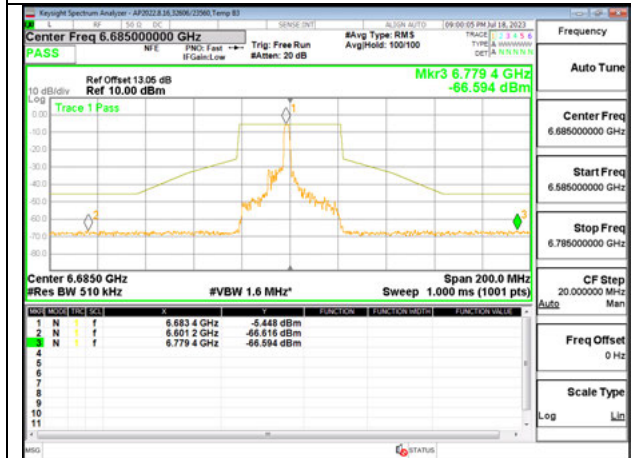

MID CHANNEL ANT 6 6685

MID CHANNEL ANT 5 6685

HIGH CHANNEL ANT 6 6845

HIGH CHANNEL ANT 5 6845

2TX Antenna 6 + Antenna 5 SDM MODE - 26-Tones, RU Index 8

LOW CHANNEL ANT 6 6565

LOW CHANNEL ANT 5 6565

MID CHANNEL ANT 6 6685