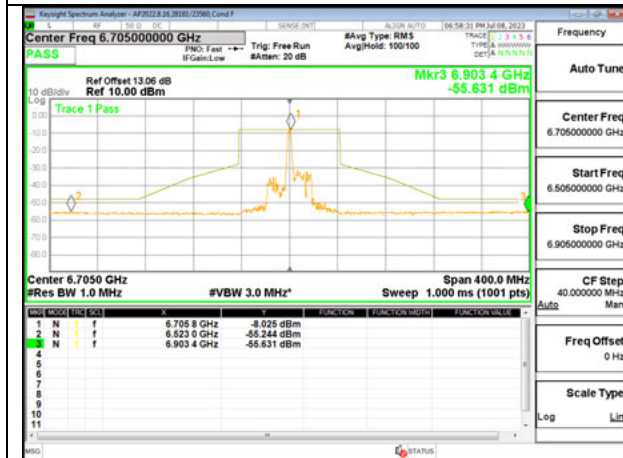

MID CHANNEL ANT 6 6705