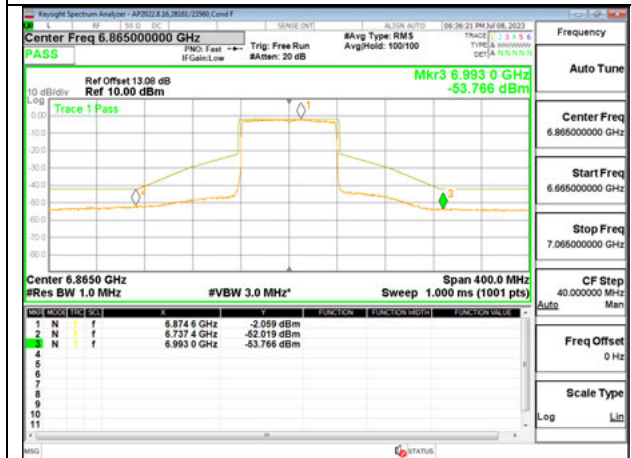

**MID CHANNEL 6705**

**STRADDLE CHANNEL 6865**

Antenna 6: SU MODE

STRADDLE CHANNEL 6545

MID CHANNEL 6705

STRADDLE CHANNEL 6865

**Antenna 5: 26-Tones, RU Index 0**

**STRADDLE CHANNEL 6545**