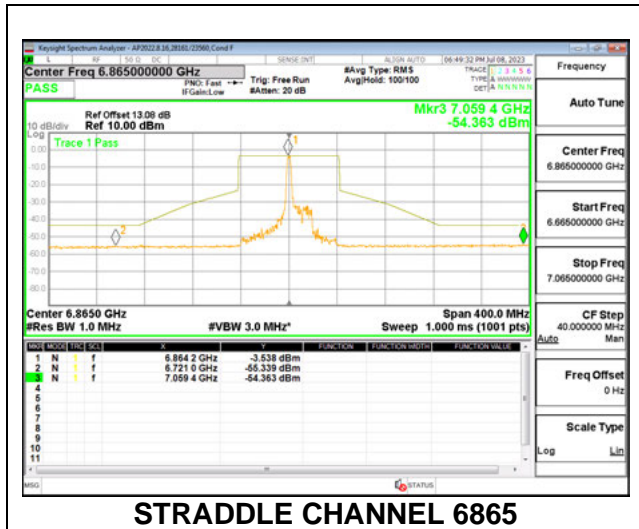

#### Antenna 6: 26-Tones, RU Index 0

**STRADDLE CHANNEL 6545**

**MID CHANNEL 6705**

**STRADDLE CHANNEL 6865**

**Antenna 6: 26-Tones, RU Index 18**

**Antenna 6: 26-Tones, RU Index 36**

**STRADDLE CHANNEL 6545**