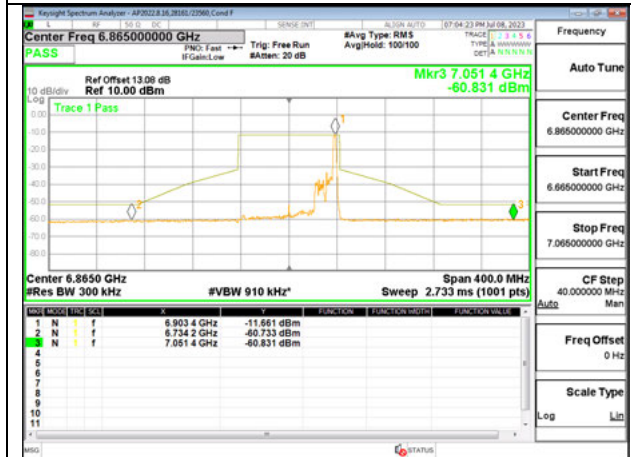

STRADDLE CHANNEL ANT 6 6865