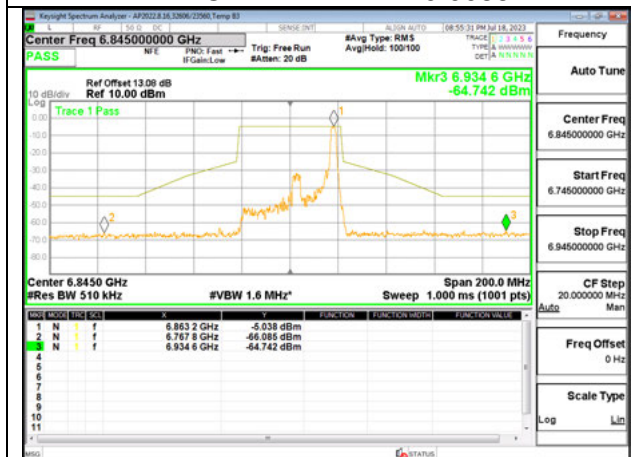

MID CHANNEL ANT 5 6685

HIGH CHANNEL ANT 6 6845

HIGH CHANNEL ANT 5 6845

2TX Antenna 6 + Antenna 5 SDM MODE - 26-Tones, RU Index 17

LOW CHANNEL ANT 6 6565

LOW CHANNEL ANT 5 6565

MID CHANNEL ANT 6 6685

MID CHANNEL ANT 5 6685