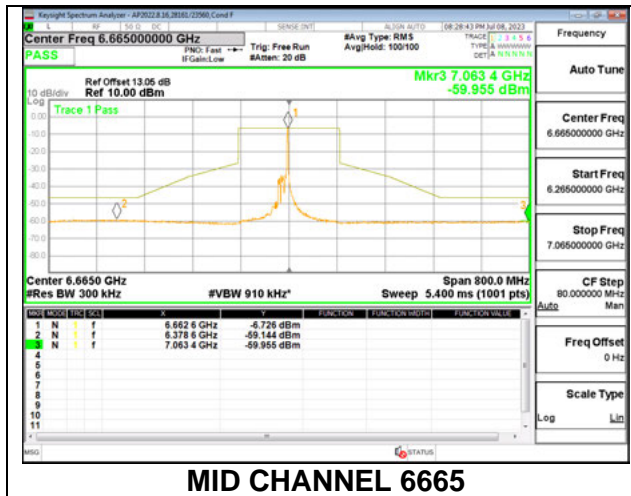

Antenna 6: 26-Tones, RU Index 36

MID CHANNEL 6665