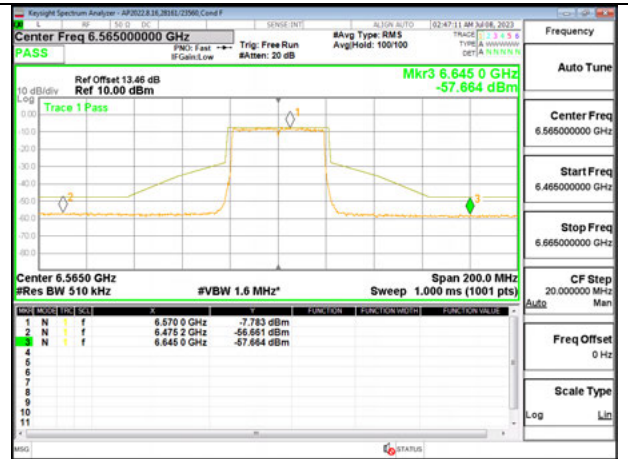

LOW CHANNEL ANT 6 6565

LOW CHANNEL ANT 5 6565

MID CHANNEL ANT 6 6685

MID CHANNEL ANT 5 6685

HIGH CHANNEL ANT 6 6845

HIGH CHANNEL ANT 5 6845

Antenna 6 + Antenna 5 OFDMA MODE: SU MODE

LOW CHANNEL ANT 6 6565