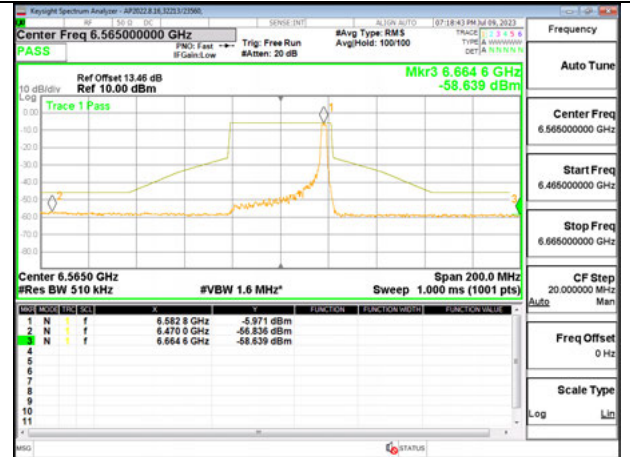

MID CHANNEL ANT 5 6685

HIGH CHANNEL ANT 6 6845

HIGH CHANNEL ANT 5 6845

2TX Antenna 6 + Antenna 5 SDM MODE - 26-Tones, RU Index 17

LOW CHANNEL ANT 6 6565

LOW CHANNEL ANT 5 6565

MID CHANNEL ANT 6 6685

MID CHANNEL ANT 5 6685