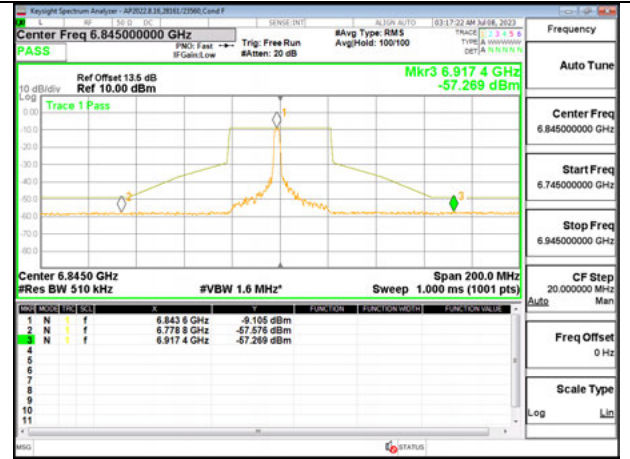

Antenna 6 + ntenna 5 OFDMA MODE: 26-Tones, RU Index 8

LOW CHANNEL ANT 6 6565

LOW CHANNEL ANT 5 6565

MID CHANNEL ANT 6 6685

MID CHANNEL ANT 5 6685

HIGH CHANNEL ANT 6 6845

HIGH CHANNEL ANT 5 6845

Antenna 6 + Antenna 5 OFDMA MODE: 26-Tones, RU Index 17