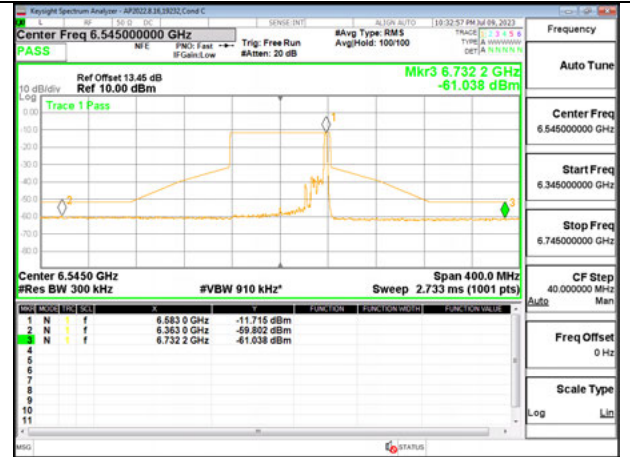

STRADDLE CHANNEL ANT 5 6545

MID CHANNEL ANT 6 6705

MID CHANNEL ANT 5 6705

STRADDLE CHANNEL ANT 6 6865

STRADDLE CHANNEL ANT 5 6865

Antenna 6 + Antenna 5 OFDMA MODE: 26-Tones, RU Index 36

STRADDLE CHANNEL ANT 6 6545