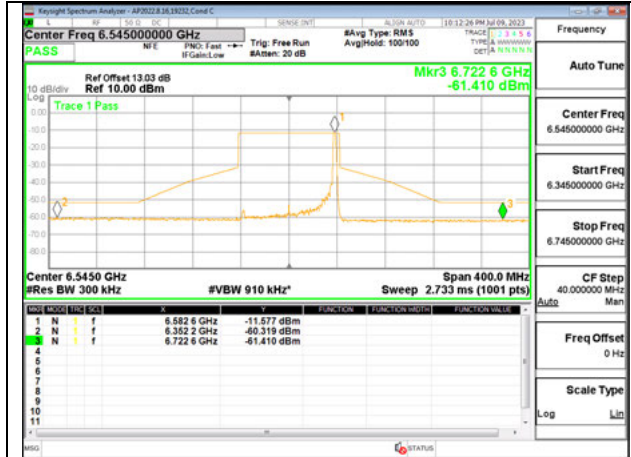

#### Antenna 6: 26-Tones, RU Index 0

**STRADDLE CHANNEL 6545**

**MID CHANNEL 6705**

**STRADDLE CHANNEL 6865**

**Antenna 6: 26-Tones, RU Index 18**

**Antenna 6: 26-Tones, RU Index 36**

**STRADDLE CHANNEL 6545**