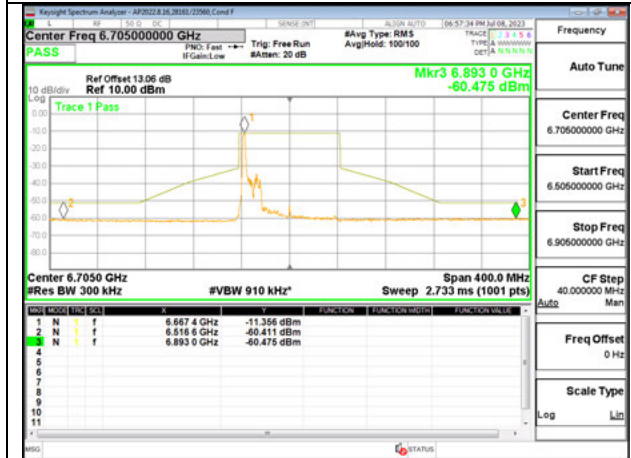

MID CHANNEL ANT 6 6705