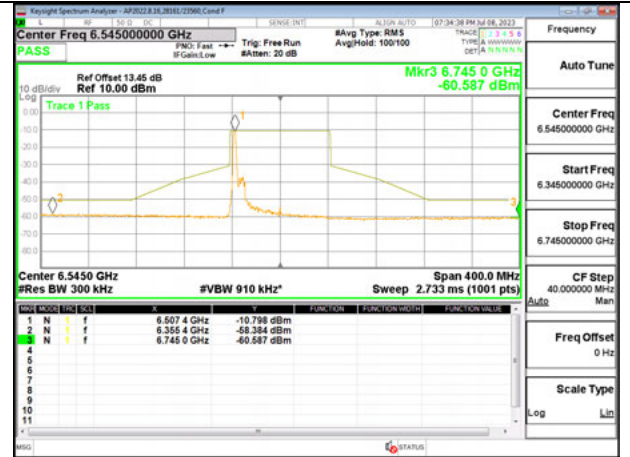

**MID CHANNEL 6705**

**STRADDLE CHANNEL 6865**

Antenna 5: SU MODE

STRADDLE CHANNEL 6545

MID CHANNEL 6705

STRADDLE CHANNEL 6865

Antenna 6 + Antenna 5 OFDMA MODE: 26-Tones, RU Index 0

STRADDLE CHANNEL ANT 6 6545