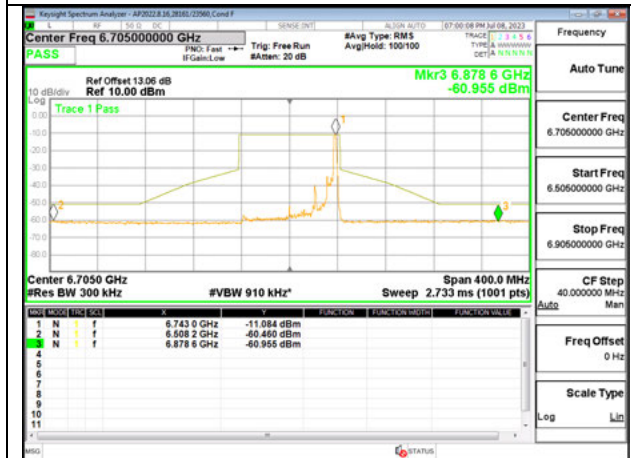

MID CHANNEL ANT 6 6705