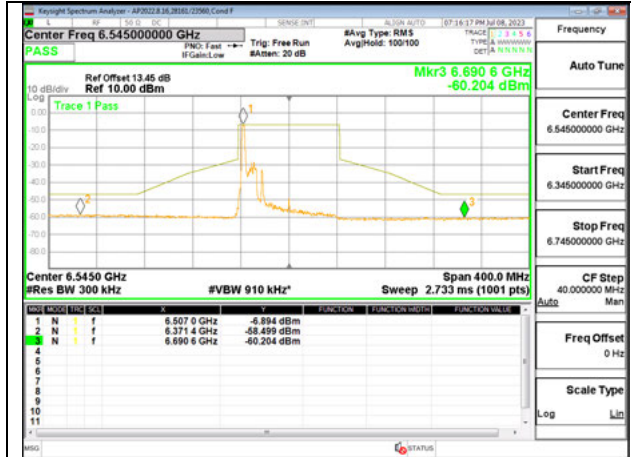

**MID CHANNEL 6705**

**STRADDLE CHANNEL 6865**

Antenna 6: SU MODE

STRADDLE CHANNEL 6545

MID CHANNEL 6705

STRADDLE CHANNEL 6865

**Antenna 5: 26-Tones, RU Index 0**

**STRADDLE CHANNEL 6545**