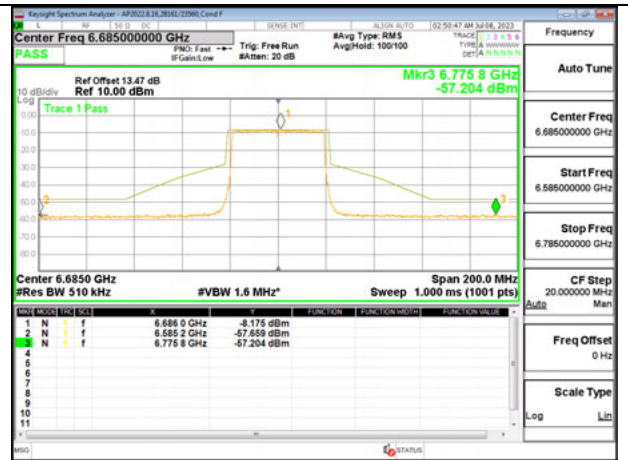

MID CHANNEL ANT 5 6685