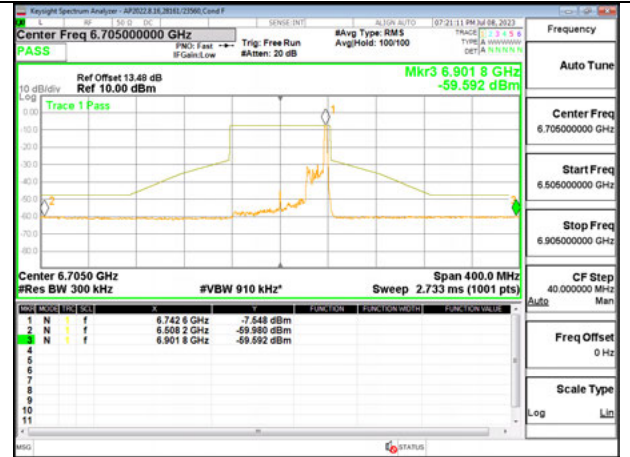

**MID CHANNEL 6705**

**STRADDLE CHANNEL 6865**

**Antenna 5: 26-Tones, RU Index 18**

**STRADDLE CHANNEL 6545**

**MID CHANNEL 6705**

**STRADDLE CHANNEL 6865**

**Antenna 5: 26-Tones, RU Index 36**

**STRADDLE CHANNEL 6545**