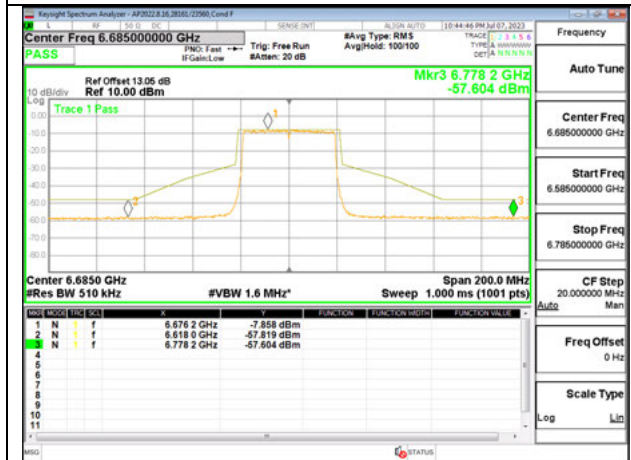

MID CHANNEL ANT 6 6685