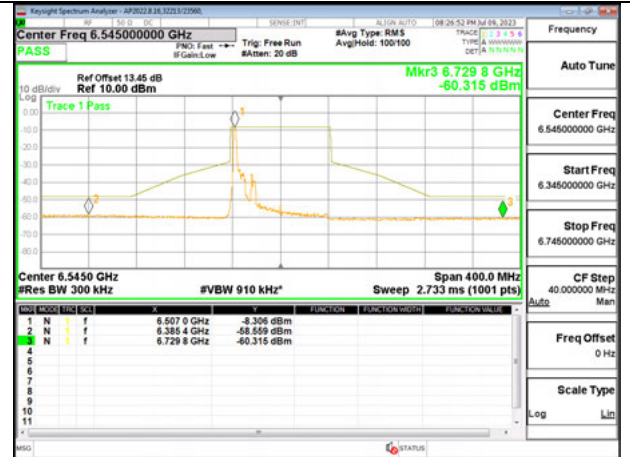

MID CHANNEL ANT 6 6705

MID CHANNEL ANT 5 6705

STRADDLE CHANNEL ANT 6 6865

STRADDLE CHANNEL ANT 5 6865

2TX Antenna 6 + Antenna 5 SDM MODE - 26-Tones, RU Index 0

STRADDLE CHANNEL ANT 6 6545

STRADDLE CHANNEL ANT 5 6545