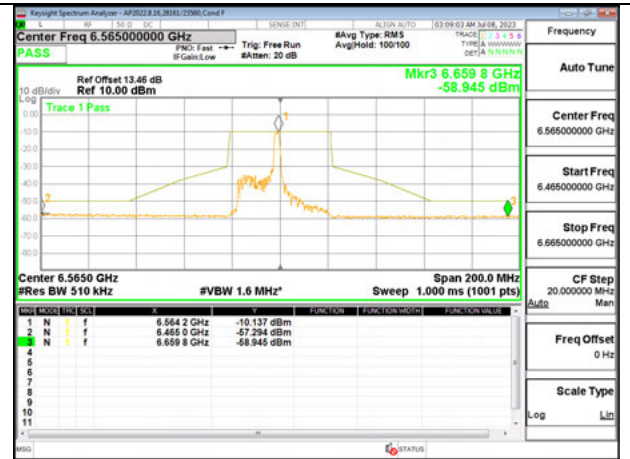

Antenna 6 + ntenna 5 OFDMA MODE: 26-Tones, RU Index 8

LOW CHANNEL ANT 6 6565

LOW CHANNEL ANT 5 6565

MID CHANNEL ANT 6 6685

MID CHANNEL ANT 5 6685

HIGH CHANNEL ANT 6 6845

HIGH CHANNEL ANT 5 6845

Antenna 6 + Antenna 5 OFDMA MODE: 26-Tones, RU Index 17