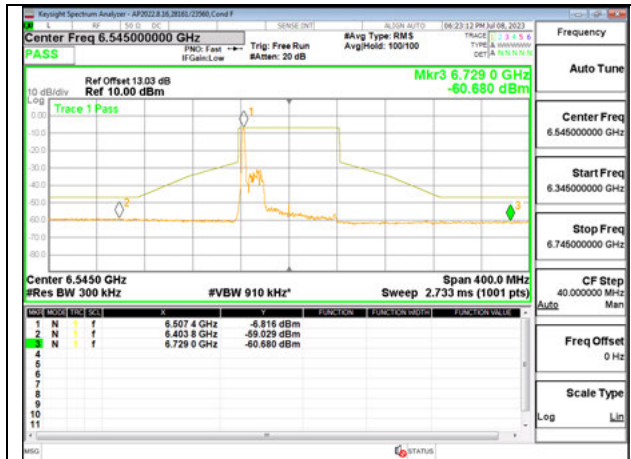

9.5.11. 802.11ax HE80 MODE IN THE UNII-7 BAND

Antenna 6: 26-Tones, RU Index 0

STRADDLE CHANNEL 6545