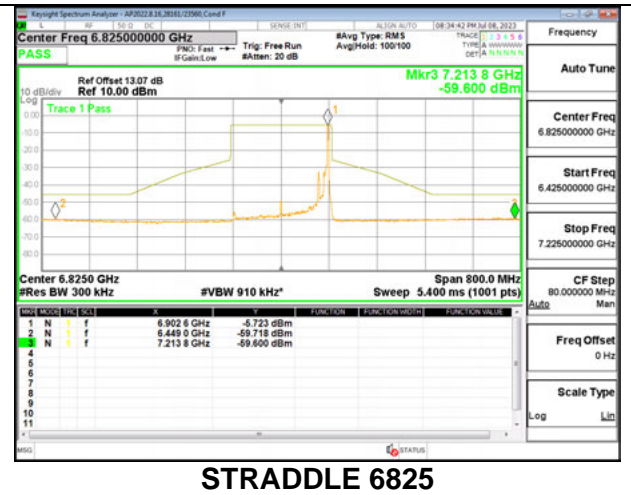

#### Antenna 6: 26-Tones, RU Index 36

MID CHANNEL 6665

STRADDLE 6825

#### Antenna 6: 26-Tones, S36

MID CHANNEL 6665

STRADDLE 6825