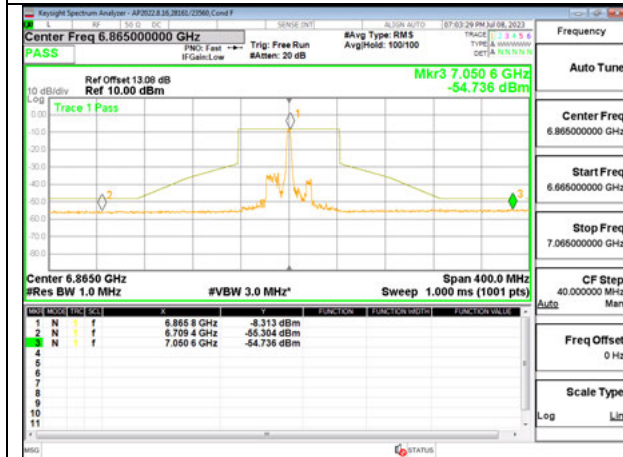

STRADDLE CHANNEL ANT 6 6865