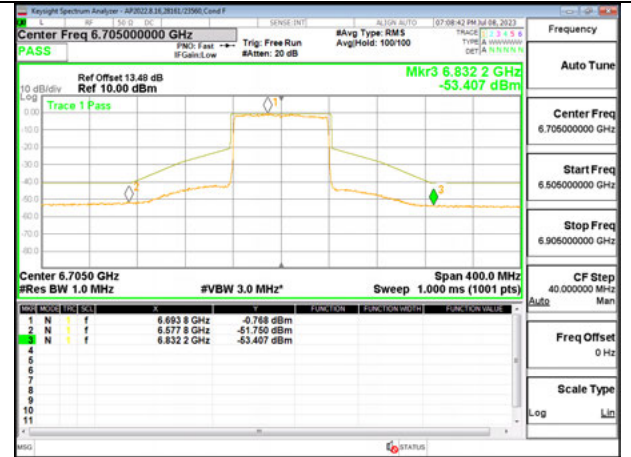

**MID CHANNEL 6705**

**STRADDLE CHANNEL 6865**

Antenna 5: SU MODE

STRADDLE CHANNEL 6545

MID CHANNEL 6705

STRADDLE CHANNEL 6865

Antenna 6 + Antenna 5 OFDMA MODE: 26-Tones, RU Index 0

STRADDLE CHANNEL ANT 6 6545