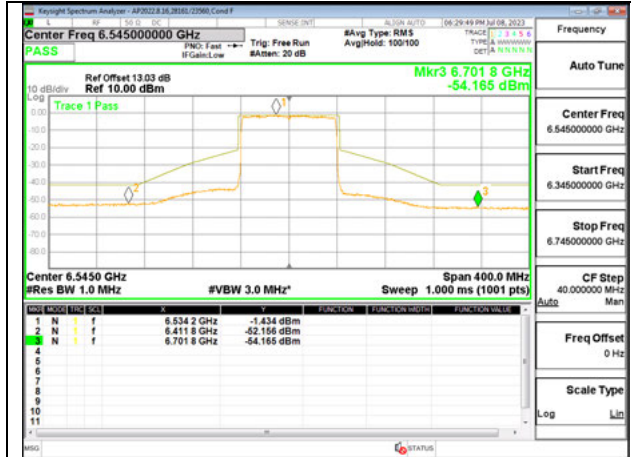

Antenna 6: SU MODE

STRADDLE CHANNEL 6545