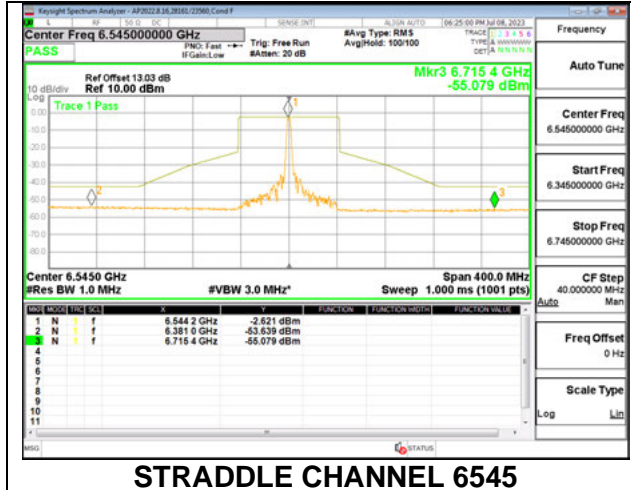

#### Antenna 6: 26-Tones, RU Index 0

**STRADDLE CHANNEL 6545**

**MID CHANNEL 6705**

**STRADDLE CHANNEL 6865**

**Antenna 6: 26-Tones, RU Index 18**

**Antenna 6: 26-Tones, RU Index 36**

**STRADDLE CHANNEL 6545**