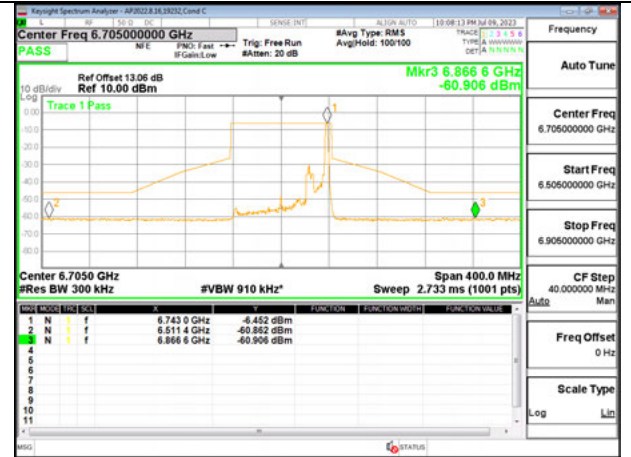

#### Antenna 6: 26-Tones, RU Index 0

**STRADDLE CHANNEL 6545**

**MID CHANNEL 6705**

**STRADDLE CHANNEL 6865**

**Antenna 6: 26-Tones, RU Index 18**

**Antenna 6: 26-Tones, RU Index 36**

**STRADDLE CHANNEL 6545**