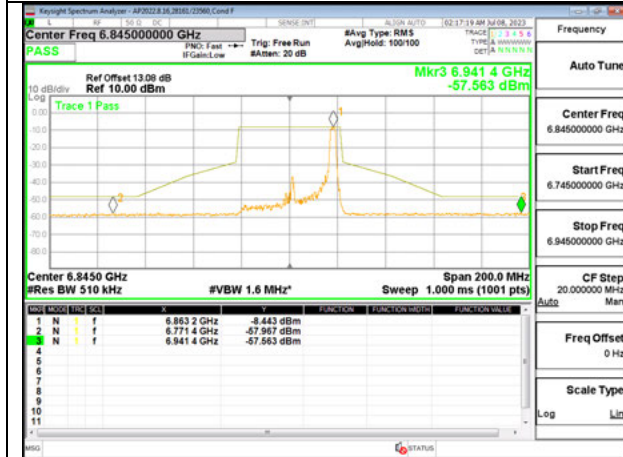

LOW CHANNEL ANT 6 6565

LOW CHANNEL ANT 5 6565

MID CHANNEL ANT 6 6685

MID CHANNEL ANT 5 6685

HIGH CHANNEL ANT 6 6845

HIGH CHANNEL ANT 5 6845

Antenna 6 + Antenna 5 OFDMA MODE: SU MODE

LOW CHANNEL ANT 6 6565