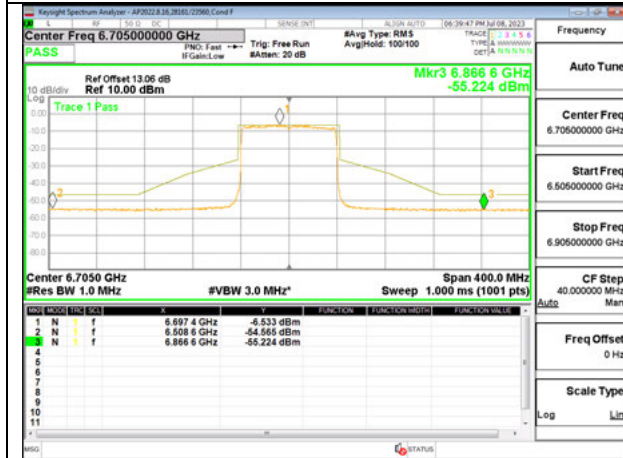

STRADDLE CHANNEL ANT 5 6545

MID CHANNEL ANT 6 6705

MID CHANNEL ANT 5 6705

STRADDLE CHANNEL ANT 6 6865

STRADDLE CHANNEL ANT 5 6865

Antenna 6 + Antenna 5 OFDMA MODE: SU

STRADDLE CHANNEL ANT 6 6545

STRADDLE CHANNEL ANT 5 6545