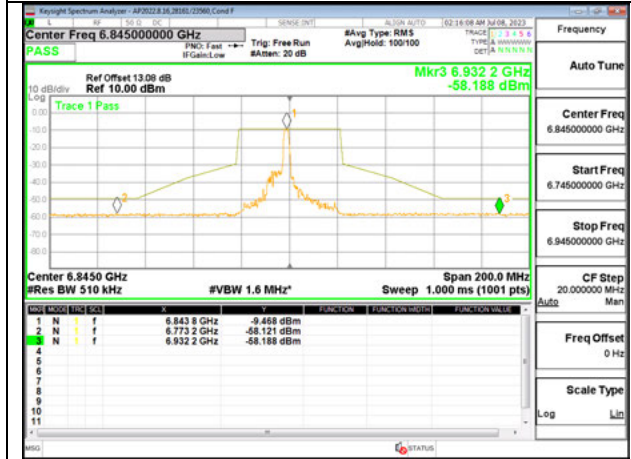

Antenna 6 + ntenna 5 OFDMA MODE: 26-Tones, RU Index 8

LOW CHANNEL ANT 6 6565

LOW CHANNEL ANT 5 6565

MID CHANNEL ANT 6 6685

MID CHANNEL ANT 5 6685

HIGH CHANNEL ANT 6 6845

HIGH CHANNEL ANT 5 6845

Antenna 6 + Antenna 5 OFDMA MODE: 26-Tones, RU Index 17