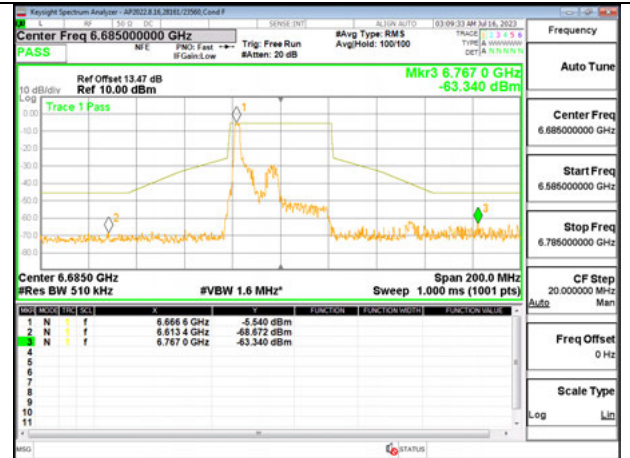

MID CHANNEL ANT 5 6685