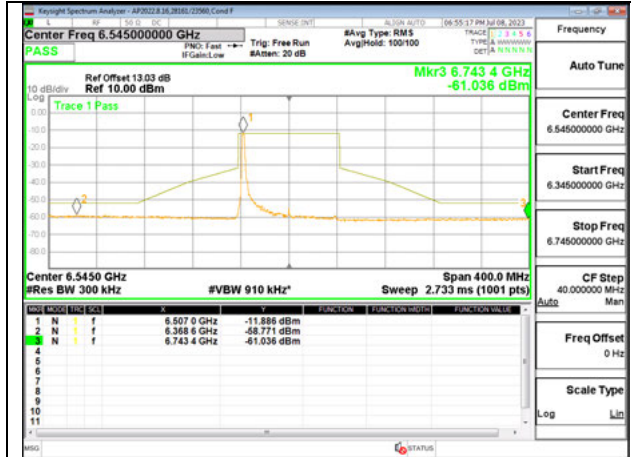

**MID CHANNEL 6705**

**STRADDLE CHANNEL 6865**

Antenna 5: SU MODE

STRADDLE CHANNEL 6545

MID CHANNEL 6705

STRADDLE CHANNEL 6865

Antenna 6 + Antenna 5 OFDMA MODE: 26-Tones, RU Index 0

STRADDLE CHANNEL ANT 6 6545