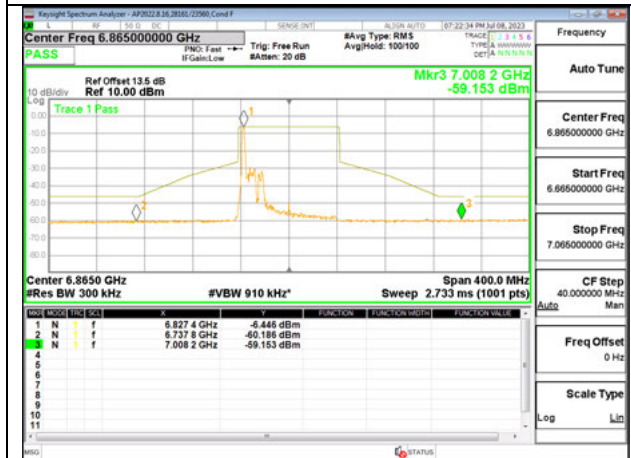

STRADDLE CHANNEL 6865