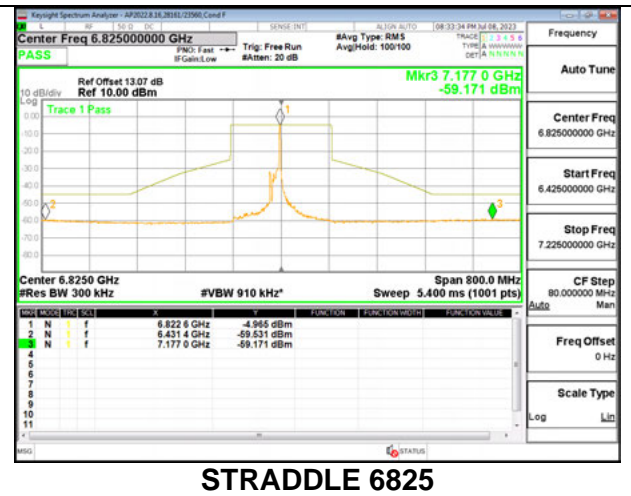

#### Antenna 6: 26-Tones, RU Index 0

MID CHANNEL 6665

STRADDLE 6825

#### Antenna 6: 26-Tones, RU Index 36

MID CHANNEL 6665

STRADDLE 6825