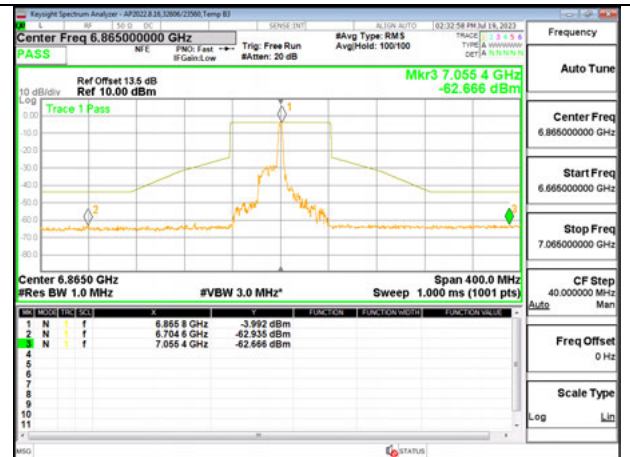

STRADDLE CHANNEL ANT 5 6865