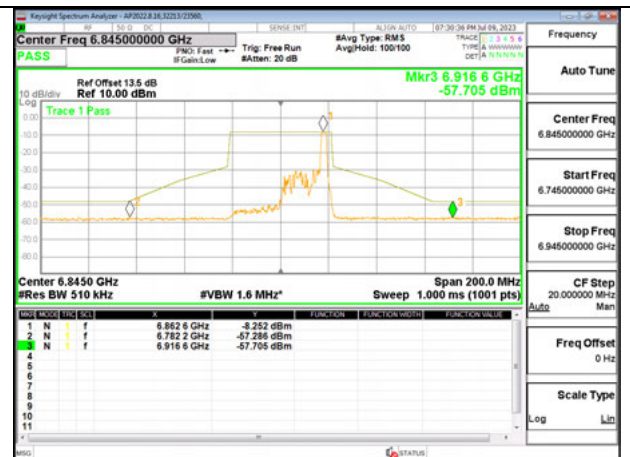

HIGH CHANNEL ANT 5 6845