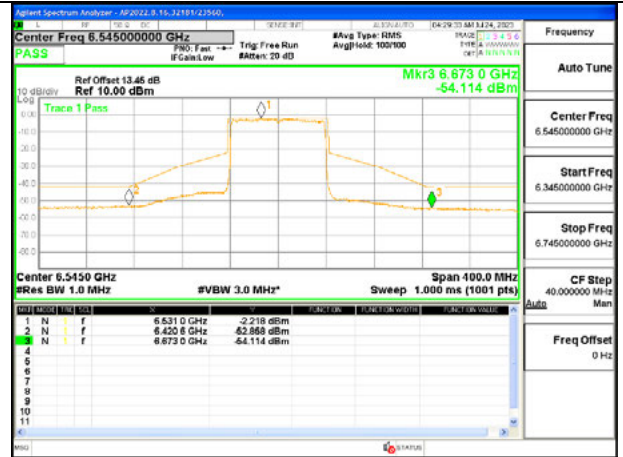

STRADDLE CHANNEL ANT 5 6545

MID CHANNEL ANT 6 6705

MID CHANNEL ANT 5 6705

STRADDLE CHANNEL ANT 6 6865

STRADDLE CHANNEL ANT 5 6865

Antenna 6 + Antenna 5 OFDMA MODE: SU

STRADDLE CHANNEL ANT 6 6545

STRADDLE CHANNEL ANT 5 6545