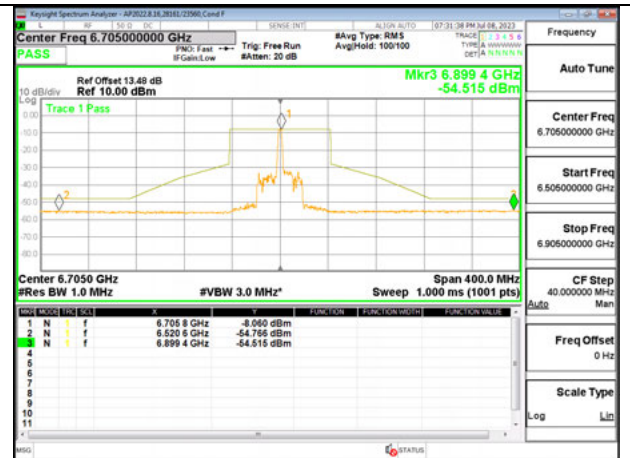

MID CHANNEL ANT 5 6705