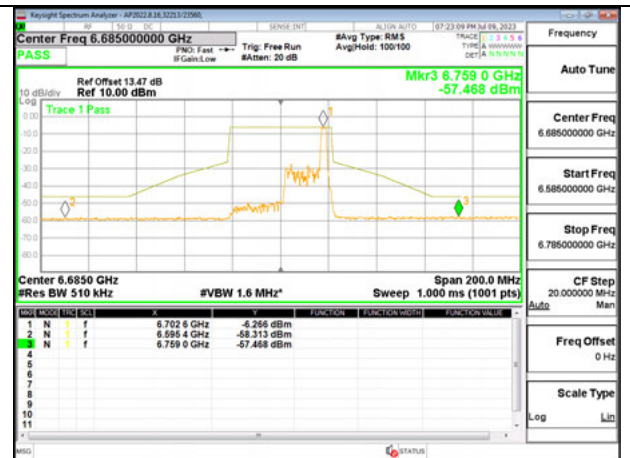

MID CHANNEL ANT 5 6685

HIGH CHANNEL ANT 6 6845

HIGH CHANNEL ANT 5 6845

2TX Antenna 6 + Antenna 5 SDM MODE - 26-Tones, RU Index 17

LOW CHANNEL ANT 6 6565

LOW CHANNEL ANT 5 6565

MID CHANNEL ANT 6 6685

MID CHANNEL ANT 5 6685