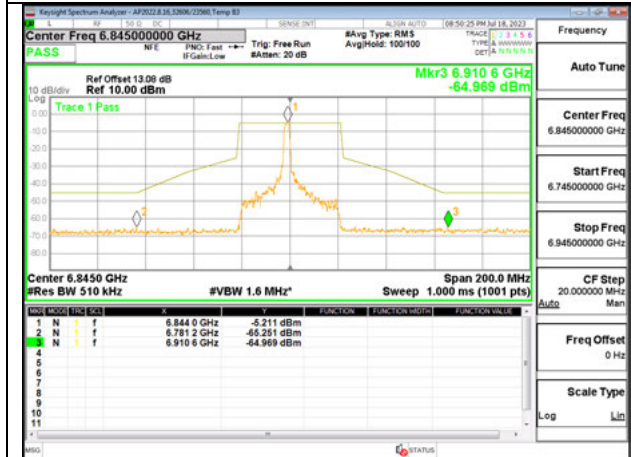

HIGH CHANNEL ANT 6 6845