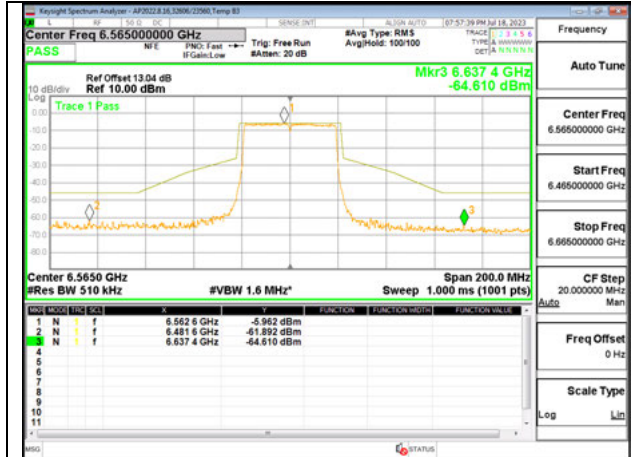

2TX Antenna 6 + Antenna 5 SDM MODE - SU Mode

LOW CHANNEL ANT 6 6565