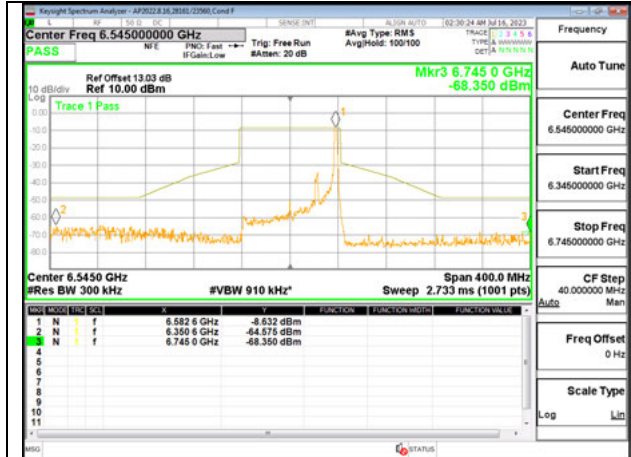

MID CHANNEL ANT 6 6705

MID CHANNEL ANT 5 6705

STRADDLE CHANNEL ANT 6 6865

STRADDLE CHANNEL ANT 5 6865

2TX Antenna 6 + Antenna 5 SDM MODE - 26-Tones, RU Index 36

STRADDLE CHANNEL ANT 6 6545

STRADDLE CHANNEL ANT 5 6545