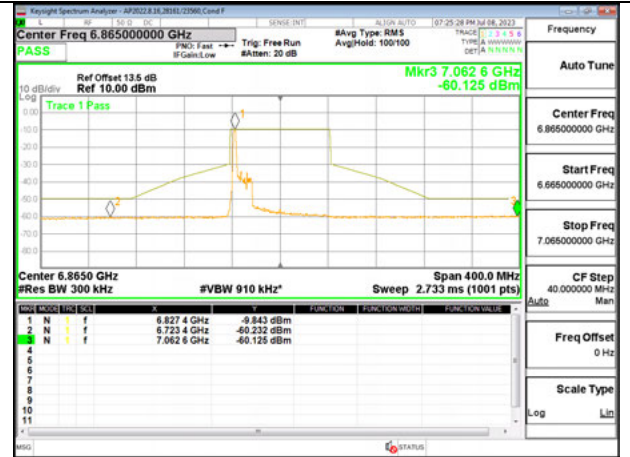

STRADDLE CHANNEL ANT 5 6545

MID CHANNEL ANT 6 6705

MID CHANNEL ANT 5 6705

STRADDLE CHANNEL ANT 6 6865

STRADDLE CHANNEL ANT 5 6865

Antenna 6 + Antenna 5 OFDMA MODE: 26-Tones, RU Index 18

STRADDLE CHANNEL ANT 6 6545