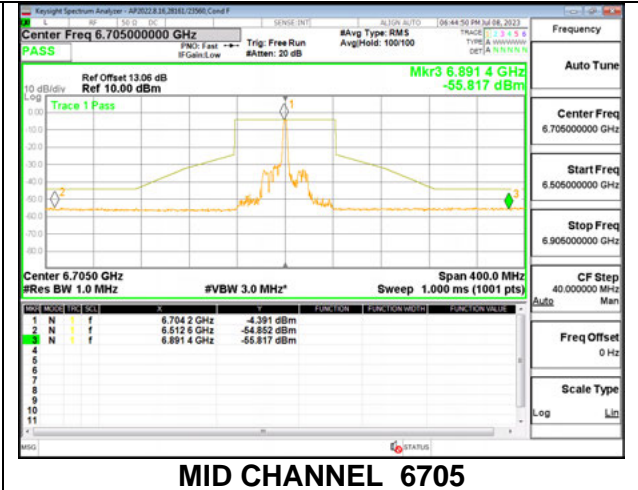

#### Antenna 6: 26-Tones, RU Index 0

**STRADDLE CHANNEL 6545**

**MID CHANNEL 6705**

**STRADDLE CHANNEL 6865**

**Antenna 6: 26-Tones, RU Index 18**

**Antenna 6: 26-Tones, RU Index 36**

**STRADDLE CHANNEL 6545**