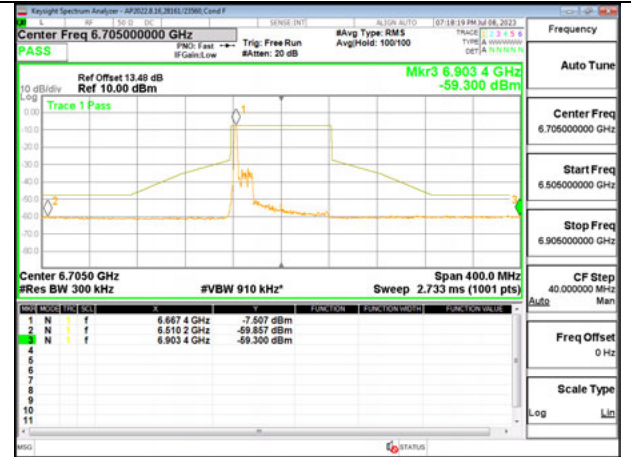

**MID CHANNEL 6705**

**STRADDLE CHANNEL 6865**

Antenna 6: SU MODE

STRADDLE CHANNEL 6545

MID CHANNEL 6705

STRADDLE CHANNEL 6865

**Antenna 5: 26-Tones, RU Index 0**

**STRADDLE CHANNEL 6545**