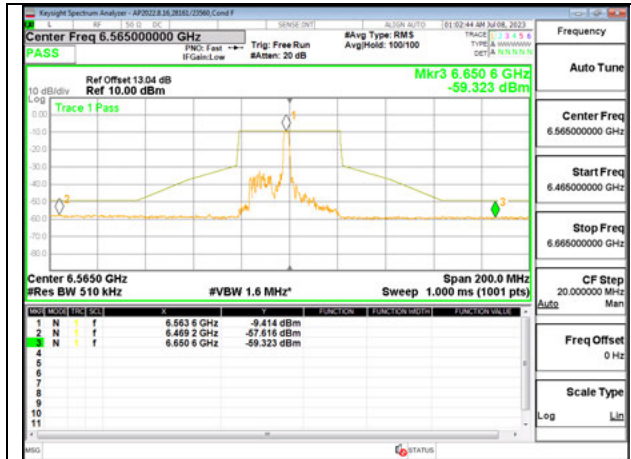

Antenna 6 + ntenna 5 OFDMA MODE: 26-Tones, RU Index 8

LOW CHANNEL ANT 6 6565

LOW CHANNEL ANT 5 6565

MID CHANNEL ANT 6 6685

MID CHANNEL ANT 5 6685

HIGH CHANNEL ANT 6 6845

HIGH CHANNEL ANT 5 6845

Antenna 6 + Antenna 5 OFDMA MODE: 26-Tones, RU Index 17