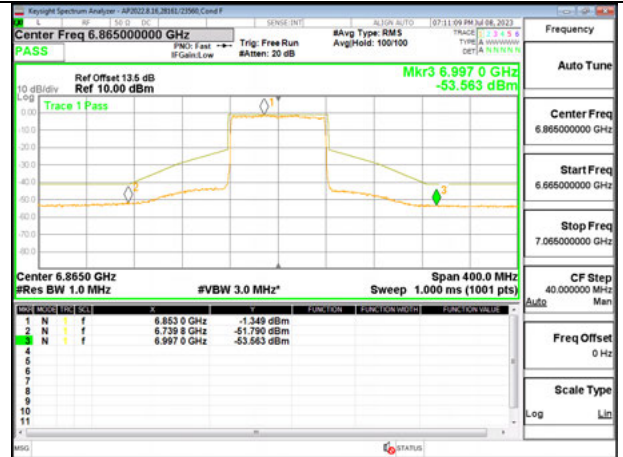

STRADDLE CHANNEL ANT 5 6865