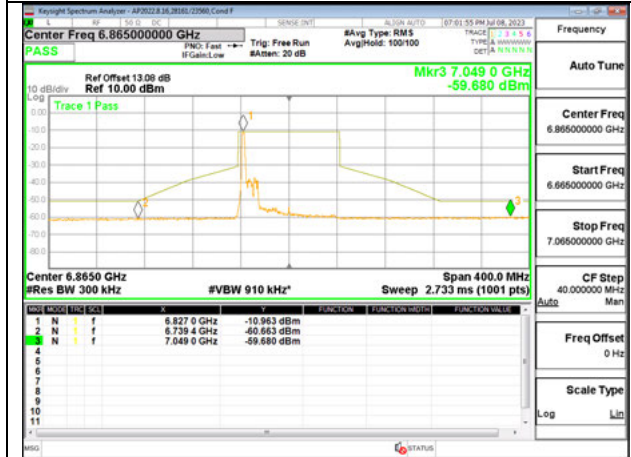

STRADDLE CHANNEL ANT 6 6865