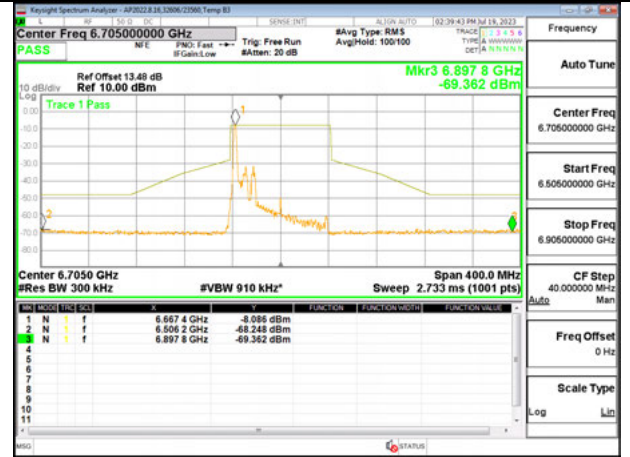

MID CHANNEL ANT 5 6705