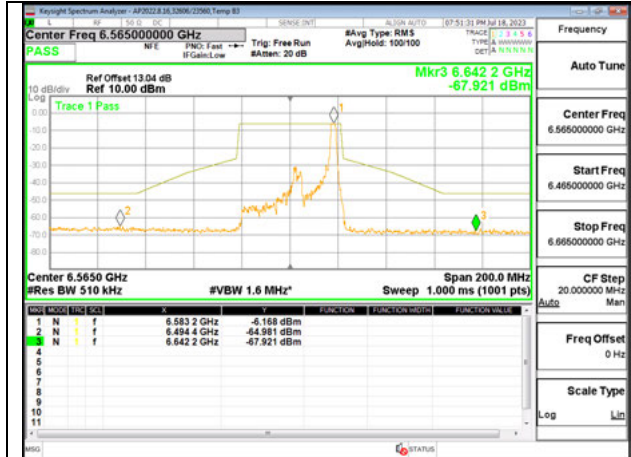

MID CHANNEL ANT 5 6685

HIGH CHANNEL ANT 6 6845

HIGH CHANNEL ANT 5 6845

2TX Antenna 6 + Antenna 5 SDM MODE - 26-Tones, RU Index 17

LOW CHANNEL ANT 6 6565

LOW CHANNEL ANT 5 6565

MID CHANNEL ANT 6 6685

MID CHANNEL ANT 5 6685