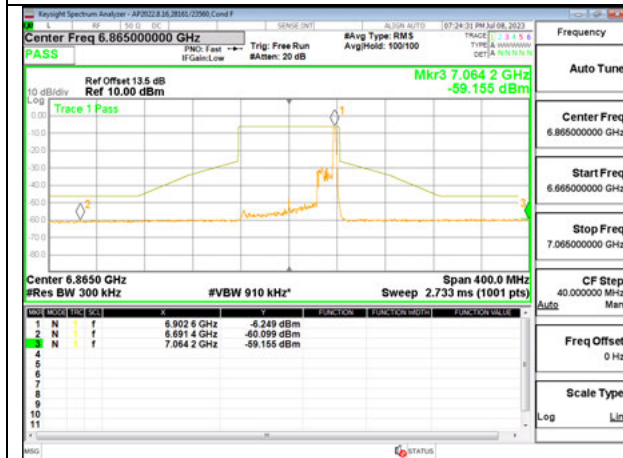

**MID CHANNEL 6705**

**STRADDLE CHANNEL 6865**

**Antenna 5: 26-Tones, RU Index 18**

**STRADDLE CHANNEL 6545**

**MID CHANNEL 6705**

**STRADDLE CHANNEL 6865**

**Antenna 5: 26-Tones, RU Index 36**

**STRADDLE CHANNEL 6545**

**MID CHANNEL 6705**

**STRADDLE CHANNEL 6865**

Antenna 5: SU MODE

STRADDLE CHANNEL 6545

MID CHANNEL 6705

STRADDLE CHANNEL 6865

Antenna 6 + Antenna 5 OFDMA MODE: 26-Tones, RU Index 0

STRADDLE CHANNEL ANT 6 6545