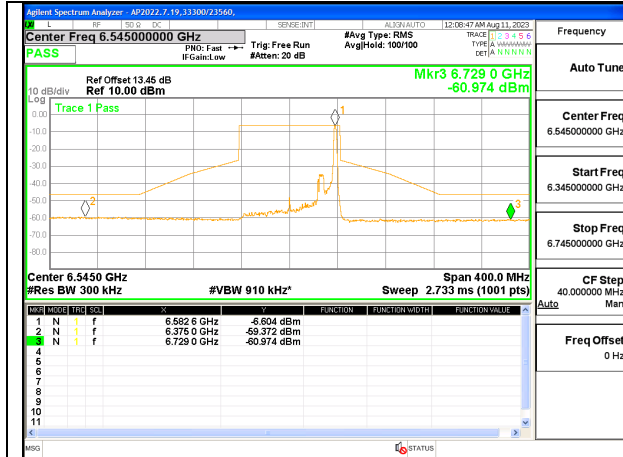

**MID CHANNEL 6705**

**STRADDLE CHANNEL 6865**

**Antenna 5: 26-Tones, RU Index 18**

**STRADDLE CHANNEL 6545**

**MID CHANNEL 6705**

**STRADDLE CHANNEL 6865**

**Antenna 5: 26-Tones, RU Index 36**

**STRADDLE CHANNEL 6545**

**MID CHANNEL 6705**

**STRADDLE CHANNEL 6865**

Antenna 5: SU MODE

STRADDLE CHANNEL 6545

MID CHANNEL 6705

STRADDLE CHANNEL 6865

Antenna 6 + Antenna 5 OFDMA MODE: 26-Tones, RU Index 0

STRADDLE CHANNEL ANT 6 6545