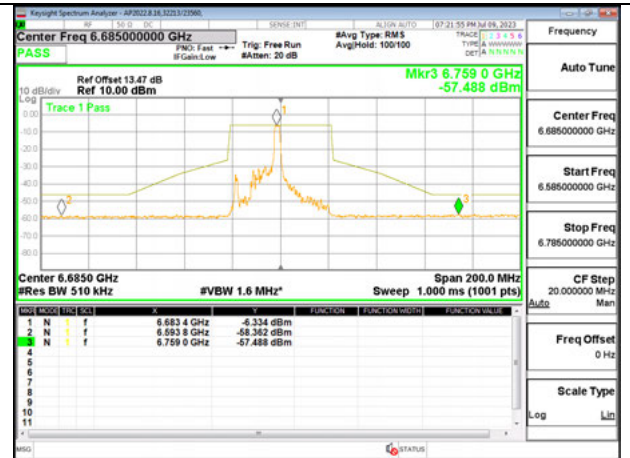

MID CHANNEL ANT 6 6685

MID CHANNEL ANT 5 6685

HIGH CHANNEL ANT 6 6845

HIGH CHANNEL ANT 5 6845

2TX Antenna 6 + Antenna 5 SDM MODE - 26-Tones, RU Index 8

LOW CHANNEL ANT 6 6565

LOW CHANNEL ANT 5 6565

MID CHANNEL ANT 6 6685