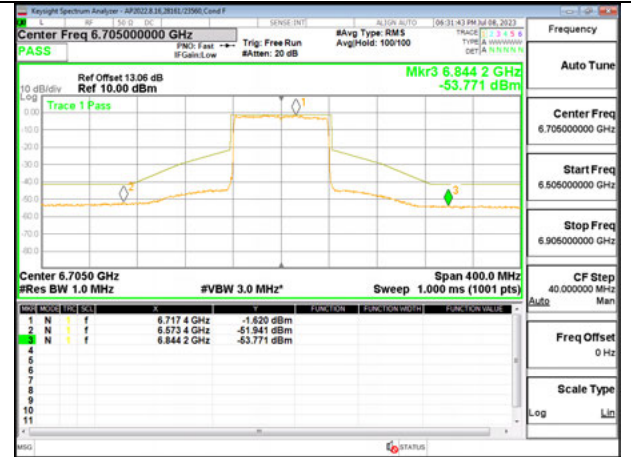

**MID CHANNEL 6705**

**STRADDLE CHANNEL 6865**

Antenna 6: SU MODE

STRADDLE CHANNEL 6545

MID CHANNEL 6705

STRADDLE CHANNEL 6865

**Antenna 5: 26-Tones, RU Index 0**

**STRADDLE CHANNEL 6545**