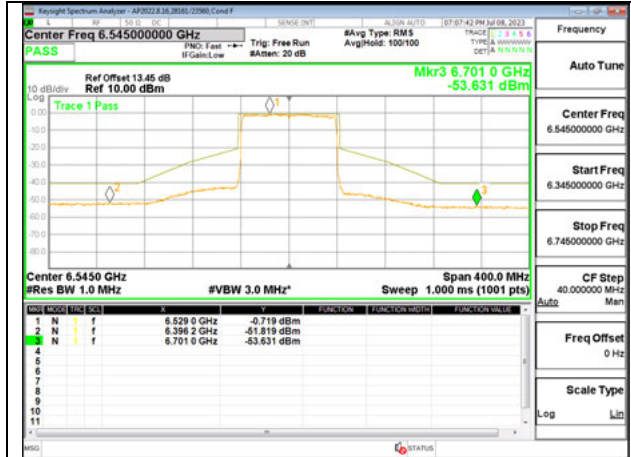

**MID CHANNEL 6705**

**STRADDLE CHANNEL 6865**

**Antenna 5: 26-Tones, RU Index 18**

**STRADDLE CHANNEL 6545**

**MID CHANNEL 6705**

**STRADDLE CHANNEL 6865**

**Antenna 5: 26-Tones, RU Index 36**

**STRADDLE CHANNEL 6545**

**MID CHANNEL 6705**

**STRADDLE CHANNEL 6865**

Antenna 5: SU MODE

STRADDLE CHANNEL 6545

MID CHANNEL 6705

STRADDLE CHANNEL 6865

Antenna 6 + Antenna 5 OFDMA MODE: 26-Tones, RU Index 0

STRADDLE CHANNEL ANT 6 6545