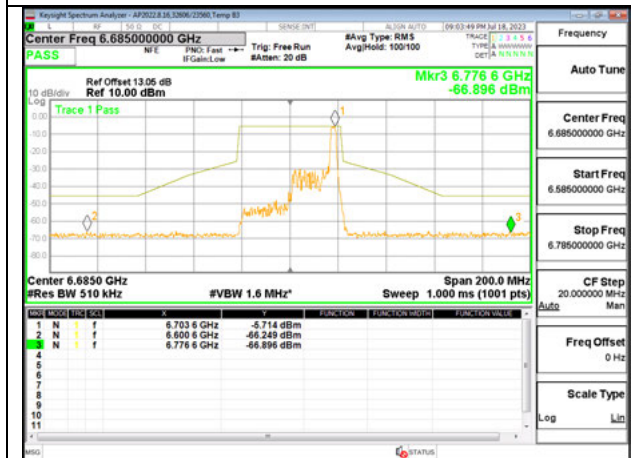

MID CHANNEL ANT 5 6685

HIGH CHANNEL ANT 6 6845

HIGH CHANNEL ANT 5 6845

2TX Antenna 6 + Antenna 5 SDM MODE - 26-Tones, RU Index 17

LOW CHANNEL ANT 6 6565

LOW CHANNEL ANT 5 6565

MID CHANNEL ANT 6 6685

MID CHANNEL ANT 5 6685