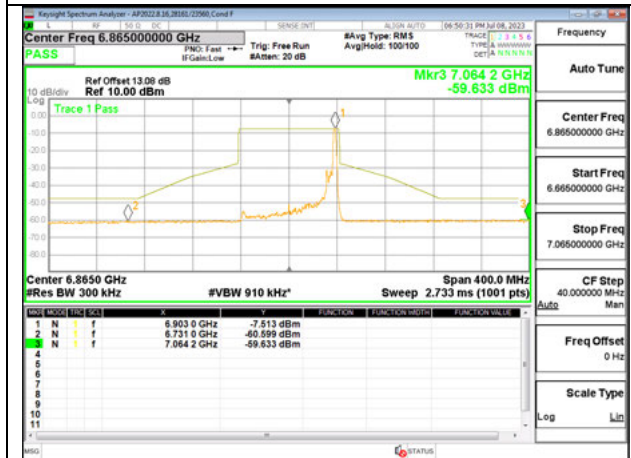

STRADDLE CHANNEL 6865