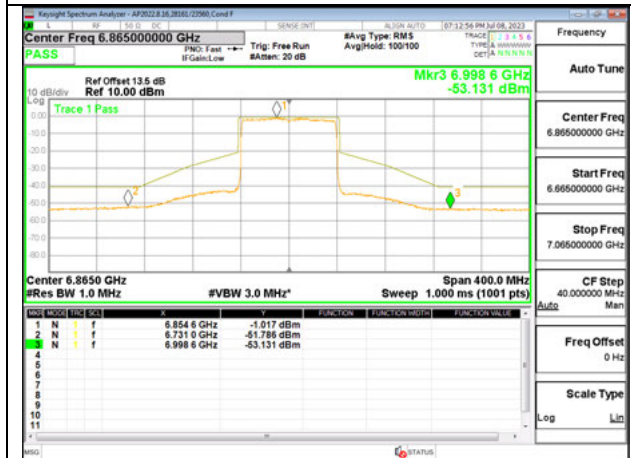

**MID CHANNEL 6705**

**STRADDLE CHANNEL 6865**

Antenna 5: SU MODE

STRADDLE CHANNEL 6545

MID CHANNEL 6705

STRADDLE CHANNEL 6865

Antenna 6 + Antenna 5 OFDMA MODE: 26-Tones, RU Index 0

STRADDLE CHANNEL ANT 6 6545