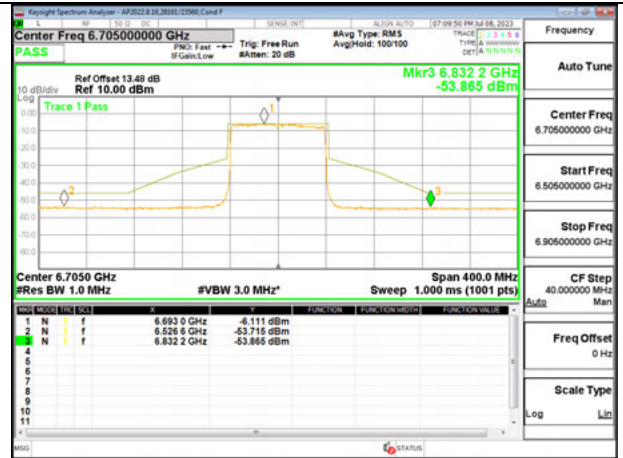

MID CHANNEL ANT 5 6705