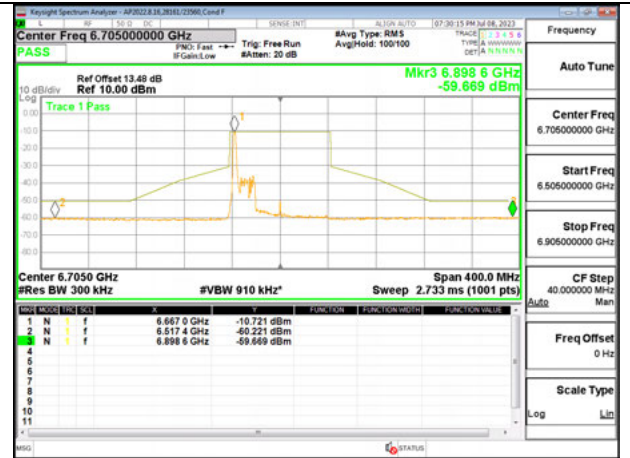

MID CHANNEL ANT 5 6705