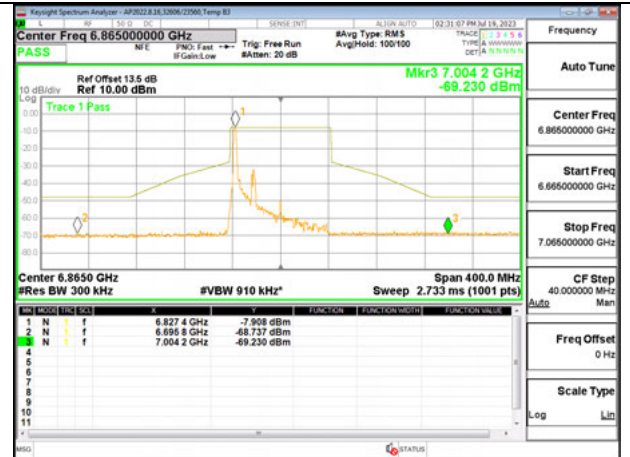

STRADDLE CHANNEL ANT 5 6865