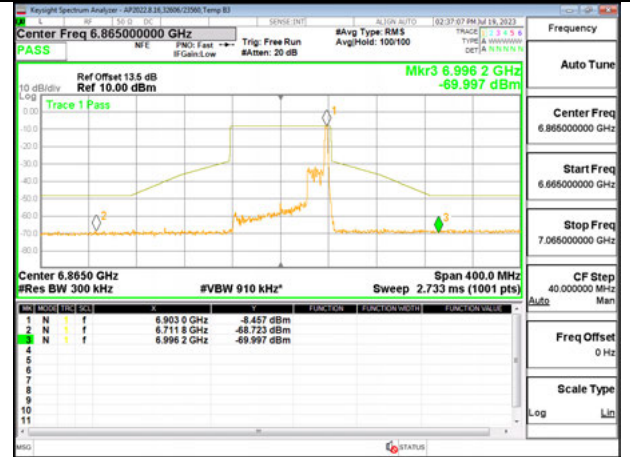

STRADDLE CHANNEL ANT 5 6865