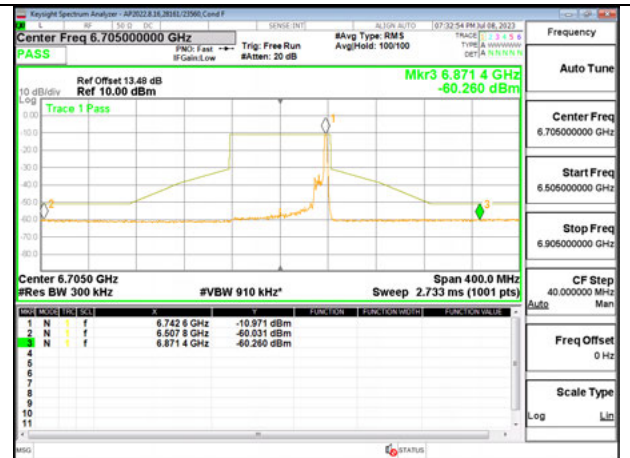

MID CHANNEL ANT 5 6705