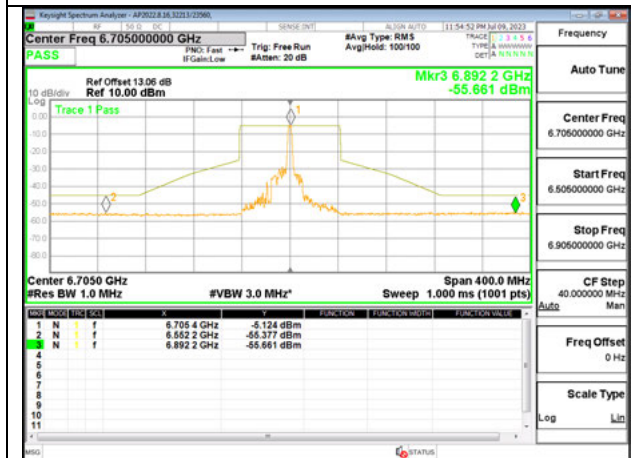

MID CHANNEL ANT 6 6705

MID CHANNEL ANT 5 6705

STRADDLE CHANNEL ANT 6 6865

STRADDLE CHANNEL ANT 5 6865

2TX Antenna 6 + Antenna 5 SDM MODE - 26-Tones, RU Index 18

STRADDLE CHANNEL ANT 6 6545

STRADDLE CHANNEL ANT 5 6545