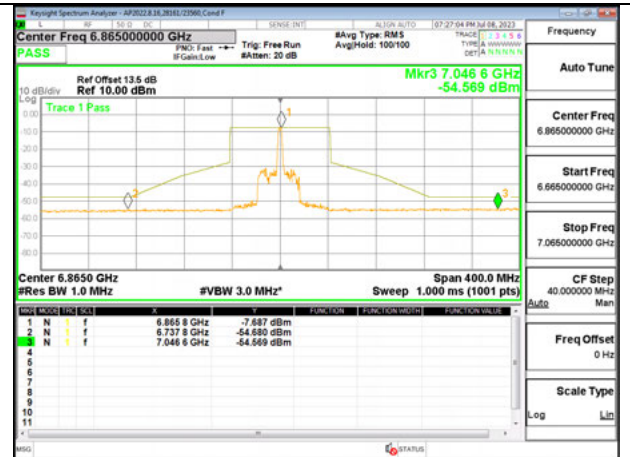

STRADDLE CHANNEL ANT 5 6545

MID CHANNEL ANT 6 6705

MID CHANNEL ANT 5 6705

STRADDLE CHANNEL ANT 6 6865

STRADDLE CHANNEL ANT 5 6865

Antenna 6 + Antenna 5 OFDMA MODE: 26-Tones, RU Index 36

STRADDLE CHANNEL ANT 6 6545