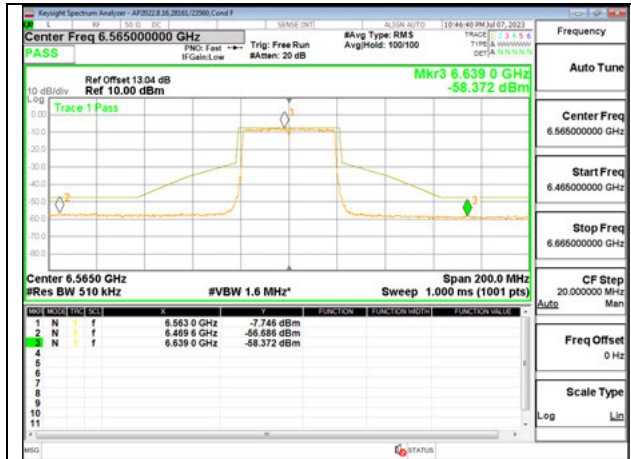

LOW CHANNEL ANT 6 6565

LOW CHANNEL ANT 5 6565

MID CHANNEL ANT 6 6685

MID CHANNEL ANT 5 6685

HIGH CHANNEL ANT 6 6845

HIGH CHANNEL ANT 5 6845

Antenna 6 + Antenna 5 OFDMA MODE: SU MODE

LOW CHANNEL ANT 6 6565