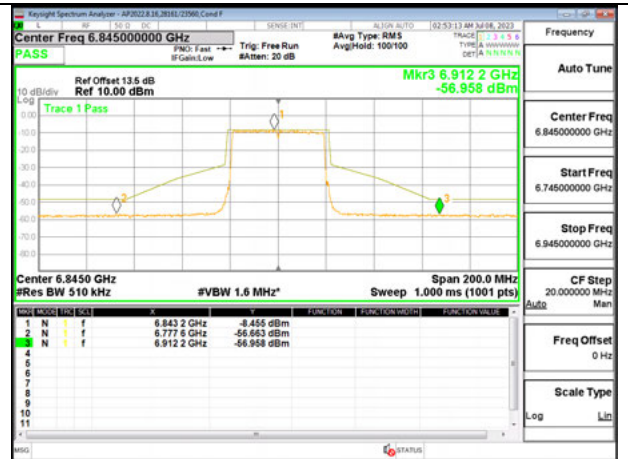

LOW CHANNEL ANT 5 6565

MID CHANNEL ANT 6 6685

MID CHANNEL ANT 5 6685

HIGH CHANNEL ANT 6 6845

HIGH CHANNEL ANT 5 6845

2TX Antenna 6 + Antenna 5 SDM MODE - 26-Tones, RU Index 0

LOW CHANNEL ANT 6 6565

LOW CHANNEL ANT 5 6565