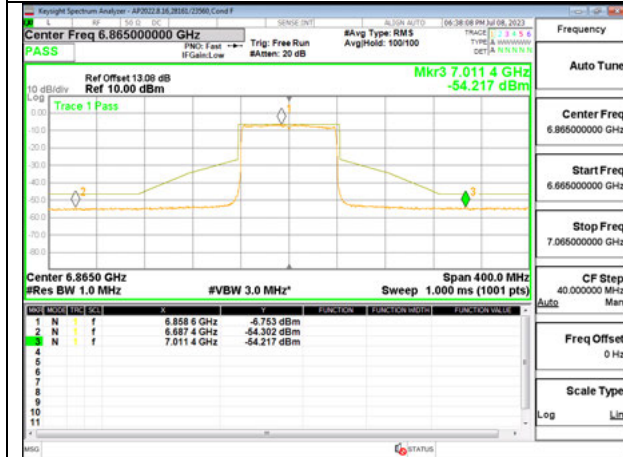

STRADDLE CHANNEL ANT 6 6865