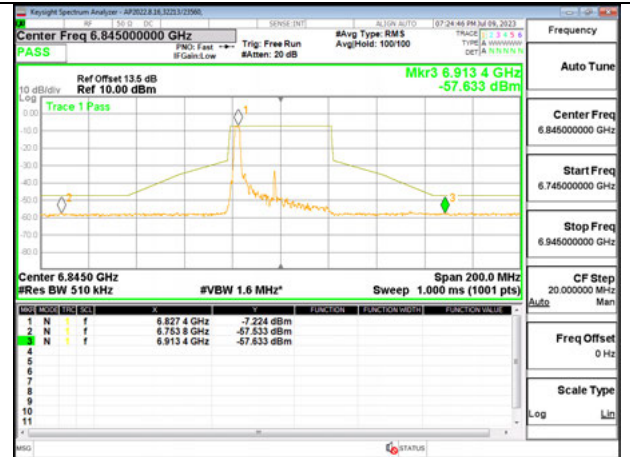

HIGH CHANNEL ANT 5 6845