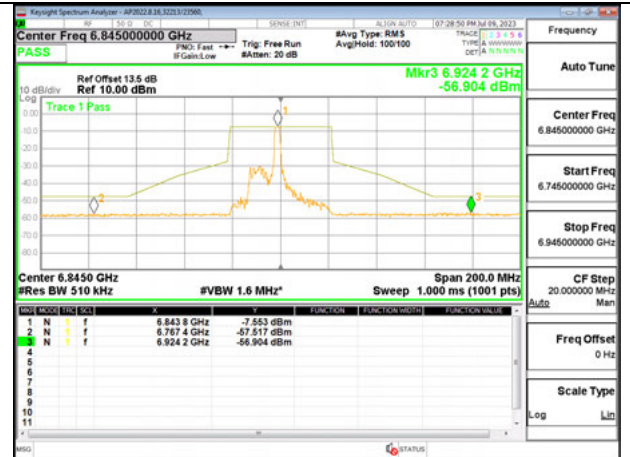

HIGH CHANNEL ANT 5 6845