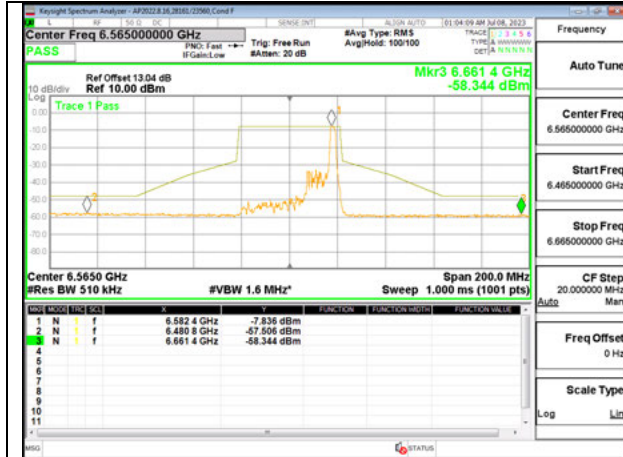

Antenna 6 + ntenna 5 OFDMA MODE: 26-Tones, RU Index 8

LOW CHANNEL ANT 6 6565

LOW CHANNEL ANT 5 6565

MID CHANNEL ANT 6 6685

MID CHANNEL ANT 5 6685

HIGH CHANNEL ANT 6 6845

HIGH CHANNEL ANT 5 6845

Antenna 6 + Antenna 5 OFDMA MODE: 26-Tones, RU Index 17