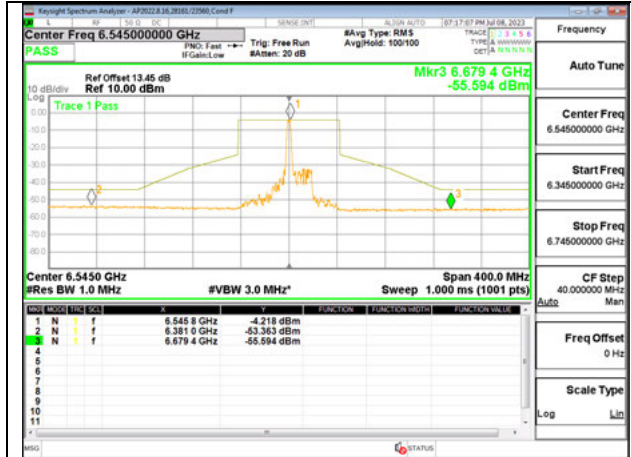

Antenna 5: 26-Tones, RU Index 18

STRADDLE CHANNEL 6545