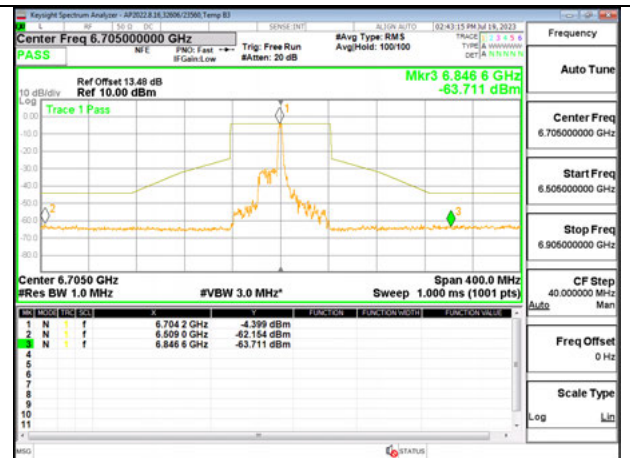

MID CHANNEL ANT 5 6705