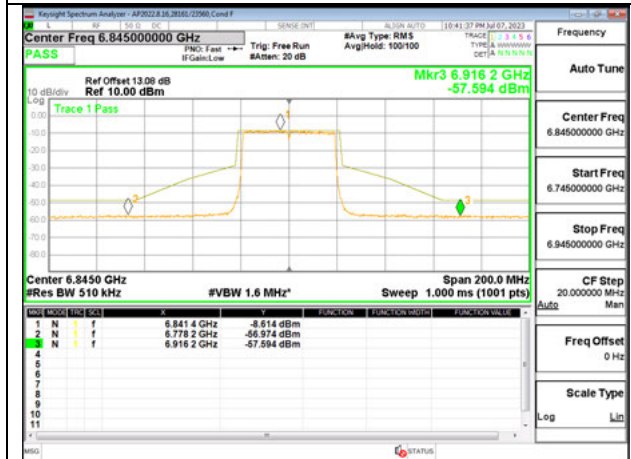

HIGH CHANNEL ANT 6 6845