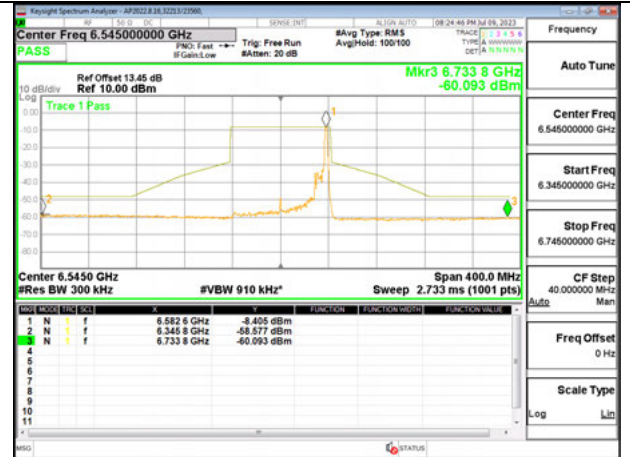

MID CHANNEL ANT 6 6705

MID CHANNEL ANT 5 6705

STRADDLE CHANNEL ANT 6 6865

STRADDLE CHANNEL ANT 5 6865

2TX Antenna 6 + Antenna 5 SDM MODE - 26-Tones, RU Index 36

STRADDLE CHANNEL ANT 6 6545

STRADDLE CHANNEL ANT 5 6545