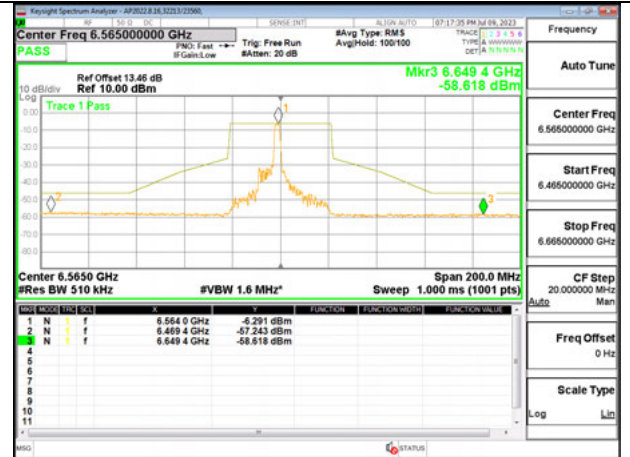

MID CHANNEL ANT 6 6685

MID CHANNEL ANT 5 6685

HIGH CHANNEL ANT 6 6845

HIGH CHANNEL ANT 5 6845

2TX Antenna 6 + Antenna 5 SDM MODE - 26-Tones, RU Index 8

LOW CHANNEL ANT 6 6565

LOW CHANNEL ANT 5 6565

MID CHANNEL ANT 6 6685