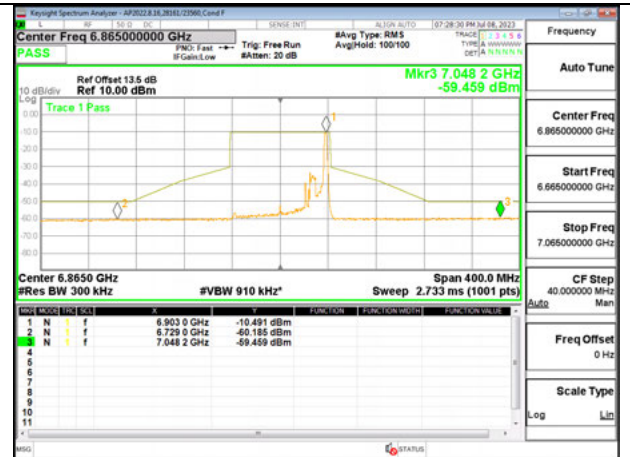

STRADDLE CHANNEL ANT 5 6545

MID CHANNEL ANT 6 6705

MID CHANNEL ANT 5 6705

STRADDLE CHANNEL ANT 6 6865

STRADDLE CHANNEL ANT 5 6865

Antenna 6 + Antenna 5 OFDMA MODE: SU

STRADDLE CHANNEL ANT 6 6545

STRADDLE CHANNEL ANT 5 6545