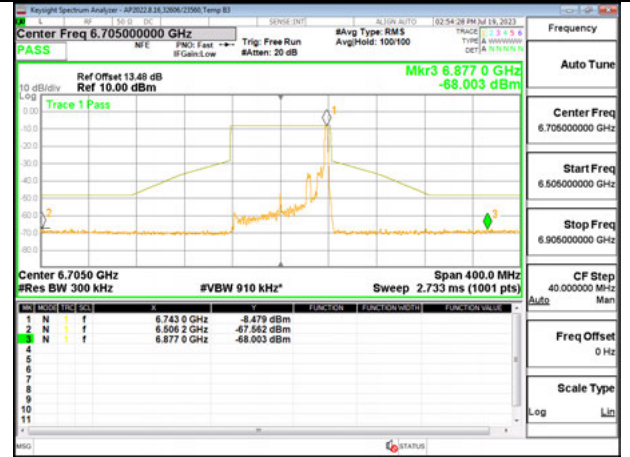

MID CHANNEL ANT 5 6705