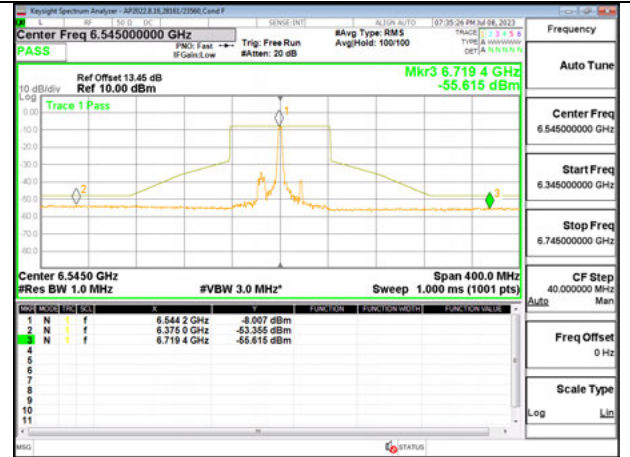

STRADDLE CHANNEL ANT 5 6545

MID CHANNEL ANT 6 6705

MID CHANNEL ANT 5 6705

STRADDLE CHANNEL ANT 6 6865

STRADDLE CHANNEL ANT 5 6865

Antenna 6 + Antenna 5 OFDMA MODE: 26-Tones, RU Index 18

STRADDLE CHANNEL ANT 6 6545