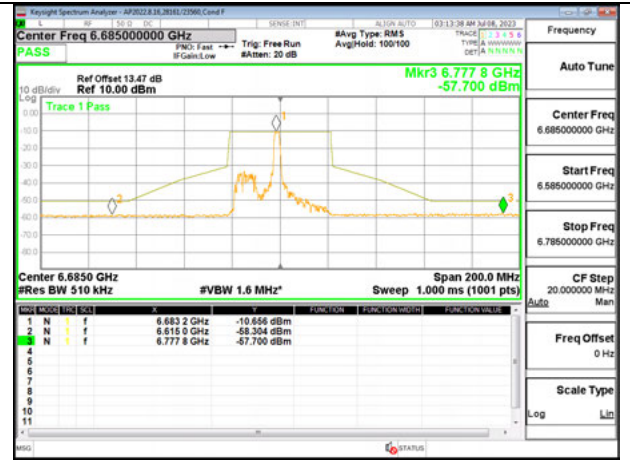

Antenna 6 + ntenna 5 OFDMA MODE: 26-Tones, RU Index 8

LOW CHANNEL ANT 6 6565

LOW CHANNEL ANT 5 6565

MID CHANNEL ANT 6 6685

MID CHANNEL ANT 5 6685

HIGH CHANNEL ANT 6 6845

HIGH CHANNEL ANT 5 6845

Antenna 6 + Antenna 5 OFDMA MODE: 26-Tones, RU Index 17