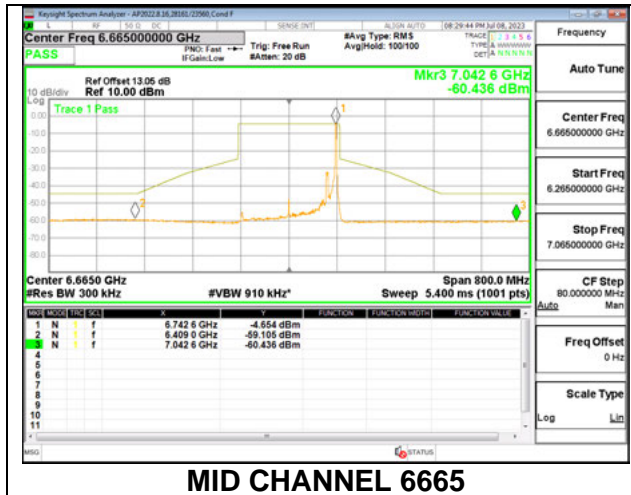

Antenna 6: 26-Tones, S36

MID CHANNEL 6665