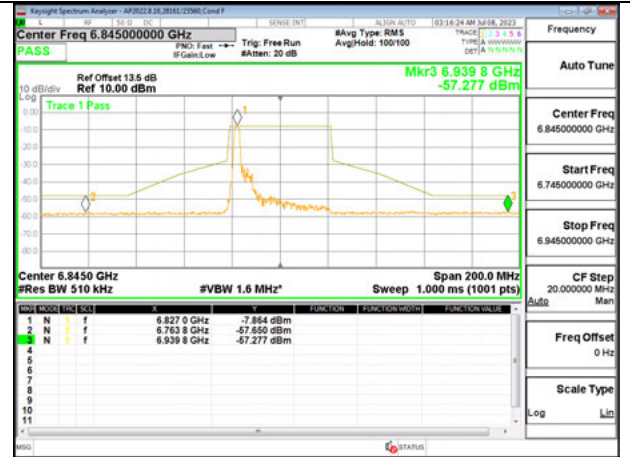

HIGH CHANNEL ANT 5 6845