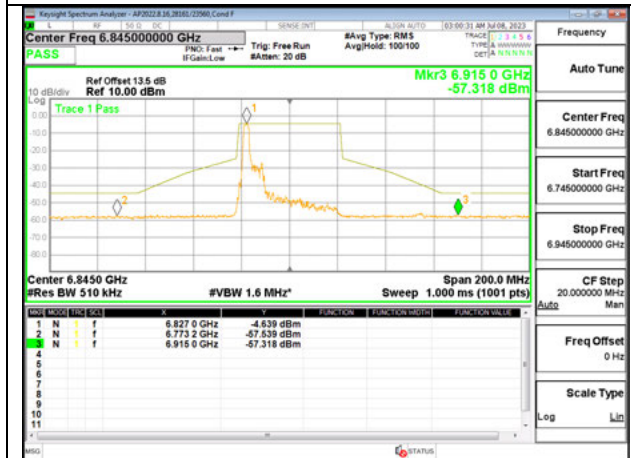

Antenna 6: SU MODE

LOW CHANNEL 6565

MID CHANNEL 6685

HIGH CHANNEL 6845

Antenna 5: 26-Tones, RU Index 0

LOW CHANNEL 6565

MID CHANNEL 6685

HIGH CHANNEL 6845