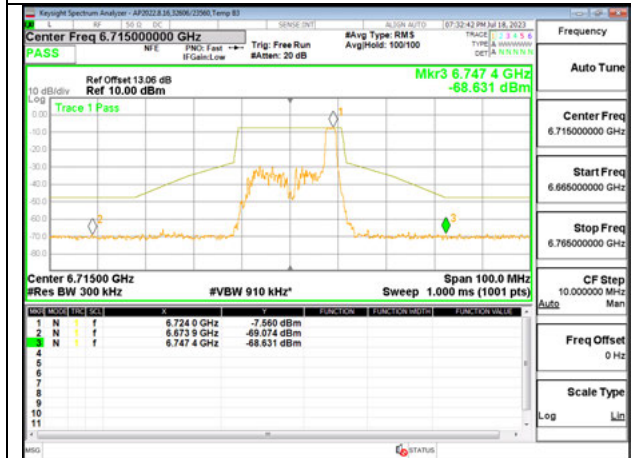

LOW CHANNEL ANT 5 6535

MID CHANNEL ANT 6 6715

MID CHANNEL ANT 5 6715

STRADDLE CHANNEL ANT 6 6875

STRADDLE CHANNEL ANT 5 6875

2TX Antenna 6 + Antenna 5 SDM MODE - 26-Tones, RU Index 8

LOW CHANNEL ANT 6535

LOW CHANNEL ANT 5 6535