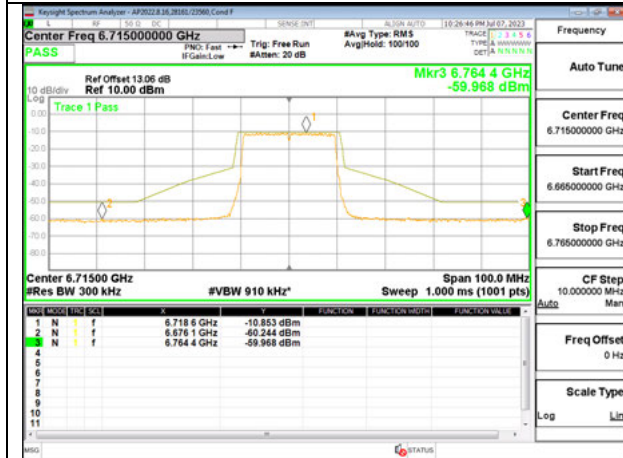

MID CHANNEL ANT 6 6715