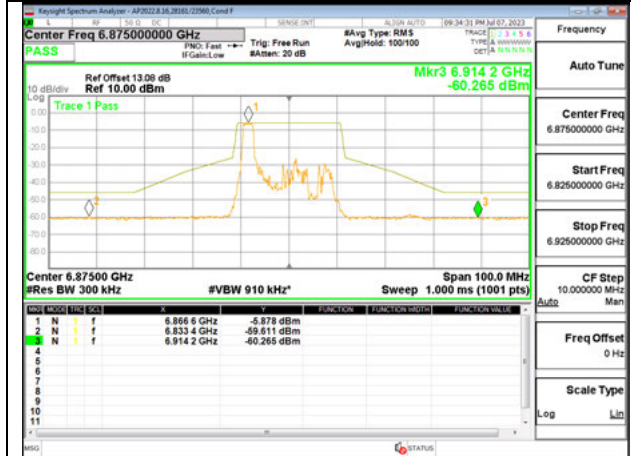

2TX Antenna 6 + Antenna 5 SDM MODE - SU Mode

9.5.9. 802.11ax HE20 MODE IN THE UNII-7 BAND

Antenna 6: 26-Tones, RU Index 0

LOW CHANNEL 6535

MID CHANNEL 6715

STRADDLE CHANNEL 6875

Antenna 6: 26-Tones, RU Index 4