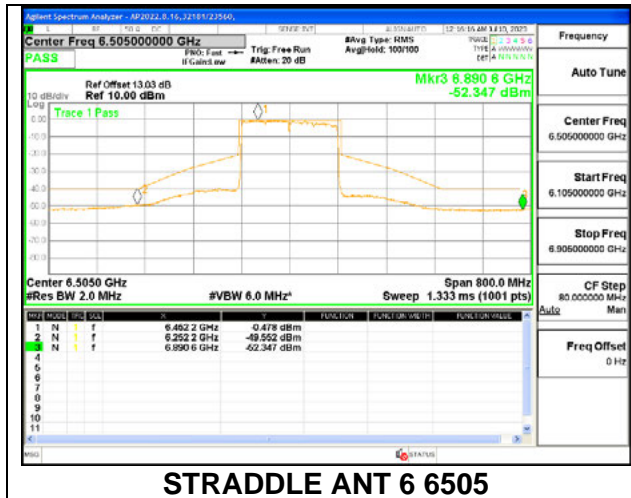

2TX Antenna 6 + Antenna 5 SDM MODE - SU Mode