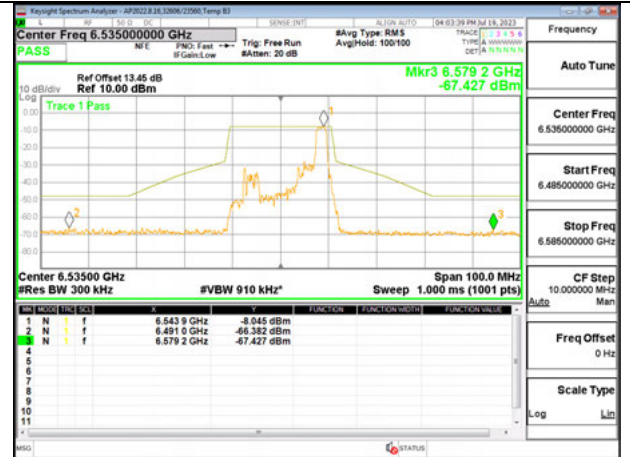

LOW CHANNEL ANT 5 6535

MID CHANNEL ANT 6 6715

MID CHANNEL ANT 5 6715

STRADDLE CHANNEL ANT 6 6875

STRADDLE CHANNEL ANT 5 6875

2TX Antenna 6 + Antenna 5 SDM MODE - 26-Tones, RU Index 8

LOW CHANNEL ANT 6535

LOW CHANNEL ANT 5 6535