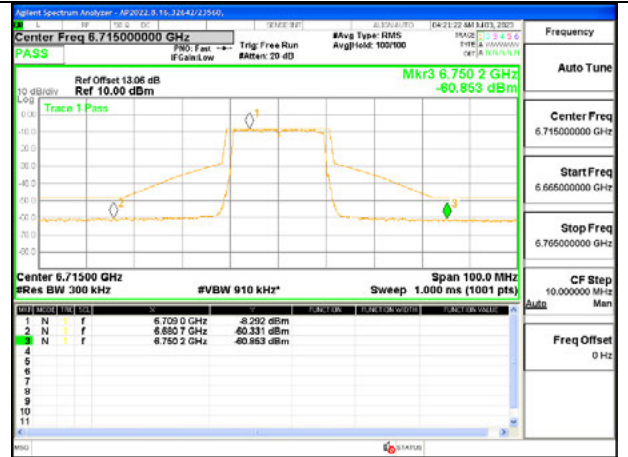

LOW CHANNEL 6535

MID CHANNEL 6715

STRADDLE CHANNEL 6875

Antenna 6: 26-Tones, RU Index 8

LOW CHANNEL 6535

MID CHANNEL 6715

STRADDLE CHANNEL 6875

Antenna 5: 26-Tones, SU Mode

LOW CHANNEL 6535

MID CHANNEL 6715

STRADDLE CHANNEL 6875

Antenna 5: 26-Tones, RU Index 0

LOW CHANNEL 6535

MID CHANNEL 6715

STRADDLE CHANNEL 6875

Antenna 5: 26-Tones, RU Index 4