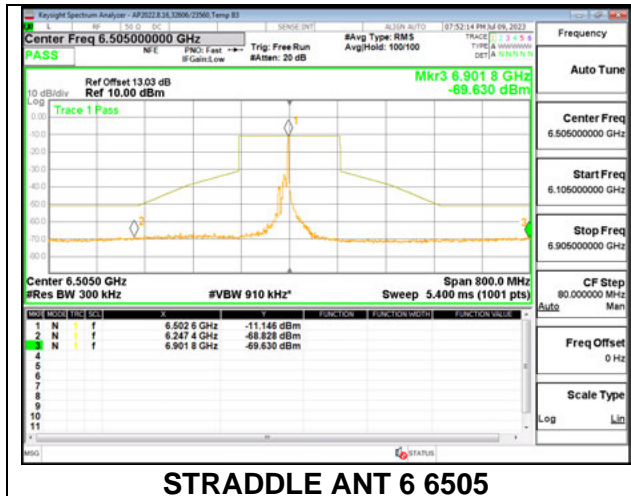

Antenna 6 + Antenna 5 OFDMA MODE: 26-Tones, RU Index 0

STRADDLE ANT 6 6505

STRADDLE ANT 5 6505

Antenna 6 + Antenna 5 OFDMA MODE: 26-Tones, RU Index 36

STRADDLE ANT 6 6505

STRADDLE ANT 5 6505

Antenna 6 + Antenna 5 OFDMA MODE: 26-Tones, S36

STRADDLE ANT 6 6505

STRADDLE ANT 5 6505

Antenna 6 + Antenna 5 OFDMA MODE: SU

2TX Antenna 6 + Antenna 5 SDM MODE - 26-Tones, RU Index 0

2TX Antenna 6 + Antenna 5 SDM MODE - 26-Tones, RU Index 36

2TX Antenna 6 + Antenna 5 SDM MODE - 26-Tones, RU Index S36