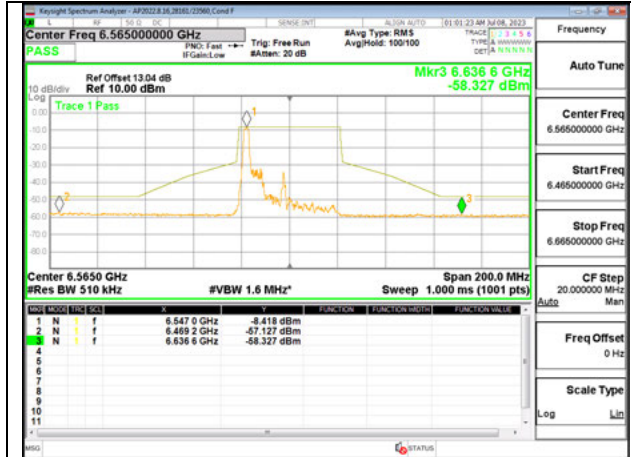

Antenna 5: SU MODE

LOW CHANNEL 6565

MID CHANNEL 6685

HIGH CHANNEL 6845

Antenna 6 + Antenna 5 OFDMA MODE: 26-Tones, RU Index 0

LOW CHANNEL ANT 6 6565

LOW CHANNEL ANT 5 6565

MID CHANNEL ANT 6 6685