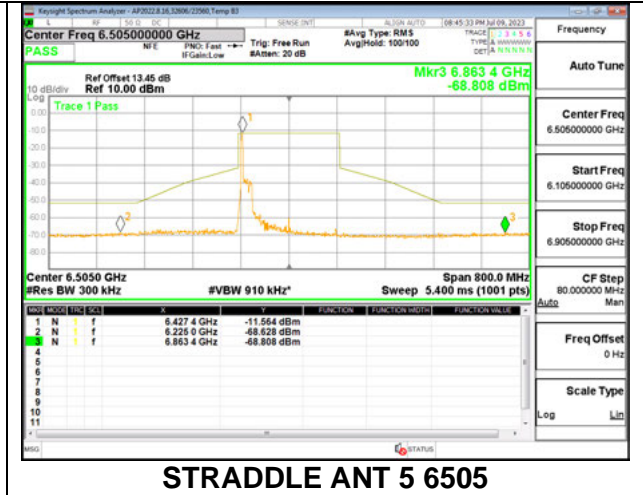

Antenna 6 + Antenna 5 OFDMA MODE: 26-Tones, RU Index 0

STRADDLE ANT 6 6505

STRADDLE ANT 5 6505

Antenna 6 + Antenna 5 OFDMA MODE: 26-Tones, RU Index 36

STRADDLE ANT 6 6505

STRADDLE ANT 5 6505

Antenna 6 + Antenna 5 OFDMA MODE: 26-Tones, S36

STRADDLE ANT 6 6505

STRADDLE ANT 5 6505

Antenna 6 + Antenna 5 OFDMA MODE: SU

2TX Antenna 6 + Antenna 5 SDM MODE - 26-Tones, RU Index 0

2TX Antenna 6 + Antenna 5 SDM MODE - 26-Tones, RU Index 36

2TX Antenna 6 + Antenna 5 SDM MODE - 26-Tones, RU Index S36