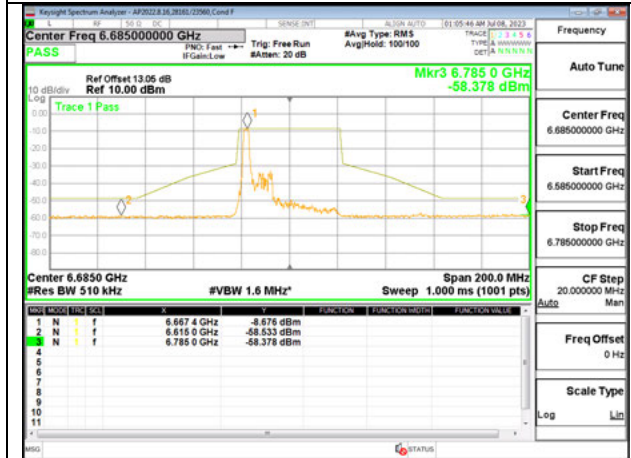

Antenna 5: 26-Tones, RU Index 8

LOW CHANNEL 6565

MID CHANNEL 6685

HIGH CHANNEL 6845

Antenna 5: 26-Tones, RU Index 17

LOW CHANNEL 6565

MID CHANNEL 6685

HIGH CHANNEL 6845

Antenna 5: SU MODE

LOW CHANNEL 6565

MID CHANNEL 6685

HIGH CHANNEL 6845

Antenna 6 + Antenna 5 OFDMA MODE: 26-Tones, RU Index 0

LOW CHANNEL ANT 6 6565

LOW CHANNEL ANT 5 6565

MID CHANNEL ANT 6 6685