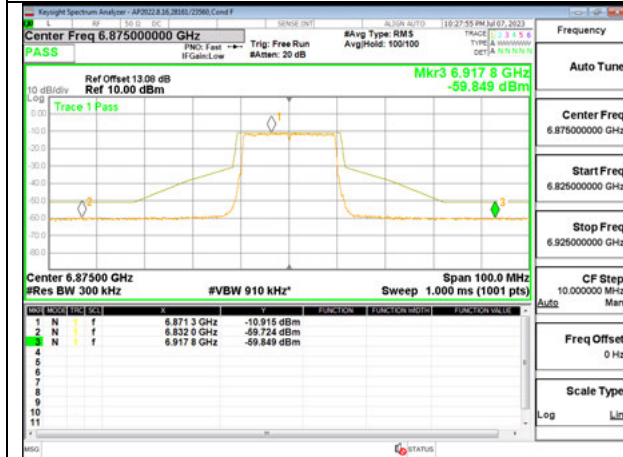

Antenna 6 + Antenna 5 OFDMA MODE: SU MODE

LOW CHANNEL ANT 6535

LOW CHANNEL ANT 5 6535

MID CHANNEL ANT 6 6715

MID CHANNEL ANT 5 6715

STRADDLE CHANNEL ANT 6 6875

STRADDLE CHANNEL ANT 5 6875

2TX Antenna 6 + Antenna 5 SDM MODE - 26-Tones, RU Index 0