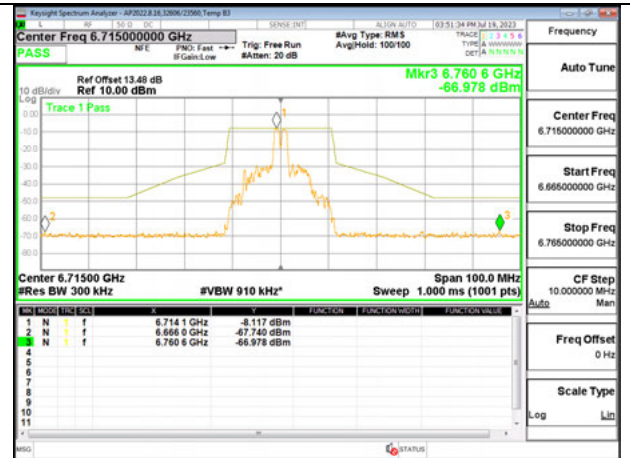

MID CHANNEL ANT 5 6715