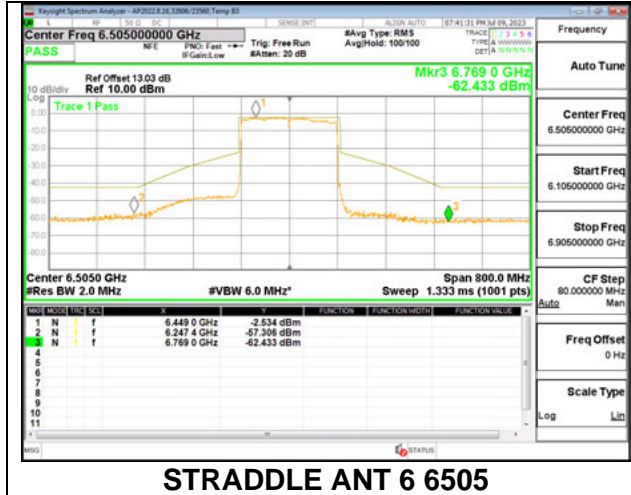

Antenna 6 + Antenna 5 OFDMA MODE: 26-Tones, RU Index 0

STRADDLE ANT 6 6505

STRADDLE ANT 5 6505

Antenna 6 + Antenna 5 OFDMA MODE: 26-Tones, RU Index 36

STRADDLE ANT 6 6505

STRADDLE ANT 5 6505

Antenna 6 + Antenna 5 OFDMA MODE: 26-Tones, S36

STRADDLE ANT 6 6505

STRADDLE ANT 5 6505

Antenna 6 + Antenna 5 OFDMA MODE: SU

2TX Antenna 6 + Antenna 5 SDM MODE - 26-Tones, RU Index 0

2TX Antenna 6 + Antenna 5 SDM MODE - 26-Tones, RU Index 36

2TX Antenna 6 + Antenna 5 SDM MODE - 26-Tones, RU Index S36