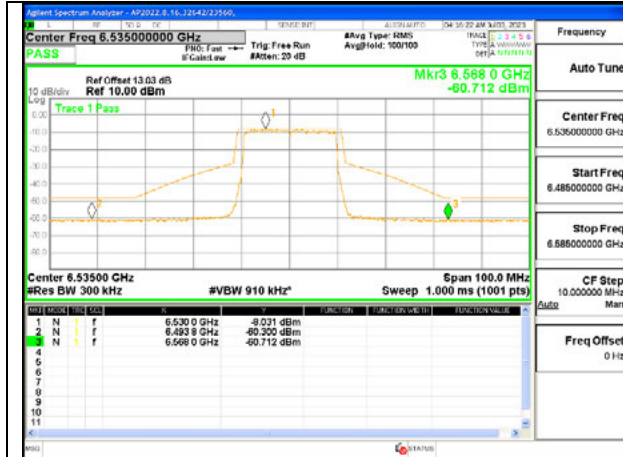

LOW CHANNEL 6535

MID CHANNEL 6715

STRADDLE CHANNEL 6875

Antenna 6: 26-Tones, RU Index 8

LOW CHANNEL 6535

MID CHANNEL 6715

STRADDLE CHANNEL 6875

Antenna 5: 26-Tones, SU Mode