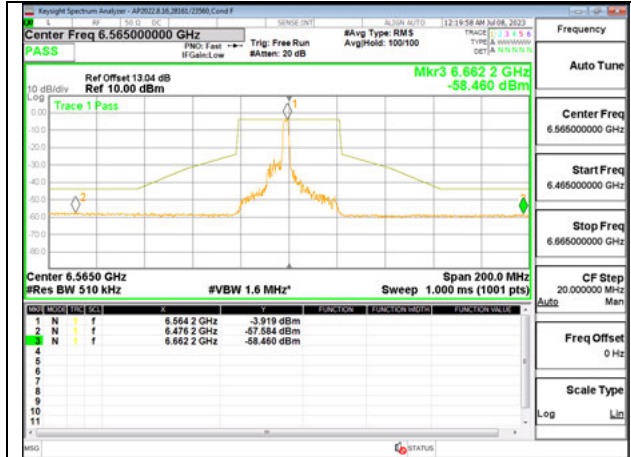

Antenna 6: 26-Tones, RU Index 8

LOW CHANNEL 6565