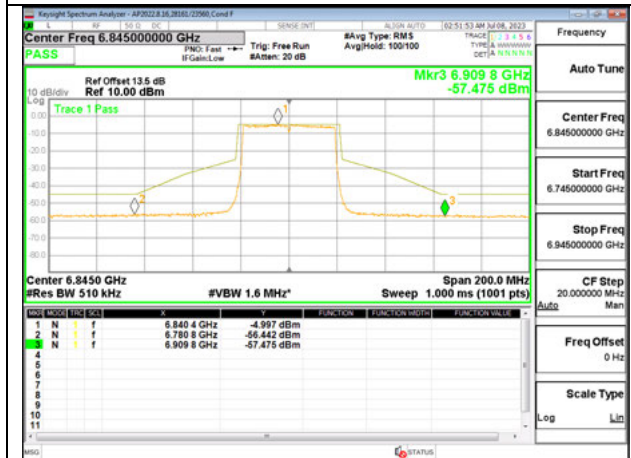

Antenna 5: 26-Tones, RU Index 8

LOW CHANNEL 6565

MID CHANNEL 6685

HIGH CHANNEL 6845

Antenna 5: 26-Tones, RU Index 17

LOW CHANNEL 6565

MID CHANNEL 6685

HIGH CHANNEL 6845

Antenna 5: SU MODE

LOW CHANNEL 6565

MID CHANNEL 6685

HIGH CHANNEL 6845

Antenna 6 + Antenna 5 OFDMA MODE: 26-Tones, RU Index 0

LOW CHANNEL ANT 6 6565

LOW CHANNEL ANT 5 6565

MID CHANNEL ANT 6 6685