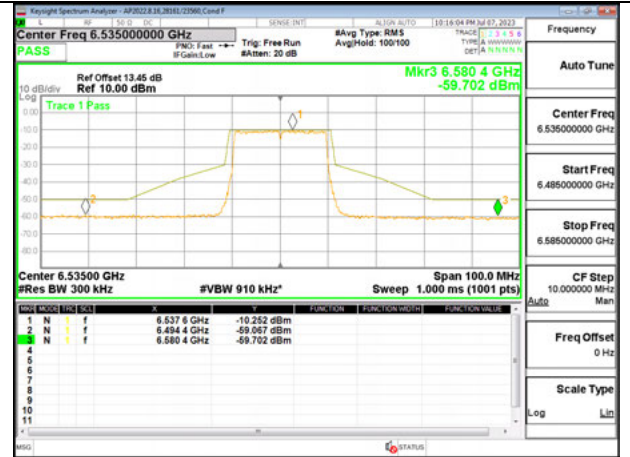

LOW CHANNEL ANT 5 6535