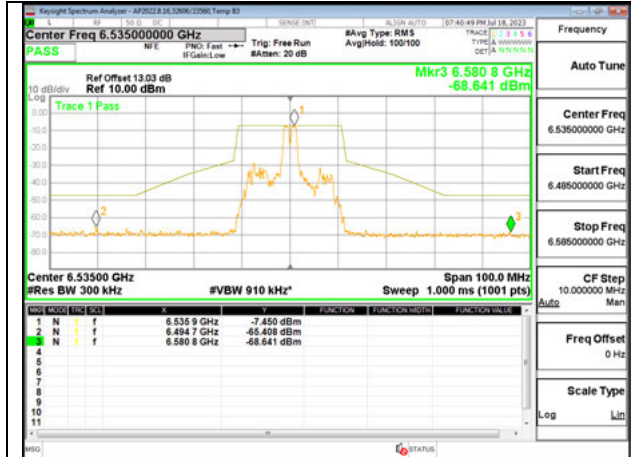

LOW CHANNEL ANT 6535

LOW CHANNEL ANT 5 6535

MID CHANNEL ANT 6 6715

MID CHANNEL ANT 5 6715

STRADDLE CHANNEL ANT 6 6875

STRADDLE CHANNEL ANT 5 6875

2TX Antenna 6 + Antenna 5 SDM MODE - 26-Tones, RU Index 4

LOW CHANNEL ANT 6535