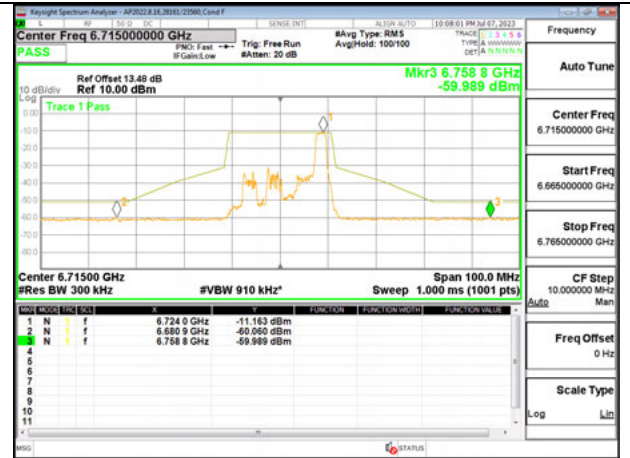

STRADDLE CHANNEL ANT 5 6875

Antenna 6 + Antenna 5 OFDMA MODE: 26-Tones, RU Index 8

LOW CHANNEL ANT 6535

LOW CHANNEL ANT 5 6535

MID CHANNEL ANT 6 6715

MID CHANNEL ANT 5 6715

STRADDLE CHANNEL ANT 6 6875

STRADDLE CHANNEL ANT 5 6875