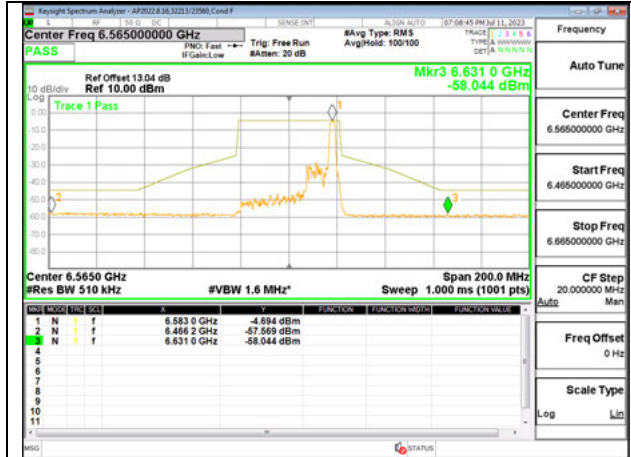

Antenna 6: 26-Tones, RU Index 8

LOW CHANNEL 6565

MID CHANNEL 6685

HIGH CHANNEL 6845

Antenna 6: 26-Tones, RU Index 17

LOW CHANNEL 6565

MID CHANNEL 6685

HIGH CHANNEL 6845