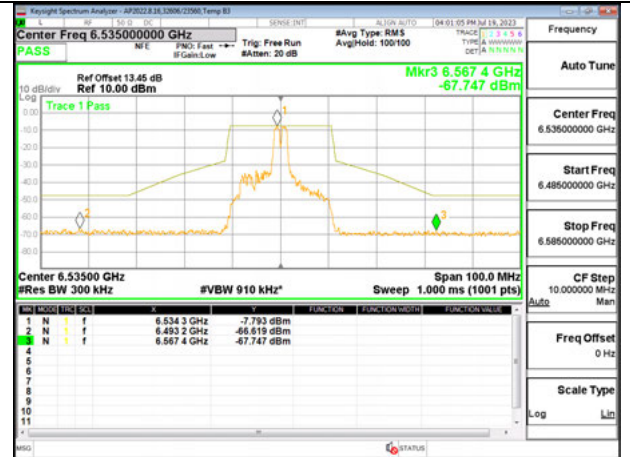

LOW CHANNEL ANT 6535

LOW CHANNEL ANT 5 6535

MID CHANNEL ANT 6 6715

MID CHANNEL ANT 5 6715

STRADDLE CHANNEL ANT 6 6875

STRADDLE CHANNEL ANT 5 6875

2TX Antenna 6 + Antenna 5 SDM MODE - 26-Tones, RU Index 4

LOW CHANNEL ANT 6535