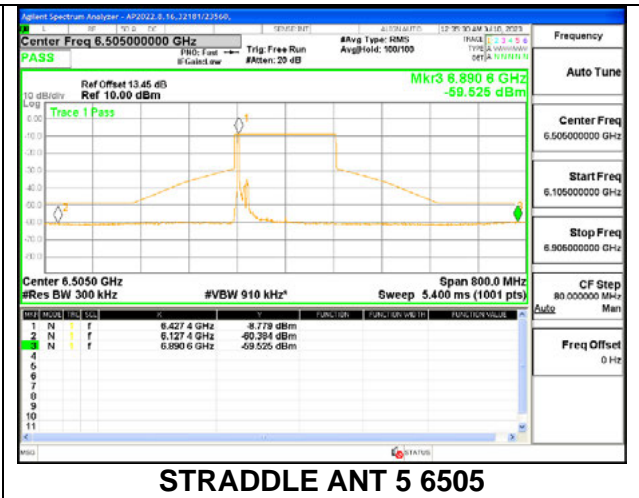

Antenna 6 + Antenna 5 OFDMA MODE: 26-Tones, RU Index 0

STRADDLE ANT 6 6505

STRADDLE ANT 5 6505

Antenna 6 + Antenna 5 OFDMA MODE: 26-Tones, RU Index 36

STRADDLE ANT 6 6505

STRADDLE ANT 5 6505

Antenna 6 + Antenna 5 OFDMA MODE: 26-Tones, S36

STRADDLE ANT 6 6505

STRADDLE ANT 5 6505

Antenna 6 + Antenna 5 OFDMA MODE: SU

2TX Antenna 6 + Antenna 5 SDM MODE - 26-Tones, RU Index 0

2TX Antenna 6 + Antenna 5 SDM MODE - 26-Tones, RU Index 36

2TX Antenna 6 + Antenna 5 SDM MODE - 26-Tones, RU Index S36