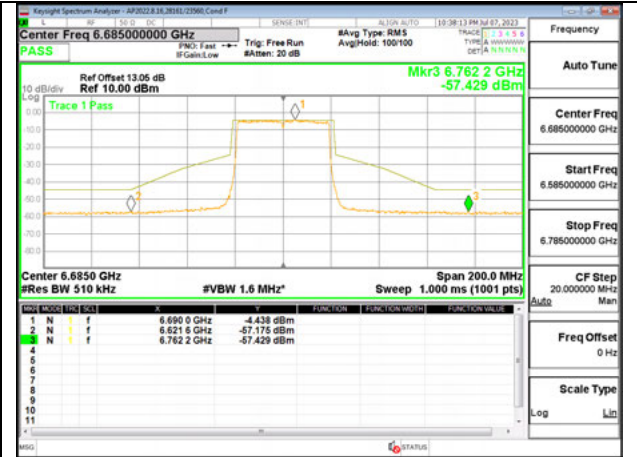

MID CHANNEL 6685