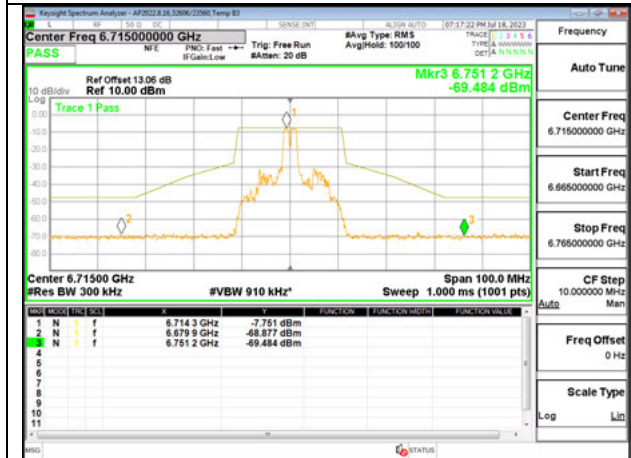

MID CHANNEL ANT 6 6715