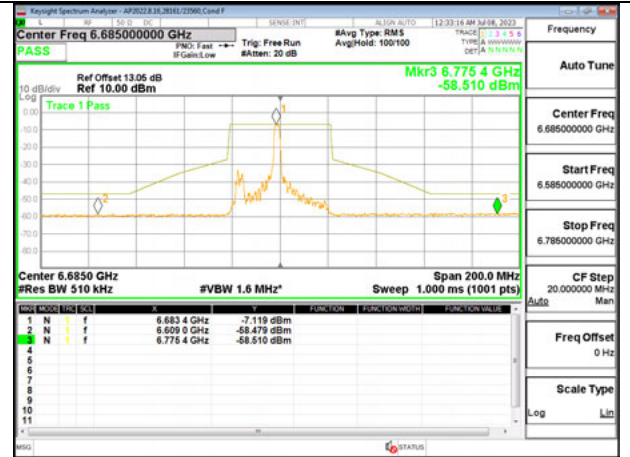

MID CHANNEL 6685