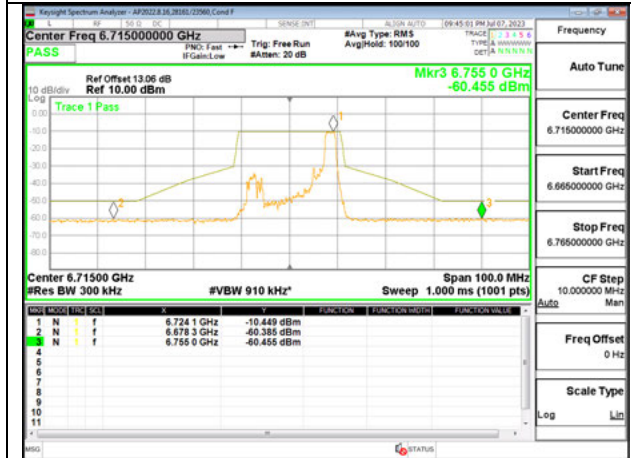

STRADDLE CHANNEL ANT 5 6875

Antenna 6 + Antenna 5 OFDMA MODE: 26-Tones, RU Index 8

LOW CHANNEL ANT 6535

LOW CHANNEL ANT 5 6535

MID CHANNEL ANT 6 6715

MID CHANNEL ANT 5 6715

STRADDLE CHANNEL ANT 6 6875

STRADDLE CHANNEL ANT 5 6875