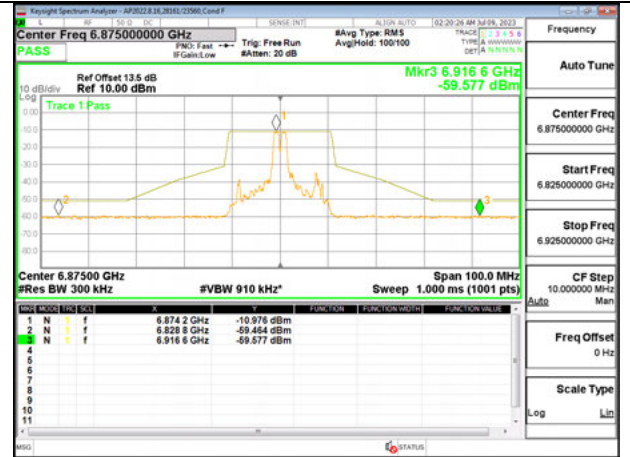

STRADDLE CHANNEL ANT 6 6875

STRADDLE CHANNEL ANT 5 6875

Antenna 6 + Antenna 5 OFDMA MODE: 26-Tones, RU Index 4

LOW CHANNEL ANT 6535

LOW CHANNEL ANT 5 6535

MID CHANNEL ANT 6 6715

MID CHANNEL ANT 5 6715

STRADDLE CHANNEL ANT 6 6875