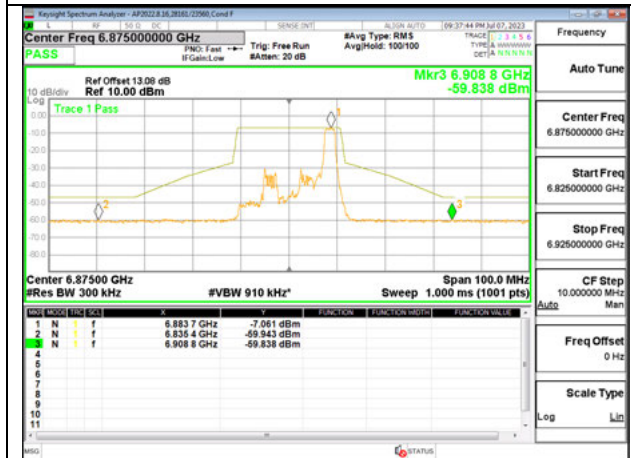

LOW CHANNEL 6535

MID CHANNEL 6715

STRADDLE CHANNEL 6875

Antenna 6: 26-Tones, RU Index 8

LOW CHANNEL 6535

MID CHANNEL 6715

STRADDLE CHANNEL 6875

Antenna 5: 26-Tones, SU Mode