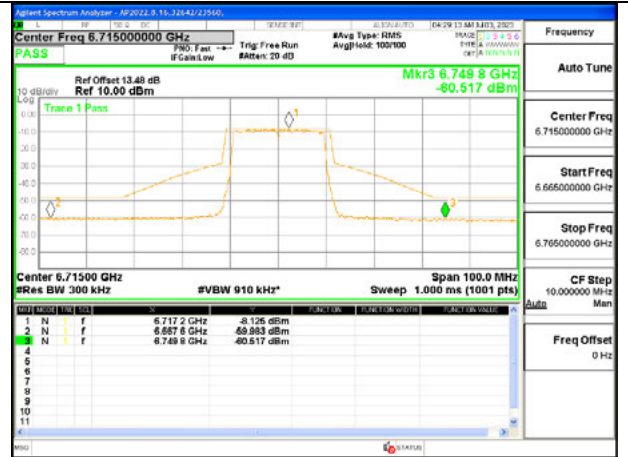

MID CHANNEL 6715