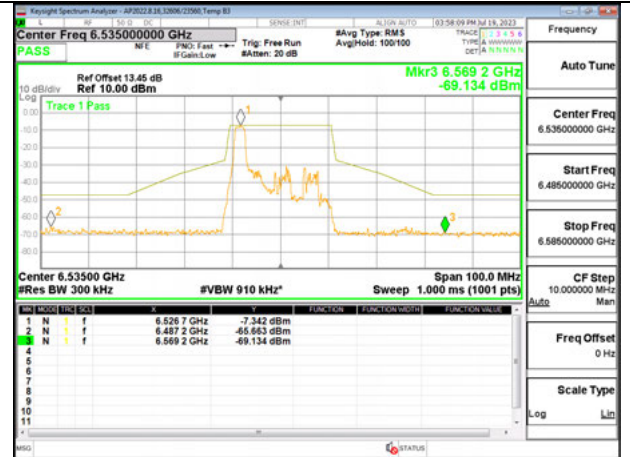

LOW CHANNEL ANT 5 6535