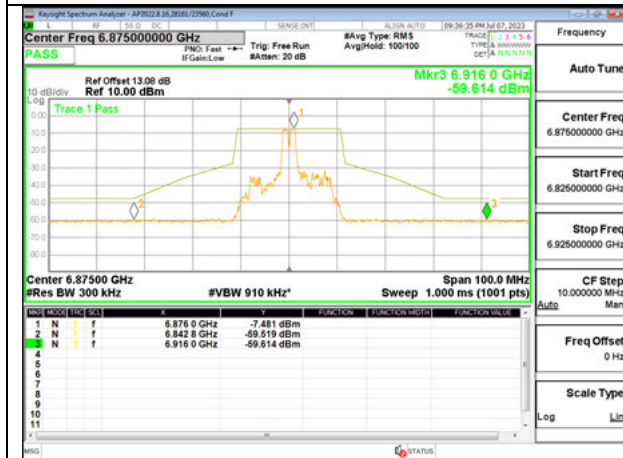

STRADDLE CHANNEL 6875