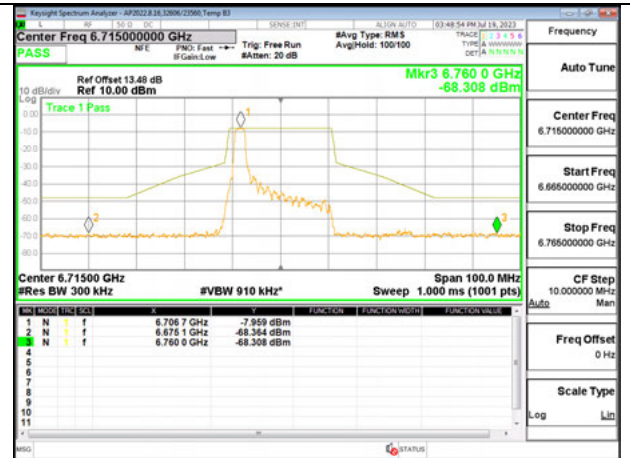

MID CHANNEL ANT 5 6715