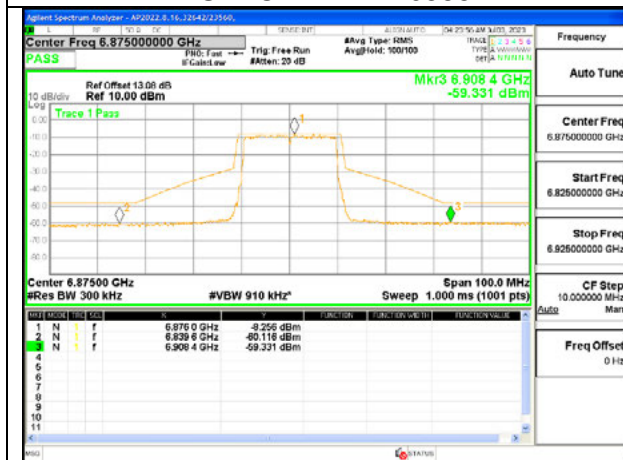

STRADDLE CHANNEL 6875