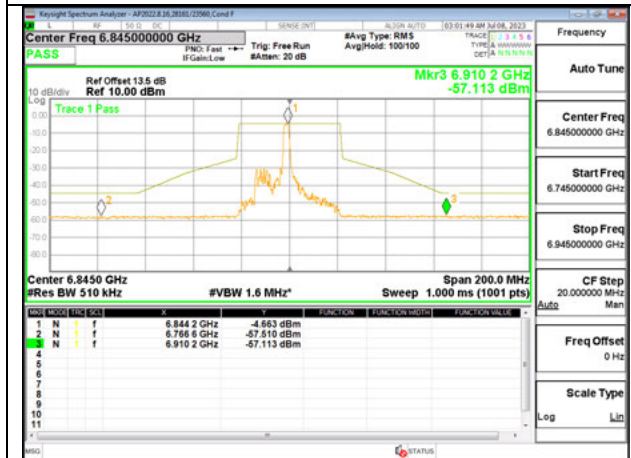

Antenna 6: SU MODE

LOW CHANNEL 6565

MID CHANNEL 6685

HIGH CHANNEL 6845

Antenna 5: 26-Tones, RU Index 0

LOW CHANNEL 6565

MID CHANNEL 6685

HIGH CHANNEL 6845

Antenna 5: 26-Tones, RU Index 8

LOW CHANNEL 6565

MID CHANNEL 6685

HIGH CHANNEL 6845

Antenna 5: 26-Tones, RU Index 17

LOW CHANNEL 6565

MID CHANNEL 6685

HIGH CHANNEL 6845