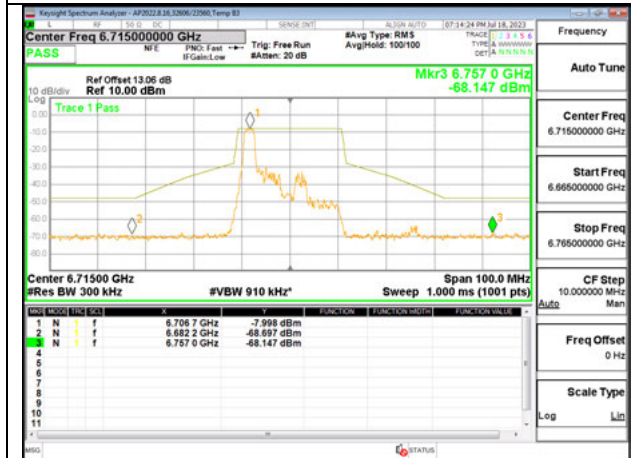

MID CHANNEL ANT 6 6715