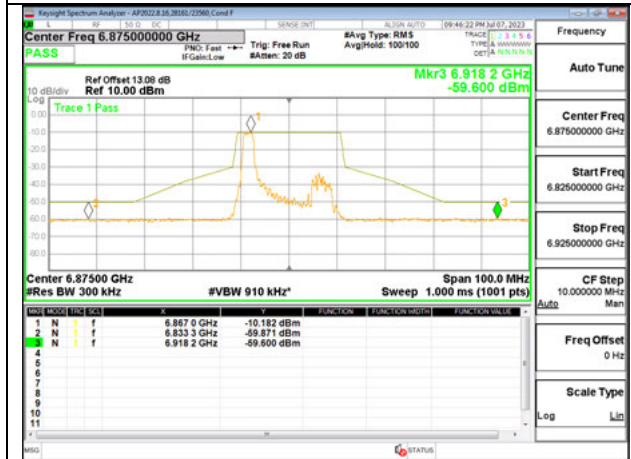

LOW CHANNEL 6535

MID CHANNEL 6715

STRADDLE CHANNEL 6875

Antenna 6 + Antenna 5 OFDMA MODE: 26-Tones, RU Index 0

LOW CHANNEL ANT 6535

LOW CHANNEL ANT 5 6535

MID CHANNEL ANT 6 6715

MID CHANNEL ANT 5 6715