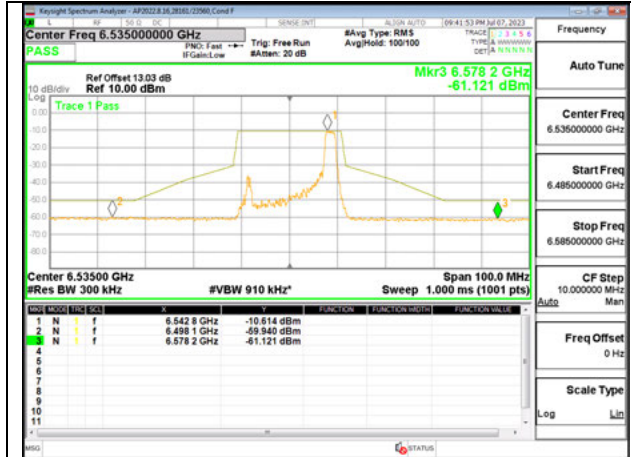

STRADDLE CHANNEL ANT 6 6875

STRADDLE CHANNEL ANT 5 6875

Antenna 6 + Antenna 5 OFDMA MODE: 26-Tones, RU Index 4

LOW CHANNEL ANT 6535

LOW CHANNEL ANT 5 6535

MID CHANNEL ANT 6 6715

MID CHANNEL ANT 5 6715

STRADDLE CHANNEL ANT 6 6875

STRADDLE CHANNEL ANT 5 6875

Antenna 6 + Antenna 5 OFDMA MODE: 26-Tones, RU Index 8

LOW CHANNEL ANT 6535

LOW CHANNEL ANT 5 6535

MID CHANNEL ANT 6 6715

MID CHANNEL ANT 5 6715

STRADDLE CHANNEL ANT 6 6875

STRADDLE CHANNEL ANT 5 6875