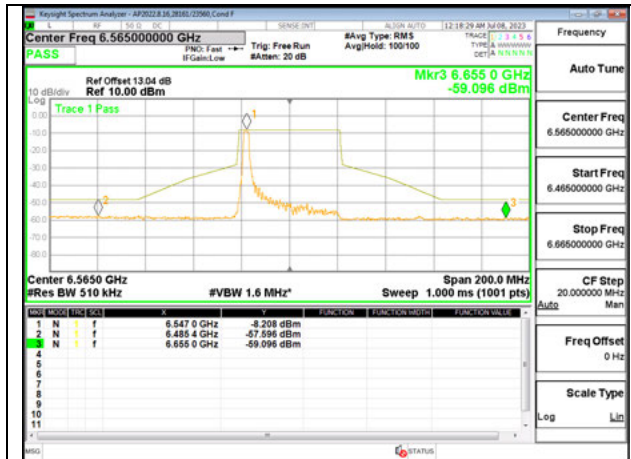

MID CHANNEL ANT 5 6715

STRADDLE CHANNEL ANT 6 6875

STRADDLE CHANNEL ANT 5 6875

9.5.10. 802.11ax HE40 MODE IN THE UNII-7 BAND

Antenna 6: 26-Tones, RU Index 0

LOW CHANNEL 6565

MID CHANNEL 6685

HIGH CHANNEL 6845