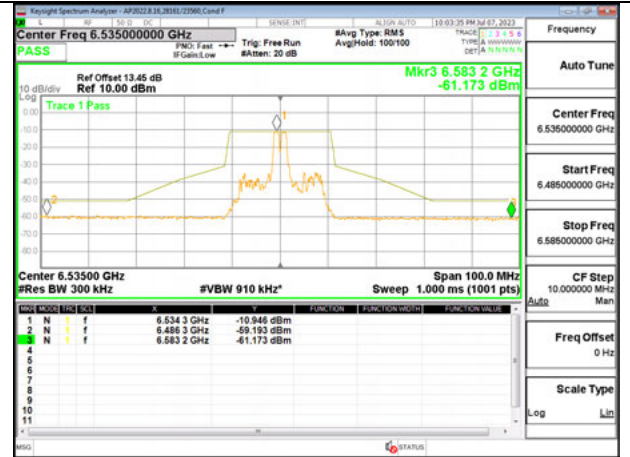

STRADDLE CHANNEL ANT 6 6875

STRADDLE CHANNEL ANT 5 6875

Antenna 6 + Antenna 5 OFDMA MODE: 26-Tones, RU Index 4

LOW CHANNEL ANT 6535

LOW CHANNEL ANT 5 6535

MID CHANNEL ANT 6 6715

MID CHANNEL ANT 5 6715

STRADDLE CHANNEL ANT 6 6875