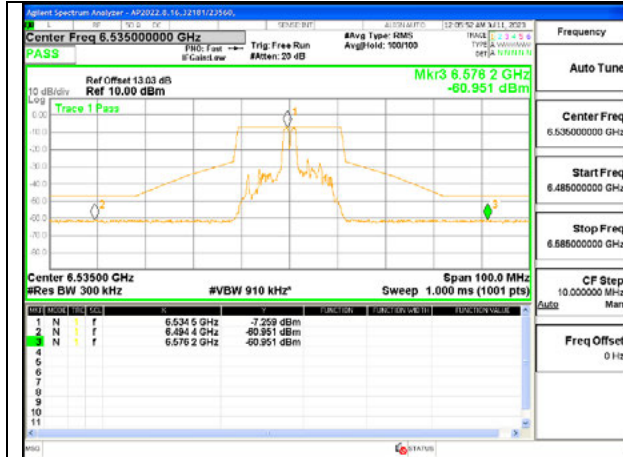

2TX Antenna 6 + Antenna 5 SDM MODE - SU Mode

9.5.9. 802.11ax HE20 MODE IN THE UNII-7 BAND

Antenna 6: 26-Tones, RU Index 0

LOW CHANNEL 6535

MID CHANNEL 6715

STRADDLE CHANNEL 6875

Antenna 6: 26-Tones, RU Index 4