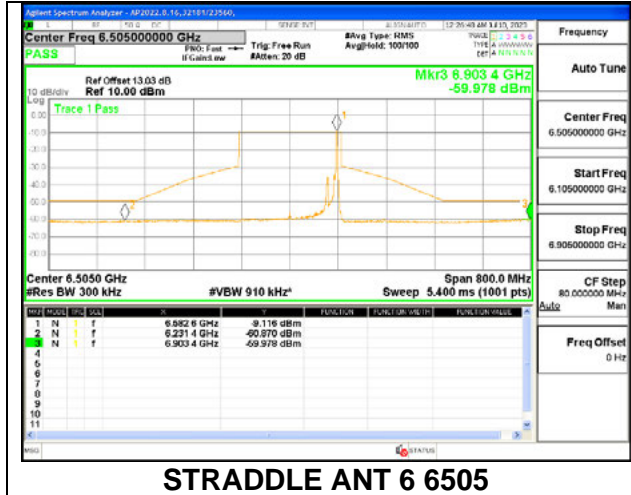

Antenna 6 + Antenna 5 OFDMA MODE: 26-Tones, RU Index 0

STRADDLE ANT 6 6505

STRADDLE ANT 5 6505

Antenna 6 + Antenna 5 OFDMA MODE: 26-Tones, RU Index 36

STRADDLE ANT 6 6505

STRADDLE ANT 5 6505

Antenna 6 + Antenna 5 OFDMA MODE: 26-Tones, S36

STRADDLE ANT 6 6505

STRADDLE ANT 5 6505

Antenna 6 + Antenna 5 OFDMA MODE: SU

2TX Antenna 6 + Antenna 5 SDM MODE - 26-Tones, RU Index 0

2TX Antenna 6 + Antenna 5 SDM MODE - 26-Tones, RU Index 36

2TX Antenna 6 + Antenna 5 SDM MODE - 26-Tones, RU Index S36