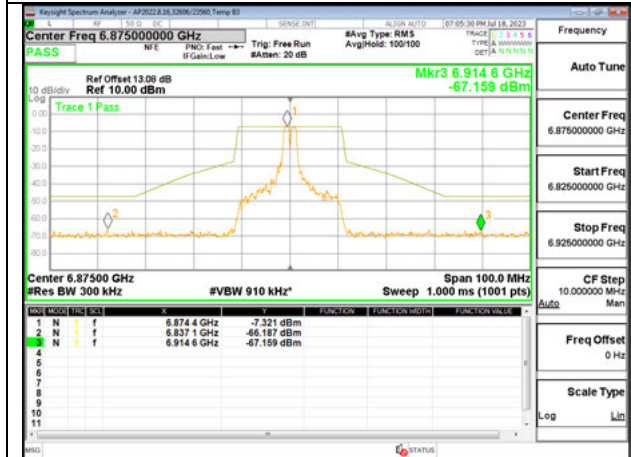

STRADDLE CHANNEL ANT 6 6875