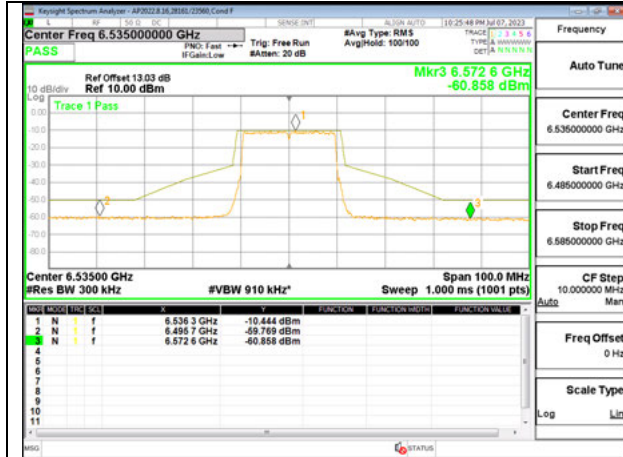

Antenna 6 + Antenna 5 OFDMA MODE: SU MODE

LOW CHANNEL ANT 6535