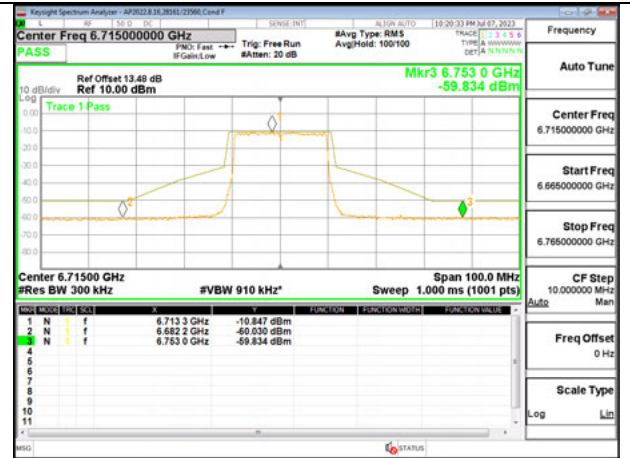

Antenna 6 + Antenna 5 OFDMA MODE: SU MODE

LOW CHANNEL ANT 6535

LOW CHANNEL ANT 5 6535

MID CHANNEL ANT 6 6715

MID CHANNEL ANT 5 6715

STRADDLE CHANNEL ANT 6 6875

STRADDLE CHANNEL ANT 5 6875

2TX Antenna 6 + Antenna 5 SDM MODE - 26-Tones, RU Index 0