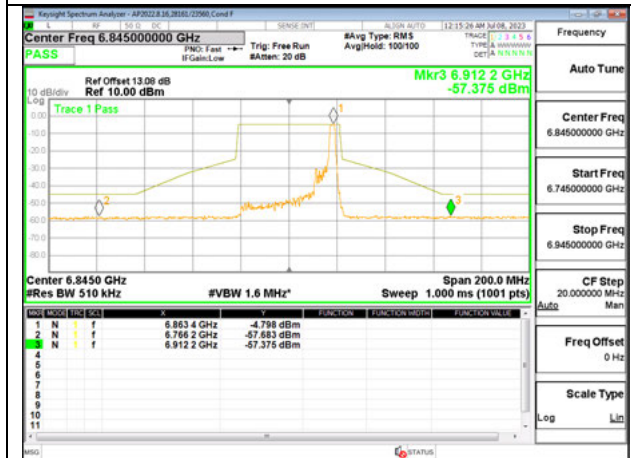

Antenna 6: 26-Tones, RU Index 8

LOW CHANNEL 6565

MID CHANNEL 6685

HIGH CHANNEL 6845

Antenna 6: 26-Tones, RU Index 17

LOW CHANNEL 6565

MID CHANNEL 6685

HIGH CHANNEL 6845