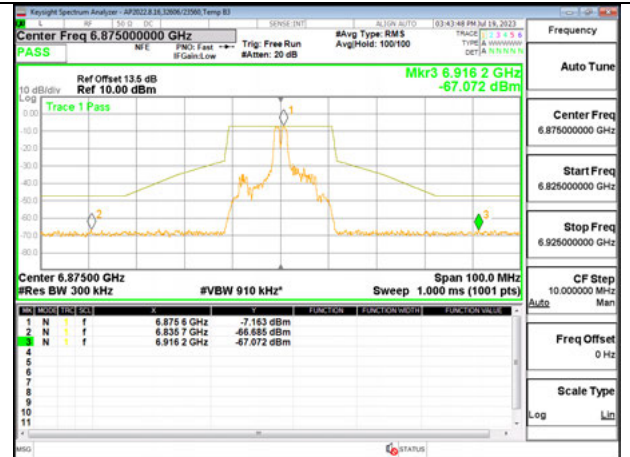

LOW CHANNEL ANT 5 6535

MID CHANNEL ANT 6 6715

MID CHANNEL ANT 5 6715

STRADDLE CHANNEL ANT 6 6875

STRADDLE CHANNEL ANT 5 6875

2TX Antenna 6 + Antenna 5 SDM MODE - 26-Tones, RU Index 8

LOW CHANNEL ANT 6535

LOW CHANNEL ANT 5 6535