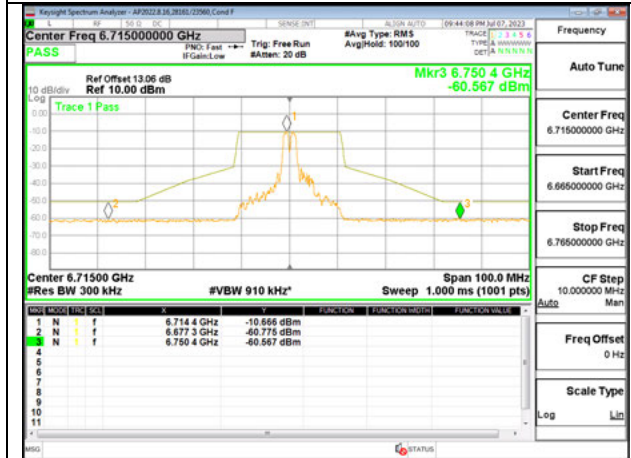

STRADDLE CHANNEL ANT 6 6875

STRADDLE CHANNEL ANT 5 6875

Antenna 6 + Antenna 5 OFDMA MODE: 26-Tones, RU Index 4

LOW CHANNEL ANT 6535

LOW CHANNEL ANT 5 6535

MID CHANNEL ANT 6 6715

MID CHANNEL ANT 5 6715

STRADDLE CHANNEL ANT 6 6875

STRADDLE CHANNEL ANT 5 6875

Antenna 6 + Antenna 5 OFDMA MODE: 26-Tones, RU Index 8

LOW CHANNEL ANT 6535

LOW CHANNEL ANT 5 6535

MID CHANNEL ANT 6 6715

MID CHANNEL ANT 5 6715

STRADDLE CHANNEL ANT 6 6875

STRADDLE CHANNEL ANT 5 6875