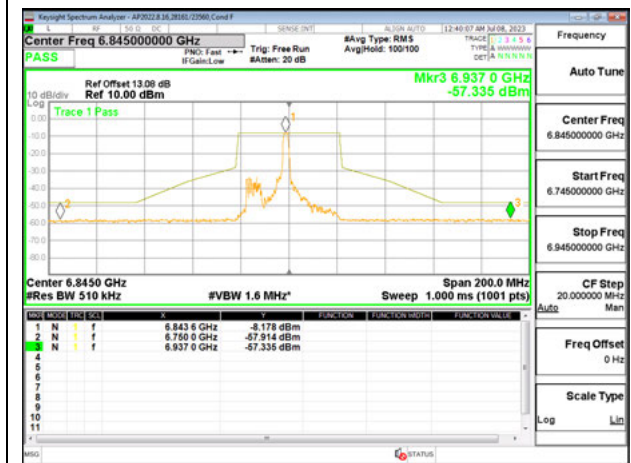

HIGH CHANNEL 6845