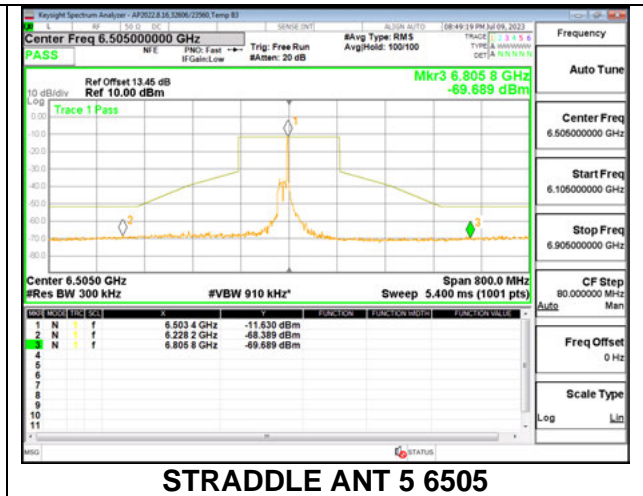

Antenna 6 + Antenna 5 OFDMA MODE: 26-Tones, RU Index 0

STRADDLE ANT 6 6505

STRADDLE ANT 5 6505

Antenna 6 + Antenna 5 OFDMA MODE: 26-Tones, RU Index 36

STRADDLE ANT 6 6505

STRADDLE ANT 5 6505

Antenna 6 + Antenna 5 OFDMA MODE: 26-Tones, S36

STRADDLE ANT 6 6505

STRADDLE ANT 5 6505

Antenna 6 + Antenna 5 OFDMA MODE: SU

2TX Antenna 6 + Antenna 5 SDM MODE - 26-Tones, RU Index 0

2TX Antenna 6 + Antenna 5 SDM MODE - 26-Tones, RU Index 36

2TX Antenna 6 + Antenna 5 SDM MODE - 26-Tones, RU Index S36