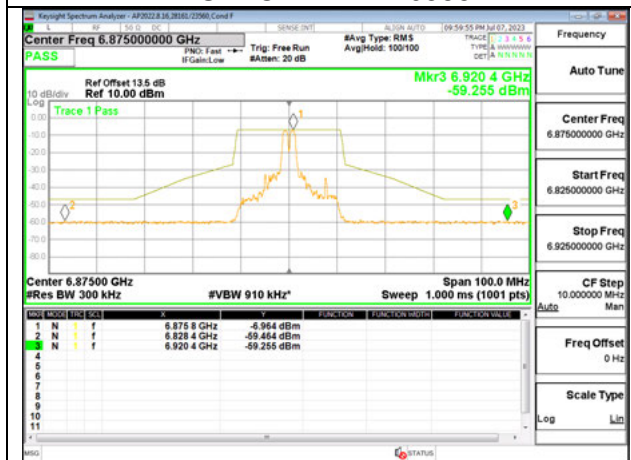

STRADDLE CHANNEL 6875