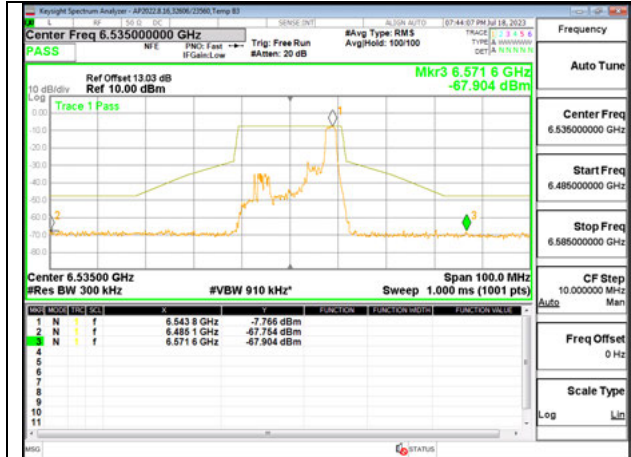

LOW CHANNEL ANT 5 6535

MID CHANNEL ANT 6 6715

MID CHANNEL ANT 5 6715

STRADDLE CHANNEL ANT 6 6875

STRADDLE CHANNEL ANT 5 6875

2TX Antenna 6 + Antenna 5 SDM MODE - 26-Tones, RU Index 8

LOW CHANNEL ANT 6535

LOW CHANNEL ANT 5 6535