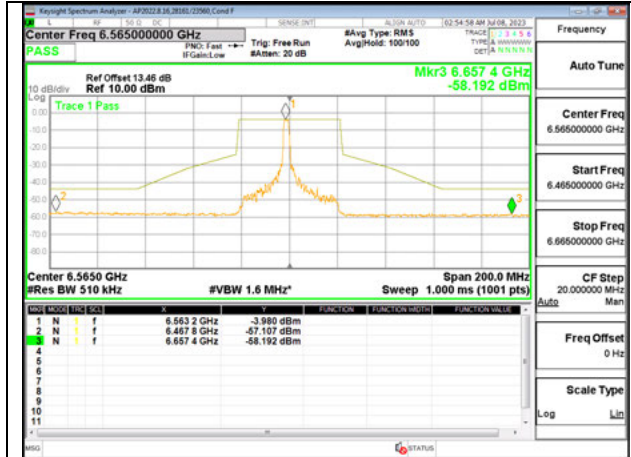

Antenna 6: SU MODE

LOW CHANNEL 6565

MID CHANNEL 6685

HIGH CHANNEL 6845

Antenna 5: 26-Tones, RU Index 0

LOW CHANNEL 6565

MID CHANNEL 6685

HIGH CHANNEL 6845

Antenna 5: 26-Tones, RU Index 8

LOW CHANNEL 6565

MID CHANNEL 6685

HIGH CHANNEL 6845

Antenna 5: 26-Tones, RU Index 17

LOW CHANNEL 6565

MID CHANNEL 6685

HIGH CHANNEL 6845