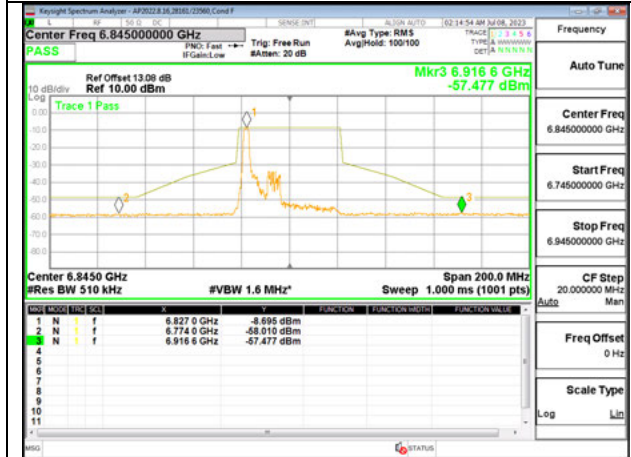

HIGH CHANNEL ANT 6 6845