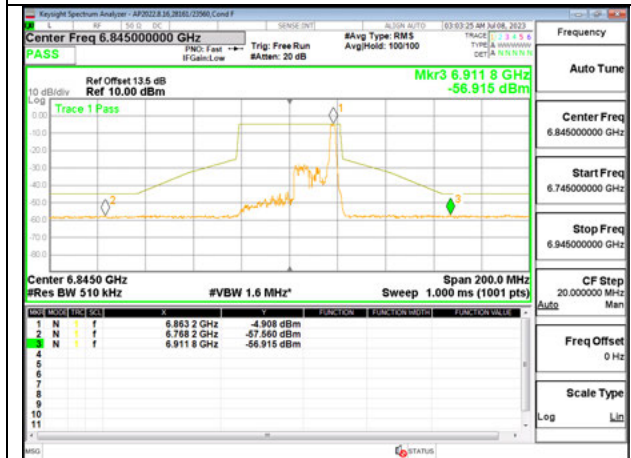

Antenna 5: 26-Tones, RU Index 8

LOW CHANNEL 6565

MID CHANNEL 6685

HIGH CHANNEL 6845

Antenna 5: 26-Tones, RU Index 17

LOW CHANNEL 6565

MID CHANNEL 6685

HIGH CHANNEL 6845

Antenna 5: SU MODE

LOW CHANNEL 6565

MID CHANNEL 6685

HIGH CHANNEL 6845

Antenna 6 + Antenna 5 OFDMA MODE: 26-Tones, RU Index 0

LOW CHANNEL ANT 6 6565

LOW CHANNEL ANT 5 6565

MID CHANNEL ANT 6 6685