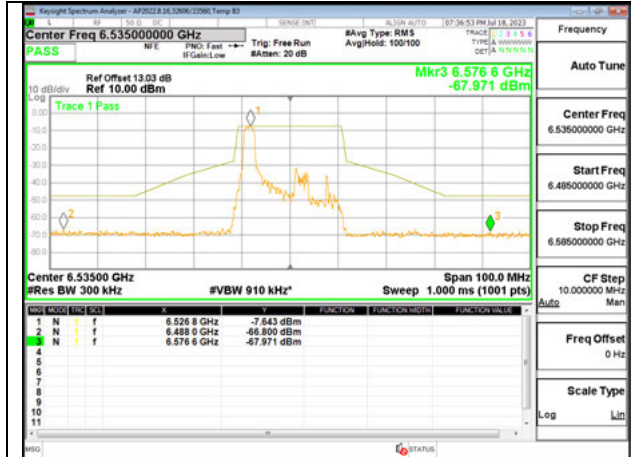

Antenna 6 + Antenna 5 OFDMA MODE: SU MODE

LOW CHANNEL ANT 6535

LOW CHANNEL ANT 5 6535

MID CHANNEL ANT 6 6715

MID CHANNEL ANT 5 6715

STRADDLE CHANNEL ANT 6 6875

STRADDLE CHANNEL ANT 5 6875

2TX Antenna 6 + Antenna 5 SDM MODE - 26-Tones, RU Index 0