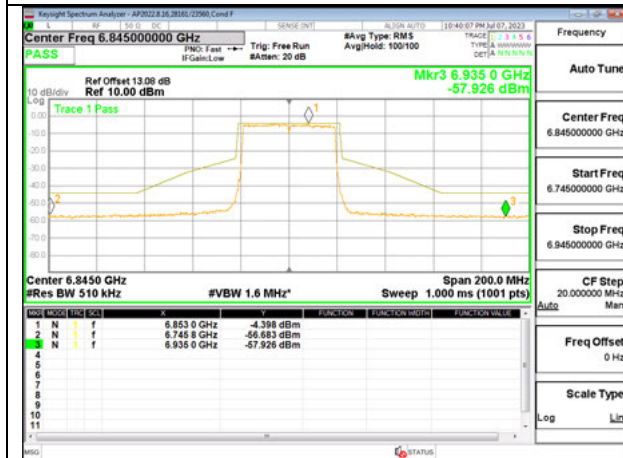

HIGH CHANNEL 6845