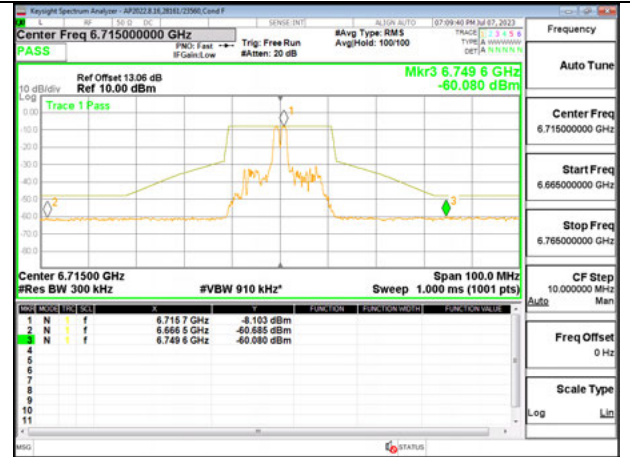

MID CHANNEL 6715