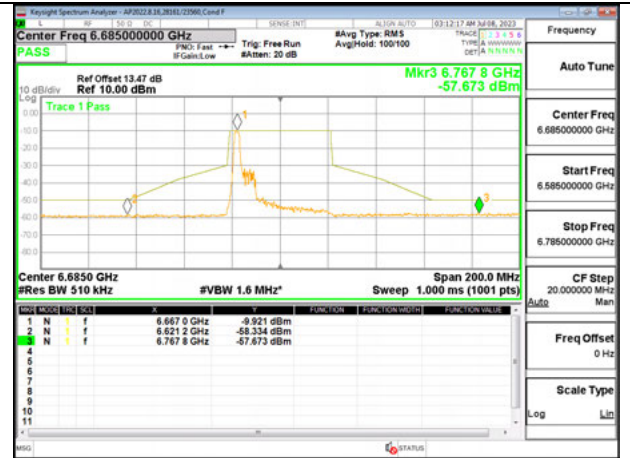

Antenna 5: SU MODE

LOW CHANNEL 6565

MID CHANNEL 6685

HIGH CHANNEL 6845

Antenna 6 + Antenna 5 OFDMA MODE: 26-Tones, RU Index 0

LOW CHANNEL ANT 6 6565

LOW CHANNEL ANT 5 6565

MID CHANNEL ANT 6 6685