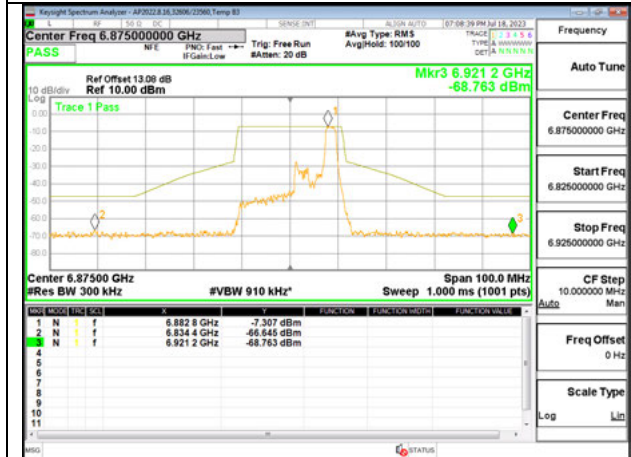

STRADDLE CHANNEL ANT 6 6875