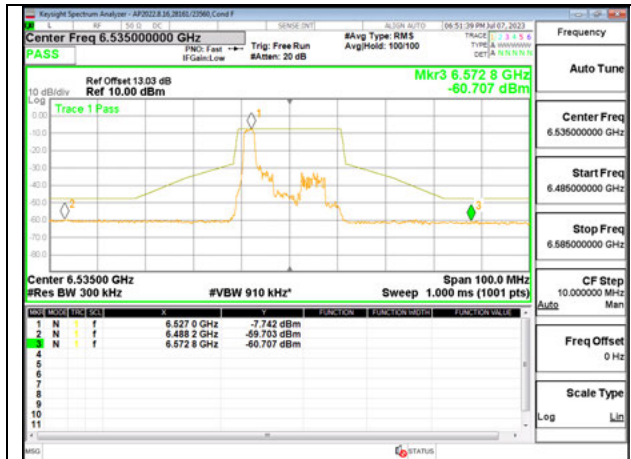

9.5.9. 802.11ax HE20 MODE IN THE UNII-7 BAND

Antenna 6: 26-Tones, RU Index 0

LOW CHANNEL 6535