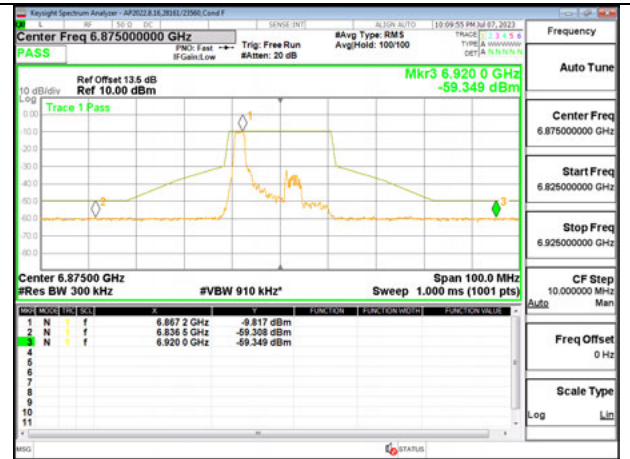

STRADDLE CHANNEL ANT 5 6875