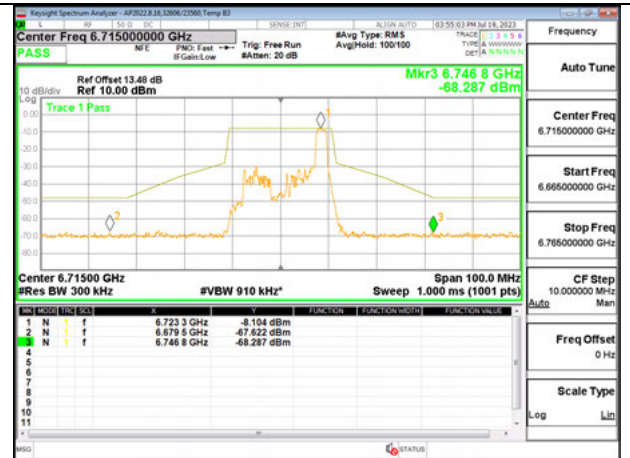

MID CHANNEL ANT 5 6715