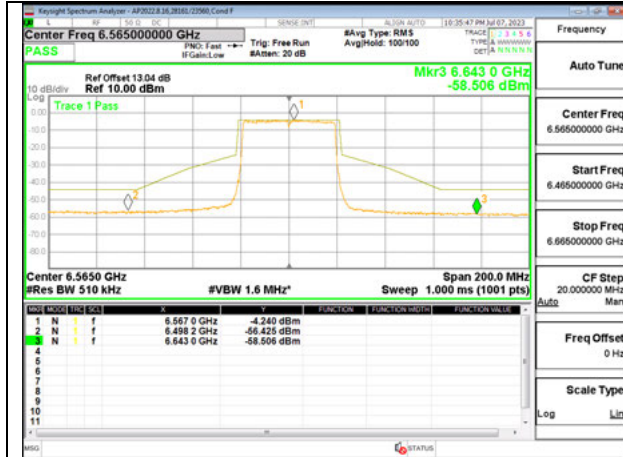

Antenna 6: SU MODE

LOW CHANNEL 6565