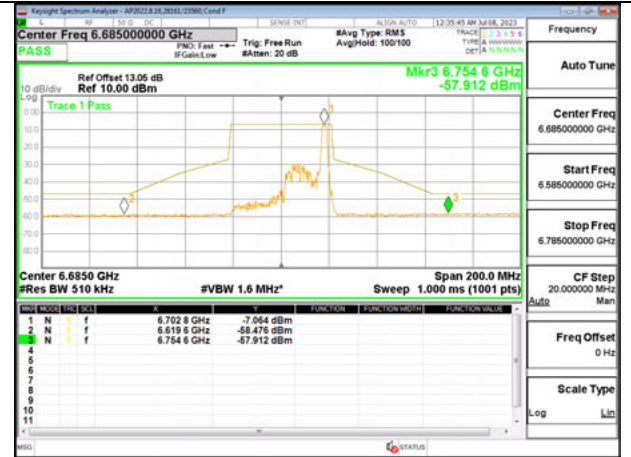

Antenna 6: 26-Tones, RU Index 8

LOW CHANNEL 6565

MID CHANNEL 6685

HIGH CHANNEL 6845

Antenna 6: 26-Tones, RU Index 17

LOW CHANNEL 6565

MID CHANNEL 6685

HIGH CHANNEL 6845