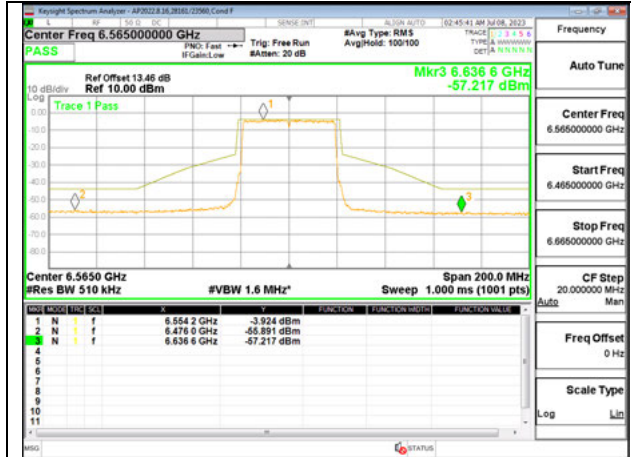

Antenna 5: 26-Tones, RU Index 8

LOW CHANNEL 6565

MID CHANNEL 6685

HIGH CHANNEL 6845

Antenna 5: 26-Tones, RU Index 17

LOW CHANNEL 6565

MID CHANNEL 6685

HIGH CHANNEL 6845

Antenna 5: SU MODE

LOW CHANNEL 6565

MID CHANNEL 6685

HIGH CHANNEL 6845

Antenna 6 + Antenna 5 OFDMA MODE: 26-Tones, RU Index 0

LOW CHANNEL ANT 6 6565

LOW CHANNEL ANT 5 6565

MID CHANNEL ANT 6 6685