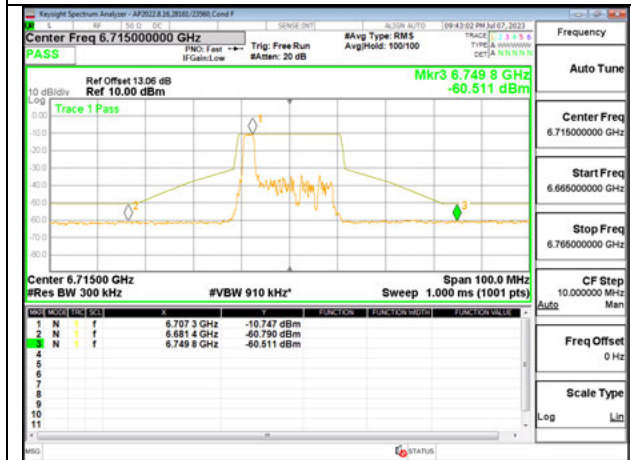

LOW CHANNEL 6535

MID CHANNEL 6715

STRADDLE CHANNEL 6875

Antenna 6 + Antenna 5 OFDMA MODE: 26-Tones, RU Index 0

LOW CHANNEL ANT 6535

LOW CHANNEL ANT 5 6535

MID CHANNEL ANT 6 6715

MID CHANNEL ANT 5 6715