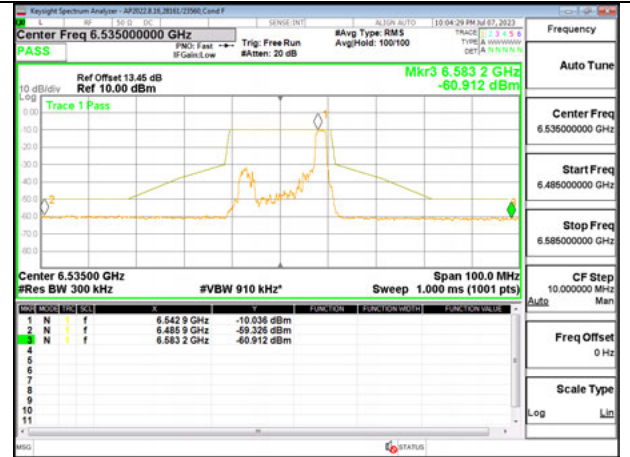

LOW CHANNEL ANT 5 6535