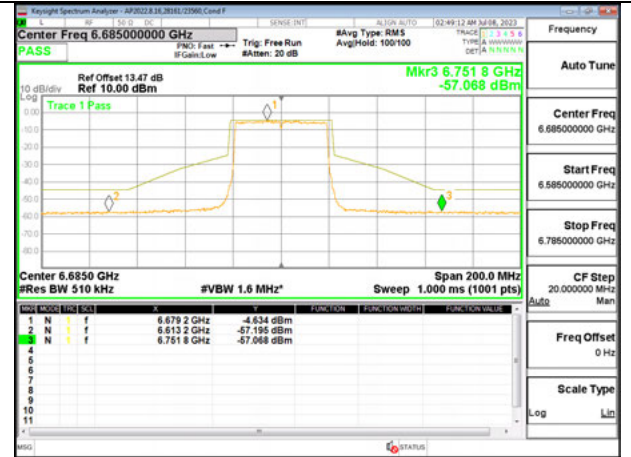

Antenna 5: 26-Tones, RU Index 8

LOW CHANNEL 6565

MID CHANNEL 6685

HIGH CHANNEL 6845

Antenna 5: 26-Tones, RU Index 17

LOW CHANNEL 6565

MID CHANNEL 6685

HIGH CHANNEL 6845

Antenna 5: SU MODE

LOW CHANNEL 6565

MID CHANNEL 6685

HIGH CHANNEL 6845

Antenna 6 + Antenna 5 OFDMA MODE: 26-Tones, RU Index 0

LOW CHANNEL ANT 6 6565

LOW CHANNEL ANT 5 6565

MID CHANNEL ANT 6 6685