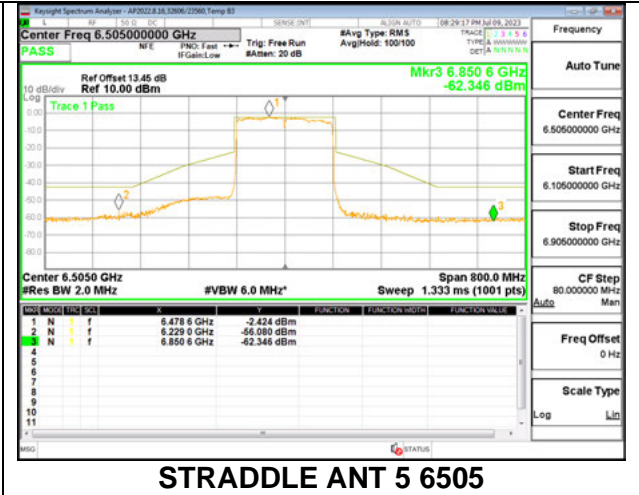

Antenna 6 + Antenna 5 OFDMA MODE: 26-Tones, RU Index 0

STRADDLE ANT 6 6505

STRADDLE ANT 5 6505

Antenna 6 + Antenna 5 OFDMA MODE: 26-Tones, RU Index 36

STRADDLE ANT 6 6505

STRADDLE ANT 5 6505

Antenna 6 + Antenna 5 OFDMA MODE: 26-Tones, S36

STRADDLE ANT 6 6505

STRADDLE ANT 5 6505

Antenna 6 + Antenna 5 OFDMA MODE: SU

2TX Antenna 6 + Antenna 5 SDM MODE - 26-Tones, RU Index 0

2TX Antenna 6 + Antenna 5 SDM MODE - 26-Tones, RU Index 36

2TX Antenna 6 + Antenna 5 SDM MODE - 26-Tones, RU Index S36