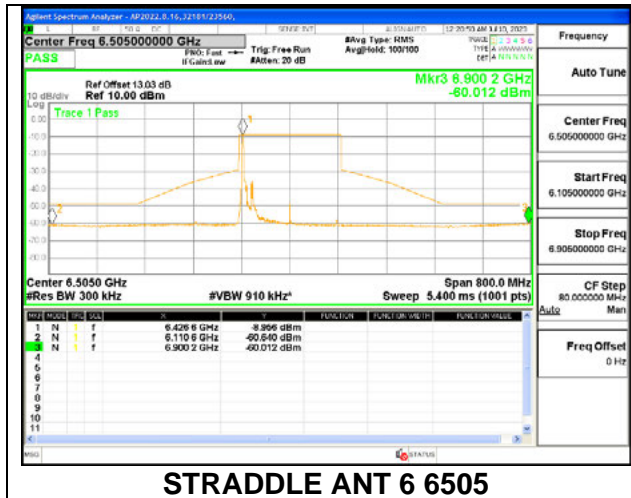

Antenna 6 + Antenna 5 OFDMA MODE: 26-Tones, RU Index 0

STRADDLE ANT 6 6505

STRADDLE ANT 5 6505

Antenna 6 + Antenna 5 OFDMA MODE: 26-Tones, RU Index 36

STRADDLE ANT 6 6505

STRADDLE ANT 5 6505

Antenna 6 + Antenna 5 OFDMA MODE: 26-Tones, S36

STRADDLE ANT 6 6505

STRADDLE ANT 5 6505

Antenna 6 + Antenna 5 OFDMA MODE: SU

2TX Antenna 6 + Antenna 5 SDM MODE - 26-Tones, RU Index 0

2TX Antenna 6 + Antenna 5 SDM MODE - 26-Tones, RU Index 36

2TX Antenna 6 + Antenna 5 SDM MODE - 26-Tones, RU Index S36