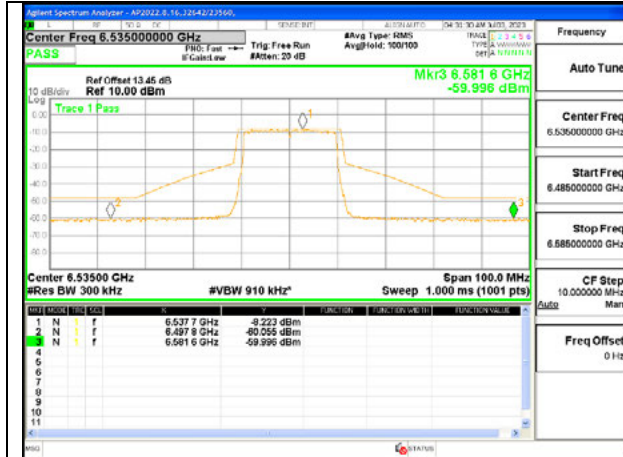

LOW CHANNEL 6535

MID CHANNEL 6715

STRADDLE CHANNEL 6875

Antenna 5: 26-Tones, RU Index 8

LOW CHANNEL 6535

MID CHANNEL 6715

STRADDLE CHANNEL 6875

Antenna 5: 26-Tones, SU Mode