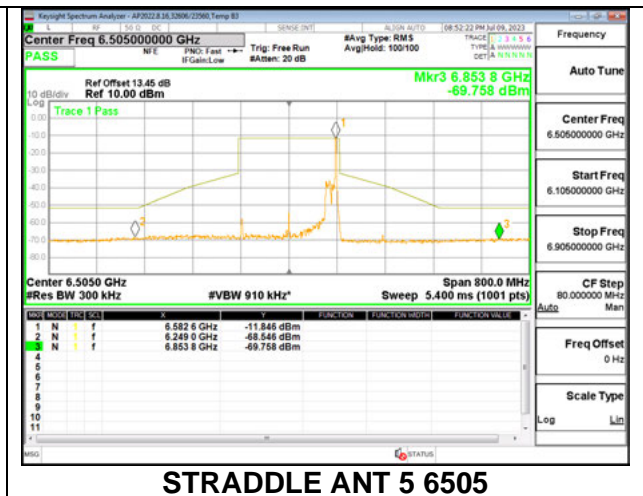

Antenna 6 + Antenna 5 OFDMA MODE: 26-Tones, RU Index 0

STRADDLE ANT 6 6505

STRADDLE ANT 5 6505

Antenna 6 + Antenna 5 OFDMA MODE: 26-Tones, RU Index 36

STRADDLE ANT 6 6505

STRADDLE ANT 5 6505

Antenna 6 + Antenna 5 OFDMA MODE: 26-Tones, S36

STRADDLE ANT 6 6505

STRADDLE ANT 5 6505

Antenna 6 + Antenna 5 OFDMA MODE: SU

2TX Antenna 6 + Antenna 5 SDM MODE - 26-Tones, RU Index 0

2TX Antenna 6 + Antenna 5 SDM MODE - 26-Tones, RU Index 36

2TX Antenna 6 + Antenna 5 SDM MODE - 26-Tones, RU Index S36