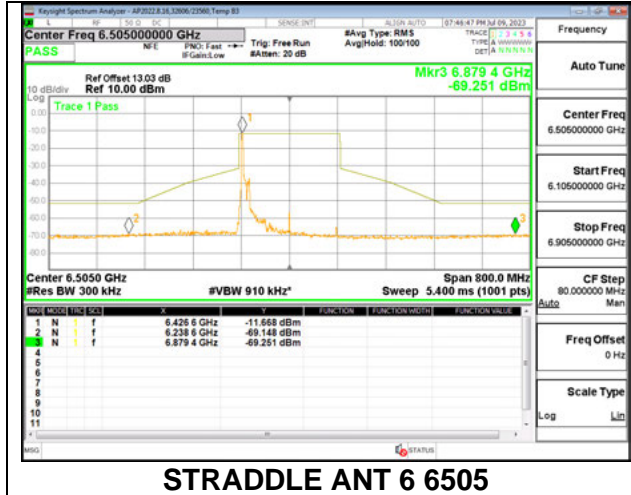

Antenna 6 + Antenna 5 OFDMA MODE: 26-Tones, RU Index 0

STRADDLE ANT 6 6505

STRADDLE ANT 5 6505

Antenna 6 + Antenna 5 OFDMA MODE: 26-Tones, RU Index 36

STRADDLE ANT 6 6505

STRADDLE ANT 5 6505

Antenna 6 + Antenna 5 OFDMA MODE: 26-Tones, S36

STRADDLE ANT 6 6505

STRADDLE ANT 5 6505

Antenna 6 + Antenna 5 OFDMA MODE: SU

2TX Antenna 6 + Antenna 5 SDM MODE - 26-Tones, RU Index 0

2TX Antenna 6 + Antenna 5 SDM MODE - 26-Tones, RU Index 36

2TX Antenna 6 + Antenna 5 SDM MODE - 26-Tones, RU Index S36