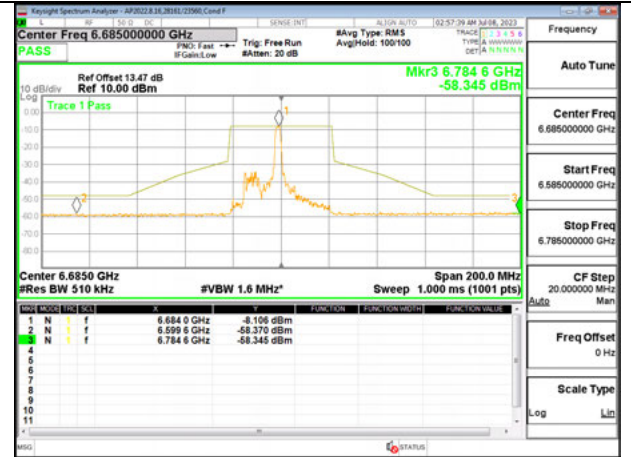

Antenna 6: SU MODE

LOW CHANNEL 6565

MID CHANNEL 6685

HIGH CHANNEL 6845

Antenna 5: 26-Tones, RU Index 0

LOW CHANNEL 6565

MID CHANNEL 6685

HIGH CHANNEL 6845

Antenna 5: 26-Tones, RU Index 8

LOW CHANNEL 6565

MID CHANNEL 6685

HIGH CHANNEL 6845

Antenna 5: 26-Tones, RU Index 17

LOW CHANNEL 6565

MID CHANNEL 6685

HIGH CHANNEL 6845