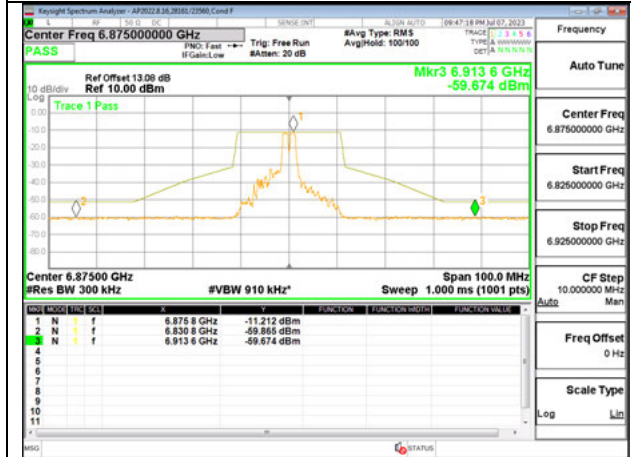

STRADDLE CHANNEL ANT 6 6875

STRADDLE CHANNEL ANT 5 6875

Antenna 6 + Antenna 5 OFDMA MODE: 26-Tones, RU Index 4

LOW CHANNEL ANT 6535

LOW CHANNEL ANT 5 6535

MID CHANNEL ANT 6 6715

MID CHANNEL ANT 5 6715

STRADDLE CHANNEL ANT 6 6875

STRADDLE CHANNEL ANT 5 6875

Antenna 6 + Antenna 5 OFDMA MODE: 26-Tones, RU Index 8

LOW CHANNEL ANT 6535

LOW CHANNEL ANT 5 6535

MID CHANNEL ANT 6 6715

MID CHANNEL ANT 5 6715

STRADDLE CHANNEL ANT 6 6875

STRADDLE CHANNEL ANT 5 6875