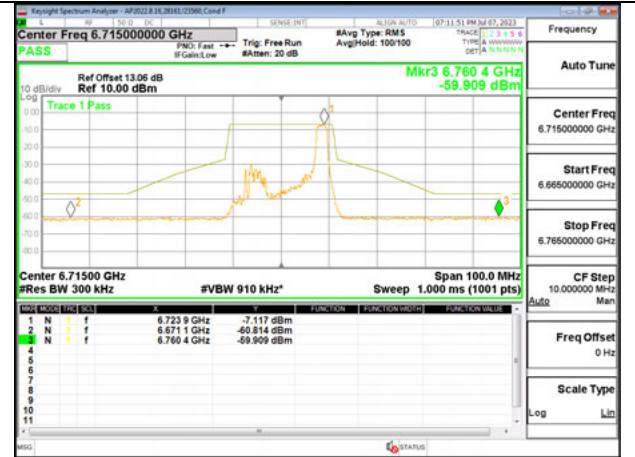

LOW CHANNEL 6535

MID CHANNEL 6715

STRADDLE CHANNEL 6875

Antenna 6: 26-Tones, RU Index 8

LOW CHANNEL 6535

MID CHANNEL 6715

STRADDLE CHANNEL 6875

Antenna 5: 26-Tones, SU Mode