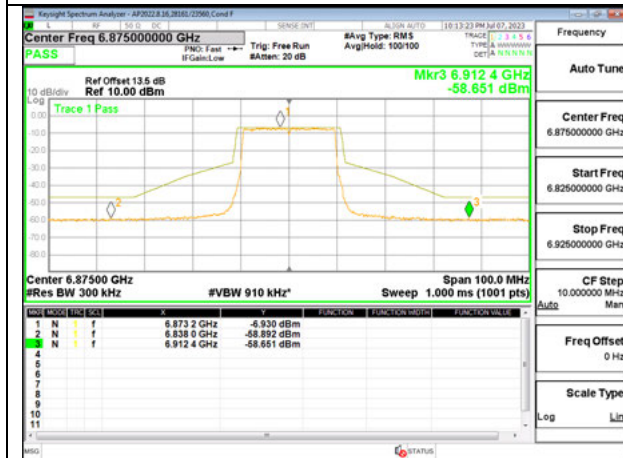

STRADDLE CHANNEL 6875