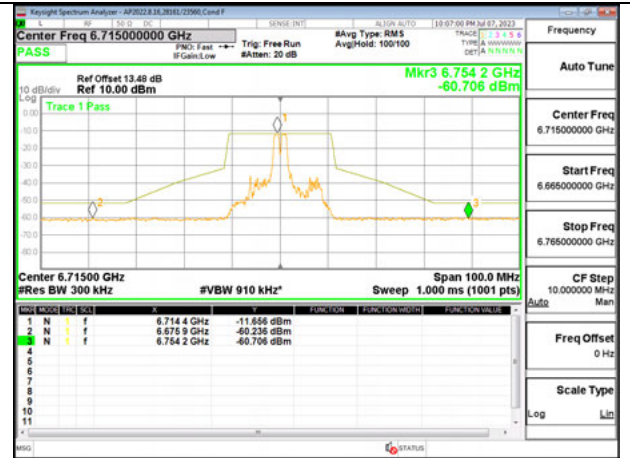

STRADDLE CHANNEL ANT 6 6875

STRADDLE CHANNEL ANT 5 6875

Antenna 6 + Antenna 5 OFDMA MODE: 26-Tones, RU Index 4

LOW CHANNEL ANT 6535

LOW CHANNEL ANT 5 6535

MID CHANNEL ANT 6 6715

MID CHANNEL ANT 5 6715

STRADDLE CHANNEL ANT 6 6875