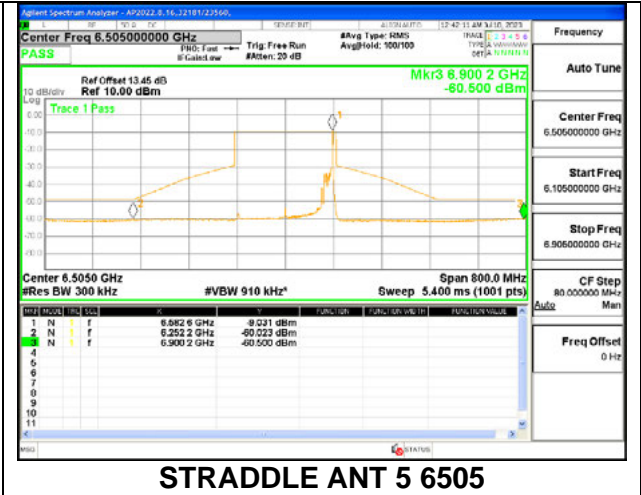

Antenna 6 + Antenna 5 OFDMA MODE: 26-Tones, RU Index 0

STRADDLE ANT 6 6505

STRADDLE ANT 5 6505

Antenna 6 + Antenna 5 OFDMA MODE: 26-Tones, RU Index 36

STRADDLE ANT 6 6505

STRADDLE ANT 5 6505

Antenna 6 + Antenna 5 OFDMA MODE: 26-Tones, S36

STRADDLE ANT 6 6505

STRADDLE ANT 5 6505

Antenna 6 + Antenna 5 OFDMA MODE: SU

2TX Antenna 6 + Antenna 5 SDM MODE - 26-Tones, RU Index 0

2TX Antenna 6 + Antenna 5 SDM MODE - 26-Tones, RU Index 36

2TX Antenna 6 + Antenna 5 SDM MODE - 26-Tones, RU Index S36