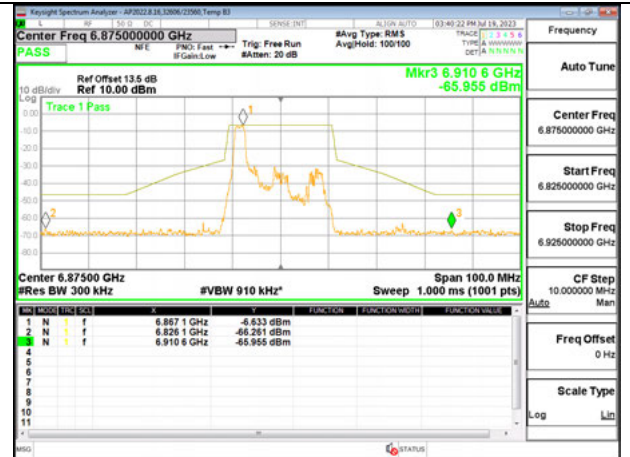

LOW CHANNEL ANT 6535

LOW CHANNEL ANT 5 6535

MID CHANNEL ANT 6 6715

MID CHANNEL ANT 5 6715

STRADDLE CHANNEL ANT 6 6875

STRADDLE CHANNEL ANT 5 6875

2TX Antenna 6 + Antenna 5 SDM MODE - 26-Tones, RU Index 4

LOW CHANNEL ANT 6535