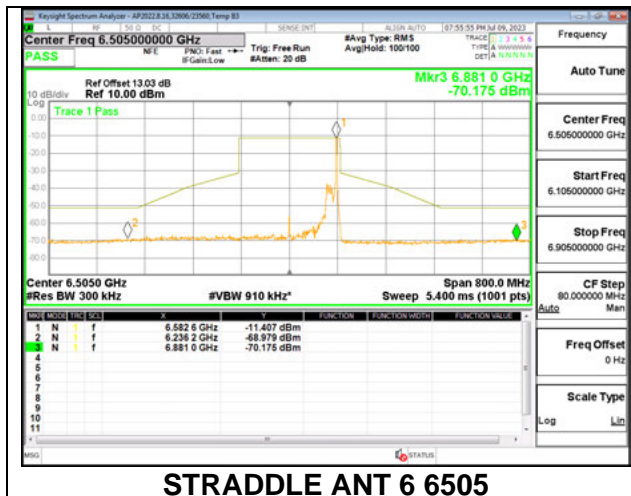

Antenna 6 + Antenna 5 OFDMA MODE: 26-Tones, RU Index 0

STRADDLE ANT 6 6505

STRADDLE ANT 5 6505

Antenna 6 + Antenna 5 OFDMA MODE: 26-Tones, RU Index 36

STRADDLE ANT 6 6505

STRADDLE ANT 5 6505

Antenna 6 + Antenna 5 OFDMA MODE: 26-Tones, S36

STRADDLE ANT 6 6505

STRADDLE ANT 5 6505

Antenna 6 + Antenna 5 OFDMA MODE: SU

2TX Antenna 6 + Antenna 5 SDM MODE - 26-Tones, RU Index 0

2TX Antenna 6 + Antenna 5 SDM MODE - 26-Tones, RU Index 36

2TX Antenna 6 + Antenna 5 SDM MODE - 26-Tones, RU Index S36