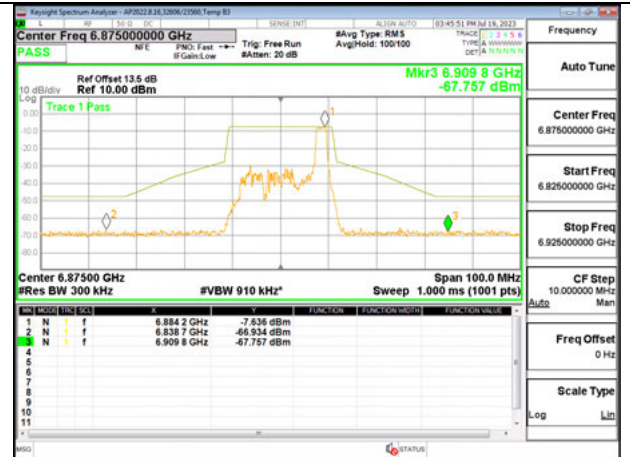

STRADDLE CHANNEL ANT 5 6875