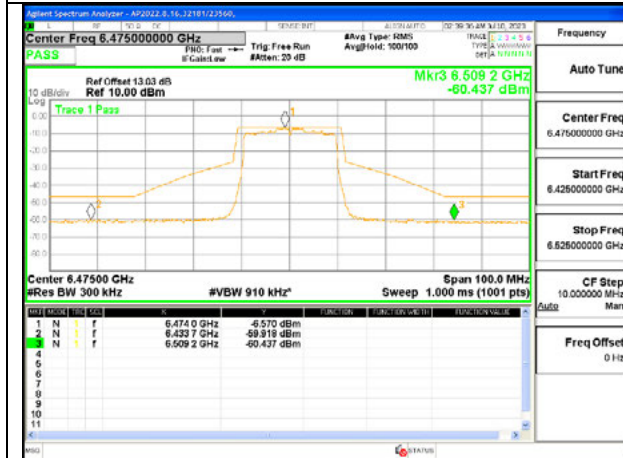

MID CHANNEL ANT 6 6475