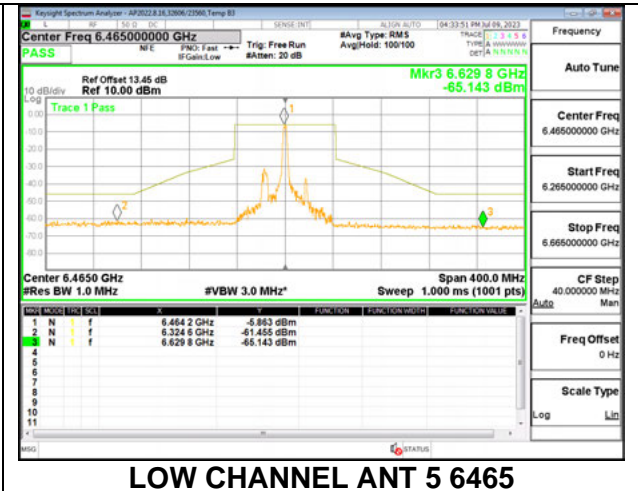

Antenna 6: 26-Tones, RU Index 0

Antenna 6: 26-Tones, RU Index 18

Antenna 6: 26-Tones, RU Index 36

Antenna 6: 26-Tones, SU MODE

Antenna 5: 26-Tones, RU Index 0

Antenna 5: 26-Tones, RU Index 18

Antenna 5: 26-Tones, RU Index 36

Antenna 5: 26-Tones, SU MODE

Antenna 6 + Antenna 5 OFDMA MODE: 26-Tones, RU Index 0

Antenna 6 + Antenna 5 OFDMA MODE: 26-Tones, RU Index 18

Antenna 6 + Antenna 5 OFDMA MODE: 26-Tones, RU Index 36

Antenna 6 + Antenna 5 OFDMA MODE: SU