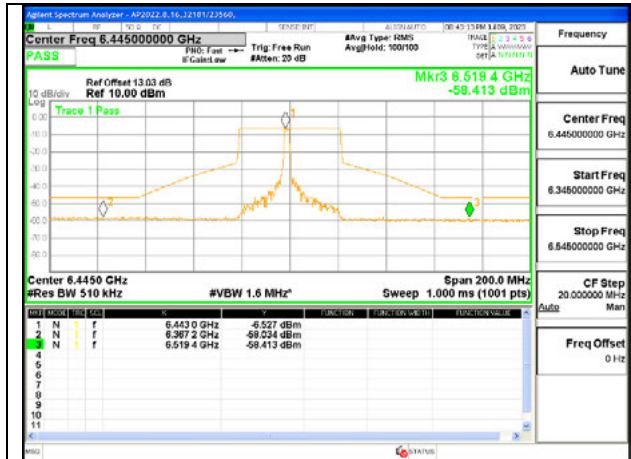

2TX Antenna 6 + Antenna 5 SDM MODE - 26-Tones, RU Index 8

LOW CHANNEL ANT 6 6445