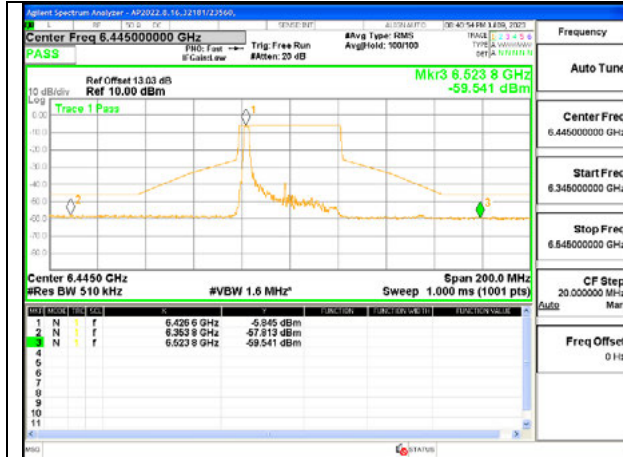

MID CHANNEL ANT 5 6485

STRADDLE CHANNEL ANT 6 6525

STRADDLE CHANNEL ANT 5 6525

2TX Antenna 6 + Antenna 5 SDM MODE - 26-Tones, RU Index 0

LOW CHANNEL ANT 6 6445

LOWCHANNEL ANT 5 6445

MID CHANNEL ANT 6 6485

MID CHANNEL ANT 5 6485