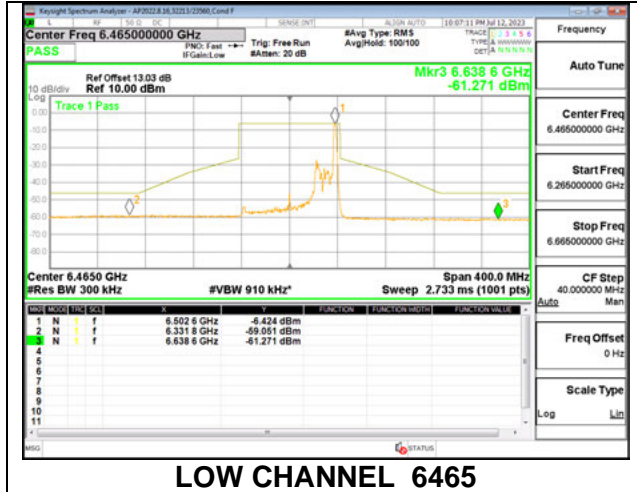

2TX Antenna 6 + Antenna 5 SDM MODE - SU Mode

LOW CHANNEL ANT 6 6445

LOWCHANNEL ANT 5 6445

MID CHANNEL ANT 6 6485

MID CHANNEL ANT 5 6485

STRADDLE CHANNEL ANT 6 6525

STRADDLE CHANNEL ANT 5 6525

9.5.7. 802.11ax HE80 MODE IN THE UNII-6 BAND

Antenna 6: 26-Tones, RU Index 0

Antenna 6: 26-Tones, RU Index 18

Antenna 6: 26-Tones, RU Index 36

Antenna 6: 26-Tones, SU MODE

Antenna 5: 26-Tones, RU Index 0

Antenna 5: 26-Tones, RU Index 18

Antenna 5: 26-Tones, RU Index 36