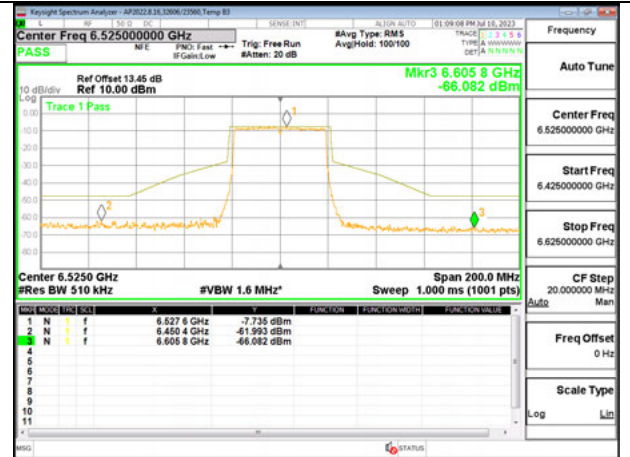

STRADDLE CHANNEL ANT 5 6525