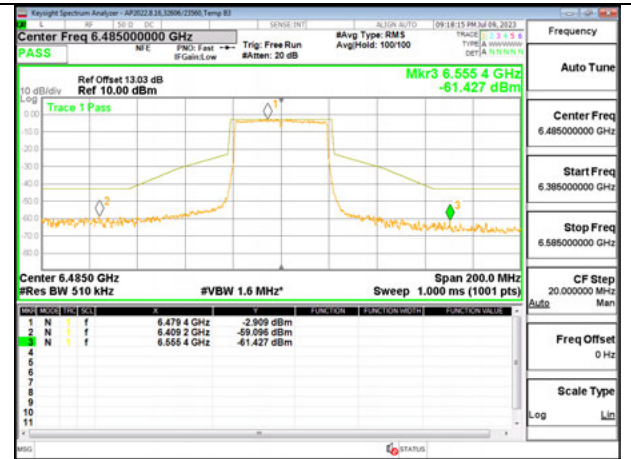

LOW CHANNEL 6445

MID CHANNEL 6485

STRADDLE CHANNEL 6525

Antenna 6: SU MODE

LOW CHANNEL 6445

MID CHANNEL 6485

STRADDLE CHANNEL 6525

Antenna 5: 26-Tones, RU Index 0