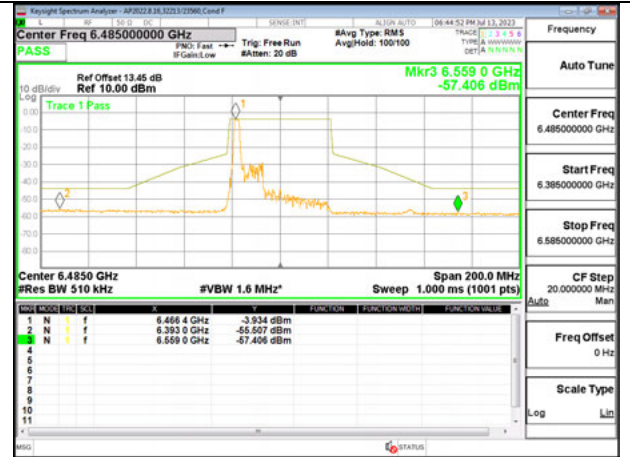

MID CHANNEL 6485