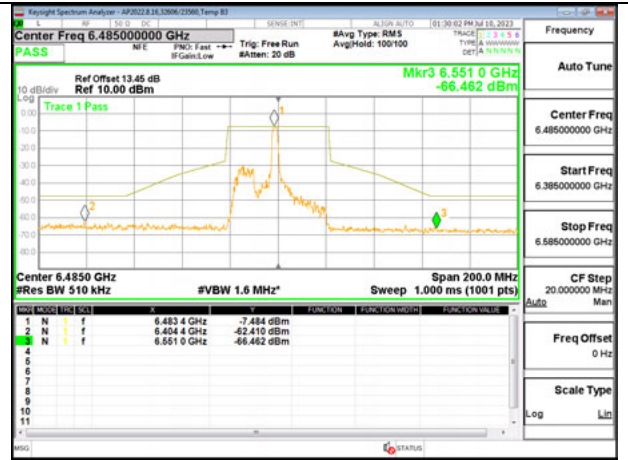

MID CHANNEL ANT 5 6485