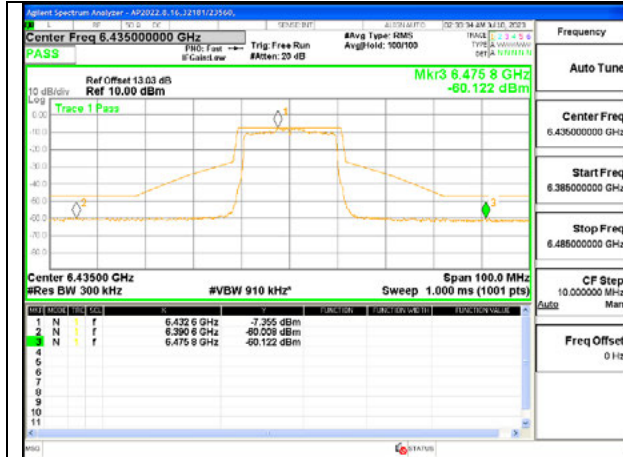

2TX Antenna 6 + Antenna 5 SDM MODE - 26-Tones, RU Index 8

LOW CHANNEL ANT 6 6435

LOW CHANNEL ANT 56435

MID CHANNEL ANT 6 6475

MID CHANNEL ANT 5 6475

HIGH CHANNEL ANT 6 6515

HIGH CHANNEL ANT 5 6515

2TX Antenna 6 + Antenna 5 SDM MODE - SU Mode