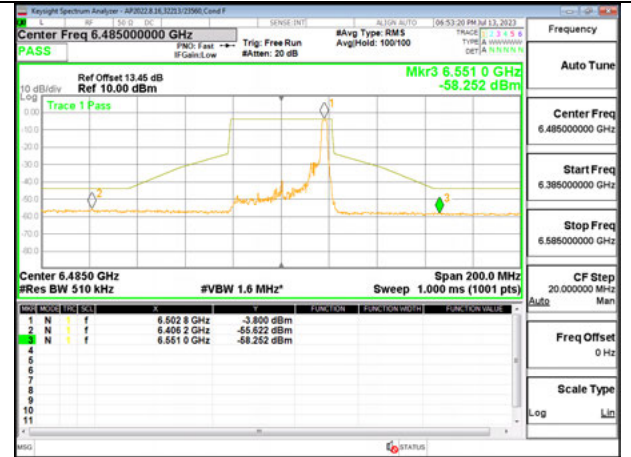

LOW CHANNEL 6445

MID CHANNEL 6485

STRADDLE CHANNEL 6525

Antenna 5: 26-Tones, RU Index 8

LOW CHANNEL 6445

MID CHANNEL 6485

STRADDLE CHANNEL 6525

Antenna 5: 26-Tones, RU Index 17

LOW CHANNEL 6445

MID CHANNEL 6485

STRADDLE CHANNEL 6525

Antenna 5: SU MODE

LOW CHANNEL 6445

MID CHANNEL 6485

STRADDLE CHANNEL 6525

Antenna 6 + Antenna 5 OFDMA MODE: 26-Tones, RU Index 0