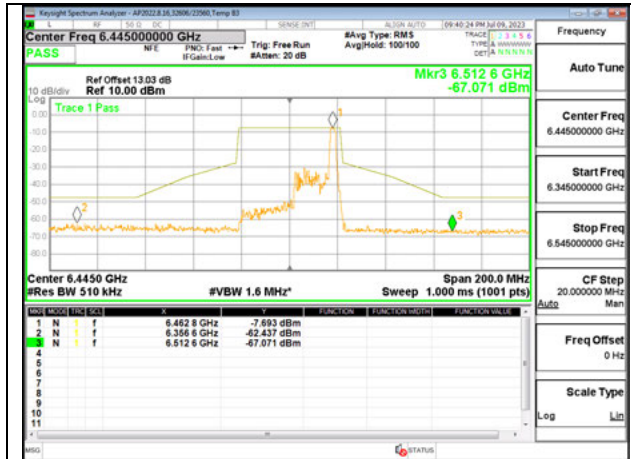

LOWCHANNEL ANT 5 6445

MID CHANNEL ANT 6 6485

MID CHANNEL ANT 5 6485

STRADDLE CHANNEL ANT 6 6525

STRADDLE CHANNEL ANT 5 6525

Antenna 6 + Antenna 5 OFDMA MODE: 26-Tones, RU Index 17

LOW CHANNEL ANT 6 6445

LOWCHANNEL ANT 5 6445