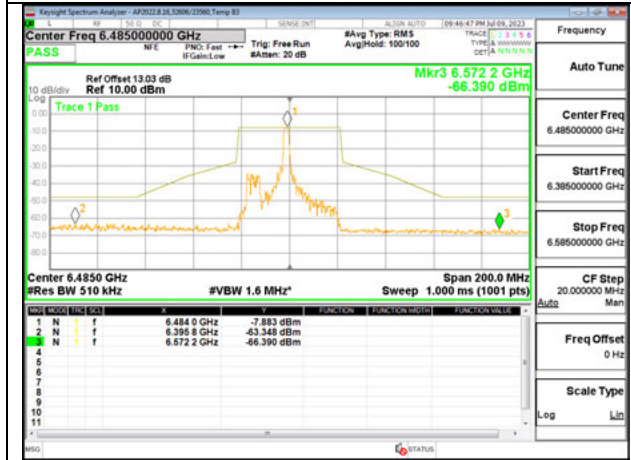

MID CHANNEL ANT 6 6485