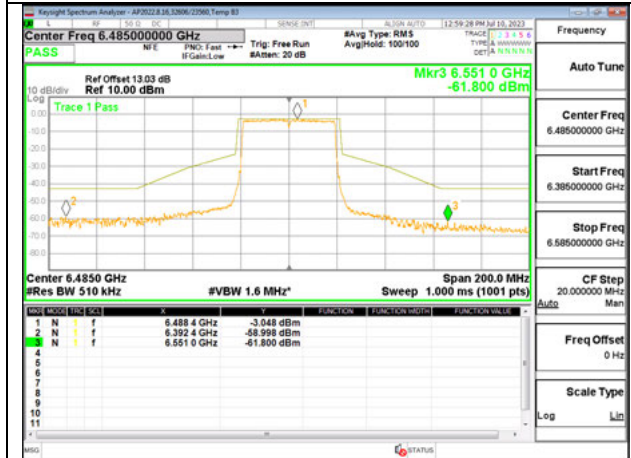

MID CHANNEL ANT 6 6485

MID CHANNEL ANT 5 6485

STRADDLE CHANNEL ANT 6 6525

STRADDLE CHANNEL ANT 5 6525

Antenna 6 + Antenna 5 OFDMA MODE: SU

LOW CHANNEL ANT 6 6445

LOWCHANNEL ANT 5 6445

MID CHANNEL ANT 6 6485