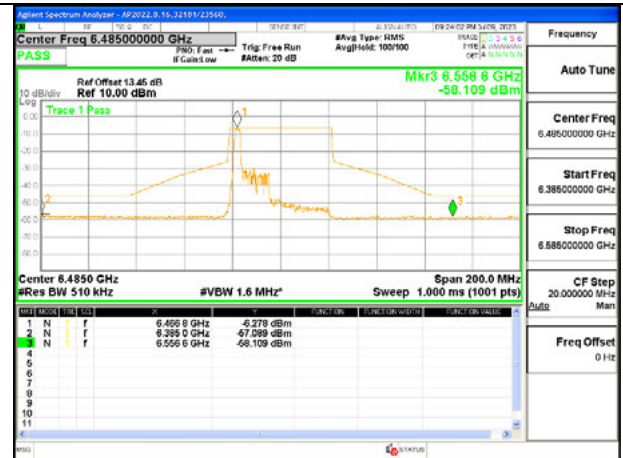

MID CHANNEL ANT 5 6485

STRADDLE CHANNEL ANT 6 6525

STRADDLE CHANNEL ANT 5 6525

2TX Antenna 6 + Antenna 5 SDM MODE - 26-Tones, RU Index 0

LOW CHANNEL ANT 6 6445

LOWCHANNEL ANT 5 6445

MID CHANNEL ANT 6 6485

MID CHANNEL ANT 5 6485