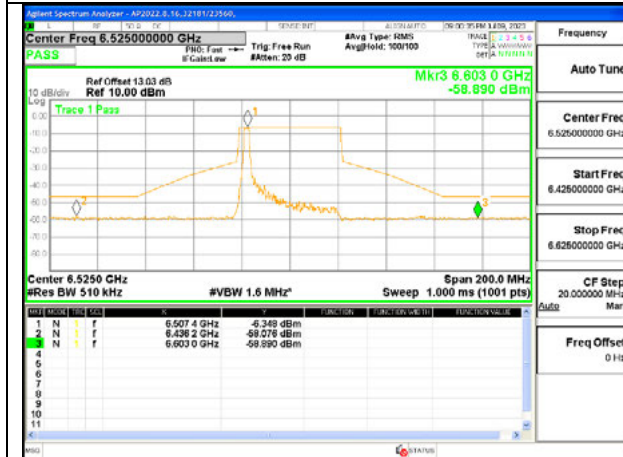

MID CHANNEL ANT 5 6485

STRADDLE CHANNEL ANT 6 6525

STRADDLE CHANNEL ANT 5 6525

2TX Antenna 6 + Antenna 5 SDM MODE - 26-Tones, RU Index 0

LOW CHANNEL ANT 6 6445

LOWCHANNEL ANT 5 6445

MID CHANNEL ANT 6 6485

MID CHANNEL ANT 5 6485