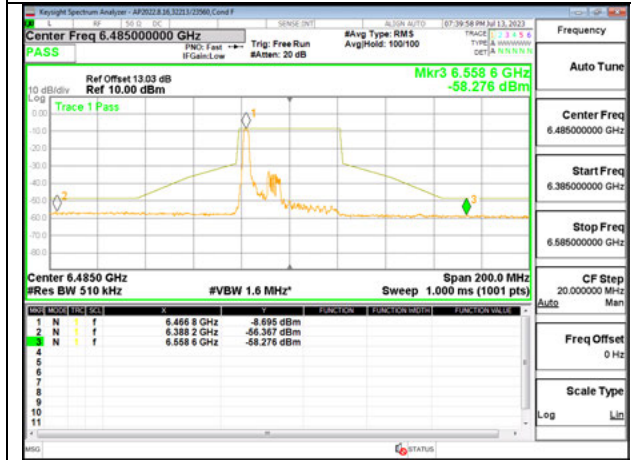

MID CHANNEL ANT 6 6485