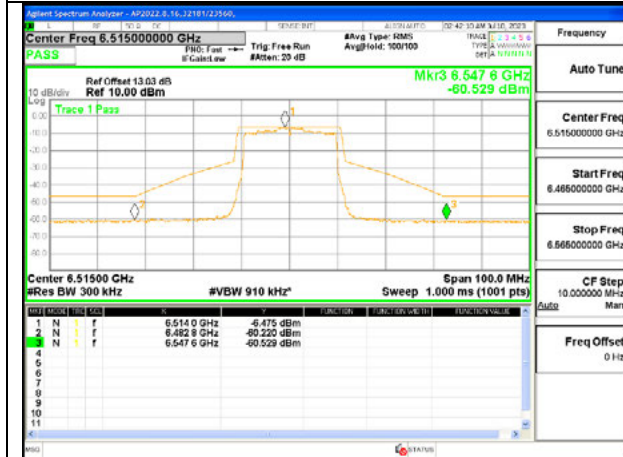

LOW CHANNEL ANT 6 6435

LOW CHANNEL ANT 56435

MID CHANNEL ANT 6 6475

MID CHANNEL ANT 5 6475

HIGH CHANNEL ANT 6 6515

HIGH CHANNEL ANT 5 6515

9.5.6. 802.11ax HE40 MODE IN THE UNII-6 BAND

Antenna 6: 26-Tones, RU Index 0