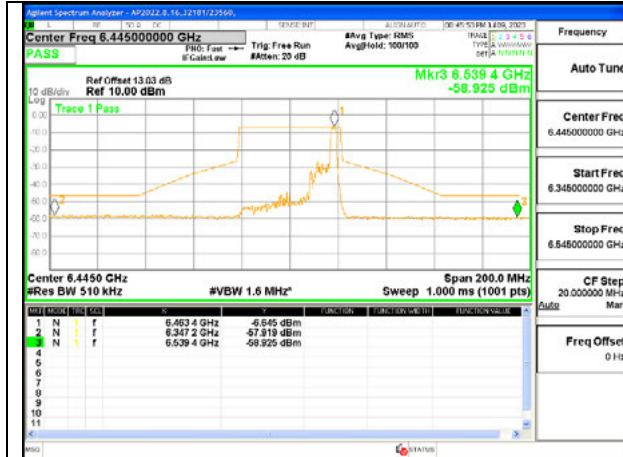

STRADDLE CHANNEL ANT 6 6525

STRADDLE CHANNEL ANT 5 6525

2TX Antenna 6 + Antenna 5 SDM MODE - 26-Tones, RU Index 8

LOW CHANNEL ANT 6 6445

LOWCHANNEL ANT 5 6445

MID CHANNEL ANT 6 6485

MID CHANNEL ANT 5 6485

STRADDLE CHANNEL ANT 6 6525

STRADDLE CHANNEL ANT 5 6525

2TX Antenna 6 + Antenna 5 SDM MODE - 26-Tones, RU Index 17

LOW CHANNEL ANT 6 6445

LOWCHANNEL ANT 5 6445

MID CHANNEL ANT 6 6485

MID CHANNEL ANT 5 6485

STRADDLE CHANNEL ANT 6 6525

STRADDLE CHANNEL ANT 5 6525