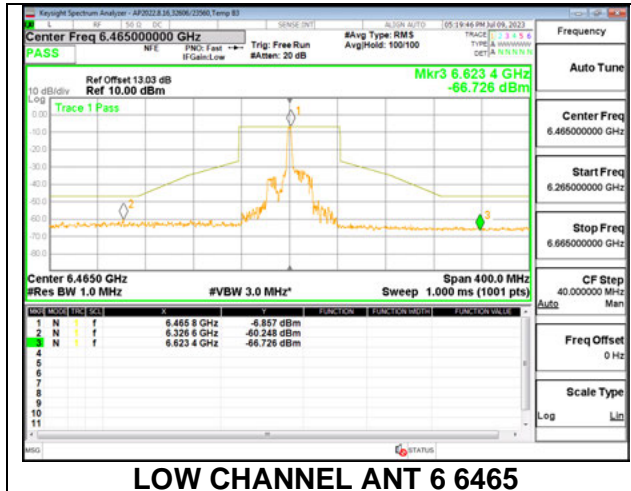

Antenna 6: 26-Tones, RU Index 0

Antenna 6: 26-Tones, RU Index 18

Antenna 6: 26-Tones, RU Index 36

Antenna 6: 26-Tones, SU MODE

Antenna 5: 26-Tones, RU Index 0

Antenna 5: 26-Tones, RU Index 18

Antenna 5: 26-Tones, RU Index 36

Antenna 5: 26-Tones, SU MODE

Antenna 6 + Antenna 5 OFDMA MODE: 26-Tones, RU Index 0

Antenna 6 + Antenna 5 OFDMA MODE: 26-Tones, RU Index 18

Antenna 6 + Antenna 5 OFDMA MODE: 26-Tones, RU Index 36

Antenna 6 + Antenna 5 OFDMA MODE: SU