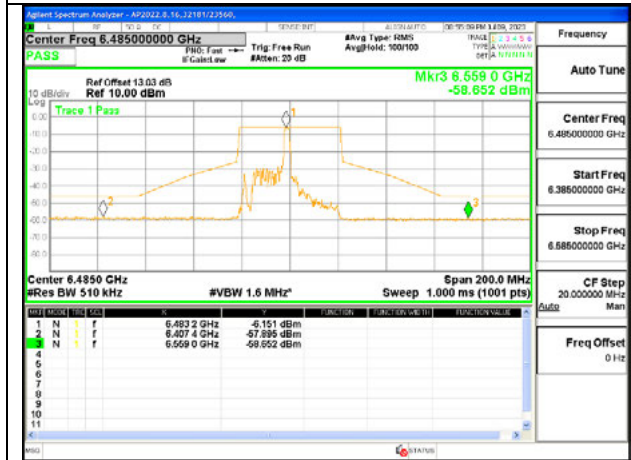

STRADDLE CHANNEL ANT 6 6525

STRADDLE CHANNEL ANT 5 6525

2TX Antenna 6 + Antenna 5 SDM MODE - 26-Tones, RU Index 8

LOW CHANNEL ANT 6 6445

LOWCHANNEL ANT 5 6445

MID CHANNEL ANT 6 6485

MID CHANNEL ANT 5 6485

STRADDLE CHANNEL ANT 6 6525