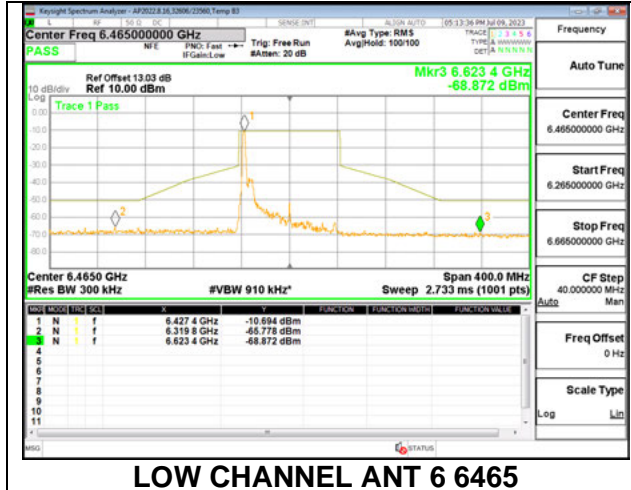

Antenna 6: 26-Tones, RU Index 0

Antenna 6: 26-Tones, RU Index 18

Antenna 6: 26-Tones, RU Index 36

Antenna 6: 26-Tones, SU MODE

Antenna 5: 26-Tones, RU Index 0

Antenna 5: 26-Tones, RU Index 18

Antenna 5: 26-Tones, RU Index 36

Antenna 5: 26-Tones, SU MODE

Antenna 6 + Antenna 5 OFDMA MODE: 26-Tones, RU Index 0

Antenna 6 + Antenna 5 OFDMA MODE: 26-Tones, RU Index 18

Antenna 6 + Antenna 5 OFDMA MODE: 26-Tones, RU Index 36

Antenna 6 + Antenna 5 OFDMA MODE: SU