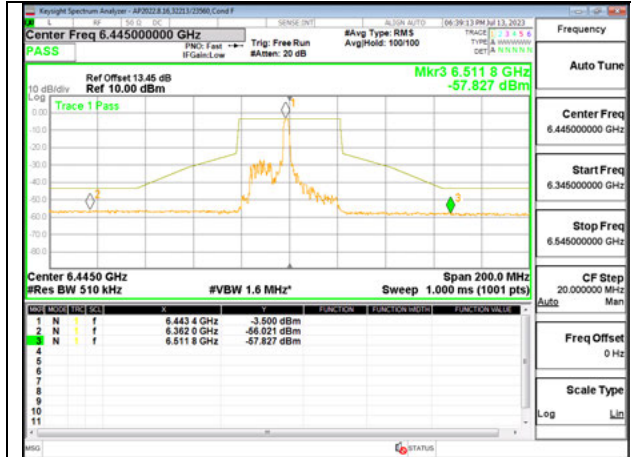

LOW CHANNEL 6445

MID CHANNEL 6485

STRADDLE CHANNEL 6525

Antenna 5: 26-Tones, RU Index 8

LOW CHANNEL 6445

MID CHANNEL 6485

STRADDLE CHANNEL 6525

Antenna 5: 26-Tones, RU Index 17

LOW CHANNEL 6445

MID CHANNEL 6485

STRADDLE CHANNEL 6525

Antenna 5: SU MODE

LOW CHANNEL 6445

MID CHANNEL 6485

STRADDLE CHANNEL 6525

Antenna 6 + Antenna 5 OFDMA MODE: 26-Tones, RU Index 0