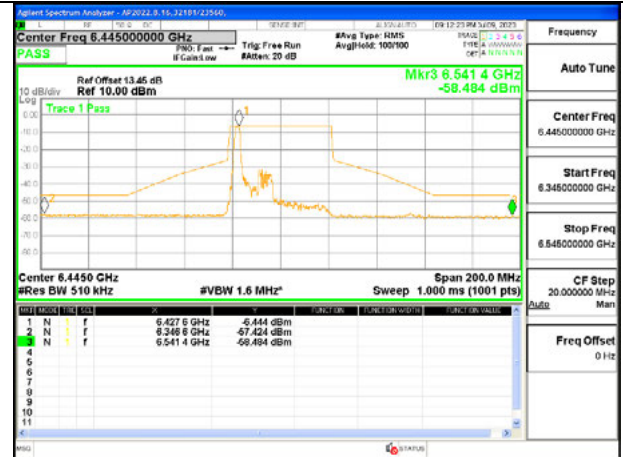

MID CHANNEL ANT 5 6485

STRADDLE CHANNEL ANT 6 6525

STRADDLE CHANNEL ANT 5 6525

2TX Antenna 6 + Antenna 5 SDM MODE - 26-Tones, RU Index 0

LOW CHANNEL ANT 6 6445

LOWCHANNEL ANT 5 6445

MID CHANNEL ANT 6 6485

MID CHANNEL ANT 5 6485