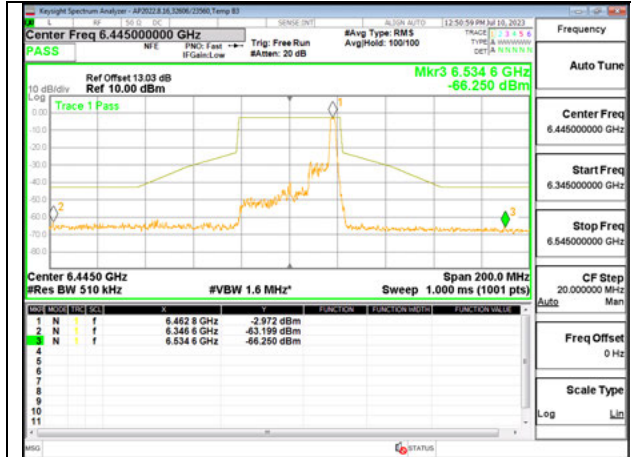

LOW CHANNEL 6445

MID CHANNEL 6485

STRADDLE CHANNEL 6525

Antenna 6: 26-Tones, RU Index 8

LOW CHANNEL 6445

MID CHANNEL 6485

STRADDLE CHANNEL 6525

Antenna 6: 26-Tones, RU Index 17