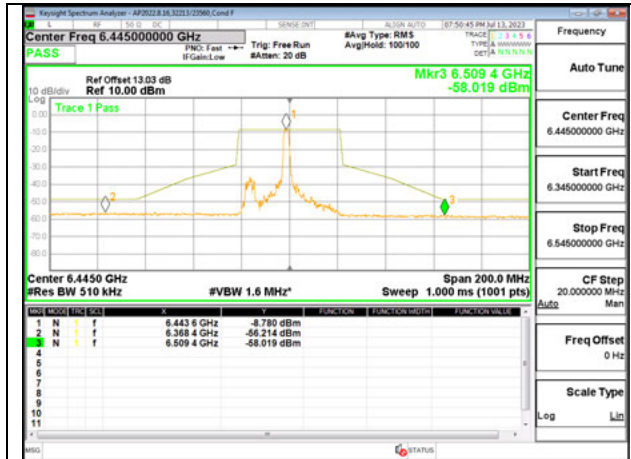

LOW CHANNEL ANT 6 6445

LOWCHANNEL ANT 5 6445

MID CHANNEL ANT 6 6485

MID CHANNEL ANT 5 6485

STRADDLE CHANNEL ANT 6 6525

STRADDLE CHANNEL ANT 5 6525

Antenna 6 + Antenna 5 OFDMA MODE: 26-Tones, RU Index 8

LOW CHANNEL ANT 6 6445