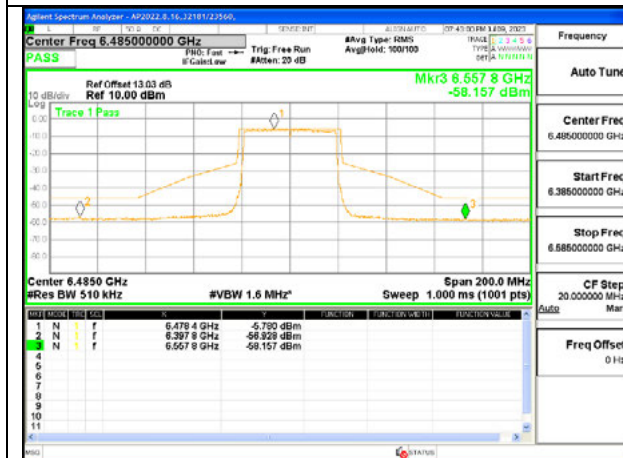

MID CHANNEL ANT 6 6485