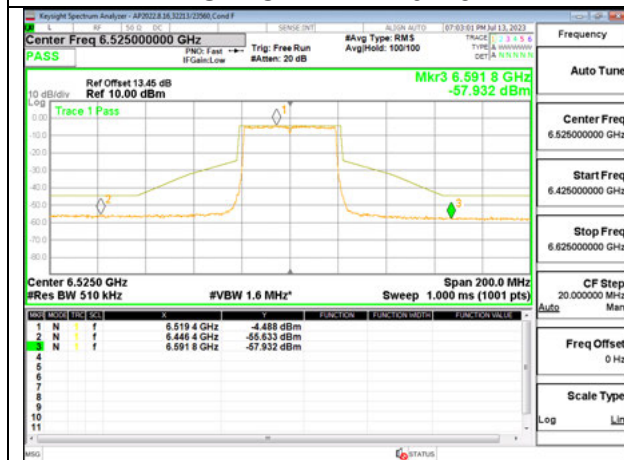

LOW CHANNEL 6445

MID CHANNEL 6485

STRADDLE CHANNEL 6525

Antenna 5: SU MODE

LOW CHANNEL 6445

MID CHANNEL 6485

STRADDLE CHANNEL 6525

Antenna 6 + Antenna 5 OFDMA MODE: 26-Tones, RU Index 0