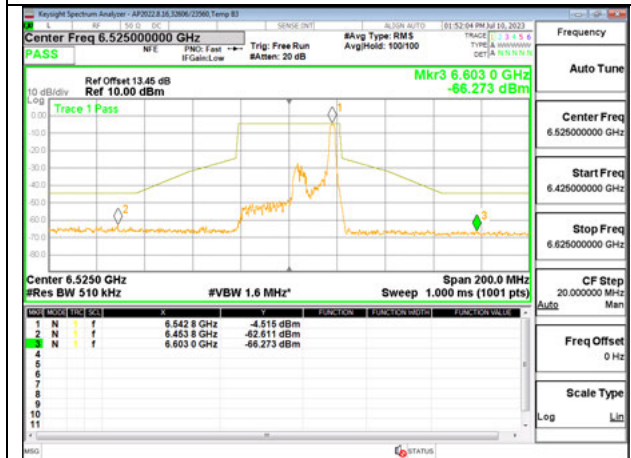

LOW CHANNEL 6445

MID CHANNEL 6485

STRADDLE CHANNEL 6525

Antenna 5: 26-Tones, RU Index 8

LOW CHANNEL 6445

MID CHANNEL 6485

STRADDLE CHANNEL 6525

Antenna 5: 26-Tones, RU Index 17

LOW CHANNEL 6445

MID CHANNEL 6485

STRADDLE CHANNEL 6525

Antenna 5: SU MODE

LOW CHANNEL 6445

MID CHANNEL 6485

STRADDLE CHANNEL 6525

Antenna 6 + Antenna 5 OFDMA MODE: 26-Tones, RU Index 0