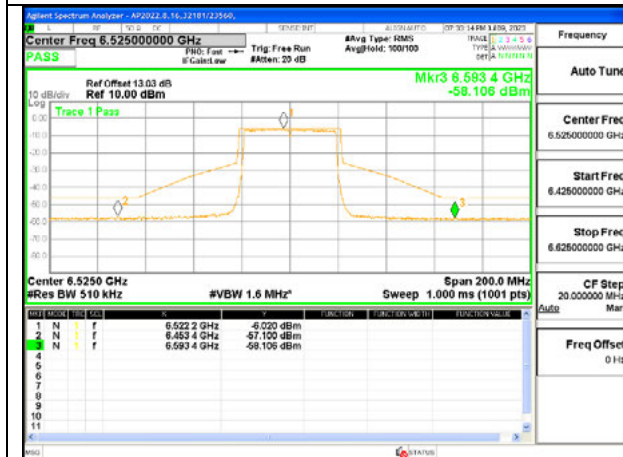

2TX Antenna 6 + Antenna 5 SDM MODE - SU Mode

LOW CHANNEL ANT 6 6445

LOWCHANNEL ANT 5 6445

MID CHANNEL ANT 6 6485

MID CHANNEL ANT 5 6485

STRADDLE CHANNEL ANT 6 6525

STRADDLE CHANNEL ANT 5 6525

9.5.7. 802.11ax HE80 MODE IN THE UNII-6 BAND

Antenna 6: 26-Tones, RU Index 0

Antenna 6: 26-Tones, RU Index 18

Antenna 6: 26-Tones, RU Index 36

Antenna 6: 26-Tones, SU MODE

Antenna 5: 26-Tones, RU Index 0

Antenna 5: 26-Tones, RU Index 18

Antenna 5: 26-Tones, RU Index 36