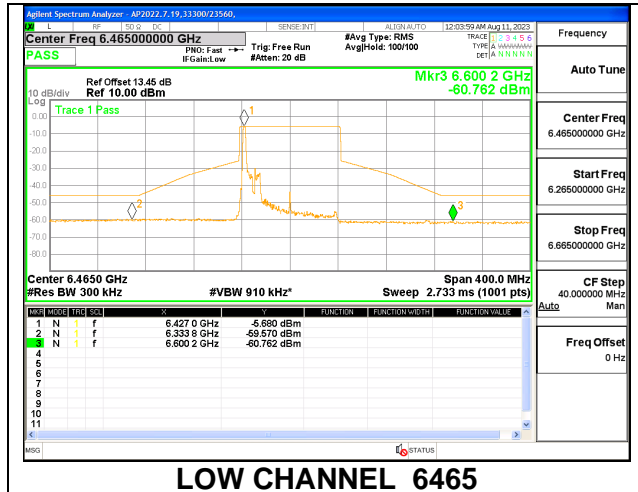

Antenna 6: 26-Tones, RU Index 0

Antenna 6: 26-Tones, RU Index 18

Antenna 6: 26-Tones, RU Index 36

Antenna 6: 26-Tones, SU MODE

Antenna 5: 26-Tones, RU Index 0

Antenna 5: 26-Tones, RU Index 18

Antenna 5: 26-Tones, RU Index 36

Antenna 5: 26-Tones, SU MODE

Antenna 6 + Antenna 5 OFDMA MODE: 26-Tones, RU Index 0

Antenna 6 + Antenna 5 OFDMA MODE: 26-Tones, RU Index 18

Antenna 6 + Antenna 5 OFDMA MODE: 26-Tones, RU Index 36

Antenna 6 + Antenna 5 OFDMA MODE: SU