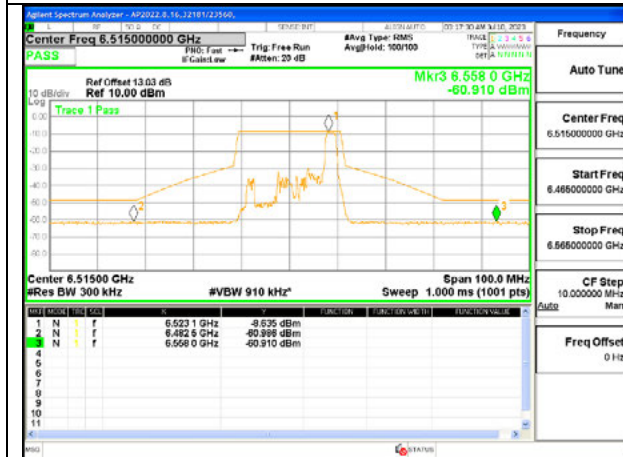

2TX Antenna 6 + Antenna 5 SDM MODE - 26-Tones, RU Index 8

LOW CHANNEL ANT 6 6435

LOW CHANNEL ANT 56435

MID CHANNEL ANT 6 6475

MID CHANNEL ANT 5 6475

HIGH CHANNEL ANT 6 6515

HIGH CHANNEL ANT 5 6515

2TX Antenna 6 + Antenna 5 SDM MODE - SU Mode