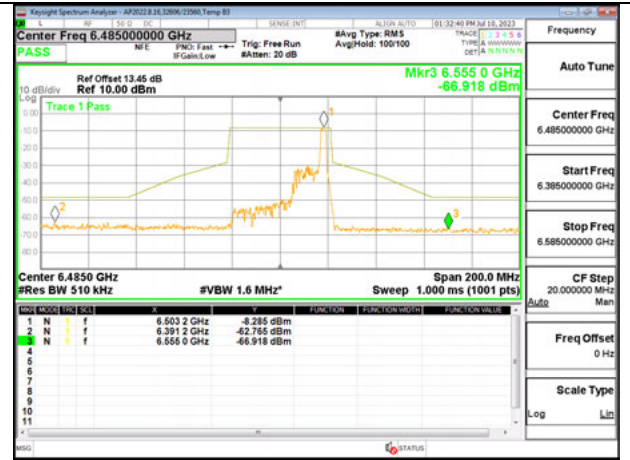

MID CHANNEL ANT 5 6485