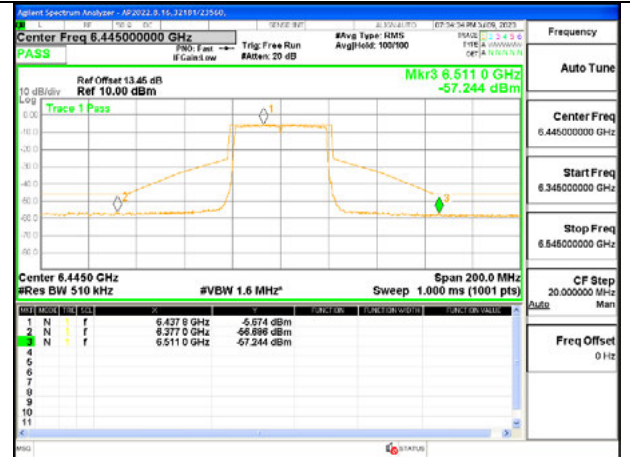

LOWCHANNEL ANT 5 6445