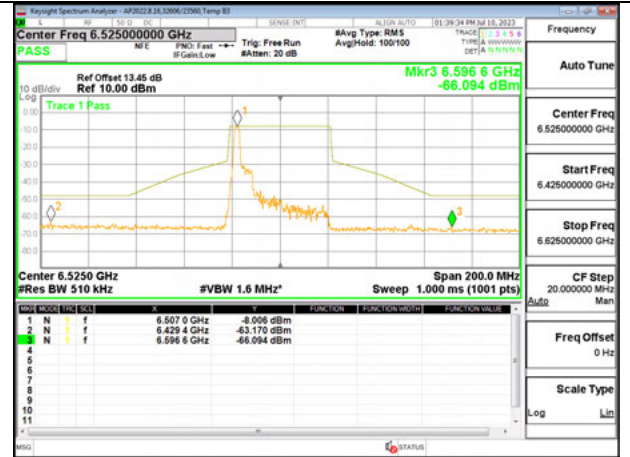

LOW CHANNEL ANT 6 6445

LOWCHANNEL ANT 5 6445

MID CHANNEL ANT 6 6485

MID CHANNEL ANT 5 6485

STRADDLE CHANNEL ANT 6 6525

STRADDLE CHANNEL ANT 5 6525

Antenna 6 + Antenna 5 OFDMA MODE: 26-Tones, RU Index 8

LOW CHANNEL ANT 6 6445