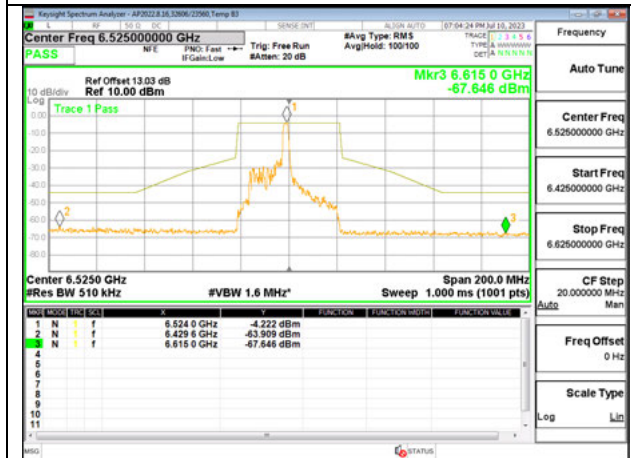

LOW CHANNEL 6445

MID CHANNEL 6485

STRADDLE CHANNEL 6525

Antenna 6: 26-Tones, RU Index 8

LOW CHANNEL 6445

MID CHANNEL 6485

STRADDLE CHANNEL 6525

Antenna 6: 26-Tones, RU Index 17