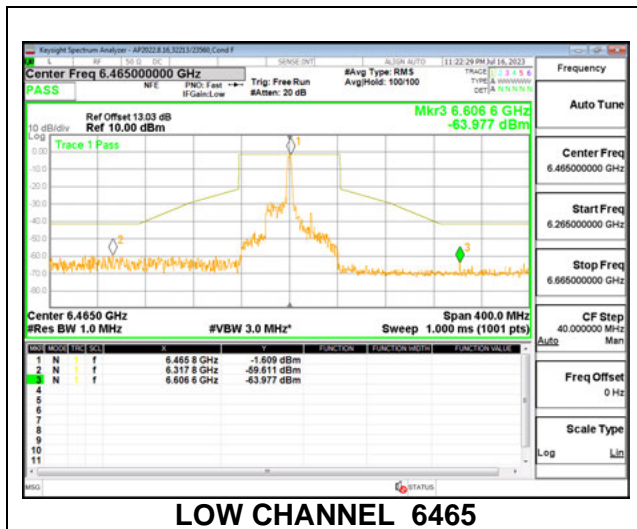

Antenna 6: 26-Tones, RU Index 18