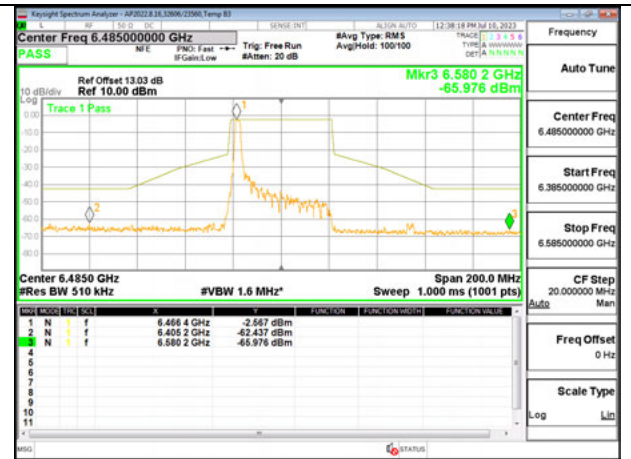

MID CHANNEL 6485