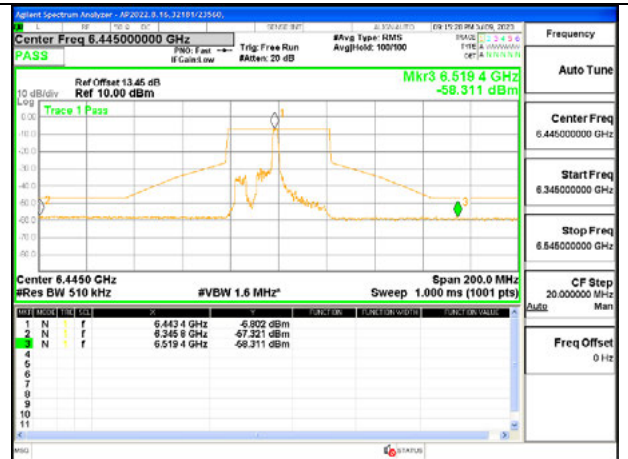

STRADDLE CHANNEL ANT 6 6525

STRADDLE CHANNEL ANT 5 6525

2TX Antenna 6 + Antenna 5 SDM MODE - 26-Tones, RU Index 8

LOW CHANNEL ANT 6 6445

LOWCHANNEL ANT 5 6445

MID CHANNEL ANT 6 6485

MID CHANNEL ANT 5 6485

STRADDLE CHANNEL ANT 6 6525

STRADDLE CHANNEL ANT 5 6525

2TX Antenna 6 + Antenna 5 SDM MODE - 26-Tones, RU Index 17

LOW CHANNEL ANT 6 6445

LOWCHANNEL ANT 5 6445

MID CHANNEL ANT 6 6485

MID CHANNEL ANT 5 6485

STRADDLE CHANNEL ANT 6 6525

STRADDLE CHANNEL ANT 5 6525