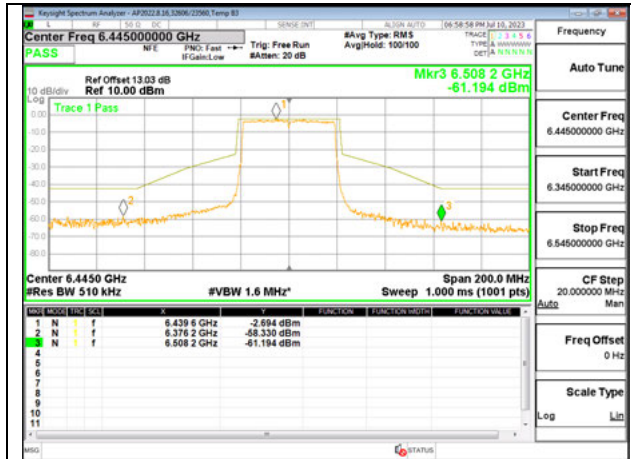

LOW CHANNEL 6445

MID CHANNEL 6485

STRADDLE CHANNEL 6525

Antenna 6: SU MODE

LOW CHANNEL 6445

MID CHANNEL 6485

STRADDLE CHANNEL 6525

Antenna 5: 26-Tones, RU Index 0