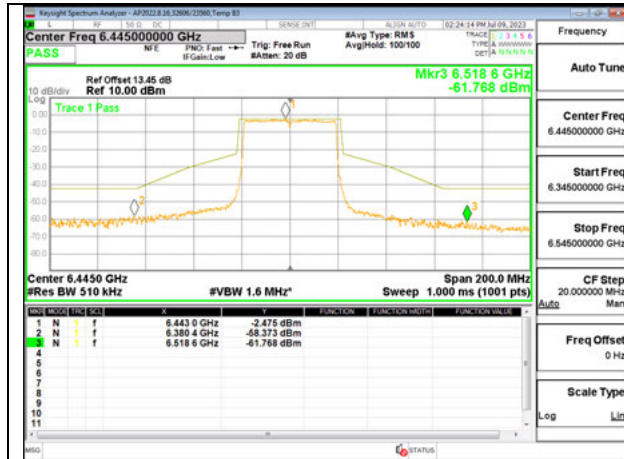

LOW CHANNEL 6445

MID CHANNEL 6485

STRADDLE CHANNEL 6525

Antenna 5: SU MODE

LOW CHANNEL 6445

MID CHANNEL 6485

STRADDLE CHANNEL 6525

Antenna 6 + Antenna 5 OFDMA MODE: 26-Tones, RU Index 0