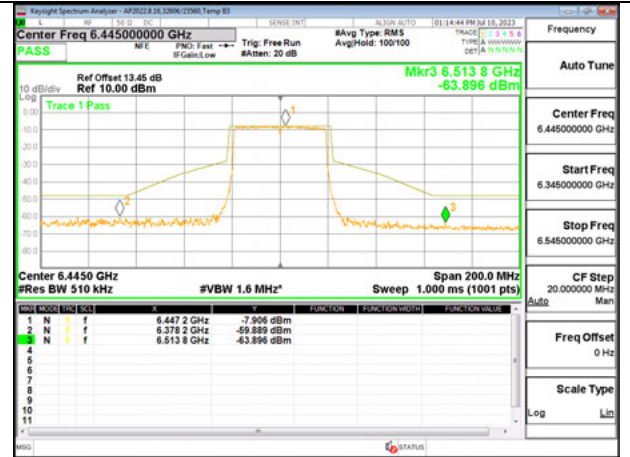

MID CHANNEL ANT 6 6485

MID CHANNEL ANT 5 6485

STRADDLE CHANNEL ANT 6 6525

STRADDLE CHANNEL ANT 5 6525

Antenna 6 + Antenna 5 OFDMA MODE: SU

LOW CHANNEL ANT 6 6445

LOWCHANNEL ANT 5 6445

MID CHANNEL ANT 6 6485