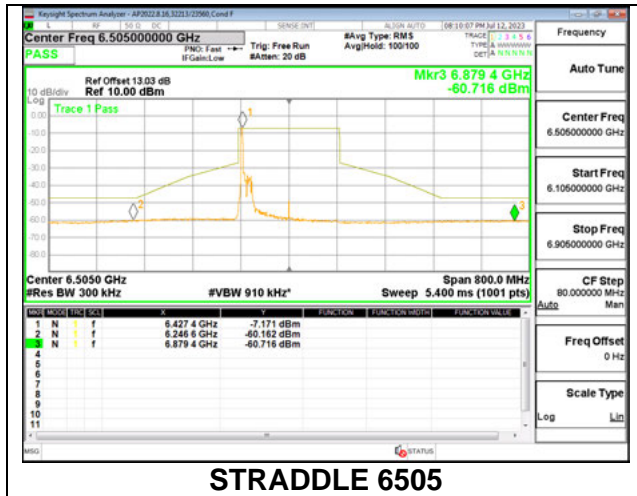

9.5.8. 802.11ax HE160 MODE IN THE UNII-6 BAND

Antenna 6: 26-Tones, RU Index 0