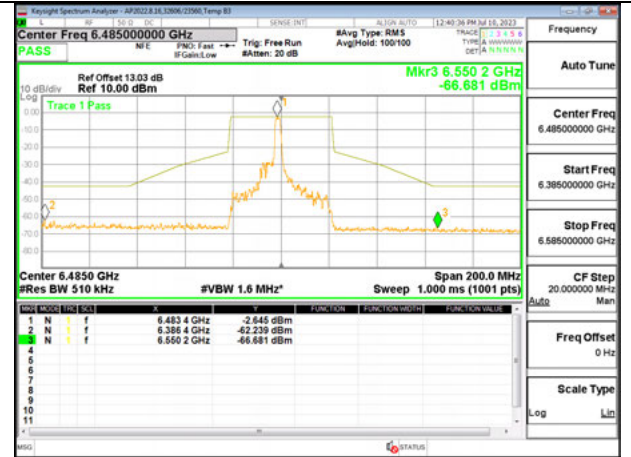

LOW CHANNEL 6445

MID CHANNEL 6485

STRADDLE CHANNEL 6525

Antenna 6: 26-Tones, RU Index 8

LOW CHANNEL 6445

MID CHANNEL 6485

STRADDLE CHANNEL 6525

Antenna 6: 26-Tones, RU Index 17