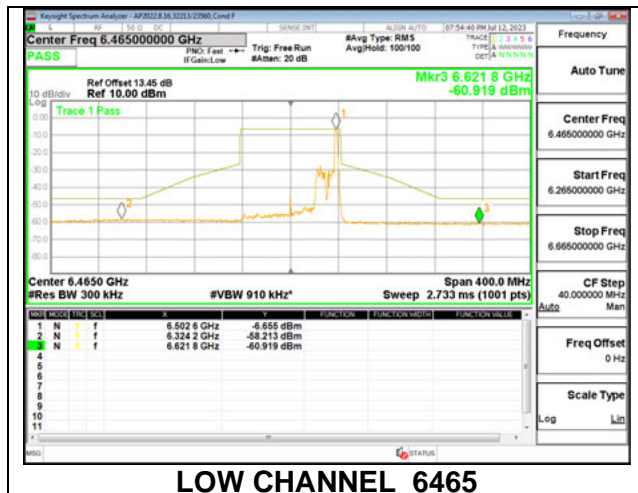

Antenna 6: 26-Tones, RU Index 0

Antenna 6: 26-Tones, RU Index 18

Antenna 6: 26-Tones, RU Index 36

Antenna 6: 26-Tones, SU MODE

Antenna 5: 26-Tones, RU Index 0

Antenna 5: 26-Tones, RU Index 18

Antenna 5: 26-Tones, RU Index 36

Antenna 5: 26-Tones, SU MODE

Antenna 6 + Antenna 5 OFDMA MODE: 26-Tones, RU Index 0

Antenna 6 + Antenna 5 OFDMA MODE: 26-Tones, RU Index 18

Antenna 6 + Antenna 5 OFDMA MODE: 26-Tones, RU Index 36

Antenna 6 + Antenna 5 OFDMA MODE: SU