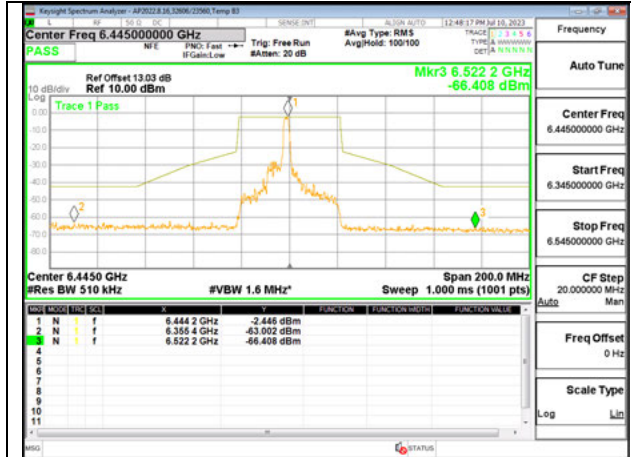

LOW CHANNEL 6445

MID CHANNEL 6485

STRADDLE CHANNEL 6525

Antenna 6: 26-Tones, RU Index 8

LOW CHANNEL 6445

MID CHANNEL 6485

STRADDLE CHANNEL 6525

Antenna 6: 26-Tones, RU Index 17