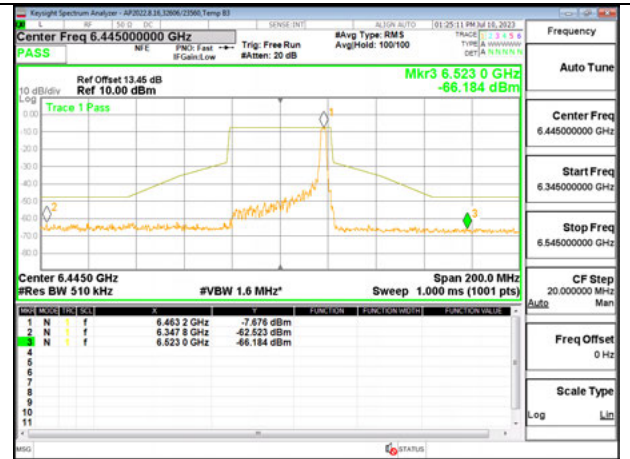

LOWCHANNEL ANT 5 6445

MID CHANNEL ANT 6 6485

MID CHANNEL ANT 5 6485

STRADDLE CHANNEL ANT 6 6525

STRADDLE CHANNEL ANT 5 6525

Antenna 6 + Antenna 5 OFDMA MODE: 26-Tones, RU Index 17

LOW CHANNEL ANT 6 6445

LOWCHANNEL ANT 5 6445