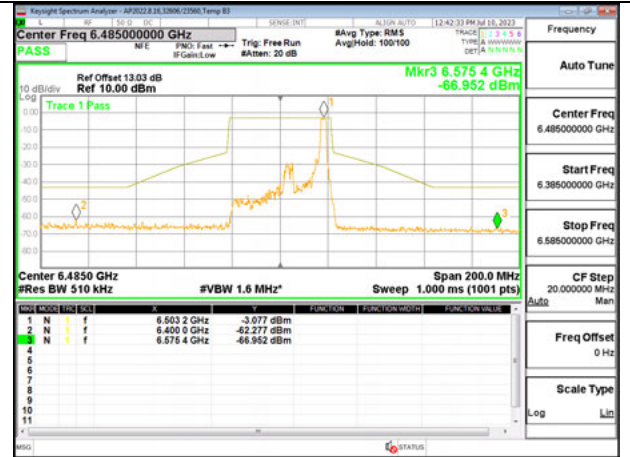

MID CHANNEL 6485