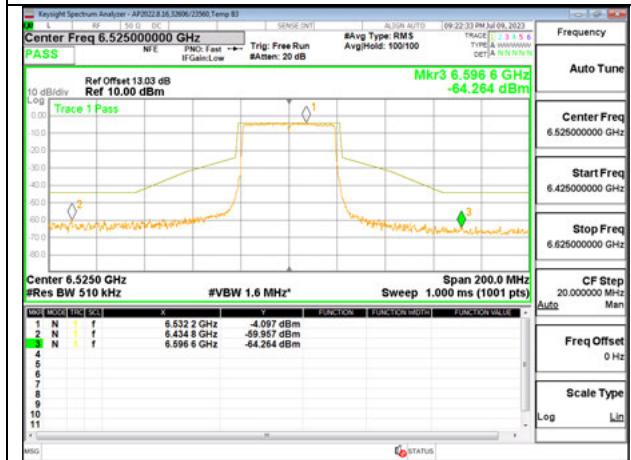

LOW CHANNEL 6445

MID CHANNEL 6485

STRADDLE CHANNEL 6525

Antenna 6: SU MODE

LOW CHANNEL 6445

MID CHANNEL 6485

STRADDLE CHANNEL 6525

Antenna 5: 26-Tones, RU Index 0