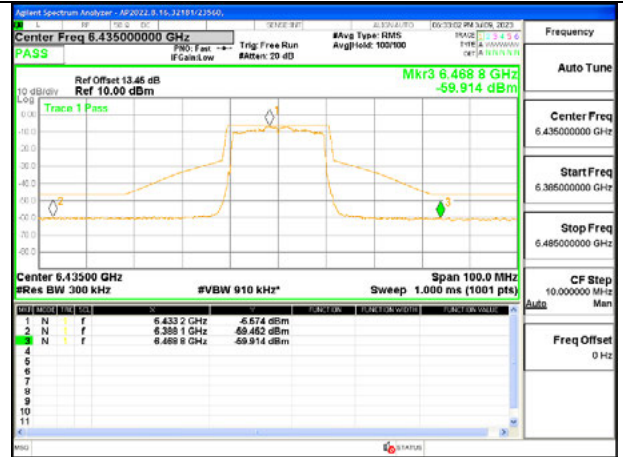

LOW CHANNEL ANT 56435