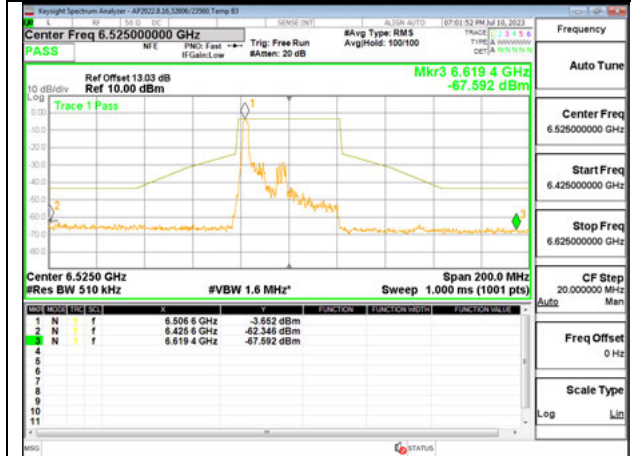

STRADDLE CHANNEL 6525