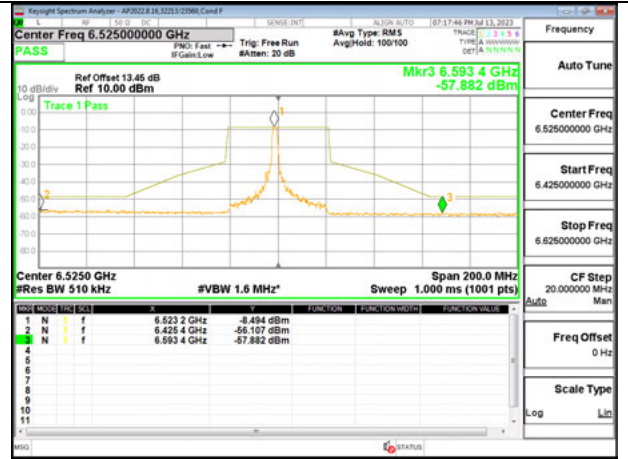

LOWCHANNEL ANT 5 6445

MID CHANNEL ANT 6 6485

MID CHANNEL ANT 5 6485

STRADDLE CHANNEL ANT 6 6525

STRADDLE CHANNEL ANT 5 6525

Antenna 6 + Antenna 5 OFDMA MODE: 26-Tones, RU Index 17

LOW CHANNEL ANT 6 6445

LOWCHANNEL ANT 5 6445