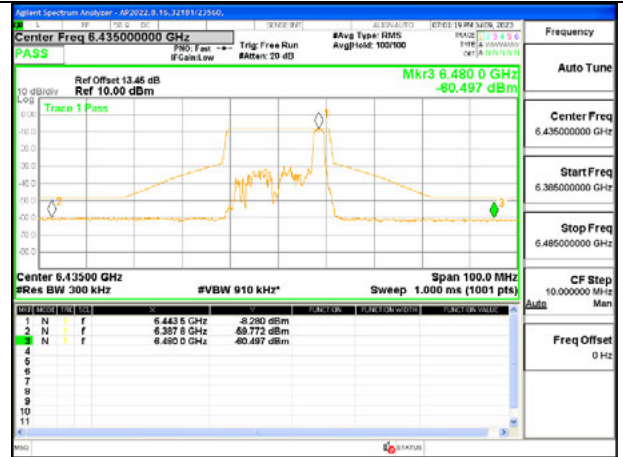

2TX Antenna 6 + Antenna 5 SDM MODE - 26-Tones, RU Index 8

LOW CHANNEL ANT 6 6435

LOW CHANNEL ANT 56435

MID CHANNEL ANT 6 6475

MID CHANNEL ANT 5 6475

HIGH CHANNEL ANT 6 6515

HIGH CHANNEL ANT 5 6515

2TX Antenna 6 + Antenna 5 SDM MODE - SU Mode