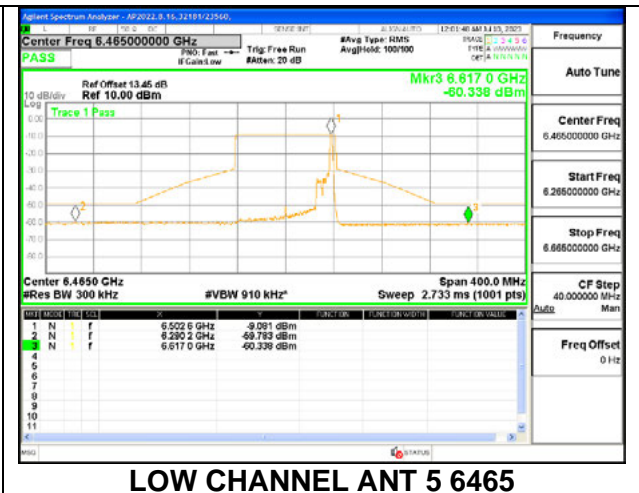

Antenna 6: 26-Tones, RU Index 0

Antenna 6: 26-Tones, RU Index 18

Antenna 6: 26-Tones, RU Index 36

Antenna 6: 26-Tones, SU MODE

Antenna 5: 26-Tones, RU Index 0

Antenna 5: 26-Tones, RU Index 18

Antenna 5: 26-Tones, RU Index 36

Antenna 5: 26-Tones, SU MODE

Antenna 6 + Antenna 5 OFDMA MODE: 26-Tones, RU Index 0

Antenna 6 + Antenna 5 OFDMA MODE: 26-Tones, RU Index 18

Antenna 6 + Antenna 5 OFDMA MODE: 26-Tones, RU Index 36

Antenna 6 + Antenna 5 OFDMA MODE: SU

2TX Antenna 6 + Antenna 5 SDM MODE - 26-Tones, RU Index 0

2TX Antenna 6 + Antenna 5 SDM MODE - 26-Tones, RU Index 18

2TX Antenna 6 + Antenna 5 SDM MODE - 26-Tones, RU Index 36

2TX Antenna 6 + Antenna 5 SDM MODE - SU Mode