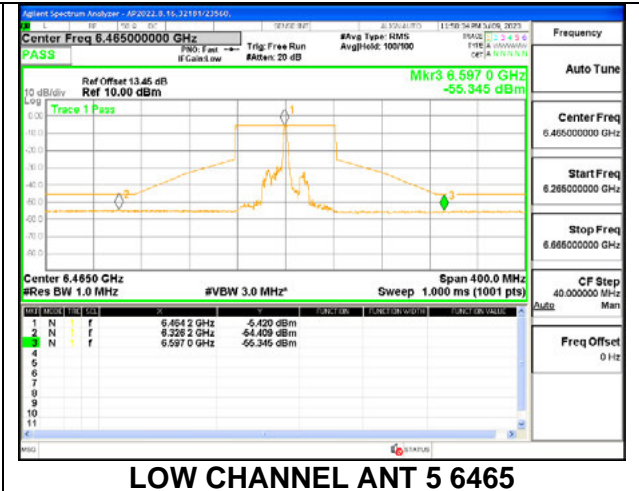

Antenna 6: 26-Tones, RU Index 0

Antenna 6: 26-Tones, RU Index 18

Antenna 6: 26-Tones, RU Index 36

Antenna 6: 26-Tones, SU MODE

Antenna 5: 26-Tones, RU Index 0

Antenna 5: 26-Tones, RU Index 18

Antenna 5: 26-Tones, RU Index 36

Antenna 5: 26-Tones, SU MODE

Antenna 6 + Antenna 5 OFDMA MODE: 26-Tones, RU Index 0

Antenna 6 + Antenna 5 OFDMA MODE: 26-Tones, RU Index 18

Antenna 6 + Antenna 5 OFDMA MODE: 26-Tones, RU Index 36

Antenna 6 + Antenna 5 OFDMA MODE: SU

2TX Antenna 6 + Antenna 5 SDM MODE - 26-Tones, RU Index 0

2TX Antenna 6 + Antenna 5 SDM MODE - 26-Tones, RU Index 18

2TX Antenna 6 + Antenna 5 SDM MODE - 26-Tones, RU Index 36

2TX Antenna 6 + Antenna 5 SDM MODE - SU Mode