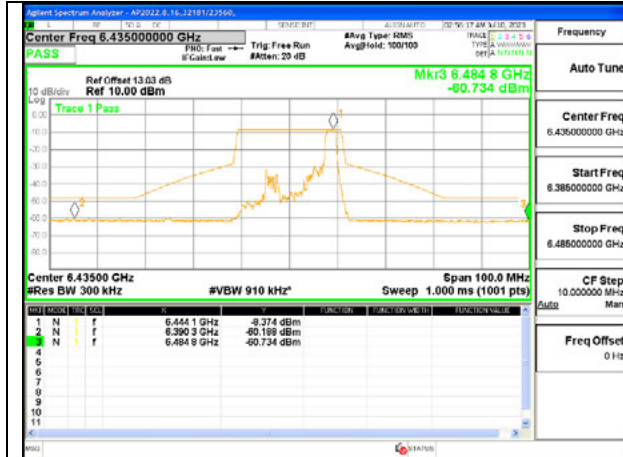

2TX Antenna 6 + Antenna 5 SDM MODE - 26-Tones, RU Index 8

LOW CHANNEL ANT 6 6435

LOW CHANNEL ANT 56435

MID CHANNEL ANT 6 6475

MID CHANNEL ANT 5 6475

HIGH CHANNEL ANT 6 6515

HIGH CHANNEL ANT 5 6515

2TX Antenna 6 + Antenna 5 SDM MODE - SU Mode