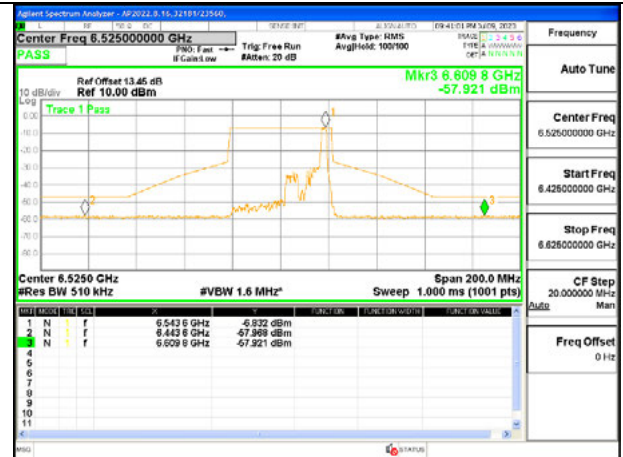

STRADDLE CHANNEL ANT 5 6525

2TX Antenna 6 + Antenna 5 SDM MODE - 26-Tones, RU Index 17

LOW CHANNEL ANT 6 6445

LOWCHANNEL ANT 5 6445

MID CHANNEL ANT 6 6485

MID CHANNEL ANT 5 6485

STRADDLE CHANNEL ANT 6 6525

STRADDLE CHANNEL ANT 5 6525