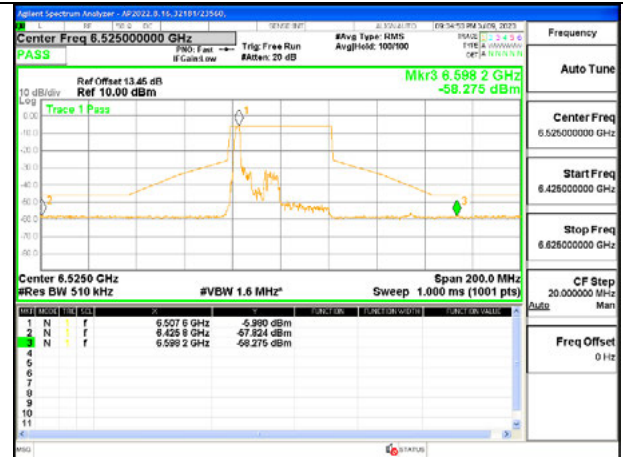

STRADDLE CHANNEL ANT 5 6525