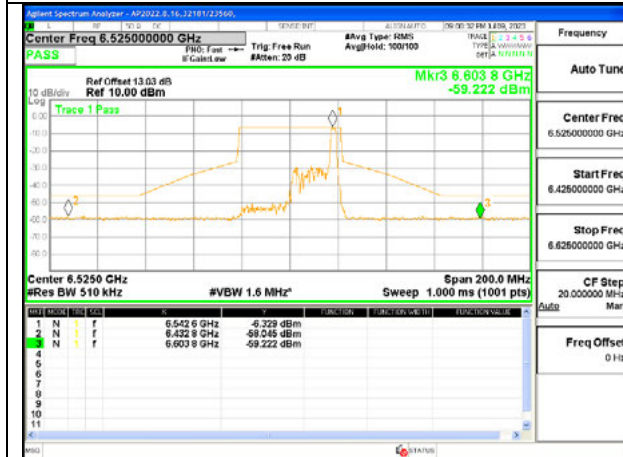

STRADDLE CHANNEL ANT 5 6525

2TX Antenna 6 + Antenna 5 SDM MODE - 26-Tones, RU Index 17

LOW CHANNEL ANT 6 6445

LOWCHANNEL ANT 5 6445

MID CHANNEL ANT 6 6485

MID CHANNEL ANT 5 6485

STRADDLE CHANNEL ANT 6 6525

STRADDLE CHANNEL ANT 5 6525

2TX Antenna 6 + Antenna 5 SDM MODE - SU Mode

LOW CHANNEL ANT 6 6445

LOWCHANNEL ANT 5 6445

MID CHANNEL ANT 6 6485

MID CHANNEL ANT 5 6485

STRADDLE CHANNEL ANT 6 6525

STRADDLE CHANNEL ANT 5 6525

9.5.7. 802.11ax HE80 MODE IN THE UNII-6 BAND