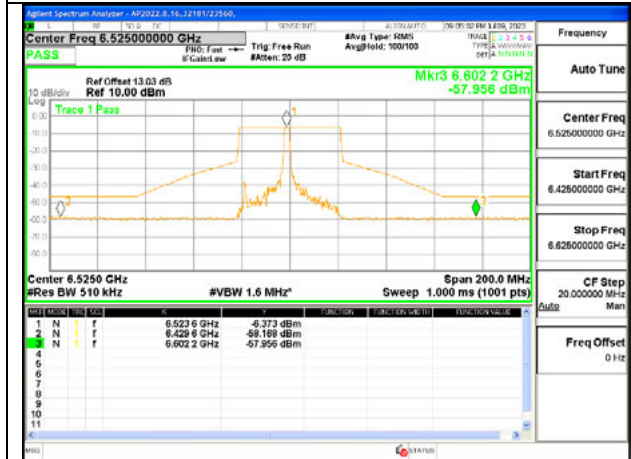

STRADDLE CHANNEL ANT 6 6525

STRADDLE CHANNEL ANT 5 6525

2TX Antenna 6 + Antenna 5 SDM MODE - 26-Tones, RU Index 8

LOW CHANNEL ANT 6 6445

LOWCHANNEL ANT 5 6445

MID CHANNEL ANT 6 6485

MID CHANNEL ANT 5 6485

STRADDLE CHANNEL ANT 6 6525