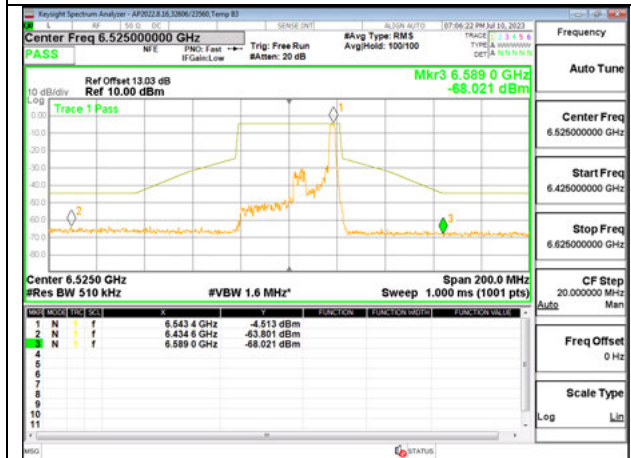

STRADDLE CHANNEL 6525