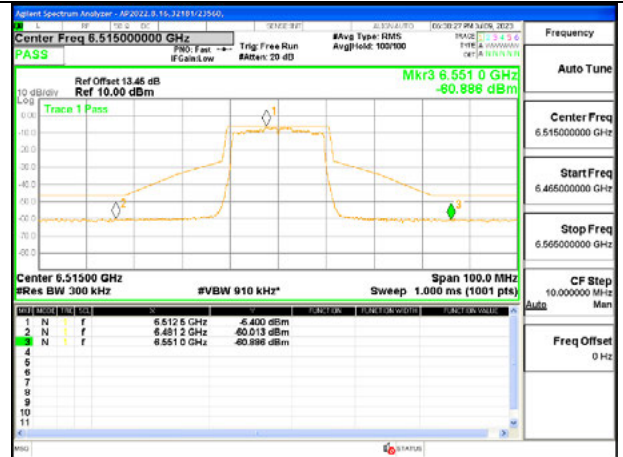

HIGH CHANNEL ANT 5 6515