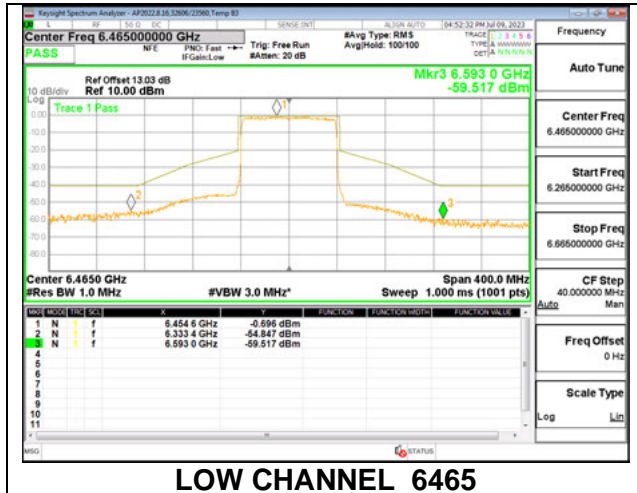

Antenna 6: 26-Tones, RU Index 0

Antenna 6: 26-Tones, RU Index 18

Antenna 6: 26-Tones, RU Index 36

Antenna 6: 26-Tones, SU MODE

Antenna 5: 26-Tones, RU Index 0

Antenna 5: 26-Tones, RU Index 18

Antenna 5: 26-Tones, RU Index 36

Antenna 5: 26-Tones, SU MODE

Antenna 6 + Antenna 5 OFDMA MODE: 26-Tones, RU Index 0

Antenna 6 + Antenna 5 OFDMA MODE: 26-Tones, RU Index 18

Antenna 6 + Antenna 5 OFDMA MODE: 26-Tones, RU Index 36

Antenna 6 + Antenna 5 OFDMA MODE: SU