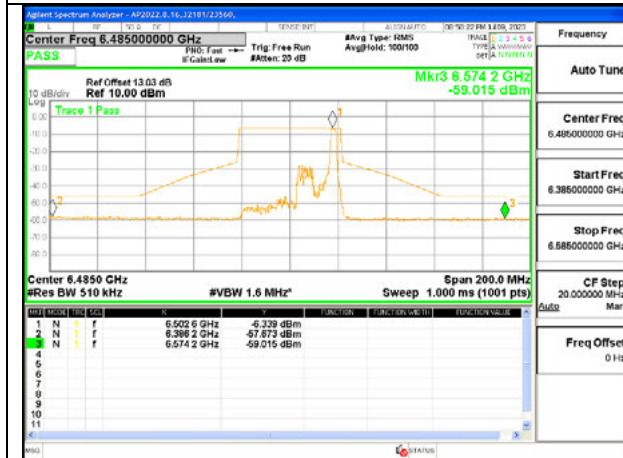

STRADDLE CHANNEL ANT 5 6525

2TX Antenna 6 + Antenna 5 SDM MODE - 26-Tones, RU Index 17

LOW CHANNEL ANT 6 6445

LOWCHANNEL ANT 5 6445

MID CHANNEL ANT 6 6485

MID CHANNEL ANT 5 6485

STRADDLE CHANNEL ANT 6 6525

STRADDLE CHANNEL ANT 5 6525

2TX Antenna 6 + Antenna 5 SDM MODE - SU Mode

LOW CHANNEL ANT 6 6445

LOWCHANNEL ANT 5 6445

MID CHANNEL ANT 6 6485

MID CHANNEL ANT 5 6485

STRADDLE CHANNEL ANT 6 6525

STRADDLE CHANNEL ANT 5 6525

9.5.7. 802.11ax HE80 MODE IN THE UNII-6 BAND