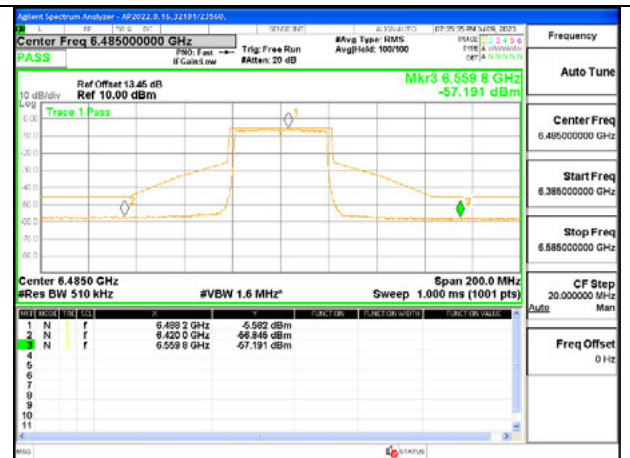

2TX Antenna 6 + Antenna 5 SDM MODE - SU Mode

LOW CHANNEL ANT 6 6445

LOWCHANNEL ANT 5 6445

MID CHANNEL ANT 6 6485

MID CHANNEL ANT 5 6485

STRADDLE CHANNEL ANT 6 6525

STRADDLE CHANNEL ANT 5 6525

9.5.7. 802.11ax HE80 MODE IN THE UNII-6 BAND

Antenna 6: 26-Tones, RU Index 0

Antenna 6: 26-Tones, RU Index 18

Antenna 6: 26-Tones, RU Index 36

Antenna 6: 26-Tones, SU MODE

Antenna 5: 26-Tones, RU Index 0

Antenna 5: 26-Tones, RU Index 18

Antenna 5: 26-Tones, RU Index 36

Antenna 5: 26-Tones, SU MODE

Antenna 6 + Antenna 5 OFDMA MODE: 26-Tones, RU Index 0

Antenna 6 + Antenna 5 OFDMA MODE: 26-Tones, RU Index 18

Antenna 6 + Antenna 5 OFDMA MODE: 26-Tones, RU Index 36

Antenna 6 + Antenna 5 OFDMA MODE: SU