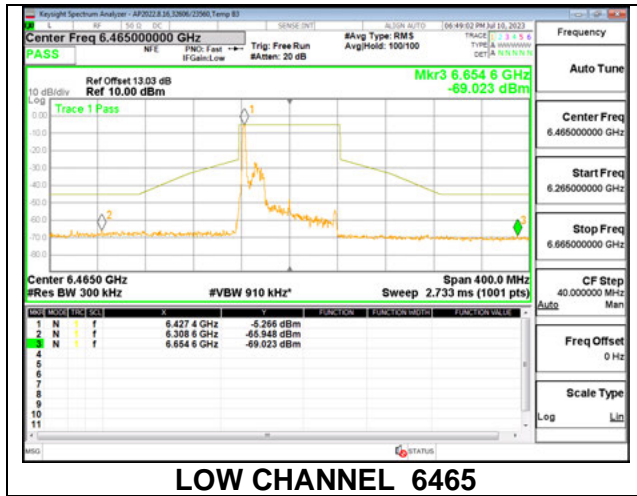

9.5.7. 802.11ax HE80 MODE IN THE UNII-6 BAND

Antenna 6: 26-Tones, RU Index 0