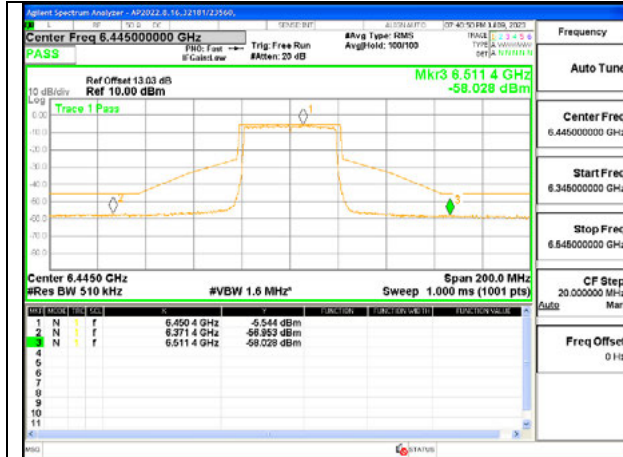

STRADDLE CHANNEL ANT 5 6525

2TX Antenna 6 + Antenna 5 SDM MODE - 26-Tones, RU Index 17

LOW CHANNEL ANT 6 6445

LOWCHANNEL ANT 5 6445

MID CHANNEL ANT 6 6485

MID CHANNEL ANT 5 6485

STRADDLE CHANNEL ANT 6 6525

STRADDLE CHANNEL ANT 5 6525

2TX Antenna 6 + Antenna 5 SDM MODE - SU Mode

LOW CHANNEL ANT 6 6445

LOWCHANNEL ANT 5 6445

MID CHANNEL ANT 6 6485

MID CHANNEL ANT 5 6485

STRADDLE CHANNEL ANT 6 6525

STRADDLE CHANNEL ANT 5 6525

9.5.7. 802.11ax HE80 MODE IN THE UNII-6 BAND