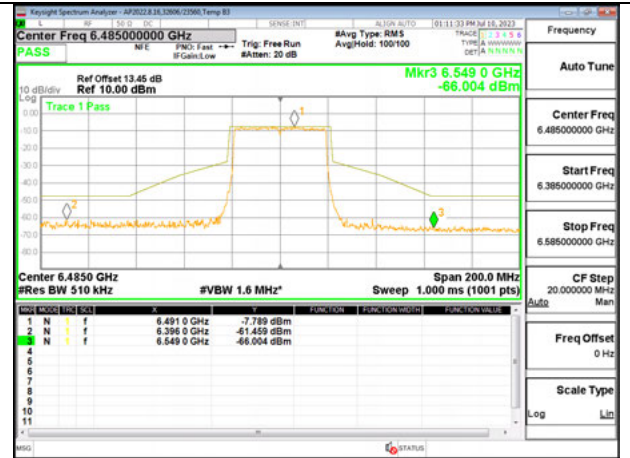

MID CHANNEL ANT 6 6485

MID CHANNEL ANT 5 6485

STRADDLE CHANNEL ANT 6 6525

STRADDLE CHANNEL ANT 5 6525

Antenna 6 + Antenna 5 OFDMA MODE: SU

LOW CHANNEL ANT 6 6445

LOWCHANNEL ANT 5 6445

MID CHANNEL ANT 6 6485