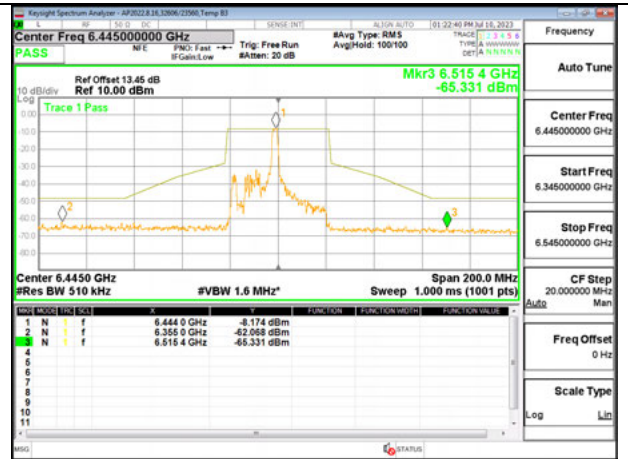

LOW CHANNEL ANT 6 6445

LOWCHANNEL ANT 5 6445

MID CHANNEL ANT 6 6485

MID CHANNEL ANT 5 6485

STRADDLE CHANNEL ANT 6 6525

STRADDLE CHANNEL ANT 5 6525

Antenna 6 + Antenna 5 OFDMA MODE: 26-Tones, RU Index 8

LOW CHANNEL ANT 6 6445

LOWCHANNEL ANT 5 6445

MID CHANNEL ANT 6 6485

MID CHANNEL ANT 5 6485

STRADDLE CHANNEL ANT 6 6525

STRADDLE CHANNEL ANT 5 6525

Antenna 6 + Antenna 5 OFDMA MODE: 26-Tones, RU Index 17

LOW CHANNEL ANT 6 6445

LOWCHANNEL ANT 5 6445