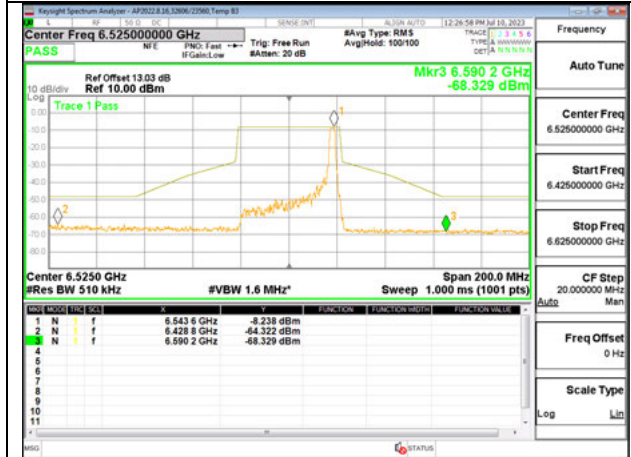

STRADDLE CHANNEL ANT 6 6525