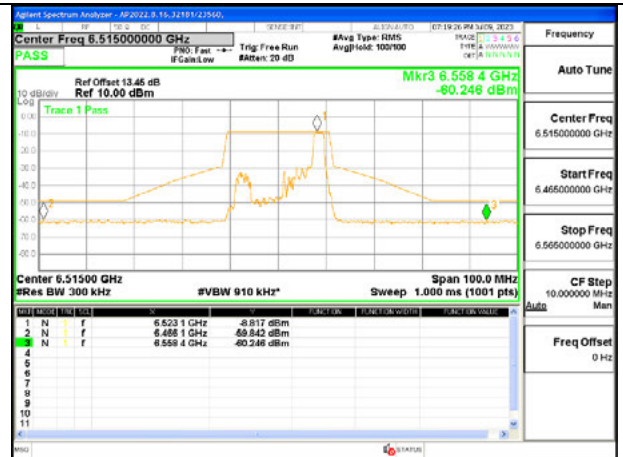

2TX Antenna 6 + Antenna 5 SDM MODE - 26-Tones, RU Index 8

LOW CHANNEL ANT 6 6435

LOW CHANNEL ANT 56435

MID CHANNEL ANT 6 6475

MID CHANNEL ANT 5 6475

HIGH CHANNEL ANT 6 6515

HIGH CHANNEL ANT 5 6515

2TX Antenna 6 + Antenna 5 SDM MODE - SU Mode