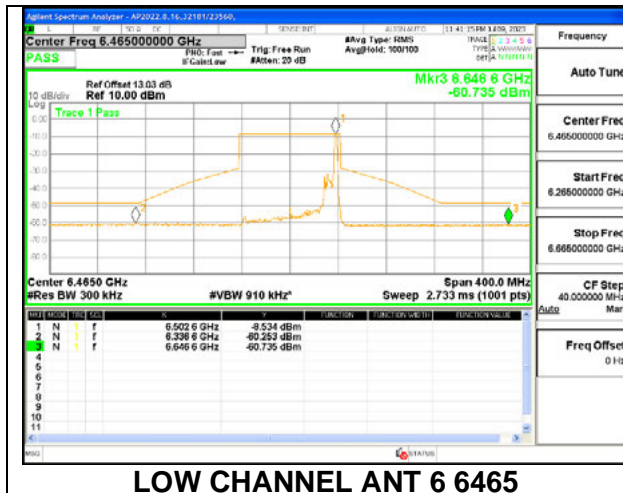

Antenna 6: 26-Tones, RU Index 0

Antenna 6: 26-Tones, RU Index 18

Antenna 6: 26-Tones, RU Index 36

Antenna 6: 26-Tones, SU MODE

Antenna 5: 26-Tones, RU Index 0

Antenna 5: 26-Tones, RU Index 18

Antenna 5: 26-Tones, RU Index 36

Antenna 5: 26-Tones, SU MODE

Antenna 6 + Antenna 5 OFDMA MODE: 26-Tones, RU Index 0

Antenna 6 + Antenna 5 OFDMA MODE: 26-Tones, RU Index 18

Antenna 6 + Antenna 5 OFDMA MODE: 26-Tones, RU Index 36

Antenna 6 + Antenna 5 OFDMA MODE: SU

2TX Antenna 6 + Antenna 5 SDM MODE - 26-Tones, RU Index 0

2TX Antenna 6 + Antenna 5 SDM MODE - 26-Tones, RU Index 18

2TX Antenna 6 + Antenna 5 SDM MODE - 26-Tones, RU Index 36

2TX Antenna 6 + Antenna 5 SDM MODE - SU Mode