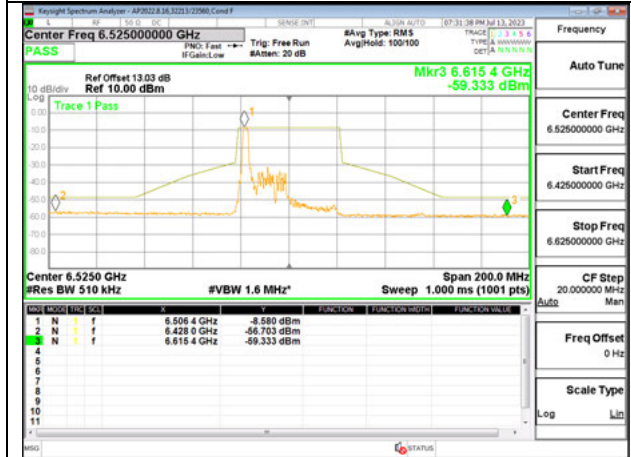

LOW CHANNEL ANT 6 6445

LOWCHANNEL ANT 5 6445

MID CHANNEL ANT 6 6485

MID CHANNEL ANT 5 6485

STRADDLE CHANNEL ANT 6 6525

STRADDLE CHANNEL ANT 5 6525

Antenna 6 + Antenna 5 OFDMA MODE: 26-Tones, RU Index 8

LOW CHANNEL ANT 6 6445

LOWCHANNEL ANT 5 6445

MID CHANNEL ANT 6 6485

MID CHANNEL ANT 5 6485

STRADDLE CHANNEL ANT 6 6525

STRADDLE CHANNEL ANT 5 6525

Antenna 6 + Antenna 5 OFDMA MODE: 26-Tones, RU Index 17

LOW CHANNEL ANT 6 6445

LOWCHANNEL ANT 5 6445