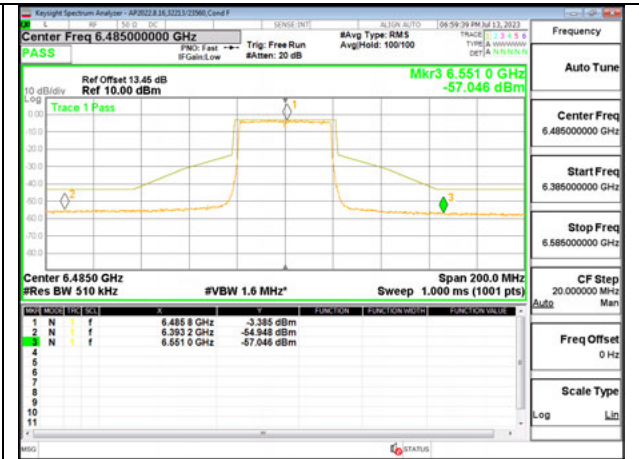

LOW CHANNEL 6445

MID CHANNEL 6485

STRADDLE CHANNEL 6525

Antenna 5: SU MODE

LOW CHANNEL 6445

MID CHANNEL 6485

STRADDLE CHANNEL 6525

Antenna 6 + Antenna 5 OFDMA MODE: 26-Tones, RU Index 0