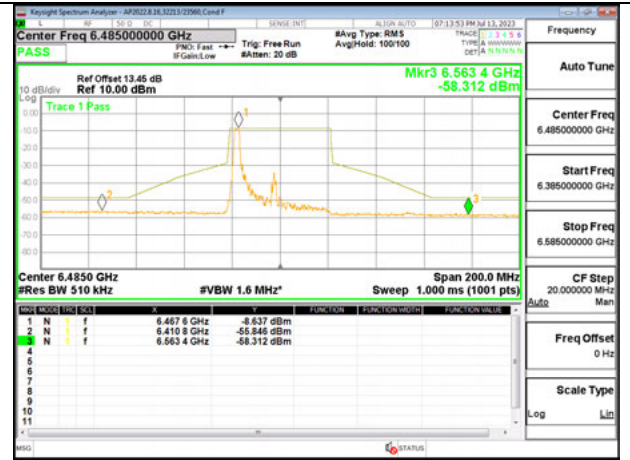

MID CHANNEL ANT 5 6485