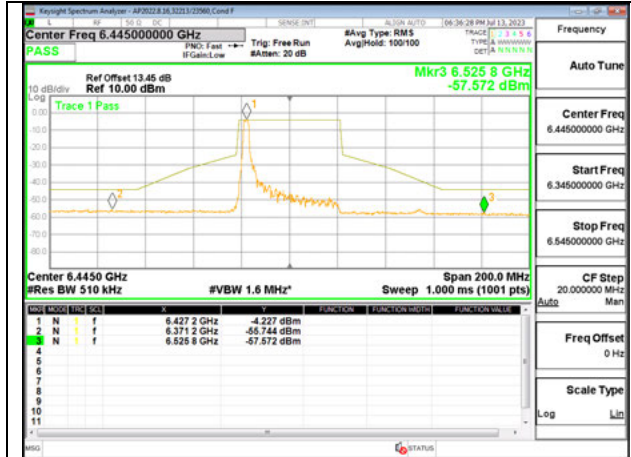

LOW CHANNEL 6445

MID CHANNEL 6485

STRADDLE CHANNEL 6525

Antenna 6: SU MODE

LOW CHANNEL 6445

MID CHANNEL 6485

STRADDLE CHANNEL 6525

Antenna 5: 26-Tones, RU Index 0