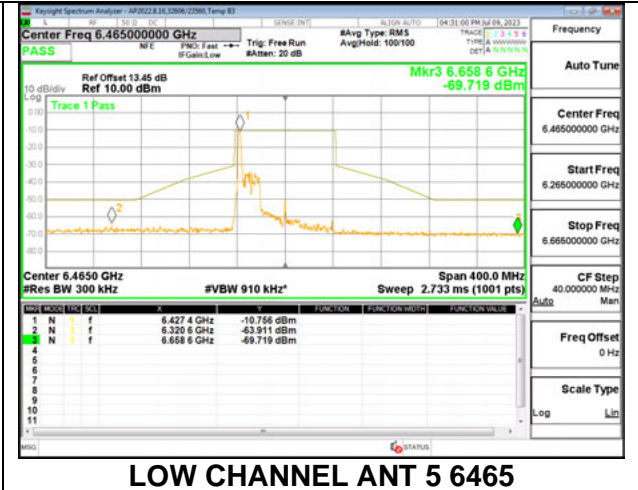

Antenna 6: 26-Tones, RU Index 0

Antenna 6: 26-Tones, RU Index 18

Antenna 6: 26-Tones, RU Index 36

Antenna 6: 26-Tones, SU MODE

Antenna 5: 26-Tones, RU Index 0

Antenna 5: 26-Tones, RU Index 18

Antenna 5: 26-Tones, RU Index 36

Antenna 5: 26-Tones, SU MODE

Antenna 6 + Antenna 5 OFDMA MODE: 26-Tones, RU Index 0

Antenna 6 + Antenna 5 OFDMA MODE: 26-Tones, RU Index 18

Antenna 6 + Antenna 5 OFDMA MODE: 26-Tones, RU Index 36

Antenna 6 + Antenna 5 OFDMA MODE: SU