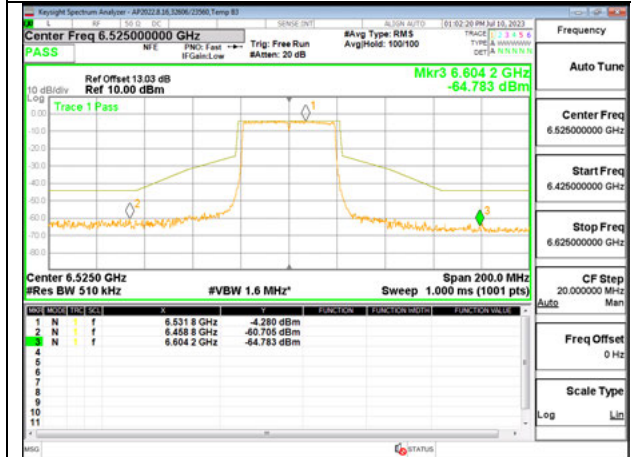

STRADDLE CHANNEL ANT 6 6525