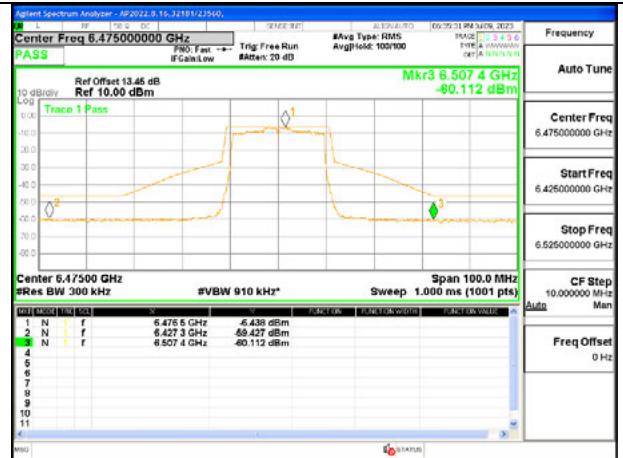

MID CHANNEL ANT 5 6475