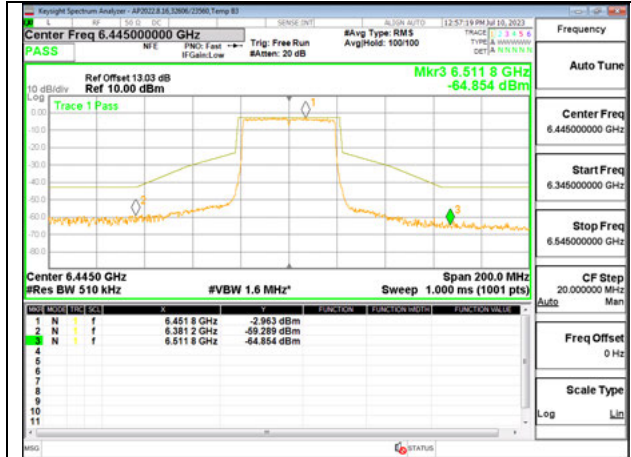

MID CHANNEL ANT 6 6485

MID CHANNEL ANT 5 6485

STRADDLE CHANNEL ANT 6 6525

STRADDLE CHANNEL ANT 5 6525

Antenna 6 + Antenna 5 OFDMA MODE: SU

LOW CHANNEL ANT 6 6445

LOWCHANNEL ANT 5 6445

MID CHANNEL ANT 6 6485