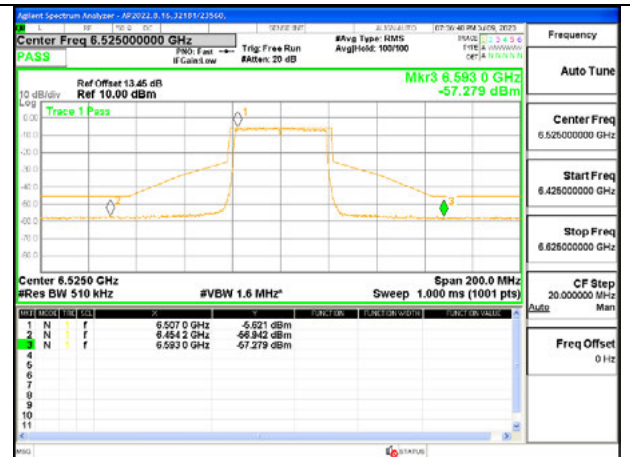

2TX Antenna 6 + Antenna 5 SDM MODE - SU Mode

LOW CHANNEL ANT 6 6445

LOWCHANNEL ANT 5 6445

MID CHANNEL ANT 6 6485

MID CHANNEL ANT 5 6485

STRADDLE CHANNEL ANT 6 6525

STRADDLE CHANNEL ANT 5 6525

9.5.7. 802.11ax HE80 MODE IN THE UNII-6 BAND

Antenna 6: 26-Tones, RU Index 0

Antenna 6: 26-Tones, RU Index 18

Antenna 6: 26-Tones, RU Index 36

Antenna 6: 26-Tones, SU MODE

Antenna 5: 26-Tones, RU Index 0

Antenna 5: 26-Tones, RU Index 18

Antenna 5: 26-Tones, RU Index 36

Antenna 5: 26-Tones, SU MODE

Antenna 6 + Antenna 5 OFDMA MODE: 26-Tones, RU Index 0

Antenna 6 + Antenna 5 OFDMA MODE: 26-Tones, RU Index 18

Antenna 6 + Antenna 5 OFDMA MODE: 26-Tones, RU Index 36

Antenna 6 + Antenna 5 OFDMA MODE: SU