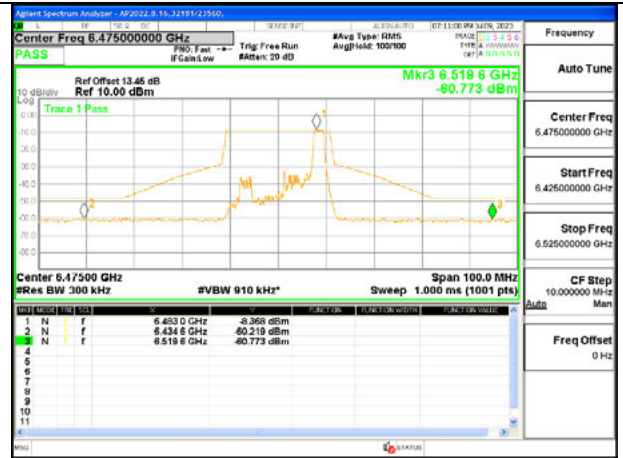

2TX Antenna 6 + Antenna 5 SDM MODE - 26-Tones, RU Index 8

LOW CHANNEL ANT 6 6435

LOW CHANNEL ANT 56435

MID CHANNEL ANT 6 6475

MID CHANNEL ANT 5 6475

HIGH CHANNEL ANT 6 6515

HIGH CHANNEL ANT 5 6515

2TX Antenna 6 + Antenna 5 SDM MODE - SU Mode