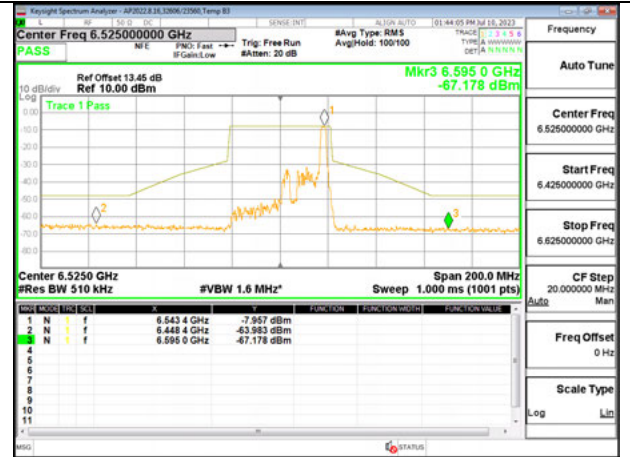

STRADDLE CHANNEL ANT 5 6525