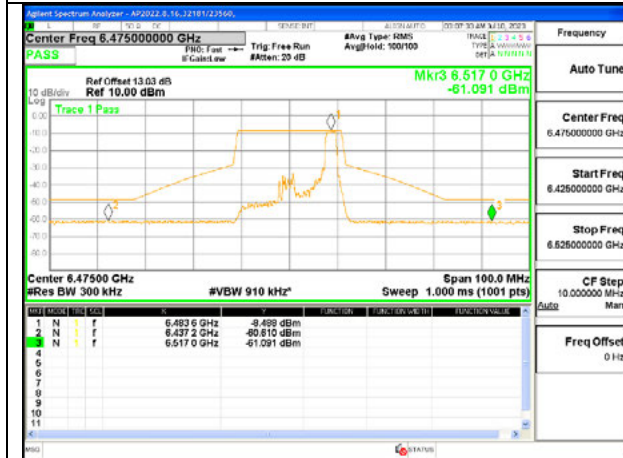

2TX Antenna 6 + Antenna 5 SDM MODE - 26-Tones, RU Index 8

LOW CHANNEL ANT 6 6435

LOW CHANNEL ANT 56435

MID CHANNEL ANT 6 6475

MID CHANNEL ANT 5 6475

HIGH CHANNEL ANT 6 6515

HIGH CHANNEL ANT 5 6515

2TX Antenna 6 + Antenna 5 SDM MODE - SU Mode