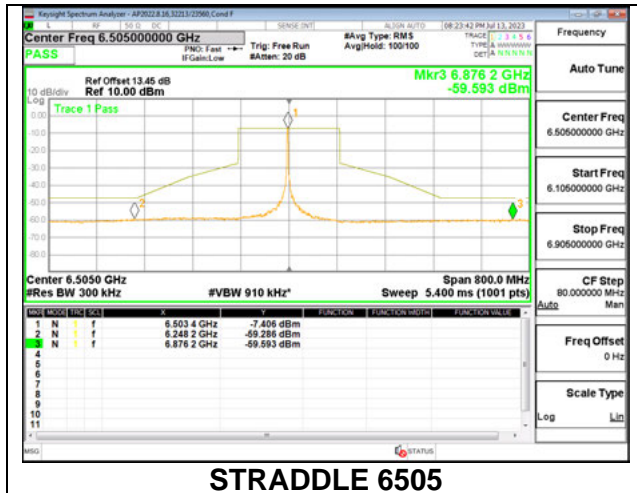

9.5.8. 802.11ax HE160 MODE IN THE UNII-6 BAND

Antenna 6: 26-Tones, RU Index 0

Antenna 6: 26-Tones, RU Index 36

Antenna 6: 26-Tones, S36

Antenna 6: SU MODE

Antenna 5: 26-Tones, RU Index 0

Antenna 5: 26-Tones, RU Index 36