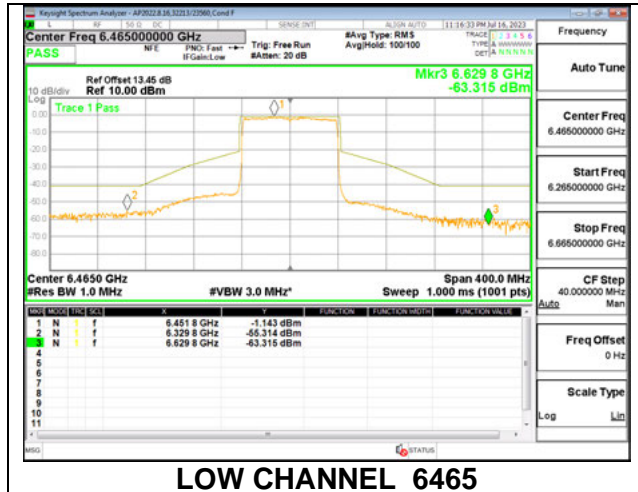

Antenna 6: 26-Tones, RU Index 0

Antenna 6: 26-Tones, RU Index 18

Antenna 6: 26-Tones, RU Index 36

Antenna 6: 26-Tones, SU MODE

Antenna 5: 26-Tones, RU Index 0

Antenna 5: 26-Tones, RU Index 18

Antenna 5: 26-Tones, RU Index 36

Antenna 5: 26-Tones, SU MODE

Antenna 6 + Antenna 5 OFDMA MODE: 26-Tones, RU Index 0

Antenna 6 + Antenna 5 OFDMA MODE: 26-Tones, RU Index 18

Antenna 6 + Antenna 5 OFDMA MODE: 26-Tones, RU Index 36

Antenna 6 + Antenna 5 OFDMA MODE: SU