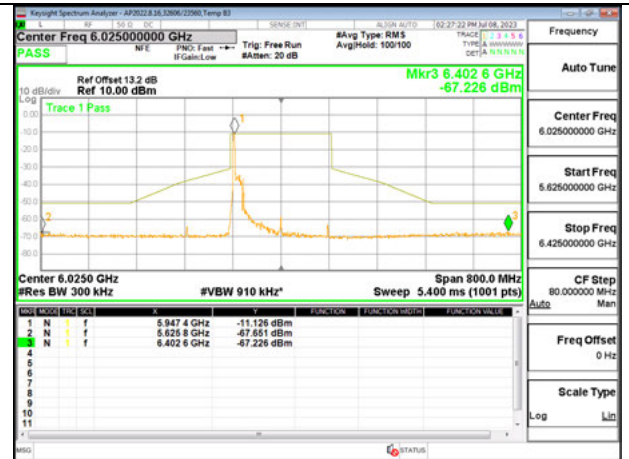

Antenna 5: SU MODE

LOW CHANNEL 6025

MID CHANNEL 6185

HIGH CHANNEL 6345

Antenna 6 + Antenna 5 OFDMA MODE: 26-Tones, RU Index 0

LOW CHANNEL ANT 6 6025

LOW CHANNEL ANT 5 6025

MID CHANNEL ANT 6 6185