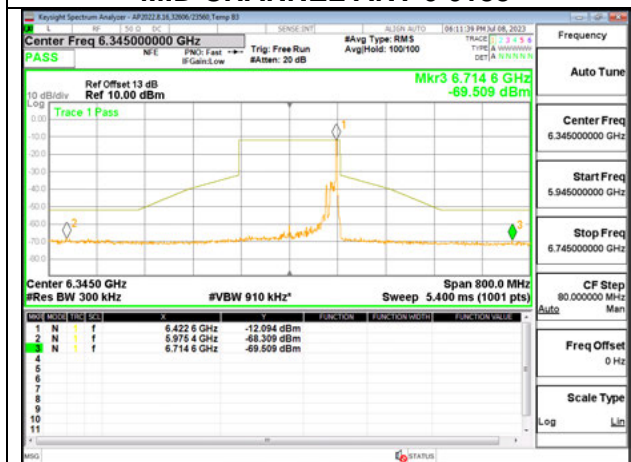

HIGH CHANNEL ANT 6 6345

HIGH CHANNEL ANT 5 6345

Antenna 6 + Antenna 5 OFDMA MODE: 26-Tones, S36

LOW CHANNEL ANT 6 6025

LOW CHANNEL ANT 5 6025

MID CHANNEL ANT 6 6185

MID CHANNEL ANT 5 6185

HIGH CHANNEL ANT 6 6345