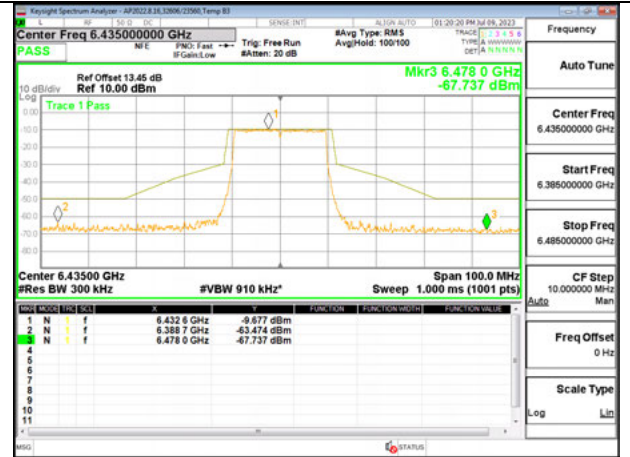

HIGH CHANNEL ANT 6 6515

HIGH CHANNEL ANT 5 6515

Antenna 6 + Antenna 5 OFDMA MODE: SU MODE

LOW CHANNEL ANT 6 6435

LOW CHANNEL ANT 5 6435

MID CHANNEL ANT 6 6475

MID CHANNEL ANT 5 6475

HIGH CHANNEL ANT 6 6515