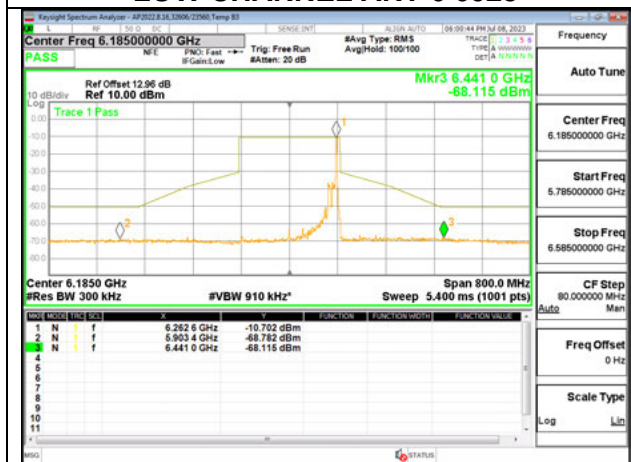

HIGH CHANNEL ANT 6 6345

HIGH CHANNEL ANT 5 6345

Antenna 6 + Antenna 5 OFDMA MODE: 26-Tones, S36

LOW CHANNEL ANT 6 6025

LOW CHANNEL ANT 5 6025

MID CHANNEL ANT 6 6185

MID CHANNEL ANT 5 6185

HIGH CHANNEL ANT 6 6345