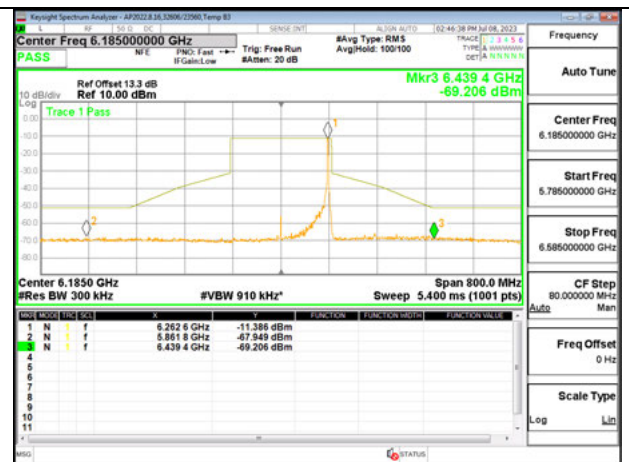

HIGH CHANNEL ANT 6 6345

HIGH CHANNEL ANT 5 6345

Antenna 6 + Antenna 5 OFDMA MODE: 26-Tones, S36

LOW CHANNEL ANT 6 6025

LOW CHANNEL ANT 5 6025

MID CHANNEL ANT 6 6185

MID CHANNEL ANT 5 6185

HIGH CHANNEL ANT 6 6345