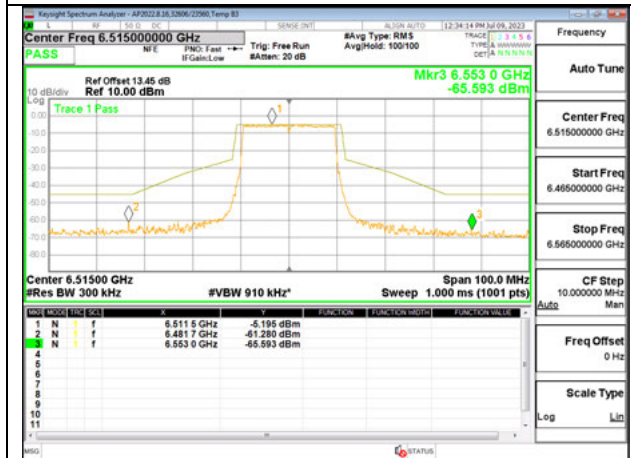

HIGH CHANNEL 6515

Antenna 5: SU MODE

LOW CHANNEL 6435

MID CHANNEL 6475

HIGH CHANNEL 6515

Antenna 6 + Antenna 5 OFDMA MODE: 26-Tones, RU Index 0

LOW CHANNEL ANT 6 6435

LOW CHANNEL ANT 5 6435