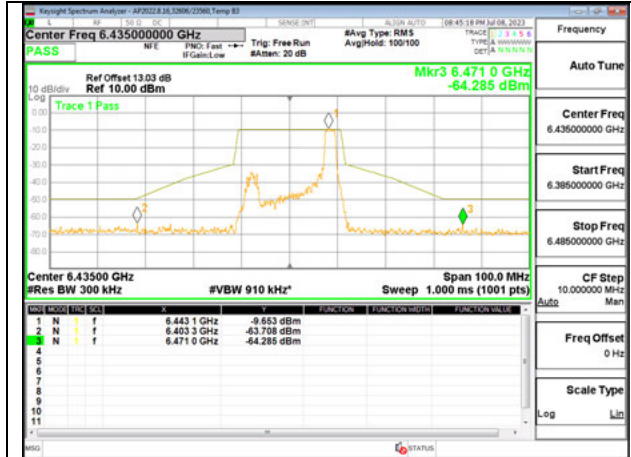

MID CHANNEL ANT 5 6475

HIGH CHANNEL ANT 6 6515

HIGH CHANNEL ANT 5 6515

Antenna 6 + Antenna 5 OFDMA MODE: 26-Tones, RU Index 8

LOW CHANNEL ANT 6 6435

LOW CHANNEL ANT 5 6435

MID CHANNEL ANT 6 6475

MID CHANNEL ANT 5 6475