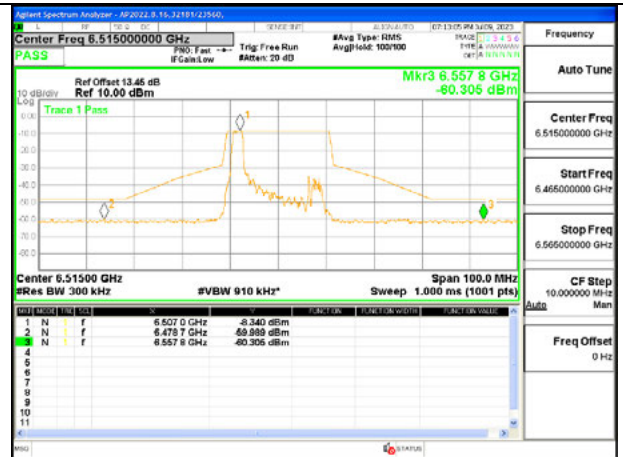

HIGH CHANNEL ANT 5 6515

2TX Antenna 6 + Antenna 5 SDM MODE - 26-Tones, RU Index 0

LOW CHANNEL ANT 6 6435

LOW CHANNEL ANT 56435

MID CHANNEL ANT 6 6475

MID CHANNEL ANT 5 6475

HIGH CHANNEL ANT 6 6515

HIGH CHANNEL ANT 5 6515