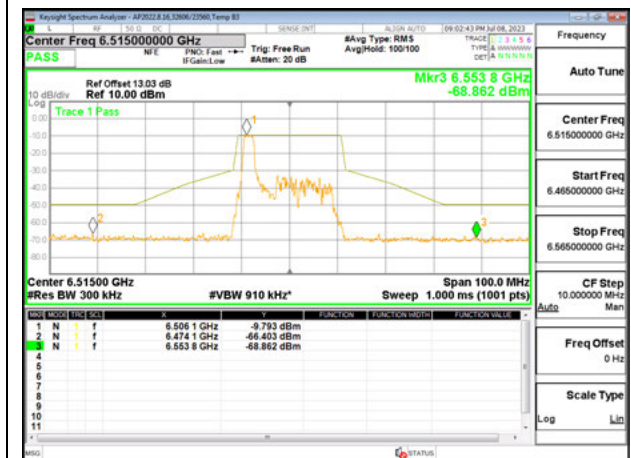

HIGH CHANNEL ANT 6 6515