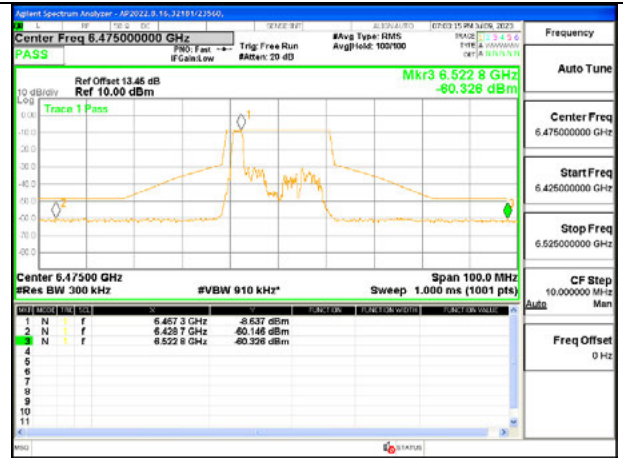

HIGH CHANNEL ANT 5 6515

2TX Antenna 6 + Antenna 5 SDM MODE - 26-Tones, RU Index 0

LOW CHANNEL ANT 6 6435

LOW CHANNEL ANT 56435

MID CHANNEL ANT 6 6475

MID CHANNEL ANT 5 6475

HIGH CHANNEL ANT 6 6515

HIGH CHANNEL ANT 5 6515