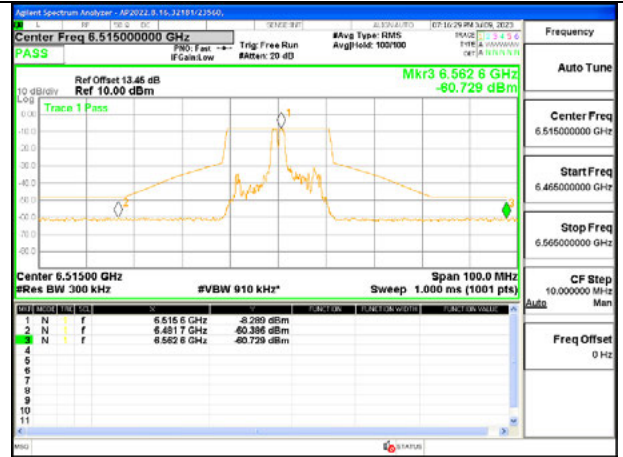

2TX Antenna 6 + Antenna 5 SDM MODE - 26-Tones, RU Index 4

LOW CHANNEL ANT 6 6435

LOW CHANNEL ANT 56435

MID CHANNEL ANT 6 6475

MID CHANNEL ANT 5 6475

HIGH CHANNEL ANT 6 6515

HIGH CHANNEL ANT 5 6515