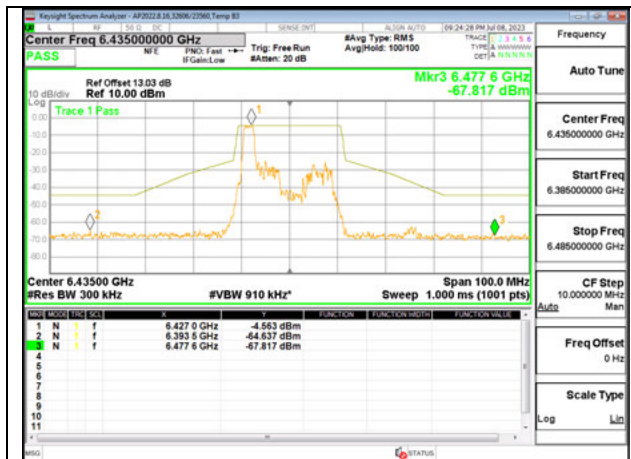

MID CHANNEL ANT 6 6185

MID CHANNEL ANT 5 6185

HIGH CHANNEL ANT 6 6345

HIGH CHANNEL ANT 5 6345

9.5.5. 802.11ax HE20 MODE IN THE UNII-6 BAND

Antenna 6: 26-Tones, RU Index 0

LOW CHANNEL 6435

MID CHANNEL 6475