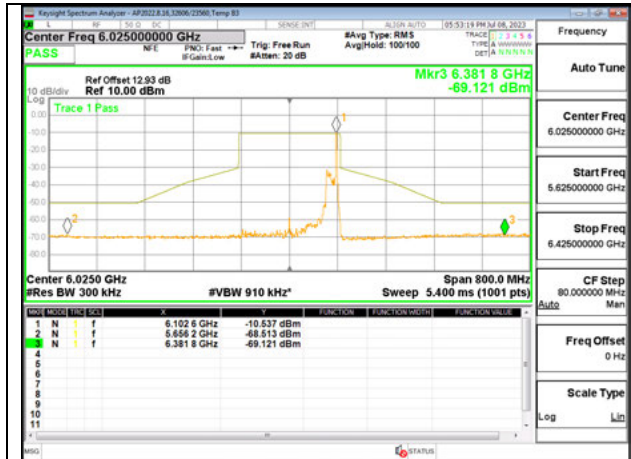

Antenna 6 + Antenna 5 OFDMA MODE: 26-Tones, S36

LOW CHANNEL ANT 6 6025