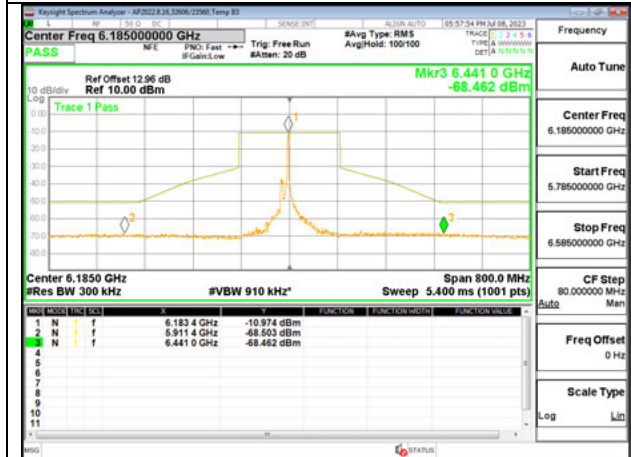

MID CHANNEL ANT 5 6185

HIGH CHANNEL ANT 6 6345

HIGH CHANNEL ANT 5 6345

Antenna 6 + Antenna 5 OFDMA MODE: 26-Tones, RU Index 36

LOW CHANNEL ANT 6 6025

LOW CHANNEL ANT 5 6025

MID CHANNEL ANT 6 6185

MID CHANNEL ANT 5 6185