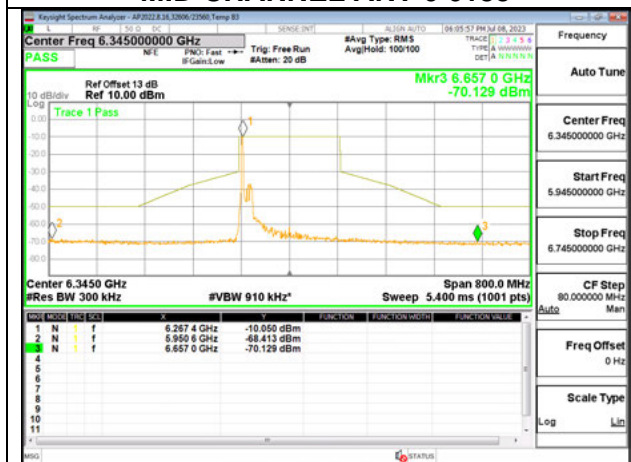

HIGH CHANNEL ANT 6 6345