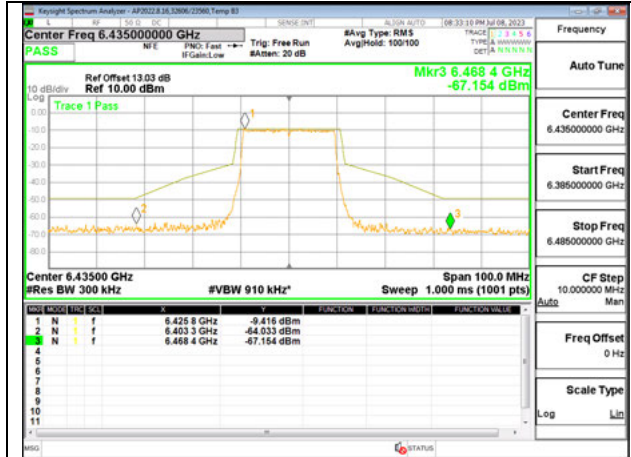

MID CHANNEL ANT 5 6475

HIGH CHANNEL ANT 6 6515

HIGH CHANNEL ANT 5 6515

Antenna 6 + Antenna 5 OFDMA MODE: 26-Tones, RU Index 8

LOW CHANNEL ANT 6 6435

LOW CHANNEL ANT 5 6435

MID CHANNEL ANT 6 6475

MID CHANNEL ANT 5 6475

HIGH CHANNEL ANT 6 6515

HIGH CHANNEL ANT 5 6515

Antenna 6 + Antenna 5 OFDMA MODE: SU MODE

LOW CHANNEL ANT 6 6435

LOW CHANNEL ANT 5 6435

MID CHANNEL ANT 6 6475

MID CHANNEL ANT 5 6475

HIGH CHANNEL ANT 6 6515