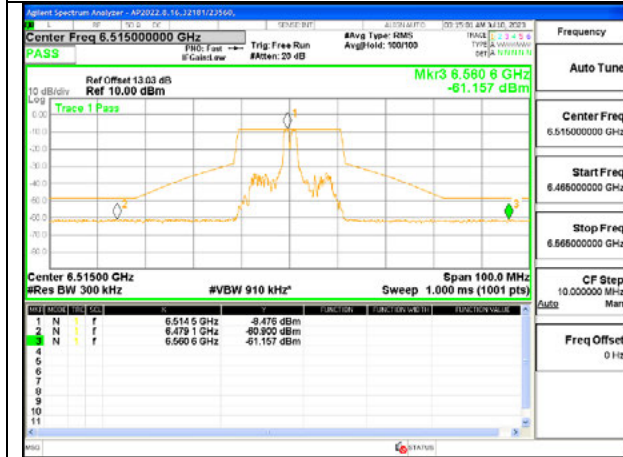

2TX Antenna 6 + Antenna 5 SDM MODE - 26-Tones, RU Index 4

LOW CHANNEL ANT 6 6435

LOW CHANNEL ANT 56435

MID CHANNEL ANT 6 6475

MID CHANNEL ANT 5 6475

HIGH CHANNEL ANT 6 6515

HIGH CHANNEL ANT 5 6515