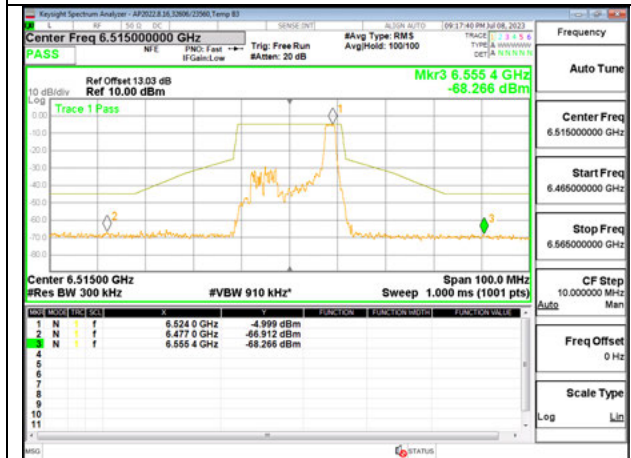

HIGH CHANNEL 6515

Antenna 6: 26-Tones, RU Index 4

LOW CHANNEL 6435

MID CHANNEL 6475

HIGH CHANNEL 6515

Antenna 6: 26-Tones, RU Index 8

LOW CHANNEL 6435

MID CHANNEL 6475