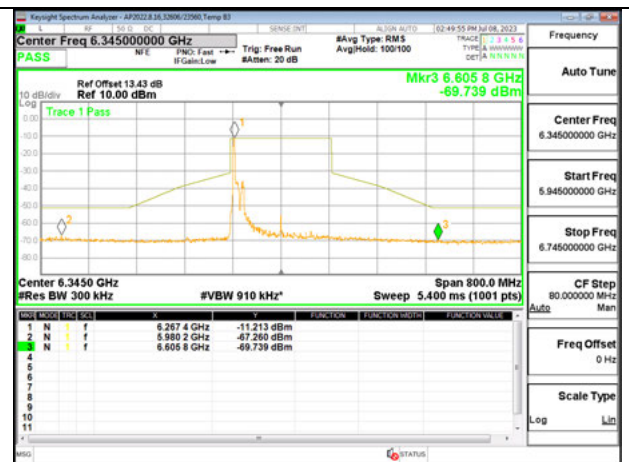

HIGH CHANNEL ANT 5 6345