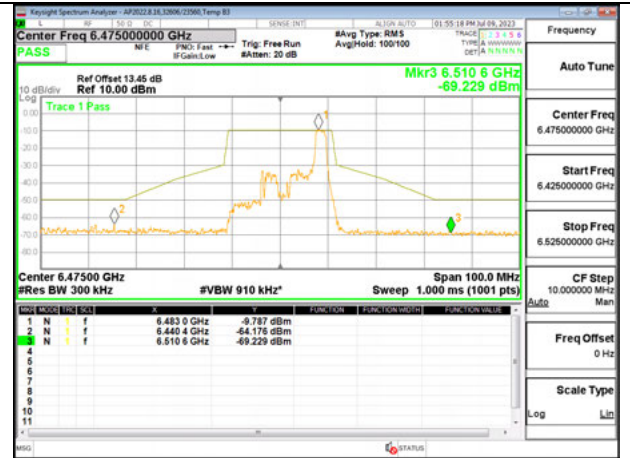

MID CHANNEL ANT 5 6475

HIGH CHANNEL ANT 6 6515

HIGH CHANNEL ANT 5 6515

Antenna 6 + Antenna 5 OFDMA MODE: 26-Tones, RU Index 8

LOW CHANNEL ANT 6 6435

LOW CHANNEL ANT 5 6435

MID CHANNEL ANT 6 6475

MID CHANNEL ANT 5 6475