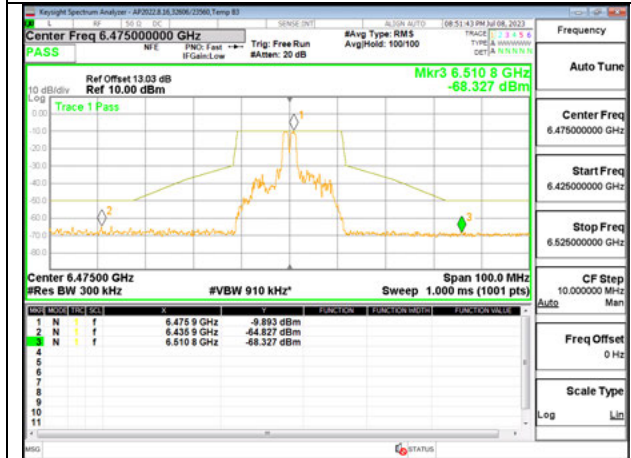

MID CHANNEL ANT 6 6475

MID CHANNEL ANT 5 6475

HIGH CHANNEL ANT 6 6515

HIGH CHANNEL ANT 5 6515

Antenna 6 + Antenna 5 OFDMA MODE: 26-Tones, RU Index 4

LOW CHANNEL ANT 6 6435

LOW CHANNEL ANT 5 6435

MID CHANNEL ANT 6 6475