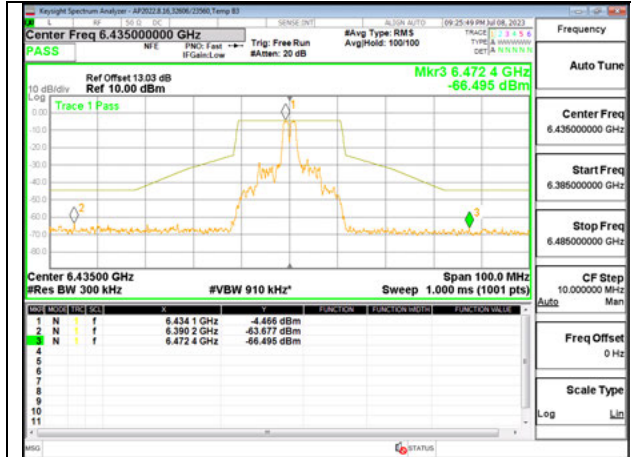

Antenna 6: 26-Tones, RU Index 4

LOW CHANNEL 6435