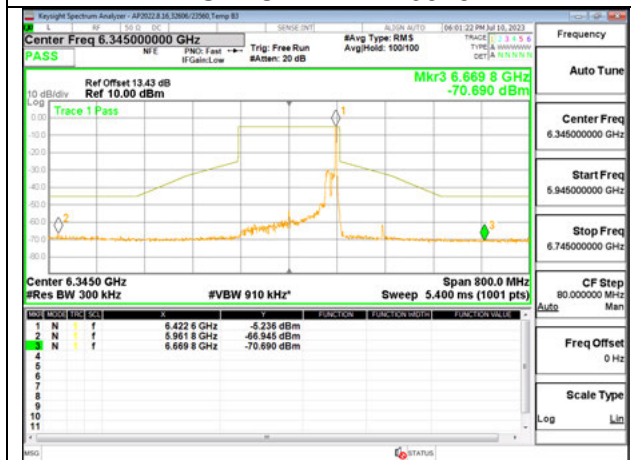

Antenna 5: 26-Tones, RU Index 36

LOW CHANNEL 6025

MID CHANNEL 6185

HIGH CHANNEL 6345

Antenna 5: 26-Tones, S36

LOW CHANNEL 6025

MID CHANNEL 6185

HIGH CHANNEL 6345