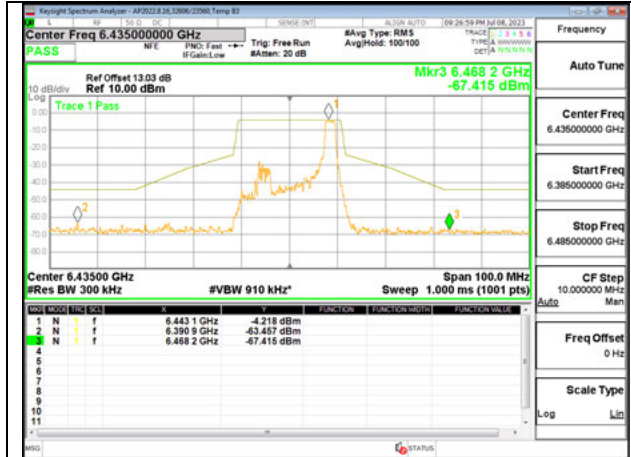

HIGH CHANNEL 6515

Antenna 6: 26-Tones, RU Index 4

LOW CHANNEL 6435

MID CHANNEL 6475

HIGH CHANNEL 6515

Antenna 6: 26-Tones, RU Index 8

LOW CHANNEL 6435

MID CHANNEL 6475