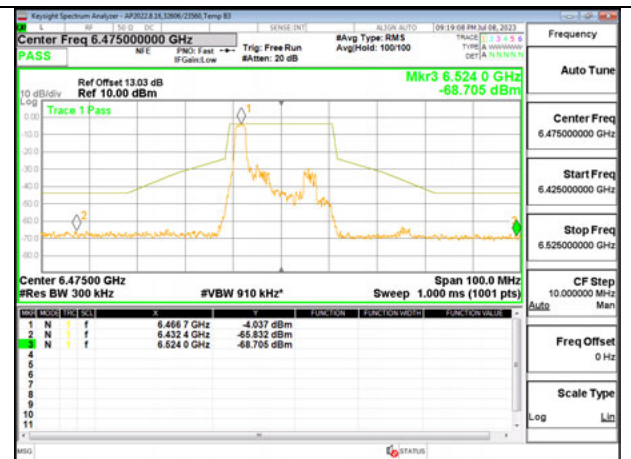

MID CHANNEL ANT 6 6185

MID CHANNEL ANT 5 6185

HIGH CHANNEL ANT 6 6345

HIGH CHANNEL ANT 5 6345

9.5.5. 802.11ax HE20 MODE IN THE UNII-6 BAND

Antenna 6: 26-Tones, RU Index 0

LOW CHANNEL 6435

MID CHANNEL 6475