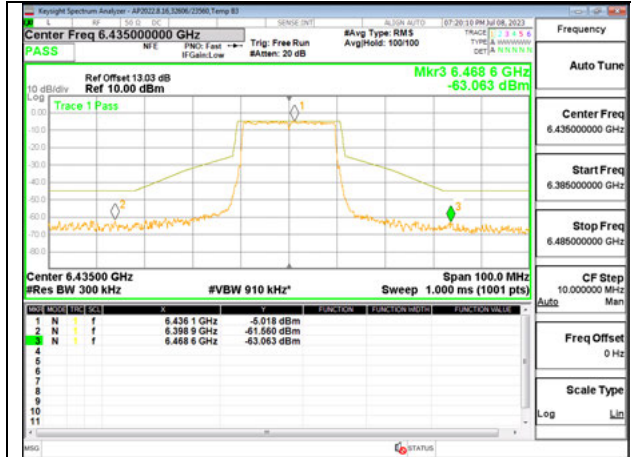

Antenna 6: SU MODE

LOW CHANNEL 6435