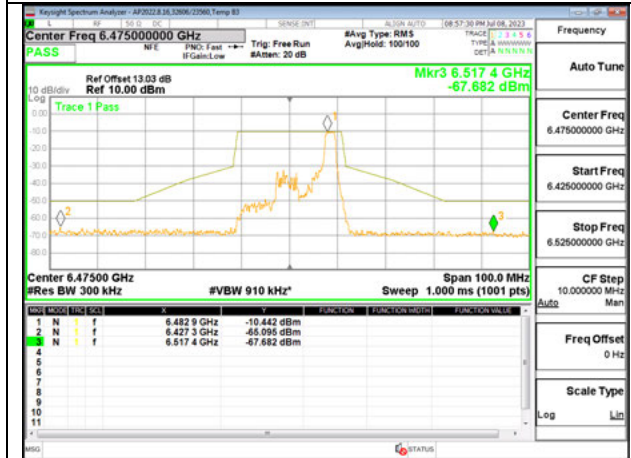

MID CHANNEL ANT 5 6475

HIGH CHANNEL ANT 6 6515

HIGH CHANNEL ANT 5 6515

Antenna 6 + Antenna 5 OFDMA MODE: 26-Tones, RU Index 8

LOW CHANNEL ANT 6 6435

LOW CHANNEL ANT 5 6435

MID CHANNEL ANT 6 6475

MID CHANNEL ANT 5 6475

HIGH CHANNEL ANT 6 6515

HIGH CHANNEL ANT 5 6515

Antenna 6 + Antenna 5 OFDMA MODE: SU MODE

LOW CHANNEL ANT 6 6435

LOW CHANNEL ANT 5 6435

MID CHANNEL ANT 6 6475

MID CHANNEL ANT 5 6475

HIGH CHANNEL ANT 6 6515