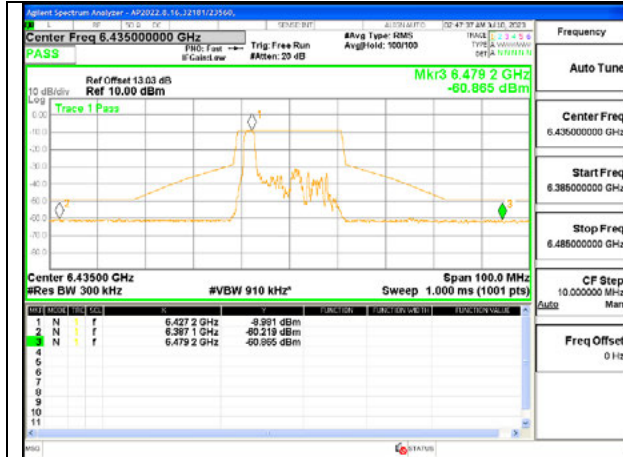

HIGH CHANNEL ANT 6 6515

HIGH CHANNEL ANT 5 6515

Antenna 6 + Antenna 5 OFDMA MODE: SU MODE

LOW CHANNEL ANT 6 6435

LOW CHANNEL ANT 5 6435

MID CHANNEL ANT 6 6475

MID CHANNEL ANT 5 6475

HIGH CHANNEL ANT 6 6515

HIGH CHANNEL ANT 5 6515

2TX Antenna 6 + Antenna 5 SDM MODE - 26-Tones, RU Index 0

LOW CHANNEL ANT 6 6435

LOW CHANNEL ANT 56435

MID CHANNEL ANT 6 6475

MID CHANNEL ANT 5 6475

HIGH CHANNEL ANT 6 6515

HIGH CHANNEL ANT 5 6515