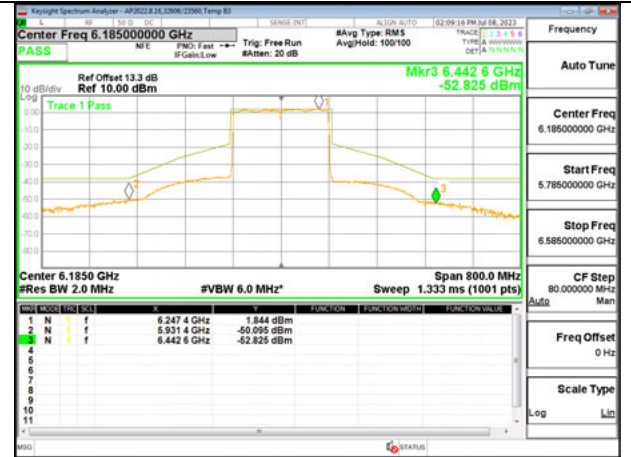

MID CHANNEL 6185