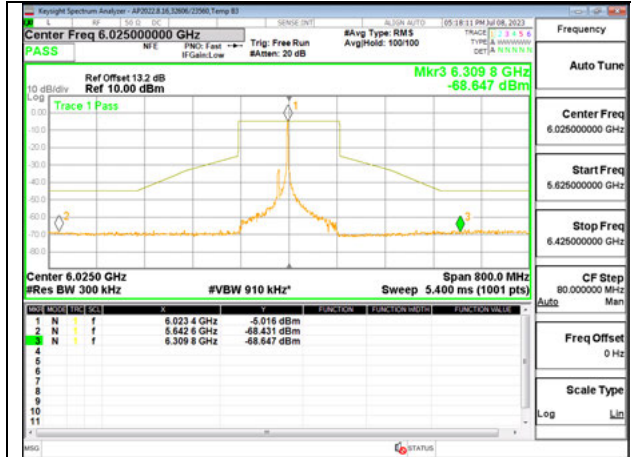

Antenna 5: 26-Tones, RU Index 36

LOW CHANNEL 6025

MID CHANNEL 6185

HIGH CHANNEL 6345

Antenna 5: 26-Tones, S36

LOW CHANNEL 6025

MID CHANNEL 6185

HIGH CHANNEL 6345