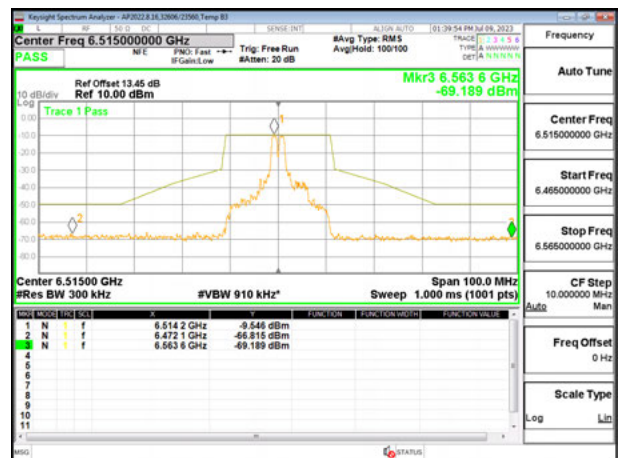

HIGH CHANNEL ANT 5 6515