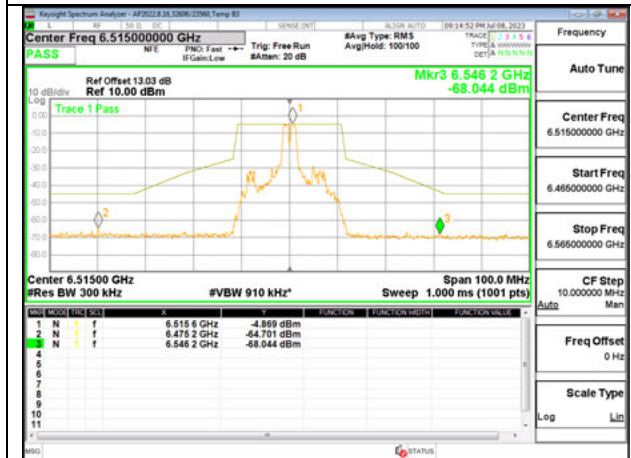

HIGH CHANNEL 6515

Antenna 6: 26-Tones, RU Index 4

LOW CHANNEL 6435

MID CHANNEL 6475

HIGH CHANNEL 6515

Antenna 6: 26-Tones, RU Index 8

LOW CHANNEL 6435

MID CHANNEL 6475