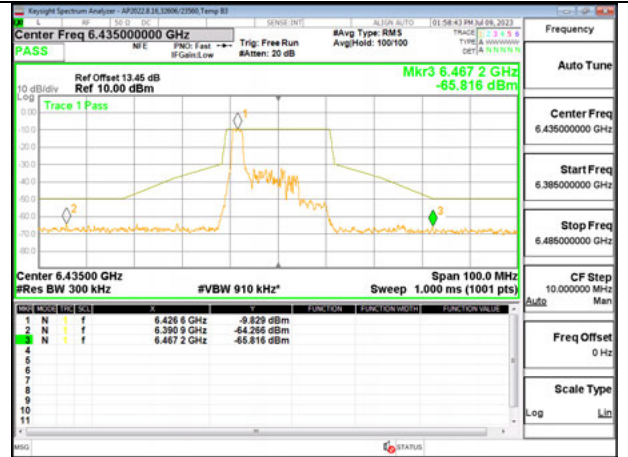

HIGH CHANNEL 6515

Antenna 5: SU MODE

LOW CHANNEL 6435

MID CHANNEL 6475

HIGH CHANNEL 6515

Antenna 6 + Antenna 5 OFDMA MODE: 26-Tones, RU Index 0

LOW CHANNEL ANT 6 6435

LOW CHANNEL ANT 5 6435