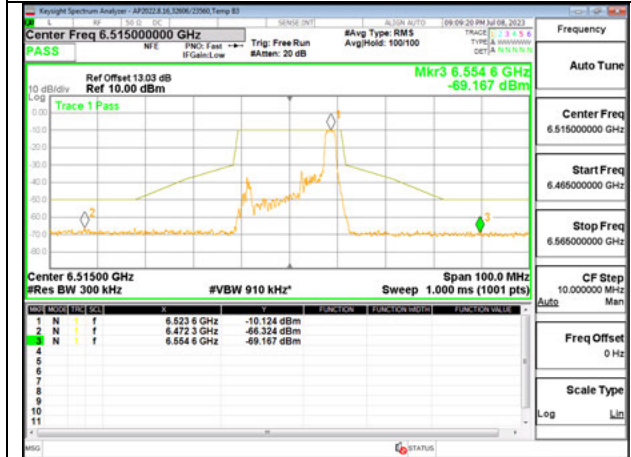

MID CHANNEL ANT 5 6475

HIGH CHANNEL ANT 6 6515

HIGH CHANNEL ANT 5 6515

Antenna 6 + Antenna 5 OFDMA MODE: 26-Tones, RU Index 8

LOW CHANNEL ANT 6 6435

LOW CHANNEL ANT 5 6435

MID CHANNEL ANT 6 6475

MID CHANNEL ANT 5 6475

HIGH CHANNEL ANT 6 6515

HIGH CHANNEL ANT 5 6515

Antenna 6 + Antenna 5 OFDMA MODE: SU MODE

LOW CHANNEL ANT 6 6435

LOW CHANNEL ANT 5 6435

MID CHANNEL ANT 6 6475

MID CHANNEL ANT 5 6475

HIGH CHANNEL ANT 6 6515