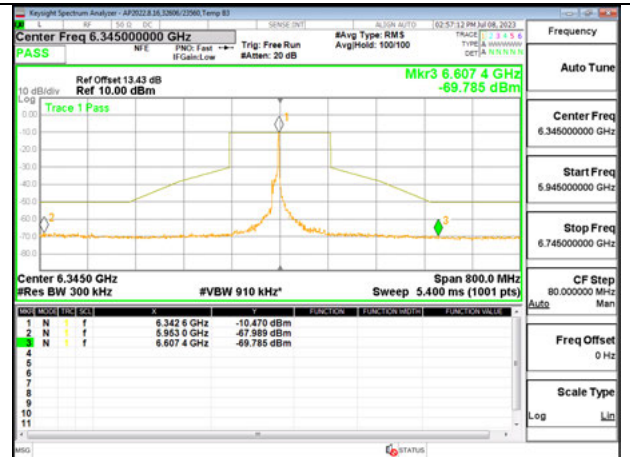

HIGH CHANNEL ANT 5 6345