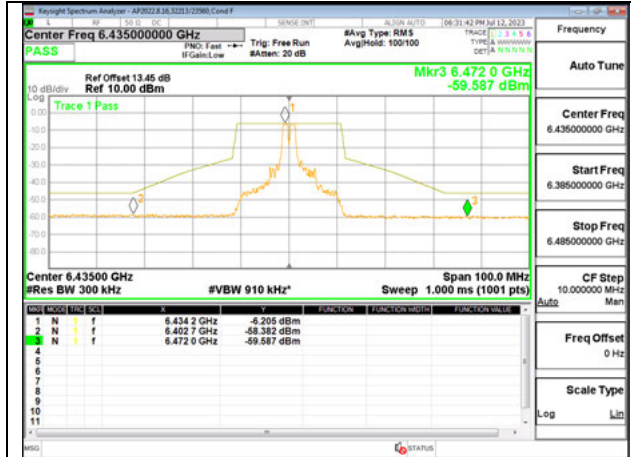

Antenna 5: 26-Tones, RU Index 4

LOW CHANNEL 6435