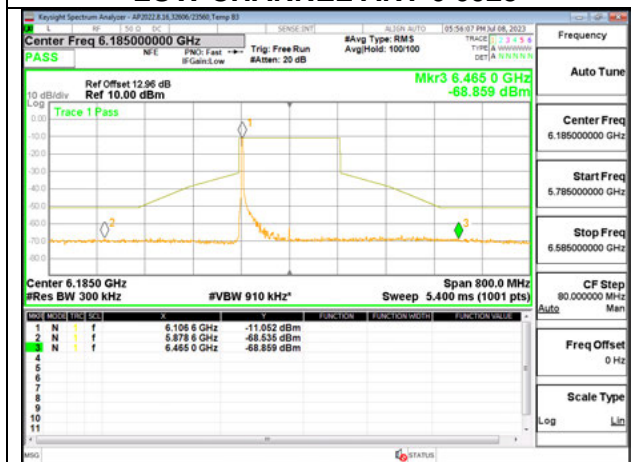

Antenna 5: SU MODE

LOW CHANNEL 6025

MID CHANNEL 6185

HIGH CHANNEL 6345

Antenna 6 + Antenna 5 OFDMA MODE: 26-Tones, RU Index 0

LOW CHANNEL ANT 6 6025

LOW CHANNEL ANT 5 6025

MID CHANNEL ANT 6 6185

MID CHANNEL ANT 5 6185

HIGH CHANNEL ANT 6 6345

HIGH CHANNEL ANT 5 6345

Antenna 6 + Antenna 5 OFDMA MODE: 26-Tones, RU Index 36

LOW CHANNEL ANT 6 6025

LOW CHANNEL ANT 5 6025

MID CHANNEL ANT 6 6185

MID CHANNEL ANT 5 6185