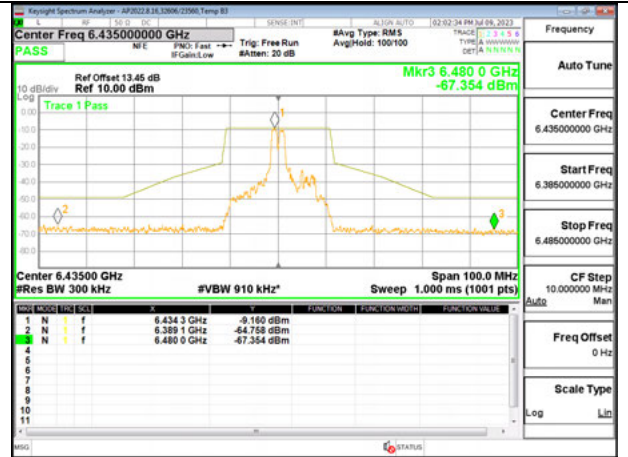

MID CHANNEL ANT 6 6475

MID CHANNEL ANT 5 6475

HIGH CHANNEL ANT 6 6515

HIGH CHANNEL ANT 5 6515

Antenna 6 + Antenna 5 OFDMA MODE: 26-Tones, RU Index 4

LOW CHANNEL ANT 6 6435

LOW CHANNEL ANT 5 6435

MID CHANNEL ANT 6 6475