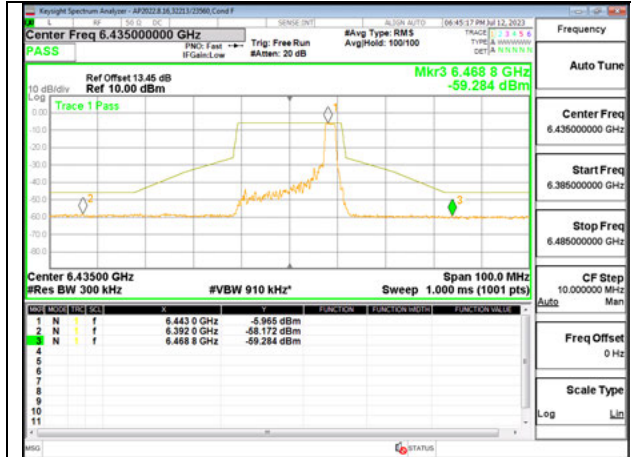

HIGH CHANNEL 6515

Antenna 5: 26-Tones, RU Index 4

LOW CHANNEL 6435

MID CHANNEL 6475

HIGH CHANNEL 6515

Antenna 5: 26-Tones, RU Index 8

LOW CHANNEL 6435

MID CHANNEL 6475