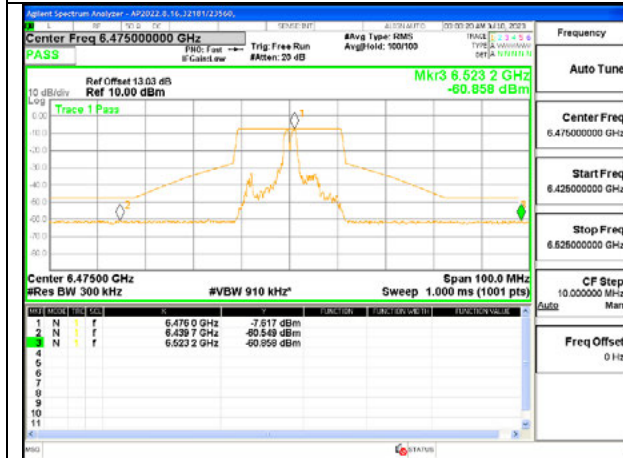

HIGH CHANNEL ANT 5 6515

2TX Antenna 6 + Antenna 5 SDM MODE - 26-Tones, RU Index 0

LOW CHANNEL ANT 6 6435

LOW CHANNEL ANT 56435

MID CHANNEL ANT 6 6475

MID CHANNEL ANT 5 6475

HIGH CHANNEL ANT 6 6515

HIGH CHANNEL ANT 5 6515

2TX Antenna 6 + Antenna 5 SDM MODE - 26-Tones, RU Index 4

LOW CHANNEL ANT 6 6435

LOW CHANNEL ANT 56435

MID CHANNEL ANT 6 6475

MID CHANNEL ANT 5 6475

HIGH CHANNEL ANT 6 6515

HIGH CHANNEL ANT 5 6515