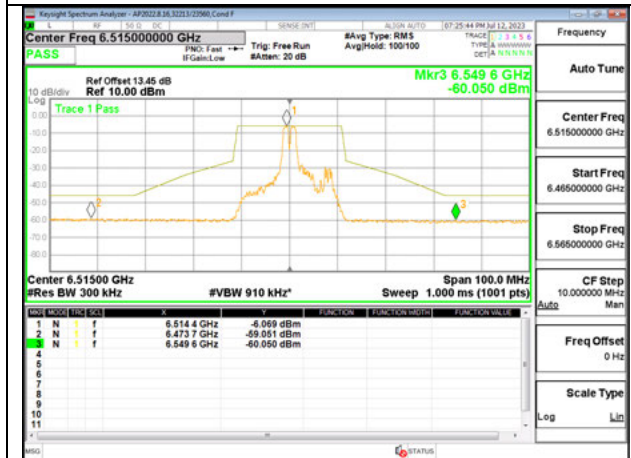

HIGH CHANNEL 6515

Antenna 5: 26-Tones, RU Index 4

LOW CHANNEL 6435

MID CHANNEL 6475

HIGH CHANNEL 6515

Antenna 5: 26-Tones, RU Index 8

LOW CHANNEL 6435

MID CHANNEL 6475