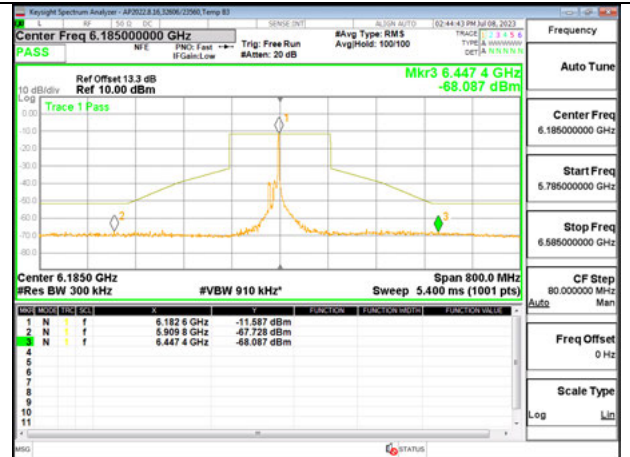

MID CHANNEL ANT 5 6185

HIGH CHANNEL ANT 6 6345

HIGH CHANNEL ANT 5 6345

Antenna 6 + Antenna 5 OFDMA MODE: 26-Tones, RU Index 36

LOW CHANNEL ANT 6 6025

LOW CHANNEL ANT 5 6025

MID CHANNEL ANT 6 6185

MID CHANNEL ANT 5 6185