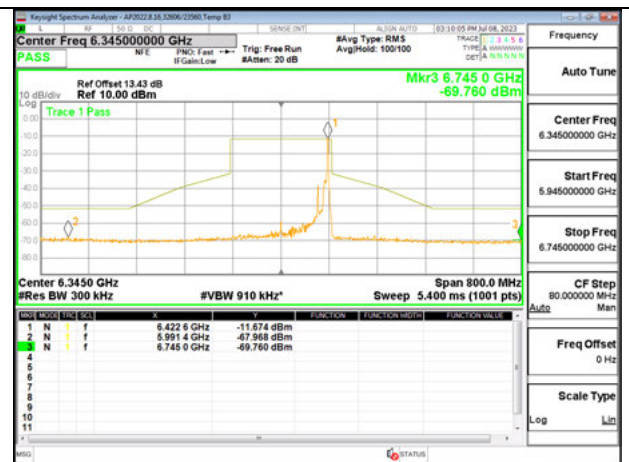

HIGH CHANNEL ANT 6 6345

HIGH CHANNEL ANT 5 6345

Antenna 6 + Antenna 5 OFDMA MODE: 26-Tones, S36

LOW CHANNEL ANT 6 6025

LOW CHANNEL ANT 5 6025

MID CHANNEL ANT 6 6185

MID CHANNEL ANT 5 6185

HIGH CHANNEL ANT 6 6345