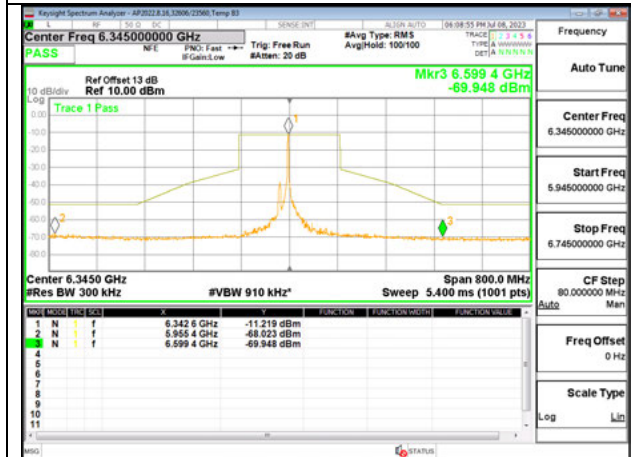

MID CHANNEL ANT 5 6185

HIGH CHANNEL ANT 6 6345

HIGH CHANNEL ANT 5 6345

Antenna 6 + Antenna 5 OFDMA MODE: 26-Tones, RU Index 36

LOW CHANNEL ANT 6 6025

LOW CHANNEL ANT 5 6025

MID CHANNEL ANT 6 6185

MID CHANNEL ANT 5 6185