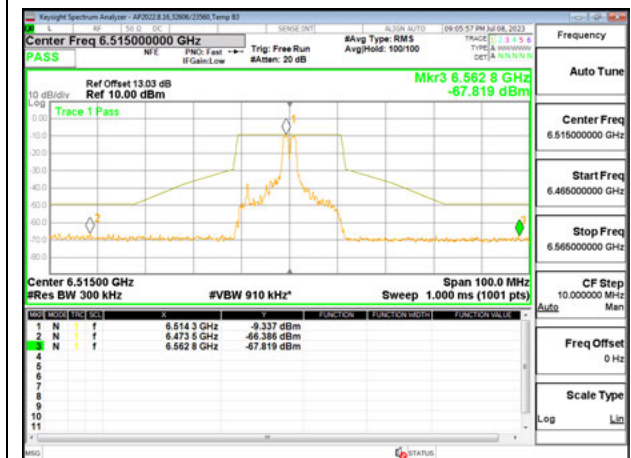

HIGH CHANNEL ANT 6 6515