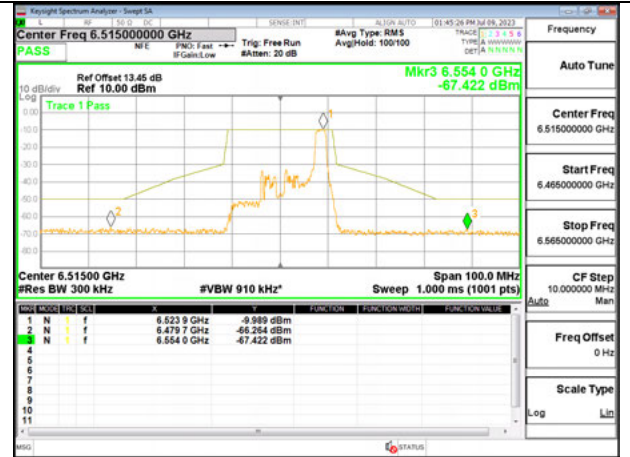

HIGH CHANNEL ANT 5 6515