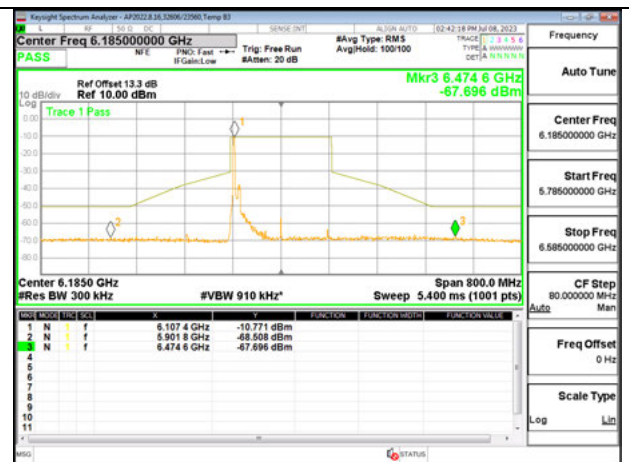

Antenna 5: SU MODE

LOW CHANNEL 6025

MID CHANNEL 6185

HIGH CHANNEL 6345

Antenna 6 + Antenna 5 OFDMA MODE: 26-Tones, RU Index 0

LOW CHANNEL ANT 6 6025

LOW CHANNEL ANT 5 6025

MID CHANNEL ANT 6 6185