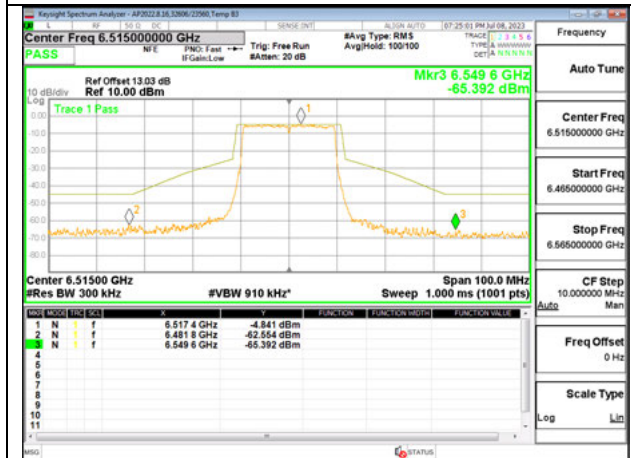

HIGH CHANNEL 6515

Antenna 6: SU MODE

LOW CHANNEL 6435

MID CHANNEL 6475

HIGH CHANNEL 6515

Antenna 5: 26-Tones, RU Index 0

LOW CHANNEL 6435

MID CHANNEL 6475