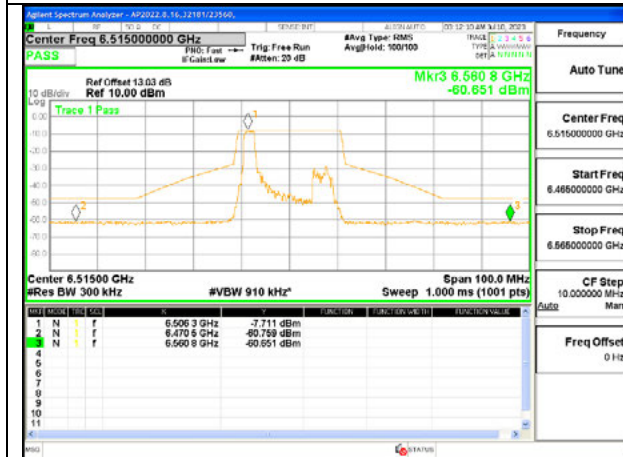

HIGH CHANNEL ANT 5 6515

2TX Antenna 6 + Antenna 5 SDM MODE - 26-Tones, RU Index 0

LOW CHANNEL ANT 6 6435

LOW CHANNEL ANT 56435

MID CHANNEL ANT 6 6475

MID CHANNEL ANT 5 6475

HIGH CHANNEL ANT 6 6515

HIGH CHANNEL ANT 5 6515

2TX Antenna 6 + Antenna 5 SDM MODE - 26-Tones, RU Index 4

LOW CHANNEL ANT 6 6435

LOW CHANNEL ANT 56435

MID CHANNEL ANT 6 6475

MID CHANNEL ANT 5 6475

HIGH CHANNEL ANT 6 6515

HIGH CHANNEL ANT 5 6515