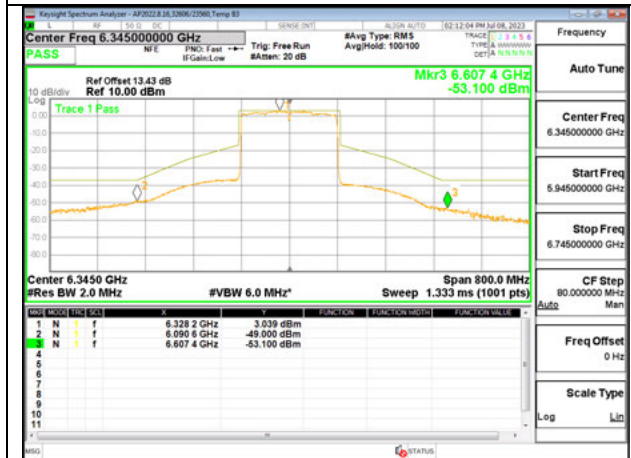

Antenna 5: 26-Tones, RU Index 36

LOW CHANNEL 6025

MID CHANNEL 6185

HIGH CHANNEL 6345

Antenna 5: 26-Tones, S36

LOW CHANNEL 6025

MID CHANNEL 6185

HIGH CHANNEL 6345

Antenna 5: SU MODE

LOW CHANNEL 6025

MID CHANNEL 6185

HIGH CHANNEL 6345

Antenna 6 + Antenna 5 OFDMA MODE: 26-Tones, RU Index 0

LOW CHANNEL ANT 6 6025

LOW CHANNEL ANT 5 6025

MID CHANNEL ANT 6 6185