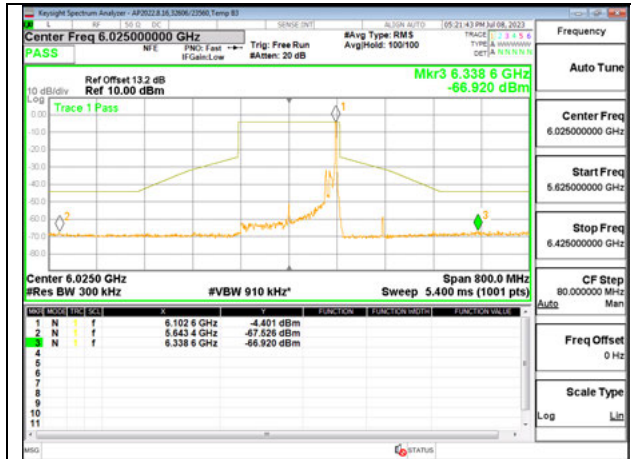

Antenna 5: 26-Tones, RU Index 36

LOW CHANNEL 6025

MID CHANNEL 6185

HIGH CHANNEL 6345

Antenna 5: 26-Tones, S36

LOW CHANNEL 6025

MID CHANNEL 6185

HIGH CHANNEL 6345