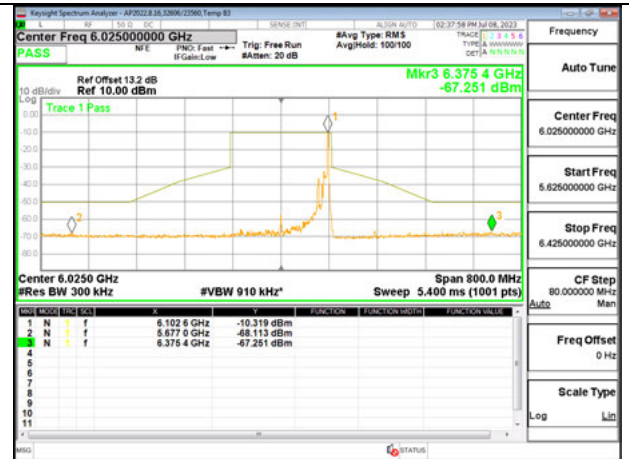

HIGH CHANNEL ANT 6 6345

HIGH CHANNEL ANT 5 6345

Antenna 6 + Antenna 5 OFDMA MODE: 26-Tones, S36

LOW CHANNEL ANT 6 6025

LOW CHANNEL ANT 5 6025

MID CHANNEL ANT 6 6185

MID CHANNEL ANT 5 6185

HIGH CHANNEL ANT 6 6345