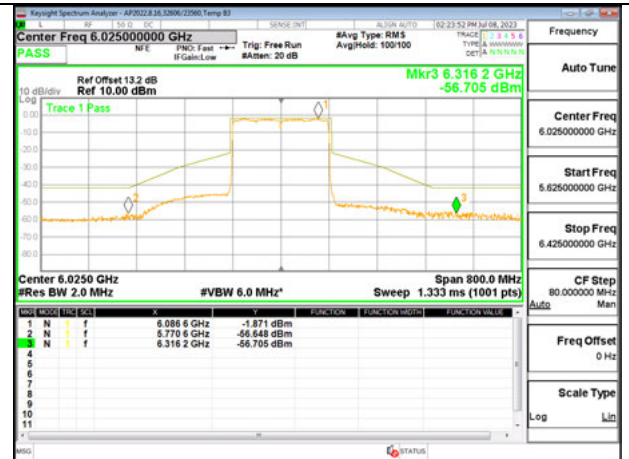

LOW CHANNEL ANT 5 6025