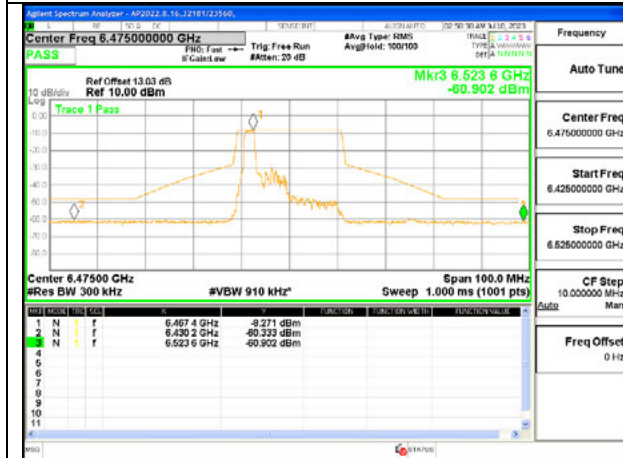

HIGH CHANNEL ANT 5 6515

2TX Antenna 6 + Antenna 5 SDM MODE - 26-Tones, RU Index 0

LOW CHANNEL ANT 6 6435

LOW CHANNEL ANT 56435

MID CHANNEL ANT 6 6475

MID CHANNEL ANT 5 6475

HIGH CHANNEL ANT 6 6515

HIGH CHANNEL ANT 5 6515

2TX Antenna 6 + Antenna 5 SDM MODE - 26-Tones, RU Index 4

LOW CHANNEL ANT 6 6435

LOW CHANNEL ANT 56435

MID CHANNEL ANT 6 6475

MID CHANNEL ANT 5 6475

HIGH CHANNEL ANT 6 6515

HIGH CHANNEL ANT 5 6515