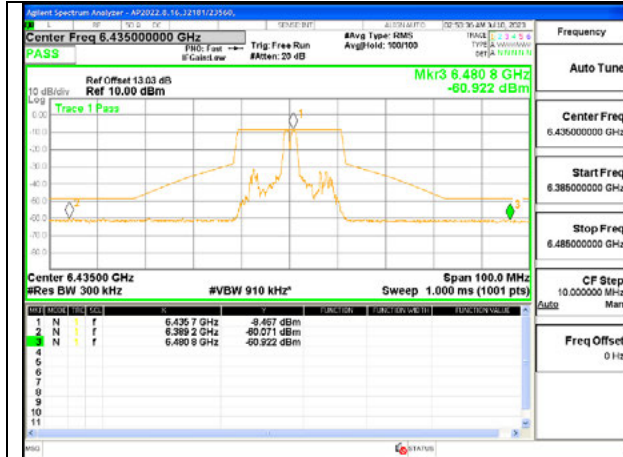

HIGH CHANNEL ANT 5 6515

2TX Antenna 6 + Antenna 5 SDM MODE - 26-Tones, RU Index 0

LOW CHANNEL ANT 6 6435

LOW CHANNEL ANT 56435

MID CHANNEL ANT 6 6475

MID CHANNEL ANT 5 6475

HIGH CHANNEL ANT 6 6515

HIGH CHANNEL ANT 5 6515

2TX Antenna 6 + Antenna 5 SDM MODE - 26-Tones, RU Index 4

LOW CHANNEL ANT 6 6435

LOW CHANNEL ANT 56435

MID CHANNEL ANT 6 6475

MID CHANNEL ANT 5 6475

HIGH CHANNEL ANT 6 6515

HIGH CHANNEL ANT 5 6515