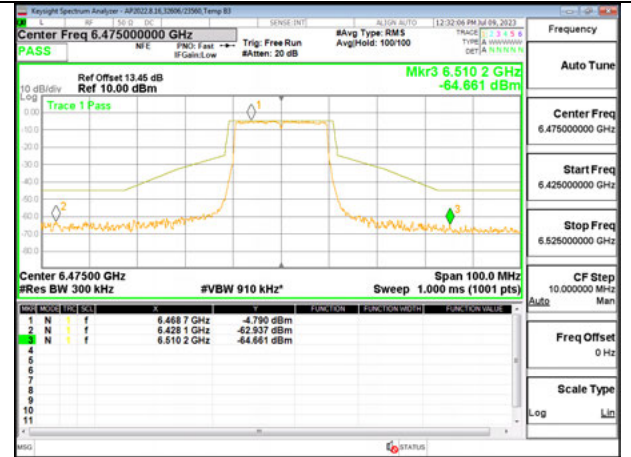

MID CHANNEL 6475