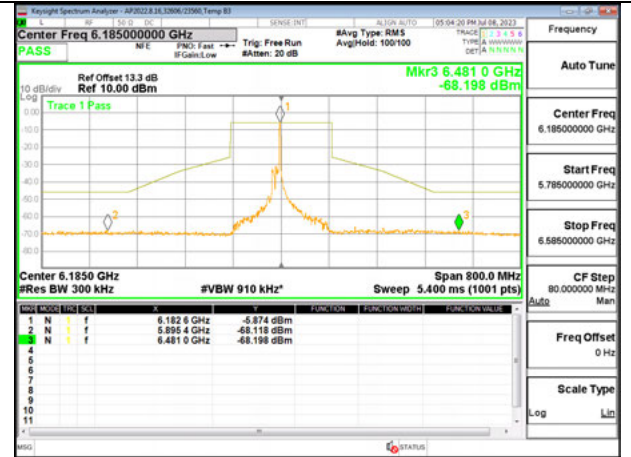

Antenna 5: 26-Tones, RU Index 36

LOW CHANNEL 6025

MID CHANNEL 6185

HIGH CHANNEL 6345

Antenna 5: 26-Tones, S36

LOW CHANNEL 6025

MID CHANNEL 6185

HIGH CHANNEL 6345