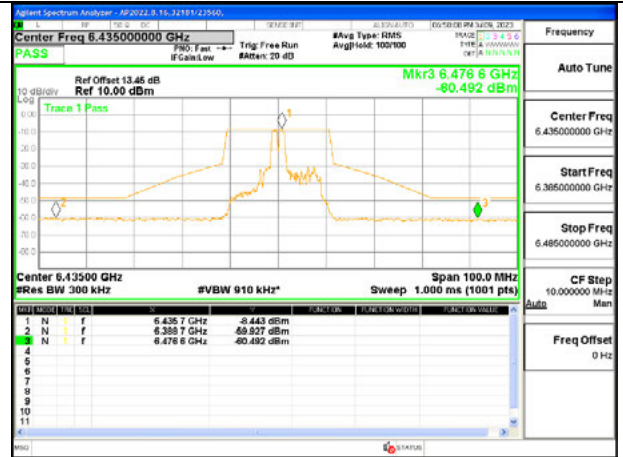

LOW CHANNEL ANT 56435