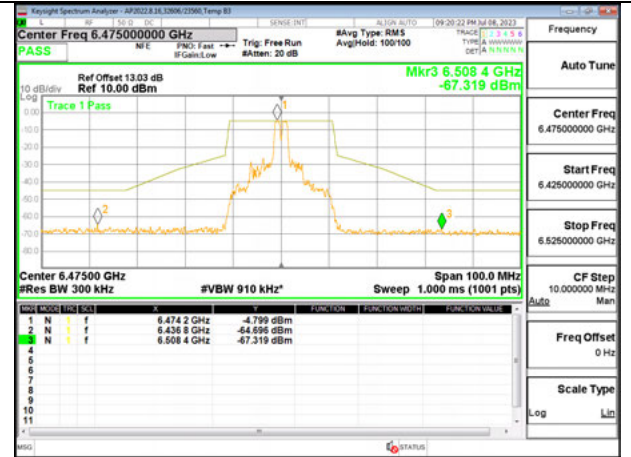

MID CHANNEL 6475