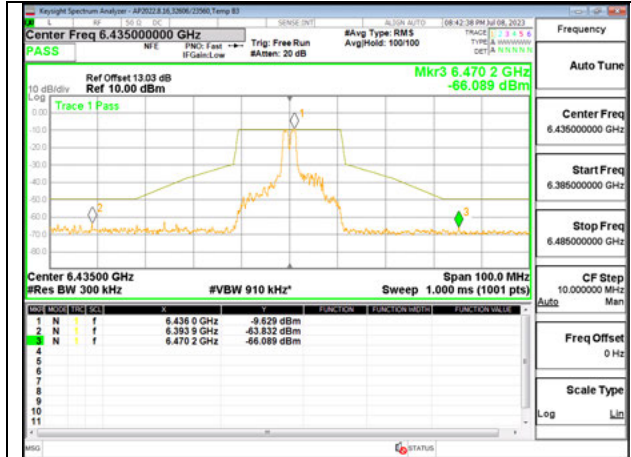

MID CHANNEL ANT 6 6475

MID CHANNEL ANT 5 6475

HIGH CHANNEL ANT 6 6515

HIGH CHANNEL ANT 5 6515

Antenna 6 + Antenna 5 OFDMA MODE: 26-Tones, RU Index 4

LOW CHANNEL ANT 6 6435

LOW CHANNEL ANT 5 6435

MID CHANNEL ANT 6 6475