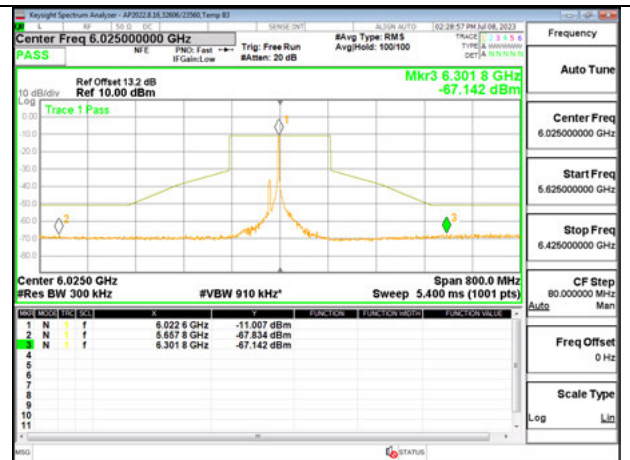

MID CHANNEL ANT 5 6185

HIGH CHANNEL ANT 6 6345

HIGH CHANNEL ANT 5 6345

Antenna 6 + Antenna 5 OFDMA MODE: 26-Tones, RU Index 36

LOW CHANNEL ANT 6 6025

LOW CHANNEL ANT 5 6025

MID CHANNEL ANT 6 6185

MID CHANNEL ANT 5 6185