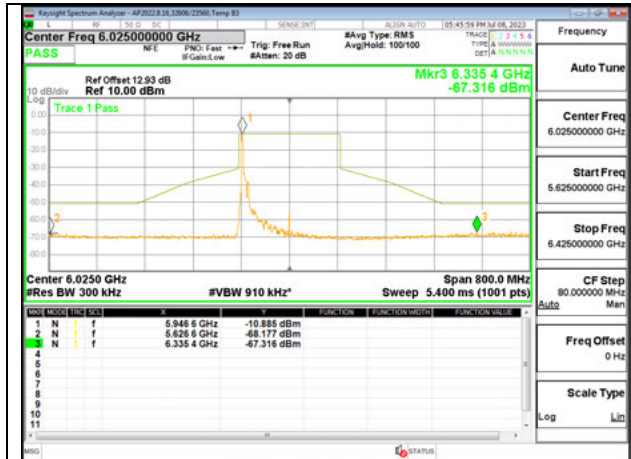

Antenna 5: SU MODE

LOW CHANNEL 6025

MID CHANNEL 6185

HIGH CHANNEL 6345

Antenna 6 + Antenna 5 OFDMA MODE: 26-Tones, RU Index 0

LOW CHANNEL ANT 6 6025

LOW CHANNEL ANT 5 6025

MID CHANNEL ANT 6 6185