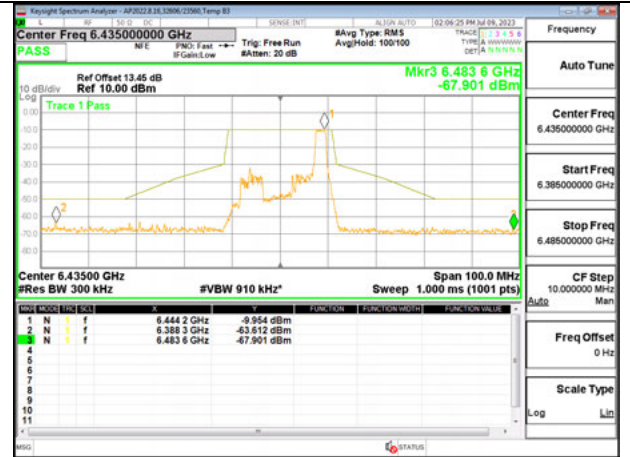

MID CHANNEL ANT 5 6475

HIGH CHANNEL ANT 6 6515

HIGH CHANNEL ANT 5 6515

Antenna 6 + Antenna 5 OFDMA MODE: 26-Tones, RU Index 8

LOW CHANNEL ANT 6 6435

LOW CHANNEL ANT 5 6435

MID CHANNEL ANT 6 6475

MID CHANNEL ANT 5 6475