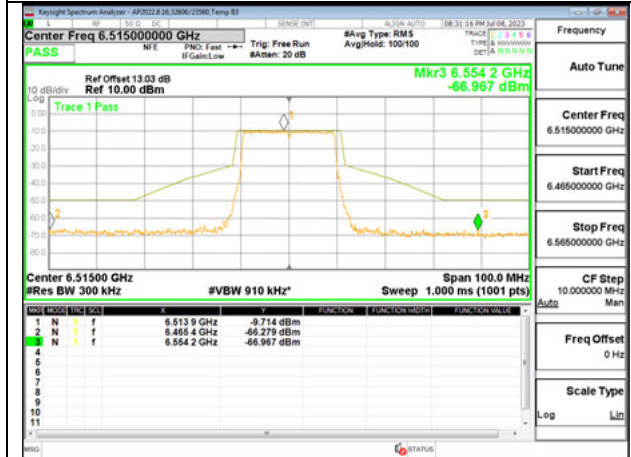

HIGH CHANNEL ANT 6 6515

HIGH CHANNEL ANT 5 6515

Antenna 6 + Antenna 5 OFDMA MODE: SU MODE

LOW CHANNEL ANT 6 6435

LOW CHANNEL ANT 5 6435

MID CHANNEL ANT 6 6475

MID CHANNEL ANT 5 6475

HIGH CHANNEL ANT 6 6515