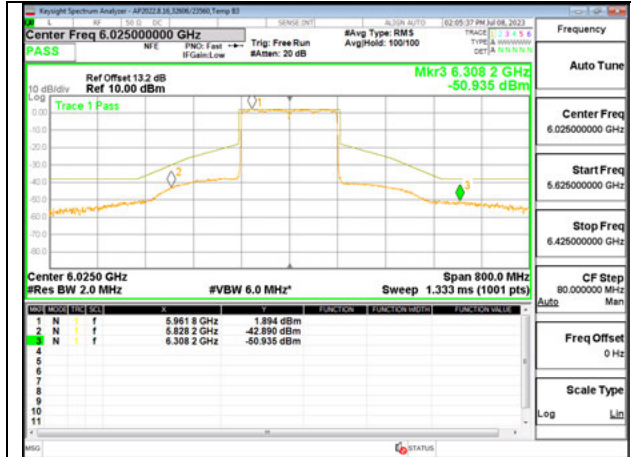

Antenna 5: SU MODE

LOW CHANNEL 6025