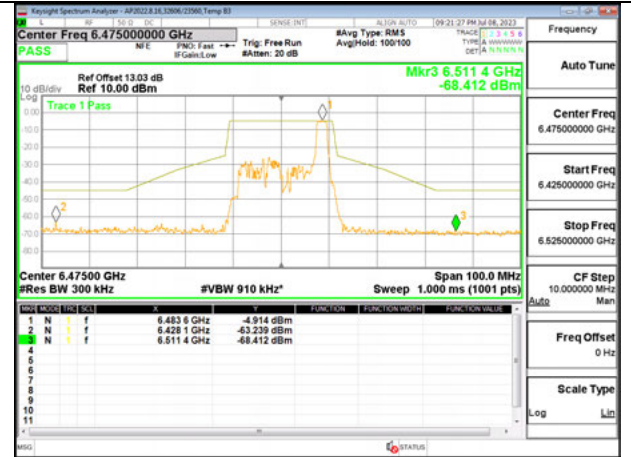

HIGH CHANNEL 6515

Antenna 6: 26-Tones, RU Index 4

LOW CHANNEL 6435

MID CHANNEL 6475

HIGH CHANNEL 6515

Antenna 6: 26-Tones, RU Index 8

LOW CHANNEL 6435

MID CHANNEL 6475