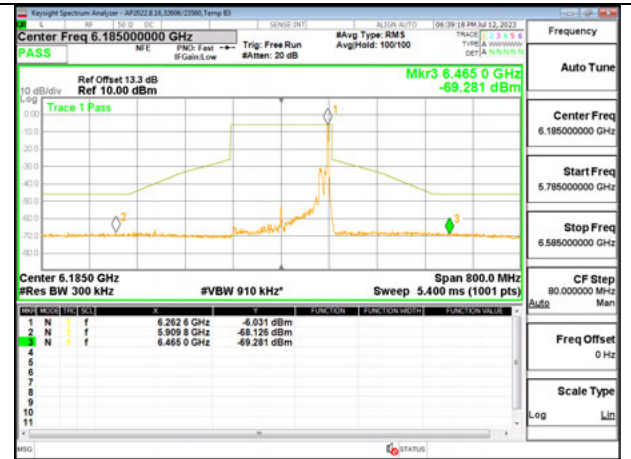

Antenna 5: 26-Tones, RU Index 36

LOW CHANNEL 6025

MID CHANNEL 6185

HIGH CHANNEL 6345

Antenna 5: 26-Tones, S36

LOW CHANNEL 6025

MID CHANNEL 6185

HIGH CHANNEL 6345