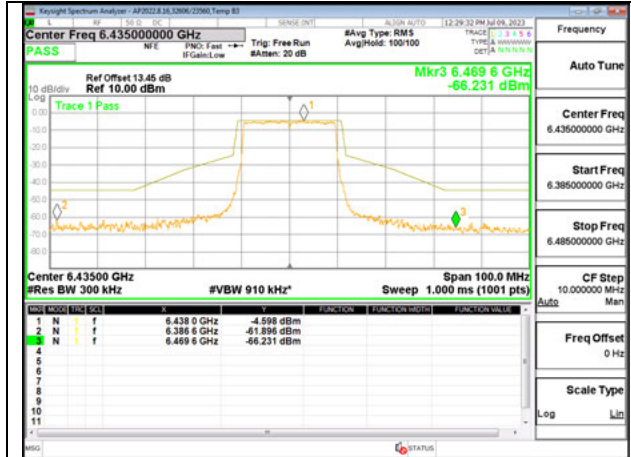

Antenna 5: SU MODE

LOW CHANNEL 6435