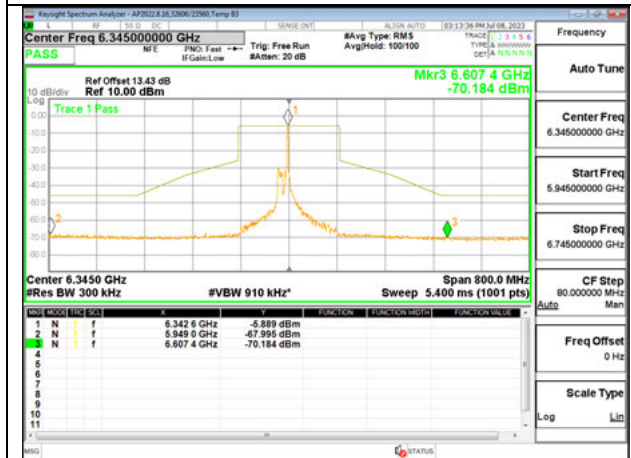

Antenna 5: 26-Tones, RU Index 36

LOW CHANNEL 6025

MID CHANNEL 6185

HIGH CHANNEL 6345

Antenna 5: 26-Tones, S36

LOW CHANNEL 6025

MID CHANNEL 6185

HIGH CHANNEL 6345