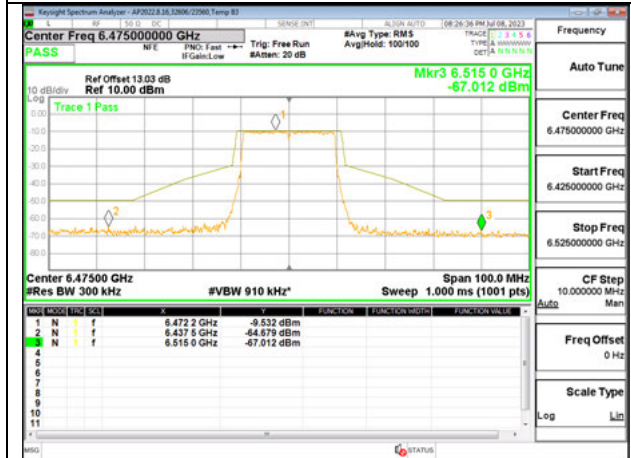

HIGH CHANNEL ANT 6 6515

HIGH CHANNEL ANT 5 6515

Antenna 6 + Antenna 5 OFDMA MODE: SU MODE

LOW CHANNEL ANT 6 6435

LOW CHANNEL ANT 5 6435

MID CHANNEL ANT 6 6475

MID CHANNEL ANT 5 6475

HIGH CHANNEL ANT 6 6515