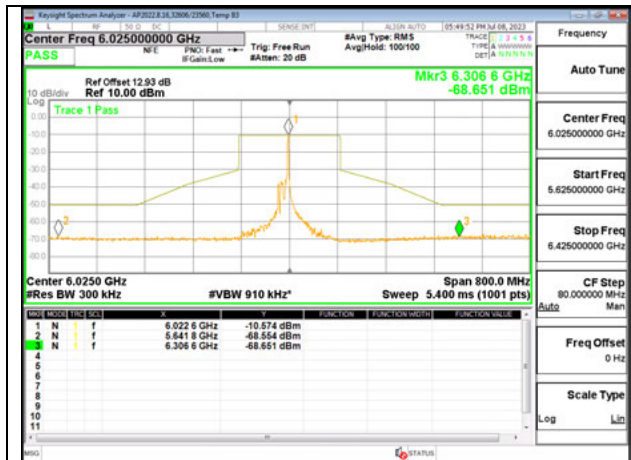

MID CHANNEL ANT 5 6185

HIGH CHANNEL ANT 6 6345

HIGH CHANNEL ANT 5 6345

Antenna 6 + Antenna 5 OFDMA MODE: 26-Tones, RU Index 36

LOW CHANNEL ANT 6 6025

LOW CHANNEL ANT 5 6025

MID CHANNEL ANT 6 6185

MID CHANNEL ANT 5 6185