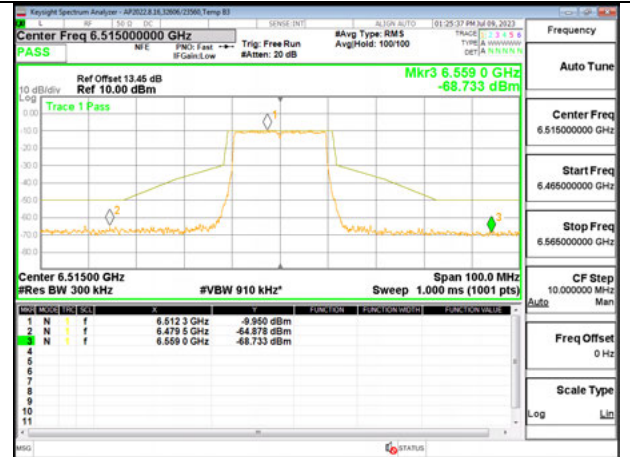

HIGH CHANNEL ANT 6 6515

HIGH CHANNEL ANT 5 6515

Antenna 6 + Antenna 5 OFDMA MODE: SU MODE

LOW CHANNEL ANT 6 6435

LOW CHANNEL ANT 5 6435

MID CHANNEL ANT 6 6475

MID CHANNEL ANT 5 6475

HIGH CHANNEL ANT 6 6515