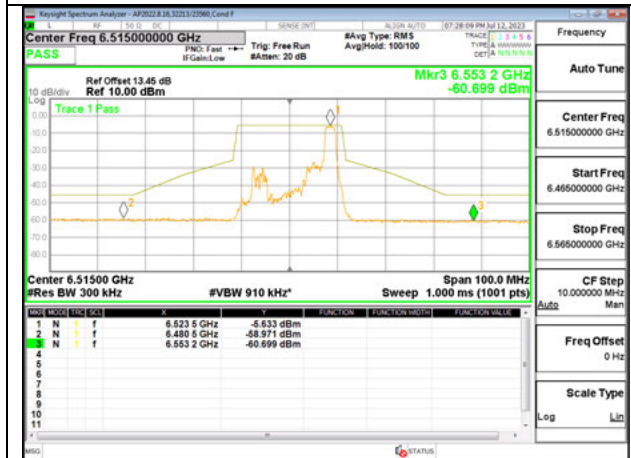

HIGH CHANNEL 6515

Antenna 5: 26-Tones, RU Index 4

LOW CHANNEL 6435

MID CHANNEL 6475

HIGH CHANNEL 6515

Antenna 5: 26-Tones, RU Index 8

LOW CHANNEL 6435

MID CHANNEL 6475