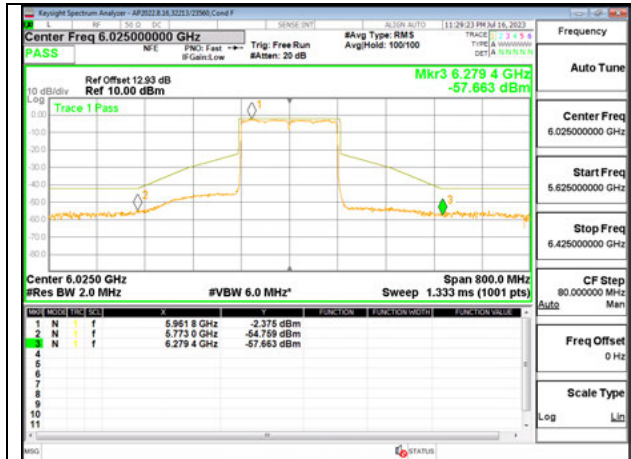

Antenna 6 + Antenna 5 OFDMA MODE: SU

LOW CHANNEL ANT 6 6025