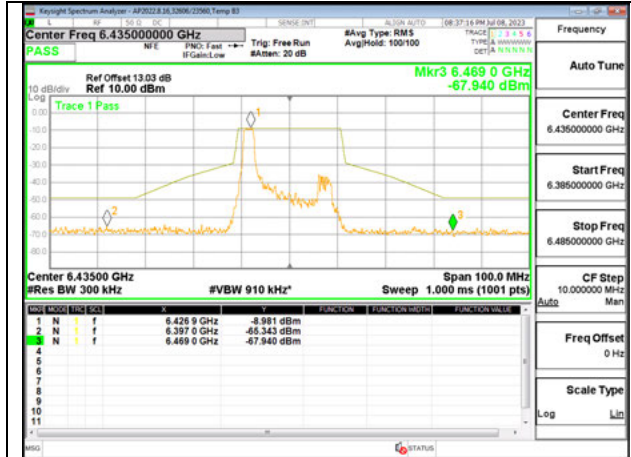

HIGH CHANNEL 6515

Antenna 5: SU MODE

LOW CHANNEL 6435

MID CHANNEL 6475

HIGH CHANNEL 6515

Antenna 6 + Antenna 5 OFDMA MODE: 26-Tones, RU Index 0

LOW CHANNEL ANT 6 6435

LOW CHANNEL ANT 5 6435