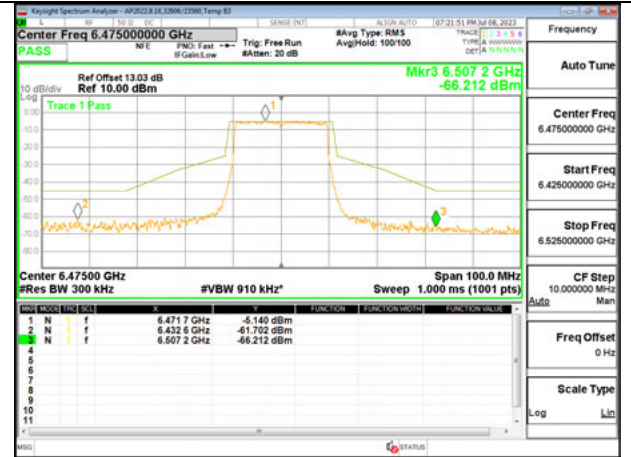

MID CHANNEL 6475