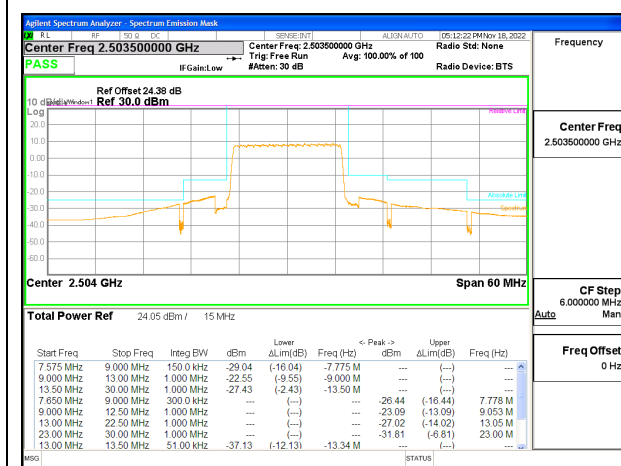

LTE B41 10MHz QPSK Middle Channel RB50-0 ID:19210

LTE B41 10MHz QPSK High Channel RB50-0 ID:19210

LTE B41 15MHz QPSK Low Channel RB1-0 ID:19210

LTE B41 15MHz QPSK Middle Channel RB1-0 ID:19210

LTE B41 15MHz QPSK Low Channel RB1-74 ID:19210

LTE B41 15MHz QPSK Middle Channel RB1-74 ID:19210

LTE B41 15MHz QPSK Low Channel RB75-0 ID:19210

LTE B41 15MHz QPSK Middle Channel RB75-0 ID:19210

LTE B41 15MHz QPSK High Channel RB1-0 ID:19210

LTE B41 20MHz QPSK Low Channel RB1-0