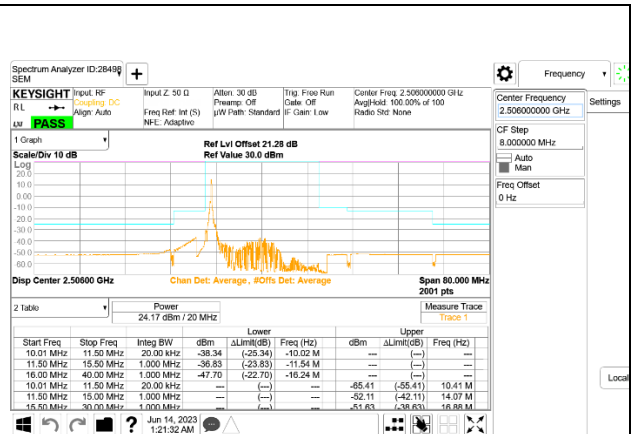

LTE B41 15MHz QPSK Middle Channel RB1-74 ID:19210

LTE B41 15MHz QPSK Low Channel RB75-0 ID:19210

LTE B41 15MHz QPSK Middle Channel RB75-0 ID:19210

LTE B41 15MHz QPSK High Channel RB1-0 ID:19210

LTE B41 20MHz QPSK Low Channel RB1-0