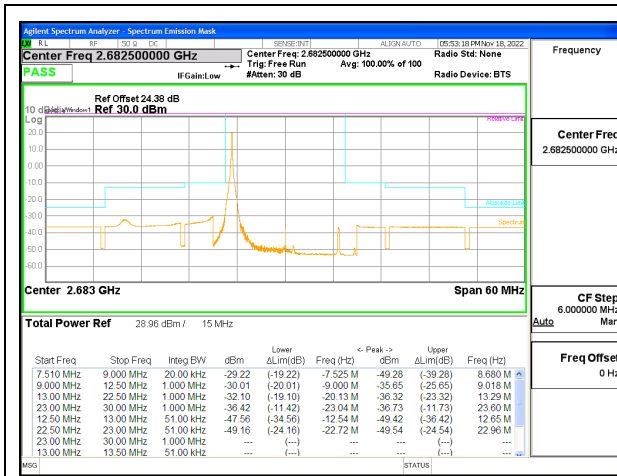

LTE B41 10MHz QPSK Middle Channel RB50-0 ID:19210

LTE B41 10MHz QPSK High Channel RB50-0 ID:19210

LTE B41 15MHz QPSK Low Channel RB1-0 ID:19210

LTE B41 15MHz QPSK Middle Channel RB1-0 ID:19210

LTE B41 15MHz QPSK Low Channel RB1-74 ID:19210

LTE B41 15MHz QPSK Middle Channel RB1-74 ID:19210

LTE B41 15MHz QPSK Low Channel RB75-0 ID:19210

LTE B41 15MHz QPSK Middle Channel RB75-0 ID:19210

LTE B41 15MHz QPSK High Channel RB1-0 ID:19210

LTE B41 20MHz QPSK Low Channel RB1-0