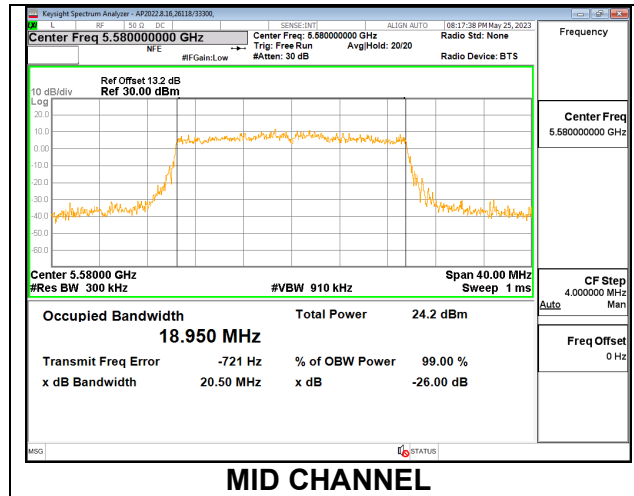

1TX Antenna 6 MODE: SU Mode

Channel	Frequency (MHz)	26 dB Bandwidth (MHz)	99% Bandwidth (MHz)
Low	5500	21.20	18.8740
Mid	5580	20.50	18.9500
High	5700	20.61	18.9410
144	5720	21.16	18.8780