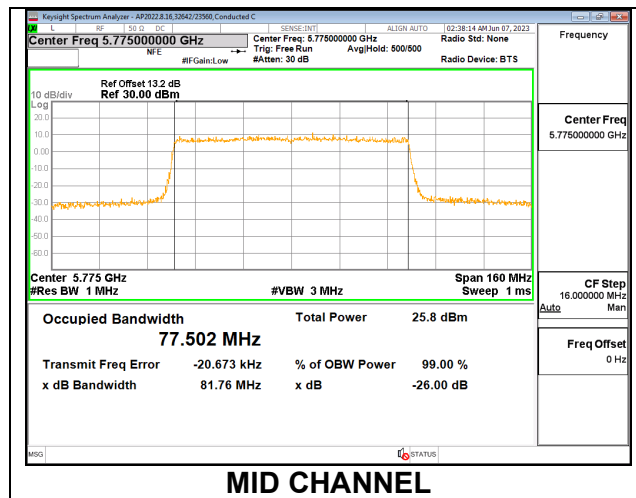

1TX Antenna 6 MODE: SU Mode

Channel	Frequency (MHz)	26 dB Bandwidth (MHz)	99% Bandwidth (MHz)
Mid	5775	81.76	77.5020