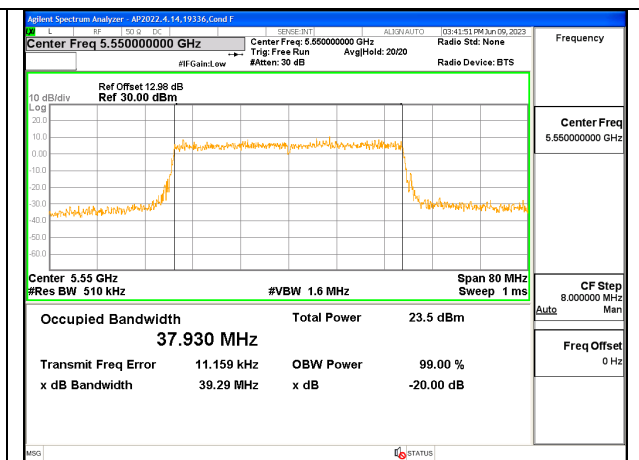

MID CHANNEL [ANT 5]