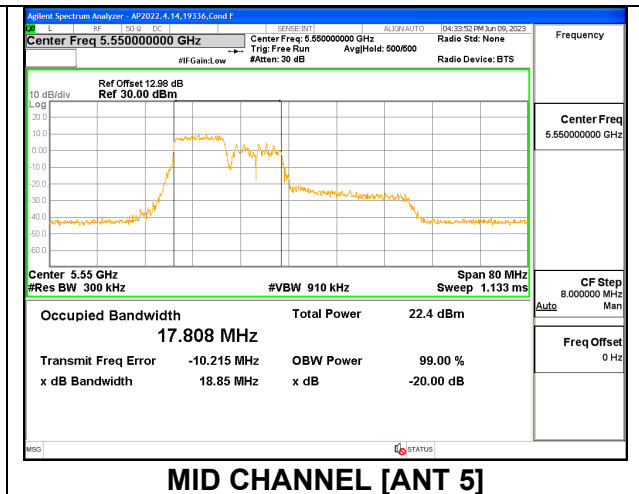

2TX Antenna 6 + Antenna 5 CDD MODE: 106 Tones, RU Index 53

Channel	Frequency (MHz)	26 dB Bandwidth Antenna 6 (MHz)	26 dB Bandwidth Antenna 5 (MHz)	99% Bandwidth Antenna 6 (MHz)	99% Bandwidth Antenna 5 (MHz)
Low	5510	20.48	18.74	18.41	17.7520
Mid	5550	20.36	18.85	18.28	17.8080
High	5670	19.58	18.78	18.14	17.7790
142	5710	20.21	18.88	18.23	17.5690