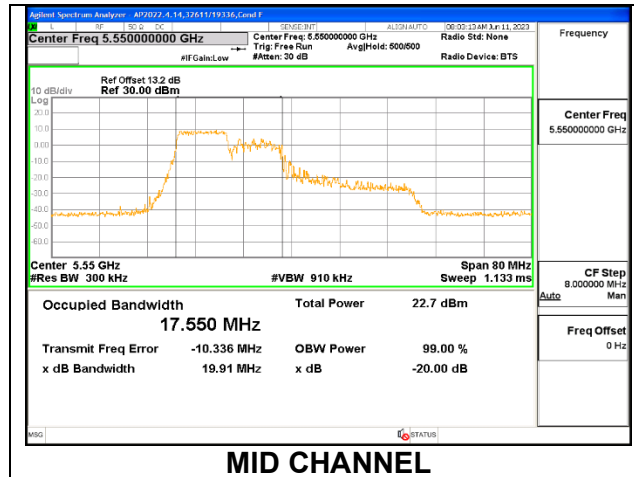

9.2.17. 802.11ax HE40 MODE IN THE 5.6 GHz BAND

1TX Antenna 6 MODE: 106 Tones, RU Index 53

Channel	Frequency (MHz)	26 dB Bandwidth (MHz)	99% Bandwidth (MHz)
Low	5510	19.59	18.0480
Mid	5550	19.91	17.5500
High	5670	20.21	17.7090
142	5710	19.94	17.9400