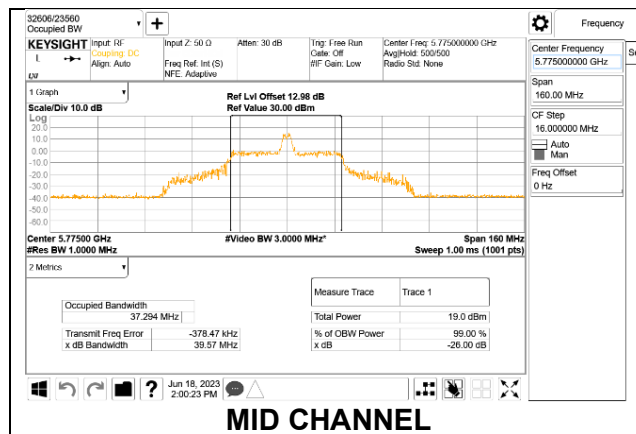

1TX Antenna 5 MODE: 26 Tones, RU Index 18

Channel	Frequency (MHz)	26 dB Bandwidth (MHz)	99% Bandwidth (MHz)
Mid	5775	39.57	37.2940