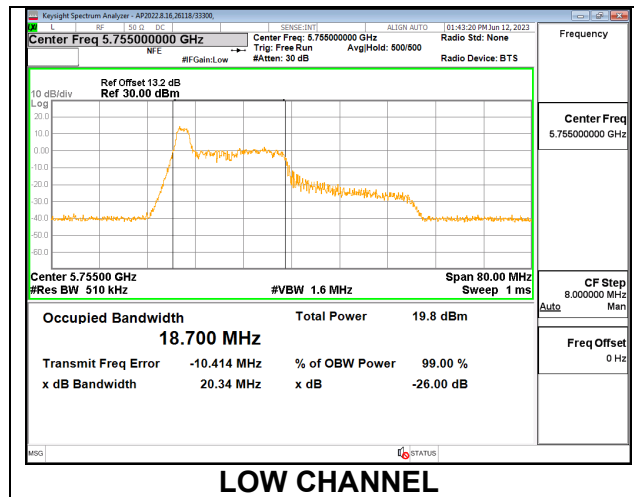

9.2.23. 802.11ax HE40 MODE IN THE 5.8 GHz BAND

1TX Antenna 6 MODE: 26 Tones, RU Index 0

Channel	Frequency (MHz)	26 dB Bandwidth (MHz)	99% Bandwidth (MHz)
Low	5755	20.34	18.7000
High	5795	21.04	18.6520