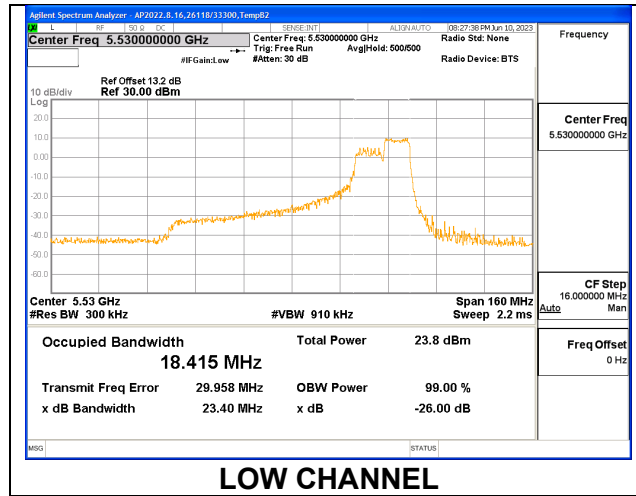

1TX Antenna 6 MODE: 106 Tones, RU Index 60

Channel	Frequency (MHz)	26 dB Bandwidth (MHz)	99% Bandwidth (MHz)
Low	5530	23.40	18.4150
High	5610	23.16	18.3440
138	5690	23.58	18.3510