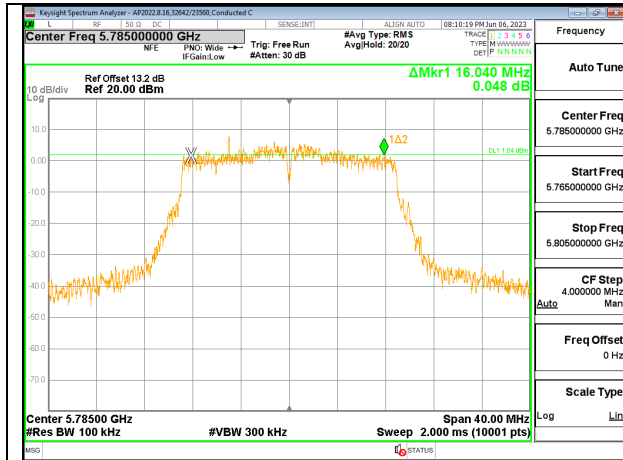

2TX Antenna 6 + Antenna 5 CDD MODE

Channel	Frequency (MHz)	6 dB Bandwidth Antenna 6 (MHz)	6 dB Bandwidth Antenna 5 (MHz)	Minimum Limit (MHz)
Low	5745	16.544	17.584	0.5
Mid	5785	16.040	17.540	0.5
High	5825	17.592	17.596	0.5
144	5720	3.756	3.820	0.5

MID CHANNEL [ANT 6]