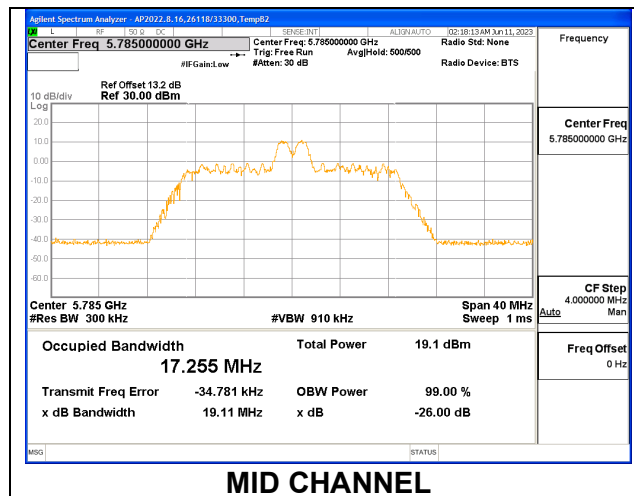

1TX Antenna 6 MODE: 26 Tones, RU Index 4

Channel	Frequency (MHz)	26 dB Bandwidth (MHz)	99% Bandwidth (MHz)
Low	5745	19.33	17.2120
Mid	5785	19.11	17.2550
High	5825	19.21	17.1980