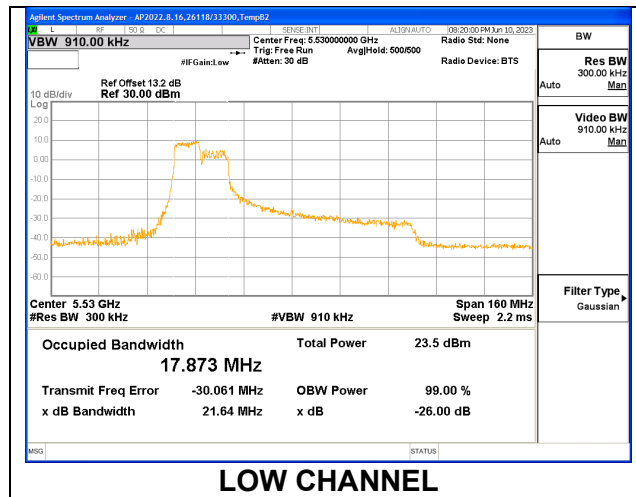

MID CHANNEL [ANT 6]

MID CHANNEL [ANT 5]

9.2.18. 802.11ax HE80 MODE IN THE 5.6 GHz BAND

1TX Antenna 6 MODE: 106 Tones, RU Index 53

Channel	Frequency (MHz)	26 dB Bandwidth (MHz)	99% Bandwidth (MHz)
Low	5530	21.64	17.8730
High	5610	20.96	17.8770
138	5690	20.74	17.8340