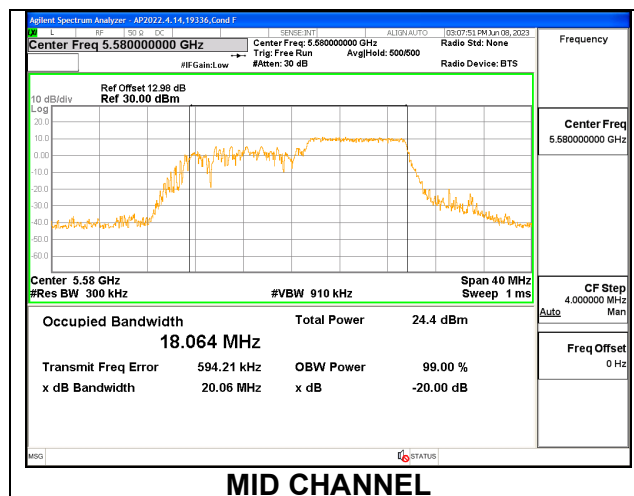

1TX Antenna 5 MODE: 106 Tones, RU Index 54

Channel	Frequency (MHz)	26 dB Bandwidth (MHz)	99% Bandwidth (MHz)
Low	5500	19.20	18.1070
Mid	5580	20.06	18.0640
High	5700	19.51	18.0320
144	5720	19.91	18.2280