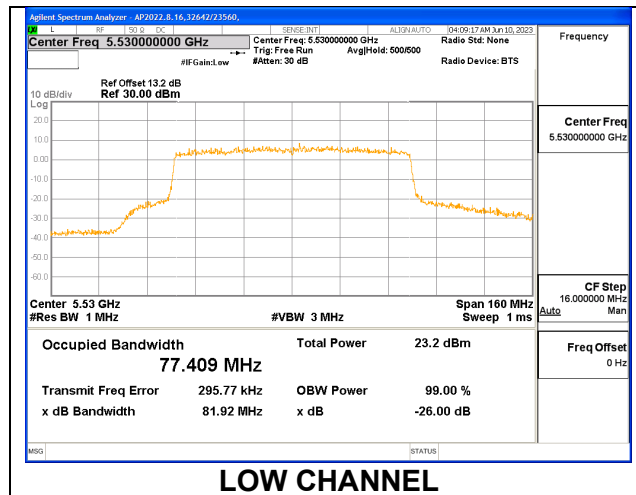

1TX Antenna 6 MODE: SU Mode

Channel	Frequency (MHz)	26 dB Bandwidth (MHz)	99% Bandwidth (MHz)
Low	5530	81.92	77.4090
High	5610	80.65	77.2910
138	5690	81.97	77.4710