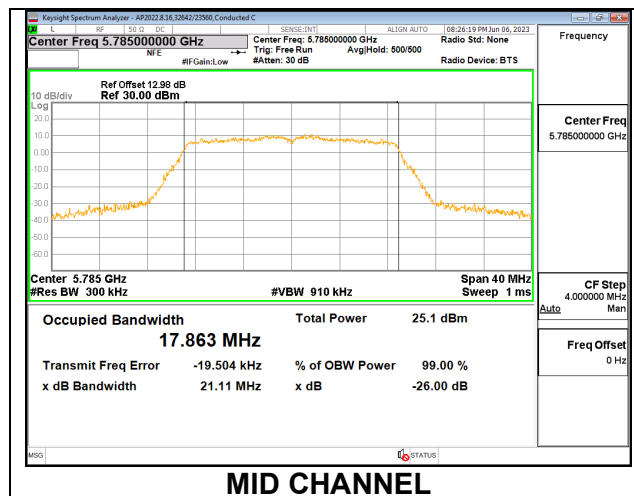

1TX Antenna 5 MODE

Channel	Frequency (MHz)	26 dB Bandwidth (MHz)	99% Bandwidth (MHz)
Low	5745	21.16	17.8520
Mid	5785	21.11	17.8630
High	5825	21.33	17.9000