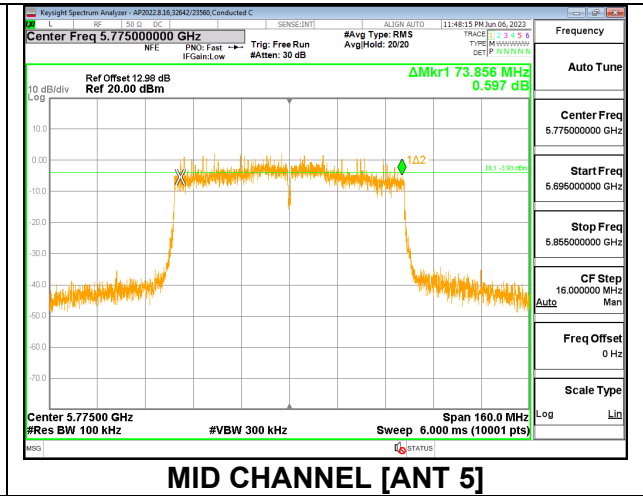

2TX Antenna 6 + Antenna 5 CDD MODE

Channel	Frequency (MHz)	6 dB Bandwidth Antenna 6 (MHz)	6 dB Bandwidth Antenna 5 (MHz)	Minimum Limit (MHz)
Mid	5775	73.968	73.856	0.5
138	5690	3.128	3.224	0.5