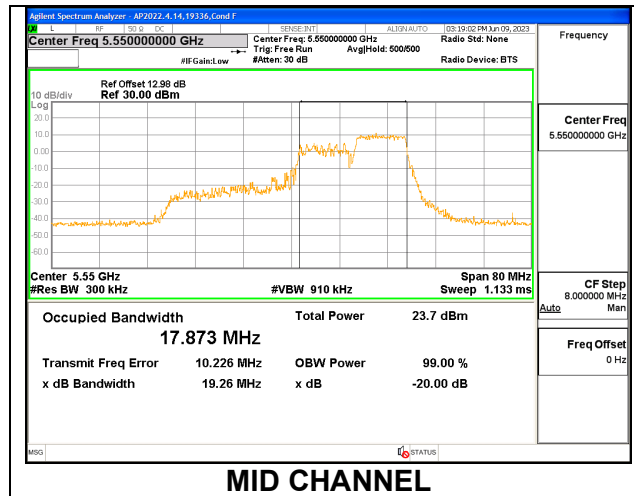

1TX Antenna 5 MODE: 106 Tones, RU Index 56

Channel	Frequency (MHz)	26 dB Bandwidth (MHz)	99% Bandwidth (MHz)
Low	5510	19.04	17.7920
Mid	5550	19.26	17.8730
High	5670	19.90	17.9580
142	5710	20.02	17.8956