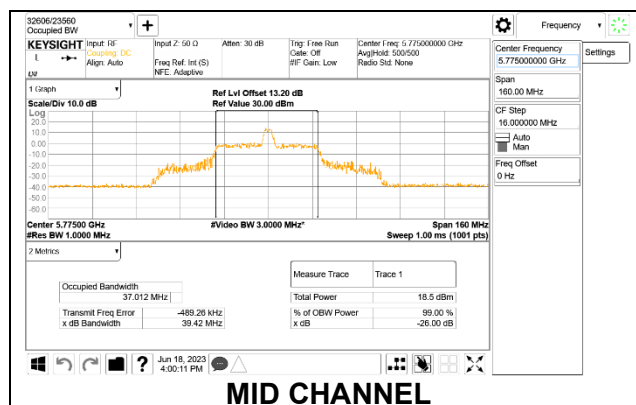

1TX Antenna 6 MODE: 26 Tones, RU Index 18

Channel	Frequency (MHz)	26 dB Bandwidth (MHz)	99% Bandwidth (MHz)
Mid	5775	39.42	37.0120