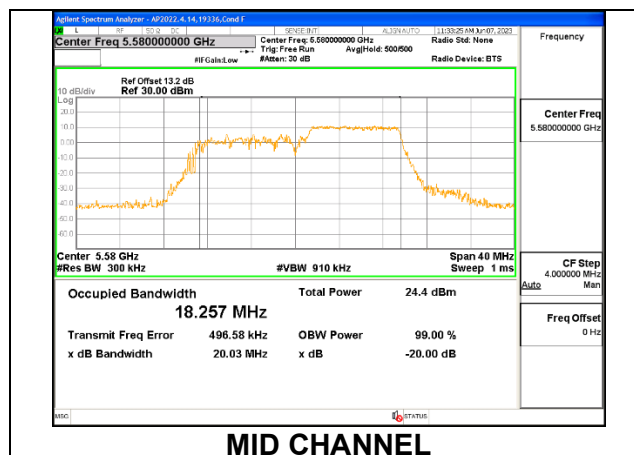

1TX Antenna 6 MODE: 106 Tones, RU Index 54

Channel	Frequency (MHz)	26 dB Bandwidth (MHz)	99% Bandwidth (MHz)
Low	5500	20.06	18.2630
Mid	5580	20.03	18.2570
High	5700	20.19	18.4010
144	5720	19.79	18.2810