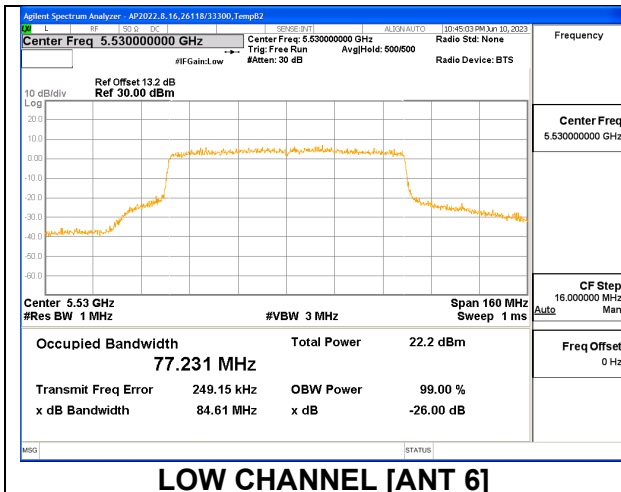

2TX Antenna 6 + Antenna 5 CDD MODE: SU Mode

Channel	Frequency (MHz)	26 dB Bandwidth Antenna 6 (MHz)	26 dB Bandwidth Antenna 5 (MHz)	99% Bandwidth Antenna 6 (MHz)	99% Bandwidth Antenna 5 (MHz)
Low	5530	84.61	82.44	77.2310	77.2720
High	5610	82.38	82.78	77.2840	77.4170
138	5690	81.71	81.61	77.3470	77.3650