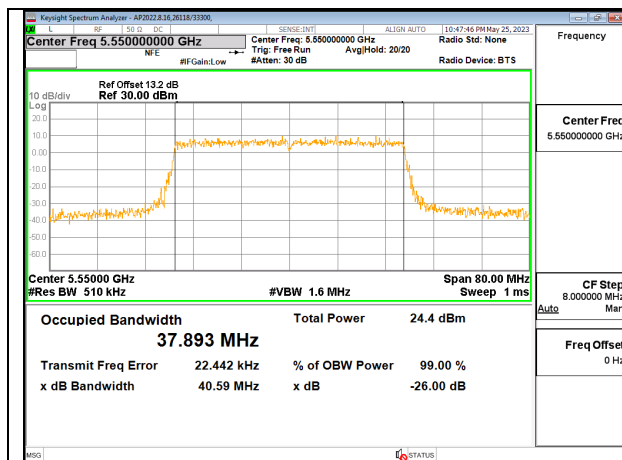

MID CHANNEL [ANT 6]