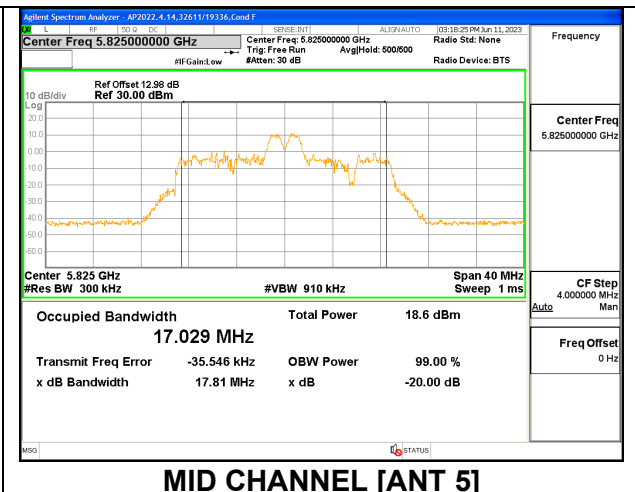

2TX Antenna 6 + Antenna 5 CDD MODE: 26 Tones, RU Index 4

Channel	Frequency (MHz)	26 dB Bandwidth Antenna 6 (MHz)	26 dB Bandwidth Antenna 5 (MHz)	99% Bandwidth Antenna 6 (MHz)	99% Bandwidth Antenna 5 (MHz)
Low	5745	17.79	17.74	16.9800	16.8130
Mid	5785	18.01	17.81	16.8810	17.0290
High	5825	17.80	17.97	17.0370	16.8540