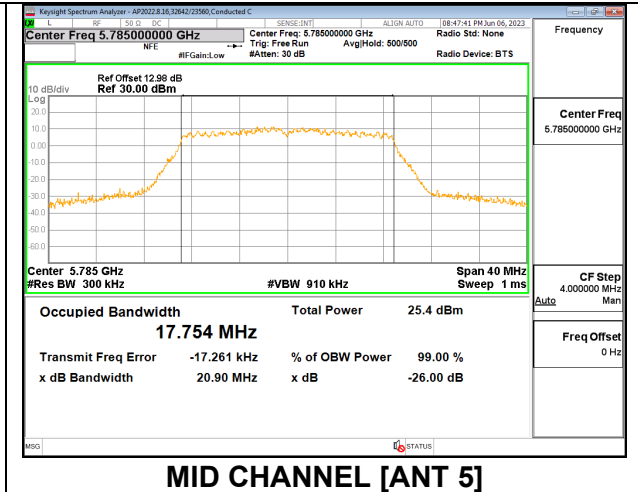

2TX Antenna 6 + Antenna 5 CDD MODE

Channel	Frequency (MHz)	26dB Bandwidth Antenna 6 (MHz)	26dB Bandwidth Antenna 5 (MHz)	99% Bandwidth Antenna 6 (MHz)	99% Bandwidth Antenna 5 (MHz)
Low	5745	21.160	20.980	17.841	17.766
Mid	5785	21.090	20.900	17.810	17.754
High	5825	20.900	21.030	17.856	17.783