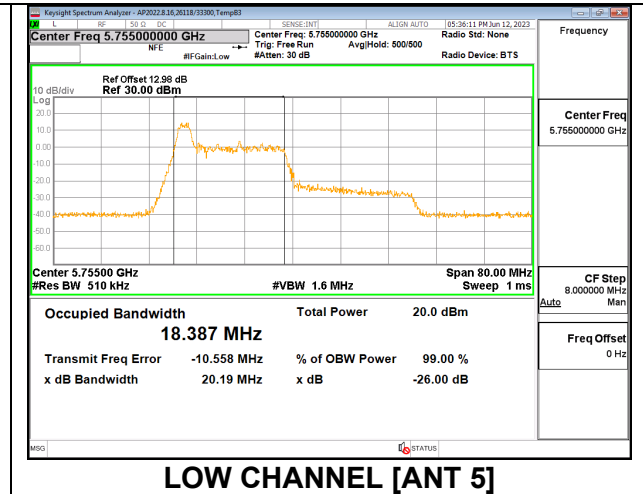

2TX Antenna 6 + Antenna 5 CDD MODE: 26 Tones, RU Index 0

Channel	Frequency (MHz)	26 dB Bandwidth Antenna 6 (MHz)	26 dB Bandwidth Antenna 5 (MHz)	99% Bandwidth Antenna 6 (MHz)	99% Bandwidth Antenna 5 (MHz)
Low	5755	20.83	20.19	18.6240	18.3870
High	5795	20.47	19.74	18.7010	18.2430