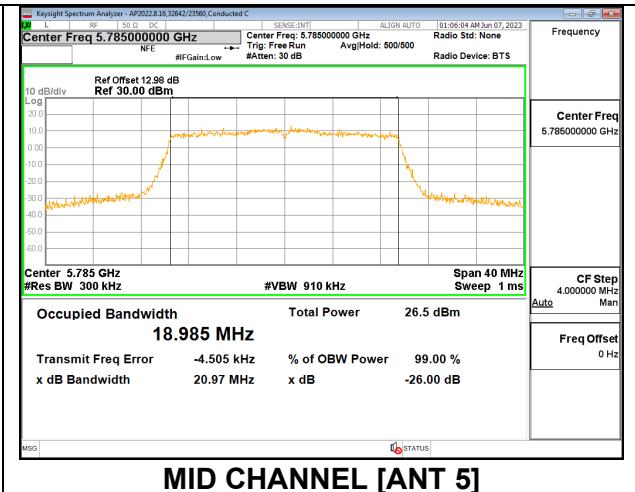

2TX Antenna 6 + Antenna 5 CDD MODE: SU Mode

Channel	Frequency (MHz)	26 dB Bandwidth Antenna 6 (MHz)	26 dB Bandwidth Antenna 5 (MHz)	99% Bandwidth Antenna 6 (MHz)	99% Bandwidth Antenna 5 (MHz)
Low	5745	21.12	21.18	18.9400	18.9530
Mid	5785	21.25	20.97	19.0100	18.9850
High	5825	21.03	20.93	18.9500	18.9560