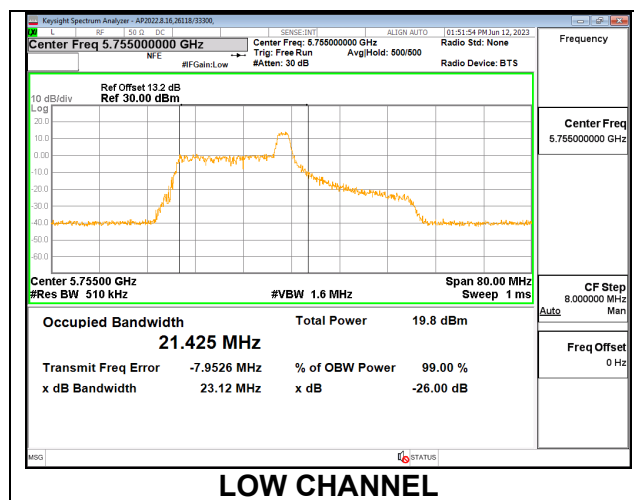

1TX Antenna 6 MODE: 26 Tones, RU Index 8

Channel	Frequency (MHz)	26 dB Bandwidth (MHz)	99% Bandwidth (MHz)
Low	5755	23.12	21.4250
High	5795	24.32	21.6940