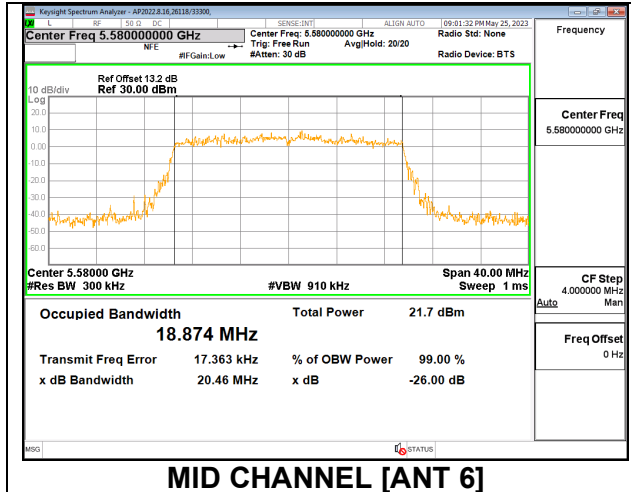

2TX Antenna 6 + Antenna 5 CDD MODE: SU Mode

Channel	Frequency (MHz)	26 dB Bandwidth Antenna 6 (MHz)	26 dB Bandwidth Antenna 5 (MHz)	99% Bandwidth Antenna 6 (MHz)	99% Bandwidth Antenna 5 (MHz)
Low	5500	20.90	21.78	18.9830	18.9410
Mid	5580	20.46	20.51	18.8740	18.9290
High	5700	21.15	21.22	19.0150	18.9760
144	5720	20.63	20.79	18.8860	18.8700