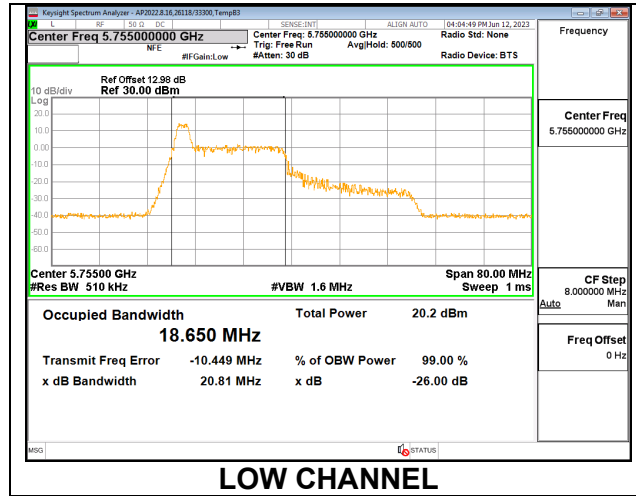

1TX Antenna 5 MODE: 26 Tones, RU Index 0

Channel	Frequency (MHz)	26 dB Bandwidth (MHz)	99% Bandwidth (MHz)
Low	5755	20.81	18.6500
High	5795	19.94	18.3100