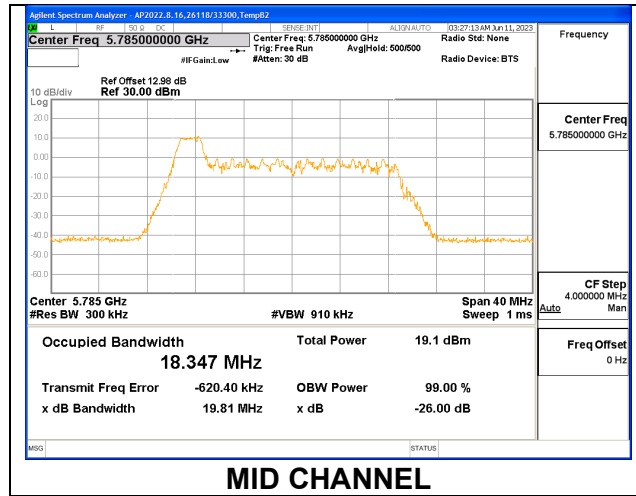

1TX Antenna 5 MODE: 26 Tones, RU Index 0

Channel	Frequency (MHz)	26 dB Bandwidth (MHz)	99% Bandwidth (MHz)
Low	5745	19.91	18.4150
Mid	5785	19.81	18.3470
High	5825	19.85	18.3260