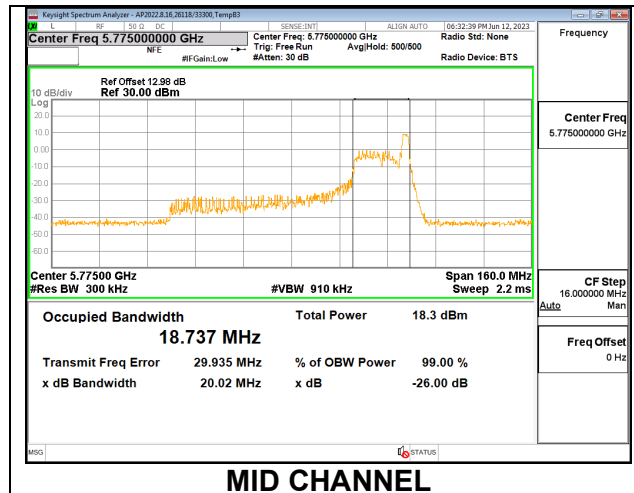

1TX Antenna 5 MODE: 26 Tones, RU Index 36

Channel	Frequency (MHz)	26 dB Bandwidth (MHz)	99% Bandwidth (MHz)
Mid	5775	20.02	18.7370