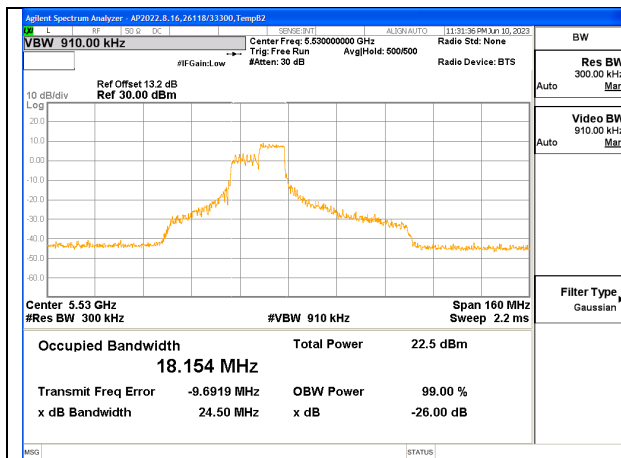

LOW CHANNEL [ANT 6]