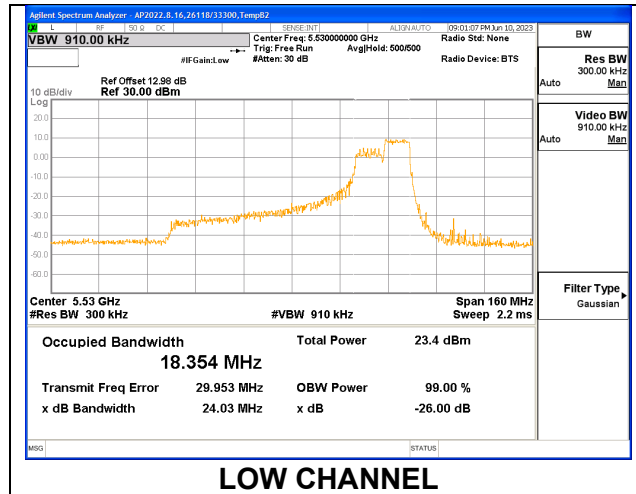

1TX Antenna 5 MODE: 106 Tones, RU Index 60

Channel	Frequency (MHz)	26 dB Bandwidth (MHz)	99% Bandwidth (MHz)
Low	5530	24.03	18.3540
High	5610	23.49	18.2630
138	5690	22.72	18.3570