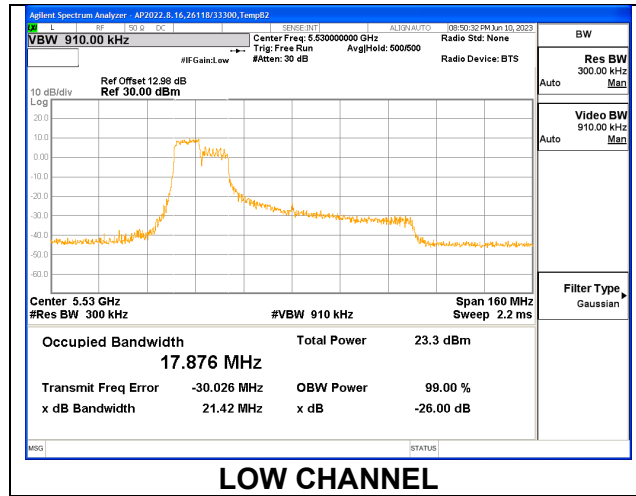

1TX Antenna 5 MODE: 106 Tones, RU Index 53

Channel	Frequency (MHz)	26 dB Bandwidth (MHz)	99% Bandwidth (MHz)
Low	5530	21.42	17.8760
High	5610	20.90	17.8850
138	5690	20.98	17.8420