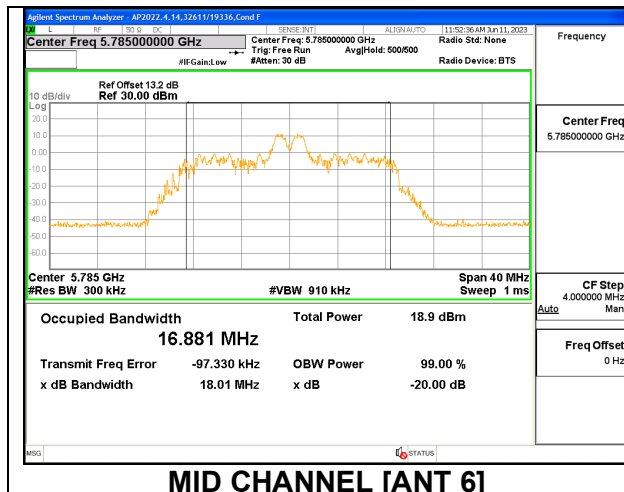

2TX Antenna 6 + Antenna 5 CDD MODE: 26 Tones, RU Index 4

Channel	Frequency (MHz)	26 dB Bandwidth Antenna 6 (MHz)	26 dB Bandwidth Antenna 5 (MHz)	99% Bandwidth Antenna 6 (MHz)	99% Bandwidth Antenna 5 (MHz)
Low	5745	17.79	17.74	16.9800	16.8130
Mid	5785	18.01	17.81	16.8810	17.0290
High	5825	17.80	17.97	17.0370	16.8540