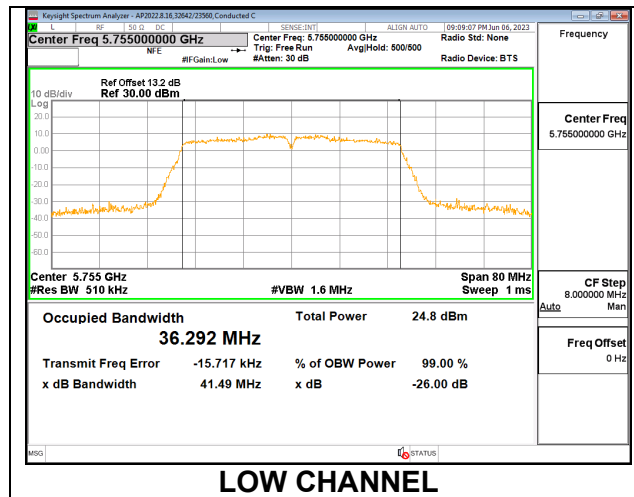

9.2.20. 802.11n HT40 MODE IN THE 5.8 GHz BAND

1TX Antenna 6 MODE

Channel	Frequency (MHz)	26dB Bandwidth (MHz)	99% Bandwidth (MHz)
Low	5755	41.49	36.2920
High	5795	40.84	36.3630