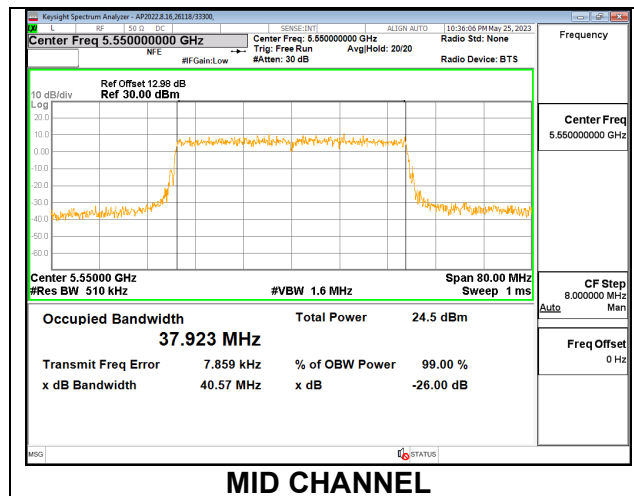

1TX Antenna 5 MODE: SU Mode

Channel	Frequency (MHz)	26 dB Bandwidth (MHz)	99% Bandwidth (MHz)
Low	5510	41.97	37.9450
Mid	5550	40.57	37.9230
High	5670	43.18	37.9590
142	5710	40.50	37.9720