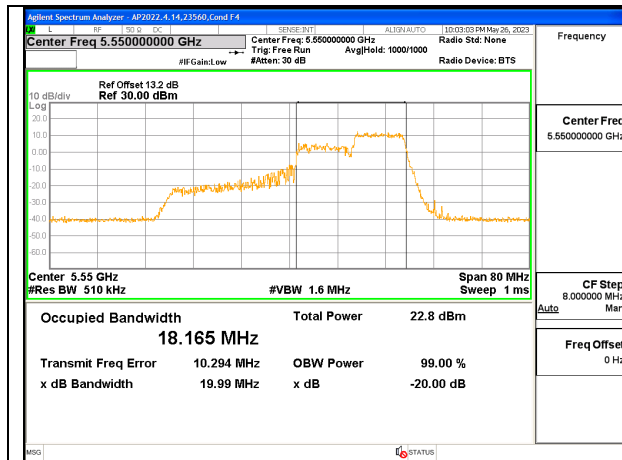

2TX Antenna 6 + Antenna 5 CDD MODE: 106 Tones, RU Index 56

Channel	Frequency (MHz)	26 dB Bandwidth Antenna 6 (MHz)	26 dB Bandwidth Antenna 5 (MHz)	99% Bandwidth Antenna 6 (MHz)	99% Bandwidth Antenna 5 (MHz)
Low	5510	20.15	18.85	18.2740	17.8590
Mid	5550	19.99	18.78	18.1650	17.4960
High	5670	19.78	19.03	18.2890	17.7650
142	5710	19.71	19.09	18.3360	17.7990

MID CHANNEL [ANT 6]