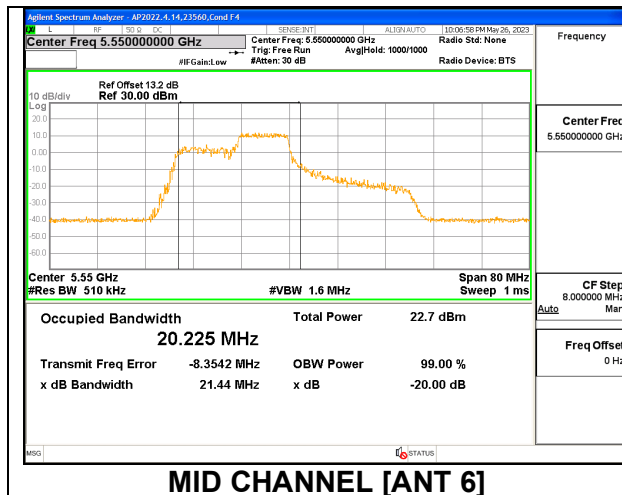

2TX Antenna 6 + Antenna 5 CDD MODE: 106 Tones, RU Index 54

Channel	Frequency (MHz)	26 dB Bandwidth Antenna 6 (MHz)	26 dB Bandwidth Antenna 5 (MHz)	99% Bandwidth Antenna 6 (MHz)	99% Bandwidth Antenna 5 (MHz)
Low	5510	22.67	20.13	20.4370	19.2010
Mid	5550	21.44	20.01	20.2250	18.8670
High	5670	21.89	19.42	20.1720	18.3320
142	5710	21.11	19.84	20.0890	18.7830