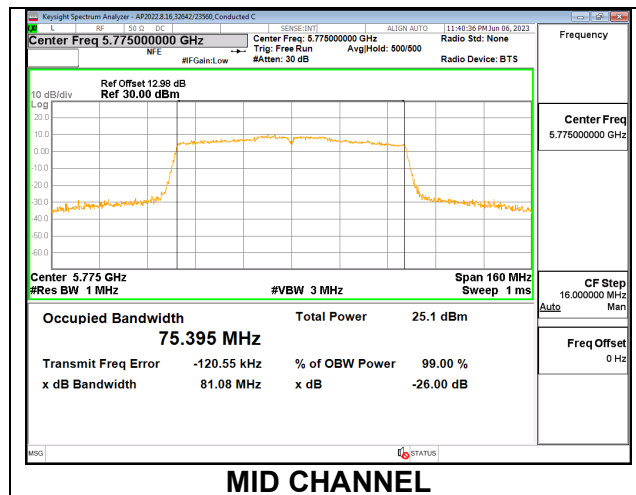

9.2.21. 802.11ac VHT80 MODE IN THE 5.8 GHz BAND

1TX Antenna 6 MODE

Channel	Frequency (MHz)	26 dB Bandwidth (MHz)	99% Bandwidth (MHz)
Mid	5775	81.50	75.5140

1TX Antenna 5 MODE

Channel	Frequency (MHz)	26 dB Bandwidth (MHz)	99% Bandwidth (MHz)
Mid	5775	81.08	75.3950