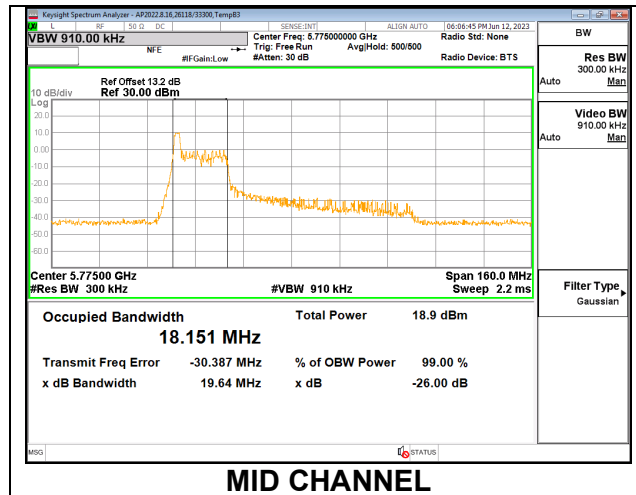

9.2.24. 802.11ax HE80 MODE IN THE 5.8 GHz BAND

1TX Antenna 6 MODE: 26 Tones, RU Index 0

Channel	Frequency (MHz)	26 dB Bandwidth (MHz)	99% Bandwidth (MHz)
Mid	5775	19.64	18.1510