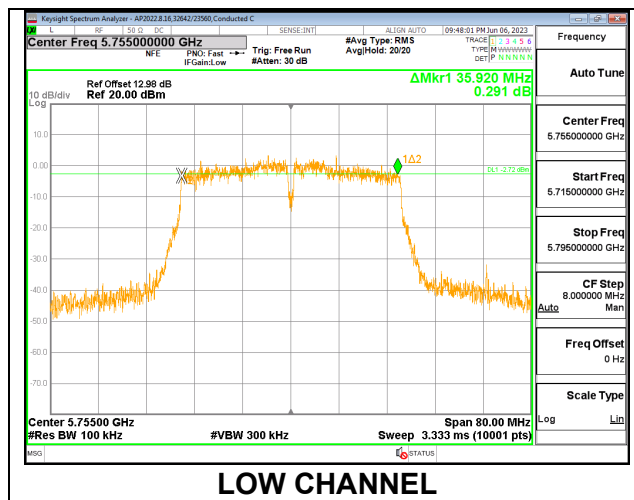

1TX Antenna 5 MODE

Channel	Frequency (MHz)	6 dB Bandwidth (MHz)	Minimum Limit (MHz)
Low	5755	35.920	0.5
High	5795	36.064	0.5
142	5710	3.176	0.5