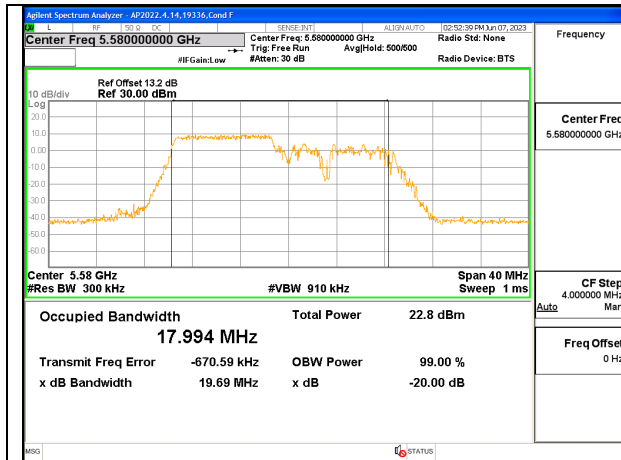

2TX Antenna 6 + Antenna 5 CDD MODE: 106 Tones, RU Index 53

Channel	Frequency (MHz)	26 dB Bandwidth Antenna 6 (MHz)	26 dB Bandwidth Antenna 5 (MHz)	99% Bandwidth Antenna 6 (MHz)	99% Bandwidth Antenna 5 (MHz)
Low	5500	19.55	19.10	18.2100	18.0570
Mid	5580	19.69	19.24	17.9940	18.1160
High	5700	19.68	19.25	18.1800	18.1220
144	5720	19.71	19.28	18.1160	18.1760