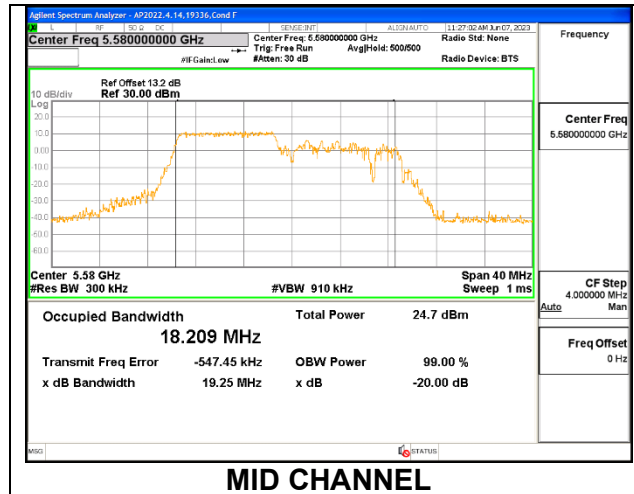

9.2.16. 802.11ax HE20 MODE IN THE 5.6 GHz BAND

1TX Antenna 6 MODE: 106 Tones, RU Index 53

Channel	Frequency (MHz)	26 dB Bandwidth (MHz)	99% Bandwidth (MHz)
Low	5500	19.29	18.1170
Mid	5580	19.25	18.2090
High	5700	19.43	18.1760
144	5720	19.38	18.1950