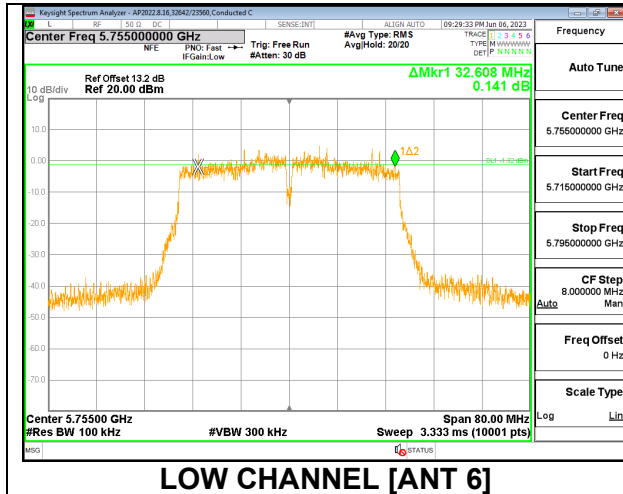

2TX Antenna 6 + Antenna 5 CDD MODE

Channel	Frequency (MHz)	6 dB Bandwidth Antenna 6 (MHz)	6 dB Bandwidth Antenna 5 (MHz)	Minimum Limit (MHz)
Low	5755	32.608	35.936	0.5
High	5795	33.888	35.304	0.5
142	5710	2.928	3.080	0.5