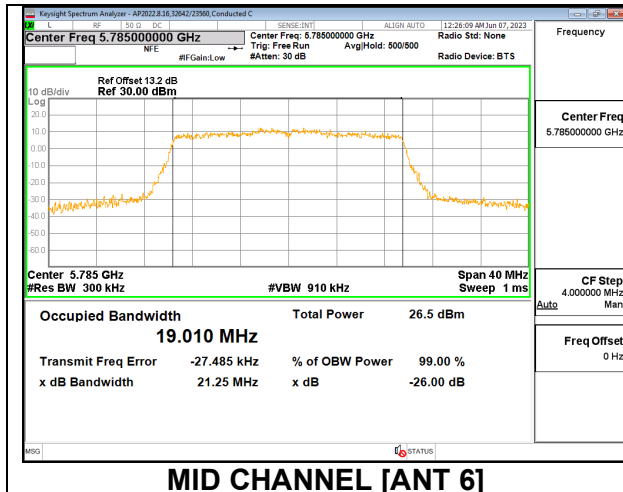

2TX Antenna 6 + Antenna 5 CDD MODE: SU Mode

Channel	Frequency (MHz)	26 dB Bandwidth Antenna 6 (MHz)	26 dB Bandwidth Antenna 5 (MHz)	99% Bandwidth Antenna 6 (MHz)	99% Bandwidth Antenna 5 (MHz)
Low	5745	21.12	21.18	18.9400	18.9530
Mid	5785	21.25	20.97	19.0100	18.9850
High	5825	21.03	20.93	18.9500	18.9560