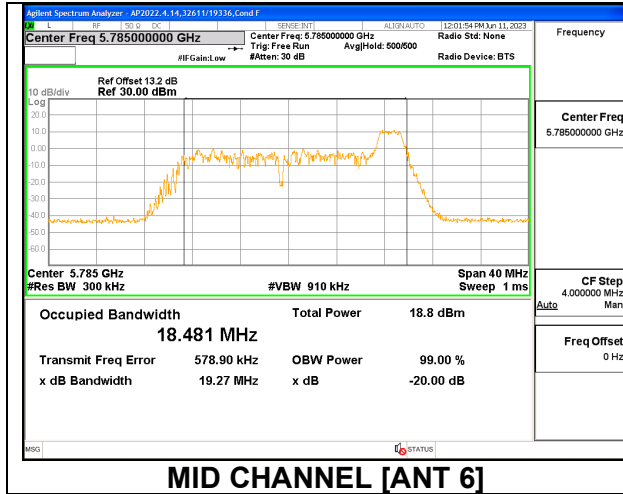

2TX Antenna 6 + Antenna 5 CDD MODE: 26 Tones, RU Index 8

Channel	Frequency (MHz)	26 dB Bandwidth Antenna 6 (MHz)	26 dB Bandwidth Antenna 5 (MHz)	99% Bandwidth Antenna 6 (MHz)	99% Bandwidth Antenna 5 (MHz)
Low	5745	19.07	19.13	18.4240	18.3330
Mid	5785	19.27	19.12	18.4810	18.2580
High	5825	19.37	19.00	18.5600	18.3660