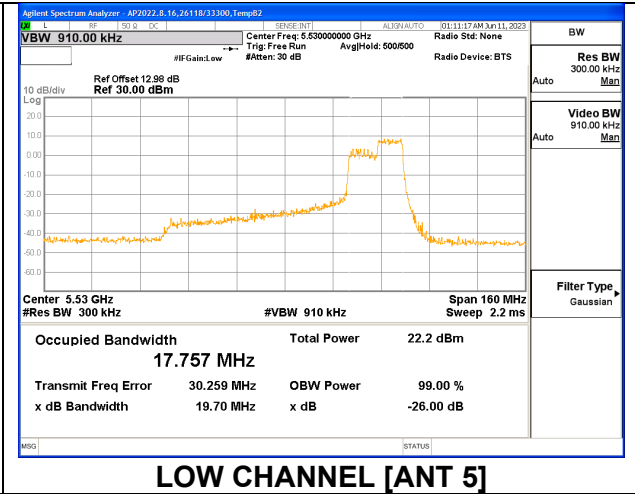

2TX Antenna 6 + Antenna 5 CDD MODE: 106 Tones, RU Index 60

Channel	Frequency (MHz)	26 dB Bandwidth Antenna 6 (MHz)	26 dB Bandwidth Antenna 5 (MHz)	99% Bandwidth Antenna 6 (MHz)	99% Bandwidth Antenna 5 (MHz)
Low	5530	23.49	19.70	18.3840	17.7570
High	5610	23.79	19.93	18.3740	17.8060
138	5690	23.06	19.82	18.3200	17.7620