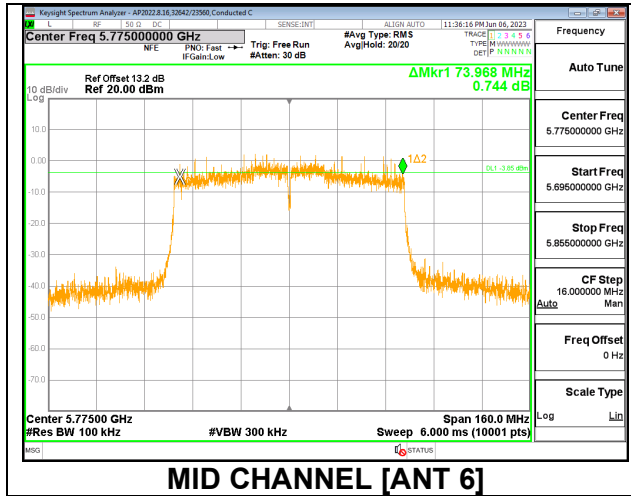

2TX Antenna 6 + Antenna 5 CDD MODE

Channel	Frequency (MHz)	6 dB Bandwidth Antenna 6 (MHz)	6 dB Bandwidth Antenna 5 (MHz)	Minimum Limit (MHz)
Mid	5775	73.968	73.856	0.5
138	5690	3.128	3.224	0.5