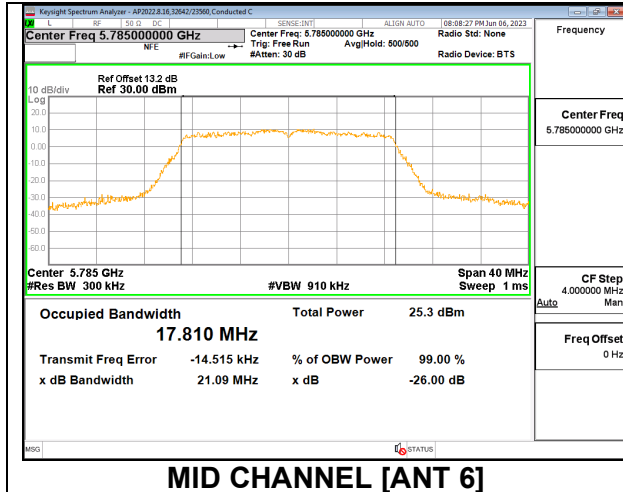

2TX Antenna 6 + Antenna 5 CDD MODE

Channel	Frequency (MHz)	26dB Bandwidth Antenna 6 (MHz)	26dB Bandwidth Antenna 5 (MHz)	99% Bandwidth Antenna 6 (MHz)	99% Bandwidth Antenna 5 (MHz)
Low	5745	21.160	20.980	17.841	17.766
Mid	5785	21.090	20.900	17.810	17.754
High	5825	20.900	21.030	17.856	17.783