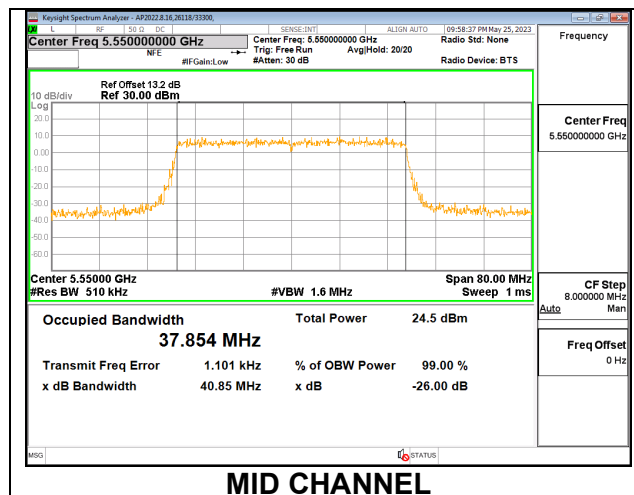

1TX Antenna 6 MODE: SU Mode

Channel	Frequency (MHz)	26 dB Bandwidth (MHz)	99% Bandwidth (MHz)
Low	5510	41.63	37.9920
Mid	5550	40.85	37.8540
High	5670	42.52	37.9590
142	5710	40.88	37.9100