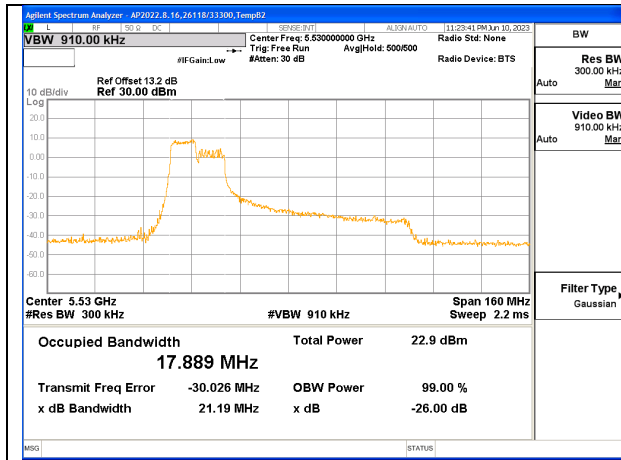

2TX Antenna 6 + Antenna 5 CDD MODE: 106 Tones, RU Index 53

Channel	Frequency (MHz)	26 dB Bandwidth Antenna 6 (MHz)	26 dB Bandwidth Antenna 5 (MHz)	99% Bandwidth Antenna 6 (MHz)	99% Bandwidth Antenna 5 (MHz)
Low	5530	21.1900	19.5700	17.8890	17.8360
High	5610	21.1300	19.5800	17.8740	17.8090
138	5690	21.2000	19.8600	17.8510	17.8260

LOW CHANNEL [ANT 6]