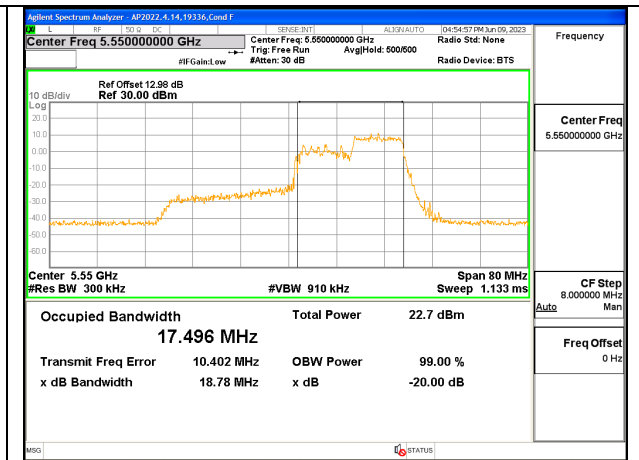

MID CHANNEL [ANT 5]

2TX Antenna 6 + Antenna 5 CDD MODE: SU Mode

Channel	Frequency (MHz)	26 dB Bandwidth Antenna 6 (MHz)	26 dB Bandwidth Antenna 5 (MHz)	99% Bandwidth Antenna 6 (MHz)	99% Bandwidth Antenna 5 (MHz)
Low	5510	42.31	40.00	37.9650	37.9670
Mid	5550	40.59	39.29	37.8930	37.9300
High	5670	41.37	39.82	38.0230	37.9850
142	5710	40.39	39.19	37.8850	37.9660