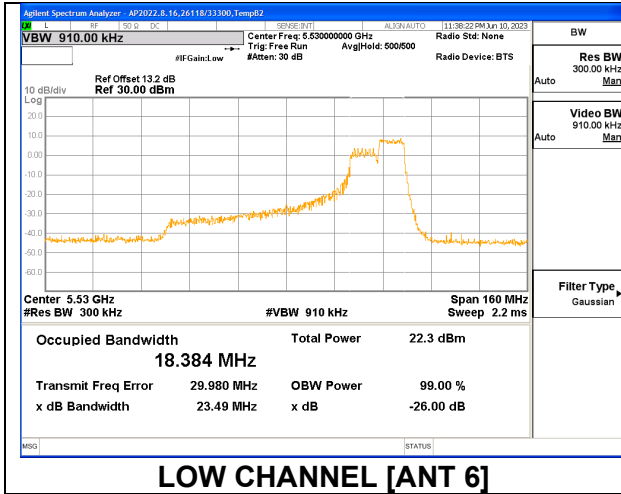

2TX Antenna 6 + Antenna 5 CDD MODE: 106 Tones, RU Index 60

Channel	Frequency (MHz)	26 dB Bandwidth Antenna 6 (MHz)	26 dB Bandwidth Antenna 5 (MHz)	99% Bandwidth Antenna 6 (MHz)	99% Bandwidth Antenna 5 (MHz)
Low	5530	23.49	19.70	18.3840	17.7570
High	5610	23.79	19.93	18.3740	17.8060
138	5690	23.06	19.82	18.3200	17.7620