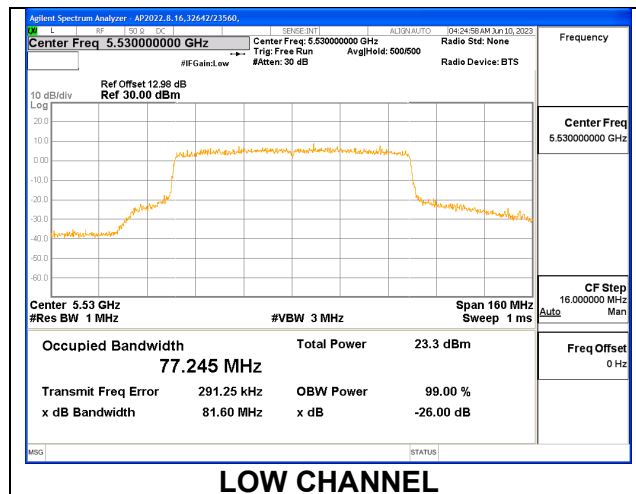

1TX Antenna 5 MODE: SU Mode

Channel	Frequency (MHz)	26 dB Bandwidth (MHz)	99% Bandwidth (MHz)
Low	5530	81.60	77.2450
High	5610	91.31	77.5490
138	5690	81.61	77.3650