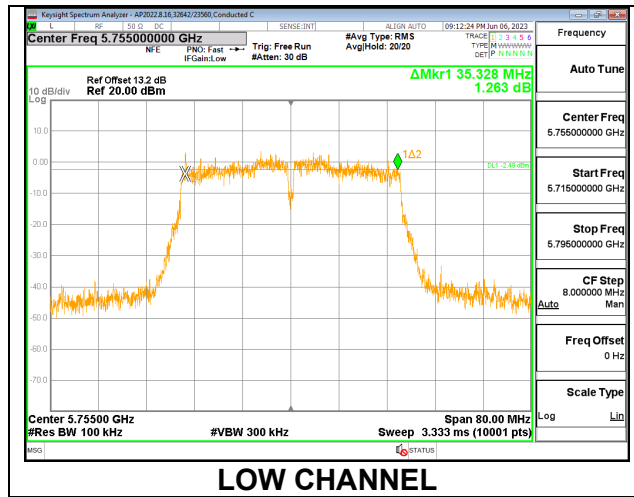

MID CHANNEL [ANT 6]

MID CHANNEL [ANT 5]

9.3.2. 802.11n HT40 MODE IN THE 5.8 GHz BAND

1TX Antenna 6 MODE

Channel	Frequency (MHz)	6 dB Bandwidth (MHz)	Minimum Limit (MHz)
Low	5755	35.328	0.5
High	5795	36.296	0.5
142	5710	3.280	0.5