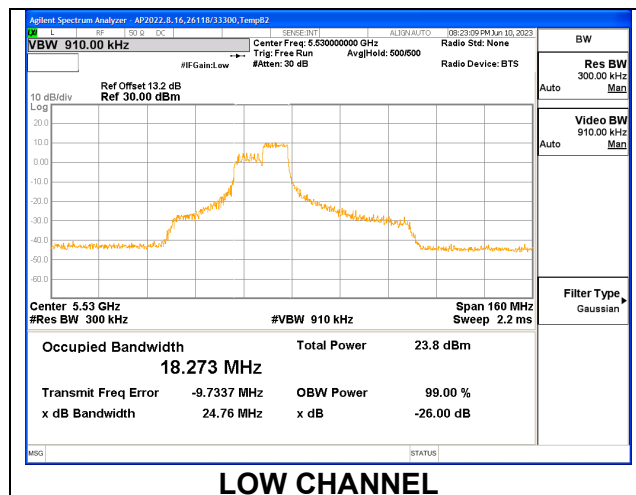

1TX Antenna 6 MODE: 106 Tones, RU Index 56

Channel	Frequency (MHz)	26 dB Bandwidth (MHz)	99% Bandwidth (MHz)
Low	5530	24.76	18.2730
High	5610	25.45	18.0680
138	5690	26.39	18.3650