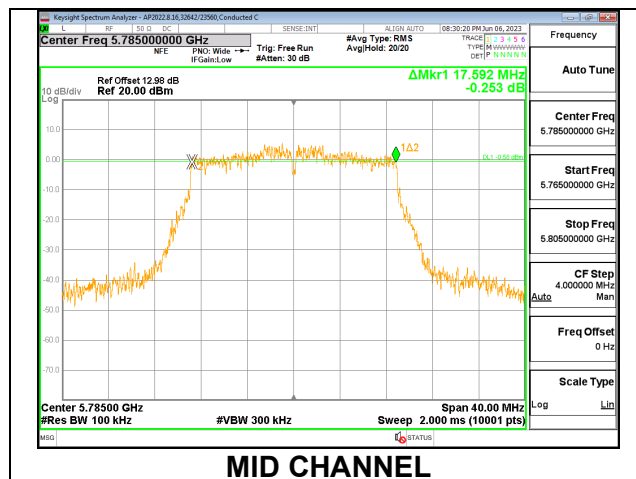

1TX Antenna 5 MODE

Channel	Frequency (MHz)	6 dB Bandwidth (MHz)	Minimum Limit (MHz)
Low	5745	17.588	0.5
Mid	5785	17.592	0.5
High	5825	17.292	0.5
144	5720	3.760	0.5