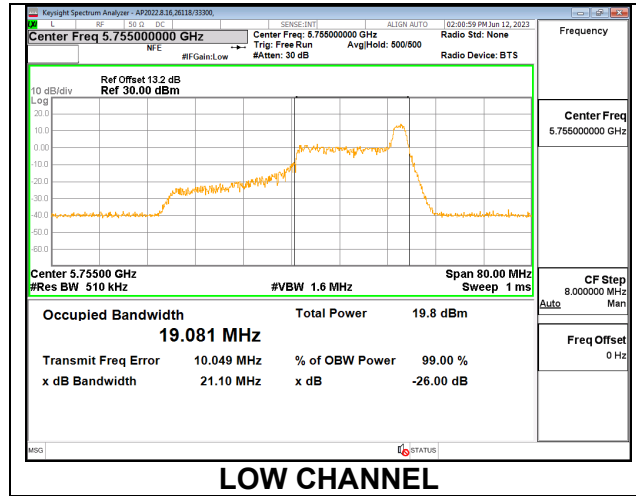

1TX Antenna 6 MODE: 26 Tones, RU Index 17

Channel	Frequency (MHz)	26 dB Bandwidth (MHz)	99% Bandwidth (MHz)
Low	5755	21.10	19.0810
High	5795	21.25	18.8260