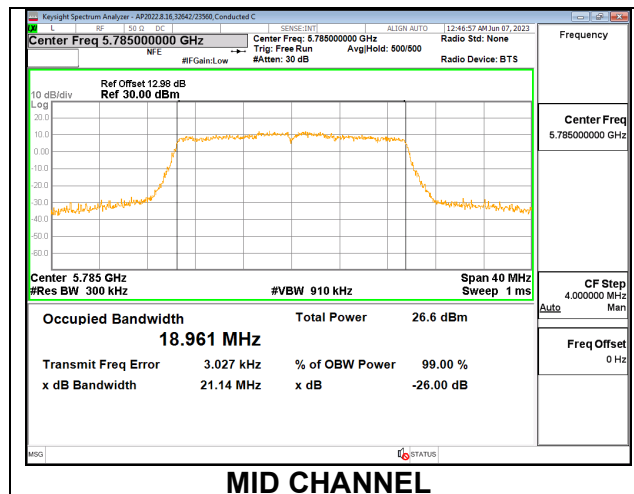

1TX Antenna 5 MODE: SU Mode

Channel	Frequency (MHz)	26 dB Bandwidth (MHz)	99% Bandwidth (MHz)
Low	5745	20.94	18.9710
Mid	5785	21.14	18.9610
High	5825	21.30	18.9590