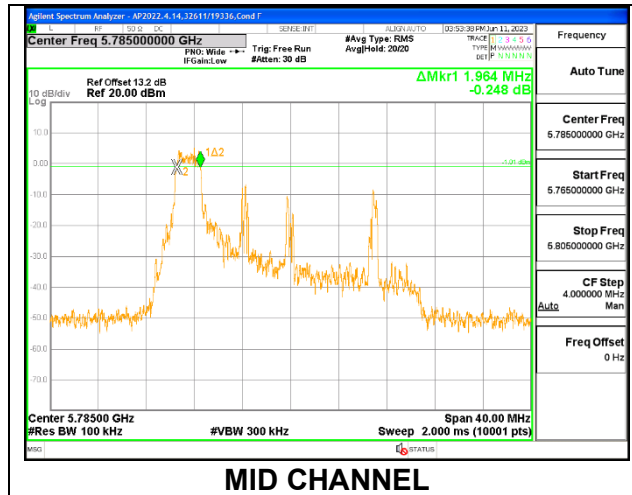

9.3.4. 802.11ax HE20 MODE IN THE 5.8 GHz BAND

1TX Antenna 6 MODE: 26 Tones, RU Index 0

Channel	Frequency (MHz)	6 dB Bandwidth (MHz)	Minimum Limit (MHz)
Low	5745	2.008	0.5
Mid	5785	1.964	0.5
High	5825	1.996	0.5