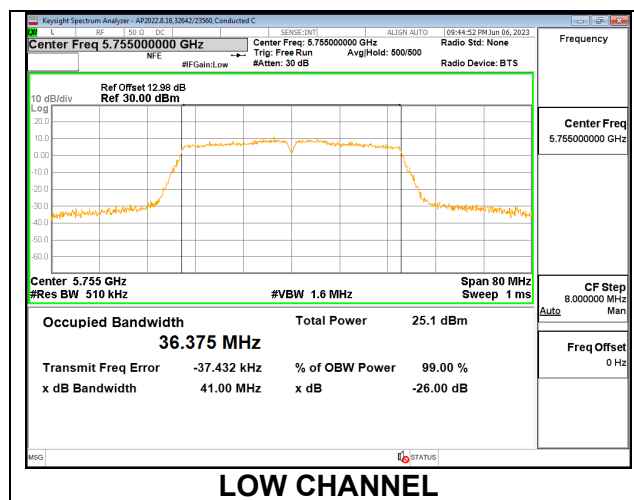

9.2.20. 802.11n HT40 MODE IN THE 5.8 GHz BAND

1TX Antenna 6 MODE

Channel	Frequency (MHz)	26dB Bandwidth (MHz)	99% Bandwidth (MHz)
Low	5755	41.49	36.2920
High	5795	40.84	36.3630

1TX Antenna 5 MODE

Channel	Frequency (MHz)	26dB Bandwidth (MHz)	99% Bandwidth (MHz)
Low	5755	41.00	36.3750
High	5795	41.41	36.3470