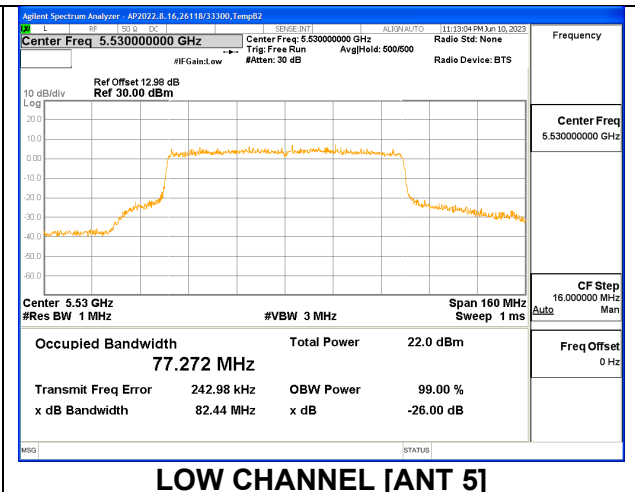

2TX Antenna 6 + Antenna 5 CDD MODE: SU Mode

Channel	Frequency (MHz)	26 dB Bandwidth Antenna 6 (MHz)	26 dB Bandwidth Antenna 5 (MHz)	99% Bandwidth Antenna 6 (MHz)	99% Bandwidth Antenna 5 (MHz)
Low	5530	84.61	82.44	77.2310	77.2720
High	5610	82.38	82.78	77.2840	77.4170
138	5690	81.71	81.61	77.3470	77.3650