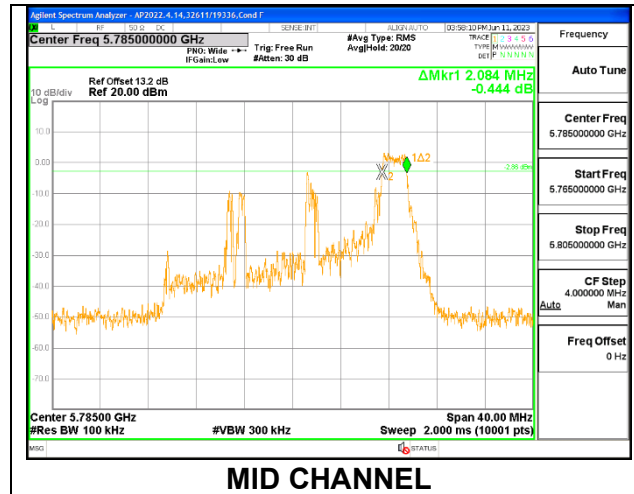

1TX Antenna 6 MODE: 26 Tones, RU Index 8

Channel	Frequency (MHz)	6 dB Bandwidth (MHz)	Minimum Limit (MHz)
Low	5745	2.036	0.5
Mid	5785	2.084	0.5
High	5825	2.000	0.5