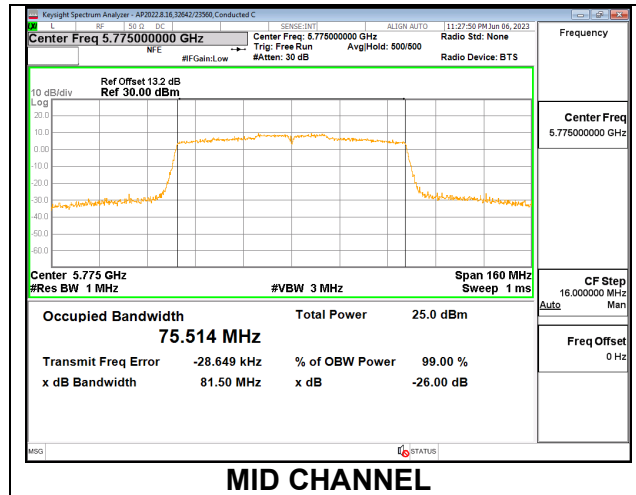

9.2.21. 802.11ac VHT80 MODE IN THE 5.8 GHz BAND

1TX Antenna 6 MODE

Channel	Frequency (MHz)	26 dB Bandwidth (MHz)	99% Bandwidth (MHz)
Mid	5775	81.50	75.5140