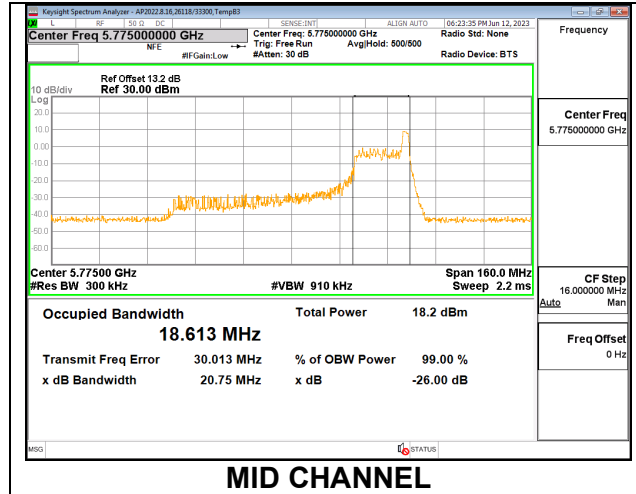

1TX Antenna 6 MODE: 26 Tones, RU Index 36

Channel	Frequency (MHz)	26 dB Bandwidth (MHz)	99% Bandwidth (MHz)
Mid	5775	20.75	18.6130