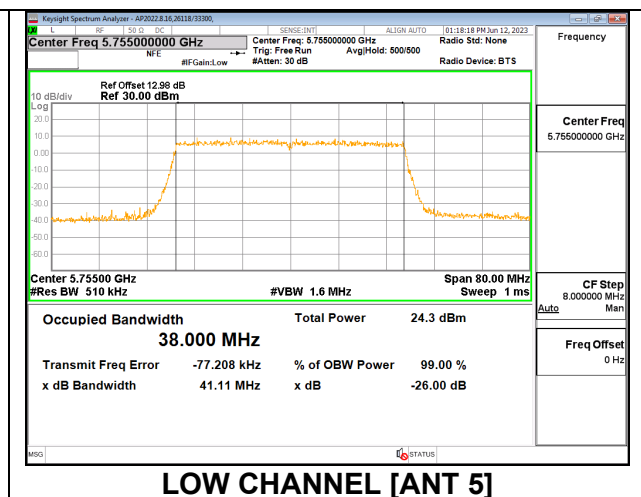

2TX Antenna 6 + Antenna 5 CDD MODE: SU Mode

Channel	Frequency (MHz)	26 dB Bandwidth Antenna 6 (MHz)	26 dB Bandwidth Antenna 5 (MHz)	99% Bandwidth Antenna 6 (MHz)	99% Bandwidth Antenna 5 (MHz)
Low	5755	41.1800	41.1100	38.0000	38.0000
High	5795	41.2800	41.2000	38.0200	38.0060