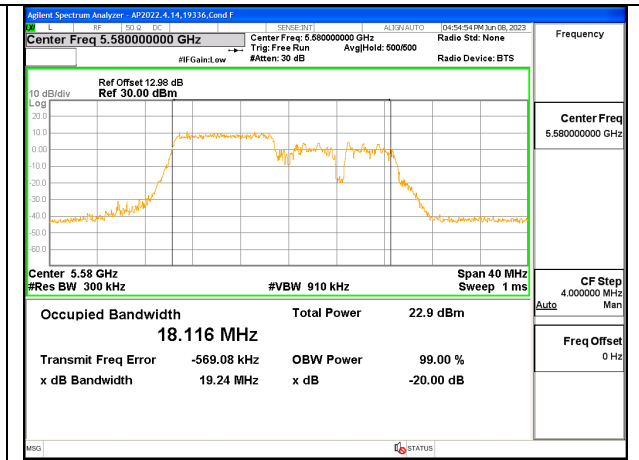

2TX Antenna 6 + Antenna 5 CDD MODE: 106 Tones, RU Index 53

Channel	Frequency (MHz)	26 dB Bandwidth Antenna 6 (MHz)	26 dB Bandwidth Antenna 5 (MHz)	99% Bandwidth Antenna 6 (MHz)	99% Bandwidth Antenna 5 (MHz)
Low	5500	19.55	19.10	18.2100	18.0570
Mid	5580	19.69	19.24	17.9940	18.1160
High	5700	19.68	19.25	18.1800	18.1220
144	5720	19.71	19.28	18.1160	18.1760