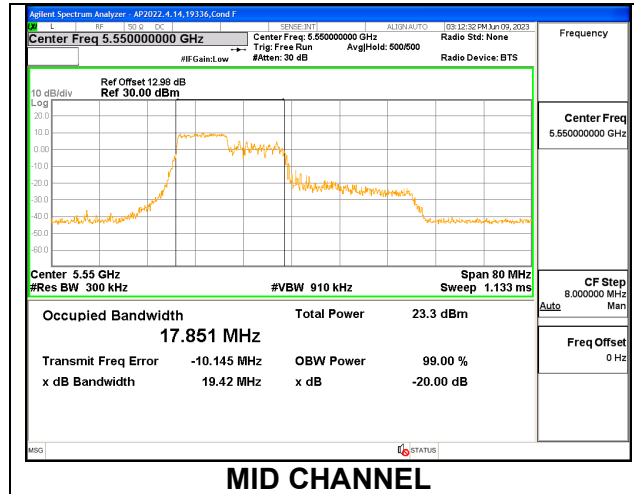

1TX Antenna 5 MODE: 106 Tones, RU Index 53

Channel	Frequency (MHz)	26 dB Bandwidth (MHz)	99% Bandwidth (MHz)
Low	5510	19.52	17.8880
Mid	5550	19.42	17.8510
High	5670	18.83	17.8670
142	5710	19.74	17.9000