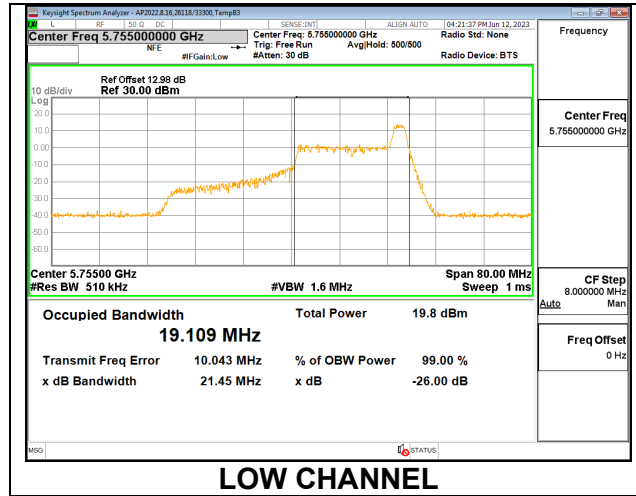

1TX Antenna 5 MODE: 26 Tones, RU Index 17

Channel	Frequency (MHz)	26 dB Bandwidth (MHz)	99% Bandwidth (MHz)
Low	5755	21.45	19.1090
High	5795	21.10	18.9680