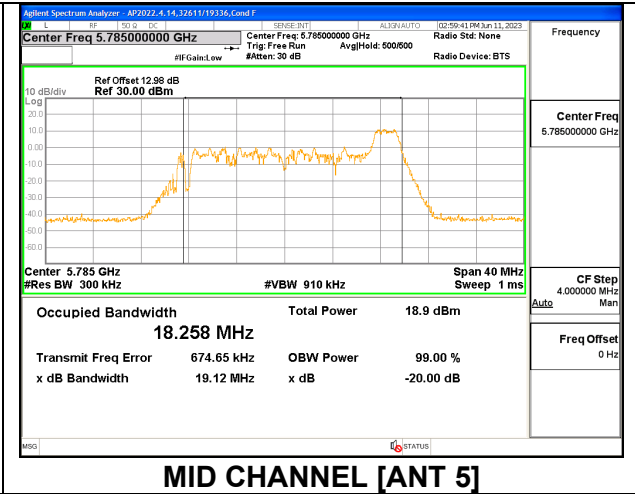

2TX Antenna 6 + Antenna 5 CDD MODE: 26 Tones, RU Index 8

Channel	Frequency (MHz)	26 dB Bandwidth Antenna 6 (MHz)	26 dB Bandwidth Antenna 5 (MHz)	99% Bandwidth Antenna 6 (MHz)	99% Bandwidth Antenna 5 (MHz)
Low	5745	19.07	19.13	18.4240	18.3330
Mid	5785	19.27	19.12	18.4810	18.2580
High	5825	19.37	19.00	18.5600	18.3660