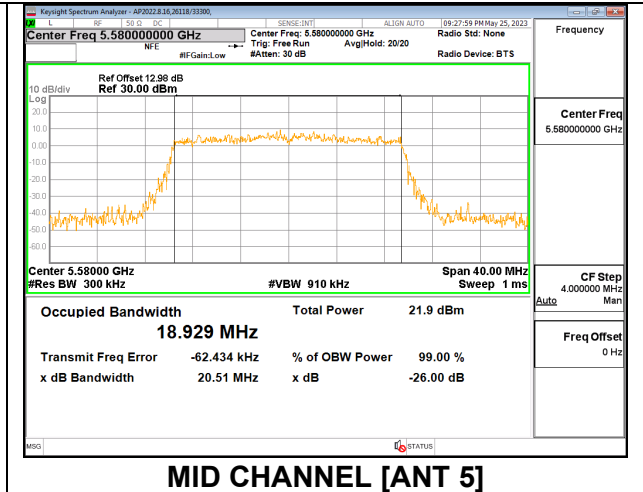

2TX Antenna 6 + Antenna 5 CDD MODE: SU Mode

Channel	Frequency (MHz)	26 dB Bandwidth Antenna 6 (MHz)	26 dB Bandwidth Antenna 5 (MHz)	99% Bandwidth Antenna 6 (MHz)	99% Bandwidth Antenna 5 (MHz)
Low	5500	20.90	21.78	18.9830	18.9410
Mid	5580	20.46	20.51	18.8740	18.9290
High	5700	21.15	21.22	19.0150	18.9760
144	5720	20.63	20.79	18.8860	18.8700