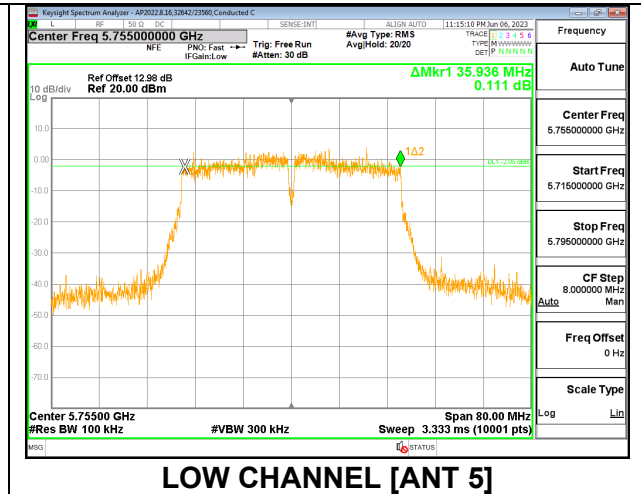

2TX Antenna 6 + Antenna 5 CDD MODE

Channel	Frequency (MHz)	6 dB Bandwidth Antenna 6 (MHz)	6 dB Bandwidth Antenna 5 (MHz)	Minimum Limit (MHz)
Low	5755	32.608	35.936	0.5
High	5795	33.888	35.304	0.5
142	5710	2.928	3.080	0.5