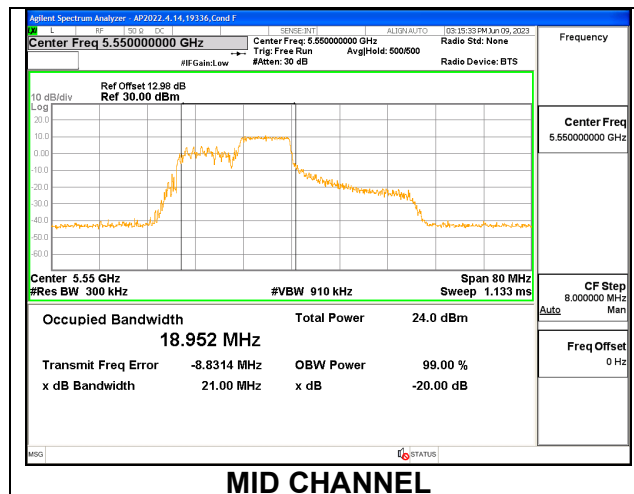

1TX Antenna 5 MODE: 106 Tones, RU Index 54

Channel	Frequency (MHz)	26 dB Bandwidth (MHz)	99% Bandwidth (MHz)
Low	5510	20.82	19.2820
Mid	5550	21.00	18.9520
High	5670	20.81	19.2040
142	5710	20.64	18.9760