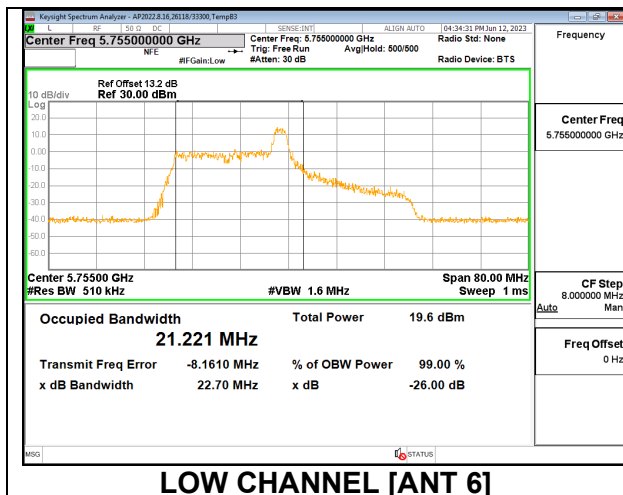

2TX Antenna 6 + Antenna 5 CDD MODE: 26 Tones, RU Index 8

Channel	Frequency (MHz)	26 dB Bandwidth Antenna 6 (MHz)	26 dB Bandwidth Antenna 5 (MHz)	99% Bandwidth Antenna 6 (MHz)	99% Bandwidth Antenna 5 (MHz)
Low	5755	22.70	22.96	21.2210	21.3290
High	5795	22.65	22.26	21.5330	20.7550