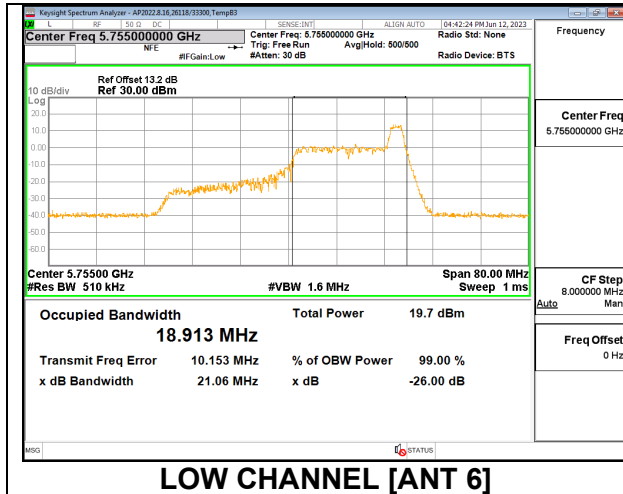

2TX Antenna 6 + Antenna 5 CDD MODE: 26 Tones, RU Index 17

Channel	Frequency (MHz)	26 dB Bandwidth Antenna 6 (MHz)	26 dB Bandwidth Antenna 5 (MHz)	99% Bandwidth Antenna 6 (MHz)	99% Bandwidth Antenna 5 (MHz)
Low	5755	21.0600	19.7000	18.9130	18.3420
High	5795	20.4700	20.0000	18.8920	18.4260