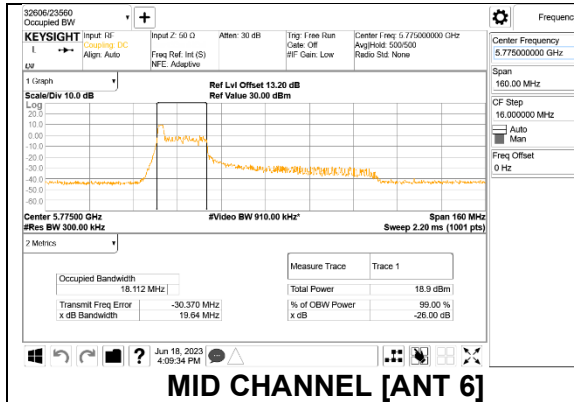

2TX Antenna 6 + Antenna 5 CDD MODE: 26 Tones, RU Index 0

Channel	Frequency (MHz)	26 dB Bandwidth Antenna 6 (MHz)	26 dB Bandwidth Antenna 5 (MHz)	99% Bandwidth Antenna 6 (MHz)	99% Bandwidth Antenna 5 (MHz)
Mid	5775	19.64	19.39	18.1120	17.9800

MID CHANNEL [ANT 6]