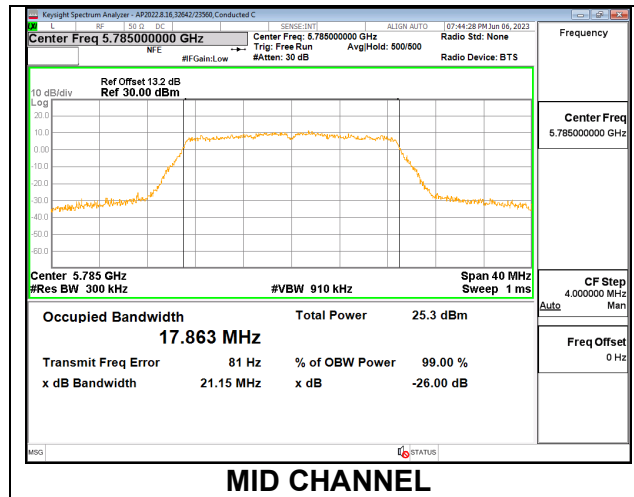

9.2.19. 802.11n HT20 MODE IN THE 5.8 GHz BAND

1TX Antenna 6 MODE

Channel	Frequency (MHz)	26 dB Bandwidth (MHz)	99% Bandwidth (MHz)
Low	5745	21.05	17.9020
Mid	5785	21.15	17.8630
High	5825	21.10	17.8730