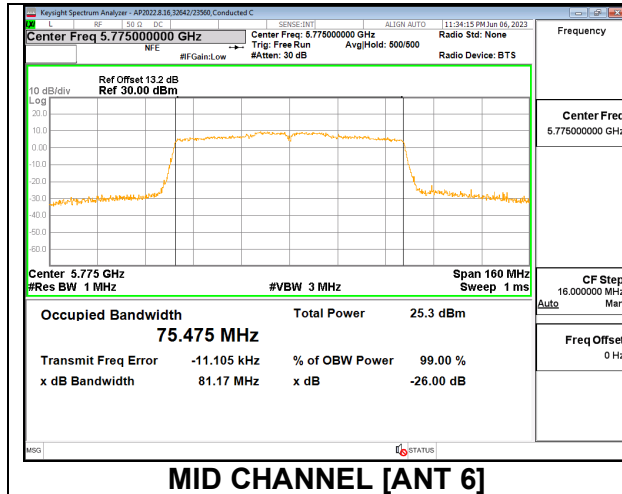

2TX Antenna 6 + Antenna 5 CDD MODE

Channel	Frequency (MHz)	26dB Bandwidth Antenna 6 (MHz)	26dB Bandwidth Antenna 5 (MHz)	99% Bandwidth Antenna 6 (MHz)	99% Bandwidth Antenna 5 (MHz)
Mid	5775	81.17	80.58	75.4750	75.4300