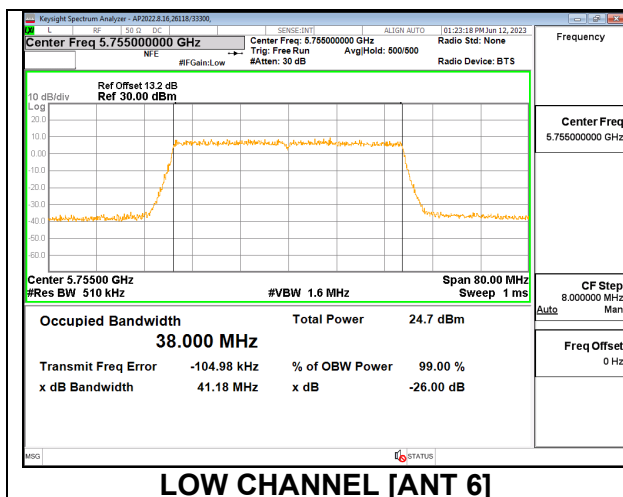

2TX Antenna 6 + Antenna 5 CDD MODE: SU Mode

Channel	Frequency (MHz)	26 dB Bandwidth Antenna 6 (MHz)	26 dB Bandwidth Antenna 5 (MHz)	99% Bandwidth Antenna 6 (MHz)	99% Bandwidth Antenna 5 (MHz)
Low	5755	41.1800	41.1100	38.0000	38.0000
High	5795	41.2800	41.2000	38.0200	38.0060