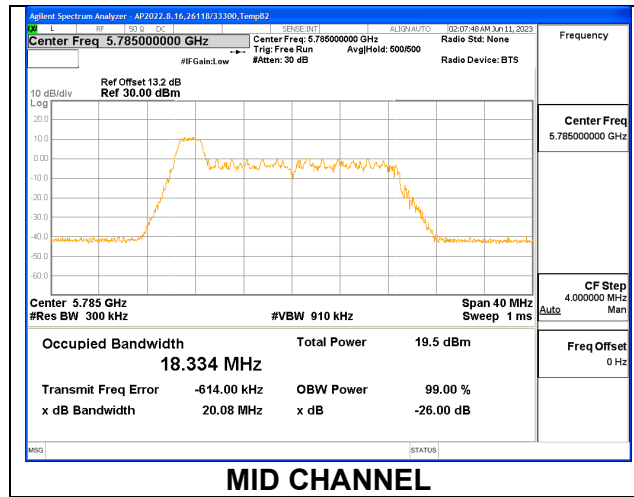

9.2.22. 802.11ax HE20 MODE IN THE 5.8 GHz BAND

1TX Antenna 6 MODE: 26 Tones, RU Index 0

Channel	Frequency (MHz)	26 dB Bandwidth (MHz)	99% Bandwidth (MHz)
Low	5745	19.89	18.3860
Mid	5785	20.08	18.3340
High	5825	19.79	18.3580