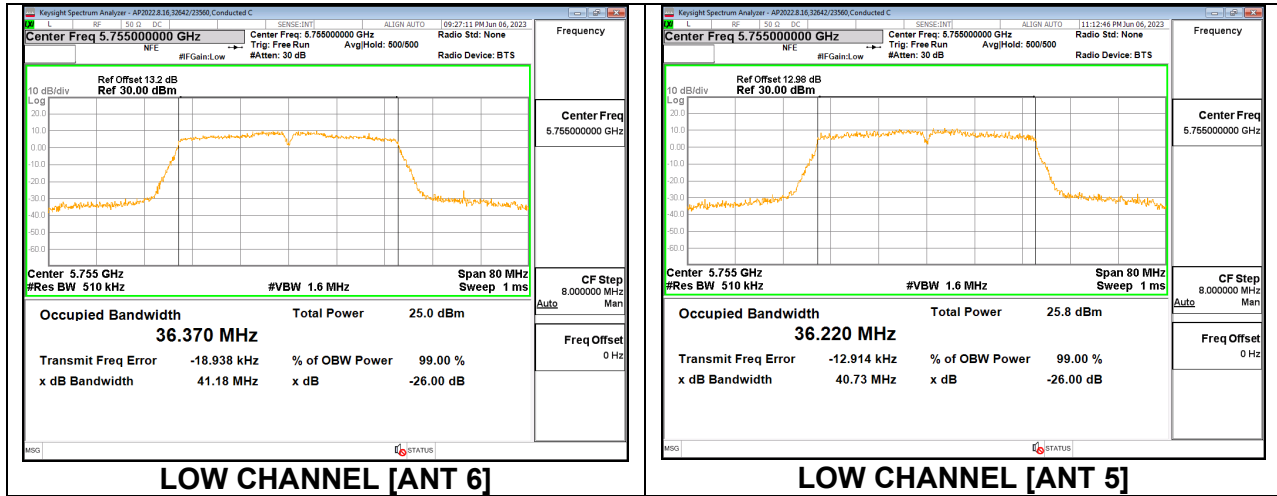

2TX Antenna 6 + Antenna 5 CDD MODE

Channel	Frequency (MHz)	26dB Bandwidth Antenna 6 (MHz)	26dB Bandwidth Antenna 5 (MHz)	99% Bandwidth Antenna 6 (MHz)	99% Bandwidth Antenna 5 (MHz)
Low	5755	41.18	40.73	36.3700	36.2200
High	5795	41.50	40.79	36.3680	36.2500