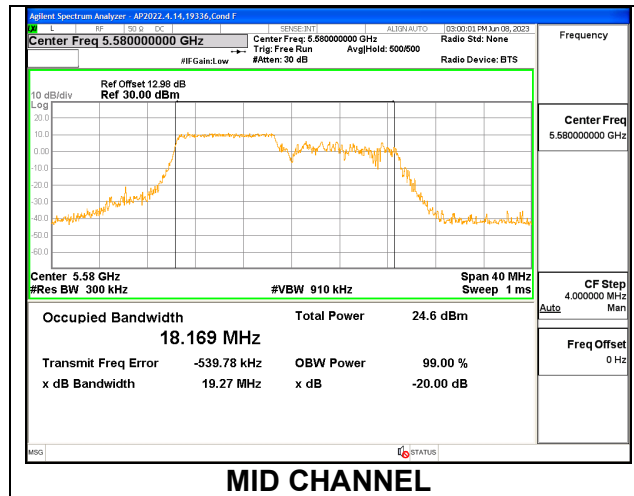

1TX Antenna 5 MODE: 106 Tones, RU Index 53

Channel	Frequency (MHz)	26 dB Bandwidth (MHz)	99% Bandwidth (MHz)
Low	5500	19.21	18.0570
Mid	5580	19.27	18.1690
High	5700	19.26	18.1190
144	5720	19.19	18.1130