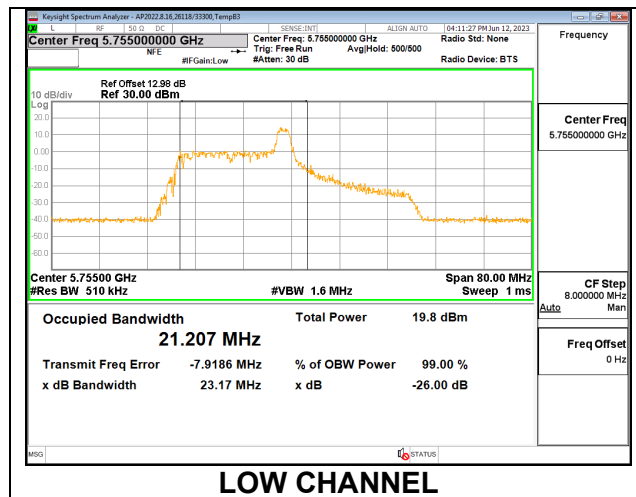

1TX Antenna 5 MODE: 26 Tones, RU Index 8

Channel	Frequency (MHz)	26 dB Bandwidth (MHz)	99% Bandwidth (MHz)
Low	5755	23.17	21.2070
High	5795	23.46	21.2730