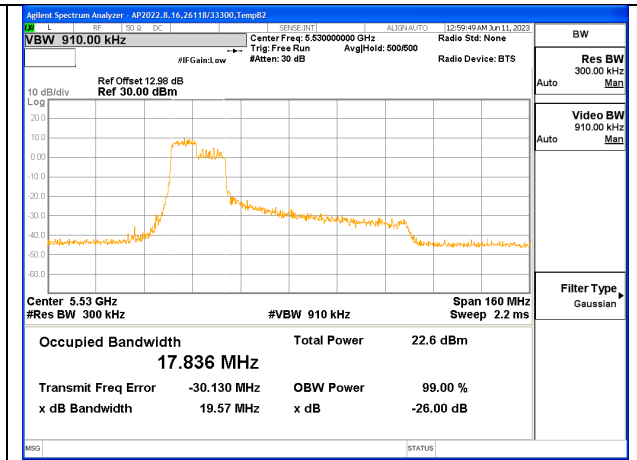

LOW CHANNEL [ANT 5]

2TX Antenna 6 + Antenna 5 CDD MODE: 106 Tones, RU Index 56

Channel	Frequency (MHz)	26 dB Bandwidth Antenna 6 (MHz)	26 dB Bandwidth Antenna 5 (MHz)	99% Bandwidth Antenna 6 (MHz)	99% Bandwidth Antenna 5 (MHz)
Low	5530	24.50	21.46	18.1540	17.6890
High	5610	24.31	21.39	18.1220	17.5100
138	5690	26.66	21.32	17.9770	17.6960