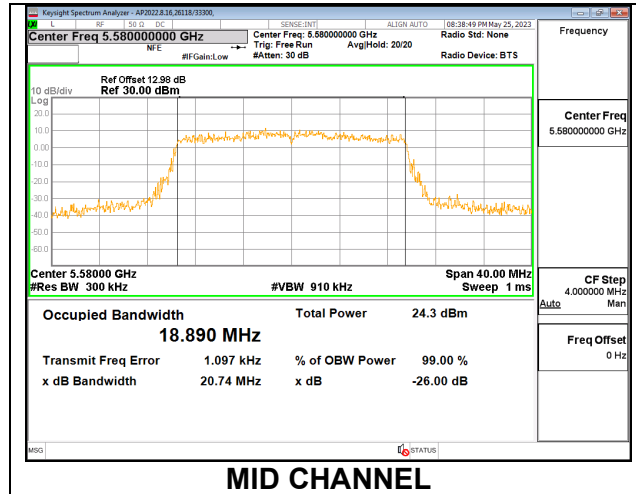

1TX Antenna 5 MODE: SU Mode

Channel	Frequency (MHz)	26 dB Bandwidth (MHz)	99% Bandwidth (MHz)
Low	5500	21.22	19.0240
Mid	5580	20.74	18.8900
High	5700	21.25	19.0270
144	5720	20.69	18.9040