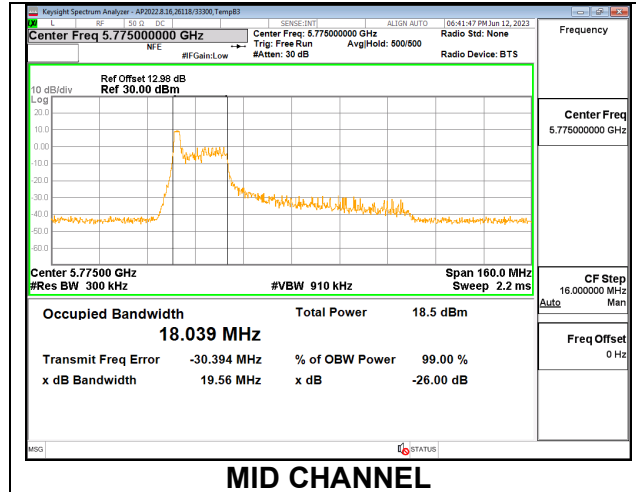

1TX Antenna 5 MODE: 26 Tones, RU Index 0

Channel	Frequency (MHz)	26 dB Bandwidth (MHz)	99% Bandwidth (MHz)
Mid	5775	19.56	18.0390