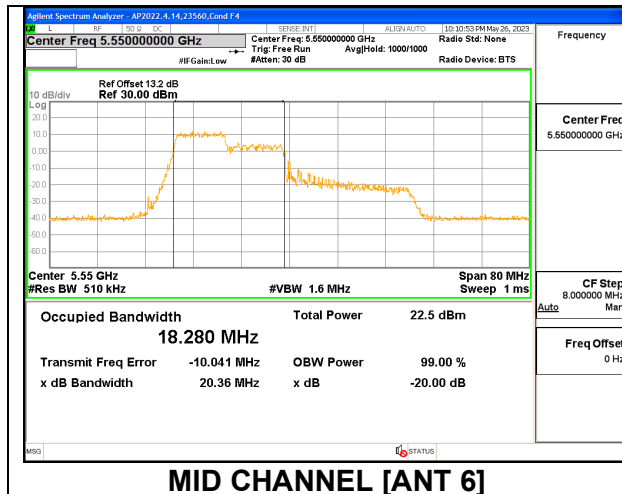

2TX Antenna 6 + Antenna 5 CDD MODE: 106 Tones, RU Index 53

Channel	Frequency (MHz)	26 dB Bandwidth Antenna 6 (MHz)	26 dB Bandwidth Antenna 5 (MHz)	99% Bandwidth Antenna 6 (MHz)	99% Bandwidth Antenna 5 (MHz)
Low	5510	20.48	18.74	18.41	17.7520
Mid	5550	20.36	18.85	18.28	17.8080
High	5670	19.58	18.78	18.14	17.7790
142	5710	20.21	18.88	18.23	17.5690