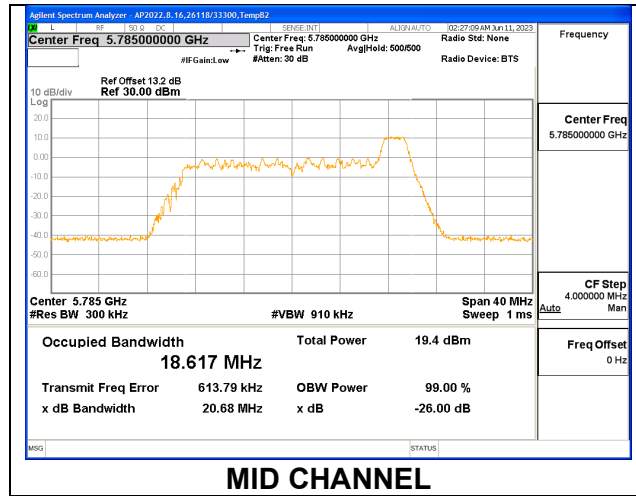

1TX Antenna 6 MODE: 26 Tones, RU Index 8

Channel	Frequency (MHz)	26 dB Bandwidth (MHz)	99% Bandwidth (MHz)
Low	5745	20.36	18.6150
Mid	5785	20.68	18.6170
High	5825	20.51	18.5880