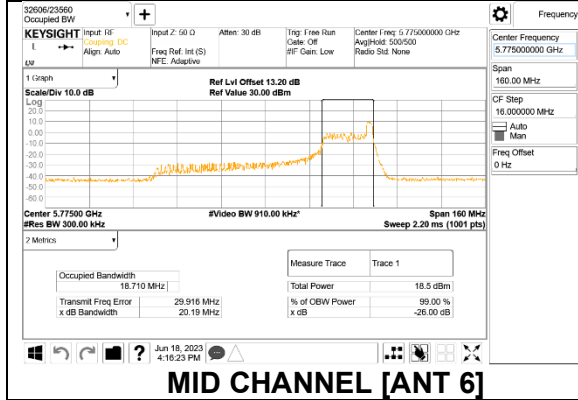

2TX Antenna 6 + Antenna 5 CDD MODE: 26 Tones, RU Index 36

Channel	Frequency (MHz)	26 dB Bandwidth Antenna 6 (MHz)	26 dB Bandwidth Antenna 5 (MHz)	99% Bandwidth Antenna 6 (MHz)	99% Bandwidth Antenna 5 (MHz)
Mid	5775	20.19	19.37	18.7100	18.0000