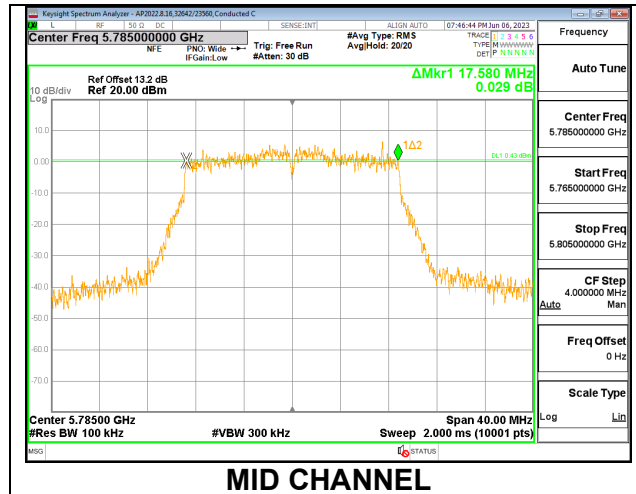

9.3.1. 802.11n HT20 MODE IN THE 5.8 GHz BAND

1TX Antenna 6 MODE

Channel	Frequency (MHz)	6 dB Bandwidth (MHz)	Minimum Limit (MHz)
Low	5745	15.412	0.5
Mid	5785	17.580	0.5
High	5825	17.616	0.5
144	5720	3.864	0.5