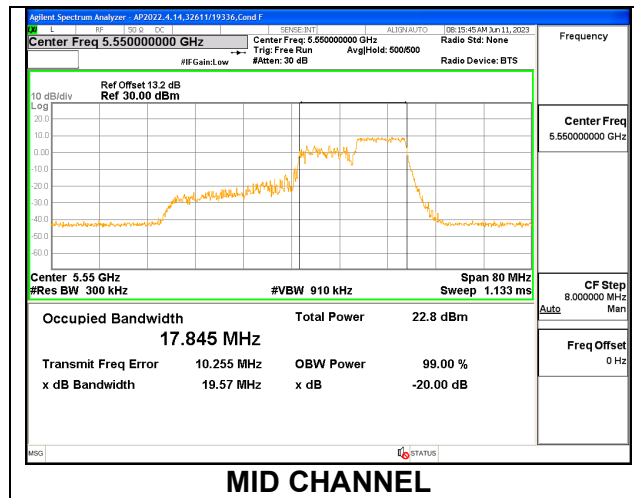

1TX Antenna 6 MODE: 106 Tones, RU Index 56

Channel	Frequency (MHz)	26 dB Bandwidth (MHz)	99% Bandwidth (MHz)
Low	5510	19.28	17.9260
Mid	5550	19.57	17.8450
High	5670	20.00	18.0180
142	5710	19.27	17.9320