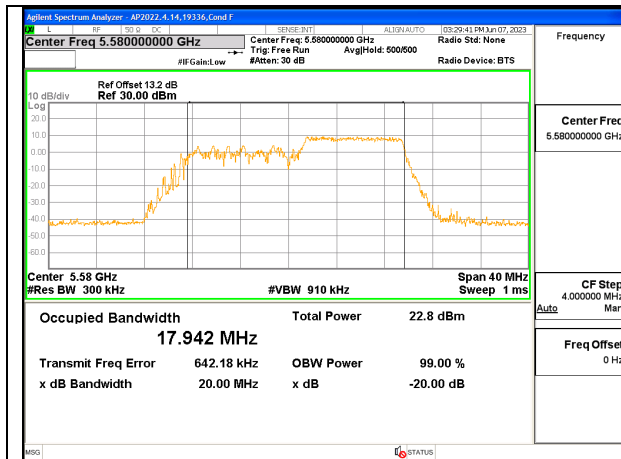

2TX Antenna 6 + Antenna 5 CDD MODE: 106 Tones, RU Index 54

Channel	Frequency (MHz)	26 dB Bandwidth Antenna 6 (MHz)	26 dB Bandwidth Antenna 5 (MHz)	99% Bandwidth Antenna 6 (MHz)	99% Bandwidth Antenna 5 (MHz)
Low	5500	19.34	19.21	18.0810	18.1690
Mid	5580	20.00	19.33	17.9420	18.1780
High	5700	20.19	19.14	18.2870	18.0330
144	5720	19.81	19.05	18.2260	18.1220