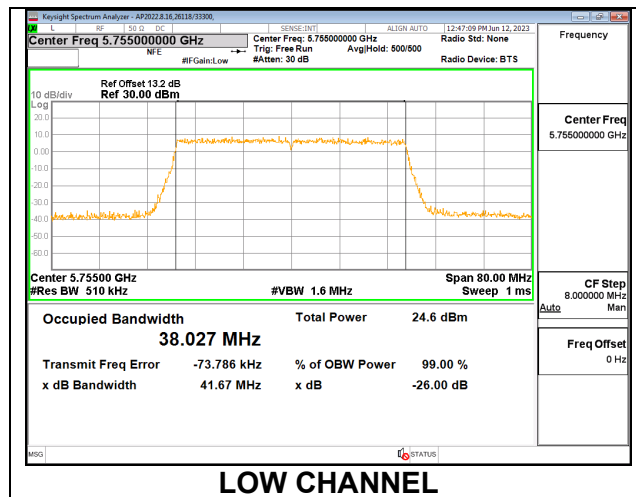

1TX Antenna 6 MODE: SU Mode

Channel	Frequency (MHz)	26 dB Bandwidth (MHz)	99% Bandwidth (MHz)
Low	5755	41.67	38.0270
High	5795	41.50	38.0310