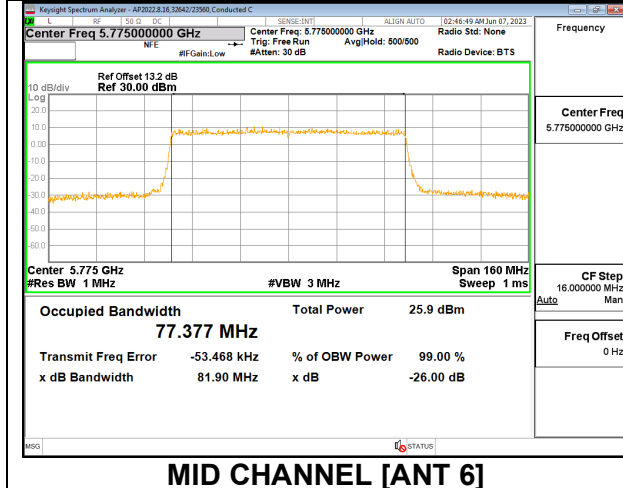

2TX Antenna 6 + Antenna 5 CDD MODE: SU Mode

Channel	Frequency (MHz)	26 dB Bandwidth Antenna 6 (MHz)	26 dB Bandwidth Antenna 5 (MHz)	99% Bandwidth Antenna 6 (MHz)	99% Bandwidth Antenna 5 (MHz)
Mid	5775	81.90	80.89	77.3770	77.4160