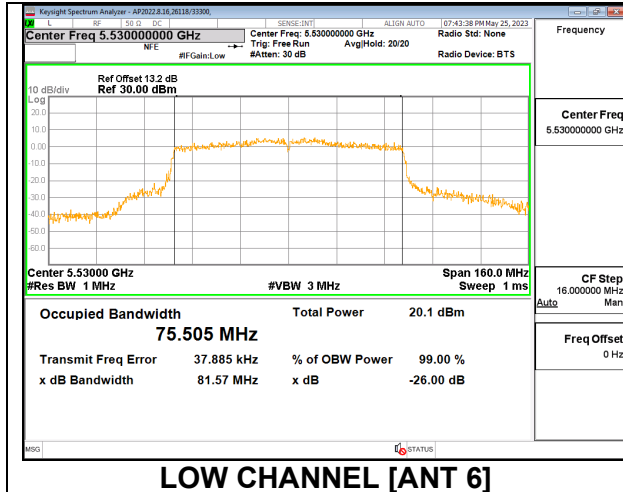

2TX Antenna 6 + Antenna 5 CDD MODE

Channel	Frequency (MHz)	26dB Bandwidth Antenna 6 (MHz)	26dB Bandwidth Antenna 5 (MHz)	99% Bandwidth Antenna 6 (MHz)	99% Bandwidth Antenna 5 (MHz)
Low	5530	81.57	80.51	75.5050	75.3910
High	5610	84.36	83.38	75.5460	75.4690
138	5690	80.51	79.93	75.5410	75.4900