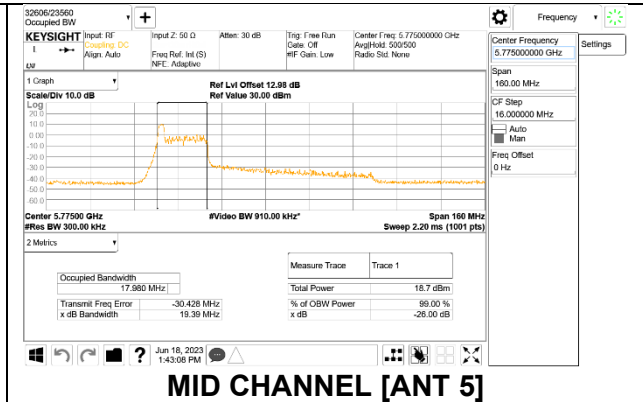

MID CHANNEL [ANT 5]

2TX Antenna 6 + Antenna 5 CDD MODE: 26 Tones, RU Index 18

Channel	Frequency (MHz)	26 dB Bandwidth Antenna 6 (MHz)	26 dB Bandwidth Antenna 5 (MHz)	99% Bandwidth Antenna 6 (MHz)	99% Bandwidth Antenna 5 (MHz)
Mid	5775	40.15	38.74	37.2180	36.3350