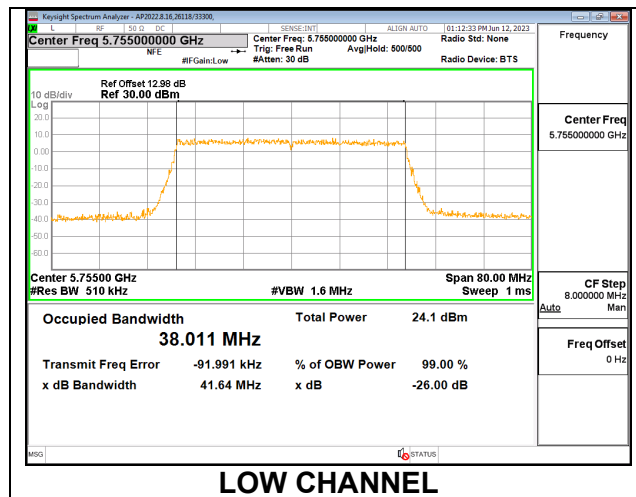

1TX Antenna 5 MODE: SU Mode

Channel	Frequency (MHz)	26 dB Bandwidth (MHz)	99% Bandwidth (MHz)
Low	5755	41.64	38.0110
High	5795	41.57	38.0190