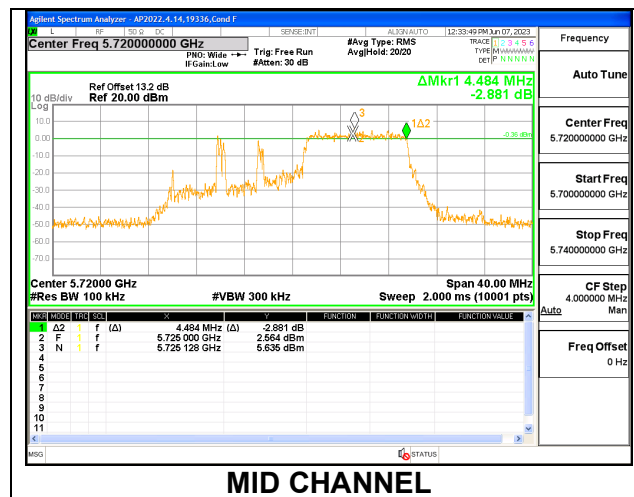

1TX Antenna 6 MODE: 106 Tones, RU Index 54

Frequency (MHz)	6 dB Bandwidth (MHz)	Minimum Limit (MHz)
5720	4.484	0.5