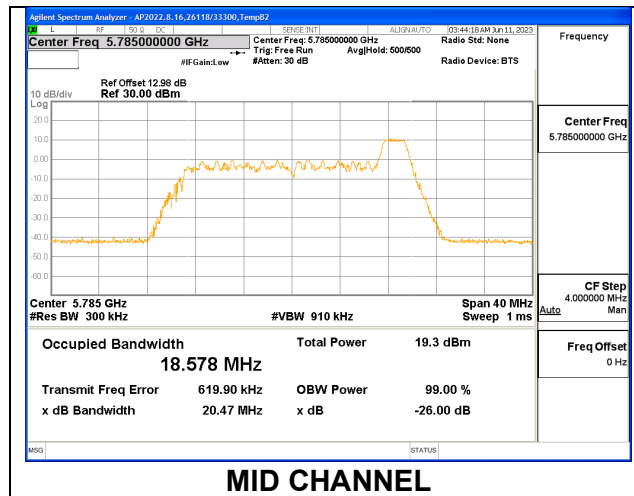

1TX Antenna 5 MODE: 26 Tones, RU Index 8

Channel	Frequency (MHz)	26 dB Bandwidth (MHz)	99% Bandwidth (MHz)
Low	5745	20.40	18.5890
Mid	5785	20.47	18.5780
High	5825	20.47	18.6240