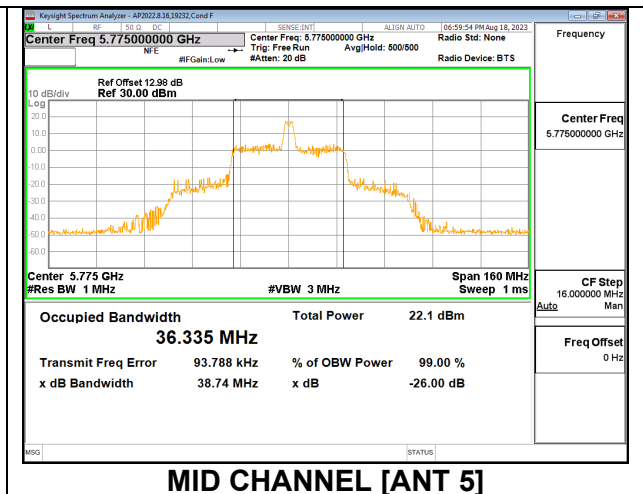

MID CHANNEL [ANT 5]