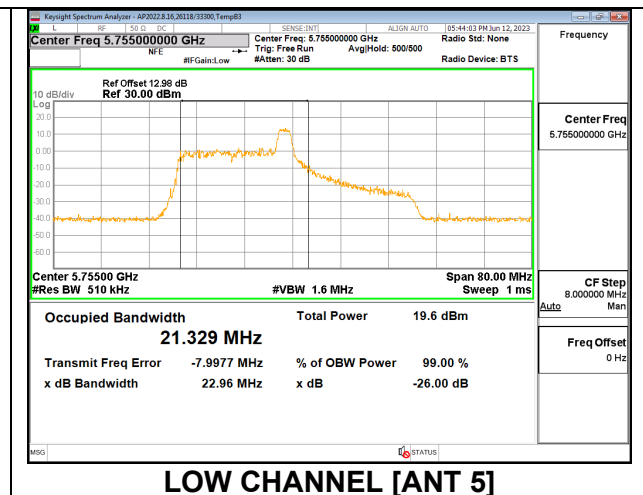

2TX Antenna 6 + Antenna 5 CDD MODE: 26 Tones, RU Index 8

Channel	Frequency (MHz)	26 dB Bandwidth Antenna 6 (MHz)	26 dB Bandwidth Antenna 5 (MHz)	99% Bandwidth Antenna 6 (MHz)	99% Bandwidth Antenna 5 (MHz)
Low	5755	22.70	22.96	21.2210	21.3290
High	5795	22.65	22.26	21.5330	20.7550