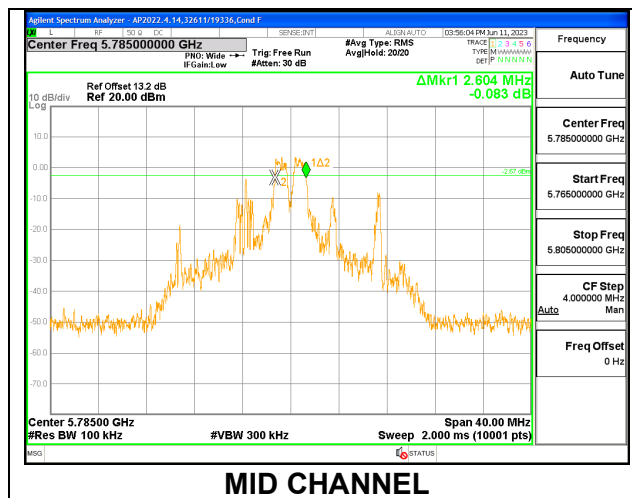

1TX Antenna 6 MODE: 26 Tones, RU Index 4

Channel	Frequency (MHz)	6 dB Bandwidth (MHz)	Minimum Limit (MHz)
Low	5745	2.576	0.5
Mid	5785	2.604	0.5
High	5825	2.620	0.5