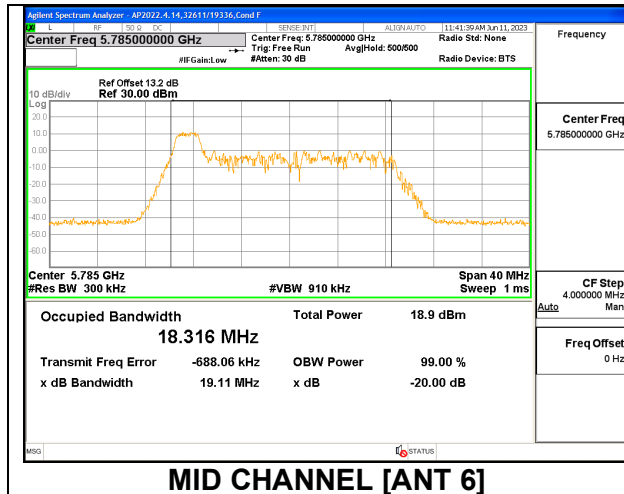

2TX Antenna 6 + Antenna 5 CDD MODE: 26 Tones, RU Index 0

Channel	Frequency (MHz)	26 dB Bandwidth Antenna 6 (MHz)	26 dB Bandwidth Antenna 5 (MHz)	99% Bandwidth Antenna 6 (MHz)	99% Bandwidth Antenna 5 (MHz)
Low	5745	18.96	18.96	18.3040	18.2400
Mid	5785	19.11	18.99	18.3160	18.1350
High	5825	19.00	19.56	18.3440	18.2180