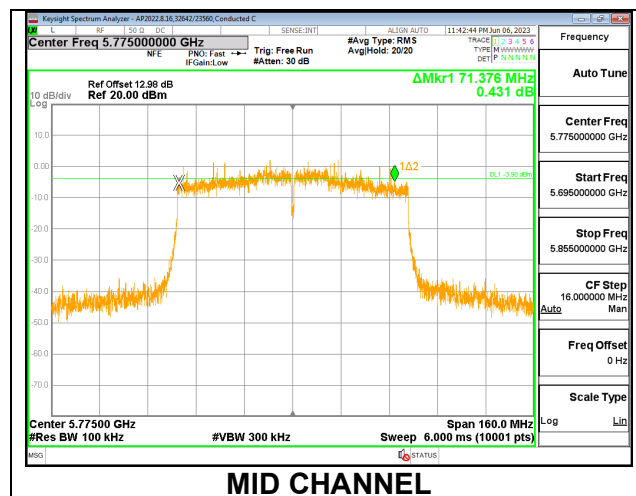

9.3.3. 802.11ac VHT80 MODE IN THE 5.8 GHz BAND

1TX Antenna 6 MODE

Channel	Frequency (MHz)	6 dB Bandwidth (MHz)	Minimum Limit (MHz)
Mid	5775	71.296	0.5
138	5690	3.256	0.5

1TX Antenna 5 MODE

Channel	Frequency (MHz)	6 dB Bandwidth (MHz)	Minimum Limit (MHz)
Mid	5775	71.376	0.5
138	5690	2.568	0.5