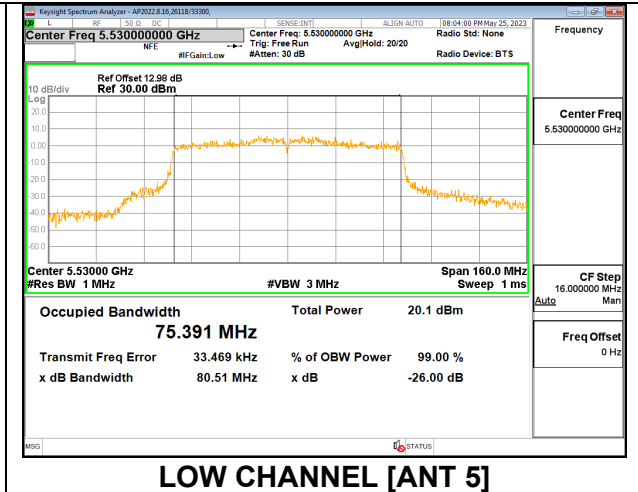

2TX Antenna 6 + Antenna 5 CDD MODE

Channel	Frequency (MHz)	26dB Bandwidth Antenna 6 (MHz)	26dB Bandwidth Antenna 5 (MHz)	99% Bandwidth Antenna 6 (MHz)	99% Bandwidth Antenna 5 (MHz)
Low	5530	81.57	80.51	75.5050	75.3910
High	5610	84.36	83.38	75.5460	75.4690
138	5690	80.51	79.93	75.5410	75.4900