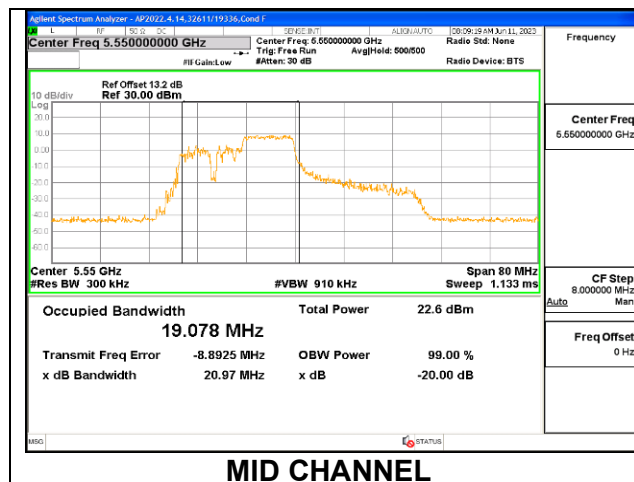

1TX Antenna 6 MODE: 106 Tones, RU Index 54

Channel	Frequency (MHz)	26 dB Bandwidth (MHz)	99% Bandwidth (MHz)
Low	5510	20.48	18.4140
Mid	5550	20.97	19.0780
High	5670	20.78	19.2540
142	5710	20.54	19.1750