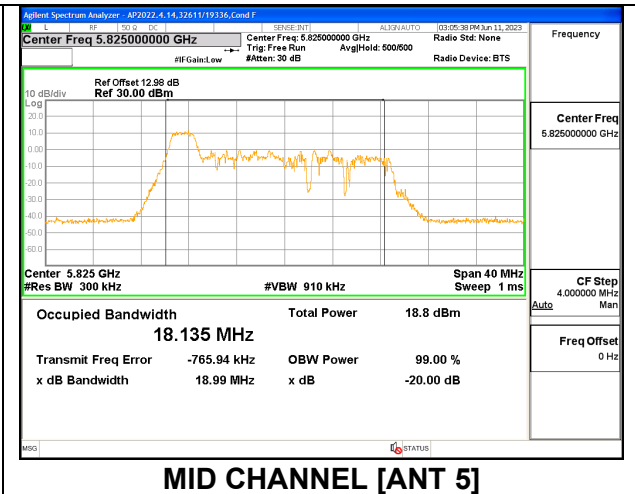

2TX Antenna 6 + Antenna 5 CDD MODE: 26 Tones, RU Index 0

Channel	Frequency (MHz)	26 dB Bandwidth Antenna 6 (MHz)	26 dB Bandwidth Antenna 5 (MHz)	99% Bandwidth Antenna 6 (MHz)	99% Bandwidth Antenna 5 (MHz)
Low	5745	18.96	18.96	18.3040	18.2400
Mid	5785	19.11	18.99	18.3160	18.1350
High	5825	19.00	19.56	18.3440	18.2180