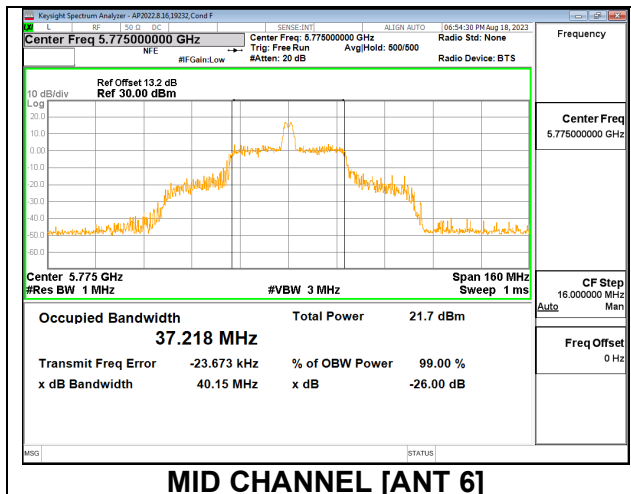

MID CHANNEL [ANT 6]