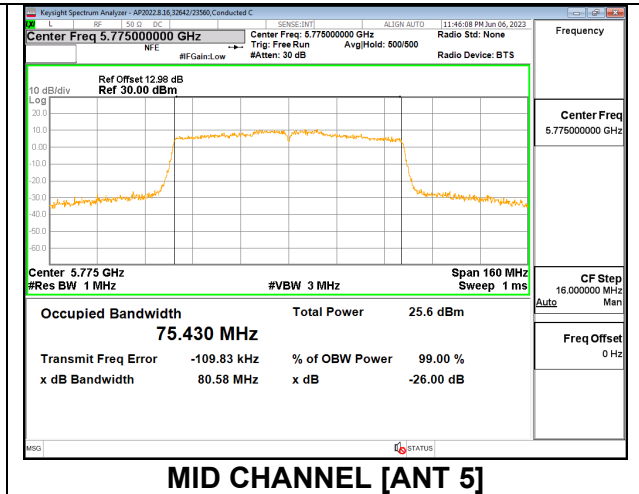

2TX Antenna 6 + Antenna 5 CDD MODE

Channel	Frequency (MHz)	26dB Bandwidth Antenna 6 (MHz)	26dB Bandwidth Antenna 5 (MHz)	99% Bandwidth Antenna 6 (MHz)	99% Bandwidth Antenna 5 (MHz)
Mid	5775	81.17	80.58	75.4750	75.4300