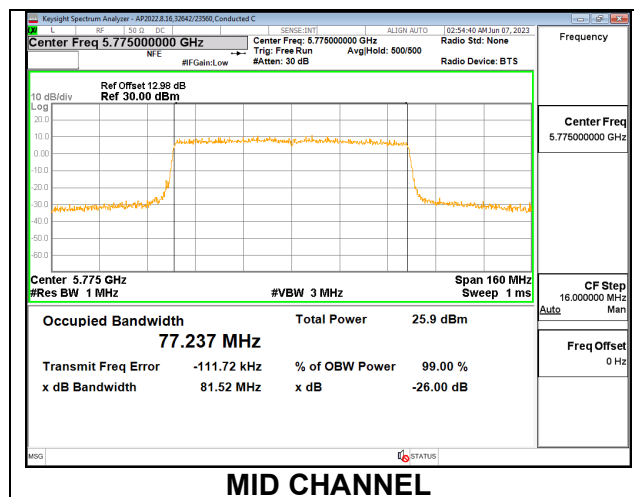

1TX Antenna 5 MODE: SU Mode

Channel	Frequency (MHz)	26 dB Bandwidth (MHz)	99% Bandwidth (MHz)
Mid	5775	81.52	77.2370