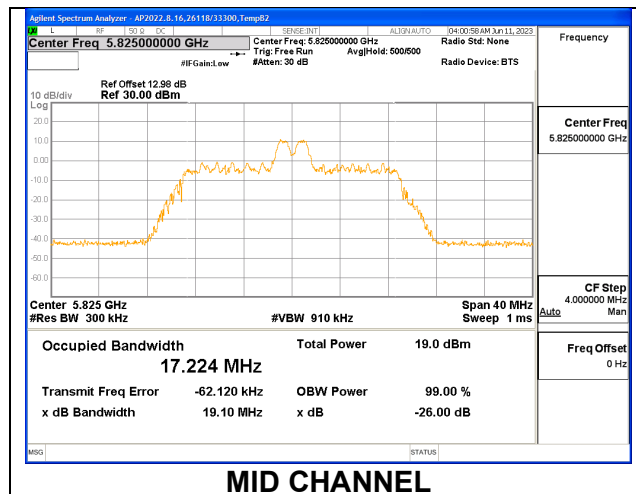

1TX Antenna 5 MODE: 26 Tones, RU Index 4

Channel	Frequency (MHz)	26 dB Bandwidth (MHz)	99% Bandwidth (MHz)
Low	5745	19.29	17.2790
Mid	5785	19.10	17.2240
High	5825	20.40	18.5890