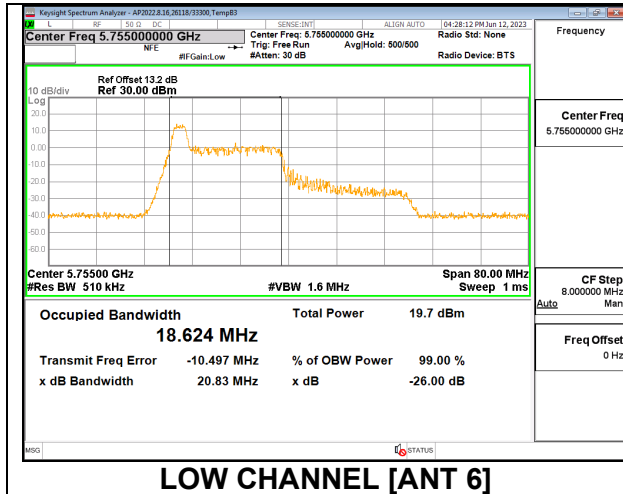

2TX Antenna 6 + Antenna 5 CDD MODE: 26 Tones, RU Index 0

Channel	Frequency (MHz)	26 dB Bandwidth Antenna 6 (MHz)	26 dB Bandwidth Antenna 5 (MHz)	99% Bandwidth Antenna 6 (MHz)	99% Bandwidth Antenna 5 (MHz)
Low	5755	20.83	20.19	18.6240	18.3870
High	5795	20.47	19.74	18.7010	18.2430