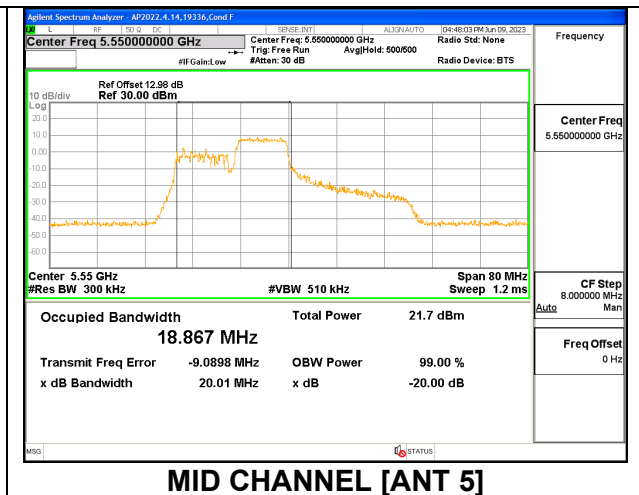

2TX Antenna 6 + Antenna 5 CDD MODE: 106 Tones, RU Index 54

Channel	Frequency (MHz)	26 dB Bandwidth Antenna 6 (MHz)	26 dB Bandwidth Antenna 5 (MHz)	99% Bandwidth Antenna 6 (MHz)	99% Bandwidth Antenna 5 (MHz)
Low	5510	22.67	20.13	20.4370	19.2010
Mid	5550	21.44	20.01	20.2250	18.8670
High	5670	21.89	19.42	20.1720	18.3320
142	5710	21.11	19.84	20.0890	18.7830