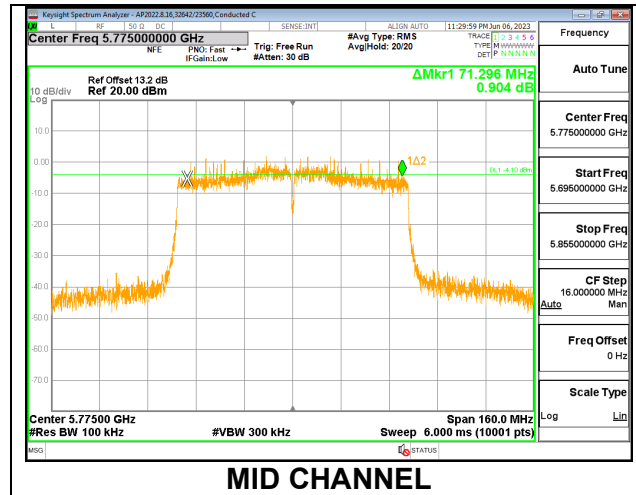

9.3.3. 802.11ac VHT80 MODE IN THE 5.8 GHz BAND

1TX Antenna 6 MODE

Channel	Frequency (MHz)	6 dB Bandwidth (MHz)	Minimum Limit (MHz)
Mid	5775	71.296	0.5
138	5690	3.256	0.5