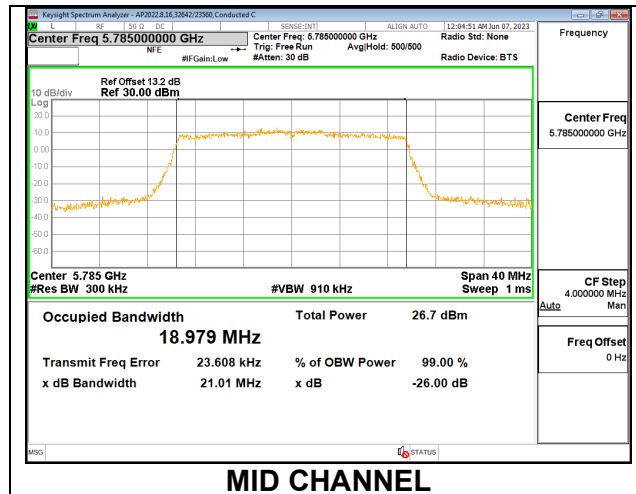

1TX Antenna 6 MODE: SU Mode

Channel	Frequency (MHz)	26 dB Bandwidth (MHz)	99% Bandwidth (MHz)
Low	5745	21.19	18.9790
Mid	5785	21.01	18.9790
High	5825	20.97	18.9740