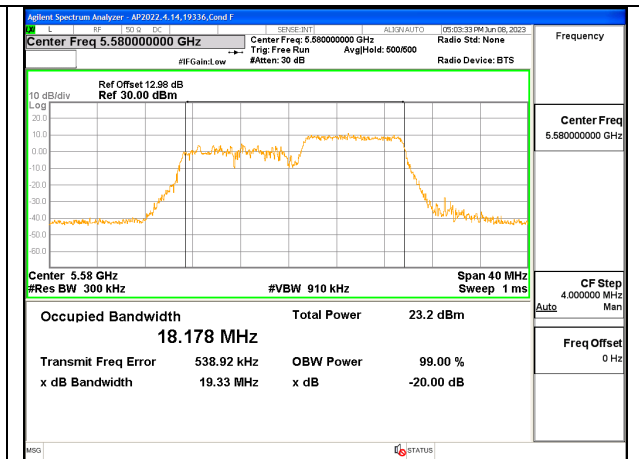

2TX Antenna 6 + Antenna 5 CDD MODE: 106 Tones, RU Index 54

Channel	Frequency (MHz)	26 dB Bandwidth Antenna 6 (MHz)	26 dB Bandwidth Antenna 5 (MHz)	99% Bandwidth Antenna 6 (MHz)	99% Bandwidth Antenna 5 (MHz)
Low	5500	19.34	19.21	18.0810	18.1690
Mid	5580	20.00	19.33	17.9420	18.1780
High	5700	20.19	19.14	18.2870	18.0330
144	5720	19.81	19.05	18.2260	18.1220