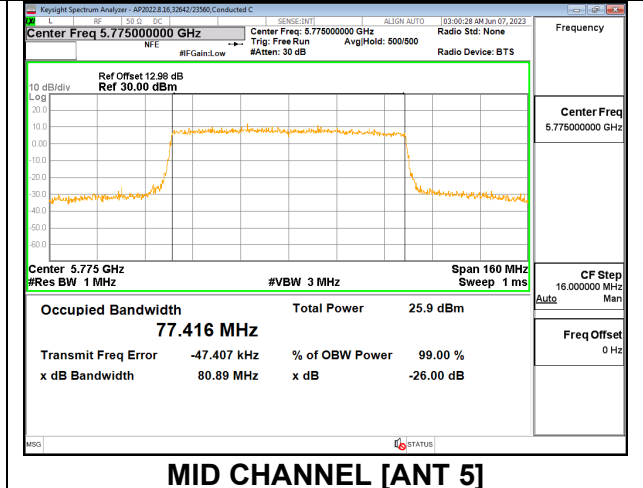

2TX Antenna 6 + Antenna 5 CDD MODE: SU Mode

Channel	Frequency (MHz)	26 dB Bandwidth Antenna 6 (MHz)	26 dB Bandwidth Antenna 5 (MHz)	99% Bandwidth Antenna 6 (MHz)	99% Bandwidth Antenna 5 (MHz)
Mid	5775	81.90	80.89	77.3770	77.4160