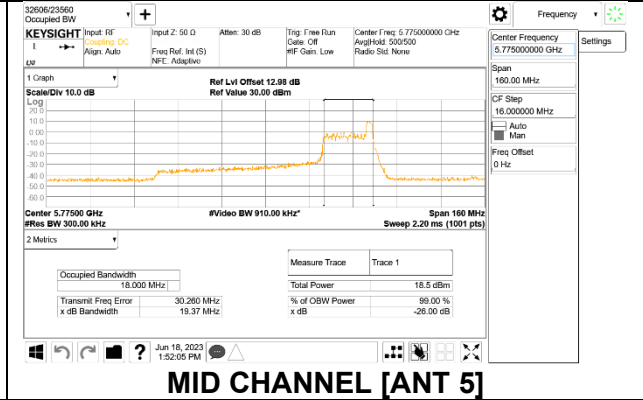

2TX Antenna 6 + Antenna 5 CDD MODE: 26 Tones, RU Index 36

Channel	Frequency (MHz)	26 dB Bandwidth Antenna 6 (MHz)	26 dB Bandwidth Antenna 5 (MHz)	99% Bandwidth Antenna 6 (MHz)	99% Bandwidth Antenna 5 (MHz)
Mid	5775	20.19	19.37	18.7100	18.0000