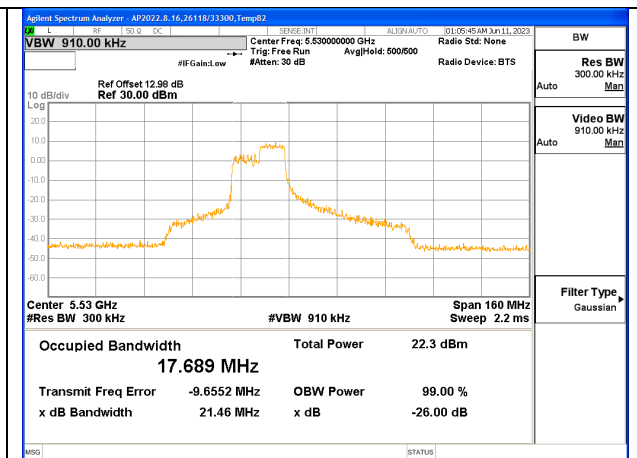

LOW CHANNEL [ANT 5]