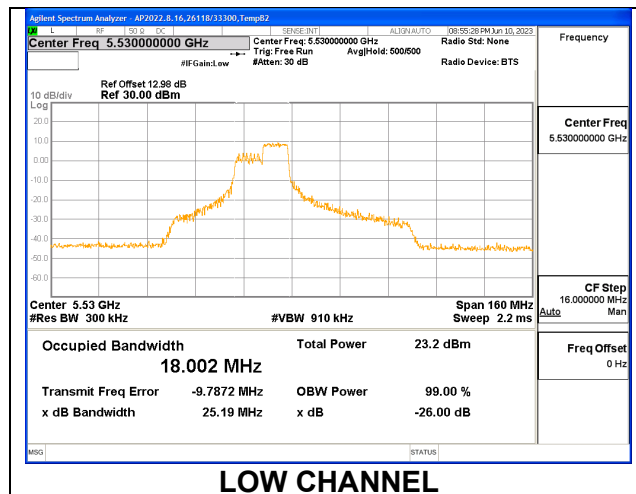

1TX Antenna 5 MODE: 106 Tones, RU Index 56

Channel	Frequency (MHz)	26 dB Bandwidth (MHz)	99% Bandwidth (MHz)
Low	5530	25.19	18.0020
High	5610	24.84	18.2010
138	5690	25.02	18.1320