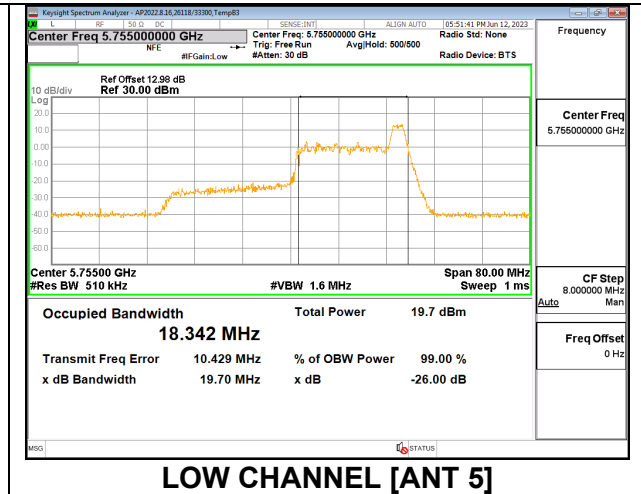

2TX Antenna 6 + Antenna 5 CDD MODE: 26 Tones, RU Index 17

Channel	Frequency (MHz)	26 dB Bandwidth Antenna 6 (MHz)	26 dB Bandwidth Antenna 5 (MHz)	99% Bandwidth Antenna 6 (MHz)	99% Bandwidth Antenna 5 (MHz)
Low	5755	21.0600	19.7000	18.9130	18.3420
High	5795	20.4700	20.0000	18.8920	18.4260