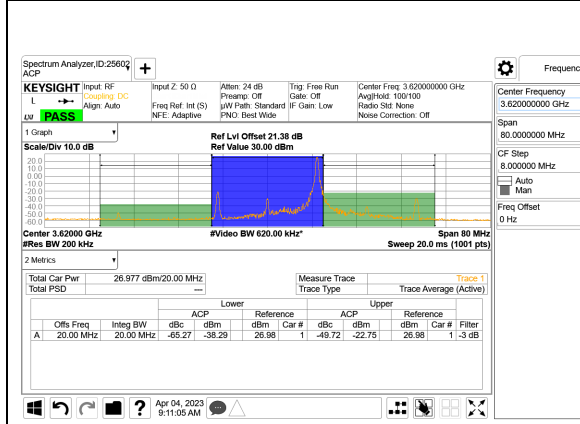

LTE B48 15MHz QPSK High Channel RB1-74

LTE B48 20MHz QPSK Low Channel RB1-99

LTE B48 15MHz QPSK High Channel RB75-0

LTE B48 20MHz QPSK Low Channel RB100-0

LTE B48 20MHz QPSK Middle Channel RB1-0

LTE B48 20MHz QPSK High Channel RB1-0

LTE B48 20MHz QPSK Middle Channel RB1-99

LTE B48 20MHz QPSK High Channel RB1-99

LTE B48 20MHz QPSK Middle Channel RB100-0

LTE B48 20MHz QPSK High Channel RB100-0

5G NR n48 EMISSION MASK

5G NR n48 10MHz BPSK High Channel RB1-0