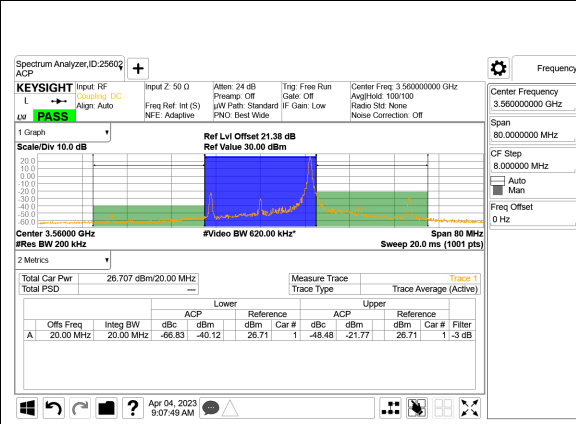

LTE B48 20MHz QPSK Low Channel RB1-99