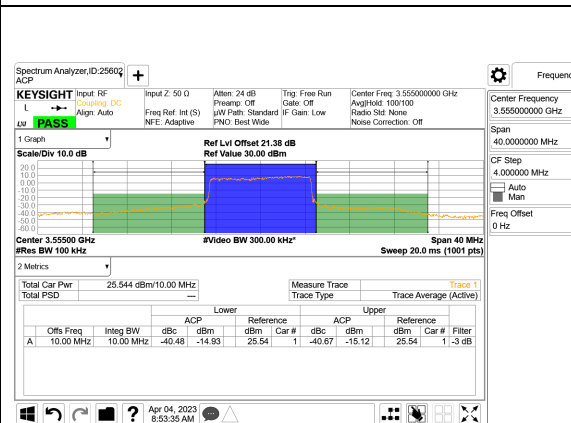

LTE B48 10MHz QPSK Low Channel RB50-0