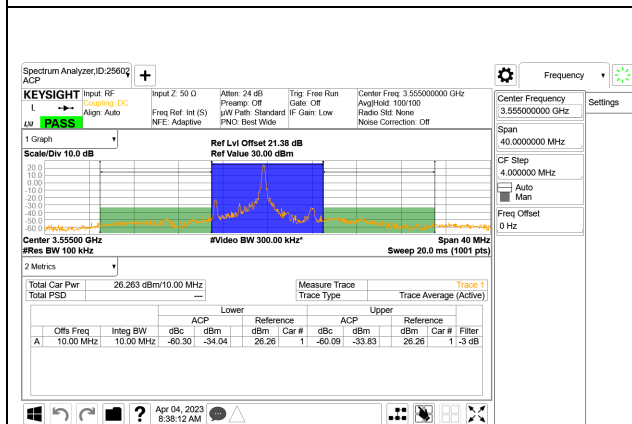

LTE B48 20MHz QPSK Middle Channel RB100-0, ID:25780

LTE B48 20MHz QPSK High Channel RB100-0, ID:25780

LTE BAND 48 ADJACENT CHANNEL POWER

LTE B48 5MHz QPSK Low Channel RB1-0

LTE B48 5MHz QPSK Middle Channel RB1-0

LTE B48 5MHz QPSK Low Channel RB1-24

LTE B48 5MHz QPSK Middle Channel RB1-24

LTE B48 5MHz QPSK Low Channel RB25-0

LTE B48 5MHz QPSK Middle Channel RB25-0

LTE B48 5MHz QPSK High Channel RB1-0

LTE B48 10MHz QPSK Low Channel RB1-0