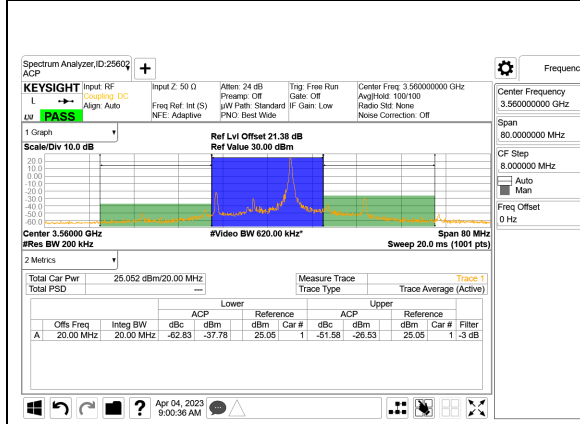

LTE B48 10MHz QPSK Middle Channel RB1-49

LTE B48 10MHz QPSK High Channel RB1-49

LTE B48 10MHz QPSK Middle Channel RB50-0

LTE B48 10MHz QPSK High Channel RB50-0

LTE B48 15MHz QPSK Low Channel RB1-0

LTE B48 15MHz QPSK Middle Channel RB1-0