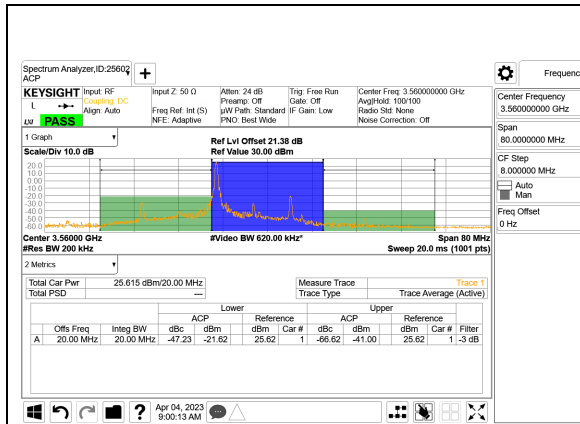

LTE B48 10MHz QPSK Middle Channel RB1-49

LTE B48 10MHz QPSK High Channel RB1-49

LTE B48 10MHz QPSK Middle Channel RB50-0

LTE B48 10MHz QPSK High Channel RB50-0

LTE B48 15MHz QPSK Low Channel RB1-0

LTE B48 15MHz QPSK Middle Channel RB1-0