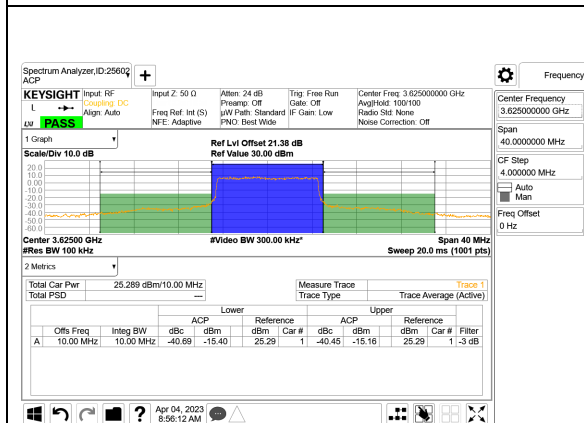

LTE B48 5MHz QPSK High Channel RB1-24

LTE B48 10MHz QPSK Low Channel RB1-49

LTE B48 5MHz QPSK High Channel RB25-0

LTE B48 10MHz QPSK Low Channel RB50-0

LTE B48 10MHz QPSK Middle Channel RB1-0

LTE B48 10MHz QPSK High Channel RB1-0

LTE B48 10MHz QPSK Middle Channel RB1-49

LTE B48 10MHz QPSK High Channel RB1-49

LTE B48 10MHz QPSK Middle Channel RB50-0

LTE B48 10MHz QPSK High Channel RB50-0

LTE B48 15MHz QPSK Low Channel RB1-0

LTE B48 15MHz QPSK Middle Channel RB1-0