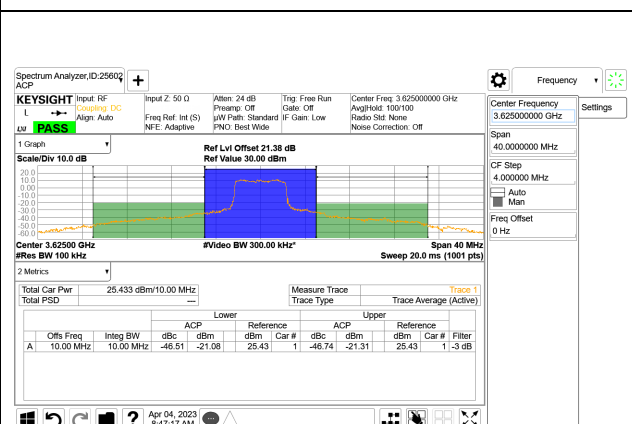

LTE B48 20MHz QPSK Middle Channel RB100-0, ID:25780

LTE B48 20MHz QPSK High Channel RB100-0, ID:25780

LTE BAND 48 ADJACENT CHANNEL POWER

LTE B48 5MHz QPSK Low Channel RB1-0

LTE B48 5MHz QPSK Middle Channel RB1-0

LTE B48 5MHz QPSK Low Channel RB1-24

LTE B48 5MHz QPSK Middle Channel RB1-24

LTE B48 5MHz QPSK Low Channel RB25-0

LTE B48 5MHz QPSK Middle Channel RB25-0

LTE B48 5MHz QPSK High Channel RB1-0

LTE B48 10MHz QPSK Low Channel RB1-0