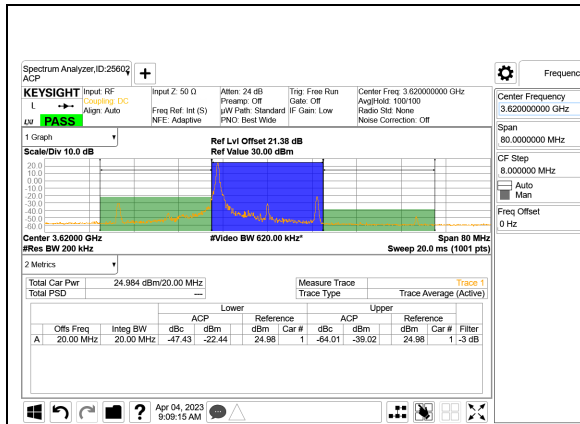

LTE B48 15MHz QPSK High Channel RB1-74

LTE B48 20MHz QPSK Low Channel RB1-99

LTE B48 15MHz QPSK High Channel RB75-0

LTE B48 20MHz QPSK Low Channel RB100-0

LTE B48 20MHz QPSK Middle Channel RB1-0

LTE B48 20MHz QPSK High Channel RB1-0

LTE B48 20MHz QPSK Middle Channel RB1-99

LTE B48 20MHz QPSK High Channel RB1-99

LTE B48 20MHz QPSK Middle Channel RB100-0

LTE B48 20MHz QPSK High Channel RB100-0

5G NR n48 EMISSION MASK

5G NR n48 10MHz BPSK High Channel RB1-0