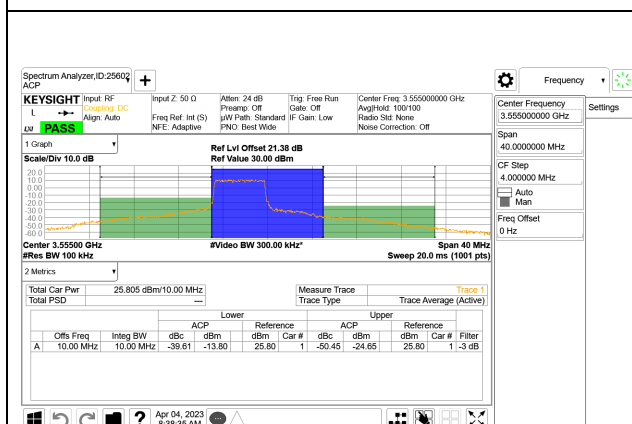

LTE B48 20MHz QPSK Middle Channel RB100-0, ID:25780

LTE B48 20MHz QPSK High Channel RB100-0, ID:25780

LTE BAND 48 ADJACENT CHANNEL POWER

LTE B48 5MHz QPSK Low Channel RB1-0

LTE B48 5MHz QPSK Middle Channel RB1-0

LTE B48 5MHz QPSK Low Channel RB1-24

LTE B48 5MHz QPSK Middle Channel RB1-24

LTE B48 5MHz QPSK Low Channel RB25-0

LTE B48 5MHz QPSK Middle Channel RB25-0

LTE B48 5MHz QPSK High Channel RB1-0

LTE B48 10MHz QPSK Low Channel RB1-0