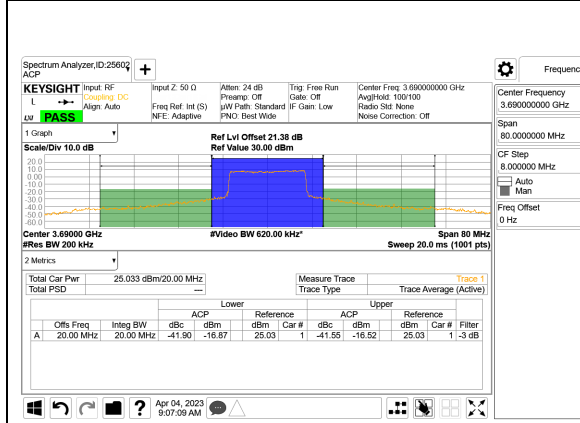

LTE B48 10MHz QPSK Middle Channel RB1-49

LTE B48 10MHz QPSK High Channel RB1-49

LTE B48 10MHz QPSK Middle Channel RB50-0

LTE B48 10MHz QPSK High Channel RB50-0

LTE B48 15MHz QPSK Low Channel RB1-0

LTE B48 15MHz QPSK Middle Channel RB1-0

LTE B48 15MHz QPSK Low Channel RB1-74

LTE B48 15MHz QPSK Middle Channel RB1-74

LTE B48 15MHz QPSK Low Channel RB75-0

LTE B48 15MHz QPSK Middle Channel RB75-0

LTE B48 15MHz QPSK High Channel RB1-0

LTE B48 20MHz QPSK Low Channel RB1-0

LTE B48 15MHz QPSK High Channel RB1-74

LTE B48 20MHz QPSK Low Channel RB1-99

LTE B48 15MHz QPSK High Channel RB75-0

LTE B48 20MHz QPSK Low Channel RB100-0

LTE B48 20MHz QPSK Middle Channel RB1-0

LTE B48 20MHz QPSK High Channel RB1-0