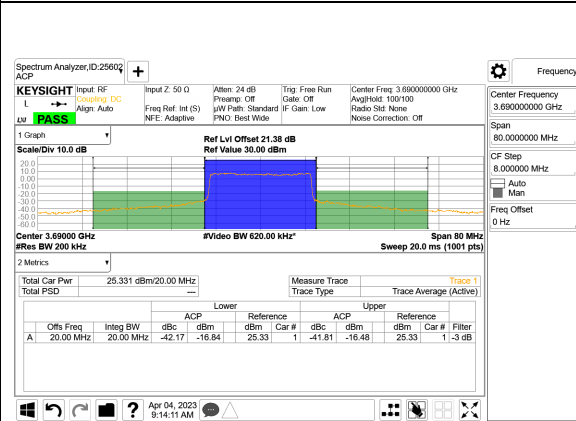

LTE B48 15MHz QPSK High Channel RB1-74

LTE B48 20MHz QPSK Low Channel RB1-99

LTE B48 15MHz QPSK High Channel RB75-0

LTE B48 20MHz QPSK Low Channel RB100-0

LTE B48 20MHz QPSK Middle Channel RB1-0

LTE B48 20MHz QPSK High Channel RB1-0

LTE B48 20MHz QPSK Middle Channel RB1-99

LTE B48 20MHz QPSK High Channel RB1-99

LTE B48 20MHz QPSK Middle Channel RB100-0

LTE B48 20MHz QPSK High Channel RB100-0

5G NR n48 EMISSION MASK

5G NR n48 10MHz BPSK High Channel RB1-0