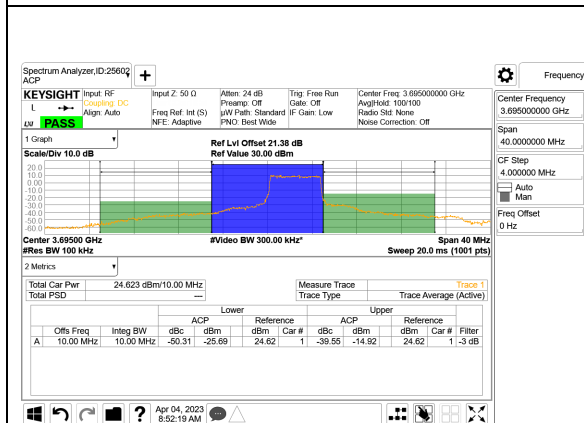

LTE B48 20MHz QPSK Middle Channel RB100-0, ID:25780

LTE B48 20MHz QPSK High Channel RB100-0, ID:25780

LTE BAND 48 ADJACENT CHANNEL POWER

LTE B48 5MHz QPSK Low Channel RB1-0

LTE B48 5MHz QPSK Middle Channel RB1-0

LTE B48 5MHz QPSK Low Channel RB1-24

LTE B48 5MHz QPSK Middle Channel RB1-24

LTE B48 5MHz QPSK Low Channel RB25-0

LTE B48 5MHz QPSK Middle Channel RB25-0

LTE B48 5MHz QPSK High Channel RB1-0

LTE B48 10MHz QPSK Low Channel RB1-0

LTE B48 5MHz QPSK High Channel RB1-24

LTE B48 10MHz QPSK Low Channel RB1-49

LTE B48 5MHz QPSK High Channel RB25-0

LTE B48 10MHz QPSK Low Channel RB50-0

LTE B48 10MHz QPSK Middle Channel RB1-0

LTE B48 10MHz QPSK High Channel RB1-0