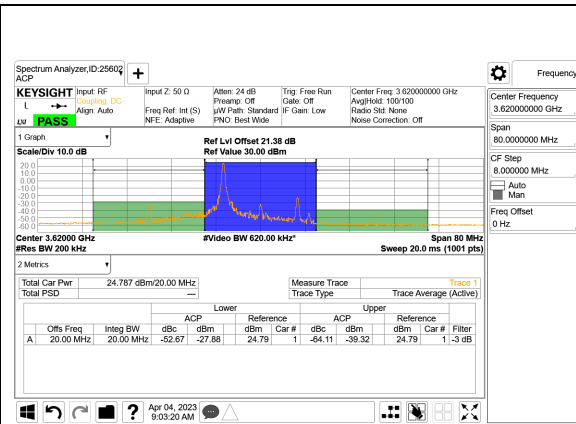

LTE B48 10MHz QPSK Middle Channel RB1-49

LTE B48 10MHz QPSK High Channel RB1-49

LTE B48 10MHz QPSK Middle Channel RB50-0

LTE B48 10MHz QPSK High Channel RB50-0

LTE B48 15MHz QPSK Low Channel RB1-0

LTE B48 15MHz QPSK Middle Channel RB1-0