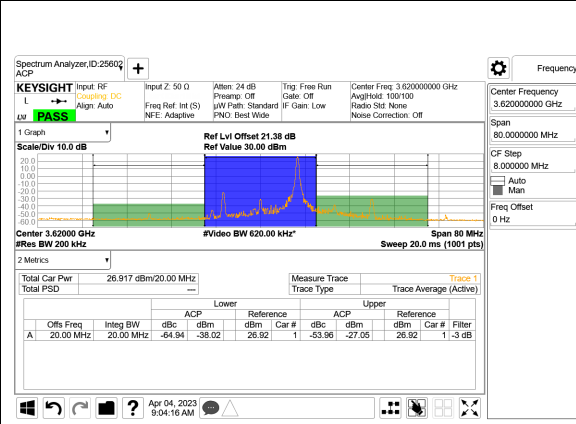

LTE B48 15MHz QPSK Middle Channel RB1-74