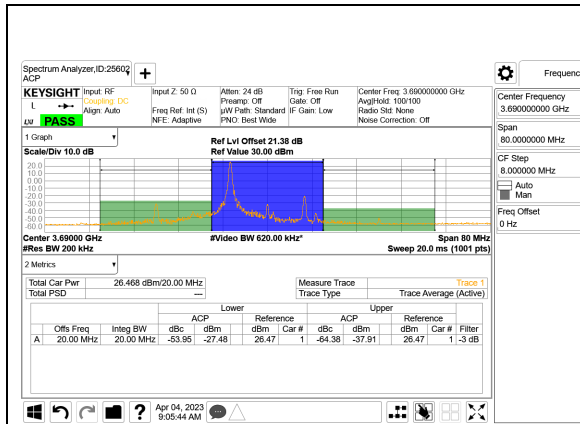

LTE B48 15MHz QPSK Low Channel RB1-74

LTE B48 15MHz QPSK Middle Channel RB1-74

LTE B48 15MHz QPSK Low Channel RB75-0

LTE B48 15MHz QPSK Middle Channel RB75-0

LTE B48 15MHz QPSK High Channel RB1-0

LTE B48 20MHz QPSK Low Channel RB1-0

LTE B48 15MHz QPSK High Channel RB1-74

LTE B48 20MHz QPSK Low Channel RB1-99

LTE B48 15MHz QPSK High Channel RB75-0

LTE B48 20MHz QPSK Low Channel RB100-0

LTE B48 20MHz QPSK Middle Channel RB1-0

LTE B48 20MHz QPSK High Channel RB1-0