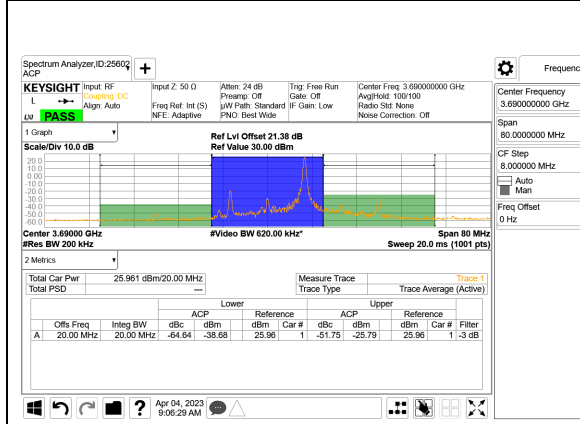

LTE B48 15MHz QPSK Low Channel RB1-74

LTE B48 15MHz QPSK Middle Channel RB1-74

LTE B48 15MHz QPSK Low Channel RB75-0

LTE B48 15MHz QPSK Middle Channel RB75-0

LTE B48 15MHz QPSK High Channel RB1-0

LTE B48 20MHz QPSK Low Channel RB1-0

LTE B48 15MHz QPSK High Channel RB1-74

LTE B48 20MHz QPSK Low Channel RB1-99

LTE B48 15MHz QPSK High Channel RB75-0

LTE B48 20MHz QPSK Low Channel RB100-0

LTE B48 20MHz QPSK Middle Channel RB1-0

LTE B48 20MHz QPSK High Channel RB1-0