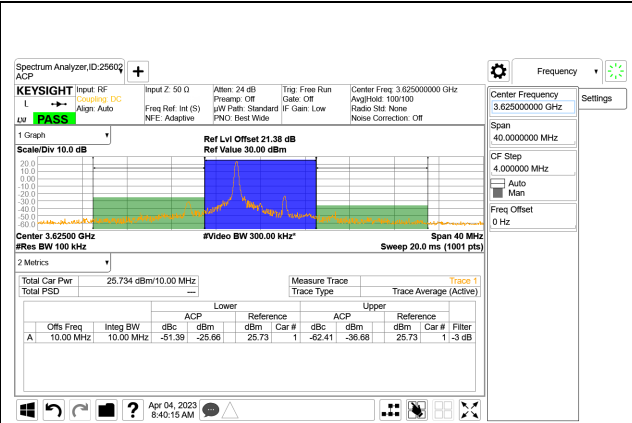

LTE B48 20MHz QPSK Middle Channel RB100-0, ID:25780

LTE B48 20MHz QPSK High Channel RB100-0, ID:25780

LTE BAND 48 ADJACENT CHANNEL POWER

LTE B48 5MHz QPSK Low Channel RB1-0

LTE B48 5MHz QPSK Middle Channel RB1-0

LTE B48 5MHz QPSK Low Channel RB1-24

LTE B48 5MHz QPSK Middle Channel RB1-24

LTE B48 5MHz QPSK Low Channel RB25-0

LTE B48 5MHz QPSK Middle Channel RB25-0

LTE B48 5MHz QPSK High Channel RB1-0

LTE B48 10MHz QPSK Low Channel RB1-0