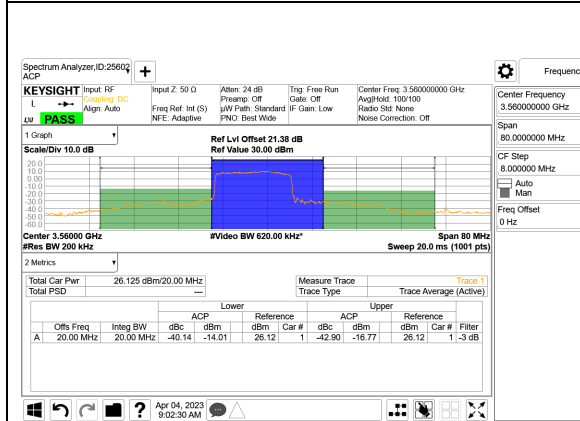

LTE B48 15MHz QPSK Low Channel RB75-0