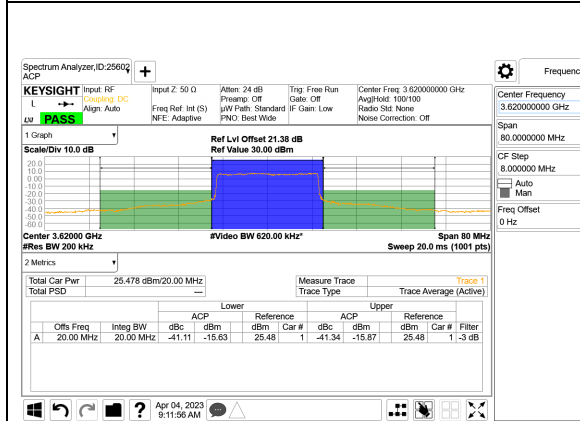

LTE B48 15MHz QPSK High Channel RB1-74

LTE B48 20MHz QPSK Low Channel RB1-99

LTE B48 15MHz QPSK High Channel RB75-0

LTE B48 20MHz QPSK Low Channel RB100-0

LTE B48 20MHz QPSK Middle Channel RB1-0

LTE B48 20MHz QPSK High Channel RB1-0

LTE B48 20MHz QPSK Middle Channel RB1-99

LTE B48 20MHz QPSK High Channel RB1-99

LTE B48 20MHz QPSK Middle Channel RB100-0

LTE B48 20MHz QPSK High Channel RB100-0

5G NR n48 EMISSION MASK

5G NR n48 10MHz BPSK High Channel RB1-0