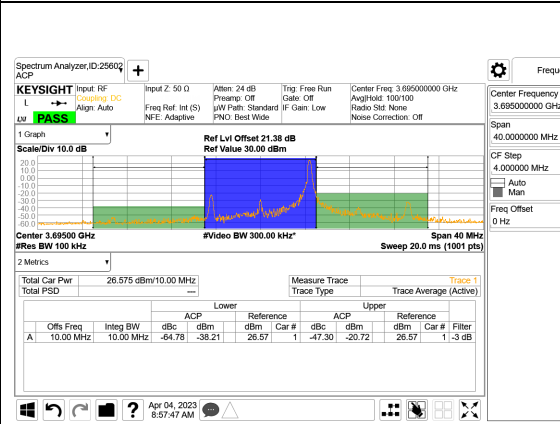

LTE B48 5MHz QPSK High Channel RB1-24

LTE B48 10MHz QPSK Low Channel RB1-49

LTE B48 5MHz QPSK High Channel RB25-0

LTE B48 10MHz QPSK Low Channel RB50-0

LTE B48 10MHz QPSK Middle Channel RB1-0

LTE B48 10MHz QPSK High Channel RB1-0

LTE B48 10MHz QPSK Middle Channel RB1-49

LTE B48 10MHz QPSK High Channel RB1-49

LTE B48 10MHz QPSK Middle Channel RB50-0

LTE B48 10MHz QPSK High Channel RB50-0

LTE B48 15MHz QPSK Low Channel RB1-0

LTE B48 15MHz QPSK Middle Channel RB1-0