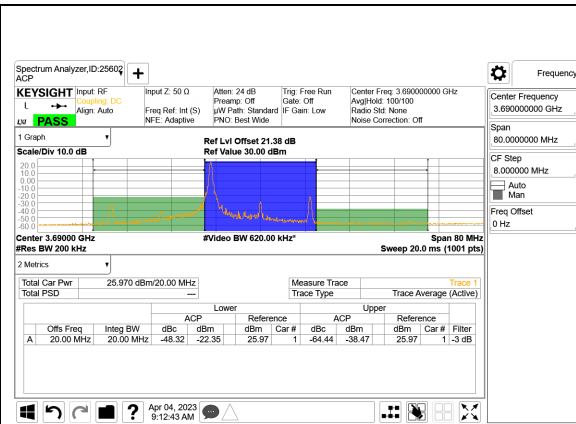

LTE B48 15MHz QPSK High Channel RB1-74

LTE B48 20MHz QPSK Low Channel RB1-99

LTE B48 15MHz QPSK High Channel RB75-0

LTE B48 20MHz QPSK Low Channel RB100-0

LTE B48 20MHz QPSK Middle Channel RB1-0

LTE B48 20MHz QPSK High Channel RB1-0

LTE B48 20MHz QPSK Middle Channel RB1-99

LTE B48 20MHz QPSK High Channel RB1-99

LTE B48 20MHz QPSK Middle Channel RB100-0

LTE B48 20MHz QPSK High Channel RB100-0

5G NR n48 EMISSION MASK

5G NR n48 10MHz BPSK High Channel RB1-0