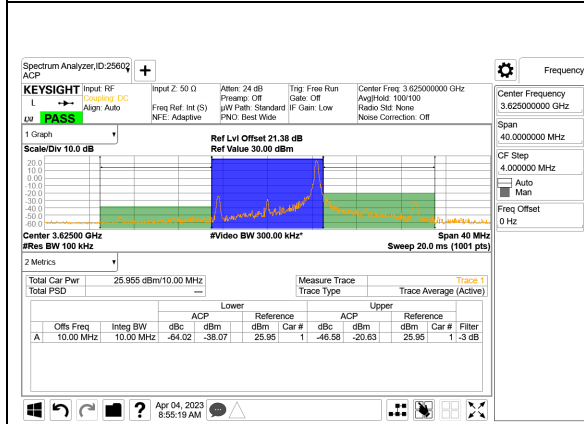

LTE B48 5MHz QPSK High Channel RB1-24

LTE B48 10MHz QPSK Low Channel RB1-49

LTE B48 5MHz QPSK High Channel RB25-0

LTE B48 10MHz QPSK Low Channel RB50-0

LTE B48 10MHz QPSK Middle Channel RB1-0

LTE B48 10MHz QPSK High Channel RB1-0

LTE B48 10MHz QPSK Middle Channel RB1-49

LTE B48 10MHz QPSK High Channel RB1-49

LTE B48 10MHz QPSK Middle Channel RB50-0

LTE B48 10MHz QPSK High Channel RB50-0

LTE B48 15MHz QPSK Low Channel RB1-0

LTE B48 15MHz QPSK Middle Channel RB1-0