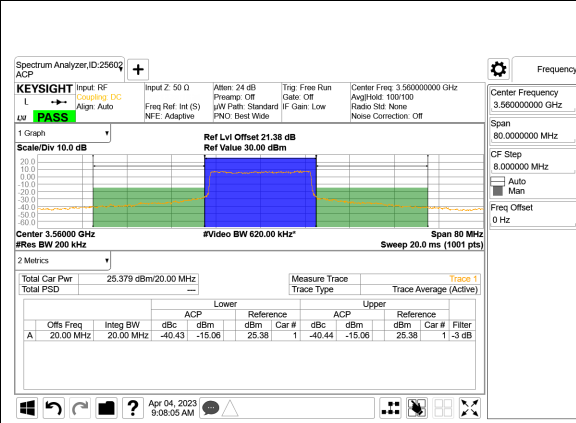

LTE B48 20MHz QPSK Low Channel RB100-0