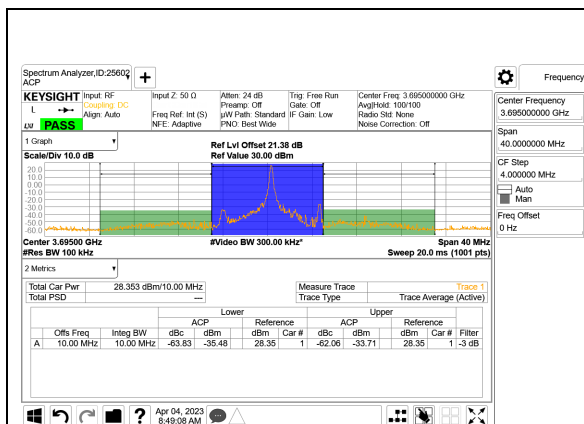

LTE B48 20MHz QPSK Middle Channel RB100-0, ID:25780

LTE B48 20MHz QPSK High Channel RB100-0, ID:25780

LTE BAND 48 ADJACENT CHANNEL POWER

LTE B48 5MHz QPSK Low Channel RB1-0

LTE B48 5MHz QPSK Middle Channel RB1-0

LTE B48 5MHz QPSK Low Channel RB1-24

LTE B48 5MHz QPSK Middle Channel RB1-24

LTE B48 5MHz QPSK Low Channel RB25-0

LTE B48 5MHz QPSK Middle Channel RB25-0

LTE B48 5MHz QPSK High Channel RB1-0

LTE B48 10MHz QPSK Low Channel RB1-0

LTE B48 5MHz QPSK High Channel RB1-24

LTE B48 10MHz QPSK Low Channel RB1-49

LTE B48 5MHz QPSK High Channel RB25-0

LTE B48 10MHz QPSK Low Channel RB50-0

LTE B48 10MHz QPSK Middle Channel RB1-0

LTE B48 10MHz QPSK High Channel RB1-0