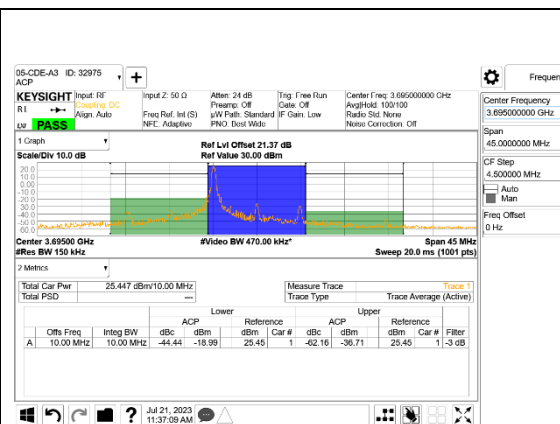

LTE B48 5MHz QPSK Low Channel RB1-24

LTE B48 5MHz QPSK Middle Channel RB1-24

LTE B48 5MHz QPSK Low Channel RB25-0

LTE B48 5MHz QPSK Middle Channel RB25-0

LTE B48 5MHz QPSK High Channel RB1-0

LTE B48 10MHz QPSK Low Channel RB1-0

LTE B48 5MHz QPSK High Channel RB1-24

LTE B48 10MHz QPSK Low Channel RB1-49

LTE B48 5MHz QPSK High Channel RB25-0

LTE B48 10MHz QPSK Low Channel RB50-0

LTE B48 10MHz QPSK Middle Channel RB1-0

LTE B48 10MHz QPSK High Channel RB1-0

LTE B48 10MHz QPSK Middle Channel RB1-49

LTE B48 10MHz QPSK High Channel RB1-49

LTE B48 10MHz QPSK Middle Channel RB50-0

LTE B48 10MHz QPSK High Channel RB50-0

LTE B48 15MHz QPSK Low Channel RB1-0

LTE B48 15MHz QPSK Middle Channel RB1-0