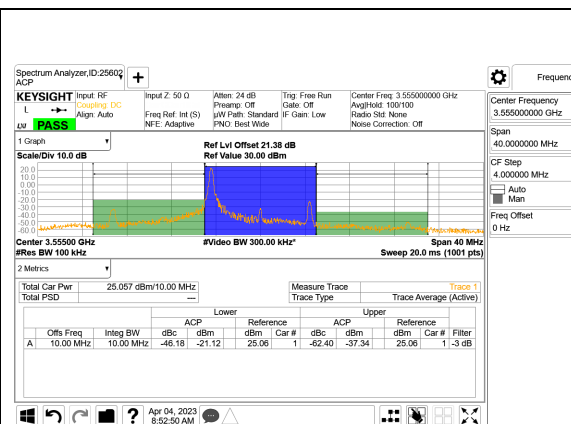

LTE B48 20MHz QPSK Middle Channel RB100-0, ID:25780

LTE B48 20MHz QPSK High Channel RB100-0, ID:25780

LTE BAND 48 ADJACENT CHANNEL POWER

LTE B48 5MHz QPSK Low Channel RB1-0

LTE B48 5MHz QPSK Middle Channel RB1-0

LTE B48 5MHz QPSK Low Channel RB1-24

LTE B48 5MHz QPSK Middle Channel RB1-24

LTE B48 5MHz QPSK Low Channel RB25-0

LTE B48 5MHz QPSK Middle Channel RB25-0

LTE B48 5MHz QPSK High Channel RB1-0

LTE B48 10MHz QPSK Low Channel RB1-0

LTE B48 5MHz QPSK High Channel RB1-24

LTE B48 10MHz QPSK Low Channel RB1-49

LTE B48 5MHz QPSK High Channel RB25-0

LTE B48 10MHz QPSK Low Channel RB50-0

LTE B48 10MHz QPSK Middle Channel RB1-0

LTE B48 10MHz QPSK High Channel RB1-0