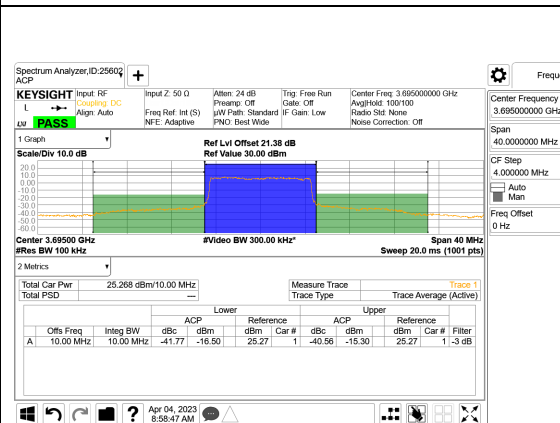

LTE B48 10MHz QPSK High Channel RB50-0