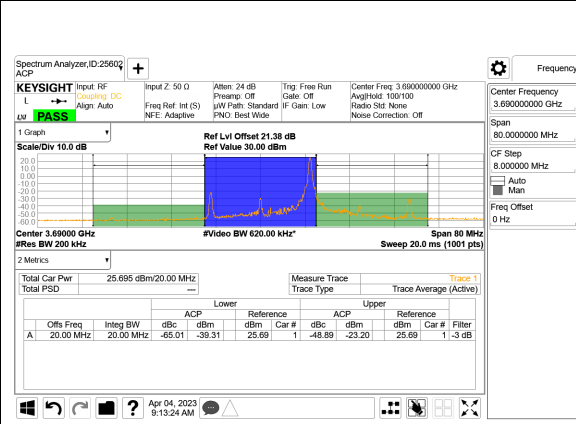

LTE B48 15MHz QPSK High Channel RB1-74

LTE B48 20MHz QPSK Low Channel RB1-99

LTE B48 15MHz QPSK High Channel RB75-0

LTE B48 20MHz QPSK Low Channel RB100-0

LTE B48 20MHz QPSK Middle Channel RB1-0

LTE B48 20MHz QPSK High Channel RB1-0

LTE B48 20MHz QPSK Middle Channel RB1-99

LTE B48 20MHz QPSK High Channel RB1-99

LTE B48 20MHz QPSK Middle Channel RB100-0

LTE B48 20MHz QPSK High Channel RB100-0

5G NR n48 EMISSION MASK

5G NR n48 10MHz BPSK High Channel RB1-0