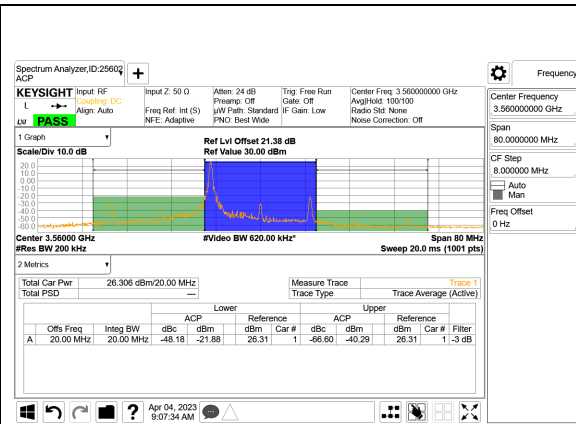

LTE B48 10MHz QPSK Middle Channel RB1-49

LTE B48 10MHz QPSK High Channel RB1-49

LTE B48 10MHz QPSK Middle Channel RB50-0

LTE B48 10MHz QPSK High Channel RB50-0

LTE B48 15MHz QPSK Low Channel RB1-0

LTE B48 15MHz QPSK Middle Channel RB1-0

LTE B48 15MHz QPSK Low Channel RB1-74

LTE B48 15MHz QPSK Middle Channel RB1-74

LTE B48 15MHz QPSK Low Channel RB75-0

LTE B48 15MHz QPSK Middle Channel RB75-0

LTE B48 15MHz QPSK High Channel RB1-0

LTE B48 20MHz QPSK Low Channel RB1-0

LTE B48 15MHz QPSK High Channel RB1-74

LTE B48 20MHz QPSK Low Channel RB1-99

LTE B48 15MHz QPSK High Channel RB75-0

LTE B48 20MHz QPSK Low Channel RB100-0

LTE B48 20MHz QPSK Middle Channel RB1-0

LTE B48 20MHz QPSK High Channel RB1-0