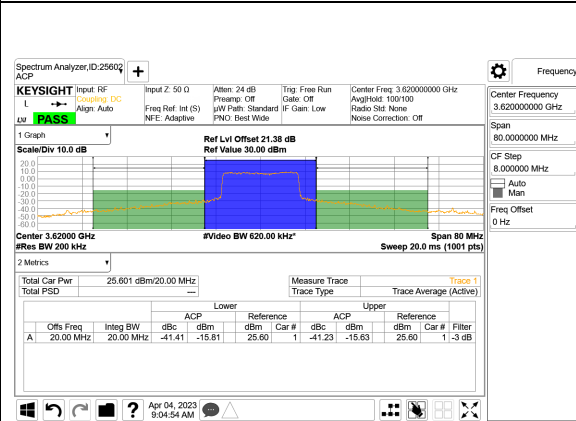

LTE B48 15MHz QPSK Middle Channel RB75-0