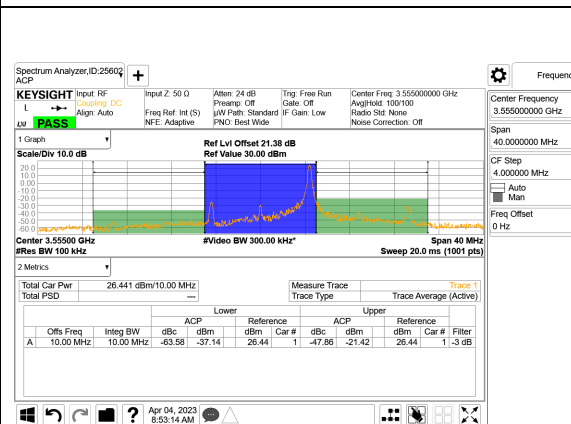

LTE B48 5MHz QPSK Low Channel RB1-24

LTE B48 5MHz QPSK Middle Channel RB1-24

LTE B48 5MHz QPSK Low Channel RB25-0

LTE B48 5MHz QPSK Middle Channel RB25-0

LTE B48 5MHz QPSK High Channel RB1-0

LTE B48 10MHz QPSK Low Channel RB1-0

LTE B48 5MHz QPSK High Channel RB1-24

LTE B48 10MHz QPSK Low Channel RB1-49

LTE B48 5MHz QPSK High Channel RB25-0

LTE B48 10MHz QPSK Low Channel RB50-0

LTE B48 10MHz QPSK Middle Channel RB1-0

LTE B48 10MHz QPSK High Channel RB1-0