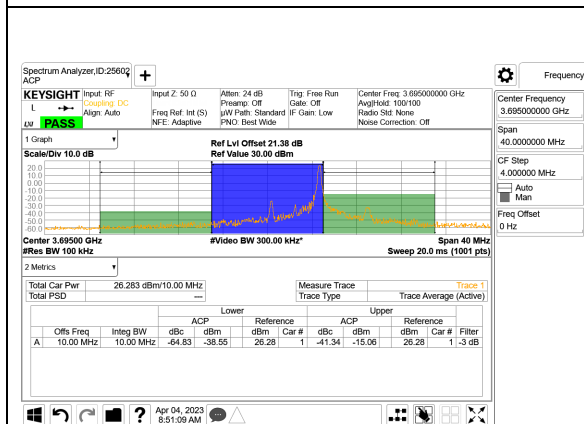

LTE B48 20MHz QPSK Middle Channel RB100-0, ID:25780

LTE B48 20MHz QPSK High Channel RB100-0, ID:25780

LTE BAND 48 ADJACENT CHANNEL POWER

LTE B48 5MHz QPSK Low Channel RB1-0

LTE B48 5MHz QPSK Middle Channel RB1-0

LTE B48 5MHz QPSK Low Channel RB1-24

LTE B48 5MHz QPSK Middle Channel RB1-24

LTE B48 5MHz QPSK Low Channel RB25-0

LTE B48 5MHz QPSK Middle Channel RB25-0

LTE B48 5MHz QPSK High Channel RB1-0

LTE B48 10MHz QPSK Low Channel RB1-0

LTE B48 5MHz QPSK High Channel RB1-24

LTE B48 10MHz QPSK Low Channel RB1-49

LTE B48 5MHz QPSK High Channel RB25-0

LTE B48 10MHz QPSK Low Channel RB50-0

LTE B48 10MHz QPSK Middle Channel RB1-0

LTE B48 10MHz QPSK High Channel RB1-0