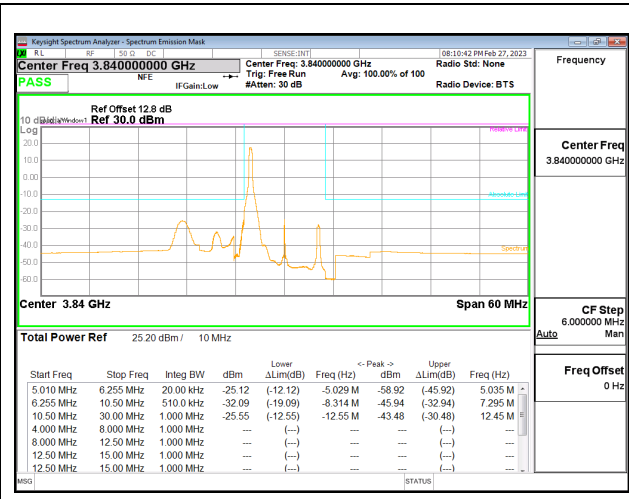

## 9.2.16. 5G NR n77 (Part 27 3700-3980MHz)

### LIMITS

FCC: §27.53

(1) 3.7 GHz Service. The following emission limits apply to stations transmitting in the 3700-3980 MHz band:

(2) For mobile operations in the 3700-3980 MHz band, the conducted power of any emission outside the licensee's authorized bandwidth shall not exceed  $-13$  dBm/MHz. Compliance with this paragraph (1)(2) is based on the use of measurement instrumentation employing a resolution bandwidth of 1 megahertz or greater. However, in the 1 megahertz bands immediately outside and adjacent to the licensee's frequency block, the minimum resolution bandwidth for the measurement shall be either one percent of the emission bandwidth of the fundamental emission of the transmitter or 350 kHz. In the bands between 1 and 5 MHz removed from the licensee's frequency block, the minimum resolution bandwidth for the measurement shall be 500 kHz. The emission bandwidth is defined as the width of the signal between two points, one below the carrier center frequency and one above the carrier center frequency, outside of which all emissions are attenuated at least 26 dB below the transmitter power.

5G NR n77 10MHz BPSK Low Channel RB1-0, ID:50822

5G NR n77 10MHz BPSK Middle Channel RB1-0, ID:50822

5G NR n77 10MHz BPSK Low Channel RB1-23, ID:50822

5G NR n77 10MHz BPSK Middle Channel RB1-23, ID:50822