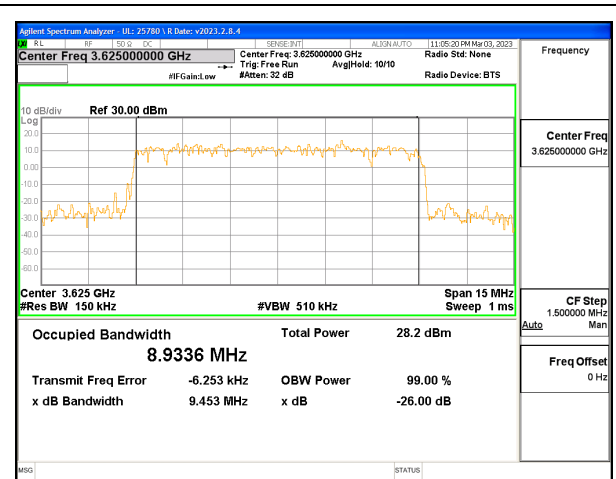

LTE B48 10MHz QPSK Middle Channel RB50-0