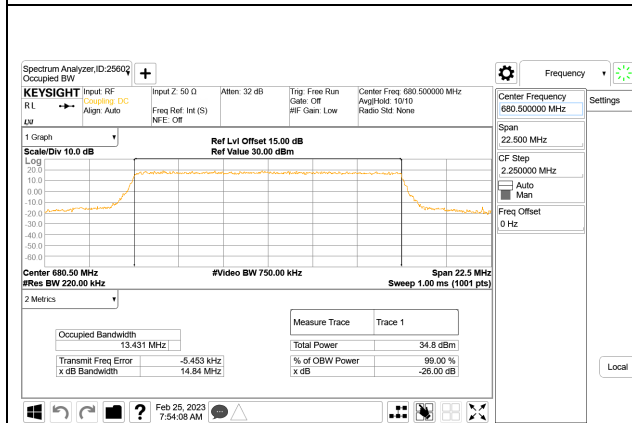

LTE B71 15MHz QPSK Middle Channel RB75-0