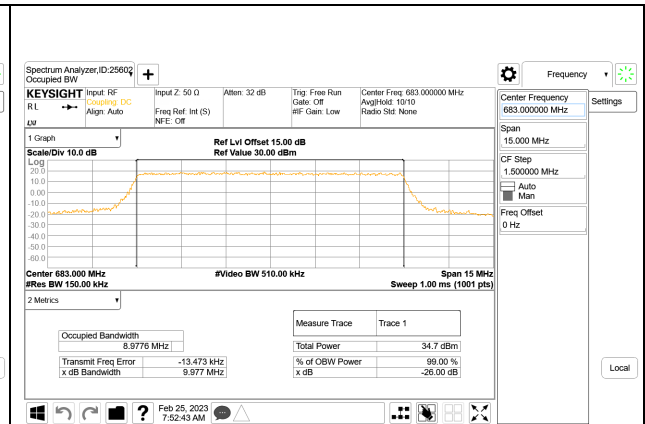

LTE B71 10MHz QPSK Middle Channel RB50-0