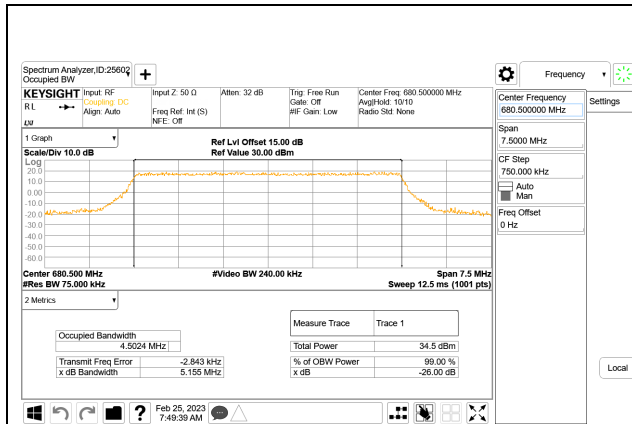

9.1.14. LTE BAND 71 AND 5G NR n71

LTE BAND 71

LTE B71 5MHz QPSK Middle Channel RB25-0