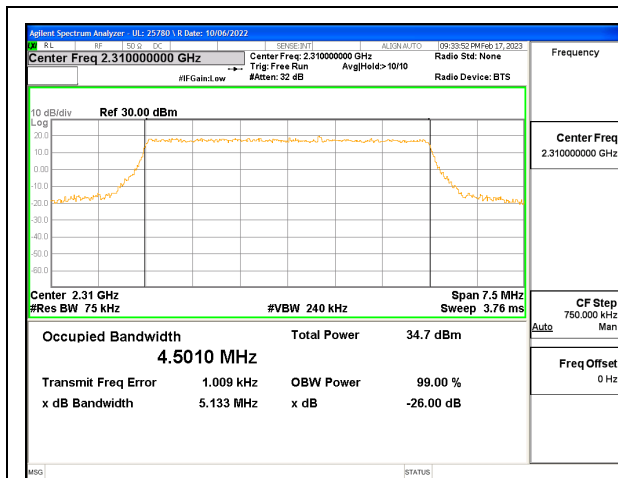

9.1.9. LTE BAND 30 AND 5G NR n30

LTE BAND 30

LTE B30 5MHz QPSK Middle Channel RB25-0