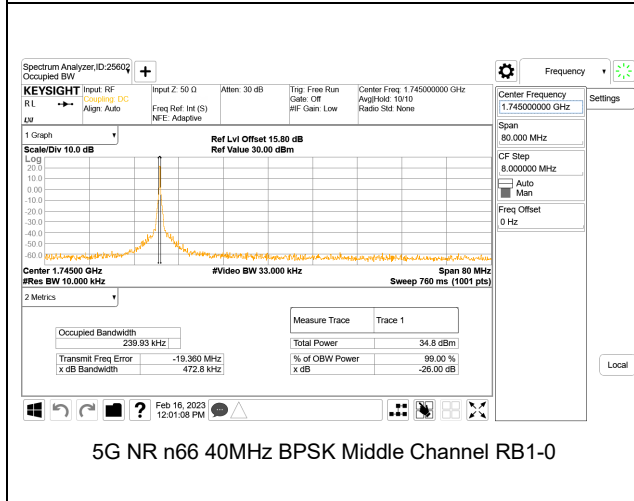

5G NR n66 40MHz BPSK Middle Channel RB1-0

Intentionally Blank