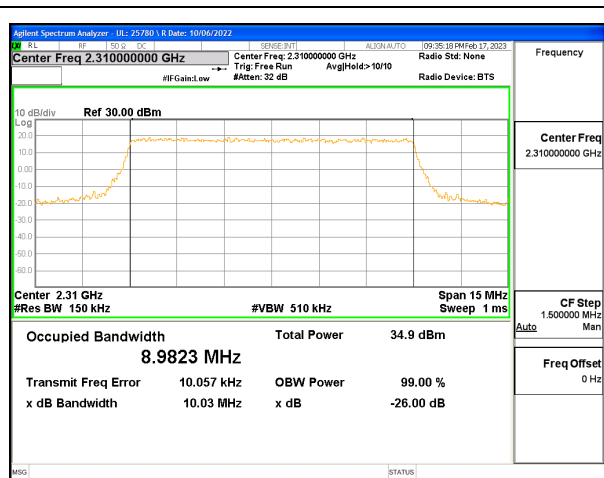

LTE B30 10MHz QPSK Middle Channel RB50-0