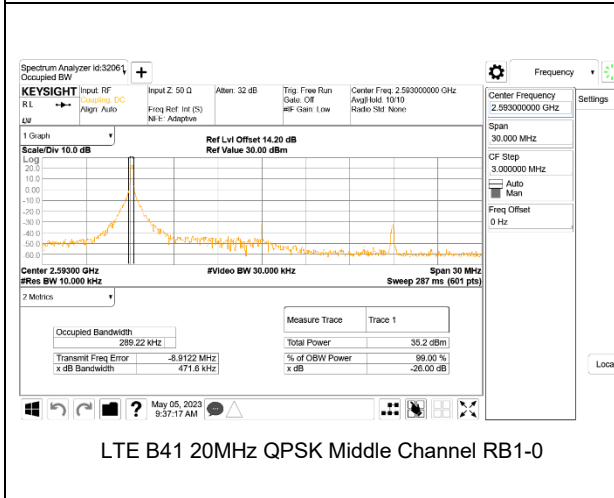

LTE B41 20MHz QPSK Middle Channel RB1-0

Intentionally Blank