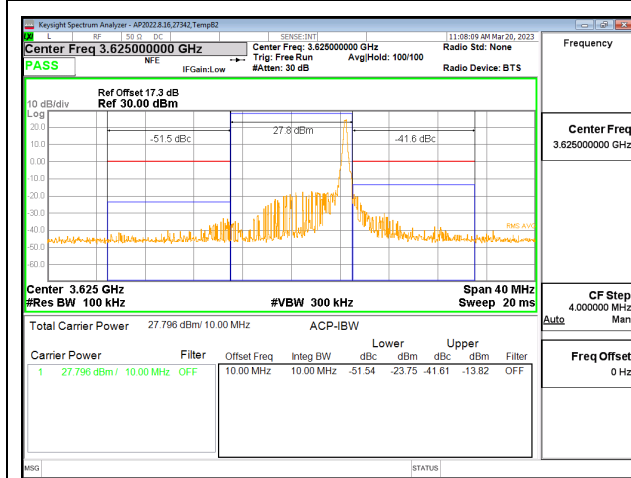

LTE B48 10MHz QPSK Middle Channel RB1-49