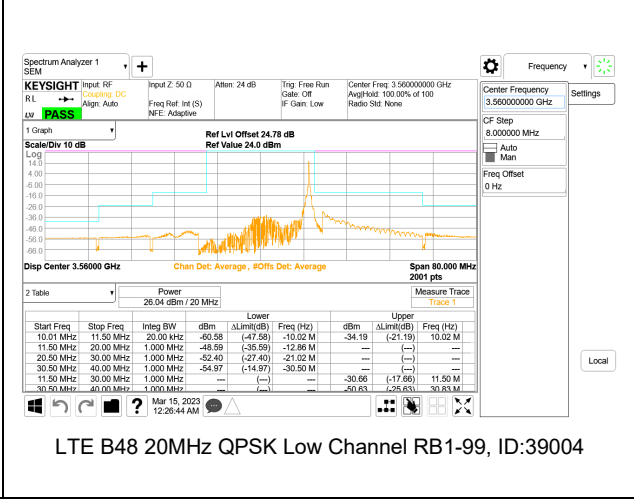

LTE B48 5MHz QPSK High Channel RB1-0, ID:39004

LTE B48 10MHz QPSK Low Channel RB1-0, ID:39004

LTE B48 5MHz QPSK High Channel RB1-24, ID:39004

LTE B48 10MHz QPSK Low Channel RB1-49, ID:39004

LTE B48 5MHz QPSK High Channel RB25-0, ID:39004

LTE B48 10MHz QPSK Low Channel RB50-0

LTE B48 15MHz QPSK Low Channel RB1-0, ID:39004

LTE B48 15MHz QPSK Middle Channel RB1-0, ID:39004

LTE B48 15MHz QPSK Low Channel RB1-74, ID:39004

LTE B48 15MHz QPSK Middle Channel RB1-74, ID:39004

LTE B48 15MHz QPSK Low Channel RB75-0

LTE B48 15MHz QPSK Middle Channel RB75-0, ID:39004

LTE BAND 48 ADJACENT CHANNEL POWER

LTE B48 5MHz QPSK Low Channel RB1-0, ID:39004

LTE B48 5MHz QPSK Middle Channel RB1-0