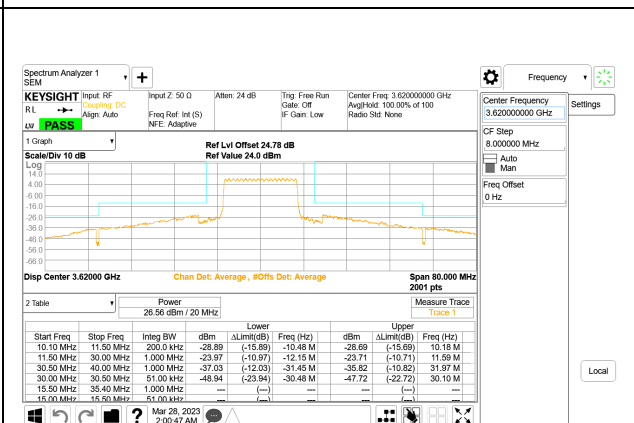

LTE B48 5MHz QPSK High Channel RB1-0, ID:39004

LTE B48 10MHz QPSK Low Channel RB1-0, ID:39004

LTE B48 5MHz QPSK High Channel RB1-24, ID:39004

LTE B48 10MHz QPSK Low Channel RB1-49, ID:39004

LTE B48 5MHz QPSK High Channel RB25-0, ID:39004

LTE B48 10MHz QPSK Low Channel RB50-0

LTE B48 15MHz QPSK Low Channel RB1-0, ID:39004

LTE B48 15MHz QPSK Middle Channel RB1-0, ID:39004

LTE B48 15MHz QPSK Low Channel RB1-74, ID:39004

LTE B48 15MHz QPSK Middle Channel RB1-74, ID:39004

LTE B48 15MHz QPSK Low Channel RB75-0

LTE B48 15MHz QPSK Middle Channel RB75-0, ID:39004

LTE BAND 48 ADJACENT CHANNEL POWER

LTE B48 5MHz QPSK Low Channel RB1-0, ID:39004

LTE B48 5MHz QPSK Middle Channel RB1-0