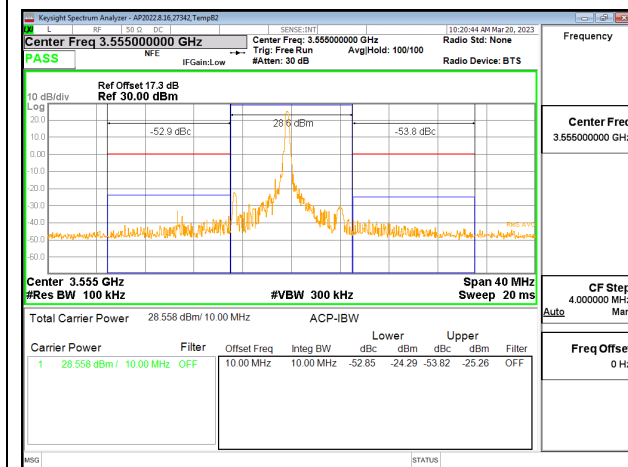

LTE B48 10MHz QPSK Low Channel RB50-0

LTE B48 15MHz QPSK Low Channel RB1-0, ID:39004

LTE B48 15MHz QPSK Middle Channel RB1-0, ID:39004

LTE B48 15MHz QPSK Low Channel RB1-74, ID:39004

LTE B48 15MHz QPSK Middle Channel RB1-74, ID:39004

LTE B48 15MHz QPSK Low Channel RB75-0

LTE B48 15MHz QPSK Middle Channel RB75-0, ID:39004

LTE BAND 48 ADJACENT CHANNEL POWER

LTE B48 5MHz QPSK Low Channel RB1-0, ID:39004

LTE B48 5MHz QPSK Middle Channel RB1-0

LTE B48 5MHz QPSK Low Channel RB1-24

LTE B48 5MHz QPSK Middle Channel RB1-24

LTE B48 5MHz QPSK Low Channel RB25-0, ID:39004

LTE B48 5MHz QPSK Middle Channel RB25-0

LTE B48 5MHz QPSK High Channel RB1-0

LTE B48 10MHz QPSK Low Channel RB1-0, ID:39004