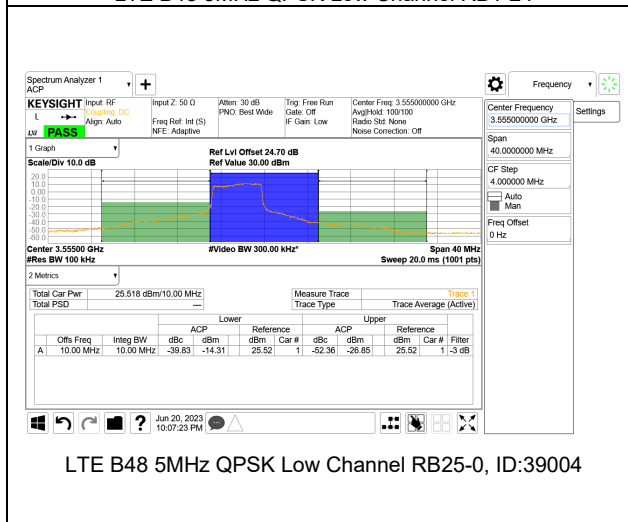

LTE B48 15MHz QPSK Low Channel RB75-0

LTE B48 15MHz QPSK Middle Channel RB75-0, ID:39004

LTE BAND 48 ADJACENT CHANNEL POWER

LTE B48 5MHz QPSK Low Channel RB1-0, ID:39004

LTE B48 5MHz QPSK Middle Channel RB1-0

LTE B48 5MHz QPSK Low Channel RB1-24

LTE B48 5MHz QPSK Middle Channel RB1-24

LTE B48 5MHz QPSK Low Channel RB25-0, ID:39004

LTE B48 5MHz QPSK Middle Channel RB25-0

LTE B48 5MHz QPSK High Channel RB1-0

LTE B48 10MHz QPSK Low Channel RB1-0, ID:39004