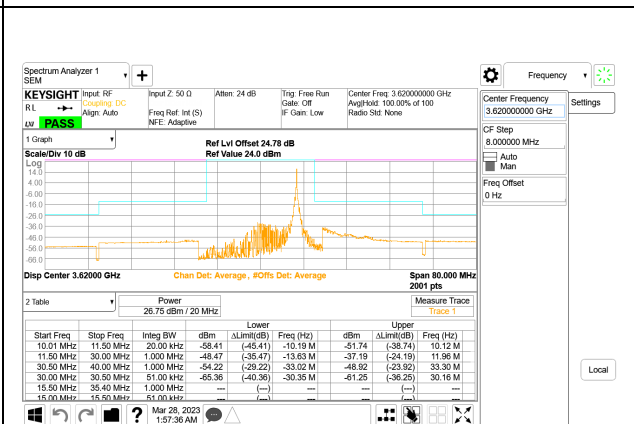

LTE B48 5MHz QPSK High Channel RB1-0, ID:39004

LTE B48 10MHz QPSK Low Channel RB1-0, ID:39004

LTE B48 5MHz QPSK High Channel RB1-24, ID:39004

LTE B48 10MHz QPSK Low Channel RB1-49, ID:39004

LTE B48 5MHz QPSK High Channel RB25-0, ID:39004

LTE B48 10MHz QPSK Low Channel RB50-0

LTE B48 15MHz QPSK Low Channel RB1-0, ID:39004

LTE B48 15MHz QPSK Middle Channel RB1-0, ID:39004

LTE B48 15MHz QPSK Low Channel RB1-74, ID:39004

LTE B48 15MHz QPSK Middle Channel RB1-74, ID:39004

LTE B48 15MHz QPSK Low Channel RB75-0

LTE B48 15MHz QPSK Middle Channel RB75-0, ID:39004

LTE BAND 48 ADJACENT CHANNEL POWER

LTE B48 5MHz QPSK Low Channel RB1-0, ID:39004

LTE B48 5MHz QPSK Middle Channel RB1-0