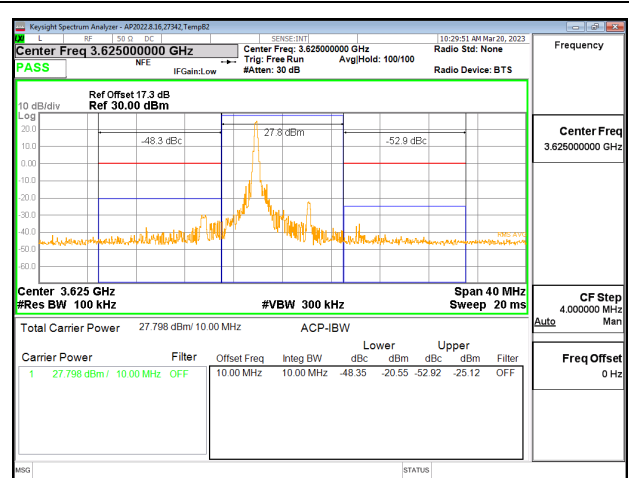

LTE B48 15MHz QPSK Low Channel RB75-0

LTE B48 15MHz QPSK Middle Channel RB75-0, ID:39004

LTE BAND 48 ADJACENT CHANNEL POWER

LTE B48 5MHz QPSK Low Channel RB1-0, ID:39004

LTE B48 5MHz QPSK Middle Channel RB1-0

LTE B48 5MHz QPSK Low Channel RB1-24

LTE B48 5MHz QPSK Middle Channel RB1-24

LTE B48 5MHz QPSK Low Channel RB25-0, ID:39004

LTE B48 5MHz QPSK Middle Channel RB25-0

LTE B48 5MHz QPSK High Channel RB1-0

LTE B48 10MHz QPSK Low Channel RB1-0, ID:39004