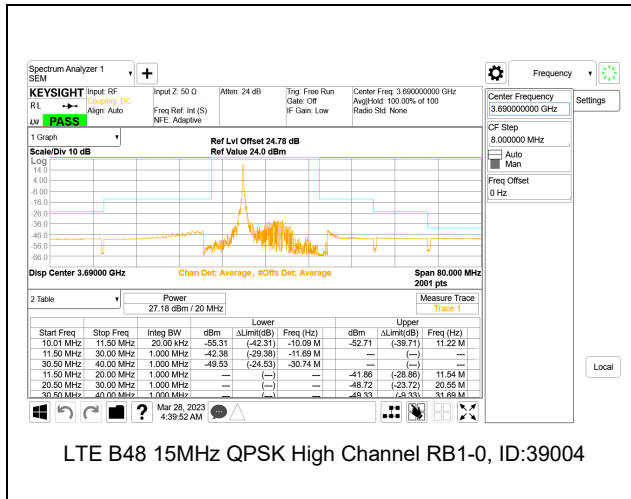

LTE B48 5MHz QPSK High Channel RB1-0, ID:39004

LTE B48 10MHz QPSK Low Channel RB1-0, ID:39004

LTE B48 5MHz QPSK High Channel RB1-24, ID:39004

LTE B48 10MHz QPSK Low Channel RB1-49, ID:39004

LTE B48 5MHz QPSK High Channel RB25-0, ID:39004

LTE B48 10MHz QPSK Low Channel RB50-0

LTE B48 15MHz QPSK Low Channel RB1-0, ID:39004

LTE B48 15MHz QPSK Middle Channel RB1-0, ID:39004

LTE B48 15MHz QPSK Low Channel RB1-74, ID:39004

LTE B48 15MHz QPSK Middle Channel RB1-74, ID:39004

LTE B48 15MHz QPSK Low Channel RB75-0

LTE B48 15MHz QPSK Middle Channel RB75-0, ID:39004

LTE BAND 48 ADJACENT CHANNEL POWER

LTE B48 5MHz QPSK Low Channel RB1-0, ID:39004

LTE B48 5MHz QPSK Middle Channel RB1-0