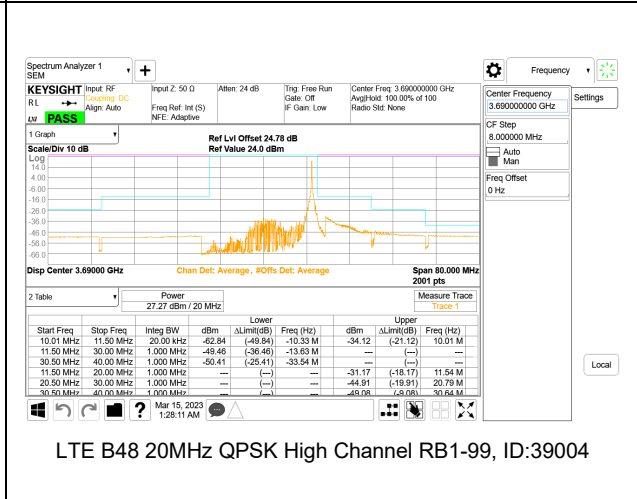

LTE B48 5MHz QPSK High Channel RB1-0, ID:39004

LTE B48 10MHz QPSK Low Channel RB1-0, ID:39004

LTE B48 5MHz QPSK High Channel RB1-24, ID:39004

LTE B48 10MHz QPSK Low Channel RB1-49, ID:39004

LTE B48 5MHz QPSK High Channel RB25-0, ID:39004

LTE B48 10MHz QPSK Low Channel RB50-0

LTE B48 15MHz QPSK Low Channel RB1-0, ID:39004

LTE B48 15MHz QPSK Middle Channel RB1-0, ID:39004

LTE B48 15MHz QPSK Low Channel RB1-74, ID:39004

LTE B48 15MHz QPSK Middle Channel RB1-74, ID:39004

LTE B48 15MHz QPSK Low Channel RB75-0

LTE B48 15MHz QPSK Middle Channel RB75-0, ID:39004

LTE BAND 48 ADJACENT CHANNEL POWER

LTE B48 5MHz QPSK Low Channel RB1-0, ID:39004

LTE B48 5MHz QPSK Middle Channel RB1-0