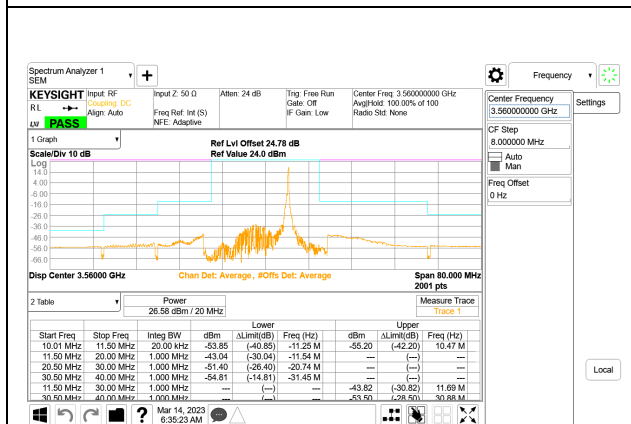

LTE B48 10MHz QPSK Low Channel RB50-0

LTE B48 15MHz QPSK Low Channel RB1-0, ID:39004

LTE B48 15MHz QPSK Middle Channel RB1-0, ID:39004

LTE B48 15MHz QPSK Low Channel RB1-74, ID:39004

LTE B48 15MHz QPSK Middle Channel RB1-74, ID:39004

LTE B48 15MHz QPSK Low Channel RB75-0

LTE B48 15MHz QPSK Middle Channel RB75-0, ID:39004

LTE BAND 48 ADJACENT CHANNEL POWER

LTE B48 5MHz QPSK Low Channel RB1-0, ID:39004

LTE B48 5MHz QPSK Middle Channel RB1-0