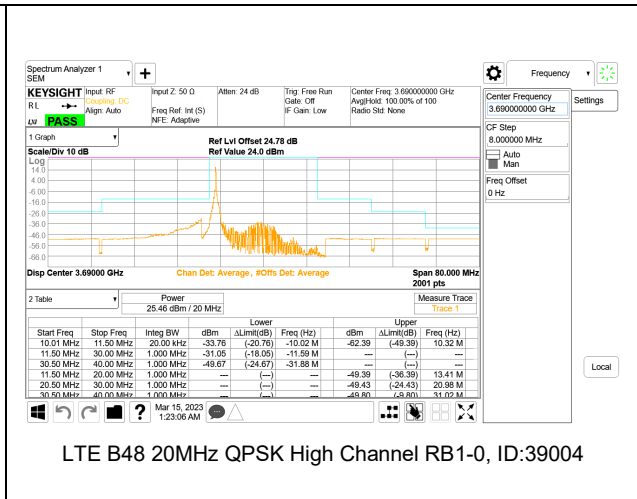

LTE B48 5MHz QPSK High Channel RB1-0, ID:39004

LTE B48 10MHz QPSK Low Channel RB1-0, ID:39004

LTE B48 5MHz QPSK High Channel RB1-24, ID:39004

LTE B48 10MHz QPSK Low Channel RB1-49, ID:39004

LTE B48 5MHz QPSK High Channel RB25-0, ID:39004

LTE B48 10MHz QPSK Low Channel RB50-0

LTE B48 15MHz QPSK Low Channel RB1-0, ID:39004

LTE B48 15MHz QPSK Middle Channel RB1-0, ID:39004

LTE B48 15MHz QPSK Low Channel RB1-74, ID:39004

LTE B48 15MHz QPSK Middle Channel RB1-74, ID:39004

LTE B48 15MHz QPSK Low Channel RB75-0

LTE B48 15MHz QPSK Middle Channel RB75-0, ID:39004

LTE BAND 48 ADJACENT CHANNEL POWER

LTE B48 5MHz QPSK Low Channel RB1-0, ID:39004

LTE B48 5MHz QPSK Middle Channel RB1-0