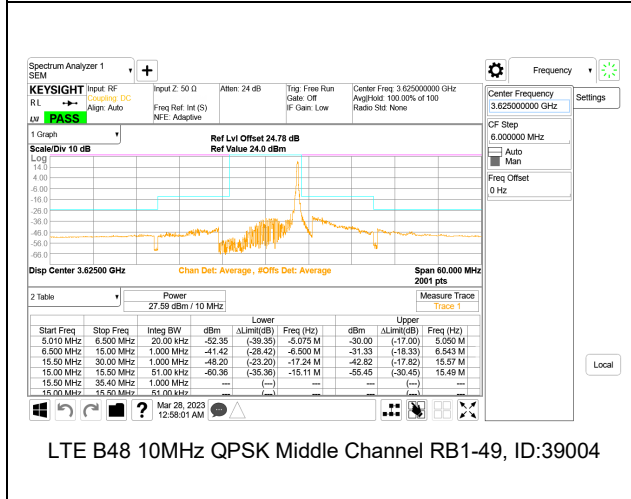

LTE B48 5MHz QPSK High Channel RB1-0, ID:39004

LTE B48 10MHz QPSK Low Channel RB1-0, ID:39004

LTE B48 5MHz QPSK High Channel RB1-24, ID:39004

LTE B48 10MHz QPSK Low Channel RB1-49, ID:39004

LTE B48 5MHz QPSK High Channel RB25-0, ID:39004

LTE B48 10MHz QPSK Low Channel RB50-0

LTE B48 15MHz QPSK Low Channel RB1-0, ID:39004

LTE B48 15MHz QPSK Middle Channel RB1-0, ID:39004

LTE B48 15MHz QPSK Low Channel RB1-74, ID:39004

LTE B48 15MHz QPSK Middle Channel RB1-74, ID:39004

LTE B48 15MHz QPSK Low Channel RB75-0

LTE B48 15MHz QPSK Middle Channel RB75-0, ID:39004

LTE BAND 48 ADJACENT CHANNEL POWER

LTE B48 5MHz QPSK Low Channel RB1-0, ID:39004

LTE B48 5MHz QPSK Middle Channel RB1-0