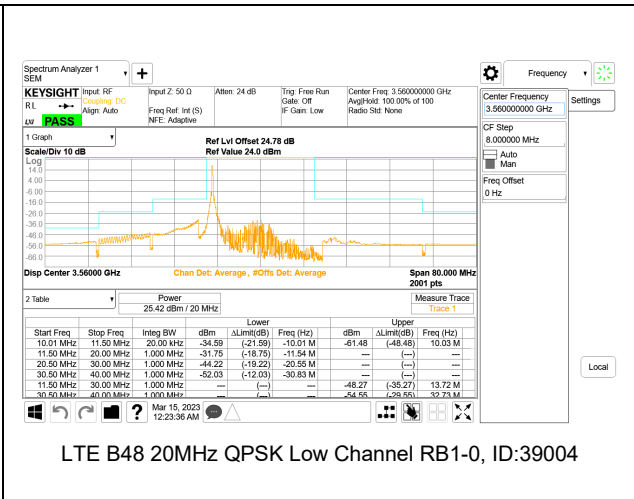

LTE B48 5MHz QPSK High Channel RB1-0, ID:39004

LTE B48 10MHz QPSK Low Channel RB1-0, ID:39004

LTE B48 5MHz QPSK High Channel RB1-24, ID:39004

LTE B48 10MHz QPSK Low Channel RB1-49, ID:39004

LTE B48 5MHz QPSK High Channel RB25-0, ID:39004

LTE B48 10MHz QPSK Low Channel RB50-0

LTE B48 15MHz QPSK Low Channel RB1-0, ID:39004

LTE B48 15MHz QPSK Middle Channel RB1-0, ID:39004

LTE B48 15MHz QPSK Low Channel RB1-74, ID:39004

LTE B48 15MHz QPSK Middle Channel RB1-74, ID:39004

LTE B48 15MHz QPSK Low Channel RB75-0

LTE B48 15MHz QPSK Middle Channel RB75-0, ID:39004

LTE BAND 48 ADJACENT CHANNEL POWER

LTE B48 5MHz QPSK Low Channel RB1-0, ID:39004

LTE B48 5MHz QPSK Middle Channel RB1-0