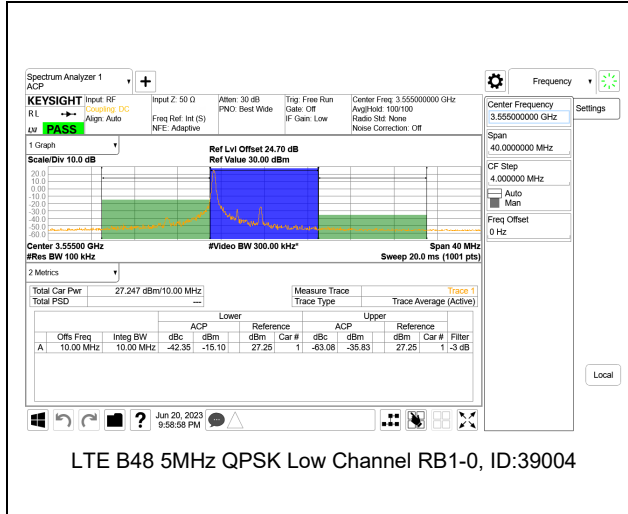

LTE B48 15MHz QPSK Low Channel RB75-0

LTE B48 15MHz QPSK Middle Channel RB75-0, ID:39004

LTE BAND 48 ADJACENT CHANNEL POWER

LTE B48 5MHz QPSK Low Channel RB1-0, ID:39004

LTE B48 5MHz QPSK Middle Channel RB1-0

LTE B48 5MHz QPSK Low Channel RB1-24

LTE B48 5MHz QPSK Middle Channel RB1-24

LTE B48 5MHz QPSK Low Channel RB25-0, ID:39004

LTE B48 5MHz QPSK Middle Channel RB25-0

LTE B48 5MHz QPSK High Channel RB1-0

LTE B48 10MHz QPSK Low Channel RB1-0, ID:39004