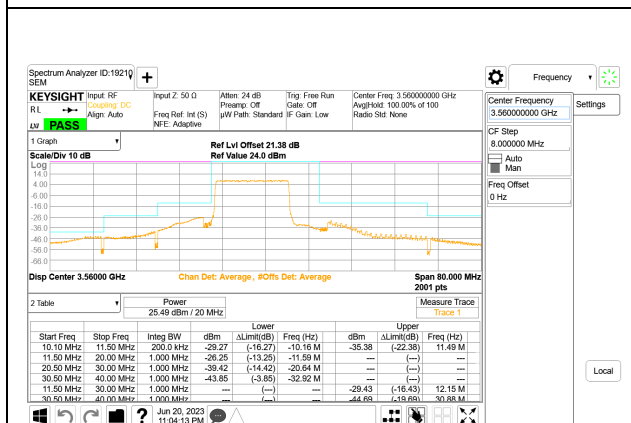

LTE B48 5MHz QPSK High Channel RB1-0, ID:39004

LTE B48 10MHz QPSK Low Channel RB1-0, ID:39004

LTE B48 5MHz QPSK High Channel RB1-24, ID:39004

LTE B48 10MHz QPSK Low Channel RB1-49, ID:39004

LTE B48 5MHz QPSK High Channel RB25-0, ID:39004

LTE B48 10MHz QPSK Low Channel RB50-0

LTE B48 15MHz QPSK Low Channel RB1-0, ID:39004

LTE B48 15MHz QPSK Middle Channel RB1-0, ID:39004

LTE B48 15MHz QPSK Low Channel RB1-74, ID:39004

LTE B48 15MHz QPSK Middle Channel RB1-74, ID:39004

LTE B48 15MHz QPSK Low Channel RB75-0

LTE B48 15MHz QPSK Middle Channel RB75-0, ID:39004

LTE BAND 48 ADJACENT CHANNEL POWER

LTE B48 5MHz QPSK Low Channel RB1-0, ID:39004

LTE B48 5MHz QPSK Middle Channel RB1-0