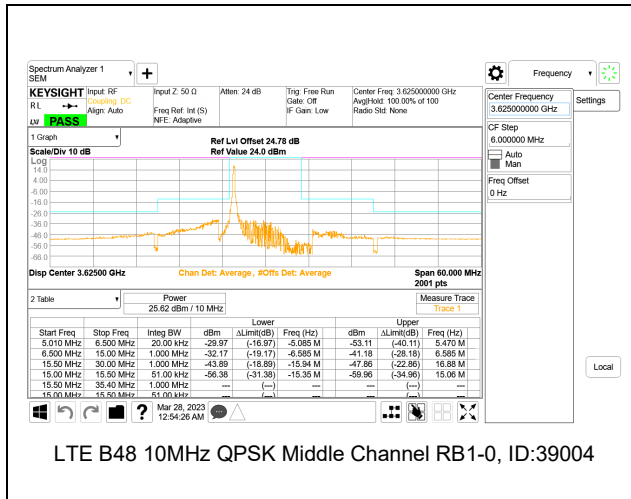

LTE B48 5MHz QPSK High Channel RB1-0, ID:39004

LTE B48 10MHz QPSK Low Channel RB1-0, ID:39004

LTE B48 5MHz QPSK High Channel RB1-24, ID:39004

LTE B48 10MHz QPSK Low Channel RB1-49, ID:39004

LTE B48 5MHz QPSK High Channel RB25-0, ID:39004

LTE B48 10MHz QPSK Low Channel RB50-0

LTE B48 15MHz QPSK Low Channel RB1-0, ID:39004

LTE B48 15MHz QPSK Middle Channel RB1-0, ID:39004

LTE B48 15MHz QPSK Low Channel RB1-74, ID:39004

LTE B48 15MHz QPSK Middle Channel RB1-74, ID:39004

LTE B48 15MHz QPSK Low Channel RB75-0

LTE B48 15MHz QPSK Middle Channel RB75-0, ID:39004

LTE BAND 48 ADJACENT CHANNEL POWER

LTE B48 5MHz QPSK Low Channel RB1-0, ID:39004

LTE B48 5MHz QPSK Middle Channel RB1-0