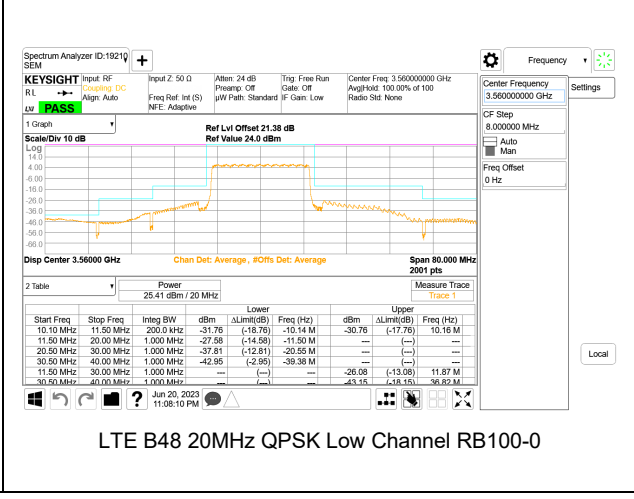

LTE B48 5MHz QPSK High Channel RB1-0, ID:39004

LTE B48 10MHz QPSK Low Channel RB1-0, ID:39004

LTE B48 5MHz QPSK High Channel RB1-24, ID:39004

LTE B48 10MHz QPSK Low Channel RB1-49, ID:39004

LTE B48 5MHz QPSK High Channel RB25-0, ID:39004

LTE B48 10MHz QPSK Low Channel RB50-0

LTE B48 15MHz QPSK Low Channel RB1-0, ID:39004

LTE B48 15MHz QPSK Middle Channel RB1-0, ID:39004

LTE B48 15MHz QPSK Low Channel RB1-74, ID:39004

LTE B48 15MHz QPSK Middle Channel RB1-74, ID:39004

LTE B48 15MHz QPSK Low Channel RB75-0

LTE B48 15MHz QPSK Middle Channel RB75-0, ID:39004

LTE BAND 48 ADJACENT CHANNEL POWER

LTE B48 5MHz QPSK Low Channel RB1-0, ID:39004

LTE B48 5MHz QPSK Middle Channel RB1-0