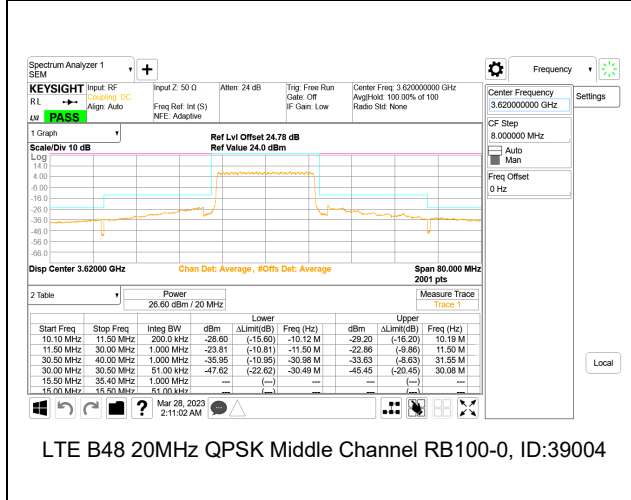

LTE B48 5MHz QPSK High Channel RB1-0, ID:39004

LTE B48 10MHz QPSK Low Channel RB1-0, ID:39004

LTE B48 5MHz QPSK High Channel RB1-24, ID:39004

LTE B48 10MHz QPSK Low Channel RB1-49, ID:39004

LTE B48 5MHz QPSK High Channel RB25-0, ID:39004

LTE B48 10MHz QPSK Low Channel RB50-0

LTE B48 15MHz QPSK Low Channel RB1-0, ID:39004

LTE B48 15MHz QPSK Middle Channel RB1-0, ID:39004

LTE B48 15MHz QPSK Low Channel RB1-74, ID:39004

LTE B48 15MHz QPSK Middle Channel RB1-74, ID:39004

LTE B48 15MHz QPSK Low Channel RB75-0

LTE B48 15MHz QPSK Middle Channel RB75-0, ID:39004

LTE BAND 48 ADJACENT CHANNEL POWER

LTE B48 5MHz QPSK Low Channel RB1-0, ID:39004

LTE B48 5MHz QPSK Middle Channel RB1-0