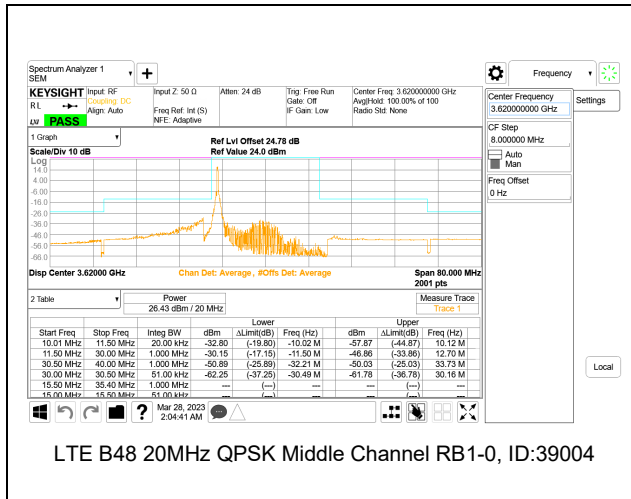

LTE B48 5MHz QPSK High Channel RB1-0, ID:39004

LTE B48 10MHz QPSK Low Channel RB1-0, ID:39004

LTE B48 5MHz QPSK High Channel RB1-24, ID:39004

LTE B48 10MHz QPSK Low Channel RB1-49, ID:39004

LTE B48 5MHz QPSK High Channel RB25-0, ID:39004

LTE B48 10MHz QPSK Low Channel RB50-0

LTE B48 15MHz QPSK Low Channel RB1-0, ID:39004

LTE B48 15MHz QPSK Middle Channel RB1-0, ID:39004

LTE B48 15MHz QPSK Low Channel RB1-74, ID:39004

LTE B48 15MHz QPSK Middle Channel RB1-74, ID:39004

LTE B48 15MHz QPSK Low Channel RB75-0

LTE B48 15MHz QPSK Middle Channel RB75-0, ID:39004

LTE BAND 48 ADJACENT CHANNEL POWER

LTE B48 5MHz QPSK Low Channel RB1-0, ID:39004

LTE B48 5MHz QPSK Middle Channel RB1-0