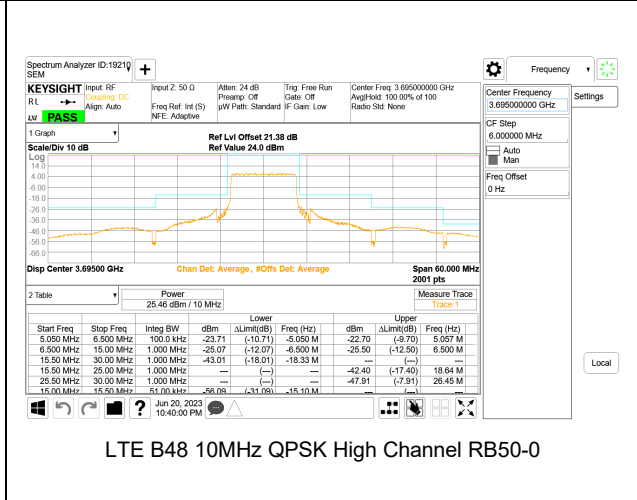

LTE B48 5MHz QPSK High Channel RB1-0, ID:39004

LTE B48 10MHz QPSK Low Channel RB1-0, ID:39004

LTE B48 5MHz QPSK High Channel RB1-24, ID:39004

LTE B48 10MHz QPSK Low Channel RB1-49, ID:39004

LTE B48 5MHz QPSK High Channel RB25-0, ID:39004

LTE B48 10MHz QPSK Low Channel RB50-0

LTE B48 15MHz QPSK Low Channel RB1-0, ID:39004

LTE B48 15MHz QPSK Middle Channel RB1-0, ID:39004

LTE B48 15MHz QPSK Low Channel RB1-74, ID:39004

LTE B48 15MHz QPSK Middle Channel RB1-74, ID:39004

LTE B48 15MHz QPSK Low Channel RB75-0

LTE B48 15MHz QPSK Middle Channel RB75-0, ID:39004

LTE BAND 48 ADJACENT CHANNEL POWER

LTE B48 5MHz QPSK Low Channel RB1-0, ID:39004

LTE B48 5MHz QPSK Middle Channel RB1-0