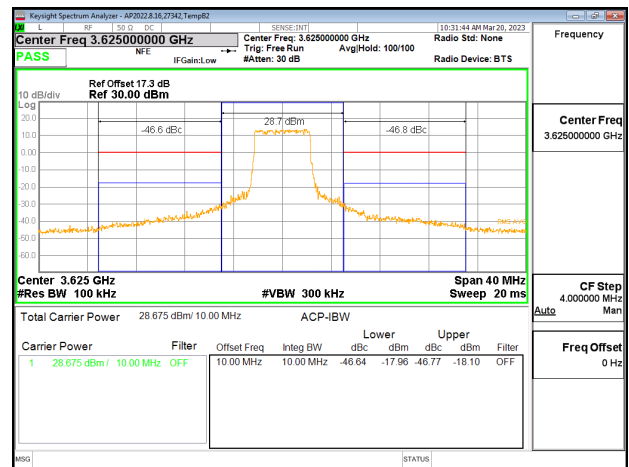

LTE B48 15MHz QPSK Low Channel RB75-0

LTE B48 15MHz QPSK Middle Channel RB75-0, ID:39004

LTE BAND 48 ADJACENT CHANNEL POWER

LTE B48 5MHz QPSK Low Channel RB1-0, ID:39004

LTE B48 5MHz QPSK Middle Channel RB1-0

LTE B48 5MHz QPSK Low Channel RB1-24

LTE B48 5MHz QPSK Middle Channel RB1-24

LTE B48 5MHz QPSK Low Channel RB25-0, ID:39004

LTE B48 5MHz QPSK Middle Channel RB25-0

LTE B48 5MHz QPSK High Channel RB1-0

LTE B48 10MHz QPSK Low Channel RB1-0, ID:39004