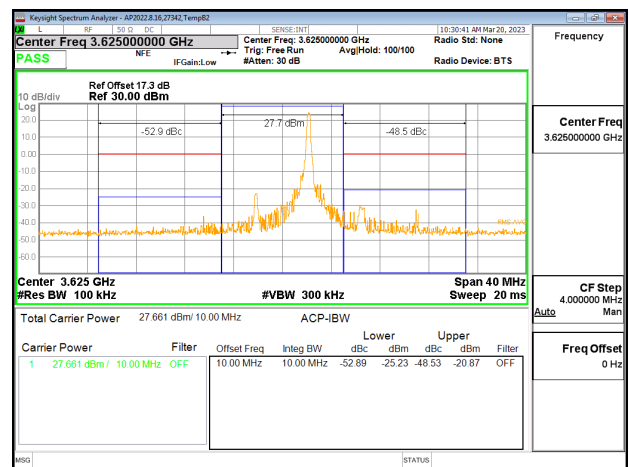

LTE B48 15MHz QPSK Low Channel RB75-0

LTE B48 15MHz QPSK Middle Channel RB75-0, ID:39004

LTE BAND 48 ADJACENT CHANNEL POWER

LTE B48 5MHz QPSK Low Channel RB1-0, ID:39004

LTE B48 5MHz QPSK Middle Channel RB1-0

LTE B48 5MHz QPSK Low Channel RB1-24

LTE B48 5MHz QPSK Middle Channel RB1-24

LTE B48 5MHz QPSK Low Channel RB25-0, ID:39004

LTE B48 5MHz QPSK Middle Channel RB25-0

LTE B48 5MHz QPSK High Channel RB1-0

LTE B48 10MHz QPSK Low Channel RB1-0, ID:39004