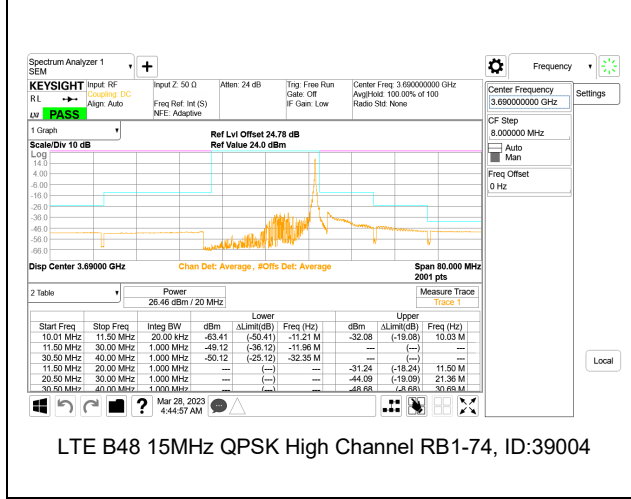

LTE B48 5MHz QPSK High Channel RB1-0, ID:39004

LTE B48 10MHz QPSK Low Channel RB1-0, ID:39004

LTE B48 5MHz QPSK High Channel RB1-24, ID:39004

LTE B48 10MHz QPSK Low Channel RB1-49, ID:39004

LTE B48 5MHz QPSK High Channel RB25-0, ID:39004

LTE B48 10MHz QPSK Low Channel RB50-0

LTE B48 15MHz QPSK Low Channel RB1-0, ID:39004

LTE B48 15MHz QPSK Middle Channel RB1-0, ID:39004

LTE B48 15MHz QPSK Low Channel RB1-74, ID:39004

LTE B48 15MHz QPSK Middle Channel RB1-74, ID:39004

LTE B48 15MHz QPSK Low Channel RB75-0

LTE B48 15MHz QPSK Middle Channel RB75-0, ID:39004

LTE BAND 48 ADJACENT CHANNEL POWER

LTE B48 5MHz QPSK Low Channel RB1-0, ID:39004

LTE B48 5MHz QPSK Middle Channel RB1-0