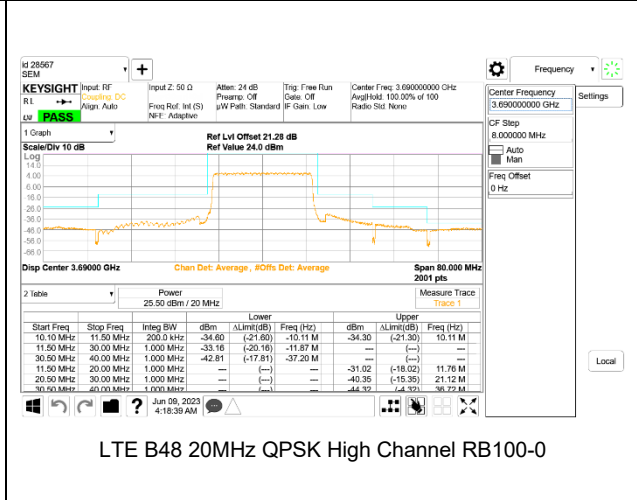

LTE B48 5MHz QPSK High Channel RB1-0, ID:39004

LTE B48 10MHz QPSK Low Channel RB1-0, ID:39004

LTE B48 5MHz QPSK High Channel RB1-24, ID:39004

LTE B48 10MHz QPSK Low Channel RB1-49, ID:39004

LTE B48 5MHz QPSK High Channel RB25-0, ID:39004

LTE B48 10MHz QPSK Low Channel RB50-0

LTE B48 15MHz QPSK Low Channel RB1-0, ID:39004

LTE B48 15MHz QPSK Middle Channel RB1-0, ID:39004

LTE B48 15MHz QPSK Low Channel RB1-74, ID:39004

LTE B48 15MHz QPSK Middle Channel RB1-74, ID:39004

LTE B48 15MHz QPSK Low Channel RB75-0

LTE B48 15MHz QPSK Middle Channel RB75-0, ID:39004

LTE BAND 48 ADJACENT CHANNEL POWER

LTE B48 5MHz QPSK Low Channel RB1-0, ID:39004

LTE B48 5MHz QPSK Middle Channel RB1-0