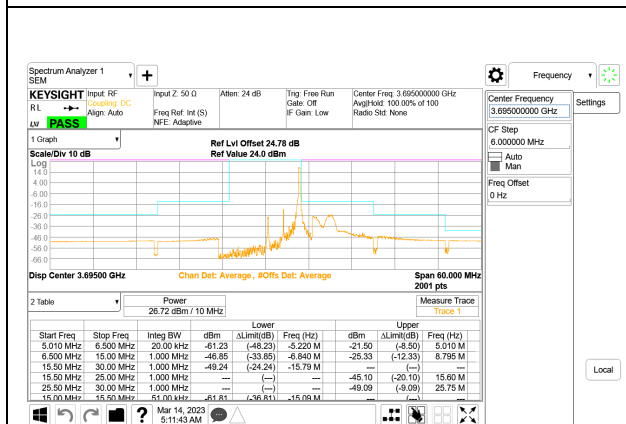

LTE B48 5MHz QPSK High Channel RB1-0, ID:39004

LTE B48 10MHz QPSK Low Channel RB1-0, ID:39004

LTE B48 5MHz QPSK High Channel RB1-24, ID:39004

LTE B48 10MHz QPSK Low Channel RB1-49, ID:39004

LTE B48 5MHz QPSK High Channel RB25-0, ID:39004

LTE B48 10MHz QPSK Low Channel RB50-0

LTE B48 15MHz QPSK Low Channel RB1-0, ID:39004

LTE B48 15MHz QPSK Middle Channel RB1-0, ID:39004

LTE B48 15MHz QPSK Low Channel RB1-74, ID:39004

LTE B48 15MHz QPSK Middle Channel RB1-74, ID:39004

LTE B48 15MHz QPSK Low Channel RB75-0

LTE B48 15MHz QPSK Middle Channel RB75-0, ID:39004

LTE BAND 48 ADJACENT CHANNEL POWER

LTE B48 5MHz QPSK Low Channel RB1-0, ID:39004

LTE B48 5MHz QPSK Middle Channel RB1-0