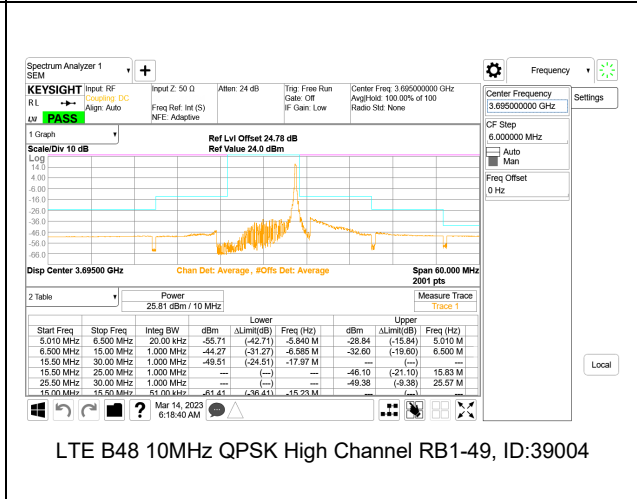

LTE B48 5MHz QPSK High Channel RB1-0, ID:39004

LTE B48 10MHz QPSK Low Channel RB1-0, ID:39004

LTE B48 5MHz QPSK High Channel RB1-24, ID:39004

LTE B48 10MHz QPSK Low Channel RB1-49, ID:39004

LTE B48 5MHz QPSK High Channel RB25-0, ID:39004

LTE B48 10MHz QPSK Low Channel RB50-0

LTE B48 15MHz QPSK Low Channel RB1-0, ID:39004

LTE B48 15MHz QPSK Middle Channel RB1-0, ID:39004

LTE B48 15MHz QPSK Low Channel RB1-74, ID:39004

LTE B48 15MHz QPSK Middle Channel RB1-74, ID:39004

LTE B48 15MHz QPSK Low Channel RB75-0

LTE B48 15MHz QPSK Middle Channel RB75-0, ID:39004

LTE BAND 48 ADJACENT CHANNEL POWER

LTE B48 5MHz QPSK Low Channel RB1-0, ID:39004

LTE B48 5MHz QPSK Middle Channel RB1-0