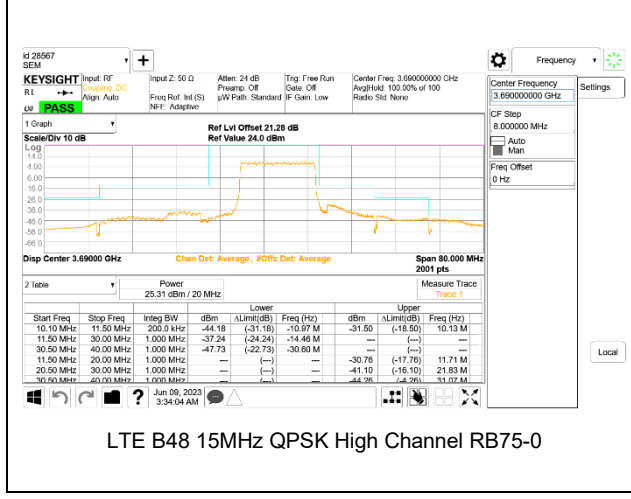

LTE B48 5MHz QPSK High Channel RB1-0, ID:39004

LTE B48 10MHz QPSK Low Channel RB1-0, ID:39004

LTE B48 5MHz QPSK High Channel RB1-24, ID:39004

LTE B48 10MHz QPSK Low Channel RB1-49, ID:39004

LTE B48 5MHz QPSK High Channel RB25-0, ID:39004

LTE B48 10MHz QPSK Low Channel RB50-0

LTE B48 15MHz QPSK Low Channel RB1-0, ID:39004

LTE B48 15MHz QPSK Middle Channel RB1-0, ID:39004

LTE B48 15MHz QPSK Low Channel RB1-74, ID:39004

LTE B48 15MHz QPSK Middle Channel RB1-74, ID:39004

LTE B48 15MHz QPSK Low Channel RB75-0

LTE B48 15MHz QPSK Middle Channel RB75-0, ID:39004

LTE BAND 48 ADJACENT CHANNEL POWER

LTE B48 5MHz QPSK Low Channel RB1-0, ID:39004

LTE B48 5MHz QPSK Middle Channel RB1-0