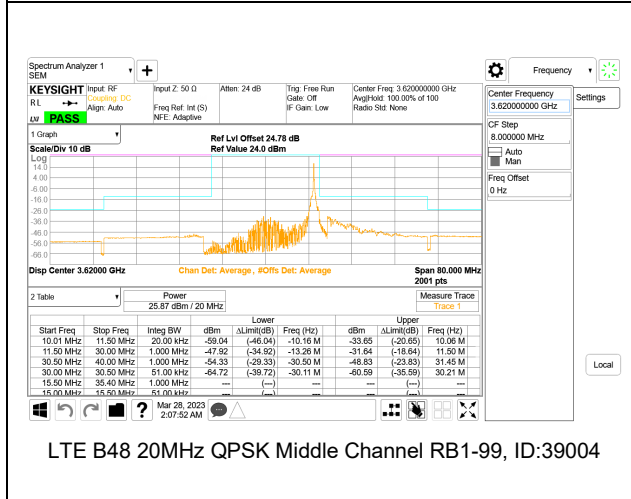

LTE B48 5MHz QPSK High Channel RB1-0, ID:39004

LTE B48 10MHz QPSK Low Channel RB1-0, ID:39004

LTE B48 5MHz QPSK High Channel RB1-24, ID:39004

LTE B48 10MHz QPSK Low Channel RB1-49, ID:39004

LTE B48 5MHz QPSK High Channel RB25-0, ID:39004

LTE B48 10MHz QPSK Low Channel RB50-0

LTE B48 15MHz QPSK Low Channel RB1-0, ID:39004

LTE B48 15MHz QPSK Middle Channel RB1-0, ID:39004

LTE B48 15MHz QPSK Low Channel RB1-74, ID:39004

LTE B48 15MHz QPSK Middle Channel RB1-74, ID:39004

LTE B48 15MHz QPSK Low Channel RB75-0

LTE B48 15MHz QPSK Middle Channel RB75-0, ID:39004

LTE BAND 48 ADJACENT CHANNEL POWER

LTE B48 5MHz QPSK Low Channel RB1-0, ID:39004

LTE B48 5MHz QPSK Middle Channel RB1-0