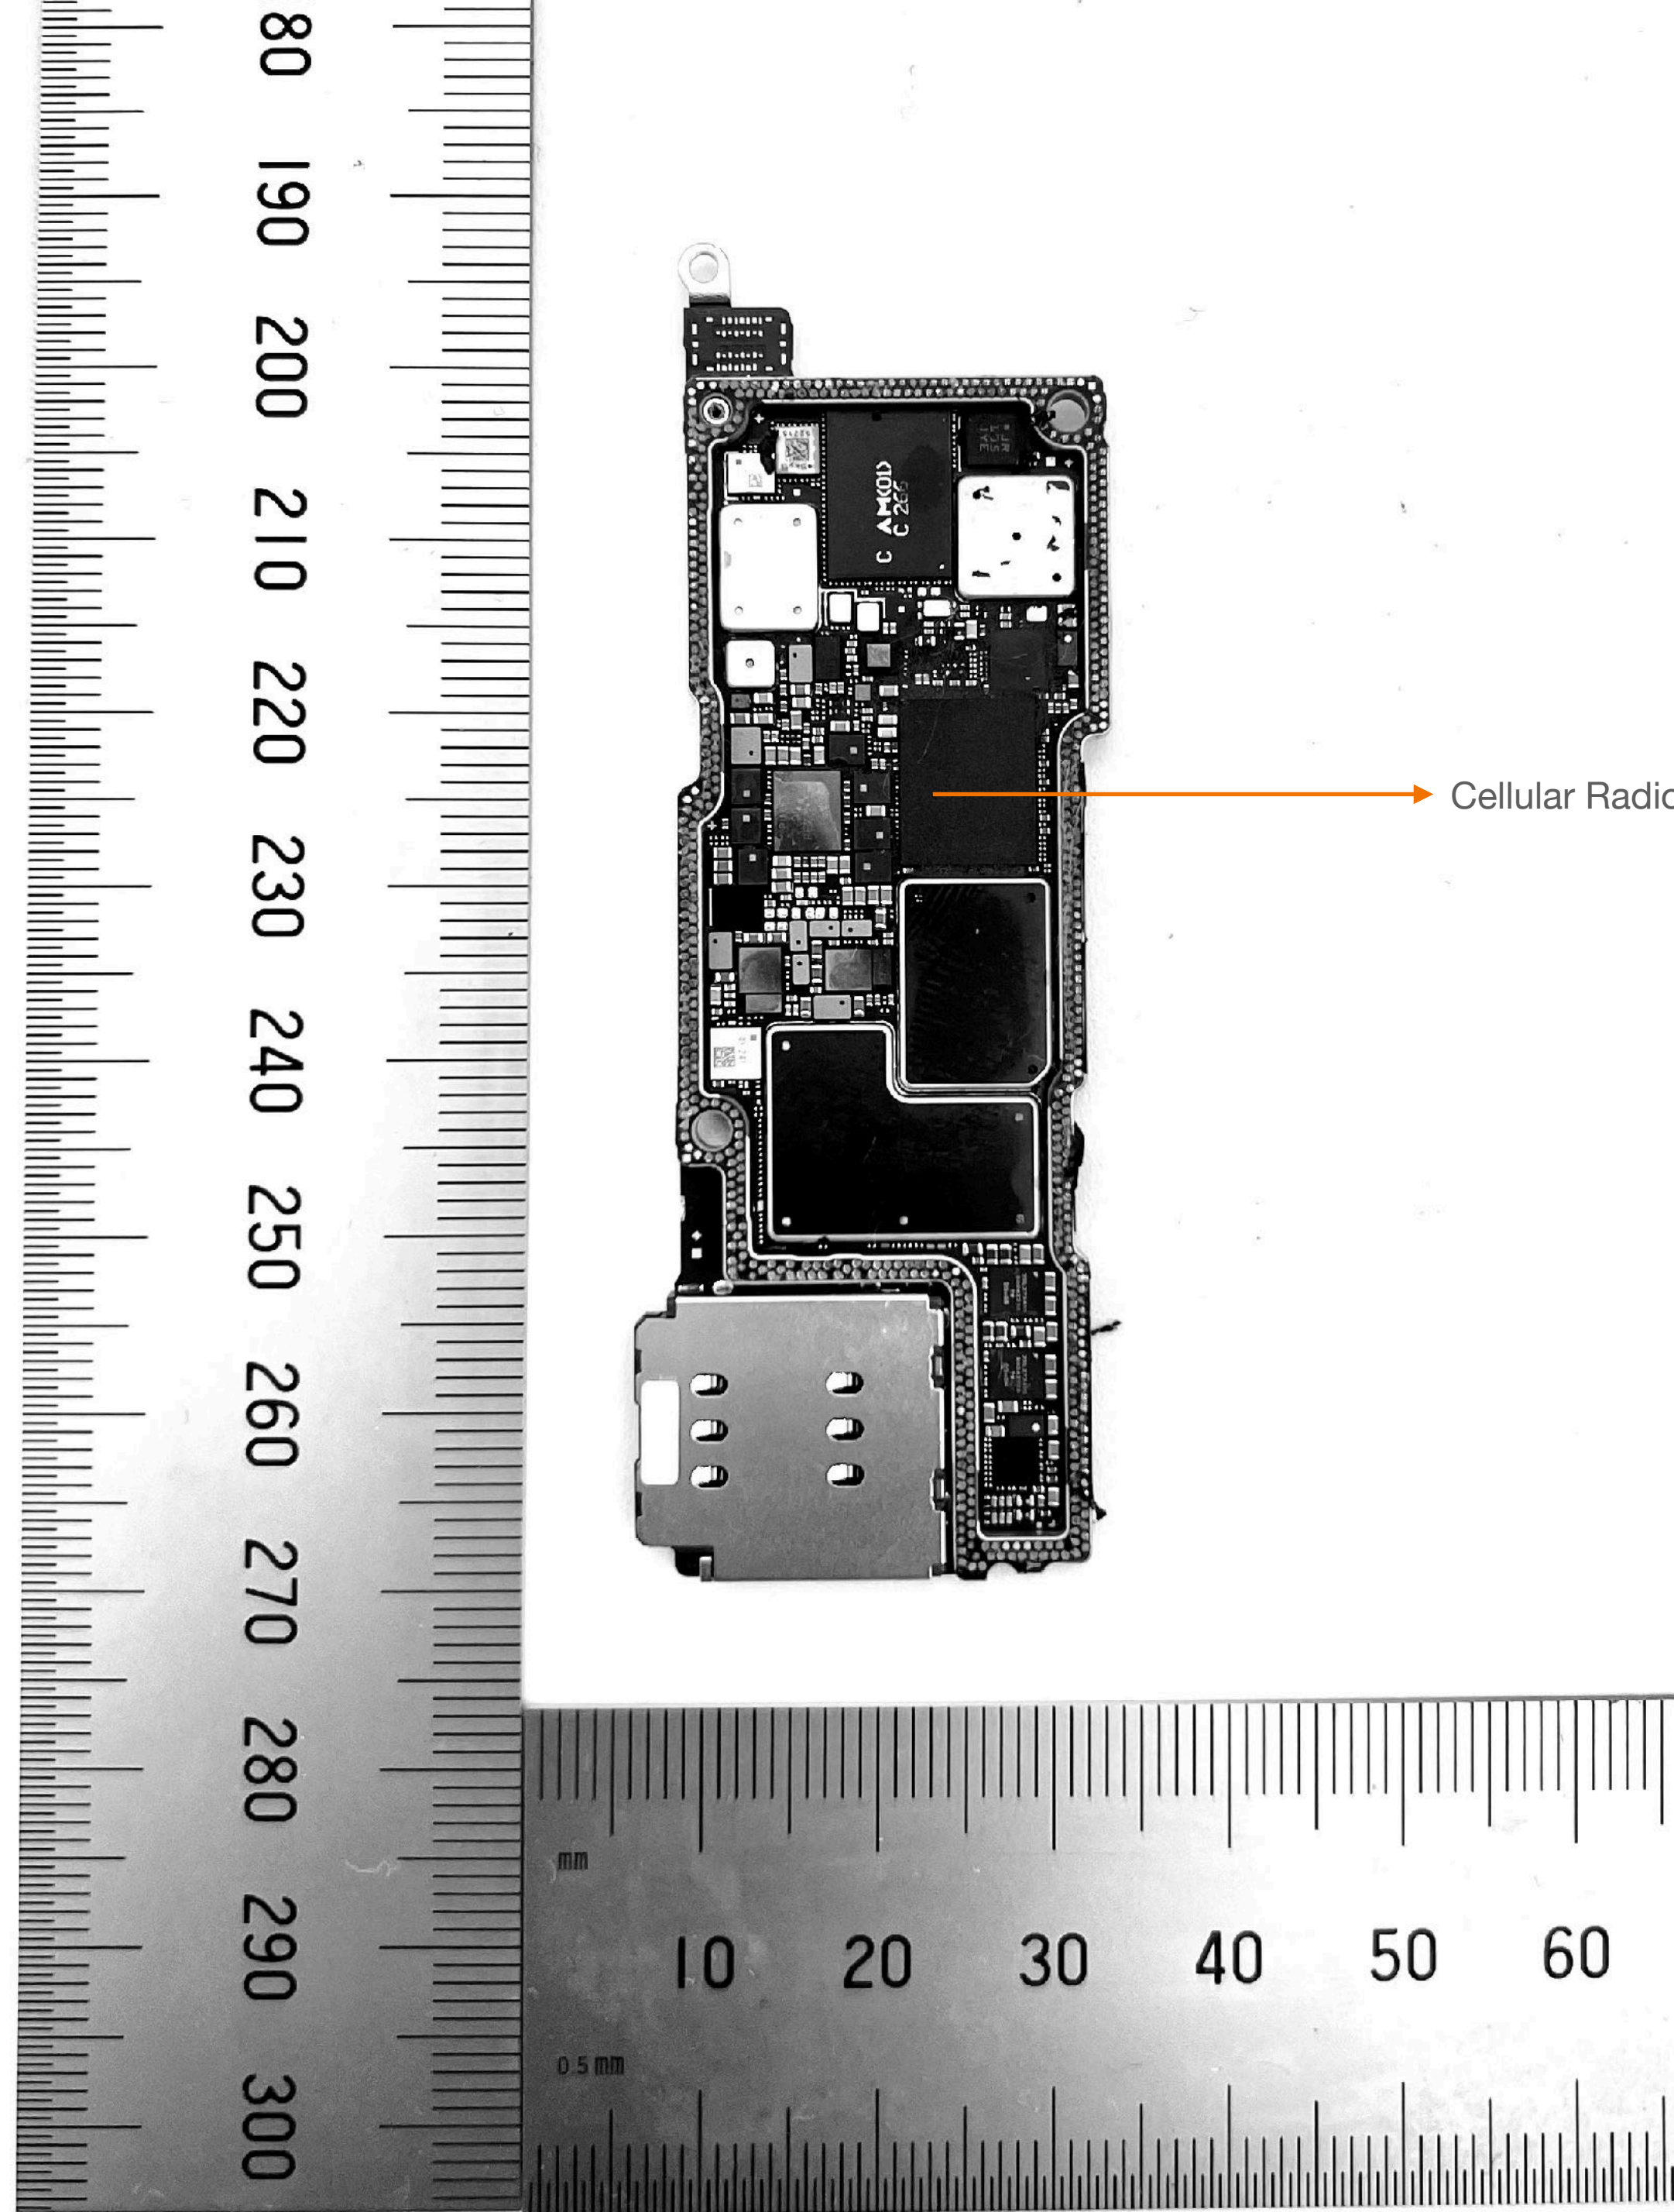

A2889, A2890, A2891, A2892
Flex Assembly with ANT4, UWB1 -
Front

A2889, A2890, A2891, A2892
Flex Assembly with ANT4, UWB1 -
Back

A2889, A2890, A2891, A2892

MLB, Front

A2889, A2890, A2891, A2892

MLB, Back

WiFi/BT Radio Chipset

A2889, A2890, A2891, A2892

MLB without Shields - Back

A2889, A2890, A2891, A2892

Bottom MLB - Front

Cellular Radio Chipset

A2889, A2890, A2891, A2892

Top MLB - Front

A2889, A2890, A2891, A2892

Battery - Front

A2889, A2890, A2891, A2892

Battery - Back