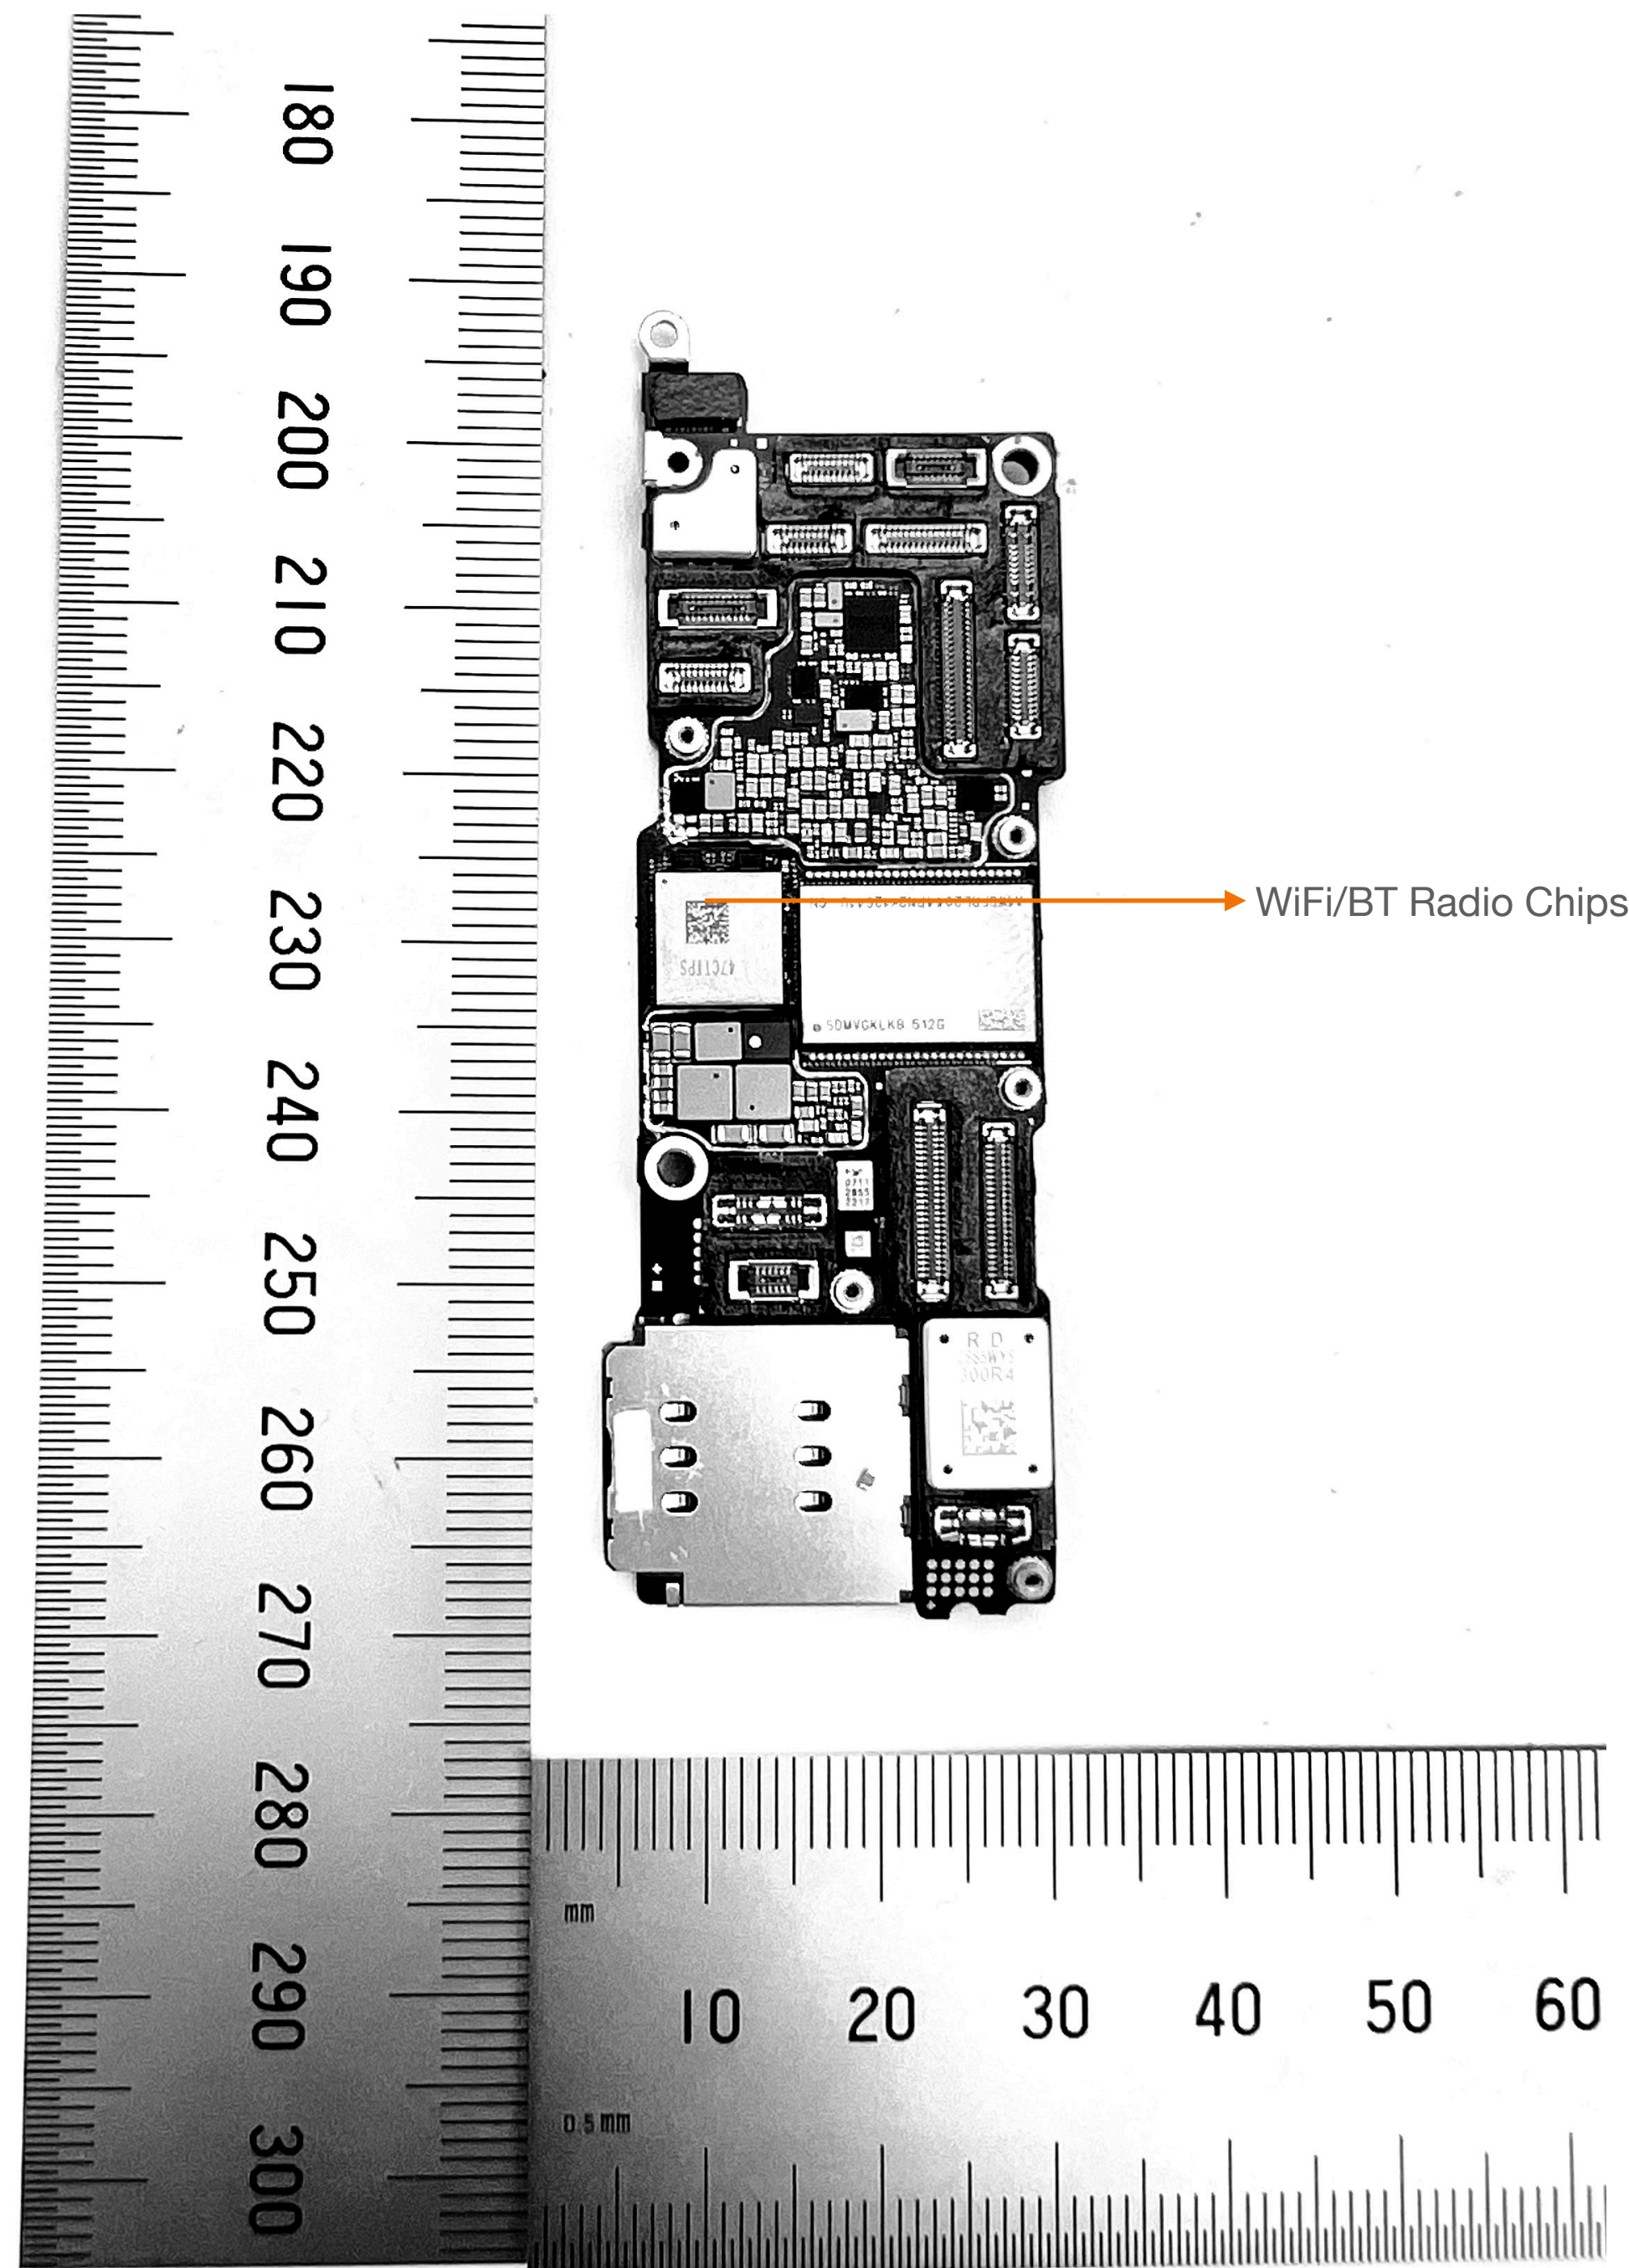

A2889, A2890, A2891, A2892
Flex Assembly with ANT4, UWB1 -
Front

A2889, A2890, A2891, A2892
Flex Assembly with ANT4, UWB1 -
Back

A2889, A2890, A2891, A2892

MLB, Front

A2889, A2890, A2891, A2892

MLB, Back

WiFi/BT Radio Chipset

A2889, A2890, A2891, A2892

MLB without Shields - Back

A2889, A2890, A2891, A2892

Bottom MLB - Front

Cellular Radio Chipset

A2889, A2890, A2891, A2892

Top MLB - Front

A2889, A2890, A2891, A2892

Battery - Front

A2889, A2890, A2891, A2892

Battery - Back