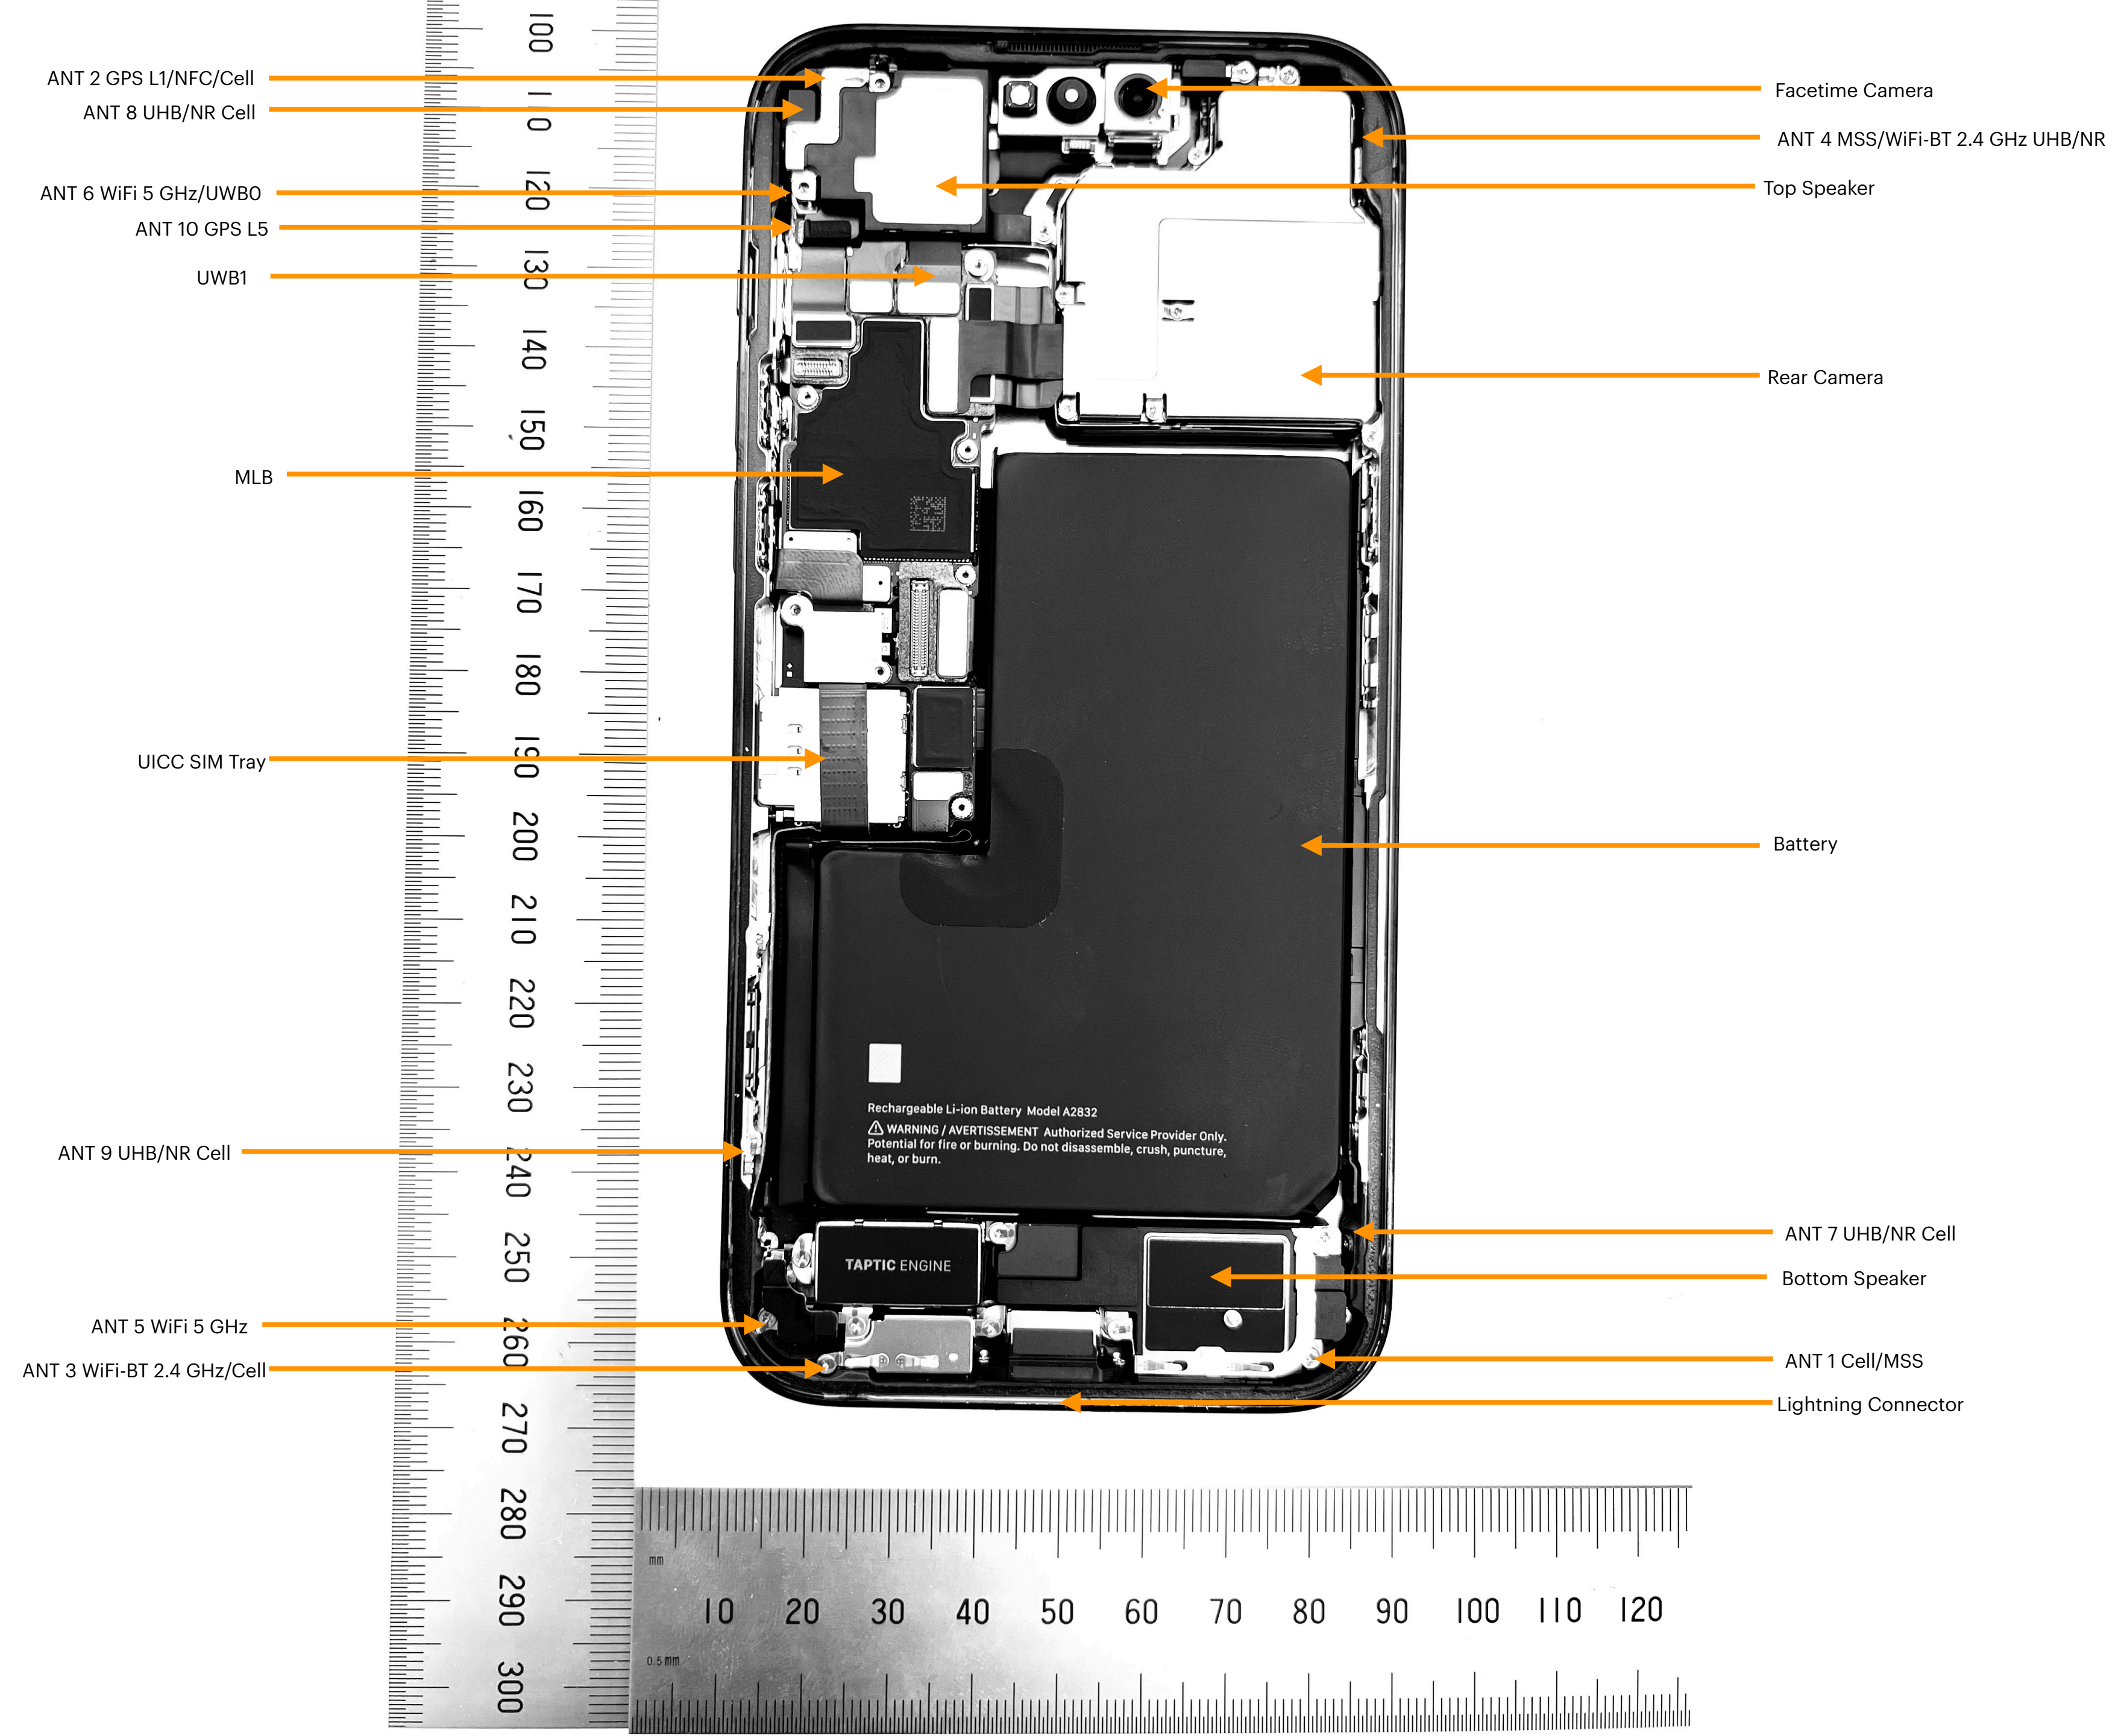

A2889, A2890, A2891, A2892
Internal View

A2889, A2890, A2891, A2892
Touch Screen Assembly, Earpiece,
Microphone - Back

A2889, A2890, A2891, A2892

Rear Camera - Front

A2889, A2890, A2891, A2892

Rear Camera - Back

A2889, A2890, A2891, A2892

Flex Assembly with Proximity Sensor,
Microphone and FaceTime Camera - Front

A2889, A2890, A2891, A2892

Flex Assembly with Proximity Sensor,
Microphone and FaceTime Camera - Back

A2889, A2890, A2891, A2892

Top Speaker - Front

A2889, A2890, A2891, A2892

Top Speaker - Back

A2889, A2890, A2891, A2892

Bottom Speaker - Front

A2889, A2890, A2891, A2892

Bottom Speaker - Back

A2889, A2890, A2891, A2892

Flex Assembly with Lightning
Connector, Microphone, ANT5,
ANT3, ANT1, ANT 7, ANT 9 - Front

A2889, A2890, A2891, A2892

Flex Assembly with Lightning
Connector, Microphone, ANT5,
ANT3, ANT1, ANT 7, ANT 9 - Back