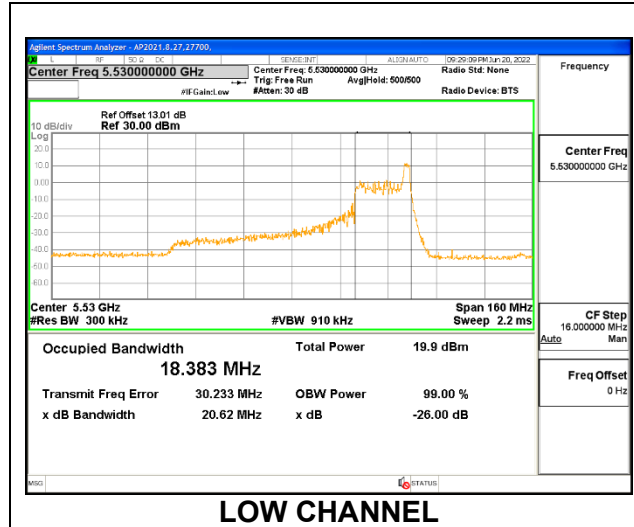

1TX Antenna 5 MODE: 26 Tones, RU Index 36

Channel	Frequency (MHz)	26dB Bandwidth (MHz)	99% Bandwidth (MHz)
Low	5530	20.62	18.383
High	5610	20.67	18.529
138	5690	20.25	18.105