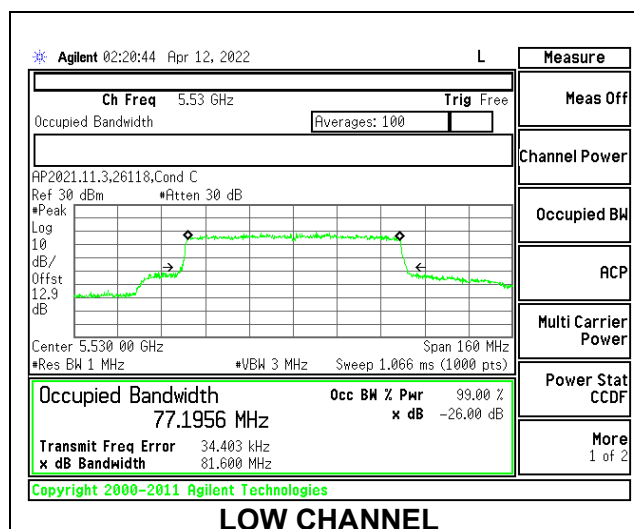

1TX Antenna 6 MODE: SU Mode

Channel	Frequency (MHz)	26dB Bandwidth (MHz)	99% Bandwidth (MHz)
Low	5530	81.60	77.1956
High	5610	82.45	77.491
138	5690	81.12	77.082