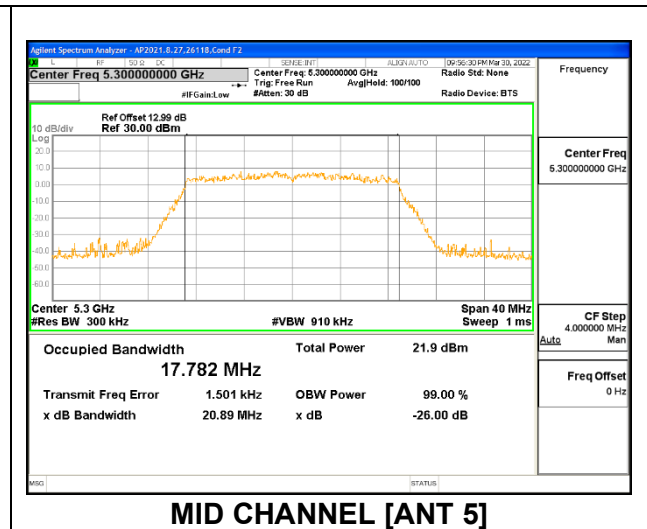

2TX Antenna 6 + Antenna 5 CDD MODE

Channel	Frequency (MHz)	26dB Bandwidth Antenna 6 (MHz)	26dB Bandwidth Antenna 5 (MHz)	99% Bandwidth Antenna 6 (MHz)	99% Bandwidth Antenna 5 (MHz)
Low	5260	20.780	20.84	17.7654	17.749
Mid	5300	20.707	20.89	17.7706	17.782
High	5320	21.845	21.56	17.8215	17.872