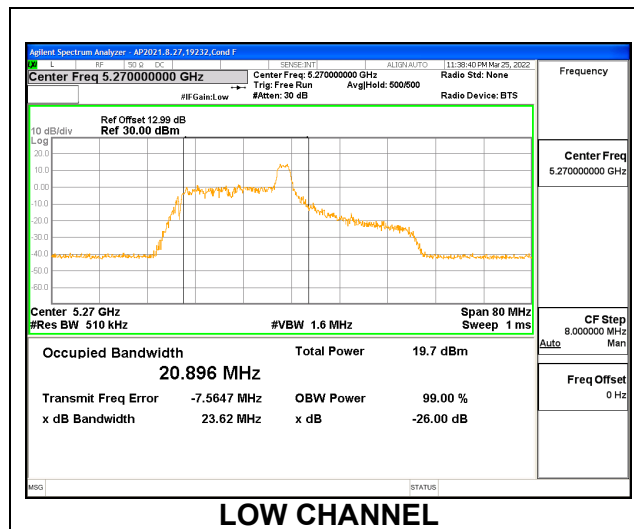

1TX Antenna 5 MODE: 26 Tones, RU Index 8

Channel	Frequency (MHz)	26dB Bandwidth (MHz)	99% Bandwidth (MHz)
Low	5270	23.62	20.896
High	5310	23.29	21.139