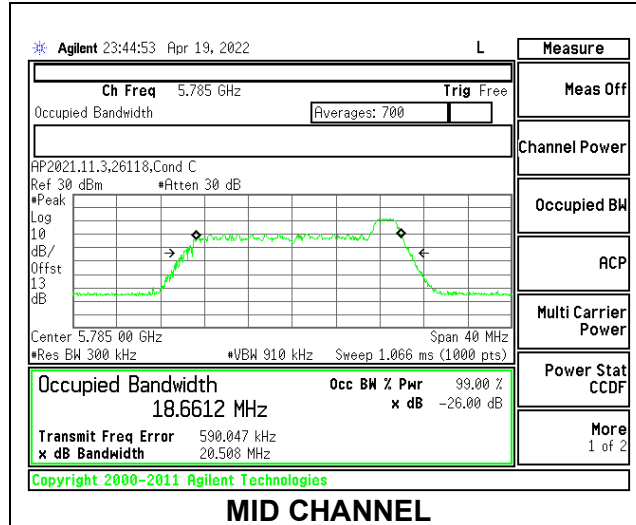

1TX Antenna 6 MODE: 26 Tones, RU Index 8

Channel	Frequency (MHz)	99% Bandwidth (MHz)
Low	5745	18.4955
Mid	5785	18.6612
High	5825	18.6673