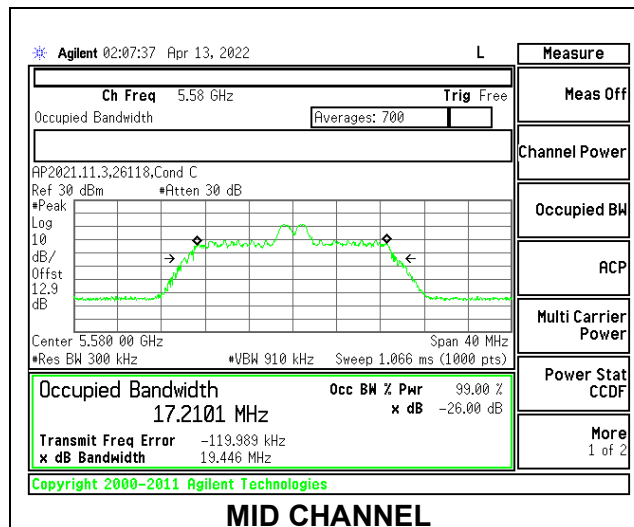

1TX Antenna 6 MODE: 26 Tones, RU Index 4

Channel	Frequency (MHz)	26dB Bandwidth (MHz)	99% Bandwidth (MHz)
Low	5500	19.293	17.2899
Mid	5580	19.446	17.2101
High	5700	19.124	17.1881
144	5720	19.434	17.3259