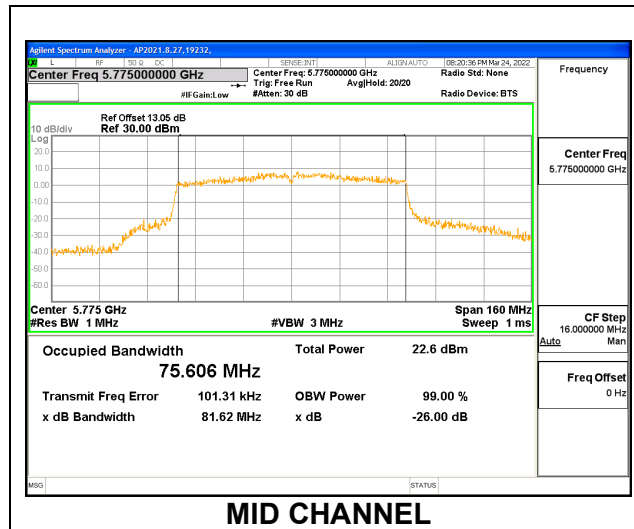

1TX Antenna 5 MODE

Channel	Frequency (MHz)	99% Bandwidth (MHz)
Mid	5775	75.606