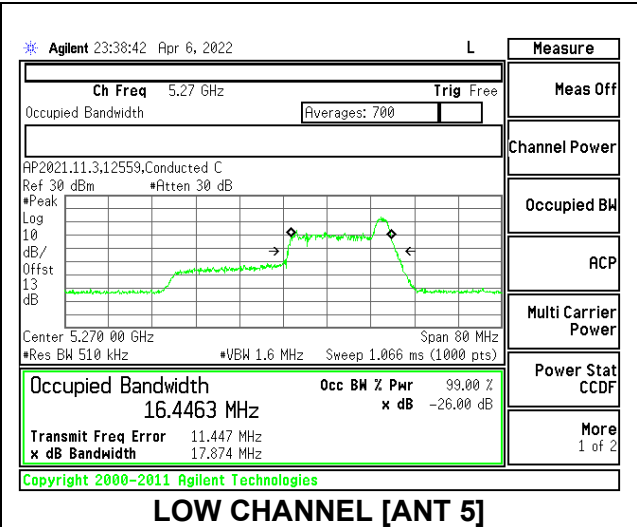

2TX Antenna 6 + Antenna 5 OFDMA MODE: 26 Tones, RU Index 17

Channel	Frequency (MHz)	26dB Bandwidth Antenna 6 (MHz)	26dB Bandwidth Antenna 5 (MHz)	99% Bandwidth Antenna 6 (MHz)	99% Bandwidth Antenna 5 (MHz)
Low	5270	19.903	17.874	17.5317	16.4463
High	5310	21.027	19.697	19.0043	18.3586