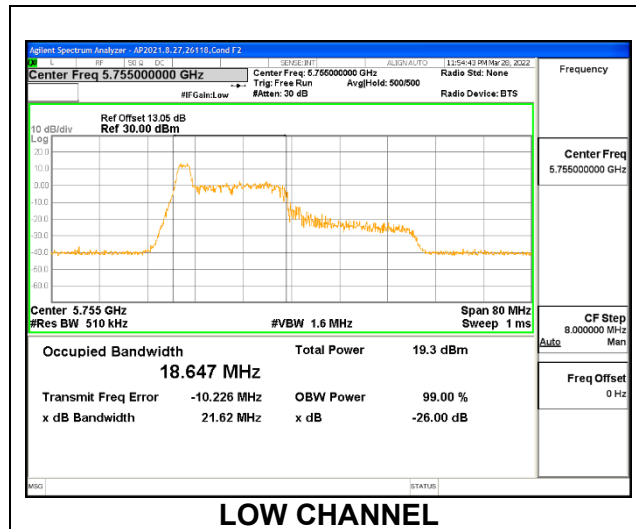

1TX Antenna 5 MODE: 26 Tones, RU Index 0

Channel	Frequency (MHz)	99% Bandwidth (MHz)
Low	5755	18.647
High	5795	18.584