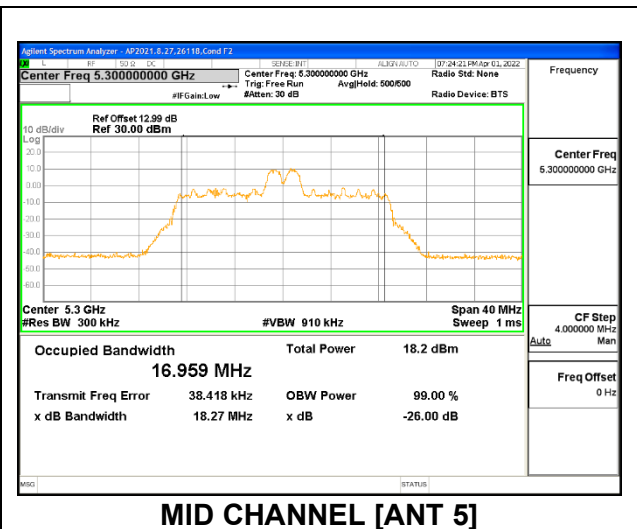

2TX Antenna 6 + Antenna 5 OFDMA MODE: 26 Tones, RU Index 4

Channel	Frequency (MHz)	26dB Bandwidth Antenna 6 (MHz)	26dB Bandwidth Antenna 5 (MHz)	99% Bandwidth Antenna 6 (MHz)	99% Bandwidth Antenna 5 (MHz)
Low	5260	19.174	18.22	17.1746	16.985
Mid	5300	19.311	18.27	17.1919	16.959
High	5320	18.77	18.35	17.149	17.033