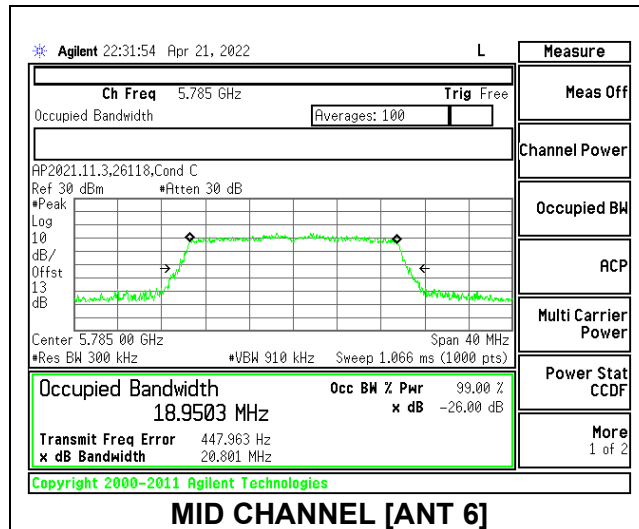

2TX Antenna 6 + Antenna 5 OFDMA MODE: SU Mode

Channel	Frequency (MHz)	99% Bandwidth Antenna 6 (MHz)	99% Bandwidth Antenna 5 (MHz)
Low	5745	18.8841	18.986
Mid	5785	18.9503	18.992
High	5825	18.9754	18.957