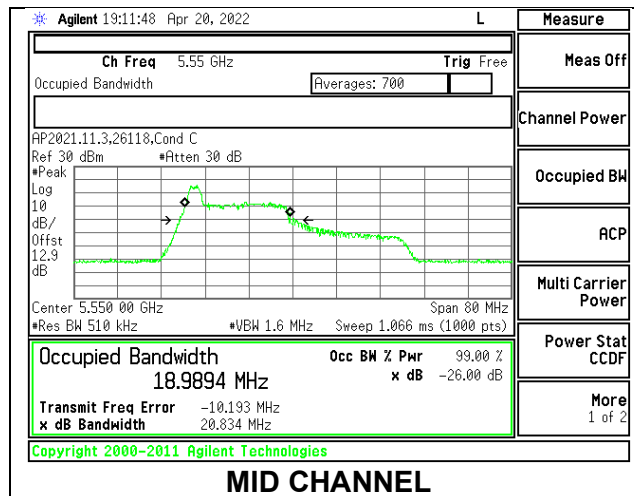

9.2.17. **802.11ax HE40 MODE IN THE 5.6 GHz BAND**

1TX Antenna 6 MODE: 26 Tones, RU Index 0

Channel	Frequency (MHz)	26dB Bandwidth (MHz)	99% Bandwidth (MHz)
Low	5510	21.164	18.7541
Mid	5550	20.834	18.9894
High	5670	21.263	18.9754
142	5710	21.646	18.6239