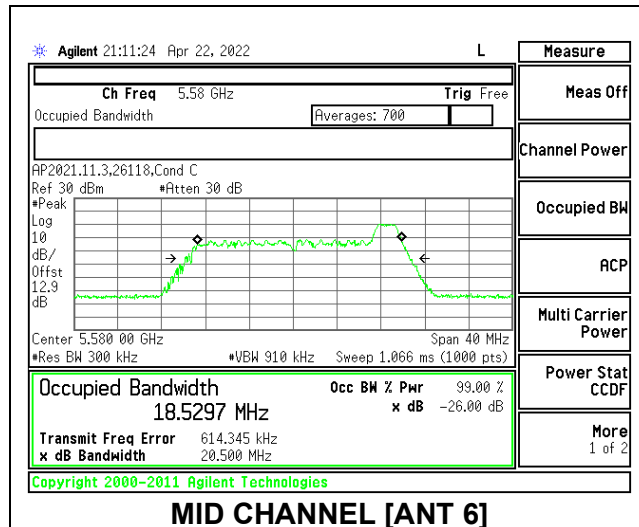

2TX Antenna 6 + Antenna 5 OFDMA MODE: 26 Tones, RU Index 8

Channel	Frequency (MHz)	26dB Bandwidth Antenna 6 (MHz)	26dB Bandwidth Antenna 5 (MHz)	99% Bandwidth Antenna 6 (MHz)	99% Bandwidth Antenna 5 (MHz)
Low	5500	20.468	19.87	18.5514	18.375
Mid	5580	20.500	19.80	18.5297	18.410
High	5700	20.309	19.66	18.5561	18.322
144	5720	20.598	19.66	18.5899	18.305