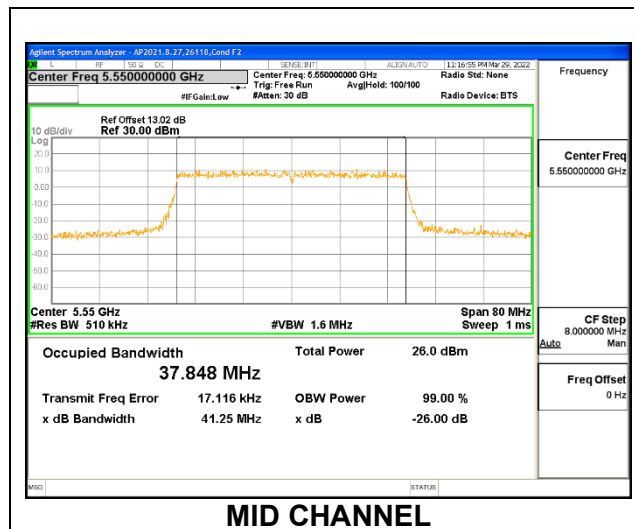

1TX Antenna 5 MODE: SU Mode

Channel	Frequency (MHz)	26dB Bandwidth (MHz)	99% Bandwidth (MHz)
Low	5510	42.86	38.034
Mid	5550	41.25	37.848
High	5670	43.08	38.117
142	5710	40.99	38.031