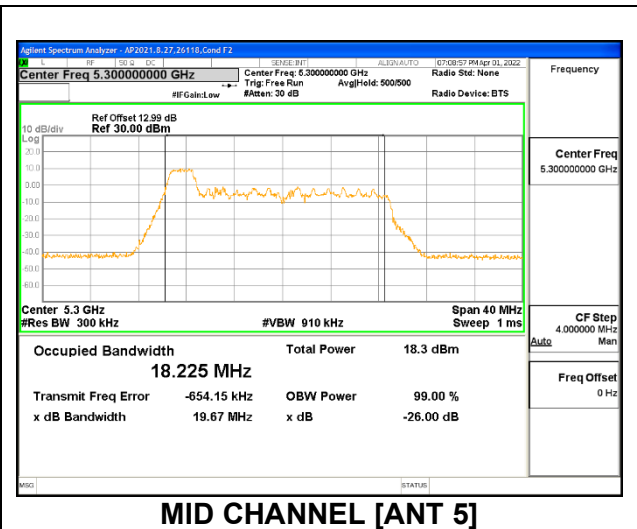

2TX Antenna 6 + Antenna 5 OFDMA MODE: 26 Tones, RU Index 0

Channel	Frequency (MHz)	26dB Bandwidth Antenna 6 (MHz)	26dB Bandwidth Antenna 5 (MHz)	99% Bandwidth Antenna 6 (MHz)	99% Bandwidth Antenna 5 (MHz)
Low	5260	20.196	19.71	18.3580	18.233
Mid	5300	20.055	19.67	18.4026	18.225
High	5320	19.934	19.62	18.3805	18.244