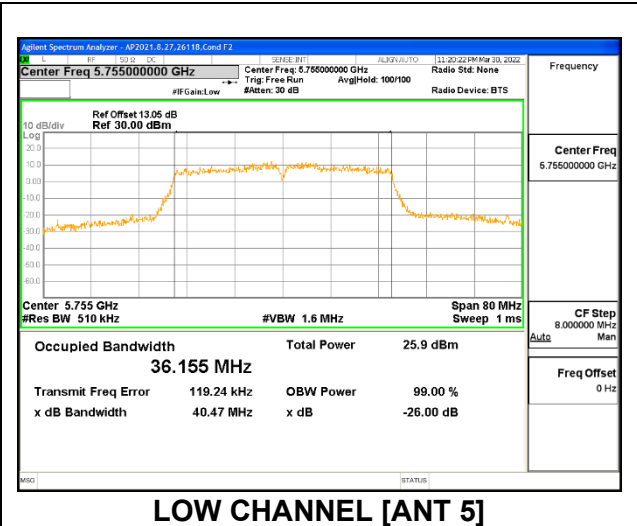

2TX Antenna 6 + Antenna 5 CDD MODE

Channel	Frequency (MHz)	99% Bandwidth Antenna 6 (MHz)	99% Bandwidth Antenna 5 (MHz)
Low	5755	36.2493	36.155
High	5795	36.3722	36.202