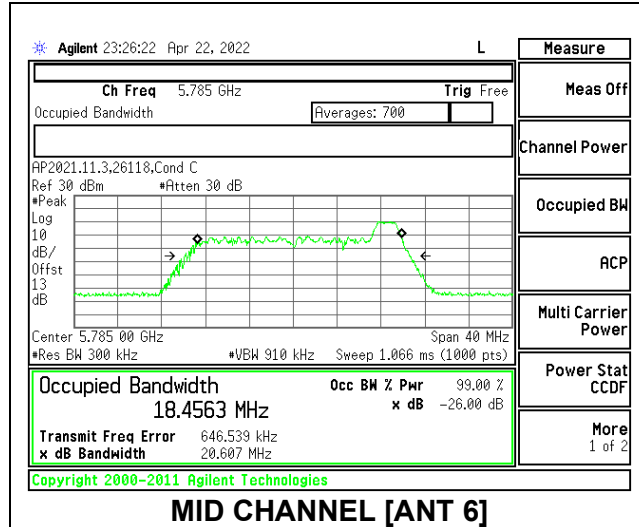

2TX Antenna 6 + Antenna 5 OFDMA MODE: 26 Tones, RU Index 8

Channel	Frequency (MHz)	99% Bandwidth Antenna 6 (MHz)	99% Bandwidth Antenna 5 (MHz)
Low	5745	18.5553	18.313
Mid	5785	18.4563	18.355
High	5825	18.5604	17.912