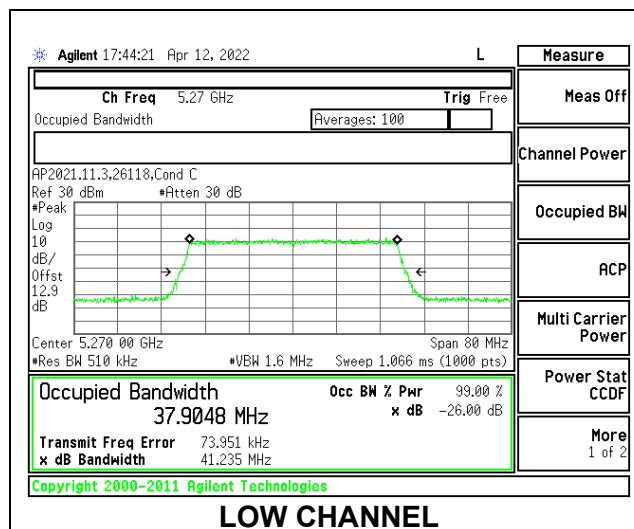

1TX Antenna 6 MODE: SU Mode

Channel	Frequency (MHz)	26dB Bandwidth (MHz)	99% Bandwidth (MHz)
Low	5270	41.235	37.9048
High	5310	42.031	37.9367