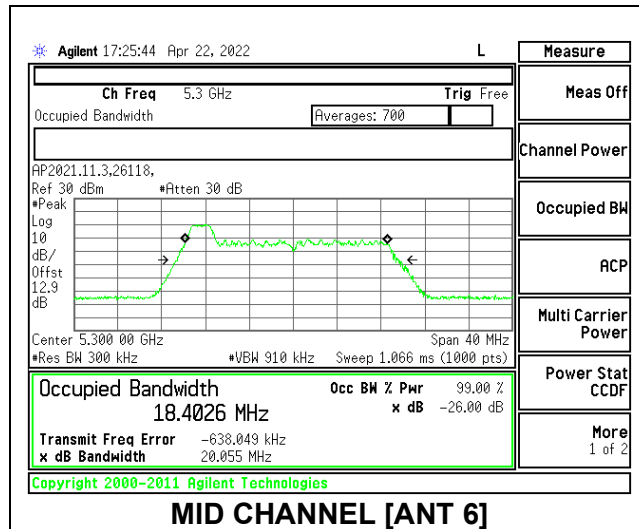

2TX Antenna 6 + Antenna 5 OFDMA MODE: 26 Tones, RU Index 0

Channel	Frequency (MHz)	26dB Bandwidth Antenna 6 (MHz)	26dB Bandwidth Antenna 5 (MHz)	99% Bandwidth Antenna 6 (MHz)	99% Bandwidth Antenna 5 (MHz)
Low	5260	20.196	19.71	18.3580	18.233
Mid	5300	20.055	19.67	18.4026	18.225
High	5320	19.934	19.62	18.3805	18.244