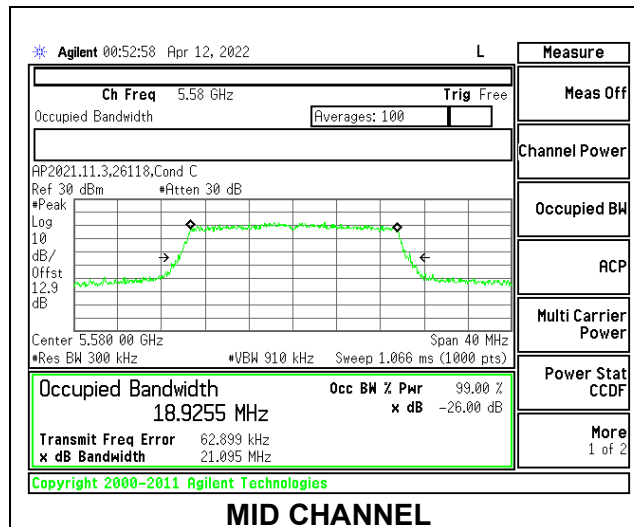

1TX Antenna 6 MODE: SU Mode

Channel	Frequency (MHz)	26dB Bandwidth (MHz)	99% Bandwidth (MHz)
Low	5500	21.161	18.9714
Mid	5580	21.095	18.9255
High	5700	22.062	18.9998
144	5720	20.850	18.9088