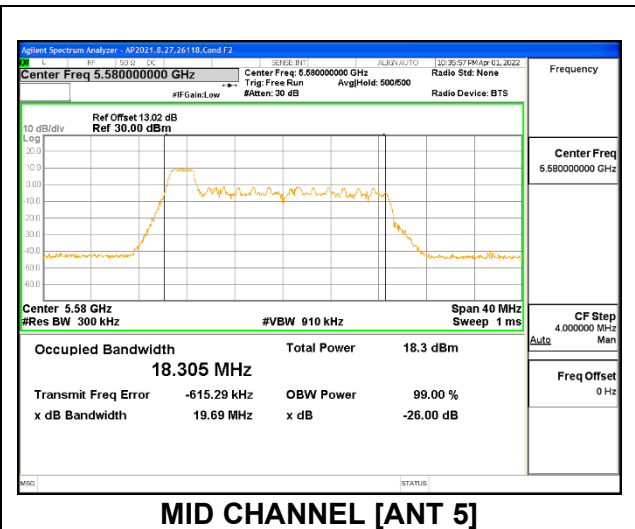

2TX Antenna 6 + Antenna 5 OFDMA MODE: 26 Tones, RU Index 0

Channel	Frequency (MHz)	26dB Bandwidth Antenna 6 (MHz)	26dB Bandwidth Antenna 5 (MHz)	99% Bandwidth Antenna 6 (MHz)	99% Bandwidth Antenna 5 (MHz)
Low	5500	20.18	19.67	18.307	18.304
Mid	5580	19.95	19.69	18.330	18.305
High	5700	19.976	19.66	18.3695	18.385
144	5720	19.910	19.61	18.3684	18.321