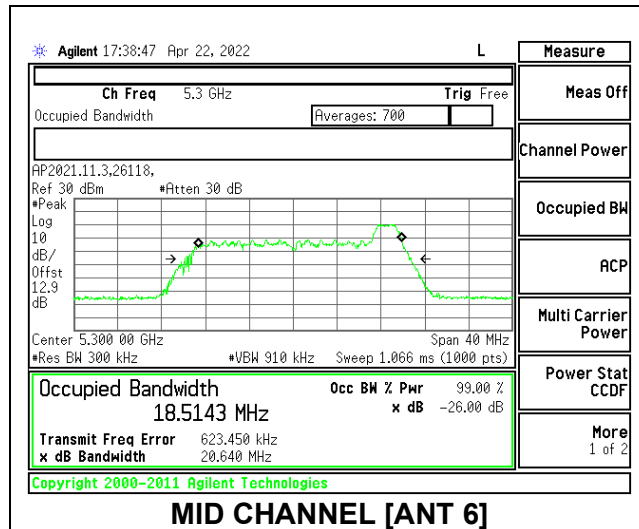

2TX Antenna 6 + Antenna 5 OFDMA MODE: 26 Tones, RU Index 8

Channel	Frequency (MHz)	26dB Bandwidth Antenna 6 (MHz)	26dB Bandwidth Antenna 5 (MHz)	99% Bandwidth Antenna 6 (MHz)	99% Bandwidth Antenna 5 (MHz)
Low	5260	20.635	19.52	18.5918	18.360
Mid	5300	20.640	19.83	18.5143	18.395
High	5320	19.826	19.73	17.4418	18.360