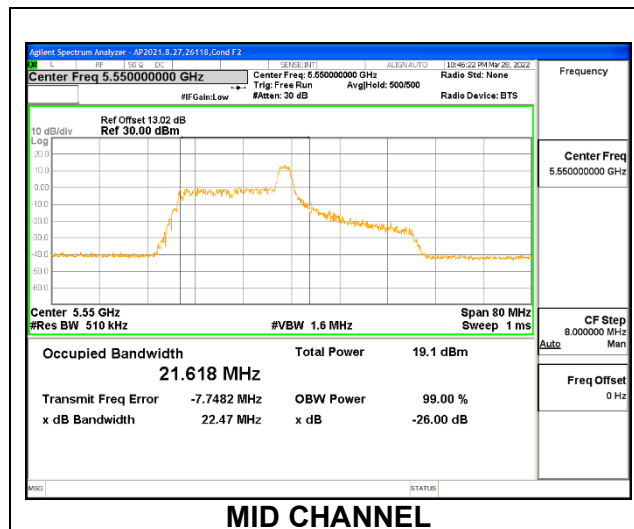

MID CHANNEL