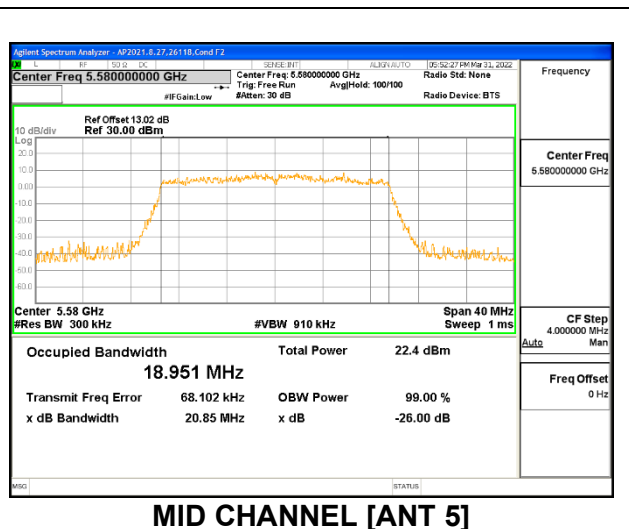

2TX Antenna 6 + Antenna 5 OFDMA MODE: SU Mode

Channel	Frequency (MHz)	26dB Bandwidth Antenna 6 (MHz)	26dB Bandwidth Antenna 5 (MHz)	99% Bandwidth Antenna 6 (MHz)	99% Bandwidth Antenna 5 (MHz)
Low	5500	21.569	21.53	18.9543	18.982
Mid	5580	20.979	20.85	18.9597	18.951
High	5700	21.417	20.85	18.9985	18.951
144	5720	20.743	20.78	18.9697	18.975