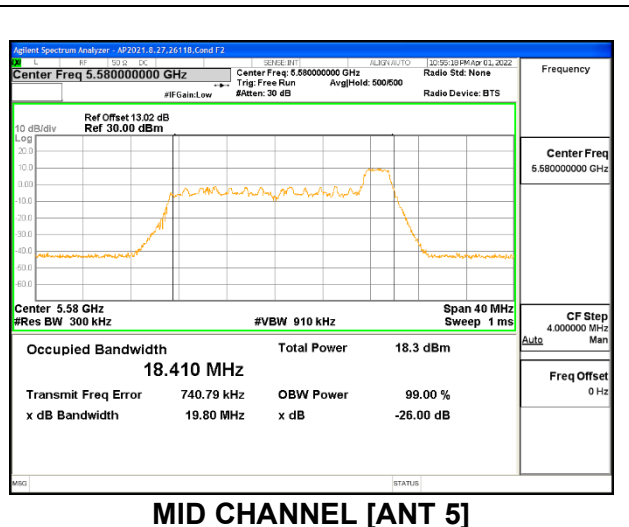

2TX Antenna 6 + Antenna 5 OFDMA MODE: 26 Tones, RU Index 8

Channel	Frequency (MHz)	26dB Bandwidth Antenna 6 (MHz)	26dB Bandwidth Antenna 5 (MHz)	99% Bandwidth Antenna 6 (MHz)	99% Bandwidth Antenna 5 (MHz)
Low	5500	20.468	19.87	18.5514	18.375
Mid	5580	20.500	19.80	18.5297	18.410
High	5700	20.309	19.66	18.5561	18.322
144	5720	20.598	19.66	18.5899	18.305