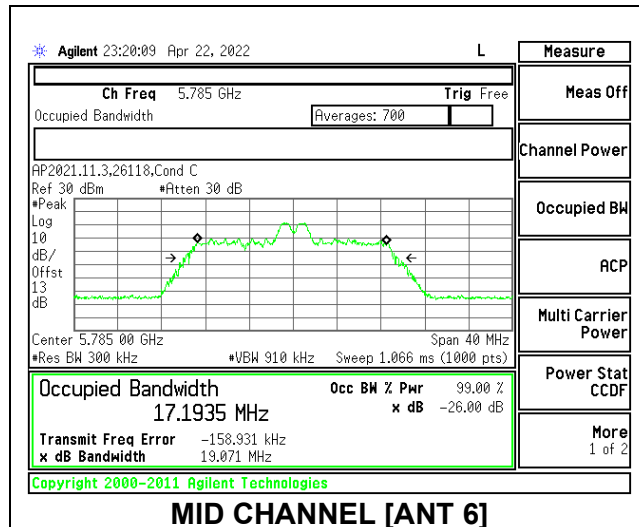

2TX Antenna 6 + Antenna 5 OFDMA MODE: 26 Tones, RU Index 4

Channel	Frequency (MHz)	99% Bandwidth Antenna 6 (MHz)	99% Bandwidth Antenna 5 (MHz)
Low	5745	16.8366	16.979
Mid	5785	17.1935	16.908
High	5825	15.8899	16.923