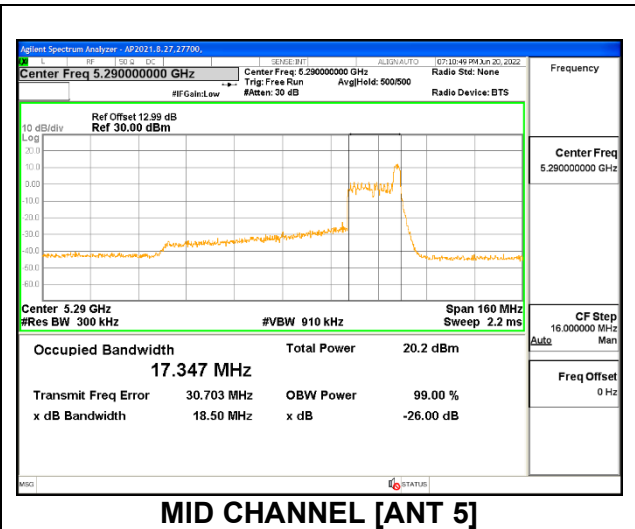

2TX Antenna 6 + Antenna 5 OFDMA MODE: 26 Tones, RU Index 36

Channel	Frequency (MHz)	26dB Bandwidth Antenna 6 (MHz)	26dB Bandwidth Antenna 5 (MHz)	99% Bandwidth Antenna 6 (MHz)	99% Bandwidth Antenna 5 (MHz)
Mid	5290	20.76	18.50	18.508	17.347