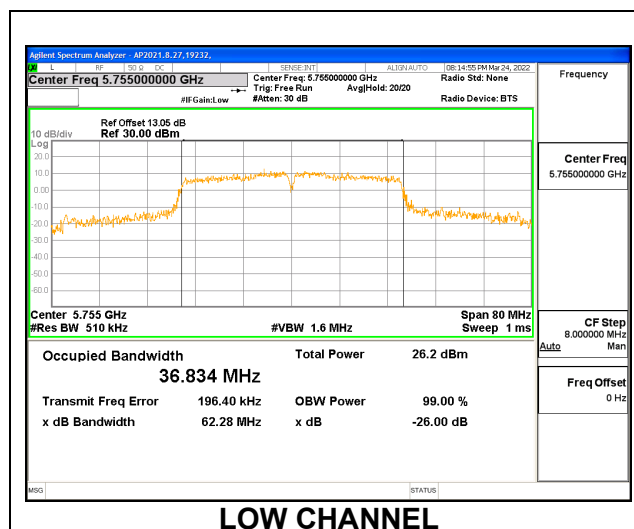

1TX Antenna 5 MODE

Channel	Frequency (MHz)	99% Bandwidth (MHz)
Low	5755	36.834
High	5795	36.733