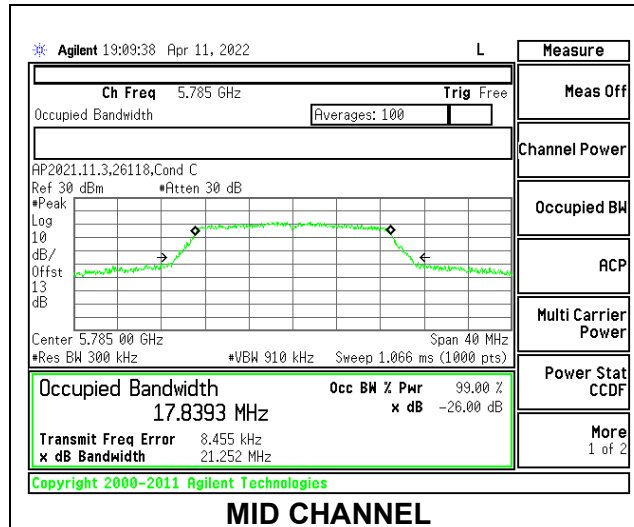

9.2.19. **802.11n HT20 MODE IN THE 5.8 GHz BAND**

1TX Antenna 6 MODE

Channel	Frequency (MHz)	99% Bandwidth (MHz)
Low	5745	17.8802
Mid	5785	17.8393
High	5825	17.9267