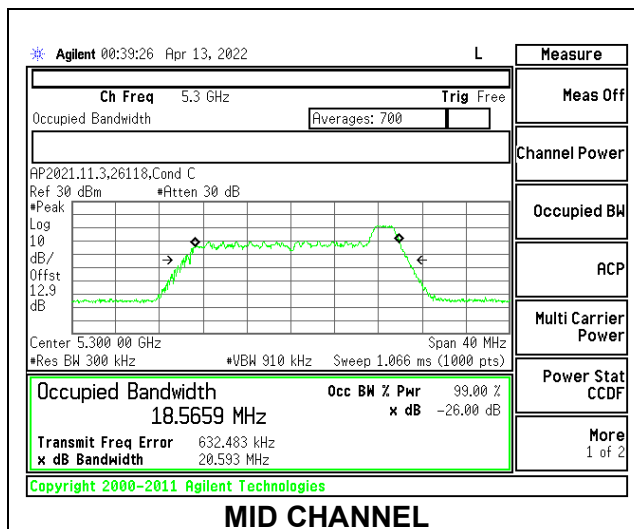

1TX Antenna 6 MODE: 26 Tones, RU Index 8

Channel	Frequency (MHz)	26dB Bandwidth (MHz)	99% Bandwidth (MHz)
Low	5260	20.594	18.6193
Mid	5300	20.593	18.5659
High	5320	20.595	18.3356