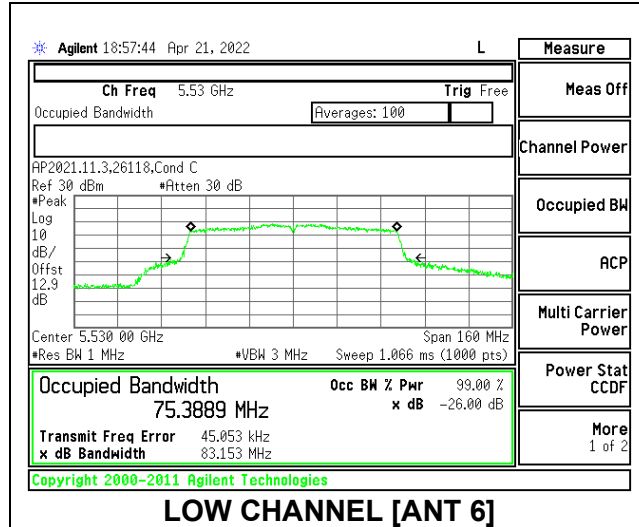

2TX Antenna 6 + Antenna 5 CDD MODE

Channel	Frequency (MHz)	26dB Bandwidth Antenna 6 (MHz)	26dB Bandwidth Antenna 5 (MHz)	99% Bandwidth Antenna 6 (MHz)	99% Bandwidth Antenna 5 (MHz)
Low	5530	83.153	80.94	75.3889	75.469
High	5610	83.13	80.55	75.514	75.487
138	5690	81.338	80.90	75.2706	75.698