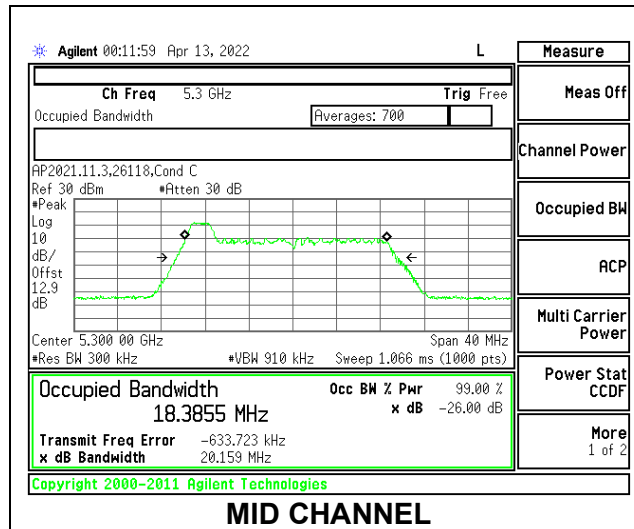

9.2.10. **802.11ax HE20 MODE IN THE 5.3 GHz BAND**

1TX Antenna 6 MODE: 26 Tones, RU Index 0

Channel	Frequency (MHz)	26dB Bandwidth (MHz)	99% Bandwidth (MHz)
Low	5260	20.193	18.4126
Mid	5300	20.159	18.3855
High	5320	19.938	18.4393