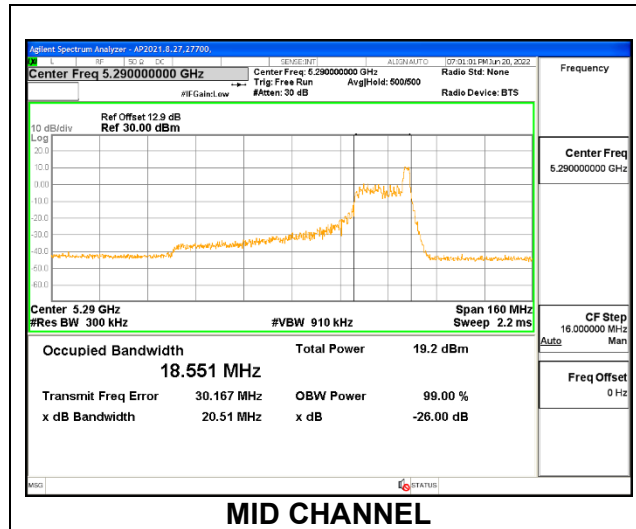

1TX Antenna 6 MODE: 26 Tones, RU Index 36

Channel	Frequency (MHz)	26dB Bandwidth (MHz)	99% Bandwidth (MHz)
Mid	5290	20.51	18.551