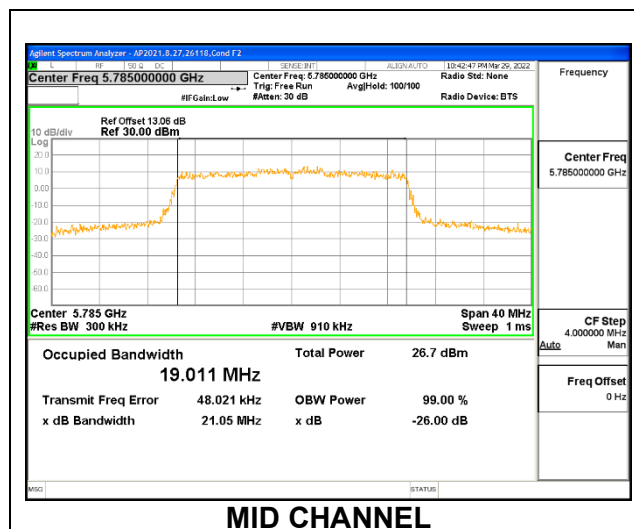

1TX Antenna 5 MODE: SU Mode

Channel	Frequency (MHz)	99% Bandwidth (MHz)
Low	5745	18.953
Mid	5785	19.011
High	5825	18.975