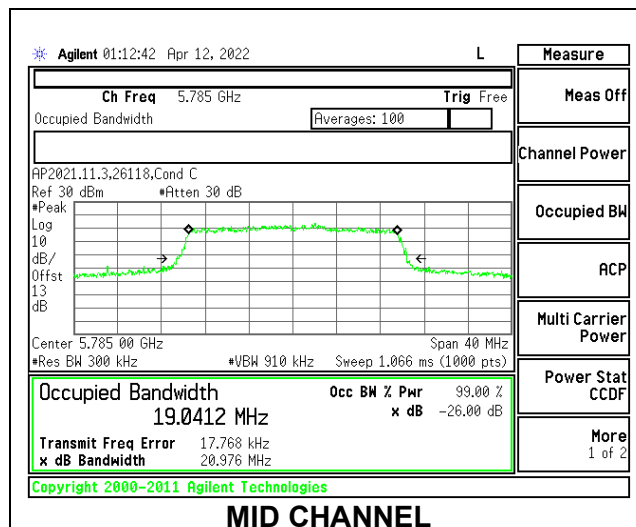

1TX Antenna 6 MODE: SU Mode

Channel	Frequency (MHz)	99% Bandwidth (MHz)
Low	5745	18.9574
Mid	5785	19.0412
High	5825	18.9215