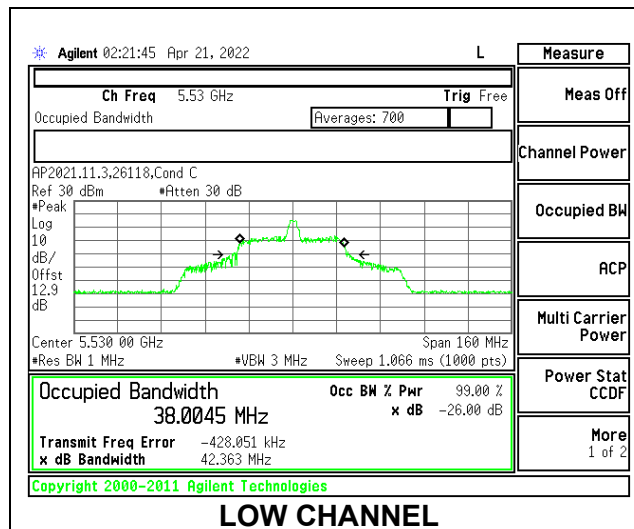

1TX Antenna 6 MODE: 26 Tones, RU Index 18

Channel	Frequency (MHz)	26dB Bandwidth (MHz)	99% Bandwidth (MHz)
Low	5530	42.363	38.0045
High	5610	40.253	37.8182
138	5690	39.596	35.8558