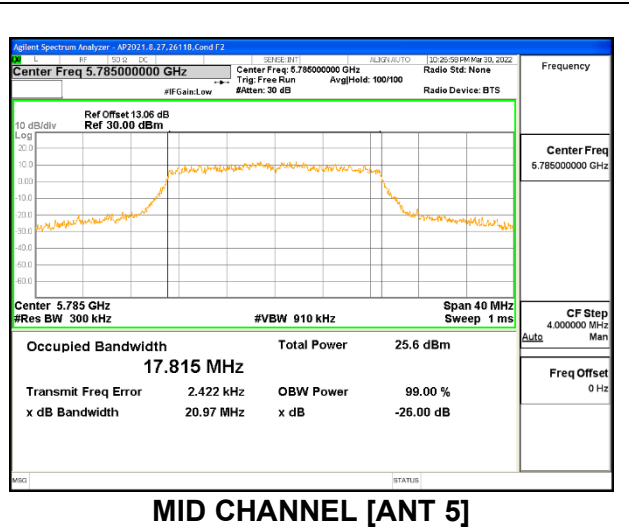

2TX Antenna 6 + Antenna 5 CDD MODE

Channel	Frequency (MHz)	99% Bandwidth Antenna 6 (MHz)	99% Bandwidth Antenna 5 (MHz)
Low	5745	17.8001	17.808
Mid	5785	17.7821	17.815
High	5825	17.8164	17.801

9.2.20. 802.11n HT40 MODE IN THE 5.8 GHz BAND