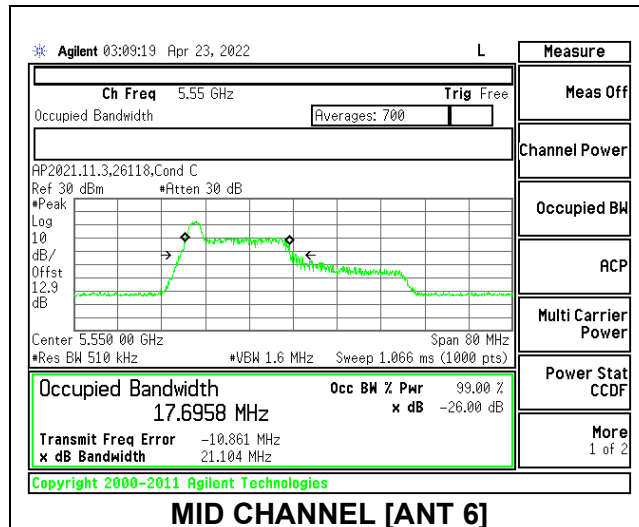

2TX Antenna 6 + Antenna 5 OFDMA MODE: 26 Tones, RU Index 0

Channel	Frequency (MHz)	26dB Bandwidth Antenna 6 (MHz)	26dB Bandwidth Antenna 5 (MHz)	99% Bandwidth Antenna 6 (MHz)	99% Bandwidth Antenna 5 (MHz)
Low	5510	20.862	19.890	18.7911	18.0761
Mid	5550	21.104	20.265	17.6958	18.3561
High	5670	18.354	19.492	16.6206	18.1463
144	5710	21.145	19.362	19.1215	17.5838