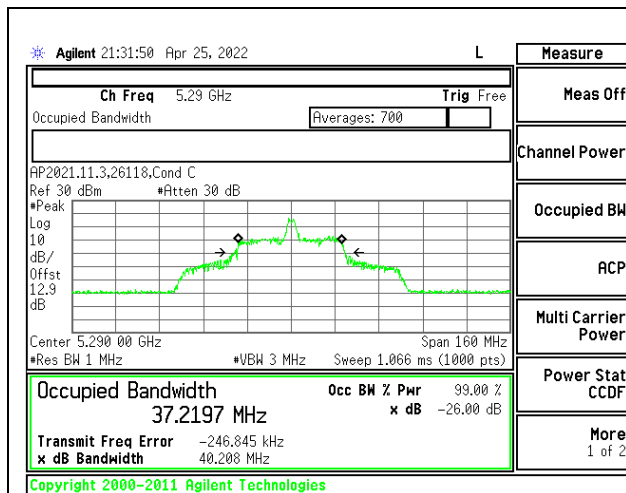

MID CHANNEL [ANT 6]