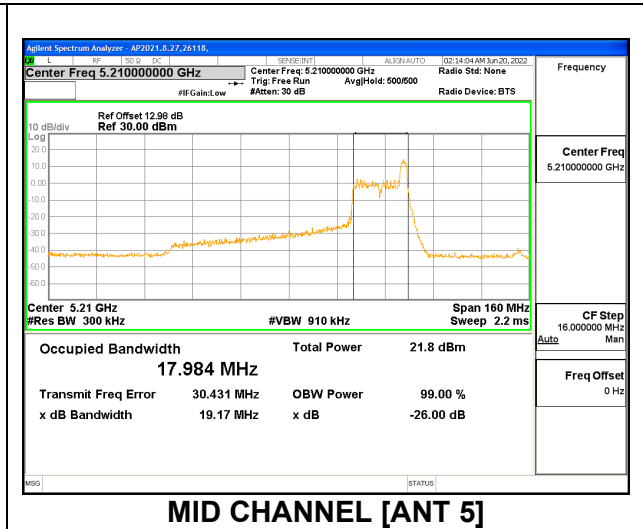

2TX Antenna 6 + Antenna 5 SDM MODE: 26 Tones, RU Index 36

Channel	Frequency (MHz)	26dB Bandwidth Antenna 6 (MHz)	26dB Bandwidth Antenna 5 (MHz)	99% Bandwidth Antenna 6 (MHz)	99% Bandwidth Antenna 5 (MHz)
Mid	5210	19.87	19.17	18.412	17.984