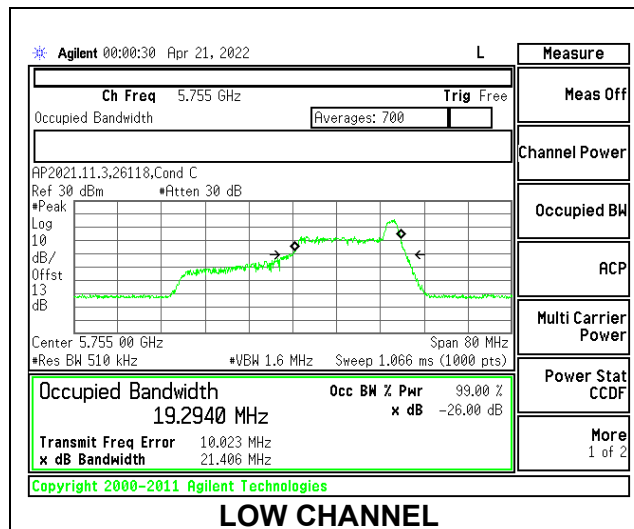

1TX Antenna 6 MODE: 26 Tones, RU Index 17

Channel	Frequency (MHz)	99% Bandwidth (MHz)
Low	5755	19.2940
High	5795	19.5432