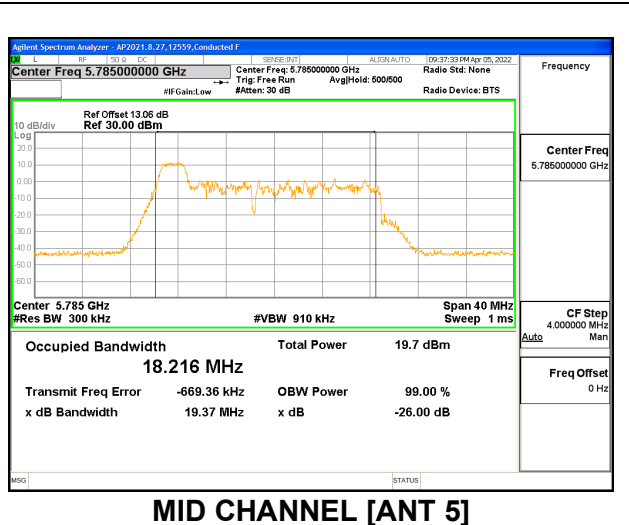

2TX Antenna 6 + Antenna 5 OFDMA MODE: 26 Tones, RU Index 0

Channel	Frequency (MHz)	99% Bandwidth Antenna 6 (MHz)	99% Bandwidth Antenna 5 (MHz)
Low	5745	18.3153	18.299
Mid	5785	18.3570	18.216
High	5825	18.3980	18.039