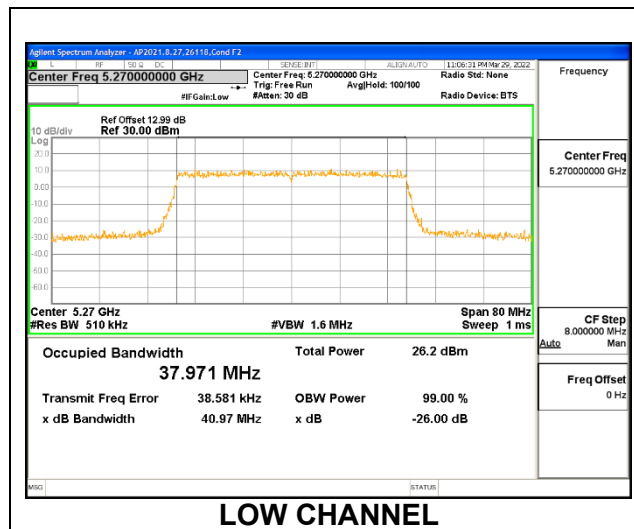

1TX Antenna 5 MODE: SU Mode

Channel	Frequency (MHz)	26dB Bandwidth (MHz)	99% Bandwidth (MHz)
Low	5270	40.97	37.971
High	5310	41.46	38.084