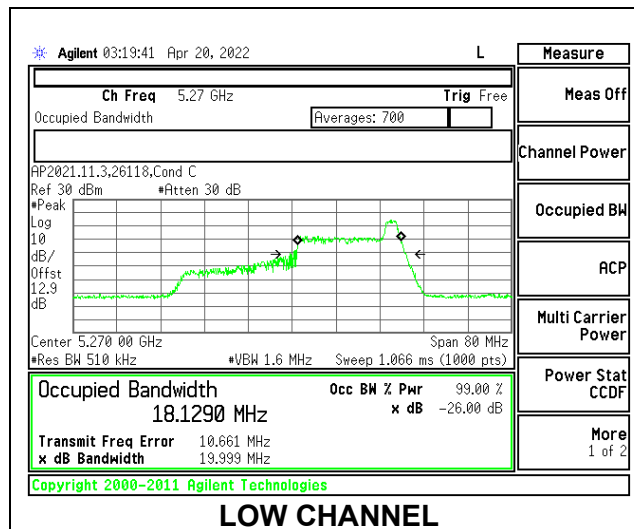

1TX Antenna 6 MODE: 26 Tones, RU Index 17

Channel	Frequency (MHz)	26dB Bandwidth (MHz)	99% Bandwidth (MHz)
Low	5270	19.999	18.1290
High	5310	21.261	19.0775