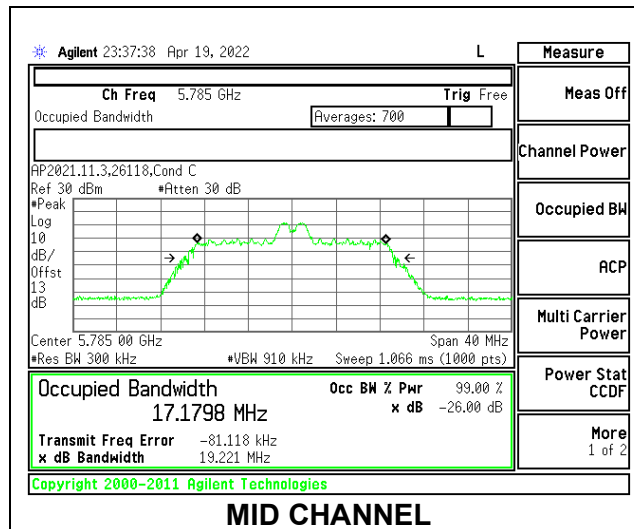

1TX Antenna 6 MODE: 26 Tones, RU Index 4

Channel	Frequency (MHz)	99% Bandwidth (MHz)
Low	5745	17.0358
Mid	5785	17.1798
High	5825	17.1274