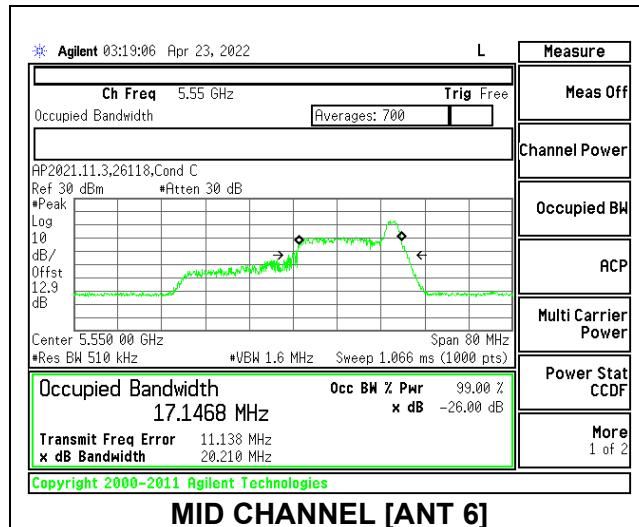

2TX Antenna 6 + Antenna 5 OFDMA MODE: 26 Tones, RU Index 17

Channel	Frequency (MHz)	26dB Bandwidth Antenna 6 (MHz)	26dB Bandwidth Antenna 5 (MHz)	99% Bandwidth Antenna 6 (MHz)	99% Bandwidth Antenna 5 (MHz)
Low	5510	20.109	19.166	18.2293	17.7596
Mid	5550	20.210	19.484	17.1468	17.9112
High	5670	20.886	19.326	18.8716	17.9616
144	5710	20.880	19.248	19.0995	17.8512