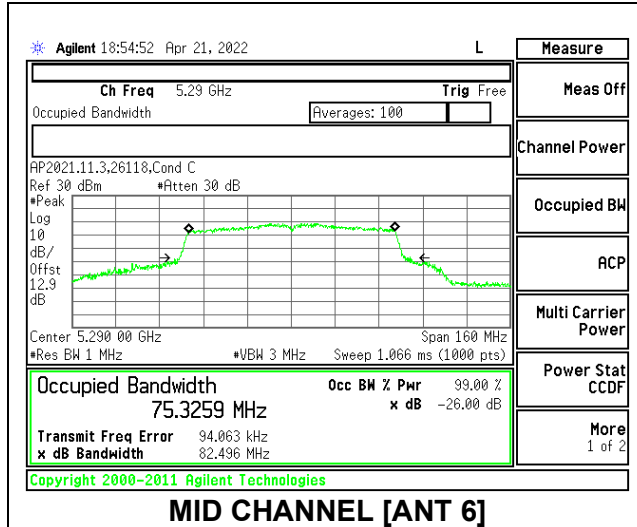

2TX Antenna 6 + Antenna 5 CDD MODE

Channel	Frequency (MHz)	26dB Bandwidth Antenna 6 (MHz)	26dB Bandwidth Antenna 5 (MHz)	99% Bandwidth Antenna 6 (MHz)	99% Bandwidth Antenna 5 (MHz)
Mid	5290	82.496	81.24	75.3259	75.361