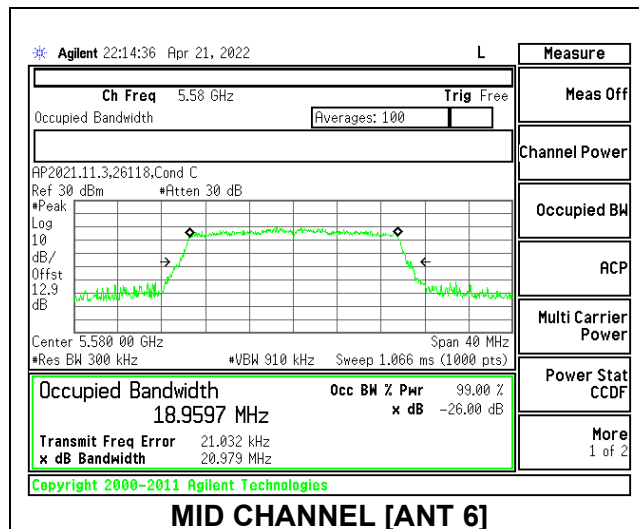

2TX Antenna 6 + Antenna 5 OFDMA MODE: SU Mode

Channel	Frequency (MHz)	26dB Bandwidth Antenna 6 (MHz)	26dB Bandwidth Antenna 5 (MHz)	99% Bandwidth Antenna 6 (MHz)	99% Bandwidth Antenna 5 (MHz)
Low	5500	21.569	21.53	18.9543	18.982
Mid	5580	20.979	20.85	18.9597	18.951
High	5700	21.417	20.85	18.9985	18.951
144	5720	20.743	20.78	18.9697	18.975