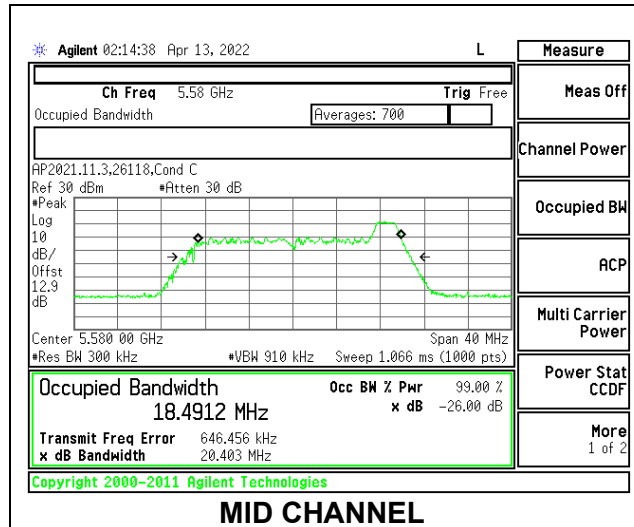

1TX Antenna 6 MODE: 26 Tones, RU Index 8

Channel	Frequency (MHz)	26dB Bandwidth (MHz)	99% Bandwidth (MHz)
Low	5500	20.483	18.6746
Mid	5580	20.403	18.4912
High	5700	20.474	18.0460
144	5720	20.543	18.5749