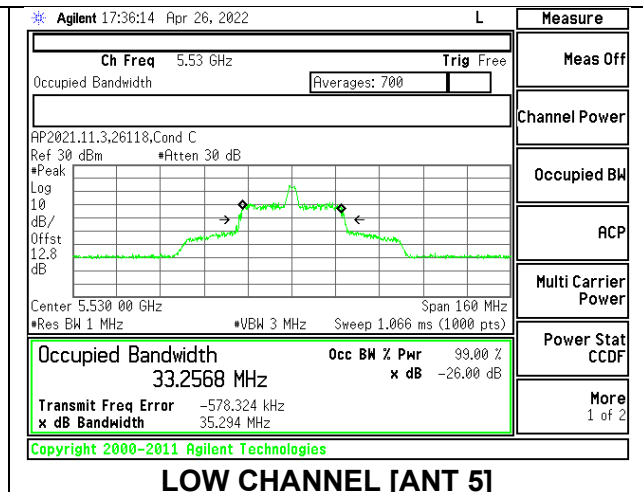

2TX Antenna 6 + Antenna 5 OFDMA MODE: 26 Tones, RU Index 18

Channel	Frequency (MHz)	26dB Bandwidth Antenna 6 (MHz)	26dB Bandwidth Antenna 5 (MHz)	99% Bandwidth Antenna 6 (MHz)	99% Bandwidth Antenna 5 (MHz)
Low	5530	37.690	35.294	35.0382	33.2568
High	5610	38.797	35.542	36.5541	32.6832
138	5690	36.352	36.355	33.8830	34.2658