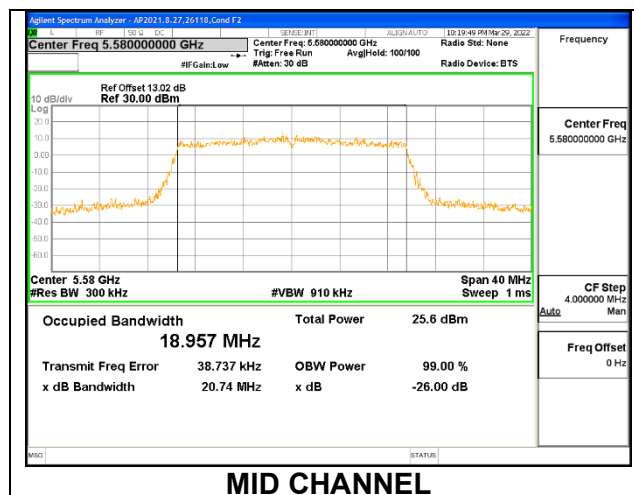

1TX Antenna 5 MODE: SU Mode

Channel	Frequency (MHz)	26dB Bandwidth (MHz)	99% Bandwidth (MHz)
Low	5500	21.32	18.965
Mid	5580	20.74	18.957
High	5700	22.57	19.009
144	5720	20.87	18.934