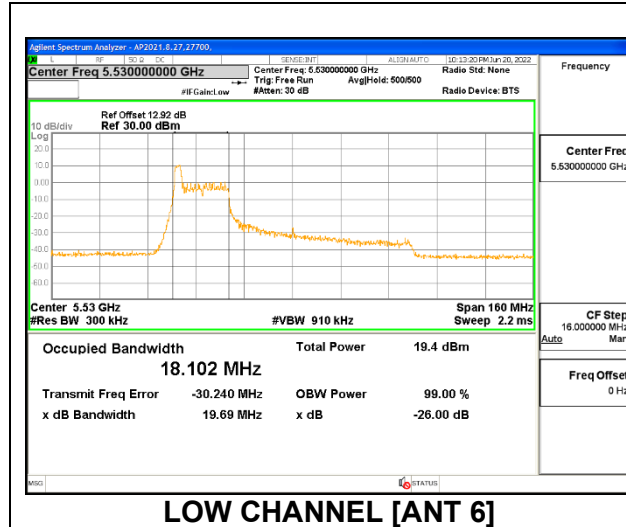

2TX Antenna 6 + Antenna 5 OFDMA MODE: 26 Tones, RU Index 0

Channel	Frequency (MHz)	26dB Bandwidth Antenna 6 (MHz)	26dB Bandwidth Antenna 5 (MHz)	99% Bandwidth Antenna 6 (MHz)	99% Bandwidth Antenna 5 (MHz)
Low	5530	19.69	19.34	18.102	18.072
High	5610	19.55	19.40	18.146	17.867
138	5690	19.76	19.25	18.185	17.976