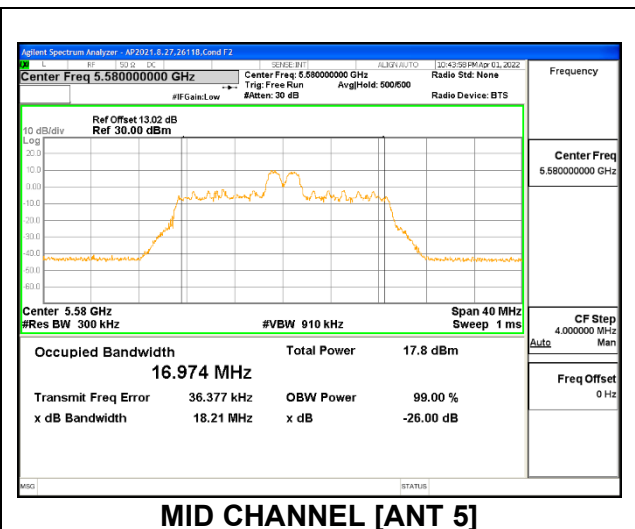

2TX Antenna 6 + Antenna 5 OFDMA MODE: 26 Tones, RU Index 4

Channel	Frequency (MHz)	26dB Bandwidth Antenna 6 (MHz)	26dB Bandwidth Antenna 5 (MHz)	99% Bandwidth Antenna 6 (MHz)	99% Bandwidth Antenna 5 (MHz)
Low	5500	18.221	18.17	16.8703	16.971
Mid	5580	19.225	18.21	17.0467	16.974
High	5700	19.311	18.22	17.2426	16.912
144	5720	19.164	18.18	17.1308	16.929