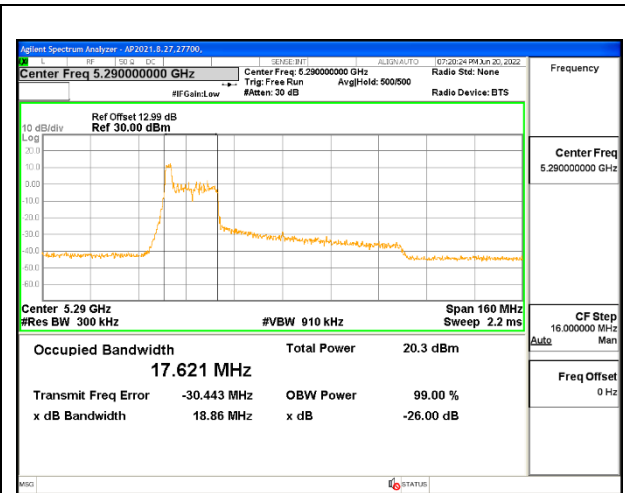

MID CHANNEL [ANT 5]

2TX Antenna 6 + Antenna 5 OFDMA MODE: 26 Tones, RU Index 18

Channel	Frequency (MHz)	26dB Bandwidth Antenna 6 (MHz)	26dB Bandwidth Antenna 5 (MHz)	99% Bandwidth Antenna 6 (MHz)	99% Bandwidth Antenna 5 (MHz)
Mid	5290	40.208	31.897	37.2197	30.0662