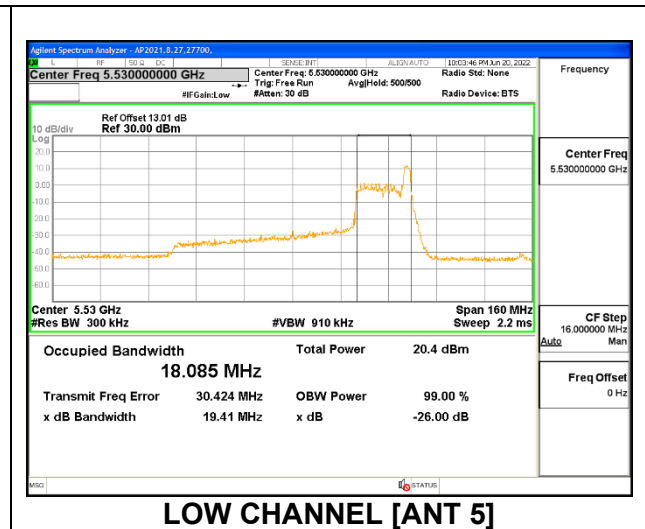

2TX Antenna 6 + Antenna 5 OFDMA MODE: 26 Tones, RU Index 36

Channel	Frequency (MHz)	26dB Bandwidth Antenna 6 (MHz)	26dB Bandwidth Antenna 5 (MHz)	99% Bandwidth Antenna 6 (MHz)	99% Bandwidth Antenna 5 (MHz)
Low	5530	20.52	19.41	18.515	18.085
High	5610	20.43	20.18	18.257	18.691
138	5690	20.07	19.41	18.478	17.978