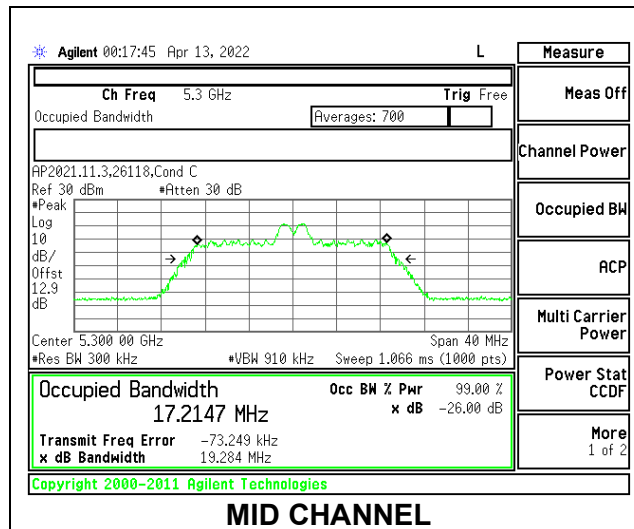

1TX Antenna 6 MODE: 26 Tones, RU Index 4

Channel	Frequency (MHz)	26dB Bandwidth (MHz)	99% Bandwidth (MHz)
Low	5260	19.125	17.2138
Mid	5300	19.284	17.2147
High	5320	19.215	16.9810