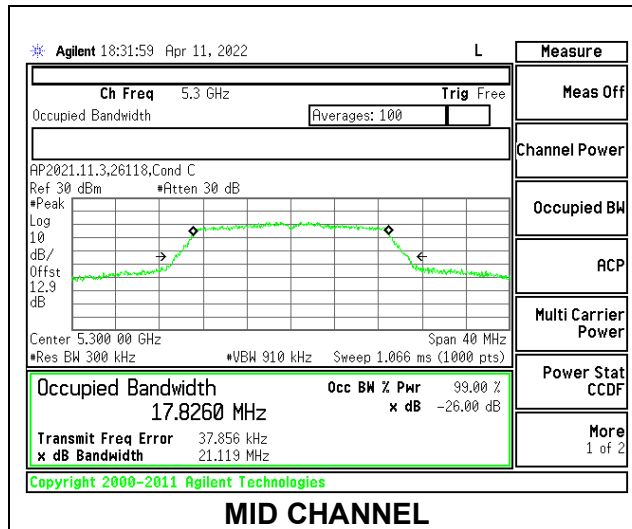

9.2.7. 802.11n HT20 MODE IN THE 5.3 GHz BAND

1TX Antenna 6 MODE

Channel	Frequency (MHz)	26dB Bandwidth (MHz)	99% Bandwidth (MHz)
Low	5260	21.107	17.8370
Mid	5300	21.119	17.8260
High	5320	22.16	17.896