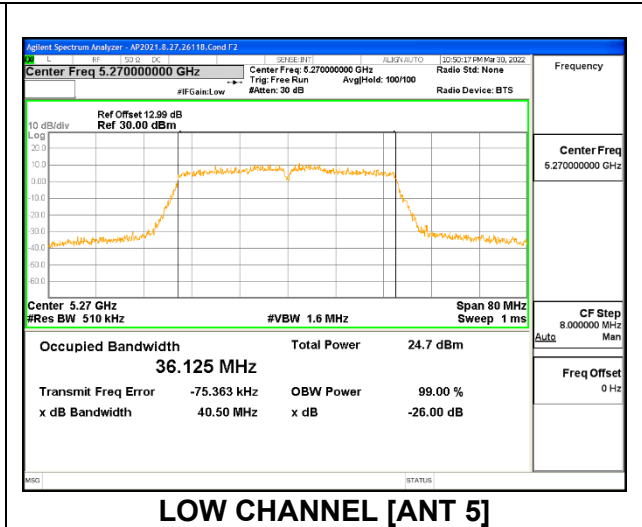

2TX Antenna 6 + Antenna 5 CDD MODE

Channel	Frequency (MHz)	26dB Bandwidth Antenna 6 (MHz)	26dB Bandwidth Antenna 5 (MHz)	99% Bandwidth Antenna 6 (MHz)	99% Bandwidth Antenna 5 (MHz)
Low	5270	40.824	40.50	36.2536	36.125
High	5310	42.09	41.53	36.409	36.304