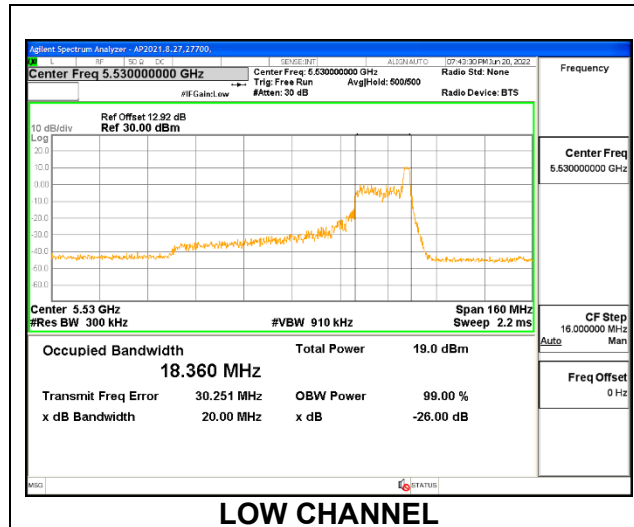

1TX Antenna 6 MODE: 26 Tones, RU Index 36

Channel	Frequency (MHz)	26dB Bandwidth (MHz)	99% Bandwidth (MHz)
Low	5530	20.00	18.360
High	5610	20.50	18.356
138	5690	19.36	18.099