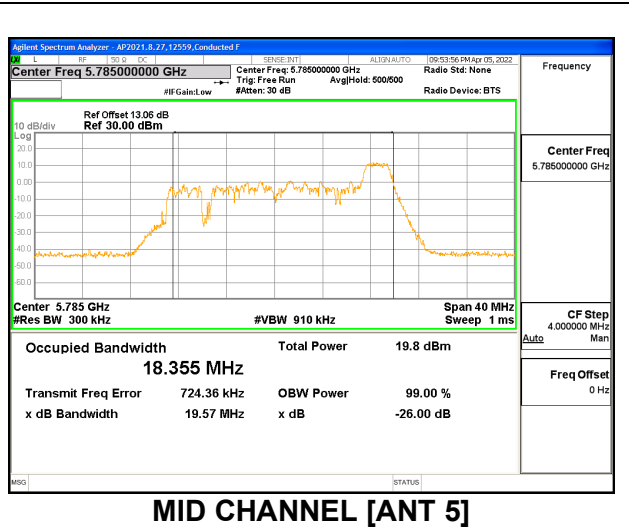

2TX Antenna 6 + Antenna 5 OFDMA MODE: 26 Tones, RU Index 8

Channel	Frequency (MHz)	99% Bandwidth Antenna 6 (MHz)	99% Bandwidth Antenna 5 (MHz)
Low	5745	18.5553	18.313
Mid	5785	18.4563	18.355
High	5825	18.5604	17.912