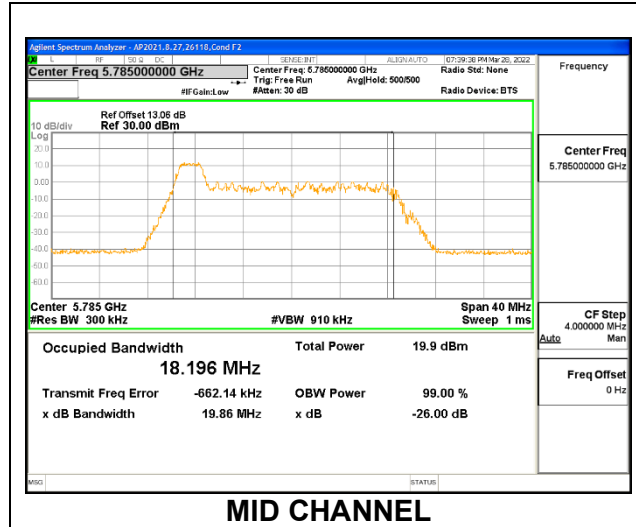

1TX Antenna 5 MODE: 26 Tones, RU Index 0

Channel	Frequency (MHz)	99% Bandwidth (MHz)
Low	5745	18.390
Mid	5785	18.196
High	5825	18.300