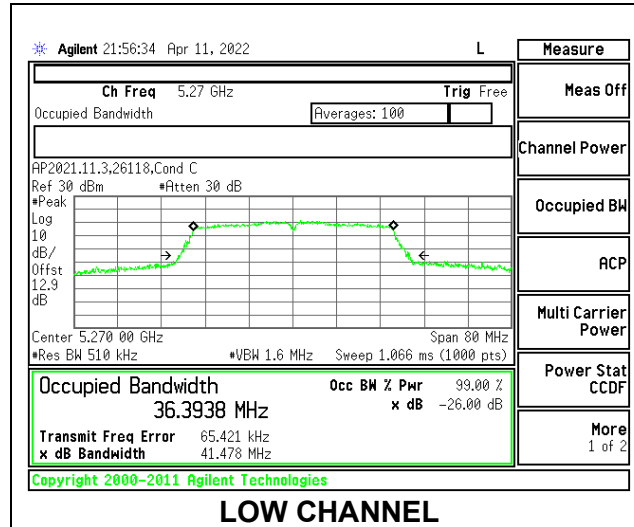

9.2.8. 802.11n HT40 MODE IN THE 5.3 GHz BAND

1TX Antenna 6 MODE

Channel	Frequency (MHz)	26dB Bandwidth (MHz)	99% Bandwidth (MHz)
Low	5270	41.478	36.3938
High	5310	42.10	36.534