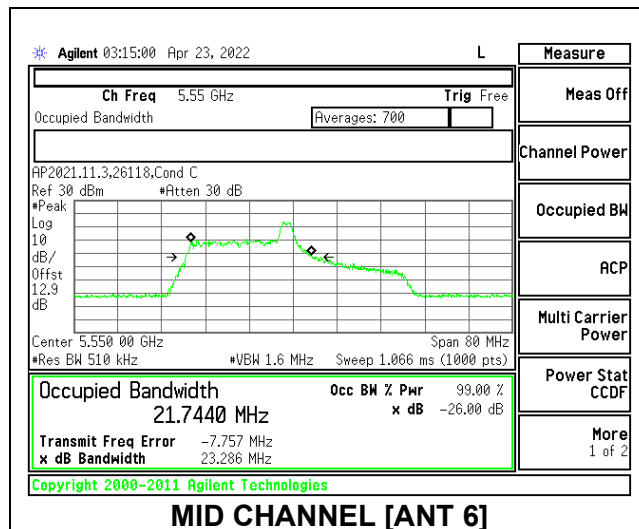

2TX Antenna 6 + Antenna 5 OFDMA MODE: 26 Tones, RU Index 8

Channel	Frequency (MHz)	26dB Bandwidth Antenna 6 (MHz)	26dB Bandwidth Antenna 5 (MHz)	99% Bandwidth Antenna 6 (MHz)	99% Bandwidth Antenna 5 (MHz)
Low	5510	23.240	22.860	19.9883	20.9747
Mid	5550	23.286	21.817	21.7440	20.6578
High	5670	22.891	21.893	21.0307	19.9795
144	5710	24.344	22.196	22.3596	20.2719