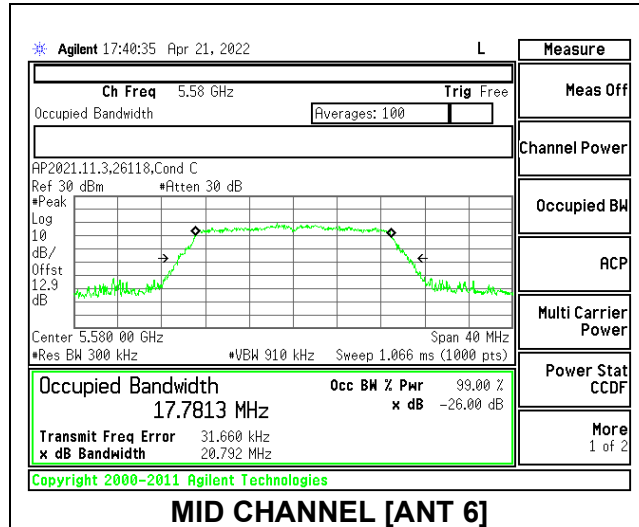

2TX Antenna 6 + Antenna 5 CDD MODE

Channel	Frequency (MHz)	26dB Bandwidth Antenna 6 (MHz)	26dB Bandwidth Antenna 5 (MHz)	99% Bandwidth Antenna 6 (MHz)	99% Bandwidth Antenna 5 (MHz)
Low	5500	21.613	21.56	17.8345	17.821
Mid	5580	20.792	20.58	17.7813	17.764
High	5700	21.365	21.36	17.8161	17.837
144	5720	21.089	20.73	17.7811	17.756