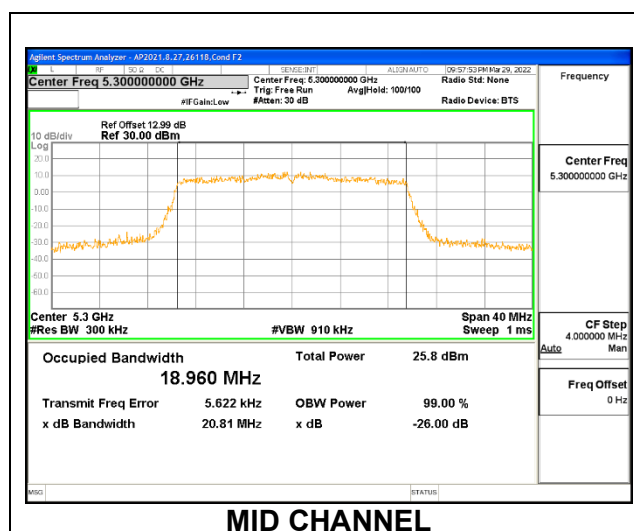

1TX Antenna 5 MODE: SU Mode

Channel	Frequency (MHz)	26dB Bandwidth (MHz)	99% Bandwidth (MHz)
Low	5260	20.66	18.952
Mid	5300	20.81	18.960
High	5320	21.98	18.964