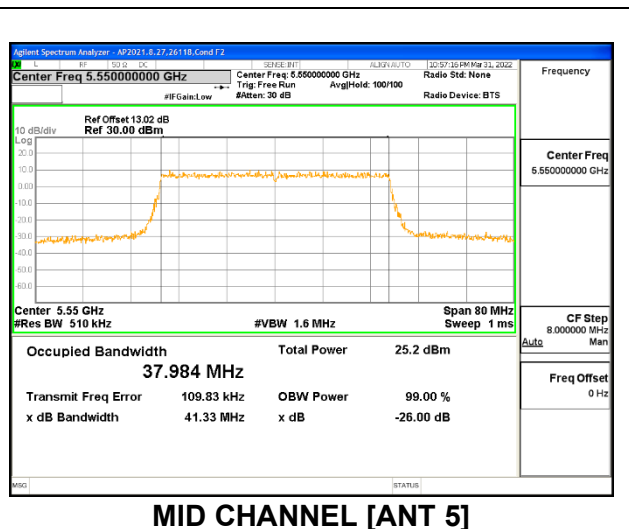

2TX Antenna 6 + Antenna 5 OFDMA MODE: SU Mode

Channel	Frequency (MHz)	26dB Bandwidth Antenna 6 (MHz)	26dB Bandwidth Antenna 5 (MHz)	99% Bandwidth Antenna 6 (MHz)	99% Bandwidth Antenna 5 (MHz)
Low	5510	43.426	44.09	37.9867	37.986
Mid	5550	41.128	41.33	37.9291	37.984
High	5670	43.845	44.54	37.9482	37.995
144	5710	41.083	40.89	37.9157	38.003