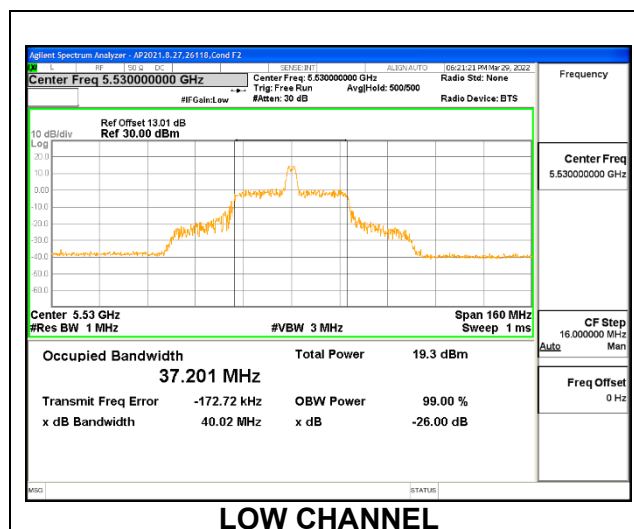

1TX Antenna 5 MODE: 26 Tones, RU Index 18

Channel	Frequency (MHz)	26dB Bandwidth (MHz)	99% Bandwidth (MHz)
Low	5530	40.02	37.201
High	5610	40.17	37.688
138	5690	40.23	37.283