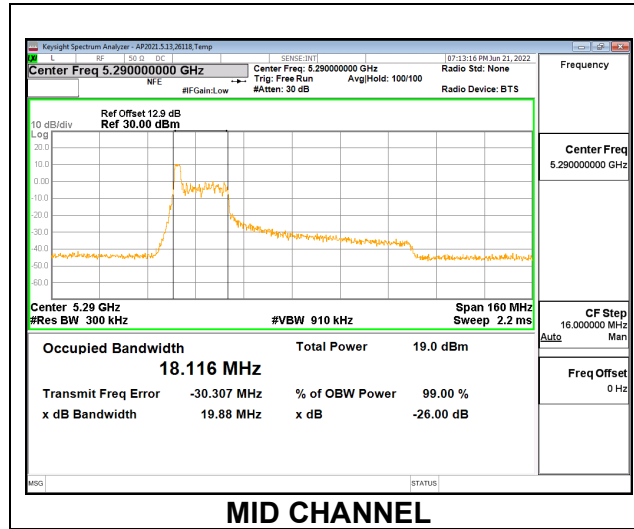

9.2.12. 802.11ax HE80 MODE IN THE 5.3 GHz BAND

1TX Antenna 6 MODE: 26 Tones, RU Index 0

Channel	Frequency (MHz)	26dB Bandwidth (MHz)	99% Bandwidth (MHz)
Mid	5290	19.88	18.116