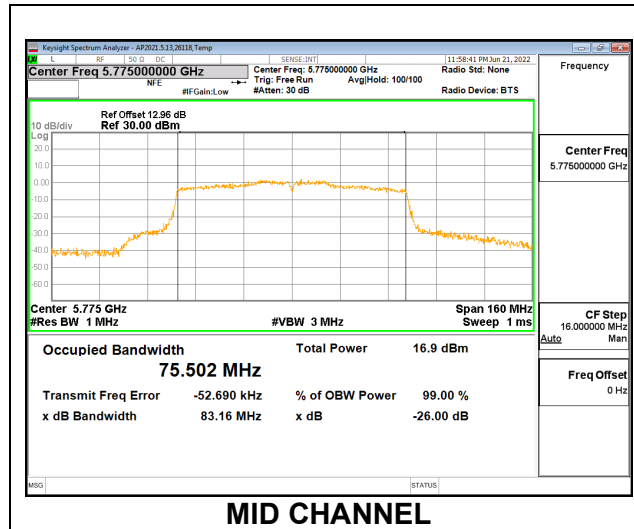

9.2.21. **802.11ac VHT80 MODE IN THE 5.8 GHz BAND**

1TX Antenna 6 MODE

Channel	Frequency (MHz)	99% Bandwidth (MHz)
Mid	5775	75.502