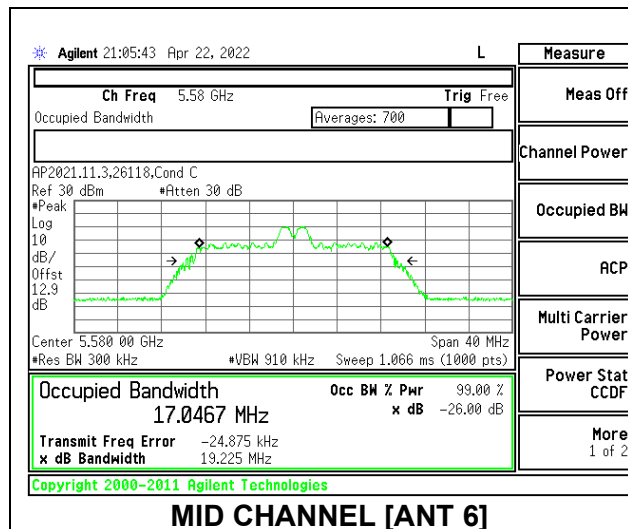

2TX Antenna 6 + Antenna 5 OFDMA MODE: 26 Tones, RU Index 4

Channel	Frequency (MHz)	26dB Bandwidth Antenna 6 (MHz)	26dB Bandwidth Antenna 5 (MHz)	99% Bandwidth Antenna 6 (MHz)	99% Bandwidth Antenna 5 (MHz)
Low	5500	18.221	18.17	16.8703	16.971
Mid	5580	19.225	18.21	17.0467	16.974
High	5700	19.311	18.22	17.2426	16.912
144	5720	19.164	18.18	17.1308	16.929