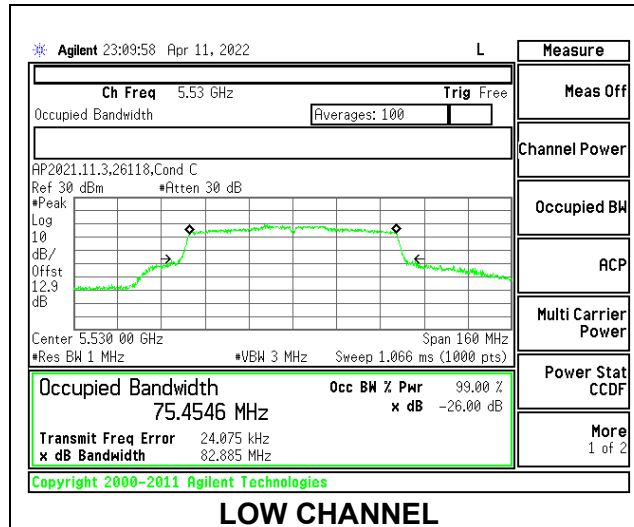

9.2.15. **802.11ac VHT80 MODE IN THE 5.6 GHz BAND**
1TX Antenna 6 MODE

Channel	Frequency (MHz)	26dB Bandwidth (MHz)	99% Bandwidth (MHz)
Low	5530	82.885	75.4546
High	5610	83.11	75.525
138	5690	81.036	75.2483