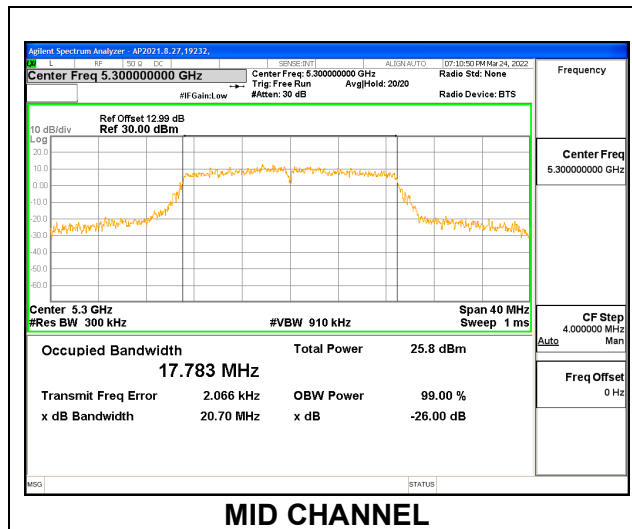

1TX Antenna 5 MODE

Channel	Frequency (MHz)	26dB Bandwidth (MHz)	99% Bandwidth (MHz)
Low	5260	20.77	17.828
Mid	5300	20.70	17.783
High	5320	22.07	17.7896