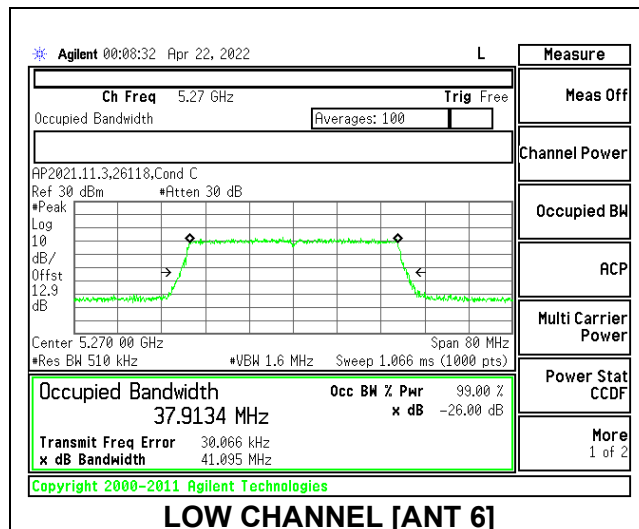

2TX Antenna 6 + Antenna 5 OFDMA MODE: SU Mode

Channel	Frequency (MHz)	26dB Bandwidth Antenna 6 (MHz)	26dB Bandwidth Antenna 5 (MHz)	99% Bandwidth Antenna 6 (MHz)	99% Bandwidth Antenna 5 (MHz)
Low	5270	41.095	41.29	37.9134	37.898
High	5310	43.093	43.77	37.9833	38.010