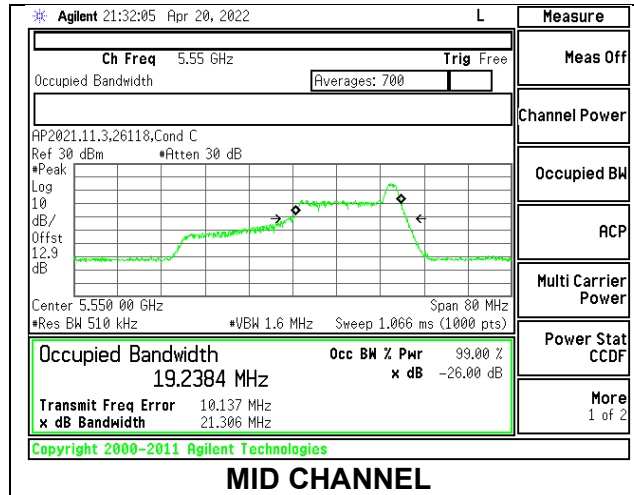

1TX Antenna 6 MODE: 26 Tones, RU Index 17

Channel	Frequency (MHz)	26dB Bandwidth (MHz)	99% Bandwidth (MHz)
Low	5510	20.931	19.1886
Mid	5550	21.306	19.2384
High	5670	21.072	19.2901
142	5710	20.813	18.8080