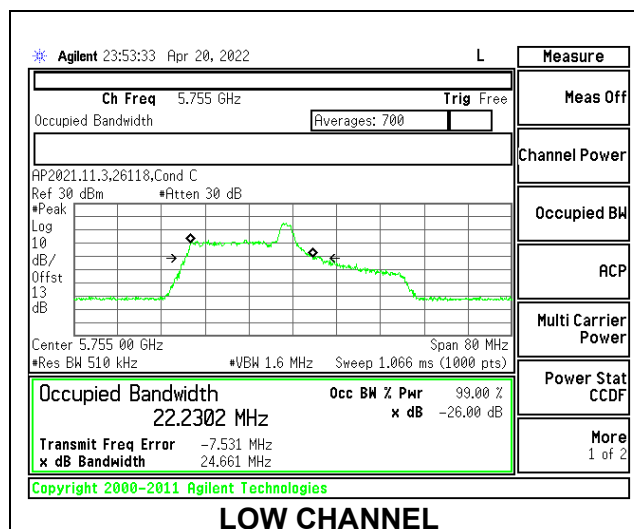

1TX Antenna 6 MODE: 26 Tones, RU Index 8

Channel	Frequency (MHz)	99% Bandwidth (MHz)
Low	5755	22.2302
High	5795	22.3843