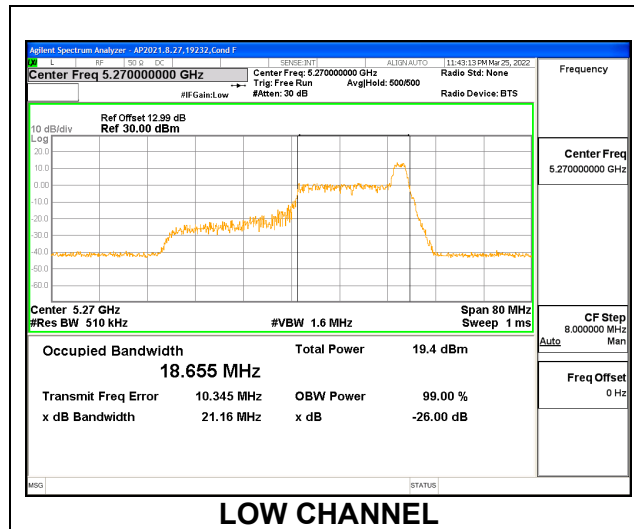

1TX Antenna 5 MODE: 26 Tones, RU Index 17

Channel	Frequency (MHz)	26dB Bandwidth (MHz)	99% Bandwidth (MHz)
Low	5270	21.16	18.655
High	5310	20.86	18.636