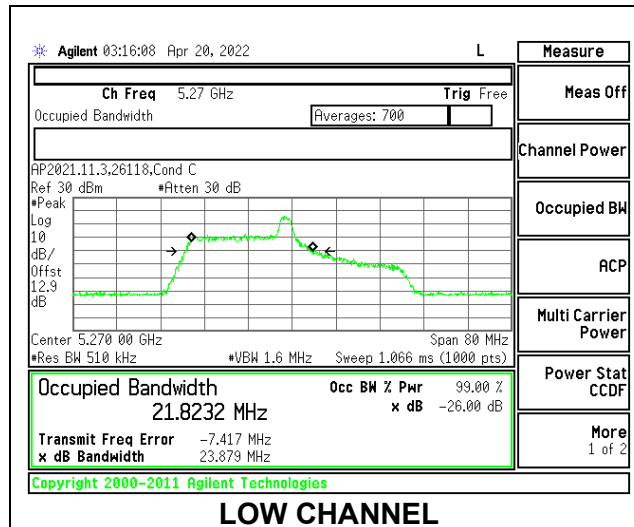

1TX Antenna 6 MODE: 26 Tones, RU Index 8

Channel	Frequency (MHz)	26dB Bandwidth (MHz)	99% Bandwidth (MHz)
Low	5270	23.879	21.8232
High	5310	23.844	22.1971