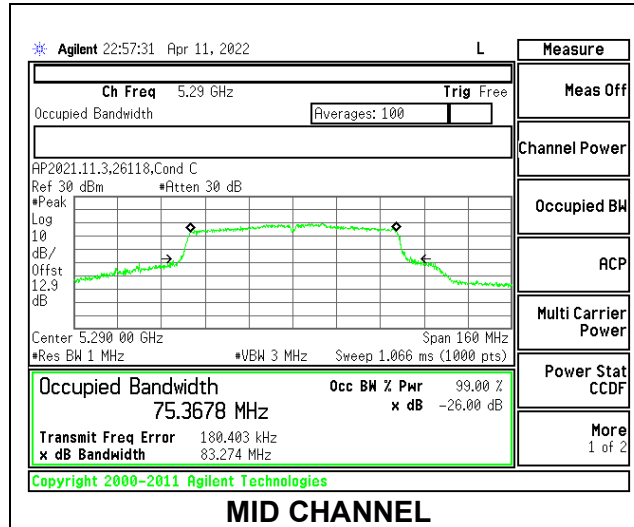

9.2.9. 802.11ac VHT80 MODE IN THE 5.3 GHz BAND

1TX Antenna 6 MODE

Channel	Frequency (MHz)	26dB Bandwidth (MHz)	99% Bandwidth (MHz)
Mid	5290	83.274	75.3678