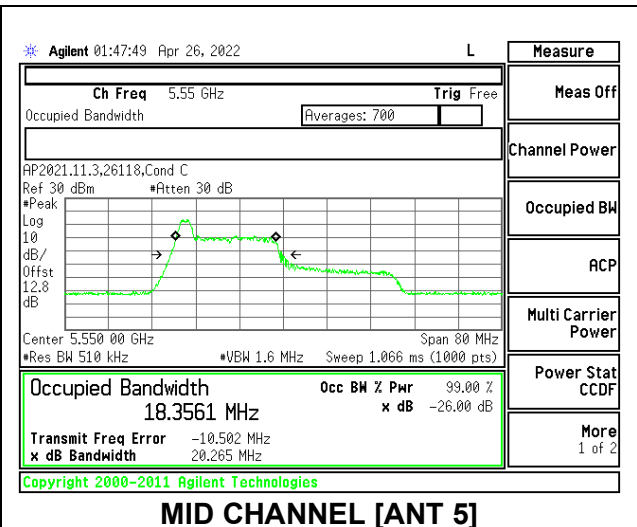

2TX Antenna 6 + Antenna 5 OFDMA MODE: 26 Tones, RU Index 0

Channel	Frequency (MHz)	26dB Bandwidth Antenna 6 (MHz)	26dB Bandwidth Antenna 5 (MHz)	99% Bandwidth Antenna 6 (MHz)	99% Bandwidth Antenna 5 (MHz)
Low	5510	20.862	19.890	18.7911	18.0761
Mid	5550	21.104	20.265	17.6958	18.3561
High	5670	18.354	19.492	16.6206	18.1463
144	5710	21.145	19.362	19.1215	17.5838