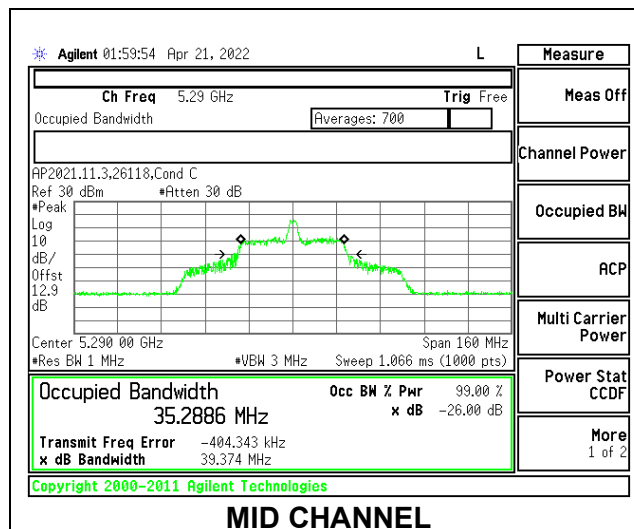

1TX Antenna 6 MODE: 26 Tones, RU Index 18

Channel	Frequency (MHz)	26dB Bandwidth (MHz)	99% Bandwidth (MHz)
Mid	5290	39.374	35.2886