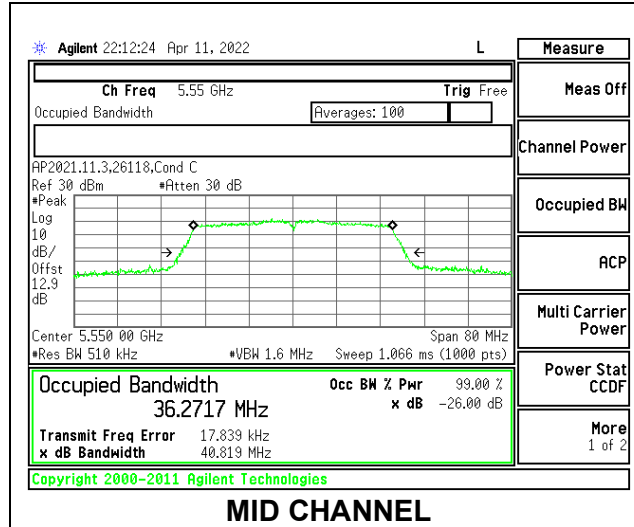

9.2.14. **802.11n HT40 MODE IN THE 5.6 GHz BAND**
1TX Antenna 6 MODE

Channel	Frequency (MHz)	26dB Bandwidth (MHz)	99% Bandwidth (MHz)
Low	5510	41.759	36.3578
Mid	5550	40.819	36.2717
High	5670	42.19	36.433
142	5710	41.414	36.2933