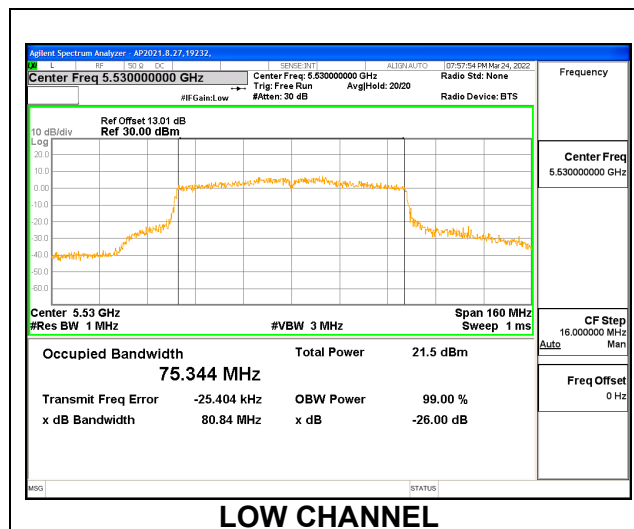

1TX Antenna 5 MODE

Channel	Frequency (MHz)	26dB Bandwidth (MHz)	99% Bandwidth (MHz)
Low	5530	80.84	75.344
High	5610	81.96	75.638
138	5690	80.23	75.657