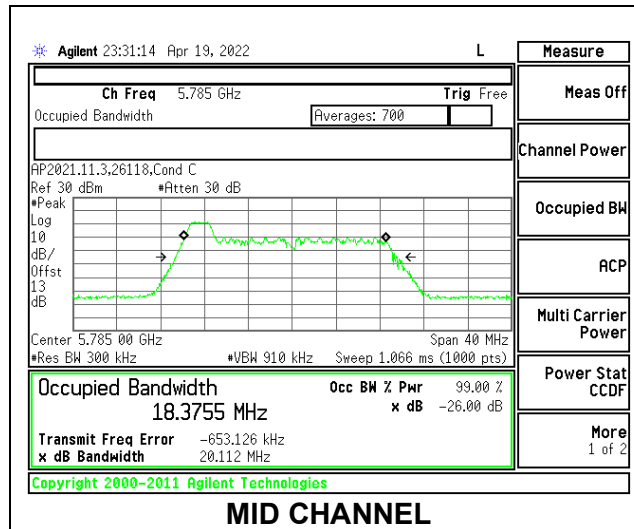

9.2.22. 802.11ax HE20 MODE IN THE 5.8 GHz BAND

1TX Antenna 6 MODE: 26 Tones, RU Index 0

Channel	Frequency (MHz)	99% Bandwidth (MHz)
Low	5745	18.2937
Mid	5785	18.3755
High	5825	18.2556