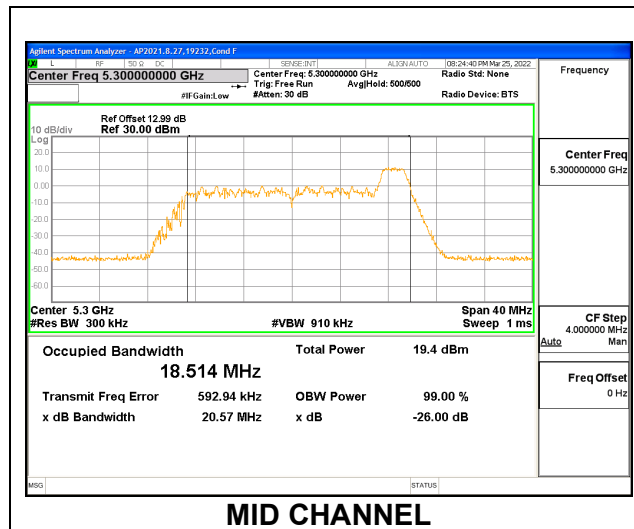

1TX Antenna 5 MODE: 26 Tones, RU Index 8

Channel	Frequency (MHz)	26dB Bandwidth (MHz)	99% Bandwidth (MHz)
Low	5260	20.74	18.610
Mid	5300	20.57	18.514
High	5320	20.52	18.552