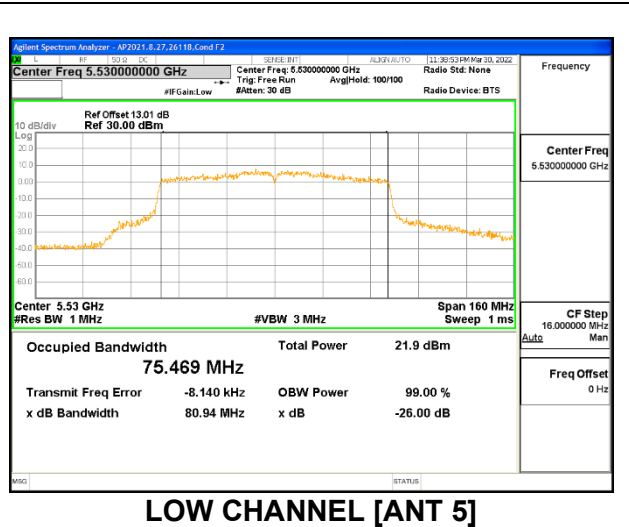

2TX Antenna 6 + Antenna 5 CDD MODE

Channel	Frequency (MHz)	26dB Bandwidth Antenna 6 (MHz)	26dB Bandwidth Antenna 5 (MHz)	99% Bandwidth Antenna 6 (MHz)	99% Bandwidth Antenna 5 (MHz)
Low	5530	83.153	80.94	75.3889	75.469
High	5610	83.13	80.55	75.514	75.487
138	5690	81.338	80.90	75.2706	75.698