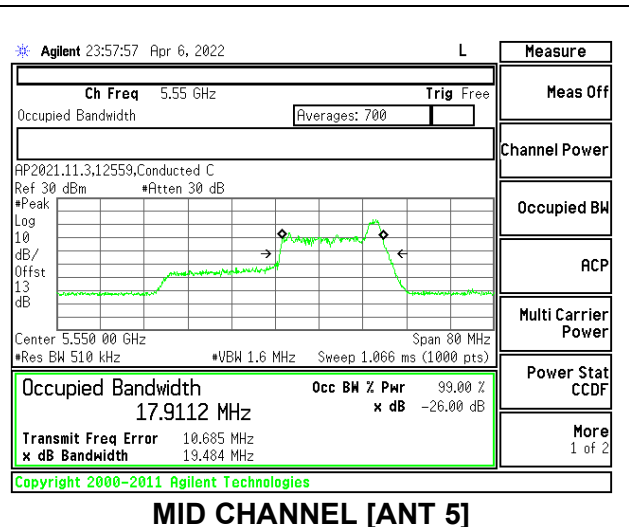

2TX Antenna 6 + Antenna 5 OFDMA MODE: 26 Tones, RU Index 17

Channel	Frequency (MHz)	26dB Bandwidth Antenna 6 (MHz)	26dB Bandwidth Antenna 5 (MHz)	99% Bandwidth Antenna 6 (MHz)	99% Bandwidth Antenna 5 (MHz)
Low	5510	20.109	19.166	18.2293	17.7596
Mid	5550	20.210	19.484	17.1468	17.9112
High	5670	20.886	19.326	18.8716	17.9616
144	5710	20.880	19.248	19.0995	17.8512