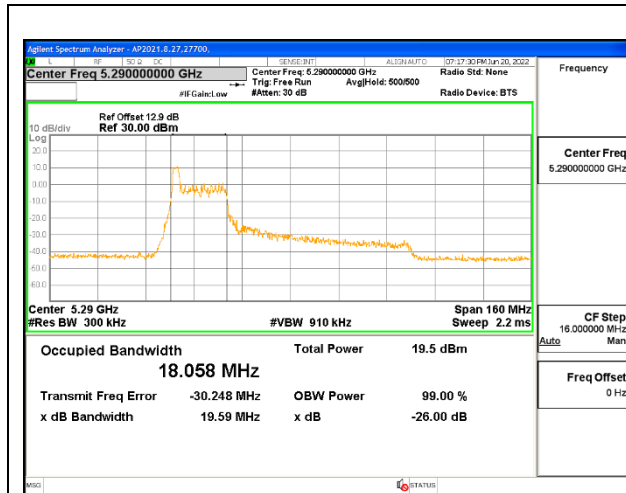

2TX Antenna 6 + Antenna 5 OFDMA MODE: 26 Tones, RU Index 0

Channel	Frequency (MHz)	26dB Bandwidth Antenna 6 (MHz)	26dB Bandwidth Antenna 5 (MHz)	99% Bandwidth Antenna 6 (MHz)	99% Bandwidth Antenna 5 (MHz)
Mid	5290	19.59	18.86	18.058	17.621

MID CHANNEL [ANT 6]