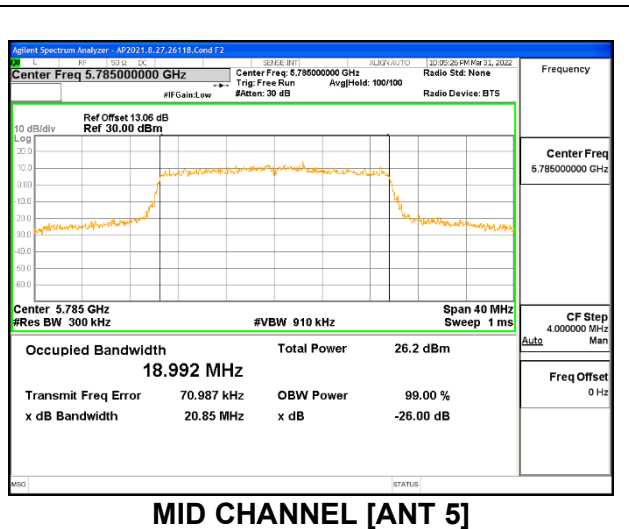

2TX Antenna 6 + Antenna 5 OFDMA MODE: SU Mode

Channel	Frequency (MHz)	99% Bandwidth Antenna 6 (MHz)	99% Bandwidth Antenna 5 (MHz)
Low	5745	18.8841	18.986
Mid	5785	18.9503	18.992
High	5825	18.9754	18.957