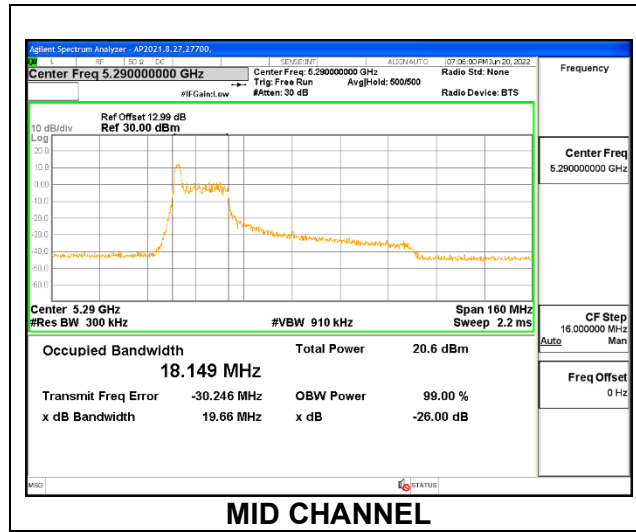

1TX Antenna 5 MODE: 26 Tones, RU Index 0

Channel	Frequency (MHz)	26dB Bandwidth (MHz)	99% Bandwidth (MHz)
Mid	5290	19.66	18.149