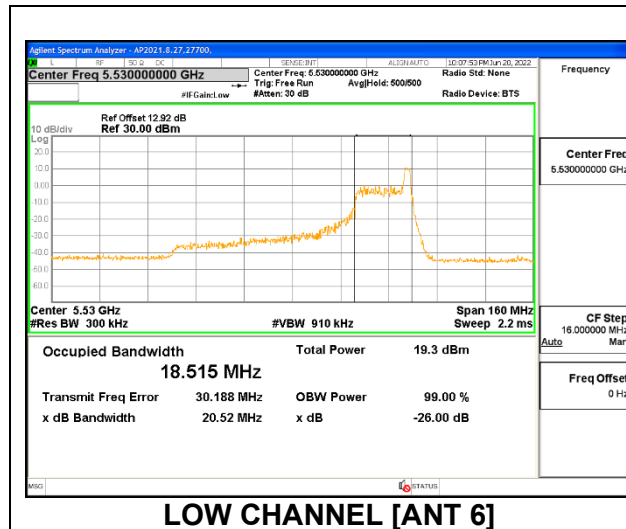

2TX Antenna 6 + Antenna 5 OFDMA MODE: 26 Tones, RU Index 36

Channel	Frequency (MHz)	26dB Bandwidth Antenna 6 (MHz)	26dB Bandwidth Antenna 5 (MHz)	99% Bandwidth Antenna 6 (MHz)	99% Bandwidth Antenna 5 (MHz)
Low	5530	20.52	19.41	18.515	18.085
High	5610	20.43	20.18	18.257	18.691
138	5690	20.07	19.41	18.478	17.978