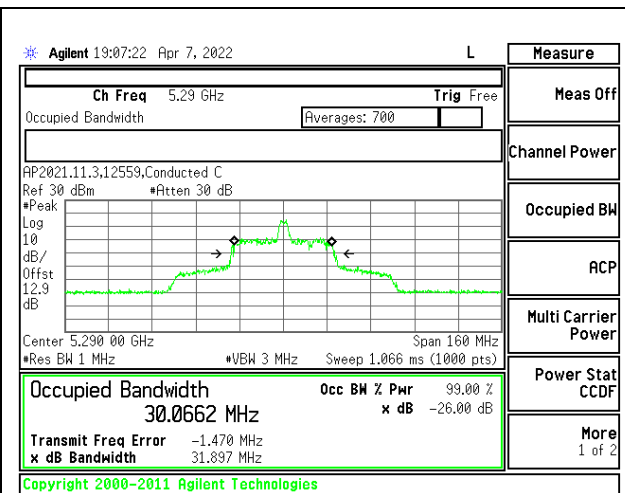

MID CHANNEL [ANT 5]