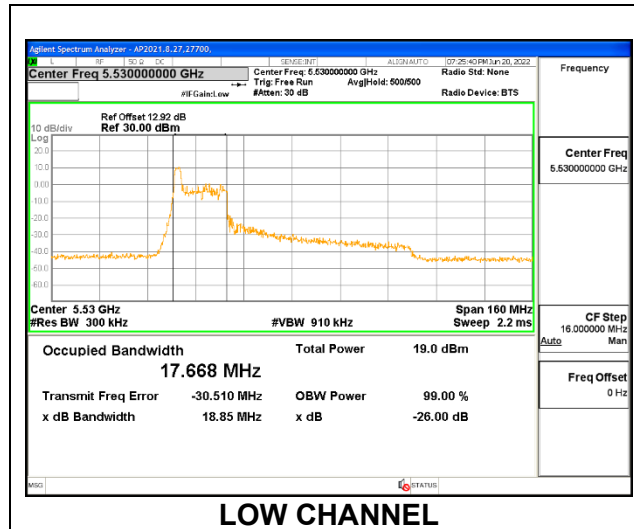

9.2.18. **802.11ax HE80 MODE IN THE 5.6 GHz BAND**
1TX Antenna 6 MODE: 26 Tones, RU Index 0

Channel	Frequency (MHz)	26dB Bandwidth (MHz)	99% Bandwidth (MHz)
Low	5530	18.85	17.668
High	5610	19.53	18.115
138	5690	19.64	18.242