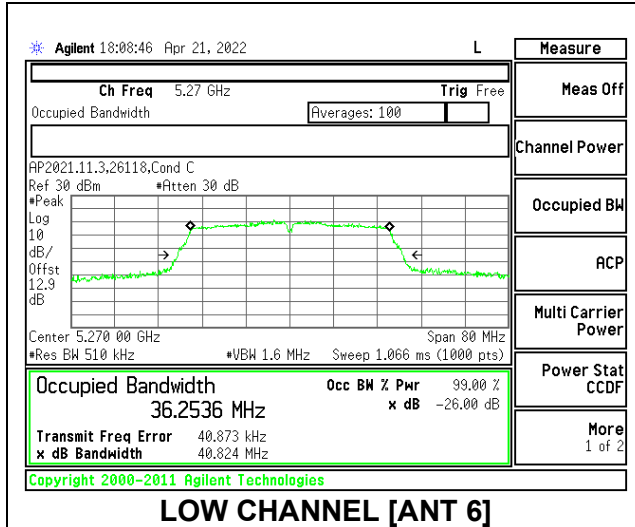

2TX Antenna 6 + Antenna 5 CDD MODE

Channel	Frequency (MHz)	26dB Bandwidth Antenna 6 (MHz)	26dB Bandwidth Antenna 5 (MHz)	99% Bandwidth Antenna 6 (MHz)	99% Bandwidth Antenna 5 (MHz)
Low	5270	40.824	40.50	36.2536	36.125
High	5310	42.09	41.53	36.409	36.304