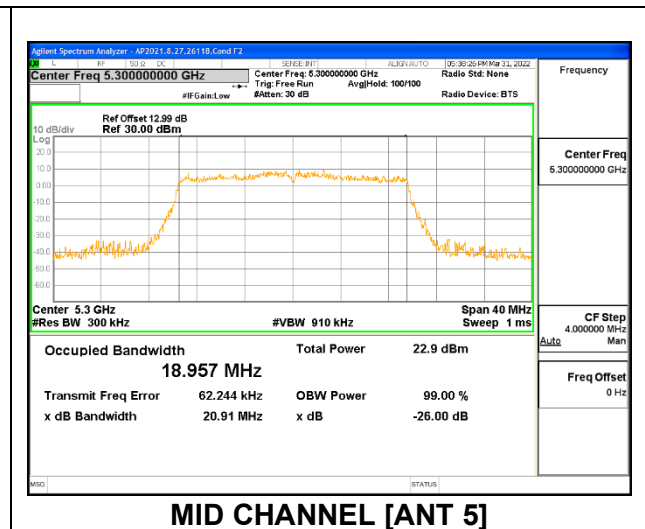

2TX Antenna 6 + Antenna 5 OFDMA MODE: SU Mode

Channel	Frequency (MHz)	26dB Bandwidth Antenna 6 (MHz)	26dB Bandwidth Antenna 5 (MHz)	99% Bandwidth Antenna 6 (MHz)	99% Bandwidth Antenna 5 (MHz)
Low	5260	20.876	20.70	18.9443	18.931
Mid	5300	21.114	20.91	18.9353	18.957
High	5320	21.047	21.72	18.9479	18.953