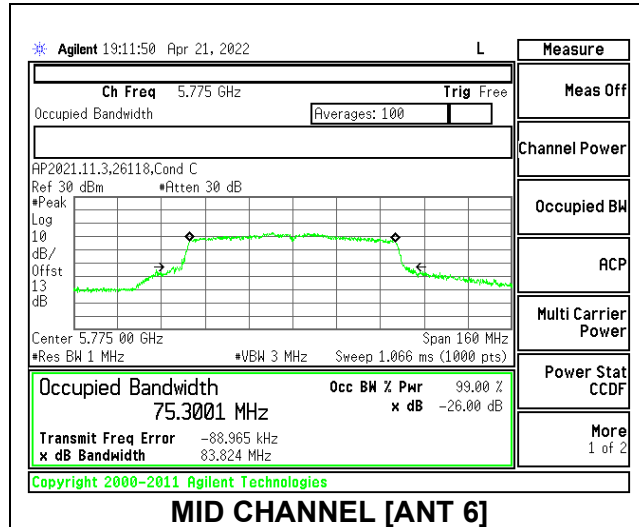

Channel	Frequency (MHz)	99% Bandwidth (MHz)
Mid	5775	75.502

1TX Antenna 5 MODE

Channel	Frequency (MHz)	99% Bandwidth (MHz)
Mid	5775	75.606

2TX Antenna 6 + Antenna 5 CDD MODE

Channel	Frequency (MHz)	99% Bandwidth Antenna 6 (MHz)	99% Bandwidth Antenna 5 (MHz)
Mid	5775	75.3001	75.398