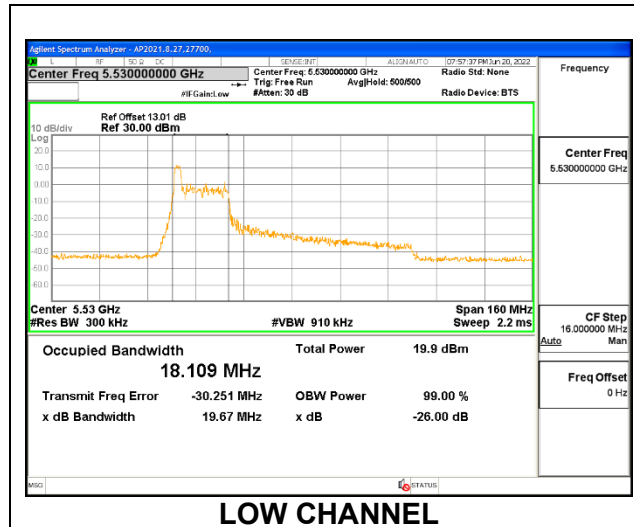

1TX Antenna 5 MODE: 26 Tones, RU Index 0

Channel	Frequency (MHz)	26dB Bandwidth (MHz)	99% Bandwidth (MHz)
Low	5530	19.67	18.109
High	5610	19.69	18.026
138	5690	19.41	18.234