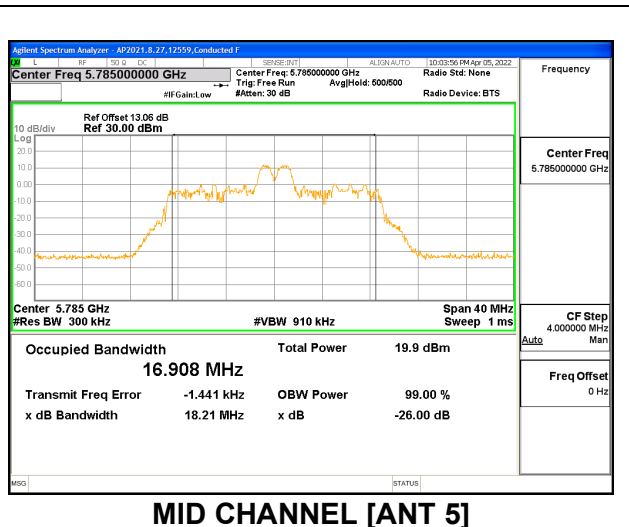

2TX Antenna 6 + Antenna 5 OFDMA MODE: 26 Tones, RU Index 4

Channel	Frequency (MHz)	99% Bandwidth Antenna 6 (MHz)	99% Bandwidth Antenna 5 (MHz)
Low	5745	16.8366	16.979
Mid	5785	17.1935	16.908
High	5825	15.8899	16.923