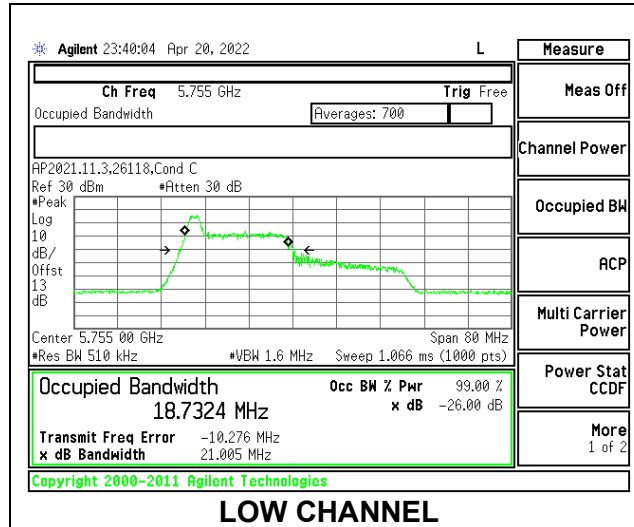

9.2.23. 802.11ax HE40 MODE IN THE 5.8 GHz BAND

1TX Antenna 6 MODE: 26 Tones, RU Index 0

Channel	Frequency (MHz)	99% Bandwidth (MHz)
Low	5755	18.7324
High	5795	18.7569