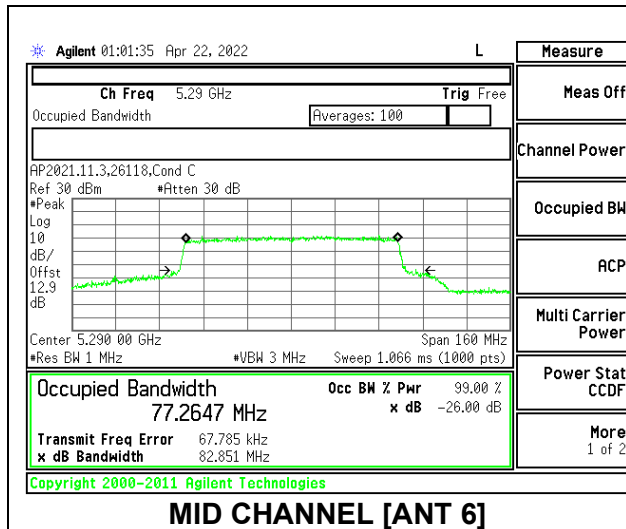

2TX Antenna 6 + Antenna 5 OFDMA MODE: SU Mode

Channel	Frequency (MHz)	26dB Bandwidth Antenna 6 (MHz)	26dB Bandwidth Antenna 5 (MHz)	99% Bandwidth Antenna 6 (MHz)	99% Bandwidth Antenna 5 (MHz)
Mid	5290	82.851	81.24	77.2647	77.213