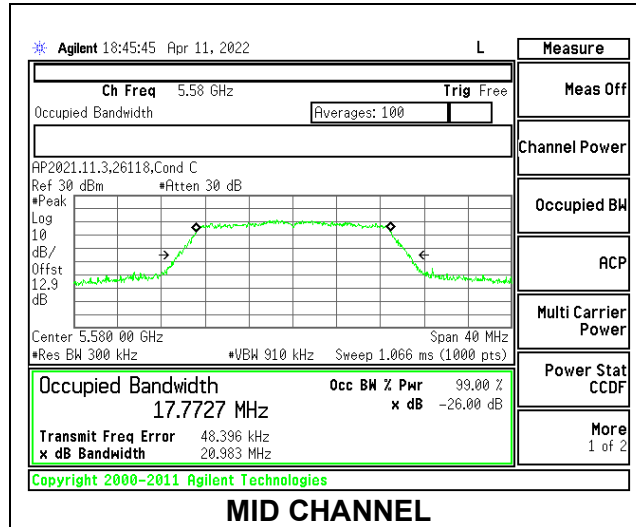

9.2.13. **802.11n HT20 MODE IN THE 5.6 GHz BAND**

1TX Antenna 6 MODE

Channel	Frequency (MHz)	26dB Bandwidth (MHz)	99% Bandwidth (MHz)
Low	5500	21.464	17.9317
Mid	5580	20.983	17.7727
High	5700	21.361	17.8750
144	5720	21.000	17.8273