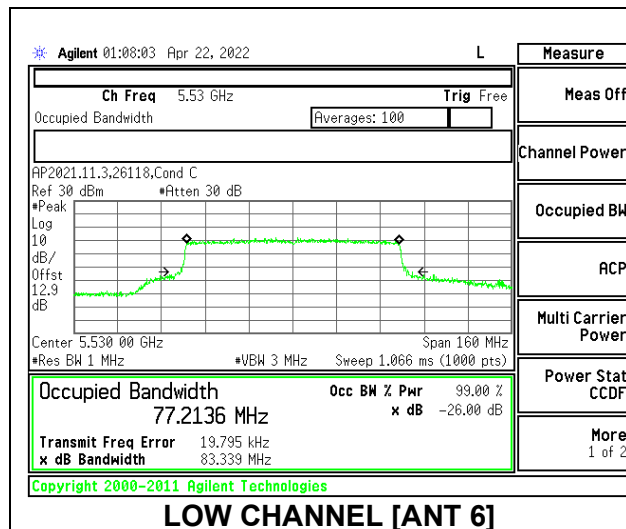

2TX Antenna 6 + Antenna 5 OFDMA MODE: SU Mode

Channel	Frequency (MHz)	26dB Bandwidth Antenna 6 (MHz)	26dB Bandwidth Antenna 5 (MHz)	99% Bandwidth Antenna 6 (MHz)	99% Bandwidth Antenna 5 (MHz)
Low	5530	83.339	81.13	77.2136	77.207
High	5610	83.39	81.02	77.342	77.060
138	5690	81.474	81.24	76.9510	77.362