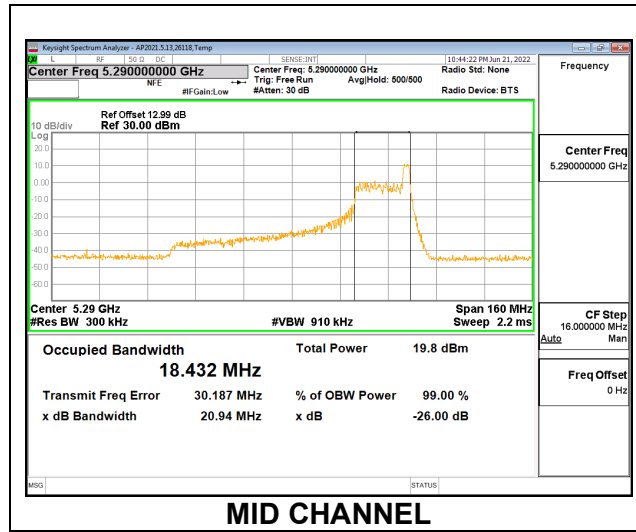

1TX Antenna 5 MODE: 26 Tones, RU Index 36

Channel	Frequency (MHz)	26dB Bandwidth (MHz)	99% Bandwidth (MHz)
Mid	5290	20.94	18.432