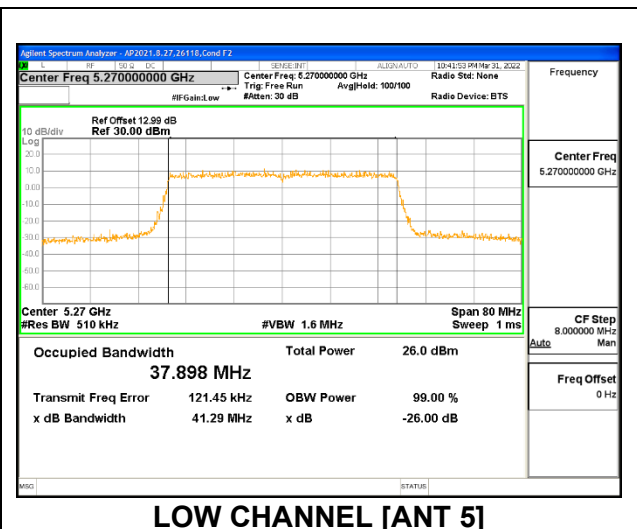

2TX Antenna 6 + Antenna 5 OFDMA MODE: SU Mode

Channel	Frequency (MHz)	26dB Bandwidth Antenna 6 (MHz)	26dB Bandwidth Antenna 5 (MHz)	99% Bandwidth Antenna 6 (MHz)	99% Bandwidth Antenna 5 (MHz)
Low	5270	41.095	41.29	37.9134	37.898
High	5310	43.093	43.77	37.9833	38.010