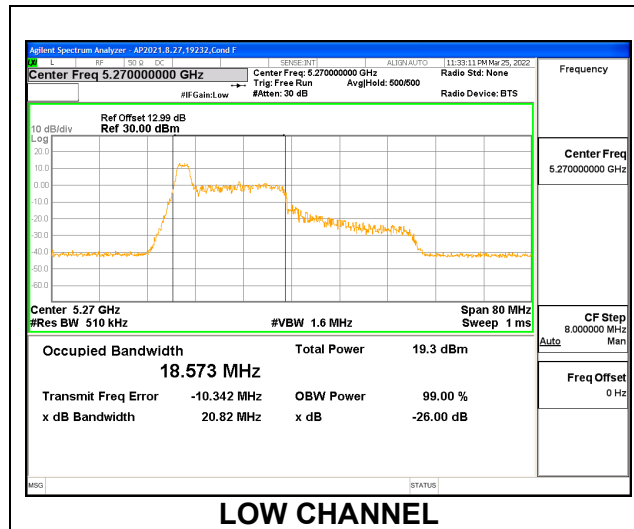

1TX Antenna 5 MODE: 26 Tones, RU Index 0

Channel	Frequency (MHz)	26dB Bandwidth (MHz)	99% Bandwidth (MHz)
Low	5270	20.82	18.573
High	5310	21.16	18.407