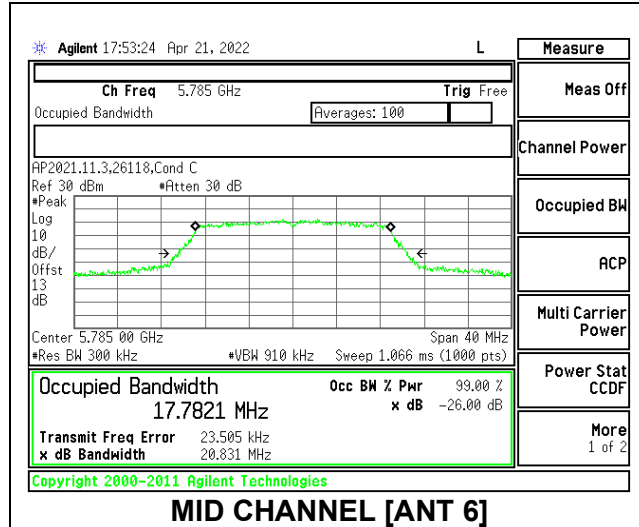

2TX Antenna 6 + Antenna 5 CDD MODE

Channel	Frequency (MHz)	99% Bandwidth Antenna 6 (MHz)	99% Bandwidth Antenna 5 (MHz)
Low	5745	17.8001	17.808
Mid	5785	17.7821	17.815
High	5825	17.8164	17.801