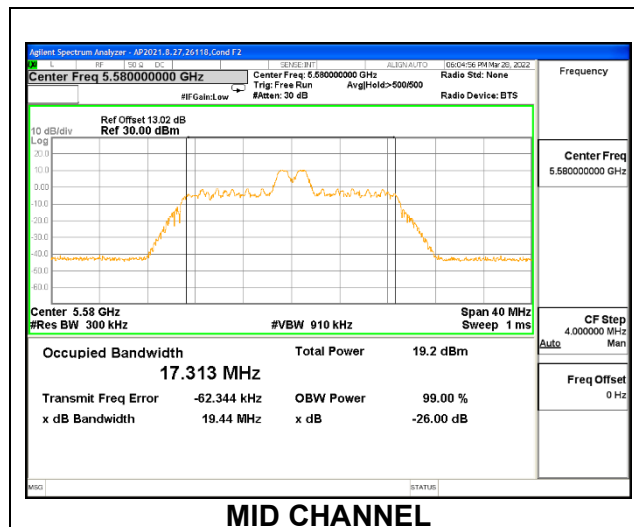

MID CHANNEL