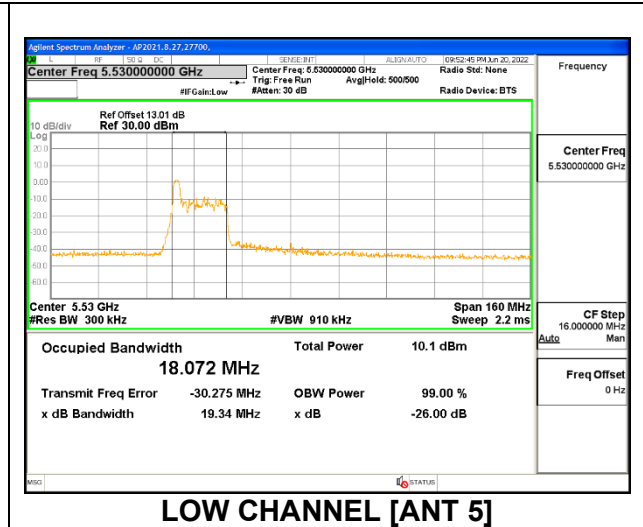

2TX Antenna 6 + Antenna 5 OFDMA MODE: 26 Tones, RU Index 0

Channel	Frequency (MHz)	26dB Bandwidth Antenna 6 (MHz)	26dB Bandwidth Antenna 5 (MHz)	99% Bandwidth Antenna 6 (MHz)	99% Bandwidth Antenna 5 (MHz)
Low	5530	19.69	19.34	18.102	18.072
High	5610	19.55	19.40	18.146	17.867
138	5690	19.76	19.25	18.185	17.976