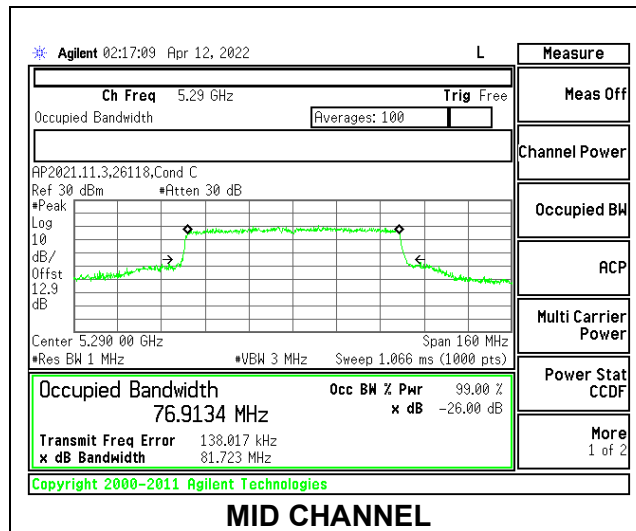

1TX Antenna 6 MODE: SU Mode

Channel	Frequency (MHz)	26dB Bandwidth (MHz)	99% Bandwidth (MHz)
Mid	5290	81.723	76.9134