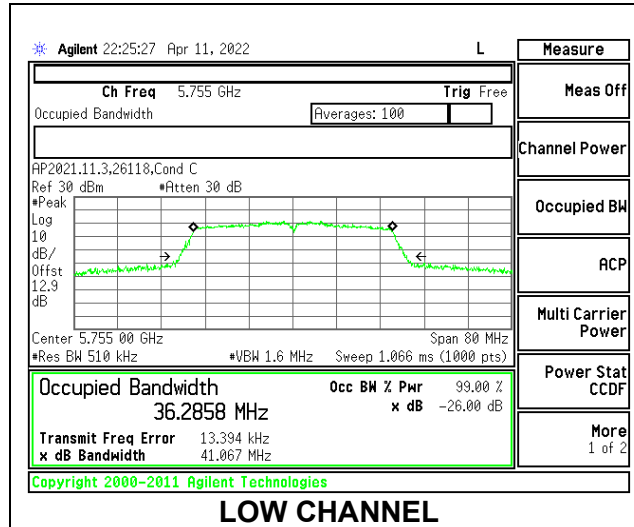

9.2.20. 802.11n HT40 MODE IN THE 5.8 GHz BAND

1TX Antenna 6 MODE

Channel	Frequency (MHz)	99% Bandwidth (MHz)
Low	5755	36.2858
High	5795	36.3334