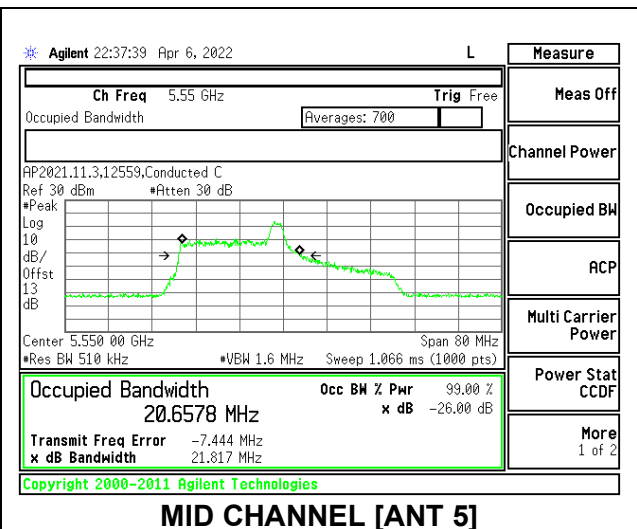

2TX Antenna 6 + Antenna 5 OFDMA MODE: 26 Tones, RU Index 8

Channel	Frequency (MHz)	26dB Bandwidth Antenna 6 (MHz)	26dB Bandwidth Antenna 5 (MHz)	99% Bandwidth Antenna 6 (MHz)	99% Bandwidth Antenna 5 (MHz)
Low	5510	23.240	22.860	19.9883	20.9747
Mid	5550	23.286	21.817	21.7440	20.6578
High	5670	22.891	21.893	21.0307	19.9795
144	5710	24.344	22.196	22.3596	20.2719