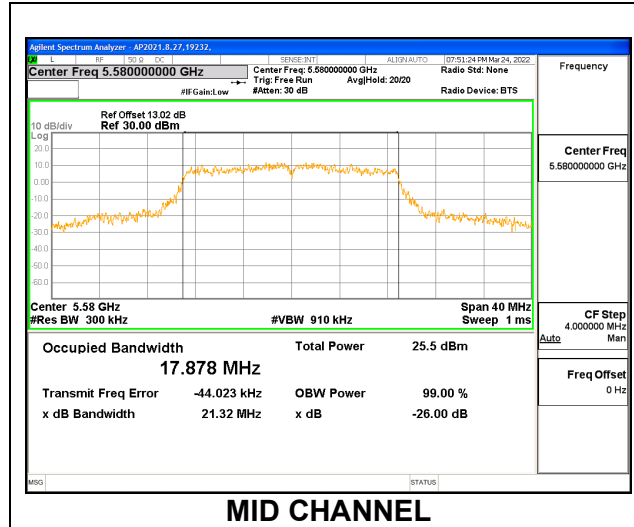

1TX Antenna 5 MODE

Channel	Frequency (MHz)	26dB Bandwidth (MHz)	99% Bandwidth (MHz)
Low	5500	21.47	17.877
Mid	5580	21.32	17.878
High	5700	21.86	17.954
144	5720	21.03	17.780