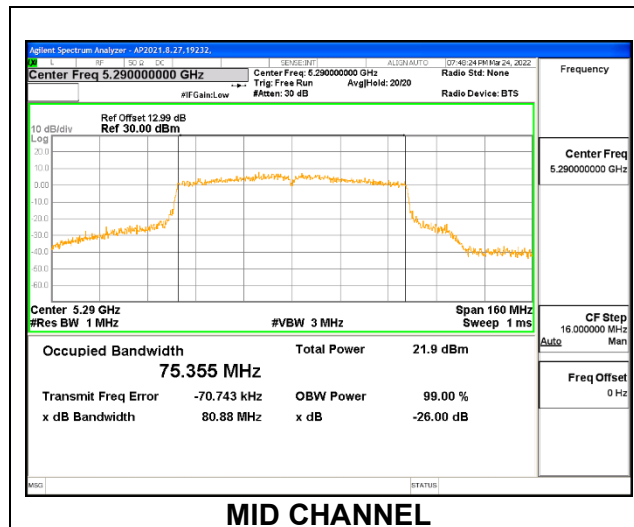

9.2.9. 802.11ac VHT80 MODE IN THE 5.3 GHz BAND

1TX Antenna 6 MODE

Channel	Frequency (MHz)	26dB Bandwidth (MHz)	99% Bandwidth (MHz)
Mid	5290	83.274	75.3678

1TX Antenna 5 MODE

Channel	Frequency (MHz)	26dB Bandwidth (MHz)	99% Bandwidth (MHz)
Mid	5290	80.88	75.355