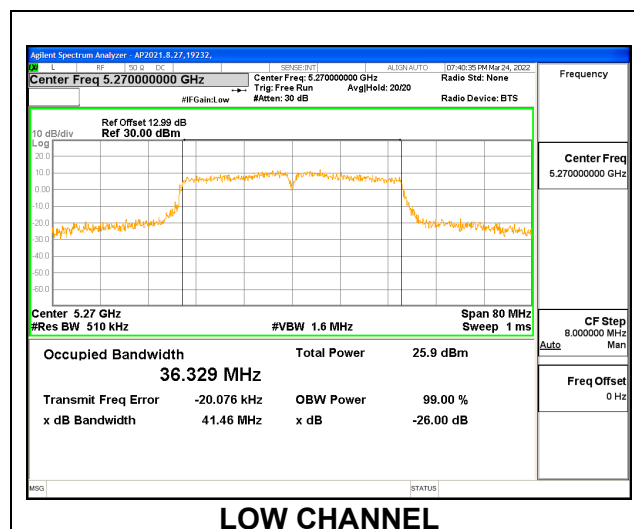

9.2.8. 802.11n HT40 MODE IN THE 5.3 GHz BAND

1TX Antenna 6 MODE

Channel	Frequency (MHz)	26dB Bandwidth (MHz)	99% Bandwidth (MHz)
Low	5270	41.478	36.3938
High	5310	42.10	36.534

1TX Antenna 5 MODE

Channel	Frequency (MHz)	26dB Bandwidth (MHz)	99% Bandwidth (MHz)
Low	5270	41.46	36.329
High	5310	42.56	36.496