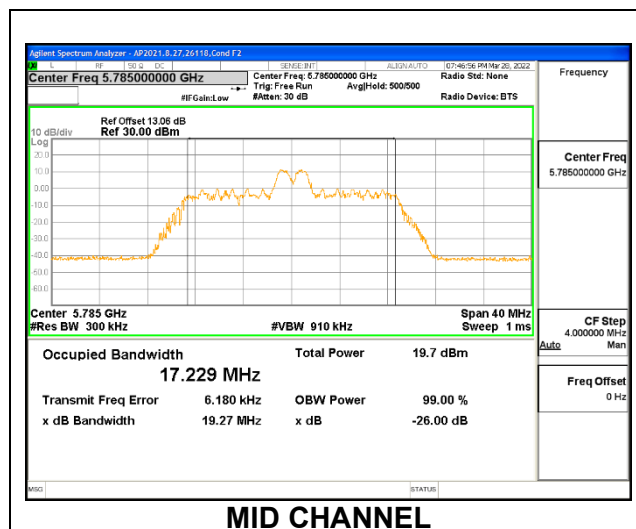

1TX Antenna 5 MODE: 26 Tones, RU Index 4

Channel	Frequency (MHz)	99% Bandwidth (MHz)
Low	5745	17.150
Mid	5785	17.229
High	5825	17.078