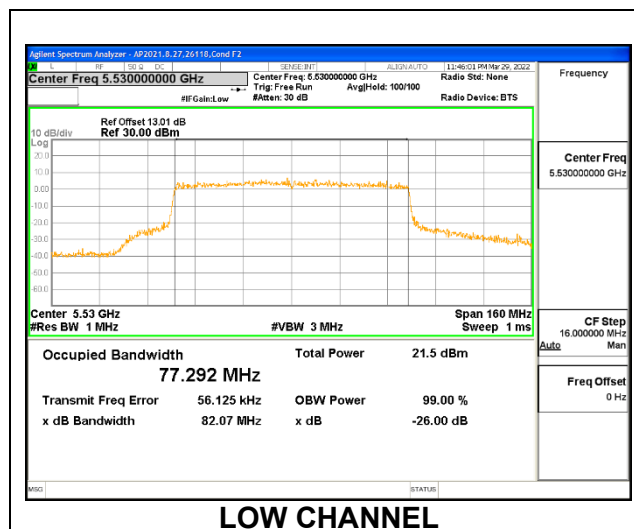

1TX Antenna 5 MODE: SU Mode

Channel	Frequency (MHz)	26dB Bandwidth (MHz)	99% Bandwidth (MHz)
Low	5530	82.07	77.292
High	5610	81.50	77.1453
138	5690	81.30	77.479