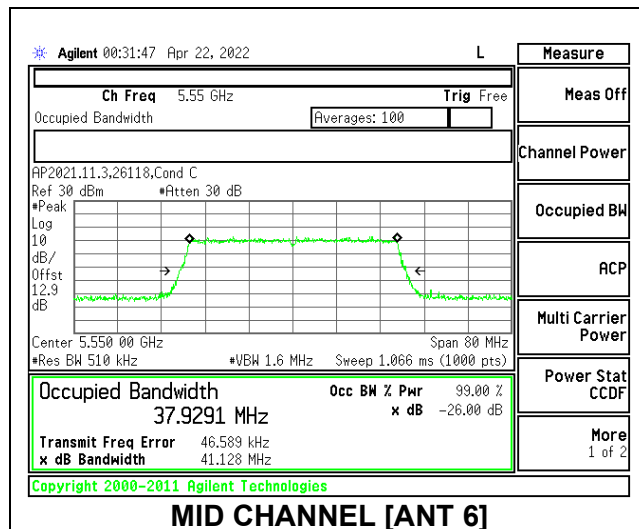

2TX Antenna 6 + Antenna 5 OFDMA MODE: SU Mode

Channel	Frequency (MHz)	26dB Bandwidth Antenna 6 (MHz)	26dB Bandwidth Antenna 5 (MHz)	99% Bandwidth Antenna 6 (MHz)	99% Bandwidth Antenna 5 (MHz)
Low	5510	43.426	44.09	37.9867	37.986
Mid	5550	41.128	41.33	37.9291	37.984
High	5670	43.845	44.54	37.9482	37.995
144	5710	41.083	40.89	37.9157	38.003