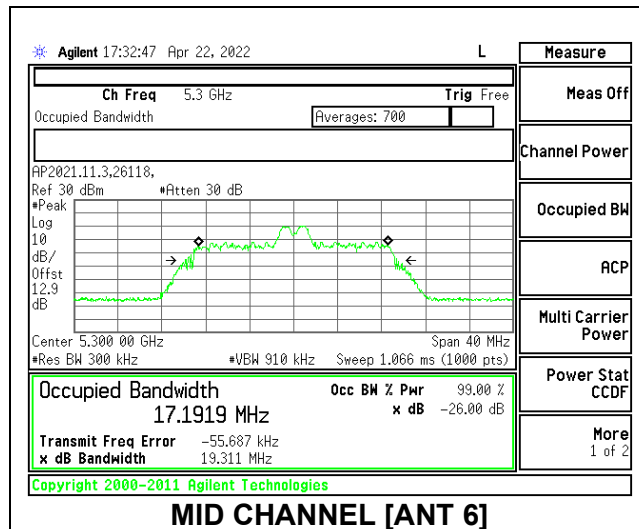

2TX Antenna 6 + Antenna 5 OFDMA MODE: 26 Tones, RU Index 4

Channel	Frequency (MHz)	26dB Bandwidth Antenna 6 (MHz)	26dB Bandwidth Antenna 5 (MHz)	99% Bandwidth Antenna 6 (MHz)	99% Bandwidth Antenna 5 (MHz)
Low	5260	19.174	18.22	17.1746	16.985
Mid	5300	19.311	18.27	17.1919	16.959
High	5320	18.77	18.35	17.149	17.033