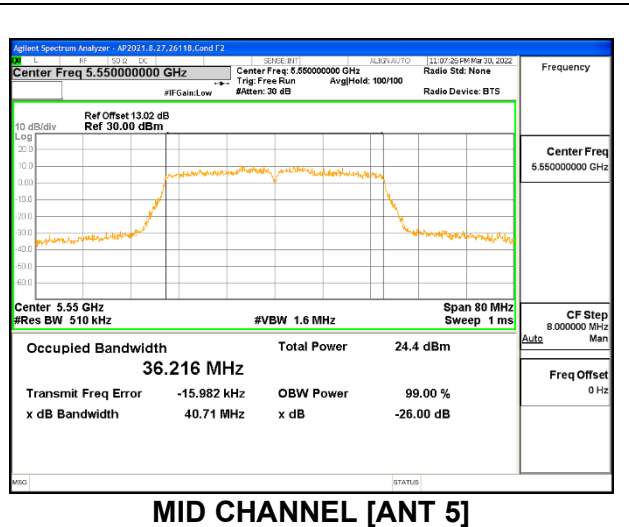

2TX Antenna 6 + Antenna 5 CDD MODE

Channel	Frequency (MHz)	26dB Bandwidth Antenna 6 (MHz)	26dB Bandwidth Antenna 5 (MHz)	99% Bandwidth Antenna 6 (MHz)	99% Bandwidth Antenna 5 (MHz)
Low	5510	42.706	41.27	36.3952	36.251
Mid	5550	41.032	40.71	36.3451	36.216
High	5670	42.403	42.26	36.3943	36.374
144	5710	40.946	40.49	36.1697	36.189