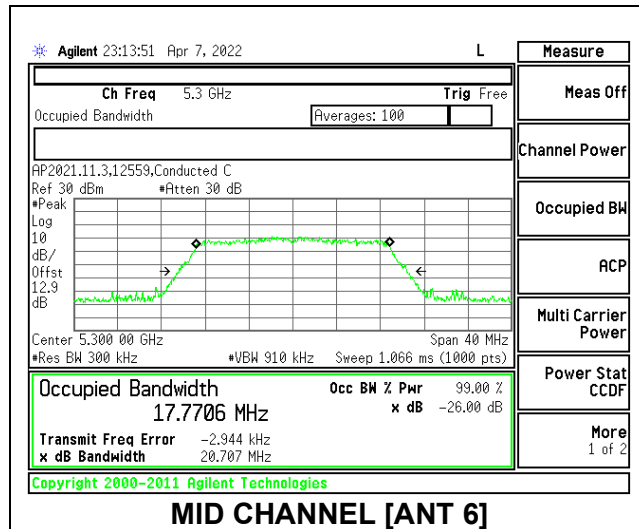

2TX Antenna 6 + Antenna 5 CDD MODE

Channel	Frequency (MHz)	26dB Bandwidth Antenna 6 (MHz)	26dB Bandwidth Antenna 5 (MHz)	99% Bandwidth Antenna 6 (MHz)	99% Bandwidth Antenna 5 (MHz)
Low	5260	20.780	20.84	17.7654	17.749
Mid	5300	20.707	20.89	17.7706	17.782
High	5320	21.845	21.56	17.8215	17.872