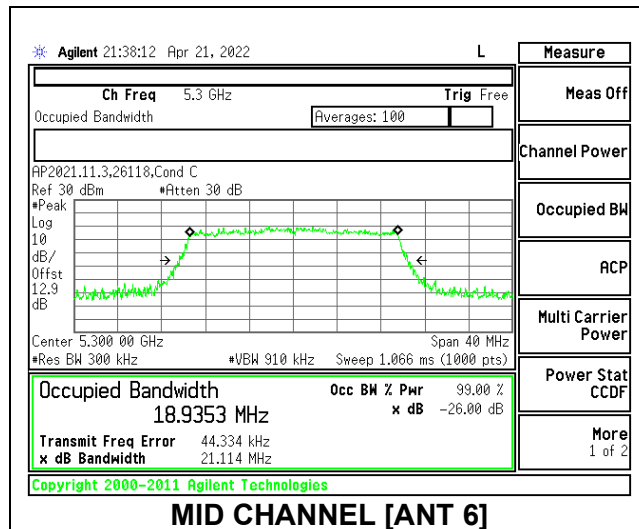

2TX Antenna 6 + Antenna 5 OFDMA MODE: SU Mode

Channel	Frequency (MHz)	26dB Bandwidth Antenna 6 (MHz)	26dB Bandwidth Antenna 5 (MHz)	99% Bandwidth Antenna 6 (MHz)	99% Bandwidth Antenna 5 (MHz)
Low	5260	20.876	20.70	18.9443	18.931
Mid	5300	21.114	20.91	18.9353	18.957
High	5320	21.047	21.72	18.9479	18.953