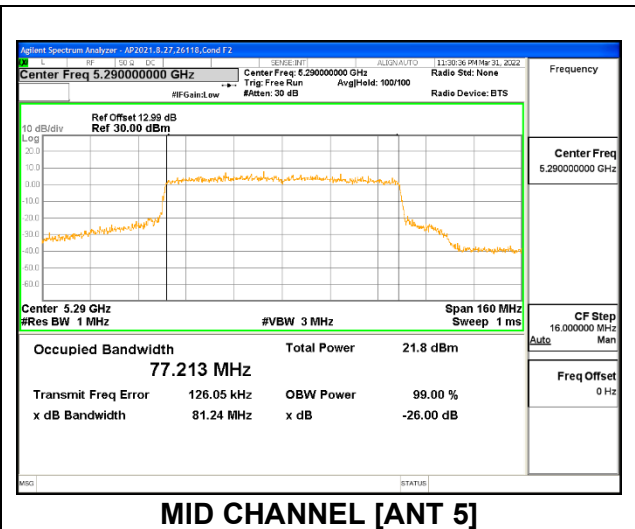

2TX Antenna 6 + Antenna 5 OFDMA MODE: SU Mode

Channel	Frequency (MHz)	26dB Bandwidth Antenna 6 (MHz)	26dB Bandwidth Antenna 5 (MHz)	99% Bandwidth Antenna 6 (MHz)	99% Bandwidth Antenna 5 (MHz)
Mid	5290	82.851	81.24	77.2647	77.213