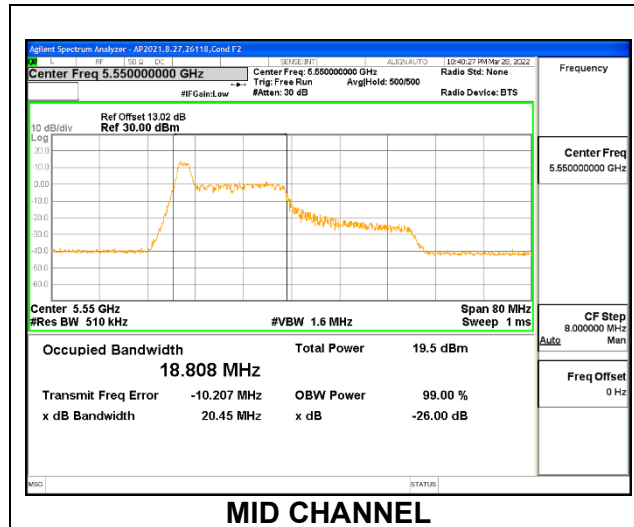

1TX Antenna 5 MODE: 26 Tones, RU Index 0

Channel	Frequency (MHz)	26dB Bandwidth (MHz)	99% Bandwidth (MHz)
Low	5510	21.53	18.972
Mid	5550	20.45	18.808
High	5670	21.09	19.018
142	5710	21.03	18.444

MID CHANNEL

1TX Antenna 5 MODE: 26 Tones, RU Index 8

Channel	Frequency (MHz)	26dB Bandwidth (MHz)	99% Bandwidth (MHz)
Low	5510	23.28	21.381
Mid	5550	22.47	21.618
High	5670	24.18	21.622
142	5710	23.45	21.925