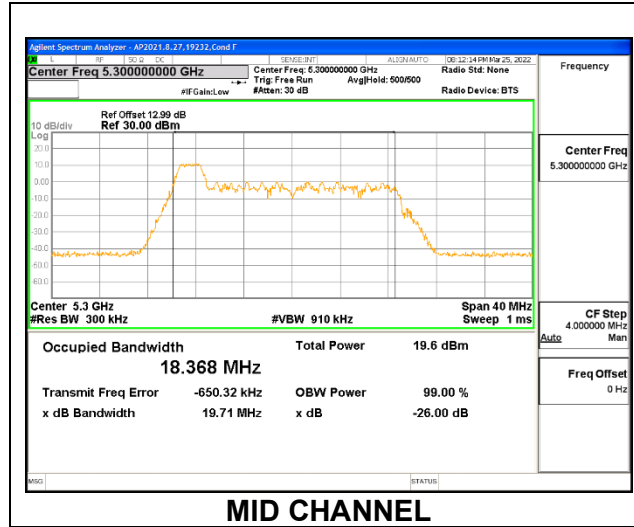

1TX Antenna 5 MODE: 26 Tones, RU Index 0

Channel	Frequency (MHz)	26dB Bandwidth (MHz)	99% Bandwidth (MHz)
Low	5260	19.98	18.378
Mid	5300	19.71	18.368
High	5320	19.95	18.406