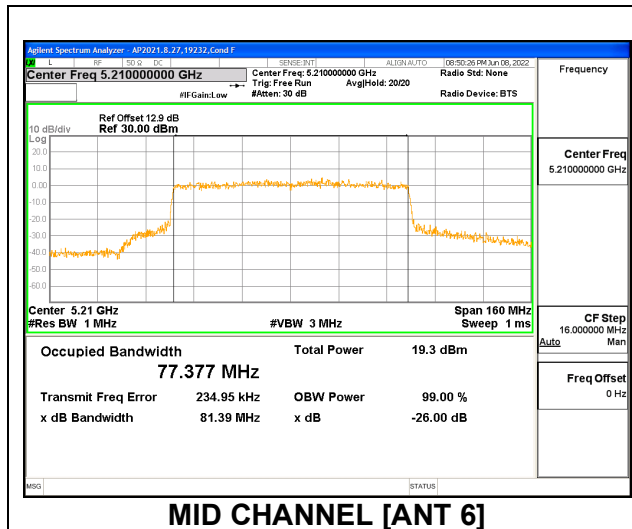

2TX Antenna 6 + Antenna 5 SDM MODE: SU

Channel	Frequency (MHz)	26dB Bandwidth Antenna 6 (MHz)	26dB Bandwidth Antenna 5 (MHz)	99% Bandwidth Antenna 6 (MHz)	99% Bandwidth Antenna 5 (MHz)
Mid	5210	81.39	80.91	77.377	77.163