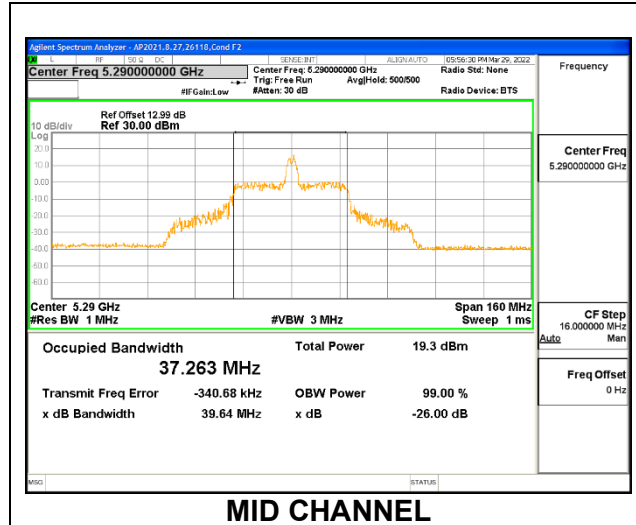

1TX Antenna 5 MODE: 26 Tones, RU Index 18

Channel	Frequency (MHz)	26dB Bandwidth (MHz)	99% Bandwidth (MHz)
Mid	5290	39.64	37.263