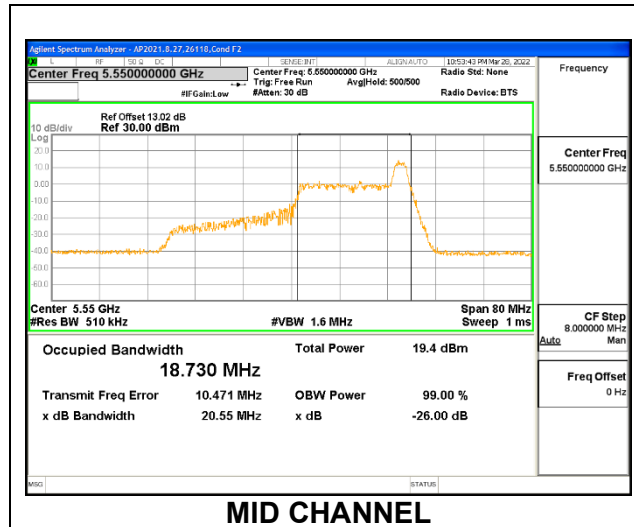

1TX Antenna 5 MODE: 26 Tones, RU Index 17

Channel	Frequency (MHz)	26dB Bandwidth (MHz)	99% Bandwidth (MHz)
Low	5510	20.97	18.802
Mid	5550	20.55	18.730
High	5670	20.39	18.578
142	5710	20.58	18.648