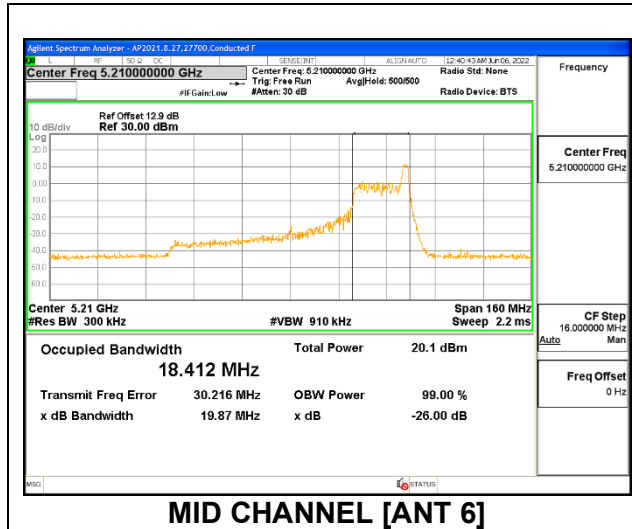

2TX Antenna 6 + Antenna 5 SDM MODE: 26 Tones, RU Index 36

Channel	Frequency (MHz)	26dB Bandwidth Antenna 6 (MHz)	26dB Bandwidth Antenna 5 (MHz)	99% Bandwidth Antenna 6 (MHz)	99% Bandwidth Antenna 5 (MHz)
Mid	5210	19.87	19.17	18.412	17.984