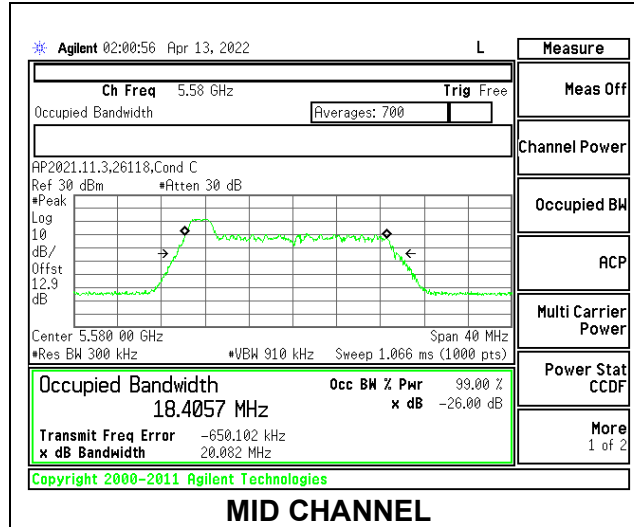

9.2.16. **802.11ax HE20 MODE IN THE 5.6 GHz BAND**

1TX Antenna 6 MODE: 26 Tones, RU Index 0

Channel	Frequency (MHz)	26dB Bandwidth (MHz)	99% Bandwidth (MHz)
Low	5500	20.130	18.4319
Mid	5580	20.082	18.4057
High	5700	20.156	18.2930
144	5720	20.027	18.4059