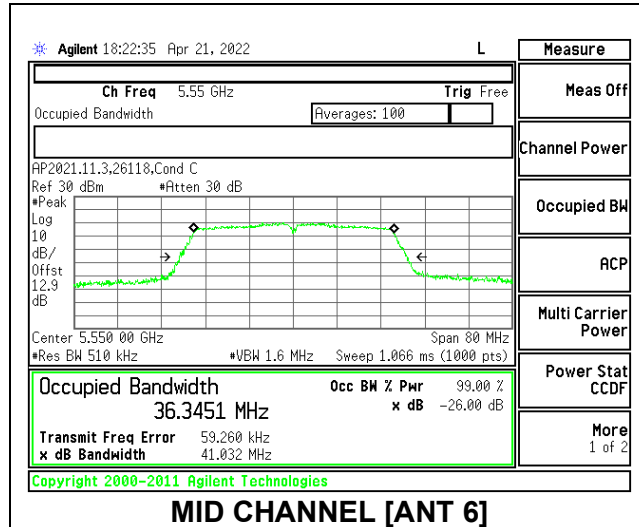

2TX Antenna 6 + Antenna 5 CDD MODE

Channel	Frequency (MHz)	26dB Bandwidth Antenna 6 (MHz)	26dB Bandwidth Antenna 5 (MHz)	99% Bandwidth Antenna 6 (MHz)	99% Bandwidth Antenna 5 (MHz)
Low	5510	42.706	41.27	36.3952	36.251
Mid	5550	41.032	40.71	36.3451	36.216
High	5670	42.403	42.26	36.3943	36.374
144	5710	40.946	40.49	36.1697	36.189