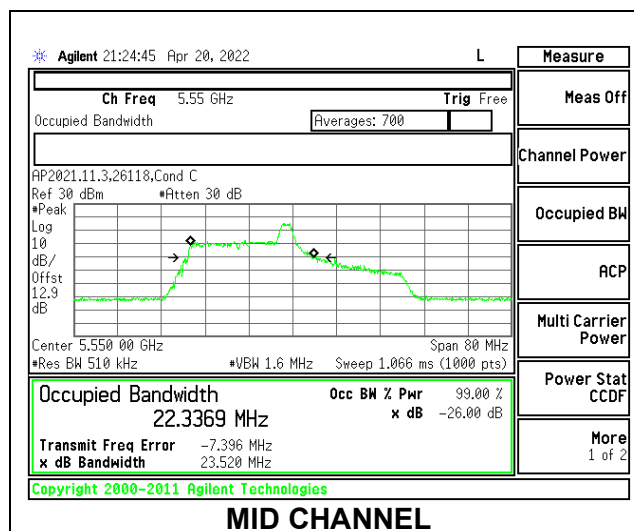

1TX Antenna 6 MODE: 26 Tones, RU Index 8

Channel	Frequency (MHz)	26dB Bandwidth (MHz)	99% Bandwidth (MHz)
Low	5510	26.162	22.2526
Mid	5550	23.520	22.3369
High	5670	26.419	22.2601
142	5710	24.318	22.4589