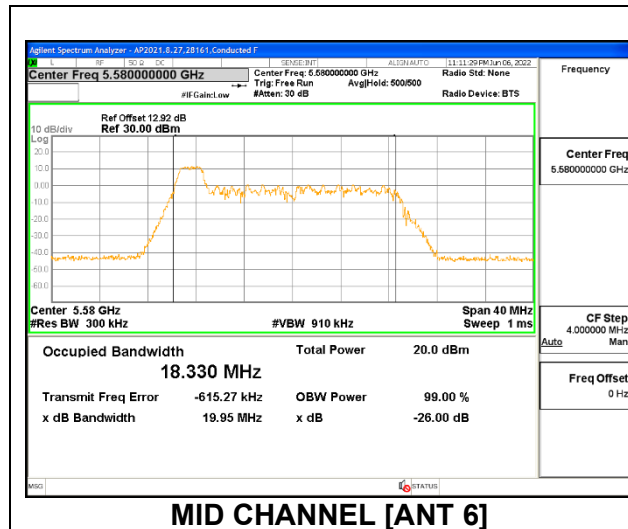

2TX Antenna 6 + Antenna 5 OFDMA MODE: 26 Tones, RU Index 0

Channel	Frequency (MHz)	26dB Bandwidth Antenna 6 (MHz)	26dB Bandwidth Antenna 5 (MHz)	99% Bandwidth Antenna 6 (MHz)	99% Bandwidth Antenna 5 (MHz)
Low	5500	20.18	19.67	18.307	18.304
Mid	5580	19.95	19.69	18.330	18.305
High	5700	19.976	19.66	18.3695	18.385
144	5720	19.910	19.61	18.3684	18.321