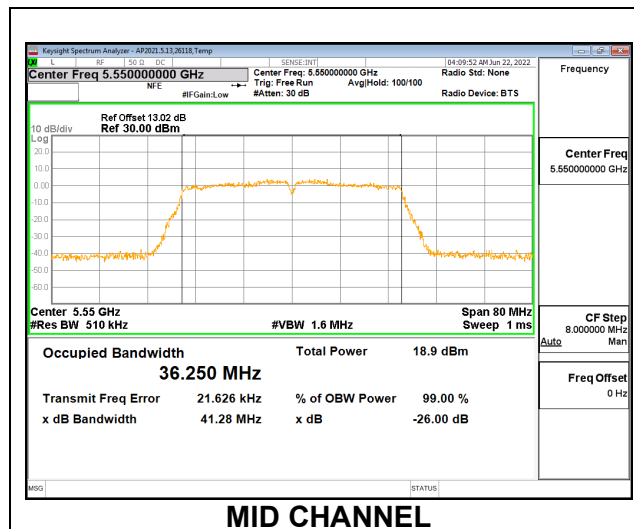

1TX Antenna 5 MODE

Channel	Frequency (MHz)	26dB Bandwidth (MHz)	99% Bandwidth (MHz)
Low	5510	42.93	36.403
Mid	5550	41.28	36.250
High	5670	42.82	36.389
142	5710	41.08	36.287