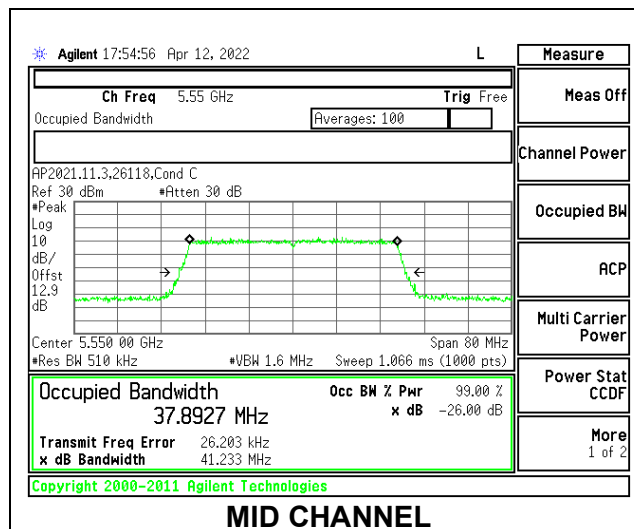

1TX Antenna 6 MODE: SU Mode

Channel	Frequency (MHz)	26dB Bandwidth (MHz)	99% Bandwidth (MHz)
Low	5510	41.896	37.9431
Mid	5550	41.233	37.8927
High	5670	42.200	37.9291
142	5710	40.617	37.9556