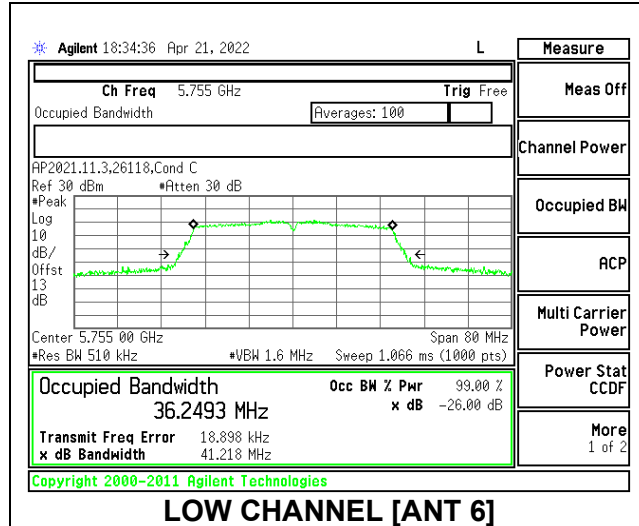

2TX Antenna 6 + Antenna 5 CDD MODE

Channel	Frequency (MHz)	99% Bandwidth Antenna 6 (MHz)	99% Bandwidth Antenna 5 (MHz)
Low	5755	36.2493	36.155
High	5795	36.3722	36.202