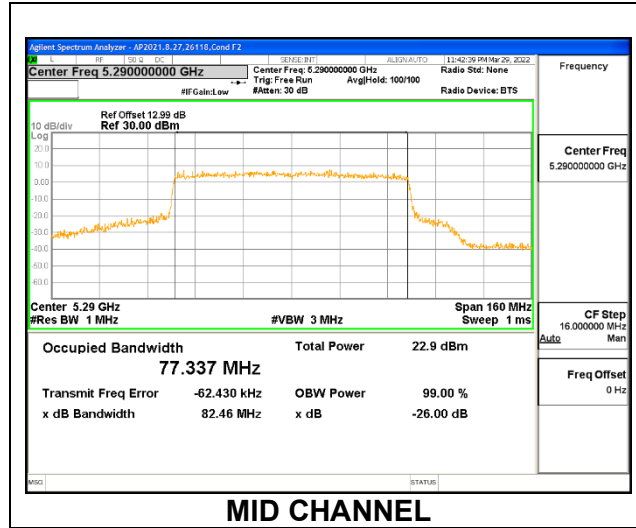

1TX Antenna 5 MODE: SU Mode

Channel	Frequency (MHz)	26dB Bandwidth (MHz)	99% Bandwidth (MHz)
Mid	5290	82.46	77.337