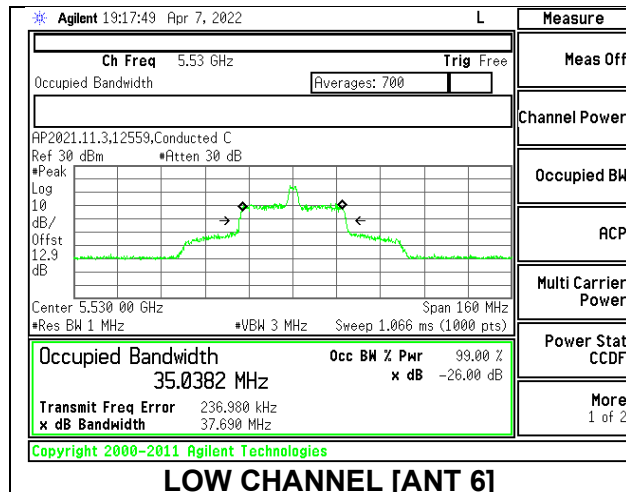

2TX Antenna 6 + Antenna 5 OFDMA MODE: 26 Tones, RU Index 18

Channel	Frequency (MHz)	26dB Bandwidth Antenna 6 (MHz)	26dB Bandwidth Antenna 5 (MHz)	99% Bandwidth Antenna 6 (MHz)	99% Bandwidth Antenna 5 (MHz)
Low	5530	37.690	35.294	35.0382	33.2568
High	5610	38.797	35.542	36.5541	32.6832
138	5690	36.352	36.355	33.8830	34.2658