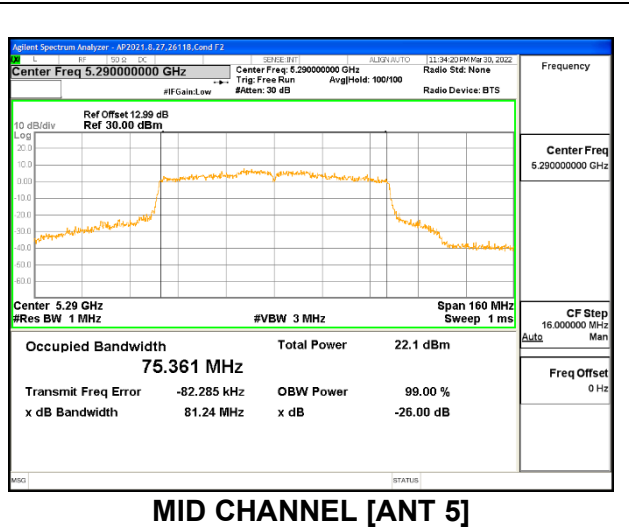

2TX Antenna 6 + Antenna 5 CDD MODE

Channel	Frequency (MHz)	26dB Bandwidth Antenna 6 (MHz)	26dB Bandwidth Antenna 5 (MHz)	99% Bandwidth Antenna 6 (MHz)	99% Bandwidth Antenna 5 (MHz)
Mid	5290	82.496	81.24	75.3259	75.361