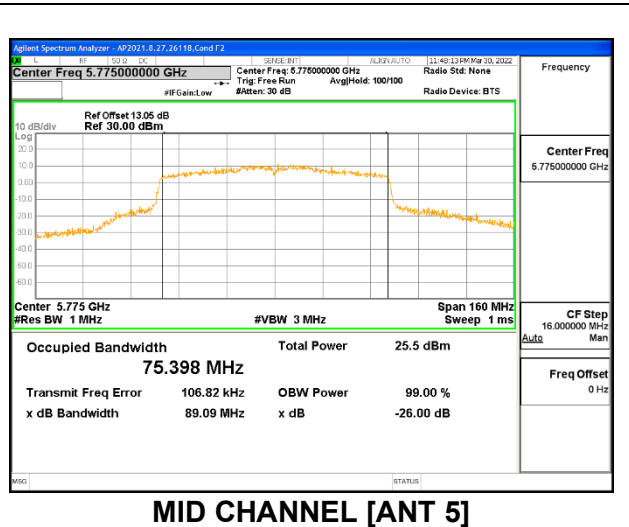

Channel	Frequency (MHz)	99% Bandwidth (MHz)
Mid	5775	75.502

1TX Antenna 5 MODE

Channel	Frequency (MHz)	99% Bandwidth (MHz)
Mid	5775	75.606

2TX Antenna 6 + Antenna 5 CDD MODE

Channel	Frequency (MHz)	99% Bandwidth Antenna 6 (MHz)	99% Bandwidth Antenna 5 (MHz)
Mid	5775	75.3001	75.398