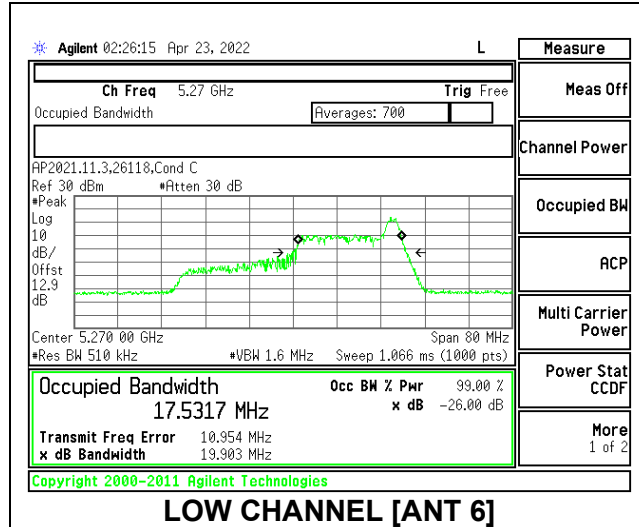

2TX Antenna 6 + Antenna 5 OFDMA MODE: 26 Tones, RU Index 17

Channel	Frequency (MHz)	26dB Bandwidth Antenna 6 (MHz)	26dB Bandwidth Antenna 5 (MHz)	99% Bandwidth Antenna 6 (MHz)	99% Bandwidth Antenna 5 (MHz)
Low	5270	19.903	17.874	17.5317	16.4463
High	5310	21.027	19.697	19.0043	18.3586