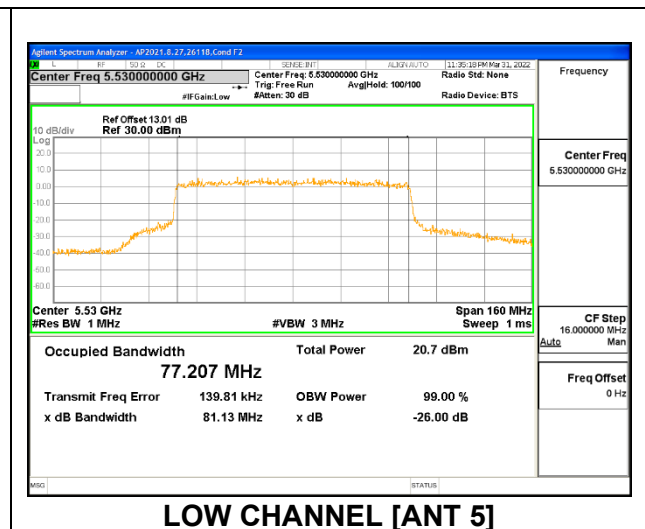

2TX Antenna 6 + Antenna 5 OFDMA MODE: SU Mode

Channel	Frequency (MHz)	26dB Bandwidth Antenna 6 (MHz)	26dB Bandwidth Antenna 5 (MHz)	99% Bandwidth Antenna 6 (MHz)	99% Bandwidth Antenna 5 (MHz)
Low	5530	83.339	81.13	77.2136	77.207
High	5610	83.39	81.02	77.342	77.060
138	5690	81.474	81.24	76.9510	77.362