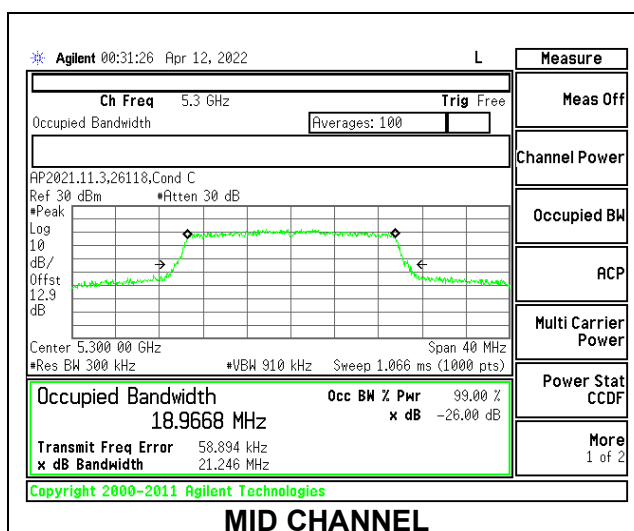

1TX Antenna 6 MODE: SU Mode

Channel	Frequency (MHz)	26dB Bandwidth (MHz)	99% Bandwidth (MHz)
Low	5260	20.623	18.9545
Mid	5300	21.246	18.9668
High	5320	21.918	18.9527