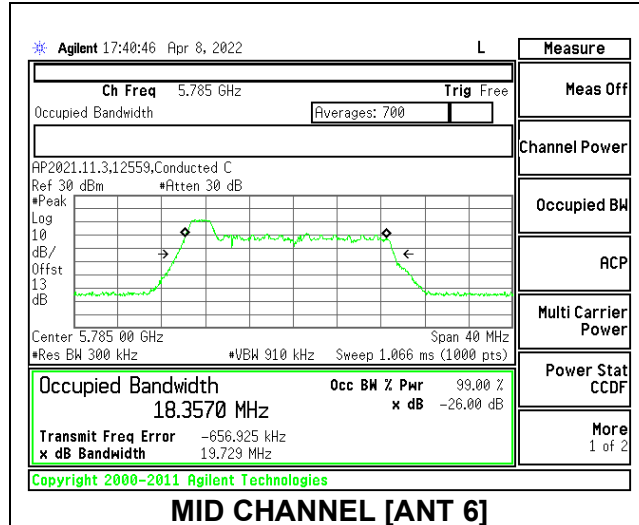

2TX Antenna 6 + Antenna 5 OFDMA MODE: 26 Tones, RU Index 0

Channel	Frequency (MHz)	99% Bandwidth Antenna 6 (MHz)	99% Bandwidth Antenna 5 (MHz)
Low	5745	18.3153	18.299
Mid	5785	18.3570	18.216
High	5825	18.3980	18.039