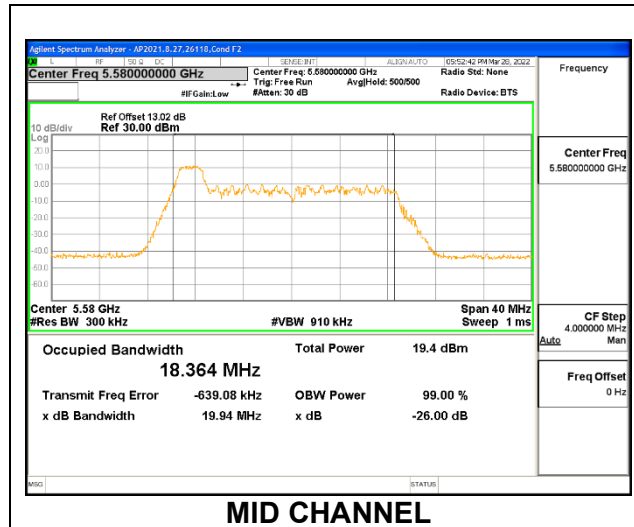

1TX Antenna 5 MODE: 26 Tones, RU Index 0

Channel	Frequency (MHz)	26dB Bandwidth (MHz)	99% Bandwidth (MHz)
Low	5500	19.92	18.382
Mid	5580	19.94	18.364
High	5700	20.10	18.346
144	5720	19.96	18.401

MID CHANNEL

1TX Antenna 5 MODE: 26 Tones, RU Index 4

Channel	Frequency (MHz)	26dB Bandwidth (MHz)	99% Bandwidth (MHz)
Low	5500	19.02	17.132
Mid	5580	19.44	17.313
High	5700	19.12	16.955
144	5720	18.92	17.190