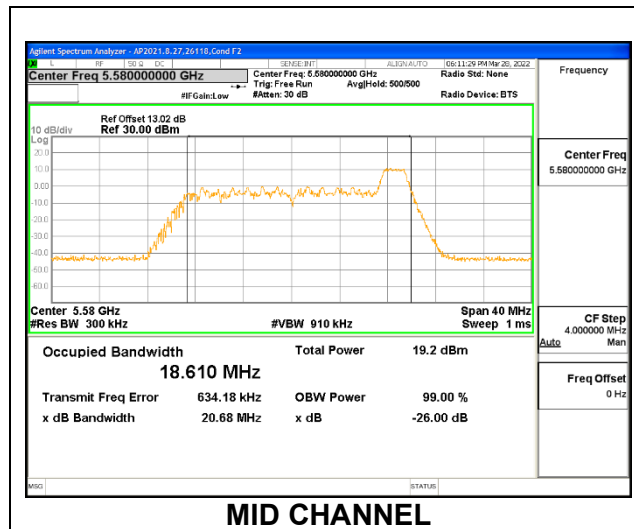

1TX Antenna 5 MODE: 26 Tones, RU Index 8

Channel	Frequency (MHz)	26dB Bandwidth (MHz)	99% Bandwidth (MHz)
Low	5500	20.43	18.590
Mid	5580	20.68	18.610
High	5700	20.29	18.412
144	5720	20.51	18.409