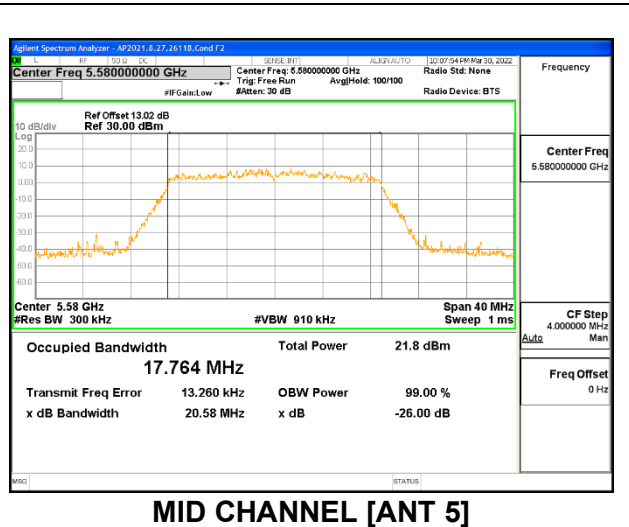

2TX Antenna 6 + Antenna 5 CDD MODE

Channel	Frequency (MHz)	26dB Bandwidth Antenna 6 (MHz)	26dB Bandwidth Antenna 5 (MHz)	99% Bandwidth Antenna 6 (MHz)	99% Bandwidth Antenna 5 (MHz)
Low	5500	21.613	21.56	17.8345	17.821
Mid	5580	20.792	20.58	17.7813	17.764
High	5700	21.365	21.36	17.8161	17.837
144	5720	21.089	20.73	17.7811	17.756