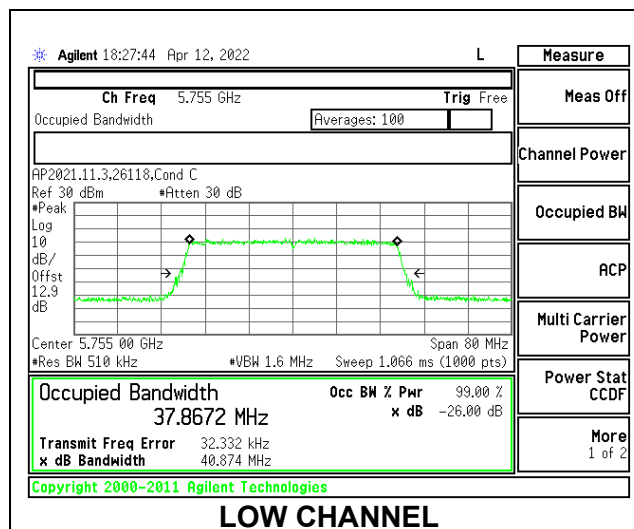

1TX Antenna 6 MODE: SU Mode

Channel	Frequency (MHz)	99% Bandwidth (MHz)
Low	5755	37.8672
High	5795	37.9437