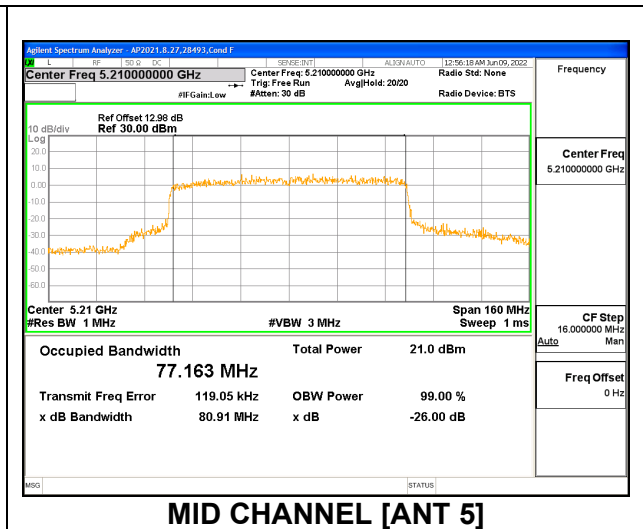

2TX Antenna 6 + Antenna 5 SDM MODE: SU

Channel	Frequency (MHz)	26dB Bandwidth Antenna 6 (MHz)	26dB Bandwidth Antenna 5 (MHz)	99% Bandwidth Antenna 6 (MHz)	99% Bandwidth Antenna 5 (MHz)
Mid	5210	81.39	80.91	77.377	77.163