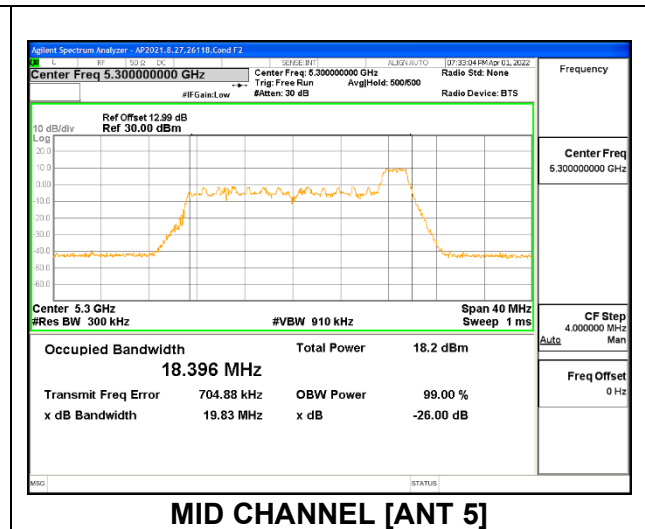

2TX Antenna 6 + Antenna 5 OFDMA MODE: 26 Tones, RU Index 8

Channel	Frequency (MHz)	26dB Bandwidth Antenna 6 (MHz)	26dB Bandwidth Antenna 5 (MHz)	99% Bandwidth Antenna 6 (MHz)	99% Bandwidth Antenna 5 (MHz)
Low	5260	20.635	19.52	18.5918	18.360
Mid	5300	20.640	19.83	18.5143	18.395
High	5320	19.826	19.73	17.4418	18.360