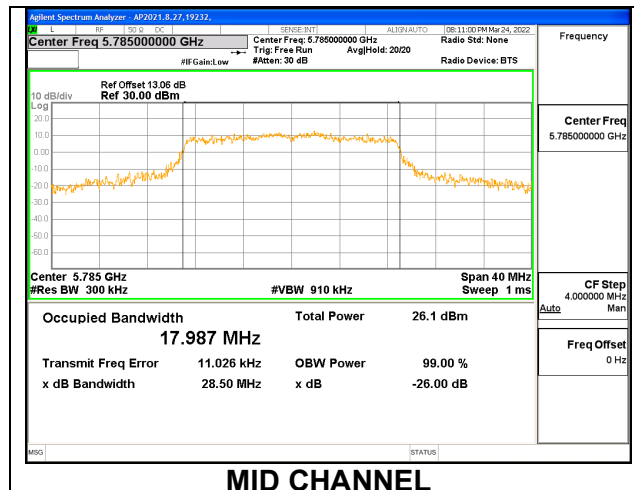

9.2.19. **802.11n HT20 MODE IN THE 5.8 GHz BAND**

1TX Antenna 6 MODE

Channel	Frequency (MHz)	99% Bandwidth (MHz)
Low	5745	17.8802
Mid	5785	17.8393
High	5825	17.9267

1TX Antenna 5 MODE

Channel	Frequency (MHz)	99% Bandwidth (MHz)
Low	5745	18.004
Mid	5785	17.987
High	5825	17.865