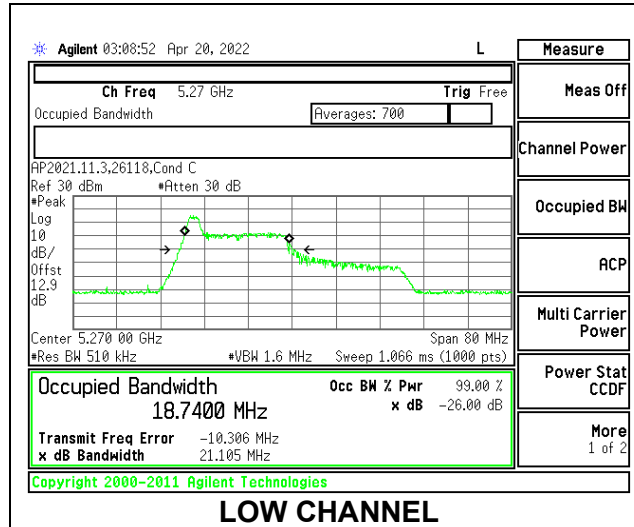

9.2.11. **802.11ax HE40 MODE IN THE 5.3 GHz BAND**

1TX Antenna 6 MODE: 26 Tones, RU Index 0

Channel	Frequency (MHz)	26dB Bandwidth (MHz)	99% Bandwidth (MHz)
Low	5270	21.105	18.7400
High	5310	20.467	18.7617