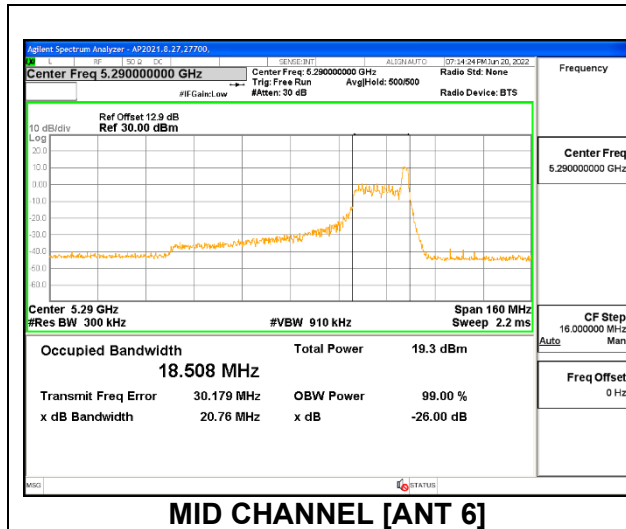

2TX Antenna 6 + Antenna 5 OFDMA MODE: 26 Tones, RU Index 36

Channel	Frequency (MHz)	26dB Bandwidth Antenna 6 (MHz)	26dB Bandwidth Antenna 5 (MHz)	99% Bandwidth Antenna 6 (MHz)	99% Bandwidth Antenna 5 (MHz)
Mid	5290	20.76	18.50	18.508	17.347