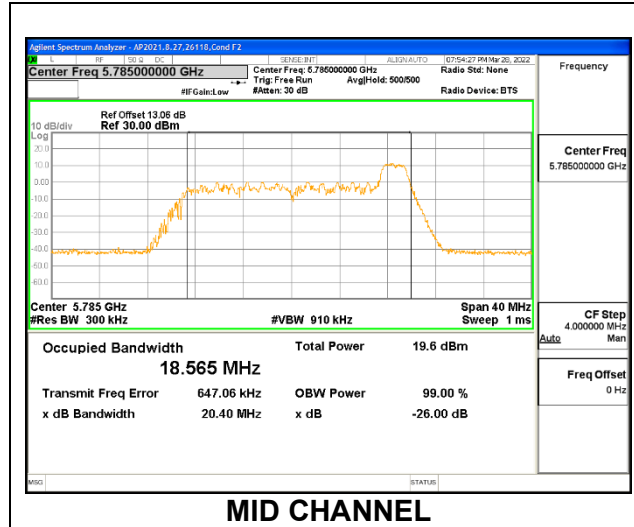

1TX Antenna 5 MODE: 26 Tones, RU Index 8

Channel	Frequency (MHz)	99% Bandwidth (MHz)
Low	5745	18.519
Mid	5785	18.565
High	5825	18.658