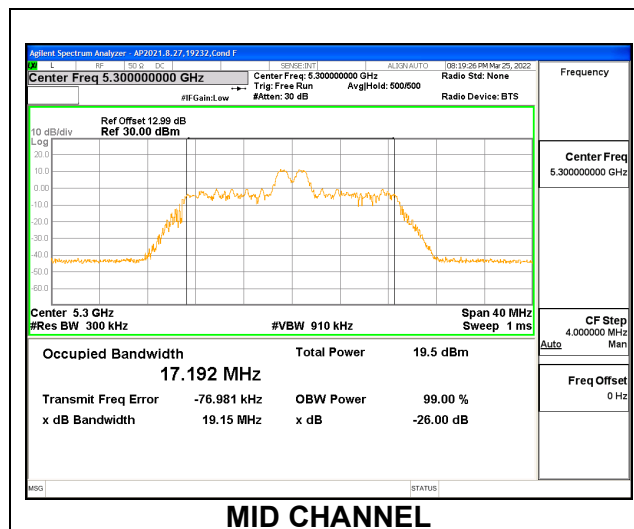

1TX Antenna 5 MODE: 26 Tones, RU Index 4

Channel	Frequency (MHz)	26dB Bandwidth (MHz)	99% Bandwidth (MHz)
Low	5260	19.13	17.216
Mid	5300	19.15	17.192
High	5320	19.11	17.247