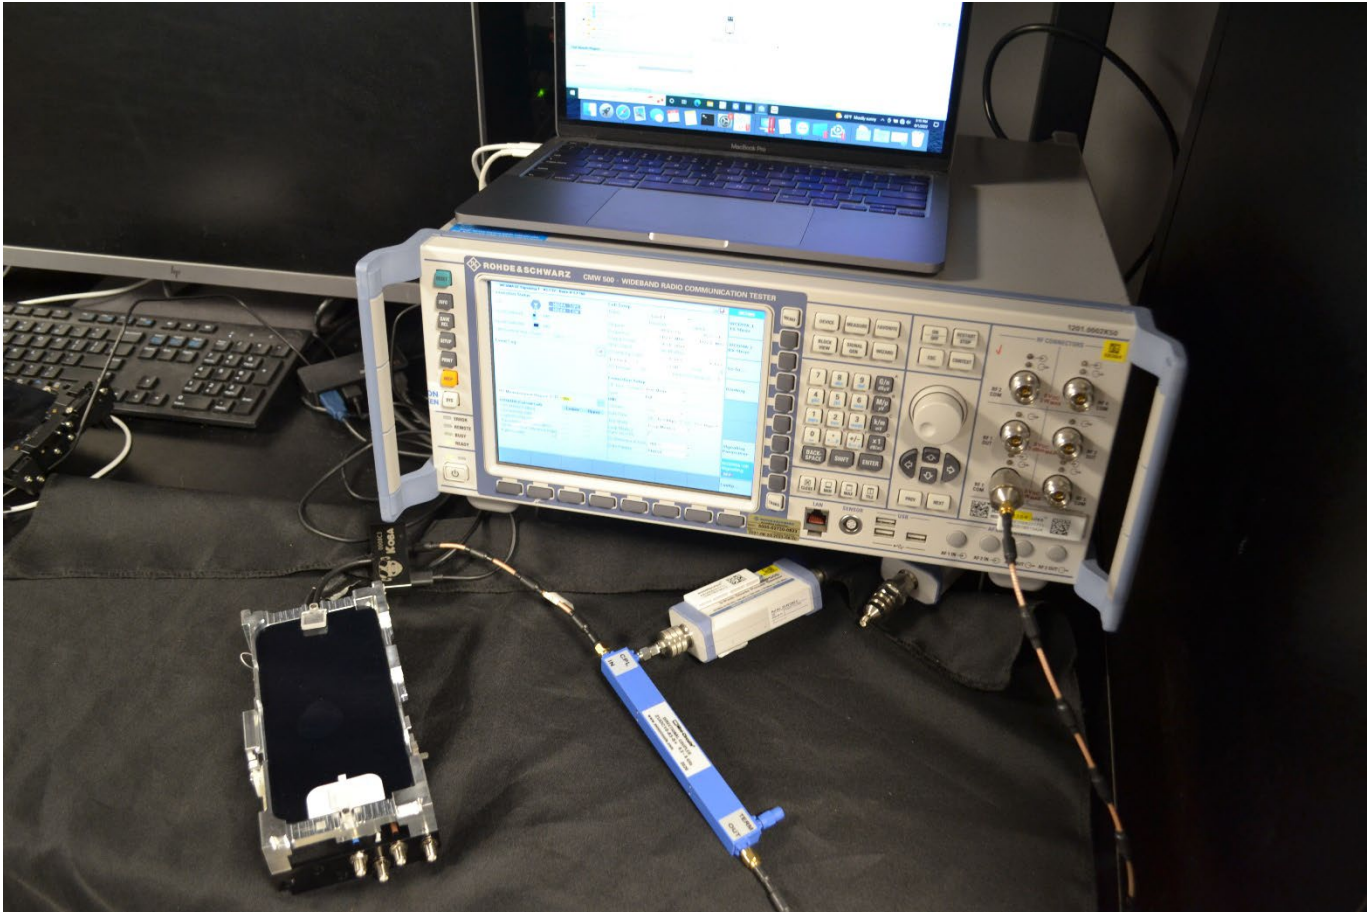

C Test Setup Photos

Figure C-1 CMW Conducted power test measurement setup single port

Figure C-2 CMW Conducted power test measurement setup dual port

Figure C-3 UXM Conducted power test measurement setup single port

Figure C-4 UXM Conducted power test measurement setup dual port

Figure C-7 EUT Dual-Port to Call Processor Single Port, Antenna Switch case