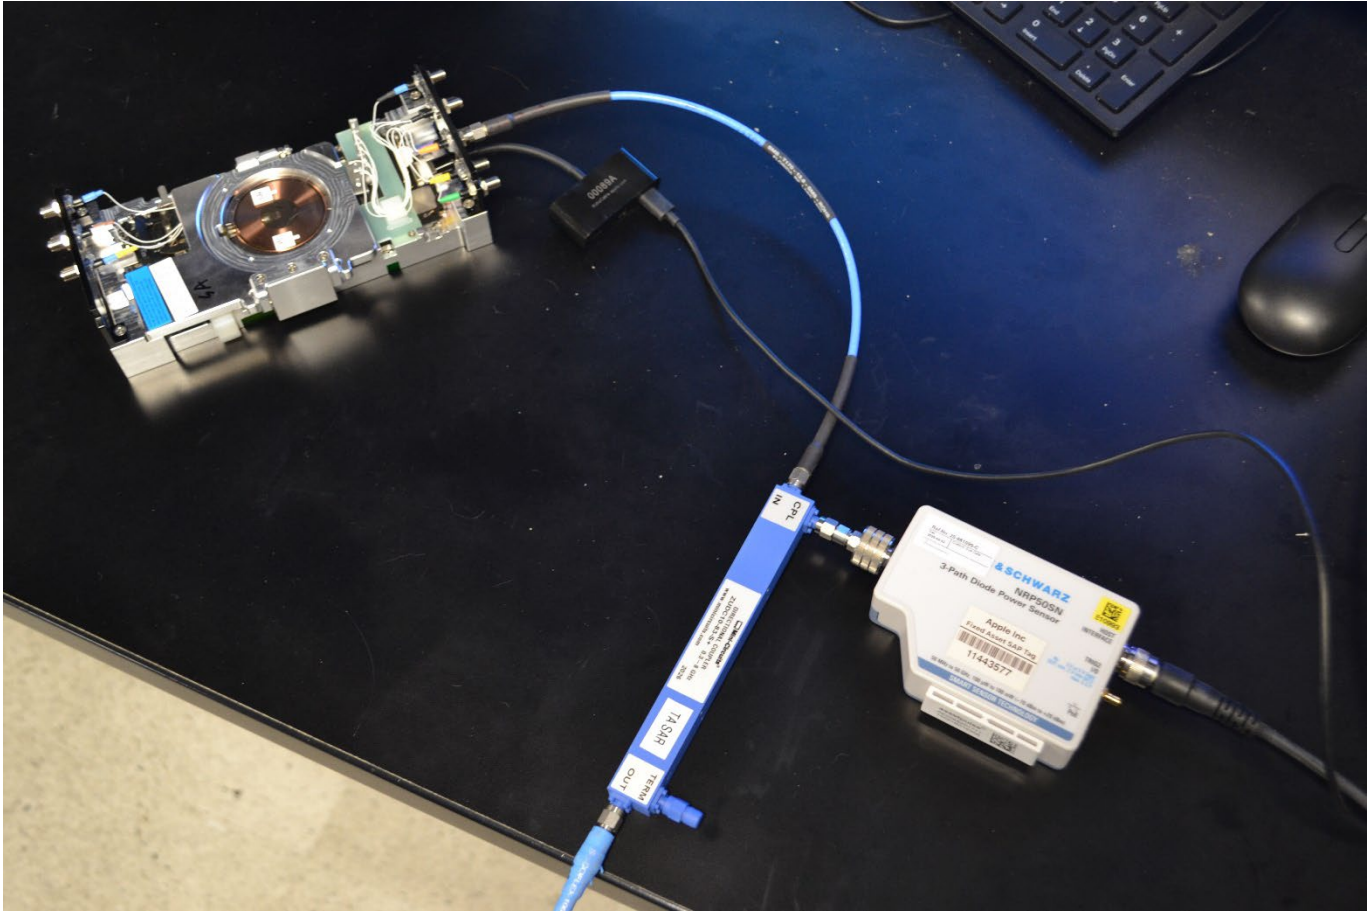

C Test Setup Photos

Figure C-1 CMW Conducted power test measurement setup single port

Figure C-2 CMW Conducted power test measurement setup dual port

Figure C-3 UXM Conducted power test measurement setup single port

Figure C-4 UXM Conducted power test measurement setup dual port

Figure C-7 EUT Dual-Port to Call Processor Single Port, Antenna Switch case