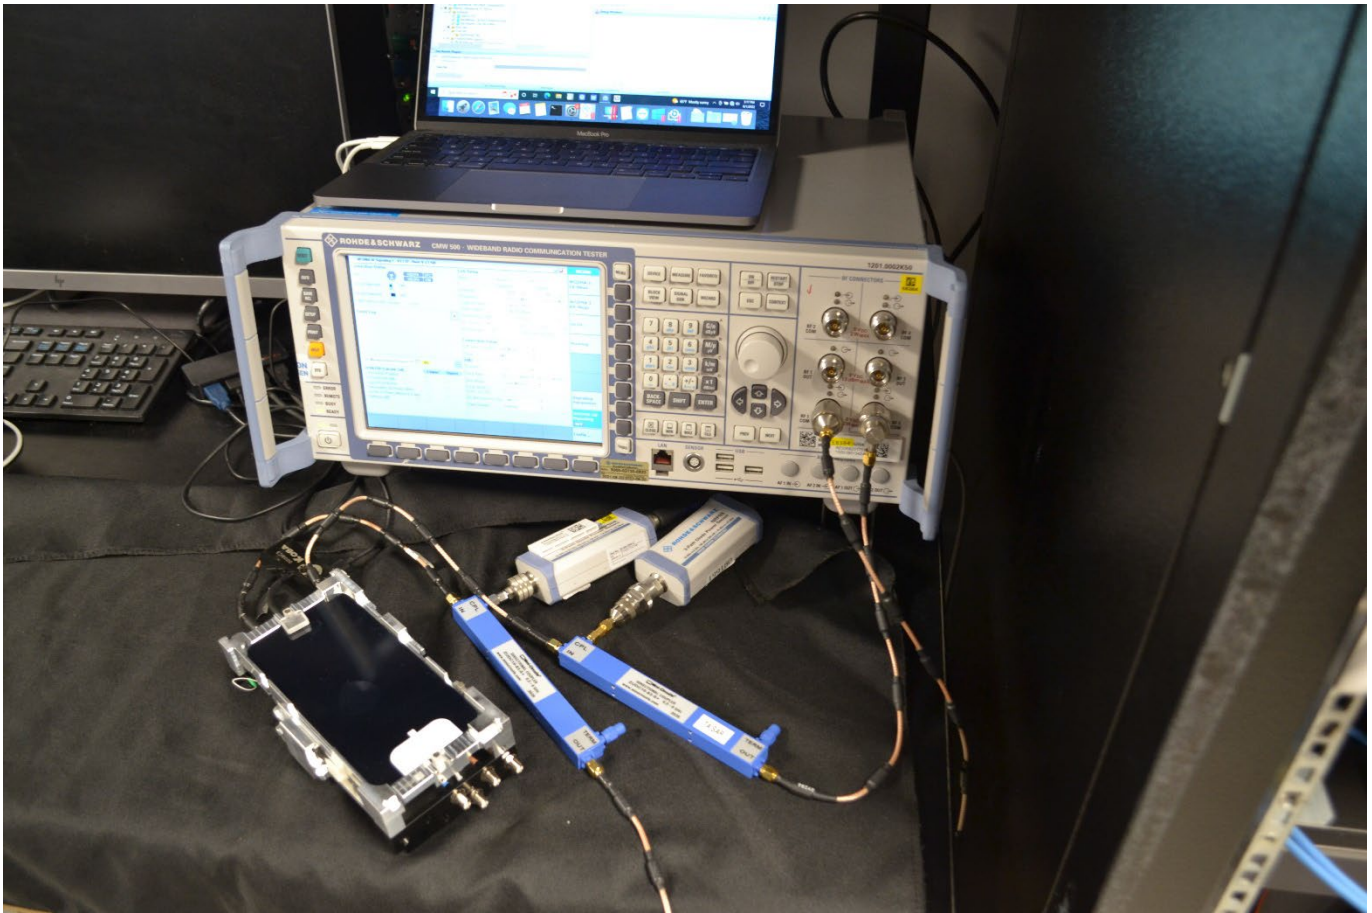

C Test Setup Photos

Figure C-1 CMW Conducted power test measurement setup single port

Figure C-2 CMW Conducted power test measurement setup dual port

Figure C-3 UXM Conducted power test measurement setup single port

Figure C-4 UXM Conducted power test measurement setup dual port

Figure C-7 EUT Dual-Port to Call Processor Single Port, Antenna Switch case