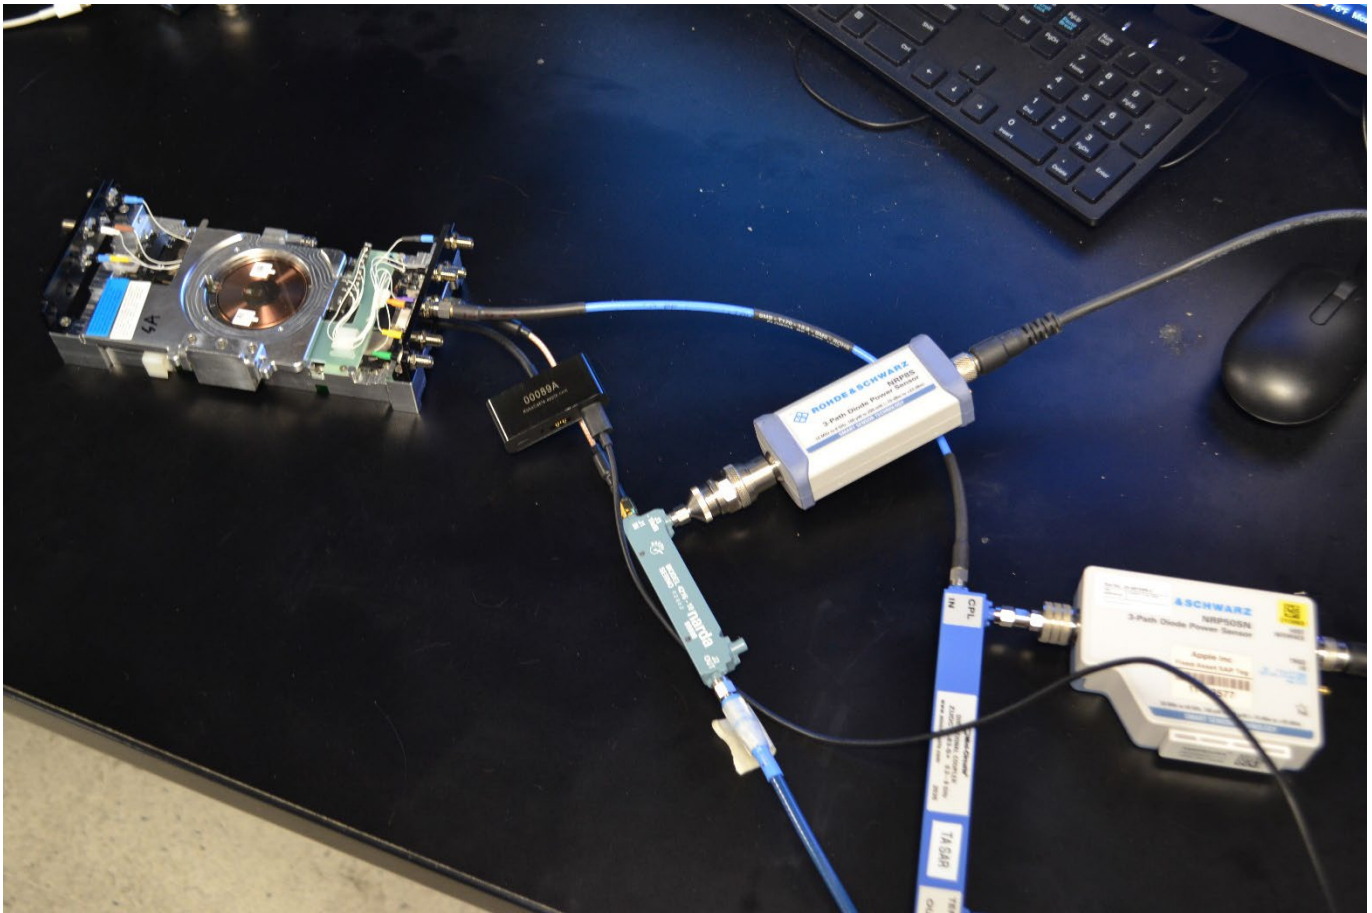

C Test Setup Photos

Figure C-1 CMW Conducted power test measurement setup single port

Figure C-2 CMW Conducted power test measurement setup dual port

Figure C-3 UXM Conducted power test measurement setup single port

Figure C-4 UXM Conducted power test measurement setup dual port

Figure C-7 EUT Dual-Port to Call Processor Single Port, Antenna Switch case