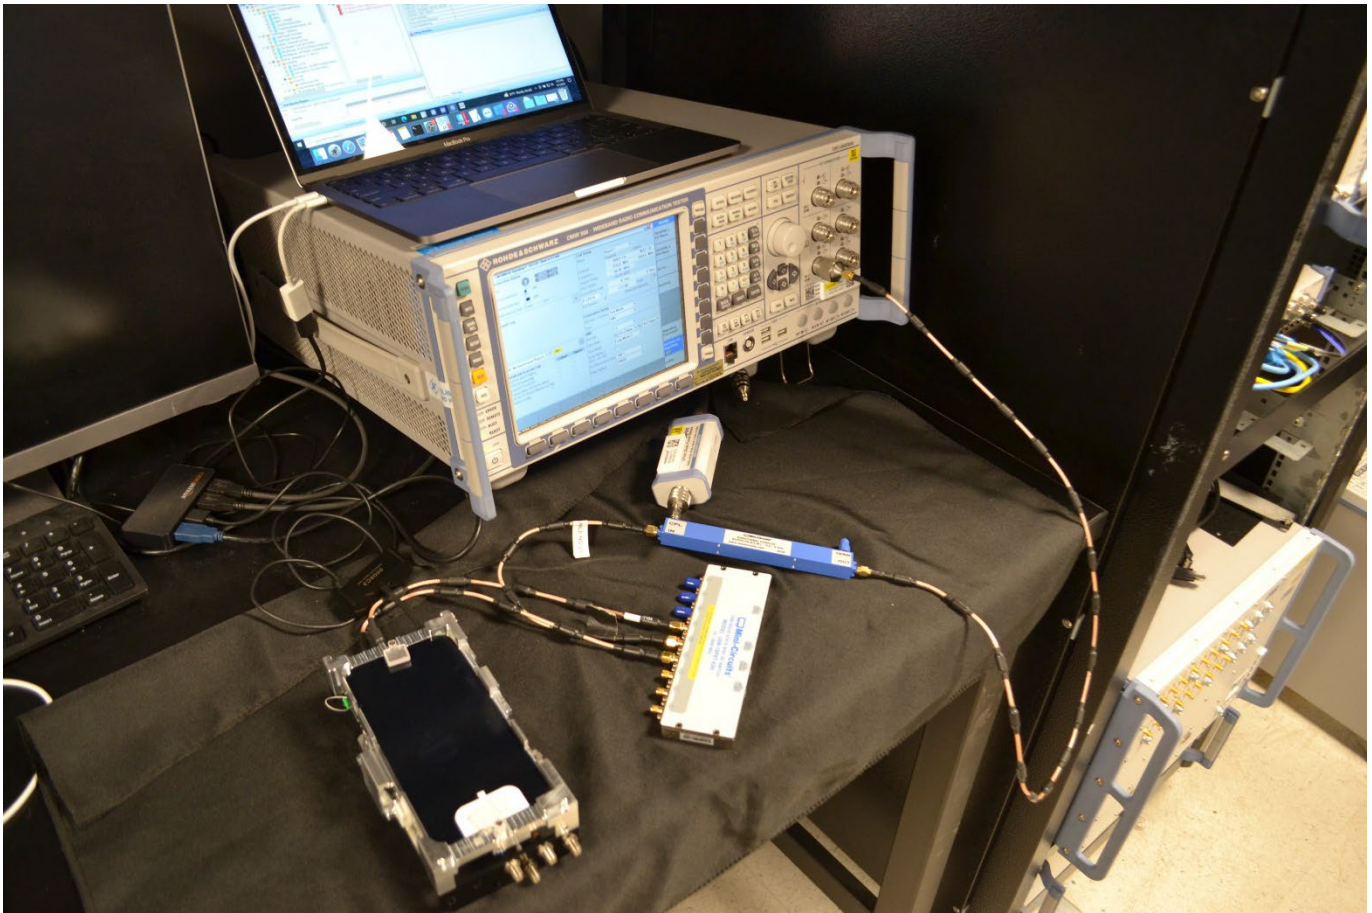

C Test Setup Photos

Figure C-1 CMW Conducted power test measurement setup single port

Figure C-2 CMW Conducted power test measurement setup dual port

Figure C-3 UXM Conducted power test measurement setup single port

Figure C-4 UXM Conducted power test measurement setup dual port

Figure C-7 EUT Dual-Port to Call Processor Single Port, Antenna Switch case