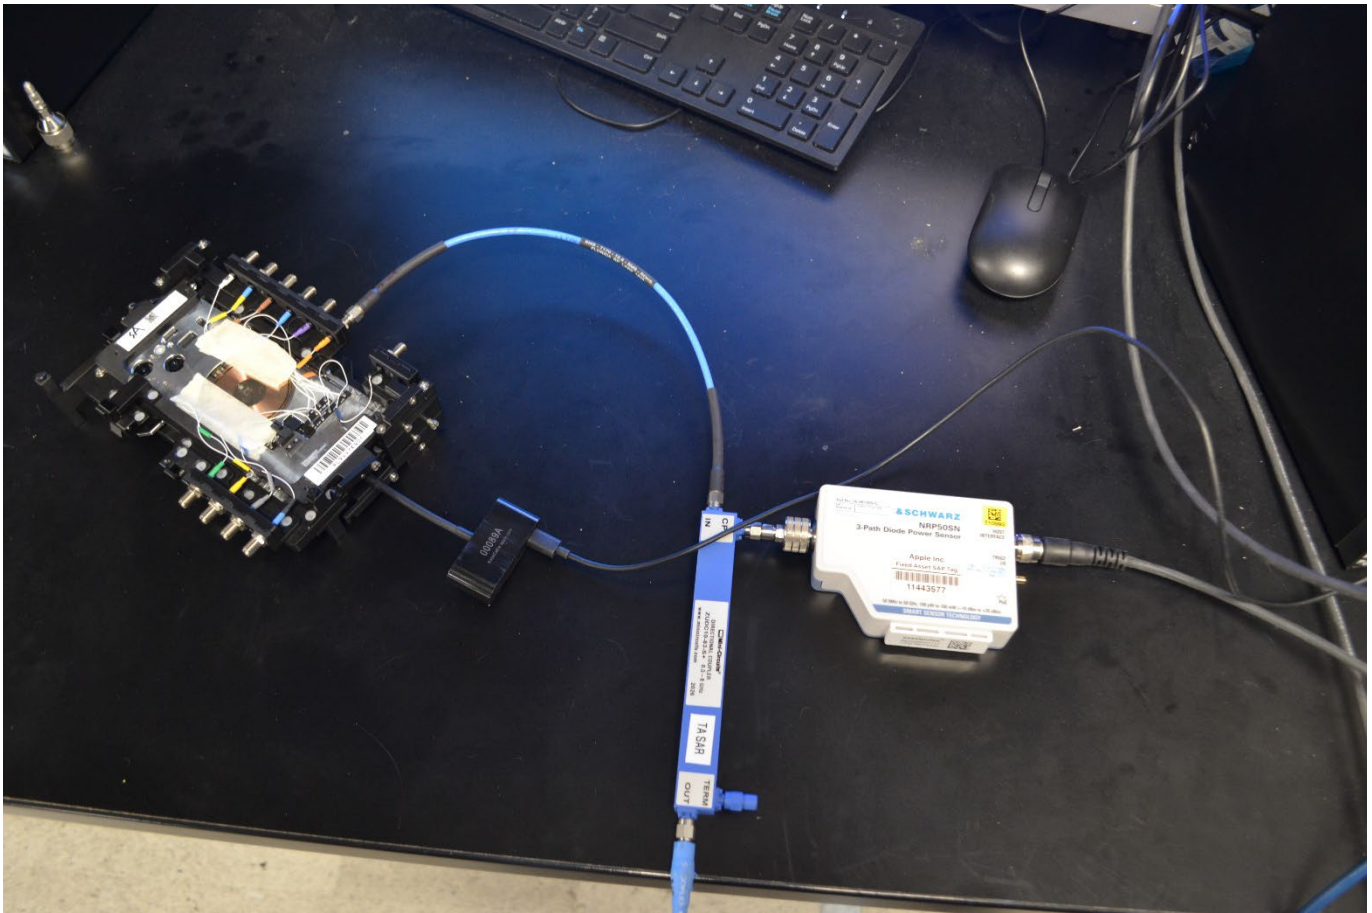

C Test Setup Photos

Figure C-1 CMW Conducted power test measurement setup single port

Figure C-2 CMW Conducted power test measurement setup dual port

Figure C-3 UXM Conducted power test measurement setup single port

Figure C-4 UXM Conducted power test measurement setup dual port

Figure C- 5 DASY radiated power mmW test measurement setup

Figure C-6 Radiated power mmW test measurement setup

Figure C-7 EUT Dual-Port to Call Processor Single Port, Antenna Switch case