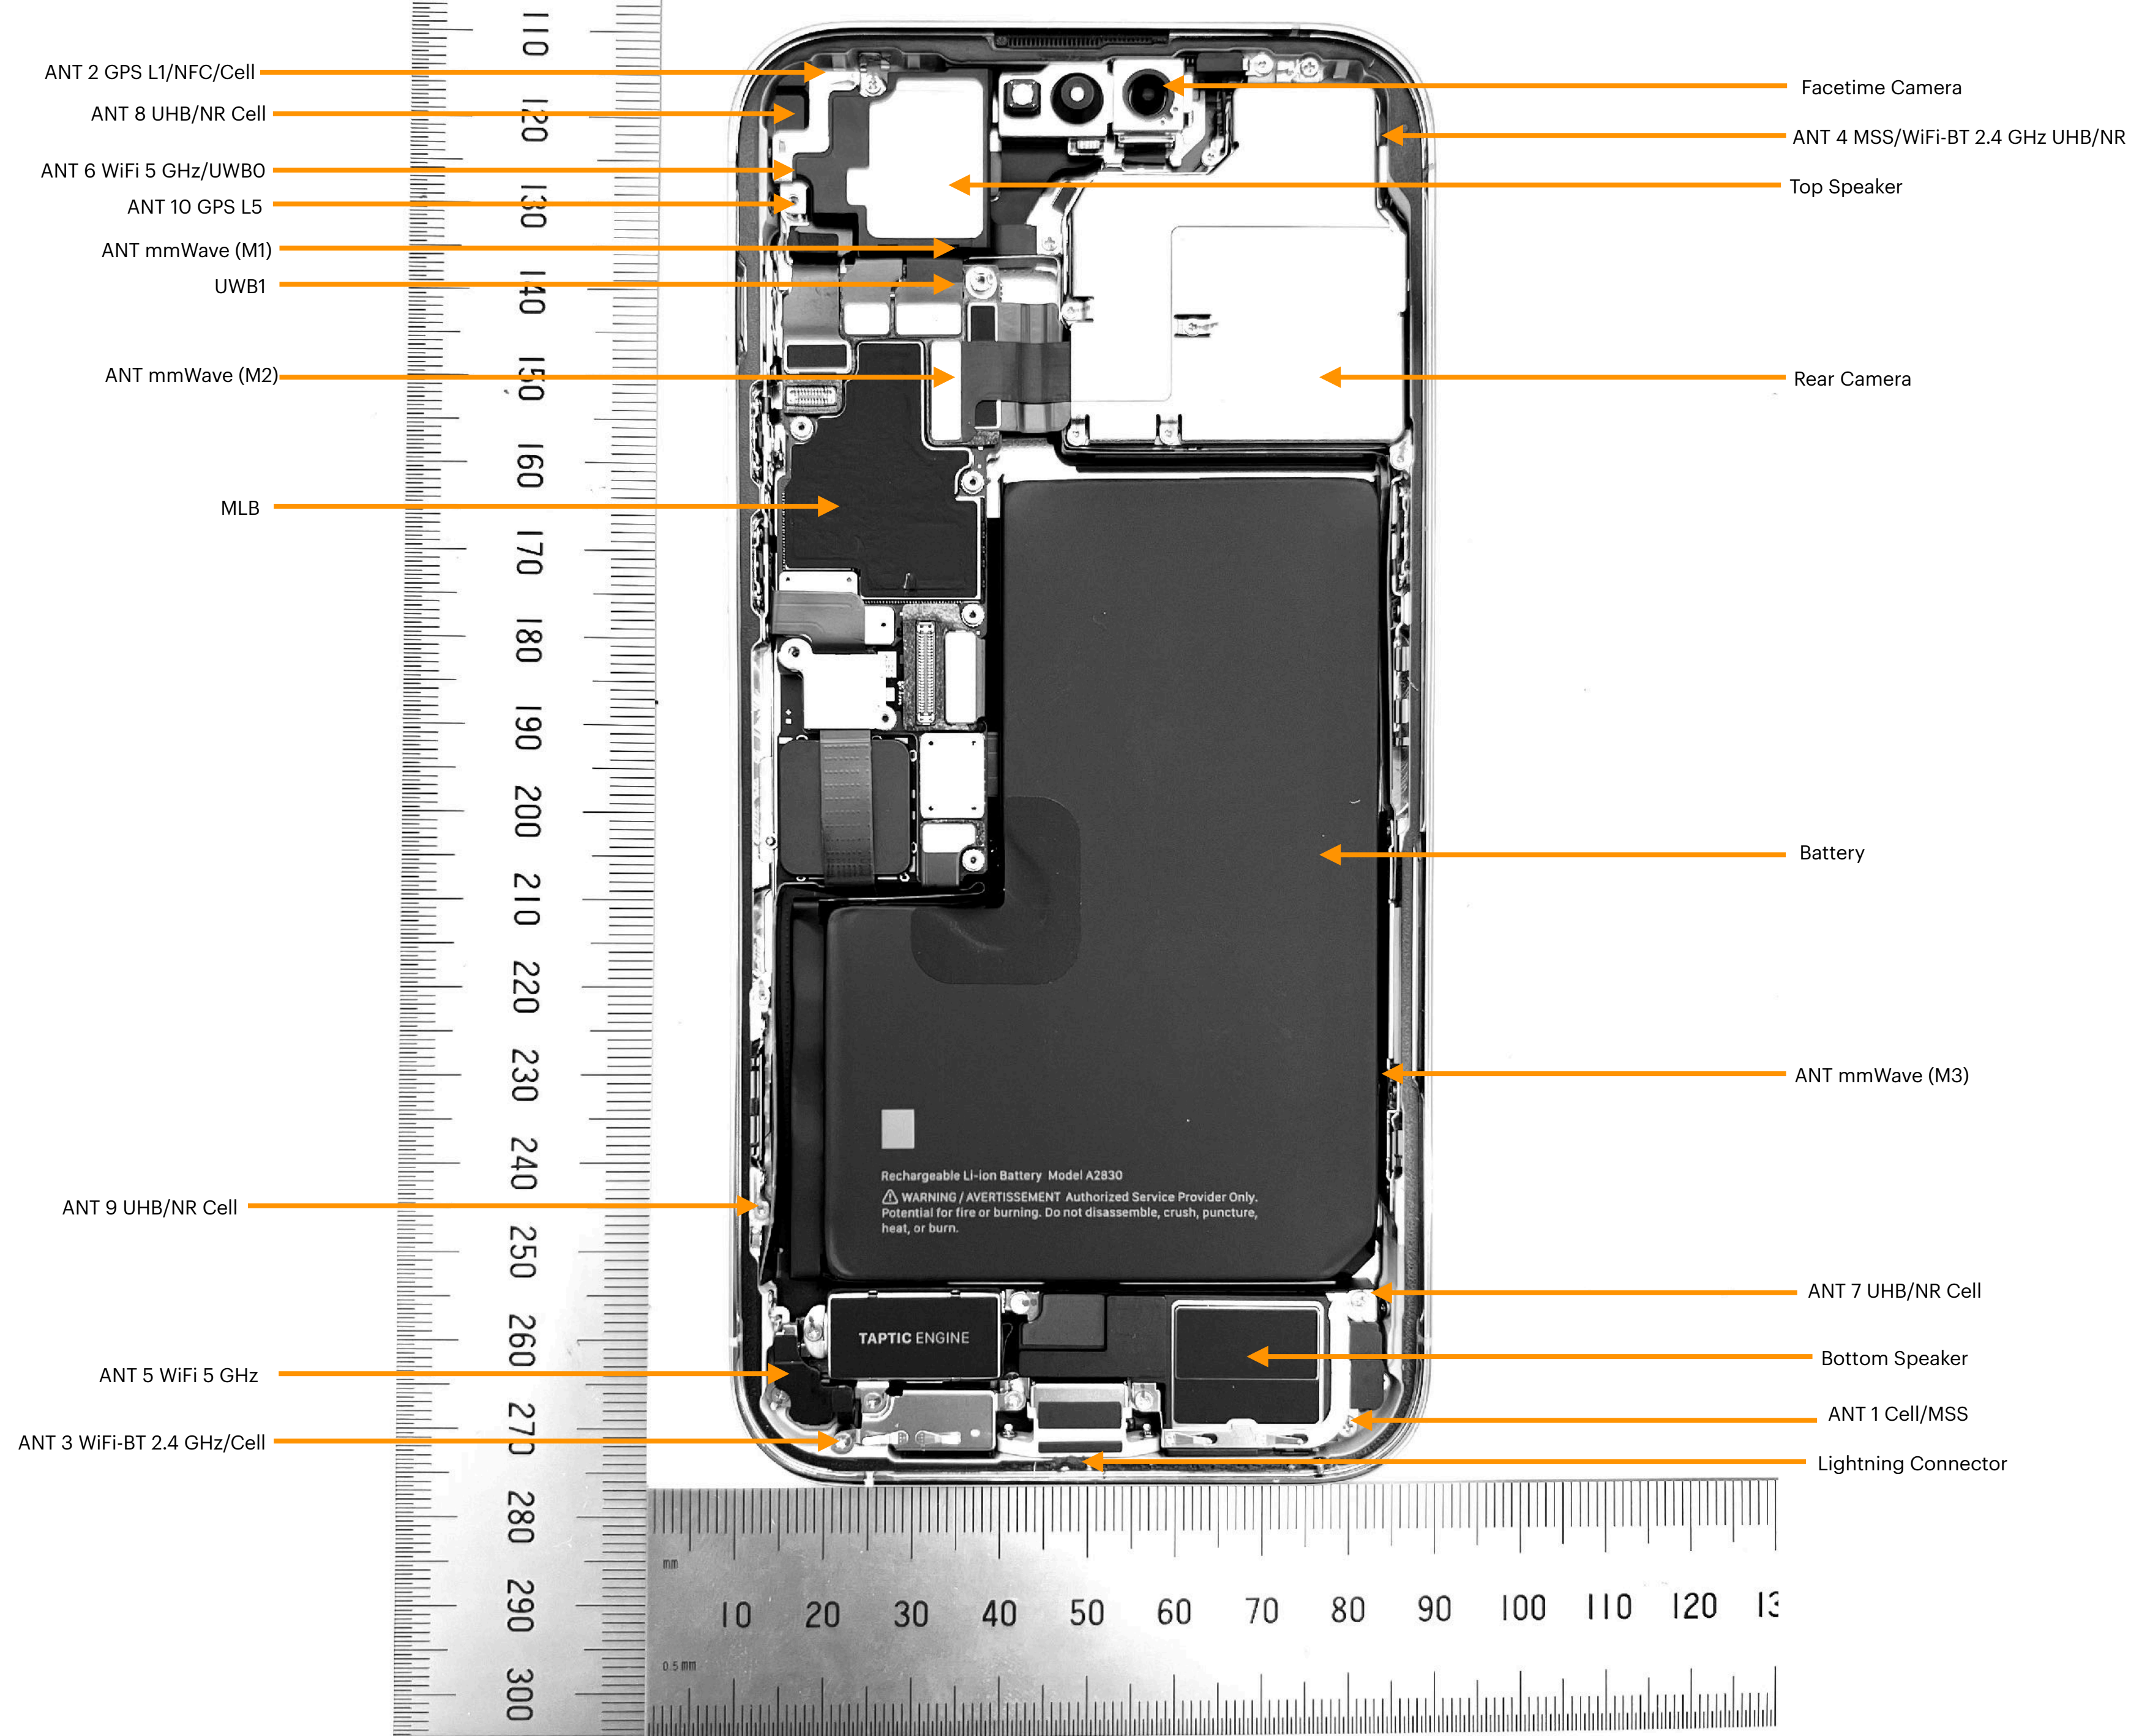

A2651
Internal View

A2651

Touch Screen Assembly, Earpiece,
Microphone - Back

A2651

Rear Camera - Front

A2651

Rear Camera - Back

A2651

Flex Assembly with Proximity Sensor,
Microphone and FaceTime Camera -
Front

A2651

Flex Assembly with Proximity Sensor,
Microphone and FaceTime Camera -
Back

A2651

Top Speaker - Front

A2651

Top Speaker - Back