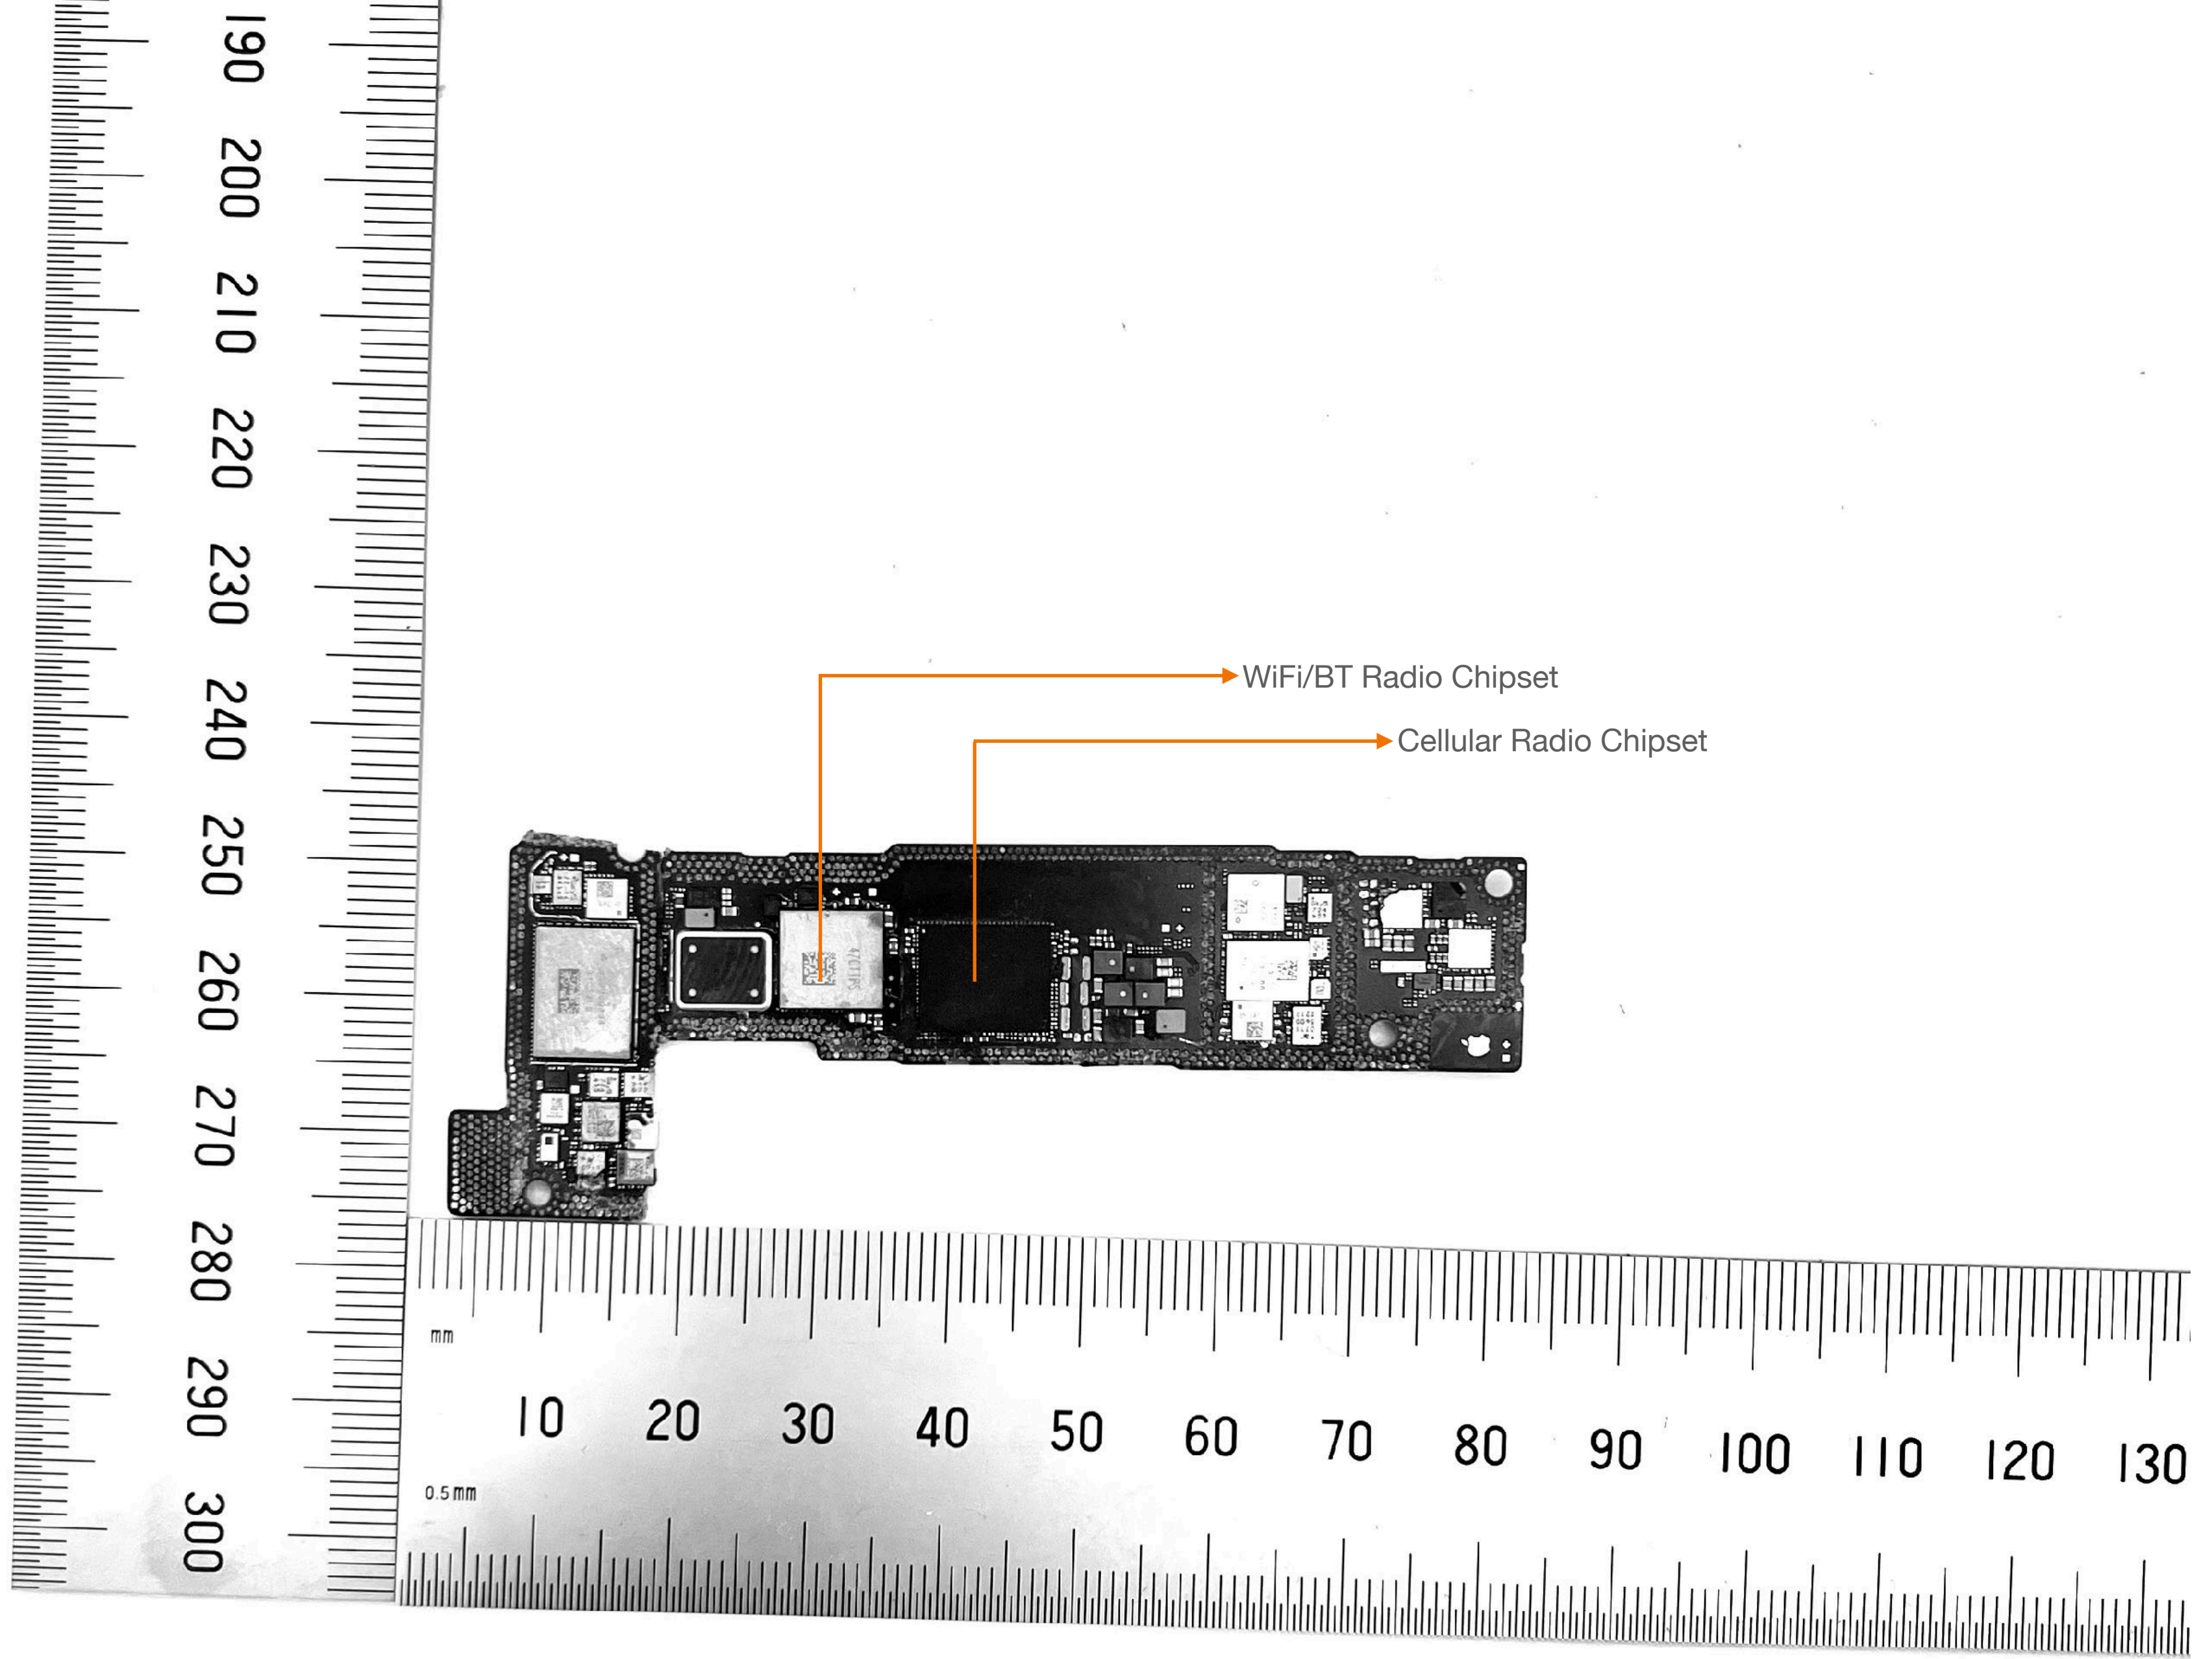

A2649

Top MLB - Back

A2649

MLB without shield Front

A2649

MLB without shield Back

A2649

Flex Assembly with Proximity Sensor,
Microphone and FaceTime Camera -
Front

A2649

Flex Assembly with Proximity Sensor,
Microphone and FaceTime Camera -
Back

A2649

ANT mmWave M1 - Front

A2649

ANT mmWave M1 - Back

A2649

Top Speaker and Flex Assembly
with ANT2, ANT8, ANT6/
SharedUWBO, UWB1 - Front