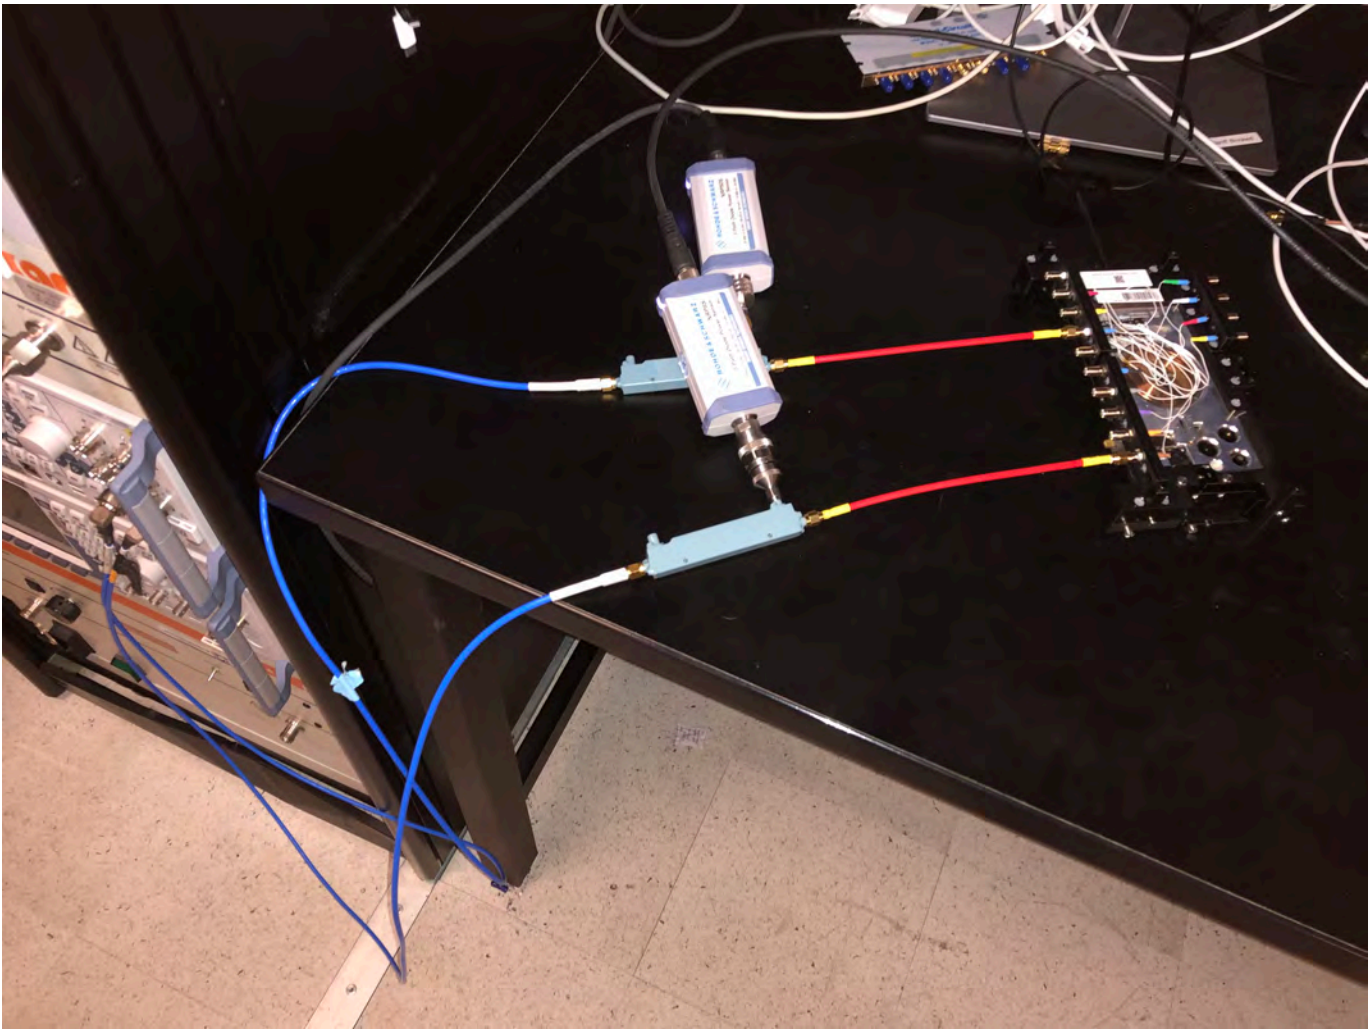

C Test Setup Photos

Figure C-1 CMW Conducted power test measurement setup single port

Figure C-2 CMW Conducted power test measurement setup dual port

Figure C-3 UXM Conducted power test measurement setup dual port

Figure C-4 DASY radiated power mmW test measurement setup

Figure C-5 Radiated power mmW test measurement setup

Figure C-6 EUT Dual-Port to Call Processor Single Port, Antenna Switch case