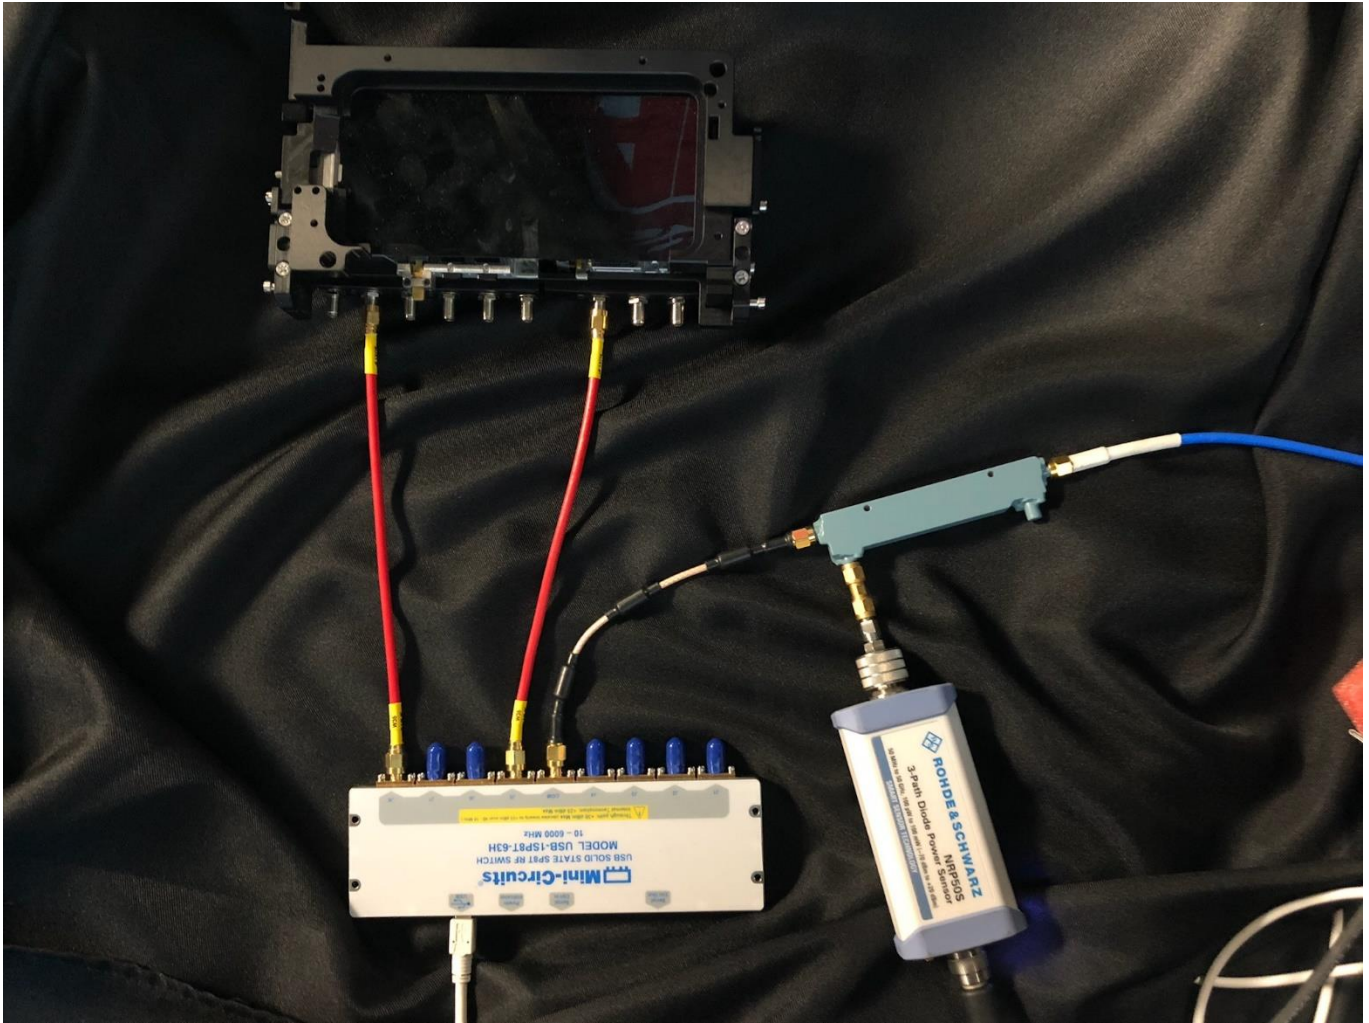

C Test Setup Photos

Figure C-1 CMW Conducted power test measurement setup single port

Figure C-2 CMW Conducted power test measurement setup dual port

Figure C-3 UXM Conducted power test measurement setup dual port

Figure C-4 DASY radiated power mmW test measurement setup

Figure C-5 Radiated power mmW test measurement setup

Figure C-6 EUT Dual-Port to Call Processor Single Port, Antenna Switch case