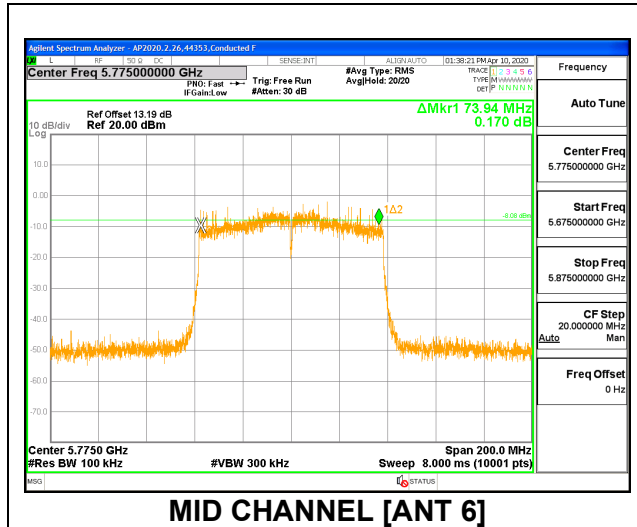

2TX ANT 6 + ANT 5 CDD MODE

Channel	Frequency (MHz)	6 dB Bandwidth ANT 6 (MHz)	6 dB Bandwidth ANT 5 (MHz)	Minimum Limit (MHz)
Mid	5775	73.940	72.720	0.5
138	5690	3.260	3.160	0.5