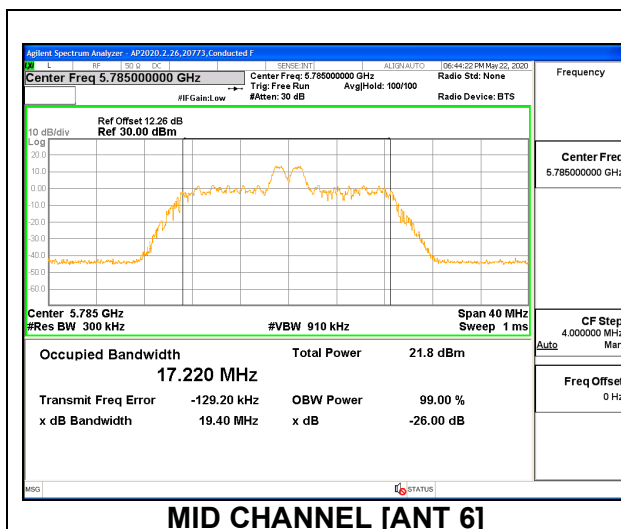

2TX ANT 6 + ANT 5 OFDMA MODE: 26 Tones, RU Index 4

Channel	Frequency (MHz)	99% Bandwidth ANT 6 (MHz)	26 dB Bandwidth ANT 6 (MHz)	99% Bandwidth ANT 5 (MHz)	26 dB Bandwidth ANT 5 (MHz)
Low	5745	17.073	19.22	17.020	18.18
Mid	5785	17.220	19.40	17.007	18.25
High	5825	17.010	18.95	17.011	18.32