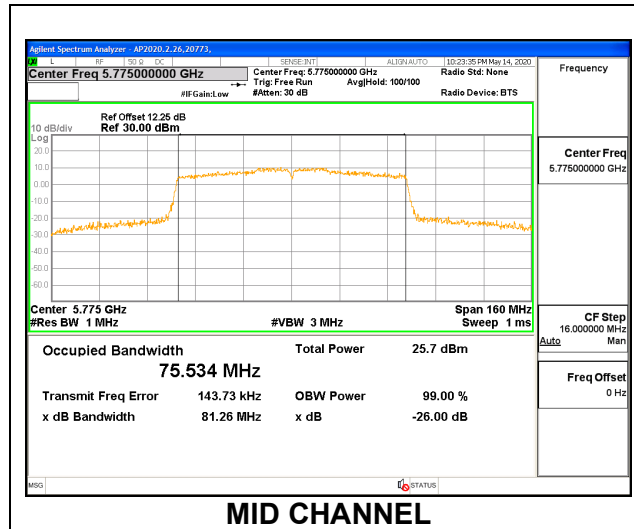

9.2.21. 802.11ac VHT80MODE IN THE 5.8 GHz BAND

1TX ANT 6 MODE

Channel	Frequency (MHz)	99% Bandwidth (MHz)	26 dB Bandwidth (MHz)
Mid	5775	75.537	81.26