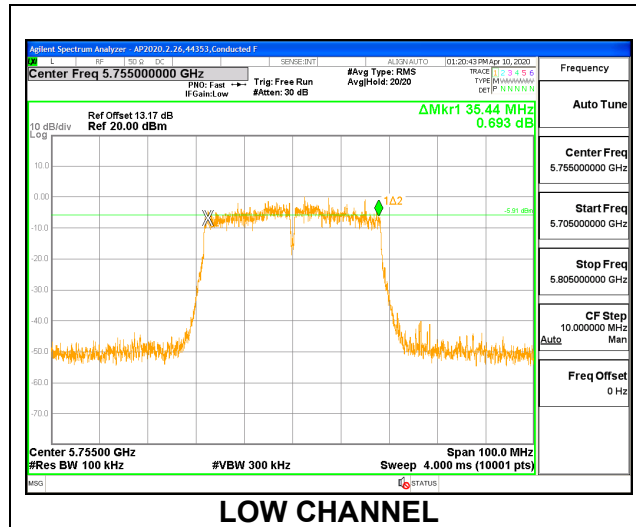

9.3.2. 802.11n HT40 MODE IN THE 5.8 GHz BAND

1TX ANT 6 MODE

Channel	Frequency (MHz)	6 dB Bandwidth (MHz)	Minimum Limit (MHz)
Low	5755	35.440	0.5
High	5795	35.690	0.5
142	5710	3.150	0.5