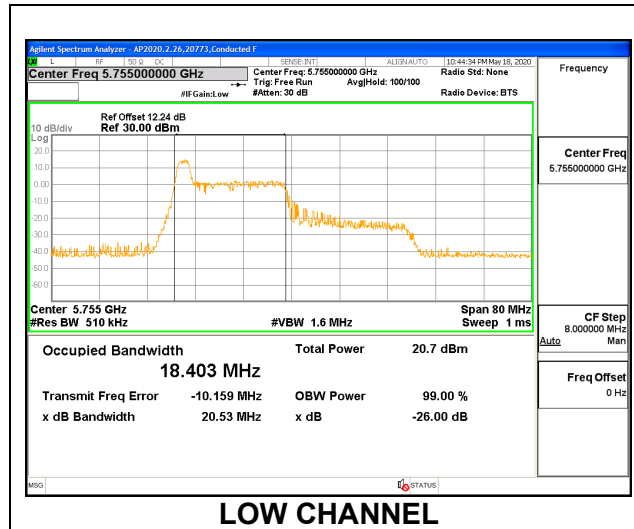

9.2.23. 802.11ax HE40 MODE IN THE 5.8 GHz BAND

1TX ANT 6 MODE: 26 Tones, RU Index 0

Channel	Frequency (MHz)	99% Bandwidth (MHz)	26 dB Bandwidth (MHz)
Low	5755	18.403	20.53
High	5795	18.144	20.34