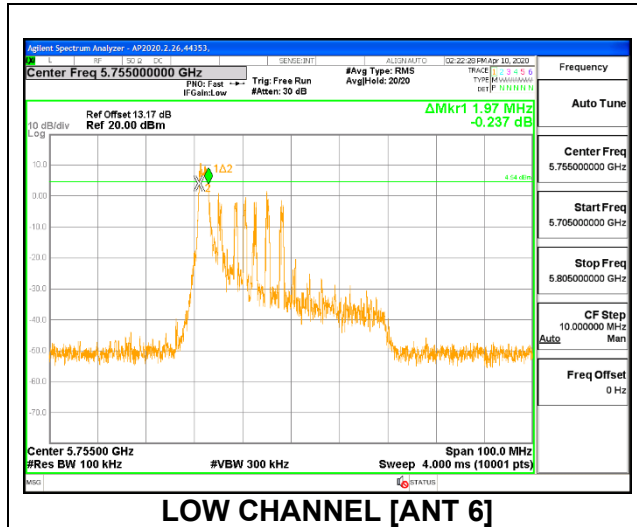

2TX ANT 6 + ANT 5 OFDMA MODE: 26 Tones, RU Index 0

Channel	Frequency (MHz)	6 dB Bandwidth ANT 6 (MHz)	6 dB Bandwidth ANT 5 (MHz)	Minimum Limit (MHz)
Low	5755	1.970	2.110	0.5
High	5795	2.010	1.970	0.5