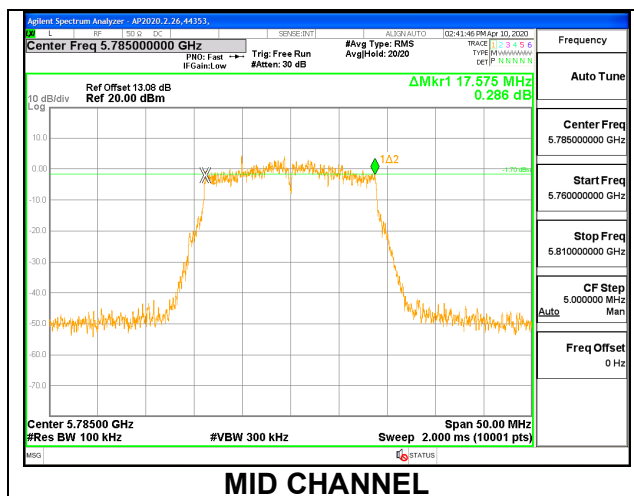

1TX ANT 5 MODE

Channel	Frequency (MHz)	6 dB Bandwidth (MHz)	Minimum Limit (MHz)
Low	5745	17.575	0.5
Mid	5785	17.575	0.5
High	5825	17.545	0.5
144	5720	3.855	0.5