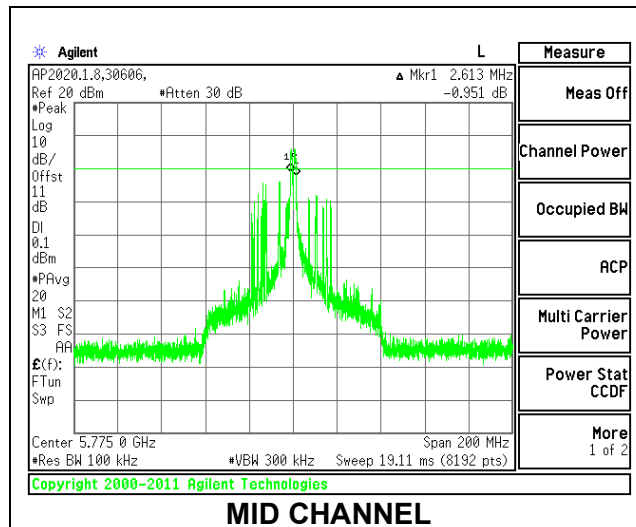

1TX ANT 5 MODE: 26 Tones, RU Index 18

Channel	Frequency (MHz)	6 dB Bandwidth (MHz)	Minimum Limit (MHz)
Mid	5775	2.613	0.5