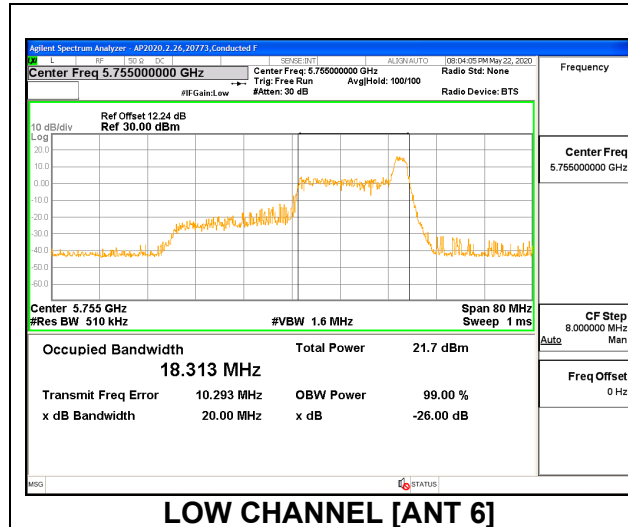

2TX ANT 6 + ANT 5 OFDMA MODE: 26 Tones, RU Index 17

Channel	Frequency (MHz)	99% Bandwidth ANT 6 (MHz)	26 dB Bandwidth ANT 6 (MHz)	99% Bandwidth ANT 5 (MHz)	26 dB Bandwidth ANT 5 (MHz)
Low	5755	18.313	20.00	18.213	19.37
High	5795	18.253	20.48	18.154	19.53