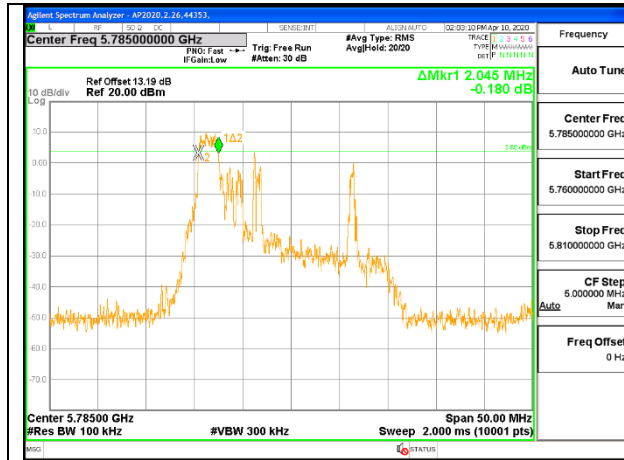

2TX ANT 6 + ANT 5 OFDMA MODE: 26 Tones, RU Index 0

Channel	Frequency (MHz)	6 dB Bandwidth ANT 6 (MHz)	6 dB Bandwidth ANT 5 (MHz)	Minimum Limit (MHz)
Low	5745	2.025	2.070	0.5
Mid	5785	2.045	2.050	0.5
High	5825	2.010	1.975	0.5

MID CHANNEL [ANT 6]