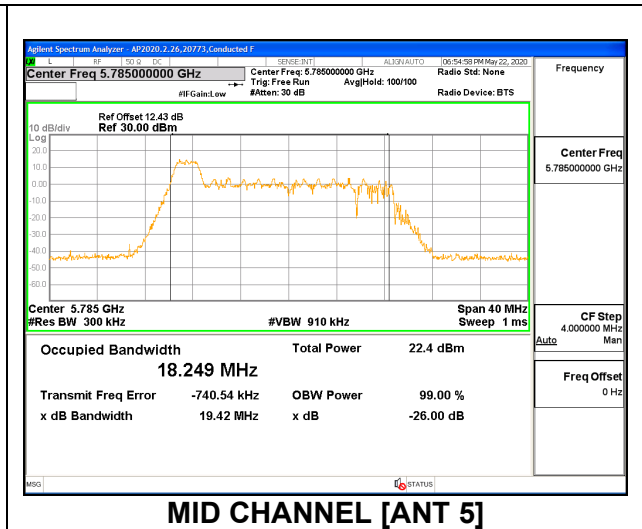

2TX ANT 6 + ANT 5 OFDMA MODE: 26 Tones, RU Index 0

Channel	Frequency (MHz)	99% Bandwidth ANT 6 (MHz)	26 dB Bandwidth ANT 6 (MHz)	99% Bandwidth ANT 5 (MHz)	26 dB Bandwidth ANT 5 (MHz)
Low	5745	18.317	20.09	18.269	19.67
Mid	5785	18.411	19.99	18.249	19.42
High	5825	18.399	19.96	18.148	19.67