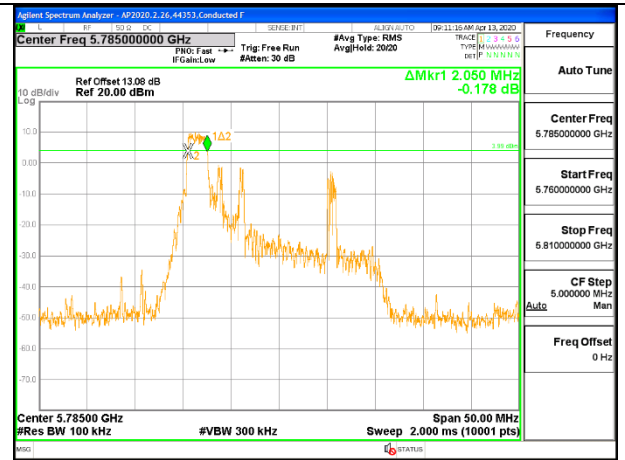

MID CHANNEL [ANT 5]

2TX ANT 6 + ANT 5 OFDMA MODE: 26 Tones, RU Index 4

Channel	Frequency (MHz)	6 dB Bandwidth ANT 6 (MHz)	6 dB Bandwidth ANT 5 (MHz)	Minimum Limit (MHz)
Low	5745	2.600	2.555	0.5
Mid	5785	2.555	2.575	0.5
High	5825	2.575	5.535	0.5