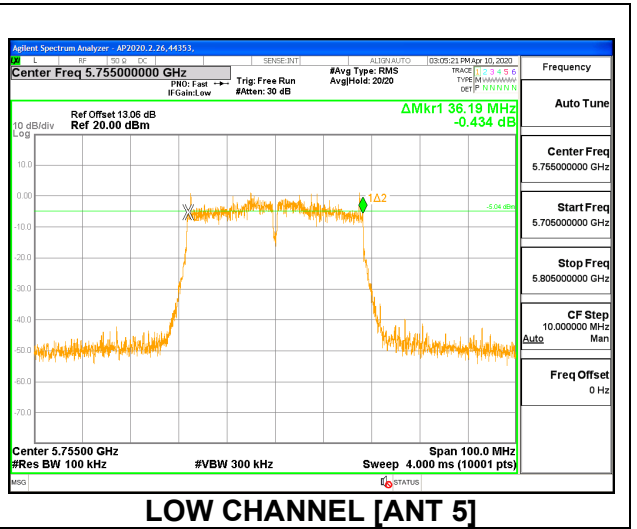

2TX ANT 6 + ANT 5 CDD MODE

Channel	Frequency (MHz)	6 dB Bandwidth ANT 6 (MHz)	6 dB Bandwidth ANT 5 (MHz)	Minimum Limit (MHz)
Low	5755	36.330	36.190	0.5
High	5795	36.330	36.310	0.5
142	5710	3.260	3.210	0.5