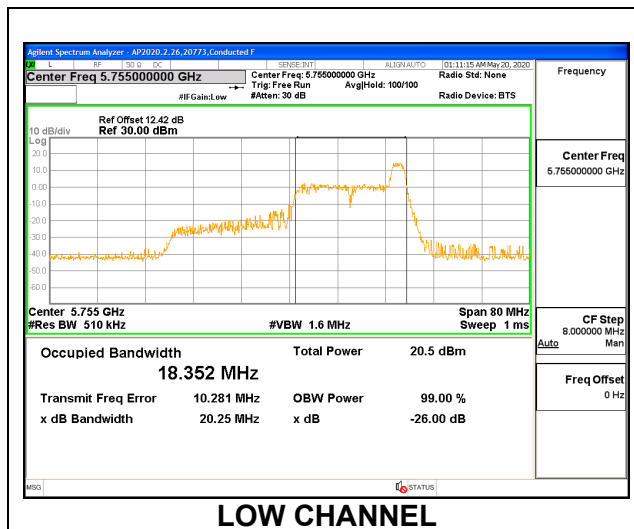

1TX ANT 5 MODE: 26 Tones, RU Index 17

Channel	Frequency (MHz)	99% Bandwidth (MHz)	26 dB Bandwidth (MHz)
Low	5755	18.352	20.25
High	5795	18.323	20.27