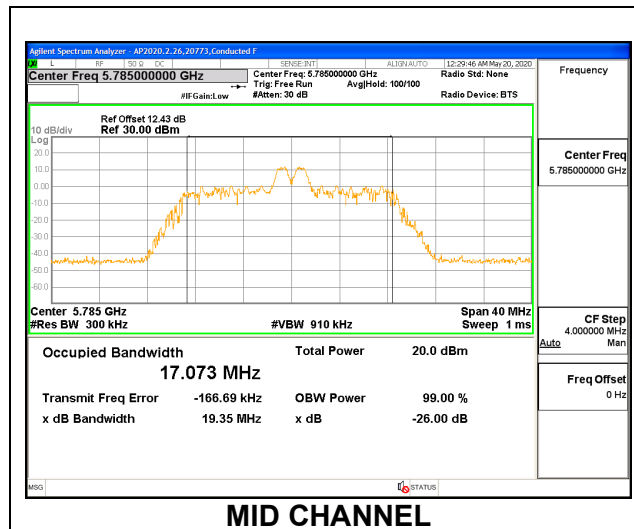

1TX ANT 5 MODE: 26 Tones, RU Index 4

Channel	Frequency (MHz)	99% Bandwidth (MHz)	26 dB Bandwidth (MHz)
Low	5745	17.113	19.25
Mid	5785	17.073	19.35
High	5825	17.203	19.20