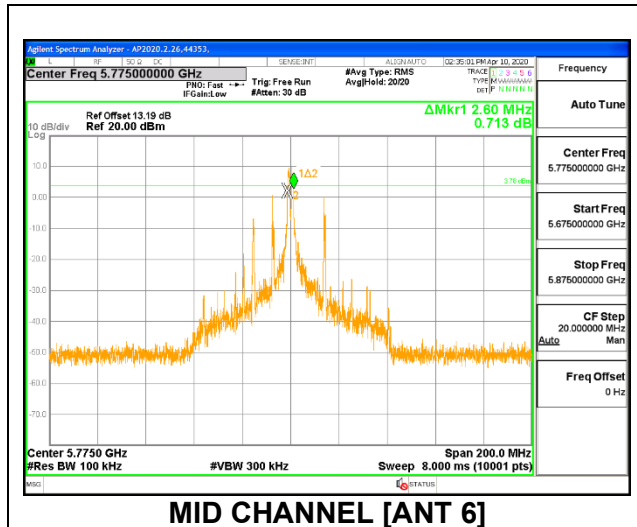

2TX ANT 6 + ANT 5 OFDMA MODE: 26 Tones, RU Index 18

Channel	Frequency (MHz)	6 dB Bandwidth ANT 6 (MHz)	6 dB Bandwidth ANT 5 (MHz)	Minimum Limit (MHz)
Mid	5775	2.600	2.560	0.5