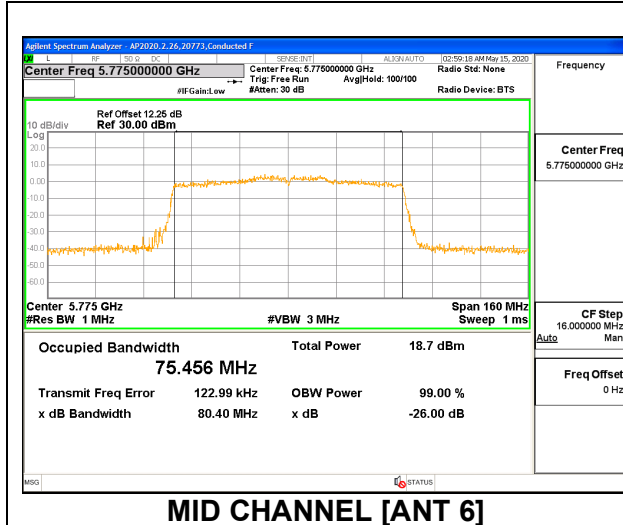

2TX ANT 6 + ANT 5 CDD MODE

Channel	Frequency (MHz)	99% Bandwidth ANT 6 (MHz)	26 dB Bandwidth ANT 6 (MHz)	99% Bandwidth ANT 5 (MHz)	26 dB Bandwidth ANT 5 (MHz)
Mid	5775	75.456	80.40	75.562	80.70