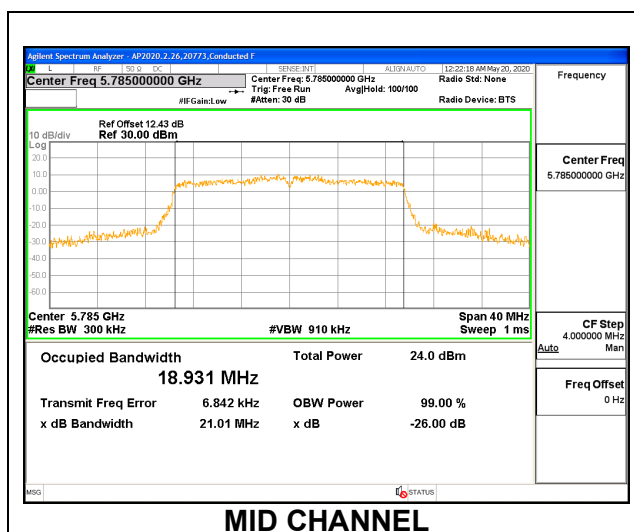

1TX ANT 5 MODE: 242 Tones, RU Index 61

Channel	Frequency (MHz)	99% Bandwidth (MHz)	26 dB Bandwidth (MHz)
Low	5745	18.951	21.03
Mid	5785	18.931	21.01
High	5825	18.910	21.08