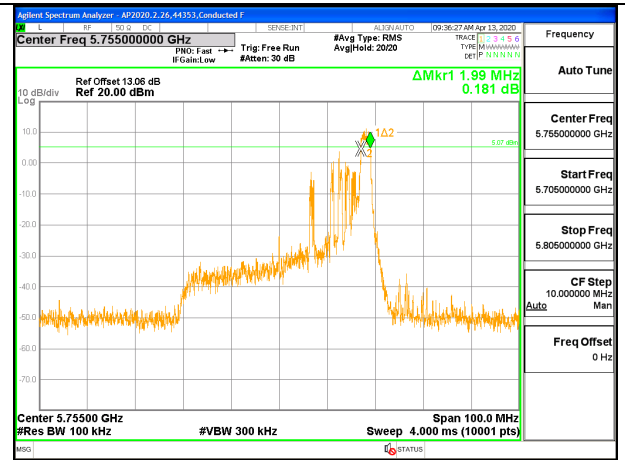

LOW CHANNEL [ANT 5]

2TX ANT 6 + ANT 5 OFDMA MODE: 484 Tones, RU Index 65

Channel	Frequency (MHz)	6 dB Bandwidth ANT 6 (MHz)	6 dB Bandwidth ANT 5 (MHz)	Minimum Limit (MHz)
Low	5755	37.340	37.010	0.5
High	5795	37.110	37.780	0.5
142	5710	4.540	4.510	0.5