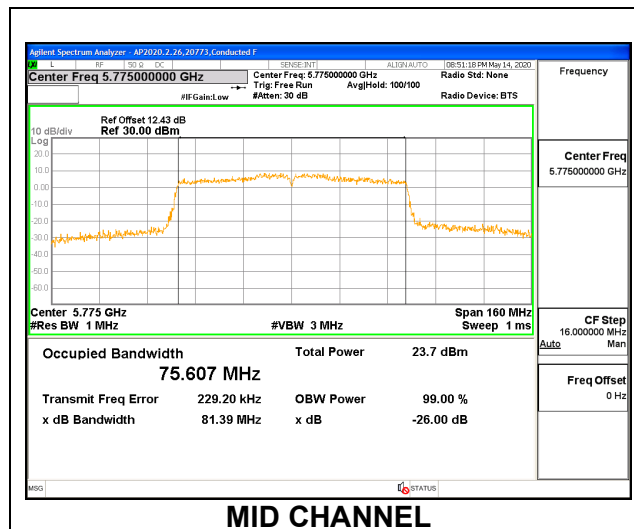

9.2.21. 802.11ac VHT80MODE IN THE 5.8 GHz BAND

1TX ANT 6 MODE

Channel	Frequency (MHz)	99% Bandwidth (MHz)	26 dB Bandwidth (MHz)
Mid	5775	75.537	81.26

1TX ANT 5 MODE

Channel	Frequency (MHz)	99% Bandwidth (MHz)	26 dB Bandwidth (MHz)
Mid	5775	75.607	81.39