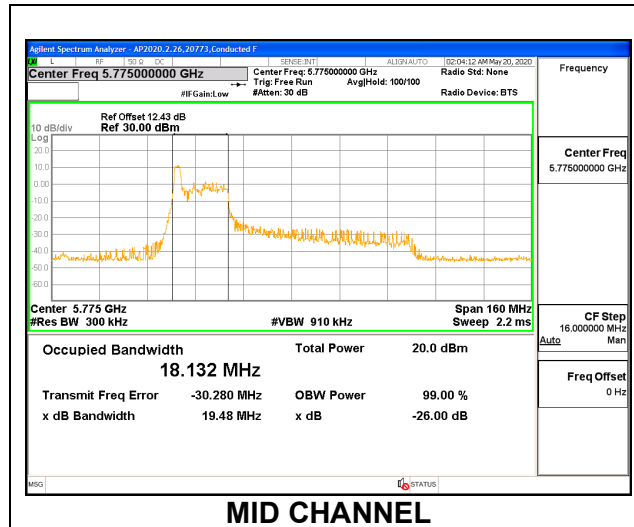

1TX ANT 5 MODE: 26 Tones, RU Index 0

Channel	Frequency (MHz)	99% Bandwidth (MHz)	26 dB Bandwidth (MHz)
Mid	5775	18.132	19.48