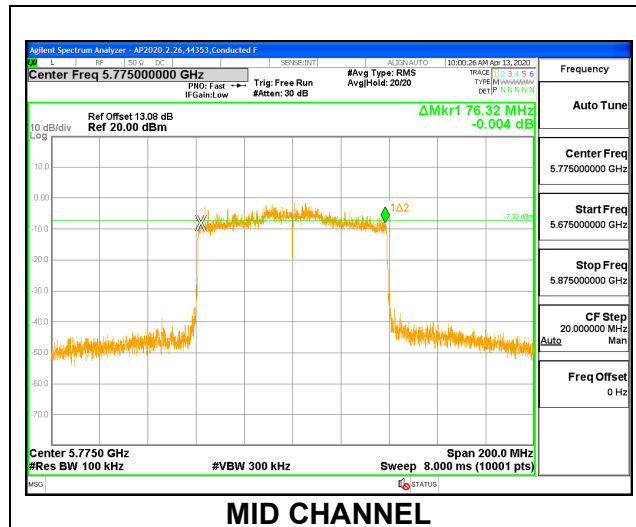

1TX ANT 5 MODE: 996 Tones, RU Index 67

Channel	Frequency (MHz)	6 dB Bandwidth (MHz)	Minimum Limit (MHz)
Mid	5775	76.320	0.5
138	5690	2.346	0.5