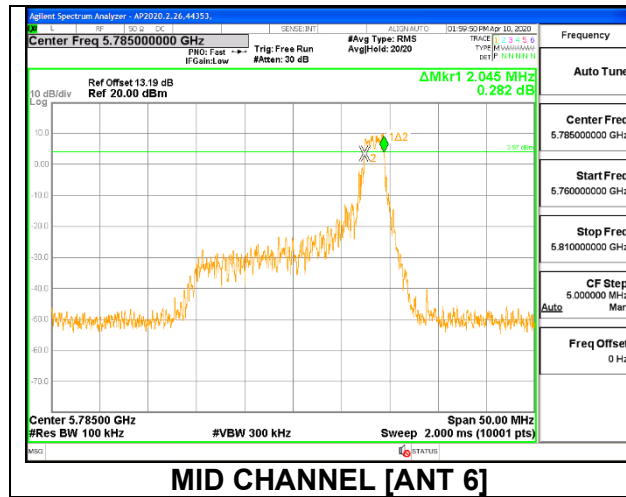

2TX ANT 6 + ANT 5 OFDMA MODE: 26 Tones, RU Index 8

Channel	Frequency (MHz)	6 dB Bandwidth ANT 6 (MHz)	6 dB Bandwidth ANT 5 (MHz)	Minimum Limit (MHz)
Low	5745	1.975	2.065	0.5
Mid	5785	2.045	2.105	0.5
High	5825	1.995	2.040	0.5
144	5720	1.996	1.966	0.5