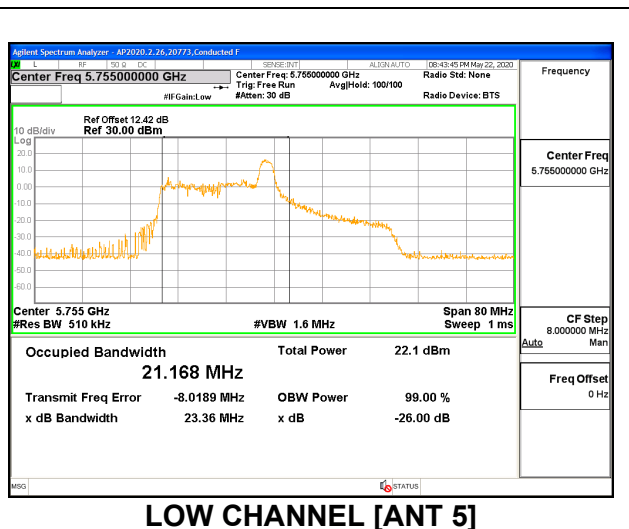

2TX ANT 6 + ANT 5 OFDMA MODE: 26 Tones, RU Index 8

Channel	Frequency (MHz)	99% Bandwidth ANT 6 (MHz)	26 dB Bandwidth ANT 6 (MHz)	99% Bandwidth ANT 5 (MHz)	26 dB Bandwidth ANT 5 (MHz)
Low	5755	21.075	23.16	21.168	23.36
High	5795	21.398	23.30	21.080	23.13