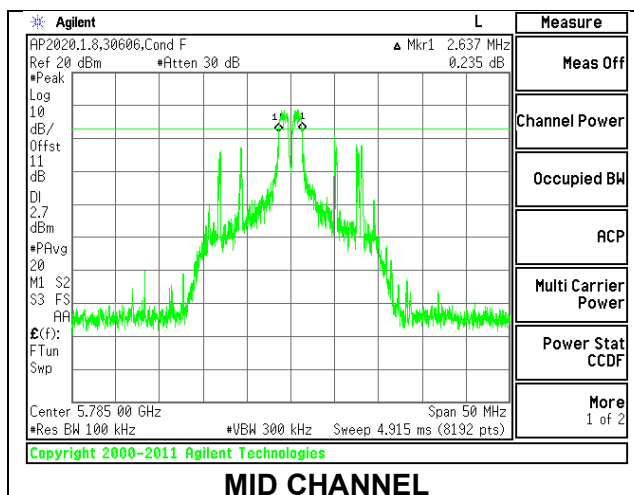

1TX ANT 6 MODE: 26 Tones, RU Index 4

Channel	Frequency (MHz)	6 dB Bandwidth (MHz)	Minimum Limit (MHz)
Low	5745	2.515	0.5
Mid	5785	2.637	0.5
High	5825	2.558	0.5