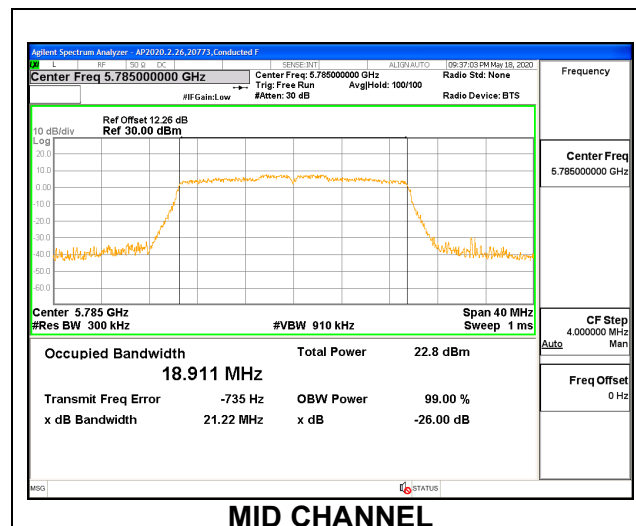

1TX ANT 6 MODE: 242 Tones, RU Index 61

Channel	Frequency (MHz)	99% Bandwidth (MHz)	26 dB Bandwidth (MHz)
Low	5745	18.924	21.23
Mid	5785	18.911	21.22
High	5825	18.932	21.18