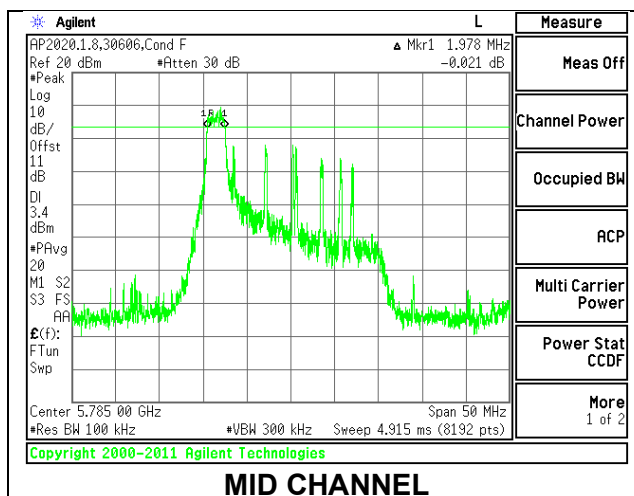

9.3.4. 802.11ax HE20 MODE IN THE 5.8 GHz BAND

1TX ANT 6 MODE: 26 Tones, RU Index 0

Channel	Frequency (MHz)	6 dB Bandwidth (MHz)	Minimum Limit (MHz)
Low	5745	2.045	0.5
Mid	5785	1.978	0.5
High	5825	2.008	0.5