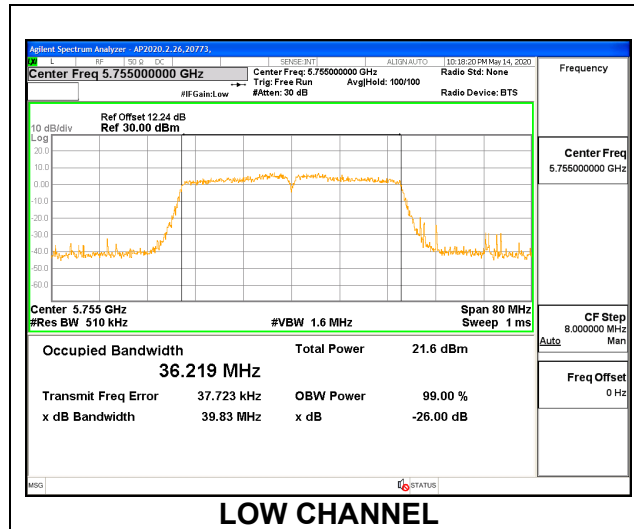

9.2.20. 802.11n HT40 MODE IN THE 5.8 GHz BAND

1TX ANT 6 MODE

Channel	Frequency (MHz)	99% Bandwidth (MHz)	26 dB Bandwidth (MHz)
Low	5755	36.219	39.83
High	5795	36.119	39.43