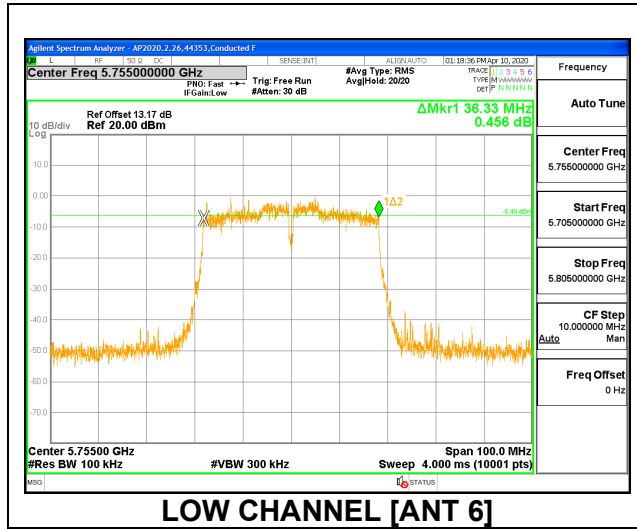

2TX ANT 6 + ANT 5 CDD MODE

Channel	Frequency (MHz)	6 dB Bandwidth ANT 6 (MHz)	6 dB Bandwidth ANT 5 (MHz)	Minimum Limit (MHz)
Low	5755	36.330	36.190	0.5
High	5795	36.330	36.310	0.5
142	5710	3.260	3.210	0.5