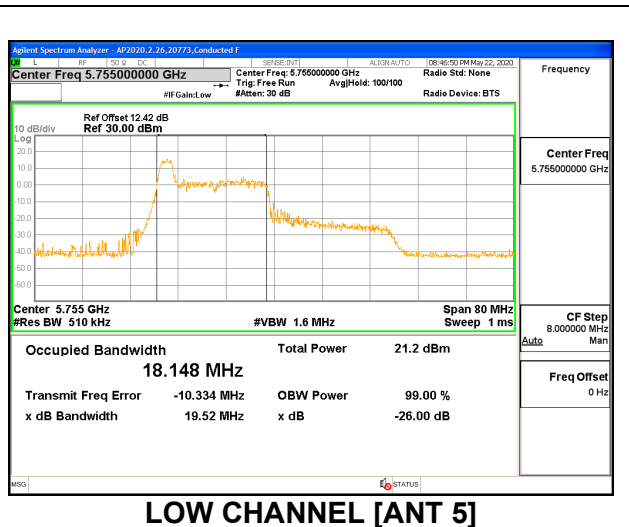

2TX ANT 6 + ANT 5 OFDMA MODE: 26 Tones, RU Index 0

Channel	Frequency (MHz)	99% Bandwidth ANT 6 (MHz)	26 dB Bandwidth ANT 6 (MHz)	99% Bandwidth ANT 5 (MHz)	26 dB Bandwidth ANT 5 (MHz)
Low	5755	18.306	20.60	18.148	19.52
High	5795	18.283	20.04	18.133	19.35