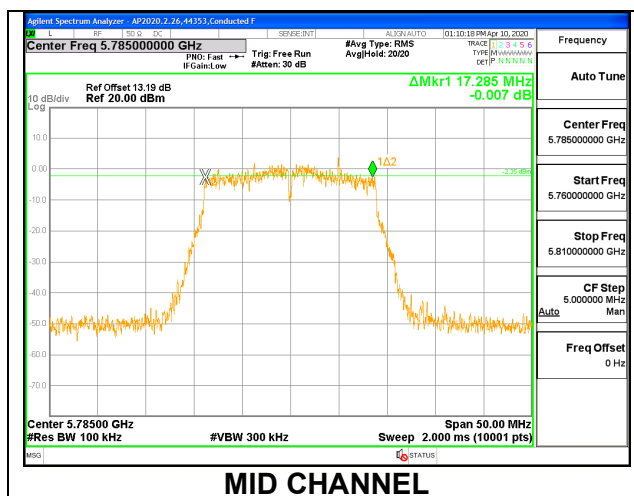

9.3.1. 802.11n HT20 MODE IN THE 5.8 GHz BAND

1TX ANT 6 MODE

Channel	Frequency (MHz)	6 dB Bandwidth (MHz)	Minimum Limit (MHz)
Low	5745	17.565	0.5
Mid	5785	17.285	0.5
High	5825	17.260	0.5
144	5720	3.860	0.5