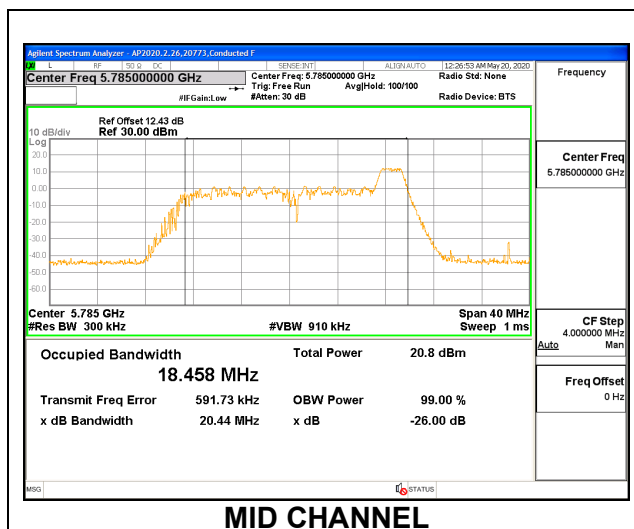

1TX ANT 5 MODE: 26 Tones, RU Index 8

Channel	Frequency (MHz)	99% Bandwidth (MHz)	26 dB Bandwidth (MHz)
Low	5745	18.451	20.48
Mid	5785	18.458	20.44
High	5825	18.485	20.54