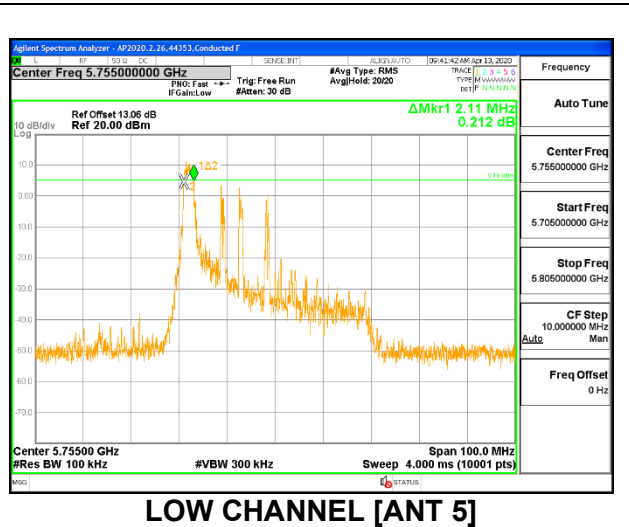

2TX ANT 6 + ANT 5 OFDMA MODE: 26 Tones, RU Index 0

Channel	Frequency (MHz)	6 dB Bandwidth ANT 6 (MHz)	6 dB Bandwidth ANT 5 (MHz)	Minimum Limit (MHz)
Low	5755	1.970	2.110	0.5
High	5795	2.010	1.970	0.5