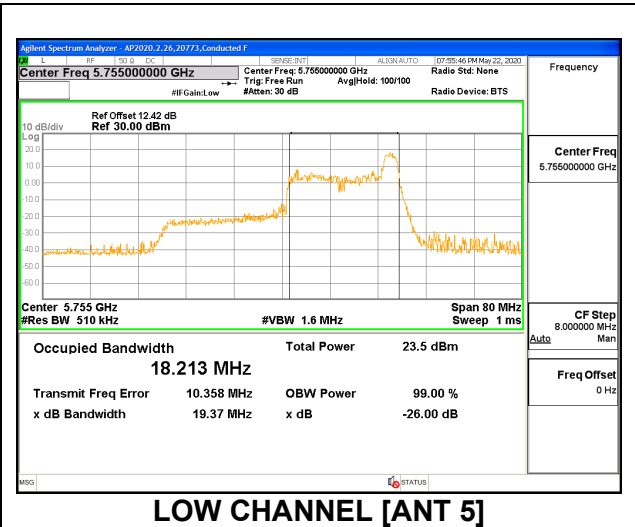

2TX ANT 6 + ANT 5 OFDMA MODE: 26 Tones, RU Index 17

Channel	Frequency (MHz)	99% Bandwidth ANT 6 (MHz)	26 dB Bandwidth ANT 6 (MHz)	99% Bandwidth ANT 5 (MHz)	26 dB Bandwidth ANT 5 (MHz)
Low	5755	18.313	20.00	18.213	19.37
High	5795	18.253	20.48	18.154	19.53