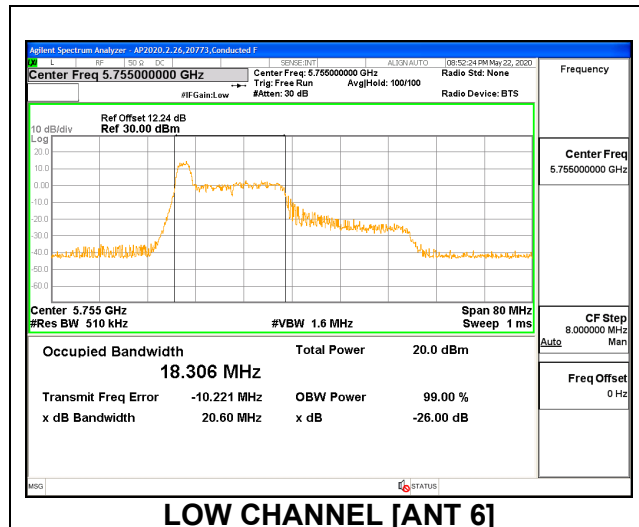

2TX ANT 6 + ANT 5 OFDMA MODE: 26 Tones, RU Index 0

Channel	Frequency (MHz)	99% Bandwidth ANT 6 (MHz)	26 dB Bandwidth ANT 6 (MHz)	99% Bandwidth ANT 5 (MHz)	26 dB Bandwidth ANT 5 (MHz)
Low	5755	18.306	20.60	18.148	19.52
High	5795	18.283	20.04	18.133	19.35