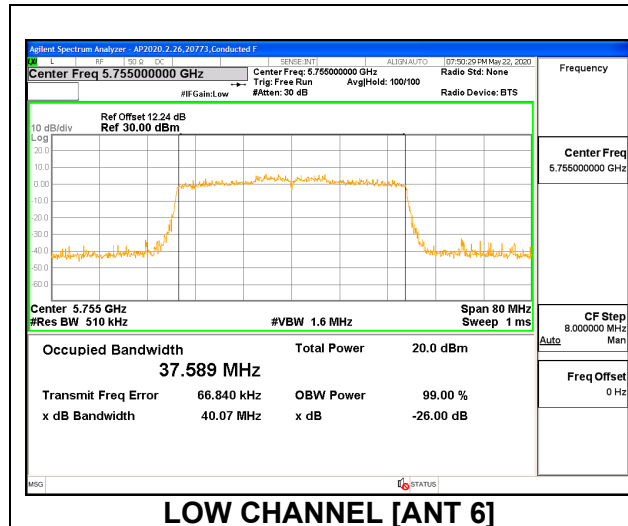

2TX ANT 6 + ANT 5 OFDMA MODE: 484 Tones, RU Index 65

Channel	Frequency (MHz)	99% Bandwidth ANT 6 (MHz)	26 dB Bandwidth ANT 6 (MHz)	99% Bandwidth ANT 5 (MHz)	26 dB Bandwidth ANT 5 (MHz)
Low	5755	37.589	40.07	37.537	40.02
High	5795	37.611	39.79	37.654	39.58