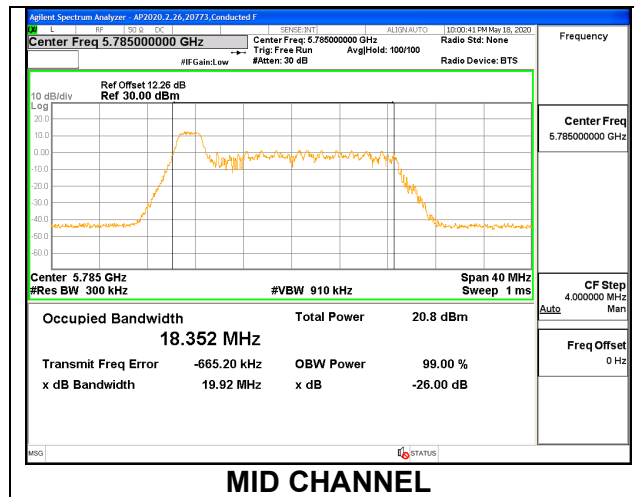

9.2.22. 802.11ax HE20 MODE IN THE 5.8 GHz BAND

1TX ANT 6 MODE: 26 Tones, RU Index 0

Channel	Frequency (MHz)	99% Bandwidth (MHz)	26 dB Bandwidth (MHz)
Low	5745	18.436	20.02
Mid	5785	18.352	19.92
High	5825	18.281	19.95