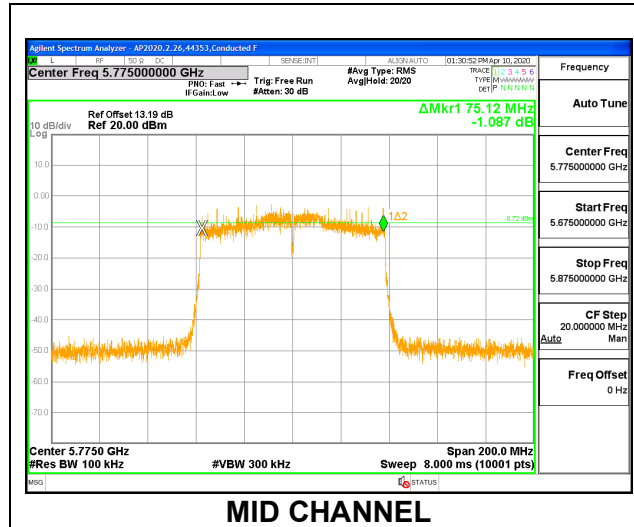

9.3.3. 802.11ac VHT80 MODE IN THE 5.8 GHz BAND

1TX ANT 6 MODE

Channel	Frequency (MHz)	6 dB Bandwidth (MHz)	Minimum Limit (MHz)
Mid	5775	75.120	0.5
138	5690	3.160	0.5