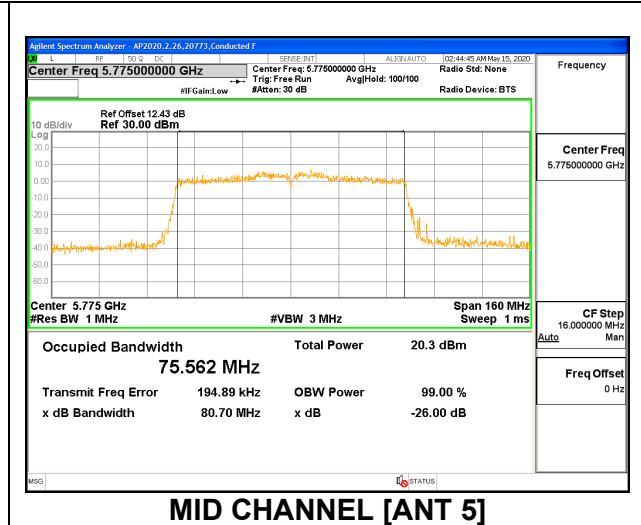

2TX ANT 6 + ANT 5 CDD MODE

Channel	Frequency (MHz)	99% Bandwidth ANT 6 (MHz)	26 dB Bandwidth ANT 6 (MHz)	99% Bandwidth ANT 5 (MHz)	26 dB Bandwidth ANT 5 (MHz)
Mid	5775	75.456	80.40	75.562	80.70