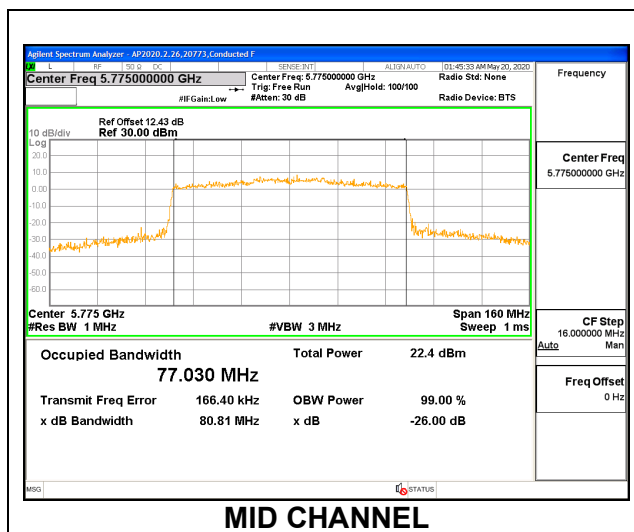

1TX ANT 5 MODE: 996 Tones, RU Index 67

Channel	Frequency (MHz)	99% Bandwidth (MHz)	26 dB Bandwidth (MHz)
Mid	5775	77.030	80.81