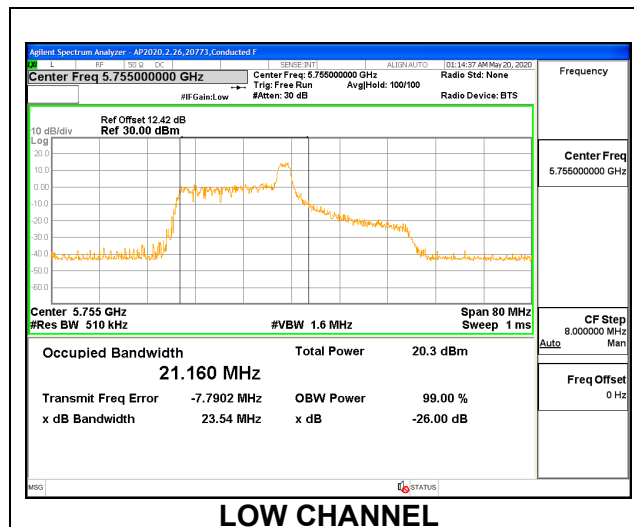

1TX ANT 5 MODE: 26 Tones, RU Index 8

Channel	Frequency (MHz)	99% Bandwidth (MHz)	26 dB Bandwidth (MHz)
Low	5755	21.160	23.54
High	5795	21.362	23.63