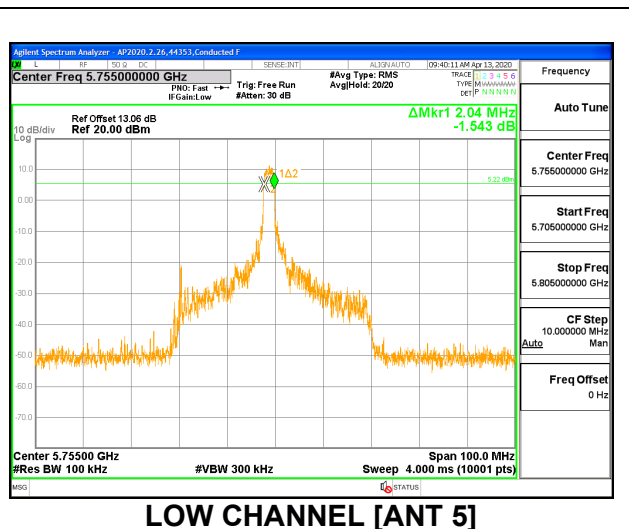

2TX ANT 6 + ANT 5 OFDMA MODE: 26 Tones, RU Index 8

Channel	Frequency (MHz)	6 dB Bandwidth ANT 6 (MHz)	6 dB Bandwidth ANT 5 (MHz)	Minimum Limit (MHz)
Low	5755	2.060	2.040	0.5
High	5795	2.000	2.070	0.5