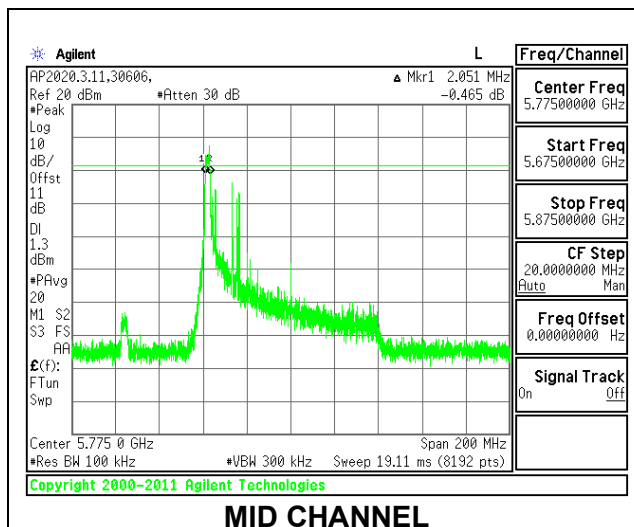

LOW CHANNEL [ANT 6]

LOW CHANNEL [ANT 5]

9.3.6. 802.11ax HE80 MODE IN THE 5.8 GHz BAND

1TX ANT 6 MODE: 26 Tones, RU Index 0

Channel	Frequency (MHz)	6 dB Bandwidth (MHz)	Minimum Limit (MHz)
Mid	5775	2.051	0.5