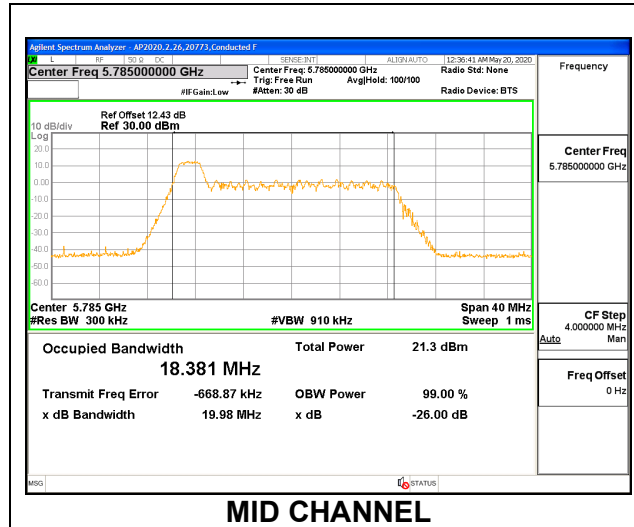

1TX ANT 5 MODE: 26 Tones, RU Index 0

Channel	Frequency (MHz)	99% Bandwidth (MHz)	26 dB Bandwidth (MHz)
Low	5745	18.105	20.00
Mid	5785	18.381	19.98
High	5825	18.331	20.02