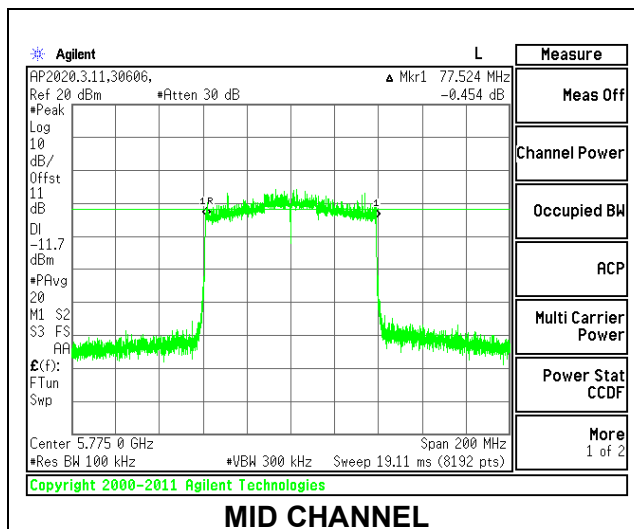

1TX ANT 6 MODE: 996 Tones, RU Index 67

Channel	Frequency (MHz)	6 dB Bandwidth (MHz)	Minimum Limit (MHz)
Mid	5775	77.524	0.5
138	5690	4.020	0.5