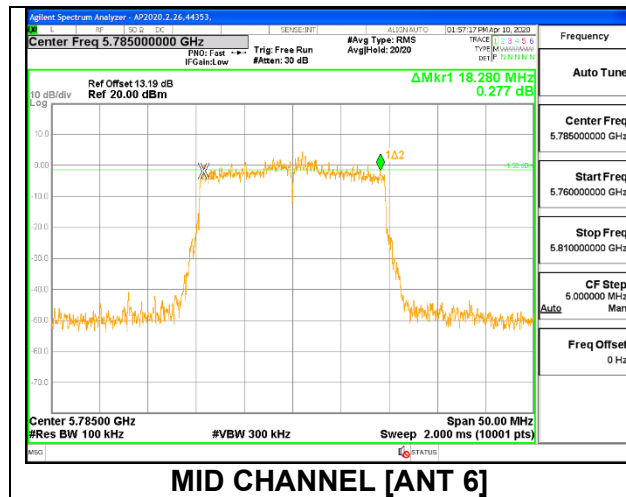

2TX ANT 6 + ANT 5 OFDMA MODE: 242 Tones, RU Index 61

Channel	Frequency (MHz)	6 dB Bandwidth ANT 6 (MHz)	6 dB Bandwidth ANT 5 (MHz)	Minimum Limit (MHz)
Low	5745	18.885	18.730	0.5
Mid	5785	18.280	18.440	0.5
High	5825	18.210	18.800	0.5
144	5720	4.540	4.510	0.5