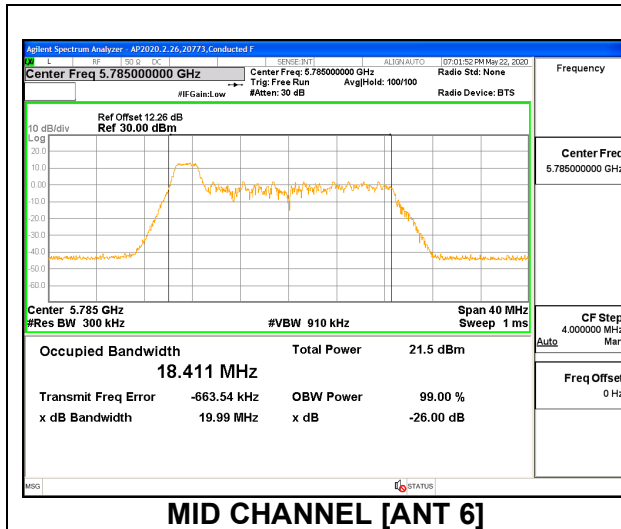

2TX ANT 6 + ANT 5 OFDMA MODE: 26 Tones, RU Index 0

Channel	Frequency (MHz)	99% Bandwidth ANT 6 (MHz)	26 dB Bandwidth ANT 6 (MHz)	99% Bandwidth ANT 5 (MHz)	26 dB Bandwidth ANT 5 (MHz)
Low	5745	18.317	20.09	18.269	19.67
Mid	5785	18.411	19.99	18.249	19.42
High	5825	18.399	19.96	18.148	19.67