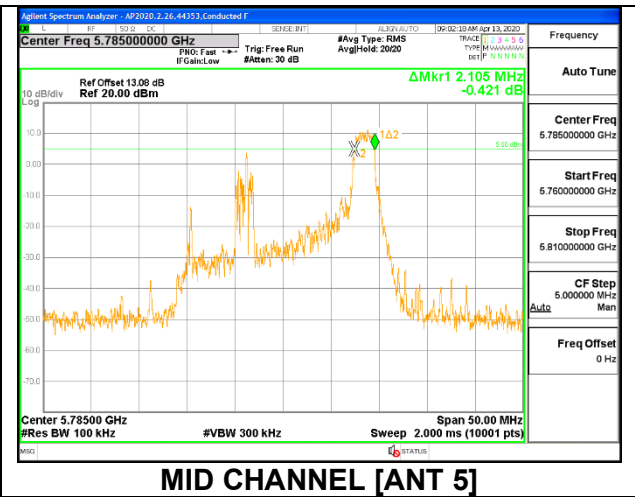

2TX ANT 6 + ANT 5 OFDMA MODE: 26 Tones, RU Index 8

Channel	Frequency (MHz)	6 dB Bandwidth ANT 6 (MHz)	6 dB Bandwidth ANT 5 (MHz)	Minimum Limit (MHz)
Low	5745	1.975	2.065	0.5
Mid	5785	2.045	2.105	0.5
High	5825	1.995	2.040	0.5
144	5720	1.996	1.966	0.5