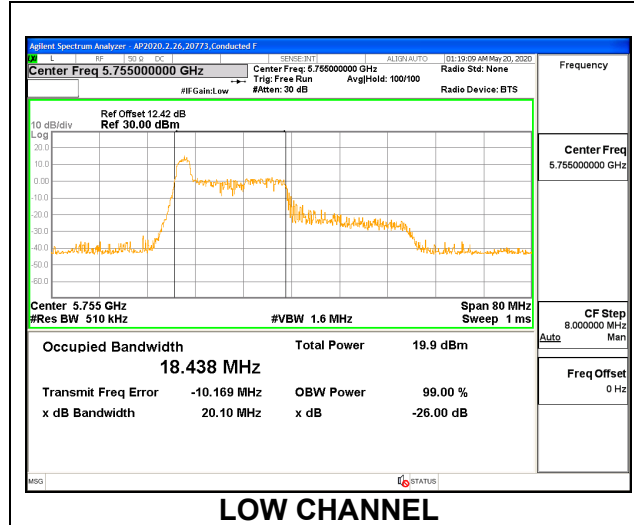

1TX ANT 5 MODE: 26 Tones, RU Index 0

Frequency (MHz)	99% Bandwidth (MHz)	26 dB Bandwidth (MHz)
5755	18.438	20.10
5795	18.357	20.46