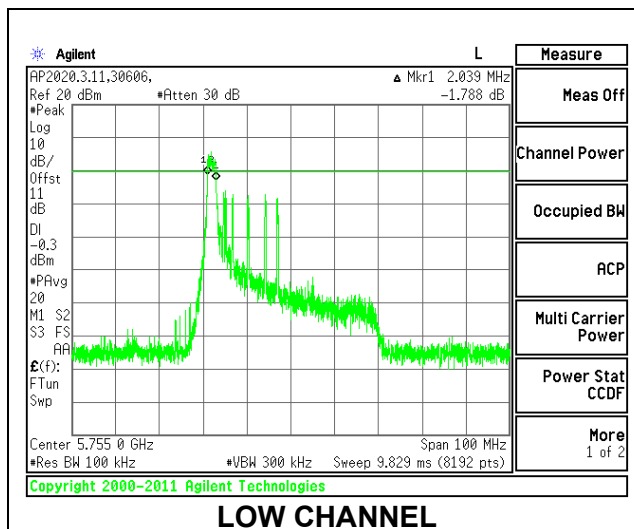

9.3.5. 802.11ax HE40 MODE IN THE 5.8 GHz BAND

1TX ANT 6 MODE: 26 Tones, RU Index 0

Channel	Frequency (MHz)	6 dB Bandwidth (MHz)	Minimum Limit (MHz)
Low	5755	2.039	0.5
High	5795	2.027	0.5