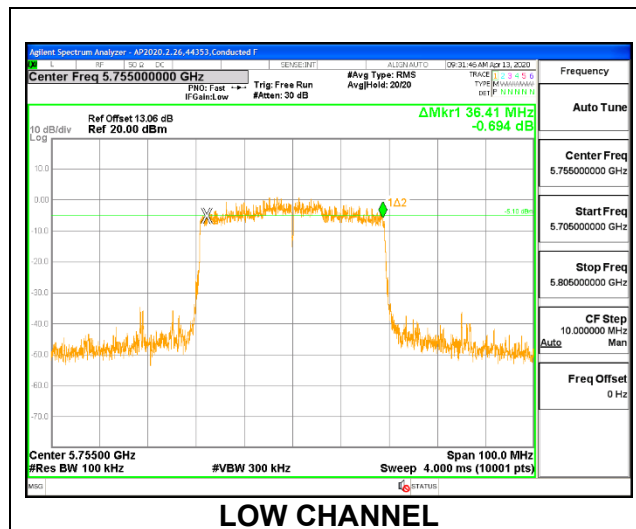

LOW CHANNEL