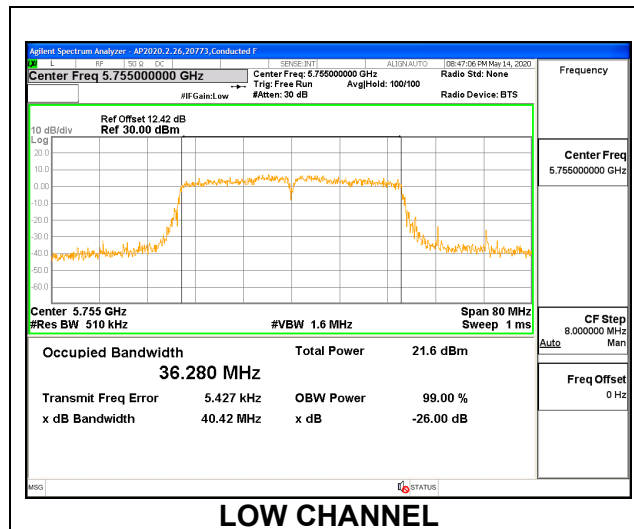

9.2.20. 802.11n HT40 MODE IN THE 5.8 GHz BAND

1TX ANT 6 MODE

Channel	Frequency (MHz)	99% Bandwidth (MHz)	26 dB Bandwidth (MHz)
Low	5755	36.219	39.83
High	5795	36.119	39.43

1TX ANT 5 MODE

Channel	Frequency (MHz)	99% Bandwidth (MHz)	26 dB Bandwidth (MHz)
Low	5755	36.280	40.42
High	5795	36.234	40.46