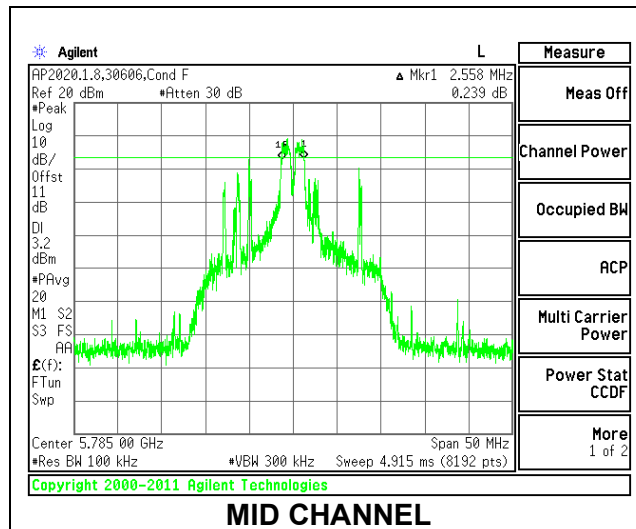

1TX ANT 5 MODE: 26 Tones, RU Index 4

Channel	Frequency (MHz)	6 dB Bandwidth (MHz)	Minimum Limit (MHz)
Low	5745	2.600	0.5
Mid	5785	2.558	0.5
High	5825	2.527	0.5