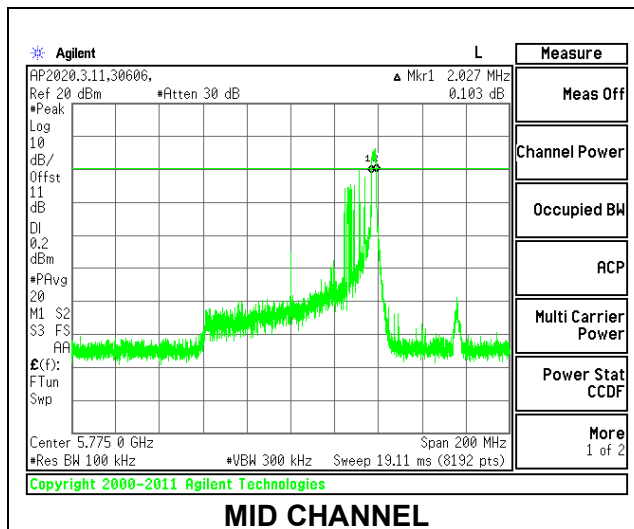

1TX ANT 6 MODE: 26 Tones, RU Index 36

Channel	Frequency (MHz)	6 dB Bandwidth (MHz)	Minimum Limit (MHz)
Mid	5775	2.027	0.5
138	5690	2.000	0.5