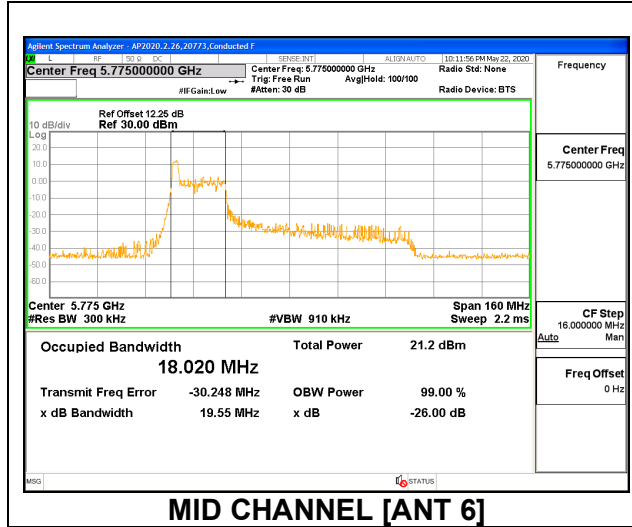

2TX ANT 6 + ANT 5 OFDMA MODE: 26 Tones, RU Index 0

Channel	Frequency (MHz)	99% Bandwidth ANT 6 (MHz)	26 dB Bandwidth ANT 6 (MHz)	99% Bandwidth ANT 5 (MHz)	26 dB Bandwidth ANT 5 (MHz)
Mid	5775	18.020	19.55	18.018	19.41