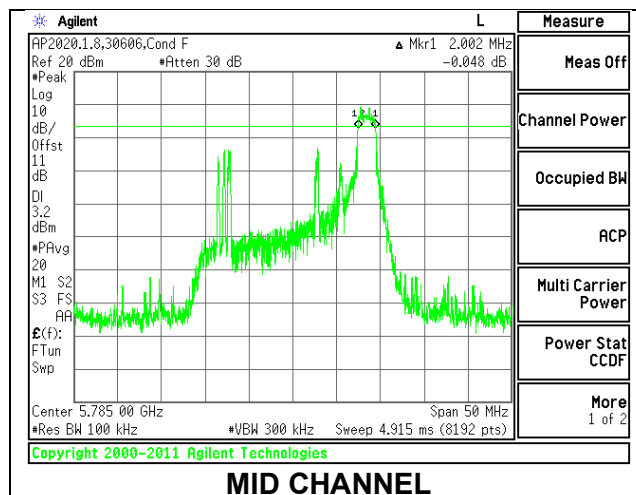

1TX ANT 6 MODE: 26 Tones, RU Index 8

Channel	Frequency (MHz)	6 dB Bandwidth (MHz)	Minimum Limit (MHz)
Low	5745	2.008	0.5
Mid	5785	2.002	0.5
High	5825	2.033	0.5
144	5720	2.040	0.5