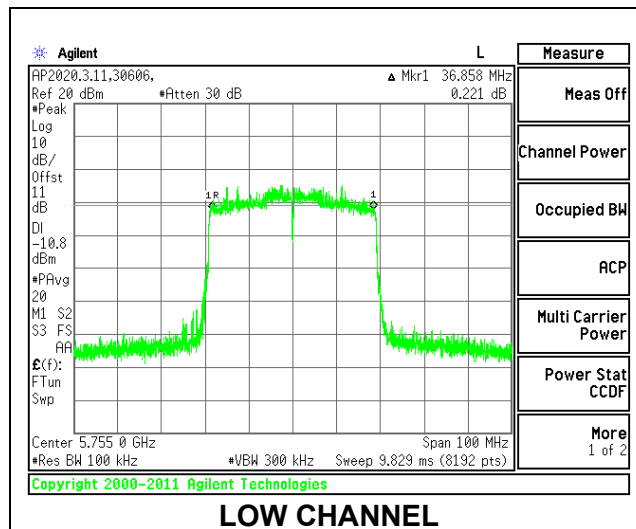

1TX ANT 6 MODE: 484 Tones, RU Index 65

Channel	Frequency (MHz)	6 dB Bandwidth (MHz)	Minimum Limit (MHz)
Low	5755	36.858	0.5
High	5795	36.333	0.5
142	5710	3.360	0.5