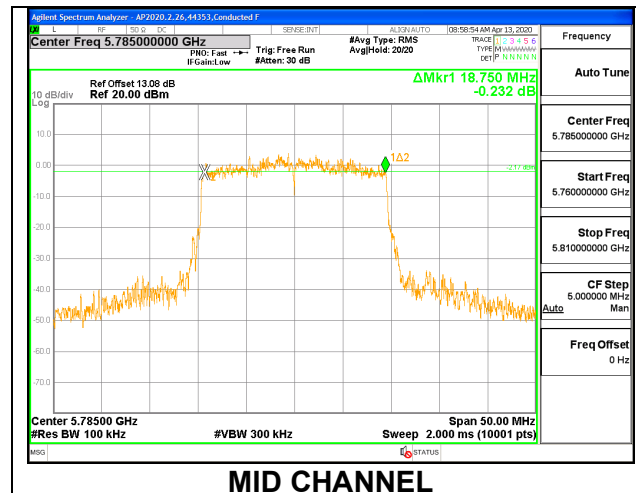

1TX ANT 5 MODE: 242 Tones, RU Index 61

Channel	Frequency (MHz)	6 dB Bandwidth (MHz)	Minimum Limit (MHz)
Low	5745	18.425	0.5
Mid	5785	18.750	0.5
High	5825	18.850	0.5
144	5720	4.505	0.5