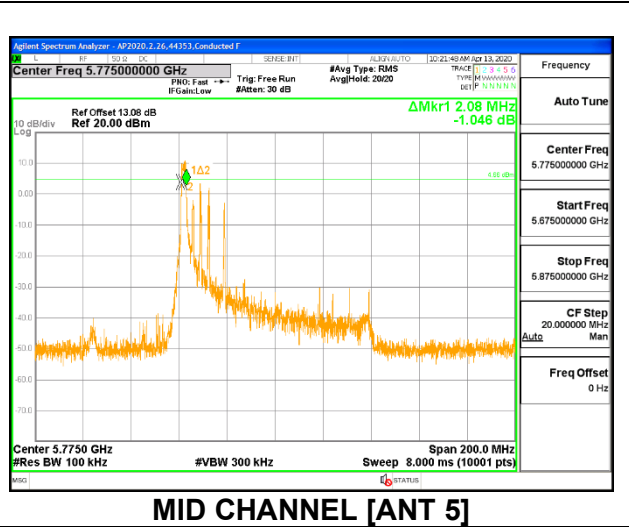

2TX ANT 6 + ANT 5 OFDMA MODE: 26 Tones, RU Index 0

Channel	Frequency (MHz)	6 dB Bandwidth ANT 6 (MHz)	6 dB Bandwidth ANT 5 (MHz)	Minimum Limit (MHz)
Mid	5775	2.000	2.080	0.5