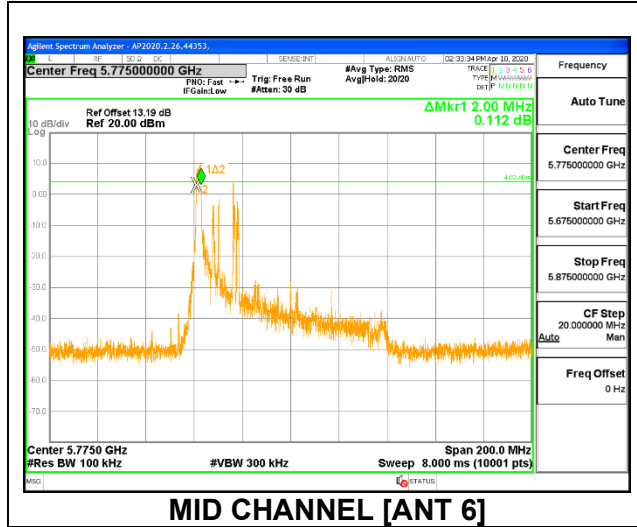

2TX ANT 6 + ANT 5 OFDMA MODE: 26 Tones, RU Index 0

Channel	Frequency (MHz)	6 dB Bandwidth ANT 6 (MHz)	6 dB Bandwidth ANT 5 (MHz)	Minimum Limit (MHz)
Mid	5775	2.000	2.080	0.5