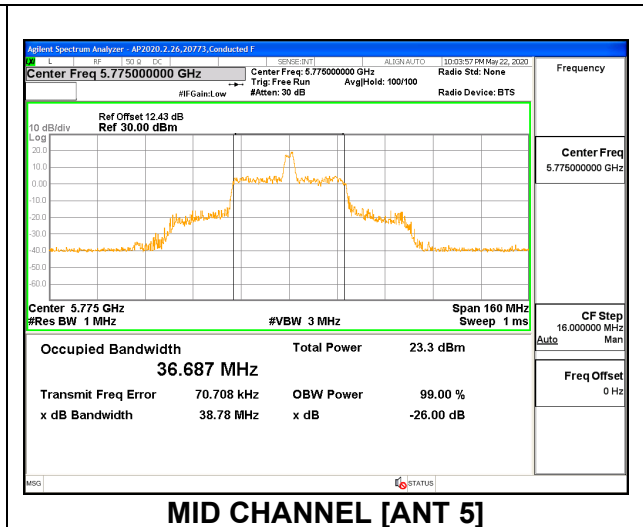

2TX ANT 6 + ANT 5 OFDMA MODE: 26 Tones, RU Index 18

Channel	Frequency (MHz)	99% Bandwidth ANT 6 (MHz)	26 dB Bandwidth ANT 6 (MHz)	99% Bandwidth ANT 5 (MHz)	26 dB Bandwidth ANT 5 (MHz)
Mid	5775	36.750	39.70	36.687	38.78