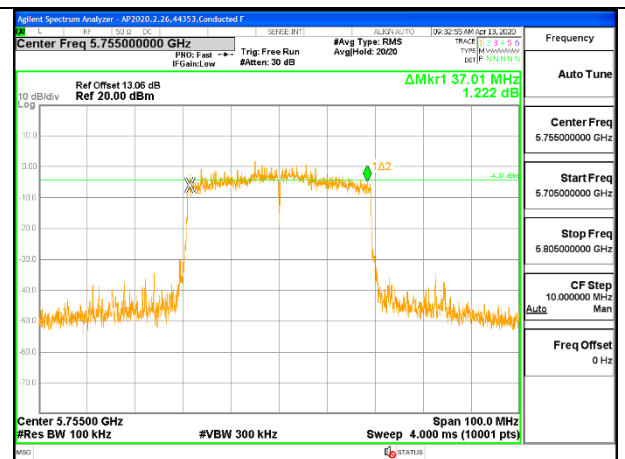

LOW CHANNEL [ANT 5]