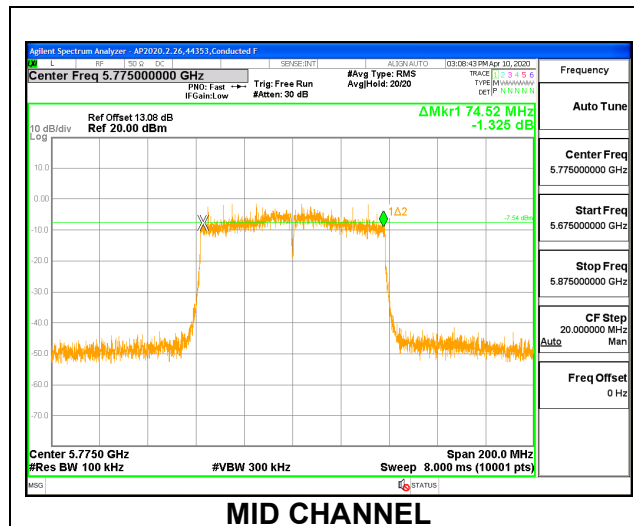

9.3.3. 802.11ac VHT80 MODE IN THE 5.8 GHz BAND

1TX ANT 6 MODE

Channel	Frequency (MHz)	6 dB Bandwidth (MHz)	Minimum Limit (MHz)
Mid	5775	75.120	0.5
138	5690	3.160	0.5

1TX ANT 5 MODE

Channel	Frequency (MHz)	6 dB Bandwidth (MHz)	Minimum Limit (MHz)
Mid	5775	74.520	0.5
138	5690	3.240	0.5