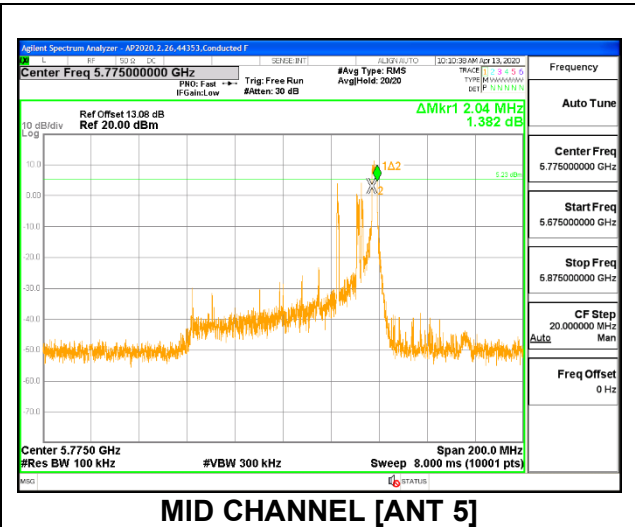

2TX ANT 6 + ANT 5 OFDMA MODE: 26 Tones, RU Index 36

Channel	Frequency (MHz)	6 dB Bandwidth ANT 6 (MHz)	6 dB Bandwidth ANT 5 (MHz)	Minimum Limit (MHz)
Mid	5775	2.020	2.040	0.5
138	5690	2.080	2.040	0.5