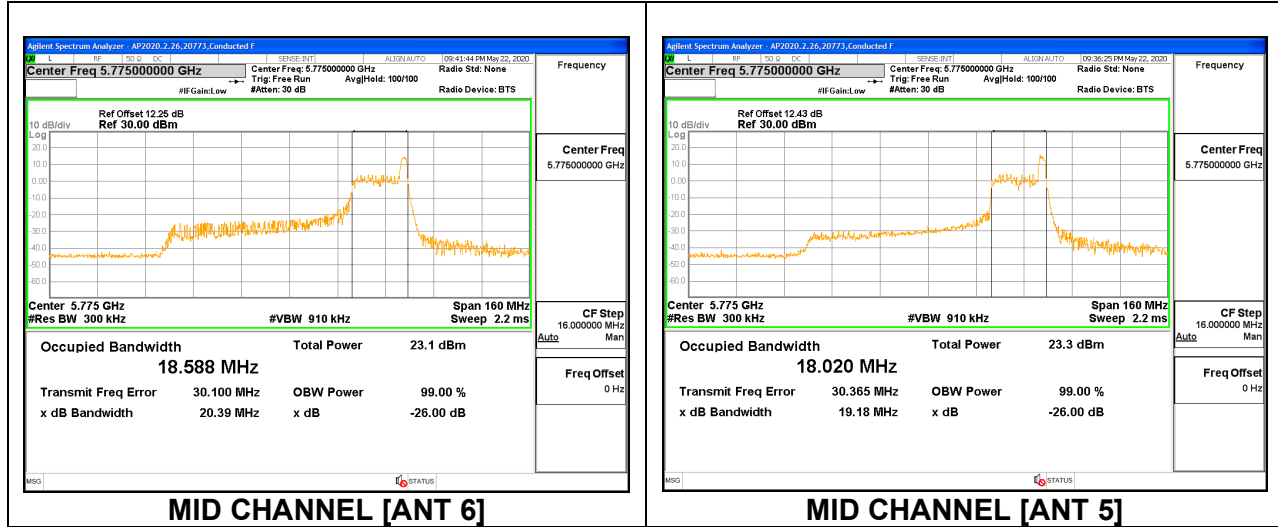

2TX ANT 6 + ANT 5 OFDMA MODE: 26 Tones, RU Index 36

Channel	Frequency (MHz)	99% Bandwidth ANT 6 (MHz)	26 dB Bandwidth ANT 6 (MHz)	99% Bandwidth ANT 5 (MHz)	26 dB Bandwidth ANT 5 (MHz)
Mid	5775	18.588	20.39	18.020	19.18