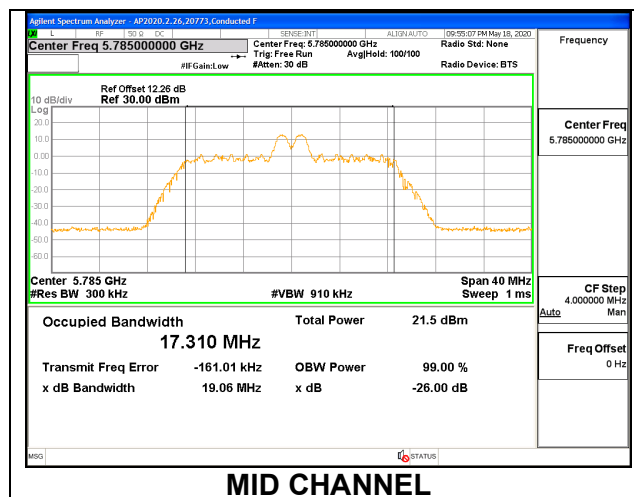

1TX ANT 6 MODE: 26 Tones, RU Index 4

Channel	Frequency (MHz)	99% Bandwidth (MHz)	26 dB Bandwidth (MHz)
Low	5745	17.149	19.23
Mid	5785	17.310	19.06
High	5825	17.136	19.15