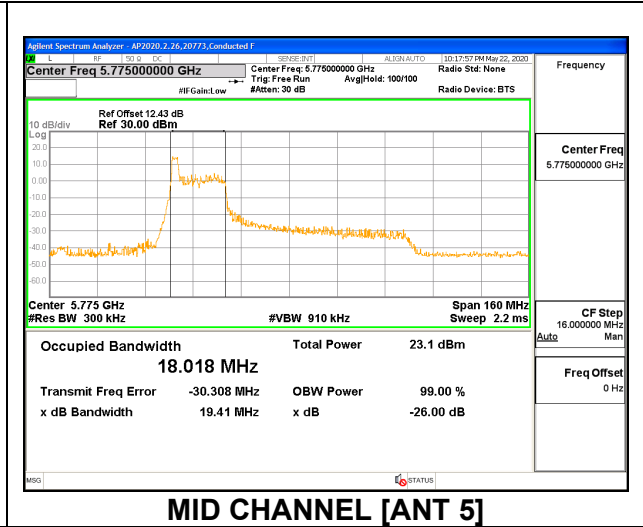

2TX ANT 6 + ANT 5 OFDMA MODE: 26 Tones, RU Index 0

Channel	Frequency (MHz)	99% Bandwidth ANT 6 (MHz)	26 dB Bandwidth ANT 6 (MHz)	99% Bandwidth ANT 5 (MHz)	26 dB Bandwidth ANT 5 (MHz)
Mid	5775	18.020	19.55	18.018	19.41