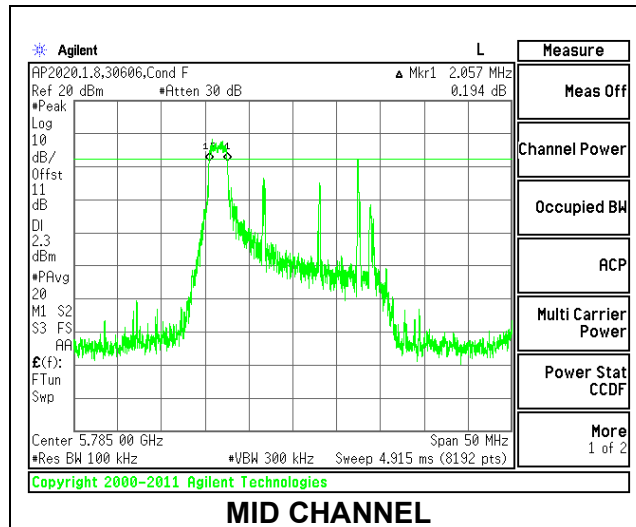

1TX ANT 5 MODE: 26 Tones, RU Index 0

Channel	Frequency (MHz)	6 dB Bandwidth (MHz)	Minimum Limit (MHz)
Low	5745	1.972	0.5
Mid	5785	2.057	0.5
High	5825	1.959	0.5