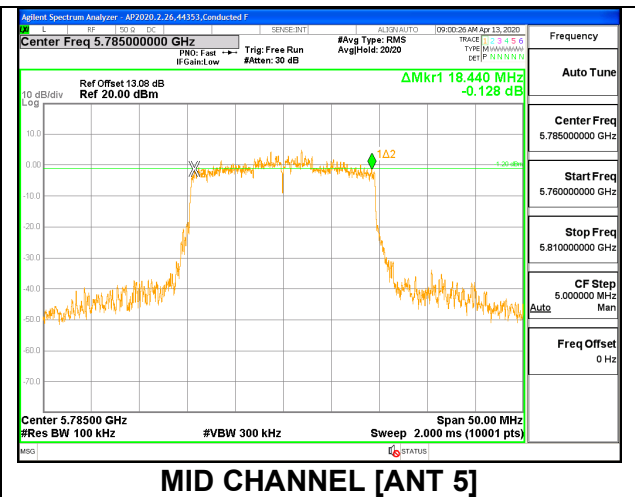

2TX ANT 6 + ANT 5 OFDMA MODE: 242 Tones, RU Index 61

Channel	Frequency (MHz)	6 dB Bandwidth ANT 6 (MHz)	6 dB Bandwidth ANT 5 (MHz)	Minimum Limit (MHz)
Low	5745	18.885	18.730	0.5
Mid	5785	18.280	18.440	0.5
High	5825	18.210	18.800	0.5
144	5720	4.540	4.510	0.5