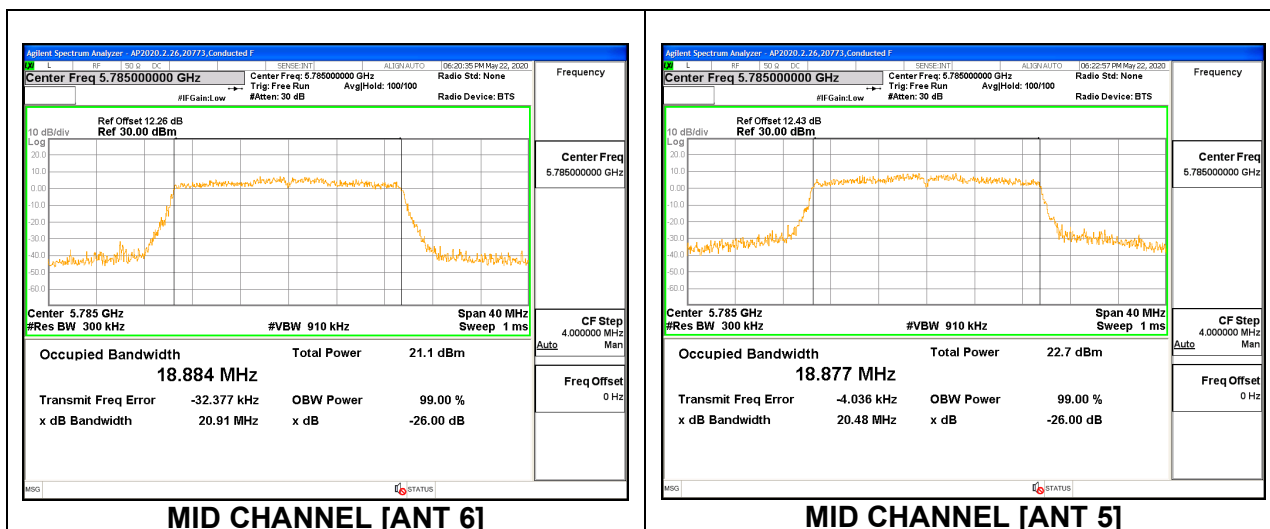

2TX ANT 6 + ANT 5 OFDMA MODE: 242 Tones, RU Index 61

Channel	Frequency (MHz)	99% Bandwidth	26 dB Bandwidth	99% Bandwidth	26 dB Bandwidth
		ANT 6 (MHz)	ANT 6 (MHz)	ANT 5 (MHz)	ANT 5 (MHz)
Low	5745	18.924	21.06	18.927	20.94
Mid	5785	18.884	20.91	18.877	20.48
High	5825	18.923	20.85	18.932	20.73