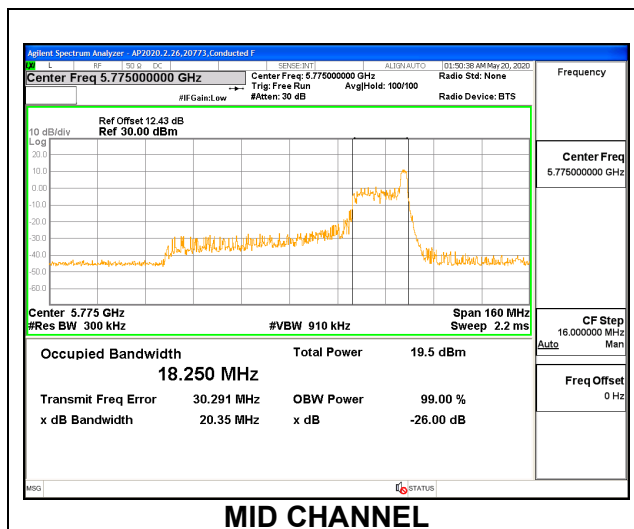

1TX ANT 5 MODE: 26 Tones, RU Index 36

Channel	Frequency (MHz)	99% Bandwidth (MHz)	26 dB Bandwidth (MHz)
Mid	5775	18.250	20.35