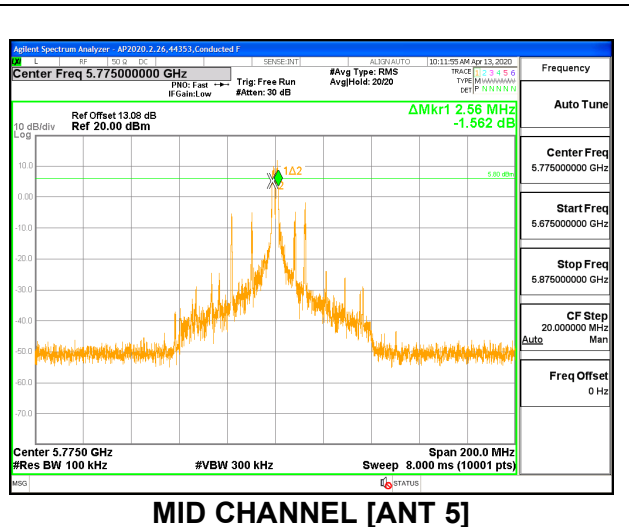

2TX ANT 6 + ANT 5 OFDMA MODE: 26 Tones, RU Index 18

Channel	Frequency (MHz)	6 dB Bandwidth ANT 6 (MHz)	6 dB Bandwidth ANT 5 (MHz)	Minimum Limit (MHz)
Mid	5775	2.600	2.560	0.5