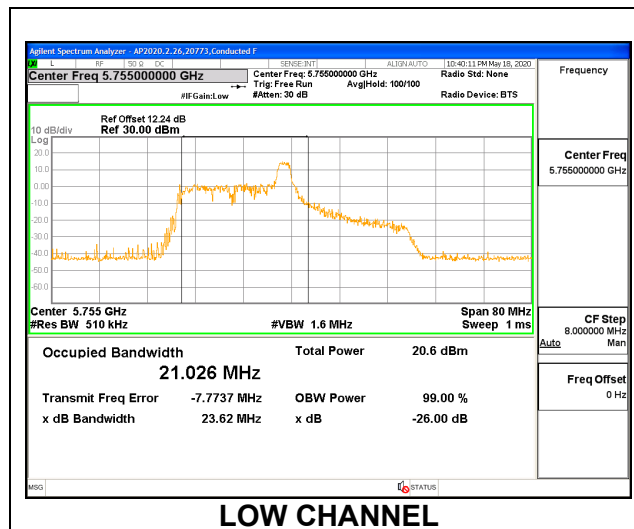

1TX ANT 6 MODE: 26 Tones, RU Index 4

Channel	Frequency (MHz)	99% Bandwidth (MHz)	26 dB Bandwidth (MHz)
Low	5755	21.026	23.62
High	5795	20.938	23.43