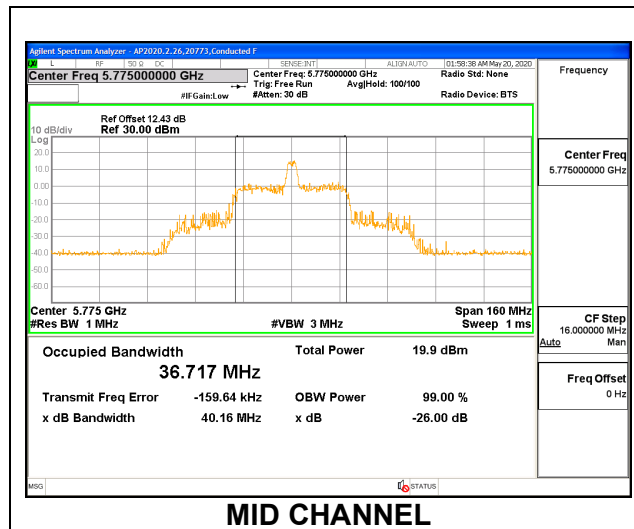

1TX ANT 5 MODE: 26 Tones, RU Index 18

Channel	Frequency (MHz)	99% Bandwidth (MHz)	26 dB Bandwidth (MHz)
Mid	5775	36.717	40.16