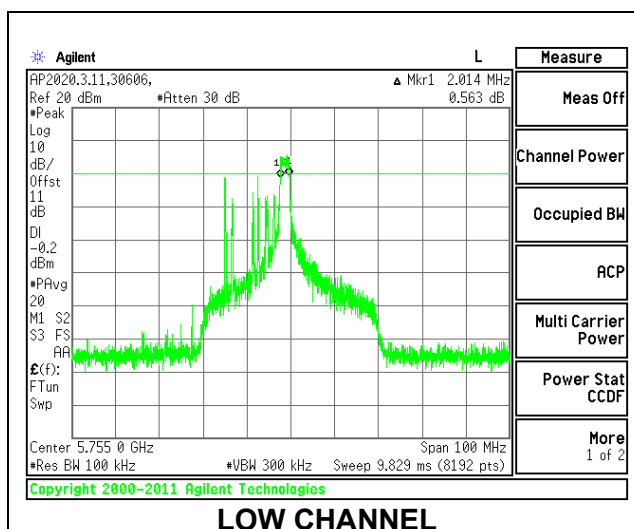

1TX ANT 6 MODE: 26 Tones, RU Index 8

Channel	Frequency (MHz)	6 dB Bandwidth (MHz)	Minimum Limit (MHz)
Low	5755	2.014	0.5
High	5795	2.063	0.5