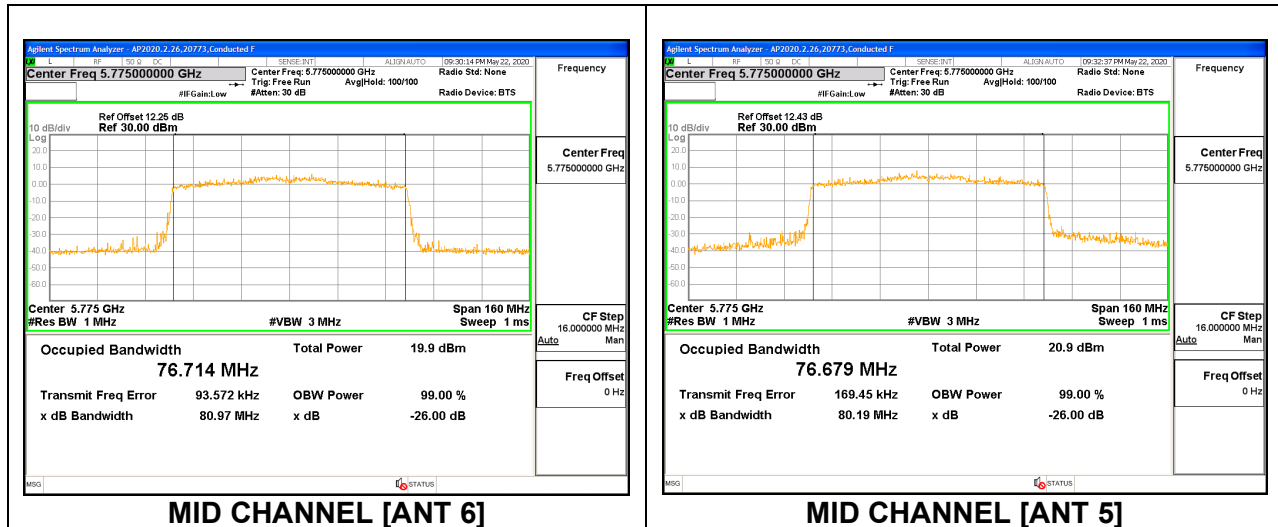

2TX ANT 6 + ANT 5 OFDMA MODE: 996 Tones, RU Index 67

Channel	Frequency (MHz)	99% Bandwidth ANT 6 (MHz)	26 dB Bandwidth ANT 6 (MHz)	99% Bandwidth ANT 5 (MHz)	26 dB Bandwidth ANT 5 (MHz)
Mid	5775	76.714	80.97	76.679	80.19