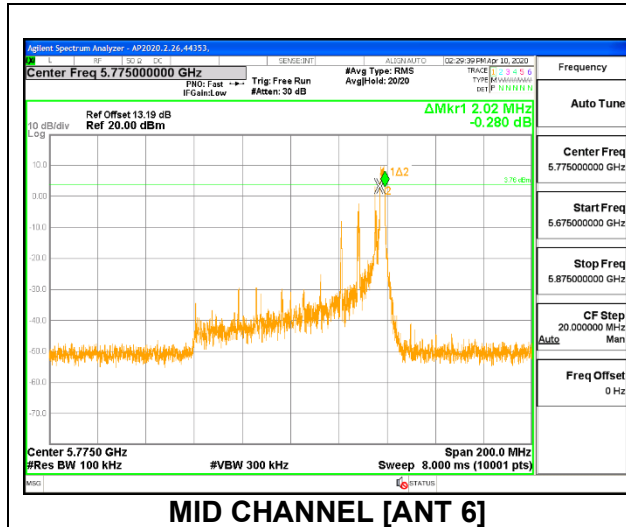

2TX ANT 6 + ANT 5 OFDMA MODE: 26 Tones, RU Index 36

Channel	Frequency (MHz)	6 dB Bandwidth ANT 6 (MHz)	6 dB Bandwidth ANT 5 (MHz)	Minimum Limit (MHz)
Mid	5775	2.020	2.040	0.5
138	5690	2.080	2.040	0.5