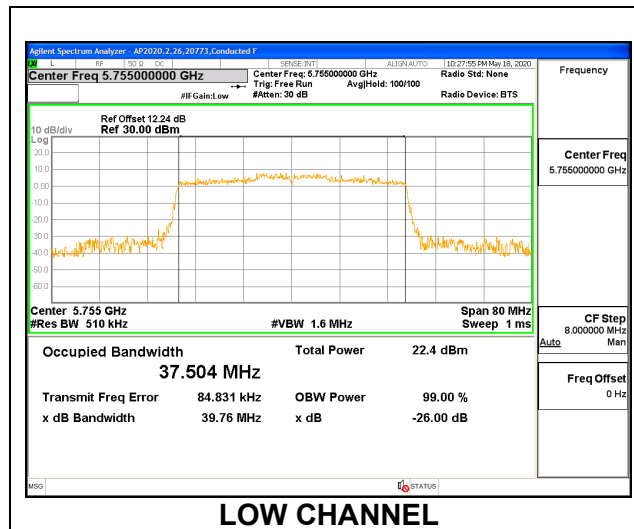

1TX ANT 6 MODE: 484 Tones, RU Index 65

Channel	Frequency (MHz)	99% Bandwidth (MHz)	26 dB Bandwidth (MHz)
Low	5755	37.504	39.76
High	5795	37.513	39.94