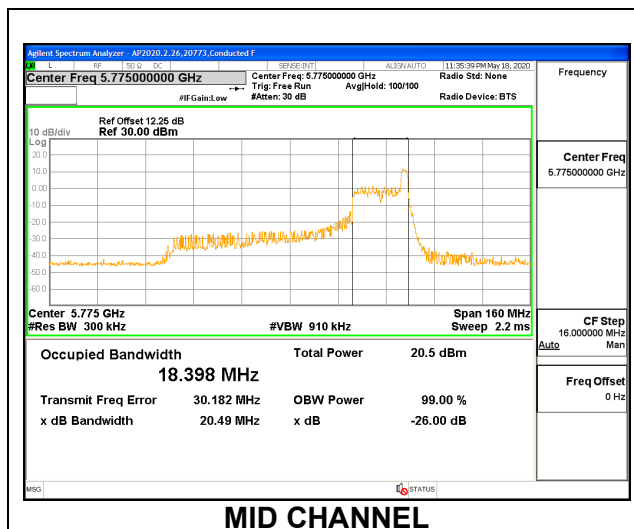

1TX ANT 6 MODE: 26 Tones, RU Index 36

Channel	Frequency (MHz)	99% Bandwidth (MHz)	26 dB Bandwidth (MHz)
Mid	5775	18.398	20.49