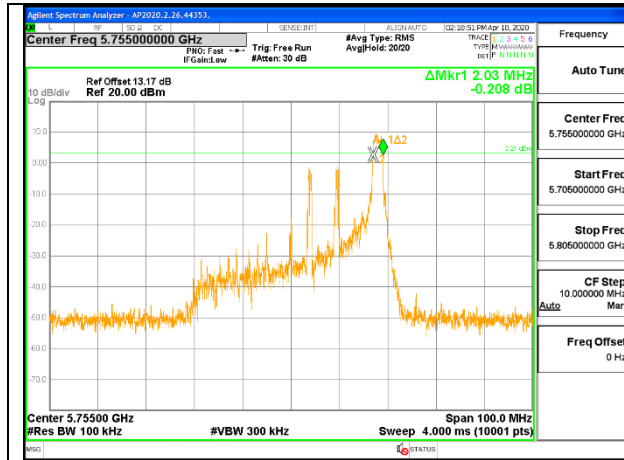

2TX ANT 6 + ANT 5 OFDMA MODE: 26 Tones, RU Index 17

Channel	Frequency (MHz)	6 dB Bandwidth ANT 6 (MHz)	6 dB Bandwidth ANT 5 (MHz)	Minimum Limit (MHz)
Low	5755	2.030	1.990	0.5
High	5795	2.040	2.050	0.5
142	5710	2.075	2.063	0.5

LOW CHANNEL [ANT 6]