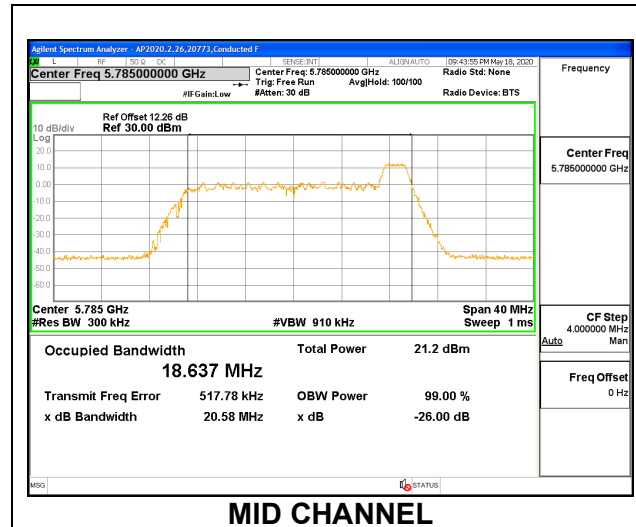

1TX ANT 6 MODE: 26 Tones, RU Index 8

Channel	Frequency (MHz)	99% Bandwidth (MHz)	26 dB Bandwidth (MHz)
Low	5745	18.533	20.56
Mid	5785	18.637	20.58
High	5825	18.455	20.56