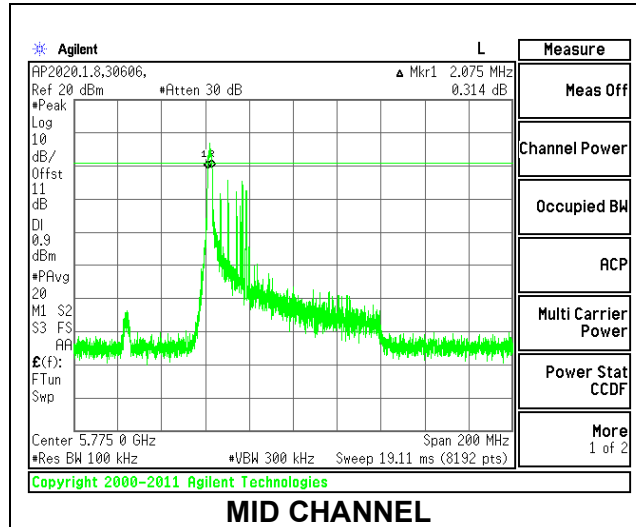

1TX ANT 5 MODE: 26 Tones, RU Index 0

Channel	Frequency (MHz)	6 dB Bandwidth (MHz)	Minimum Limit (MHz)
Mid	5775	2.075	0.5