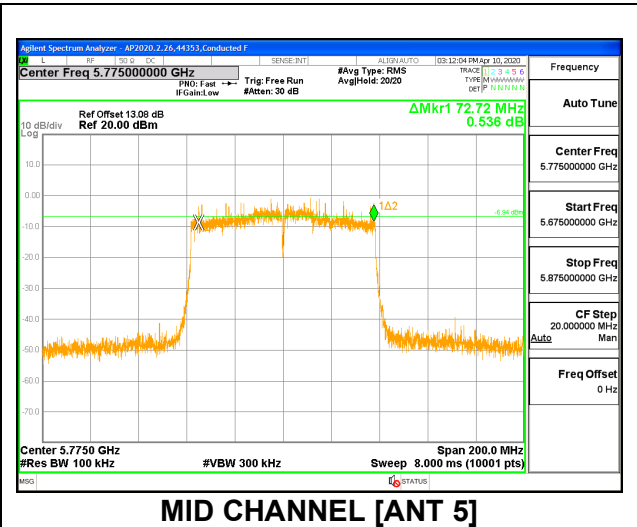

2TX ANT 6 + ANT 5 CDD MODE

Channel	Frequency (MHz)	6 dB Bandwidth ANT 6 (MHz)	6 dB Bandwidth ANT 5 (MHz)	Minimum Limit (MHz)
Mid	5775	73.940	72.720	0.5
138	5690	3.260	3.160	0.5