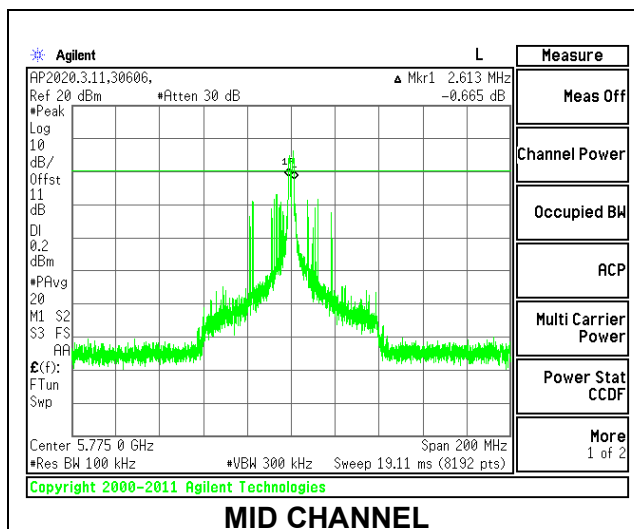

1TX ANT 6 MODE: 26 Tones, RU Index 18

Channel	Frequency (MHz)	6 dB Bandwidth (MHz)	Minimum Limit (MHz)
Mid	5775	2.613	0.5