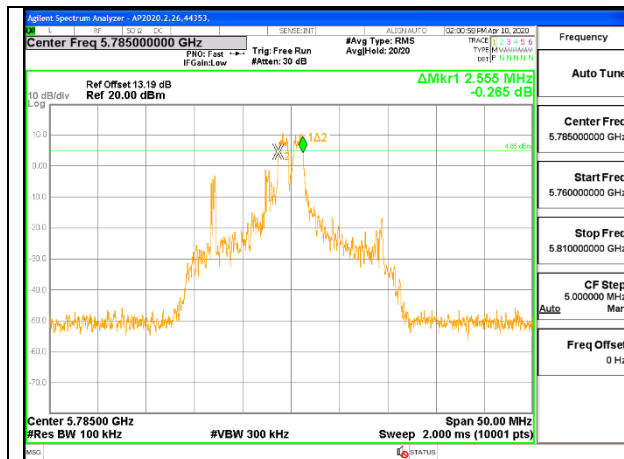

MID CHANNEL [ANT 6]