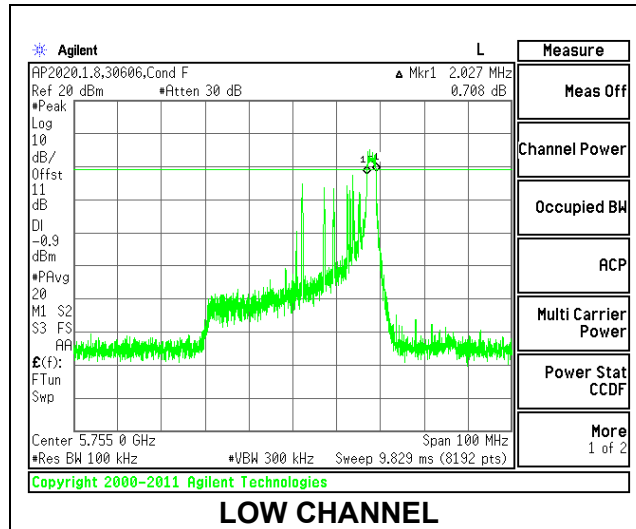

1TX ANT 6 MODE: 26 Tones, RU Index 17

Channel	Frequency (MHz)	6 dB Bandwidth (MHz)	Minimum Limit (MHz)
Low	5755	2.027	0.5
High	5795	2.002	0.5
142	5710	2.030	0.5