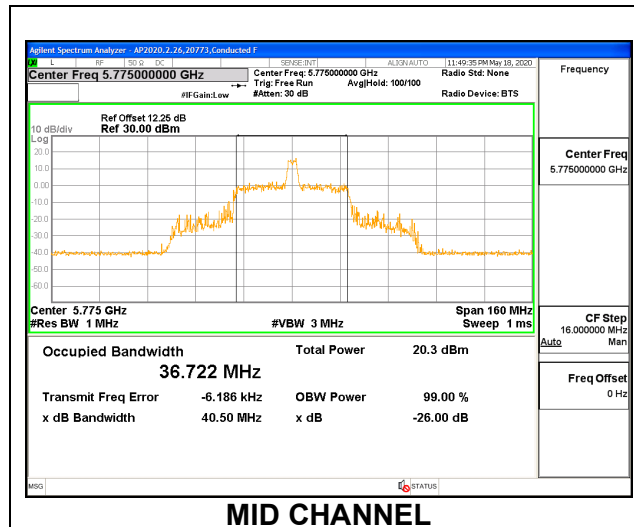

1TX ANT 6 MODE: 26 Tones, RU Index 18

Channel	Frequency (MHz)	99% Bandwidth (MHz)	26 dB Bandwidth (MHz)
Mid	5775	36.722	40.50