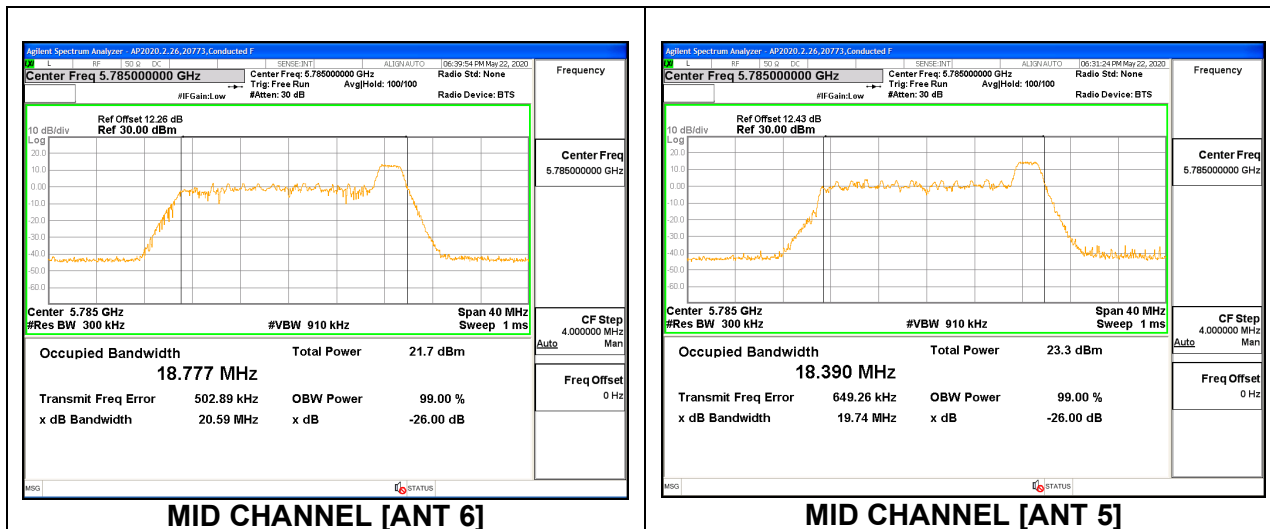

2TX ANT 6 + ANT 5 OFDMA MODE: 26 Tones, RU Index 8

Channel	Frequency (MHz)	99% Bandwidth	26 dB Bandwidth	99% Bandwidth	26 dB Bandwidth
		ANT 6 (MHz)	ANT 6 (MHz)	ANT 5 (MHz)	ANT 5 (MHz)
Low	5745	18.528	20.44	18.154	19.70
Mid	5785	18.777	20.59	18.390	19.74
High	5825	18.389	20.49	18.353	19.82