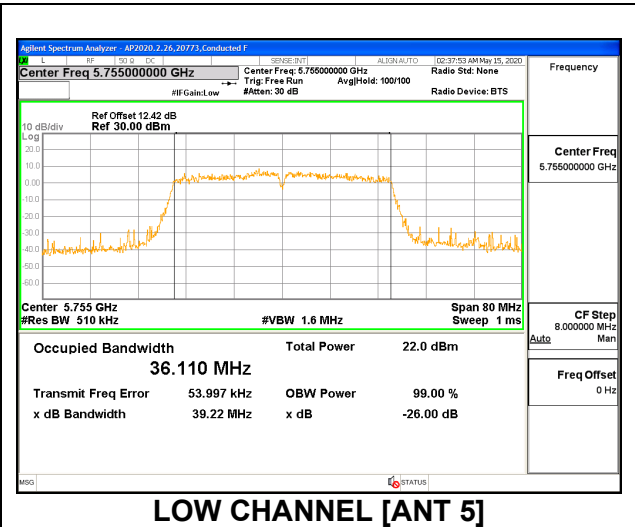

2TX ANT 6 + ANT 5 CDD MODE

Channel	Frequency (MHz)	99% Bandwidth ANT 6 (MHz)	26 dB Bandwidth ANT 6 (MHz)	99% Bandwidth ANT 5 (MHz)	26 dB Bandwidth ANT 5 (MHz)
Low	5755	36.189	39.71	36.110	39.22
High	5795	36.163	39.67	36.257	39.74