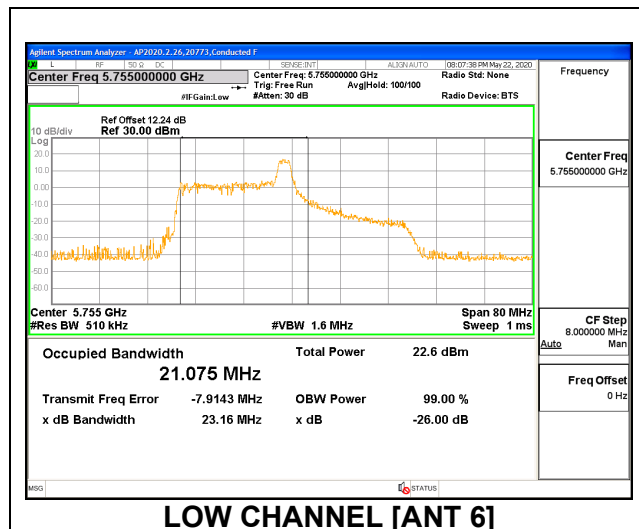

2TX ANT 6 + ANT 5 OFDMA MODE: 26 Tones, RU Index 8

Channel	Frequency (MHz)	99% Bandwidth ANT 6 (MHz)	26 dB Bandwidth ANT 6 (MHz)	99% Bandwidth ANT 5 (MHz)	26 dB Bandwidth ANT 5 (MHz)
Low	5755	21.075	23.16	21.168	23.36
High	5795	21.398	23.30	21.080	23.13