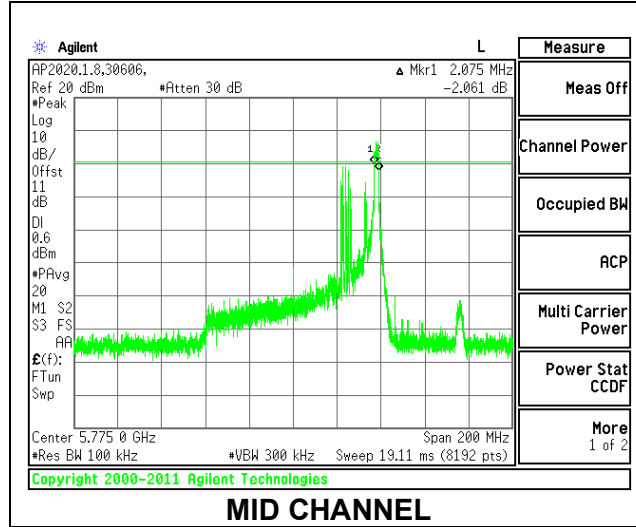

1TX ANT 5 MODE: 26 Tones, RU Index 36

Channel	Frequency (MHz)	6 dB Bandwidth (MHz)	Minimum Limit (MHz)
Mid	5775	2.075	0.5
138	5690	2.060	0.5