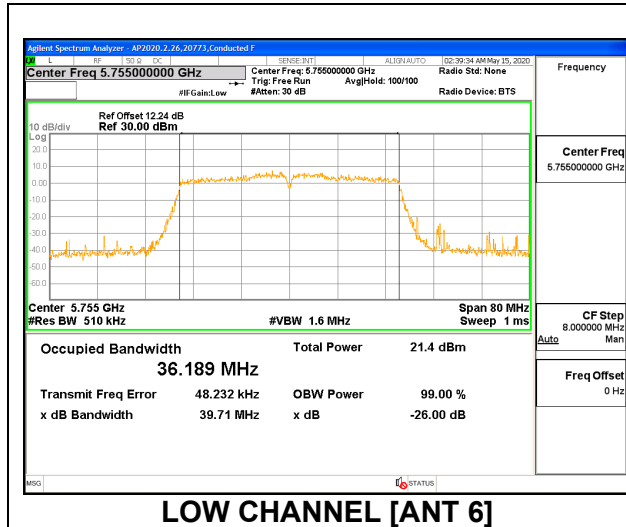

2TX ANT 6 + ANT 5 CDD MODE

Channel	Frequency (MHz)	99% Bandwidth ANT 6 (MHz)	26 dB Bandwidth ANT 6 (MHz)	99% Bandwidth ANT 5 (MHz)	26 dB Bandwidth ANT 5 (MHz)
Low	5755	36.189	39.71	36.110	39.22
High	5795	36.163	39.67	36.257	39.74