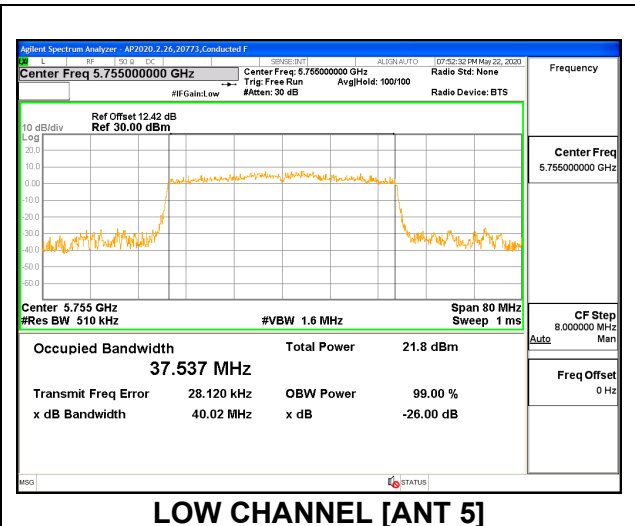

2TX ANT 6 + ANT 5 OFDMA MODE: 484 Tones, RU Index 65

Channel	Frequency (MHz)	99% Bandwidth ANT 6 (MHz)	26 dB Bandwidth ANT 6 (MHz)	99% Bandwidth ANT 5 (MHz)	26 dB Bandwidth ANT 5 (MHz)
Low	5755	37.589	40.07	37.537	40.02
High	5795	37.611	39.79	37.654	39.58