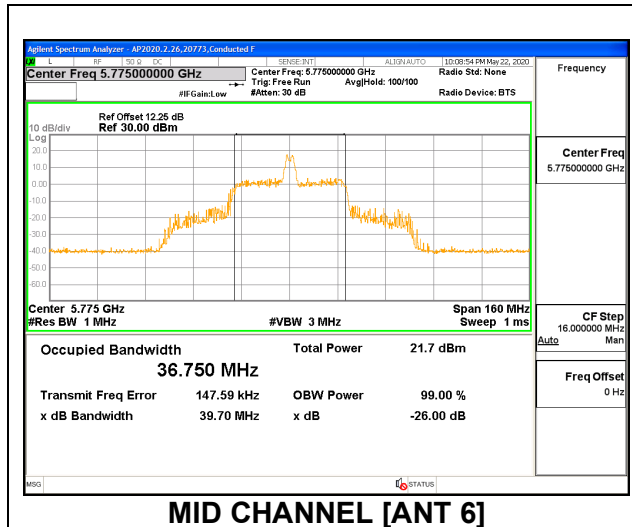

2TX ANT 6 + ANT 5 OFDMA MODE: 26 Tones, RU Index 18

Channel	Frequency (MHz)	99% Bandwidth ANT 6 (MHz)	26 dB Bandwidth ANT 6 (MHz)	99% Bandwidth ANT 5 (MHz)	26 dB Bandwidth ANT 5 (MHz)
Mid	5775	36.750	39.70	36.687	38.78