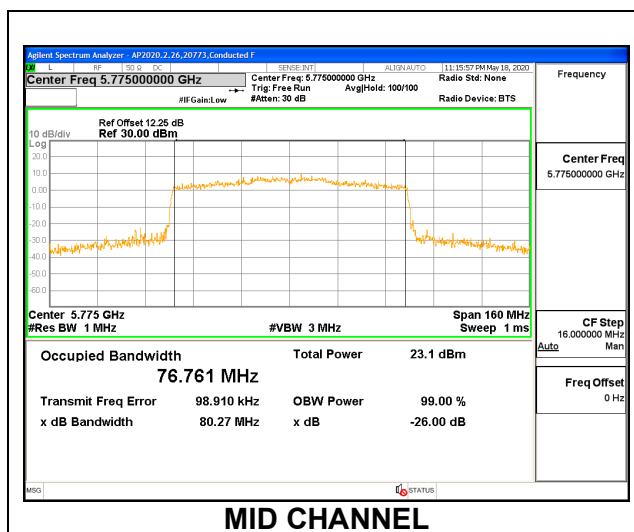

1TX ANT 6 MODE: 996 Tones, RU Index 67

Channel	Frequency (MHz)	99% Bandwidth (MHz)	26 dB Bandwidth (MHz)
Mid	5775	76.761	80.27