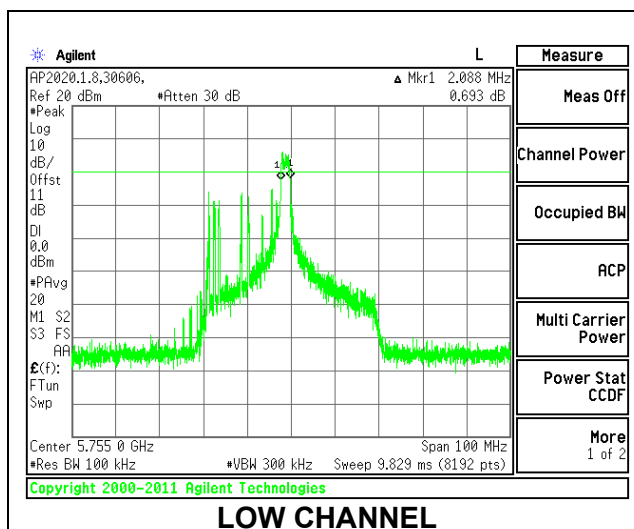

1TX ANT 5 MODE: 26 Tones, RU Index 8

Channel	Frequency (MHz)	6 dB Bandwidth (MHz)	Minimum Limit (MHz)
Low	5755	2.088	0.5
High	5795	2.039	0.5