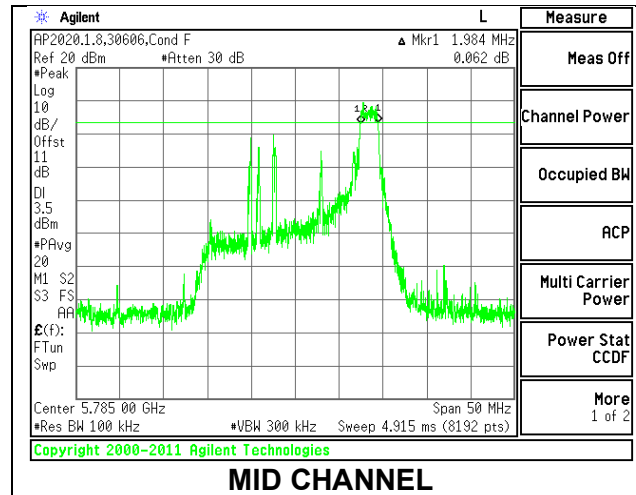

1TX ANT 5 MODE: 26 Tones, RU Index 8

Channel	Frequency (MHz)	6 dB Bandwidth (MHz)	Minimum Limit (MHz)
Low	5745	2.008	0.5
Mid	5785	1.984	0.5
High	5825	1.984	0.5
144	5720	1.990	0.5