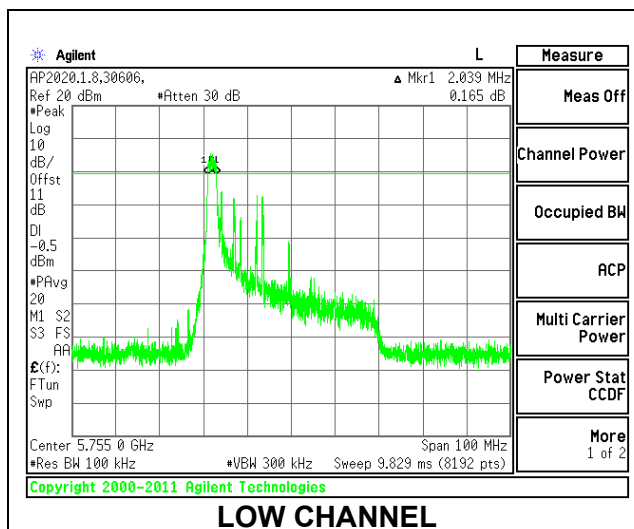

1TX ANT 5 MODE: 26 Tones, RU Index 0

Channel	Frequency (MHz)	6 dB Bandwidth (MHz)	Minimum Limit (MHz)
Low	5755	2.039	0.5
High	5795	2.002	0.5