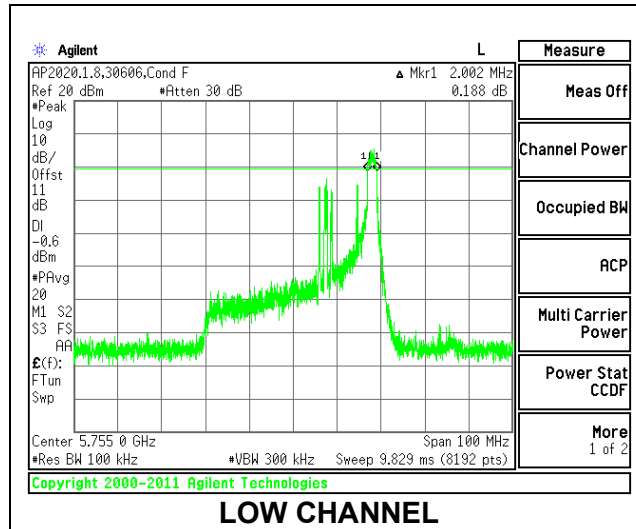

1TX ANT 5 MODE: 26 Tones, RU Index 17

Channel	Frequency (MHz)	6 dB Bandwidth (MHz)	Minimum Limit (MHz)
Low	5755	2.002	0.5
High	5795	2.051	0.5
142	5710	2.063	0.5

LOW CHANNEL

1TX ANT 5 MODE: 484 Tones, RU Index 65

Channel	Frequency (MHz)	6 dB Bandwidth (MHz)	Minimum Limit (MHz)
Low	5755	36.410	0.5
High	5795	36.830	0.5
142	5710	4.050	0.5