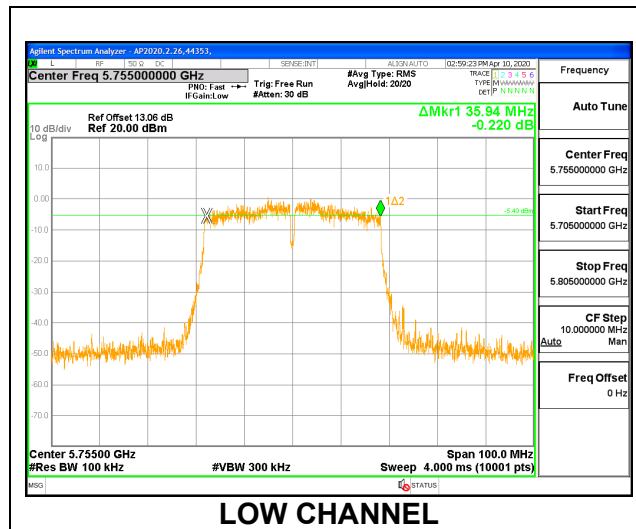

9.3.2. 802.11n HT40 MODE IN THE 5.8 GHz BAND

1TX ANT 6 MODE

Channel	Frequency (MHz)	6 dB Bandwidth (MHz)	Minimum Limit (MHz)
Low	5755	35.440	0.5
High	5795	35.690	0.5
142	5710	3.150	0.5

1TX ANT 5 MODE

Channel	Frequency (MHz)	6 dB Bandwidth (MHz)	Minimum Limit (MHz)
Low	5755	35.940	0.5
High	5795	35.340	0.5
142	5710	3.240	0.5