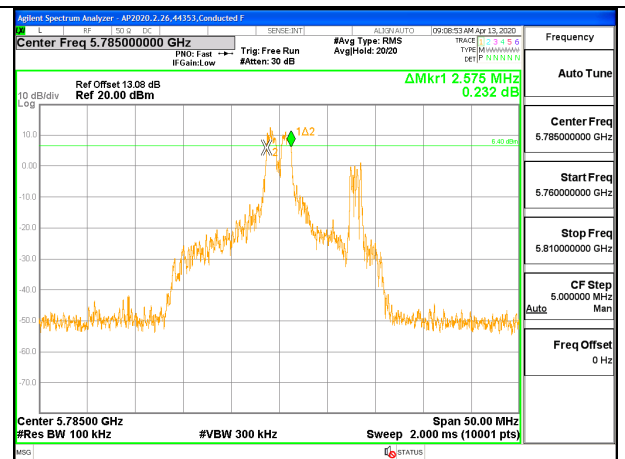

MID CHANNEL [ANT 5]