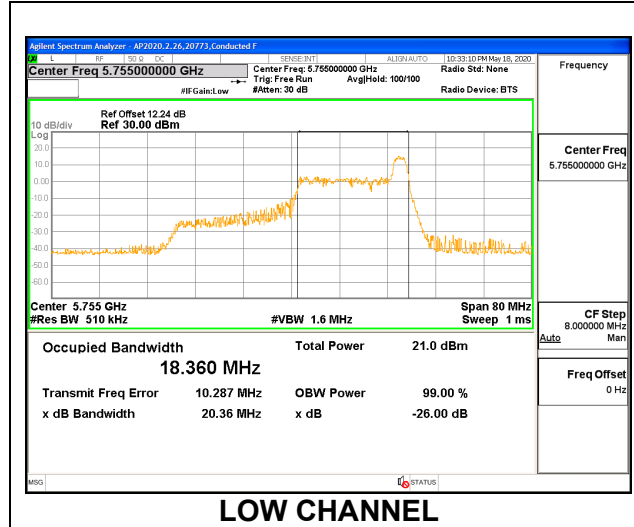

1TX ANT 6 MODE: 26 Tones, RU Index 17

Channel	Frequency (MHz)	99% Bandwidth (MHz)	26 dB Bandwidth (MHz)
Low	5755	18.360	20.36
High	5795	18.572	20.52