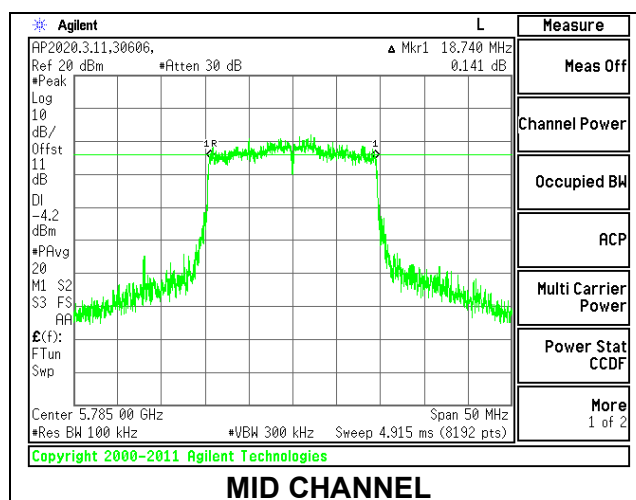

1TX ANT 6 MODE: 242 Tones, RU Index 61

Channel	Frequency (MHz)	6 dB Bandwidth (MHz)	Minimum Limit (MHz)
Low	5745	18.649	0.5
Mid	5785	18.740	0.5
High	5825	18.465	0.5
144	5720	4.460	0.5