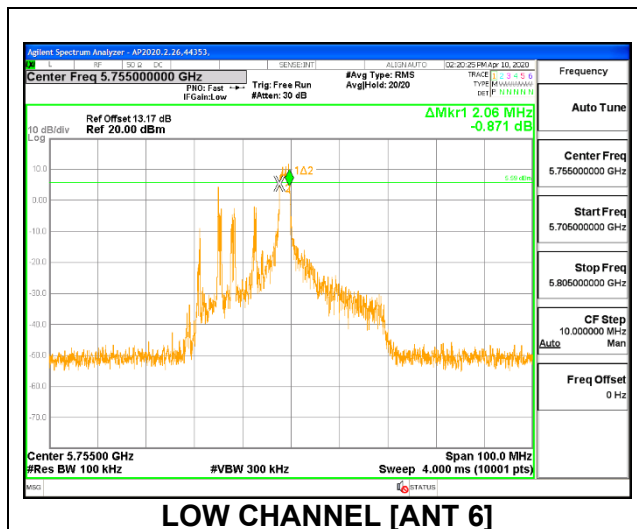

2TX ANT 6 + ANT 5 OFDMA MODE: 26 Tones, RU Index 8

Channel	Frequency (MHz)	6 dB Bandwidth ANT 6 (MHz)	6 dB Bandwidth ANT 5 (MHz)	Minimum Limit (MHz)
Low	5755	2.060	2.040	0.5
High	5795	2.000	2.070	0.5