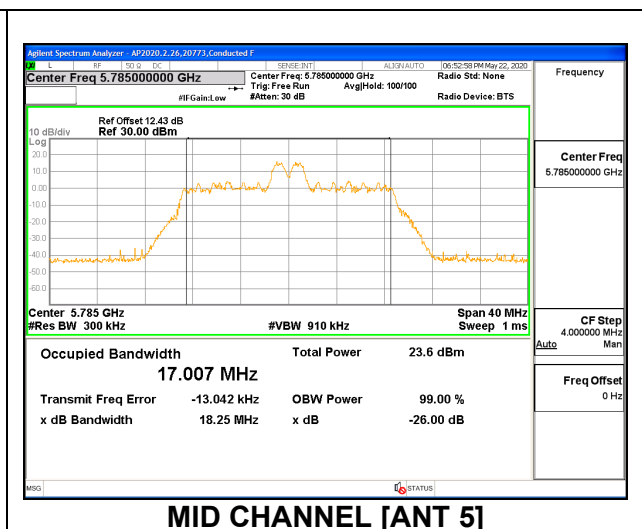

2TX ANT 6 + ANT 5 OFDMA MODE: 26 Tones, RU Index 4

Channel	Frequency (MHz)	99% Bandwidth ANT 6 (MHz)	26 dB Bandwidth ANT 6 (MHz)	99% Bandwidth ANT 5 (MHz)	26 dB Bandwidth ANT 5 (MHz)
Low	5745	17.073	19.22	17.020	18.18
Mid	5785	17.220	19.40	17.007	18.25
High	5825	17.010	18.95	17.011	18.32