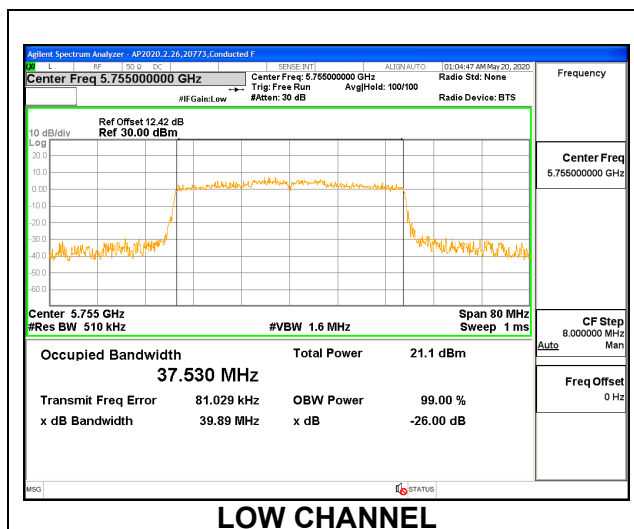

1TX ANT 5 MODE: 242 Tones, RU Index 65

Channel	Frequency (MHz)	99% Bandwidth (MHz)	26 dB Bandwidth (MHz)
Low	5755	37.530	39.89
High	5795	37.557	39.92