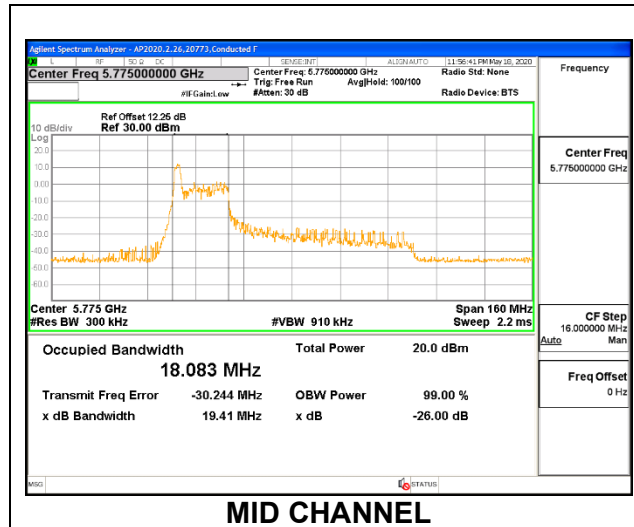

9.2.24. 802.11ax HE80 MODE IN THE 5.8 GHz BAND

1TX ANT 6 MODE: 26 Tones, RU Index 0

Channel	Frequency (MHz)	99% Bandwidth (MHz)	26 dB Bandwidth (MHz)
Mid	5775	18.083	19.41