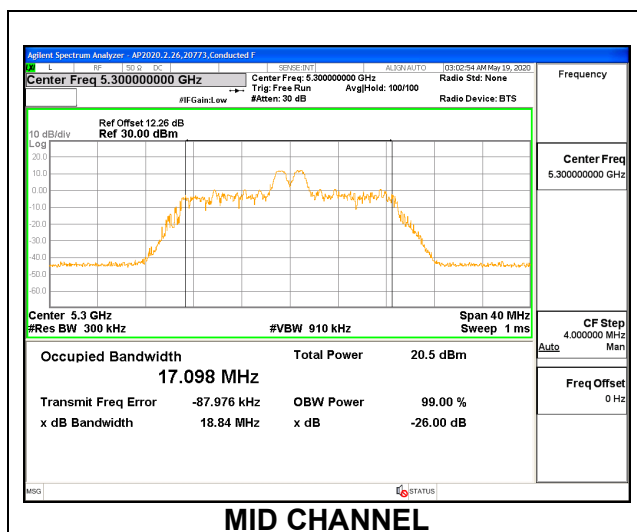

1TX ANT 5 MODE: 26 Tones, RU Index 4

Channel	Frequency (MHz)	99% Bandwidth (MHz)	26 dB Bandwidth (MHz)
Low	5260	17.042	19.03
Mid	5300	17.098	18.84
High	5320	17.039	19.14