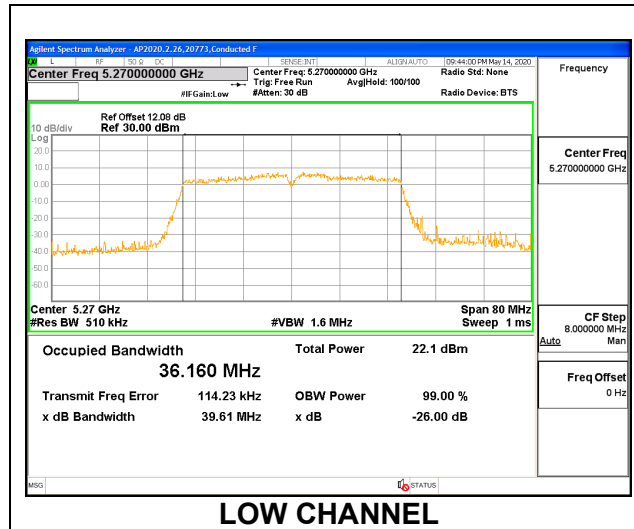

9.2.8. 802.11n HT40 MODE IN THE 5.3 GHz BAND

1TX ANT 6 MODE

Channel	Frequency (MHz)	99% Bandwidth (MHz)	26 dB Bandwidth (MHz)
Low	5270	36.160	39.61
High	5310	36.096	39.93