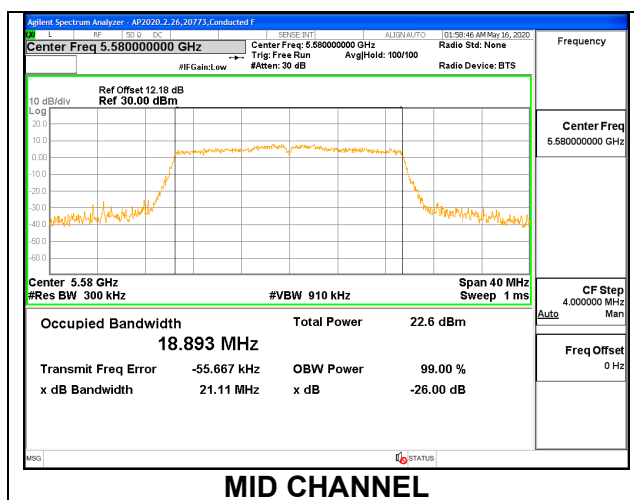

1TX ANT 6 MODE: 242 Tones, RU Index 61

Channel	Frequency (MHz)	99% Bandwidth (MHz)	26 dB Bandwidth (MHz)
Low	5500	18.892	21.18
Mid	5580	18.893	21.11
High	5700	18.916	21.02
144	5720	18.946	21.14