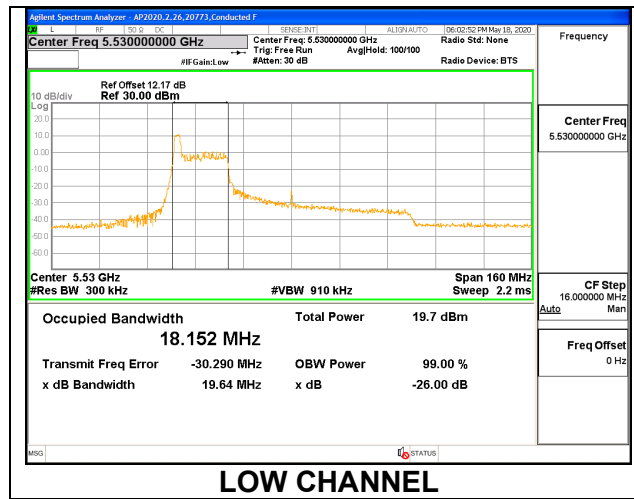

9.2.18. 802.11ax HE80 MODE IN THE 5.6 GHz BAND

1TX ANT 6 MODE: 26 Tones, RU Index 0

Channel	Frequency (MHz)	99% Bandwidth (MHz)	26 dB Bandwidth (MHz)
Low	5530	18.152	19.64
High	5610	18.086	19.83
138	5690	18.119	19.37