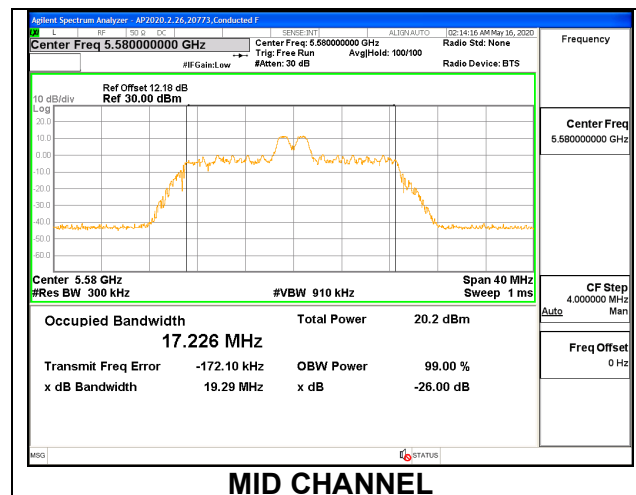

1TX ANT 6 MODE: 26 Tones, RU Index 4

Channel	Frequency (MHz)	99% Bandwidth (MHz)	26 dB Bandwidth (MHz)
Low	5500	17.147	19.33
Mid	5580	17.226	19.29
High	5700	17.142	19.33
144	5720	17.156	19.14