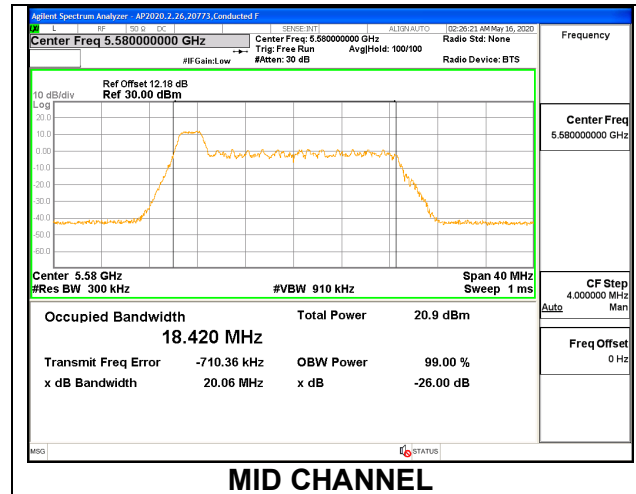

9.2.16. 802.11ax HE20 MODE IN THE 5.6 GHz BAND

1TX ANT 6 MODE: 26 Tones, RU Index 0

Channel	Frequency (MHz)	99% Bandwidth (MHz)	26 dB Bandwidth (MHz)
Low	5500	18.354	20.07
Mid	5580	18.420	20.06
High	5700	18.357	20.10
144	5720	18.315	19.76