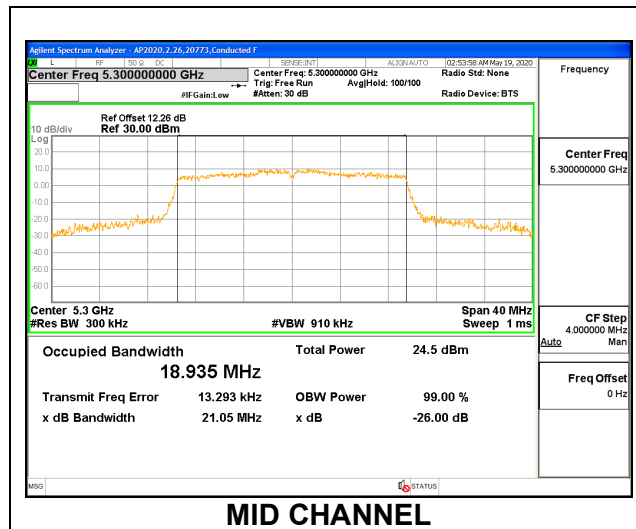

1TX ANT 5 MODE: 242 Tones, RU Index 61

Channel	Frequency (MHz)	99% Bandwidth (MHz)	26 dB Bandwidth (MHz)
Low	5260	18.879	21.01
Mid	5300	18.935	21.05
High	5320	18.945	21.01