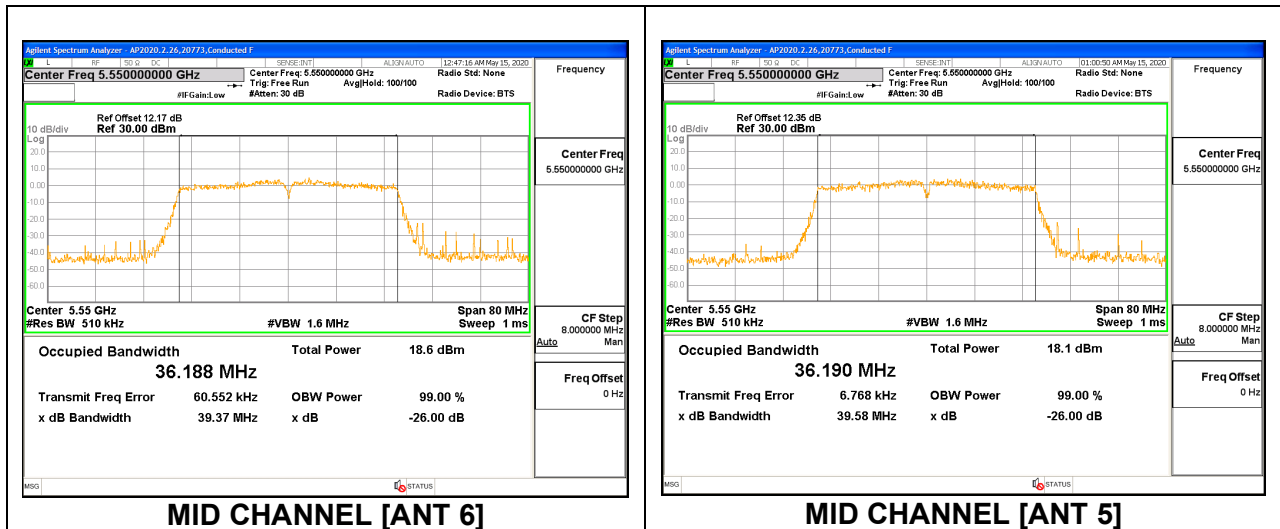

2TX ANT 6 + ANT 5 CDD MODE

Channel	Frequency (MHz)	99% Bandwidth ANT 6 (MHz)	26 dB Bandwidth ANT 6 (MHz)	99% Bandwidth ANT 5 (MHz)	26 dB Bandwidth ANT 5 (MHz)
Low	5510	36.172	39.42	36.209	39.40
Mid	5550	36.188	39.37	36.190	39.58
High	5670	36.128	39.23	36.044	39.58
142	5710	36.095	39.24	36.173	39.33