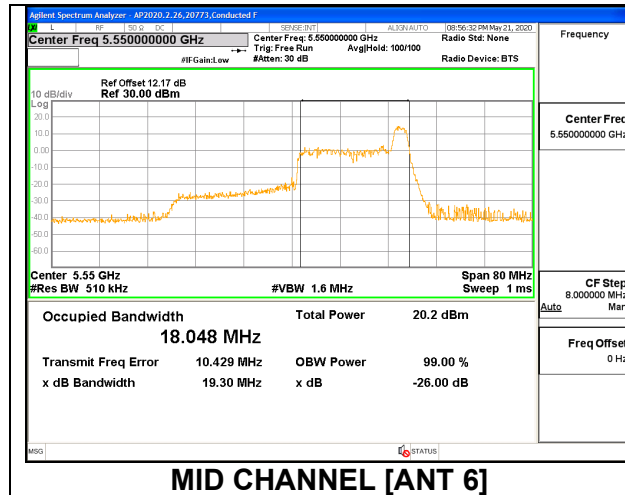

2TX ANT 6 + ANT 5 OFDMA MODE: 26 Tones, RU Index 17

Channel	Frequency (MHz)	99% Bandwidth	26 dB Bandwidth	99% Bandwidth	26 dB Bandwidth
		ANT 6 (MHz)	ANT 6 (MHz)	ANT 5 (MHz)	ANT 5 (MHz)
Low	5510	18.098	19.36	18.023	19.37
Mid	5550	18.048	19.30	18.401	20.19
High	5670	18.213	20.33	18.096	19.33
142	5710	18.241	20.27	18.134	19.49