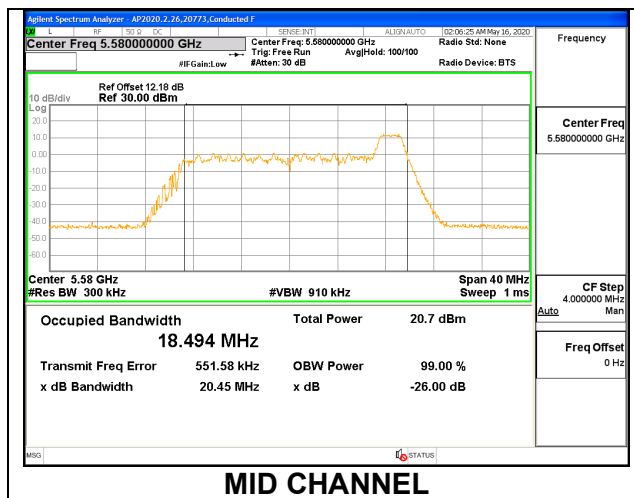

1TX ANT 6 MODE: 26 Tones, RU Index 8

Channel	Frequency (MHz)	99% Bandwidth (MHz)	26 dB Bandwidth (MHz)
Low	5500	18.624	20.39
Mid	5580	18.494	20.45
High	5700	18.492	20.54
144	5720	18.417	20.51