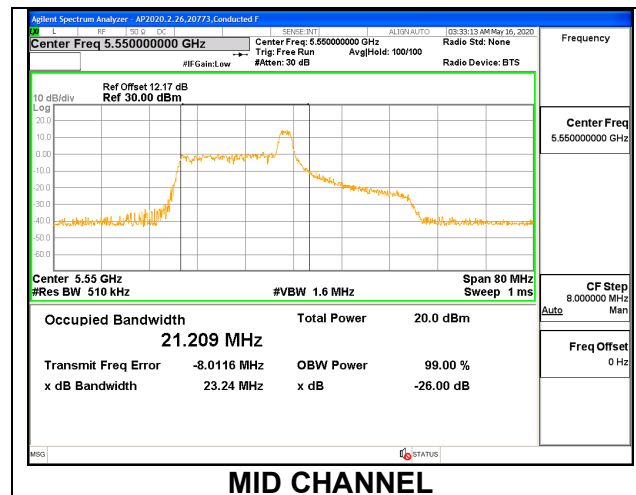

1TX ANT 6 MODE: 26 Tones, RU Index 4

Channel	Frequency (MHz)	99% Bandwidth (MHz)	26 dB Bandwidth (MHz)
Low	5510	21.643	23.48
Mid	5550	21.209	23.24
High	5670	21.271	23.76
142	5710	21.576	23.00