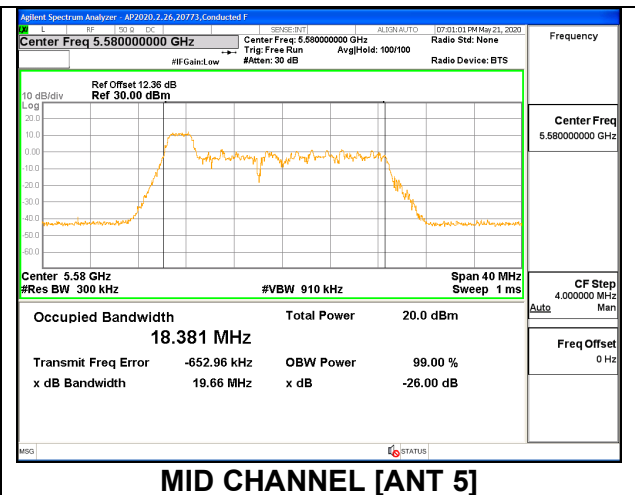

2TX ANT 6 + ANT 5 OFDMA MODE: 26 Tones, RU Index 0

Channel	Frequency (MHz)	99% Bandwidth		26 dB Bandwidth	
		ANT 6 (MHz)	ANT 6 (MHz)	ANT 5 (MHz)	ANT 5 (MHz)
Low	5500	18.420	20.06	18.301	19.66
Mid	5580	18.449	20.07	18.381	19.66
High	5700	18.392	20.08	18.341	19.61
144	5720	18.397	19.96	18.345	19.69