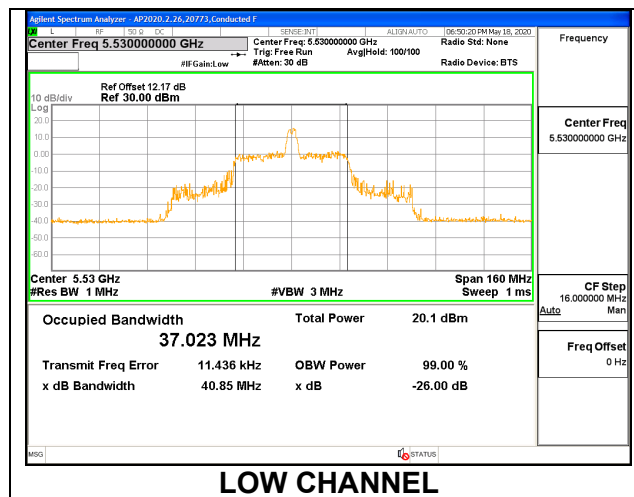

1TX ANT 6 MODE: 26 Tones, RU Index 18

Channel	Frequency (MHz)	99% Bandwidth (MHz)	26 dB Bandwidth (MHz)
Low	5530	37.023	40.85
High	5610	37.435	40.99
138	5690	37.346	39.97