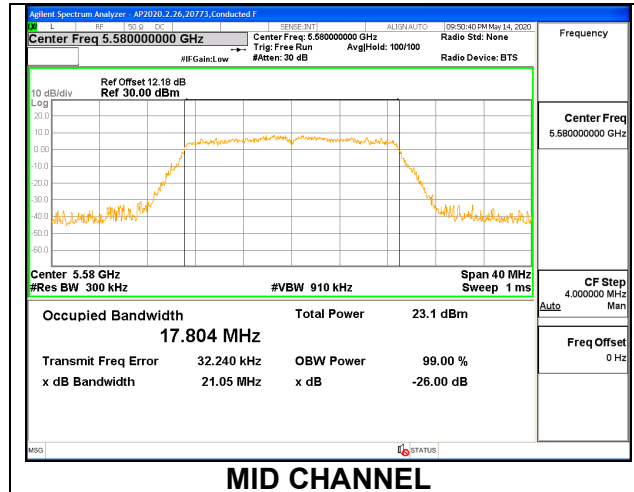

9.2.13. 802.11n HT20 MODE IN THE 5.6 GHz BAND

1TX ANT 6 MODE

Channel	Frequency (MHz)	99% Bandwidth (MHz)	26 dB Bandwidth (MHz)
Low	5500	17.733	21.22
Mid	5580	17.804	21.05
High	5700	17.813	21.04
144	5720	17.743	20.88