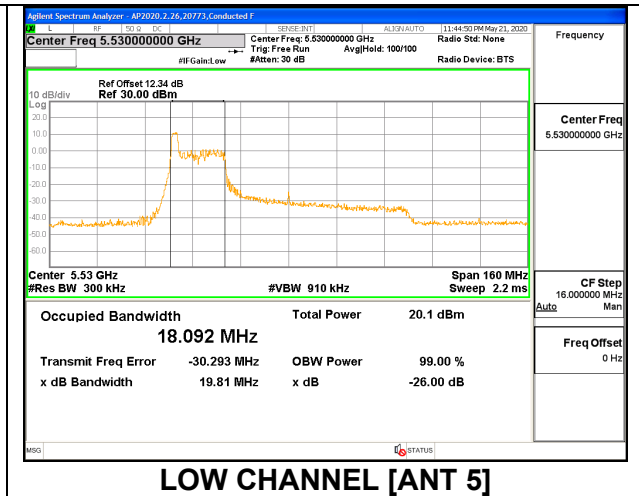

2TX ANT 6 + ANT 5 OFDMA MODE: 26 Tones, RU Index 0

Channel	Frequency (MHz)	99% Bandwidth ANT 6 (MHz)	26 dB Bandwidth ANT 6 (MHz)	99% Bandwidth ANT 5 (MHz)	26 dB Bandwidth ANT 5 (MHz)
Low	5530	18.127	19.48	18.092	19.81
High	5610	18.197	19.64	18.176	19.82
138	5690	18.164	19.68	18.133	19.38