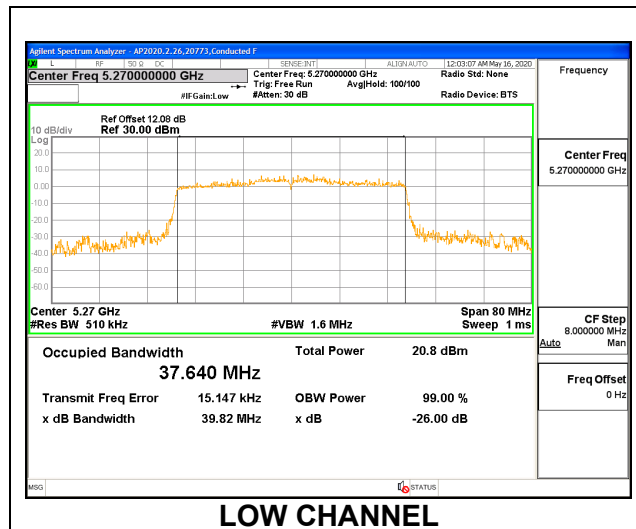

1TX ANT 6 MODE: 484 Tones, RU Index 65

Channel	Frequency (MHz)	99% Bandwidth (MHz)	26 dB Bandwidth (MHz)
Low	5270	37.640	39.82
High	5310	37.559	39.92