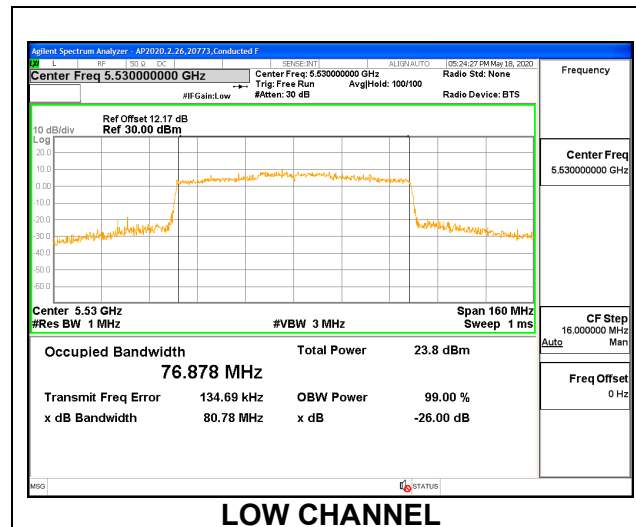

1TX ANT 6 MODE: 996 Tones, RU Index 67

Channel	Frequency (MHz)	99% Bandwidth (MHz)	26 dB Bandwidth (MHz)
Low	5530	76.878	80.78
High	5610	77.111	80.95
138	5690	76.888	80.52