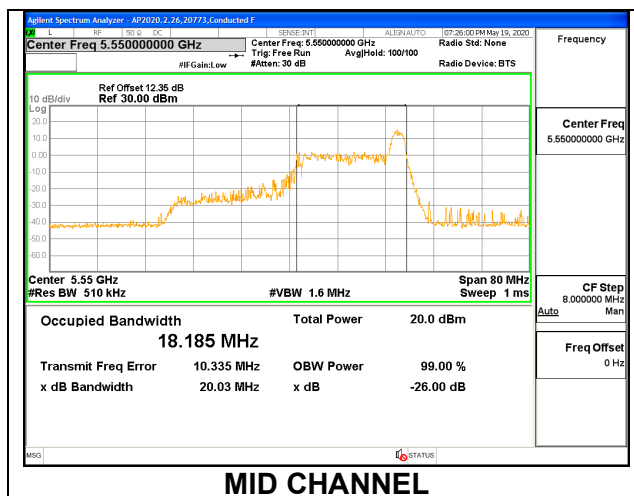

1TX ANT 5 MODE: 26 Tones, RU Index 17

Channel	Frequency (MHz)	99% Bandwidth (MHz)	26 dB Bandwidth (MHz)
Low	5510	18.410	20.56
Mid	5550	18.185	20.03
High	5670	18.423	20.93
142	5710	18.445	20.70