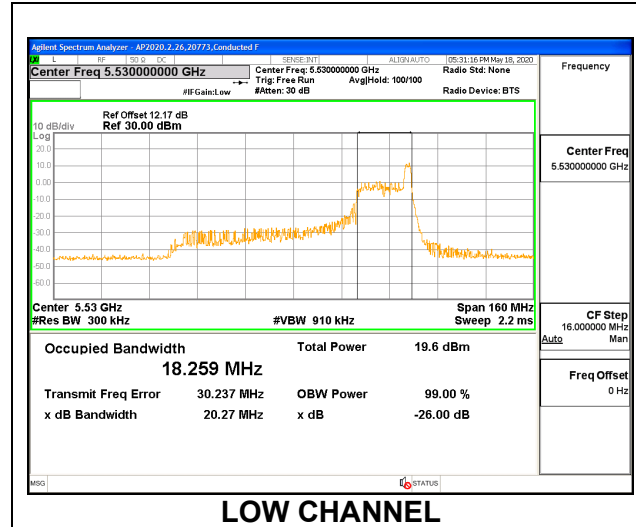

1TX ANT 6 MODE: 26 Tones, RU Index 36

Channel	Frequency (MHz)	99% Bandwidth (MHz)	26 dB Bandwidth (MHz)
Low	5530	18.259	20.27
High	5610	18.486	20.31
138	5690	18.257	20.16