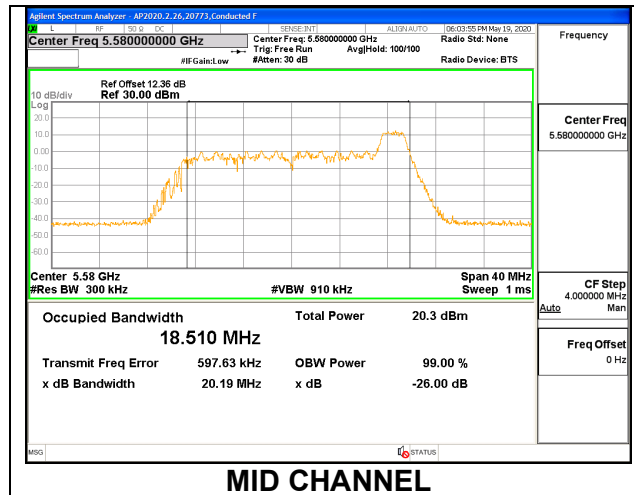

1TX ANT 5 MODE: 26 Tones, RU Index 8

Channel	Frequency (MHz)	99% Bandwidth (MHz)	26 dB Bandwidth (MHz)
Low	5500	18.465	20.33
Mid	5580	18.510	20.19
High	5700	18.378	20.42
144	5720	18.366	20.42