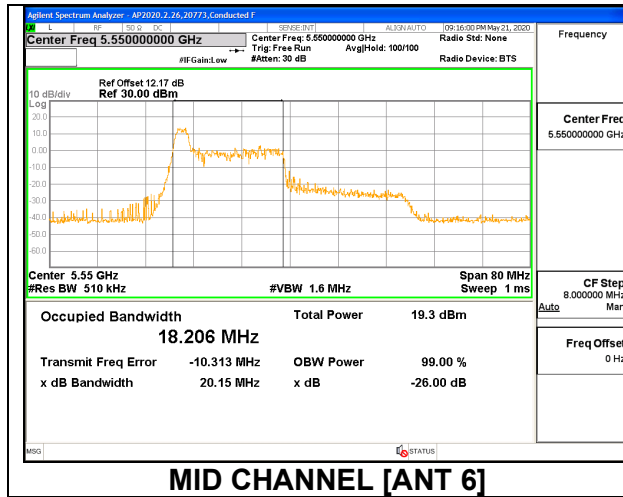

2TX ANT 6 + ANT 5 OFDMA MODE: 26 Tones, RU Index 0

Channel	Frequency (MHz)	99% Bandwidth	26 dB Bandwidth	99% Bandwidth	26 dB Bandwidth
		ANT 6 (MHz)	ANT 6 (MHz)	ANT 5 (MHz)	ANT 5 (MHz)
Low	5510	18.107	19.64	18.096	19.14
Mid	5550	18.206	20.15	18.260	20.06
High	5670	18.439	20.39	18.268	19.77
142	5710	18.533	20.25	18.149	19.78