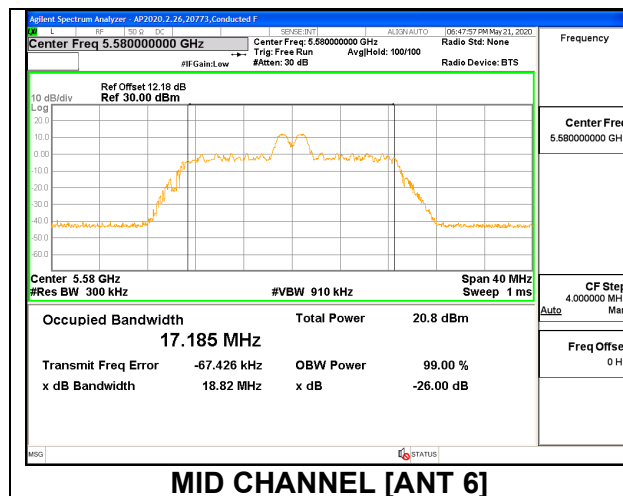

2TX ANT 6 + ANT 5 OFDMA MODE: 26 Tones, RU Index 4

Channel	Frequency (MHz)	99% Bandwidth		26 dB Bandwidth	
		ANT 6 (MHz)	ANT 6 (MHz)	ANT 5 (MHz)	ANT 5 (MHz)
Low	5500	17.225	19.09	17.036	18.24
Mid	5580	17.185	18.82	17.011	18.40
High	5700	17.030	19.03	17.005	18.25
144	5720	17.119	19.30	17.017	18.29