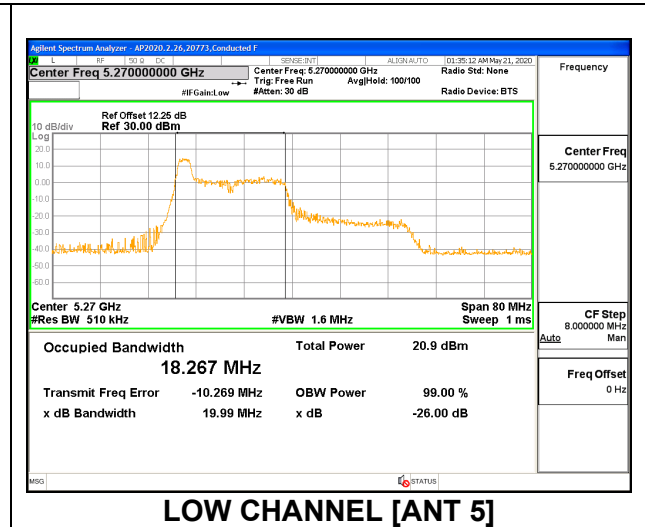

2TX ANT 6 + ANT 5 OFDMA MODE: 26 Tones, RU Index 0

Channel	Frequency (MHz)	99% Bandwidth ANT 6 (MHz)	26 dB Bandwidth ANT 6 (MHz)	99% Bandwidth ANT 5 (MHz)	26 dB Bandwidth ANT 5 (MHz)
Low	5270	18.468	20.42	18.267	19.99
High	5310	18.402	20.62	18.304	19.59