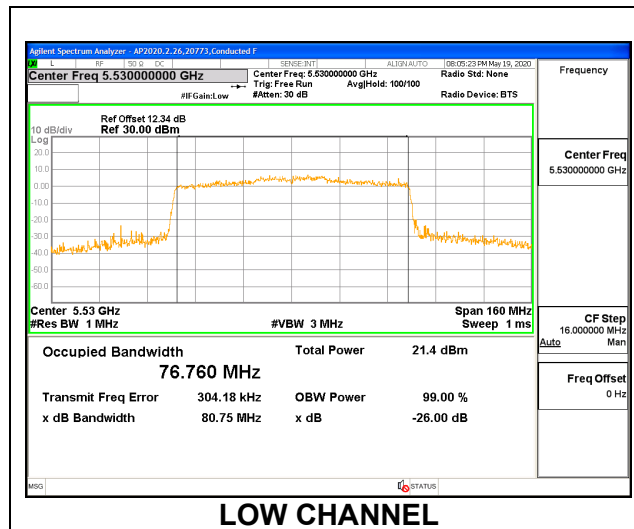

1TX ANT 5 MODE: 996 Tones, RU Index 67

Channel	Frequency (MHz)	99% Bandwidth (MHz)	26 dB Bandwidth (MHz)
Low	5530	76.760	80.75
High	5610	76.815	80.66
138	5690	76.751	80.71