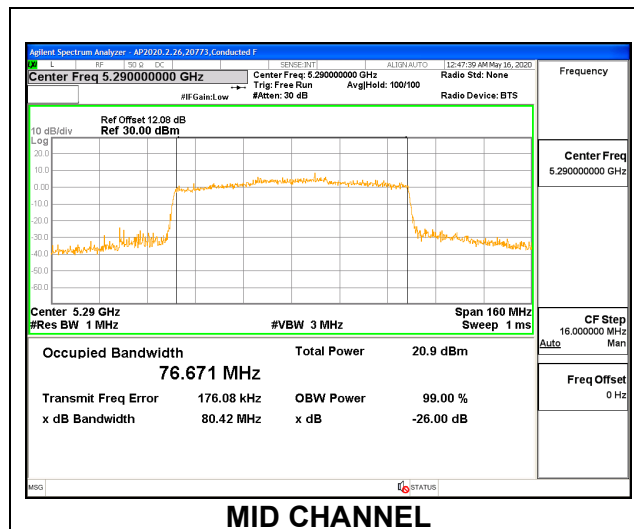

1TX ANT 6 MODE: 996 Tones, RU Index 67

Channel	Frequency (MHz)	99% Bandwidth (MHz)	26 dB Bandwidth (MHz)
Mid	5290	76.671	80.42