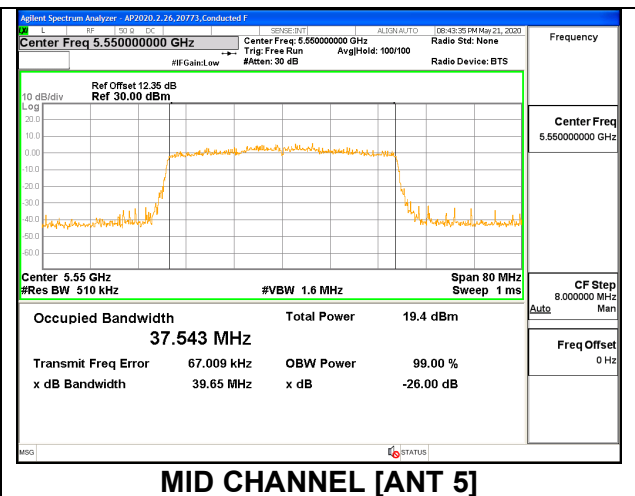

2TX ANT 6 + ANT 5 OFDMA MODE: 484 Tones, RU Index 65

Channel	Frequency (MHz)	99% Bandwidth	26 dB Bandwidth	99% Bandwidth	26 dB Bandwidth
		ANT 6 (MHz)	ANT 6 (MHz)	ANT 5 (MHz)	ANT 5 (MHz)
Low	5510	37.524	39.86	37.552	39.79
Mid	5550	37.455	39.55	37.543	39.65
High	5670	37.670	39.65	37.614	39.80
142	5710	37.580	39.82	37.556	39.80