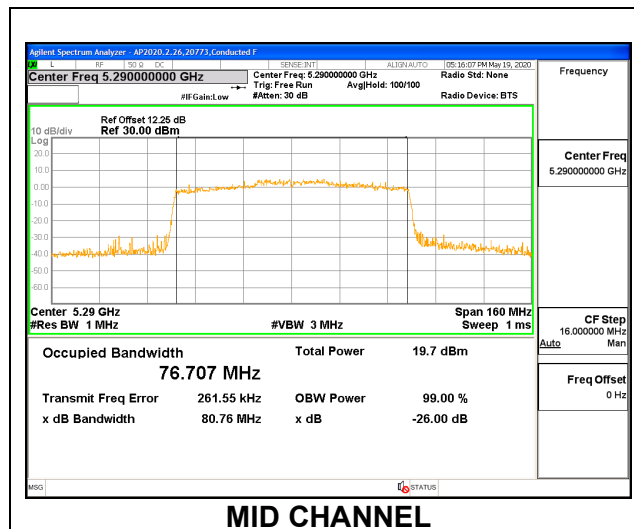

1TX ANT 5 MODE: 996 Tones, RU Index 67

Channel	Frequency (MHz)	99% Bandwidth (MHz)	26 dB Bandwidth (MHz)
Mid	5290	76.707	80.76