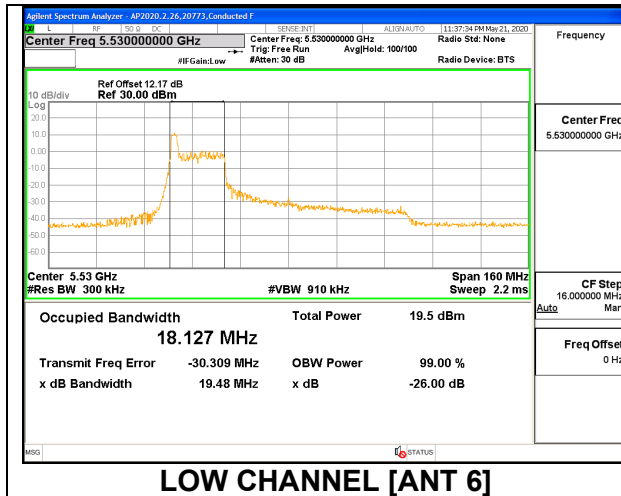

2TX ANT 6 + ANT 5 OFDMA MODE: 26 Tones, RU Index 0

Channel	Frequency (MHz)	99% Bandwidth ANT 6 (MHz)	26 dB Bandwidth ANT 6 (MHz)	99% Bandwidth ANT 5 (MHz)	26 dB Bandwidth ANT 5 (MHz)
Low	5530	18.127	19.48	18.092	19.81
High	5610	18.197	19.64	18.176	19.82
138	5690	18.164	19.68	18.133	19.38