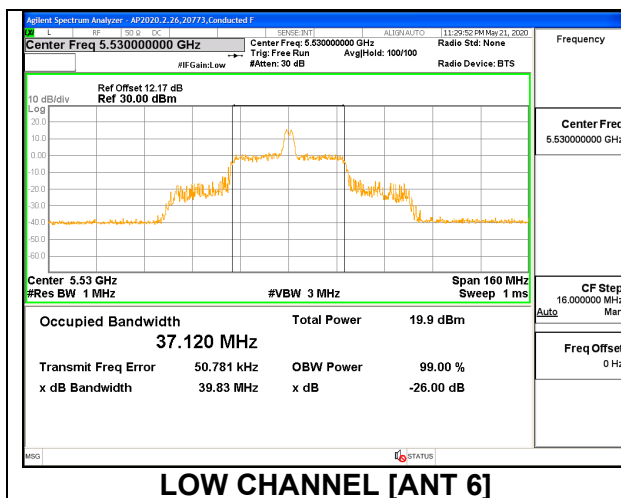

2TX ANT 6 + ANT 5 OFDMA MODE: 26 Tones, RU Index 18

Channel	Frequency (MHz)	99% Bandwidth ANT 6 (MHz)	26 dB Bandwidth ANT 6 (MHz)	99% Bandwidth ANT 5 (MHz)	26 dB Bandwidth ANT 5 (MHz)
Low	5530	37.120	39.83	36.597	38.75
High	5610	36.994	39.70	36.413	38.73
138	5690	36.951	39.70	36.458	38.58