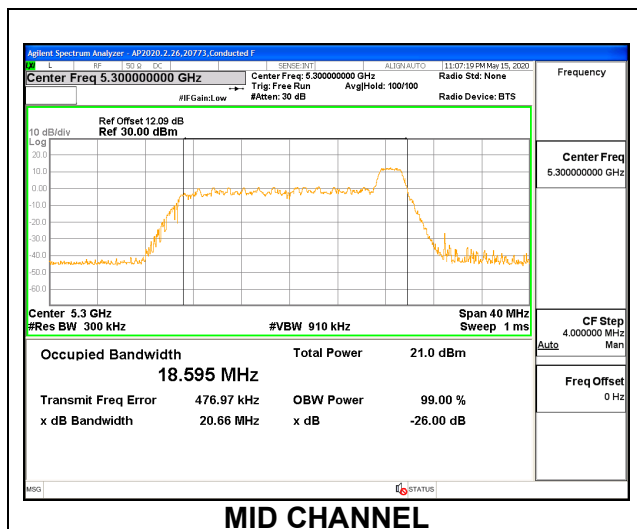

1TX ANT 6 MODE: 26 Tones, RU Index 8

Channel	Frequency (MHz)	99% Bandwidth (MHz)	26 dB Bandwidth (MHz)
Low	5260	18.600	20.58
Mid	5300	18.595	20.66
High	5320	18.449	20.42