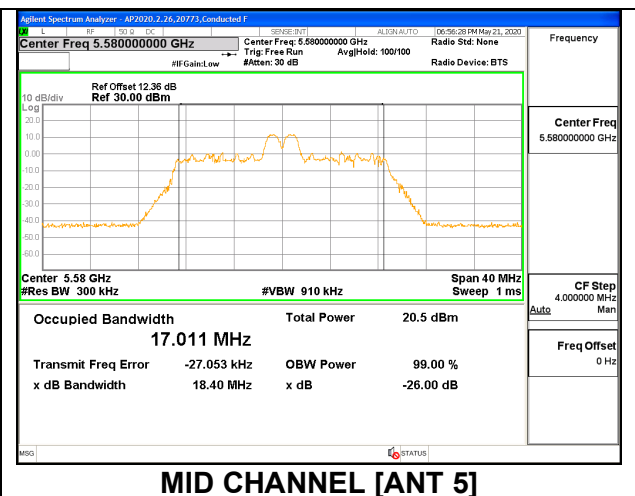

2TX ANT 6 + ANT 5 OFDMA MODE: 26 Tones, RU Index 4

Channel	Frequency (MHz)	99% Bandwidth		26 dB Bandwidth	
		ANT 6 (MHz)	ANT 6 (MHz)	ANT 5 (MHz)	ANT 5 (MHz)
Low	5500	17.225	19.09	17.036	18.24
Mid	5580	17.185	18.82	17.011	18.40
High	5700	17.030	19.03	17.005	18.25
144	5720	17.119	19.30	17.017	18.29