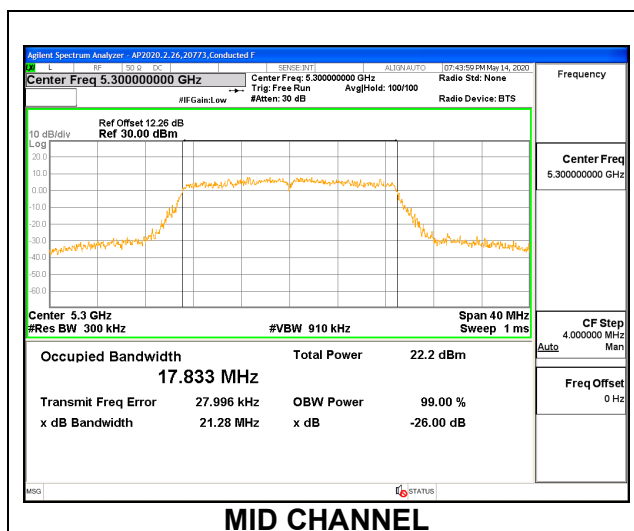

1TX ANT 5 MODE

Channel	Frequency (MHz)	99% Bandwidth (MHz)	26 dB Bandwidth (MHz)
Low	5260	17.864	21.20
Mid	5300	17.833	21.28
High	5320	17.853	21.20