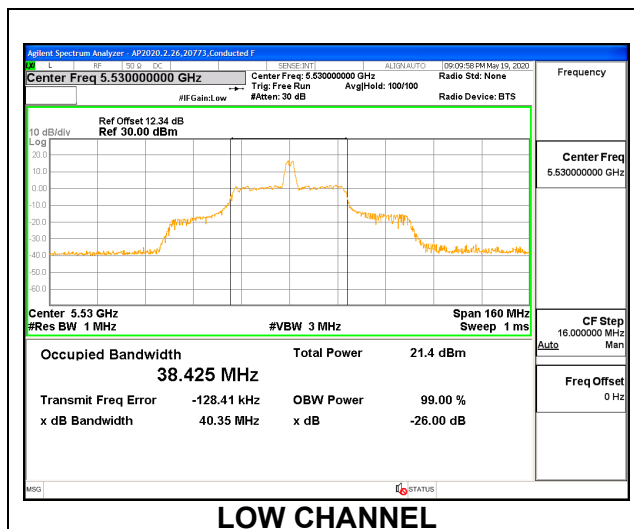

1TX ANT 5 MODE: 26 Tones, RU Index 18

Channel	Frequency (MHz)	99% Bandwidth (MHz)	26 dB Bandwidth (MHz)
Low	5530	38.425	40.35
High	5610	37.749	40.03
138	5690	37.673	40.03