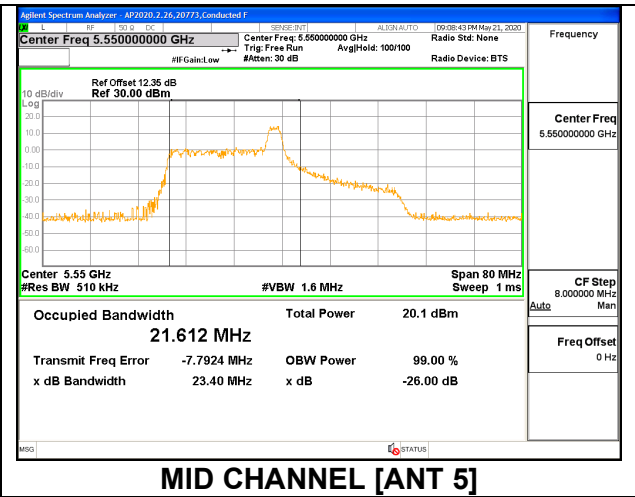

2TX ANT 6 + ANT 5 OFDMA MODE: 26 Tones, RU Index 8

Channel	Frequency (MHz)	99% Bandwidth	26 dB Bandwidth	99% Bandwidth	26 dB Bandwidth
		ANT 6 (MHz)	ANT 6 (MHz)	ANT 5 (MHz)	ANT 5 (MHz)
Low	5510	21.026	23.76	21.320	23.86
Mid	5550	21.127	23.16	21.612	23.40
High	5670	21.823	23.30	21.504	23.33
142	5710	21.490	23.74	21.143	23.41