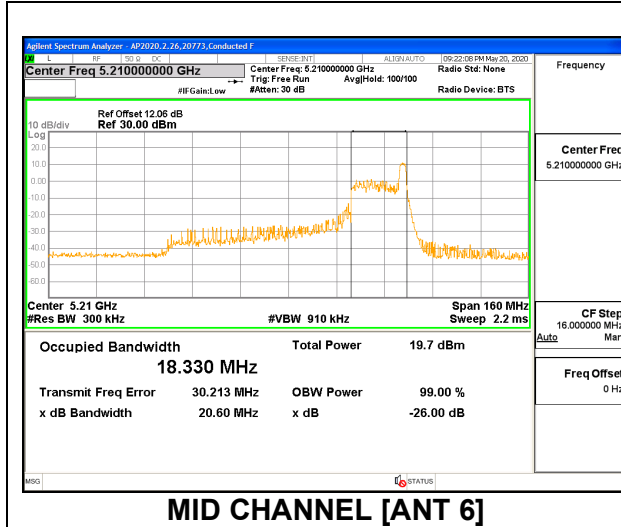

2TX ANT 6 + ANT 5 OFDMA MODE: 26 Tones, RU Index 36

Channel	Frequency (MHz)	99% Bandwidth ANT 6 (MHz)	26 dB Bandwidth ANT 6 (MHz)	99% Bandwidth ANT 5 (MHz)	26 dB Bandwidth ANT 5 (MHz)
Mid	5210	18.330	20.60	18.075	19.68