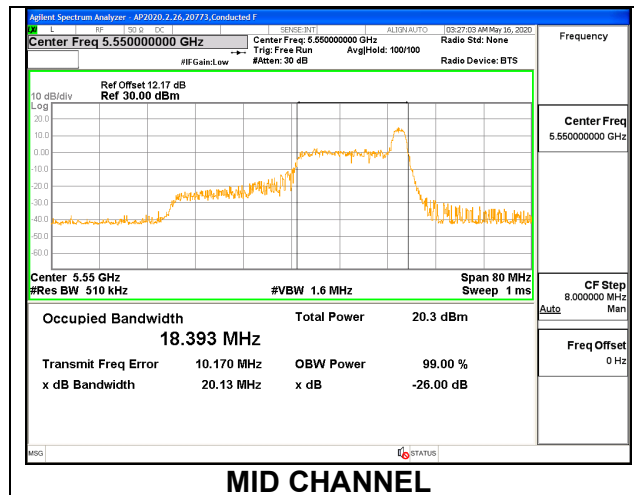

1TX ANT 6 MODE: 26 Tones, RU Index 17

Channel	Frequency (MHz)	99% Bandwidth (MHz)	26 dB Bandwidth (MHz)
Low	5510	18.374	20.95
Mid	5550	18.393	20.13
High	5670	18.308	20.21
142	5710	18.166	20.24