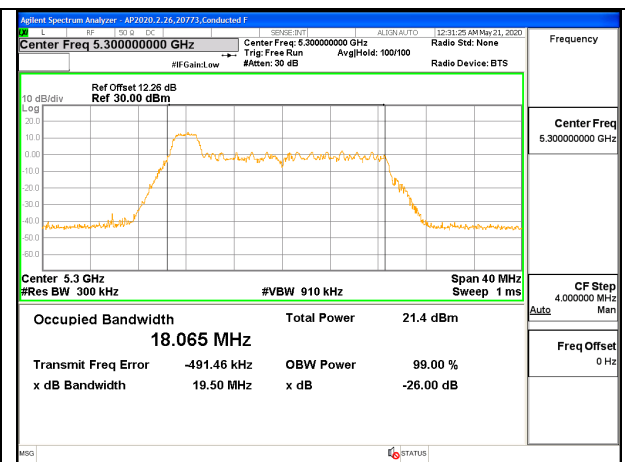

2TX ANT 6 + ANT 5 OFDMA MODE: 26 Tones, RU Index 0

Channel	Frequency (MHz)	99% Bandwidth ANT 6 (MHz)	26 dB Bandwidth ANT 6 (MHz)	99% Bandwidth ANT 5 (MHz)	26 dB Bandwidth ANT 5 (MHz)
Low	5260	18.016	19.58	18.019	19.73
Mid	5300	18.081	19.41	18.065	19.50
High	5320	18.060	19.57	18.309	19.58