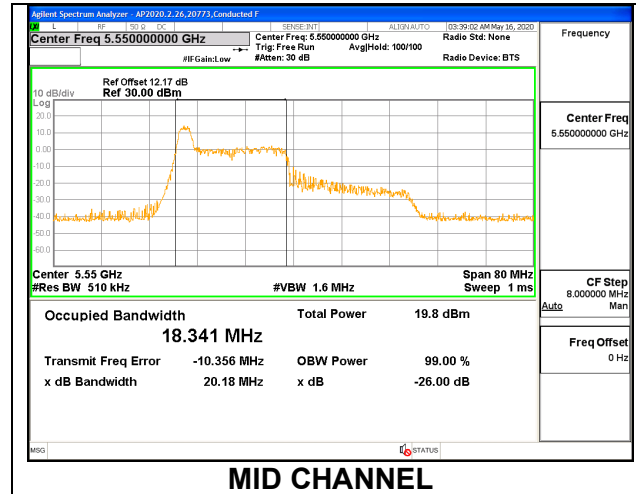

9.2.17. 802.11ax HE40 MODE IN THE 5.6 GHz BAND

1TX ANT 6 MODE: 26 Tones, RU Index 0

Channel	Frequency (MHz)	99% Bandwidth (MHz)	26 dB Bandwidth (MHz)
Low	5510	18.391	20.65
Mid	5550	18.341	20.18
High	5670	18.484	20.38
142	5710	18.716	20.83