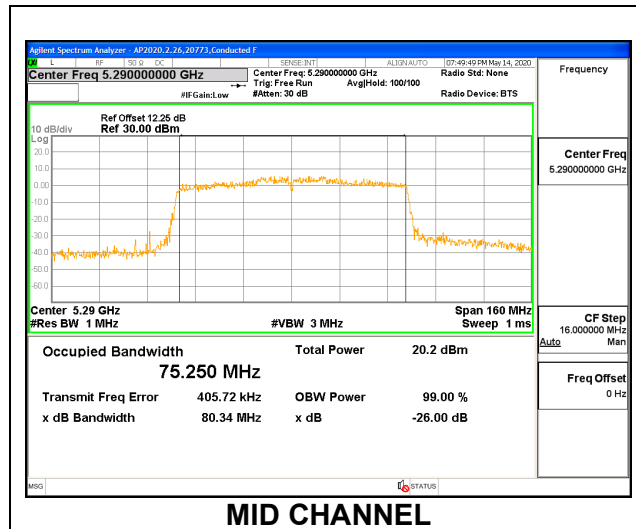

LOW CHANNEL [ANT 6]

LOW CHANNEL [ANT 5]

9.2.9. 802.11ac VHT80MODE IN THE 5.3 GHz BAND

1TX ANT 6 MODE

Channel	Frequency (MHz)	99% Bandwidth (MHz)	26 dB Bandwidth (MHz)
Mid	5290	75.363	80.66

1TX ANT 5 MODE

Channel	Frequency (MHz)	99% Bandwidth (MHz)	26 dB Bandwidth (MHz)
Mid	5290	75.250	80.34