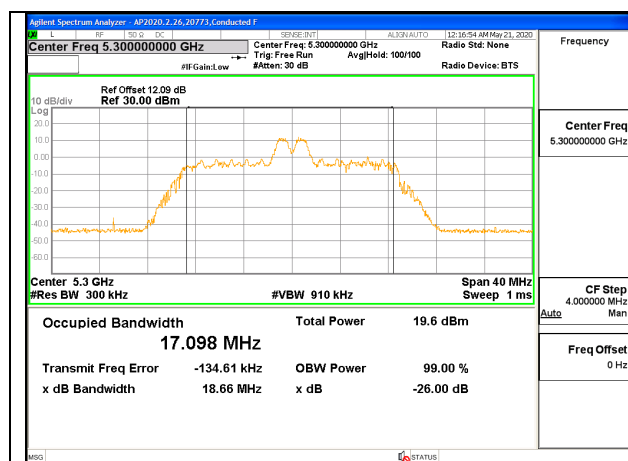

2TX ANT 6 + ANT 5 OFDMA MODE: 26 Tones, RU Index 4

Channel	Frequency (MHz)	99% Bandwidth ANT 6 (MHz)	26 dB Bandwidth ANT 6 (MHz)	99% Bandwidth ANT 5 (MHz)	26 dB Bandwidth ANT 5 (MHz)
Low	5260	17.254	18.88	17.051	18.32
Mid	5300	17.098	18.66	17.007	18.15
High	5320	17.163	19.46	17.006	18.11