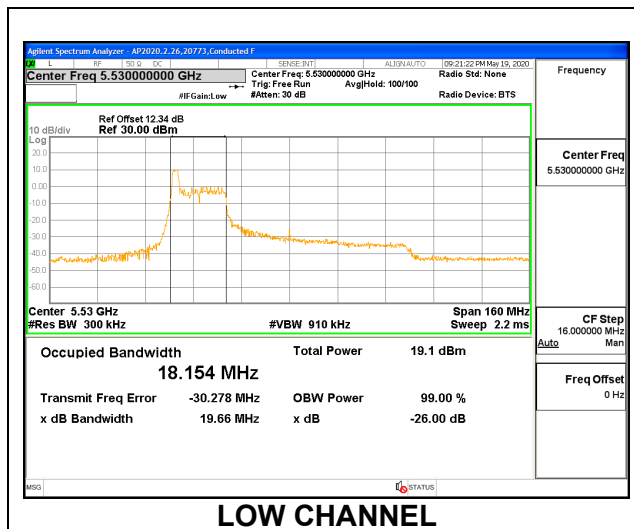

1TX ANT 5 MODE: 26 Tones, RU Index 0

Channel	Frequency (MHz)	99% Bandwidth (MHz)	26 dB Bandwidth (MHz)
Low	5530	18.154	19.66
High	5610	18.091	19.51
138	5690	18.068	19.37