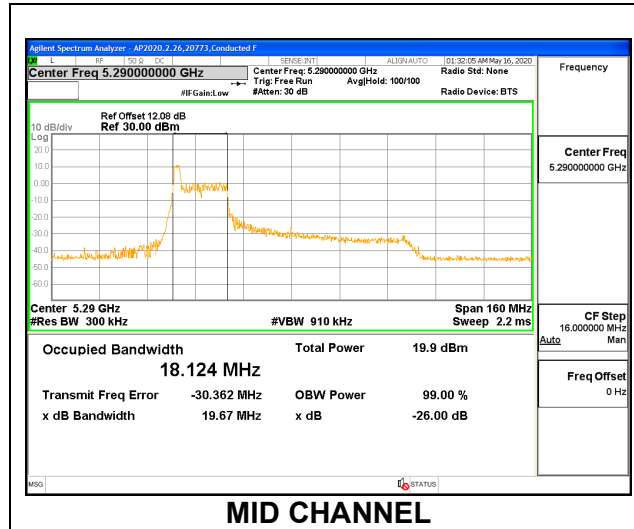

9.2.12. 802.11ax HE80 MODE IN THE 5.3 GHz BAND

1TX ANT 6 MODE: 26 Tones, RU Index 0

Channel	Frequency (MHz)	99% Bandwidth (MHz)	26 dB Bandwidth (MHz)
Mid	5290	18.124	19.67