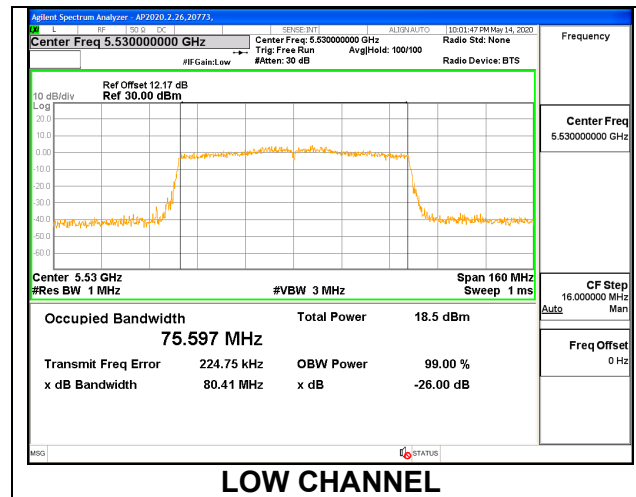

9.2.15. 802.11ac VHT80MODE IN THE 5.6 GHz BAND

1TX ANT 6 MODE

Channel	Frequency (MHz)	99% Bandwidth (MHz)	26 dB Bandwidth (MHz)
Low	5530	75.597	80.41
High	5610	75.673	80.90
138	5690	75.357	80.30

1TX ANT 5 MODE