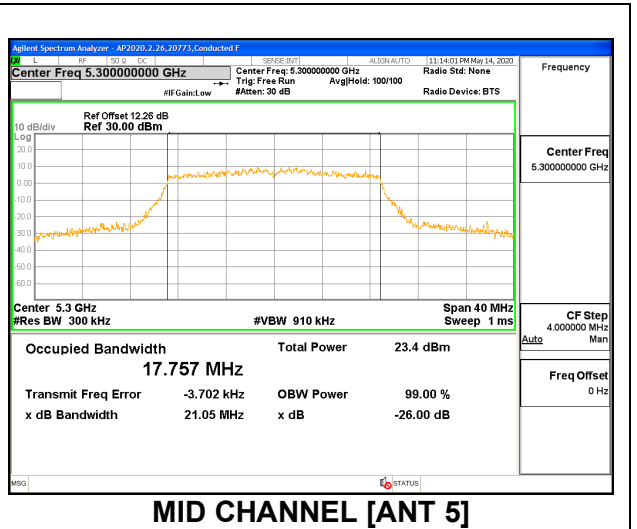

2TX ANT 6 + ANT 5 CDD MODE

Channel	Frequency (MHz)	99% Bandwidth ANT 6 (MHz)	26 dB Bandwidth ANT 6 (MHz)	99% Bandwidth ANT 5 (MHz)	26 dB Bandwidth ANT 5 (MHz)
Low	5260	17.838	21.06	17.748	21.15
Mid	5300	17.836	21.05	17.757	21.05
High	5320	17.809	21.11	17.819	21.06