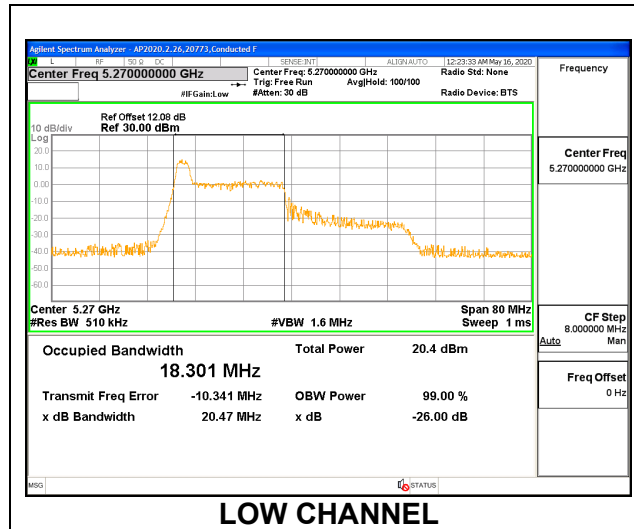

9.2.11. 802.11ax HE40 MODE IN THE 5.3 GHz BAND

1TX ANT 6 MODE: 26 Tones, RU Index 0

Channel	Frequency (MHz)	99% Bandwidth (MHz)	26 dB Bandwidth (MHz)
Low	5270	18.301	20.47
High	5310	18.540	20.61