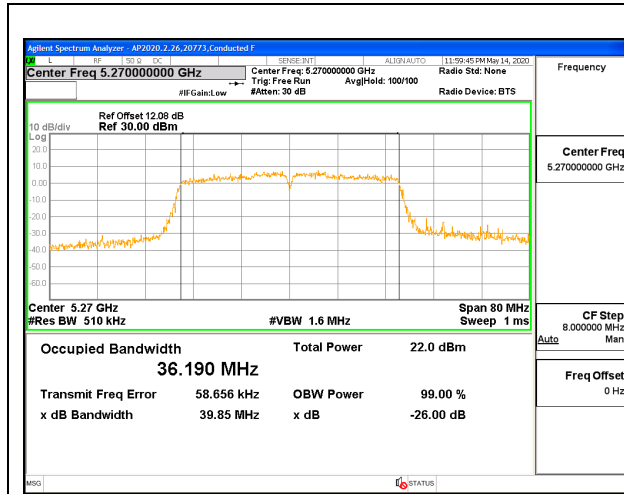

2TX ANT 6 + ANT 5 CDD MODE

Channel	Frequency (MHz)	99% Bandwidth ANT 6 (MHz)	26 dB Bandwidth ANT 6 (MHz)	99% Bandwidth ANT 5 (MHz)	26 dB Bandwidth ANT 5 (MHz)
Low	5270	36.190	39.85	36.179	39.46
High	5310	36.172	39.84	36.171	39.56

LOW CHANNEL [ANT 6]