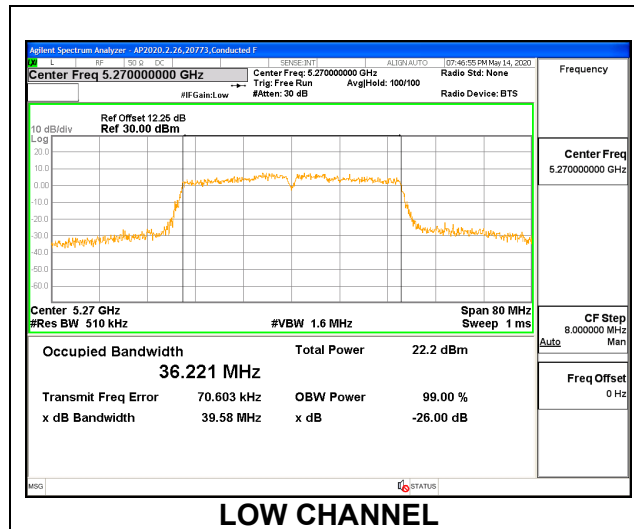

9.2.8. 802.11n HT40 MODE IN THE 5.3 GHz BAND

1TX ANT 6 MODE

Channel	Frequency (MHz)	99% Bandwidth (MHz)	26 dB Bandwidth (MHz)
Low	5270	36.160	39.61
High	5310	36.096	39.93

1TX ANT 5 MODE

Channel	Frequency (MHz)	99% Bandwidth (MHz)	26 dB Bandwidth (MHz)
Low	5270	36.221	39.58
High	5310	36.161	39.91