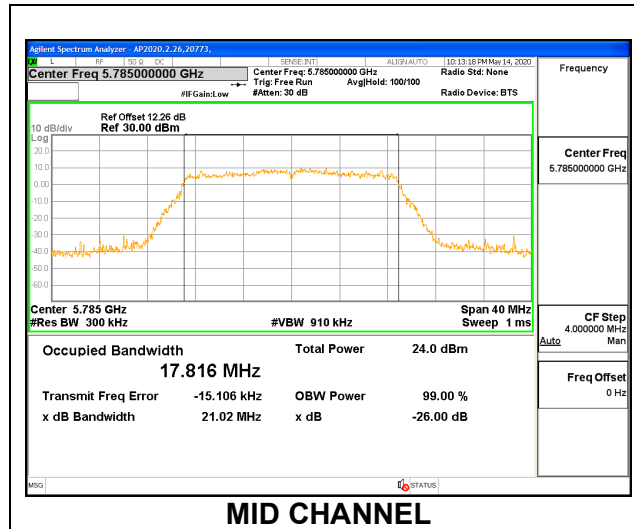

9.2.19. 802.11n HT20 MODE IN THE 5.8 GHz BAND

1TX ANT 6 MODE

Channel	Frequency (MHz)	99% Bandwidth (MHz)	26 dB Bandwidth (MHz)
Low	5745	17.821	21.02
Mid	5785	17.816	21.02
High	5825	17.807	21.08