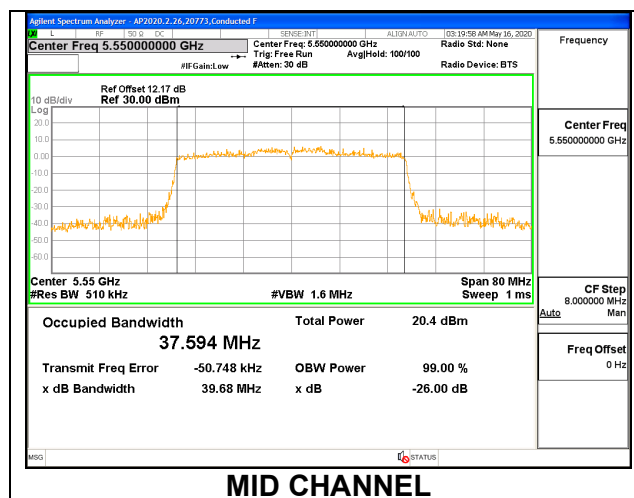

1TX ANT 6 MODE: 484 Tones, RU Index 65

Channel	Frequency (MHz)	99% Bandwidth (MHz)	26 dB Bandwidth (MHz)
Low	5510	37.507	39.95
Mid	5550	37.594	39.68
High	5670	37.555	39.85
142	5710	37.515	39.74