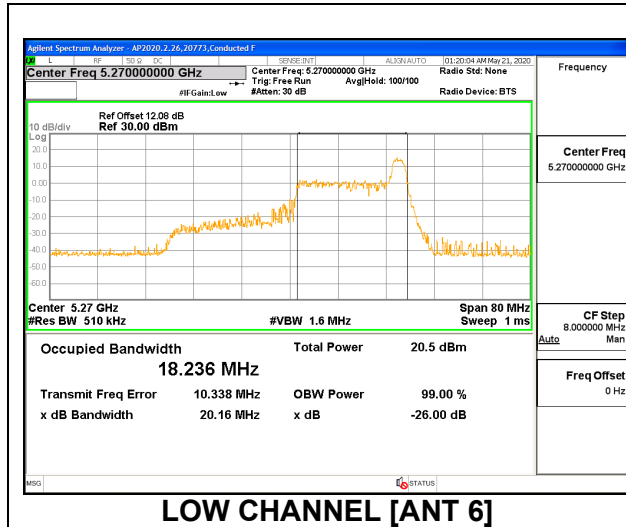

2TX ANT 6 + ANT 5 OFDMA MODE: 26 Tones, RU Index 17

Channel	Frequency (MHz)	99% Bandwidth ANT 6 (MHz)	26 dB Bandwidth ANT 6 (MHz)	99% Bandwidth ANT 5 (MHz)	26 dB Bandwidth ANT 5 (MHz)
Low	5270	18.236	20.16	18.219	19.31
High	5310	18.298	20.70	18.146	19.37