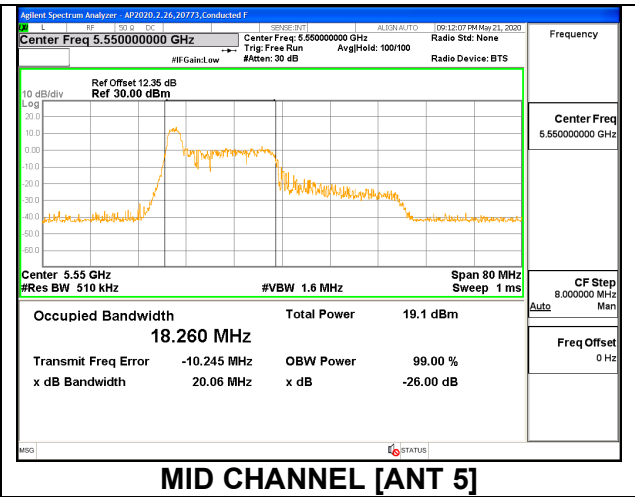

2TX ANT 6 + ANT 5 OFDMA MODE: 26 Tones, RU Index 0

Channel	Frequency (MHz)	99% Bandwidth	26 dB Bandwidth	99% Bandwidth	26 dB Bandwidth
		ANT 6 (MHz)	ANT 6 (MHz)	ANT 5 (MHz)	ANT 5 (MHz)
Low	5510	18.107	19.64	18.096	19.14
Mid	5550	18.206	20.15	18.260	20.06
High	5670	18.439	20.39	18.268	19.77
142	5710	18.533	20.25	18.149	19.78