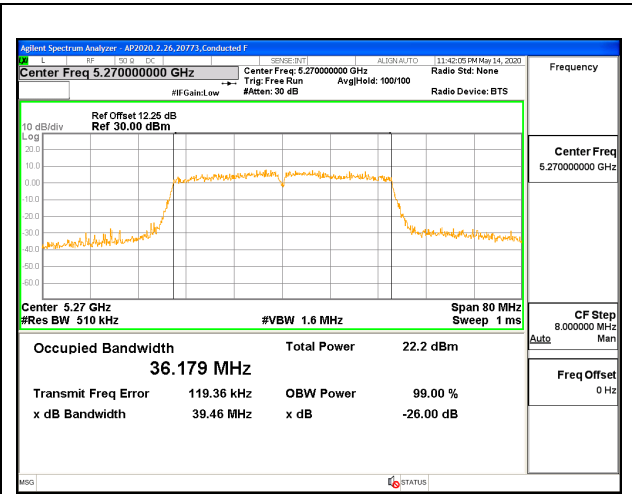

LOW CHANNEL [ANT 5]