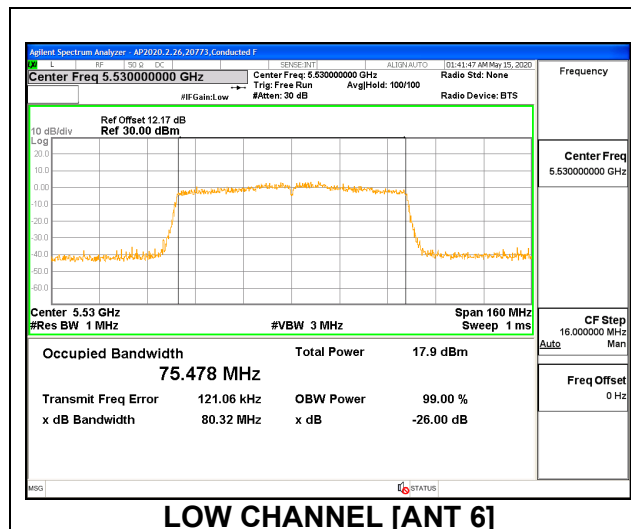

2TX ANT 6 + ANT 5 CDD MODE

Channel	Frequency (MHz)	99% Bandwidth ANT 6 (MHz)	26 dB Bandwidth ANT 6 (MHz)	99% Bandwidth ANT 5 (MHz)	26 dB Bandwidth ANT 5 (MHz)
Low	5530	75.478	80.32	75.529	80.10
High	5610	75.515	80.89	75.571	80.62
138	5690	75.373	80.33	75.571	80.47