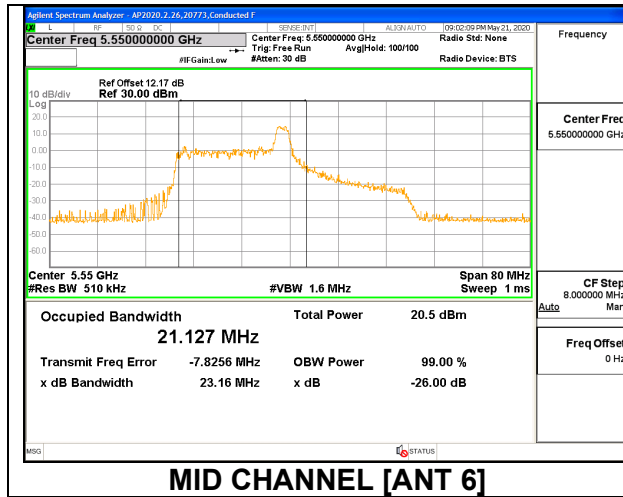

2TX ANT 6 + ANT 5 OFDMA MODE: 26 Tones, RU Index 8

Channel	Frequency (MHz)	99% Bandwidth	26 dB Bandwidth	99% Bandwidth	26 dB Bandwidth
		ANT 6 (MHz)	ANT 6 (MHz)	ANT 5 (MHz)	ANT 5 (MHz)
Low	5510	21.026	23.76	21.320	23.86
Mid	5550	21.127	23.16	21.612	23.40
High	5670	21.823	23.30	21.504	23.33
142	5710	21.490	23.74	21.143	23.41