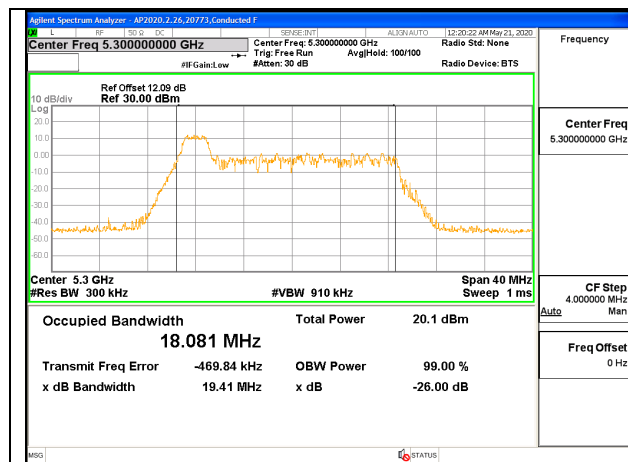

2TX ANT 6 + ANT 5 OFDMA MODE: 26 Tones, RU Index 0

Channel	Frequency (MHz)	99% Bandwidth ANT 6 (MHz)	26 dB Bandwidth ANT 6 (MHz)	99% Bandwidth ANT 5 (MHz)	26 dB Bandwidth ANT 5 (MHz)
Low	5260	18.016	19.58	18.019	19.73
Mid	5300	18.081	19.41	18.065	19.50
High	5320	18.060	19.57	18.309	19.58