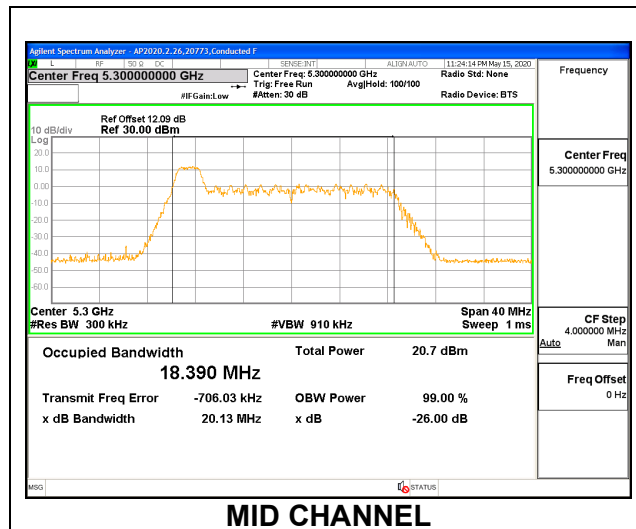

9.2.10. 802.11ax HE20 MODE IN THE 5.3 GHz BAND

1TX ANT 6 MODE: 26 Tones, RU Index 0

Channel	Frequency (MHz)	99% Bandwidth (MHz)	26 dB Bandwidth (MHz)
Low	5260	18.443	20.12
Mid	5300	18.390	20.13
High	5320	18.443	20.00