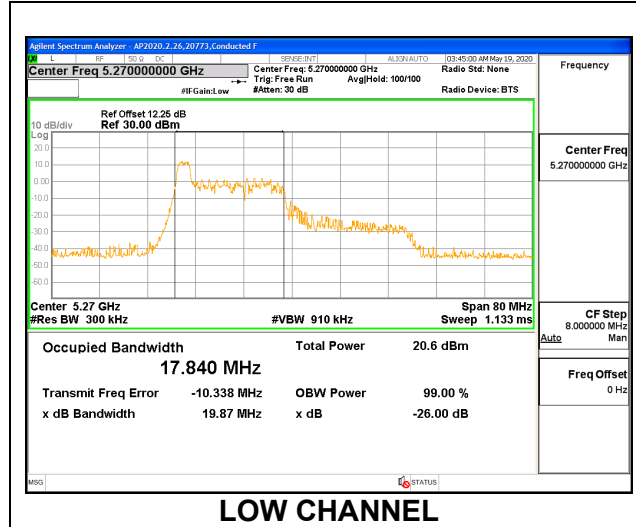

1TX ANT 5 MODE: 26 Tones, RU Index 0

Channel	Frequency (MHz)	99% Bandwidth (MHz)	26 dB Bandwidth (MHz)
Low	5270	17.840	19.87
High	5310	18.320	20.71