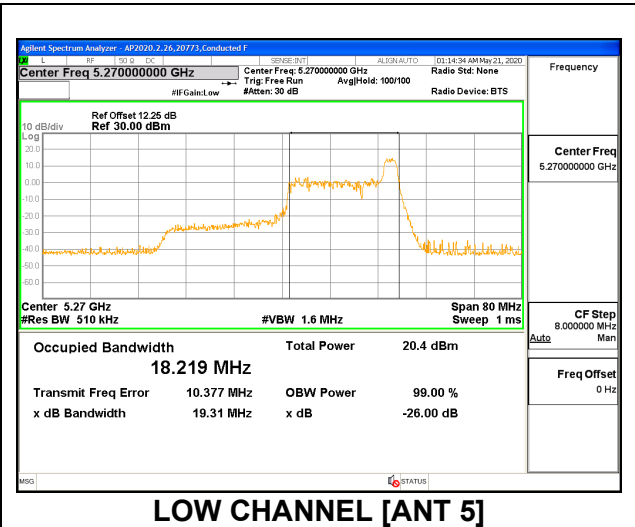

2TX ANT 6 + ANT 5 OFDMA MODE: 26 Tones, RU Index 17

Channel	Frequency (MHz)	99% Bandwidth ANT 6 (MHz)	26 dB Bandwidth ANT 6 (MHz)	99% Bandwidth ANT 5 (MHz)	26 dB Bandwidth ANT 5 (MHz)
Low	5270	18.236	20.16	18.219	19.31
High	5310	18.298	20.70	18.146	19.37