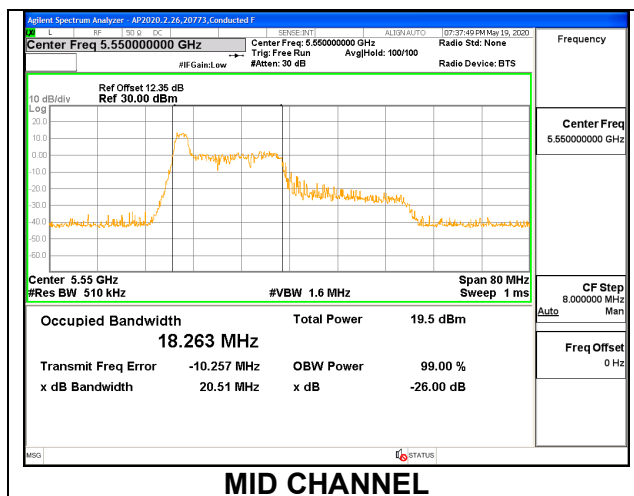

1TX ANT 5 MODE: 26 Tones, RU Index 0

Channel	Frequency (MHz)	99% Bandwidth (MHz)	26 dB Bandwidth (MHz)
Low	5510	18.530	20.45
Mid	5550	18.263	20.51
High	5670	18.559	20.23
142	5710	18.173	20.86