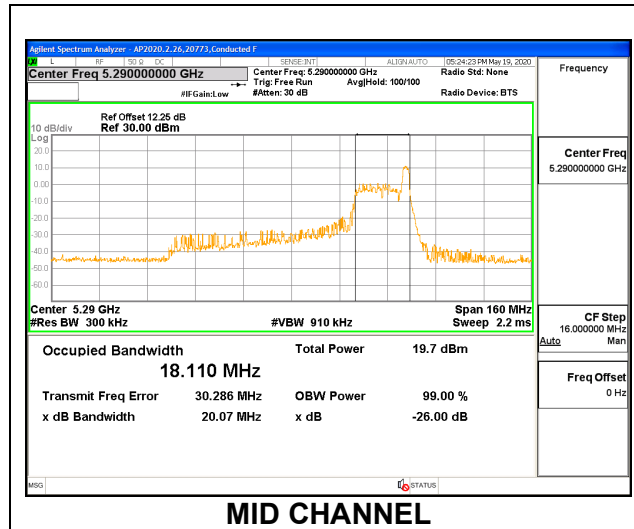

1TX ANT 5 MODE: 26 Tones, RU Index 36

Channel	Frequency (MHz)	99% Bandwidth (MHz)	26 dB Bandwidth (MHz)
Mid	5290	18.110	20.07