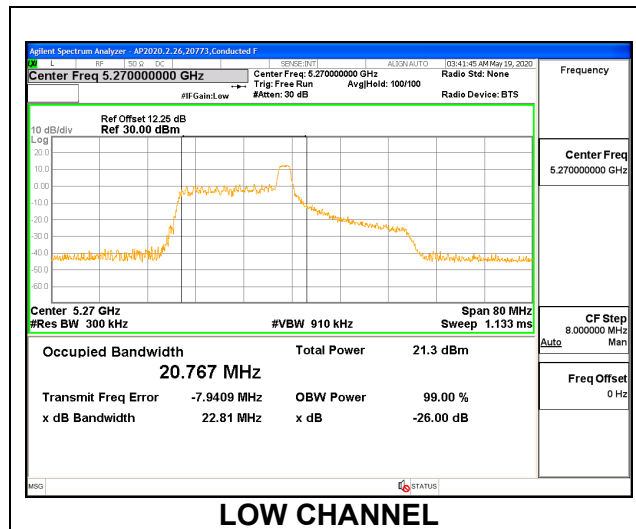

1TX ANT 5 MODE: 26 Tones, RU Index 8

Channel	Frequency (MHz)	99% Bandwidth (MHz)	26 dB Bandwidth (MHz)
Low	5270	20.767	22.81
High	5310	21.692	23.42