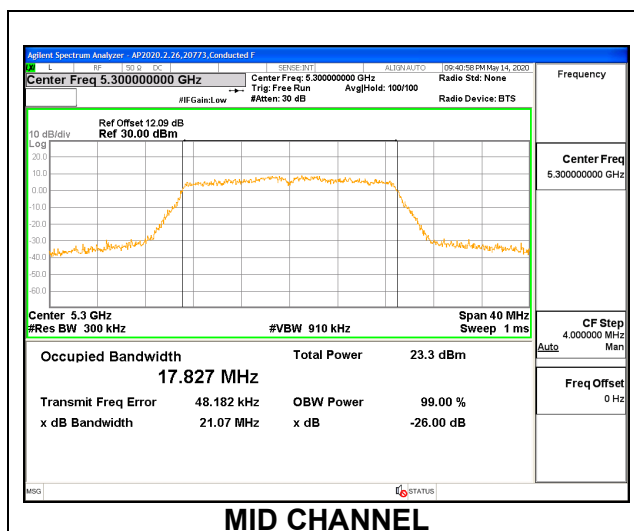

9.2.7. 802.11n HT20 MODE IN THE 5.3 GHz BAND

1TX ANT 6 MODE

Channel	Frequency (MHz)	99% Bandwidth (MHz)	26 dB Bandwidth (MHz)
Low	5260	17.819	21.10
Mid	5300	17.827	21.07
High	5320	17.790	21.05