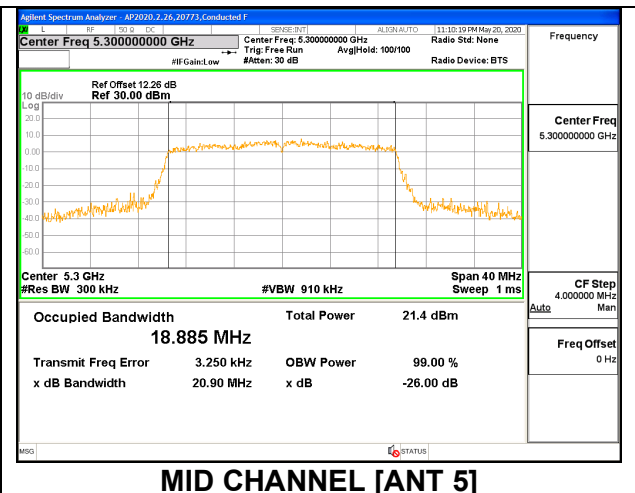

2TX ANT 6 + ANT 5 OFDMA MODE: 242 Tones, RU Index 61

Channel	Frequency (MHz)	99% Bandwidth	26 dB Bandwidth	99% Bandwidth	26 dB Bandwidth
		ANT 6 (MHz)	ANT 6 (MHz)	ANT 5 (MHz)	ANT 5 (MHz)
Low	5260	18.929	21.01	18.945	20.90
Mid	5300	18.939	20.86	18.885	20.90
High	5320	18.900	20.91	18.922	20.95