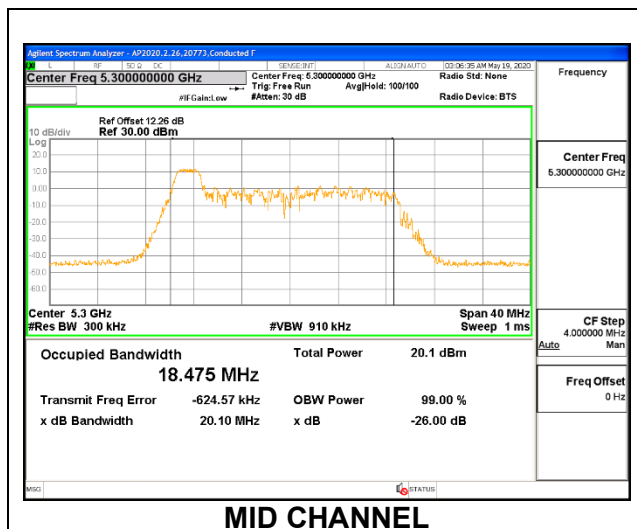

1TX ANT 5 MODE: 26 Tones, RU Index 0

Channel	Frequency (MHz)	99% Bandwidth (MHz)	26 dB Bandwidth (MHz)
Low	5260	18.549	20.22
Mid	5300	18.475	20.10
High	5320	18.382	19.74