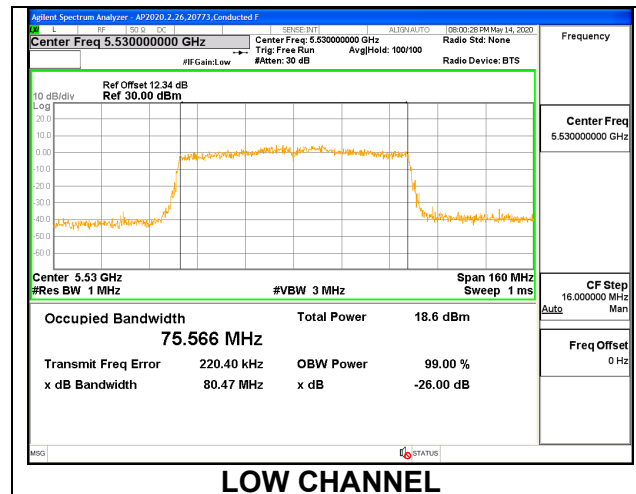

1TX ANT 5 MODE

Channel	Frequency (MHz)	99% Bandwidth (MHz)	26 dB Bandwidth (MHz)
Low	5530	75.566	80.47
High	5610	75.443	80.38
138	5690	75.307	80.09