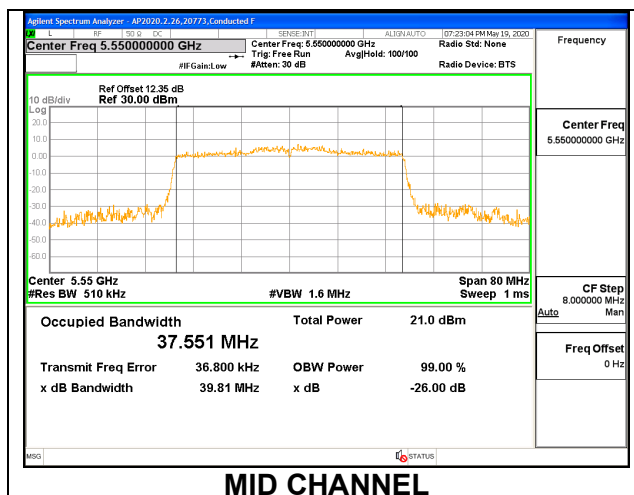

1TX ANT 5 MODE: 484 Tones, RU Index 65

Channel	Frequency (MHz)	99% Bandwidth (MHz)	26 dB Bandwidth (MHz)
Low	5510	37.486	39.88
Mid	5550	37.551	39.81
High	5670	37.563	39.87
142	5710	37.574	39.96