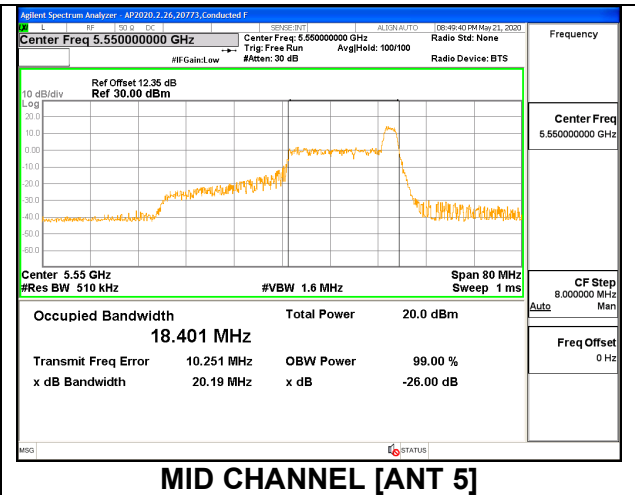

2TX ANT 6 + ANT 5 OFDMA MODE: 26 Tones, RU Index 17

Channel	Frequency (MHz)	99% Bandwidth	26 dB Bandwidth	99% Bandwidth	26 dB Bandwidth
		ANT 6 (MHz)	ANT 6 (MHz)	ANT 5 (MHz)	ANT 5 (MHz)
Low	5510	18.098	19.36	18.023	19.37
Mid	5550	18.048	19.30	18.401	20.19
High	5670	18.213	20.33	18.096	19.33
142	5710	18.241	20.27	18.134	19.49