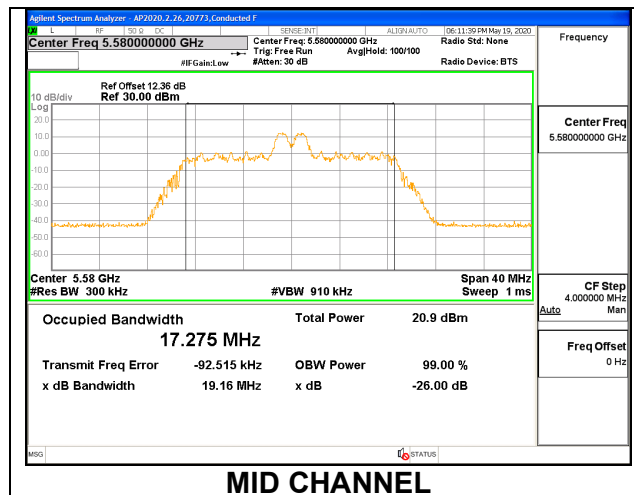

1TX ANT 5 MODE: 26 Tones, RU Index 4

Channel	Frequency (MHz)	99% Bandwidth (MHz)	26 dB Bandwidth (MHz)
Low	5500	17.272	19.33
Mid	5580	17.275	19.16
High	5700	17.145	19.13
144	5720	17.083	19.41