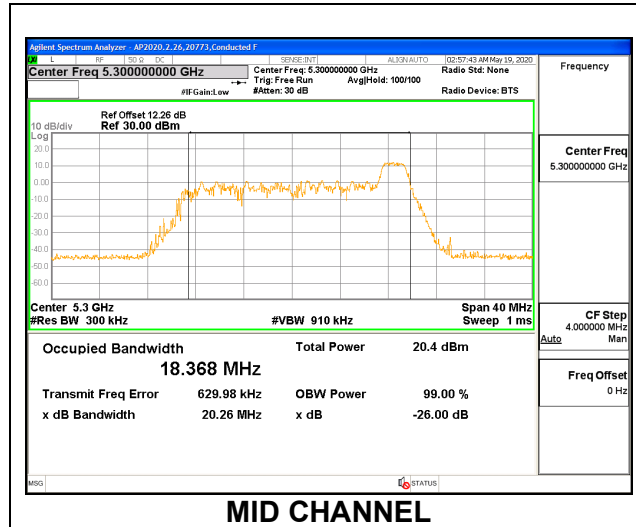

1TX ANT 5 MODE: 26 Tones, RU Index 8

Channel	Frequency (MHz)	99% Bandwidth (MHz)	26 dB Bandwidth (MHz)
Low	5260	18.517	20.34
Mid	5300	18.368	20.26
High	5320	18.437	20.33