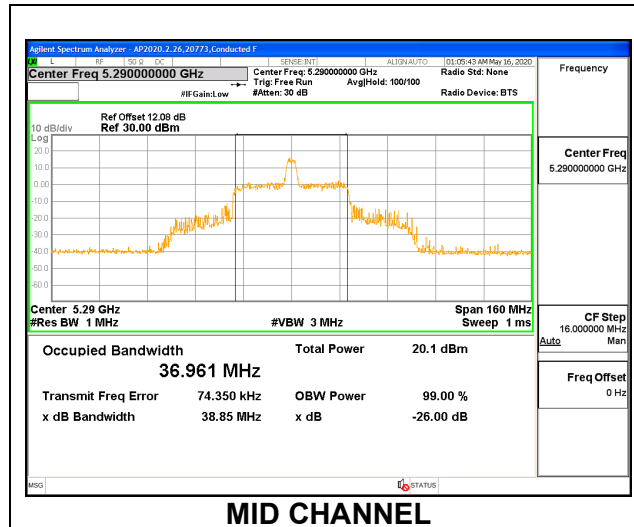

1TX ANT 6 MODE: 26 Tones, RU Index 18

Channel	Frequency (MHz)	99% Bandwidth (MHz)	26 dB Bandwidth (MHz)
Mid	5290	36.961	38.85