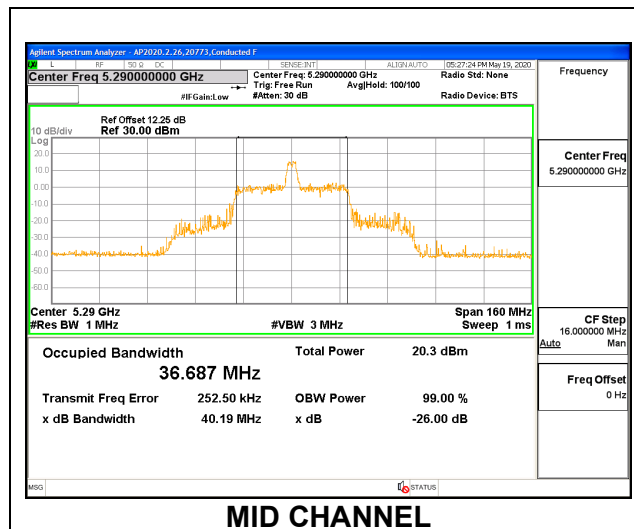

1TX ANT 5 MODE: 26 Tones, RU Index 18

Channel	Frequency (MHz)	99% Bandwidth (MHz)	26 dB Bandwidth (MHz)
Mid	5290	36.687	40.19