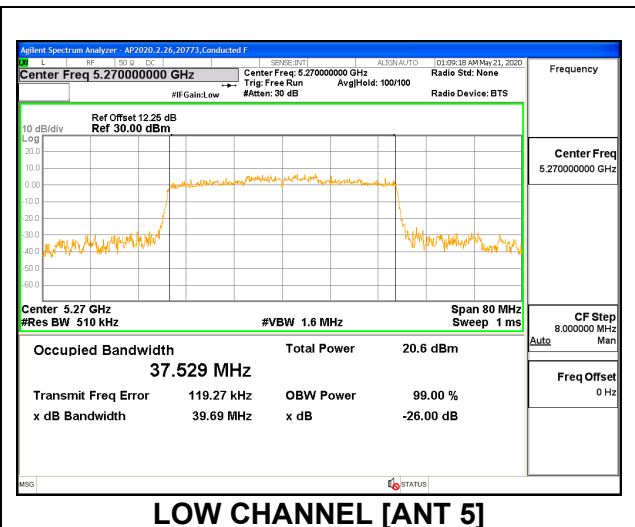

2TX ANT 6 + ANT 5 OFDMA MODE: 484 Tones, RU Index 65

Channel	Frequency (MHz)	99% Bandwidth ANT 6 (MHz)	26 dB Bandwidth ANT 6 (MHz)	99% Bandwidth ANT 5 (MHz)	26 dB Bandwidth ANT 5 (MHz)
Low	5270	37.521	39.69	37.529	39.69
High	5310	37.493	39.85	37.568	39.49