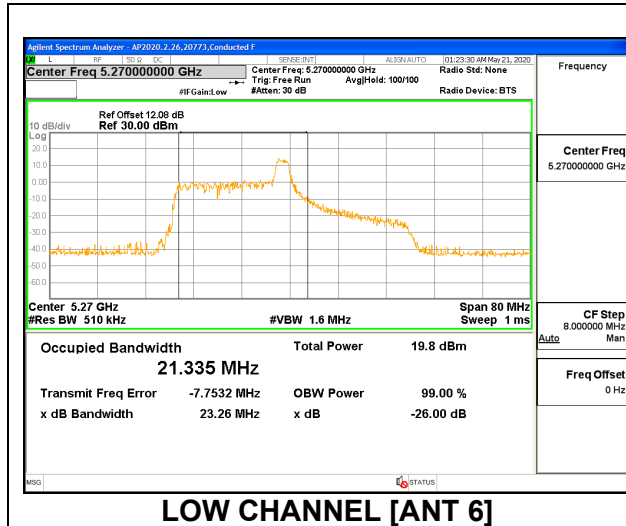

2TX ANT 6 + ANT 5 OFDMA MODE: 26 Tones, RU Index 8

Channel	Frequency (MHz)	99% Bandwidth ANT 6 (MHz)	26 dB Bandwidth ANT 6 (MHz)	99% Bandwidth ANT 5 (MHz)	26 dB Bandwidth ANT 5 (MHz)
Low	5270	21.335	23.26	21.335	23.48
High	5310	21.720	23.24	21.354	23.10