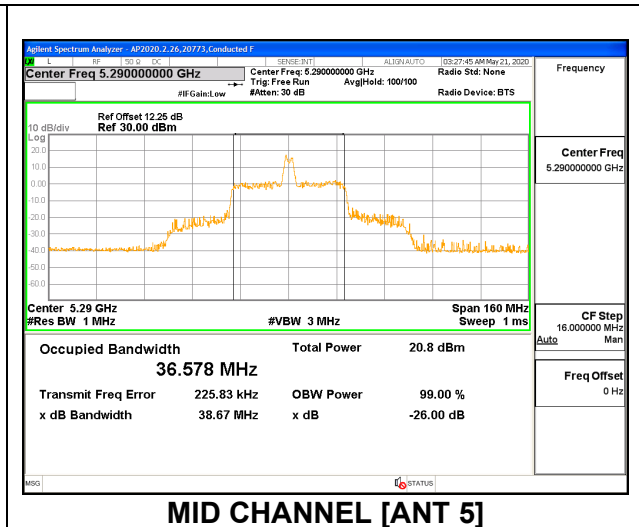

2TX ANT 6 + ANT 5 OFDMA MODE: 26 Tones, RU Index 4

Channel	Frequency (MHz)	99% Bandwidth ANT 6 (MHz)	26 dB Bandwidth ANT 6 (MHz)	99% Bandwidth ANT 5 (MHz)	26 dB Bandwidth ANT 5 (MHz)
Mid	5290	37.038	39.10	36.578	38.67