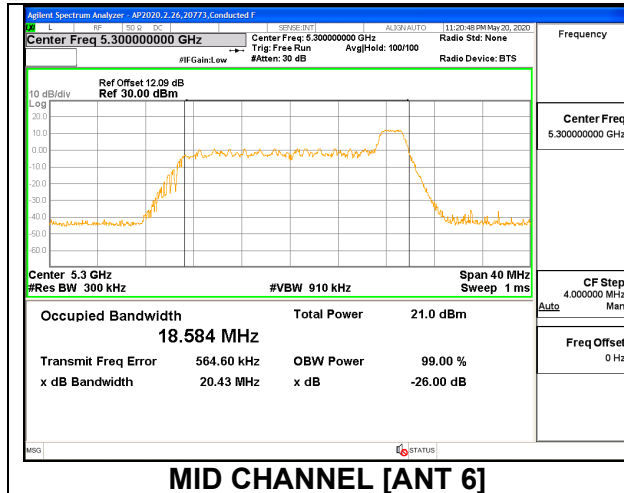

2TX ANT 6 + ANT 5 OFDMA MODE: 26 Tones, RU Index 8

Channel	Frequency (MHz)	99% Bandwidth	26 dB Bandwidth	99% Bandwidth	26 dB Bandwidth
		ANT 6 (MHz)	ANT 6 (MHz)	ANT 5 (MHz)	ANT 5 (MHz)
Low	5260	18.509	20.59	18.047	19.73
Mid	5300	18.584	20.43	18.254	19.59
High	5320	18.487	20.52	18.350	19.63