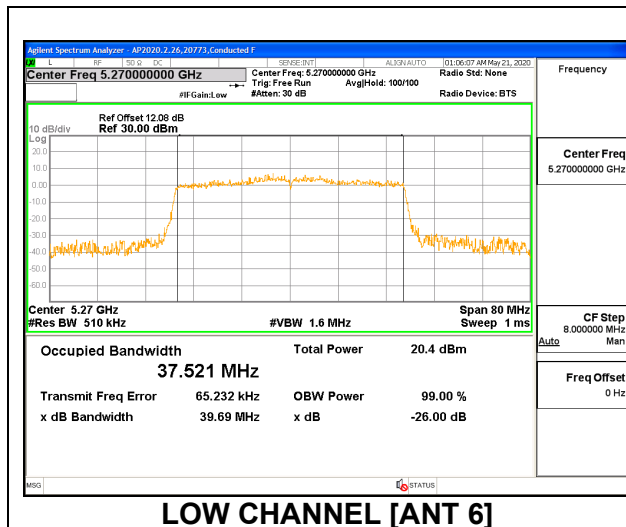

2TX ANT 6 + ANT 5 OFDMA MODE: 484 Tones, RU Index 65

Channel	Frequency (MHz)	99% Bandwidth ANT 6 (MHz)	26 dB Bandwidth ANT 6 (MHz)	99% Bandwidth ANT 5 (MHz)	26 dB Bandwidth ANT 5 (MHz)
Low	5270	37.521	39.69	37.529	39.69
High	5310	37.493	39.85	37.568	39.49