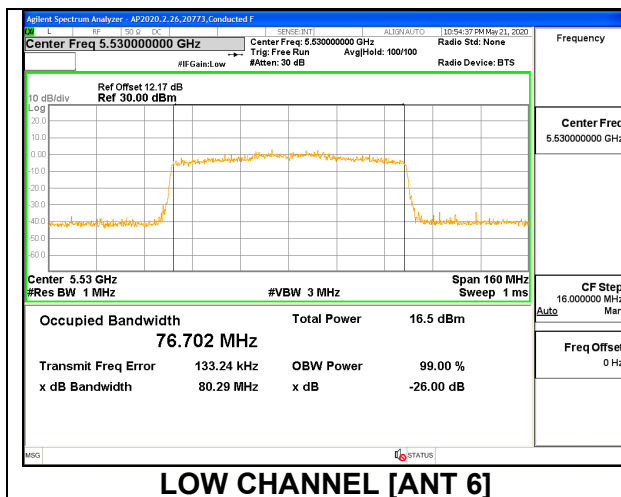

2TX ANT 6 + ANT 5 OFDMA MODE: 996 Tones, RU Index 67

Channel	Frequency (MHz)	99% Bandwidth ANT 6 (MHz)	26 dB Bandwidth ANT 6 (MHz)	99% Bandwidth ANT 5 (MHz)	26 dB Bandwidth ANT 5 (MHz)
Low	5530	76.702	80.29	76.790	80.54
High	5610	76.813	80.64	76.738	80.41
138	5690	76.632	80.22	76.890	80.51