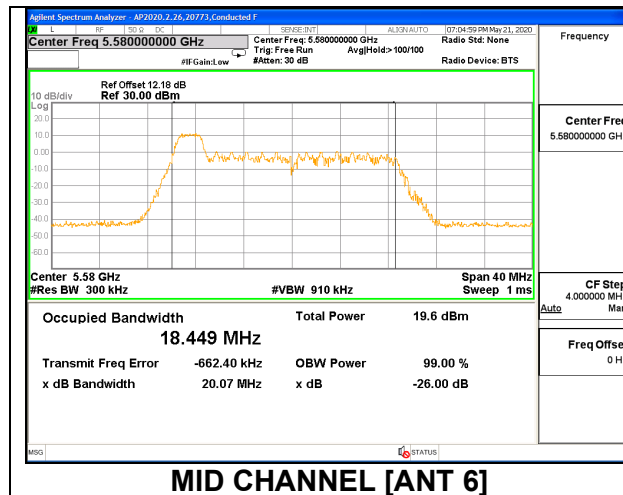

2TX ANT 6 + ANT 5 OFDMA MODE: 26 Tones, RU Index 0

Channel	Frequency (MHz)	99% Bandwidth		26 dB Bandwidth	
		ANT 6 (MHz)	ANT 6 (MHz)	ANT 5 (MHz)	ANT 5 (MHz)
Low	5500	18.420	20.06	18.301	19.66
Mid	5580	18.449	20.07	18.381	19.66
High	5700	18.392	20.08	18.341	19.61
144	5720	18.397	19.96	18.345	19.69