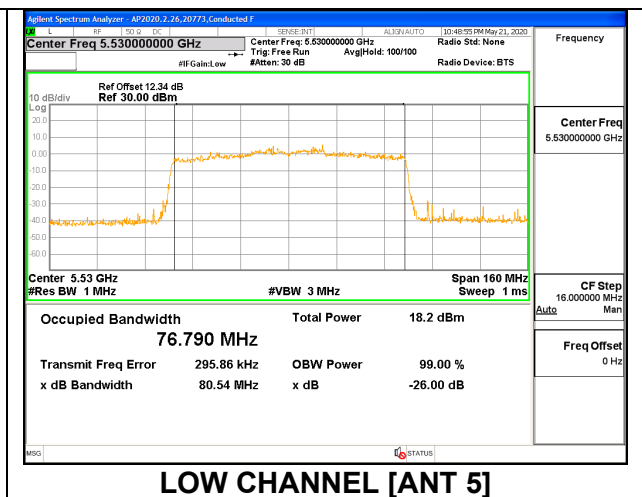

2TX ANT 6 + ANT 5 OFDMA MODE: 996 Tones, RU Index 67

Channel	Frequency (MHz)	99% Bandwidth ANT 6 (MHz)	26 dB Bandwidth ANT 6 (MHz)	99% Bandwidth ANT 5 (MHz)	26 dB Bandwidth ANT 5 (MHz)
Low	5530	76.702	80.29	76.790	80.54
High	5610	76.813	80.64	76.738	80.41
138	5690	76.632	80.22	76.890	80.51