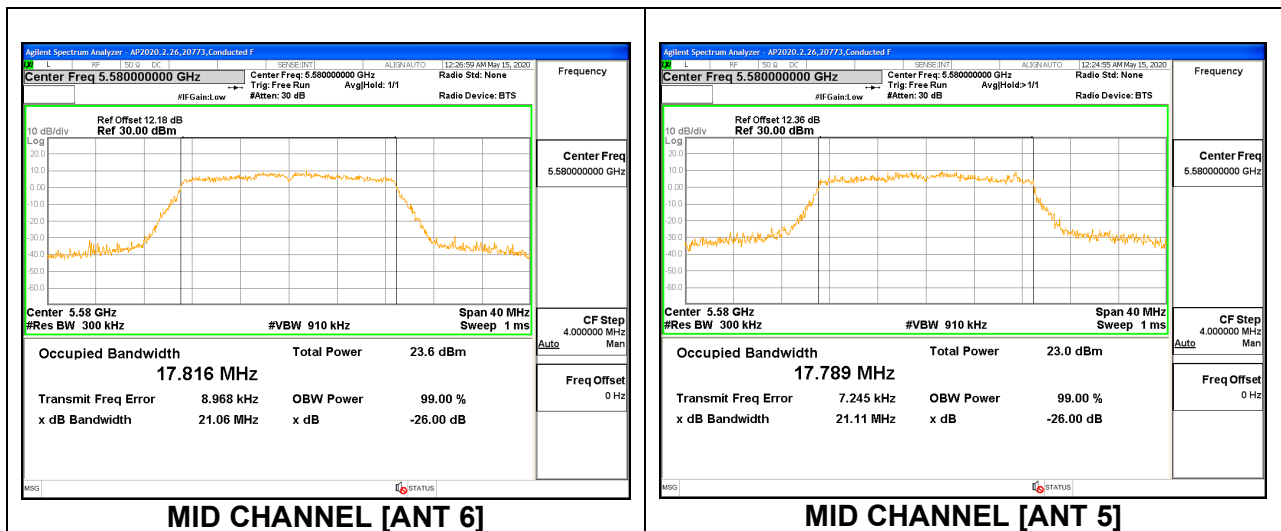

2TX ANT 6 + ANT 5 CDD MODE

Channel	Frequency (MHz)	99% Bandwidth ANT 6 (MHz)	26 dB Bandwidth ANT 6 (MHz)	99% Bandwidth ANT 5 (MHz)	26 dB Bandwidth ANT 5 (MHz)
Low	5500	17.796	21.04	17.754	21.09
Mid	5580	17.816	21.06	17.789	21.11
High	5700	17.820	21.13	17.761	21.04
144	5720	17.808	21.03	17.807	21.03