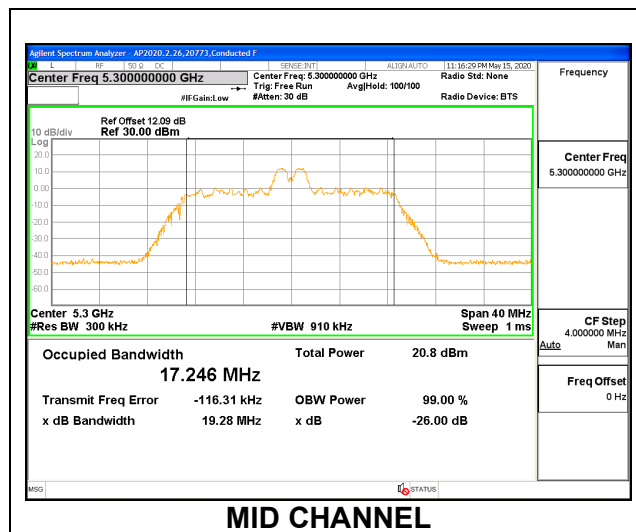

1TX ANT 6 MODE: 26 Tones, RU Index 4

Channel	Frequency (MHz)	99% Bandwidth (MHz)	26 dB Bandwidth (MHz)
Low	5260	17.216	19.20
Mid	5300	17.246	19.28
High	5320	17.195	19.27