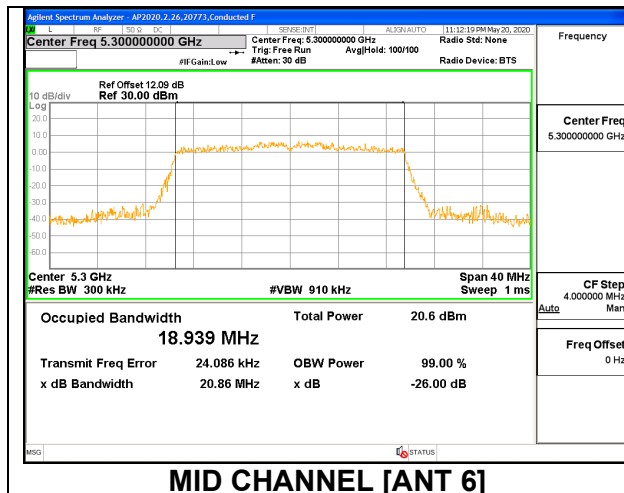

2TX ANT 6 + ANT 5 OFDMA MODE: 242 Tones, RU Index 61

Channel	Frequency (MHz)	99% Bandwidth	26 dB Bandwidth	99% Bandwidth	26 dB Bandwidth
		ANT 6 (MHz)	ANT 6 (MHz)	ANT 5 (MHz)	ANT 5 (MHz)
Low	5260	18.929	21.01	18.945	20.90
Mid	5300	18.939	20.86	18.885	20.90
High	5320	18.900	20.91	18.922	20.95