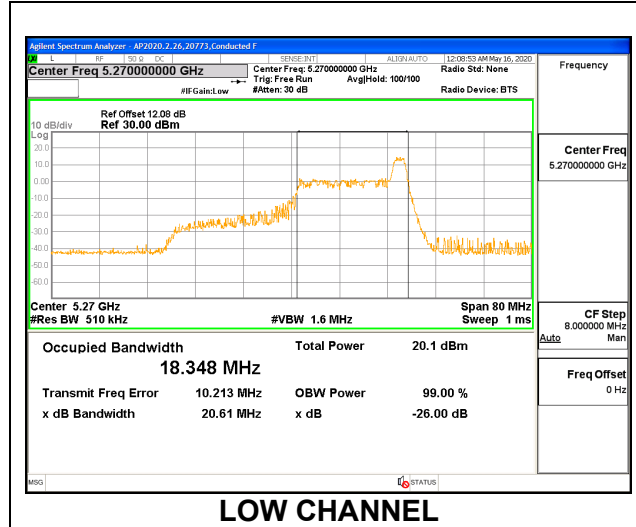

1TX ANT 6 MODE: 26 Tones, RU Index 17

Channel	Frequency (MHz)	99% Bandwidth (MHz)	26 dB Bandwidth (MHz)
Low	5270	18.348	20.61
High	5310	18.378	20.57