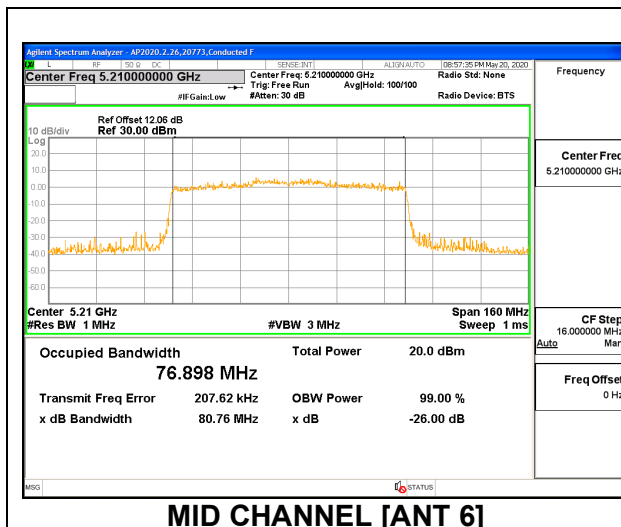

2TX ANT 6 + ANT 5 OFDMA MODE: 996 Tones, RU Index 67

Channel	Frequency (MHz)	99% Bandwidth ANT 6 (MHz)	26 dB Bandwidth ANT 6 (MHz)	99% Bandwidth ANT 5 (MHz)	26 dB Bandwidth ANT 5 (MHz)
Mid	5210	76.898	80.76	76.894	80.80