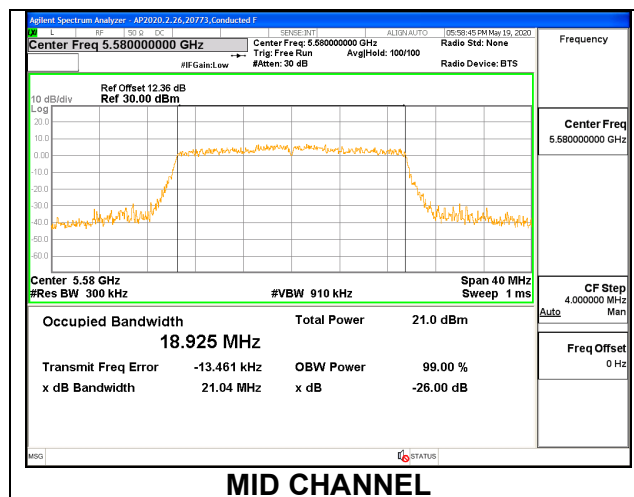

1TX ANT 5 MODE: 242 Tones, RU Index 61

Channel	Frequency (MHz)	99% Bandwidth (MHz)	26 dB Bandwidth (MHz)
Low	5500	18.903	21.04
Mid	5580	18.925	21.04
High	5700	18.896	21.03
144	5720	18.921	21.03