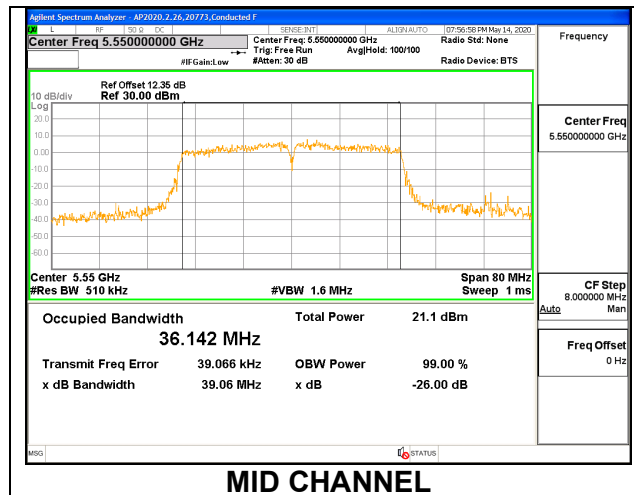

1TX ANT 5 MODE

Channel	Frequency (MHz)	99% Bandwidth (MHz)	26 dB Bandwidth (MHz)
Low	5510	36.123	39.69
Mid	5550	36.142	39.06
High	5670	36.134	39.34
142	5710	36.078	39.25