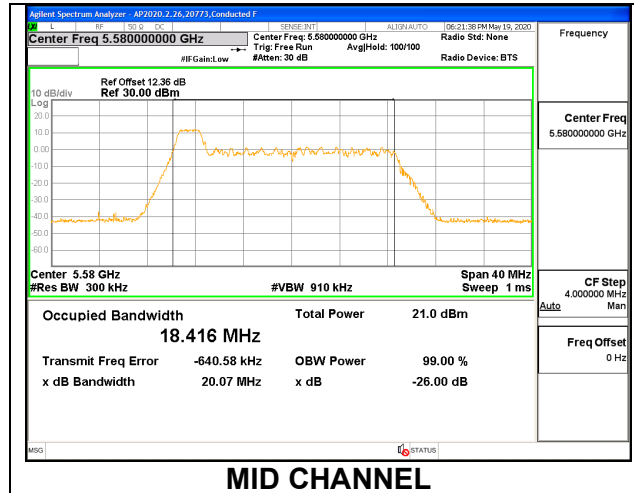

1TX ANT 5 MODE: 26 Tones, RU Index 0

Channel	Frequency (MHz)	99% Bandwidth (MHz)	26 dB Bandwidth (MHz)
Low	5500	18.366	20.00
Mid	5580	18.416	20.07
High	5700	18.452	20.02
144	5720	18.245	20.08