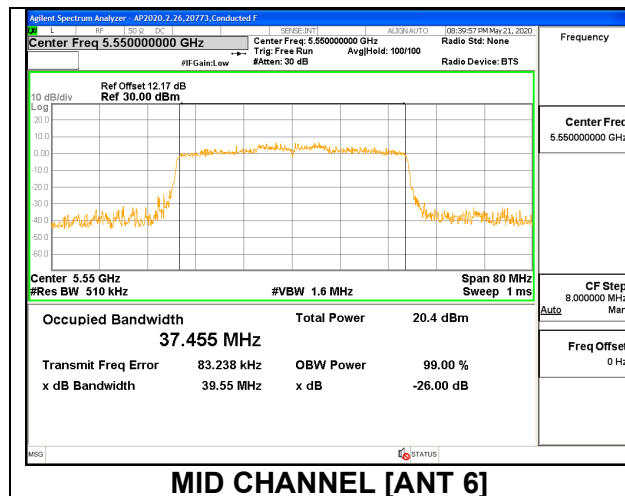

2TX ANT 6 + ANT 5 OFDMA MODE: 484 Tones, RU Index 65

Channel	Frequency (MHz)	99% Bandwidth	26 dB Bandwidth	99% Bandwidth	26 dB Bandwidth
		ANT 6 (MHz)	ANT 6 (MHz)	ANT 5 (MHz)	ANT 5 (MHz)
Low	5510	37.524	39.86	37.552	39.79
Mid	5550	37.455	39.55	37.543	39.65
High	5670	37.670	39.65	37.614	39.80
142	5710	37.580	39.82	37.556	39.80