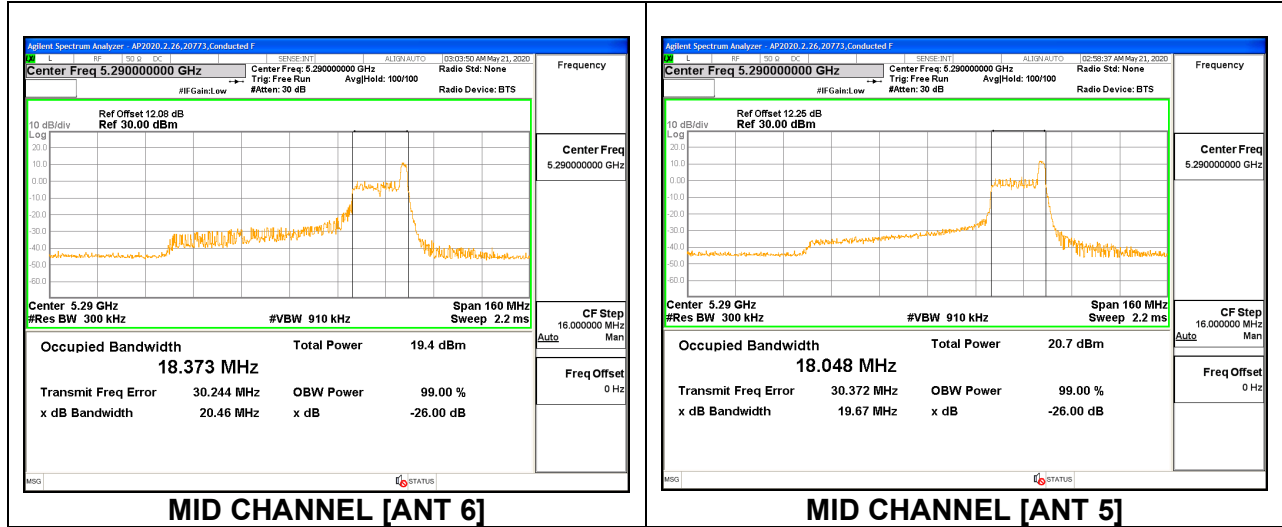

2TX ANT 6 + ANT 5 OFDMA MODE: 26 Tones, RU Index 8

Channel	Frequency (MHz)	99% Bandwidth ANT 6 (MHz)	26 dB Bandwidth ANT 6 (MHz)	99% Bandwidth ANT 5 (MHz)	26 dB Bandwidth ANT 5 (MHz)
Mid	5290	18.373	20.46	18.048	19.67