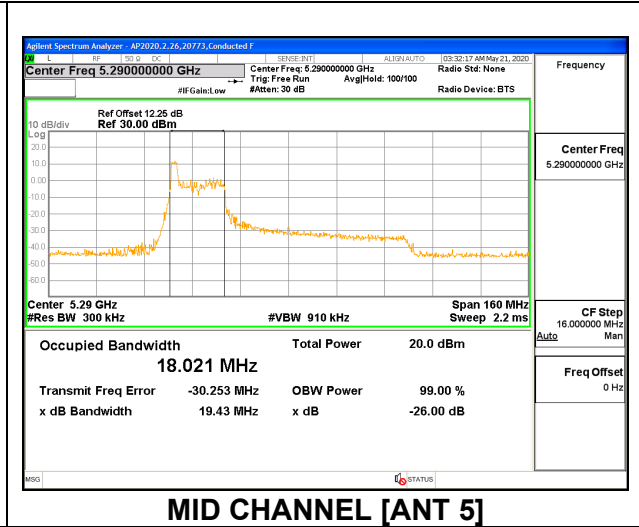

2TX ANT 6 + ANT 5 OFDMA MODE: 26 Tones, RU Index 0

Channel	Frequency (MHz)	99% Bandwidth ANT 6 (MHz)	26 dB Bandwidth ANT 6 (MHz)	99% Bandwidth ANT 5 (MHz)	26 dB Bandwidth ANT 5 (MHz)
Mid	5290	18.172	19.55	18.021	19.43