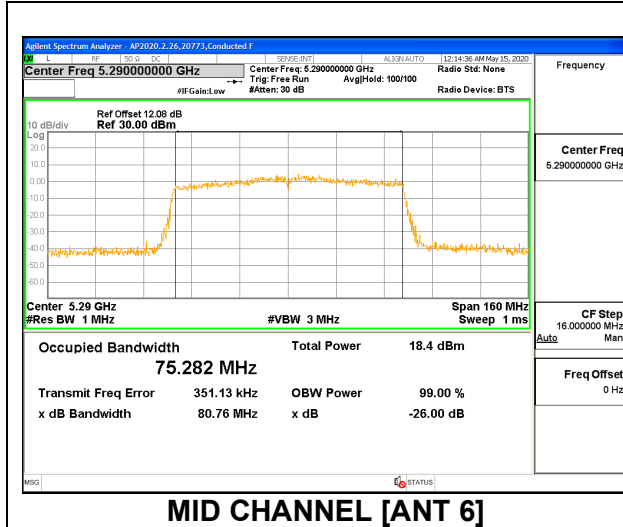

2TX ANT 6 + ANT 5 CDD MODE

Channel	Frequency (MHz)	99% Bandwidth ANT 6 (MHz)	26 dB Bandwidth ANT 6 (MHz)	99% Bandwidth ANT 5 (MHz)	26 dB Bandwidth ANT 5 (MHz)
Mid	5290	75.282	80.76	75.301	80.59