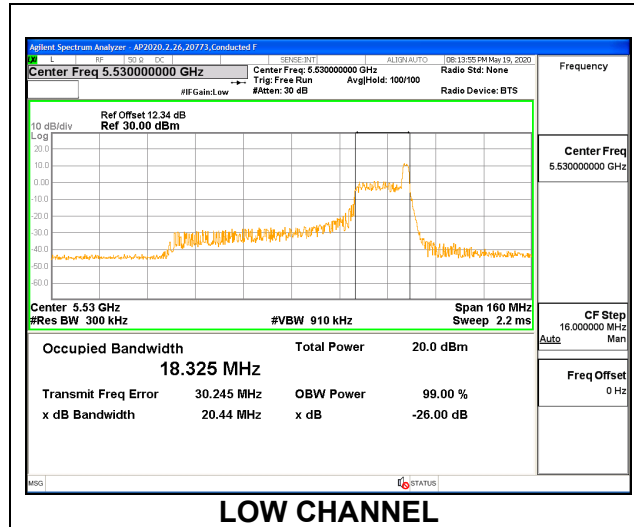

1TX ANT 5 MODE: 26 Tones, RU Index 36

Channel	Frequency (MHz)	99% Bandwidth (MHz)	26 dB Bandwidth (MHz)
Low	5530	18.325	20.44
High	5610	18.498	20.04
138	5690	18.494	20.72