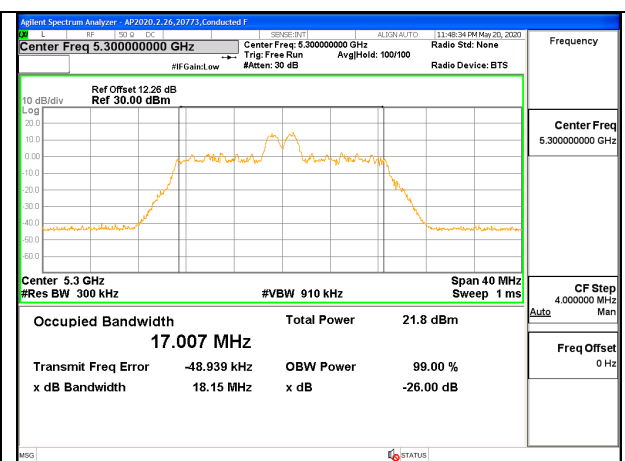

2TX ANT 6 + ANT 5 OFDMA MODE: 26 Tones, RU Index 4

Channel	Frequency (MHz)	99% Bandwidth ANT 6 (MHz)	26 dB Bandwidth ANT 6 (MHz)	99% Bandwidth ANT 5 (MHz)	26 dB Bandwidth ANT 5 (MHz)
Low	5260	17.254	18.88	17.051	18.32
Mid	5300	17.098	18.66	17.007	18.15
High	5320	17.163	19.46	17.006	18.11