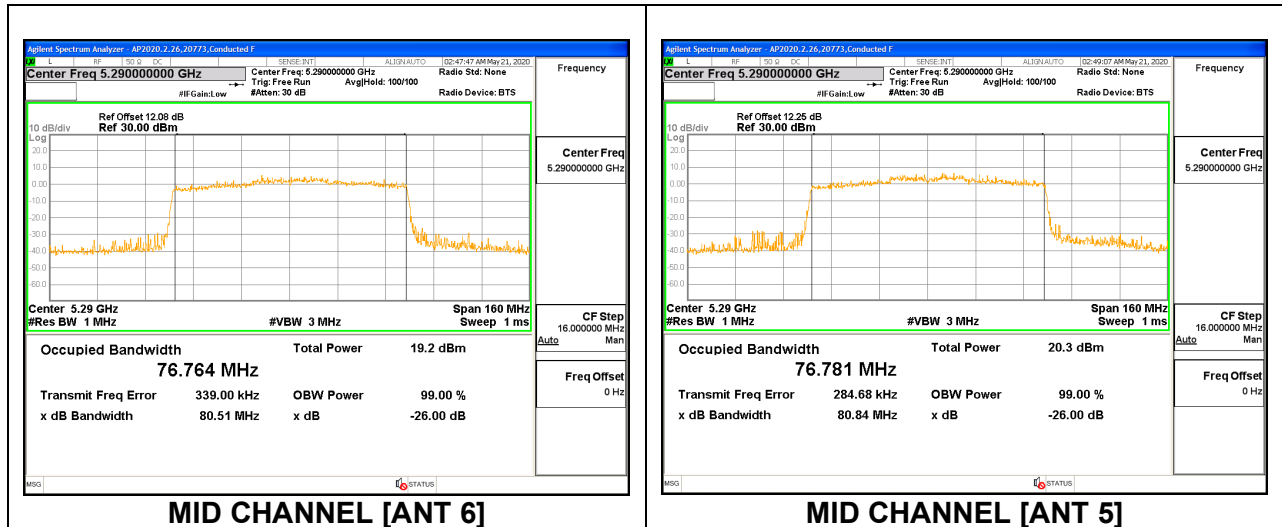

2TX ANT 6 + ANT 5 OFDMA MODE: 996 Tones, RU Index 61

Channel	Frequency (MHz)	99% Bandwidth ANT 6 (MHz)	26 dB Bandwidth ANT 6 (MHz)	99% Bandwidth ANT 5 (MHz)	26 dB Bandwidth ANT 5 (MHz)
Mid	5290	76.764	80.51	76.781	80.84