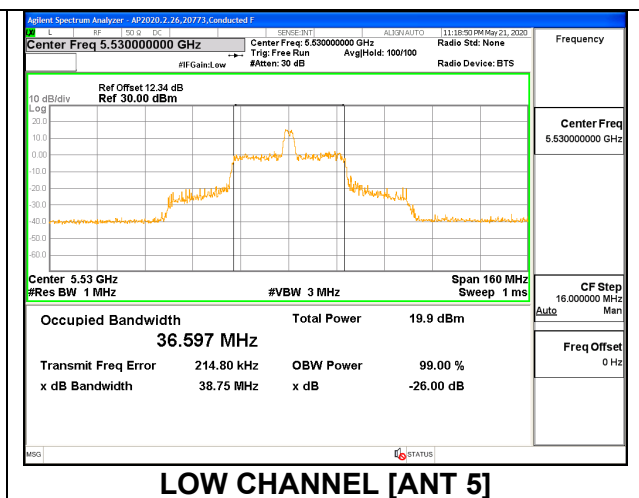

2TX ANT 6 + ANT 5 OFDMA MODE: 26 Tones, RU Index 18

Channel	Frequency (MHz)	99% Bandwidth ANT 6 (MHz)	26 dB Bandwidth ANT 6 (MHz)	99% Bandwidth ANT 5 (MHz)	26 dB Bandwidth ANT 5 (MHz)
Low	5530	37.120	39.83	36.597	38.75
High	5610	36.994	39.70	36.413	38.73
138	5690	36.951	39.70	36.458	38.58