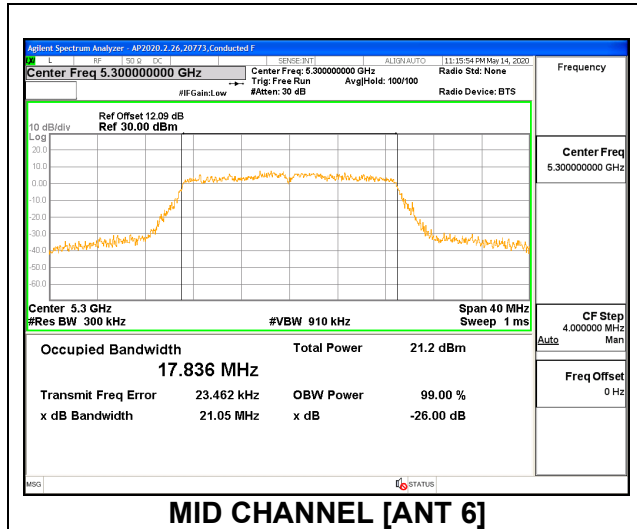

2TX ANT 6 + ANT 5 CDD MODE

Channel	Frequency (MHz)	99% Bandwidth ANT 6 (MHz)	26 dB Bandwidth ANT 6 (MHz)	99% Bandwidth ANT 5 (MHz)	26 dB Bandwidth ANT 5 (MHz)
Low	5260	17.838	21.06	17.748	21.15
Mid	5300	17.836	21.05	17.757	21.05
High	5320	17.809	21.11	17.819	21.06