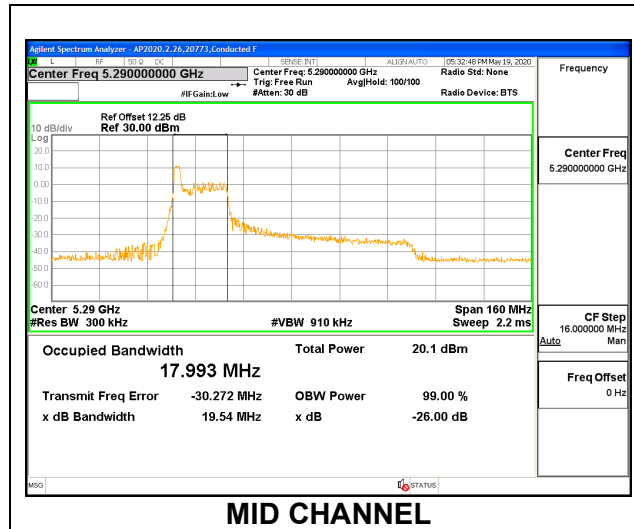

1TX ANT 5 MODE: 26 Tones, RU Index 0

Channel	Frequency (MHz)	99% Bandwidth (MHz)	26 dB Bandwidth (MHz)
Mid	5290	17.993	19.54