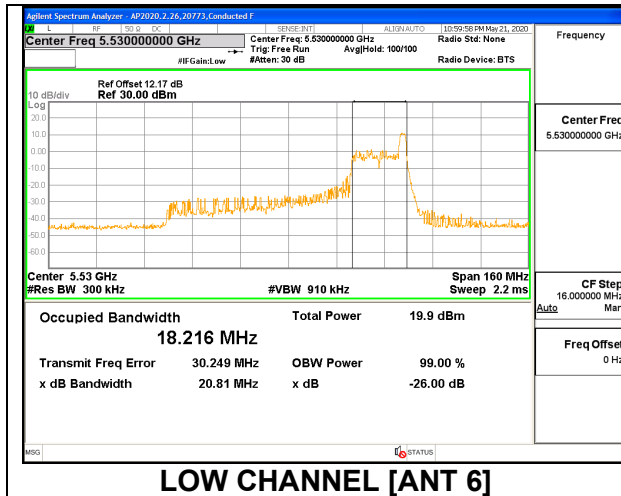

2TX ANT 6 + ANT 5 OFDMA MODE: 26 Tones, RU Index 36

Channel	Frequency (MHz)	99% Bandwidth ANT 6 (MHz)	26 dB Bandwidth ANT 6 (MHz)	99% Bandwidth ANT 5 (MHz)	26 dB Bandwidth ANT 5 (MHz)
Low	5530	18.216	20.81	18.042	19.64
High	5610	18.403	20.27	18.009	19.50
138	5690	18.061	20.04	18.050	19.31