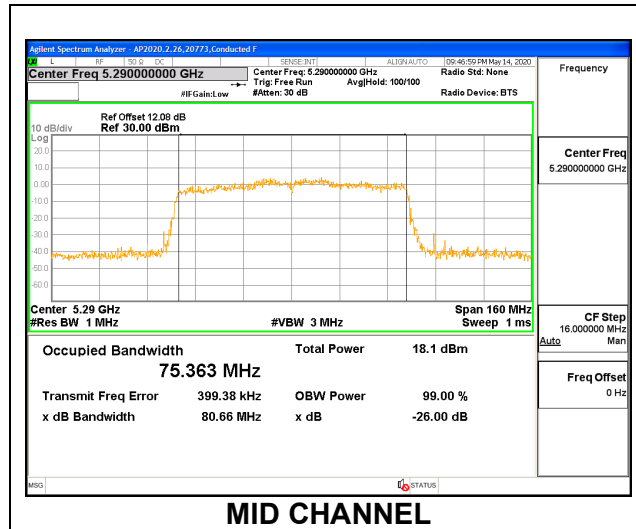

LOW CHANNEL [ANT 6]

LOW CHANNEL [ANT 5]

9.2.9. 802.11ac VHT80MODE IN THE 5.3 GHz BAND

1TX ANT 6 MODE

Channel	Frequency (MHz)	99% Bandwidth (MHz)	26 dB Bandwidth (MHz)
Mid	5290	75.363	80.66

1TX ANT 5 MODE

Channel	Frequency (MHz)	99% Bandwidth (MHz)	26 dB Bandwidth (MHz)
Mid	5290	75.250	80.34