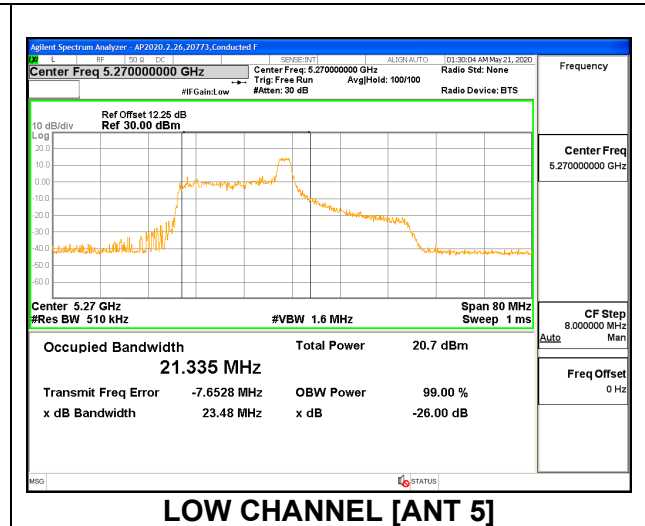

2TX ANT 6 + ANT 5 OFDMA MODE: 26 Tones, RU Index 8

Channel	Frequency (MHz)	99% Bandwidth ANT 6 (MHz)	26 dB Bandwidth ANT 6 (MHz)	99% Bandwidth ANT 5 (MHz)	26 dB Bandwidth ANT 5 (MHz)
Low	5270	21.335	23.26	21.335	23.48
High	5310	21.720	23.24	21.354	23.10