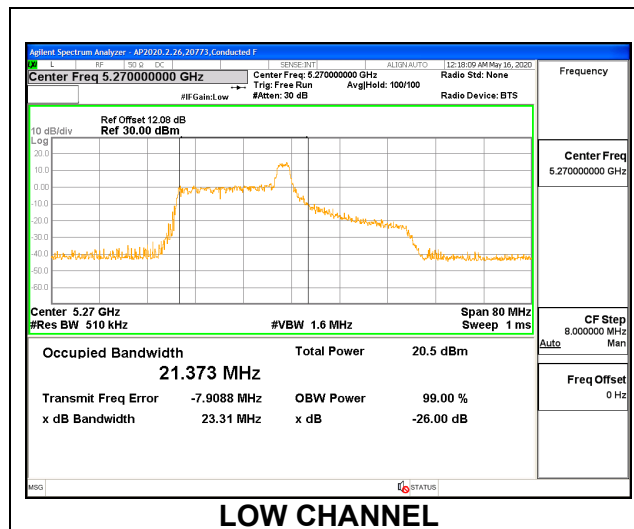

1TX ANT 6 MODE: 26 Tones, RU Index 8

Channel	Frequency (MHz)	99% Bandwidth (MHz)	26 dB Bandwidth (MHz)
Low	5270	21.373	23.31
High	5310	21.490	23.91