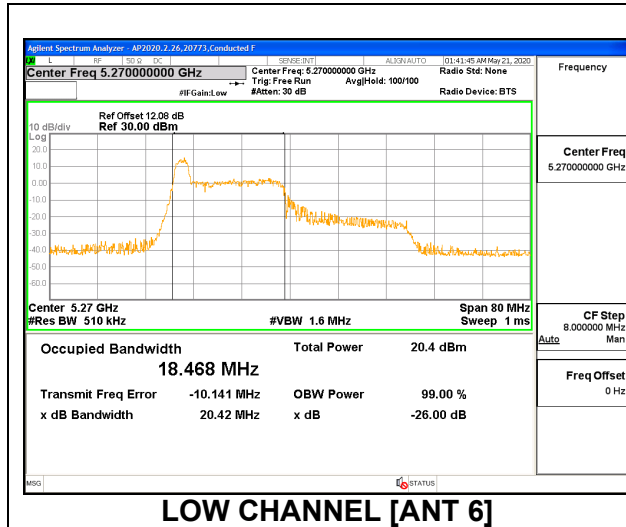

2TX ANT 6 + ANT 5 OFDMA MODE: 26 Tones, RU Index 0

Channel	Frequency (MHz)	99% Bandwidth ANT 6 (MHz)	26 dB Bandwidth ANT 6 (MHz)	99% Bandwidth ANT 5 (MHz)	26 dB Bandwidth ANT 5 (MHz)
Low	5270	18.468	20.42	18.267	19.99
High	5310	18.402	20.62	18.304	19.59