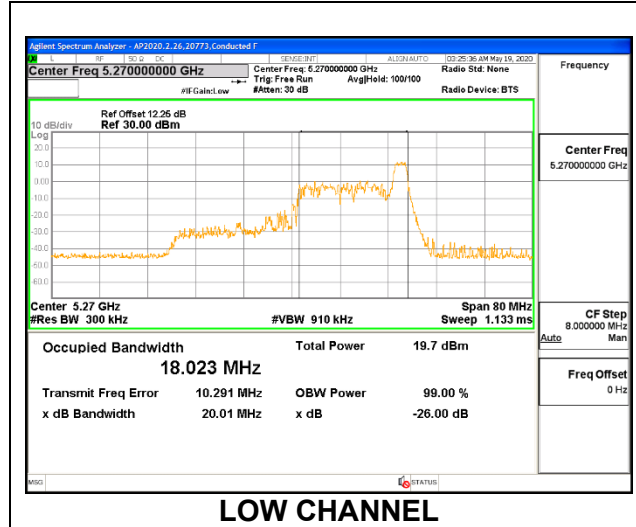

1TX ANT 5 MODE: 26 Tones, RU Index 17

Channel	Frequency (MHz)	99% Bandwidth (MHz)	26 dB Bandwidth (MHz)
Low	5270	18.023	20.01
High	5310	18.176	20.02