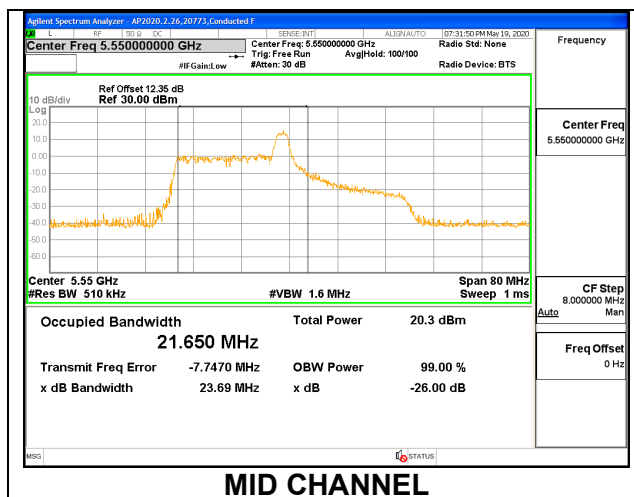

1TX ANT 5 MODE: 26 Tones, RU Index 8

Channel	Frequency (MHz)	99% Bandwidth (MHz)	26 dB Bandwidth (MHz)
Low	5510	21.674	23.41
Mid	5550	21.650	23.69
High	5670	21.379	23.56
142	5710	21.576	23.09