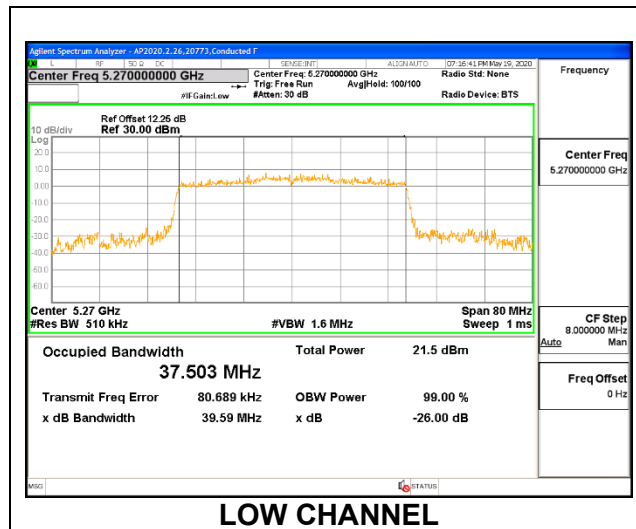

1TX ANT 5 MODE: 484 Tones, RU Index 65

Channel	Frequency (MHz)	99% Bandwidth (MHz)	26 dB Bandwidth (MHz)
Low	5270	37.503	39.59
High	5310	37.553	39.95