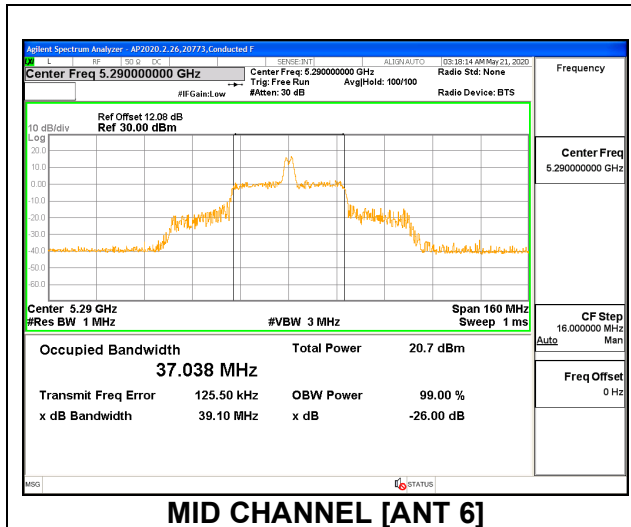

2TX ANT 6 + ANT 5 OFDMA MODE: 26 Tones, RU Index 4

Channel	Frequency (MHz)	99% Bandwidth ANT 6 (MHz)	26 dB Bandwidth ANT 6 (MHz)	99% Bandwidth ANT 5 (MHz)	26 dB Bandwidth ANT 5 (MHz)
Mid	5290	37.038	39.10	36.578	38.67