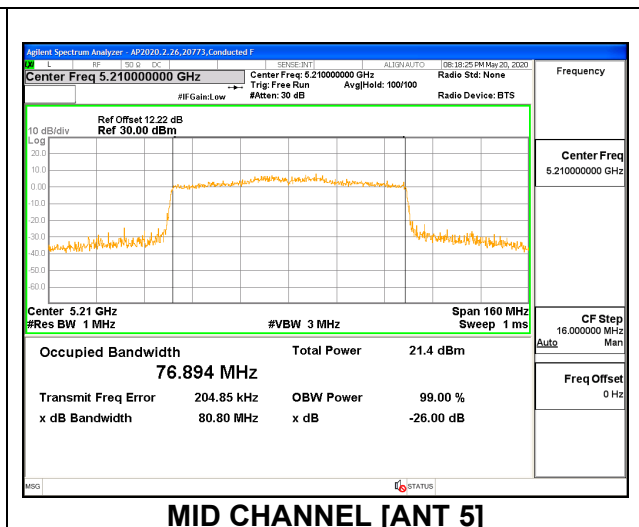

2TX ANT 6 + ANT 5 OFDMA MODE: 996 Tones, RU Index 67

Channel	Frequency (MHz)	99% Bandwidth ANT 6 (MHz)	26 dB Bandwidth ANT 6 (MHz)	99% Bandwidth ANT 5 (MHz)	26 dB Bandwidth ANT 5 (MHz)
Mid	5210	76.898	80.76	76.894	80.80