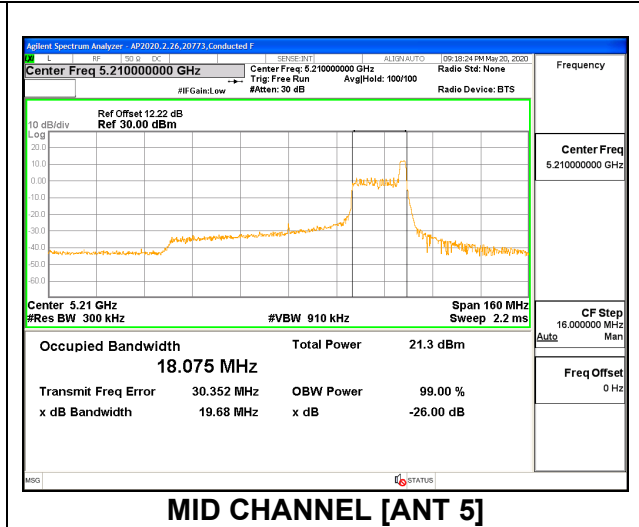

2TX ANT 6 + ANT 5 OFDMA MODE: 26 Tones, RU Index 36

Channel	Frequency (MHz)	99% Bandwidth ANT 6 (MHz)	26 dB Bandwidth ANT 6 (MHz)	99% Bandwidth ANT 5 (MHz)	26 dB Bandwidth ANT 5 (MHz)
Mid	5210	18.330	20.60	18.075	19.68