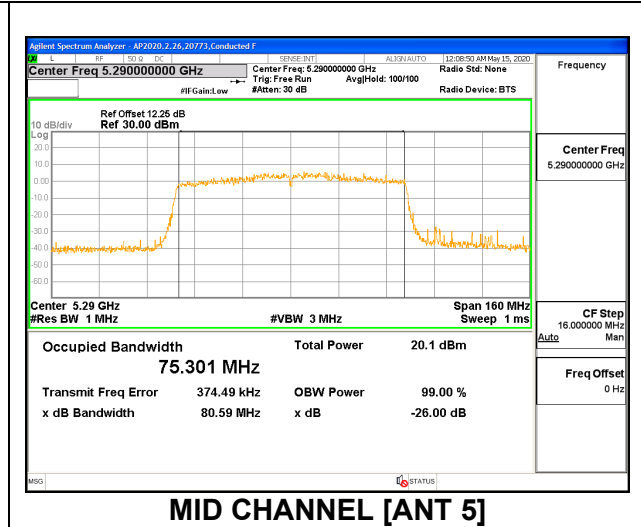

2TX ANT 6 + ANT 5 CDD MODE

Channel	Frequency (MHz)	99% Bandwidth ANT 6 (MHz)	26 dB Bandwidth ANT 6 (MHz)	99% Bandwidth ANT 5 (MHz)	26 dB Bandwidth ANT 5 (MHz)
Mid	5290	75.282	80.76	75.301	80.59