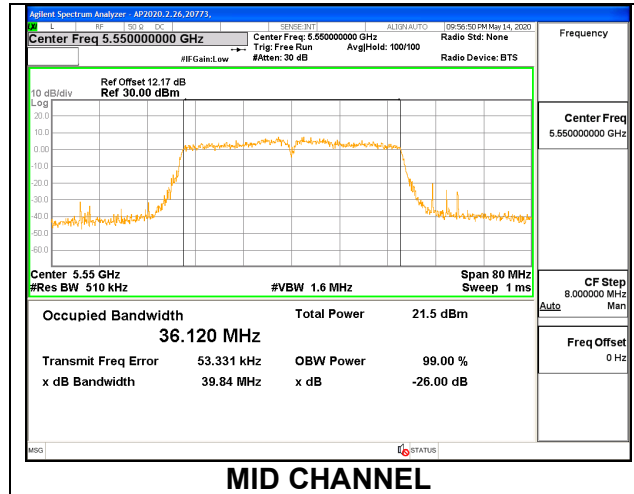

9.2.14. 802.11n HT40 MODE IN THE 5.6 GHz BAND

1TX ANT 6 MODE

Channel	Frequency (MHz)	99% Bandwidth (MHz)	26 dB Bandwidth (MHz)
Low	5510	36.166	39.74
Mid	5550	36.120	39.84
High	5670	36.122	39.39
142	5710	36.077	39.41