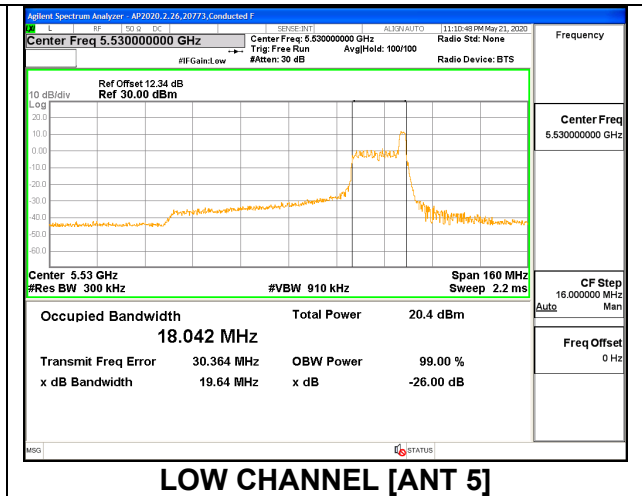

2TX ANT 6 + ANT 5 OFDMA MODE: 26 Tones, RU Index 36

Channel	Frequency (MHz)	99% Bandwidth ANT 6 (MHz)	26 dB Bandwidth ANT 6 (MHz)	99% Bandwidth ANT 5 (MHz)	26 dB Bandwidth ANT 5 (MHz)
Low	5530	18.216	20.81	18.042	19.64
High	5610	18.403	20.27	18.009	19.50
138	5690	18.061	20.04	18.050	19.31