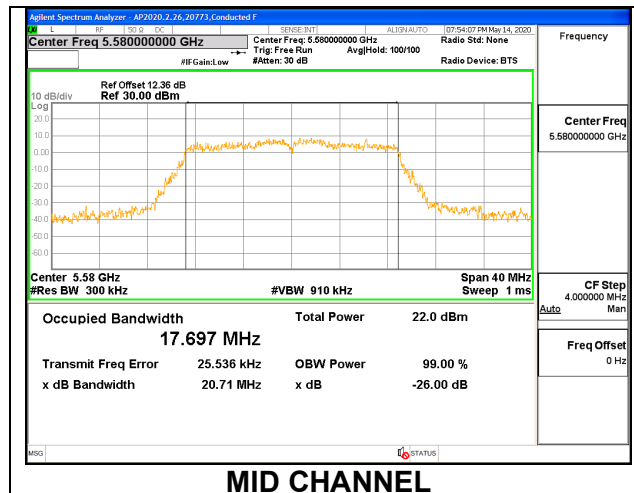

1TX ANT 5 MODE

Channel	Frequency (MHz)	99% Bandwidth (MHz)	26 dB Bandwidth (MHz)
Low	5500	17.765	20.80
Mid	5580	17.697	20.71
High	5700	17.731	20.43
144	5720	17.703	20.67