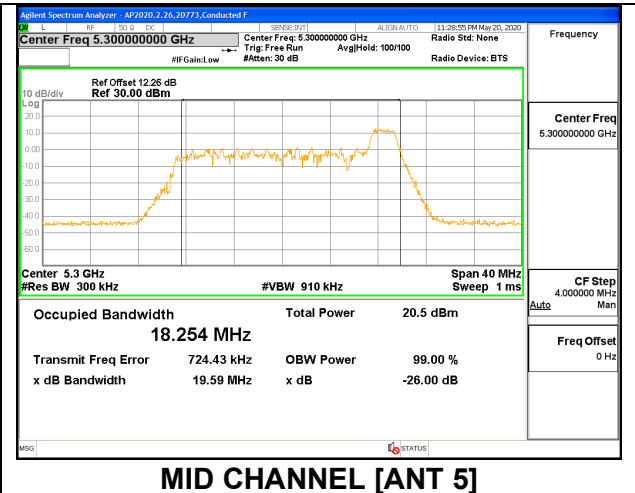

2TX ANT 6 + ANT 5 OFDMA MODE: 26 Tones, RU Index 8

Channel	Frequency (MHz)	99% Bandwidth	26 dB Bandwidth	99% Bandwidth	26 dB Bandwidth
		ANT 6 (MHz)	ANT 6 (MHz)	ANT 5 (MHz)	ANT 5 (MHz)
Low	5260	18.509	20.59	18.047	19.73
Mid	5300	18.584	20.43	18.254	19.59
High	5320	18.487	20.52	18.350	19.63