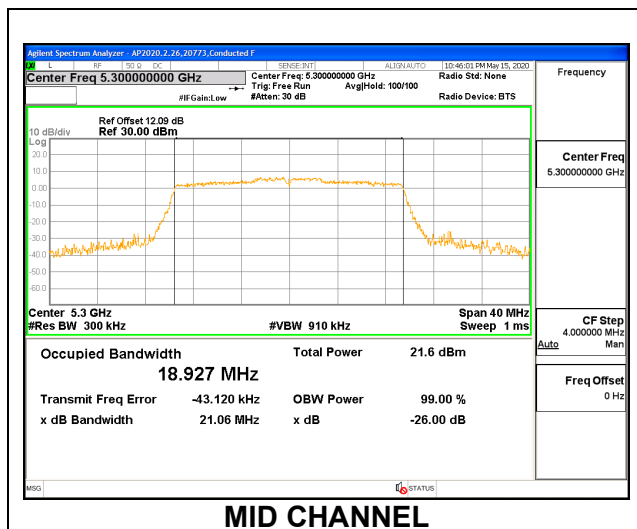

1TX ANT 6 MODE: 242 Tones, RU Index 61

Channel	Frequency (MHz)	99% Bandwidth (MHz)	26 dB Bandwidth (MHz)
Low	5260	18.901	21.07
Mid	5300	18.927	21.06
High	5320	18.937	21.06