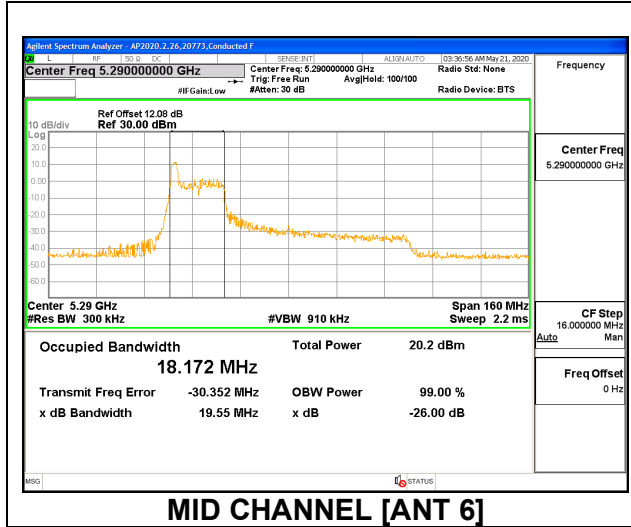

2TX ANT 6 + ANT 5 OFDMA MODE: 26 Tones, RU Index 0

Channel	Frequency (MHz)	99% Bandwidth ANT 6 (MHz)	26 dB Bandwidth ANT 6 (MHz)	99% Bandwidth ANT 5 (MHz)	26 dB Bandwidth ANT 5 (MHz)
Mid	5290	18.172	19.55	18.021	19.43