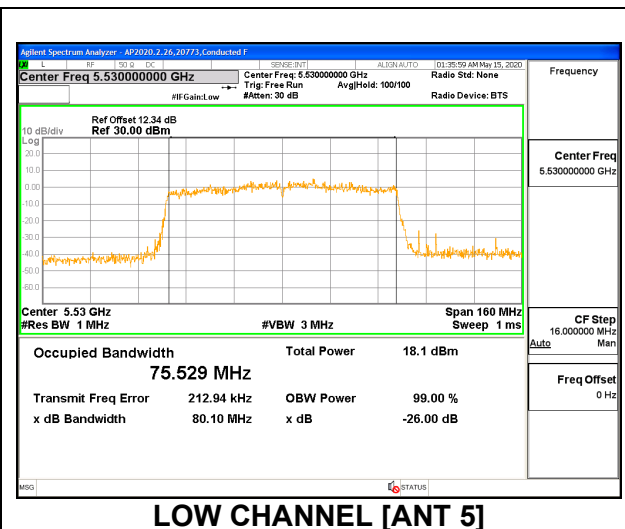

2TX ANT 6 + ANT 5 CDD MODE

Channel	Frequency (MHz)	99% Bandwidth ANT 6 (MHz)	26 dB Bandwidth ANT 6 (MHz)	99% Bandwidth ANT 5 (MHz)	26 dB Bandwidth ANT 5 (MHz)
Low	5530	75.478	80.32	75.529	80.10
High	5610	75.515	80.89	75.571	80.62
138	5690	75.373	80.33	75.571	80.47