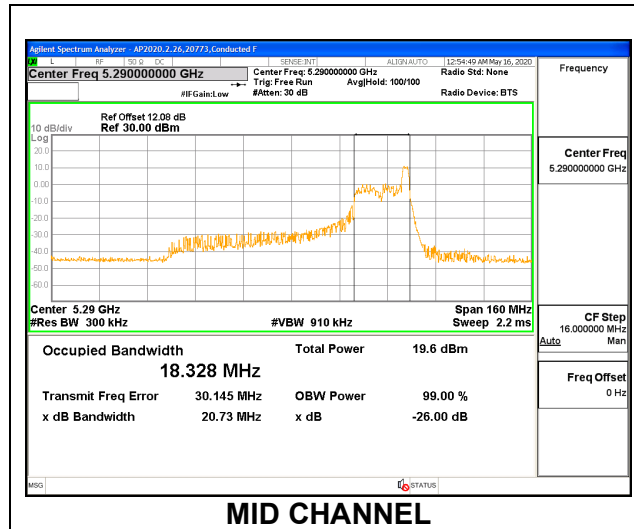

1TX ANT 6 MODE: 26 Tones, RU Index 36

Channel	Frequency (MHz)	99% Bandwidth (MHz)	26 dB Bandwidth (MHz)
Mid	5290	18.328	20.73