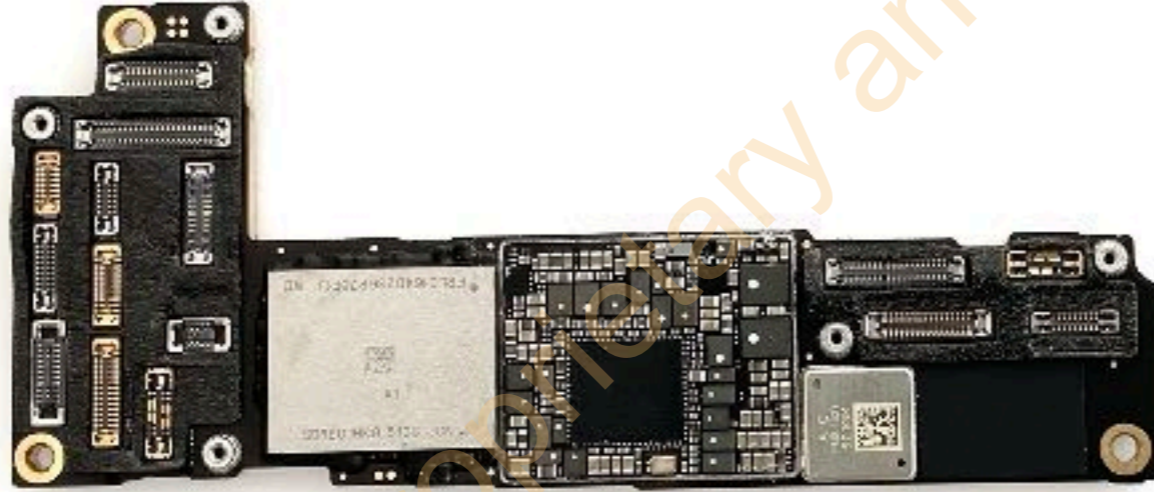

UWB1, UWB2, UWB3, ANT8, ANT2/Shared UWB antenna
feed- Back

ANT 2,8, 6/UWB

UWB3

UWB2

UWB1

Apple Proprietary and Confidential

A2402, A2403, A2404, A2405

Battery - Front

Apple Proprietary and Confidential

A2402, A2403, A2404, A2405
Battery - Back

Apple Proprietary and Confidential

A2402, A2403, A2404, A2405
MLB with shields - Front

Apple Proprietary and Confidential

A2402, A2403, A2404, A2405

MLB with shields - Back

A2402, A2403, A2404, A2405
Top MLB without shield - Front

A2402, A2403, A2404, A2405

Top MLB without shield - Back

NFC module

UWB module

A2402, A2403, A2404, A2405
Bottom MLB without shield - Front