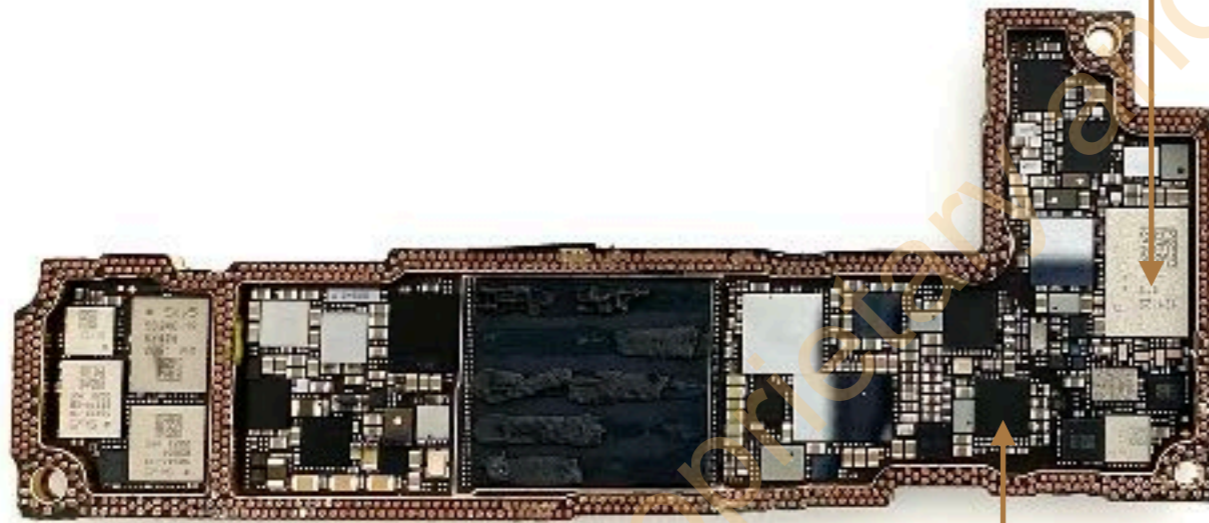

Apple Proprietary and Confidential

A2402, A2403, A2404, A2405
Battery - Back

Apple Proprietary and Confidential

A2402, A2403, A2404, A2405
MLB with shields - Front

Apple Proprietary and Confidential

A2402, A2403, A2404, A2405

MLB with shields - Back

A2402, A2403, A2404, A2405
Top MLB without shield - Front

A2402, A2403, A2404, A2405

Top MLB without shield - Back

NFC module

UWB module

A2402, A2403, A2404, A2405
Bottom MLB without shield - Front

WiFi/BT Radio module

Cellular Radio module