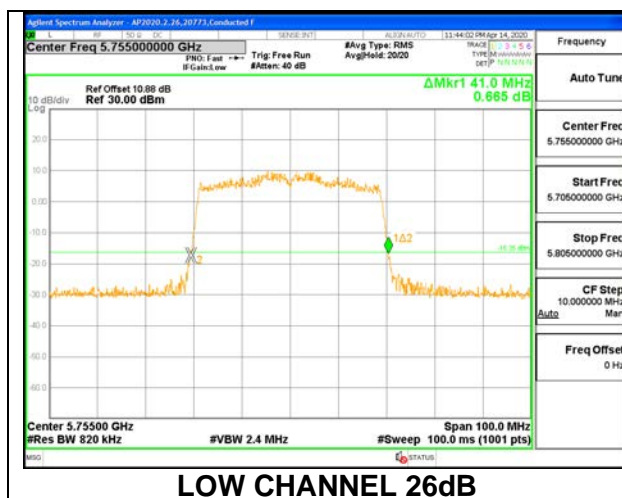

1TX ANT 5 MODE: 484 Tones, RU Index 65

Channel	Frequency (MHz)	26 dB Bandwidth (MHz)	99% Bandwidth (MHz)
Low	5755	41.00	37.4860
High	5795	40.80	37.4420