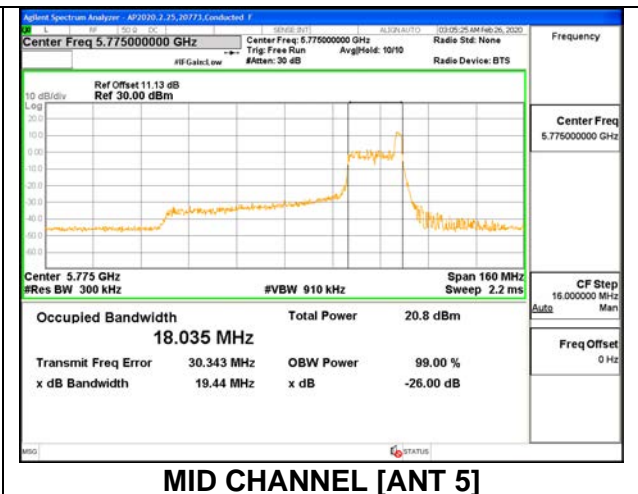

MID CHANNEL OBW