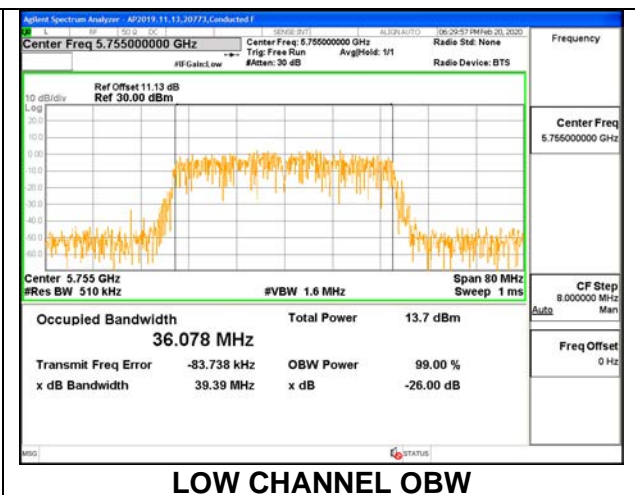

1TX ANT 5 MODE

Channel	Frequency (MHz)	26dB Bandwidth (MHz)	99% Bandwidth (MHz)
Low	5755	42.70	36.078
High	5795	43.70	36.062