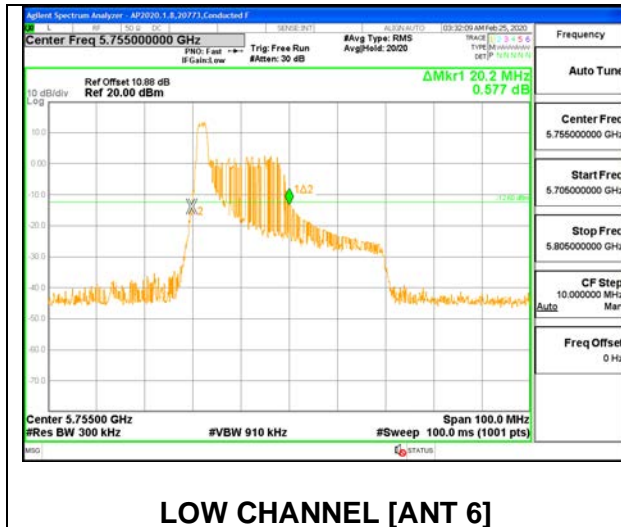

2TX ANT 6 + ANT 5 OFDMA MODE: 26 Tones, RU Index 0

Channel	Frequency (MHz)	26 dB Bandwidth Antenna 6 (MHz)	26 dB Bandwidth Antenna 5 (MHz)	99% Bandwidth Antenna 6 (MHz)	99% Bandwidth Antenna 5 (MHz)
Low	5755	20.20	19.10	18.2770	18.1830
High	5795	20.60	19.90	18.2380	18.3020

LOW CHANNEL 26dB