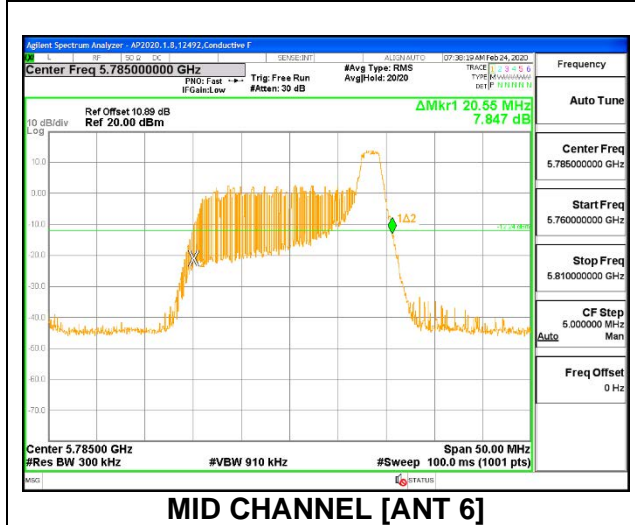

2TX ANT 6 + ANT 5 OFDMA MODE: 26 Tones, RU Index 8

Channel	Frequency (MHz)	26 dB Bandwidth Antenna 6 (MHz)	26 dB Bandwidth Antenna 5 (MHz)	99% Bandwidth Antenna 6 (MHz)	99% Bandwidth Antenna 5 (MHz)
Low	5745	20.80	20.00	18.679	18.010
Mid	5785	20.55	20.00	18.410	18.262
High	5825	20.85	19.90	18.404	18.305

MID CHANNEL 26dB