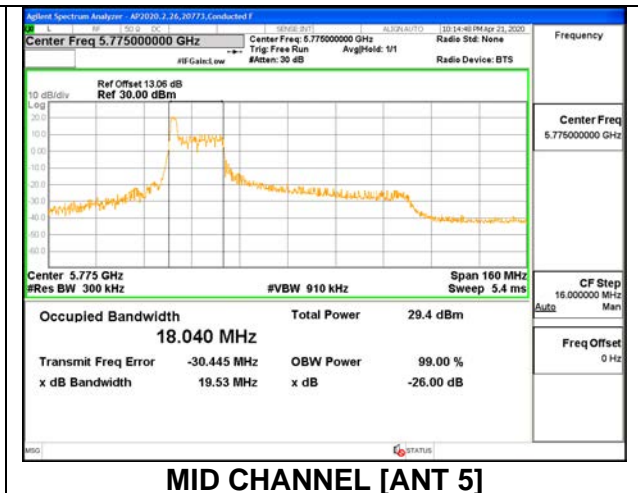

MID CHANNEL OBW