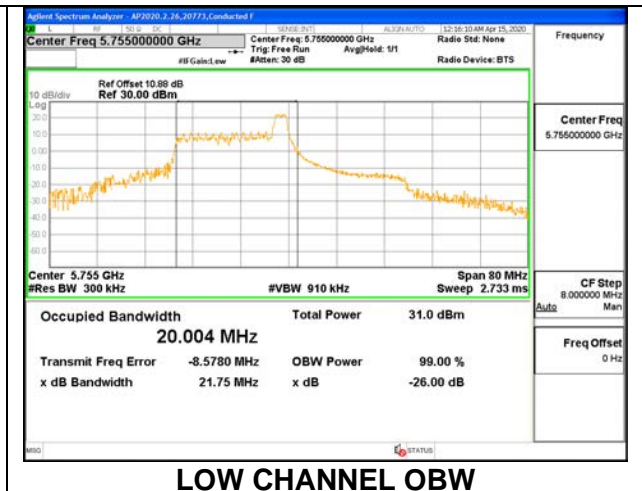

1TX ANT 6 MODE: 26 Tones, RU Index 8

Channel	Frequency	26 dB Bandwidth	99% Bandwidth
	(MHz)	(MHz)	(MHz)
Low	5755	22.10	20.0040
High	5795	22.10	20.1940