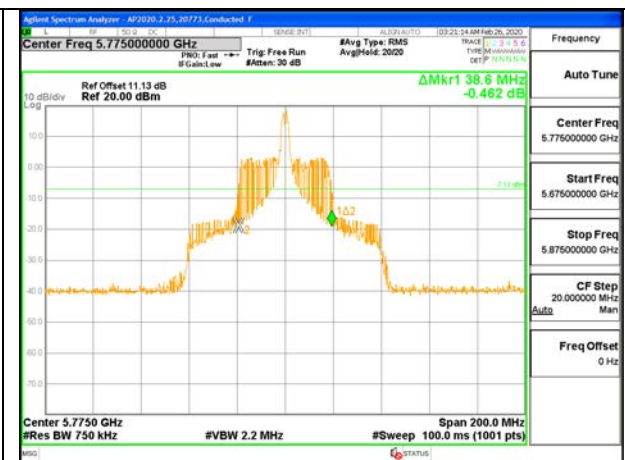

MID CHANNEL [ANT 5]