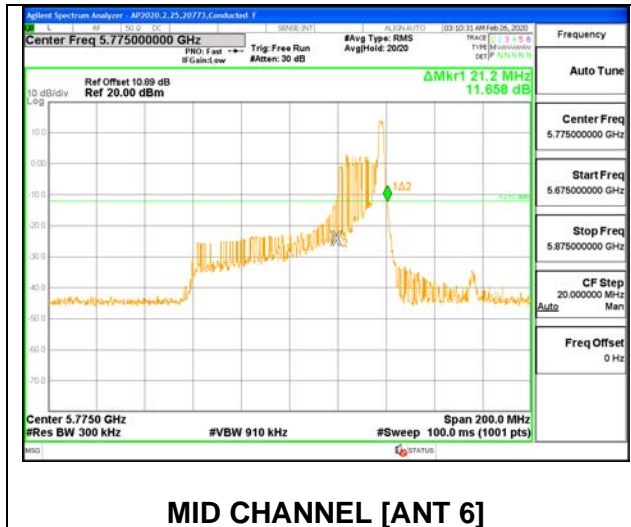

2TX ANT 6 + ANT 5 OFDMA MODE: 26 Tones, RU Index 36

Channel	Frequency (MHz)	26 dB Bandwidth Antenna 6 (MHz)	26 dB Bandwidth Antenna 5 (MHz)	99% Bandwidth Antenna 6 (MHz)	99% Bandwidth Antenna 5 (MHz)
Mid	5775	21.20	20.00	18.2110	18.0350

MID CHANNEL 26dB