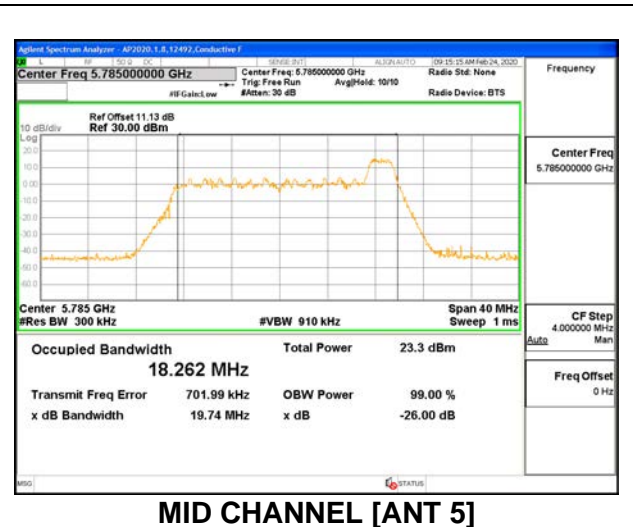

MID CHANNEL OBW