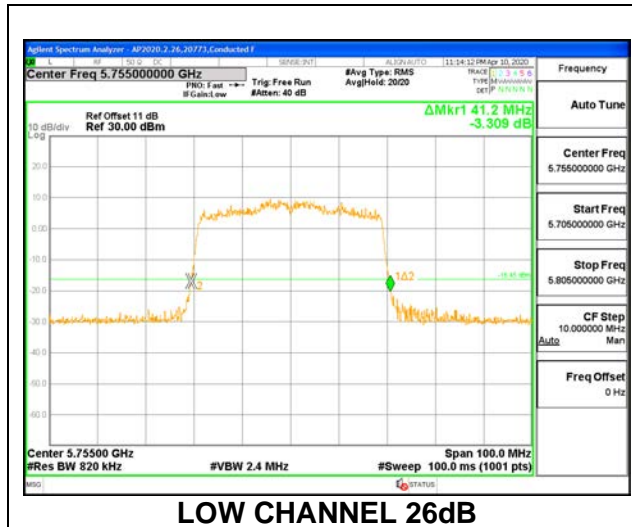

1TX ANT 6 MODE: 484 Tones, RU Index 65

Channel	Frequency (MHz)	26 dB Bandwidth (MHz)	99% Bandwidth (MHz)
Low	5755	41.20	37.4860
High	5795	40.80	37.4420