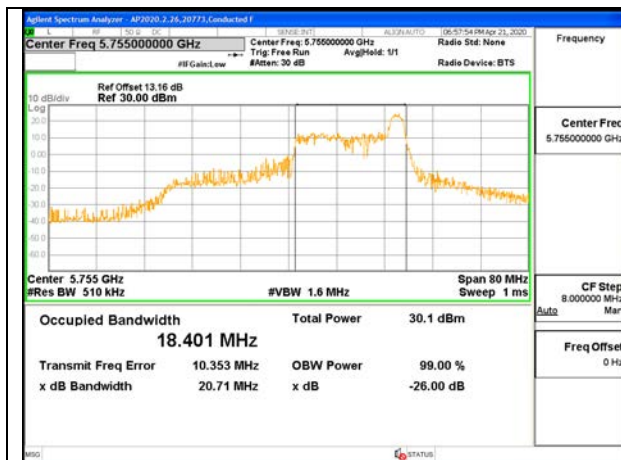

LOW CHANNEL 26dB

LOW CHANNEL [ANT 6]

LOW CHANNEL [ANT 5]

LOW CHANNEL OBW

LOW CHANNEL [ANT 6]

LOW CHANNEL [ANT 5]

2TX ANT 6 + ANT 5 OFDMA MODE: 484 Tones, RU Index 65

Channel	Frequency (MHz)	26 dB Bandwidth Antenna 6 (MHz)	26 dB Bandwidth Antenna 5 (MHz)	99% Bandwidth Antenna 6 (MHz)	99% Bandwidth Antenna 5 (MHz)
Low	5755	41.00	40.80	37.3320	37.4280
High	5795	40.90	40.90	37.3660	37.5880