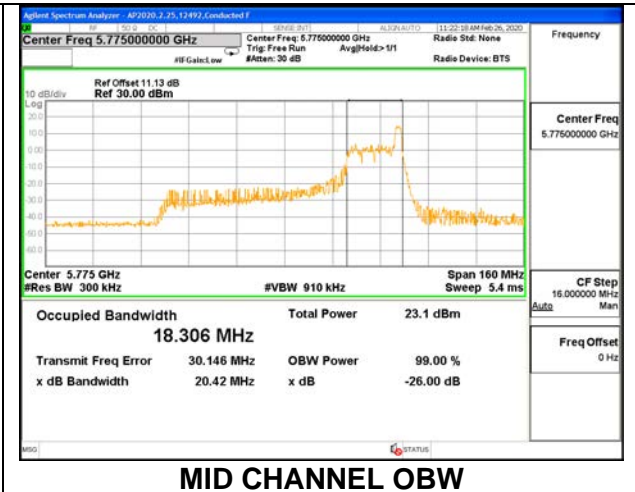

1TX ANT 5 MODE: 26 Tones, RU Index 36

Channel	Frequency (MHz)	26 dB Bandwidth (MHz)	99% Bandwidth (MHz)
Mid	5775	21.40	18.3060