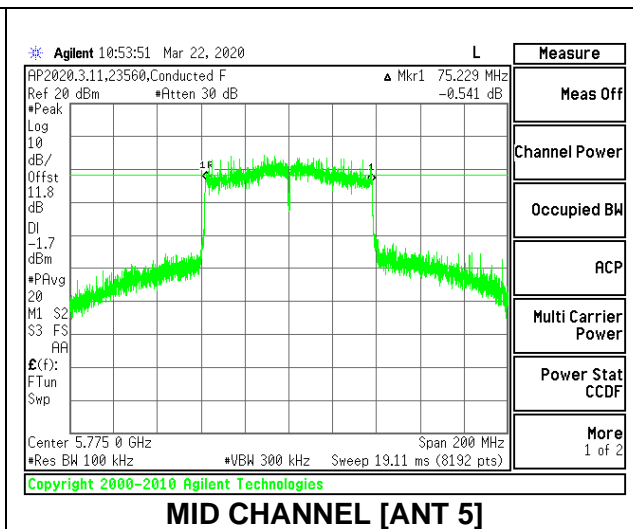

2TX ANT 6 + ANT 5 CDD MODE

Channel	Frequency (MHz)	6 dB Bandwidth Antenna 6 (MHz)	6 dB Bandwidth Antenna 5 (MHz)	Minimum Limit (MHz)
Mid	5775	73.984	75.229	0.5
138	5690	3.080	3.220	0.5