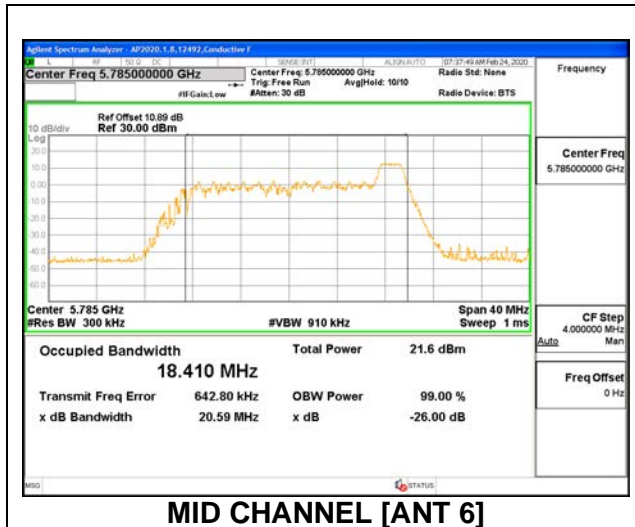

MID CHANNEL OBW