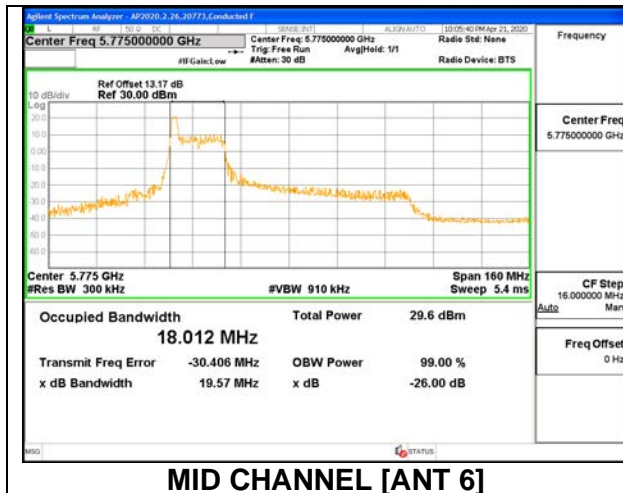

MID CHANNEL OBW