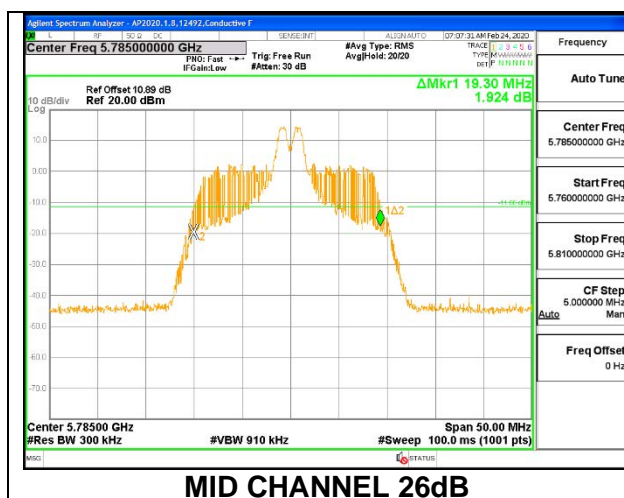

1TX ANT 6 MODE: 26 Tones, RU Index 4

Channel	Frequency (MHz)	26 dB Bandwidth (MHz)	99% Bandwidth (MHz)
Low	5745	19.35	17.163
Mid	5785	19.30	17.245
High	5825	19.20	17.158