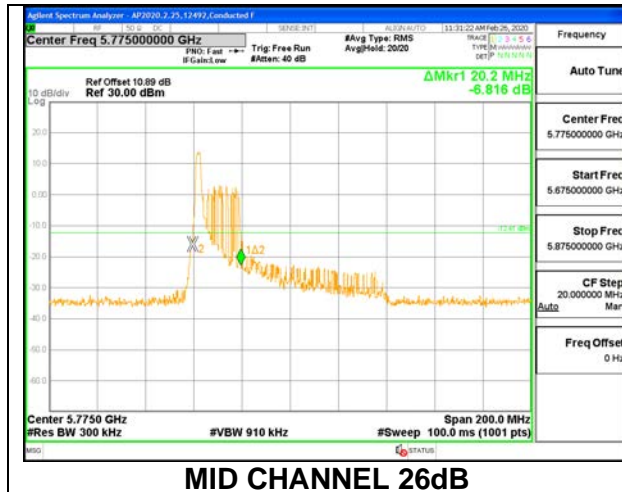

8.2.24.802.11ax HE80 MODE IN THE 5.8 GHz BAND

1TX ANT 6 MODE: 26 Tones, RU Index 0

Channel	Frequency (MHz)	26 dB Bandwidth (MHz)	99% Bandwidth (MHz)
Mid	5775	20.20	18.0770