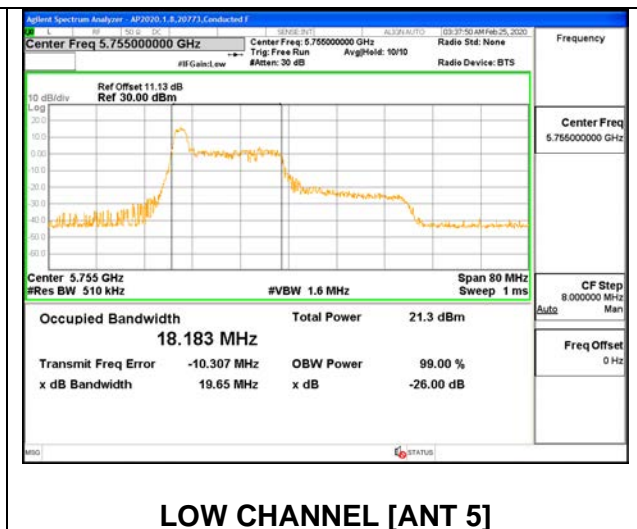

LOW CHANNEL OBW