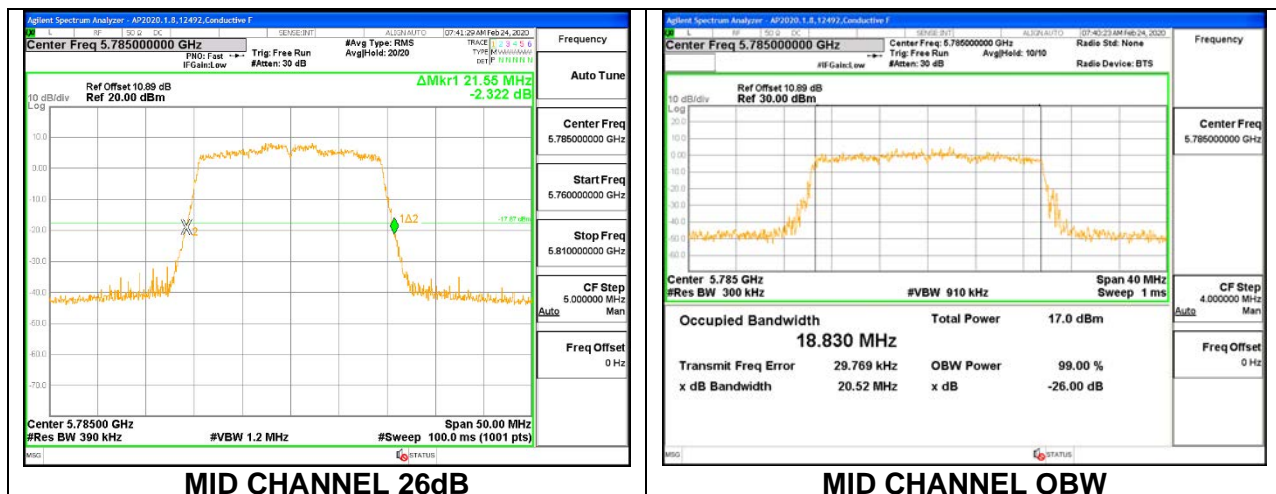

1TX ANT 6 MODE: 242 Tones, RU Index 61

Channel	Frequency (MHz)	26 dB Bandwidth (MHz)	99% Bandwidth (MHz)
Low	5745	21.40	18.906
Mid	5785	21.55	18.830
High	5825	21.45	18.912