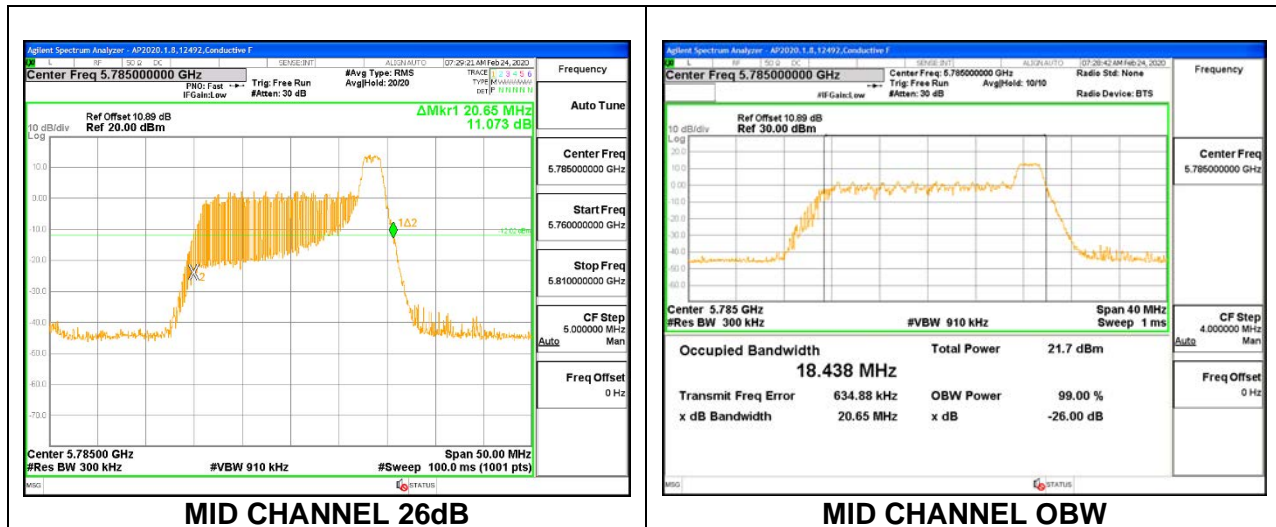

1TX ANT 6 MODE: 26 Tones, RU Index 8

Channel	Frequency (MHz)	26 dB Bandwidth (MHz)	99% Bandwidth (MHz)
Low	5745	20.80	18.537
Mid	5785	20.65	18.438
High	5825	20.65	18.450