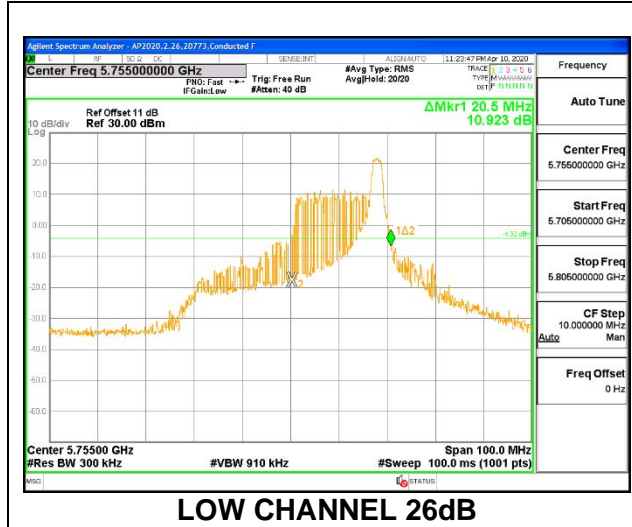

1TX ANT 6 MODE: 26 Tones, RU Index 17

Channel	Frequency (MHz)	26 dB Bandwidth (MHz)	99% Bandwidth (MHz)
Low	5755	20.50	18.7530
High	5795	20.60	18.7020