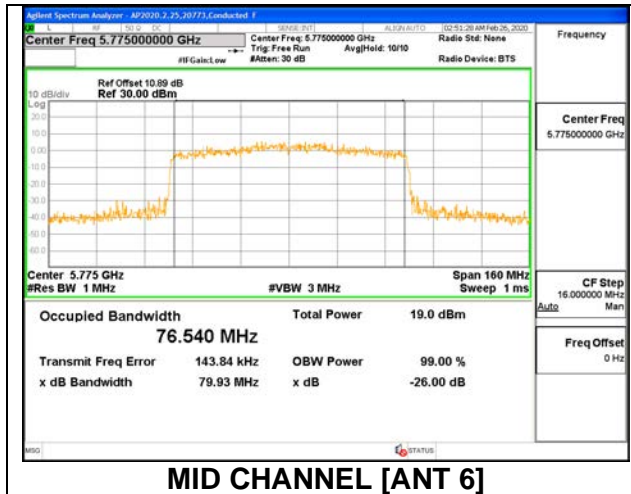

MID CHANNEL OBW