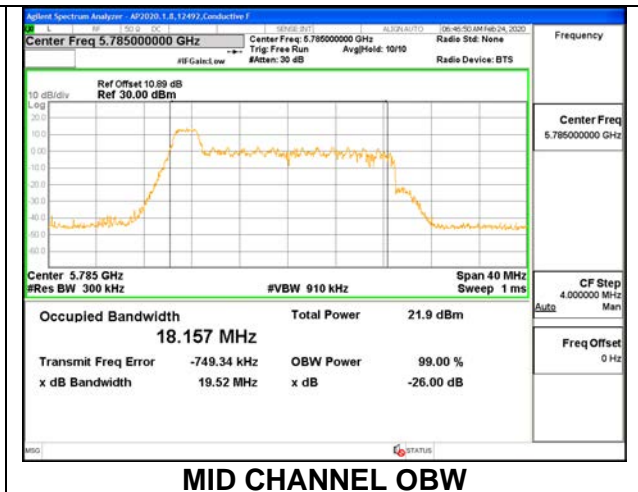

MID CHANNEL 26dB

MID CHANNEL OBW

8.2.22.802.11ax HE20 MODE IN THE 5.8 GHz BAND

1TX ANT 6 MODE: 26 Tones, RU Index 0

Channel	Frequency (MHz)	26 dB Bandwidth (MHz)	99% Bandwidth (MHz)
Low	5745	20.15	18.404
Mid	5785	20.15	18.157
High	5825	20.15	18.376