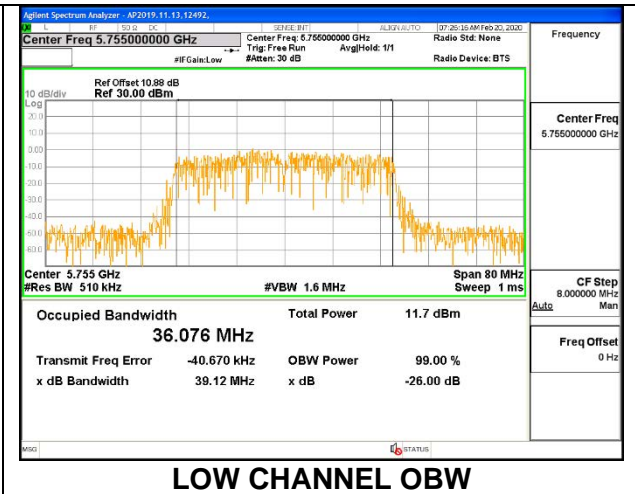

MID CHANNEL 26dB

MID CHANNEL OBW

8.2.20.802.11n HT40 MODE IN THE 5.8 GHz BAND

1TX ANT 6 MODE

Channel	Frequency (MHz)	26dB Bandwidth (MHz)	99% Bandwidth (MHz)
Low	5755	42.90	36.076
High	5795	43.20	36.067

1TX ANT 5 MODE