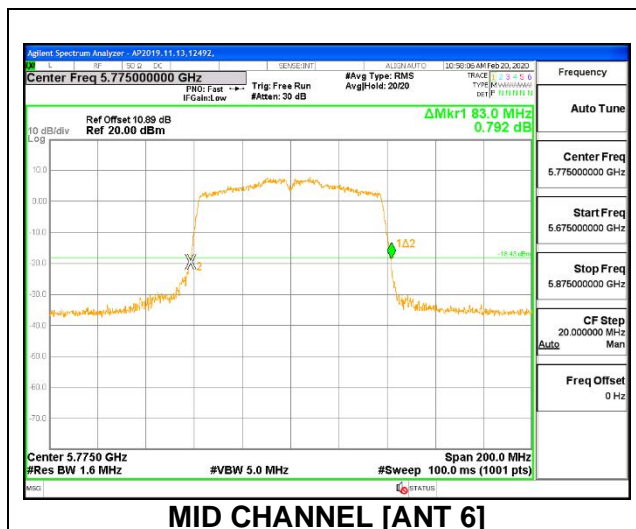

2TX ANT 6 + ANT 5 CDD MODE

Channel	Frequency	26dB Bandwidth Antenna 6 (MHz)	26dB Bandwidth Antenna 5 (MHz)	99% Bandwidth Antenna 6 (MHz)	99% Bandwidth Antenna 5 (MHz)
Mid	5775	83.00	84.00	75.525	75.637

MID CHANNEL 26dB