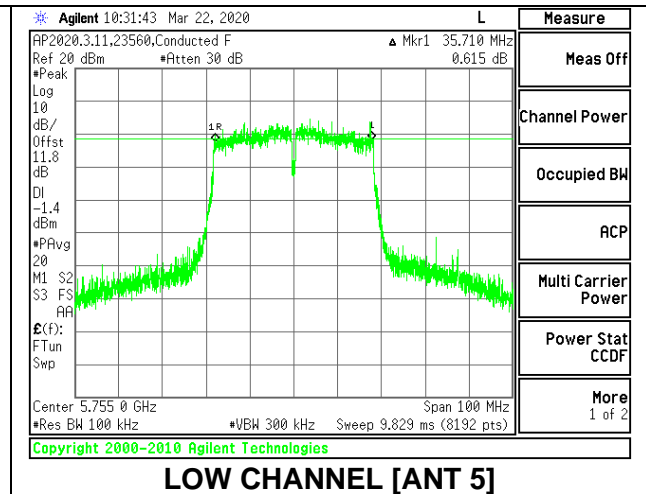

2TX ANT 6 + ANT 5 CDD MODE

Channel	Frequency (MHz)	6 dB Bandwidth Antenna 6 (MHz)	6 dB Bandwidth Antenna 5 (MHz)	Minimum Limit (MHz)
Low	5755	35.710	36.710	0.5
High	5795	36.357	35.173	0.5
142	5710	2.570	3.270	0.5