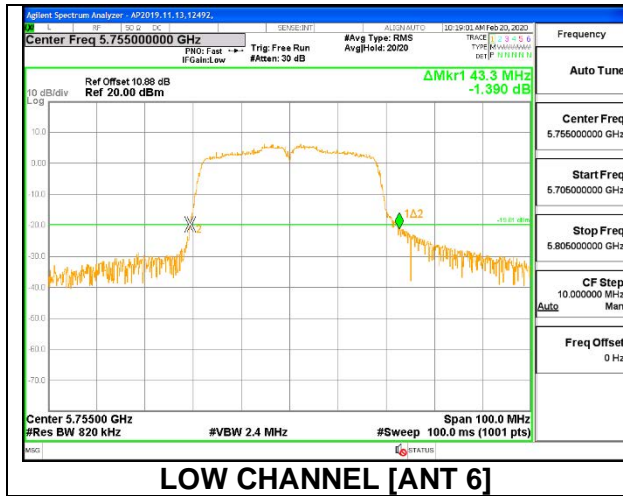

2TX ANT 6 + ANT 5 CDD MODE

Channel	Frequency (MHz)	26dB Bandwidth Antenna 6 (MHz)	26dB Bandwidth Antenna 5 (MHz)	99% Bandwidth Antenna 6 (MHz)	99% Bandwidth Antenna 5 (MHz)
Low	5755	43.30	40.90	36.030	36.075
High	5795	43.30	41.20	35.997	36.237

LOW CHANNEL 26dB