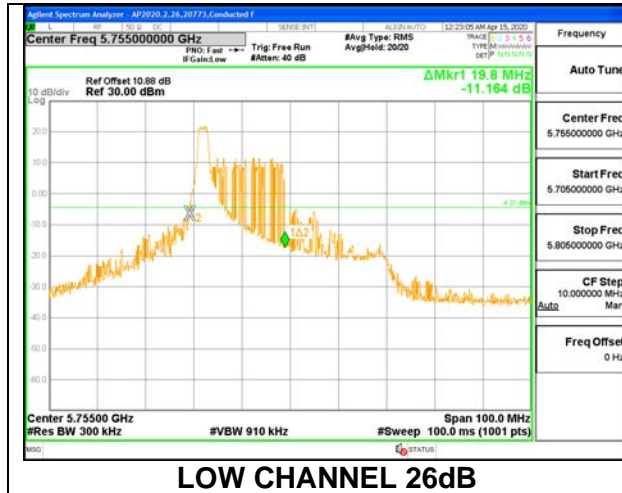

1TX ANT 5 MODE: 26 Tones, RU Index 0

Channel	Frequency (MHz)	26 dB Bandwidth (MHz)	99% Bandwidth (MHz)
Low	5755	19.80	18.3790
High	5795	20.10	18.4170