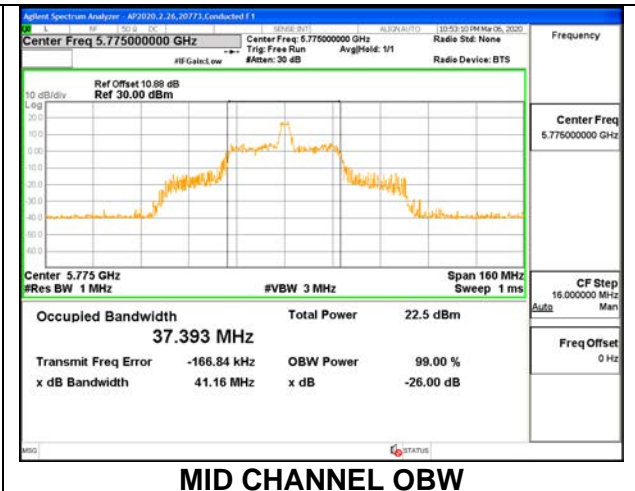

1TX ANT 5 MODE: 26 Tones, RU Index 18

Channel	Frequency (MHz)	26 dB Bandwidth (MHz)	99% Bandwidth (MHz)
Mid	5775	39.20	37.3930