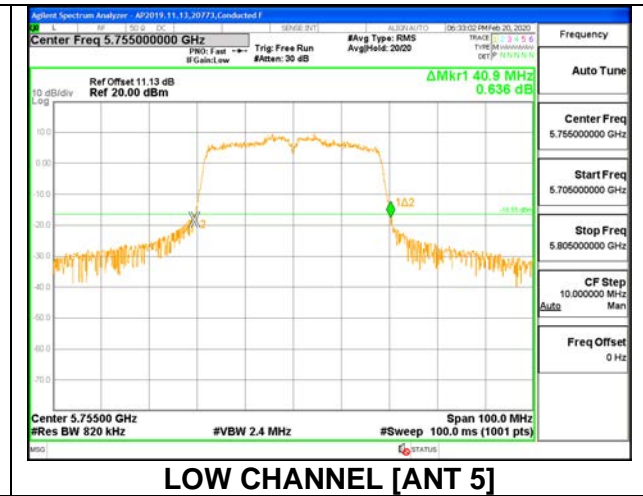

2TX ANT 6 + ANT 5 CDD MODE

Channel	Frequency (MHz)	26dB Bandwidth Antenna 6 (MHz)	26dB Bandwidth Antenna 5 (MHz)	99% Bandwidth Antenna 6 (MHz)	99% Bandwidth Antenna 5 (MHz)
Low	5755	43.30	40.90	36.030	36.075
High	5795	43.30	41.20	35.997	36.237

LOW CHANNEL 26dB