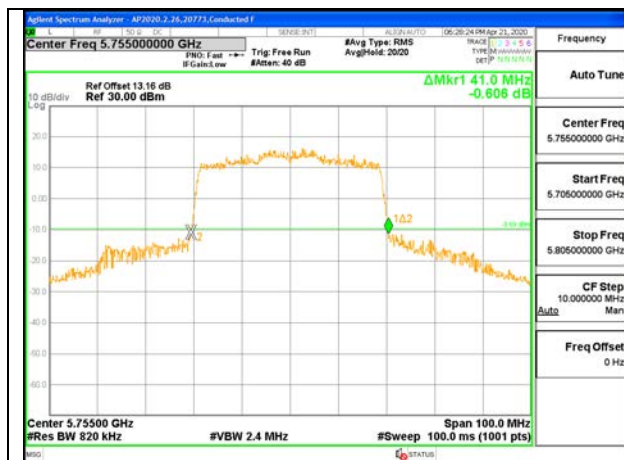

2TX ANT 6 + ANT 5 OFDMA MODE: 484 Tones, RU Index 65

Channel	Frequency (MHz)	26 dB Bandwidth Antenna 6 (MHz)	26 dB Bandwidth Antenna 5 (MHz)	99% Bandwidth Antenna 6 (MHz)	99% Bandwidth Antenna 5 (MHz)
Low	5755	41.00	40.80	37.3320	37.4280
High	5795	40.90	40.90	37.3660	37.5880

LOW CHANNEL 26dB

LOW CHANNEL [ANT 6]