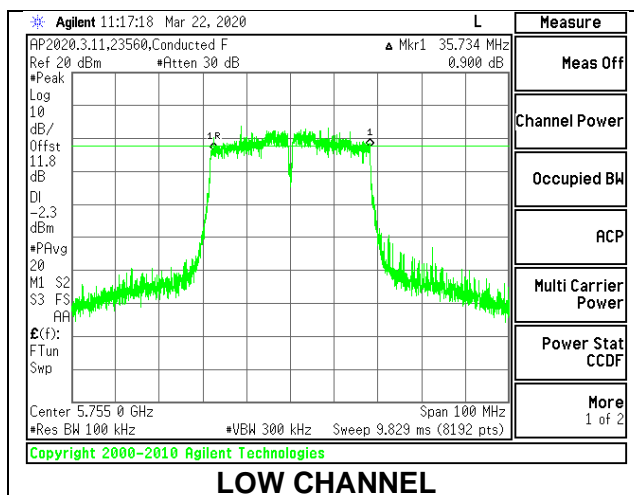

8.3.2. 802.11n HT40 MODE IN THE 5.8 GHz BAND

1TX ANT 6 MODE

Channel	Frequency (MHz)	6 dB Bandwidth (MHz)	Minimum Limit (MHz)
Low	5755	35.734	0.5
High	5795	35.368	0.5
142	5710	3.230	0.5