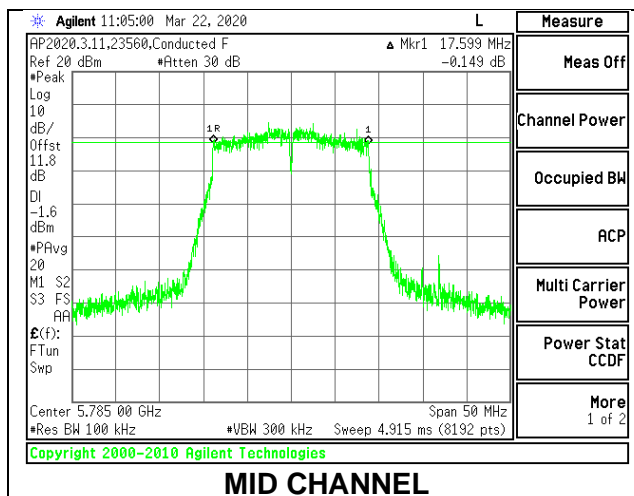

8.3.1. 802.11n HT20 MODE IN THE 5.8 GHz BAND

1TX ANT 6 MODE

Channel	Frequency (MHz)	6 dB Bandwidth (MHz)	Minimum Limit (MHz)
Low	5745	17.654	0.5
Mid	5785	17.599	0.5
High	5825	17.592	0.5
144	5720	3.790	0.5