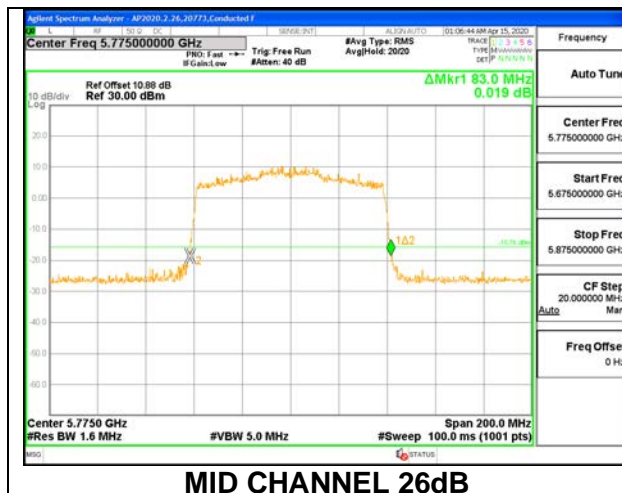

1TX ANT 5 MODE: 996 Tones, RU Index 67

Channel	Frequency (MHz)	26 dB Bandwidth (MHz)	99% Bandwidth (MHz)
Mid	5775	83.00	76.7266