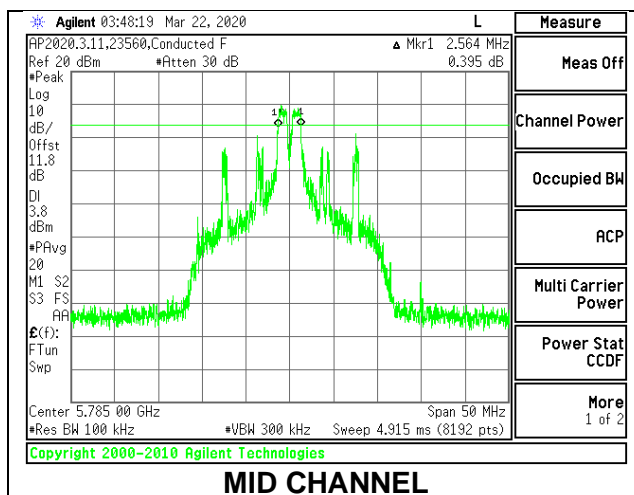

1TX ANT 5 MODE: 26 Tones, RU Index 4

Channel	Frequency (MHz)	6 dB Bandwidth (MHz)	Minimum Limit (MHz)
Low	5745	2.558	0.5
Mid	5785	2.564	0.5
High	5825	2.625	0.5