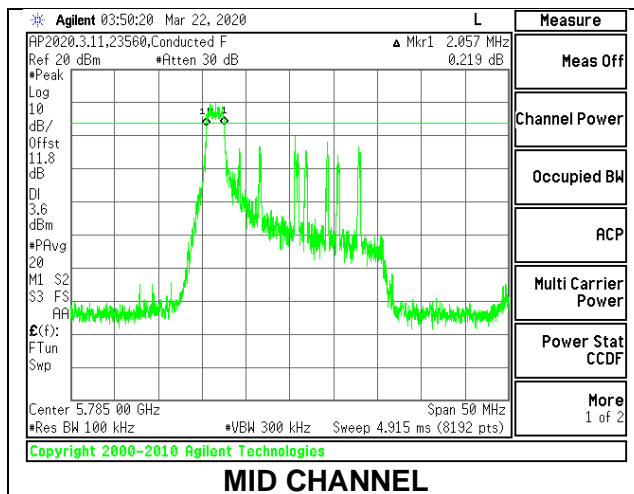

1TX ANT 5 MODE: 26 Tones, RU Index 0

Channel	Frequency (MHz)	6 dB Bandwidth (MHz)	Minimum Limit (MHz)
Low	5745	2.045	0.5
Mid	5785	2.057	0.5
High	5825	1.998	0.5