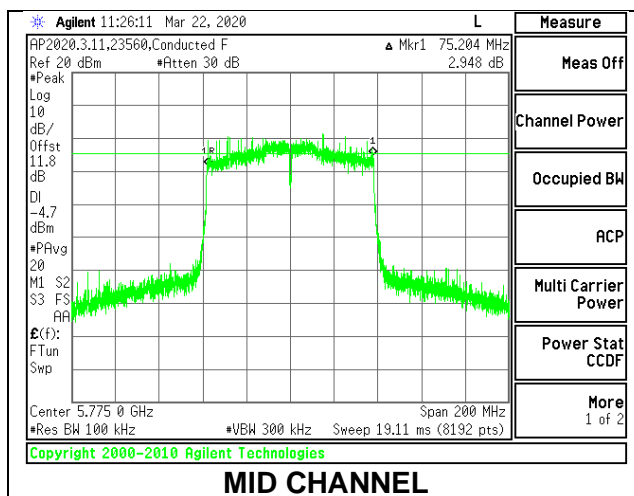

8.3.3. 802.11ac VHT80 MODE IN THE 5.8 GHz BAND

1TX ANT 6 MODE

Channel	Frequency (MHz)	6 dB Bandwidth (MHz)	Minimum Limit (MHz)
Mid	5775	75.204	0.5
138	5690	3.100	0.5