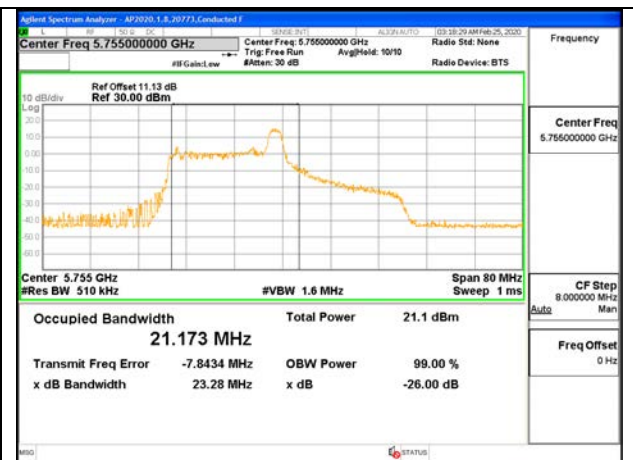

LOW CHANNEL 26dB

LOW CHANNEL [ANT 6]

LOW CHANNEL [ANT 5]

LOW CHANNEL OBW

LOW CHANNEL [ANT 6]

LOW CHANNEL [ANT 5]

2TX ANT 6 + ANT 5 OFDMA MODE: 26 Tones, RU Index 17

Channel	Frequency (MHz)	26 dB Bandwidth Antenna 6 (MHz)	26 dB Bandwidth Antenna 5 (MHz)	99% Bandwidth Antenna 6 (MHz)	99% Bandwidth Antenna 5 (MHz)
Low	5755	20.50	19.80	18.4010	18.3190
High	5795	20.40	19.90	18.4740	18.2670