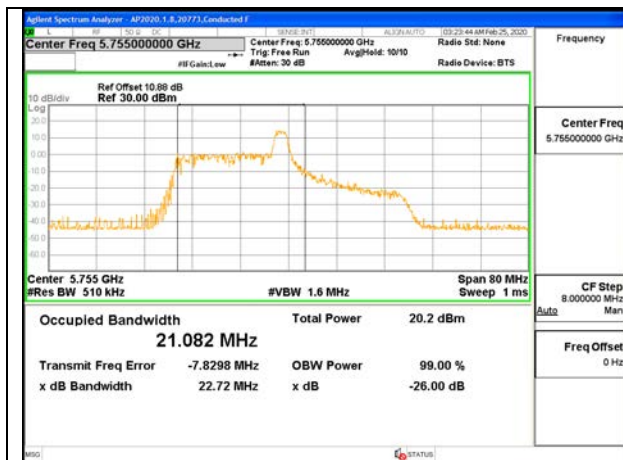

LOW CHANNEL 26dB

LOW CHANNEL [ANT 6]

LOW CHANNEL [ANT 5]

LOW CHANNEL OBW

LOW CHANNEL [ANT 6]

LOW CHANNEL [ANT 5]

2TX ANT 6 + ANT 5 OFDMA MODE: 26 Tones, RU Index 17

Channel	Frequency (MHz)	26 dB Bandwidth Antenna 6 (MHz)	26 dB Bandwidth Antenna 5 (MHz)	99% Bandwidth Antenna 6 (MHz)	99% Bandwidth Antenna 5 (MHz)
Low	5755	20.50	19.80	18.4010	18.3190
High	5795	20.40	19.90	18.4740	18.2670