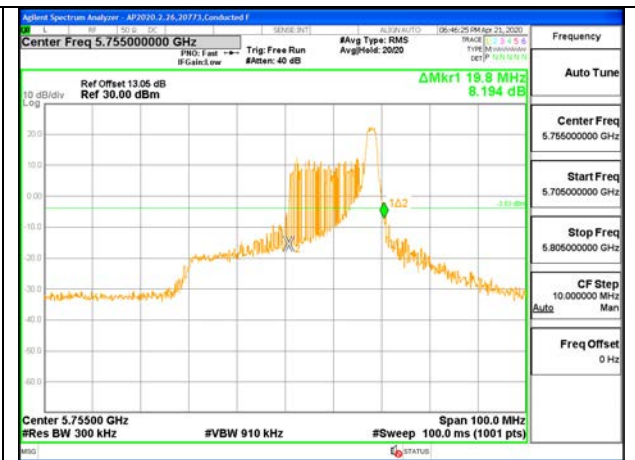

LOW CHANNEL [ANT 5]