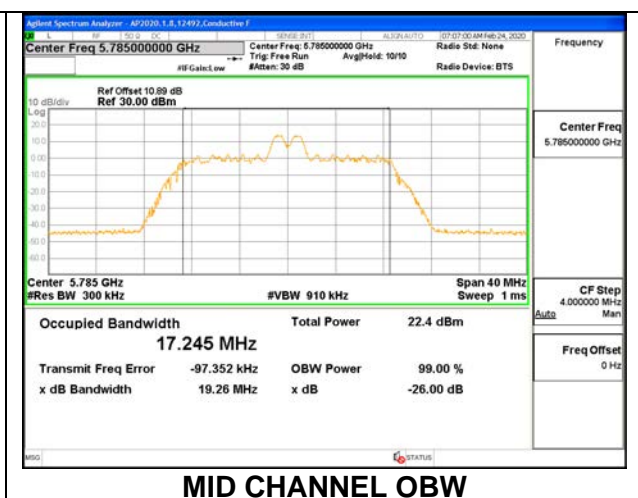

1TX ANT 6 MODE: 26 Tones, RU Index 4

Channel	Frequency (MHz)	26 dB Bandwidth (MHz)	99% Bandwidth (MHz)
Low	5745	19.35	17.163
Mid	5785	19.30	17.245
High	5825	19.20	17.158