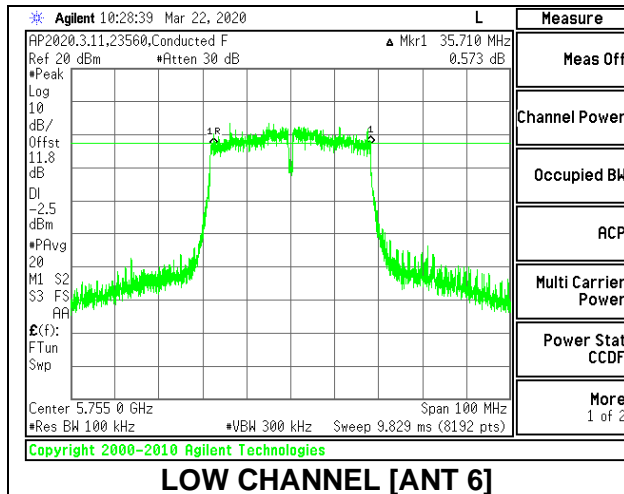

2TX ANT 6 + ANT 5 CDD MODE

Channel	Frequency (MHz)	6 dB Bandwidth Antenna 6 (MHz)	6 dB Bandwidth Antenna 5 (MHz)	Minimum Limit (MHz)
Low	5755	35.710	36.710	0.5
High	5795	36.357	35.173	0.5
142	5710	2.570	3.270	0.5