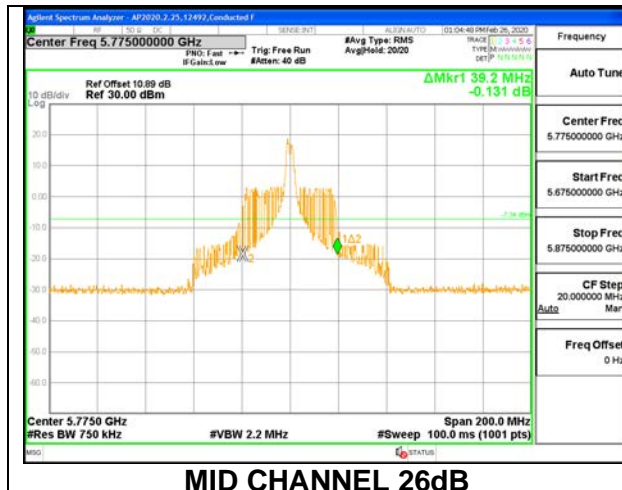

1TX ANT 6 MODE: 26 Tones, RU Index 18

Channel	Frequency (MHz)	26 dB Bandwidth (MHz)	99% Bandwidth (MHz)
Mid	5775	39.20	37.9670