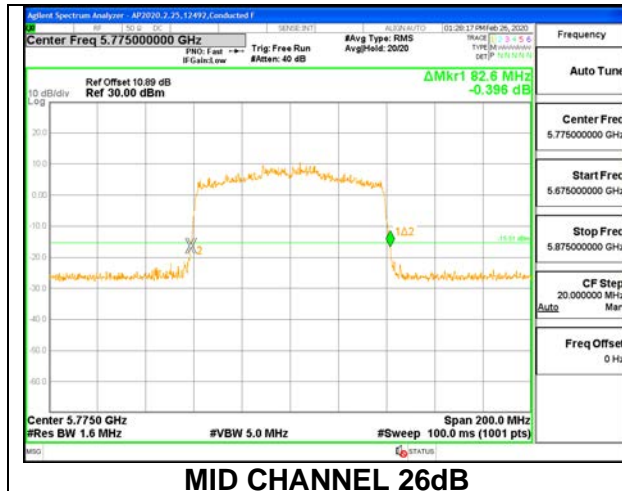

1TX ANT 6 MODE: 996 Tones, RU Index 67

Channel	Frequency (MHz)	26 dB Bandwidth (MHz)	99% Bandwidth (MHz)
Mid	5775	82.60	76.9130