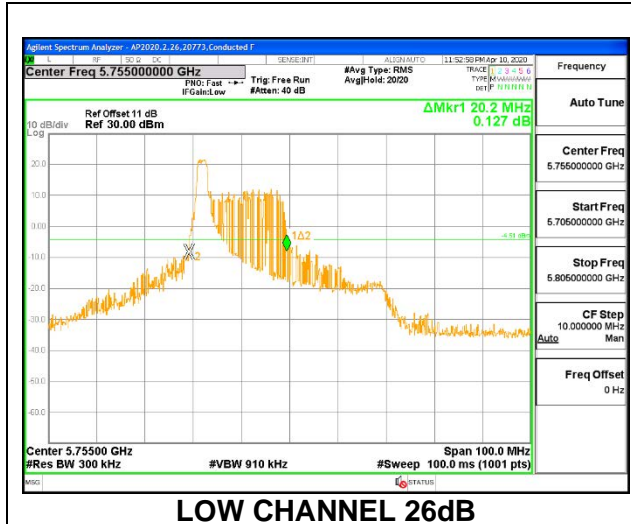

MID CHANNEL 26dB

MID CHANNEL OBW

8.2.23.802.11ax HE40 MODE IN THE 5.8 GHz BAND

1TX ANT 6 MODE: 26 Tones, RU Index 0

Channel	Frequency	26 dB Bandwidth	99% Bandwidth
	(MHz)	(MHz)	(MHz)
Low	5755	20.20	18.3790
High	5795	20.30	18.4170