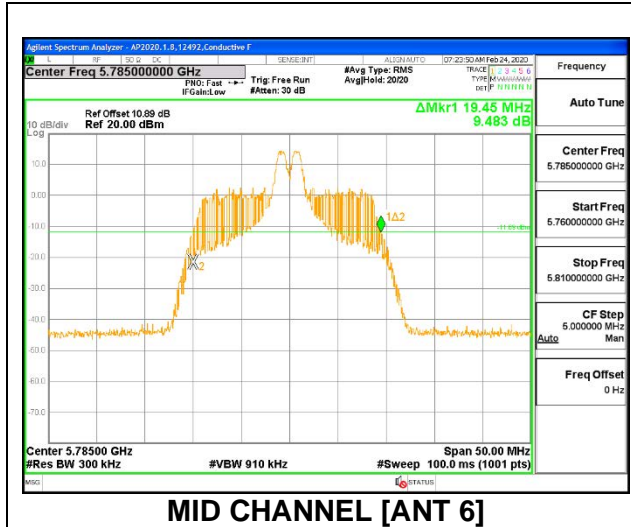

2TX ANT 6 + ANT 5 OFDMA MODE: 26 Tones, RU Index 4

Channel	Frequency (MHz)	26 dB Bandwidth Antenna 6 (MHz)	26 dB Bandwidth Antenna 5 (MHz)	99% Bandwidth Antenna 6 (MHz)	99% Bandwidth Antenna 5 (MHz)
Low	5745	19.30	18.25	17.3310	17.0070
Mid	5785	19.45	18.40	17.2680	16.8790
High	5825	19.50	18.45	17.1690	16.9860

MID CHANNEL 26dB