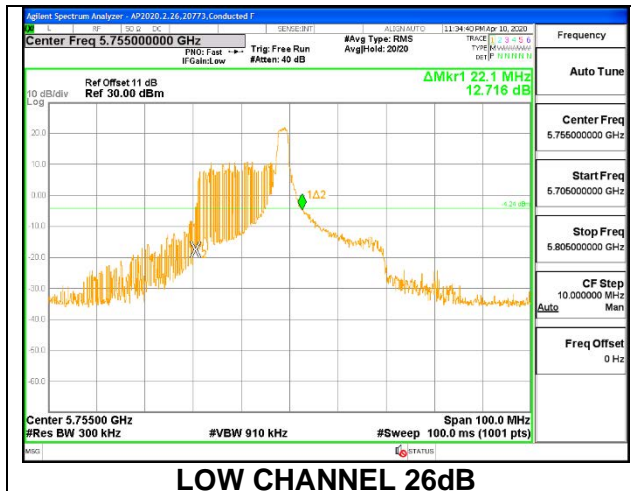

1TX ANT 6 MODE: 26 Tones, RU Index 8

Channel	Frequency	26 dB Bandwidth	99% Bandwidth
	(MHz)	(MHz)	(MHz)
Low	5755	22.10	20.0040
High	5795	22.10	20.1940