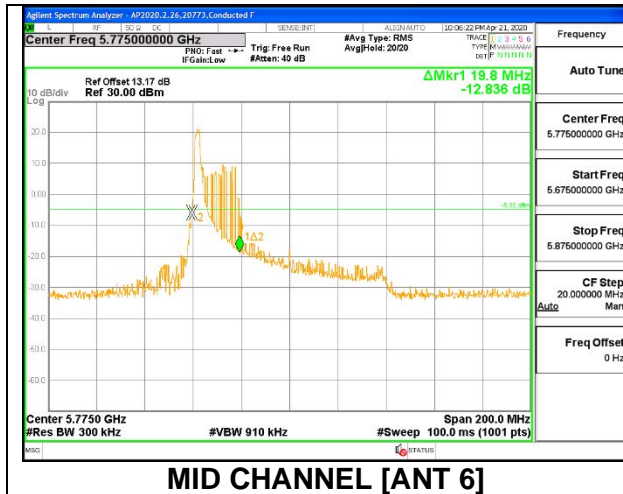

2TX ANT 6 + ANT 5 OFDMA MODE: 26 Tones, RU Index 0

Channel	Frequency (MHz)	26 dB Bandwidth Antenna 6 (MHz)	26 dB Bandwidth Antenna 5 (MHz)	99% Bandwidth Antenna 6 (MHz)	99% Bandwidth Antenna 5 (MHz)
Mid	5775	19.80	20.40	18.0120	18.0400

MID CHANNEL 26dB