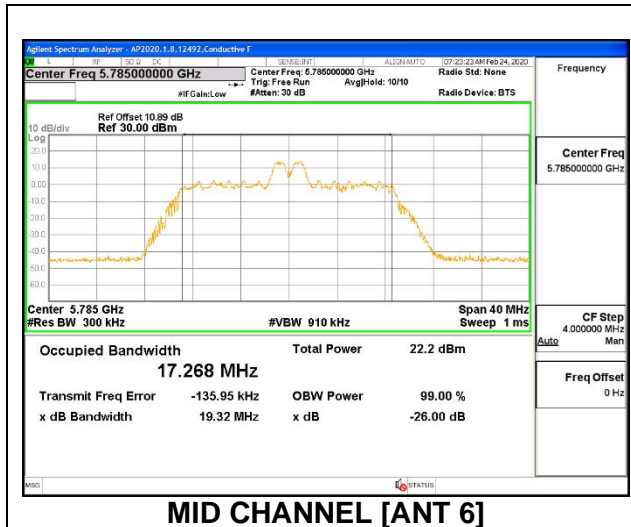

MID CHANNEL OBW