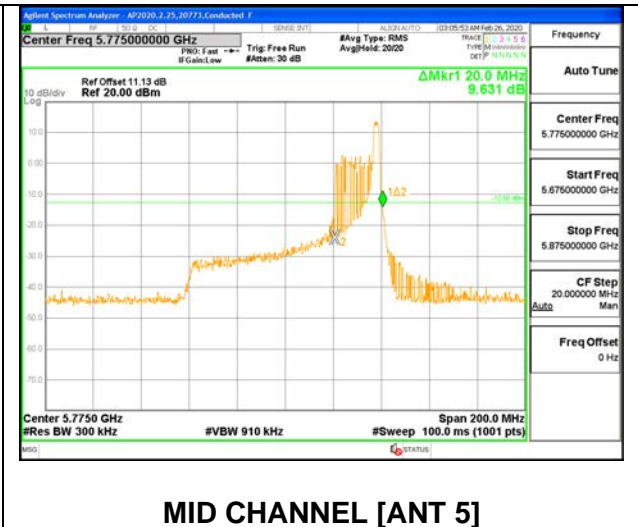

2TX ANT 6 + ANT 5 OFDMA MODE: 26 Tones, RU Index 36

Channel	Frequency (MHz)	26 dB Bandwidth Antenna 6 (MHz)	26 dB Bandwidth Antenna 5 (MHz)	99% Bandwidth Antenna 6 (MHz)	99% Bandwidth Antenna 5 (MHz)
Mid	5775	21.20	20.00	18.2110	18.0350

MID CHANNEL 26dB