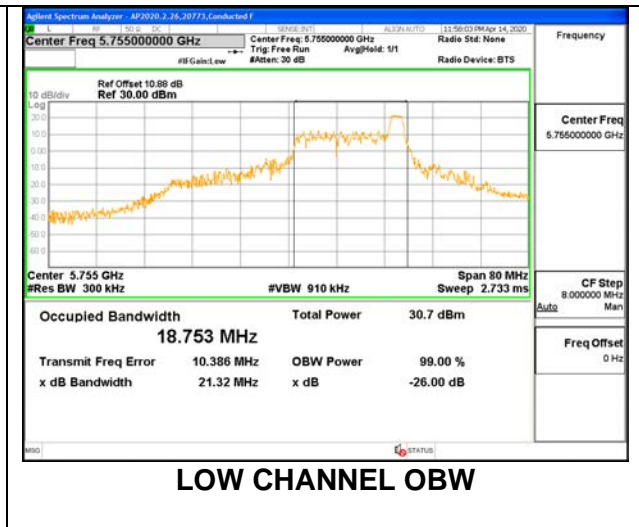

1TX ANT 5 MODE: 26 Tones, RU Index 17

Channel	Frequency (MHz)	26 dB Bandwidth (MHz)	99% Bandwidth (MHz)
Low	5755	21.20	18.7530
High	5795	21.30	18.7020