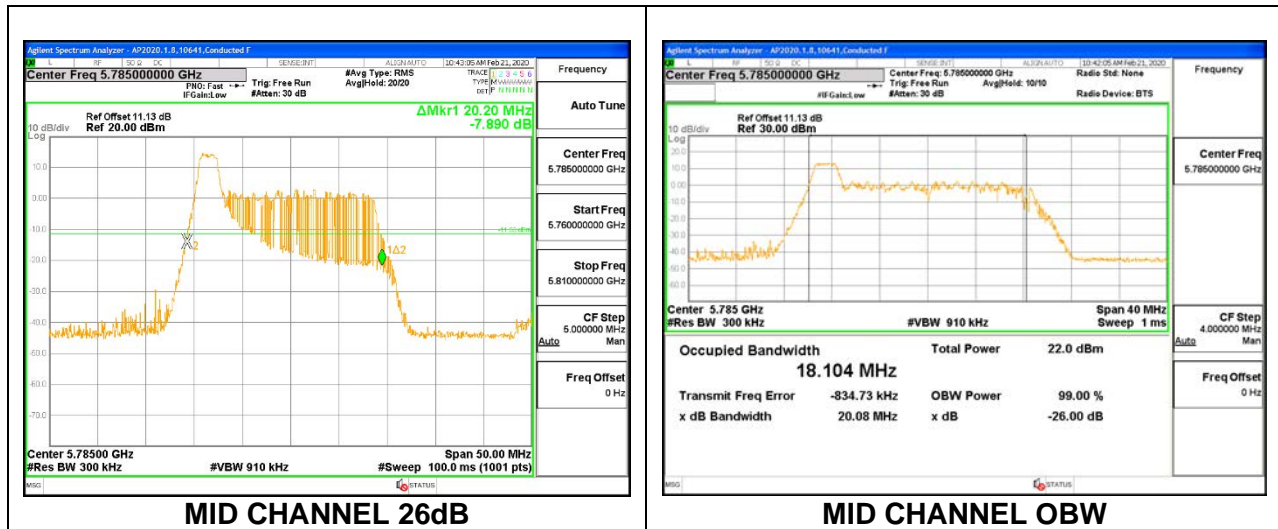

1TX ANT 5 MODE: 26 Tones, RU Index 0

Channel	Frequency (MHz)	26 dB Bandwidth (MHz)	99% Bandwidth (MHz)
Low	5745	20.25	18.367
Mid	5785	20.20	18.104
High	5825	20.10	18.275