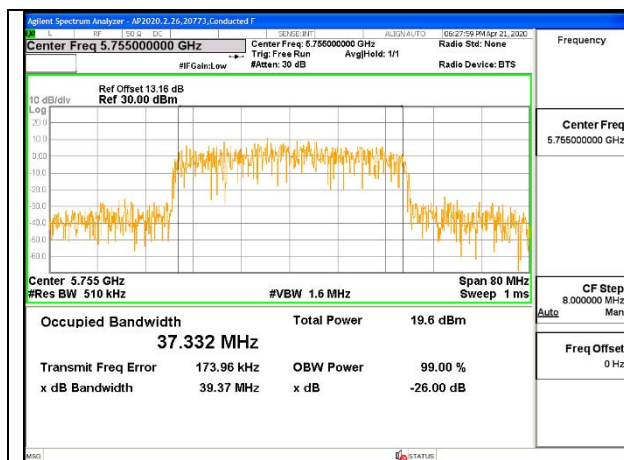

LOW CHANNEL 26dB

LOW CHANNEL [ANT 6]

LOW CHANNEL [ANT 5]

LOW CHANNEL OBW

LOW CHANNEL [ANT 6]

LOW CHANNEL [ANT 5]

8.2.24.802.11ax HE80 MODE IN THE 5.8 GHz BAND

1TX ANT 6 MODE: 26 Tones, RU Index 0