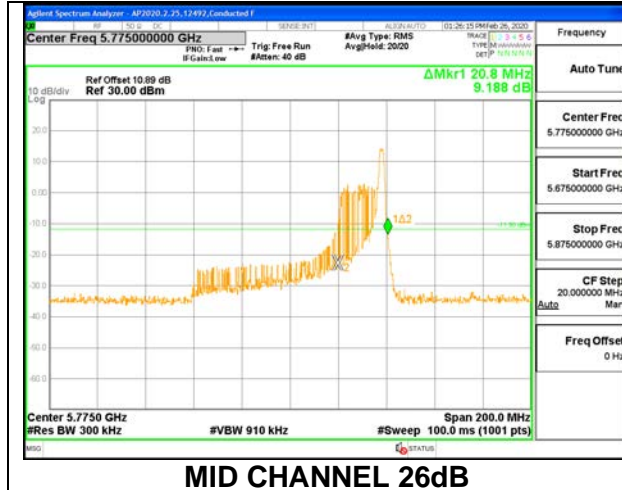

1TX ANT 6 MODE: 26 Tones, RU Index 36

Channel	Frequency (MHz)	26 dB Bandwidth (MHz)	99% Bandwidth (MHz)
Mid	5775	20.90	18.770