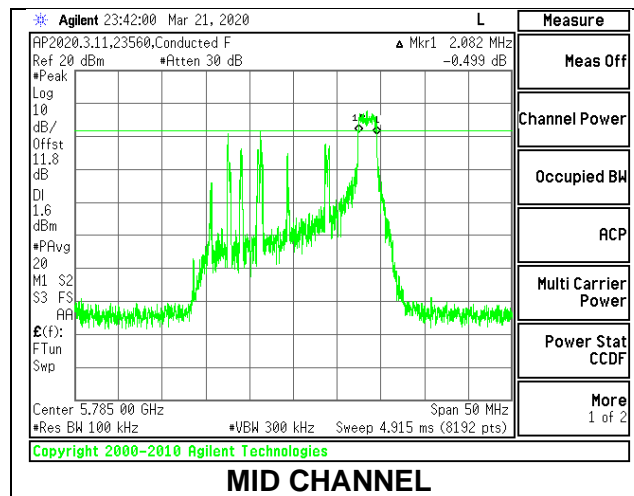

1TX ANT 6 MODE: 26 Tones, RU Index 8

Channel	Frequency (MHz)	6 dB Bandwidth (MHz)	Minimum Limit (MHz)
Low	5745	1.984	0.5
Mid	5785	2.082	0.5
High	5825	1.996	0.5
144	5720	2.021	0.5