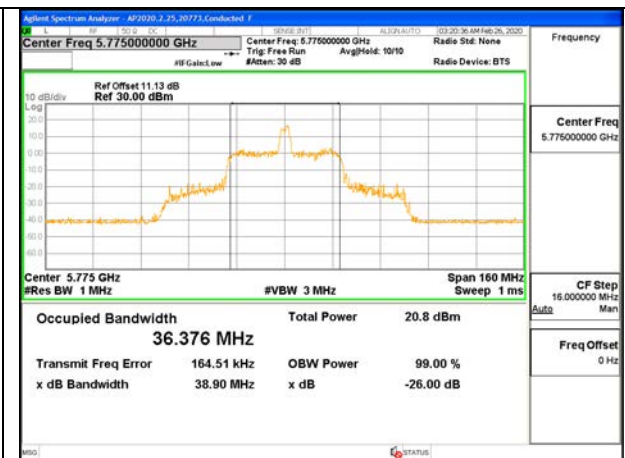

MID CHANNEL 26dB

MID CHANNEL [ANT 6]

MID CHANNEL [ANT 5]

MID CHANNEL OBW

MID CHANNEL [ANT 6]

MID CHANNEL [ANT 5]

2TX ANT 6 + ANT 5 OFDMA MODE: 26 Tones, RU Index 36

Channel	Frequency (MHz)	26 dB Bandwidth Antenna 6 (MHz)	26 dB Bandwidth Antenna 5 (MHz)	99% Bandwidth Antenna 6 (MHz)	99% Bandwidth Antenna 5 (MHz)
Mid	5775	21.20	20.00	18.2110	18.0350