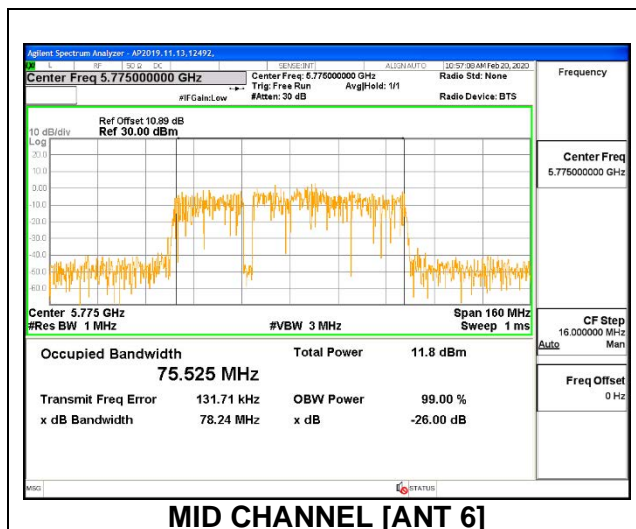

MID CHANNEL OBW