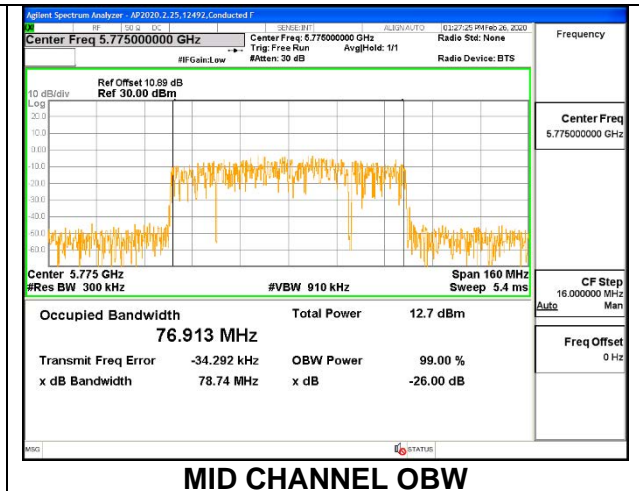

1TX ANT 6 MODE: 996 Tones, RU Index 67

Channel	Frequency (MHz)	26 dB Bandwidth (MHz)	99% Bandwidth (MHz)
Mid	5775	82.60	76.9130