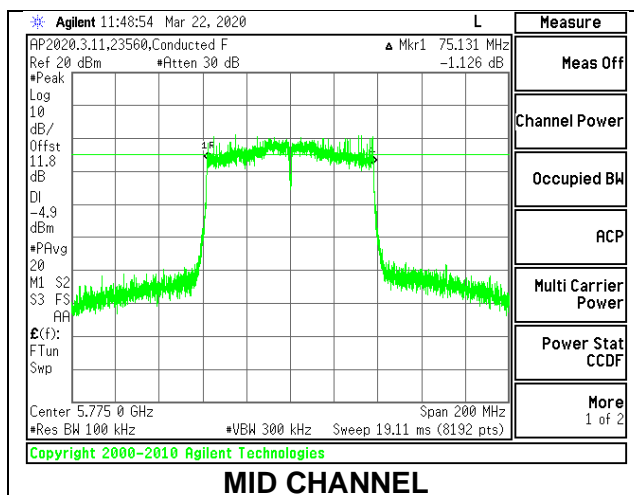

8.3.3. 802.11ac VHT80 MODE IN THE 5.8 GHz BAND

1TX ANT 6 MODE

Channel	Frequency (MHz)	6 dB Bandwidth (MHz)	Minimum Limit (MHz)
Mid	5775	75.204	0.5
138	5690	3.100	0.5

1TX ANT 5 MODE

Channel	Frequency (MHz)	6 dB Bandwidth (MHz)	Minimum Limit (MHz)
Mid	5775	75.131	0.5
138	5690	3.160	0.5