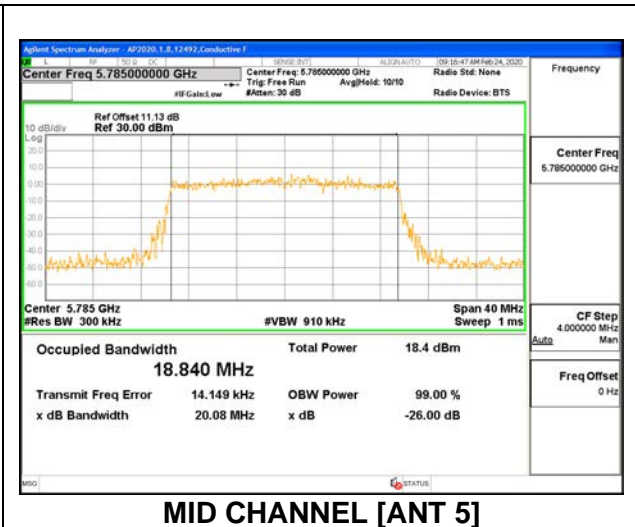

MID CHANNEL OBW