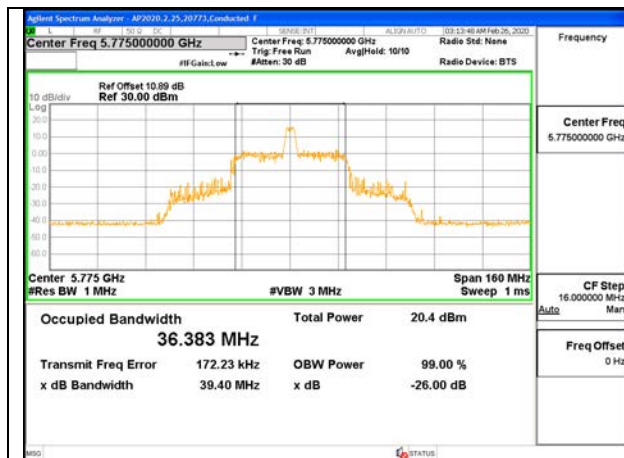

MID CHANNEL 26dB

MID CHANNEL [ANT 6]

MID CHANNEL [ANT 5]

MID CHANNEL OBW

MID CHANNEL [ANT 6]

MID CHANNEL [ANT 5]

2TX ANT 6 + ANT 5 OFDMA MODE: 26 Tones, RU Index 36

Channel	Frequency (MHz)	26 dB Bandwidth Antenna 6 (MHz)	26 dB Bandwidth Antenna 5 (MHz)	99% Bandwidth Antenna 6 (MHz)	99% Bandwidth Antenna 5 (MHz)
Mid	5775	21.20	20.00	18.2110	18.0350