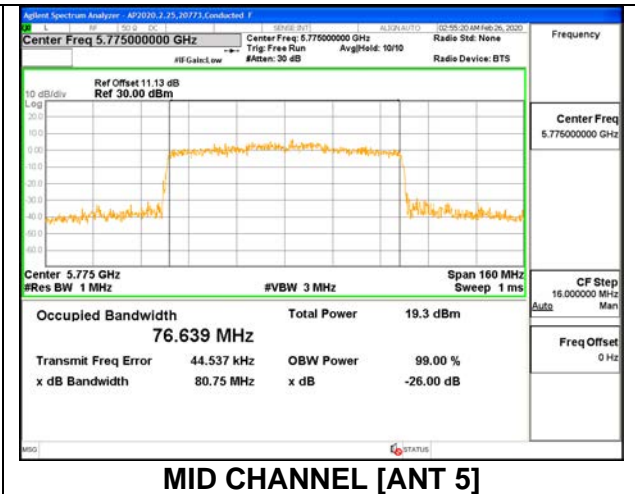

MID CHANNEL OBW