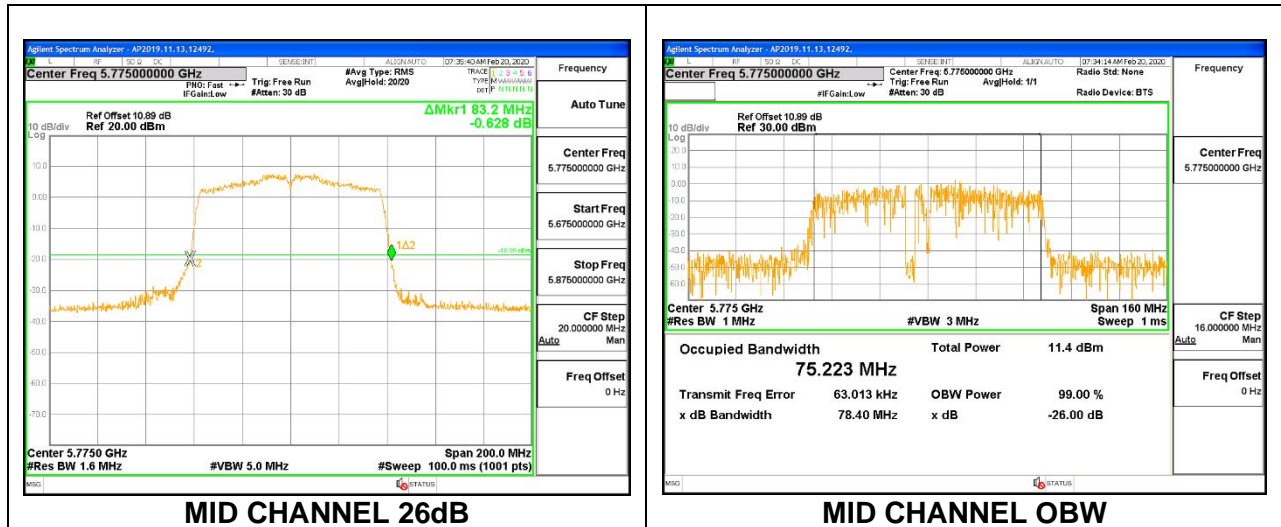

LOW CHANNEL 26dB

LOW CHANNEL OBW

8.2.21.802.11ac VHT80 MODE IN THE 5.8 GHz BAND

1TX ANT 6 MODE

Channel	Frequency	26 dB Bandwidth	99% Bandwidth
	(MHz)	(MHz)	(MHz)
Mid	5775	83.20	75.223

1TX ANT 5 MODE

Channel	Frequency	26 dB Bandwidth	99% Bandwidth
	(MHz)	(MHz)	(MHz)
Mid	5775	83.20	75.882