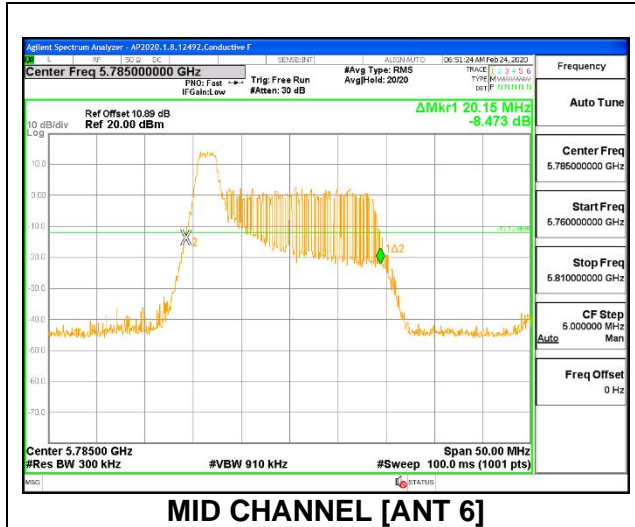

2TX ANT 6 + ANT 5 OFDMA MODE: 26 Tones, RU Index 0

Channel	Frequency (MHz)	26 dB Bandwidth Antenna 6 (MHz)	26 dB Bandwidth Antenna 5 (MHz)	99% Bandwidth Antenna 6 (MHz)	99% Bandwidth Antenna 5 (MHz)
Low	5745	20.20	19.85	18.351	18.332
Mid	5785	20.15	20.00	18.325	18.345
High	5825	19.95	19.60	18.373	18.327

MID CHANNEL 26dB