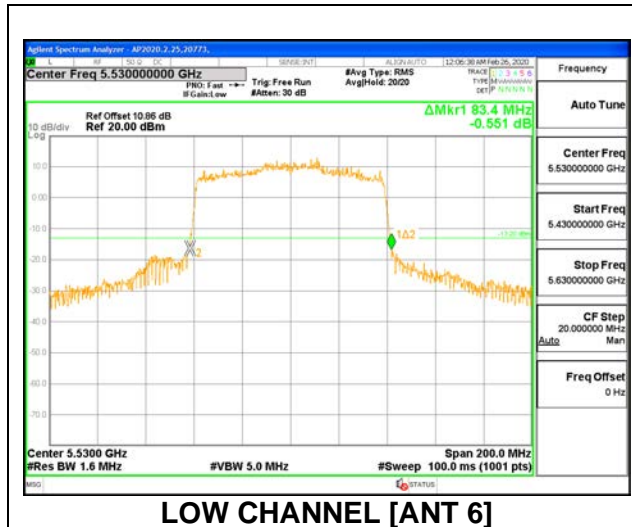

2TX ANT 6 + ANT 5 OFDMA MODE: 996 Tones, RU Index 67

Channel	Frequency (MHz)	26 dB Bandwidth Antenna 6 (MHz)	26 dB Bandwidth Antenna 5 (MHz)	99% Bandwidth Antenna 6 (MHz)	99% Bandwidth Antenna 5 (MHz)
Low	5530	83.40	83.80	76.720	76.792
High	5610	83.20	83.00	76.527	76.609
138	5690	82.60	82.20	76.902	76.707

LOW CHANNEL 26dB

LOW CHANNEL OBW

8.2.19.802.11n HT20 MODE IN THE 5.8 GHz BAND

1TX ANT 6 MODE

Channel	Frequency (MHz)	26 dB Bandwidth (MHz)	99% Bandwidth (MHz)
Low	5745	21.50	17.668
Mid	5785	21.35	17.688
High	5825	21.55	17.585