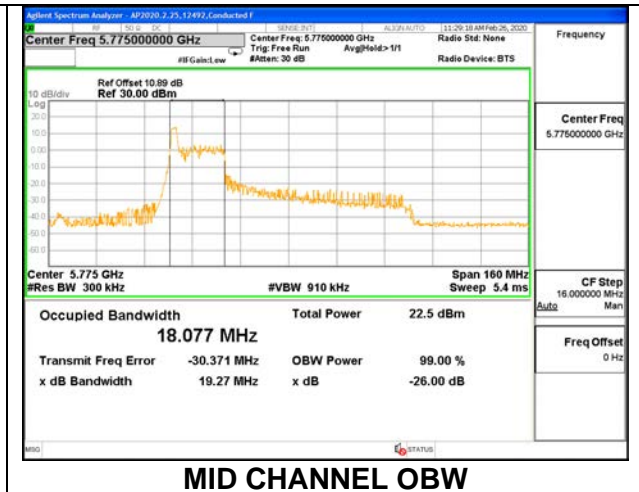

8.2.24.802.11ax HE80 MODE IN THE 5.8 GHz BAND

1TX ANT 6 MODE: 26 Tones, RU Index 0

Channel	Frequency (MHz)	26 dB Bandwidth (MHz)	99% Bandwidth (MHz)
Mid	5775	20.20	18.0770