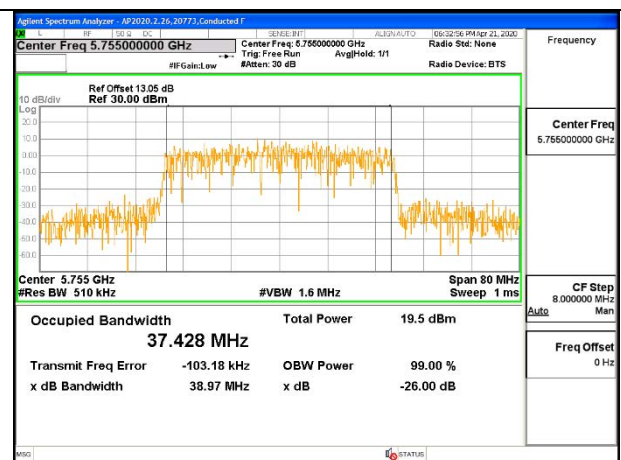

LOW CHANNEL 26dB

LOW CHANNEL [ANT 6]

LOW CHANNEL [ANT 5]

LOW CHANNEL OBW

LOW CHANNEL [ANT 6]

LOW CHANNEL [ANT 5]

8.2.24.802.11ax HE80 MODE IN THE 5.8 GHz BAND

1TX ANT 6 MODE: 26 Tones, RU Index 0