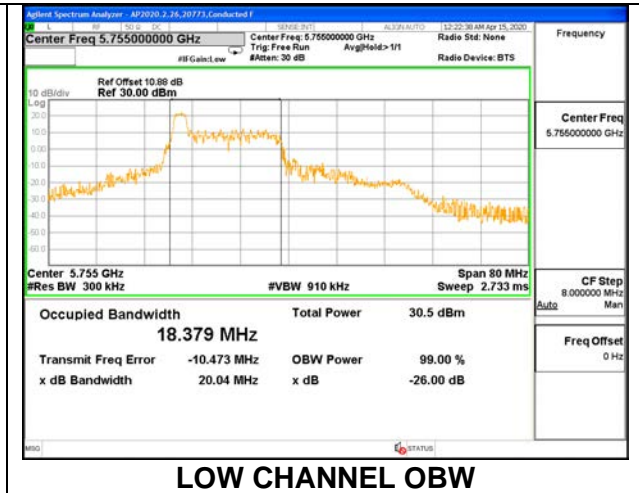

1TX ANT 5 MODE: 26 Tones, RU Index 0

Channel	Frequency (MHz)	26 dB Bandwidth (MHz)	99% Bandwidth (MHz)
Low	5755	19.80	18.3790
High	5795	20.10	18.4170