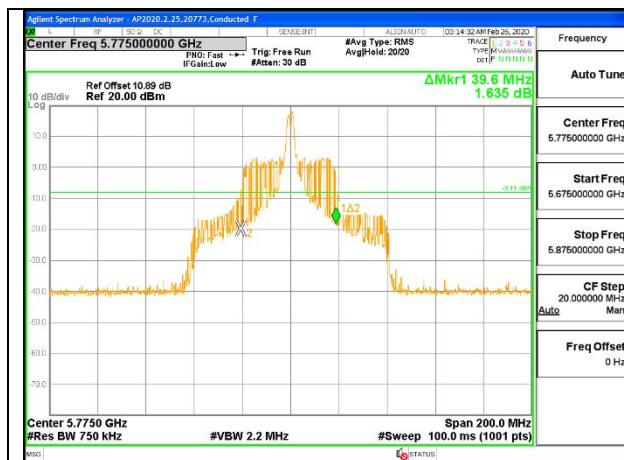

2TX ANT 6 + ANT 5 OFDMA MODE: 26 Tones, RU Index 18

Channel	Frequency (MHz)	26 dB Bandwidth Antenna 6 (MHz)	26 dB Bandwidth Antenna 5 (MHz)	99% Bandwidth Antenna 6 (MHz)	99% Bandwidth Antenna 5 (MHz)
Mid	5775	39.80	38.60	36.3830	36.3760

MID CHANNEL 26dB

MID CHANNEL [ANT 6]