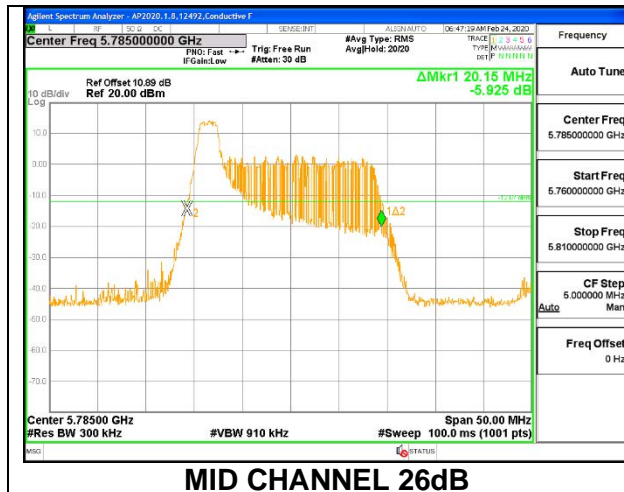

MID CHANNEL 26dB

MID CHANNEL OBW

8.2.22.802.11ax HE20 MODE IN THE 5.8 GHz BAND

1TX ANT 6 MODE: 26 Tones, RU Index 0

Channel	Frequency (MHz)	26 dB Bandwidth (MHz)	99% Bandwidth (MHz)
Low	5745	20.15	18.404
Mid	5785	20.15	18.157
High	5825	20.15	18.376