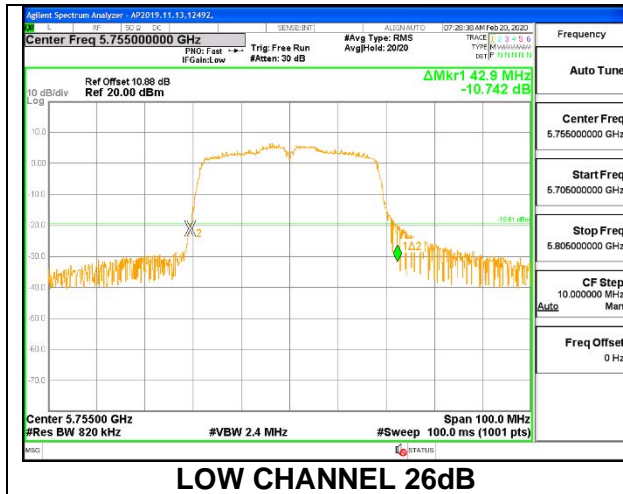

MID CHANNEL 26dB

MID CHANNEL OBW

8.2.20.802.11n HT40 MODE IN THE 5.8 GHz BAND

1TX ANT 6 MODE

Channel	Frequency (MHz)	26dB Bandwidth (MHz)	99% Bandwidth (MHz)
Low	5755	42.90	36.076
High	5795	43.20	36.067

1TX ANT 5 MODE