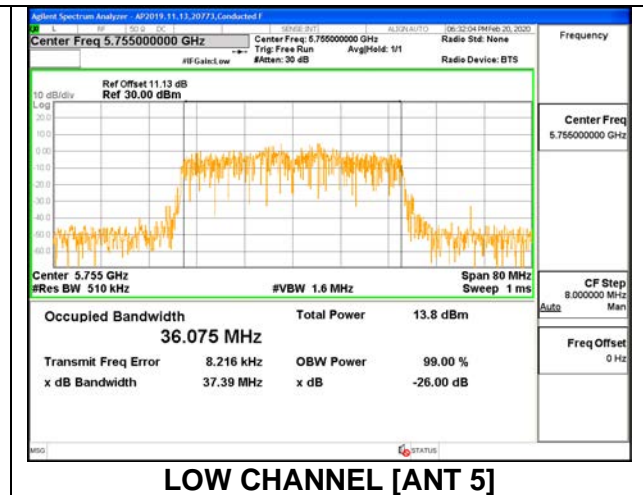

LOW CHANNEL OBW