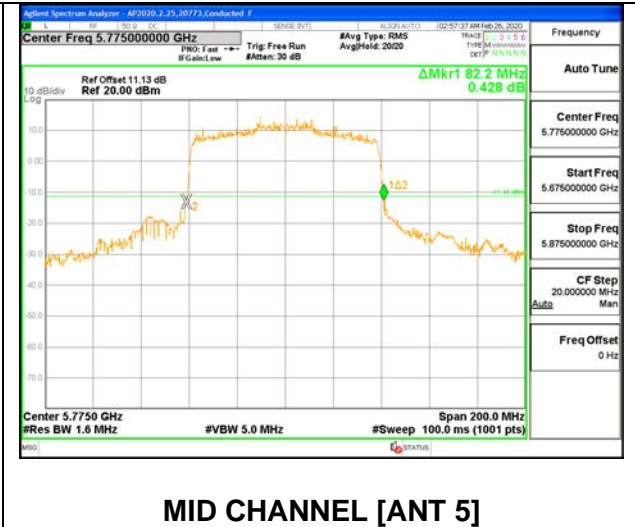

2TX ANT 6 + ANT 5 OFDMA MODE: 996 Tones, RU Index 67

Channel	Frequency (MHz)	26 dB Bandwidth Antenna 6 (MHz)	26 dB Bandwidth Antenna 5 (MHz)	99% Bandwidth Antenna 6 (MHz)	99% Bandwidth Antenna 5 (MHz)
Mid	5775	83.00	82.20	76.5400	76.6390

MID CHANNEL 26dB