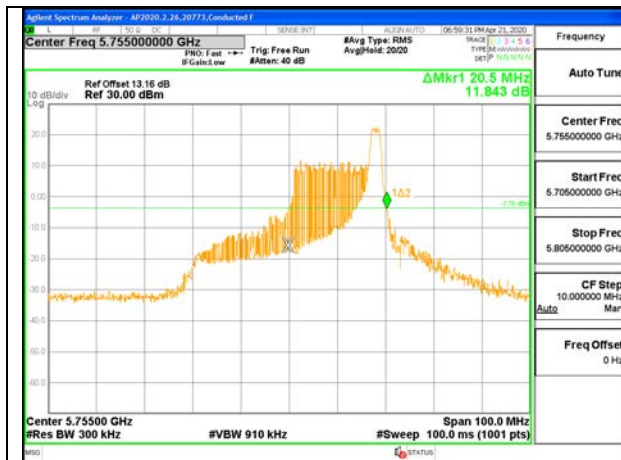

2TX ANT 6 + ANT 5 OFDMA MODE: 26 Tones, RU Index 17

Channel	Frequency (MHz)	26 dB Bandwidth Antenna 6 (MHz)	26 dB Bandwidth Antenna 5 (MHz)	99% Bandwidth Antenna 6 (MHz)	99% Bandwidth Antenna 5 (MHz)
Low	5755	20.50	19.80	18.4010	18.3190
High	5795	20.40	19.90	18.4740	18.2670

LOW CHANNEL 26dB

LOW CHANNEL [ANT 6]