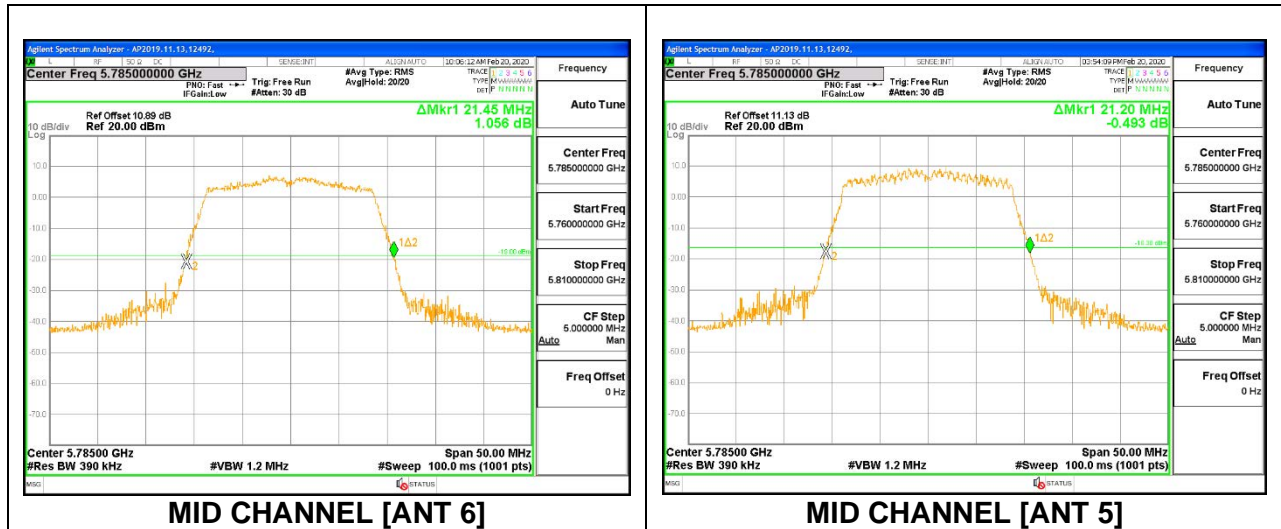

2TX ANT 6 + ANT 5 CDD MODE

Channel	Frequency (MHz)	26dB Bandwidth Antenna 6 (MHz)	26dB Bandwidth Antenna 5 (MHz)	99% Bandwidth Antenna 6 (MHz)	99% Bandwidth Antenna 5 (MHz)
Low	5745	21.60	21.10	17.630	17.792
Mid	5785	21.45	21.20	17.741	17.600
High	5825	21.55	21.30	17.762	17.680

MID CHANNEL 26dB