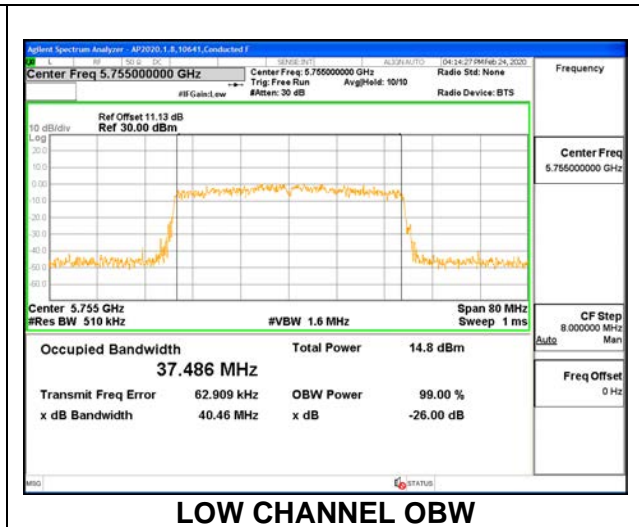

1TX ANT 6 MODE: 484 Tones, RU Index 65

Channel	Frequency (MHz)	26 dB Bandwidth (MHz)	99% Bandwidth (MHz)
Low	5755	41.20	37.4860
High	5795	40.80	37.4420