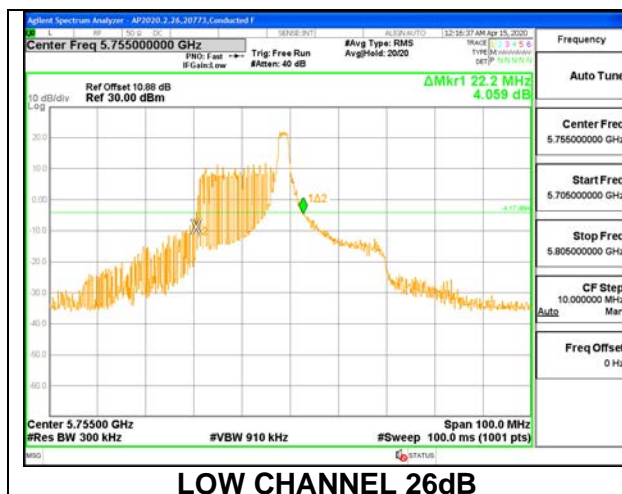

1TX ANT 5 MODE: 26 Tones, RU Index 4

Channel	Frequency (MHz)	26 dB Bandwidth (MHz)	99% Bandwidth (MHz)
Low	5755	22.20	20.0040
High	5795	22.50	20.1940