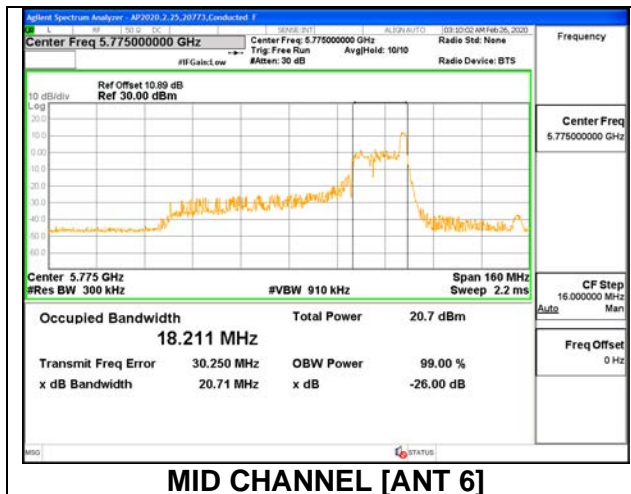

MID CHANNEL OBW