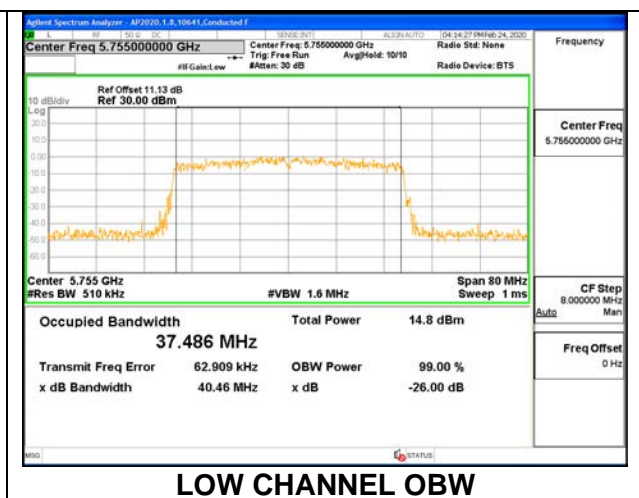

1TX ANT 5 MODE: 484 Tones, RU Index 65

Channel	Frequency (MHz)	26 dB Bandwidth (MHz)	99% Bandwidth (MHz)
Low	5755	41.00	37.4860
High	5795	40.80	37.4420