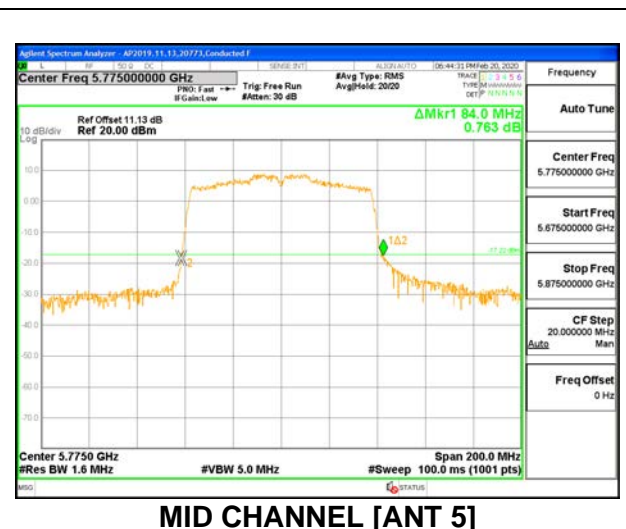

2TX ANT 6 + ANT 5 CDD MODE

Channel	Frequency	26dB Bandwidth Antenna 6 (MHz)	26dB Bandwidth Antenna 5 (MHz)	99% Bandwidth Antenna 6 (MHz)	99% Bandwidth Antenna 5 (MHz)
Mid	5775	83.00	84.00	75.525	75.637

MID CHANNEL 26dB