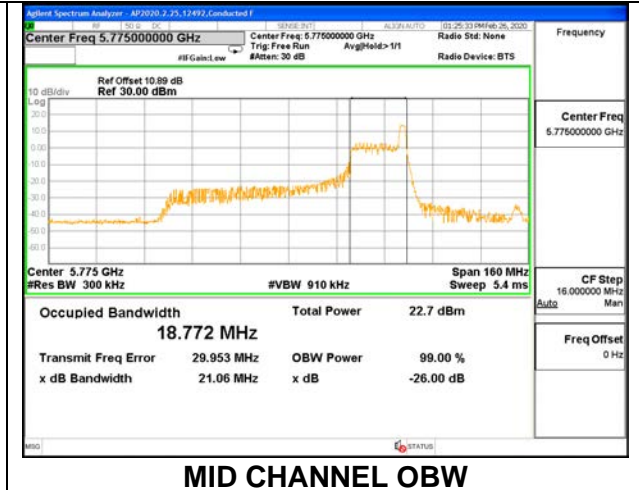

1TX ANT 6 MODE: 26 Tones, RU Index 36

Channel	Frequency (MHz)	26 dB Bandwidth (MHz)	99% Bandwidth (MHz)
Mid	5775	20.90	18.770