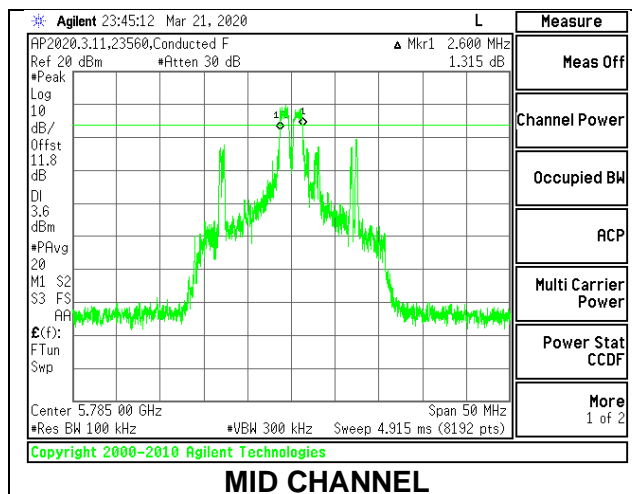

1TX ANT 6 MODE: 26 Tones, RU Index 4

Channel	Frequency (MHz)	6 dB Bandwidth (MHz)	Minimum Limit (MHz)
Low	5745	2.570	0.5
Mid	5785	2.600	0.5
High	5825	2.582	0.5