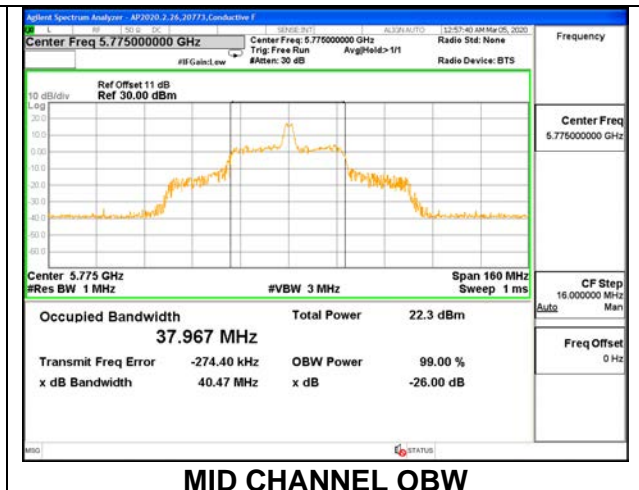

1TX ANT 6 MODE: 26 Tones, RU Index 18

Channel	Frequency (MHz)	26 dB Bandwidth (MHz)	99% Bandwidth (MHz)
Mid	5775	39.20	37.9670