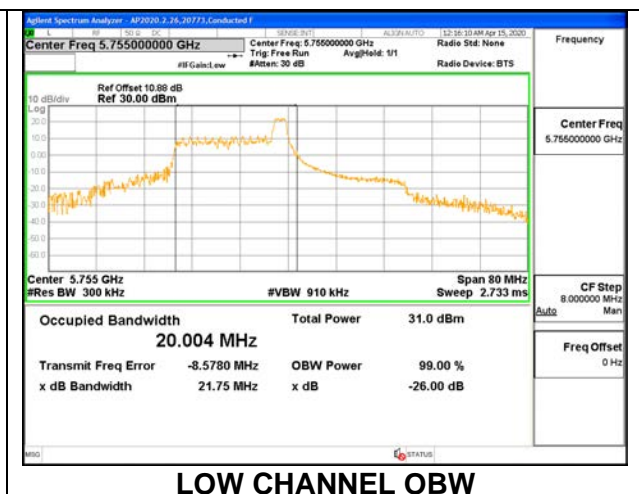

1TX ANT 5 MODE: 26 Tones, RU Index 4

Channel	Frequency (MHz)	26 dB Bandwidth (MHz)	99% Bandwidth (MHz)
Low	5755	22.20	20.0040
High	5795	22.50	20.1940