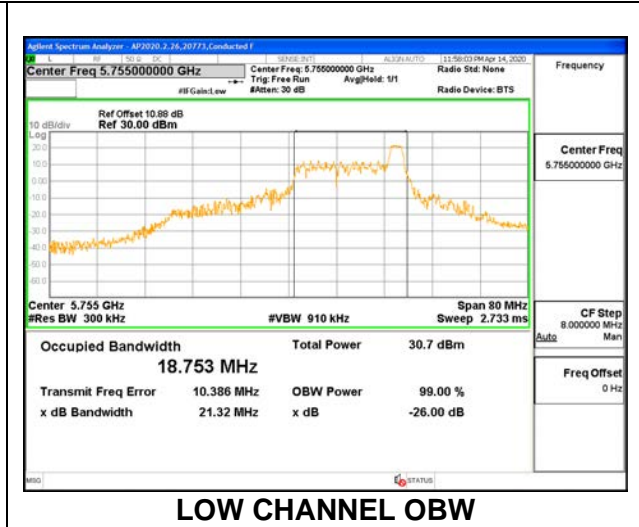

1TX ANT 6 MODE: 26 Tones, RU Index 17

Channel	Frequency (MHz)	26 dB Bandwidth (MHz)	99% Bandwidth (MHz)
Low	5755	20.50	18.7530
High	5795	20.60	18.7020