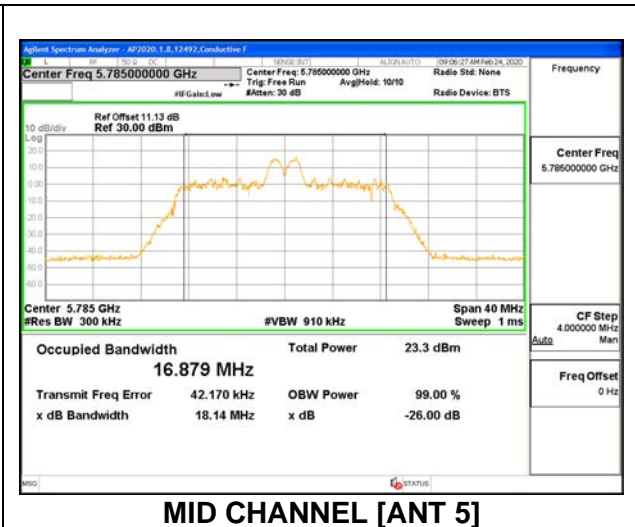

MID CHANNEL OBW