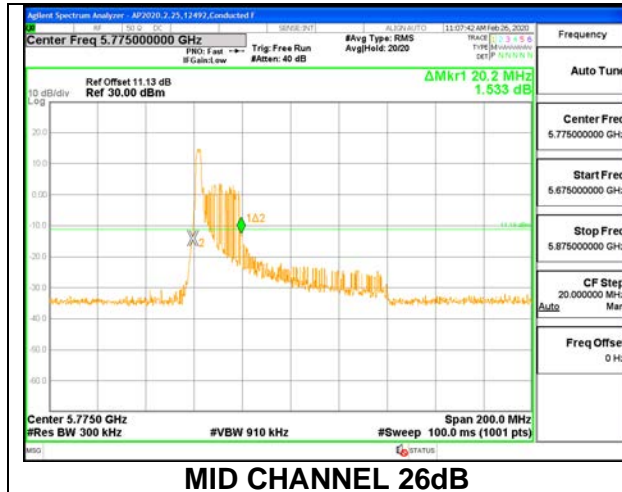

1TX ANT 5 MODE: 26 Tones, RU Index 0

Channel	Frequency (MHz)	26 dB Bandwidth (MHz)	99% Bandwidth (MHz)
Mid	5775	20.20	18.0630