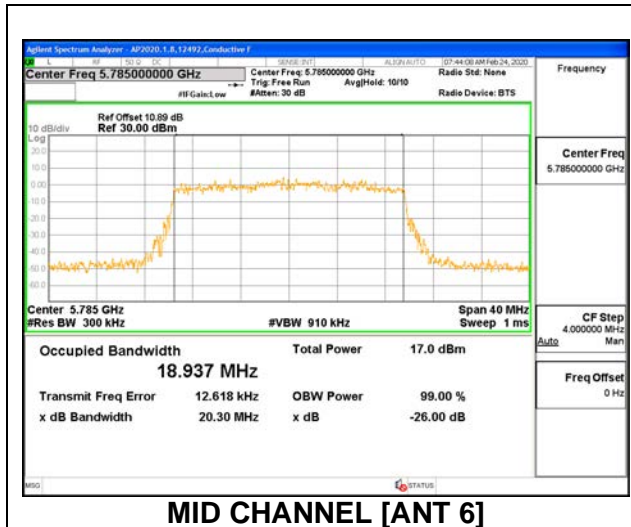

MID CHANNEL OBW