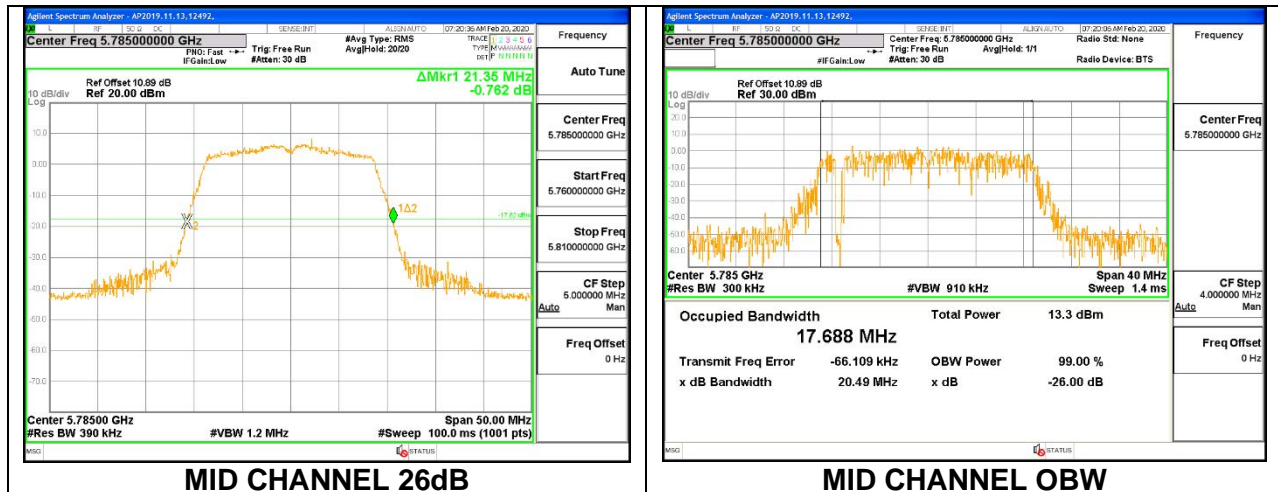

LOW CHANNEL 26dB

LOW CHANNEL OBW

8.2.19.802.11n HT20 MODE IN THE 5.8 GHz BAND

1TX ANT 6 MODE

Channel	Frequency (MHz)	26 dB Bandwidth (MHz)	99% Bandwidth (MHz)
Low	5745	21.50	17.668
Mid	5785	21.35	17.688
High	5825	21.55	17.585