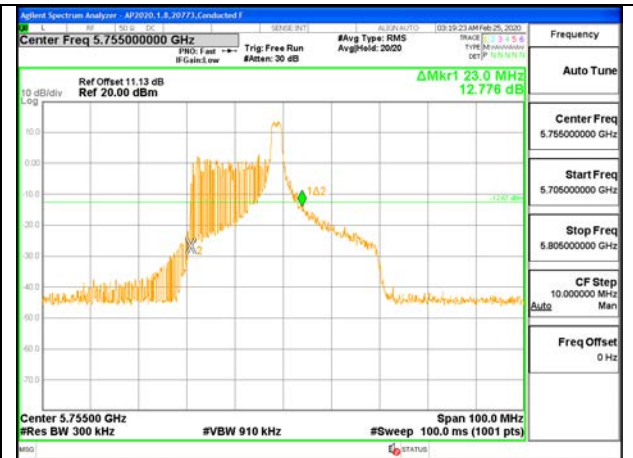

LOW CHANNEL [ANT 5]