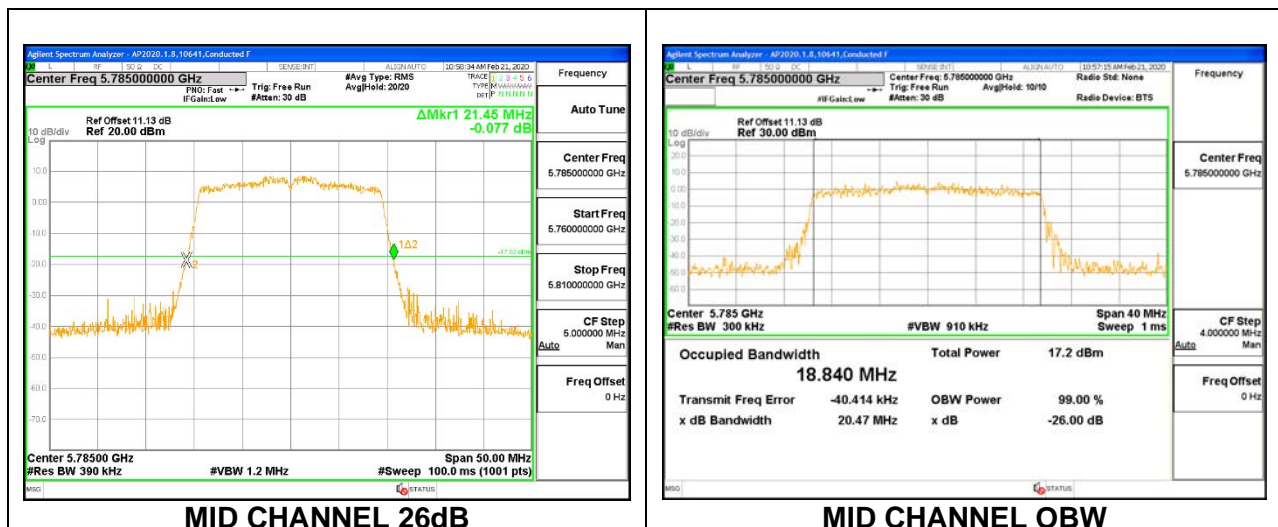

1TX ANT 5 MODE: 242 Tones, RU Index 61

Channel	Frequency (MHz)	26 dB Bandwidth (MHz)	99% Bandwidth (MHz)
Low	5745	21.50	18.822
Mid	5785	21.45	18.840
High	5825	21.30	18.877