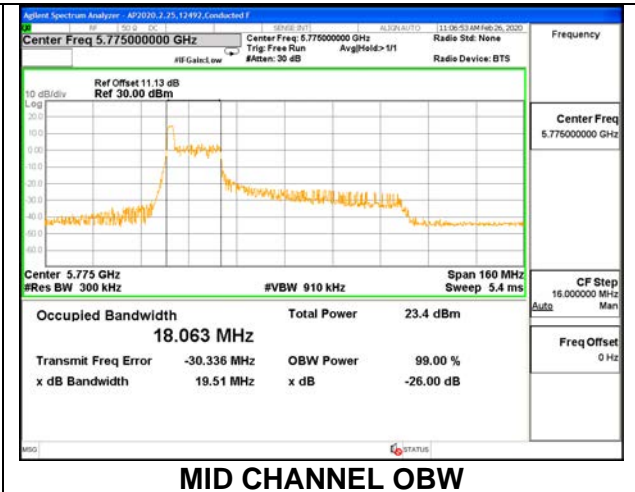

1TX ANT 5 MODE: 26 Tones, RU Index 0

Channel	Frequency (MHz)	26 dB Bandwidth (MHz)	99% Bandwidth (MHz)
Mid	5775	20.20	18.0630