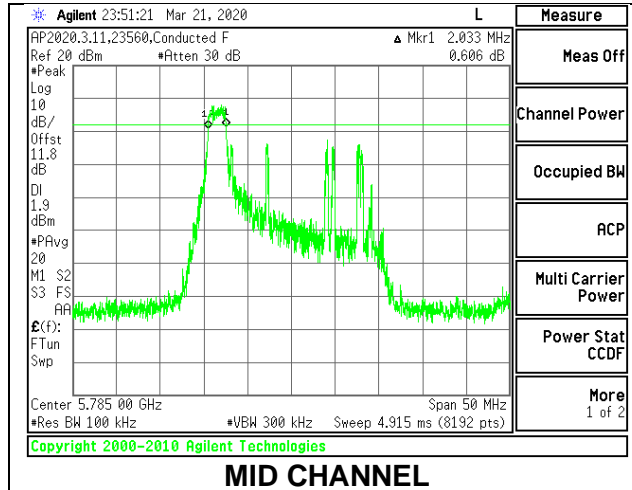

8.3.4. 802.11ax HE20 MODE IN THE 5.8 GHz BAND

1TX ANT 6 MODE: 26 Tones, RU Index 0

Channel	Frequency (MHz)	6 dB Bandwidth (MHz)	Minimum Limit (MHz)
Low	5745	2.033	0.5
Mid	5785	2.033	0.5
High	5825	2.124	0.5