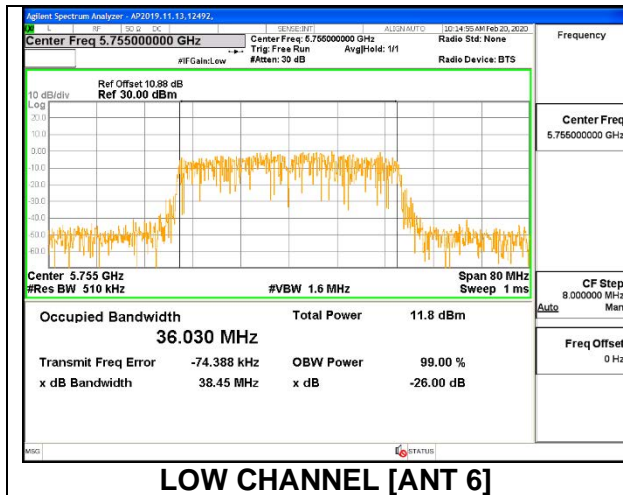

LOW CHANNEL OBW