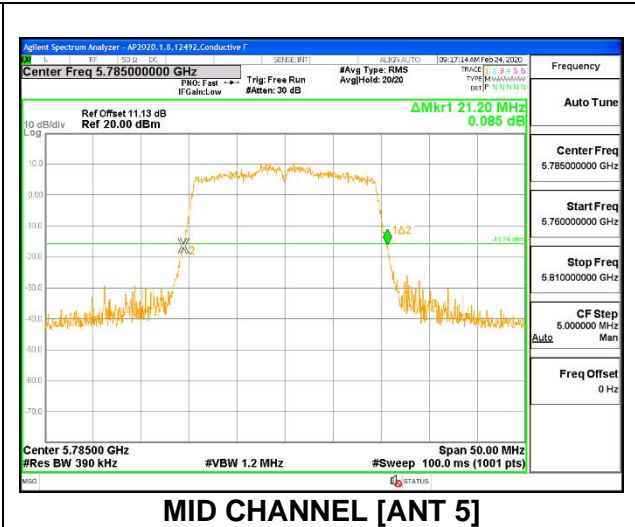

2TX ANT 6 + ANT 5 OFDMA MODE: 242 Tones, RU Index 61

Channel	Frequency (MHz)	26 dB Bandwidth Antenna 6 (MHz)	26 dB Bandwidth Antenna 5 (MHz)	99% Bandwidth Antenna 6 (MHz)	99% Bandwidth Antenna 5 (MHz)
Low	5745	21.35	21.25	18.900	18.854
Mid	5785	21.40	21.20	18.937	18.840
High	5825	21.40	21.30	18.889	18.853

MID CHANNEL 26dB