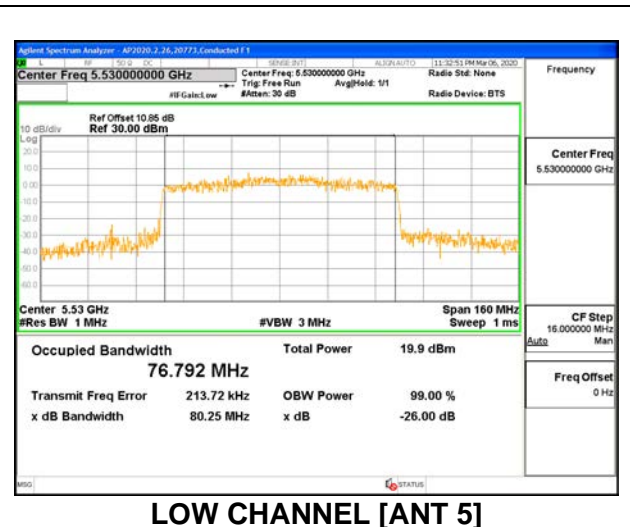

LOW CHANNEL OBW