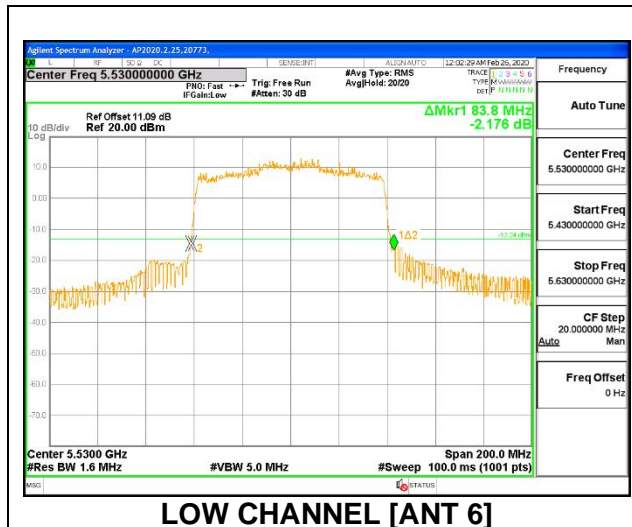

2TX ANT 6 + ANT 5 OFDMA MODE: 996 Tones, RU Index 67

Channel	Frequency (MHz)	26 dB Bandwidth Antenna 6 (MHz)	26 dB Bandwidth Antenna 5 (MHz)	99% Bandwidth Antenna 6 (MHz)	99% Bandwidth Antenna 5 (MHz)
Low	5530	83.40	83.80	76.720	76.792
High	5610	83.20	83.00	76.527	76.609
138	5690	82.60	82.20	76.902	76.707

LOW CHANNEL 26dB

LOW CHANNEL OBW

8.2.19.802.11n HT20 MODE IN THE 5.8 GHz BAND

1TX ANT 6 MODE

Channel	Frequency (MHz)	26 dB Bandwidth (MHz)	99% Bandwidth (MHz)
Low	5745	21.50	17.668
Mid	5785	21.35	17.688
High	5825	21.55	17.585