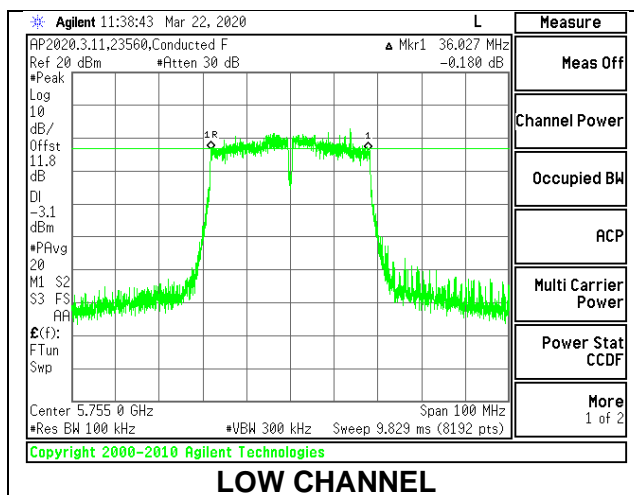

8.3.2. 802.11n HT40 MODE IN THE 5.8 GHz BAND

1TX ANT 6 MODE

Channel	Frequency (MHz)	6 dB Bandwidth (MHz)	Minimum Limit (MHz)
Low	5755	35.734	0.5
High	5795	35.368	0.5
142	5710	3.230	0.5

1TX ANT 5 MODE

Channel	Frequency (MHz)	6 dB Bandwidth (MHz)	Minimum Limit (MHz)
Low	5755	36.027	0.5
High	5795	35.917	0.5
142	5710	3.280	0.5