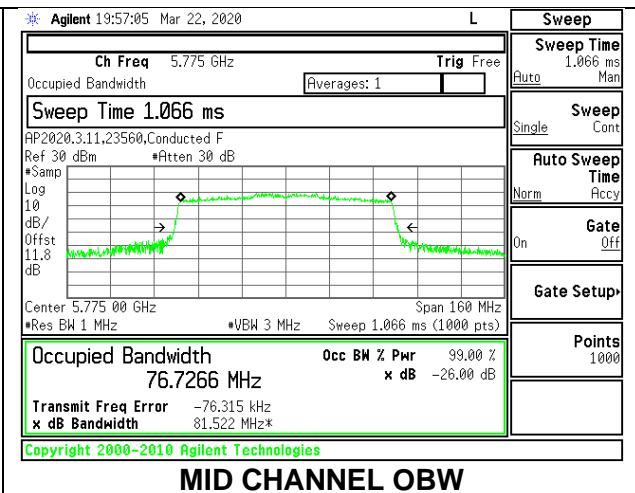

1TX ANT 5 MODE: 996 Tones, RU Index 67

Channel	Frequency (MHz)	26 dB Bandwidth (MHz)	99% Bandwidth (MHz)
Mid	5775	83.00	76.7266