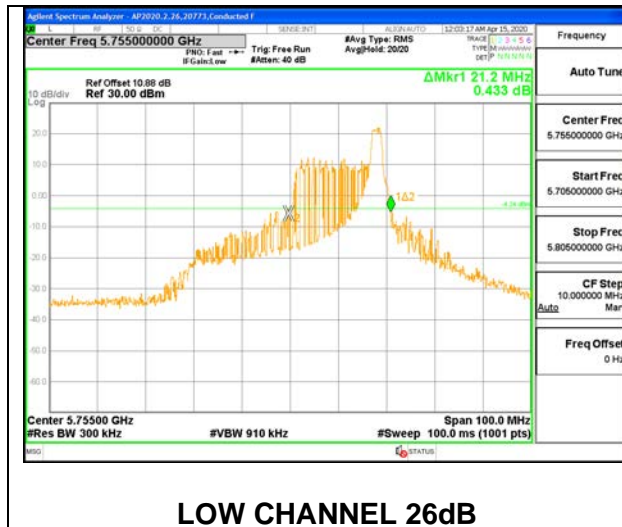

1TX ANT 5 MODE: 26 Tones, RU Index 17

Channel	Frequency (MHz)	26 dB Bandwidth (MHz)	99% Bandwidth (MHz)
Low	5755	21.20	18.7530
High	5795	21.30	18.7020