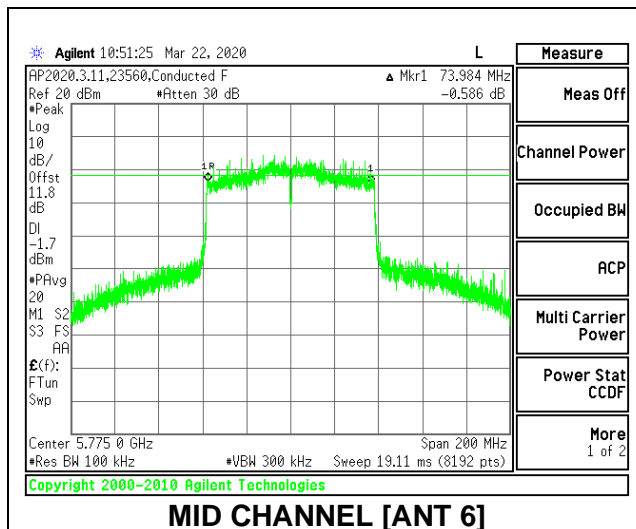

2TX ANT 6 + ANT 5 CDD MODE

Channel	Frequency (MHz)	6 dB Bandwidth Antenna 6 (MHz)	6 dB Bandwidth Antenna 5 (MHz)	Minimum Limit (MHz)
Mid	5775	73.984	75.229	0.5
138	5690	3.080	3.220	0.5