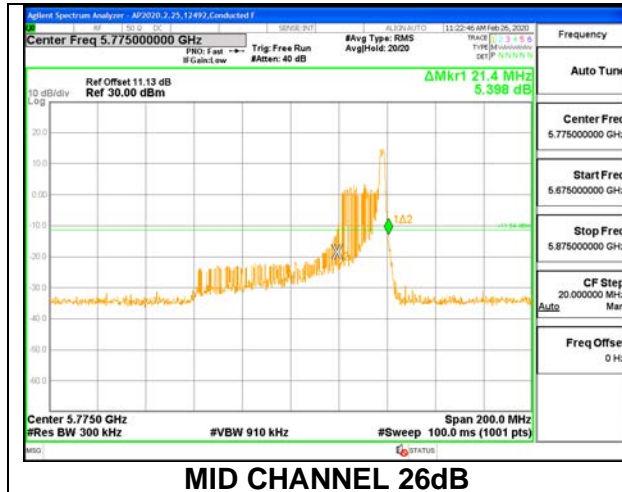

1TX ANT 5 MODE: 26 Tones, RU Index 36

Channel	Frequency (MHz)	26 dB Bandwidth (MHz)	99% Bandwidth (MHz)
Mid	5775	21.40	18.3060