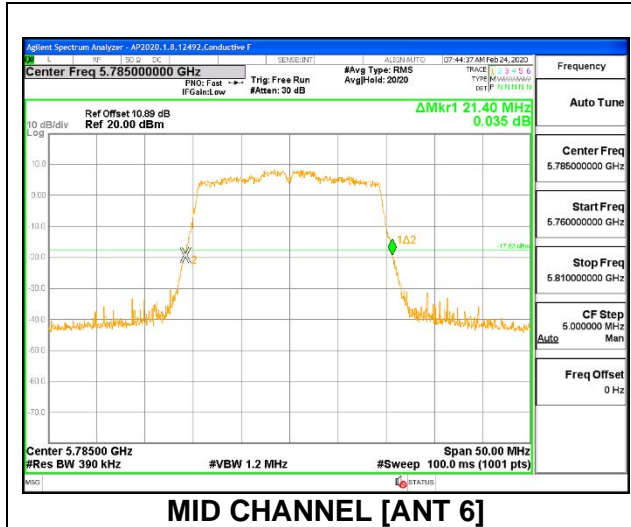

2TX ANT 6 + ANT 5 OFDMA MODE: 242 Tones, RU Index 61

Channel	Frequency (MHz)	26 dB Bandwidth Antenna 6 (MHz)	26 dB Bandwidth Antenna 5 (MHz)	99% Bandwidth Antenna 6 (MHz)	99% Bandwidth Antenna 5 (MHz)
Low	5745	21.35	21.25	18.900	18.854
Mid	5785	21.40	21.20	18.937	18.840
High	5825	21.40	21.30	18.889	18.853

MID CHANNEL 26dB