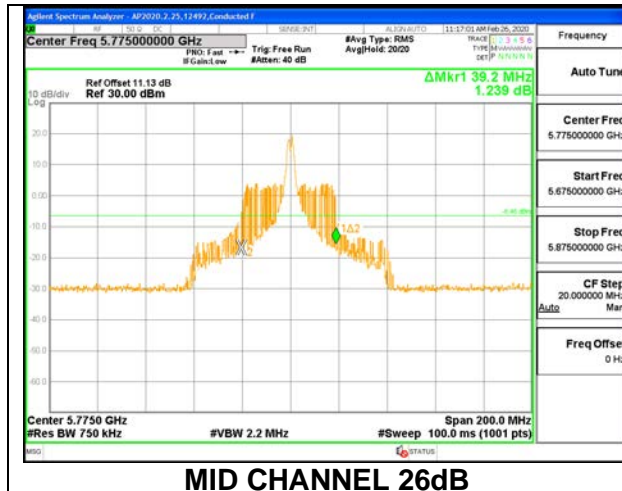

1TX ANT 5 MODE: 26 Tones, RU Index 18

Channel	Frequency (MHz)	26 dB Bandwidth (MHz)	99% Bandwidth (MHz)
Mid	5775	39.20	37.3930