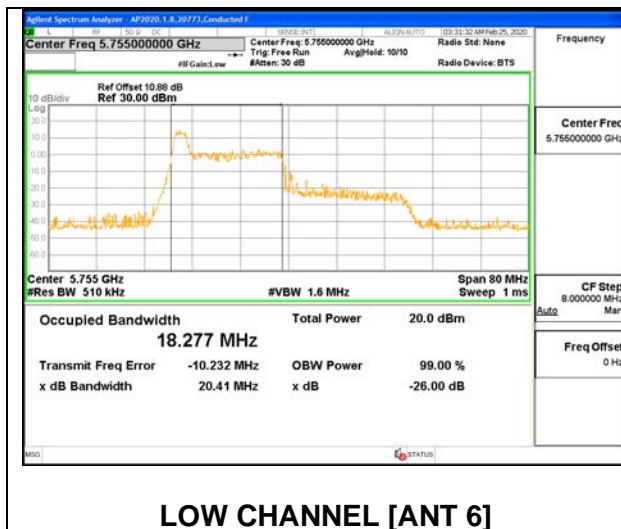

LOW CHANNEL OBW