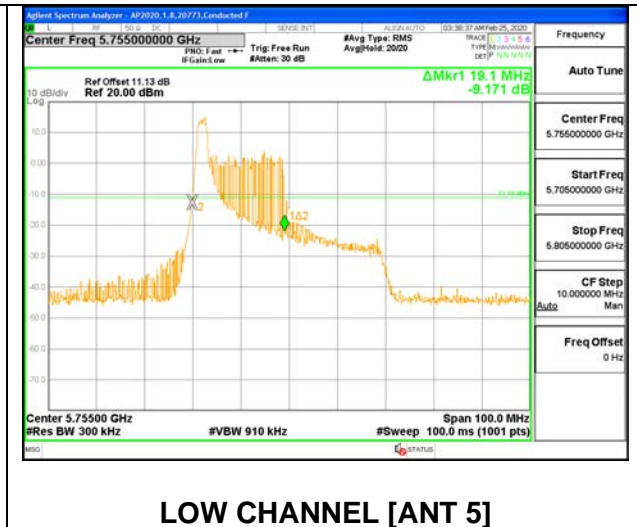

2TX ANT 6 + ANT 5 OFDMA MODE: 26 Tones, RU Index 0

Channel	Frequency (MHz)	26 dB Bandwidth Antenna 6 (MHz)	26 dB Bandwidth Antenna 5 (MHz)	99% Bandwidth Antenna 6 (MHz)	99% Bandwidth Antenna 5 (MHz)
Low	5755	20.20	19.10	18.2770	18.1830
High	5795	20.60	19.90	18.2380	18.3020

LOW CHANNEL 26dB