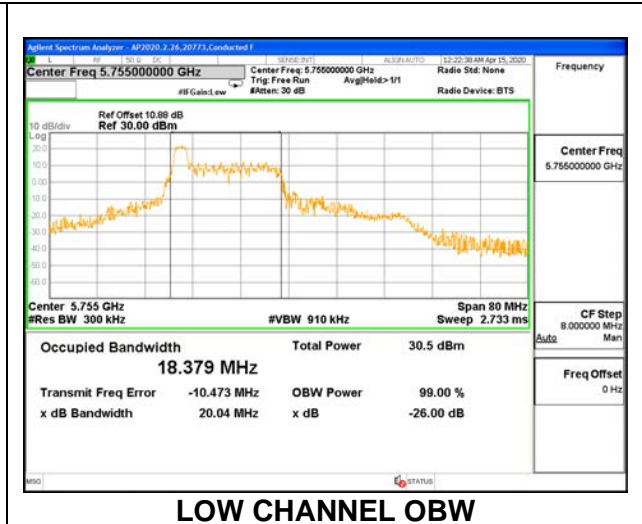

MID CHANNEL 26dB

MID CHANNEL OBW

8.2.23.802.11ax HE40 MODE IN THE 5.8 GHz BAND

1TX ANT 6 MODE: 26 Tones, RU Index 0

Channel	Frequency	26 dB Bandwidth	99% Bandwidth
	(MHz)	(MHz)	(MHz)
Low	5755	20.20	18.3790
High	5795	20.30	18.4170