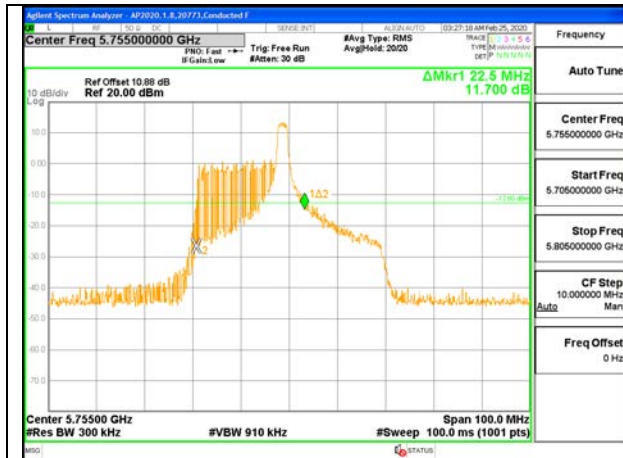

2TX ANT 6 + ANT 5 OFDMA MODE: 26 Tones, RU Index 8

Channel	Frequency (MHz)	26 dB Bandwidth Antenna 6 (MHz)	26 dB Bandwidth Antenna 5 (MHz)	99% Bandwidth Antenna 6 (MHz)	99% Bandwidth Antenna 5 (MHz)
Low	5755	22.50	23.00	21.0820	21.1730
High	5795	22.30	22.30	21.2440	21.2160

LOW CHANNEL 26dB

LOW CHANNEL [ANT 6]