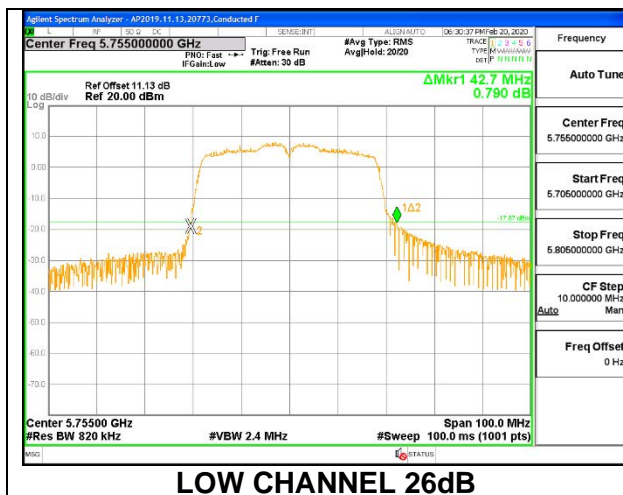

1TX ANT 5 MODE

Channel	Frequency (MHz)	26dB Bandwidth (MHz)	99% Bandwidth (MHz)
Low	5755	42.70	36.078
High	5795	43.70	36.062