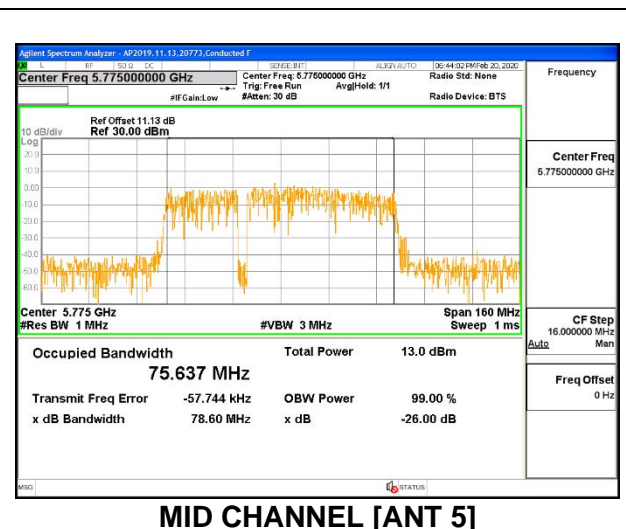

MID CHANNEL OBW