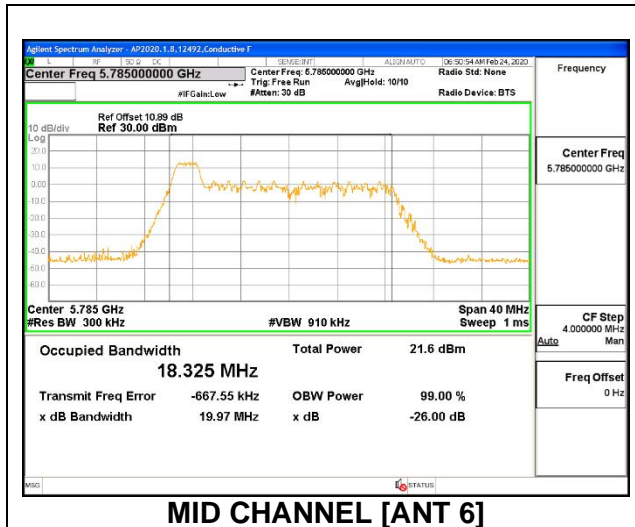

MID CHANNEL OBW