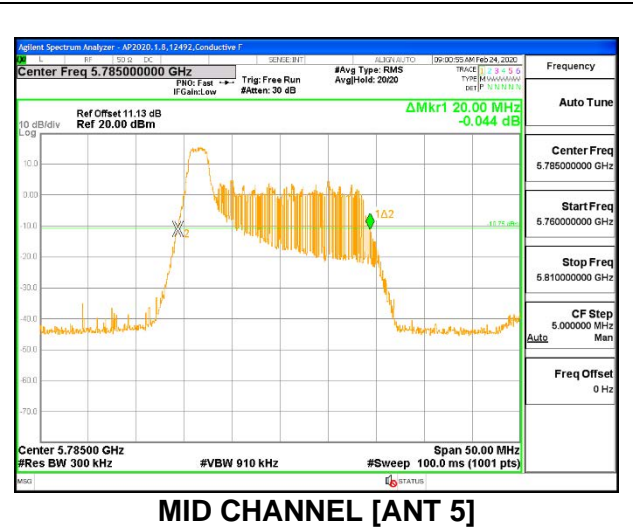

2TX ANT 6 + ANT 5 OFDMA MODE: 26 Tones, RU Index 0

Channel	Frequency (MHz)	26 dB Bandwidth Antenna 6 (MHz)	26 dB Bandwidth Antenna 5 (MHz)	99% Bandwidth Antenna 6 (MHz)	99% Bandwidth Antenna 5 (MHz)
Low	5745	20.20	19.85	18.351	18.332
Mid	5785	20.15	20.00	18.325	18.345
High	5825	19.95	19.60	18.373	18.327

MID CHANNEL 26dB