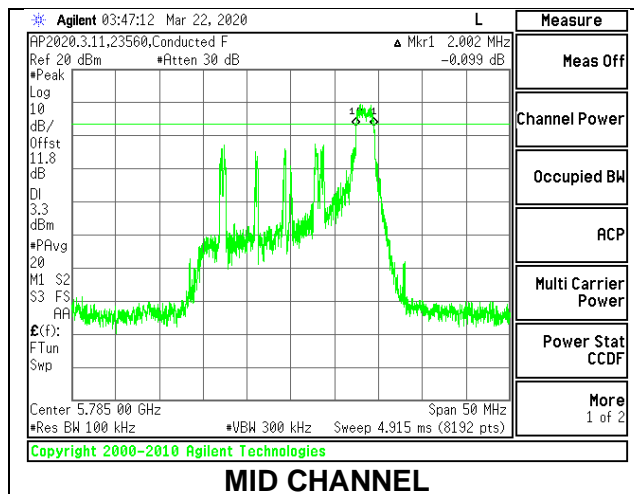

1TX ANT 5 MODE: 26 Tones, RU Index 8

Channel	Frequency (MHz)	6 dB Bandwidth (MHz)	Minimum Limit (MHz)
Low	5745	2.014	0.5
Mid	5785	2.002	0.5
High	5825	2.060	0.5
144	5720	2.033	0.5