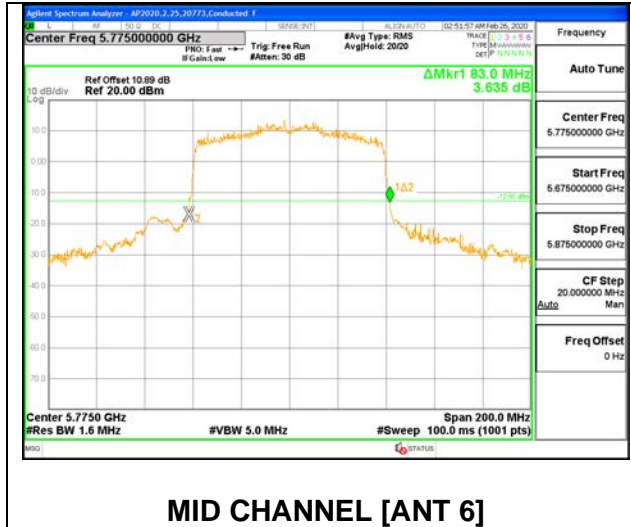

MID CHANNEL 26dB

MID CHANNEL OBW

2TX ANT 6 + ANT 5 OFDMA MODE: 996 Tones, RU Index 67

Channel	Frequency (MHz)	26 dB Bandwidth Antenna 6 (MHz)	26 dB Bandwidth Antenna 5 (MHz)	99% Bandwidth Antenna 6 (MHz)	99% Bandwidth Antenna 5 (MHz)
Mid	5775	83.00	82.20	76.5400	76.6390

MID CHANNEL 26dB

MID CHANNEL OBW

8.3. 6 dB BANDWIDTH

LIMITS

FCC §15.407 (e)

The minimum 6 dB bandwidth shall be at least 500 kHz.

RESULTS

Note: No 6dB emission bandwidth located after 5725MHz.