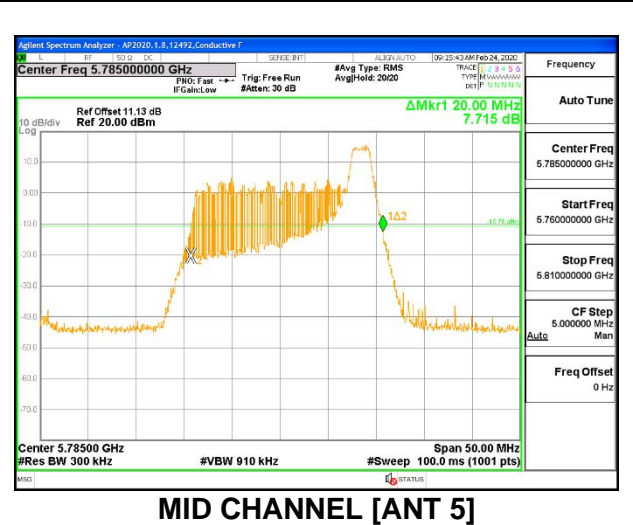

2TX ANT 6 + ANT 5 OFDMA MODE: 26 Tones, RU Index 8

Channel	Frequency (MHz)	26 dB Bandwidth Antenna 6 (MHz)	26 dB Bandwidth Antenna 5 (MHz)	99% Bandwidth Antenna 6 (MHz)	99% Bandwidth Antenna 5 (MHz)
Low	5745	20.80	20.00	18.679	18.010
Mid	5785	20.55	20.00	18.410	18.262
High	5825	20.85	19.90	18.404	18.305

MID CHANNEL 26dB