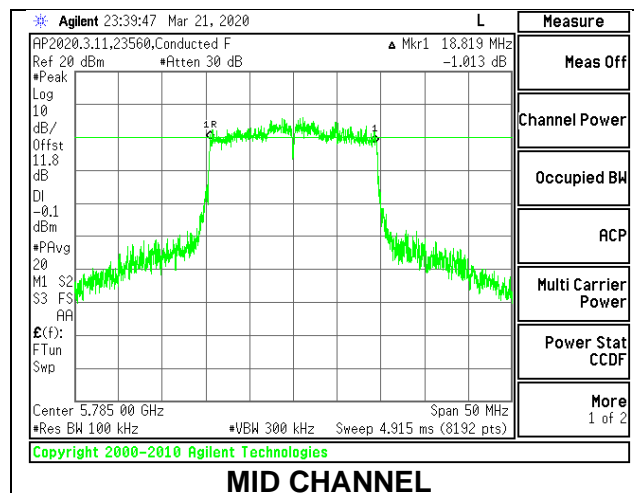

1TX ANT 6 MODE: 242 Tones, RU Index 61

Channel	Frequency (MHz)	6 dB Bandwidth (MHz)	Minimum Limit (MHz)
Low	5745	18.911	0.5
Mid	5785	18.819	0.5
High	5825	18.911	0.5
144	5720	4.500	0.5