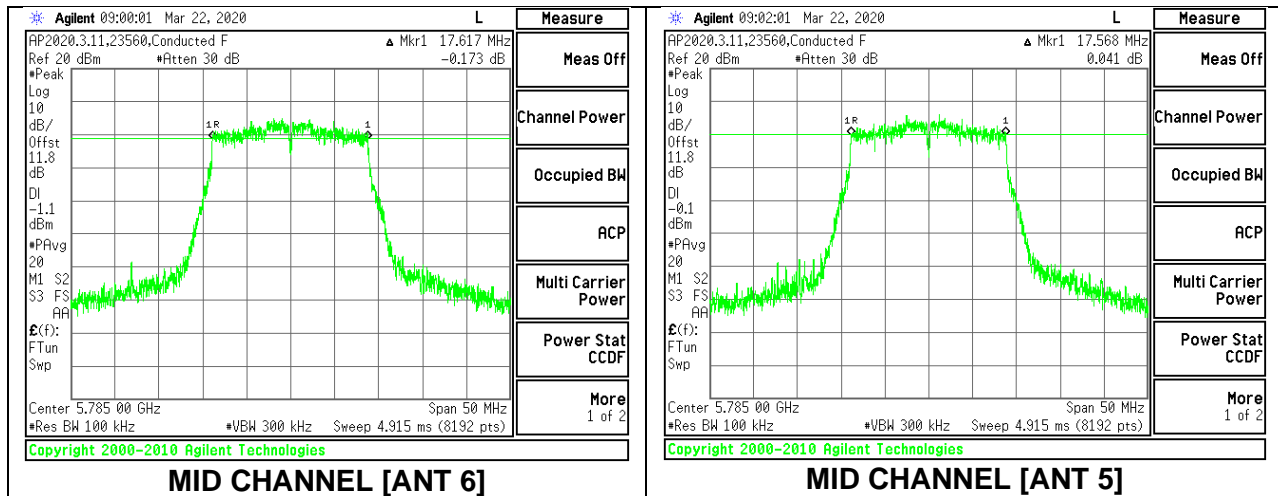

2TX ANT 6 + ANT 5 CDD MODE

Channel	Frequency (MHz)	6 dB Bandwidth Antenna 6 (MHz)	6 dB Bandwidth Antenna 5 (MHz)	Minimum Limit (MHz)
Low	5745	17.580	17.611	0.5
Mid	5785	17.617	17.568	0.5
High	5825	17.574	17.556	0.5
144	5720	3.895	3.880	0.5