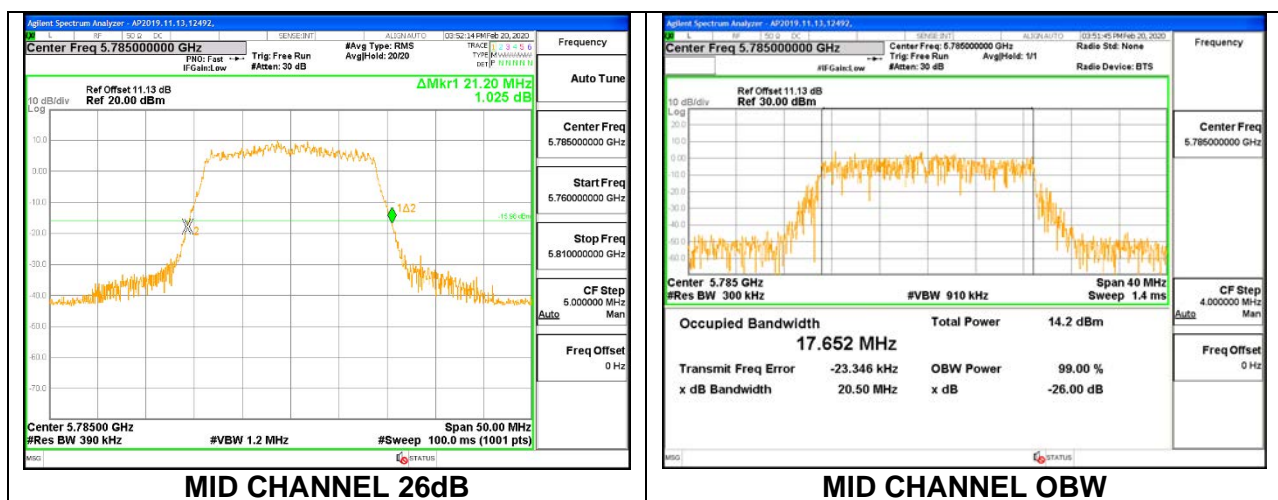

1TX ANT 5 MODE

Channel	Frequency (MHz)	26 dB Bandwidth (MHz)	99% Bandwidth (MHz)
Low	5745	21.50	17.657
Mid	5785	21.20	17.652
High	5825	21.70	17.626