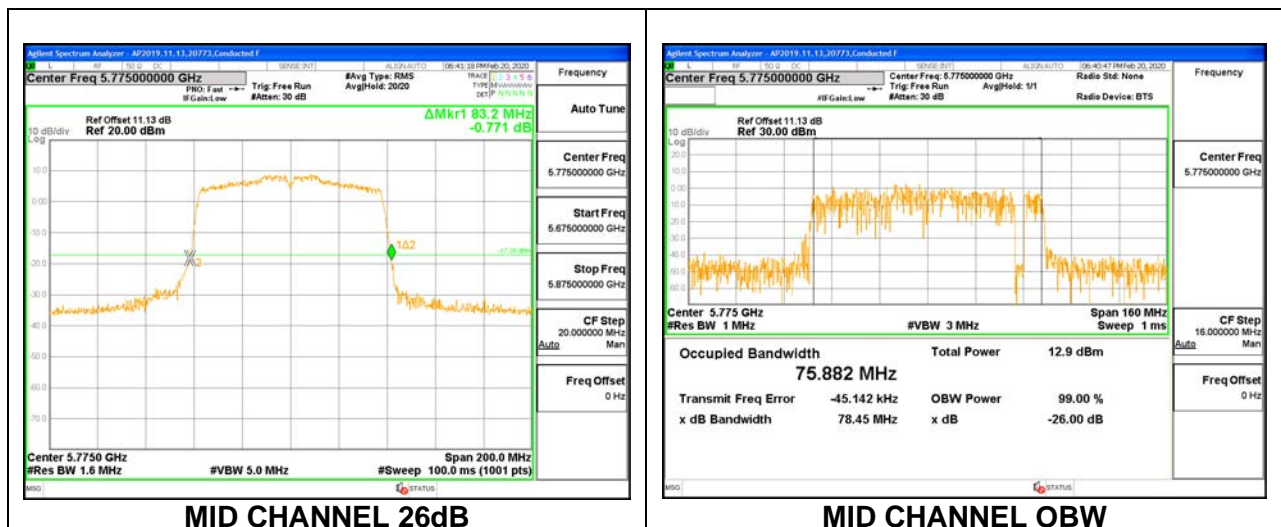

LOW CHANNEL 26dB

LOW CHANNEL OBW

8.2.21.802.11ac VHT80 MODE IN THE 5.8 GHz BAND

1TX ANT 6 MODE

Channel	Frequency	26 dB Bandwidth	99% Bandwidth
	(MHz)	(MHz)	(MHz)
Mid	5775	83.20	75.223

1TX ANT 5 MODE

Channel	Frequency	26 dB Bandwidth	99% Bandwidth
	(MHz)	(MHz)	(MHz)
Mid	5775	83.20	75.882