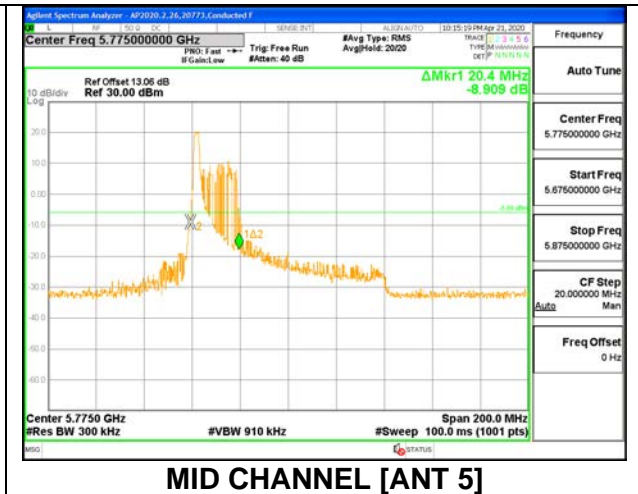

2TX ANT 6 + ANT 5 OFDMA MODE: 26 Tones, RU Index 0

Channel	Frequency (MHz)	26 dB Bandwidth Antenna 6 (MHz)	26 dB Bandwidth Antenna 5 (MHz)	99% Bandwidth Antenna 6 (MHz)	99% Bandwidth Antenna 5 (MHz)
Mid	5775	19.80	20.40	18.0120	18.0400

MID CHANNEL 26dB