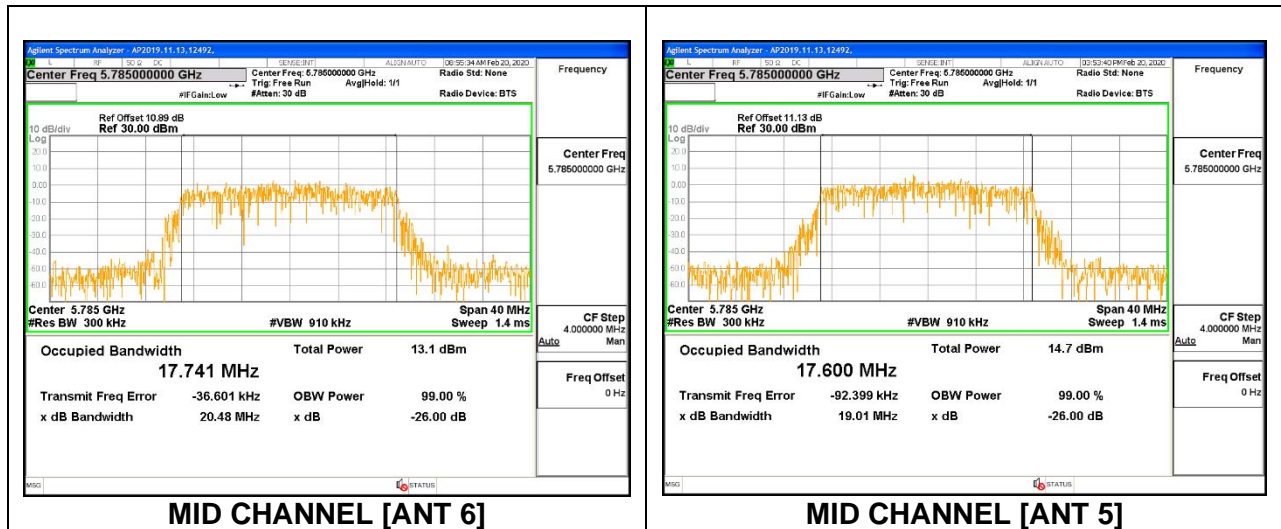

MID CHANNEL OBW