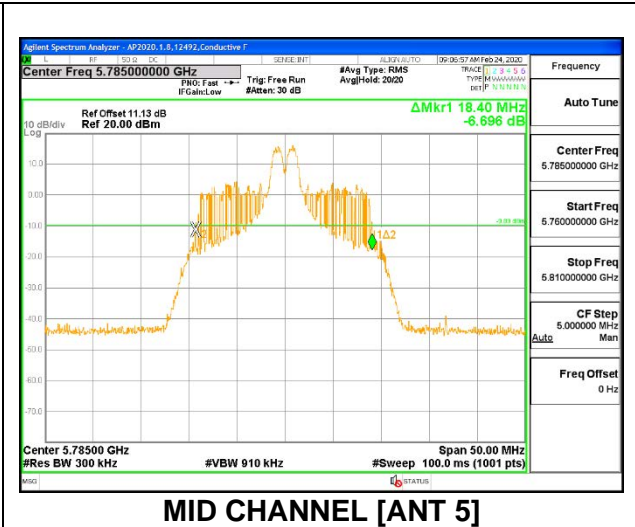

2TX ANT 6 + ANT 5 OFDMA MODE: 26 Tones, RU Index 4

Channel	Frequency (MHz)	26 dB Bandwidth Antenna 6 (MHz)	26 dB Bandwidth Antenna 5 (MHz)	99% Bandwidth Antenna 6 (MHz)	99% Bandwidth Antenna 5 (MHz)
Low	5745	19.30	18.25	17.3310	17.0070
Mid	5785	19.45	18.40	17.2680	16.8790
High	5825	19.50	18.45	17.1690	16.9860

MID CHANNEL 26dB