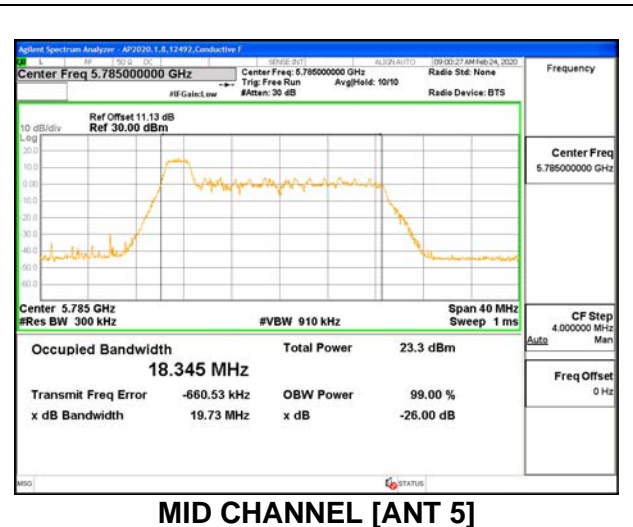

MID CHANNEL OBW