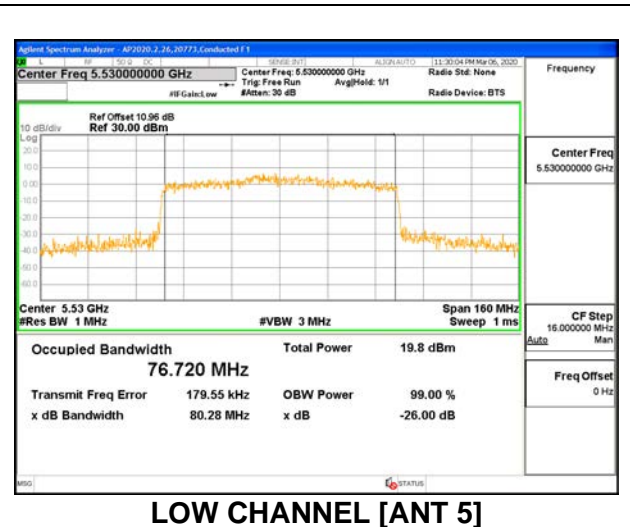

2TX ANT 6 + ANT 5 OFDMA MODE: 996 Tones, RU Index 67

Channel	Frequency (MHz)	26 dB Bandwidth Antenna 6 (MHz)	26 dB Bandwidth Antenna 5 (MHz)	99% Bandwidth Antenna 6 (MHz)	99% Bandwidth Antenna 5 (MHz)
Low	5530	83.40	83.80	76.720	76.792
High	5610	83.20	83.00	76.527	76.609
138	5690	82.60	82.20	76.902	76.707

LOW CHANNEL 26dB