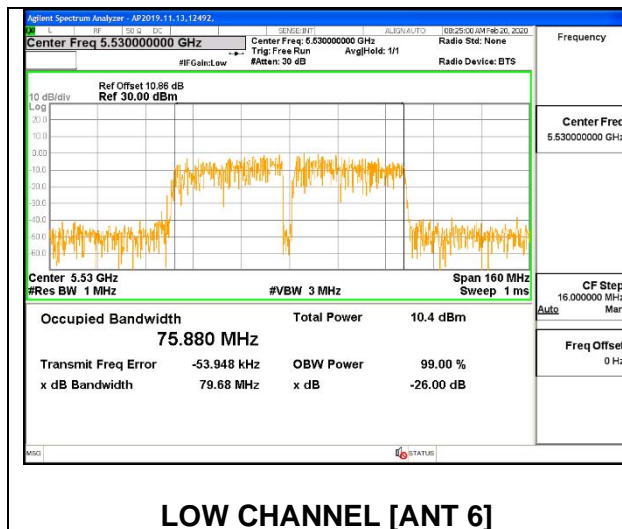

LOW CHANNEL OBW