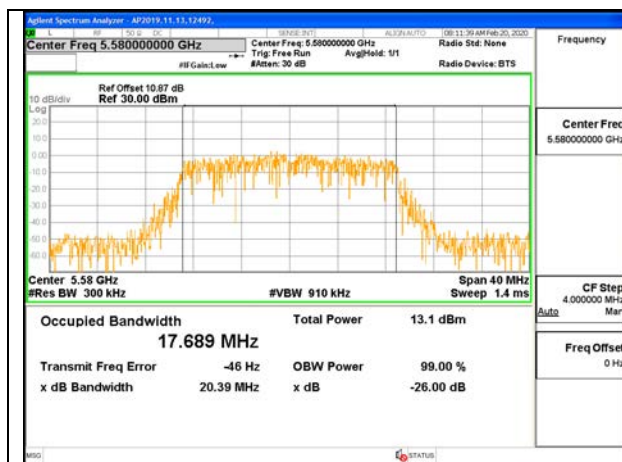

MID CHANNEL 26dB

MID CHANNEL [ANT 6]

MID CHANNEL [ANT 5]

MID CHANNEL OBW

MID CHANNEL [ANT 6]

MID CHANNEL [ANT 5]

8.2.14.802.11n HT40 MODE IN THE 5.6 GHz BAND

1TX ANT 6 MODE