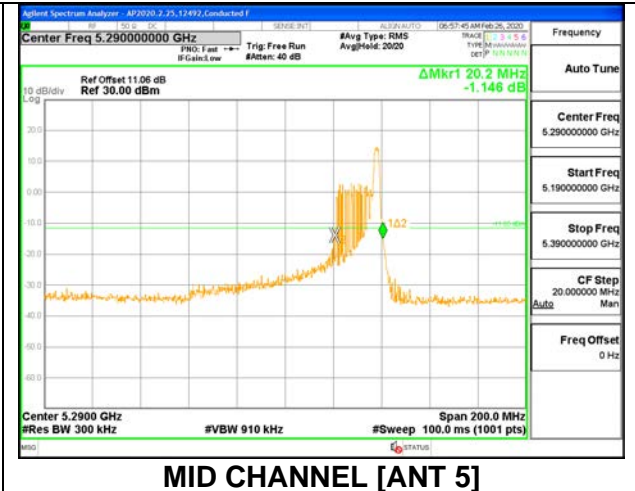

2TX ANT 6 + ANT 5 OFDMA MODE: 26 Tones, RU Index 36

Channel	Frequency (MHz)	26 dB Bandwidth Antenna 6 (MHz)	26 dB Bandwidth Antenna 5 (MHz)	99% Bandwidth Antenna 6 (MHz)	99% Bandwidth Antenna 5 (MHz)
Mid	5290	20.00	20.20	18.0340	17.9620

MID CHANNEL 26dB