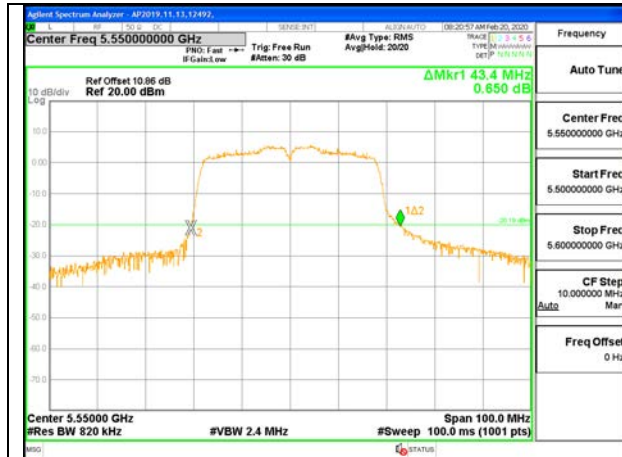

2TX ANT 6 + ANT 5 CDD MODE

Channel	Frequency (MHz)	26dB Bandwidth Antenna 6 (MHz)	26dB Bandwidth Antenna 5 (MHz)	99% Bandwidth Antenna 6 (MHz)	99% Bandwidth Antenna 5 (MHz)
Low	5510	42.90	41.00	36.0090	36.2490
Mid	5550	43.40	41.10	36.0630	36.1170
High	5670	43.70	40.90	36.2340	36.3150
142	5710	43.70	40.90	36.1890	36.1250

MID CHANNEL 26dB

MID CHANNEL [ANT 6]