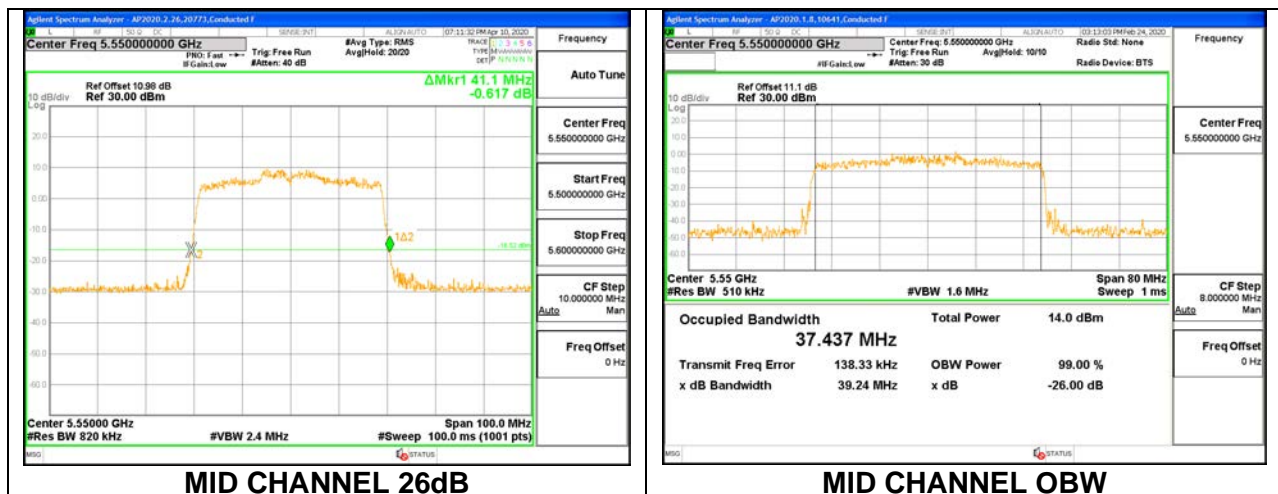

1TX ANT 6 MODE: 484 Tones, RU Index 65

Channel	Frequency (MHz)	26 dB Bandwidth (MHz)	99% Bandwidth (MHz)
Low	5510	41.00	37.529
Mid	5550	41.10	37.437
High	5670	41.00	37.489
142	5710	41.00	37.482