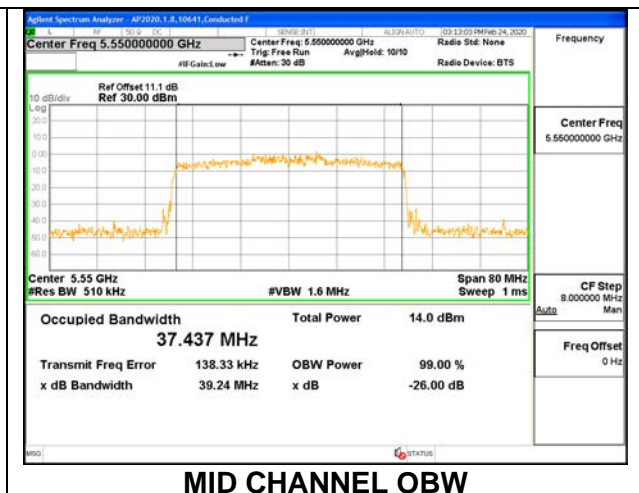

1TX ANT 5 MODE: 484 Tones, RU Index 65

Channel	Frequency (MHz)	26 dB Bandwidth (MHz)	99% Bandwidth (MHz)
Low	5510	41.10	37.529
Mid	5550	41.10	37.437
High	5670	41.10	37.489
142	5710	41.20	37.482