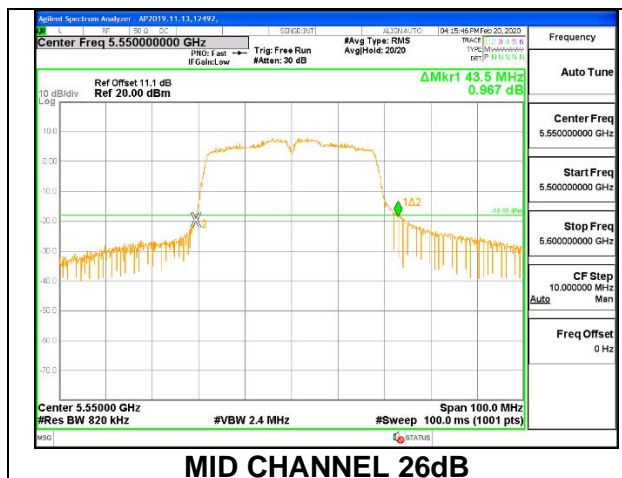

1TX ANT 5 MODE

Channel	Frequency (MHz)	26dB Bandwidth (MHz)	99% Bandwidth (MHz)
Low	5510	43.70	36.0890
Mid	5550	43.50	36.2400
High	5670	43.10	36.0470
142	5710	43.00	36.2030