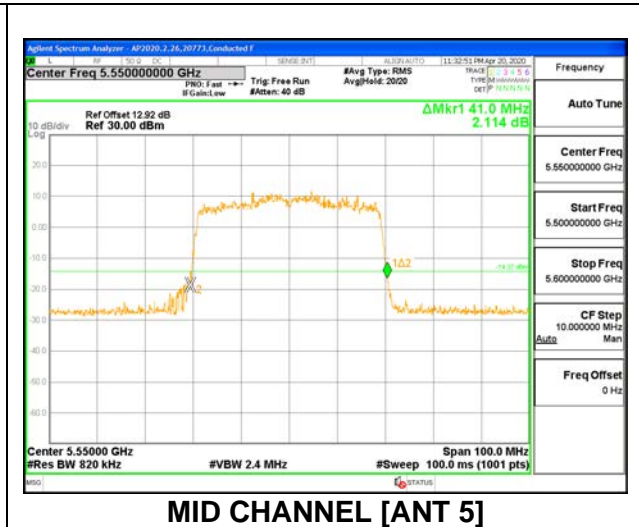

2TX ANT 6 + ANT 5 OFDMA MODE: 484 Tones, RU Index 65

Channel	Frequency (MHz)	26 dB Bandwidth Antenna 6 (MHz)	26 dB Bandwidth Antenna 5 (MHz)	99% Bandwidth Antenna 6 (MHz)	99% Bandwidth Antenna 5 (MHz)
Low	5510	41.30	40.80	37.400	37.612
Mid	5550	41.00	40.80	37.239	37.678
High	5670	41.00	41.00	37.319	37.533
142	5710	41.00	40.90	37.555	37.784

MID CHANNEL 26dB