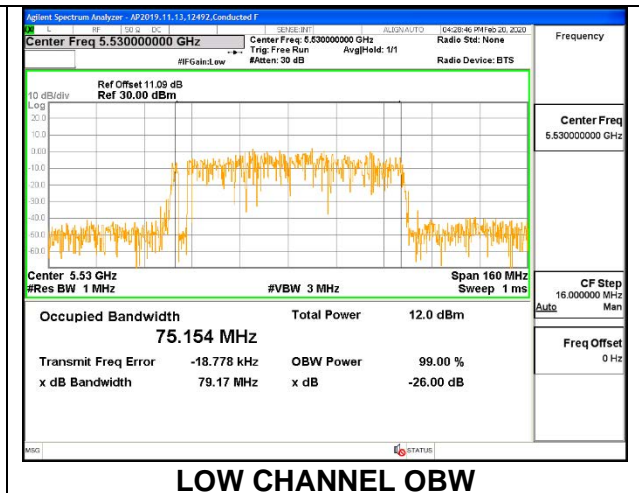

1TX ANT 5 MODE

Channel	Frequency (MHz)	26dB Bandwidth (MHz)	99% Bandwidth (MHz)
Low	5530	83.00	75.1540
High	5610	83.00	75.5960
138	5690	83.00	75.4730