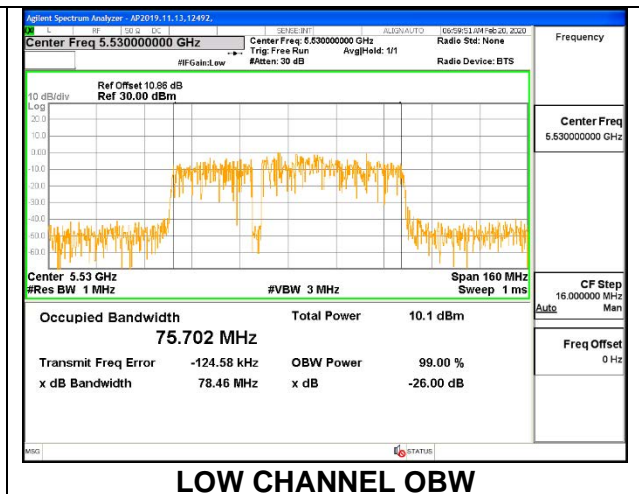

8.2.15.802.11ac VHT80 MODE IN THE 5.6 GHz BAND

1TX ANT 6 MODE

Channel	Frequency (MHz)	26dB Bandwidth (MHz)	99% Bandwidth (MHz)
Low	5530	83.40	75.7020
High	5610	83.20	75.3670
138	5690	83.00	75.2290