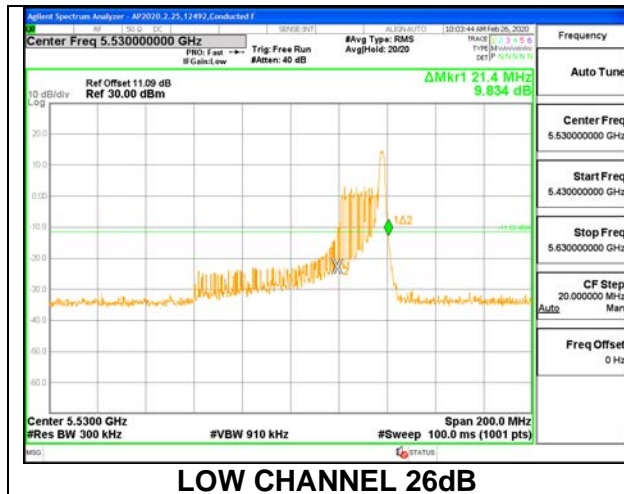

1TX ANT 5 MODE: 26 Tones, RU Index 36

Channel	Frequency (MHz)	26 dB Bandwidth (MHz)	99% Bandwidth (MHz)
Low	5530	21.40	18.3640
High	5610	21.60	18.5380
138	5690	21.20	18.4590