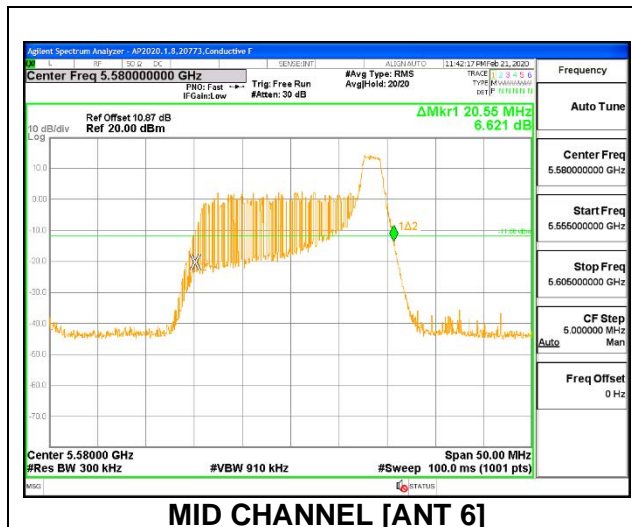

2TX ANT 6 + ANT 5 OFDMA MODE: 26 Tones, RU Index 8

Channel	Frequency (MHz)	26 dB Bandwidth Antenna 6 (MHz)	26 dB Bandwidth Antenna 5 (MHz)	99% Bandwidth Antenna 6 (MHz)	99% Bandwidth Antenna 5 (MHz)
Low	5500	20.70	19.90	18.237	18.253
Mid	5580	20.55	19.85	18.517	18.163
High	5700	20.50	19.80	18.491	18.357
144	5720	20.60	20.05	18.423	18.104

MID CHANNEL 26dB