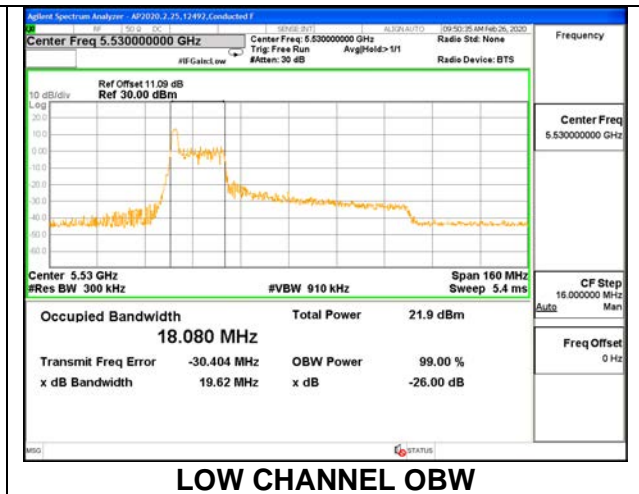

1TX ANT 5 MODE: 26 Tones, RU Index 0

Channel	Frequency (MHz)	26 dB Bandwidth (MHz)	99% Bandwidth (MHz)
Low	5530	20.00	18.080
High	5610	19.80	18.073
138	5690	20.00	18.159