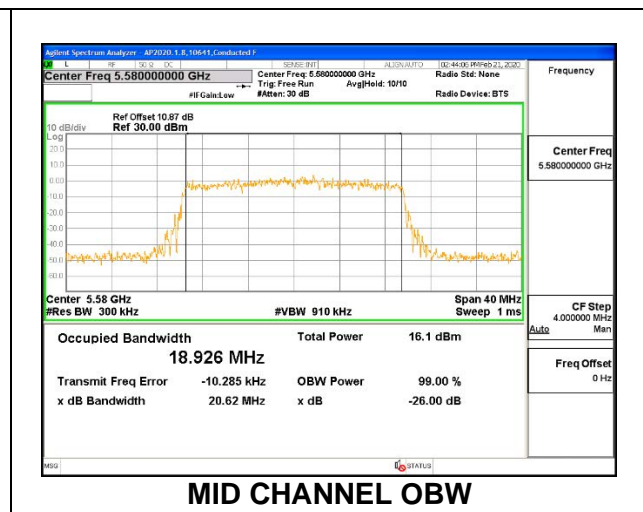

1TX ANT 6 MODE: 242 Tones, RU Index 61

Channel	Frequency (MHz)	26 dB Bandwidth (MHz)	99% Bandwidth (MHz)
Low	5500	21.45	18.826
Mid	5580	21.45	18.926
High	5700	21.40	18.858
144	5720	21.40	18.882