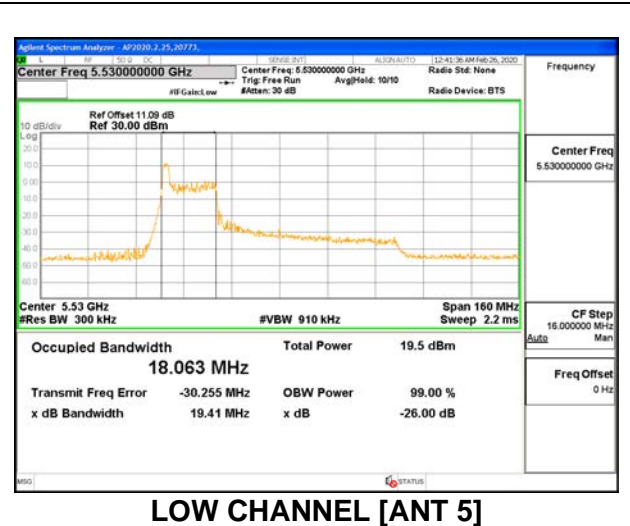

LOW CHANNEL OBW