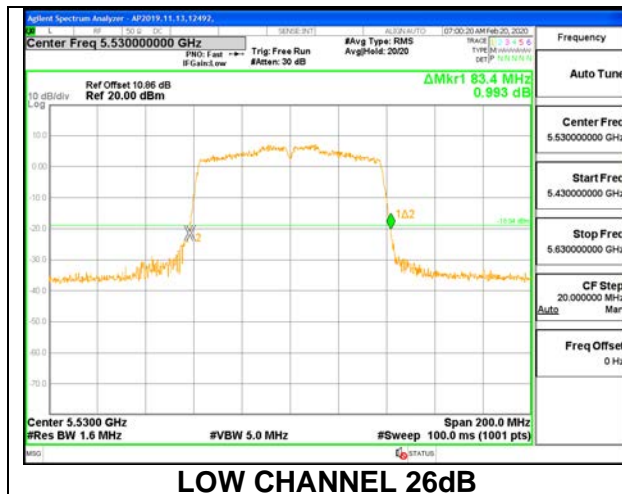

8.2.15.802.11ac VHT80 MODE IN THE 5.6 GHz BAND

1TX ANT 6 MODE

Channel	Frequency (MHz)	26dB Bandwidth (MHz)	99% Bandwidth (MHz)
Low	5530	83.40	75.7020
High	5610	83.20	75.3670
138	5690	83.00	75.2290