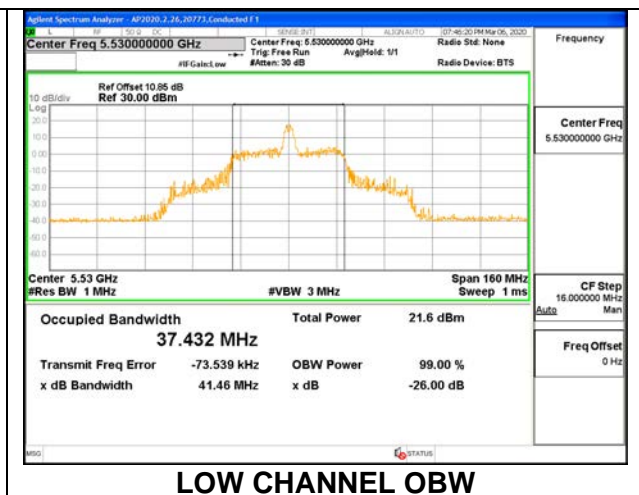

1TX ANT 5 MODE: 26 Tones, RU Index 18

Channel	Frequency (MHz)	26 dB Bandwidth (MHz)	99% Bandwidth (MHz)
Low	5530	40.60	37.432
High	5610	38.80	37.298
138	5690	40.60	37.465