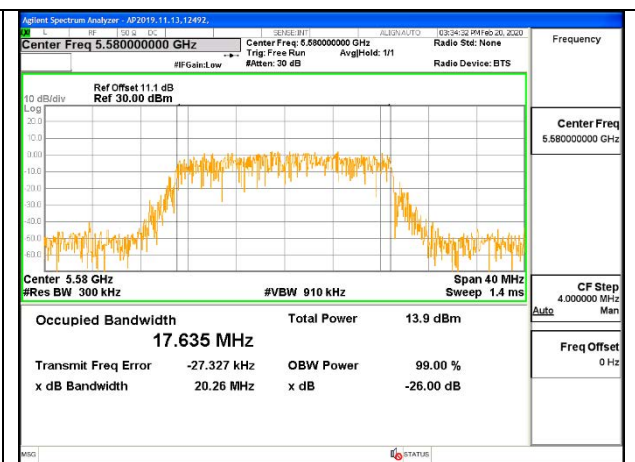

MID CHANNEL 26dB

MID CHANNEL [ANT 6]

MID CHANNEL [ANT 5]

MID CHANNEL OBW

MID CHANNEL [ANT 6]

MID CHANNEL [ANT 5]

8.2.14.802.11n HT40 MODE IN THE 5.6 GHz BAND

1TX ANT 6 MODE