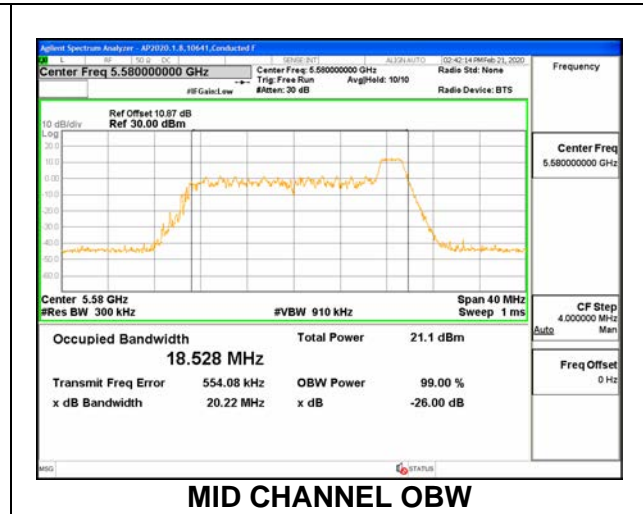

1TX ANT 6 MODE: 26 Tones, RU Index 8

Channel	Frequency (MHz)	26 dB Bandwidth (MHz)	99% Bandwidth (MHz)
Low	5500	20.90	18.470
Mid	5580	20.70	18.528
High	5700	20.65	18.482
144	5720	20.65	18.469