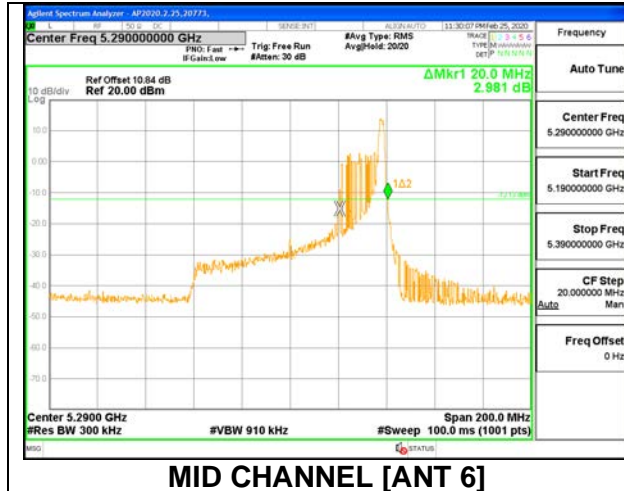

2TX ANT 6 + ANT 5 OFDMA MODE: 26 Tones, RU Index 36

Channel	Frequency (MHz)	26 dB Bandwidth Antenna 6 (MHz)	26 dB Bandwidth Antenna 5 (MHz)	99% Bandwidth Antenna 6 (MHz)	99% Bandwidth Antenna 5 (MHz)
Mid	5290	20.00	20.20	18.0340	17.9620

MID CHANNEL 26dB