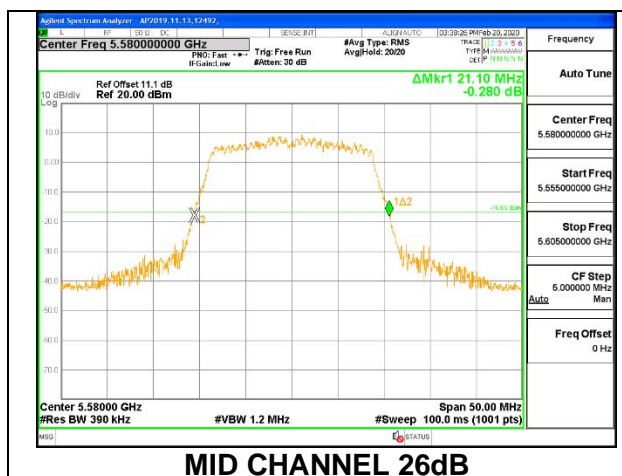

1TX ANT 5 MODE

Channel	Frequency (MHz)	26dB Bandwidth (MHz)	99% Bandwidth (MHz)
Low	5500	21.45	17.7470
Mid	5580	21.10	17.6060
High	5700	21.20	17.7250
144	5720	21.55	17.6930