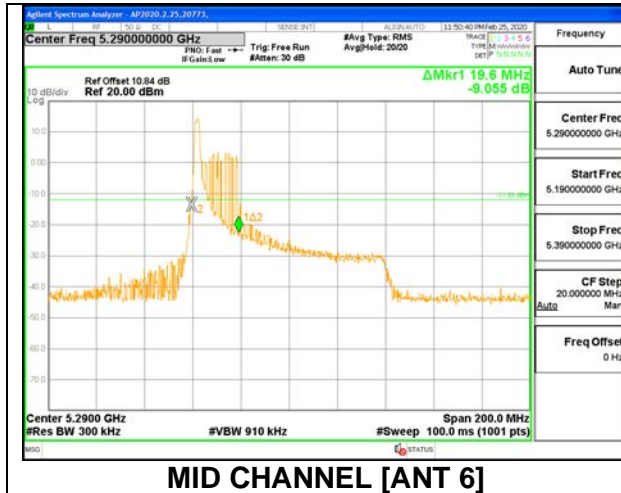

2TX ANT 6 + ANT 5 OFDMA MODE: 26 Tones, RU Index 0

Channel	Frequency	26 dB Bandwidth Antenna 6 (MHz)	26 dB Bandwidth Antenna 5 (MHz)	99% Bandwidth Antenna 6 (MHz)	99% Bandwidth Antenna 5 (MHz)
Mid	5290	19.60	20.20	18.1280	18.0840

MID CHANNEL 26dB