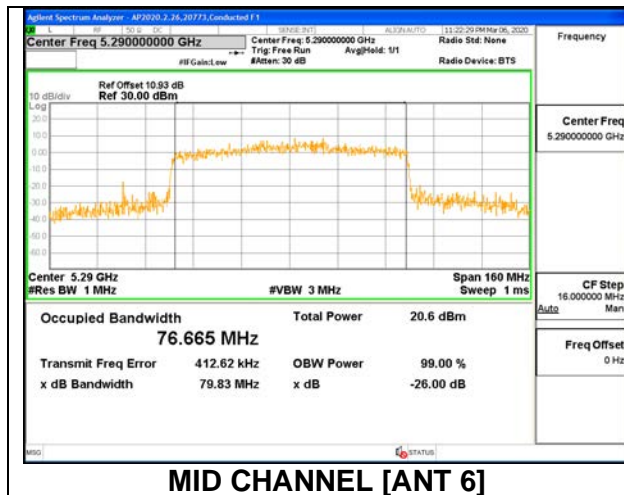

MID CHANNEL OBW