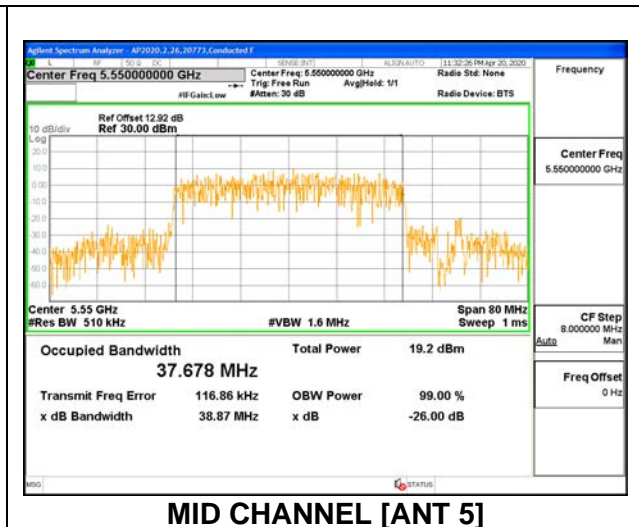

MID CHANNEL OBW