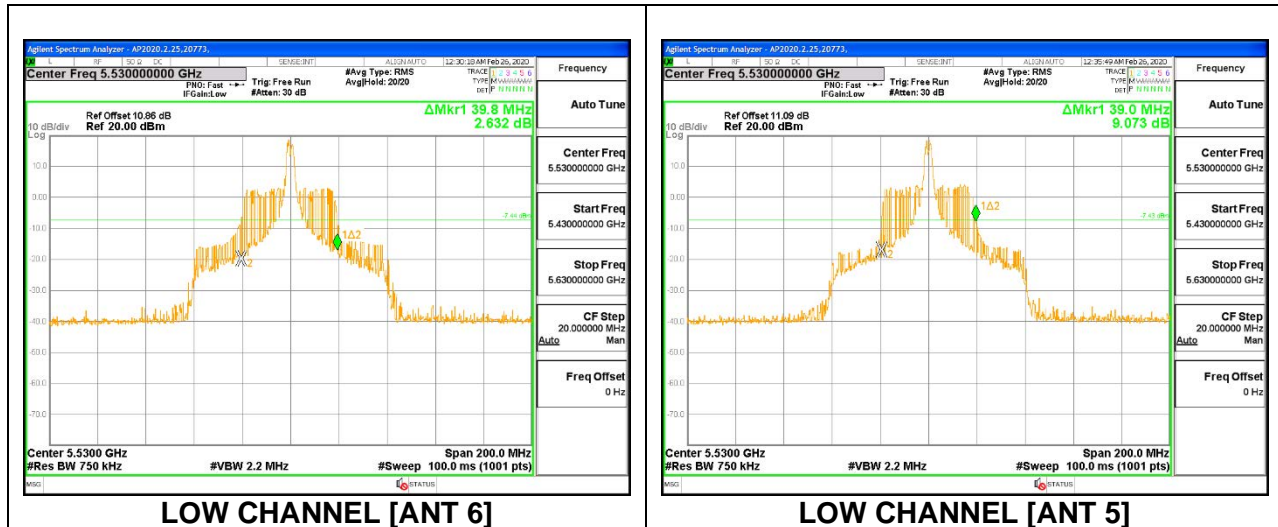

2TX ANT 6 + ANT 5 OFDMA MODE: 26 Tones, RU Index 18

Channel	Frequency	26 dB Bandwidth Antenna 6 (MHz)	26 dB Bandwidth Antenna 5 (MHz)	99% Bandwidth Antenna 6 (MHz)	99% Bandwidth Antenna 5 (MHz)
Low	5530	39.80	39.00	36.874	36.384
High	5610	40.60	39.00	37.265	36.393
138	5690	40.60	38.60	36.230	36.445

LOW CHANNEL 26dB