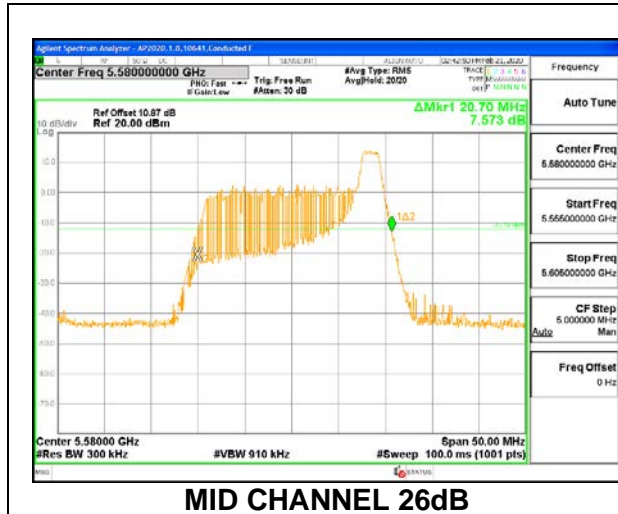

1TX ANT 6 MODE: 26 Tones, RU Index 8

Channel	Frequency (MHz)	26 dB Bandwidth (MHz)	99% Bandwidth (MHz)
Low	5500	20.90	18.470
Mid	5580	20.70	18.528
High	5700	20.65	18.482
144	5720	20.65	18.469