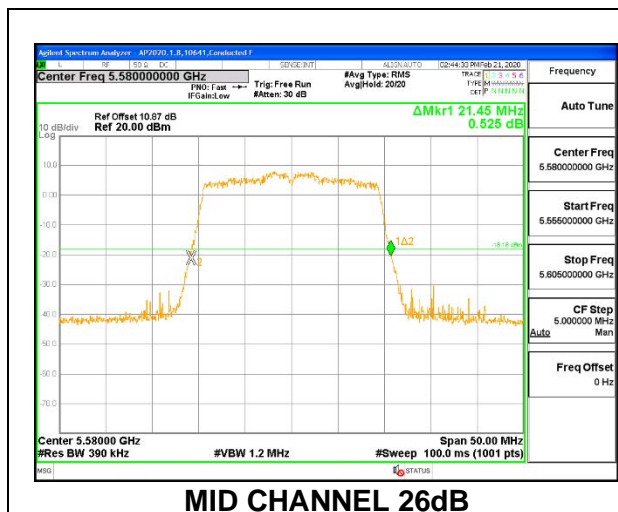

1TX ANT 6 MODE: 242 Tones, RU Index 61

Channel	Frequency (MHz)	26 dB Bandwidth (MHz)	99% Bandwidth (MHz)
Low	5500	21.45	18.826
Mid	5580	21.45	18.926
High	5700	21.40	18.858
144	5720	21.40	18.882