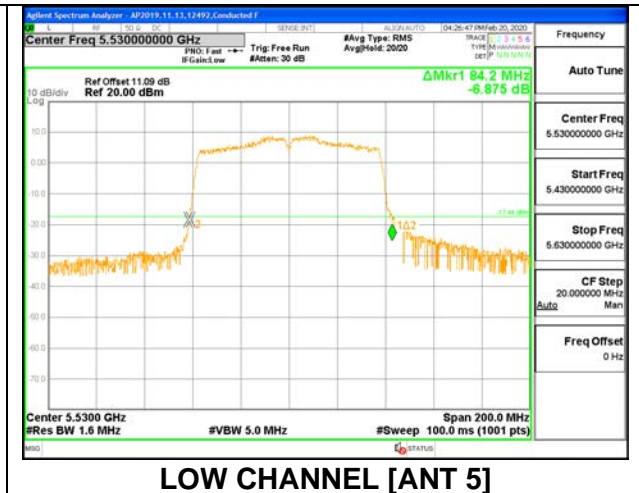

2TX ANT 6 + ANT 5 CDD MODE

Channel	Frequency (MHz)	26dB Bandwidth Antenna 6 (MHz)	26dB Bandwidth Antenna 5 (MHz)	99% Bandwidth Antenna 6 (MHz)	99% Bandwidth Antenna 5 (MHz)
Low	5530	83.00	84.20	75.8800	75.0560
High	5610	83.20	84.40	75.3090	75.4850
138	5690	83.20	83.20	75.2000	75.3760

LOW CHANNEL 26dB