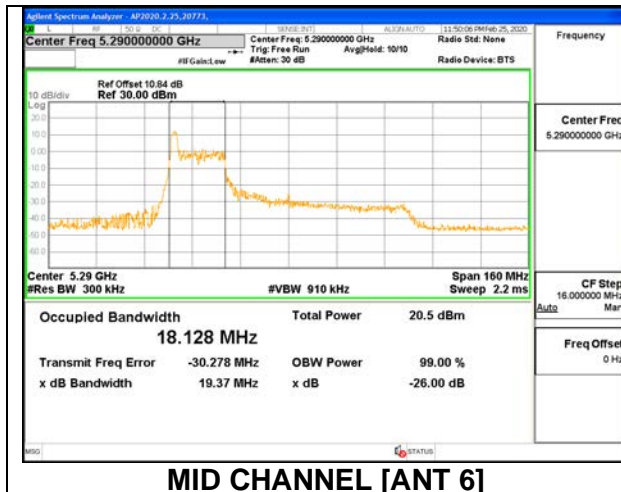

MID CHANNEL OBW