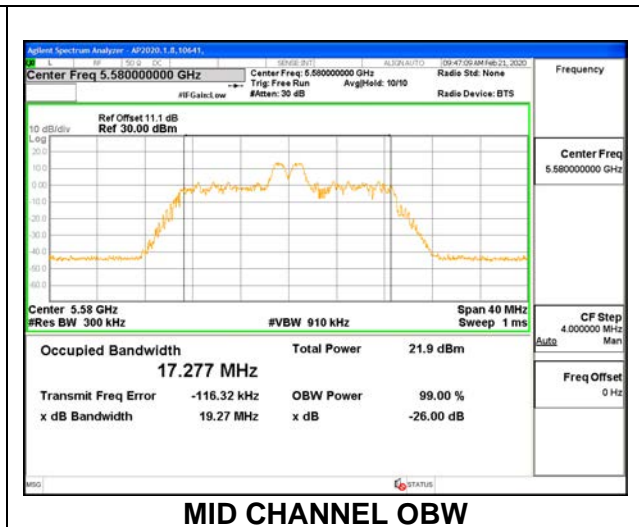

1TX ANT 5 MODE: 26 Tones, RU Index 4

Channel	Frequency (MHz)	26 dB Bandwidth (MHz)	99% Bandwidth (MHz)
Low	5500	19.25	17.277
Mid	5580	19.45	17.165
High	5700	19.50	18.323
144	5720	19.40	17.302