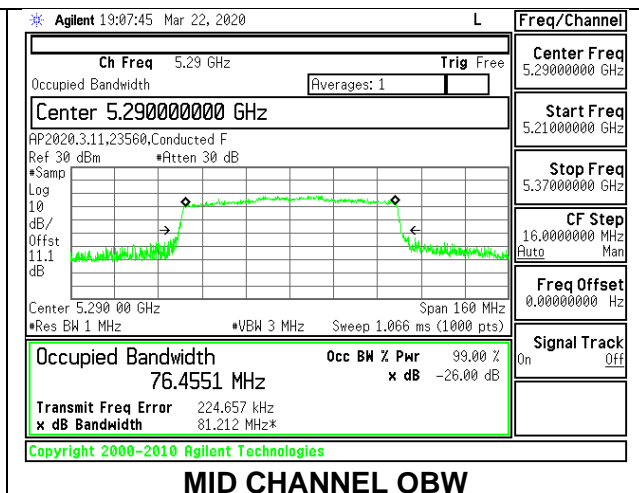

1TX ANT 5 MODE: 996 Tones, RU Index 67

Channel	Frequency (MHz)	26 dB Bandwidth (MHz)	99% Bandwidth (MHz)
Mid	5290	83.20	76.4551