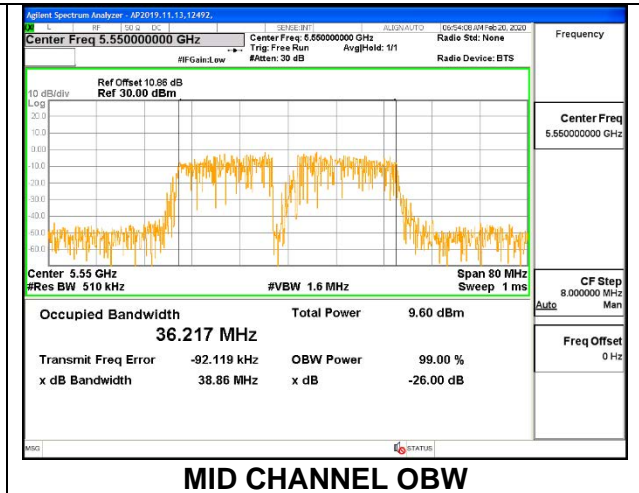

8.2.14.802.11n HT40 MODE IN THE 5.6 GHz BAND

1TX ANT 6 MODE

Channel	Frequency (MHz)	26dB Bandwidth (MHz)	99% Bandwidth (MHz)
Low	5510	43.80	36.0560
Mid	5550	43.10	36.2170
High	5670	43.40	36.0300
142	5710	43.30	36.1080