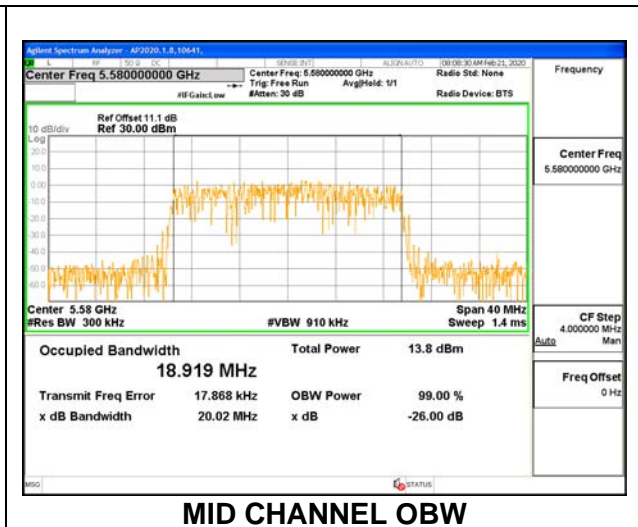

1TX ANT 5 MODE: 242 Tones, RU Index 61

Channel	Frequency (MHz)	26 dB Bandwidth (MHz)	99% Bandwidth (MHz)
Low	5500	21.45	18.864
Mid	5580	21.45	18.919
High	5700	21.40	18.920
144	5720	21.40	18.903