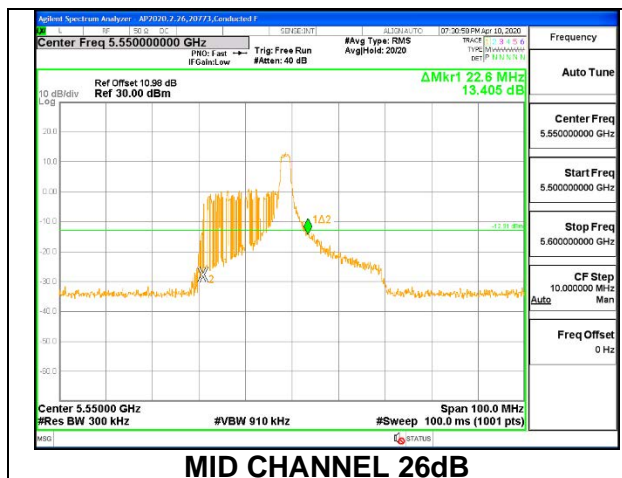

1TX ANT 6 MODE: 26 Tones, RU Index 8

Channel	Frequency (MHz)	26 dB Bandwidth (MHz)	99% Bandwidth (MHz)
Low	5510	22.90	20.639
Mid	5550	22.60	20.958
High	5670	23.20	20.758
142	5710	23.00	20.862