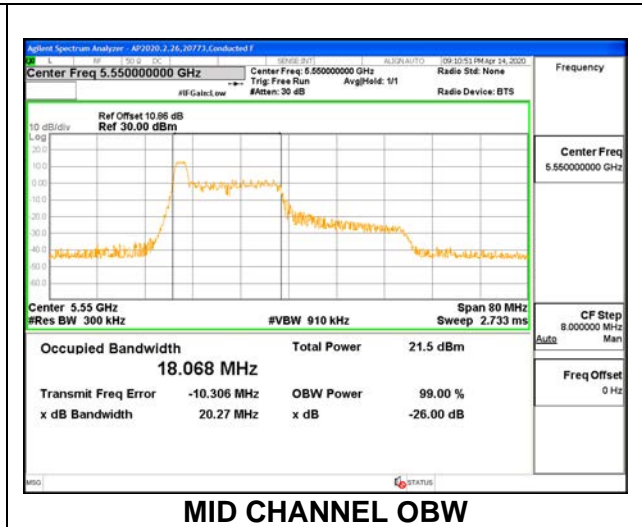

1TX ANT 5 MODE: 26 Tones, RU Index 0

Channel	Frequency (MHz)	26 dB Bandwidth (MHz)	99% Bandwidth (MHz)
Low	5510	20.50	18.002
Mid	5550	20.60	18.068
High	5670	20.50	18.183
142	5710	20.30	18.350