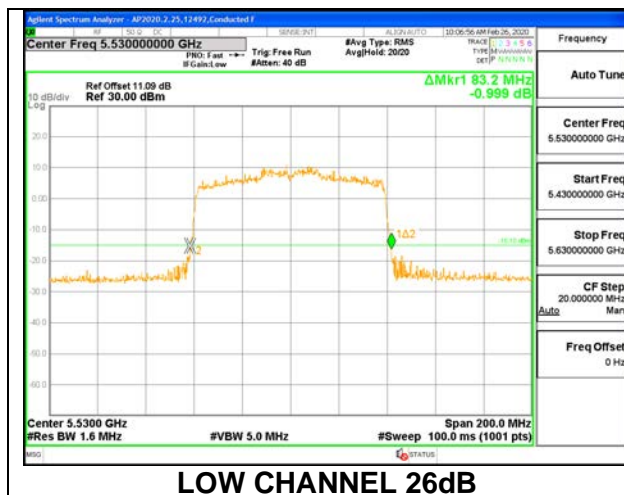

1TX ANT 5 MODE: 996 Tones, RU Index 67

Channel	Frequency (MHz)	26 dB Bandwidth (MHz)	99% Bandwidth (MHz)
Low	5530	83.20	76.655
High	5610	83.20	76.671
138	5690	83.00	76.911