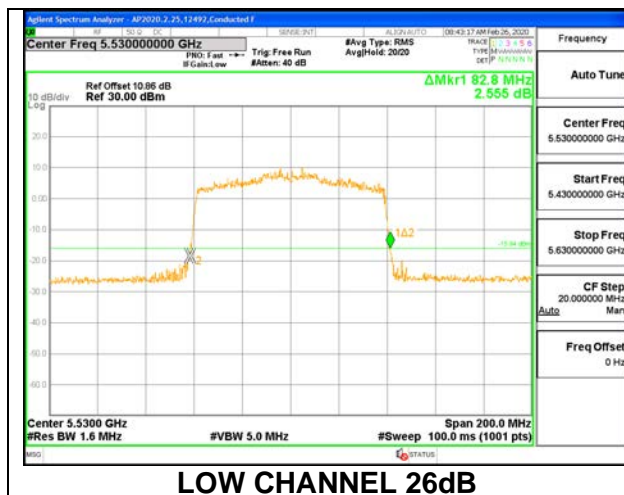

1TX ANT 6 MODE: 996 Tones, RU Index 67

Channel	Frequency (MHz)	26 dB Bandwidth (MHz)	99% Bandwidth (MHz)
Low	5530	82.80	76.713
High	5610	83.00	76.638
138	5690	83.00	76.458