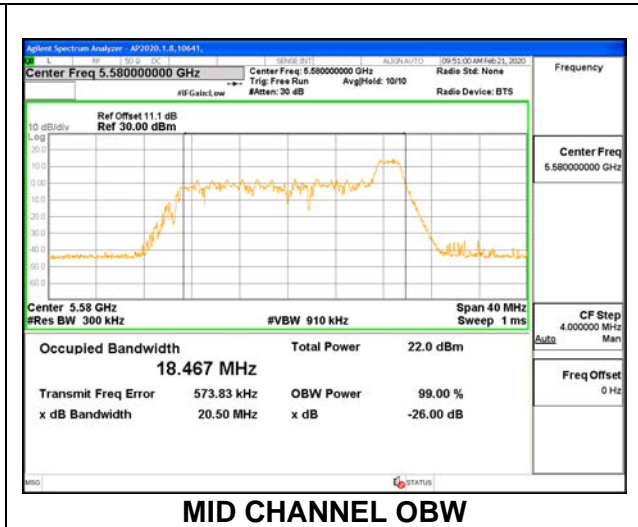

1TX ANT 5 MODE: 26 Tones, RU Index 8

Channel	Frequency (MHz)	26 dB Bandwidth (MHz)	99% Bandwidth (MHz)
Low	5500	20.75	18.323
Mid	5580	20.70	18.467
High	5700	20.65	18.443
144	5720	20.60	18.464