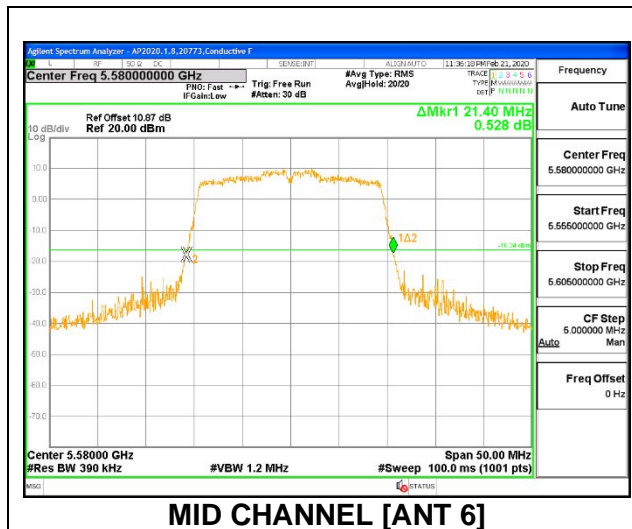

2TX ANT 6 + ANT 5 OFDMA MODE: 242 Tones, RU Index 61

Channel	Frequency (MHz)	26 dB Bandwidth Antenna 6 (MHz)	26 dB Bandwidth Antenna 5 (MHz)	99% Bandwidth Antenna 6 (MHz)	99% Bandwidth Antenna 5 (MHz)
Low	5500	21.40	21.25	18.855	18.900
Mid	5580	21.40	21.45	18.863	18.950
High	5700	21.45	21.25	18.908	18.882
144	5720	21.50	21.35	18.939	18.890

MID CHANNEL 26dB