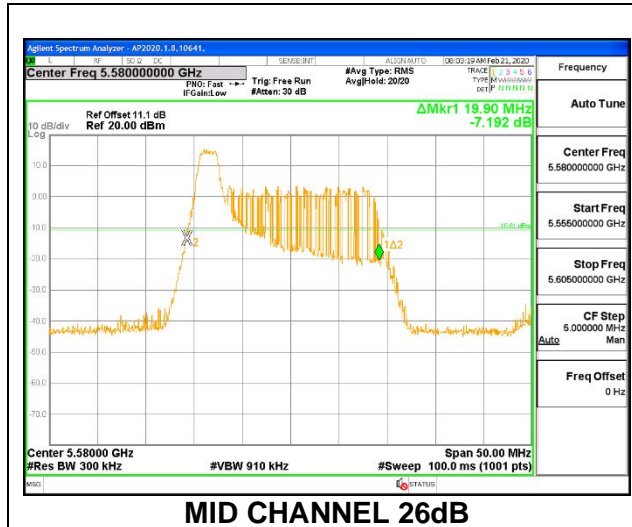

1TX ANT 5 MODE: 26 Tones, RU Index 0

Channel	Frequency (MHz)	26 dB Bandwidth (MHz)	99% Bandwidth (MHz)
Low	5500	20.05	18.374
Mid	5580	19.90	18.380
High	5700	20.05	17.891
144	5720	19.80	18.424