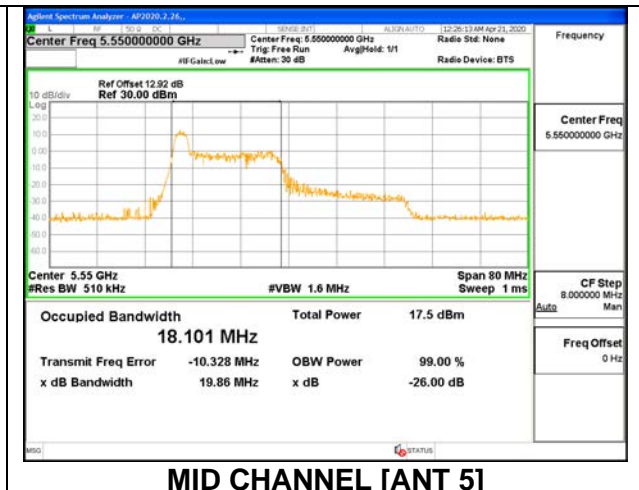

MID CHANNEL OBW