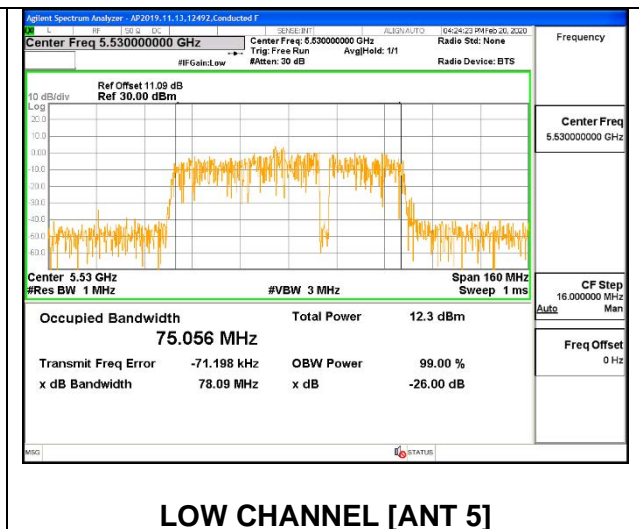

LOW CHANNEL OBW