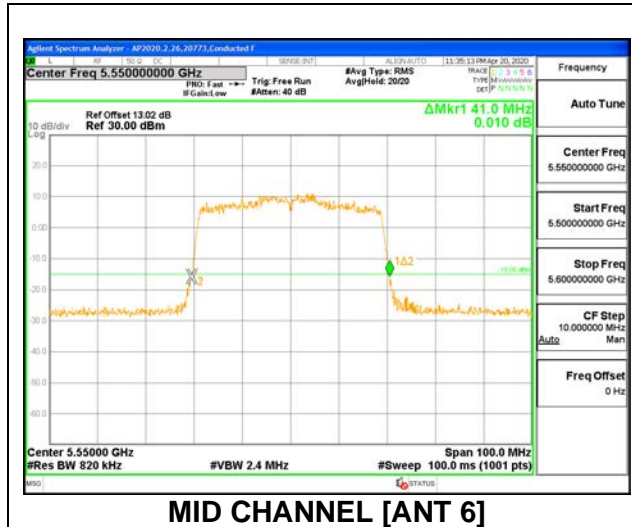

2TX ANT 6 + ANT 5 OFDMA MODE: 484 Tones, RU Index 65

Channel	Frequency (MHz)	26 dB Bandwidth Antenna 6 (MHz)	26 dB Bandwidth Antenna 5 (MHz)	99% Bandwidth Antenna 6 (MHz)	99% Bandwidth Antenna 5 (MHz)
Low	5510	41.30	40.80	37.400	37.612
Mid	5550	41.00	40.80	37.239	37.678
High	5670	41.00	41.00	37.319	37.533
142	5710	41.00	40.90	37.555	37.784

MID CHANNEL 26dB