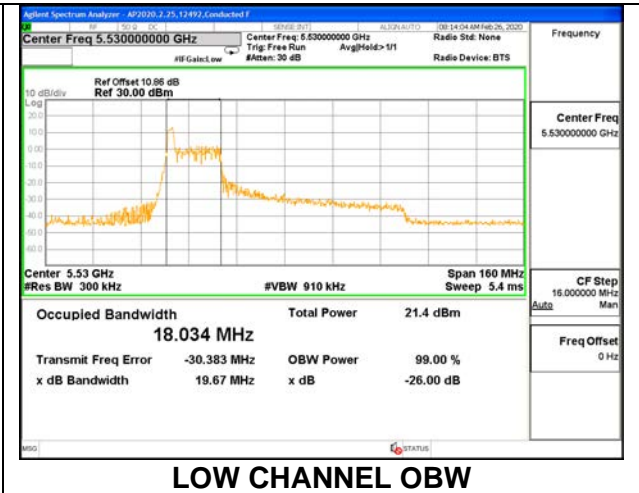

MID CHANNEL 26dB

MID CHANNEL OBW

8.2.18.802.11ax HE80 MODE IN THE 5.6 GHz BAND

1TX ANT 6 MODE: 26 Tones, RU Index 0

| Channel | Frequency (MHz) | 26 dB Bandwidth (MHz) | 99% Bandwidth (MHz) |
|---------|--------------------|--------------------------|------------------------|
| Low | 5530 | 20.00 | 18.034 |
| High | 5610 | 20.20 | 18.016 |
| 138 | 5690 | 20.40 | 18.068 |