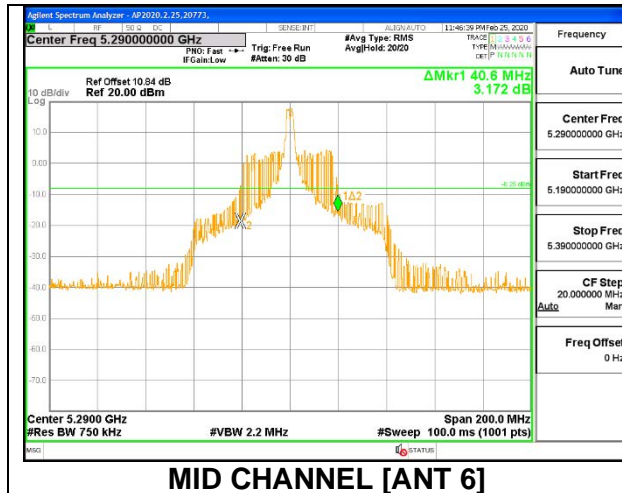

2TX ANT 6 + ANT 5 OFDMA MODE: 26 Tones, RU Index 18

Channel	Frequency	26 dB Bandwidth Antenna 6 (MHz)	26 dB Bandwidth Antenna 5 (MHz)	99% Bandwidth Antenna 6 (MHz)	99% Bandwidth Antenna 5 (MHz)
Mid	5290	40.60	38.00	36.4190	36.4050

MID CHANNEL 26dB