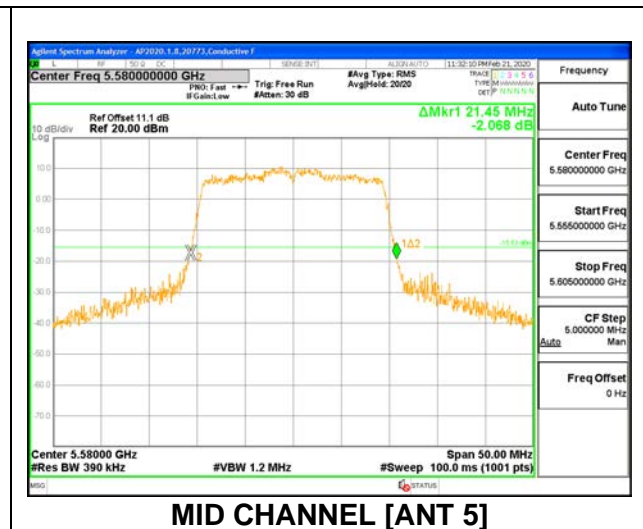

2TX ANT 6 + ANT 5 OFDMA MODE: 242 Tones, RU Index 61

Channel	Frequency (MHz)	26 dB Bandwidth Antenna 6 (MHz)	26 dB Bandwidth Antenna 5 (MHz)	99% Bandwidth Antenna 6 (MHz)	99% Bandwidth Antenna 5 (MHz)
Low	5500	21.40	21.25	18.855	18.900
Mid	5580	21.40	21.45	18.863	18.950
High	5700	21.45	21.25	18.908	18.882
144	5720	21.50	21.35	18.939	18.890

MID CHANNEL 26dB