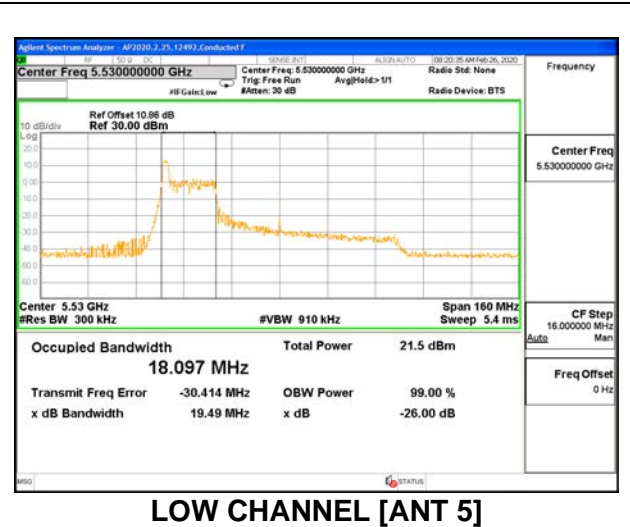

2TX ANT 6 + ANT 5 OFDMA MODE: 26 Tones, RU Index 0

Channel	Frequency (MHz)	26 dB Bandwidth Antenna 6 (MHz)	26 dB Bandwidth Antenna 5 (MHz)	99% Bandwidth Antenna 6 (MHz)	99% Bandwidth Antenna 5 (MHz)
Low	5530	20.20	19.40	18.097	18.063
High	5610	19.20	19.60	18.093	18.138
138	5690	19.60	20.20	18.156	18.067

LOW CHANNEL 26dB