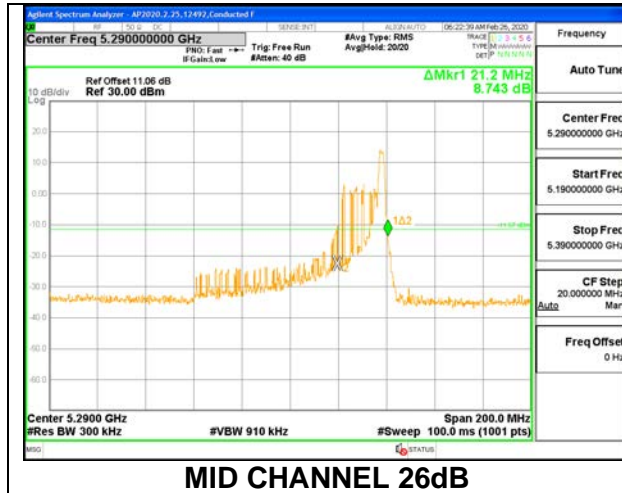

1TX ANT 5 MODE: 26 Tones, RU Index 36

| Channel | Frequency (MHz) | 26 dB Bandwidth (MHz) | 99% Bandwidth (MHz) |
|---------|--------------------|--------------------------|------------------------|
| Mid | 5290 | 21.20 | 18.1830 |