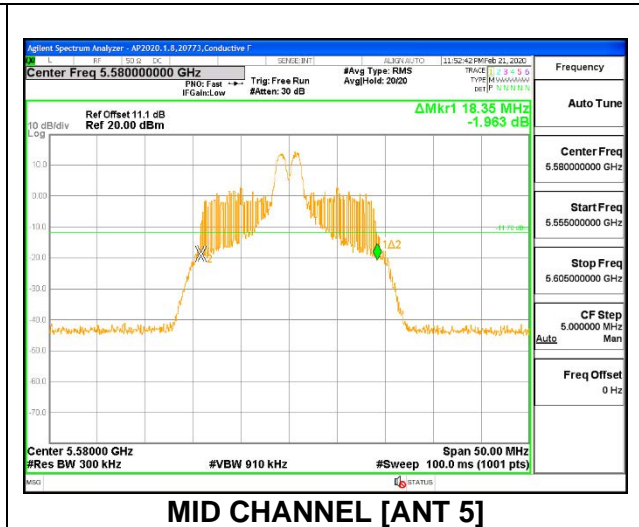

2TX ANT 6 + ANT 5 OFDMA MODE: 26 Tones, RU Index 4

Channel	Frequency (MHz)	26 dB Bandwidth Antenna 6 (MHz)	26 dB Bandwidth Antenna 5 (MHz)	99% Bandwidth Antenna 6 (MHz)	99% Bandwidth Antenna 5 (MHz)
Low	5500	18.95	18.30	17.261	16.993
Mid	5580	19.45	18.35	17.084	16.923
High	5700	19.50	18.40	17.161	16.637
144	5720	19.45	18.35	17.380	17.027

MID CHANNEL 26dB