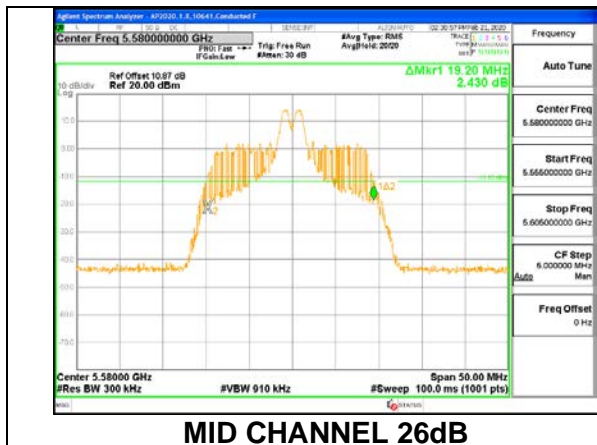

1TX ANT 6 MODE: 26 Tones, RU Index 4

Channel	Frequency (MHz)	26 dB Bandwidth (MHz)	99% Bandwidth (MHz)
Low	5500	19.55	17.148
Mid	5580	19.20	17.234
High	5700	19.25	17.206
144	5720	19.35	17.203