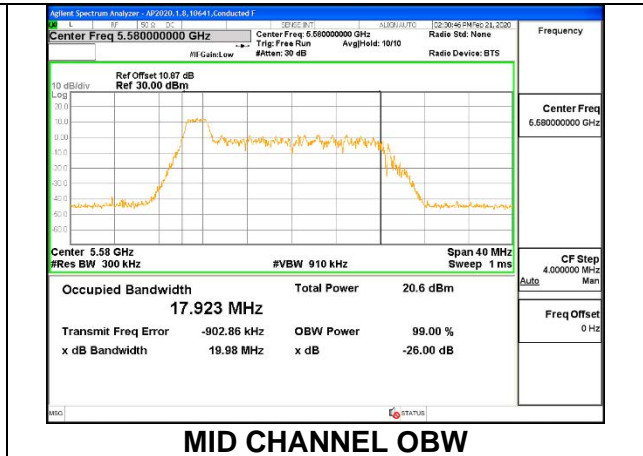

LOW CHANNEL 26dB

LOW CHANNEL OBW

8.2.16.802.11ax HE20 MODE IN THE 5.6 GHz BAND

1TX ANT 6 MODE: 26 Tones, RU Index 0

| Channel | Frequency (MHz) | 26 dB Bandwidth (MHz) | 99% Bandwidth (MHz) |
|---------|--------------------|--------------------------|------------------------|
| Low | 5500 | 20.10 | 18.323 |
| Mid | 5580 | 20.05 | 17.923 |
| High | 5700 | 20.05 | 17.956 |
| 144 | 5720 | 20.25 | 18.332 |