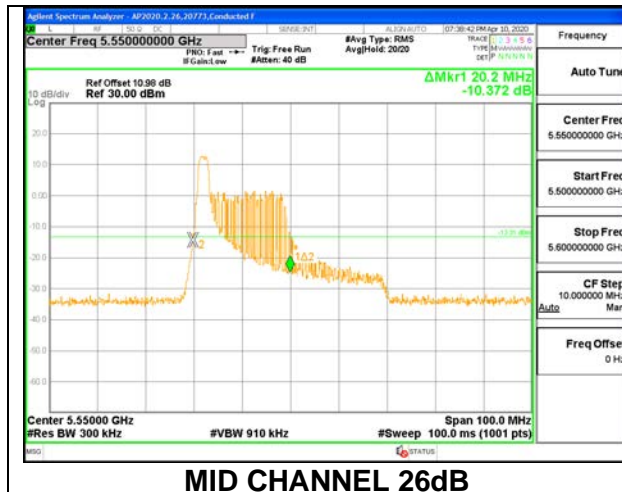

MID CHANNEL 26dB

MID CHANNEL OBW

8.2.17.802.11ax HE40 MODE IN THE 5.6 GHz BAND

1TX ANT 6 MODE: 26 Tones, RU Index 0

| Channel | Frequency (MHz) | 26 dB Bandwidth (MHz) | 99% Bandwidth (MHz) |
|---------|--------------------|--------------------------|------------------------|
| Low | 5510 | 20.40 | 18.002 |
| Mid | 5550 | 20.20 | 18.068 |
| High | 5670 | 20.40 | 18.183 |
| 142 | 5710 | 20.60 | 18.350 |