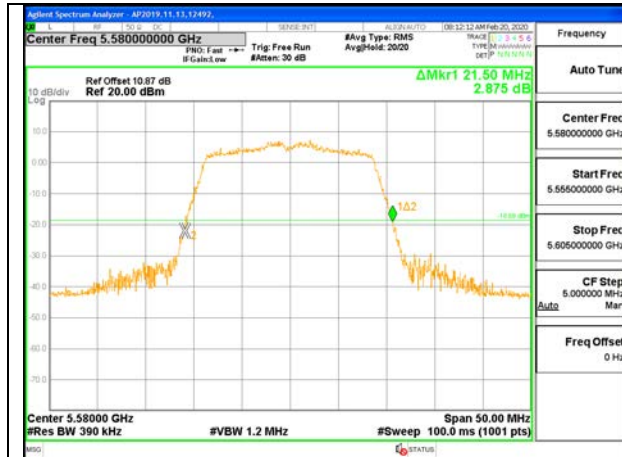

2TX ANT 6 + ANT 5 CDD MODE

Channel	Frequency (MHz)	26dB Bandwidth Antenna 6 (MHz)	26dB Bandwidth Antenna 5 (MHz)	99% Bandwidth Antenna 6 (MHz)	99% Bandwidth Antenna 5 (MHz)
Low	5500	21.55	21.20	17.6840	17.6170
Mid	5580	21.50	21.25	17.6890	17.6350
High	5700	21.45	21.25	17.7050	17.6920
144	5720	21.70	21.15	17.6360	17.7040

MID CHANNEL 26dB

MID CHANNEL [ANT 6]