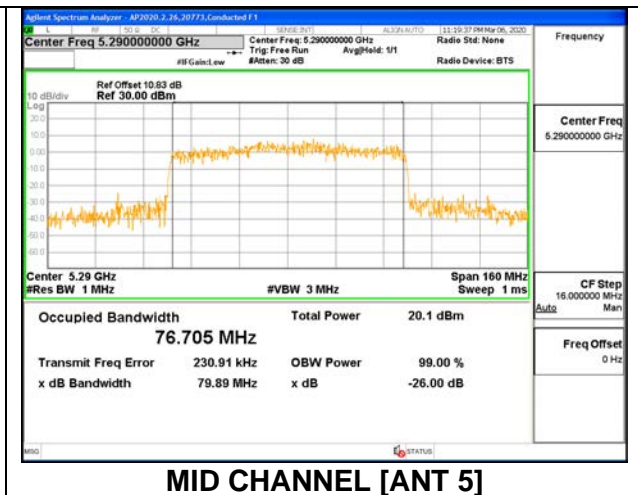

MID CHANNEL OBW