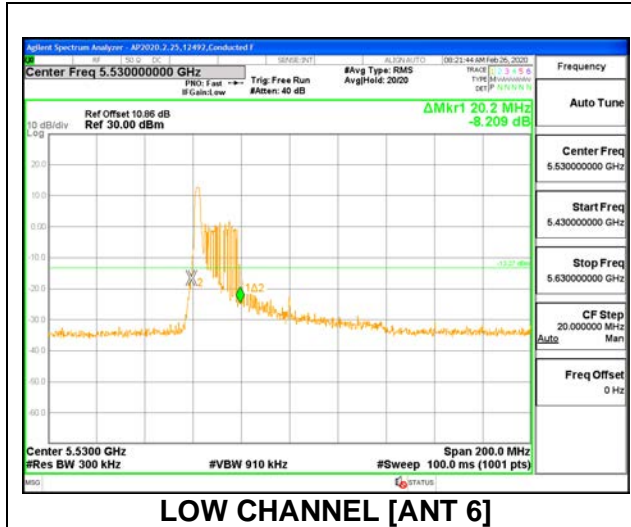

2TX ANT 6 + ANT 5 OFDMA MODE: 26 Tones, RU Index 0

Channel	Frequency (MHz)	26 dB Bandwidth Antenna 6 (MHz)	26 dB Bandwidth Antenna 5 (MHz)	99% Bandwidth Antenna 6 (MHz)	99% Bandwidth Antenna 5 (MHz)
Low	5530	20.20	19.40	18.097	18.063
High	5610	19.20	19.60	18.093	18.138
138	5690	19.60	20.20	18.156	18.067

LOW CHANNEL 26dB