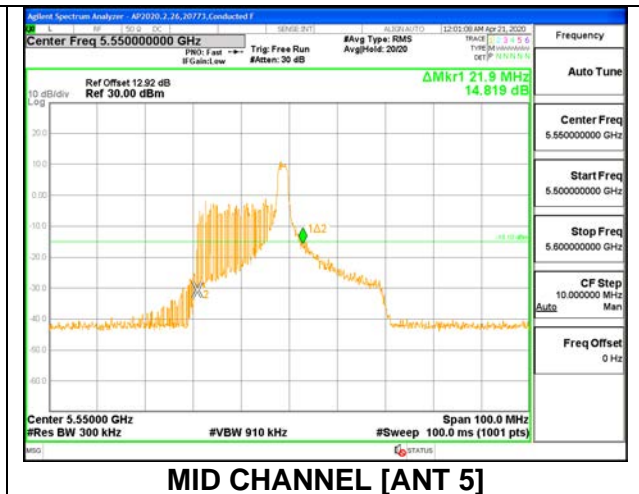

2TX ANT 6 + ANT 5 OFDMA MODE: 26 Tones, RU Index 8

Channel	Frequency (MHz)	26 dB Bandwidth Antenna 6 (MHz)	26 dB Bandwidth Antenna 5 (MHz)	99% Bandwidth Antenna 6 (MHz)	99% Bandwidth Antenna 5 (MHz)
Low	5510	22.70	22.80	21.534	21.568
Mid	5550	23.00	21.90	21.197	21.767
High	5670	23.00	22.30	21.614	21.741
142	5710	23.40	23.00	22.296	21.642

MID CHANNEL 26dB