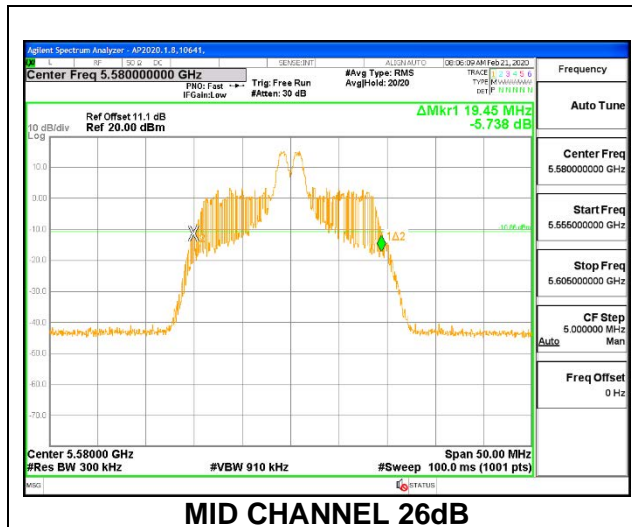

1TX ANT 5 MODE: 26 Tones, RU Index 4

Channel	Frequency (MHz)	26 dB Bandwidth (MHz)	99% Bandwidth (MHz)
Low	5500	19.25	17.277
Mid	5580	19.45	17.165
High	5700	19.50	18.323
144	5720	19.40	17.302