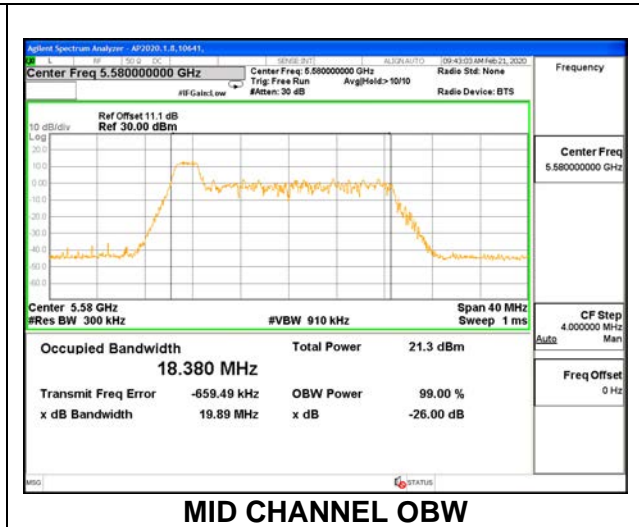

1TX ANT 5 MODE: 26 Tones, RU Index 0

Channel	Frequency (MHz)	26 dB Bandwidth (MHz)	99% Bandwidth (MHz)
Low	5500	20.05	18.374
Mid	5580	19.90	18.380
High	5700	20.05	17.891
144	5720	19.80	18.424