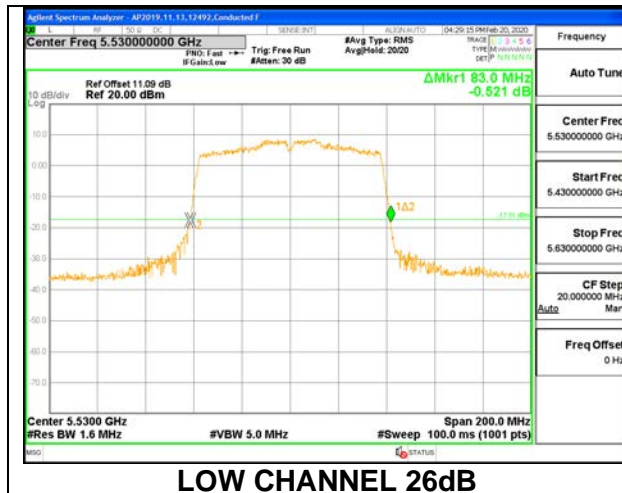

1TX ANT 5 MODE

Channel	Frequency (MHz)	26dB Bandwidth (MHz)	99% Bandwidth (MHz)
Low	5530	83.00	75.1540
High	5610	83.00	75.5960
138	5690	83.00	75.4730