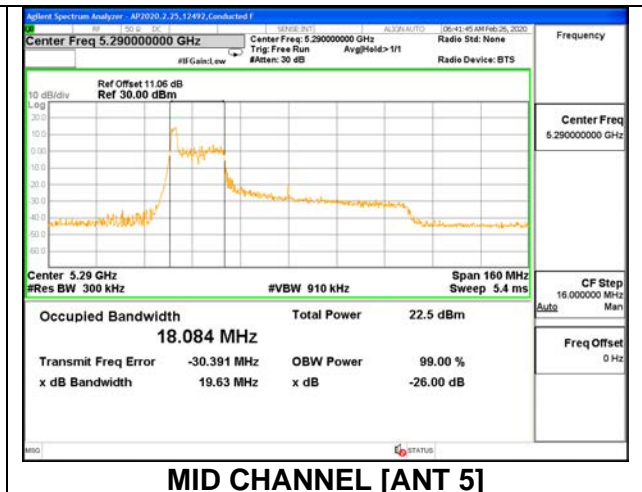

MID CHANNEL OBW