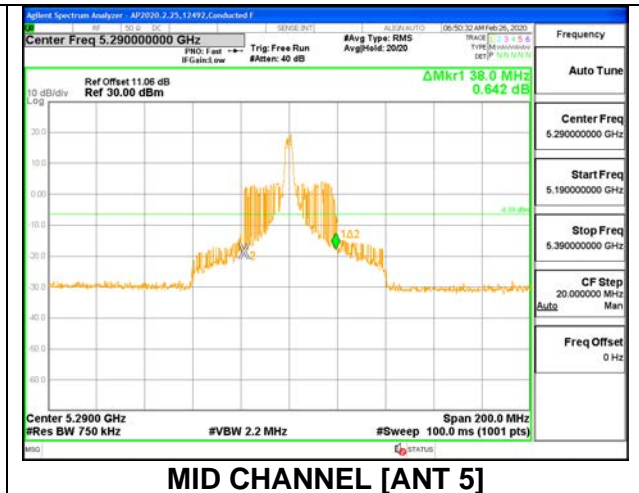

2TX ANT 6 + ANT 5 OFDMA MODE: 26 Tones, RU Index 18

Channel	Frequency	26 dB Bandwidth Antenna 6 (MHz)	26 dB Bandwidth Antenna 5 (MHz)	99% Bandwidth Antenna 6 (MHz)	99% Bandwidth Antenna 5 (MHz)
Mid	5290	40.60	38.00	36.4190	36.4050

MID CHANNEL 26dB