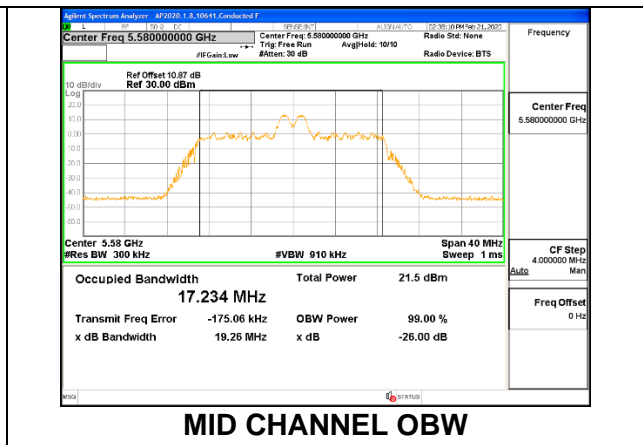

1TX ANT 6 MODE: 26 Tones, RU Index 4

Channel	Frequency (MHz)	26 dB Bandwidth (MHz)	99% Bandwidth (MHz)
Low	5500	19.55	17.148
Mid	5580	19.20	17.234
High	5700	19.25	17.206
144	5720	19.35	17.203