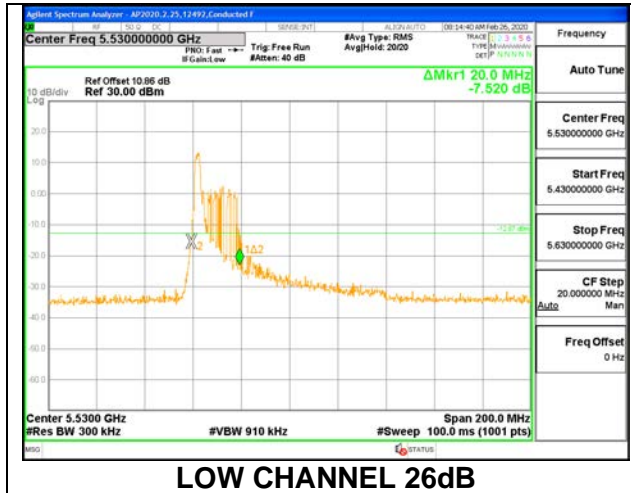

MID CHANNEL 26dB

MID CHANNEL OBW

8.2.18.802.11ax HE80 MODE IN THE 5.6 GHz BAND

1TX ANT 6 MODE: 26 Tones, RU Index 0

| Channel | Frequency (MHz) | 26 dB Bandwidth (MHz) | 99% Bandwidth (MHz) |
|---------|--------------------|--------------------------|------------------------|
| Low | 5530 | 20.00 | 18.034 |
| High | 5610 | 20.20 | 18.016 |
| 138 | 5690 | 20.40 | 18.068 |