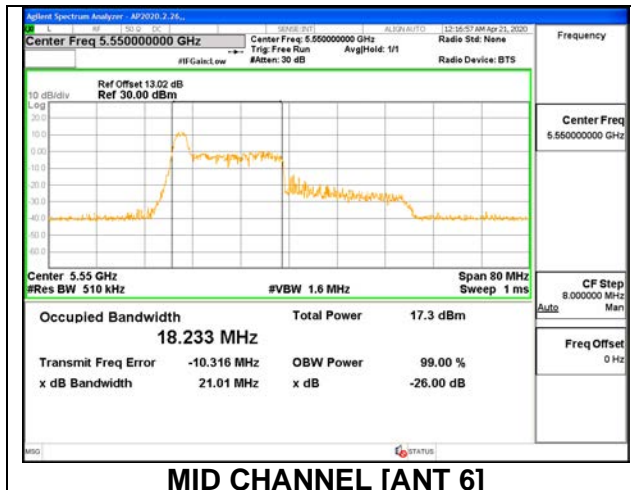

MID CHANNEL OBW