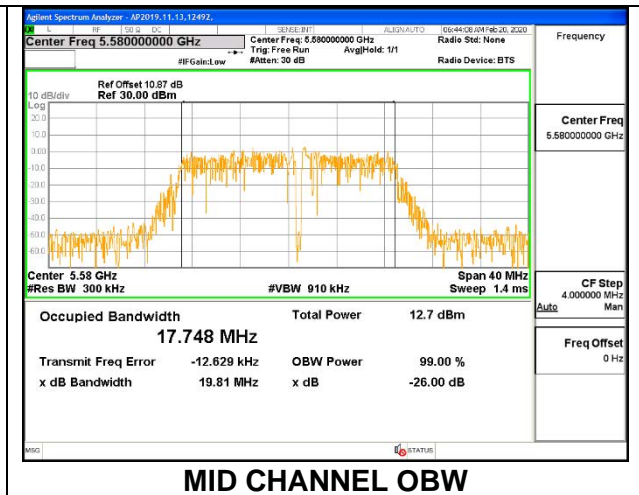

MID CHANNEL 26dB

MID CHANNEL OBW

8.2.13.802.11n HT20 MODE IN THE 5.6 GHz BAND

1TX ANT 6 MODE

| Channel | Frequency (MHz) | 26dB Bandwidth (MHz) | 99% Bandwidth (MHz) |
|---------|--------------------|-------------------------|------------------------|
| Low | 5500 | 21.65 | 17.7860 |
| Mid | 5580 | 21.55 | 17.7480 |
| High | 5700 | 21.65 | 17.6780 |
| 144 | 5720 | 21.65 | 17.5360 |