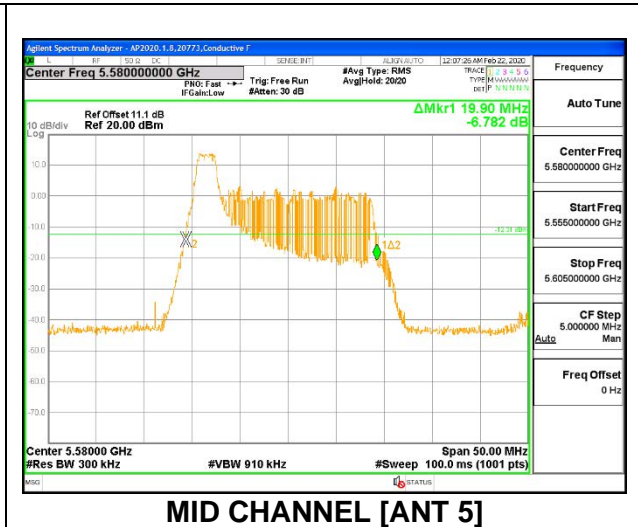

2TX ANT 6 + ANT 5 OFDMA MODE: 26 Tones, RU Index 0

Channel	Frequency (MHz)	26 dB Bandwidth Antenna 6 (MHz)	26 dB Bandwidth Antenna 5 (MHz)	99% Bandwidth Antenna 6 (MHz)	99% Bandwidth Antenna 5 (MHz)
Low	5500	20.05	19.95	18.395	18.316
Mid	5580	19.95	19.90	18.380	18.347
High	5700	20.30	19.80	18.234	18.357
144	5720	20.25	19.45	18.361	18.332

MID CHANNEL 26dB