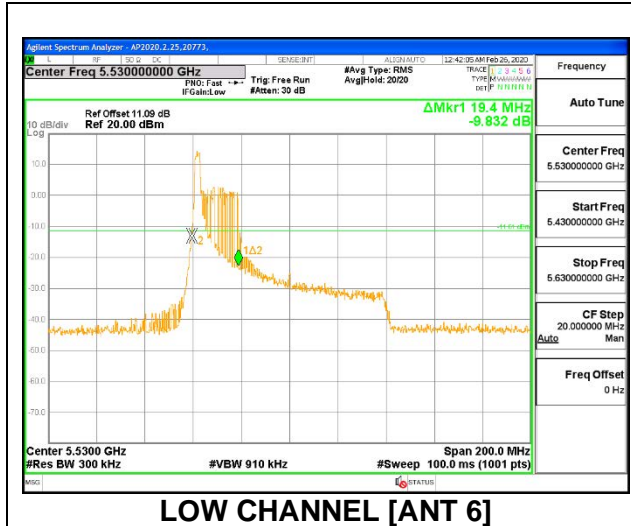

LOW CHANNEL OBW