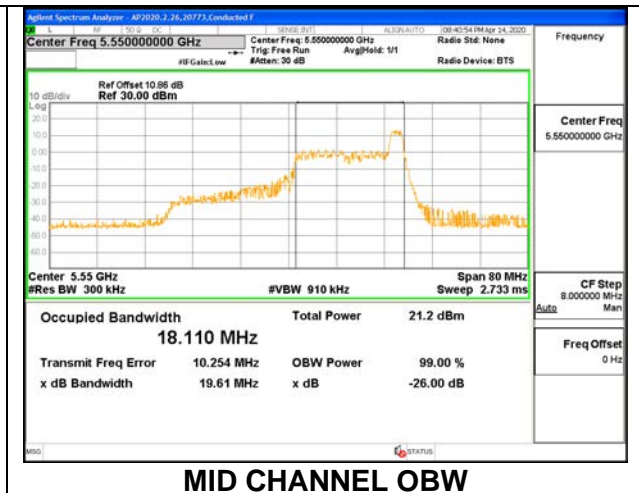

1TX ANT 5 MODE: 26 Tones, RU Index 17

Channel	Frequency (MHz)	26 dB Bandwidth (MHz)	99% Bandwidth (MHz)
Low	5510	20.10	18.097
Mid	5550	20.00	18.110
High	5670	20.20	18.058
142	5710	20.20	18.118