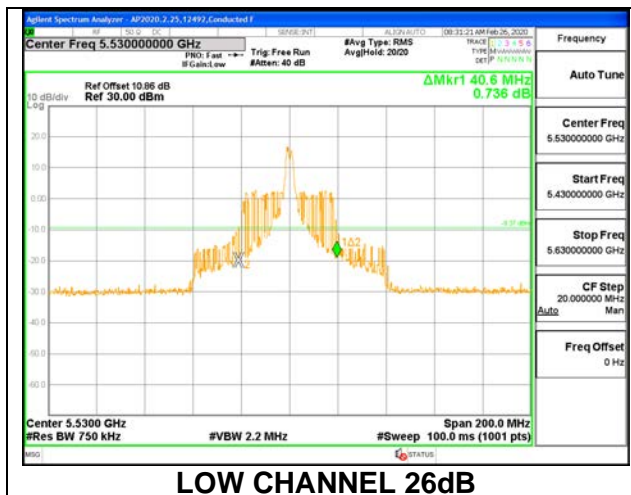

1TX ANT 6 MODE: 26 Tones, RU Index 18

Channel	Frequency (MHz)	26 dB Bandwidth (MHz)	99% Bandwidth (MHz)
Low	5530	40.60	37.094
High	5610	40.00	36.471
138	5690	39.40	37.434