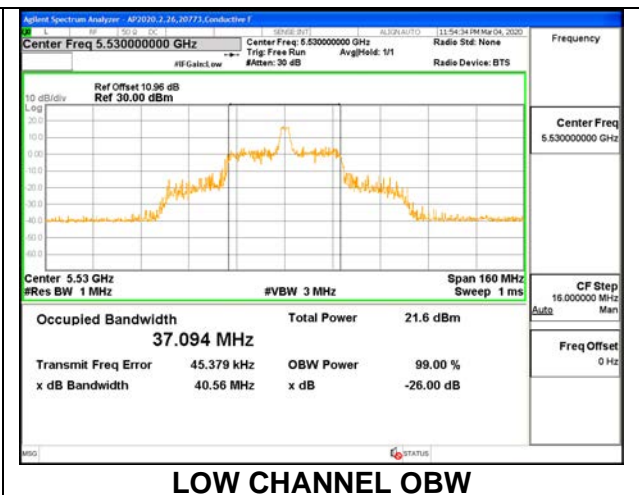

1TX ANT 6 MODE: 26 Tones, RU Index 18

Channel	Frequency (MHz)	26 dB Bandwidth (MHz)	99% Bandwidth (MHz)
Low	5530	40.60	37.094
High	5610	40.00	36.471
138	5690	39.40	37.434