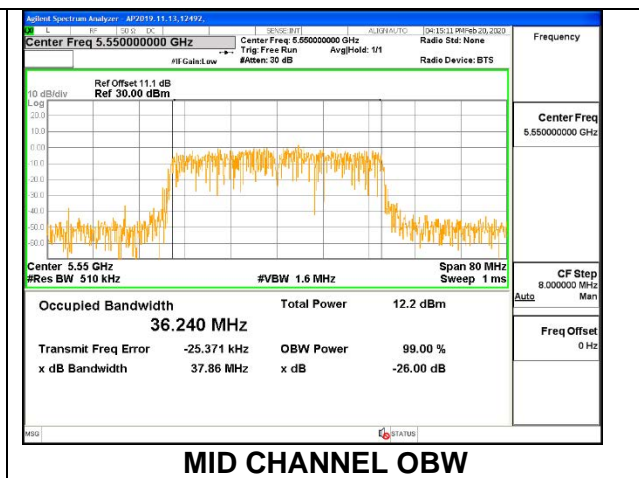

1TX ANT 5 MODE

Channel	Frequency (MHz)	26dB Bandwidth (MHz)	99% Bandwidth (MHz)
Low	5510	43.70	36.0890
Mid	5550	43.50	36.2400
High	5670	43.10	36.0470
142	5710	43.00	36.2030