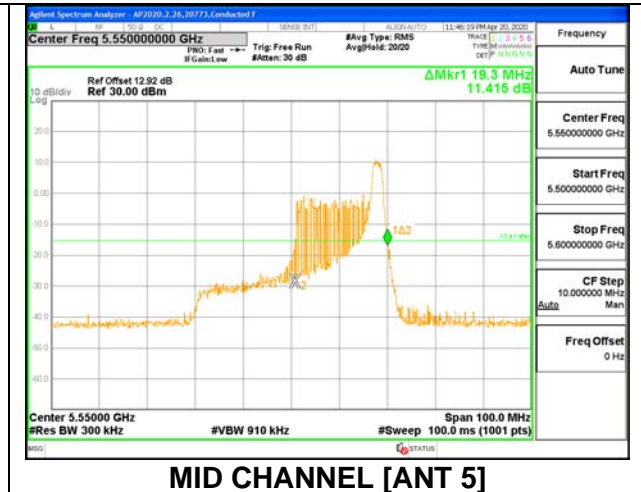

2TX ANT 6 + ANT 5 OFDMA MODE: 26 Tones, RU Index 17

Channel	Frequency (MHz)	26 dB Bandwidth Antenna 6 (MHz)	26 dB Bandwidth Antenna 5 (MHz)	99% Bandwidth Antenna 6 (MHz)	99% Bandwidth Antenna 5 (MHz)
Low	5510	20.50	19.20	18.509	18.248
Mid	5550	20.40	19.30	18.507	18.141
High	5670	20.10	19.20	18.151	18.141
142	5710	20.20	19.50	18.390	18.180

MID CHANNEL 26dB