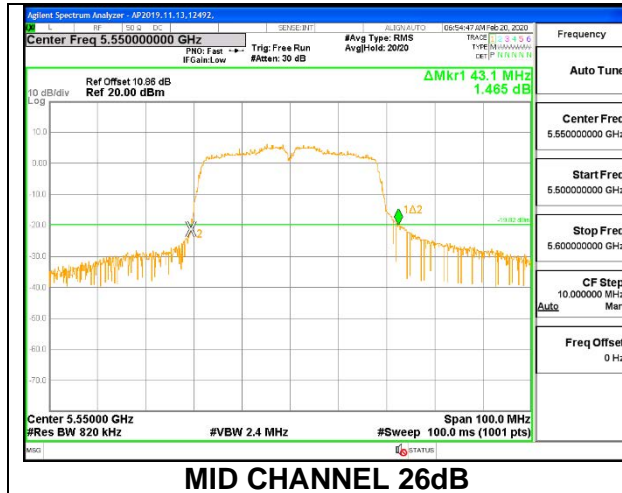

8.2.14.802.11n HT40 MODE IN THE 5.6 GHz BAND

1TX ANT 6 MODE

Channel	Frequency (MHz)	26dB Bandwidth (MHz)	99% Bandwidth (MHz)
Low	5510	43.80	36.0560
Mid	5550	43.10	36.2170
High	5670	43.40	36.0300
142	5710	43.30	36.1080