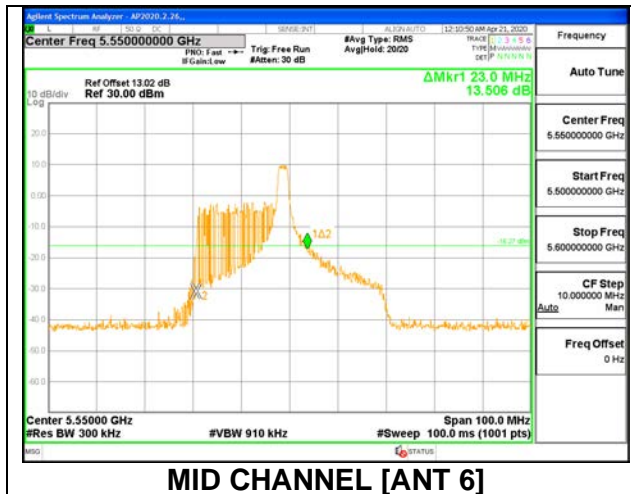

2TX ANT 6 + ANT 5 OFDMA MODE: 26 Tones, RU Index 8

Channel	Frequency (MHz)	26 dB Bandwidth Antenna 6 (MHz)	26 dB Bandwidth Antenna 5 (MHz)	99% Bandwidth Antenna 6 (MHz)	99% Bandwidth Antenna 5 (MHz)
Low	5510	22.70	22.80	21.534	21.568
Mid	5550	23.00	21.90	21.197	21.767
High	5670	23.00	22.30	21.614	21.741
142	5710	23.40	23.00	22.296	21.642

MID CHANNEL 26dB