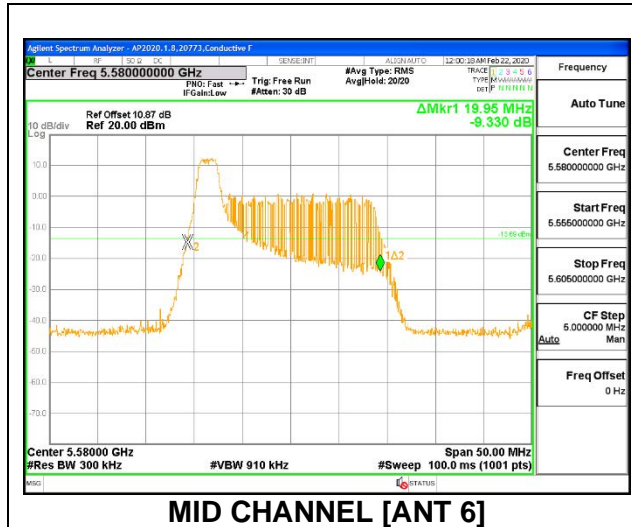

2TX ANT 6 + ANT 5 OFDMA MODE: 26 Tones, RU Index 0

Channel	Frequency (MHz)	26 dB Bandwidth Antenna 6 (MHz)	26 dB Bandwidth Antenna 5 (MHz)	99% Bandwidth Antenna 6 (MHz)	99% Bandwidth Antenna 5 (MHz)
Low	5500	20.05	19.95	18.395	18.316
Mid	5580	19.95	19.90	18.380	18.347
High	5700	20.30	19.80	18.234	18.357
144	5720	20.25	19.45	18.361	18.332

MID CHANNEL 26dB