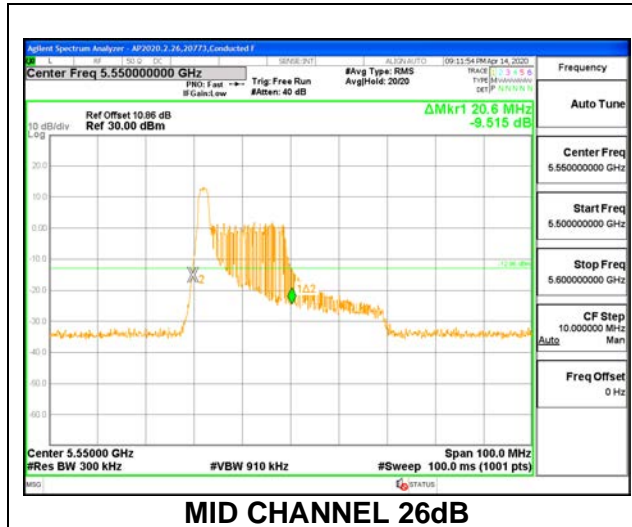

1TX ANT 5 MODE: 26 Tones, RU Index 0

Channel	Frequency (MHz)	26 dB Bandwidth (MHz)	99% Bandwidth (MHz)
Low	5510	20.50	18.002
Mid	5550	20.60	18.068
High	5670	20.50	18.183
142	5710	20.30	18.350