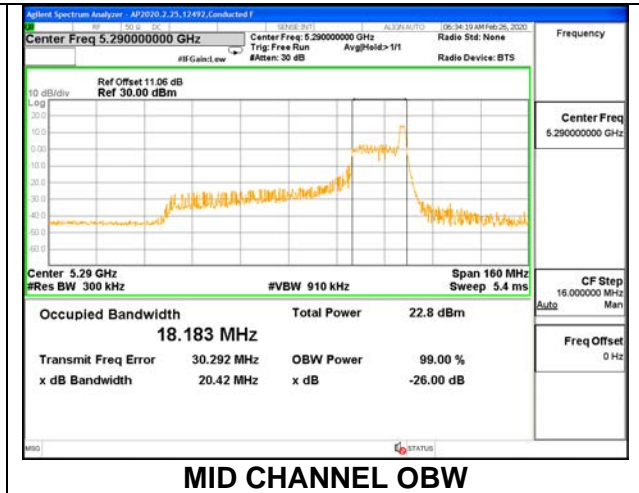

1TX ANT 5 MODE: 26 Tones, RU Index 36

| Channel | Frequency (MHz) | 26 dB Bandwidth (MHz) | 99% Bandwidth (MHz) |
|---------|--------------------|--------------------------|------------------------|
| Mid | 5290 | 21.20 | 18.1830 |