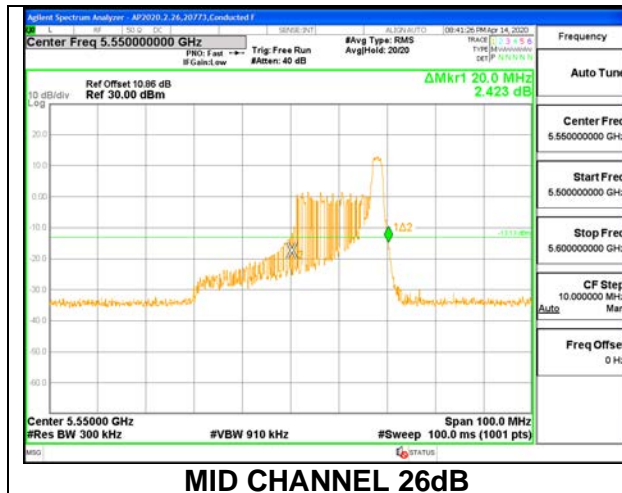

1TX ANT 5 MODE: 26 Tones, RU Index 17

Channel	Frequency (MHz)	26 dB Bandwidth (MHz)	99% Bandwidth (MHz)
Low	5510	20.10	18.097
Mid	5550	20.00	18.110
High	5670	20.20	18.058
142	5710	20.20	18.118