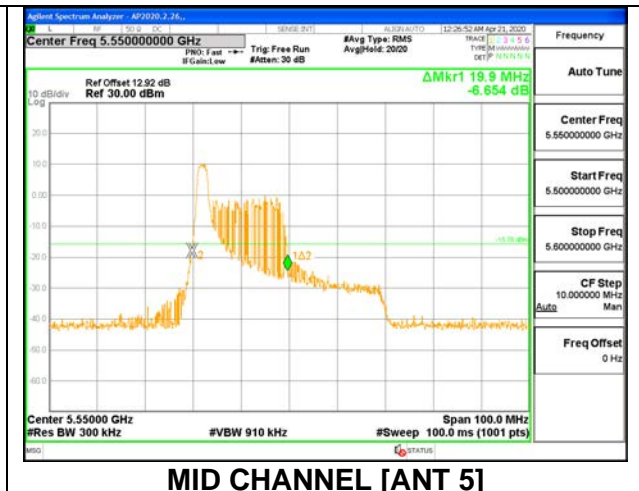

2TX ANT 6 + ANT 5 OFDMA MODE: 26 Tones, RU Index 0

Channel	Frequency (MHz)	26 dB Bandwidth Antenna 6 (MHz)	26 dB Bandwidth Antenna 5 (MHz)	99% Bandwidth Antenna 6 (MHz)	99% Bandwidth Antenna 5 (MHz)
Low	5510	19.70	19.40	18.345	18.269
Mid	5550	20.30	19.90	18.233	18.101
High	5670	20.50	19.60	18.586	18.116
142	5710	19.80	19.60	18.914	18.235

MID CHANNEL 26dB