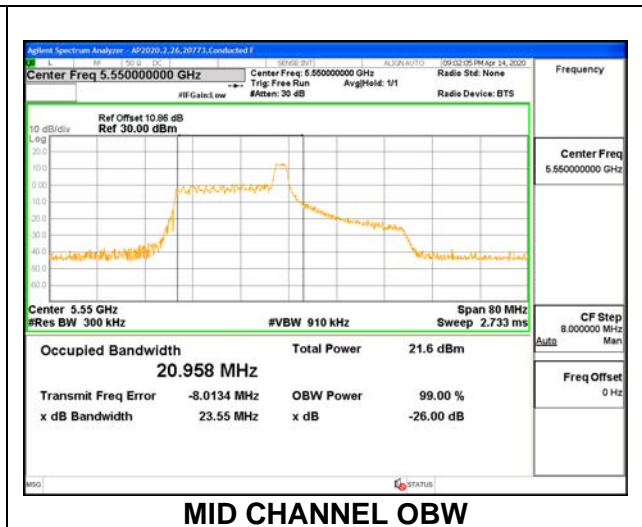

1TX ANT 5 MODE: 26 Tones, RU Index 8

Channel	Frequency (MHz)	26 dB Bandwidth (MHz)	99% Bandwidth (MHz)
Low	5510	22.90	20.639
Mid	5550	23.10	20.958
High	5670	22.80	20.758
142	5710	22.90	20.862