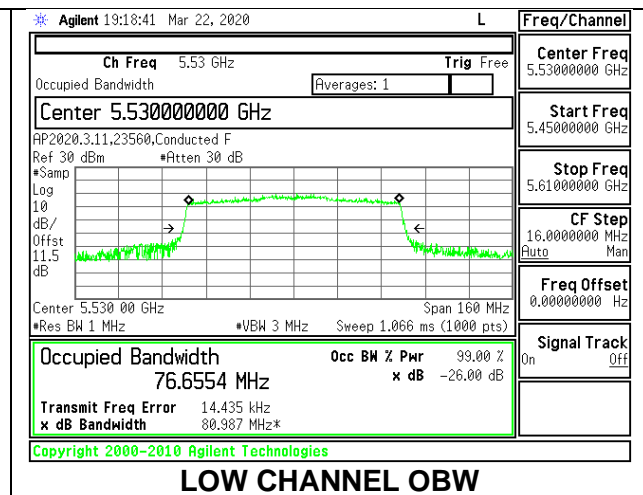

1TX ANT 5 MODE: 996 Tones, RU Index 67

Channel	Frequency (MHz)	26 dB Bandwidth (MHz)	99% Bandwidth (MHz)
Low	5530	83.20	76.655
High	5610	83.20	76.671
138	5690	83.00	76.911