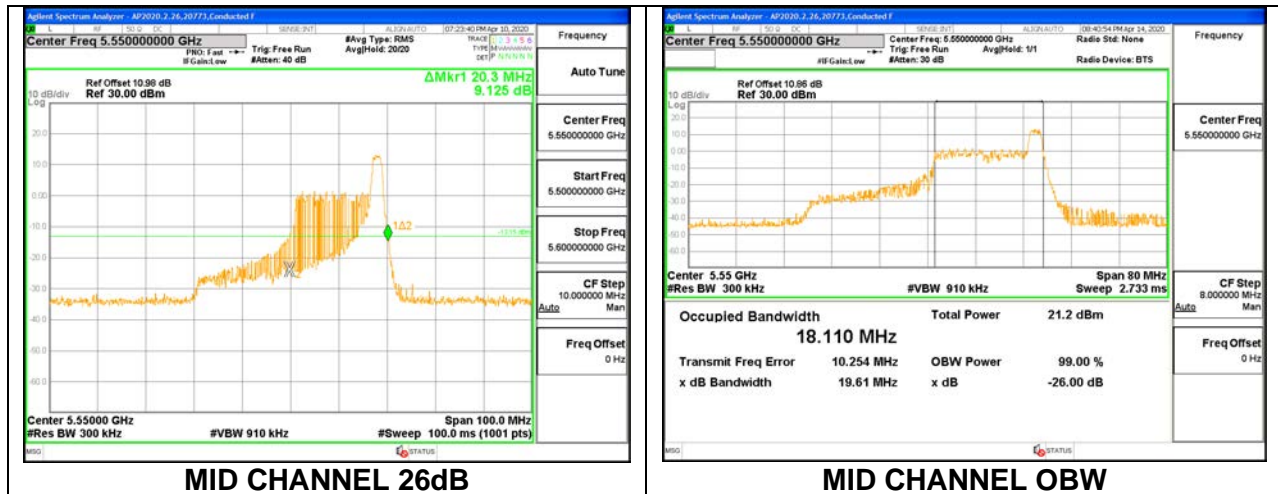

1TX ANT 6 MODE: 26 Tones, RU Index 17

Channel	Frequency (MHz)	26 dB Bandwidth (MHz)	99% Bandwidth (MHz)
Low	5510	20.20	18.097
Mid	5550	20.30	18.110
High	5670	20.20	18.058
142	5710	20.00	18.118