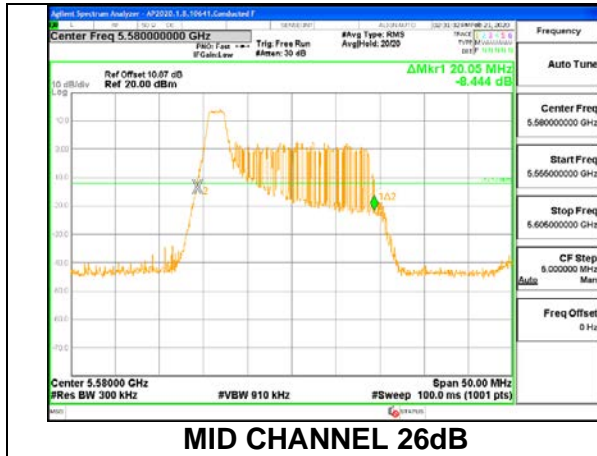

LOW CHANNEL 26dB

LOW CHANNEL OBW

8.2.16.802.11ax HE20 MODE IN THE 5.6 GHz BAND

1TX ANT 6 MODE: 26 Tones, RU Index 0

| Channel | Frequency (MHz) | 26 dB Bandwidth (MHz) | 99% Bandwidth (MHz) |
|---------|--------------------|--------------------------|------------------------|
| Low | 5500 | 20.10 | 18.323 |
| Mid | 5580 | 20.05 | 17.923 |
| High | 5700 | 20.05 | 17.956 |
| 144 | 5720 | 20.25 | 18.332 |