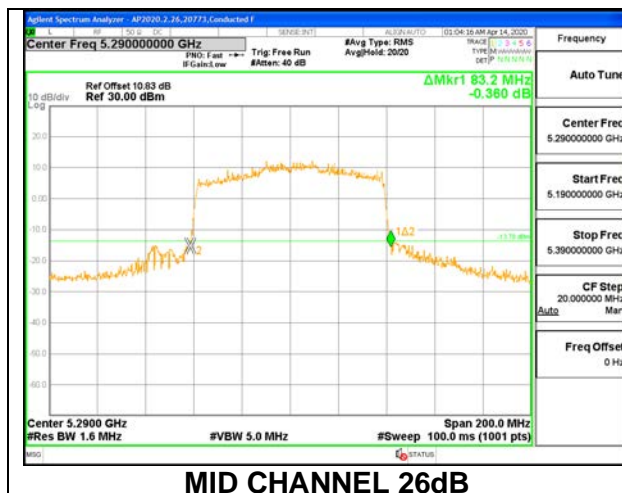

1TX ANT 5 MODE: 996 Tones, RU Index 67

Channel	Frequency (MHz)	26 dB Bandwidth (MHz)	99% Bandwidth (MHz)
Mid	5290	83.20	76.4551