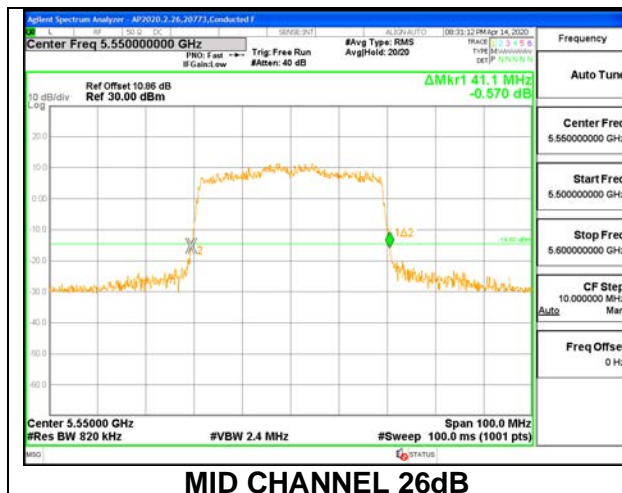

1TX ANT 5 MODE: 484 Tones, RU Index 65

Channel	Frequency (MHz)	26 dB Bandwidth (MHz)	99% Bandwidth (MHz)
Low	5510	41.10	37.529
Mid	5550	41.10	37.437
High	5670	41.10	37.489
142	5710	41.20	37.482