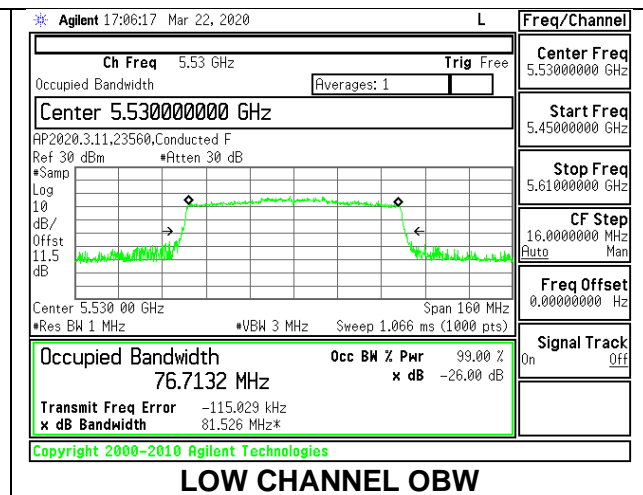

1TX ANT 6 MODE: 996 Tones, RU Index 67

Channel	Frequency (MHz)	26 dB Bandwidth (MHz)	99% Bandwidth (MHz)
Low	5530	82.80	76.713
High	5610	83.00	76.638
138	5690	83.00	76.458