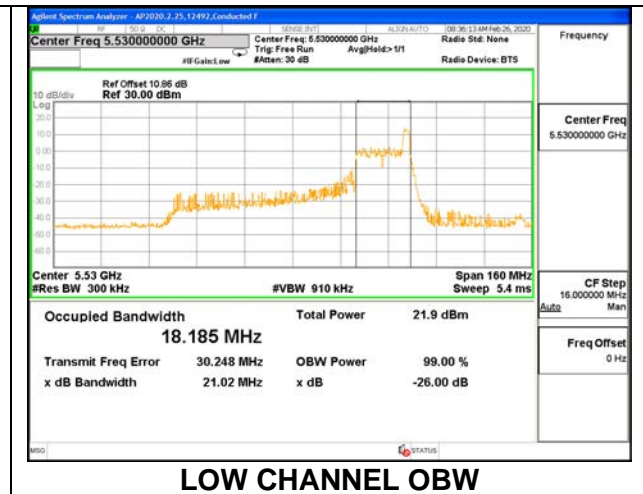

1TX ANT 6 MODE: 26 Tones, RU Index 36

Channel	Frequency (MHz)	26 dB Bandwidth (MHz)	99% Bandwidth (MHz)
Low	5530	20.60	18.1850
High	5610	21.00	18.2490
138	5690	20.60	19.2450