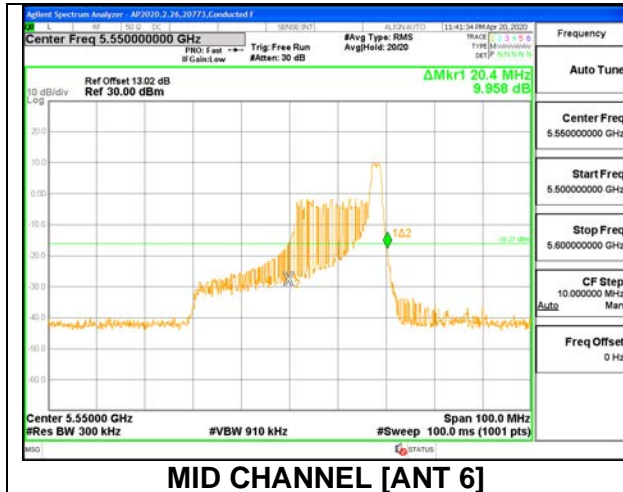

2TX ANT 6 + ANT 5 OFDMA MODE: 26 Tones, RU Index 17

Channel	Frequency (MHz)	26 dB Bandwidth Antenna 6 (MHz)	26 dB Bandwidth Antenna 5 (MHz)	99% Bandwidth Antenna 6 (MHz)	99% Bandwidth Antenna 5 (MHz)
Low	5510	20.50	19.20	18.509	18.248
Mid	5550	20.40	19.30	18.507	18.141
High	5670	20.10	19.20	18.151	18.141
142	5710	20.20	19.50	18.390	18.180

MID CHANNEL 26dB