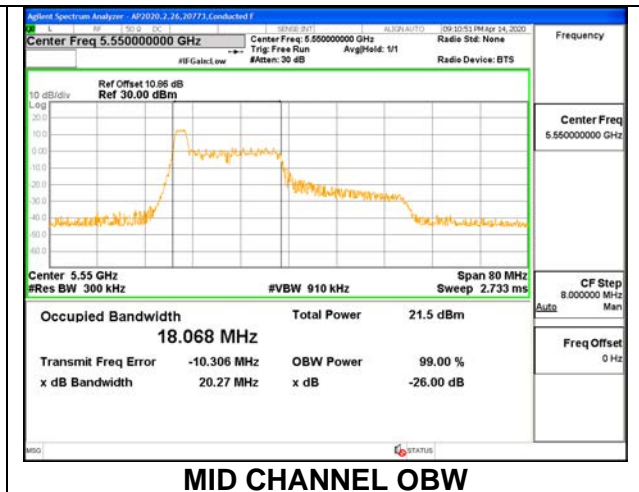

MID CHANNEL 26dB

MID CHANNEL OBW

8.2.17.802.11ax HE40 MODE IN THE 5.6 GHz BAND

1TX ANT 6 MODE: 26 Tones, RU Index 0

| Channel | Frequency (MHz) | 26 dB Bandwidth (MHz) | 99% Bandwidth (MHz) |
|---------|--------------------|--------------------------|------------------------|
| Low | 5510 | 20.40 | 18.002 |
| Mid | 5550 | 20.20 | 18.068 |
| High | 5670 | 20.40 | 18.183 |
| 142 | 5710 | 20.60 | 18.350 |