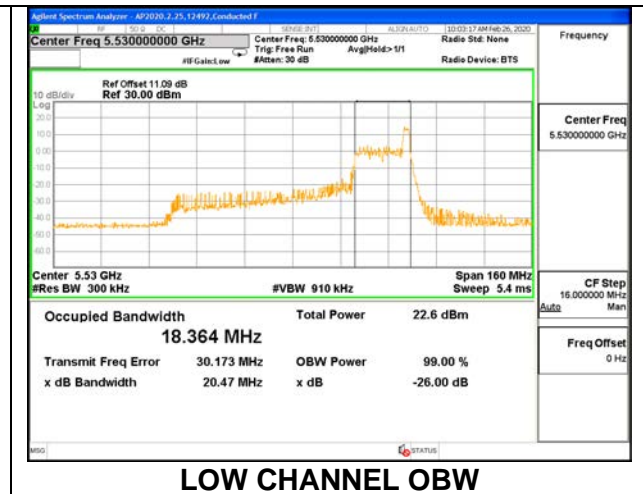

1TX ANT 5 MODE: 26 Tones, RU Index 36

Channel	Frequency (MHz)	26 dB Bandwidth (MHz)	99% Bandwidth (MHz)
Low	5530	21.40	18.3640
High	5610	21.60	18.5380
138	5690	21.20	18.4590