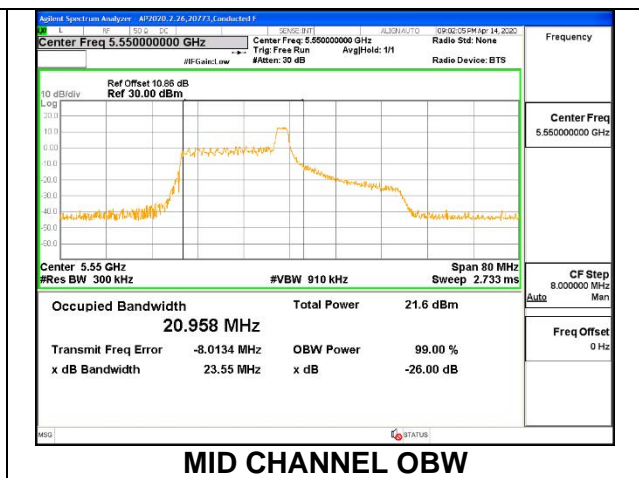

1TX ANT 6 MODE: 26 Tones, RU Index 8

Channel	Frequency (MHz)	26 dB Bandwidth (MHz)	99% Bandwidth (MHz)
Low	5510	22.90	20.639
Mid	5550	22.60	20.958
High	5670	23.20	20.758
142	5710	23.00	20.862