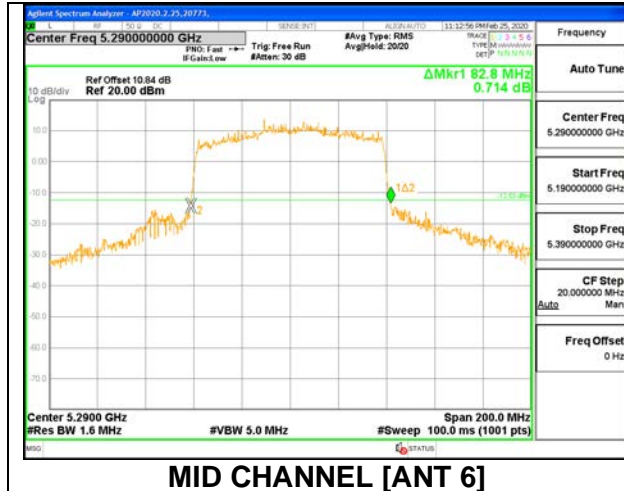

2TX ANT 6 + ANT 5 OFDMA MODE: 996 Tones, RU Index 67

Channel	Frequency (MHz)	26 dB Bandwidth Antenna 6 (MHz)	26 dB Bandwidth Antenna 5 (MHz)	99% Bandwidth Antenna 6 (MHz)	99% Bandwidth Antenna 5 (MHz)
Mid	5290	82.80	84.00	76.6650	76.7050

MID CHANNEL 26dB