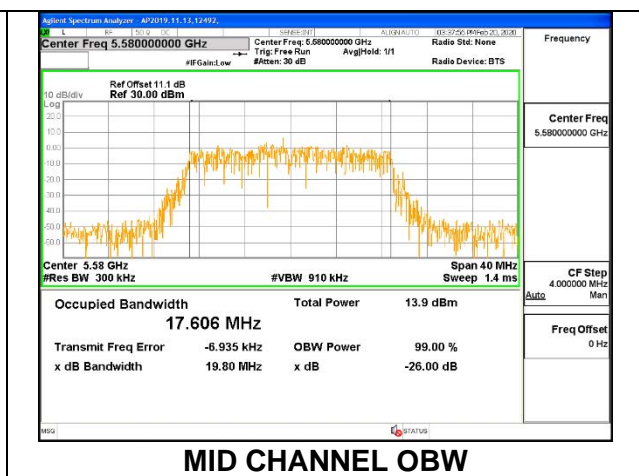

1TX ANT 5 MODE

Channel	Frequency (MHz)	26dB Bandwidth (MHz)	99% Bandwidth (MHz)
Low	5500	21.45	17.7470
Mid	5580	21.10	17.6060
High	5700	21.20	17.7250
144	5720	21.55	17.6930