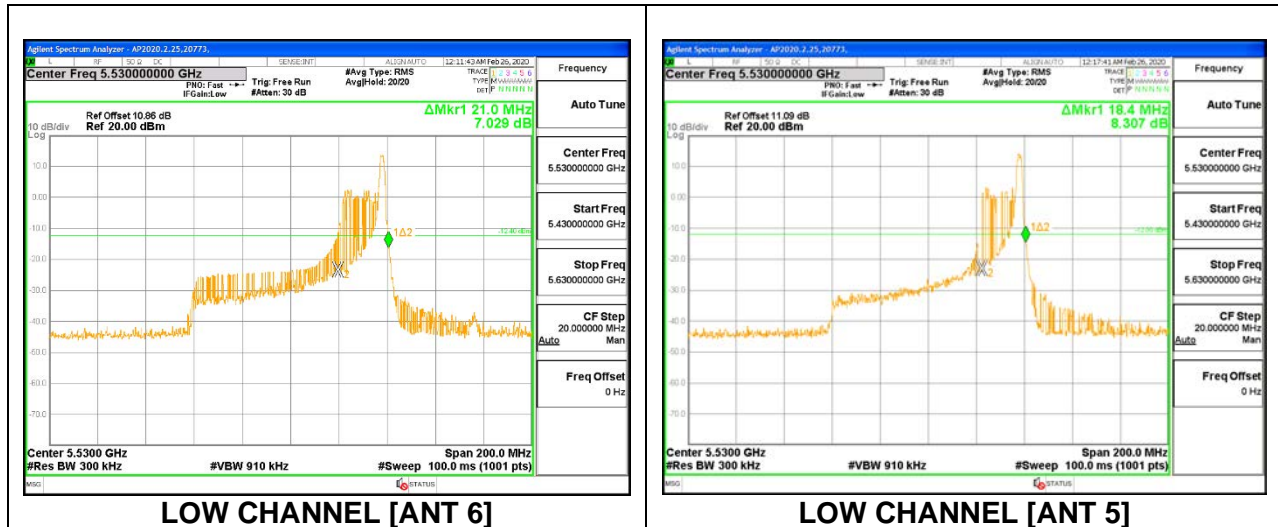

2TX ANT 6 + ANT 5 OFDMA MODE: 26 Tones, RU Index 36

Channel	Frequency	26 dB Bandwidth Antenna 6 (MHz)	26 dB Bandwidth Antenna 5 (MHz)	99% Bandwidth Antenna 6 (MHz)	99% Bandwidth Antenna 5 (MHz)
Low	5530	21.00	18.40	18.381	18.022
High	5610	21.20	19.60	18.275	18.036
138	5690	21.00	18.80	18.140	18.063

LOW CHANNEL 26dB