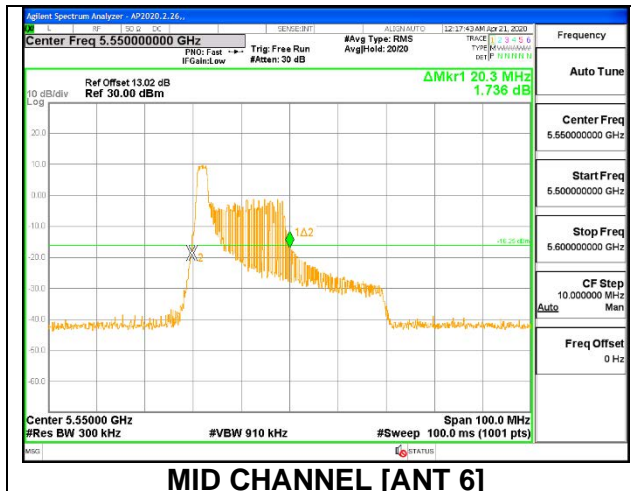

2TX ANT 6 + ANT 5 OFDMA MODE: 26 Tones, RU Index 0

Channel	Frequency (MHz)	26 dB Bandwidth Antenna 6 (MHz)	26 dB Bandwidth Antenna 5 (MHz)	99% Bandwidth Antenna 6 (MHz)	99% Bandwidth Antenna 5 (MHz)
Low	5510	19.70	19.40	18.345	18.269
Mid	5550	20.30	19.90	18.233	18.101
High	5670	20.50	19.60	18.586	18.116
142	5710	19.80	19.60	18.914	18.235

MID CHANNEL 26dB