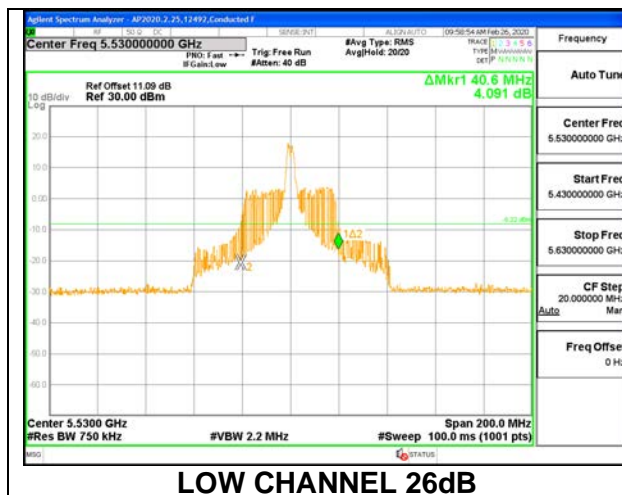

1TX ANT 5 MODE: 26 Tones, RU Index 18

Channel	Frequency (MHz)	26 dB Bandwidth (MHz)	99% Bandwidth (MHz)
Low	5530	40.60	37.432
High	5610	38.80	37.298
138	5690	40.60	37.465