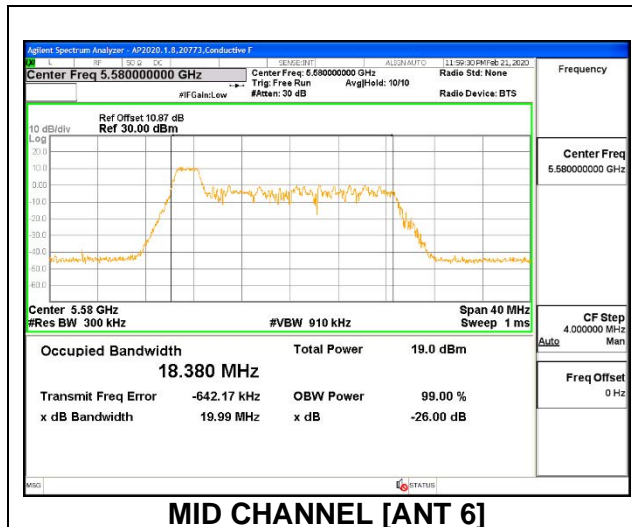

MID CHANNEL OBW