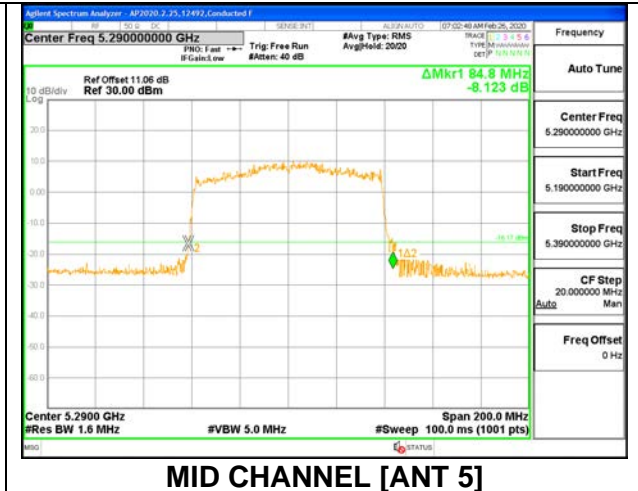

2TX ANT 6 + ANT 5 OFDMA MODE: 996 Tones, RU Index 67

Channel	Frequency (MHz)	26 dB Bandwidth Antenna 6 (MHz)	26 dB Bandwidth Antenna 5 (MHz)	99% Bandwidth Antenna 6 (MHz)	99% Bandwidth Antenna 5 (MHz)
Mid	5290	82.80	84.00	76.6650	76.7050

MID CHANNEL 26dB