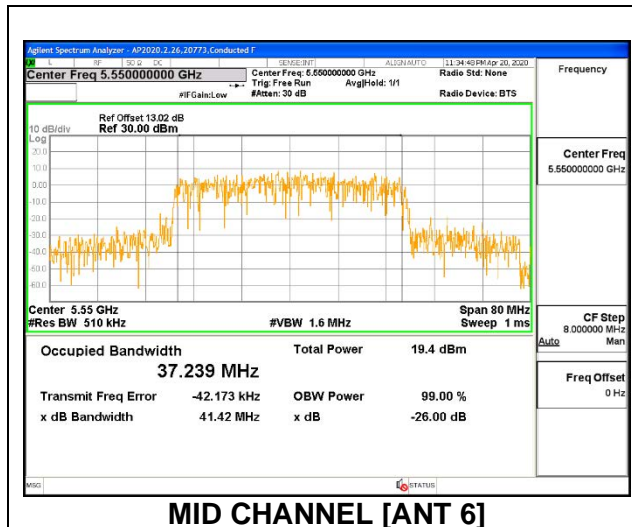

MID CHANNEL OBW