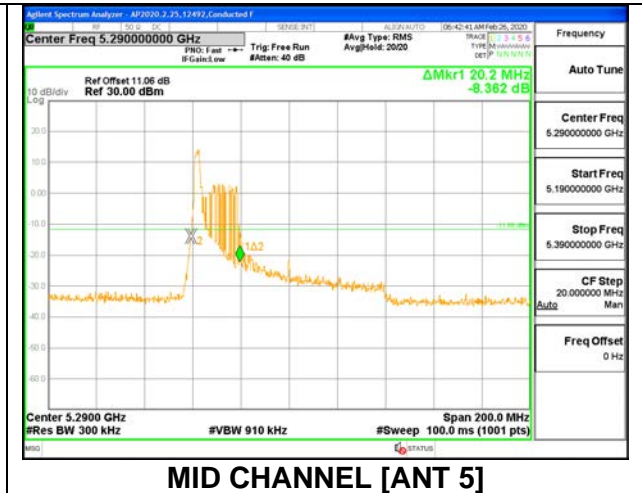

2TX ANT 6 + ANT 5 OFDMA MODE: 26 Tones, RU Index 0

Channel	Frequency	26 dB Bandwidth Antenna 6 (MHz)	26 dB Bandwidth Antenna 5 (MHz)	99% Bandwidth Antenna 6 (MHz)	99% Bandwidth Antenna 5 (MHz)
Mid	5290	19.60	20.20	18.1280	18.0840

MID CHANNEL 26dB