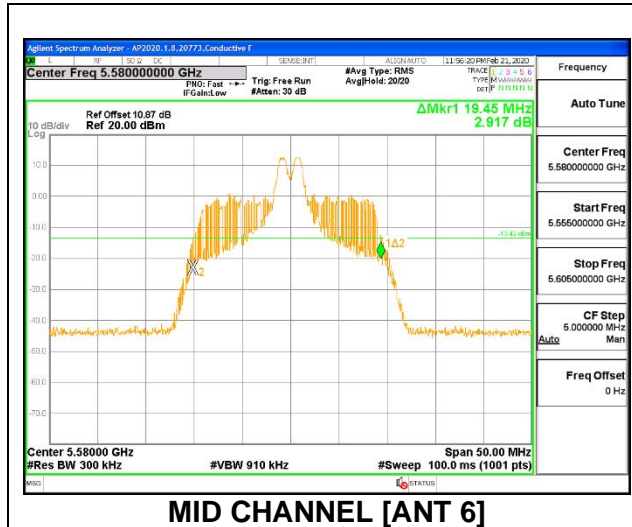

2TX ANT 6 + ANT 5 OFDMA MODE: 26 Tones, RU Index 4

Channel	Frequency (MHz)	26 dB Bandwidth Antenna 6 (MHz)	26 dB Bandwidth Antenna 5 (MHz)	99% Bandwidth Antenna 6 (MHz)	99% Bandwidth Antenna 5 (MHz)
Low	5500	18.95	18.30	17.261	16.993
Mid	5580	19.45	18.35	17.084	16.923
High	5700	19.50	18.40	17.161	16.637
144	5720	19.45	18.35	17.380	17.027

MID CHANNEL 26dB