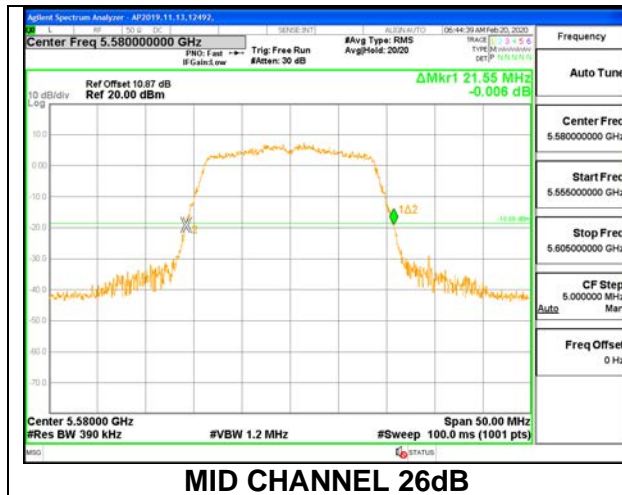

MID CHANNEL 26dB

MID CHANNEL OBW

8.2.13.802.11n HT20 MODE IN THE 5.6 GHz BAND

1TX ANT 6 MODE

| Channel | Frequency (MHz) | 26dB Bandwidth (MHz) | 99% Bandwidth (MHz) |
|---------|--------------------|-------------------------|------------------------|
| Low | 5500 | 21.65 | 17.7860 |
| Mid | 5580 | 21.55 | 17.7480 |
| High | 5700 | 21.65 | 17.6780 |
| 144 | 5720 | 21.65 | 17.5360 |