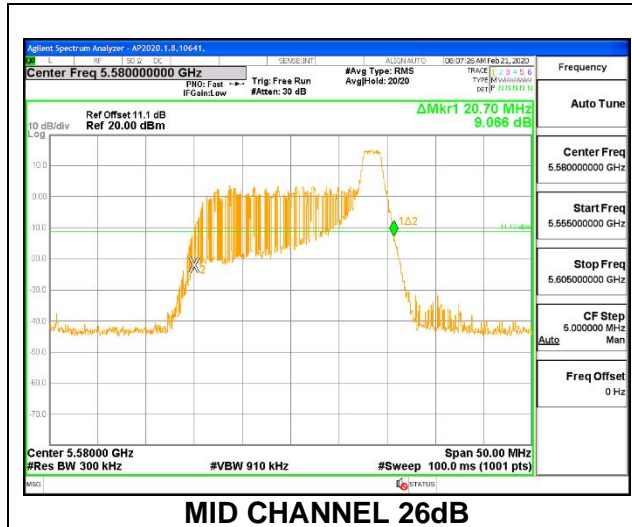

1TX ANT 5 MODE: 26 Tones, RU Index 8

Channel	Frequency (MHz)	26 dB Bandwidth (MHz)	99% Bandwidth (MHz)
Low	5500	20.75	18.323
Mid	5580	20.70	18.467
High	5700	20.65	18.443
144	5720	20.60	18.464