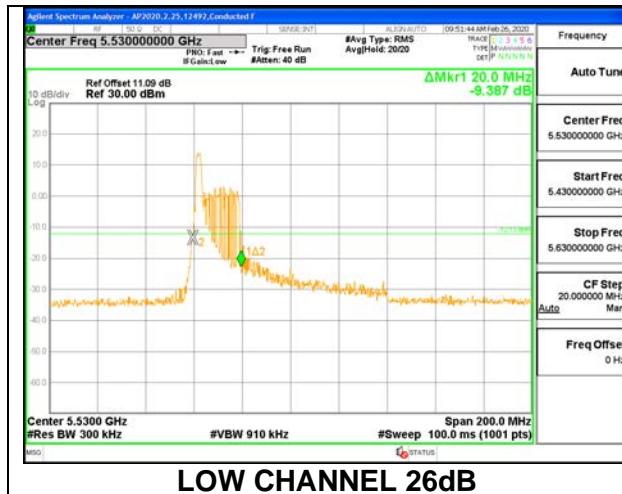

1TX ANT 5 MODE: 26 Tones, RU Index 0

Channel	Frequency (MHz)	26 dB Bandwidth (MHz)	99% Bandwidth (MHz)
Low	5530	20.00	18.080
High	5610	19.80	18.073
138	5690	20.00	18.159