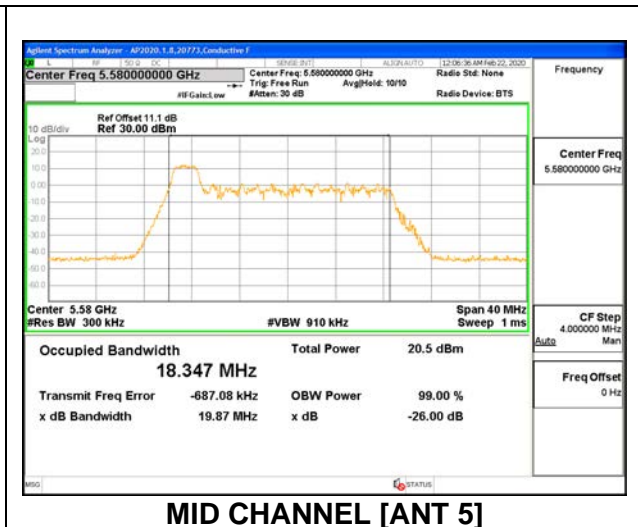

MID CHANNEL OBW