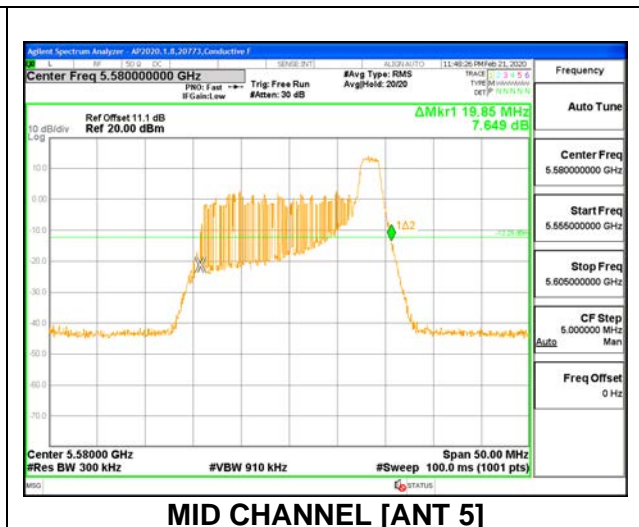

2TX ANT 6 + ANT 5 OFDMA MODE: 26 Tones, RU Index 8

Channel	Frequency (MHz)	26 dB Bandwidth Antenna 6 (MHz)	26 dB Bandwidth Antenna 5 (MHz)	99% Bandwidth Antenna 6 (MHz)	99% Bandwidth Antenna 5 (MHz)
Low	5500	20.70	19.90	18.237	18.253
Mid	5580	20.55	19.85	18.517	18.163
High	5700	20.50	19.80	18.491	18.357
144	5720	20.60	20.05	18.423	18.104

MID CHANNEL 26dB