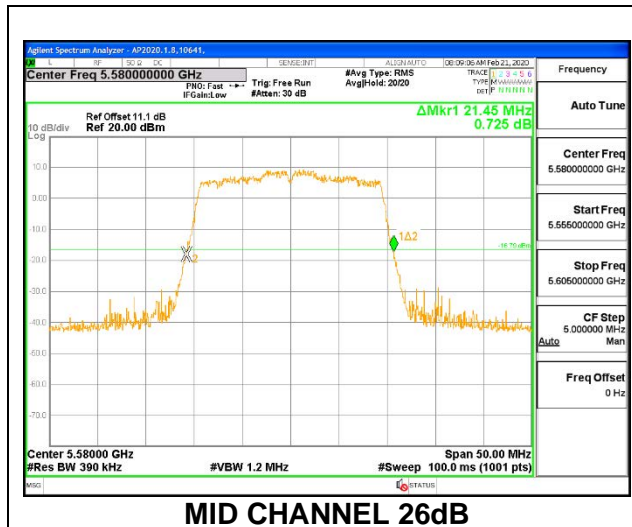

1TX ANT 5 MODE: 242 Tones, RU Index 61

Channel	Frequency (MHz)	26 dB Bandwidth (MHz)	99% Bandwidth (MHz)
Low	5500	21.45	18.864
Mid	5580	21.45	18.919
High	5700	21.40	18.920
144	5720	21.40	18.903