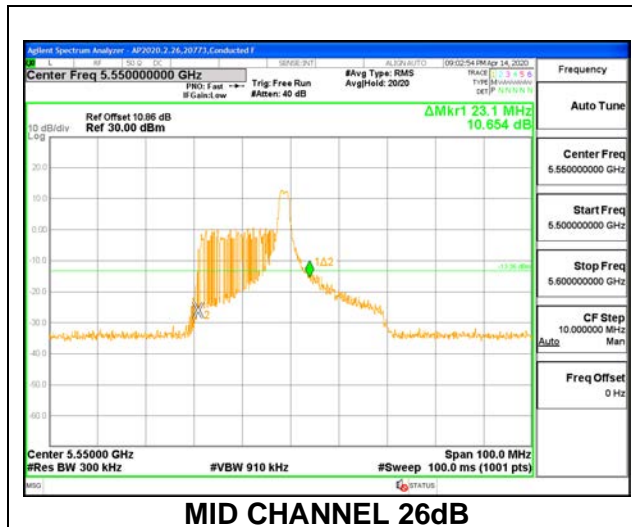

1TX ANT 5 MODE: 26 Tones, RU Index 8

Channel	Frequency (MHz)	26 dB Bandwidth (MHz)	99% Bandwidth (MHz)
Low	5510	22.90	20.639
Mid	5550	23.10	20.958
High	5670	22.80	20.758
142	5710	22.90	20.862