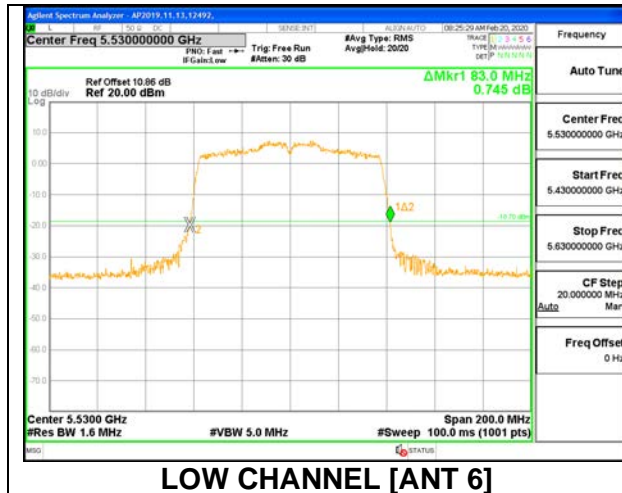

2TX ANT 6 + ANT 5 CDD MODE

Channel	Frequency (MHz)	26dB Bandwidth Antenna 6 (MHz)	26dB Bandwidth Antenna 5 (MHz)	99% Bandwidth Antenna 6 (MHz)	99% Bandwidth Antenna 5 (MHz)
Low	5530	83.00	84.20	75.8800	75.0560
High	5610	83.20	84.40	75.3090	75.4850
138	5690	83.20	83.20	75.2000	75.3760

LOW CHANNEL 26dB