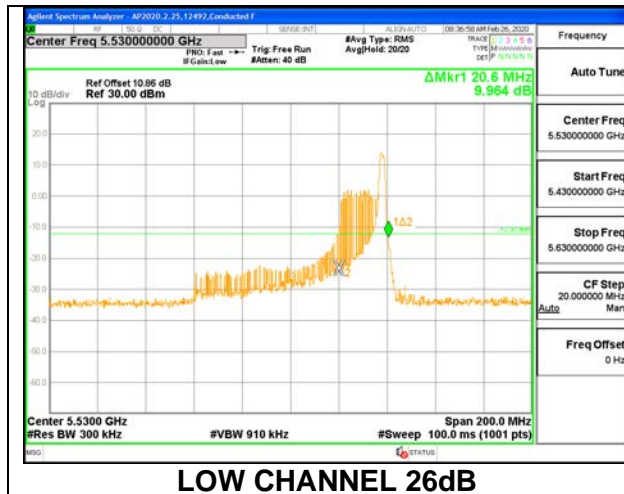

1TX ANT 6 MODE: 26 Tones, RU Index 36

Channel	Frequency (MHz)	26 dB Bandwidth (MHz)	99% Bandwidth (MHz)
Low	5530	20.60	18.1850
High	5610	21.00	18.2490
138	5690	20.60	19.2450