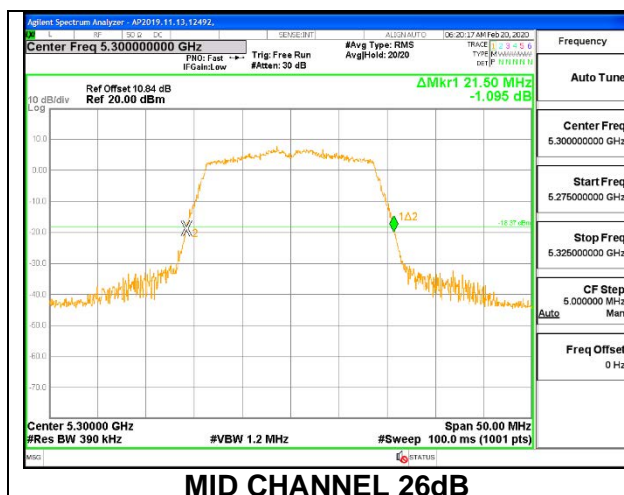

MID CHANNEL 26dB

MID CHANNEL OBW

8.2.7. 802.11n HT20 MODE IN THE 5.3 GHz BAND

1TX ANT 6 MODE

Channel	Frequency	26dB Bandwidth	99% Bandwidth
	(MHz)	(MHz)	(MHz)
Low	5260	21.40	17.6770
Mid	5300	21.50	17.5850
High	5320	21.55	17.7850