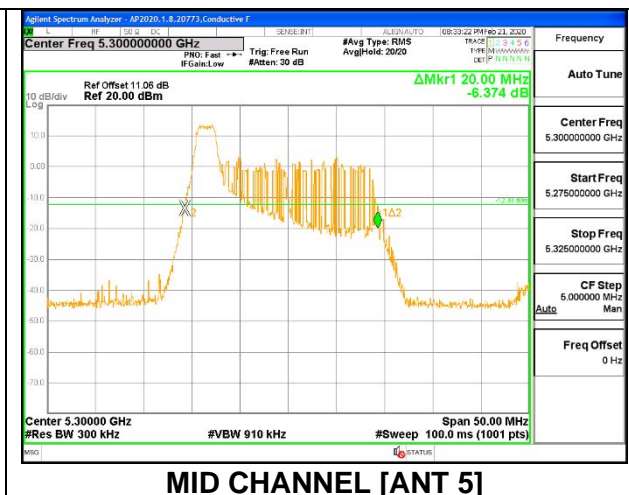

2TX ANT 6 + ANT 5 OFDMA MODE: 26 Tones, RU Index 0

Channel	Frequency (MHz)	26 dB Bandwidth Antenna 6 (MHz)	26 dB Bandwidth Antenna 5 (MHz)	99% Bandwidth Antenna 6 (MHz)	99% Bandwidth Antenna 5 (MHz)
Low	5260	20.05	19.50	18.3240	18.3760
Mid	5300	20.15	20.00	18.4520	18.3770
High	5320	20.25	19.85	18.3770	18.2330

MID CHANNEL 26dB