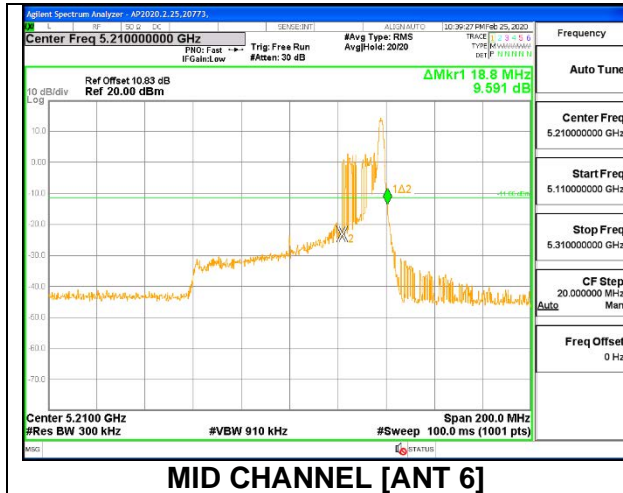

MID CHANNEL 26dB

MID CHANNEL OBW

2TX ANT 6 + ANT 5 OFDMA MODE: 26 Tones, RU Index 36

Channel	Frequency (MHz)	26 dB Bandwidth Antenna 6 (MHz)	26 dB Bandwidth Antenna 5 (MHz)	99% Bandwidth Antenna 6 (MHz)	99% Bandwidth Antenna 5 (MHz)
Mid	5210	18.80	21.40	18.1240	18.3420

MID CHANNEL 26dB

MID CHANNEL OBW

2TX ANT 6 + ANT 5 OFDMA MODE: 996 Tones, RU Index 67

Channel	Frequency (MHz)	26 dB Bandwidth Antenna 6 (MHz)	26 dB Bandwidth Antenna 5 (MHz)	99% Bandwidth Antenna 6 (MHz)	99% Bandwidth Antenna 5 (MHz)
Mid	5210	83.00	83.80	76.5090	76.9070