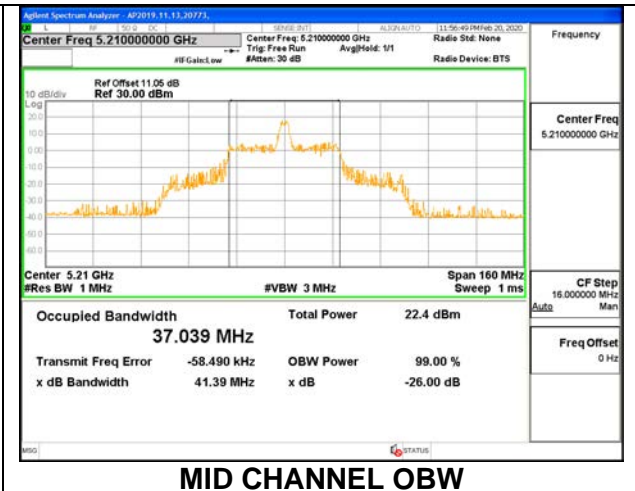

1TX ANT 5 MODE: 26 Tones, RU Index 18

Channel	Frequency (MHz)	26 dB Bandwidth (MHz)	99% Bandwidth (MHz)
Mid	5210	39.80	37.0390