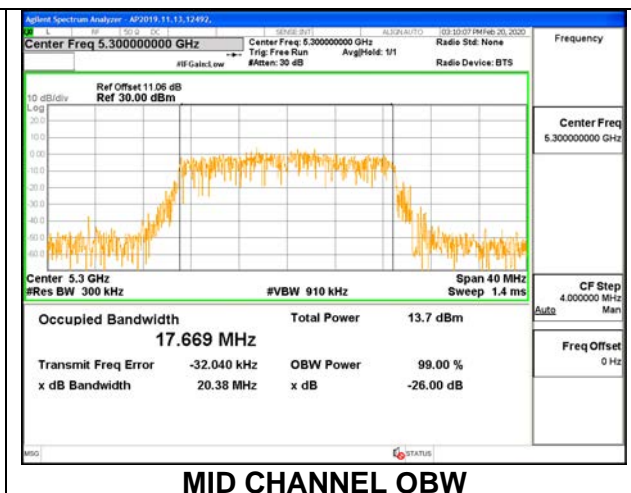

1TX ANT 5 MODE

Channel	Frequency	26dB Bandwidth	99% Bandwidth
	(MHz)	(MHz)	(MHz)
Low	5260	21.50	17.7030
Mid	5300	21.40	17.6690
High	5320	21.75	17.6390