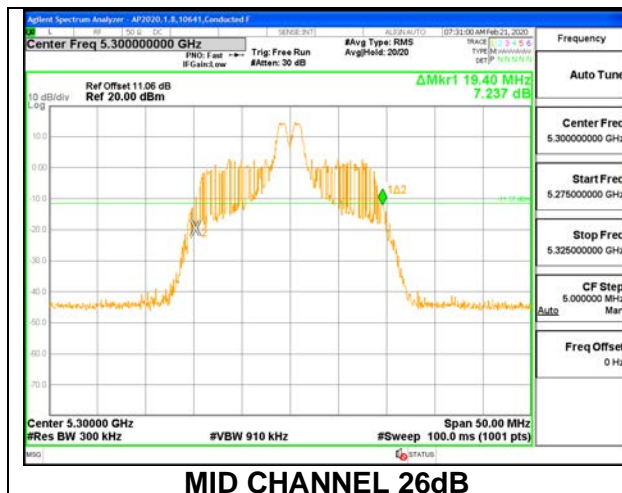

1TX ANT 5 MODE: 26 Tones, RU Index 4

Channel	Frequency (MHz)	26 dB Bandwidth (MHz)	99% Bandwidth (MHz)
Low	5260	19.30	17.1780
Mid	5300	19.40	16.8680
High	5320	19.35	17.2310