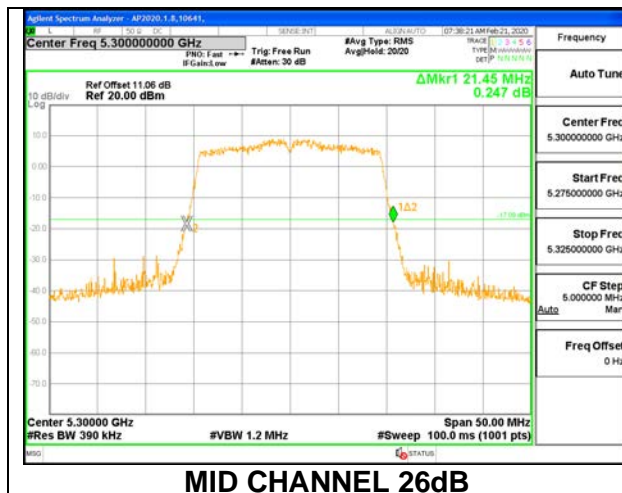

1TX ANT 5 MODE: 242 Tones, RU Index 61

Channel	Frequency (MHz)	26 dB Bandwidth (MHz)	99% Bandwidth (MHz)
Low	5260	21.35	18.8940
Mid	5300	21.45	18.8840
High	5320	21.35	18.9560