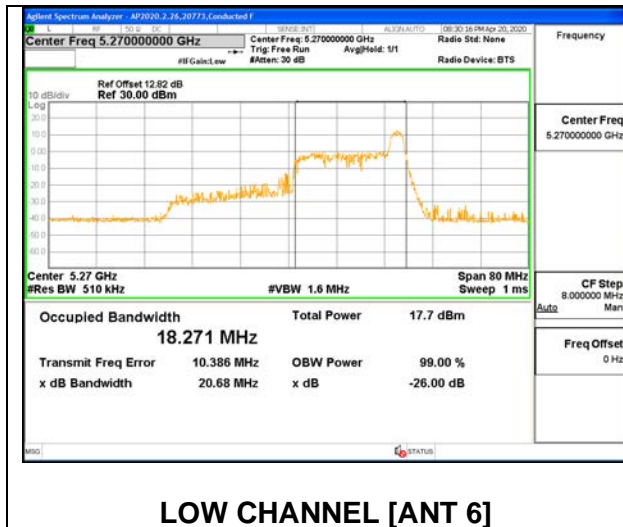

LOW CHANNEL OBW