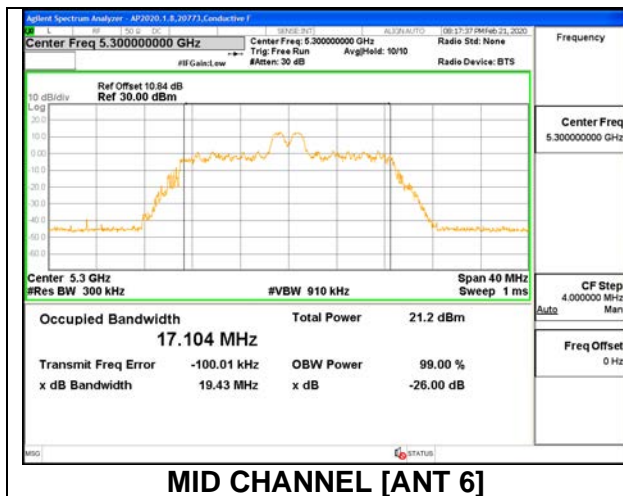

MID CHANNEL OBW