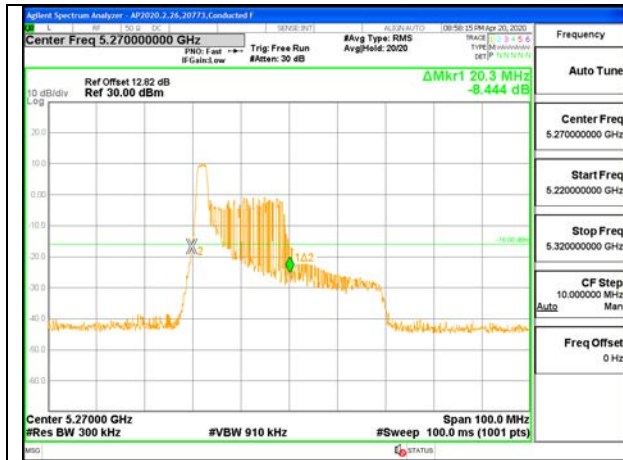

2TX ANT 6 + ANT 5 OFDMA MODE: 26 Tones, RU Index 0

Channel	Frequency (MHz)	26 dB Bandwidth Antenna 6 (MHz)	26 dB Bandwidth Antenna 5 (MHz)	99% Bandwidth Antenna 6 (MHz)	99% Bandwidth Antenna 5 (MHz)
Low	5270	20.30	19.50	18.2500	18.2210
High	5310	20.50	19.40	18.4600	18.1760

LOW CHANNEL 26dB

LOW CHANNEL [ANT 6]