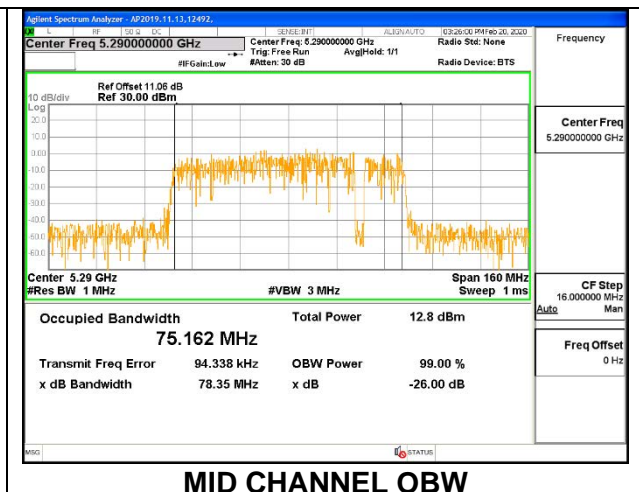

LOW CHANNEL 26dB

LOW CHANNEL OBW

8.2.9. 802.11ac VHT80 MODE IN THE 5.3 GHz BAND

1TX ANT 6 MODE

Channel	Frequency (MHz)	26dB Bandwidth (MHz)	99& Bandwidth (MHz)
Mid	5290	83.00	75.1740

1TX ANT 5 MODE

Channel	Frequency (MHz)	26dB Bandwidth (MHz)	99& Bandwidth (MHz)
Mid	5290	83.80	75.1620