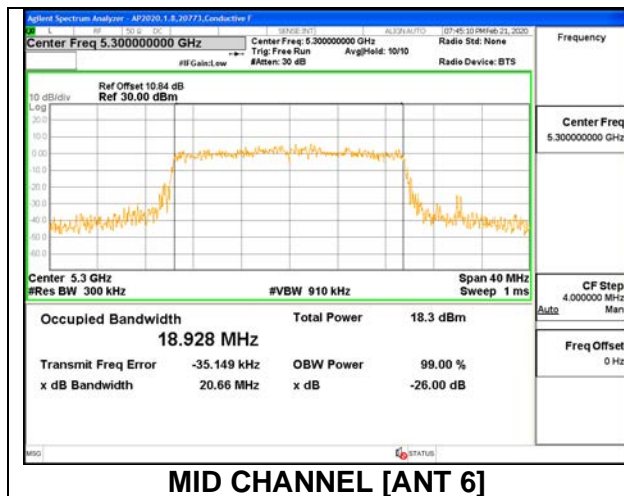

MID CHANNEL OBW