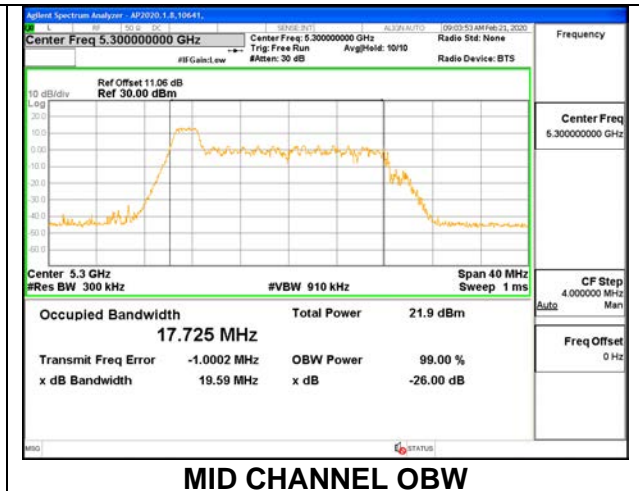

1TX ANT 5 MODE: 26 Tones, RU Index 0

Channel	Frequency (MHz)	26 dB Bandwidth (MHz)	99% Bandwidth (MHz)
Low	5260	20.25	18.3020
Mid	5300	19.90	17.7250
High	5320	20.10	18.2340