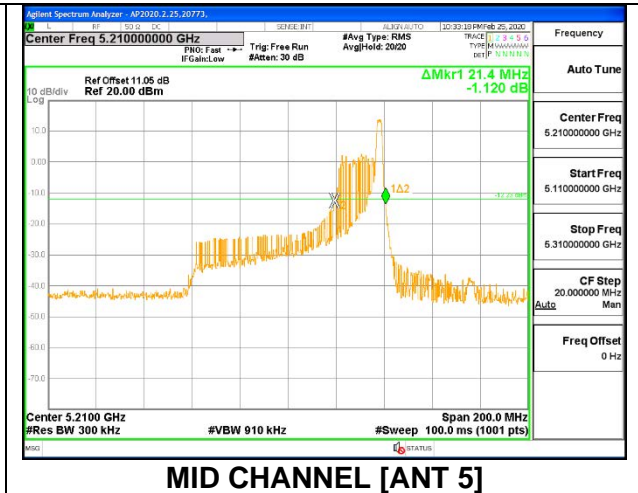

2TX ANT 6 + ANT 5 OFDMA MODE: 26 Tones, RU Index 36

Channel	Frequency (MHz)	26 dB Bandwidth Antenna 6 (MHz)	26 dB Bandwidth Antenna 5 (MHz)	99% Bandwidth Antenna 6 (MHz)	99% Bandwidth Antenna 5 (MHz)
Mid	5210	18.80	21.40	18.1240	18.3420

MID CHANNEL 26dB