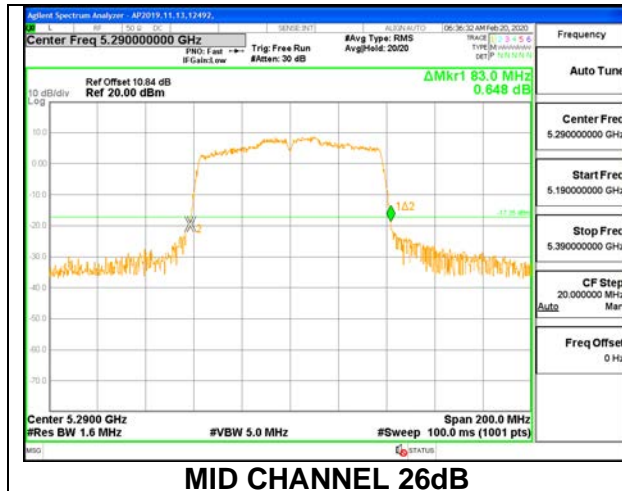

LOW CHANNEL 26dB

LOW CHANNEL OBW

8.2.9. 802.11ac VHT80 MODE IN THE 5.3 GHz BAND

1TX ANT 6 MODE

Channel	Frequency (MHz)	26dB Bandwidth (MHz)	99& Bandwidth (MHz)
Mid	5290	83.00	75.1740

1TX ANT 5 MODE

Channel	Frequency (MHz)	26dB Bandwidth (MHz)	99& Bandwidth (MHz)
Mid	5290	83.80	75.1620