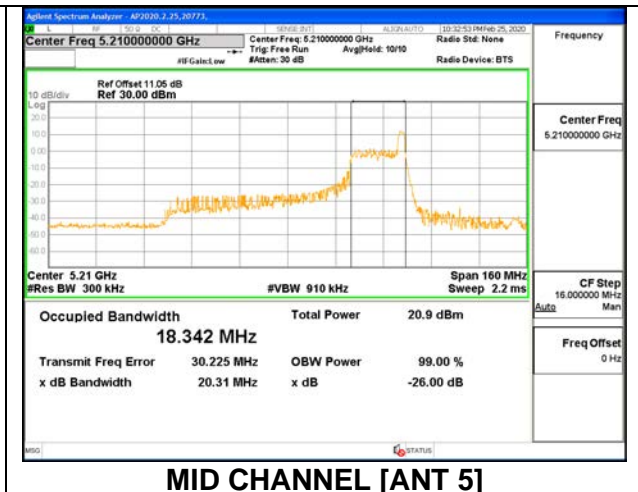

MID CHANNEL OBW