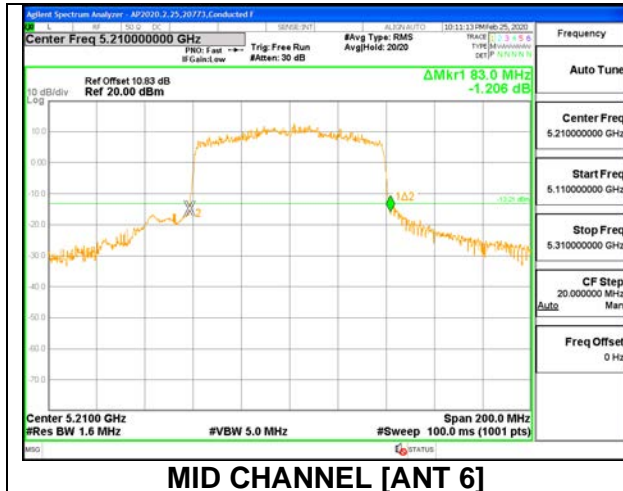

MID CHANNEL 26dB

MID CHANNEL OBW

2TX ANT 6 + ANT 5 OFDMA MODE: 996 Tones, RU Index 67

Channel	Frequency (MHz)	26 dB Bandwidth Antenna 6 (MHz)	26 dB Bandwidth Antenna 5 (MHz)	99% Bandwidth Antenna 6 (MHz)	99% Bandwidth Antenna 5 (MHz)
Mid	5210	83.00	83.80	76.5090	76.9070

MID CHANNEL 26dB

MID CHANNEL OBW

8.2.7. 802.11n HT20 MODE IN THE 5.3 GHz BAND

1TX ANT 6 MODE

Channel	Frequency	26dB Bandwidth	99% Bandwidth
	(MHz)	(MHz)	(MHz)
Low	5260	21.40	17.6770
Mid	5300	21.50	17.5850
High	5320	21.55	17.7850