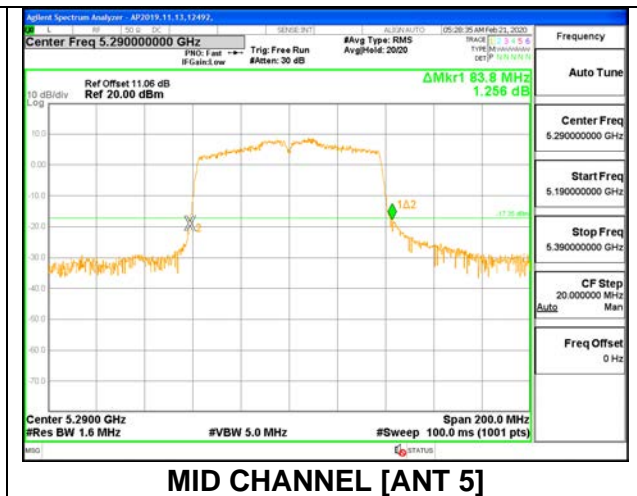

2TX ANT 6 + ANT 5 CDD MODE

Channel	Frequency (MHz)	26dB Bandwidth Antenna 6 (MHz)	26dB Bandwidth Antenna 5 (MHz)	99% Bandwidth Antenna 6 (MHz)	99% Bandwidth Antenna 5 (MHz)
Mid	5290	83.00	83.80	75.3940	75.4560

MID CHANNEL 26dB