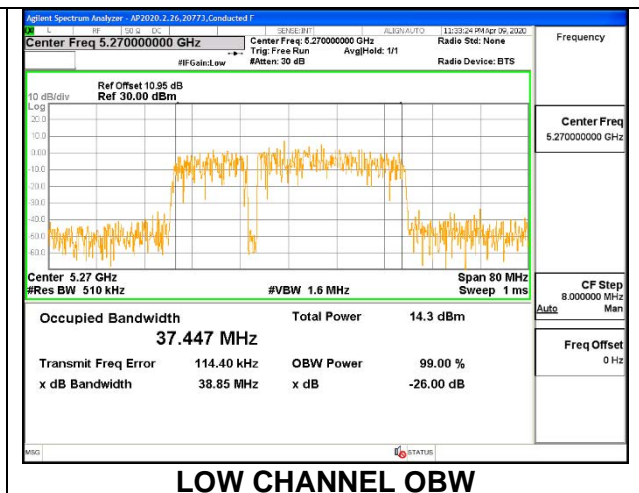

1TX ANT 6 MODE: 484Tones, RU Index 65

Channel	Frequency (MHz)	26 dB Bandwidth (MHz)	99% Bandwidth (MHz)
Low	5270	40.90	37.4470
High	5310	41.10	37.6240