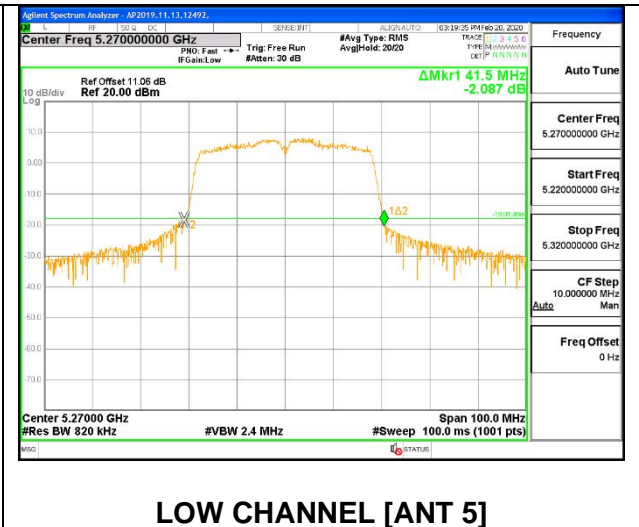

2TX ANT 6 + ANT 5 CDD MODE

Channel	Frequency	26dB Bandwidth Antenna 6 (MHz)	26dB Bandwidth Antenna 5 (MHz)	99% Bandwidth Antenna 6 (MHz)	99% Bandwidth Antenna 5 (MHz)
Low	5270	43.70	41.50	36.1720	36.1260
High	5310	43.50	41.00	36.1340	36.0510

LOW CHANNEL 26dB