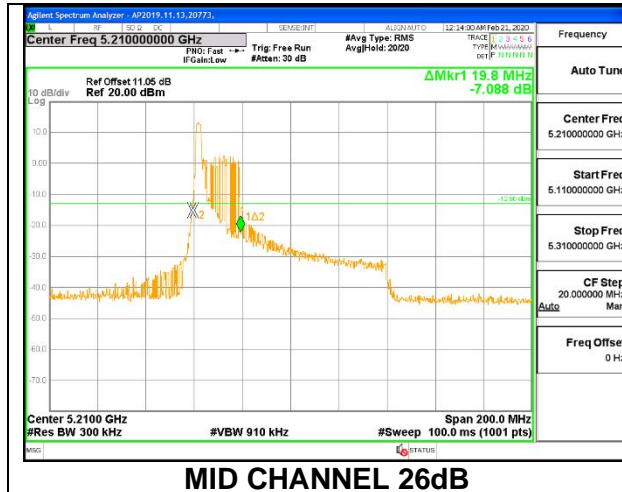

1TX ANT 5 MODE: 26 Tones, RU Index 0

Channel	Frequency (MHz)	26 dB Bandwidth (MHz)	99% Bandwidth (MHz)
Mid	5210	19.80	18.0550