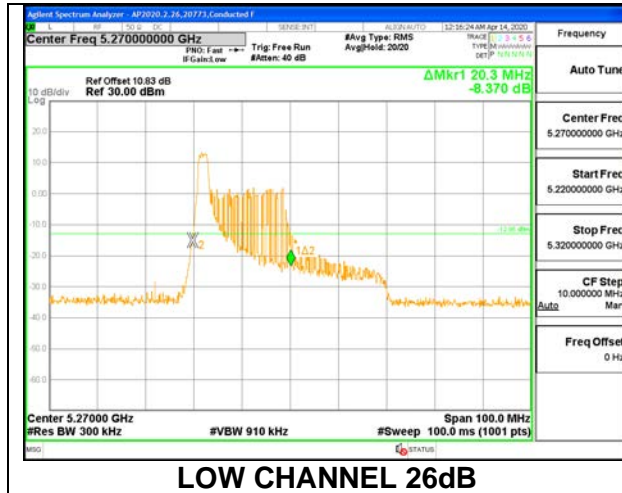

1TX ANT 5 MODE: 26 Tones, RU Index 0

Channel	Frequency (MHz)	26 dB Bandwidth (MHz)	99% Bandwidth (MHz)
Low	5270	20.30	18.0230
High	5310	20.50	18.0820