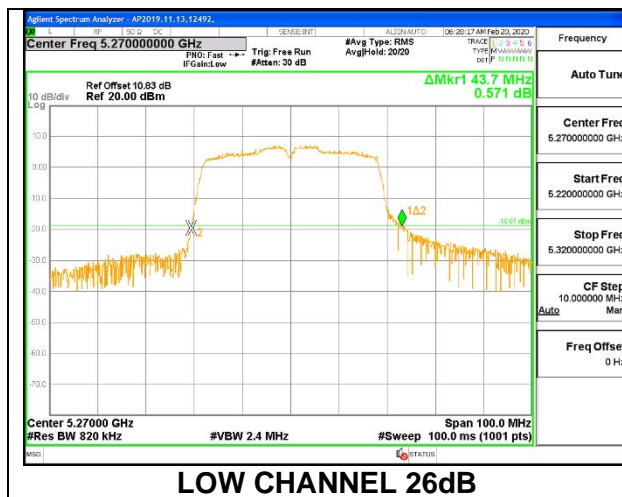

MID CHANNEL 26dB

MID CHANNEL OBW

8.2.8. 802.11n HT40 MODE IN THE 5.3 GHz BAND

1TX ANT 6 MODE

Channel	Frequency	26dB Bandwidth	99% Bandwidth
	(MHz)	(MHz)	(MHz)
Low	5270	43.70	36.1140
High	5310	43.40	36.2430