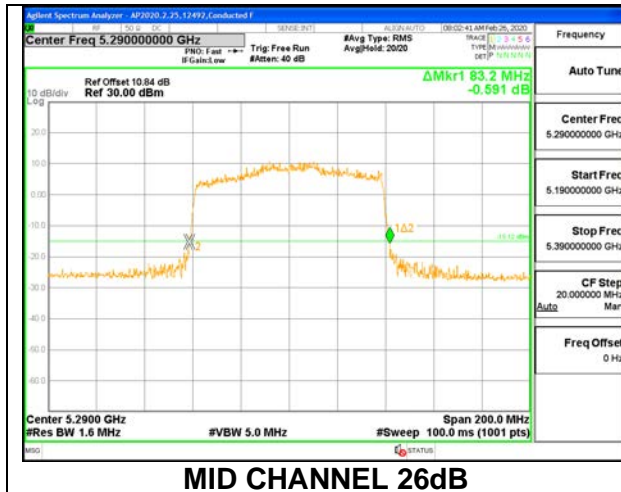

1TX ANT 6 MODE: 996 Tones, RU Index 67

Channel	Frequency (MHz)	26 dB Bandwidth (MHz)	99% Bandwidth (MHz)
Mid	5290	83.20	76.4382