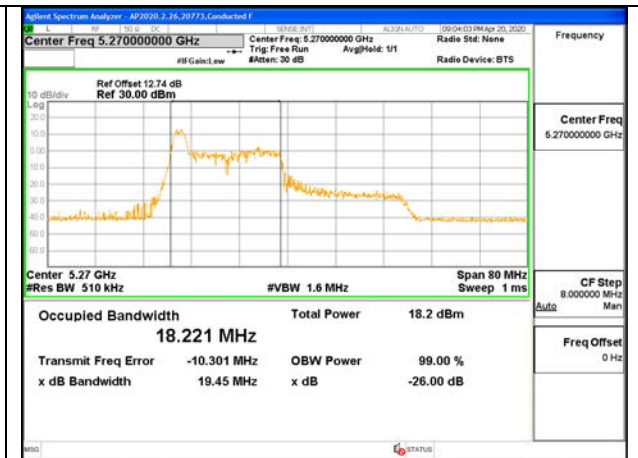

LOW CHANNEL 26dB

LOW CHANNEL [ANT 6]

LOW CHANNEL [ANT 5]

LOW CHANNEL OBW

LOW CHANNEL [ANT 6]

LOW CHANNEL [ANT 5]

2TX ANT 6 + ANT 5 OFDMA MODE: 26 Tones, RU Index 8

Channel	Frequency (MHz)	26 dB Bandwidth Antenna 6 (MHz)	26 dB Bandwidth Antenna 5 (MHz)	99% Bandwidth Antenna 6 (MHz)	99% Bandwidth Antenna 5 (MHz)
Low	5270	22.50	22.30	21.2760	21.4920
High	5310	23.60	22.50	21.6050	21.6850