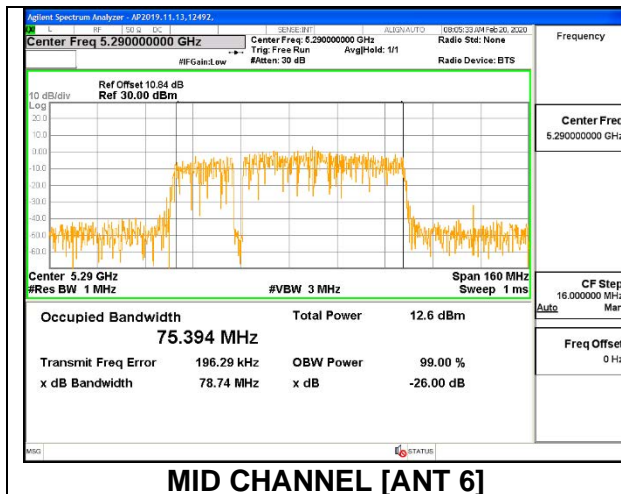

MID CHANNEL OBW