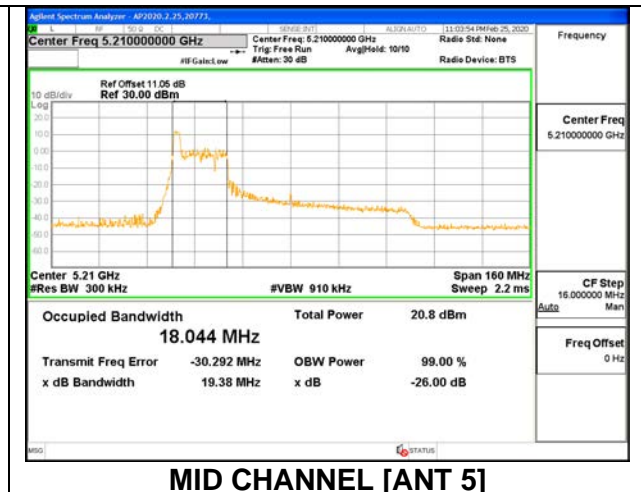

MID CHANNEL OBW