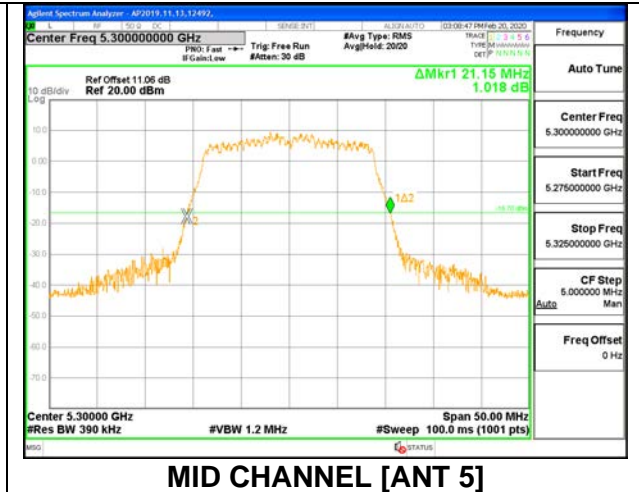

2TX ANT 6 + ANT 5 CDD MODE

Channel	Frequency (MHz)	26 dB Bandwidth Antenna 6 (MHz)	26 dB Bandwidth Antenna 5 (MHz)	99% Bandwidth Antenna 6 (MHz)	99% Bandwidth Antenna 5 (MHz)
Low	5260	21.70	21.20	17.7070	17.6490
Mid	5300	21.50	21.15	17.6000	17.7690
High	5320	21.50	21.20	17.5930	17.6050

MID CHANNEL 26dB