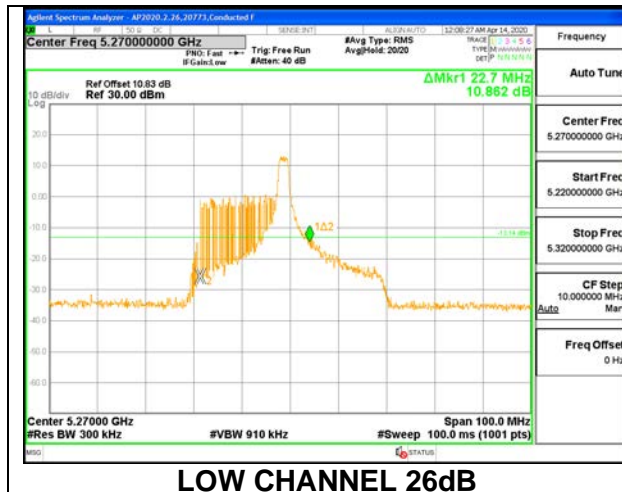

1TX ANT 5 MODE: 26 Tones, RU Index 0

Channel	Frequency (MHz)	26 dB Bandwidth (MHz)	99% Bandwidth (MHz)
Low	5270	22.70	20.6460
High	5310	22.70	21.2040