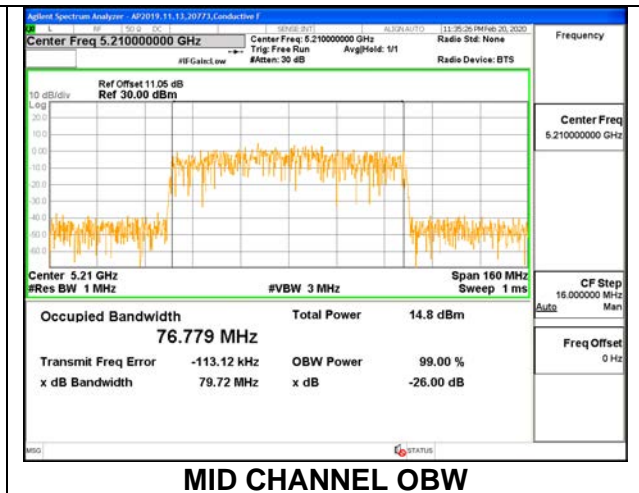

1TX ANT 5 MODE: 996 Tones, RU Index 67

Channel	Frequency (MHz)	26 dB Bandwidth (MHz)	99% Bandwidth (MHz)
Mid	5210	82.80	76.7790