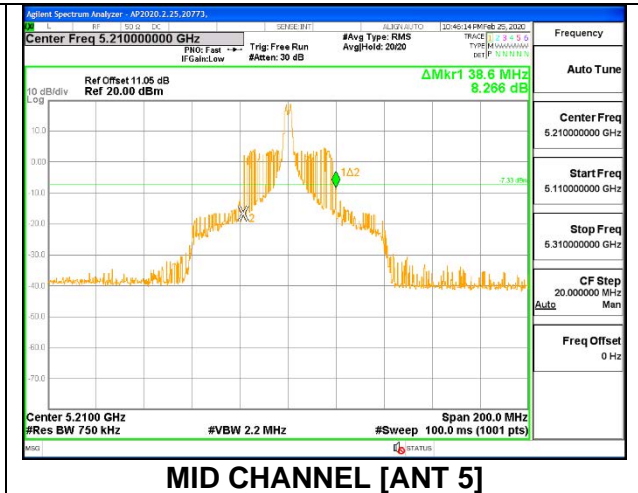

2TX ANT 6 + ANT 5 OFDMA MODE: 26 Tones, RU Index 18

Channel	Frequency (MHz)	26 dB Bandwidth Antenna 6 (MHz)	26 dB Bandwidth Antenna 5 (MHz)	99% Bandwidth Antenna 6 (MHz)	99% Bandwidth Antenna 5 (MHz)
Mid	5210	40.40	38.60	36.3000	36.6420

MID CHANNEL 26dB