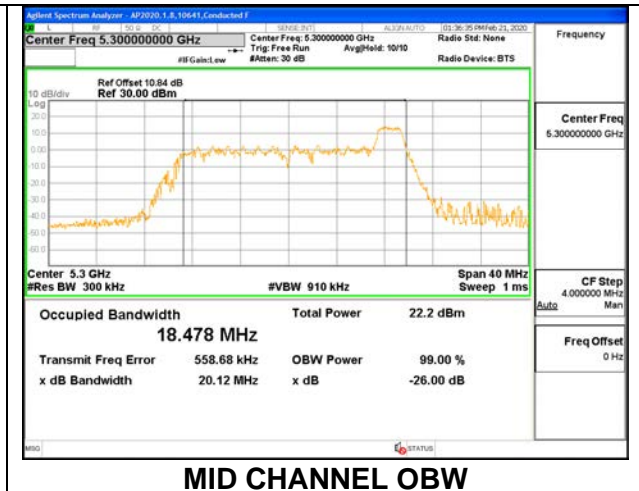

1TX ANT 6 MODE: 26 Tones, RU Index 8

Channel	Frequency (MHz)	26 dB Bandwidth (MHz)	99% Bandwidth (MHz)
Low	5260	20.55	18.2450
Mid	5300	20.70	18.4780
High	5320	20.70	18.3820