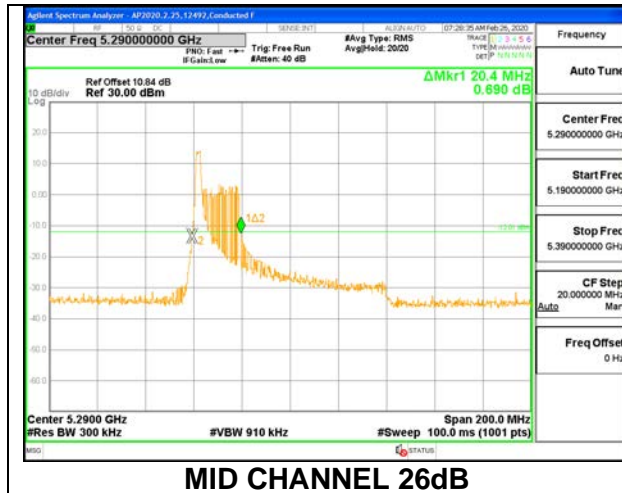

LOW CHANNEL 26dB

LOW CHANNEL OBW

2TX ANT 6 + ANT 5 OFDMA MODE: 484 Tones, RU Index 65

Channel	Frequency (MHz)	26 dB Bandwidth Antenna 6 (MHz)	26 dB Bandwidth Antenna 5 (MHz)	99% Bandwidth Antenna 6 (MHz)	99% Bandwidth Antenna 5 (MHz)
Low	5270	41.10	40.90	37.6650	37.6950
High	5310	41.00	40.80	37.4290	37.5540

LOW CHANNEL 26dB

LOW CHANNEL OBW

8.2.12.802.11ax HE80 MODE IN THE 5.3 GHz BAND

1TX ANT 6 MODE: 26 Tones, RU Index 0

Channel	Frequency	26 dB Bandwidth	99% Bandwidth
	(MHz)	(MHz)	(MHz)
Mid	5290	20.40	18.1320