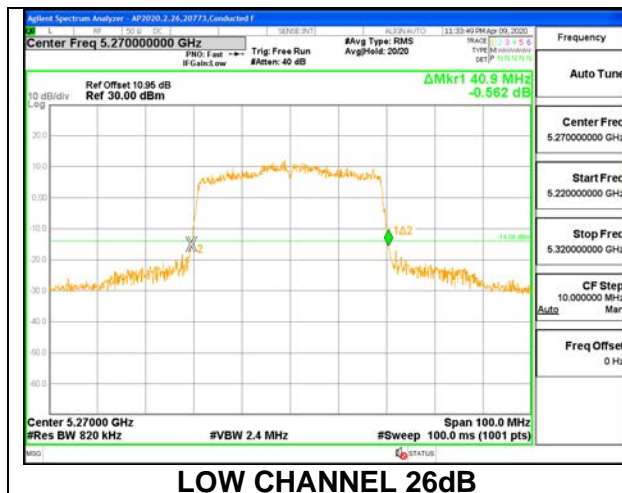

1TX ANT 6 MODE: 484Tones, RU Index 65

Channel	Frequency (MHz)	26 dB Bandwidth (MHz)	99% Bandwidth (MHz)
Low	5270	40.90	37.4470
High	5310	41.10	37.6240