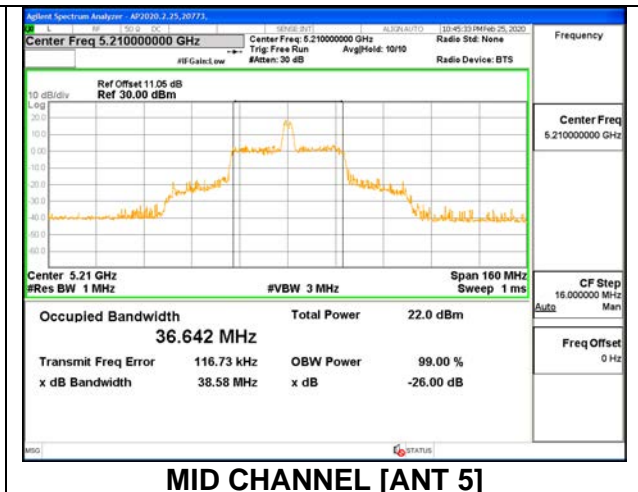

MID CHANNEL OBW