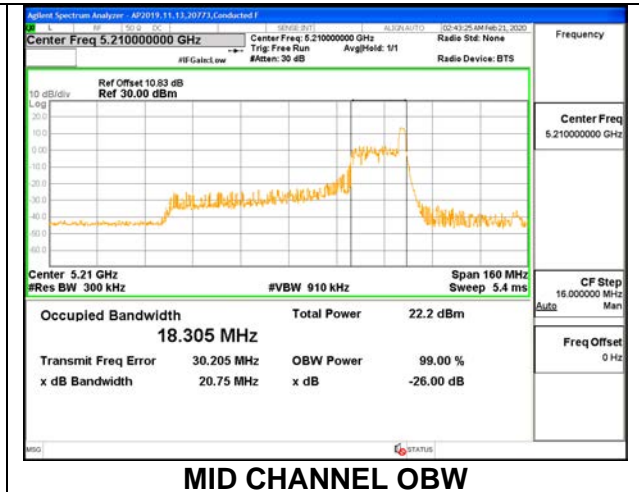

1TX ANT 6 MODE: 26 Tones, RU Index 36

Channel	Frequency (MHz)	26 dB Bandwidth (MHz)	99% Bandwidth (MHz)
Mid	5210	21.40	18.3050

1TX ANT 6 MODE: 996 Tones, RU Index 67

Channel	Frequency (MHz)	26 dB Bandwidth (MHz)	99% Bandwidth (MHz)
Mid	5210	82.80	76.6830