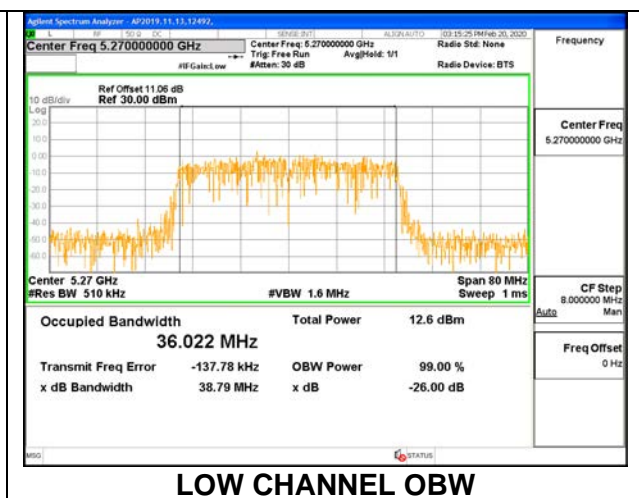

1TX ANT 5 MODE

Channel	Frequency	26dB Bandwidth	99% Bandwidth
	(MHz)	(MHz)	(MHz)
Low	5270	43.50	36.0220
High	5310	43.00	36.0360