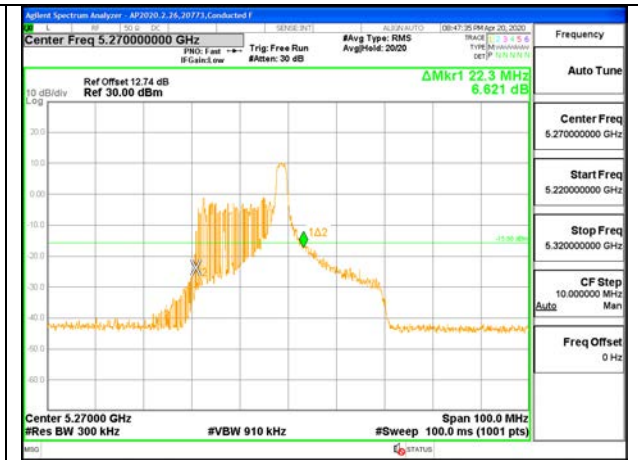

LOW CHANNEL [ANT 5]