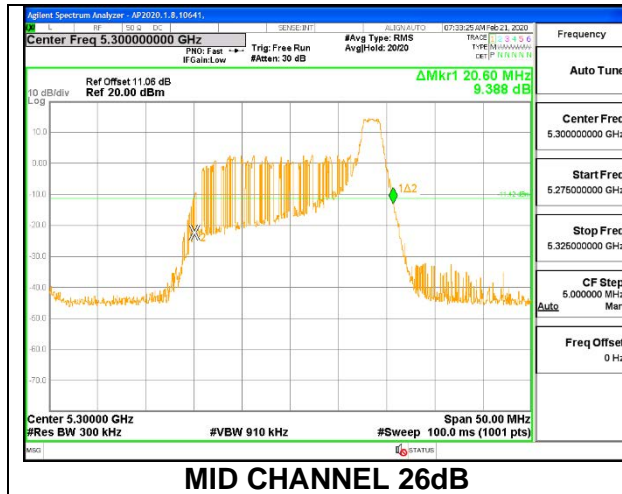

1TX ANT 5 MODE: 26 Tones, RU Index 8

Channel	Frequency (MHz)	26 dB Bandwidth (MHz)	99% Bandwidth (MHz)
Low	5260	20.65	18.3850
Mid	5300	20.60	18.5270
High	5320	20.30	18.5450