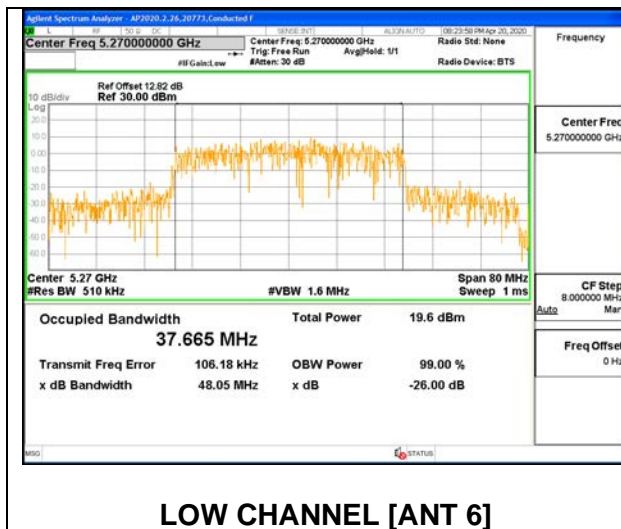

LOW CHANNEL OBW