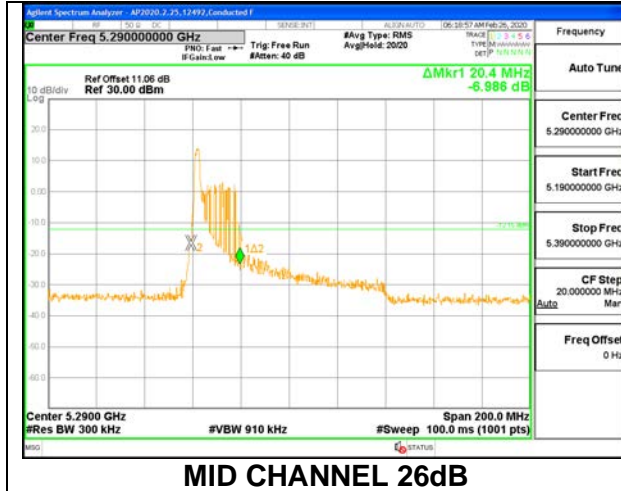

1TX ANT 5 MODE: 26 Tones, RU Index 0

Channel	Frequency (MHz)	26 dB Bandwidth (MHz)	99% Bandwidth (MHz)
Mid	5290	20.40	18.218