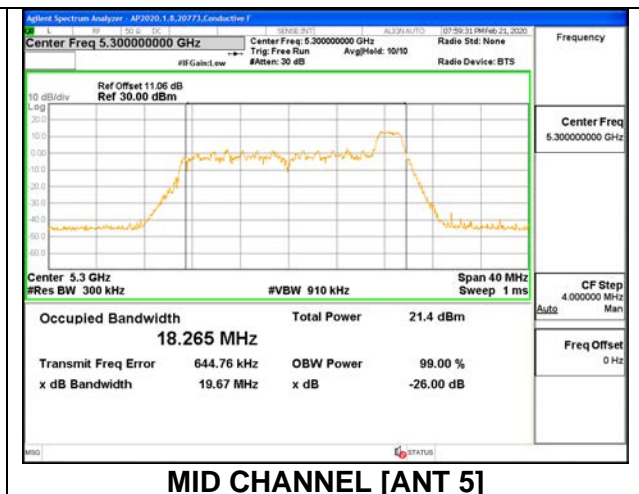

MID CHANNEL OBW