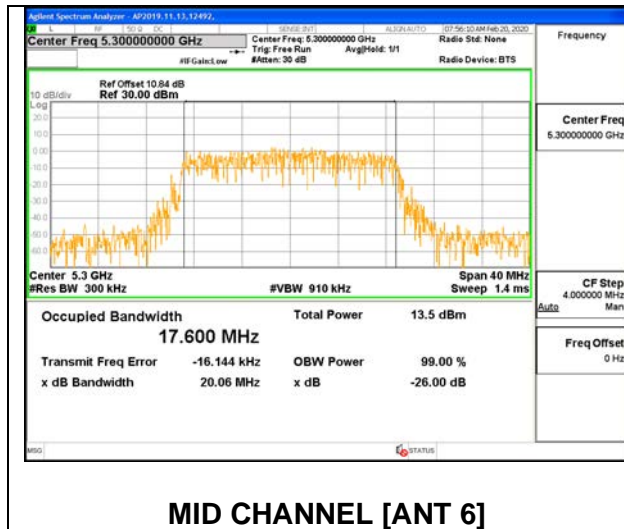

MID CHANNEL OBW