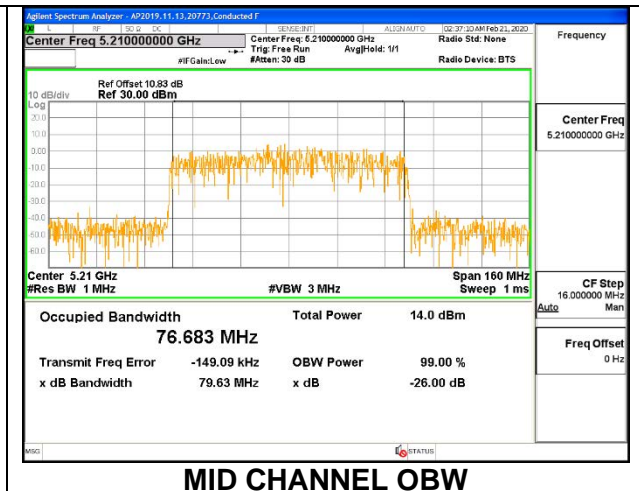

1TX ANT 6 MODE: 26 Tones, RU Index 36

Channel	Frequency (MHz)	26 dB Bandwidth (MHz)	99% Bandwidth (MHz)
Mid	5210	21.40	18.3050

1TX ANT 6 MODE: 996 Tones, RU Index 67

Channel	Frequency (MHz)	26 dB Bandwidth (MHz)	99% Bandwidth (MHz)
Mid	5210	82.80	76.6830