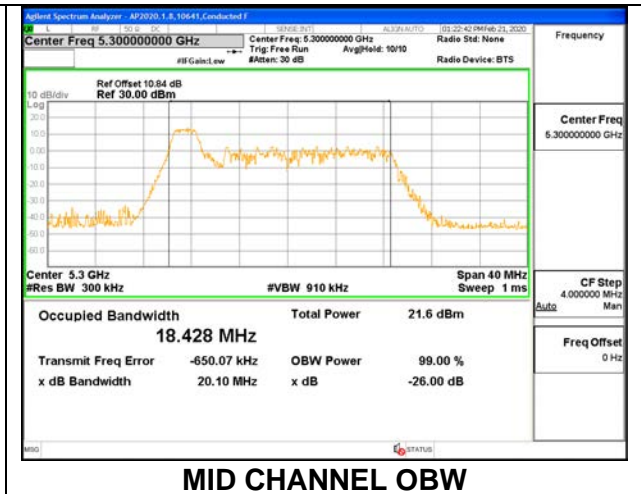

MID CHANNEL 26dB

MID CHANNEL OBW

8.2.10.802.11ax HE20 MODE IN THE 5.3 GHz BAND

1TX ANT 6 MODE: 26 Tones, RU Index 0

Channel	Frequency	26 dB Bandwidth	99% Bandwidth
	(MHz)	(MHz)	(MHz)
Low	5260	20.25	18.3410
Mid	5300	20.15	18.4280
High	5320	20.20	18.3020