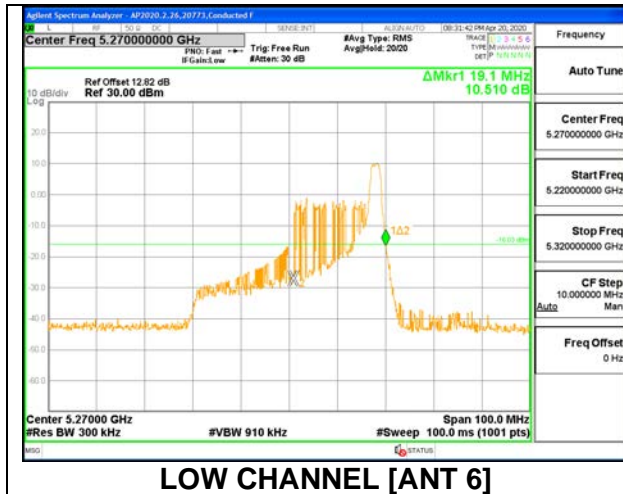

LOW CHANNEL 26dB

LOW CHANNEL [ANT 6]

LOW CHANNEL [ANT 5]

LOW CHANNEL OBW

LOW CHANNEL [ANT 6]

LOW CHANNEL [ANT 5]

2TX ANT 6 + ANT 5 OFDMA MODE: 26 Tones, RU Index 17

Channel	Frequency (MHz)	26 dB Bandwidth Antenna 6 (MHz)	26 dB Bandwidth Antenna 5 (MHz)	99% Bandwidth Antenna 6 (MHz)	99% Bandwidth Antenna 5 (MHz)
Low	5270	19.10	19.40	18.2710	18.2030
High	5310	20.00	19.20	18.1330	18.0780

LOW CHANNEL 26dB

LOW CHANNEL OBW

2TX ANT 6 + ANT 5 OFDMA MODE: 484 Tones, RU Index 65

Channel	Frequency (MHz)	26 dB Bandwidth Antenna 6 (MHz)	26 dB Bandwidth Antenna 5 (MHz)	99% Bandwidth Antenna 6 (MHz)	99% Bandwidth Antenna 5 (MHz)
Low	5270	41.10	40.90	37.6650	37.6950
High	5310	41.00	40.80	37.4290	37.5540