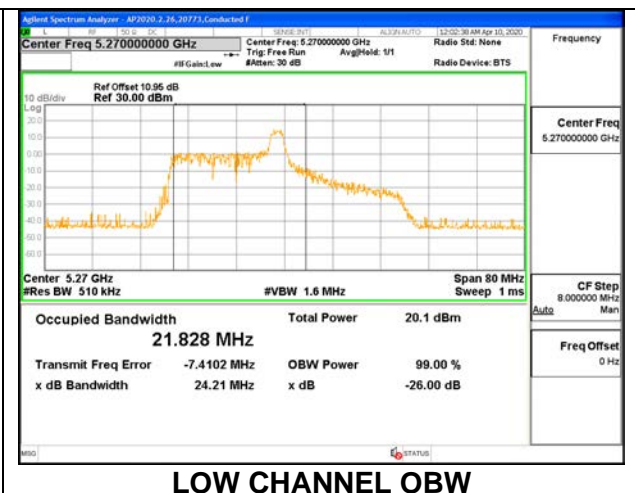

1TX ANT 6 MODE: 26 Tones, RU Index 8

Channel	Frequency (MHz)	26 dB Bandwidth (MHz)	99% Bandwidth (MHz)
Low	5270	23.00	21.8280
High	5310	23.50	21.4210