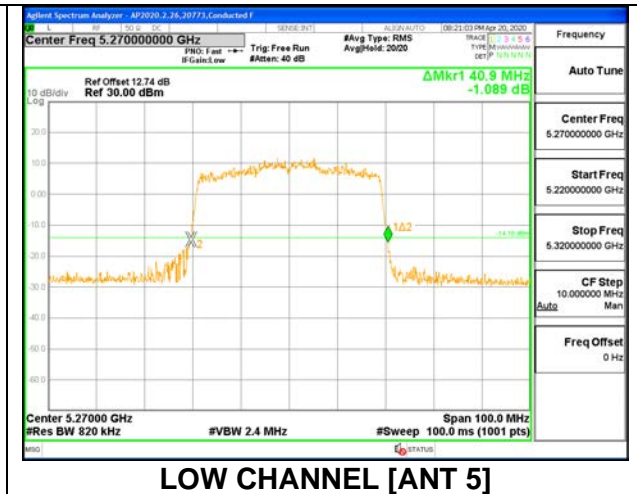

2TX ANT 6 + ANT 5 OFDMA MODE: 484 Tones, RU Index 65

Channel	Frequency (MHz)	26 dB Bandwidth Antenna 6 (MHz)	26 dB Bandwidth Antenna 5 (MHz)	99% Bandwidth Antenna 6 (MHz)	99% Bandwidth Antenna 5 (MHz)
Low	5270	41.10	40.90	37.6650	37.6950
High	5310	41.00	40.80	37.4290	37.5540

LOW CHANNEL 26dB