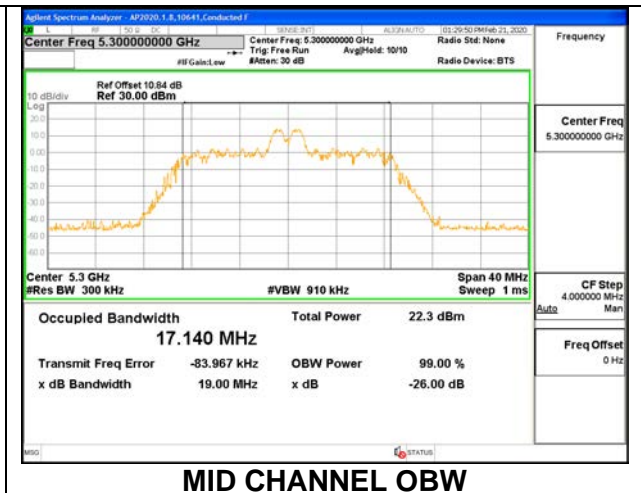

1TX ANT 6 MODE: 26 Tones, RU Index 4

Channel	Frequency	26 dB Bandwidth	99% Bandwidth
	(MHz)	(MHz)	(MHz)
Low	5260	19.30	17.1300
Mid	5300	19.30	17.1400
High	5320	19.00	17.1190