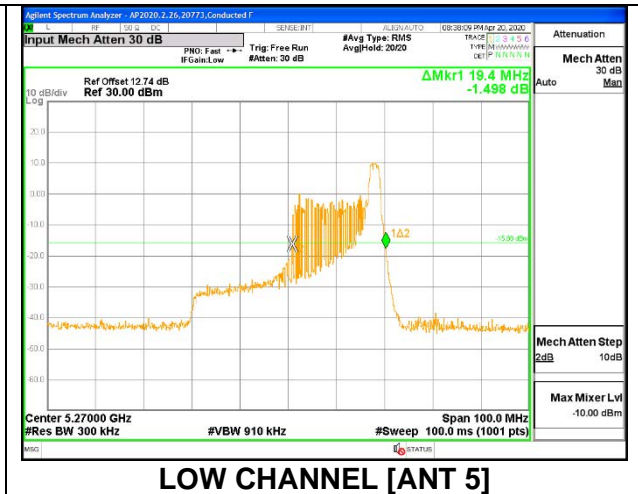

LOW CHANNEL 26dB

LOW CHANNEL [ANT 6]

LOW CHANNEL [ANT 5]

LOW CHANNEL OBW

LOW CHANNEL [ANT 6]

LOW CHANNEL [ANT 5]

2TX ANT 6 + ANT 5 OFDMA MODE: 26 Tones, RU Index 8

Channel	Frequency (MHz)	26 dB Bandwidth Antenna 6 (MHz)	26 dB Bandwidth Antenna 5 (MHz)	99% Bandwidth Antenna 6 (MHz)	99% Bandwidth Antenna 5 (MHz)
Low	5270	22.50	22.30	21.2760	21.4920
High	5310	23.60	22.50	21.6050	21.6850

LOW CHANNEL 26dB

LOW CHANNEL [ANT 6]

LOW CHANNEL [ANT 5]

LOW CHANNEL OBW

LOW CHANNEL [ANT 6]

LOW CHANNEL [ANT 5]

2TX ANT 6 + ANT 5 OFDMA MODE: 26 Tones, RU Index 17

Channel	Frequency (MHz)	26 dB Bandwidth Antenna 6 (MHz)	26 dB Bandwidth Antenna 5 (MHz)	99% Bandwidth Antenna 6 (MHz)	99% Bandwidth Antenna 5 (MHz)
Low	5270	19.10	19.40	18.2710	18.2030
High	5310	20.00	19.20	18.1330	18.0780

LOW CHANNEL 26dB

LOW CHANNEL OBW

2TX ANT 6 + ANT 5 OFDMA MODE: 484 Tones, RU Index 65

Channel	Frequency (MHz)	26 dB Bandwidth Antenna 6 (MHz)	26 dB Bandwidth Antenna 5 (MHz)	99% Bandwidth Antenna 6 (MHz)	99% Bandwidth Antenna 5 (MHz)
Low	5270	41.10	40.90	37.6650	37.6950
High	5310	41.00	40.80	37.4290	37.5540