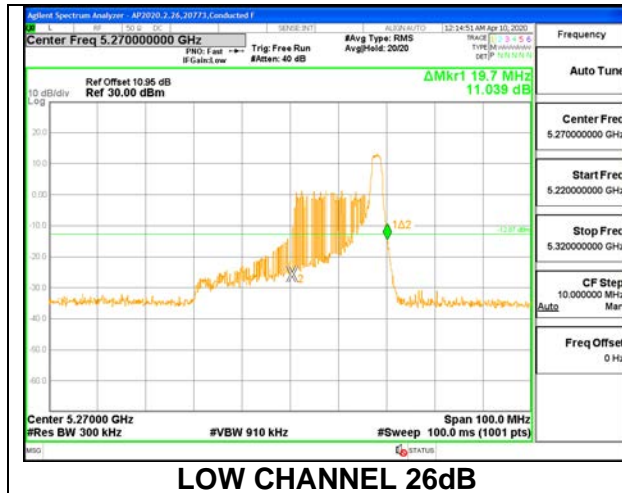

1TX ANT 6 MODE: 26 Tones, RU Index 17

Channel	Frequency (MHz)	26 dB Bandwidth (MHz)	99% Bandwidth (MHz)
Low	5270	19.70	18.5570
High	5310	20.20	18.4830