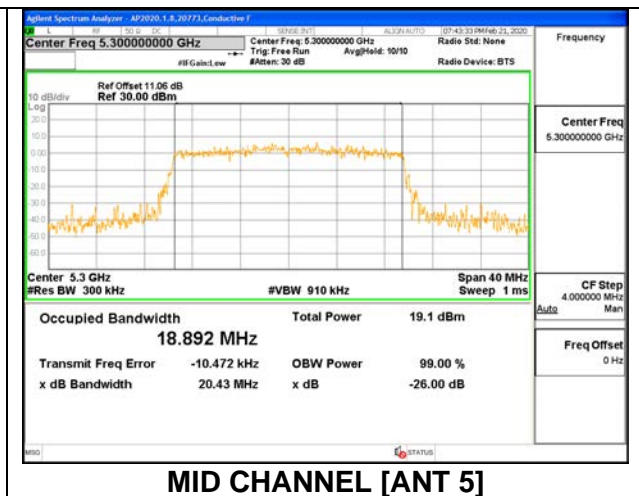

MID CHANNEL OBW