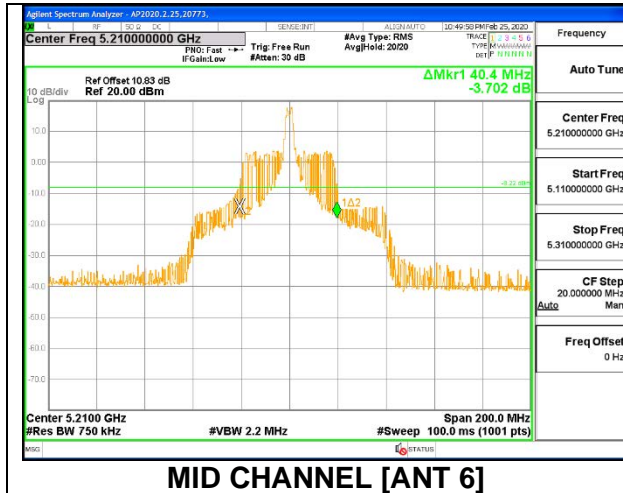

2TX ANT 6 + ANT 5 OFDMA MODE: 26 Tones, RU Index 18

Channel	Frequency (MHz)	26 dB Bandwidth Antenna 6 (MHz)	26 dB Bandwidth Antenna 5 (MHz)	99% Bandwidth Antenna 6 (MHz)	99% Bandwidth Antenna 5 (MHz)
Mid	5210	40.40	38.60	36.3000	36.6420

MID CHANNEL 26dB