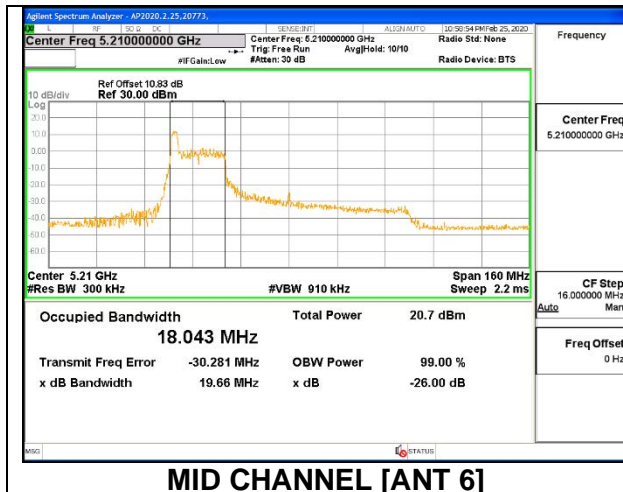

MID CHANNEL OBW