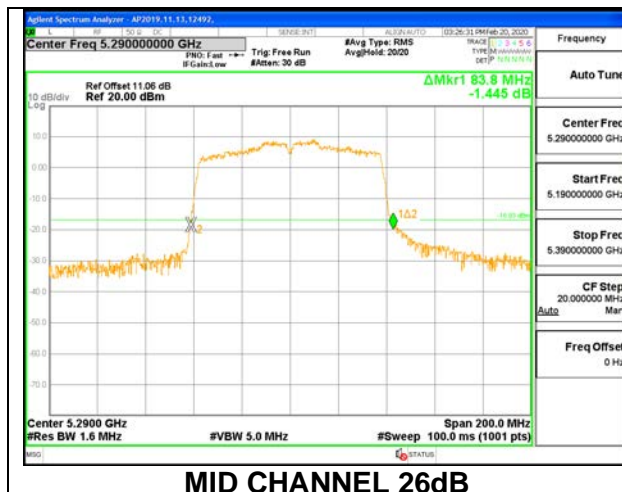

LOW CHANNEL 26dB

LOW CHANNEL OBW

8.2.9. 802.11ac VHT80 MODE IN THE 5.3 GHz BAND

1TX ANT 6 MODE

Channel	Frequency (MHz)	26dB Bandwidth (MHz)	99& Bandwidth (MHz)
Mid	5290	83.00	75.1740

1TX ANT 5 MODE

Channel	Frequency (MHz)	26dB Bandwidth (MHz)	99& Bandwidth (MHz)
Mid	5290	83.80	75.1620