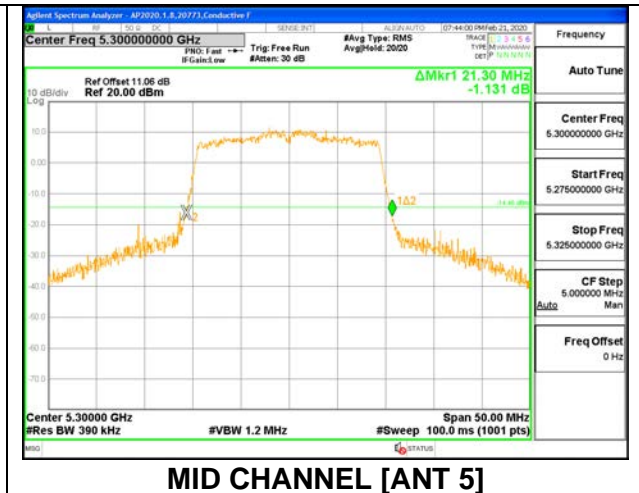

2TX ANT 6 + ANT 5 OFDMA MODE: 242 Tones, RU Index 61

Channel	Frequency (MHz)	26 dB Bandwidth Antenna 6 (MHz)	26 dB Bandwidth Antenna 5 (MHz)	99% Bandwidth Antenna 6 (MHz)	99% Bandwidth Antenna 5 (MHz)
Low	5260	21.60	21.40	18.9040	18.8730
Mid	5300	21.35	21.30	18.9280	18.8920
High	5320	21.35	21.35	18.8800	18.9180

MID CHANNEL 26dB