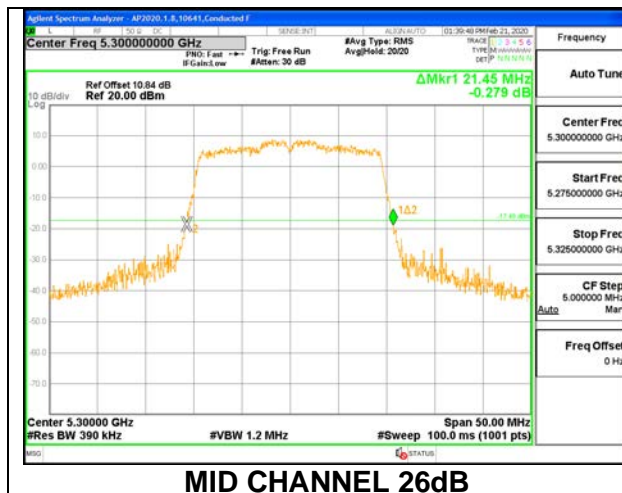

1TX ANT 6 MODE: 242 Tones, RU Index 61

Channel	Frequency (MHz)	26 dB Bandwidth (MHz)	99% Bandwidth (MHz)
Low	5260	21.40	18.8860
Mid	5300	21.45	18.8840
High	5320	21.40	18.8820