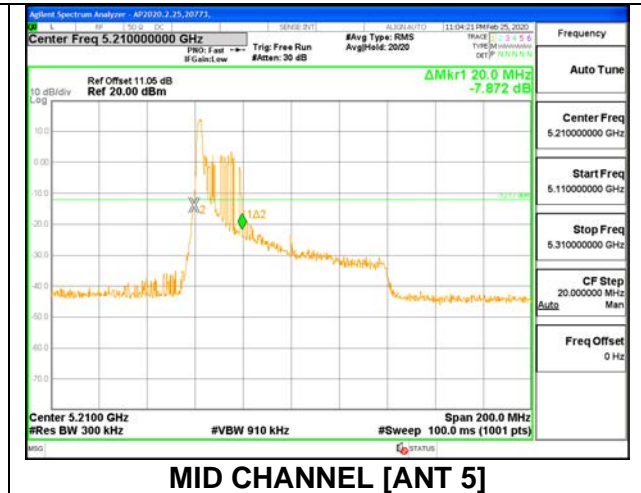

2TX ANT 6 + ANT 5 OFDMA MODE: 26 Tones, RU Index 0

Channel	Frequency (MHz)	26 dB Bandwidth Antenna 6 (MHz)	26 dB Bandwidth Antenna 5 (MHz)	99% Bandwidth Antenna 6 (MHz)	99% Bandwidth Antenna 5 (MHz)
Mid	5210	19.80	20.00	18.0430	18.0440

MID CHANNEL 26dB