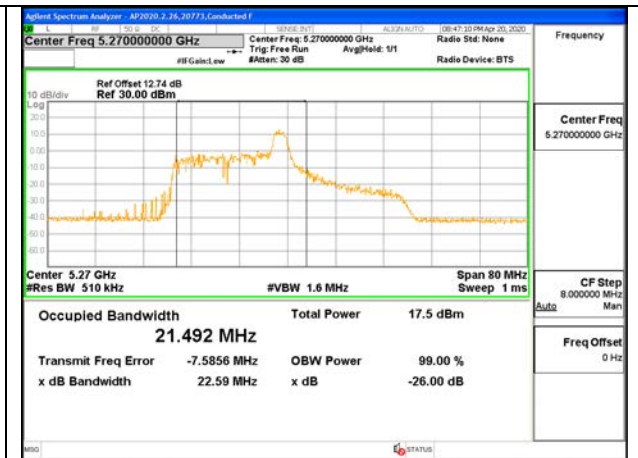

LOW CHANNEL 26dB

LOW CHANNEL [ANT 6]

LOW CHANNEL [ANT 5]

LOW CHANNEL OBW

LOW CHANNEL [ANT 6]

LOW CHANNEL [ANT 5]

2TX ANT 6 + ANT 5 OFDMA MODE: 26 Tones, RU Index 17

Channel	Frequency (MHz)	26 dB Bandwidth Antenna 6 (MHz)	26 dB Bandwidth Antenna 5 (MHz)	99% Bandwidth Antenna 6 (MHz)	99% Bandwidth Antenna 5 (MHz)
Low	5270	19.10	19.40	18.2710	18.2030
High	5310	20.00	19.20	18.1330	18.0780