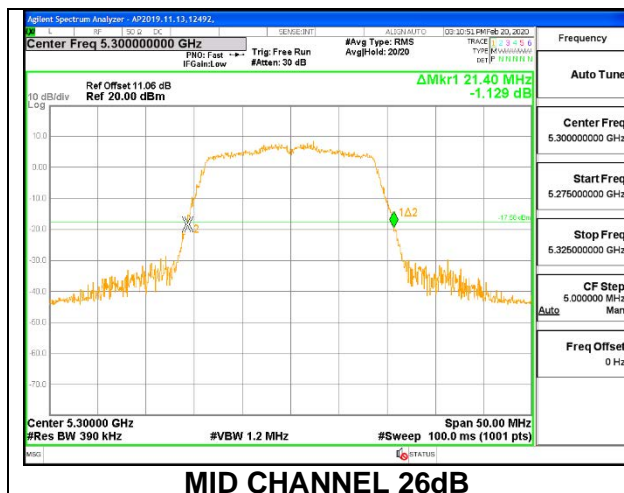

1TX ANT 5 MODE

Channel	Frequency	26dB Bandwidth	99% Bandwidth
	(MHz)	(MHz)	(MHz)
Low	5260	21.50	17.7030
Mid	5300	21.40	17.6690
High	5320	21.75	17.6390