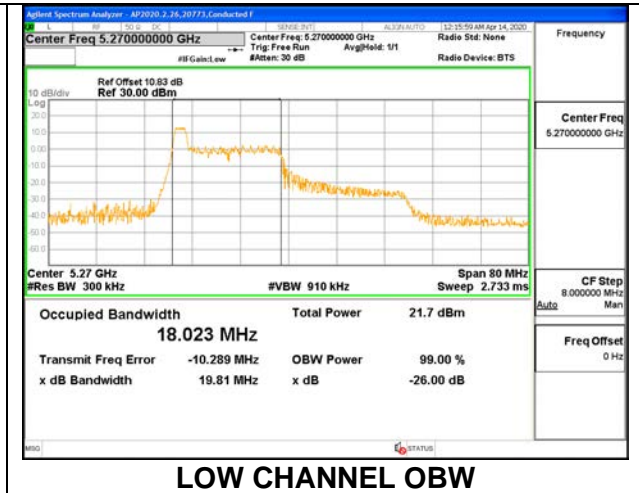

1TX ANT 5 MODE: 26 Tones, RU Index 0

Channel	Frequency (MHz)	26 dB Bandwidth (MHz)	99% Bandwidth (MHz)
Low	5270	20.30	18.0230
High	5310	20.50	18.0820