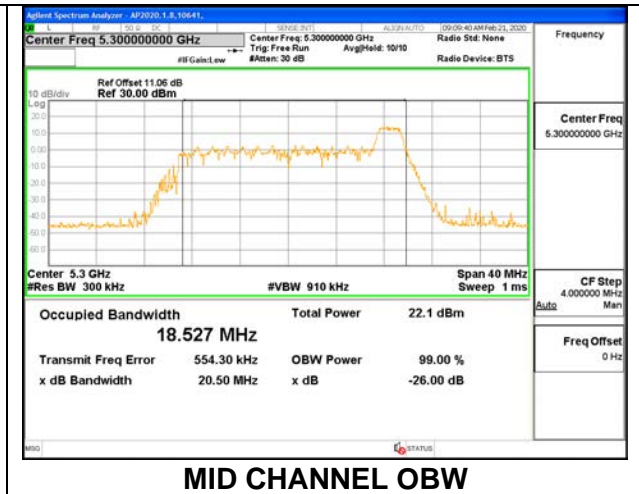

1TX ANT 5 MODE: 26 Tones, RU Index 8

Channel	Frequency (MHz)	26 dB Bandwidth (MHz)	99% Bandwidth (MHz)
Low	5260	20.65	18.3850
Mid	5300	20.60	18.5270
High	5320	20.30	18.5450