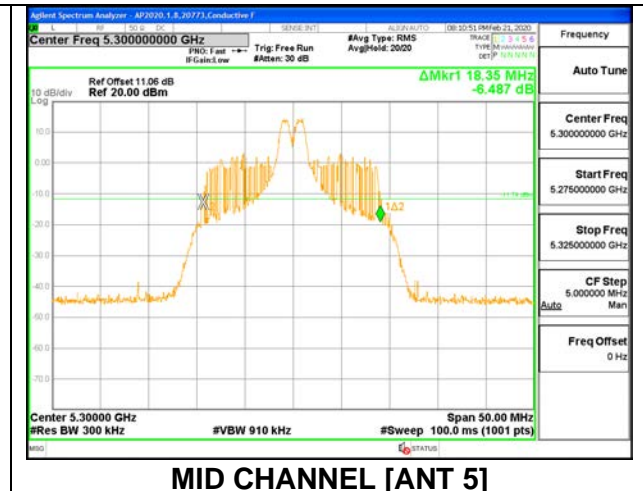

2TX ANT 6 + ANT 5 OFDMA MODE: 26 Tones, RU Index 4

Channel	Frequency (MHz)	26 dB Bandwidth Antenna 6 (MHz)	26 dB Bandwidth Antenna 5 (MHz)	99% Bandwidth Antenna 6 (MHz)	99% Bandwidth Antenna 5 (MHz)
Low	5260	19.50	18.20	17.2320	17.0000
Mid	5300	19.35	18.35	17.1040	16.9460
High	5320	19.10	18.45	17.1340	16.9700

MID CHANNEL 26dB