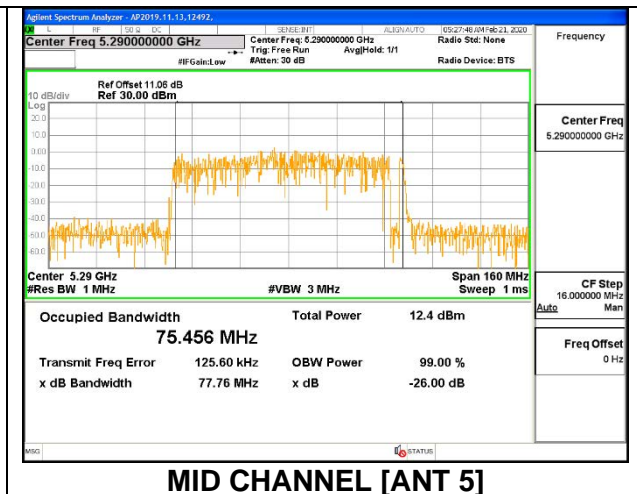

MID CHANNEL OBW