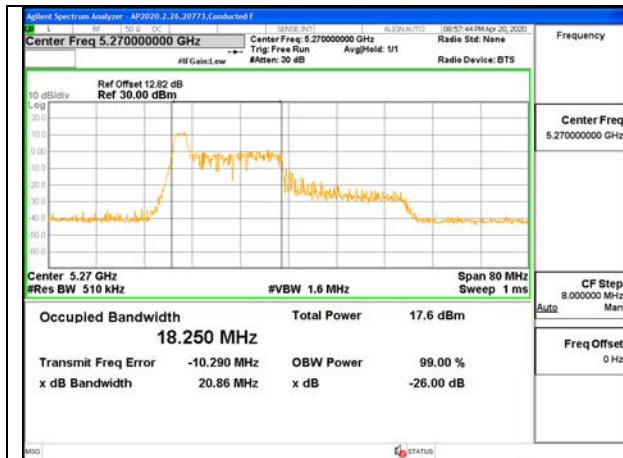

LOW CHANNEL 26dB

LOW CHANNEL [ANT 6]

LOW CHANNEL [ANT 5]

LOW CHANNEL OBW

LOW CHANNEL [ANT 6]

LOW CHANNEL [ANT 5]

2TX ANT 6 + ANT 5 OFDMA MODE: 26 Tones, RU Index 8

Channel	Frequency (MHz)	26 dB Bandwidth Antenna 6 (MHz)	26 dB Bandwidth Antenna 5 (MHz)	99% Bandwidth Antenna 6 (MHz)	99% Bandwidth Antenna 5 (MHz)
Low	5270	22.50	22.30	21.2760	21.4920
High	5310	23.60	22.50	21.6050	21.6850