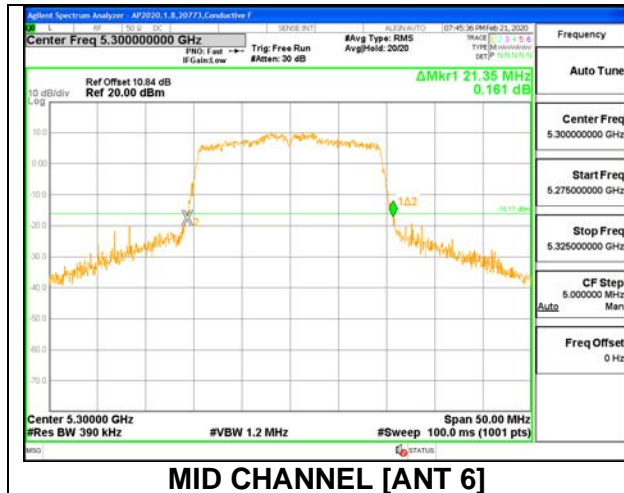

2TX ANT 6 + ANT 5 OFDMA MODE: 242 Tones, RU Index 61

Channel	Frequency (MHz)	26 dB Bandwidth Antenna 6 (MHz)	26 dB Bandwidth Antenna 5 (MHz)	99% Bandwidth Antenna 6 (MHz)	99% Bandwidth Antenna 5 (MHz)
Low	5260	21.60	21.40	18.9040	18.8730
Mid	5300	21.35	21.30	18.9280	18.8920
High	5320	21.35	21.35	18.8800	18.9180

MID CHANNEL 26dB