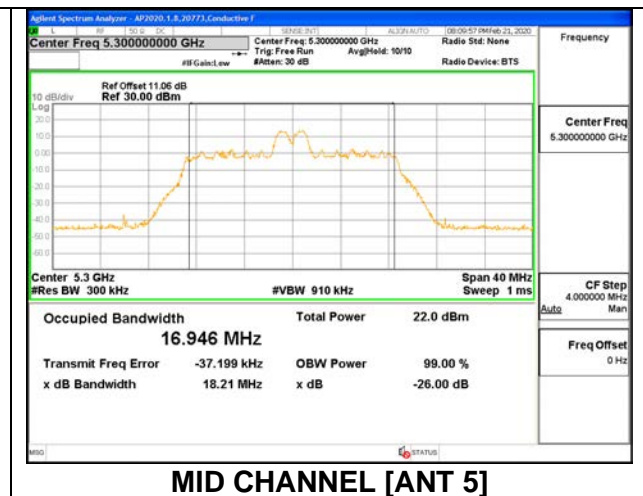

MID CHANNEL OBW