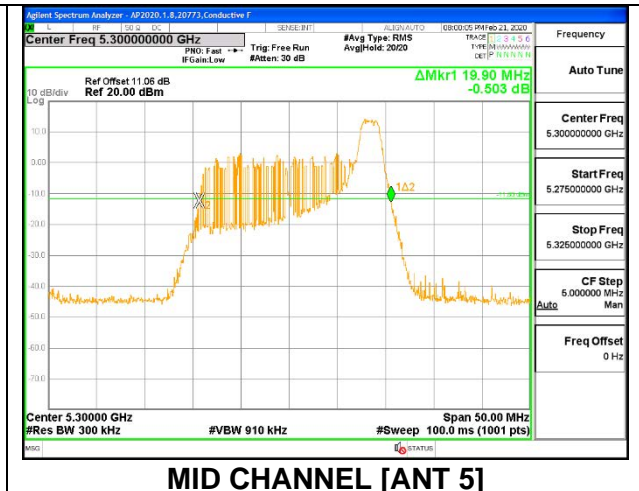

2TX ANT 6 + ANT 5 OFDMA MODE: 26 Tones, RU Index 8

Channel	Frequency (MHz)	26 dB Bandwidth Antenna 6 (MHz)	26 dB Bandwidth Antenna 5 (MHz)	99% Bandwidth Antenna 6 (MHz)	99% Bandwidth Antenna 5 (MHz)
Low	5260	20.65	19.70	18.4540	18.4040
Mid	5300	20.40	19.90	18.4140	18.2650
High	5320	20.70	20.00	18.4500	18.3030

MID CHANNEL 26dB