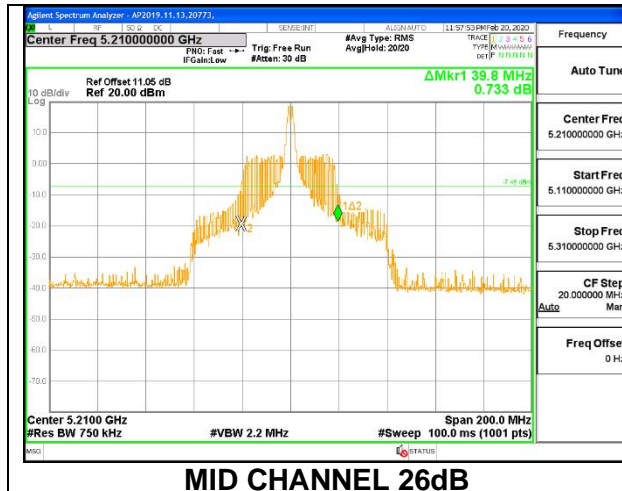

1TX ANT 5 MODE: 26 Tones, RU Index 18

Channel	Frequency (MHz)	26 dB Bandwidth (MHz)	99% Bandwidth (MHz)
Mid	5210	39.80	37.0390