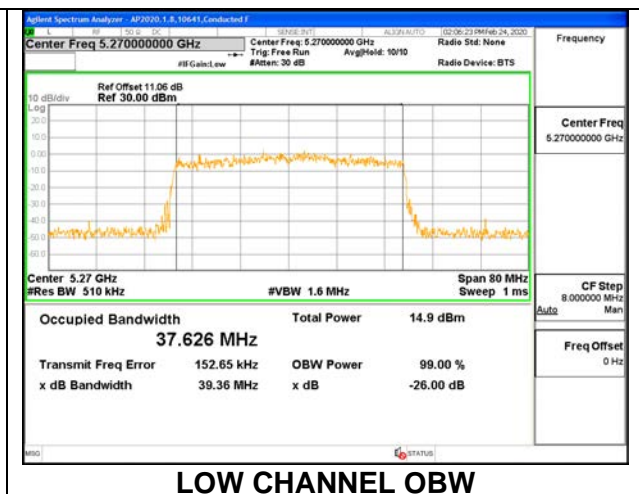

1TX ANT 5 MODE: 484 Tones, RU Index 65

Channel	Frequency (MHz)	26 dB Bandwidth (MHz)	99% Bandwidth (MHz)
Low	5270	41.10	37.6260
High	5310	41.00	37.6270