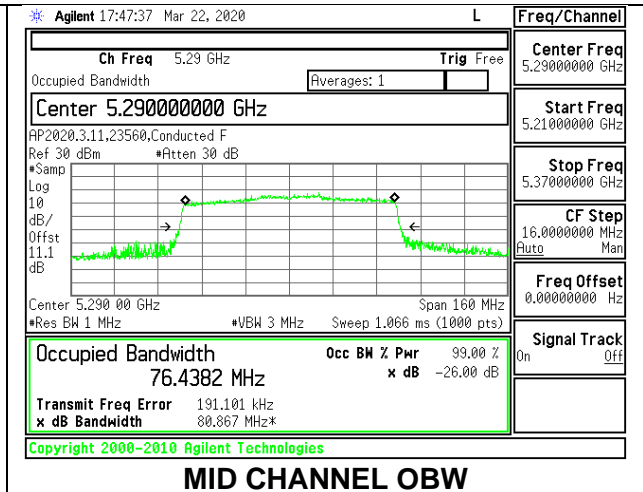

1TX ANT 6 MODE: 996 Tones, RU Index 67

Channel	Frequency (MHz)	26 dB Bandwidth (MHz)	99% Bandwidth (MHz)
Mid	5290	83.20	76.4382