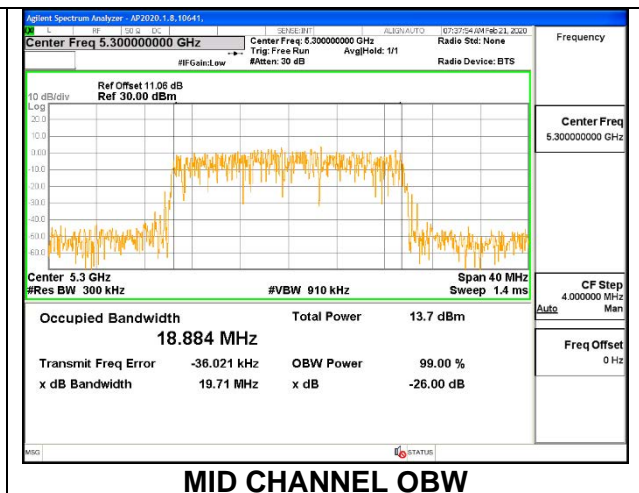

1TX ANT 5 MODE: 242 Tones, RU Index 61

Channel	Frequency (MHz)	26 dB Bandwidth (MHz)	99% Bandwidth (MHz)
Low	5260	21.35	18.8940
Mid	5300	21.45	18.8840
High	5320	21.35	18.9560