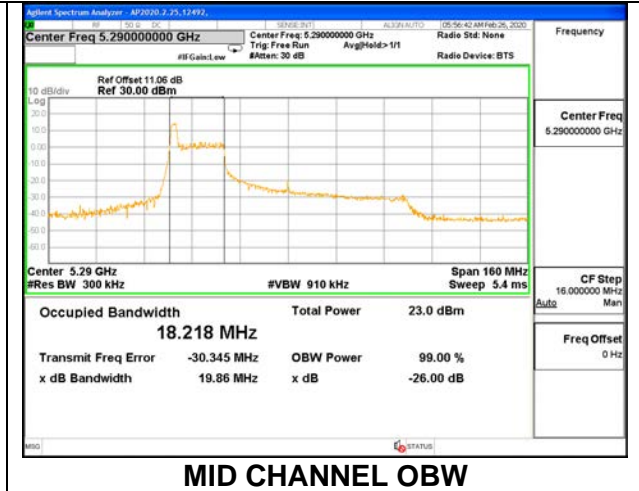

1TX ANT 5 MODE: 26 Tones, RU Index 0

Channel	Frequency (MHz)	26 dB Bandwidth (MHz)	99% Bandwidth (MHz)
Mid	5290	20.40	18.218