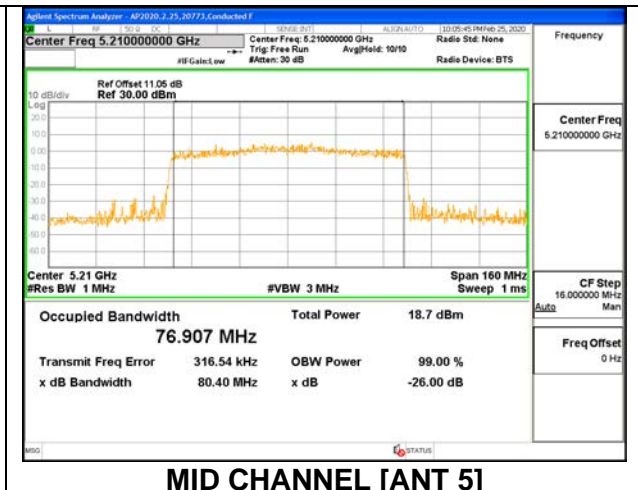

MID CHANNEL OBW