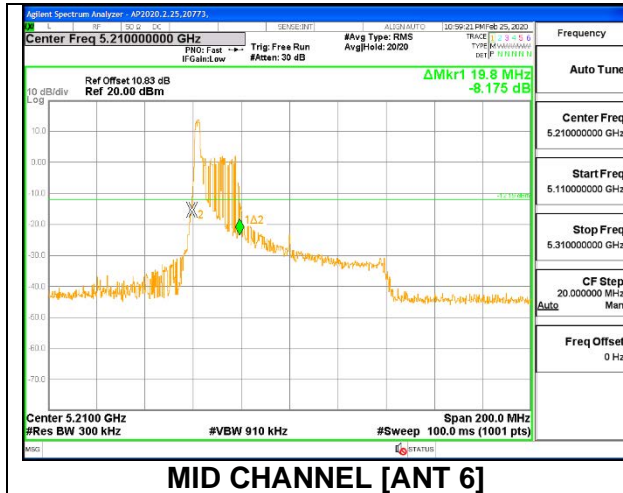

2TX ANT 6 + ANT 5 OFDMA MODE: 26 Tones, RU Index 0

Channel	Frequency (MHz)	26 dB Bandwidth Antenna 6 (MHz)	26 dB Bandwidth Antenna 5 (MHz)	99% Bandwidth Antenna 6 (MHz)	99% Bandwidth Antenna 5 (MHz)
Mid	5210	19.80	20.00	18.0430	18.0440

MID CHANNEL 26dB