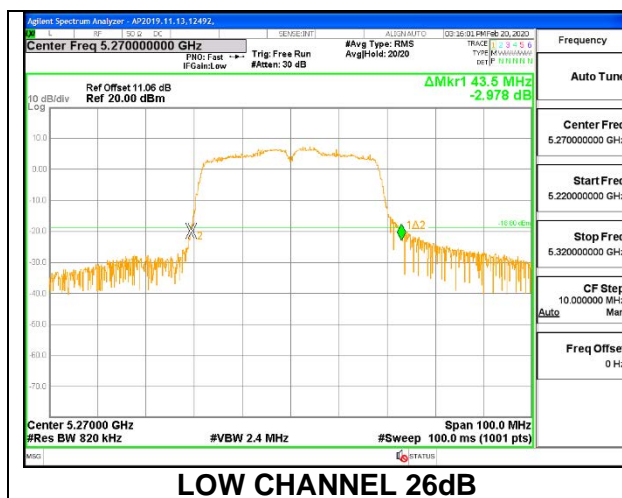

1TX ANT 5 MODE

Channel	Frequency	26dB Bandwidth	99% Bandwidth
	(MHz)	(MHz)	(MHz)
Low	5270	43.50	36.0220
High	5310	43.00	36.0360