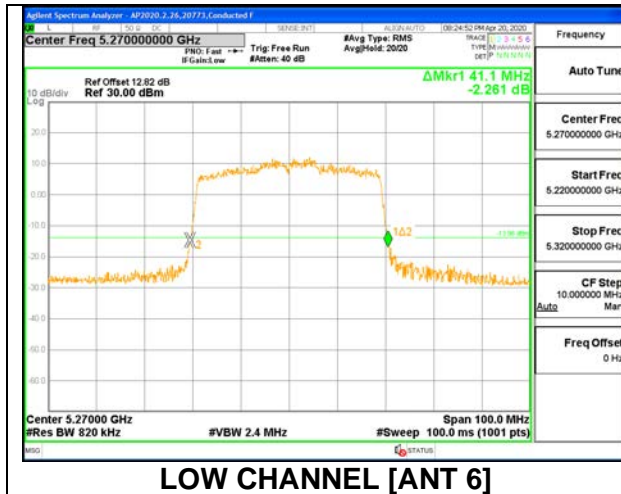

LOW CHANNEL 26dB

LOW CHANNEL OBW

2TX ANT 6 + ANT 5 OFDMA MODE: 484 Tones, RU Index 65

Channel	Frequency (MHz)	26 dB Bandwidth Antenna 6 (MHz)	26 dB Bandwidth Antenna 5 (MHz)	99% Bandwidth Antenna 6 (MHz)	99% Bandwidth Antenna 5 (MHz)
Low	5270	41.10	40.90	37.6650	37.6950
High	5310	41.00	40.80	37.4290	37.5540

LOW CHANNEL 26dB

LOW CHANNEL OBW

8.2.12.802.11ax HE80 MODE IN THE 5.3 GHz BAND

1TX ANT 6 MODE: 26 Tones, RU Index 0

Channel	Frequency	26 dB Bandwidth	99% Bandwidth
	(MHz)	(MHz)	(MHz)
Mid	5290	20.40	18.1320