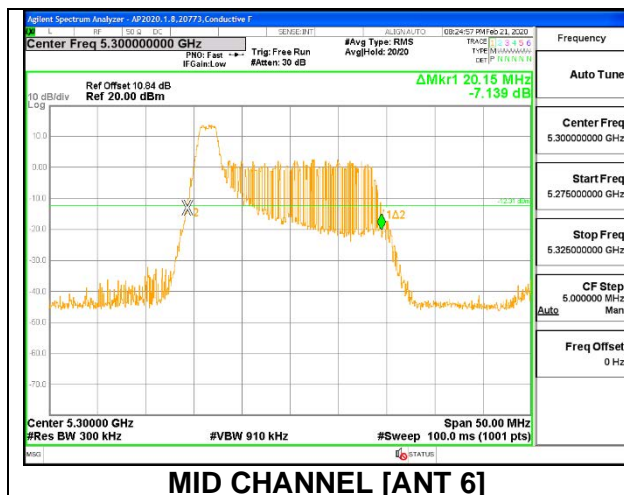

2TX ANT 6 + ANT 5 OFDMA MODE: 26 Tones, RU Index 0

Channel	Frequency (MHz)	26 dB Bandwidth Antenna 6 (MHz)	26 dB Bandwidth Antenna 5 (MHz)	99% Bandwidth Antenna 6 (MHz)	99% Bandwidth Antenna 5 (MHz)
Low	5260	20.05	19.50	18.3240	18.3760
Mid	5300	20.15	20.00	18.4520	18.3770
High	5320	20.25	19.85	18.3770	18.2330

MID CHANNEL 26dB