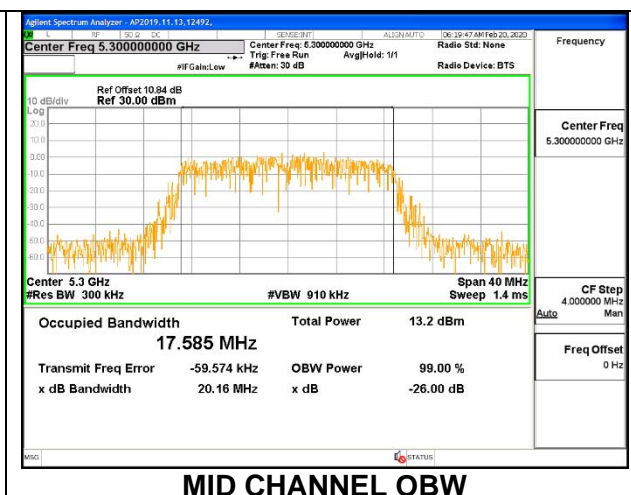

MID CHANNEL 26dB

MID CHANNEL OBW

8.2.7. 802.11n HT20 MODE IN THE 5.3 GHz BAND

1TX ANT 6 MODE

Channel	Frequency	26dB Bandwidth	99% Bandwidth
	(MHz)	(MHz)	(MHz)
Low	5260	21.40	17.6770
Mid	5300	21.50	17.5850
High	5320	21.55	17.7850