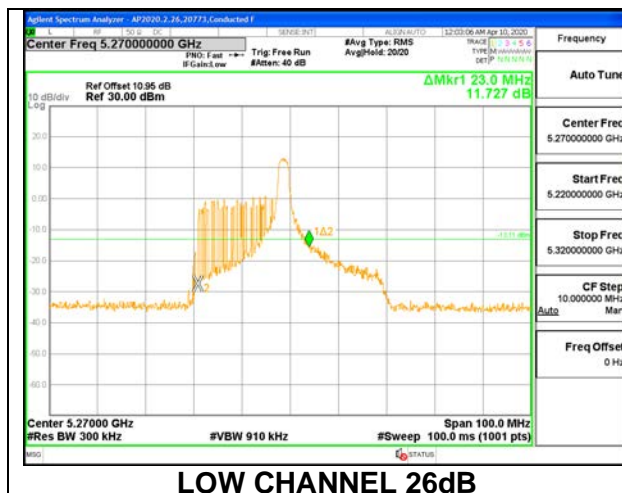

1TX ANT 6 MODE: 26 Tones, RU Index 8

Channel	Frequency (MHz)	26 dB Bandwidth (MHz)	99% Bandwidth (MHz)
Low	5270	23.00	21.8280
High	5310	23.50	21.4210