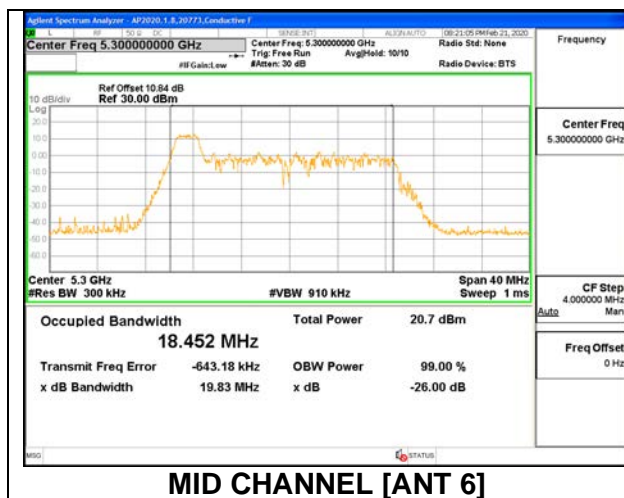

MID CHANNEL OBW