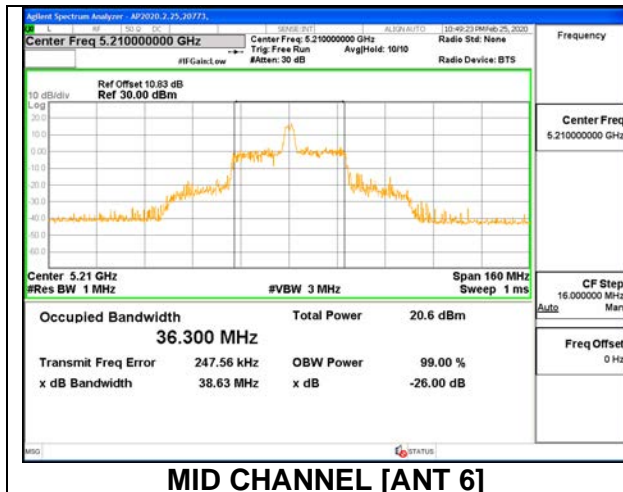

MID CHANNEL OBW