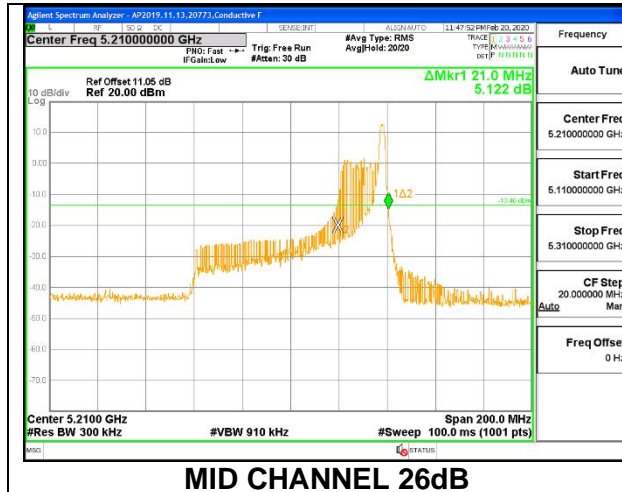

1TX ANT 5 MODE: 26 Tones, RU Index 36

Channel	Frequency (MHz)	26 dB Bandwidth (MHz)	99% Bandwidth (MHz)
Mid	5210	21.00	18.110