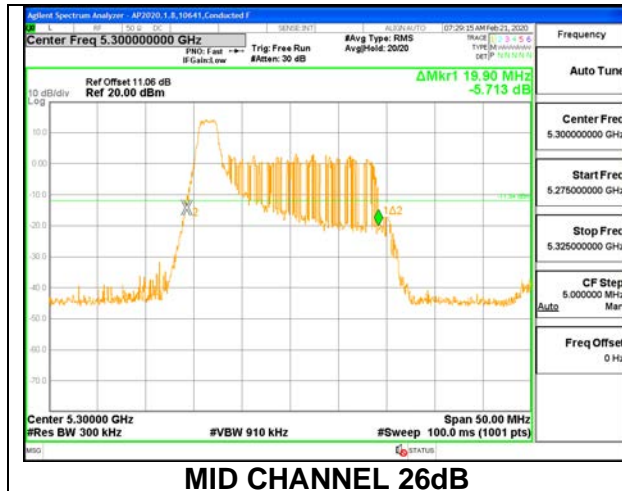

1TX ANT 5 MODE: 26 Tones, RU Index 0

Channel	Frequency (MHz)	26 dB Bandwidth (MHz)	99% Bandwidth (MHz)
Low	5260	20.25	18.3020
Mid	5300	19.90	17.7250
High	5320	20.10	18.2340