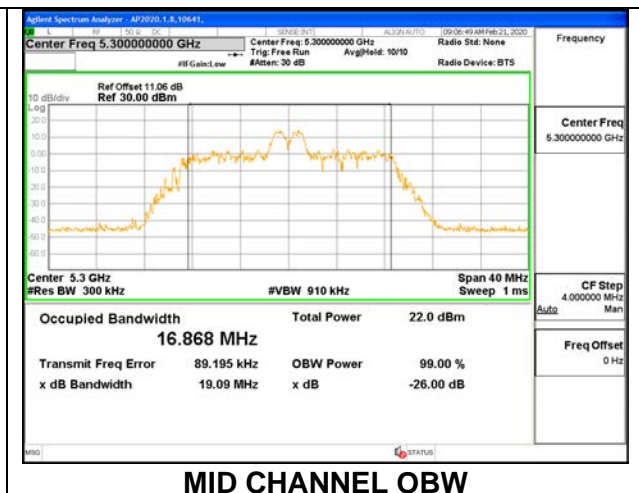

1TX ANT 5 MODE: 26 Tones, RU Index 4

Channel	Frequency (MHz)	26 dB Bandwidth (MHz)	99% Bandwidth (MHz)
Low	5260	19.30	17.1780
Mid	5300	19.40	16.8680
High	5320	19.35	17.2310