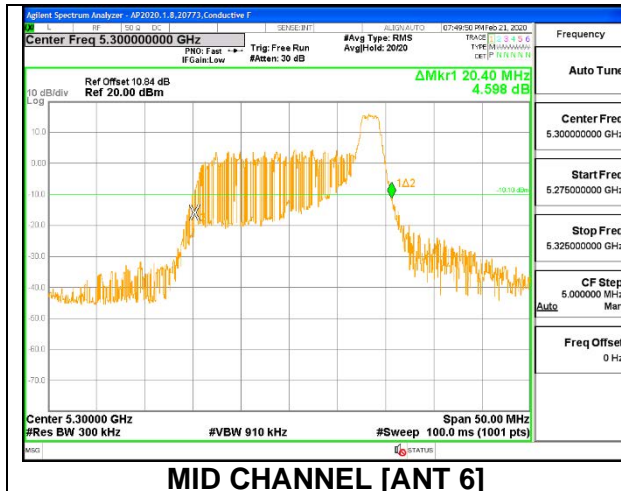

2TX ANT 6 + ANT 5 OFDMA MODE: 26 Tones, RU Index 8

Channel	Frequency (MHz)	26 dB Bandwidth Antenna 6 (MHz)	26 dB Bandwidth Antenna 5 (MHz)	99% Bandwidth Antenna 6 (MHz)	99% Bandwidth Antenna 5 (MHz)
Low	5260	20.65	19.70	18.4540	18.4040
Mid	5300	20.40	19.90	18.4140	18.2650
High	5320	20.70	20.00	18.4500	18.3030

MID CHANNEL 26dB