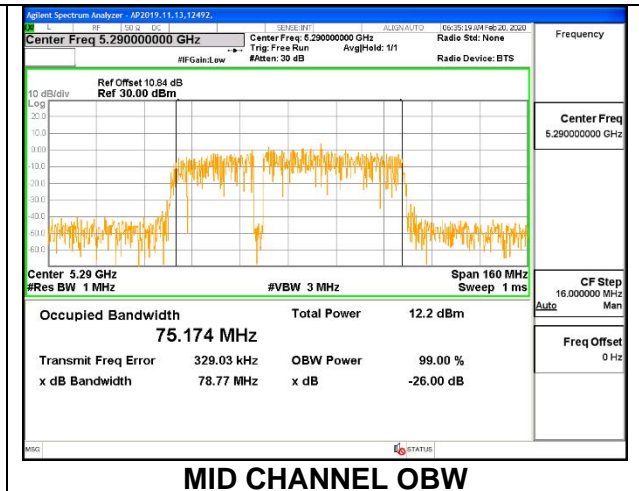

LOW CHANNEL 26dB

LOW CHANNEL OBW

8.2.9. 802.11ac VHT80 MODE IN THE 5.3 GHz BAND

1TX ANT 6 MODE

Channel	Frequency (MHz)	26dB Bandwidth (MHz)	99& Bandwidth (MHz)
Mid	5290	83.00	75.1740

1TX ANT 5 MODE

Channel	Frequency (MHz)	26dB Bandwidth (MHz)	99& Bandwidth (MHz)
Mid	5290	83.80	75.1620