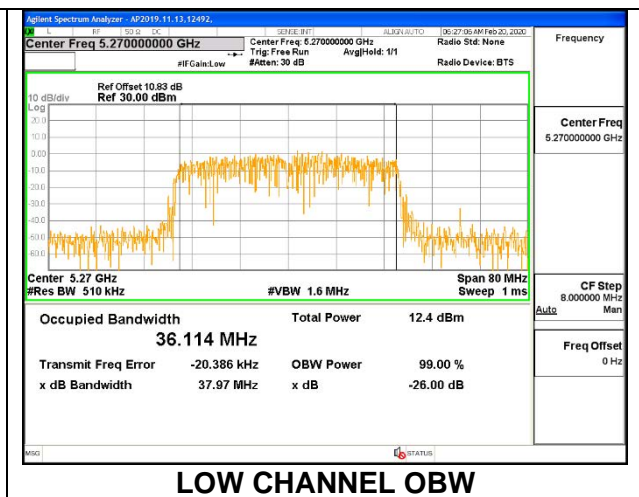

MID CHANNEL 26dB

MID CHANNEL OBW

8.2.8. 802.11n HT40 MODE IN THE 5.3 GHz BAND

1TX ANT 6 MODE

Channel	Frequency	26dB Bandwidth	99% Bandwidth
	(MHz)	(MHz)	(MHz)
Low	5270	43.70	36.1140
High	5310	43.40	36.2430