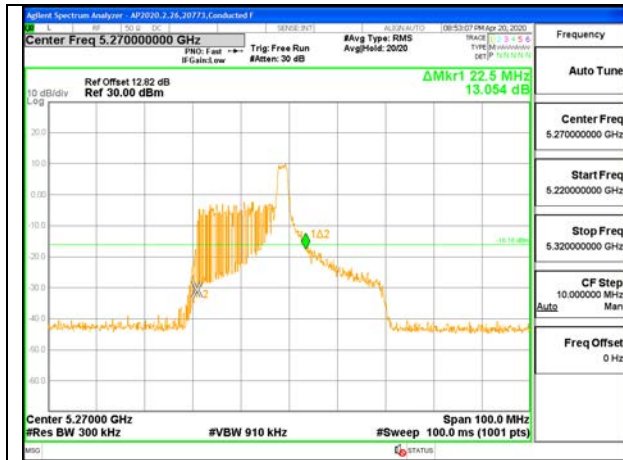

2TX ANT 6 + ANT 5 OFDMA MODE: 26 Tones, RU Index 8

Channel	Frequency (MHz)	26 dB Bandwidth Antenna 6 (MHz)	26 dB Bandwidth Antenna 5 (MHz)	99% Bandwidth Antenna 6 (MHz)	99% Bandwidth Antenna 5 (MHz)
Low	5270	22.50	22.30	21.2760	21.4920
High	5310	23.60	22.50	21.6050	21.6850

LOW CHANNEL 26dB

LOW CHANNEL [ANT 6]