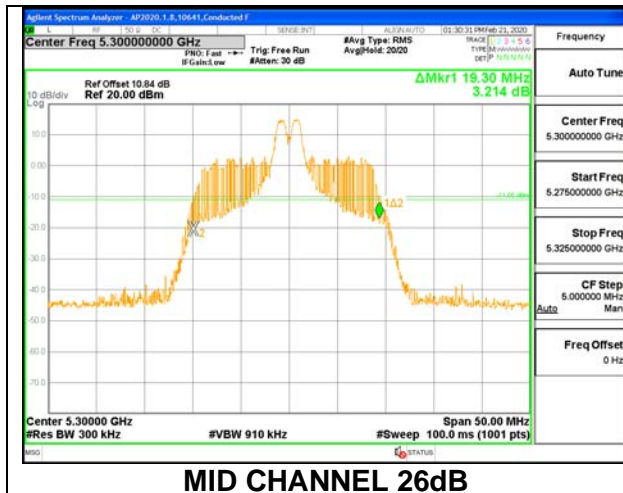

1TX ANT 6 MODE: 26 Tones, RU Index 4

Channel	Frequency	26 dB Bandwidth	99% Bandwidth
	(MHz)	(MHz)	(MHz)
Low	5260	19.30	17.1300
Mid	5300	19.30	17.1400
High	5320	19.00	17.1190