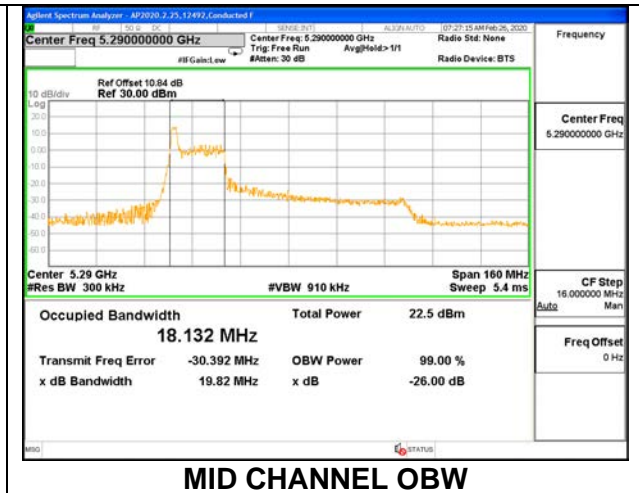

LOW CHANNEL 26dB

LOW CHANNEL OBW

8.2.12.802.11ax HE80 MODE IN THE 5.3 GHz BAND

1TX ANT 6 MODE: 26 Tones, RU Index 0

Channel	Frequency	26 dB Bandwidth	99% Bandwidth
	(MHz)	(MHz)	(MHz)
Mid	5290	20.40	18.1320