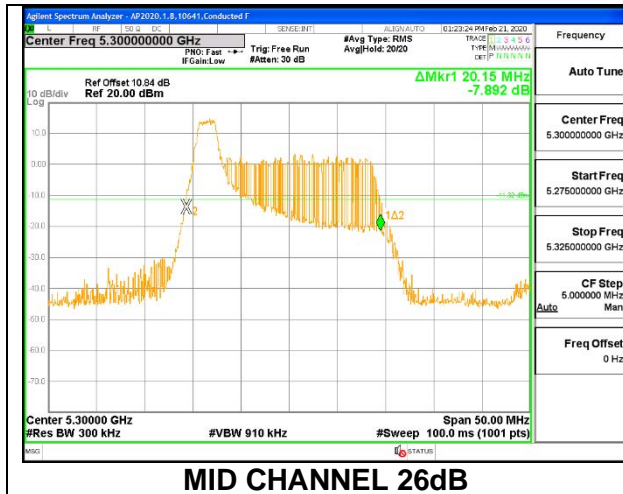

MID CHANNEL 26dB

MID CHANNEL OBW

8.2.10.802.11ax HE20 MODE IN THE 5.3 GHz BAND

1TX ANT 6 MODE: 26 Tones, RU Index 0

Channel	Frequency	26 dB Bandwidth	99% Bandwidth
	(MHz)	(MHz)	(MHz)
Low	5260	20.25	18.3410
Mid	5300	20.15	18.4280
High	5320	20.20	18.3020