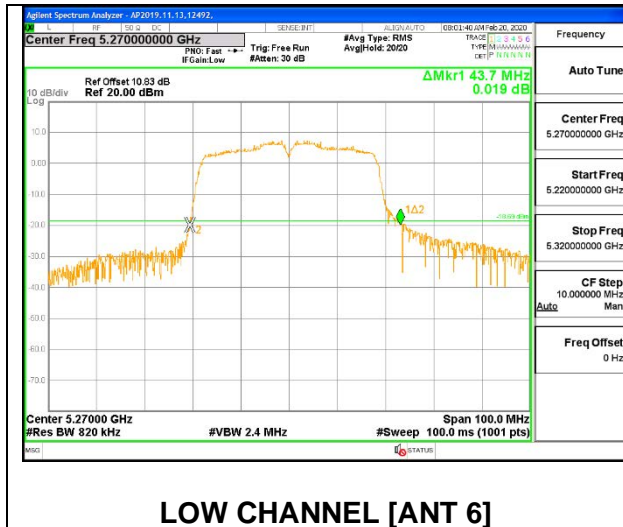

1TX ANT 5 MODE

Channel	Frequency	26dB Bandwidth	99% Bandwidth
	(MHz)	(MHz)	(MHz)
Low	5270	43.50	36.0220
High	5310	43.00	36.0360

2TX ANT 6 + ANT 5 CDD MODE

Channel	Frequency	26dB Bandwidth Antenna 6 (MHz)	26dB Bandwidth Antenna 5 (MHz)	99% Bandwidth Antenna 6 (MHz)	99% Bandwidth Antenna 5 (MHz)
Low	5270	43.70	41.50	36.1720	36.1260
High	5310	43.50	41.00	36.1340	36.0510

LOW CHANNEL 26dB

LOW CHANNEL OBW

8.2.9. 802.11ac VHT80 MODE IN THE 5.3 GHz BAND

1TX ANT 6 MODE

Channel	Frequency (MHz)	26dB Bandwidth (MHz)	99& Bandwidth (MHz)
Mid	5290	83.00	75.1740

1TX ANT 5 MODE

Channel	Frequency (MHz)	26dB Bandwidth (MHz)	99& Bandwidth (MHz)
Mid	5290	83.80	75.1620