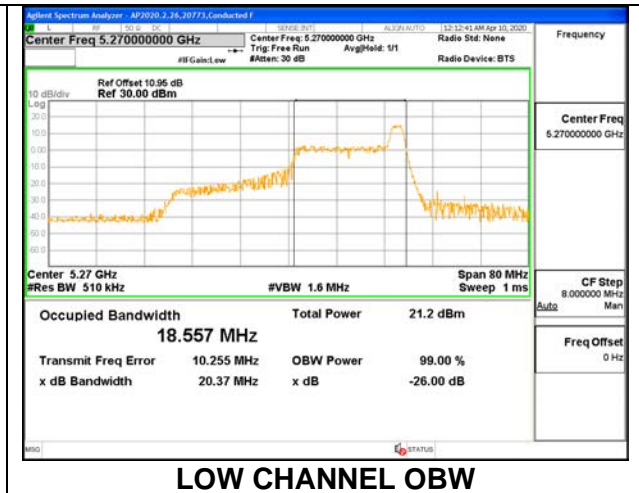

1TX ANT 6 MODE: 26 Tones, RU Index 17

Channel	Frequency (MHz)	26 dB Bandwidth (MHz)	99% Bandwidth (MHz)
Low	5270	19.70	18.5570
High	5310	20.20	18.4830