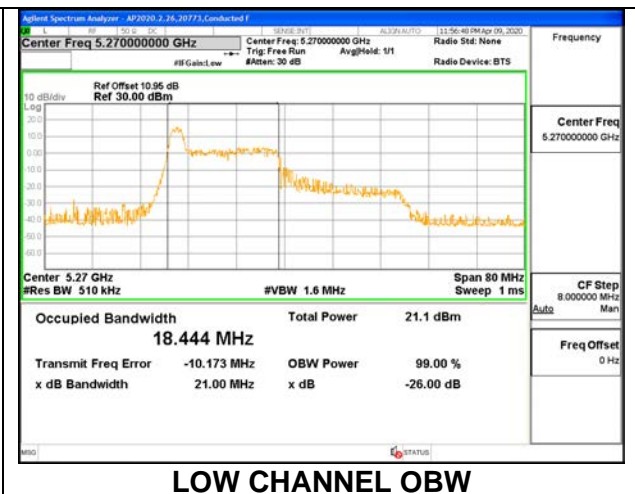

MID CHANNEL 26dB

MID CHANNEL OBW

8.2.11.802.11ax HE40 MODE IN THE 5.3 GHz BAND

1TX ANT 6 MODE: 26 Tones, RU Index 0

Channel	Frequency (MHz)	26 dB Bandwidth (MHz)	99% Bandwidth (MHz)
Low	5270	20.50	18.4440
High	5310	20.50	18.1010