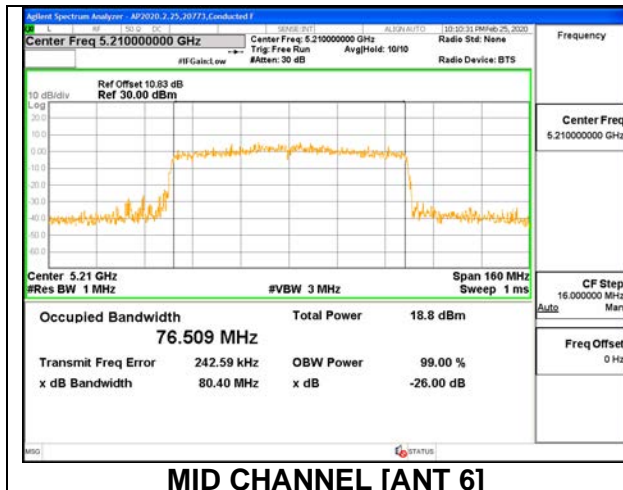

MID CHANNEL OBW