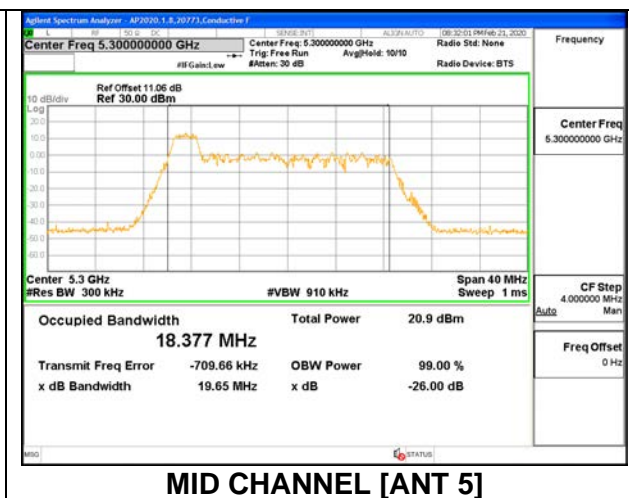

MID CHANNEL OBW