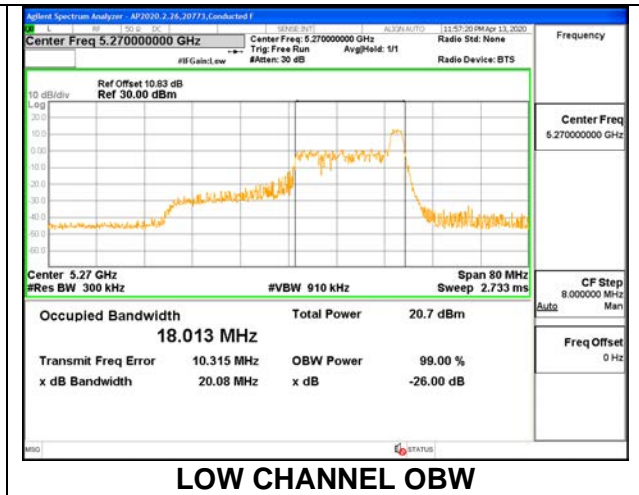

1TX ANT 5 MODE: 26 Tones, RU Index 17

Channel	Frequency (MHz)	26 dB Bandwidth (MHz)	99% Bandwidth (MHz)
Low	5270	19.80	18.20
High	5310	20.50	18.08