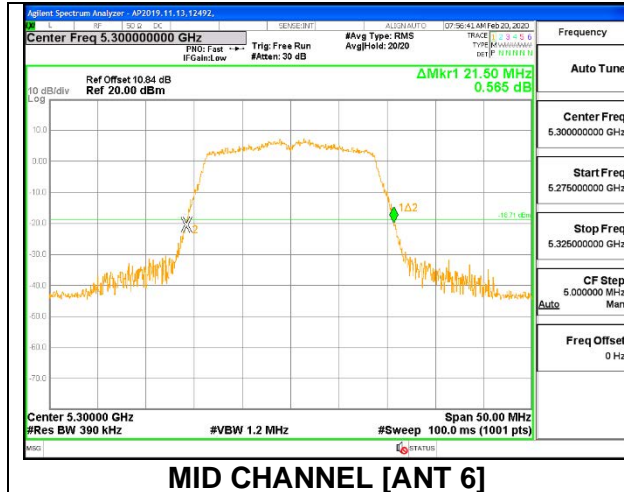

1TX ANT 5 MODE

Channel	Frequency	26dB Bandwidth	99% Bandwidth
	(MHz)	(MHz)	(MHz)
Low	5260	21.50	17.7030
Mid	5300	21.40	17.6690
High	5320	21.75	17.6390

2TX ANT 6 + ANT 5 CDD MODE

Channel	Frequency (MHz)	26 dB Bandwidth Antenna 6 (MHz)	26 dB Bandwidth Antenna 5 (MHz)	99% Bandwidth Antenna 6 (MHz)	99% Bandwidth Antenna 5 (MHz)
Low	5260	21.70	21.20	17.7070	17.6490
Mid	5300	21.50	21.15	17.6000	17.7690
High	5320	21.50	21.20	17.5930	17.6050

MID CHANNEL 26dB

MID CHANNEL OBW

8.2.8. 802.11n HT40 MODE IN THE 5.3 GHz BAND

1TX ANT 6 MODE

Channel	Frequency	26dB Bandwidth	99% Bandwidth
	(MHz)	(MHz)	(MHz)
Low	5270	43.70	36.1140
High	5310	43.40	36.2430