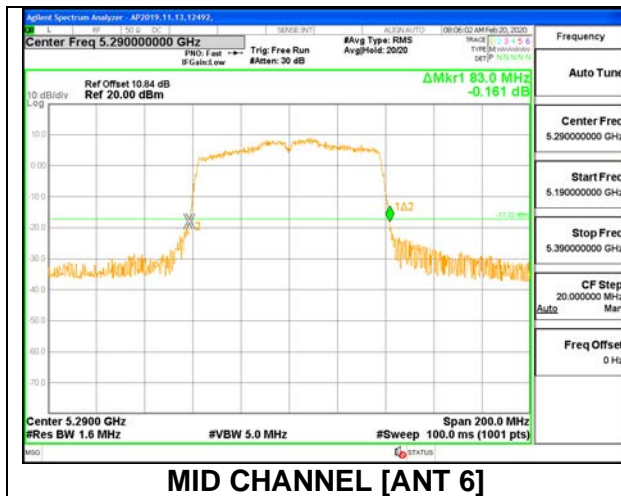

2TX ANT 6 + ANT 5 CDD MODE

Channel	Frequency (MHz)	26dB Bandwidth Antenna 6 (MHz)	26dB Bandwidth Antenna 5 (MHz)	99% Bandwidth Antenna 6 (MHz)	99% Bandwidth Antenna 5 (MHz)
Mid	5290	83.00	83.80	75.3940	75.4560

MID CHANNEL 26dB