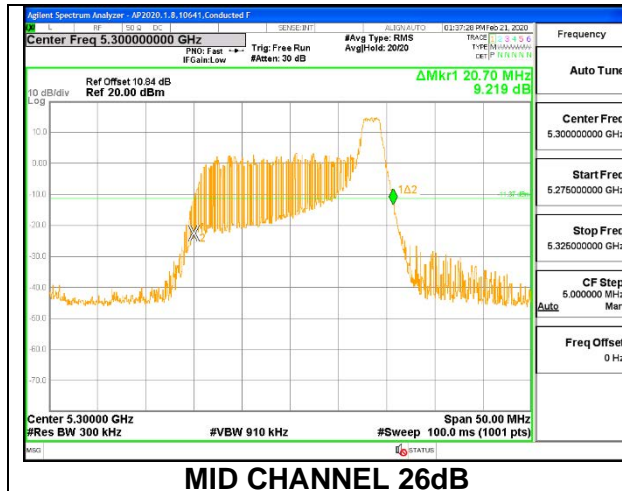

1TX ANT 6 MODE: 26 Tones, RU Index 8

Channel	Frequency (MHz)	26 dB Bandwidth (MHz)	99% Bandwidth (MHz)
Low	5260	20.55	18.2450
Mid	5300	20.70	18.4780
High	5320	20.70	18.3820