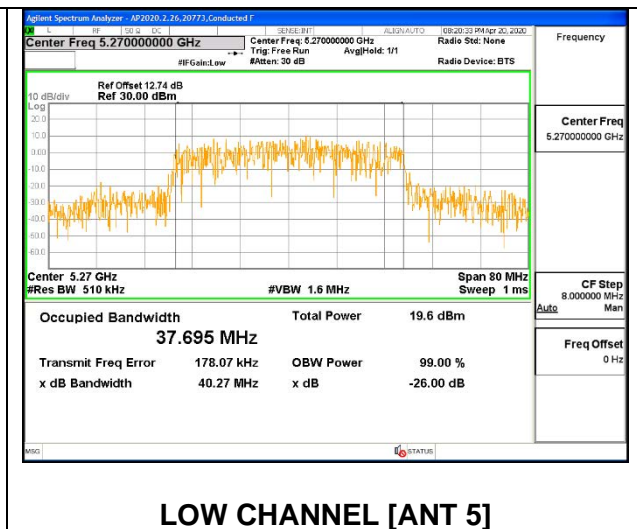

LOW CHANNEL OBW