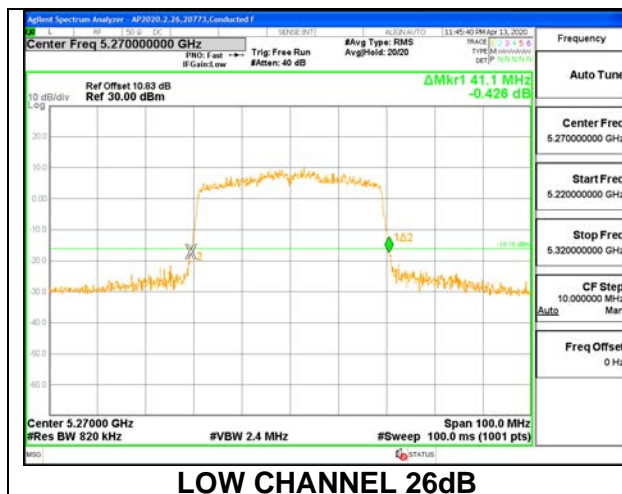

1TX ANT 5 MODE: 484 Tones, RU Index 65

Channel	Frequency (MHz)	26 dB Bandwidth (MHz)	99% Bandwidth (MHz)
Low	5270	41.10	37.6260
High	5310	41.00	37.6270