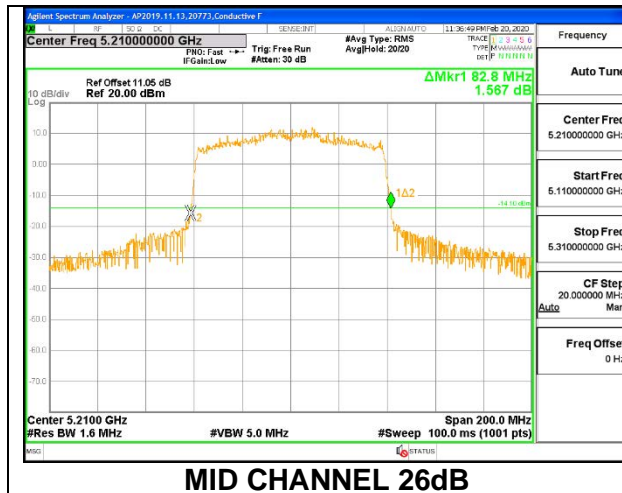

1TX ANT 5 MODE: 996 Tones, RU Index 67

Channel	Frequency (MHz)	26 dB Bandwidth (MHz)	99% Bandwidth (MHz)
Mid	5210	82.80	76.7790