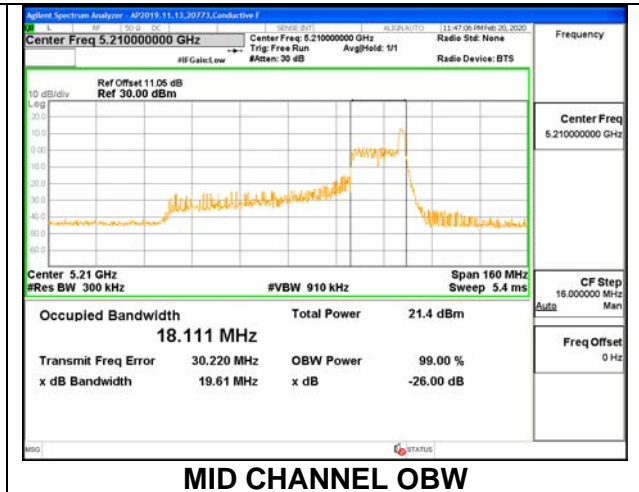

1TX ANT 5 MODE: 26 Tones, RU Index 36

Channel	Frequency (MHz)	26 dB Bandwidth (MHz)	99% Bandwidth (MHz)
Mid	5210	21.00	18.110