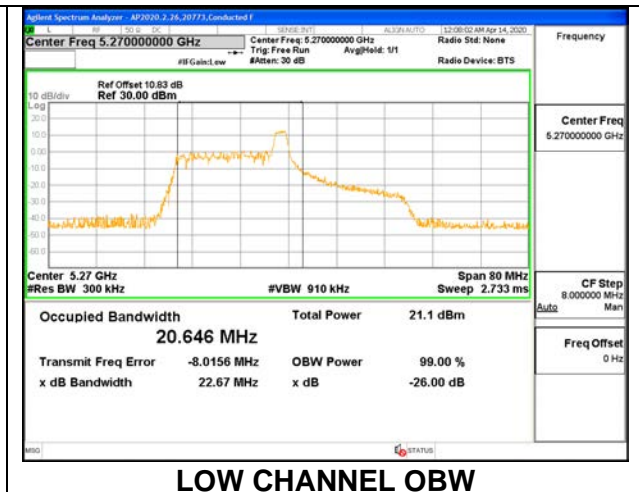

1TX ANT 5 MODE: 26 Tones, RU Index 0

Channel	Frequency (MHz)	26 dB Bandwidth (MHz)	99% Bandwidth (MHz)
Low	5270	22.70	20.6460
High	5310	22.70	21.2040