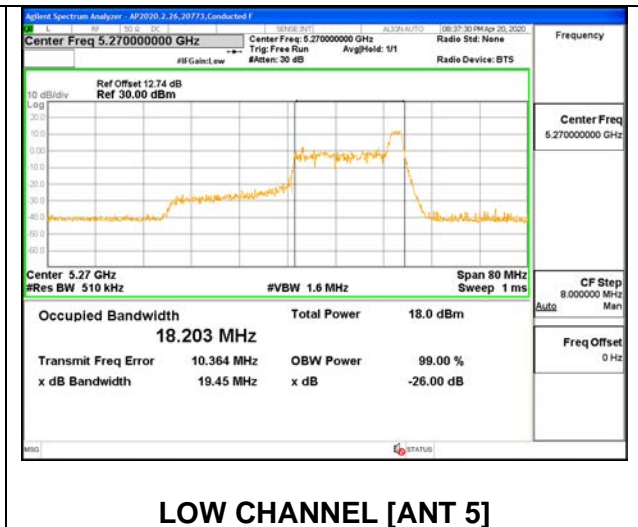

LOW CHANNEL OBW