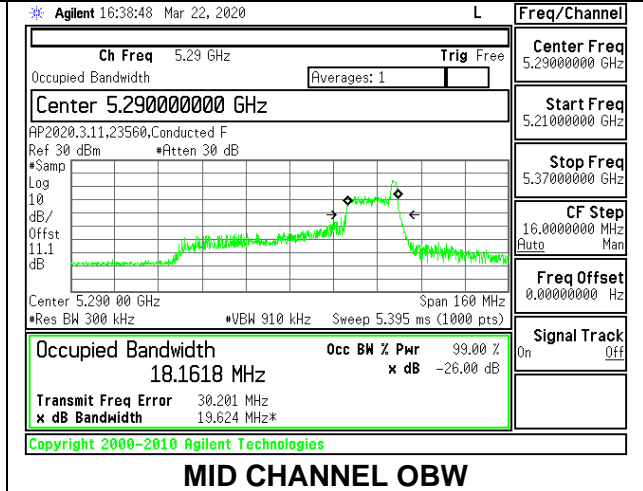

1TX ANT 6 MODE: 26 Tones, RU Index 36

Channel	Frequency (MHz)	26 dB Bandwidth (MHz)	99% Bandwidth (MHz)
Mid	5290	20.60	18.1618