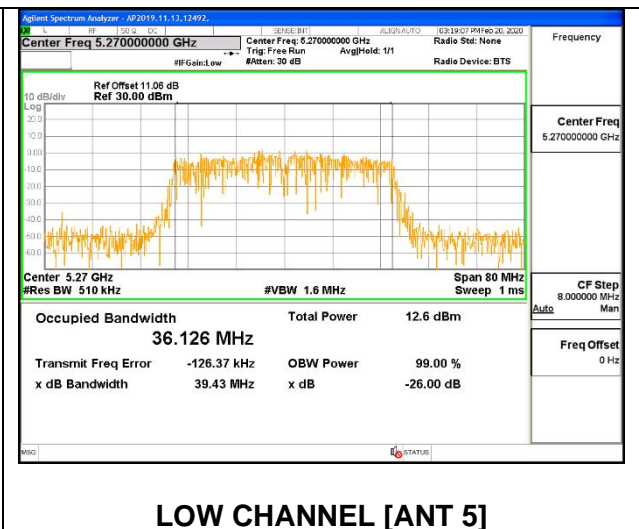

LOW CHANNEL OBW