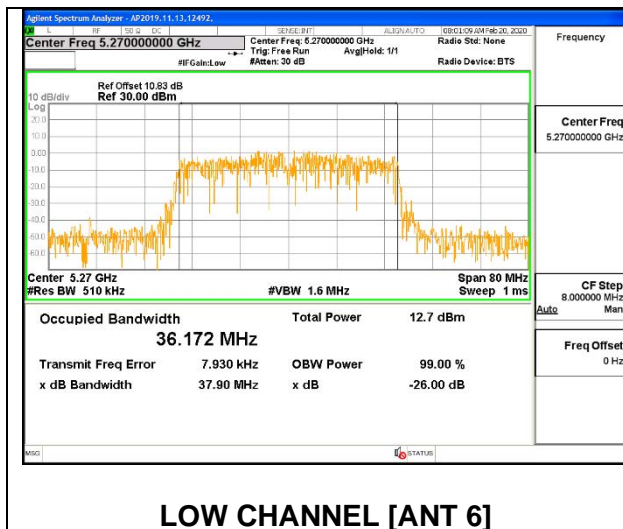

LOW CHANNEL OBW