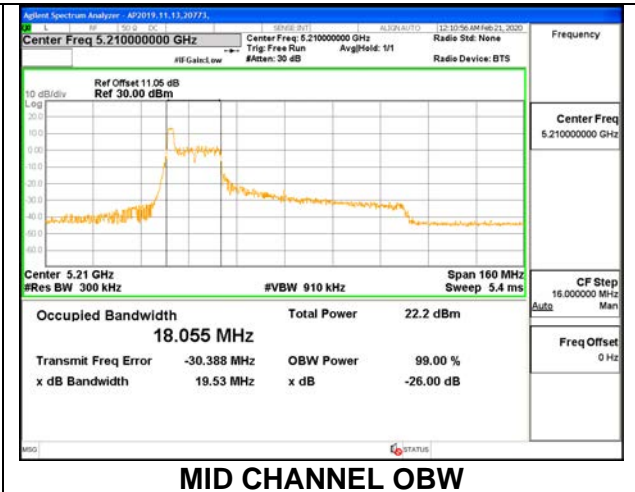

1TX ANT 5 MODE: 26 Tones, RU Index 0

Channel	Frequency (MHz)	26 dB Bandwidth (MHz)	99% Bandwidth (MHz)
Mid	5210	19.80	18.0550