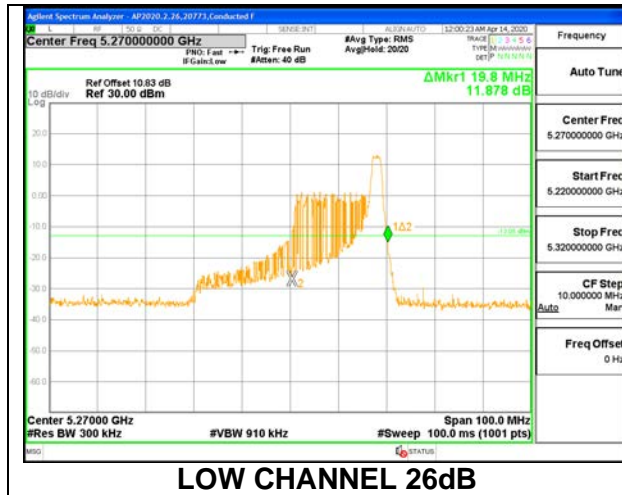

1TX ANT 5 MODE: 26 Tones, RU Index 17

Channel	Frequency (MHz)	26 dB Bandwidth (MHz)	99% Bandwidth (MHz)
Low	5270	19.80	18.20
High	5310	20.50	18.08