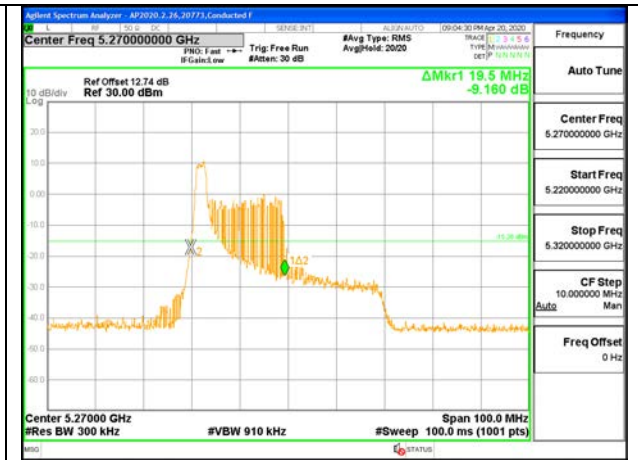

LOW CHANNEL [ANT 5]