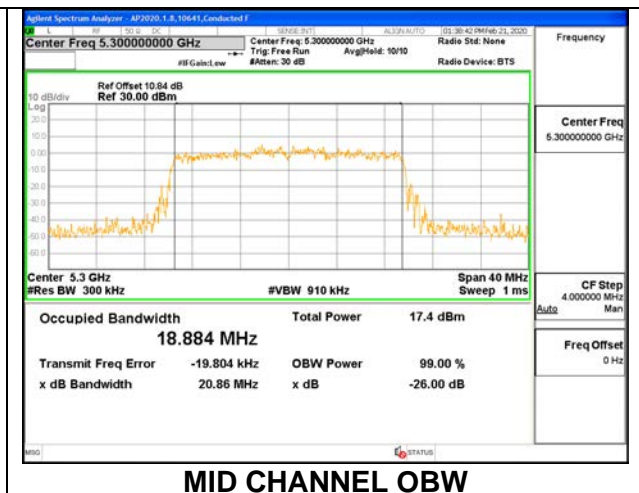

1TX ANT 6 MODE: 242 Tones, RU Index 61

Channel	Frequency (MHz)	26 dB Bandwidth (MHz)	99% Bandwidth (MHz)
Low	5260	21.40	18.8860
Mid	5300	21.45	18.8840
High	5320	21.40	18.8820