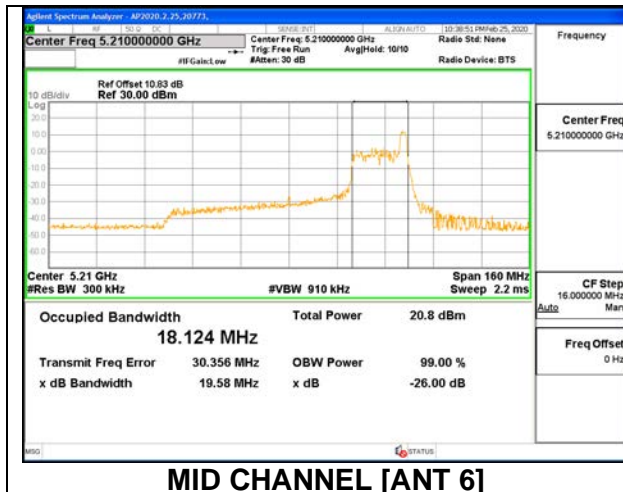

MID CHANNEL OBW