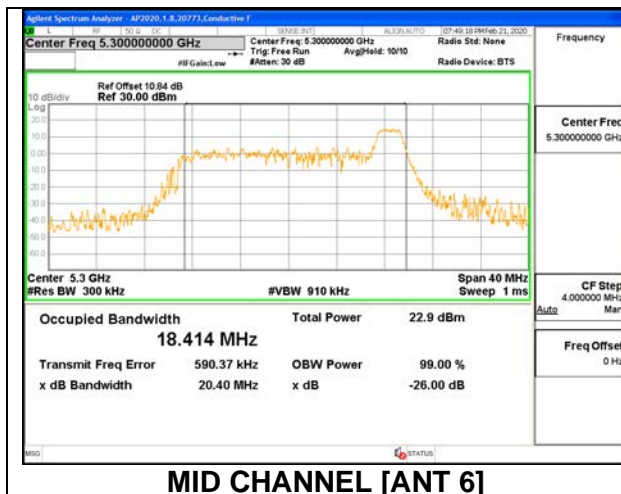

MID CHANNEL OBW