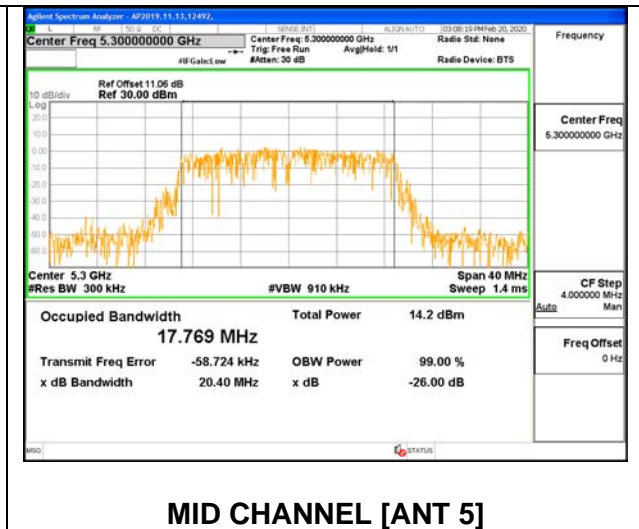

MID CHANNEL OBW