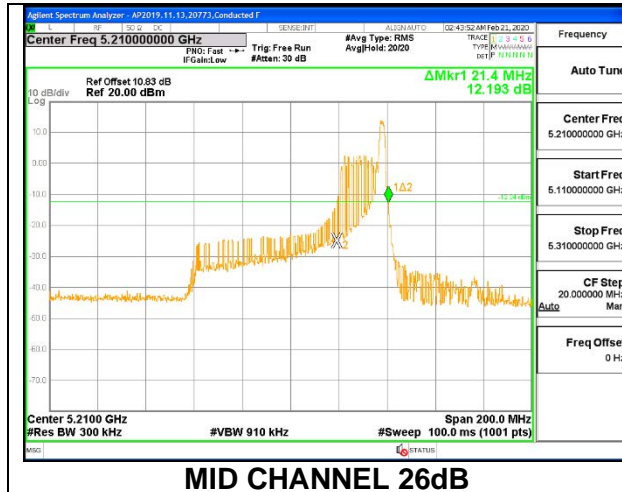

1TX ANT 6 MODE: 26 Tones, RU Index 36

Channel	Frequency (MHz)	26 dB Bandwidth (MHz)	99% Bandwidth (MHz)
Mid	5210	21.40	18.3050

1TX ANT 6 MODE: 996 Tones, RU Index 67

Channel	Frequency (MHz)	26 dB Bandwidth (MHz)	99% Bandwidth (MHz)
Mid	5210	82.80	76.6830