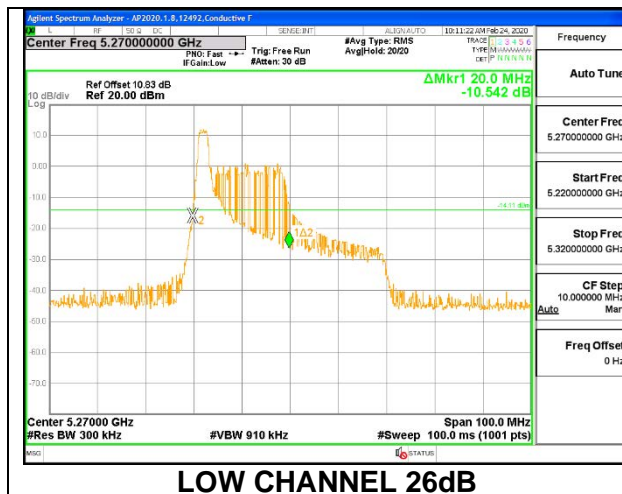

MID CHANNEL 26dB

MID CHANNEL OBW

8.2.11.802.11ax HE40 MODE IN THE 5.3 GHz BAND

1TX ANT 6 MODE: 26 Tones, RU Index 0

Channel	Frequency (MHz)	26 dB Bandwidth (MHz)	99% Bandwidth (MHz)
Low	5270	20.50	18.4440
High	5310	20.50	18.1010