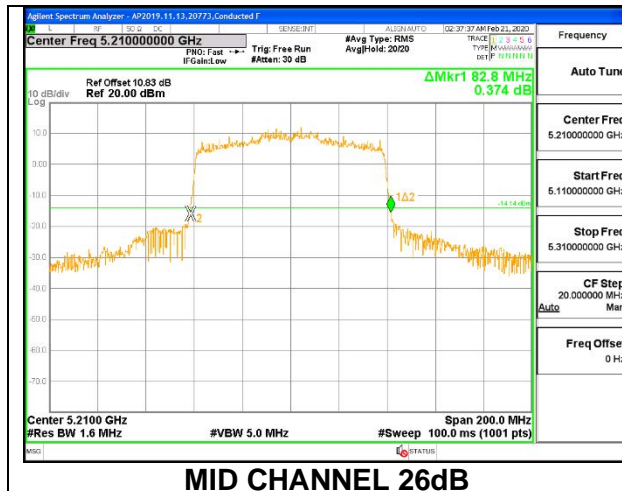

1TX ANT 6 MODE: 26 Tones, RU Index 36

Channel	Frequency (MHz)	26 dB Bandwidth (MHz)	99% Bandwidth (MHz)
Mid	5210	21.40	18.3050

1TX ANT 6 MODE: 996 Tones, RU Index 67

Channel	Frequency (MHz)	26 dB Bandwidth (MHz)	99% Bandwidth (MHz)
Mid	5210	82.80	76.6830