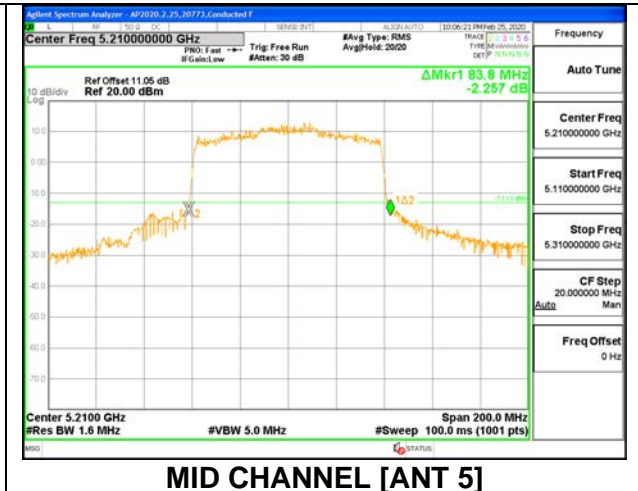

MID CHANNEL 26dB

MID CHANNEL OBW

2TX ANT 6 + ANT 5 OFDMA MODE: 996 Tones, RU Index 67

Channel	Frequency (MHz)	26 dB Bandwidth Antenna 6 (MHz)	26 dB Bandwidth Antenna 5 (MHz)	99% Bandwidth Antenna 6 (MHz)	99% Bandwidth Antenna 5 (MHz)
Mid	5210	83.00	83.80	76.5090	76.9070

MID CHANNEL 26dB

MID CHANNEL OBW

8.2.7. 802.11n HT20 MODE IN THE 5.3 GHz BAND

1TX ANT 6 MODE

Channel	Frequency	26dB Bandwidth	99% Bandwidth
	(MHz)	(MHz)	(MHz)
Low	5260	21.40	17.6770
Mid	5300	21.50	17.5850
High	5320	21.55	17.7850