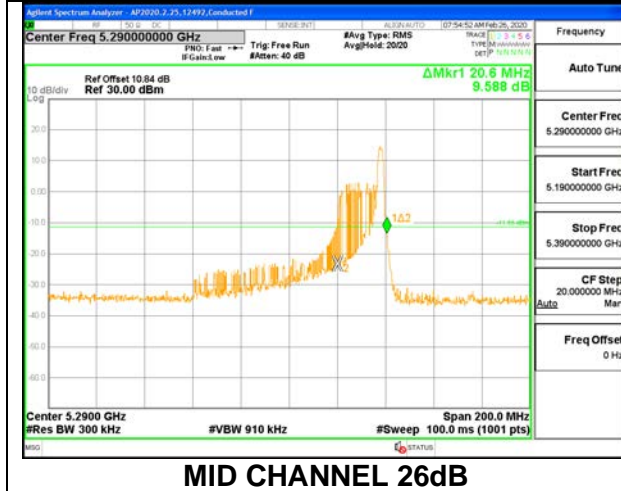

1TX ANT 6 MODE: 26 Tones, RU Index 36

Channel	Frequency (MHz)	26 dB Bandwidth (MHz)	99% Bandwidth (MHz)
Mid	5290	20.60	18.1618