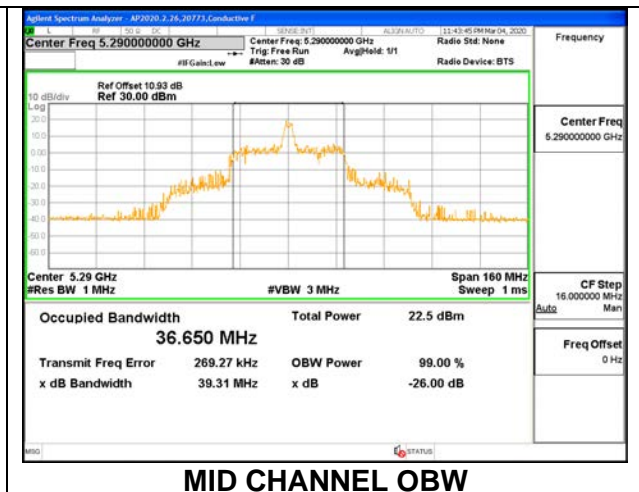

1TX ANT 6 MODE: 26 Tones, RU Index 18

Channel	Frequency	26 dB Bandwidth	99% Bandwidth
	(MHz)	(MHz)	(MHz)
Mid	5290	40.00	36.6500