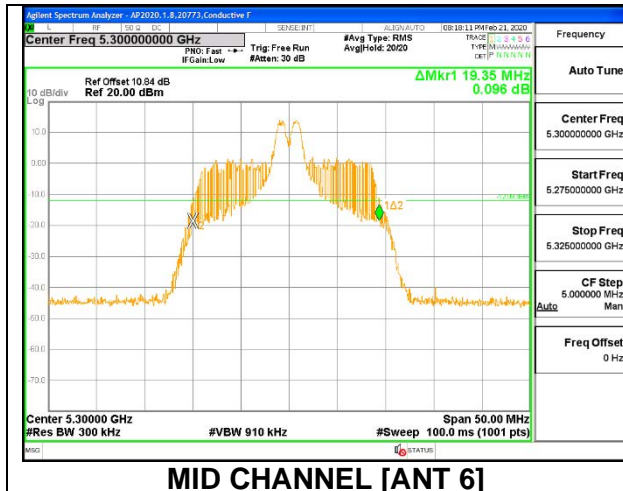

2TX ANT 6 + ANT 5 OFDMA MODE: 26 Tones, RU Index 4

Channel	Frequency (MHz)	26 dB Bandwidth Antenna 6 (MHz)	26 dB Bandwidth Antenna 5 (MHz)	99% Bandwidth Antenna 6 (MHz)	99% Bandwidth Antenna 5 (MHz)
Low	5260	19.50	18.20	17.2320	17.0000
Mid	5300	19.35	18.35	17.1040	16.9460
High	5320	19.10	18.45	17.1340	16.9700

MID CHANNEL 26dB