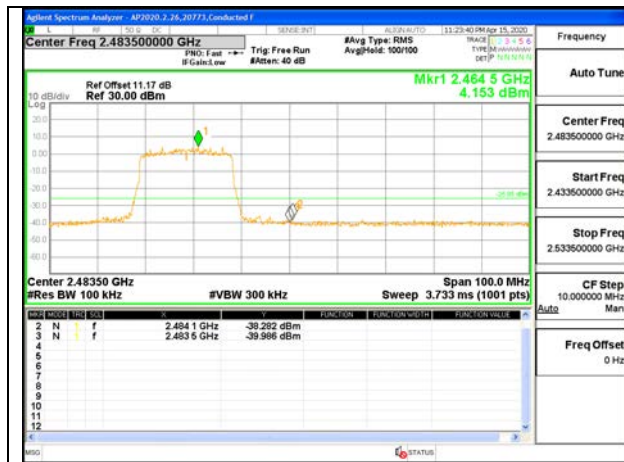

HIGH CHANNEL 11 BANDEDGE