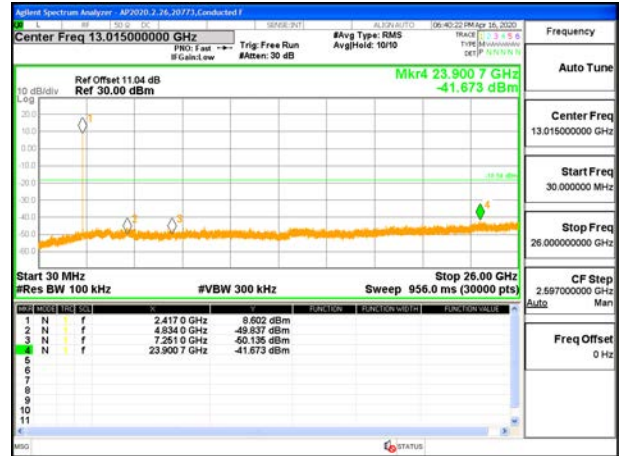

OUT-OF-BAND LOW CHANNEL 2 ANT 4

LOW CHANNEL 3 BANDEDGE ANT 4

OUT-OF-BAND LOW CHANNEL 3 ANT 4

MID CHANNEL REFERENCE LEVEL ANT 4

OUT-OF-BAND MID CHANNEL ANT 4

HIGH CHANNEL 9 BANDEDGE ANT 4

OUT-OF-BAND HIGH CHANNEL 9 ANT 4