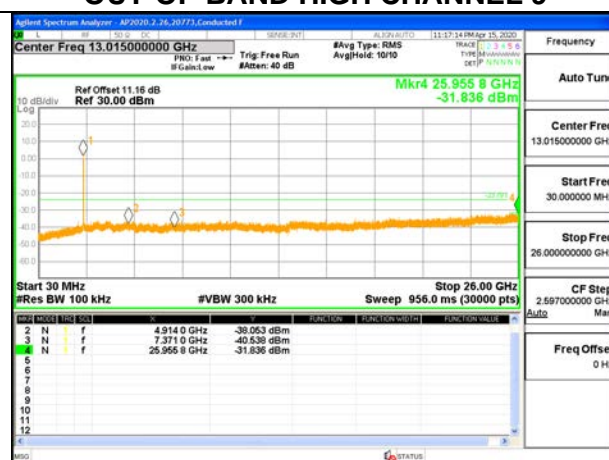

LOW CHANNEL 2 BANDEDGE

OUT-OF-BAND LOW CHANNEL 2

LOW CHANNEL 3 BANDEDGE

OUT-OF-BAND LOW CHANNEL 3

MID CHANNEL REFERENCE LEVEL

OUT-OF-BAND MID CHANNEL

HIGH CHANNEL 9 BANDEDGE

OUT-OF-BAND HIGH CHANNEL 9

HIGH CHANNEL 10 BANDEDGE

OUT-OF-BAND HIGH CHANNEL 10

HIGH CHANNEL 11 BANDEDGE

OUT-OF-BAND HIGH CHANNEL 11

HIGH CHANNEL 12 BANDEDGE

OUT-OF-BAND HIGH CHANNEL 12

HIGH CHANNEL 13 BANDEDGE

OUT-OF-BAND HIGH CHANNEL 13

9.6.5. 802.11ax HE20 OFDMA MODE 2TX

ANT 4 + ANT 3 2TX 26-Tones, RU Index 0

LOW CHANNEL 1 BANDEDGE ANT 4

OUT-OF-BAND LOW CHANNEL 1 ANT 4

LOW CHANNEL 2 BANDEDGE ANT 4

OUT-OF-BAND LOW CHANNEL 2 ANT 4

LOW CHANNEL 3 BANDEDGE ANT 4