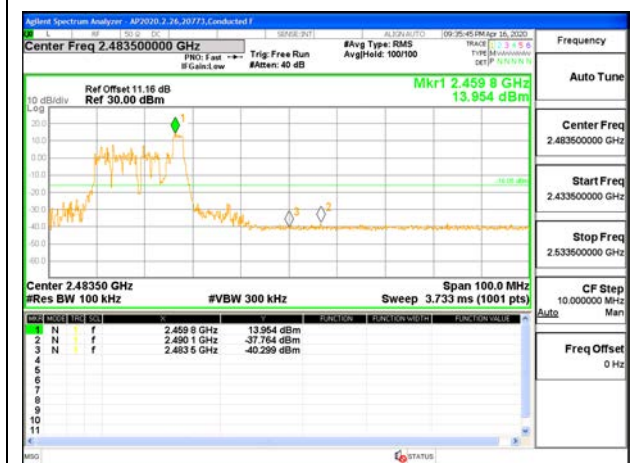

LOW CHANNEL 3 BANDEDGE ANT 3

OUT-OF-BAND LOW CHANNEL 3 ANT 3

MID CHANNEL REFERENCE LEVEL ANT 3

OUT-OF-BAND MID CHANNEL ANT 3

HIGH CHANNEL 9 BANDEDGE ANT 3

OUT-OF-BAND HIGH CHANNEL 9 ANT 3

HIGH CHANNEL 10 BANDEDGE ANT 3

OUT-OF-BAND HIGH CHANNEL 10 ANT 3