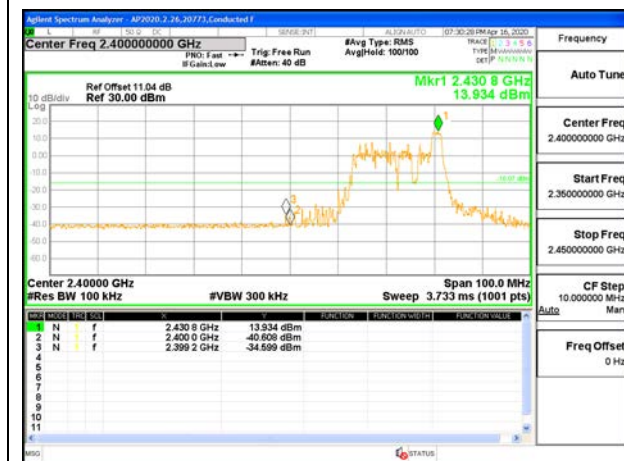

LOW CHANNEL 3 BANDEDGE ANT 4