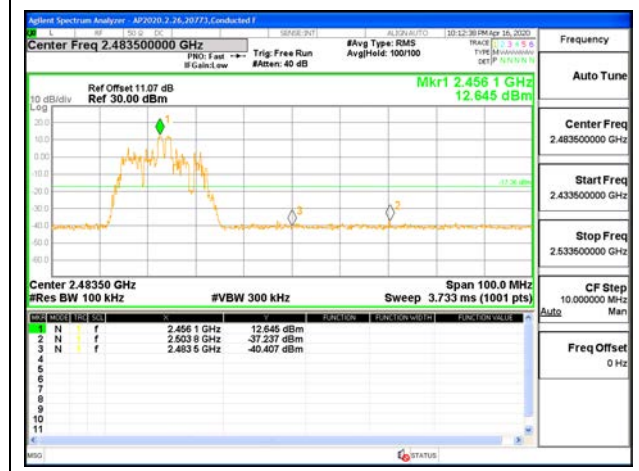

OUT-OF-BAND LOW CHANNEL 2 ANT 4

LOW CHANNEL 3 BANDEDGE ANT 4

OUT-OF-BAND LOW CHANNEL 3 ANT 4

MID CHANNEL REFERENCE LEVEL ANT 4

OUT-OF-BAND MID CHANNEL ANT 4

HIGH CHANNEL 9 BANDEDGE ANT 4

OUT-OF-BAND HIGH CHANNEL 9 ANT 4