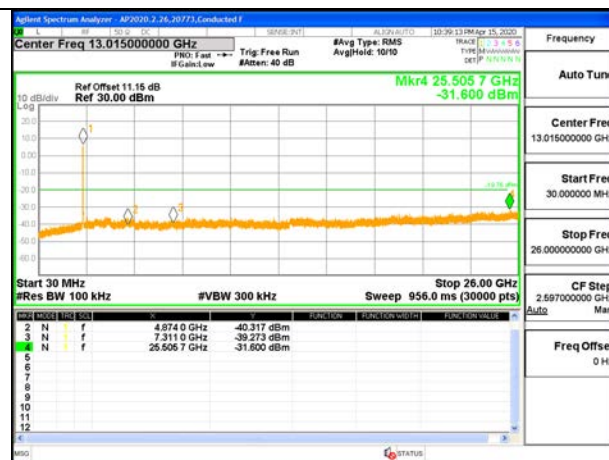

LOW CHANNEL 2 BANDEDGE

OUT-OF-BAND LOW CHANNEL 2

LOW CHANNEL 3 BANDEDGE

OUT-OF-BAND LOW CHANNEL 3

MID CHANNEL REFERENCE LEVEL

OUT-OF-BAND MID CHANNEL

HIGH CHANNEL 9 BANDEDGE

OUT-OF-BAND HIGH CHANNEL 9