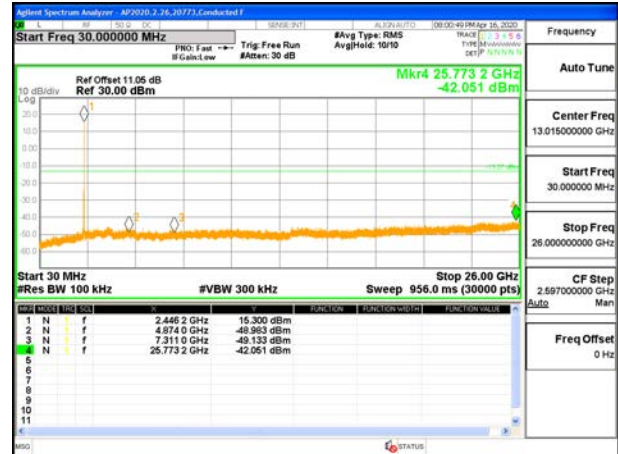

OUT-OF-BAND LOW CHANNEL 1 ANT 4

LOW CHANNEL 2 BANDEDGE ANT 4

OUT-OF-BAND LOW CHANNEL 2 ANT 4

LOW CHANNEL 3 BANDEDGE ANT 4

OUT-OF-BAND LOW CHANNEL 3 ANT 4

MID CHANNEL REFERENCE LEVEL ANT 4

OUT-OF-BAND MID CHANNEL ANT 4