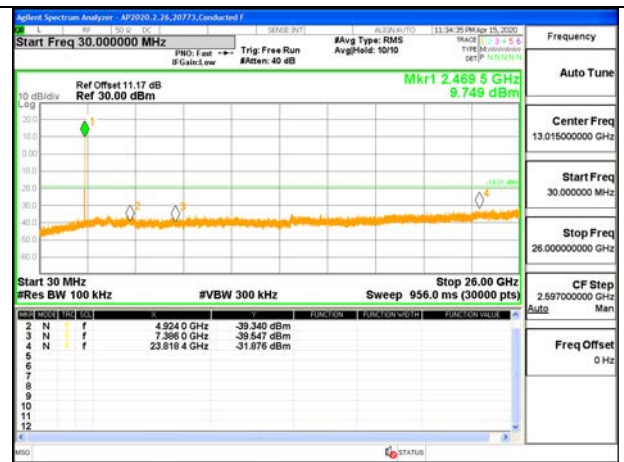

1TX ANT 3 26-Tone RU Index 8

IN-BAND REFERENCE LEVEL

OUT-OF-BAND MID CHANNEL

HIGH CHANNEL 9 BANDEdge

OUT-OF-BAND HIGH CHANNEL 9

HIGH CHANNEL 10 BANDEdge

OUT-OF-BAND HIGH CHANNEL 10

HIGH CHANNEL 11 BANDEDGE