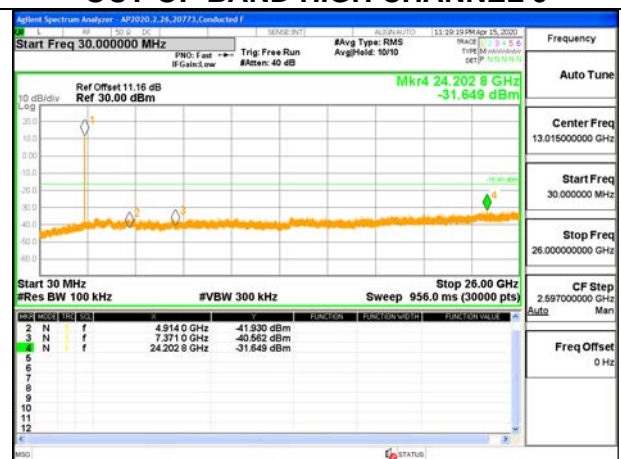

1TX ANT 3 26-Tone RU Index 8

IN-BAND REFERENCE LEVEL

OUT-OF-BAND MID CHANNEL

HIGH CHANNEL 9 BANDEdge

OUT-OF-BAND HIGH CHANNEL 9

HIGH CHANNEL 10 BANDEdge

OUT-OF-BAND HIGH CHANNEL 10

HIGH CHANNEL 11 BANDEDGE