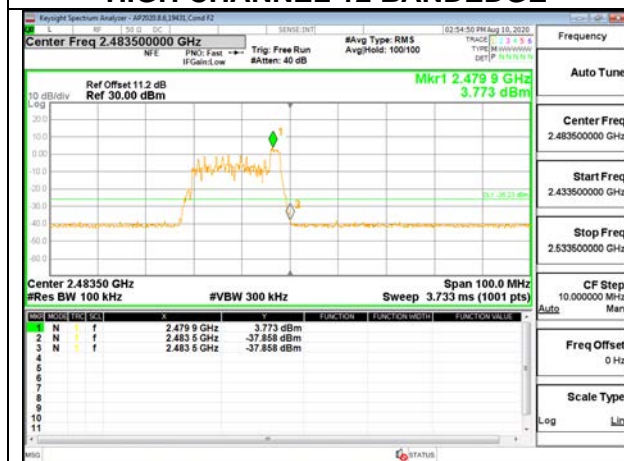

HIGH CHANNEL 13 BANDEDGE