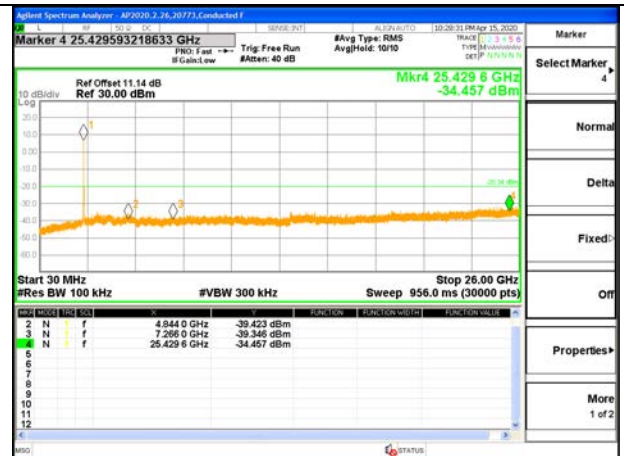

OUT-OF-BAND HIGH CHANNEL 11

HIGH CHANNEL 12 BANDEDGE

OUT-OF-BAND HIGH CHANNEL 12

HIGH CHANNEL 13 BANDEDGE

OUT-OF-BAND HIGH CHANNEL 13

1TX ANT 3 242-Tone RU Index 61

LOW CHANNEL 1 BANDEDGE

OUT-OF-BAND LOW CHANNEL 1

LOW CHANNEL 2 BANDEDGE

OUT-OF-BAND LOW CHANNEL 2

LOW CHANNEL 3 BANDEDGE

OUT-OF-BAND LOW CHANNEL 3

MID CHANNEL REFERENCE LEVEL

OUT-OF-BAND MID CHANNEL

HIGH CHANNEL 9 BANDEDGE

OUT-OF-BAND HIGH CHANNEL 9