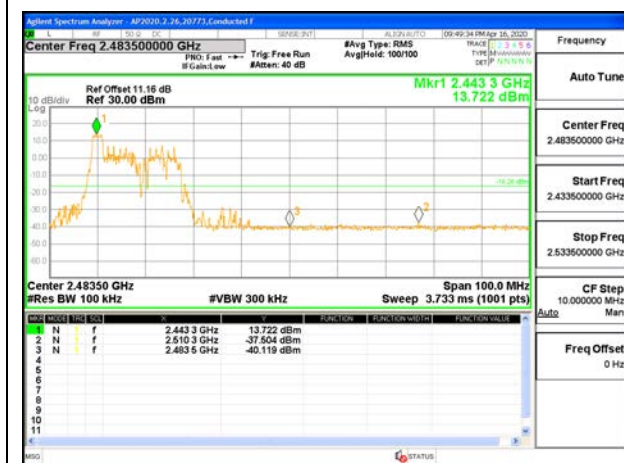

OUT-OF-BAND LOW CHANNEL 1 ANT 3

LOW CHANNEL 2 BANDEGE ANT 3

OUT-OF-BAND LOW CHANNEL 2 ANT 3

LOW CHANNEL 3 BANDEGE ANT 3

OUT-OF-BAND LOW CHANNEL 3 ANT 3

MID CHANNEL REFERENCE LEVEL ANT 3

OUT-OF-BAND MID CHANNEL ANT 3