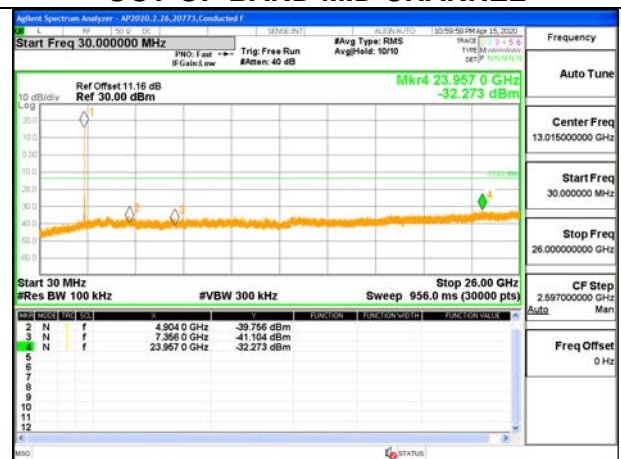

1TX ANT 3 26-Tone RU Index 8

IN-BAND REFERENCE LEVEL

OUT-OF-BAND MID CHANNEL

HIGH CHANNEL 9 BANDEdge

OUT-OF-BAND HIGH CHANNEL 9

HIGH CHANNEL 10 BANDEdge

OUT-OF-BAND HIGH CHANNEL 10

HIGH CHANNEL 11 BANDEDGE