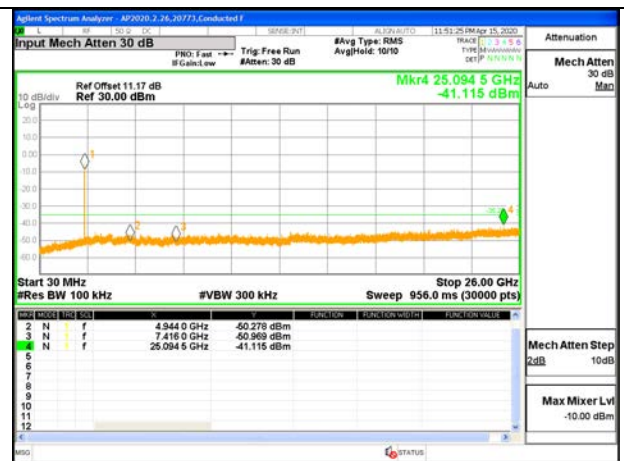

HIGH CHANNEL 10 BANDEDGE

OUT-OF-BAND HIGH CHANNEL 10

HIGH CHANNEL 11 BANDEDGE

OUT-OF-BAND HIGH CHANNEL 11

HIGH CHANNEL 12 BANDEDGE

OUT-OF-BAND HIGH CHANNEL 12

HIGH CHANNEL 13 BANDEDGE

OUT-OF-BAND HIGH CHANNEL 13

9.6.5. 802.11ax HE20 OFDMA MODE 2TX

ANT 4 + ANT 3 2TX 26-Tones, RU Index 0

LOW CHANNEL 1 BANDEDGE ANT 4

OUT-OF-BAND LOW CHANNEL 1 ANT 4

LOW CHANNEL 2 BANDEDGE ANT 4

OUT-OF-BAND LOW CHANNEL 2 ANT 4

LOW CHANNEL 3 BANDEDGE ANT 4