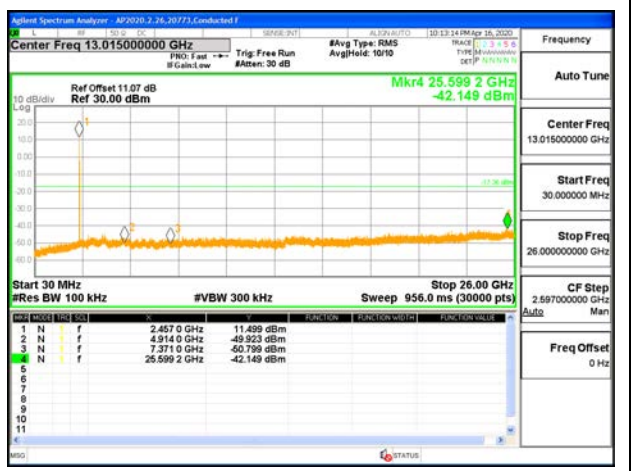

OUT-OF-BAND HIGH CHANNEL 10 ANT 4