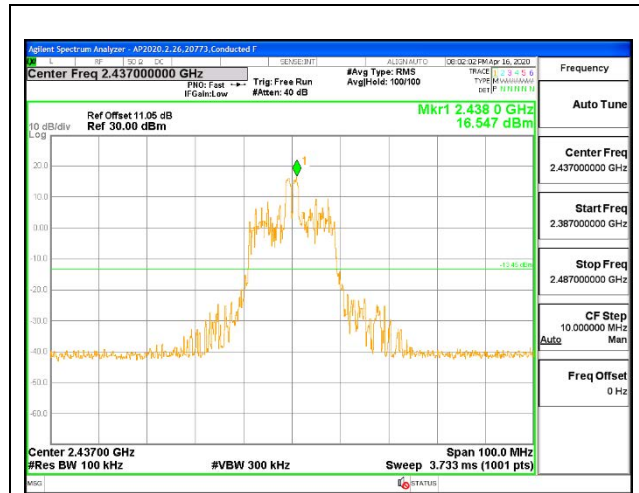

MID CHANNEL REFERENCE LEVEL ANT 4