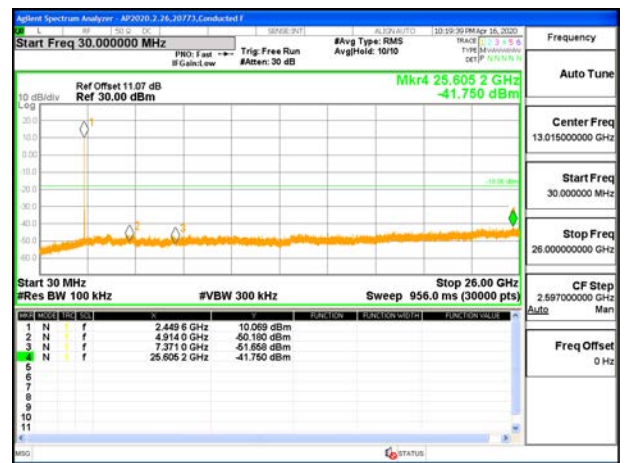

OUT-OF-BAND LOW CHANNEL 3 ANT 4

MID CHANNEL REFERENCE LEVEL ANT 4

OUT-OF-BAND MID CHANNEL ANT 4

HIGH CHANNEL 9 BANDEDGE ANT 4

OUT-OF-BAND HIGH CHANNEL 9 ANT 4

HIGH CHANNEL 10 BANDEDGE ANT 4

OUT-OF-BAND HIGH CHANNEL 10 ANT 4