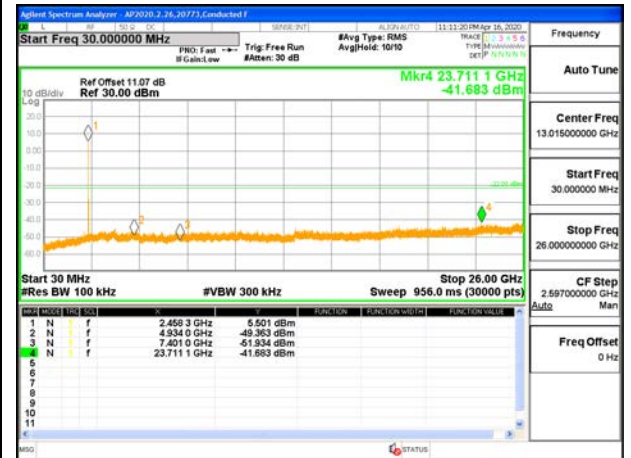

OUT-OF-BAND HIGH CHANNEL 12 ANT 4