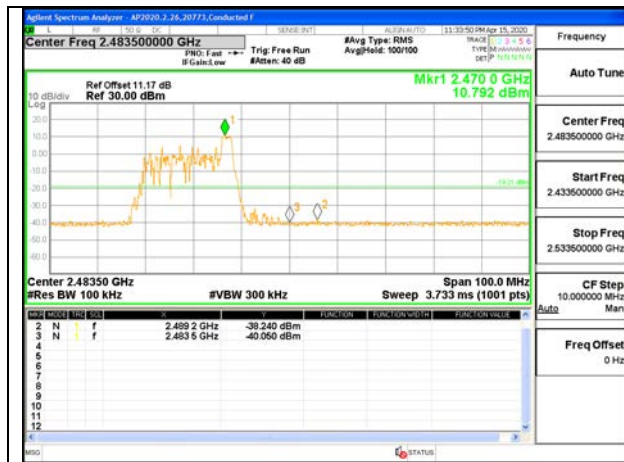

1TX ANT 3 26-Tone RU Index 8

IN-BAND REFERENCE LEVEL

OUT-OF-BAND MID CHANNEL

HIGH CHANNEL 9 BANDEdge

OUT-OF-BAND HIGH CHANNEL 9

HIGH CHANNEL 10 BANDEdge

OUT-OF-BAND HIGH CHANNEL 10

HIGH CHANNEL 11 BANDEDGE