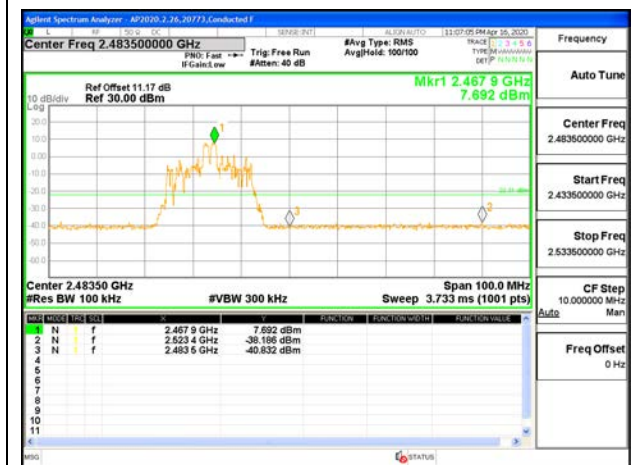

HIGH CHANNEL 12 BANDEGE ANT 3