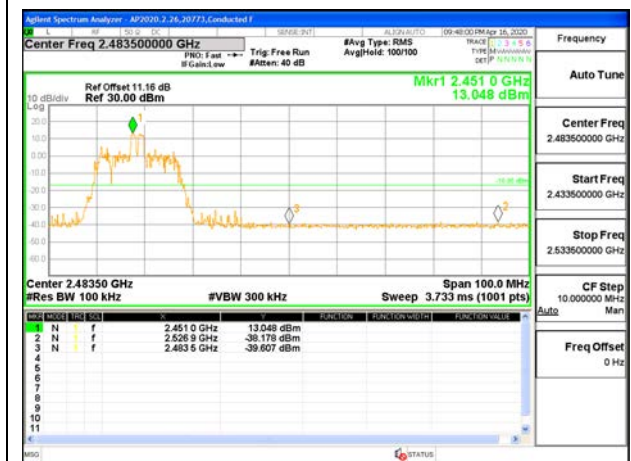

HIGH CHANNEL 9 BANDEDGE ANT 3