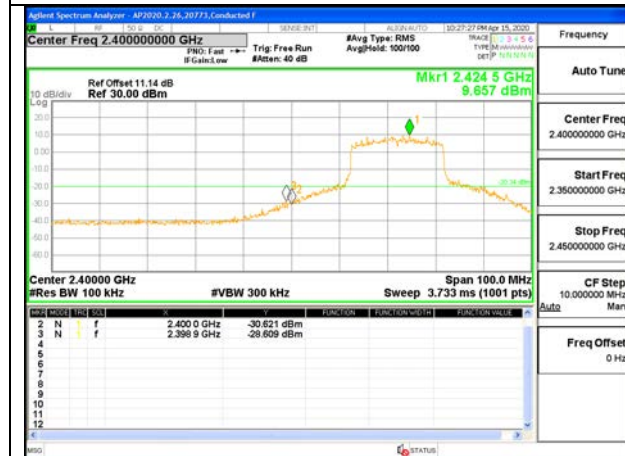

LOW CHANNEL 2 BANDEDGE

OUT-OF-BAND LOW CHANNEL 2

LOW CHANNEL 3 BANDEDGE

OUT-OF-BAND LOW CHANNEL 3

MID CHANNEL REFERENCE LEVEL

OUT-OF-BAND MID CHANNEL

HIGH CHANNEL 9 BANDEDGE

OUT-OF-BAND HIGH CHANNEL 9