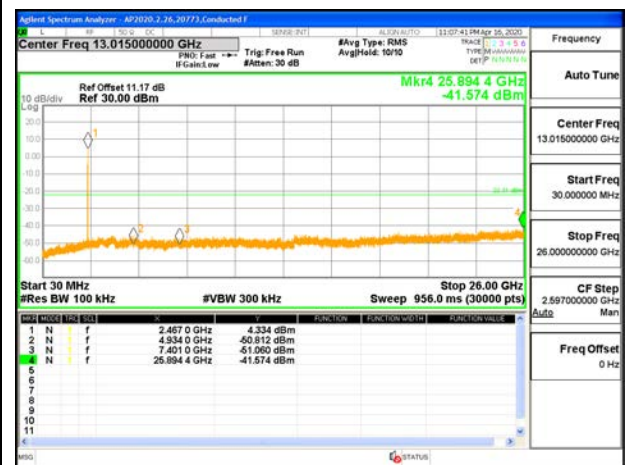

OUT-OF-BAND HIGH CHANNEL 12 ANT 3