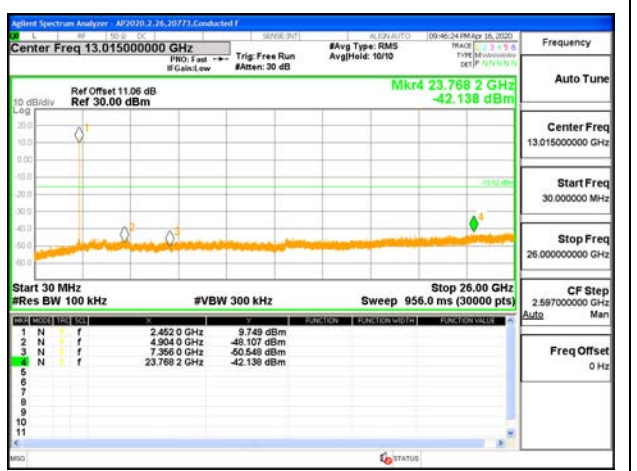

OUT-OF-BAND LOW CHANNEL 2 ANT 4

LOW CHANNEL 3 BANDEDGE ANT 4

OUT-OF-BAND LOW CHANNEL 3 ANT 4

MID CHANNEL REFERENCE LEVEL ANT 4

OUT-OF-BAND MID CHANNEL ANT 4

HIGH CHANNEL 9 BANDEDGE ANT 4

OUT-OF-BAND HIGH CHANNEL 9 ANT 4