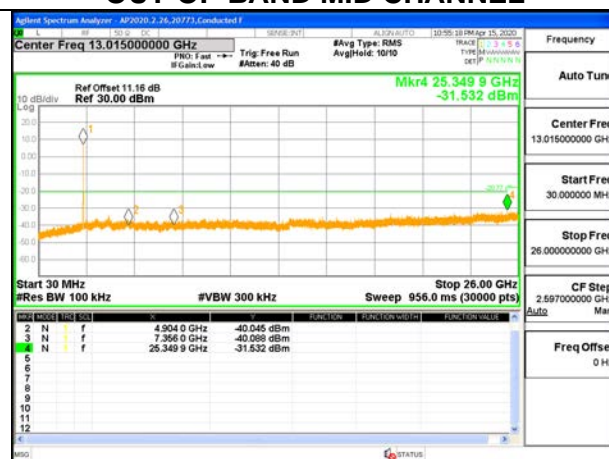

LOW CHANNEL 2 BANDEDGE

OUT-OF-BAND LOW CHANNEL 2

LOW CHANNEL 3 BANDEDGE

OUT-OF-BAND LOW CHANNEL 3

MID CHANNEL REFERENCE LEVEL

OUT-OF-BAND MID CHANNEL

HIGH CHANNEL 9 BANDEDGE

OUT-OF-BAND HIGH CHANNEL 9