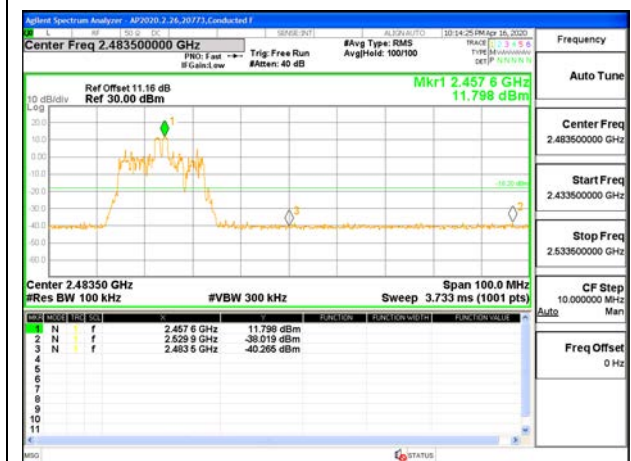

MID CHANNEL REFERENCE LEVEL ANT 3

OUT-OF-BAND MID CHANNEL ANT 3

HIGH CHANNEL 9 BANDEDGE ANT 3

OUT-OF-BAND HIGH CHANNEL 9 ANT 3

HIGH CHANNEL 10 BANDEDGE ANT 3

OUT-OF-BAND HIGH CHANNEL 10 ANT 3

HIGH CHANNEL 11 BANDEGE ANT 3