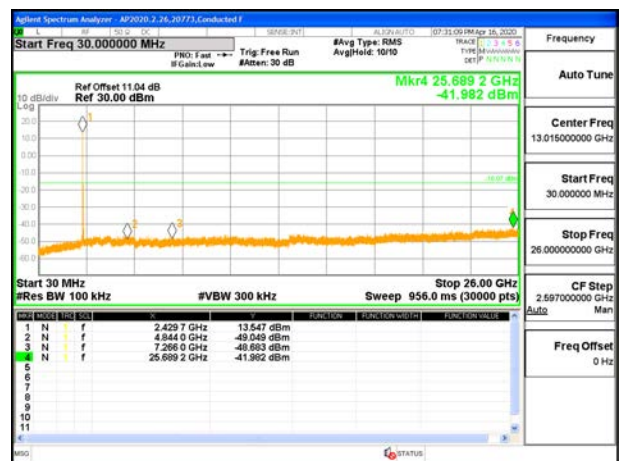

OUT-OF-BAND LOW CHANNEL 1 ANT 4

LOW CHANNEL 2 BANDEDGE ANT 4

OUT-OF-BAND LOW CHANNEL 2 ANT 4

LOW CHANNEL 3 BANDEDGE ANT 4

OUT-OF-BAND LOW CHANNEL 3 ANT 4

MID CHANNEL REFERENCE LEVEL ANT 4

OUT-OF-BAND MID CHANNEL ANT 4