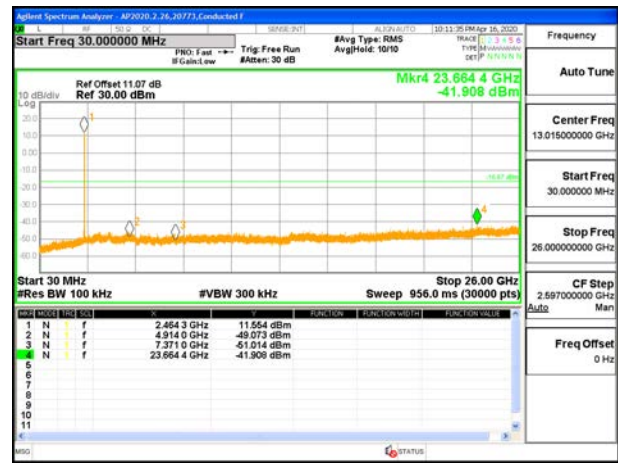

OUT-OF-BAND HIGH CHANNEL 10 ANT 4