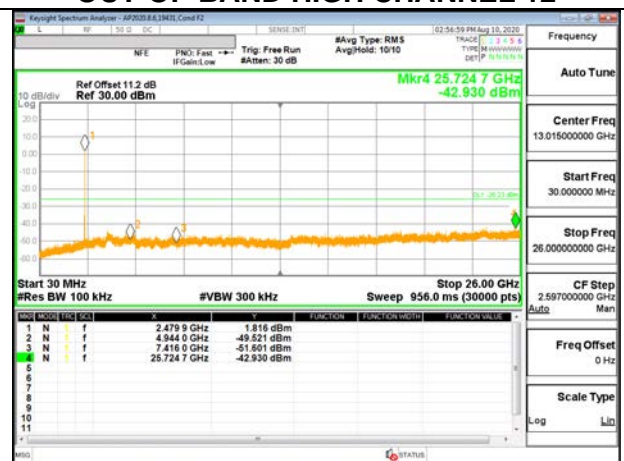

OUT-OF-BAND HIGH CHANNEL 11

HIGH CHANNEL 12 BANDEDGE

OUT-OF-BAND HIGH CHANNEL 12

HIGH CHANNEL 13 BANDEDGE

OUT-OF-BAND HIGH CHANNEL 13

1TX ANT 3 242-Tone RU Index 61

LOW CHANNEL 1 BANDEDGE

OUT-OF-BAND LOW CHANNEL 1

LOW CHANNEL 2 BANDEDGE

OUT-OF-BAND LOW CHANNEL 2

LOW CHANNEL 3 BANDEDGE

OUT-OF-BAND LOW CHANNEL 3

MID CHANNEL REFERENCE LEVEL

OUT-OF-BAND MID CHANNEL

HIGH CHANNEL 9 BANDEDGE

OUT-OF-BAND HIGH CHANNEL 9