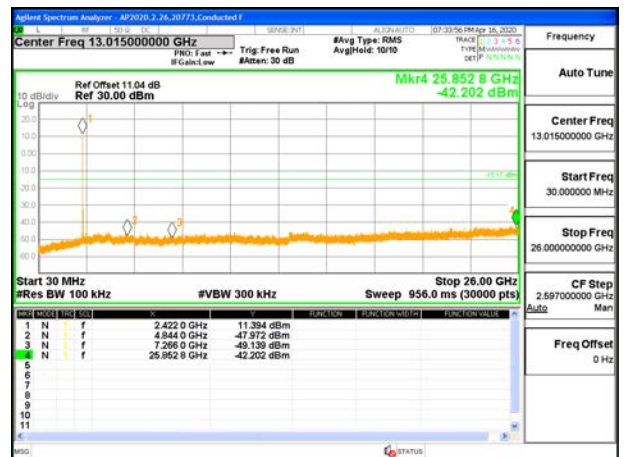

OUT-OF-BAND LOW CHANNEL 3 ANT 4