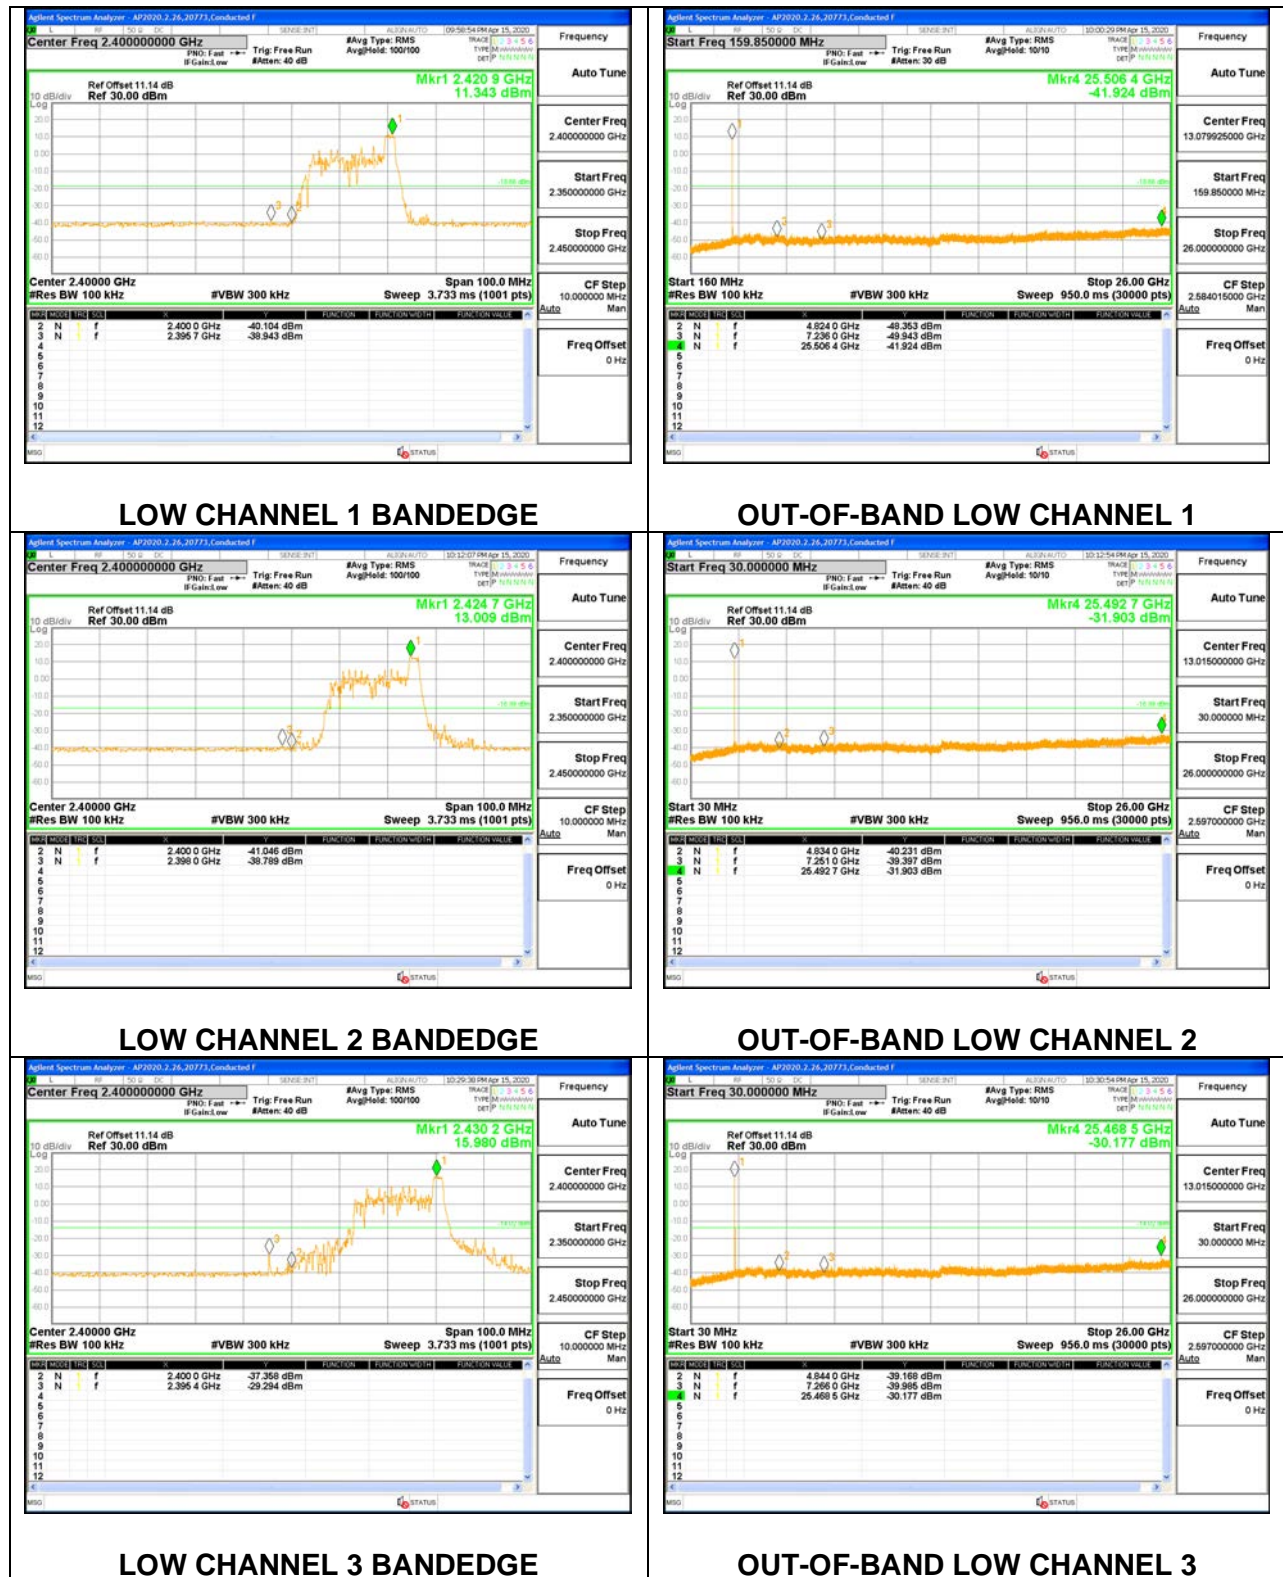

1TX ANT 3 26-Tone RU Index 8

IN-BAND REFERENCE LEVEL

OUT-OF-BAND MID CHANNEL

HIGH CHANNEL 9 BANDEdge

OUT-OF-BAND HIGH CHANNEL 9

HIGH CHANNEL 10 BANDEdge

OUT-OF-BAND HIGH CHANNEL 10

HIGH CHANNEL 11 BANDEDGE

OUT-OF-BAND HIGH CHANNEL 11

HIGH CHANNEL 12 BANDEDGE

OUT-OF-BAND HIGH CHANNEL 12

HIGH CHANNEL 13 BANDEDGE

OUT-OF-BAND HIGH CHANNEL 13

1TX ANT 3 242-Tone RU Index 61

LOW CHANNEL 1 BANDEDGE

OUT-OF-BAND LOW CHANNEL 1

LOW CHANNEL 2 BANDEDGE

OUT-OF-BAND LOW CHANNEL 2

LOW CHANNEL 3 BANDEDGE

OUT-OF-BAND LOW CHANNEL 3

MID CHANNEL REFERENCE LEVEL

OUT-OF-BAND MID CHANNEL

HIGH CHANNEL 9 BANDEDGE

OUT-OF-BAND HIGH CHANNEL 9