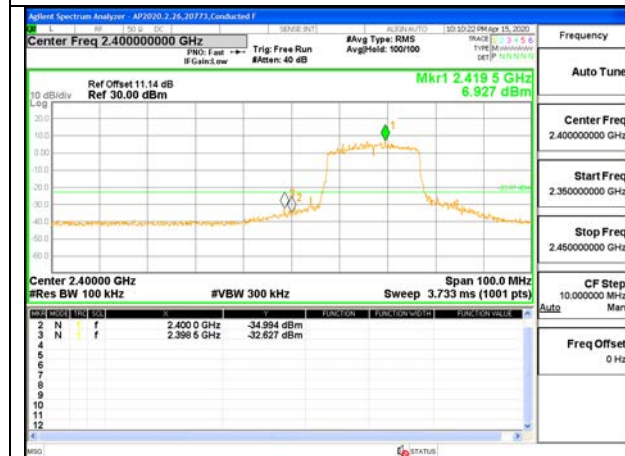

LOW CHANNEL 2 BANDEDGE

OUT-OF-BAND LOW CHANNEL 2

LOW CHANNEL 3 BANDEDGE

OUT-OF-BAND LOW CHANNEL 3

MID CHANNEL REFERENCE LEVEL

OUT-OF-BAND MID CHANNEL

HIGH CHANNEL 9 BANDEDGE

OUT-OF-BAND HIGH CHANNEL 9