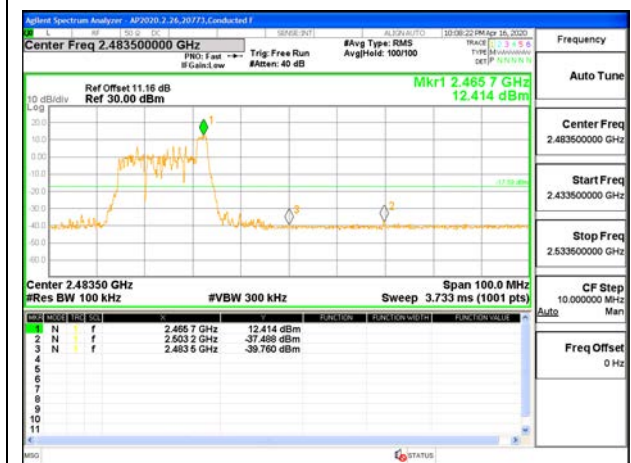

LOW CHANNEL 3 BANDEDGE ANT 3

OUT-OF-BAND LOW CHANNEL 3 ANT 3

MID CHANNEL REFERENCE LEVEL ANT 3

OUT-OF-BAND MID CHANNEL ANT 3

HIGH CHANNEL 9 BANDEDGE ANT 3

OUT-OF-BAND HIGH CHANNEL 9 ANT 3

HIGH CHANNEL 10 BANDEDGE ANT 3