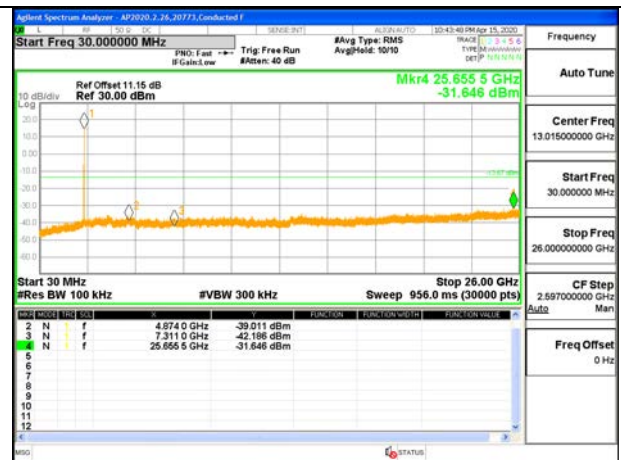

1TX ANT 3 26-Tone RU Index 8

IN-BAND REFERENCE LEVEL

OUT-OF-BAND MID CHANNEL

HIGH CHANNEL 9 BANDEdge

OUT-OF-BAND HIGH CHANNEL 9

HIGH CHANNEL 10 BANDEdge

OUT-OF-BAND HIGH CHANNEL 10

HIGH CHANNEL 11 BANDEDGE