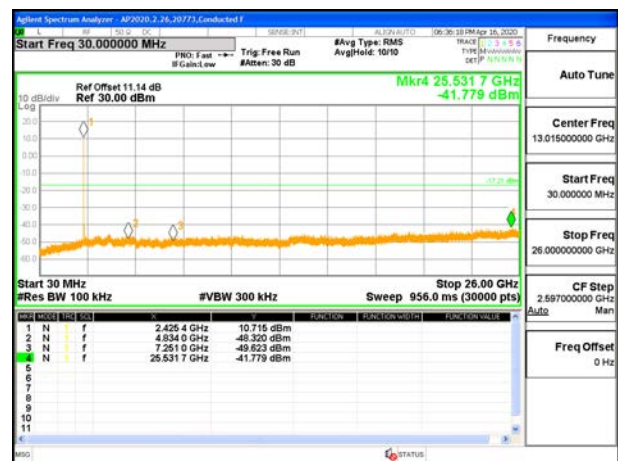

OUT-OF-BAND HIGH CHANNEL 12 ANT 4

HIGH CHANNEL 13 BANDEGE ANT 4

OUT-OF-BAND HIGH CHANNEL 13 ANT 4

LOW CHANNEL 1 BANDEDGE ANT 3

OUT-OF-BAND LOW CHANNEL 1 ANT 3

LOW CHANNEL 2 BANDEDGE ANT 3

OUT-OF-BAND LOW CHANNEL 2 ANT 3