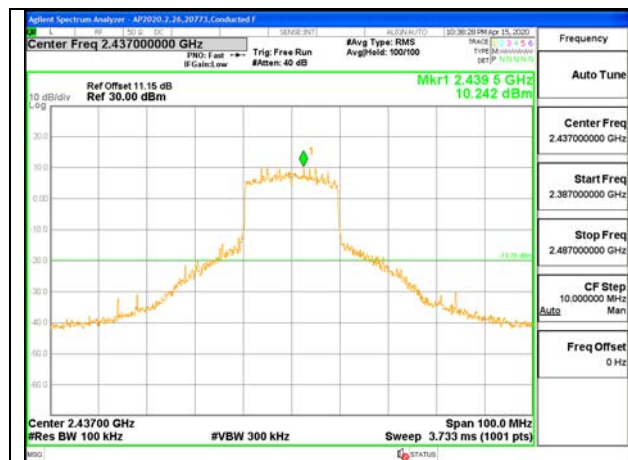

LOW CHANNEL 2 BANDEDGE

OUT-OF-BAND LOW CHANNEL 2

LOW CHANNEL 3 BANDEDGE

OUT-OF-BAND LOW CHANNEL 3

MID CHANNEL REFERENCE LEVEL

OUT-OF-BAND MID CHANNEL

HIGH CHANNEL 9 BANDEDGE

OUT-OF-BAND HIGH CHANNEL 9

HIGH CHANNEL 10 BANDEDGE

OUT-OF-BAND HIGH CHANNEL 10

HIGH CHANNEL 11 BANDEDGE

OUT-OF-BAND HIGH CHANNEL 11

HIGH CHANNEL 12 BANDEDGE

OUT-OF-BAND HIGH CHANNEL 12

HIGH CHANNEL 13 BANDEDGE

OUT-OF-BAND HIGH CHANNEL 13