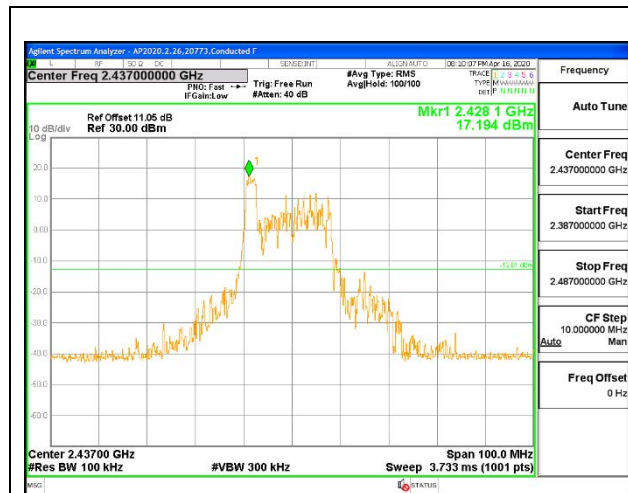

MID CHANNEL REFERENCE LEVEL ANT 4