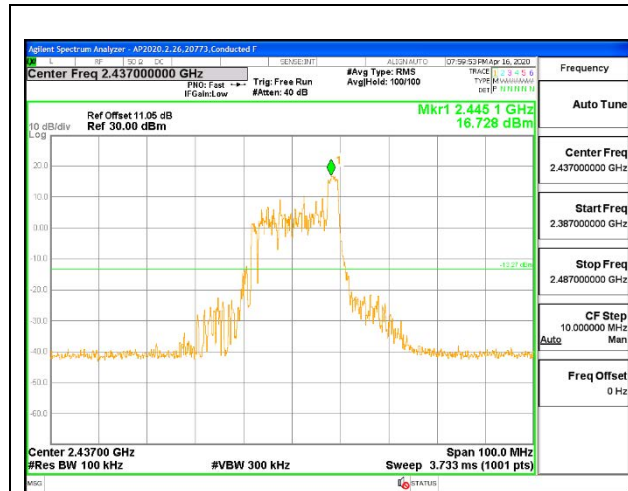

OUT-OF-BAND LOW CHANNEL 1 ANT 4

LOW CHANNEL 2 BANDEDGE ANT 4

OUT-OF-BAND LOW CHANNEL 2 ANT 4

LOW CHANNEL 3 BANDEDGE ANT 4

OUT-OF-BAND LOW CHANNEL 3 ANT 4

MID CHANNEL REFERENCE LEVEL ANT 4

OUT-OF-BAND MID CHANNEL ANT 4