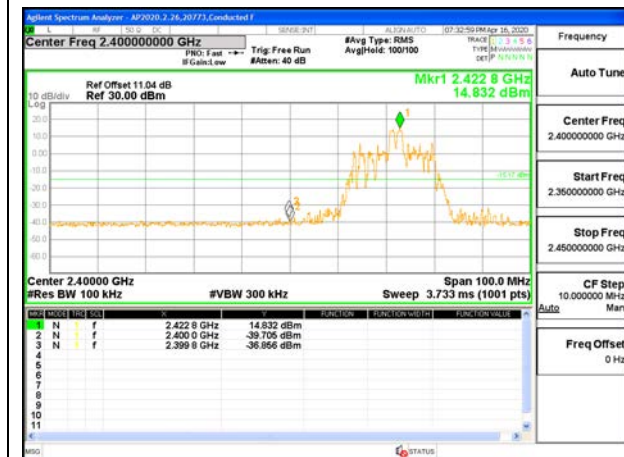

OUT-OF-BAND LOW CHANNEL 2 ANT 4

LOW CHANNEL 3 BANDEDGE ANT 4

OUT-OF-BAND LOW CHANNEL 3 ANT 4

MID CHANNEL REFERENCE LEVEL ANT 4

OUT-OF-BAND MID CHANNEL ANT 4

HIGH CHANNEL 9 BANDEDGE ANT 4

OUT-OF-BAND HIGH CHANNEL 9 ANT 4