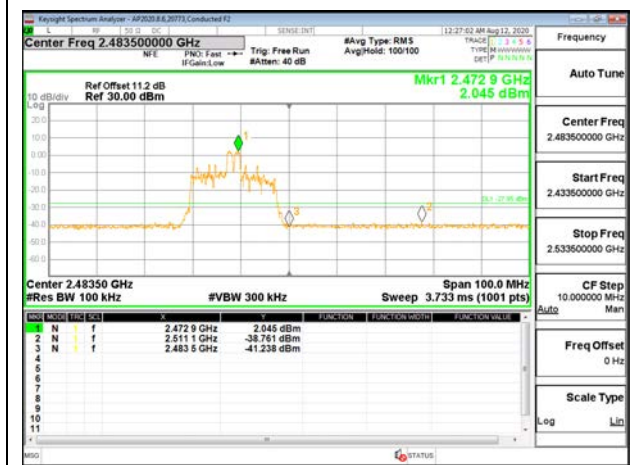

HIGH CHANNEL 13 BANDEGE ANT 3