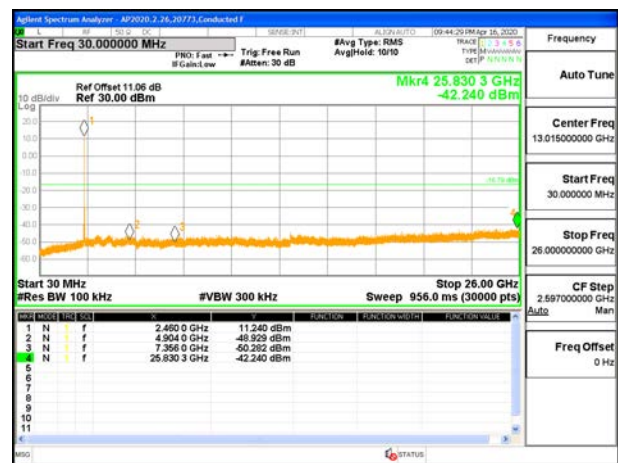

OUT-OF-BAND HIGH CHANNEL 9 ANT 4