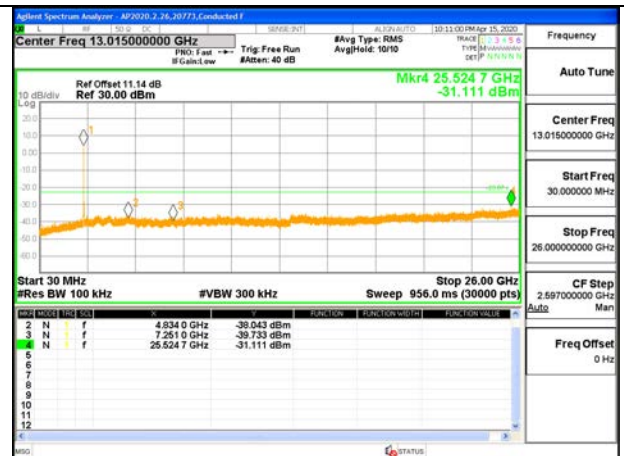

LOW CHANNEL 2 BANDEDGE

OUT-OF-BAND LOW CHANNEL 2

LOW CHANNEL 3 BANDEDGE

OUT-OF-BAND LOW CHANNEL 3

MID CHANNEL REFERENCE LEVEL

OUT-OF-BAND MID CHANNEL

HIGH CHANNEL 9 BANDEDGE

OUT-OF-BAND HIGH CHANNEL 9