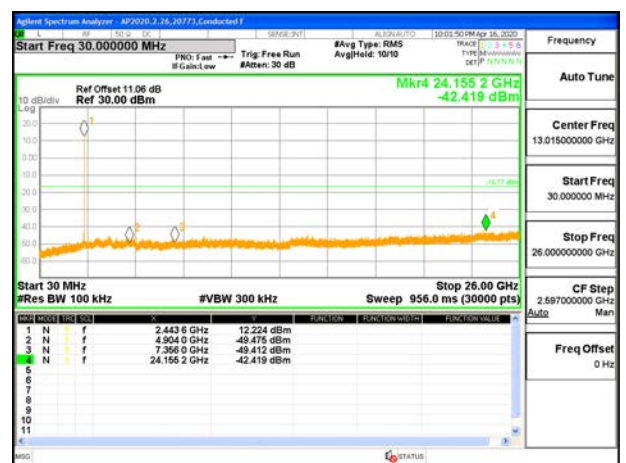

OUT-OF-BAND LOW CHANNEL 3 ANT 4

MID CHANNEL REFERENCE LEVEL ANT 4

OUT-OF-BAND MID CHANNEL ANT 4

HIGH CHANNEL 9 BANDEDGE ANT 4

OUT-OF-BAND HIGH CHANNEL 9 ANT 4

HIGH CHANNEL 10 BANDEDGE ANT 4

OUT-OF-BAND HIGH CHANNEL 10 ANT 4