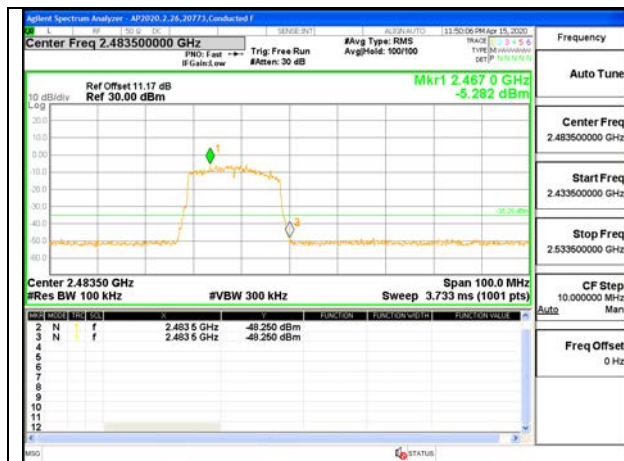

HIGH CHANNEL 10 BANDEDGE

OUT-OF-BAND HIGH CHANNEL 10

HIGH CHANNEL 11 BANDEDGE

OUT-OF-BAND HIGH CHANNEL 11

HIGH CHANNEL 12 BANDEDGE

OUT-OF-BAND HIGH CHANNEL 12

HIGH CHANNEL 13 BANDEDGE

OUT-OF-BAND HIGH CHANNEL 13

9.6.5. 802.11ax HE20 OFDMA MODE 2TX

ANT 4 + ANT 3 2TX 26-Tones, RU Index 0

LOW CHANNEL 1 BANDEDGE ANT 4

OUT-OF-BAND LOW CHANNEL 1 ANT 4

LOW CHANNEL 2 BANDEDGE ANT 4

OUT-OF-BAND LOW CHANNEL 2 ANT 4

LOW CHANNEL 3 BANDEDGE ANT 4