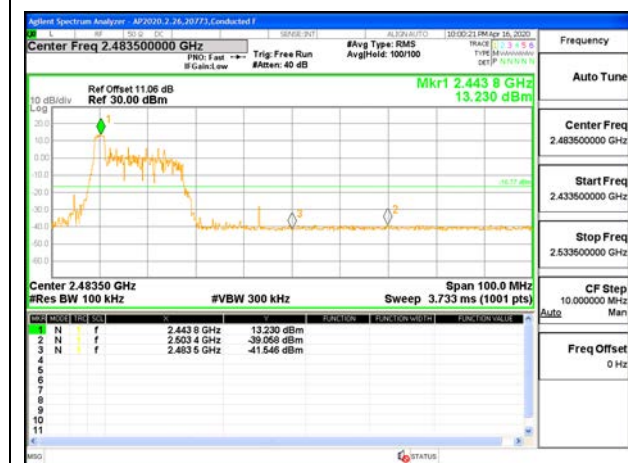

HIGH CHANNEL 9 BANDEDGE ANT 4