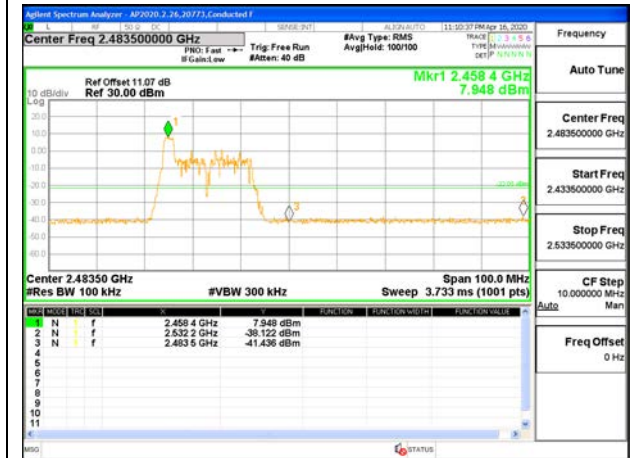

HIGH CHANNEL 12 BANDEGE ANT 4