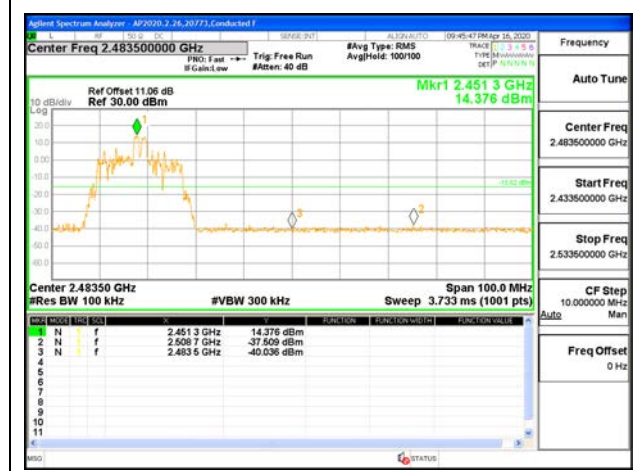

OUT-OF-BAND LOW CHANNEL 2 ANT 4

LOW CHANNEL 3 BANDEDGE ANT 4

OUT-OF-BAND LOW CHANNEL 3 ANT 4

MID CHANNEL REFERENCE LEVEL ANT 4

OUT-OF-BAND MID CHANNEL ANT 4

HIGH CHANNEL 9 BANDEDGE ANT 4

OUT-OF-BAND HIGH CHANNEL 9 ANT 4