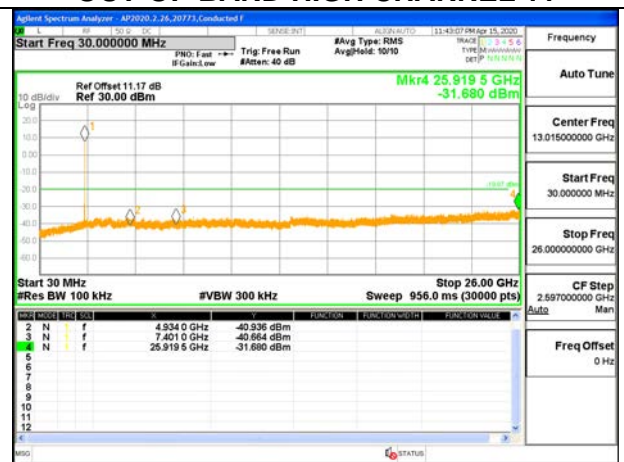

OUT-OF-BAND HIGH CHANNEL 12