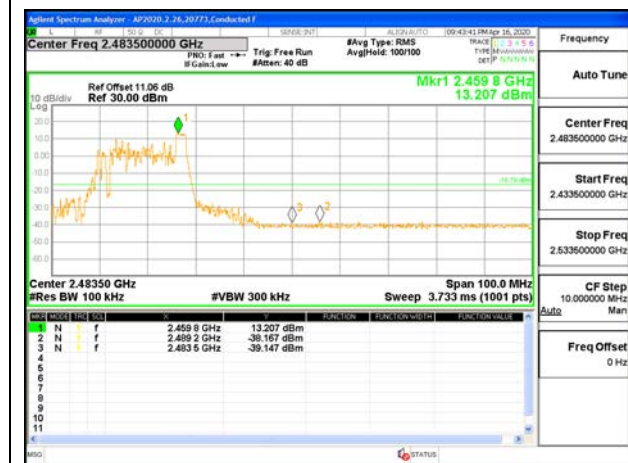

OUT-OF-BAND LOW CHANNEL 1 ANT 4

LOW CHANNEL 2 BANDEDGE ANT 4

OUT-OF-BAND LOW CHANNEL 2 ANT 4

LOW CHANNEL 3 BANDEDGE ANT 4

OUT-OF-BAND LOW CHANNEL 3 ANT 4

MID CHANNEL REFERENCE LEVEL ANT 4

OUT-OF-BAND MID CHANNEL ANT 4