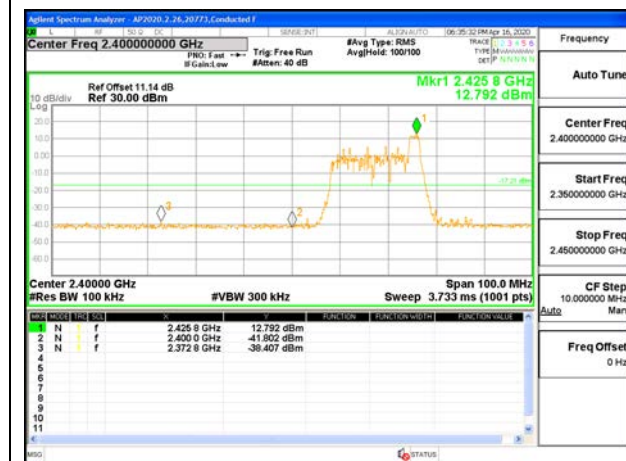

OUT-OF-BAND HIGH CHANNEL 12 ANT 4

HIGH CHANNEL 13 BANDEGE ANT 4

OUT-OF-BAND HIGH CHANNEL 13 ANT 4

LOW CHANNEL 1 BANDEDGE ANT 3

OUT-OF-BAND LOW CHANNEL 1 ANT 3

LOW CHANNEL 2 BANDEDGE ANT 3

OUT-OF-BAND LOW CHANNEL 2 ANT 3

LOW CHANNEL 3 BANDEDGE ANT 3

OUT-OF-BAND LOW CHANNEL 3 ANT 3

MID CHANNEL REFERENCE LEVEL ANT 3

OUT-OF-BAND MID CHANNEL ANT 3

HIGH CHANNEL 9 BANDEDGE ANT 3

OUT-OF-BAND HIGH CHANNEL 9 ANT 3

HIGH CHANNEL 10 BANDEDGE ANT 3