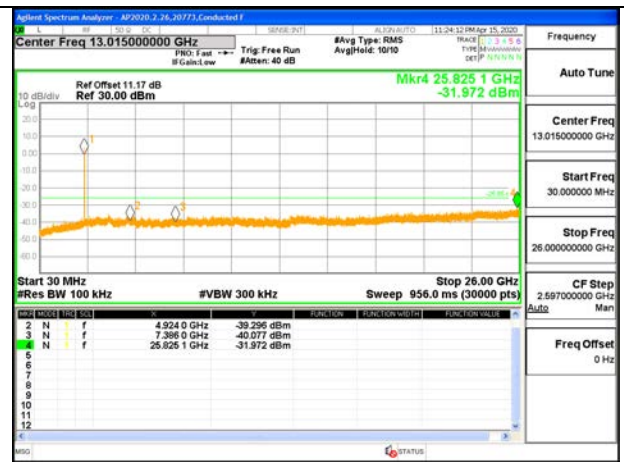

OUT-OF-BAND HIGH CHANNEL 11