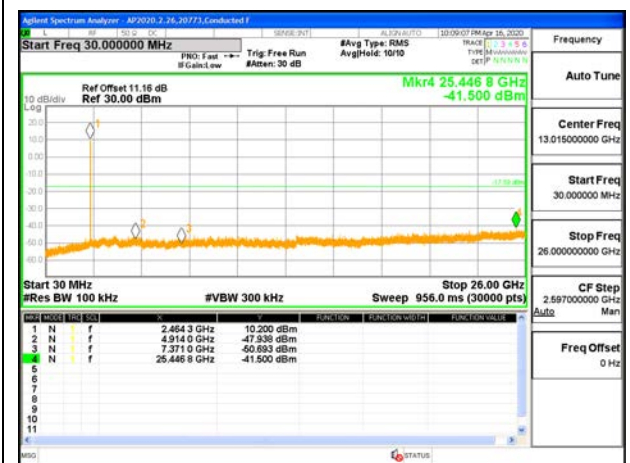

LOW CHANNEL 3 BANDEDGE ANT 3

OUT-OF-BAND LOW CHANNEL 3 ANT 3

MID CHANNEL REFERENCE LEVEL ANT 3

OUT-OF-BAND MID CHANNEL ANT 3

HIGH CHANNEL 9 BANDEDGE ANT 3

OUT-OF-BAND HIGH CHANNEL 9 ANT 3

HIGH CHANNEL 10 BANDEDGE ANT 3