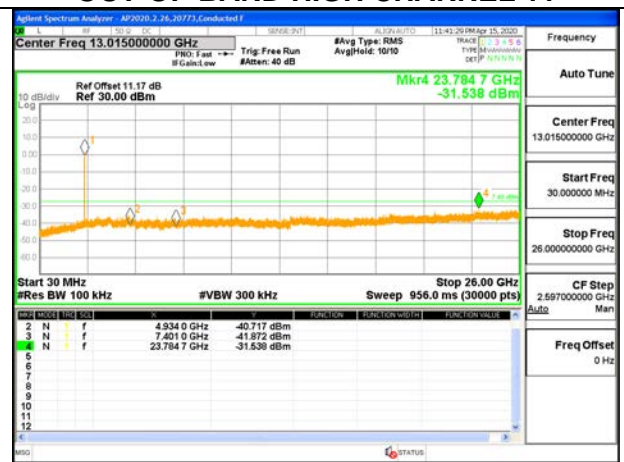

HIGH CHANNEL 10 BANDEDGE

OUT-OF-BAND HIGH CHANNEL 10

HIGH CHANNEL 11 BANDEDGE

OUT-OF-BAND HIGH CHANNEL 11

HIGH CHANNEL 12 BANDEDGE

OUT-OF-BAND HIGH CHANNEL 12

HIGH CHANNEL 13 BANDEDGE

OUT-OF-BAND HIGH CHANNEL 13

9.6.5. 802.11ax HE20 OFDMA MODE 2TX

ANT 4 + ANT 3 2TX 26-Tones, RU Index 0

LOW CHANNEL 1 BANDEDGE ANT 4

OUT-OF-BAND LOW CHANNEL 1 ANT 4

LOW CHANNEL 2 BANDEDGE ANT 4

OUT-OF-BAND LOW CHANNEL 2 ANT 4

LOW CHANNEL 3 BANDEDGE ANT 4