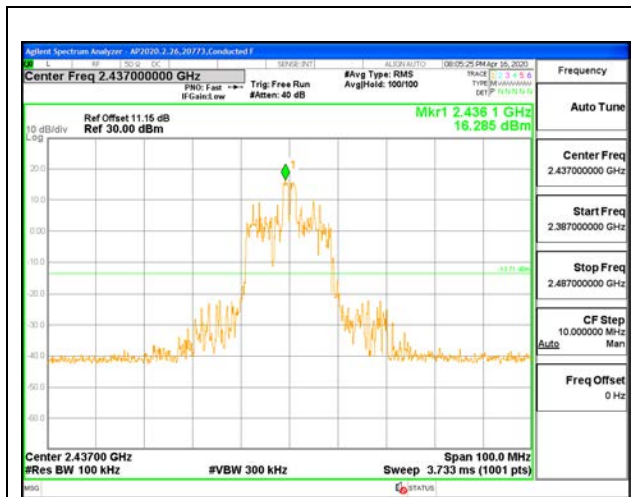

OUT-OF-BAND HIGH CHANNEL 13 ANT 4

LOW CHANNEL 1 BANDEDGE ANT 3

OUT-OF-BAND LOW CHANNEL 1 ANT 3

LOW CHANNEL 2 BANDEDGE ANT 3

OUT-OF-BAND LOW CHANNEL 2 ANT 3

LOW CHANNEL 3 BANDEDGE ANT 3

OUT-OF-BAND LOW CHANNEL 3 ANT 3