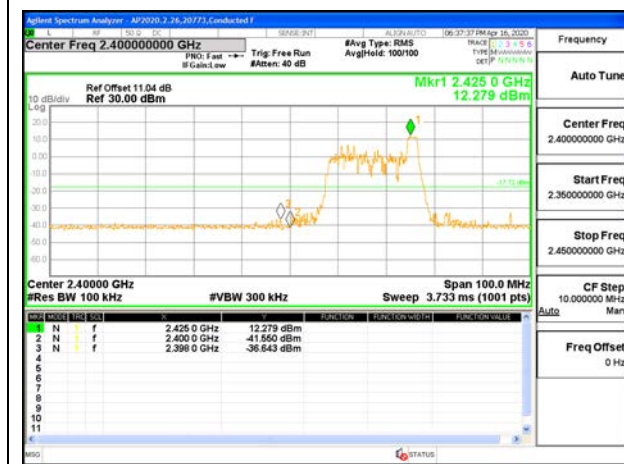

LOW CHANNEL 2 BANDEDGE ANT 4