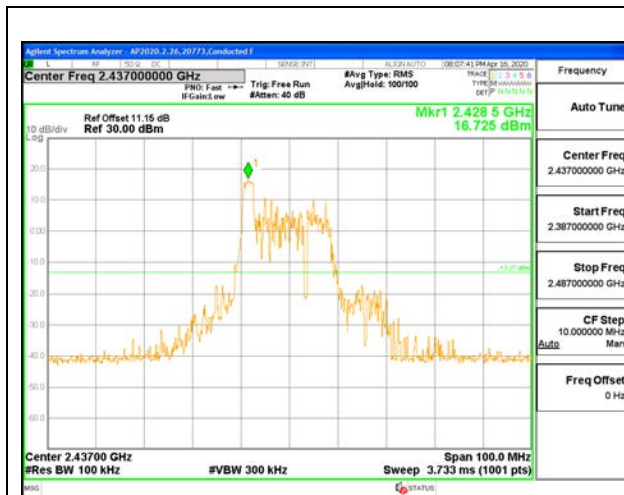

OUT-OF-BAND LOW CHANNEL 1 ANT 3

LOW CHANNEL 2 BANDEGE ANT 3

OUT-OF-BAND LOW CHANNEL 2 ANT 3

LOW CHANNEL 3 BANDEGE ANT 3

OUT-OF-BAND LOW CHANNEL 3 ANT 3

MID CHANNEL REFERENCE LEVEL ANT 3

OUT-OF-BAND MID CHANNEL ANT 3