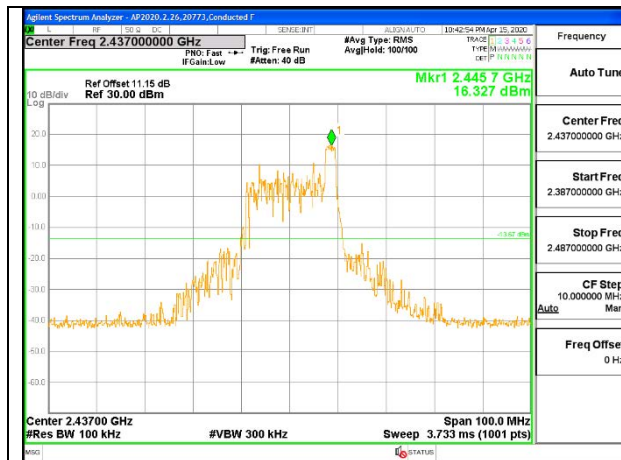

1TX ANT 3 26-Tone RU Index 8

IN-BAND REFERENCE LEVEL

OUT-OF-BAND MID CHANNEL

HIGH CHANNEL 9 BANDEdge

OUT-OF-BAND HIGH CHANNEL 9

HIGH CHANNEL 10 BANDEdge

OUT-OF-BAND HIGH CHANNEL 10

HIGH CHANNEL 11 BANDEDGE