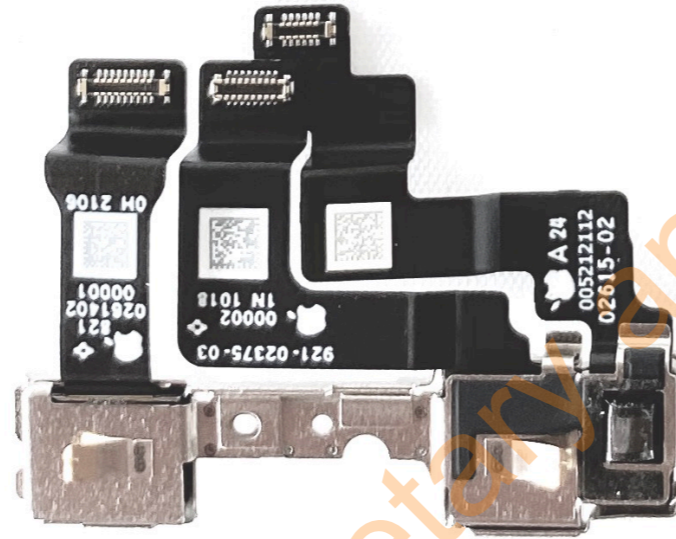

**A2398, A2399, A2400, A2401**  
LCD and Touch Screen removed

**A2398, A2399, A2400, A2401**  
LCD/Touch Screen Assembly - Front

**A2398, A2399, A2400, A2401**

LCD/Touch Screen Assembly, Earpiece, Microphone - Back

# A2398, A2399, A2400, A2401

## Internal View

Apple Proprietary and Confidential

A2398, A2399, A2400, A2401

Rear camera - Front

Apple Proprietary and Confidential

A2398, A2399, A2400, A2401

Rear camera - Back

Apple Proprietary and Confidential

**A2398, A2399, A2400, A2401**

Flex assembly with Proximity sensor and Microphone - Front

**A2398, A2399, A2400, A2401**

Flex assembly with Proximity sensor and Microphone - Back

Apple Proprietary and Confidential