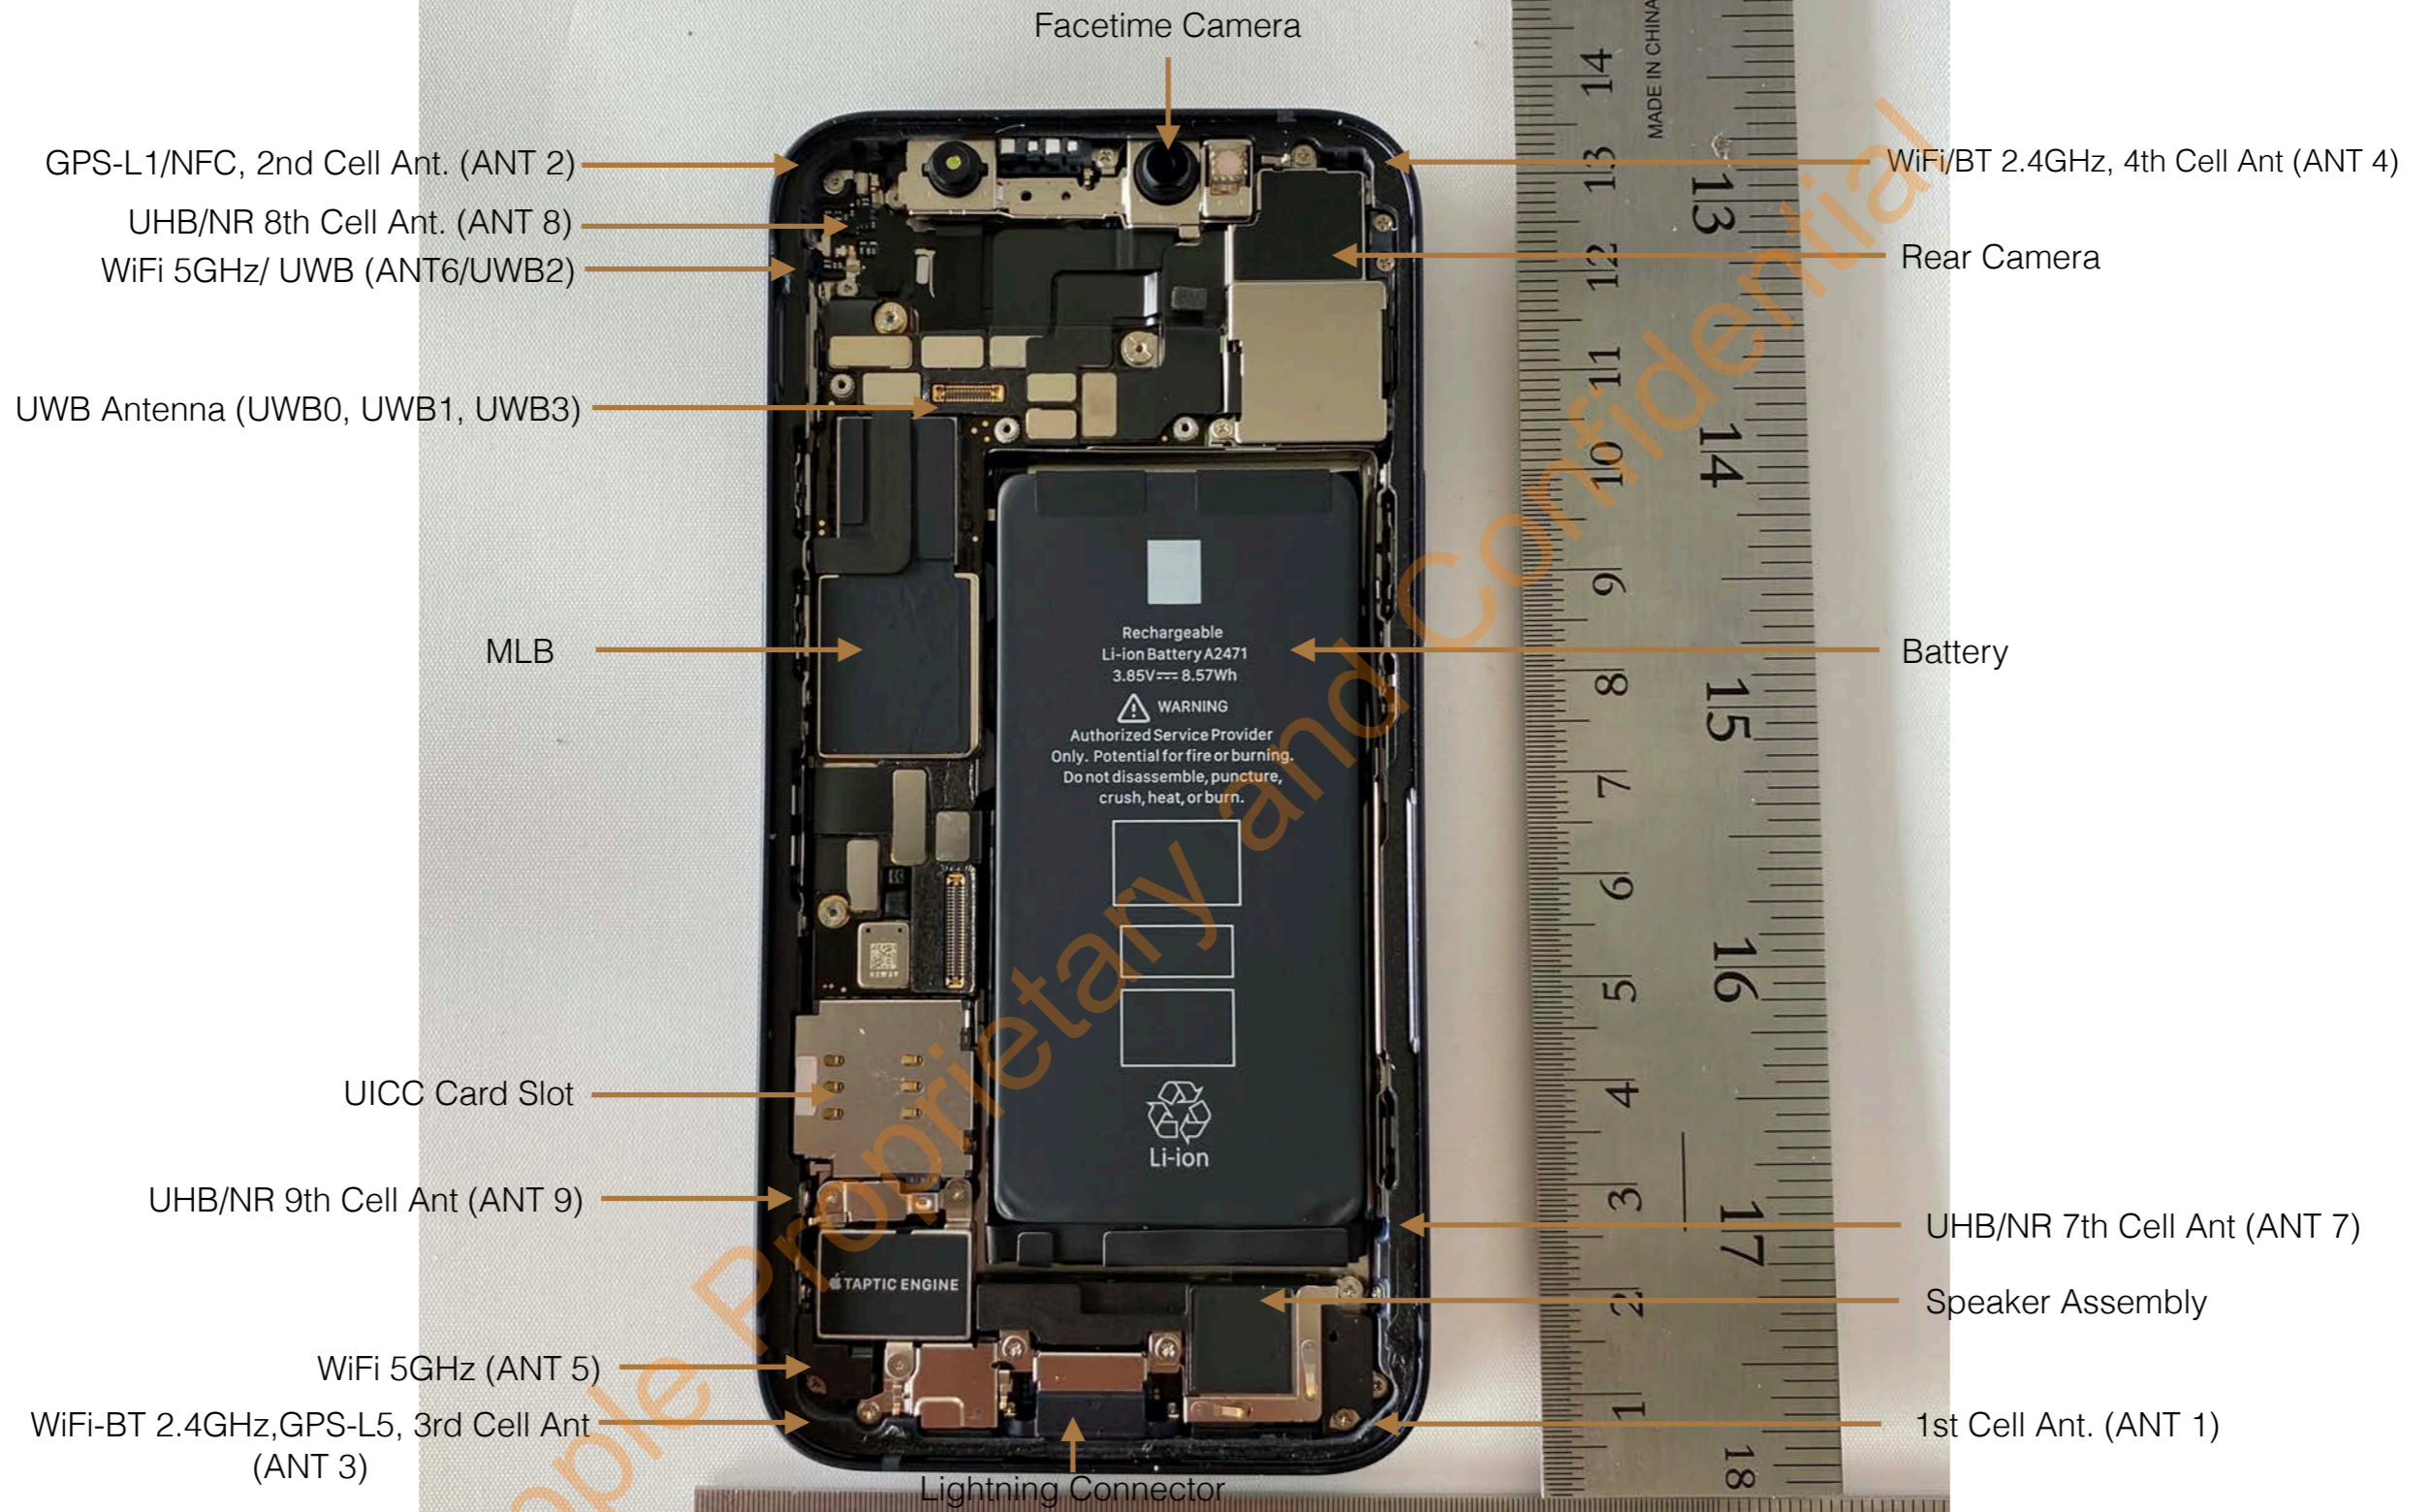

**A2398, A2399, A2400, A2401**  
LCD and Touch Screen removed

**A2398, A2399, A2400, A2401**  
LCD/Touch Screen Assembly - Front

**A2398, A2399, A2400, A2401**

LCD/Touch Screen Assembly, Earpiece, Microphone - Back

# A2398, A2399, A2400, A2401

## Internal View

Apple Proprietary and Confidential

A2398, A2399, A2400, A2401

Rear camera - Front

Apple Proprietary and Confidential

A2398, A2399, A2400, A2401

Rear camera - Back

Apple Proprietary and Confidential