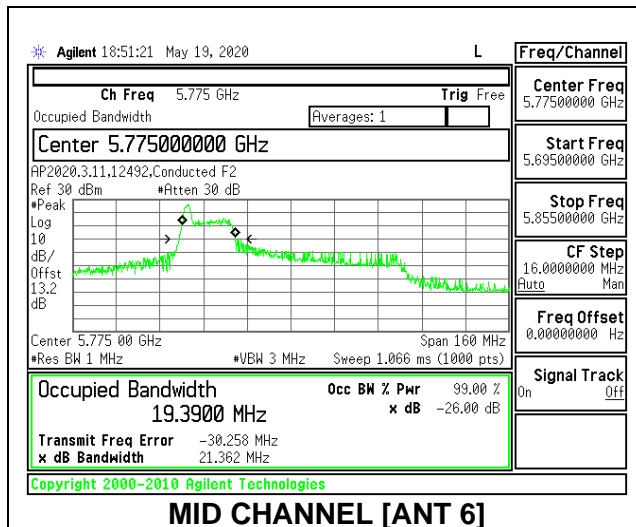

MID CHANNEL OBW