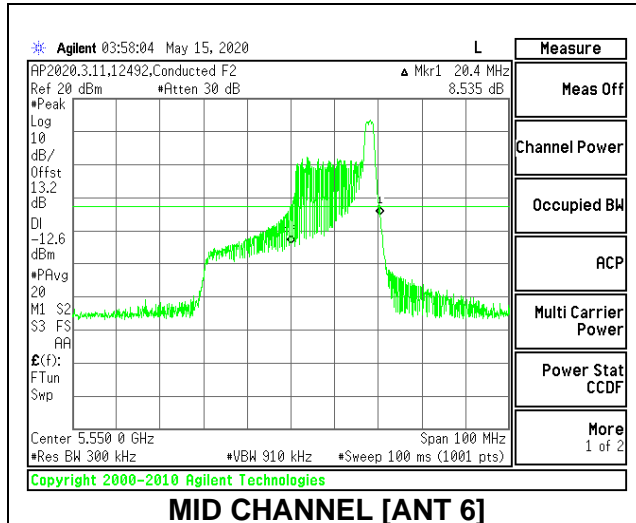

2TX Antenna 6 + Antenna 5 CDD MODE: 26 Tones, RU Index 17

Channel	Frequency (MHz)	26 dB Bandwidth Antenna 6 (MHz)	26 dB Bandwidth Antenna 5 (MHz)	99% Bandwidth Antenna 6 (MHz)	99% Bandwidth Antenna 5 (MHz)
Low	5510	20.20	19.40	19.2943	18.3133
Mid	5550	20.40	19.40	18.7651	18.1763
High	5670	20.50	19.30	18.6379	18.2334
142	5710	20.70	19.50	18.5582	18.2564

MID CHANNEL 26dB