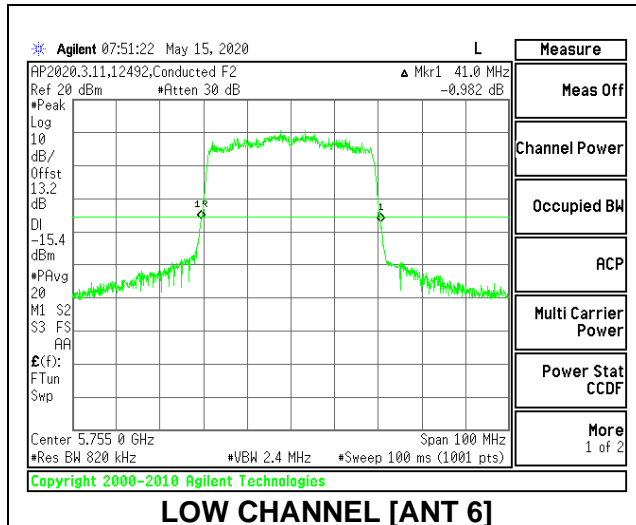

2TX Antenna 6 + Antenna 5 CDD MODE: 484 Tones, RU Index 65

Channel	Frequency (MHz)	26 dB Bandwidth Antenna 6 (MHz)	26 dB Bandwidth Antenna 5 (MHz)	99% Bandwidth Antenna 6 (MHz)	99% Bandwidth Antenna 5 (MHz)
Low	5755	41.00	40.70	37.3769	37.4974
High	5795	41.00	40.90	37.7144	37.4739

LOW CHANNEL 26dB