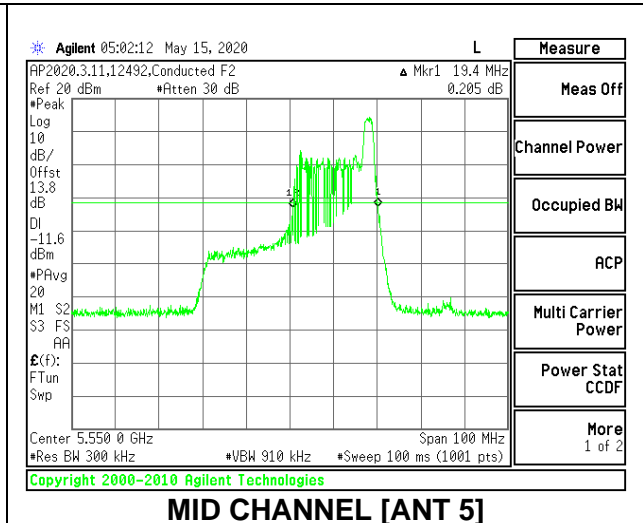

2TX Antenna 6 + Antenna 5 CDD MODE: 26 Tones, RU Index 17

Channel	Frequency (MHz)	26 dB Bandwidth Antenna 6 (MHz)	26 dB Bandwidth Antenna 5 (MHz)	99% Bandwidth Antenna 6 (MHz)	99% Bandwidth Antenna 5 (MHz)
Low	5510	20.20	19.40	19.2943	18.3133
Mid	5550	20.40	19.40	18.7651	18.1763
High	5670	20.50	19.30	18.6379	18.2334
142	5710	20.70	19.50	18.5582	18.2564

MID CHANNEL 26dB