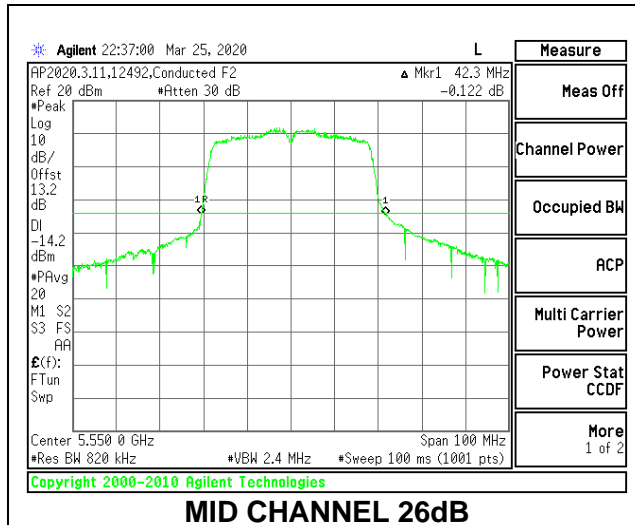

MID CHANNEL 26dB

MID CHANNEL OBW

8.2.14. 802.11n HT40 MODE IN THE 5.6 GHz BAND

1TX Antenna 6 MODE

Channel	Frequency (MHz)	26dB Bandwidth (MHz)	99% Bandwidth (MHz)
Low	5510	42.60	36.1454
Mid	5550	42.30	36.1037
High	5670	42.60	36.0907
142	5710	42.30	35.8713