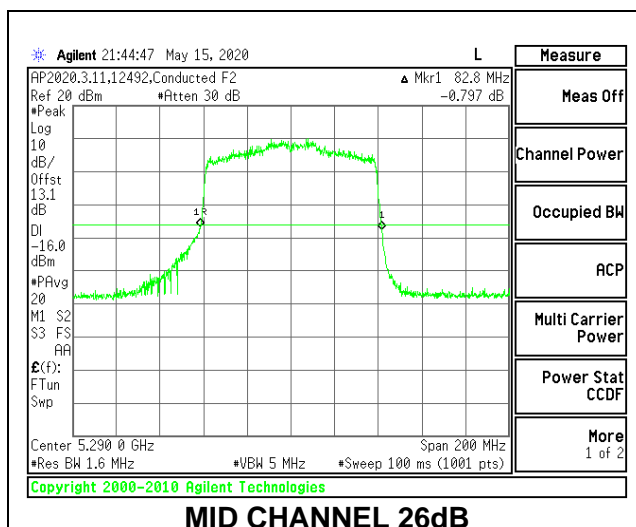

1TX Antenna 6 MODE: 996 Tones, RU Index 67

Channel	Frequency (MHz)	26 dB Bandwidth (MHz)	99% Bandwidth (MHz)
Mid	5290	82.80	76.5273