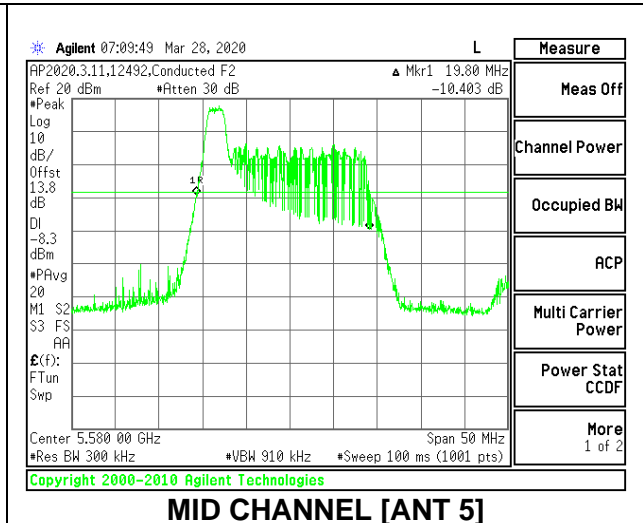

2TX Antenna 6 + Antenna 5 CDD MODE: 26 Tones, RU Index 0

Channel	Frequency (MHz)	26 dB Bandwidth Antenna 6 (MHz)	26 dB Bandwidth Antenna 5 (MHz)	99% Bandwidth Antenna 6 (MHz)	99% Bandwidth Antenna 5 (MHz)
Low	5500	20.15	19.80	18.4087	18.2976
Mid	5580	20.30	19.80	18.4599	17.8612
High	5700	20.15	20.15	18.4047	18.3519
144	5720	20.10	19.80	18.3631	18.2960

MID CHANNEL 26dB