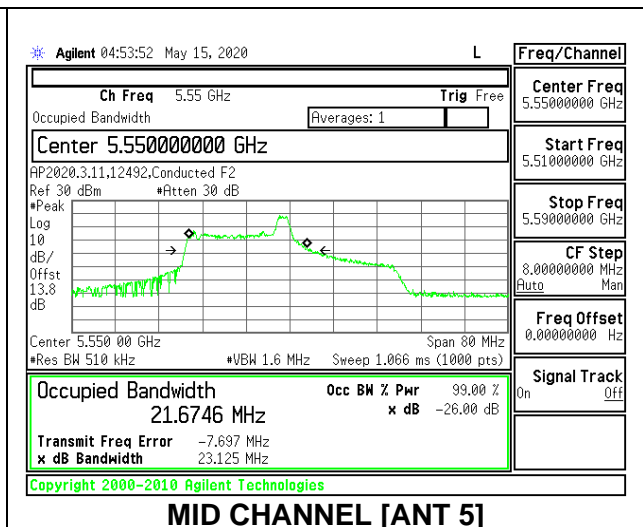

MID CHANNEL OBW