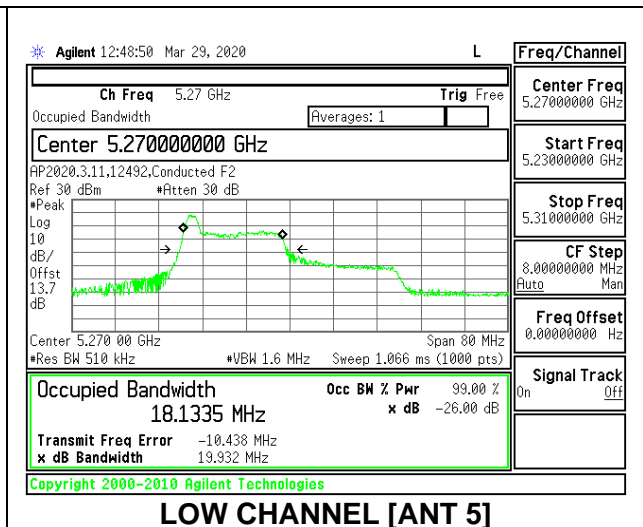

LOW CHANNEL OBW