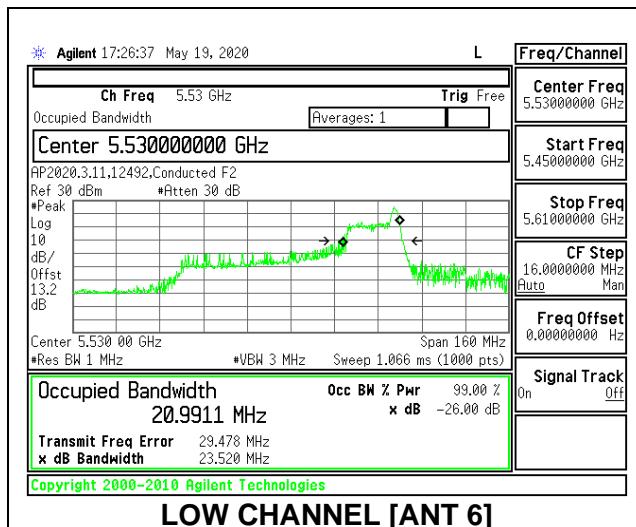

LOW CHANNEL OBW