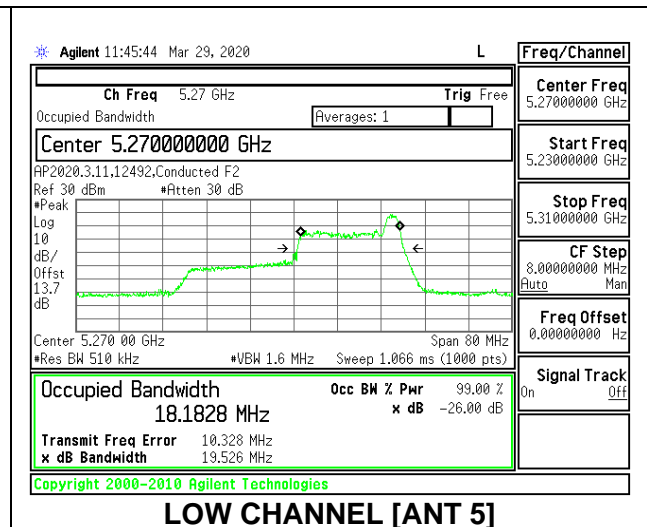

LOW CHANNEL OBW