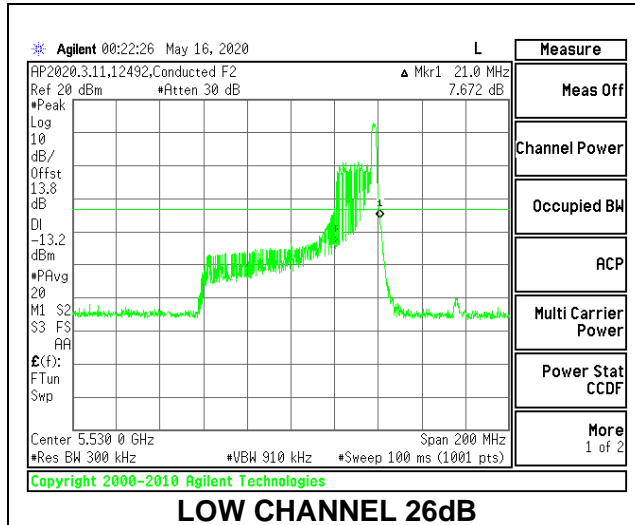

1TX Antenna 5 MODE: 26 Tones, RU Index 36

Channel	Frequency (MHz)	26 dB Bandwidth (MHz)	99% Bandwidth (MHz)
Low	5530	21.00	19.0646
High	5610	21.20	21.5289
138	5690	21.20	20.8250