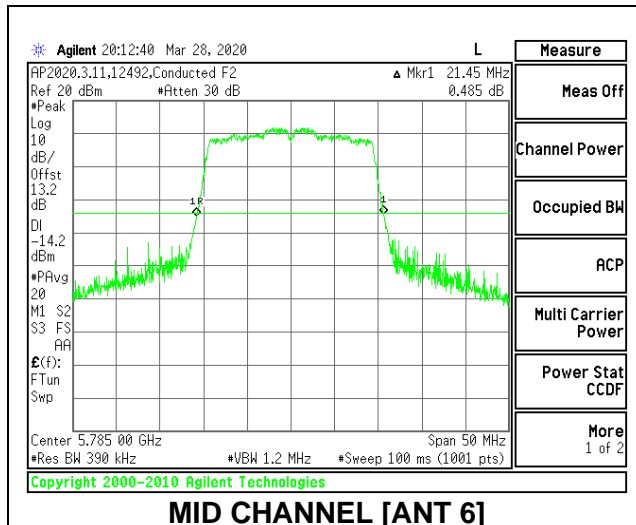

2TX Antenna 6 + Antenna 5 CDD MODE: 242 Tones, RU Index 61

Channel	Frequency (MHz)	26 dB Bandwidth Antenna 6 (MHz)	26 dB Bandwidth Antenna 5 (MHz)	99% Bandwidth Antenna 6 (MHz)	99% Bandwidth Antenna 5 (MHz)
Low	5745	21.45	21.35	18.7947	18.7403
Mid	5785	21.45	21.45	18.9239	18.8209
High	5825	21.55	21.30	18.8531	18.8640

MID CHANNEL 26dB