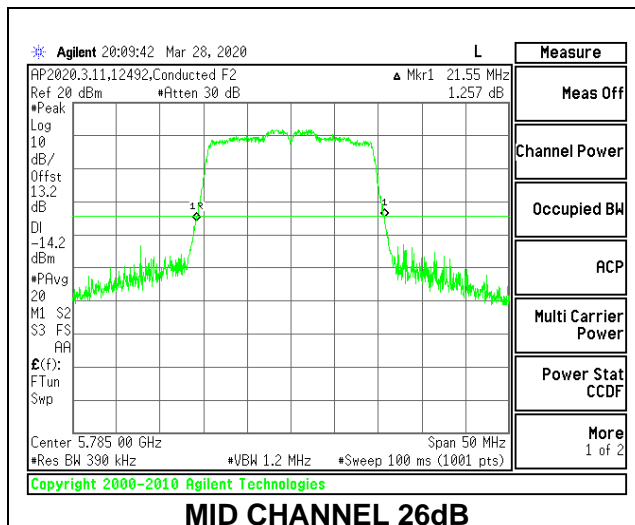

MID CHANNEL 26dB