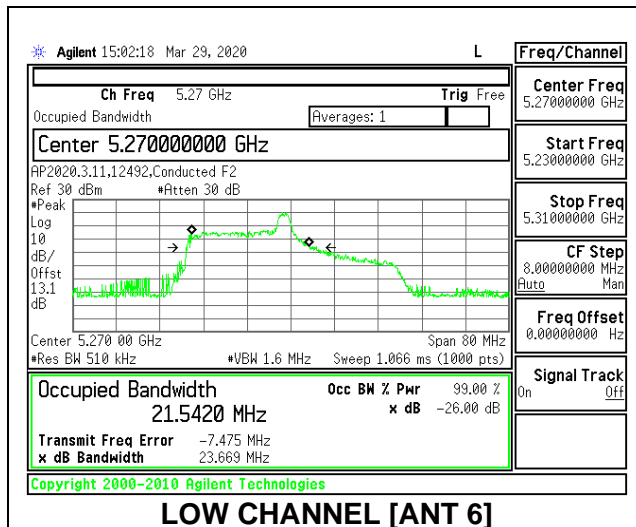

LOW CHANNEL OBW