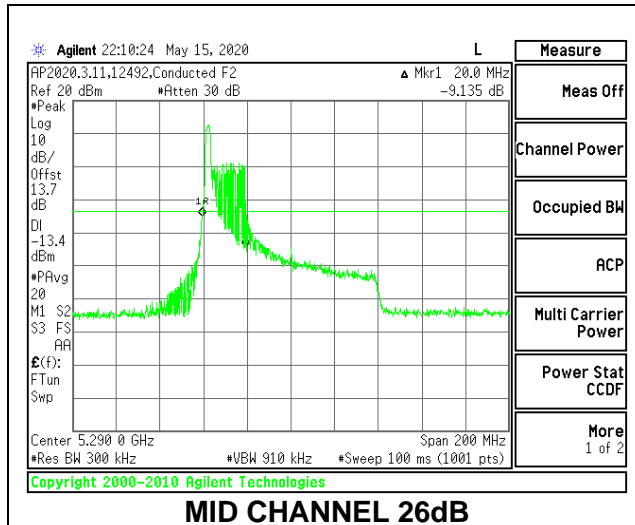

1TX Antenna 5 MODE: 26 Tones, RU Index 0

Channel	Frequency (MHz)	26 dB Bandwidth (MHz)	99% Bandwidth (MHz)
Mid	5290	20.00	19.133