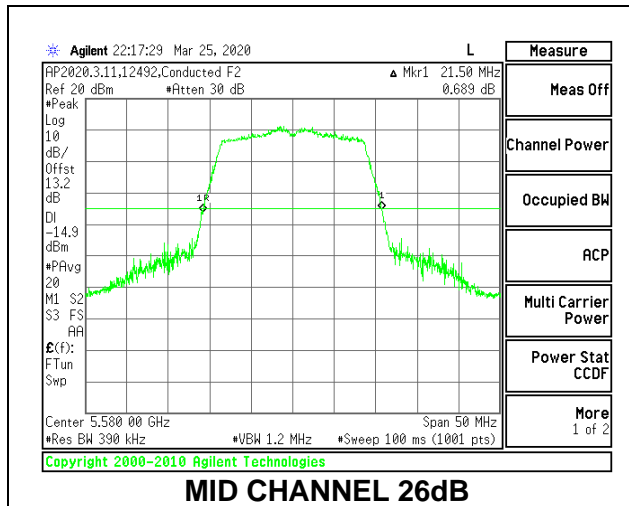

MID CHANNEL 26dB

MID CHANNEL OBW

8.2.13. 802.11n HT20 MODE IN THE 5.6 GHz BAND

1TX Antenna 6 MODE

Channel	Frequency (MHz)	26dB Bandwidth (MHz)	99% Bandwidth (MHz)
Low	5500	21.45	17.6897
Mid	5580	21.50	17.6136
High	5700	21.70	17.7292
144	5720	21.50	17.6625