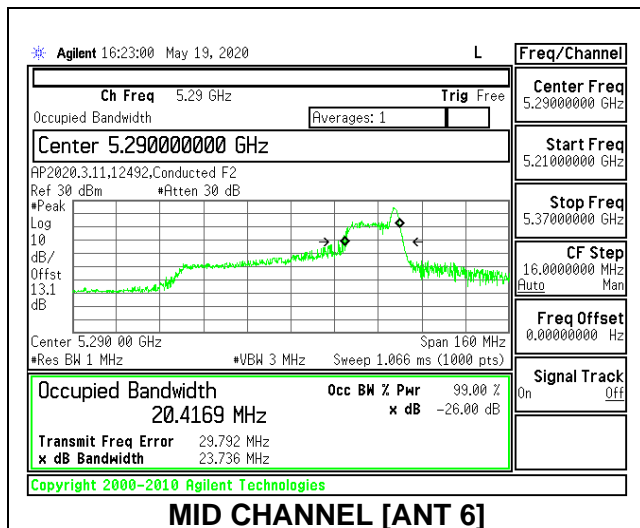

MID CHANNEL OBW