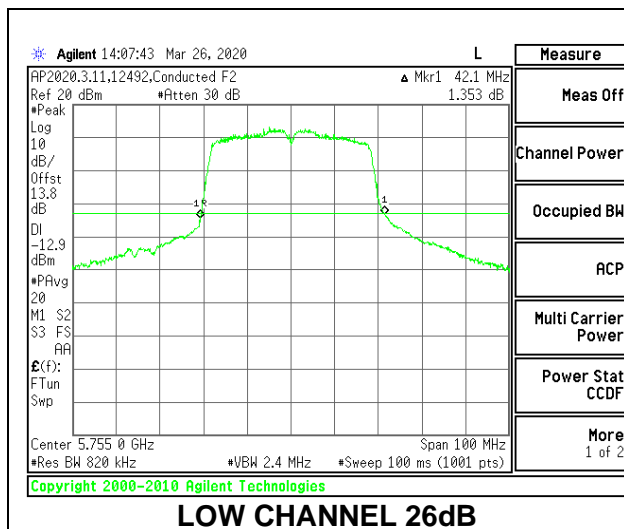

1TX Antenna 5 MODE

Channel	Frequency (MHz)	26dB Bandwidth (MHz)	99% Bandwidth (MHz)
Low	5755	42.10	36.1091
High	5795	42.40	36.1476