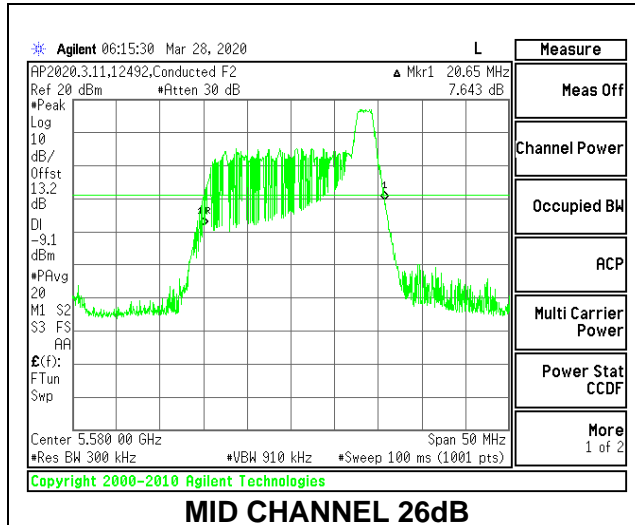

1TX Antenna 6 MODE: 26 Tones, RU Index 8

Channel	Frequency (MHz)	26 dB Bandwidth (MHz)	99% Bandwidth (MHz)
Low	5500	20.75	18.6503
Mid	5580	20.65	18.7717
High	5700	20.75	18.5866
144	5720	20.85	18.6405