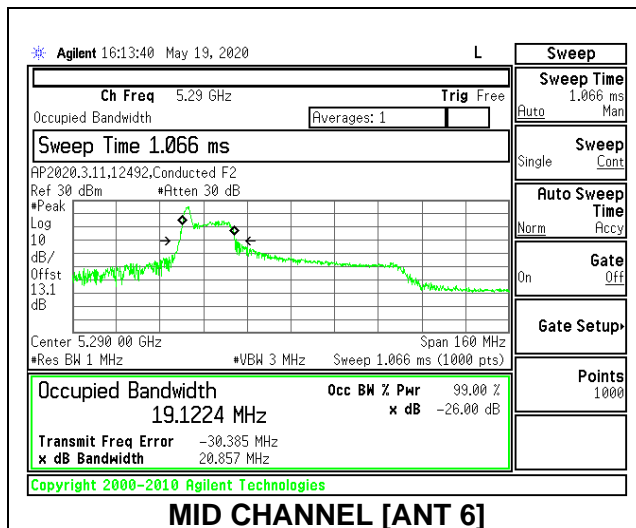

MID CHANNEL OBW