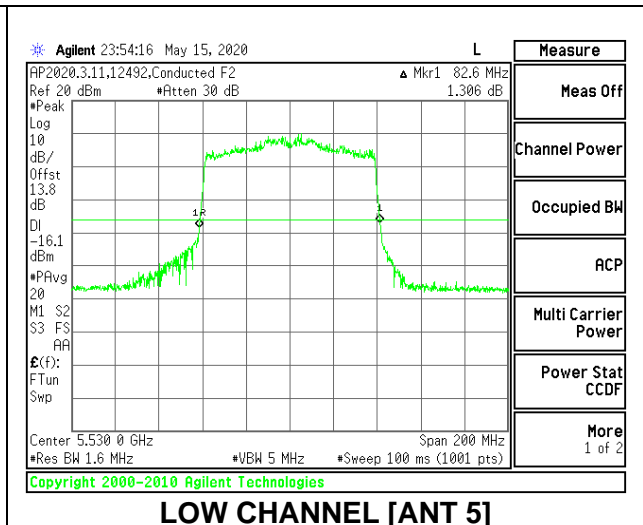

2TX Antenna 6 + Antenna 5 CDD MODE: 996 Tones, RU Index 67

Channel	Frequency (MHz)	26 dB Bandwidth Antenna 6 (MHz)	26 dB Bandwidth Antenna 5 (MHz)	99% Bandwidth Antenna 6 (MHz)	99% Bandwidth Antenna 5 (MHz)
Low	5530	83.20	82.60	76.2065	76.4333
High	5610	83.00	83.00	76.6123	76.4081
138	5690	83.40	83.00	76.7970	76.5267

LOW CHANNEL 26dB