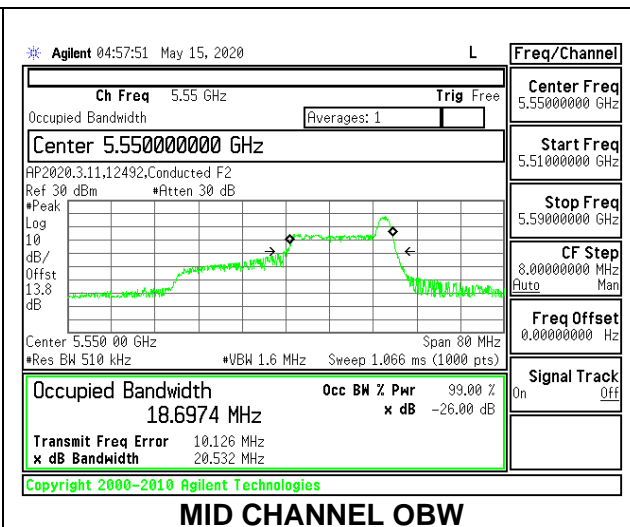

1TX Antenna 5 MODE: 26 Tones, RU Index 17

Channel	Frequency (MHz)	26 dB Bandwidth (MHz)	99% Bandwidth (MHz)
Low	5510	20.50	18.5623
Mid	5550	20.30	18.6974
High	5670	20.30	19.0702
142	5710	20.60	19.0988