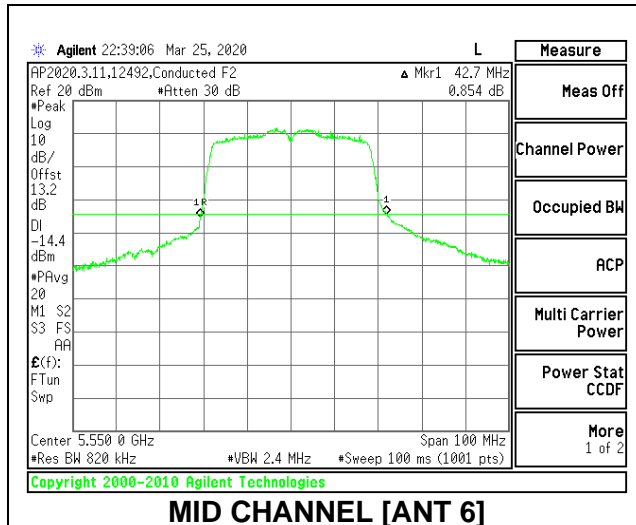

2TX Antenna 6 + Antenna 5 CDD MODE

Channel	Frequency (MHz)	26dB Bandwidth Antenna 6 (MHz)	26dB Bandwidth Antenna 5 (MHz)	99% Bandwidth Antenna 6 (MHz)	99% Bandwidth Antenna 5 (MHz)
Low	5510	42.30	40.90	36.0447	36.1603
Mid	5550	42.70	40.90	35.8971	36.1922
High	5670	42.40	40.80	36.1289	36.1165
142	5710	42.50	40.60	35.8881	36.1717

MID CHANNEL 26dB

MID CHANNEL [ANT 6]