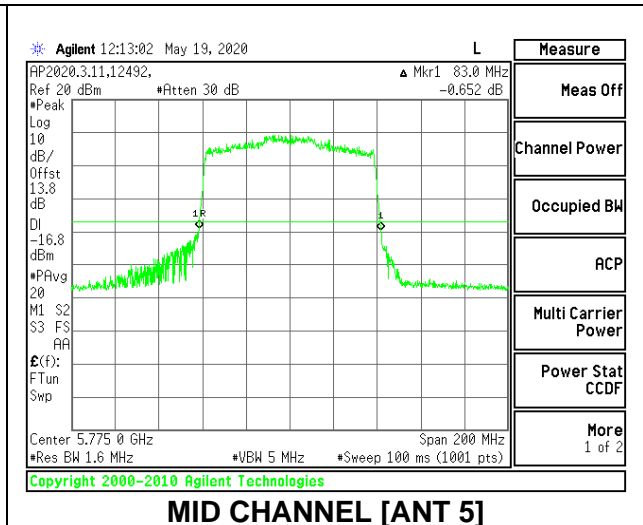

2TX Antenna 6 + Antenna 5 CDD MODE: 996 Tones, RU Index 67

Channel	Frequency (MHz)	26 dB Bandwidth Antenna 6 (MHz)	26 dB Bandwidth Antenna 5 (MHz)	99% Bandwidth Antenna 6 (MHz)	99% Bandwidth Antenna 5 (MHz)
Mid	5775	83.40	83.00	76.5156	76.7841

MID CHANNEL 26dB