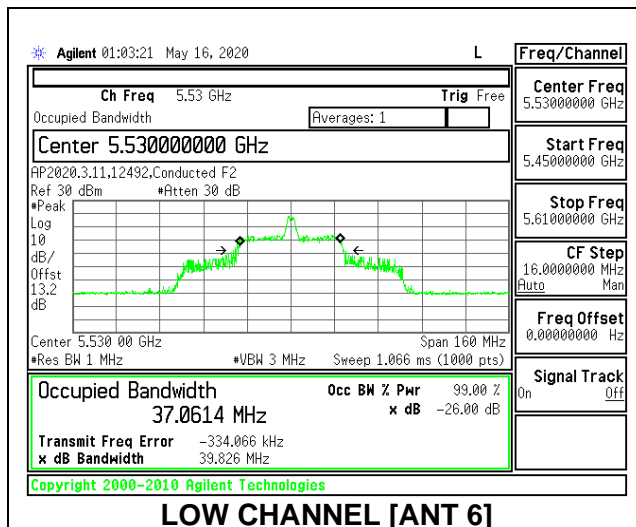

LOW CHANNEL OBW