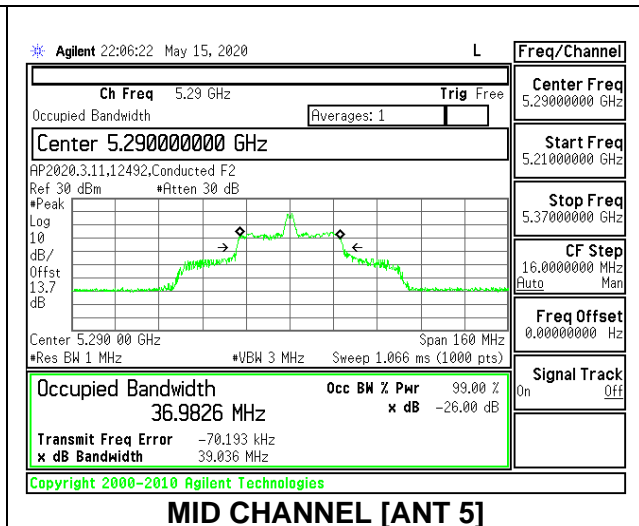

MID CHANNEL OBW