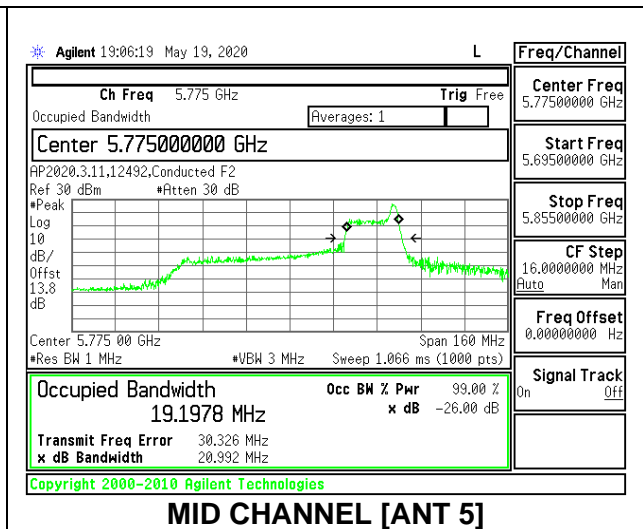

MID CHANNEL OBW