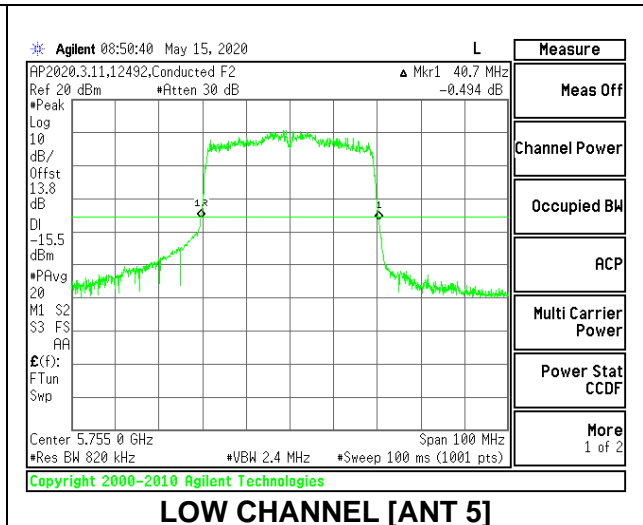

2TX Antenna 6 + Antenna 5 CDD MODE: 484 Tones, RU Index 65

Channel	Frequency (MHz)	26 dB Bandwidth Antenna 6 (MHz)	26 dB Bandwidth Antenna 5 (MHz)	99% Bandwidth Antenna 6 (MHz)	99% Bandwidth Antenna 5 (MHz)
Low	5755	41.00	40.70	37.3769	37.4974
High	5795	41.00	40.90	37.7144	37.4739

LOW CHANNEL 26dB