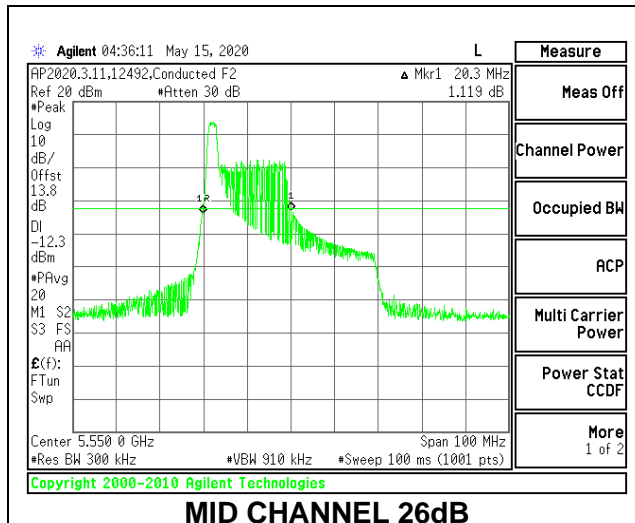

1TX Antenna 5 MODE: 26 Tones, RU Index 0

Channel	Frequency (MHz)	26 dB Bandwidth (MHz)	99% Bandwidth (MHz)
Low	5510	20.10	18.5108
Mid	5550	20.30	18.7840
High	5670	20.40	18.3476
142	5710	20.10	18.3904