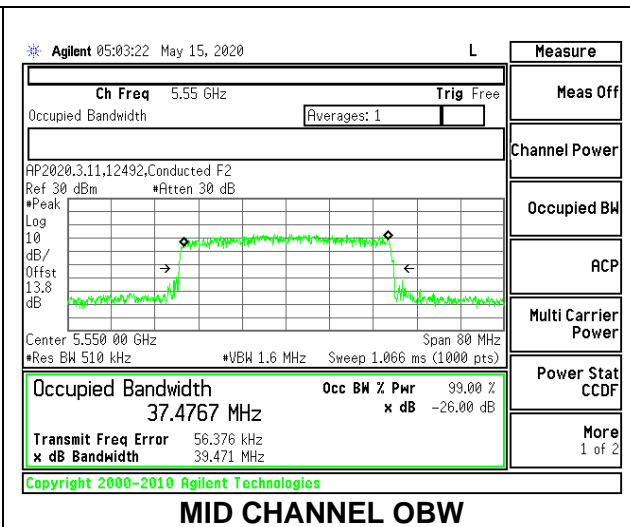

1TX Antenna 5 MODE: 484 Tones, RU Index 65

Channel	Frequency (MHz)	26 dB Bandwidth (MHz)	99% Bandwidth (MHz)
Low	5510	40.90	37.3878
Mid	5550	41.00	37.4767
High	5670	41.20	37.4809
142	5710	41.00	37.3472