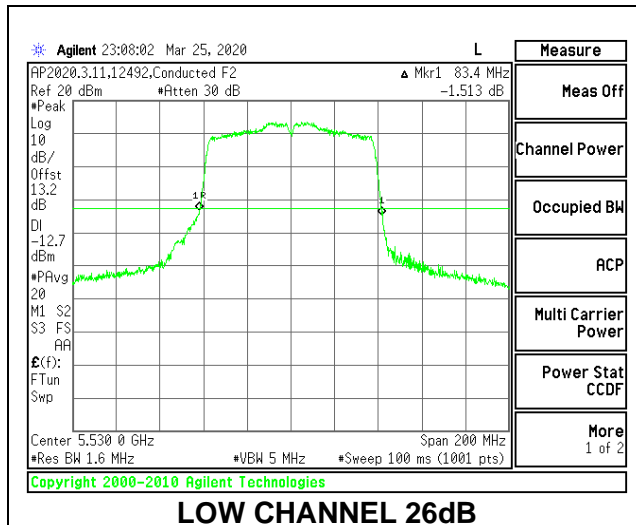

8.2.15. 802.11ac VHT80 MODE IN THE 5.6 GHz BAND

1TX Antenna 6 MODE

Channel	Frequency (MHz)	26dB Bandwidth (MHz)	99% Bandwidth (MHz)
Low	5530	83.40	75.3165
High	5610	83.40	75.3414
138	5690	83.00	75.0711