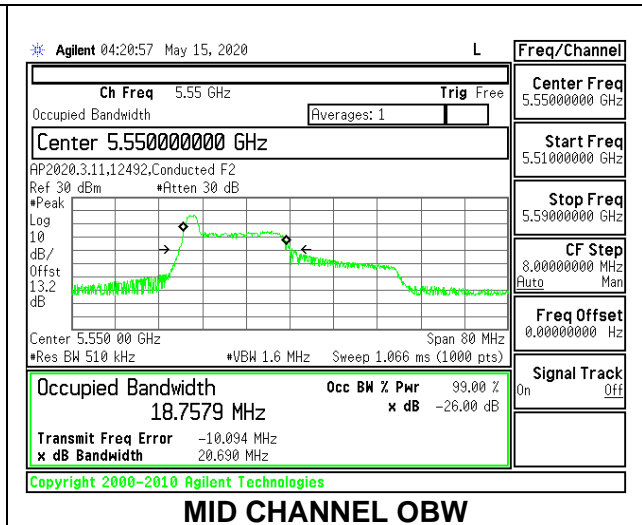

8.2.17. 802.11ax HE40 MODE IN THE 5.6 GHz BAND

1TX Antenna 6 MODE: 26 Tones, RU Index 0

Channel	Frequency (MHz)	26 dB Bandwidth (MHz)	99% Bandwidth (MHz)
Low	5510	20.20	18.8156
Mid	5550	20.20	18.7579
High	5670	20.40	18.4466
142	5710	20.40	18.3844