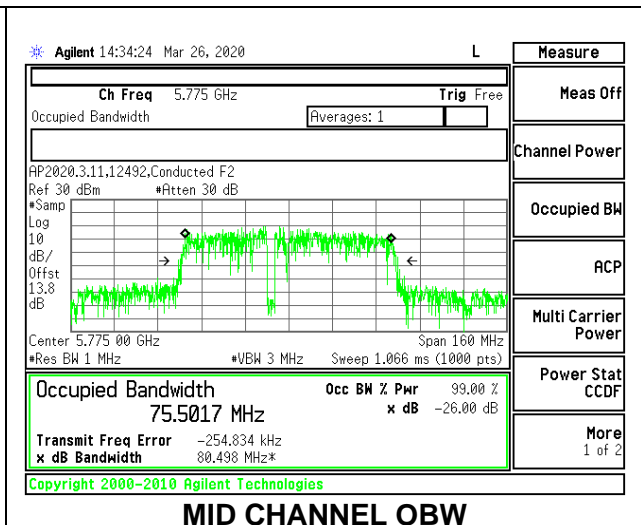

1TX Antenna 5 MODE

Channel	Frequency	26 dB Bandwidth	99% Bandwidth
	(MHz)	(MHz)	(MHz)
Mid	5775	85.00	75.5017