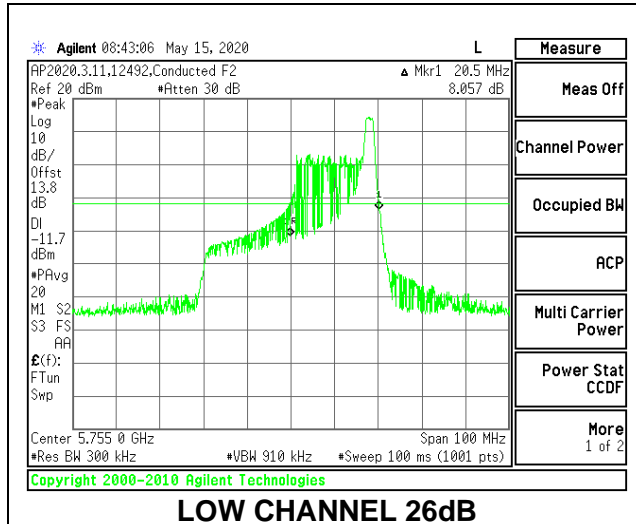

1TX Antenna 5 MODE: 26 Tones, RU Index 17

Channel	Frequency (MHz)	26 dB Bandwidth (MHz)	99% Bandwidth (MHz)
Low	5755	20.50	18.9791
High	5795	20.30	18.6752