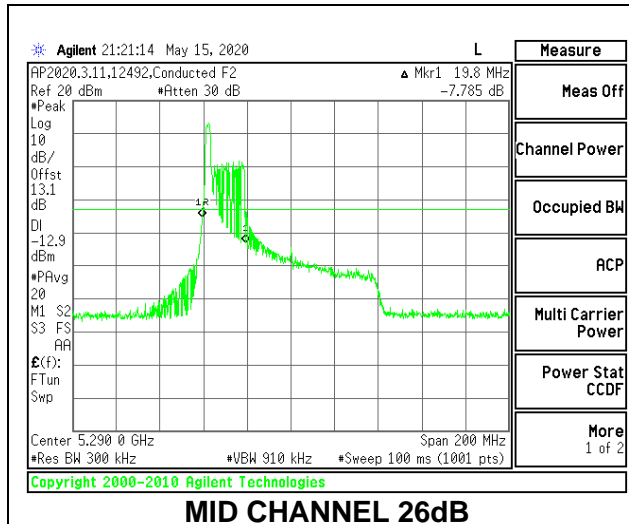

LOW CHANNEL 26dB

LOW CHANNEL OBW

8.2.12. 802.11ax HE80 MODE IN THE 5.3 GHz BAND

1TX Antenna 6 MODE: 26 Tones, RU Index 0

Channel	Frequency (MHz)	26 dB Bandwidth (MHz)	99% Bandwidth (MHz)
Mid	5290	19.80	19.6523