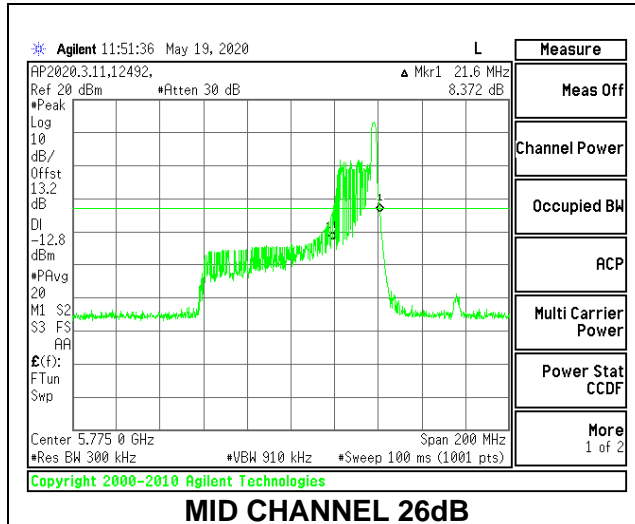

1TX Antenna 6 MODE: 26 Tones, RU Index 36

Channel	Frequency	26 dB Bandwidth	99% Bandwidth
	(MHz)	(MHz)	(MHz)
Mid	5775	21.60	21.4730