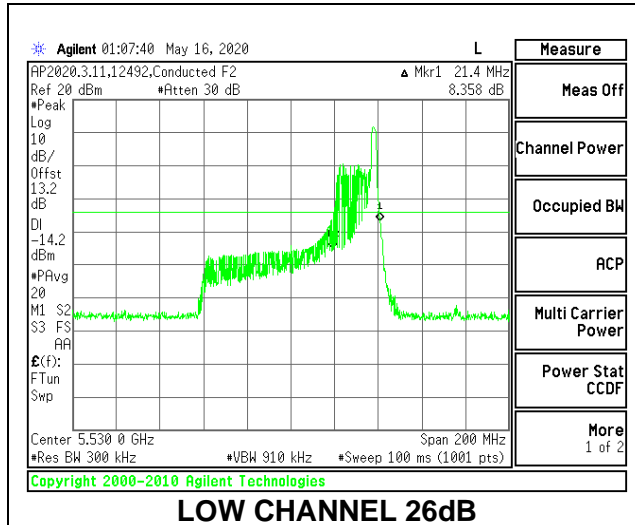

1TX Antenna 6 MODE: 26 Tones, RU Index 36

Channel	Frequency (MHz)	26 dB Bandwidth (MHz)	99% Bandwidth (MHz)
Low	5530	21.40	21.2629
High	5610	21.20	20.3387
138	5690	21.20	21.0175