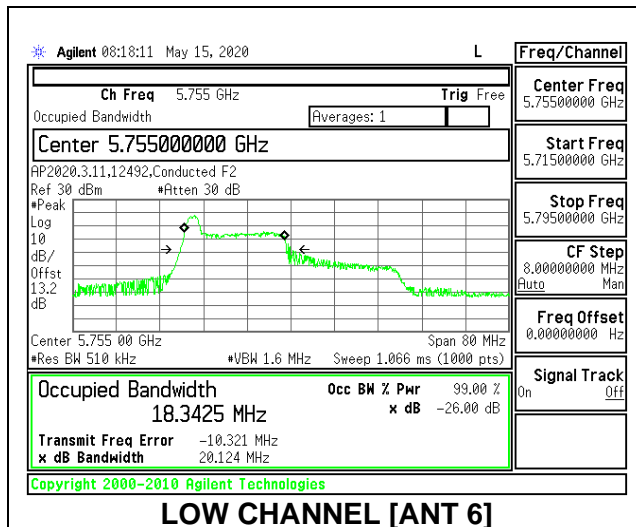

LOW CHANNEL OBW