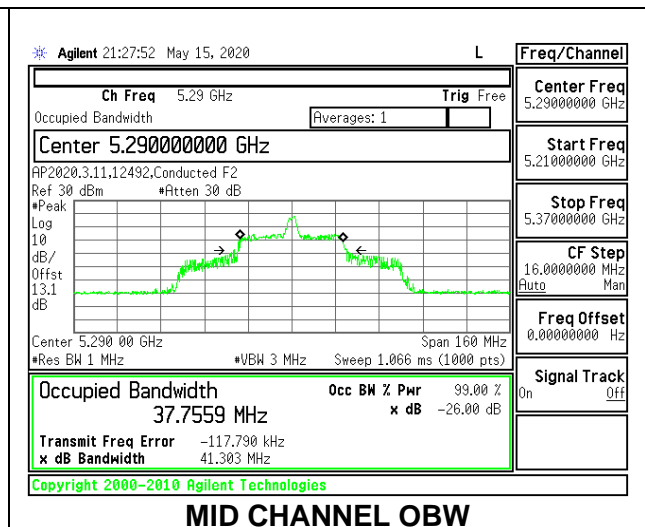

1TX Antenna 6 MODE: 26 Tones, RU Index 18

Channel	Frequency (MHz)	26 dB Bandwidth (MHz)	99% Bandwidth (MHz)
Mid	5290	40.80	37.7559