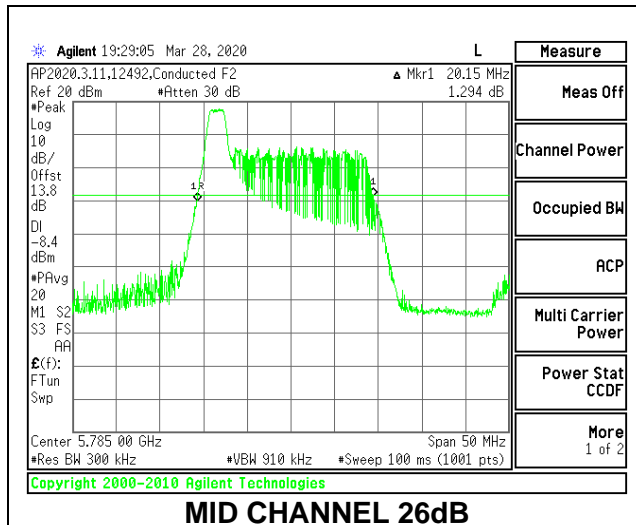

1TX Antenna 5 MODE: 26 Tones, RU Index 0

Channel	Frequency (MHz)	26 dB Bandwidth (MHz)	99% Bandwidth (MHz)
Low	5745	20.15	18.3897
Mid	5785	20.15	18.3650
High	5825	20.20	18.4490