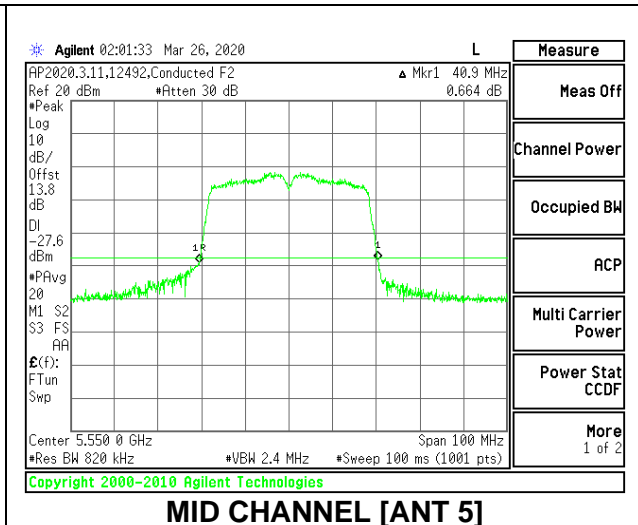

MID CHANNEL [ANT 5]