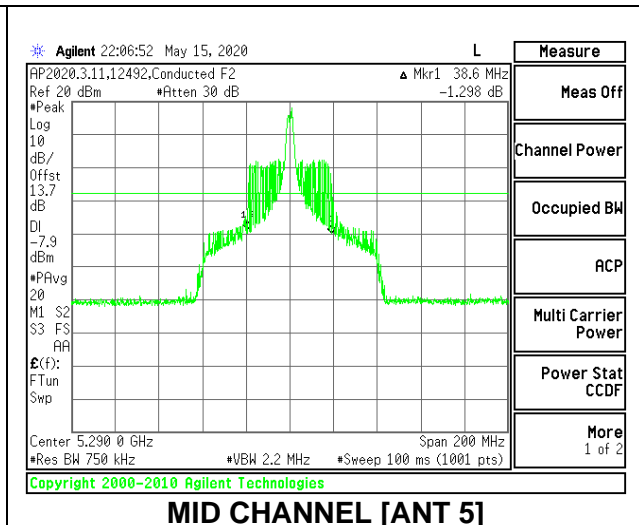

2TX Antenna 6 + Antenna 5 CDD MODE: 26 Tones, RU Index 18

Channel	Frequency (MHz)	26 dB Bandwidth Antenna 6 (MHz)	26 dB Bandwidth Antenna 5 (MHz)	99% Bandwidth Antenna 6 (MHz)	99% Bandwidth Antenna 5 (MHz)
Mid	5290	40.60	38.60	37.2709	36.9826

MID CHANNEL 26dB