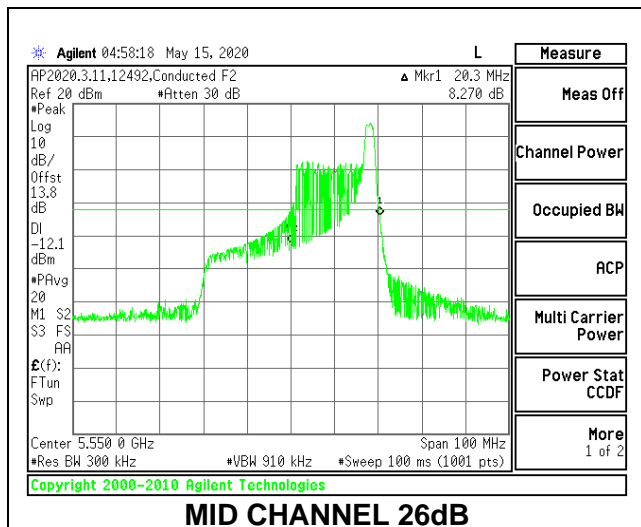

1TX Antenna 5 MODE: 26 Tones, RU Index 17

Channel	Frequency (MHz)	26 dB Bandwidth (MHz)	99% Bandwidth (MHz)
Low	5510	20.50	18.5623
Mid	5550	20.30	18.6974
High	5670	20.30	19.0702
142	5710	20.60	19.0988