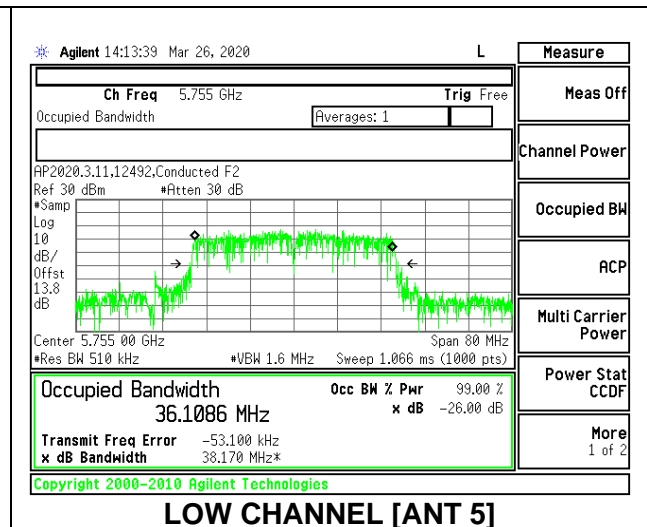

LOW CHANNEL OBW