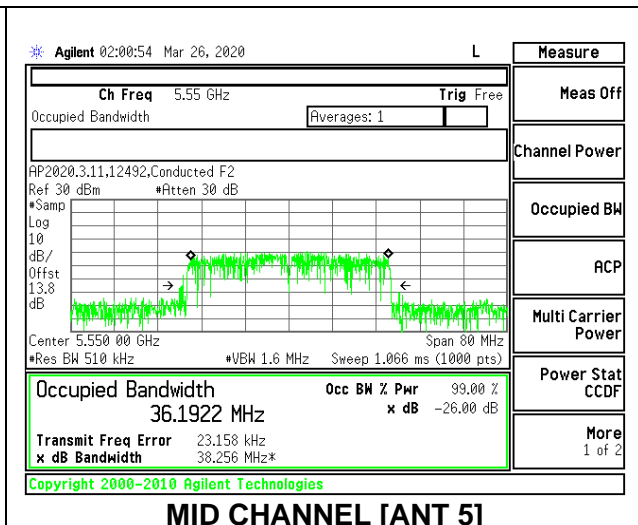

MID CHANNEL 26dB

MID CHANNEL [ANT 6]

MID CHANNEL [ANT 5]

MID CHANNEL OBW

MID CHANNEL [ANT 6]

MID CHANNEL [ANT 5]

8.2.15. 802.11ac VHT80 MODE IN THE 5.6 GHz BAND

1TX Antenna 6 MODE