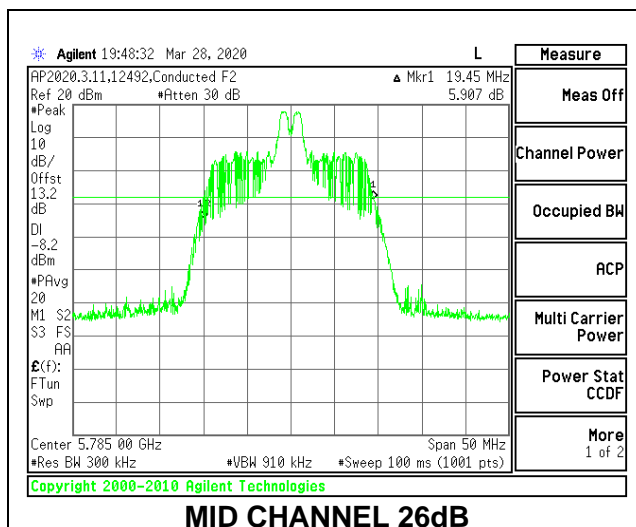

1TX Antenna 6 MODE: 26 Tones, RU Index 4

Channel	Frequency (MHz)	26 dB Bandwidth (MHz)	99% Bandwidth (MHz)
Low	5745	19.40	17.3271
Mid	5785	19.45	17.2280
High	5825	19.35	17.1993