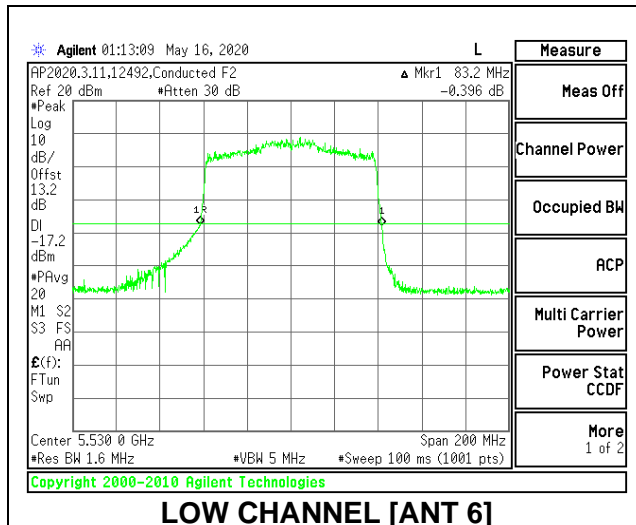

2TX Antenna 6 + Antenna 5 CDD MODE: 996 Tones, RU Index 67

Channel	Frequency (MHz)	26 dB Bandwidth Antenna 6 (MHz)	26 dB Bandwidth Antenna 5 (MHz)	99% Bandwidth Antenna 6 (MHz)	99% Bandwidth Antenna 5 (MHz)
Low	5530	83.20	82.60	76.2065	76.4333
High	5610	83.00	83.00	76.6123	76.4081
138	5690	83.40	83.00	76.7970	76.5267

LOW CHANNEL 26dB