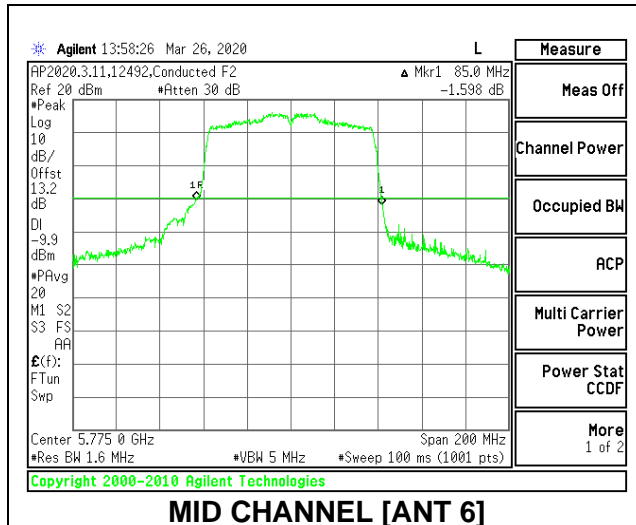

2TX Antenna 6 + Antenna 5 CDD MODE

Channel	Frequency (MHz)	26dB Bandwidth Antenna 6 (MHz)	26dB Bandwidth Antenna 5 (MHz)	99% Bandwidth Antenna 6 (MHz)	99% Bandwidth Antenna 5 (MHz)
Mid	5775	85.00	83.20	75.7789	75.6910

MID CHANNEL 26dB