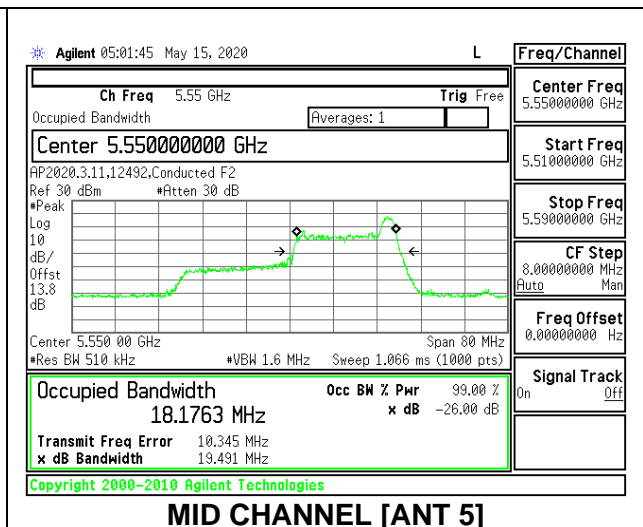

MID CHANNEL OBW