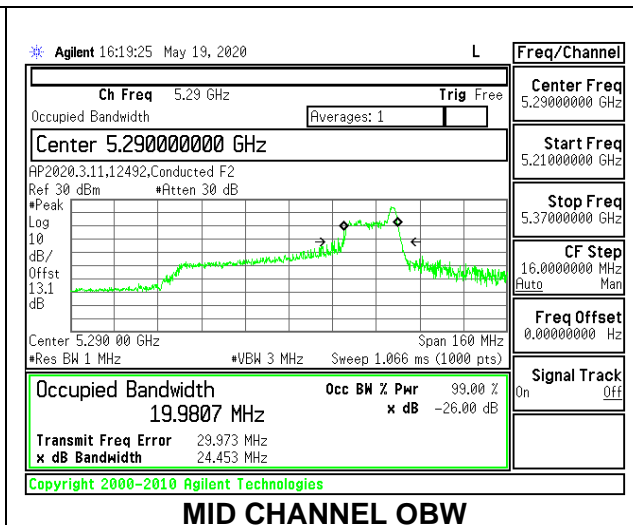

1TX Antenna 6 MODE: 26 Tones, RU Index 36

Channel	Frequency (MHz)	26 dB Bandwidth (MHz)	99% Bandwidth (MHz)
Mid	5290	21.20	19.9807