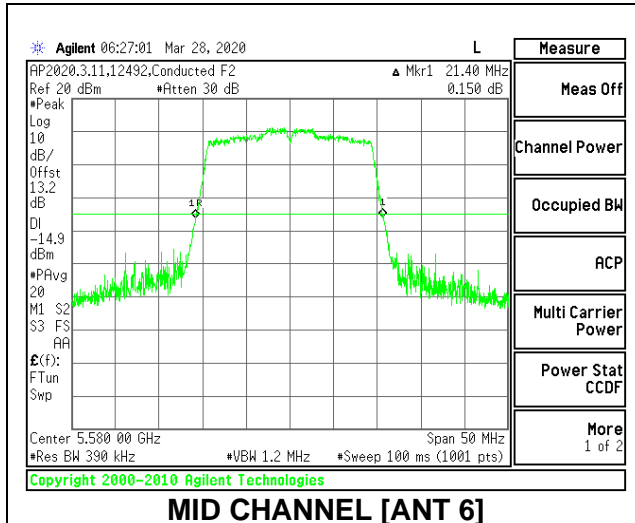

2TX Antenna 6 + Antenna 5 CDD MODE: 242 Tones, RU Index 61

Channel	Frequency (MHz)	26 dB Bandwidth Antenna 6 (MHz)	26 dB Bandwidth Antenna 5 (MHz)	99% Bandwidth Antenna 6 (MHz)	99% Bandwidth Antenna 5 (MHz)
Low	5500	21.50	21.30	18.8480	18.8960
Mid	5580	21.40	21.20	18.8289	18.8500
High	5700	21.55	21.35	18.8702	18.9127
144	5720	21.60	21.20	18.7823	18.8925

MID CHANNEL 26dB

MID CHANNEL [ANT 6]