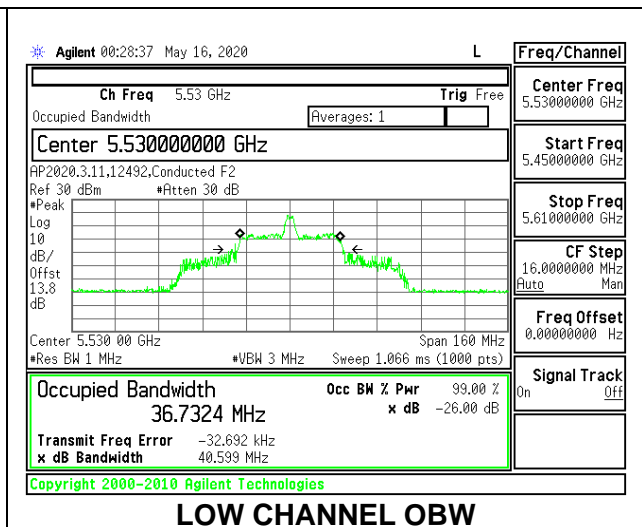

1TX Antenna 5 MODE: 26 Tones, RU Index 18

Channel	Frequency (MHz)	26 dB Bandwidth (MHz)	99% Bandwidth (MHz)
Low	5530	40.60	36.7324
High	5610	39.80	38.4459
138	5690	40.40	37.3396