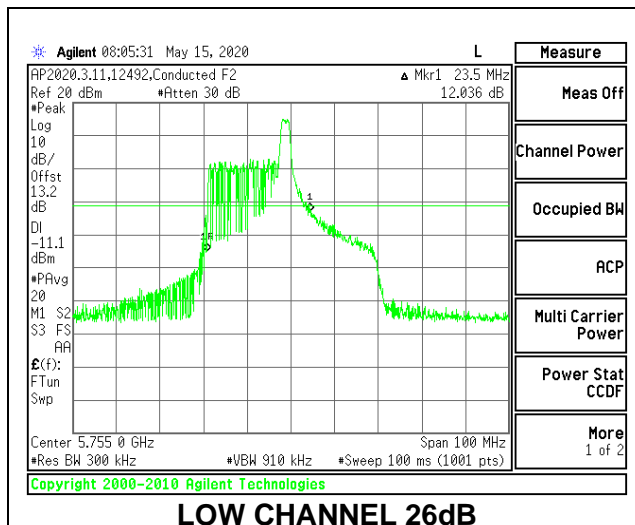

1TX Antenna 6 MODE: 26 Tones, RU Index 8

Channel	Frequency (MHz)	26 dB Bandwidth (MHz)	99% Bandwidth (MHz)
Low	5755	23.50	21.9928
High	5795	23.60	21.8146