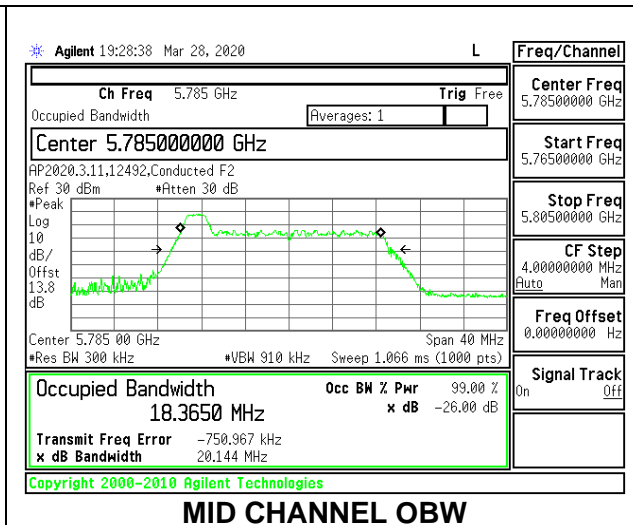

1TX Antenna 5 MODE: 26 Tones, RU Index 0

Channel	Frequency (MHz)	26 dB Bandwidth (MHz)	99% Bandwidth (MHz)
Low	5745	20.15	18.3897
Mid	5785	20.15	18.3650
High	5825	20.20	18.4490