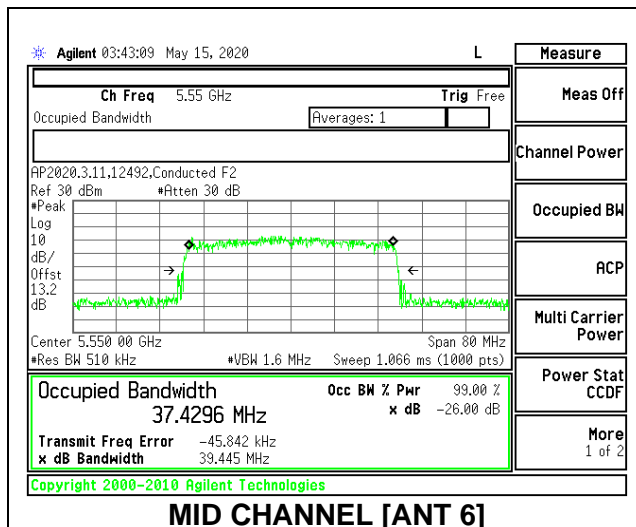

MID CHANNEL OBW