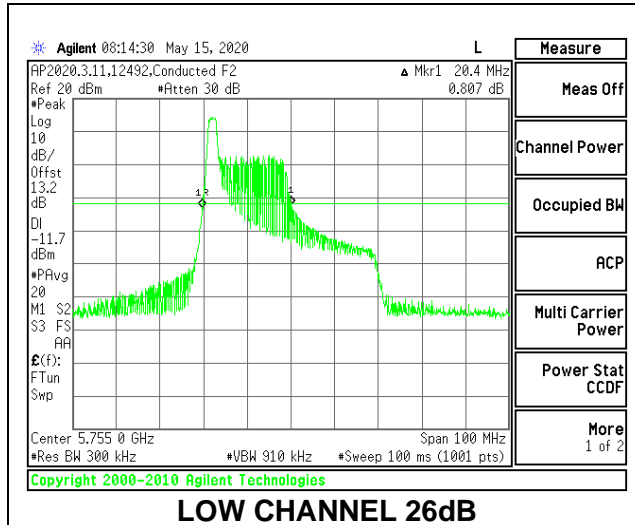

MID CHANNEL 26dB

MID CHANNEL OBW

8.2.23. 802.11ax HE40 MODE IN THE 5.8 GHz BAND

1TX Antenna 6 MODE: 26 Tones, RU Index 0

Channel	Frequency (MHz)	26 dB Bandwidth (MHz)	99% Bandwidth (MHz)
Low	5755	20.40	18.4152
High	5795	20.20	18.5878