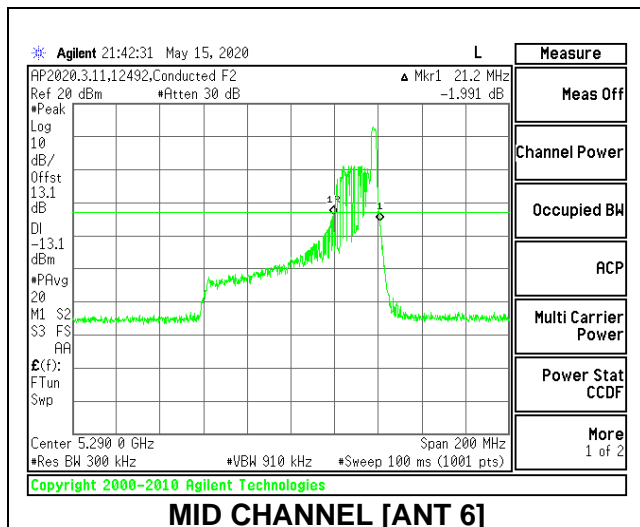

2TX Antenna 6 + Antenna 5 CDD MODE: 26 Tones, RU Index 36

Channel	Frequency (MHz)	26 dB Bandwidth Antenna 6 (MHz)	26 dB Bandwidth Antenna 5 (MHz)	99% Bandwidth Antenna 6 (MHz)	99% Bandwidth Antenna 5 (MHz)
Mid	5290	21.20	20.00	20.4169	18.9577

MID CHANNEL 26dB