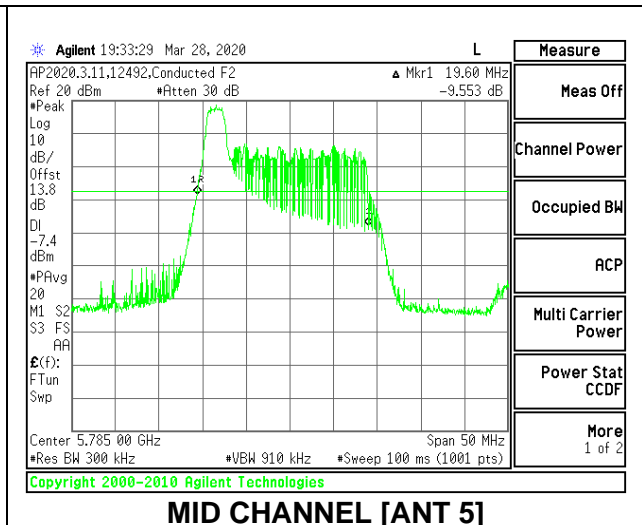

2TX Antenna 6 + Antenna 5 CDD MODE: 26 Tones, RU Index 0

Channel	Frequency (MHz)	26 dB Bandwidth Antenna 6 (MHz)	26 dB Bandwidth Antenna 5 (MHz)	99% Bandwidth Antenna 6 (MHz)	99% Bandwidth Antenna 5 (MHz)
Low	5745	20.10	19.85	18.3427	18.2741
Mid	5785	20.15	19.60	18.4063	18.3059
High	5825	20.15	19.80	18.3989	18.3319

MID CHANNEL 26dB