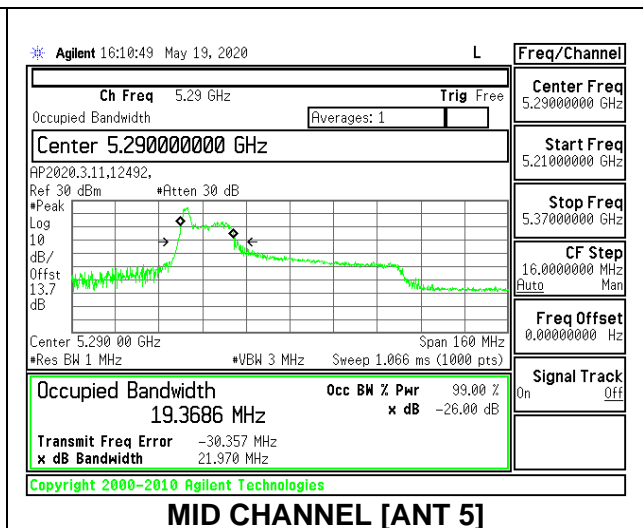

MID CHANNEL OBW