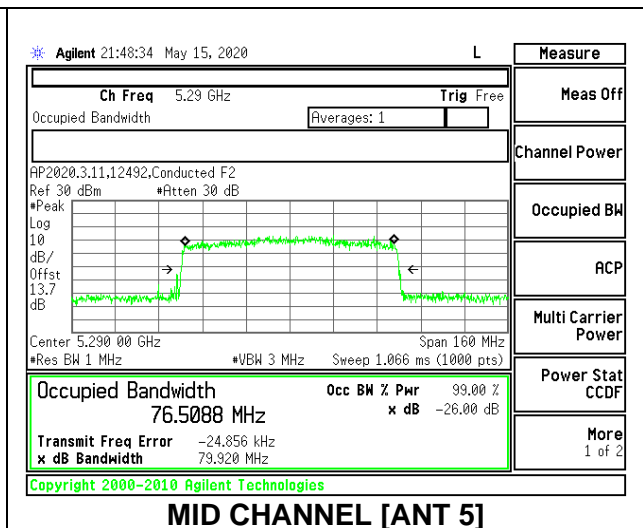

MID CHANNEL OBW