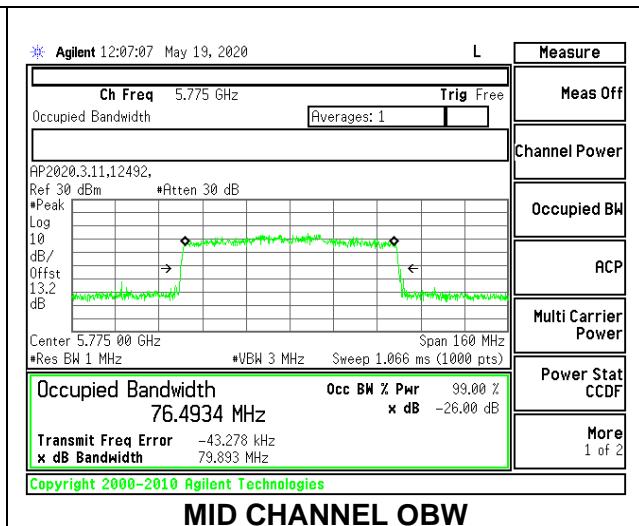

1TX Antenna 6 MODE: 996 Tones, RU Index 67

Channel	Frequency	26 dB Bandwidth	99% Bandwidth
	(MHz)	(MHz)	(MHz)
Mid	5775	84.00	76.4934