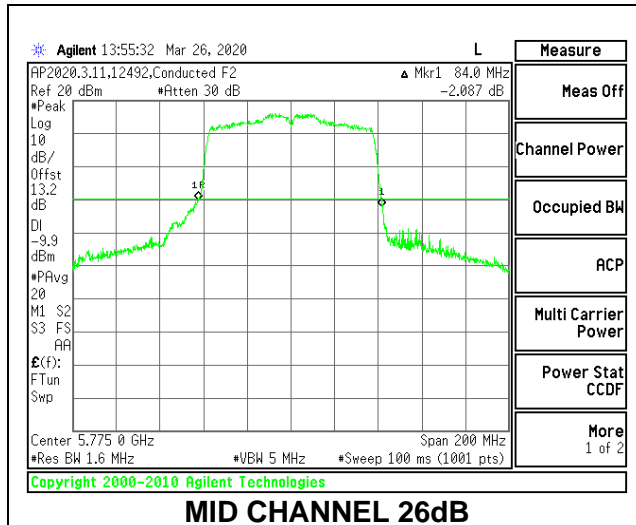

LOW CHANNEL 26dB

LOW CHANNEL OBW

8.2.21. 802.11ac VHT80 MODE IN THE 5.8 GHz BAND

1TX Antenna 6 MODE

Channel	Frequency	26 dB Bandwidth	99% Bandwidth
	(MHz)	(MHz)	(MHz)
Mid	5775	84.00	75.5337

1TX Antenna 5 MODE