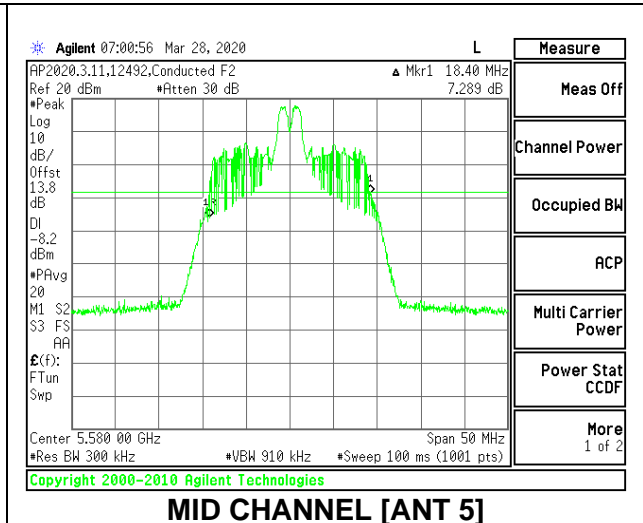

2TX Antenna 6 + Antenna 5 CDD MODE: 26 Tones, RU Index 4

Channel	Frequency (MHz)	26 dB Bandwidth Antenna 6 (MHz)	26 dB Bandwidth Antenna 5 (MHz)	99% Bandwidth Antenna 6 (MHz)	99% Bandwidth Antenna 5 (MHz)
Low	5500	19.35	18.50	17.3067	16.9192
Mid	5580	19.45	18.40	17.2562	16.8934
High	5700	19.45	18.40	17.3393	16.9755
144	5720	19.40	18.35	17.1304	16.9769

MID CHANNEL 26dB