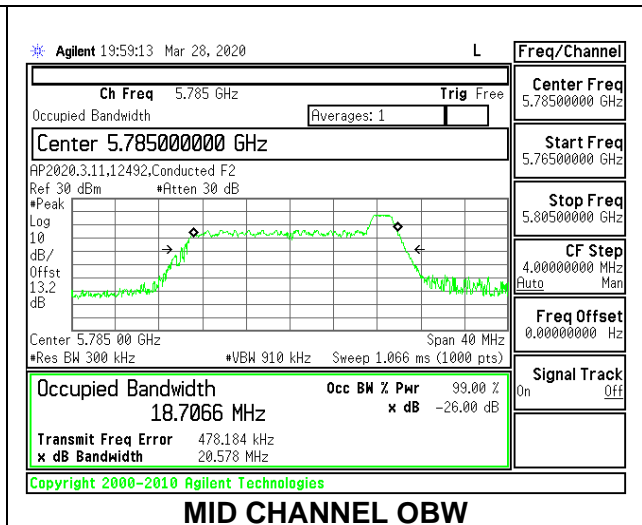

MID CHANNEL OBW

1TX Antenna 6 MODE: 242 Tones, RU Index 61

Channel	Frequency (MHz)	26 dB Bandwidth (MHz)	99% Bandwidth (MHz)
Low	5745	21.65	18.8147
Mid	5785	21.55	18.8825
High	5825	21.40	18.8083