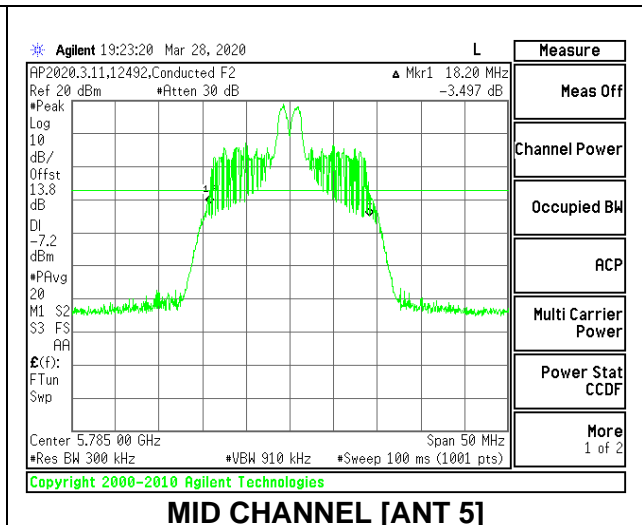

2TX Antenna 6 + Antenna 5 CDD MODE: 26 Tones, RU Index 4

Channel	Frequency (MHz)	26 dB Bandwidth Antenna 6 (MHz)	26 dB Bandwidth Antenna 5 (MHz)	99% Bandwidth Antenna 6 (MHz)	99% Bandwidth Antenna 5 (MHz)
Low	5745	19.45	18.25	17.3286	16.9272
Mid	5785	19.40	18.20	17.2753	16.9645
High	5825	19.45	18.40	17.2355	16.9300

MID CHANNEL 26dB