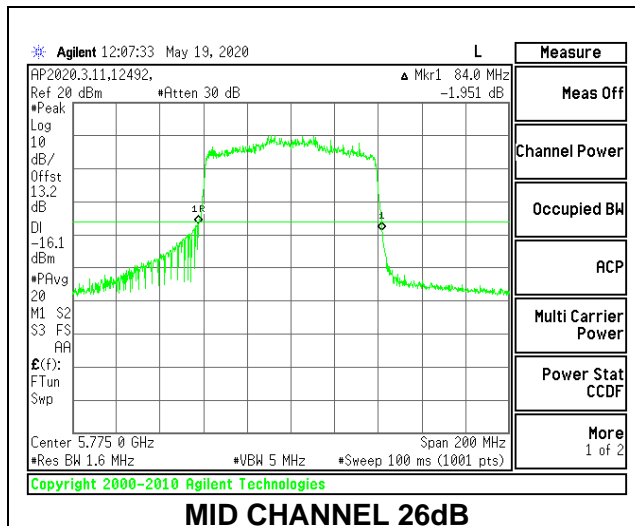

1TX Antenna 6 MODE: 996 Tones, RU Index 67

Channel	Frequency	26 dB Bandwidth	99% Bandwidth
	(MHz)	(MHz)	(MHz)
Mid	5775	84.00	76.4934