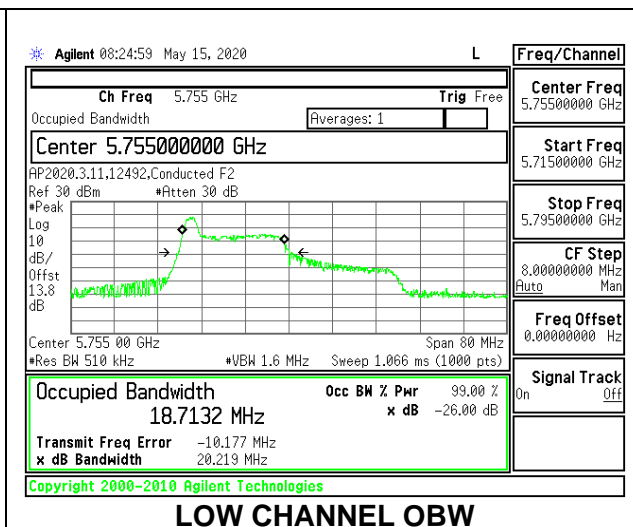

1TX Antenna 5 MODE: 26 Tones, RU Index 0

Channel	Frequency (MHz)	26 dB Bandwidth (MHz)	99% Bandwidth (MHz)
Low	5755	20.20	18.7132
High	5795	20.20	18.5447