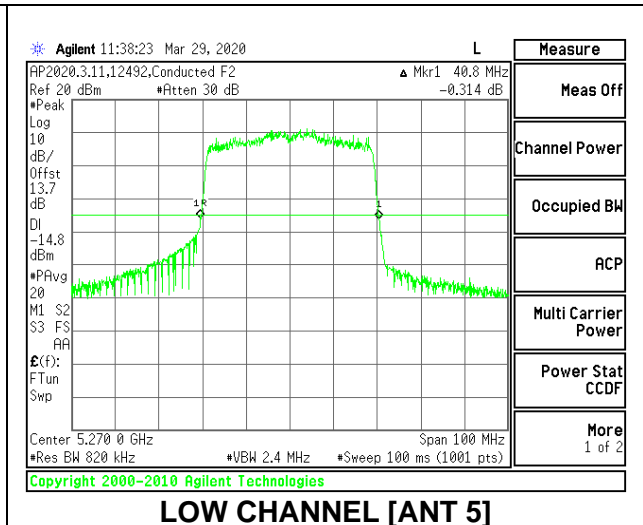

2TX Antenna 6 + Antenna 5 CDD MODE: 484 Tones, RU Index 65

Channel	Frequency (MHz)	26 dB Bandwidth Antenna 6 (MHz)	26 dB Bandwidth Antenna 5 (MHz)	99% Bandwidth Antenna 6 (MHz)	99% Bandwidth Antenna 5 (MHz)
Low	5270	41.00	40.80	37.3327	37.3493
High	5310	41.10	40.90	37.3378	37.4757

LOW CHANNEL 26dB