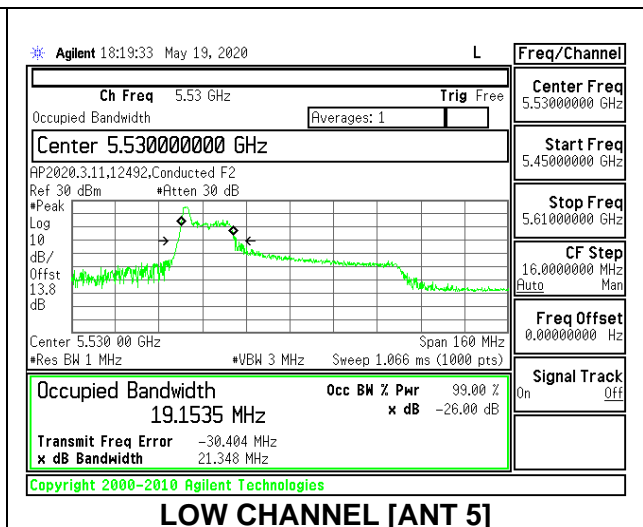

LOW CHANNEL OBW