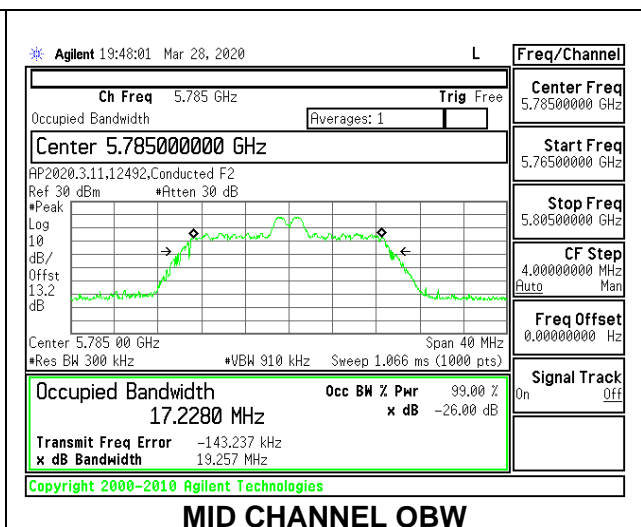

1TX Antenna 6 MODE: 26 Tones, RU Index 4

Channel	Frequency (MHz)	26 dB Bandwidth (MHz)	99% Bandwidth (MHz)
Low	5745	19.40	17.3271
Mid	5785	19.45	17.2280
High	5825	19.35	17.1993