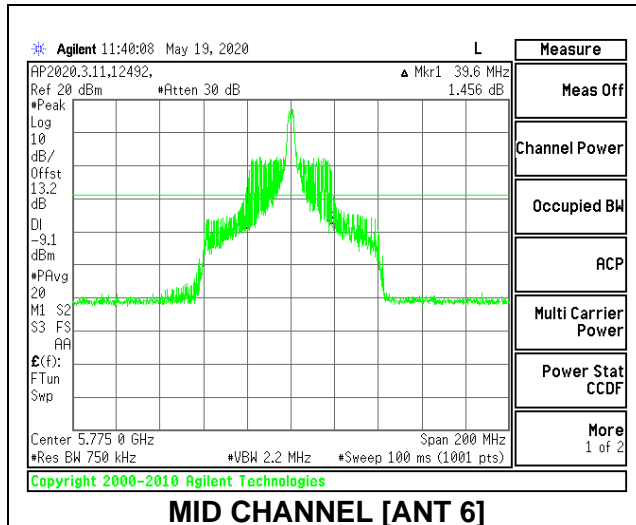

2TX Antenna 6 + Antenna 5 CDD MODE: 26 Tones, RU Index 18

Channel	Frequency (MHz)	26 dB Bandwidth Antenna 6 (MHz)	26 dB Bandwidth Antenna 5 (MHz)	99% Bandwidth Antenna 6 (MHz)	99% Bandwidth Antenna 5 (MHz)
Mid	5775	39.60	38.80	38.1080	36.6958

MID CHANNEL 26dB