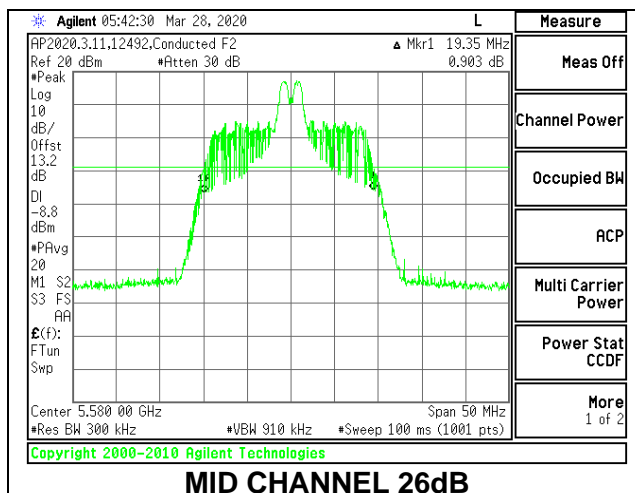

1TX Antenna 6 MODE: 26 Tones, RU Index 4

Channel	Frequency (MHz)	26 dB Bandwidth (MHz)	99% Bandwidth (MHz)
Low	5500	19.50	17.0229
Mid	5580	19.35	17.2967
High	5700	19.40	17.3066
144	5720	19.45	17.2337