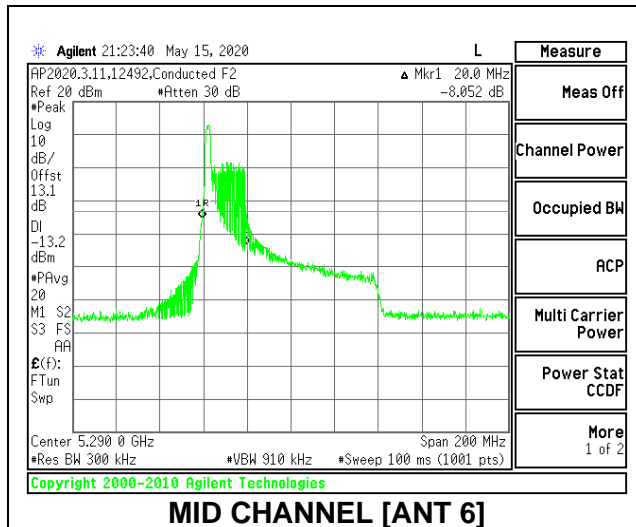

2TX Antenna 6 + Antenna 5 CDD MODE: 26 Tones, RU Index 0

Channel	Frequency (MHz)	26 dB Bandwidth Antenna 6 (MHz)	26 dB Bandwidth Antenna 5 (MHz)	99% Bandwidth Antenna 6 (MHz)	99% Bandwidth Antenna 5 (MHz)
Mid	5290	20.00	20.20	19.1224	19.3686

MID CHANNEL 26dB