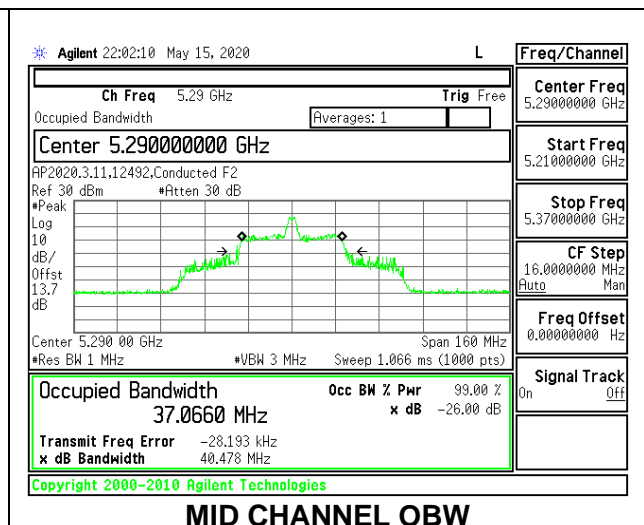

1TX Antenna 5 MODE: 26 Tones, RU Index 18

Channel	Frequency (MHz)	26 dB Bandwidth (MHz)	99% Bandwidth (MHz)
Mid	5290	40.60	37.0660