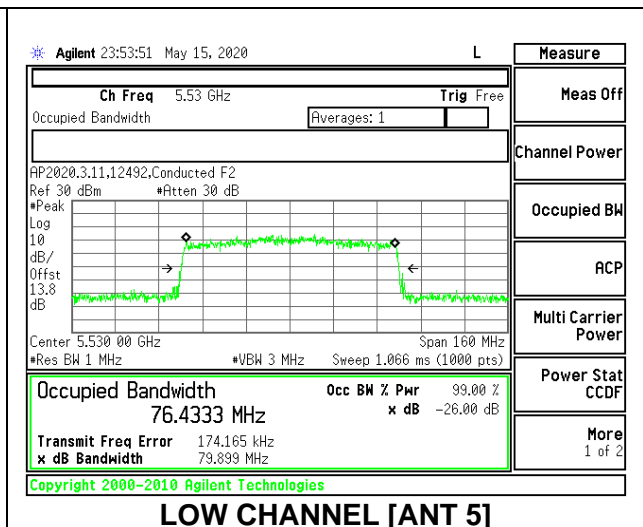

LOW CHANNEL OBW