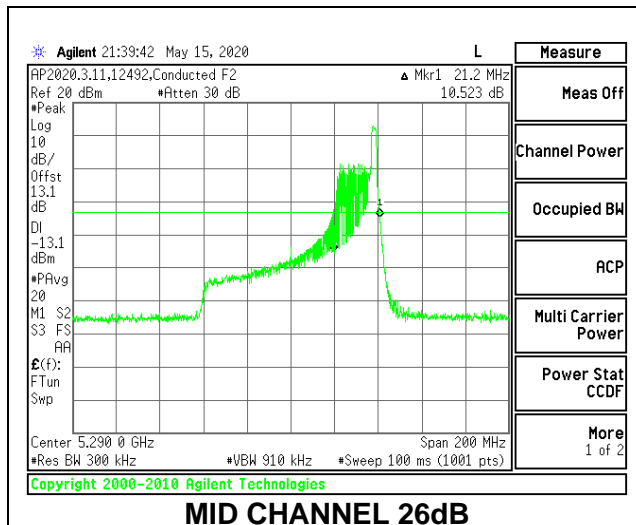

1TX Antenna 6 MODE: 26 Tones, RU Index 36

Channel	Frequency (MHz)	26 dB Bandwidth (MHz)	99% Bandwidth (MHz)
Mid	5290	21.20	19.9807