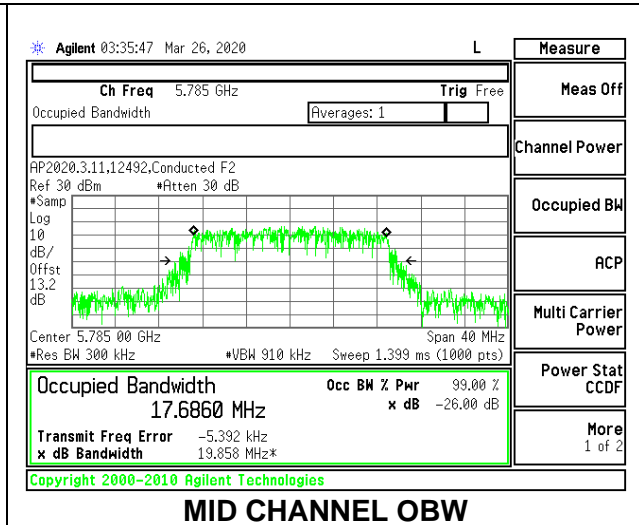

LOW CHANNEL 26dB

LOW CHANNEL OBW

8.2.19. 802.11n HT20 MODE IN THE 5.8 GHz BAND

1TX Antenna 6 MODE

Channel	Frequency (MHz)	26 dB Bandwidth (MHz)	99% Bandwidth (MHz)
Low	5745	21.45	17.7311
Mid	5785	21.55	17.6860
High	5825	21.55	17.7302