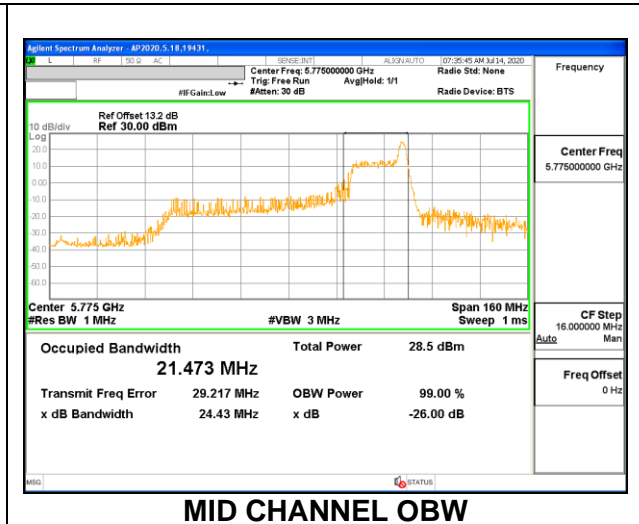

1TX Antenna 6 MODE: 26 Tones, RU Index 36

Channel	Frequency	26 dB Bandwidth	99% Bandwidth
	(MHz)	(MHz)	(MHz)
Mid	5775	21.60	21.4730