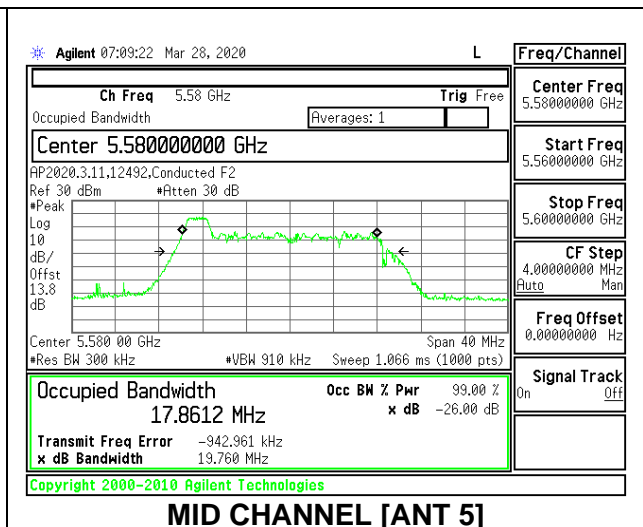

MID CHANNEL OBW