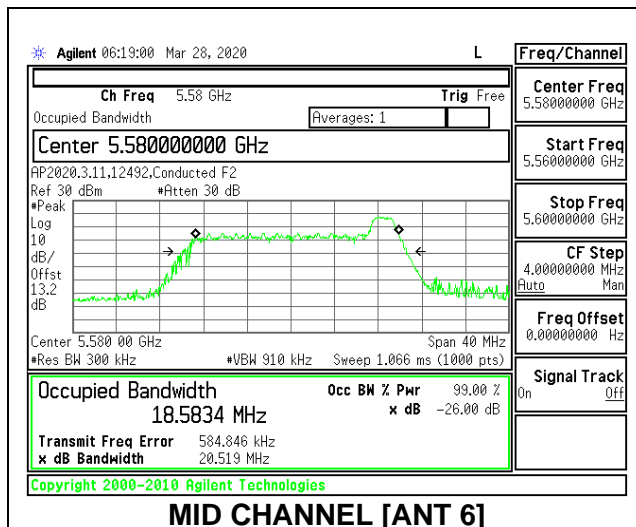

MID CHANNEL OBW