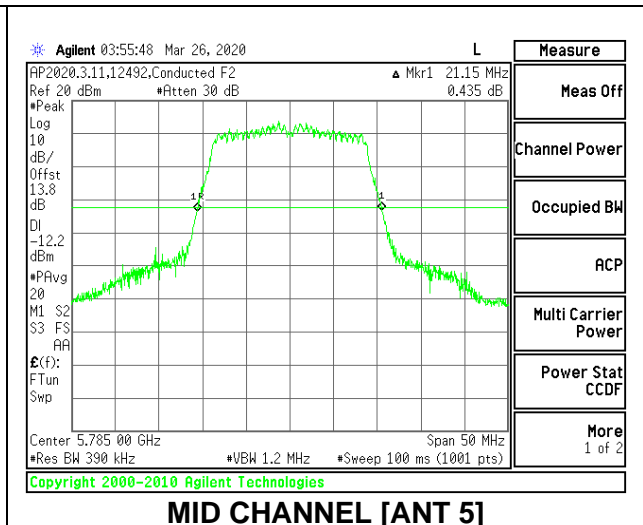

2TX Antenna 6 + Antenna 5 CDD MODE

Channel	Frequency (MHz)	26dB Bandwidth Antenna 6 (MHz)	26dB Bandwidth Antenna 5 (MHz)	99% Bandwidth Antenna 6 (MHz)	99% Bandwidth Antenna 5 (MHz)
Low	5745	21.65	21.20	17.7535	17.6556
Mid	5785	21.65	21.15	17.6201	17.6731
High	5825	21.60	21.15	17.5553	17.7202

MID CHANNEL 26dB