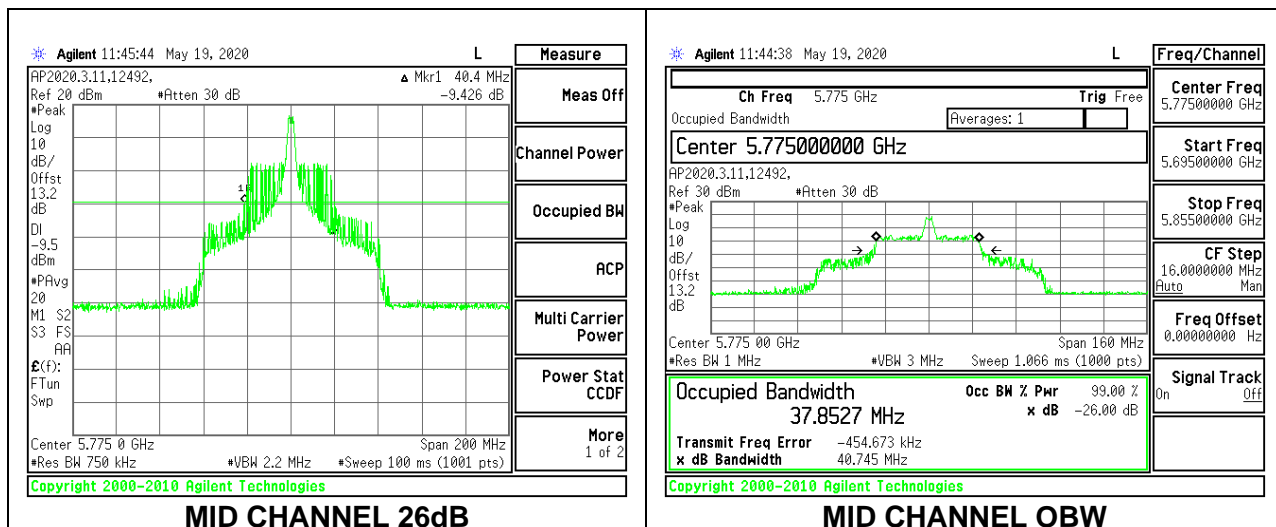

1TX Antenna 6 MODE: 26 Tones, RU Index 18

Channel	Frequency (MHz)	26 dB Bandwidth (MHz)	99% Bandwidth (MHz)
Mid	5775	40.40	37.8527