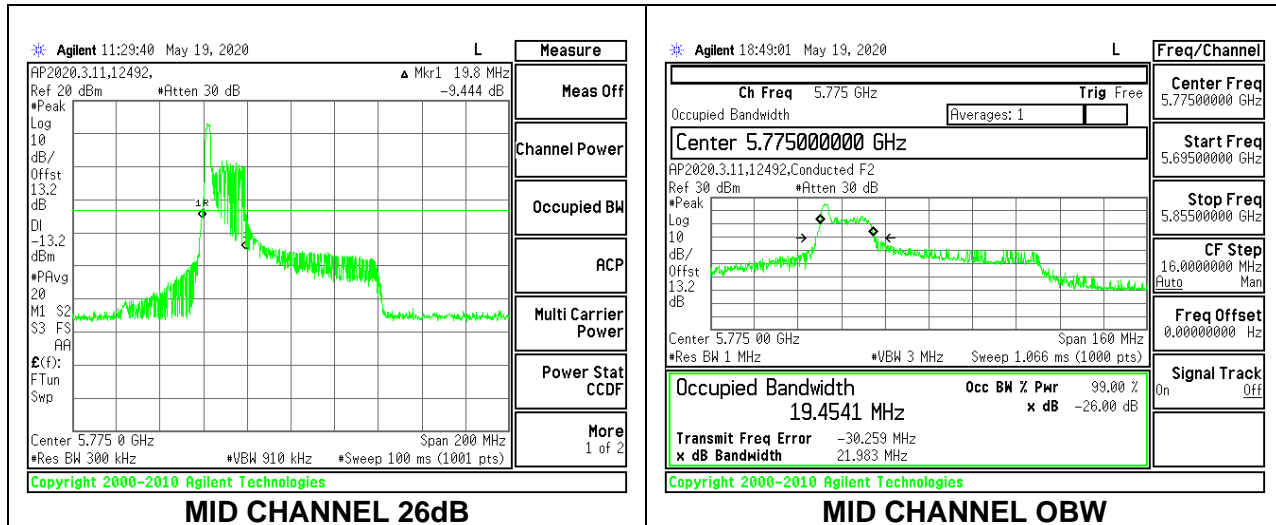

LOW CHANNEL 26dB

LOW CHANNEL OBW

8.2.24. 802.11ax HE80 MODE IN THE 5.8 GHz BAND

1TX Antenna 6 MODE: 26 Tones, RU Index 0

Channel	Frequency (MHz)	26 dB Bandwidth (MHz)	99% Bandwidth (MHz)
Mid	5775	19.80	19.4541