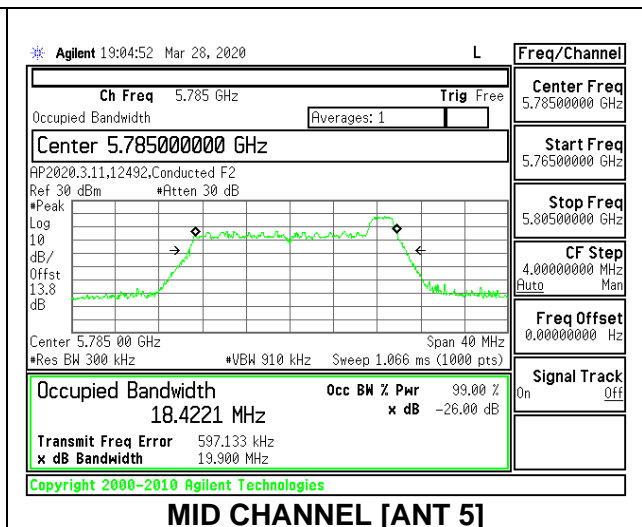

MID CHANNEL OBW