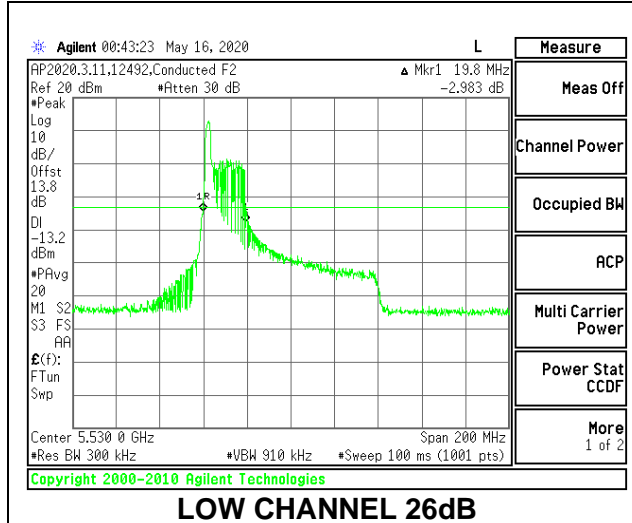

1TX Antenna 5 MODE: 26 Tones, RU Index 0

Channel	Frequency (MHz)	26 dB Bandwidth (MHz)	99% Bandwidth (MHz)
Low	5530	19.80	19.3734
High	5610	19.80	19.5501
138	5690	19.80	19.6000