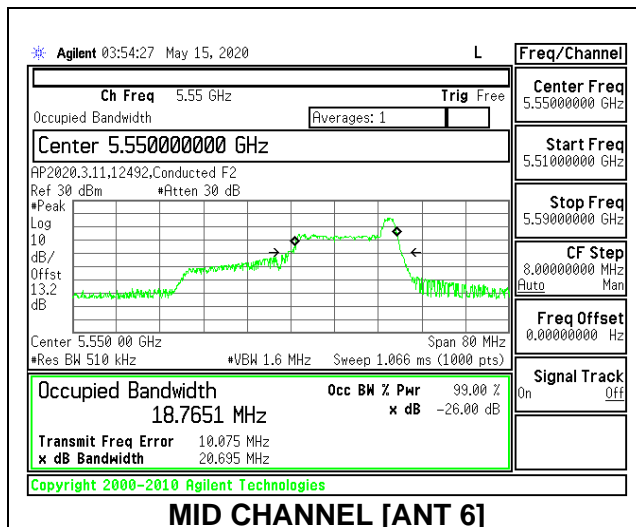

MID CHANNEL OBW