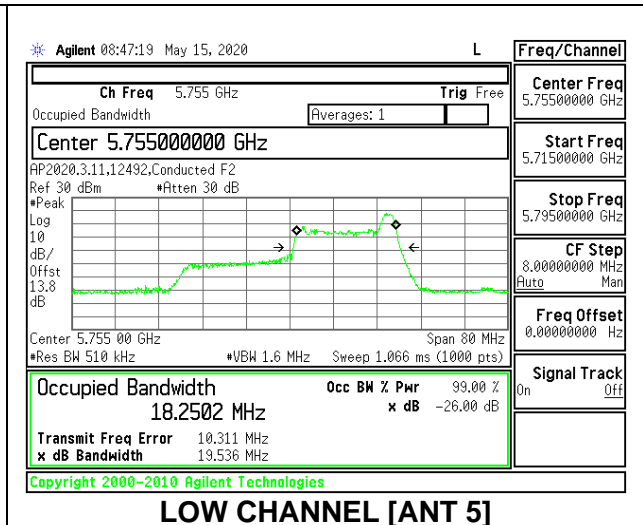

LOW CHANNEL OBW