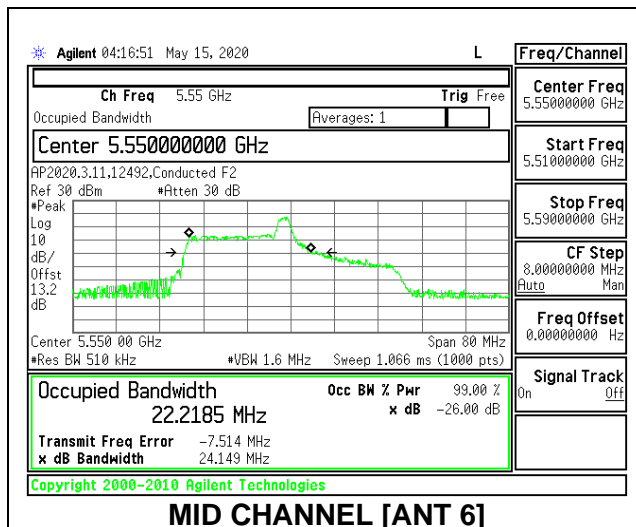

MID CHANNEL OBW