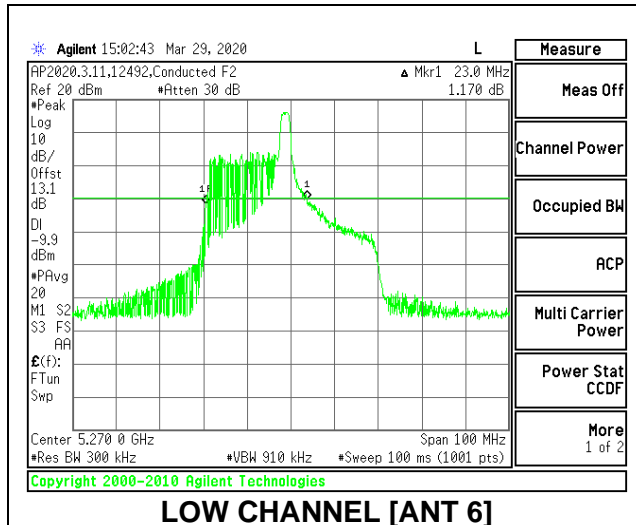

2TX Antenna 6 + Antenna 5 CDD MODE: 26 Tones, RU Index 8

Channel	Frequency (MHz)	26 dB Bandwidth Antenna 6 (MHz)	26 dB Bandwidth Antenna 5 (MHz)	99% Bandwidth Antenna 6 (MHz)	99% Bandwidth Antenna 5 (MHz)
Low	5270	23.00	22.90	21.5420	21.3478
High	5310	23.10	22.50	22.0093	21.4267

LOW CHANNEL 26dB