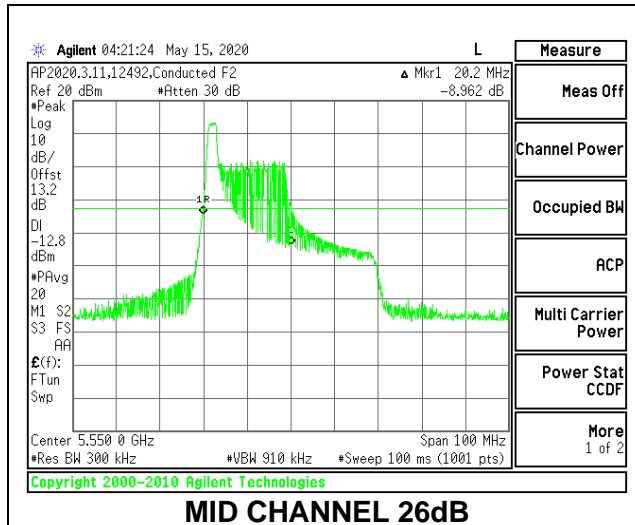

8.2.17. 802.11ax HE40 MODE IN THE 5.6 GHz BAND

1TX Antenna 6 MODE: 26 Tones, RU Index 0

Channel	Frequency (MHz)	26 dB Bandwidth (MHz)	99% Bandwidth (MHz)
Low	5510	20.20	18.8156
Mid	5550	20.20	18.7579
High	5670	20.40	18.4466
142	5710	20.40	18.3844