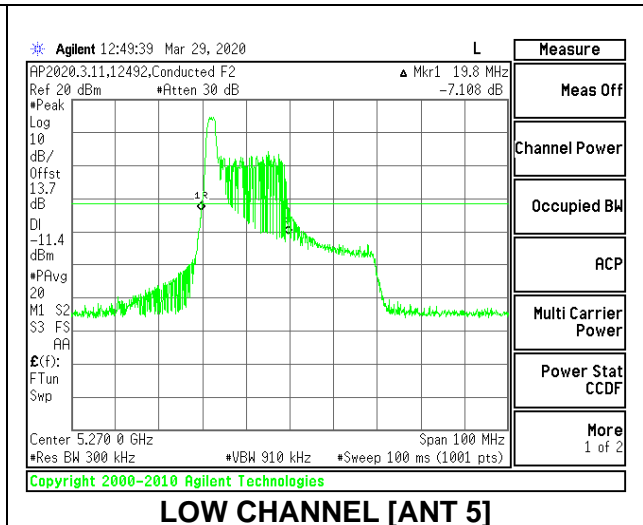

2TX Antenna 6 + Antenna 5 CDD MODE: 26 Tones, RU Index 0

Channel	Frequency (MHz)	26 dB Bandwidth Antenna 6 (MHz)	26 dB Bandwidth Antenna 5 (MHz)	99% Bandwidth Antenna 6 (MHz)	99% Bandwidth Antenna 5 (MHz)
Low	5270	20.40	19.90	18.4629	18.1335
High	5310	19.75	19.40	18.4905	18.2917

LOW CHANNEL 26dB