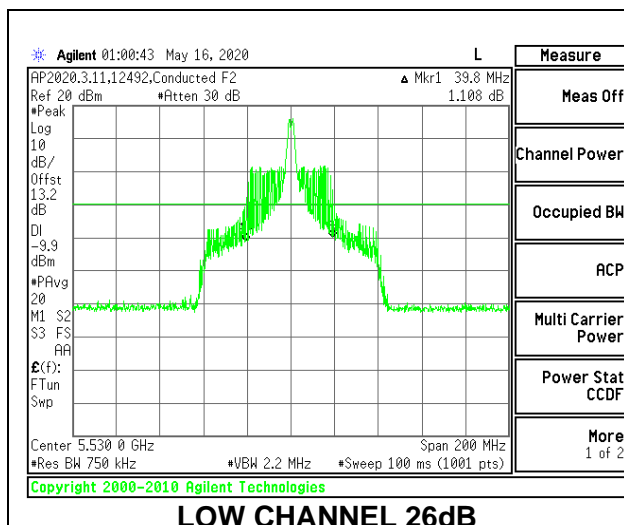

1TX Antenna 6 MODE: 26 Tones, RU Index 18

Channel	Frequency (MHz)	26 dB Bandwidth (MHz)	99% Bandwidth (MHz)
Low	5530	39.80	37.8125
High	5610	40.80	38.2351
138	5690	38.40	37.2419