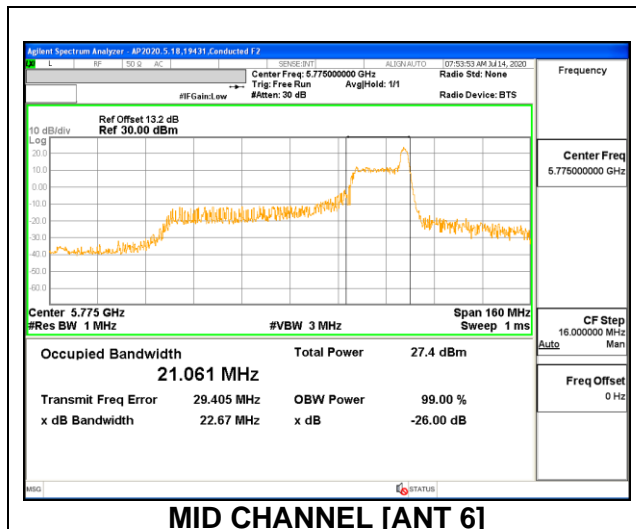

MID CHANNEL OBW