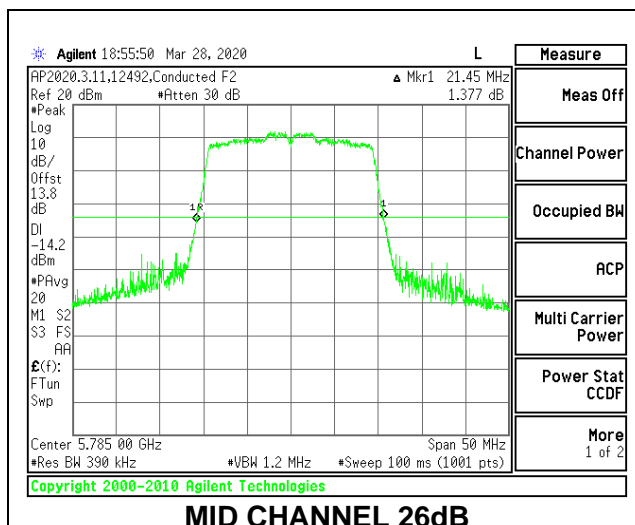

1TX Antenna 5 MODE: 242 Tones, RU Index 61

Channel	Frequency (MHz)	26 dB Bandwidth (MHz)	99% Bandwidth (MHz)
Low	5745	21.40	18.8703
Mid	5785	21.45	18.9065
High	5825	21.55	18.8425