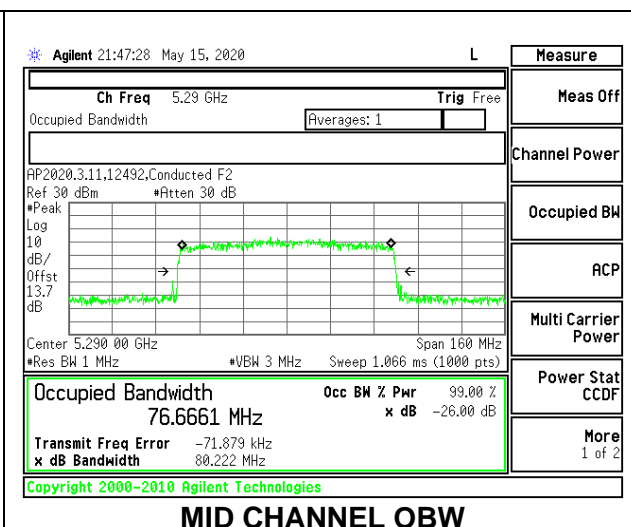

1TX Antenna 5 MODE: 996 Tones, RU Index 67

Channel	Frequency (MHz)	26 dB Bandwidth (MHz)	99% Bandwidth (MHz)
Mid	5290	83.20	76.6661