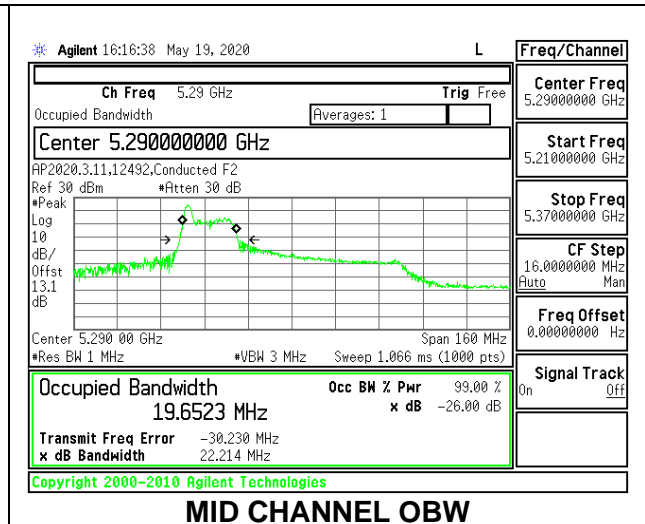

LOW CHANNEL 26dB

LOW CHANNEL OBW

8.2.12. 802.11ax HE80 MODE IN THE 5.3 GHz BAND

1TX Antenna 6 MODE: 26 Tones, RU Index 0

Channel	Frequency (MHz)	26 dB Bandwidth (MHz)	99% Bandwidth (MHz)
Mid	5290	19.80	19.6523