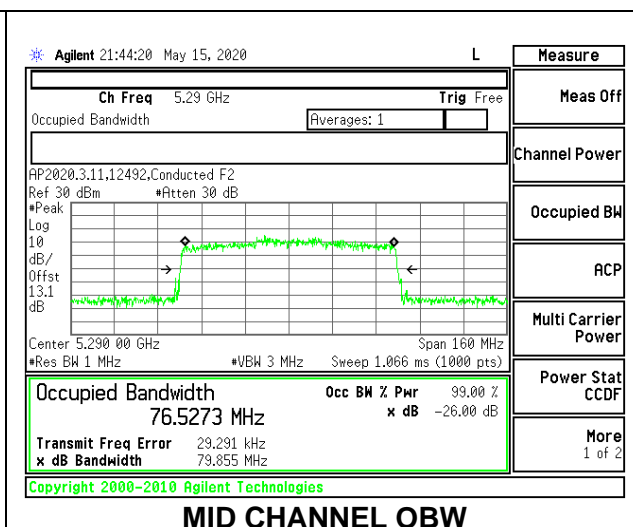

1TX Antenna 6 MODE: 996 Tones, RU Index 67

Channel	Frequency (MHz)	26 dB Bandwidth (MHz)	99% Bandwidth (MHz)
Mid	5290	82.80	76.5273