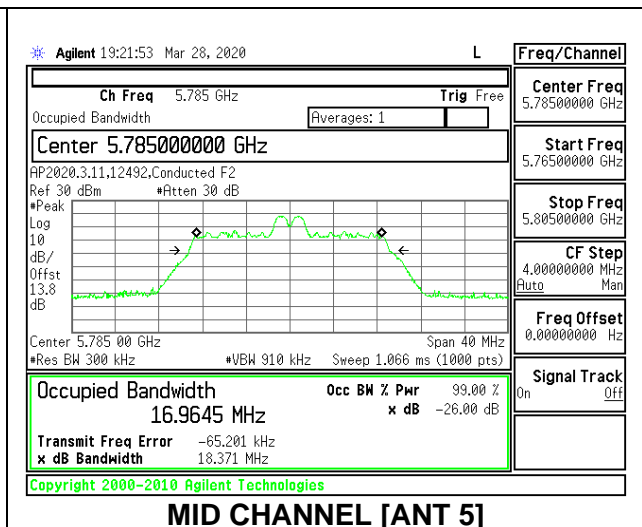

MID CHANNEL OBW