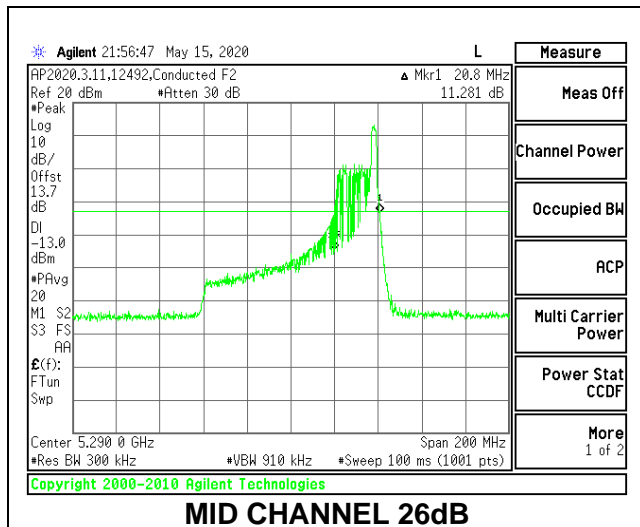

1TX Antenna 5 MODE: 26 Tones, RU Index 36

Channel	Frequency (MHz)	26 dB Bandwidth (MHz)	99% Bandwidth (MHz)
Mid	5290	20.80	19.7753