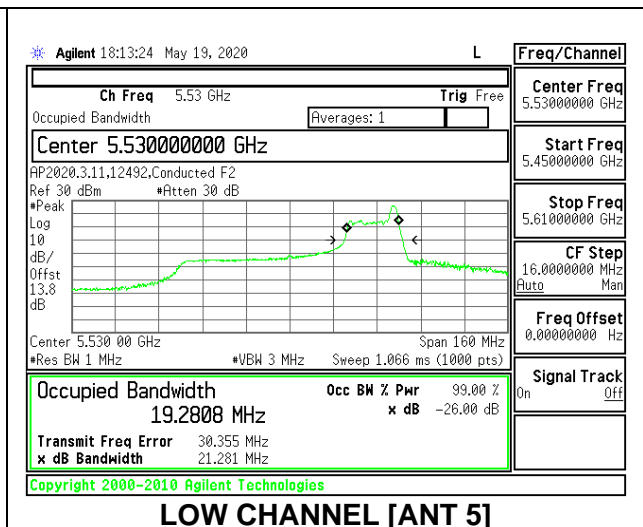

LOW CHANNEL OBW