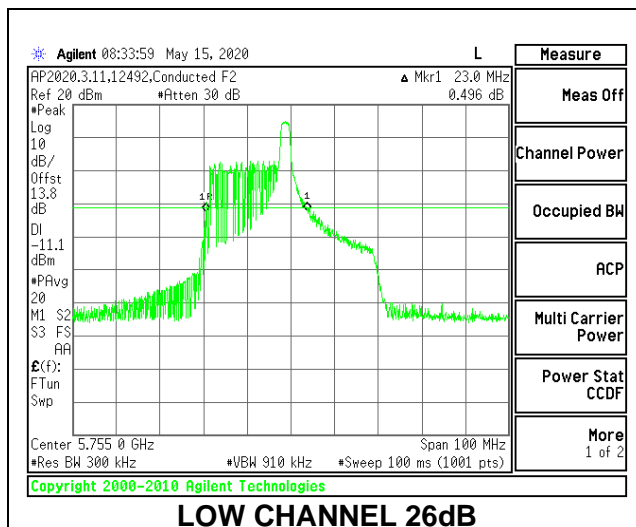

1TX Antenna 5 MODE: 26 Tones, RU Index 8

Channel	Frequency (MHz)	26 dB Bandwidth (MHz)	99% Bandwidth (MHz)
Low	5755	23.00	21.8811
High	5795	24.00	21.7746