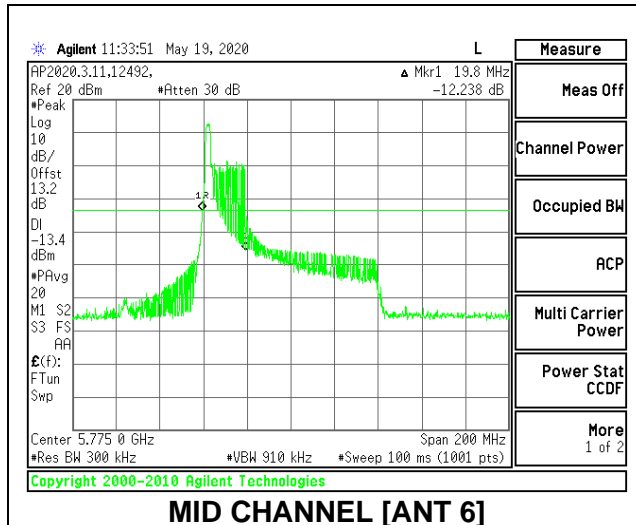

2TX Antenna 6 + Antenna 5 CDD MODE: 26 Tones, RU Index 0

Channel	Frequency (MHz)	26 dB Bandwidth Antenna 6 (MHz)	26 dB Bandwidth Antenna 5 (MHz)	99% Bandwidth Antenna 6 (MHz)	99% Bandwidth Antenna 5 (MHz)
Mid	5775	19.80	20.00	19.3900	19.0955

MID CHANNEL 26dB