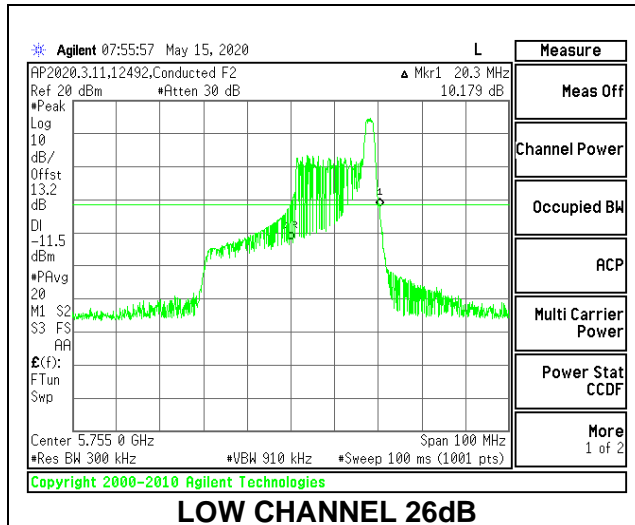

1TX Antenna 6 MODE: 26 Tones, RU Index 17

Channel	Frequency (MHz)	26 dB Bandwidth (MHz)	99% Bandwidth (MHz)
Low	5755	20.30	19.0347
High	5795	20.40	18.9349