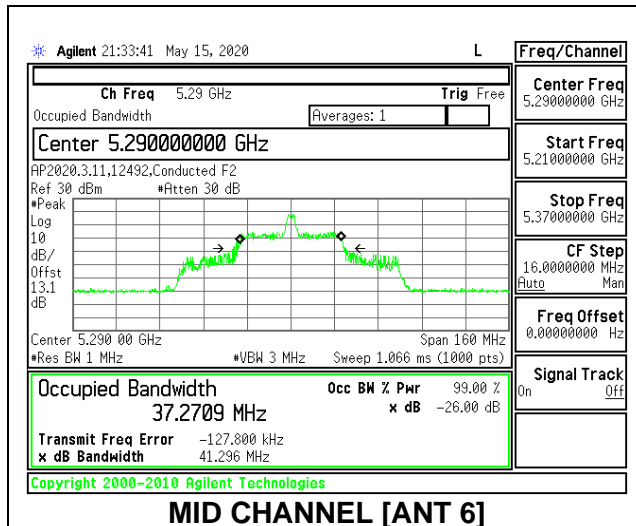

MID CHANNEL OBW