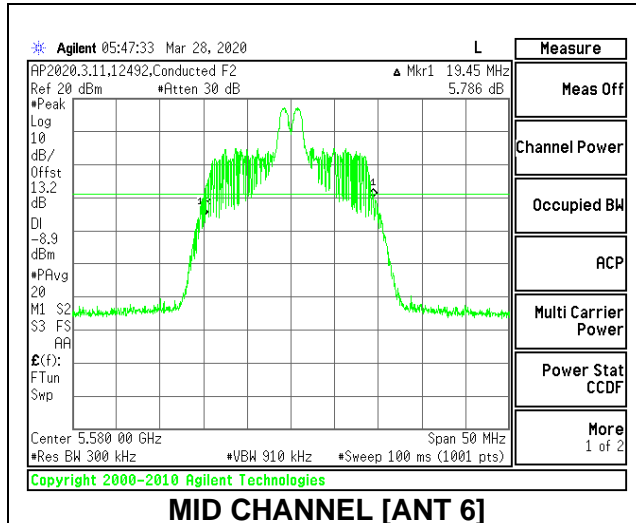

2TX Antenna 6 + Antenna 5 CDD MODE: 26 Tones, RU Index 4

Channel	Frequency (MHz)	26 dB Bandwidth Antenna 6 (MHz)	26 dB Bandwidth Antenna 5 (MHz)	99% Bandwidth Antenna 6 (MHz)	99% Bandwidth Antenna 5 (MHz)
Low	5500	19.35	18.50	17.3067	16.9192
Mid	5580	19.45	18.40	17.2562	16.8934
High	5700	19.45	18.40	17.3393	16.9755
144	5720	19.40	18.35	17.1304	16.9769

MID CHANNEL 26dB