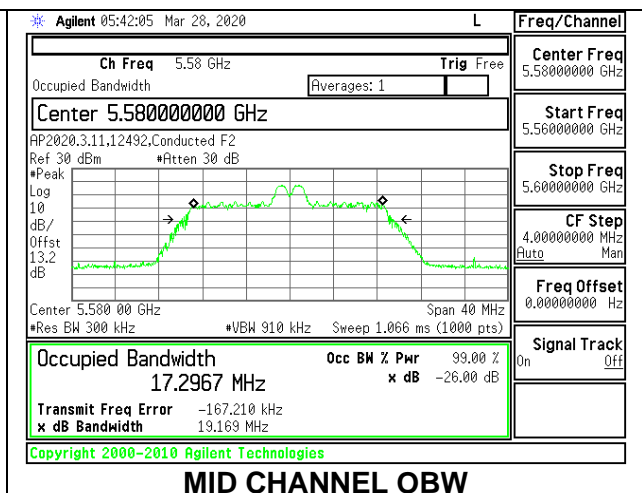

1TX Antenna 6 MODE: 26 Tones, RU Index 4

Channel	Frequency (MHz)	26 dB Bandwidth (MHz)	99% Bandwidth (MHz)
Low	5500	19.50	17.0229
Mid	5580	19.35	17.2967
High	5700	19.40	17.3066
144	5720	19.45	17.2337