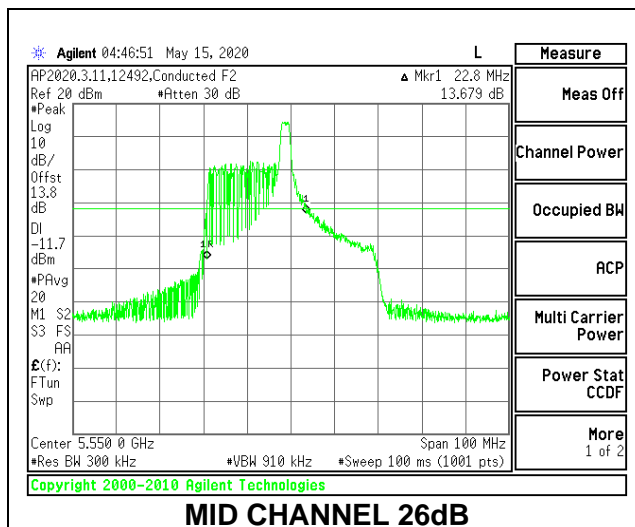

1TX Antenna 5 MODE: 26 Tones, RU Index 8

Channel	Frequency (MHz)	26 dB Bandwidth (MHz)	99% Bandwidth (MHz)
Low	5510	23.20	22.0977
Mid	5550	22.80	22.1336
High	5670	22.70	21.6447
142	5710	23.30	21.8523