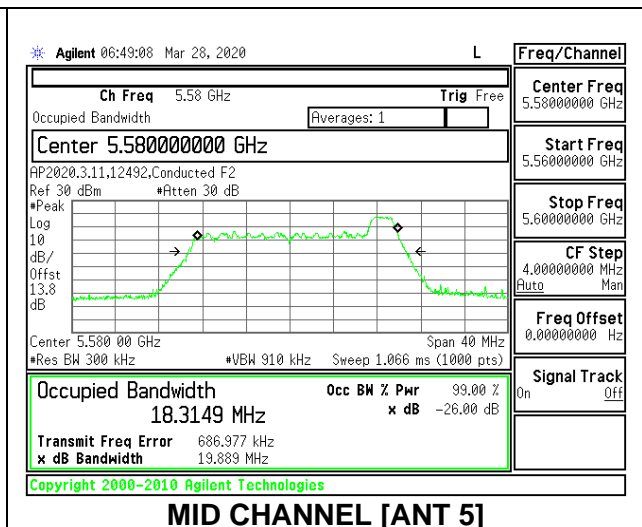

MID CHANNEL OBW