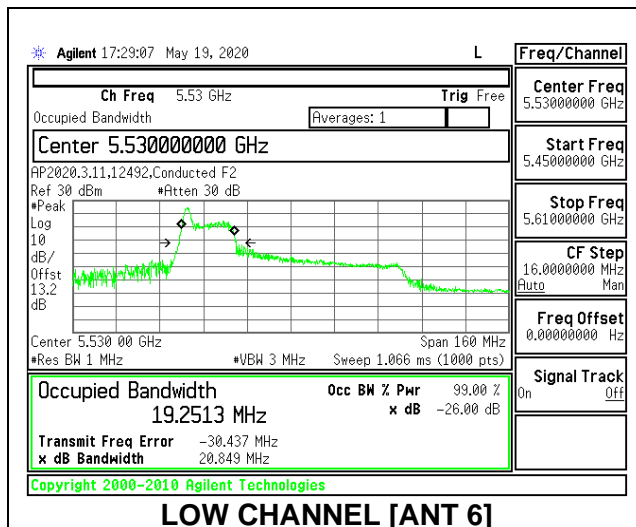

LOW CHANNEL OBW