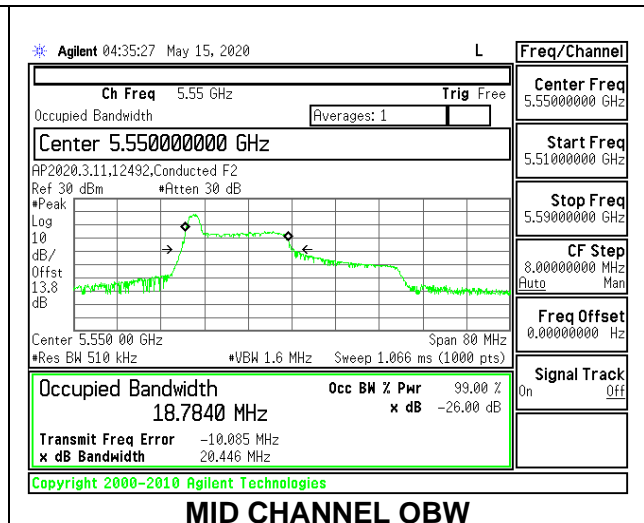

1TX Antenna 5 MODE: 26 Tones, RU Index 0

Channel	Frequency (MHz)	26 dB Bandwidth (MHz)	99% Bandwidth (MHz)
Low	5510	20.10	18.5108
Mid	5550	20.30	18.7840
High	5670	20.40	18.3476
142	5710	20.10	18.3904