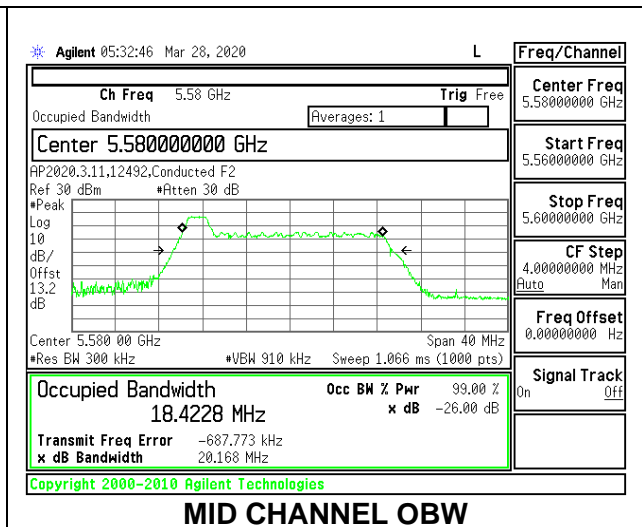

LOW CHANNEL 26dB

LOW CHANNEL OBW

8.2.16. 802.11ax HE20 MODE IN THE 5.6 GHz BAND

1TX Antenna 6 MODE: 26 Tones, RU Index 0

Channel	Frequency (MHz)	26 dB Bandwidth (MHz)	99% Bandwidth (MHz)
Low	5500	20.50	18.3589
Mid	5580	20.20	18.4228
High	5700	20.25	18.3896
144	5720	20.20	18.3778