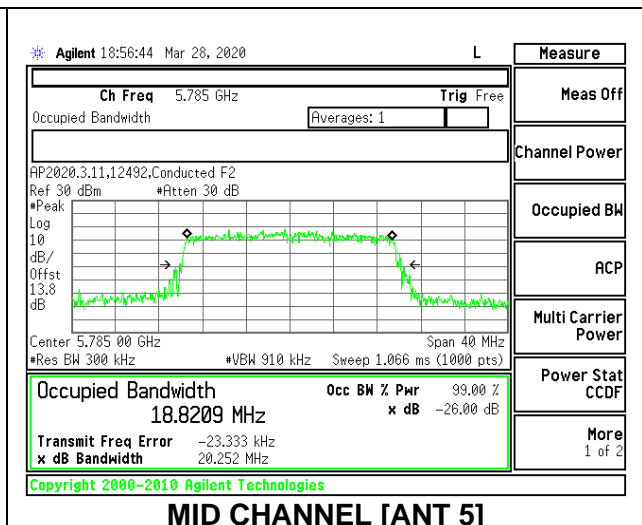

MID CHANNEL OBW