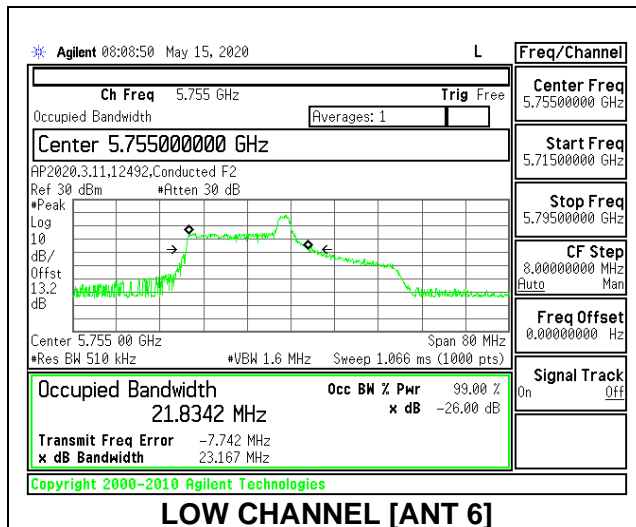

LOW CHANNEL OBW