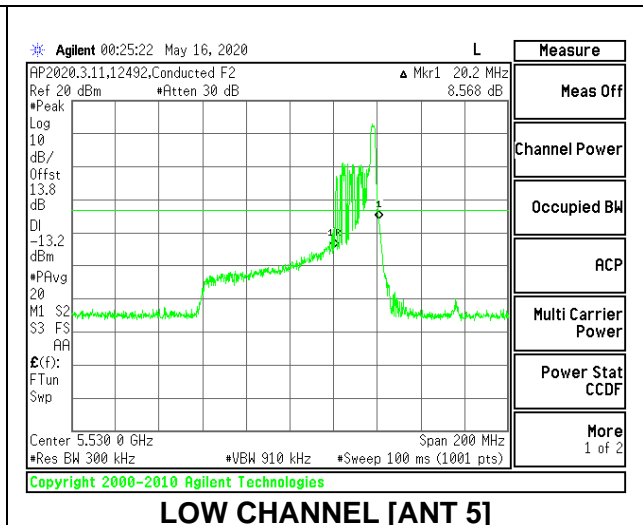

2TX Antenna 6 + Antenna 5 CDD MODE: 26 Tones, RU Index 36

Channel	Frequency (MHz)	26 dB Bandwidth Antenna 6 (MHz)	26 dB Bandwidth Antenna 5 (MHz)	99% Bandwidth Antenna 6 (MHz)	99% Bandwidth Antenna 5 (MHz)
Low	5530	21.00	20.20	20.9911	19.2808
High	5610	20.60	20.20	20.5880	19.0839
138	5690	20.00	20.20	19.9650	19.2888

LOW CHANNEL 26dB