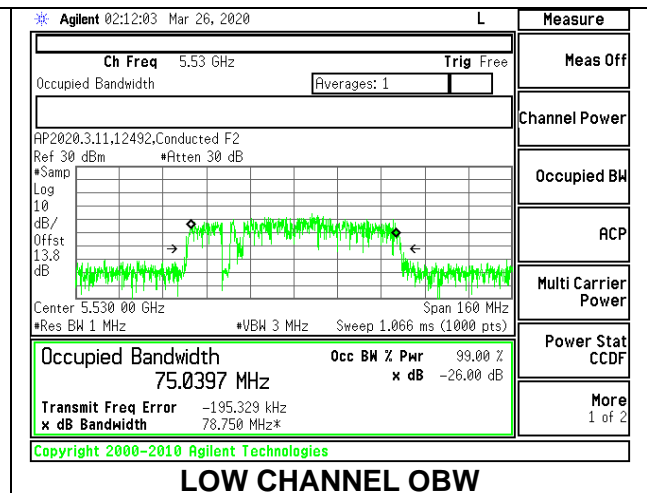

1TX Antenna 5 MODE

Channel	Frequency (MHz)	26dB Bandwidth (MHz)	99% Bandwidth (MHz)
Low	5530	84.20	75.0397
High	5610	84.60	75.0487
138	5690	85.00	75.6880