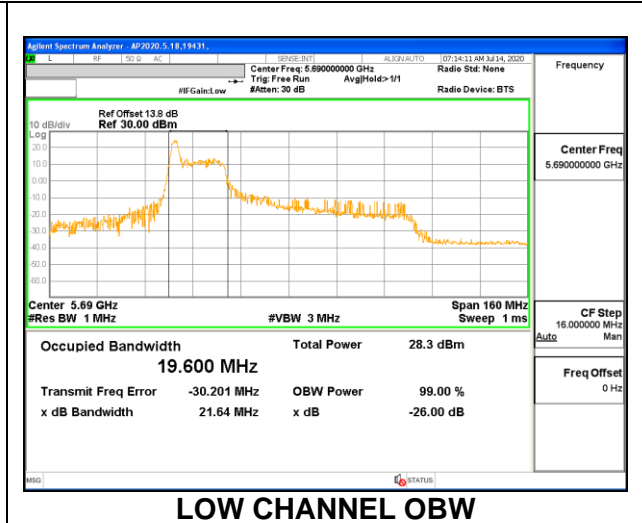

1TX Antenna 5 MODE: 26 Tones, RU Index 0

Channel	Frequency (MHz)	26 dB Bandwidth (MHz)	99% Bandwidth (MHz)
Low	5530	19.80	19.3734
High	5610	19.80	19.5501
138	5690	19.80	19.6000