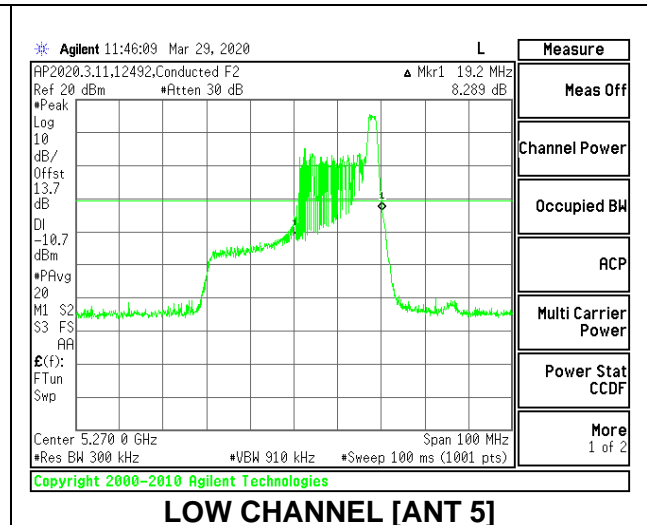

2TX Antenna 6 + Antenna 5 CDD MODE: 26 Tones, RU Index 17

Channel	Frequency (MHz)	26 dB Bandwidth Antenna 6 (MHz)	26 dB Bandwidth Antenna 5 (MHz)	99% Bandwidth Antenna 6 (MHz)	99% Bandwidth Antenna 5 (MHz)
Low	5270	20.20	19.20	18.6328	18.1828
High	5310	20.30	19.40	17.2305	18.1986

LOW CHANNEL 26dB