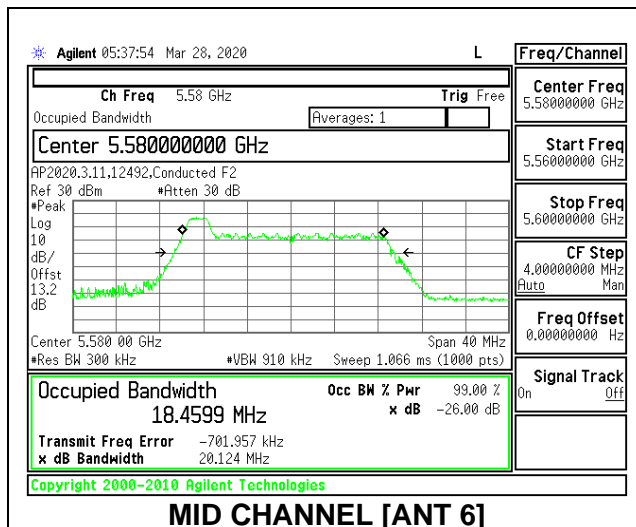

MID CHANNEL OBW