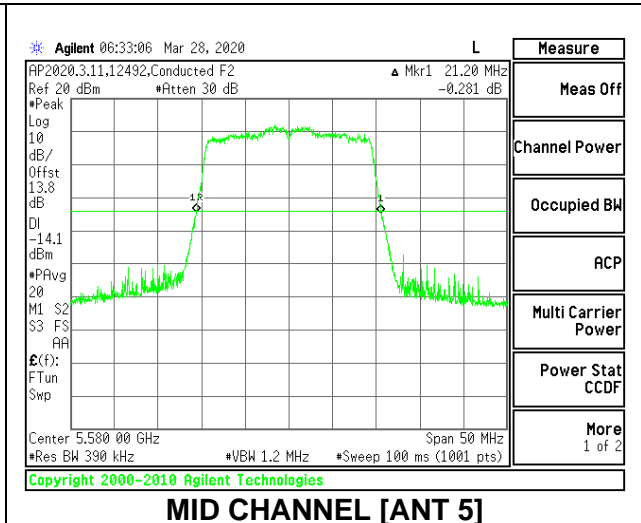

MID CHANNEL [ANT 5]