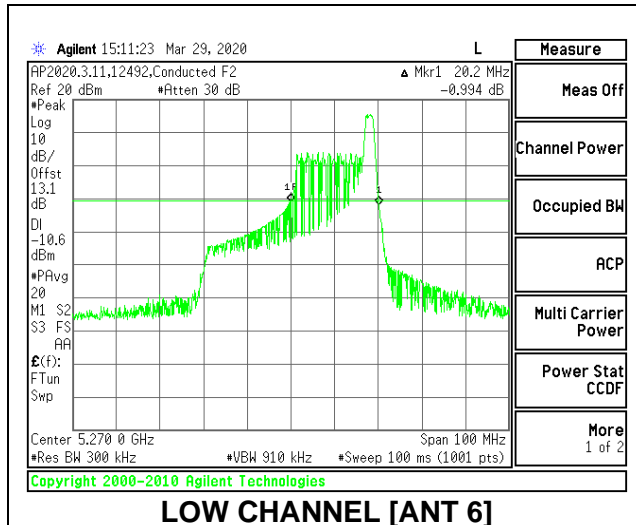

2TX Antenna 6 + Antenna 5 CDD MODE: 26 Tones, RU Index 17

Channel	Frequency (MHz)	26 dB Bandwidth Antenna 6 (MHz)	26 dB Bandwidth Antenna 5 (MHz)	99% Bandwidth Antenna 6 (MHz)	99% Bandwidth Antenna 5 (MHz)
Low	5270	20.20	19.20	18.6328	18.1828
High	5310	20.30	19.40	17.2305	18.1986

LOW CHANNEL 26dB