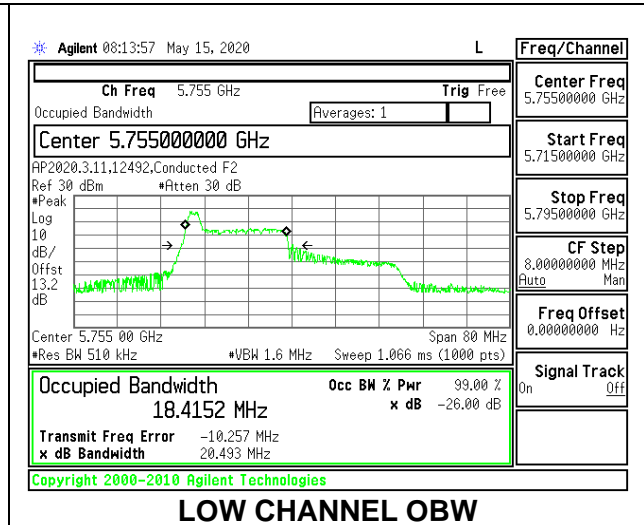

MID CHANNEL 26dB

MID CHANNEL OBW

8.2.23. 802.11ax HE40 MODE IN THE 5.8 GHz BAND

1TX Antenna 6 MODE: 26 Tones, RU Index 0

Channel	Frequency (MHz)	26 dB Bandwidth (MHz)	99% Bandwidth (MHz)
Low	5755	20.40	18.4152
High	5795	20.20	18.5878