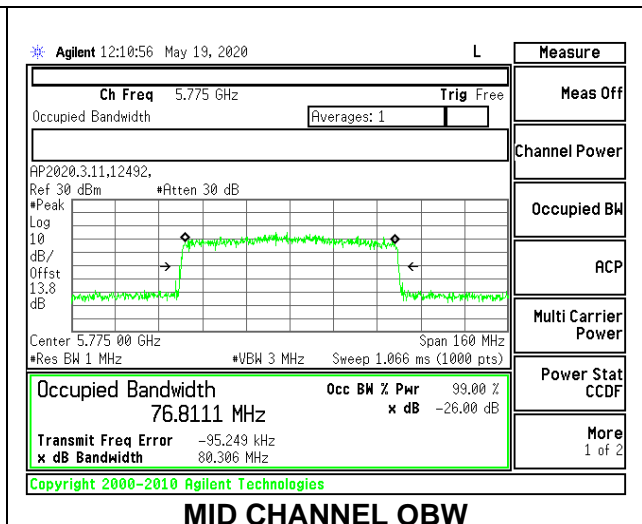

1TX Antenna 5 MODE: 996 Tones, RU Index 67

Channel	Frequency	26 dB Bandwidth	99% Bandwidth
	(MHz)	(MHz)	(MHz)
Mid	5775	83.80	76.8111