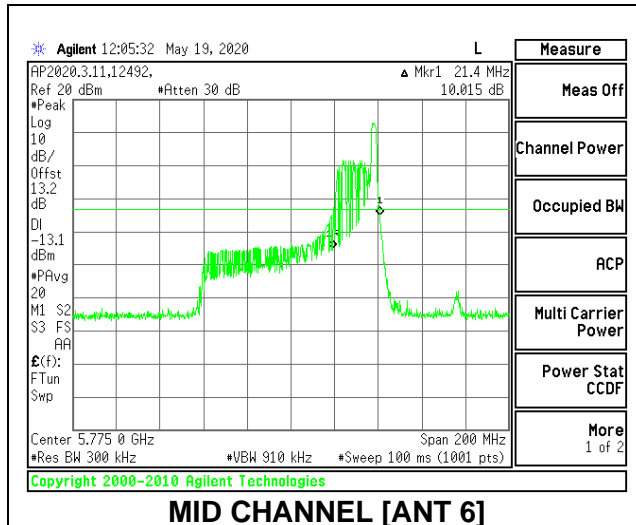

2TX Antenna 6 + Antenna 5 CDD MODE: 26 Tones, RU Index 36

Channel	Frequency (MHz)	26 dB Bandwidth Antenna 6 (MHz)	26 dB Bandwidth Antenna 5 (MHz)	99% Bandwidth Antenna 6 (MHz)	99% Bandwidth Antenna 5 (MHz)
Mid	5775	21.40	20.00	21.0610	1978.0000

MID CHANNEL 26dB