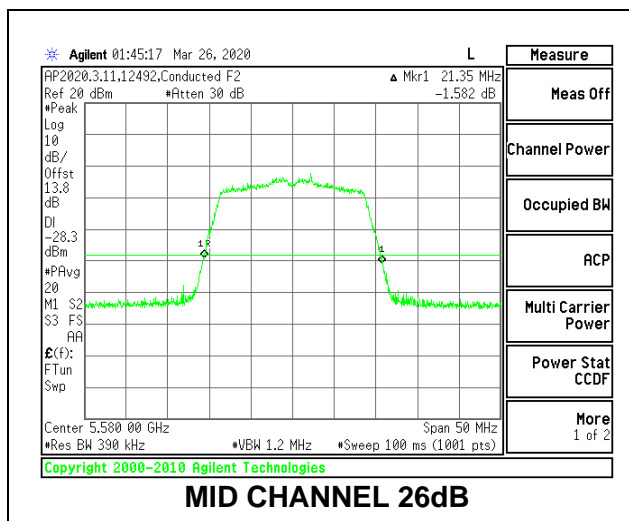

1TX Antenna 5 MODE

Channel	Frequency (MHz)	26dB Bandwidth (MHz)	99% Bandwidth (MHz)
Low	5500	21.55	17.6905
Mid	5580	21.35	17.6721
High	5700	21.55	17.6566
144	5720	21.50	17.7357