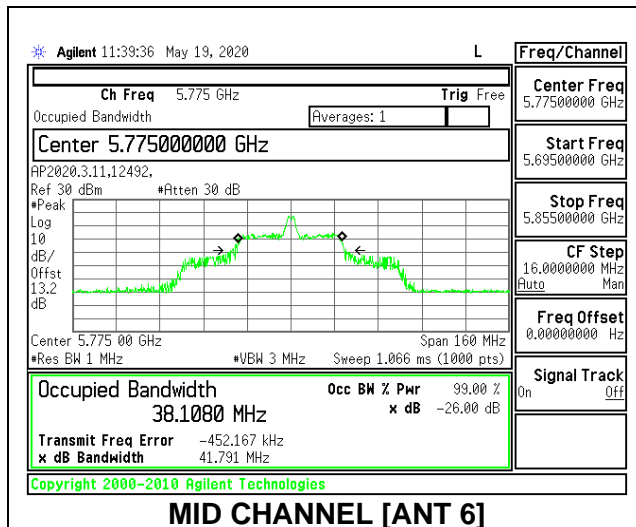

MID CHANNEL OBW