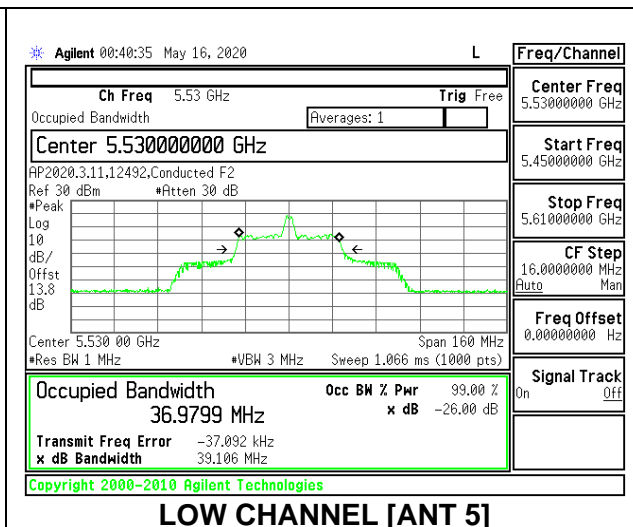

LOW CHANNEL OBW