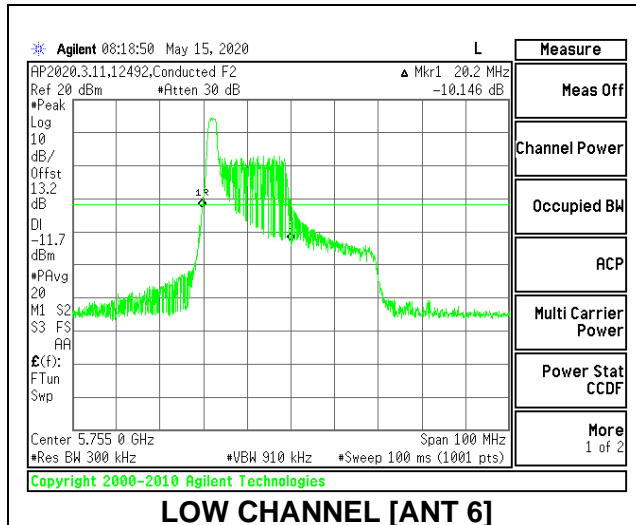

2TX Antenna 6 + Antenna 5 CDD MODE: 26 Tones, RU Index 0

Channel	Frequency (MHz)	26 dB Bandwidth Antenna 6 (MHz)	26 dB Bandwidth Antenna 5 (MHz)	99% Bandwidth Antenna 6 (MHz)	99% Bandwidth Antenna 5 (MHz)
Low	5755	19.70	23.20	18.3425	18.1894
High	5795	19.60	23.20	18.3775	18.1843

LOW CHANNEL 26dB