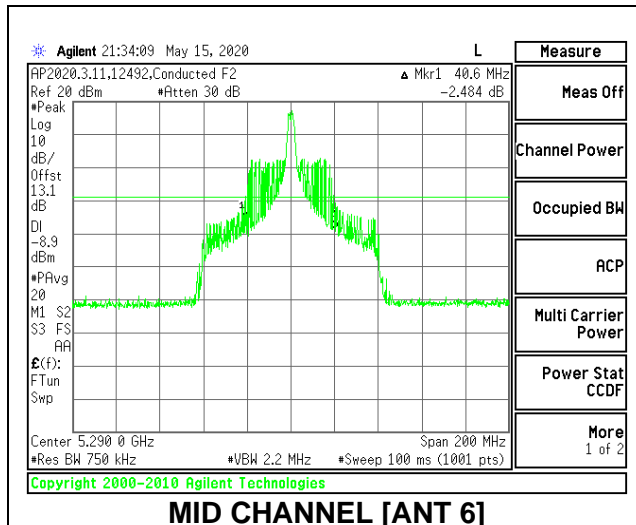

2TX Antenna 6 + Antenna 5 CDD MODE: 26 Tones, RU Index 18

Channel	Frequency (MHz)	26 dB Bandwidth Antenna 6 (MHz)	26 dB Bandwidth Antenna 5 (MHz)	99% Bandwidth Antenna 6 (MHz)	99% Bandwidth Antenna 5 (MHz)
Mid	5290	40.60	38.60	37.2709	36.9826

MID CHANNEL 26dB