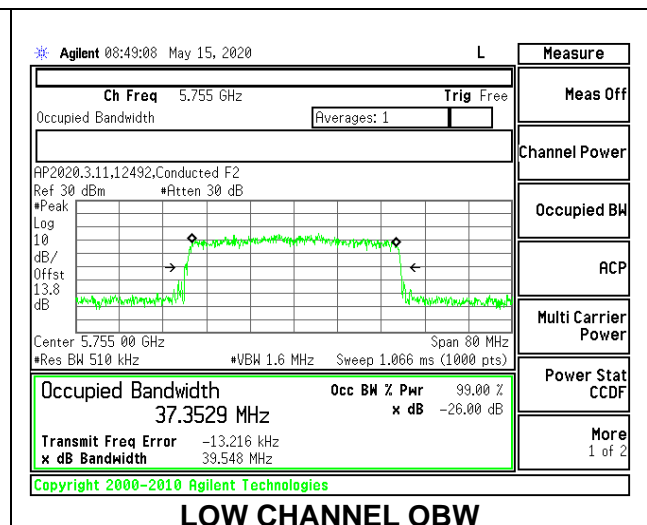

1TX Antenna 5 MODE: 484 Tones, RU Index 65

Channel	Frequency (MHz)	26 dB Bandwidth (MHz)	99% Bandwidth (MHz)
Low	5755	41.00	37.3529
High	5795	41.10	37.3354