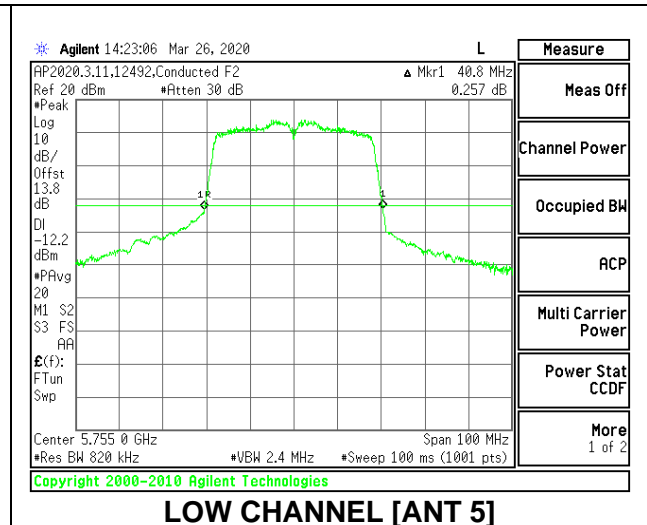

2TX Antenna 6 + Antenna 5 CDD MODE

Channel	Frequency (MHz)	26dB Bandwidth Antenna 6 (MHz)	26dB Bandwidth Antenna 5 (MHz)	99% Bandwidth Antenna 6 (MHz)	99% Bandwidth Antenna 5 (MHz)
Low	5755	42.50	40.80	36.1324	36.1086
High	5795	42.40	40.80	36.1921	36.1502

LOW CHANNEL 26dB