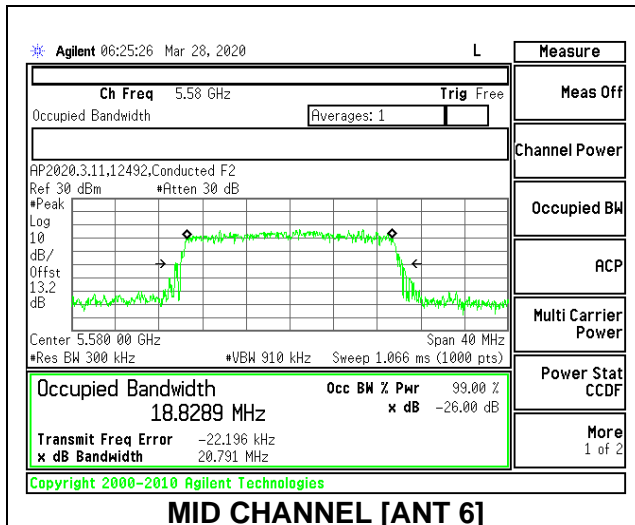

MID CHANNEL 26dB

MID CHANNEL [ANT 6]

MID CHANNEL [ANT 5]

MID CHANNEL OBW

MID CHANNEL [ANT 6]

MID CHANNEL [ANT 5]

8.2.17. 802.11ax HE40 MODE IN THE 5.6 GHz BAND

1TX Antenna 6 MODE: 26 Tones, RU Index 0