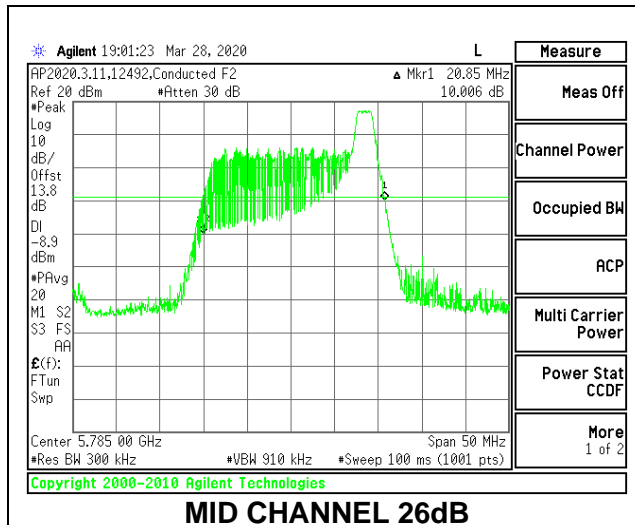

1TX Antenna 5 MODE: 26 Tones, RU Index 8

Channel	Frequency (MHz)	26 dB Bandwidth (MHz)	99% Bandwidth (MHz)
Low	5745	20.75	18.6515
Mid	5785	20.85	18.6235
High	5825	20.55	18.7028