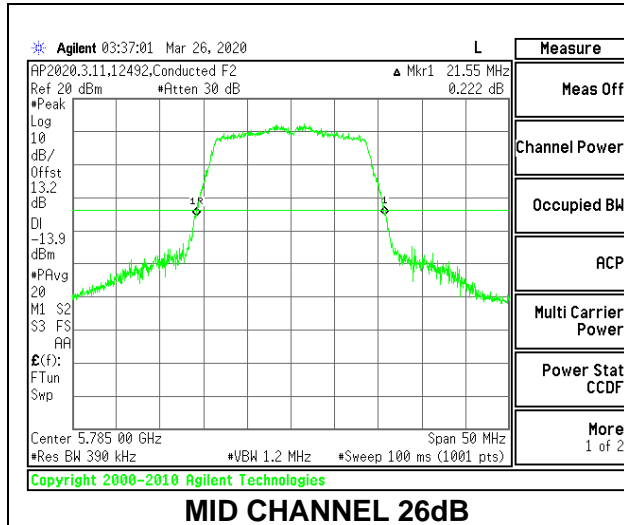

LOW CHANNEL 26dB

LOW CHANNEL OBW

8.2.19. 802.11n HT20 MODE IN THE 5.8 GHz BAND

1TX Antenna 6 MODE

Channel	Frequency (MHz)	26 dB Bandwidth (MHz)	99% Bandwidth (MHz)
Low	5745	21.45	17.7311
Mid	5785	21.55	17.6860
High	5825	21.55	17.7302