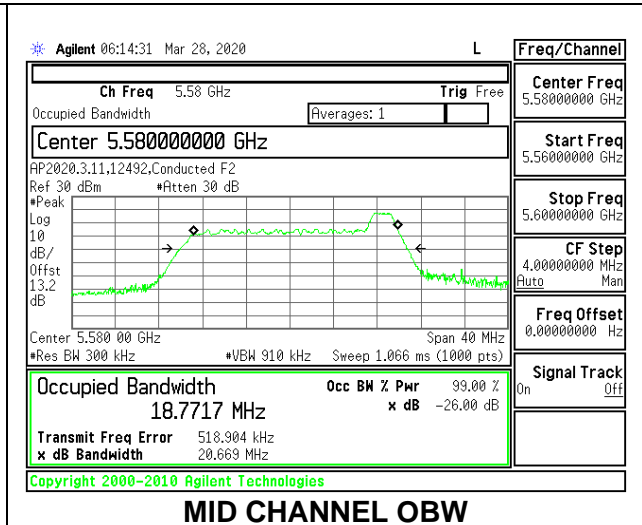

1TX Antenna 6 MODE: 26 Tones, RU Index 8

Channel	Frequency (MHz)	26 dB Bandwidth (MHz)	99% Bandwidth (MHz)
Low	5500	20.75	18.6503
Mid	5580	20.65	18.7717
High	5700	20.75	18.5866
144	5720	20.85	18.6405