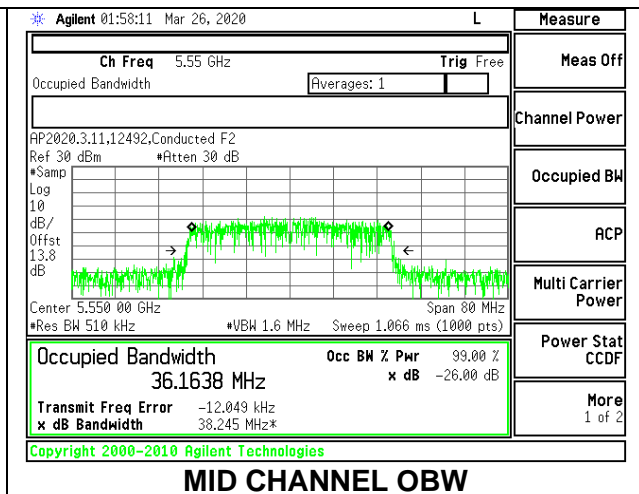

1TX Antenna 5 MODE

Channel	Frequency (MHz)	26dB Bandwidth (MHz)	99% Bandwidth (MHz)
Low	5510	42.80	36.1541
Mid	5550	43.10	36.1638
High	5670	43.50	36.1141
142	5710	42.90	36.0702