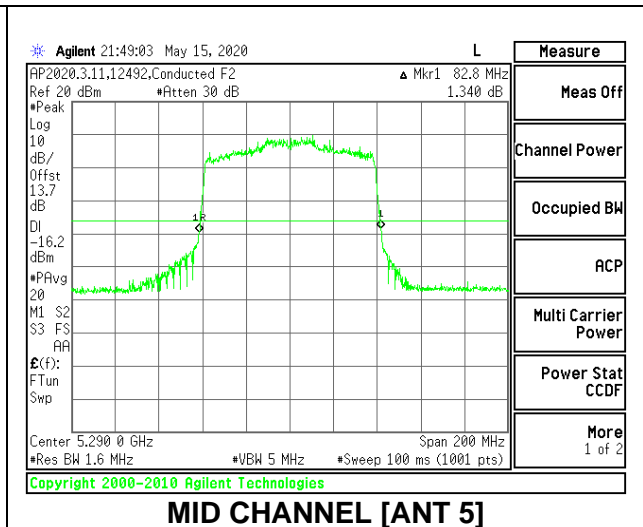

2TX Antenna 6 + Antenna 5 CDD MODE: 996 Tones, RU Index 67

Channel	Frequency (MHz)	26 dB Bandwidth Antenna 6 (MHz)	26 dB Bandwidth Antenna 5 (MHz)	99% Bandwidth Antenna 6 (MHz)	99% Bandwidth Antenna 5 (MHz)
Mid	5290	83.20	82.80	76.7773	76.5088

MID CHANNEL 26dB