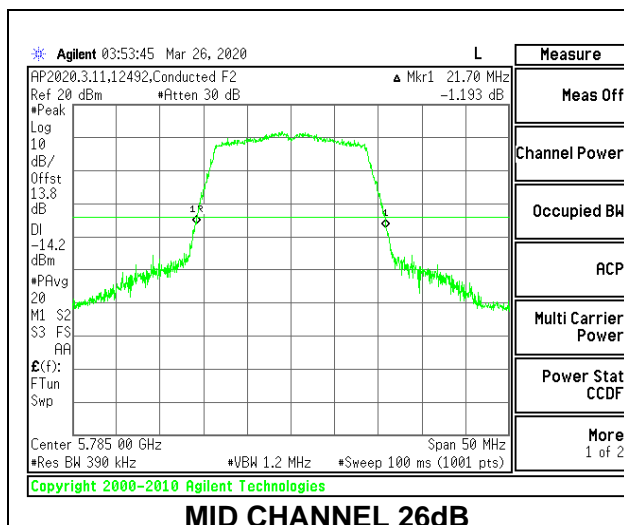

1TX Antenna 5 MODE

Channel	Frequency (MHz)	26 dB Bandwidth (MHz)	99% Bandwidth (MHz)
Low	5745	21.55	17.5473
Mid	5785	21.70	17.7108
High	5825	21.85	17.6048