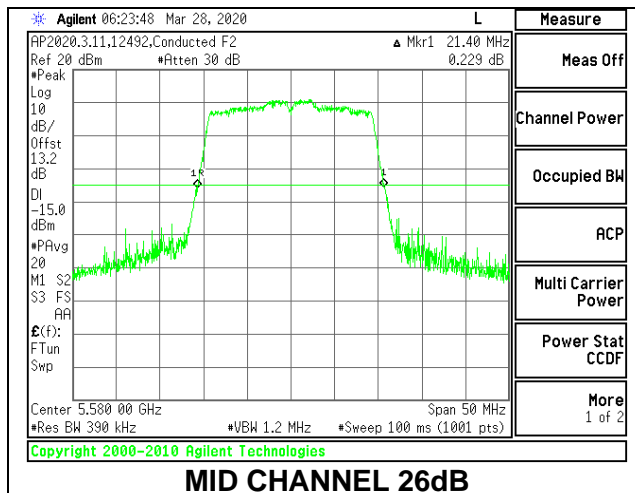

1TX Antenna 6 MODE: 242 Tones, RU Index 61

Channel	Frequency (MHz)	26 dB Bandwidth (MHz)	99% Bandwidth (MHz)
Low	5500	21.55	18.8071
Mid	5580	21.40	18.8064
High	5700	21.55	18.8198
144	5720	21.55	18.8604