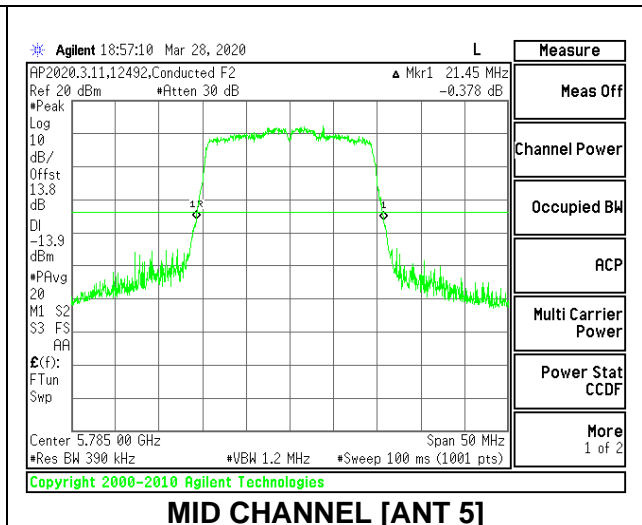

2TX Antenna 6 + Antenna 5 CDD MODE: 242 Tones, RU Index 61

Channel	Frequency (MHz)	26 dB Bandwidth Antenna 6 (MHz)	26 dB Bandwidth Antenna 5 (MHz)	99% Bandwidth Antenna 6 (MHz)	99% Bandwidth Antenna 5 (MHz)
Low	5745	21.45	21.35	18.7947	18.7403
Mid	5785	21.45	21.45	18.9239	18.8209
High	5825	21.55	21.30	18.8531	18.8640

MID CHANNEL 26dB