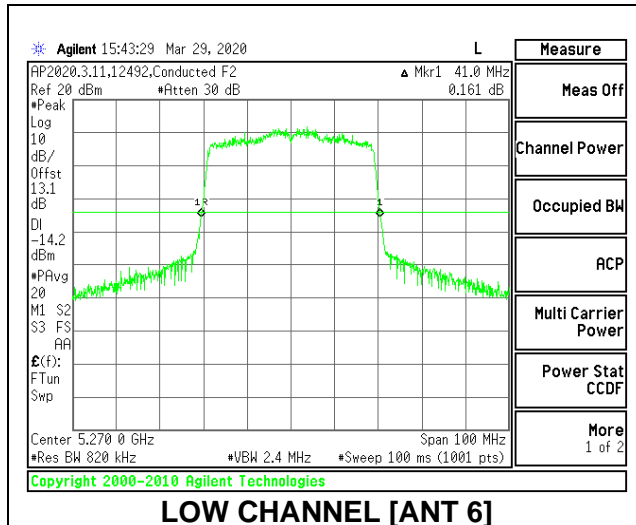

2TX Antenna 6 + Antenna 5 CDD MODE: 484 Tones, RU Index 65

Channel	Frequency (MHz)	26 dB Bandwidth Antenna 6 (MHz)	26 dB Bandwidth Antenna 5 (MHz)	99% Bandwidth Antenna 6 (MHz)	99% Bandwidth Antenna 5 (MHz)
Low	5270	41.00	40.80	37.3327	37.3493
High	5310	41.10	40.90	37.3378	37.4757

LOW CHANNEL 26dB