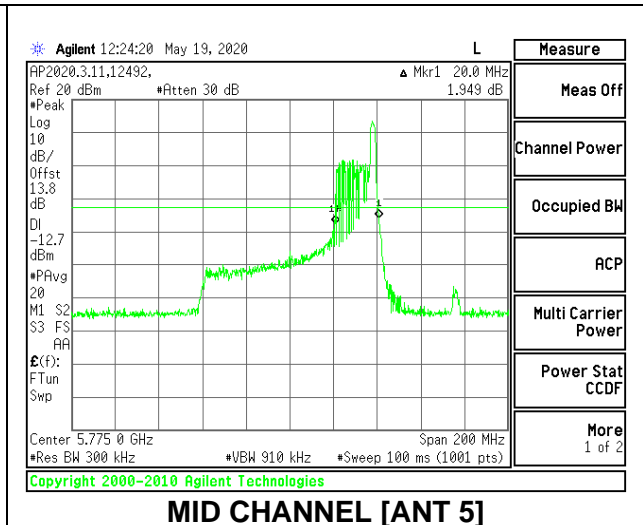

2TX Antenna 6 + Antenna 5 CDD MODE: 26 Tones, RU Index 36

Channel	Frequency (MHz)	26 dB Bandwidth Antenna 6 (MHz)	26 dB Bandwidth Antenna 5 (MHz)	99% Bandwidth Antenna 6 (MHz)	99% Bandwidth Antenna 5 (MHz)
Mid	5775	21.40	20.00	21.0610	1978.0000

MID CHANNEL 26dB