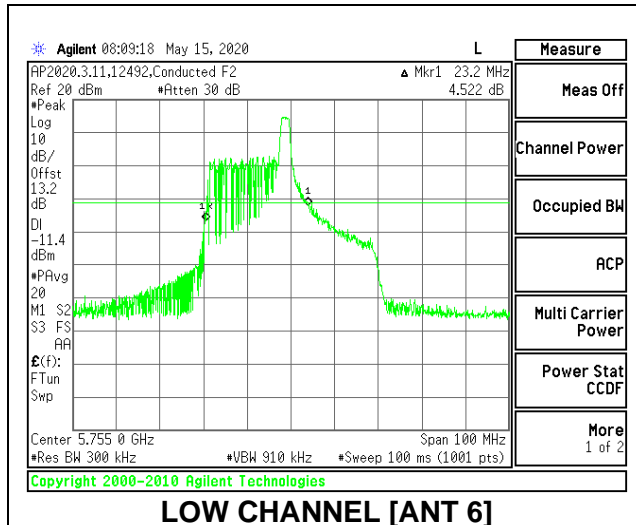

2TX Antenna 6 + Antenna 5 CDD MODE: 26 Tones, RU Index 8

Channel	Frequency (MHz)	26 dB Bandwidth Antenna 6 (MHz)	26 dB Bandwidth Antenna 5 (MHz)	99% Bandwidth Antenna 6 (MHz)	99% Bandwidth Antenna 5 (MHz)
Low	5755	23.20	21.80	21.8342	21.5016
High	5795	23.20	22.30	22.4095	21.6201

LOW CHANNEL 26dB