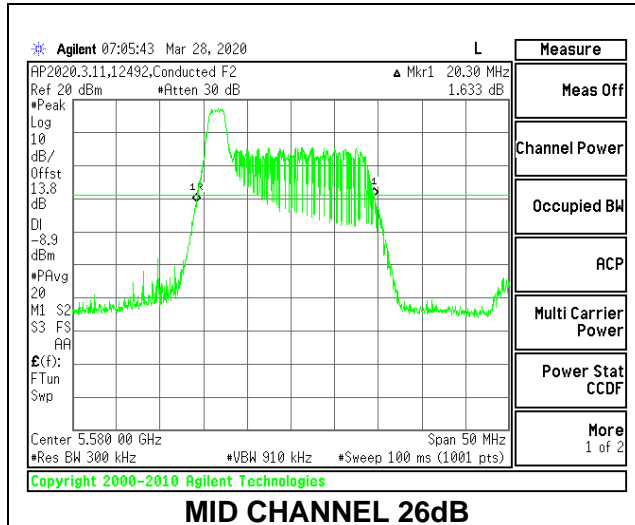

1TX Antenna 5 MODE: 26 Tones, RU Index 0

Channel	Frequency (MHz)	26 dB Bandwidth (MHz)	99% Bandwidth (MHz)
Low	5500	20.20	18.3907
Mid	5580	20.30	18.3539
High	5700	20.20	18.2602
144	5720	20.20	18.3548