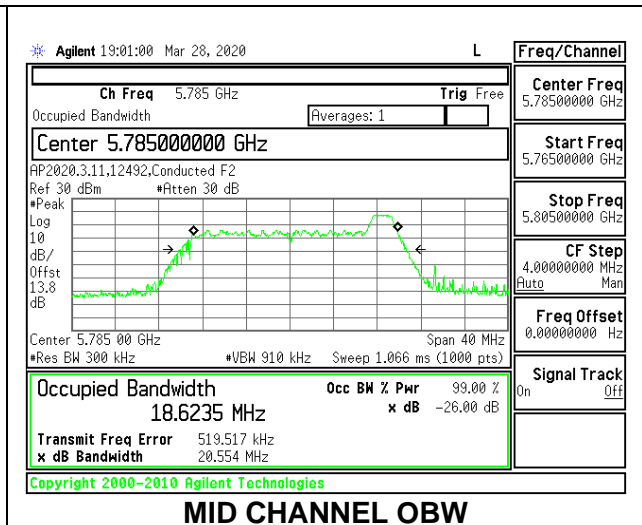

1TX Antenna 5 MODE: 26 Tones, RU Index 8

Channel	Frequency (MHz)	26 dB Bandwidth (MHz)	99% Bandwidth (MHz)
Low	5745	20.75	18.6515
Mid	5785	20.85	18.6235
High	5825	20.55	18.7028