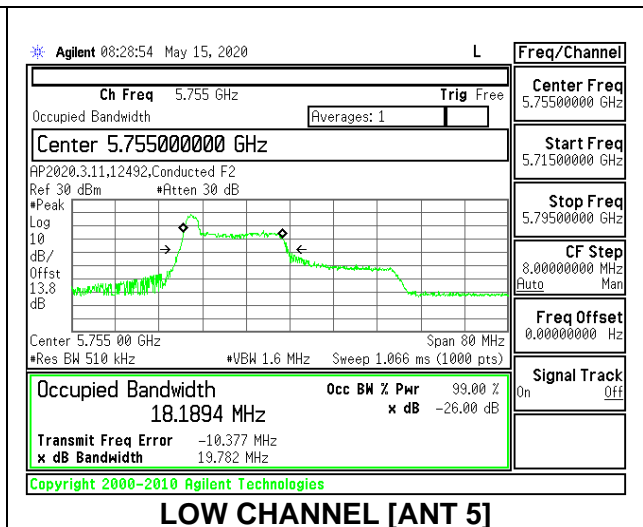

LOW CHANNEL OBW