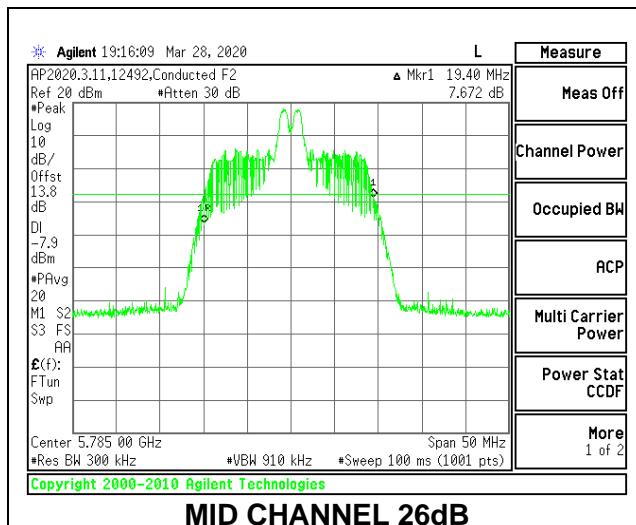

1TX Antenna 5 MODE: 26 Tones, RU Index 4

Channel	Frequency (MHz)	26 dB Bandwidth (MHz)	99% Bandwidth (MHz)
Low	5745	19.45	17.1806
Mid	5785	19.40	17.3658
High	5825	19.40	17.1562