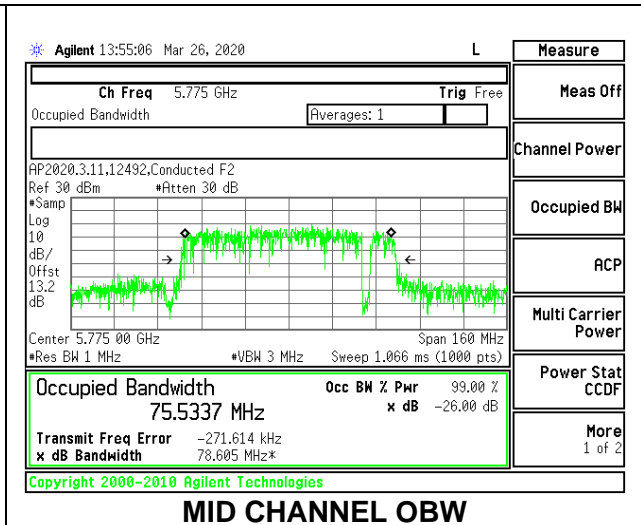

LOW CHANNEL 26dB

LOW CHANNEL OBW

8.2.21. 802.11ac VHT80 MODE IN THE 5.8 GHz BAND

1TX Antenna 6 MODE

Channel	Frequency	26 dB Bandwidth	99% Bandwidth
	(MHz)	(MHz)	(MHz)
Mid	5775	84.00	75.5337

1TX Antenna 5 MODE