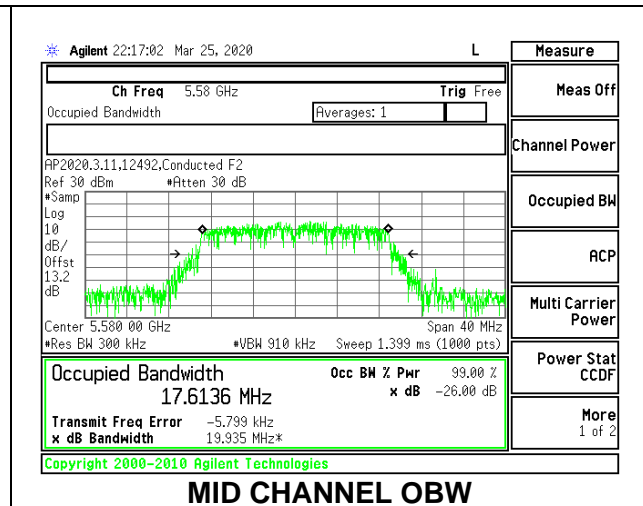

MID CHANNEL 26dB

MID CHANNEL OBW

8.2.13. 802.11n HT20 MODE IN THE 5.6 GHz BAND

1TX Antenna 6 MODE

Channel	Frequency (MHz)	26dB Bandwidth (MHz)	99% Bandwidth (MHz)
Low	5500	21.45	17.6897
Mid	5580	21.50	17.6136
High	5700	21.70	17.7292
144	5720	21.50	17.6625