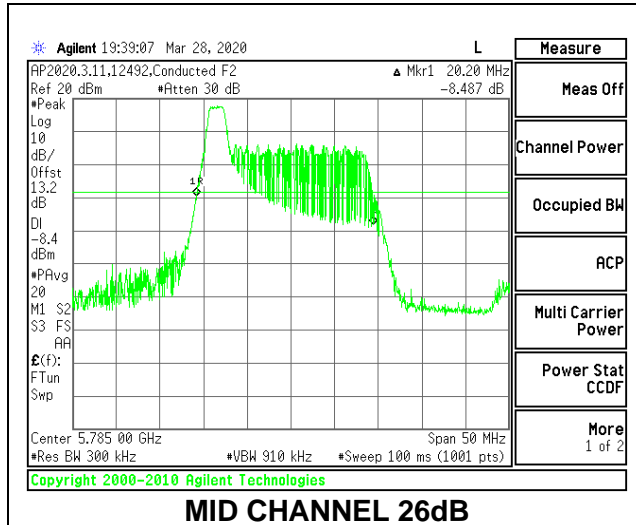

MID CHANNEL 26dB

MID CHANNEL OBW

8.2.22. 802.11ax HE20 MODE IN THE 5.8 GHz BAND

1TX Antenna 6 MODE: 26 Tones, RU Index 0

Channel	Frequency (MHz)	26 dB Bandwidth (MHz)	99% Bandwidth (MHz)
Low	5745	20.20	18.3678
Mid	5785	20.20	18.3766
High	5825	20.15	18.3763