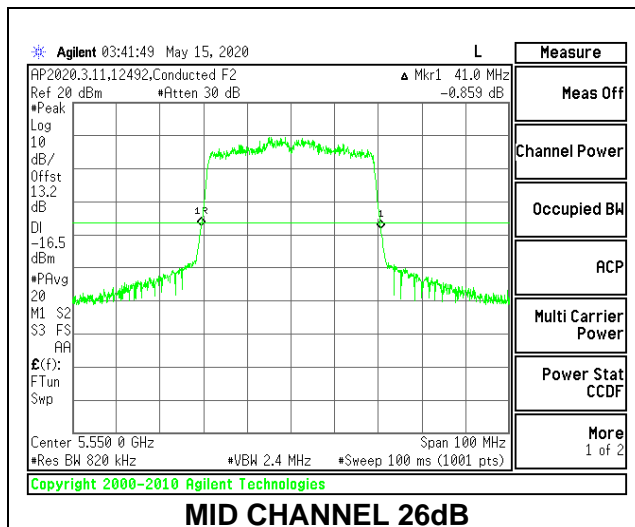

1TX Antenna 6 MODE: 484 Tones, RU Index 65

Channel	Frequency (MHz)	26 dB Bandwidth (MHz)	99% Bandwidth (MHz)
Low	5510	41.10	37.4841
Mid	5550	41.00	37.3937
High	5670	41.00	37.3807
142	5710	40.90	37.4268