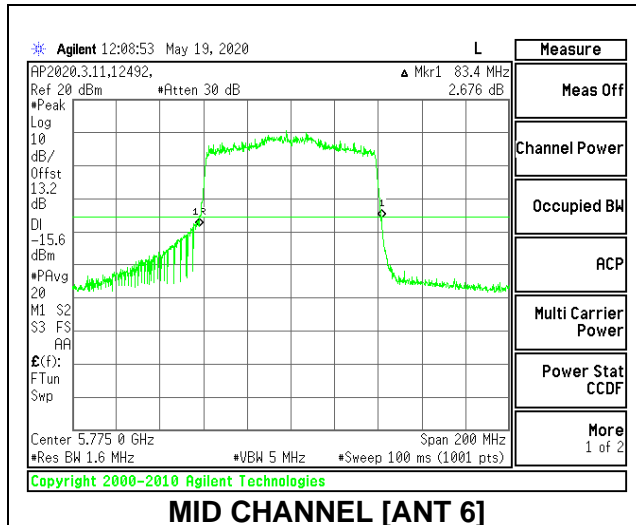

2TX Antenna 6 + Antenna 5 CDD MODE: 996 Tones, RU Index 67

Channel	Frequency (MHz)	26 dB Bandwidth Antenna 6 (MHz)	26 dB Bandwidth Antenna 5 (MHz)	99% Bandwidth Antenna 6 (MHz)	99% Bandwidth Antenna 5 (MHz)
Mid	5775	83.40	83.00	76.5156	76.7841

MID CHANNEL 26dB