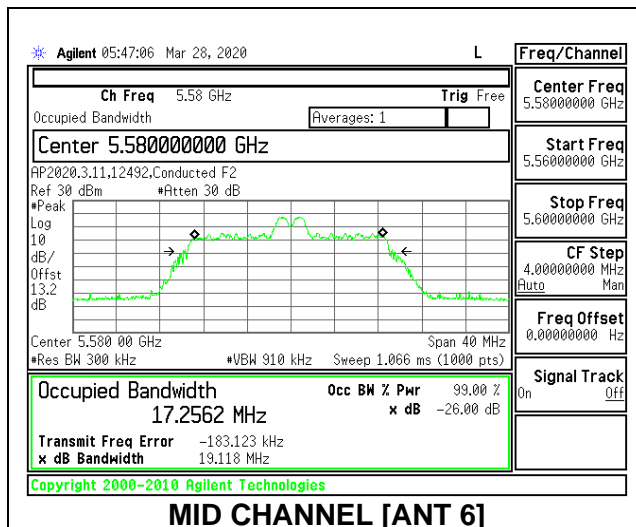

MID CHANNEL OBW