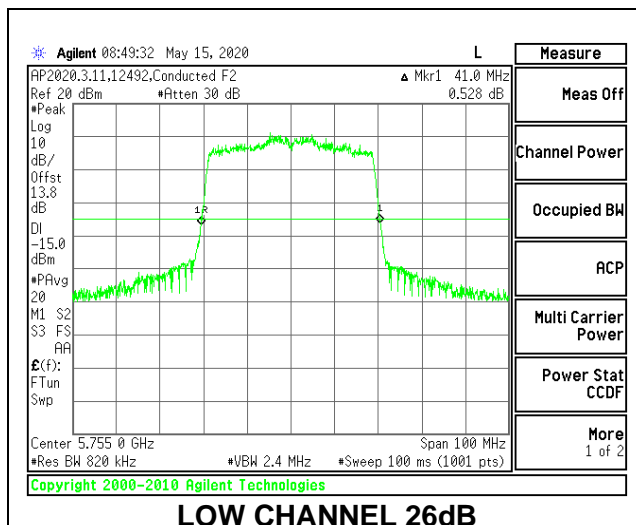

1TX Antenna 5 MODE: 484 Tones, RU Index 65

Channel	Frequency (MHz)	26 dB Bandwidth (MHz)	99% Bandwidth (MHz)
Low	5755	41.00	37.3529
High	5795	41.10	37.3354