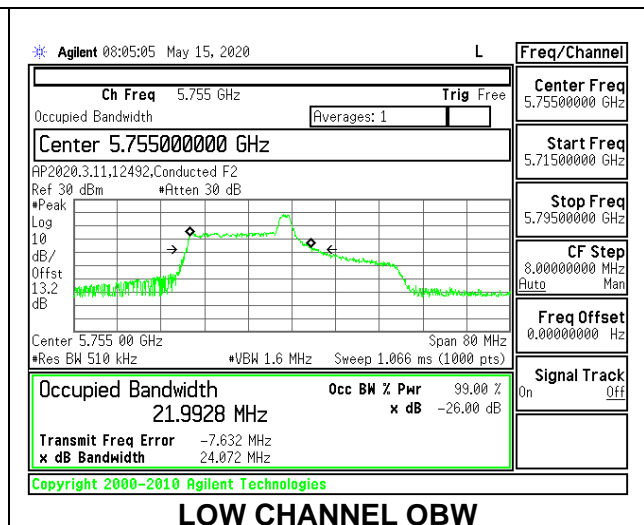

1TX Antenna 6 MODE: 26 Tones, RU Index 8

Channel	Frequency (MHz)	26 dB Bandwidth (MHz)	99% Bandwidth (MHz)
Low	5755	23.50	21.9928
High	5795	23.60	21.8146