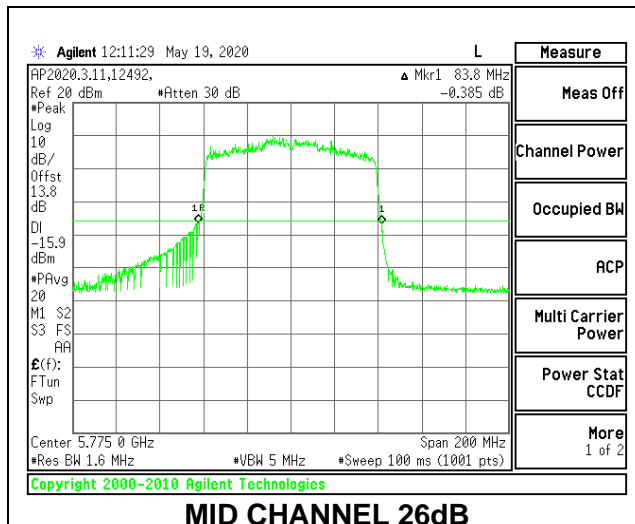

1TX Antenna 5 MODE: 996 Tones, RU Index 67

Channel	Frequency	26 dB Bandwidth	99% Bandwidth
	(MHz)	(MHz)	(MHz)
Mid	5775	83.80	76.8111