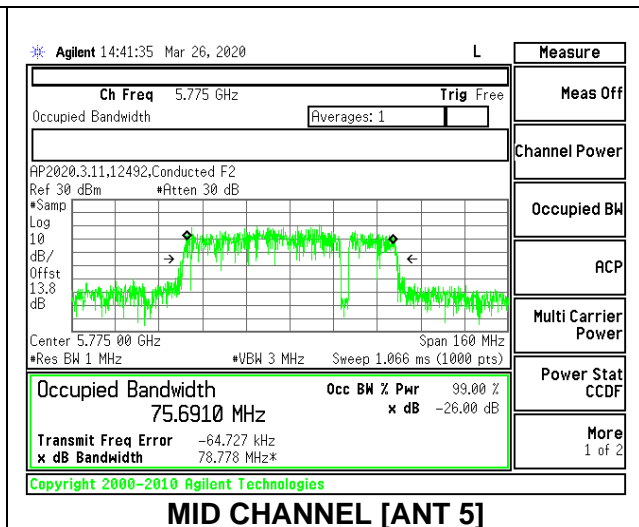

MID CHANNEL OBW