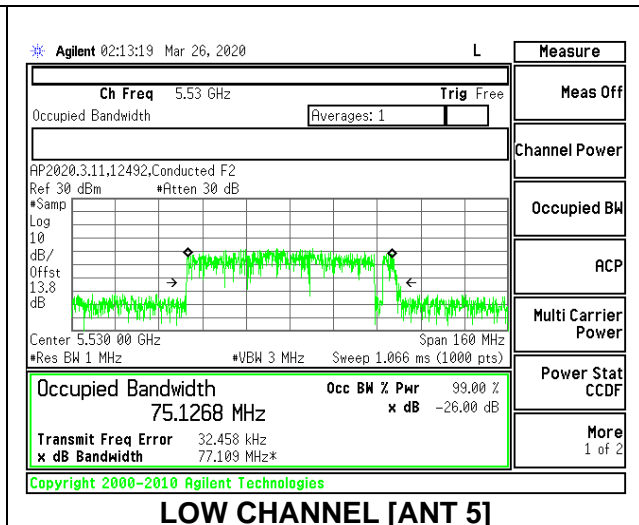

LOW CHANNEL OBW