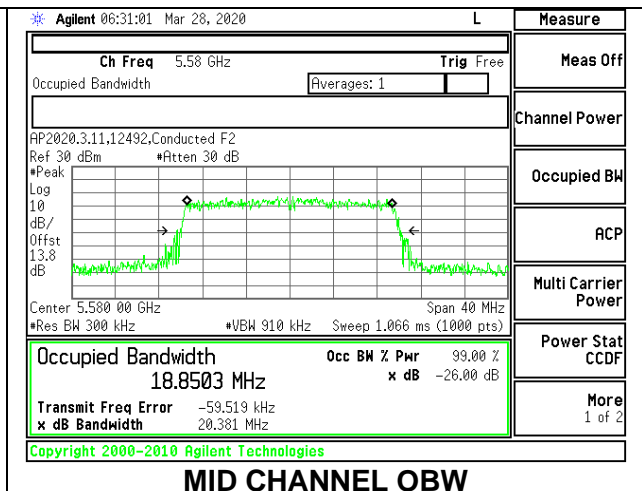

1TX Antenna 5 MODE: 242 Tones, RU Index 61

Channel	Frequency (MHz)	26 dB Bandwidth (MHz)	99% Bandwidth (MHz)
Low	5500	21.45	18.7662
Mid	5580	21.40	18.8503
High	5700	21.55	18.8409
144	5720	21.45	18.8901