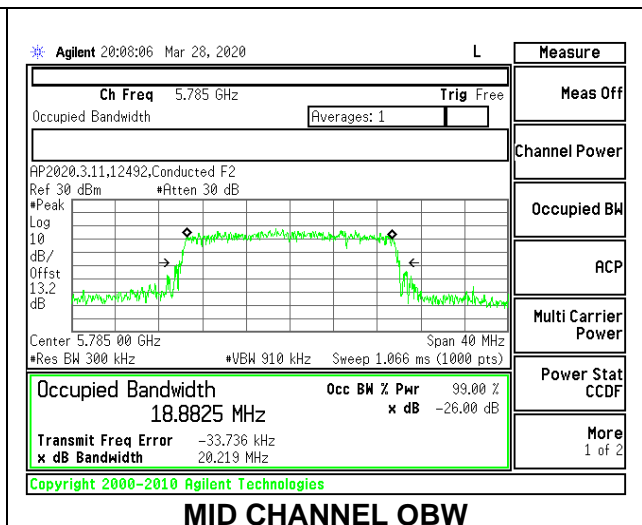

MID CHANNEL OBW