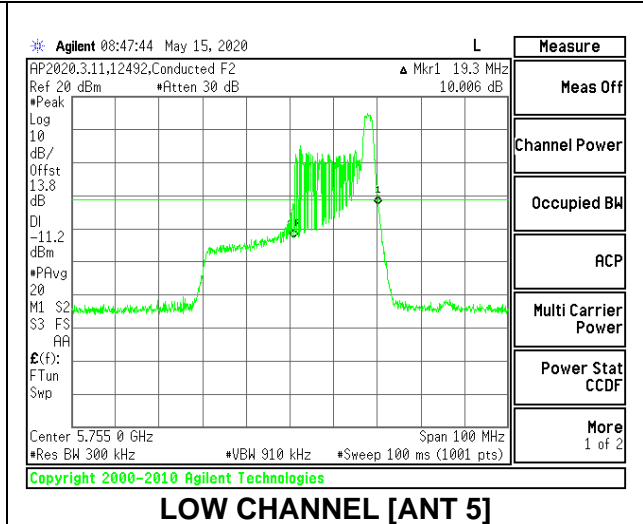

2TX Antenna 6 + Antenna 5 CDD MODE: 26 Tones, RU Index 17

Channel	Frequency (MHz)	26 dB Bandwidth Antenna 6 (MHz)	26 dB Bandwidth Antenna 5 (MHz)	99% Bandwidth Antenna 6 (MHz)	99% Bandwidth Antenna 5 (MHz)
Low	5755	20.10	19.30	18.9978	18.2502
High	5795	20.30	19.20	18.9400	18.2258

LOW CHANNEL 26dB