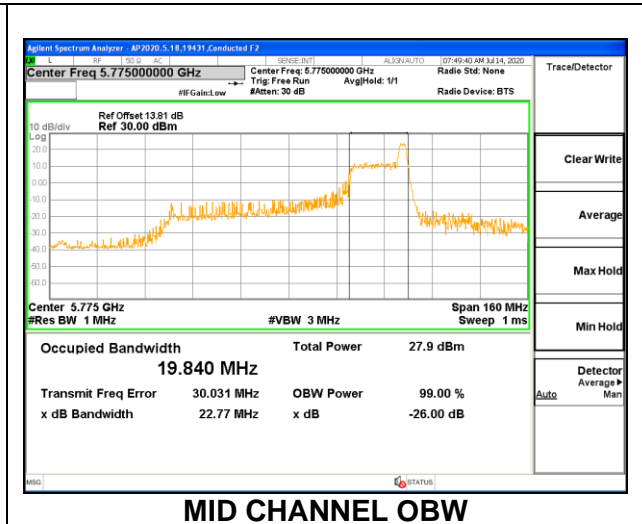

1TX Antenna 5 MODE: 26 Tones, RU Index 36

Channel	Frequency	26 dB Bandwidth	99% Bandwidth
	(MHz)	(MHz)	(MHz)
Mid	5775	21.00	19.8400