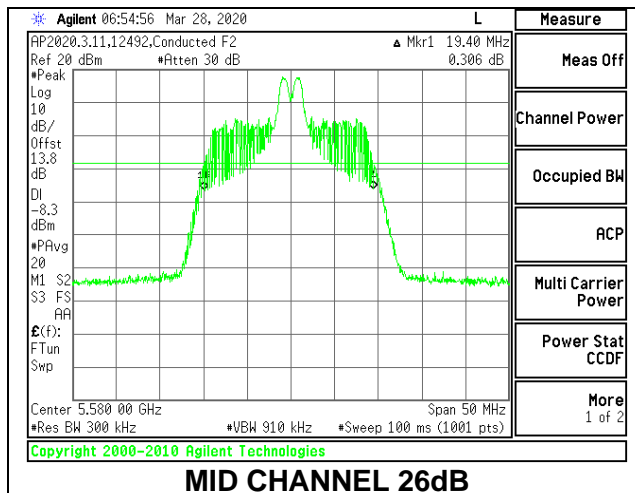

1TX Antenna 5 MODE: 26 Tones, RU Index 4

Channel	Frequency (MHz)	26 dB Bandwidth (MHz)	99% Bandwidth (MHz)
Low	5500	19.35	17.2387
Mid	5580	19.40	17.3232
High	5700	19.35	17.1966
144	5720	19.45	17.2647