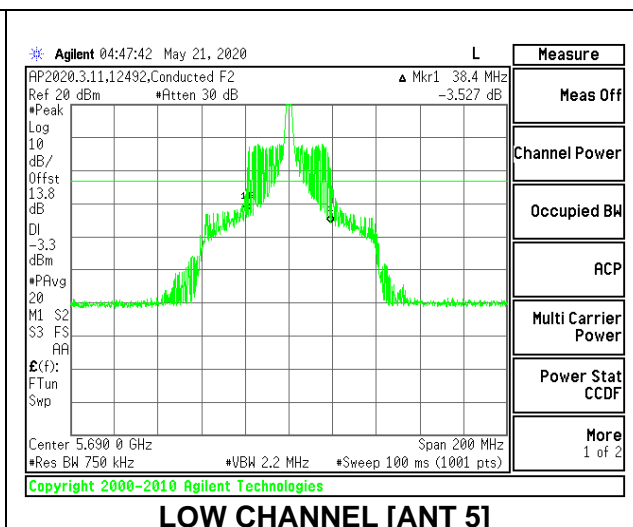

2TX Antenna 6 + Antenna 5 CDD MODE: 26 Tones, RU Index 18

Channel	Frequency (MHz)	26 dB Bandwidth Antenna 6 (MHz)	26 dB Bandwidth Antenna 5 (MHz)	99% Bandwidth Antenna 6 (MHz)	99% Bandwidth Antenna 5 (MHz)
Low	5530	39.40	38.40	37.0614	36.9799
High	5610	40.60	38.20	37.9885	36.6973
138	5690	40.40	38.40	36.9459	36.4763

LOW CHANNEL 26dB