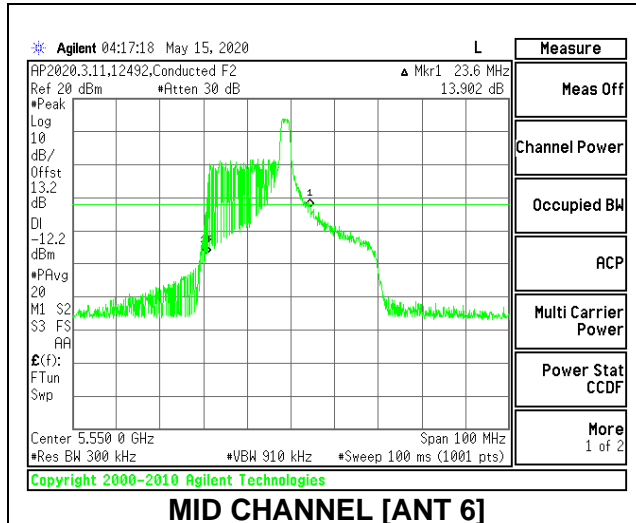

2TX Antenna 6 + Antenna 5 CDD MODE: 26 Tones, RU Index 8

Channel	Frequency (MHz)	26 dB Bandwidth Antenna 6 (MHz)	26 dB Bandwidth Antenna 5 (MHz)	99% Bandwidth Antenna 6 (MHz)	99% Bandwidth Antenna 5 (MHz)
Low	5510	22.60	21.80	21.9811	21.2970
Mid	5550	23.60	22.50	22.2185	21.6746
High	5670	22.80	22.20	21.1909	21.4815
142	5710	23.30	22.40	21.5074	21.1842

MID CHANNEL 26dB