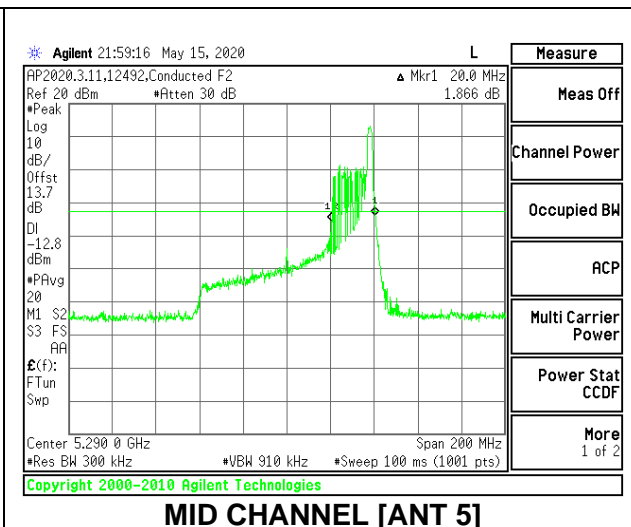

2TX Antenna 6 + Antenna 5 CDD MODE: 26 Tones, RU Index 36

Channel	Frequency (MHz)	26 dB Bandwidth Antenna 6 (MHz)	26 dB Bandwidth Antenna 5 (MHz)	99% Bandwidth Antenna 6 (MHz)	99% Bandwidth Antenna 5 (MHz)
Mid	5290	21.20	20.00	20.4169	18.9577

MID CHANNEL 26dB