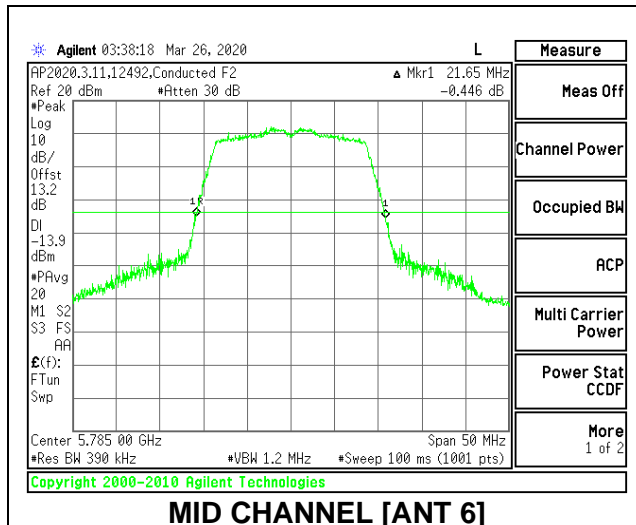

2TX Antenna 6 + Antenna 5 CDD MODE

Channel	Frequency (MHz)	26dB Bandwidth Antenna 6 (MHz)	26dB Bandwidth Antenna 5 (MHz)	99% Bandwidth Antenna 6 (MHz)	99% Bandwidth Antenna 5 (MHz)
Low	5745	21.65	21.20	17.7535	17.6556
Mid	5785	21.65	21.15	17.6201	17.6731
High	5825	21.60	21.15	17.5553	17.7202

MID CHANNEL 26dB