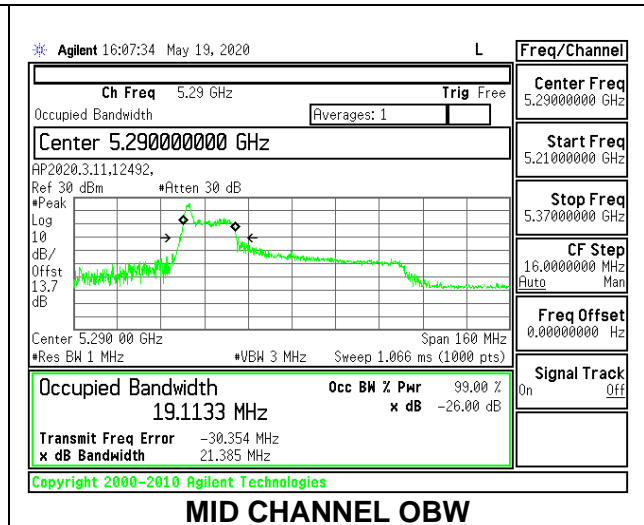

1TX Antenna 5 MODE: 26 Tones, RU Index 0

Channel	Frequency (MHz)	26 dB Bandwidth (MHz)	99% Bandwidth (MHz)
Mid	5290	20.00	19.133