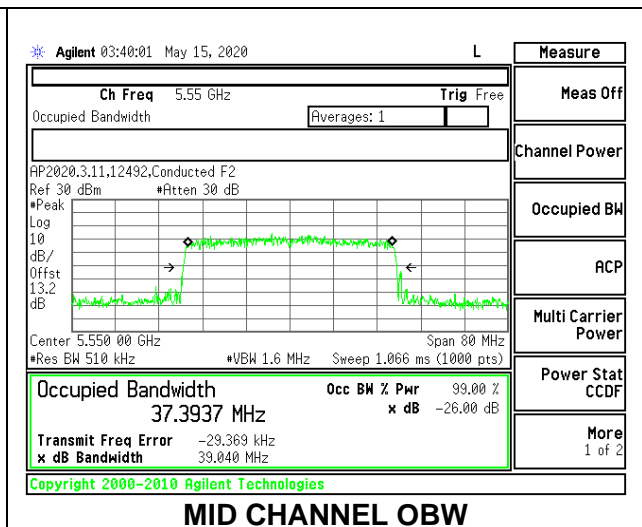

1TX Antenna 6 MODE: 484 Tones, RU Index 65

Channel	Frequency (MHz)	26 dB Bandwidth (MHz)	99% Bandwidth (MHz)
Low	5510	41.10	37.4841
Mid	5550	41.00	37.3937
High	5670	41.00	37.3807
142	5710	40.90	37.4268