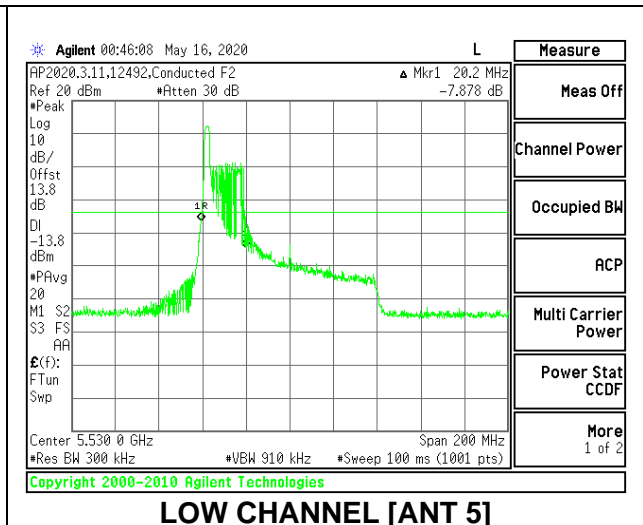

2TX Antenna 6 + Antenna 5 CDD MODE: 26 Tones, RU Index 0

Channel	Frequency (MHz)	26 dB Bandwidth Antenna 6 (MHz)	26 dB Bandwidth Antenna 5 (MHz)	99% Bandwidth Antenna 6 (MHz)	99% Bandwidth Antenna 5 (MHz)
Low	5530	20.20	20.20	19.2513	19.1535
High	5610	20.00	20.20	19.2310	19.0741
138	5690	20.20	20.00	19.6797	18.8971

LOW CHANNEL 26dB