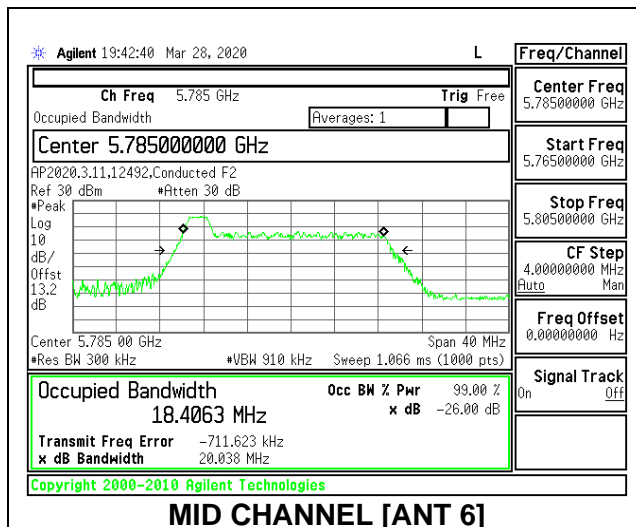

MID CHANNEL OBW