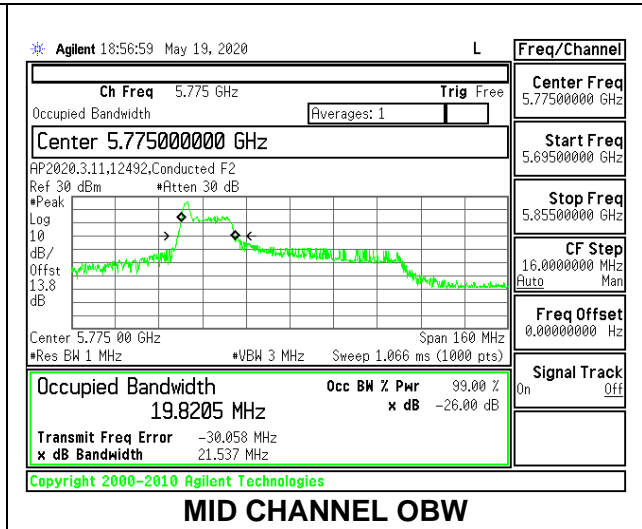

1TX Antenna 5 MODE: 26 Tones, RU Index 0

Channel	Frequency	26 dB Bandwidth	99% Bandwidth
	(MHz)	(MHz)	(MHz)
Mid	5775	20.20	19.8205