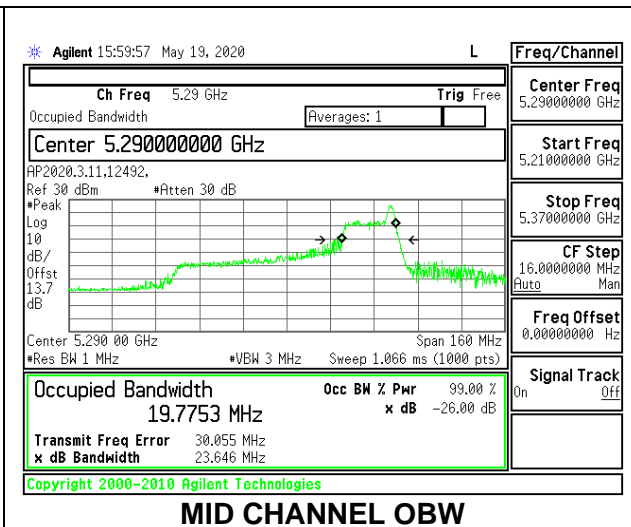

1TX Antenna 5 MODE: 26 Tones, RU Index 36

Channel	Frequency (MHz)	26 dB Bandwidth (MHz)	99% Bandwidth (MHz)
Mid	5290	20.80	19.7753