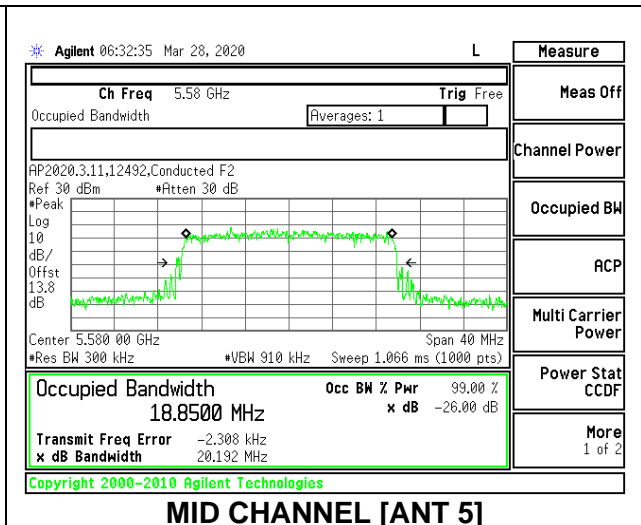

MID CHANNEL 26dB

MID CHANNEL [ANT 6]

MID CHANNEL [ANT 5]

MID CHANNEL OBW

MID CHANNEL [ANT 6]

MID CHANNEL [ANT 5]

8.2.17. 802.11ax HE40 MODE IN THE 5.6 GHz BAND

1TX Antenna 6 MODE: 26 Tones, RU Index 0