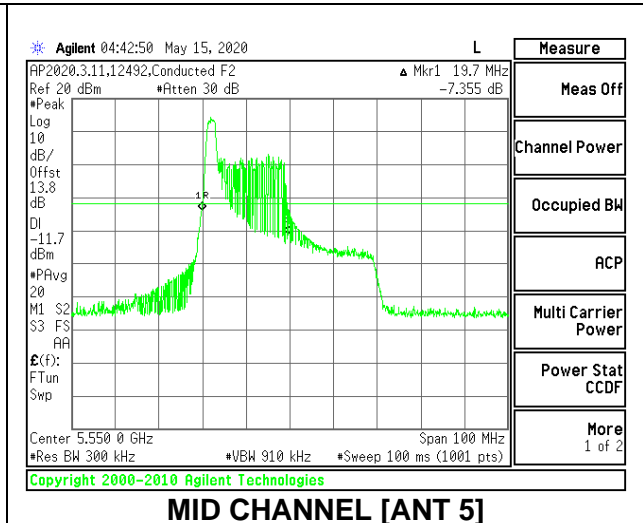

2TX Antenna 6 + Antenna 5 CDD MODE: 26 Tones, RU Index 0

Channel	Frequency (MHz)	26 dB Bandwidth Antenna 6 (MHz)	26 dB Bandwidth Antenna 5 (MHz)	99% Bandwidth Antenna 6 (MHz)	99% Bandwidth Antenna 5 (MHz)
Low	5510	20.30	19.50	18.4353	18.3030
Mid	5550	20.50	19.70	18.5522	18.2977
High	5670	20.30	19.70	18.4553	18.2075
142	5710	20.40	20.20	18.4811	18.4614

MID CHANNEL 26dB