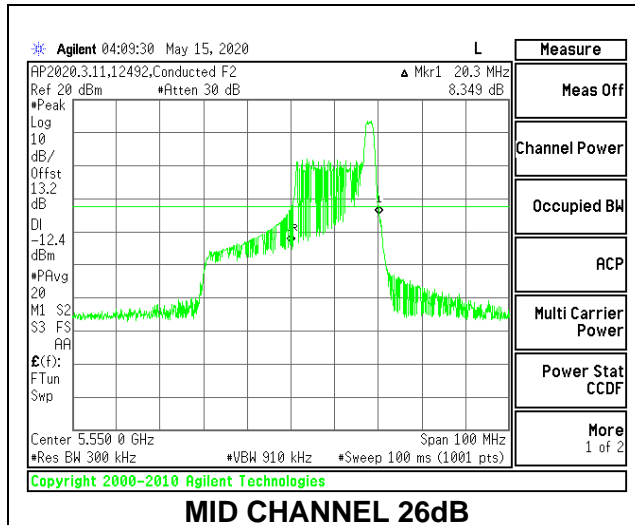

1TX Antenna 6 MODE: 26 Tones, RU Index 17

Channel	Frequency (MHz)	26 dB Bandwidth (MHz)	99% Bandwidth (MHz)
Low	5510	20.20	19.0235
Mid	5550	20.30	19.1975
High	5670	20.20	18.5111
142	5710	20.50	18.6305