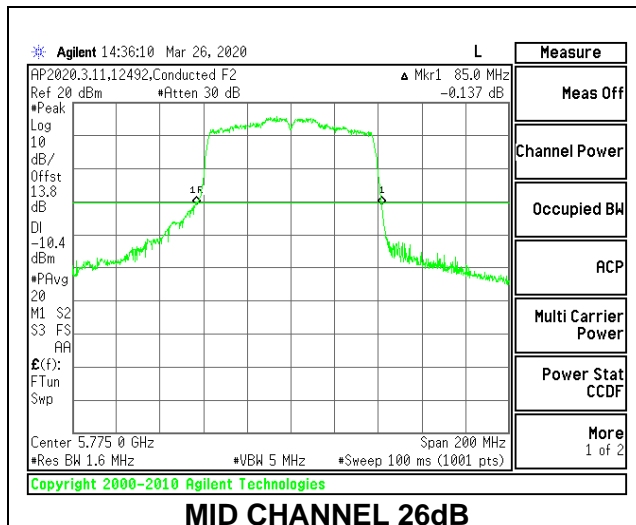

1TX Antenna 5 MODE

Channel	Frequency	26 dB Bandwidth	99% Bandwidth
	(MHz)	(MHz)	(MHz)
Mid	5775	85.00	75.5017