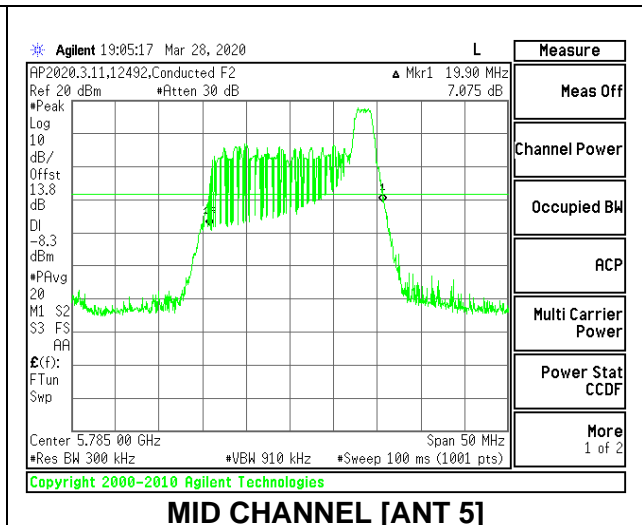

2TX Antenna 6 + Antenna 5 CDD MODE: 26 Tones, RU Index 8

Channel	Frequency (MHz)	26 dB Bandwidth Antenna 6 (MHz)	26 dB Bandwidth Antenna 5 (MHz)	99% Bandwidth Antenna 6 (MHz)	99% Bandwidth Antenna 5 (MHz)
Low	5745	20.65	19.85	18.5417	18.4372
Mid	5785	20.75	19.90	18.5331	18.4221
High	5825	20.85	20.00	18.6432	18.3477

MID CHANNEL 26dB