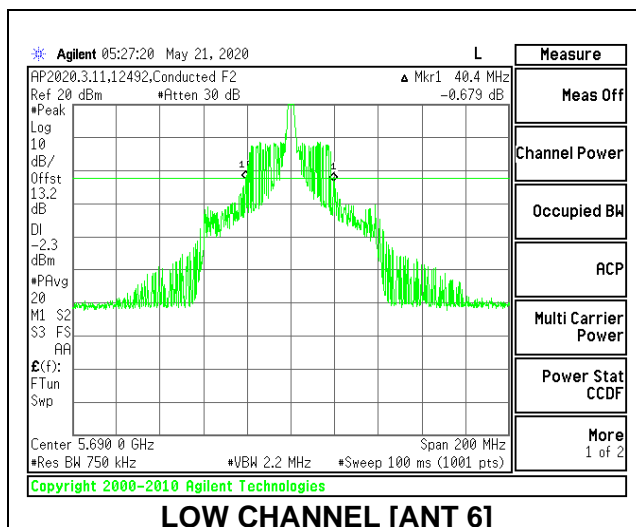

2TX Antenna 6 + Antenna 5 CDD MODE: 26 Tones, RU Index 18

Channel	Frequency (MHz)	26 dB Bandwidth Antenna 6 (MHz)	26 dB Bandwidth Antenna 5 (MHz)	99% Bandwidth Antenna 6 (MHz)	99% Bandwidth Antenna 5 (MHz)
Low	5530	39.40	38.40	37.0614	36.9799
High	5610	40.60	38.20	37.9885	36.6973
138	5690	40.40	38.40	36.9459	36.4763

LOW CHANNEL 26dB