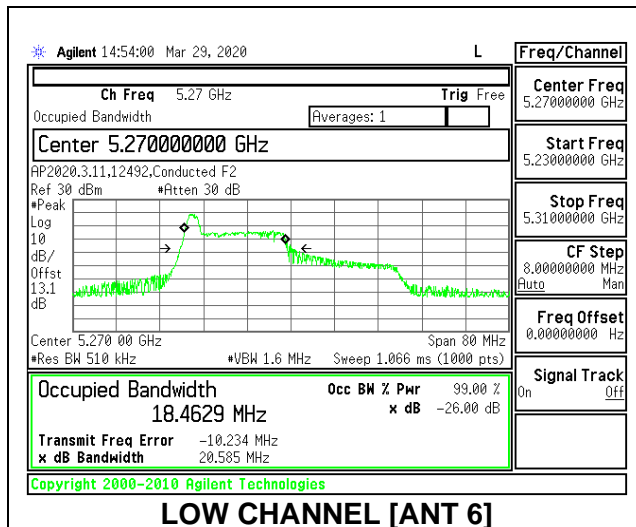

LOW CHANNEL OBW