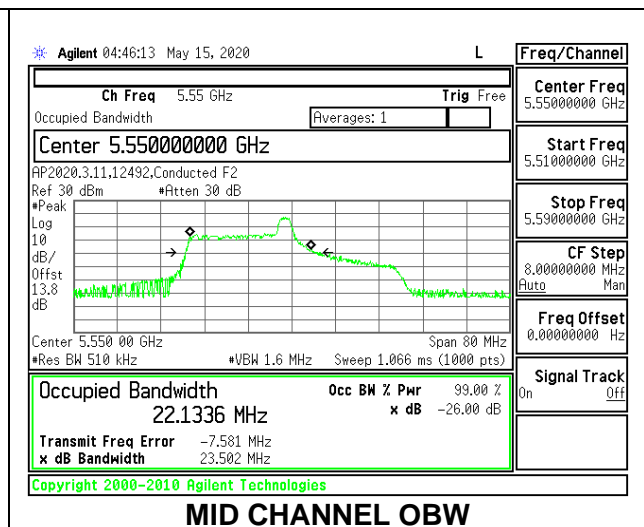

1TX Antenna 5 MODE: 26 Tones, RU Index 8

Channel	Frequency (MHz)	26 dB Bandwidth (MHz)	99% Bandwidth (MHz)
Low	5510	23.20	22.0977
Mid	5550	22.80	22.1336
High	5670	22.70	21.6447
142	5710	23.30	21.8523