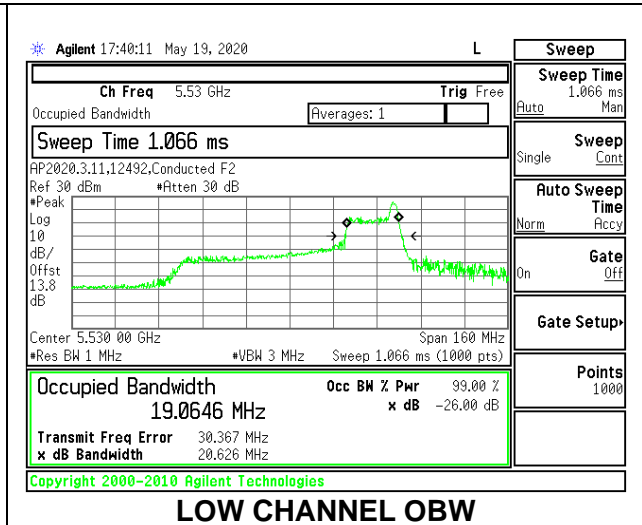

1TX Antenna 5 MODE: 26 Tones, RU Index 36

Channel	Frequency (MHz)	26 dB Bandwidth (MHz)	99% Bandwidth (MHz)
Low	5530	21.00	19.0646
High	5610	21.20	21.5289
138	5690	21.20	20.8250