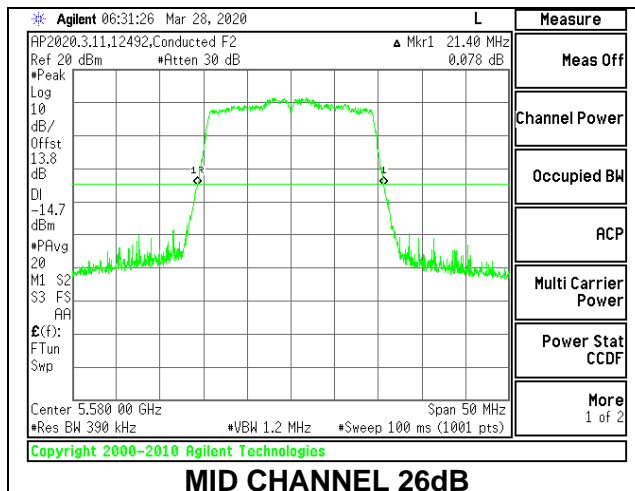

1TX Antenna 5 MODE: 242 Tones, RU Index 61

Channel	Frequency (MHz)	26 dB Bandwidth (MHz)	99% Bandwidth (MHz)
Low	5500	21.45	18.7662
Mid	5580	21.40	18.8503
High	5700	21.55	18.8409
144	5720	21.45	18.8901