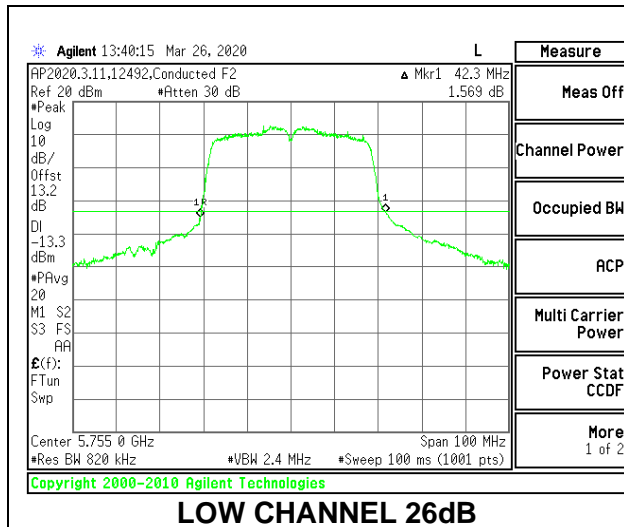

MID CHANNEL 26dB

MID CHANNEL OBW

8.2.20. 802.11n HT40 MODE IN THE 5.8 GHz BAND

1TX Antenna 6 MODE

Channel	Frequency (MHz)	26dB Bandwidth (MHz)	99% Bandwidth (MHz)
Low	5755	42.30	36.1727
High	5795	42.50	36.0727