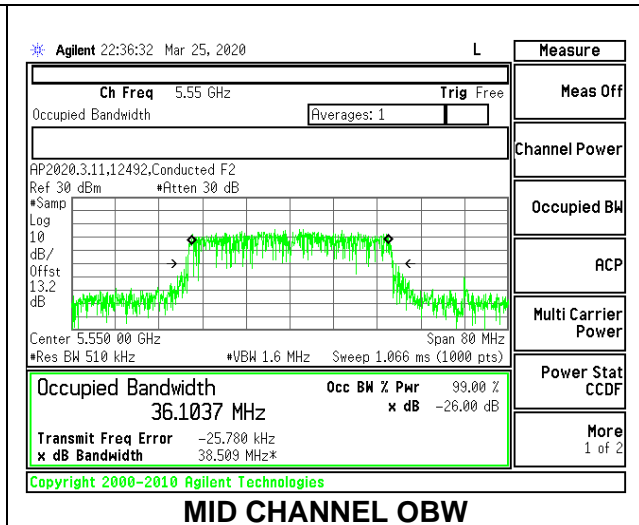

MID CHANNEL 26dB

MID CHANNEL OBW

8.2.14. 802.11n HT40 MODE IN THE 5.6 GHz BAND

1TX Antenna 6 MODE

Channel	Frequency (MHz)	26dB Bandwidth (MHz)	99% Bandwidth (MHz)
Low	5510	42.60	36.1454
Mid	5550	42.30	36.1037
High	5670	42.60	36.0907
142	5710	42.30	35.8713