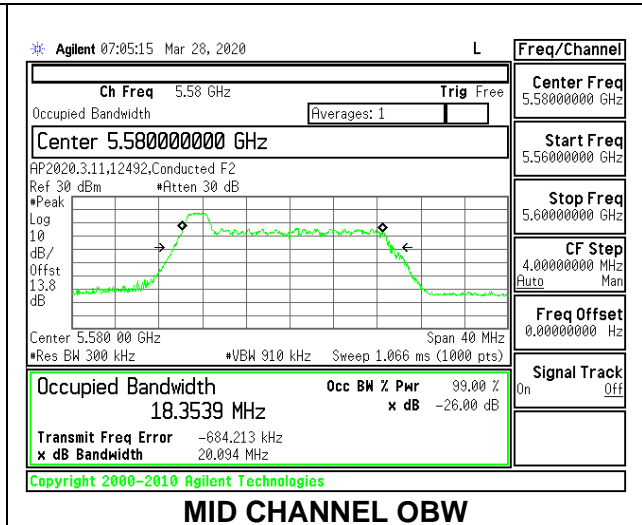

1TX Antenna 5 MODE: 26 Tones, RU Index 0

Channel	Frequency (MHz)	26 dB Bandwidth (MHz)	99% Bandwidth (MHz)
Low	5500	20.20	18.3907
Mid	5580	20.30	18.3539
High	5700	20.20	18.2602
144	5720	20.20	18.3548