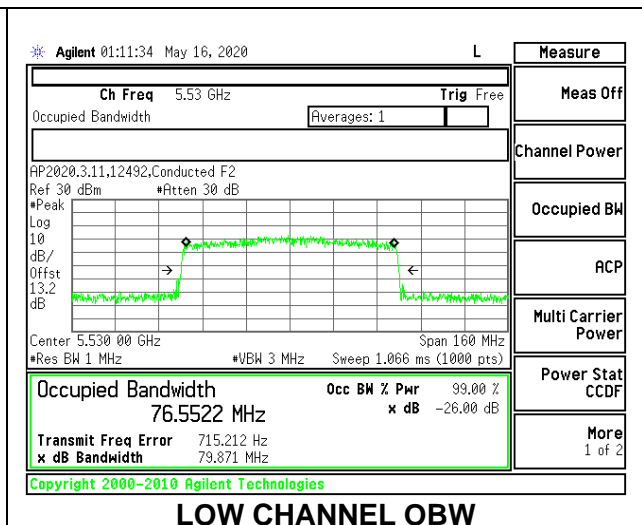

1TX Antenna 6 MODE: 996 Tones, RU Index 67

Channel	Frequency (MHz)	26 dB Bandwidth (MHz)	99% Bandwidth (MHz)
Low	5530	83.00	76.5522
High	5610	83.40	76.3026
138	5690	83.00	76.3501