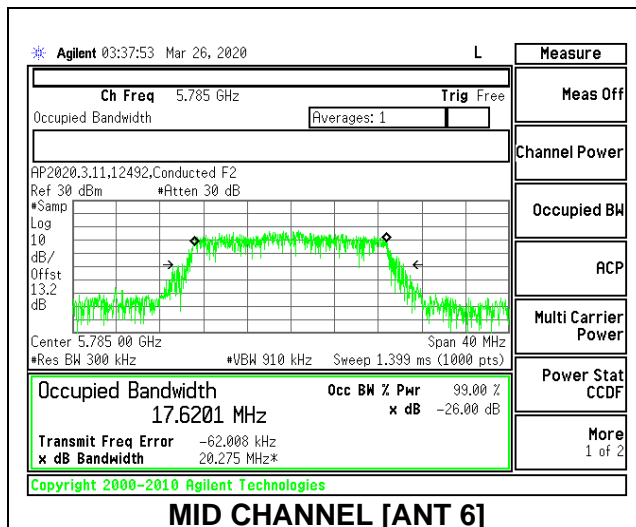

MID CHANNEL OBW