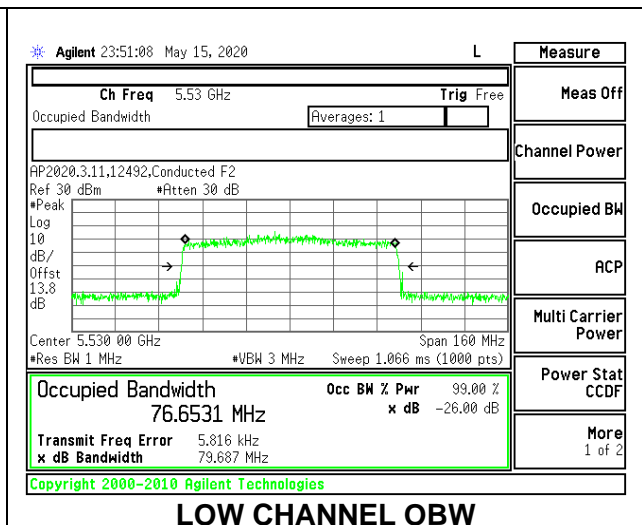

1TX Antenna 5 MODE: 996 Tones, RU Index 67

Channel	Frequency (MHz)	26 dB Bandwidth (MHz)	99% Bandwidth (MHz)
Low	5530	82.80	76.6531
High	5610	83.60	76.7117
138	5690	83.00	76.3092