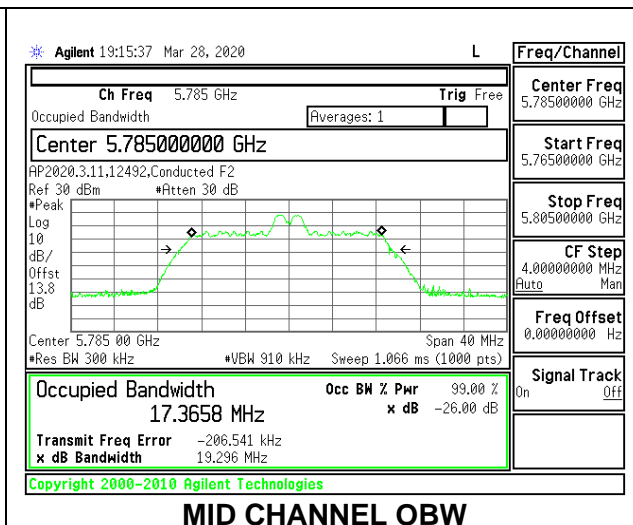

1TX Antenna 5 MODE: 26 Tones, RU Index 4

Channel	Frequency (MHz)	26 dB Bandwidth (MHz)	99% Bandwidth (MHz)
Low	5745	19.45	17.1806
Mid	5785	19.40	17.3658
High	5825	19.40	17.1562