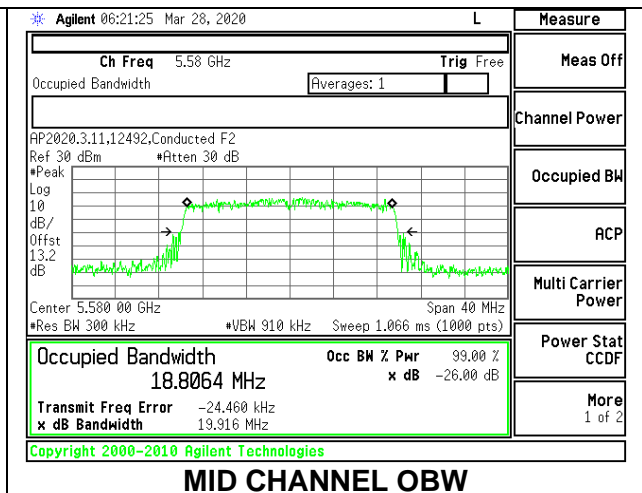

1TX Antenna 6 MODE: 242 Tones, RU Index 61

Channel	Frequency (MHz)	26 dB Bandwidth (MHz)	99% Bandwidth (MHz)
Low	5500	21.55	18.8071
Mid	5580	21.40	18.8064
High	5700	21.55	18.8198
144	5720	21.55	18.8604