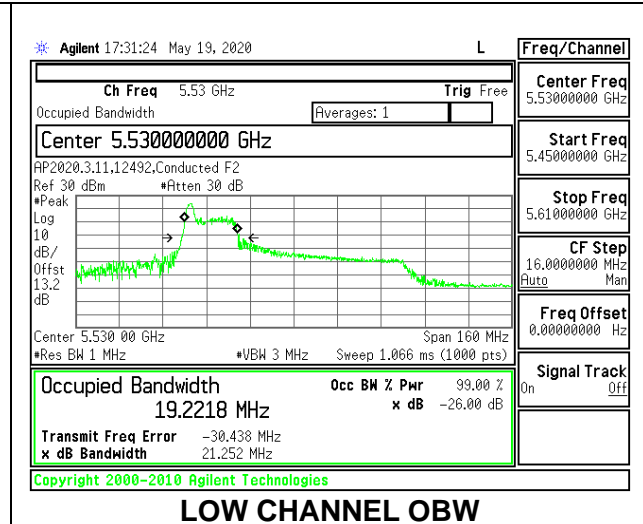

MID CHANNEL 26dB

MID CHANNEL OBW

8.2.18. 802.11ax HE80 MODE IN THE 5.6 GHz BAND

1TX Antenna 6 MODE: 26 Tones, RU Index 0

Channel	Frequency (MHz)	26 dB Bandwidth (MHz)	99% Bandwidth (MHz)
Low	5530	20.00	19.2218
High	5610	19.80	19.3352
138	5690	20.40	20.6365