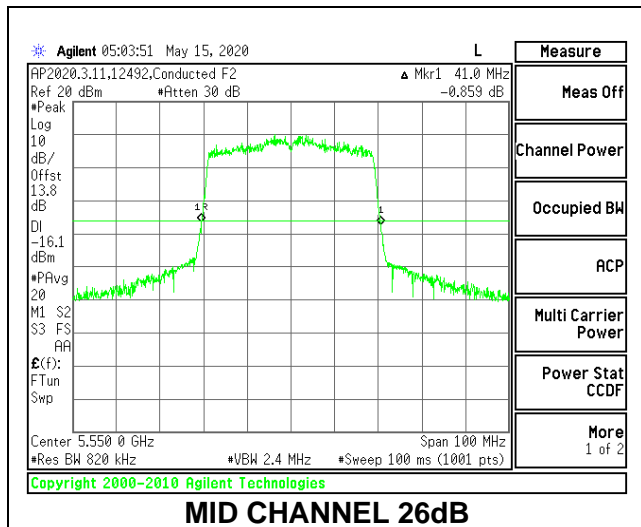

1TX Antenna 5 MODE: 484 Tones, RU Index 65

Channel	Frequency (MHz)	26 dB Bandwidth (MHz)	99% Bandwidth (MHz)
Low	5510	40.90	37.3878
Mid	5550	41.00	37.4767
High	5670	41.20	37.4809
142	5710	41.00	37.3472