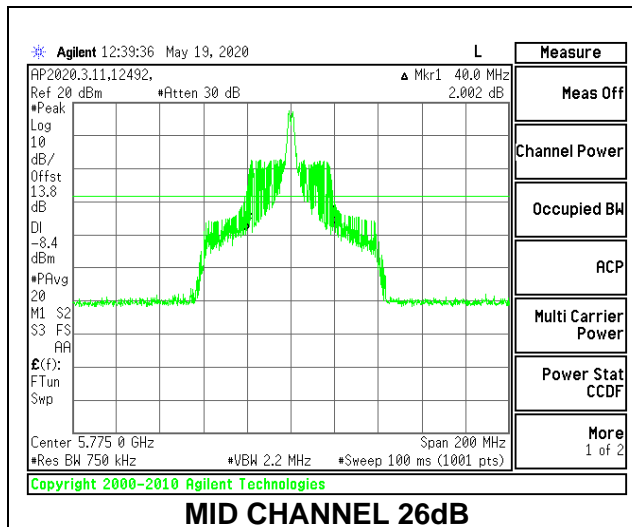

1TX Antenna 5 MODE: 26 Tones, RU Index 18

Channel	Frequency	26 dB Bandwidth	99% Bandwidth
	(MHz)	(MHz)	(MHz)
Mid	5775	40.00	38.1579