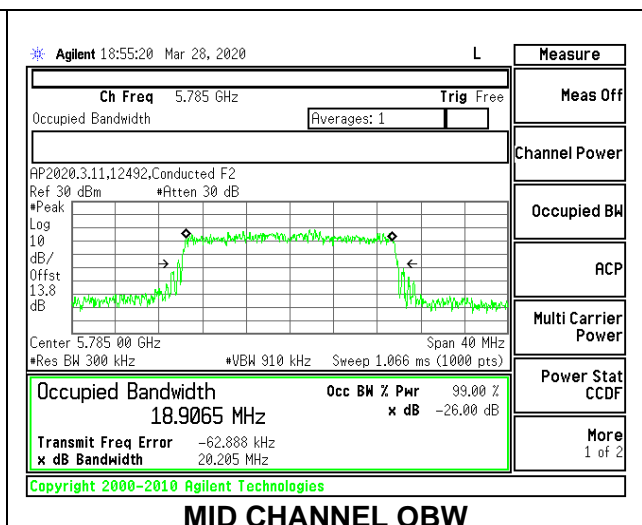

1TX Antenna 5 MODE: 242 Tones, RU Index 61

Channel	Frequency (MHz)	26 dB Bandwidth (MHz)	99% Bandwidth (MHz)
Low	5745	21.40	18.8703
Mid	5785	21.45	18.9065
High	5825	21.55	18.8425