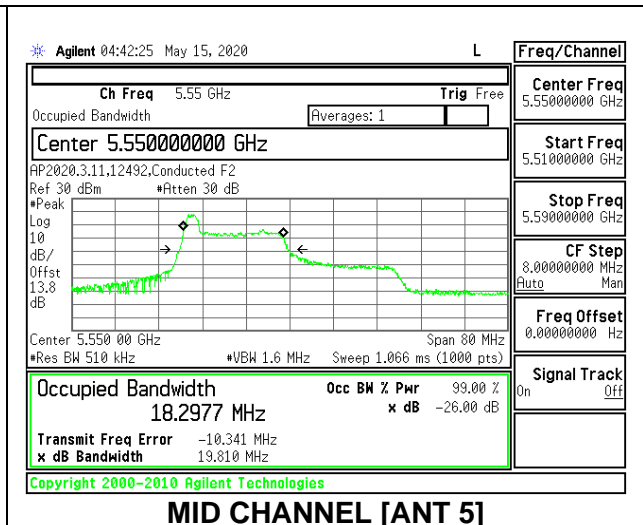

MID CHANNEL OBW