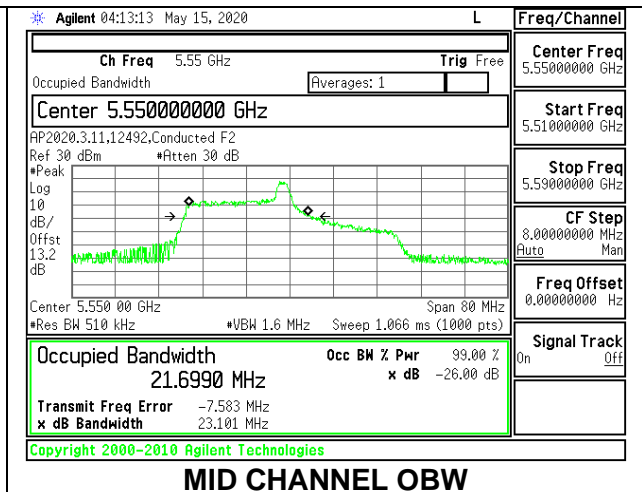

1TX Antenna 6 MODE: 26 Tones, RU Index 8

Channel	Frequency (MHz)	26 dB Bandwidth (MHz)	99% Bandwidth (MHz)
Low	5510	23.00	21.9321
Mid	5550	23.10	21.6990
High	5670	22.90	21.1478
142	5710	22.50	22.0043