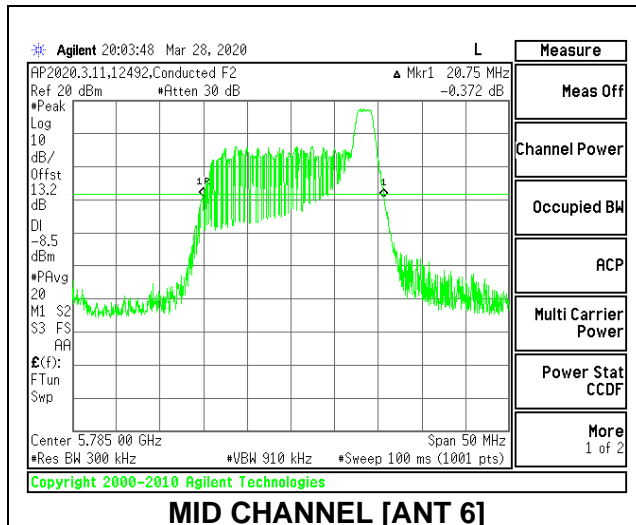

2TX Antenna 6 + Antenna 5 CDD MODE: 26 Tones, RU Index 8

Channel	Frequency (MHz)	26 dB Bandwidth Antenna 6 (MHz)	26 dB Bandwidth Antenna 5 (MHz)	99% Bandwidth Antenna 6 (MHz)	99% Bandwidth Antenna 5 (MHz)
Low	5745	20.65	19.85	18.5417	18.4372
Mid	5785	20.75	19.90	18.5331	18.4221
High	5825	20.85	20.00	18.6432	18.3477

MID CHANNEL 26dB