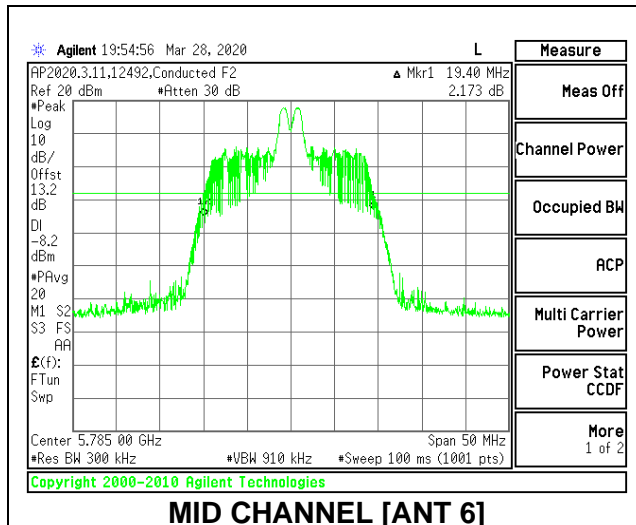

2TX Antenna 6 + Antenna 5 CDD MODE: 26 Tones, RU Index 4

Channel	Frequency (MHz)	26 dB Bandwidth Antenna 6 (MHz)	26 dB Bandwidth Antenna 5 (MHz)	99% Bandwidth Antenna 6 (MHz)	99% Bandwidth Antenna 5 (MHz)
Low	5745	19.45	18.25	17.3286	16.9272
Mid	5785	19.40	18.20	17.2753	16.9645
High	5825	19.45	18.40	17.2355	16.9300

MID CHANNEL 26dB