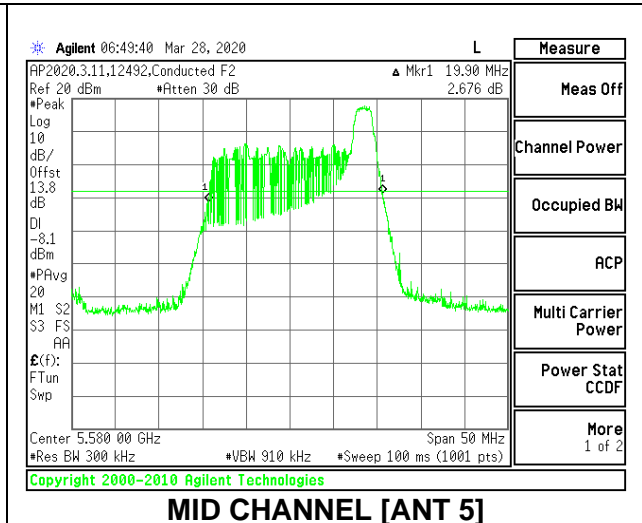

2TX Antenna 6 + Antenna 5 CDD MODE: 26 Tones, RU Index 8

Channel	Frequency (MHz)	26 dB Bandwidth Antenna 6 (MHz)	26 dB Bandwidth Antenna 5 (MHz)	99% Bandwidth Antenna 6 (MHz)	99% Bandwidth Antenna 5 (MHz)
Low	5500	20.70	19.95	18.6222	18.2645
Mid	5580	20.75	19.90	18.5834	18.3149
High	5700	20.60	20.05	18.5091	18.3578
144	5720	20.85	20.00	18.6604	18.3596

MID CHANNEL 26dB