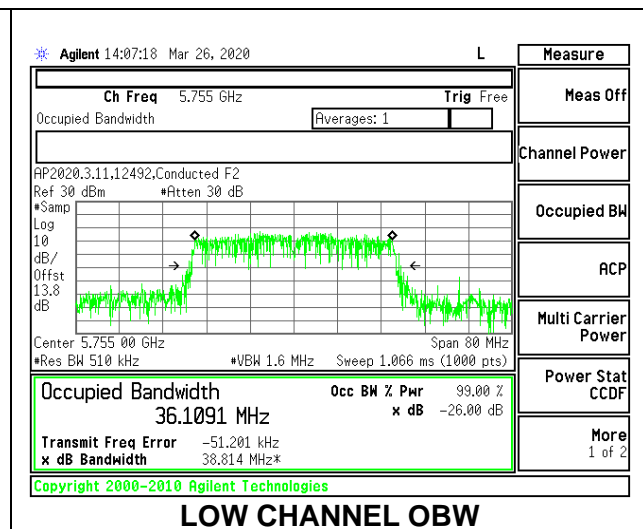

1TX Antenna 5 MODE

Channel	Frequency (MHz)	26dB Bandwidth (MHz)	99% Bandwidth (MHz)
Low	5755	42.10	36.1091
High	5795	42.40	36.1476