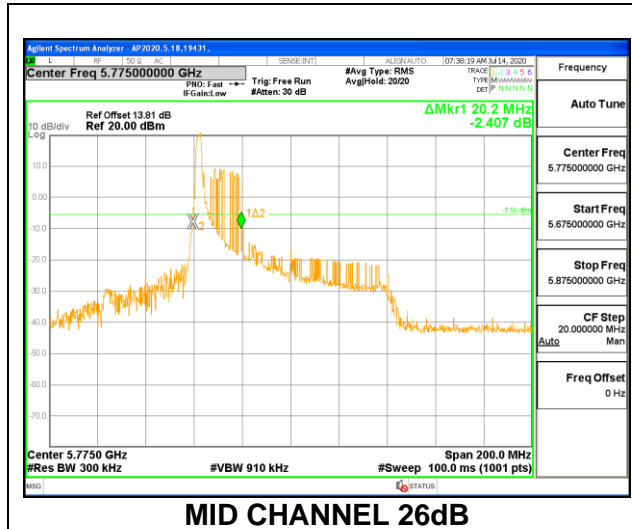

1TX Antenna 5 MODE: 26 Tones, RU Index 0

Channel	Frequency	26 dB Bandwidth	99% Bandwidth
	(MHz)	(MHz)	(MHz)
Mid	5775	20.20	19.8205