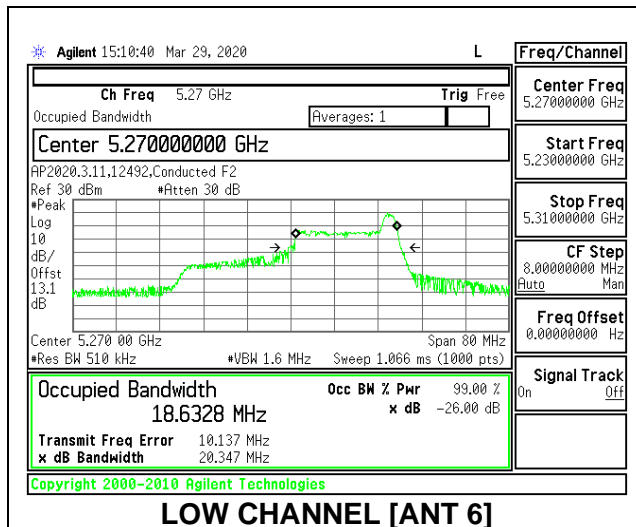

LOW CHANNEL OBW