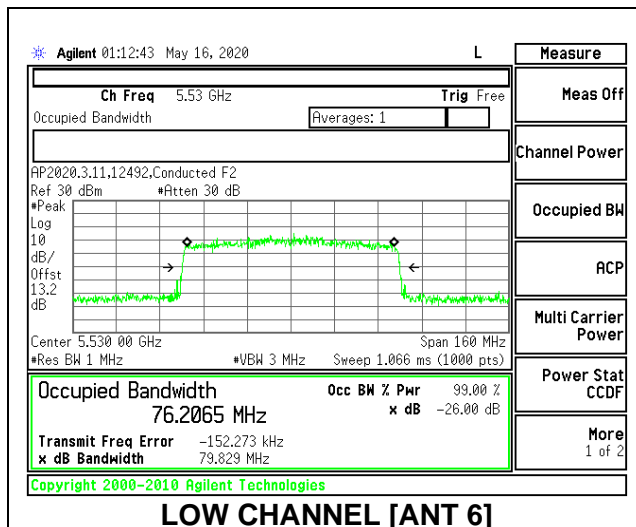

LOW CHANNEL OBW