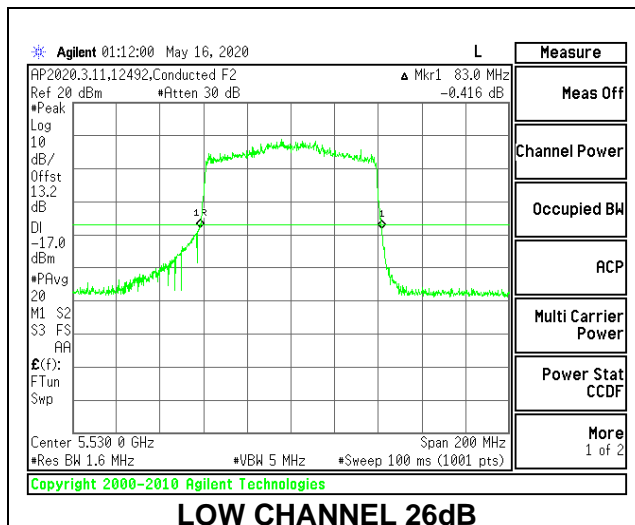

1TX Antenna 6 MODE: 996 Tones, RU Index 67

Channel	Frequency (MHz)	26 dB Bandwidth (MHz)	99% Bandwidth (MHz)
Low	5530	83.00	76.5522
High	5610	83.40	76.3026
138	5690	83.00	76.3501