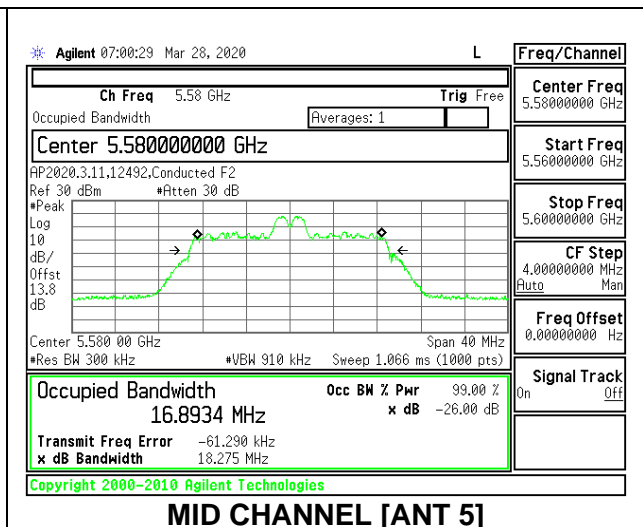

MID CHANNEL OBW