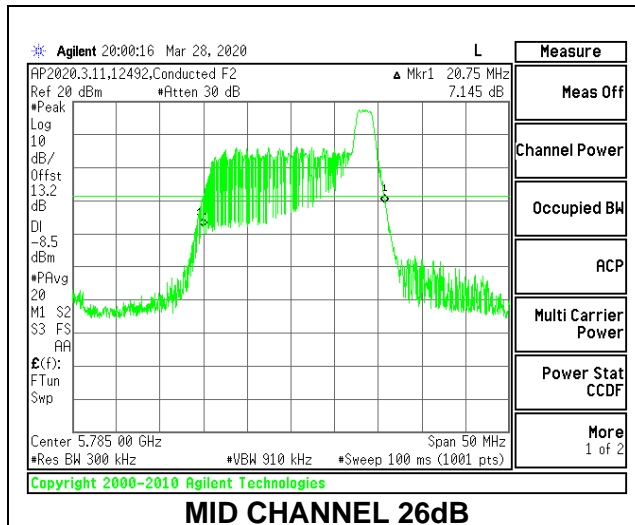

1TX Antenna 6 MODE: 26 Tones, RU Index 8

Channel	Frequency (MHz)	26 dB Bandwidth (MHz)	99% Bandwidth (MHz)
Low	5745	20.75	18.6051
Mid	5785	20.75	18.7066
High	5825	20.70	18.5936

MID CHANNEL 26dB