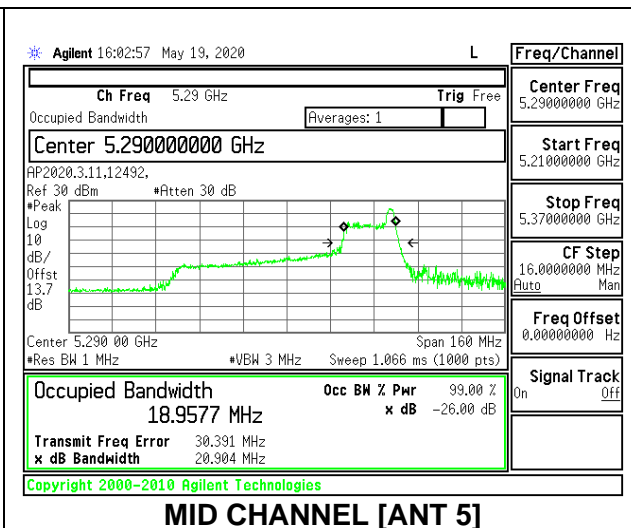

MID CHANNEL OBW