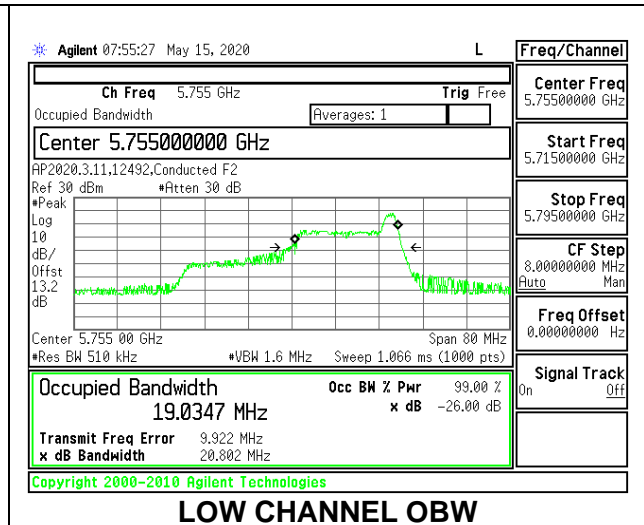

1TX Antenna 6 MODE: 26 Tones, RU Index 17

Channel	Frequency (MHz)	26 dB Bandwidth (MHz)	99% Bandwidth (MHz)
Low	5755	20.30	19.0347
High	5795	20.40	18.9349