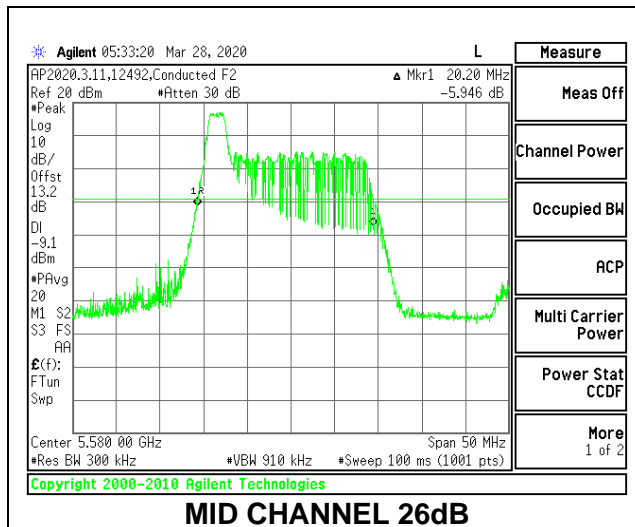

LOW CHANNEL 26dB

LOW CHANNEL OBW

8.2.16. 802.11ax HE20 MODE IN THE 5.6 GHz BAND

1TX Antenna 6 MODE: 26 Tones, RU Index 0

Channel	Frequency (MHz)	26 dB Bandwidth (MHz)	99% Bandwidth (MHz)
Low	5500	20.50	18.3589
Mid	5580	20.20	18.4228
High	5700	20.25	18.3896
144	5720	20.20	18.3778