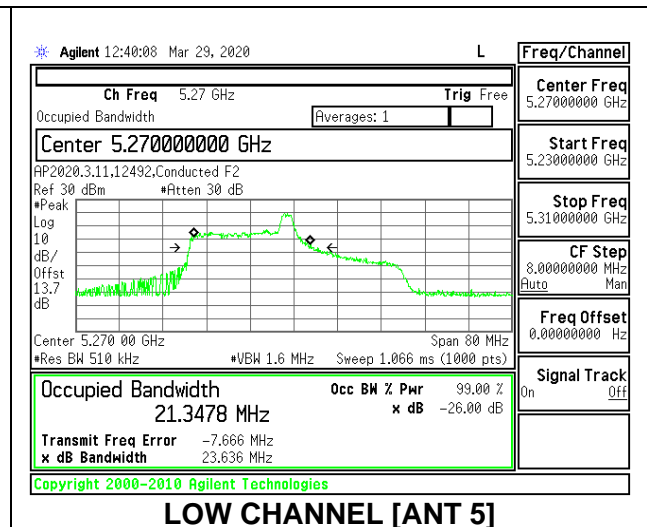

LOW CHANNEL OBW