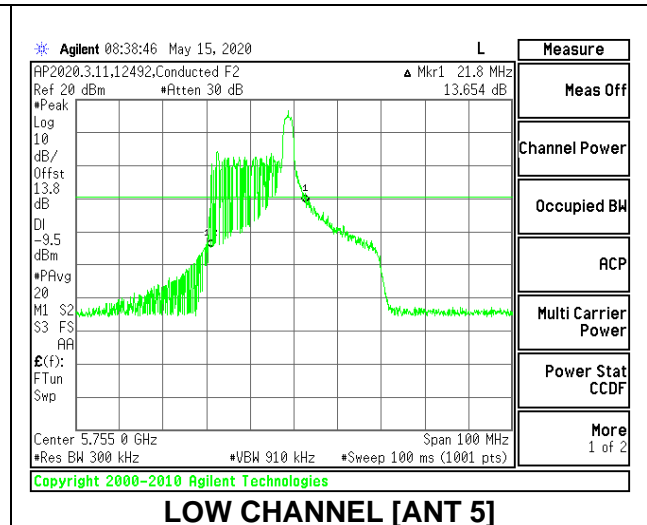

2TX Antenna 6 + Antenna 5 CDD MODE: 26 Tones, RU Index 8

Channel	Frequency (MHz)	26 dB Bandwidth Antenna 6 (MHz)	26 dB Bandwidth Antenna 5 (MHz)	99% Bandwidth Antenna 6 (MHz)	99% Bandwidth Antenna 5 (MHz)
Low	5755	23.20	21.80	21.8342	21.5016
High	5795	23.20	22.30	22.4095	21.6201

LOW CHANNEL 26dB