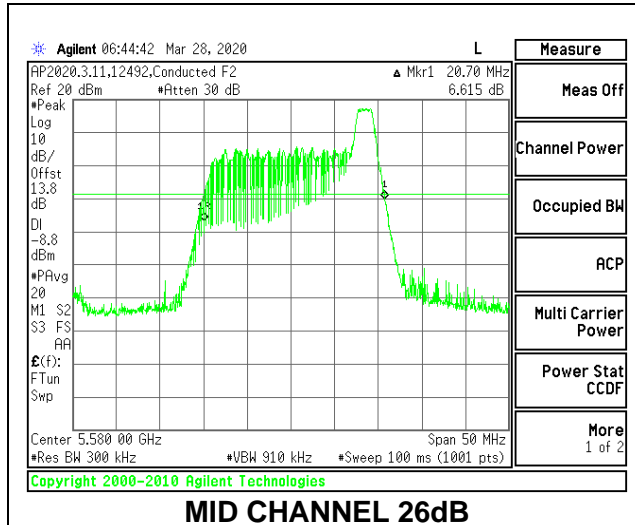

1TX Antenna 5 MODE: 26 Tones, RU Index 8

Channel	Frequency (MHz)	26 dB Bandwidth (MHz)	99% Bandwidth (MHz)
Low	5500	20.80	18.7139
Mid	5580	20.70	18.7449
High	5700	20.85	18.6130
144	5720	20.65	18.7775