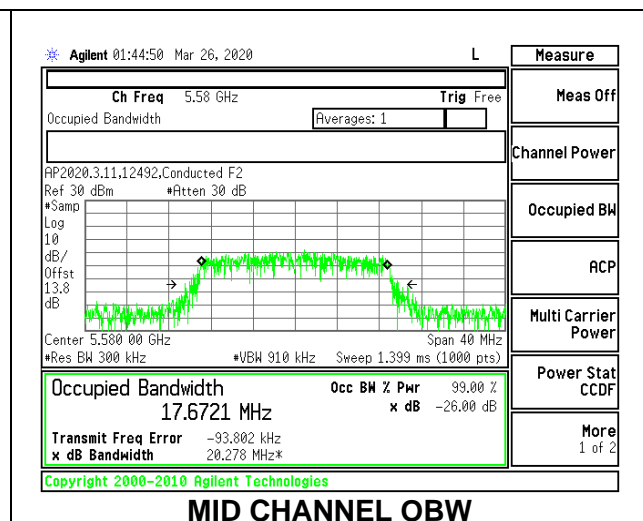

1TX Antenna 5 MODE

Channel	Frequency (MHz)	26dB Bandwidth (MHz)	99% Bandwidth (MHz)
Low	5500	21.55	17.6905
Mid	5580	21.35	17.6721
High	5700	21.55	17.6566
144	5720	21.50	17.7357