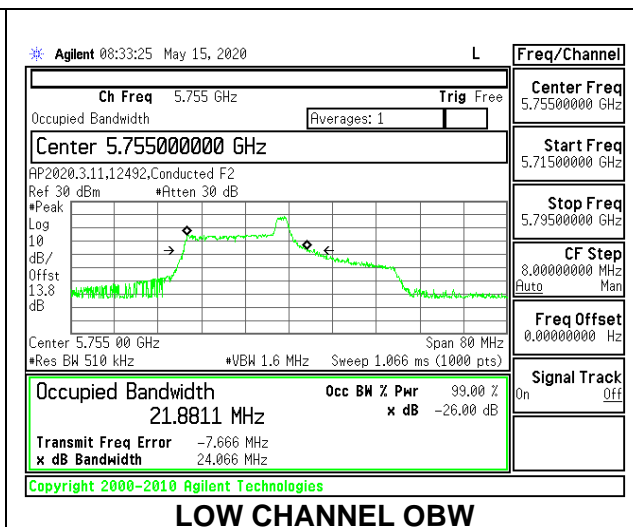

1TX Antenna 5 MODE: 26 Tones, RU Index 8

Channel	Frequency (MHz)	26 dB Bandwidth (MHz)	99% Bandwidth (MHz)
Low	5755	23.00	21.8811
High	5795	24.00	21.7746