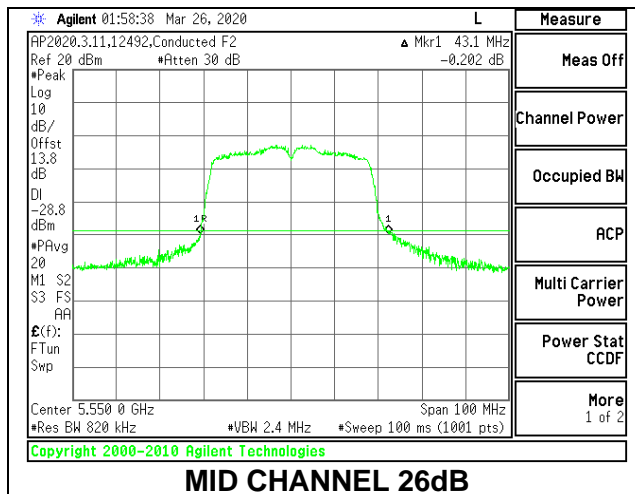

1TX Antenna 5 MODE

Channel	Frequency (MHz)	26dB Bandwidth (MHz)	99% Bandwidth (MHz)
Low	5510	42.80	36.1541
Mid	5550	43.10	36.1638
High	5670	43.50	36.1141
142	5710	42.90	36.0702