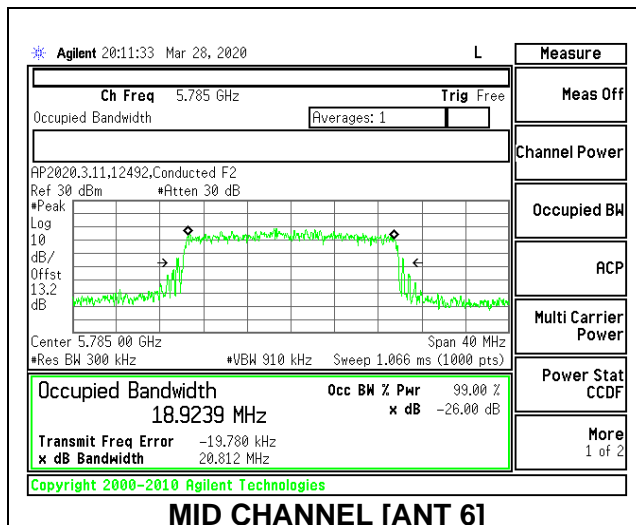

MID CHANNEL OBW