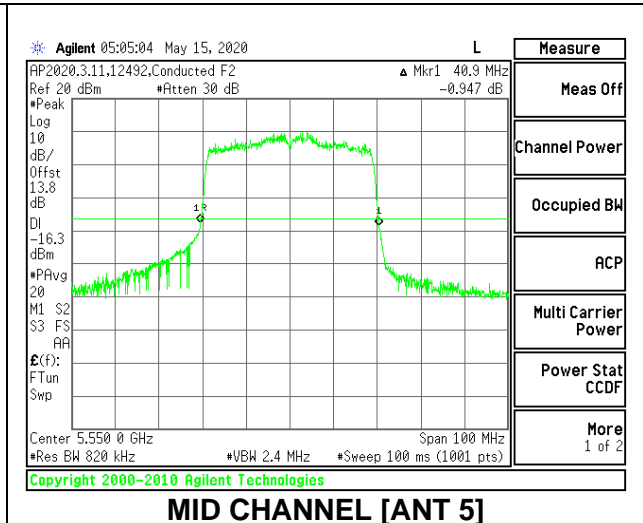

2TX Antenna 6 + Antenna 5 CDD MODE: 484 Tones, RU Index 65

Channel	Frequency (MHz)	26 dB Bandwidth Antenna 6 (MHz)	26 dB Bandwidth Antenna 5 (MHz)	99% Bandwidth Antenna 6 (MHz)	99% Bandwidth Antenna 5 (MHz)
Low	5510	41.10	40.80	37.3785	37.6252
Mid	5550	41.10	40.90	37.4296	37.5213
High	5670	41.00	40.80	37.3918	37.4168
142	5710	40.90	40.90	37.5809	37.2724

MID CHANNEL 26dB