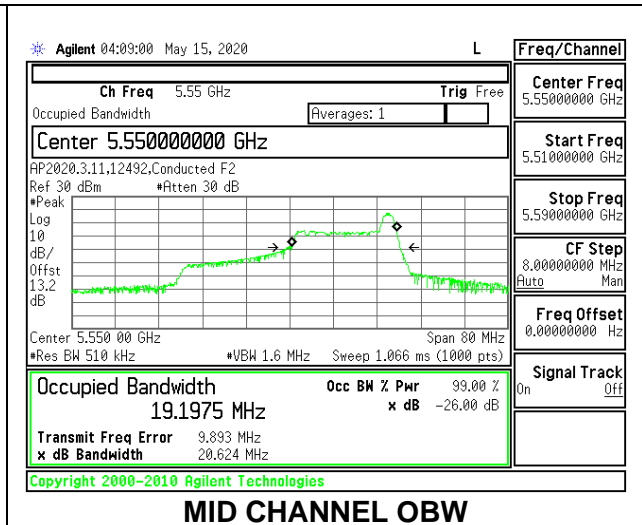

1TX Antenna 6 MODE: 26 Tones, RU Index 17

Channel	Frequency (MHz)	26 dB Bandwidth (MHz)	99% Bandwidth (MHz)
Low	5510	20.20	19.0235
Mid	5550	20.30	19.1975
High	5670	20.20	18.5111
142	5710	20.50	18.6305