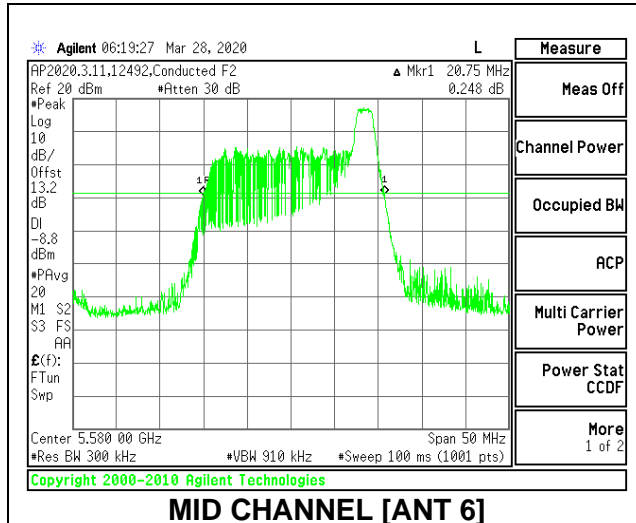

2TX Antenna 6 + Antenna 5 CDD MODE: 26 Tones, RU Index 8

Channel	Frequency (MHz)	26 dB Bandwidth Antenna 6 (MHz)	26 dB Bandwidth Antenna 5 (MHz)	99% Bandwidth Antenna 6 (MHz)	99% Bandwidth Antenna 5 (MHz)
Low	5500	20.70	19.95	18.6222	18.2645
Mid	5580	20.75	19.90	18.5834	18.3149
High	5700	20.60	20.05	18.5091	18.3578
144	5720	20.85	20.00	18.6604	18.3596

MID CHANNEL 26dB