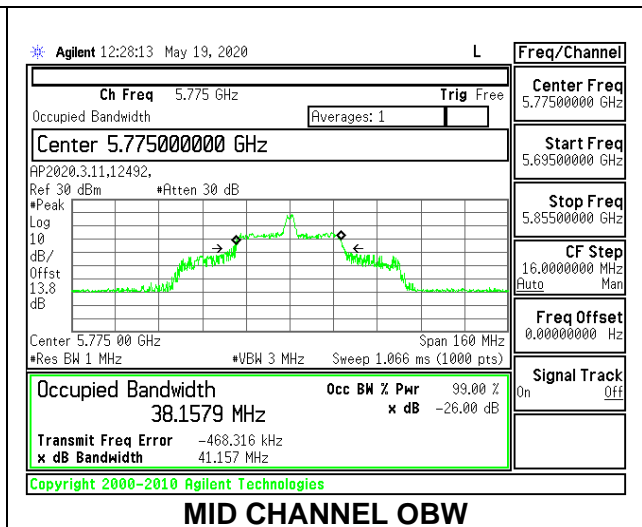

1TX Antenna 5 MODE: 26 Tones, RU Index 18

Channel	Frequency	26 dB Bandwidth	99% Bandwidth
	(MHz)	(MHz)	(MHz)
Mid	5775	40.00	38.1579