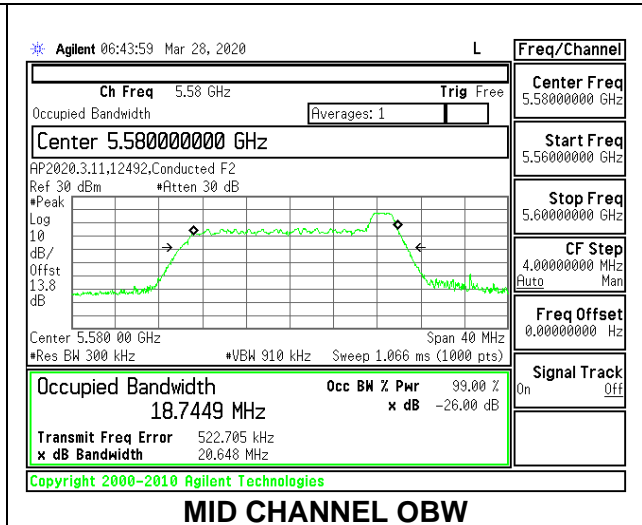

1TX Antenna 5 MODE: 26 Tones, RU Index 8

Channel	Frequency (MHz)	26 dB Bandwidth (MHz)	99% Bandwidth (MHz)
Low	5500	20.80	18.7139
Mid	5580	20.70	18.7449
High	5700	20.85	18.6130
144	5720	20.65	18.7775