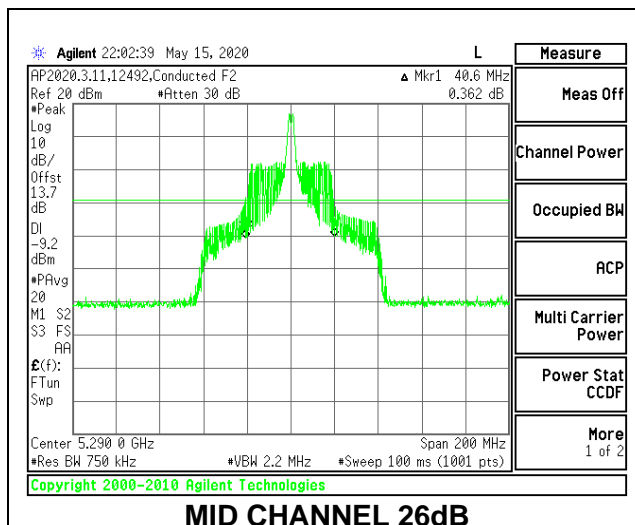

1TX Antenna 5 MODE: 26 Tones, RU Index 18

Channel	Frequency (MHz)	26 dB Bandwidth (MHz)	99% Bandwidth (MHz)
Mid	5290	40.60	37.0660