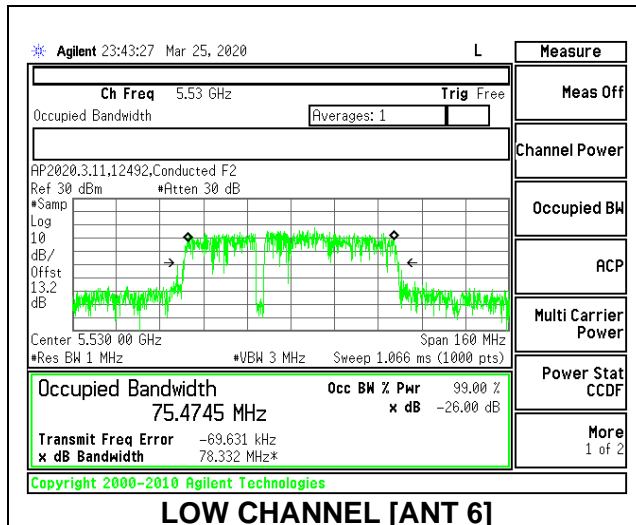

LOW CHANNEL OBW