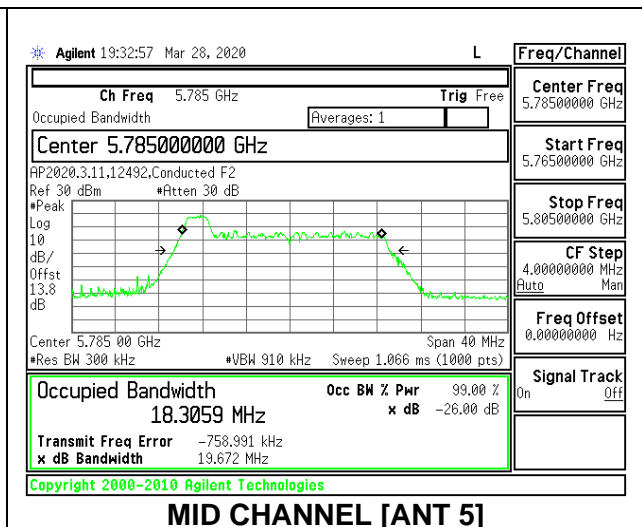

MID CHANNEL OBW