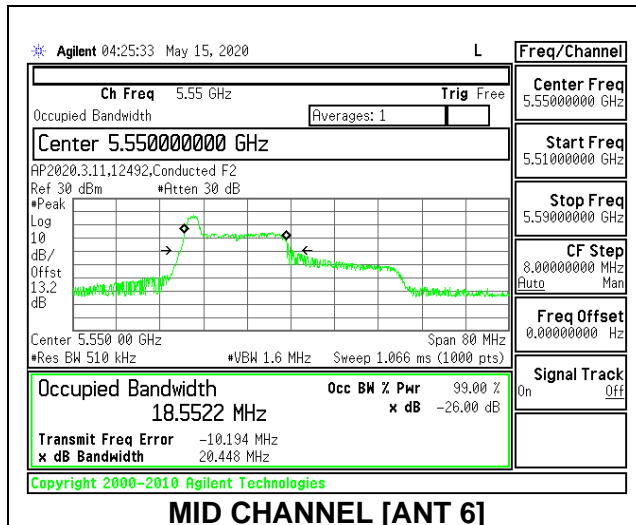

MID CHANNEL OBW