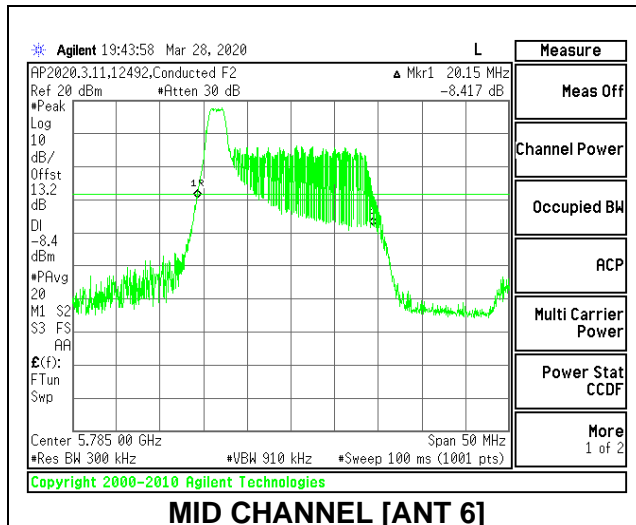

2TX Antenna 6 + Antenna 5 CDD MODE: 26 Tones, RU Index 0

Channel	Frequency (MHz)	26 dB Bandwidth Antenna 6 (MHz)	26 dB Bandwidth Antenna 5 (MHz)	99% Bandwidth Antenna 6 (MHz)	99% Bandwidth Antenna 5 (MHz)
Low	5745	20.10	19.85	18.3427	18.2741
Mid	5785	20.15	19.60	18.4063	18.3059
High	5825	20.15	19.80	18.3989	18.3319

MID CHANNEL 26dB