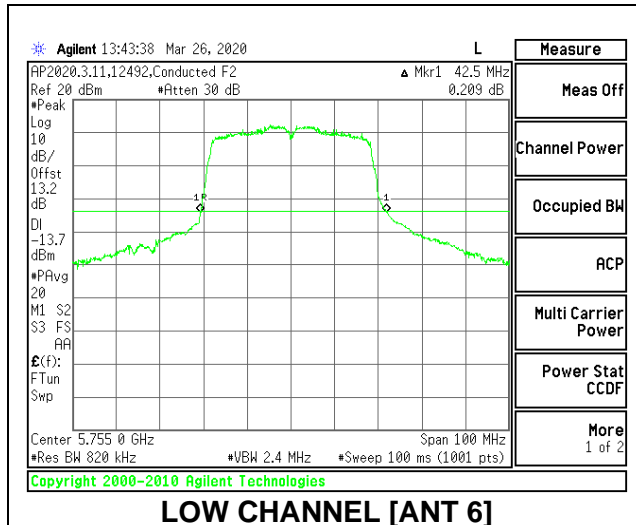

LOW CHANNEL 26dB

LOW CHANNEL OBW

8.2.21. 802.11ac VHT80 MODE IN THE 5.8 GHz BAND

1TX Antenna 6 MODE

Channel	Frequency	26 dB Bandwidth	99% Bandwidth
	(MHz)	(MHz)	(MHz)
Mid	5775	84.00	75.5337

1TX Antenna 5 MODE