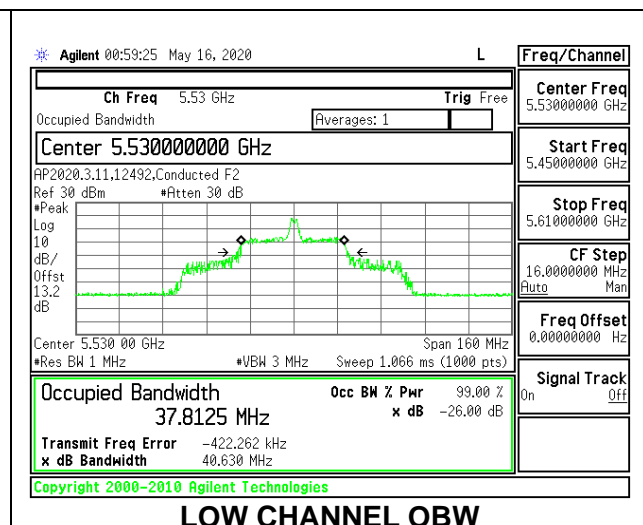

1TX Antenna 6 MODE: 26 Tones, RU Index 18

Channel	Frequency (MHz)	26 dB Bandwidth (MHz)	99% Bandwidth (MHz)
Low	5530	39.80	37.8125
High	5610	40.80	38.2351
138	5690	38.40	37.2419