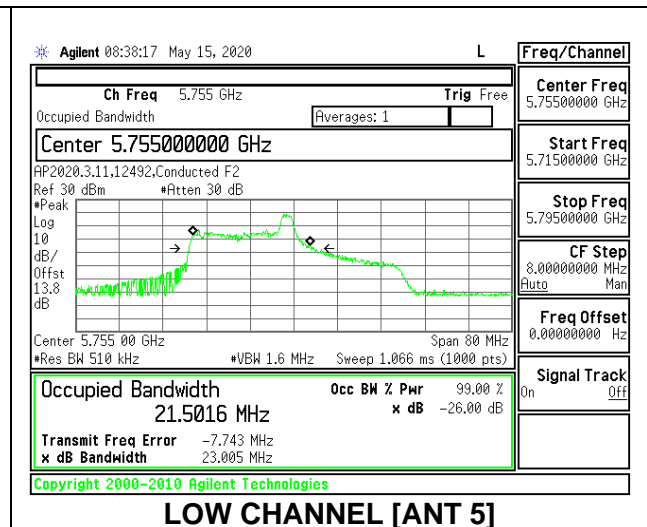

LOW CHANNEL OBW