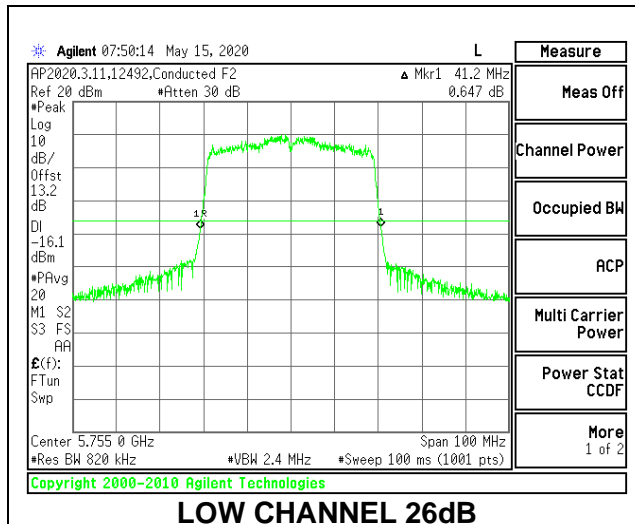

1TX Antenna 6 MODE: 484 Tones, RU Index 65

Channel	Frequency (MHz)	26 dB Bandwidth (MHz)	99% Bandwidth (MHz)
Low	5755	41.20	37.6003
High	5795	41.10	37.4231