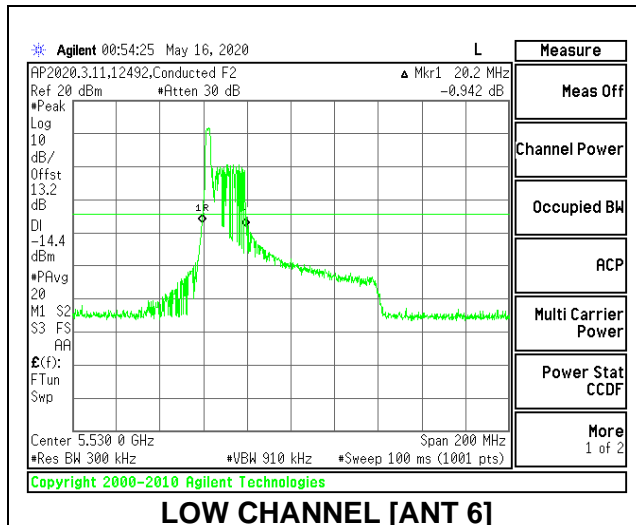

2TX Antenna 6 + Antenna 5 CDD MODE: 26 Tones, RU Index 0

Channel	Frequency (MHz)	26 dB Bandwidth Antenna 6 (MHz)	26 dB Bandwidth Antenna 5 (MHz)	99% Bandwidth Antenna 6 (MHz)	99% Bandwidth Antenna 5 (MHz)
Low	5530	20.20	20.20	19.2513	19.1535
High	5610	20.00	20.20	19.2310	19.0741
138	5690	20.20	20.00	19.6797	18.8971

LOW CHANNEL 26dB