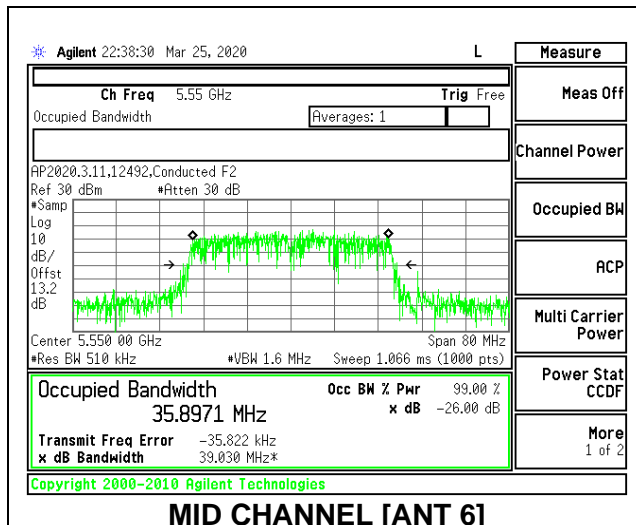

MID CHANNEL 26dB

MID CHANNEL [ANT 6]

MID CHANNEL [ANT 5]

MID CHANNEL OBW

MID CHANNEL [ANT 6]

MID CHANNEL [ANT 5]

8.2.15. 802.11ac VHT80 MODE IN THE 5.6 GHz BAND

1TX Antenna 6 MODE