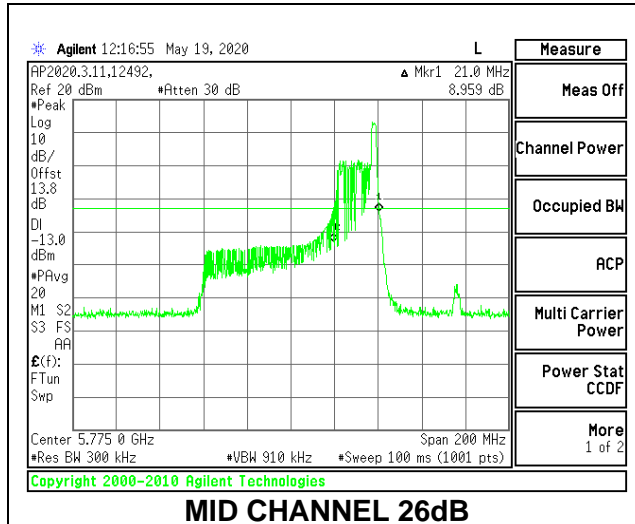

1TX Antenna 5 MODE: 26 Tones, RU Index 36

Channel	Frequency	26 dB Bandwidth	99% Bandwidth
	(MHz)	(MHz)	(MHz)
Mid	5775	21.00	19.8400