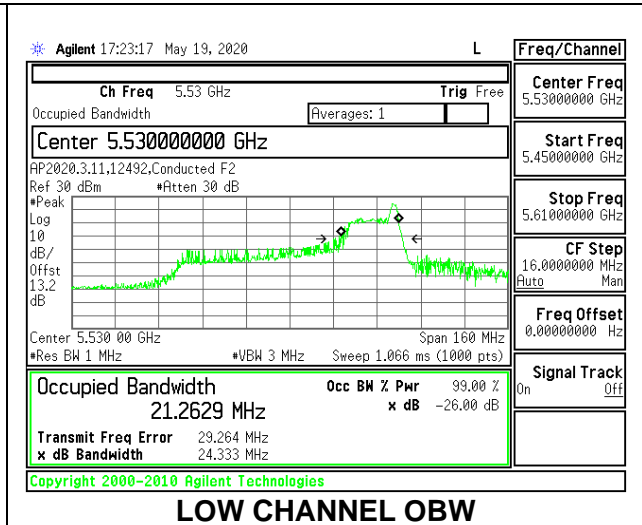

1TX Antenna 6 MODE: 26 Tones, RU Index 36

Channel	Frequency (MHz)	26 dB Bandwidth (MHz)	99% Bandwidth (MHz)
Low	5530	21.40	21.2629
High	5610	21.20	20.3387
138	5690	21.20	21.0175