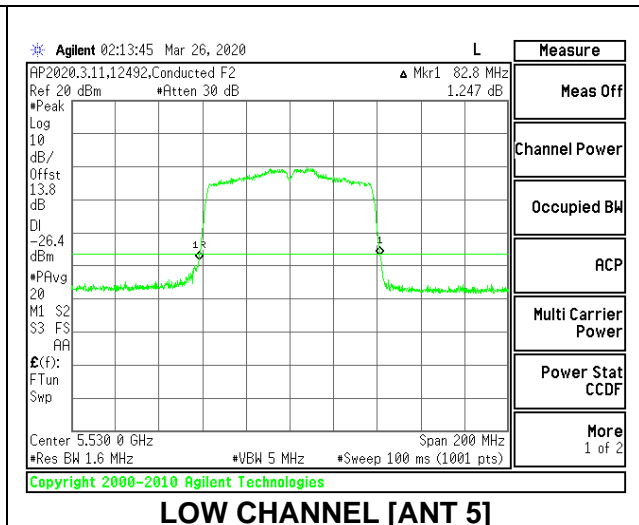

2TX Antenna 6 + Antenna 5 CDD MODE

Channel	Frequency (MHz)	26dB Bandwidth Antenna 6 (MHz)	26dB Bandwidth Antenna 5 (MHz)	99% Bandwidth Antenna 6 (MHz)	99% Bandwidth Antenna 5 (MHz)
Low	5530	83.40	82.80	75.4745	75.1268
High	5610	83.40	83.00	75.1559	75.1514
138	5690	83.20	83.00	75.3151	75.7309

LOW CHANNEL 26dB