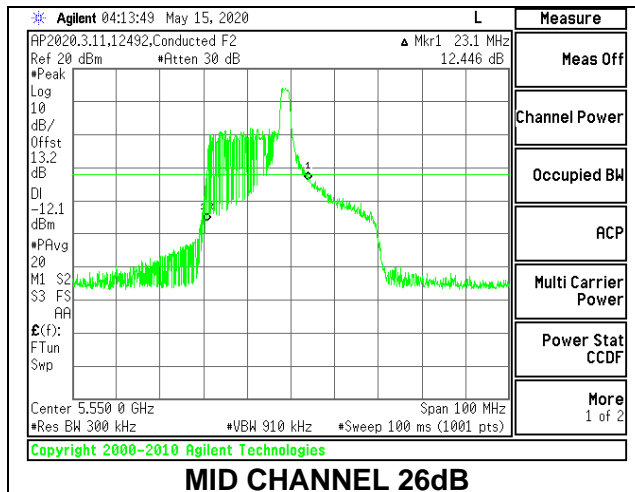

1TX Antenna 6 MODE: 26 Tones, RU Index 8

Channel	Frequency (MHz)	26 dB Bandwidth (MHz)	99% Bandwidth (MHz)
Low	5510	23.00	21.9321
Mid	5550	23.10	21.6990
High	5670	22.90	21.1478
142	5710	22.50	22.0043