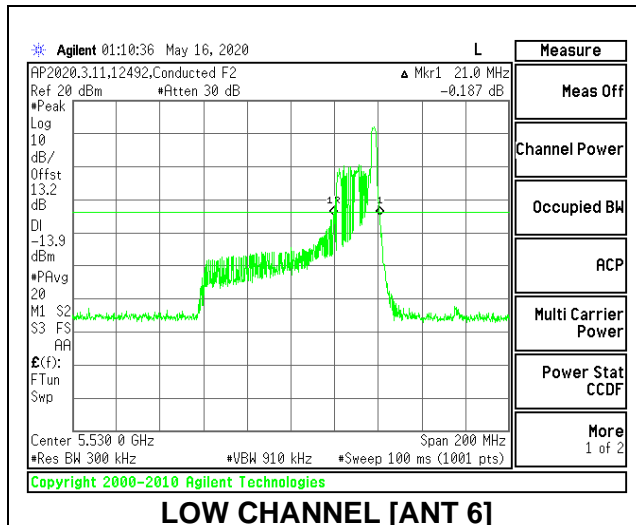

2TX Antenna 6 + Antenna 5 CDD MODE: 26 Tones, RU Index 36

Channel	Frequency (MHz)	26 dB Bandwidth Antenna 6 (MHz)	26 dB Bandwidth Antenna 5 (MHz)	99% Bandwidth Antenna 6 (MHz)	99% Bandwidth Antenna 5 (MHz)
Low	5530	21.00	20.20	20.9911	19.2808
High	5610	20.60	20.20	20.5880	19.0839
138	5690	20.00	20.20	19.9650	19.2888

LOW CHANNEL 26dB