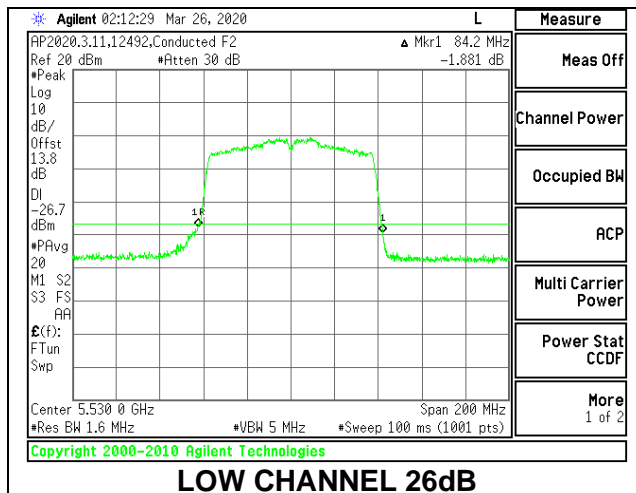

1TX Antenna 5 MODE

Channel	Frequency (MHz)	26dB Bandwidth (MHz)	99% Bandwidth (MHz)
Low	5530	84.20	75.0397
High	5610	84.60	75.0487
138	5690	85.00	75.6880