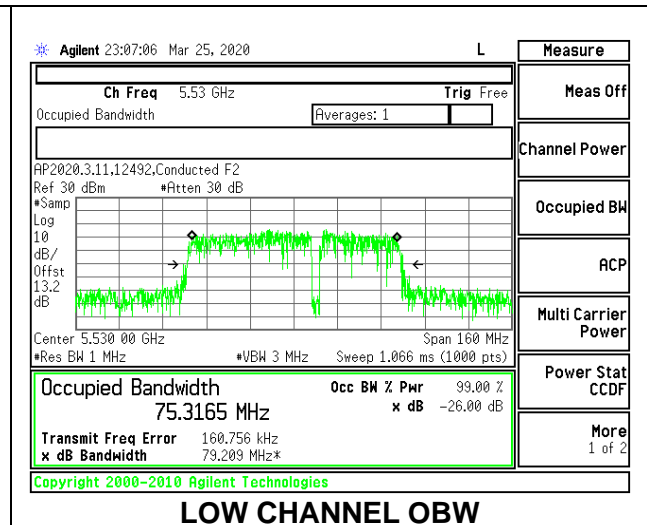

8.2.15. 802.11ac VHT80 MODE IN THE 5.6 GHz BAND

1TX Antenna 6 MODE

Channel	Frequency (MHz)	26dB Bandwidth (MHz)	99% Bandwidth (MHz)
Low	5530	83.40	75.3165
High	5610	83.40	75.3414
138	5690	83.00	75.0711