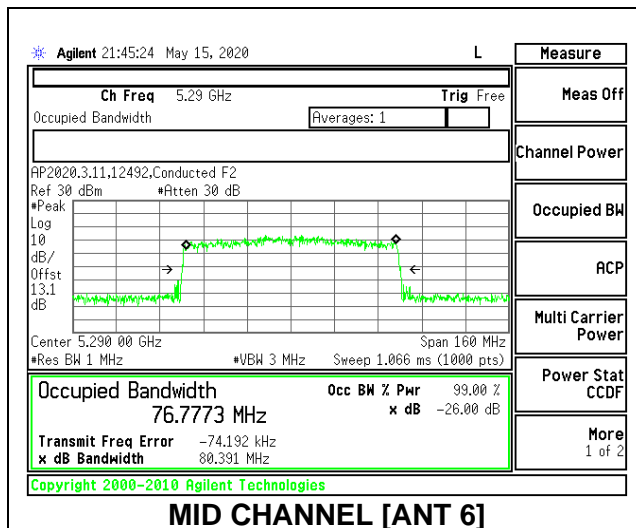

MID CHANNEL OBW