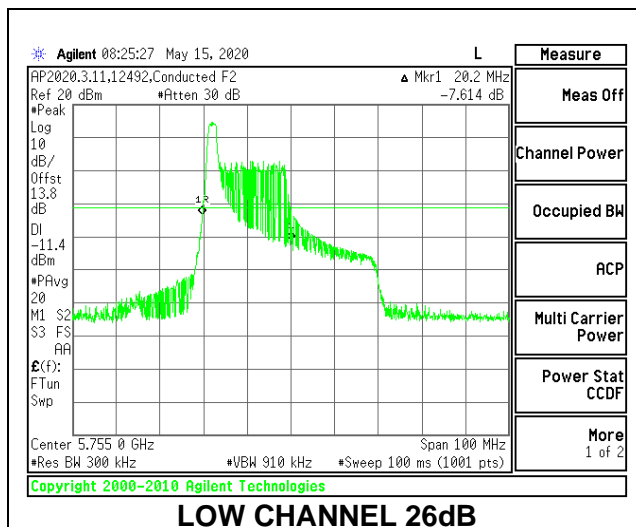

1TX Antenna 5 MODE: 26 Tones, RU Index 0

Channel	Frequency (MHz)	26 dB Bandwidth (MHz)	99% Bandwidth (MHz)
Low	5755	20.20	18.7132
High	5795	20.20	18.5447