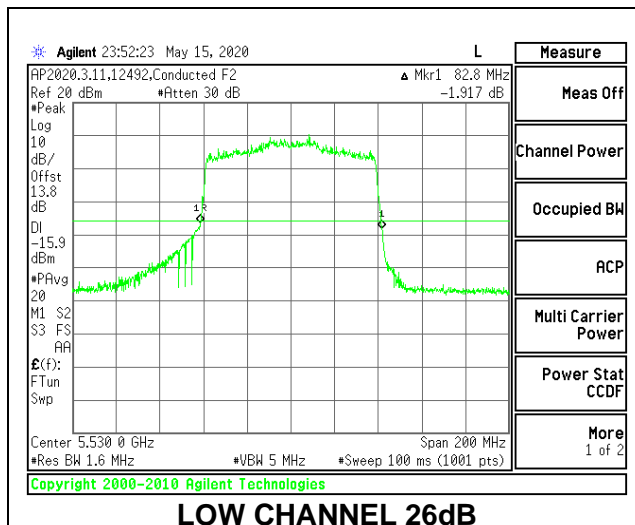

1TX Antenna 5 MODE: 996 Tones, RU Index 67

Channel	Frequency (MHz)	26 dB Bandwidth (MHz)	99% Bandwidth (MHz)
Low	5530	82.80	76.6531
High	5610	83.60	76.7117
138	5690	83.00	76.3092