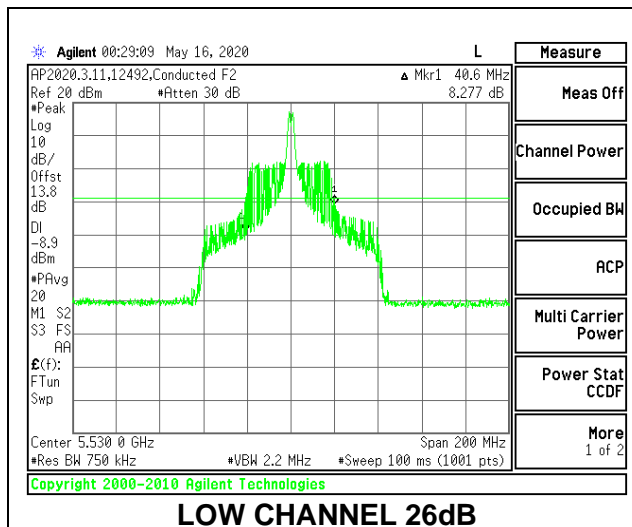

1TX Antenna 5 MODE: 26 Tones, RU Index 18

Channel	Frequency (MHz)	26 dB Bandwidth (MHz)	99% Bandwidth (MHz)
Low	5530	40.60	36.7324
High	5610	39.80	38.4459
138	5690	40.40	37.3396