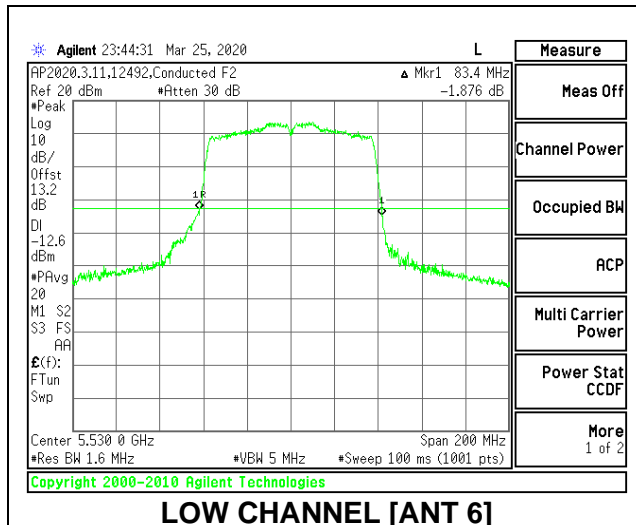

2TX Antenna 6 + Antenna 5 CDD MODE

Channel	Frequency (MHz)	26dB Bandwidth Antenna 6 (MHz)	26dB Bandwidth Antenna 5 (MHz)	99% Bandwidth Antenna 6 (MHz)	99% Bandwidth Antenna 5 (MHz)
Low	5530	83.40	82.80	75.4745	75.1268
High	5610	83.40	83.00	75.1559	75.1514
138	5690	83.20	83.00	75.3151	75.7309

LOW CHANNEL 26dB