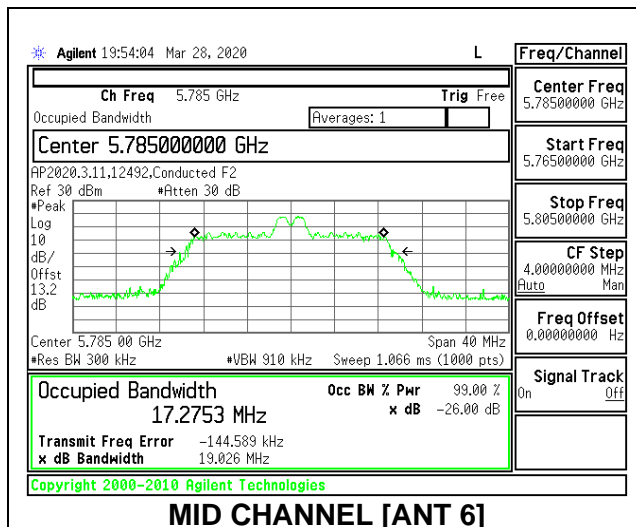

MID CHANNEL OBW