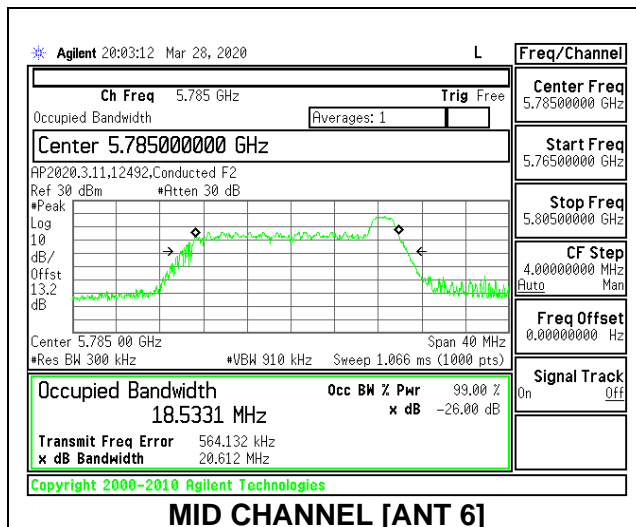

MID CHANNEL OBW