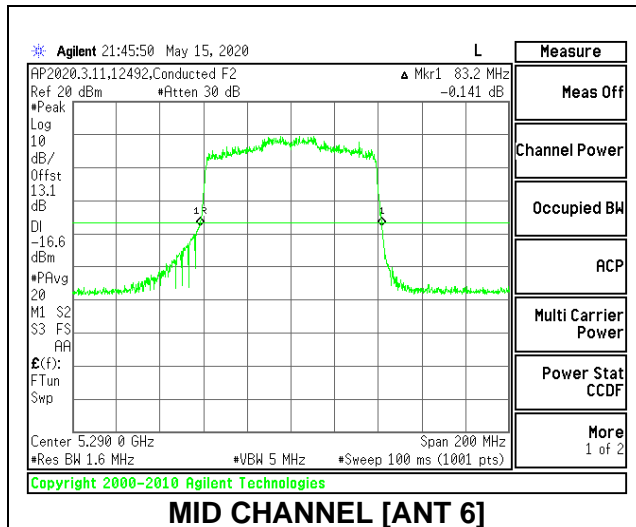

2TX Antenna 6 + Antenna 5 CDD MODE: 996 Tones, RU Index 67

Channel	Frequency (MHz)	26 dB Bandwidth Antenna 6 (MHz)	26 dB Bandwidth Antenna 5 (MHz)	99% Bandwidth Antenna 6 (MHz)	99% Bandwidth Antenna 5 (MHz)
Mid	5290	83.20	82.80	76.7773	76.5088

MID CHANNEL 26dB