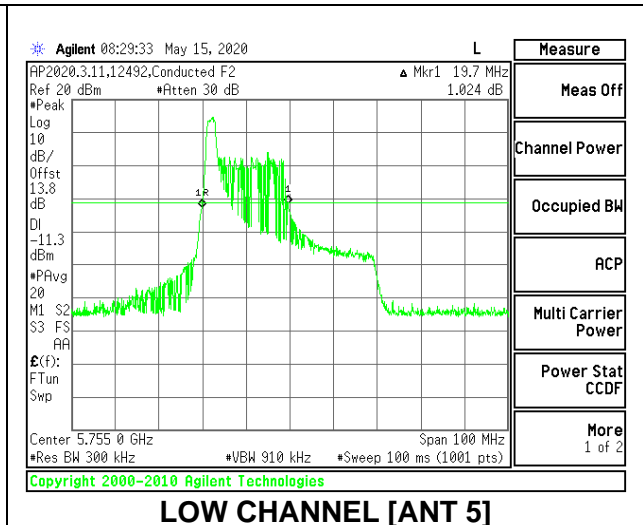

2TX Antenna 6 + Antenna 5 CDD MODE: 26 Tones, RU Index 0

Channel	Frequency (MHz)	26 dB Bandwidth Antenna 6 (MHz)	26 dB Bandwidth Antenna 5 (MHz)	99% Bandwidth Antenna 6 (MHz)	99% Bandwidth Antenna 5 (MHz)
Low	5755	19.70	23.20	18.3425	18.1894
High	5795	19.60	23.20	18.3775	18.1843

LOW CHANNEL 26dB