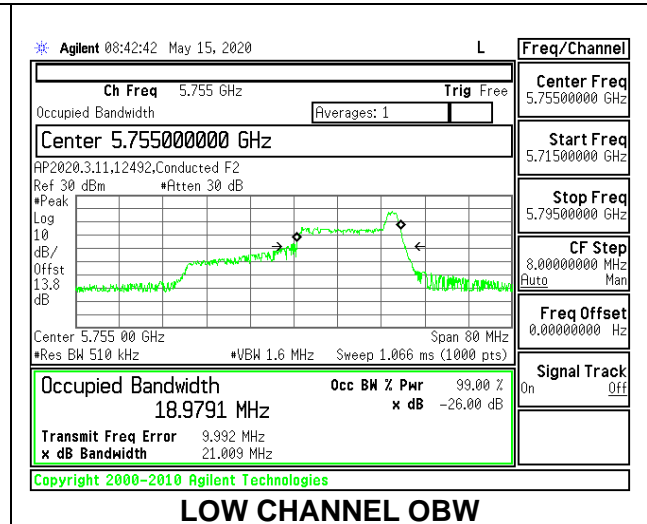

1TX Antenna 5 MODE: 26 Tones, RU Index 17

Channel	Frequency (MHz)	26 dB Bandwidth (MHz)	99% Bandwidth (MHz)
Low	5755	20.50	18.9791
High	5795	20.30	18.6752