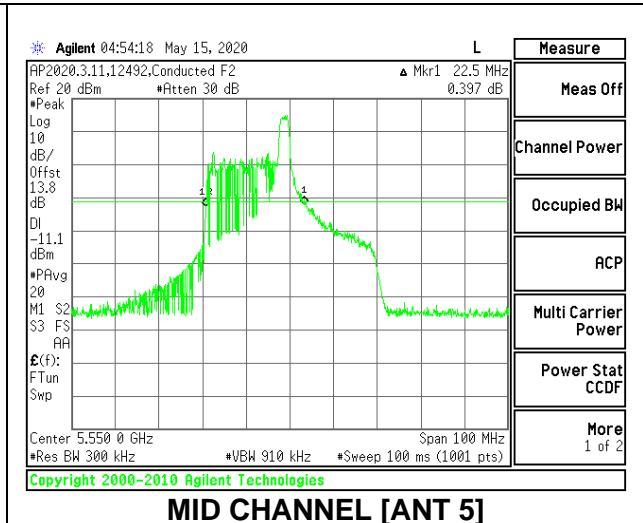

2TX Antenna 6 + Antenna 5 CDD MODE: 26 Tones, RU Index 8

Channel	Frequency (MHz)	26 dB Bandwidth Antenna 6 (MHz)	26 dB Bandwidth Antenna 5 (MHz)	99% Bandwidth Antenna 6 (MHz)	99% Bandwidth Antenna 5 (MHz)
Low	5510	22.60	21.80	21.9811	21.2970
Mid	5550	23.60	22.50	22.2185	21.6746
High	5670	22.80	22.20	21.1909	21.4815
142	5710	23.30	22.40	21.5074	21.1842

MID CHANNEL 26dB