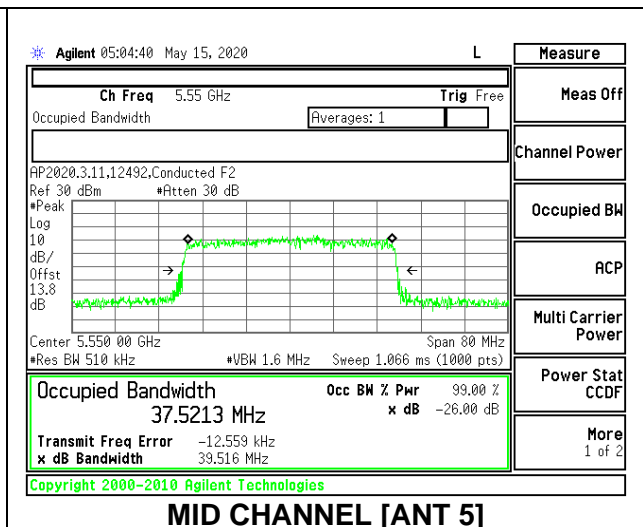

MID CHANNEL OBW