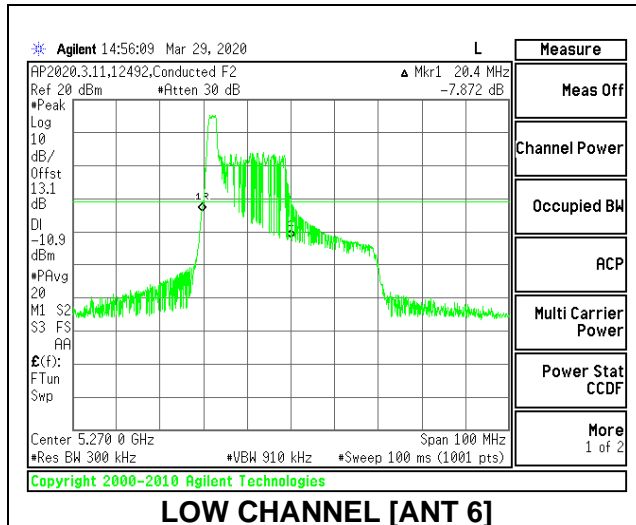

2TX Antenna 6 + Antenna 5 CDD MODE: 26 Tones, RU Index 0

Channel	Frequency (MHz)	26 dB Bandwidth Antenna 6 (MHz)	26 dB Bandwidth Antenna 5 (MHz)	99% Bandwidth Antenna 6 (MHz)	99% Bandwidth Antenna 5 (MHz)
Low	5270	20.40	19.90	18.4629	18.1335
High	5310	19.75	19.40	18.4905	18.2917

LOW CHANNEL 26dB