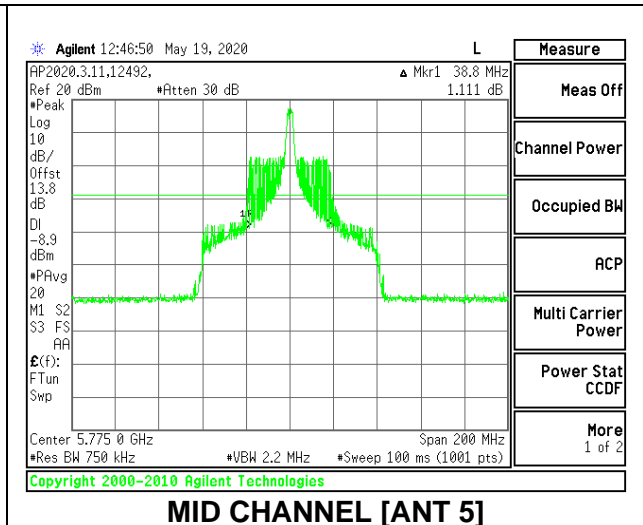

2TX Antenna 6 + Antenna 5 CDD MODE: 26 Tones, RU Index 18

Channel	Frequency (MHz)	26 dB Bandwidth Antenna 6 (MHz)	26 dB Bandwidth Antenna 5 (MHz)	99% Bandwidth Antenna 6 (MHz)	99% Bandwidth Antenna 5 (MHz)
Mid	5775	39.60	38.80	38.1080	36.6958

MID CHANNEL 26dB