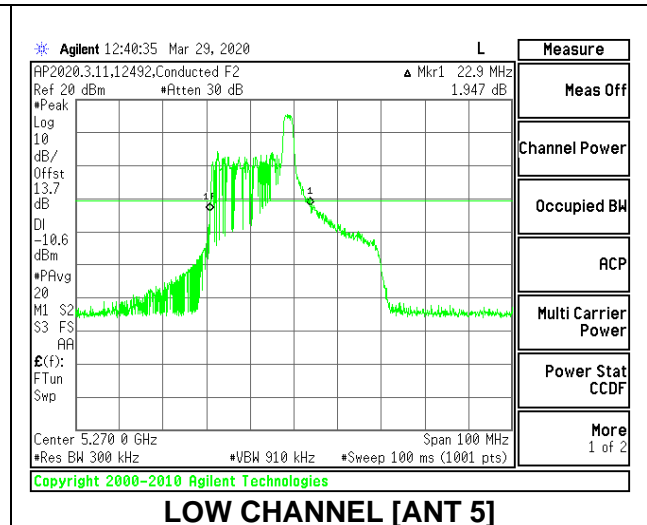

2TX Antenna 6 + Antenna 5 CDD MODE: 26 Tones, RU Index 8

Channel	Frequency (MHz)	26 dB Bandwidth Antenna 6 (MHz)	26 dB Bandwidth Antenna 5 (MHz)	99% Bandwidth Antenna 6 (MHz)	99% Bandwidth Antenna 5 (MHz)
Low	5270	23.00	22.90	21.5420	21.3478
High	5310	23.10	22.50	22.0093	21.4267

LOW CHANNEL 26dB