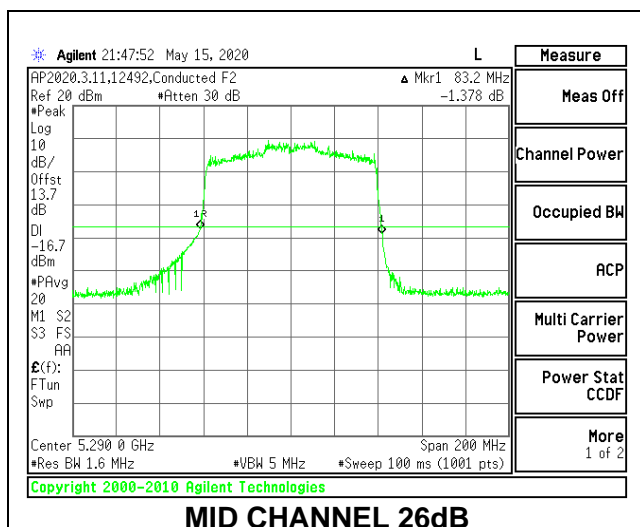

1TX Antenna 5 MODE: 996 Tones, RU Index 67

Channel	Frequency (MHz)	26 dB Bandwidth (MHz)	99% Bandwidth (MHz)
Mid	5290	83.20	76.6661