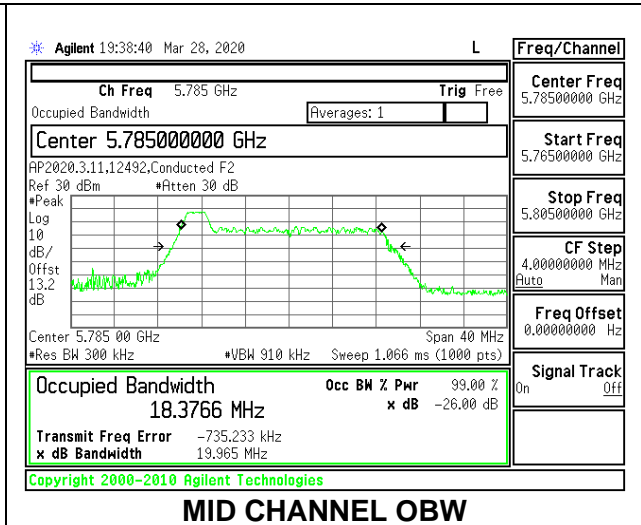

MID CHANNEL 26dB

MID CHANNEL OBW

8.2.22. 802.11ax HE20 MODE IN THE 5.8 GHz BAND

1TX Antenna 6 MODE: 26 Tones, RU Index 0

Channel	Frequency (MHz)	26 dB Bandwidth (MHz)	99% Bandwidth (MHz)
Low	5745	20.20	18.3678
Mid	5785	20.20	18.3766
High	5825	20.15	18.3763