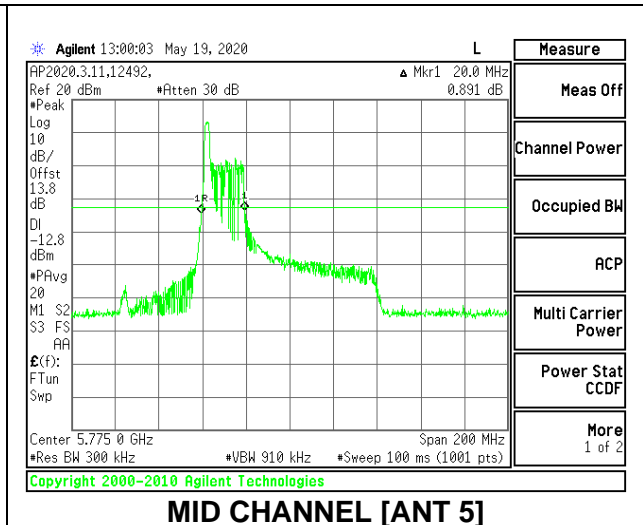

2TX Antenna 6 + Antenna 5 CDD MODE: 26 Tones, RU Index 0

Channel	Frequency (MHz)	26 dB Bandwidth Antenna 6 (MHz)	26 dB Bandwidth Antenna 5 (MHz)	99% Bandwidth Antenna 6 (MHz)	99% Bandwidth Antenna 5 (MHz)
Mid	5775	19.80	20.00	19.3900	19.0955

MID CHANNEL 26dB