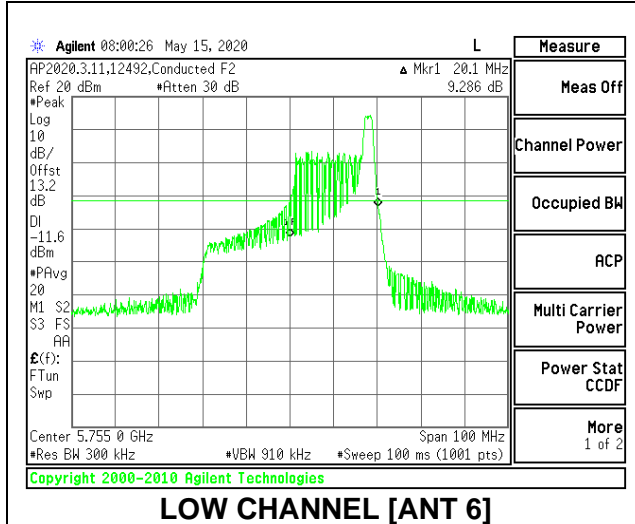

2TX Antenna 6 + Antenna 5 CDD MODE: 26 Tones, RU Index 17

Channel	Frequency (MHz)	26 dB Bandwidth Antenna 6 (MHz)	26 dB Bandwidth Antenna 5 (MHz)	99% Bandwidth Antenna 6 (MHz)	99% Bandwidth Antenna 5 (MHz)
Low	5755	20.10	19.30	18.9978	18.2502
High	5795	20.30	19.20	18.9400	18.2258

LOW CHANNEL 26dB