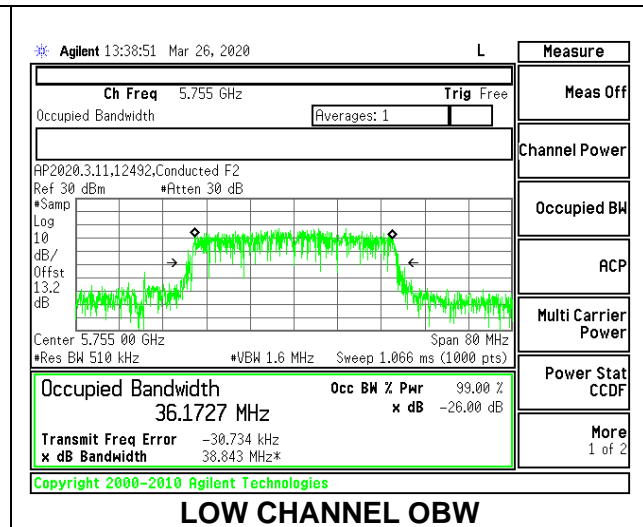

MID CHANNEL 26dB

MID CHANNEL OBW

8.2.20. 802.11n HT40 MODE IN THE 5.8 GHz BAND

1TX Antenna 6 MODE

Channel	Frequency (MHz)	26dB Bandwidth (MHz)	99% Bandwidth (MHz)
Low	5755	42.30	36.1727
High	5795	42.50	36.0727