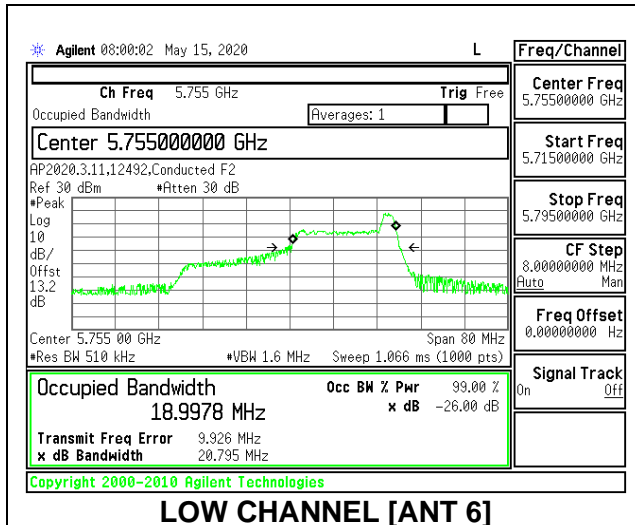

LOW CHANNEL OBW