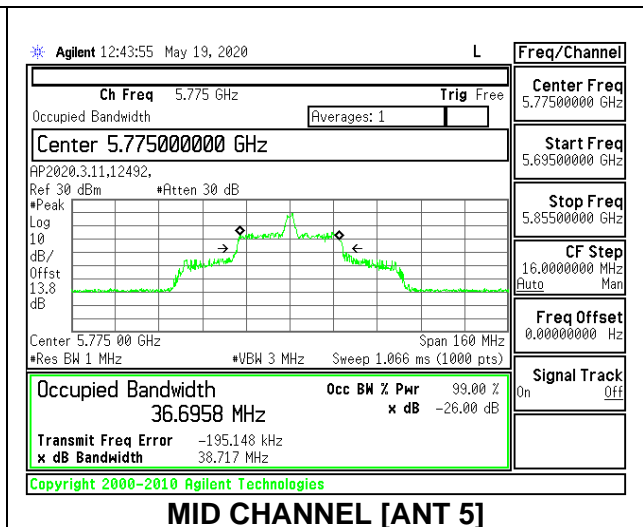

MID CHANNEL OBW