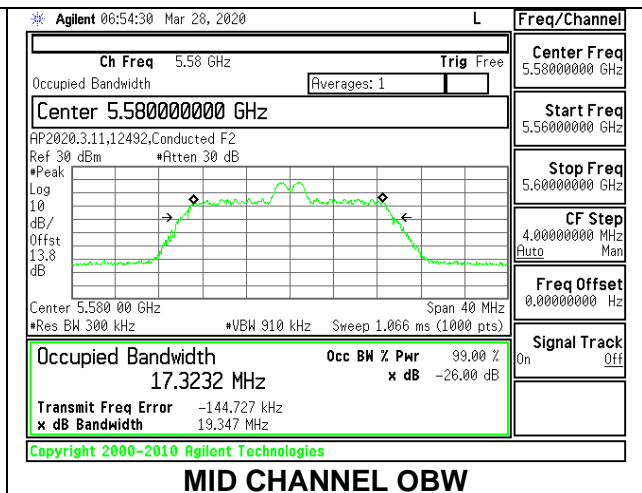

1TX Antenna 5 MODE: 26 Tones, RU Index 4

Channel	Frequency (MHz)	26 dB Bandwidth (MHz)	99% Bandwidth (MHz)
Low	5500	19.35	17.2387
Mid	5580	19.40	17.3232
High	5700	19.35	17.1966
144	5720	19.45	17.2647