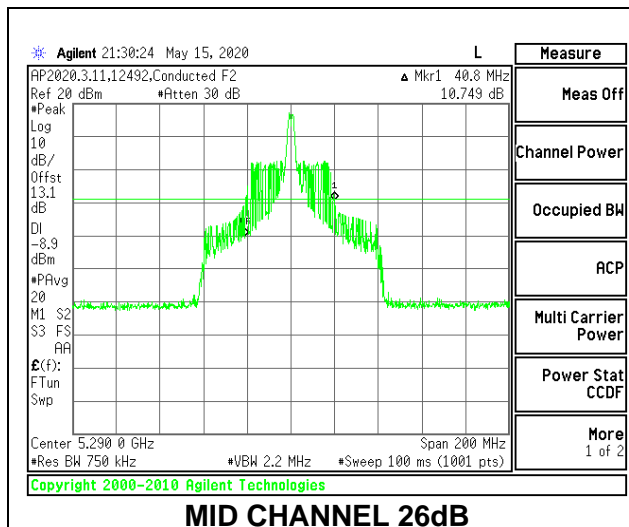

1TX Antenna 6 MODE: 26 Tones, RU Index 18

Channel	Frequency (MHz)	26 dB Bandwidth (MHz)	99% Bandwidth (MHz)
Mid	5290	40.80	37.7559