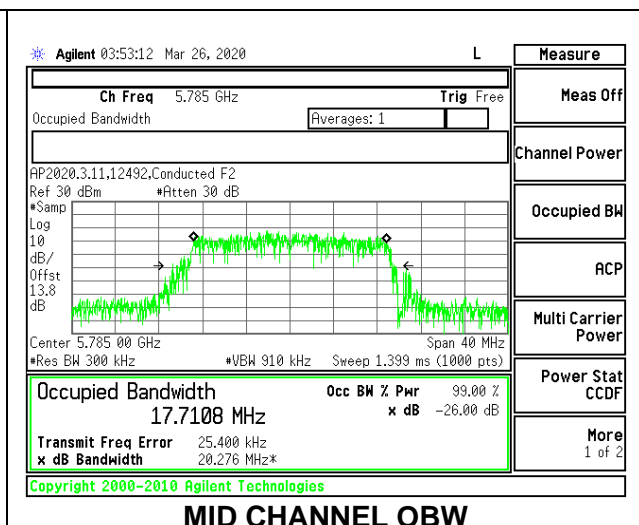

1TX Antenna 5 MODE

Channel	Frequency (MHz)	26 dB Bandwidth (MHz)	99% Bandwidth (MHz)
Low	5745	21.55	17.5473
Mid	5785	21.70	17.7108
High	5825	21.85	17.6048