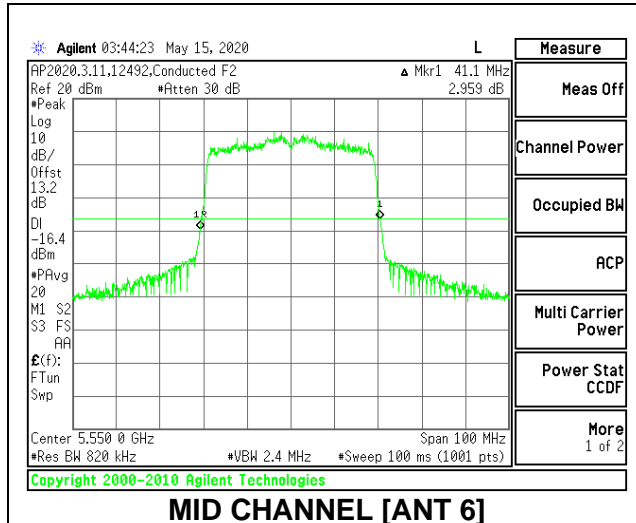

2TX Antenna 6 + Antenna 5 CDD MODE: 484 Tones, RU Index 65

Channel	Frequency (MHz)	26 dB Bandwidth Antenna 6 (MHz)	26 dB Bandwidth Antenna 5 (MHz)	99% Bandwidth Antenna 6 (MHz)	99% Bandwidth Antenna 5 (MHz)
Low	5510	41.10	40.80	37.3785	37.6252
Mid	5550	41.10	40.90	37.4296	37.5213
High	5670	41.00	40.80	37.3918	37.4168
142	5710	40.90	40.90	37.5809	37.2724

MID CHANNEL 26dB