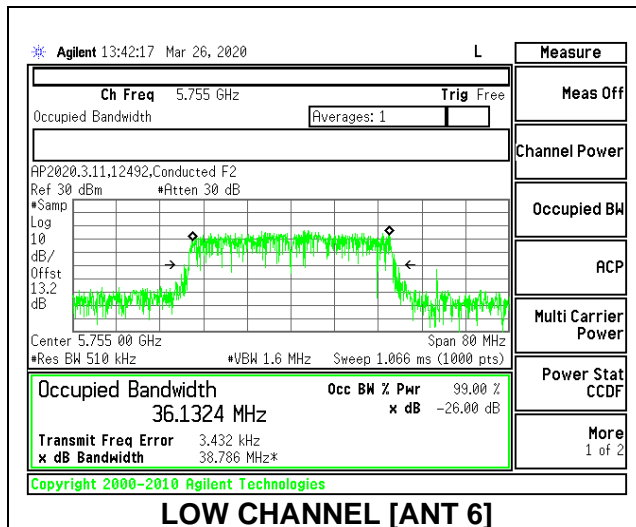

LOW CHANNEL OBW