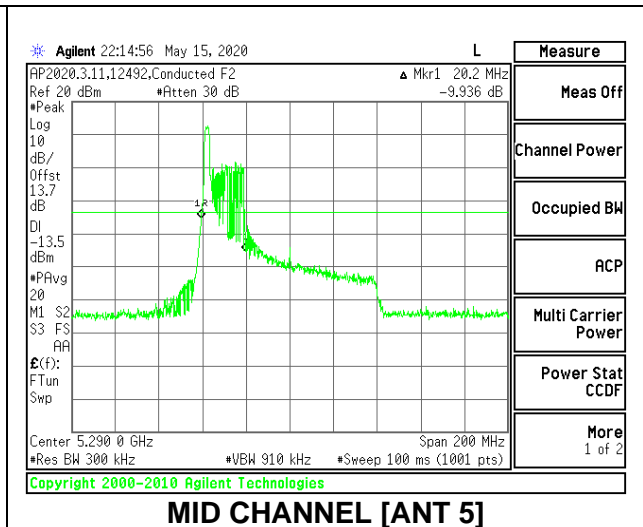

2TX Antenna 6 + Antenna 5 CDD MODE: 26 Tones, RU Index 0

Channel	Frequency (MHz)	26 dB Bandwidth Antenna 6 (MHz)	26 dB Bandwidth Antenna 5 (MHz)	99% Bandwidth Antenna 6 (MHz)	99% Bandwidth Antenna 5 (MHz)
Mid	5290	20.00	20.20	19.1224	19.3686

MID CHANNEL 26dB