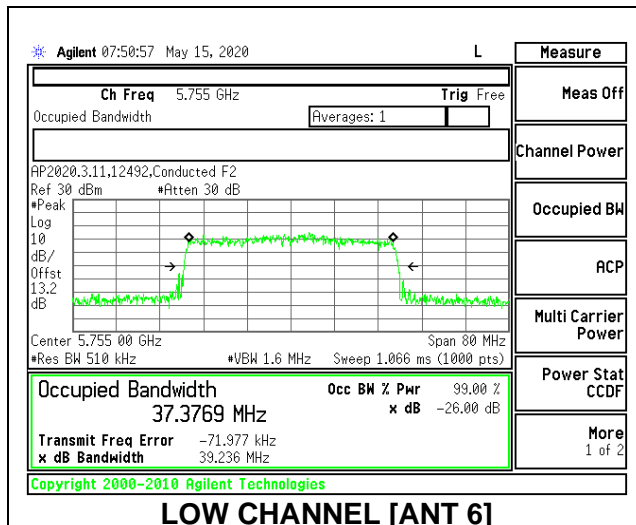

LOW CHANNEL OBW