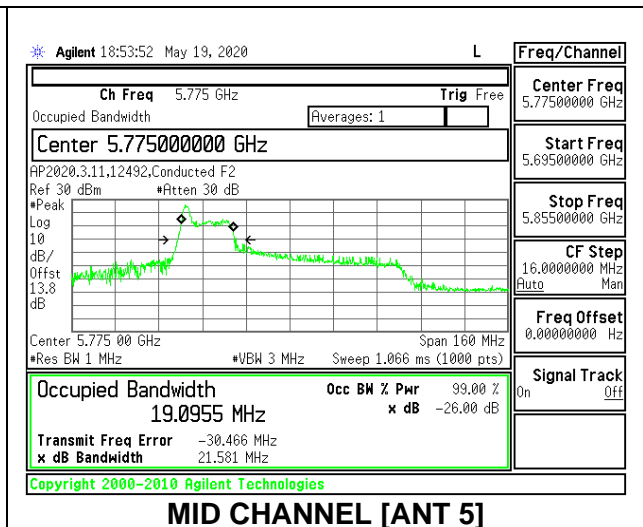

MID CHANNEL OBW