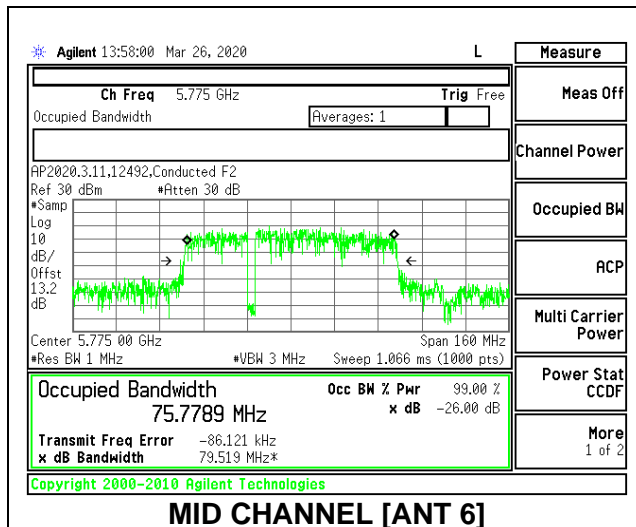

MID CHANNEL OBW