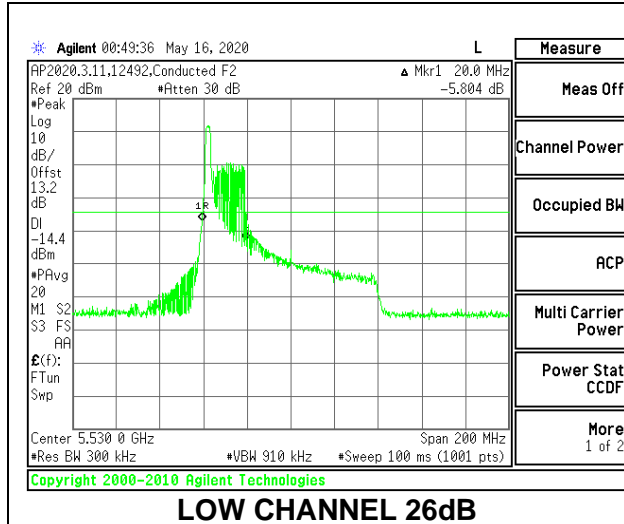

MID CHANNEL 26dB

MID CHANNEL OBW

8.2.18. 802.11ax HE80 MODE IN THE 5.6 GHz BAND

1TX Antenna 6 MODE: 26 Tones, RU Index 0

Channel	Frequency (MHz)	26 dB Bandwidth (MHz)	99% Bandwidth (MHz)
Low	5530	20.00	19.2218
High	5610	19.80	19.3352
138	5690	20.40	20.6365