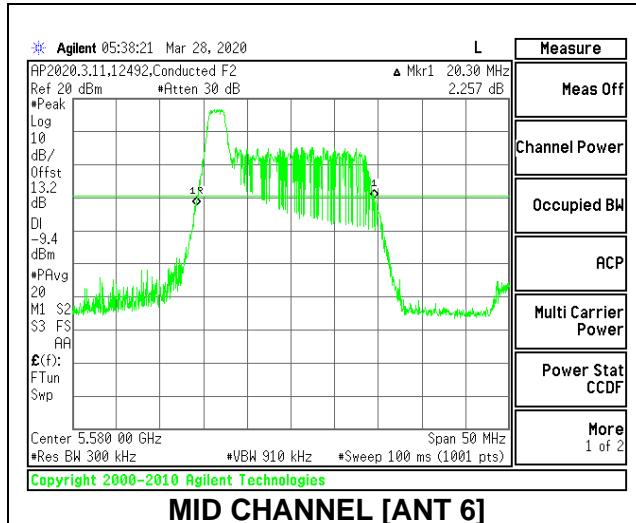

2TX Antenna 6 + Antenna 5 CDD MODE: 26 Tones, RU Index 0

Channel	Frequency (MHz)	26 dB Bandwidth Antenna 6 (MHz)	26 dB Bandwidth Antenna 5 (MHz)	99% Bandwidth Antenna 6 (MHz)	99% Bandwidth Antenna 5 (MHz)
Low	5500	20.15	19.80	18.4087	18.2976
Mid	5580	20.30	19.80	18.4599	17.8612
High	5700	20.15	20.15	18.4047	18.3519
144	5720	20.10	19.80	18.3631	18.2960

MID CHANNEL 26dB