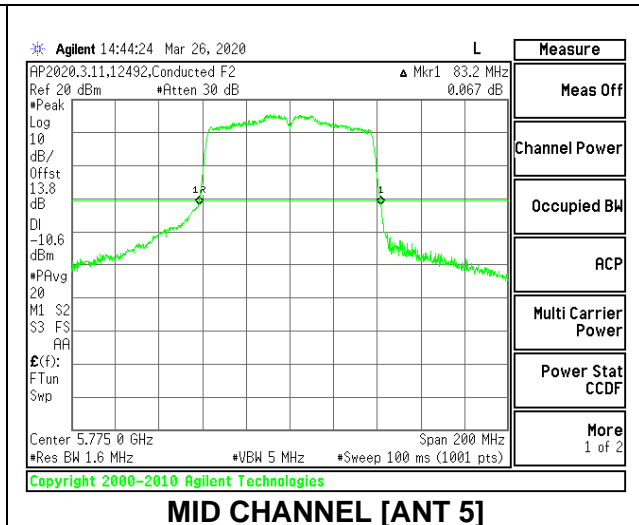

2TX Antenna 6 + Antenna 5 CDD MODE

Channel	Frequency (MHz)	26dB Bandwidth Antenna 6 (MHz)	26dB Bandwidth Antenna 5 (MHz)	99% Bandwidth Antenna 6 (MHz)	99% Bandwidth Antenna 5 (MHz)
Mid	5775	85.00	83.20	75.7789	75.6910

MID CHANNEL 26dB