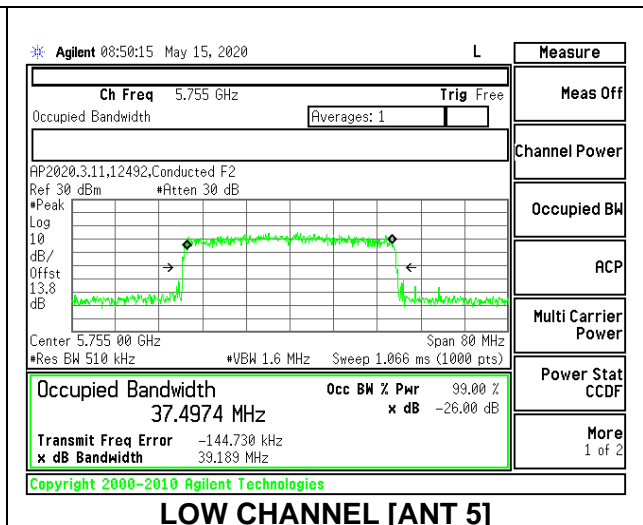

LOW CHANNEL OBW