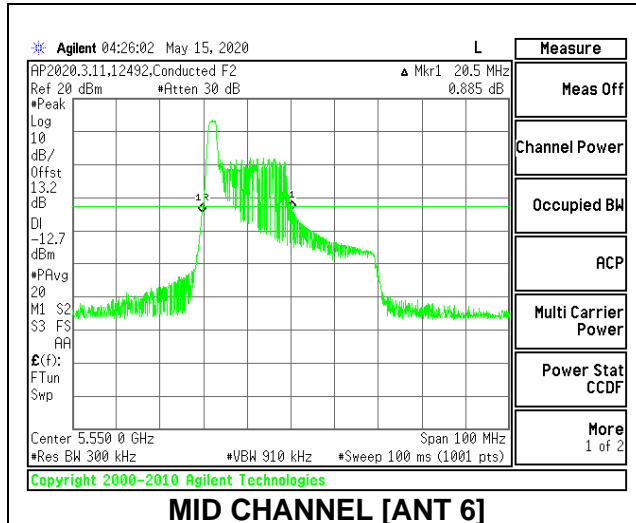

2TX Antenna 6 + Antenna 5 CDD MODE: 26 Tones, RU Index 0

Channel	Frequency (MHz)	26 dB Bandwidth Antenna 6 (MHz)	26 dB Bandwidth Antenna 5 (MHz)	99% Bandwidth Antenna 6 (MHz)	99% Bandwidth Antenna 5 (MHz)
Low	5510	20.30	19.50	18.4353	18.3030
Mid	5550	20.50	19.70	18.5522	18.2977
High	5670	20.30	19.70	18.4553	18.2075
142	5710	20.40	20.20	18.4811	18.4614

MID CHANNEL 26dB