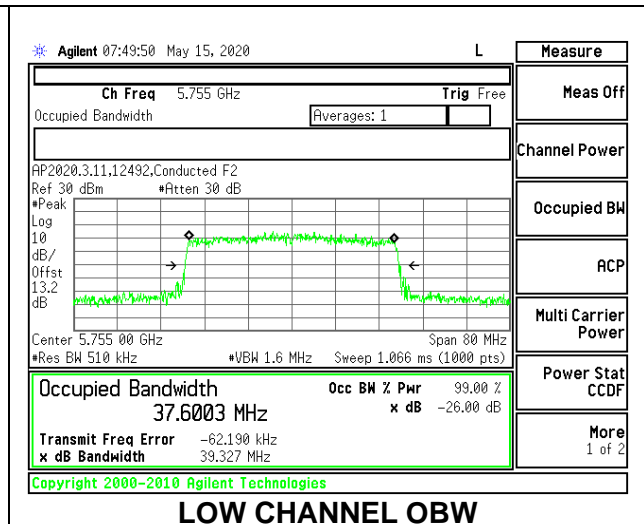

1TX Antenna 6 MODE: 484 Tones, RU Index 65

Channel	Frequency (MHz)	26 dB Bandwidth (MHz)	99% Bandwidth (MHz)
Low	5755	41.20	37.6003
High	5795	41.10	37.4231