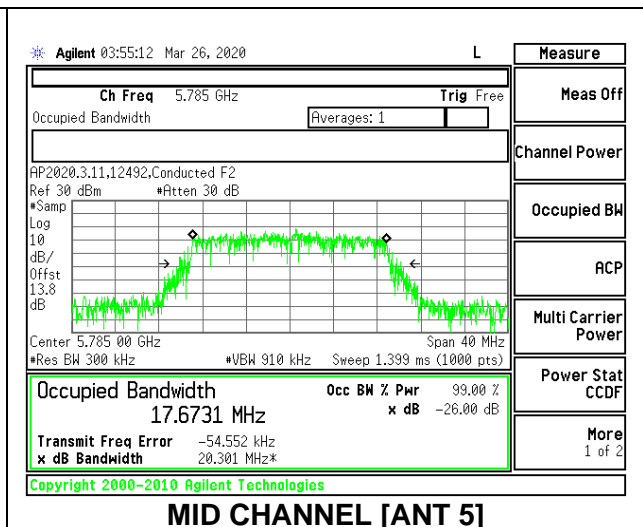

MID CHANNEL OBW