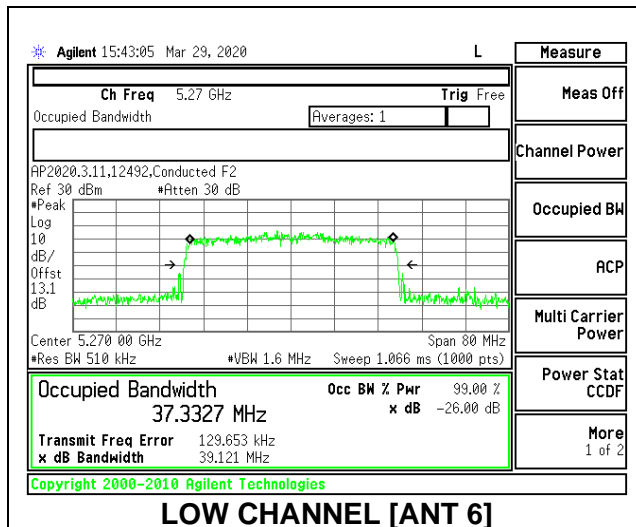

LOW CHANNEL OBW