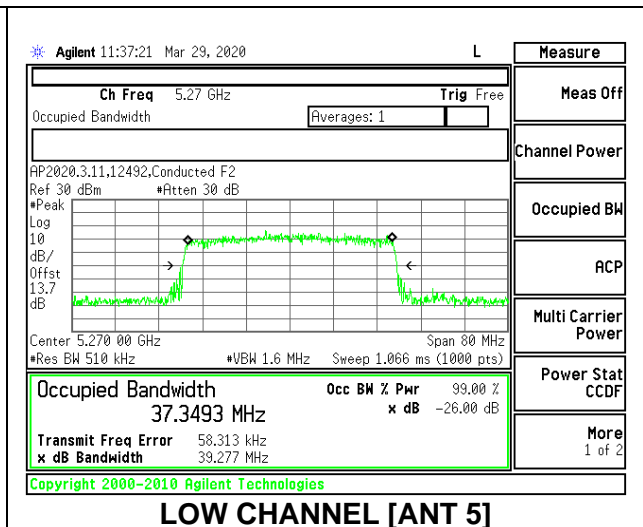

LOW CHANNEL OBW