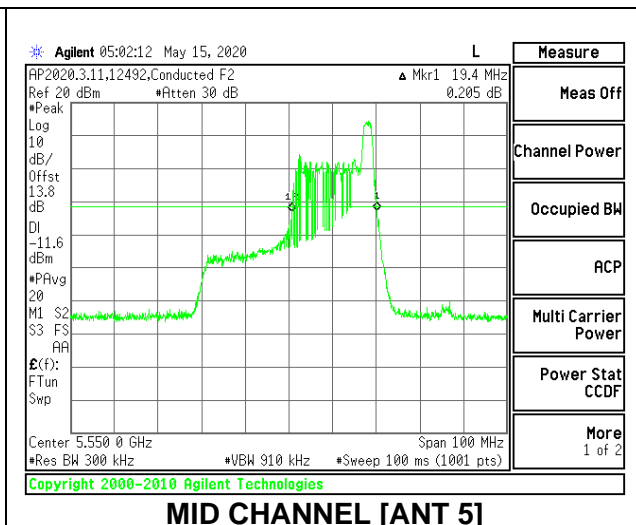

2TX Antenna 6 + Antenna 5 CDD MODE: 26 Tones, RU Index 17

Channel	Frequency (MHz)	26 dB Bandwidth Antenna 6 (MHz)	26 dB Bandwidth Antenna 5 (MHz)	99% Bandwidth Antenna 6 (MHz)	99% Bandwidth Antenna 5 (MHz)
Low	5510	20.20	19.40	19.2943	18.3133
Mid	5550	20.40	19.40	18.7651	18.1763
High	5670	20.50	19.30	18.6379	18.2334
142	5710	20.70	19.50	18.5582	18.2564

MID CHANNEL 26dB