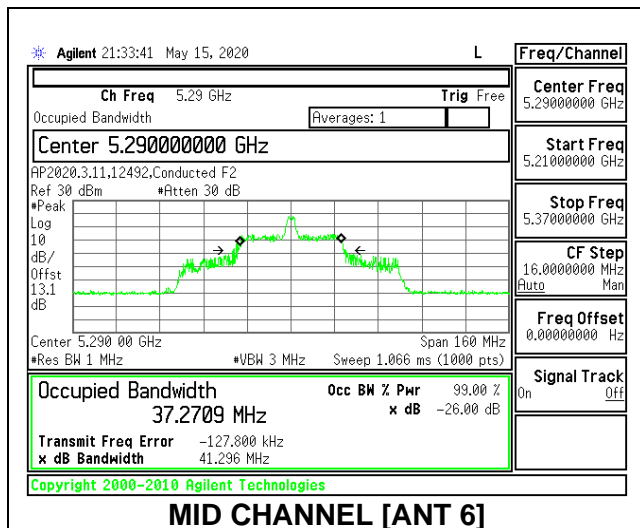

MID CHANNEL OBW