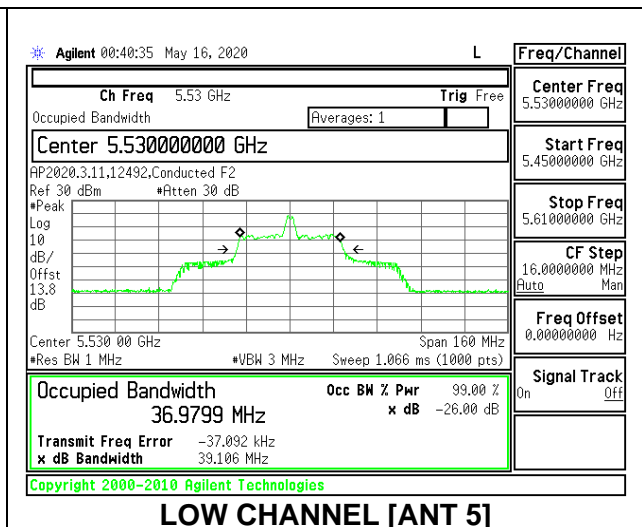

LOW CHANNEL OBW