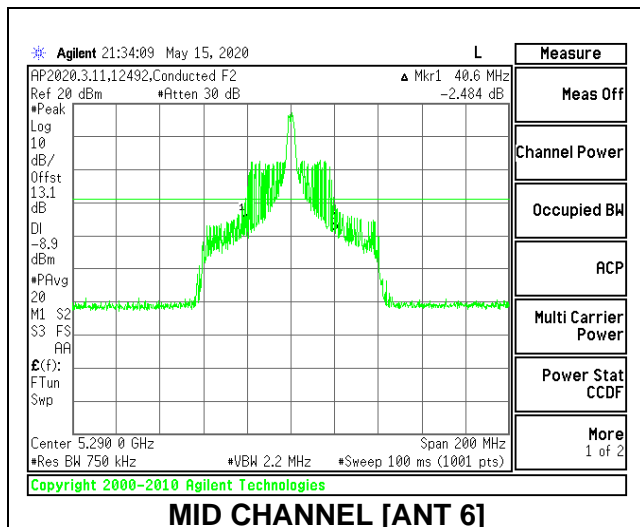

2TX Antenna 6 + Antenna 5 CDD MODE: 26 Tones, RU Index 18

Channel	Frequency (MHz)	26 dB Bandwidth Antenna 6 (MHz)	26 dB Bandwidth Antenna 5 (MHz)	99% Bandwidth Antenna 6 (MHz)	99% Bandwidth Antenna 5 (MHz)
Mid	5290	40.60	38.60	37.2709	36.9826

MID CHANNEL 26dB