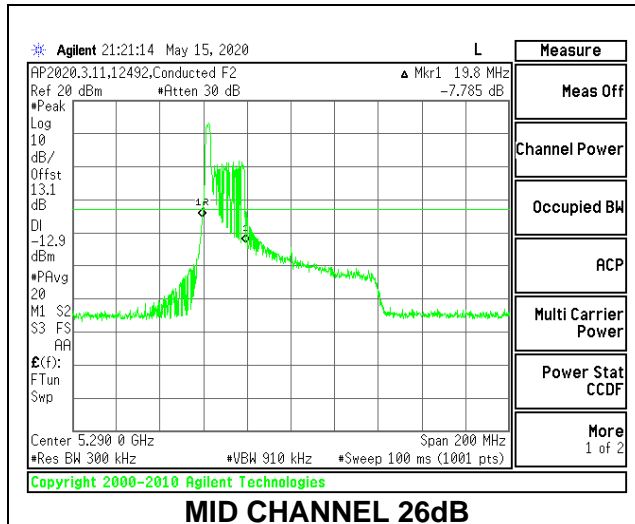

LOW CHANNEL 26dB

LOW CHANNEL OBW

8.2.12. 802.11ax HE80 MODE IN THE 5.3 GHz BAND

1TX Antenna 6 MODE: 26 Tones, RU Index 0

Channel	Frequency (MHz)	26 dB Bandwidth (MHz)	99% Bandwidth (MHz)
Mid	5290	19.80	19.6523