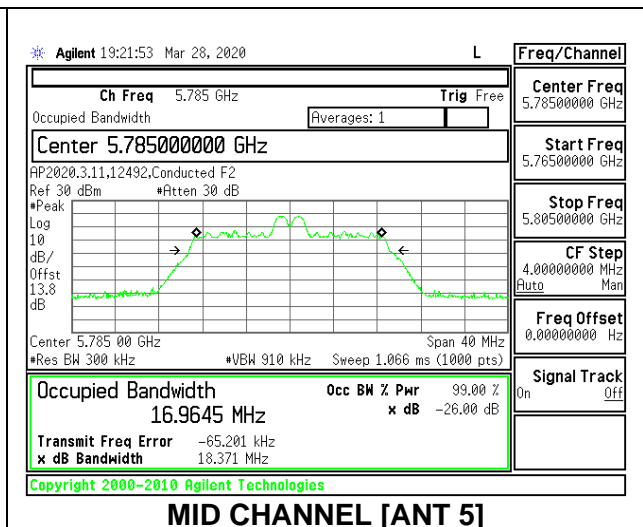

MID CHANNEL OBW