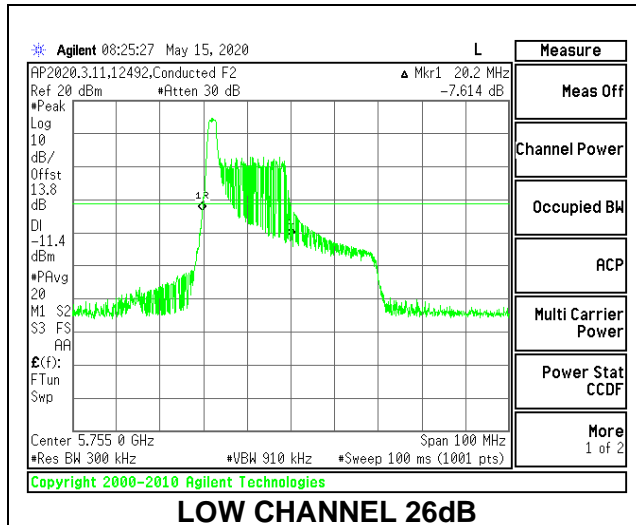

1TX Antenna 5 MODE: 26 Tones, RU Index 0

Channel	Frequency (MHz)	26 dB Bandwidth (MHz)	99% Bandwidth (MHz)
Low	5755	20.20	18.7132
High	5795	20.20	18.5447