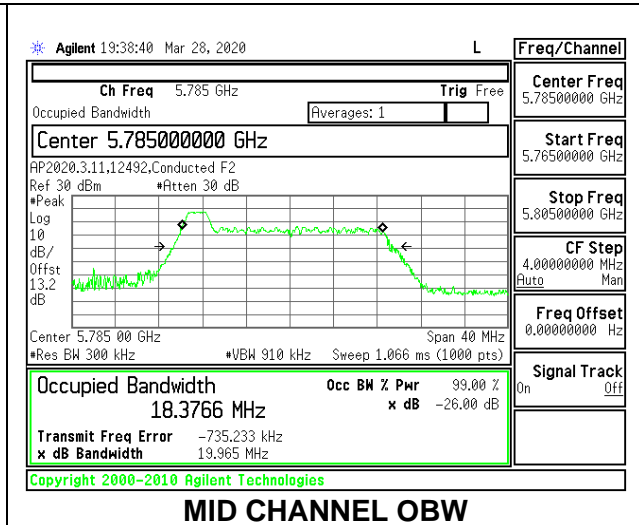

MID CHANNEL 26dB

MID CHANNEL OBW

8.2.22. 802.11ax HE20 MODE IN THE 5.8 GHz BAND

1TX Antenna 6 MODE: 26 Tones, RU Index 0

Channel	Frequency (MHz)	26 dB Bandwidth (MHz)	99% Bandwidth (MHz)
Low	5745	20.20	18.3678
Mid	5785	20.20	18.3766
High	5825	20.15	18.3763