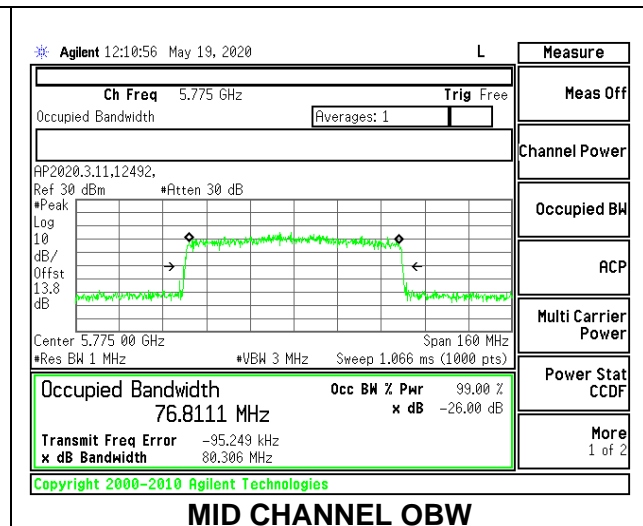

1TX Antenna 5 MODE: 996 Tones, RU Index 67

Channel	Frequency	26 dB Bandwidth	99% Bandwidth
	(MHz)	(MHz)	(MHz)
Mid	5775	83.80	76.8111