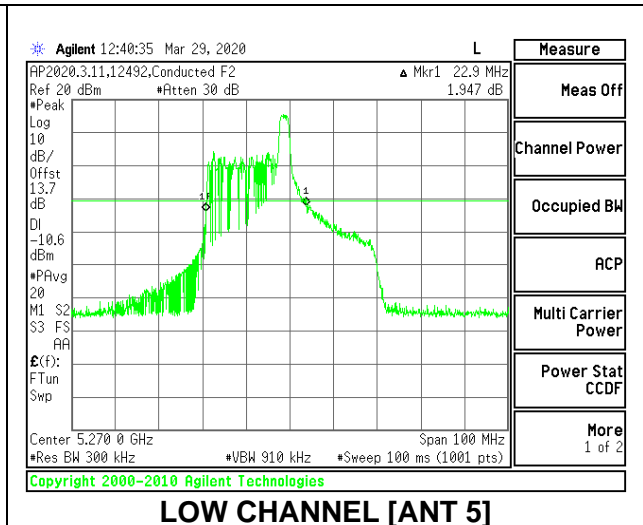

2TX Antenna 6 + Antenna 5 CDD MODE: 26 Tones, RU Index 8

Channel	Frequency (MHz)	26 dB Bandwidth Antenna 6 (MHz)	26 dB Bandwidth Antenna 5 (MHz)	99% Bandwidth Antenna 6 (MHz)	99% Bandwidth Antenna 5 (MHz)
Low	5270	23.00	22.90	21.5420	21.3478
High	5310	23.10	22.50	22.0093	21.4267

LOW CHANNEL 26dB