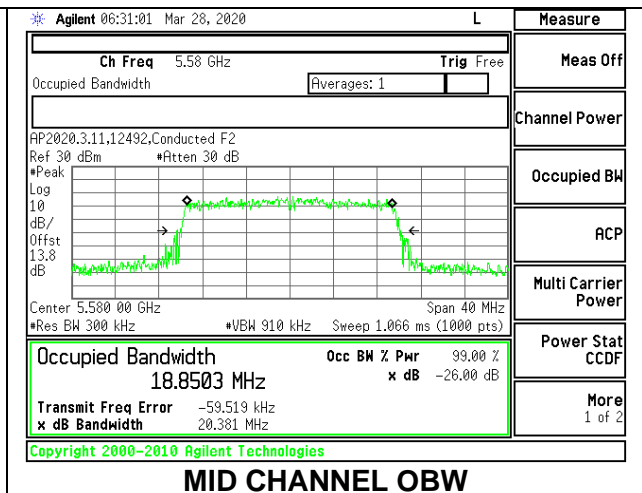

1TX Antenna 5 MODE: 242 Tones, RU Index 61

Channel	Frequency (MHz)	26 dB Bandwidth (MHz)	99% Bandwidth (MHz)
Low	5500	21.45	18.7662
Mid	5580	21.40	18.8503
High	5700	21.55	18.8409
144	5720	21.45	18.8901