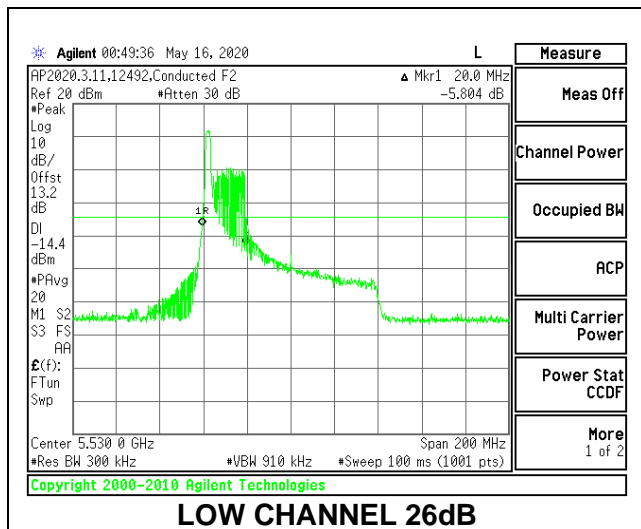

MID CHANNEL 26dB

MID CHANNEL OBW

8.2.18. 802.11ax HE80 MODE IN THE 5.6 GHz BAND

1TX Antenna 6 MODE: 26 Tones, RU Index 0

Channel	Frequency (MHz)	26 dB Bandwidth (MHz)	99% Bandwidth (MHz)
Low	5530	20.00	19.2218
High	5610	19.80	19.3352
138	5690	20.40	20.6365