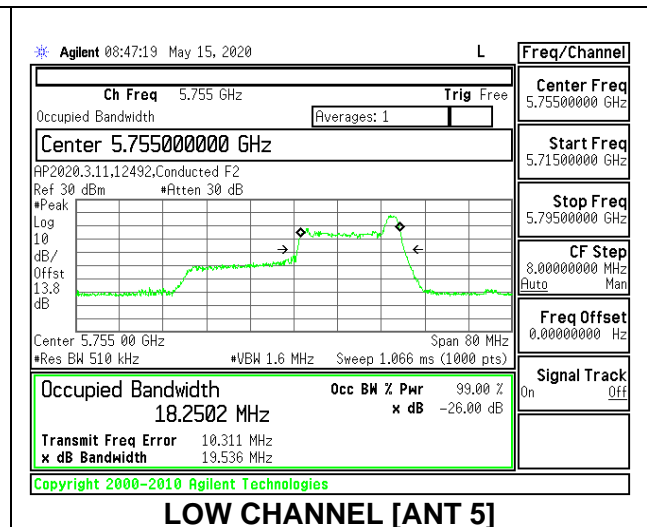

LOW CHANNEL OBW