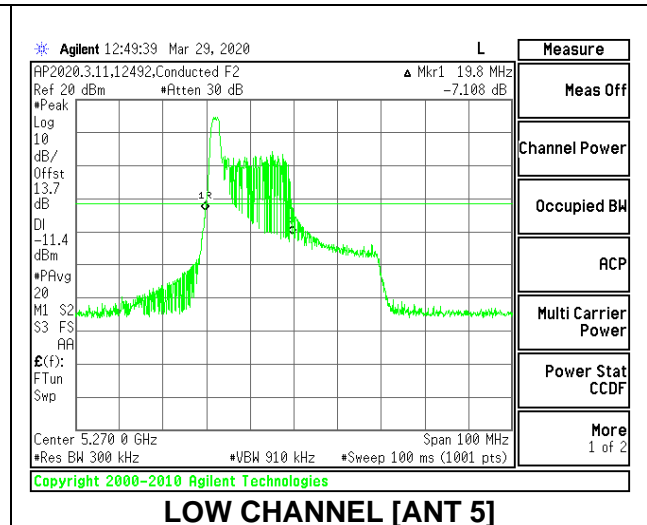

2TX Antenna 6 + Antenna 5 CDD MODE: 26 Tones, RU Index 0

Channel	Frequency (MHz)	26 dB Bandwidth Antenna 6 (MHz)	26 dB Bandwidth Antenna 5 (MHz)	99% Bandwidth Antenna 6 (MHz)	99% Bandwidth Antenna 5 (MHz)
Low	5270	20.40	19.90	18.4629	18.1335
High	5310	19.75	19.40	18.4905	18.2917

LOW CHANNEL 26dB