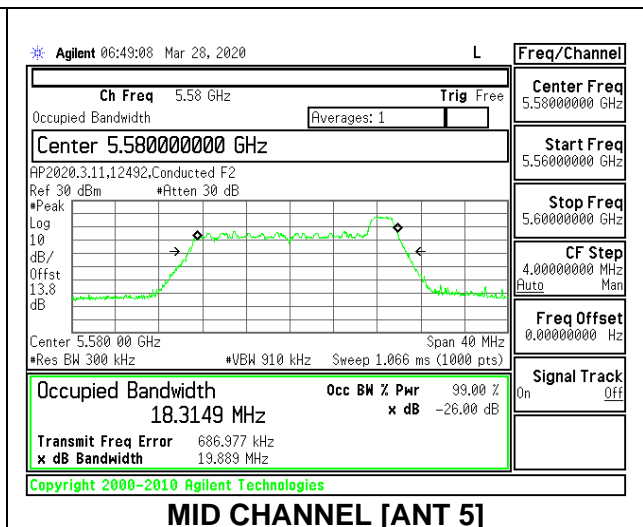

MID CHANNEL OBW