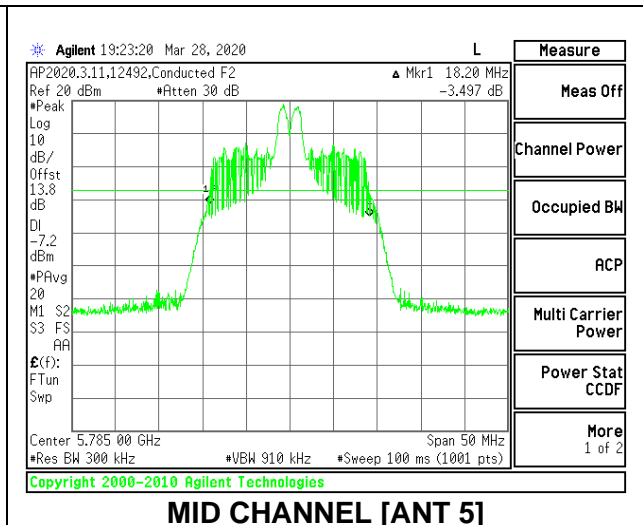

2TX Antenna 6 + Antenna 5 CDD MODE: 26 Tones, RU Index 4

Channel	Frequency (MHz)	26 dB Bandwidth Antenna 6 (MHz)	26 dB Bandwidth Antenna 5 (MHz)	99% Bandwidth Antenna 6 (MHz)	99% Bandwidth Antenna 5 (MHz)
Low	5745	19.45	18.25	17.3286	16.9272
Mid	5785	19.40	18.20	17.2753	16.9645
High	5825	19.45	18.40	17.2355	16.9300

MID CHANNEL 26dB