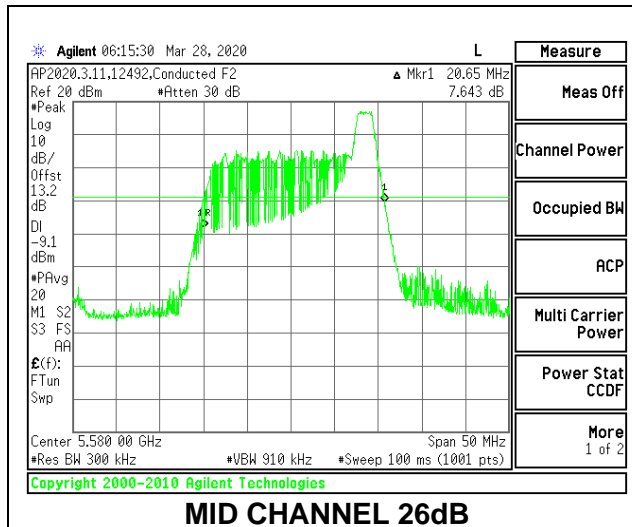

1TX Antenna 6 MODE: 26 Tones, RU Index 8

Channel	Frequency (MHz)	26 dB Bandwidth (MHz)	99% Bandwidth (MHz)
Low	5500	20.75	18.6503
Mid	5580	20.65	18.7717
High	5700	20.75	18.5866
144	5720	20.85	18.6405