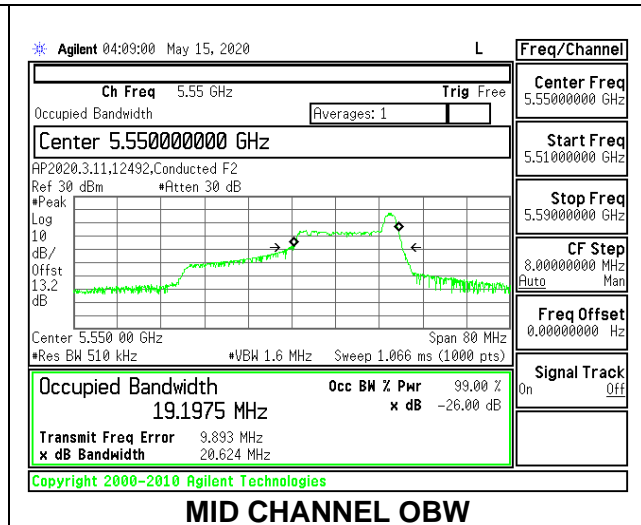

1TX Antenna 6 MODE: 26 Tones, RU Index 17

Channel	Frequency (MHz)	26 dB Bandwidth (MHz)	99% Bandwidth (MHz)
Low	5510	20.20	19.0235
Mid	5550	20.30	19.1975
High	5670	20.20	18.5111
142	5710	20.50	18.6305