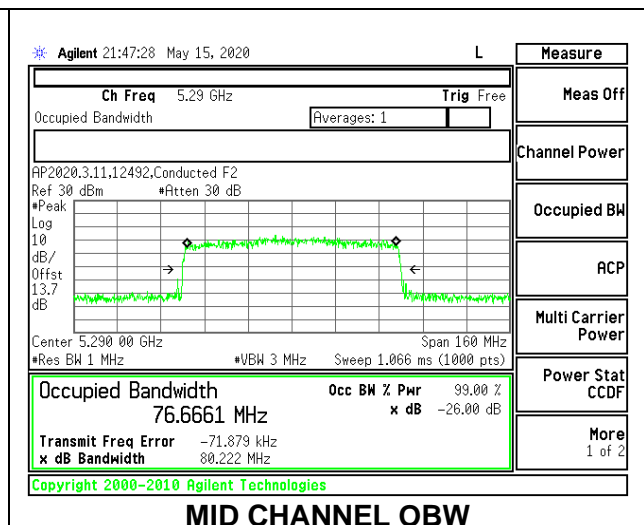

1TX Antenna 5 MODE: 996 Tones, RU Index 67

Channel	Frequency (MHz)	26 dB Bandwidth (MHz)	99% Bandwidth (MHz)
Mid	5290	83.20	76.6661