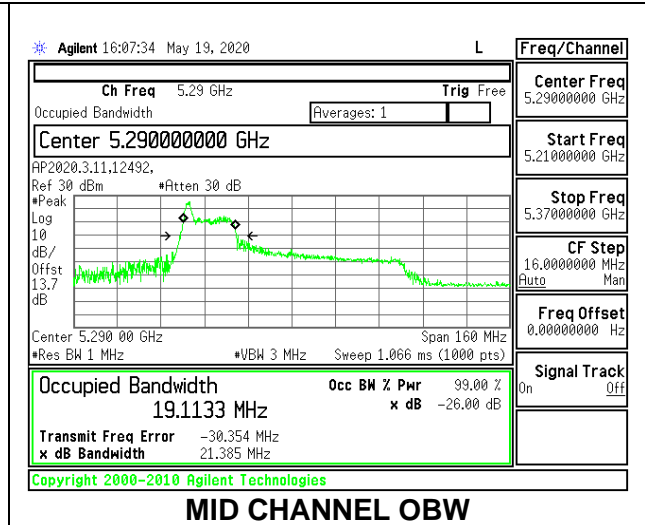

1TX Antenna 5 MODE: 26 Tones, RU Index 0

Channel	Frequency (MHz)	26 dB Bandwidth (MHz)	99% Bandwidth (MHz)
Mid	5290	20.00	19.133