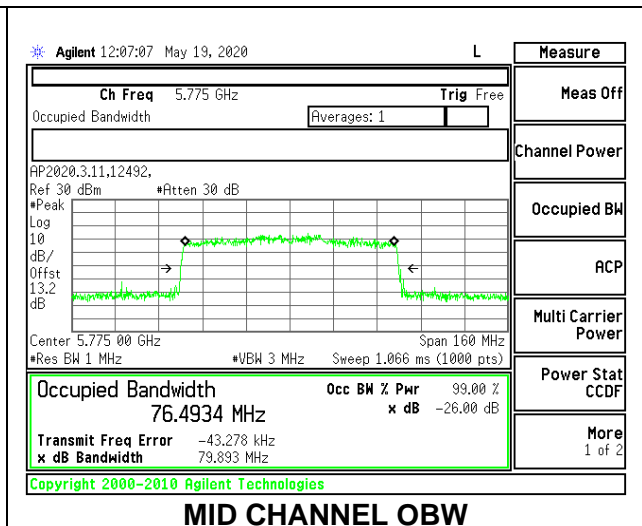

1TX Antenna 6 MODE: 996 Tones, RU Index 67

Channel	Frequency	26 dB Bandwidth	99% Bandwidth
	(MHz)	(MHz)	(MHz)
Mid	5775	84.00	76.4934