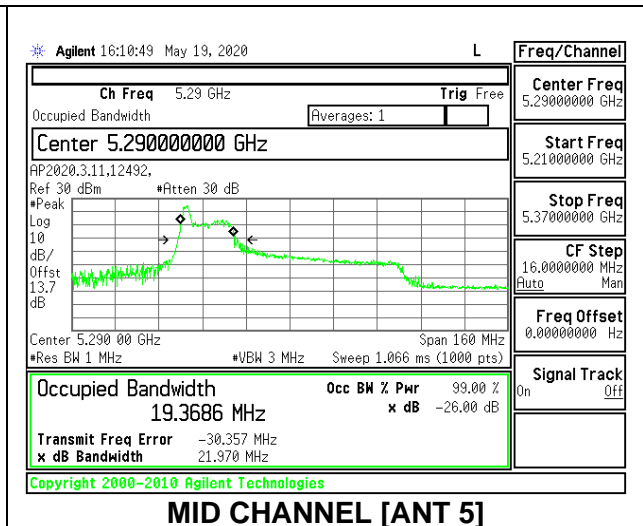

MID CHANNEL OBW