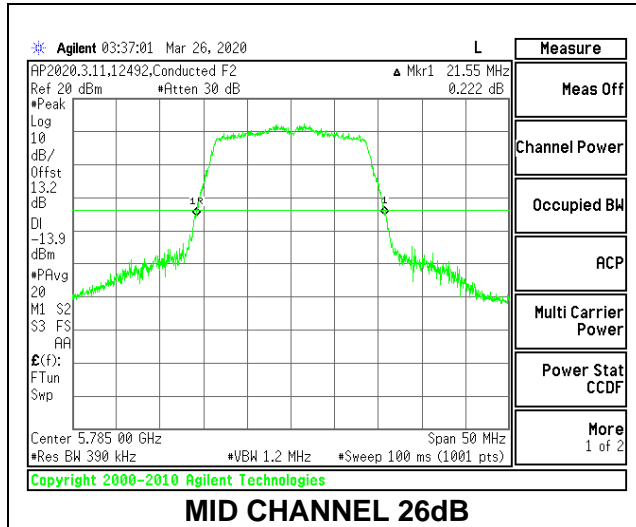

LOW CHANNEL 26dB

LOW CHANNEL OBW

8.2.19. 802.11n HT20 MODE IN THE 5.8 GHz BAND

1TX Antenna 6 MODE

Channel	Frequency (MHz)	26 dB Bandwidth (MHz)	99% Bandwidth (MHz)
Low	5745	21.45	17.7311
Mid	5785	21.55	17.6860
High	5825	21.55	17.7302