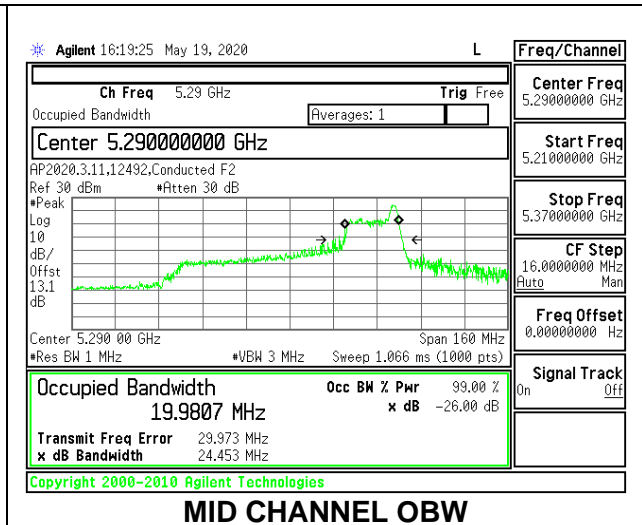

1TX Antenna 6 MODE: 26 Tones, RU Index 36

Channel	Frequency (MHz)	26 dB Bandwidth (MHz)	99% Bandwidth (MHz)
Mid	5290	21.20	19.9807