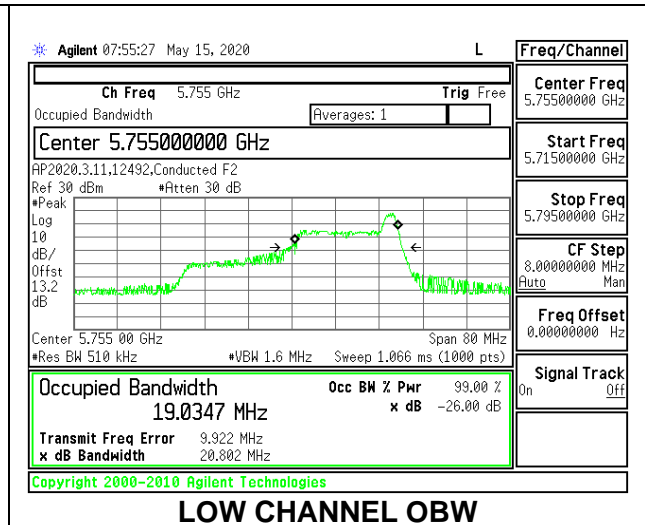

1TX Antenna 6 MODE: 26 Tones, RU Index 17

Channel	Frequency (MHz)	26 dB Bandwidth (MHz)	99% Bandwidth (MHz)
Low	5755	20.30	19.0347
High	5795	20.40	18.9349