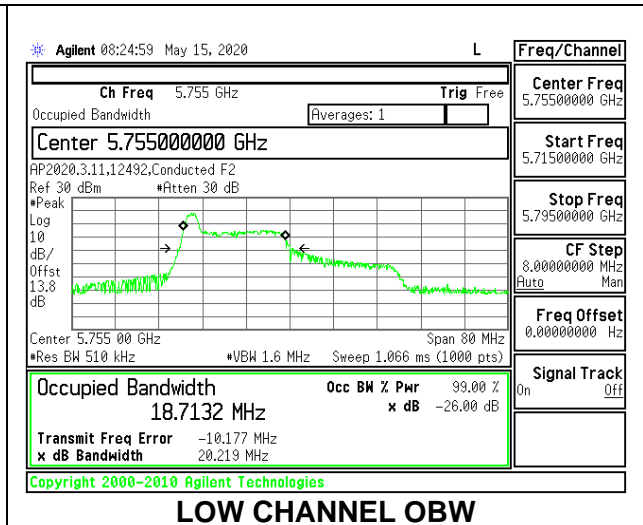

1TX Antenna 5 MODE: 26 Tones, RU Index 0

Channel	Frequency (MHz)	26 dB Bandwidth (MHz)	99% Bandwidth (MHz)
Low	5755	20.20	18.7132
High	5795	20.20	18.5447