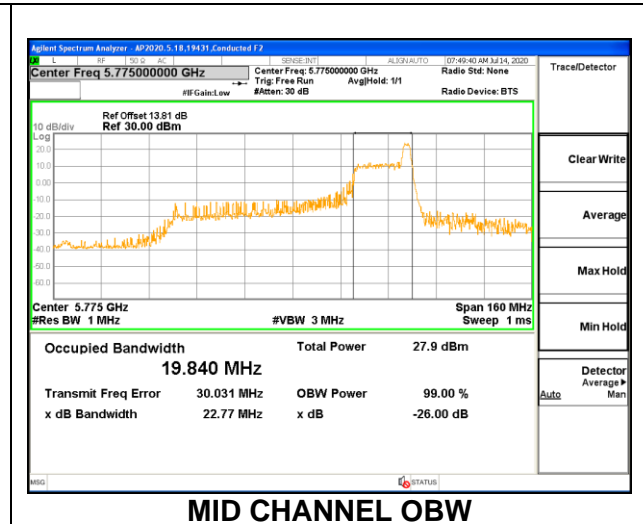

1TX Antenna 5 MODE: 26 Tones, RU Index 36

Channel	Frequency	26 dB Bandwidth	99% Bandwidth
	(MHz)	(MHz)	(MHz)
Mid	5775	21.00	19.8400