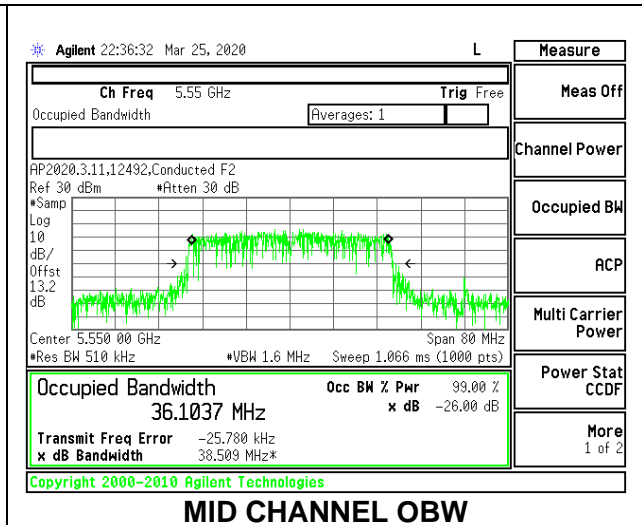

MID CHANNEL 26dB

MID CHANNEL OBW

8.2.14. 802.11n HT40 MODE IN THE 5.6 GHz BAND

1TX Antenna 6 MODE

Channel	Frequency (MHz)	26dB Bandwidth (MHz)	99% Bandwidth (MHz)
Low	5510	42.60	36.1454
Mid	5550	42.30	36.1037
High	5670	42.60	36.0907
142	5710	42.30	35.8713