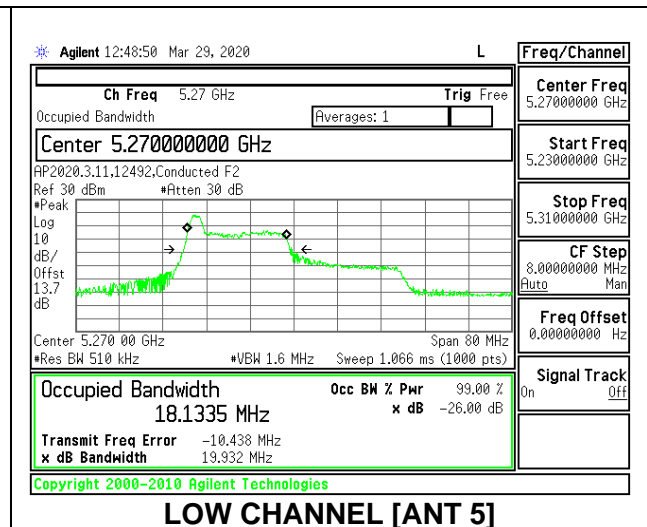

LOW CHANNEL OBW