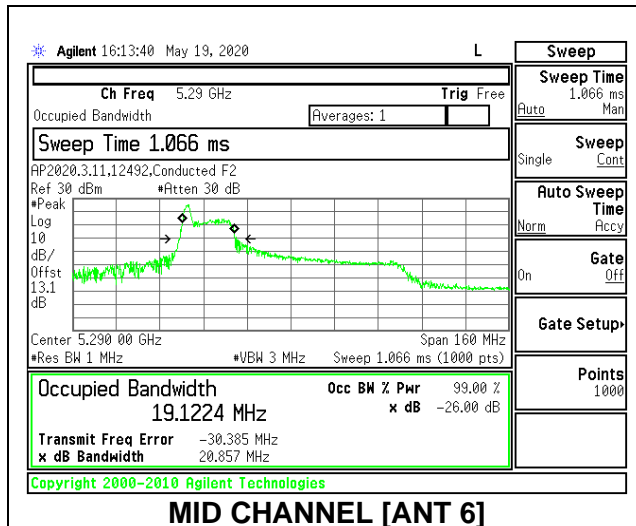

MID CHANNEL OBW