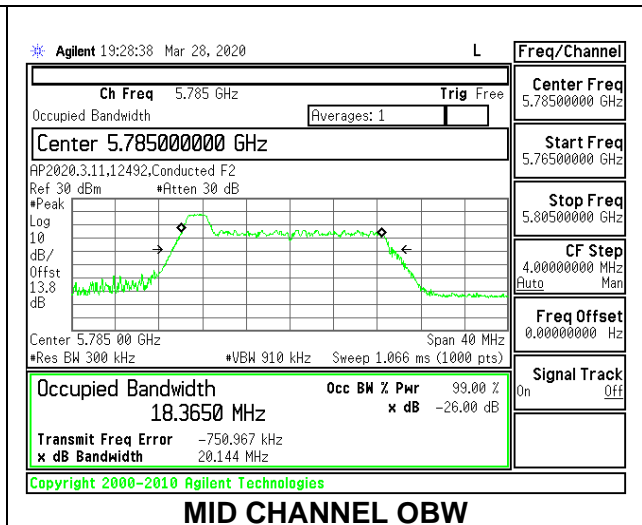

1TX Antenna 5 MODE: 26 Tones, RU Index 0

Channel	Frequency (MHz)	26 dB Bandwidth (MHz)	99% Bandwidth (MHz)
Low	5745	20.15	18.3897
Mid	5785	20.15	18.3650
High	5825	20.20	18.4490