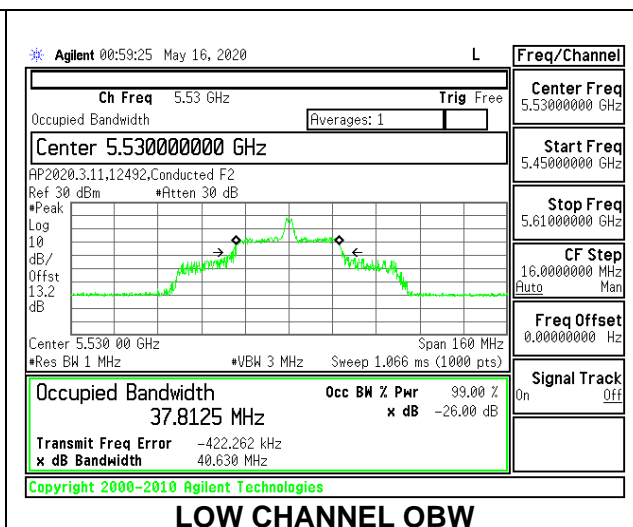

1TX Antenna 6 MODE: 26 Tones, RU Index 18

Channel	Frequency (MHz)	26 dB Bandwidth (MHz)	99% Bandwidth (MHz)
Low	5530	39.80	37.8125
High	5610	40.80	38.2351
138	5690	38.40	37.2419