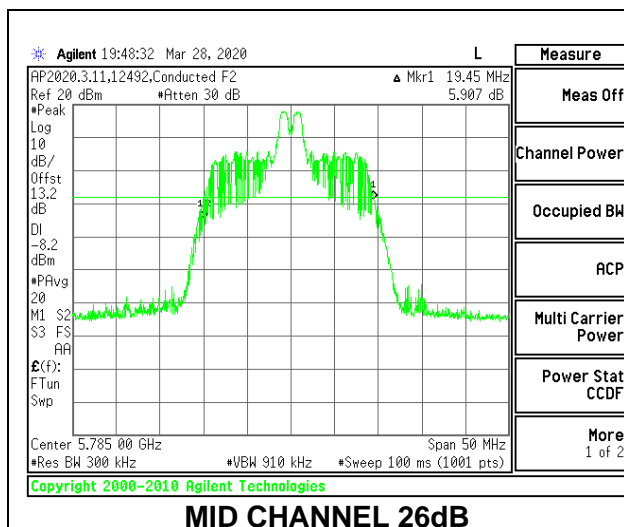

1TX Antenna 6 MODE: 26 Tones, RU Index 4

Channel	Frequency (MHz)	26 dB Bandwidth (MHz)	99% Bandwidth (MHz)
Low	5745	19.40	17.3271
Mid	5785	19.45	17.2280
High	5825	19.35	17.1993