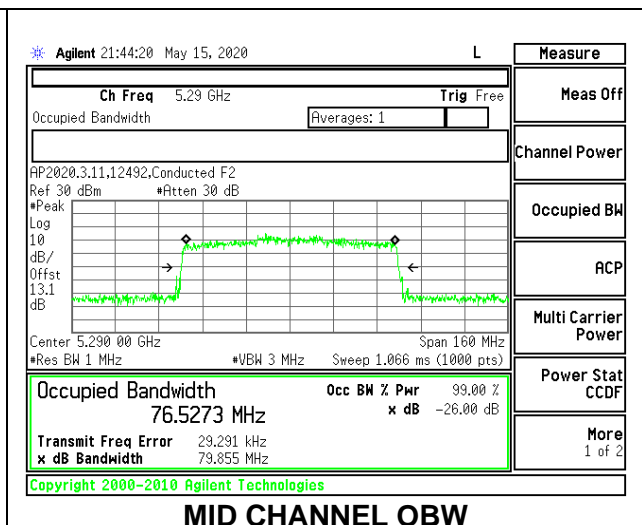

1TX Antenna 6 MODE: 996 Tones, RU Index 67

Channel	Frequency (MHz)	26 dB Bandwidth (MHz)	99% Bandwidth (MHz)
Mid	5290	82.80	76.5273