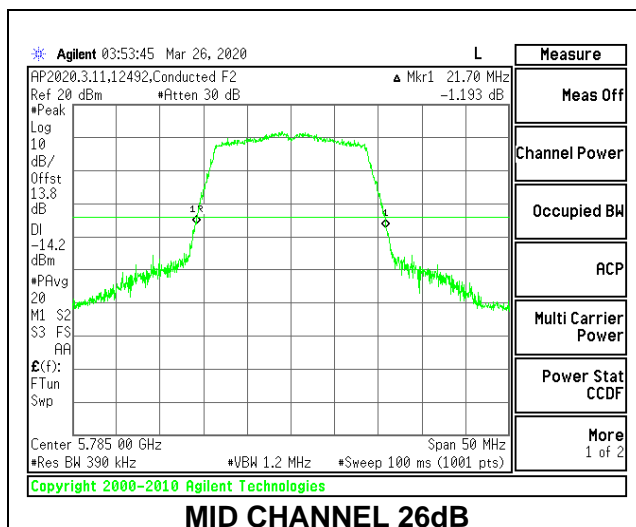

1TX Antenna 5 MODE

Channel	Frequency (MHz)	26 dB Bandwidth (MHz)	99% Bandwidth (MHz)
Low	5745	21.55	17.5473
Mid	5785	21.70	17.7108
High	5825	21.85	17.6048