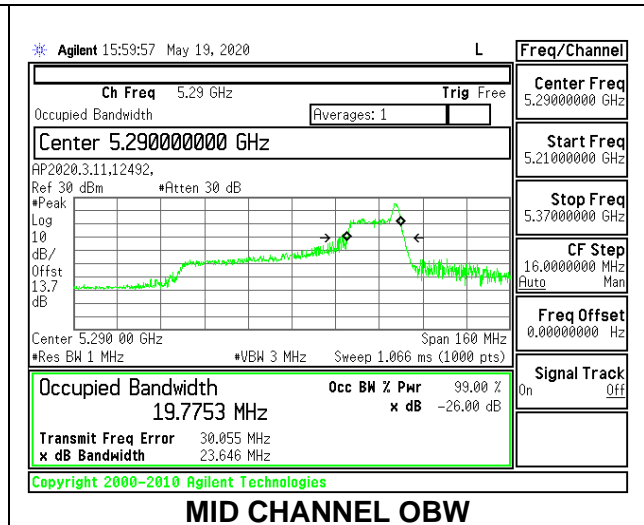

1TX Antenna 5 MODE: 26 Tones, RU Index 36

Channel	Frequency (MHz)	26 dB Bandwidth (MHz)	99% Bandwidth (MHz)
Mid	5290	20.80	19.7753