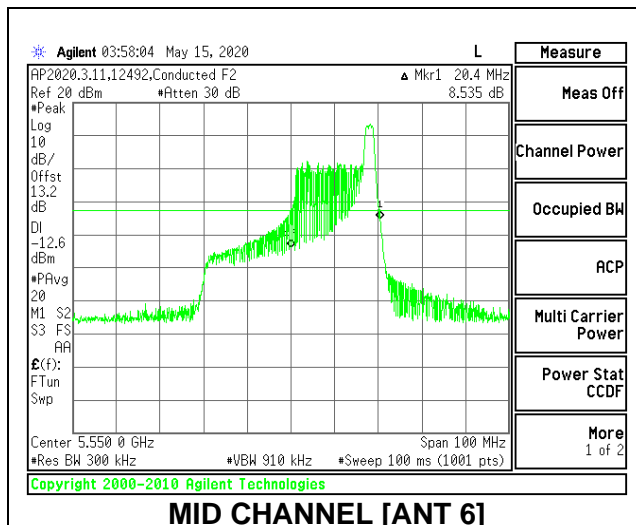

2TX Antenna 6 + Antenna 5 CDD MODE: 26 Tones, RU Index 17

Channel	Frequency (MHz)	26 dB Bandwidth Antenna 6 (MHz)	26 dB Bandwidth Antenna 5 (MHz)	99% Bandwidth Antenna 6 (MHz)	99% Bandwidth Antenna 5 (MHz)
Low	5510	20.20	19.40	19.2943	18.3133
Mid	5550	20.40	19.40	18.7651	18.1763
High	5670	20.50	19.30	18.6379	18.2334
142	5710	20.70	19.50	18.5582	18.2564

MID CHANNEL 26dB