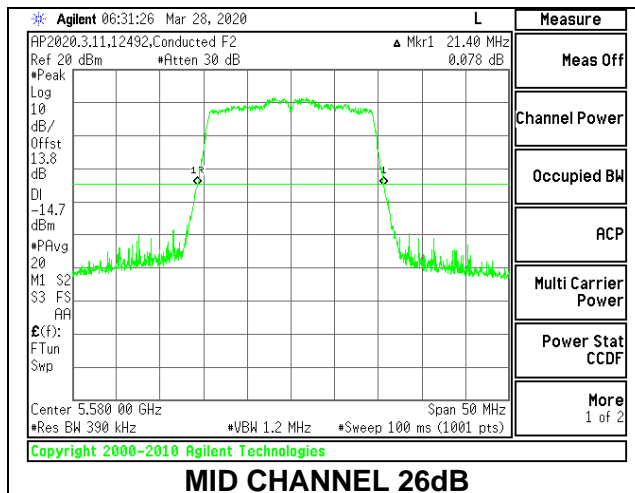

1TX Antenna 5 MODE: 242 Tones, RU Index 61

Channel	Frequency (MHz)	26 dB Bandwidth (MHz)	99% Bandwidth (MHz)
Low	5500	21.45	18.7662
Mid	5580	21.40	18.8503
High	5700	21.55	18.8409
144	5720	21.45	18.8901