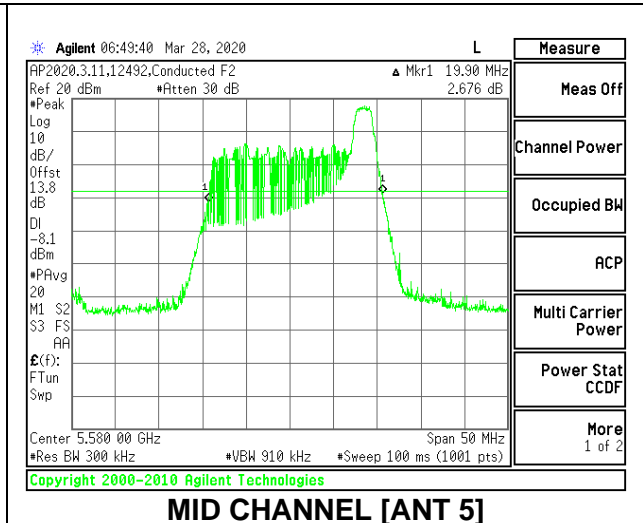

2TX Antenna 6 + Antenna 5 CDD MODE: 26 Tones, RU Index 8

Channel	Frequency (MHz)	26 dB Bandwidth Antenna 6 (MHz)	26 dB Bandwidth Antenna 5 (MHz)	99% Bandwidth Antenna 6 (MHz)	99% Bandwidth Antenna 5 (MHz)
Low	5500	20.70	19.95	18.6222	18.2645
Mid	5580	20.75	19.90	18.5834	18.3149
High	5700	20.60	20.05	18.5091	18.3578
144	5720	20.85	20.00	18.6604	18.3596

MID CHANNEL 26dB