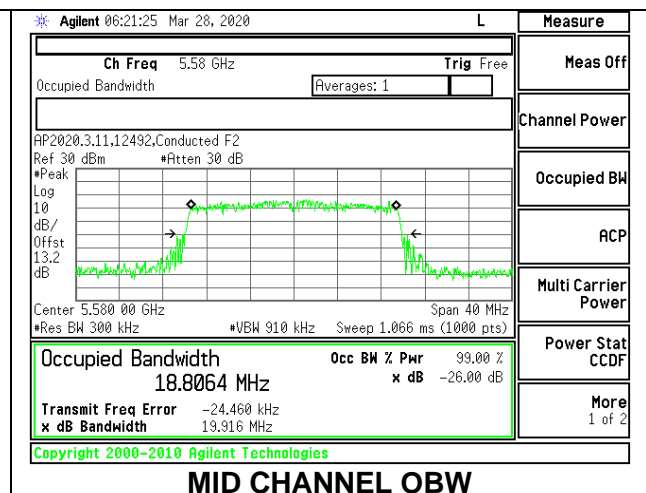

1TX Antenna 6 MODE: 242 Tones, RU Index 61

Channel	Frequency (MHz)	26 dB Bandwidth (MHz)	99% Bandwidth (MHz)
Low	5500	21.55	18.8071
Mid	5580	21.40	18.8064
High	5700	21.55	18.8198
144	5720	21.55	18.8604