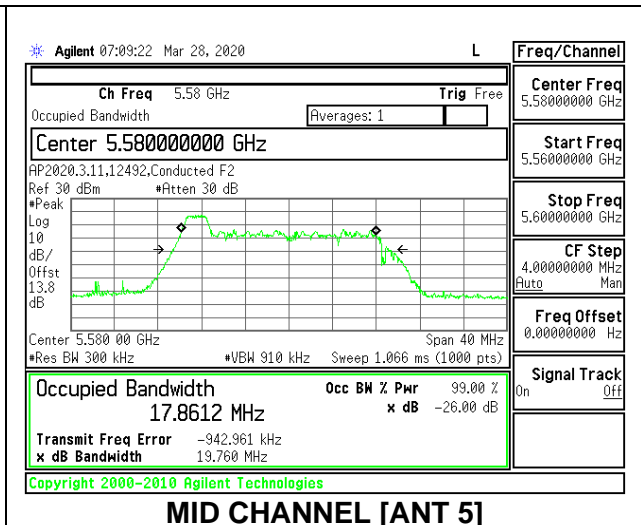

MID CHANNEL OBW