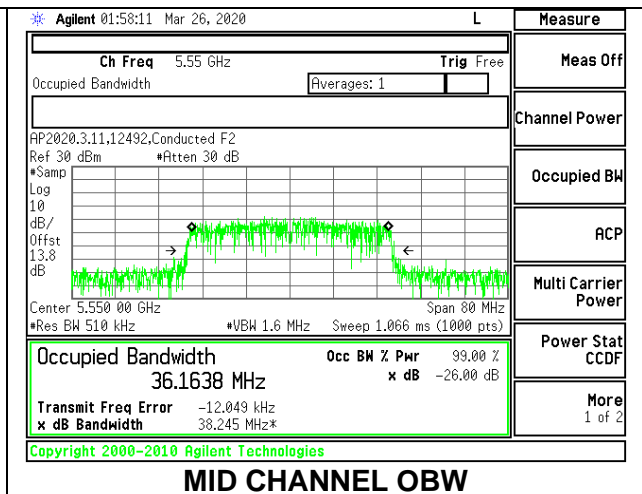

1TX Antenna 5 MODE

Channel	Frequency (MHz)	26dB Bandwidth (MHz)	99% Bandwidth (MHz)
Low	5510	42.80	36.1541
Mid	5550	43.10	36.1638
High	5670	43.50	36.1141
142	5710	42.90	36.0702