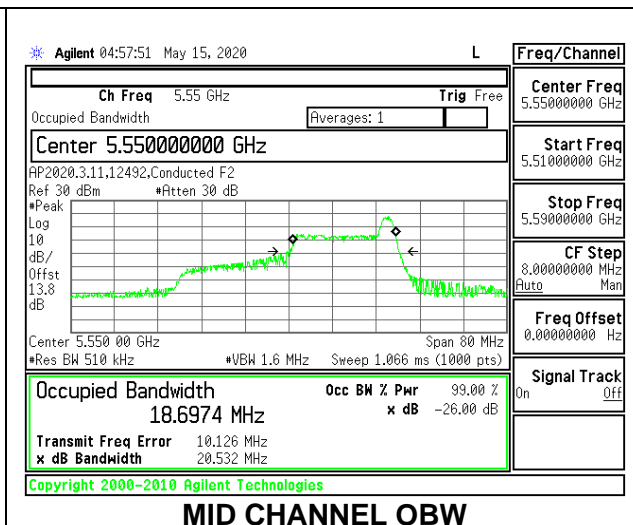

1TX Antenna 5 MODE: 26 Tones, RU Index 17

Channel	Frequency (MHz)	26 dB Bandwidth (MHz)	99% Bandwidth (MHz)
Low	5510	20.50	18.5623
Mid	5550	20.30	18.6974
High	5670	20.30	19.0702
142	5710	20.60	19.0988