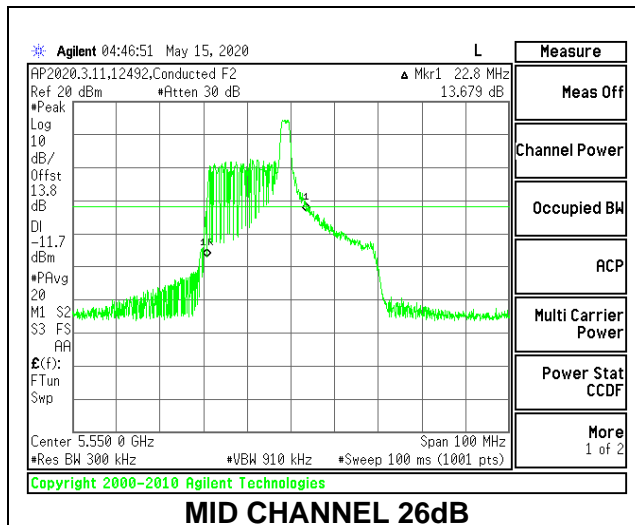

1TX Antenna 5 MODE: 26 Tones, RU Index 8

Channel	Frequency (MHz)	26 dB Bandwidth (MHz)	99% Bandwidth (MHz)
Low	5510	23.20	22.0977
Mid	5550	22.80	22.1336
High	5670	22.70	21.6447
142	5710	23.30	21.8523