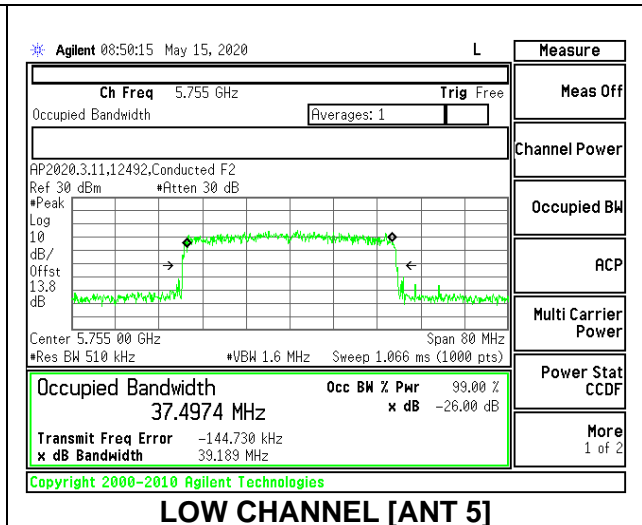

LOW CHANNEL OBW