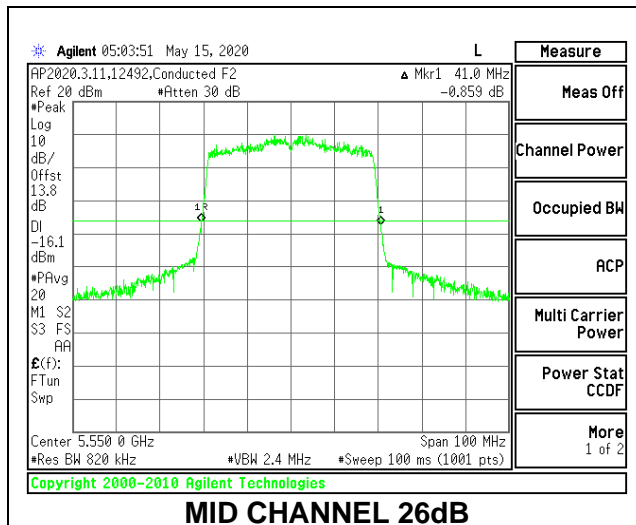

1TX Antenna 5 MODE: 484 Tones, RU Index 65

Channel	Frequency (MHz)	26 dB Bandwidth (MHz)	99% Bandwidth (MHz)
Low	5510	40.90	37.3878
Mid	5550	41.00	37.4767
High	5670	41.20	37.4809
142	5710	41.00	37.3472