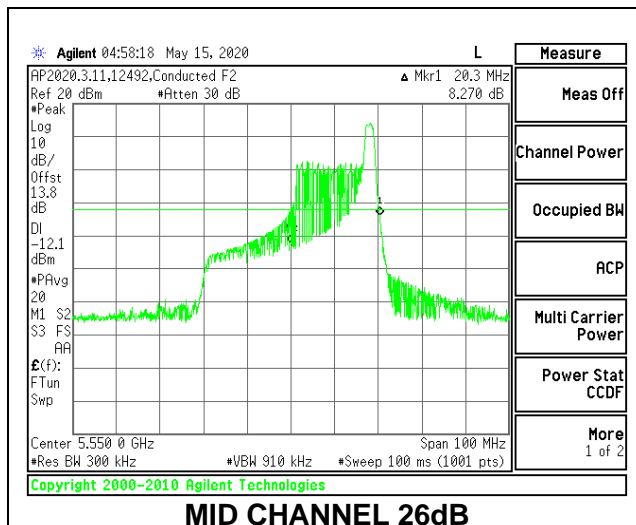

1TX Antenna 5 MODE: 26 Tones, RU Index 17

Channel	Frequency (MHz)	26 dB Bandwidth (MHz)	99% Bandwidth (MHz)
Low	5510	20.50	18.5623
Mid	5550	20.30	18.6974
High	5670	20.30	19.0702
142	5710	20.60	19.0988