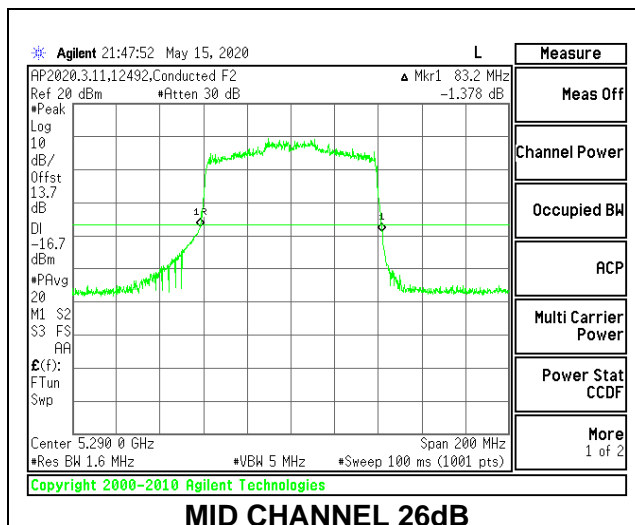

1TX Antenna 5 MODE: 996 Tones, RU Index 67

Channel	Frequency (MHz)	26 dB Bandwidth (MHz)	99% Bandwidth (MHz)
Mid	5290	83.20	76.6661