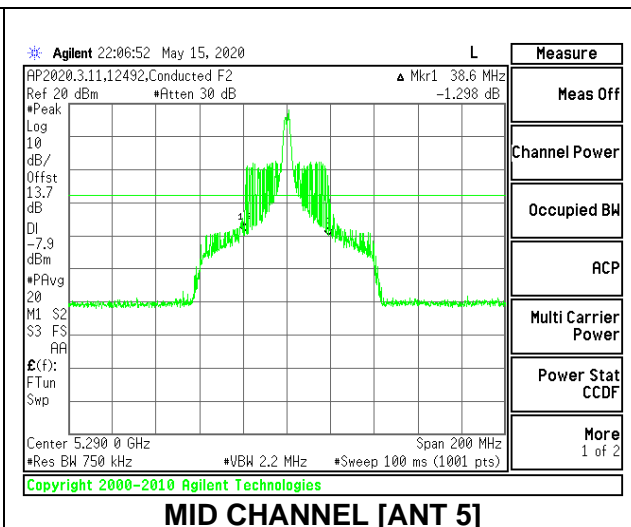

2TX Antenna 6 + Antenna 5 CDD MODE: 26 Tones, RU Index 18

Channel	Frequency (MHz)	26 dB Bandwidth Antenna 6 (MHz)	26 dB Bandwidth Antenna 5 (MHz)	99% Bandwidth Antenna 6 (MHz)	99% Bandwidth Antenna 5 (MHz)
Mid	5290	40.60	38.60	37.2709	36.9826

MID CHANNEL 26dB