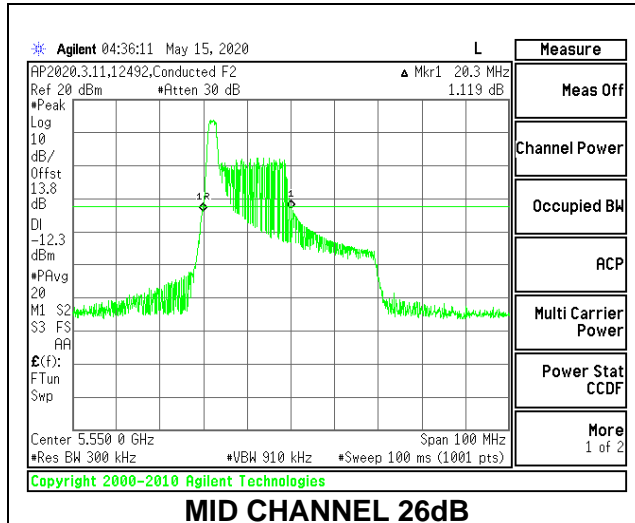

1TX Antenna 5 MODE: 26 Tones, RU Index 0

Channel	Frequency (MHz)	26 dB Bandwidth (MHz)	99% Bandwidth (MHz)
Low	5510	20.10	18.5108
Mid	5550	20.30	18.7840
High	5670	20.40	18.3476
142	5710	20.10	18.3904