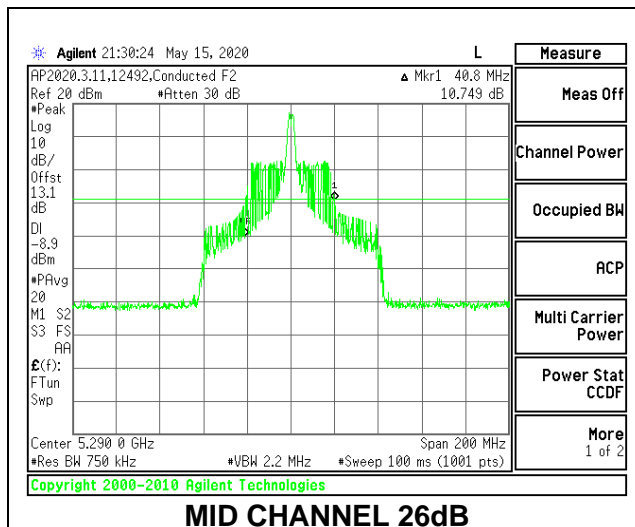

1TX Antenna 6 MODE: 26 Tones, RU Index 18

Channel	Frequency (MHz)	26 dB Bandwidth (MHz)	99% Bandwidth (MHz)
Mid	5290	40.80	37.7559