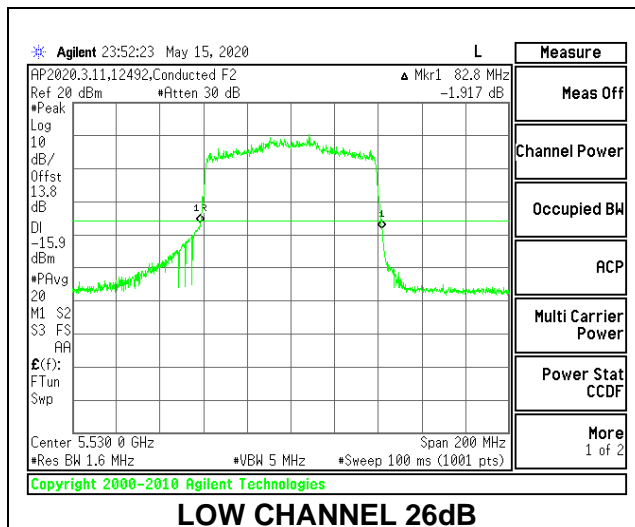

1TX Antenna 5 MODE: 996 Tones, RU Index 67

Channel	Frequency (MHz)	26 dB Bandwidth (MHz)	99% Bandwidth (MHz)
Low	5530	82.80	76.6531
High	5610	83.60	76.7117
138	5690	83.00	76.3092