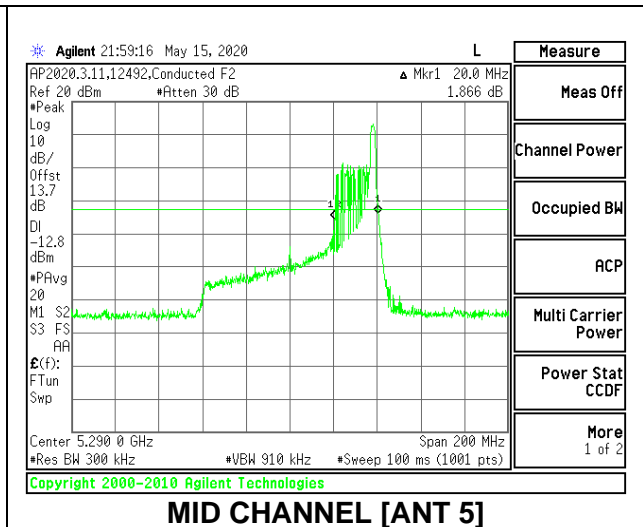

2TX Antenna 6 + Antenna 5 CDD MODE: 26 Tones, RU Index 36

Channel	Frequency (MHz)	26 dB Bandwidth Antenna 6 (MHz)	26 dB Bandwidth Antenna 5 (MHz)	99% Bandwidth Antenna 6 (MHz)	99% Bandwidth Antenna 5 (MHz)
Mid	5290	21.20	20.00	20.4169	18.9577

MID CHANNEL 26dB