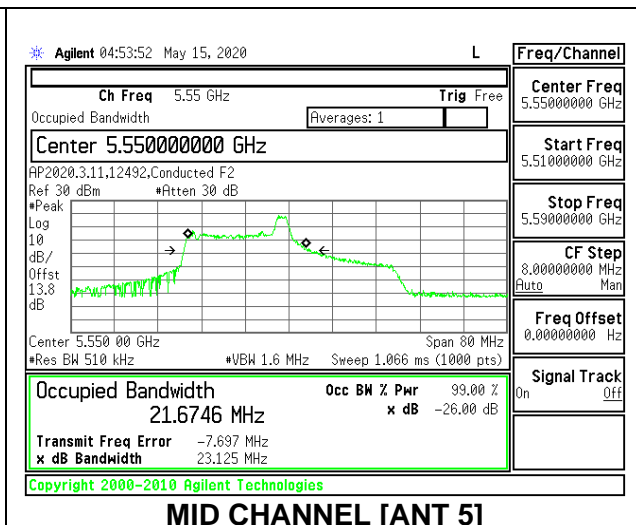

MID CHANNEL OBW