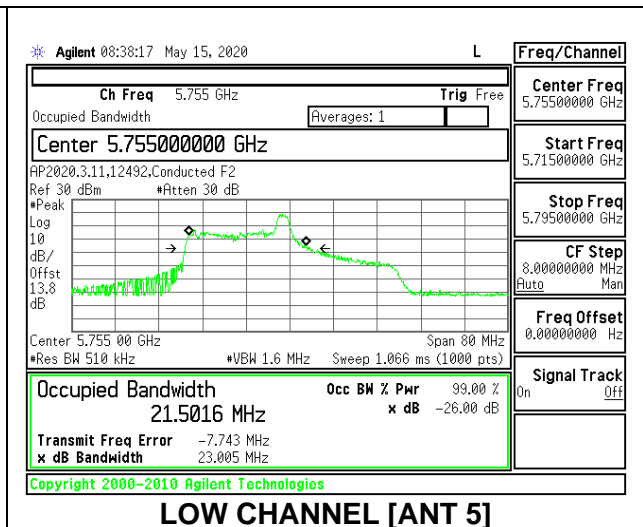

LOW CHANNEL OBW