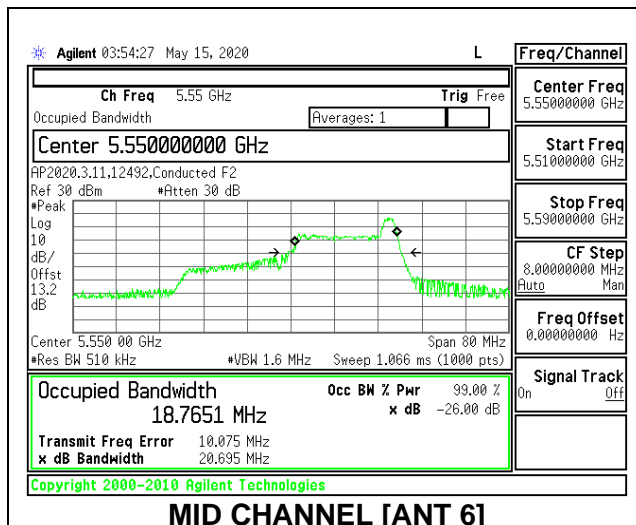

MID CHANNEL OBW