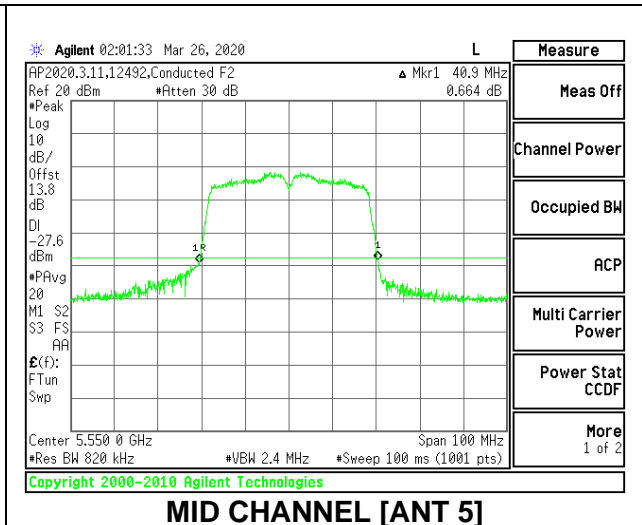

MID CHANNEL [ANT 5]