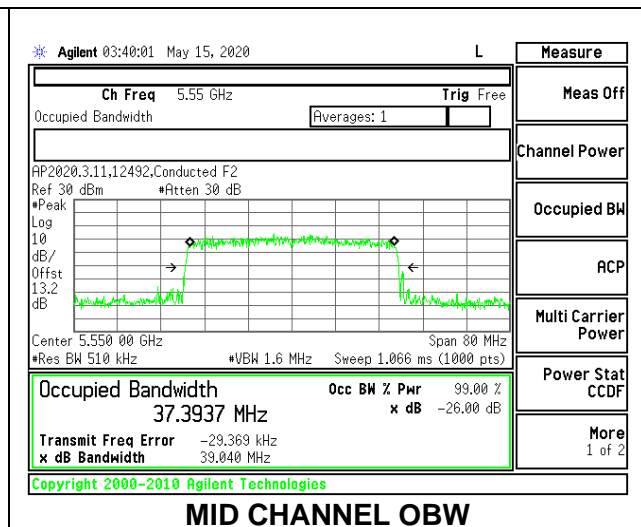

1TX Antenna 6 MODE: 484 Tones, RU Index 65

Channel	Frequency (MHz)	26 dB Bandwidth (MHz)	99% Bandwidth (MHz)
Low	5510	41.10	37.4841
Mid	5550	41.00	37.3937
High	5670	41.00	37.3807
142	5710	40.90	37.4268