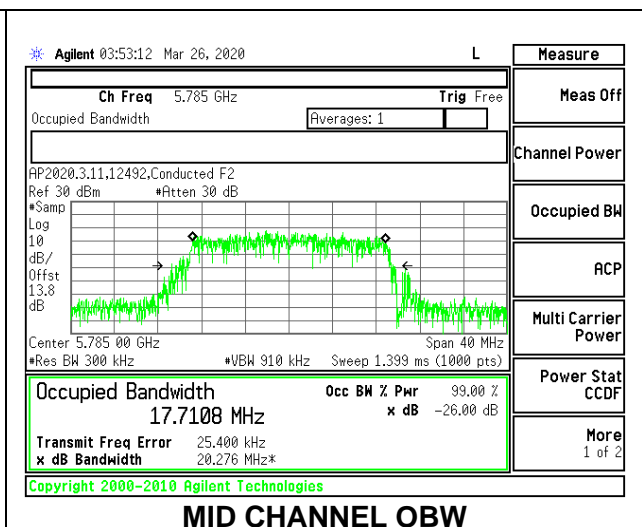

1TX Antenna 5 MODE

Channel	Frequency (MHz)	26 dB Bandwidth (MHz)	99% Bandwidth (MHz)
Low	5745	21.55	17.5473
Mid	5785	21.70	17.7108
High	5825	21.85	17.6048