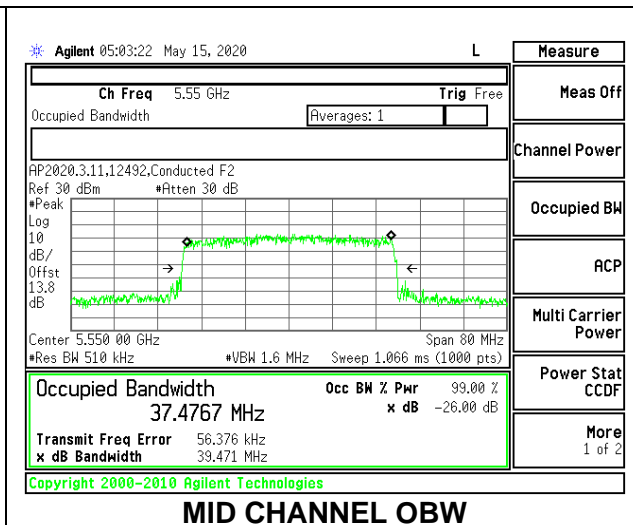

1TX Antenna 5 MODE: 484 Tones, RU Index 65

Channel	Frequency (MHz)	26 dB Bandwidth (MHz)	99% Bandwidth (MHz)
Low	5510	40.90	37.3878
Mid	5550	41.00	37.4767
High	5670	41.20	37.4809
142	5710	41.00	37.3472