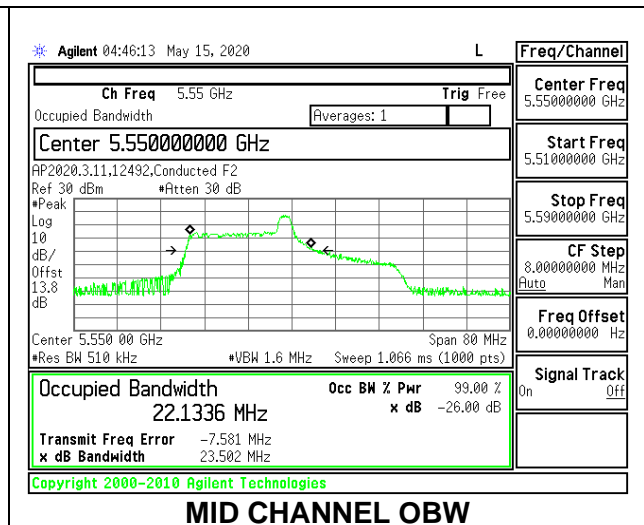

1TX Antenna 5 MODE: 26 Tones, RU Index 8

Channel	Frequency (MHz)	26 dB Bandwidth (MHz)	99% Bandwidth (MHz)
Low	5510	23.20	22.0977
Mid	5550	22.80	22.1336
High	5670	22.70	21.6447
142	5710	23.30	21.8523