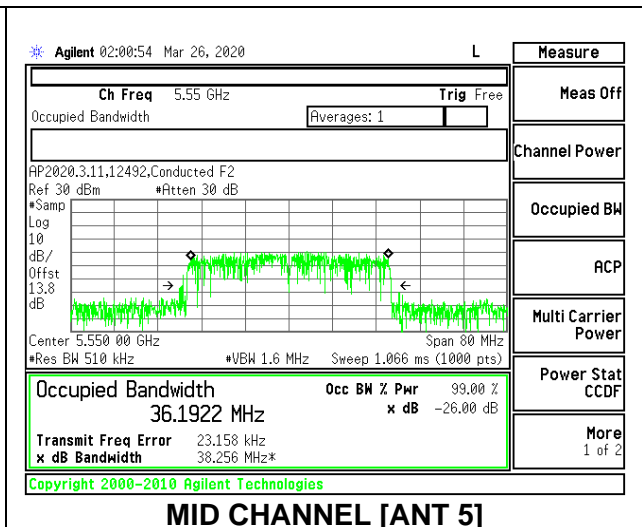

MID CHANNEL 26dB

MID CHANNEL [ANT 6]

MID CHANNEL [ANT 5]

MID CHANNEL OBW

MID CHANNEL [ANT 6]

MID CHANNEL [ANT 5]

8.2.15. 802.11ac VHT80 MODE IN THE 5.6 GHz BAND

1TX Antenna 6 MODE