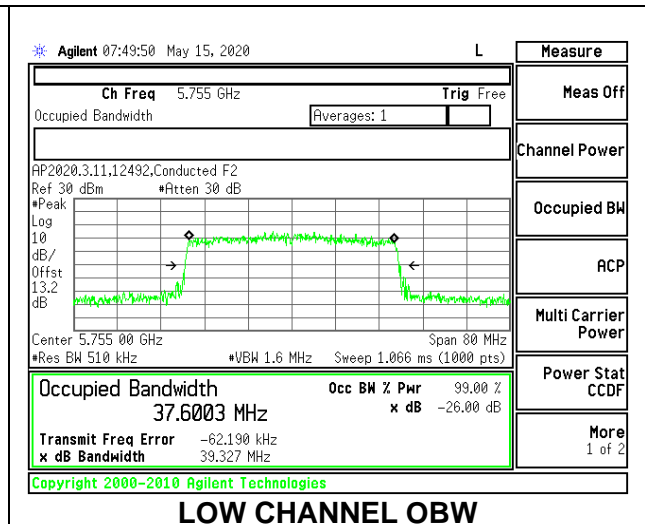

1TX Antenna 6 MODE: 484 Tones, RU Index 65

Channel	Frequency (MHz)	26 dB Bandwidth (MHz)	99% Bandwidth (MHz)
Low	5755	41.20	37.6003
High	5795	41.10	37.4231