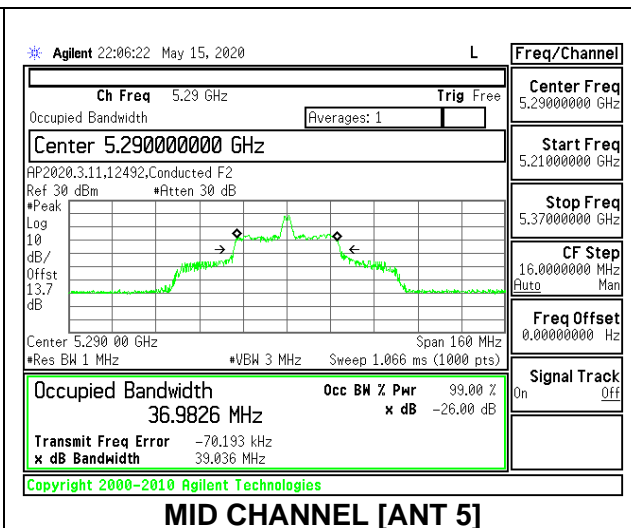

MID CHANNEL OBW