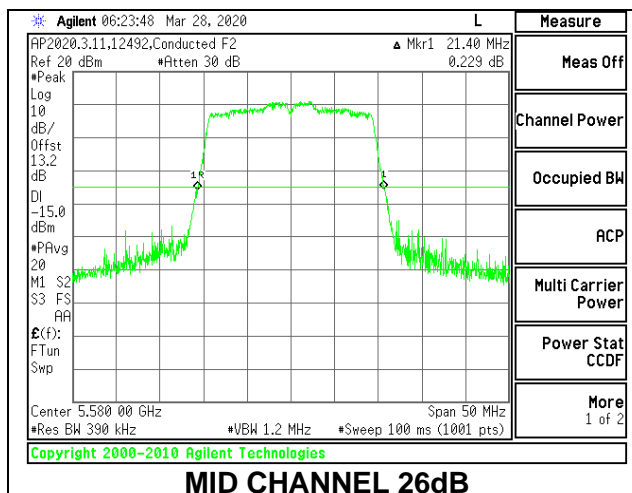

1TX Antenna 6 MODE: 242 Tones, RU Index 61

Channel	Frequency (MHz)	26 dB Bandwidth (MHz)	99% Bandwidth (MHz)
Low	5500	21.55	18.8071
Mid	5580	21.40	18.8064
High	5700	21.55	18.8198
144	5720	21.55	18.8604