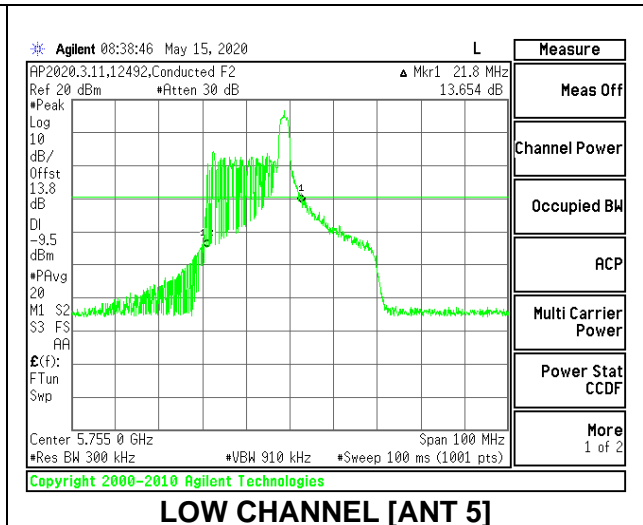

2TX Antenna 6 + Antenna 5 CDD MODE: 26 Tones, RU Index 8

Channel	Frequency (MHz)	26 dB Bandwidth Antenna 6 (MHz)	26 dB Bandwidth Antenna 5 (MHz)	99% Bandwidth Antenna 6 (MHz)	99% Bandwidth Antenna 5 (MHz)
Low	5755	23.20	21.80	21.8342	21.5016
High	5795	23.20	22.30	22.4095	21.6201

LOW CHANNEL 26dB