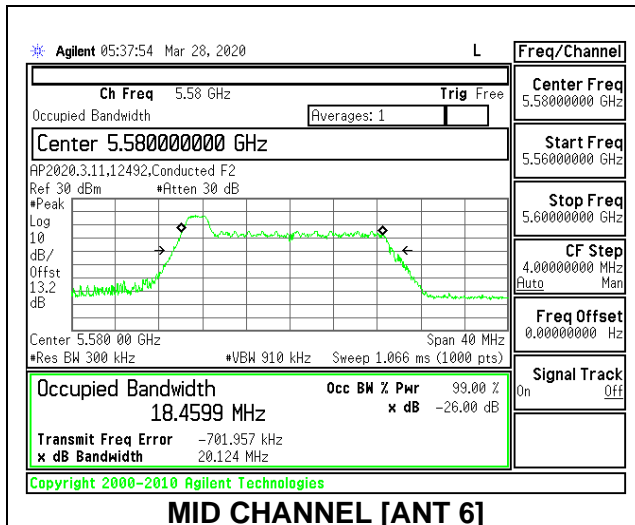

MID CHANNEL OBW