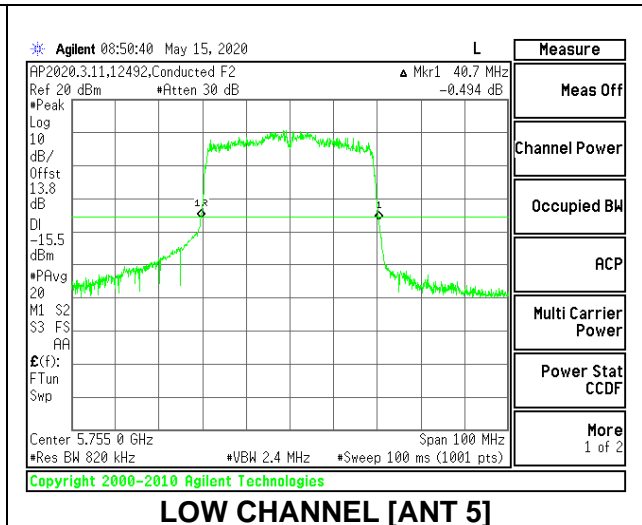

2TX Antenna 6 + Antenna 5 CDD MODE: 484 Tones, RU Index 65

Channel	Frequency (MHz)	26 dB Bandwidth Antenna 6 (MHz)	26 dB Bandwidth Antenna 5 (MHz)	99% Bandwidth Antenna 6 (MHz)	99% Bandwidth Antenna 5 (MHz)
Low	5755	41.00	40.70	37.3769	37.4974
High	5795	41.00	40.90	37.7144	37.4739

LOW CHANNEL 26dB