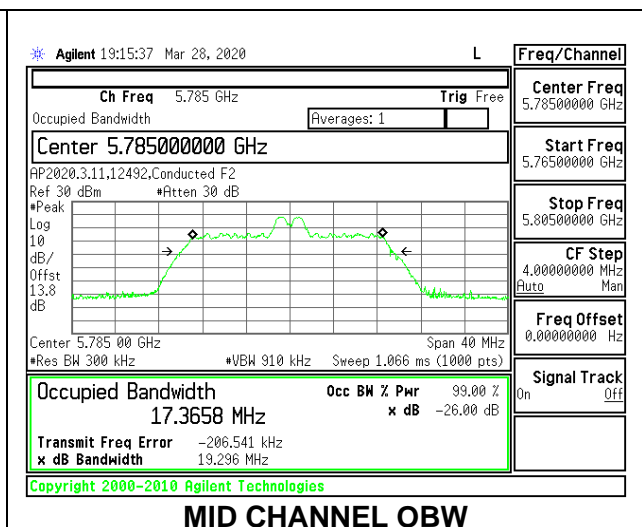

1TX Antenna 5 MODE: 26 Tones, RU Index 4

Channel	Frequency (MHz)	26 dB Bandwidth (MHz)	99% Bandwidth (MHz)
Low	5745	19.45	17.1806
Mid	5785	19.40	17.3658
High	5825	19.40	17.1562