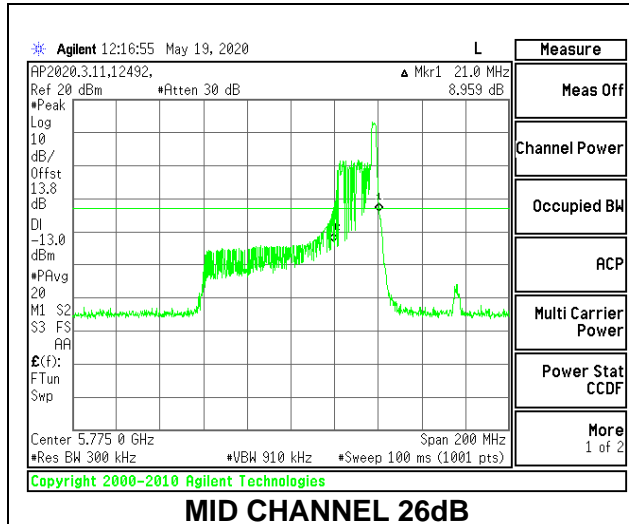

1TX Antenna 5 MODE: 26 Tones, RU Index 36

Channel	Frequency	26 dB Bandwidth	99% Bandwidth
	(MHz)	(MHz)	(MHz)
Mid	5775	21.00	19.8400