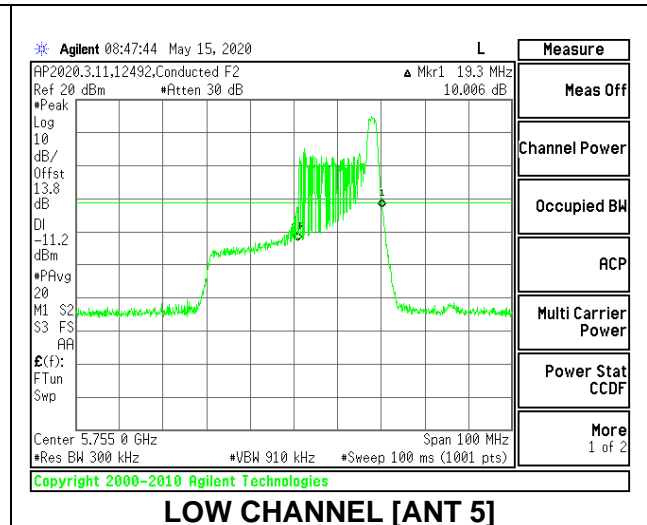

2TX Antenna 6 + Antenna 5 CDD MODE: 26 Tones, RU Index 17

Channel	Frequency (MHz)	26 dB Bandwidth Antenna 6 (MHz)	26 dB Bandwidth Antenna 5 (MHz)	99% Bandwidth Antenna 6 (MHz)	99% Bandwidth Antenna 5 (MHz)
Low	5755	20.10	19.30	18.9978	18.2502
High	5795	20.30	19.20	18.9400	18.2258

LOW CHANNEL 26dB