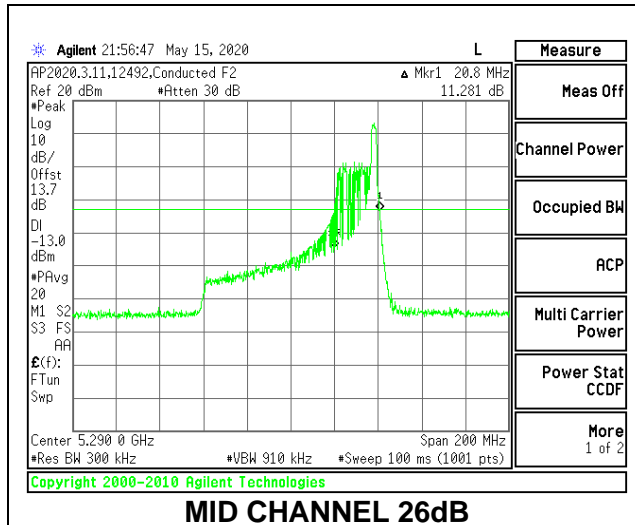

1TX Antenna 5 MODE: 26 Tones, RU Index 36

Channel	Frequency (MHz)	26 dB Bandwidth (MHz)	99% Bandwidth (MHz)
Mid	5290	20.80	19.7753