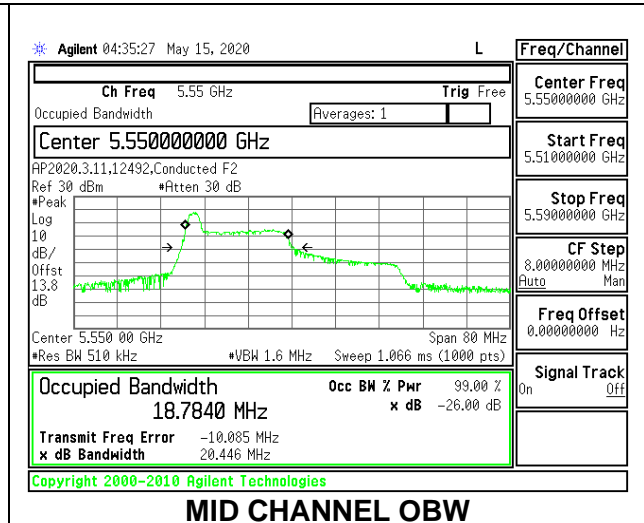

1TX Antenna 5 MODE: 26 Tones, RU Index 0

Channel	Frequency (MHz)	26 dB Bandwidth (MHz)	99% Bandwidth (MHz)
Low	5510	20.10	18.5108
Mid	5550	20.30	18.7840
High	5670	20.40	18.3476
142	5710	20.10	18.3904