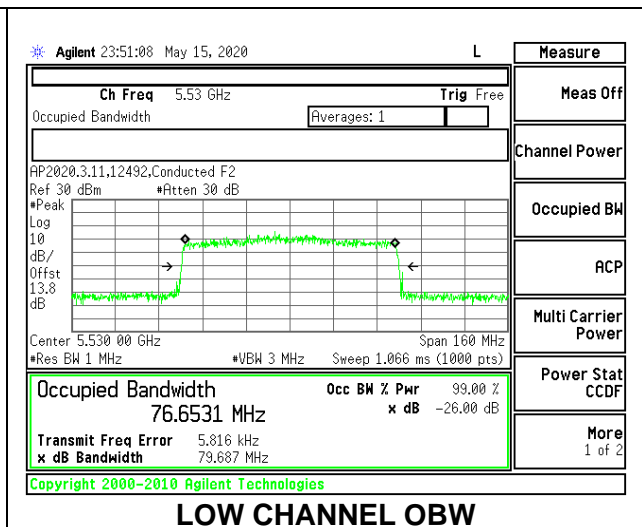

1TX Antenna 5 MODE: 996 Tones, RU Index 67

Channel	Frequency (MHz)	26 dB Bandwidth (MHz)	99% Bandwidth (MHz)
Low	5530	82.80	76.6531
High	5610	83.60	76.7117
138	5690	83.00	76.3092