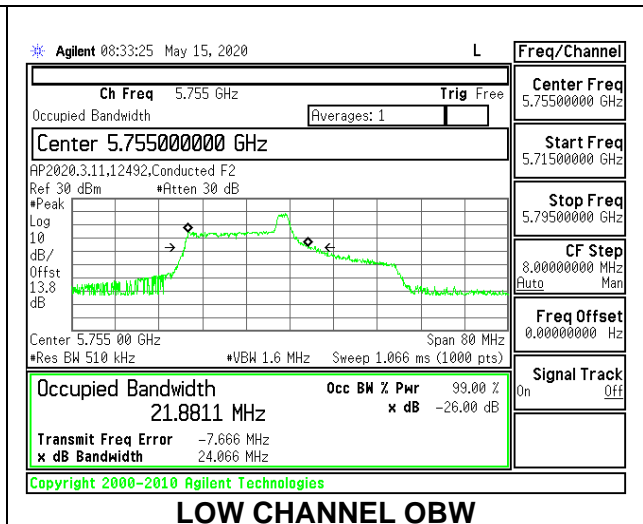

1TX Antenna 5 MODE: 26 Tones, RU Index 8

Channel	Frequency (MHz)	26 dB Bandwidth (MHz)	99% Bandwidth (MHz)
Low	5755	23.00	21.8811
High	5795	24.00	21.7746