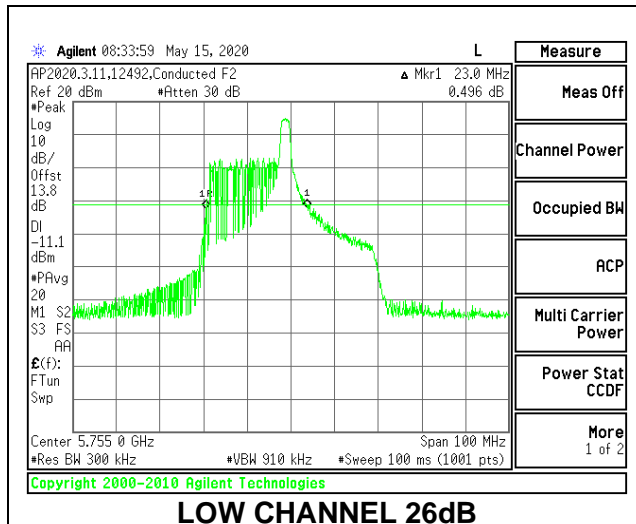

1TX Antenna 5 MODE: 26 Tones, RU Index 8

Channel	Frequency (MHz)	26 dB Bandwidth (MHz)	99% Bandwidth (MHz)
Low	5755	23.00	21.8811
High	5795	24.00	21.7746