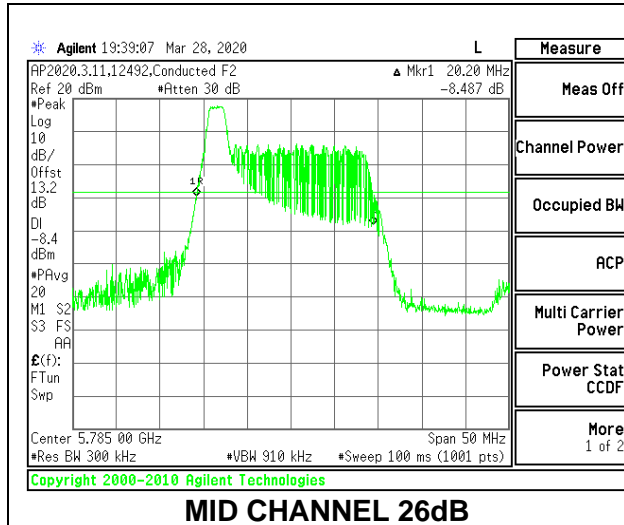

MID CHANNEL 26dB

MID CHANNEL OBW

8.2.22. 802.11ax HE20 MODE IN THE 5.8 GHz BAND

1TX Antenna 6 MODE: 26 Tones, RU Index 0

Channel	Frequency (MHz)	26 dB Bandwidth (MHz)	99% Bandwidth (MHz)
Low	5745	20.20	18.3678
Mid	5785	20.20	18.3766
High	5825	20.15	18.3763