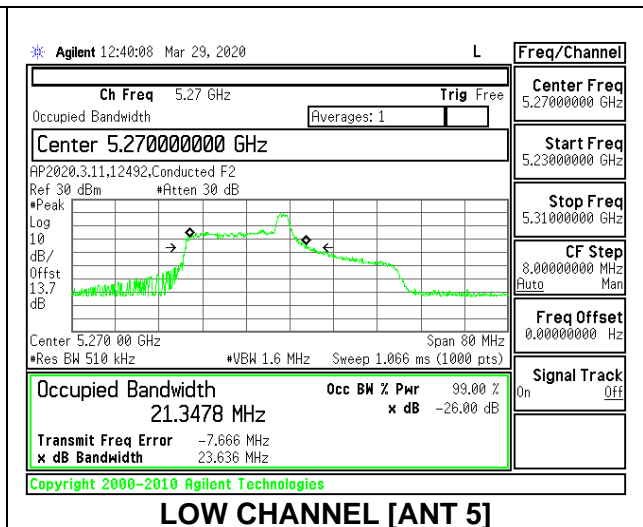

LOW CHANNEL OBW