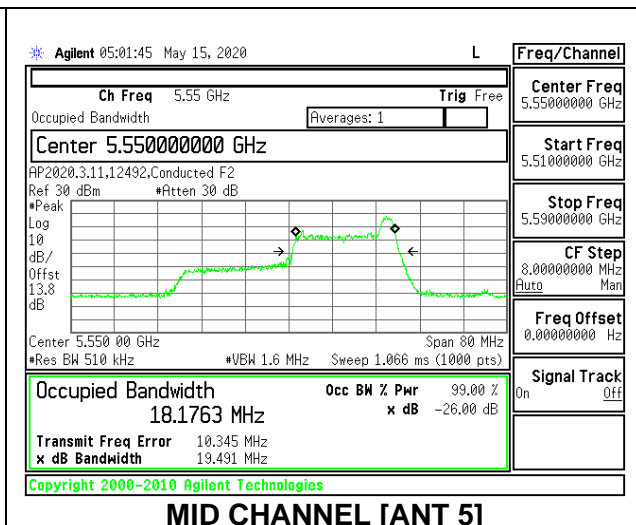

MID CHANNEL OBW