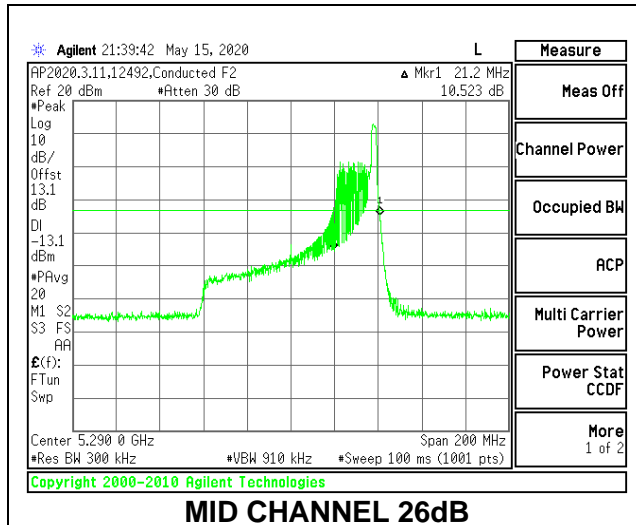

1TX Antenna 6 MODE: 26 Tones, RU Index 36

Channel	Frequency (MHz)	26 dB Bandwidth (MHz)	99% Bandwidth (MHz)
Mid	5290	21.20	19.9807