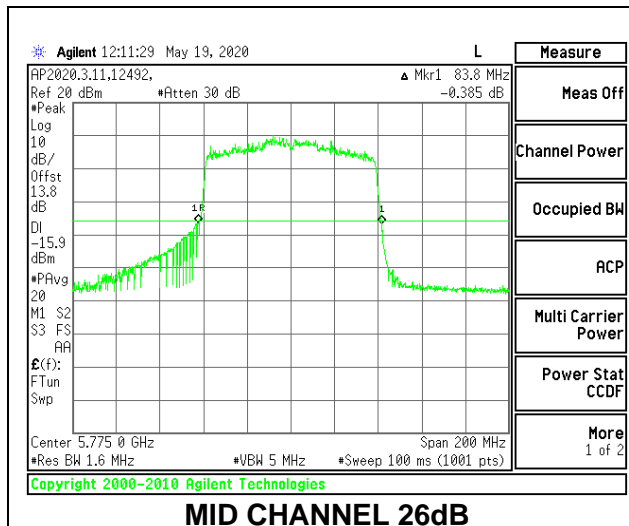

1TX Antenna 5 MODE: 996 Tones, RU Index 67

Channel	Frequency	26 dB Bandwidth	99% Bandwidth
	(MHz)	(MHz)	(MHz)
Mid	5775	83.80	76.8111