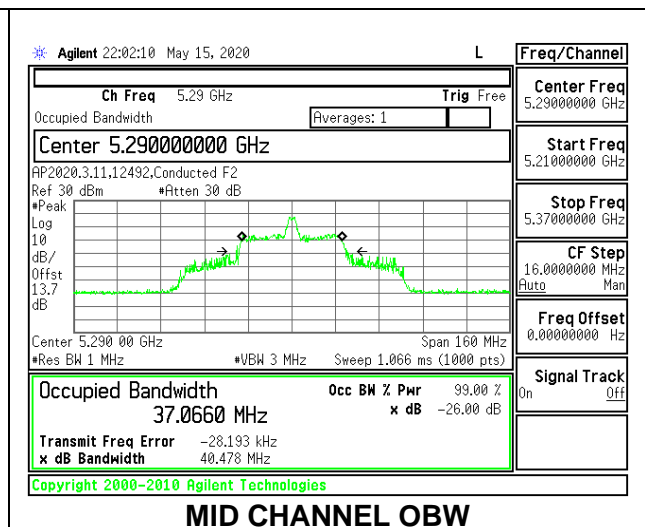

1TX Antenna 5 MODE: 26 Tones, RU Index 18

Channel	Frequency (MHz)	26 dB Bandwidth (MHz)	99% Bandwidth (MHz)
Mid	5290	40.60	37.0660