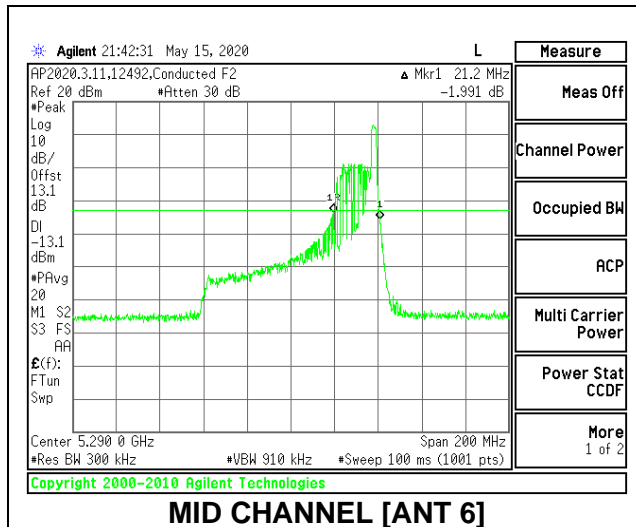

2TX Antenna 6 + Antenna 5 CDD MODE: 26 Tones, RU Index 36

Channel	Frequency (MHz)	26 dB Bandwidth Antenna 6 (MHz)	26 dB Bandwidth Antenna 5 (MHz)	99% Bandwidth Antenna 6 (MHz)	99% Bandwidth Antenna 5 (MHz)
Mid	5290	21.20	20.00	20.4169	18.9577

MID CHANNEL 26dB