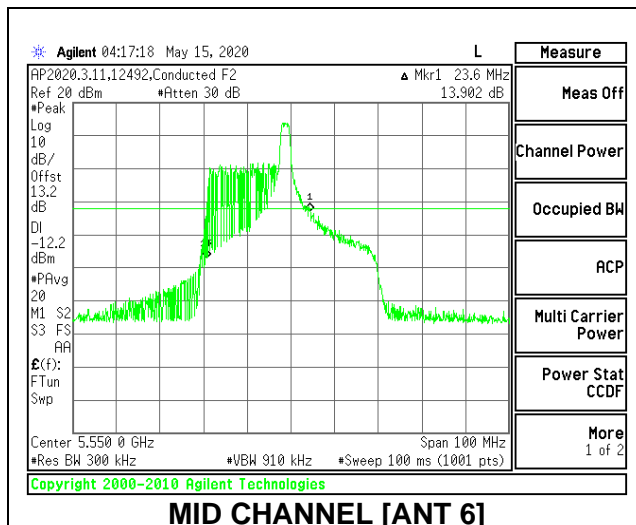

2TX Antenna 6 + Antenna 5 CDD MODE: 26 Tones, RU Index 8

Channel	Frequency (MHz)	26 dB Bandwidth Antenna 6 (MHz)	26 dB Bandwidth Antenna 5 (MHz)	99% Bandwidth Antenna 6 (MHz)	99% Bandwidth Antenna 5 (MHz)
Low	5510	22.60	21.80	21.9811	21.2970
Mid	5550	23.60	22.50	22.2185	21.6746
High	5670	22.80	22.20	21.1909	21.4815
142	5710	23.30	22.40	21.5074	21.1842

MID CHANNEL 26dB