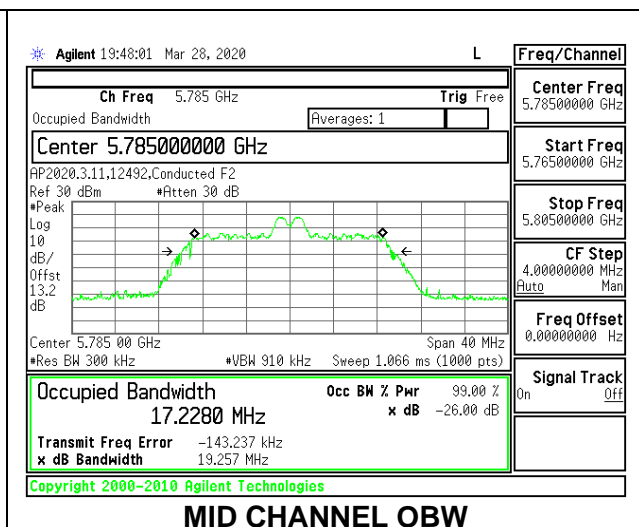

1TX Antenna 6 MODE: 26 Tones, RU Index 4

Channel	Frequency (MHz)	26 dB Bandwidth (MHz)	99% Bandwidth (MHz)
Low	5745	19.40	17.3271
Mid	5785	19.45	17.2280
High	5825	19.35	17.1993