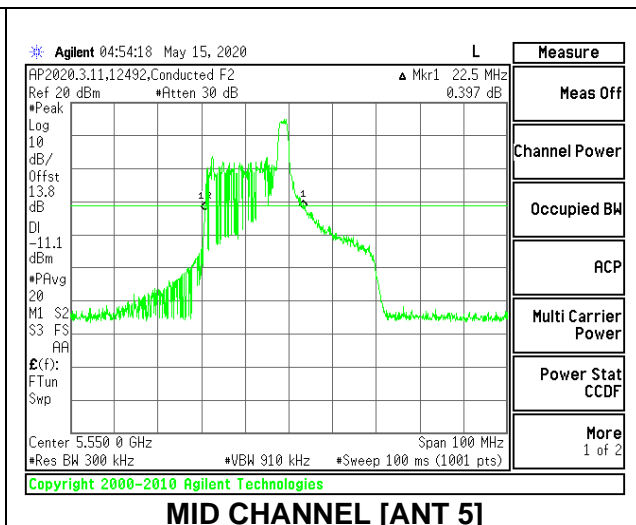

2TX Antenna 6 + Antenna 5 CDD MODE: 26 Tones, RU Index 8

Channel	Frequency (MHz)	26 dB Bandwidth Antenna 6 (MHz)	26 dB Bandwidth Antenna 5 (MHz)	99% Bandwidth Antenna 6 (MHz)	99% Bandwidth Antenna 5 (MHz)
Low	5510	22.60	21.80	21.9811	21.2970
Mid	5550	23.60	22.50	22.2185	21.6746
High	5670	22.80	22.20	21.1909	21.4815
142	5710	23.30	22.40	21.5074	21.1842

MID CHANNEL 26dB