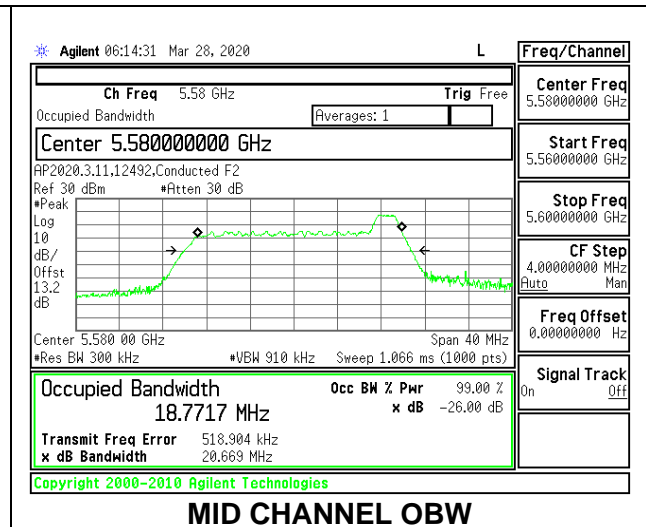

1TX Antenna 6 MODE: 26 Tones, RU Index 8

Channel	Frequency (MHz)	26 dB Bandwidth (MHz)	99% Bandwidth (MHz)
Low	5500	20.75	18.6503
Mid	5580	20.65	18.7717
High	5700	20.75	18.5866
144	5720	20.85	18.6405