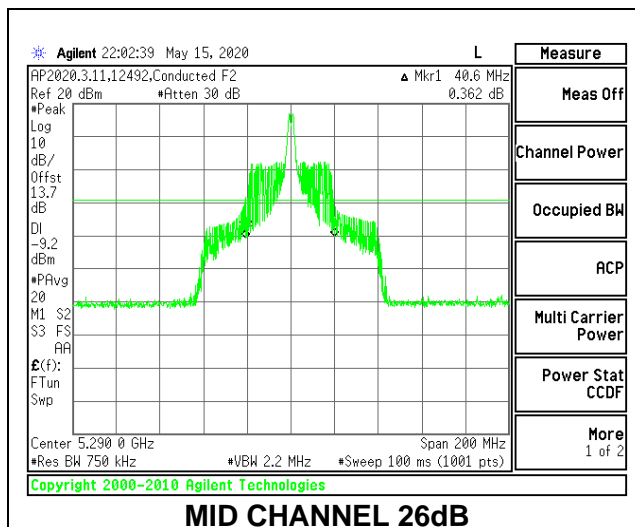

1TX Antenna 5 MODE: 26 Tones, RU Index 18

Channel	Frequency (MHz)	26 dB Bandwidth (MHz)	99% Bandwidth (MHz)
Mid	5290	40.60	37.0660