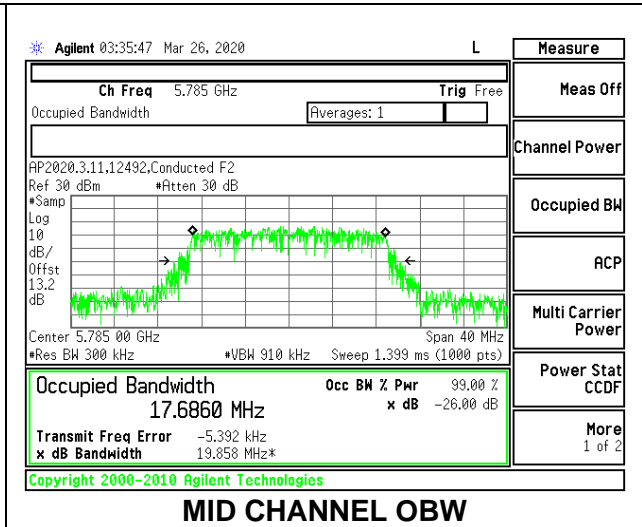

LOW CHANNEL 26dB

LOW CHANNEL OBW

8.2.19. 802.11n HT20 MODE IN THE 5.8 GHz BAND

1TX Antenna 6 MODE

Channel	Frequency (MHz)	26 dB Bandwidth (MHz)	99% Bandwidth (MHz)
Low	5745	21.45	17.7311
Mid	5785	21.55	17.6860
High	5825	21.55	17.7302