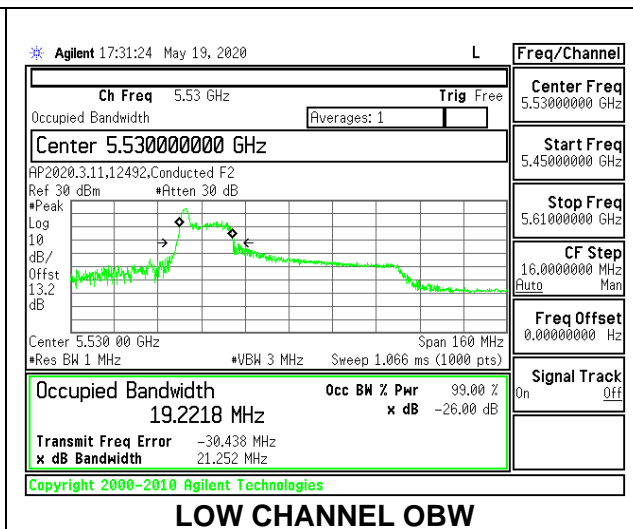

MID CHANNEL 26dB

MID CHANNEL OBW

8.2.18. 802.11ax HE80 MODE IN THE 5.6 GHz BAND

1TX Antenna 6 MODE: 26 Tones, RU Index 0

Channel	Frequency (MHz)	26 dB Bandwidth (MHz)	99% Bandwidth (MHz)
Low	5530	20.00	19.2218
High	5610	19.80	19.3352
138	5690	20.40	20.6365