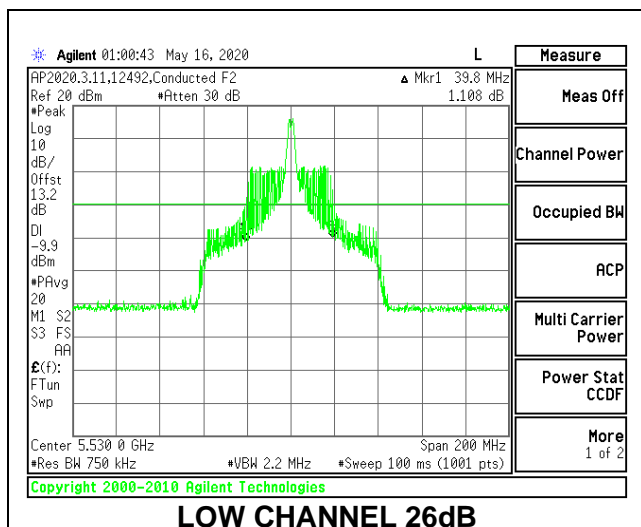

1TX Antenna 6 MODE: 26 Tones, RU Index 18

Channel	Frequency (MHz)	26 dB Bandwidth (MHz)	99% Bandwidth (MHz)
Low	5530	39.80	37.8125
High	5610	40.80	38.2351
138	5690	38.40	37.2419