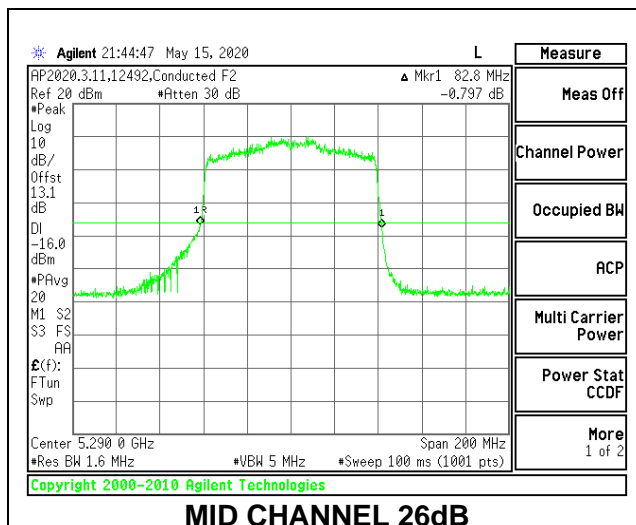

1TX Antenna 6 MODE: 996 Tones, RU Index 67

Channel	Frequency (MHz)	26 dB Bandwidth (MHz)	99% Bandwidth (MHz)
Mid	5290	82.80	76.5273