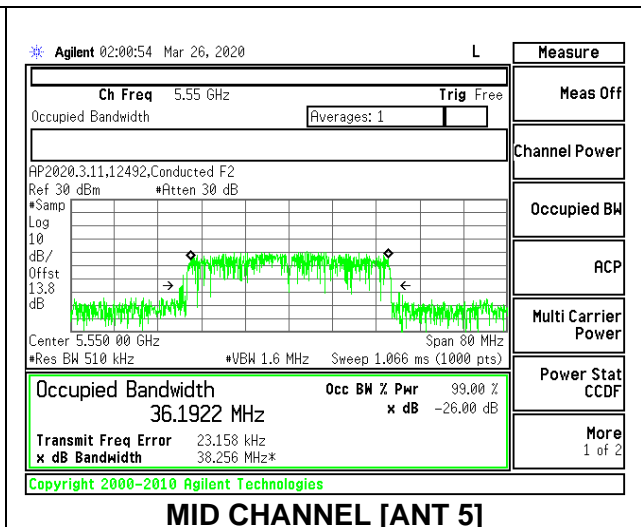

MID CHANNEL 26dB

MID CHANNEL [ANT 6]

MID CHANNEL [ANT 5]

MID CHANNEL OBW

MID CHANNEL [ANT 6]

MID CHANNEL [ANT 5]

8.2.15. 802.11ac VHT80 MODE IN THE 5.6 GHz BAND

1TX Antenna 6 MODE