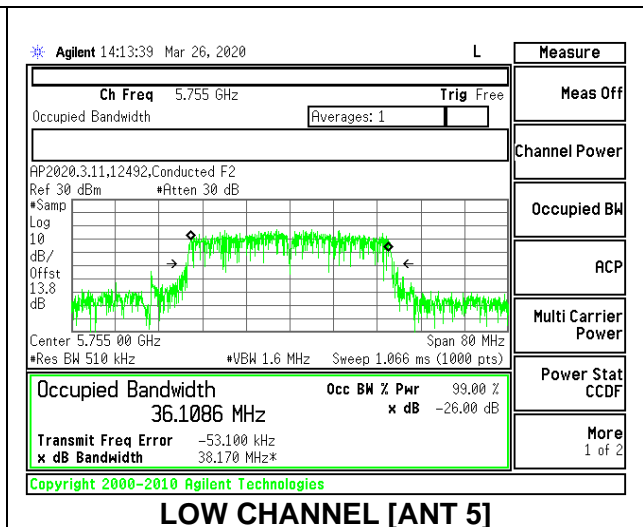

LOW CHANNEL OBW