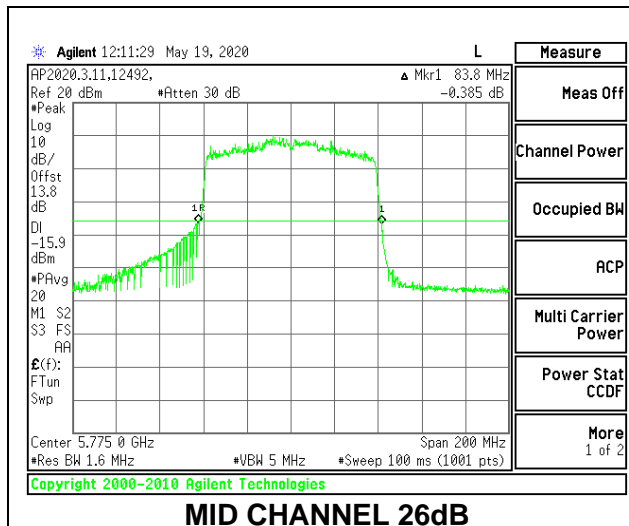

1TX Antenna 5 MODE: 996 Tones, RU Index 67

Channel	Frequency (MHz)	26 dB Bandwidth (MHz)	99% Bandwidth (MHz)
Mid	5775	83.80	76.8111