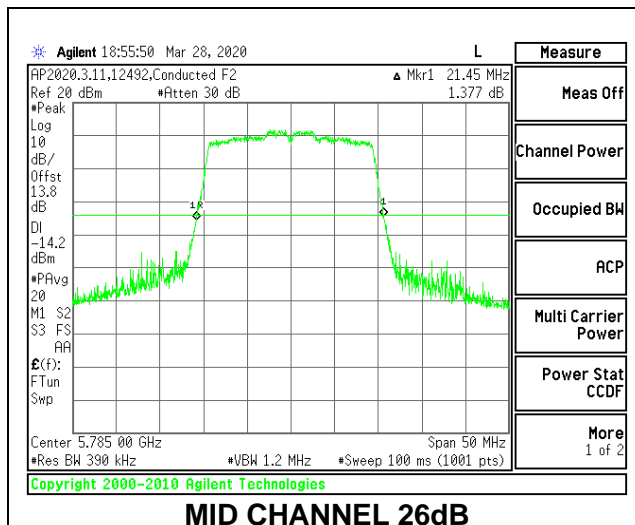

1TX Antenna 5 MODE: 242 Tones, RU Index 61

Channel	Frequency (MHz)	26 dB Bandwidth (MHz)	99% Bandwidth (MHz)
Low	5745	21.40	18.8703
Mid	5785	21.45	18.9065
High	5825	21.55	18.8425