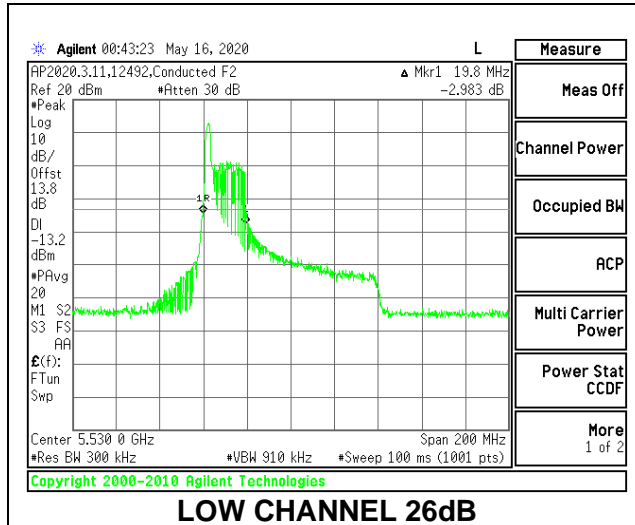

1TX Antenna 5 MODE: 26 Tones, RU Index 0

Channel	Frequency (MHz)	26 dB Bandwidth (MHz)	99% Bandwidth (MHz)
Low	5530	19.80	19.3734
High	5610	19.80	19.5501
138	5690	19.80	19.6000