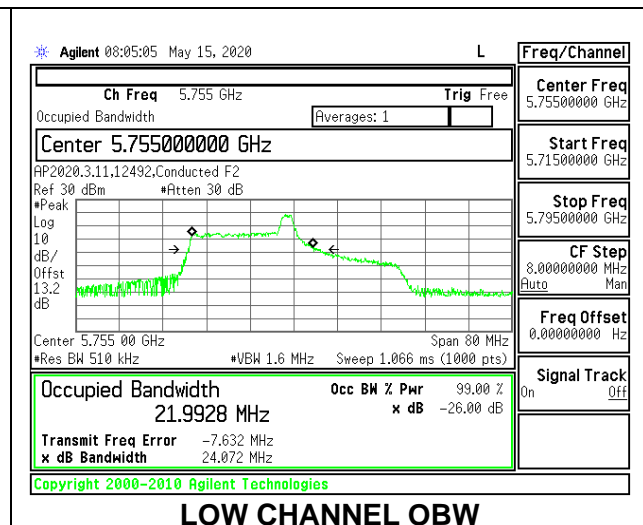

1TX Antenna 6 MODE: 26 Tones, RU Index 8

Channel	Frequency (MHz)	26 dB Bandwidth (MHz)	99% Bandwidth (MHz)
Low	5755	23.50	21.9928
High	5795	23.60	21.8146