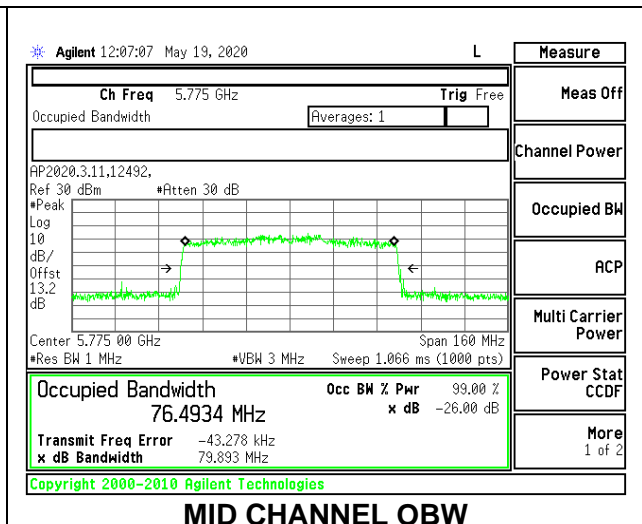

1TX Antenna 6 MODE: 996 Tones, RU Index 67

Channel	Frequency (MHz)	26 dB Bandwidth (MHz)	99% Bandwidth (MHz)
Mid	5775	84.00	76.4934