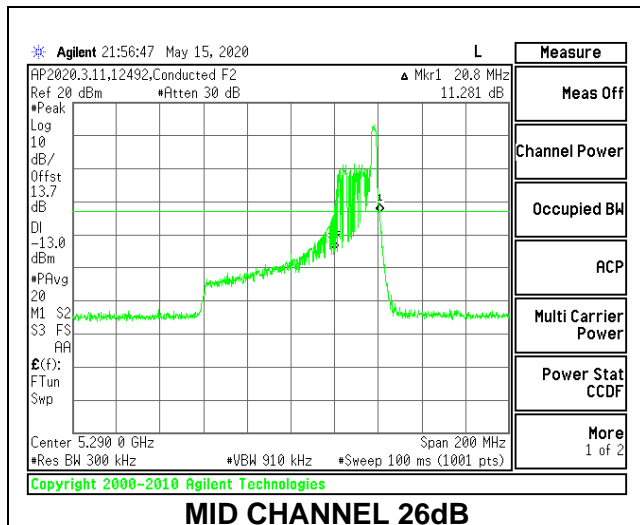

1TX Antenna 5 MODE: 26 Tones, RU Index 36

Channel	Frequency (MHz)	26 dB Bandwidth (MHz)	99% Bandwidth (MHz)
Mid	5290	20.80	19.7753