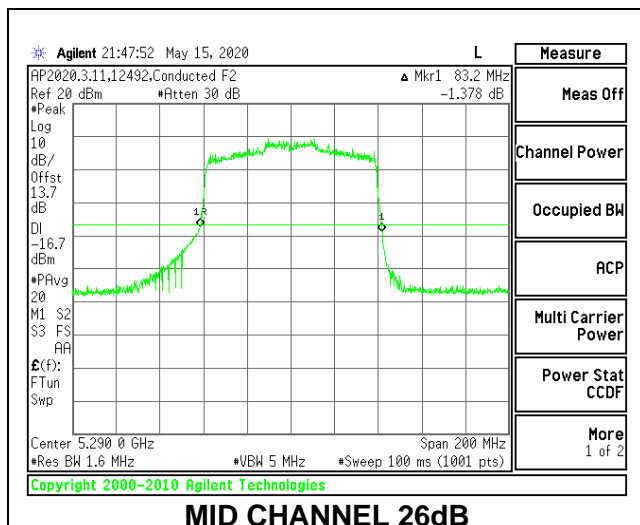

1TX Antenna 5 MODE: 996 Tones, RU Index 67

Channel	Frequency (MHz)	26 dB Bandwidth (MHz)	99% Bandwidth (MHz)
Mid	5290	83.20	76.6661