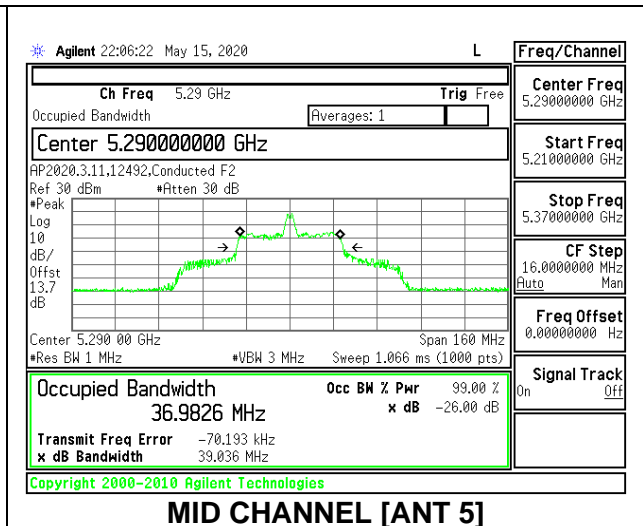

MID CHANNEL OBW