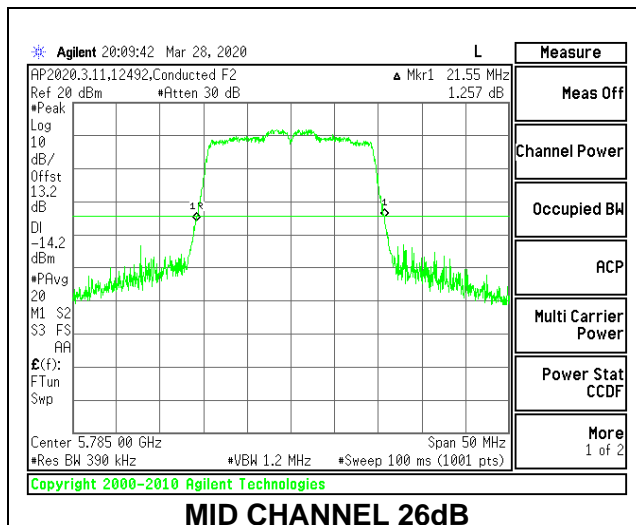

1TX Antenna 6 MODE: 242 Tones, RU Index 61

Channel	Frequency (MHz)	26 dB Bandwidth (MHz)	99% Bandwidth (MHz)
Low	5745	21.65	18.8147
Mid	5785	21.55	18.8825
High	5825	21.40	18.8083