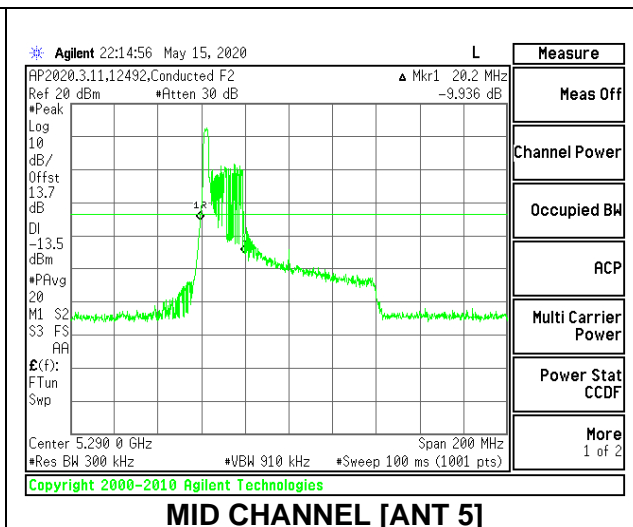

2TX Antenna 6 + Antenna 5 CDD MODE: 26 Tones, RU Index 0

Channel	Frequency (MHz)	26 dB Bandwidth Antenna 6 (MHz)	26 dB Bandwidth Antenna 5 (MHz)	99% Bandwidth Antenna 6 (MHz)	99% Bandwidth Antenna 5 (MHz)
Mid	5290	20.00	20.20	19.1224	19.3686

MID CHANNEL 26dB