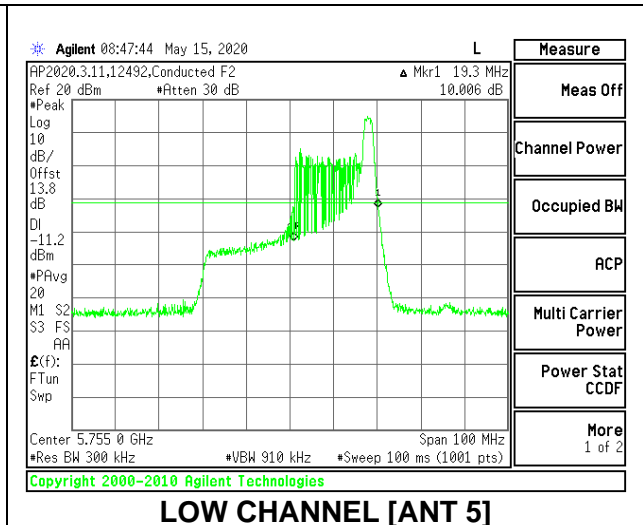

2TX Antenna 6 + Antenna 5 CDD MODE: 26 Tones, RU Index 17

Channel	Frequency (MHz)	26 dB Bandwidth Antenna 6 (MHz)	26 dB Bandwidth Antenna 5 (MHz)	99% Bandwidth Antenna 6 (MHz)	99% Bandwidth Antenna 5 (MHz)
Low	5755	20.10	19.30	18.9978	18.2502
High	5795	20.30	19.20	18.9400	18.2258

LOW CHANNEL 26dB