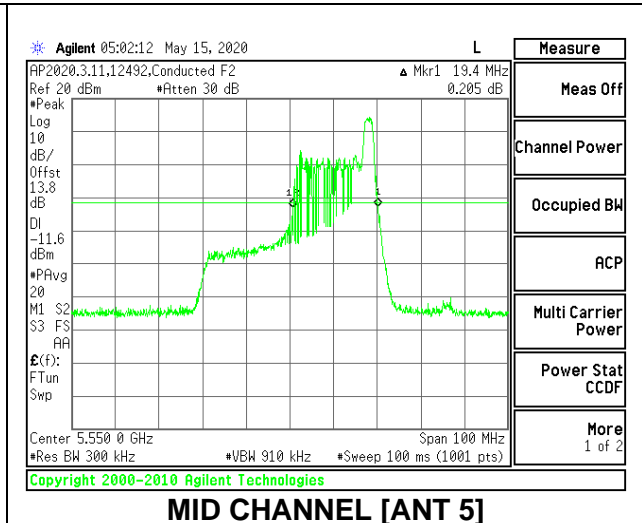

2TX Antenna 6 + Antenna 5 CDD MODE: 26 Tones, RU Index 17

Channel	Frequency (MHz)	26 dB Bandwidth Antenna 6 (MHz)	26 dB Bandwidth Antenna 5 (MHz)	99% Bandwidth Antenna 6 (MHz)	99% Bandwidth Antenna 5 (MHz)
Low	5510	20.20	19.40	19.2943	18.3133
Mid	5550	20.40	19.40	18.7651	18.1763
High	5670	20.50	19.30	18.6379	18.2334
142	5710	20.70	19.50	18.5582	18.2564

MID CHANNEL 26dB