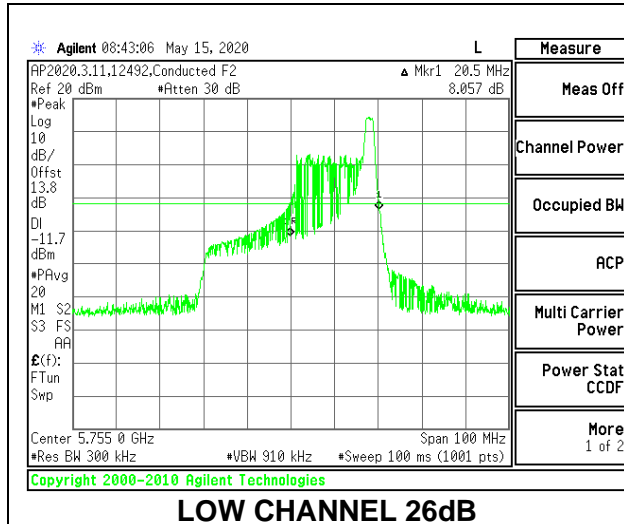

1TX Antenna 5 MODE: 26 Tones, RU Index 17

Channel	Frequency (MHz)	26 dB Bandwidth (MHz)	99% Bandwidth (MHz)
Low	5755	20.50	18.9791
High	5795	20.30	18.6752