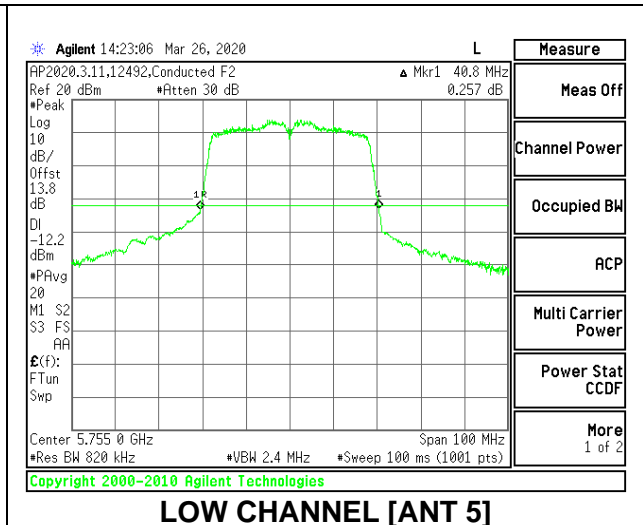

2TX Antenna 6 + Antenna 5 CDD MODE

Channel	Frequency (MHz)	26dB Bandwidth Antenna 6 (MHz)	26dB Bandwidth Antenna 5 (MHz)	99% Bandwidth Antenna 6 (MHz)	99% Bandwidth Antenna 5 (MHz)
Low	5755	42.50	40.80	36.1324	36.1086
High	5795	42.40	40.80	36.1921	36.1502

LOW CHANNEL 26dB