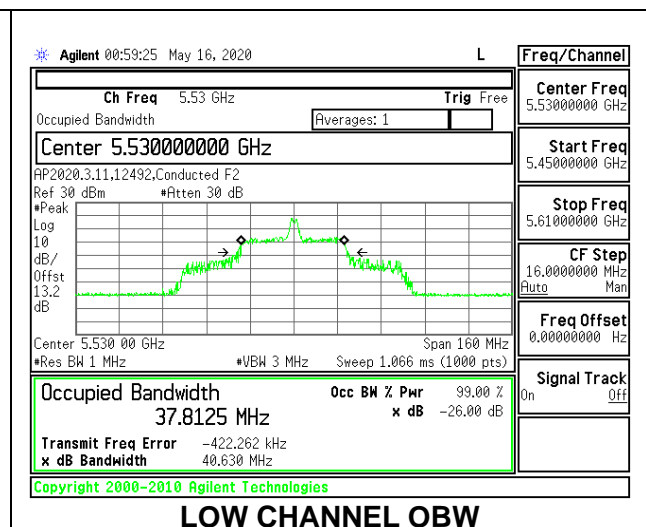

1TX Antenna 6 MODE: 26 Tones, RU Index 18

Channel	Frequency (MHz)	26 dB Bandwidth (MHz)	99% Bandwidth (MHz)
Low	5530	39.80	37.8125
High	5610	40.80	38.2351
138	5690	38.40	37.2419