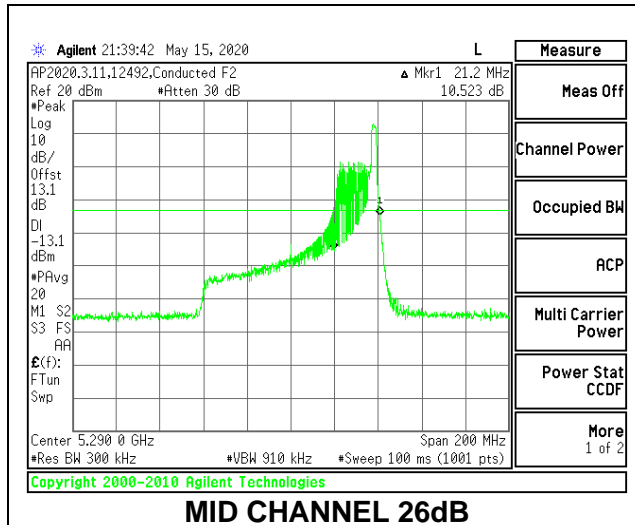

1TX Antenna 6 MODE: 26 Tones, RU Index 36

Channel	Frequency (MHz)	26 dB Bandwidth (MHz)	99% Bandwidth (MHz)
Mid	5290	21.20	19.9807