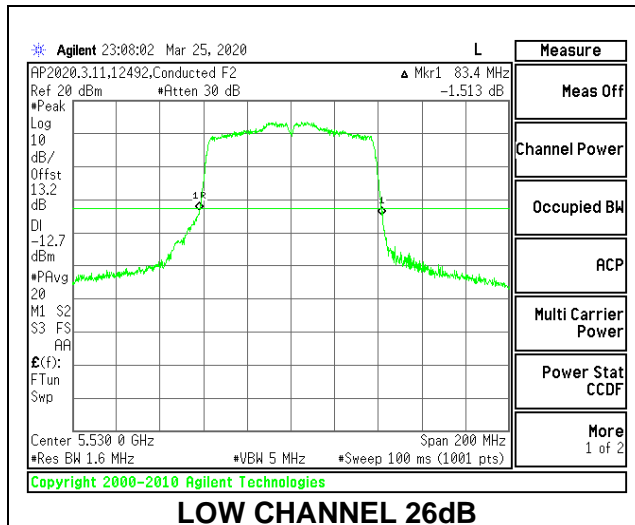

8.2.15. 802.11ac VHT80 MODE IN THE 5.6 GHz BAND

1TX Antenna 6 MODE

Channel	Frequency (MHz)	26dB Bandwidth (MHz)	99% Bandwidth (MHz)
Low	5530	83.40	75.3165
High	5610	83.40	75.3414
138	5690	83.00	75.0711