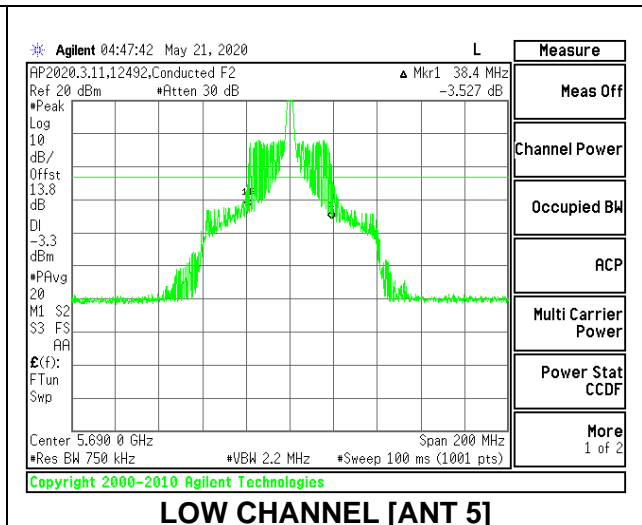

2TX Antenna 6 + Antenna 5 CDD MODE: 26 Tones, RU Index 18

Channel	Frequency (MHz)	26 dB Bandwidth Antenna 6 (MHz)	26 dB Bandwidth Antenna 5 (MHz)	99% Bandwidth Antenna 6 (MHz)	99% Bandwidth Antenna 5 (MHz)
Low	5530	39.40	38.40	37.0614	36.9799
High	5610	40.60	38.20	37.9885	36.6973
138	5690	40.40	38.40	36.9459	36.4763

LOW CHANNEL 26dB