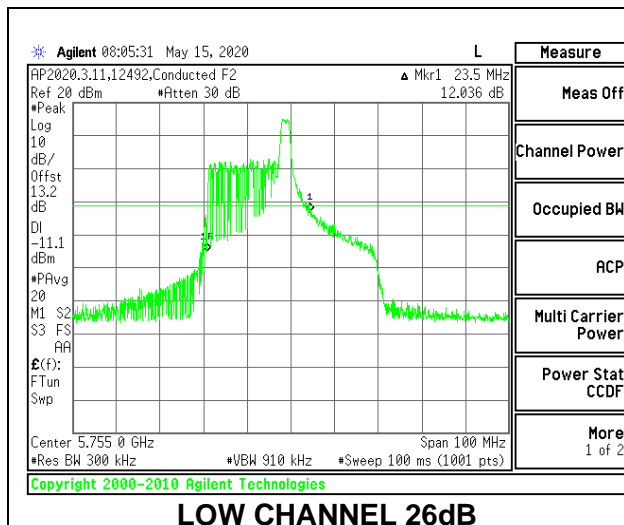

1TX Antenna 6 MODE: 26 Tones, RU Index 8

Channel	Frequency (MHz)	26 dB Bandwidth (MHz)	99% Bandwidth (MHz)
Low	5755	23.50	21.9928
High	5795	23.60	21.8146