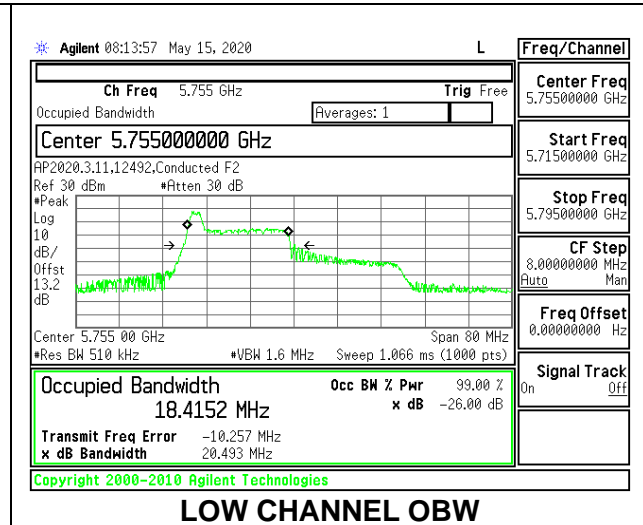

MID CHANNEL 26dB

MID CHANNEL OBW

8.2.23. 802.11ax HE40 MODE IN THE 5.8 GHz BAND

1TX Antenna 6 MODE: 26 Tones, RU Index 0

Channel	Frequency (MHz)	26 dB Bandwidth (MHz)	99% Bandwidth (MHz)
Low	5755	20.40	18.4152
High	5795	20.20	18.5878