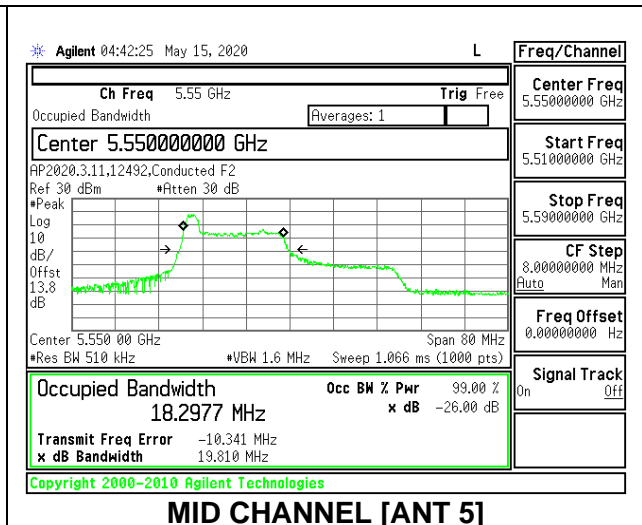

MID CHANNEL OBW