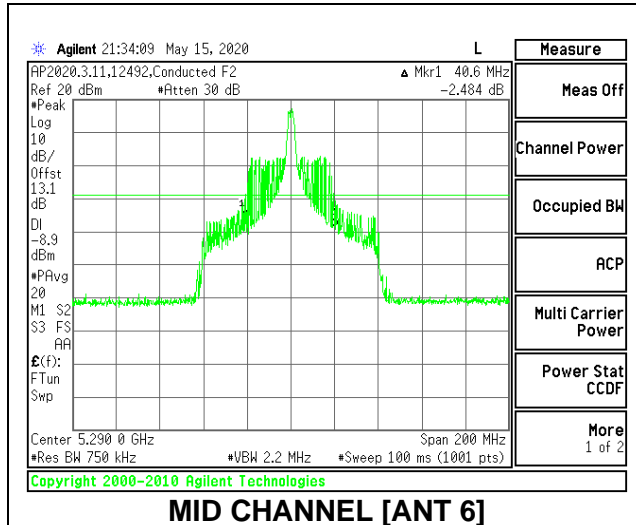

2TX Antenna 6 + Antenna 5 CDD MODE: 26 Tones, RU Index 18

Channel	Frequency (MHz)	26 dB Bandwidth Antenna 6 (MHz)	26 dB Bandwidth Antenna 5 (MHz)	99% Bandwidth Antenna 6 (MHz)	99% Bandwidth Antenna 5 (MHz)
Mid	5290	40.60	38.60	37.2709	36.9826

MID CHANNEL 26dB