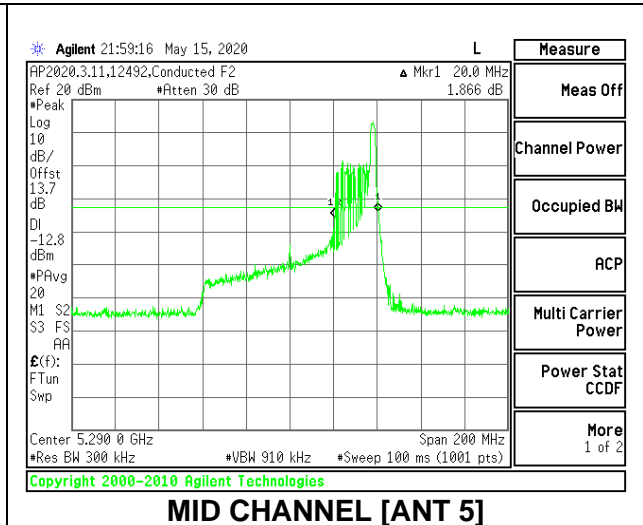

2TX Antenna 6 + Antenna 5 CDD MODE: 26 Tones, RU Index 36

Channel	Frequency (MHz)	26 dB Bandwidth Antenna 6 (MHz)	26 dB Bandwidth Antenna 5 (MHz)	99% Bandwidth Antenna 6 (MHz)	99% Bandwidth Antenna 5 (MHz)
Mid	5290	21.20	20.00	20.4169	18.9577

MID CHANNEL 26dB