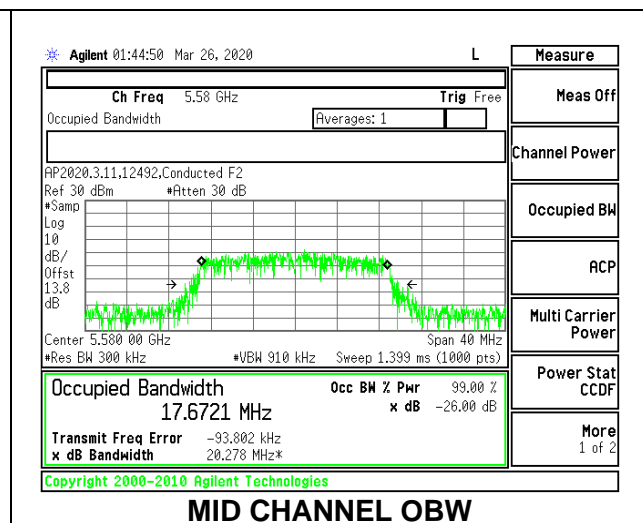

1TX Antenna 5 MODE

Channel	Frequency (MHz)	26dB Bandwidth (MHz)	99% Bandwidth (MHz)
Low	5500	21.55	17.6905
Mid	5580	21.35	17.6721
High	5700	21.55	17.6566
144	5720	21.50	17.7357