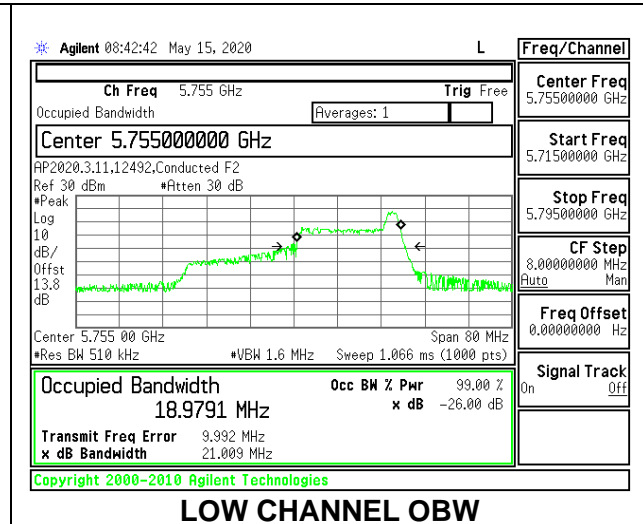

1TX Antenna 5 MODE: 26 Tones, RU Index 17

Channel	Frequency (MHz)	26 dB Bandwidth (MHz)	99% Bandwidth (MHz)
Low	5755	20.50	18.9791
High	5795	20.30	18.6752