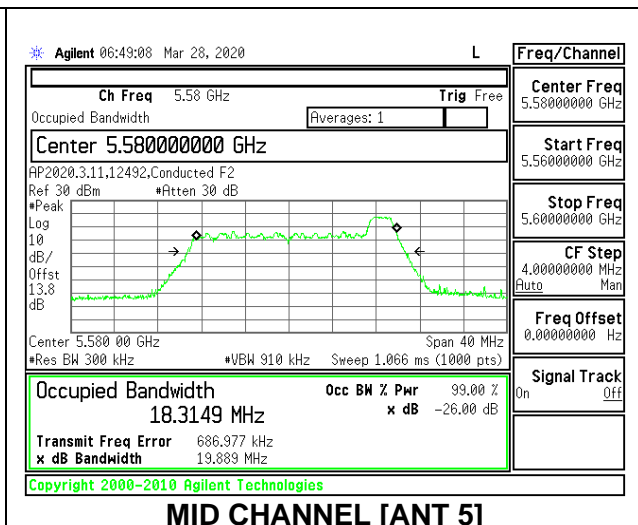

MID CHANNEL OBW