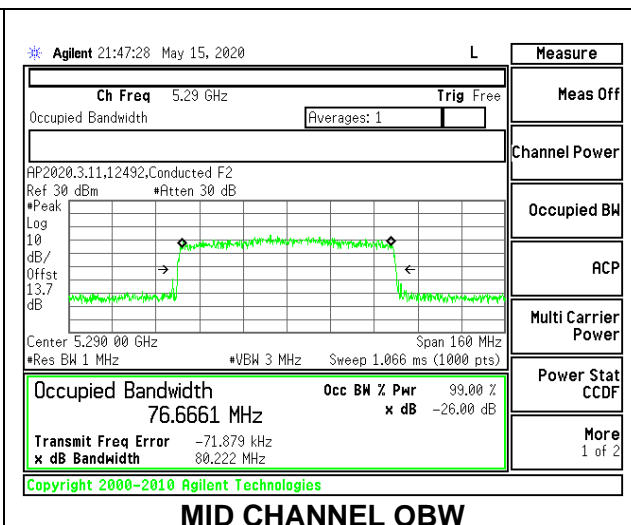

1TX Antenna 5 MODE: 996 Tones, RU Index 67

Channel	Frequency (MHz)	26 dB Bandwidth (MHz)	99% Bandwidth (MHz)
Mid	5290	83.20	76.6661