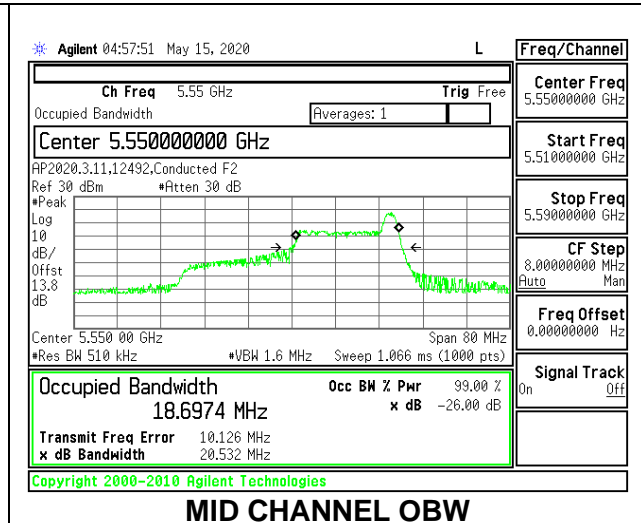

1TX Antenna 5 MODE: 26 Tones, RU Index 17

Channel	Frequency (MHz)	26 dB Bandwidth (MHz)	99% Bandwidth (MHz)
Low	5510	20.50	18.5623
Mid	5550	20.30	18.6974
High	5670	20.30	19.0702
142	5710	20.60	19.0988