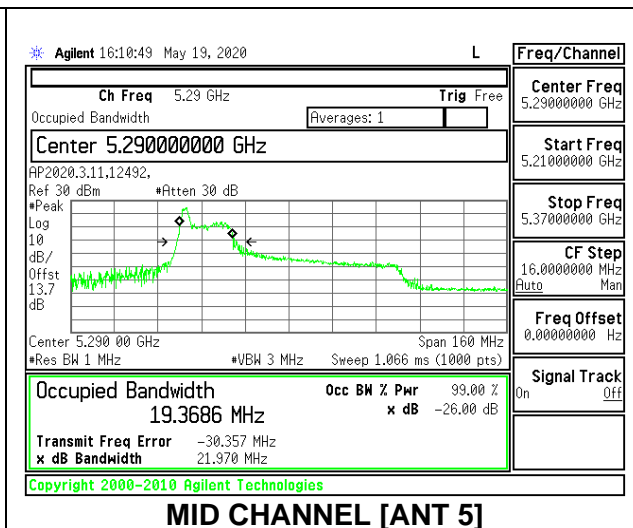

MID CHANNEL OBW