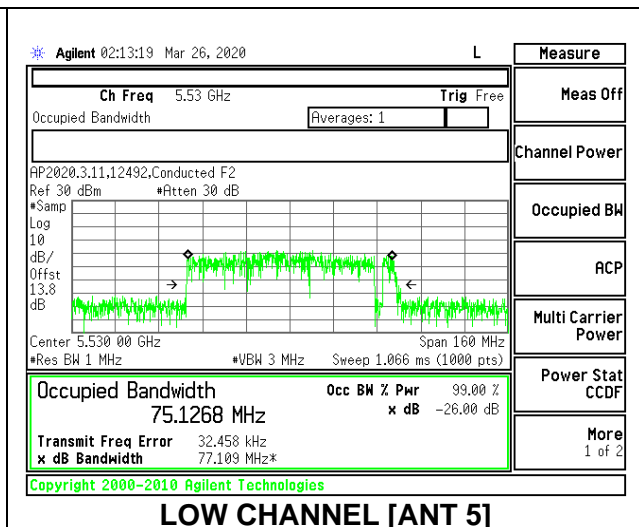

LOW CHANNEL OBW