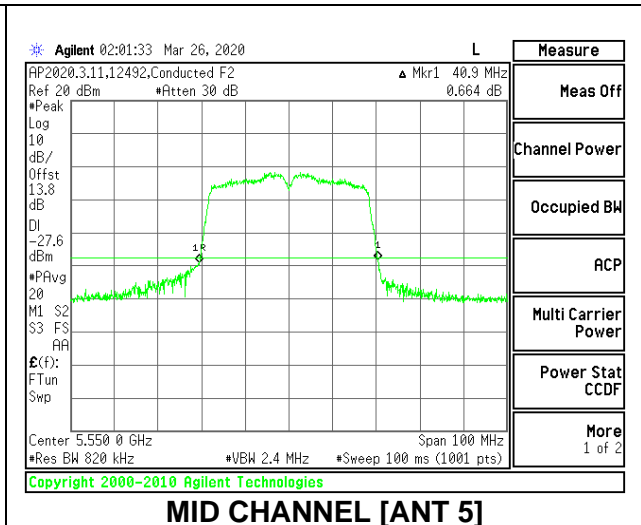

MID CHANNEL [ANT 5]