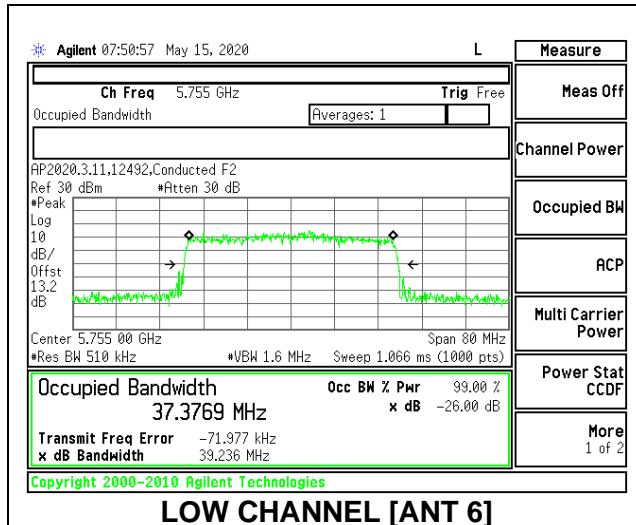

LOW CHANNEL OBW