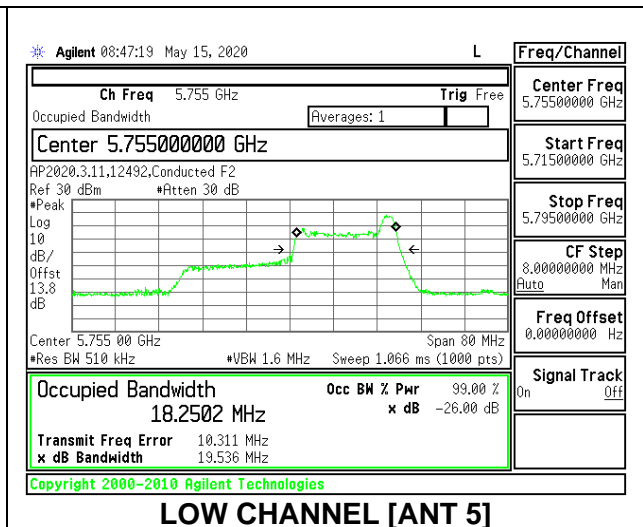

LOW CHANNEL OBW