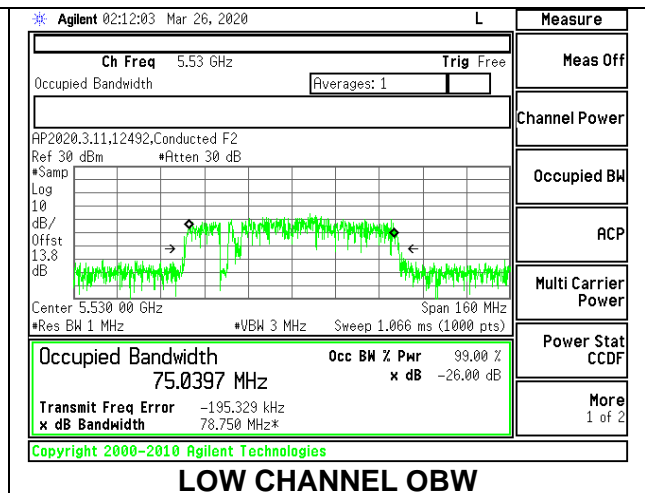

1TX Antenna 5 MODE

Channel	Frequency (MHz)	26dB Bandwidth (MHz)	99% Bandwidth (MHz)
Low	5530	84.20	75.0397
High	5610	84.60	75.0487
138	5690	85.00	75.6880