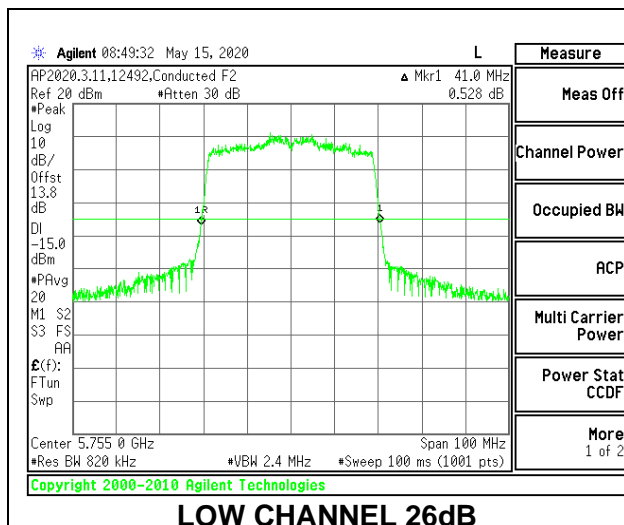

1TX Antenna 5 MODE: 484 Tones, RU Index 65

Channel	Frequency (MHz)	26 dB Bandwidth (MHz)	99% Bandwidth (MHz)
Low	5755	41.00	37.3529
High	5795	41.10	37.3354