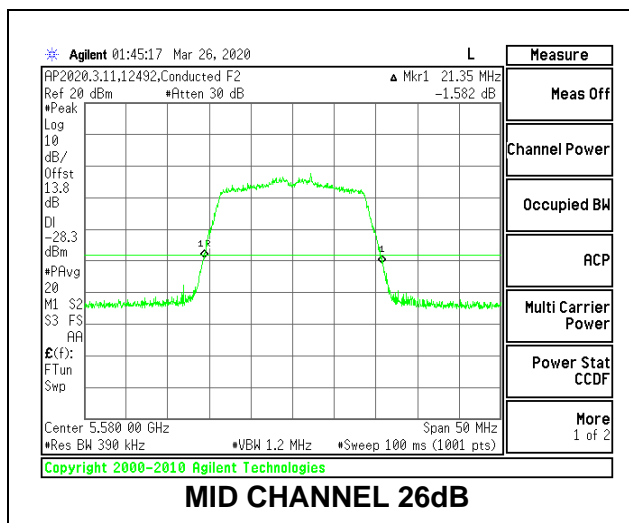

1TX Antenna 5 MODE

Channel	Frequency (MHz)	26dB Bandwidth (MHz)	99% Bandwidth (MHz)
Low	5500	21.55	17.6905
Mid	5580	21.35	17.6721
High	5700	21.55	17.6566
144	5720	21.50	17.7357