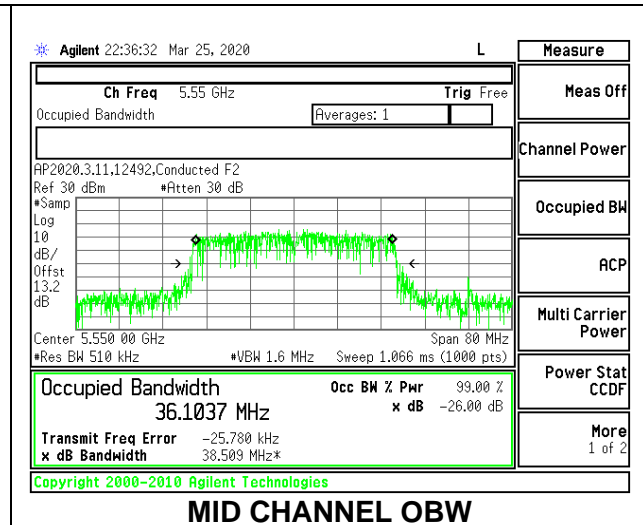

8.2.14. 802.11n HT40 MODE IN THE 5.6 GHz BAND

1TX Antenna 6 MODE

Channel	Frequency (MHz)	26dB Bandwidth (MHz)	99% Bandwidth (MHz)
Low	5510	42.60	36.1454
Mid	5550	42.30	36.1037
High	5670	42.60	36.0907
142	5710	42.30	35.8713