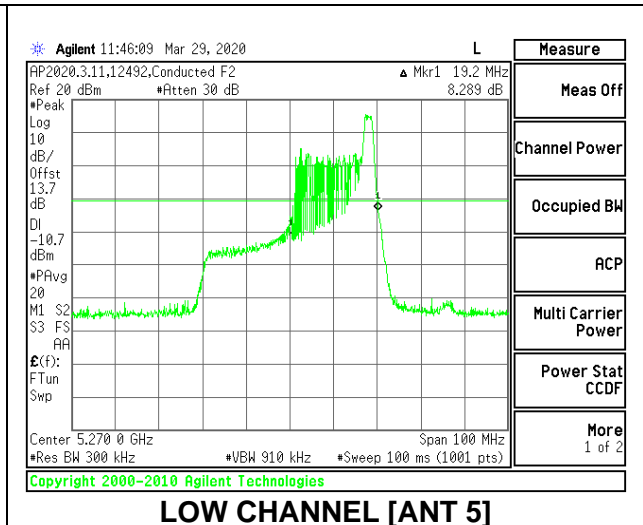

2TX Antenna 6 + Antenna 5 CDD MODE: 26 Tones, RU Index 17

Channel	Frequency (MHz)	26 dB Bandwidth Antenna 6 (MHz)	26 dB Bandwidth Antenna 5 (MHz)	99% Bandwidth Antenna 6 (MHz)	99% Bandwidth Antenna 5 (MHz)
Low	5270	20.20	19.20	18.6328	18.1828
High	5310	20.30	19.40	17.2305	18.1986

LOW CHANNEL 26dB