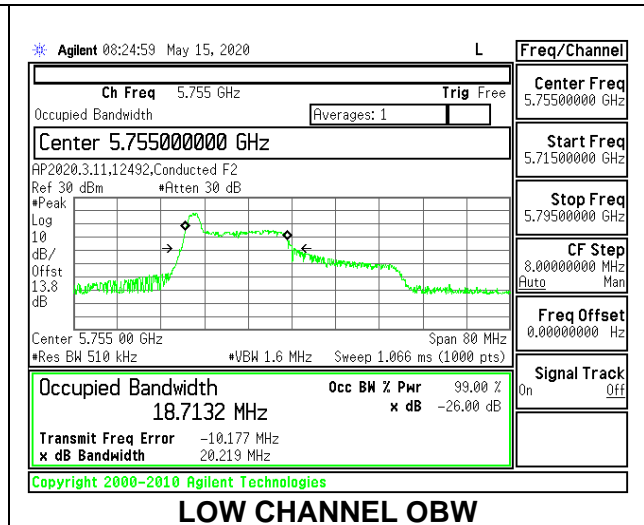

1TX Antenna 5 MODE: 26 Tones, RU Index 0

Channel	Frequency (MHz)	26 dB Bandwidth (MHz)	99% Bandwidth (MHz)
Low	5755	20.20	18.7132
High	5795	20.20	18.5447