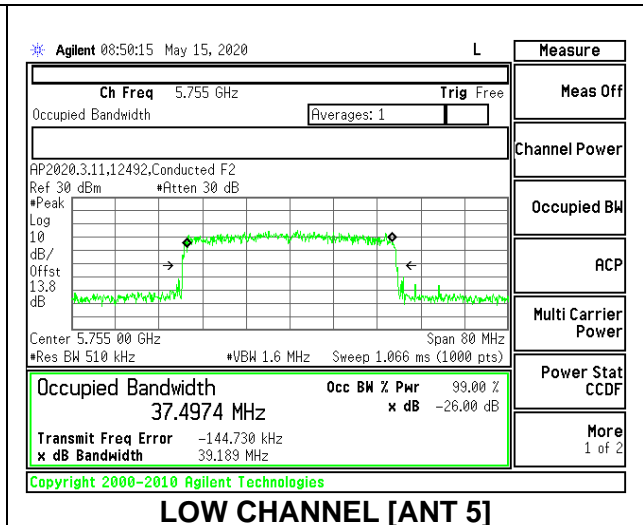

LOW CHANNEL OBW