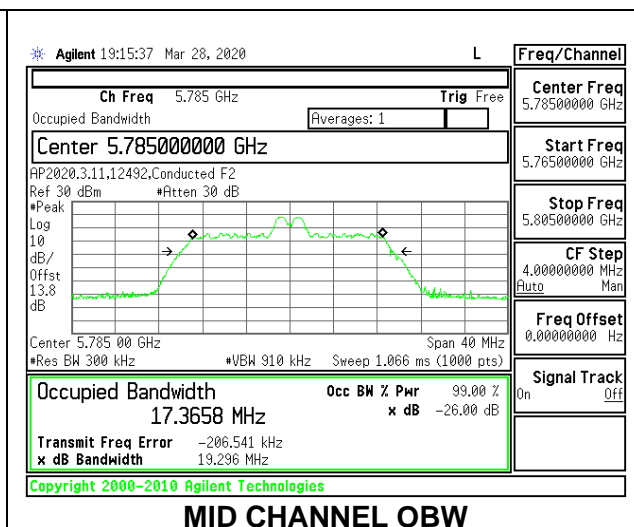

1TX Antenna 5 MODE: 26 Tones, RU Index 4

Channel	Frequency (MHz)	26 dB Bandwidth (MHz)	99% Bandwidth (MHz)
Low	5745	19.45	17.1806
Mid	5785	19.40	17.3658
High	5825	19.40	17.1562