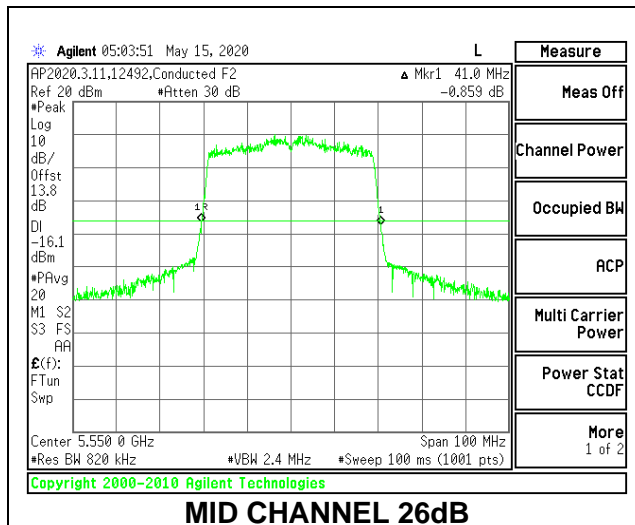

1TX Antenna 5 MODE: 484 Tones, RU Index 65

Channel	Frequency (MHz)	26 dB Bandwidth (MHz)	99% Bandwidth (MHz)
Low	5510	40.90	37.3878
Mid	5550	41.00	37.4767
High	5670	41.20	37.4809
142	5710	41.00	37.3472