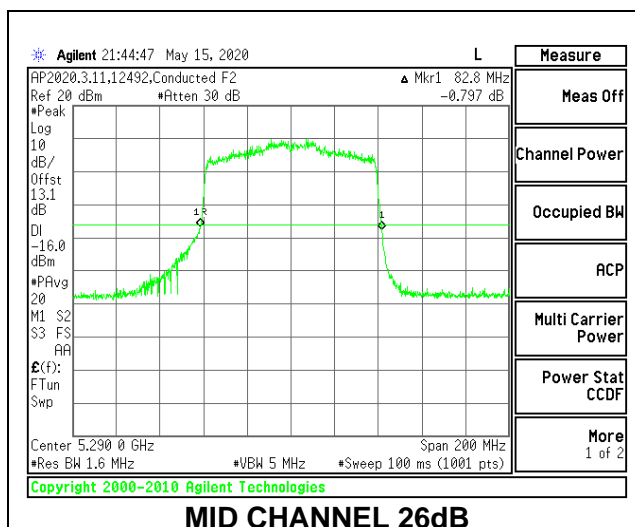

1TX Antenna 6 MODE: 996 Tones, RU Index 67

Channel	Frequency (MHz)	26 dB Bandwidth (MHz)	99% Bandwidth (MHz)
Mid	5290	82.80	76.5273