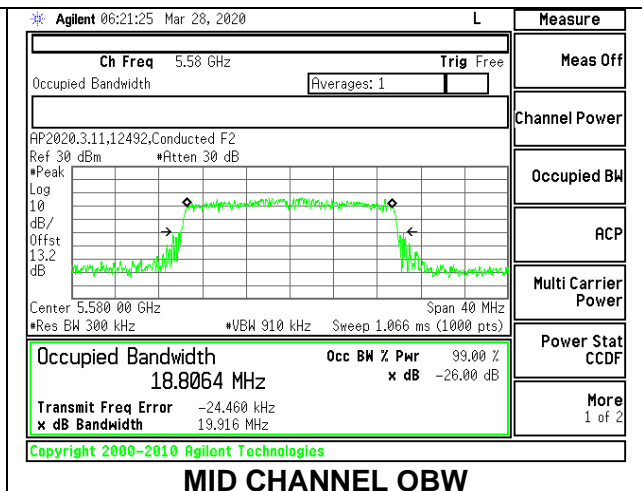

1TX Antenna 6 MODE: 242 Tones, RU Index 61

Channel	Frequency (MHz)	26 dB Bandwidth (MHz)	99% Bandwidth (MHz)
Low	5500	21.55	18.8071
Mid	5580	21.40	18.8064
High	5700	21.55	18.8198
144	5720	21.55	18.8604