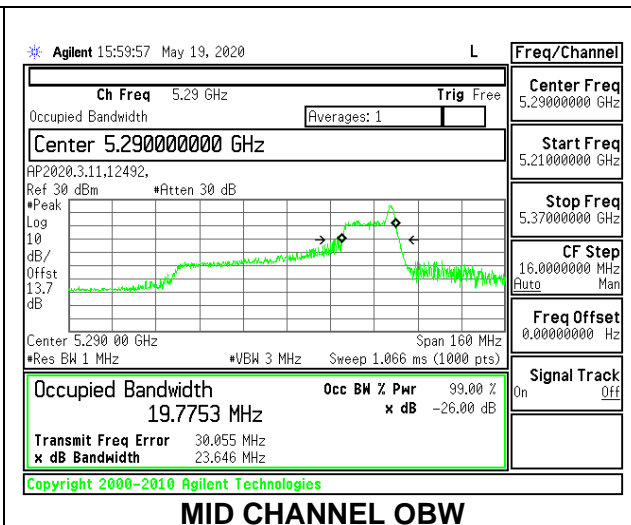

1TX Antenna 5 MODE: 26 Tones, RU Index 36

Channel	Frequency (MHz)	26 dB Bandwidth (MHz)	99% Bandwidth (MHz)
Mid	5290	20.80	19.7753