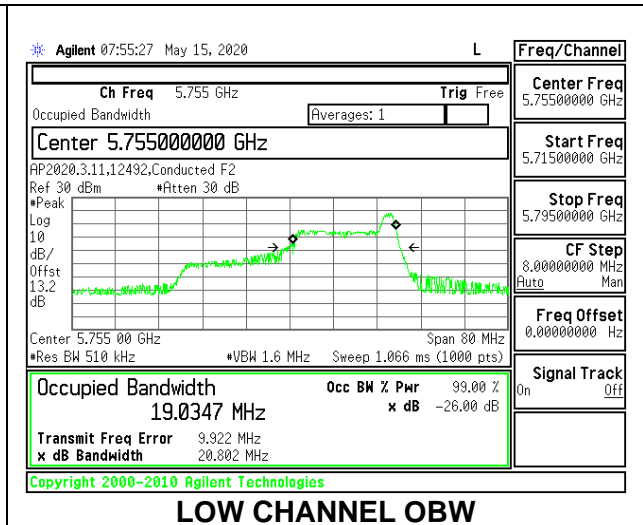

1TX Antenna 6 MODE: 26 Tones, RU Index 17

Channel	Frequency (MHz)	26 dB Bandwidth (MHz)	99% Bandwidth (MHz)
Low	5755	20.30	19.0347
High	5795	20.40	18.9349