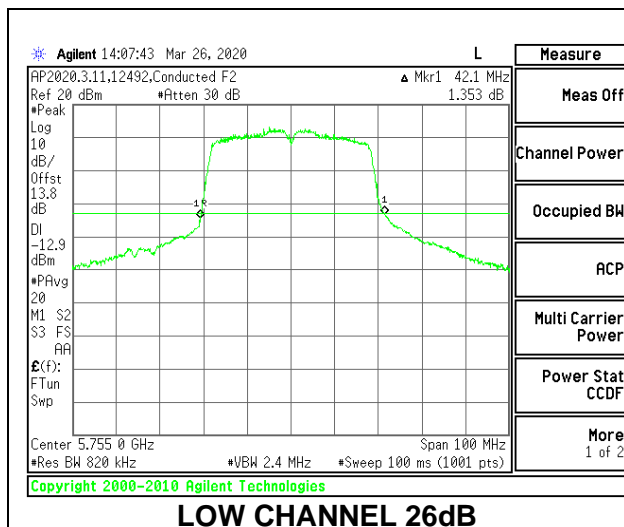

1TX Antenna 5 MODE

Channel	Frequency (MHz)	26dB Bandwidth (MHz)	99% Bandwidth (MHz)
Low	5755	42.10	36.1091
High	5795	42.40	36.1476