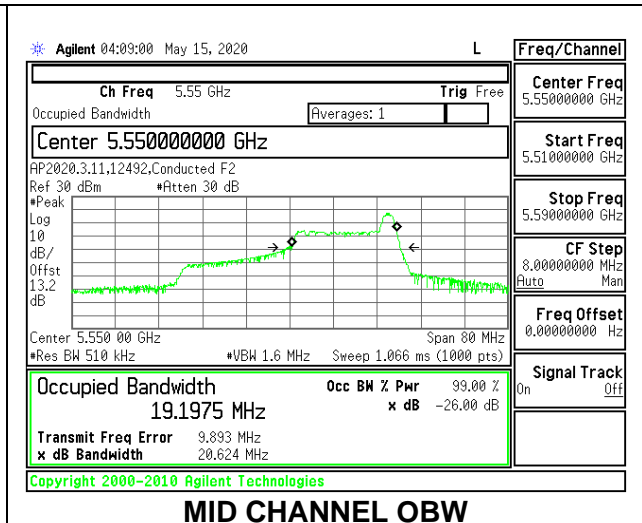

1TX Antenna 6 MODE: 26 Tones, RU Index 17

Channel	Frequency (MHz)	26 dB Bandwidth (MHz)	99% Bandwidth (MHz)
Low	5510	20.20	19.0235
Mid	5550	20.30	19.1975
High	5670	20.20	18.5111
142	5710	20.50	18.6305