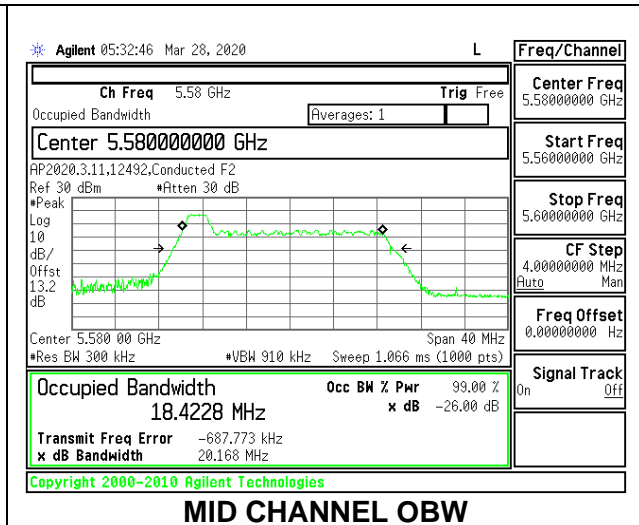

LOW CHANNEL 26dB

LOW CHANNEL OBW

8.2.16. 802.11ax HE20 MODE IN THE 5.6 GHz BAND

1TX Antenna 6 MODE: 26 Tones, RU Index 0

Channel	Frequency (MHz)	26 dB Bandwidth (MHz)	99% Bandwidth (MHz)
Low	5500	20.50	18.3589
Mid	5580	20.20	18.4228
High	5700	20.25	18.3896
144	5720	20.20	18.3778