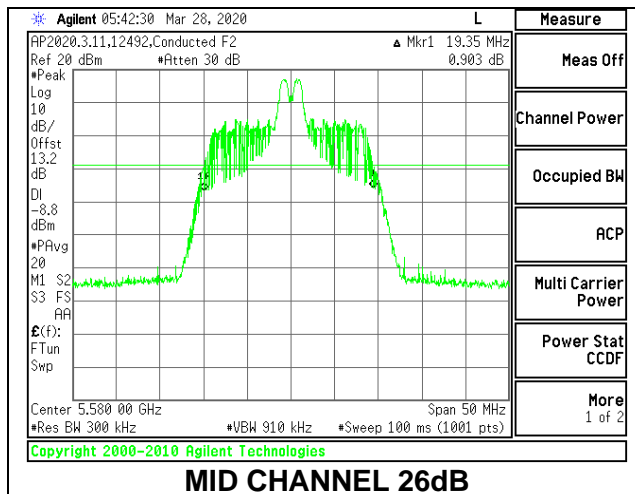

1TX Antenna 6 MODE: 26 Tones, RU Index 4

Channel	Frequency (MHz)	26 dB Bandwidth (MHz)	99% Bandwidth (MHz)
Low	5500	19.50	17.0229
Mid	5580	19.35	17.2967
High	5700	19.40	17.3066
144	5720	19.45	17.2337