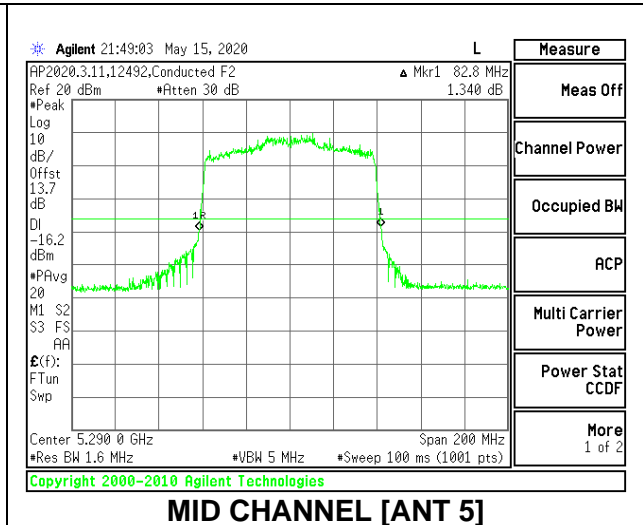

2TX Antenna 6 + Antenna 5 CDD MODE: 996 Tones, RU Index 67

Channel	Frequency (MHz)	26 dB Bandwidth Antenna 6 (MHz)	26 dB Bandwidth Antenna 5 (MHz)	99% Bandwidth Antenna 6 (MHz)	99% Bandwidth Antenna 5 (MHz)
Mid	5290	83.20	82.80	76.7773	76.5088

MID CHANNEL 26dB