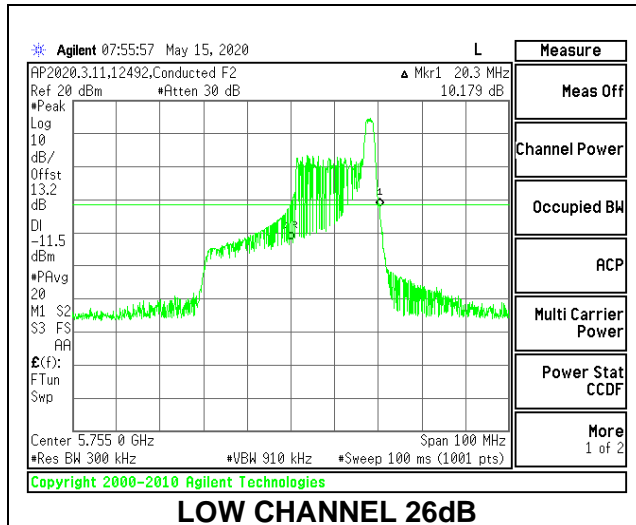

1TX Antenna 6 MODE: 26 Tones, RU Index 17

Channel	Frequency (MHz)	26 dB Bandwidth (MHz)	99% Bandwidth (MHz)
Low	5755	20.30	19.0347
High	5795	20.40	18.9349