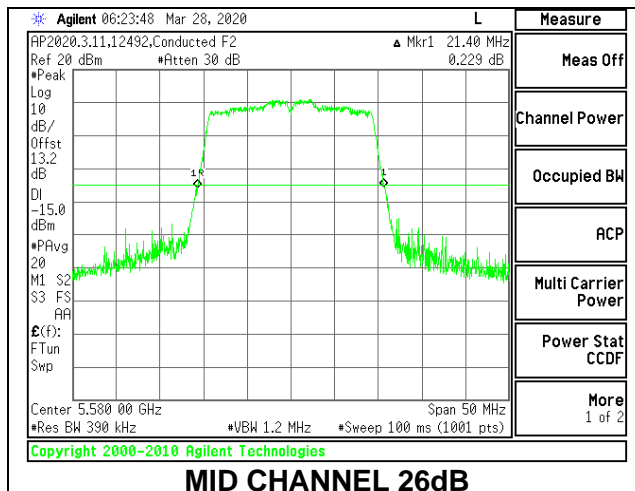

1TX Antenna 6 MODE: 242 Tones, RU Index 61

Channel	Frequency (MHz)	26 dB Bandwidth (MHz)	99% Bandwidth (MHz)
Low	5500	21.55	18.8071
Mid	5580	21.40	18.8064
High	5700	21.55	18.8198
144	5720	21.55	18.8604