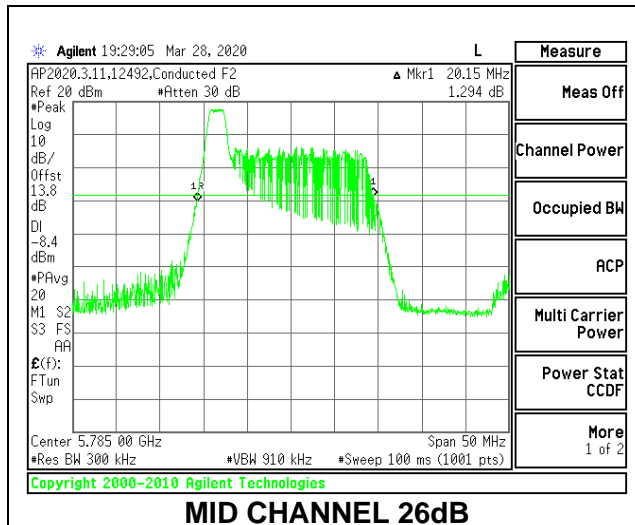

1TX Antenna 5 MODE: 26 Tones, RU Index 0

Channel	Frequency (MHz)	26 dB Bandwidth (MHz)	99% Bandwidth (MHz)
Low	5745	20.15	18.3897
Mid	5785	20.15	18.3650
High	5825	20.20	18.4490