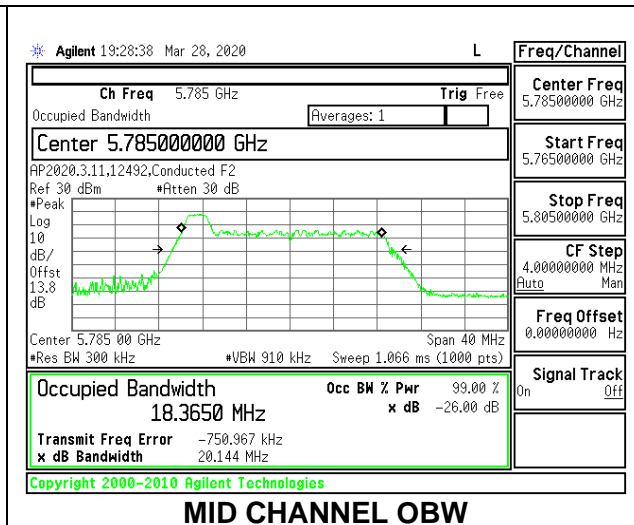

1TX Antenna 5 MODE: 26 Tones, RU Index 0

Channel	Frequency (MHz)	26 dB Bandwidth (MHz)	99% Bandwidth (MHz)
Low	5745	20.15	18.3897
Mid	5785	20.15	18.3650
High	5825	20.20	18.4490