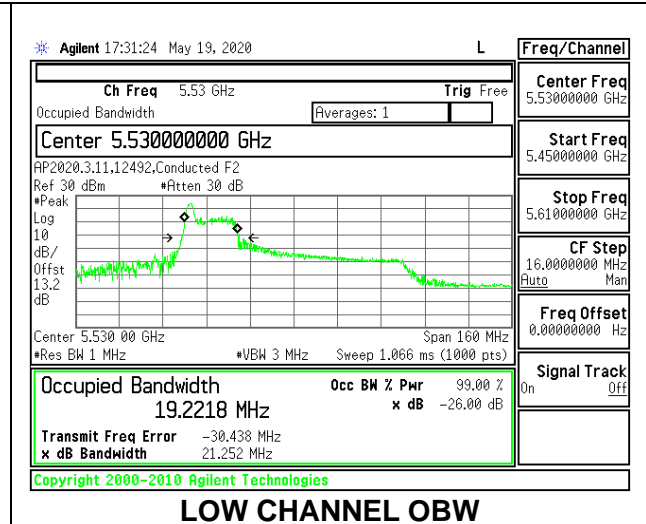

MID CHANNEL 26dB

MID CHANNEL OBW

8.2.18. 802.11ax HE80 MODE IN THE 5.6 GHz BAND

1TX Antenna 6 MODE: 26 Tones, RU Index 0

Channel	Frequency (MHz)	26 dB Bandwidth (MHz)	99% Bandwidth (MHz)
Low	5530	20.00	19.2218
High	5610	19.80	19.3352
138	5690	20.40	20.6365