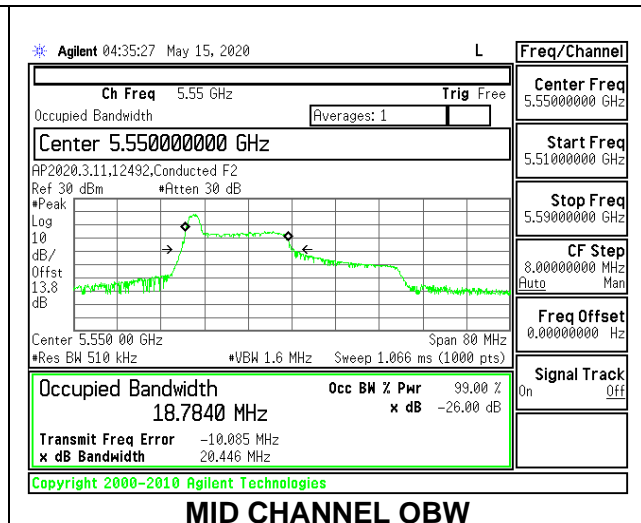

1TX Antenna 5 MODE: 26 Tones, RU Index 0

Channel	Frequency (MHz)	26 dB Bandwidth (MHz)	99% Bandwidth (MHz)
Low	5510	20.10	18.5108
Mid	5550	20.30	18.7840
High	5670	20.40	18.3476
142	5710	20.10	18.3904