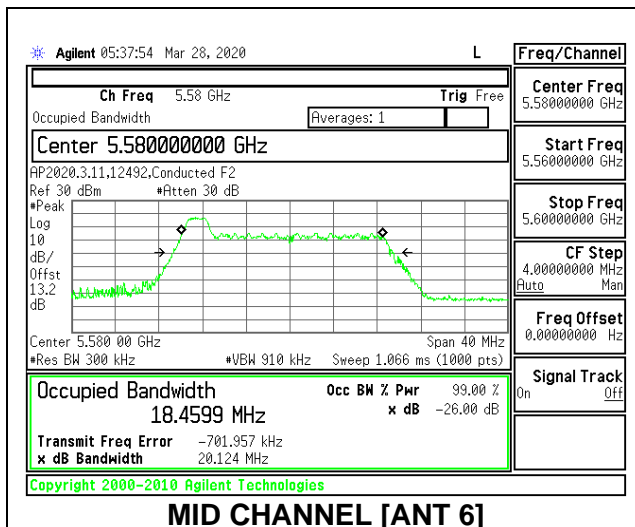

MID CHANNEL OBW