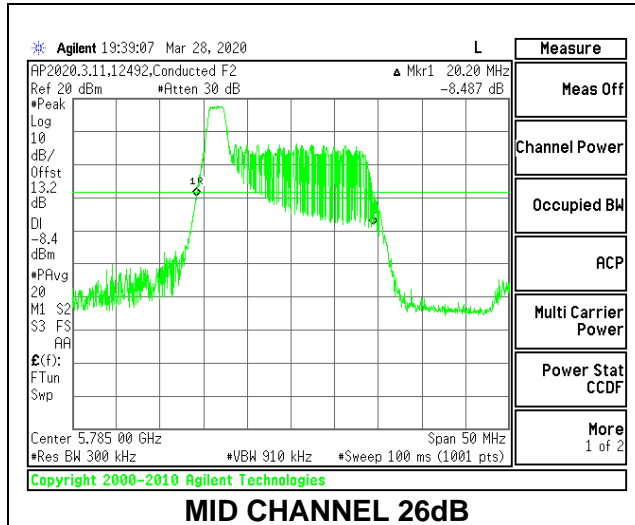

MID CHANNEL 26dB

MID CHANNEL OBW

8.2.22. 802.11ax HE20 MODE IN THE 5.8 GHz BAND

1TX Antenna 6 MODE: 26 Tones, RU Index 0

Channel	Frequency (MHz)	26 dB Bandwidth (MHz)	99% Bandwidth (MHz)
Low	5745	20.20	18.3678
Mid	5785	20.20	18.3766
High	5825	20.15	18.3763