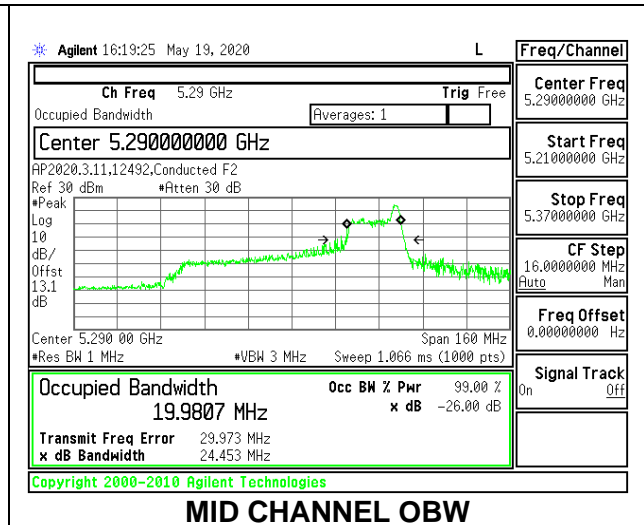

1TX Antenna 6 MODE: 26 Tones, RU Index 36

Channel	Frequency (MHz)	26 dB Bandwidth (MHz)	99% Bandwidth (MHz)
Mid	5290	21.20	19.9807