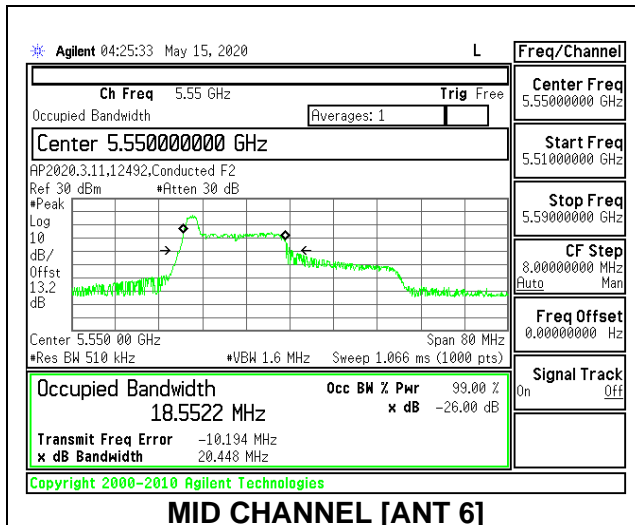

MID CHANNEL OBW