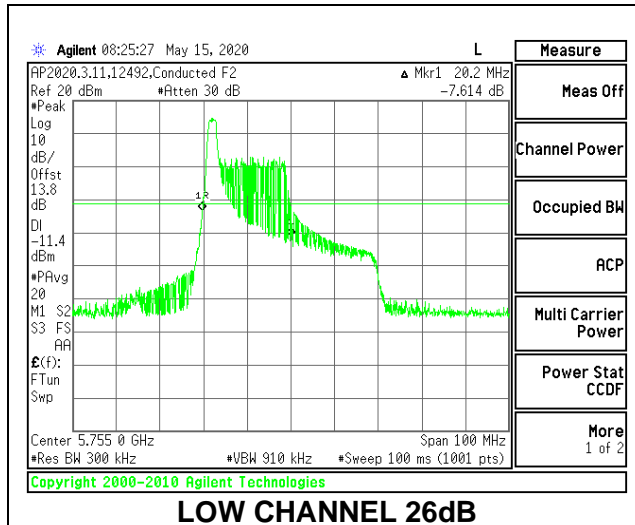

1TX Antenna 5 MODE: 26 Tones, RU Index 0

Channel	Frequency (MHz)	26 dB Bandwidth (MHz)	99% Bandwidth (MHz)
Low	5755	20.20	18.7132
High	5795	20.20	18.5447