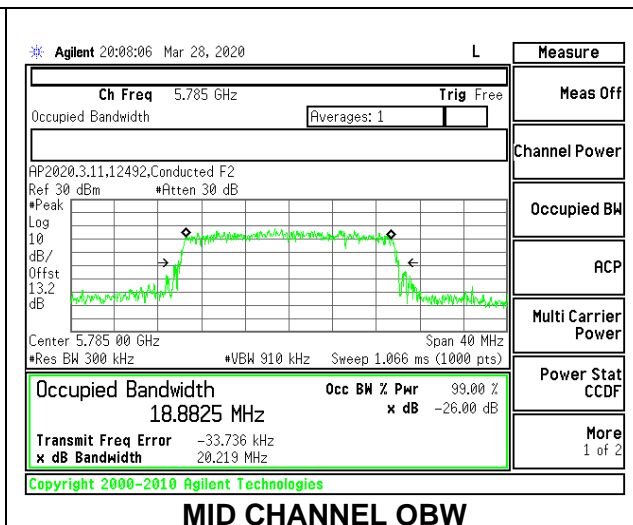

1TX Antenna 6 MODE: 242 Tones, RU Index 61

Channel	Frequency (MHz)	26 dB Bandwidth (MHz)	99% Bandwidth (MHz)
Low	5745	21.65	18.8147
Mid	5785	21.55	18.8825
High	5825	21.40	18.8083