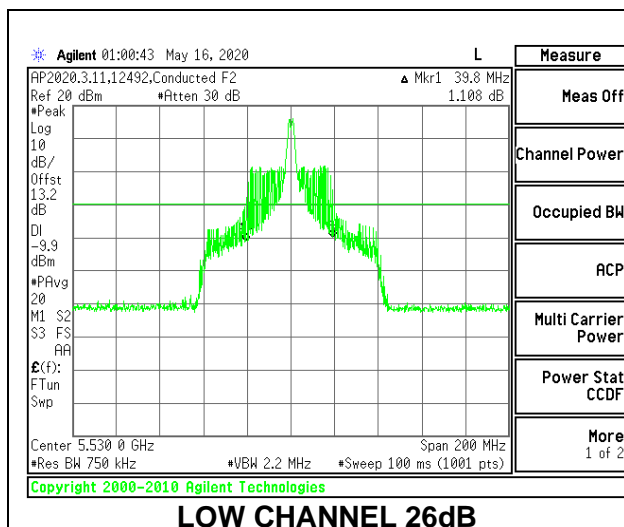

1TX Antenna 6 MODE: 26 Tones, RU Index 18

Channel	Frequency (MHz)	26 dB Bandwidth (MHz)	99% Bandwidth (MHz)
Low	5530	39.80	37.8125
High	5610	40.80	38.2351
138	5690	38.40	37.2419