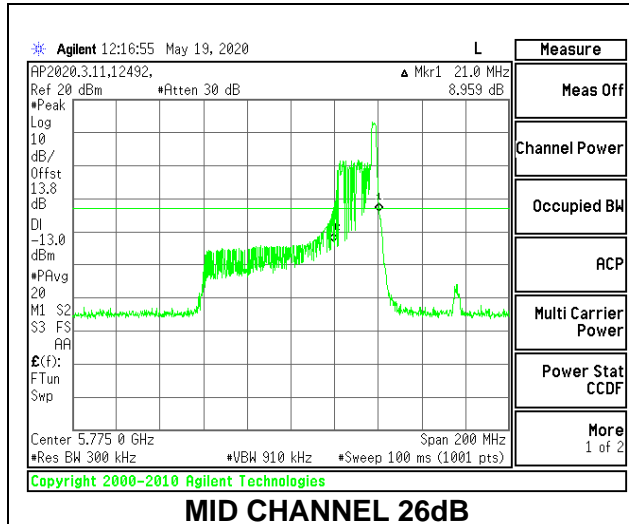

1TX Antenna 5 MODE: 26 Tones, RU Index 36

Channel	Frequency (MHz)	26 dB Bandwidth (MHz)	99% Bandwidth (MHz)
Mid	5775	21.00	19.8400