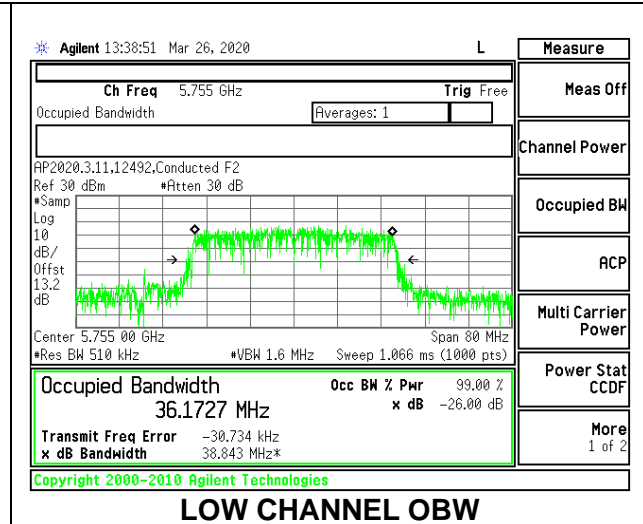

MID CHANNEL 26dB

MID CHANNEL OBW

8.2.20. 802.11n HT40 MODE IN THE 5.8 GHz BAND

1TX Antenna 6 MODE

Channel	Frequency (MHz)	26dB Bandwidth (MHz)	99% Bandwidth (MHz)
Low	5755	42.30	36.1727
High	5795	42.50	36.0727