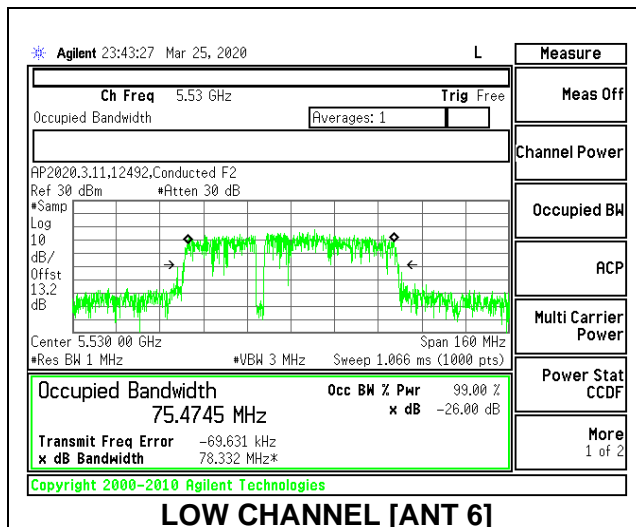

LOW CHANNEL OBW