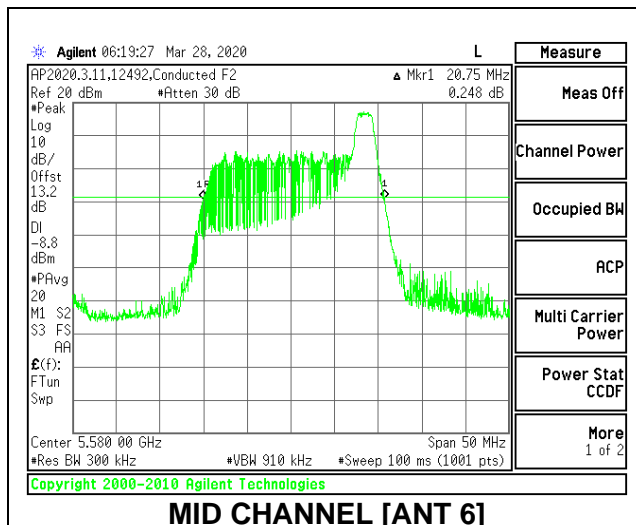

2TX Antenna 6 + Antenna 5 CDD MODE: 26 Tones, RU Index 8

Channel	Frequency (MHz)	26 dB Bandwidth Antenna 6 (MHz)	26 dB Bandwidth Antenna 5 (MHz)	99% Bandwidth Antenna 6 (MHz)	99% Bandwidth Antenna 5 (MHz)
Low	5500	20.70	19.95	18.6222	18.2645
Mid	5580	20.75	19.90	18.5834	18.3149
High	5700	20.60	20.05	18.5091	18.3578
144	5720	20.85	20.00	18.6604	18.3596

MID CHANNEL 26dB