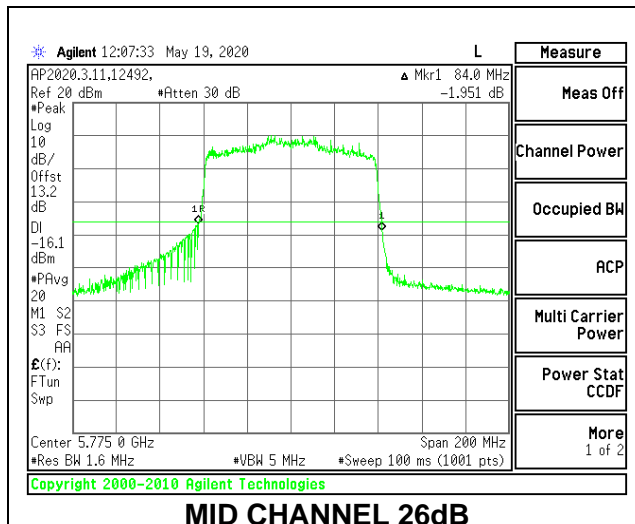

1TX Antenna 6 MODE: 996 Tones, RU Index 67

Channel	Frequency (MHz)	26 dB Bandwidth (MHz)	99% Bandwidth (MHz)
Mid	5775	84.00	76.4934