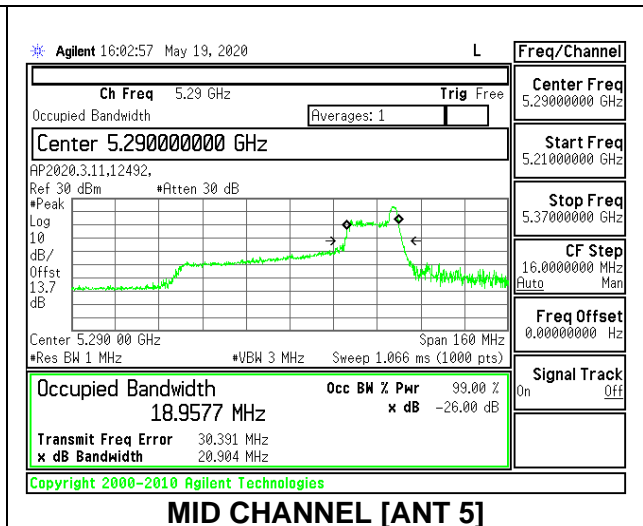

MID CHANNEL OBW