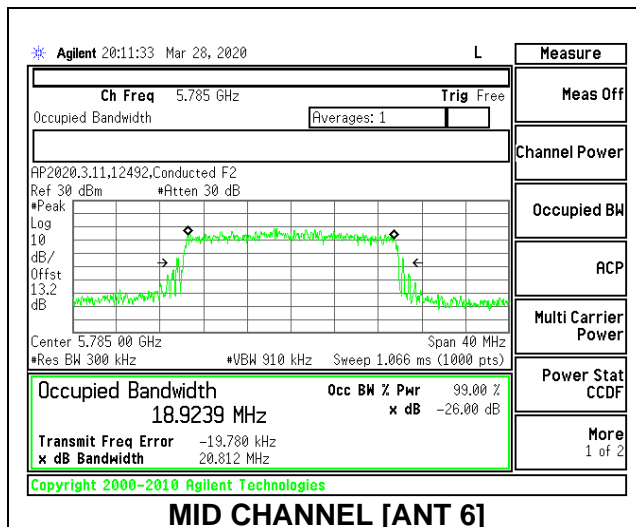

MID CHANNEL OBW