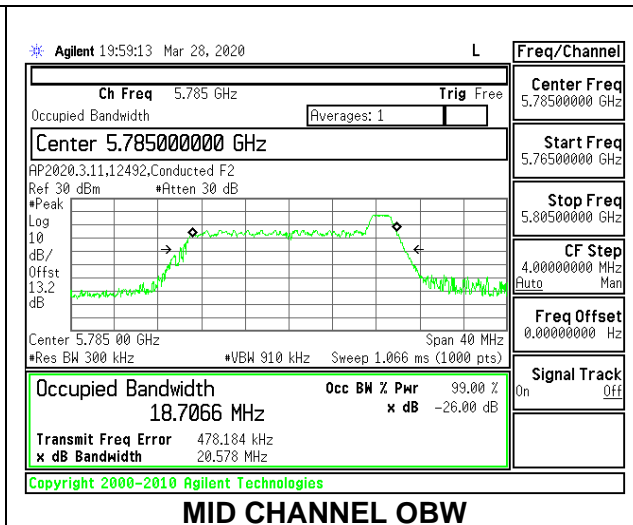

1TX Antenna 6 MODE: 26 Tones, RU Index 8

Channel	Frequency (MHz)	26 dB Bandwidth (MHz)	99% Bandwidth (MHz)
Low	5745	20.75	18.6051
Mid	5785	20.75	18.7066
High	5825	20.70	18.5936