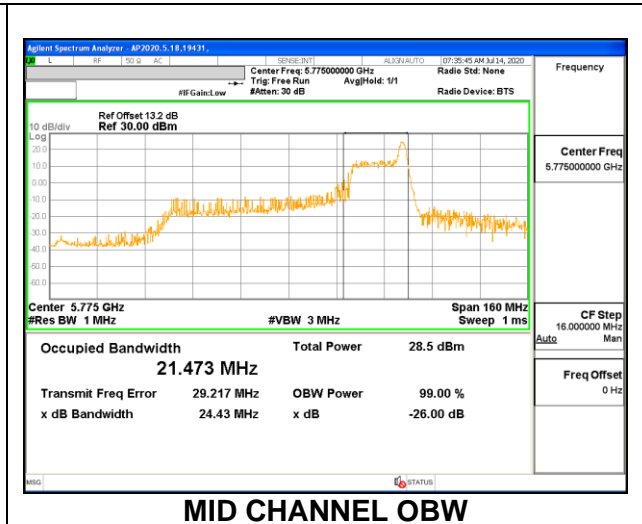

1TX Antenna 6 MODE: 26 Tones, RU Index 36

Channel	Frequency (MHz)	26 dB Bandwidth (MHz)	99% Bandwidth (MHz)
Mid	5775	21.60	21.4730