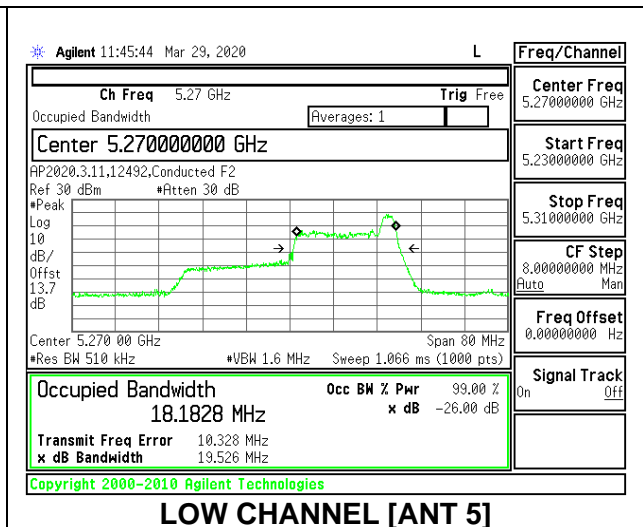

LOW CHANNEL OBW