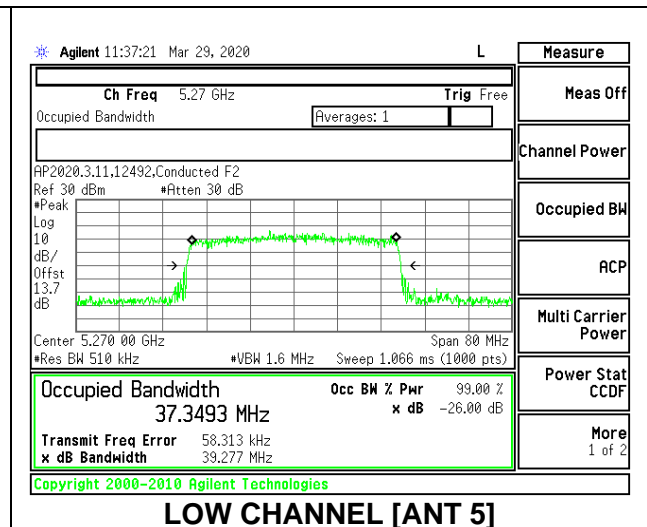

LOW CHANNEL OBW