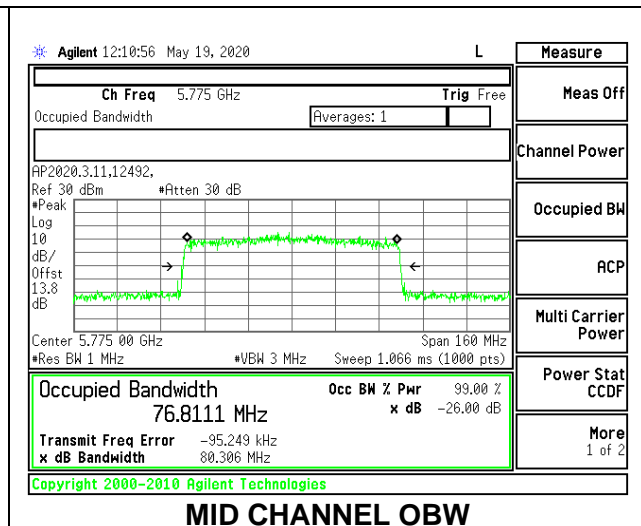

1TX Antenna 5 MODE: 996 Tones, RU Index 67

Channel	Frequency (MHz)	26 dB Bandwidth (MHz)	99% Bandwidth (MHz)
Mid	5775	83.80	76.8111