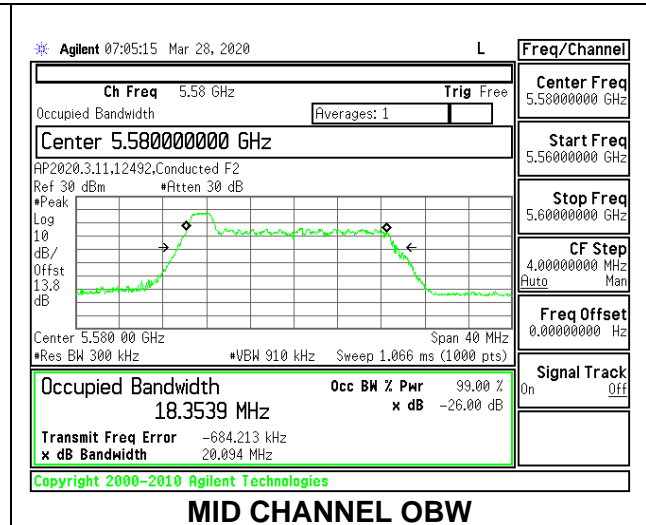

1TX Antenna 5 MODE: 26 Tones, RU Index 0

Channel	Frequency (MHz)	26 dB Bandwidth (MHz)	99% Bandwidth (MHz)
Low	5500	20.20	18.3907
Mid	5580	20.30	18.3539
High	5700	20.20	18.2602
144	5720	20.20	18.3548