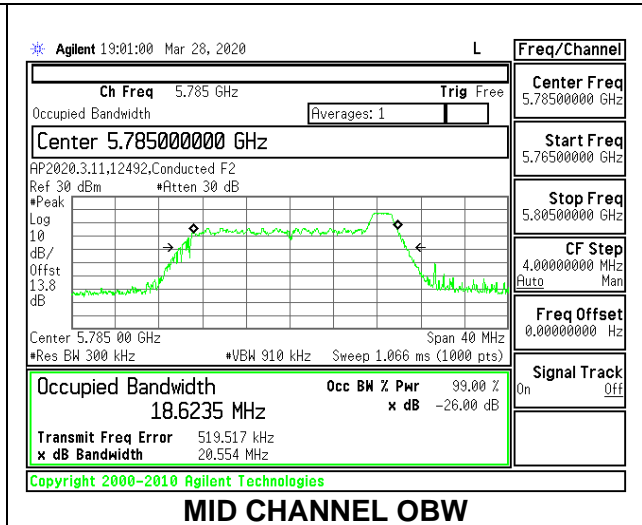

1TX Antenna 5 MODE: 26 Tones, RU Index 8

Channel	Frequency (MHz)	26 dB Bandwidth (MHz)	99% Bandwidth (MHz)
Low	5745	20.75	18.6515
Mid	5785	20.85	18.6235
High	5825	20.55	18.7028