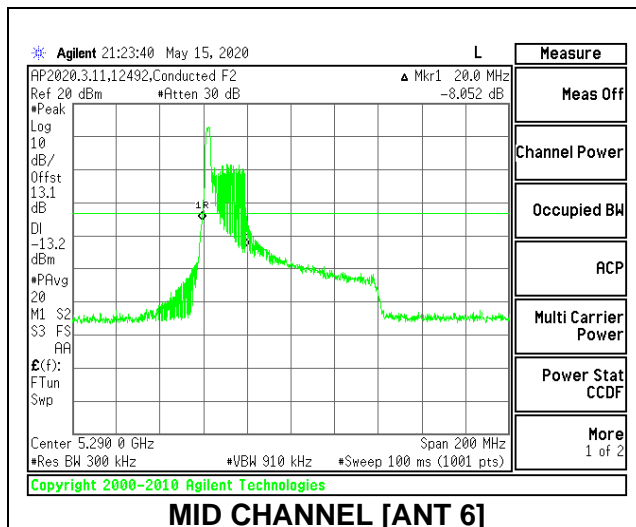

2TX Antenna 6 + Antenna 5 CDD MODE: 26 Tones, RU Index 0

Channel	Frequency (MHz)	26 dB Bandwidth Antenna 6 (MHz)	26 dB Bandwidth Antenna 5 (MHz)	99% Bandwidth Antenna 6 (MHz)	99% Bandwidth Antenna 5 (MHz)
Mid	5290	20.00	20.20	19.1224	19.3686

MID CHANNEL 26dB