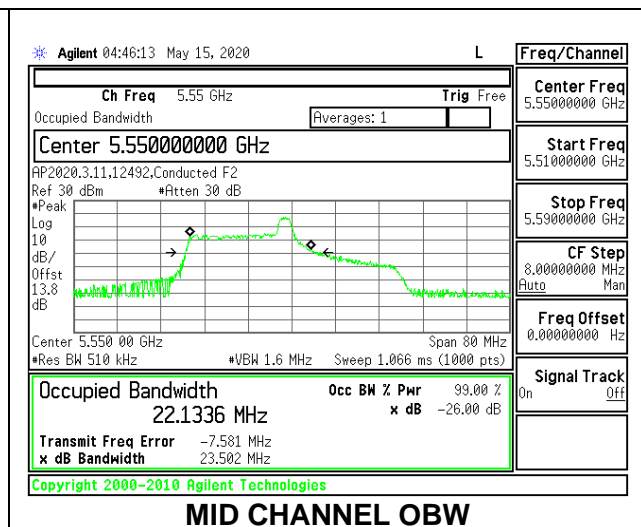

1TX Antenna 5 MODE: 26 Tones, RU Index 8

Channel	Frequency (MHz)	26 dB Bandwidth (MHz)	99% Bandwidth (MHz)
Low	5510	23.20	22.0977
Mid	5550	22.80	22.1336
High	5670	22.70	21.6447
142	5710	23.30	21.8523