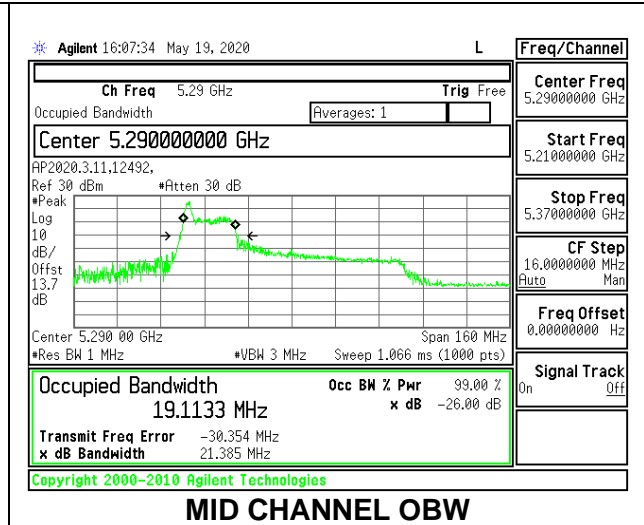

1TX Antenna 5 MODE: 26 Tones, RU Index 0

Channel	Frequency (MHz)	26 dB Bandwidth (MHz)	99% Bandwidth (MHz)
Mid	5290	20.00	19.133