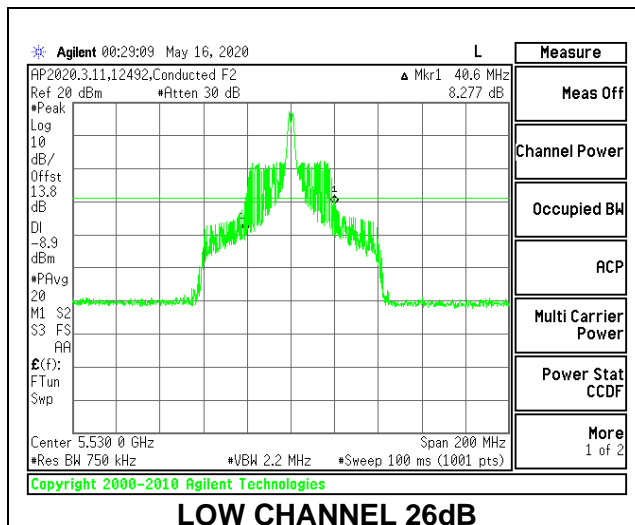

1TX Antenna 5 MODE: 26 Tones, RU Index 18

Channel	Frequency (MHz)	26 dB Bandwidth (MHz)	99% Bandwidth (MHz)
Low	5530	40.60	36.7324
High	5610	39.80	38.4459
138	5690	40.40	37.3396