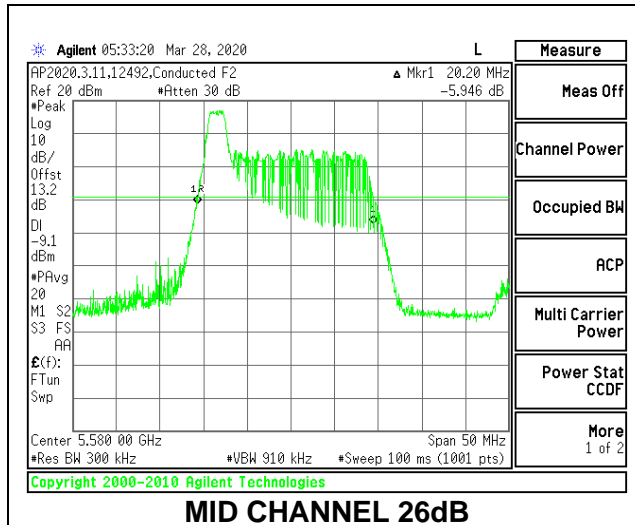

LOW CHANNEL 26dB

LOW CHANNEL OBW

8.2.16. 802.11ax HE20 MODE IN THE 5.6 GHz BAND

1TX Antenna 6 MODE: 26 Tones, RU Index 0

Channel	Frequency (MHz)	26 dB Bandwidth (MHz)	99% Bandwidth (MHz)
Low	5500	20.50	18.3589
Mid	5580	20.20	18.4228
High	5700	20.25	18.3896
144	5720	20.20	18.3778