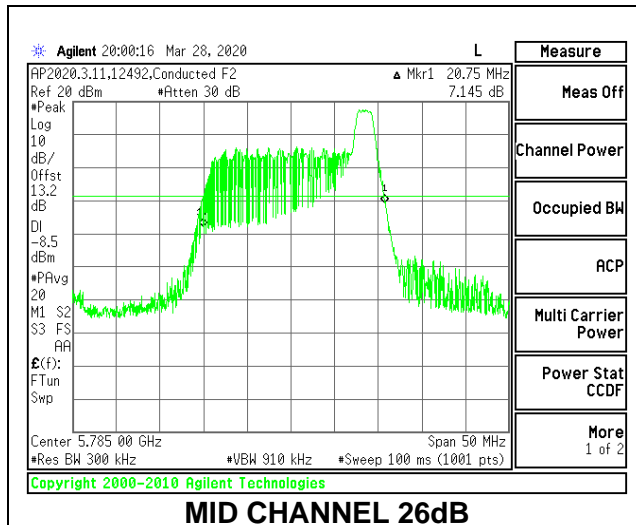

1TX Antenna 6 MODE: 26 Tones, RU Index 8

Channel	Frequency (MHz)	26 dB Bandwidth (MHz)	99% Bandwidth (MHz)
Low	5745	20.75	18.6051
Mid	5785	20.75	18.7066
High	5825	20.70	18.5936