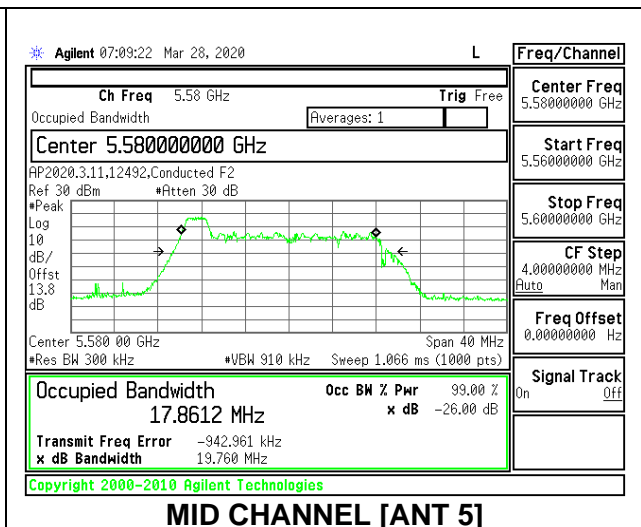

MID CHANNEL OBW