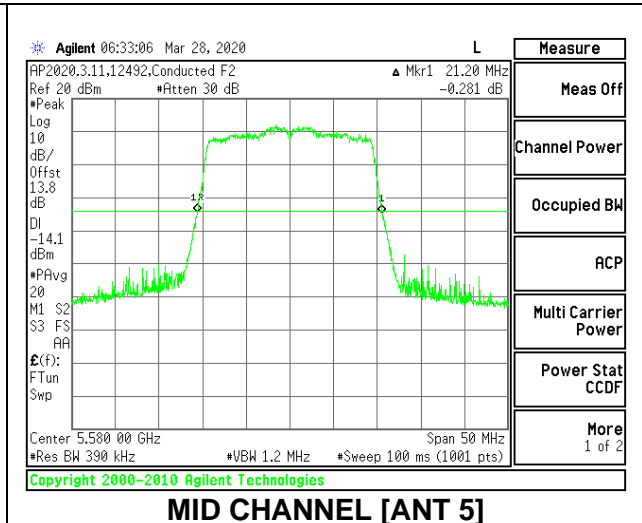

MID CHANNEL [ANT 5]