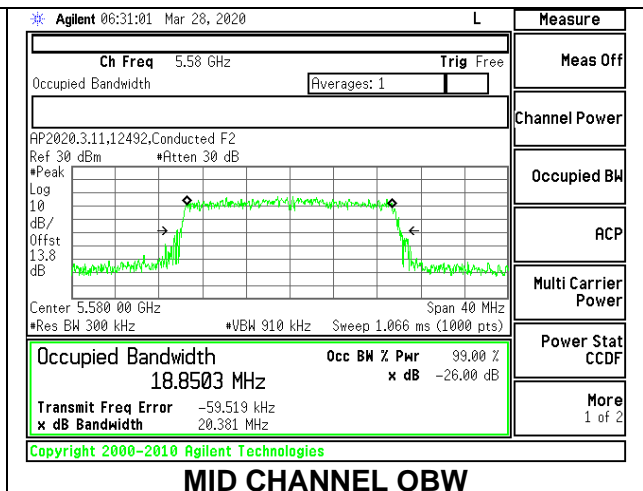

1TX Antenna 5 MODE: 242 Tones, RU Index 61

Channel	Frequency (MHz)	26 dB Bandwidth (MHz)	99% Bandwidth (MHz)
Low	5500	21.45	18.7662
Mid	5580	21.40	18.8503
High	5700	21.55	18.8409
144	5720	21.45	18.8901