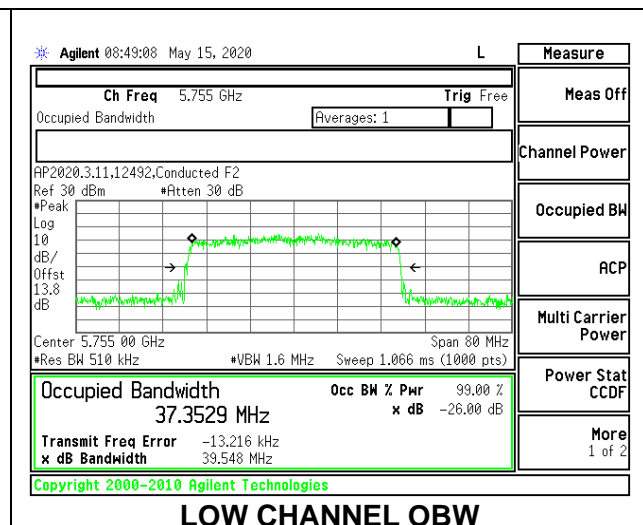

1TX Antenna 5 MODE: 484 Tones, RU Index 65

Channel	Frequency (MHz)	26 dB Bandwidth (MHz)	99% Bandwidth (MHz)
Low	5755	41.00	37.3529
High	5795	41.10	37.3354