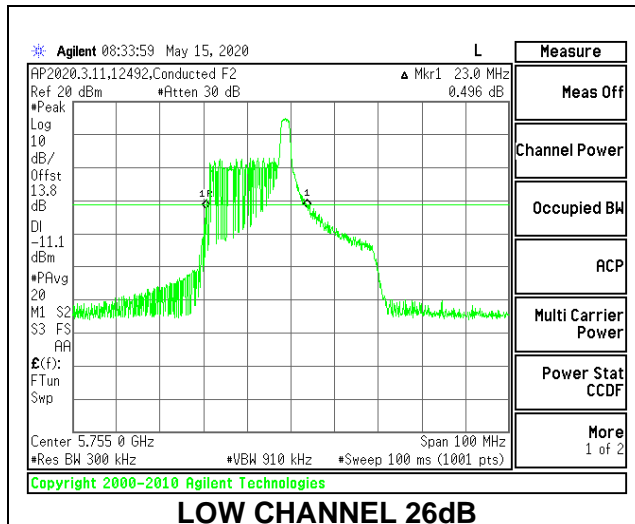

1TX Antenna 5 MODE: 26 Tones, RU Index 8

Channel	Frequency (MHz)	26 dB Bandwidth (MHz)	99% Bandwidth (MHz)
Low	5755	23.00	21.8811
High	5795	24.00	21.7746