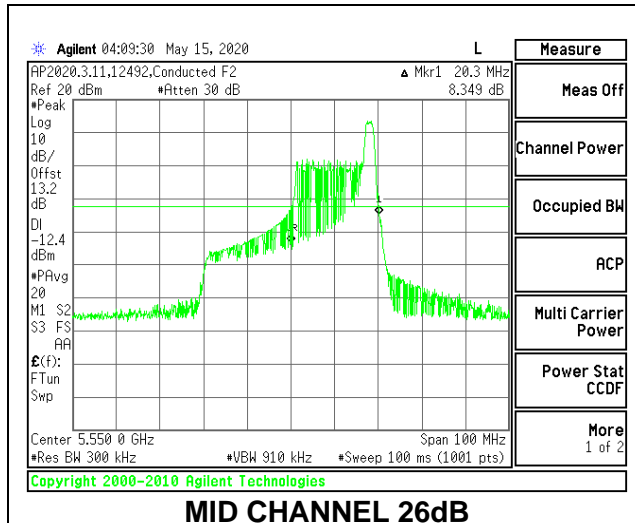

1TX Antenna 6 MODE: 26 Tones, RU Index 17

Channel	Frequency (MHz)	26 dB Bandwidth (MHz)	99% Bandwidth (MHz)
Low	5510	20.20	19.0235
Mid	5550	20.30	19.1975
High	5670	20.20	18.5111
142	5710	20.50	18.6305