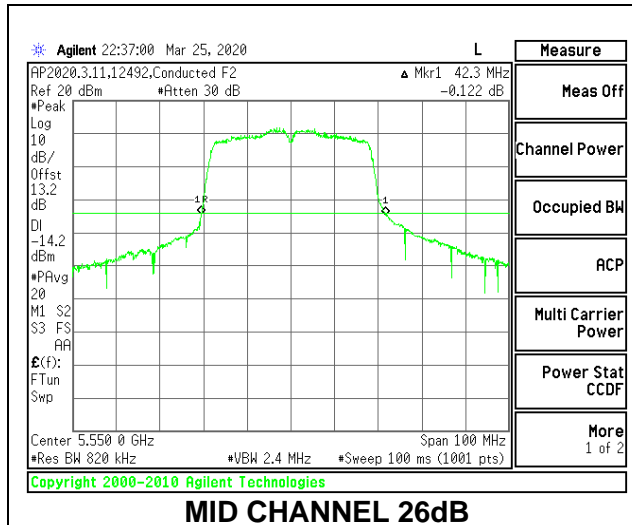

8.2.14. 802.11n HT40 MODE IN THE 5.6 GHz BAND

1TX Antenna 6 MODE

Channel	Frequency (MHz)	26dB Bandwidth (MHz)	99% Bandwidth (MHz)
Low	5510	42.60	36.1454
Mid	5550	42.30	36.1037
High	5670	42.60	36.0907
142	5710	42.30	35.8713