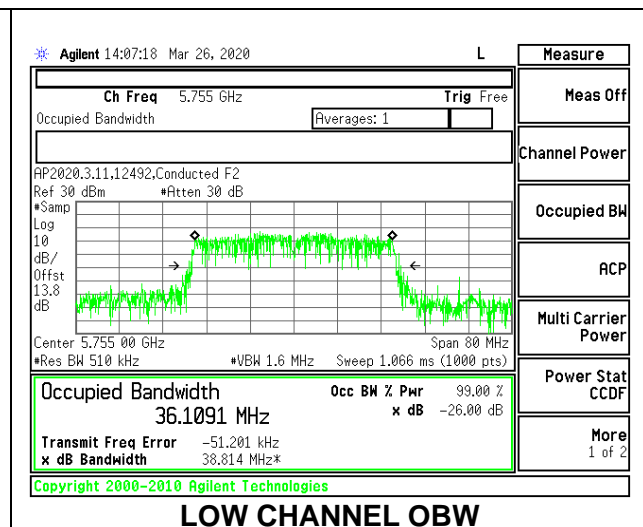

1TX Antenna 5 MODE

Channel	Frequency (MHz)	26dB Bandwidth (MHz)	99% Bandwidth (MHz)
Low	5755	42.10	36.1091
High	5795	42.40	36.1476