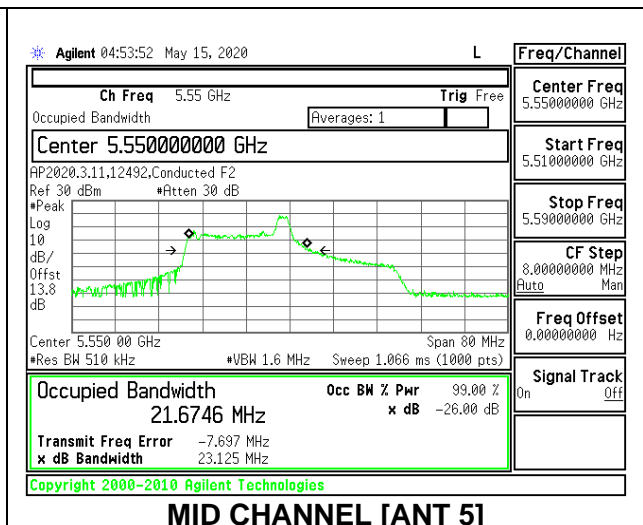

MID CHANNEL OBW