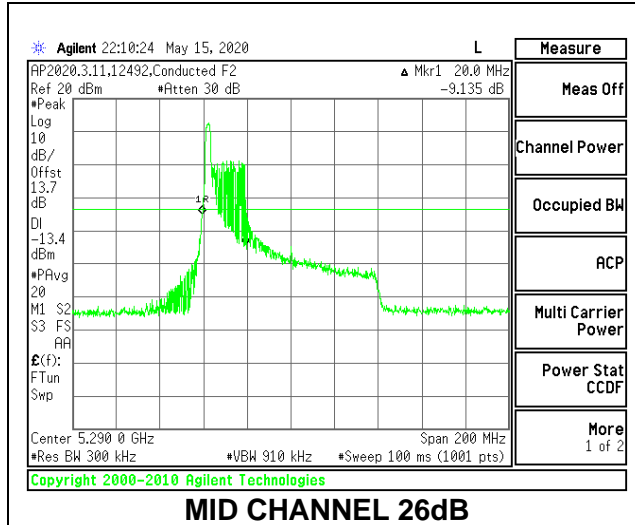

1TX Antenna 5 MODE: 26 Tones, RU Index 0

Channel	Frequency (MHz)	26 dB Bandwidth (MHz)	99% Bandwidth (MHz)
Mid	5290	20.00	19.133