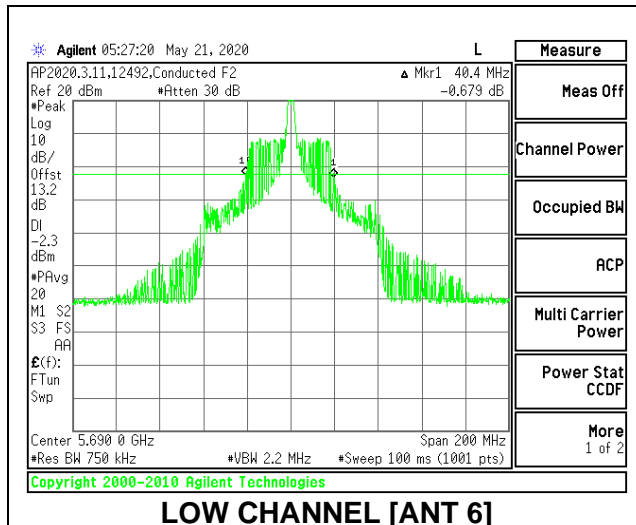

2TX Antenna 6 + Antenna 5 CDD MODE: 26 Tones, RU Index 18

Channel	Frequency (MHz)	26 dB Bandwidth Antenna 6 (MHz)	26 dB Bandwidth Antenna 5 (MHz)	99% Bandwidth Antenna 6 (MHz)	99% Bandwidth Antenna 5 (MHz)
Low	5530	39.40	38.40	37.0614	36.9799
High	5610	40.60	38.20	37.9885	36.6973
138	5690	40.40	38.40	36.9459	36.4763

LOW CHANNEL 26dB