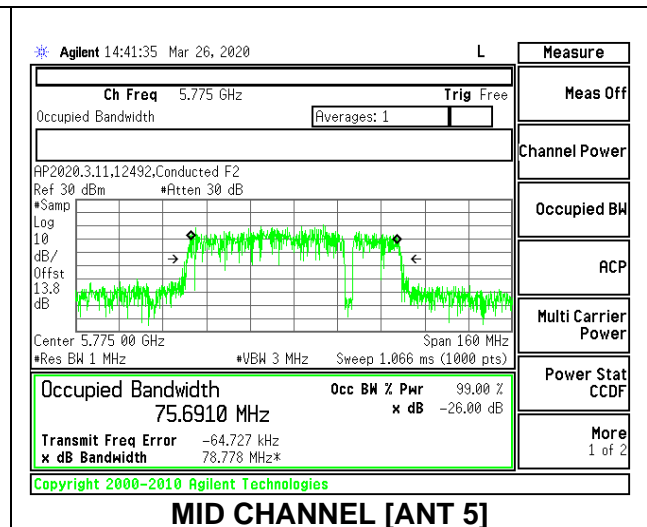

MID CHANNEL OBW