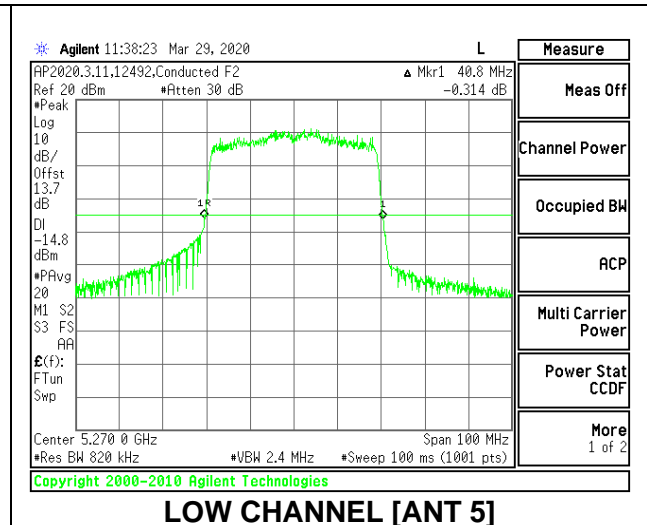

2TX Antenna 6 + Antenna 5 CDD MODE: 484 Tones, RU Index 65

Channel	Frequency (MHz)	26 dB Bandwidth Antenna 6 (MHz)	26 dB Bandwidth Antenna 5 (MHz)	99% Bandwidth Antenna 6 (MHz)	99% Bandwidth Antenna 5 (MHz)
Low	5270	41.00	40.80	37.3327	37.3493
High	5310	41.10	40.90	37.3378	37.4757

LOW CHANNEL 26dB