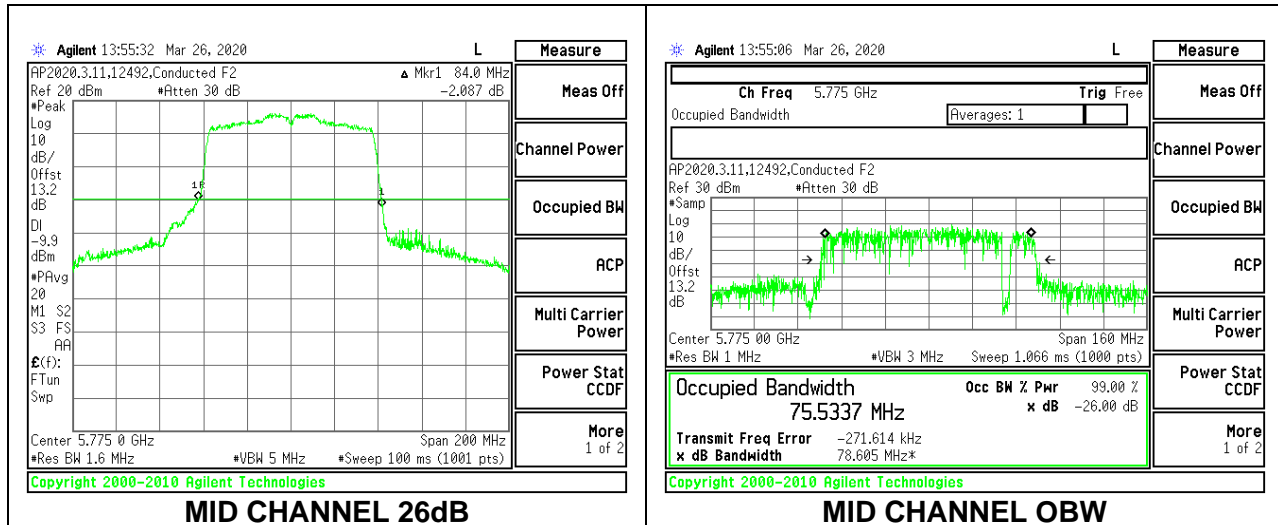

LOW CHANNEL 26dB

LOW CHANNEL OBW

8.2.21. 802.11ac VHT80 MODE IN THE 5.8 GHz BAND

1TX Antenna 6 MODE

Channel	Frequency	26 dB Bandwidth	99% Bandwidth
	(MHz)	(MHz)	(MHz)
Mid	5775	84.00	75.5337

1TX Antenna 5 MODE