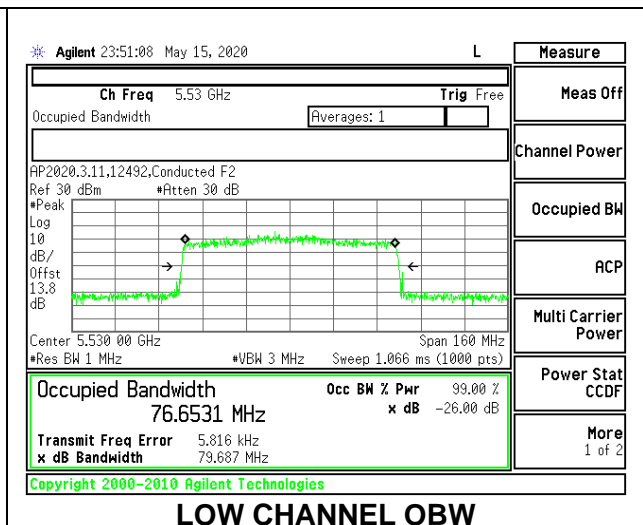

1TX Antenna 5 MODE: 996 Tones, RU Index 67

Channel	Frequency (MHz)	26 dB Bandwidth (MHz)	99% Bandwidth (MHz)
Low	5530	82.80	76.6531
High	5610	83.60	76.7117
138	5690	83.00	76.3092