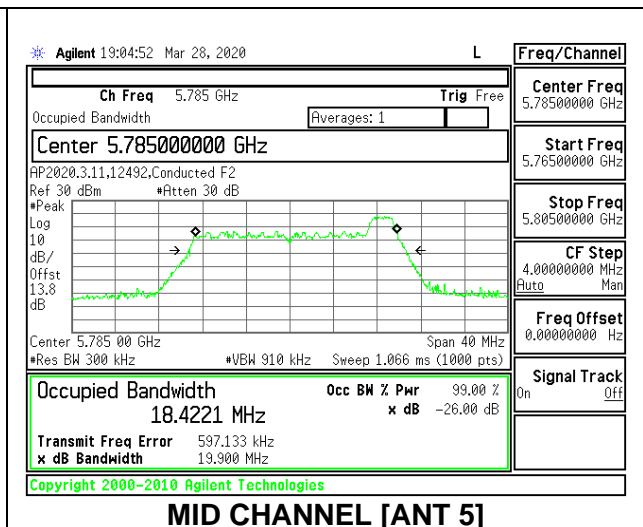

MID CHANNEL OBW