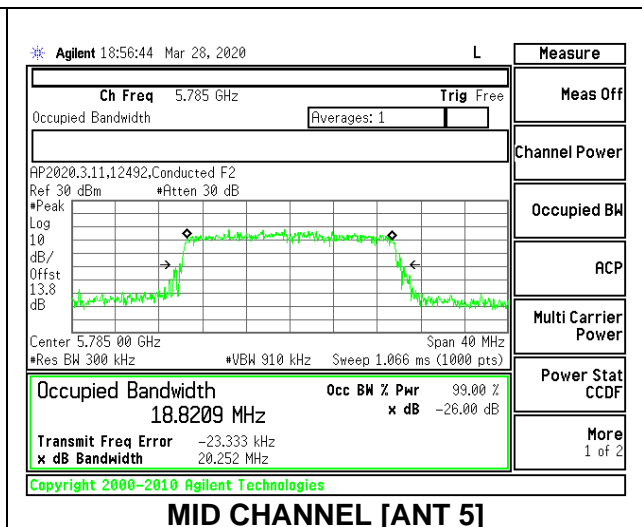

MID CHANNEL OBW