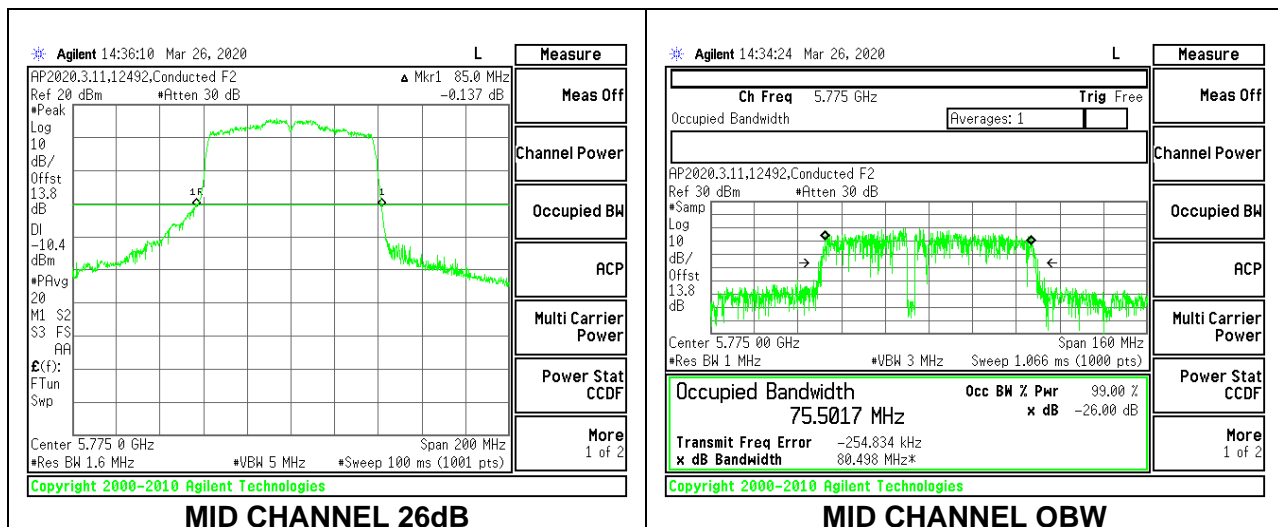

1TX Antenna 5 MODE

Channel	Frequency	26 dB Bandwidth	99% Bandwidth
	(MHz)	(MHz)	(MHz)
Mid	5775	85.00	75.5017