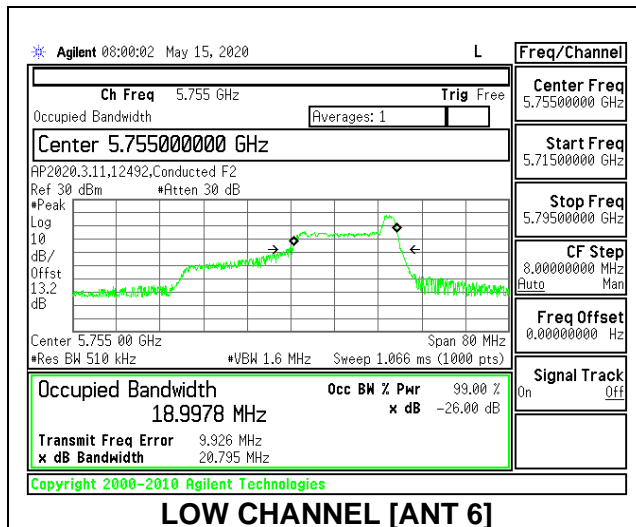

LOW CHANNEL OBW