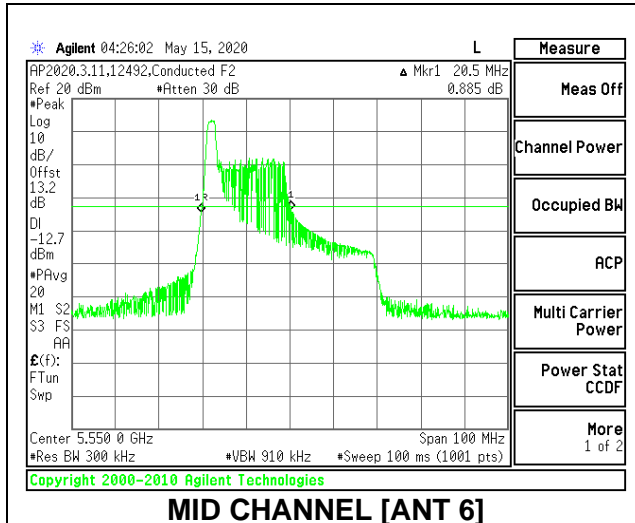

2TX Antenna 6 + Antenna 5 CDD MODE: 26 Tones, RU Index 0

Channel	Frequency (MHz)	26 dB Bandwidth Antenna 6 (MHz)	26 dB Bandwidth Antenna 5 (MHz)	99% Bandwidth Antenna 6 (MHz)	99% Bandwidth Antenna 5 (MHz)
Low	5510	20.30	19.50	18.4353	18.3030
Mid	5550	20.50	19.70	18.5522	18.2977
High	5670	20.30	19.70	18.4553	18.2075
142	5710	20.40	20.20	18.4811	18.4614

MID CHANNEL 26dB