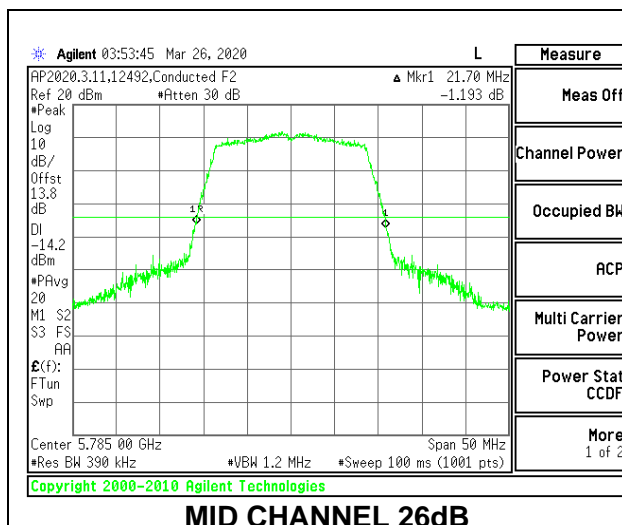

1TX Antenna 5 MODE

Channel	Frequency (MHz)	26 dB Bandwidth (MHz)	99% Bandwidth (MHz)
Low	5745	21.55	17.5473
Mid	5785	21.70	17.7108
High	5825	21.85	17.6048