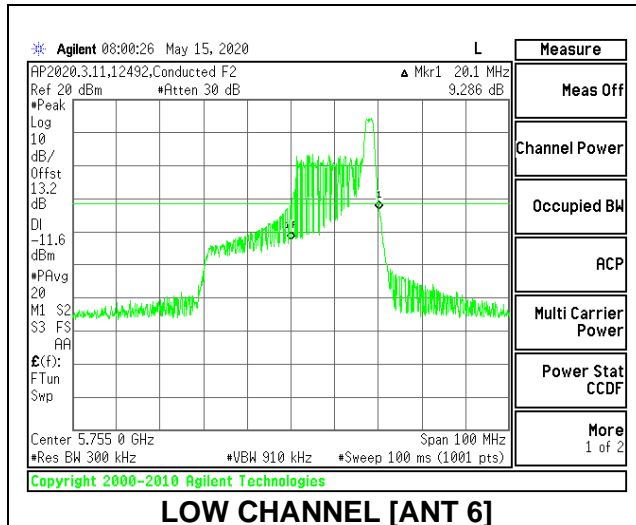

2TX Antenna 6 + Antenna 5 CDD MODE: 26 Tones, RU Index 17

Channel	Frequency (MHz)	26 dB Bandwidth Antenna 6 (MHz)	26 dB Bandwidth Antenna 5 (MHz)	99% Bandwidth Antenna 6 (MHz)	99% Bandwidth Antenna 5 (MHz)
Low	5755	20.10	19.30	18.9978	18.2502
High	5795	20.30	19.20	18.9400	18.2258

LOW CHANNEL 26dB