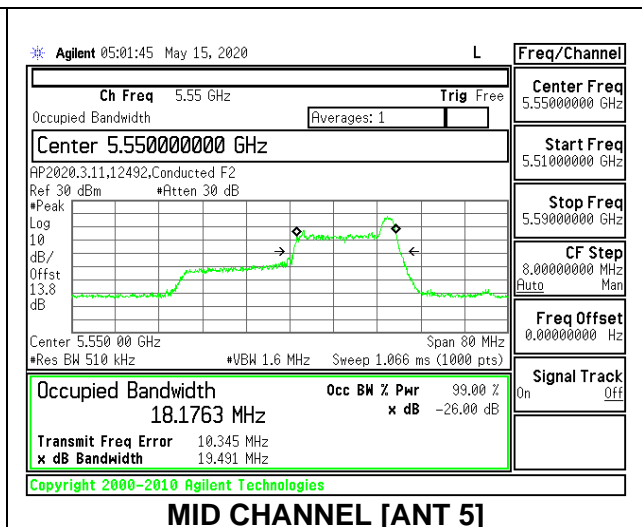

MID CHANNEL OBW