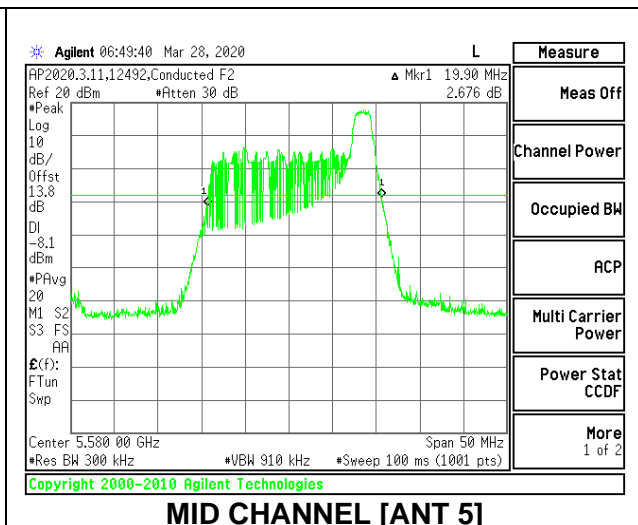

2TX Antenna 6 + Antenna 5 CDD MODE: 26 Tones, RU Index 8

Channel	Frequency (MHz)	26 dB Bandwidth Antenna 6 (MHz)	26 dB Bandwidth Antenna 5 (MHz)	99% Bandwidth Antenna 6 (MHz)	99% Bandwidth Antenna 5 (MHz)
Low	5500	20.70	19.95	18.6222	18.2645
Mid	5580	20.75	19.90	18.5834	18.3149
High	5700	20.60	20.05	18.5091	18.3578
144	5720	20.85	20.00	18.6604	18.3596

MID CHANNEL 26dB