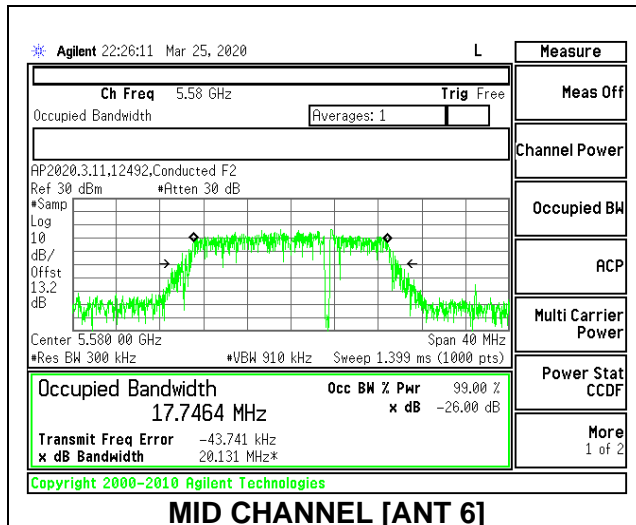

MID CHANNEL 26dB

MID CHANNEL [ANT 6]

MID CHANNEL [ANT 5]

MID CHANNEL OBW

MID CHANNEL [ANT 6]

MID CHANNEL [ANT 5]

8.2.14. 802.11n HT40 MODE IN THE 5.6 GHz BAND

1TX Antenna 6 MODE