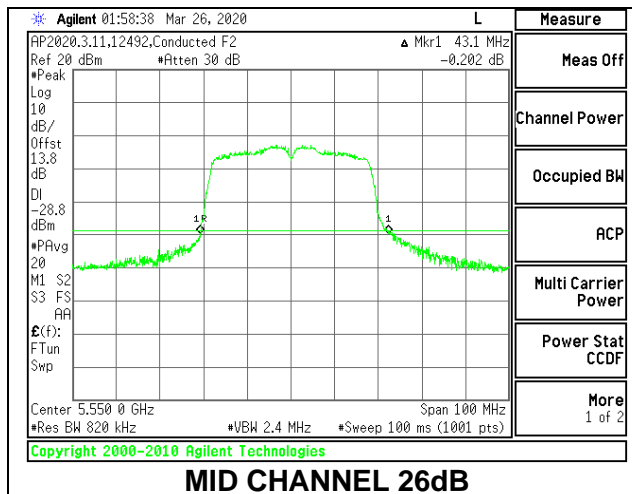

1TX Antenna 5 MODE

Channel	Frequency (MHz)	26dB Bandwidth (MHz)	99% Bandwidth (MHz)
Low	5510	42.80	36.1541
Mid	5550	43.10	36.1638
High	5670	43.50	36.1141
142	5710	42.90	36.0702