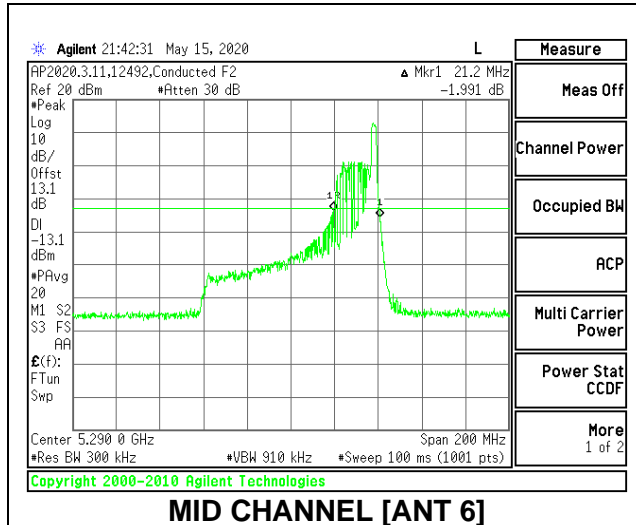

2TX Antenna 6 + Antenna 5 CDD MODE: 26 Tones, RU Index 36

Channel	Frequency (MHz)	26 dB Bandwidth Antenna 6 (MHz)	26 dB Bandwidth Antenna 5 (MHz)	99% Bandwidth Antenna 6 (MHz)	99% Bandwidth Antenna 5 (MHz)
Mid	5290	21.20	20.00	20.4169	18.9577

MID CHANNEL 26dB