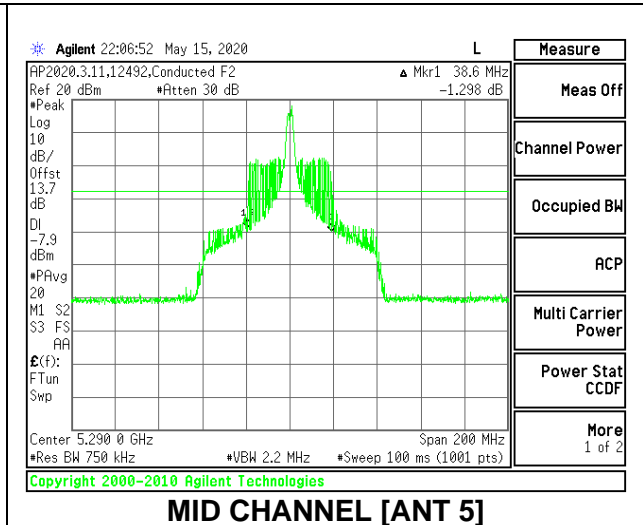

2TX Antenna 6 + Antenna 5 CDD MODE: 26 Tones, RU Index 18

Channel	Frequency (MHz)	26 dB Bandwidth Antenna 6 (MHz)	26 dB Bandwidth Antenna 5 (MHz)	99% Bandwidth Antenna 6 (MHz)	99% Bandwidth Antenna 5 (MHz)
Mid	5290	40.60	38.60	37.2709	36.9826

MID CHANNEL 26dB