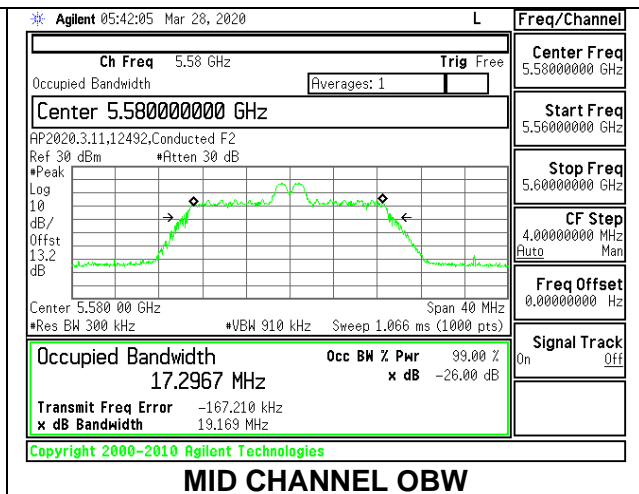

1TX Antenna 6 MODE: 26 Tones, RU Index 4

Channel	Frequency (MHz)	26 dB Bandwidth (MHz)	99% Bandwidth (MHz)
Low	5500	19.50	17.0229
Mid	5580	19.35	17.2967
High	5700	19.40	17.3066
144	5720	19.45	17.2337