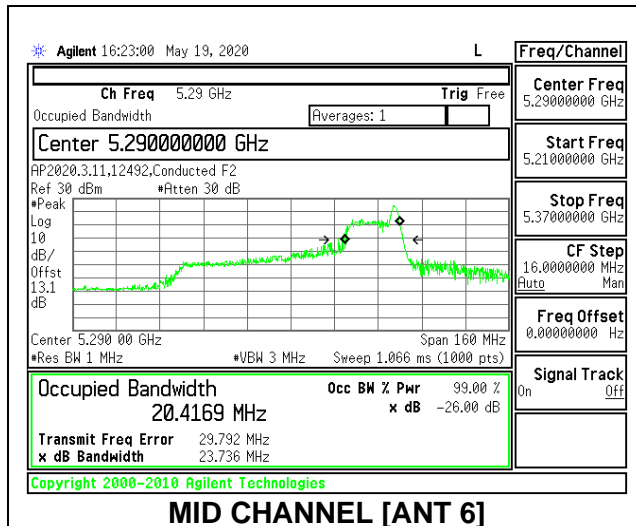

MID CHANNEL OBW