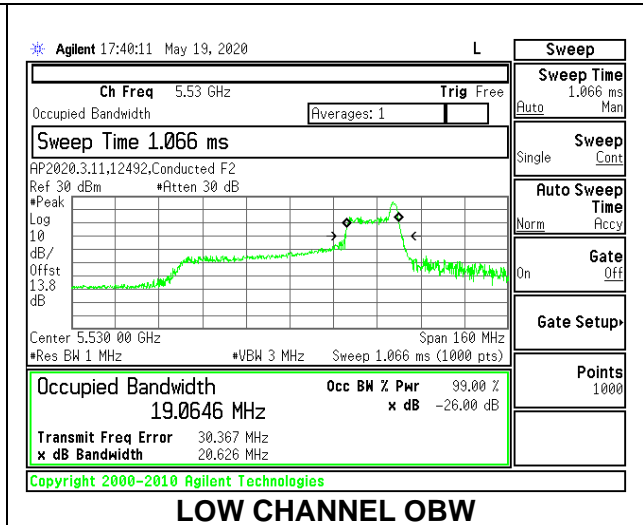

1TX Antenna 5 MODE: 26 Tones, RU Index 36

Channel	Frequency (MHz)	26 dB Bandwidth (MHz)	99% Bandwidth (MHz)
Low	5530	21.00	19.0646
High	5610	21.20	21.5289
138	5690	21.20	20.8250