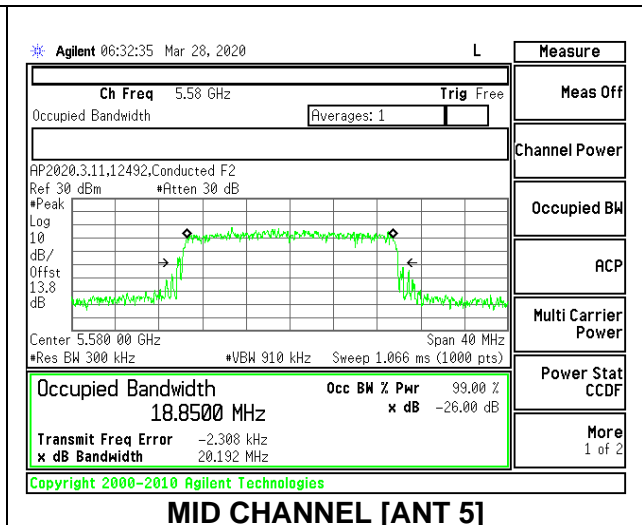

MID CHANNEL 26dB

MID CHANNEL [ANT 6]

MID CHANNEL [ANT 5]

MID CHANNEL OBW

MID CHANNEL [ANT 6]

MID CHANNEL [ANT 5]

8.2.17. 802.11ax HE40 MODE IN THE 5.6 GHz BAND

1TX Antenna 6 MODE: 26 Tones, RU Index 0