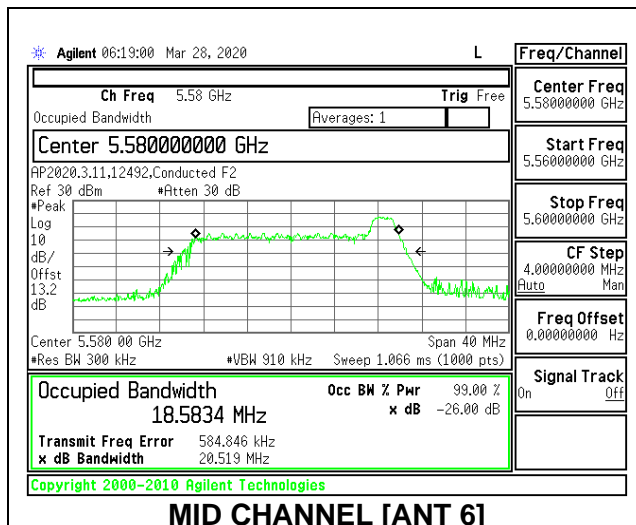

MID CHANNEL OBW