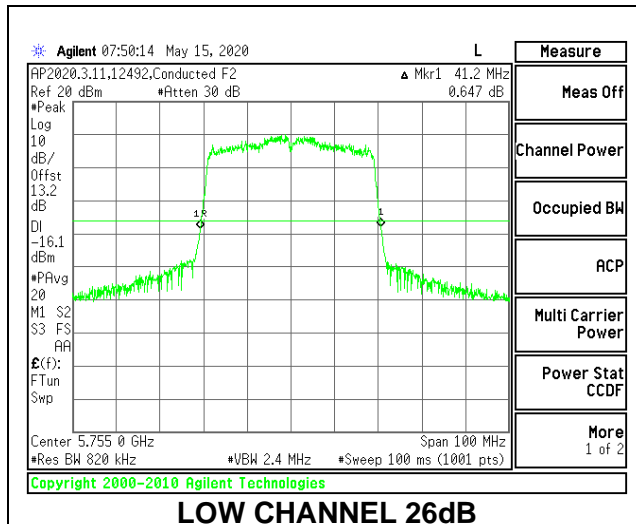

1TX Antenna 6 MODE: 484 Tones, RU Index 65

Channel	Frequency (MHz)	26 dB Bandwidth (MHz)	99% Bandwidth (MHz)
Low	5755	41.20	37.6003
High	5795	41.10	37.4231