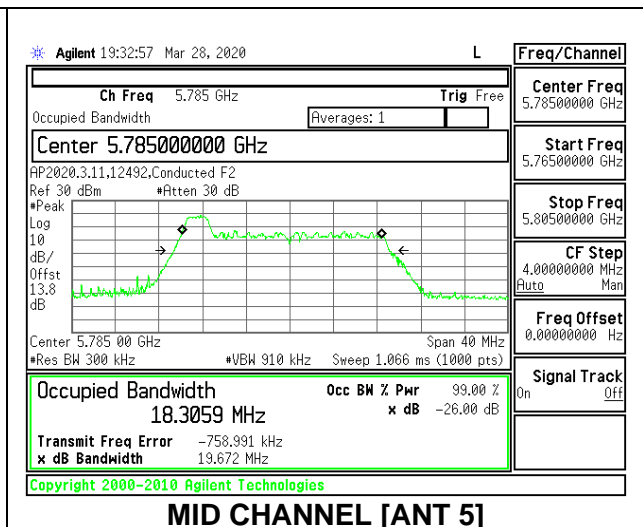

MID CHANNEL OBW