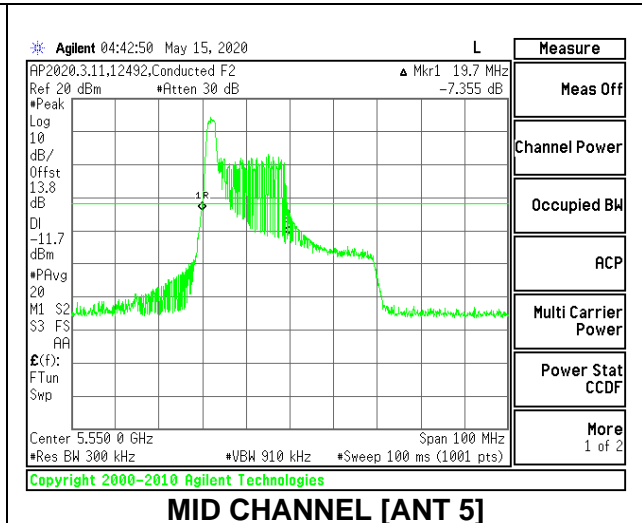

2TX Antenna 6 + Antenna 5 CDD MODE: 26 Tones, RU Index 0

Channel	Frequency (MHz)	26 dB Bandwidth Antenna 6 (MHz)	26 dB Bandwidth Antenna 5 (MHz)	99% Bandwidth Antenna 6 (MHz)	99% Bandwidth Antenna 5 (MHz)
Low	5510	20.30	19.50	18.4353	18.3030
Mid	5550	20.50	19.70	18.5522	18.2977
High	5670	20.30	19.70	18.4553	18.2075
142	5710	20.40	20.20	18.4811	18.4614

MID CHANNEL 26dB