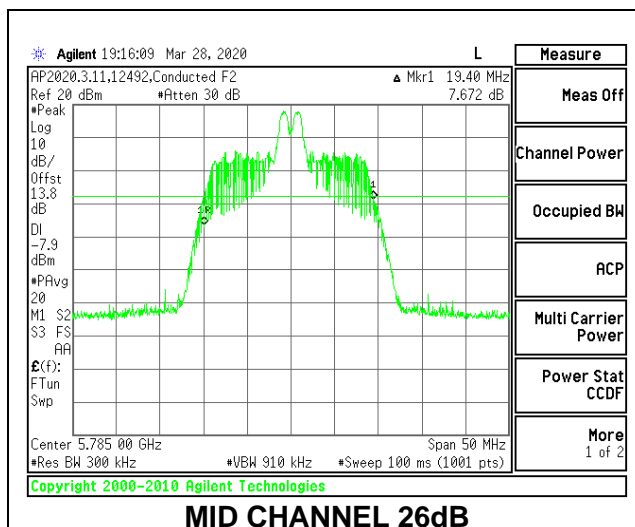

1TX Antenna 5 MODE: 26 Tones, RU Index 4

Channel	Frequency (MHz)	26 dB Bandwidth (MHz)	99% Bandwidth (MHz)
Low	5745	19.45	17.1806
Mid	5785	19.40	17.3658
High	5825	19.40	17.1562