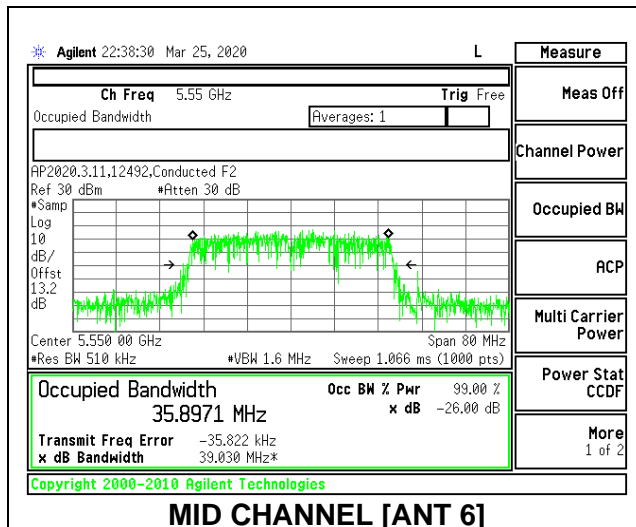

MID CHANNEL 26dB

MID CHANNEL [ANT 6]

MID CHANNEL [ANT 5]

MID CHANNEL OBW

MID CHANNEL [ANT 6]

MID CHANNEL [ANT 5]

8.2.15. 802.11ac VHT80 MODE IN THE 5.6 GHz BAND

1TX Antenna 6 MODE