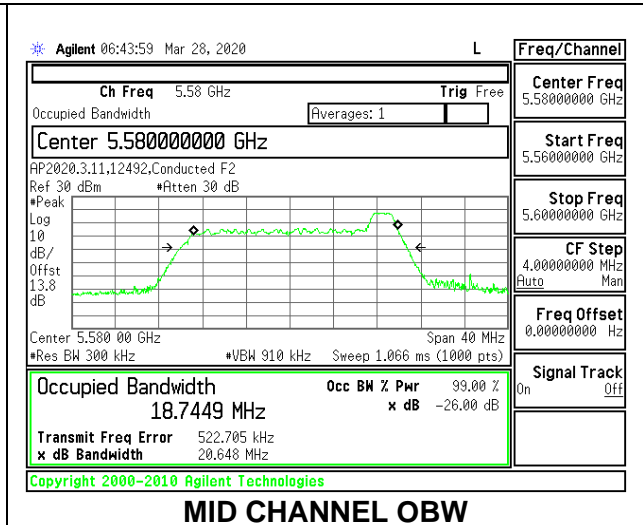

1TX Antenna 5 MODE: 26 Tones, RU Index 8

Channel	Frequency (MHz)	26 dB Bandwidth (MHz)	99% Bandwidth (MHz)
Low	5500	20.80	18.7139
Mid	5580	20.70	18.7449
High	5700	20.85	18.6130
144	5720	20.65	18.7775