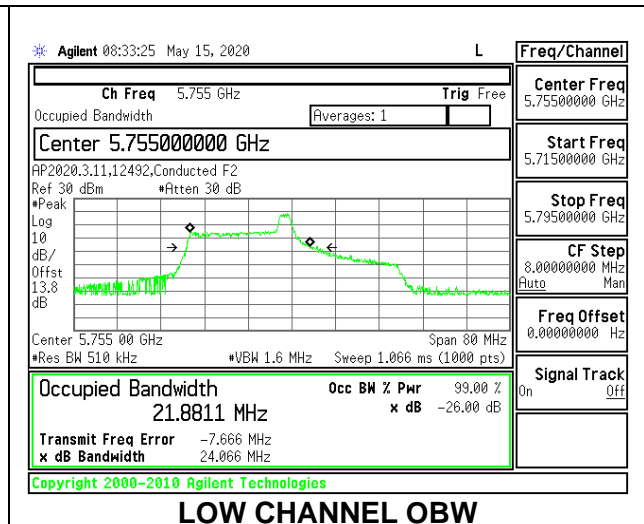

1TX Antenna 5 MODE: 26 Tones, RU Index 8

Channel	Frequency (MHz)	26 dB Bandwidth (MHz)	99% Bandwidth (MHz)
Low	5755	23.00	21.8811
High	5795	24.00	21.7746