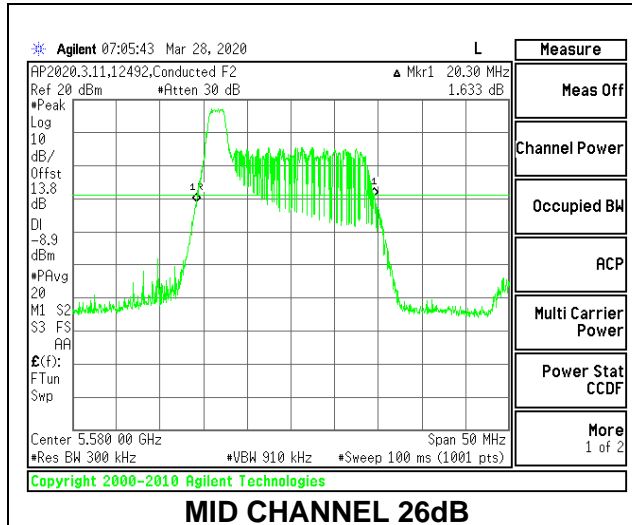

1TX Antenna 5 MODE: 26 Tones, RU Index 0

Channel	Frequency (MHz)	26 dB Bandwidth (MHz)	99% Bandwidth (MHz)
Low	5500	20.20	18.3907
Mid	5580	20.30	18.3539
High	5700	20.20	18.2602
144	5720	20.20	18.3548