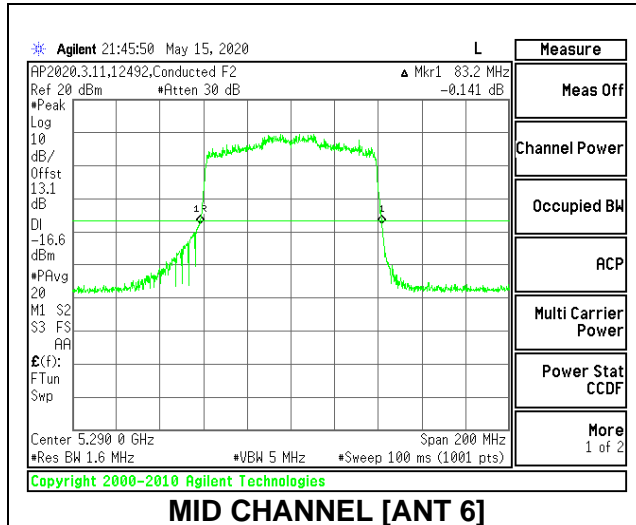

2TX Antenna 6 + Antenna 5 CDD MODE: 996 Tones, RU Index 67

Channel	Frequency (MHz)	26 dB Bandwidth Antenna 6 (MHz)	26 dB Bandwidth Antenna 5 (MHz)	99% Bandwidth Antenna 6 (MHz)	99% Bandwidth Antenna 5 (MHz)
Mid	5290	83.20	82.80	76.7773	76.5088

MID CHANNEL 26dB