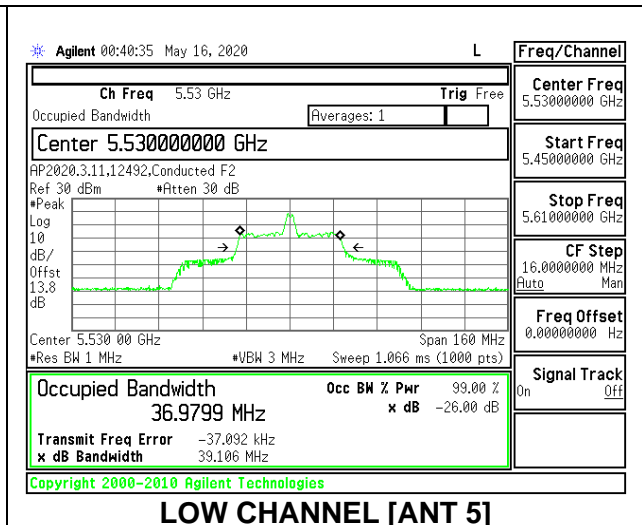

LOW CHANNEL OBW