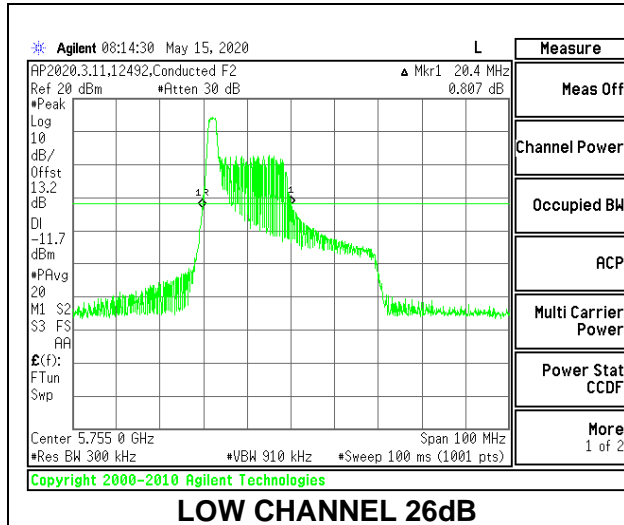

MID CHANNEL 26dB

MID CHANNEL OBW

8.2.23. 802.11ax HE40 MODE IN THE 5.8 GHz BAND

1TX Antenna 6 MODE: 26 Tones, RU Index 0

Channel	Frequency (MHz)	26 dB Bandwidth (MHz)	99% Bandwidth (MHz)
Low	5755	20.40	18.4152
High	5795	20.20	18.5878