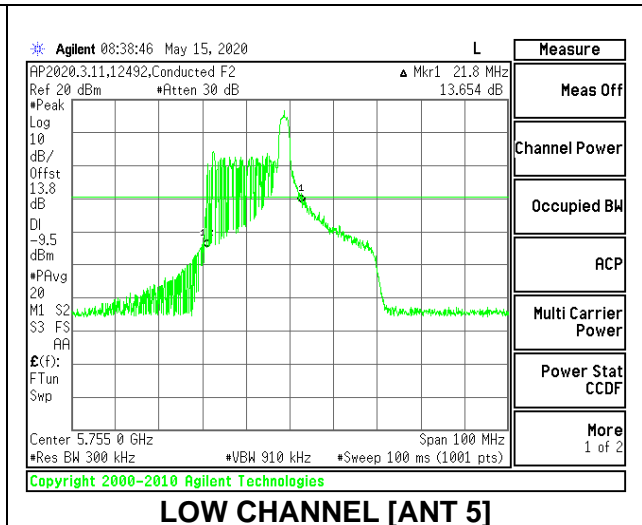

2TX Antenna 6 + Antenna 5 CDD MODE: 26 Tones, RU Index 8

Channel	Frequency (MHz)	26 dB Bandwidth Antenna 6 (MHz)	26 dB Bandwidth Antenna 5 (MHz)	99% Bandwidth Antenna 6 (MHz)	99% Bandwidth Antenna 5 (MHz)
Low	5755	23.20	21.80	21.8342	21.5016
High	5795	23.20	22.30	22.4095	21.6201

LOW CHANNEL 26dB