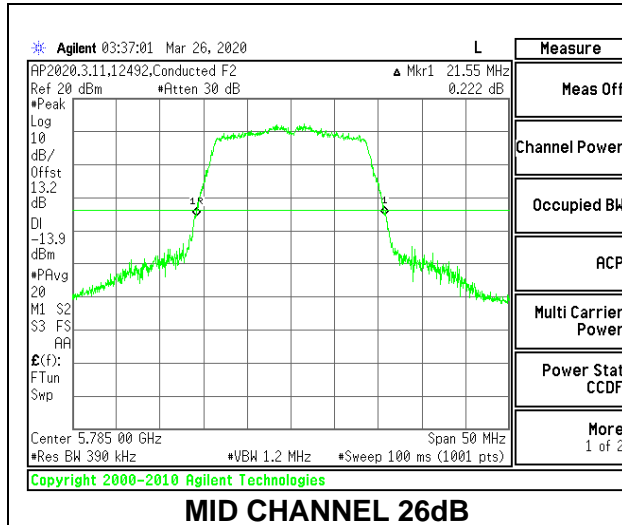

LOW CHANNEL 26dB

LOW CHANNEL OBW

8.2.19. 802.11n HT20 MODE IN THE 5.8 GHz BAND

1TX Antenna 6 MODE

Channel	Frequency (MHz)	26 dB Bandwidth (MHz)	99% Bandwidth (MHz)
Low	5745	21.45	17.7311
Mid	5785	21.55	17.6860
High	5825	21.55	17.7302