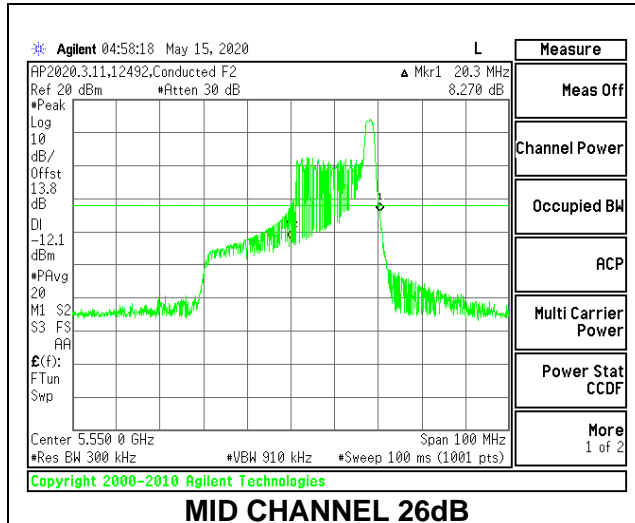

1TX Antenna 5 MODE: 26 Tones, RU Index 17

Channel	Frequency (MHz)	26 dB Bandwidth (MHz)	99% Bandwidth (MHz)
Low	5510	20.50	18.5623
Mid	5550	20.30	18.6974
High	5670	20.30	19.0702
142	5710	20.60	19.0988