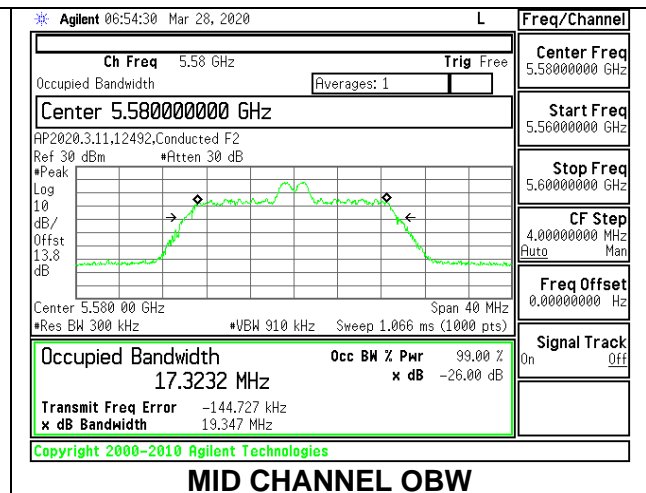

1TX Antenna 5 MODE: 26 Tones, RU Index 4

Channel	Frequency (MHz)	26 dB Bandwidth (MHz)	99% Bandwidth (MHz)
Low	5500	19.35	17.2387
Mid	5580	19.40	17.3232
High	5700	19.35	17.1966
144	5720	19.45	17.2647