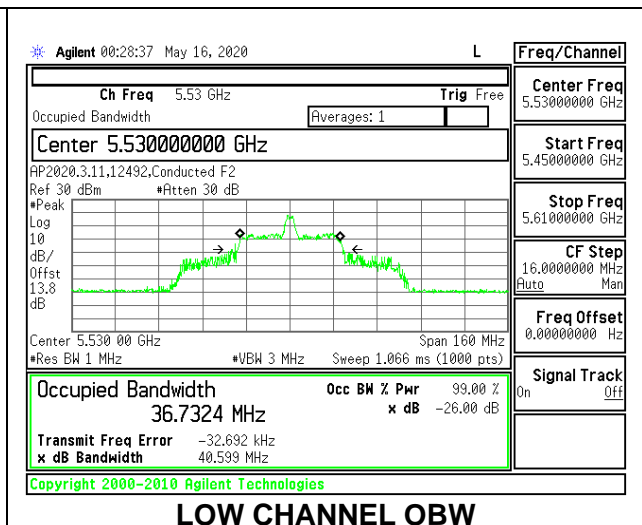

1TX Antenna 5 MODE: 26 Tones, RU Index 18

Channel	Frequency (MHz)	26 dB Bandwidth (MHz)	99% Bandwidth (MHz)
Low	5530	40.60	36.7324
High	5610	39.80	38.4459
138	5690	40.40	37.3396