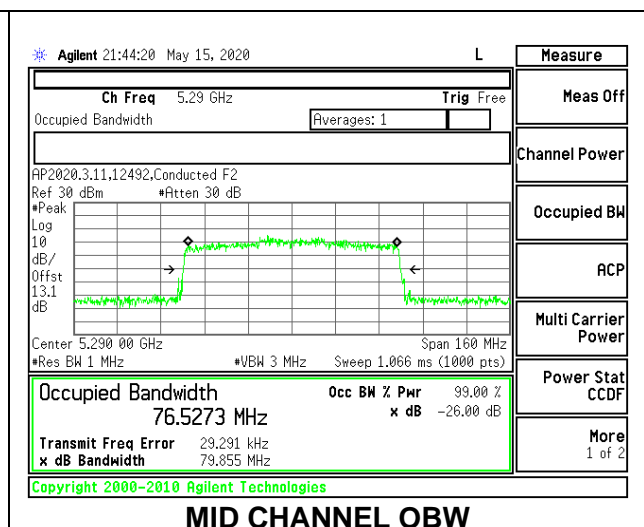

1TX Antenna 6 MODE: 996 Tones, RU Index 67

Channel	Frequency (MHz)	26 dB Bandwidth (MHz)	99% Bandwidth (MHz)
Mid	5290	82.80	76.5273