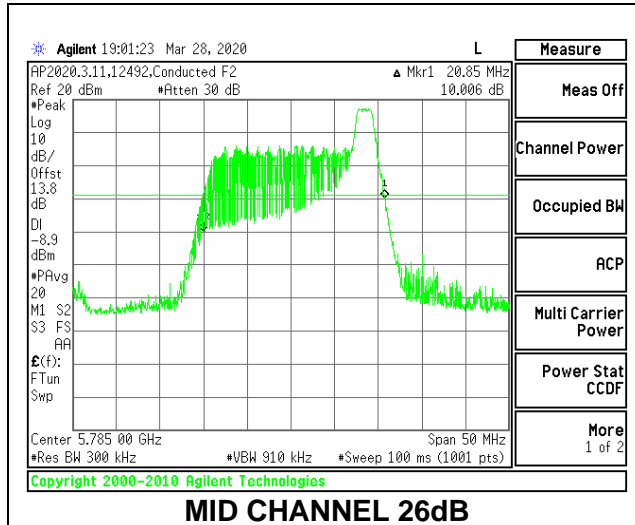

1TX Antenna 5 MODE: 26 Tones, RU Index 8

Channel	Frequency (MHz)	26 dB Bandwidth (MHz)	99% Bandwidth (MHz)
Low	5745	20.75	18.6515
Mid	5785	20.85	18.6235
High	5825	20.55	18.7028