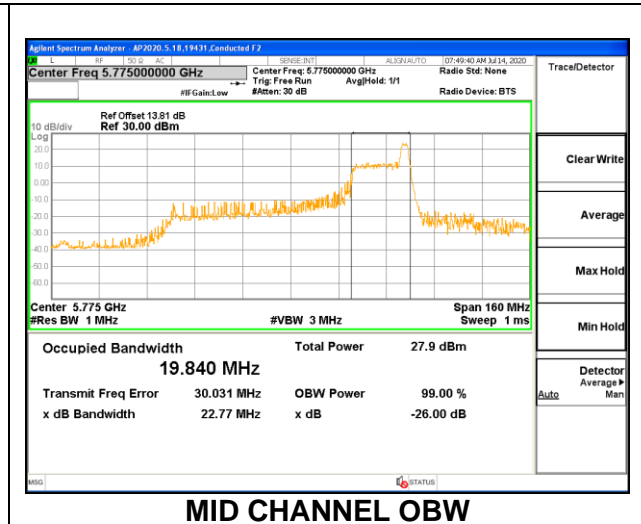

1TX Antenna 5 MODE: 26 Tones, RU Index 36

Channel	Frequency (MHz)	26 dB Bandwidth (MHz)	99% Bandwidth (MHz)
Mid	5775	21.00	19.8400