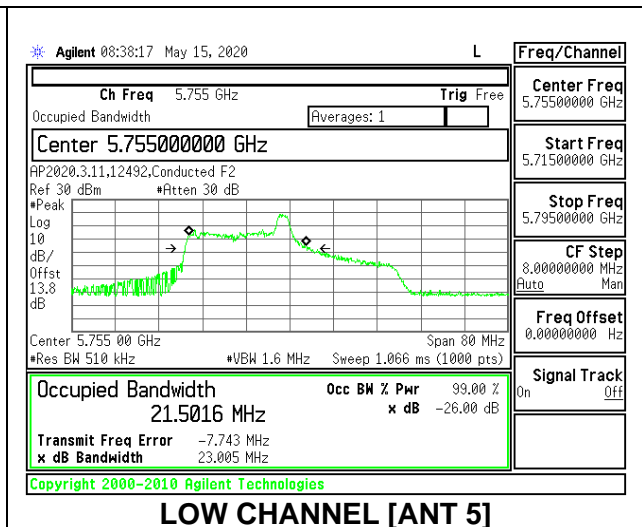

LOW CHANNEL OBW