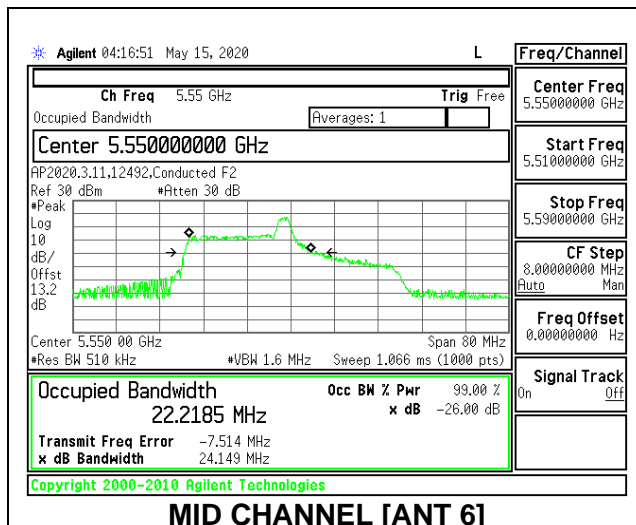

MID CHANNEL OBW