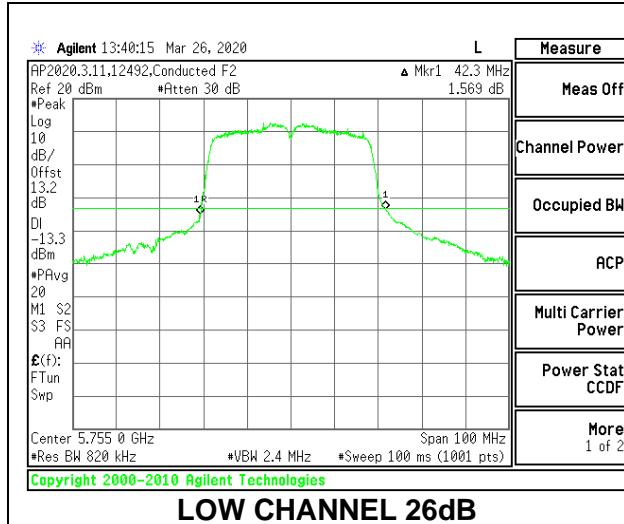

MID CHANNEL 26dB

MID CHANNEL OBW

8.2.20. 802.11n HT40 MODE IN THE 5.8 GHz BAND

1TX Antenna 6 MODE

Channel	Frequency (MHz)	26dB Bandwidth (MHz)	99% Bandwidth (MHz)
Low	5755	42.30	36.1727
High	5795	42.50	36.0727