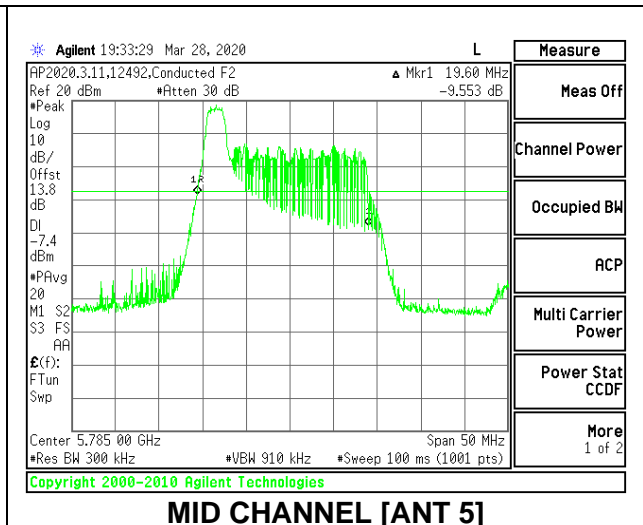

2TX Antenna 6 + Antenna 5 CDD MODE: 26 Tones, RU Index 0

Channel	Frequency (MHz)	26 dB Bandwidth Antenna 6 (MHz)	26 dB Bandwidth Antenna 5 (MHz)	99% Bandwidth Antenna 6 (MHz)	99% Bandwidth Antenna 5 (MHz)
Low	5745	20.10	19.85	18.3427	18.2741
Mid	5785	20.15	19.60	18.4063	18.3059
High	5825	20.15	19.80	18.3989	18.3319

MID CHANNEL 26dB