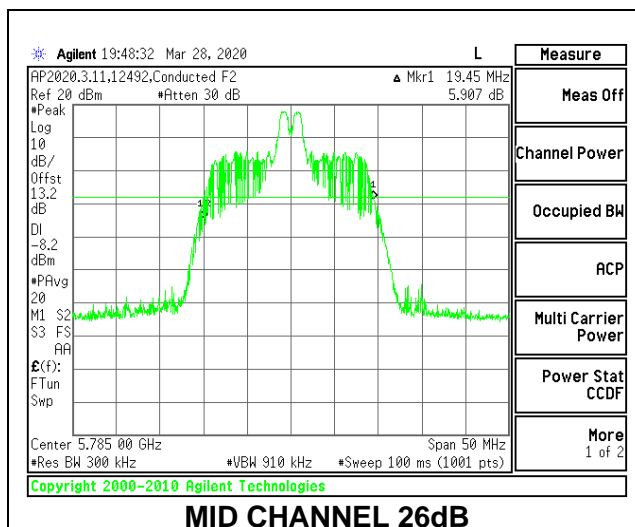

1TX Antenna 6 MODE: 26 Tones, RU Index 4

Channel	Frequency (MHz)	26 dB Bandwidth (MHz)	99% Bandwidth (MHz)
Low	5745	19.40	17.3271
Mid	5785	19.45	17.2280
High	5825	19.35	17.1993