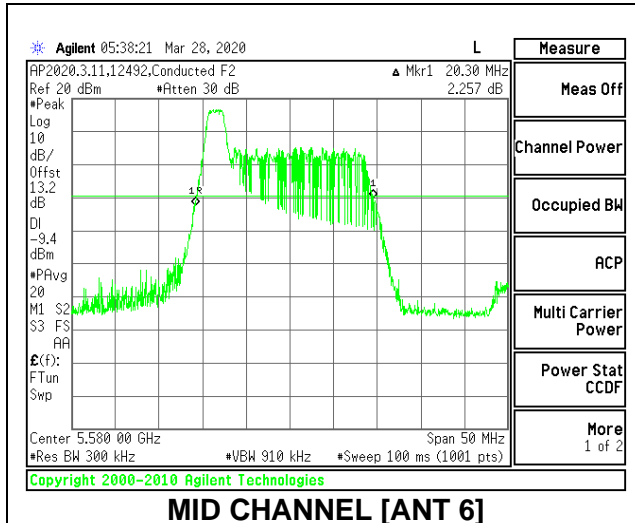

2TX Antenna 6 + Antenna 5 CDD MODE: 26 Tones, RU Index 0

Channel	Frequency (MHz)	26 dB Bandwidth Antenna 6 (MHz)	26 dB Bandwidth Antenna 5 (MHz)	99% Bandwidth Antenna 6 (MHz)	99% Bandwidth Antenna 5 (MHz)
Low	5500	20.15	19.80	18.4087	18.2976
Mid	5580	20.30	19.80	18.4599	17.8612
High	5700	20.15	20.15	18.4047	18.3519
144	5720	20.10	19.80	18.3631	18.2960

MID CHANNEL 26dB