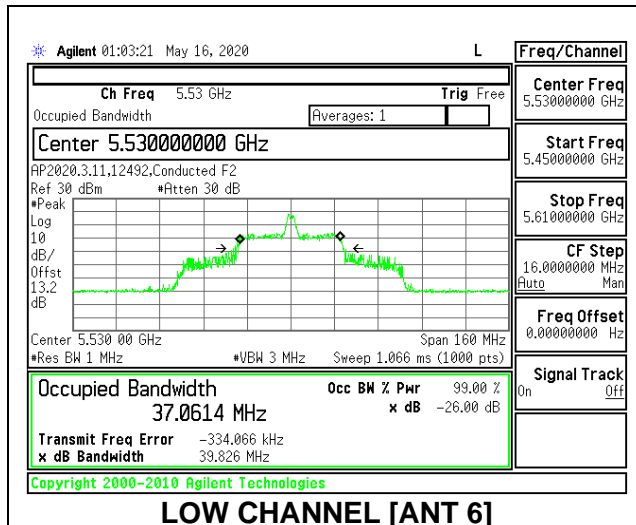

LOW CHANNEL OBW