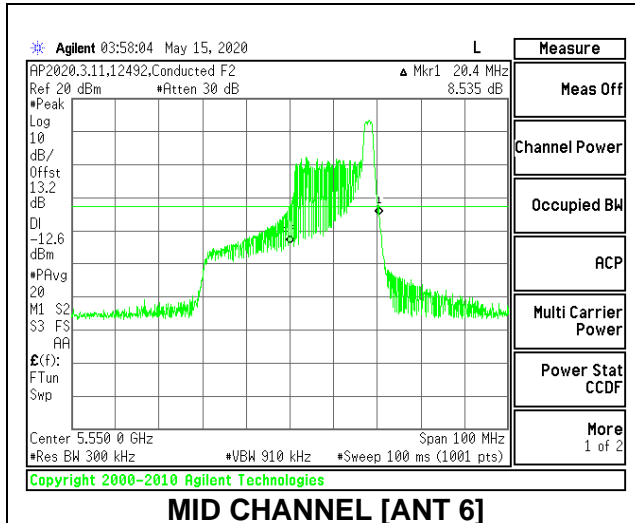

2TX Antenna 6 + Antenna 5 CDD MODE: 26 Tones, RU Index 17

Channel	Frequency (MHz)	26 dB Bandwidth Antenna 6 (MHz)	26 dB Bandwidth Antenna 5 (MHz)	99% Bandwidth Antenna 6 (MHz)	99% Bandwidth Antenna 5 (MHz)
Low	5510	20.20	19.40	19.2943	18.3133
Mid	5550	20.40	19.40	18.7651	18.1763
High	5670	20.50	19.30	18.6379	18.2334
142	5710	20.70	19.50	18.5582	18.2564

MID CHANNEL 26dB