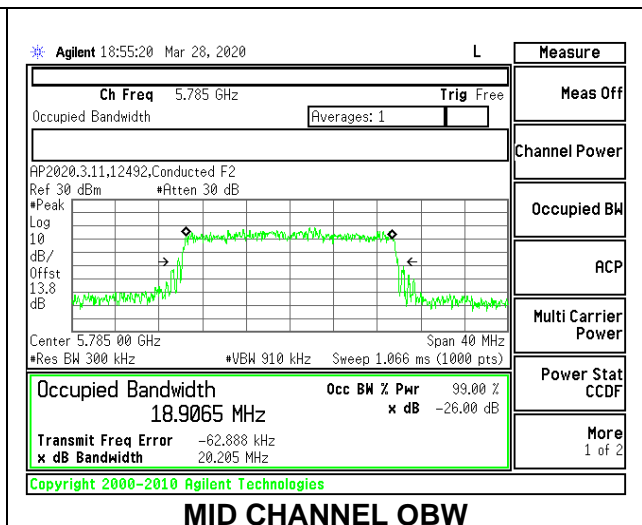

1TX Antenna 5 MODE: 242 Tones, RU Index 61

Channel	Frequency (MHz)	26 dB Bandwidth (MHz)	99% Bandwidth (MHz)
Low	5745	21.40	18.8703
Mid	5785	21.45	18.9065
High	5825	21.55	18.8425

2TX Antenna 6 + Antenna 5 CDD MODE: 26 Tones, RU Index 0