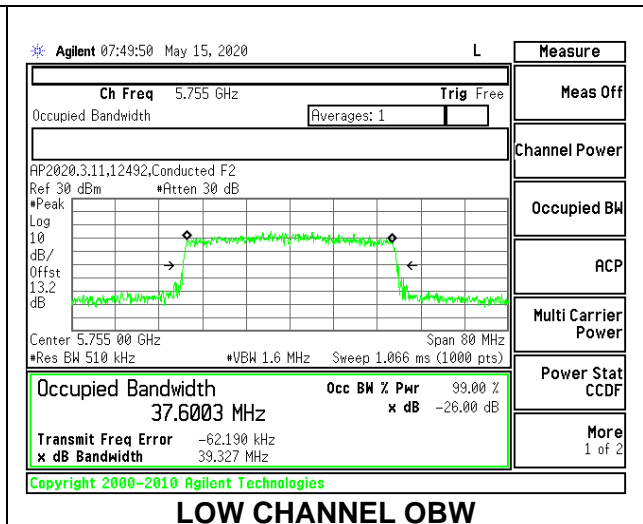

1TX Antenna 6 MODE: 484 Tones, RU Index 65

Channel	Frequency (MHz)	26 dB Bandwidth (MHz)	99% Bandwidth (MHz)
Low	5755	41.20	37.6003
High	5795	41.10	37.4231