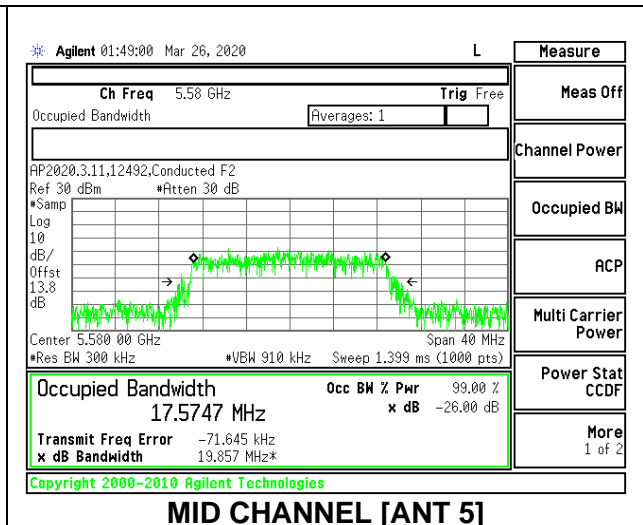

MID CHANNEL 26dB

MID CHANNEL [ANT 6]

MID CHANNEL [ANT 5]

MID CHANNEL OBW

MID CHANNEL [ANT 6]

MID CHANNEL [ANT 5]

8.2.14. 802.11n HT40 MODE IN THE 5.6 GHz BAND

1TX Antenna 6 MODE