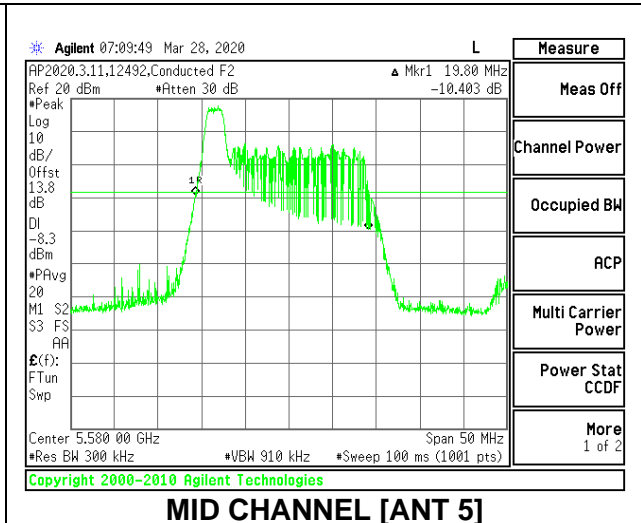

2TX Antenna 6 + Antenna 5 CDD MODE: 26 Tones, RU Index 0

Channel	Frequency (MHz)	26 dB Bandwidth Antenna 6 (MHz)	26 dB Bandwidth Antenna 5 (MHz)	99% Bandwidth Antenna 6 (MHz)	99% Bandwidth Antenna 5 (MHz)
Low	5500	20.15	19.80	18.4087	18.2976
Mid	5580	20.30	19.80	18.4599	17.8612
High	5700	20.15	20.15	18.4047	18.3519
144	5720	20.10	19.80	18.3631	18.2960

MID CHANNEL 26dB