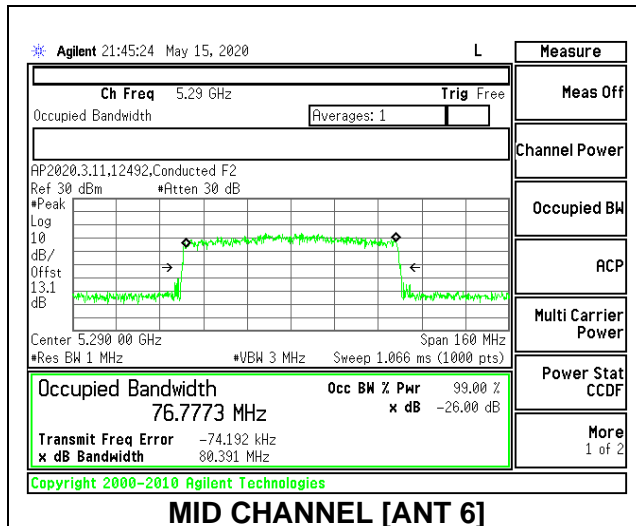

MID CHANNEL OBW