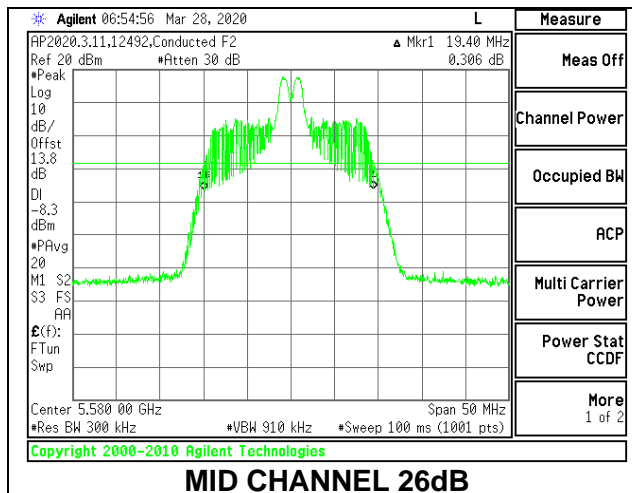

1TX Antenna 5 MODE: 26 Tones, RU Index 4

Channel	Frequency (MHz)	26 dB Bandwidth (MHz)	99% Bandwidth (MHz)
Low	5500	19.35	17.2387
Mid	5580	19.40	17.3232
High	5700	19.35	17.1966
144	5720	19.45	17.2647