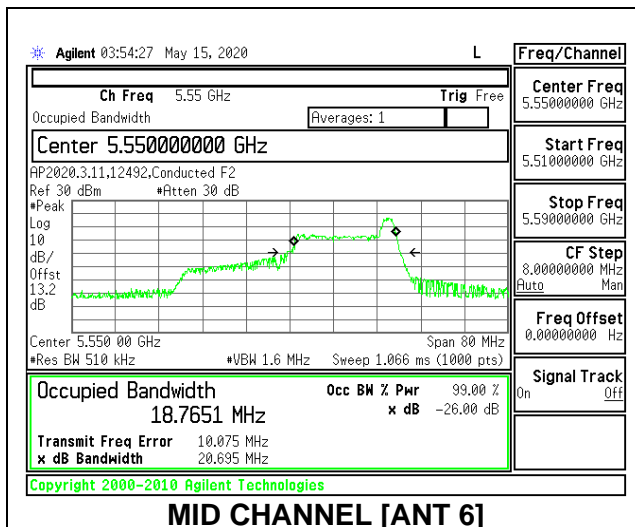

MID CHANNEL OBW