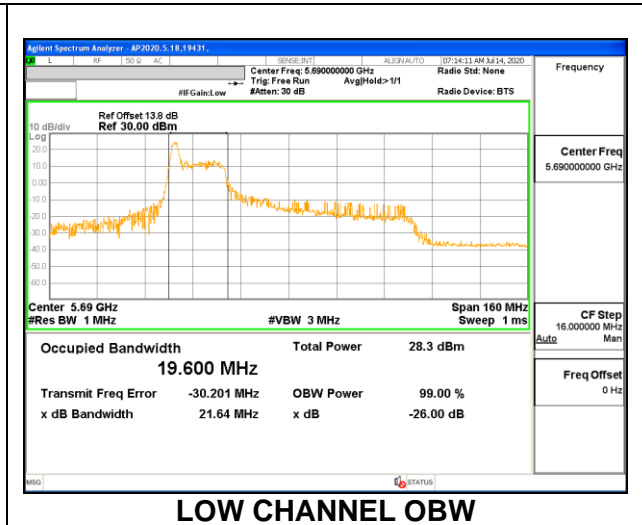

1TX Antenna 5 MODE: 26 Tones, RU Index 0

Channel	Frequency (MHz)	26 dB Bandwidth (MHz)	99% Bandwidth (MHz)
Low	5530	19.80	19.3734
High	5610	19.80	19.5501
138	5690	19.80	19.6000