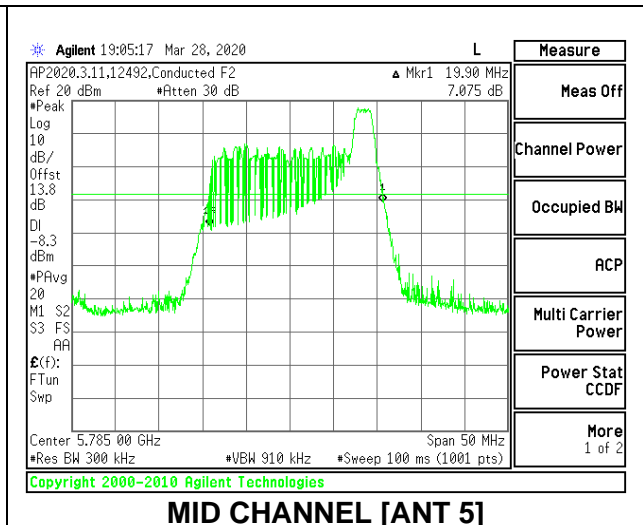

2TX Antenna 6 + Antenna 5 CDD MODE: 26 Tones, RU Index 8

Channel	Frequency (MHz)	26 dB Bandwidth Antenna 6 (MHz)	26 dB Bandwidth Antenna 5 (MHz)	99% Bandwidth Antenna 6 (MHz)	99% Bandwidth Antenna 5 (MHz)
Low	5745	20.65	19.85	18.5417	18.4372
Mid	5785	20.75	19.90	18.5331	18.4221
High	5825	20.85	20.00	18.6432	18.3477

MID CHANNEL 26dB