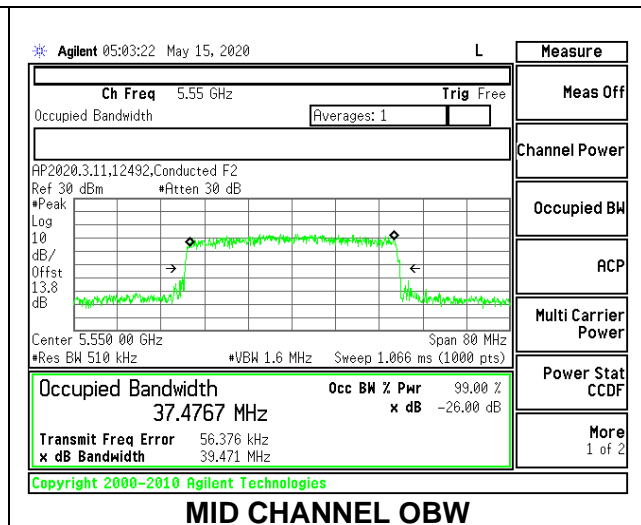

1TX Antenna 5 MODE: 484 Tones, RU Index 65

Channel	Frequency (MHz)	26 dB Bandwidth (MHz)	99% Bandwidth (MHz)
Low	5510	40.90	37.3878
Mid	5550	41.00	37.4767
High	5670	41.20	37.4809
142	5710	41.00	37.3472