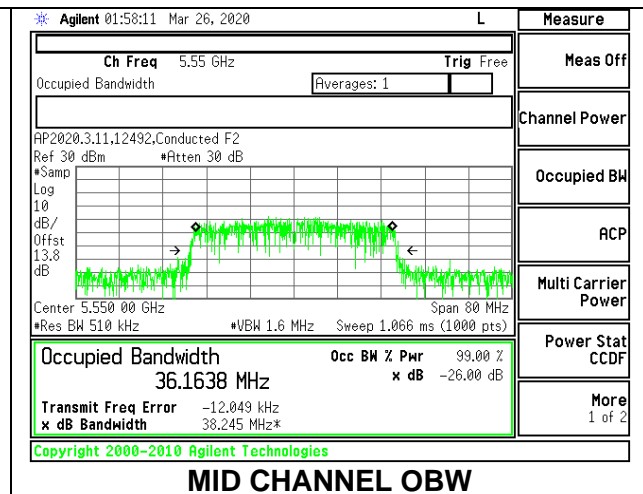

1TX Antenna 5 MODE

Channel	Frequency (MHz)	26dB Bandwidth (MHz)	99% Bandwidth (MHz)
Low	5510	42.80	36.1541
Mid	5550	43.10	36.1638
High	5670	43.50	36.1141
142	5710	42.90	36.0702