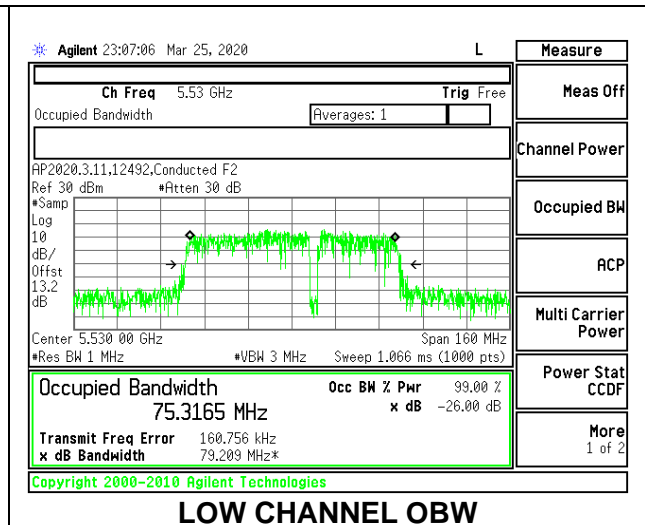

8.2.15. 802.11ac VHT80 MODE IN THE 5.6 GHz BAND

1TX Antenna 6 MODE

Channel	Frequency (MHz)	26dB Bandwidth (MHz)	99% Bandwidth (MHz)
Low	5530	83.40	75.3165
High	5610	83.40	75.3414
138	5690	83.00	75.0711