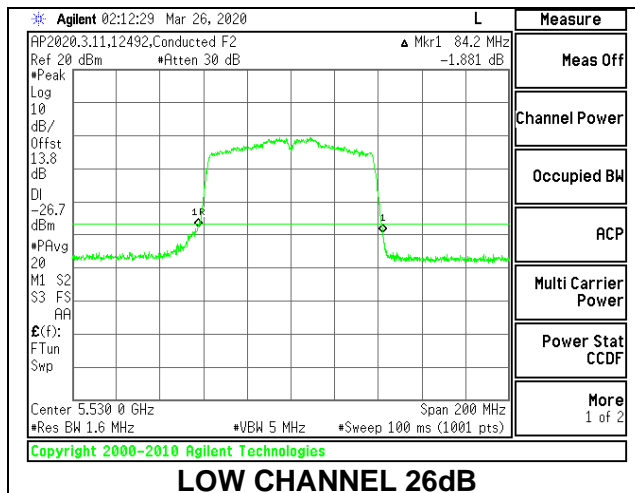

1TX Antenna 5 MODE

Channel	Frequency (MHz)	26dB Bandwidth (MHz)	99% Bandwidth (MHz)
Low	5530	84.20	75.0397
High	5610	84.60	75.0487
138	5690	85.00	75.6880