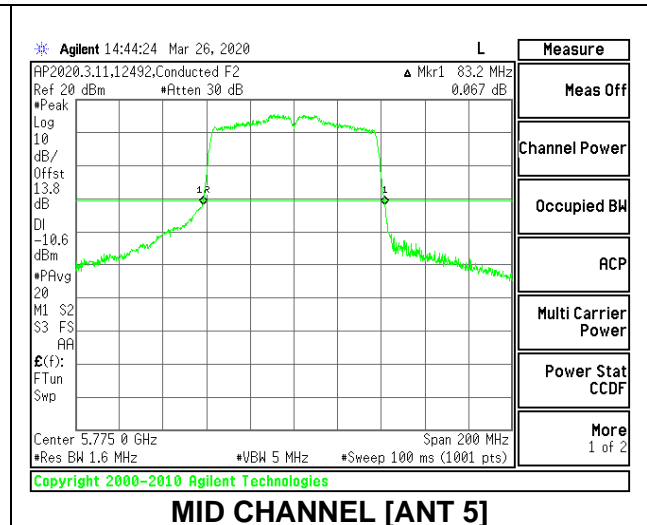

2TX Antenna 6 + Antenna 5 CDD MODE

Channel	Frequency (MHz)	26dB Bandwidth Antenna 6 (MHz)	26dB Bandwidth Antenna 5 (MHz)	99% Bandwidth Antenna 6 (MHz)	99% Bandwidth Antenna 5 (MHz)
Mid	5775	85.00	83.20	75.7789	75.6910

MID CHANNEL 26dB