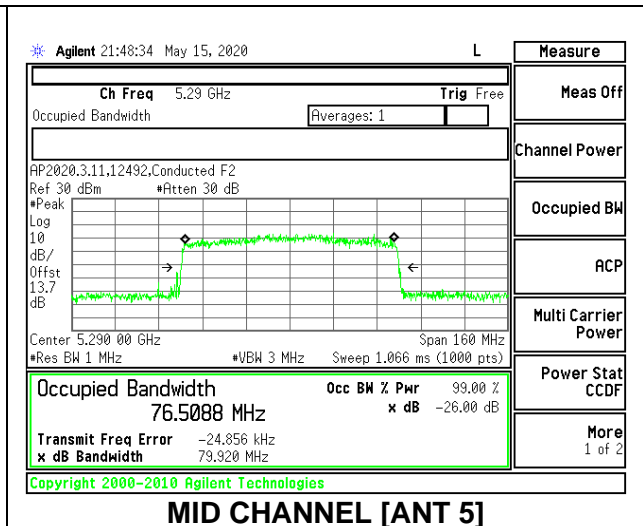

MID CHANNEL OBW