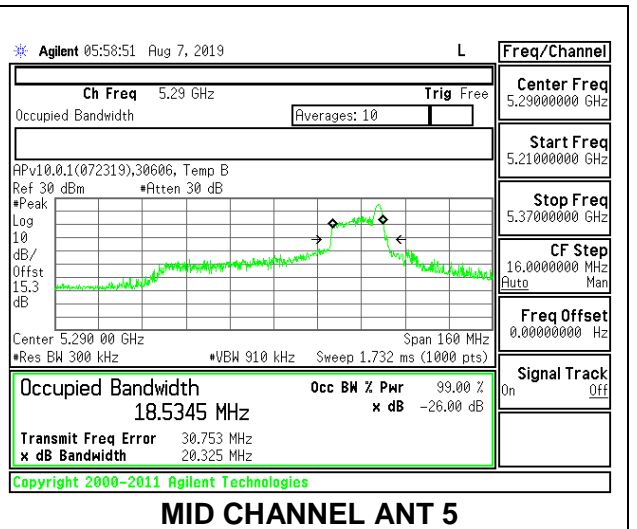

2TX Antenna 6 + Antenna 5 CDD MODE – 26 Tones, RU Index 36

Channel	Frequency (MHz)	99% Bandwidth ANT 6 (MHz)	99% Bandwidth ANT 5 (MHz)
Mid	5290	18.6209	18.5345