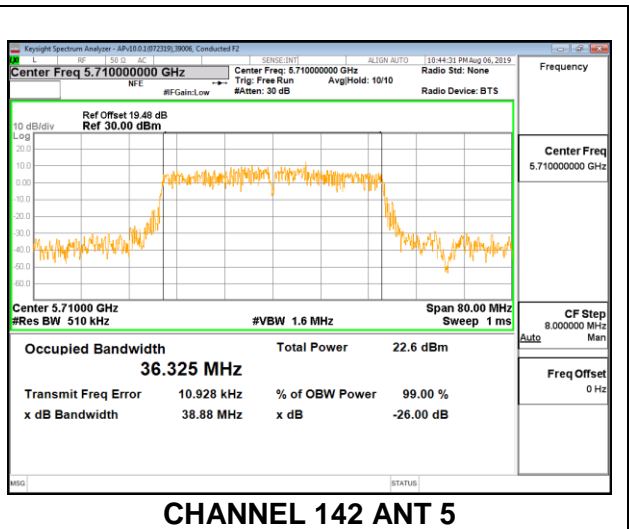

8.3.15. 802.11ac VHT80 MODE IN THE 5.6 GHz BAND

1TX Antenna 6 MODE

Channel	Frequency (MHz)	99% Bandwidth (MHz)
Low	5530	75.9750
High	5610	75.6930
138	5690	75.9610

LOW CHANNEL

HIGH CHANNEL

CHANNEL 138

1TX Antenna 5 MODE