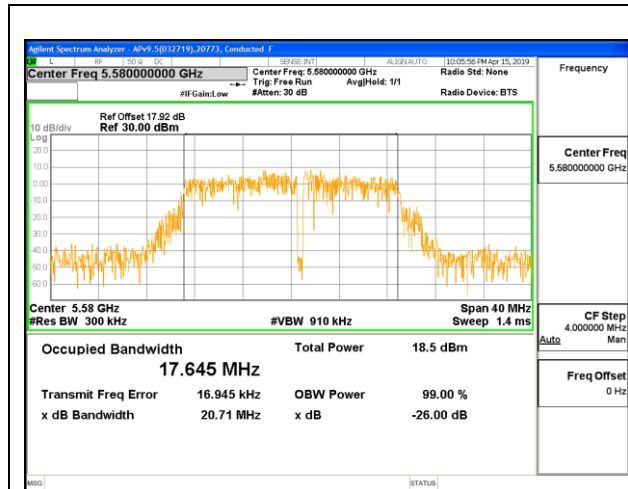

MID CHANNEL ANT 6