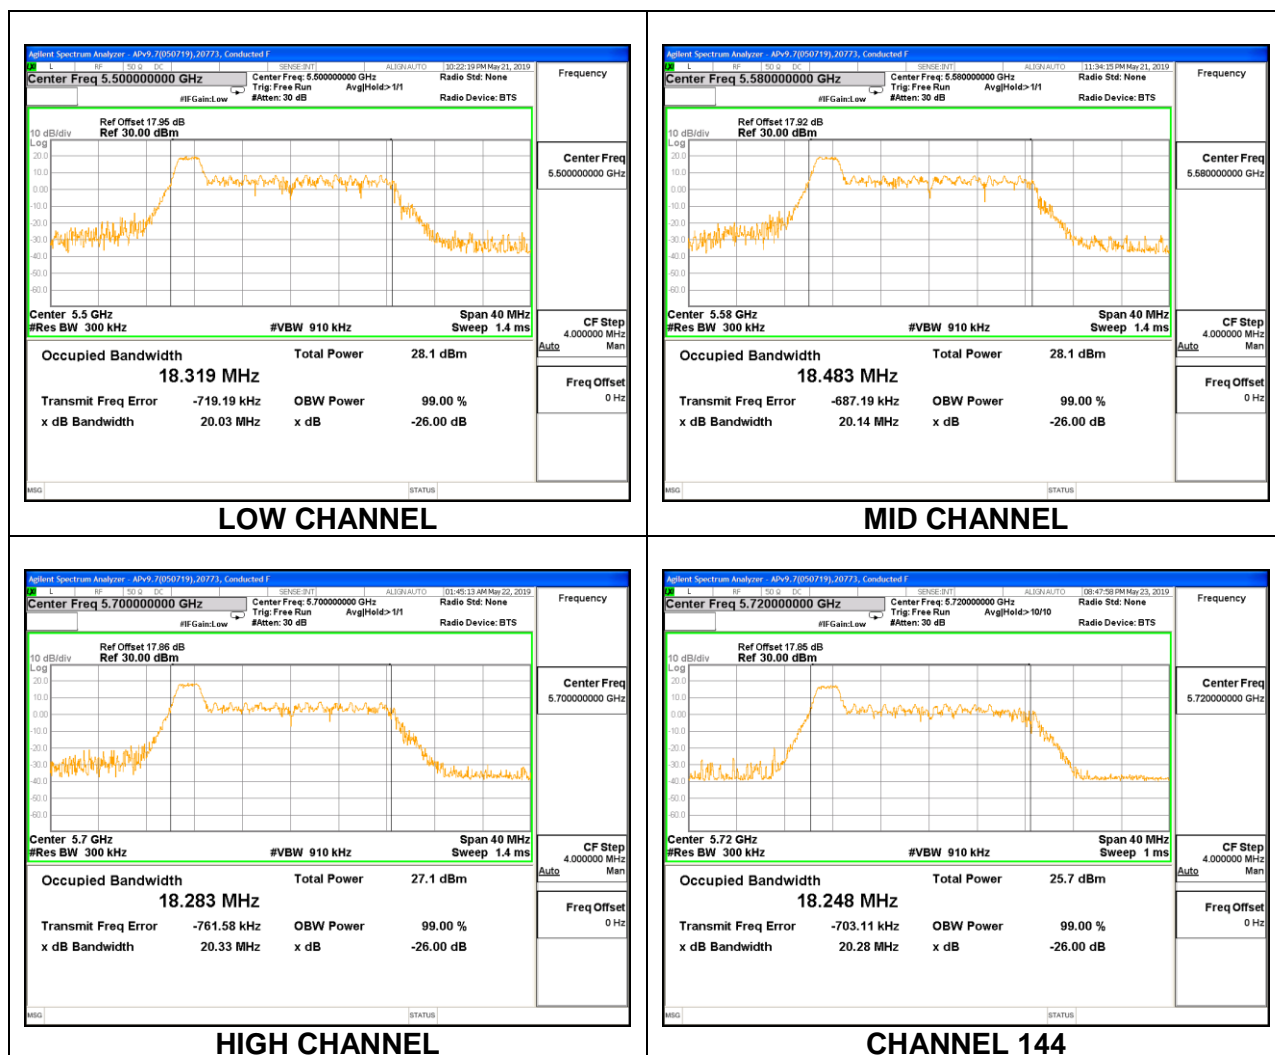

LOW CHANNEL

MID CHANNEL

HIGH CHANNEL

CHANNEL 144

1TX Antenna 6 MODE – 26 Tones, RU Index 0

Channel	Frequency	99% Bandwidth
	(MHz)	(MHz)
Low	5500	18.3190
Mid	5580	18.4830
High	5700	18.2830
144	5720	18.2480

1TX Antenna 6 MODE – 26 Tones, RU Index 4