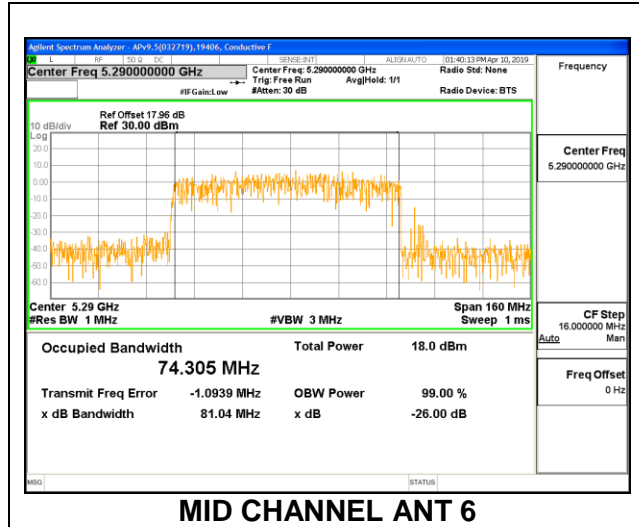

2TX Antenna 6 + Antenna 5 CDD MODE – 996 Tones, RU Index 67

Channel	Frequency (MHz)	99% Bandwidth ANT 6 (MHz)	99% Bandwidth ANT 5 (MHz)
Mid	5290	74.3050	77.1730

2TX Antenna 6 + Antenna 5 CDD MODE – 26 Tones, RU Index 0