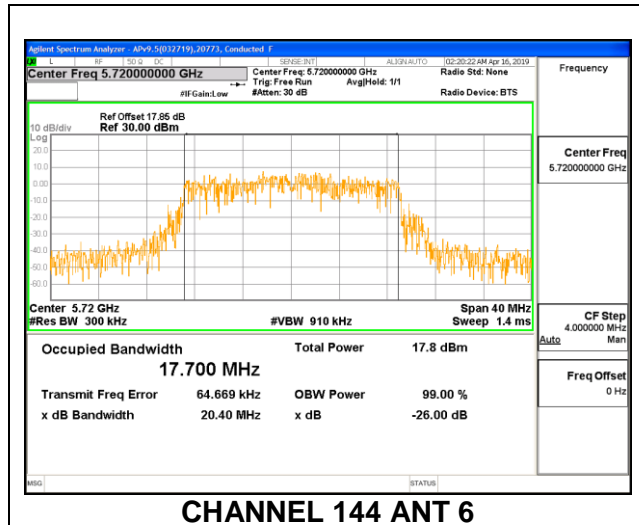

LOW CHANNEL ANT 6

LOW CHANNEL ANT 5

MID CHANNEL ANT 6

MID CHANNEL ANT 5

8.3.14. 802.11n HT40 MODE IN THE 5.6 GHz BAND

1TX Antenna 6 MODE

Channel	Frequency (MHz)	99% Bandwidth (MHz)
Low	5510	36.2210
Mid	5550	36.1700
High	5670	36.0760
142	5710	36.1690