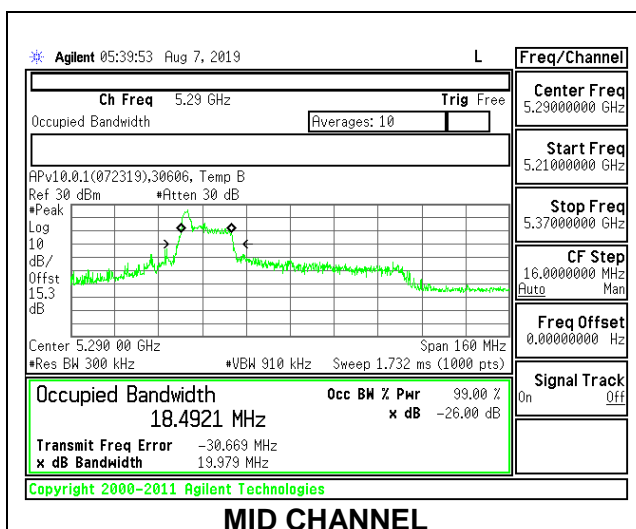

1TX Antenna 5 MODE – 26 Tones, RU Index 0

Channel	Frequency (MHz)	99% Bandwidth (MHz)
Mid	5290	18.4921