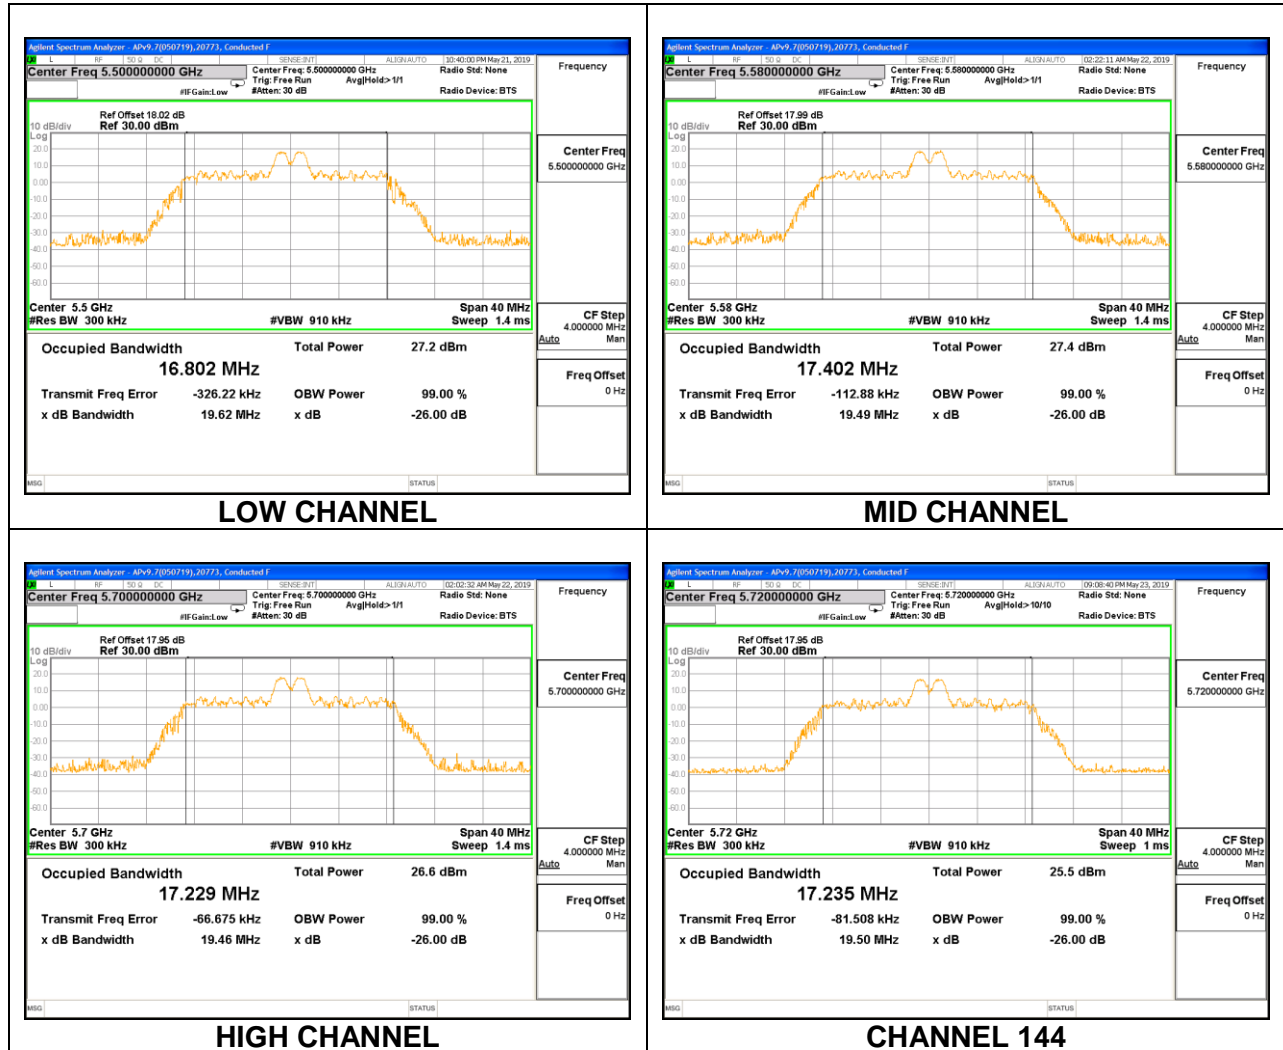

1TX Antenna 5 MODE – 26 Tones, RU Index 4

Channel	Frequency (MHz)	99% Bandwidth (MHz)
Low	5500	16.8020
Mid	5580	17.4020
High	5700	17.2290
144	5720	17.2350