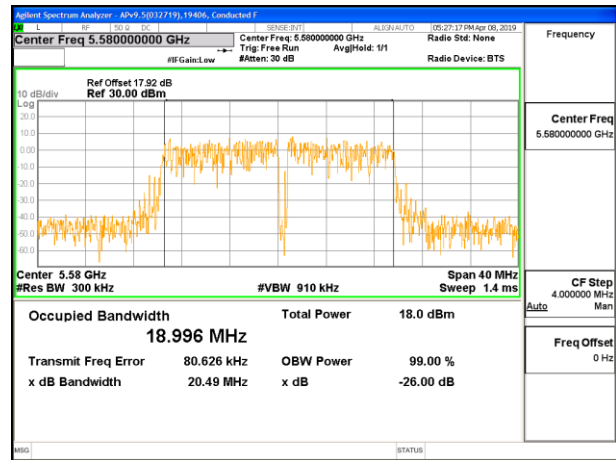

MID CHANNEL