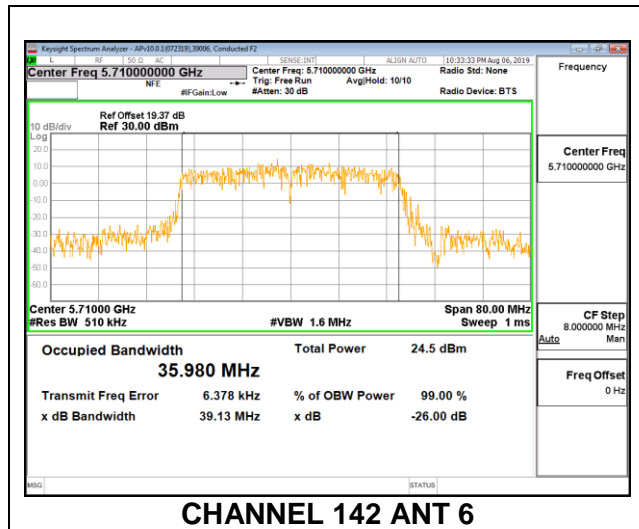

8.3.15. 802.11ac VHT80 MODE IN THE 5.6 GHz BAND

1TX Antenna 6 MODE

Channel	Frequency (MHz)	99% Bandwidth (MHz)
Low	5530	75.9750
High	5610	75.6930
138	5690	75.9610

LOW CHANNEL

HIGH CHANNEL

CHANNEL 138

1TX Antenna 5 MODE