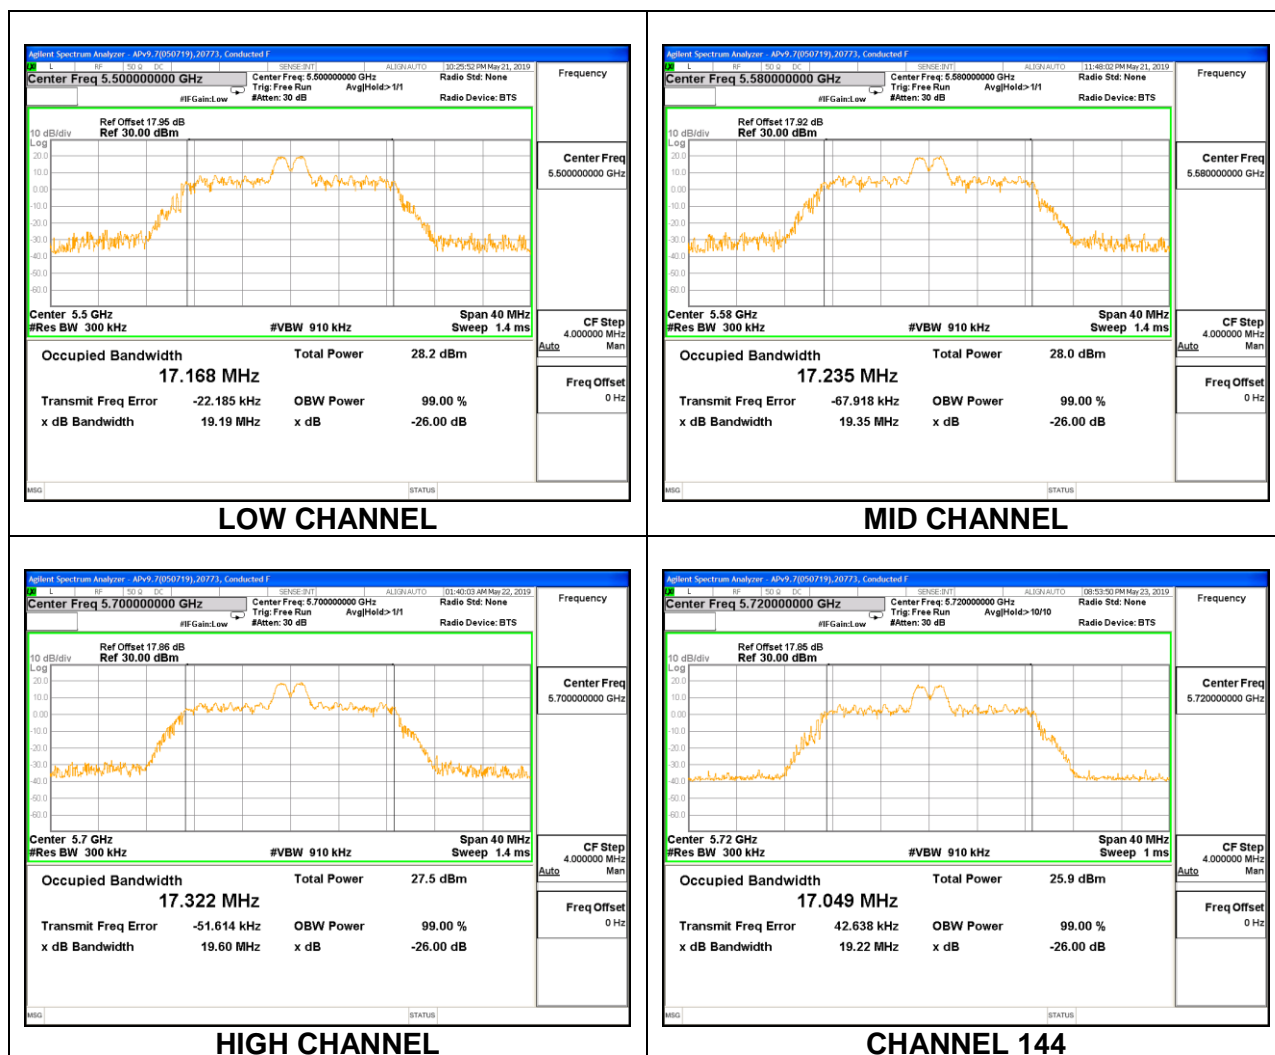

1TX Antenna 6 MODE – 26 Tones, RU Index 4

Channel	Frequency (MHz)	99% Bandwidth (MHz)
Low	5500	17.1680
Mid	5580	17.2350
High	5700	17.3220
144	5720	17.0490