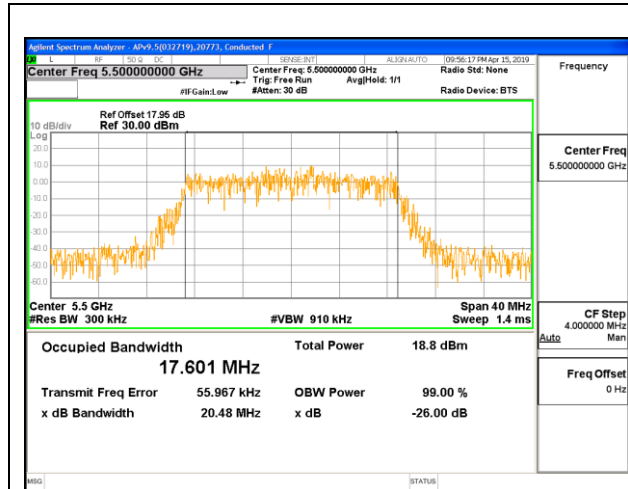

LOW CHANNEL

MID CHANNEL

HIGH CHANNEL

CHANNEL 144

2TX Antenna 6 + Antenna 5 CDD MODE

Channel	Frequency (MHz)	99% Bandwidth ANT 6 (MHz)	99% Bandwidth ANT 5 (MHz)
Low	5500	17.6010	17.6980
Mid	5580	17.6450	17.7020
High	5700	17.7090	17.7340
144	5720	17.7000	17.6780