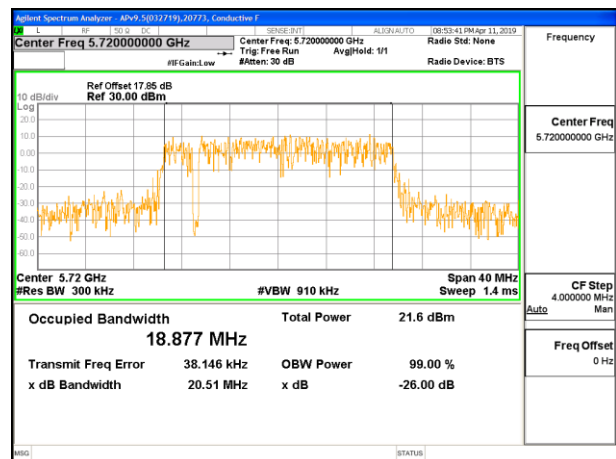

CHANNEL 144