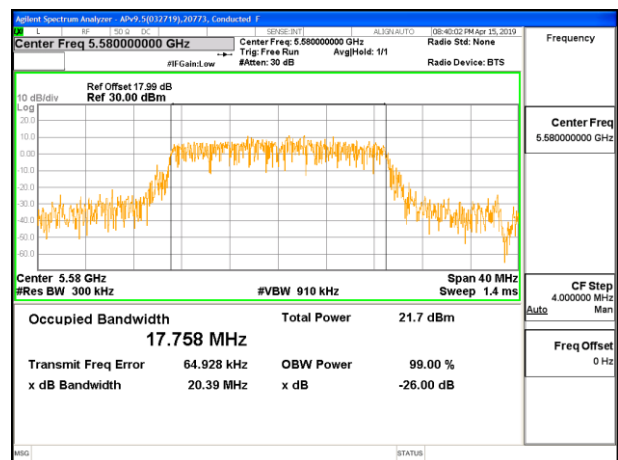

LOW CHANNEL

MID CHANNEL

HIGH CHANNEL

CHANNEL 144

2TX Antenna 6 + Antenna 5 CDD MODE

Channel	Frequency (MHz)	99% Bandwidth ANT 6 (MHz)	99% Bandwidth ANT 5 (MHz)
Low	5500	17.6010	17.6980
Mid	5580	17.6450	17.7020
High	5700	17.7090	17.7340
144	5720	17.7000	17.6780