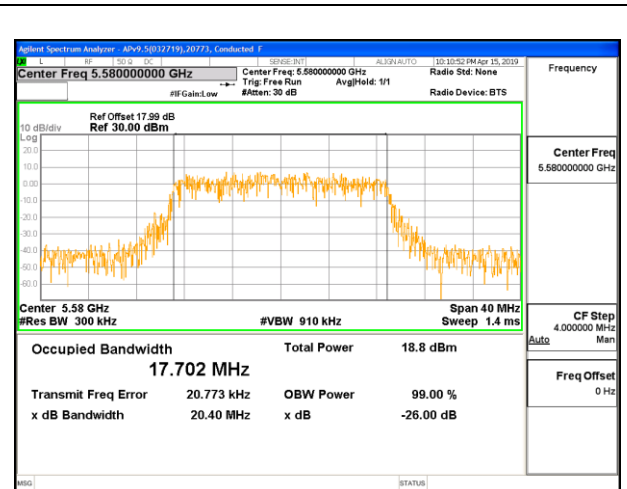

MID CHANNEL ANT 5