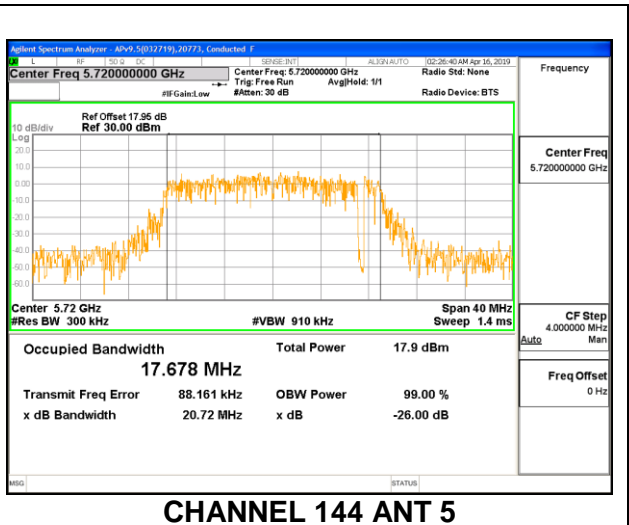

LOW CHANNEL ANT 6

LOW CHANNEL ANT 5

MID CHANNEL ANT 6

MID CHANNEL ANT 5

8.3.14. 802.11n HT40 MODE IN THE 5.6 GHz BAND

1TX Antenna 6 MODE

Channel	Frequency (MHz)	99% Bandwidth (MHz)
Low	5510	36.2210
Mid	5550	36.1700
High	5670	36.0760
142	5710	36.1690