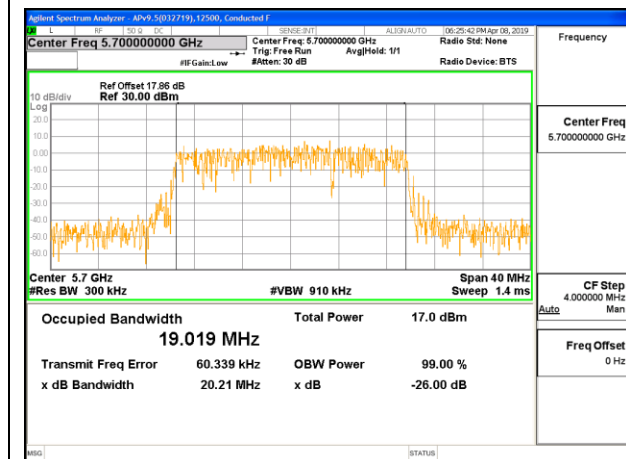

HIGH CHANNEL