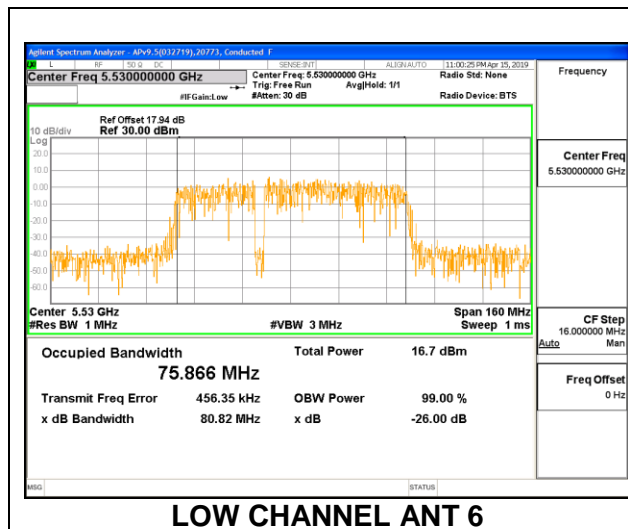

2TX Antenna 6 + Antenna 5 CDD MODE

Channel	Frequency (MHz)	99% Bandwidth ANT 6 (MHz)	99% Bandwidth ANT 5 (MHz)
Low	5530	75.8660	75.7050
High	5610	76.0290	76.1710
138	5690	75.7160	76.1190