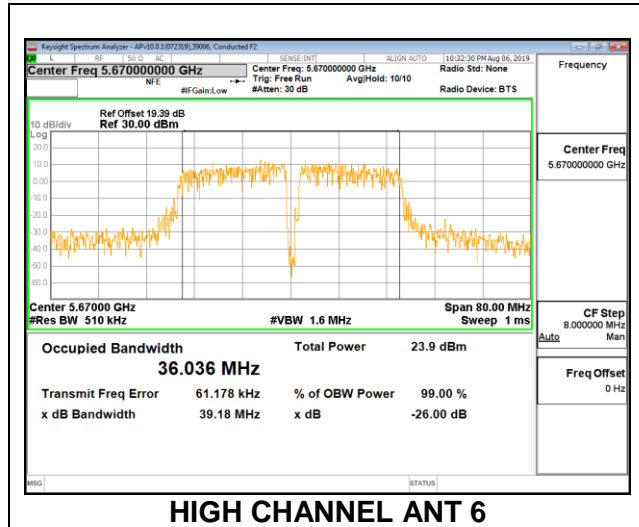

8.3.15. 802.11ac VHT80 MODE IN THE 5.6 GHz BAND

1TX Antenna 6 MODE

Channel	Frequency (MHz)	99% Bandwidth (MHz)
Low	5530	75.9750
High	5610	75.6930
138	5690	75.9610

LOW CHANNEL

HIGH CHANNEL

CHANNEL 138

1TX Antenna 5 MODE