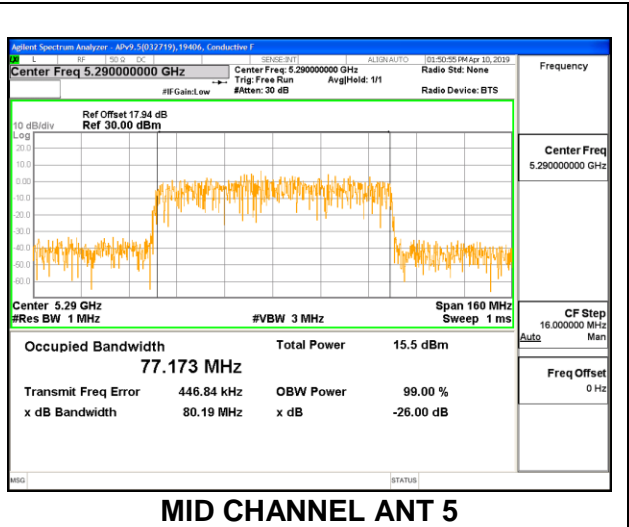

2TX Antenna 6 + Antenna 5 CDD MODE – 996 Tones, RU Index 67

Channel	Frequency (MHz)	99% Bandwidth ANT 6 (MHz)	99% Bandwidth ANT 5 (MHz)
Mid	5290	74.3050	77.1730

2TX Antenna 6 + Antenna 5 CDD MODE – 26 Tones, RU Index 0