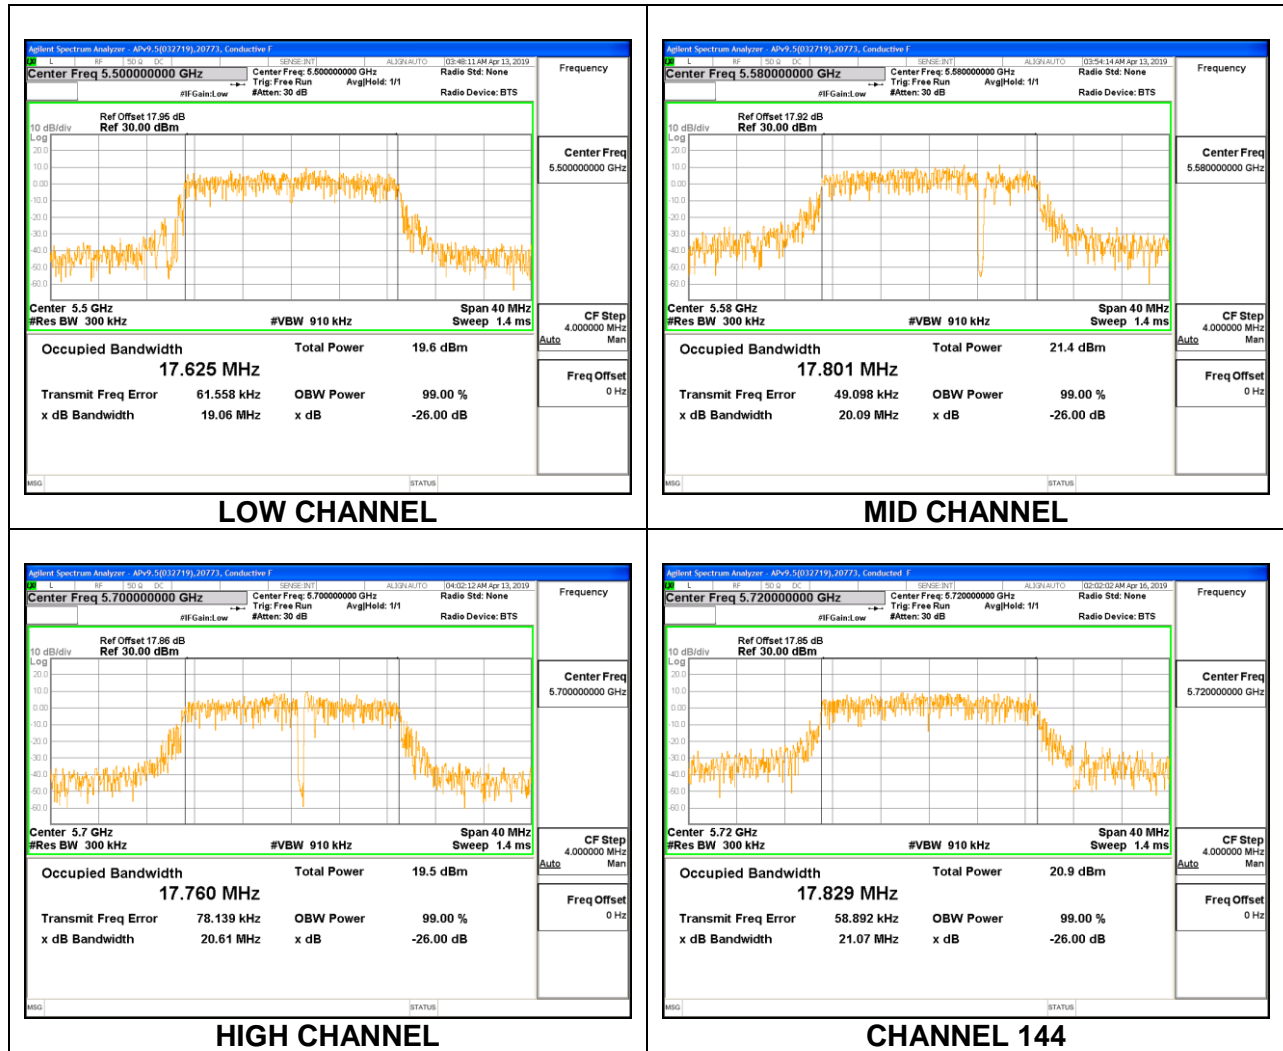

8.3.13. 802.11n HT20 MODE IN THE 5.6 GHz BAND

1TX Antenna 6 MODE

Channel	Frequency (MHz)	99% Bandwidth (MHz)
Low	5550	17.6250
Mid	5580	17.8010
High	5700	17.7600
144	5720	17.8290