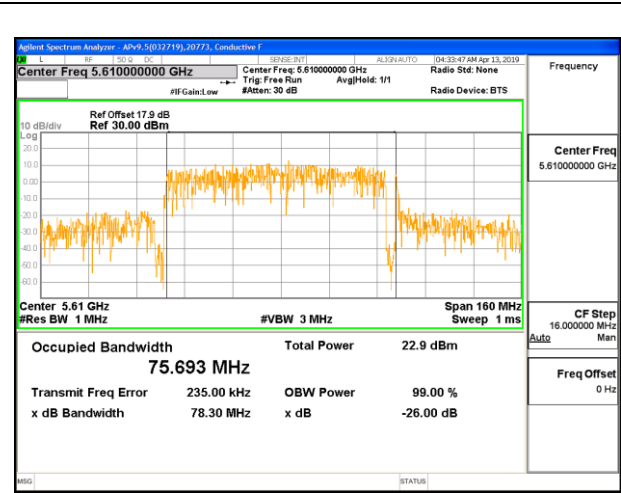

8.3.15. 802.11ac VHT80 MODE IN THE 5.6 GHz BAND

1TX Antenna 6 MODE

Channel	Frequency (MHz)	99% Bandwidth (MHz)
Low	5530	75.9750
High	5610	75.6930
138	5690	75.9610

LOW CHANNEL

HIGH CHANNEL

CHANNEL 138

1TX Antenna 5 MODE