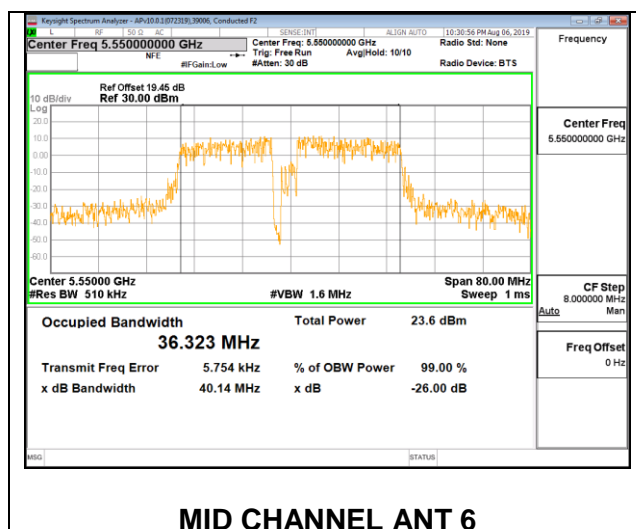

2TX Antenna 6 + Antenna 5 CDD MODE

Channel	Frequency (MHz)	99% Bandwidth	
		ANT 6 (MHz)	ANT 5 (MHz)
Low	5510	36.2710	36.1780
Mid	5550	36.3230	36.2280
High	5670	36.0360	36.0060
142	5710	35.9800	36.3250