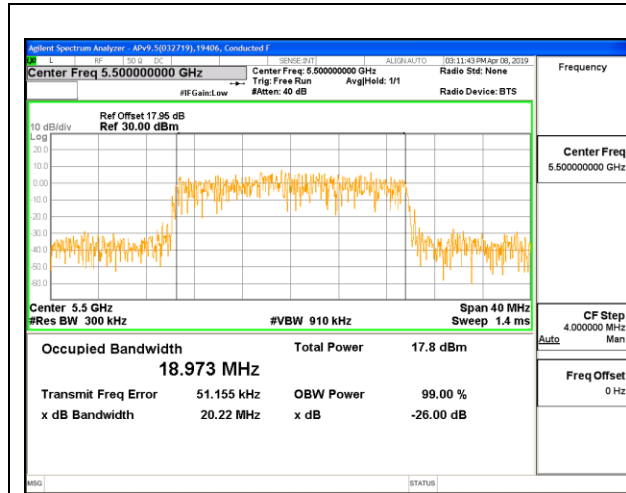

8.3.16. 802.11ax HE20 MODE IN THE 5.6 GHz BAND

1TX Antenna 6 MODE – 242 Tones, RU Index 61

Channel	Frequency (MHz)	99% Bandwidth (MHz)
Low	5500	18.9730
Mid	5580	18.9960
High	5700	19.0190
144	5720	18.8770

LOW CHANNEL