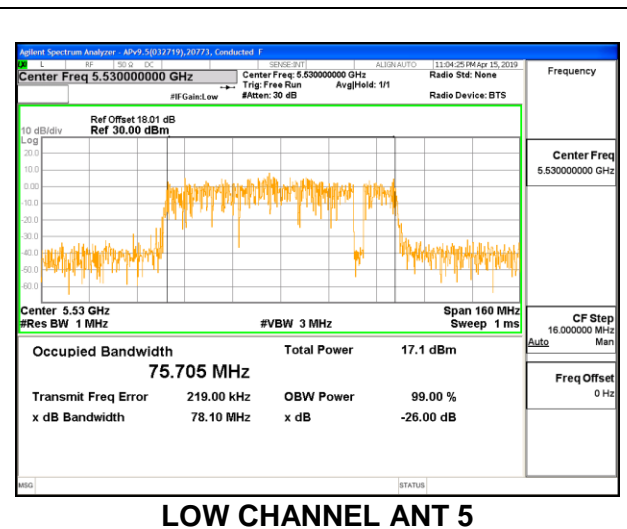

2TX Antenna 6 + Antenna 5 CDD MODE

Channel	Frequency (MHz)	99% Bandwidth ANT 6 (MHz)	99% Bandwidth ANT 5 (MHz)
Low	5530	75.8660	75.7050
High	5610	76.0290	76.1710
138	5690	75.7160	76.1190