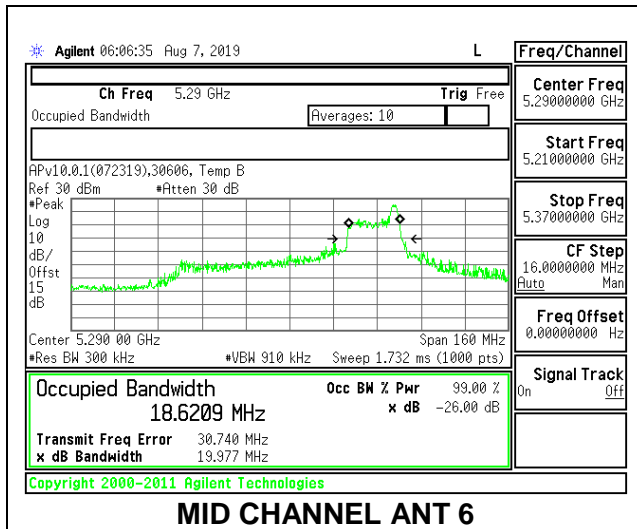

2TX Antenna 6 + Antenna 5 CDD MODE – 26 Tones, RU Index 36

Channel	Frequency (MHz)	99% Bandwidth ANT 6 (MHz)	99% Bandwidth ANT 5 (MHz)
Mid	5290	18.6209	18.5345