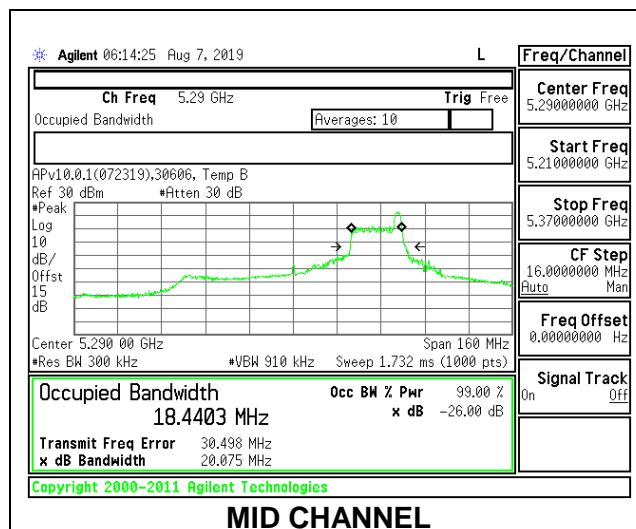

1TX Antenna 6 MODE – 26 Tones, RU Index 36

Channel	Frequency (MHz)	99% Bandwidth (MHz)
Mid	5290	18.4403