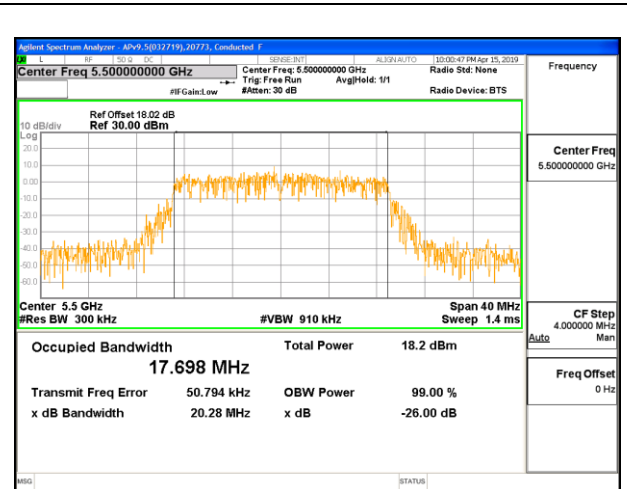

LOW CHANNEL ANT 5