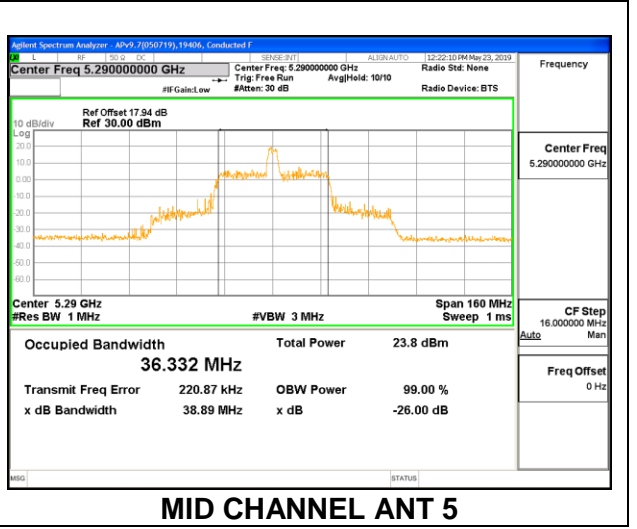

2TX Antenna 6 + Antenna 5 CDD MODE – 26 Tones, RU Index 18

Channel	Frequency (MHz)	99% Bandwidth ANT 6 (MHz)	99% Bandwidth ANT 5 (MHz)
Mid	5290	36.8110	36.3320