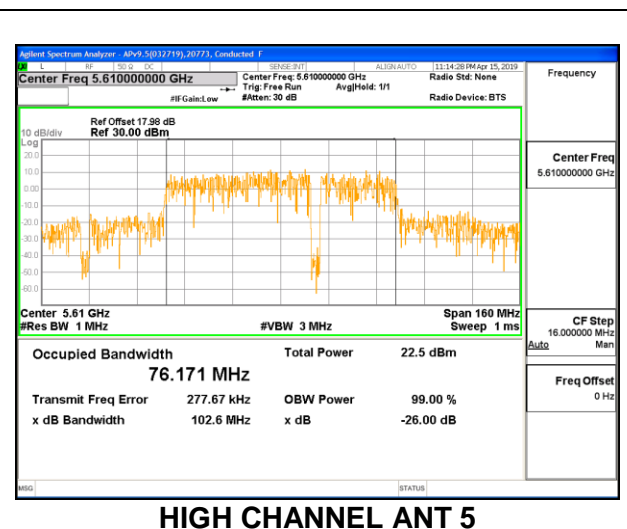

2TX Antenna 6 + Antenna 5 CDD MODE

Channel	Frequency (MHz)	99% Bandwidth ANT 6 (MHz)	99% Bandwidth ANT 5 (MHz)
Low	5530	75.8660	75.7050
High	5610	76.0290	76.1710
138	5690	75.7160	76.1190