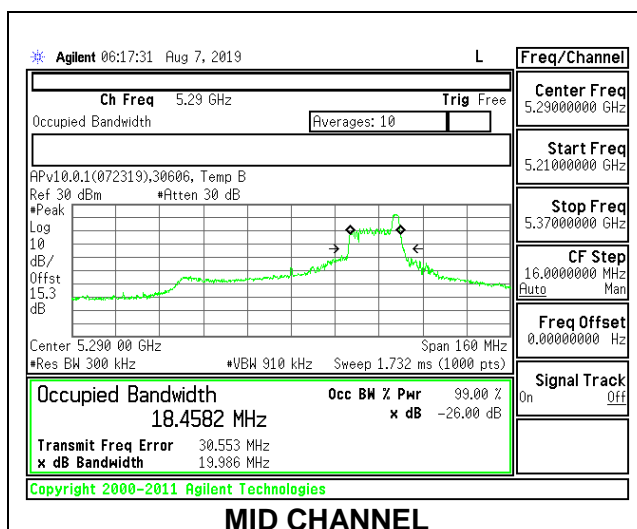

1TX Antenna 5 MODE – 26 Tones, RU Index 36

Channel	Frequency	99% Bandwidth
	(MHz)	(MHz)
Mid	5290	18.4582