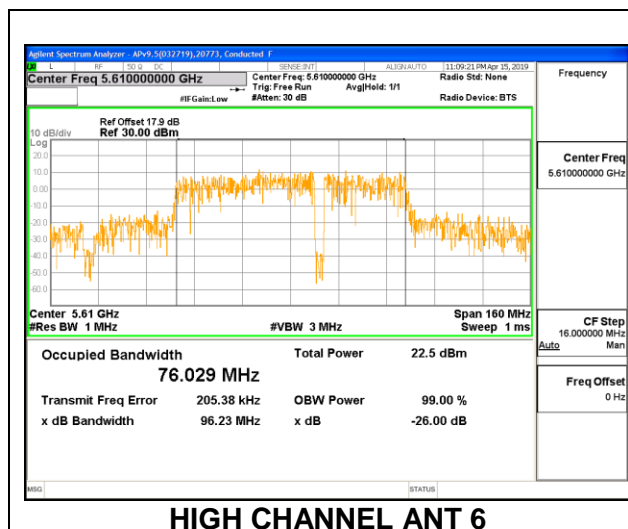

2TX Antenna 6 + Antenna 5 CDD MODE

Channel	Frequency (MHz)	99% Bandwidth ANT 6 (MHz)	99% Bandwidth ANT 5 (MHz)
Low	5530	75.8660	75.7050
High	5610	76.0290	76.1710
138	5690	75.7160	76.1190