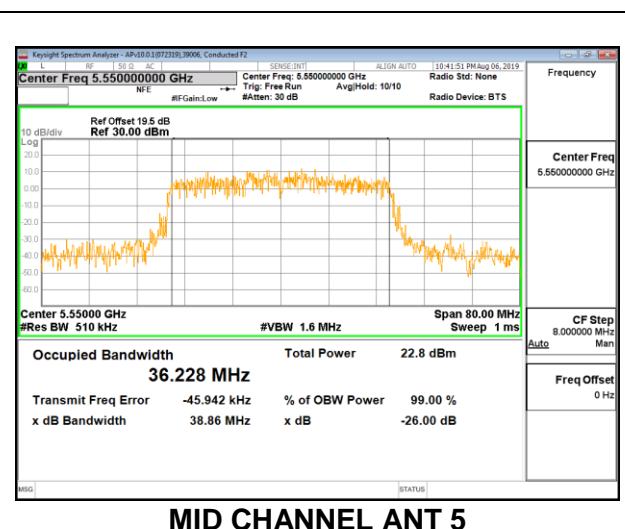

2TX Antenna 6 + Antenna 5 CDD MODE

Channel	Frequency (MHz)	99% Bandwidth	
		ANT 6 (MHz)	ANT 5 (MHz)
Low	5510	36.2710	36.1780
Mid	5550	36.3230	36.2280
High	5670	36.0360	36.0060
142	5710	35.9800	36.3250