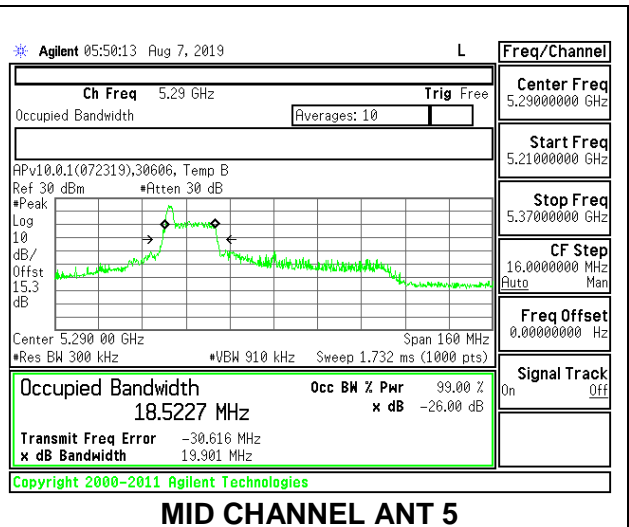

2TX Antenna 6 + Antenna 5 CDD MODE – 26 Tones, RU Index 0

Channel	Frequency (MHz)	99% Bandwidth ANT 6 (MHz)	99% Bandwidth ANT 5 (MHz)
Mid	5290	18.6064	18.5227