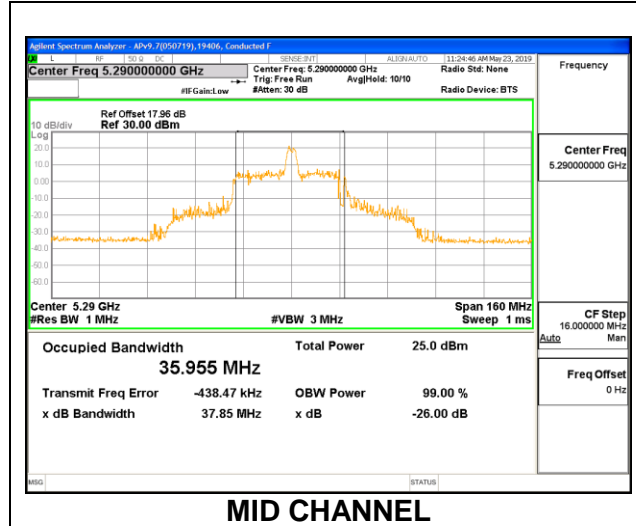

1TX Antenna 6 MODE – 26 Tones, RU Index 18

Channel	Frequency (MHz)	99% Bandwidth (MHz)
Mid	5290	35.9550