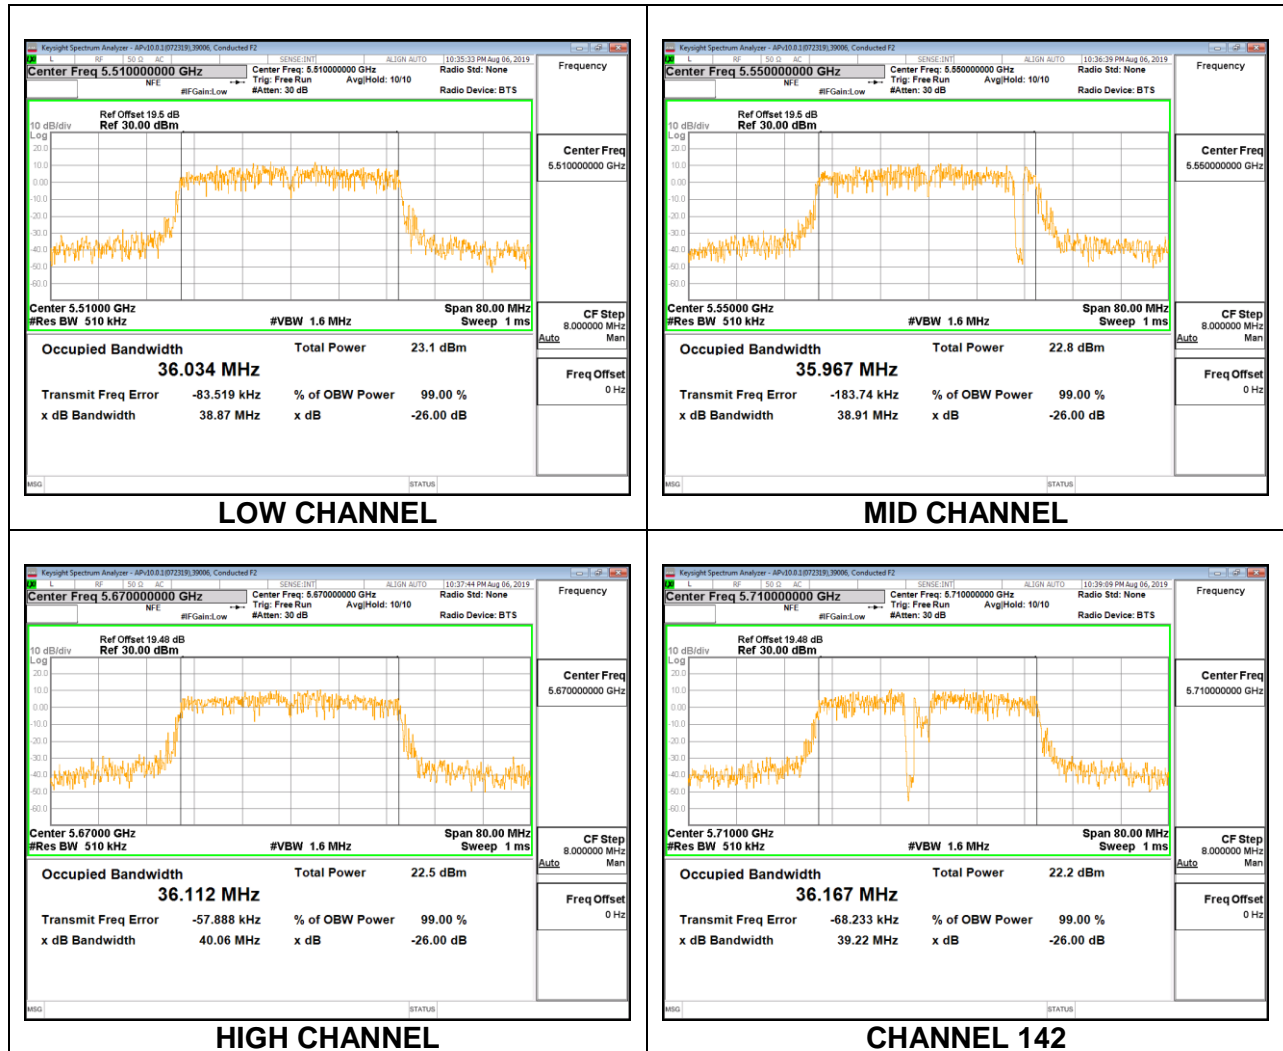

1TX Antenna 5 MODE

Channel	Frequency (MHz)	99% Bandwidth (MHz)
Low	5510	36.0340
Mid	5550	35.9670
High	5670	36.1120
142	5710	36.1670