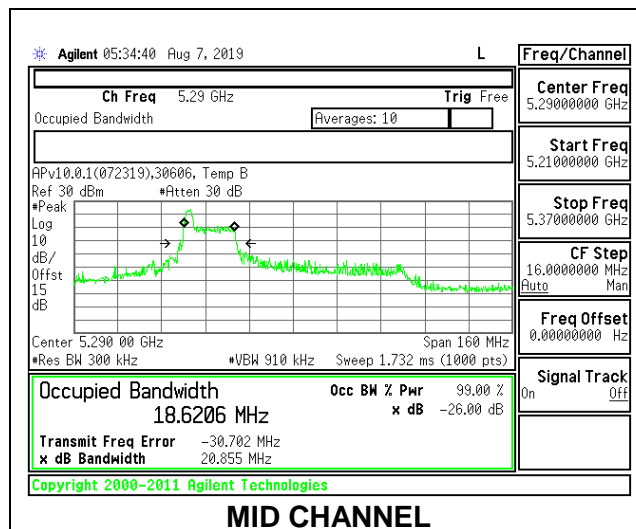

8.3.12. 802.11ax HE80 MODE IN THE 5.3 GHz BAND

1TX Antenna 6 MODE – 996 Tones, RU Index 67

Channel	Frequency (MHz)	99% Bandwidth (MHz)
Mid	5290	77.2300

1TX Antenna 6 MODE – 26 Tones, RU Index 0

Channel	Frequency (MHz)	99% Bandwidth (MHz)
Mid	5290	18.6206