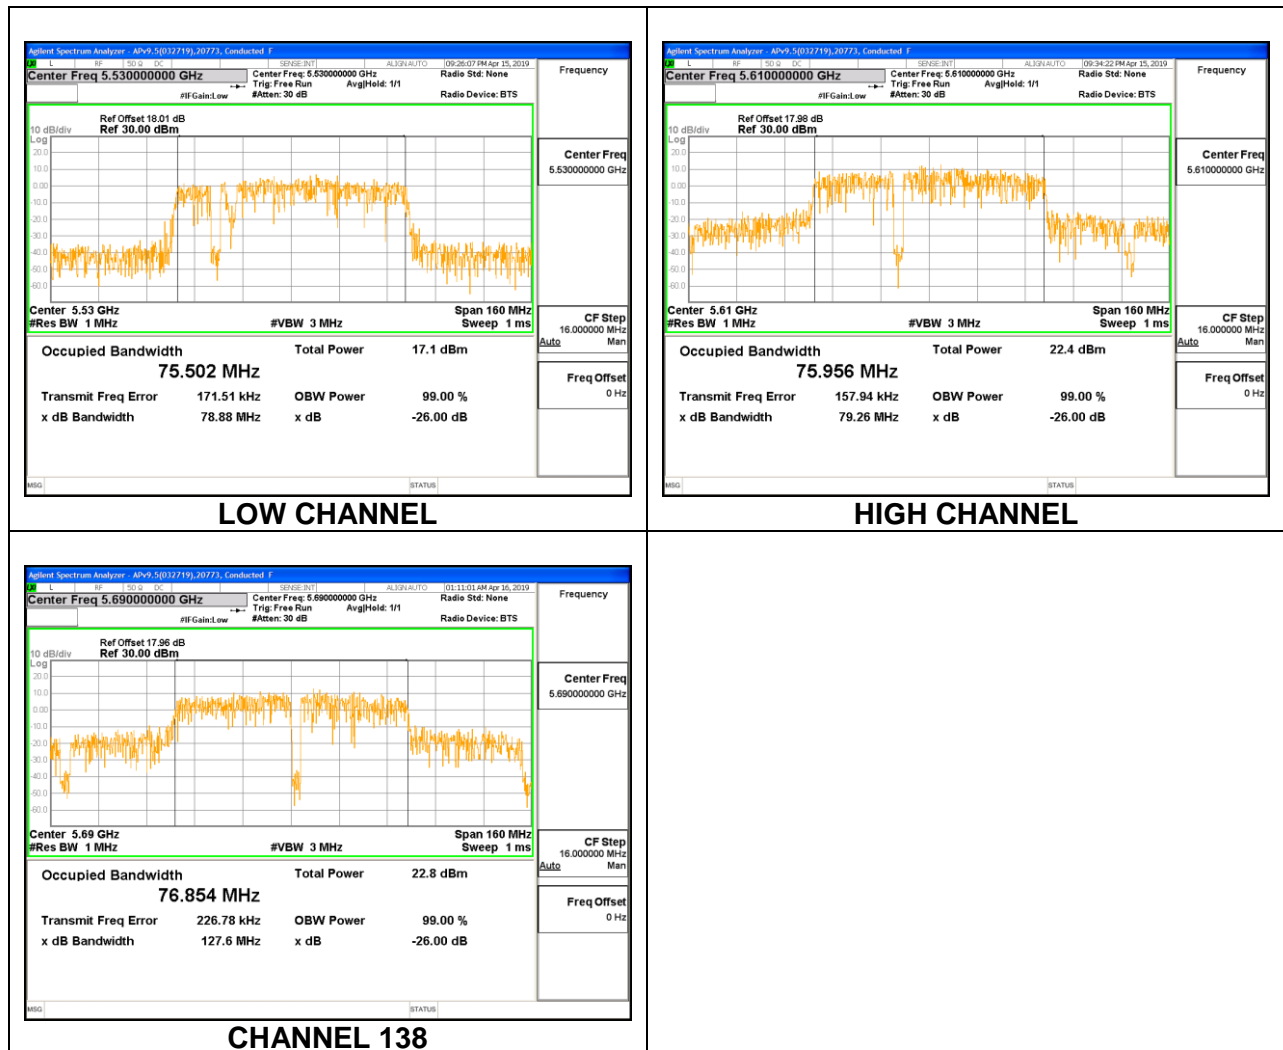

1TX Antenna 5 MODE

Channel	Frequency (MHz)	99% Bandwidth (MHz)
Low	5530	75.5020
High	5610	75.9560
138	5690	76.8540