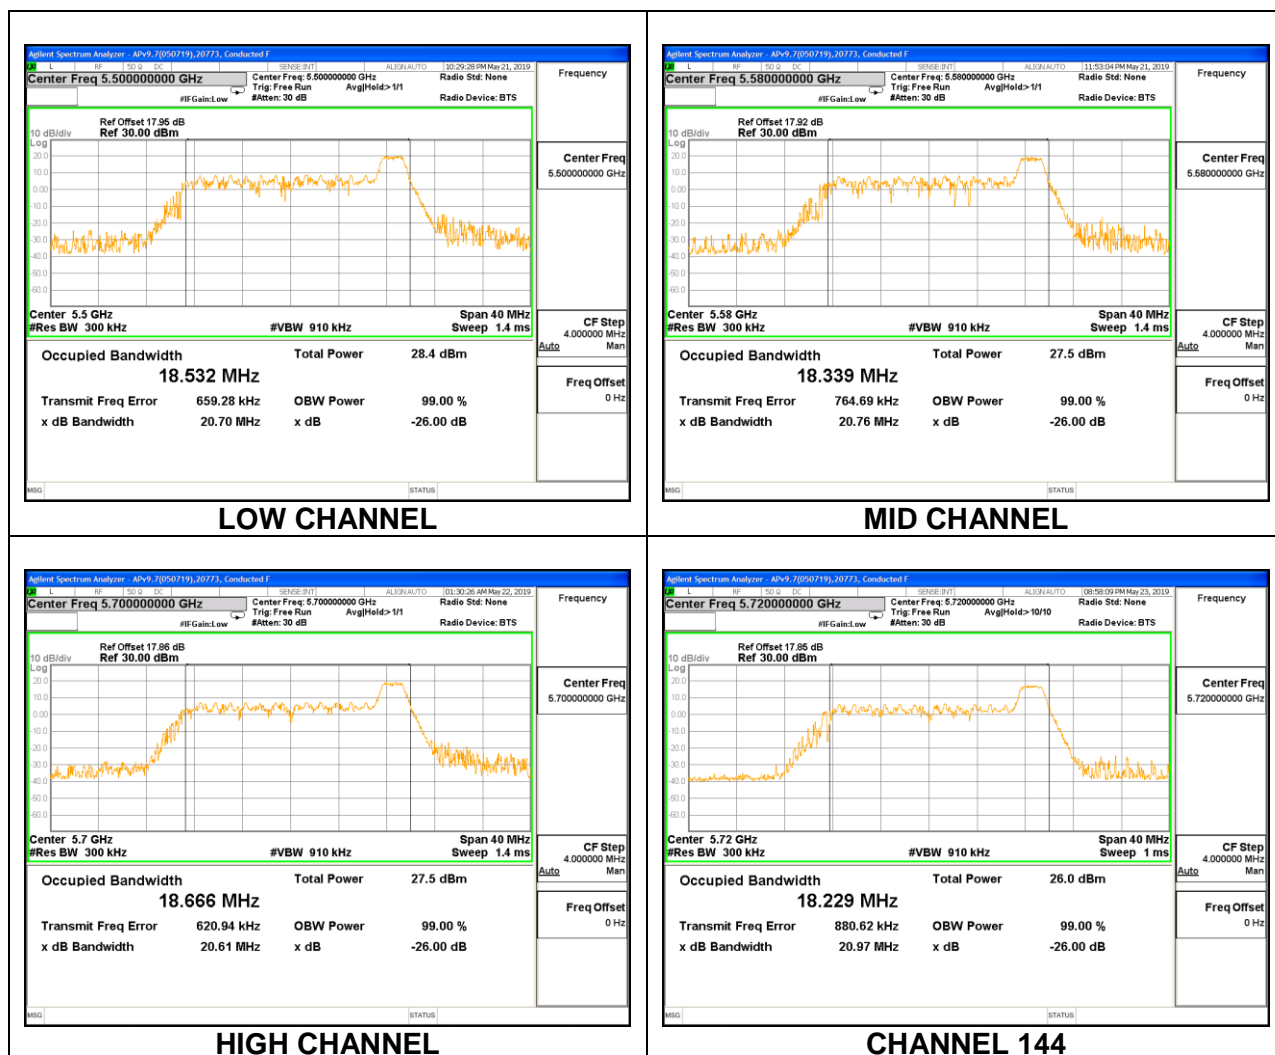

1TX Antenna 6 MODE – 26 Tones, RU Index 8

Channel	Frequency (MHz)	99% Bandwidth (MHz)
Low	5500	18.5320
Mid	5580	18.3390
High	5700	18.6660
144	5720	18.2290