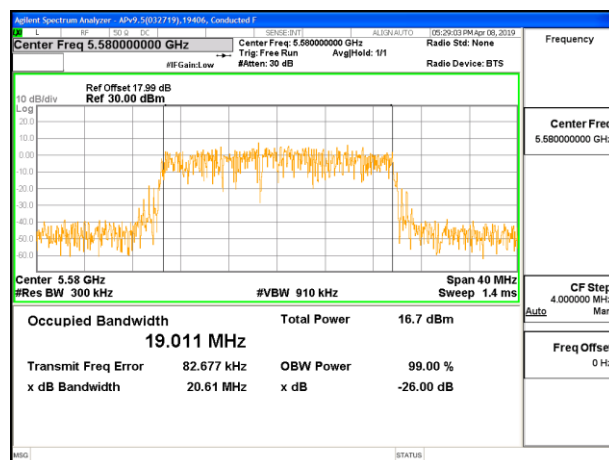

MID CHANNEL