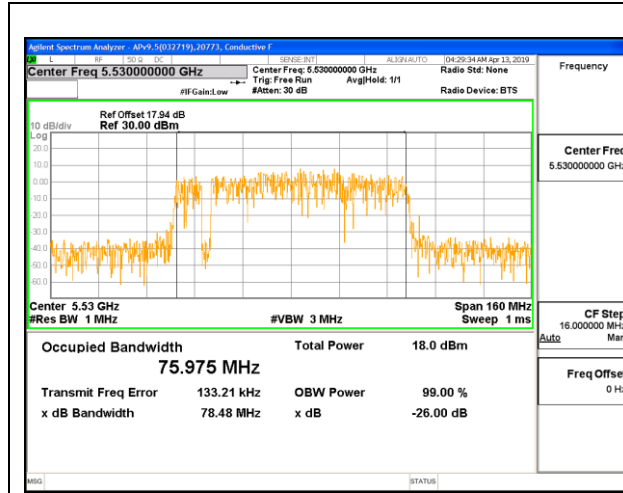

8.3.15. 802.11ac VHT80 MODE IN THE 5.6 GHz BAND

1TX Antenna 6 MODE

Channel	Frequency (MHz)	99% Bandwidth (MHz)
Low	5530	75.9750
High	5610	75.6930
138	5690	75.9610

LOW CHANNEL

HIGH CHANNEL

CHANNEL 138

1TX Antenna 5 MODE