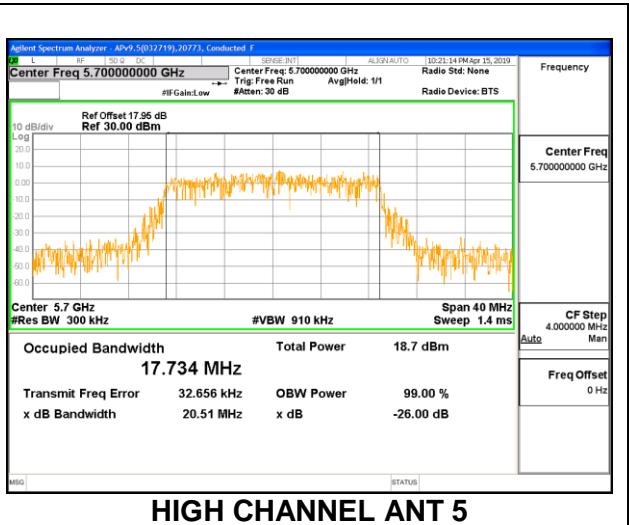

LOW CHANNEL ANT 6

LOW CHANNEL ANT 5

MID CHANNEL ANT 6

MID CHANNEL ANT 5

8.3.14. 802.11n HT40 MODE IN THE 5.6 GHz BAND

1TX Antenna 6 MODE

Channel	Frequency (MHz)	99% Bandwidth (MHz)
Low	5510	36.2210
Mid	5550	36.1700
High	5670	36.0760
142	5710	36.1690