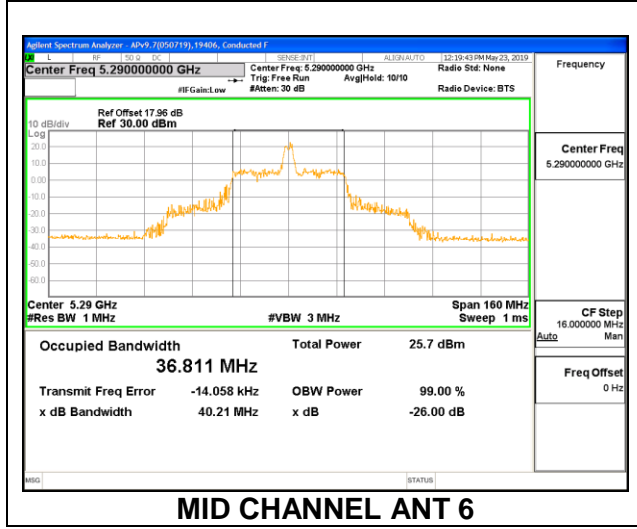

2TX Antenna 6 + Antenna 5 CDD MODE – 26 Tones, RU Index 18

Channel	Frequency (MHz)	99% Bandwidth ANT 6 (MHz)	99% Bandwidth ANT 5 (MHz)
Mid	5290	36.8110	36.3320