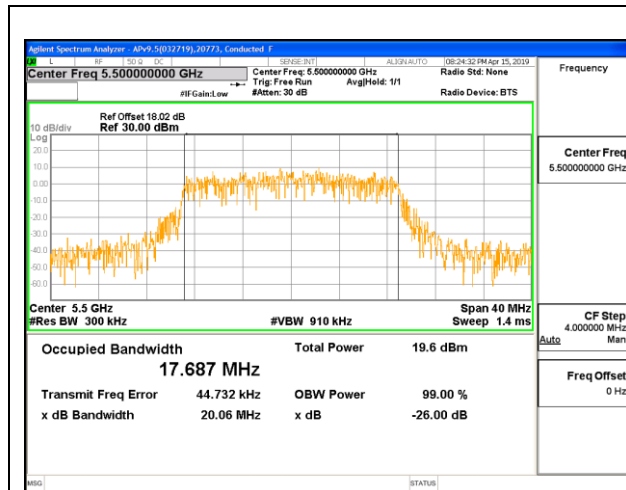

1TX Antenna 5 MODE

Channel	Frequency (MHz)	99% Bandwidth (MHz)
Low	5500	17.6870
Mid	5580	17.7580
High	5700	17.7710
144	5720	17.7820

LOW CHANNEL