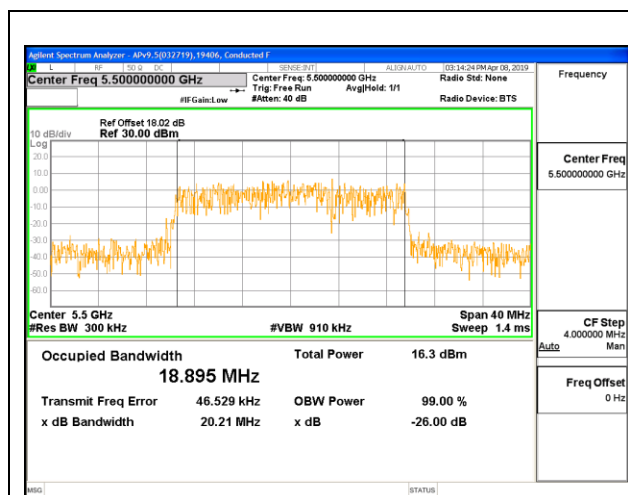

1TX Antenna 5 MODE – 242 Tones, RU Index 61

Channel	Frequency (MHz)	99% Bandwidth (MHz)
Low	5500	18.8950
Mid	5580	19.0110
High	5700	18.9830
144	5720	18.9710

LOW CHANNEL