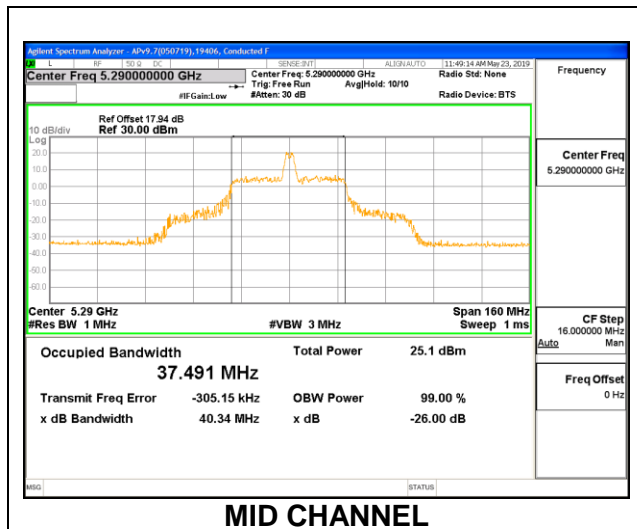

1TX Antenna 5 MODE – 26 Tones, RU Index 18

Channel	Frequency	99% Bandwidth
	(MHz)	(MHz)
Mid	5290	37.4910