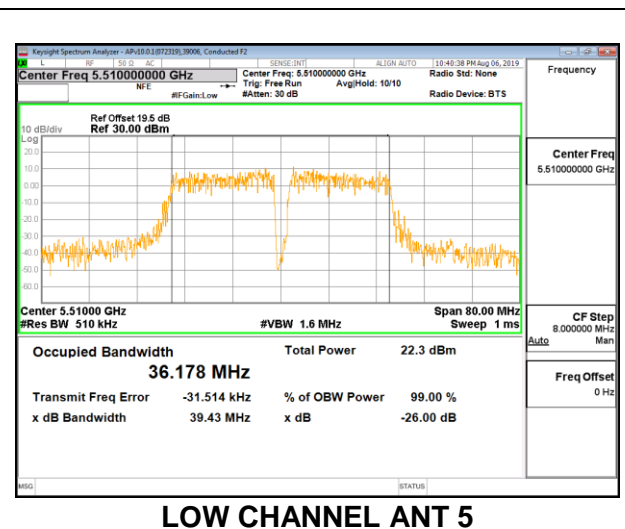

2TX Antenna 6 + Antenna 5 CDD MODE

Channel	Frequency (MHz)	99% Bandwidth	
		ANT 6 (MHz)	ANT 5 (MHz)
Low	5510	36.2710	36.1780
Mid	5550	36.3230	36.2280
High	5670	36.0360	36.0060
142	5710	35.9800	36.3250