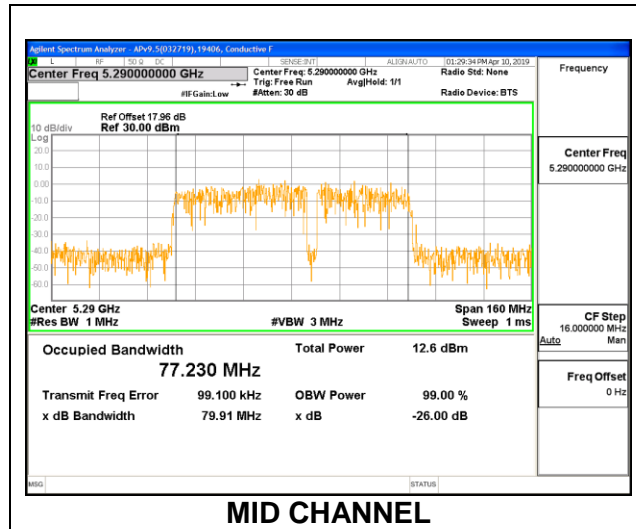

8.3.12. 802.11ax HE80 MODE IN THE 5.3 GHz BAND

1TX Antenna 6 MODE – 996 Tones, RU Index 67

Channel	Frequency (MHz)	99% Bandwidth (MHz)
Mid	5290	77.2300

1TX Antenna 6 MODE – 26 Tones, RU Index 0

Channel	Frequency (MHz)	99% Bandwidth (MHz)
Mid	5290	18.6206