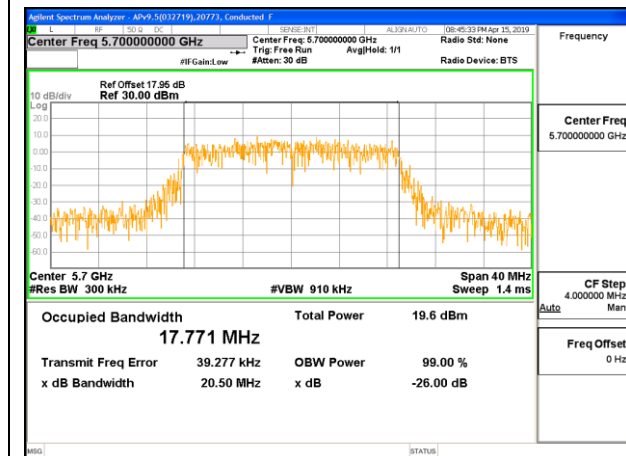

LOW CHANNEL

MID CHANNEL

HIGH CHANNEL

CHANNEL 144

2TX Antenna 6 + Antenna 5 CDD MODE

Channel	Frequency (MHz)	99% Bandwidth ANT 6 (MHz)	99% Bandwidth ANT 5 (MHz)
Low	5500	17.6010	17.6980
Mid	5580	17.6450	17.7020
High	5700	17.7090	17.7340
144	5720	17.7000	17.6780