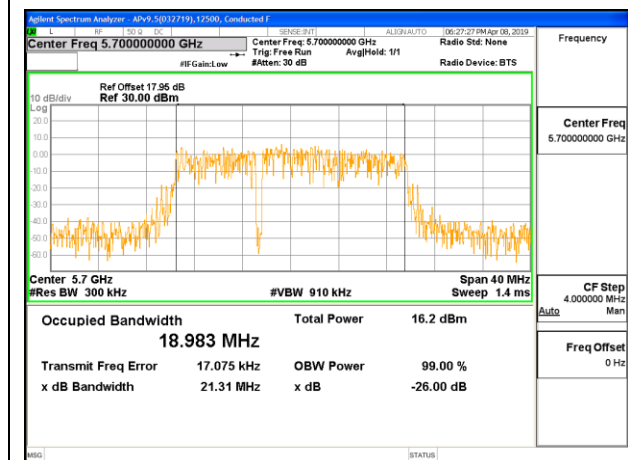

1TX Antenna 5 MODE – 242 Tones, RU Index 61

Channel	Frequency (MHz)	99% Bandwidth (MHz)
Low	5500	18.8950
Mid	5580	19.0110
High	5700	18.9830
144	5720	18.9710

LOW CHANNEL

MID CHANNEL

HIGH CHANNEL

CHANNEL 144