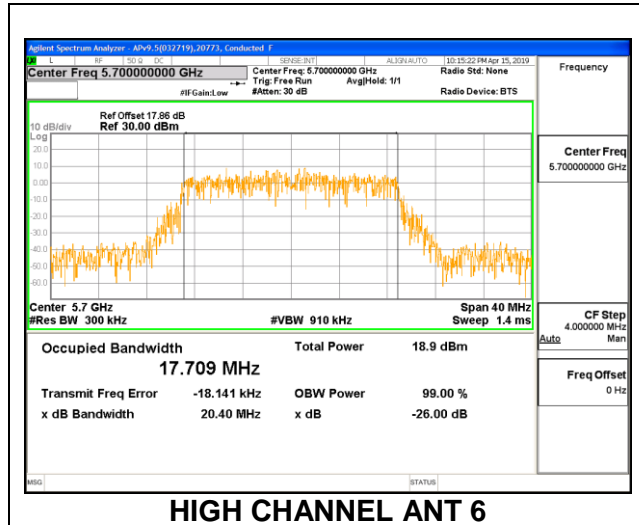

LOW CHANNEL ANT 6

LOW CHANNEL ANT 5

MID CHANNEL ANT 6

MID CHANNEL ANT 5

8.3.14. 802.11n HT40 MODE IN THE 5.6 GHz BAND

1TX Antenna 6 MODE

Channel	Frequency (MHz)	99% Bandwidth (MHz)
Low	5510	36.2210
Mid	5550	36.1700
High	5670	36.0760
142	5710	36.1690