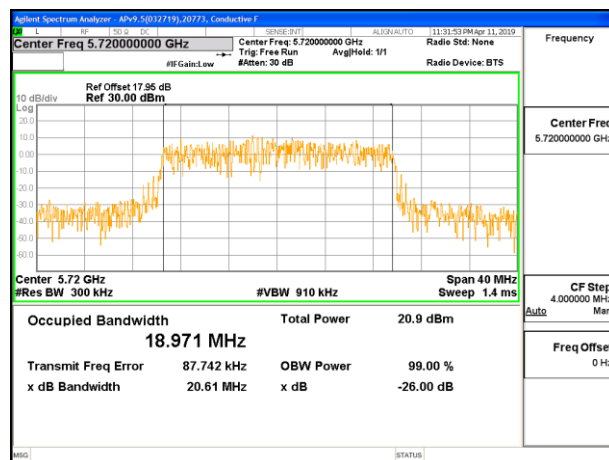

1TX Antenna 5 MODE – 242 Tones, RU Index 61

Channel	Frequency (MHz)	99% Bandwidth (MHz)
Low	5500	18.8950
Mid	5580	19.0110
High	5700	18.9830
144	5720	18.9710

LOW CHANNEL

MID CHANNEL

HIGH CHANNEL

CHANNEL 144