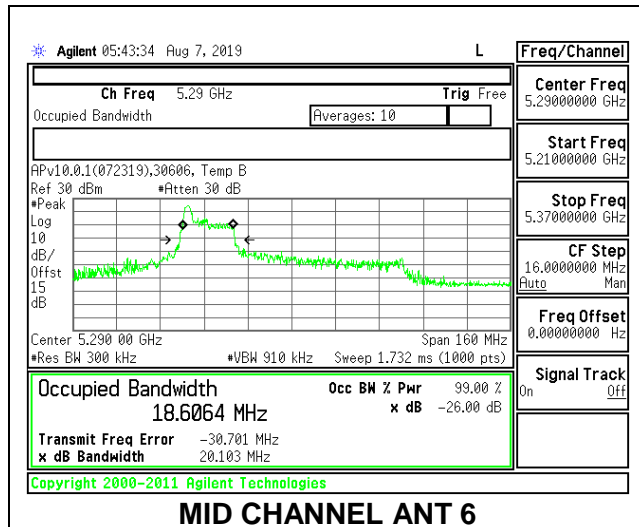

2TX Antenna 6 + Antenna 5 CDD MODE – 26 Tones, RU Index 0

Channel	Frequency (MHz)	99% Bandwidth ANT 6 (MHz)	99% Bandwidth ANT 5 (MHz)
Mid	5290	18.6064	18.5227