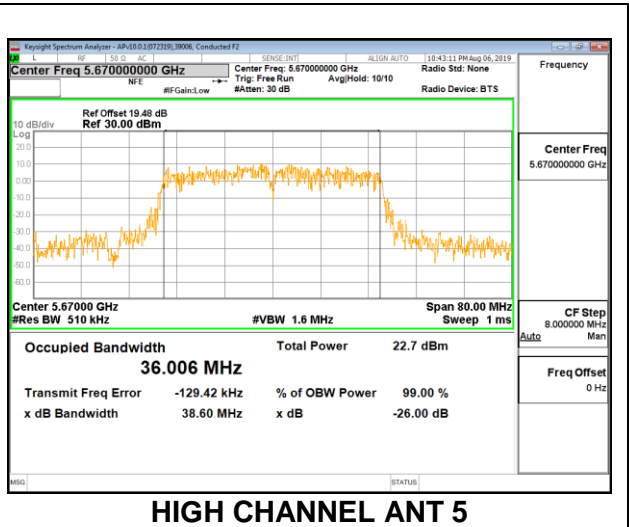

8.3.15. 802.11ac VHT80 MODE IN THE 5.6 GHz BAND

1TX Antenna 6 MODE

Channel	Frequency (MHz)	99% Bandwidth (MHz)
Low	5530	75.9750
High	5610	75.6930
138	5690	75.9610

LOW CHANNEL

HIGH CHANNEL

CHANNEL 138

1TX Antenna 5 MODE