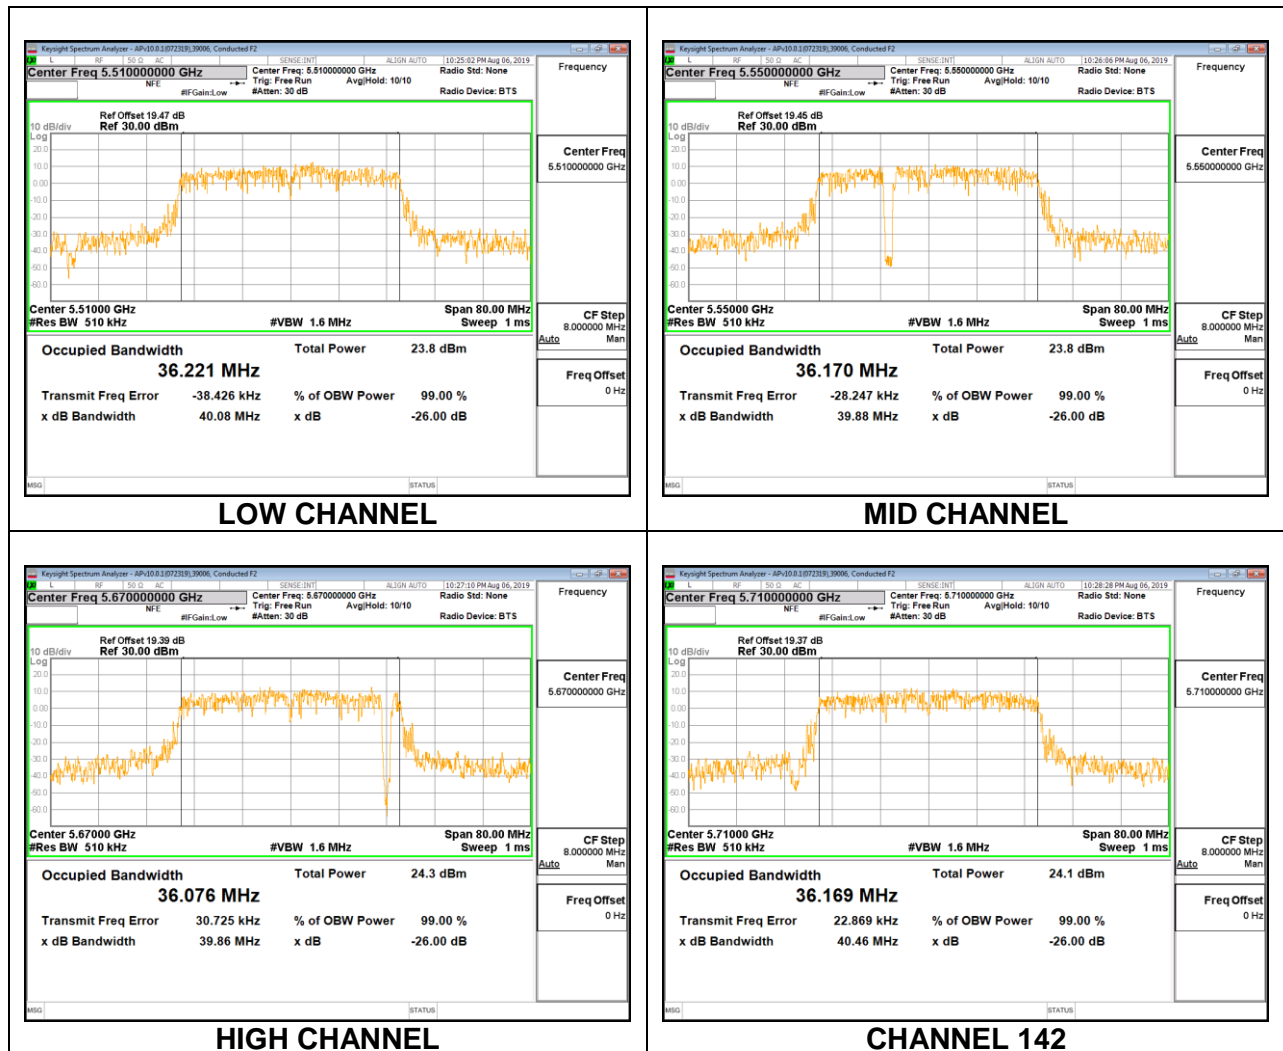

LOW CHANNEL ANT 6

LOW CHANNEL ANT 5

MID CHANNEL ANT 6

MID CHANNEL ANT 5

8.3.14. 802.11n HT40 MODE IN THE 5.6 GHz BAND

1TX Antenna 6 MODE

Channel	Frequency (MHz)	99% Bandwidth (MHz)
Low	5510	36.2210
Mid	5550	36.1700
High	5670	36.0760
142	5710	36.1690