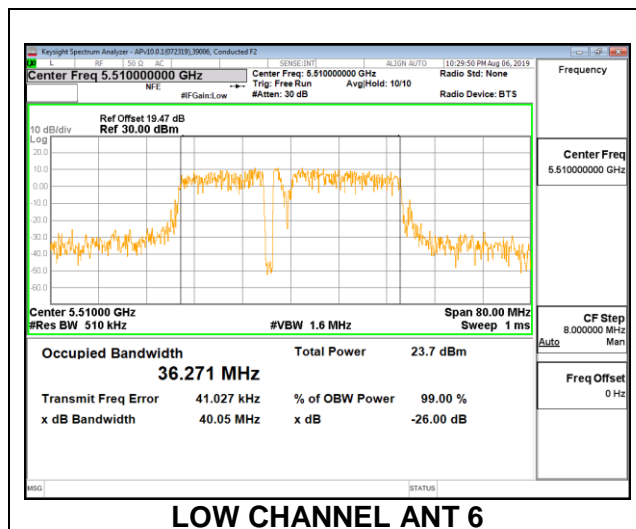

2TX Antenna 6 + Antenna 5 CDD MODE

Channel	Frequency (MHz)	99% Bandwidth	
		ANT 6 (MHz)	ANT 5 (MHz)
Low	5510	36.2710	36.1780
Mid	5550	36.3230	36.2280
High	5670	36.0360	36.0060
142	5710	35.9800	36.3250