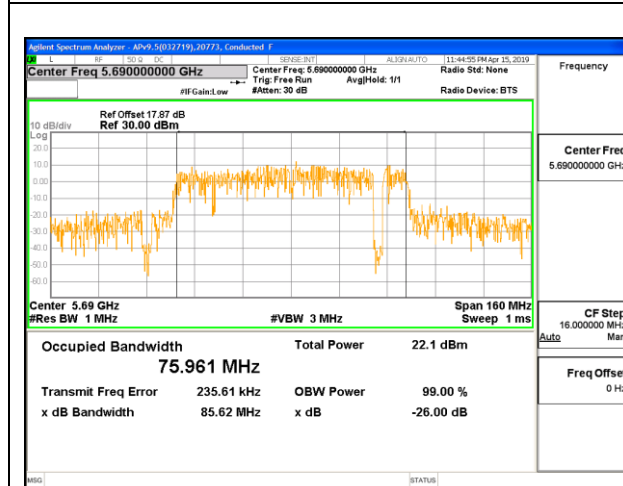

8.3.15. 802.11ac VHT80 MODE IN THE 5.6 GHz BAND

1TX Antenna 6 MODE

Channel	Frequency (MHz)	99% Bandwidth (MHz)
Low	5530	75.9750
High	5610	75.6930
138	5690	75.9610

LOW CHANNEL

HIGH CHANNEL

CHANNEL 138

1TX Antenna 5 MODE