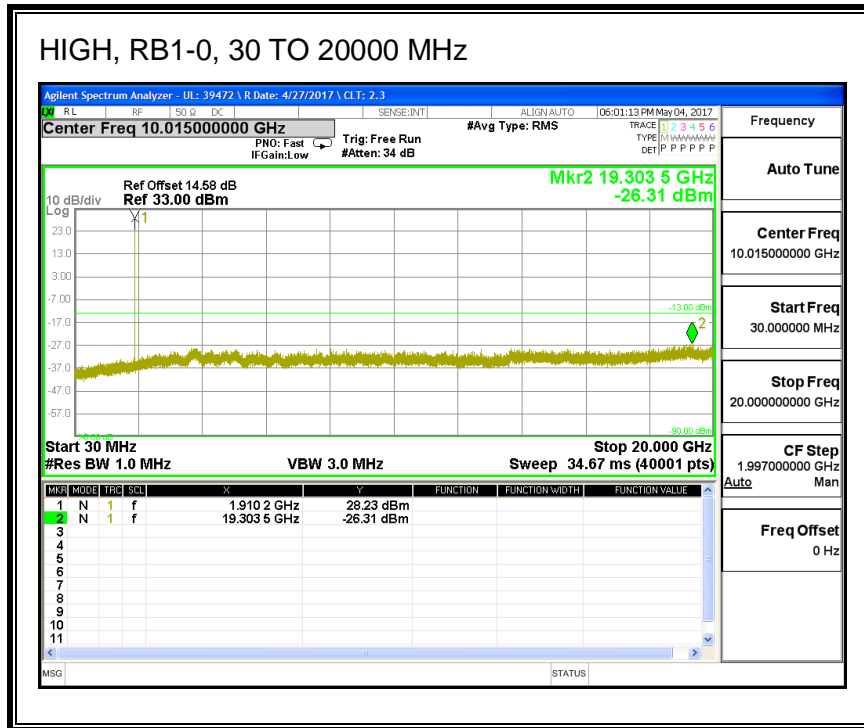

16QAM, (1.4 MHz BAND WIDTH)

QPSK, (3.0 MHz BAND WIDTH)

16QAM, (3.0 MHz BAND WIDTH)

QPSK, (5.0 MHz BAND WIDTH)

16QAM, (5.0 MHz BAND WIDTH)

QPSK, (10.0 MHz BAND WIDTH)

16QAM, (10.0 MHz BAND WIDTH)

QPSK, (15.0 MHz BAND WIDTH)