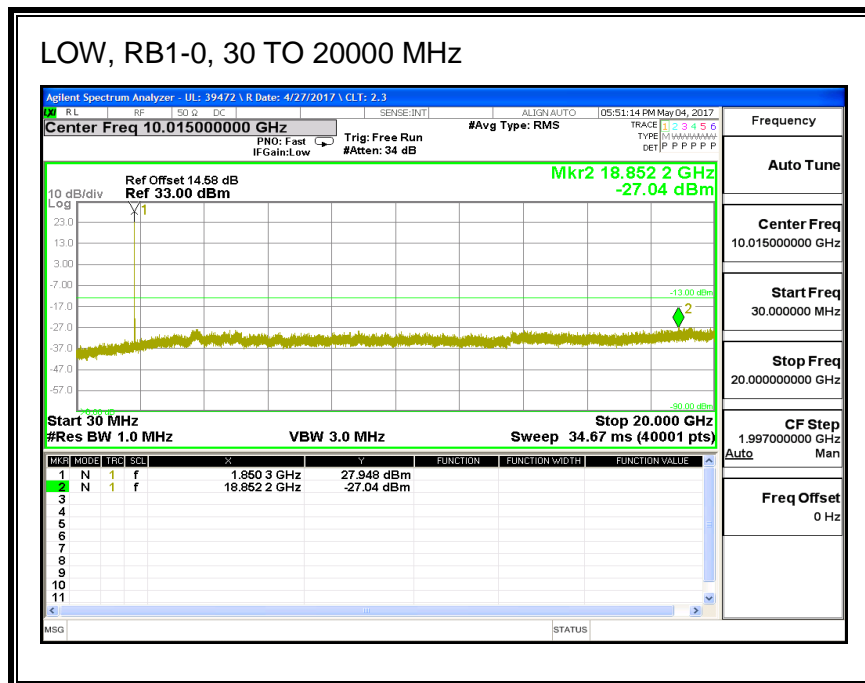

16QAM, (1.4 MHz BAND WIDTH)