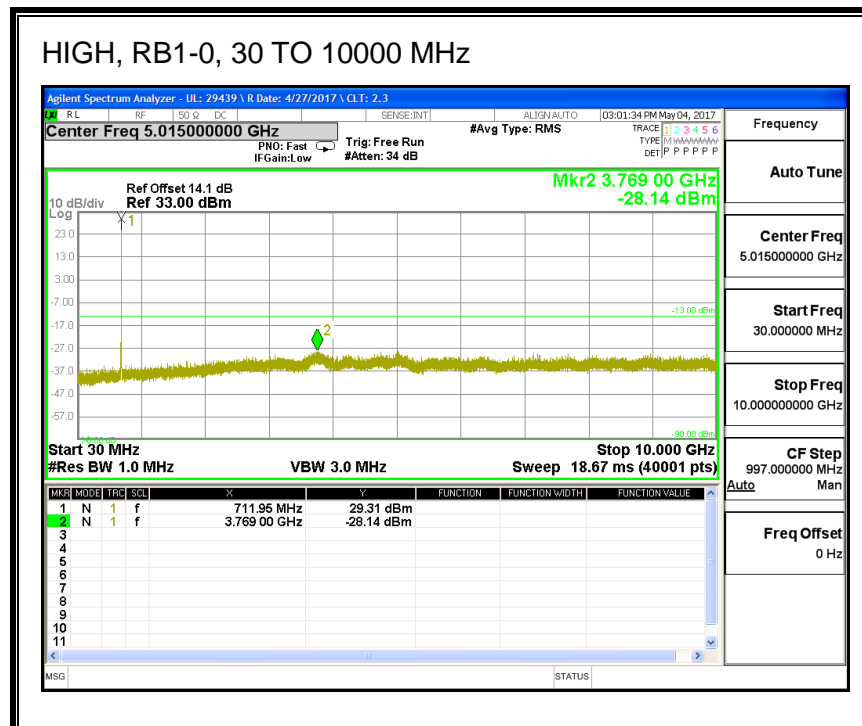

16QAM, (20.0 MHz BAND WIDTH)

8.3.5. LTE BAND 12

QPSK, (1.4 MHz BAND WIDTH)

16QAM, (1.4 MHz BAND WIDTH)

QPSK, (3.0 MHz BAND WIDTH)

16QAM, (3.0 MHz BAND WIDTH)

QPSK, (5.0 MHz BAND WIDTH)

16QAM, (5.0 MHz BAND WIDTH)

QPSK, (10.0 MHz BAND WIDTH)

HIGH, RB1-0, 30 TO 10000 MHz

16QAM, (10.0 MHz BAND WIDTH)

LOW, RB1-0, 30 TO 10000 MHz

8.3.6. LTE BAND 13

QPSK, (5.0 MHz BAND WIDTH)

16QAM, (5.0 MHz BAND WIDTH)

QPSK, (10.0 MHz BAND WIDTH)