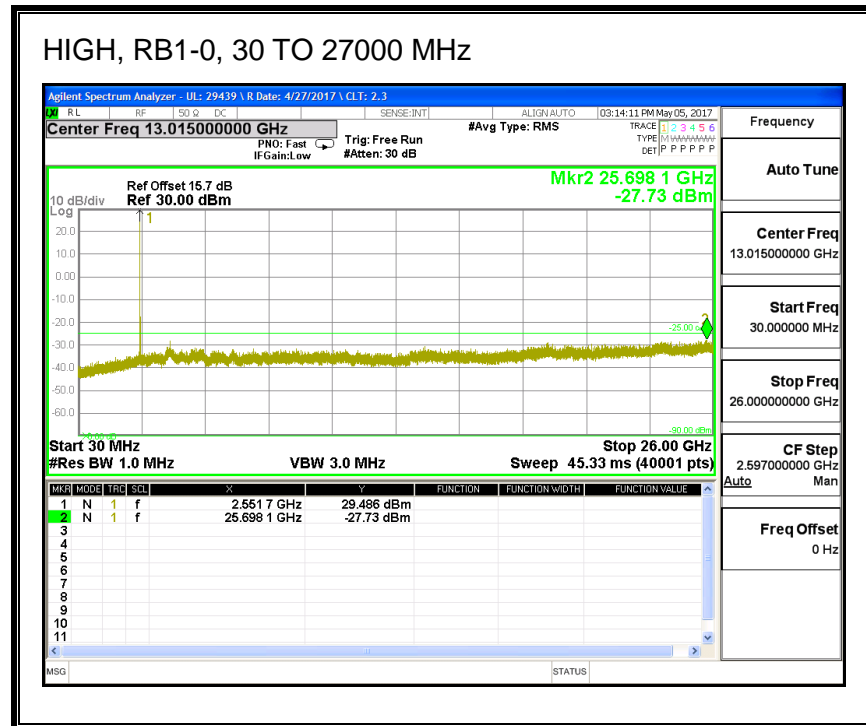

8.3.4. LTE BAND 7

QPSK, (5.0 MHz BAND WIDTH)

16QAM, (5.0 MHz BAND WIDTH)

QPSK, (10.0 MHz BAND WIDTH)

16QAM, (10.0 MHz BAND WIDTH)

QPSK, (15.0 MHz BAND WIDTH)

16QAM, (15.0 MHz BAND WIDTH)

QPSK, (20.0 MHz BAND WIDTH)

16QAM, (20.0 MHz BAND WIDTH)

8.3.5. LTE BAND 12

QPSK, (1.4 MHz BAND WIDTH)

16QAM, (1.4 MHz BAND WIDTH)

QPSK, (3.0 MHz BAND WIDTH)

16QAM, (3.0 MHz BAND WIDTH)

QPSK, (5.0 MHz BAND WIDTH)

16QAM, (5.0 MHz BAND WIDTH)

QPSK, (10.0 MHz BAND WIDTH)

HIGH, RB1-0, 30 TO 10000 MHz

16QAM, (10.0 MHz BAND WIDTH)

LOW, RB1-0, 30 TO 10000 MHz

8.3.6. LTE BAND 13

QPSK, (5.0 MHz BAND WIDTH)

16QAM, (5.0 MHz BAND WIDTH)

QPSK, (10.0 MHz BAND WIDTH)