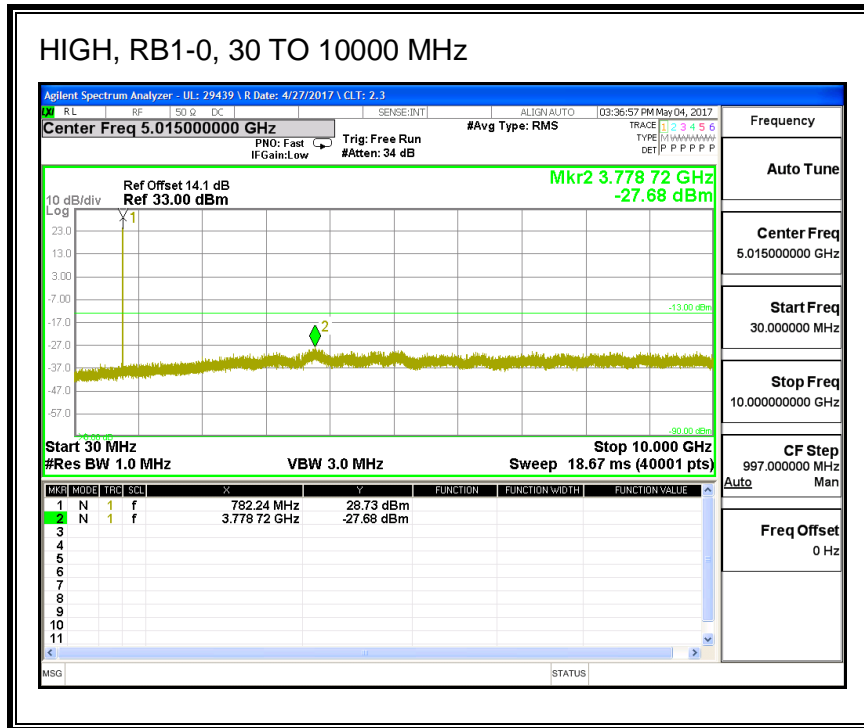

QPSK, (10.0 MHz BAND WIDTH)

HIGH, RB1-0, 30 TO 10000 MHz

16QAM, (10.0 MHz BAND WIDTH)

LOW, RB1-0, 30 TO 10000 MHz

8.3.6. LTE BAND 13

QPSK, (5.0 MHz BAND WIDTH)

16QAM, (5.0 MHz BAND WIDTH)

QPSK, (10.0 MHz BAND WIDTH)

16QAM, (10.0 MHz BAND WIDTH)

8.3.7. LTE BAND 17

QPSK, (5.0 MHz BAND WIDTH)

16QAM, (5.0 MHz BAND WIDTH)

QPSK, (10.0 MHz BAND WIDTH)

16QAM, (10.0 MHz BAND WIDTH)

8.3.8. LTE BAND 25

QPSK, (1.4 MHz BAND WIDTH)