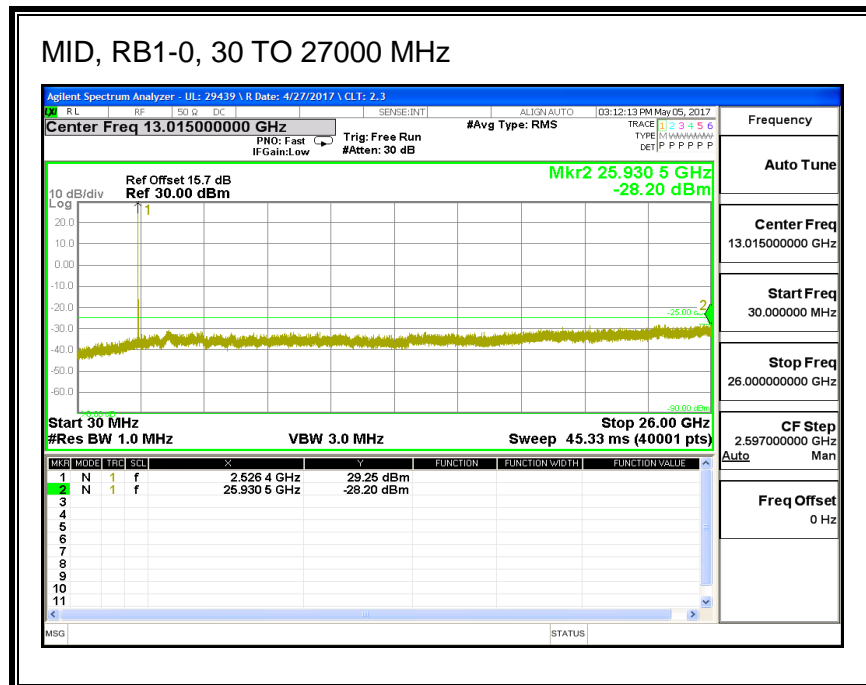

8.3.4. LTE BAND 7

QPSK, (5.0 MHz BAND WIDTH)

16QAM, (5.0 MHz BAND WIDTH)

QPSK, (10.0 MHz BAND WIDTH)

16QAM, (10.0 MHz BAND WIDTH)

QPSK, (15.0 MHz BAND WIDTH)

16QAM, (15.0 MHz BAND WIDTH)

QPSK, (20.0 MHz BAND WIDTH)

16QAM, (20.0 MHz BAND WIDTH)

8.3.5. LTE BAND 12

QPSK, (1.4 MHz BAND WIDTH)

16QAM, (1.4 MHz BAND WIDTH)

QPSK, (3.0 MHz BAND WIDTH)

16QAM, (3.0 MHz BAND WIDTH)

QPSK, (5.0 MHz BAND WIDTH)

16QAM, (5.0 MHz BAND WIDTH)

QPSK, (10.0 MHz BAND WIDTH)

HIGH, RB1-0, 30 TO 10000 MHz

16QAM, (10.0 MHz BAND WIDTH)

LOW, RB1-0, 30 TO 10000 MHz

8.3.6. LTE BAND 13

QPSK, (5.0 MHz BAND WIDTH)

16QAM, (5.0 MHz BAND WIDTH)

QPSK, (10.0 MHz BAND WIDTH)