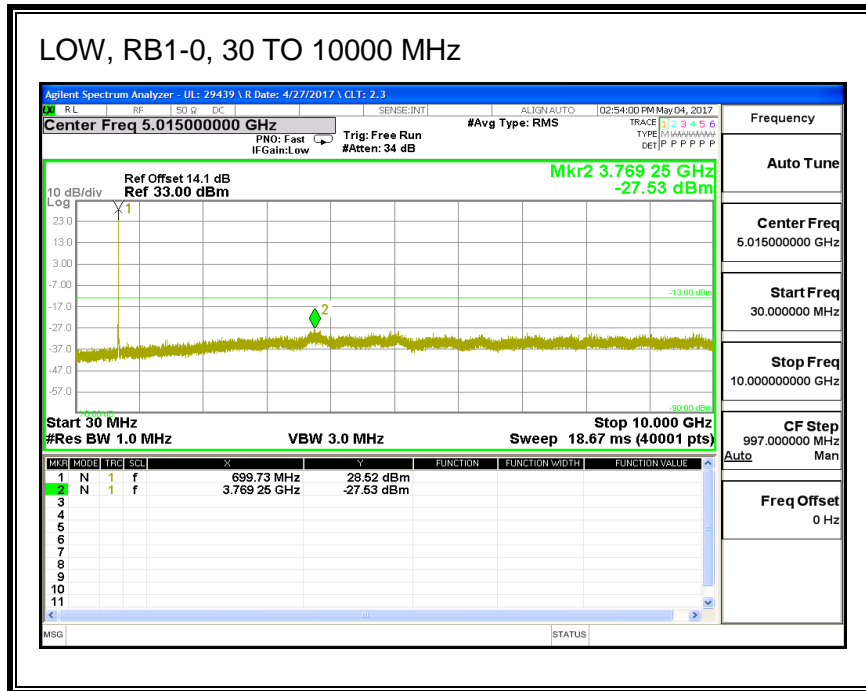

16QAM, (20.0 MHz BAND WIDTH)

8.3.5. LTE BAND 12

QPSK, (1.4 MHz BAND WIDTH)

16QAM, (1.4 MHz BAND WIDTH)

QPSK, (3.0 MHz BAND WIDTH)

16QAM, (3.0 MHz BAND WIDTH)

QPSK, (5.0 MHz BAND WIDTH)

16QAM, (5.0 MHz BAND WIDTH)

QPSK, (10.0 MHz BAND WIDTH)

HIGH, RB1-0, 30 TO 10000 MHz

16QAM, (10.0 MHz BAND WIDTH)

LOW, RB1-0, 30 TO 10000 MHz

8.3.6. LTE BAND 13

QPSK, (5.0 MHz BAND WIDTH)

16QAM, (5.0 MHz BAND WIDTH)

QPSK, (10.0 MHz BAND WIDTH)