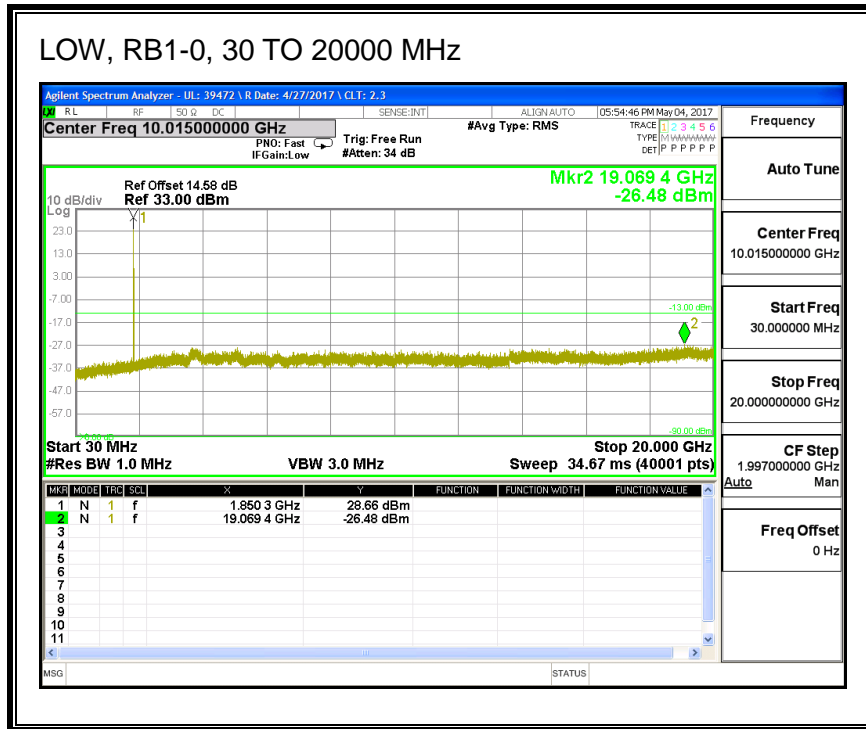

QPSK, (3.0 MHz BAND WIDTH)