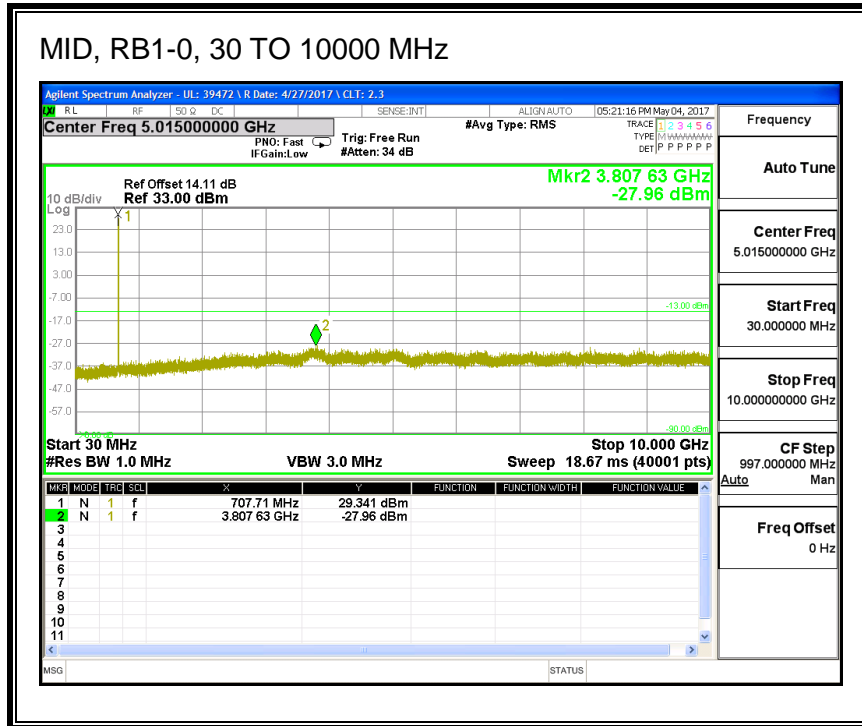

16QAM, (10.0 MHz BAND WIDTH)

8.3.7. LTE BAND 17

QPSK, (5.0 MHz BAND WIDTH)

16QAM, (5.0 MHz BAND WIDTH)

QPSK, (10.0 MHz BAND WIDTH)

16QAM, (10.0 MHz BAND WIDTH)

8.3.8. LTE BAND 25

QPSK, (1.4 MHz BAND WIDTH)