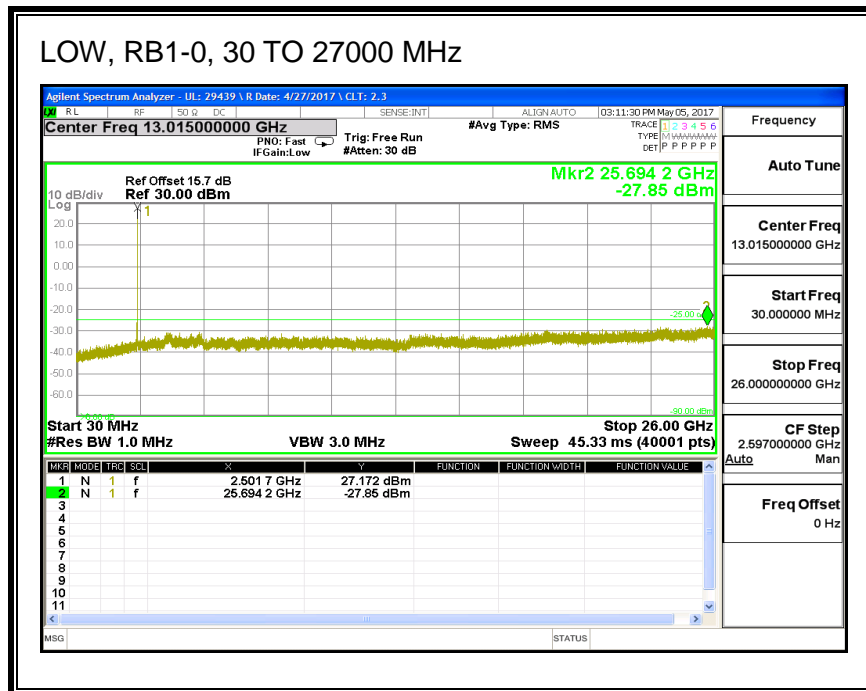

8.3.4. LTE BAND 7

QPSK, (5.0 MHz BAND WIDTH)

16QAM, (5.0 MHz BAND WIDTH)

QPSK, (10.0 MHz BAND WIDTH)

16QAM, (10.0 MHz BAND WIDTH)

QPSK, (15.0 MHz BAND WIDTH)

16QAM, (15.0 MHz BAND WIDTH)

QPSK, (20.0 MHz BAND WIDTH)

16QAM, (20.0 MHz BAND WIDTH)

8.3.5. LTE BAND 12

QPSK, (1.4 MHz BAND WIDTH)

16QAM, (1.4 MHz BAND WIDTH)

QPSK, (3.0 MHz BAND WIDTH)

16QAM, (3.0 MHz BAND WIDTH)

QPSK, (5.0 MHz BAND WIDTH)

16QAM, (5.0 MHz BAND WIDTH)

QPSK, (10.0 MHz BAND WIDTH)

HIGH, RB1-0, 30 TO 10000 MHz

16QAM, (10.0 MHz BAND WIDTH)

LOW, RB1-0, 30 TO 10000 MHz

8.3.6. LTE BAND 13

QPSK, (5.0 MHz BAND WIDTH)

16QAM, (5.0 MHz BAND WIDTH)

QPSK, (10.0 MHz BAND WIDTH)