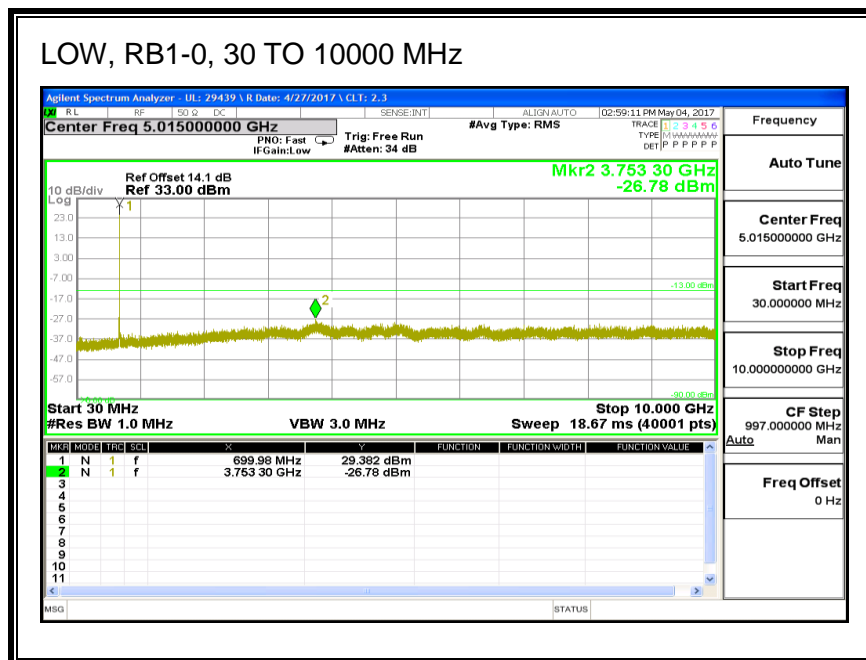

16QAM, (20.0 MHz BAND WIDTH)

8.3.5. LTE BAND 12

QPSK, (1.4 MHz BAND WIDTH)

16QAM, (1.4 MHz BAND WIDTH)

QPSK, (3.0 MHz BAND WIDTH)

16QAM, (3.0 MHz BAND WIDTH)

QPSK, (5.0 MHz BAND WIDTH)

16QAM, (5.0 MHz BAND WIDTH)

QPSK, (10.0 MHz BAND WIDTH)

HIGH, RB1-0, 30 TO 10000 MHz

16QAM, (10.0 MHz BAND WIDTH)

LOW, RB1-0, 30 TO 10000 MHz

8.3.6. LTE BAND 13

QPSK, (5.0 MHz BAND WIDTH)

16QAM, (5.0 MHz BAND WIDTH)

QPSK, (10.0 MHz BAND WIDTH)