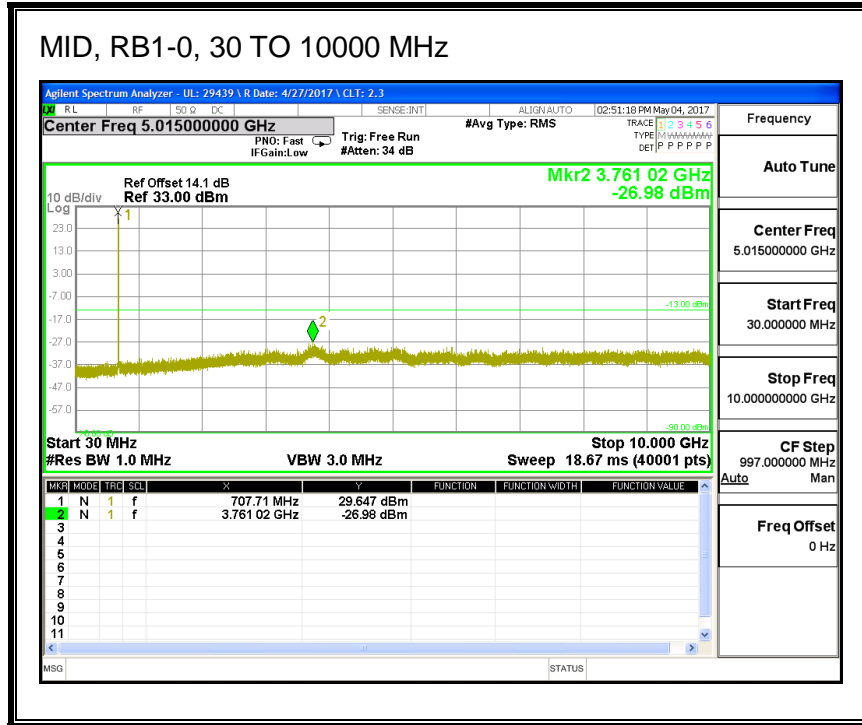

16QAM, (20.0 MHz BAND WIDTH)

8.3.5. LTE BAND 12

QPSK, (1.4 MHz BAND WIDTH)

16QAM, (1.4 MHz BAND WIDTH)

QPSK, (3.0 MHz BAND WIDTH)

16QAM, (3.0 MHz BAND WIDTH)

QPSK, (5.0 MHz BAND WIDTH)

16QAM, (5.0 MHz BAND WIDTH)

QPSK, (10.0 MHz BAND WIDTH)

HIGH, RB1-0, 30 TO 10000 MHz

16QAM, (10.0 MHz BAND WIDTH)

LOW, RB1-0, 30 TO 10000 MHz

8.3.6. LTE BAND 13

QPSK, (5.0 MHz BAND WIDTH)

16QAM, (5.0 MHz BAND WIDTH)

QPSK, (10.0 MHz BAND WIDTH)