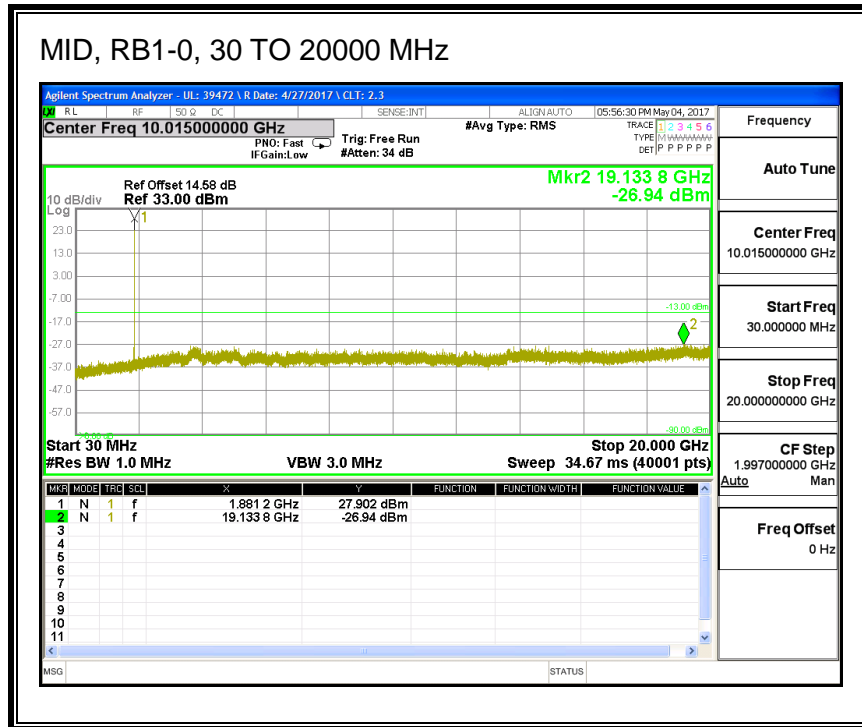

16QAM, (1.4 MHz BAND WIDTH)

QPSK, (3.0 MHz BAND WIDTH)

16QAM, (3.0 MHz BAND WIDTH)

QPSK, (5.0 MHz BAND WIDTH)

16QAM, (5.0 MHz BAND WIDTH)

QPSK, (10.0 MHz BAND WIDTH)

16QAM, (10.0 MHz BAND WIDTH)

QPSK, (15.0 MHz BAND WIDTH)