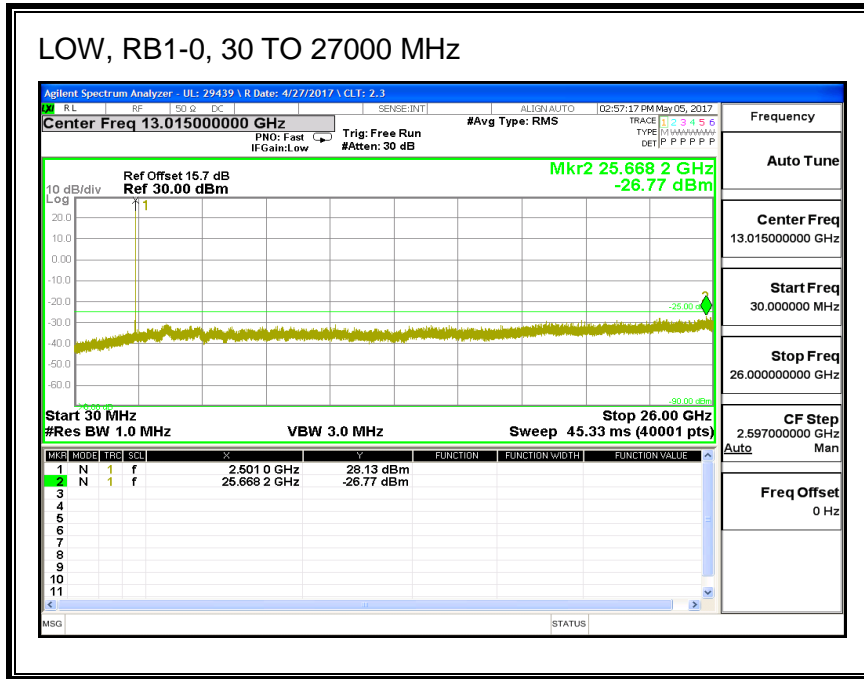

8.3.4. LTE BAND 7

QPSK, (5.0 MHz BAND WIDTH)

16QAM, (5.0 MHz BAND WIDTH)

QPSK, (10.0 MHz BAND WIDTH)

16QAM, (10.0 MHz BAND WIDTH)

QPSK, (15.0 MHz BAND WIDTH)

16QAM, (15.0 MHz BAND WIDTH)

QPSK, (20.0 MHz BAND WIDTH)

16QAM, (20.0 MHz BAND WIDTH)

8.3.5. LTE BAND 12

QPSK, (1.4 MHz BAND WIDTH)

16QAM, (1.4 MHz BAND WIDTH)

QPSK, (3.0 MHz BAND WIDTH)

16QAM, (3.0 MHz BAND WIDTH)

QPSK, (5.0 MHz BAND WIDTH)

16QAM, (5.0 MHz BAND WIDTH)

QPSK, (10.0 MHz BAND WIDTH)

HIGH, RB1-0, 30 TO 10000 MHz

16QAM, (10.0 MHz BAND WIDTH)

LOW, RB1-0, 30 TO 10000 MHz

8.3.6. LTE BAND 13

QPSK, (5.0 MHz BAND WIDTH)

16QAM, (5.0 MHz BAND WIDTH)

QPSK, (10.0 MHz BAND WIDTH)