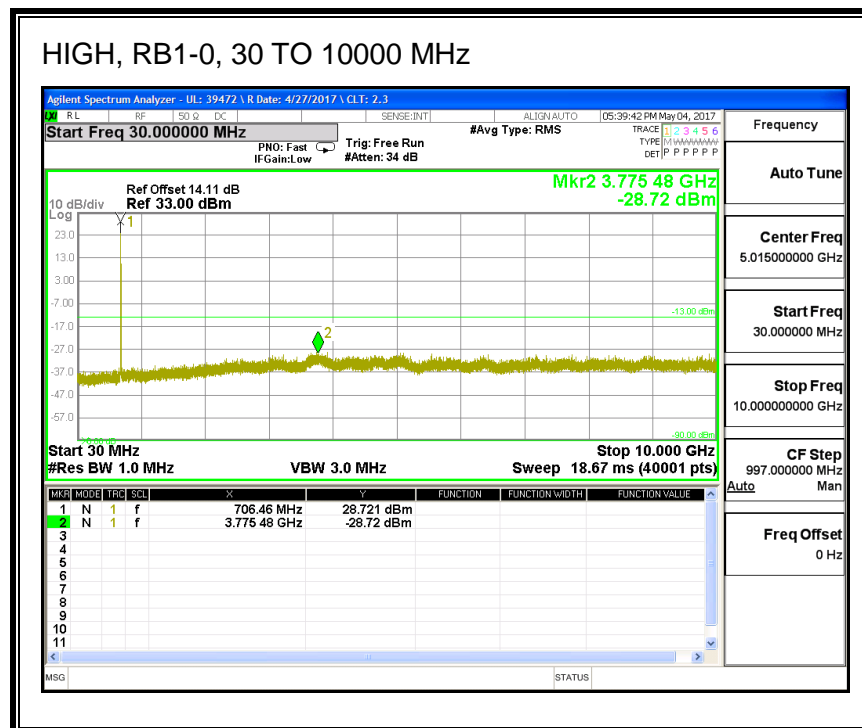

QPSK, (10.0 MHz BAND WIDTH)

HIGH, RB1-0, 30 TO 10000 MHz

16QAM, (10.0 MHz BAND WIDTH)

LOW, RB1-0, 30 TO 10000 MHz

8.3.6. LTE BAND 13

QPSK, (5.0 MHz BAND WIDTH)

16QAM, (5.0 MHz BAND WIDTH)

QPSK, (10.0 MHz BAND WIDTH)

16QAM, (10.0 MHz BAND WIDTH)

8.3.7. LTE BAND 17

QPSK, (5.0 MHz BAND WIDTH)

16QAM, (5.0 MHz BAND WIDTH)

QPSK, (10.0 MHz BAND WIDTH)

16QAM, (10.0 MHz BAND WIDTH)

8.3.8. LTE BAND 25

QPSK, (1.4 MHz BAND WIDTH)