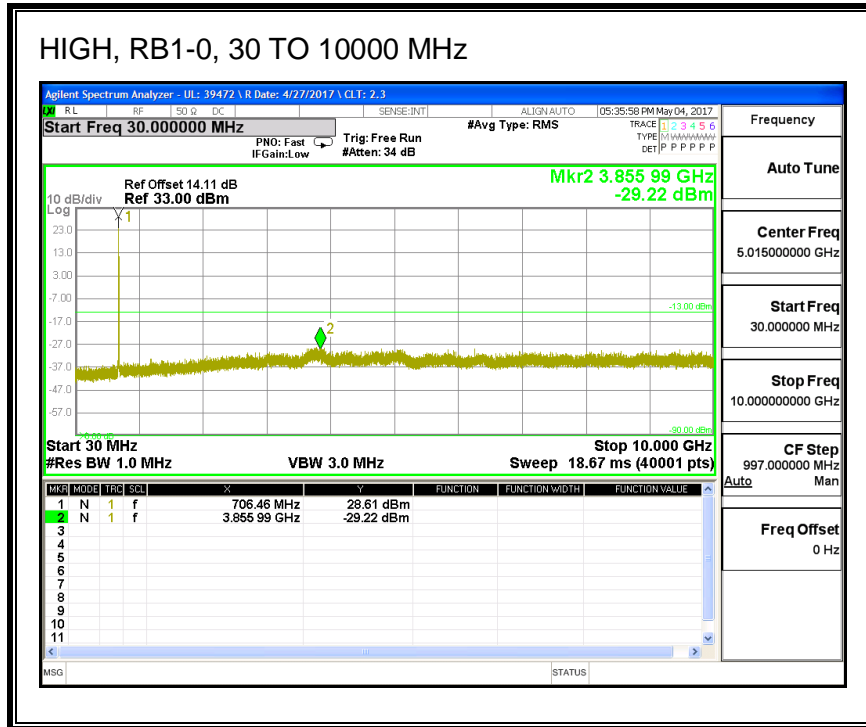

QPSK, (10.0 MHz BAND WIDTH)

HIGH, RB1-0, 30 TO 10000 MHz

16QAM, (10.0 MHz BAND WIDTH)

LOW, RB1-0, 30 TO 10000 MHz

8.3.6. LTE BAND 13

QPSK, (5.0 MHz BAND WIDTH)

16QAM, (5.0 MHz BAND WIDTH)

QPSK, (10.0 MHz BAND WIDTH)

16QAM, (10.0 MHz BAND WIDTH)

8.3.7. LTE BAND 17

QPSK, (5.0 MHz BAND WIDTH)

16QAM, (5.0 MHz BAND WIDTH)

QPSK, (10.0 MHz BAND WIDTH)

16QAM, (10.0 MHz BAND WIDTH)

8.3.8. LTE BAND 25

QPSK, (1.4 MHz BAND WIDTH)