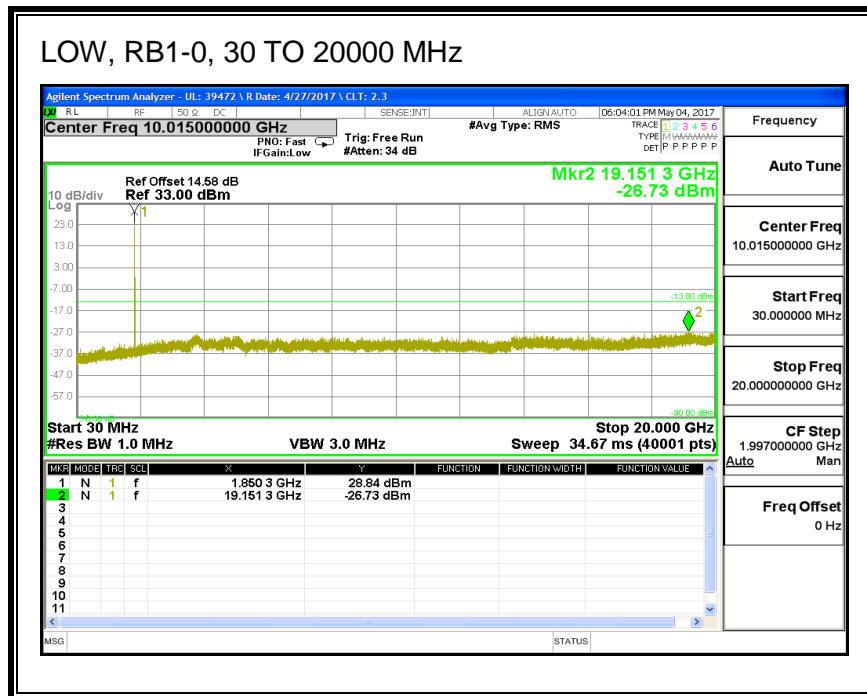

16QAM, (1.4 MHz BAND WIDTH)

QPSK, (3.0 MHz BAND WIDTH)

16QAM, (3.0 MHz BAND WIDTH)

QPSK, (5.0 MHz BAND WIDTH)

16QAM, (5.0 MHz BAND WIDTH)

QPSK, (10.0 MHz BAND WIDTH)

16QAM, (10.0 MHz BAND WIDTH)

QPSK, (15.0 MHz BAND WIDTH)