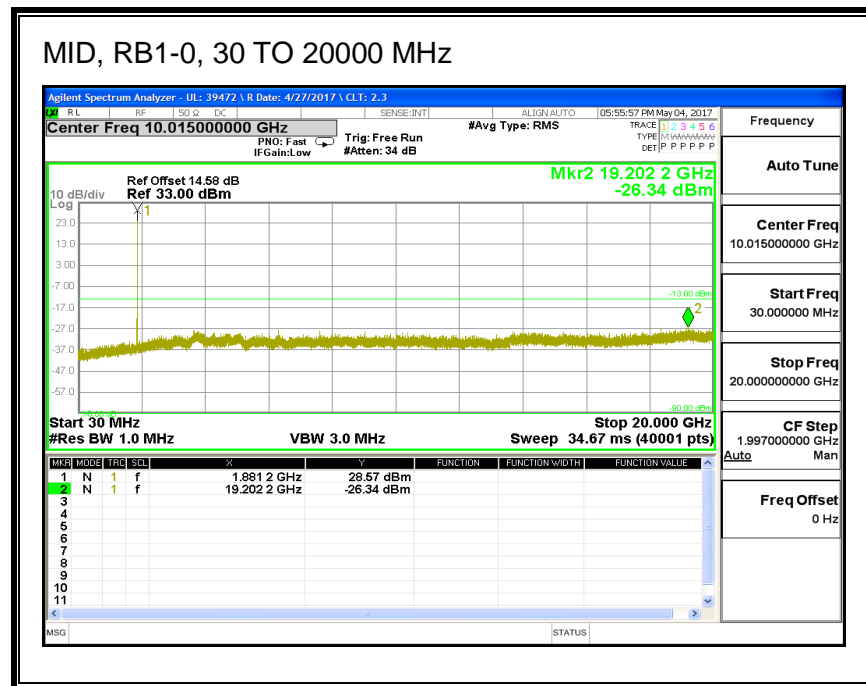

QPSK, (3.0 MHz BAND WIDTH)