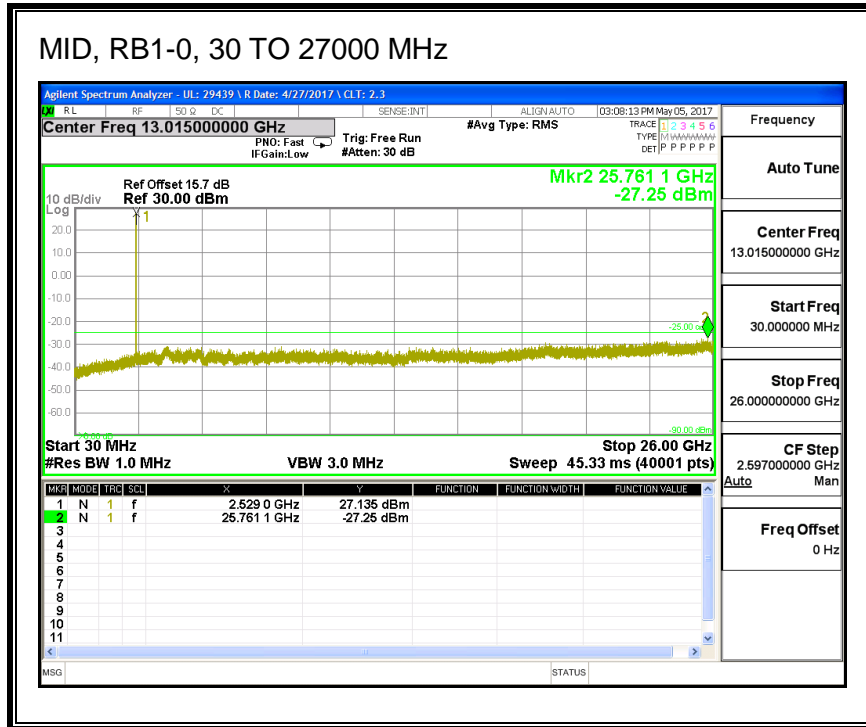

8.3.4. LTE BAND 7

QPSK, (5.0 MHz BAND WIDTH)

16QAM, (5.0 MHz BAND WIDTH)

QPSK, (10.0 MHz BAND WIDTH)

16QAM, (10.0 MHz BAND WIDTH)

QPSK, (15.0 MHz BAND WIDTH)

16QAM, (15.0 MHz BAND WIDTH)

QPSK, (20.0 MHz BAND WIDTH)

16QAM, (20.0 MHz BAND WIDTH)

8.3.5. LTE BAND 12

QPSK, (1.4 MHz BAND WIDTH)

16QAM, (1.4 MHz BAND WIDTH)

QPSK, (3.0 MHz BAND WIDTH)

16QAM, (3.0 MHz BAND WIDTH)

QPSK, (5.0 MHz BAND WIDTH)

16QAM, (5.0 MHz BAND WIDTH)

QPSK, (10.0 MHz BAND WIDTH)

HIGH, RB1-0, 30 TO 10000 MHz

16QAM, (10.0 MHz BAND WIDTH)

LOW, RB1-0, 30 TO 10000 MHz

8.3.6. LTE BAND 13

QPSK, (5.0 MHz BAND WIDTH)

16QAM, (5.0 MHz BAND WIDTH)

QPSK, (10.0 MHz BAND WIDTH)