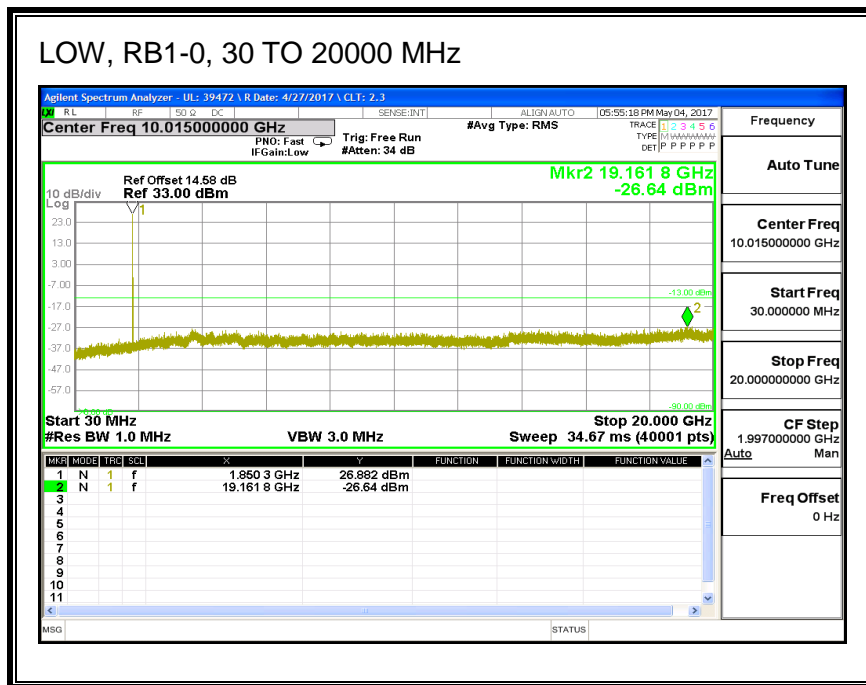

16QAM, (1.4 MHz BAND WIDTH)

QPSK, (3.0 MHz BAND WIDTH)

16QAM, (3.0 MHz BAND WIDTH)

QPSK, (5.0 MHz BAND WIDTH)

16QAM, (5.0 MHz BAND WIDTH)

QPSK, (10.0 MHz BAND WIDTH)

16QAM, (10.0 MHz BAND WIDTH)

QPSK, (15.0 MHz BAND WIDTH)