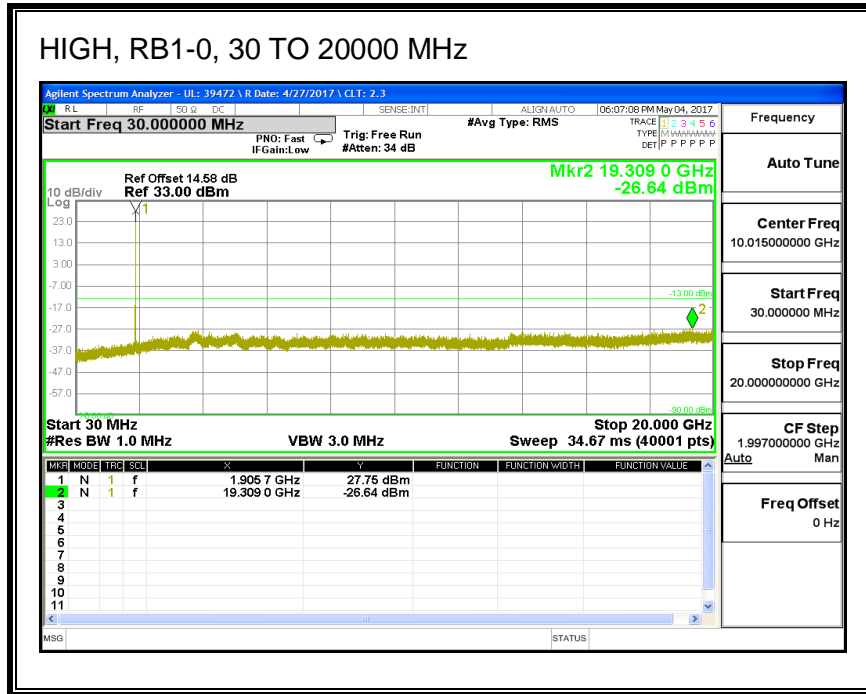

16QAM, (1.4 MHz BAND WIDTH)

QPSK, (3.0 MHz BAND WIDTH)

16QAM, (3.0 MHz BAND WIDTH)

QPSK, (5.0 MHz BAND WIDTH)

16QAM, (5.0 MHz BAND WIDTH)

QPSK, (10.0 MHz BAND WIDTH)

16QAM, (10.0 MHz BAND WIDTH)

QPSK, (15.0 MHz BAND WIDTH)