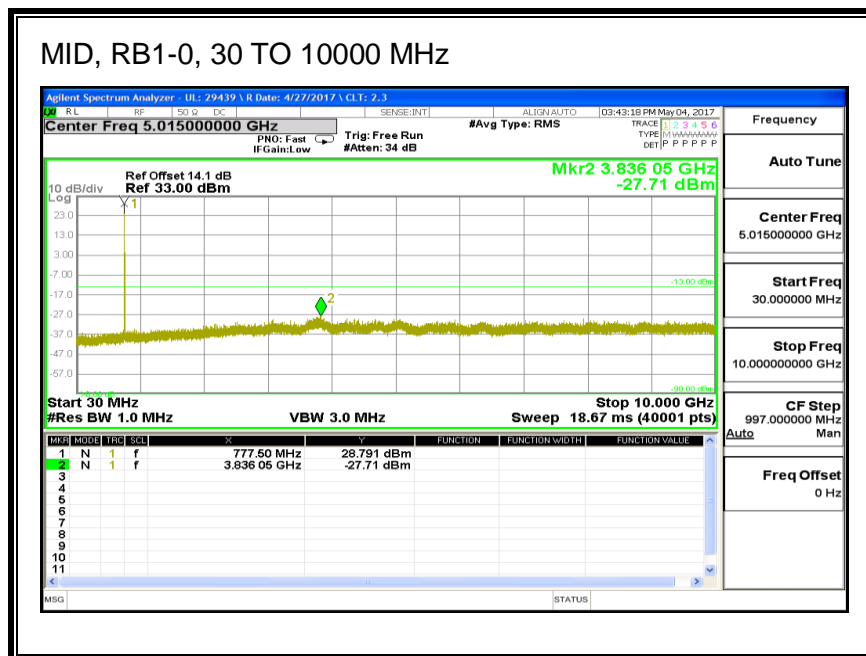

16QAM, (10.0 MHz BAND WIDTH)