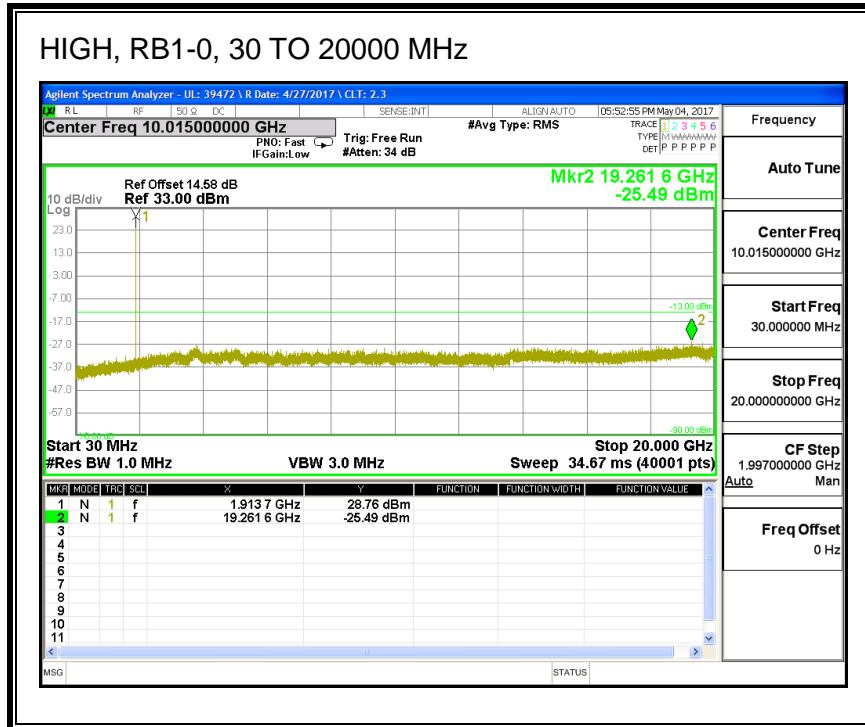

QPSK, (10.0 MHz BAND WIDTH)

HIGH, RB1-0, 30 TO 10000 MHz

16QAM, (10.0 MHz BAND WIDTH)

LOW, RB1-0, 30 TO 10000 MHz

8.3.6. LTE BAND 13

QPSK, (5.0 MHz BAND WIDTH)

16QAM, (5.0 MHz BAND WIDTH)

QPSK, (10.0 MHz BAND WIDTH)

16QAM, (10.0 MHz BAND WIDTH)

8.3.7. LTE BAND 17

QPSK, (5.0 MHz BAND WIDTH)

16QAM, (5.0 MHz BAND WIDTH)

QPSK, (10.0 MHz BAND WIDTH)

16QAM, (10.0 MHz BAND WIDTH)

8.3.8. LTE BAND 25

QPSK, (1.4 MHz BAND WIDTH)