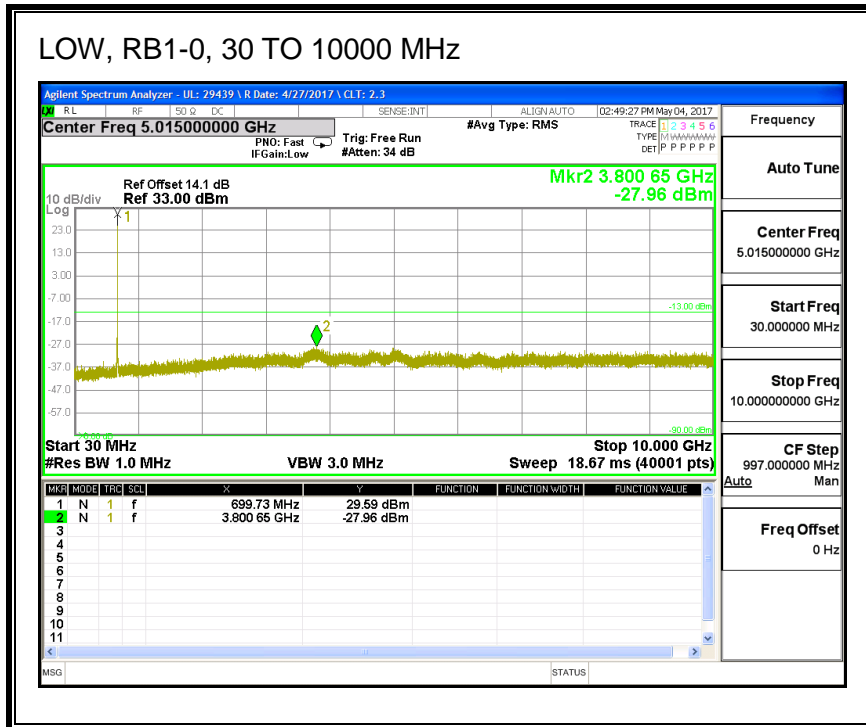

8.3.4. LTE BAND 7

QPSK, (5.0 MHz BAND WIDTH)

16QAM, (5.0 MHz BAND WIDTH)

QPSK, (10.0 MHz BAND WIDTH)

16QAM, (10.0 MHz BAND WIDTH)

QPSK, (15.0 MHz BAND WIDTH)

16QAM, (15.0 MHz BAND WIDTH)

QPSK, (20.0 MHz BAND WIDTH)

16QAM, (20.0 MHz BAND WIDTH)

8.3.5. LTE BAND 12

QPSK, (1.4 MHz BAND WIDTH)

16QAM, (1.4 MHz BAND WIDTH)

QPSK, (3.0 MHz BAND WIDTH)

16QAM, (3.0 MHz BAND WIDTH)

QPSK, (5.0 MHz BAND WIDTH)

16QAM, (5.0 MHz BAND WIDTH)

QPSK, (10.0 MHz BAND WIDTH)

HIGH, RB1-0, 30 TO 10000 MHz

16QAM, (10.0 MHz BAND WIDTH)

LOW, RB1-0, 30 TO 10000 MHz

8.3.6. LTE BAND 13

QPSK, (5.0 MHz BAND WIDTH)

16QAM, (5.0 MHz BAND WIDTH)

QPSK, (10.0 MHz BAND WIDTH)