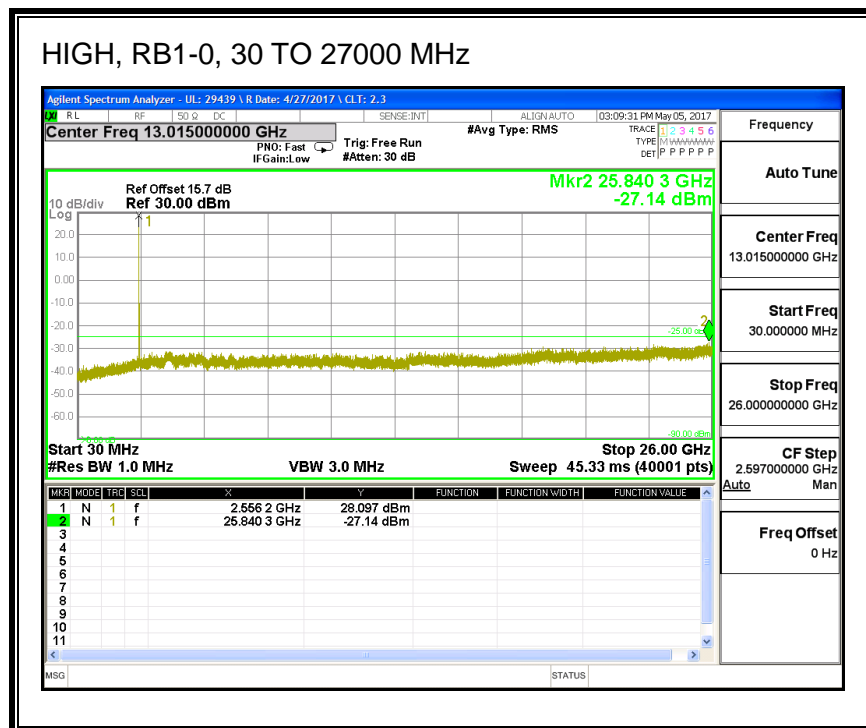

8.3.4. LTE BAND 7

QPSK, (5.0 MHz BAND WIDTH)

16QAM, (5.0 MHz BAND WIDTH)

QPSK, (10.0 MHz BAND WIDTH)

16QAM, (10.0 MHz BAND WIDTH)

QPSK, (15.0 MHz BAND WIDTH)

16QAM, (15.0 MHz BAND WIDTH)

QPSK, (20.0 MHz BAND WIDTH)

16QAM, (20.0 MHz BAND WIDTH)

8.3.5. LTE BAND 12

QPSK, (1.4 MHz BAND WIDTH)

16QAM, (1.4 MHz BAND WIDTH)

QPSK, (3.0 MHz BAND WIDTH)

16QAM, (3.0 MHz BAND WIDTH)

QPSK, (5.0 MHz BAND WIDTH)

16QAM, (5.0 MHz BAND WIDTH)

QPSK, (10.0 MHz BAND WIDTH)

HIGH, RB1-0, 30 TO 10000 MHz

16QAM, (10.0 MHz BAND WIDTH)

LOW, RB1-0, 30 TO 10000 MHz

8.3.6. LTE BAND 13

QPSK, (5.0 MHz BAND WIDTH)

16QAM, (5.0 MHz BAND WIDTH)

QPSK, (10.0 MHz BAND WIDTH)