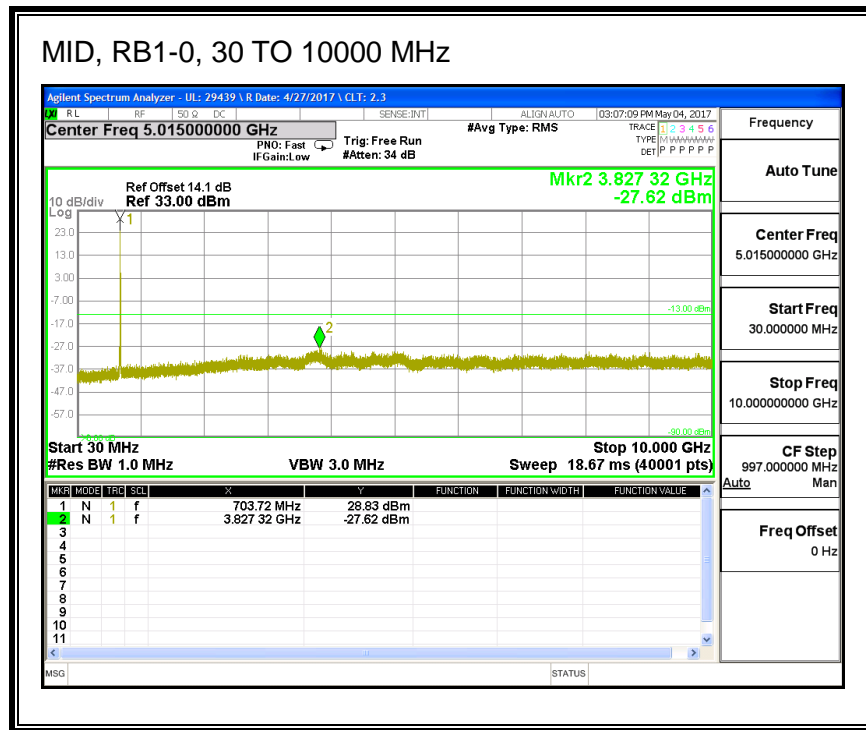

16QAM, (20.0 MHz BAND WIDTH)

8.3.5. LTE BAND 12

QPSK, (1.4 MHz BAND WIDTH)

16QAM, (1.4 MHz BAND WIDTH)

QPSK, (3.0 MHz BAND WIDTH)

16QAM, (3.0 MHz BAND WIDTH)

QPSK, (5.0 MHz BAND WIDTH)

16QAM, (5.0 MHz BAND WIDTH)

QPSK, (10.0 MHz BAND WIDTH)

HIGH, RB1-0, 30 TO 10000 MHz

16QAM, (10.0 MHz BAND WIDTH)

LOW, RB1-0, 30 TO 10000 MHz

8.3.6. LTE BAND 13

QPSK, (5.0 MHz BAND WIDTH)

16QAM, (5.0 MHz BAND WIDTH)

QPSK, (10.0 MHz BAND WIDTH)