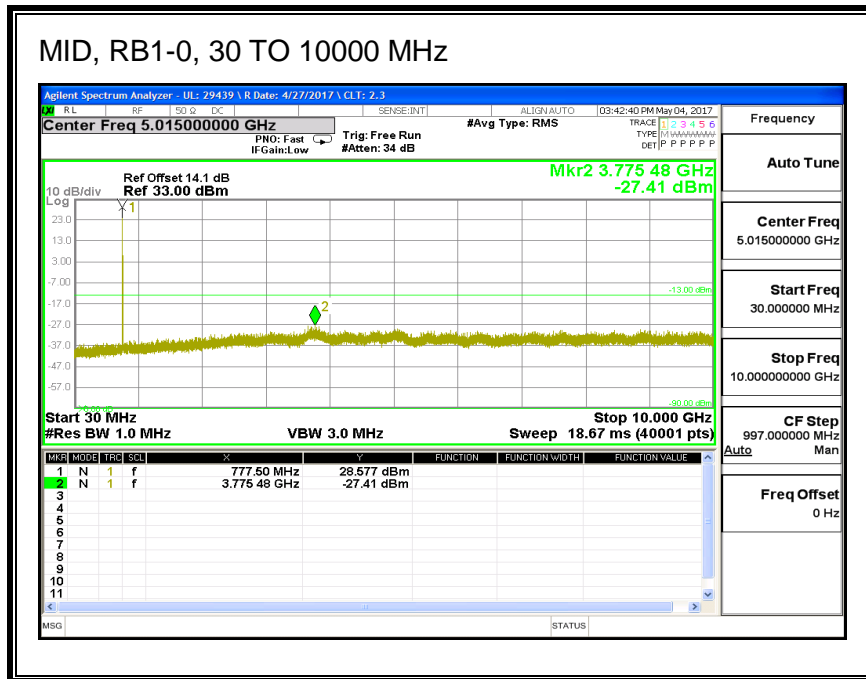

QPSK, (10.0 MHz BAND WIDTH)

HIGH, RB1-0, 30 TO 10000 MHz

16QAM, (10.0 MHz BAND WIDTH)

LOW, RB1-0, 30 TO 10000 MHz

8.3.6. LTE BAND 13

QPSK, (5.0 MHz BAND WIDTH)

16QAM, (5.0 MHz BAND WIDTH)

QPSK, (10.0 MHz BAND WIDTH)