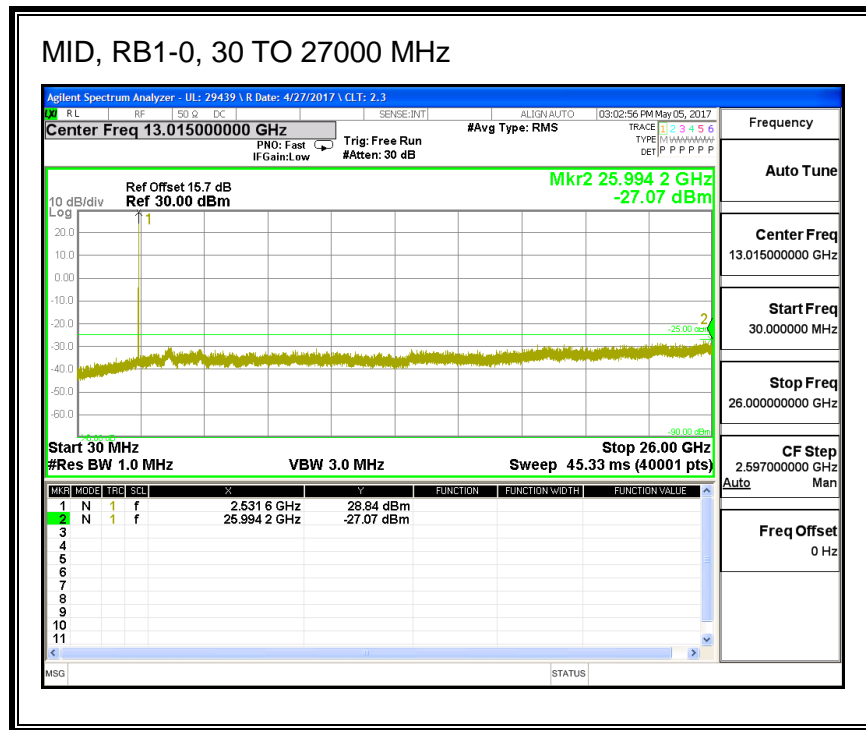

8.3.4. LTE BAND 7

QPSK, (5.0 MHz BAND WIDTH)

16QAM, (5.0 MHz BAND WIDTH)

QPSK, (10.0 MHz BAND WIDTH)

16QAM, (10.0 MHz BAND WIDTH)

QPSK, (15.0 MHz BAND WIDTH)

16QAM, (15.0 MHz BAND WIDTH)

QPSK, (20.0 MHz BAND WIDTH)

16QAM, (20.0 MHz BAND WIDTH)

8.3.5. LTE BAND 12

QPSK, (1.4 MHz BAND WIDTH)

16QAM, (1.4 MHz BAND WIDTH)

QPSK, (3.0 MHz BAND WIDTH)

16QAM, (3.0 MHz BAND WIDTH)

QPSK, (5.0 MHz BAND WIDTH)

16QAM, (5.0 MHz BAND WIDTH)

QPSK, (10.0 MHz BAND WIDTH)

HIGH, RB1-0, 30 TO 10000 MHz

16QAM, (10.0 MHz BAND WIDTH)

LOW, RB1-0, 30 TO 10000 MHz

8.3.6. LTE BAND 13

QPSK, (5.0 MHz BAND WIDTH)

16QAM, (5.0 MHz BAND WIDTH)

QPSK, (10.0 MHz BAND WIDTH)