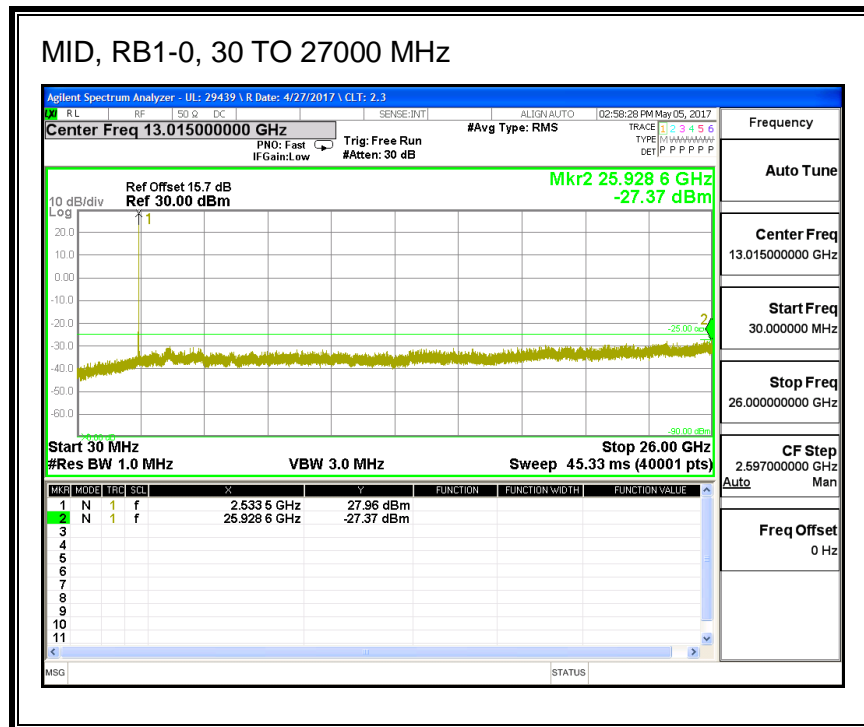

8.3.4. LTE BAND 7

QPSK, (5.0 MHz BAND WIDTH)

16QAM, (5.0 MHz BAND WIDTH)

QPSK, (10.0 MHz BAND WIDTH)

16QAM, (10.0 MHz BAND WIDTH)

QPSK, (15.0 MHz BAND WIDTH)

16QAM, (15.0 MHz BAND WIDTH)

QPSK, (20.0 MHz BAND WIDTH)

16QAM, (20.0 MHz BAND WIDTH)

8.3.5. LTE BAND 12

QPSK, (1.4 MHz BAND WIDTH)

16QAM, (1.4 MHz BAND WIDTH)

QPSK, (3.0 MHz BAND WIDTH)

16QAM, (3.0 MHz BAND WIDTH)

QPSK, (5.0 MHz BAND WIDTH)

16QAM, (5.0 MHz BAND WIDTH)

QPSK, (10.0 MHz BAND WIDTH)

HIGH, RB1-0, 30 TO 10000 MHz

16QAM, (10.0 MHz BAND WIDTH)

LOW, RB1-0, 30 TO 10000 MHz

8.3.6. LTE BAND 13

QPSK, (5.0 MHz BAND WIDTH)

16QAM, (5.0 MHz BAND WIDTH)

QPSK, (10.0 MHz BAND WIDTH)