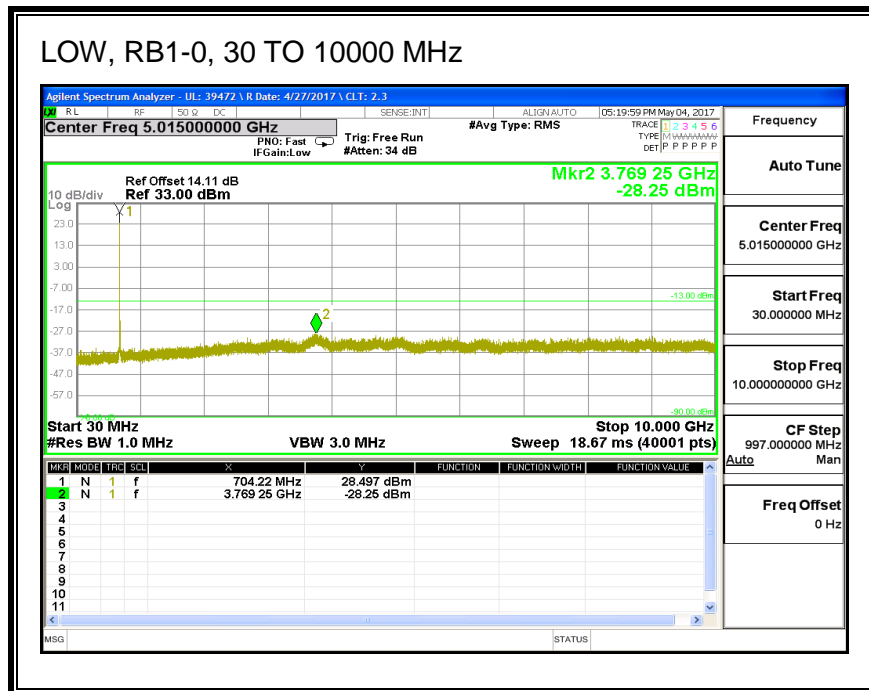

QPSK, (10.0 MHz BAND WIDTH)

HIGH, RB1-0, 30 TO 10000 MHz

16QAM, (10.0 MHz BAND WIDTH)

LOW, RB1-0, 30 TO 10000 MHz

8.3.6. LTE BAND 13

QPSK, (5.0 MHz BAND WIDTH)

16QAM, (5.0 MHz BAND WIDTH)

QPSK, (10.0 MHz BAND WIDTH)

16QAM, (10.0 MHz BAND WIDTH)

8.3.7. LTE BAND 17

QPSK, (5.0 MHz BAND WIDTH)

16QAM, (5.0 MHz BAND WIDTH)

QPSK, (10.0 MHz BAND WIDTH)

16QAM, (10.0 MHz BAND WIDTH)

8.3.8. LTE BAND 25

QPSK, (1.4 MHz BAND WIDTH)