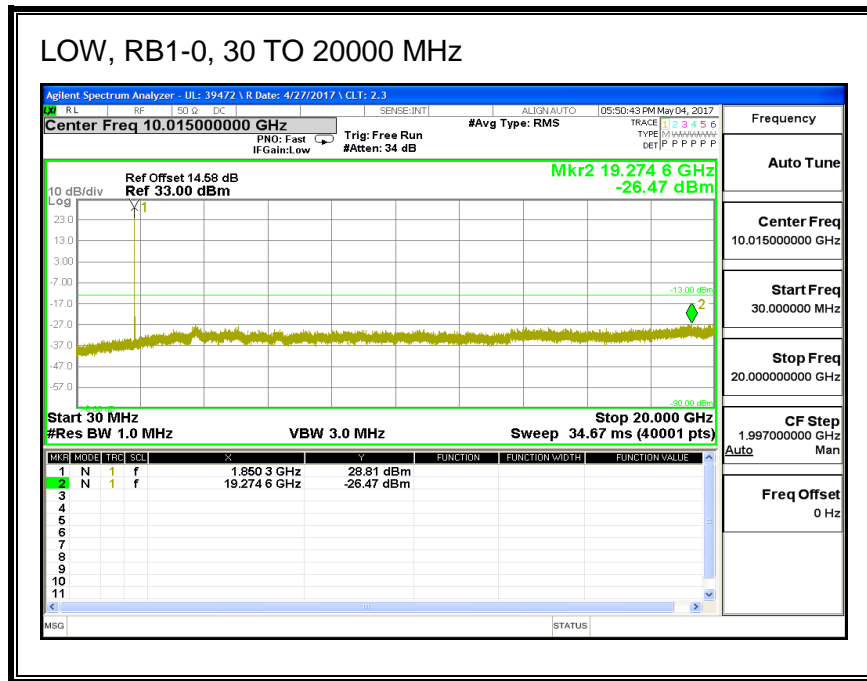

QPSK, (10.0 MHz BAND WIDTH)

HIGH, RB1-0, 30 TO 10000 MHz

16QAM, (10.0 MHz BAND WIDTH)

LOW, RB1-0, 30 TO 10000 MHz

8.3.6. LTE BAND 13

QPSK, (5.0 MHz BAND WIDTH)

16QAM, (5.0 MHz BAND WIDTH)

QPSK, (10.0 MHz BAND WIDTH)

16QAM, (10.0 MHz BAND WIDTH)

8.3.7. LTE BAND 17

QPSK, (5.0 MHz BAND WIDTH)

16QAM, (5.0 MHz BAND WIDTH)

QPSK, (10.0 MHz BAND WIDTH)

16QAM, (10.0 MHz BAND WIDTH)

8.3.8. LTE BAND 25

QPSK, (1.4 MHz BAND WIDTH)