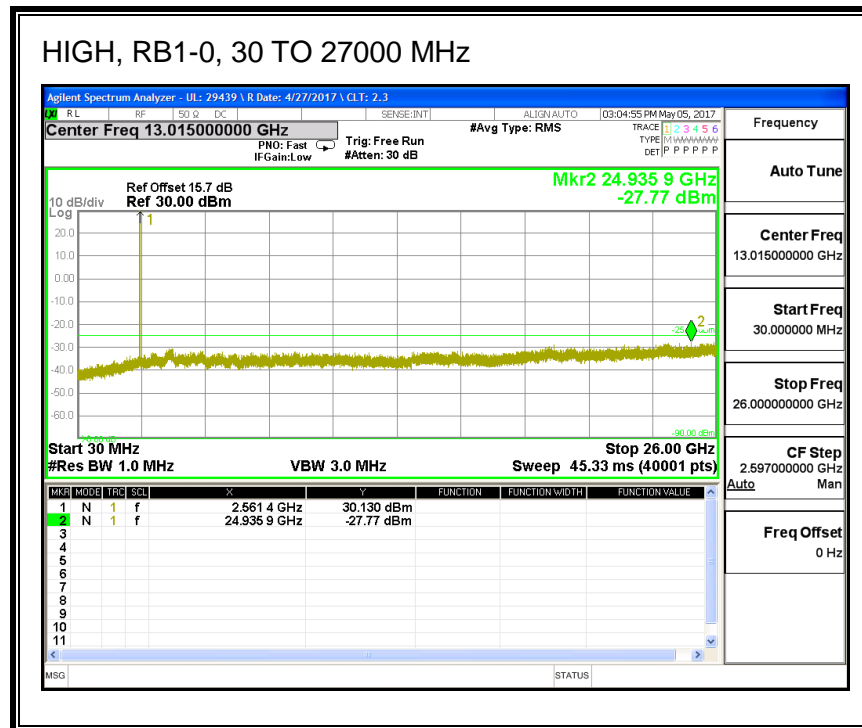

8.3.4. LTE BAND 7

QPSK, (5.0 MHz BAND WIDTH)

16QAM, (5.0 MHz BAND WIDTH)

QPSK, (10.0 MHz BAND WIDTH)

16QAM, (10.0 MHz BAND WIDTH)

QPSK, (15.0 MHz BAND WIDTH)

16QAM, (15.0 MHz BAND WIDTH)

QPSK, (20.0 MHz BAND WIDTH)

16QAM, (20.0 MHz BAND WIDTH)

8.3.5. LTE BAND 12

QPSK, (1.4 MHz BAND WIDTH)

16QAM, (1.4 MHz BAND WIDTH)

QPSK, (3.0 MHz BAND WIDTH)

16QAM, (3.0 MHz BAND WIDTH)

QPSK, (5.0 MHz BAND WIDTH)

16QAM, (5.0 MHz BAND WIDTH)

QPSK, (10.0 MHz BAND WIDTH)

HIGH, RB1-0, 30 TO 10000 MHz

16QAM, (10.0 MHz BAND WIDTH)

LOW, RB1-0, 30 TO 10000 MHz

8.3.6. LTE BAND 13

QPSK, (5.0 MHz BAND WIDTH)

16QAM, (5.0 MHz BAND WIDTH)

QPSK, (10.0 MHz BAND WIDTH)