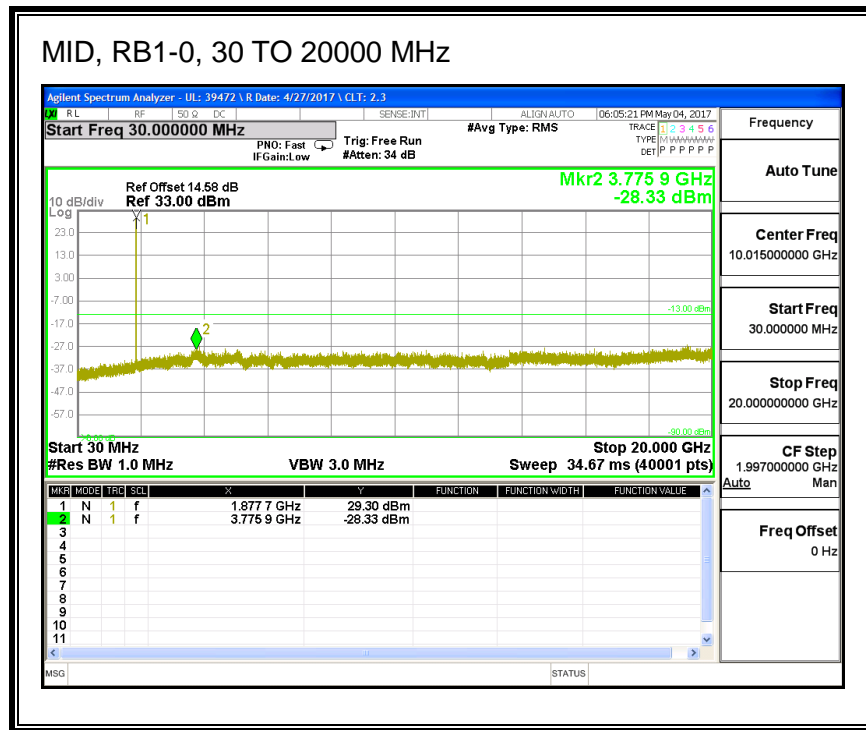

16QAM, (1.4 MHz BAND WIDTH)

QPSK, (3.0 MHz BAND WIDTH)

16QAM, (3.0 MHz BAND WIDTH)

QPSK, (5.0 MHz BAND WIDTH)

16QAM, (5.0 MHz BAND WIDTH)

QPSK, (10.0 MHz BAND WIDTH)

16QAM, (10.0 MHz BAND WIDTH)

QPSK, (15.0 MHz BAND WIDTH)