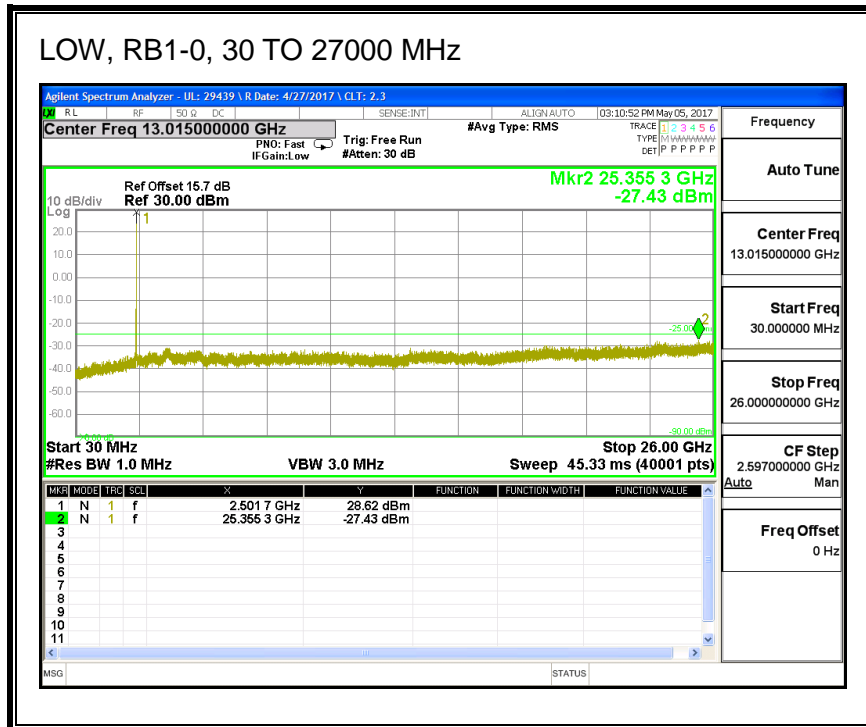

8.3.4. LTE BAND 7

QPSK, (5.0 MHz BAND WIDTH)

16QAM, (5.0 MHz BAND WIDTH)

QPSK, (10.0 MHz BAND WIDTH)

16QAM, (10.0 MHz BAND WIDTH)

QPSK, (15.0 MHz BAND WIDTH)

16QAM, (15.0 MHz BAND WIDTH)

QPSK, (20.0 MHz BAND WIDTH)

16QAM, (20.0 MHz BAND WIDTH)

8.3.5. LTE BAND 12

QPSK, (1.4 MHz BAND WIDTH)

16QAM, (1.4 MHz BAND WIDTH)

QPSK, (3.0 MHz BAND WIDTH)

16QAM, (3.0 MHz BAND WIDTH)

QPSK, (5.0 MHz BAND WIDTH)

16QAM, (5.0 MHz BAND WIDTH)