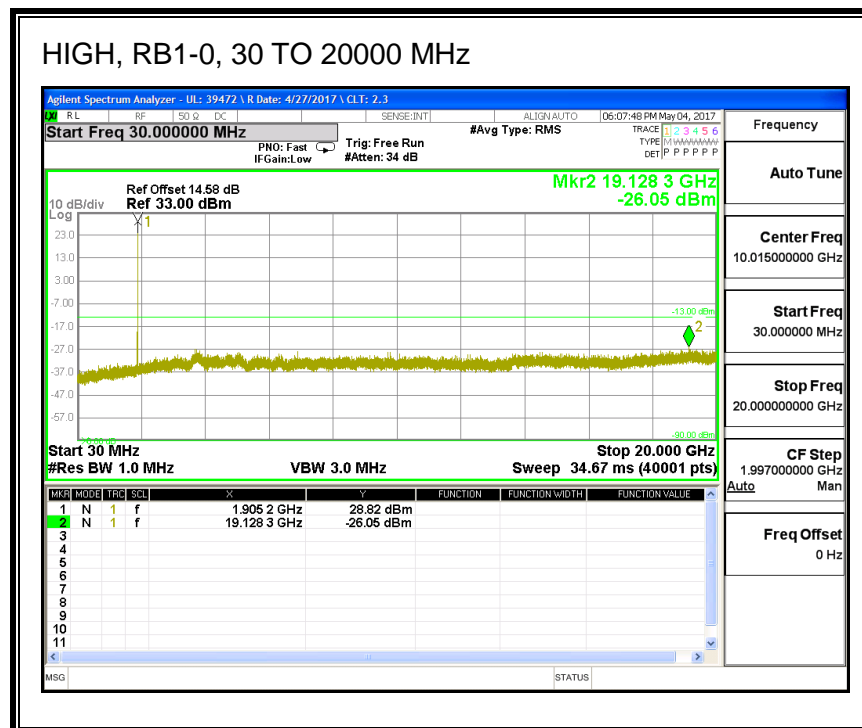

16QAM, (1.4 MHz BAND WIDTH)

QPSK, (3.0 MHz BAND WIDTH)

16QAM, (3.0 MHz BAND WIDTH)

QPSK, (5.0 MHz BAND WIDTH)

16QAM, (5.0 MHz BAND WIDTH)

QPSK, (10.0 MHz BAND WIDTH)

16QAM, (10.0 MHz BAND WIDTH)

QPSK, (15.0 MHz BAND WIDTH)