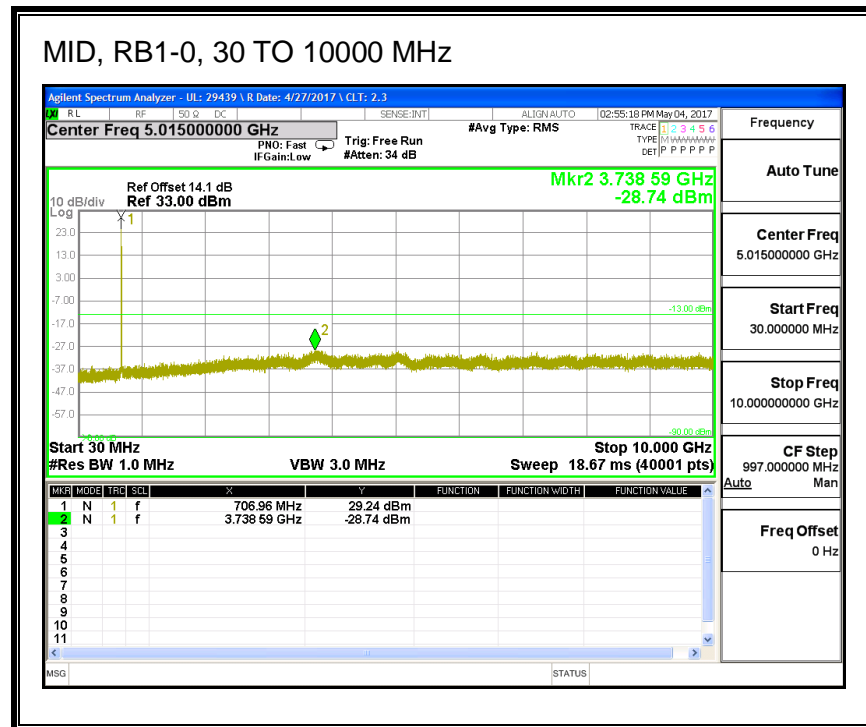

16QAM, (20.0 MHz BAND WIDTH)

8.3.5. LTE BAND 12

QPSK, (1.4 MHz BAND WIDTH)

16QAM, (1.4 MHz BAND WIDTH)

QPSK, (3.0 MHz BAND WIDTH)

16QAM, (3.0 MHz BAND WIDTH)

QPSK, (5.0 MHz BAND WIDTH)

16QAM, (5.0 MHz BAND WIDTH)

QPSK, (10.0 MHz BAND WIDTH)

HIGH, RB1-0, 30 TO 10000 MHz

16QAM, (10.0 MHz BAND WIDTH)

LOW, RB1-0, 30 TO 10000 MHz

8.3.6. LTE BAND 13

QPSK, (5.0 MHz BAND WIDTH)

16QAM, (5.0 MHz BAND WIDTH)

QPSK, (10.0 MHz BAND WIDTH)