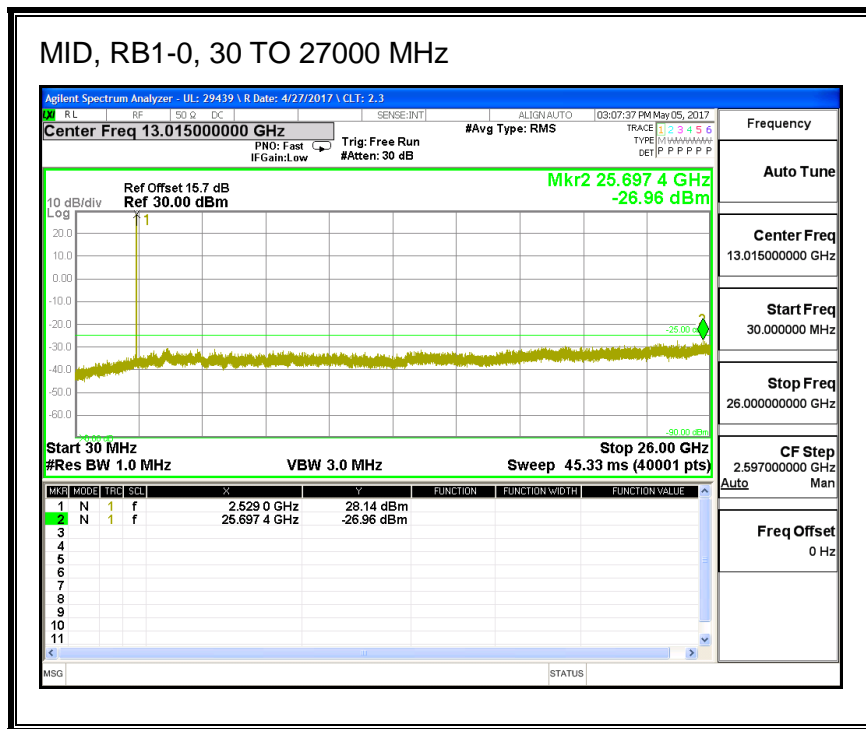

8.3.4. LTE BAND 7

QPSK, (5.0 MHz BAND WIDTH)

16QAM, (5.0 MHz BAND WIDTH)

QPSK, (10.0 MHz BAND WIDTH)

16QAM, (10.0 MHz BAND WIDTH)

QPSK, (15.0 MHz BAND WIDTH)

16QAM, (15.0 MHz BAND WIDTH)

QPSK, (20.0 MHz BAND WIDTH)

16QAM, (20.0 MHz BAND WIDTH)

8.3.5. LTE BAND 12

QPSK, (1.4 MHz BAND WIDTH)

16QAM, (1.4 MHz BAND WIDTH)

QPSK, (3.0 MHz BAND WIDTH)

16QAM, (3.0 MHz BAND WIDTH)

QPSK, (5.0 MHz BAND WIDTH)

16QAM, (5.0 MHz BAND WIDTH)

QPSK, (10.0 MHz BAND WIDTH)

HIGH, RB1-0, 30 TO 10000 MHz

16QAM, (10.0 MHz BAND WIDTH)

LOW, RB1-0, 30 TO 10000 MHz

8.3.6. LTE BAND 13

QPSK, (5.0 MHz BAND WIDTH)

16QAM, (5.0 MHz BAND WIDTH)

QPSK, (10.0 MHz BAND WIDTH)