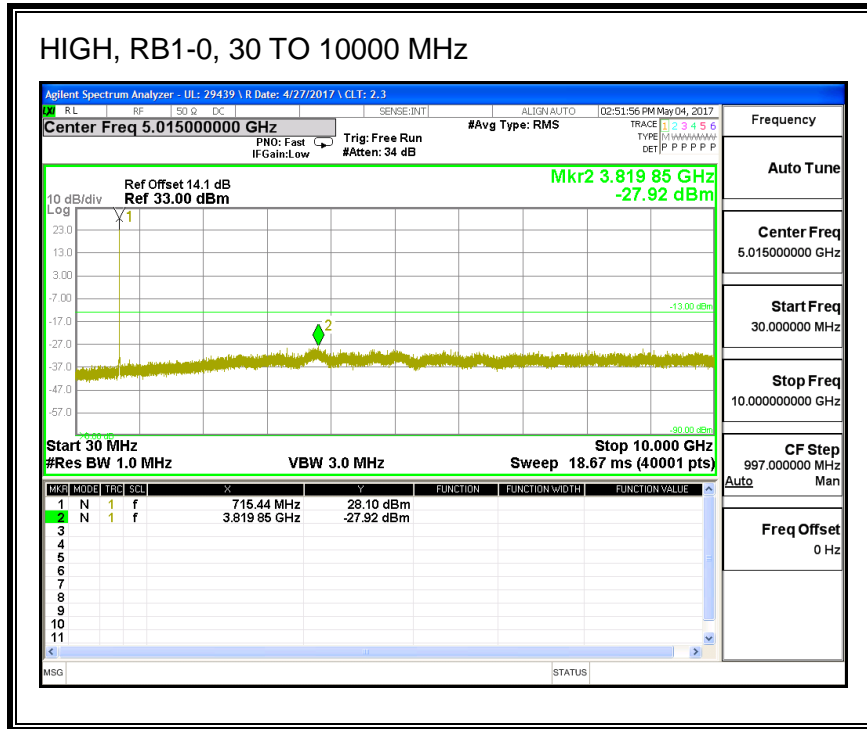

16QAM, (20.0 MHz BAND WIDTH)

8.3.5. LTE BAND 12

QPSK, (1.4 MHz BAND WIDTH)

16QAM, (1.4 MHz BAND WIDTH)

QPSK, (3.0 MHz BAND WIDTH)

16QAM, (3.0 MHz BAND WIDTH)

QPSK, (5.0 MHz BAND WIDTH)

16QAM, (5.0 MHz BAND WIDTH)

QPSK, (10.0 MHz BAND WIDTH)

HIGH, RB1-0, 30 TO 10000 MHz

16QAM, (10.0 MHz BAND WIDTH)

LOW, RB1-0, 30 TO 10000 MHz

8.3.6. LTE BAND 13

QPSK, (5.0 MHz BAND WIDTH)

16QAM, (5.0 MHz BAND WIDTH)

QPSK, (10.0 MHz BAND WIDTH)