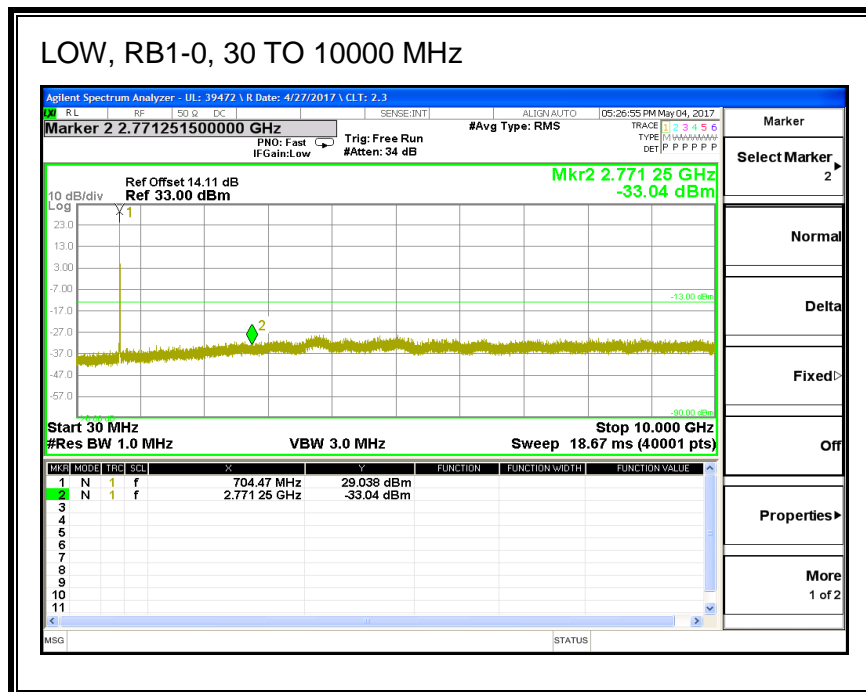

QPSK, (10.0 MHz BAND WIDTH)

HIGH, RB1-0, 30 TO 10000 MHz

16QAM, (10.0 MHz BAND WIDTH)

LOW, RB1-0, 30 TO 10000 MHz

8.3.6. LTE BAND 13

QPSK, (5.0 MHz BAND WIDTH)

16QAM, (5.0 MHz BAND WIDTH)

QPSK, (10.0 MHz BAND WIDTH)

16QAM, (10.0 MHz BAND WIDTH)

8.3.7. LTE BAND 17

QPSK, (5.0 MHz BAND WIDTH)

16QAM, (5.0 MHz BAND WIDTH)

QPSK, (10.0 MHz BAND WIDTH)

16QAM, (10.0 MHz BAND WIDTH)

8.3.8. LTE BAND 25

QPSK, (1.4 MHz BAND WIDTH)