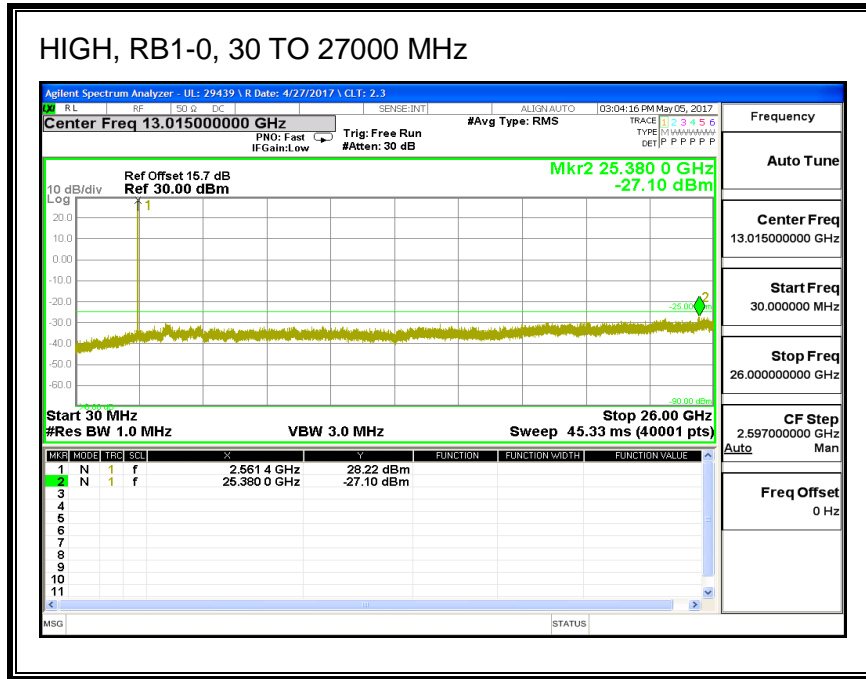

8.3.4. LTE BAND 7

QPSK, (5.0 MHz BAND WIDTH)

16QAM, (5.0 MHz BAND WIDTH)

QPSK, (10.0 MHz BAND WIDTH)

16QAM, (10.0 MHz BAND WIDTH)

QPSK, (15.0 MHz BAND WIDTH)

16QAM, (15.0 MHz BAND WIDTH)

QPSK, (20.0 MHz BAND WIDTH)

16QAM, (20.0 MHz BAND WIDTH)

8.3.5. LTE BAND 12

QPSK, (1.4 MHz BAND WIDTH)

16QAM, (1.4 MHz BAND WIDTH)

QPSK, (3.0 MHz BAND WIDTH)

16QAM, (3.0 MHz BAND WIDTH)

QPSK, (5.0 MHz BAND WIDTH)

16QAM, (5.0 MHz BAND WIDTH)

QPSK, (10.0 MHz BAND WIDTH)

HIGH, RB1-0, 30 TO 10000 MHz

16QAM, (10.0 MHz BAND WIDTH)

LOW, RB1-0, 30 TO 10000 MHz

8.3.6. LTE BAND 13

QPSK, (5.0 MHz BAND WIDTH)

16QAM, (5.0 MHz BAND WIDTH)

QPSK, (10.0 MHz BAND WIDTH)