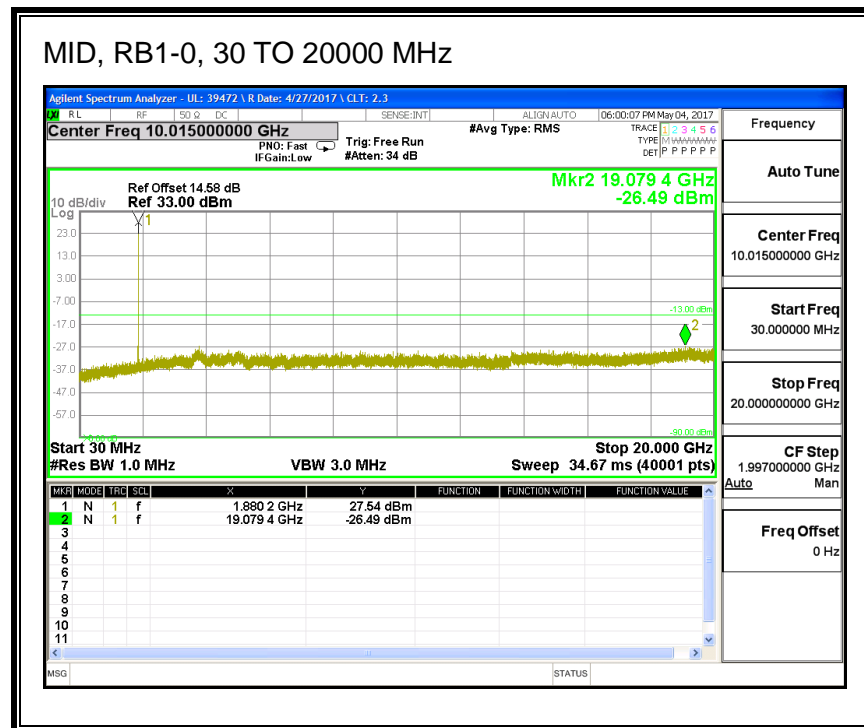

16QAM, (1.4 MHz BAND WIDTH)

QPSK, (3.0 MHz BAND WIDTH)

16QAM, (3.0 MHz BAND WIDTH)

QPSK, (5.0 MHz BAND WIDTH)

16QAM, (5.0 MHz BAND WIDTH)

QPSK, (10.0 MHz BAND WIDTH)

16QAM, (10.0 MHz BAND WIDTH)

QPSK, (15.0 MHz BAND WIDTH)