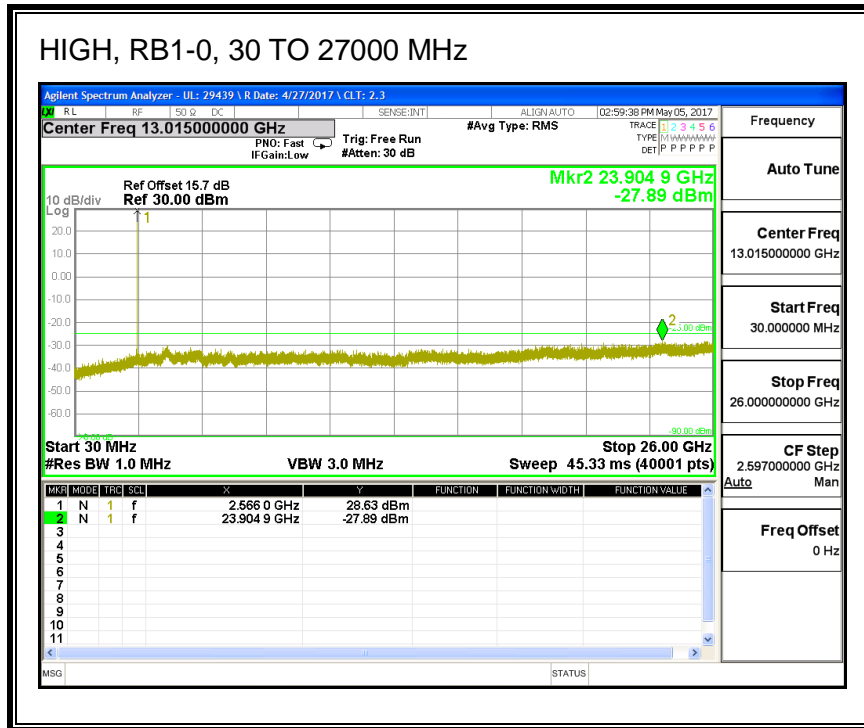

8.3.4. LTE BAND 7

QPSK, (5.0 MHz BAND WIDTH)

16QAM, (5.0 MHz BAND WIDTH)

QPSK, (10.0 MHz BAND WIDTH)

16QAM, (10.0 MHz BAND WIDTH)

QPSK, (15.0 MHz BAND WIDTH)

16QAM, (15.0 MHz BAND WIDTH)

QPSK, (20.0 MHz BAND WIDTH)

16QAM, (20.0 MHz BAND WIDTH)

8.3.5. LTE BAND 12

QPSK, (1.4 MHz BAND WIDTH)

16QAM, (1.4 MHz BAND WIDTH)

QPSK, (3.0 MHz BAND WIDTH)

16QAM, (3.0 MHz BAND WIDTH)

QPSK, (5.0 MHz BAND WIDTH)

16QAM, (5.0 MHz BAND WIDTH)

QPSK, (10.0 MHz BAND WIDTH)

HIGH, RB1-0, 30 TO 10000 MHz

16QAM, (10.0 MHz BAND WIDTH)

LOW, RB1-0, 30 TO 10000 MHz

8.3.6. LTE BAND 13

QPSK, (5.0 MHz BAND WIDTH)

16QAM, (5.0 MHz BAND WIDTH)

QPSK, (10.0 MHz BAND WIDTH)