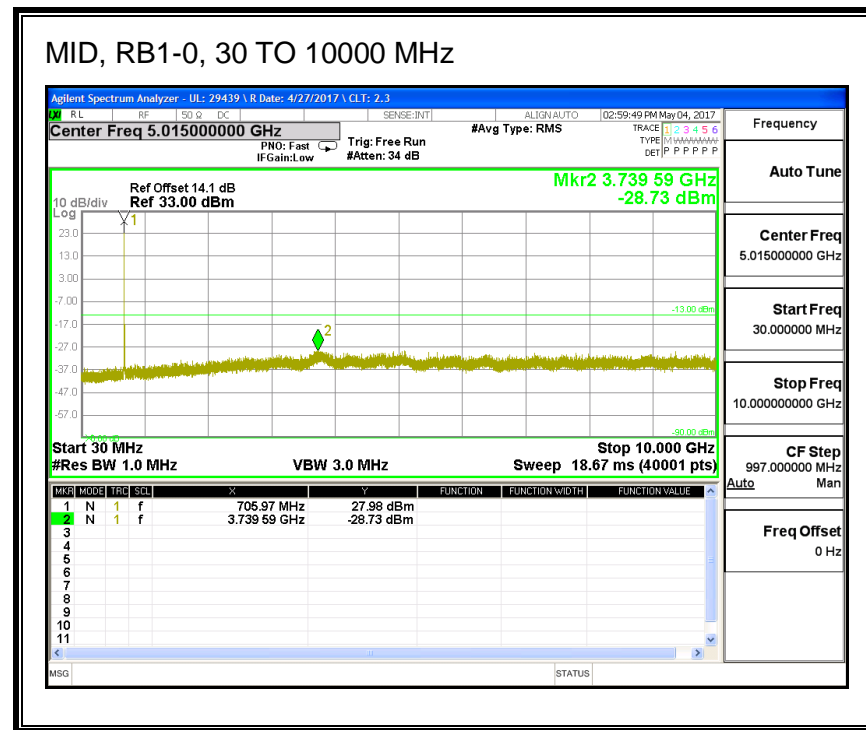

16QAM, (20.0 MHz BAND WIDTH)

8.3.5. LTE BAND 12

QPSK, (1.4 MHz BAND WIDTH)

16QAM, (1.4 MHz BAND WIDTH)

QPSK, (3.0 MHz BAND WIDTH)

16QAM, (3.0 MHz BAND WIDTH)

QPSK, (5.0 MHz BAND WIDTH)

16QAM, (5.0 MHz BAND WIDTH)

QPSK, (10.0 MHz BAND WIDTH)

HIGH, RB1-0, 30 TO 10000 MHz

16QAM, (10.0 MHz BAND WIDTH)

LOW, RB1-0, 30 TO 10000 MHz

8.3.6. LTE BAND 13

QPSK, (5.0 MHz BAND WIDTH)

16QAM, (5.0 MHz BAND WIDTH)

QPSK, (10.0 MHz BAND WIDTH)