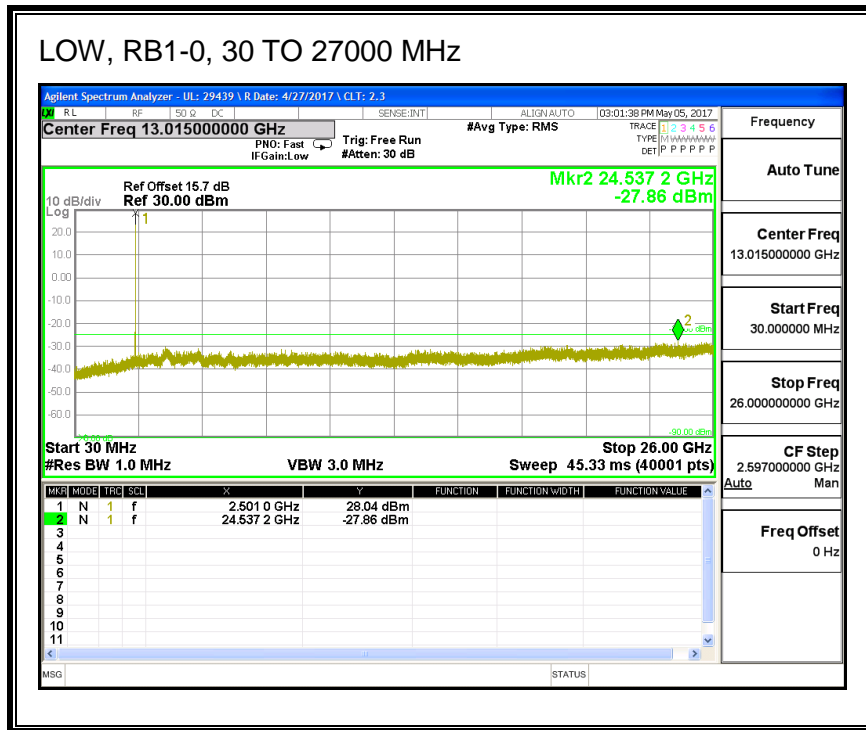

8.3.4. LTE BAND 7

QPSK, (5.0 MHz BAND WIDTH)

16QAM, (5.0 MHz BAND WIDTH)

QPSK, (10.0 MHz BAND WIDTH)

16QAM, (10.0 MHz BAND WIDTH)

QPSK, (15.0 MHz BAND WIDTH)

16QAM, (15.0 MHz BAND WIDTH)

QPSK, (20.0 MHz BAND WIDTH)

16QAM, (20.0 MHz BAND WIDTH)

8.3.5. LTE BAND 12

QPSK, (1.4 MHz BAND WIDTH)

16QAM, (1.4 MHz BAND WIDTH)

QPSK, (3.0 MHz BAND WIDTH)

16QAM, (3.0 MHz BAND WIDTH)

QPSK, (5.0 MHz BAND WIDTH)

16QAM, (5.0 MHz BAND WIDTH)

QPSK, (10.0 MHz BAND WIDTH)

HIGH, RB1-0, 30 TO 10000 MHz

16QAM, (10.0 MHz BAND WIDTH)

LOW, RB1-0, 30 TO 10000 MHz

8.3.6. LTE BAND 13

QPSK, (5.0 MHz BAND WIDTH)

16QAM, (5.0 MHz BAND WIDTH)

QPSK, (10.0 MHz BAND WIDTH)