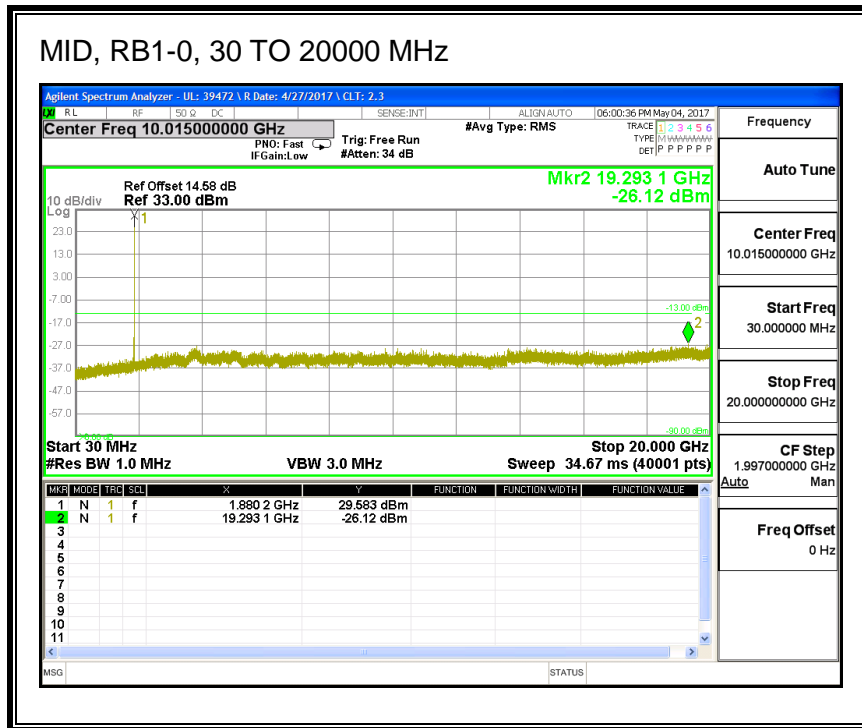

16QAM, (1.4 MHz BAND WIDTH)

QPSK, (3.0 MHz BAND WIDTH)

16QAM, (3.0 MHz BAND WIDTH)

QPSK, (5.0 MHz BAND WIDTH)

16QAM, (5.0 MHz BAND WIDTH)

QPSK, (10.0 MHz BAND WIDTH)

16QAM, (10.0 MHz BAND WIDTH)

QPSK, (15.0 MHz BAND WIDTH)