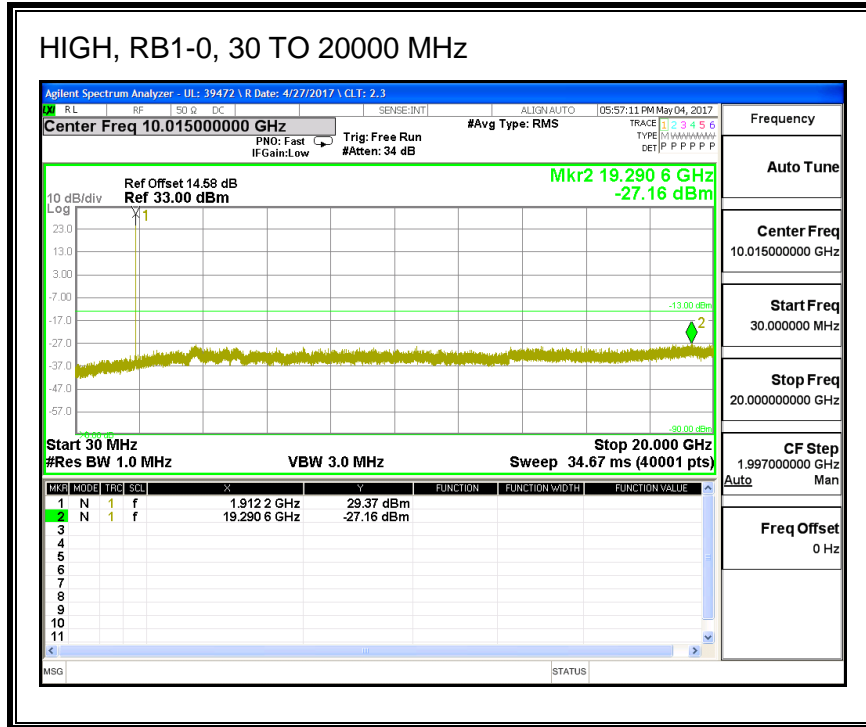

16QAM, (3.0 MHz BAND WIDTH)