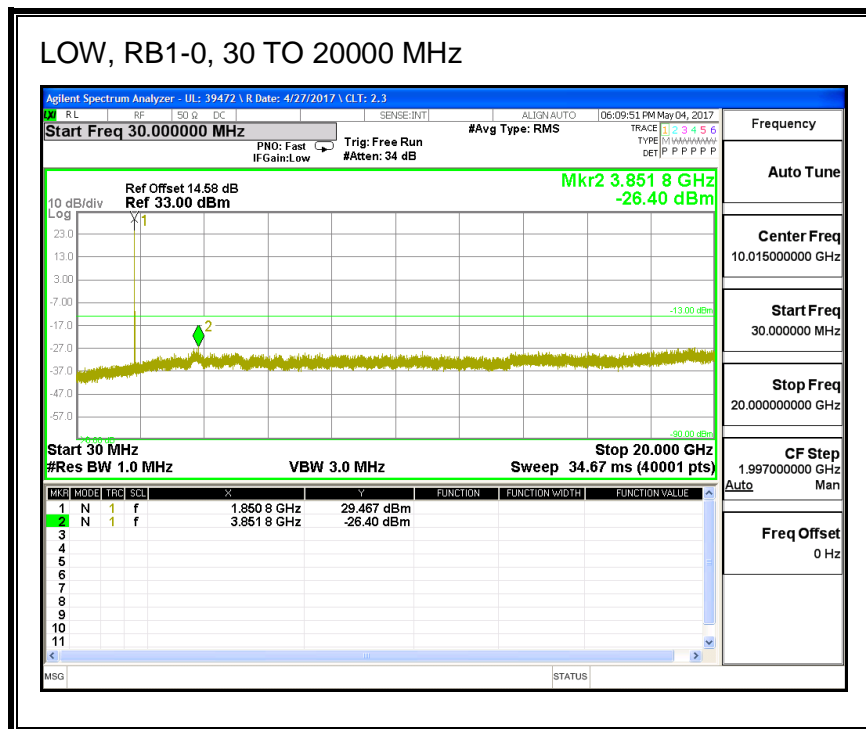

16QAM, (15.0 MHz BAND WIDTH)