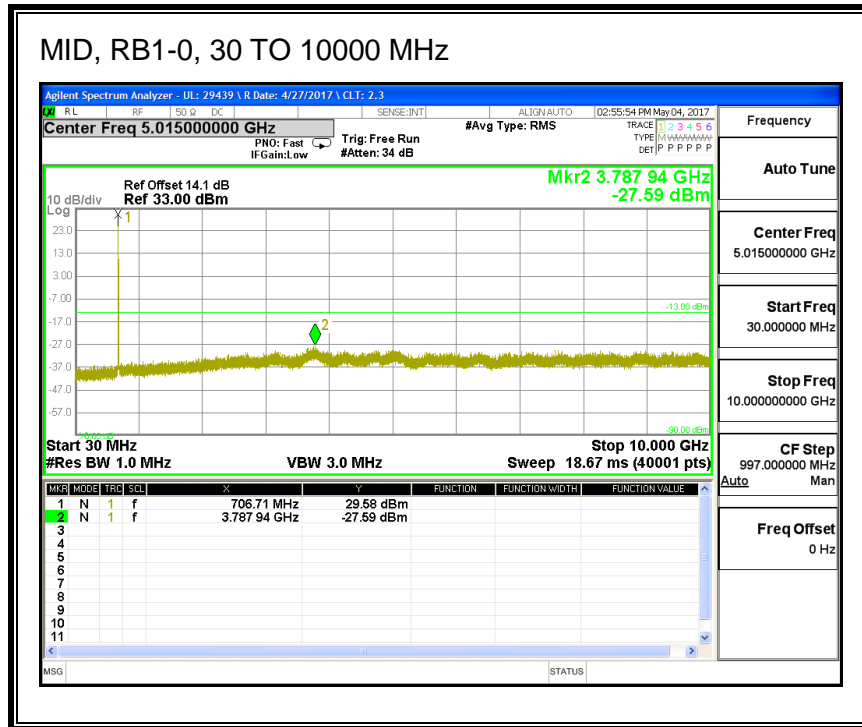

16QAM, (20.0 MHz BAND WIDTH)

8.3.5. LTE BAND 12

QPSK, (1.4 MHz BAND WIDTH)

16QAM, (1.4 MHz BAND WIDTH)

QPSK, (3.0 MHz BAND WIDTH)

16QAM, (3.0 MHz BAND WIDTH)

QPSK, (5.0 MHz BAND WIDTH)

16QAM, (5.0 MHz BAND WIDTH)

QPSK, (10.0 MHz BAND WIDTH)

HIGH, RB1-0, 30 TO 10000 MHz

16QAM, (10.0 MHz BAND WIDTH)

LOW, RB1-0, 30 TO 10000 MHz

8.3.6. LTE BAND 13

QPSK, (5.0 MHz BAND WIDTH)

16QAM, (5.0 MHz BAND WIDTH)

QPSK, (10.0 MHz BAND WIDTH)