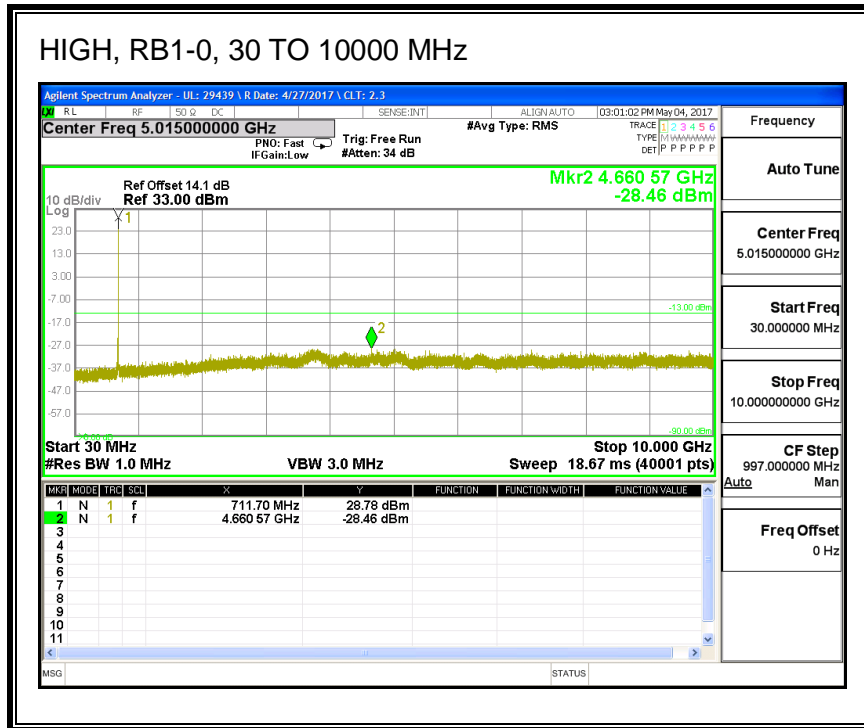

16QAM, (20.0 MHz BAND WIDTH)

8.3.5. LTE BAND 12

QPSK, (1.4 MHz BAND WIDTH)

16QAM, (1.4 MHz BAND WIDTH)

QPSK, (3.0 MHz BAND WIDTH)

16QAM, (3.0 MHz BAND WIDTH)

QPSK, (5.0 MHz BAND WIDTH)

16QAM, (5.0 MHz BAND WIDTH)

QPSK, (10.0 MHz BAND WIDTH)

HIGH, RB1-0, 30 TO 10000 MHz

16QAM, (10.0 MHz BAND WIDTH)

LOW, RB1-0, 30 TO 10000 MHz

8.3.6. LTE BAND 13

QPSK, (5.0 MHz BAND WIDTH)

16QAM, (5.0 MHz BAND WIDTH)

QPSK, (10.0 MHz BAND WIDTH)