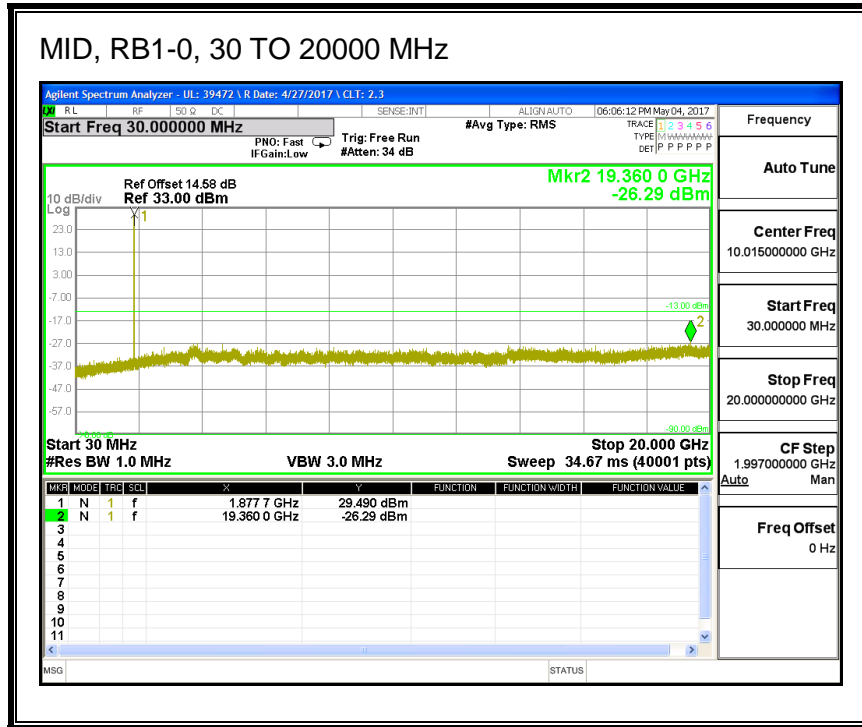

16QAM, (1.4 MHz BAND WIDTH)

QPSK, (3.0 MHz BAND WIDTH)

16QAM, (3.0 MHz BAND WIDTH)

QPSK, (5.0 MHz BAND WIDTH)

16QAM, (5.0 MHz BAND WIDTH)

QPSK, (10.0 MHz BAND WIDTH)

16QAM, (10.0 MHz BAND WIDTH)

QPSK, (15.0 MHz BAND WIDTH)