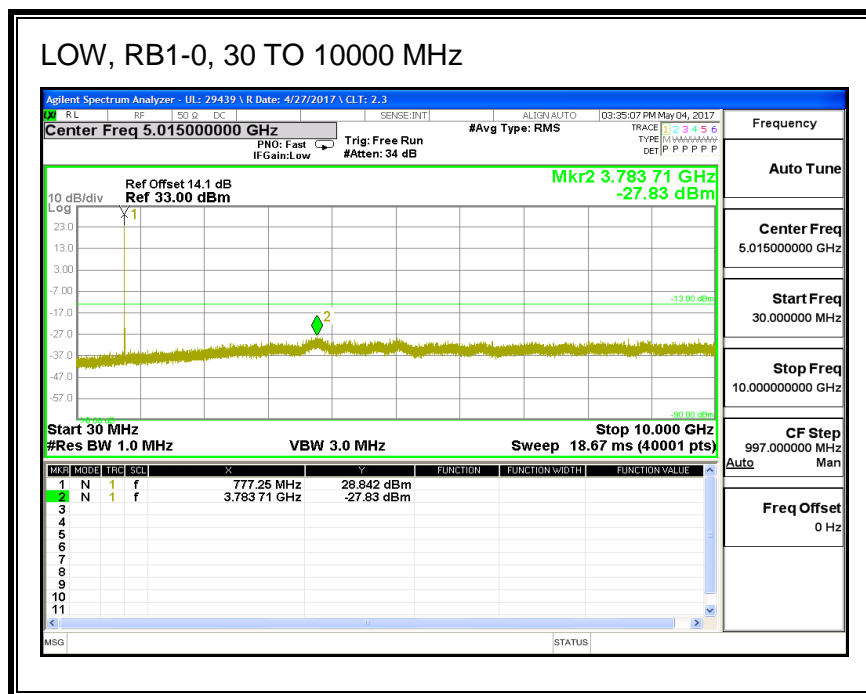

QPSK, (10.0 MHz BAND WIDTH)

HIGH, RB1-0, 30 TO 10000 MHz

16QAM, (10.0 MHz BAND WIDTH)

LOW, RB1-0, 30 TO 10000 MHz

8.3.6. LTE BAND 13

QPSK, (5.0 MHz BAND WIDTH)

16QAM, (5.0 MHz BAND WIDTH)

QPSK, (10.0 MHz BAND WIDTH)

16QAM, (10.0 MHz BAND WIDTH)

8.3.7. LTE BAND 17

QPSK, (5.0 MHz BAND WIDTH)

16QAM, (5.0 MHz BAND WIDTH)

QPSK, (10.0 MHz BAND WIDTH)

16QAM, (10.0 MHz BAND WIDTH)

8.3.8. LTE BAND 25

QPSK, (1.4 MHz BAND WIDTH)