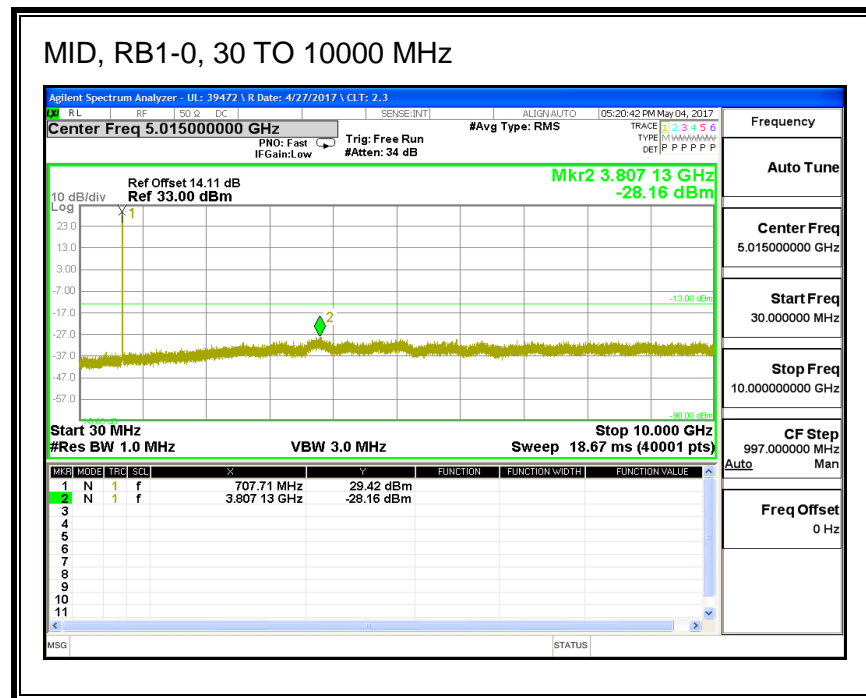

QPSK, (10.0 MHz BAND WIDTH)

HIGH, RB1-0, 30 TO 10000 MHz

16QAM, (10.0 MHz BAND WIDTH)

LOW, RB1-0, 30 TO 10000 MHz

8.3.6. LTE BAND 13

QPSK, (5.0 MHz BAND WIDTH)

16QAM, (5.0 MHz BAND WIDTH)

QPSK, (10.0 MHz BAND WIDTH)

16QAM, (10.0 MHz BAND WIDTH)

8.3.7. LTE BAND 17

QPSK, (5.0 MHz BAND WIDTH)

16QAM, (5.0 MHz BAND WIDTH)

QPSK, (10.0 MHz BAND WIDTH)

16QAM, (10.0 MHz BAND WIDTH)

8.3.8. LTE BAND 25

QPSK, (1.4 MHz BAND WIDTH)