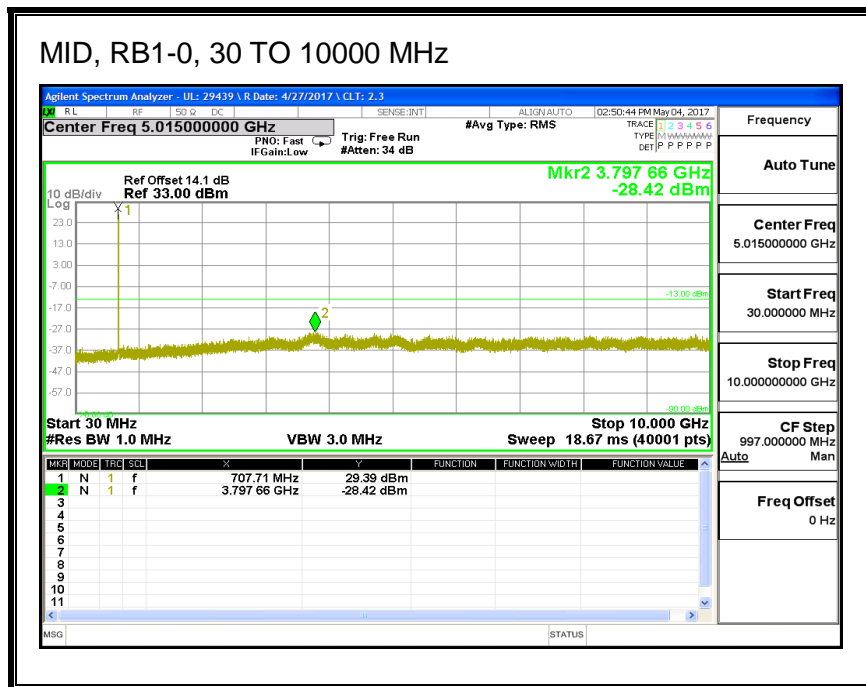

8.3.4. LTE BAND 7

QPSK, (5.0 MHz BAND WIDTH)

16QAM, (5.0 MHz BAND WIDTH)

QPSK, (10.0 MHz BAND WIDTH)

16QAM, (10.0 MHz BAND WIDTH)

QPSK, (15.0 MHz BAND WIDTH)

16QAM, (15.0 MHz BAND WIDTH)

QPSK, (20.0 MHz BAND WIDTH)

16QAM, (20.0 MHz BAND WIDTH)

8.3.5. LTE BAND 12

QPSK, (1.4 MHz BAND WIDTH)

16QAM, (1.4 MHz BAND WIDTH)

QPSK, (3.0 MHz BAND WIDTH)

16QAM, (3.0 MHz BAND WIDTH)

QPSK, (5.0 MHz BAND WIDTH)

16QAM, (5.0 MHz BAND WIDTH)

QPSK, (10.0 MHz BAND WIDTH)

HIGH, RB1-0, 30 TO 10000 MHz

16QAM, (10.0 MHz BAND WIDTH)

LOW, RB1-0, 30 TO 10000 MHz

8.3.6. LTE BAND 13

QPSK, (5.0 MHz BAND WIDTH)

16QAM, (5.0 MHz BAND WIDTH)

QPSK, (10.0 MHz BAND WIDTH)