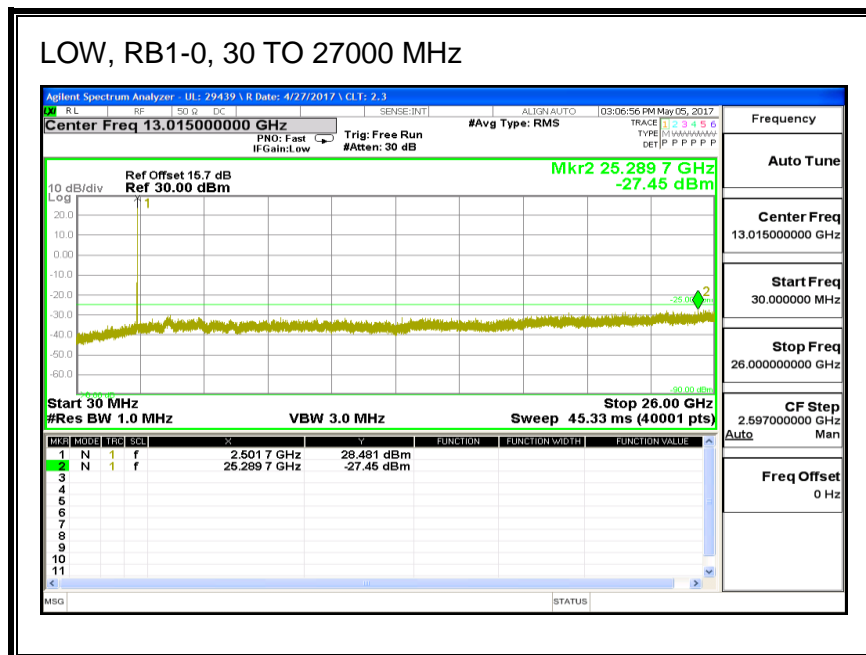

8.3.4. LTE BAND 7

QPSK, (5.0 MHz BAND WIDTH)

16QAM, (5.0 MHz BAND WIDTH)

QPSK, (10.0 MHz BAND WIDTH)

16QAM, (10.0 MHz BAND WIDTH)

QPSK, (15.0 MHz BAND WIDTH)

16QAM, (15.0 MHz BAND WIDTH)

QPSK, (20.0 MHz BAND WIDTH)

16QAM, (20.0 MHz BAND WIDTH)

8.3.5. LTE BAND 12

QPSK, (1.4 MHz BAND WIDTH)

16QAM, (1.4 MHz BAND WIDTH)

QPSK, (3.0 MHz BAND WIDTH)

16QAM, (3.0 MHz BAND WIDTH)

QPSK, (5.0 MHz BAND WIDTH)

16QAM, (5.0 MHz BAND WIDTH)