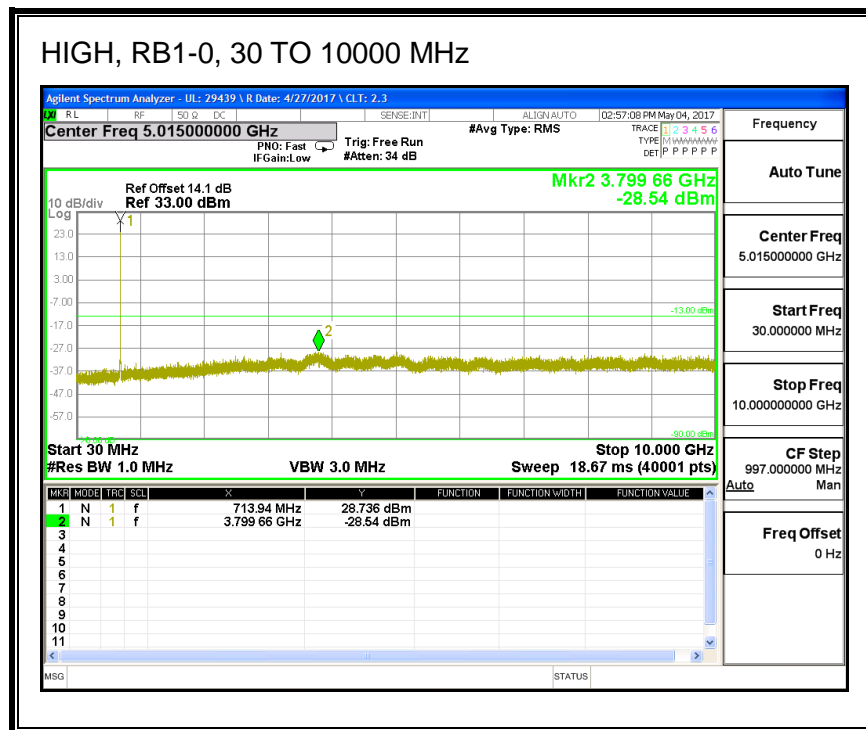

16QAM, (20.0 MHz BAND WIDTH)

8.3.5. LTE BAND 12

QPSK, (1.4 MHz BAND WIDTH)

16QAM, (1.4 MHz BAND WIDTH)

QPSK, (3.0 MHz BAND WIDTH)

16QAM, (3.0 MHz BAND WIDTH)

QPSK, (5.0 MHz BAND WIDTH)

16QAM, (5.0 MHz BAND WIDTH)

QPSK, (10.0 MHz BAND WIDTH)

HIGH, RB1-0, 30 TO 10000 MHz

16QAM, (10.0 MHz BAND WIDTH)

LOW, RB1-0, 30 TO 10000 MHz

8.3.6. LTE BAND 13

QPSK, (5.0 MHz BAND WIDTH)

16QAM, (5.0 MHz BAND WIDTH)

QPSK, (10.0 MHz BAND WIDTH)