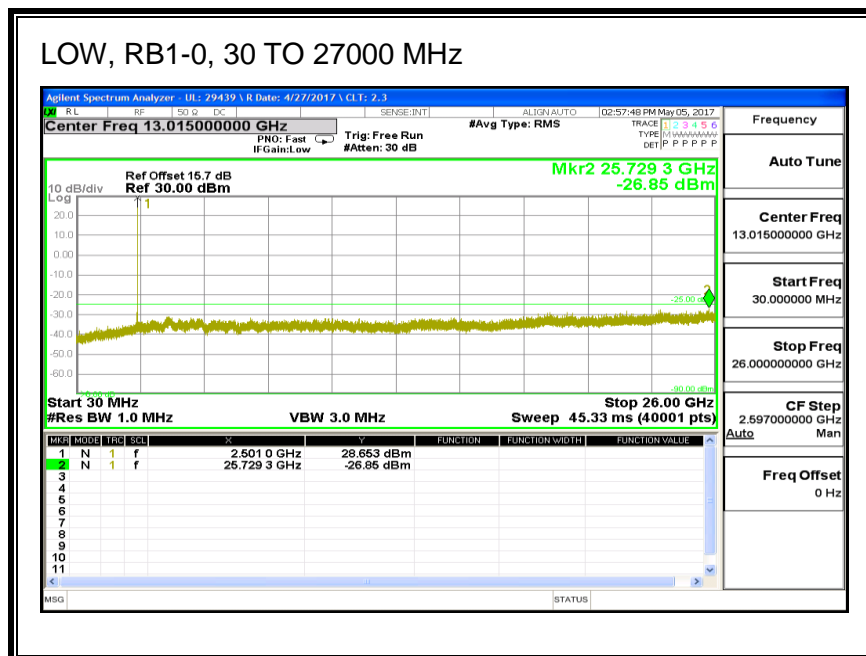

8.3.4. LTE BAND 7

QPSK, (5.0 MHz BAND WIDTH)

16QAM, (5.0 MHz BAND WIDTH)

QPSK, (10.0 MHz BAND WIDTH)

16QAM, (10.0 MHz BAND WIDTH)

QPSK, (15.0 MHz BAND WIDTH)

16QAM, (15.0 MHz BAND WIDTH)

QPSK, (20.0 MHz BAND WIDTH)

16QAM, (20.0 MHz BAND WIDTH)

8.3.5. LTE BAND 12

QPSK, (1.4 MHz BAND WIDTH)

16QAM, (1.4 MHz BAND WIDTH)

QPSK, (3.0 MHz BAND WIDTH)

16QAM, (3.0 MHz BAND WIDTH)

QPSK, (5.0 MHz BAND WIDTH)

16QAM, (5.0 MHz BAND WIDTH)

QPSK, (10.0 MHz BAND WIDTH)

HIGH, RB1-0, 30 TO 10000 MHz

16QAM, (10.0 MHz BAND WIDTH)

LOW, RB1-0, 30 TO 10000 MHz

8.3.6. LTE BAND 13

QPSK, (5.0 MHz BAND WIDTH)

16QAM, (5.0 MHz BAND WIDTH)

QPSK, (10.0 MHz BAND WIDTH)