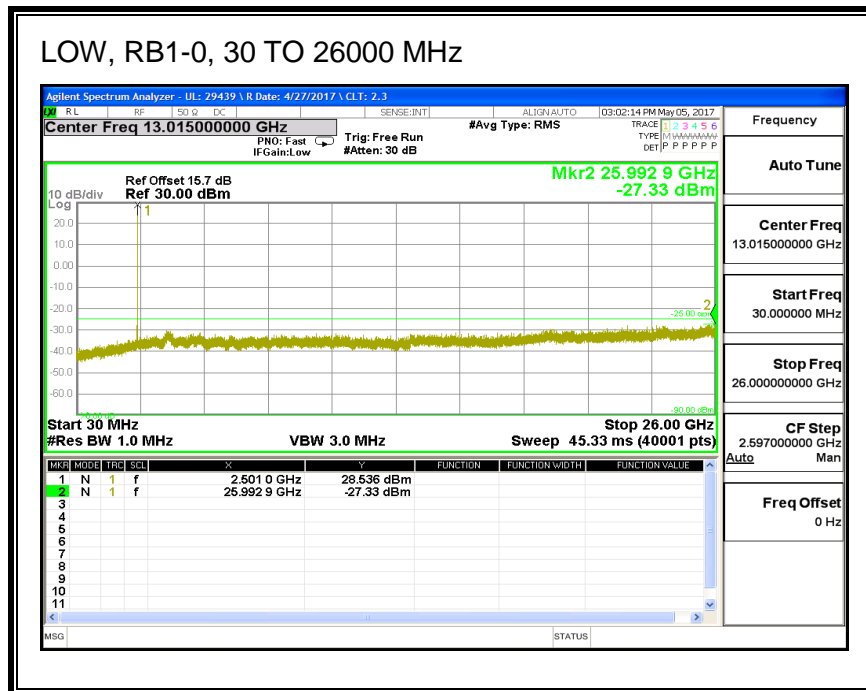

8.3.4. LTE BAND 7

QPSK, (5.0 MHz BAND WIDTH)

16QAM, (5.0 MHz BAND WIDTH)

QPSK, (10.0 MHz BAND WIDTH)

16QAM, (10.0 MHz BAND WIDTH)

QPSK, (15.0 MHz BAND WIDTH)

16QAM, (15.0 MHz BAND WIDTH)

QPSK, (20.0 MHz BAND WIDTH)

16QAM, (20.0 MHz BAND WIDTH)

8.3.5. LTE BAND 12

QPSK, (1.4 MHz BAND WIDTH)

16QAM, (1.4 MHz BAND WIDTH)

QPSK, (3.0 MHz BAND WIDTH)

16QAM, (3.0 MHz BAND WIDTH)

QPSK, (5.0 MHz BAND WIDTH)

16QAM, (5.0 MHz BAND WIDTH)