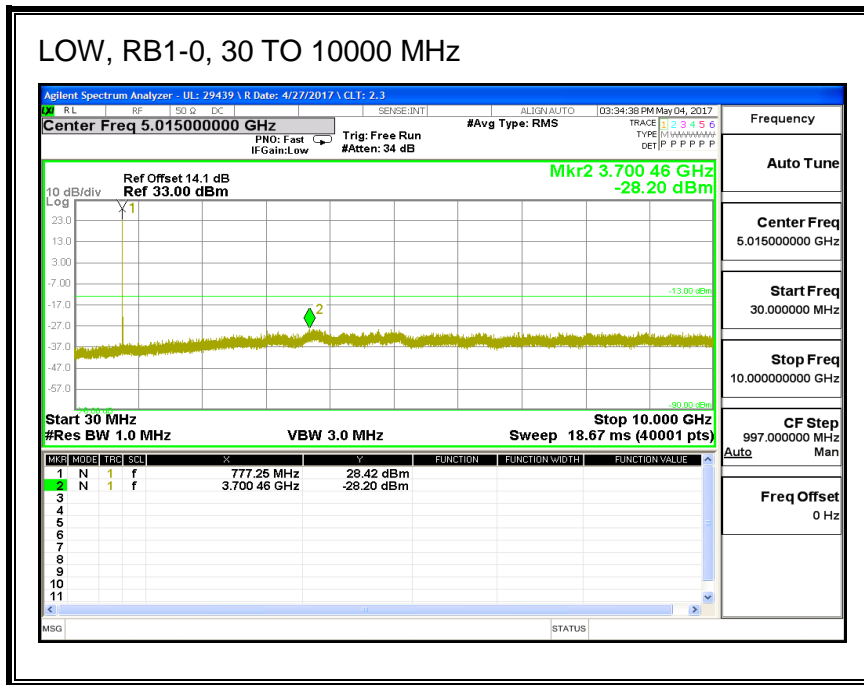

QPSK, (10.0 MHz BAND WIDTH)

HIGH, RB1-0, 30 TO 10000 MHz

16QAM, (10.0 MHz BAND WIDTH)

LOW, RB1-0, 30 TO 10000 MHz

8.3.6. LTE BAND 13

QPSK, (5.0 MHz BAND WIDTH)

16QAM, (5.0 MHz BAND WIDTH)

QPSK, (10.0 MHz BAND WIDTH)

16QAM, (10.0 MHz BAND WIDTH)

8.3.7. LTE BAND 17

QPSK, (5.0 MHz BAND WIDTH)

16QAM, (5.0 MHz BAND WIDTH)

QPSK, (10.0 MHz BAND WIDTH)

16QAM, (10.0 MHz BAND WIDTH)

8.3.8. LTE BAND 25

QPSK, (1.4 MHz BAND WIDTH)