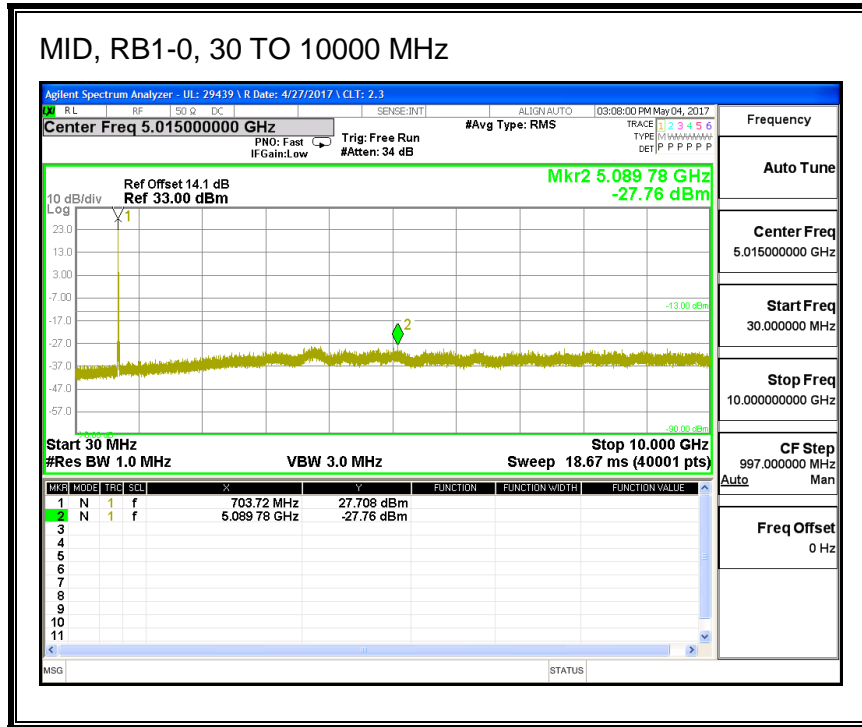

QPSK, (10.0 MHz BAND WIDTH)

HIGH, RB1-0, 30 TO 10000 MHz

16QAM, (10.0 MHz BAND WIDTH)

LOW, RB1-0, 30 TO 10000 MHz

8.3.6. LTE BAND 13

QPSK, (5.0 MHz BAND WIDTH)

16QAM, (5.0 MHz BAND WIDTH)

QPSK, (10.0 MHz BAND WIDTH)