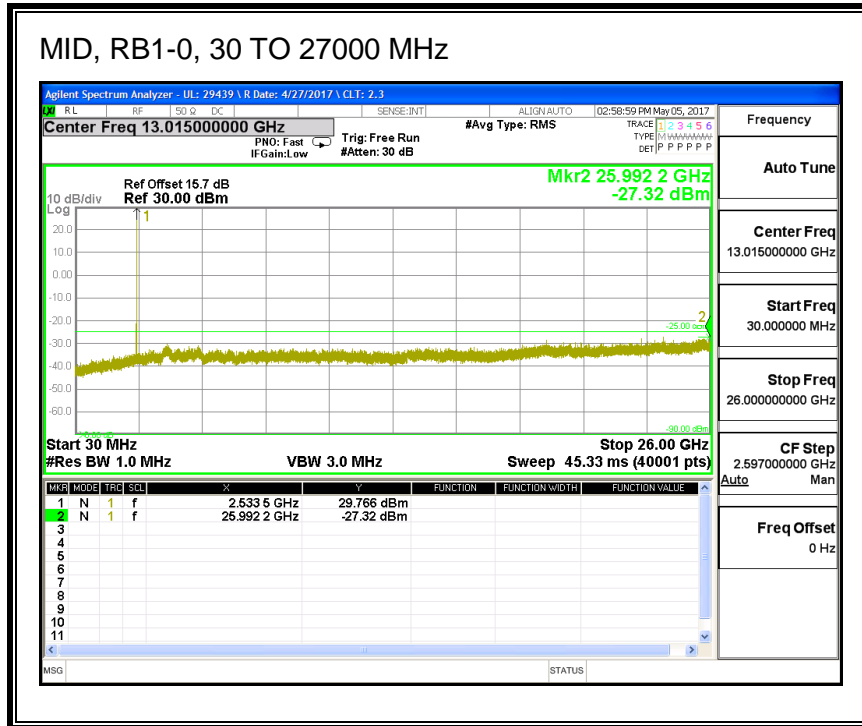

8.3.4. LTE BAND 7

QPSK, (5.0 MHz BAND WIDTH)

16QAM, (5.0 MHz BAND WIDTH)

QPSK, (10.0 MHz BAND WIDTH)

16QAM, (10.0 MHz BAND WIDTH)

QPSK, (15.0 MHz BAND WIDTH)

16QAM, (15.0 MHz BAND WIDTH)

QPSK, (20.0 MHz BAND WIDTH)

16QAM, (20.0 MHz BAND WIDTH)

8.3.5. LTE BAND 12

QPSK, (1.4 MHz BAND WIDTH)

16QAM, (1.4 MHz BAND WIDTH)

QPSK, (3.0 MHz BAND WIDTH)

16QAM, (3.0 MHz BAND WIDTH)

QPSK, (5.0 MHz BAND WIDTH)

16QAM, (5.0 MHz BAND WIDTH)

QPSK, (10.0 MHz BAND WIDTH)

HIGH, RB1-0, 30 TO 10000 MHz

16QAM, (10.0 MHz BAND WIDTH)

LOW, RB1-0, 30 TO 10000 MHz

8.3.6. LTE BAND 13

QPSK, (5.0 MHz BAND WIDTH)

16QAM, (5.0 MHz BAND WIDTH)

QPSK, (10.0 MHz BAND WIDTH)