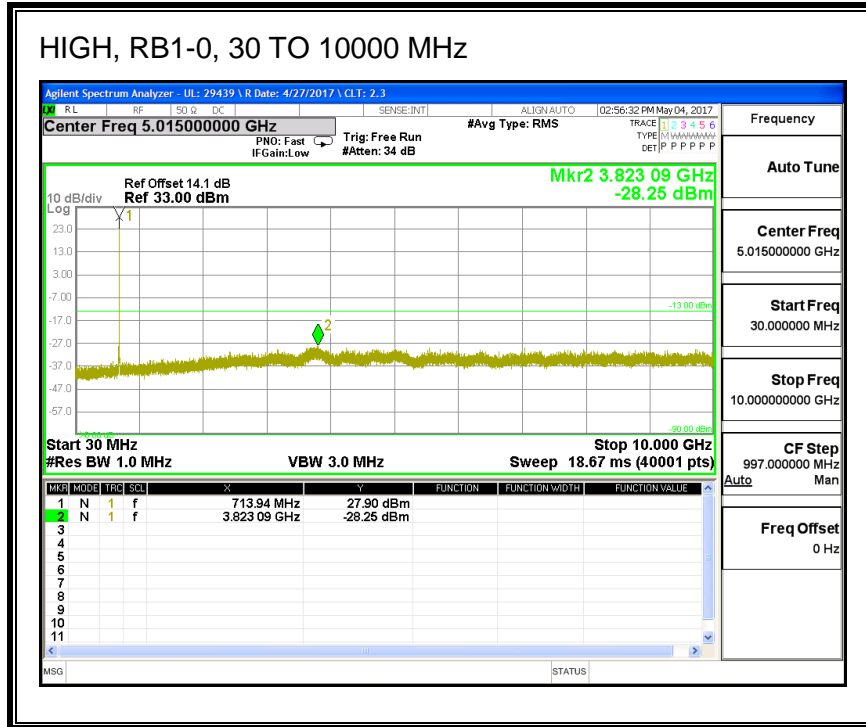

16QAM, (20.0 MHz BAND WIDTH)

8.3.5. LTE BAND 12

QPSK, (1.4 MHz BAND WIDTH)

16QAM, (1.4 MHz BAND WIDTH)

QPSK, (3.0 MHz BAND WIDTH)

16QAM, (3.0 MHz BAND WIDTH)

QPSK, (5.0 MHz BAND WIDTH)

16QAM, (5.0 MHz BAND WIDTH)

QPSK, (10.0 MHz BAND WIDTH)

HIGH, RB1-0, 30 TO 10000 MHz

16QAM, (10.0 MHz BAND WIDTH)

LOW, RB1-0, 30 TO 10000 MHz

8.3.6. LTE BAND 13

QPSK, (5.0 MHz BAND WIDTH)

16QAM, (5.0 MHz BAND WIDTH)

QPSK, (10.0 MHz BAND WIDTH)