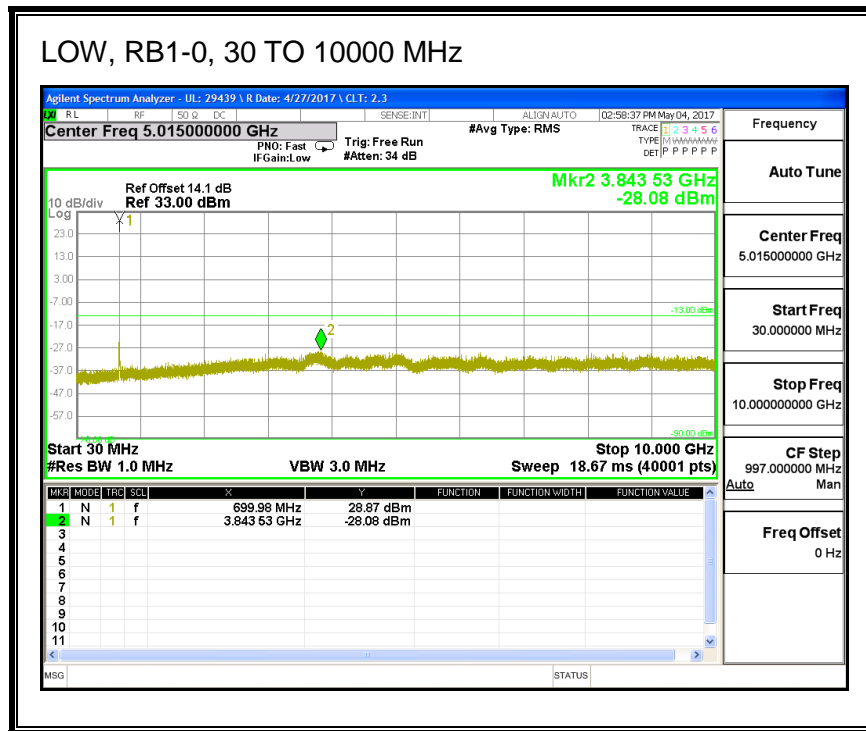

16QAM, (20.0 MHz BAND WIDTH)

8.3.5. LTE BAND 12

QPSK, (1.4 MHz BAND WIDTH)

16QAM, (1.4 MHz BAND WIDTH)

QPSK, (3.0 MHz BAND WIDTH)

16QAM, (3.0 MHz BAND WIDTH)

QPSK, (5.0 MHz BAND WIDTH)

16QAM, (5.0 MHz BAND WIDTH)

QPSK, (10.0 MHz BAND WIDTH)

HIGH, RB1-0, 30 TO 10000 MHz

16QAM, (10.0 MHz BAND WIDTH)

LOW, RB1-0, 30 TO 10000 MHz

8.3.6. LTE BAND 13

QPSK, (5.0 MHz BAND WIDTH)

16QAM, (5.0 MHz BAND WIDTH)

QPSK, (10.0 MHz BAND WIDTH)