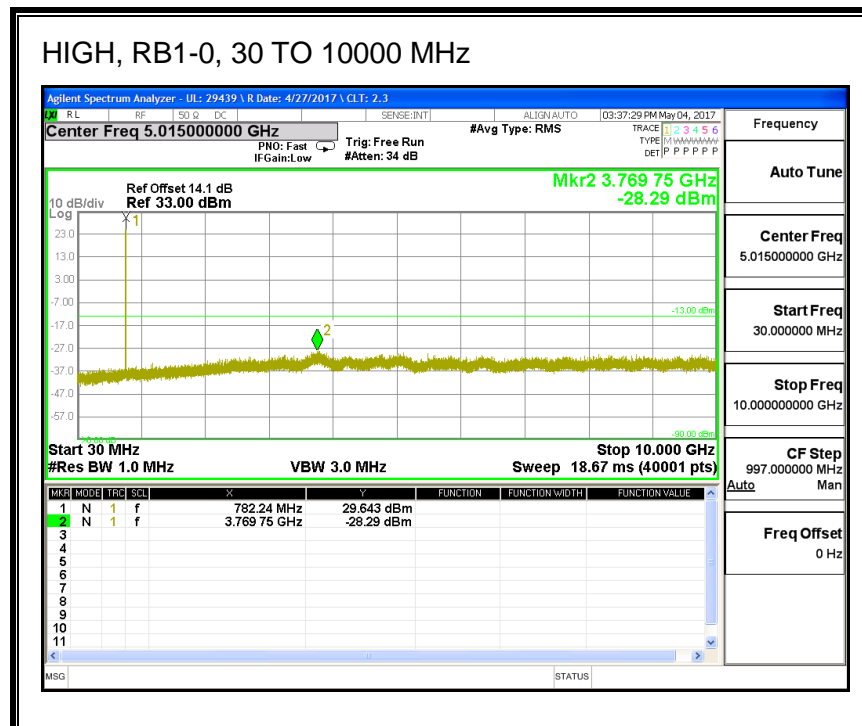

QPSK, (10.0 MHz BAND WIDTH)

HIGH, RB1-0, 30 TO 10000 MHz

16QAM, (10.0 MHz BAND WIDTH)

LOW, RB1-0, 30 TO 10000 MHz

8.3.6. LTE BAND 13

QPSK, (5.0 MHz BAND WIDTH)

16QAM, (5.0 MHz BAND WIDTH)

QPSK, (10.0 MHz BAND WIDTH)

16QAM, (10.0 MHz BAND WIDTH)

8.3.7. LTE BAND 17

QPSK, (5.0 MHz BAND WIDTH)

16QAM, (5.0 MHz BAND WIDTH)

QPSK, (10.0 MHz BAND WIDTH)

16QAM, (10.0 MHz BAND WIDTH)

8.3.8. LTE BAND 25

QPSK, (1.4 MHz BAND WIDTH)