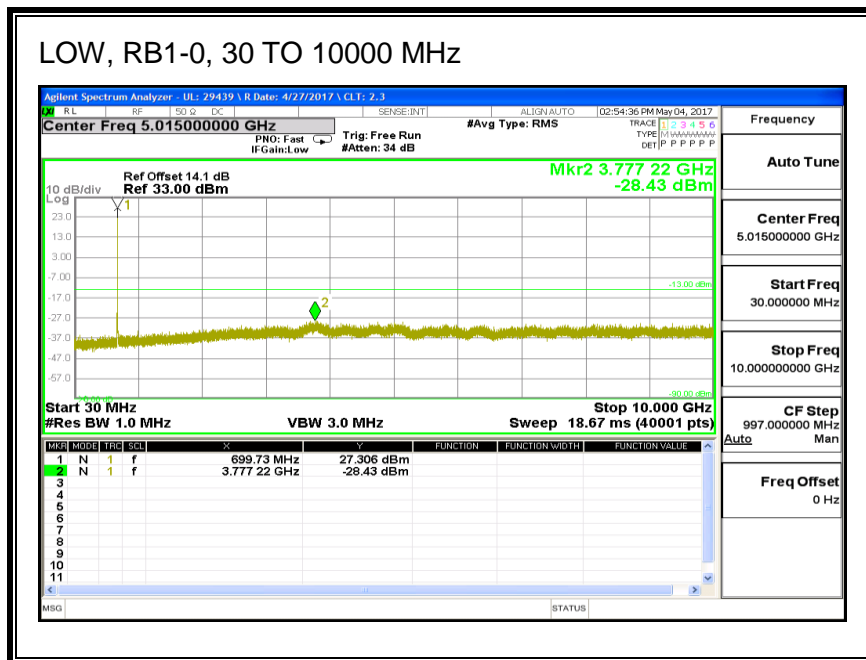

16QAM, (20.0 MHz BAND WIDTH)

8.3.5. LTE BAND 12

QPSK, (1.4 MHz BAND WIDTH)

16QAM, (1.4 MHz BAND WIDTH)

QPSK, (3.0 MHz BAND WIDTH)

16QAM, (3.0 MHz BAND WIDTH)

QPSK, (5.0 MHz BAND WIDTH)

16QAM, (5.0 MHz BAND WIDTH)

QPSK, (10.0 MHz BAND WIDTH)

HIGH, RB1-0, 30 TO 10000 MHz

16QAM, (10.0 MHz BAND WIDTH)

LOW, RB1-0, 30 TO 10000 MHz

8.3.6. LTE BAND 13

QPSK, (5.0 MHz BAND WIDTH)

16QAM, (5.0 MHz BAND WIDTH)

QPSK, (10.0 MHz BAND WIDTH)