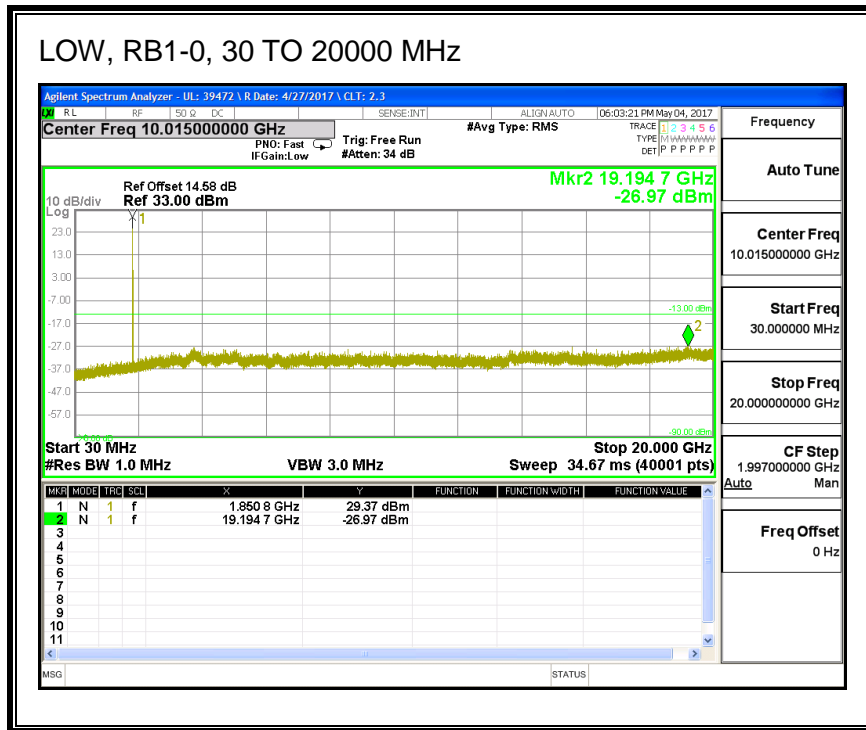

16QAM, (1.4 MHz BAND WIDTH)

QPSK, (3.0 MHz BAND WIDTH)

16QAM, (3.0 MHz BAND WIDTH)

QPSK, (5.0 MHz BAND WIDTH)

16QAM, (5.0 MHz BAND WIDTH)

QPSK, (10.0 MHz BAND WIDTH)

16QAM, (10.0 MHz BAND WIDTH)

QPSK, (15.0 MHz BAND WIDTH)