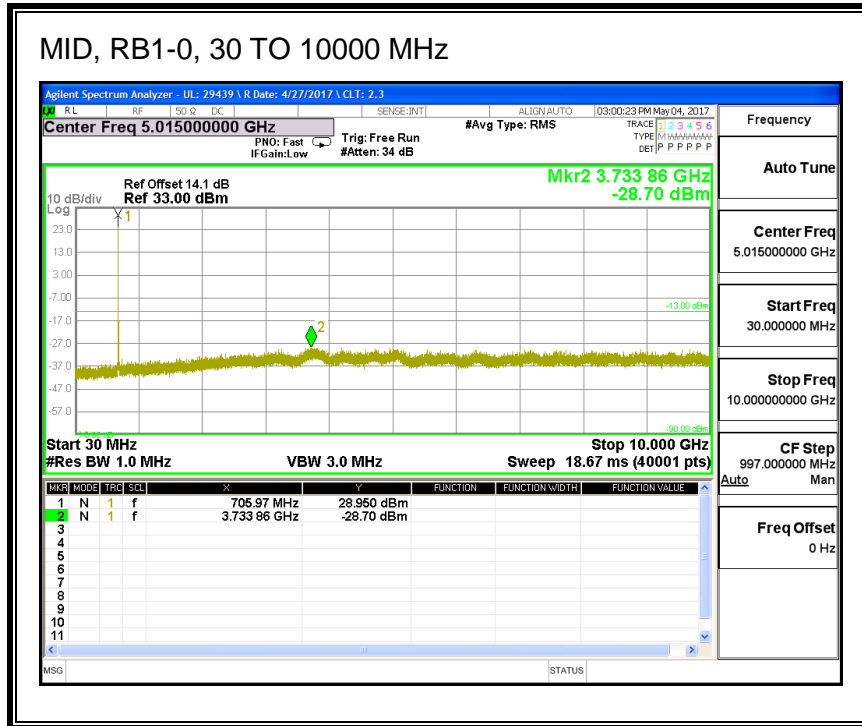

16QAM, (20.0 MHz BAND WIDTH)

8.3.5. LTE BAND 12

QPSK, (1.4 MHz BAND WIDTH)

16QAM, (1.4 MHz BAND WIDTH)

QPSK, (3.0 MHz BAND WIDTH)

16QAM, (3.0 MHz BAND WIDTH)

QPSK, (5.0 MHz BAND WIDTH)

16QAM, (5.0 MHz BAND WIDTH)

QPSK, (10.0 MHz BAND WIDTH)

HIGH, RB1-0, 30 TO 10000 MHz

16QAM, (10.0 MHz BAND WIDTH)

LOW, RB1-0, 30 TO 10000 MHz

8.3.6. LTE BAND 13

QPSK, (5.0 MHz BAND WIDTH)

16QAM, (5.0 MHz BAND WIDTH)

QPSK, (10.0 MHz BAND WIDTH)