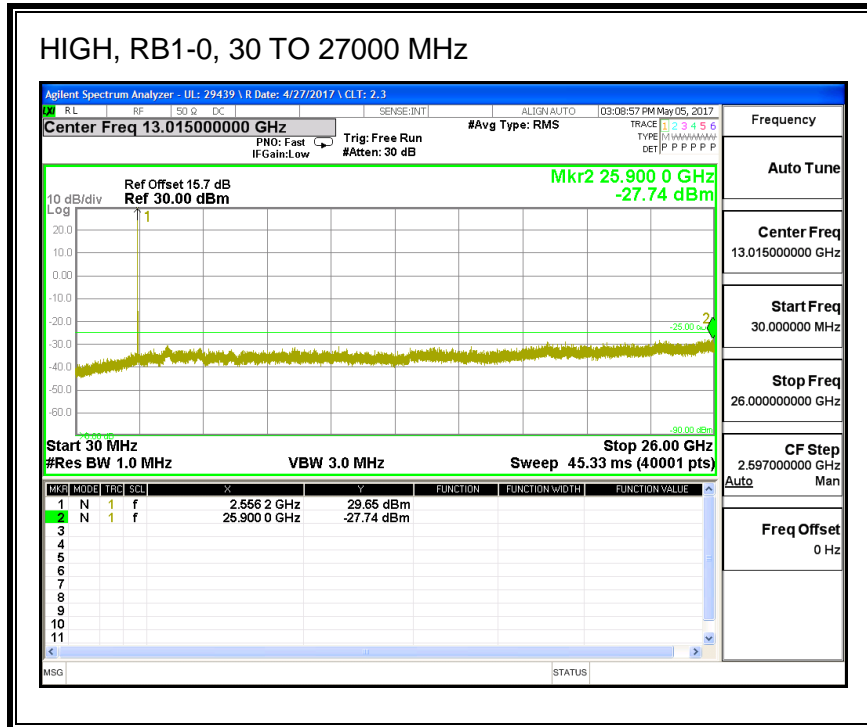

8.3.4. LTE BAND 7

QPSK, (5.0 MHz BAND WIDTH)

16QAM, (5.0 MHz BAND WIDTH)

QPSK, (10.0 MHz BAND WIDTH)

16QAM, (10.0 MHz BAND WIDTH)

QPSK, (15.0 MHz BAND WIDTH)

16QAM, (15.0 MHz BAND WIDTH)

QPSK, (20.0 MHz BAND WIDTH)

16QAM, (20.0 MHz BAND WIDTH)

8.3.5. LTE BAND 12

QPSK, (1.4 MHz BAND WIDTH)

16QAM, (1.4 MHz BAND WIDTH)

QPSK, (3.0 MHz BAND WIDTH)

16QAM, (3.0 MHz BAND WIDTH)

QPSK, (5.0 MHz BAND WIDTH)

16QAM, (5.0 MHz BAND WIDTH)

QPSK, (10.0 MHz BAND WIDTH)

HIGH, RB1-0, 30 TO 10000 MHz

16QAM, (10.0 MHz BAND WIDTH)

LOW, RB1-0, 30 TO 10000 MHz

8.3.6. LTE BAND 13

QPSK, (5.0 MHz BAND WIDTH)

16QAM, (5.0 MHz BAND WIDTH)

QPSK, (10.0 MHz BAND WIDTH)