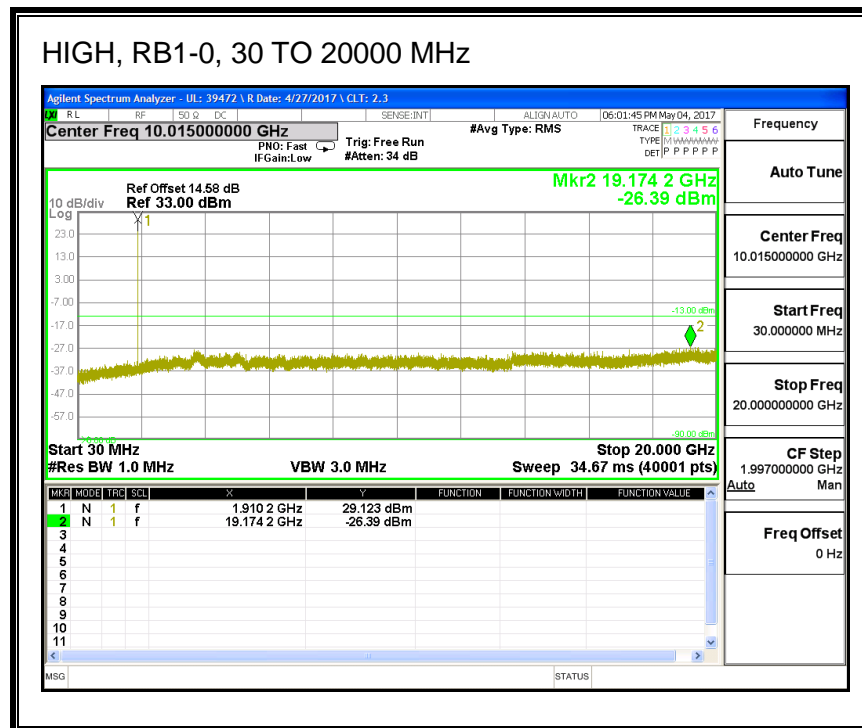

16QAM, (1.4 MHz BAND WIDTH)

QPSK, (3.0 MHz BAND WIDTH)

16QAM, (3.0 MHz BAND WIDTH)

QPSK, (5.0 MHz BAND WIDTH)

16QAM, (5.0 MHz BAND WIDTH)

QPSK, (10.0 MHz BAND WIDTH)

16QAM, (10.0 MHz BAND WIDTH)

QPSK, (15.0 MHz BAND WIDTH)