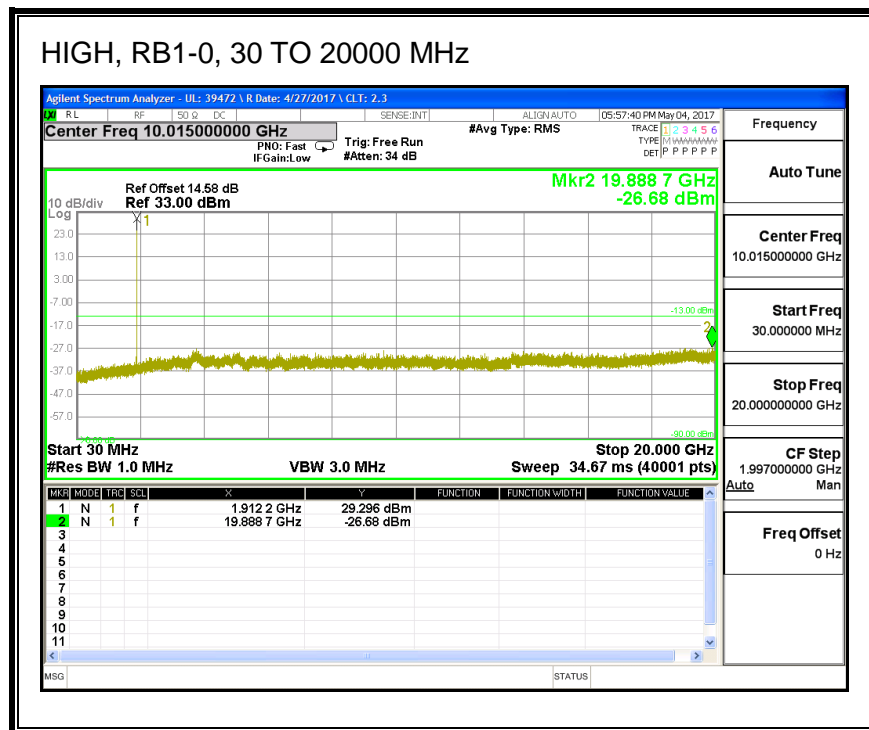

16QAM, (1.4 MHz BAND WIDTH)

QPSK, (3.0 MHz BAND WIDTH)

16QAM, (3.0 MHz BAND WIDTH)

QPSK, (5.0 MHz BAND WIDTH)

16QAM, (5.0 MHz BAND WIDTH)

QPSK, (10.0 MHz BAND WIDTH)

16QAM, (10.0 MHz BAND WIDTH)

QPSK, (15.0 MHz BAND WIDTH)