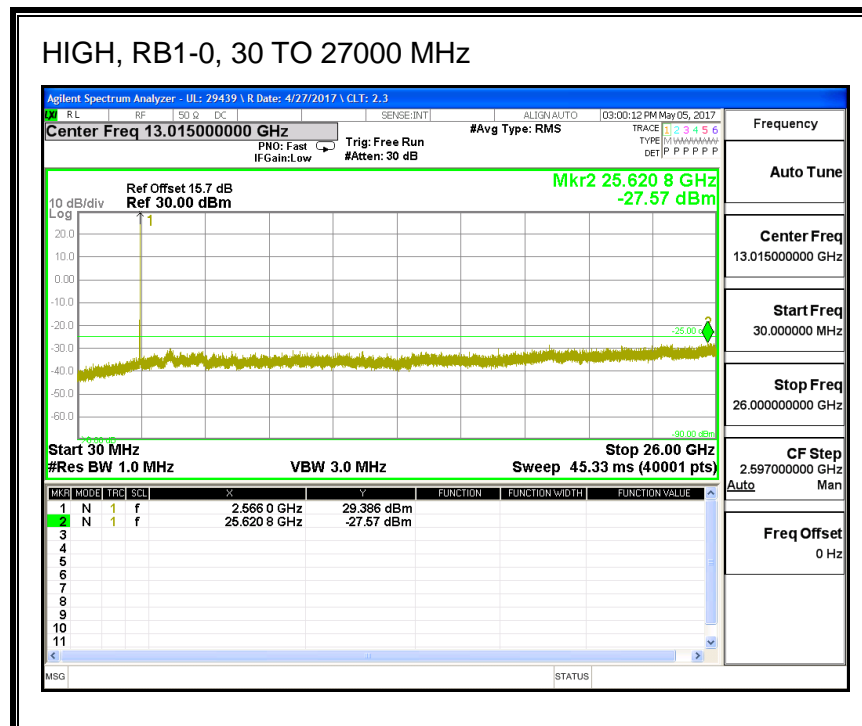

8.3.4. LTE BAND 7

QPSK, (5.0 MHz BAND WIDTH)

16QAM, (5.0 MHz BAND WIDTH)

QPSK, (10.0 MHz BAND WIDTH)

16QAM, (10.0 MHz BAND WIDTH)

QPSK, (15.0 MHz BAND WIDTH)

16QAM, (15.0 MHz BAND WIDTH)

QPSK, (20.0 MHz BAND WIDTH)

16QAM, (20.0 MHz BAND WIDTH)

8.3.5. LTE BAND 12

QPSK, (1.4 MHz BAND WIDTH)

16QAM, (1.4 MHz BAND WIDTH)

QPSK, (3.0 MHz BAND WIDTH)

16QAM, (3.0 MHz BAND WIDTH)

QPSK, (5.0 MHz BAND WIDTH)

16QAM, (5.0 MHz BAND WIDTH)

QPSK, (10.0 MHz BAND WIDTH)

HIGH, RB1-0, 30 TO 10000 MHz

16QAM, (10.0 MHz BAND WIDTH)

LOW, RB1-0, 30 TO 10000 MHz

8.3.6. LTE BAND 13

QPSK, (5.0 MHz BAND WIDTH)

16QAM, (5.0 MHz BAND WIDTH)

QPSK, (10.0 MHz BAND WIDTH)