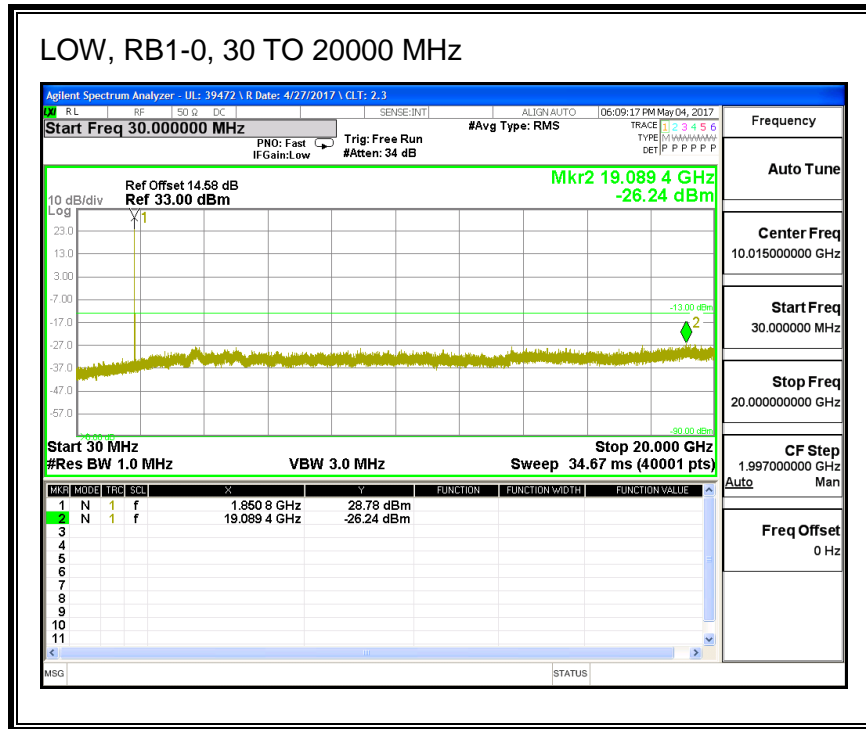

16QAM, (1.4 MHz BAND WIDTH)

QPSK, (3.0 MHz BAND WIDTH)

16QAM, (3.0 MHz BAND WIDTH)

QPSK, (5.0 MHz BAND WIDTH)

16QAM, (5.0 MHz BAND WIDTH)

QPSK, (10.0 MHz BAND WIDTH)

16QAM, (10.0 MHz BAND WIDTH)

QPSK, (15.0 MHz BAND WIDTH)