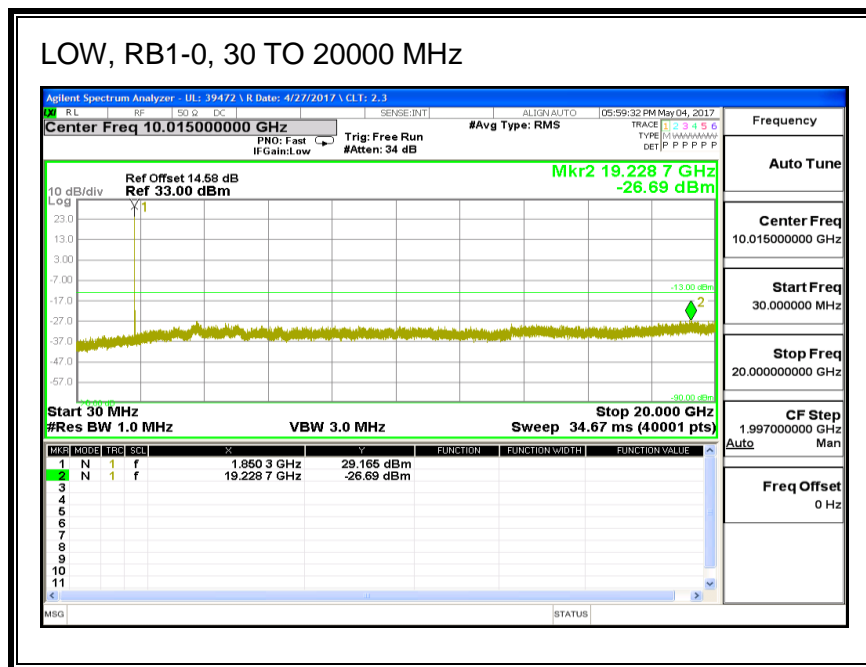

16QAM, (1.4 MHz BAND WIDTH)

QPSK, (3.0 MHz BAND WIDTH)

16QAM, (3.0 MHz BAND WIDTH)

QPSK, (5.0 MHz BAND WIDTH)

16QAM, (5.0 MHz BAND WIDTH)

QPSK, (10.0 MHz BAND WIDTH)

16QAM, (10.0 MHz BAND WIDTH)

QPSK, (15.0 MHz BAND WIDTH)