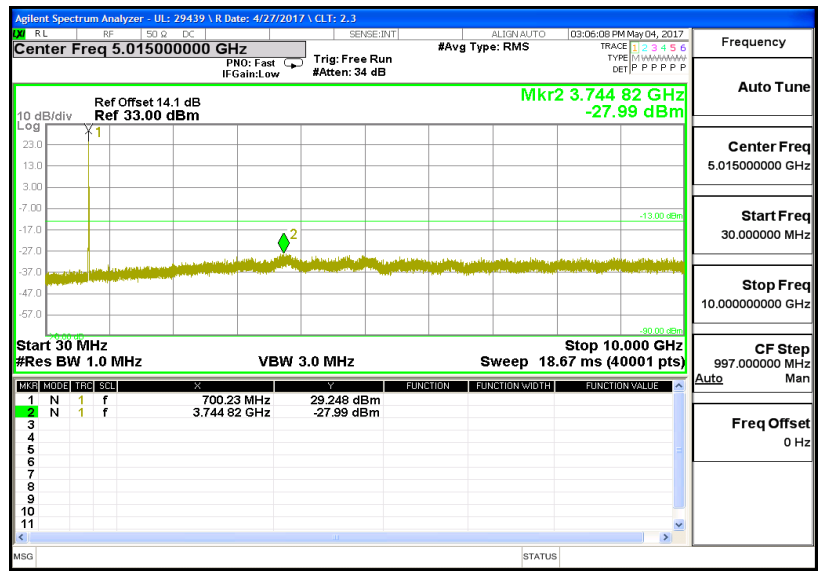

QPSK, (10.0 MHz BAND WIDTH)

HIGH, RB1-0, 30 TO 10000 MHz

16QAM, (10.0 MHz BAND WIDTH)

LOW, RB1-0, 30 TO 10000 MHz

8.3.6. LTE BAND 13

QPSK, (5.0 MHz BAND WIDTH)

16QAM, (5.0 MHz BAND WIDTH)

QPSK, (10.0 MHz BAND WIDTH)

16QAM, (10.0 MHz BAND WIDTH)

8.3.7. LTE BAND 17

QPSK, (5.0 MHz BAND WIDTH)

16QAM, (5.0 MHz BAND WIDTH)

QPSK, (10.0 MHz BAND WIDTH)

16QAM, (10.0 MHz BAND WIDTH)

8.3.8. LTE BAND 25

QPSK, (1.4 MHz BAND WIDTH)