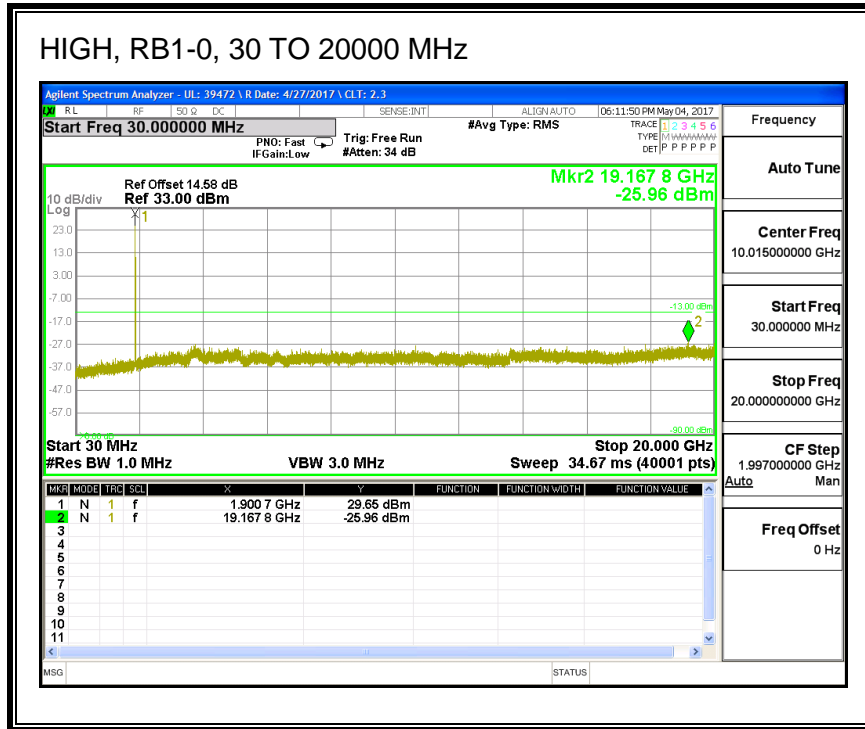

16QAM, (1.4 MHz BAND WIDTH)

QPSK, (3.0 MHz BAND WIDTH)

16QAM, (3.0 MHz BAND WIDTH)

QPSK, (5.0 MHz BAND WIDTH)

16QAM, (5.0 MHz BAND WIDTH)

QPSK, (10.0 MHz BAND WIDTH)

16QAM, (10.0 MHz BAND WIDTH)

QPSK, (15.0 MHz BAND WIDTH)