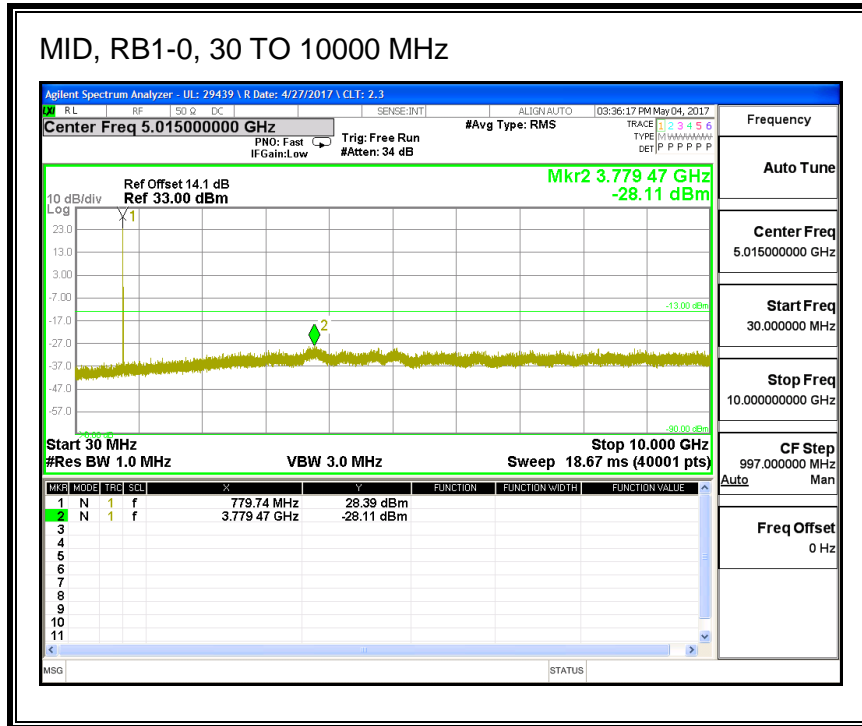

QPSK, (10.0 MHz BAND WIDTH)

HIGH, RB1-0, 30 TO 10000 MHz

16QAM, (10.0 MHz BAND WIDTH)

LOW, RB1-0, 30 TO 10000 MHz

8.3.6. LTE BAND 13

QPSK, (5.0 MHz BAND WIDTH)

16QAM, (5.0 MHz BAND WIDTH)

QPSK, (10.0 MHz BAND WIDTH)

16QAM, (10.0 MHz BAND WIDTH)

8.3.7. LTE BAND 17

QPSK, (5.0 MHz BAND WIDTH)

16QAM, (5.0 MHz BAND WIDTH)

QPSK, (10.0 MHz BAND WIDTH)

16QAM, (10.0 MHz BAND WIDTH)

8.3.8. LTE BAND 25

QPSK, (1.4 MHz BAND WIDTH)