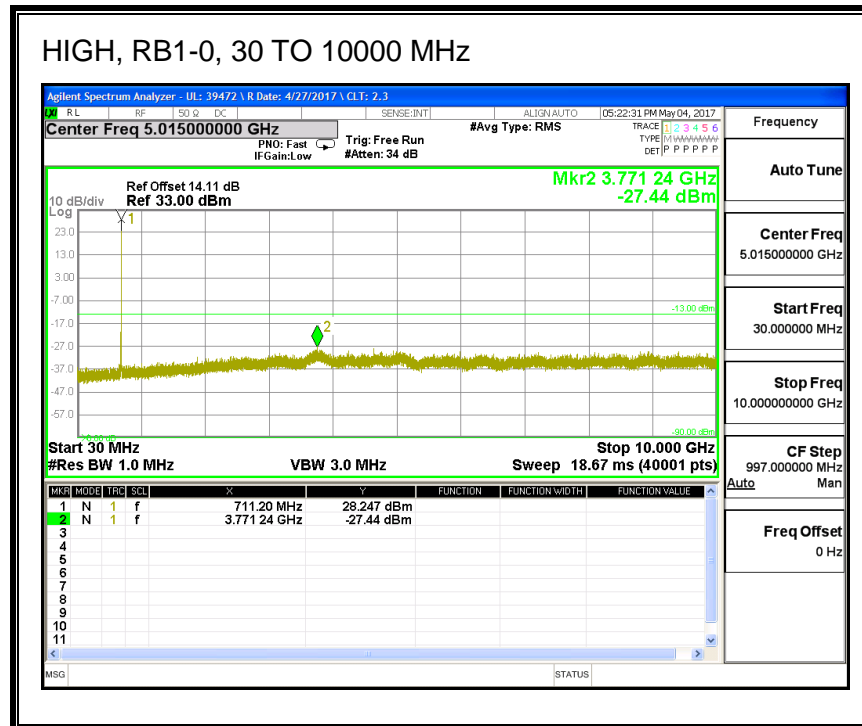

16QAM, (10.0 MHz BAND WIDTH)

8.3.7. LTE BAND 17

QPSK, (5.0 MHz BAND WIDTH)

16QAM, (5.0 MHz BAND WIDTH)

QPSK, (10.0 MHz BAND WIDTH)

16QAM, (10.0 MHz BAND WIDTH)

8.3.8. LTE BAND 25

QPSK, (1.4 MHz BAND WIDTH)