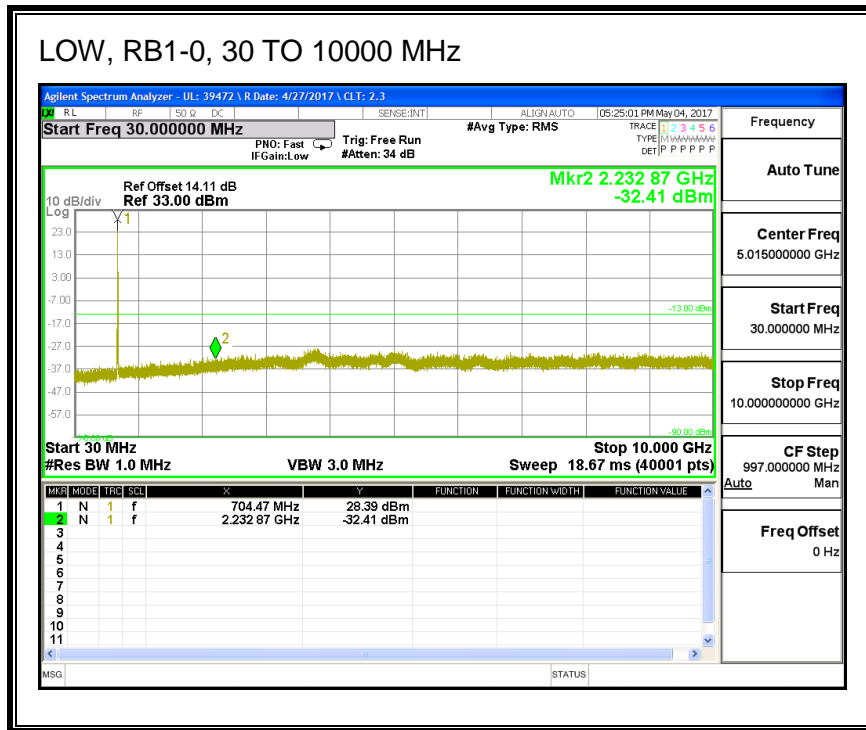

QPSK, (10.0 MHz BAND WIDTH)

HIGH, RB1-0, 30 TO 10000 MHz

16QAM, (10.0 MHz BAND WIDTH)

LOW, RB1-0, 30 TO 10000 MHz

8.3.6. LTE BAND 13

QPSK, (5.0 MHz BAND WIDTH)

16QAM, (5.0 MHz BAND WIDTH)

QPSK, (10.0 MHz BAND WIDTH)

16QAM, (10.0 MHz BAND WIDTH)

8.3.7. LTE BAND 17

QPSK, (5.0 MHz BAND WIDTH)

16QAM, (5.0 MHz BAND WIDTH)

QPSK, (10.0 MHz BAND WIDTH)

16QAM, (10.0 MHz BAND WIDTH)

8.3.8. LTE BAND 25

QPSK, (1.4 MHz BAND WIDTH)