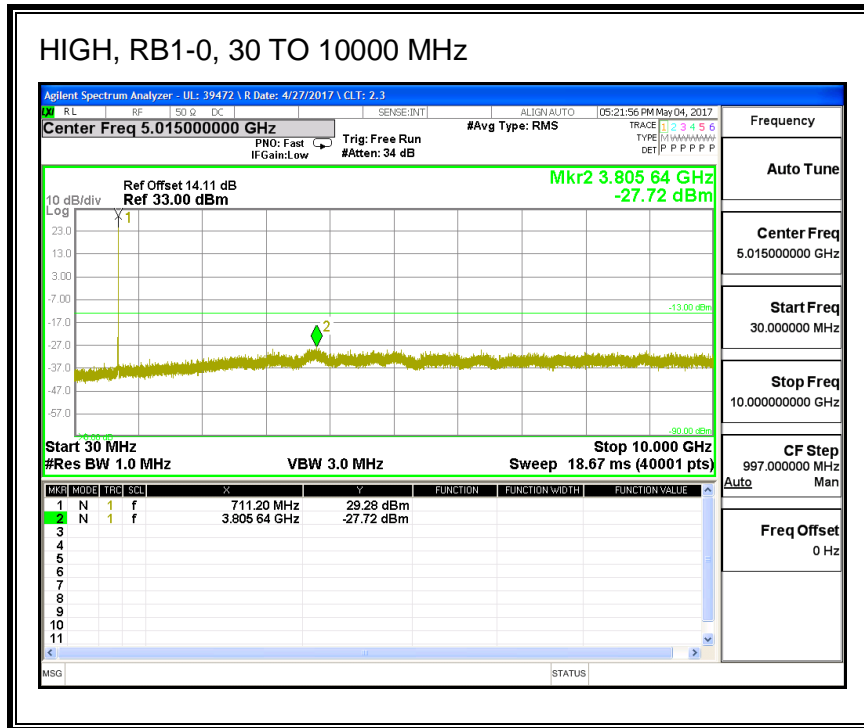

QPSK, (10.0 MHz BAND WIDTH)

HIGH, RB1-0, 30 TO 10000 MHz

16QAM, (10.0 MHz BAND WIDTH)

LOW, RB1-0, 30 TO 10000 MHz

8.3.6. LTE BAND 13

QPSK, (5.0 MHz BAND WIDTH)

16QAM, (5.0 MHz BAND WIDTH)

QPSK, (10.0 MHz BAND WIDTH)

16QAM, (10.0 MHz BAND WIDTH)

8.3.7. LTE BAND 17

QPSK, (5.0 MHz BAND WIDTH)

16QAM, (5.0 MHz BAND WIDTH)

QPSK, (10.0 MHz BAND WIDTH)

16QAM, (10.0 MHz BAND WIDTH)

8.3.8. LTE BAND 25

QPSK, (1.4 MHz BAND WIDTH)