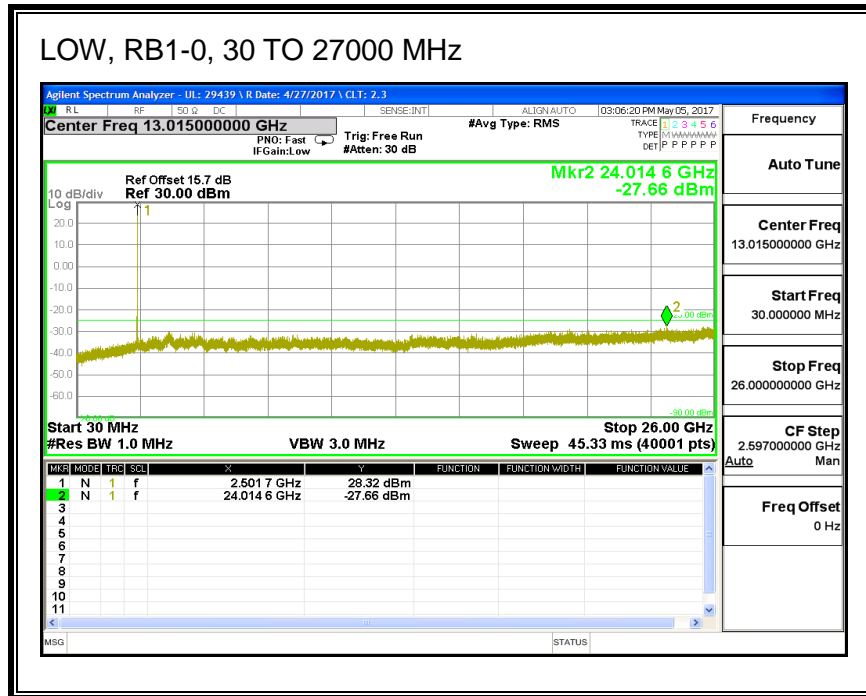

8.3.4. LTE BAND 7

QPSK, (5.0 MHz BAND WIDTH)

16QAM, (5.0 MHz BAND WIDTH)

QPSK, (10.0 MHz BAND WIDTH)

16QAM, (10.0 MHz BAND WIDTH)

QPSK, (15.0 MHz BAND WIDTH)

16QAM, (15.0 MHz BAND WIDTH)

QPSK, (20.0 MHz BAND WIDTH)

16QAM, (20.0 MHz BAND WIDTH)

8.3.5. LTE BAND 12

QPSK, (1.4 MHz BAND WIDTH)

16QAM, (1.4 MHz BAND WIDTH)

QPSK, (3.0 MHz BAND WIDTH)

16QAM, (3.0 MHz BAND WIDTH)

QPSK, (5.0 MHz BAND WIDTH)

16QAM, (5.0 MHz BAND WIDTH)

QPSK, (10.0 MHz BAND WIDTH)

HIGH, RB1-0, 30 TO 10000 MHz

16QAM, (10.0 MHz BAND WIDTH)

LOW, RB1-0, 30 TO 10000 MHz

8.3.6. LTE BAND 13

QPSK, (5.0 MHz BAND WIDTH)

16QAM, (5.0 MHz BAND WIDTH)

QPSK, (10.0 MHz BAND WIDTH)