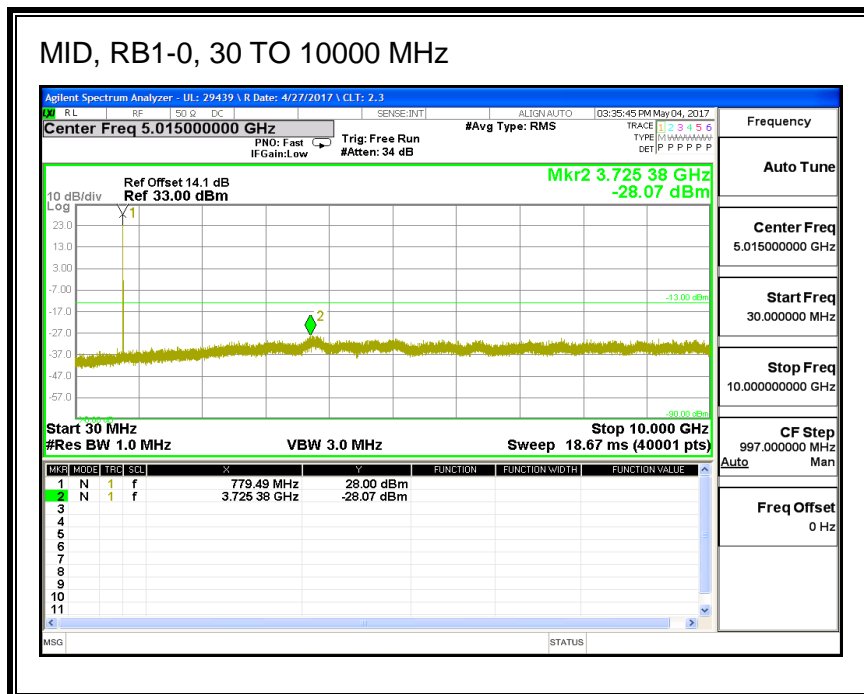

QPSK, (10.0 MHz BAND WIDTH)

HIGH, RB1-0, 30 TO 10000 MHz

16QAM, (10.0 MHz BAND WIDTH)

LOW, RB1-0, 30 TO 10000 MHz

8.3.6. LTE BAND 13

QPSK, (5.0 MHz BAND WIDTH)

16QAM, (5.0 MHz BAND WIDTH)

QPSK, (10.0 MHz BAND WIDTH)

16QAM, (10.0 MHz BAND WIDTH)

8.3.7. LTE BAND 17

QPSK, (5.0 MHz BAND WIDTH)

16QAM, (5.0 MHz BAND WIDTH)

QPSK, (10.0 MHz BAND WIDTH)

16QAM, (10.0 MHz BAND WIDTH)

8.3.8. LTE BAND 25

QPSK, (1.4 MHz BAND WIDTH)