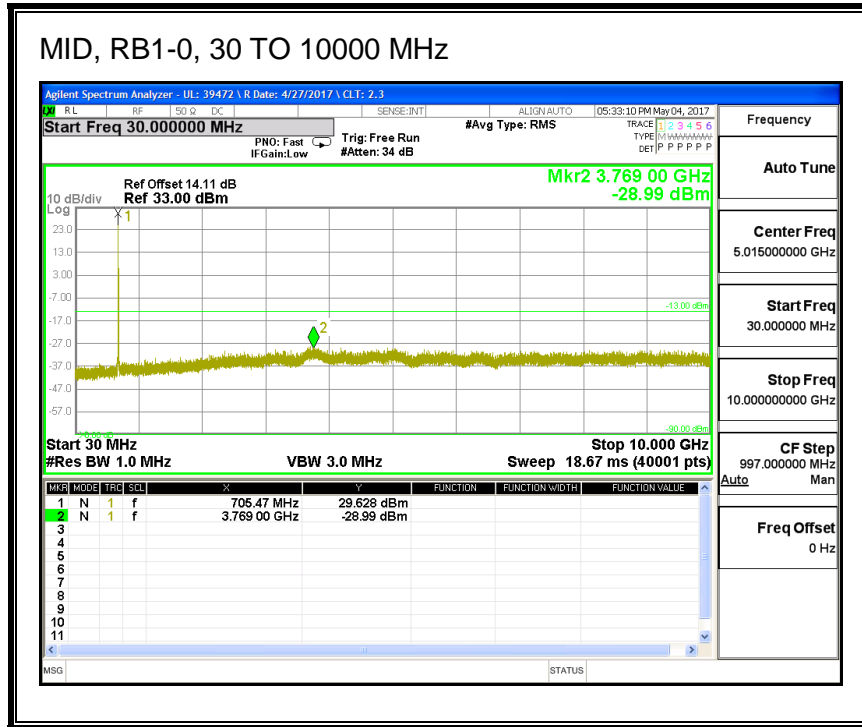

16QAM, (10.0 MHz BAND WIDTH)

8.3.7. LTE BAND 17

QPSK, (5.0 MHz BAND WIDTH)

16QAM, (5.0 MHz BAND WIDTH)

QPSK, (10.0 MHz BAND WIDTH)

16QAM, (10.0 MHz BAND WIDTH)

8.3.8. LTE BAND 25

QPSK, (1.4 MHz BAND WIDTH)