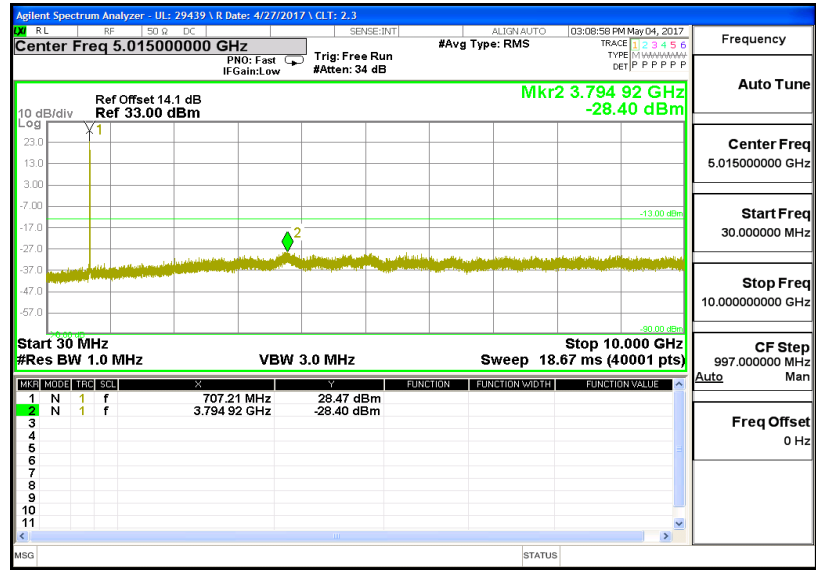

8.3.4. LTE BAND 7

QPSK, (5.0 MHz BAND WIDTH)

16QAM, (5.0 MHz BAND WIDTH)

QPSK, (10.0 MHz BAND WIDTH)

16QAM, (10.0 MHz BAND WIDTH)

QPSK, (15.0 MHz BAND WIDTH)

16QAM, (15.0 MHz BAND WIDTH)

QPSK, (20.0 MHz BAND WIDTH)

16QAM, (20.0 MHz BAND WIDTH)

8.3.5. LTE BAND 12

QPSK, (1.4 MHz BAND WIDTH)

16QAM, (1.4 MHz BAND WIDTH)

QPSK, (3.0 MHz BAND WIDTH)

16QAM, (3.0 MHz BAND WIDTH)

QPSK, (5.0 MHz BAND WIDTH)

16QAM, (5.0 MHz BAND WIDTH)

QPSK, (10.0 MHz BAND WIDTH)

HIGH, RB1-0, 30 TO 10000 MHz

16QAM, (10.0 MHz BAND WIDTH)

LOW, RB1-0, 30 TO 10000 MHz

8.3.6. LTE BAND 13

QPSK, (5.0 MHz BAND WIDTH)

16QAM, (5.0 MHz BAND WIDTH)

QPSK, (10.0 MHz BAND WIDTH)