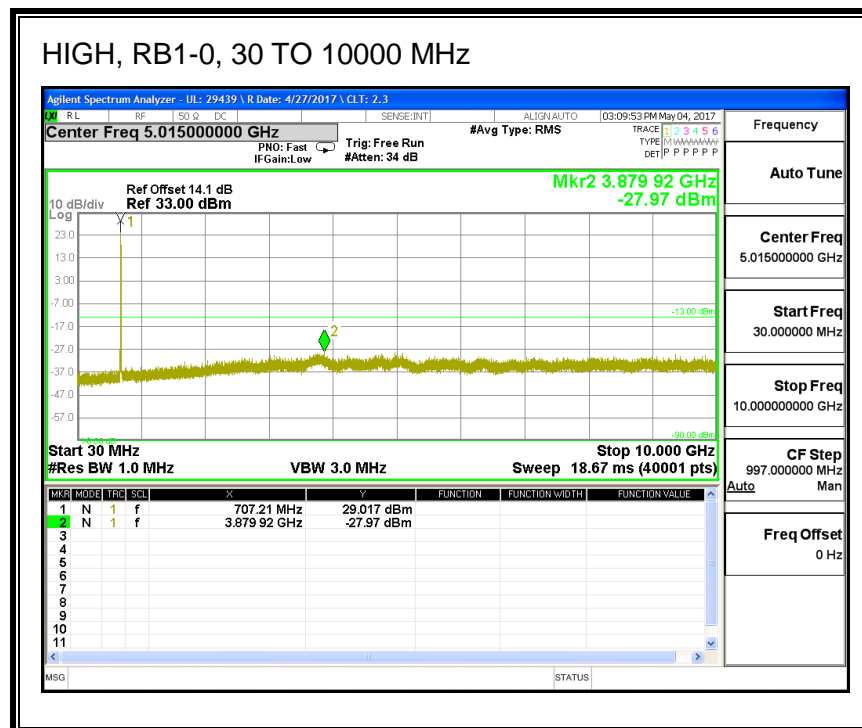

QPSK, (10.0 MHz BAND WIDTH)

HIGH, RB1-0, 30 TO 10000 MHz

16QAM, (10.0 MHz BAND WIDTH)

LOW, RB1-0, 30 TO 10000 MHz

8.3.6. LTE BAND 13

QPSK, (5.0 MHz BAND WIDTH)

16QAM, (5.0 MHz BAND WIDTH)

QPSK, (10.0 MHz BAND WIDTH)

16QAM, (10.0 MHz BAND WIDTH)

8.3.7. LTE BAND 17

QPSK, (5.0 MHz BAND WIDTH)

16QAM, (5.0 MHz BAND WIDTH)

QPSK, (10.0 MHz BAND WIDTH)

16QAM, (10.0 MHz BAND WIDTH)

8.3.8. LTE BAND 25

QPSK, (1.4 MHz BAND WIDTH)