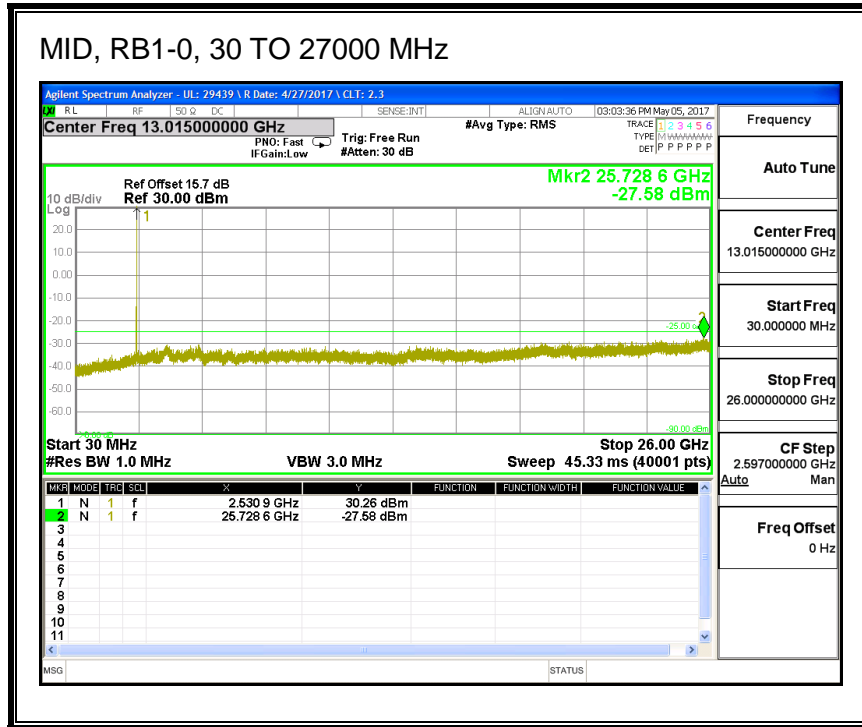

8.3.4. LTE BAND 7

QPSK, (5.0 MHz BAND WIDTH)

16QAM, (5.0 MHz BAND WIDTH)

QPSK, (10.0 MHz BAND WIDTH)

16QAM, (10.0 MHz BAND WIDTH)

QPSK, (15.0 MHz BAND WIDTH)

16QAM, (15.0 MHz BAND WIDTH)

QPSK, (20.0 MHz BAND WIDTH)

16QAM, (20.0 MHz BAND WIDTH)

8.3.5. LTE BAND 12

QPSK, (1.4 MHz BAND WIDTH)

16QAM, (1.4 MHz BAND WIDTH)

QPSK, (3.0 MHz BAND WIDTH)

16QAM, (3.0 MHz BAND WIDTH)

QPSK, (5.0 MHz BAND WIDTH)

16QAM, (5.0 MHz BAND WIDTH)

QPSK, (10.0 MHz BAND WIDTH)

HIGH, RB1-0, 30 TO 10000 MHz

16QAM, (10.0 MHz BAND WIDTH)

LOW, RB1-0, 30 TO 10000 MHz

8.3.6. LTE BAND 13

QPSK, (5.0 MHz BAND WIDTH)

16QAM, (5.0 MHz BAND WIDTH)

QPSK, (10.0 MHz BAND WIDTH)