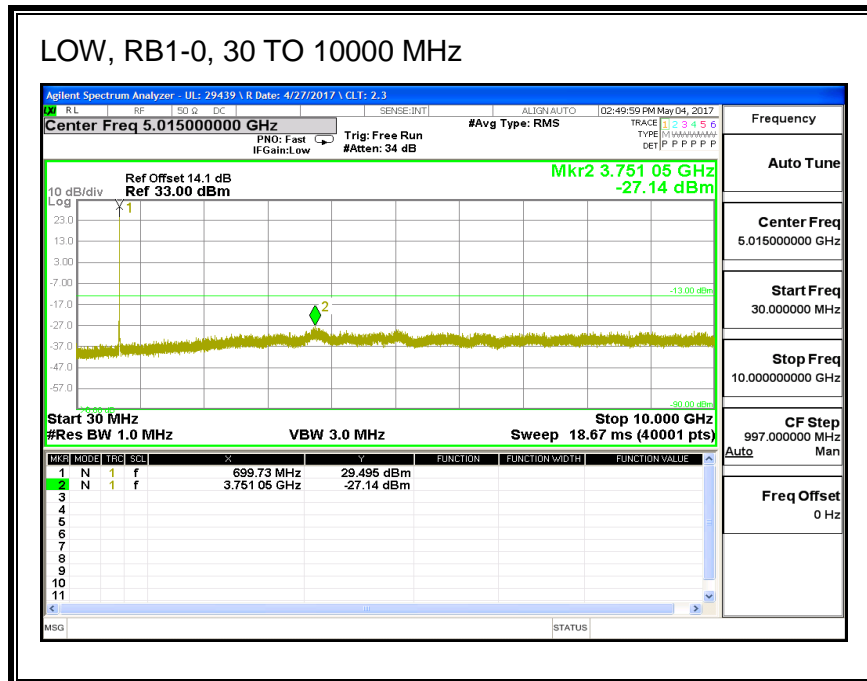

16QAM, (20.0 MHz BAND WIDTH)

8.3.5. LTE BAND 12

QPSK, (1.4 MHz BAND WIDTH)

16QAM, (1.4 MHz BAND WIDTH)

QPSK, (3.0 MHz BAND WIDTH)

16QAM, (3.0 MHz BAND WIDTH)

QPSK, (5.0 MHz BAND WIDTH)

16QAM, (5.0 MHz BAND WIDTH)

QPSK, (10.0 MHz BAND WIDTH)

HIGH, RB1-0, 30 TO 10000 MHz

16QAM, (10.0 MHz BAND WIDTH)

LOW, RB1-0, 30 TO 10000 MHz

8.3.6. LTE BAND 13

QPSK, (5.0 MHz BAND WIDTH)

16QAM, (5.0 MHz BAND WIDTH)

QPSK, (10.0 MHz BAND WIDTH)