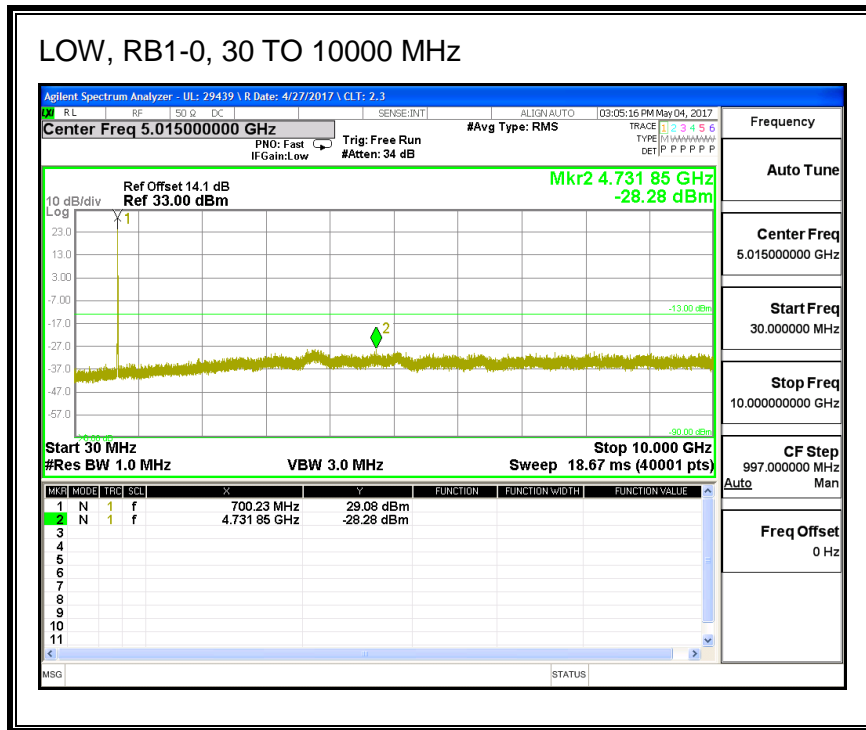

16QAM, (20.0 MHz BAND WIDTH)

8.3.5. LTE BAND 12

QPSK, (1.4 MHz BAND WIDTH)

16QAM, (1.4 MHz BAND WIDTH)

QPSK, (3.0 MHz BAND WIDTH)

16QAM, (3.0 MHz BAND WIDTH)

QPSK, (5.0 MHz BAND WIDTH)

16QAM, (5.0 MHz BAND WIDTH)

QPSK, (10.0 MHz BAND WIDTH)

HIGH, RB1-0, 30 TO 10000 MHz

16QAM, (10.0 MHz BAND WIDTH)

LOW, RB1-0, 30 TO 10000 MHz

8.3.6. LTE BAND 13

QPSK, (5.0 MHz BAND WIDTH)

16QAM, (5.0 MHz BAND WIDTH)

QPSK, (10.0 MHz BAND WIDTH)