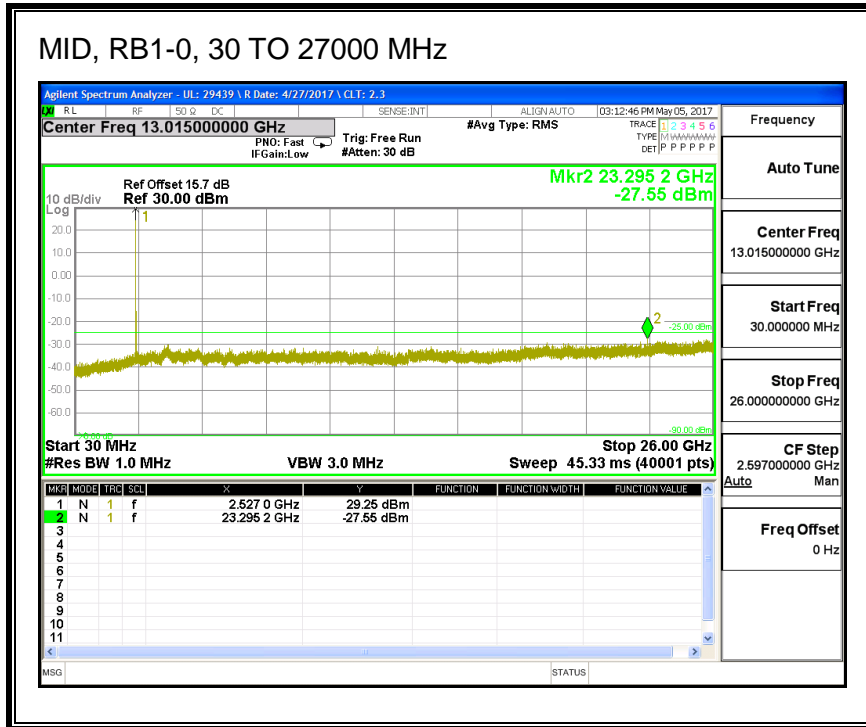

8.3.4. LTE BAND 7

QPSK, (5.0 MHz BAND WIDTH)

16QAM, (5.0 MHz BAND WIDTH)

QPSK, (10.0 MHz BAND WIDTH)

16QAM, (10.0 MHz BAND WIDTH)

QPSK, (15.0 MHz BAND WIDTH)

16QAM, (15.0 MHz BAND WIDTH)

QPSK, (20.0 MHz BAND WIDTH)

16QAM, (20.0 MHz BAND WIDTH)

8.3.5. LTE BAND 12

QPSK, (1.4 MHz BAND WIDTH)

16QAM, (1.4 MHz BAND WIDTH)

QPSK, (3.0 MHz BAND WIDTH)

16QAM, (3.0 MHz BAND WIDTH)

QPSK, (5.0 MHz BAND WIDTH)

16QAM, (5.0 MHz BAND WIDTH)

QPSK, (10.0 MHz BAND WIDTH)

HIGH, RB1-0, 30 TO 10000 MHz

16QAM, (10.0 MHz BAND WIDTH)

LOW, RB1-0, 30 TO 10000 MHz

8.3.6. LTE BAND 13

QPSK, (5.0 MHz BAND WIDTH)

16QAM, (5.0 MHz BAND WIDTH)

QPSK, (10.0 MHz BAND WIDTH)