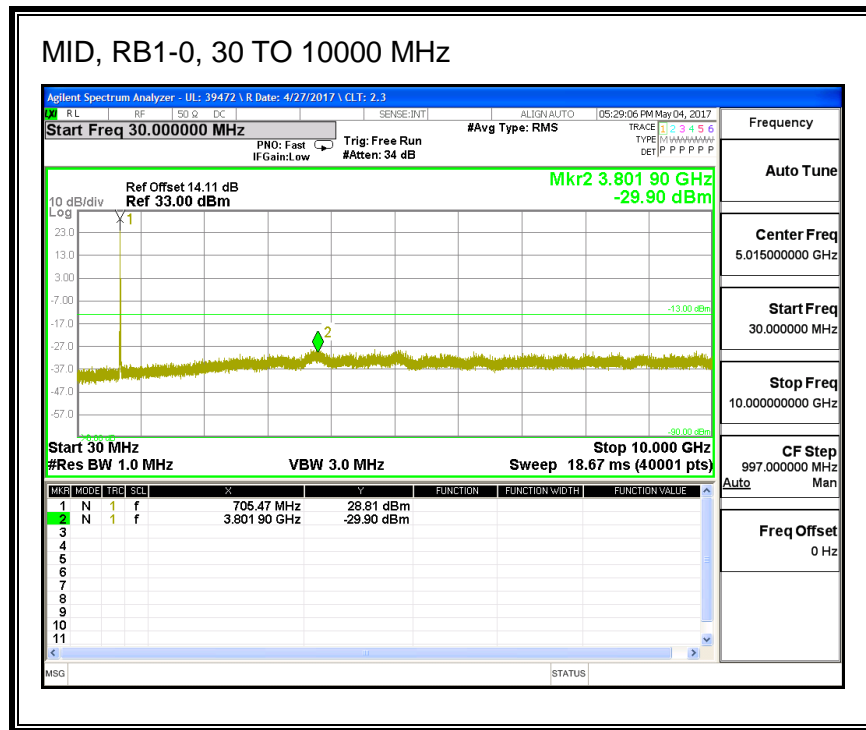

QPSK, (10.0 MHz BAND WIDTH)

HIGH, RB1-0, 30 TO 10000 MHz

16QAM, (10.0 MHz BAND WIDTH)

LOW, RB1-0, 30 TO 10000 MHz

8.3.6. LTE BAND 13

QPSK, (5.0 MHz BAND WIDTH)

16QAM, (5.0 MHz BAND WIDTH)

QPSK, (10.0 MHz BAND WIDTH)

16QAM, (10.0 MHz BAND WIDTH)

8.3.7. LTE BAND 17

QPSK, (5.0 MHz BAND WIDTH)

16QAM, (5.0 MHz BAND WIDTH)

QPSK, (10.0 MHz BAND WIDTH)

16QAM, (10.0 MHz BAND WIDTH)

8.3.8. LTE BAND 25

QPSK, (1.4 MHz BAND WIDTH)