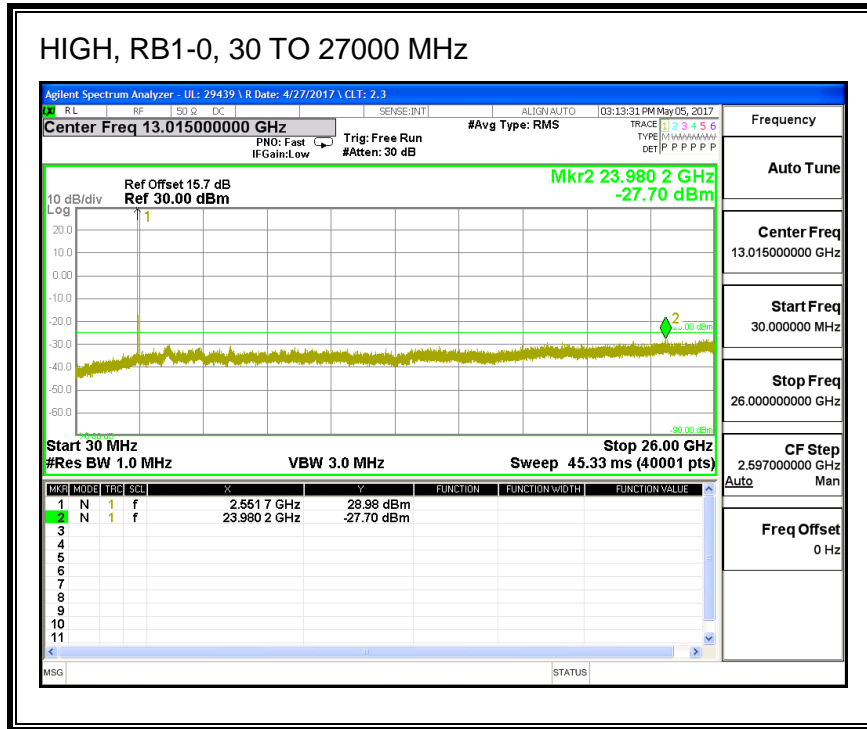

8.3.4. LTE BAND 7

QPSK, (5.0 MHz BAND WIDTH)

16QAM, (5.0 MHz BAND WIDTH)

QPSK, (10.0 MHz BAND WIDTH)

16QAM, (10.0 MHz BAND WIDTH)

QPSK, (15.0 MHz BAND WIDTH)

16QAM, (15.0 MHz BAND WIDTH)

QPSK, (20.0 MHz BAND WIDTH)

16QAM, (20.0 MHz BAND WIDTH)

8.3.5. LTE BAND 12

QPSK, (1.4 MHz BAND WIDTH)

16QAM, (1.4 MHz BAND WIDTH)

QPSK, (3.0 MHz BAND WIDTH)

16QAM, (3.0 MHz BAND WIDTH)

QPSK, (5.0 MHz BAND WIDTH)

16QAM, (5.0 MHz BAND WIDTH)

QPSK, (10.0 MHz BAND WIDTH)

HIGH, RB1-0, 30 TO 10000 MHz

16QAM, (10.0 MHz BAND WIDTH)

LOW, RB1-0, 30 TO 10000 MHz

8.3.6. LTE BAND 13

QPSK, (5.0 MHz BAND WIDTH)

16QAM, (5.0 MHz BAND WIDTH)

QPSK, (10.0 MHz BAND WIDTH)