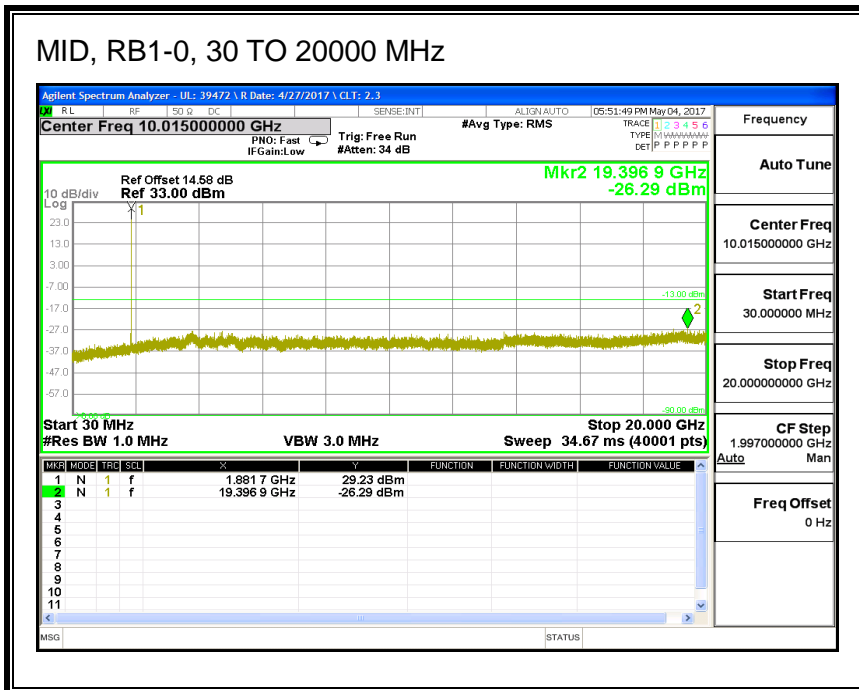

16QAM, (10.0 MHz BAND WIDTH)

8.3.7. LTE BAND 17

QPSK, (5.0 MHz BAND WIDTH)

16QAM, (5.0 MHz BAND WIDTH)

QPSK, (10.0 MHz BAND WIDTH)

16QAM, (10.0 MHz BAND WIDTH)

8.3.8. LTE BAND 25

QPSK, (1.4 MHz BAND WIDTH)