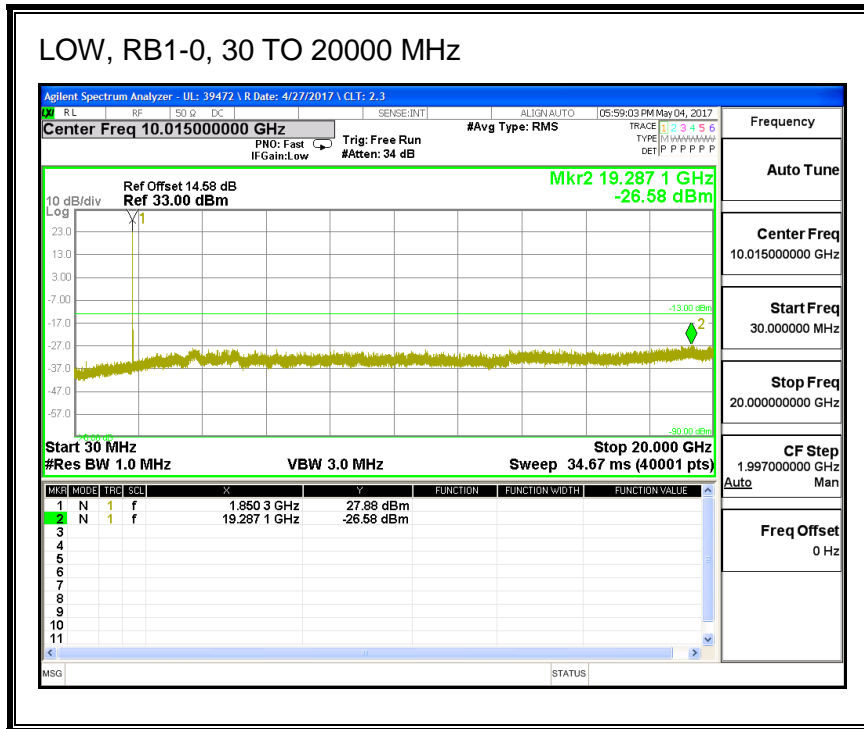

16QAM, (1.4 MHz BAND WIDTH)

QPSK, (3.0 MHz BAND WIDTH)

16QAM, (3.0 MHz BAND WIDTH)

QPSK, (5.0 MHz BAND WIDTH)

16QAM, (5.0 MHz BAND WIDTH)

QPSK, (10.0 MHz BAND WIDTH)

16QAM, (10.0 MHz BAND WIDTH)

QPSK, (15.0 MHz BAND WIDTH)