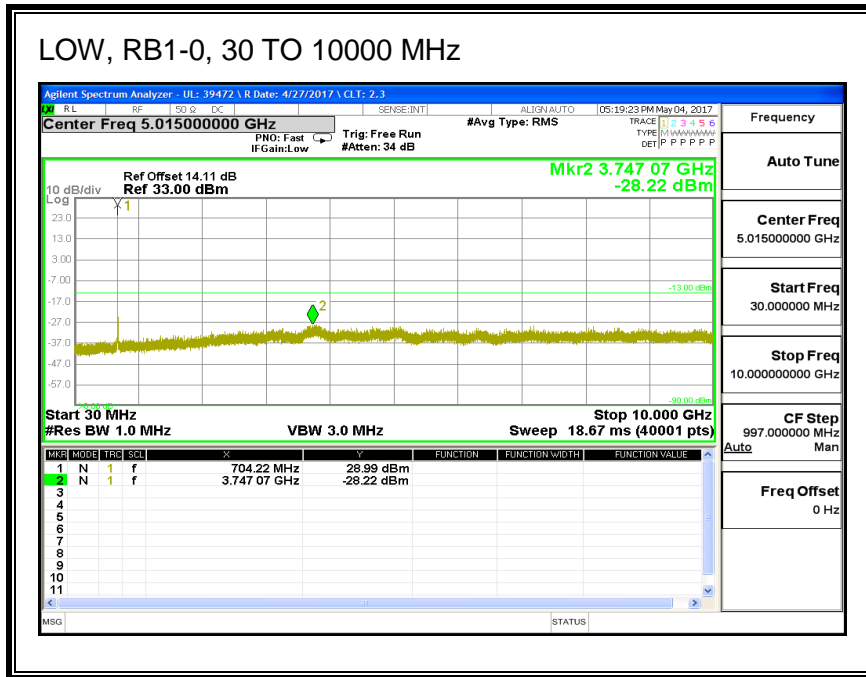

QPSK, (10.0 MHz BAND WIDTH)

HIGH, RB1-0, 30 TO 10000 MHz

16QAM, (10.0 MHz BAND WIDTH)

LOW, RB1-0, 30 TO 10000 MHz

8.3.6. LTE BAND 13

QPSK, (5.0 MHz BAND WIDTH)

16QAM, (5.0 MHz BAND WIDTH)

QPSK, (10.0 MHz BAND WIDTH)

16QAM, (10.0 MHz BAND WIDTH)

8.3.7. LTE BAND 17

QPSK, (5.0 MHz BAND WIDTH)

16QAM, (5.0 MHz BAND WIDTH)

QPSK, (10.0 MHz BAND WIDTH)

16QAM, (10.0 MHz BAND WIDTH)

8.3.8. LTE BAND 25

QPSK, (1.4 MHz BAND WIDTH)