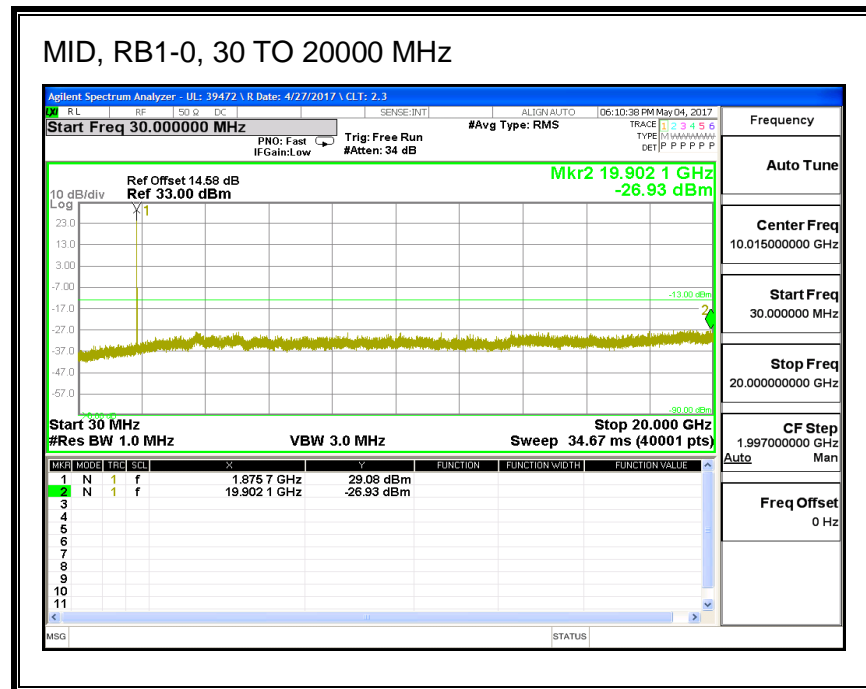

16QAM, (1.4 MHz BAND WIDTH)

QPSK, (3.0 MHz BAND WIDTH)

16QAM, (3.0 MHz BAND WIDTH)

QPSK, (5.0 MHz BAND WIDTH)

16QAM, (5.0 MHz BAND WIDTH)

QPSK, (10.0 MHz BAND WIDTH)

16QAM, (10.0 MHz BAND WIDTH)

QPSK, (15.0 MHz BAND WIDTH)