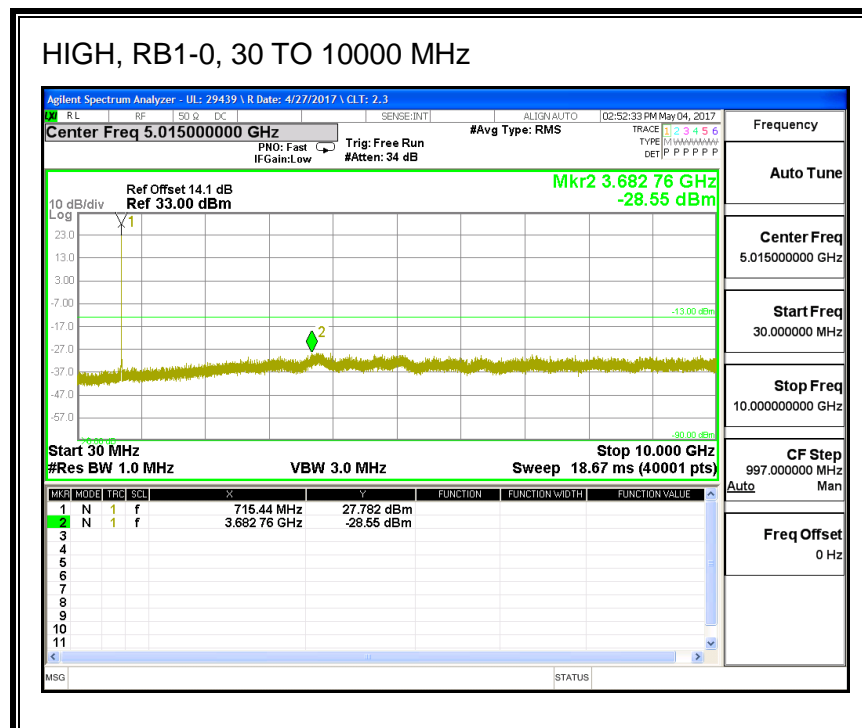

16QAM, (20.0 MHz BAND WIDTH)

8.3.5. LTE BAND 12

QPSK, (1.4 MHz BAND WIDTH)

16QAM, (1.4 MHz BAND WIDTH)

QPSK, (3.0 MHz BAND WIDTH)

16QAM, (3.0 MHz BAND WIDTH)

QPSK, (5.0 MHz BAND WIDTH)

16QAM, (5.0 MHz BAND WIDTH)

QPSK, (10.0 MHz BAND WIDTH)

HIGH, RB1-0, 30 TO 10000 MHz

16QAM, (10.0 MHz BAND WIDTH)

LOW, RB1-0, 30 TO 10000 MHz

8.3.6. LTE BAND 13

QPSK, (5.0 MHz BAND WIDTH)

16QAM, (5.0 MHz BAND WIDTH)

QPSK, (10.0 MHz BAND WIDTH)