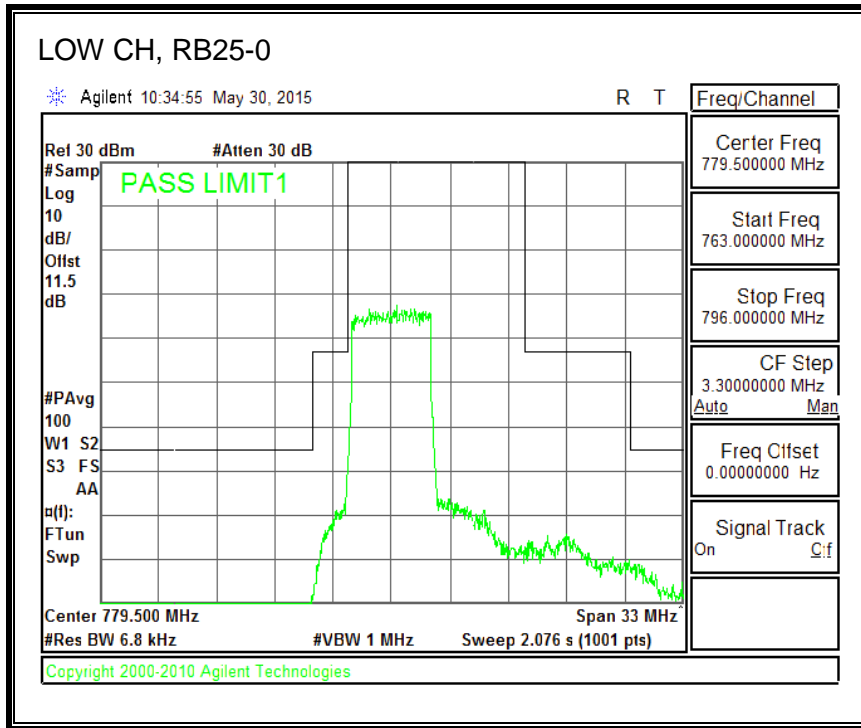

16QAM, (5.0 MHz BAND WIDTH)

QPSK, (10.0 MHz BAND WIDTH)

16QAM, (10.0 MHz BAND WIDTH)

QPSK, (15.0 MHz BAND WIDTH)

16QAM, (15.0 MHz BAND WIDTH)

QPSK, (20.0 MHz BAND WIDTH)

16QAM, (20.0 MHz BAND WIDTH)

8.3.5. LTE BAND 12 BANDEDGE

QPSK, (1.4 MHz BAND WIDTH)

16QAM, (1.4 MHz BAND WIDTH)

QPSK, (3.0 MHz BAND WIDTH)

16QAM, (3.0 MHz BAND WIDTH)

QPSK, (5.0 MHz BAND WIDTH)

16QAM, (5.0 MHz BAND WIDTH)

QPSK, (10.0 MHz BAND WIDTH)

16QAM, (10.0 MHz BAND WIDTH)

8.3.6. LTE BAND 13 EMISSION MASK

QPSK, (5.0 MHz BAND WIDTH)

16QAM, (5.0 MHz BAND WIDTH)

QPSK, (10.0 MHz BAND WIDTH)

16QAM, (10.0 MHz BAND WIDTH)

8.3.7. LTE BAND 17 BANDEDGE

QPSK, (5.0 MHz BAND WIDTH)

16QAM, (5.0 MHz BAND WIDTH)