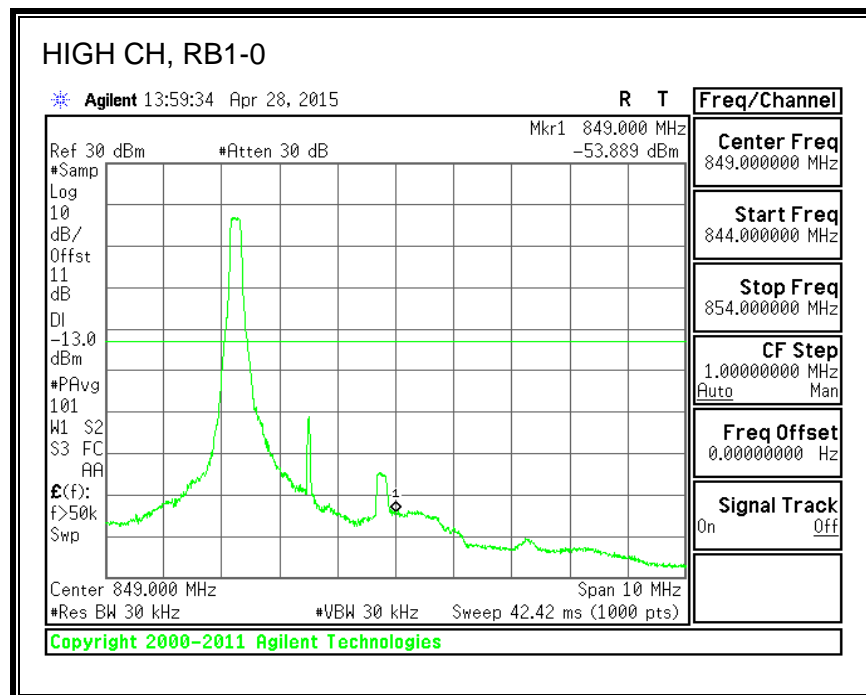

16QAM, (10.0 MHz BAND WIDTH)

QPSK, (15.0 MHz BAND WIDTH)

16QAM, (15.0 MHz BAND WIDTH)

QPSK, (20.0 MHz BAND WIDTH)

16QAM, (20.0 MHz BAND WIDTH)

8.3.3. LTE BAND 5 BANDEDGE

QPSK, (1.4 MHz BAND WIDTH)

16QAM, (1.4 MHz BAND WIDTH)

QPSK, (3.0 MHz BAND WIDTH)

16QAM, (3.0 MHz BAND WIDTH)

QPSK, (5.0 MHz BAND WIDTH)

16QAM, (5.0 MHz BAND WIDTH)

QPSK, (10.0 MHz BAND WIDTH)

16QAM, (10.0 MHz BAND WIDTH)

8.3.4. LTE BAND 7 EMISSION MASK

QPSK, (5.0 MHz BAND WIDTH)

16QAM, (5.0 MHz BAND WIDTH)

QPSK, (10.0 MHz BAND WIDTH)

16QAM, (10.0 MHz BAND WIDTH)

QPSK, (15.0 MHz BAND WIDTH)

16QAM, (15.0 MHz BAND WIDTH)

QPSK, (20.0 MHz BAND WIDTH)

16QAM, (20.0 MHz BAND WIDTH)

8.3.5. LTE BAND 12 BANDEDGE