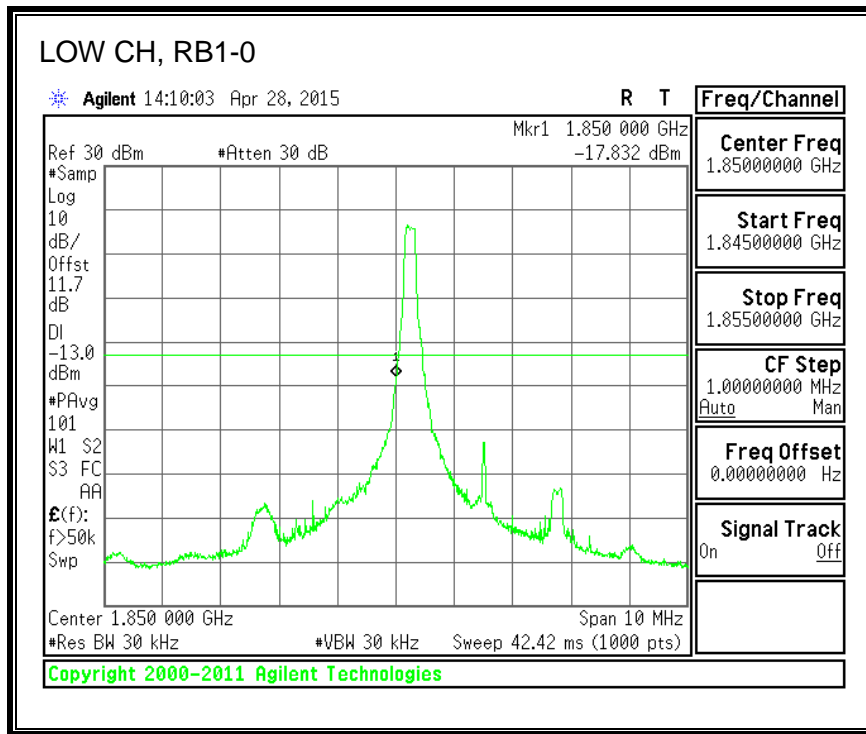

8.3.6. LTE BAND 13 EMISSION MASK

QPSK, (5.0 MHz BAND WIDTH)

16QAM, (5.0 MHz BAND WIDTH)

QPSK, (10.0 MHz BAND WIDTH)

16QAM, (10.0 MHz BAND WIDTH)

8.3.7. LTE BAND 17 BANDEDGE

QPSK, (5.0 MHz BAND WIDTH)

16QAM, (5.0 MHz BAND WIDTH)

QPSK, (10.0 MHz BAND WIDTH)

16QAM, (10.0 MHz BAND WIDTH)

8.3.8. LTE BAND 25 BANDEDGE

QPSK, (1.4 MHz BAND WIDTH)

16QAM, (1.4 MHz BAND WIDTH)

QPSK, (3.0 MHz BAND WIDTH)

16QAM, (3.0 MHz BAND WIDTH)

QPSK, (5.0 MHz BAND WIDTH)