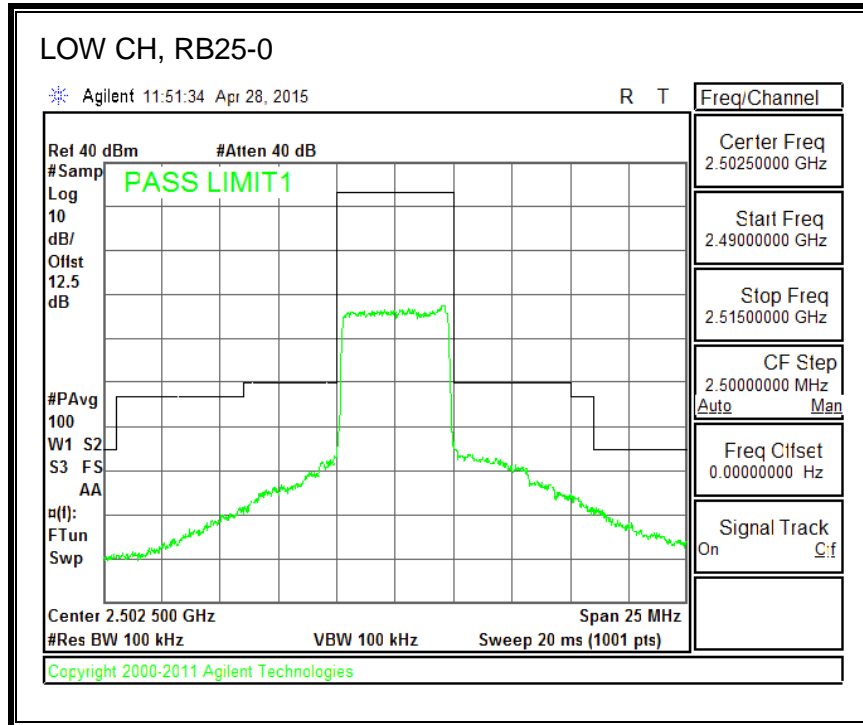

16QAM, (10.0 MHz BAND WIDTH)

QPSK, (15.0 MHz BAND WIDTH)

16QAM, (15.0 MHz BAND WIDTH)

QPSK, (20.0 MHz BAND WIDTH)

16QAM, (20.0 MHz BAND WIDTH)

8.3.3. LTE BAND 5 BANDEDGE

QPSK, (1.4 MHz BAND WIDTH)

16QAM, (1.4 MHz BAND WIDTH)

QPSK, (3.0 MHz BAND WIDTH)

16QAM, (3.0 MHz BAND WIDTH)

QPSK, (5.0 MHz BAND WIDTH)

16QAM, (5.0 MHz BAND WIDTH)

QPSK, (10.0 MHz BAND WIDTH)

16QAM, (10.0 MHz BAND WIDTH)

8.3.4. LTE BAND 7 EMISSION MASK

QPSK, (5.0 MHz BAND WIDTH)

16QAM, (5.0 MHz BAND WIDTH)

QPSK, (10.0 MHz BAND WIDTH)

16QAM, (10.0 MHz BAND WIDTH)

QPSK, (15.0 MHz BAND WIDTH)

16QAM, (15.0 MHz BAND WIDTH)

QPSK, (20.0 MHz BAND WIDTH)

16QAM, (20.0 MHz BAND WIDTH)

8.3.5. LTE BAND 12 BANDEDGE