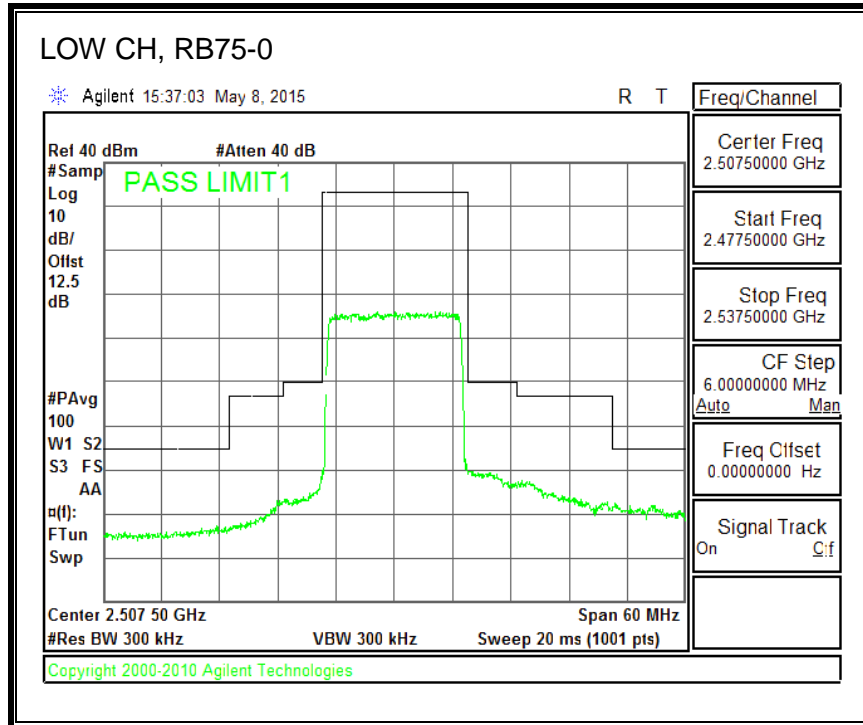

QPSK, (3.0 MHz BAND WIDTH)

16QAM, (3.0 MHz BAND WIDTH)

QPSK, (5.0 MHz BAND WIDTH)

16QAM, (5.0 MHz BAND WIDTH)

QPSK, (10.0 MHz BAND WIDTH)

16QAM, (10.0 MHz BAND WIDTH)

8.3.4. LTE BAND 7 EMISSION MASK

QPSK, (5.0 MHz BAND WIDTH)

16QAM, (5.0 MHz BAND WIDTH)

QPSK, (10.0 MHz BAND WIDTH)

16QAM, (10.0 MHz BAND WIDTH)

QPSK, (15.0 MHz BAND WIDTH)

16QAM, (15.0 MHz BAND WIDTH)

QPSK, (20.0 MHz BAND WIDTH)

16QAM, (20.0 MHz BAND WIDTH)

8.3.5. LTE BAND 12 BANDEDGE