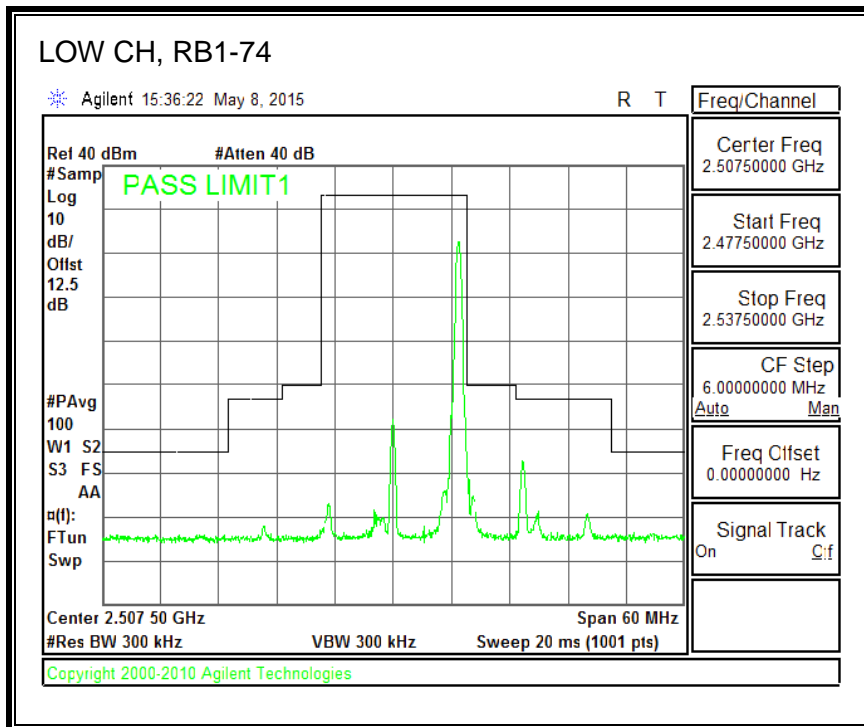

16QAM, (5.0 MHz BAND WIDTH)

QPSK, (10.0 MHz BAND WIDTH)

16QAM, (10.0 MHz BAND WIDTH)

QPSK, (15.0 MHz BAND WIDTH)

16QAM, (15.0 MHz BAND WIDTH)

QPSK, (20.0 MHz BAND WIDTH)

16QAM, (20.0 MHz BAND WIDTH)

8.3.5. LTE BAND 12 BANDEDGE