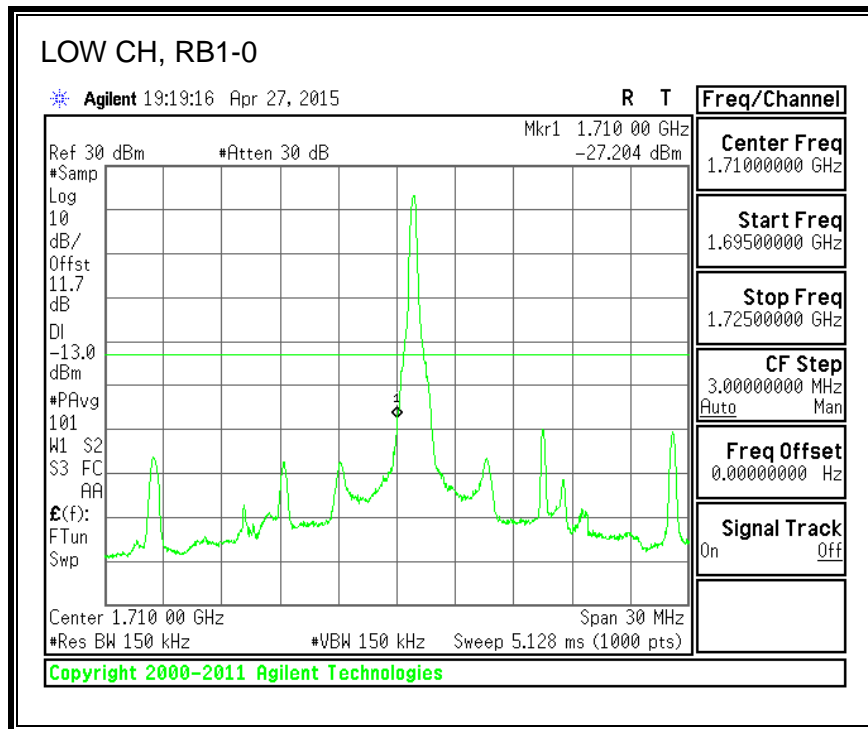

16QAM, (10.0 MHz BAND WIDTH)

QPSK, (15.0 MHz BAND WIDTH)

16QAM, (15.0 MHz BAND WIDTH)

QPSK, (20.0 MHz BAND WIDTH)

16QAM, (20.0 MHz BAND WIDTH)

8.3.3. LTE BAND 5 BANDEDGE

QPSK, (1.4 MHz BAND WIDTH)

16QAM, (1.4 MHz BAND WIDTH)

QPSK, (3.0 MHz BAND WIDTH)

16QAM, (3.0 MHz BAND WIDTH)

QPSK, (5.0 MHz BAND WIDTH)

16QAM, (5.0 MHz BAND WIDTH)

QPSK, (10.0 MHz BAND WIDTH)

16QAM, (10.0 MHz BAND WIDTH)

8.3.4. LTE BAND 7 EMISSION MASK

QPSK, (5.0 MHz BAND WIDTH)

16QAM, (5.0 MHz BAND WIDTH)

QPSK, (10.0 MHz BAND WIDTH)

16QAM, (10.0 MHz BAND WIDTH)

QPSK, (15.0 MHz BAND WIDTH)

16QAM, (15.0 MHz BAND WIDTH)

QPSK, (20.0 MHz BAND WIDTH)

16QAM, (20.0 MHz BAND WIDTH)

8.3.5. LTE BAND 12 BANDEDGE