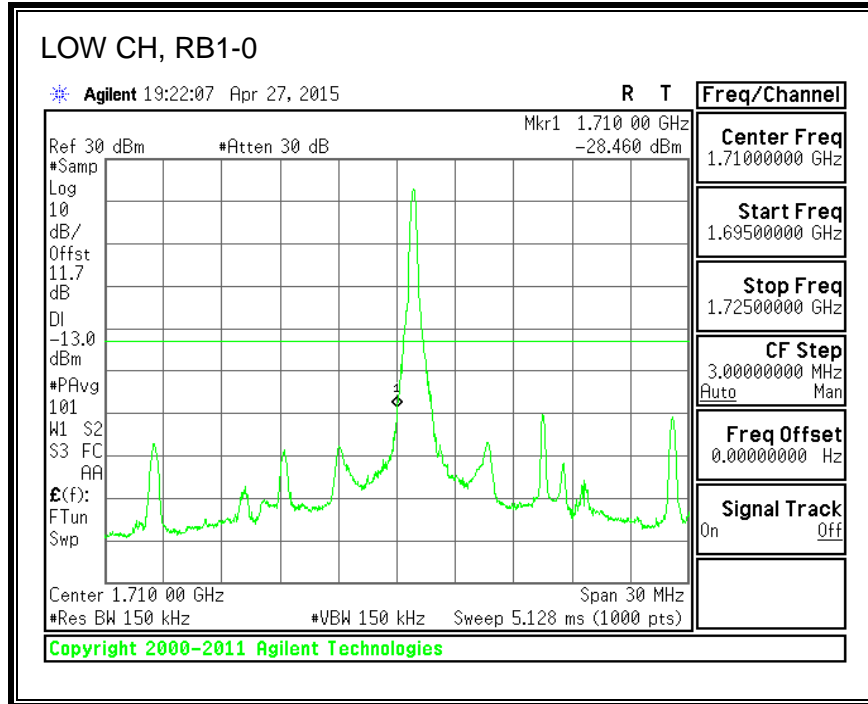

16QAM, (10.0 MHz BAND WIDTH)

QPSK, (15.0 MHz BAND WIDTH)

16QAM, (15.0 MHz BAND WIDTH)

QPSK, (20.0 MHz BAND WIDTH)

16QAM, (20.0 MHz BAND WIDTH)

8.3.3. LTE BAND 5 BANDEDGE

QPSK, (1.4 MHz BAND WIDTH)

16QAM, (1.4 MHz BAND WIDTH)

QPSK, (3.0 MHz BAND WIDTH)

16QAM, (3.0 MHz BAND WIDTH)

QPSK, (5.0 MHz BAND WIDTH)

16QAM, (5.0 MHz BAND WIDTH)

QPSK, (10.0 MHz BAND WIDTH)

16QAM, (10.0 MHz BAND WIDTH)

8.3.4. LTE BAND 7 EMISSION MASK

QPSK, (5.0 MHz BAND WIDTH)

16QAM, (5.0 MHz BAND WIDTH)

QPSK, (10.0 MHz BAND WIDTH)

16QAM, (10.0 MHz BAND WIDTH)

QPSK, (15.0 MHz BAND WIDTH)

16QAM, (15.0 MHz BAND WIDTH)

QPSK, (20.0 MHz BAND WIDTH)

16QAM, (20.0 MHz BAND WIDTH)

8.3.5. LTE BAND 12 BANDEDGE