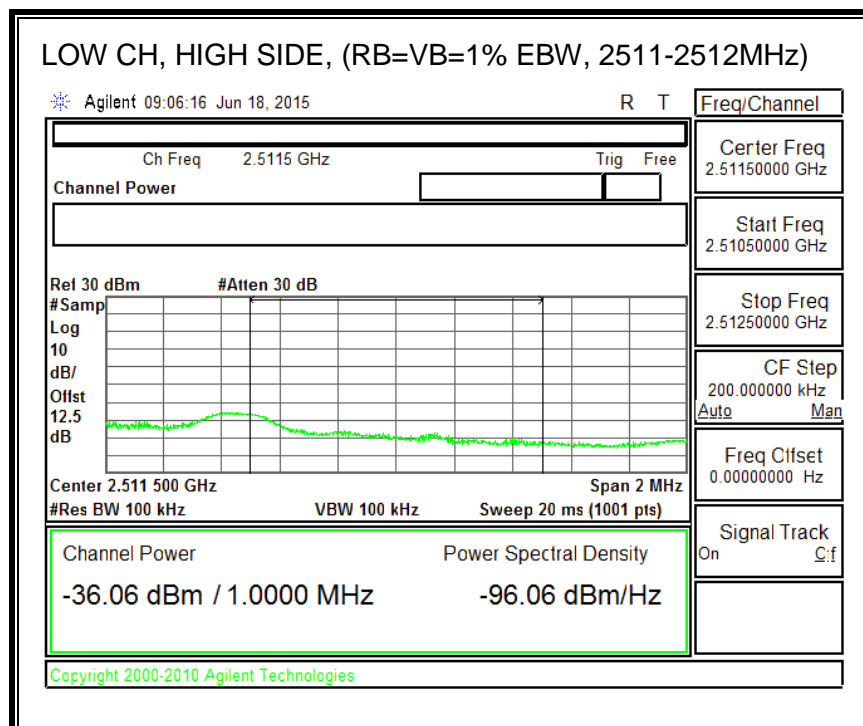

16QAM, (5.0 MHz BAND WIDTH)

QPSK, (10.0 MHz BAND WIDTH)

16QAM, (10.0 MHz BAND WIDTH)

QPSK, (15.0 MHz BAND WIDTH)

16QAM, (15.0 MHz BAND WIDTH)

QPSK, (20.0 MHz BAND WIDTH)

16QAM, (20.0 MHz BAND WIDTH)

8.3.5. LTE BAND 12 BANDEDGE