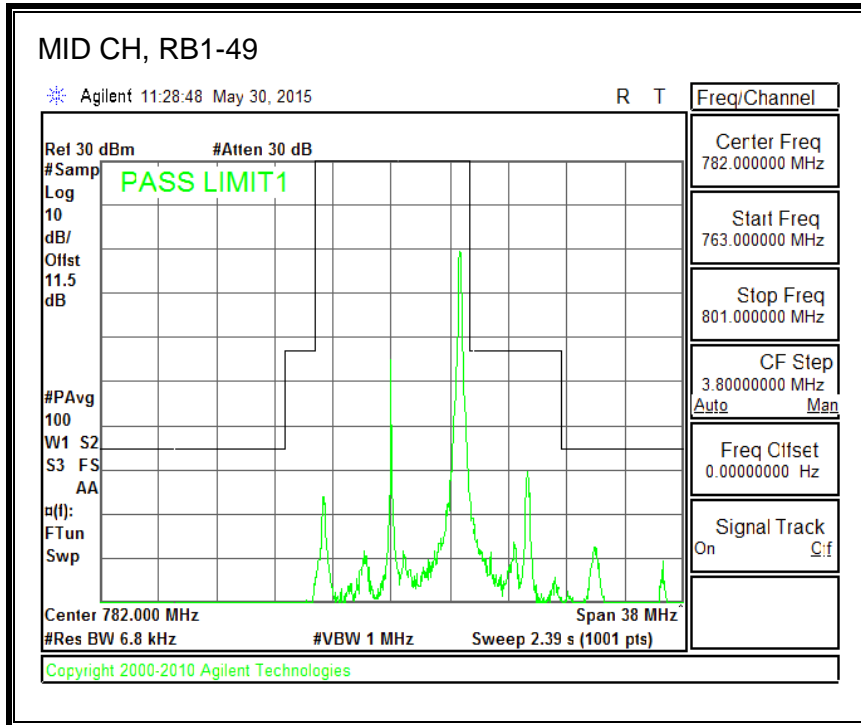

8.3.6. LTE BAND 13 EMISSION MASK

QPSK, (5.0 MHz BAND WIDTH)

16QAM, (5.0 MHz BAND WIDTH)

QPSK, (10.0 MHz BAND WIDTH)

16QAM, (10.0 MHz BAND WIDTH)

8.3.7. LTE BAND 17 BANDEDGE

QPSK, (5.0 MHz BAND WIDTH)

16QAM, (5.0 MHz BAND WIDTH)

QPSK, (10.0 MHz BAND WIDTH)

16QAM, (10.0 MHz BAND WIDTH)

8.3.8. LTE BAND 25 BANDEDGE

QPSK, (1.4 MHz BAND WIDTH)

16QAM, (1.4 MHz BAND WIDTH)

QPSK, (3.0 MHz BAND WIDTH)

16QAM, (3.0 MHz BAND WIDTH)

QPSK, (5.0 MHz BAND WIDTH)