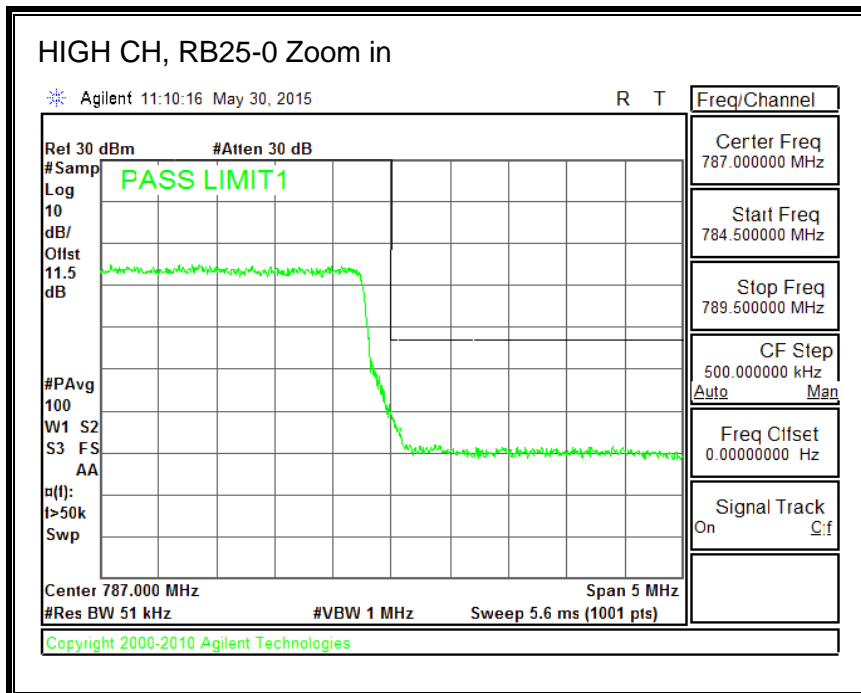

8.3.6. LTE BAND 13 EMISSION MASK

QPSK, (5.0 MHz BAND WIDTH)

16QAM, (5.0 MHz BAND WIDTH)

QPSK, (10.0 MHz BAND WIDTH)

16QAM, (10.0 MHz BAND WIDTH)

8.3.7. LTE BAND 17 BANDEDGE

QPSK, (5.0 MHz BAND WIDTH)

16QAM, (5.0 MHz BAND WIDTH)