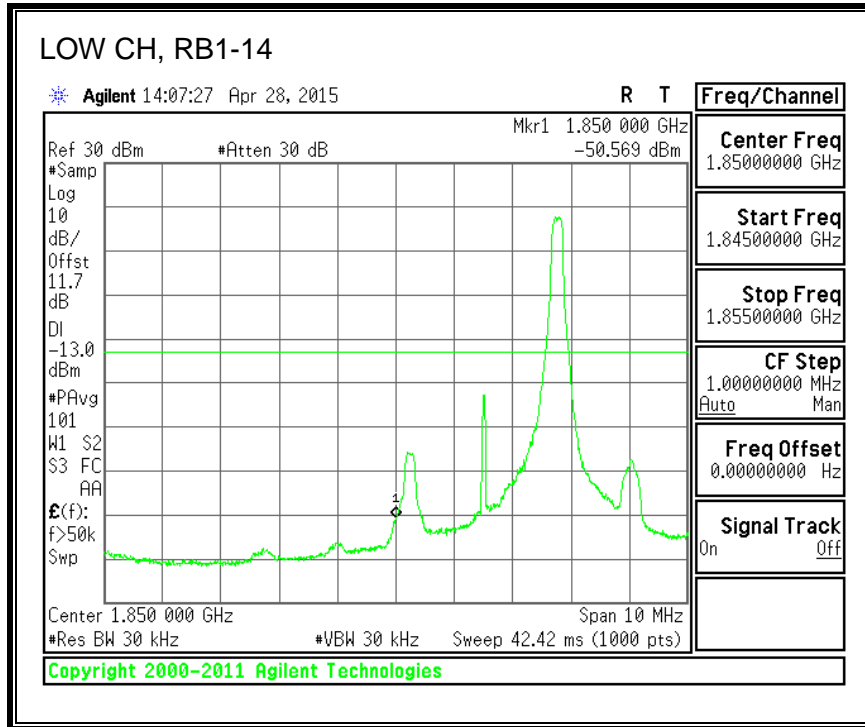

8.3.6. LTE BAND 13 EMISSION MASK

QPSK, (5.0 MHz BAND WIDTH)

16QAM, (5.0 MHz BAND WIDTH)

QPSK, (10.0 MHz BAND WIDTH)

16QAM, (10.0 MHz BAND WIDTH)

8.3.7. LTE BAND 17 BANDEDGE

QPSK, (5.0 MHz BAND WIDTH)

16QAM, (5.0 MHz BAND WIDTH)

QPSK, (10.0 MHz BAND WIDTH)

16QAM, (10.0 MHz BAND WIDTH)

8.3.8. LTE BAND 25 BANDEDGE

QPSK, (1.4 MHz BAND WIDTH)

16QAM, (1.4 MHz BAND WIDTH)

QPSK, (3.0 MHz BAND WIDTH)

16QAM, (3.0 MHz BAND WIDTH)

QPSK, (5.0 MHz BAND WIDTH)