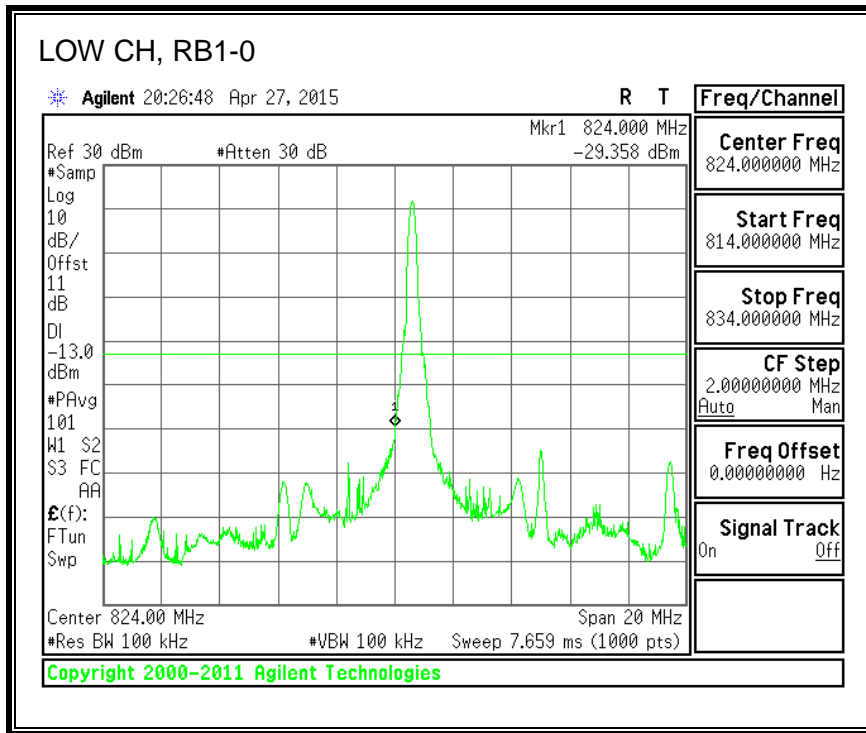

16QAM, (10.0 MHz BAND WIDTH)

QPSK, (15.0 MHz BAND WIDTH)

16QAM, (15.0 MHz BAND WIDTH)

QPSK, (20.0 MHz BAND WIDTH)

16QAM, (20.0 MHz BAND WIDTH)

8.3.3. LTE BAND 5 BANDEDGE

QPSK, (1.4 MHz BAND WIDTH)

16QAM, (1.4 MHz BAND WIDTH)

QPSK, (3.0 MHz BAND WIDTH)

16QAM, (3.0 MHz BAND WIDTH)

QPSK, (5.0 MHz BAND WIDTH)

16QAM, (5.0 MHz BAND WIDTH)

QPSK, (10.0 MHz BAND WIDTH)

16QAM, (10.0 MHz BAND WIDTH)

8.3.4. LTE BAND 7 EMISSION MASK

QPSK, (5.0 MHz BAND WIDTH)

16QAM, (5.0 MHz BAND WIDTH)

QPSK, (10.0 MHz BAND WIDTH)

16QAM, (10.0 MHz BAND WIDTH)

QPSK, (15.0 MHz BAND WIDTH)

16QAM, (15.0 MHz BAND WIDTH)

QPSK, (20.0 MHz BAND WIDTH)

16QAM, (20.0 MHz BAND WIDTH)

8.3.5. LTE BAND 12 BANDEDGE