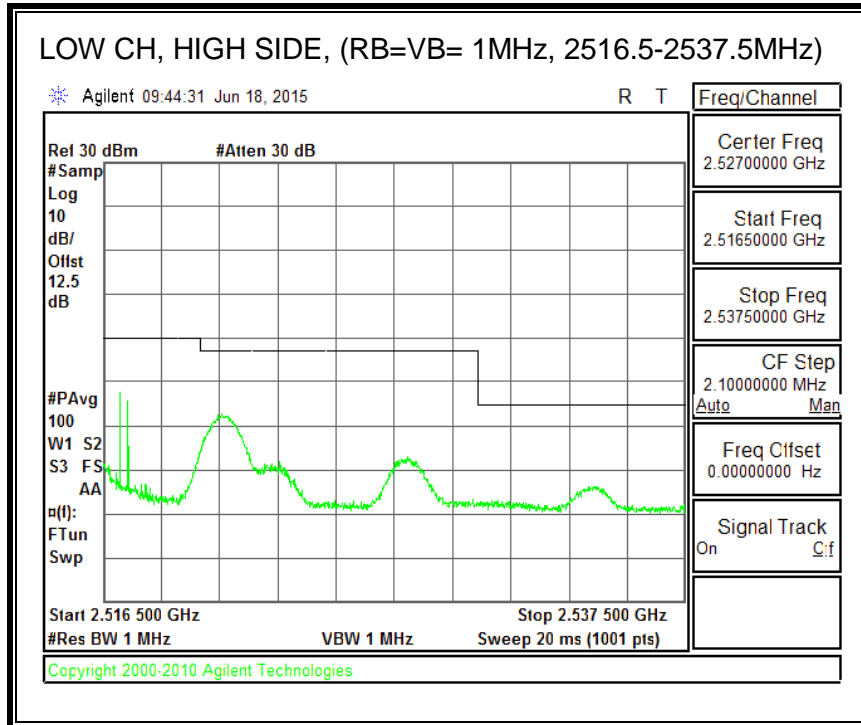

16QAM, (5.0 MHz BAND WIDTH)

QPSK, (10.0 MHz BAND WIDTH)

16QAM, (10.0 MHz BAND WIDTH)

QPSK, (15.0 MHz BAND WIDTH)

16QAM, (15.0 MHz BAND WIDTH)

QPSK, (20.0 MHz BAND WIDTH)

16QAM, (20.0 MHz BAND WIDTH)

8.3.5. LTE BAND 12 BANDEDGE