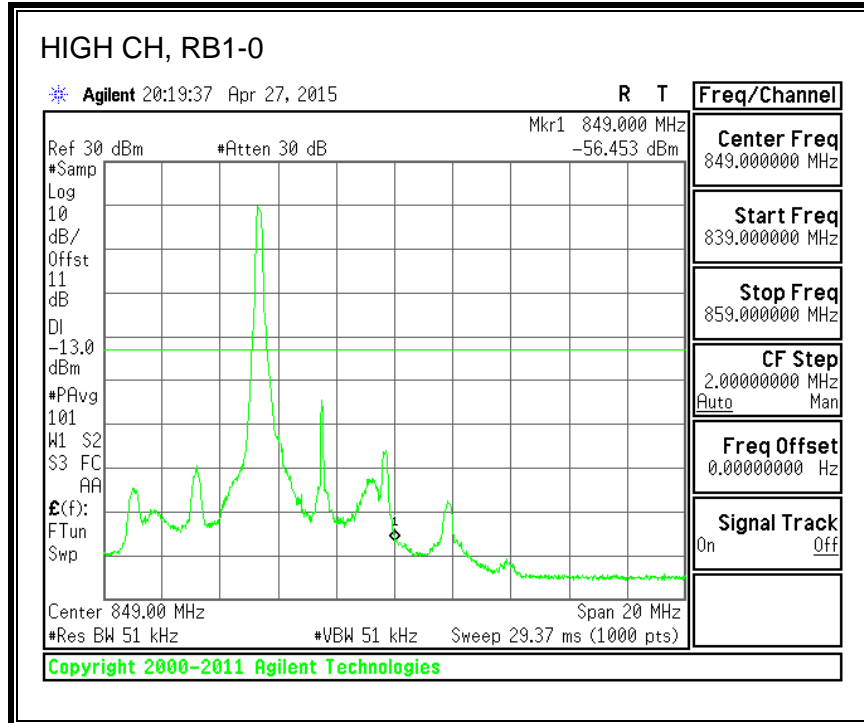

16QAM, (10.0 MHz BAND WIDTH)

QPSK, (15.0 MHz BAND WIDTH)

16QAM, (15.0 MHz BAND WIDTH)

QPSK, (20.0 MHz BAND WIDTH)

16QAM, (20.0 MHz BAND WIDTH)

8.3.3. LTE BAND 5 BANDEDGE

QPSK, (1.4 MHz BAND WIDTH)

16QAM, (1.4 MHz BAND WIDTH)

QPSK, (3.0 MHz BAND WIDTH)

16QAM, (3.0 MHz BAND WIDTH)

QPSK, (5.0 MHz BAND WIDTH)

16QAM, (5.0 MHz BAND WIDTH)

QPSK, (10.0 MHz BAND WIDTH)

16QAM, (10.0 MHz BAND WIDTH)

8.3.4. LTE BAND 7 EMISSION MASK

QPSK, (5.0 MHz BAND WIDTH)

16QAM, (5.0 MHz BAND WIDTH)

QPSK, (10.0 MHz BAND WIDTH)

16QAM, (10.0 MHz BAND WIDTH)

QPSK, (15.0 MHz BAND WIDTH)

16QAM, (15.0 MHz BAND WIDTH)

QPSK, (20.0 MHz BAND WIDTH)

16QAM, (20.0 MHz BAND WIDTH)

8.3.5. LTE BAND 12 BANDEDGE