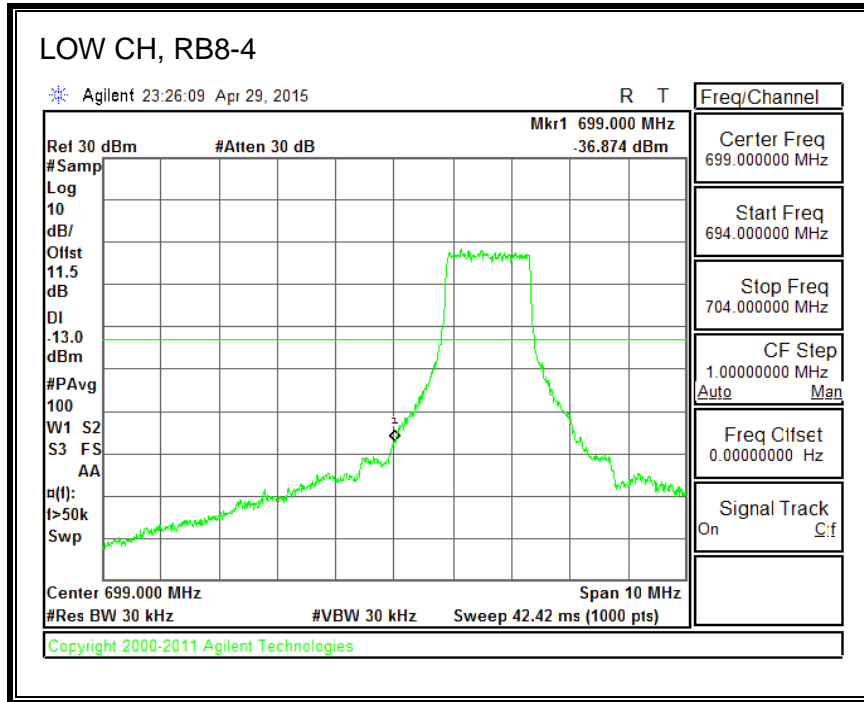

16QAM, (5.0 MHz BAND WIDTH)

QPSK, (10.0 MHz BAND WIDTH)

16QAM, (10.0 MHz BAND WIDTH)

QPSK, (15.0 MHz BAND WIDTH)

16QAM, (15.0 MHz BAND WIDTH)

QPSK, (20.0 MHz BAND WIDTH)

16QAM, (20.0 MHz BAND WIDTH)

8.3.5. LTE BAND 12 BANDEDGE

QPSK, (1.4 MHz BAND WIDTH)

16QAM, (1.4 MHz BAND WIDTH)

QPSK, (3.0 MHz BAND WIDTH)

16QAM, (3.0 MHz BAND WIDTH)

QPSK, (5.0 MHz BAND WIDTH)

16QAM, (5.0 MHz BAND WIDTH)

QPSK, (10.0 MHz BAND WIDTH)

16QAM, (10.0 MHz BAND WIDTH)

8.3.6. LTE BAND 13 EMISSION MASK

QPSK, (5.0 MHz BAND WIDTH)

16QAM, (5.0 MHz BAND WIDTH)

QPSK, (10.0 MHz BAND WIDTH)

16QAM, (10.0 MHz BAND WIDTH)

8.3.7. LTE BAND 17 BANDEDGE

QPSK, (5.0 MHz BAND WIDTH)

16QAM, (5.0 MHz BAND WIDTH)