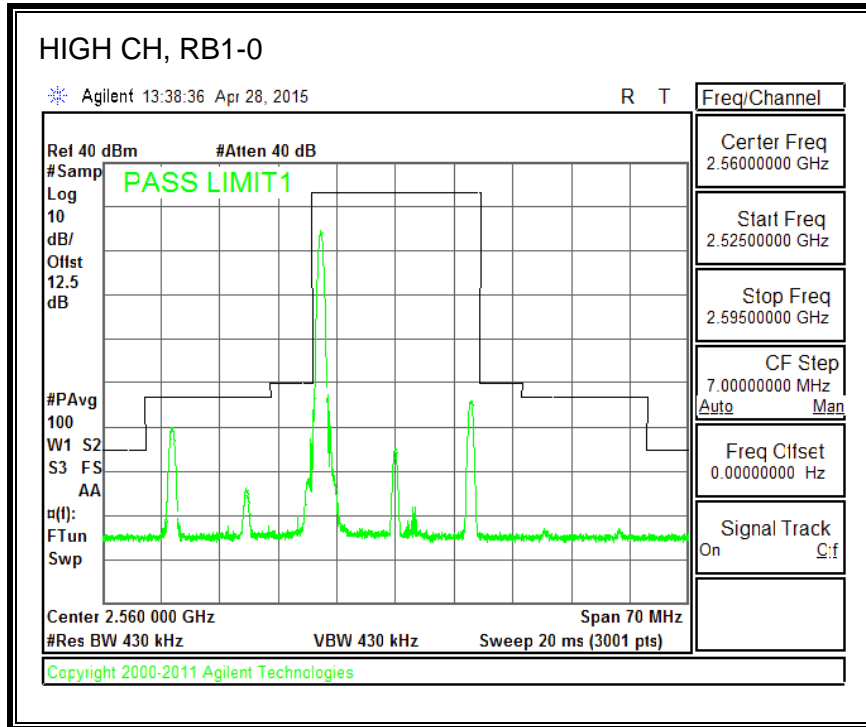

16QAM, (5.0 MHz BAND WIDTH)

QPSK, (10.0 MHz BAND WIDTH)

16QAM, (10.0 MHz BAND WIDTH)

QPSK, (15.0 MHz BAND WIDTH)

16QAM, (15.0 MHz BAND WIDTH)

QPSK, (20.0 MHz BAND WIDTH)

16QAM, (20.0 MHz BAND WIDTH)

8.3.5. LTE BAND 12 BANDEDGE