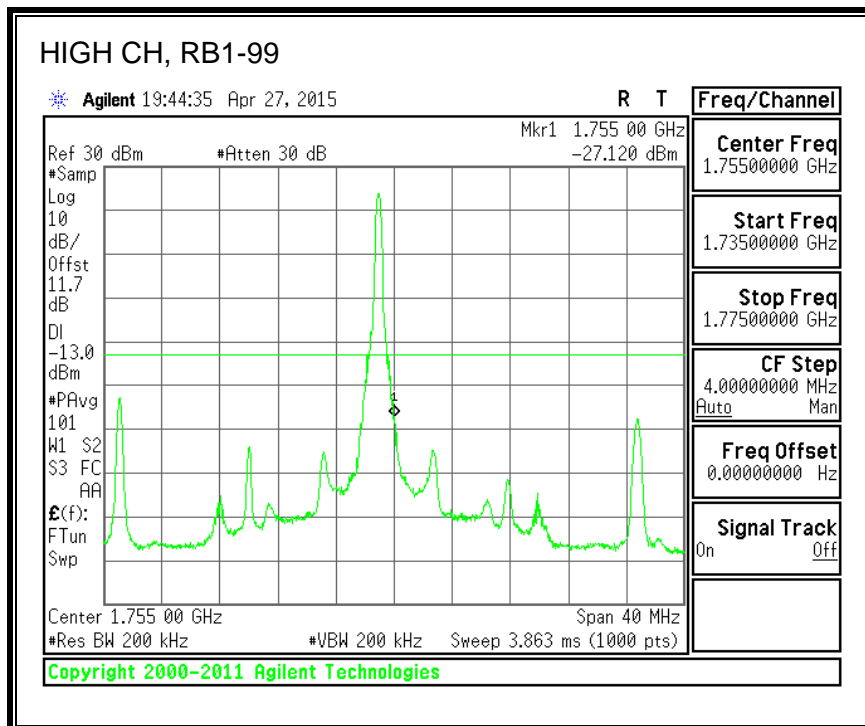

16QAM, (10.0 MHz BAND WIDTH)

QPSK, (15.0 MHz BAND WIDTH)

16QAM, (15.0 MHz BAND WIDTH)

QPSK, (20.0 MHz BAND WIDTH)

16QAM, (20.0 MHz BAND WIDTH)

8.3.3. LTE BAND 5 BANDEDGE

QPSK, (1.4 MHz BAND WIDTH)

16QAM, (1.4 MHz BAND WIDTH)

QPSK, (3.0 MHz BAND WIDTH)

16QAM, (3.0 MHz BAND WIDTH)

QPSK, (5.0 MHz BAND WIDTH)

16QAM, (5.0 MHz BAND WIDTH)

QPSK, (10.0 MHz BAND WIDTH)

16QAM, (10.0 MHz BAND WIDTH)

8.3.4. LTE BAND 7 EMISSION MASK

QPSK, (5.0 MHz BAND WIDTH)

16QAM, (5.0 MHz BAND WIDTH)

QPSK, (10.0 MHz BAND WIDTH)

16QAM, (10.0 MHz BAND WIDTH)

QPSK, (15.0 MHz BAND WIDTH)

16QAM, (15.0 MHz BAND WIDTH)

QPSK, (20.0 MHz BAND WIDTH)

16QAM, (20.0 MHz BAND WIDTH)

8.3.5. LTE BAND 12 BANDEDGE