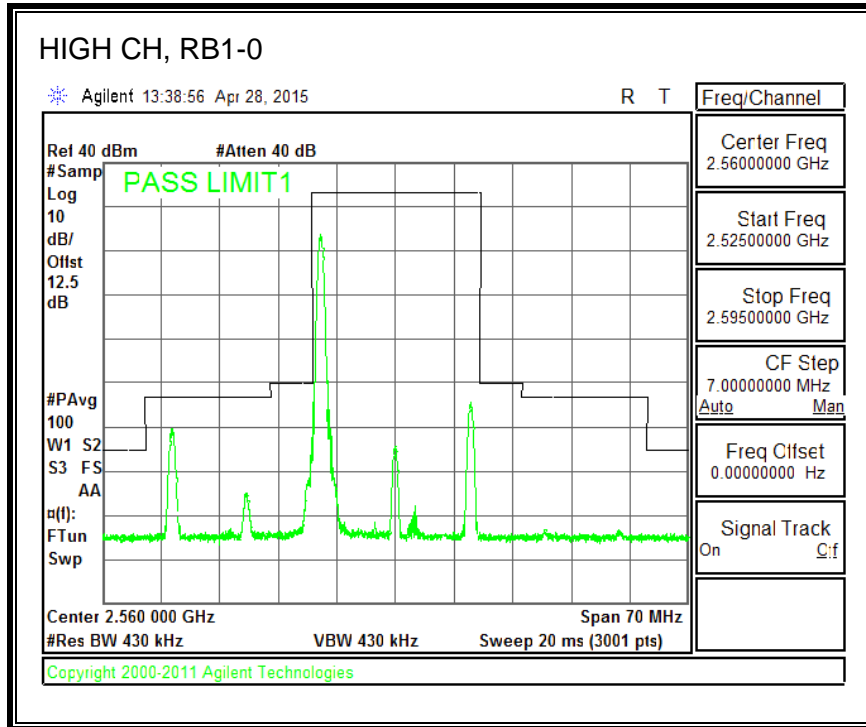

16QAM, (5.0 MHz BAND WIDTH)

QPSK, (10.0 MHz BAND WIDTH)

16QAM, (10.0 MHz BAND WIDTH)

QPSK, (15.0 MHz BAND WIDTH)

16QAM, (15.0 MHz BAND WIDTH)

QPSK, (20.0 MHz BAND WIDTH)

16QAM, (20.0 MHz BAND WIDTH)

8.3.5. LTE BAND 12 BANDEDGE