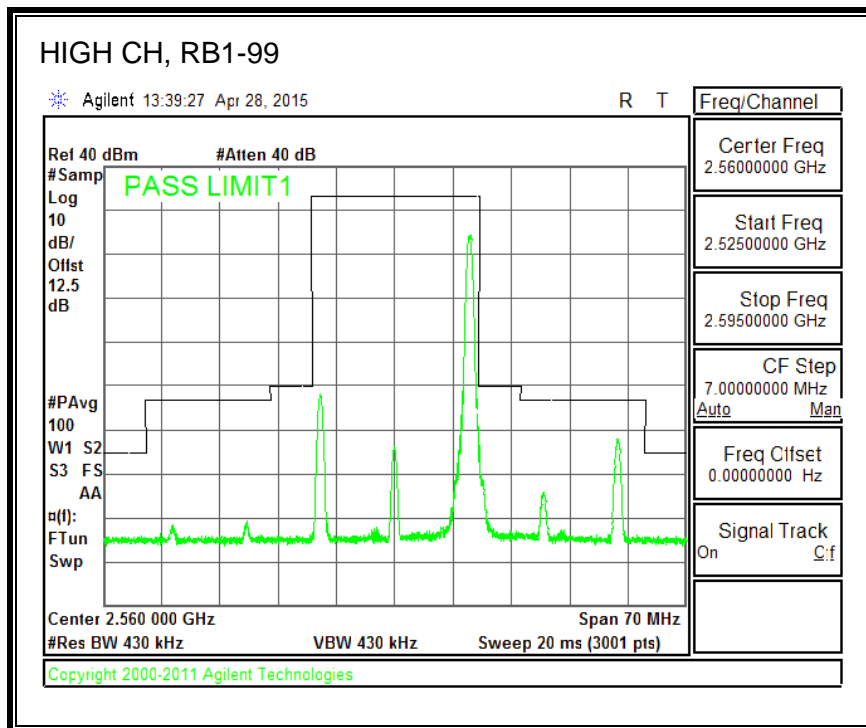

16QAM, (5.0 MHz BAND WIDTH)

QPSK, (10.0 MHz BAND WIDTH)

16QAM, (10.0 MHz BAND WIDTH)

QPSK, (15.0 MHz BAND WIDTH)

16QAM, (15.0 MHz BAND WIDTH)

QPSK, (20.0 MHz BAND WIDTH)

16QAM, (20.0 MHz BAND WIDTH)

8.3.5. LTE BAND 12 BANDEDGE