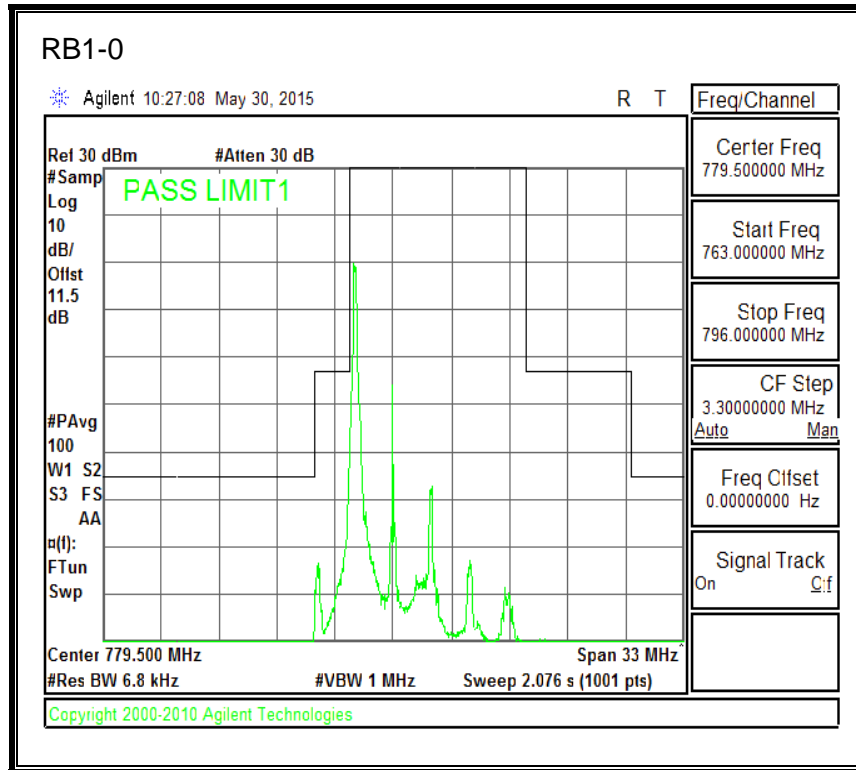

16QAM, (5.0 MHz BAND WIDTH)

QPSK, (10.0 MHz BAND WIDTH)

16QAM, (10.0 MHz BAND WIDTH)

QPSK, (15.0 MHz BAND WIDTH)

16QAM, (15.0 MHz BAND WIDTH)

QPSK, (20.0 MHz BAND WIDTH)

16QAM, (20.0 MHz BAND WIDTH)

8.3.5. LTE BAND 12 BANDEDGE

QPSK, (1.4 MHz BAND WIDTH)

16QAM, (1.4 MHz BAND WIDTH)

QPSK, (3.0 MHz BAND WIDTH)

16QAM, (3.0 MHz BAND WIDTH)

QPSK, (5.0 MHz BAND WIDTH)

16QAM, (5.0 MHz BAND WIDTH)

QPSK, (10.0 MHz BAND WIDTH)

16QAM, (10.0 MHz BAND WIDTH)

8.3.6. LTE BAND 13 EMISSION MASK

QPSK, (5.0 MHz BAND WIDTH)

16QAM, (5.0 MHz BAND WIDTH)

QPSK, (10.0 MHz BAND WIDTH)

16QAM, (10.0 MHz BAND WIDTH)

8.3.7. LTE BAND 17 BANDEDGE

QPSK, (5.0 MHz BAND WIDTH)

16QAM, (5.0 MHz BAND WIDTH)

QPSK, (10.0 MHz BAND WIDTH)

16QAM, (10.0 MHz BAND WIDTH)

8.3.8. LTE BAND 25 BANDEDGE

QPSK, (1.4 MHz BAND WIDTH)

16QAM, (1.4 MHz BAND WIDTH)

QPSK, (3.0 MHz BAND WIDTH)

16QAM, (3.0 MHz BAND WIDTH)

QPSK, (5.0 MHz BAND WIDTH)