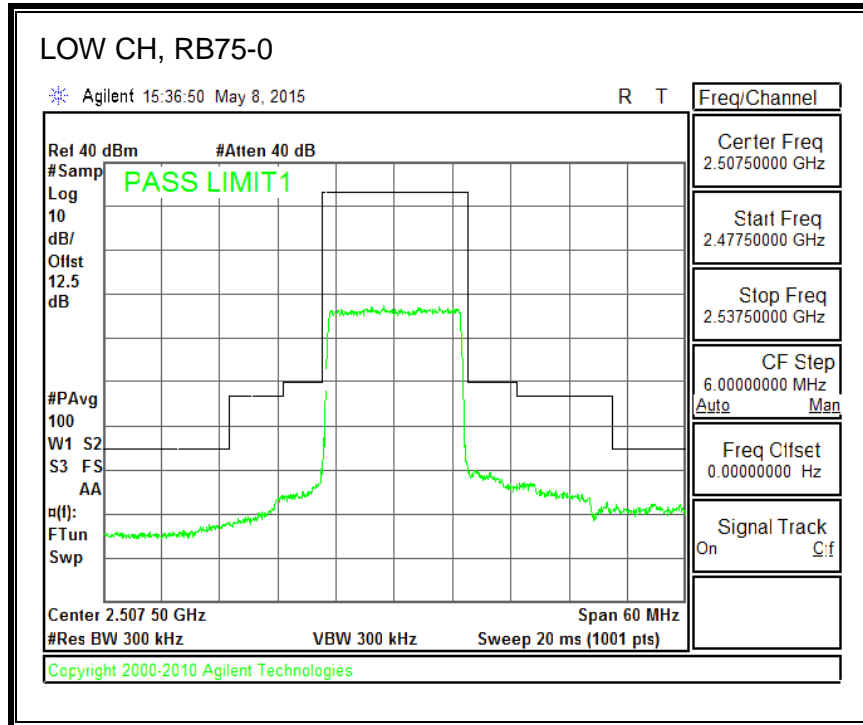

QPSK, (3.0 MHz BAND WIDTH)

16QAM, (3.0 MHz BAND WIDTH)

QPSK, (5.0 MHz BAND WIDTH)

16QAM, (5.0 MHz BAND WIDTH)

QPSK, (10.0 MHz BAND WIDTH)

16QAM, (10.0 MHz BAND WIDTH)

8.3.4. LTE BAND 7 EMISSION MASK

QPSK, (5.0 MHz BAND WIDTH)

16QAM, (5.0 MHz BAND WIDTH)

QPSK, (10.0 MHz BAND WIDTH)

16QAM, (10.0 MHz BAND WIDTH)

QPSK, (15.0 MHz BAND WIDTH)

16QAM, (15.0 MHz BAND WIDTH)

QPSK, (20.0 MHz BAND WIDTH)

16QAM, (20.0 MHz BAND WIDTH)

8.3.5. LTE BAND 12 BANDEDGE