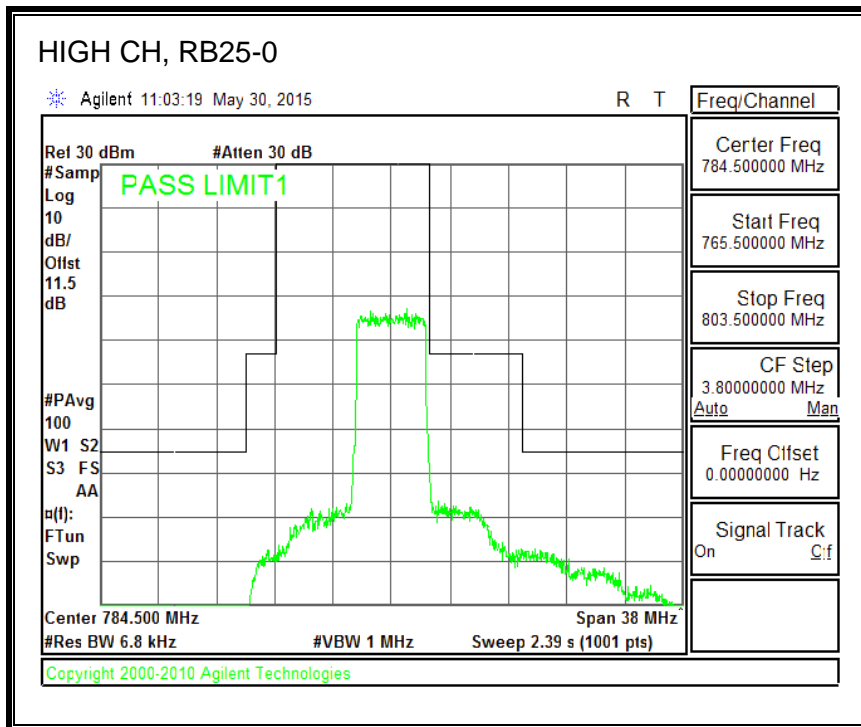

QPSK, (1.4 MHz BAND WIDTH)

16QAM, (1.4 MHz BAND WIDTH)

QPSK, (3.0 MHz BAND WIDTH)

16QAM, (3.0 MHz BAND WIDTH)

QPSK, (5.0 MHz BAND WIDTH)

16QAM, (5.0 MHz BAND WIDTH)

QPSK, (10.0 MHz BAND WIDTH)

16QAM, (10.0 MHz BAND WIDTH)

8.3.6. LTE BAND 13 EMISSION MASK

QPSK, (5.0 MHz BAND WIDTH)

16QAM, (5.0 MHz BAND WIDTH)

QPSK, (10.0 MHz BAND WIDTH)

16QAM, (10.0 MHz BAND WIDTH)

8.3.7. LTE BAND 17 BANDEDGE

QPSK, (5.0 MHz BAND WIDTH)

16QAM, (5.0 MHz BAND WIDTH)