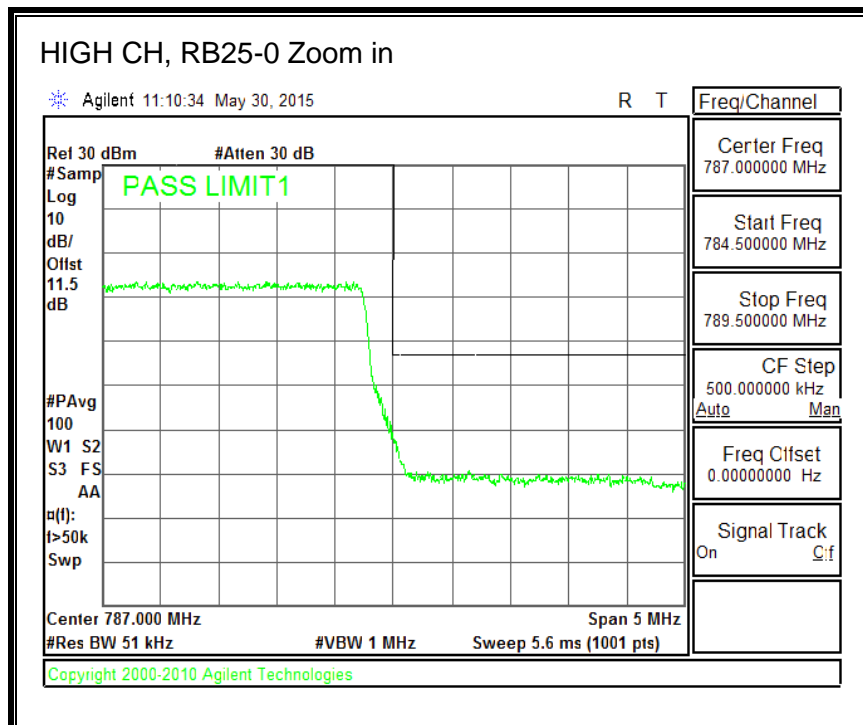

8.3.6. LTE BAND 13 EMISSION MASK

QPSK, (5.0 MHz BAND WIDTH)

16QAM, (5.0 MHz BAND WIDTH)

QPSK, (10.0 MHz BAND WIDTH)

16QAM, (10.0 MHz BAND WIDTH)

8.3.7. LTE BAND 17 BANDEDGE

QPSK, (5.0 MHz BAND WIDTH)

16QAM, (5.0 MHz BAND WIDTH)

QPSK, (10.0 MHz BAND WIDTH)

16QAM, (10.0 MHz BAND WIDTH)

8.3.8. LTE BAND 25 BANDEDGE

QPSK, (1.4 MHz BAND WIDTH)

16QAM, (1.4 MHz BAND WIDTH)

QPSK, (3.0 MHz BAND WIDTH)

16QAM, (3.0 MHz BAND WIDTH)

QPSK, (5.0 MHz BAND WIDTH)