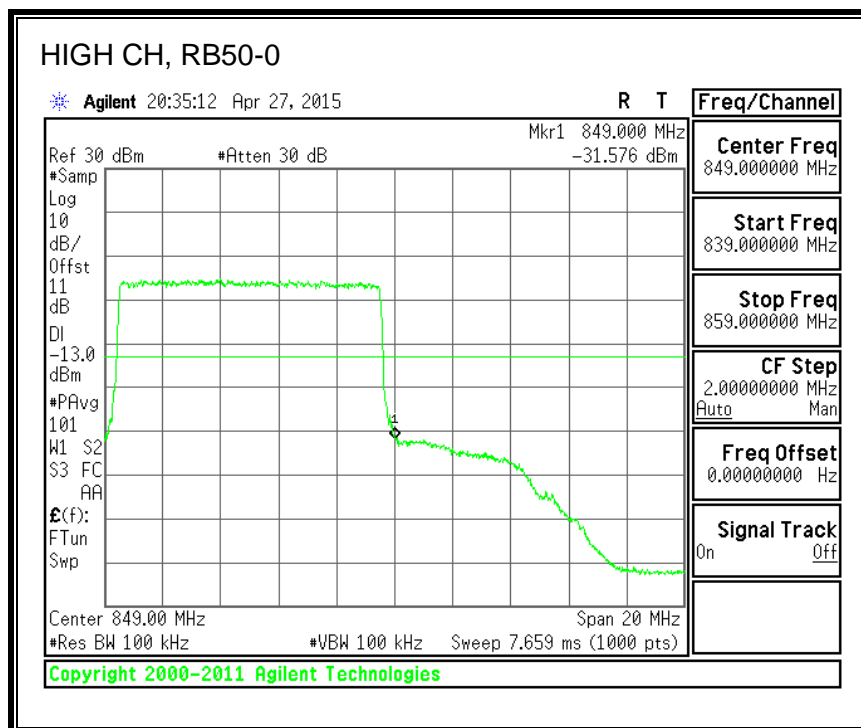

16QAM, (10.0 MHz BAND WIDTH)

QPSK, (15.0 MHz BAND WIDTH)

16QAM, (15.0 MHz BAND WIDTH)

QPSK, (20.0 MHz BAND WIDTH)

16QAM, (20.0 MHz BAND WIDTH)

8.3.3. LTE BAND 5 BANDEDGE

QPSK, (1.4 MHz BAND WIDTH)

16QAM, (1.4 MHz BAND WIDTH)

QPSK, (3.0 MHz BAND WIDTH)

16QAM, (3.0 MHz BAND WIDTH)

QPSK, (5.0 MHz BAND WIDTH)

16QAM, (5.0 MHz BAND WIDTH)

QPSK, (10.0 MHz BAND WIDTH)

16QAM, (10.0 MHz BAND WIDTH)

8.3.4. LTE BAND 7 EMISSION MASK

QPSK, (5.0 MHz BAND WIDTH)

16QAM, (5.0 MHz BAND WIDTH)

QPSK, (10.0 MHz BAND WIDTH)

16QAM, (10.0 MHz BAND WIDTH)

QPSK, (15.0 MHz BAND WIDTH)

16QAM, (15.0 MHz BAND WIDTH)

QPSK, (20.0 MHz BAND WIDTH)

16QAM, (20.0 MHz BAND WIDTH)

8.3.5. LTE BAND 12 BANDEDGE