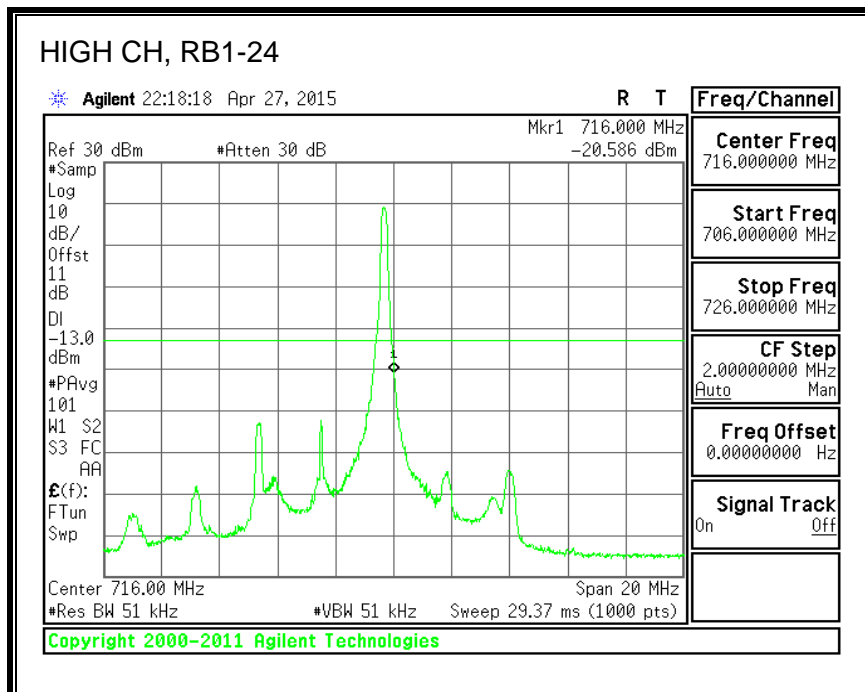

8.3.6. LTE BAND 13 EMISSION MASK

QPSK, (5.0 MHz BAND WIDTH)

16QAM, (5.0 MHz BAND WIDTH)

QPSK, (10.0 MHz BAND WIDTH)

16QAM, (10.0 MHz BAND WIDTH)

8.3.7. LTE BAND 17 BANDEDGE

QPSK, (5.0 MHz BAND WIDTH)

16QAM, (5.0 MHz BAND WIDTH)

QPSK, (10.0 MHz BAND WIDTH)

16QAM, (10.0 MHz BAND WIDTH)

8.3.8. LTE BAND 25 BANDEDGE

QPSK, (1.4 MHz BAND WIDTH)

16QAM, (1.4 MHz BAND WIDTH)

QPSK, (3.0 MHz BAND WIDTH)

16QAM, (3.0 MHz BAND WIDTH)

QPSK, (5.0 MHz BAND WIDTH)