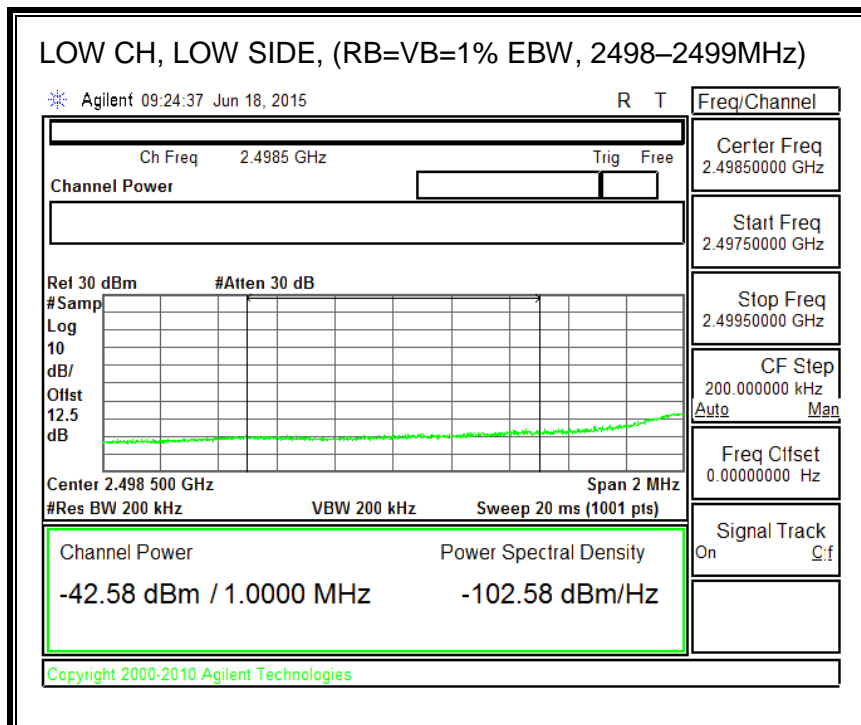

16QAM, (5.0 MHz BAND WIDTH)

QPSK, (10.0 MHz BAND WIDTH)

16QAM, (10.0 MHz BAND WIDTH)

QPSK, (15.0 MHz BAND WIDTH)

16QAM, (15.0 MHz BAND WIDTH)

QPSK, (20.0 MHz BAND WIDTH)

16QAM, (20.0 MHz BAND WIDTH)

8.3.5. LTE BAND 12 BANDEDGE