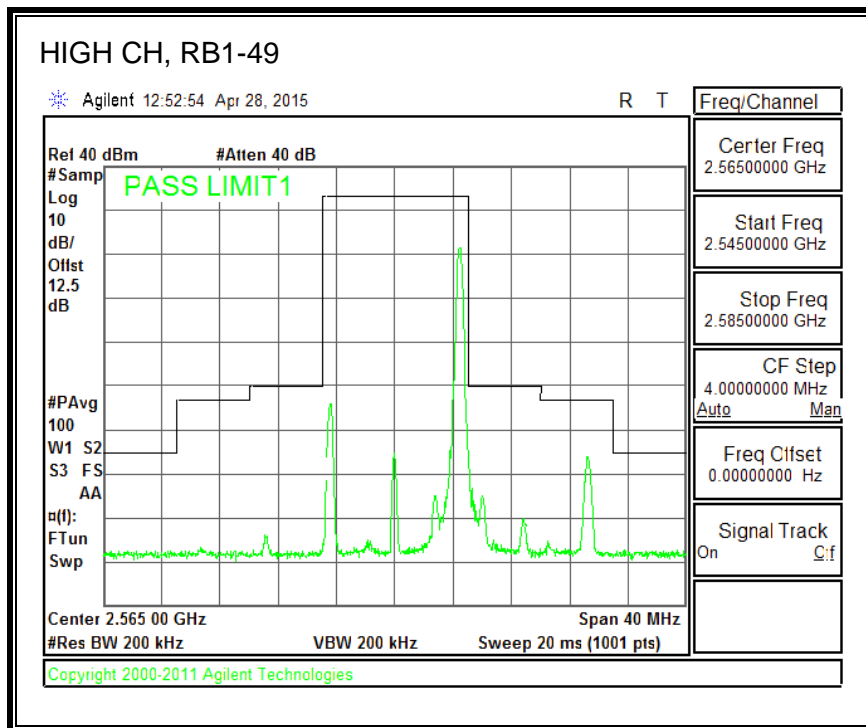

16QAM, (5.0 MHz BAND WIDTH)

QPSK, (10.0 MHz BAND WIDTH)

16QAM, (10.0 MHz BAND WIDTH)

QPSK, (15.0 MHz BAND WIDTH)

16QAM, (15.0 MHz BAND WIDTH)

QPSK, (20.0 MHz BAND WIDTH)

16QAM, (20.0 MHz BAND WIDTH)

8.3.5. LTE BAND 12 BANDEDGE