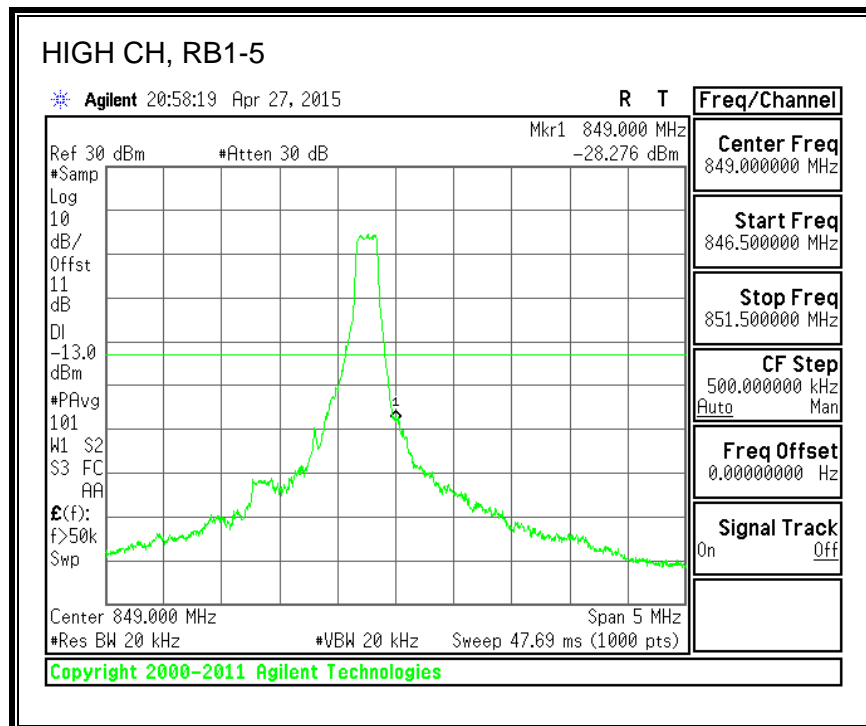

16QAM, (10.0 MHz BAND WIDTH)

QPSK, (15.0 MHz BAND WIDTH)

16QAM, (15.0 MHz BAND WIDTH)

QPSK, (20.0 MHz BAND WIDTH)

16QAM, (20.0 MHz BAND WIDTH)

8.3.3. LTE BAND 5 BANDEDGE

QPSK, (1.4 MHz BAND WIDTH)

16QAM, (1.4 MHz BAND WIDTH)

QPSK, (3.0 MHz BAND WIDTH)

16QAM, (3.0 MHz BAND WIDTH)

QPSK, (5.0 MHz BAND WIDTH)

16QAM, (5.0 MHz BAND WIDTH)

QPSK, (10.0 MHz BAND WIDTH)

16QAM, (10.0 MHz BAND WIDTH)

8.3.4. LTE BAND 7 EMISSION MASK

QPSK, (5.0 MHz BAND WIDTH)

16QAM, (5.0 MHz BAND WIDTH)

QPSK, (10.0 MHz BAND WIDTH)

16QAM, (10.0 MHz BAND WIDTH)

QPSK, (15.0 MHz BAND WIDTH)

16QAM, (15.0 MHz BAND WIDTH)

QPSK, (20.0 MHz BAND WIDTH)

16QAM, (20.0 MHz BAND WIDTH)

8.3.5. LTE BAND 12 BANDEDGE