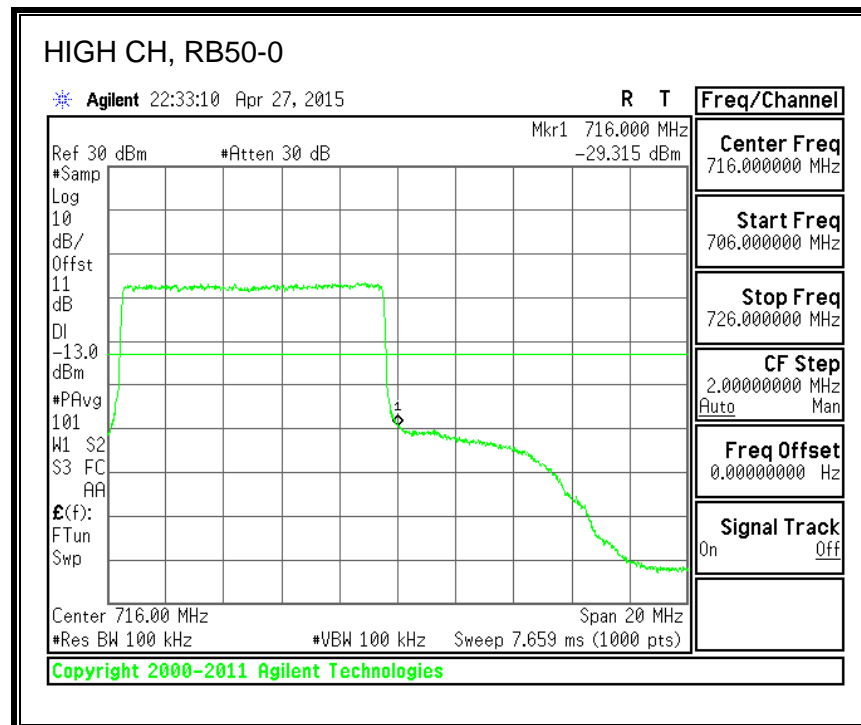

8.3.6. LTE BAND 13 EMISSION MASK

QPSK, (5.0 MHz BAND WIDTH)

16QAM, (5.0 MHz BAND WIDTH)

QPSK, (10.0 MHz BAND WIDTH)

16QAM, (10.0 MHz BAND WIDTH)

8.3.7. LTE BAND 17 BANDEDGE

QPSK, (5.0 MHz BAND WIDTH)

16QAM, (5.0 MHz BAND WIDTH)

QPSK, (10.0 MHz BAND WIDTH)

16QAM, (10.0 MHz BAND WIDTH)

8.3.8. LTE BAND 25 BANDEDGE

QPSK, (1.4 MHz BAND WIDTH)

16QAM, (1.4 MHz BAND WIDTH)

QPSK, (3.0 MHz BAND WIDTH)

16QAM, (3.0 MHz BAND WIDTH)

QPSK, (5.0 MHz BAND WIDTH)