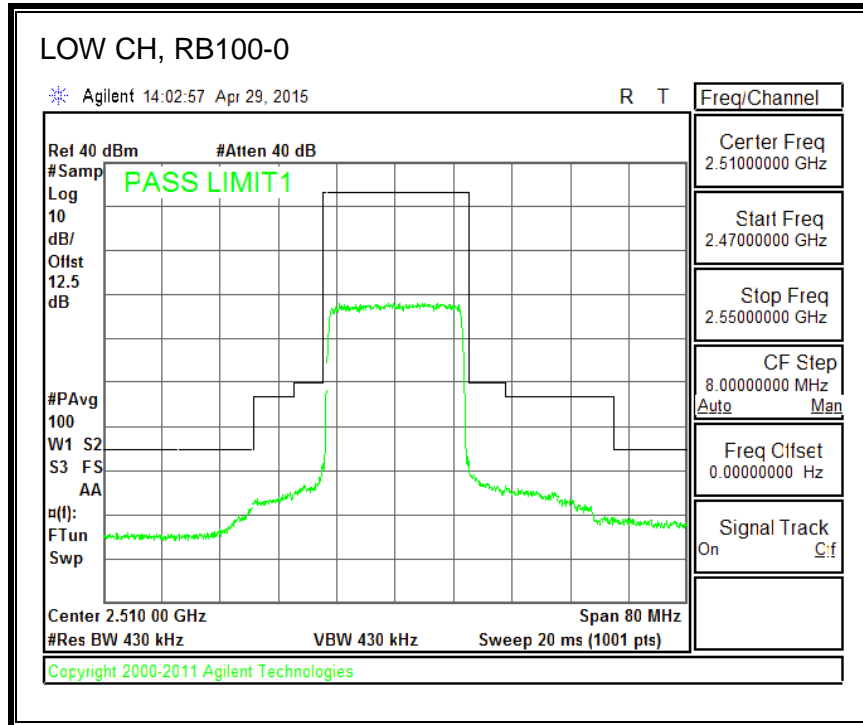

QPSK, (3.0 MHz BAND WIDTH)

16QAM, (3.0 MHz BAND WIDTH)

QPSK, (5.0 MHz BAND WIDTH)

16QAM, (5.0 MHz BAND WIDTH)

QPSK, (10.0 MHz BAND WIDTH)

16QAM, (10.0 MHz BAND WIDTH)

8.3.4. LTE BAND 7 EMISSION MASK

QPSK, (5.0 MHz BAND WIDTH)

16QAM, (5.0 MHz BAND WIDTH)

QPSK, (10.0 MHz BAND WIDTH)

16QAM, (10.0 MHz BAND WIDTH)

QPSK, (15.0 MHz BAND WIDTH)

16QAM, (15.0 MHz BAND WIDTH)

QPSK, (20.0 MHz BAND WIDTH)

16QAM, (20.0 MHz BAND WIDTH)

8.3.5. LTE BAND 12 BANDEDGE