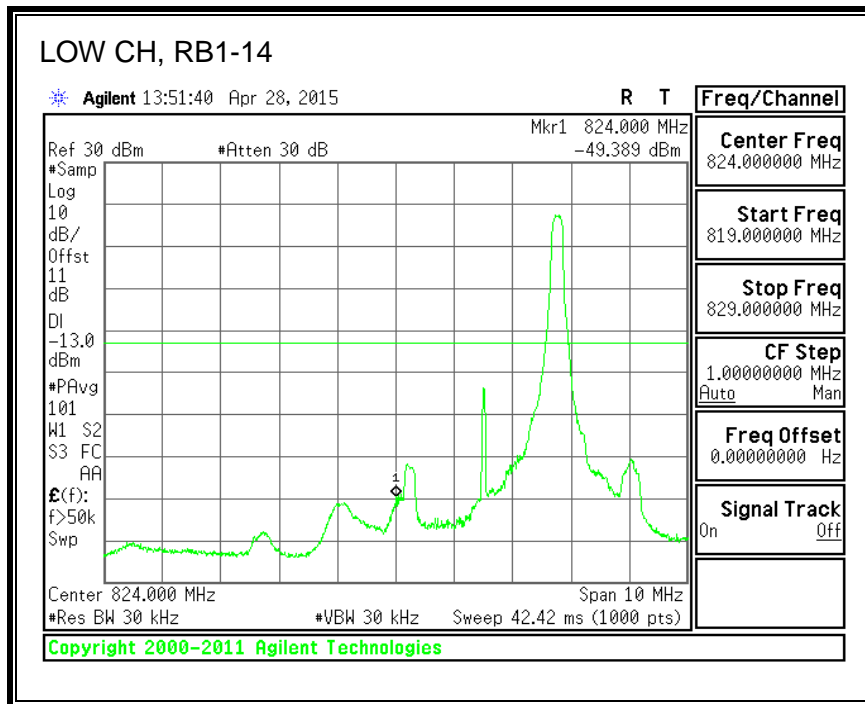

16QAM, (10.0 MHz BAND WIDTH)

QPSK, (15.0 MHz BAND WIDTH)

16QAM, (15.0 MHz BAND WIDTH)

QPSK, (20.0 MHz BAND WIDTH)

16QAM, (20.0 MHz BAND WIDTH)

8.3.3. LTE BAND 5 BANDEDGE

QPSK, (1.4 MHz BAND WIDTH)

16QAM, (1.4 MHz BAND WIDTH)

QPSK, (3.0 MHz BAND WIDTH)

16QAM, (3.0 MHz BAND WIDTH)

QPSK, (5.0 MHz BAND WIDTH)

16QAM, (5.0 MHz BAND WIDTH)

QPSK, (10.0 MHz BAND WIDTH)

16QAM, (10.0 MHz BAND WIDTH)

8.3.4. LTE BAND 7 EMISSION MASK

QPSK, (5.0 MHz BAND WIDTH)

16QAM, (5.0 MHz BAND WIDTH)

QPSK, (10.0 MHz BAND WIDTH)

16QAM, (10.0 MHz BAND WIDTH)

QPSK, (15.0 MHz BAND WIDTH)

16QAM, (15.0 MHz BAND WIDTH)

QPSK, (20.0 MHz BAND WIDTH)

16QAM, (20.0 MHz BAND WIDTH)

8.3.5. LTE BAND 12 BANDEDGE