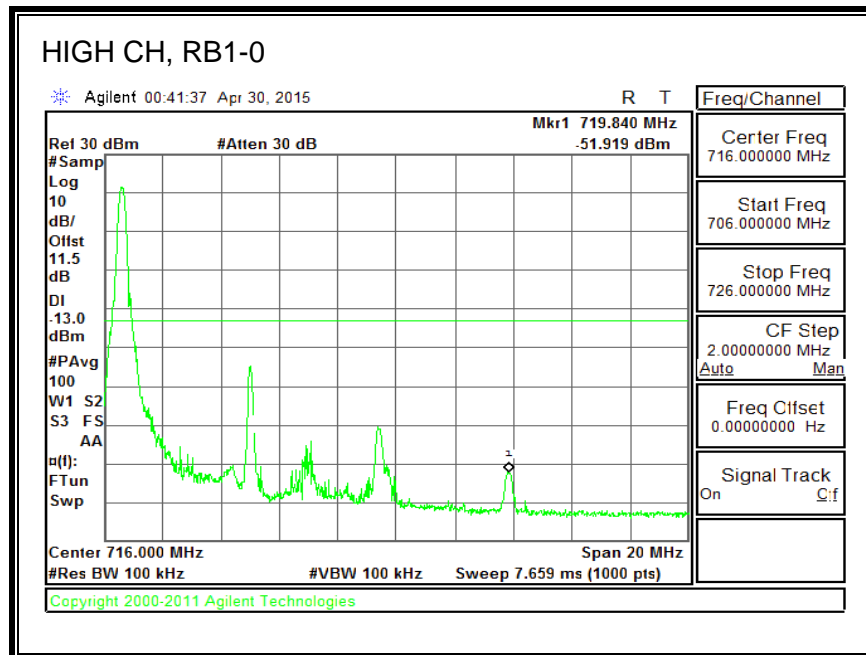

16QAM, (5.0 MHz BAND WIDTH)

QPSK, (10.0 MHz BAND WIDTH)

16QAM, (10.0 MHz BAND WIDTH)

QPSK, (15.0 MHz BAND WIDTH)

16QAM, (15.0 MHz BAND WIDTH)

QPSK, (20.0 MHz BAND WIDTH)

16QAM, (20.0 MHz BAND WIDTH)

8.3.5. LTE BAND 12 BANDEDGE

QPSK, (1.4 MHz BAND WIDTH)

16QAM, (1.4 MHz BAND WIDTH)

QPSK, (3.0 MHz BAND WIDTH)

16QAM, (3.0 MHz BAND WIDTH)

QPSK, (5.0 MHz BAND WIDTH)

16QAM, (5.0 MHz BAND WIDTH)

QPSK, (10.0 MHz BAND WIDTH)

16QAM, (10.0 MHz BAND WIDTH)

8.3.6. LTE BAND 13 EMISSION MASK

QPSK, (5.0 MHz BAND WIDTH)

16QAM, (5.0 MHz BAND WIDTH)

QPSK, (10.0 MHz BAND WIDTH)

16QAM, (10.0 MHz BAND WIDTH)

8.3.7. LTE BAND 17 BANDEDGE

QPSK, (5.0 MHz BAND WIDTH)

16QAM, (5.0 MHz BAND WIDTH)