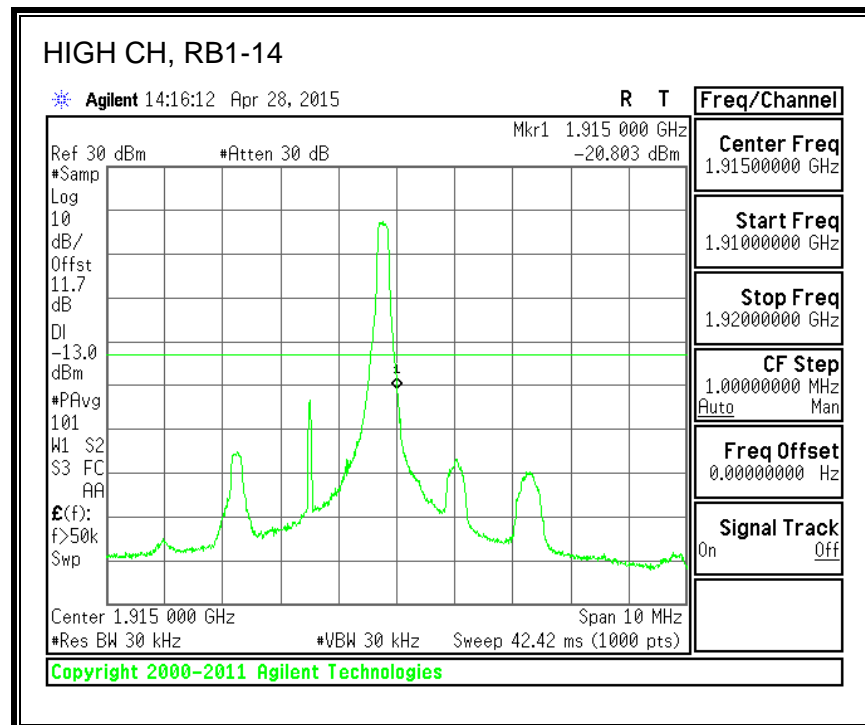

8.3.6. LTE BAND 13 EMISSION MASK

QPSK, (5.0 MHz BAND WIDTH)

16QAM, (5.0 MHz BAND WIDTH)

QPSK, (10.0 MHz BAND WIDTH)

16QAM, (10.0 MHz BAND WIDTH)

8.3.7. LTE BAND 17 BANDEDGE

QPSK, (5.0 MHz BAND WIDTH)

16QAM, (5.0 MHz BAND WIDTH)

QPSK, (10.0 MHz BAND WIDTH)

16QAM, (10.0 MHz BAND WIDTH)

8.3.8. LTE BAND 25 BANDEDGE

QPSK, (1.4 MHz BAND WIDTH)

16QAM, (1.4 MHz BAND WIDTH)

QPSK, (3.0 MHz BAND WIDTH)

16QAM, (3.0 MHz BAND WIDTH)

QPSK, (5.0 MHz BAND WIDTH)