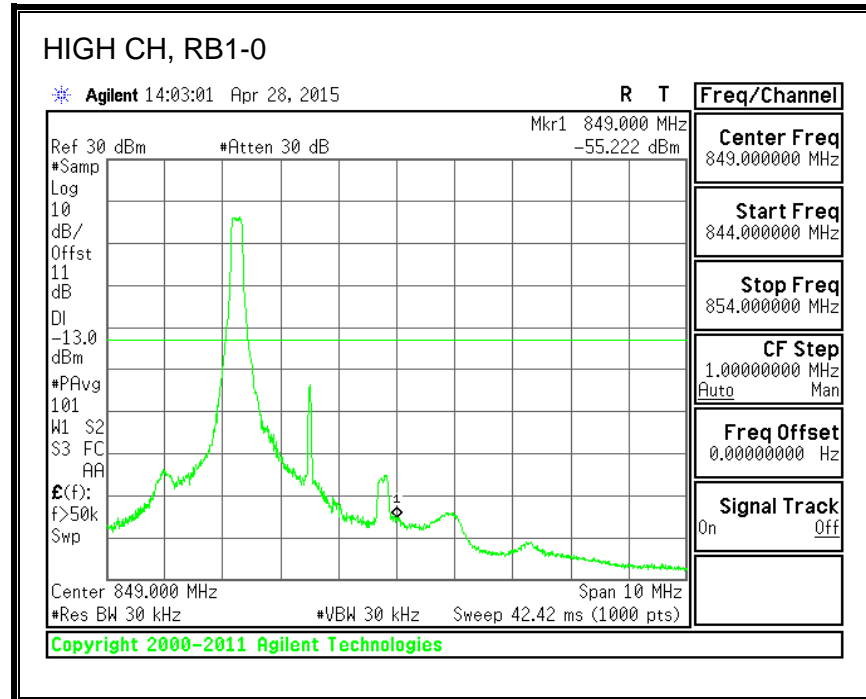

16QAM, (10.0 MHz BAND WIDTH)

QPSK, (15.0 MHz BAND WIDTH)

16QAM, (15.0 MHz BAND WIDTH)

QPSK, (20.0 MHz BAND WIDTH)

16QAM, (20.0 MHz BAND WIDTH)

8.3.3. LTE BAND 5 BANDEDGE

QPSK, (1.4 MHz BAND WIDTH)

16QAM, (1.4 MHz BAND WIDTH)

QPSK, (3.0 MHz BAND WIDTH)

16QAM, (3.0 MHz BAND WIDTH)

QPSK, (5.0 MHz BAND WIDTH)

16QAM, (5.0 MHz BAND WIDTH)

QPSK, (10.0 MHz BAND WIDTH)

16QAM, (10.0 MHz BAND WIDTH)

8.3.4. LTE BAND 7 EMISSION MASK

QPSK, (5.0 MHz BAND WIDTH)

16QAM, (5.0 MHz BAND WIDTH)

QPSK, (10.0 MHz BAND WIDTH)

16QAM, (10.0 MHz BAND WIDTH)

QPSK, (15.0 MHz BAND WIDTH)

16QAM, (15.0 MHz BAND WIDTH)

QPSK, (20.0 MHz BAND WIDTH)

16QAM, (20.0 MHz BAND WIDTH)

8.3.5. LTE BAND 12 BANDEDGE