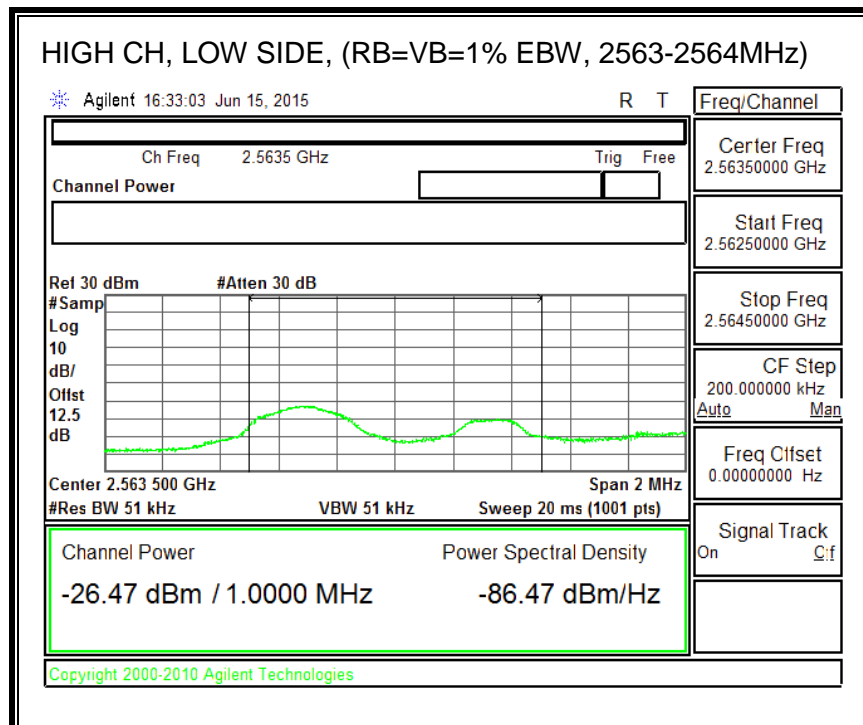

16QAM, (5.0 MHz BAND WIDTH)

QPSK, (10.0 MHz BAND WIDTH)

16QAM, (10.0 MHz BAND WIDTH)

QPSK, (15.0 MHz BAND WIDTH)

16QAM, (15.0 MHz BAND WIDTH)

QPSK, (20.0 MHz BAND WIDTH)

16QAM, (20.0 MHz BAND WIDTH)

8.3.5. LTE BAND 12 BANDEDGE