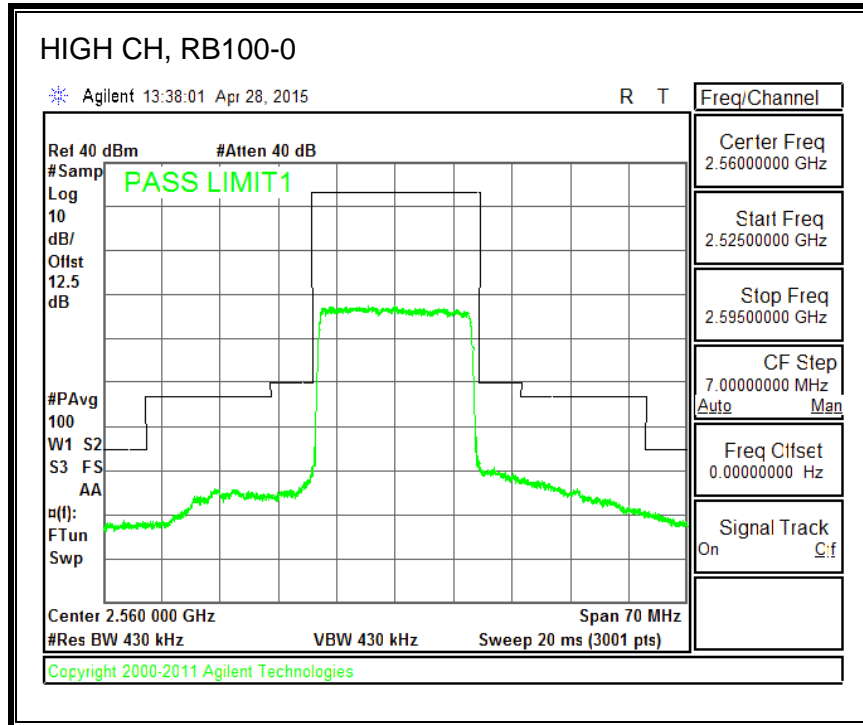

16QAM, (5.0 MHz BAND WIDTH)

QPSK, (10.0 MHz BAND WIDTH)

16QAM, (10.0 MHz BAND WIDTH)

QPSK, (15.0 MHz BAND WIDTH)

16QAM, (15.0 MHz BAND WIDTH)

QPSK, (20.0 MHz BAND WIDTH)

16QAM, (20.0 MHz BAND WIDTH)

8.3.5. LTE BAND 12 BANDEDGE