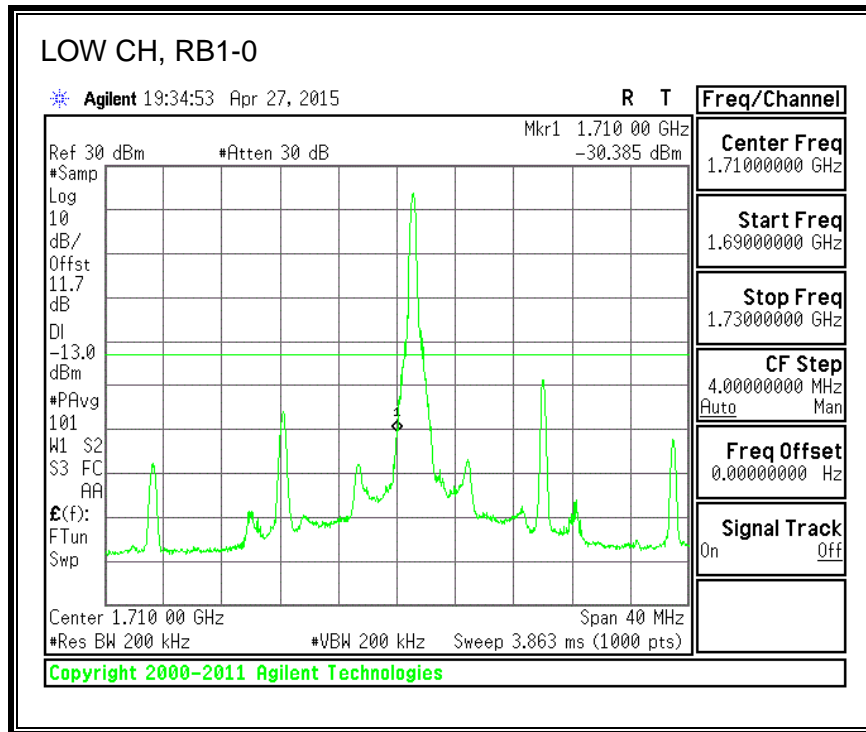

16QAM, (10.0 MHz BAND WIDTH)

QPSK, (15.0 MHz BAND WIDTH)

16QAM, (15.0 MHz BAND WIDTH)

QPSK, (20.0 MHz BAND WIDTH)

16QAM, (20.0 MHz BAND WIDTH)

8.3.3. LTE BAND 5 BANDEDGE

QPSK, (1.4 MHz BAND WIDTH)

16QAM, (1.4 MHz BAND WIDTH)

QPSK, (3.0 MHz BAND WIDTH)

16QAM, (3.0 MHz BAND WIDTH)

QPSK, (5.0 MHz BAND WIDTH)

16QAM, (5.0 MHz BAND WIDTH)

QPSK, (10.0 MHz BAND WIDTH)

16QAM, (10.0 MHz BAND WIDTH)

8.3.4. LTE BAND 7 EMISSION MASK

QPSK, (5.0 MHz BAND WIDTH)

16QAM, (5.0 MHz BAND WIDTH)

QPSK, (10.0 MHz BAND WIDTH)

16QAM, (10.0 MHz BAND WIDTH)

QPSK, (15.0 MHz BAND WIDTH)

16QAM, (15.0 MHz BAND WIDTH)

QPSK, (20.0 MHz BAND WIDTH)

16QAM, (20.0 MHz BAND WIDTH)

8.3.5. LTE BAND 12 BANDEDGE