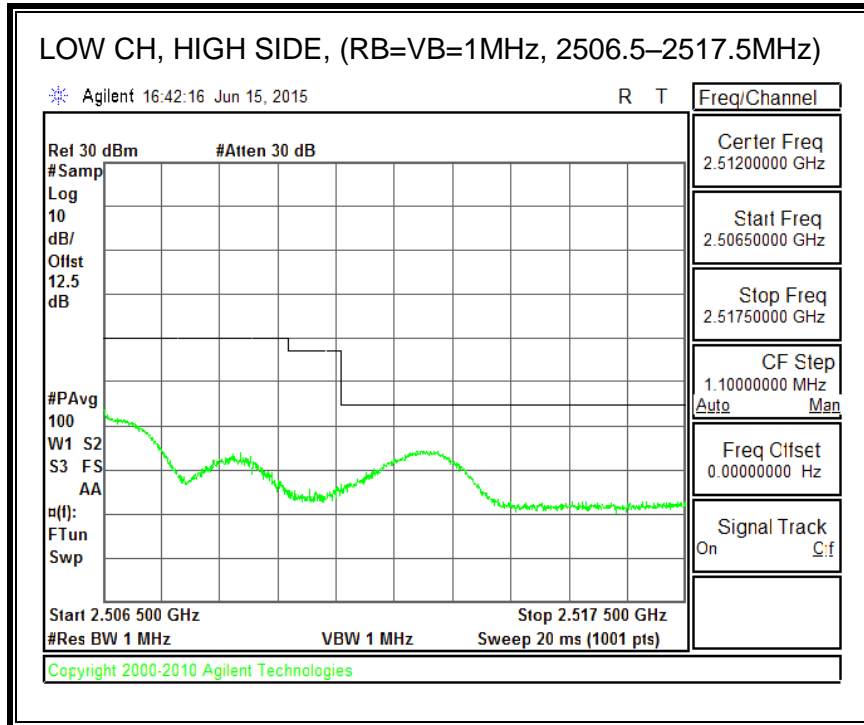

16QAM, (10.0 MHz BAND WIDTH)

QPSK, (15.0 MHz BAND WIDTH)

16QAM, (15.0 MHz BAND WIDTH)

QPSK, (20.0 MHz BAND WIDTH)

16QAM, (20.0 MHz BAND WIDTH)

8.3.3. LTE BAND 5 BANDEDGE

QPSK, (1.4 MHz BAND WIDTH)

16QAM, (1.4 MHz BAND WIDTH)

QPSK, (3.0 MHz BAND WIDTH)

16QAM, (3.0 MHz BAND WIDTH)

QPSK, (5.0 MHz BAND WIDTH)

16QAM, (5.0 MHz BAND WIDTH)

QPSK, (10.0 MHz BAND WIDTH)

16QAM, (10.0 MHz BAND WIDTH)

8.3.4. LTE BAND 7 EMISSION MASK

QPSK, (5.0 MHz BAND WIDTH)

16QAM, (5.0 MHz BAND WIDTH)

QPSK, (10.0 MHz BAND WIDTH)

16QAM, (10.0 MHz BAND WIDTH)

QPSK, (15.0 MHz BAND WIDTH)

16QAM, (15.0 MHz BAND WIDTH)

QPSK, (20.0 MHz BAND WIDTH)

16QAM, (20.0 MHz BAND WIDTH)

8.3.5. LTE BAND 12 BANDEDGE