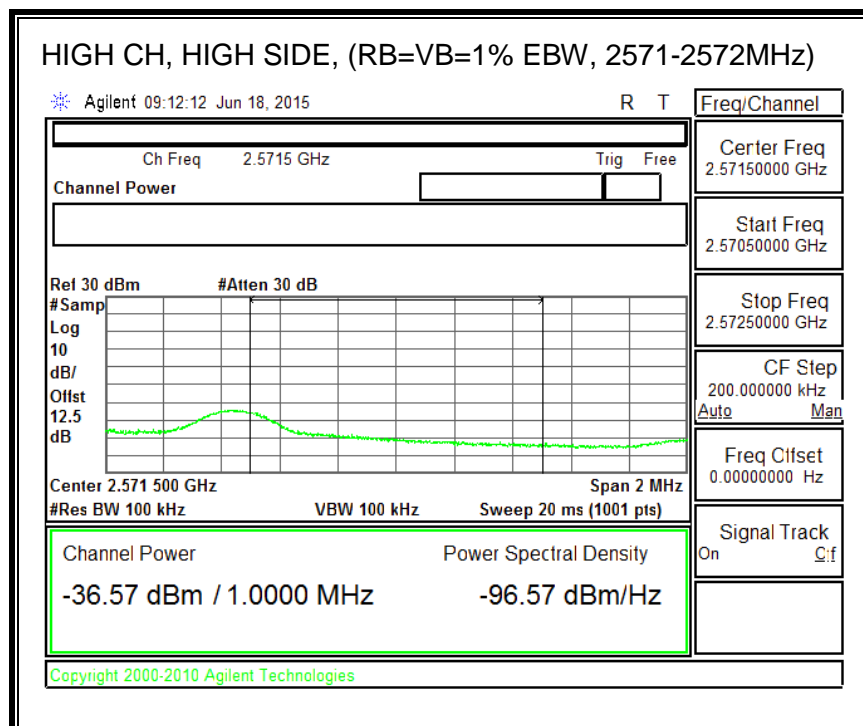

16QAM, (5.0 MHz BAND WIDTH)

QPSK, (10.0 MHz BAND WIDTH)

16QAM, (10.0 MHz BAND WIDTH)

QPSK, (15.0 MHz BAND WIDTH)

16QAM, (15.0 MHz BAND WIDTH)

QPSK, (20.0 MHz BAND WIDTH)

16QAM, (20.0 MHz BAND WIDTH)

8.3.5. LTE BAND 12 BANDEDGE