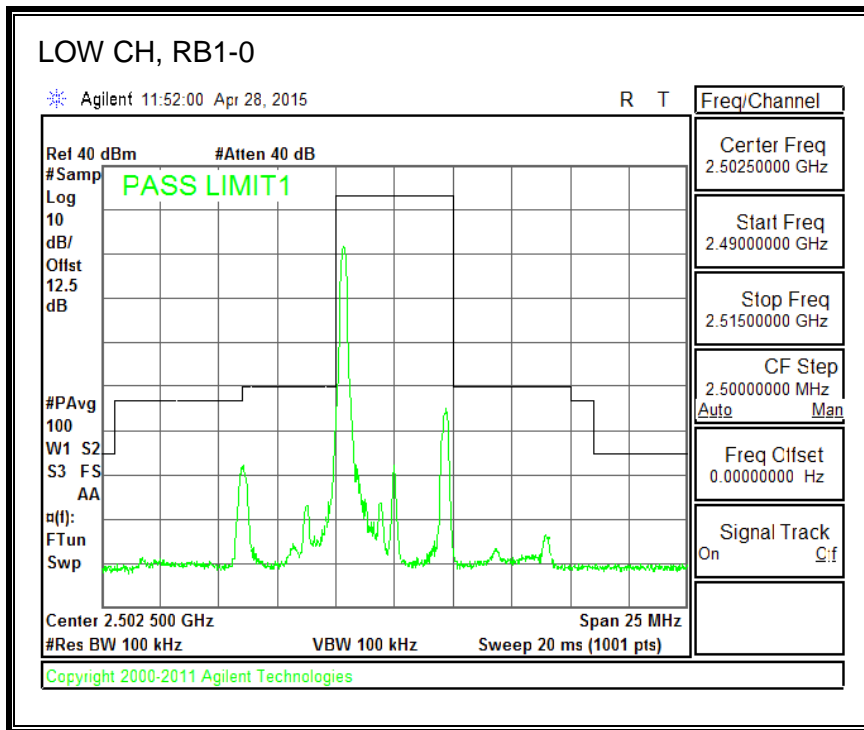

16QAM, (10.0 MHz BAND WIDTH)

QPSK, (15.0 MHz BAND WIDTH)

16QAM, (15.0 MHz BAND WIDTH)

QPSK, (20.0 MHz BAND WIDTH)

16QAM, (20.0 MHz BAND WIDTH)

8.3.3. LTE BAND 5 BANDEDGE

QPSK, (1.4 MHz BAND WIDTH)

16QAM, (1.4 MHz BAND WIDTH)

QPSK, (3.0 MHz BAND WIDTH)

16QAM, (3.0 MHz BAND WIDTH)

QPSK, (5.0 MHz BAND WIDTH)

16QAM, (5.0 MHz BAND WIDTH)

QPSK, (10.0 MHz BAND WIDTH)

16QAM, (10.0 MHz BAND WIDTH)

8.3.4. LTE BAND 7 EMISSION MASK

QPSK, (5.0 MHz BAND WIDTH)

16QAM, (5.0 MHz BAND WIDTH)

QPSK, (10.0 MHz BAND WIDTH)

16QAM, (10.0 MHz BAND WIDTH)

QPSK, (15.0 MHz BAND WIDTH)

16QAM, (15.0 MHz BAND WIDTH)

QPSK, (20.0 MHz BAND WIDTH)

16QAM, (20.0 MHz BAND WIDTH)

8.3.5. LTE BAND 12 BANDEDGE