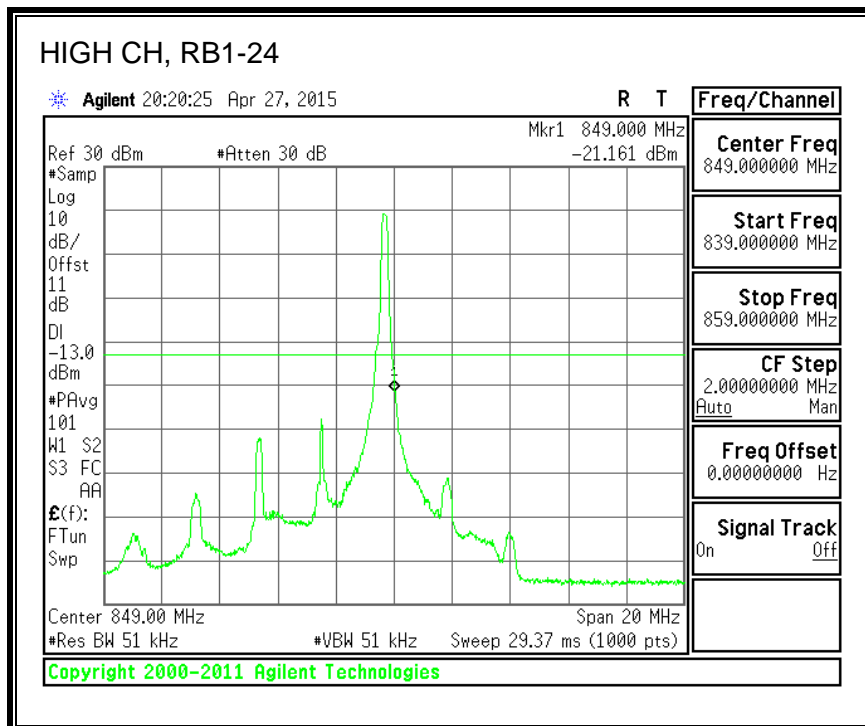

16QAM, (10.0 MHz BAND WIDTH)

QPSK, (15.0 MHz BAND WIDTH)

16QAM, (15.0 MHz BAND WIDTH)

QPSK, (20.0 MHz BAND WIDTH)

16QAM, (20.0 MHz BAND WIDTH)

8.3.3. LTE BAND 5 BANDEDGE

QPSK, (1.4 MHz BAND WIDTH)

16QAM, (1.4 MHz BAND WIDTH)

QPSK, (3.0 MHz BAND WIDTH)

16QAM, (3.0 MHz BAND WIDTH)

QPSK, (5.0 MHz BAND WIDTH)

16QAM, (5.0 MHz BAND WIDTH)

QPSK, (10.0 MHz BAND WIDTH)

16QAM, (10.0 MHz BAND WIDTH)

8.3.4. LTE BAND 7 EMISSION MASK

QPSK, (5.0 MHz BAND WIDTH)

16QAM, (5.0 MHz BAND WIDTH)

QPSK, (10.0 MHz BAND WIDTH)

16QAM, (10.0 MHz BAND WIDTH)

QPSK, (15.0 MHz BAND WIDTH)

16QAM, (15.0 MHz BAND WIDTH)

QPSK, (20.0 MHz BAND WIDTH)

16QAM, (20.0 MHz BAND WIDTH)

8.3.5. LTE BAND 12 BANDEDGE