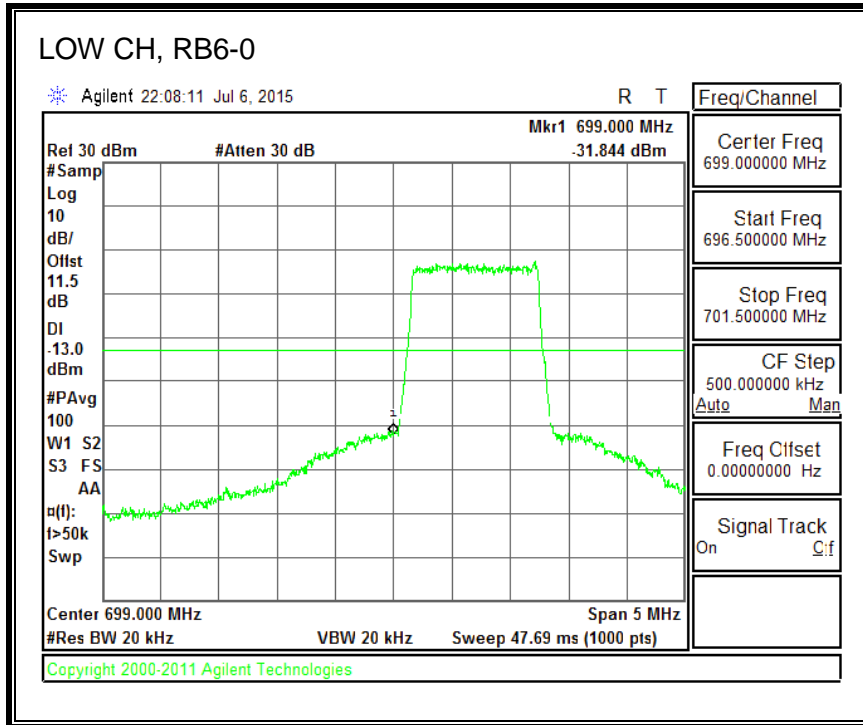

16QAM, (5.0 MHz BAND WIDTH)

QPSK, (10.0 MHz BAND WIDTH)

16QAM, (10.0 MHz BAND WIDTH)

QPSK, (15.0 MHz BAND WIDTH)

16QAM, (15.0 MHz BAND WIDTH)

QPSK, (20.0 MHz BAND WIDTH)

16QAM, (20.0 MHz BAND WIDTH)

8.3.5. LTE BAND 12 BANDEDGE

QPSK, (1.4 MHz BAND WIDTH)

16QAM, (1.4 MHz BAND WIDTH)

QPSK, (3.0 MHz BAND WIDTH)

16QAM, (3.0 MHz BAND WIDTH)

QPSK, (5.0 MHz BAND WIDTH)

16QAM, (5.0 MHz BAND WIDTH)

QPSK, (10.0 MHz BAND WIDTH)

16QAM, (10.0 MHz BAND WIDTH)

8.3.6. LTE BAND 13 EMISSION MASK

QPSK, (5.0 MHz BAND WIDTH)

16QAM, (5.0 MHz BAND WIDTH)

QPSK, (10.0 MHz BAND WIDTH)

16QAM, (10.0 MHz BAND WIDTH)

8.3.7. LTE BAND 17 BANDEDGE

QPSK, (5.0 MHz BAND WIDTH)

16QAM, (5.0 MHz BAND WIDTH)