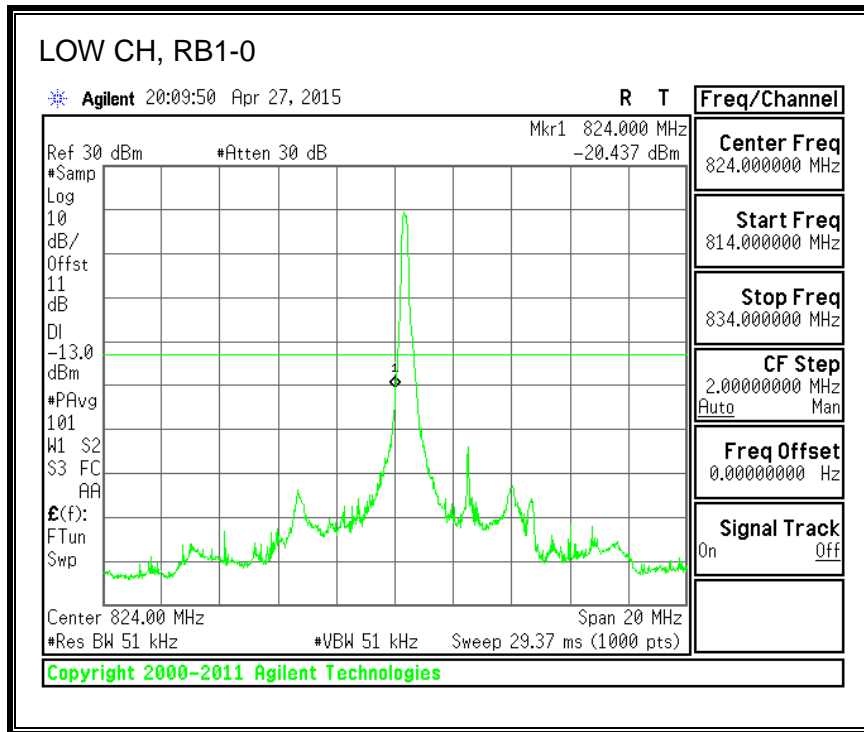

16QAM, (10.0 MHz BAND WIDTH)

QPSK, (15.0 MHz BAND WIDTH)

16QAM, (15.0 MHz BAND WIDTH)

QPSK, (20.0 MHz BAND WIDTH)

16QAM, (20.0 MHz BAND WIDTH)

8.3.3. LTE BAND 5 BANDEDGE

QPSK, (1.4 MHz BAND WIDTH)

16QAM, (1.4 MHz BAND WIDTH)

QPSK, (3.0 MHz BAND WIDTH)

16QAM, (3.0 MHz BAND WIDTH)

QPSK, (5.0 MHz BAND WIDTH)

16QAM, (5.0 MHz BAND WIDTH)

QPSK, (10.0 MHz BAND WIDTH)

16QAM, (10.0 MHz BAND WIDTH)

8.3.4. LTE BAND 7 EMISSION MASK

QPSK, (5.0 MHz BAND WIDTH)

16QAM, (5.0 MHz BAND WIDTH)

QPSK, (10.0 MHz BAND WIDTH)

16QAM, (10.0 MHz BAND WIDTH)

QPSK, (15.0 MHz BAND WIDTH)

16QAM, (15.0 MHz BAND WIDTH)

QPSK, (20.0 MHz BAND WIDTH)

16QAM, (20.0 MHz BAND WIDTH)

8.3.5. LTE BAND 12 BANDEDGE