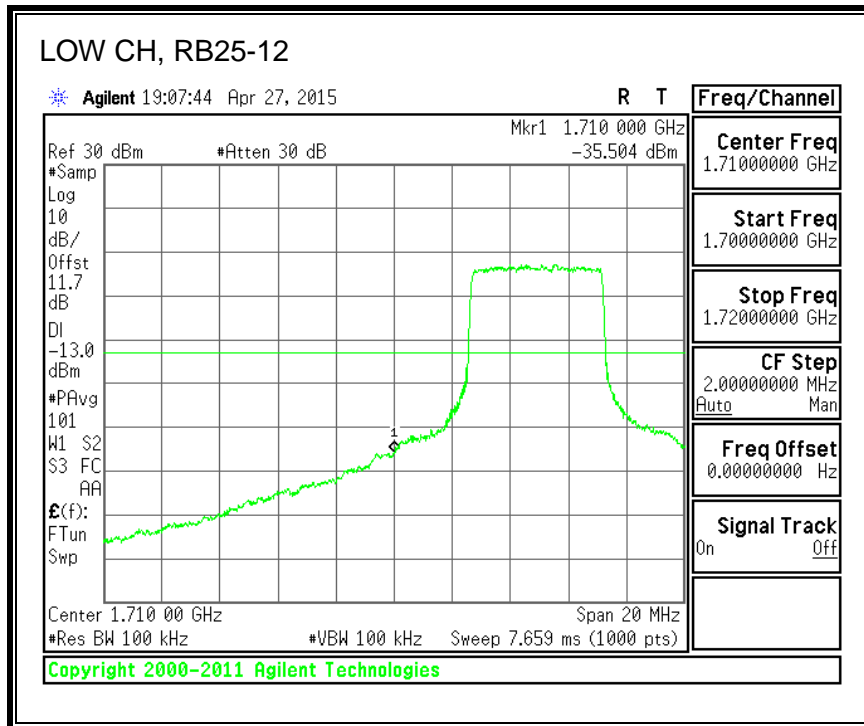

16QAM, (10.0 MHz BAND WIDTH)

QPSK, (15.0 MHz BAND WIDTH)

16QAM, (15.0 MHz BAND WIDTH)

QPSK, (20.0 MHz BAND WIDTH)

16QAM, (20.0 MHz BAND WIDTH)

8.3.3. LTE BAND 5 BANDEDGE

QPSK, (1.4 MHz BAND WIDTH)

16QAM, (1.4 MHz BAND WIDTH)

QPSK, (3.0 MHz BAND WIDTH)

16QAM, (3.0 MHz BAND WIDTH)

QPSK, (5.0 MHz BAND WIDTH)

16QAM, (5.0 MHz BAND WIDTH)

QPSK, (10.0 MHz BAND WIDTH)

16QAM, (10.0 MHz BAND WIDTH)

8.3.4. LTE BAND 7 EMISSION MASK

QPSK, (5.0 MHz BAND WIDTH)

16QAM, (5.0 MHz BAND WIDTH)

QPSK, (10.0 MHz BAND WIDTH)

16QAM, (10.0 MHz BAND WIDTH)

QPSK, (15.0 MHz BAND WIDTH)

16QAM, (15.0 MHz BAND WIDTH)

QPSK, (20.0 MHz BAND WIDTH)

16QAM, (20.0 MHz BAND WIDTH)

8.3.5. LTE BAND 12 BANDEDGE