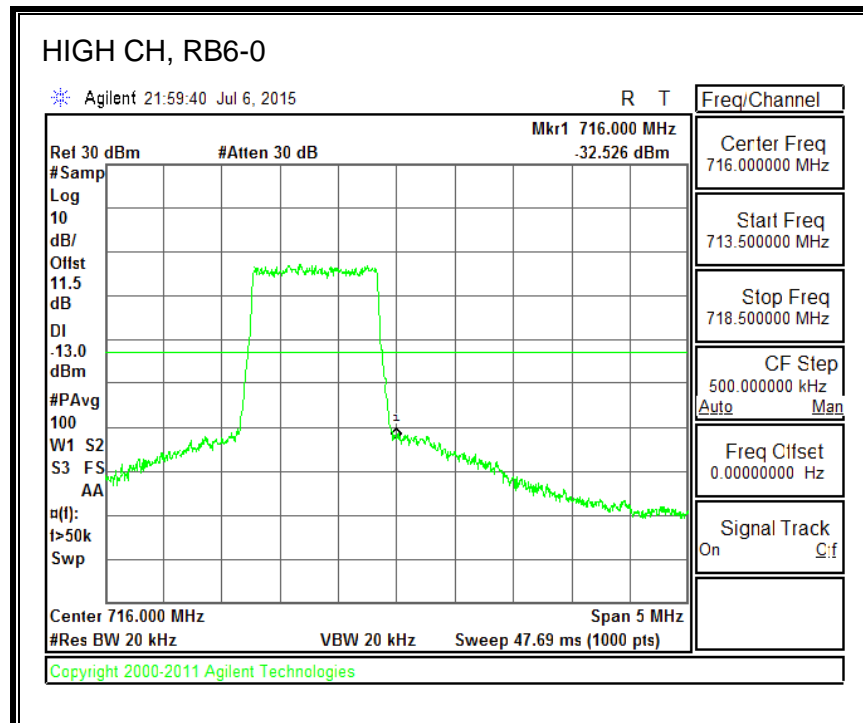

QPSK, (1.4 MHz BAND WIDTH)

16QAM, (1.4 MHz BAND WIDTH)

QPSK, (3.0 MHz BAND WIDTH)

16QAM, (3.0 MHz BAND WIDTH)

QPSK, (5.0 MHz BAND WIDTH)

16QAM, (5.0 MHz BAND WIDTH)

QPSK, (10.0 MHz BAND WIDTH)

16QAM, (10.0 MHz BAND WIDTH)

8.3.6. LTE BAND 13 EMISSION MASK

QPSK, (5.0 MHz BAND WIDTH)

16QAM, (5.0 MHz BAND WIDTH)

QPSK, (10.0 MHz BAND WIDTH)

16QAM, (10.0 MHz BAND WIDTH)

8.3.7. LTE BAND 17 BANDEDGE

QPSK, (5.0 MHz BAND WIDTH)

16QAM, (5.0 MHz BAND WIDTH)