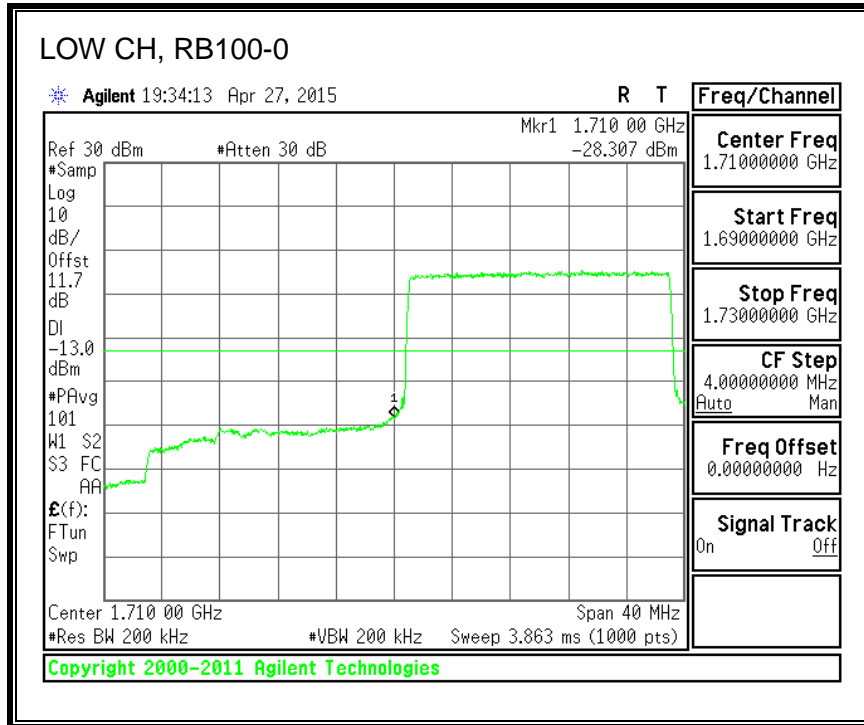

16QAM, (10.0 MHz BAND WIDTH)

QPSK, (15.0 MHz BAND WIDTH)

16QAM, (15.0 MHz BAND WIDTH)

QPSK, (20.0 MHz BAND WIDTH)

16QAM, (20.0 MHz BAND WIDTH)

8.3.3. LTE BAND 5 BANDEDGE

QPSK, (1.4 MHz BAND WIDTH)

16QAM, (1.4 MHz BAND WIDTH)

QPSK, (3.0 MHz BAND WIDTH)

16QAM, (3.0 MHz BAND WIDTH)

QPSK, (5.0 MHz BAND WIDTH)

16QAM, (5.0 MHz BAND WIDTH)

QPSK, (10.0 MHz BAND WIDTH)

16QAM, (10.0 MHz BAND WIDTH)

8.3.4. LTE BAND 7 EMISSION MASK

QPSK, (5.0 MHz BAND WIDTH)

16QAM, (5.0 MHz BAND WIDTH)

QPSK, (10.0 MHz BAND WIDTH)

16QAM, (10.0 MHz BAND WIDTH)

QPSK, (15.0 MHz BAND WIDTH)

16QAM, (15.0 MHz BAND WIDTH)

QPSK, (20.0 MHz BAND WIDTH)

16QAM, (20.0 MHz BAND WIDTH)

8.3.5. LTE BAND 12 BANDEDGE