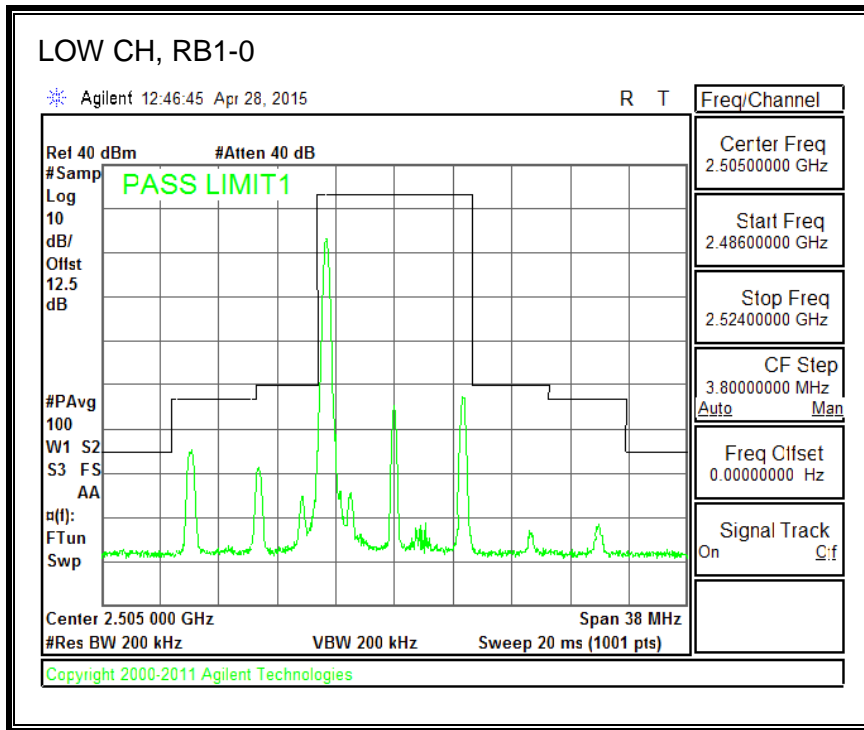

16QAM, (5.0 MHz BAND WIDTH)

QPSK, (10.0 MHz BAND WIDTH)

16QAM, (10.0 MHz BAND WIDTH)

QPSK, (15.0 MHz BAND WIDTH)

16QAM, (15.0 MHz BAND WIDTH)

QPSK, (20.0 MHz BAND WIDTH)

16QAM, (20.0 MHz BAND WIDTH)

8.3.5. LTE BAND 12 BANDEDGE