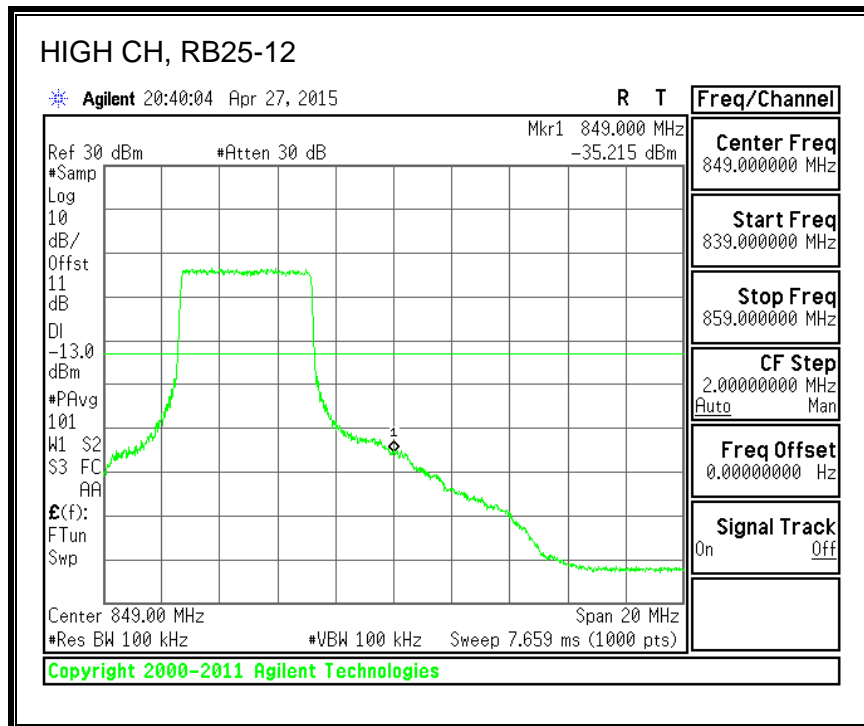

16QAM, (10.0 MHz BAND WIDTH)

QPSK, (15.0 MHz BAND WIDTH)

16QAM, (15.0 MHz BAND WIDTH)

QPSK, (20.0 MHz BAND WIDTH)

16QAM, (20.0 MHz BAND WIDTH)

8.3.3. LTE BAND 5 BANDEDGE

QPSK, (1.4 MHz BAND WIDTH)

16QAM, (1.4 MHz BAND WIDTH)

QPSK, (3.0 MHz BAND WIDTH)

16QAM, (3.0 MHz BAND WIDTH)

QPSK, (5.0 MHz BAND WIDTH)

16QAM, (5.0 MHz BAND WIDTH)

QPSK, (10.0 MHz BAND WIDTH)

16QAM, (10.0 MHz BAND WIDTH)

8.3.4. LTE BAND 7 EMISSION MASK

QPSK, (5.0 MHz BAND WIDTH)

16QAM, (5.0 MHz BAND WIDTH)

QPSK, (10.0 MHz BAND WIDTH)

16QAM, (10.0 MHz BAND WIDTH)

QPSK, (15.0 MHz BAND WIDTH)

16QAM, (15.0 MHz BAND WIDTH)

QPSK, (20.0 MHz BAND WIDTH)

16QAM, (20.0 MHz BAND WIDTH)

8.3.5. LTE BAND 12 BANDEDGE