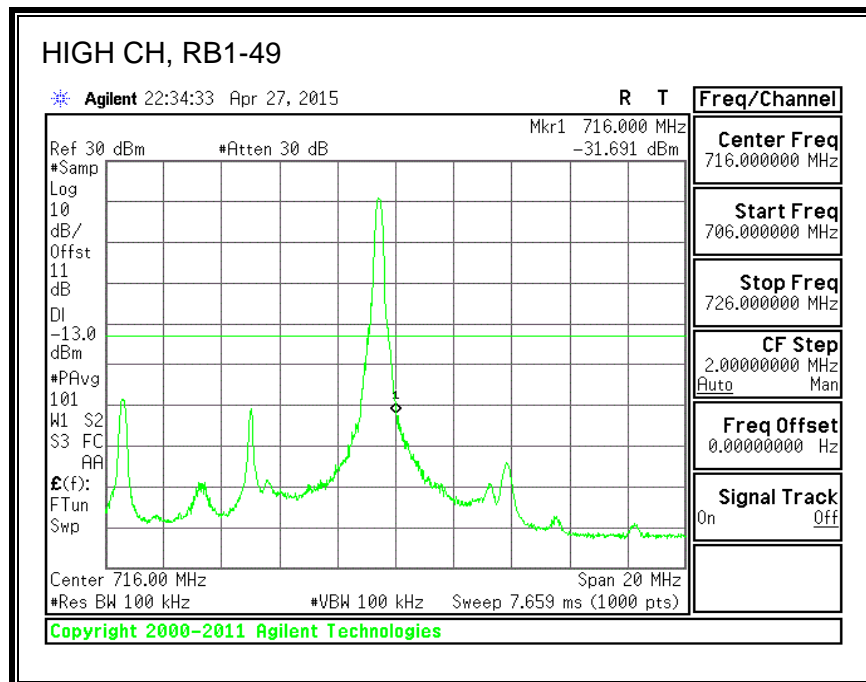

8.3.6. LTE BAND 13 EMISSION MASK

QPSK, (5.0 MHz BAND WIDTH)

16QAM, (5.0 MHz BAND WIDTH)

QPSK, (10.0 MHz BAND WIDTH)

16QAM, (10.0 MHz BAND WIDTH)

8.3.7. LTE BAND 17 BANDEDGE

QPSK, (5.0 MHz BAND WIDTH)

16QAM, (5.0 MHz BAND WIDTH)

QPSK, (10.0 MHz BAND WIDTH)

16QAM, (10.0 MHz BAND WIDTH)

8.3.8. LTE BAND 25 BANDEDGE

QPSK, (1.4 MHz BAND WIDTH)

16QAM, (1.4 MHz BAND WIDTH)

QPSK, (3.0 MHz BAND WIDTH)

16QAM, (3.0 MHz BAND WIDTH)

QPSK, (5.0 MHz BAND WIDTH)