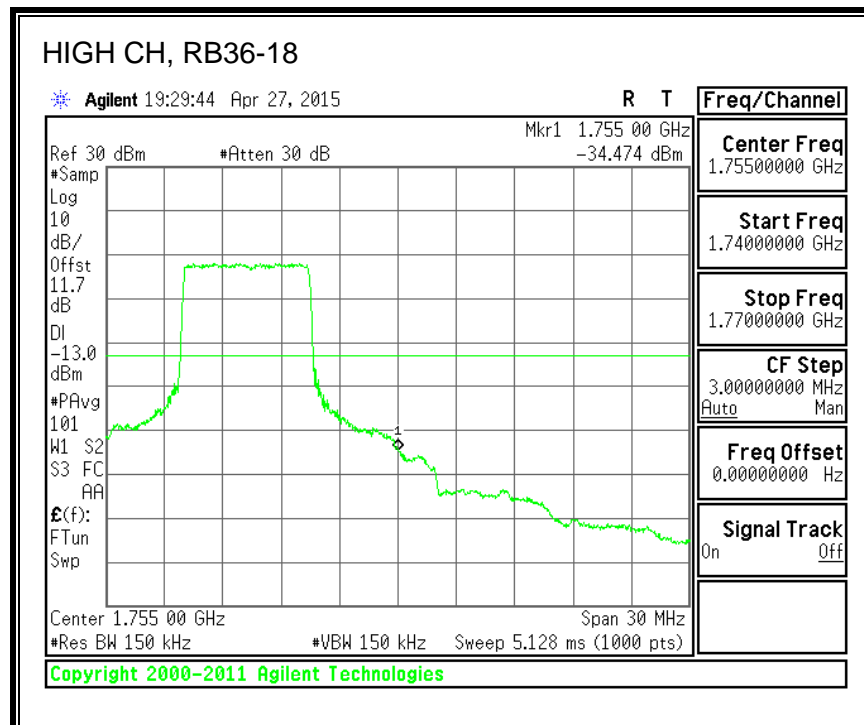

16QAM, (10.0 MHz BAND WIDTH)

QPSK, (15.0 MHz BAND WIDTH)

16QAM, (15.0 MHz BAND WIDTH)

QPSK, (20.0 MHz BAND WIDTH)

16QAM, (20.0 MHz BAND WIDTH)

8.3.3. LTE BAND 5 BANDEDGE

QPSK, (1.4 MHz BAND WIDTH)

16QAM, (1.4 MHz BAND WIDTH)

QPSK, (3.0 MHz BAND WIDTH)

16QAM, (3.0 MHz BAND WIDTH)

QPSK, (5.0 MHz BAND WIDTH)

16QAM, (5.0 MHz BAND WIDTH)

QPSK, (10.0 MHz BAND WIDTH)

16QAM, (10.0 MHz BAND WIDTH)

8.3.4. LTE BAND 7 EMISSION MASK

QPSK, (5.0 MHz BAND WIDTH)

16QAM, (5.0 MHz BAND WIDTH)

QPSK, (10.0 MHz BAND WIDTH)

16QAM, (10.0 MHz BAND WIDTH)

QPSK, (15.0 MHz BAND WIDTH)

16QAM, (15.0 MHz BAND WIDTH)

QPSK, (20.0 MHz BAND WIDTH)

16QAM, (20.0 MHz BAND WIDTH)

8.3.5. LTE BAND 12 BANDEDGE