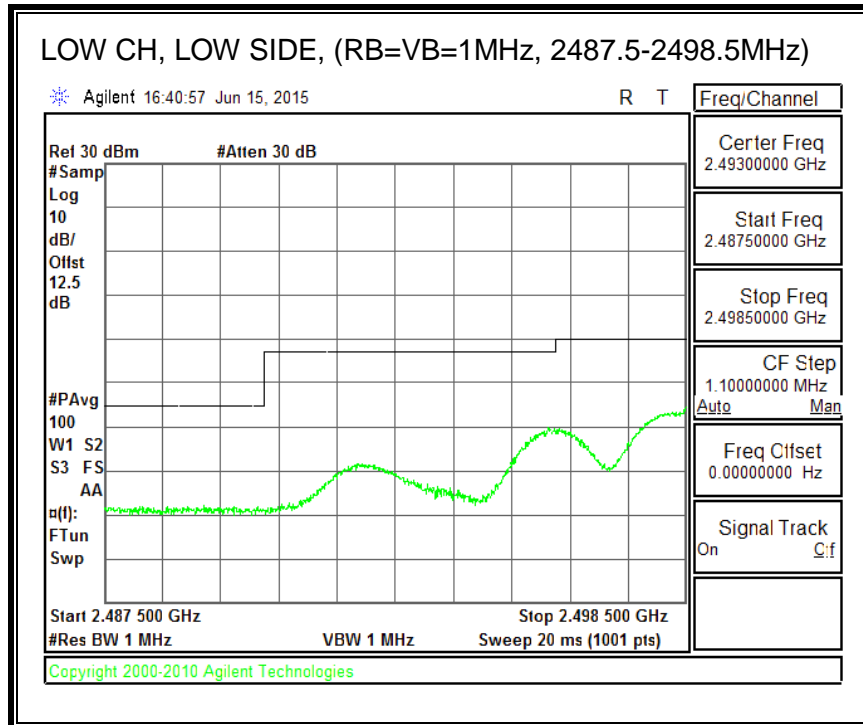

16QAM, (10.0 MHz BAND WIDTH)

QPSK, (15.0 MHz BAND WIDTH)

16QAM, (15.0 MHz BAND WIDTH)

QPSK, (20.0 MHz BAND WIDTH)

16QAM, (20.0 MHz BAND WIDTH)

8.3.3. LTE BAND 5 BANDEDGE

QPSK, (1.4 MHz BAND WIDTH)

16QAM, (1.4 MHz BAND WIDTH)

QPSK, (3.0 MHz BAND WIDTH)

16QAM, (3.0 MHz BAND WIDTH)

QPSK, (5.0 MHz BAND WIDTH)

16QAM, (5.0 MHz BAND WIDTH)

QPSK, (10.0 MHz BAND WIDTH)

16QAM, (10.0 MHz BAND WIDTH)

8.3.4. LTE BAND 7 EMISSION MASK

QPSK, (5.0 MHz BAND WIDTH)

16QAM, (5.0 MHz BAND WIDTH)

QPSK, (10.0 MHz BAND WIDTH)

16QAM, (10.0 MHz BAND WIDTH)

QPSK, (15.0 MHz BAND WIDTH)

16QAM, (15.0 MHz BAND WIDTH)

QPSK, (20.0 MHz BAND WIDTH)

16QAM, (20.0 MHz BAND WIDTH)

8.3.5. LTE BAND 12 BANDEDGE