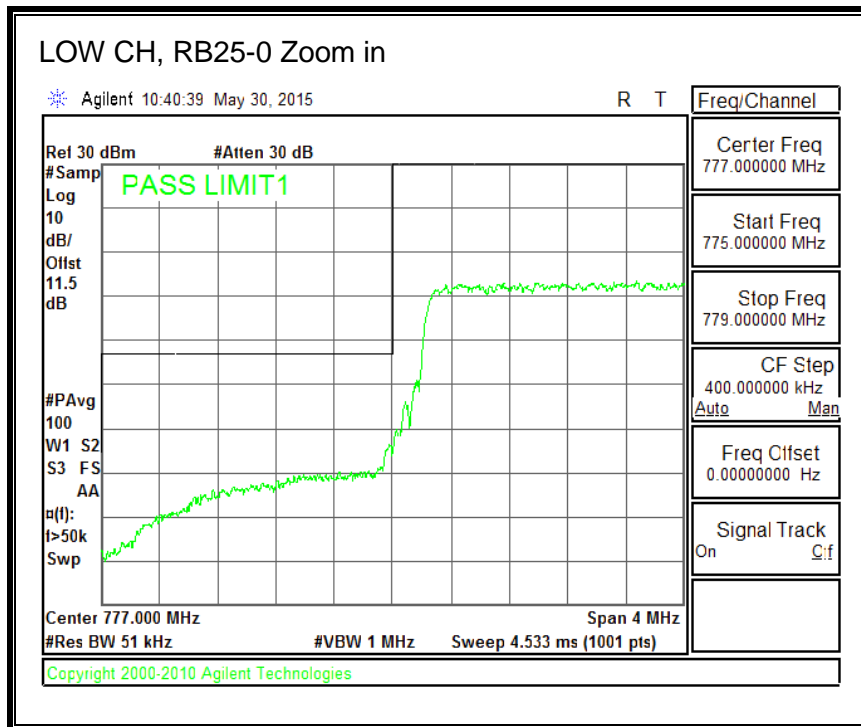

8.3.6. LTE BAND 13 EMISSION MASK

QPSK, (5.0 MHz BAND WIDTH)

16QAM, (5.0 MHz BAND WIDTH)

QPSK, (10.0 MHz BAND WIDTH)

16QAM, (10.0 MHz BAND WIDTH)

8.3.7. LTE BAND 17 BANDEDGE

QPSK, (5.0 MHz BAND WIDTH)

16QAM, (5.0 MHz BAND WIDTH)

QPSK, (10.0 MHz BAND WIDTH)

16QAM, (10.0 MHz BAND WIDTH)

8.3.8. LTE BAND 25 BANDEDGE

QPSK, (1.4 MHz BAND WIDTH)

16QAM, (1.4 MHz BAND WIDTH)

QPSK, (3.0 MHz BAND WIDTH)

16QAM, (3.0 MHz BAND WIDTH)

QPSK, (5.0 MHz BAND WIDTH)