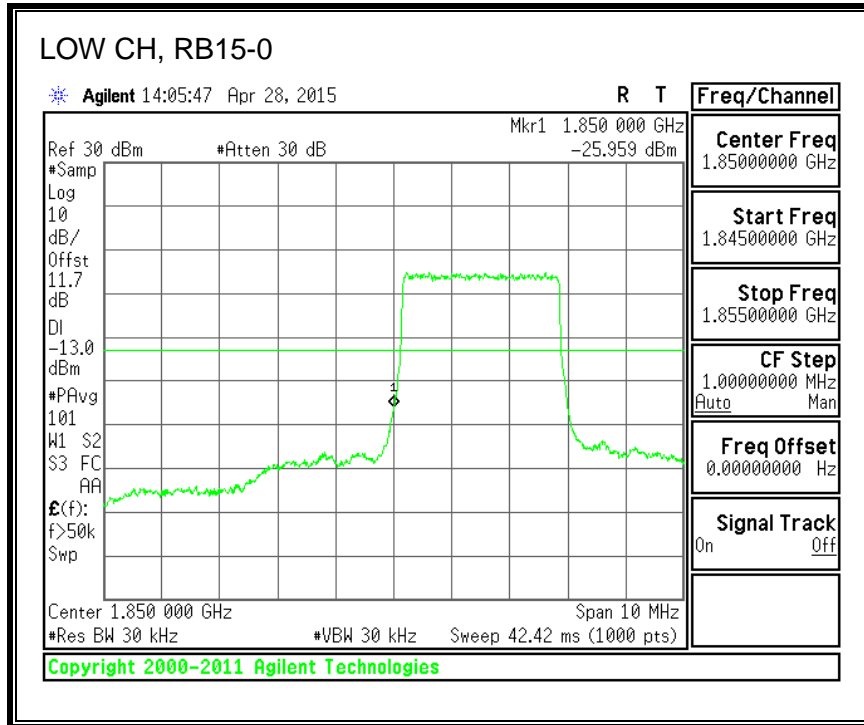

8.3.6. LTE BAND 13 EMISSION MASK

QPSK, (5.0 MHz BAND WIDTH)

16QAM, (5.0 MHz BAND WIDTH)

QPSK, (10.0 MHz BAND WIDTH)

16QAM, (10.0 MHz BAND WIDTH)

8.3.7. LTE BAND 17 BANDEDGE

QPSK, (5.0 MHz BAND WIDTH)

16QAM, (5.0 MHz BAND WIDTH)

QPSK, (10.0 MHz BAND WIDTH)

16QAM, (10.0 MHz BAND WIDTH)

8.3.8. LTE BAND 25 BANDEDGE

QPSK, (1.4 MHz BAND WIDTH)

16QAM, (1.4 MHz BAND WIDTH)

QPSK, (3.0 MHz BAND WIDTH)

16QAM, (3.0 MHz BAND WIDTH)

QPSK, (5.0 MHz BAND WIDTH)