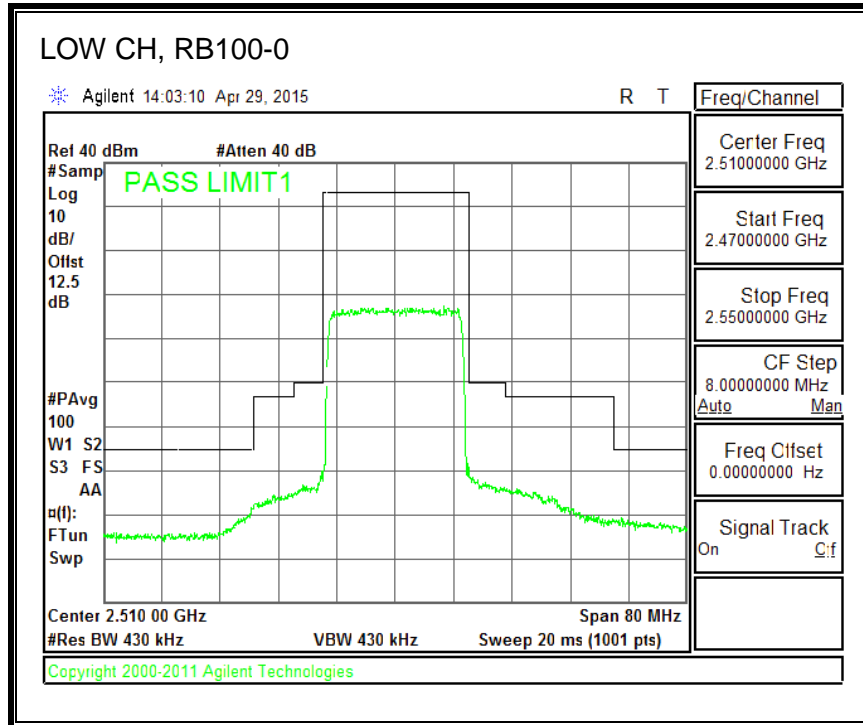

16QAM, (5.0 MHz BAND WIDTH)

QPSK, (10.0 MHz BAND WIDTH)

16QAM, (10.0 MHz BAND WIDTH)

QPSK, (15.0 MHz BAND WIDTH)

16QAM, (15.0 MHz BAND WIDTH)

QPSK, (20.0 MHz BAND WIDTH)

16QAM, (20.0 MHz BAND WIDTH)

8.3.5. LTE BAND 12 BANDEDGE