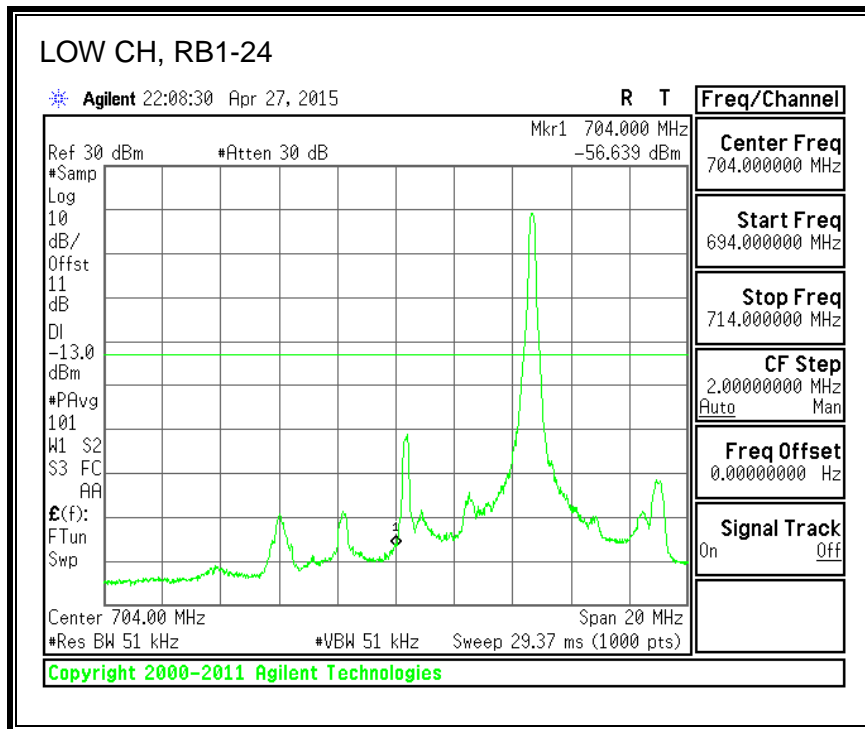

8.3.6. LTE BAND 13 EMISSION MASK

QPSK, (5.0 MHz BAND WIDTH)

16QAM, (5.0 MHz BAND WIDTH)

QPSK, (10.0 MHz BAND WIDTH)

16QAM, (10.0 MHz BAND WIDTH)

8.3.7. LTE BAND 17 BANDEDGE

QPSK, (5.0 MHz BAND WIDTH)

16QAM, (5.0 MHz BAND WIDTH)

QPSK, (10.0 MHz BAND WIDTH)

16QAM, (10.0 MHz BAND WIDTH)

8.3.8. LTE BAND 25 BANDEDGE

QPSK, (1.4 MHz BAND WIDTH)

16QAM, (1.4 MHz BAND WIDTH)

QPSK, (3.0 MHz BAND WIDTH)

16QAM, (3.0 MHz BAND WIDTH)

QPSK, (5.0 MHz BAND WIDTH)