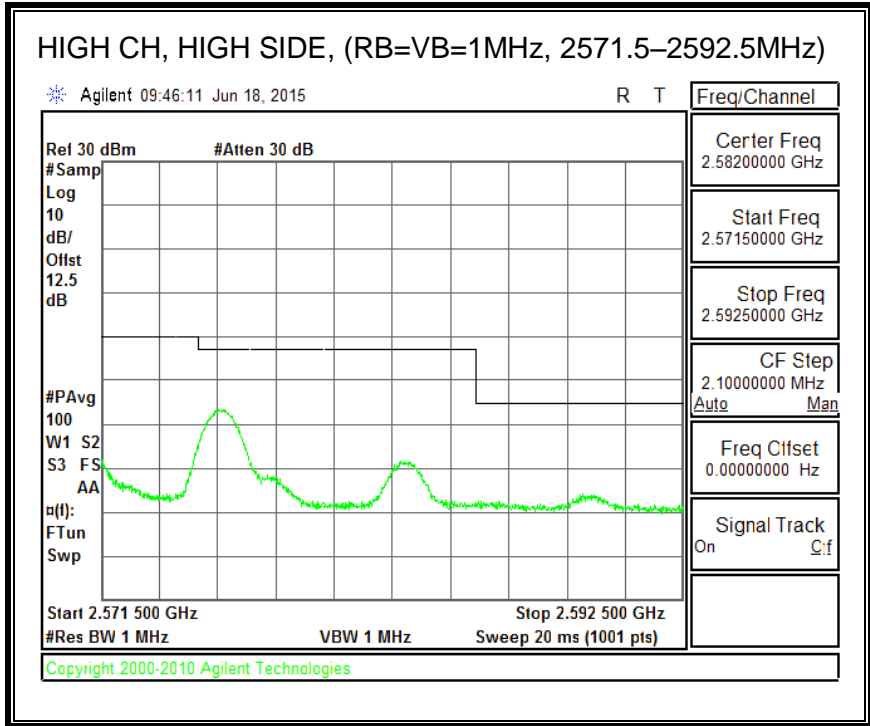

QPSK, (3.0 MHz BAND WIDTH)

16QAM, (3.0 MHz BAND WIDTH)

QPSK, (5.0 MHz BAND WIDTH)

16QAM, (5.0 MHz BAND WIDTH)

QPSK, (10.0 MHz BAND WIDTH)

16QAM, (10.0 MHz BAND WIDTH)

8.3.4. LTE BAND 7 EMISSION MASK

QPSK, (5.0 MHz BAND WIDTH)

16QAM, (5.0 MHz BAND WIDTH)

QPSK, (10.0 MHz BAND WIDTH)

16QAM, (10.0 MHz BAND WIDTH)

QPSK, (15.0 MHz BAND WIDTH)

16QAM, (15.0 MHz BAND WIDTH)

QPSK, (20.0 MHz BAND WIDTH)

16QAM, (20.0 MHz BAND WIDTH)

8.3.5. LTE BAND 12 BANDEDGE