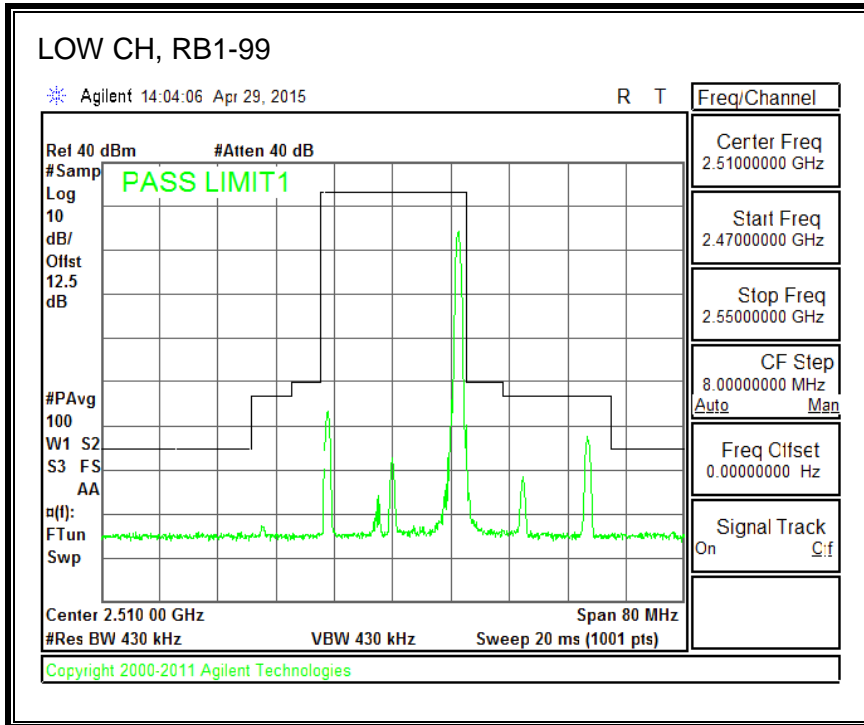

16QAM, (5.0 MHz BAND WIDTH)

QPSK, (10.0 MHz BAND WIDTH)

16QAM, (10.0 MHz BAND WIDTH)

QPSK, (15.0 MHz BAND WIDTH)

16QAM, (15.0 MHz BAND WIDTH)

QPSK, (20.0 MHz BAND WIDTH)

16QAM, (20.0 MHz BAND WIDTH)

8.3.5. LTE BAND 12 BANDEDGE