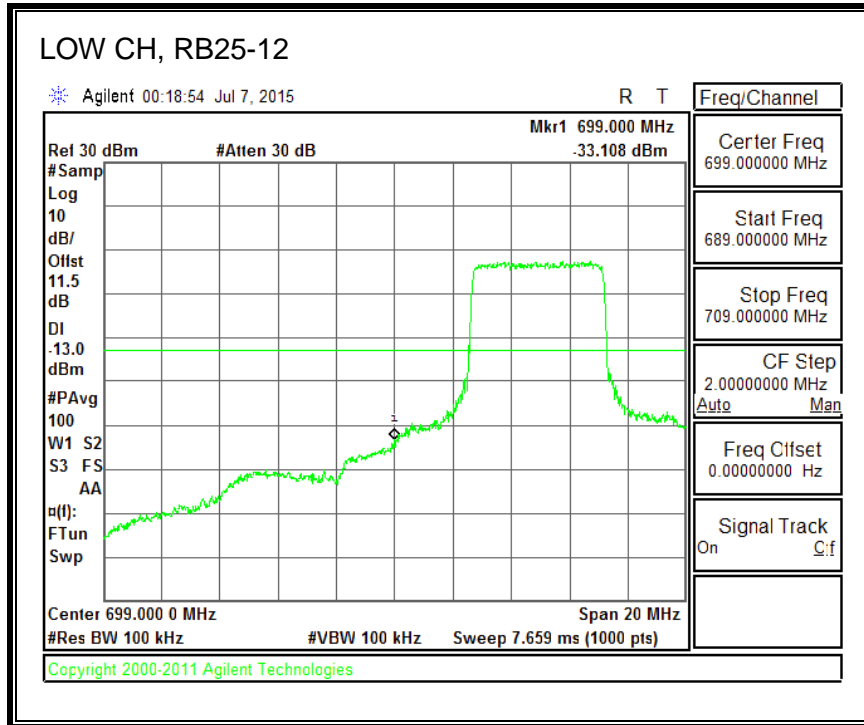

16QAM, (5.0 MHz BAND WIDTH)

QPSK, (10.0 MHz BAND WIDTH)

16QAM, (10.0 MHz BAND WIDTH)

QPSK, (15.0 MHz BAND WIDTH)

16QAM, (15.0 MHz BAND WIDTH)

QPSK, (20.0 MHz BAND WIDTH)

16QAM, (20.0 MHz BAND WIDTH)

8.3.5. LTE BAND 12 BANDEDGE

QPSK, (1.4 MHz BAND WIDTH)

16QAM, (1.4 MHz BAND WIDTH)

QPSK, (3.0 MHz BAND WIDTH)

16QAM, (3.0 MHz BAND WIDTH)

QPSK, (5.0 MHz BAND WIDTH)

16QAM, (5.0 MHz BAND WIDTH)

QPSK, (10.0 MHz BAND WIDTH)

16QAM, (10.0 MHz BAND WIDTH)

8.3.6. LTE BAND 13 EMISSION MASK

QPSK, (5.0 MHz BAND WIDTH)

16QAM, (5.0 MHz BAND WIDTH)

QPSK, (10.0 MHz BAND WIDTH)

16QAM, (10.0 MHz BAND WIDTH)

8.3.7. LTE BAND 17 BANDEDGE

QPSK, (5.0 MHz BAND WIDTH)

16QAM, (5.0 MHz BAND WIDTH)