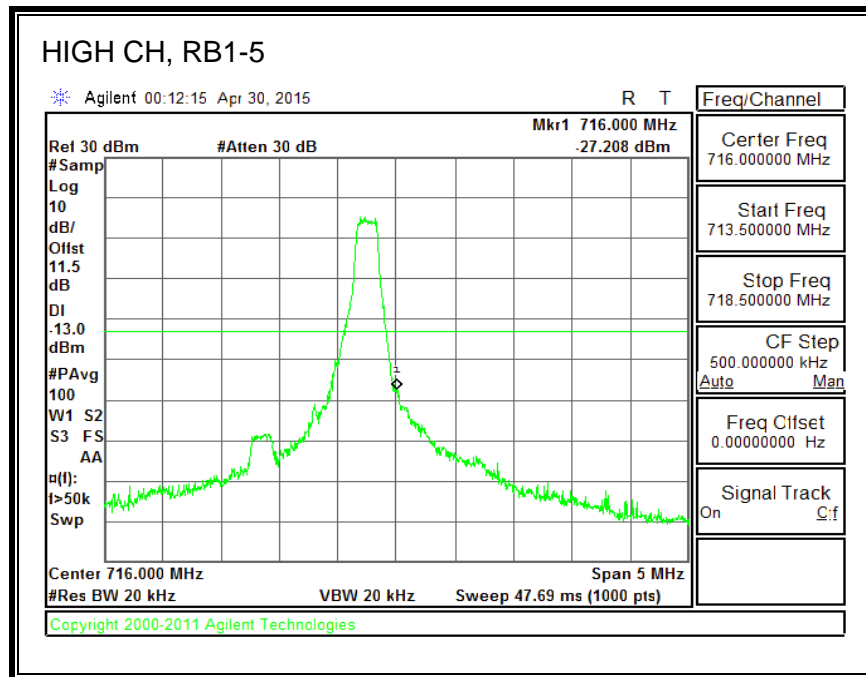

16QAM, (5.0 MHz BAND WIDTH)

QPSK, (10.0 MHz BAND WIDTH)

16QAM, (10.0 MHz BAND WIDTH)

QPSK, (15.0 MHz BAND WIDTH)

16QAM, (15.0 MHz BAND WIDTH)

QPSK, (20.0 MHz BAND WIDTH)

16QAM, (20.0 MHz BAND WIDTH)

8.3.5. LTE BAND 12 BANDEDGE

QPSK, (1.4 MHz BAND WIDTH)

16QAM, (1.4 MHz BAND WIDTH)

QPSK, (3.0 MHz BAND WIDTH)

16QAM, (3.0 MHz BAND WIDTH)

QPSK, (5.0 MHz BAND WIDTH)

16QAM, (5.0 MHz BAND WIDTH)

QPSK, (10.0 MHz BAND WIDTH)

16QAM, (10.0 MHz BAND WIDTH)

8.3.6. LTE BAND 13 EMISSION MASK

QPSK, (5.0 MHz BAND WIDTH)

16QAM, (5.0 MHz BAND WIDTH)

QPSK, (10.0 MHz BAND WIDTH)

16QAM, (10.0 MHz BAND WIDTH)

8.3.7. LTE BAND 17 BANDEDGE

QPSK, (5.0 MHz BAND WIDTH)

16QAM, (5.0 MHz BAND WIDTH)