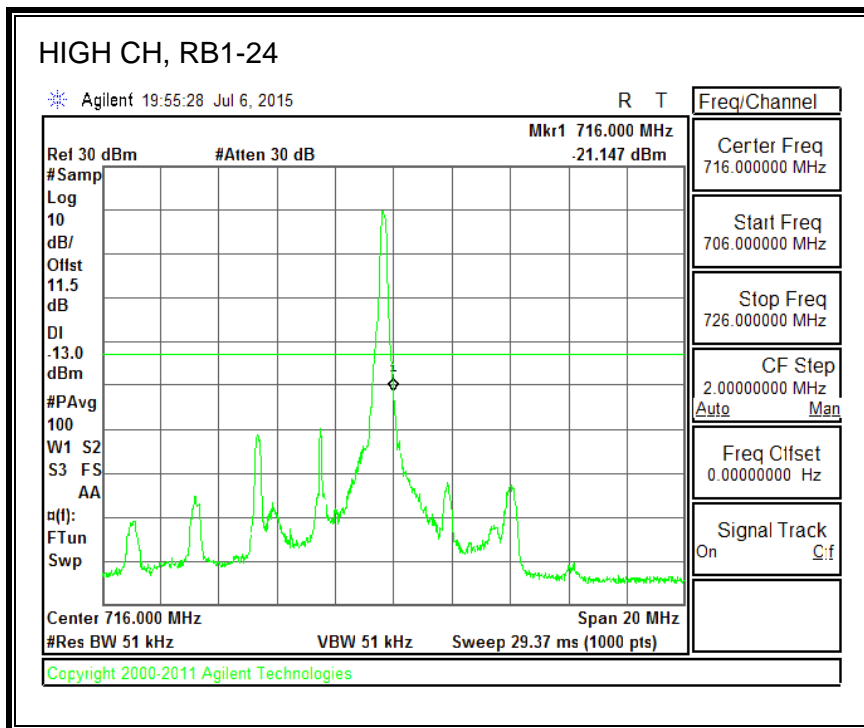

16QAM, (5.0 MHz BAND WIDTH)

QPSK, (10.0 MHz BAND WIDTH)

16QAM, (10.0 MHz BAND WIDTH)

QPSK, (15.0 MHz BAND WIDTH)

16QAM, (15.0 MHz BAND WIDTH)

QPSK, (20.0 MHz BAND WIDTH)

16QAM, (20.0 MHz BAND WIDTH)

8.3.5. LTE BAND 12 BANDEDGE

QPSK, (1.4 MHz BAND WIDTH)

16QAM, (1.4 MHz BAND WIDTH)

QPSK, (3.0 MHz BAND WIDTH)

16QAM, (3.0 MHz BAND WIDTH)

QPSK, (5.0 MHz BAND WIDTH)

16QAM, (5.0 MHz BAND WIDTH)

QPSK, (10.0 MHz BAND WIDTH)

16QAM, (10.0 MHz BAND WIDTH)

8.3.6. LTE BAND 13 EMISSION MASK

QPSK, (5.0 MHz BAND WIDTH)

16QAM, (5.0 MHz BAND WIDTH)

QPSK, (10.0 MHz BAND WIDTH)

16QAM, (10.0 MHz BAND WIDTH)

8.3.7. LTE BAND 17 BANDEDGE

QPSK, (5.0 MHz BAND WIDTH)

16QAM, (5.0 MHz BAND WIDTH)