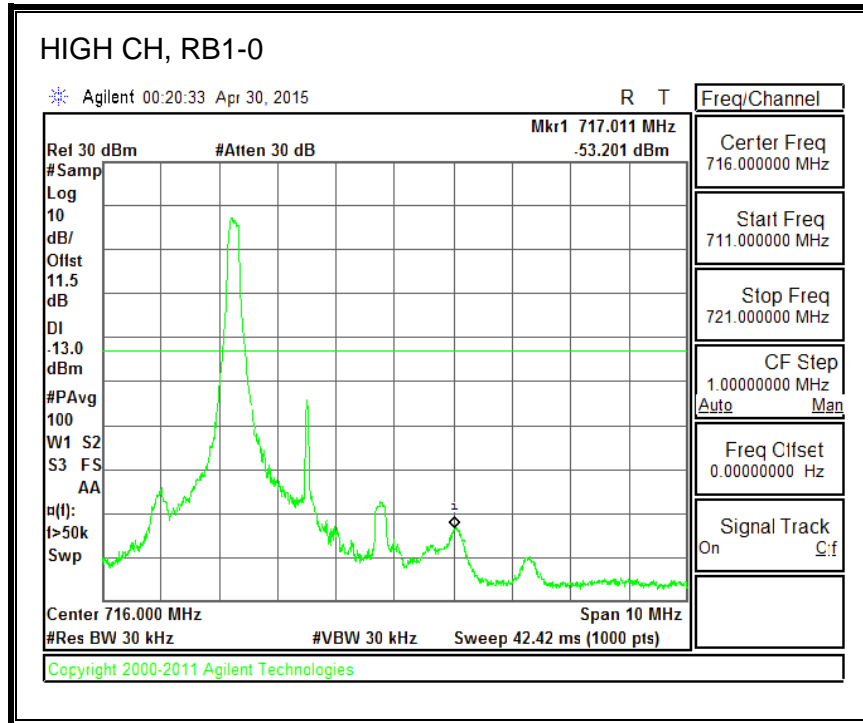

16QAM, (5.0 MHz BAND WIDTH)

QPSK, (10.0 MHz BAND WIDTH)

16QAM, (10.0 MHz BAND WIDTH)

QPSK, (15.0 MHz BAND WIDTH)

16QAM, (15.0 MHz BAND WIDTH)

QPSK, (20.0 MHz BAND WIDTH)

16QAM, (20.0 MHz BAND WIDTH)

8.3.5. LTE BAND 12 BANDEDGE

QPSK, (1.4 MHz BAND WIDTH)

16QAM, (1.4 MHz BAND WIDTH)

QPSK, (3.0 MHz BAND WIDTH)

16QAM, (3.0 MHz BAND WIDTH)

QPSK, (5.0 MHz BAND WIDTH)

16QAM, (5.0 MHz BAND WIDTH)

QPSK, (10.0 MHz BAND WIDTH)

16QAM, (10.0 MHz BAND WIDTH)

8.3.6. LTE BAND 13 EMISSION MASK

QPSK, (5.0 MHz BAND WIDTH)

16QAM, (5.0 MHz BAND WIDTH)

QPSK, (10.0 MHz BAND WIDTH)

16QAM, (10.0 MHz BAND WIDTH)

8.3.7. LTE BAND 17 BANDEDGE

QPSK, (5.0 MHz BAND WIDTH)

16QAM, (5.0 MHz BAND WIDTH)