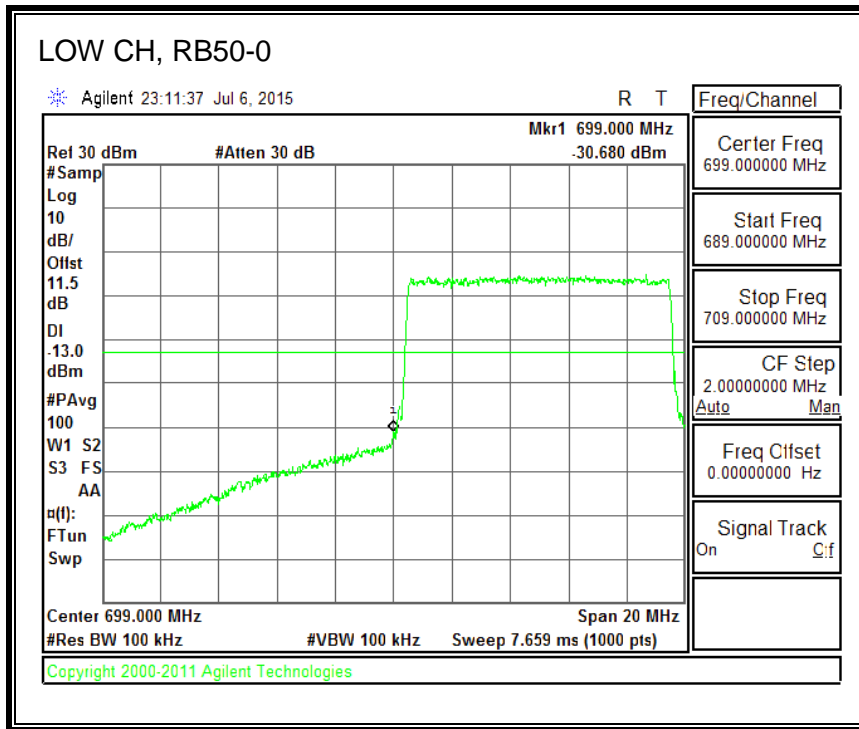

16QAM, (5.0 MHz BAND WIDTH)

QPSK, (10.0 MHz BAND WIDTH)

16QAM, (10.0 MHz BAND WIDTH)

QPSK, (15.0 MHz BAND WIDTH)

16QAM, (15.0 MHz BAND WIDTH)

QPSK, (20.0 MHz BAND WIDTH)

16QAM, (20.0 MHz BAND WIDTH)

8.3.5. LTE BAND 12 BANDEDGE

QPSK, (1.4 MHz BAND WIDTH)

16QAM, (1.4 MHz BAND WIDTH)

QPSK, (3.0 MHz BAND WIDTH)

16QAM, (3.0 MHz BAND WIDTH)

QPSK, (5.0 MHz BAND WIDTH)

16QAM, (5.0 MHz BAND WIDTH)

QPSK, (10.0 MHz BAND WIDTH)

16QAM, (10.0 MHz BAND WIDTH)

8.3.6. LTE BAND 13 EMISSION MASK

QPSK, (5.0 MHz BAND WIDTH)

16QAM, (5.0 MHz BAND WIDTH)

QPSK, (10.0 MHz BAND WIDTH)

16QAM, (10.0 MHz BAND WIDTH)

8.3.7. LTE BAND 17 BANDEDGE

QPSK, (5.0 MHz BAND WIDTH)

16QAM, (5.0 MHz BAND WIDTH)