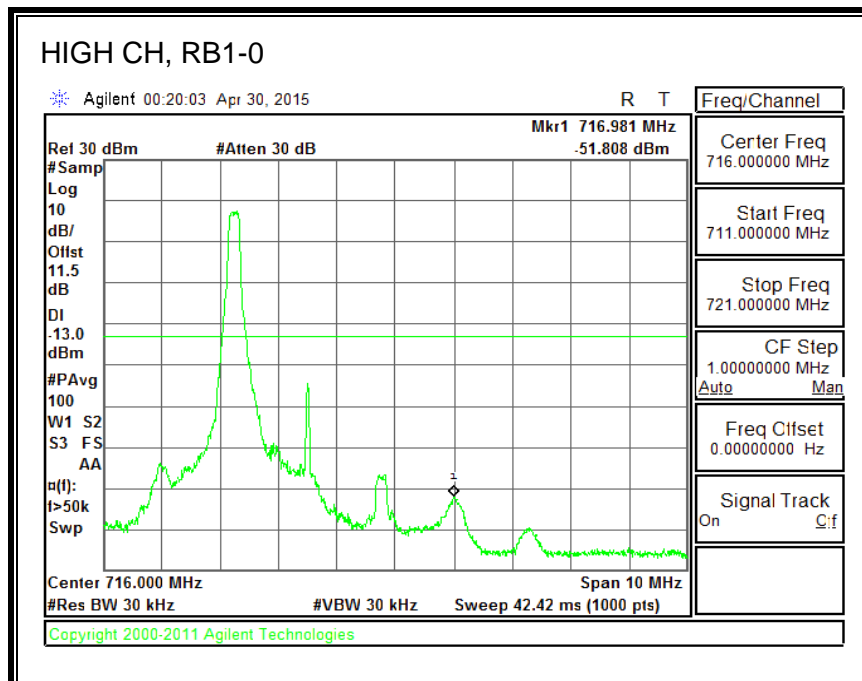

16QAM, (5.0 MHz BAND WIDTH)

QPSK, (10.0 MHz BAND WIDTH)

16QAM, (10.0 MHz BAND WIDTH)

QPSK, (15.0 MHz BAND WIDTH)

16QAM, (15.0 MHz BAND WIDTH)

QPSK, (20.0 MHz BAND WIDTH)

16QAM, (20.0 MHz BAND WIDTH)

8.3.5. LTE BAND 12 BANDEDGE

QPSK, (1.4 MHz BAND WIDTH)

16QAM, (1.4 MHz BAND WIDTH)

QPSK, (3.0 MHz BAND WIDTH)

16QAM, (3.0 MHz BAND WIDTH)

QPSK, (5.0 MHz BAND WIDTH)

16QAM, (5.0 MHz BAND WIDTH)

QPSK, (10.0 MHz BAND WIDTH)

16QAM, (10.0 MHz BAND WIDTH)

8.3.6. LTE BAND 13 EMISSION MASK

QPSK, (5.0 MHz BAND WIDTH)

16QAM, (5.0 MHz BAND WIDTH)

QPSK, (10.0 MHz BAND WIDTH)

16QAM, (10.0 MHz BAND WIDTH)

8.3.7. LTE BAND 17 BANDEDGE

QPSK, (5.0 MHz BAND WIDTH)

16QAM, (5.0 MHz BAND WIDTH)