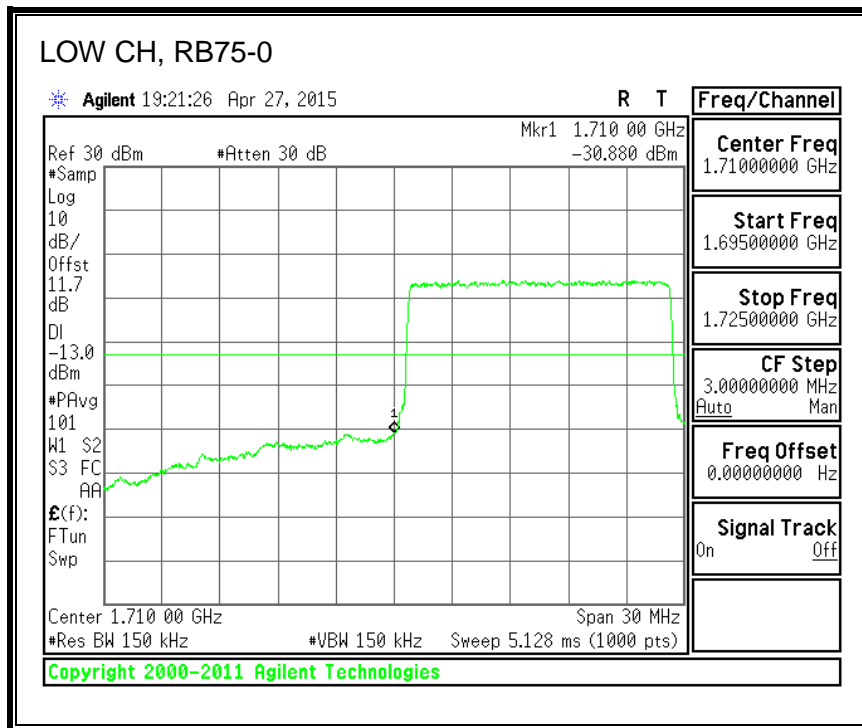

16QAM, (10.0 MHz BAND WIDTH)

QPSK, (15.0 MHz BAND WIDTH)

16QAM, (15.0 MHz BAND WIDTH)

QPSK, (20.0 MHz BAND WIDTH)

16QAM, (20.0 MHz BAND WIDTH)

8.3.3. LTE BAND 5 BANDEDGE

QPSK, (1.4 MHz BAND WIDTH)

16QAM, (1.4 MHz BAND WIDTH)

QPSK, (3.0 MHz BAND WIDTH)

16QAM, (3.0 MHz BAND WIDTH)

QPSK, (5.0 MHz BAND WIDTH)

16QAM, (5.0 MHz BAND WIDTH)

QPSK, (10.0 MHz BAND WIDTH)

16QAM, (10.0 MHz BAND WIDTH)

8.3.4. LTE BAND 7 EMISSION MASK

QPSK, (5.0 MHz BAND WIDTH)

16QAM, (5.0 MHz BAND WIDTH)

QPSK, (10.0 MHz BAND WIDTH)

16QAM, (10.0 MHz BAND WIDTH)

QPSK, (15.0 MHz BAND WIDTH)

16QAM, (15.0 MHz BAND WIDTH)

QPSK, (20.0 MHz BAND WIDTH)

16QAM, (20.0 MHz BAND WIDTH)

8.3.5. LTE BAND 12 BANDEDGE