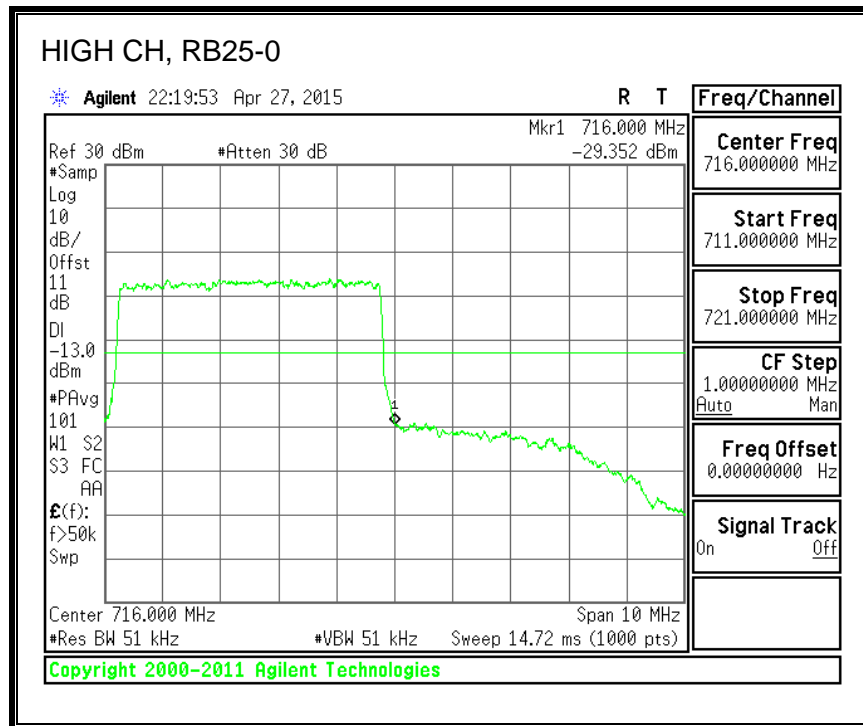

8.3.6. LTE BAND 13 EMISSION MASK

QPSK, (5.0 MHz BAND WIDTH)

16QAM, (5.0 MHz BAND WIDTH)

QPSK, (10.0 MHz BAND WIDTH)

16QAM, (10.0 MHz BAND WIDTH)

8.3.7. LTE BAND 17 BANDEDGE

QPSK, (5.0 MHz BAND WIDTH)

16QAM, (5.0 MHz BAND WIDTH)

QPSK, (10.0 MHz BAND WIDTH)

16QAM, (10.0 MHz BAND WIDTH)

8.3.8. LTE BAND 25 BANDEDGE

QPSK, (1.4 MHz BAND WIDTH)

16QAM, (1.4 MHz BAND WIDTH)

QPSK, (3.0 MHz BAND WIDTH)

16QAM, (3.0 MHz BAND WIDTH)

QPSK, (5.0 MHz BAND WIDTH)