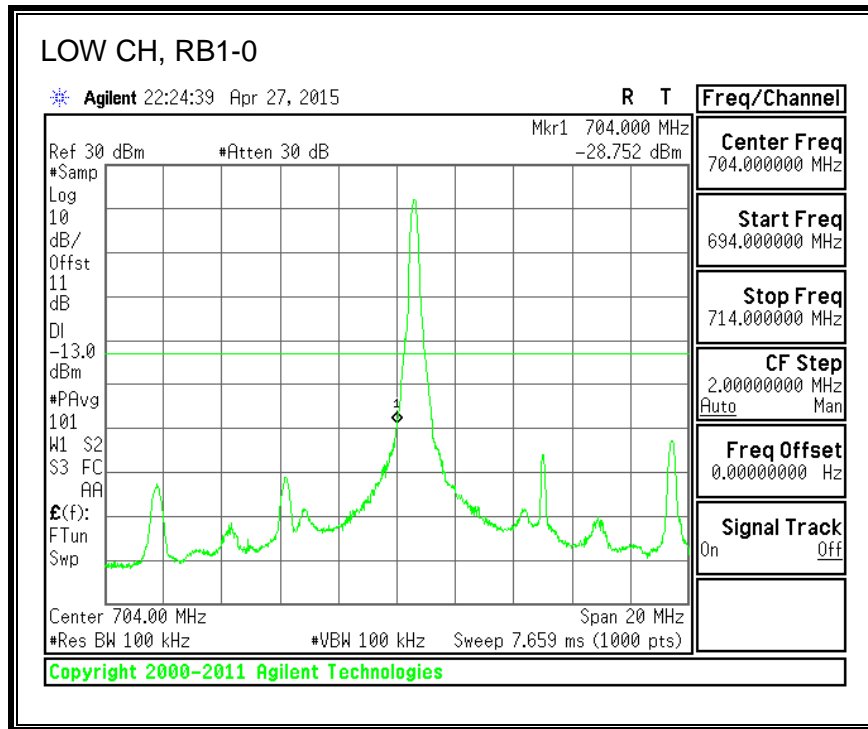

8.3.6. LTE BAND 13 EMISSION MASK

QPSK, (5.0 MHz BAND WIDTH)

16QAM, (5.0 MHz BAND WIDTH)

QPSK, (10.0 MHz BAND WIDTH)

16QAM, (10.0 MHz BAND WIDTH)

8.3.7. LTE BAND 17 BANDEDGE

QPSK, (5.0 MHz BAND WIDTH)

16QAM, (5.0 MHz BAND WIDTH)

QPSK, (10.0 MHz BAND WIDTH)

16QAM, (10.0 MHz BAND WIDTH)

8.3.8. LTE BAND 25 BANDEDGE

QPSK, (1.4 MHz BAND WIDTH)

16QAM, (1.4 MHz BAND WIDTH)

QPSK, (3.0 MHz BAND WIDTH)

16QAM, (3.0 MHz BAND WIDTH)

QPSK, (5.0 MHz BAND WIDTH)