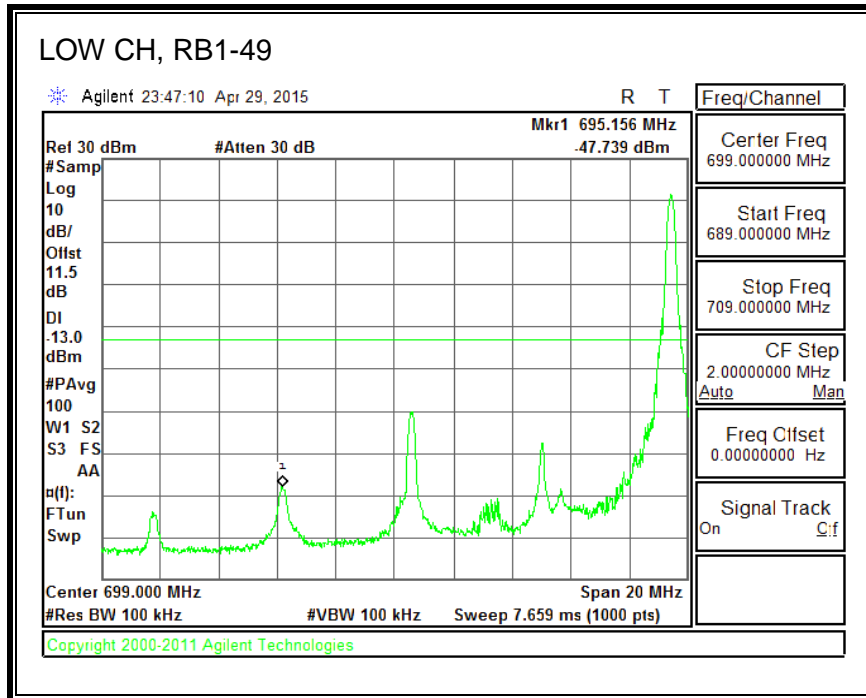

16QAM, (5.0 MHz BAND WIDTH)

QPSK, (10.0 MHz BAND WIDTH)

16QAM, (10.0 MHz BAND WIDTH)

QPSK, (15.0 MHz BAND WIDTH)

16QAM, (15.0 MHz BAND WIDTH)

QPSK, (20.0 MHz BAND WIDTH)

16QAM, (20.0 MHz BAND WIDTH)

8.3.5. LTE BAND 12 BANDEDGE

QPSK, (1.4 MHz BAND WIDTH)

16QAM, (1.4 MHz BAND WIDTH)

QPSK, (3.0 MHz BAND WIDTH)

16QAM, (3.0 MHz BAND WIDTH)

QPSK, (5.0 MHz BAND WIDTH)

16QAM, (5.0 MHz BAND WIDTH)

QPSK, (10.0 MHz BAND WIDTH)

16QAM, (10.0 MHz BAND WIDTH)

8.3.6. LTE BAND 13 EMISSION MASK

QPSK, (5.0 MHz BAND WIDTH)

16QAM, (5.0 MHz BAND WIDTH)

QPSK, (10.0 MHz BAND WIDTH)

16QAM, (10.0 MHz BAND WIDTH)

8.3.7. LTE BAND 17 BANDEDGE

QPSK, (5.0 MHz BAND WIDTH)

16QAM, (5.0 MHz BAND WIDTH)