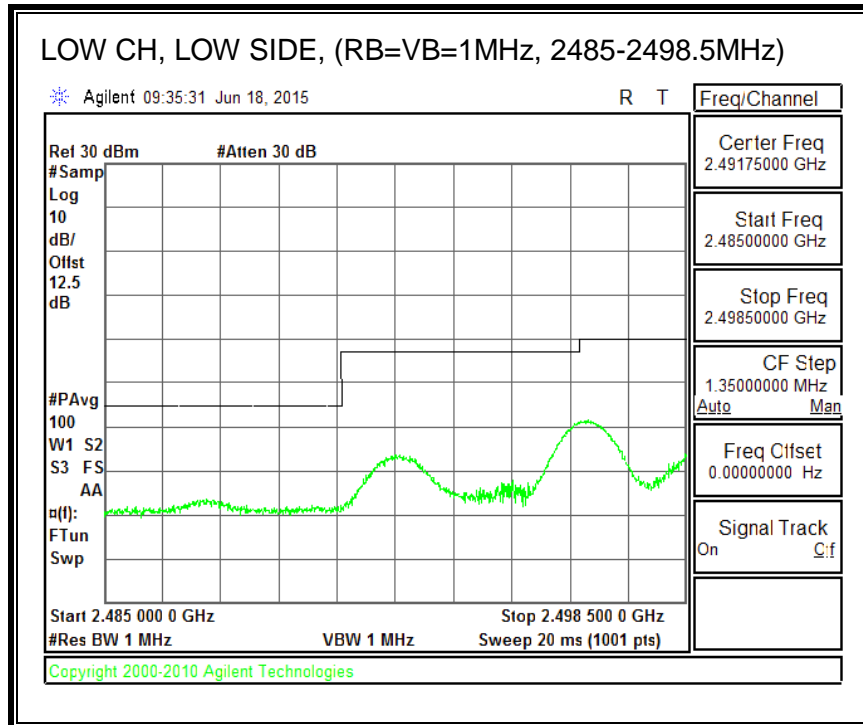

16QAM, (5.0 MHz BAND WIDTH)

QPSK, (10.0 MHz BAND WIDTH)

16QAM, (10.0 MHz BAND WIDTH)

QPSK, (15.0 MHz BAND WIDTH)

16QAM, (15.0 MHz BAND WIDTH)

QPSK, (20.0 MHz BAND WIDTH)

16QAM, (20.0 MHz BAND WIDTH)

8.3.5. LTE BAND 12 BANDEDGE