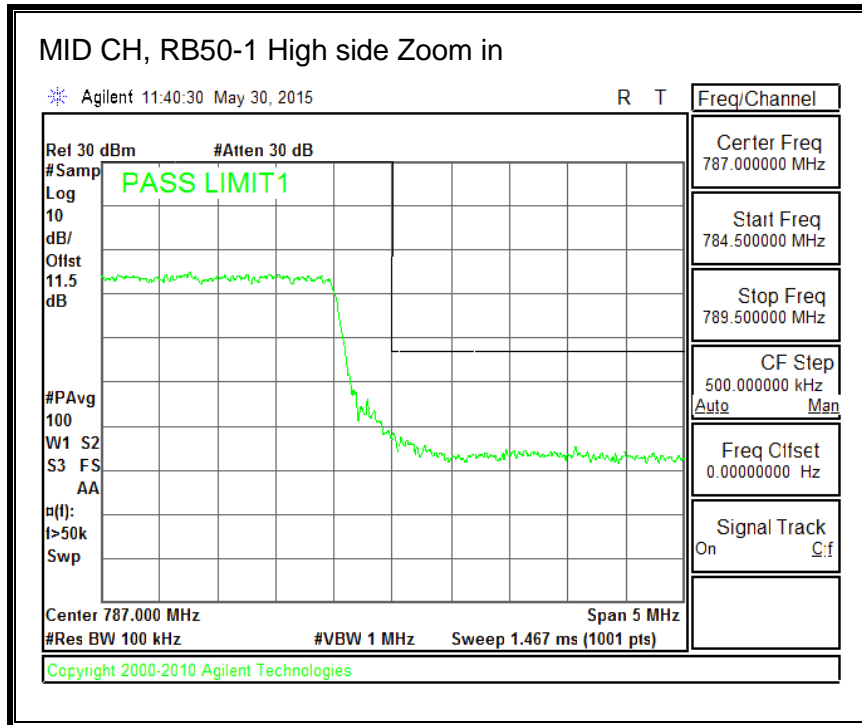

8.3.6. LTE BAND 13 EMISSION MASK

QPSK, (5.0 MHz BAND WIDTH)

16QAM, (5.0 MHz BAND WIDTH)

QPSK, (10.0 MHz BAND WIDTH)

16QAM, (10.0 MHz BAND WIDTH)

8.3.7. LTE BAND 17 BANDEDGE

QPSK, (5.0 MHz BAND WIDTH)

16QAM, (5.0 MHz BAND WIDTH)

QPSK, (10.0 MHz BAND WIDTH)

16QAM, (10.0 MHz BAND WIDTH)

8.3.8. LTE BAND 25 BANDEDGE

QPSK, (1.4 MHz BAND WIDTH)

16QAM, (1.4 MHz BAND WIDTH)

QPSK, (3.0 MHz BAND WIDTH)

16QAM, (3.0 MHz BAND WIDTH)

QPSK, (5.0 MHz BAND WIDTH)