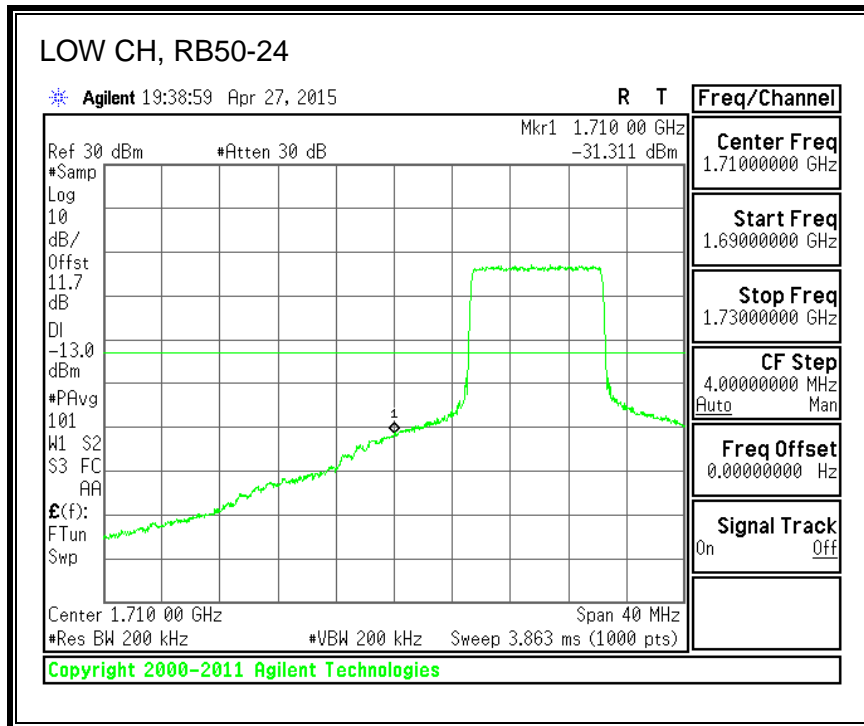

16QAM, (10.0 MHz BAND WIDTH)

QPSK, (15.0 MHz BAND WIDTH)

16QAM, (15.0 MHz BAND WIDTH)

QPSK, (20.0 MHz BAND WIDTH)

16QAM, (20.0 MHz BAND WIDTH)

8.3.3. LTE BAND 5 BANDEDGE

QPSK, (1.4 MHz BAND WIDTH)

16QAM, (1.4 MHz BAND WIDTH)

QPSK, (3.0 MHz BAND WIDTH)

16QAM, (3.0 MHz BAND WIDTH)

QPSK, (5.0 MHz BAND WIDTH)

16QAM, (5.0 MHz BAND WIDTH)

QPSK, (10.0 MHz BAND WIDTH)

16QAM, (10.0 MHz BAND WIDTH)

8.3.4. LTE BAND 7 EMISSION MASK

QPSK, (5.0 MHz BAND WIDTH)

16QAM, (5.0 MHz BAND WIDTH)

QPSK, (10.0 MHz BAND WIDTH)

16QAM, (10.0 MHz BAND WIDTH)

QPSK, (15.0 MHz BAND WIDTH)

16QAM, (15.0 MHz BAND WIDTH)

QPSK, (20.0 MHz BAND WIDTH)

16QAM, (20.0 MHz BAND WIDTH)

8.3.5. LTE BAND 12 BANDEDGE