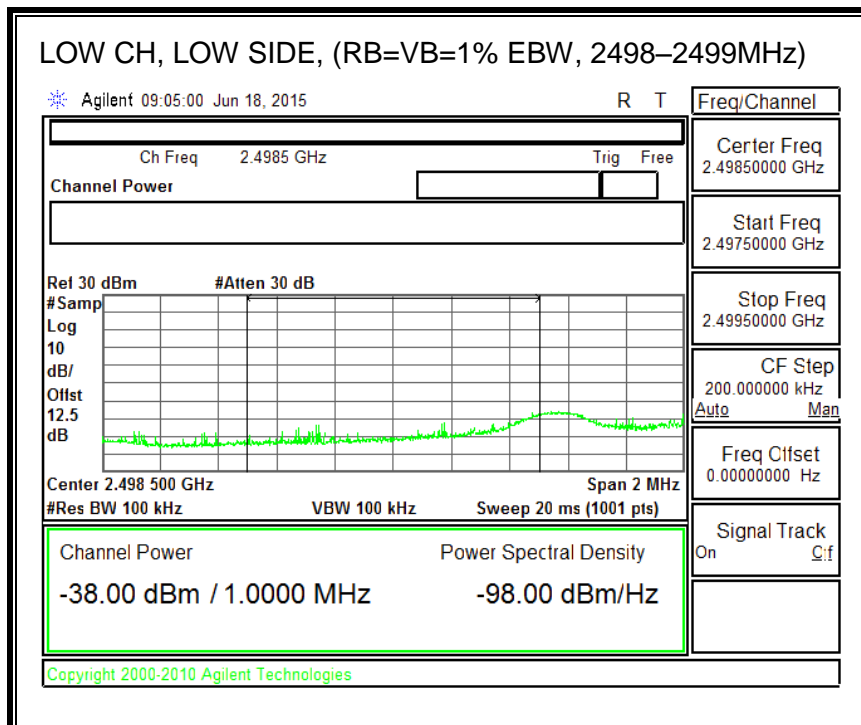

16QAM, (5.0 MHz BAND WIDTH)

QPSK, (10.0 MHz BAND WIDTH)

16QAM, (10.0 MHz BAND WIDTH)

QPSK, (15.0 MHz BAND WIDTH)

16QAM, (15.0 MHz BAND WIDTH)

QPSK, (20.0 MHz BAND WIDTH)

16QAM, (20.0 MHz BAND WIDTH)

8.3.5. LTE BAND 12 BANDEDGE