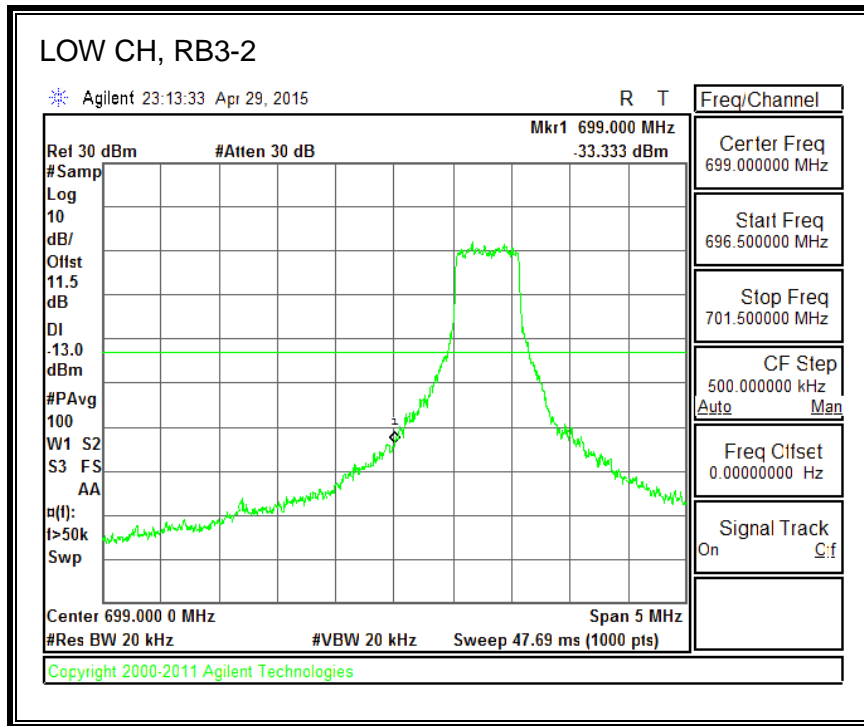

16QAM, (5.0 MHz BAND WIDTH)

QPSK, (10.0 MHz BAND WIDTH)

16QAM, (10.0 MHz BAND WIDTH)

QPSK, (15.0 MHz BAND WIDTH)

16QAM, (15.0 MHz BAND WIDTH)

QPSK, (20.0 MHz BAND WIDTH)

16QAM, (20.0 MHz BAND WIDTH)

8.3.5. LTE BAND 12 BANDEDGE

QPSK, (1.4 MHz BAND WIDTH)

16QAM, (1.4 MHz BAND WIDTH)

QPSK, (3.0 MHz BAND WIDTH)

16QAM, (3.0 MHz BAND WIDTH)

QPSK, (5.0 MHz BAND WIDTH)

16QAM, (5.0 MHz BAND WIDTH)

QPSK, (10.0 MHz BAND WIDTH)

16QAM, (10.0 MHz BAND WIDTH)

8.3.6. LTE BAND 13 EMISSION MASK

QPSK, (5.0 MHz BAND WIDTH)

16QAM, (5.0 MHz BAND WIDTH)

QPSK, (10.0 MHz BAND WIDTH)

16QAM, (10.0 MHz BAND WIDTH)

8.3.7. LTE BAND 17 BANDEDGE

QPSK, (5.0 MHz BAND WIDTH)

16QAM, (5.0 MHz BAND WIDTH)