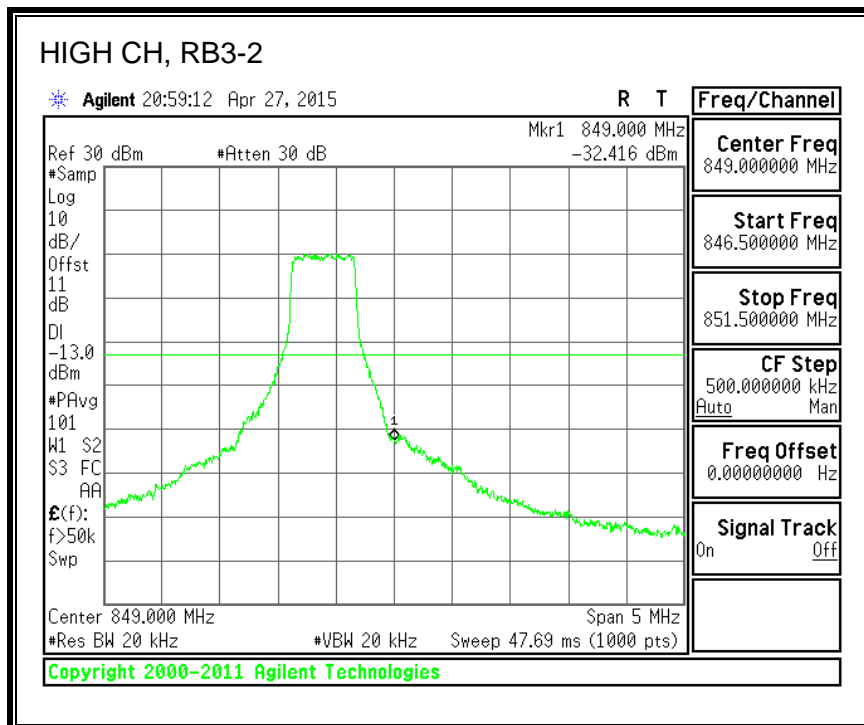

16QAM, (10.0 MHz BAND WIDTH)

QPSK, (15.0 MHz BAND WIDTH)

16QAM, (15.0 MHz BAND WIDTH)

QPSK, (20.0 MHz BAND WIDTH)

16QAM, (20.0 MHz BAND WIDTH)

8.3.3. LTE BAND 5 BANDEDGE

QPSK, (1.4 MHz BAND WIDTH)

16QAM, (1.4 MHz BAND WIDTH)

QPSK, (3.0 MHz BAND WIDTH)

16QAM, (3.0 MHz BAND WIDTH)

QPSK, (5.0 MHz BAND WIDTH)

16QAM, (5.0 MHz BAND WIDTH)

QPSK, (10.0 MHz BAND WIDTH)

16QAM, (10.0 MHz BAND WIDTH)

8.3.4. LTE BAND 7 EMISSION MASK

QPSK, (5.0 MHz BAND WIDTH)

16QAM, (5.0 MHz BAND WIDTH)

QPSK, (10.0 MHz BAND WIDTH)

16QAM, (10.0 MHz BAND WIDTH)

QPSK, (15.0 MHz BAND WIDTH)

16QAM, (15.0 MHz BAND WIDTH)

QPSK, (20.0 MHz BAND WIDTH)

16QAM, (20.0 MHz BAND WIDTH)

8.3.5. LTE BAND 12 BANDEDGE