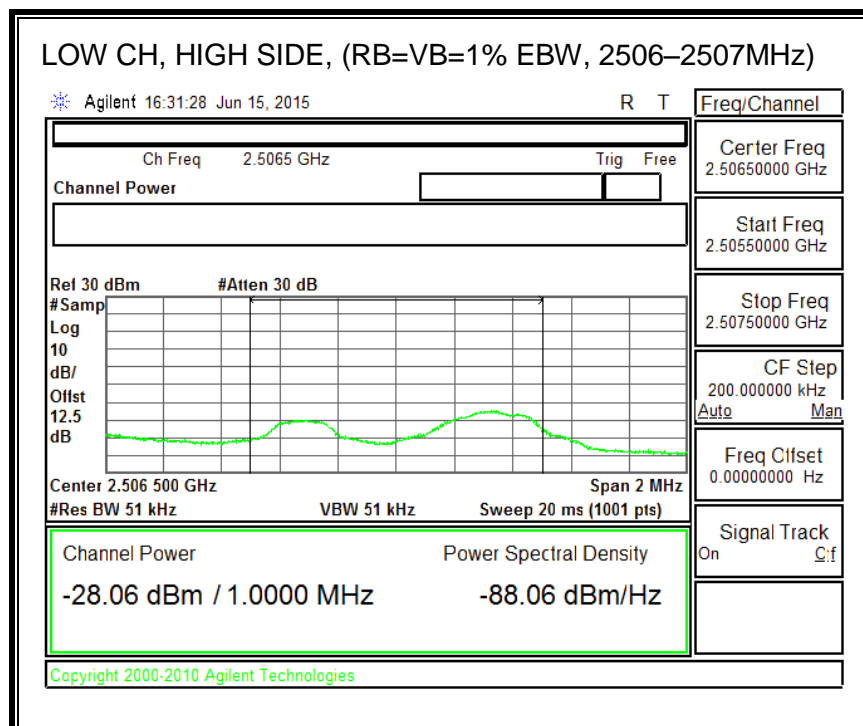

QPSK, (3.0 MHz BAND WIDTH)

16QAM, (3.0 MHz BAND WIDTH)

QPSK, (5.0 MHz BAND WIDTH)

16QAM, (5.0 MHz BAND WIDTH)

QPSK, (10.0 MHz BAND WIDTH)

16QAM, (10.0 MHz BAND WIDTH)

8.3.4. LTE BAND 7 EMISSION MASK

QPSK, (5.0 MHz BAND WIDTH)

16QAM, (5.0 MHz BAND WIDTH)

QPSK, (10.0 MHz BAND WIDTH)

16QAM, (10.0 MHz BAND WIDTH)

QPSK, (15.0 MHz BAND WIDTH)

16QAM, (15.0 MHz BAND WIDTH)

QPSK, (20.0 MHz BAND WIDTH)

16QAM, (20.0 MHz BAND WIDTH)

8.3.5. LTE BAND 12 BANDEDGE