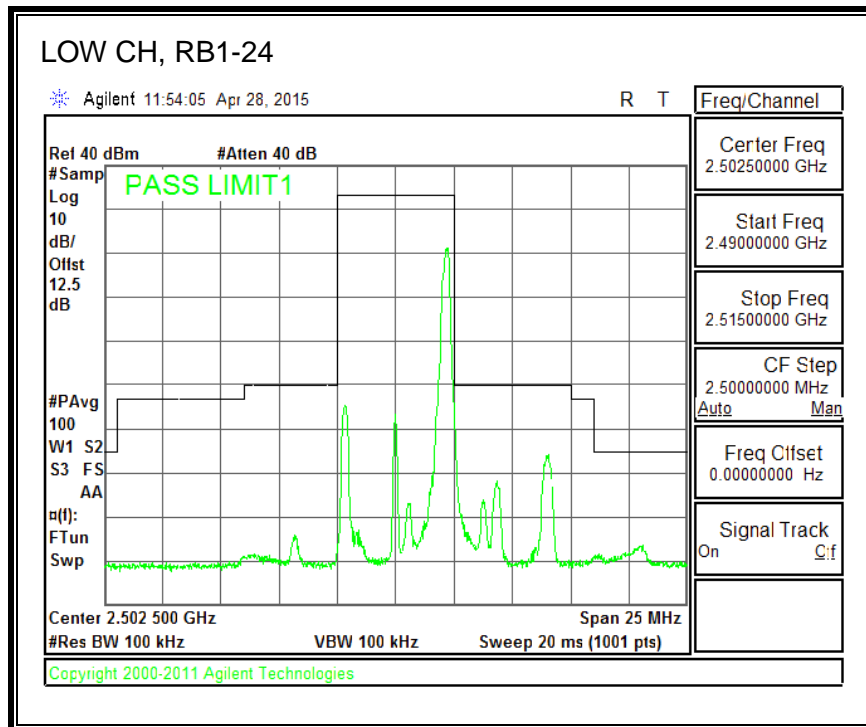

16QAM, (10.0 MHz BAND WIDTH)

QPSK, (15.0 MHz BAND WIDTH)

16QAM, (15.0 MHz BAND WIDTH)

QPSK, (20.0 MHz BAND WIDTH)

16QAM, (20.0 MHz BAND WIDTH)

8.3.3. LTE BAND 5 BANDEDGE

QPSK, (1.4 MHz BAND WIDTH)

16QAM, (1.4 MHz BAND WIDTH)

QPSK, (3.0 MHz BAND WIDTH)

16QAM, (3.0 MHz BAND WIDTH)

QPSK, (5.0 MHz BAND WIDTH)

16QAM, (5.0 MHz BAND WIDTH)

QPSK, (10.0 MHz BAND WIDTH)

16QAM, (10.0 MHz BAND WIDTH)

8.3.4. LTE BAND 7 EMISSION MASK

QPSK, (5.0 MHz BAND WIDTH)

16QAM, (5.0 MHz BAND WIDTH)

QPSK, (10.0 MHz BAND WIDTH)

16QAM, (10.0 MHz BAND WIDTH)

QPSK, (15.0 MHz BAND WIDTH)

16QAM, (15.0 MHz BAND WIDTH)

QPSK, (20.0 MHz BAND WIDTH)

16QAM, (20.0 MHz BAND WIDTH)

8.3.5. LTE BAND 12 BANDEDGE