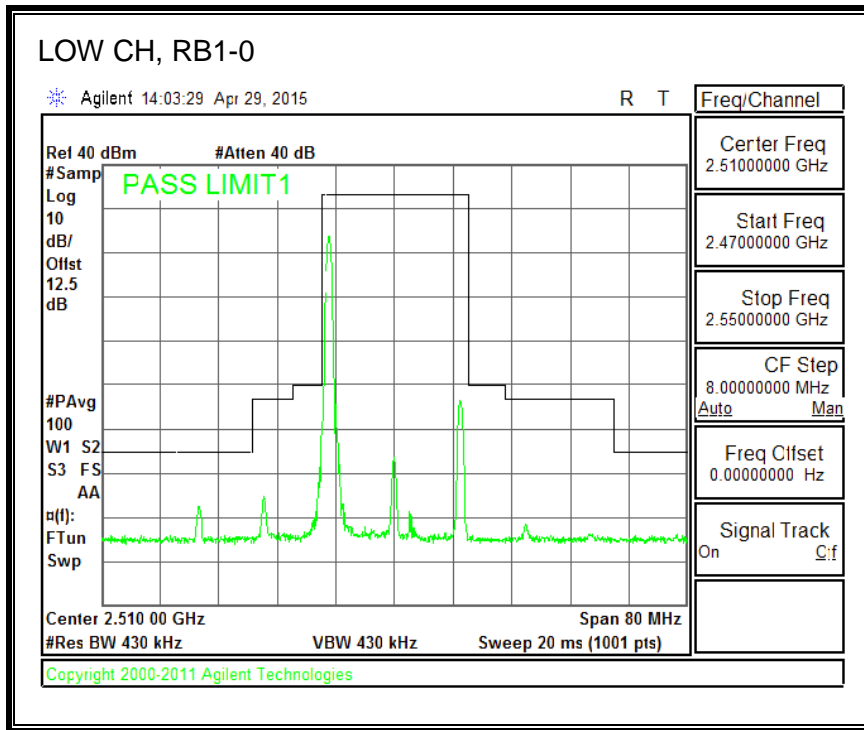

16QAM, (5.0 MHz BAND WIDTH)

QPSK, (10.0 MHz BAND WIDTH)

16QAM, (10.0 MHz BAND WIDTH)

QPSK, (15.0 MHz BAND WIDTH)

16QAM, (15.0 MHz BAND WIDTH)

QPSK, (20.0 MHz BAND WIDTH)

16QAM, (20.0 MHz BAND WIDTH)

8.3.5. LTE BAND 12 BANDEDGE