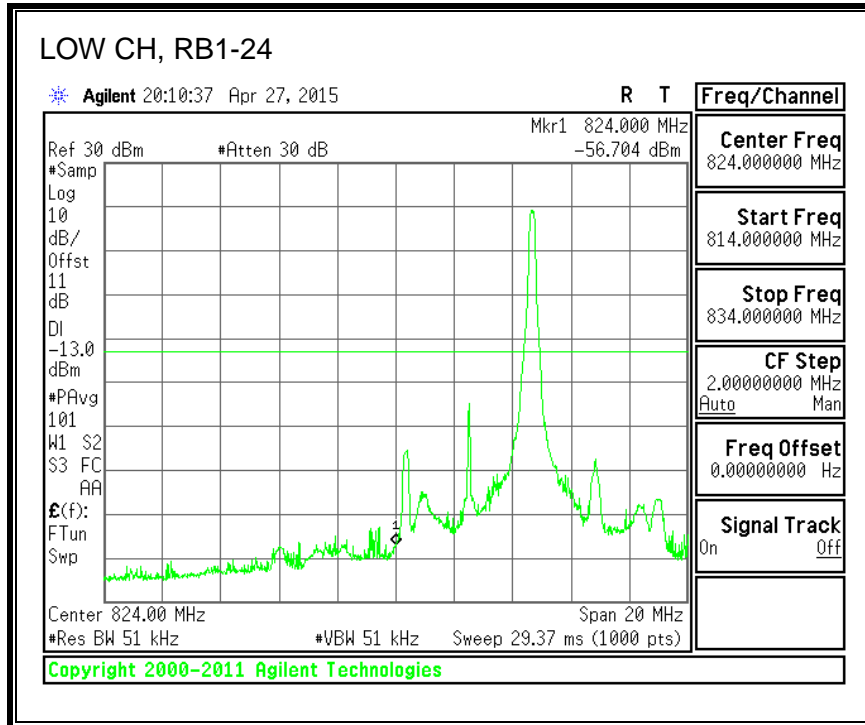

16QAM, (10.0 MHz BAND WIDTH)

QPSK, (15.0 MHz BAND WIDTH)

16QAM, (15.0 MHz BAND WIDTH)

QPSK, (20.0 MHz BAND WIDTH)

16QAM, (20.0 MHz BAND WIDTH)

8.3.3. LTE BAND 5 BANDEDGE

QPSK, (1.4 MHz BAND WIDTH)

16QAM, (1.4 MHz BAND WIDTH)

QPSK, (3.0 MHz BAND WIDTH)

16QAM, (3.0 MHz BAND WIDTH)

QPSK, (5.0 MHz BAND WIDTH)

16QAM, (5.0 MHz BAND WIDTH)

QPSK, (10.0 MHz BAND WIDTH)

16QAM, (10.0 MHz BAND WIDTH)

8.3.4. LTE BAND 7 EMISSION MASK

QPSK, (5.0 MHz BAND WIDTH)

16QAM, (5.0 MHz BAND WIDTH)

QPSK, (10.0 MHz BAND WIDTH)

16QAM, (10.0 MHz BAND WIDTH)

QPSK, (15.0 MHz BAND WIDTH)

16QAM, (15.0 MHz BAND WIDTH)

QPSK, (20.0 MHz BAND WIDTH)

16QAM, (20.0 MHz BAND WIDTH)

8.3.5. LTE BAND 12 BANDEDGE