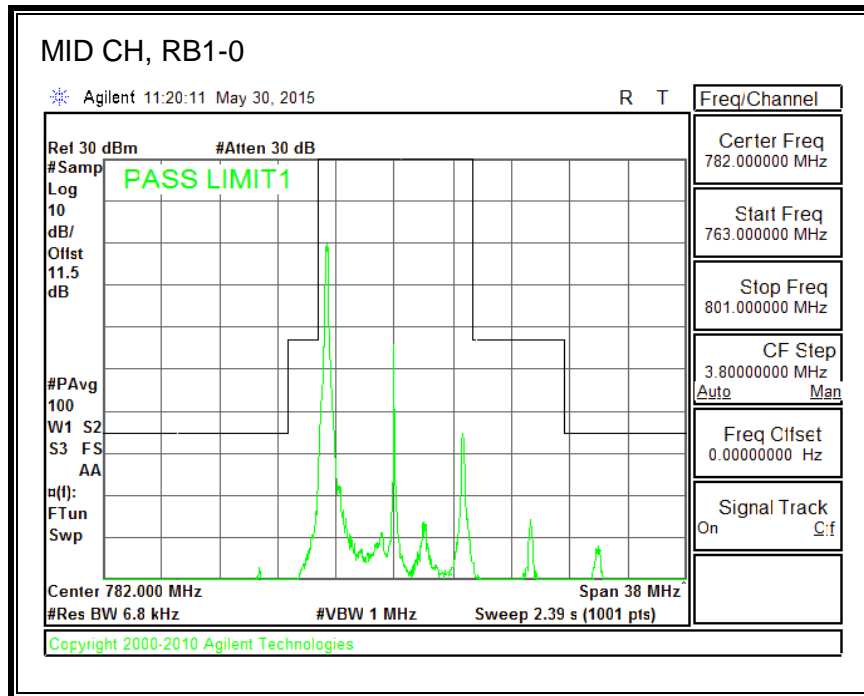

8.3.6. LTE BAND 13 EMISSION MASK

QPSK, (5.0 MHz BAND WIDTH)

16QAM, (5.0 MHz BAND WIDTH)

QPSK, (10.0 MHz BAND WIDTH)

16QAM, (10.0 MHz BAND WIDTH)

8.3.7. LTE BAND 17 BANDEDGE

QPSK, (5.0 MHz BAND WIDTH)

16QAM, (5.0 MHz BAND WIDTH)

QPSK, (10.0 MHz BAND WIDTH)

16QAM, (10.0 MHz BAND WIDTH)

8.3.8. LTE BAND 25 BANDEDGE

QPSK, (1.4 MHz BAND WIDTH)

16QAM, (1.4 MHz BAND WIDTH)

QPSK, (3.0 MHz BAND WIDTH)

16QAM, (3.0 MHz BAND WIDTH)

QPSK, (5.0 MHz BAND WIDTH)