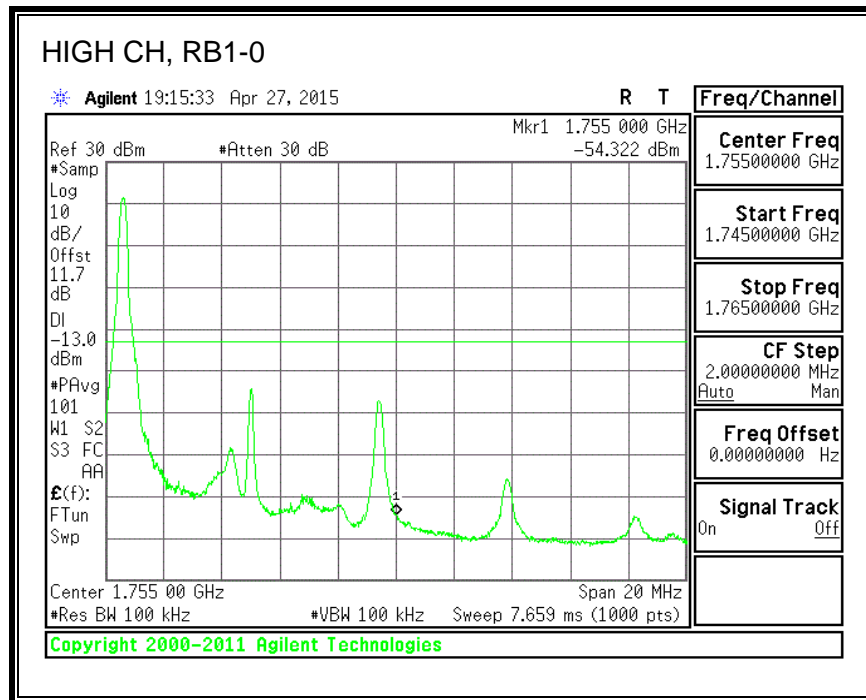

16QAM, (10.0 MHz BAND WIDTH)

QPSK, (15.0 MHz BAND WIDTH)

16QAM, (15.0 MHz BAND WIDTH)

QPSK, (20.0 MHz BAND WIDTH)

16QAM, (20.0 MHz BAND WIDTH)

8.3.3. LTE BAND 5 BANDEDGE

QPSK, (1.4 MHz BAND WIDTH)

16QAM, (1.4 MHz BAND WIDTH)

QPSK, (3.0 MHz BAND WIDTH)

16QAM, (3.0 MHz BAND WIDTH)

QPSK, (5.0 MHz BAND WIDTH)

16QAM, (5.0 MHz BAND WIDTH)

QPSK, (10.0 MHz BAND WIDTH)

16QAM, (10.0 MHz BAND WIDTH)

8.3.4. LTE BAND 7 EMISSION MASK

QPSK, (5.0 MHz BAND WIDTH)

16QAM, (5.0 MHz BAND WIDTH)

QPSK, (10.0 MHz BAND WIDTH)

16QAM, (10.0 MHz BAND WIDTH)

QPSK, (15.0 MHz BAND WIDTH)

16QAM, (15.0 MHz BAND WIDTH)

QPSK, (20.0 MHz BAND WIDTH)

16QAM, (20.0 MHz BAND WIDTH)

8.3.5. LTE BAND 12 BANDEDGE