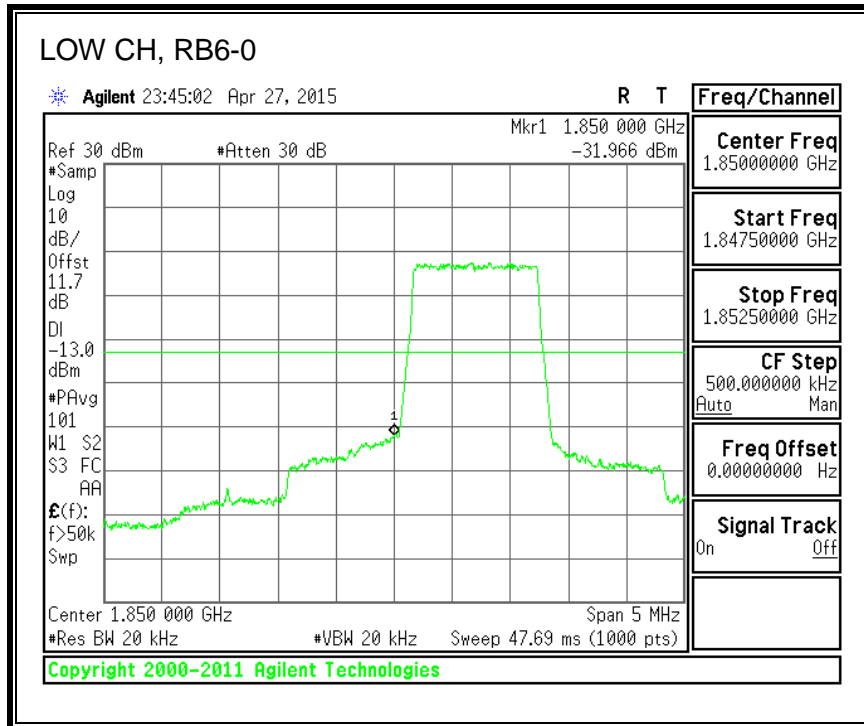

8.3.6. LTE BAND 13 EMISSION MASK

QPSK, (5.0 MHz BAND WIDTH)

16QAM, (5.0 MHz BAND WIDTH)

QPSK, (10.0 MHz BAND WIDTH)

16QAM, (10.0 MHz BAND WIDTH)

8.3.7. LTE BAND 17 BANDEDGE

QPSK, (5.0 MHz BAND WIDTH)

16QAM, (5.0 MHz BAND WIDTH)

QPSK, (10.0 MHz BAND WIDTH)

16QAM, (10.0 MHz BAND WIDTH)

8.3.8. LTE BAND 25 BANDEDGE

QPSK, (1.4 MHz BAND WIDTH)

16QAM, (1.4 MHz BAND WIDTH)

QPSK, (3.0 MHz BAND WIDTH)

16QAM, (3.0 MHz BAND WIDTH)

QPSK, (5.0 MHz BAND WIDTH)