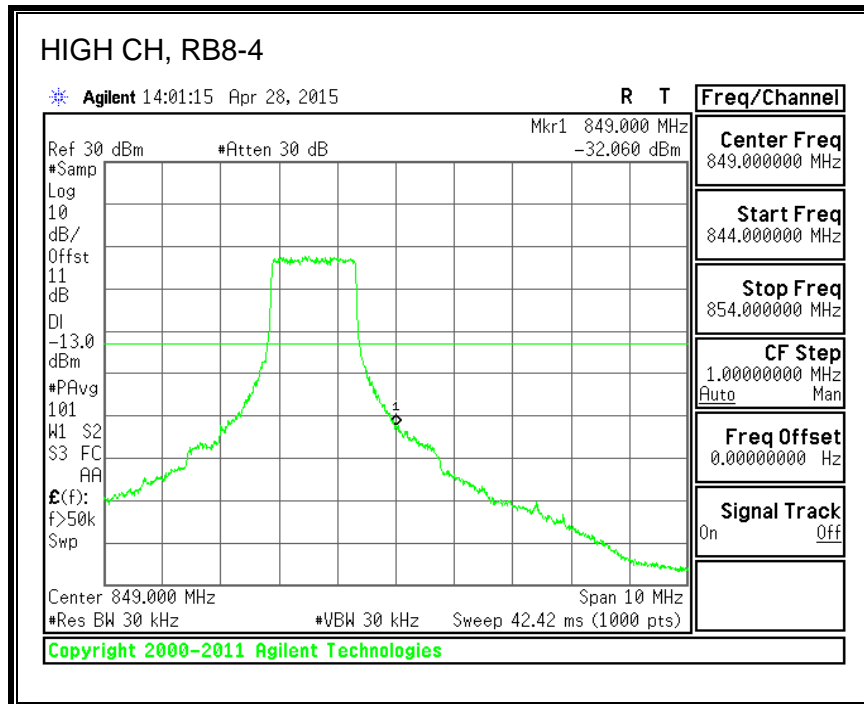

16QAM, (10.0 MHz BAND WIDTH)

QPSK, (15.0 MHz BAND WIDTH)

16QAM, (15.0 MHz BAND WIDTH)

QPSK, (20.0 MHz BAND WIDTH)

16QAM, (20.0 MHz BAND WIDTH)

8.3.3. LTE BAND 5 BANDEDGE

QPSK, (1.4 MHz BAND WIDTH)

16QAM, (1.4 MHz BAND WIDTH)

QPSK, (3.0 MHz BAND WIDTH)

16QAM, (3.0 MHz BAND WIDTH)

QPSK, (5.0 MHz BAND WIDTH)

16QAM, (5.0 MHz BAND WIDTH)

QPSK, (10.0 MHz BAND WIDTH)

16QAM, (10.0 MHz BAND WIDTH)

8.3.4. LTE BAND 7 EMISSION MASK

QPSK, (5.0 MHz BAND WIDTH)

16QAM, (5.0 MHz BAND WIDTH)

QPSK, (10.0 MHz BAND WIDTH)

16QAM, (10.0 MHz BAND WIDTH)

QPSK, (15.0 MHz BAND WIDTH)

16QAM, (15.0 MHz BAND WIDTH)

QPSK, (20.0 MHz BAND WIDTH)

16QAM, (20.0 MHz BAND WIDTH)

8.3.5. LTE BAND 12 BANDEDGE