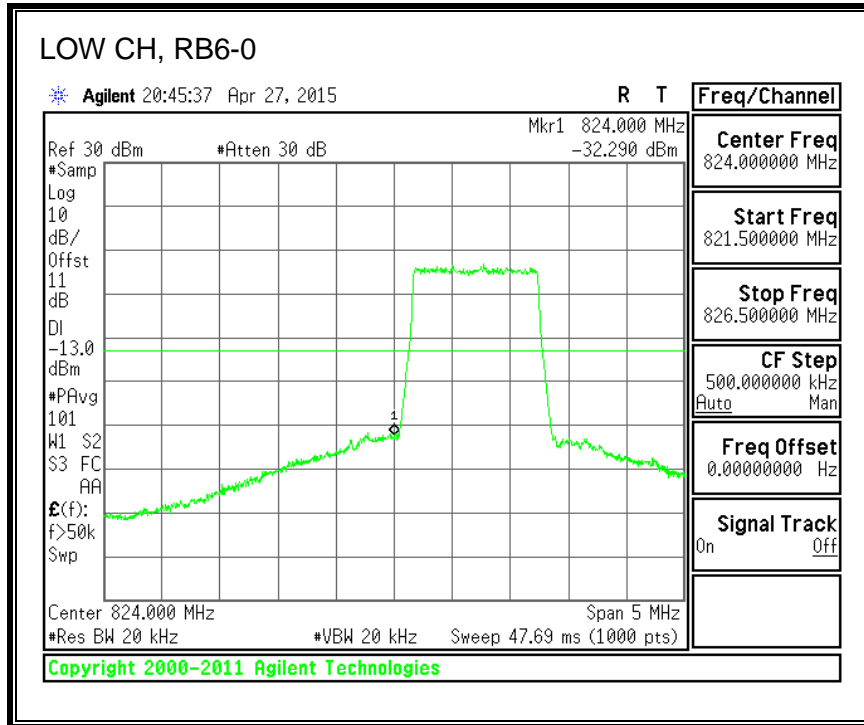

16QAM, (10.0 MHz BAND WIDTH)

QPSK, (15.0 MHz BAND WIDTH)

16QAM, (15.0 MHz BAND WIDTH)

QPSK, (20.0 MHz BAND WIDTH)

16QAM, (20.0 MHz BAND WIDTH)

8.3.3. LTE BAND 5 BANDEDGE

QPSK, (1.4 MHz BAND WIDTH)

16QAM, (1.4 MHz BAND WIDTH)

QPSK, (3.0 MHz BAND WIDTH)

16QAM, (3.0 MHz BAND WIDTH)

QPSK, (5.0 MHz BAND WIDTH)

16QAM, (5.0 MHz BAND WIDTH)

QPSK, (10.0 MHz BAND WIDTH)

16QAM, (10.0 MHz BAND WIDTH)

8.3.4. LTE BAND 7 EMISSION MASK

QPSK, (5.0 MHz BAND WIDTH)

16QAM, (5.0 MHz BAND WIDTH)

QPSK, (10.0 MHz BAND WIDTH)

16QAM, (10.0 MHz BAND WIDTH)

QPSK, (15.0 MHz BAND WIDTH)

16QAM, (15.0 MHz BAND WIDTH)

QPSK, (20.0 MHz BAND WIDTH)

16QAM, (20.0 MHz BAND WIDTH)

8.3.5. LTE BAND 12 BANDEDGE