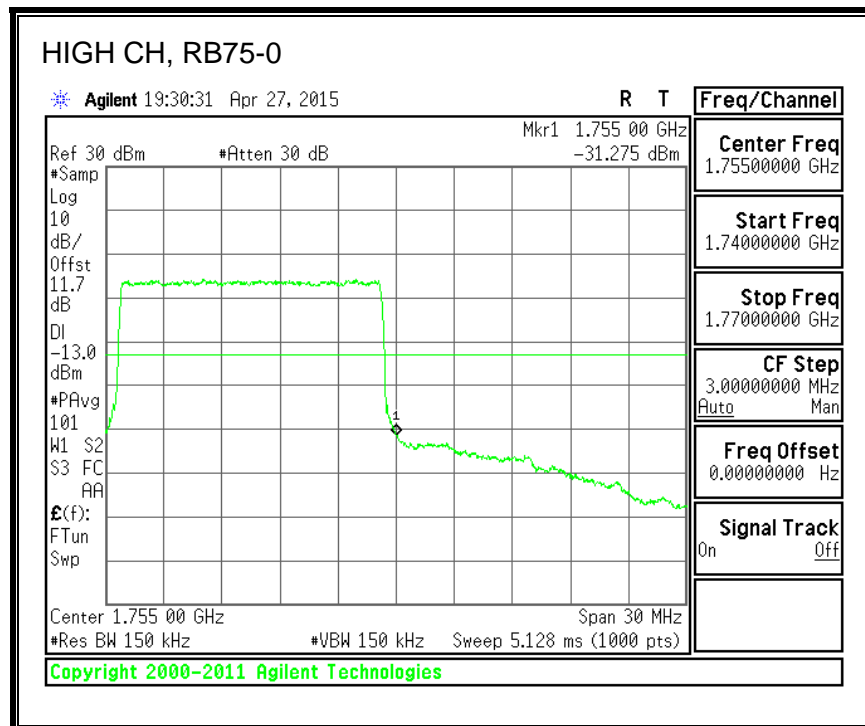

16QAM, (10.0 MHz BAND WIDTH)

QPSK, (15.0 MHz BAND WIDTH)

16QAM, (15.0 MHz BAND WIDTH)

QPSK, (20.0 MHz BAND WIDTH)

16QAM, (20.0 MHz BAND WIDTH)

8.3.3. LTE BAND 5 BANDEDGE

QPSK, (1.4 MHz BAND WIDTH)

16QAM, (1.4 MHz BAND WIDTH)

QPSK, (3.0 MHz BAND WIDTH)

16QAM, (3.0 MHz BAND WIDTH)

QPSK, (5.0 MHz BAND WIDTH)

16QAM, (5.0 MHz BAND WIDTH)

QPSK, (10.0 MHz BAND WIDTH)

16QAM, (10.0 MHz BAND WIDTH)

8.3.4. LTE BAND 7 EMISSION MASK

QPSK, (5.0 MHz BAND WIDTH)

16QAM, (5.0 MHz BAND WIDTH)

QPSK, (10.0 MHz BAND WIDTH)

16QAM, (10.0 MHz BAND WIDTH)

QPSK, (15.0 MHz BAND WIDTH)

16QAM, (15.0 MHz BAND WIDTH)

QPSK, (20.0 MHz BAND WIDTH)

16QAM, (20.0 MHz BAND WIDTH)

8.3.5. LTE BAND 12 BANDEDGE