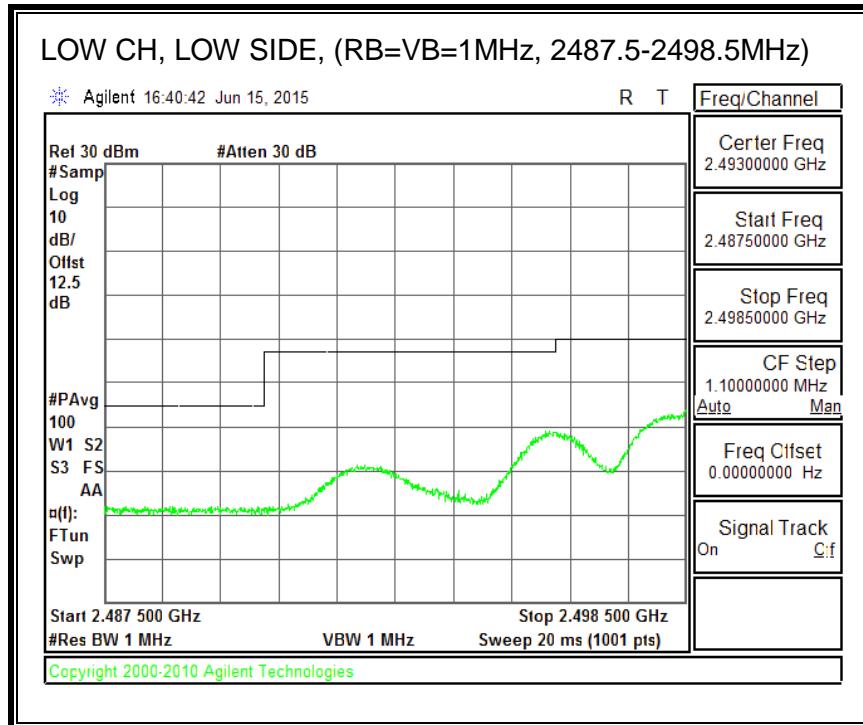

16QAM, (10.0 MHz BAND WIDTH)

QPSK, (15.0 MHz BAND WIDTH)

16QAM, (15.0 MHz BAND WIDTH)

QPSK, (20.0 MHz BAND WIDTH)

16QAM, (20.0 MHz BAND WIDTH)

8.3.3. LTE BAND 5 BANDEDGE

QPSK, (1.4 MHz BAND WIDTH)

16QAM, (1.4 MHz BAND WIDTH)

QPSK, (3.0 MHz BAND WIDTH)

16QAM, (3.0 MHz BAND WIDTH)

QPSK, (5.0 MHz BAND WIDTH)

16QAM, (5.0 MHz BAND WIDTH)

QPSK, (10.0 MHz BAND WIDTH)

16QAM, (10.0 MHz BAND WIDTH)

8.3.4. LTE BAND 7 EMISSION MASK

QPSK, (5.0 MHz BAND WIDTH)

16QAM, (5.0 MHz BAND WIDTH)

QPSK, (10.0 MHz BAND WIDTH)

16QAM, (10.0 MHz BAND WIDTH)

QPSK, (15.0 MHz BAND WIDTH)

16QAM, (15.0 MHz BAND WIDTH)

QPSK, (20.0 MHz BAND WIDTH)

16QAM, (20.0 MHz BAND WIDTH)

8.3.5. LTE BAND 12 BANDEDGE