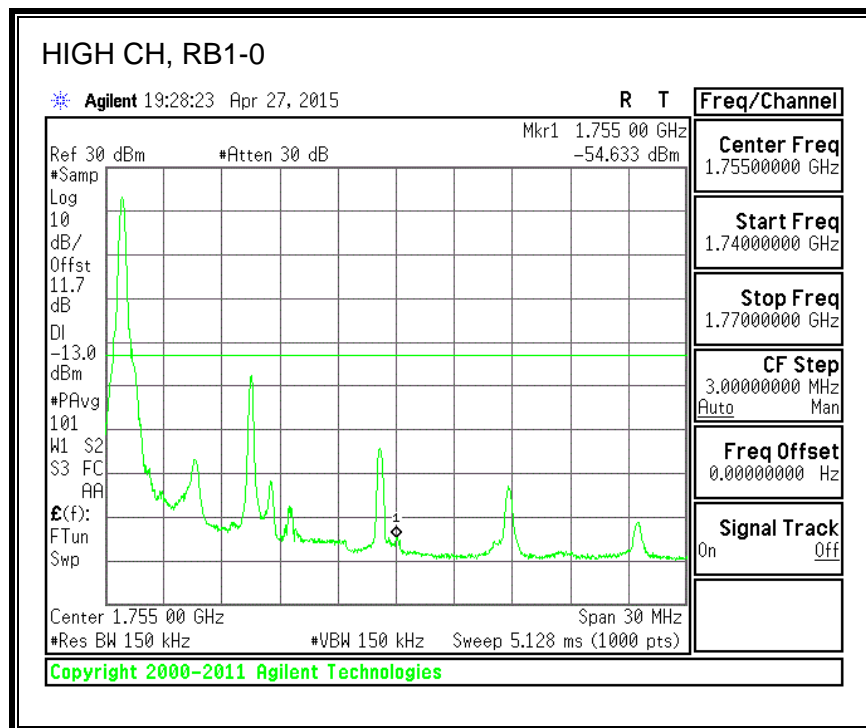

16QAM, (10.0 MHz BAND WIDTH)

QPSK, (15.0 MHz BAND WIDTH)

16QAM, (15.0 MHz BAND WIDTH)

QPSK, (20.0 MHz BAND WIDTH)

16QAM, (20.0 MHz BAND WIDTH)

8.3.3. LTE BAND 5 BANDEDGE

QPSK, (1.4 MHz BAND WIDTH)

16QAM, (1.4 MHz BAND WIDTH)

QPSK, (3.0 MHz BAND WIDTH)

16QAM, (3.0 MHz BAND WIDTH)

QPSK, (5.0 MHz BAND WIDTH)

16QAM, (5.0 MHz BAND WIDTH)

QPSK, (10.0 MHz BAND WIDTH)

16QAM, (10.0 MHz BAND WIDTH)

8.3.4. LTE BAND 7 EMISSION MASK

QPSK, (5.0 MHz BAND WIDTH)

16QAM, (5.0 MHz BAND WIDTH)

QPSK, (10.0 MHz BAND WIDTH)

16QAM, (10.0 MHz BAND WIDTH)

QPSK, (15.0 MHz BAND WIDTH)

16QAM, (15.0 MHz BAND WIDTH)

QPSK, (20.0 MHz BAND WIDTH)

16QAM, (20.0 MHz BAND WIDTH)

8.3.5. LTE BAND 12 BANDEDGE