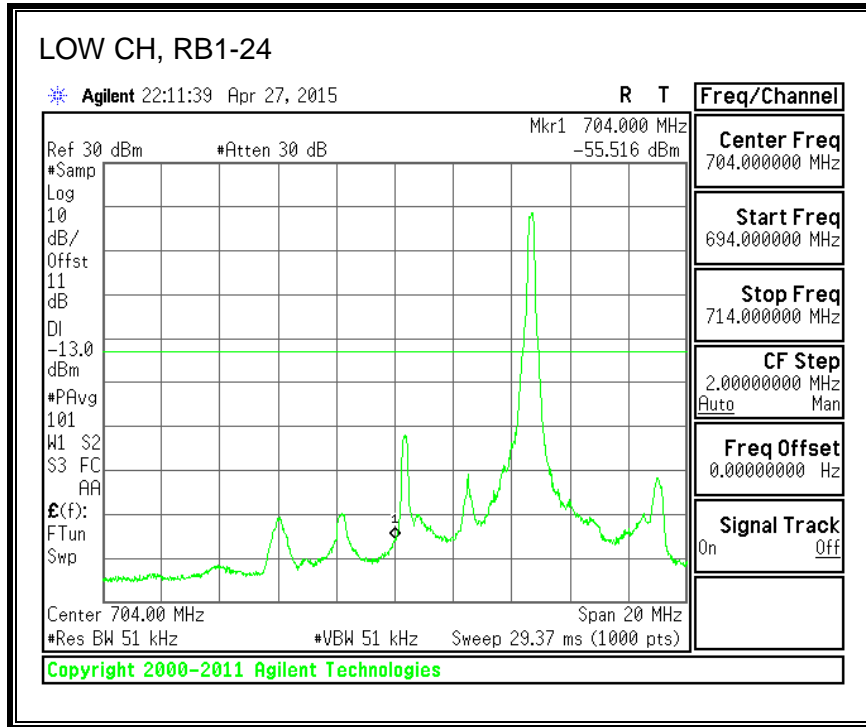

8.3.6. LTE BAND 13 EMISSION MASK

QPSK, (5.0 MHz BAND WIDTH)

16QAM, (5.0 MHz BAND WIDTH)

QPSK, (10.0 MHz BAND WIDTH)

16QAM, (10.0 MHz BAND WIDTH)

8.3.7. LTE BAND 17 BANDEDGE

QPSK, (5.0 MHz BAND WIDTH)

16QAM, (5.0 MHz BAND WIDTH)

QPSK, (10.0 MHz BAND WIDTH)

16QAM, (10.0 MHz BAND WIDTH)

8.3.8. LTE BAND 25 BANDEDGE

QPSK, (1.4 MHz BAND WIDTH)

16QAM, (1.4 MHz BAND WIDTH)

QPSK, (3.0 MHz BAND WIDTH)

16QAM, (3.0 MHz BAND WIDTH)

QPSK, (5.0 MHz BAND WIDTH)