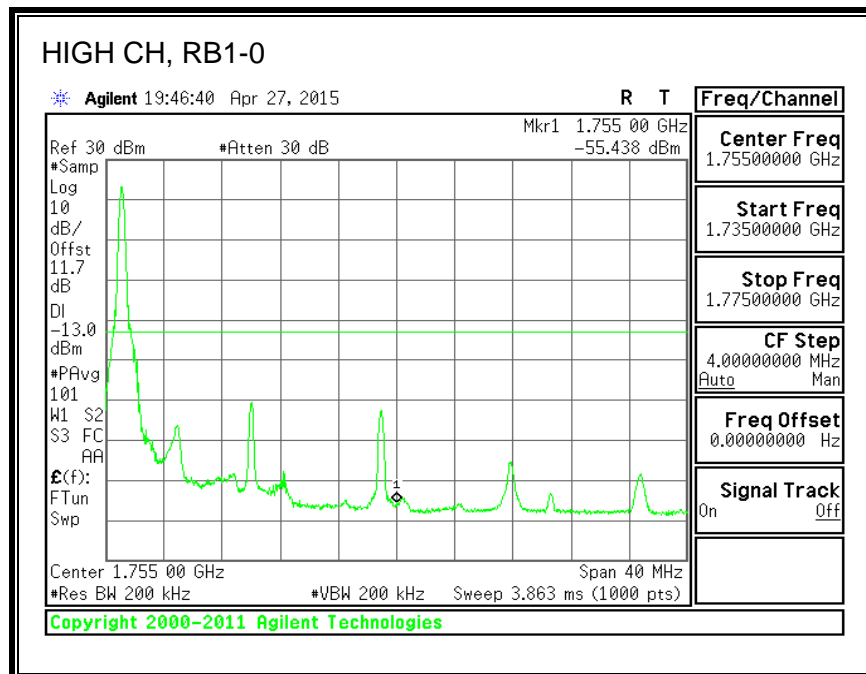

16QAM, (10.0 MHz BAND WIDTH)

QPSK, (15.0 MHz BAND WIDTH)

16QAM, (15.0 MHz BAND WIDTH)

QPSK, (20.0 MHz BAND WIDTH)

16QAM, (20.0 MHz BAND WIDTH)

8.3.3. LTE BAND 5 BANDEDGE

QPSK, (1.4 MHz BAND WIDTH)

16QAM, (1.4 MHz BAND WIDTH)

QPSK, (3.0 MHz BAND WIDTH)

16QAM, (3.0 MHz BAND WIDTH)

QPSK, (5.0 MHz BAND WIDTH)

16QAM, (5.0 MHz BAND WIDTH)

QPSK, (10.0 MHz BAND WIDTH)

16QAM, (10.0 MHz BAND WIDTH)

8.3.4. LTE BAND 7 EMISSION MASK

QPSK, (5.0 MHz BAND WIDTH)

16QAM, (5.0 MHz BAND WIDTH)

QPSK, (10.0 MHz BAND WIDTH)

16QAM, (10.0 MHz BAND WIDTH)

QPSK, (15.0 MHz BAND WIDTH)

16QAM, (15.0 MHz BAND WIDTH)

QPSK, (20.0 MHz BAND WIDTH)

16QAM, (20.0 MHz BAND WIDTH)

8.3.5. LTE BAND 12 BANDEDGE