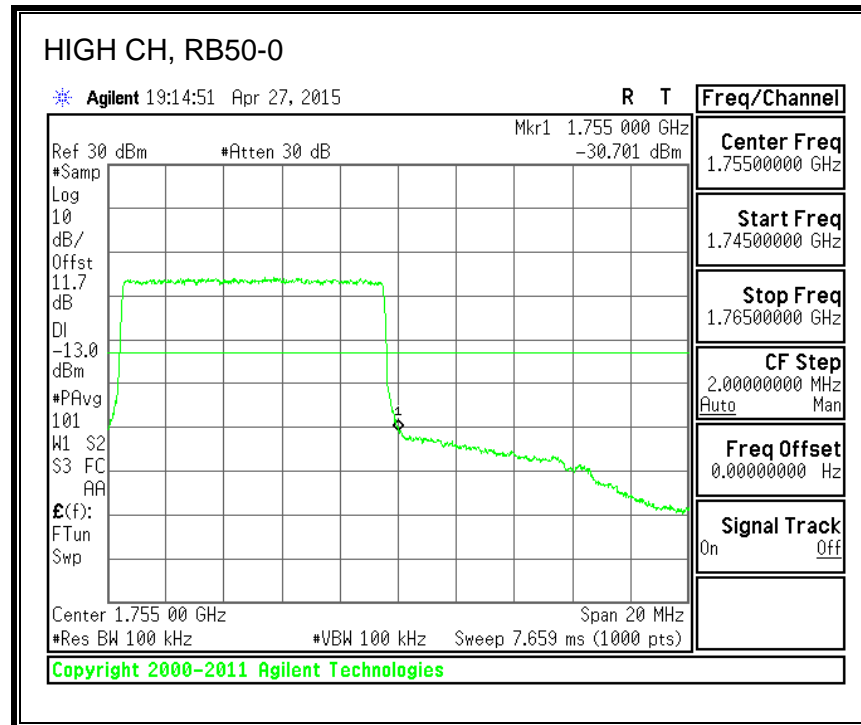

16QAM, (10.0 MHz BAND WIDTH)

QPSK, (15.0 MHz BAND WIDTH)

16QAM, (15.0 MHz BAND WIDTH)

QPSK, (20.0 MHz BAND WIDTH)

16QAM, (20.0 MHz BAND WIDTH)

8.3.3. LTE BAND 5 BANDEDGE

QPSK, (1.4 MHz BAND WIDTH)

16QAM, (1.4 MHz BAND WIDTH)

QPSK, (3.0 MHz BAND WIDTH)

16QAM, (3.0 MHz BAND WIDTH)

QPSK, (5.0 MHz BAND WIDTH)

16QAM, (5.0 MHz BAND WIDTH)

QPSK, (10.0 MHz BAND WIDTH)

16QAM, (10.0 MHz BAND WIDTH)

8.3.4. LTE BAND 7 EMISSION MASK

QPSK, (5.0 MHz BAND WIDTH)

16QAM, (5.0 MHz BAND WIDTH)

QPSK, (10.0 MHz BAND WIDTH)

16QAM, (10.0 MHz BAND WIDTH)

QPSK, (15.0 MHz BAND WIDTH)

16QAM, (15.0 MHz BAND WIDTH)

QPSK, (20.0 MHz BAND WIDTH)

16QAM, (20.0 MHz BAND WIDTH)

8.3.5. LTE BAND 12 BANDEDGE