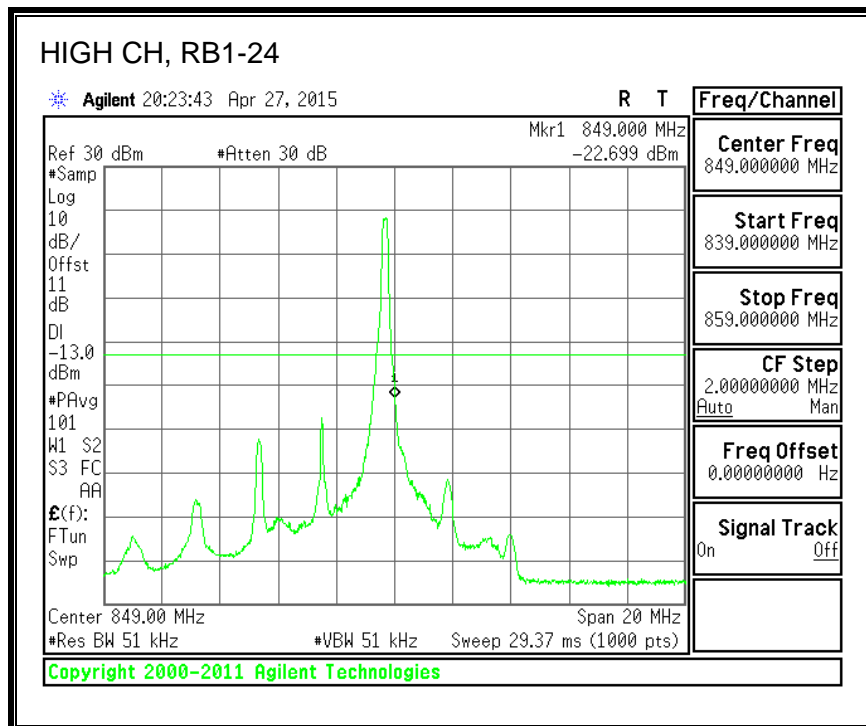

16QAM, (10.0 MHz BAND WIDTH)

QPSK, (15.0 MHz BAND WIDTH)

16QAM, (15.0 MHz BAND WIDTH)

QPSK, (20.0 MHz BAND WIDTH)

16QAM, (20.0 MHz BAND WIDTH)

8.3.3. LTE BAND 5 BANDEDGE

QPSK, (1.4 MHz BAND WIDTH)

16QAM, (1.4 MHz BAND WIDTH)

QPSK, (3.0 MHz BAND WIDTH)

16QAM, (3.0 MHz BAND WIDTH)

QPSK, (5.0 MHz BAND WIDTH)

16QAM, (5.0 MHz BAND WIDTH)

QPSK, (10.0 MHz BAND WIDTH)

16QAM, (10.0 MHz BAND WIDTH)

8.3.4. LTE BAND 7 EMISSION MASK

QPSK, (5.0 MHz BAND WIDTH)

16QAM, (5.0 MHz BAND WIDTH)

QPSK, (10.0 MHz BAND WIDTH)

16QAM, (10.0 MHz BAND WIDTH)

QPSK, (15.0 MHz BAND WIDTH)

16QAM, (15.0 MHz BAND WIDTH)

QPSK, (20.0 MHz BAND WIDTH)

16QAM, (20.0 MHz BAND WIDTH)

8.3.5. LTE BAND 12 BANDEDGE