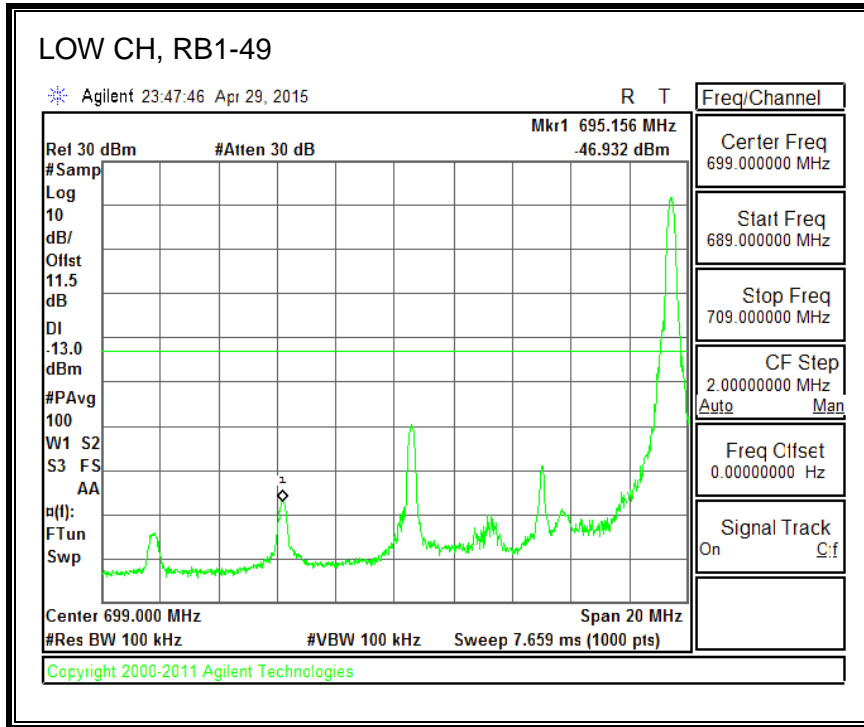

16QAM, (5.0 MHz BAND WIDTH)

QPSK, (10.0 MHz BAND WIDTH)

16QAM, (10.0 MHz BAND WIDTH)

QPSK, (15.0 MHz BAND WIDTH)

16QAM, (15.0 MHz BAND WIDTH)

QPSK, (20.0 MHz BAND WIDTH)

16QAM, (20.0 MHz BAND WIDTH)

8.3.5. LTE BAND 12 BANDEDGE

QPSK, (1.4 MHz BAND WIDTH)

16QAM, (1.4 MHz BAND WIDTH)

QPSK, (3.0 MHz BAND WIDTH)

16QAM, (3.0 MHz BAND WIDTH)

QPSK, (5.0 MHz BAND WIDTH)

16QAM, (5.0 MHz BAND WIDTH)

QPSK, (10.0 MHz BAND WIDTH)

16QAM, (10.0 MHz BAND WIDTH)

8.3.6. LTE BAND 13 EMISSION MASK

QPSK, (5.0 MHz BAND WIDTH)

16QAM, (5.0 MHz BAND WIDTH)

QPSK, (10.0 MHz BAND WIDTH)

16QAM, (10.0 MHz BAND WIDTH)

8.3.7. LTE BAND 17 BANDEDGE

QPSK, (5.0 MHz BAND WIDTH)

16QAM, (5.0 MHz BAND WIDTH)