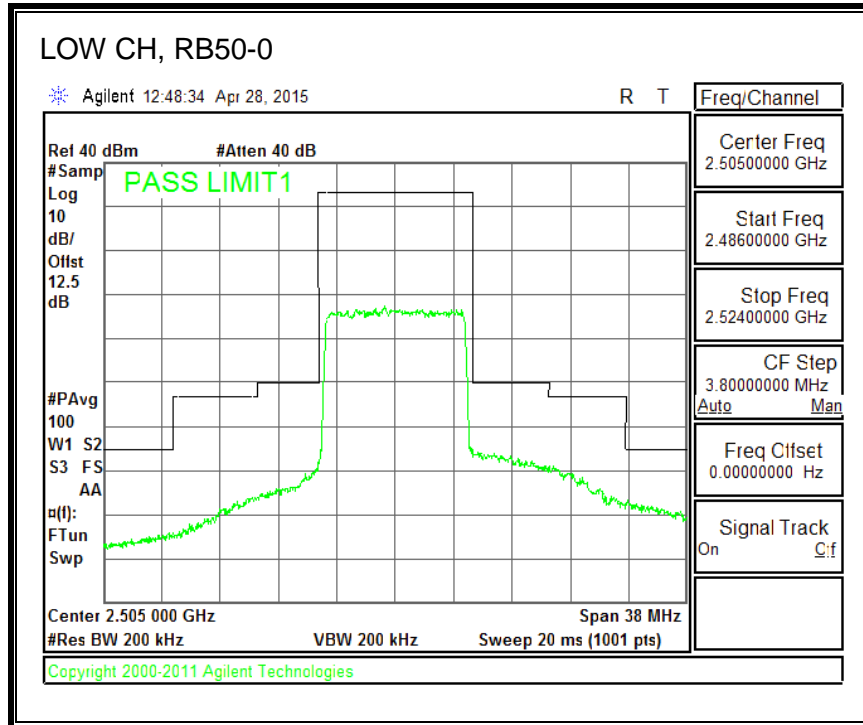

QPSK, (3.0 MHz BAND WIDTH)

16QAM, (3.0 MHz BAND WIDTH)

QPSK, (5.0 MHz BAND WIDTH)

16QAM, (5.0 MHz BAND WIDTH)

QPSK, (10.0 MHz BAND WIDTH)

16QAM, (10.0 MHz BAND WIDTH)

8.3.4. LTE BAND 7 EMISSION MASK

QPSK, (5.0 MHz BAND WIDTH)

16QAM, (5.0 MHz BAND WIDTH)

QPSK, (10.0 MHz BAND WIDTH)

16QAM, (10.0 MHz BAND WIDTH)

QPSK, (15.0 MHz BAND WIDTH)

16QAM, (15.0 MHz BAND WIDTH)

QPSK, (20.0 MHz BAND WIDTH)

16QAM, (20.0 MHz BAND WIDTH)

8.3.5. LTE BAND 12 BANDEDGE