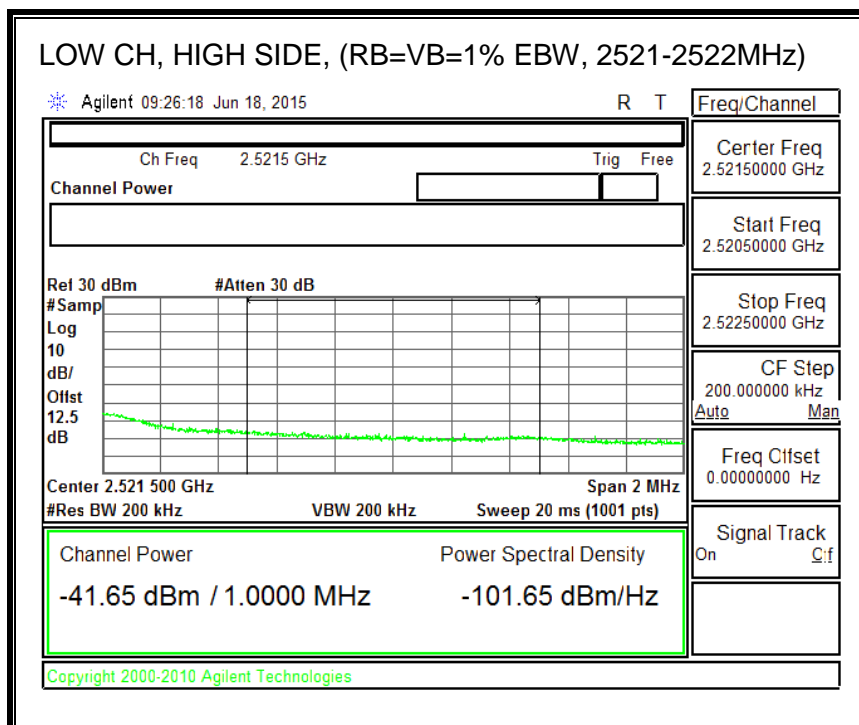

16QAM, (5.0 MHz BAND WIDTH)

QPSK, (10.0 MHz BAND WIDTH)

16QAM, (10.0 MHz BAND WIDTH)

QPSK, (15.0 MHz BAND WIDTH)

16QAM, (15.0 MHz BAND WIDTH)

QPSK, (20.0 MHz BAND WIDTH)

16QAM, (20.0 MHz BAND WIDTH)

8.3.5. LTE BAND 12 BANDEDGE