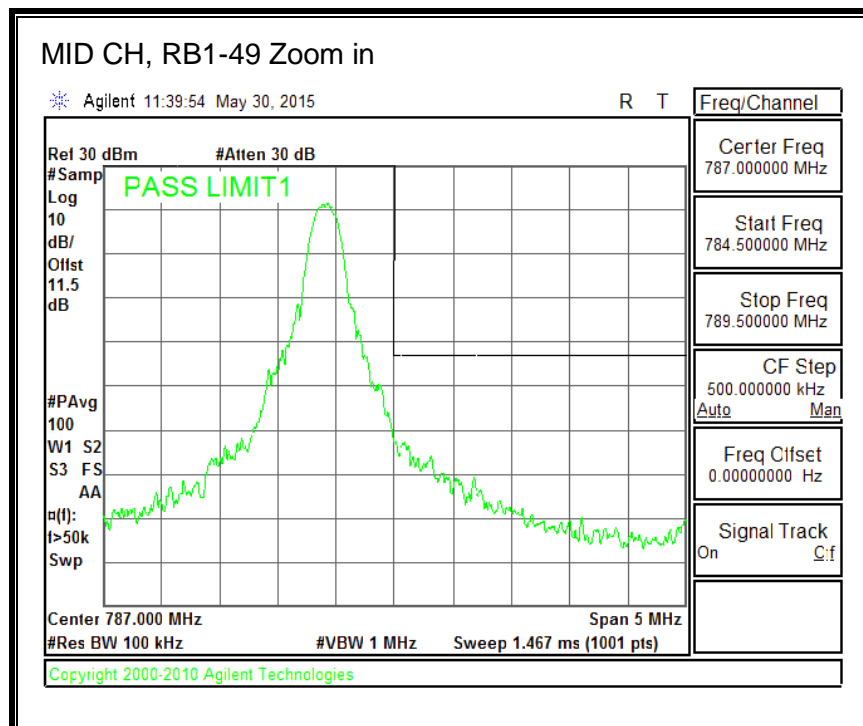

8.3.6. LTE BAND 13 EMISSION MASK

QPSK, (5.0 MHz BAND WIDTH)

16QAM, (5.0 MHz BAND WIDTH)

QPSK, (10.0 MHz BAND WIDTH)

16QAM, (10.0 MHz BAND WIDTH)

8.3.7. LTE BAND 17 BANDEDGE

QPSK, (5.0 MHz BAND WIDTH)

16QAM, (5.0 MHz BAND WIDTH)

QPSK, (10.0 MHz BAND WIDTH)

16QAM, (10.0 MHz BAND WIDTH)

8.3.8. LTE BAND 25 BANDEDGE

QPSK, (1.4 MHz BAND WIDTH)

16QAM, (1.4 MHz BAND WIDTH)

QPSK, (3.0 MHz BAND WIDTH)

16QAM, (3.0 MHz BAND WIDTH)

QPSK, (5.0 MHz BAND WIDTH)