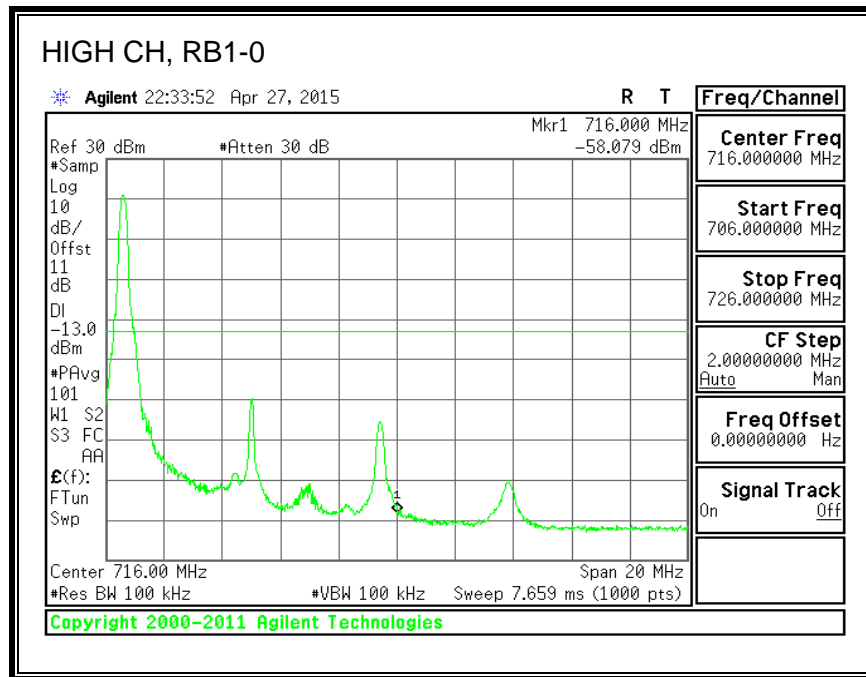

8.3.6. LTE BAND 13 EMISSION MASK

QPSK, (5.0 MHz BAND WIDTH)

16QAM, (5.0 MHz BAND WIDTH)

QPSK, (10.0 MHz BAND WIDTH)

16QAM, (10.0 MHz BAND WIDTH)

8.3.7. LTE BAND 17 BANDEDGE

QPSK, (5.0 MHz BAND WIDTH)

16QAM, (5.0 MHz BAND WIDTH)

QPSK, (10.0 MHz BAND WIDTH)

16QAM, (10.0 MHz BAND WIDTH)

8.3.8. LTE BAND 25 BANDEDGE

QPSK, (1.4 MHz BAND WIDTH)

16QAM, (1.4 MHz BAND WIDTH)

QPSK, (3.0 MHz BAND WIDTH)

16QAM, (3.0 MHz BAND WIDTH)

QPSK, (5.0 MHz BAND WIDTH)