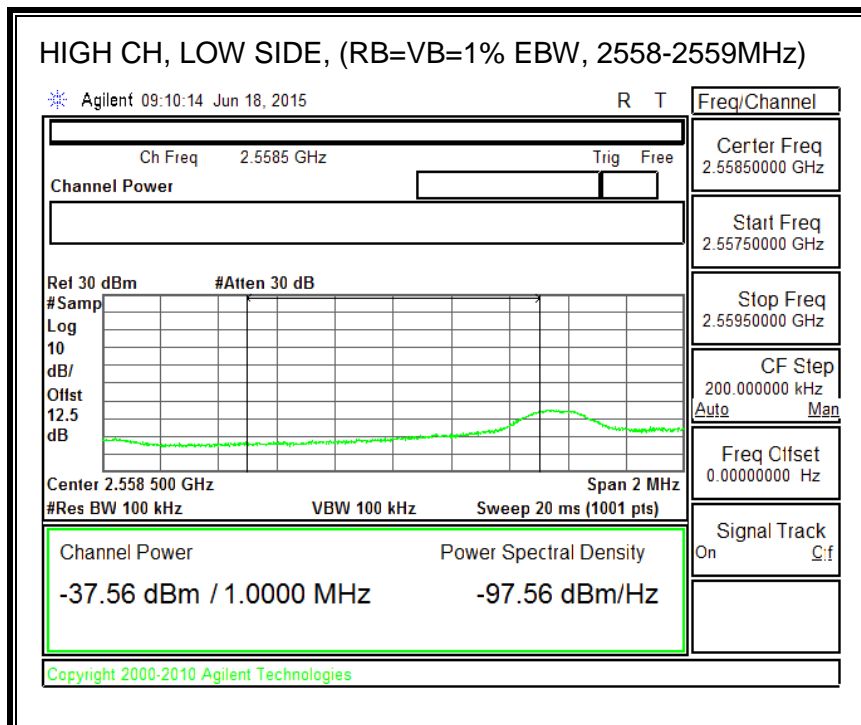

16QAM, (5.0 MHz BAND WIDTH)

QPSK, (10.0 MHz BAND WIDTH)

16QAM, (10.0 MHz BAND WIDTH)

QPSK, (15.0 MHz BAND WIDTH)

16QAM, (15.0 MHz BAND WIDTH)

QPSK, (20.0 MHz BAND WIDTH)

16QAM, (20.0 MHz BAND WIDTH)

8.3.5. LTE BAND 12 BANDEDGE