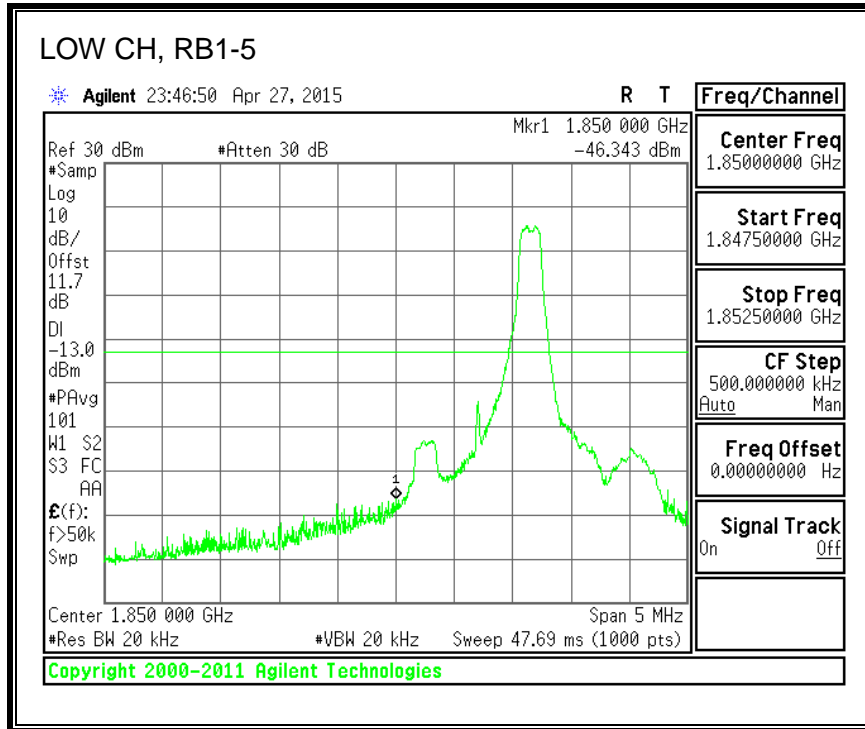

8.3.6. LTE BAND 13 EMISSION MASK

QPSK, (5.0 MHz BAND WIDTH)

16QAM, (5.0 MHz BAND WIDTH)

QPSK, (10.0 MHz BAND WIDTH)

16QAM, (10.0 MHz BAND WIDTH)

8.3.7. LTE BAND 17 BANDEDGE

QPSK, (5.0 MHz BAND WIDTH)

16QAM, (5.0 MHz BAND WIDTH)

QPSK, (10.0 MHz BAND WIDTH)

16QAM, (10.0 MHz BAND WIDTH)

8.3.8. LTE BAND 25 BANDEDGE

QPSK, (1.4 MHz BAND WIDTH)

16QAM, (1.4 MHz BAND WIDTH)

QPSK, (3.0 MHz BAND WIDTH)

16QAM, (3.0 MHz BAND WIDTH)

QPSK, (5.0 MHz BAND WIDTH)