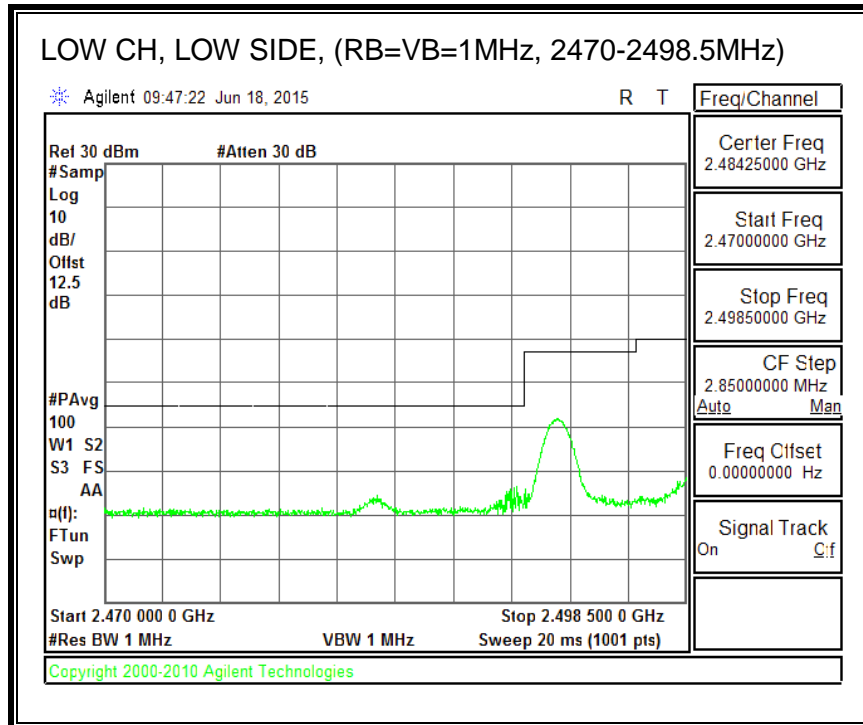

QPSK, (3.0 MHz BAND WIDTH)

16QAM, (3.0 MHz BAND WIDTH)

QPSK, (5.0 MHz BAND WIDTH)

16QAM, (5.0 MHz BAND WIDTH)

QPSK, (10.0 MHz BAND WIDTH)

16QAM, (10.0 MHz BAND WIDTH)

8.3.4. LTE BAND 7 EMISSION MASK

QPSK, (5.0 MHz BAND WIDTH)

16QAM, (5.0 MHz BAND WIDTH)

QPSK, (10.0 MHz BAND WIDTH)

16QAM, (10.0 MHz BAND WIDTH)

QPSK, (15.0 MHz BAND WIDTH)

16QAM, (15.0 MHz BAND WIDTH)

QPSK, (20.0 MHz BAND WIDTH)

16QAM, (20.0 MHz BAND WIDTH)

8.3.5. LTE BAND 12 BANDEDGE