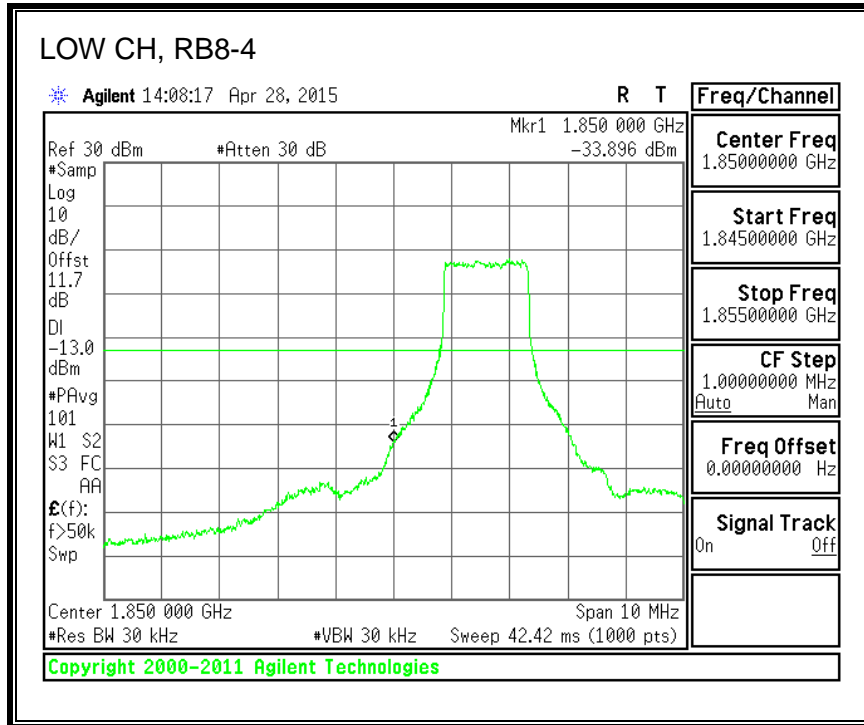

8.3.6. LTE BAND 13 EMISSION MASK

QPSK, (5.0 MHz BAND WIDTH)

16QAM, (5.0 MHz BAND WIDTH)

QPSK, (10.0 MHz BAND WIDTH)

16QAM, (10.0 MHz BAND WIDTH)

8.3.7. LTE BAND 17 BANDEDGE

QPSK, (5.0 MHz BAND WIDTH)

16QAM, (5.0 MHz BAND WIDTH)

QPSK, (10.0 MHz BAND WIDTH)

16QAM, (10.0 MHz BAND WIDTH)

8.3.8. LTE BAND 25 BANDEDGE

QPSK, (1.4 MHz BAND WIDTH)

16QAM, (1.4 MHz BAND WIDTH)

QPSK, (3.0 MHz BAND WIDTH)

16QAM, (3.0 MHz BAND WIDTH)

QPSK, (5.0 MHz BAND WIDTH)