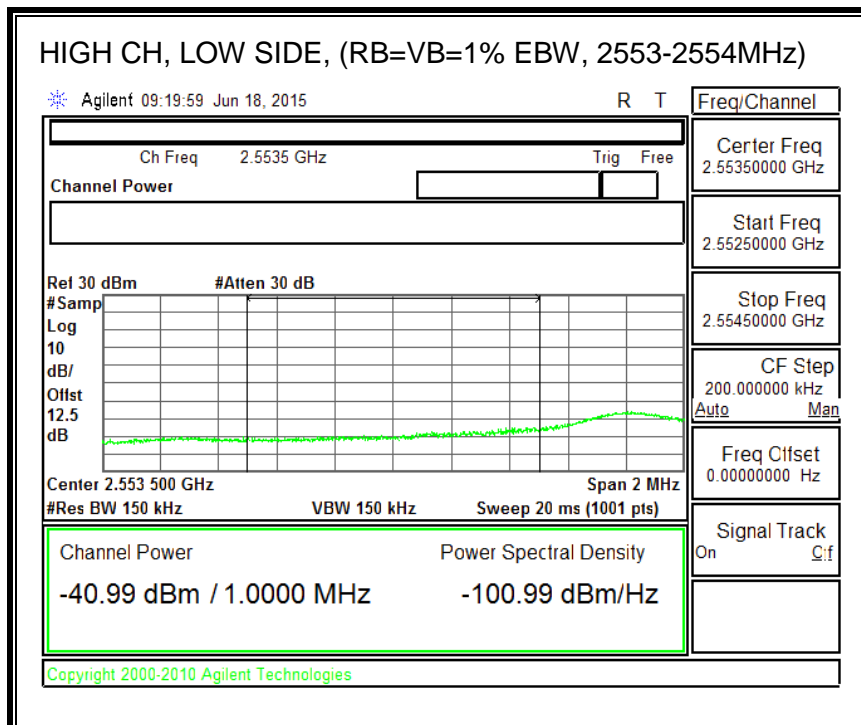

16QAM, (5.0 MHz BAND WIDTH)

QPSK, (10.0 MHz BAND WIDTH)

16QAM, (10.0 MHz BAND WIDTH)

QPSK, (15.0 MHz BAND WIDTH)

16QAM, (15.0 MHz BAND WIDTH)

QPSK, (20.0 MHz BAND WIDTH)

16QAM, (20.0 MHz BAND WIDTH)

8.3.5. LTE BAND 12 BANDEDGE