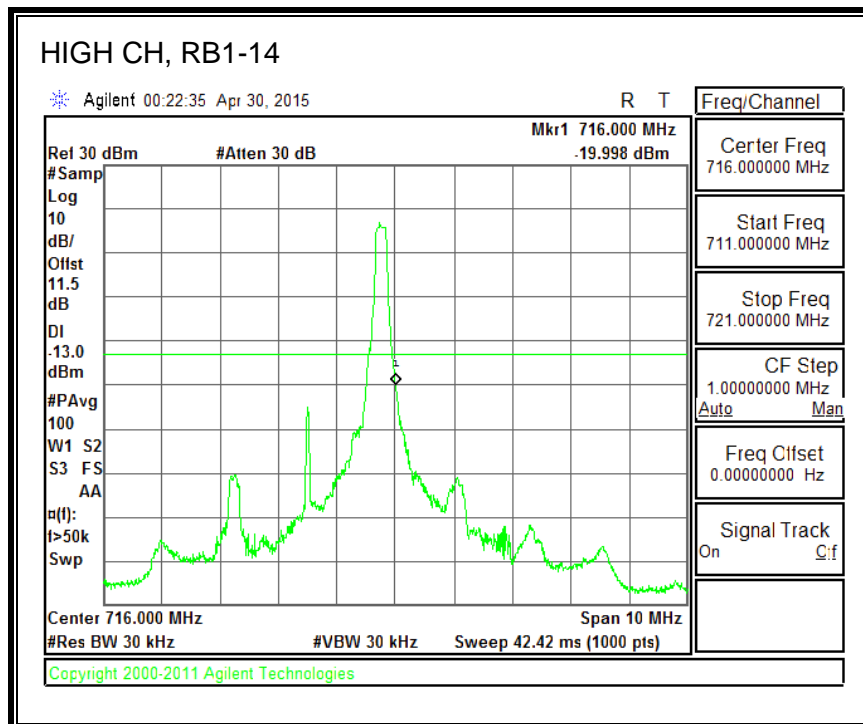

16QAM, (5.0 MHz BAND WIDTH)

QPSK, (10.0 MHz BAND WIDTH)

16QAM, (10.0 MHz BAND WIDTH)

QPSK, (15.0 MHz BAND WIDTH)

16QAM, (15.0 MHz BAND WIDTH)

QPSK, (20.0 MHz BAND WIDTH)

16QAM, (20.0 MHz BAND WIDTH)

8.3.5. LTE BAND 12 BANDEDGE

QPSK, (1.4 MHz BAND WIDTH)

16QAM, (1.4 MHz BAND WIDTH)

QPSK, (3.0 MHz BAND WIDTH)

16QAM, (3.0 MHz BAND WIDTH)

QPSK, (5.0 MHz BAND WIDTH)

16QAM, (5.0 MHz BAND WIDTH)

QPSK, (10.0 MHz BAND WIDTH)

16QAM, (10.0 MHz BAND WIDTH)

8.3.6. LTE BAND 13 EMISSION MASK

QPSK, (5.0 MHz BAND WIDTH)

16QAM, (5.0 MHz BAND WIDTH)

QPSK, (10.0 MHz BAND WIDTH)

16QAM, (10.0 MHz BAND WIDTH)

8.3.7. LTE BAND 17 BANDEDGE

QPSK, (5.0 MHz BAND WIDTH)

16QAM, (5.0 MHz BAND WIDTH)