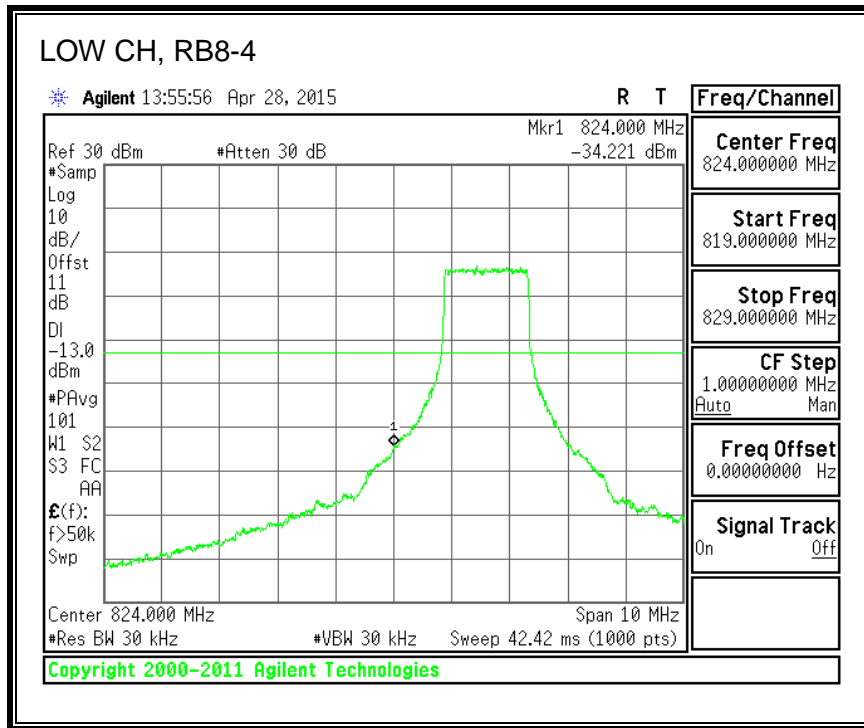

16QAM, (10.0 MHz BAND WIDTH)

QPSK, (15.0 MHz BAND WIDTH)

16QAM, (15.0 MHz BAND WIDTH)

QPSK, (20.0 MHz BAND WIDTH)

16QAM, (20.0 MHz BAND WIDTH)

8.3.3. LTE BAND 5 BANDEDGE

QPSK, (1.4 MHz BAND WIDTH)

16QAM, (1.4 MHz BAND WIDTH)

QPSK, (3.0 MHz BAND WIDTH)

16QAM, (3.0 MHz BAND WIDTH)

QPSK, (5.0 MHz BAND WIDTH)

16QAM, (5.0 MHz BAND WIDTH)

QPSK, (10.0 MHz BAND WIDTH)

16QAM, (10.0 MHz BAND WIDTH)

8.3.4. LTE BAND 7 EMISSION MASK

QPSK, (5.0 MHz BAND WIDTH)

16QAM, (5.0 MHz BAND WIDTH)

QPSK, (10.0 MHz BAND WIDTH)

16QAM, (10.0 MHz BAND WIDTH)

QPSK, (15.0 MHz BAND WIDTH)

16QAM, (15.0 MHz BAND WIDTH)

QPSK, (20.0 MHz BAND WIDTH)

16QAM, (20.0 MHz BAND WIDTH)

8.3.5. LTE BAND 12 BANDEDGE