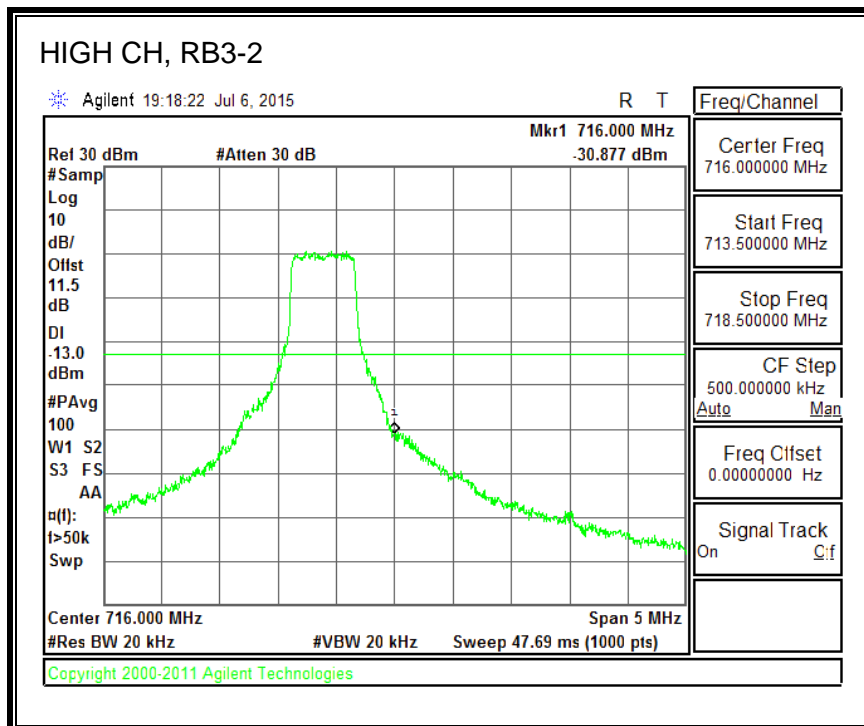

16QAM, (5.0 MHz BAND WIDTH)

QPSK, (10.0 MHz BAND WIDTH)

16QAM, (10.0 MHz BAND WIDTH)

QPSK, (15.0 MHz BAND WIDTH)

16QAM, (15.0 MHz BAND WIDTH)

QPSK, (20.0 MHz BAND WIDTH)

16QAM, (20.0 MHz BAND WIDTH)

8.3.5. LTE BAND 12 BANDEDGE

QPSK, (1.4 MHz BAND WIDTH)

16QAM, (1.4 MHz BAND WIDTH)

QPSK, (3.0 MHz BAND WIDTH)

16QAM, (3.0 MHz BAND WIDTH)

QPSK, (5.0 MHz BAND WIDTH)

16QAM, (5.0 MHz BAND WIDTH)

QPSK, (10.0 MHz BAND WIDTH)

16QAM, (10.0 MHz BAND WIDTH)

8.3.6. LTE BAND 13 EMISSION MASK

QPSK, (5.0 MHz BAND WIDTH)

16QAM, (5.0 MHz BAND WIDTH)

QPSK, (10.0 MHz BAND WIDTH)

16QAM, (10.0 MHz BAND WIDTH)

8.3.7. LTE BAND 17 BANDEDGE

QPSK, (5.0 MHz BAND WIDTH)

16QAM, (5.0 MHz BAND WIDTH)