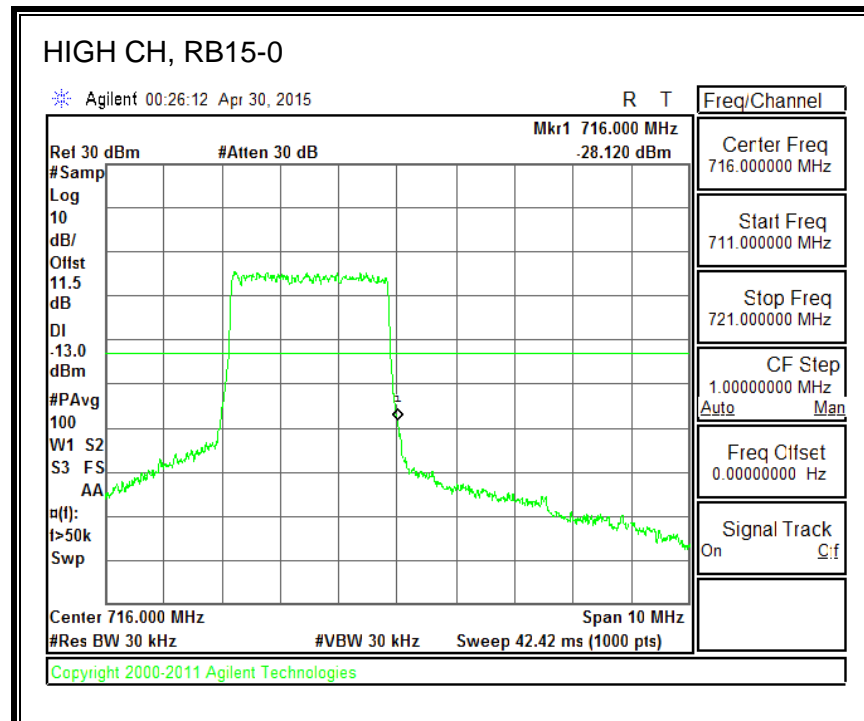

QPSK, (1.4 MHz BAND WIDTH)

16QAM, (1.4 MHz BAND WIDTH)

QPSK, (3.0 MHz BAND WIDTH)

16QAM, (3.0 MHz BAND WIDTH)

QPSK, (5.0 MHz BAND WIDTH)

16QAM, (5.0 MHz BAND WIDTH)

QPSK, (10.0 MHz BAND WIDTH)

16QAM, (10.0 MHz BAND WIDTH)

8.3.6. LTE BAND 13 EMISSION MASK

QPSK, (5.0 MHz BAND WIDTH)

16QAM, (5.0 MHz BAND WIDTH)

QPSK, (10.0 MHz BAND WIDTH)

16QAM, (10.0 MHz BAND WIDTH)

8.3.7. LTE BAND 17 BANDEDGE

QPSK, (5.0 MHz BAND WIDTH)

16QAM, (5.0 MHz BAND WIDTH)