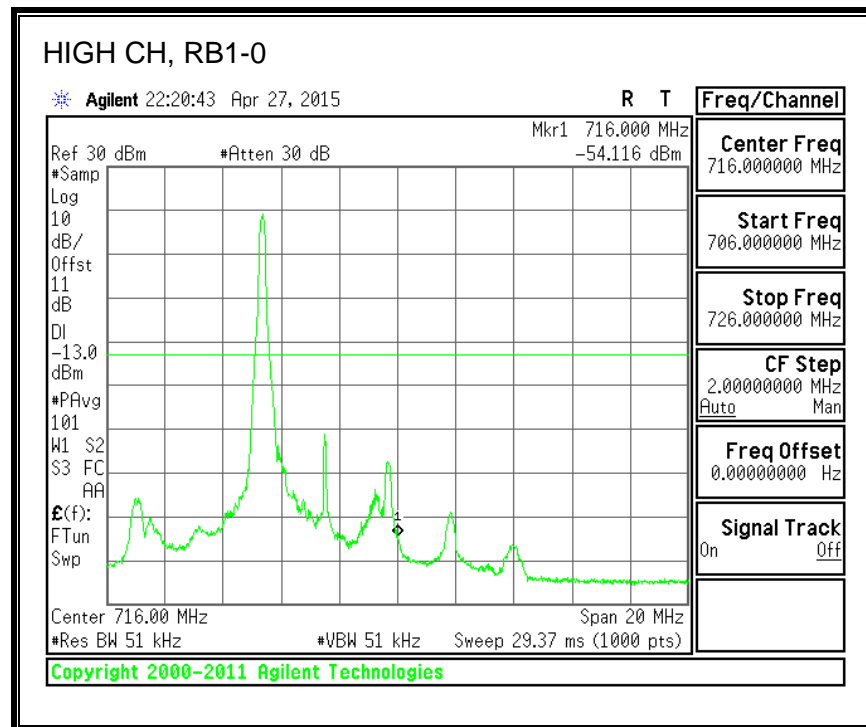

8.3.6. LTE BAND 13 EMISSION MASK

QPSK, (5.0 MHz BAND WIDTH)

16QAM, (5.0 MHz BAND WIDTH)

QPSK, (10.0 MHz BAND WIDTH)

16QAM, (10.0 MHz BAND WIDTH)

8.3.7. LTE BAND 17 BANDEDGE

QPSK, (5.0 MHz BAND WIDTH)

16QAM, (5.0 MHz BAND WIDTH)

QPSK, (10.0 MHz BAND WIDTH)

16QAM, (10.0 MHz BAND WIDTH)

8.3.8. LTE BAND 25 BANDEDGE

QPSK, (1.4 MHz BAND WIDTH)

16QAM, (1.4 MHz BAND WIDTH)

QPSK, (3.0 MHz BAND WIDTH)

16QAM, (3.0 MHz BAND WIDTH)

QPSK, (5.0 MHz BAND WIDTH)