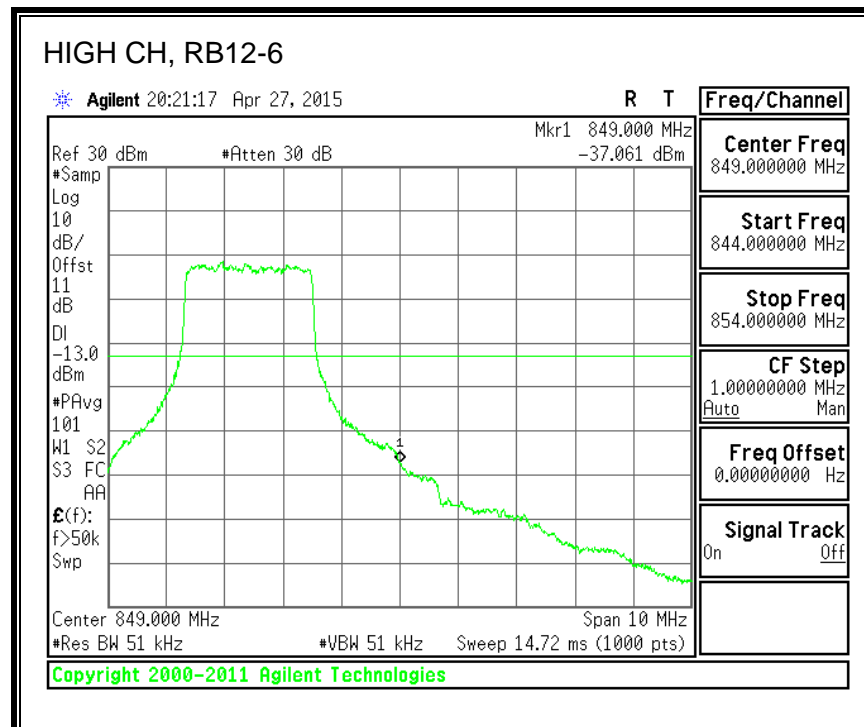

16QAM, (10.0 MHz BAND WIDTH)

QPSK, (15.0 MHz BAND WIDTH)

16QAM, (15.0 MHz BAND WIDTH)

QPSK, (20.0 MHz BAND WIDTH)

16QAM, (20.0 MHz BAND WIDTH)

8.3.3. LTE BAND 5 BANDEDGE

QPSK, (1.4 MHz BAND WIDTH)

16QAM, (1.4 MHz BAND WIDTH)

QPSK, (3.0 MHz BAND WIDTH)

16QAM, (3.0 MHz BAND WIDTH)

QPSK, (5.0 MHz BAND WIDTH)

16QAM, (5.0 MHz BAND WIDTH)

QPSK, (10.0 MHz BAND WIDTH)

16QAM, (10.0 MHz BAND WIDTH)

8.3.4. LTE BAND 7 EMISSION MASK

QPSK, (5.0 MHz BAND WIDTH)

16QAM, (5.0 MHz BAND WIDTH)

QPSK, (10.0 MHz BAND WIDTH)

16QAM, (10.0 MHz BAND WIDTH)

QPSK, (15.0 MHz BAND WIDTH)

16QAM, (15.0 MHz BAND WIDTH)

QPSK, (20.0 MHz BAND WIDTH)

16QAM, (20.0 MHz BAND WIDTH)

8.3.5. LTE BAND 12 BANDEDGE