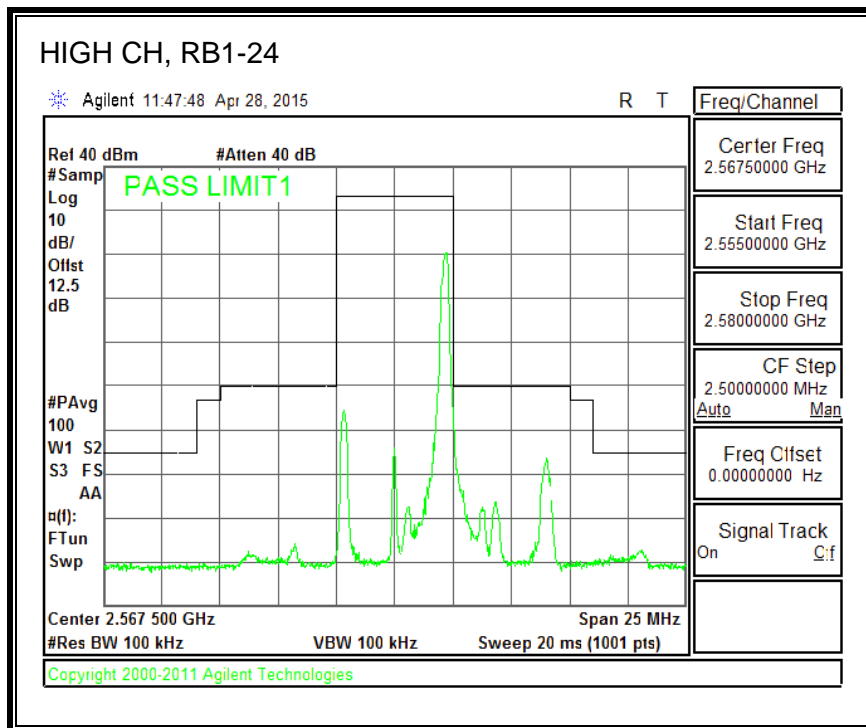

16QAM, (10.0 MHz BAND WIDTH)

QPSK, (15.0 MHz BAND WIDTH)

16QAM, (15.0 MHz BAND WIDTH)

QPSK, (20.0 MHz BAND WIDTH)

16QAM, (20.0 MHz BAND WIDTH)

8.3.3. LTE BAND 5 BANDEDGE

QPSK, (1.4 MHz BAND WIDTH)

16QAM, (1.4 MHz BAND WIDTH)

QPSK, (3.0 MHz BAND WIDTH)

16QAM, (3.0 MHz BAND WIDTH)

QPSK, (5.0 MHz BAND WIDTH)

16QAM, (5.0 MHz BAND WIDTH)

QPSK, (10.0 MHz BAND WIDTH)

16QAM, (10.0 MHz BAND WIDTH)

8.3.4. LTE BAND 7 EMISSION MASK

QPSK, (5.0 MHz BAND WIDTH)

16QAM, (5.0 MHz BAND WIDTH)

QPSK, (10.0 MHz BAND WIDTH)

16QAM, (10.0 MHz BAND WIDTH)

QPSK, (15.0 MHz BAND WIDTH)

16QAM, (15.0 MHz BAND WIDTH)

QPSK, (20.0 MHz BAND WIDTH)

16QAM, (20.0 MHz BAND WIDTH)

8.3.5. LTE BAND 12 BANDEDGE