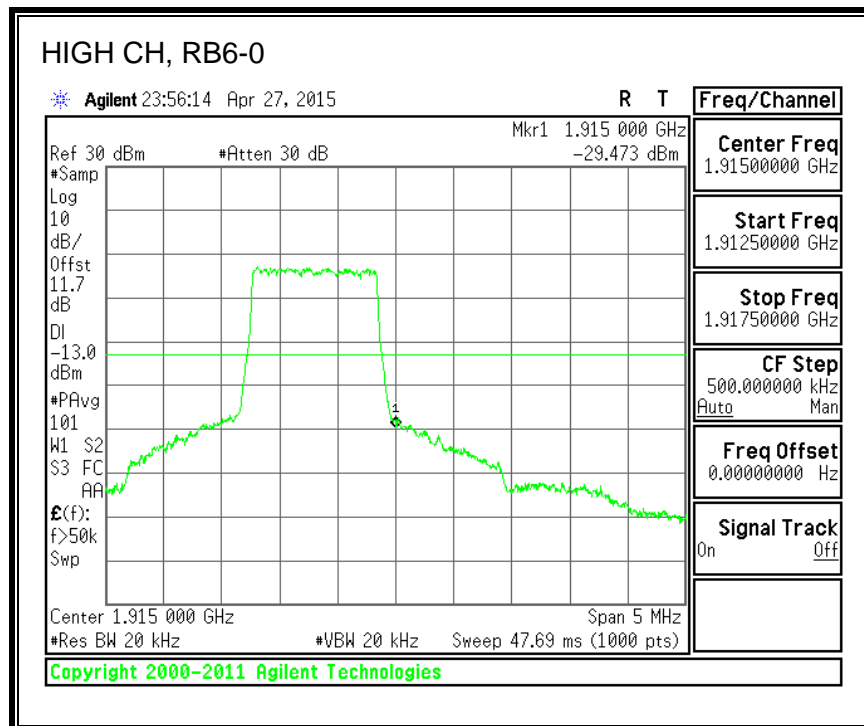

8.3.6. LTE BAND 13 EMISSION MASK

QPSK, (5.0 MHz BAND WIDTH)

16QAM, (5.0 MHz BAND WIDTH)

QPSK, (10.0 MHz BAND WIDTH)

16QAM, (10.0 MHz BAND WIDTH)

8.3.7. LTE BAND 17 BANDEDGE

QPSK, (5.0 MHz BAND WIDTH)

16QAM, (5.0 MHz BAND WIDTH)

QPSK, (10.0 MHz BAND WIDTH)

16QAM, (10.0 MHz BAND WIDTH)

8.3.8. LTE BAND 25 BANDEDGE

QPSK, (1.4 MHz BAND WIDTH)

16QAM, (1.4 MHz BAND WIDTH)

QPSK, (3.0 MHz BAND WIDTH)

16QAM, (3.0 MHz BAND WIDTH)

QPSK, (5.0 MHz BAND WIDTH)