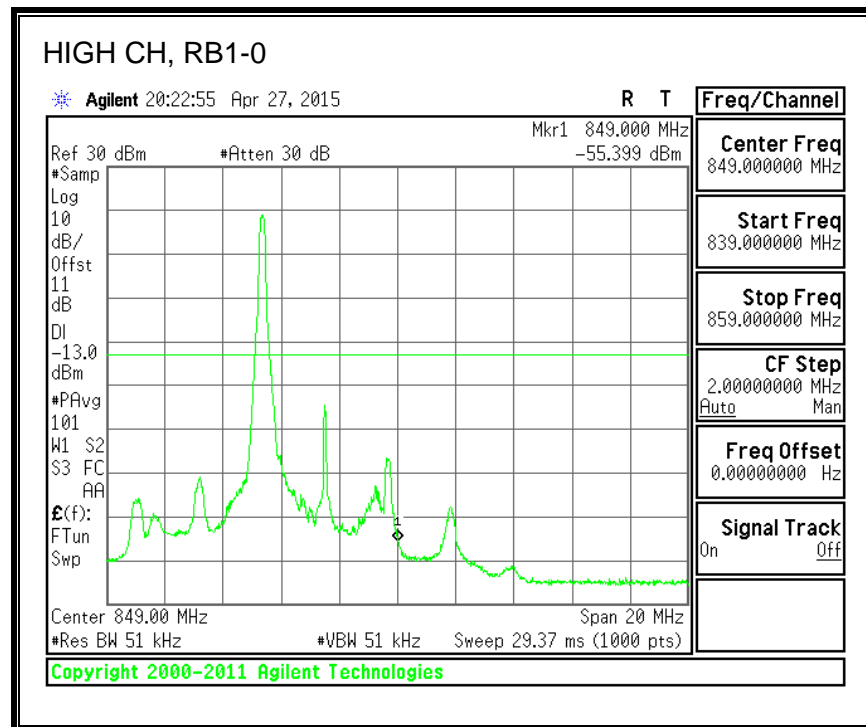

16QAM, (10.0 MHz BAND WIDTH)

QPSK, (15.0 MHz BAND WIDTH)

16QAM, (15.0 MHz BAND WIDTH)

QPSK, (20.0 MHz BAND WIDTH)

16QAM, (20.0 MHz BAND WIDTH)

8.3.3. LTE BAND 5 BANDEDGE

QPSK, (1.4 MHz BAND WIDTH)

16QAM, (1.4 MHz BAND WIDTH)

QPSK, (3.0 MHz BAND WIDTH)

16QAM, (3.0 MHz BAND WIDTH)

QPSK, (5.0 MHz BAND WIDTH)

16QAM, (5.0 MHz BAND WIDTH)

QPSK, (10.0 MHz BAND WIDTH)

16QAM, (10.0 MHz BAND WIDTH)

8.3.4. LTE BAND 7 EMISSION MASK

QPSK, (5.0 MHz BAND WIDTH)

16QAM, (5.0 MHz BAND WIDTH)

QPSK, (10.0 MHz BAND WIDTH)

16QAM, (10.0 MHz BAND WIDTH)

QPSK, (15.0 MHz BAND WIDTH)

16QAM, (15.0 MHz BAND WIDTH)

QPSK, (20.0 MHz BAND WIDTH)

16QAM, (20.0 MHz BAND WIDTH)

8.3.5. LTE BAND 12 BANDEDGE