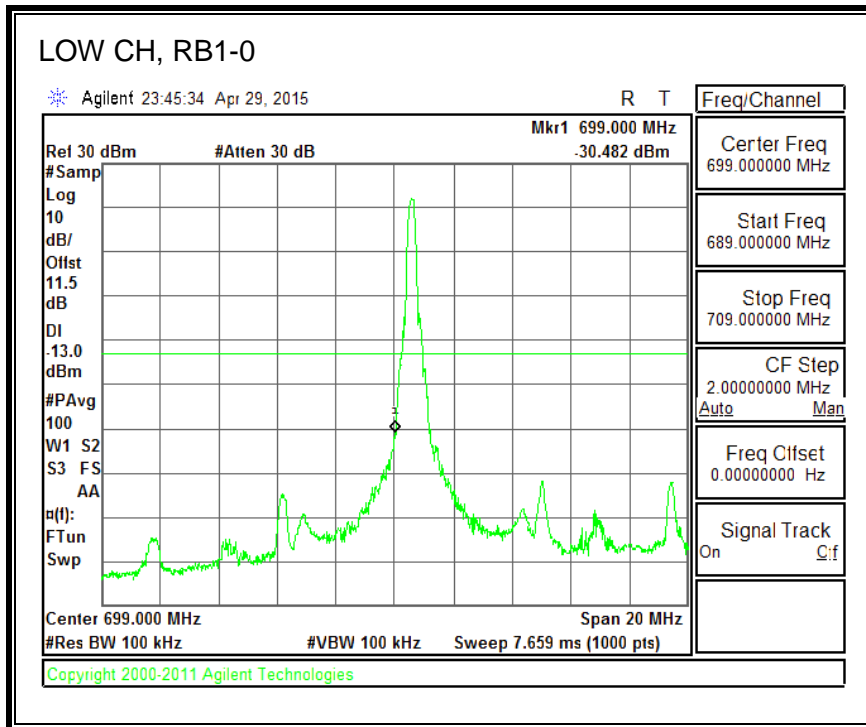

16QAM, (5.0 MHz BAND WIDTH)

QPSK, (10.0 MHz BAND WIDTH)

16QAM, (10.0 MHz BAND WIDTH)

QPSK, (15.0 MHz BAND WIDTH)

16QAM, (15.0 MHz BAND WIDTH)

QPSK, (20.0 MHz BAND WIDTH)

16QAM, (20.0 MHz BAND WIDTH)

8.3.5. LTE BAND 12 BANDEDGE

QPSK, (1.4 MHz BAND WIDTH)

16QAM, (1.4 MHz BAND WIDTH)

QPSK, (3.0 MHz BAND WIDTH)

16QAM, (3.0 MHz BAND WIDTH)

QPSK, (5.0 MHz BAND WIDTH)

16QAM, (5.0 MHz BAND WIDTH)

QPSK, (10.0 MHz BAND WIDTH)

16QAM, (10.0 MHz BAND WIDTH)

8.3.6. LTE BAND 13 EMISSION MASK

QPSK, (5.0 MHz BAND WIDTH)

16QAM, (5.0 MHz BAND WIDTH)

QPSK, (10.0 MHz BAND WIDTH)

16QAM, (10.0 MHz BAND WIDTH)

8.3.7. LTE BAND 17 BANDEDGE

QPSK, (5.0 MHz BAND WIDTH)

16QAM, (5.0 MHz BAND WIDTH)