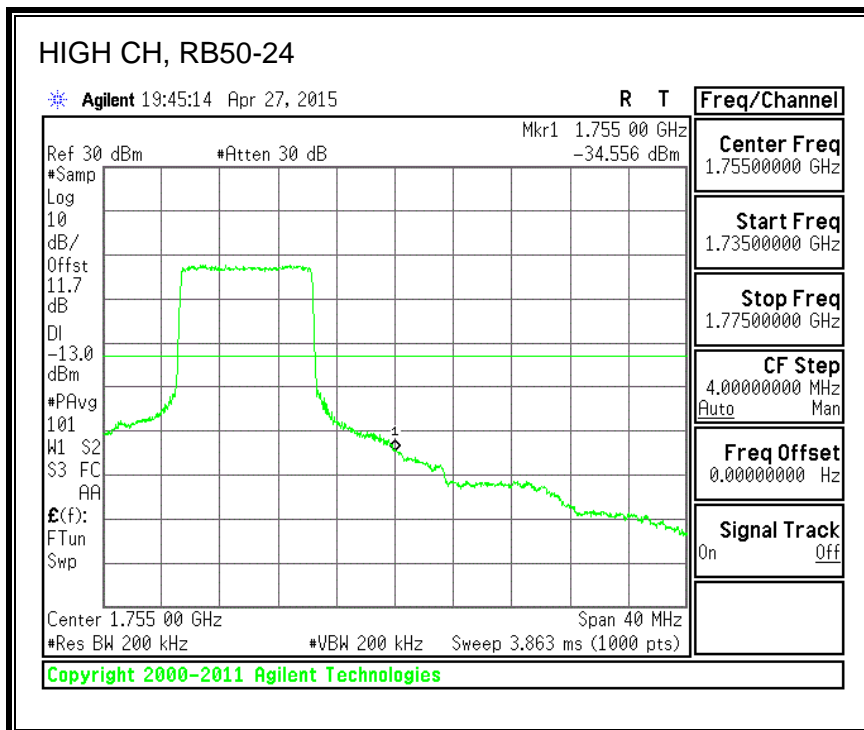

16QAM, (10.0 MHz BAND WIDTH)

QPSK, (15.0 MHz BAND WIDTH)

16QAM, (15.0 MHz BAND WIDTH)

QPSK, (20.0 MHz BAND WIDTH)

16QAM, (20.0 MHz BAND WIDTH)

8.3.3. LTE BAND 5 BANDEDGE

QPSK, (1.4 MHz BAND WIDTH)

16QAM, (1.4 MHz BAND WIDTH)

QPSK, (3.0 MHz BAND WIDTH)

16QAM, (3.0 MHz BAND WIDTH)

QPSK, (5.0 MHz BAND WIDTH)

16QAM, (5.0 MHz BAND WIDTH)

QPSK, (10.0 MHz BAND WIDTH)

16QAM, (10.0 MHz BAND WIDTH)

8.3.4. LTE BAND 7 EMISSION MASK

QPSK, (5.0 MHz BAND WIDTH)

16QAM, (5.0 MHz BAND WIDTH)

QPSK, (10.0 MHz BAND WIDTH)

16QAM, (10.0 MHz BAND WIDTH)

QPSK, (15.0 MHz BAND WIDTH)

16QAM, (15.0 MHz BAND WIDTH)

QPSK, (20.0 MHz BAND WIDTH)

16QAM, (20.0 MHz BAND WIDTH)

8.3.5. LTE BAND 12 BANDEDGE