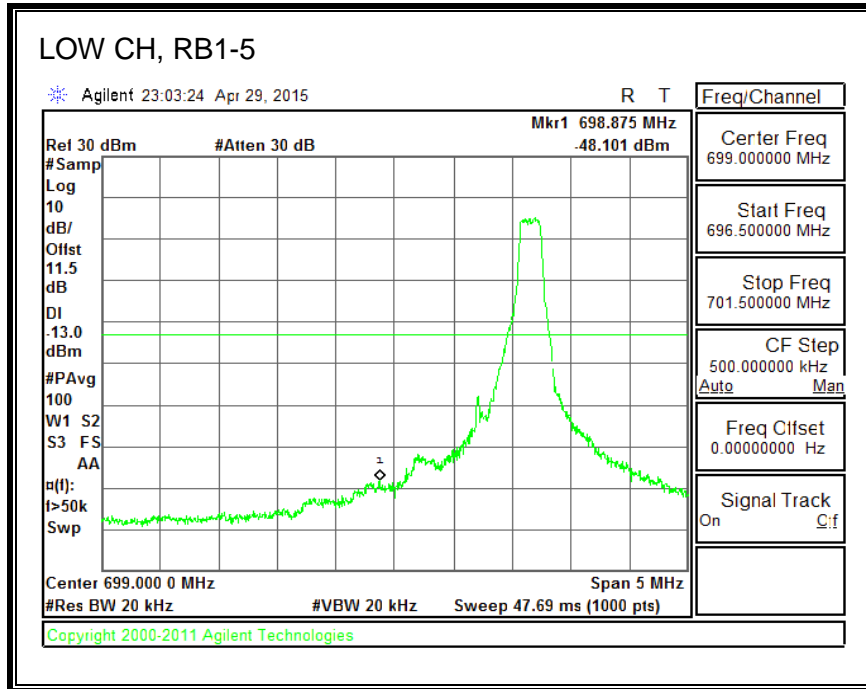

16QAM, (5.0 MHz BAND WIDTH)

QPSK, (10.0 MHz BAND WIDTH)

16QAM, (10.0 MHz BAND WIDTH)

QPSK, (15.0 MHz BAND WIDTH)

16QAM, (15.0 MHz BAND WIDTH)

QPSK, (20.0 MHz BAND WIDTH)

16QAM, (20.0 MHz BAND WIDTH)

8.3.5. LTE BAND 12 BANDEDGE

QPSK, (1.4 MHz BAND WIDTH)

16QAM, (1.4 MHz BAND WIDTH)

QPSK, (3.0 MHz BAND WIDTH)

16QAM, (3.0 MHz BAND WIDTH)

QPSK, (5.0 MHz BAND WIDTH)

16QAM, (5.0 MHz BAND WIDTH)

QPSK, (10.0 MHz BAND WIDTH)

16QAM, (10.0 MHz BAND WIDTH)

8.3.6. LTE BAND 13 EMISSION MASK

QPSK, (5.0 MHz BAND WIDTH)

16QAM, (5.0 MHz BAND WIDTH)

QPSK, (10.0 MHz BAND WIDTH)

16QAM, (10.0 MHz BAND WIDTH)

8.3.7. LTE BAND 17 BANDEDGE

QPSK, (5.0 MHz BAND WIDTH)

16QAM, (5.0 MHz BAND WIDTH)