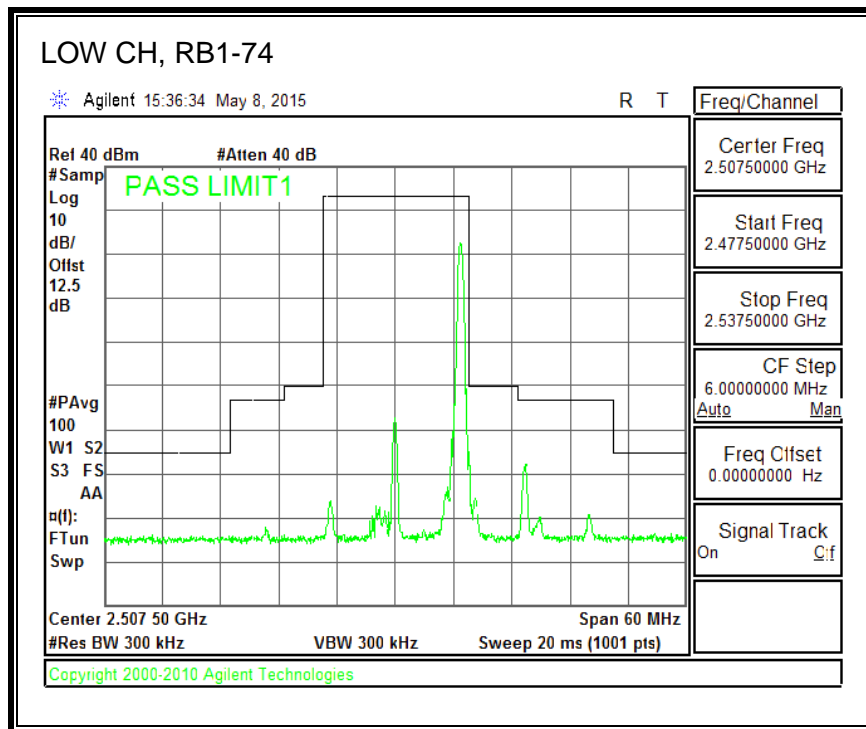

16QAM, (5.0 MHz BAND WIDTH)

QPSK, (10.0 MHz BAND WIDTH)

16QAM, (10.0 MHz BAND WIDTH)

QPSK, (15.0 MHz BAND WIDTH)

16QAM, (15.0 MHz BAND WIDTH)

QPSK, (20.0 MHz BAND WIDTH)

16QAM, (20.0 MHz BAND WIDTH)

8.3.5. LTE BAND 12 BANDEDGE