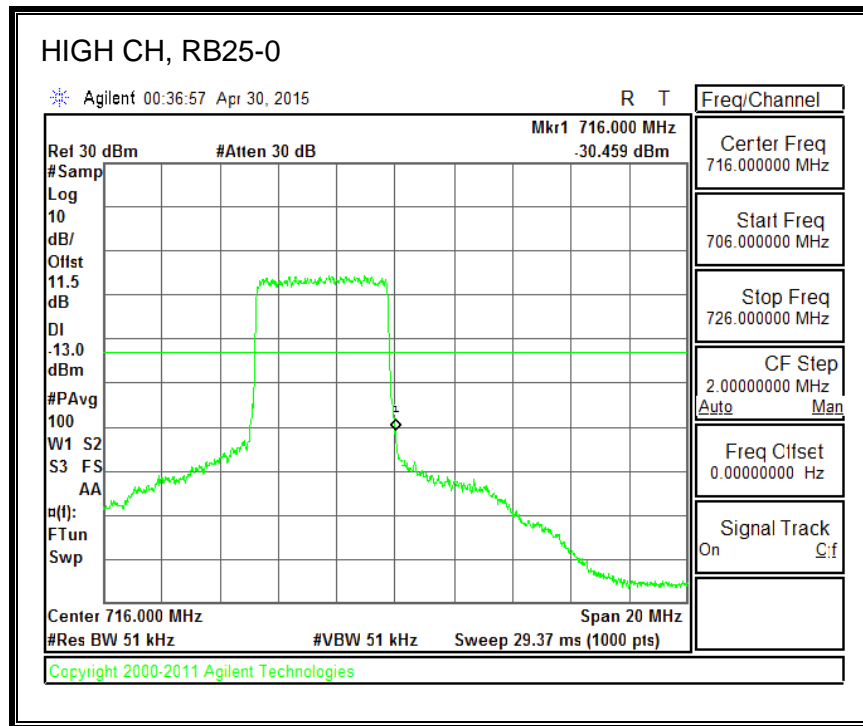

QPSK, (1.4 MHz BAND WIDTH)

16QAM, (1.4 MHz BAND WIDTH)

QPSK, (3.0 MHz BAND WIDTH)

16QAM, (3.0 MHz BAND WIDTH)

QPSK, (5.0 MHz BAND WIDTH)

16QAM, (5.0 MHz BAND WIDTH)

QPSK, (10.0 MHz BAND WIDTH)

16QAM, (10.0 MHz BAND WIDTH)

8.3.6. LTE BAND 13 EMISSION MASK

QPSK, (5.0 MHz BAND WIDTH)

16QAM, (5.0 MHz BAND WIDTH)

QPSK, (10.0 MHz BAND WIDTH)

16QAM, (10.0 MHz BAND WIDTH)

8.3.7. LTE BAND 17 BANDEDGE

QPSK, (5.0 MHz BAND WIDTH)

16QAM, (5.0 MHz BAND WIDTH)