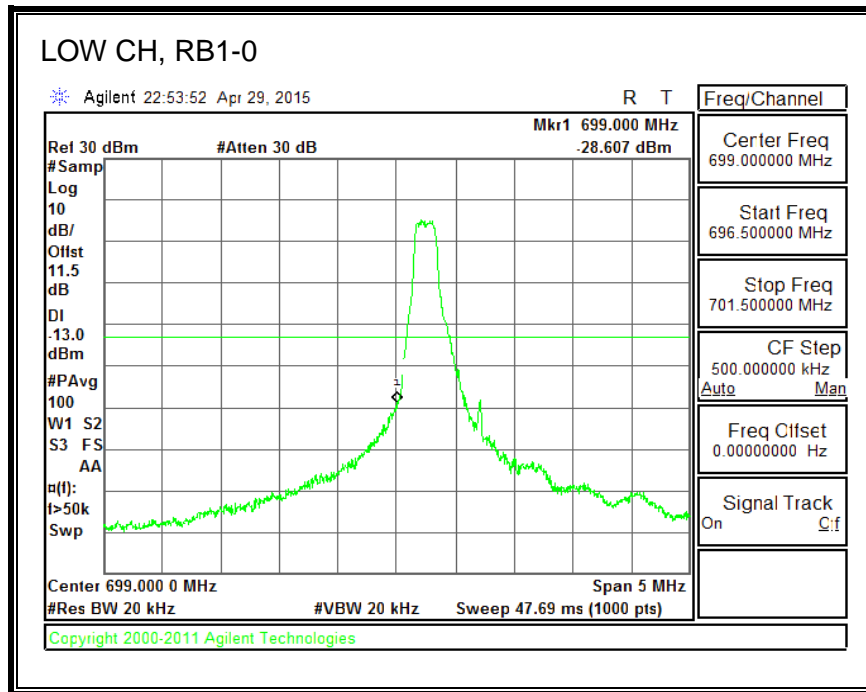

16QAM, (5.0 MHz BAND WIDTH)

QPSK, (10.0 MHz BAND WIDTH)

16QAM, (10.0 MHz BAND WIDTH)

QPSK, (15.0 MHz BAND WIDTH)

16QAM, (15.0 MHz BAND WIDTH)

QPSK, (20.0 MHz BAND WIDTH)

16QAM, (20.0 MHz BAND WIDTH)

8.3.5. LTE BAND 12 BANDEDGE

QPSK, (1.4 MHz BAND WIDTH)

16QAM, (1.4 MHz BAND WIDTH)

QPSK, (3.0 MHz BAND WIDTH)

16QAM, (3.0 MHz BAND WIDTH)

QPSK, (5.0 MHz BAND WIDTH)

16QAM, (5.0 MHz BAND WIDTH)

QPSK, (10.0 MHz BAND WIDTH)

16QAM, (10.0 MHz BAND WIDTH)

8.3.6. LTE BAND 13 EMISSION MASK

QPSK, (5.0 MHz BAND WIDTH)

16QAM, (5.0 MHz BAND WIDTH)

QPSK, (10.0 MHz BAND WIDTH)

16QAM, (10.0 MHz BAND WIDTH)

8.3.7. LTE BAND 17 BANDEDGE

QPSK, (5.0 MHz BAND WIDTH)

16QAM, (5.0 MHz BAND WIDTH)