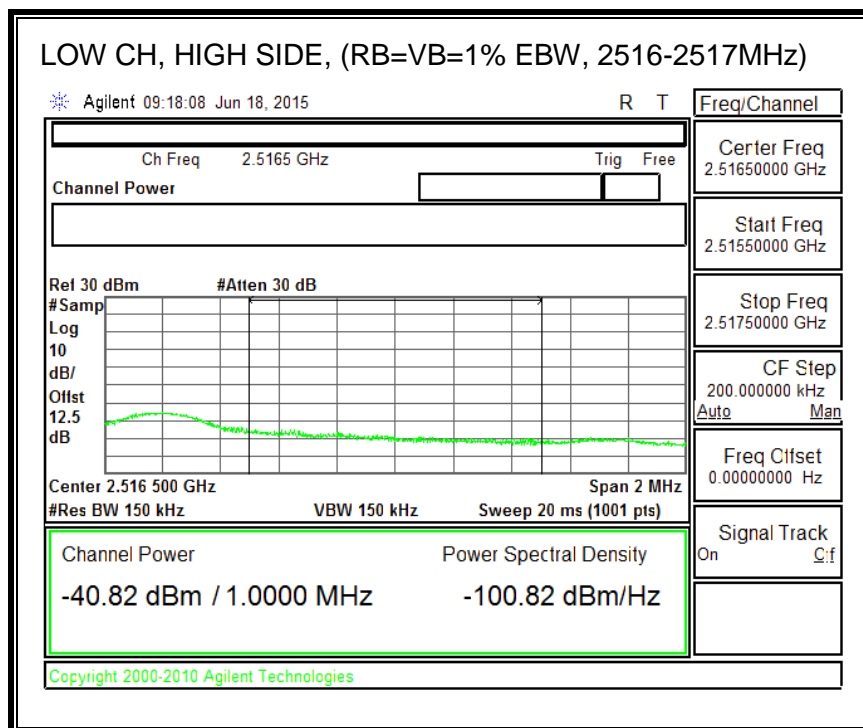

16QAM, (5.0 MHz BAND WIDTH)

QPSK, (10.0 MHz BAND WIDTH)

16QAM, (10.0 MHz BAND WIDTH)

QPSK, (15.0 MHz BAND WIDTH)

16QAM, (15.0 MHz BAND WIDTH)

QPSK, (20.0 MHz BAND WIDTH)

16QAM, (20.0 MHz BAND WIDTH)

8.3.5. LTE BAND 12 BANDEDGE