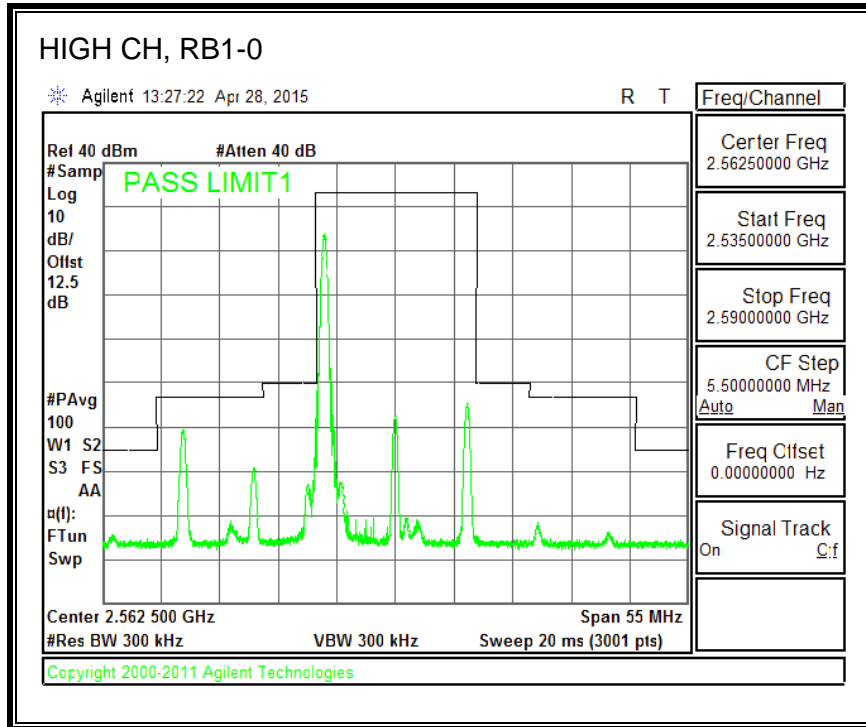

16QAM, (5.0 MHz BAND WIDTH)

QPSK, (10.0 MHz BAND WIDTH)

16QAM, (10.0 MHz BAND WIDTH)

QPSK, (15.0 MHz BAND WIDTH)

16QAM, (15.0 MHz BAND WIDTH)

QPSK, (20.0 MHz BAND WIDTH)

16QAM, (20.0 MHz BAND WIDTH)

8.3.5. LTE BAND 12 BANDEDGE