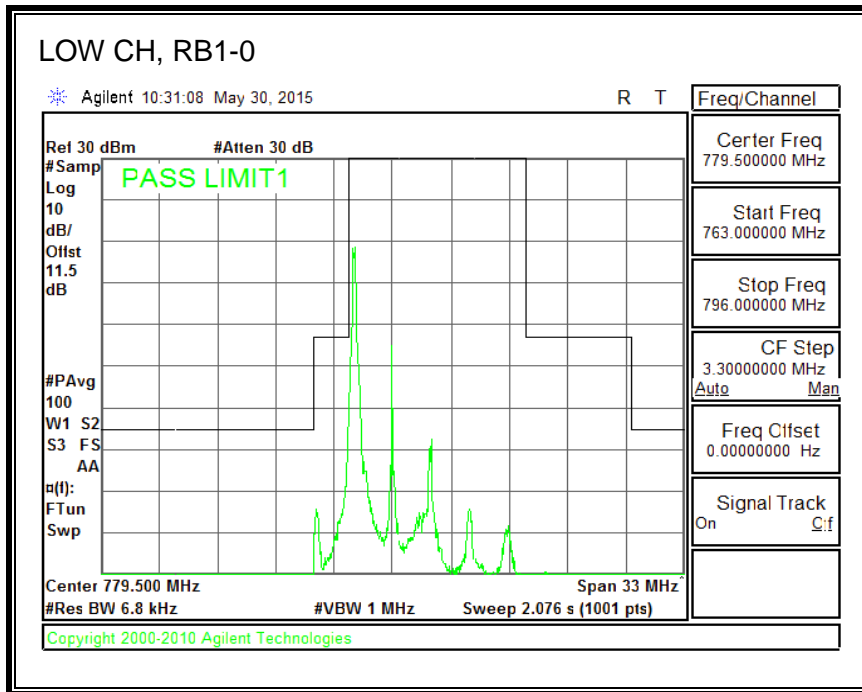

8.3.6. LTE BAND 13 EMISSION MASK

QPSK, (5.0 MHz BAND WIDTH)

16QAM, (5.0 MHz BAND WIDTH)

QPSK, (10.0 MHz BAND WIDTH)

16QAM, (10.0 MHz BAND WIDTH)

8.3.7. LTE BAND 17 BANDEDGE

QPSK, (5.0 MHz BAND WIDTH)

16QAM, (5.0 MHz BAND WIDTH)

QPSK, (10.0 MHz BAND WIDTH)

16QAM, (10.0 MHz BAND WIDTH)

8.3.8. LTE BAND 25 BANDEDGE

QPSK, (1.4 MHz BAND WIDTH)

16QAM, (1.4 MHz BAND WIDTH)

QPSK, (3.0 MHz BAND WIDTH)

16QAM, (3.0 MHz BAND WIDTH)

QPSK, (5.0 MHz BAND WIDTH)