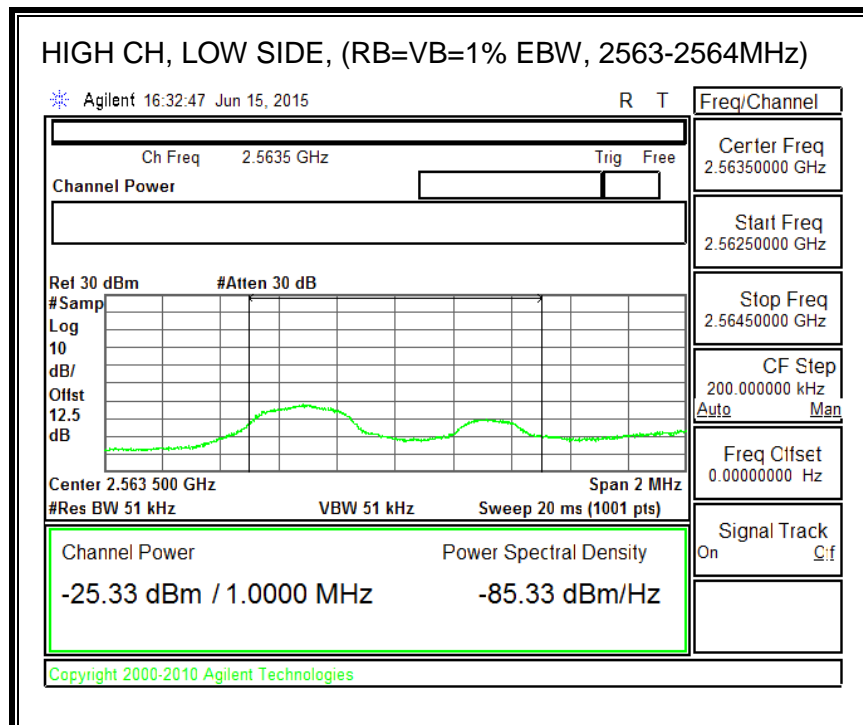

QPSK, (3.0 MHz BAND WIDTH)

16QAM, (3.0 MHz BAND WIDTH)

QPSK, (5.0 MHz BAND WIDTH)

16QAM, (5.0 MHz BAND WIDTH)

QPSK, (10.0 MHz BAND WIDTH)

16QAM, (10.0 MHz BAND WIDTH)

8.3.4. LTE BAND 7 EMISSION MASK

QPSK, (5.0 MHz BAND WIDTH)

16QAM, (5.0 MHz BAND WIDTH)

QPSK, (10.0 MHz BAND WIDTH)

16QAM, (10.0 MHz BAND WIDTH)

QPSK, (15.0 MHz BAND WIDTH)

16QAM, (15.0 MHz BAND WIDTH)

QPSK, (20.0 MHz BAND WIDTH)

16QAM, (20.0 MHz BAND WIDTH)

8.3.5. LTE BAND 12 BANDEDGE