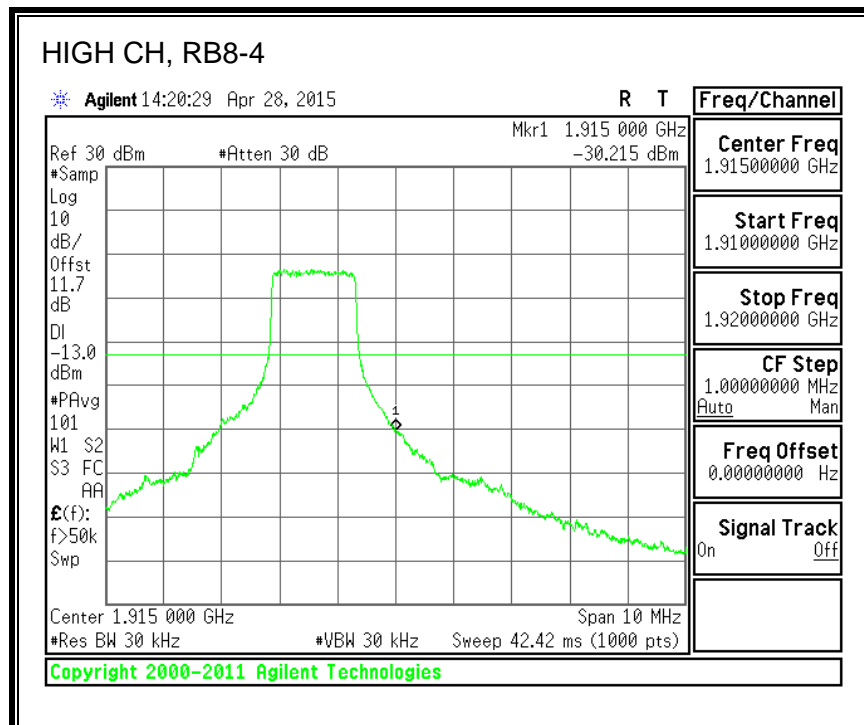

8.3.6. LTE BAND 13 EMISSION MASK

QPSK, (5.0 MHz BAND WIDTH)

16QAM, (5.0 MHz BAND WIDTH)

QPSK, (10.0 MHz BAND WIDTH)

16QAM, (10.0 MHz BAND WIDTH)

8.3.7. LTE BAND 17 BANDEDGE

QPSK, (5.0 MHz BAND WIDTH)

16QAM, (5.0 MHz BAND WIDTH)

QPSK, (10.0 MHz BAND WIDTH)

16QAM, (10.0 MHz BAND WIDTH)

8.3.8. LTE BAND 25 BANDEDGE

QPSK, (1.4 MHz BAND WIDTH)

16QAM, (1.4 MHz BAND WIDTH)

QPSK, (3.0 MHz BAND WIDTH)

16QAM, (3.0 MHz BAND WIDTH)

QPSK, (5.0 MHz BAND WIDTH)