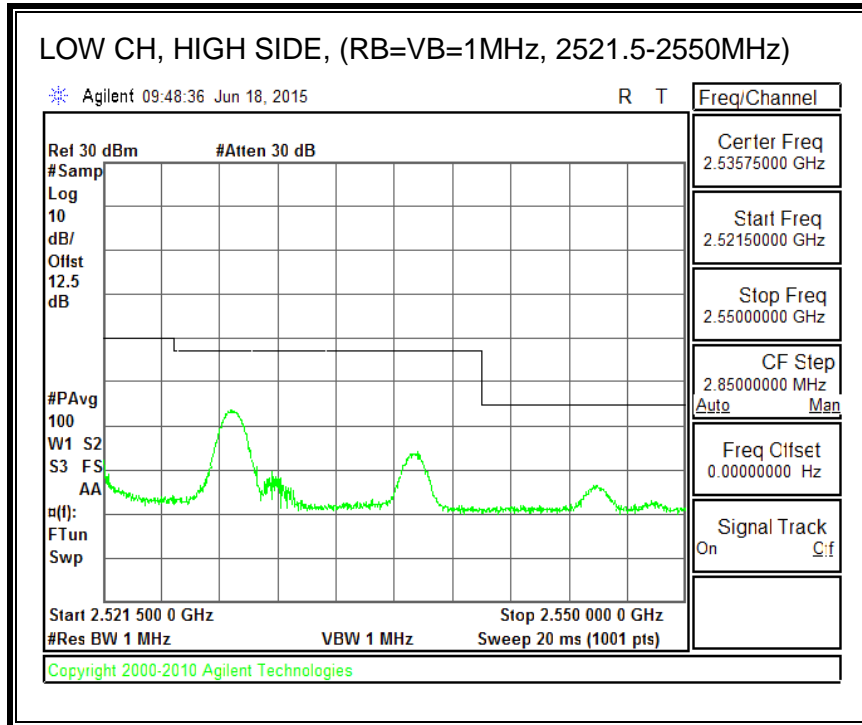

16QAM, (5.0 MHz BAND WIDTH)

QPSK, (10.0 MHz BAND WIDTH)

16QAM, (10.0 MHz BAND WIDTH)

QPSK, (15.0 MHz BAND WIDTH)

16QAM, (15.0 MHz BAND WIDTH)

QPSK, (20.0 MHz BAND WIDTH)

16QAM, (20.0 MHz BAND WIDTH)

8.3.5. LTE BAND 12 BANDEDGE