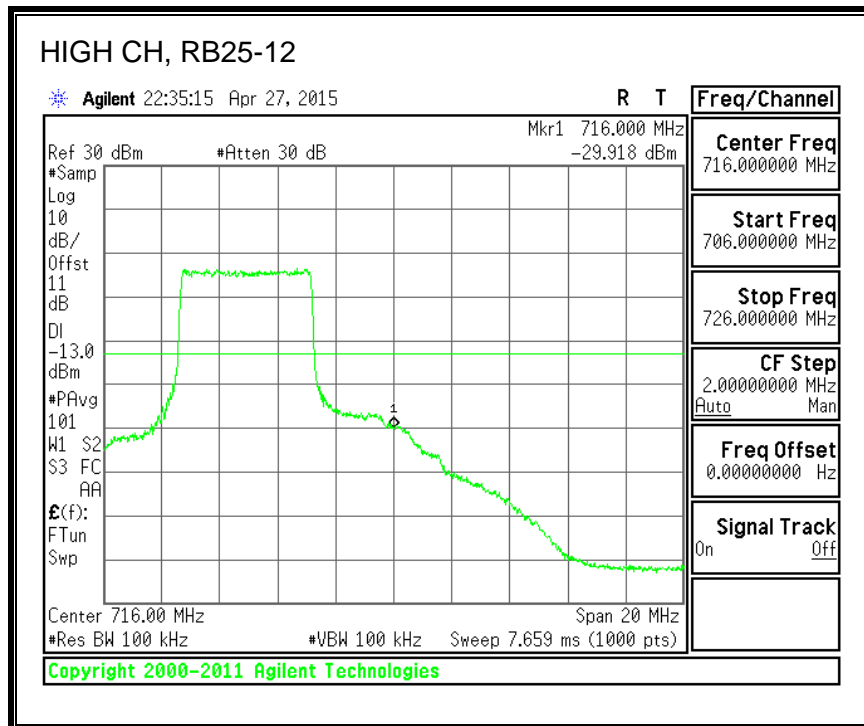

8.3.6. LTE BAND 13 EMISSION MASK

QPSK, (5.0 MHz BAND WIDTH)

16QAM, (5.0 MHz BAND WIDTH)

QPSK, (10.0 MHz BAND WIDTH)

16QAM, (10.0 MHz BAND WIDTH)

8.3.7. LTE BAND 17 BANDEDGE

QPSK, (5.0 MHz BAND WIDTH)

16QAM, (5.0 MHz BAND WIDTH)

QPSK, (10.0 MHz BAND WIDTH)

16QAM, (10.0 MHz BAND WIDTH)

8.3.8. LTE BAND 25 BANDEDGE

QPSK, (1.4 MHz BAND WIDTH)

16QAM, (1.4 MHz BAND WIDTH)

QPSK, (3.0 MHz BAND WIDTH)

16QAM, (3.0 MHz BAND WIDTH)

QPSK, (5.0 MHz BAND WIDTH)