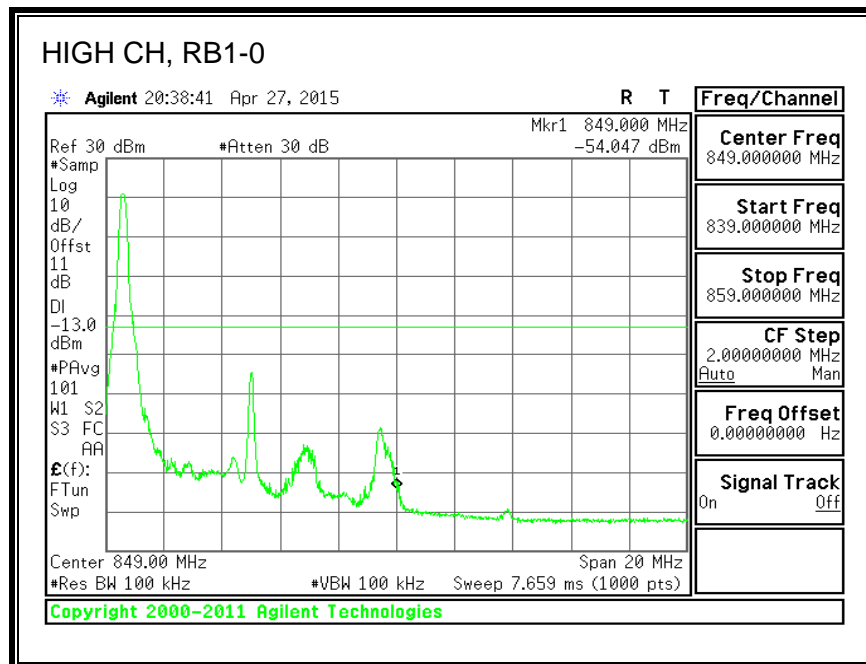

16QAM, (10.0 MHz BAND WIDTH)

QPSK, (15.0 MHz BAND WIDTH)

16QAM, (15.0 MHz BAND WIDTH)

QPSK, (20.0 MHz BAND WIDTH)

16QAM, (20.0 MHz BAND WIDTH)

8.3.3. LTE BAND 5 BANDEDGE

QPSK, (1.4 MHz BAND WIDTH)

16QAM, (1.4 MHz BAND WIDTH)

QPSK, (3.0 MHz BAND WIDTH)

16QAM, (3.0 MHz BAND WIDTH)

QPSK, (5.0 MHz BAND WIDTH)

16QAM, (5.0 MHz BAND WIDTH)

QPSK, (10.0 MHz BAND WIDTH)

16QAM, (10.0 MHz BAND WIDTH)

8.3.4. LTE BAND 7 EMISSION MASK

QPSK, (5.0 MHz BAND WIDTH)

16QAM, (5.0 MHz BAND WIDTH)

QPSK, (10.0 MHz BAND WIDTH)

16QAM, (10.0 MHz BAND WIDTH)

QPSK, (15.0 MHz BAND WIDTH)

16QAM, (15.0 MHz BAND WIDTH)

QPSK, (20.0 MHz BAND WIDTH)

16QAM, (20.0 MHz BAND WIDTH)

8.3.5. LTE BAND 12 BANDEDGE