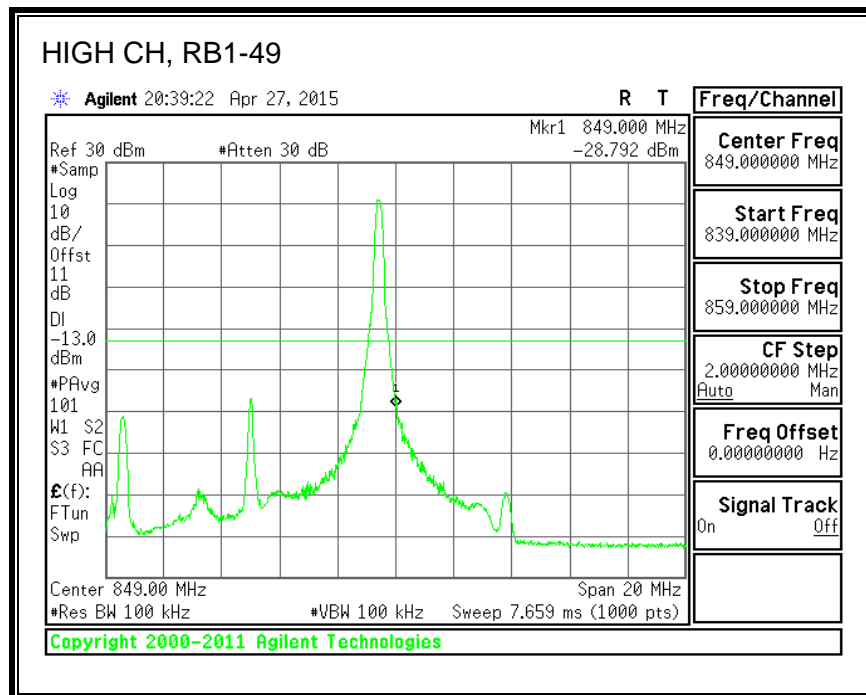

16QAM, (10.0 MHz BAND WIDTH)

QPSK, (15.0 MHz BAND WIDTH)

16QAM, (15.0 MHz BAND WIDTH)

QPSK, (20.0 MHz BAND WIDTH)

16QAM, (20.0 MHz BAND WIDTH)

8.3.3. LTE BAND 5 BANDEDGE

QPSK, (1.4 MHz BAND WIDTH)

16QAM, (1.4 MHz BAND WIDTH)

QPSK, (3.0 MHz BAND WIDTH)

16QAM, (3.0 MHz BAND WIDTH)

QPSK, (5.0 MHz BAND WIDTH)

16QAM, (5.0 MHz BAND WIDTH)

QPSK, (10.0 MHz BAND WIDTH)

16QAM, (10.0 MHz BAND WIDTH)

8.3.4. LTE BAND 7 EMISSION MASK

QPSK, (5.0 MHz BAND WIDTH)

16QAM, (5.0 MHz BAND WIDTH)

QPSK, (10.0 MHz BAND WIDTH)

16QAM, (10.0 MHz BAND WIDTH)

QPSK, (15.0 MHz BAND WIDTH)

16QAM, (15.0 MHz BAND WIDTH)

QPSK, (20.0 MHz BAND WIDTH)

16QAM, (20.0 MHz BAND WIDTH)

8.3.5. LTE BAND 12 BANDEDGE