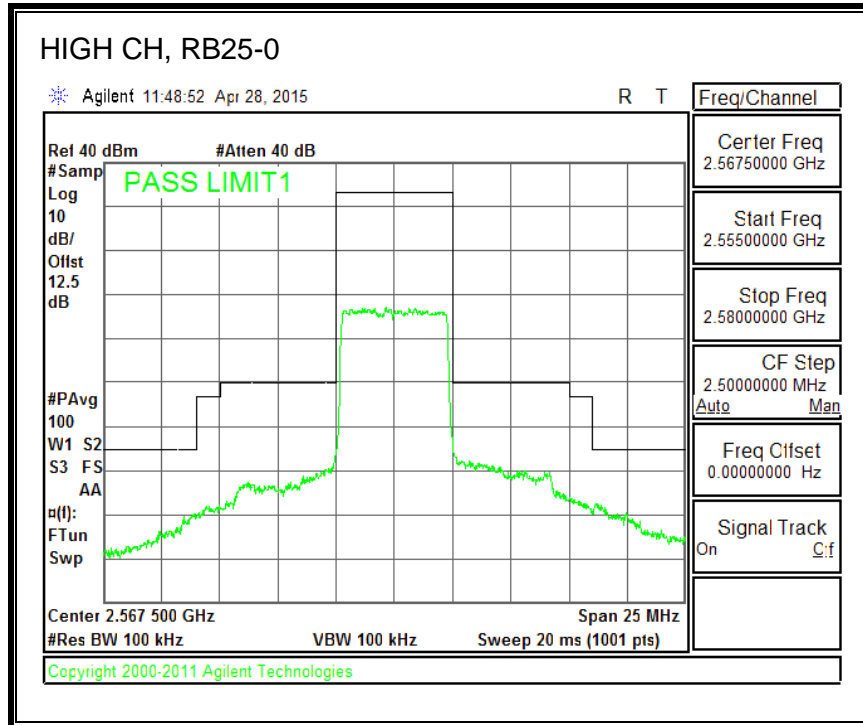

16QAM, (10.0 MHz BAND WIDTH)

QPSK, (15.0 MHz BAND WIDTH)

16QAM, (15.0 MHz BAND WIDTH)

QPSK, (20.0 MHz BAND WIDTH)

16QAM, (20.0 MHz BAND WIDTH)

8.3.3. LTE BAND 5 BANDEDGE

QPSK, (1.4 MHz BAND WIDTH)

16QAM, (1.4 MHz BAND WIDTH)

QPSK, (3.0 MHz BAND WIDTH)

16QAM, (3.0 MHz BAND WIDTH)

QPSK, (5.0 MHz BAND WIDTH)

16QAM, (5.0 MHz BAND WIDTH)

QPSK, (10.0 MHz BAND WIDTH)

16QAM, (10.0 MHz BAND WIDTH)

8.3.4. LTE BAND 7 EMISSION MASK

QPSK, (5.0 MHz BAND WIDTH)

16QAM, (5.0 MHz BAND WIDTH)

QPSK, (10.0 MHz BAND WIDTH)

16QAM, (10.0 MHz BAND WIDTH)

QPSK, (15.0 MHz BAND WIDTH)

16QAM, (15.0 MHz BAND WIDTH)

QPSK, (20.0 MHz BAND WIDTH)

16QAM, (20.0 MHz BAND WIDTH)

8.3.5. LTE BAND 12 BANDEDGE