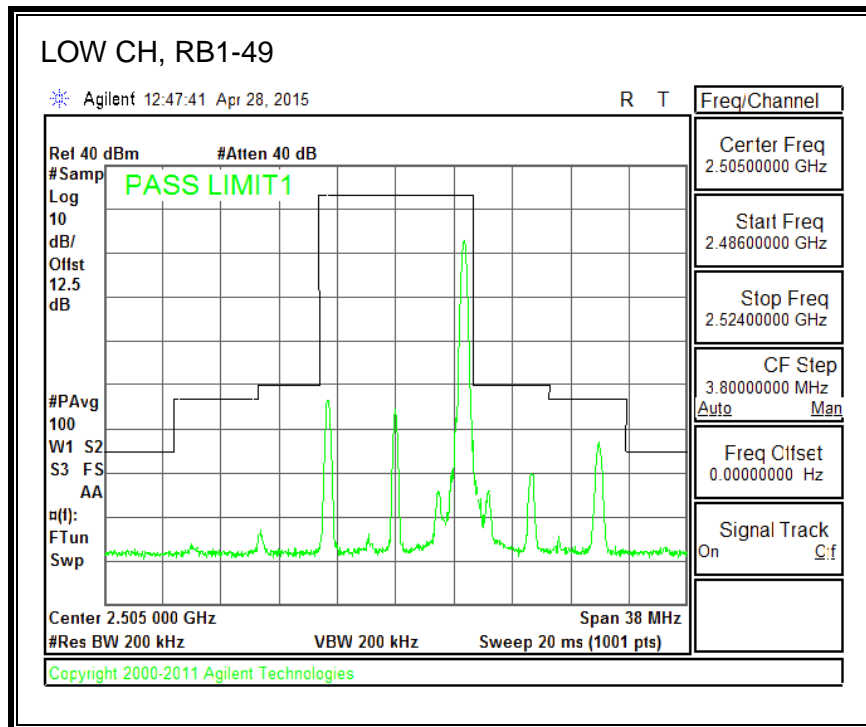

16QAM, (5.0 MHz BAND WIDTH)

QPSK, (10.0 MHz BAND WIDTH)

16QAM, (10.0 MHz BAND WIDTH)

QPSK, (15.0 MHz BAND WIDTH)

16QAM, (15.0 MHz BAND WIDTH)

QPSK, (20.0 MHz BAND WIDTH)

16QAM, (20.0 MHz BAND WIDTH)

8.3.5. LTE BAND 12 BANDEDGE