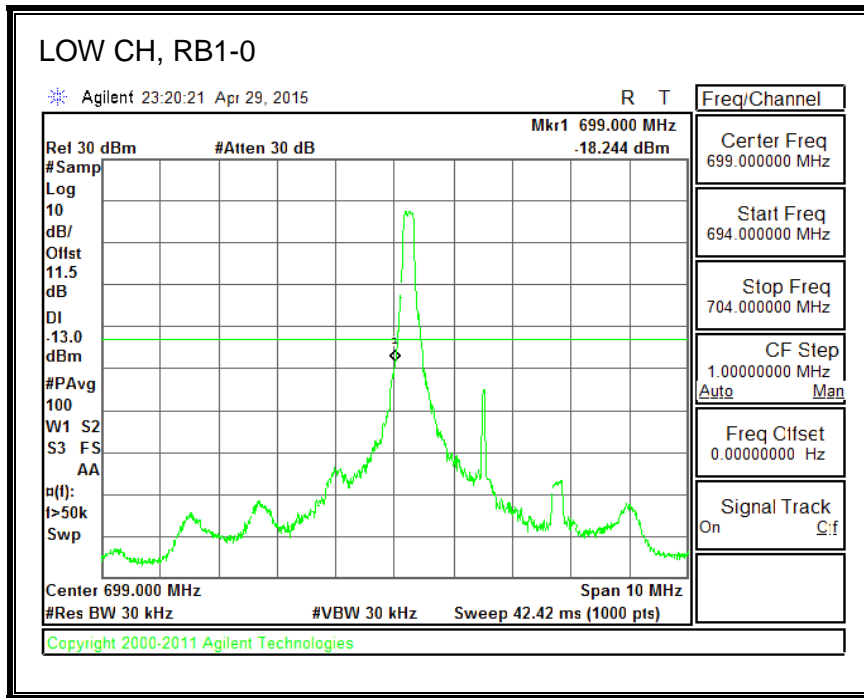

16QAM, (5.0 MHz BAND WIDTH)

QPSK, (10.0 MHz BAND WIDTH)

16QAM, (10.0 MHz BAND WIDTH)

QPSK, (15.0 MHz BAND WIDTH)

16QAM, (15.0 MHz BAND WIDTH)

QPSK, (20.0 MHz BAND WIDTH)

16QAM, (20.0 MHz BAND WIDTH)

8.3.5. LTE BAND 12 BANDEDGE

QPSK, (1.4 MHz BAND WIDTH)

16QAM, (1.4 MHz BAND WIDTH)

QPSK, (3.0 MHz BAND WIDTH)

16QAM, (3.0 MHz BAND WIDTH)

QPSK, (5.0 MHz BAND WIDTH)

16QAM, (5.0 MHz BAND WIDTH)

QPSK, (10.0 MHz BAND WIDTH)

16QAM, (10.0 MHz BAND WIDTH)

8.3.6. LTE BAND 13 EMISSION MASK

QPSK, (5.0 MHz BAND WIDTH)

16QAM, (5.0 MHz BAND WIDTH)

QPSK, (10.0 MHz BAND WIDTH)

16QAM, (10.0 MHz BAND WIDTH)

8.3.7. LTE BAND 17 BANDEDGE

QPSK, (5.0 MHz BAND WIDTH)

16QAM, (5.0 MHz BAND WIDTH)