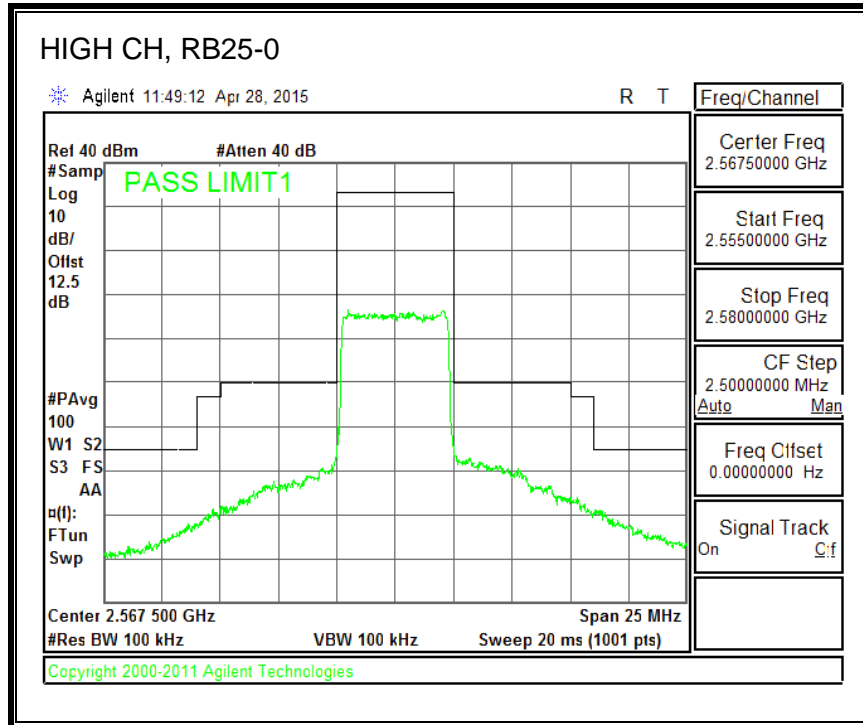

QPSK, (3.0 MHz BAND WIDTH)

16QAM, (3.0 MHz BAND WIDTH)

QPSK, (5.0 MHz BAND WIDTH)

16QAM, (5.0 MHz BAND WIDTH)

QPSK, (10.0 MHz BAND WIDTH)

16QAM, (10.0 MHz BAND WIDTH)

8.3.4. LTE BAND 7 EMISSION MASK

QPSK, (5.0 MHz BAND WIDTH)

16QAM, (5.0 MHz BAND WIDTH)

QPSK, (10.0 MHz BAND WIDTH)

16QAM, (10.0 MHz BAND WIDTH)

QPSK, (15.0 MHz BAND WIDTH)

16QAM, (15.0 MHz BAND WIDTH)

QPSK, (20.0 MHz BAND WIDTH)

16QAM, (20.0 MHz BAND WIDTH)

8.3.5. LTE BAND 12 BANDEDGE