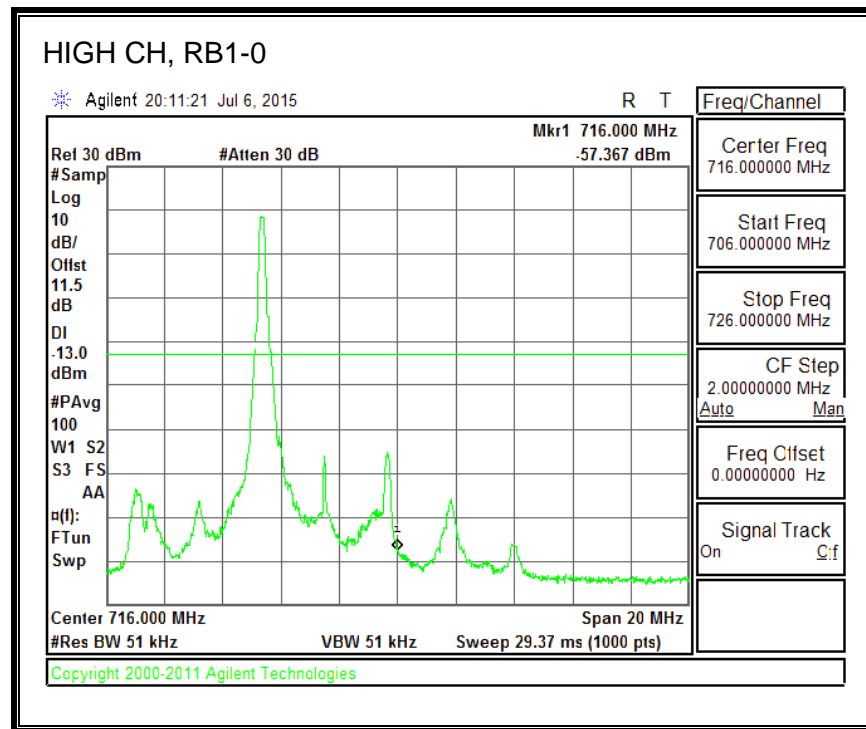

16QAM, (5.0 MHz BAND WIDTH)

QPSK, (10.0 MHz BAND WIDTH)

16QAM, (10.0 MHz BAND WIDTH)

QPSK, (15.0 MHz BAND WIDTH)

16QAM, (15.0 MHz BAND WIDTH)

QPSK, (20.0 MHz BAND WIDTH)

16QAM, (20.0 MHz BAND WIDTH)

8.3.5. LTE BAND 12 BANDEDGE

QPSK, (1.4 MHz BAND WIDTH)

16QAM, (1.4 MHz BAND WIDTH)

QPSK, (3.0 MHz BAND WIDTH)

16QAM, (3.0 MHz BAND WIDTH)

QPSK, (5.0 MHz BAND WIDTH)

16QAM, (5.0 MHz BAND WIDTH)

QPSK, (10.0 MHz BAND WIDTH)

16QAM, (10.0 MHz BAND WIDTH)

8.3.6. LTE BAND 13 EMISSION MASK

QPSK, (5.0 MHz BAND WIDTH)

16QAM, (5.0 MHz BAND WIDTH)

QPSK, (10.0 MHz BAND WIDTH)

16QAM, (10.0 MHz BAND WIDTH)

8.3.7. LTE BAND 17 BANDEDGE

QPSK, (5.0 MHz BAND WIDTH)

16QAM, (5.0 MHz BAND WIDTH)