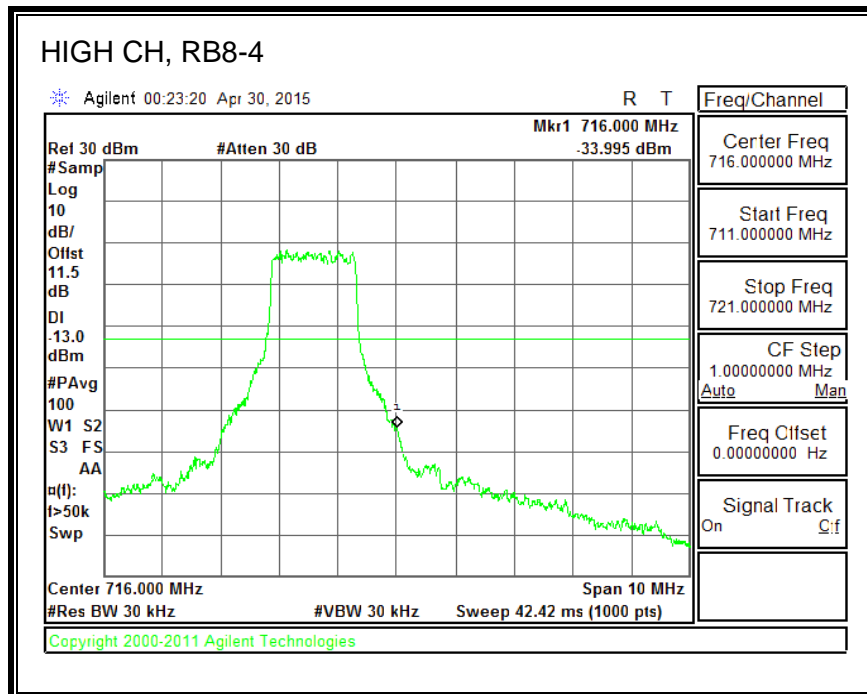

16QAM, (5.0 MHz BAND WIDTH)

QPSK, (10.0 MHz BAND WIDTH)

16QAM, (10.0 MHz BAND WIDTH)

QPSK, (15.0 MHz BAND WIDTH)

16QAM, (15.0 MHz BAND WIDTH)

QPSK, (20.0 MHz BAND WIDTH)

16QAM, (20.0 MHz BAND WIDTH)

8.3.5. LTE BAND 12 BANDEDGE

QPSK, (1.4 MHz BAND WIDTH)

16QAM, (1.4 MHz BAND WIDTH)

QPSK, (3.0 MHz BAND WIDTH)

16QAM, (3.0 MHz BAND WIDTH)

QPSK, (5.0 MHz BAND WIDTH)

16QAM, (5.0 MHz BAND WIDTH)

QPSK, (10.0 MHz BAND WIDTH)

16QAM, (10.0 MHz BAND WIDTH)

8.3.6. LTE BAND 13 EMISSION MASK

QPSK, (5.0 MHz BAND WIDTH)

16QAM, (5.0 MHz BAND WIDTH)

QPSK, (10.0 MHz BAND WIDTH)

16QAM, (10.0 MHz BAND WIDTH)

8.3.7. LTE BAND 17 BANDEDGE

QPSK, (5.0 MHz BAND WIDTH)

16QAM, (5.0 MHz BAND WIDTH)