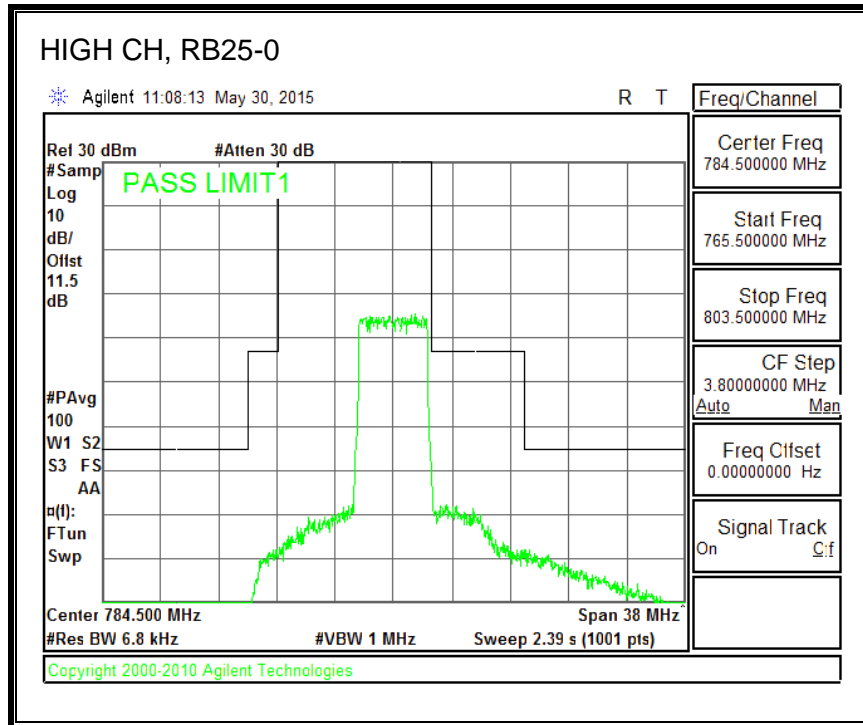

8.3.6. LTE BAND 13 EMISSION MASK

QPSK, (5.0 MHz BAND WIDTH)

16QAM, (5.0 MHz BAND WIDTH)

QPSK, (10.0 MHz BAND WIDTH)

16QAM, (10.0 MHz BAND WIDTH)

8.3.7. LTE BAND 17 BANDEDGE

QPSK, (5.0 MHz BAND WIDTH)

16QAM, (5.0 MHz BAND WIDTH)

QPSK, (10.0 MHz BAND WIDTH)

16QAM, (10.0 MHz BAND WIDTH)

8.3.8. LTE BAND 25 BANDEDGE

QPSK, (1.4 MHz BAND WIDTH)

16QAM, (1.4 MHz BAND WIDTH)

QPSK, (3.0 MHz BAND WIDTH)

16QAM, (3.0 MHz BAND WIDTH)

QPSK, (5.0 MHz BAND WIDTH)