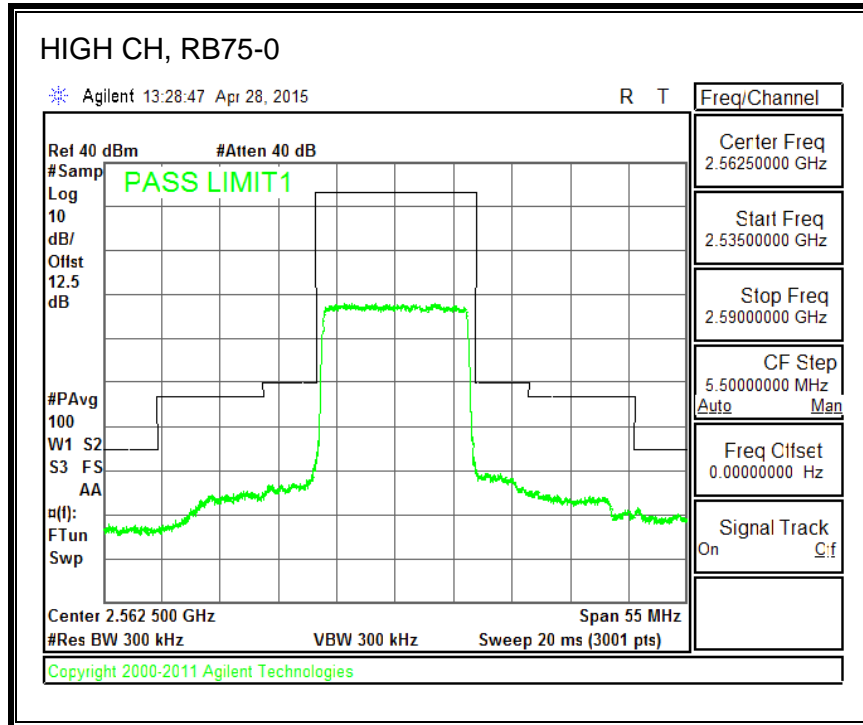

16QAM, (5.0 MHz BAND WIDTH)

QPSK, (10.0 MHz BAND WIDTH)

16QAM, (10.0 MHz BAND WIDTH)

QPSK, (15.0 MHz BAND WIDTH)

16QAM, (15.0 MHz BAND WIDTH)

QPSK, (20.0 MHz BAND WIDTH)

16QAM, (20.0 MHz BAND WIDTH)

8.3.5. LTE BAND 12 BANDEDGE