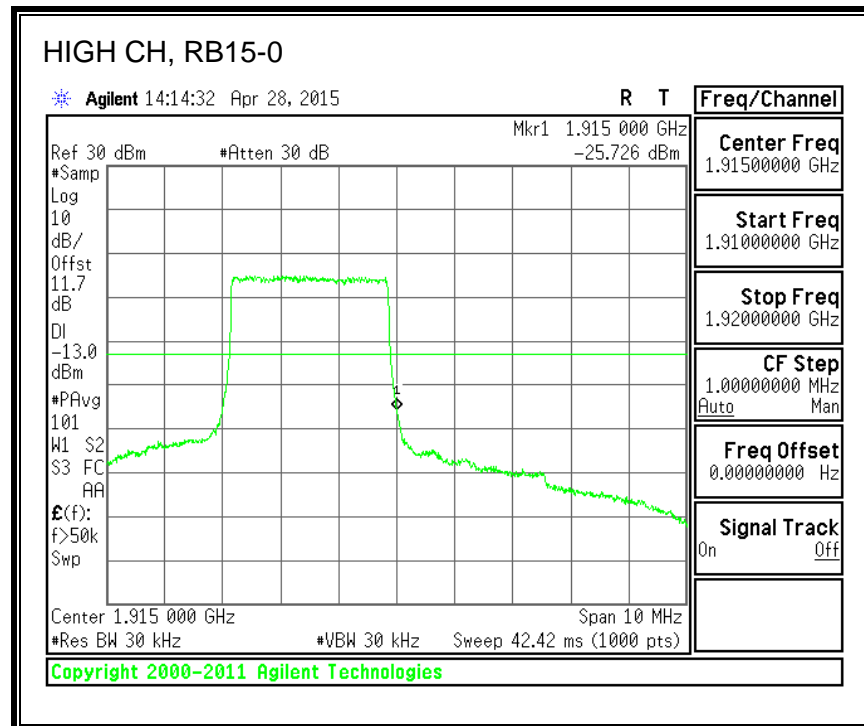

8.3.6. LTE BAND 13 EMISSION MASK

QPSK, (5.0 MHz BAND WIDTH)

16QAM, (5.0 MHz BAND WIDTH)

QPSK, (10.0 MHz BAND WIDTH)

16QAM, (10.0 MHz BAND WIDTH)

8.3.7. LTE BAND 17 BANDEDGE

QPSK, (5.0 MHz BAND WIDTH)

16QAM, (5.0 MHz BAND WIDTH)

QPSK, (10.0 MHz BAND WIDTH)

16QAM, (10.0 MHz BAND WIDTH)

8.3.8. LTE BAND 25 BANDEDGE

QPSK, (1.4 MHz BAND WIDTH)

16QAM, (1.4 MHz BAND WIDTH)

QPSK, (3.0 MHz BAND WIDTH)

16QAM, (3.0 MHz BAND WIDTH)

QPSK, (5.0 MHz BAND WIDTH)