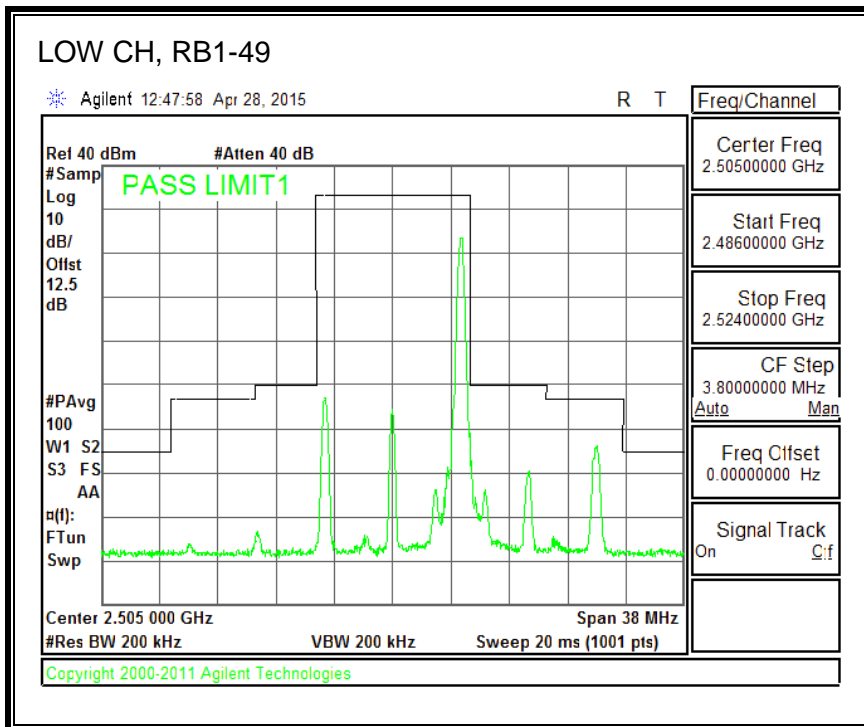

16QAM, (5.0 MHz BAND WIDTH)

QPSK, (10.0 MHz BAND WIDTH)

16QAM, (10.0 MHz BAND WIDTH)

QPSK, (15.0 MHz BAND WIDTH)

16QAM, (15.0 MHz BAND WIDTH)

QPSK, (20.0 MHz BAND WIDTH)

16QAM, (20.0 MHz BAND WIDTH)

8.3.5. LTE BAND 12 BANDEDGE