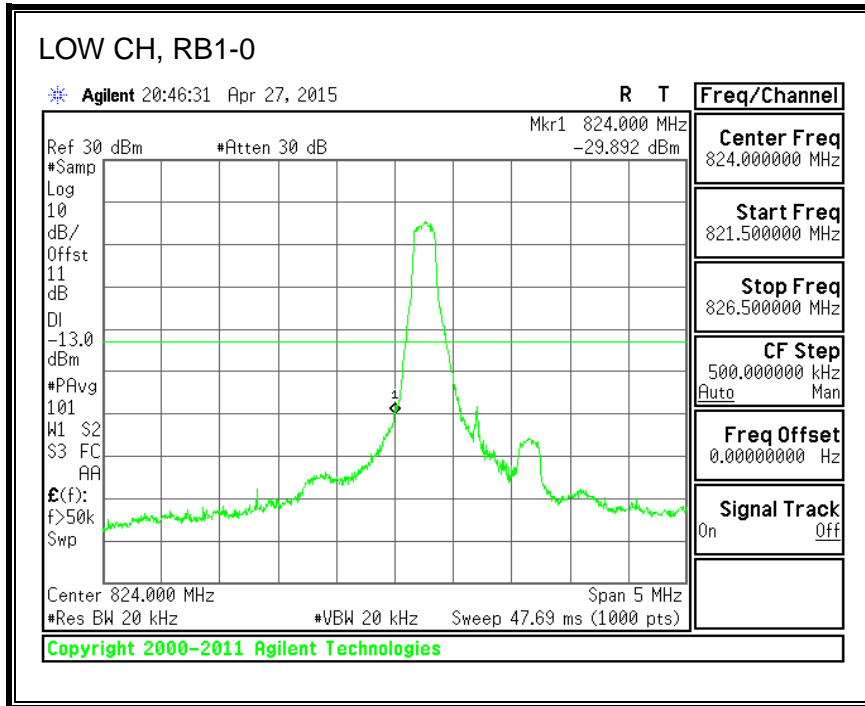

16QAM, (10.0 MHz BAND WIDTH)

QPSK, (15.0 MHz BAND WIDTH)

16QAM, (15.0 MHz BAND WIDTH)

QPSK, (20.0 MHz BAND WIDTH)

16QAM, (20.0 MHz BAND WIDTH)

8.3.3. LTE BAND 5 BANDEDGE

QPSK, (1.4 MHz BAND WIDTH)

16QAM, (1.4 MHz BAND WIDTH)

QPSK, (3.0 MHz BAND WIDTH)

16QAM, (3.0 MHz BAND WIDTH)

QPSK, (5.0 MHz BAND WIDTH)

16QAM, (5.0 MHz BAND WIDTH)

QPSK, (10.0 MHz BAND WIDTH)

16QAM, (10.0 MHz BAND WIDTH)

8.3.4. LTE BAND 7 EMISSION MASK

QPSK, (5.0 MHz BAND WIDTH)

16QAM, (5.0 MHz BAND WIDTH)

QPSK, (10.0 MHz BAND WIDTH)

16QAM, (10.0 MHz BAND WIDTH)

QPSK, (15.0 MHz BAND WIDTH)

16QAM, (15.0 MHz BAND WIDTH)

QPSK, (20.0 MHz BAND WIDTH)

16QAM, (20.0 MHz BAND WIDTH)

8.3.5. LTE BAND 12 BANDEDGE