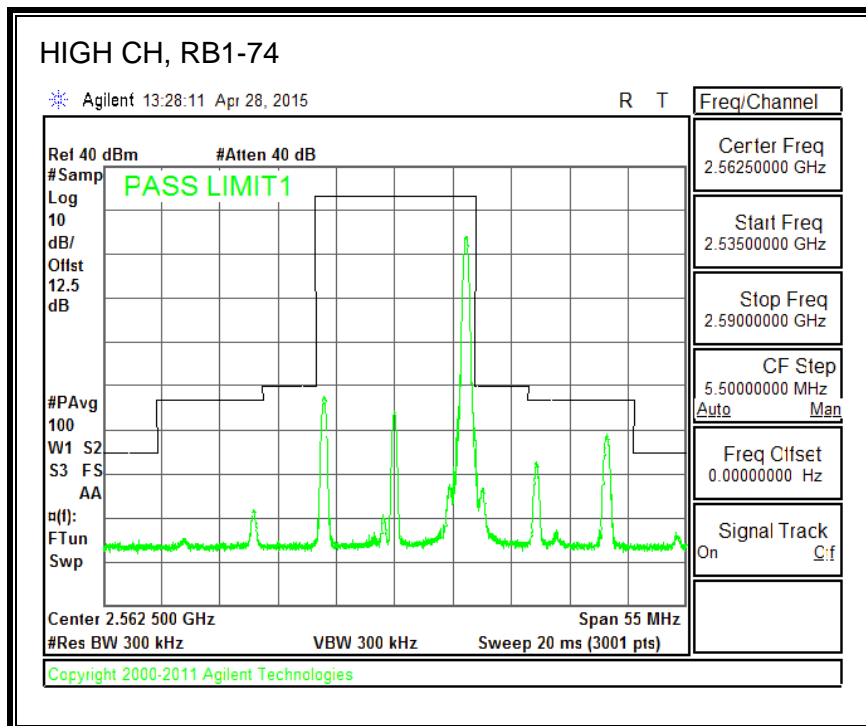

16QAM, (5.0 MHz BAND WIDTH)

QPSK, (10.0 MHz BAND WIDTH)

16QAM, (10.0 MHz BAND WIDTH)

QPSK, (15.0 MHz BAND WIDTH)

16QAM, (15.0 MHz BAND WIDTH)

QPSK, (20.0 MHz BAND WIDTH)

16QAM, (20.0 MHz BAND WIDTH)

8.3.5. LTE BAND 12 BANDEDGE