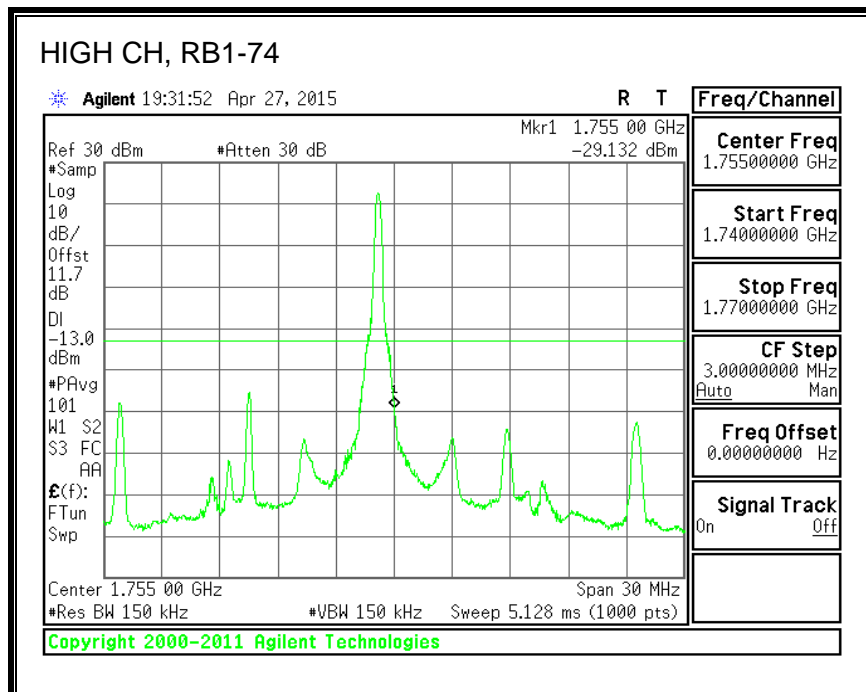

16QAM, (10.0 MHz BAND WIDTH)

QPSK, (15.0 MHz BAND WIDTH)

16QAM, (15.0 MHz BAND WIDTH)

QPSK, (20.0 MHz BAND WIDTH)

16QAM, (20.0 MHz BAND WIDTH)

8.3.3. LTE BAND 5 BANDEDGE

QPSK, (1.4 MHz BAND WIDTH)

16QAM, (1.4 MHz BAND WIDTH)

QPSK, (3.0 MHz BAND WIDTH)

16QAM, (3.0 MHz BAND WIDTH)

QPSK, (5.0 MHz BAND WIDTH)

16QAM, (5.0 MHz BAND WIDTH)

QPSK, (10.0 MHz BAND WIDTH)

16QAM, (10.0 MHz BAND WIDTH)

8.3.4. LTE BAND 7 EMISSION MASK

QPSK, (5.0 MHz BAND WIDTH)

16QAM, (5.0 MHz BAND WIDTH)

QPSK, (10.0 MHz BAND WIDTH)

16QAM, (10.0 MHz BAND WIDTH)

QPSK, (15.0 MHz BAND WIDTH)

16QAM, (15.0 MHz BAND WIDTH)

QPSK, (20.0 MHz BAND WIDTH)

16QAM, (20.0 MHz BAND WIDTH)

8.3.5. LTE BAND 12 BANDEDGE