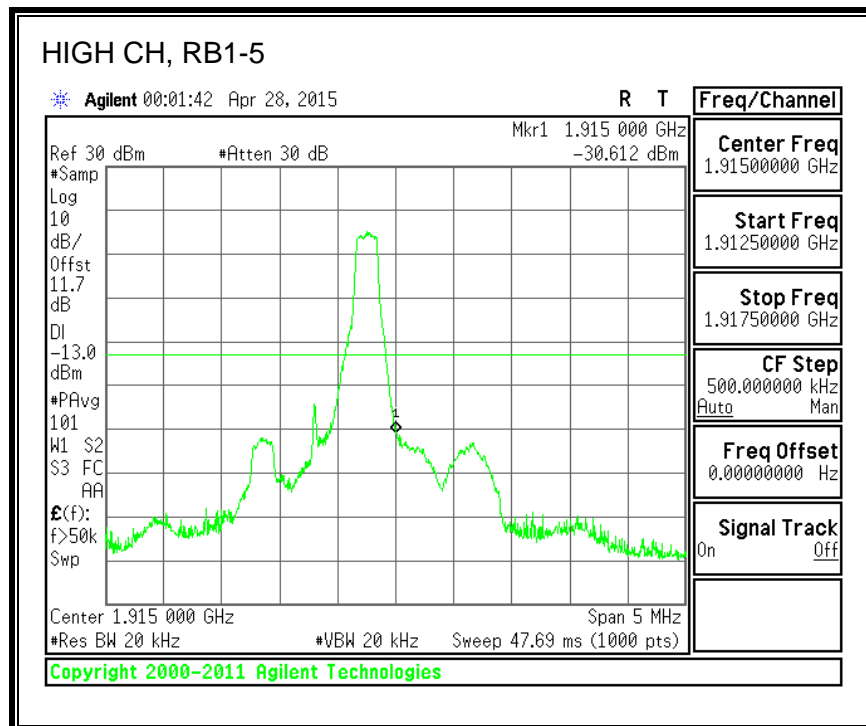

8.3.6. LTE BAND 13 EMISSION MASK

QPSK, (5.0 MHz BAND WIDTH)

16QAM, (5.0 MHz BAND WIDTH)

QPSK, (10.0 MHz BAND WIDTH)

16QAM, (10.0 MHz BAND WIDTH)

8.3.7. LTE BAND 17 BANDEDGE

QPSK, (5.0 MHz BAND WIDTH)

16QAM, (5.0 MHz BAND WIDTH)

QPSK, (10.0 MHz BAND WIDTH)

16QAM, (10.0 MHz BAND WIDTH)

8.3.8. LTE BAND 25 BANDEDGE

QPSK, (1.4 MHz BAND WIDTH)

16QAM, (1.4 MHz BAND WIDTH)

QPSK, (3.0 MHz BAND WIDTH)

16QAM, (3.0 MHz BAND WIDTH)

QPSK, (5.0 MHz BAND WIDTH)