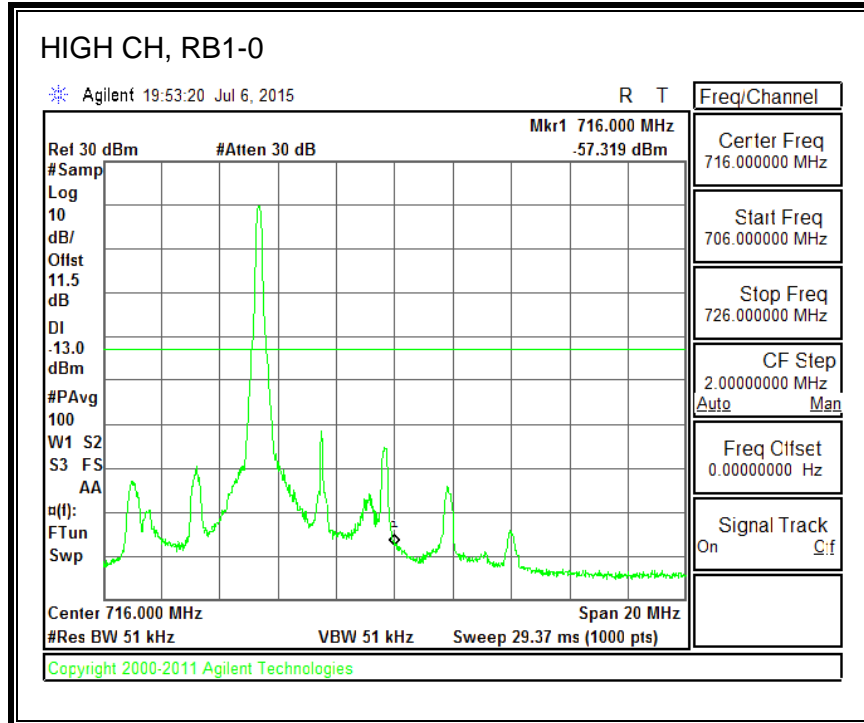

16QAM, (5.0 MHz BAND WIDTH)

QPSK, (10.0 MHz BAND WIDTH)

16QAM, (10.0 MHz BAND WIDTH)

QPSK, (15.0 MHz BAND WIDTH)

16QAM, (15.0 MHz BAND WIDTH)

QPSK, (20.0 MHz BAND WIDTH)

16QAM, (20.0 MHz BAND WIDTH)

8.3.5. LTE BAND 12 BANDEDGE

QPSK, (1.4 MHz BAND WIDTH)

16QAM, (1.4 MHz BAND WIDTH)

QPSK, (3.0 MHz BAND WIDTH)

16QAM, (3.0 MHz BAND WIDTH)

QPSK, (5.0 MHz BAND WIDTH)

16QAM, (5.0 MHz BAND WIDTH)

QPSK, (10.0 MHz BAND WIDTH)

16QAM, (10.0 MHz BAND WIDTH)

8.3.6. LTE BAND 13 EMISSION MASK

QPSK, (5.0 MHz BAND WIDTH)

16QAM, (5.0 MHz BAND WIDTH)

QPSK, (10.0 MHz BAND WIDTH)

16QAM, (10.0 MHz BAND WIDTH)

8.3.7. LTE BAND 17 BANDEDGE

QPSK, (5.0 MHz BAND WIDTH)

16QAM, (5.0 MHz BAND WIDTH)