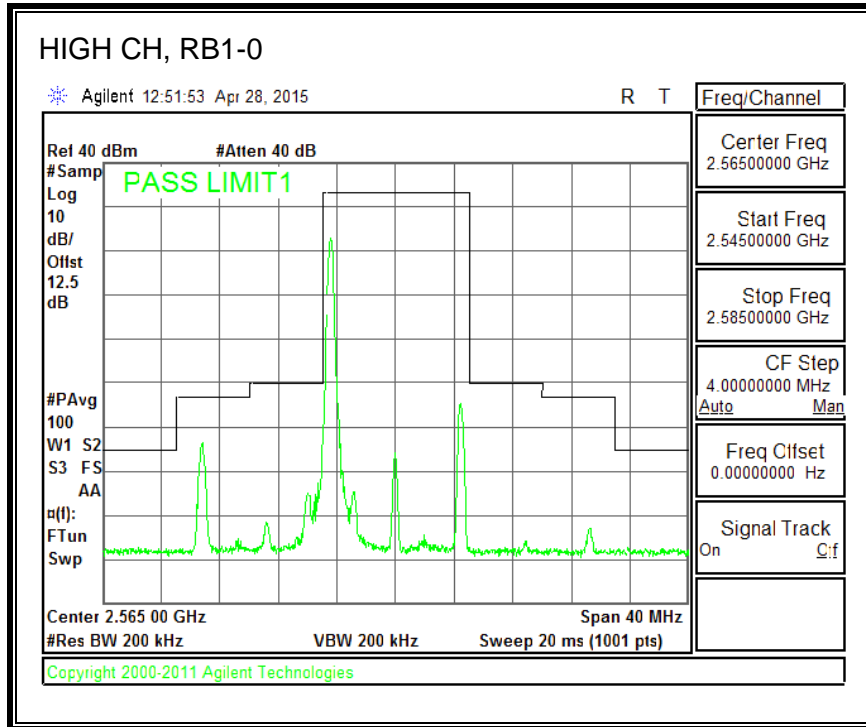

16QAM, (5.0 MHz BAND WIDTH)

QPSK, (10.0 MHz BAND WIDTH)

16QAM, (10.0 MHz BAND WIDTH)

QPSK, (15.0 MHz BAND WIDTH)

16QAM, (15.0 MHz BAND WIDTH)

QPSK, (20.0 MHz BAND WIDTH)

16QAM, (20.0 MHz BAND WIDTH)

8.3.5. LTE BAND 12 BANDEDGE