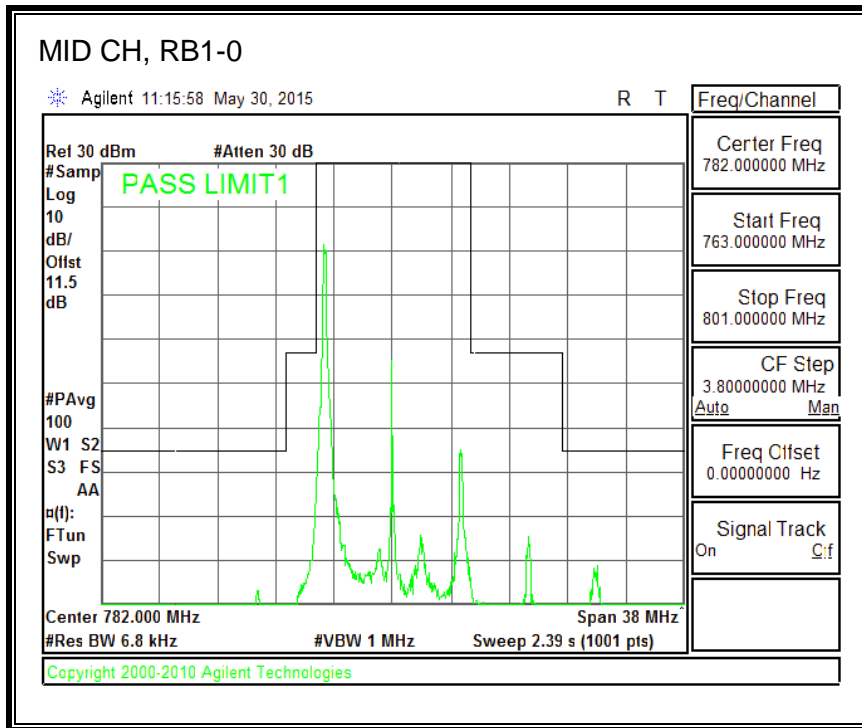

8.3.6. LTE BAND 13 EMISSION MASK

QPSK, (5.0 MHz BAND WIDTH)

16QAM, (5.0 MHz BAND WIDTH)

QPSK, (10.0 MHz BAND WIDTH)

16QAM, (10.0 MHz BAND WIDTH)

8.3.7. LTE BAND 17 BANDEDGE

QPSK, (5.0 MHz BAND WIDTH)

16QAM, (5.0 MHz BAND WIDTH)

QPSK, (10.0 MHz BAND WIDTH)

16QAM, (10.0 MHz BAND WIDTH)

8.3.8. LTE BAND 25 BANDEDGE

QPSK, (1.4 MHz BAND WIDTH)

16QAM, (1.4 MHz BAND WIDTH)

QPSK, (3.0 MHz BAND WIDTH)

16QAM, (3.0 MHz BAND WIDTH)

QPSK, (5.0 MHz BAND WIDTH)