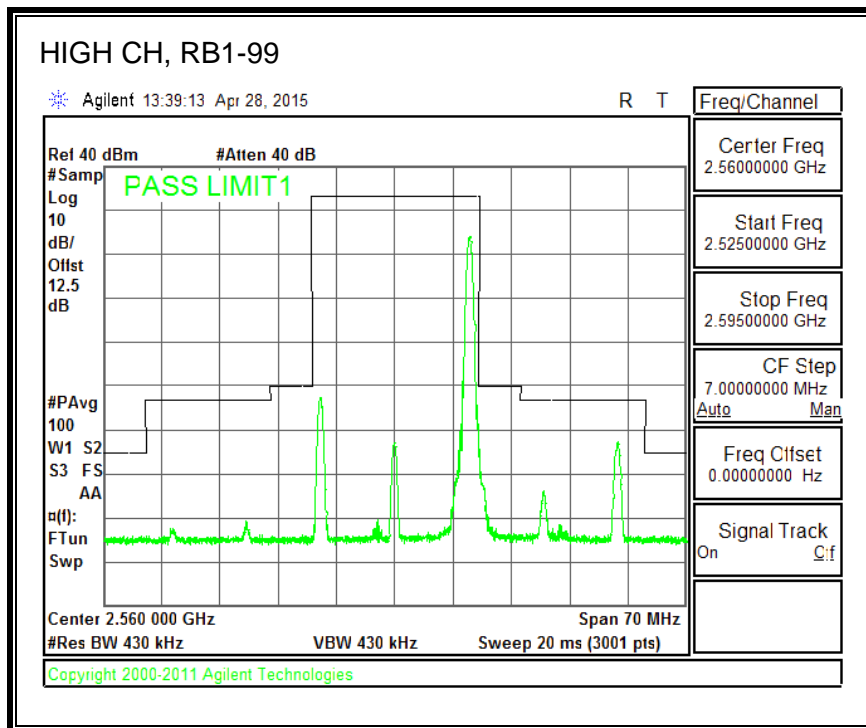

16QAM, (5.0 MHz BAND WIDTH)

QPSK, (10.0 MHz BAND WIDTH)

16QAM, (10.0 MHz BAND WIDTH)

QPSK, (15.0 MHz BAND WIDTH)

16QAM, (15.0 MHz BAND WIDTH)

QPSK, (20.0 MHz BAND WIDTH)

16QAM, (20.0 MHz BAND WIDTH)

8.3.5. LTE BAND 12 BANDEDGE