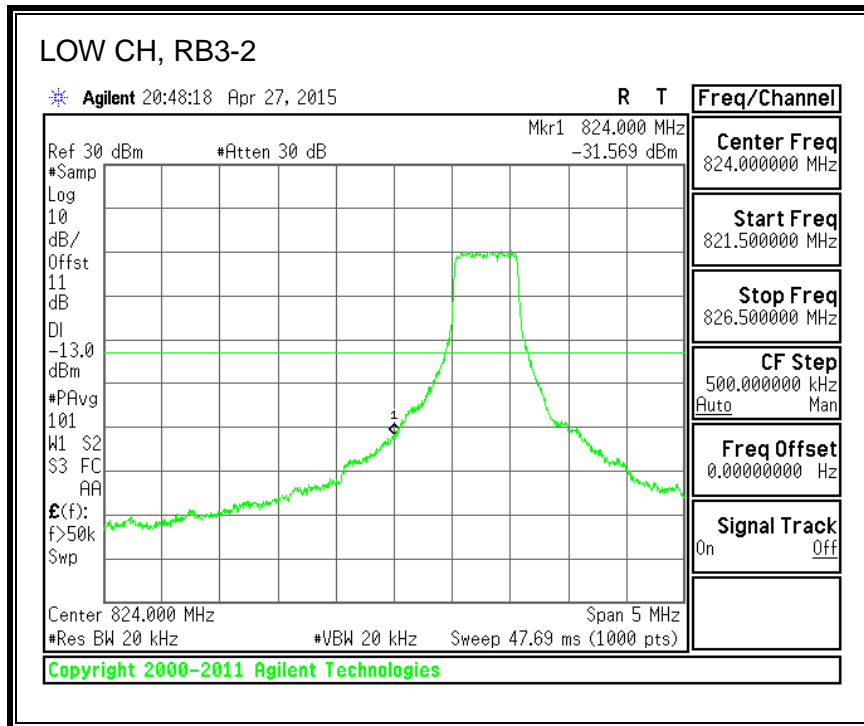

16QAM, (10.0 MHz BAND WIDTH)

QPSK, (15.0 MHz BAND WIDTH)

16QAM, (15.0 MHz BAND WIDTH)

QPSK, (20.0 MHz BAND WIDTH)

16QAM, (20.0 MHz BAND WIDTH)

8.3.3. LTE BAND 5 BANDEDGE

QPSK, (1.4 MHz BAND WIDTH)

16QAM, (1.4 MHz BAND WIDTH)

QPSK, (3.0 MHz BAND WIDTH)

16QAM, (3.0 MHz BAND WIDTH)

QPSK, (5.0 MHz BAND WIDTH)

16QAM, (5.0 MHz BAND WIDTH)

QPSK, (10.0 MHz BAND WIDTH)

16QAM, (10.0 MHz BAND WIDTH)

8.3.4. LTE BAND 7 EMISSION MASK

QPSK, (5.0 MHz BAND WIDTH)

16QAM, (5.0 MHz BAND WIDTH)

QPSK, (10.0 MHz BAND WIDTH)

16QAM, (10.0 MHz BAND WIDTH)

QPSK, (15.0 MHz BAND WIDTH)

16QAM, (15.0 MHz BAND WIDTH)

QPSK, (20.0 MHz BAND WIDTH)

16QAM, (20.0 MHz BAND WIDTH)

8.3.5. LTE BAND 12 BANDEDGE