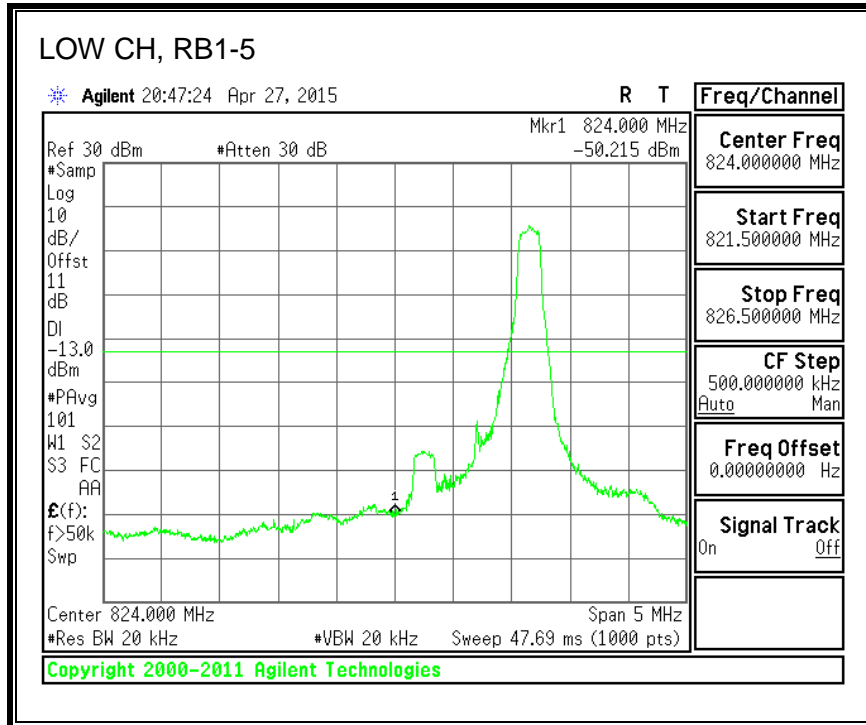

16QAM, (10.0 MHz BAND WIDTH)

QPSK, (15.0 MHz BAND WIDTH)

16QAM, (15.0 MHz BAND WIDTH)

QPSK, (20.0 MHz BAND WIDTH)

16QAM, (20.0 MHz BAND WIDTH)

8.3.3. LTE BAND 5 BANDEDGE

QPSK, (1.4 MHz BAND WIDTH)

16QAM, (1.4 MHz BAND WIDTH)

QPSK, (3.0 MHz BAND WIDTH)

16QAM, (3.0 MHz BAND WIDTH)

QPSK, (5.0 MHz BAND WIDTH)

16QAM, (5.0 MHz BAND WIDTH)

QPSK, (10.0 MHz BAND WIDTH)

16QAM, (10.0 MHz BAND WIDTH)

8.3.4. LTE BAND 7 EMISSION MASK

QPSK, (5.0 MHz BAND WIDTH)

16QAM, (5.0 MHz BAND WIDTH)

QPSK, (10.0 MHz BAND WIDTH)

16QAM, (10.0 MHz BAND WIDTH)

QPSK, (15.0 MHz BAND WIDTH)

16QAM, (15.0 MHz BAND WIDTH)

QPSK, (20.0 MHz BAND WIDTH)

16QAM, (20.0 MHz BAND WIDTH)

8.3.5. LTE BAND 12 BANDEDGE