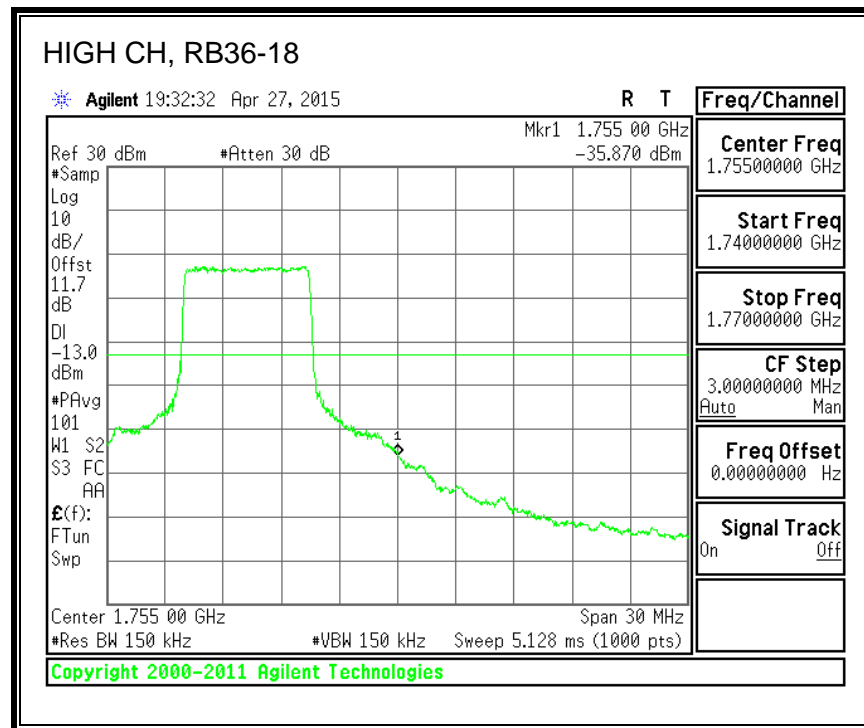

16QAM, (10.0 MHz BAND WIDTH)

QPSK, (15.0 MHz BAND WIDTH)

16QAM, (15.0 MHz BAND WIDTH)

QPSK, (20.0 MHz BAND WIDTH)

16QAM, (20.0 MHz BAND WIDTH)

8.3.3. LTE BAND 5 BANDEDGE

QPSK, (1.4 MHz BAND WIDTH)

16QAM, (1.4 MHz BAND WIDTH)

QPSK, (3.0 MHz BAND WIDTH)

16QAM, (3.0 MHz BAND WIDTH)

QPSK, (5.0 MHz BAND WIDTH)

16QAM, (5.0 MHz BAND WIDTH)

QPSK, (10.0 MHz BAND WIDTH)

16QAM, (10.0 MHz BAND WIDTH)

8.3.4. LTE BAND 7 EMISSION MASK

QPSK, (5.0 MHz BAND WIDTH)

16QAM, (5.0 MHz BAND WIDTH)

QPSK, (10.0 MHz BAND WIDTH)

16QAM, (10.0 MHz BAND WIDTH)

QPSK, (15.0 MHz BAND WIDTH)

16QAM, (15.0 MHz BAND WIDTH)

QPSK, (20.0 MHz BAND WIDTH)

16QAM, (20.0 MHz BAND WIDTH)

8.3.5. LTE BAND 12 BANDEDGE