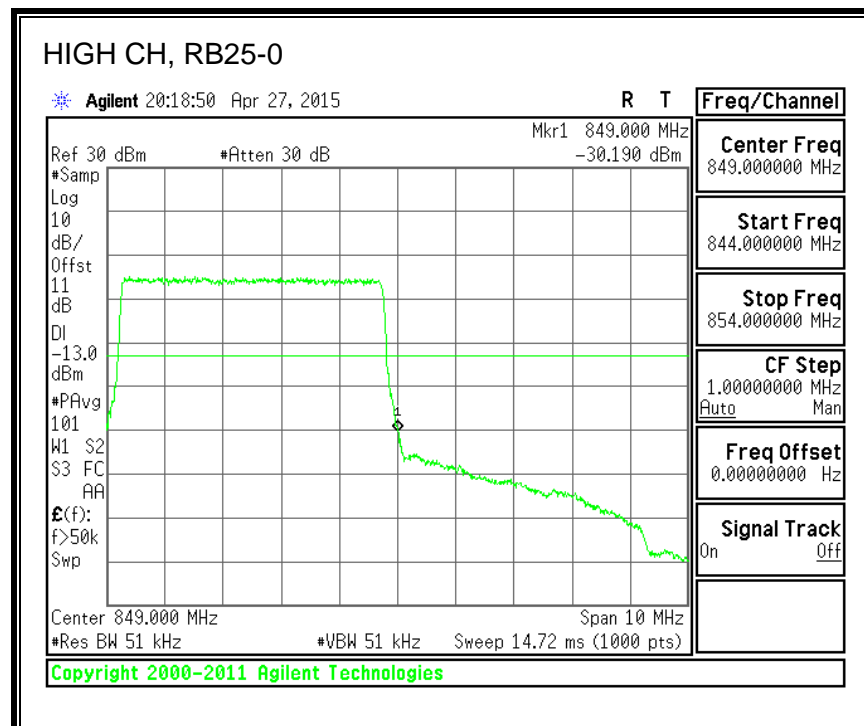

16QAM, (10.0 MHz BAND WIDTH)

QPSK, (15.0 MHz BAND WIDTH)

16QAM, (15.0 MHz BAND WIDTH)

QPSK, (20.0 MHz BAND WIDTH)

16QAM, (20.0 MHz BAND WIDTH)

8.3.3. LTE BAND 5 BANDEDGE

QPSK, (1.4 MHz BAND WIDTH)

16QAM, (1.4 MHz BAND WIDTH)

QPSK, (3.0 MHz BAND WIDTH)

16QAM, (3.0 MHz BAND WIDTH)

QPSK, (5.0 MHz BAND WIDTH)

16QAM, (5.0 MHz BAND WIDTH)

QPSK, (10.0 MHz BAND WIDTH)

16QAM, (10.0 MHz BAND WIDTH)

8.3.4. LTE BAND 7 EMISSION MASK

QPSK, (5.0 MHz BAND WIDTH)

16QAM, (5.0 MHz BAND WIDTH)

QPSK, (10.0 MHz BAND WIDTH)

16QAM, (10.0 MHz BAND WIDTH)

QPSK, (15.0 MHz BAND WIDTH)

16QAM, (15.0 MHz BAND WIDTH)

QPSK, (20.0 MHz BAND WIDTH)

16QAM, (20.0 MHz BAND WIDTH)

8.3.5. LTE BAND 12 BANDEDGE