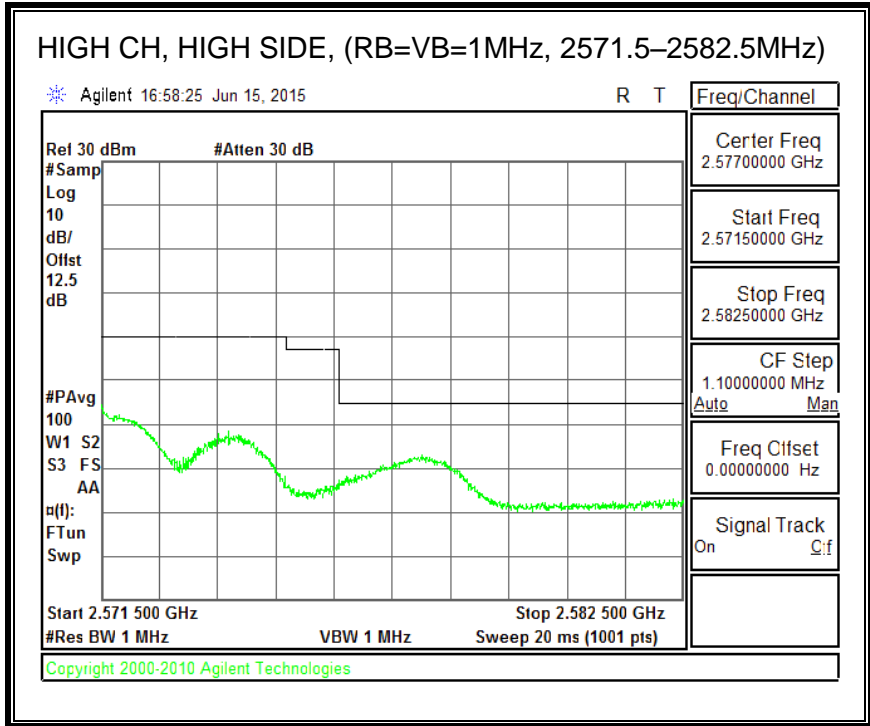

QPSK, (3.0 MHz BAND WIDTH)

16QAM, (3.0 MHz BAND WIDTH)

QPSK, (5.0 MHz BAND WIDTH)

16QAM, (5.0 MHz BAND WIDTH)

QPSK, (10.0 MHz BAND WIDTH)

16QAM, (10.0 MHz BAND WIDTH)

8.3.4. LTE BAND 7 EMISSION MASK

QPSK, (5.0 MHz BAND WIDTH)

16QAM, (5.0 MHz BAND WIDTH)

QPSK, (10.0 MHz BAND WIDTH)

16QAM, (10.0 MHz BAND WIDTH)

QPSK, (15.0 MHz BAND WIDTH)

16QAM, (15.0 MHz BAND WIDTH)

QPSK, (20.0 MHz BAND WIDTH)

16QAM, (20.0 MHz BAND WIDTH)

8.3.5. LTE BAND 12 BANDEDGE