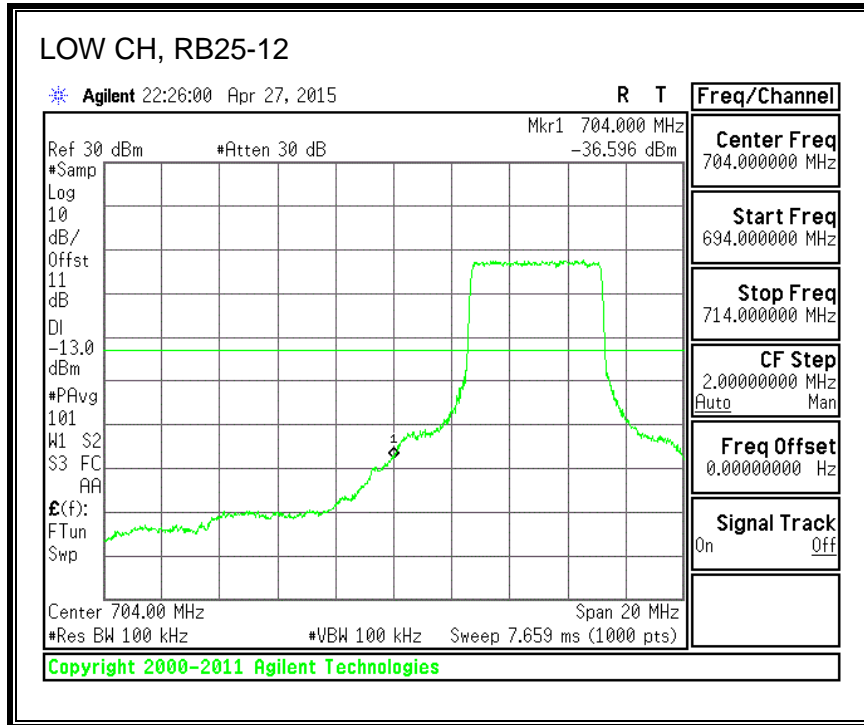

8.3.6. LTE BAND 13 EMISSION MASK

QPSK, (5.0 MHz BAND WIDTH)

16QAM, (5.0 MHz BAND WIDTH)

QPSK, (10.0 MHz BAND WIDTH)

16QAM, (10.0 MHz BAND WIDTH)

8.3.7. LTE BAND 17 BANDEDGE

QPSK, (5.0 MHz BAND WIDTH)

16QAM, (5.0 MHz BAND WIDTH)

QPSK, (10.0 MHz BAND WIDTH)

16QAM, (10.0 MHz BAND WIDTH)

8.3.8. LTE BAND 25 BANDEDGE

QPSK, (1.4 MHz BAND WIDTH)

16QAM, (1.4 MHz BAND WIDTH)

QPSK, (3.0 MHz BAND WIDTH)

16QAM, (3.0 MHz BAND WIDTH)

QPSK, (5.0 MHz BAND WIDTH)