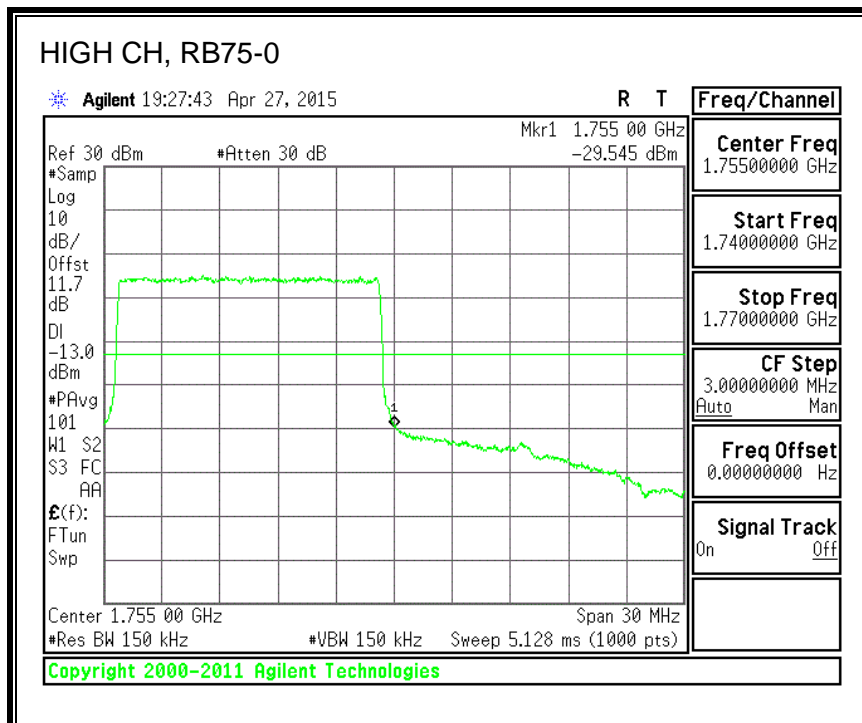

16QAM, (10.0 MHz BAND WIDTH)

QPSK, (15.0 MHz BAND WIDTH)

16QAM, (15.0 MHz BAND WIDTH)

QPSK, (20.0 MHz BAND WIDTH)

16QAM, (20.0 MHz BAND WIDTH)

8.3.3. LTE BAND 5 BANDEDGE

QPSK, (1.4 MHz BAND WIDTH)

16QAM, (1.4 MHz BAND WIDTH)

QPSK, (3.0 MHz BAND WIDTH)

16QAM, (3.0 MHz BAND WIDTH)

QPSK, (5.0 MHz BAND WIDTH)

16QAM, (5.0 MHz BAND WIDTH)

QPSK, (10.0 MHz BAND WIDTH)

16QAM, (10.0 MHz BAND WIDTH)

8.3.4. LTE BAND 7 EMISSION MASK

QPSK, (5.0 MHz BAND WIDTH)

16QAM, (5.0 MHz BAND WIDTH)

QPSK, (10.0 MHz BAND WIDTH)

16QAM, (10.0 MHz BAND WIDTH)

QPSK, (15.0 MHz BAND WIDTH)

16QAM, (15.0 MHz BAND WIDTH)

QPSK, (20.0 MHz BAND WIDTH)

16QAM, (20.0 MHz BAND WIDTH)

8.3.5. LTE BAND 12 BANDEDGE