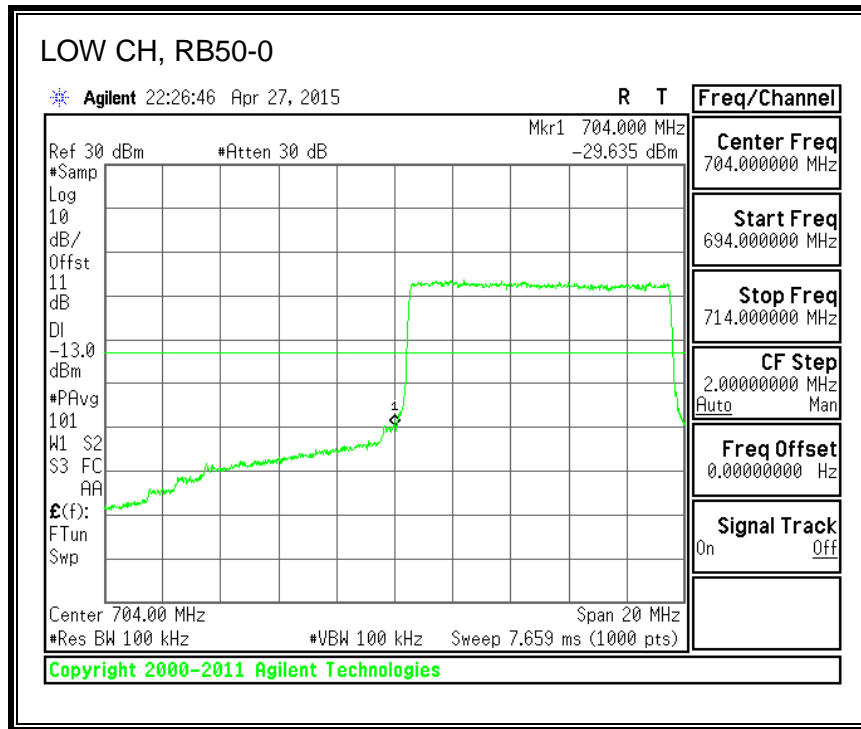

8.3.6. LTE BAND 13 EMISSION MASK

QPSK, (5.0 MHz BAND WIDTH)

16QAM, (5.0 MHz BAND WIDTH)

QPSK, (10.0 MHz BAND WIDTH)

16QAM, (10.0 MHz BAND WIDTH)

8.3.7. LTE BAND 17 BANDEDGE

QPSK, (5.0 MHz BAND WIDTH)

16QAM, (5.0 MHz BAND WIDTH)

QPSK, (10.0 MHz BAND WIDTH)

16QAM, (10.0 MHz BAND WIDTH)

8.3.8. LTE BAND 25 BANDEDGE

QPSK, (1.4 MHz BAND WIDTH)

16QAM, (1.4 MHz BAND WIDTH)

QPSK, (3.0 MHz BAND WIDTH)

16QAM, (3.0 MHz BAND WIDTH)

QPSK, (5.0 MHz BAND WIDTH)