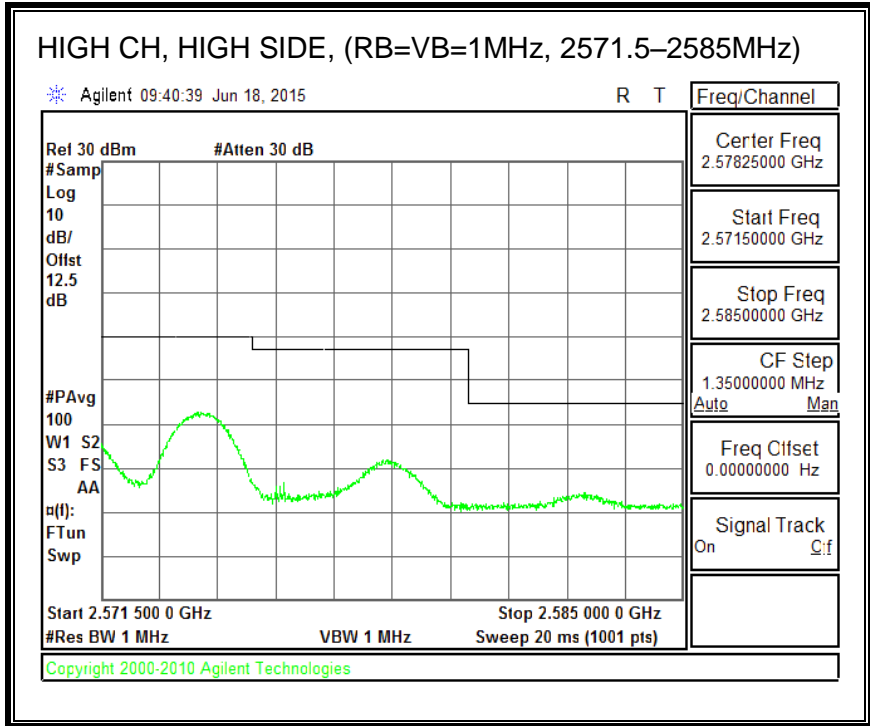

QPSK, (3.0 MHz BAND WIDTH)

16QAM, (3.0 MHz BAND WIDTH)

QPSK, (5.0 MHz BAND WIDTH)

16QAM, (5.0 MHz BAND WIDTH)

QPSK, (10.0 MHz BAND WIDTH)

16QAM, (10.0 MHz BAND WIDTH)

8.3.4. LTE BAND 7 EMISSION MASK

QPSK, (5.0 MHz BAND WIDTH)

16QAM, (5.0 MHz BAND WIDTH)

QPSK, (10.0 MHz BAND WIDTH)

16QAM, (10.0 MHz BAND WIDTH)

QPSK, (15.0 MHz BAND WIDTH)

16QAM, (15.0 MHz BAND WIDTH)

QPSK, (20.0 MHz BAND WIDTH)

16QAM, (20.0 MHz BAND WIDTH)

8.3.5. LTE BAND 12 BANDEDGE