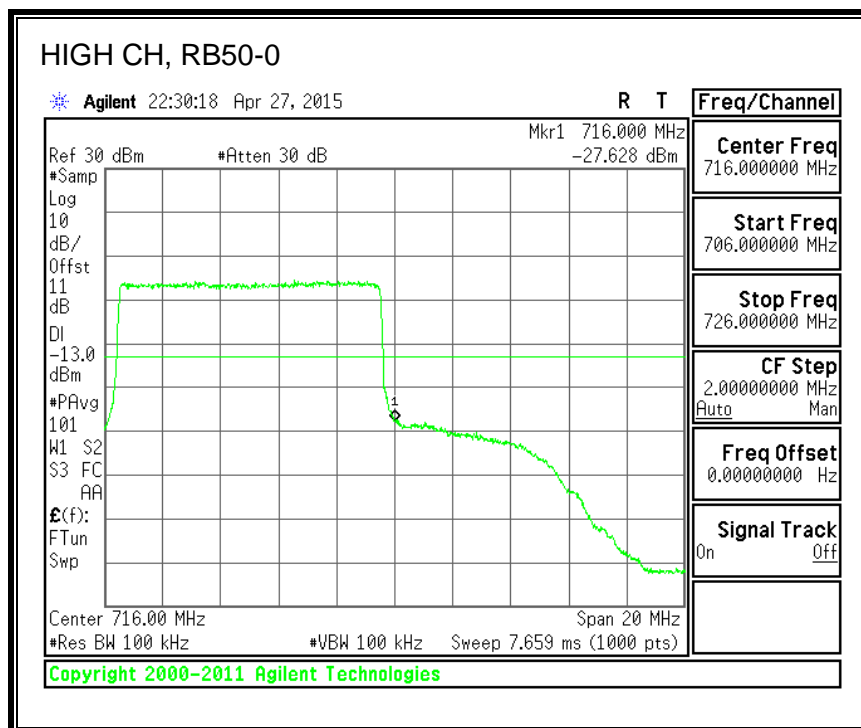

8.3.6. LTE BAND 13 EMISSION MASK

QPSK, (5.0 MHz BAND WIDTH)

16QAM, (5.0 MHz BAND WIDTH)

QPSK, (10.0 MHz BAND WIDTH)

16QAM, (10.0 MHz BAND WIDTH)

8.3.7. LTE BAND 17 BANDEDGE

QPSK, (5.0 MHz BAND WIDTH)

16QAM, (5.0 MHz BAND WIDTH)

QPSK, (10.0 MHz BAND WIDTH)

16QAM, (10.0 MHz BAND WIDTH)

8.3.8. LTE BAND 25 BANDEDGE

QPSK, (1.4 MHz BAND WIDTH)

16QAM, (1.4 MHz BAND WIDTH)

QPSK, (3.0 MHz BAND WIDTH)

16QAM, (3.0 MHz BAND WIDTH)

QPSK, (5.0 MHz BAND WIDTH)