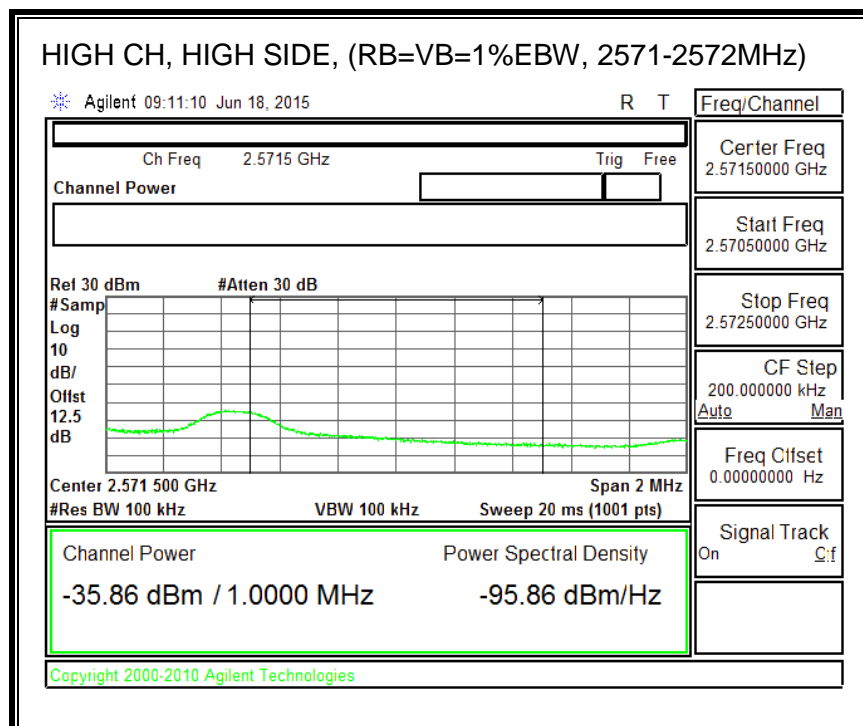

16QAM, (5.0 MHz BAND WIDTH)

QPSK, (10.0 MHz BAND WIDTH)

16QAM, (10.0 MHz BAND WIDTH)

QPSK, (15.0 MHz BAND WIDTH)

16QAM, (15.0 MHz BAND WIDTH)

QPSK, (20.0 MHz BAND WIDTH)

16QAM, (20.0 MHz BAND WIDTH)

8.3.5. LTE BAND 12 BANDEDGE