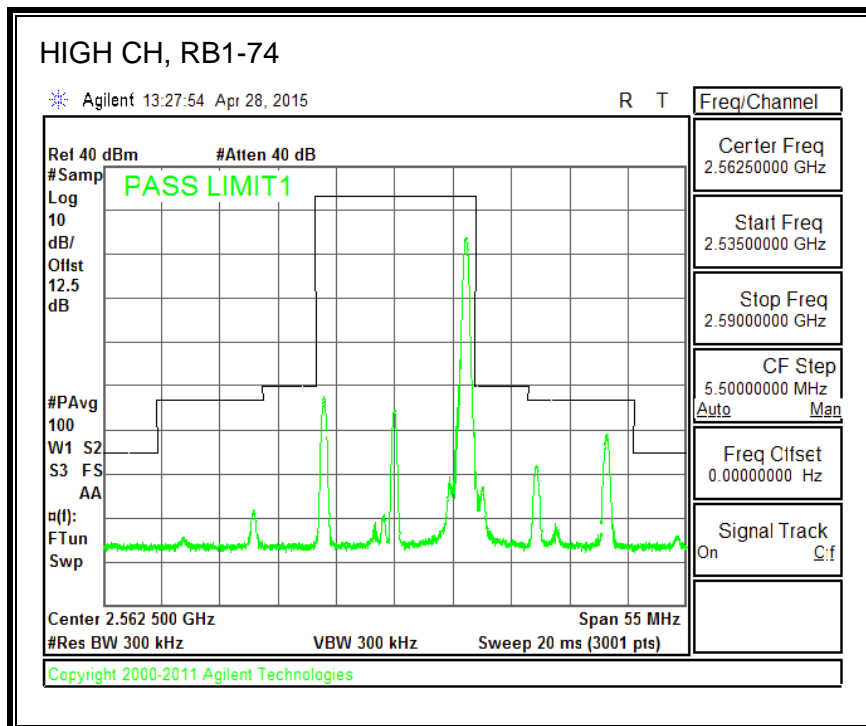

16QAM, (5.0 MHz BAND WIDTH)

QPSK, (10.0 MHz BAND WIDTH)

16QAM, (10.0 MHz BAND WIDTH)

QPSK, (15.0 MHz BAND WIDTH)

16QAM, (15.0 MHz BAND WIDTH)

QPSK, (20.0 MHz BAND WIDTH)

16QAM, (20.0 MHz BAND WIDTH)

8.3.5. LTE BAND 12 BANDEDGE