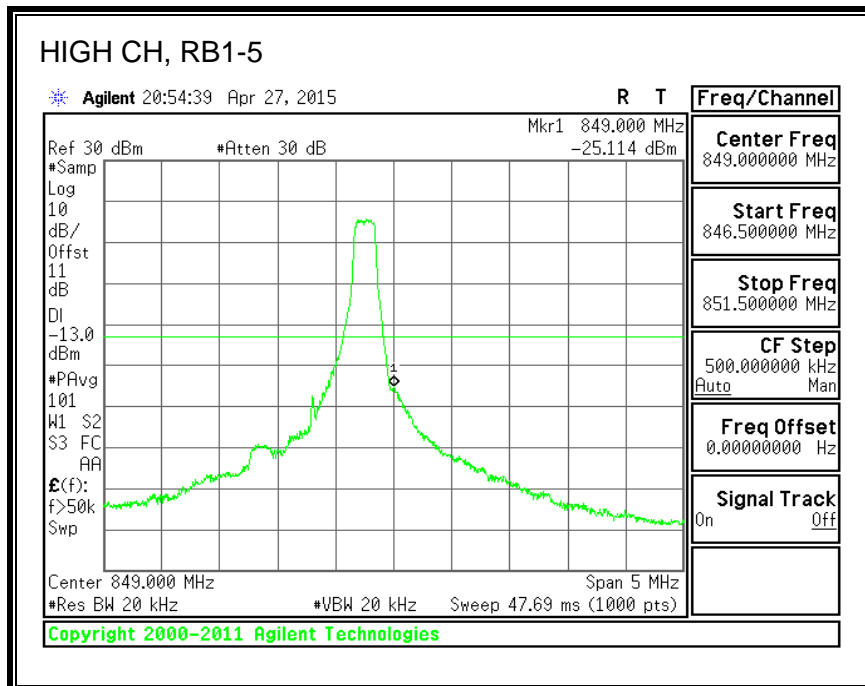

16QAM, (10.0 MHz BAND WIDTH)

QPSK, (15.0 MHz BAND WIDTH)

16QAM, (15.0 MHz BAND WIDTH)

QPSK, (20.0 MHz BAND WIDTH)

16QAM, (20.0 MHz BAND WIDTH)

8.3.3. LTE BAND 5 BANDEDGE

QPSK, (1.4 MHz BAND WIDTH)

16QAM, (1.4 MHz BAND WIDTH)

QPSK, (3.0 MHz BAND WIDTH)

16QAM, (3.0 MHz BAND WIDTH)

QPSK, (5.0 MHz BAND WIDTH)

16QAM, (5.0 MHz BAND WIDTH)

QPSK, (10.0 MHz BAND WIDTH)

16QAM, (10.0 MHz BAND WIDTH)

8.3.4. LTE BAND 7 EMISSION MASK

QPSK, (5.0 MHz BAND WIDTH)

16QAM, (5.0 MHz BAND WIDTH)

QPSK, (10.0 MHz BAND WIDTH)

16QAM, (10.0 MHz BAND WIDTH)

QPSK, (15.0 MHz BAND WIDTH)

16QAM, (15.0 MHz BAND WIDTH)

QPSK, (20.0 MHz BAND WIDTH)

16QAM, (20.0 MHz BAND WIDTH)

8.3.5. LTE BAND 12 BANDEDGE