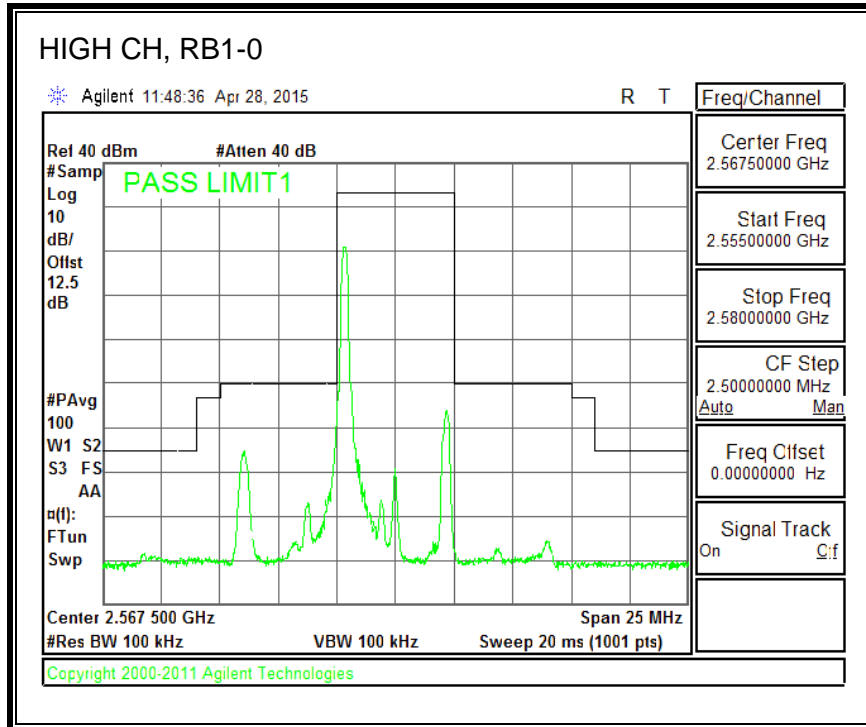

16QAM, (10.0 MHz BAND WIDTH)

QPSK, (15.0 MHz BAND WIDTH)

16QAM, (15.0 MHz BAND WIDTH)

QPSK, (20.0 MHz BAND WIDTH)

16QAM, (20.0 MHz BAND WIDTH)

8.3.3. LTE BAND 5 BANDEDGE

QPSK, (1.4 MHz BAND WIDTH)

16QAM, (1.4 MHz BAND WIDTH)

QPSK, (3.0 MHz BAND WIDTH)

16QAM, (3.0 MHz BAND WIDTH)

QPSK, (5.0 MHz BAND WIDTH)

16QAM, (5.0 MHz BAND WIDTH)

QPSK, (10.0 MHz BAND WIDTH)

16QAM, (10.0 MHz BAND WIDTH)

8.3.4. LTE BAND 7 EMISSION MASK

QPSK, (5.0 MHz BAND WIDTH)

16QAM, (5.0 MHz BAND WIDTH)

QPSK, (10.0 MHz BAND WIDTH)

16QAM, (10.0 MHz BAND WIDTH)

QPSK, (15.0 MHz BAND WIDTH)

16QAM, (15.0 MHz BAND WIDTH)

QPSK, (20.0 MHz BAND WIDTH)

16QAM, (20.0 MHz BAND WIDTH)

8.3.5. LTE BAND 12 BANDEDGE