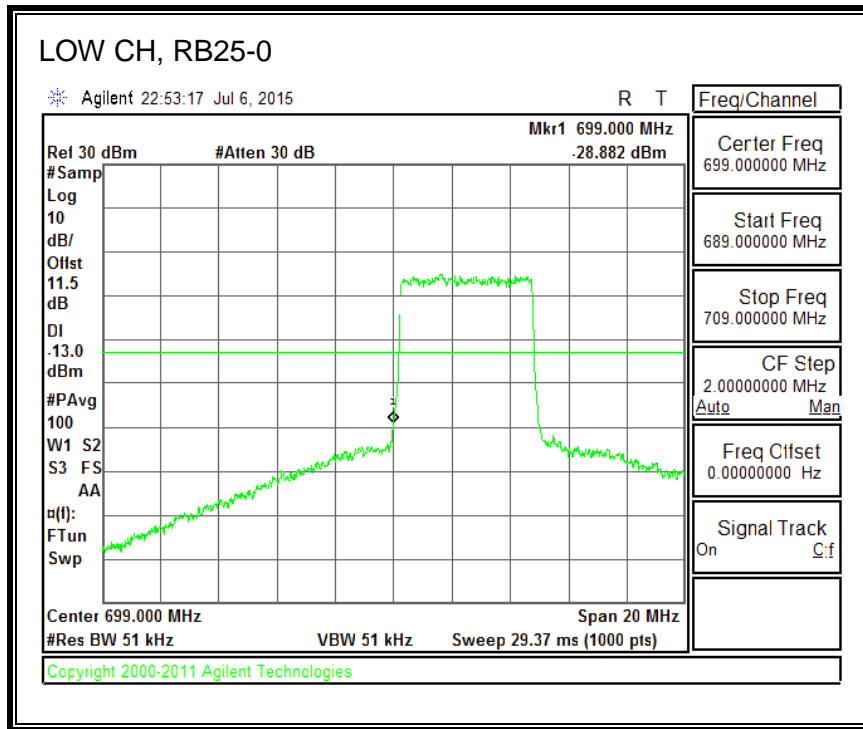

QPSK, (1.4 MHz BAND WIDTH)

16QAM, (1.4 MHz BAND WIDTH)

QPSK, (3.0 MHz BAND WIDTH)

16QAM, (3.0 MHz BAND WIDTH)

QPSK, (5.0 MHz BAND WIDTH)

16QAM, (5.0 MHz BAND WIDTH)

QPSK, (10.0 MHz BAND WIDTH)

16QAM, (10.0 MHz BAND WIDTH)

8.3.6. LTE BAND 13 EMISSION MASK

QPSK, (5.0 MHz BAND WIDTH)

16QAM, (5.0 MHz BAND WIDTH)

QPSK, (10.0 MHz BAND WIDTH)

16QAM, (10.0 MHz BAND WIDTH)

8.3.7. LTE BAND 17 BANDEDGE

QPSK, (5.0 MHz BAND WIDTH)

16QAM, (5.0 MHz BAND WIDTH)