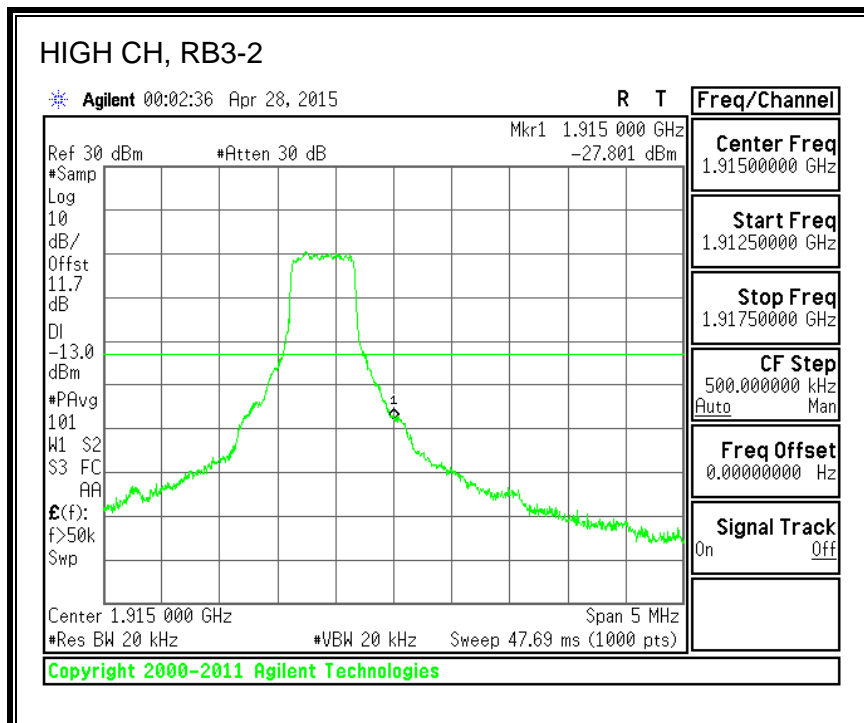

8.3.6. LTE BAND 13 EMISSION MASK

QPSK, (5.0 MHz BAND WIDTH)

16QAM, (5.0 MHz BAND WIDTH)

QPSK, (10.0 MHz BAND WIDTH)

16QAM, (10.0 MHz BAND WIDTH)

8.3.7. LTE BAND 17 BANDEDGE

QPSK, (5.0 MHz BAND WIDTH)

16QAM, (5.0 MHz BAND WIDTH)

QPSK, (10.0 MHz BAND WIDTH)

16QAM, (10.0 MHz BAND WIDTH)

8.3.8. LTE BAND 25 BANDEDGE

QPSK, (1.4 MHz BAND WIDTH)

16QAM, (1.4 MHz BAND WIDTH)

QPSK, (3.0 MHz BAND WIDTH)

16QAM, (3.0 MHz BAND WIDTH)

QPSK, (5.0 MHz BAND WIDTH)