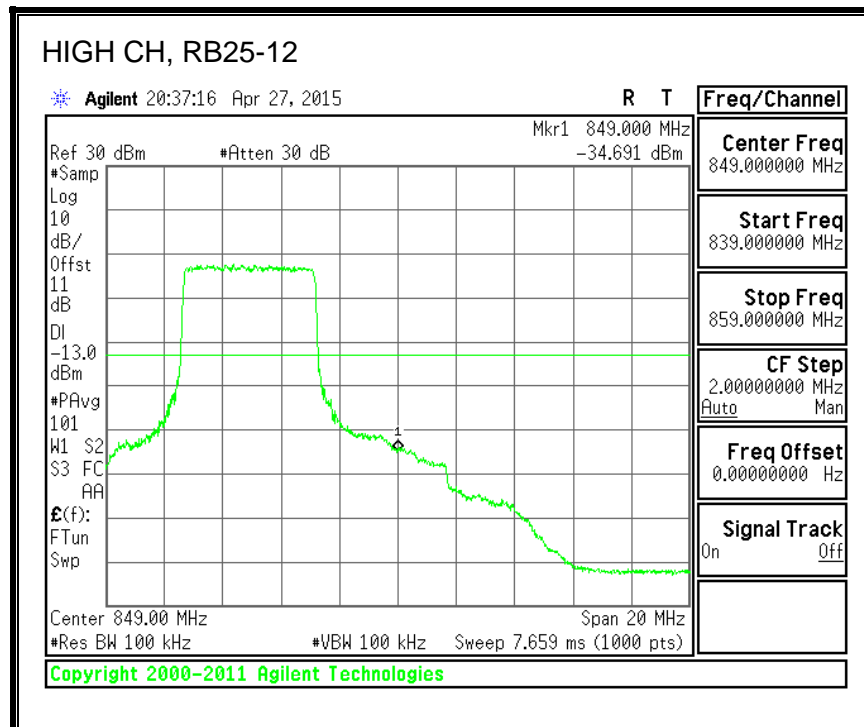

16QAM, (10.0 MHz BAND WIDTH)

QPSK, (15.0 MHz BAND WIDTH)

16QAM, (15.0 MHz BAND WIDTH)

QPSK, (20.0 MHz BAND WIDTH)

16QAM, (20.0 MHz BAND WIDTH)

8.3.3. LTE BAND 5 BANDEDGE

QPSK, (1.4 MHz BAND WIDTH)

16QAM, (1.4 MHz BAND WIDTH)

QPSK, (3.0 MHz BAND WIDTH)

16QAM, (3.0 MHz BAND WIDTH)

QPSK, (5.0 MHz BAND WIDTH)

16QAM, (5.0 MHz BAND WIDTH)

QPSK, (10.0 MHz BAND WIDTH)

16QAM, (10.0 MHz BAND WIDTH)

8.3.4. LTE BAND 7 EMISSION MASK

QPSK, (5.0 MHz BAND WIDTH)

16QAM, (5.0 MHz BAND WIDTH)

QPSK, (10.0 MHz BAND WIDTH)

16QAM, (10.0 MHz BAND WIDTH)

QPSK, (15.0 MHz BAND WIDTH)

16QAM, (15.0 MHz BAND WIDTH)

QPSK, (20.0 MHz BAND WIDTH)

16QAM, (20.0 MHz BAND WIDTH)

8.3.5. LTE BAND 12 BANDEDGE