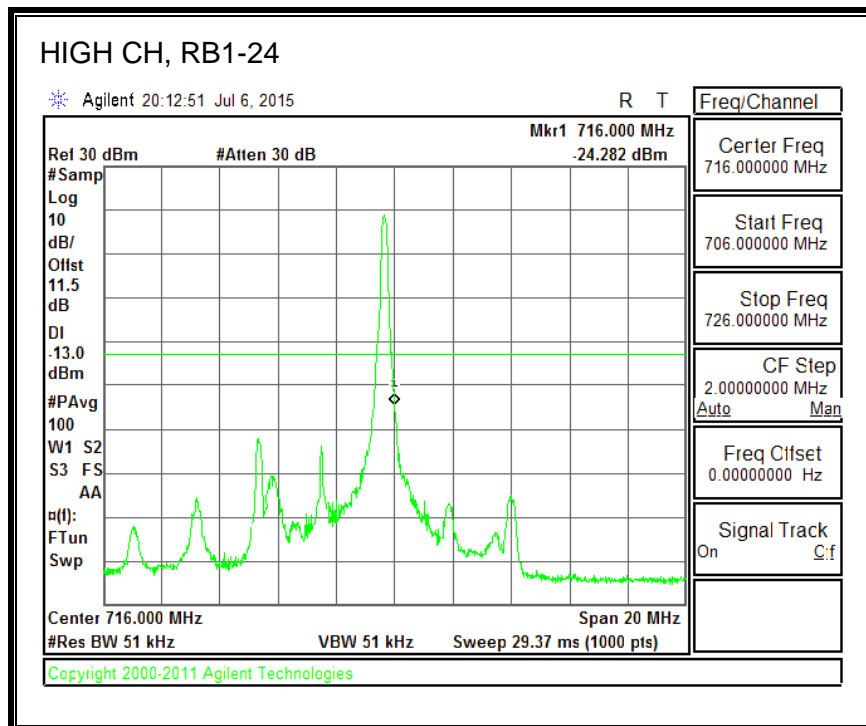

16QAM, (5.0 MHz BAND WIDTH)

QPSK, (10.0 MHz BAND WIDTH)

16QAM, (10.0 MHz BAND WIDTH)

QPSK, (15.0 MHz BAND WIDTH)

16QAM, (15.0 MHz BAND WIDTH)

QPSK, (20.0 MHz BAND WIDTH)

16QAM, (20.0 MHz BAND WIDTH)

8.3.5. LTE BAND 12 BANDEDGE

QPSK, (1.4 MHz BAND WIDTH)

16QAM, (1.4 MHz BAND WIDTH)

QPSK, (3.0 MHz BAND WIDTH)

16QAM, (3.0 MHz BAND WIDTH)

QPSK, (5.0 MHz BAND WIDTH)

16QAM, (5.0 MHz BAND WIDTH)

QPSK, (10.0 MHz BAND WIDTH)

16QAM, (10.0 MHz BAND WIDTH)

8.3.6. LTE BAND 13 EMISSION MASK

QPSK, (5.0 MHz BAND WIDTH)

16QAM, (5.0 MHz BAND WIDTH)

QPSK, (10.0 MHz BAND WIDTH)

16QAM, (10.0 MHz BAND WIDTH)

8.3.7. LTE BAND 17 BANDEDGE

QPSK, (5.0 MHz BAND WIDTH)

16QAM, (5.0 MHz BAND WIDTH)