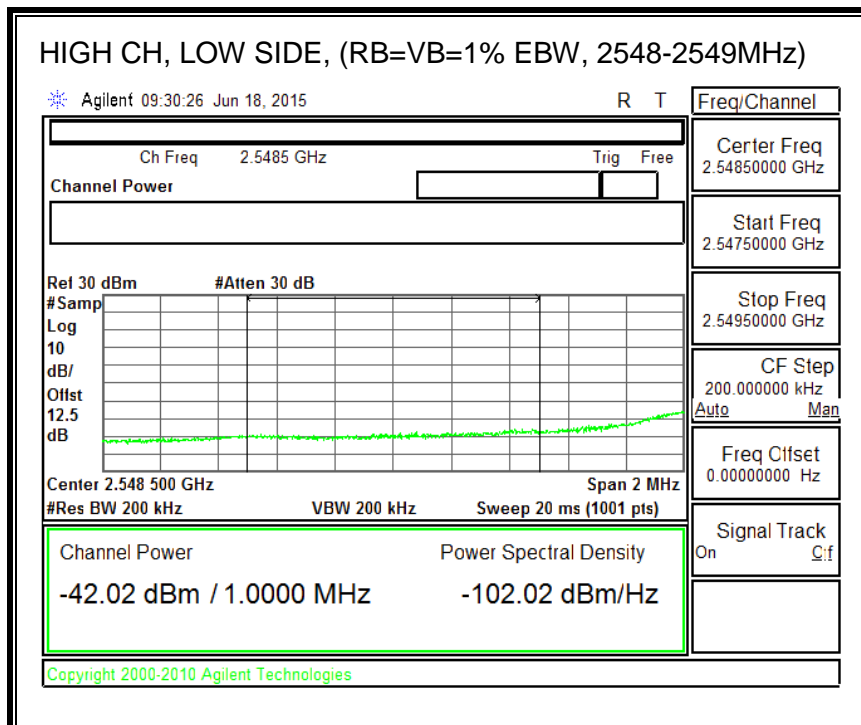

16QAM, (5.0 MHz BAND WIDTH)

QPSK, (10.0 MHz BAND WIDTH)

16QAM, (10.0 MHz BAND WIDTH)

QPSK, (15.0 MHz BAND WIDTH)

16QAM, (15.0 MHz BAND WIDTH)

QPSK, (20.0 MHz BAND WIDTH)

16QAM, (20.0 MHz BAND WIDTH)

8.3.5. LTE BAND 12 BANDEDGE