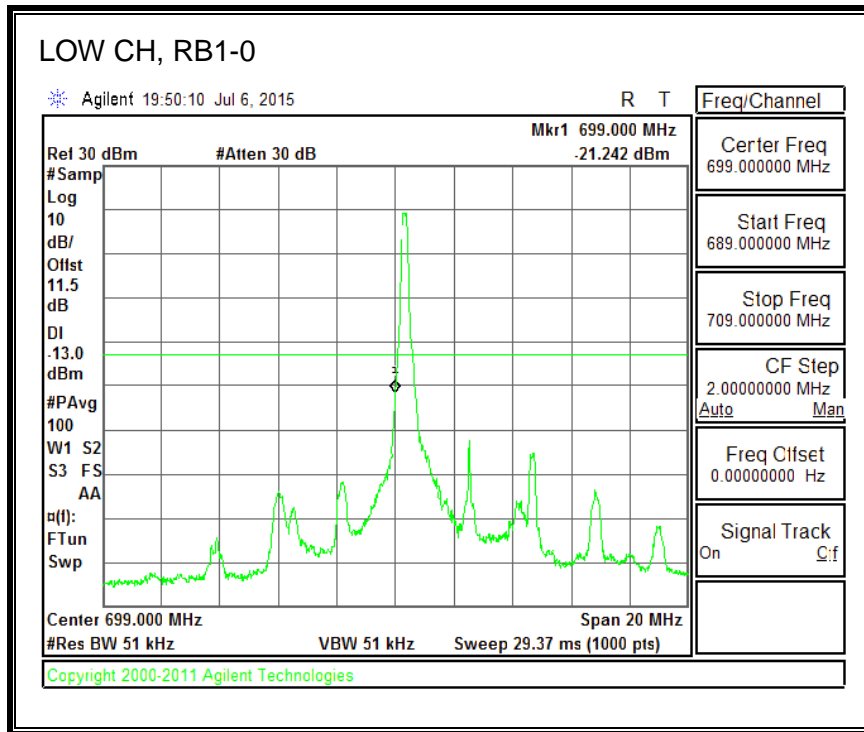

16QAM, (5.0 MHz BAND WIDTH)

QPSK, (10.0 MHz BAND WIDTH)

16QAM, (10.0 MHz BAND WIDTH)

QPSK, (15.0 MHz BAND WIDTH)

16QAM, (15.0 MHz BAND WIDTH)

QPSK, (20.0 MHz BAND WIDTH)

16QAM, (20.0 MHz BAND WIDTH)

8.3.5. LTE BAND 12 BANDEDGE

QPSK, (1.4 MHz BAND WIDTH)

16QAM, (1.4 MHz BAND WIDTH)

QPSK, (3.0 MHz BAND WIDTH)

16QAM, (3.0 MHz BAND WIDTH)

QPSK, (5.0 MHz BAND WIDTH)

16QAM, (5.0 MHz BAND WIDTH)

QPSK, (10.0 MHz BAND WIDTH)

16QAM, (10.0 MHz BAND WIDTH)

8.3.6. LTE BAND 13 EMISSION MASK

QPSK, (5.0 MHz BAND WIDTH)

16QAM, (5.0 MHz BAND WIDTH)

QPSK, (10.0 MHz BAND WIDTH)

16QAM, (10.0 MHz BAND WIDTH)

8.3.7. LTE BAND 17 BANDEDGE

QPSK, (5.0 MHz BAND WIDTH)

16QAM, (5.0 MHz BAND WIDTH)