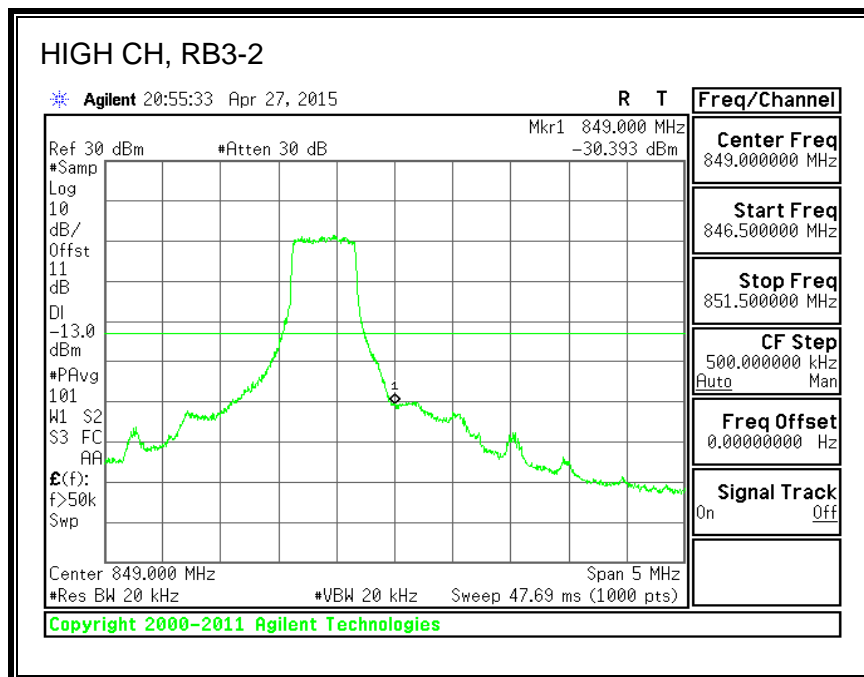

16QAM, (10.0 MHz BAND WIDTH)

QPSK, (15.0 MHz BAND WIDTH)

16QAM, (15.0 MHz BAND WIDTH)

QPSK, (20.0 MHz BAND WIDTH)

16QAM, (20.0 MHz BAND WIDTH)

8.3.3. LTE BAND 5 BANDEDGE

QPSK, (1.4 MHz BAND WIDTH)

16QAM, (1.4 MHz BAND WIDTH)

QPSK, (3.0 MHz BAND WIDTH)

16QAM, (3.0 MHz BAND WIDTH)

QPSK, (5.0 MHz BAND WIDTH)

16QAM, (5.0 MHz BAND WIDTH)

QPSK, (10.0 MHz BAND WIDTH)

16QAM, (10.0 MHz BAND WIDTH)

8.3.4. LTE BAND 7 EMISSION MASK

QPSK, (5.0 MHz BAND WIDTH)

16QAM, (5.0 MHz BAND WIDTH)

QPSK, (10.0 MHz BAND WIDTH)

16QAM, (10.0 MHz BAND WIDTH)

QPSK, (15.0 MHz BAND WIDTH)

16QAM, (15.0 MHz BAND WIDTH)

QPSK, (20.0 MHz BAND WIDTH)

16QAM, (20.0 MHz BAND WIDTH)

8.3.5. LTE BAND 12 BANDEDGE