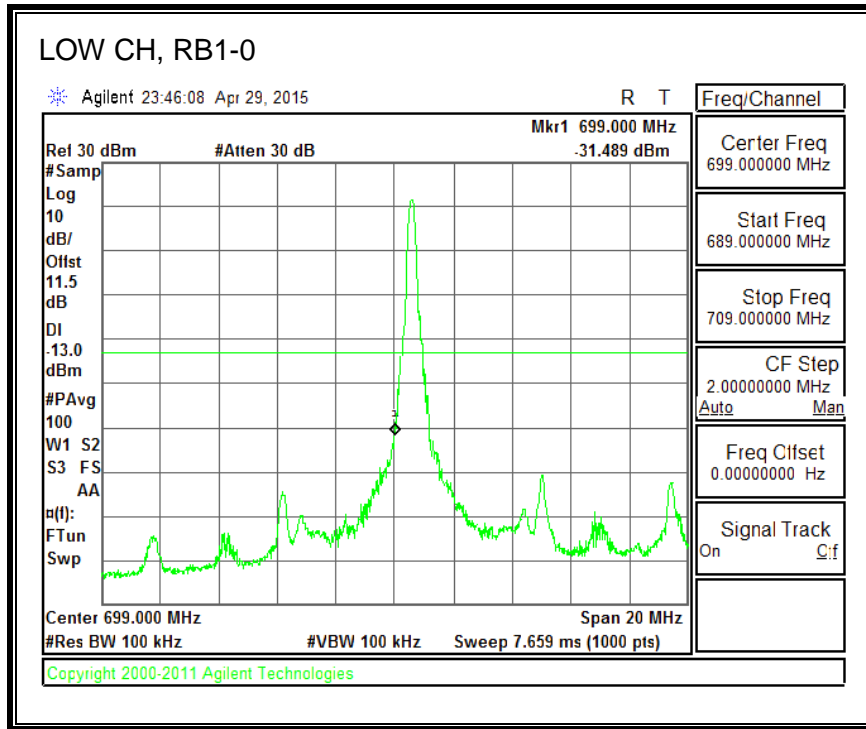

16QAM, (5.0 MHz BAND WIDTH)

QPSK, (10.0 MHz BAND WIDTH)

16QAM, (10.0 MHz BAND WIDTH)

QPSK, (15.0 MHz BAND WIDTH)

16QAM, (15.0 MHz BAND WIDTH)

QPSK, (20.0 MHz BAND WIDTH)

16QAM, (20.0 MHz BAND WIDTH)

8.3.5. LTE BAND 12 BANDEDGE

QPSK, (1.4 MHz BAND WIDTH)

16QAM, (1.4 MHz BAND WIDTH)

QPSK, (3.0 MHz BAND WIDTH)

16QAM, (3.0 MHz BAND WIDTH)

QPSK, (5.0 MHz BAND WIDTH)

16QAM, (5.0 MHz BAND WIDTH)

QPSK, (10.0 MHz BAND WIDTH)

16QAM, (10.0 MHz BAND WIDTH)

8.3.6. LTE BAND 13 EMISSION MASK

QPSK, (5.0 MHz BAND WIDTH)

16QAM, (5.0 MHz BAND WIDTH)

QPSK, (10.0 MHz BAND WIDTH)

16QAM, (10.0 MHz BAND WIDTH)

8.3.7. LTE BAND 17 BANDEDGE

QPSK, (5.0 MHz BAND WIDTH)

16QAM, (5.0 MHz BAND WIDTH)