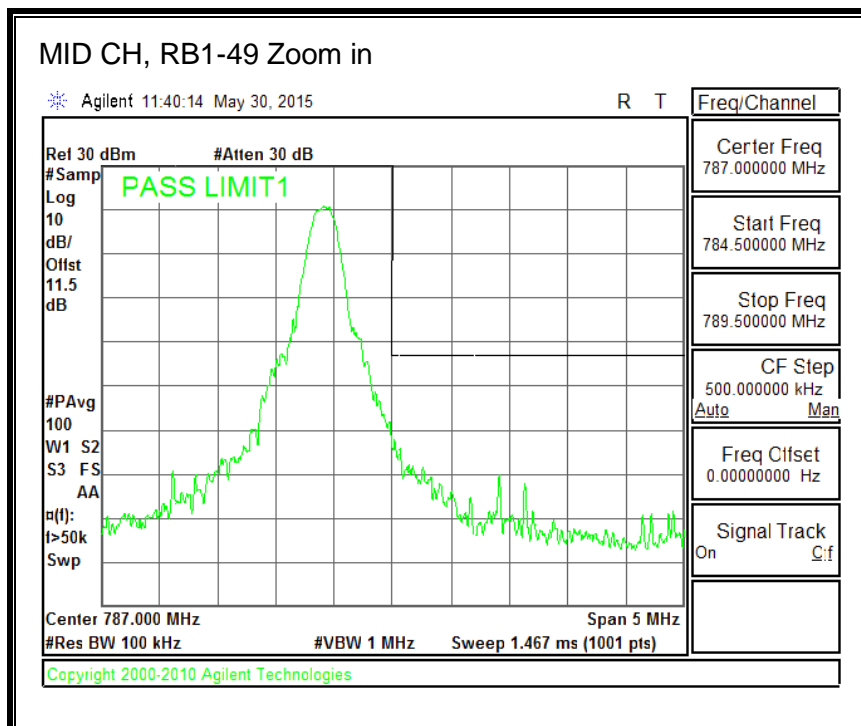

8.3.6. LTE BAND 13 EMISSION MASK

QPSK, (5.0 MHz BAND WIDTH)

16QAM, (5.0 MHz BAND WIDTH)

QPSK, (10.0 MHz BAND WIDTH)

16QAM, (10.0 MHz BAND WIDTH)

8.3.7. LTE BAND 17 BANDEDGE

QPSK, (5.0 MHz BAND WIDTH)

16QAM, (5.0 MHz BAND WIDTH)

QPSK, (10.0 MHz BAND WIDTH)

16QAM, (10.0 MHz BAND WIDTH)

8.3.8. LTE BAND 25 BANDEDGE

QPSK, (1.4 MHz BAND WIDTH)

16QAM, (1.4 MHz BAND WIDTH)

QPSK, (3.0 MHz BAND WIDTH)

16QAM, (3.0 MHz BAND WIDTH)

QPSK, (5.0 MHz BAND WIDTH)