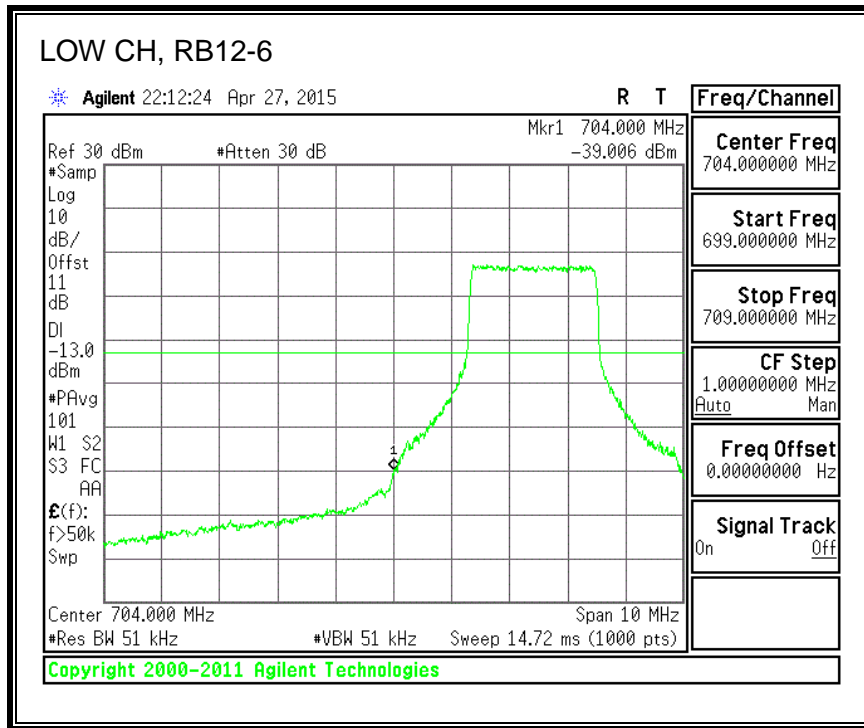

8.3.6. LTE BAND 13 EMISSION MASK

QPSK, (5.0 MHz BAND WIDTH)

16QAM, (5.0 MHz BAND WIDTH)

QPSK, (10.0 MHz BAND WIDTH)

16QAM, (10.0 MHz BAND WIDTH)

8.3.7. LTE BAND 17 BANDEDGE

QPSK, (5.0 MHz BAND WIDTH)

16QAM, (5.0 MHz BAND WIDTH)

QPSK, (10.0 MHz BAND WIDTH)

16QAM, (10.0 MHz BAND WIDTH)

8.3.8. LTE BAND 25 BANDEDGE

QPSK, (1.4 MHz BAND WIDTH)

16QAM, (1.4 MHz BAND WIDTH)

QPSK, (3.0 MHz BAND WIDTH)

16QAM, (3.0 MHz BAND WIDTH)

QPSK, (5.0 MHz BAND WIDTH)