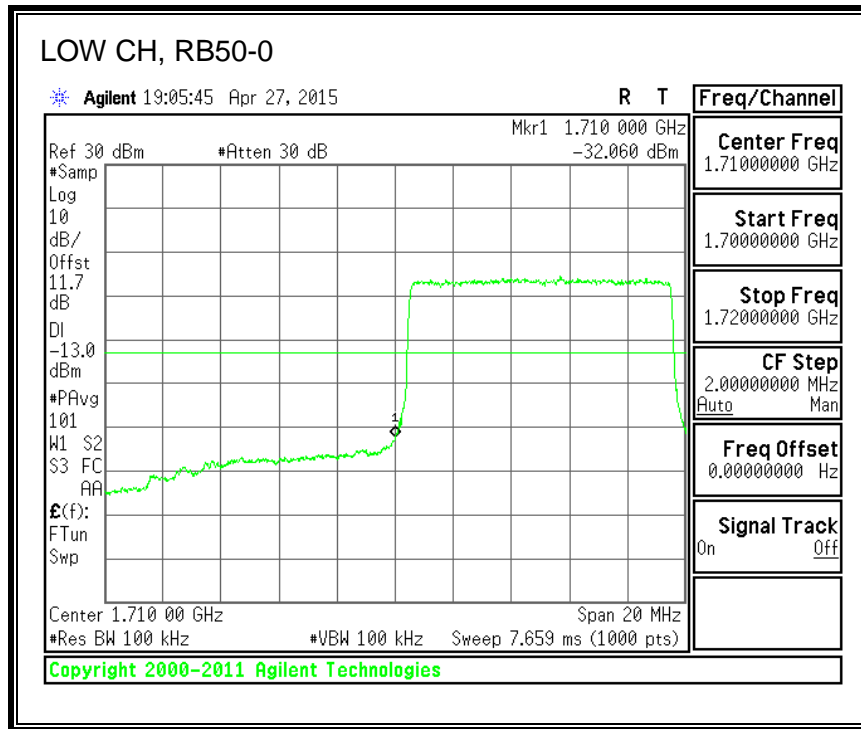

16QAM, (10.0 MHz BAND WIDTH)

QPSK, (15.0 MHz BAND WIDTH)

16QAM, (15.0 MHz BAND WIDTH)

QPSK, (20.0 MHz BAND WIDTH)

16QAM, (20.0 MHz BAND WIDTH)

8.3.3. LTE BAND 5 BANDEDGE

QPSK, (1.4 MHz BAND WIDTH)

16QAM, (1.4 MHz BAND WIDTH)

QPSK, (3.0 MHz BAND WIDTH)

16QAM, (3.0 MHz BAND WIDTH)

QPSK, (5.0 MHz BAND WIDTH)

16QAM, (5.0 MHz BAND WIDTH)

QPSK, (10.0 MHz BAND WIDTH)

16QAM, (10.0 MHz BAND WIDTH)

8.3.4. LTE BAND 7 EMISSION MASK

QPSK, (5.0 MHz BAND WIDTH)

16QAM, (5.0 MHz BAND WIDTH)

QPSK, (10.0 MHz BAND WIDTH)

16QAM, (10.0 MHz BAND WIDTH)

QPSK, (15.0 MHz BAND WIDTH)

16QAM, (15.0 MHz BAND WIDTH)

QPSK, (20.0 MHz BAND WIDTH)

16QAM, (20.0 MHz BAND WIDTH)

8.3.5. LTE BAND 12 BANDEDGE