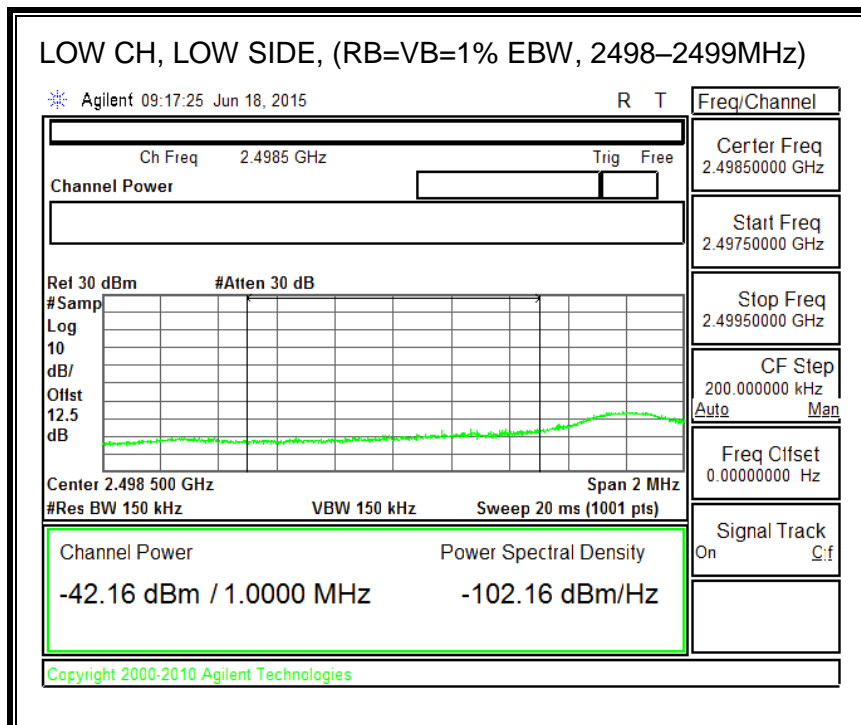

16QAM, (5.0 MHz BAND WIDTH)

QPSK, (10.0 MHz BAND WIDTH)

16QAM, (10.0 MHz BAND WIDTH)

QPSK, (15.0 MHz BAND WIDTH)

16QAM, (15.0 MHz BAND WIDTH)

QPSK, (20.0 MHz BAND WIDTH)

16QAM, (20.0 MHz BAND WIDTH)

8.3.5. LTE BAND 12 BANDEDGE