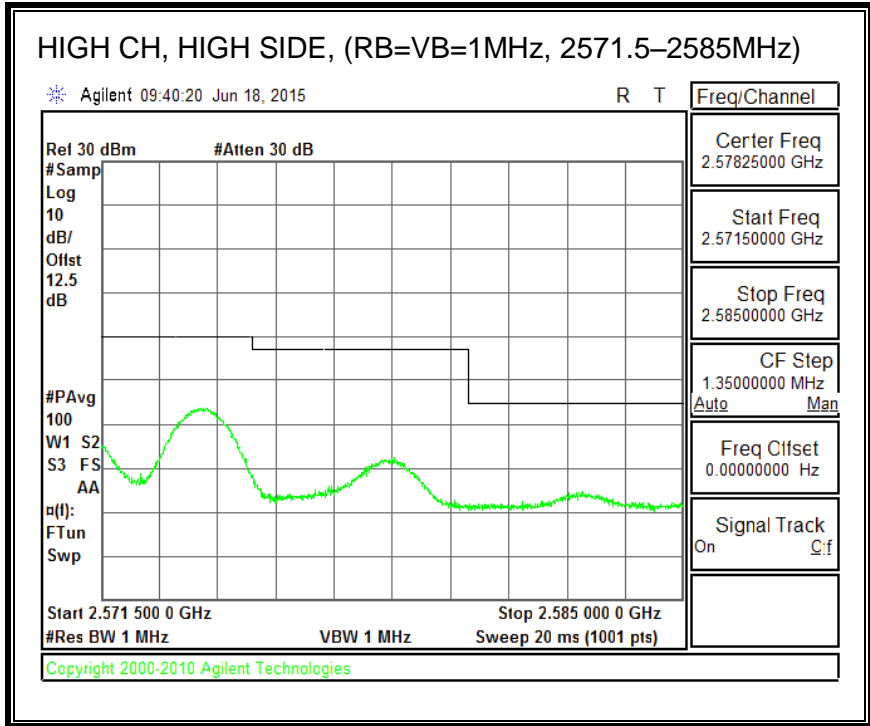

16QAM, (5.0 MHz BAND WIDTH)

QPSK, (10.0 MHz BAND WIDTH)

16QAM, (10.0 MHz BAND WIDTH)

QPSK, (15.0 MHz BAND WIDTH)

16QAM, (15.0 MHz BAND WIDTH)

QPSK, (20.0 MHz BAND WIDTH)

16QAM, (20.0 MHz BAND WIDTH)

8.3.5. LTE BAND 12 BANDEDGE