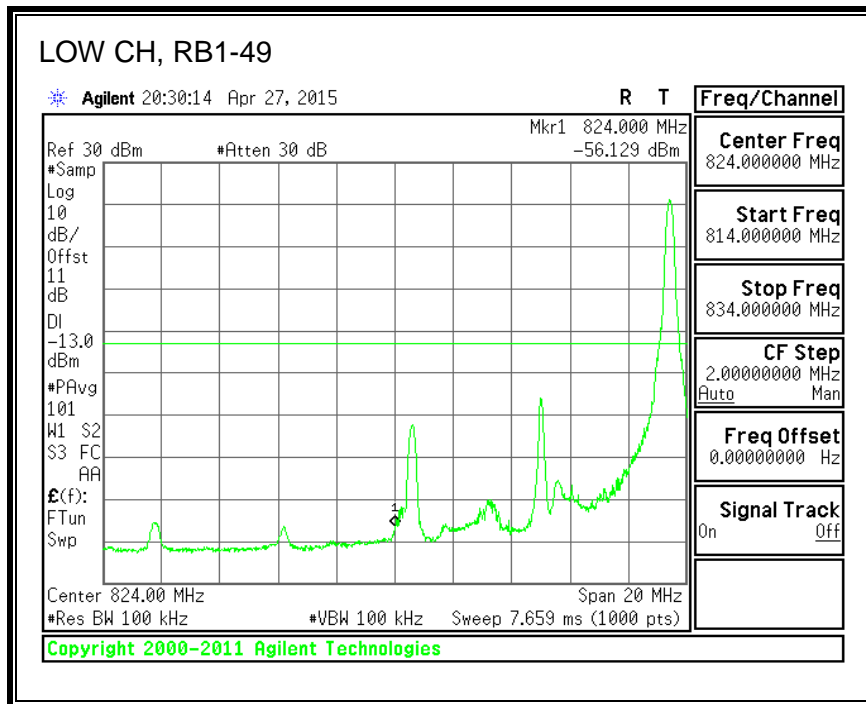

16QAM, (10.0 MHz BAND WIDTH)

QPSK, (15.0 MHz BAND WIDTH)

16QAM, (15.0 MHz BAND WIDTH)

QPSK, (20.0 MHz BAND WIDTH)

16QAM, (20.0 MHz BAND WIDTH)

8.3.3. LTE BAND 5 BANDEDGE

QPSK, (1.4 MHz BAND WIDTH)

16QAM, (1.4 MHz BAND WIDTH)

QPSK, (3.0 MHz BAND WIDTH)

16QAM, (3.0 MHz BAND WIDTH)

QPSK, (5.0 MHz BAND WIDTH)

16QAM, (5.0 MHz BAND WIDTH)

QPSK, (10.0 MHz BAND WIDTH)

16QAM, (10.0 MHz BAND WIDTH)

8.3.4. LTE BAND 7 EMISSION MASK

QPSK, (5.0 MHz BAND WIDTH)

16QAM, (5.0 MHz BAND WIDTH)

QPSK, (10.0 MHz BAND WIDTH)

16QAM, (10.0 MHz BAND WIDTH)

QPSK, (15.0 MHz BAND WIDTH)

16QAM, (15.0 MHz BAND WIDTH)

QPSK, (20.0 MHz BAND WIDTH)

16QAM, (20.0 MHz BAND WIDTH)

8.3.5. LTE BAND 12 BANDEDGE