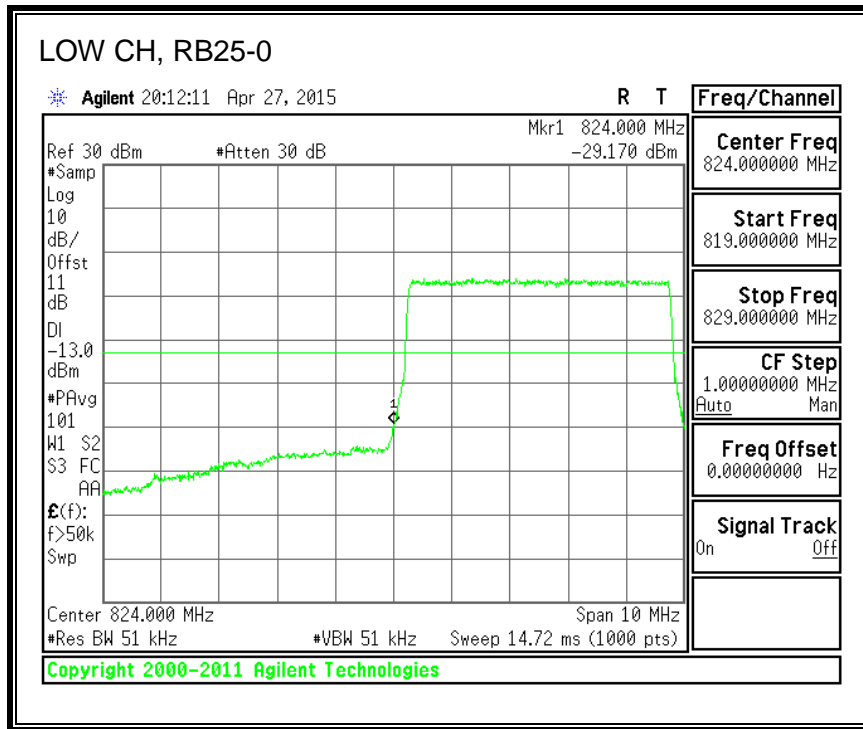

16QAM, (10.0 MHz BAND WIDTH)

QPSK, (15.0 MHz BAND WIDTH)

16QAM, (15.0 MHz BAND WIDTH)

QPSK, (20.0 MHz BAND WIDTH)

16QAM, (20.0 MHz BAND WIDTH)

8.3.3. LTE BAND 5 BANDEDGE

QPSK, (1.4 MHz BAND WIDTH)

16QAM, (1.4 MHz BAND WIDTH)

QPSK, (3.0 MHz BAND WIDTH)

16QAM, (3.0 MHz BAND WIDTH)

QPSK, (5.0 MHz BAND WIDTH)

16QAM, (5.0 MHz BAND WIDTH)

QPSK, (10.0 MHz BAND WIDTH)

16QAM, (10.0 MHz BAND WIDTH)

8.3.4. LTE BAND 7 EMISSION MASK

QPSK, (5.0 MHz BAND WIDTH)

16QAM, (5.0 MHz BAND WIDTH)

QPSK, (10.0 MHz BAND WIDTH)

16QAM, (10.0 MHz BAND WIDTH)

QPSK, (15.0 MHz BAND WIDTH)

16QAM, (15.0 MHz BAND WIDTH)

QPSK, (20.0 MHz BAND WIDTH)

16QAM, (20.0 MHz BAND WIDTH)

8.3.5. LTE BAND 12 BANDEDGE