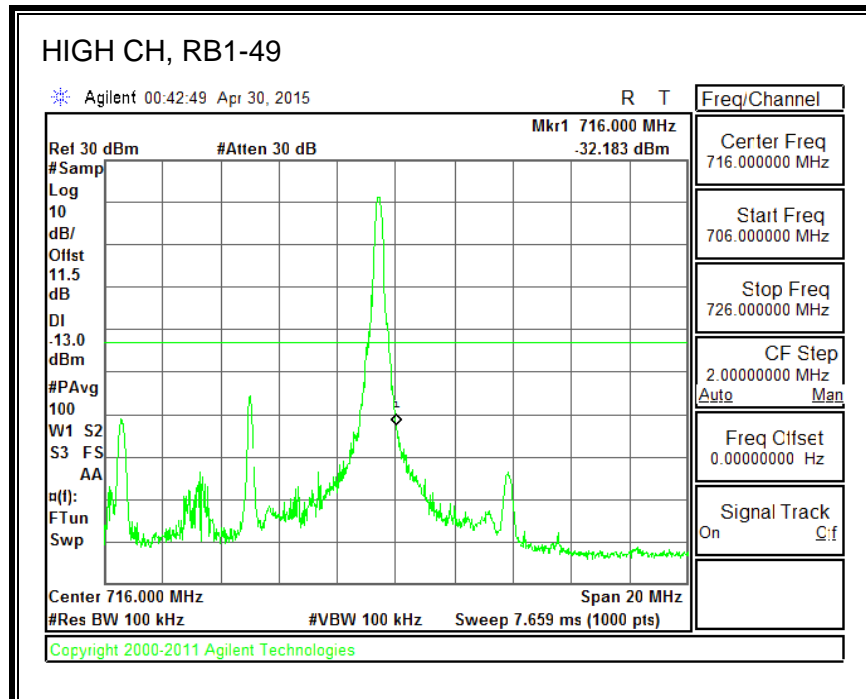

16QAM, (5.0 MHz BAND WIDTH)

QPSK, (10.0 MHz BAND WIDTH)

16QAM, (10.0 MHz BAND WIDTH)

QPSK, (15.0 MHz BAND WIDTH)

16QAM, (15.0 MHz BAND WIDTH)

QPSK, (20.0 MHz BAND WIDTH)

16QAM, (20.0 MHz BAND WIDTH)

8.3.5. LTE BAND 12 BANDEDGE

QPSK, (1.4 MHz BAND WIDTH)

16QAM, (1.4 MHz BAND WIDTH)

QPSK, (3.0 MHz BAND WIDTH)

16QAM, (3.0 MHz BAND WIDTH)

QPSK, (5.0 MHz BAND WIDTH)

16QAM, (5.0 MHz BAND WIDTH)

QPSK, (10.0 MHz BAND WIDTH)

16QAM, (10.0 MHz BAND WIDTH)

8.3.6. LTE BAND 13 EMISSION MASK

QPSK, (5.0 MHz BAND WIDTH)

16QAM, (5.0 MHz BAND WIDTH)

QPSK, (10.0 MHz BAND WIDTH)

16QAM, (10.0 MHz BAND WIDTH)

8.3.7. LTE BAND 17 BANDEDGE

QPSK, (5.0 MHz BAND WIDTH)

16QAM, (5.0 MHz BAND WIDTH)