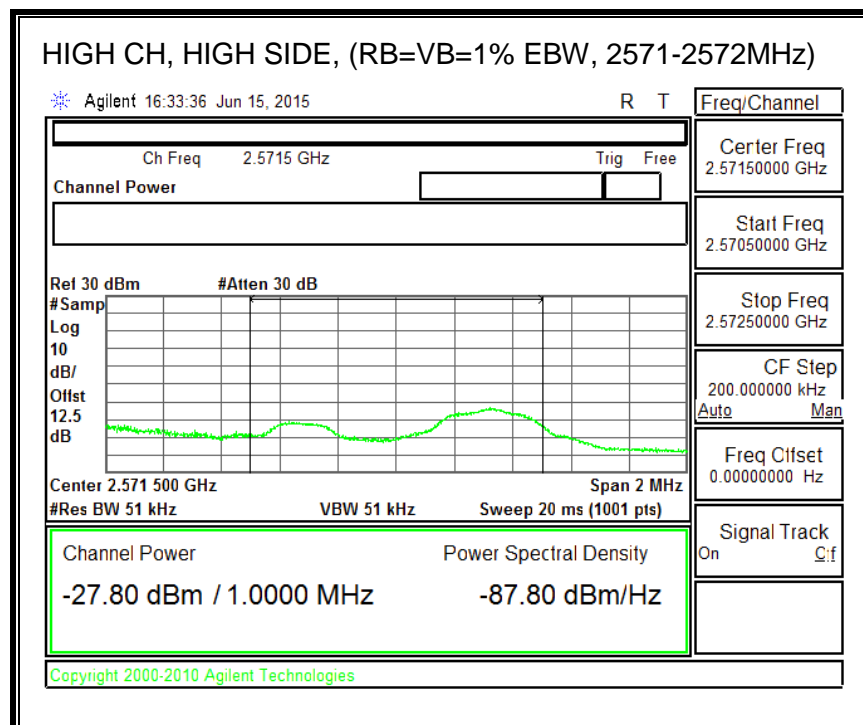

QPSK, (3.0 MHz BAND WIDTH)

16QAM, (3.0 MHz BAND WIDTH)

QPSK, (5.0 MHz BAND WIDTH)

16QAM, (5.0 MHz BAND WIDTH)

QPSK, (10.0 MHz BAND WIDTH)

16QAM, (10.0 MHz BAND WIDTH)

8.3.4. LTE BAND 7 EMISSION MASK

QPSK, (5.0 MHz BAND WIDTH)

16QAM, (5.0 MHz BAND WIDTH)

QPSK, (10.0 MHz BAND WIDTH)

16QAM, (10.0 MHz BAND WIDTH)

QPSK, (15.0 MHz BAND WIDTH)

16QAM, (15.0 MHz BAND WIDTH)

QPSK, (20.0 MHz BAND WIDTH)

16QAM, (20.0 MHz BAND WIDTH)

8.3.5. LTE BAND 12 BANDEDGE