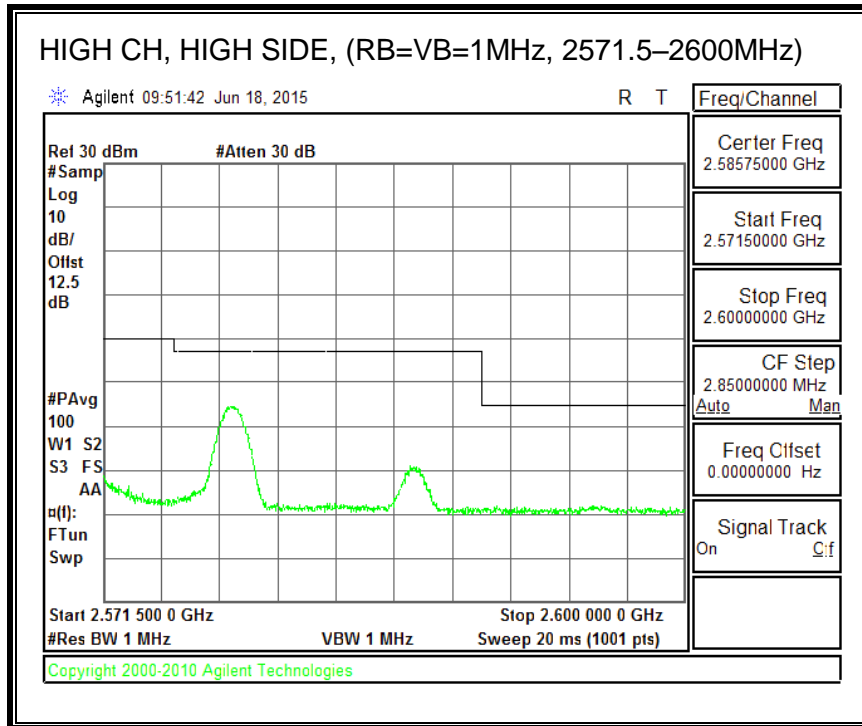

16QAM, (5.0 MHz BAND WIDTH)

QPSK, (10.0 MHz BAND WIDTH)

16QAM, (10.0 MHz BAND WIDTH)

QPSK, (15.0 MHz BAND WIDTH)

16QAM, (15.0 MHz BAND WIDTH)

QPSK, (20.0 MHz BAND WIDTH)

16QAM, (20.0 MHz BAND WIDTH)

8.3.5. LTE BAND 12 BANDEDGE