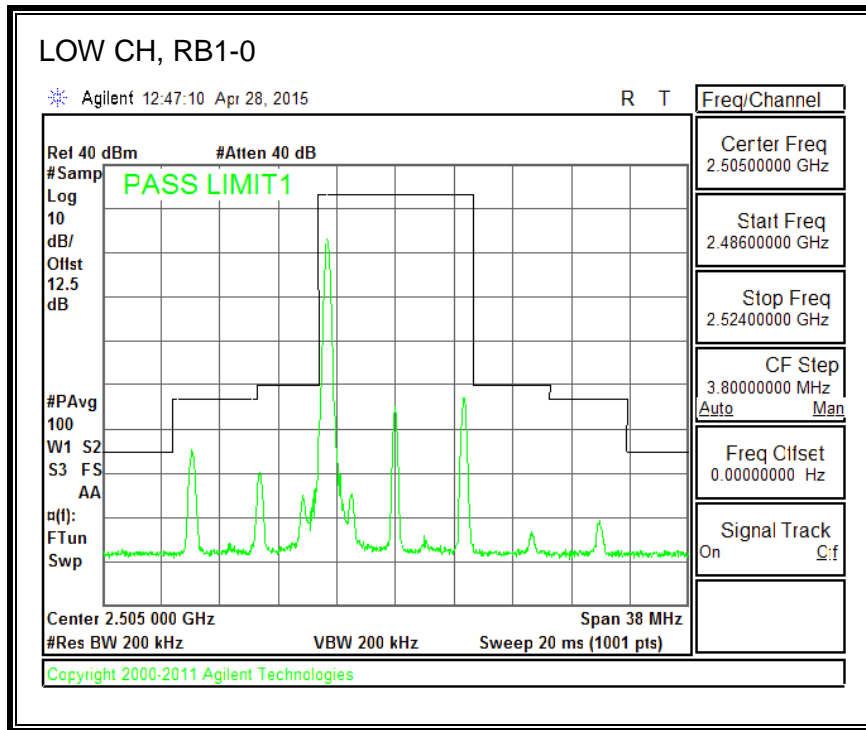

16QAM, (5.0 MHz BAND WIDTH)

QPSK, (10.0 MHz BAND WIDTH)

16QAM, (10.0 MHz BAND WIDTH)

QPSK, (15.0 MHz BAND WIDTH)

16QAM, (15.0 MHz BAND WIDTH)

QPSK, (20.0 MHz BAND WIDTH)

16QAM, (20.0 MHz BAND WIDTH)

8.3.5. LTE BAND 12 BANDEDGE