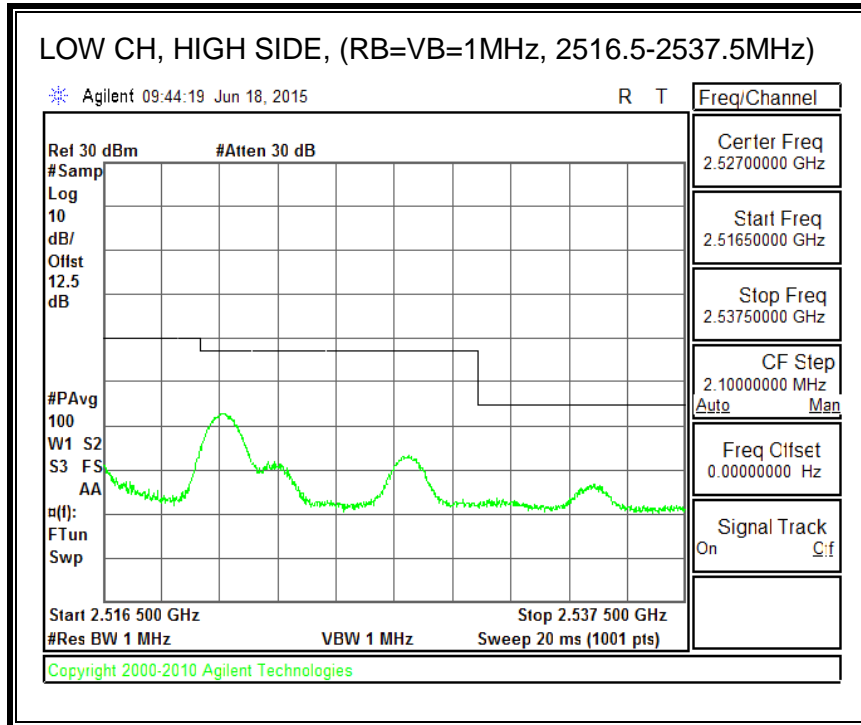

16QAM, (5.0 MHz BAND WIDTH)

QPSK, (10.0 MHz BAND WIDTH)

16QAM, (10.0 MHz BAND WIDTH)

QPSK, (15.0 MHz BAND WIDTH)

16QAM, (15.0 MHz BAND WIDTH)

QPSK, (20.0 MHz BAND WIDTH)

16QAM, (20.0 MHz BAND WIDTH)

8.3.5. LTE BAND 12 BANDEDGE