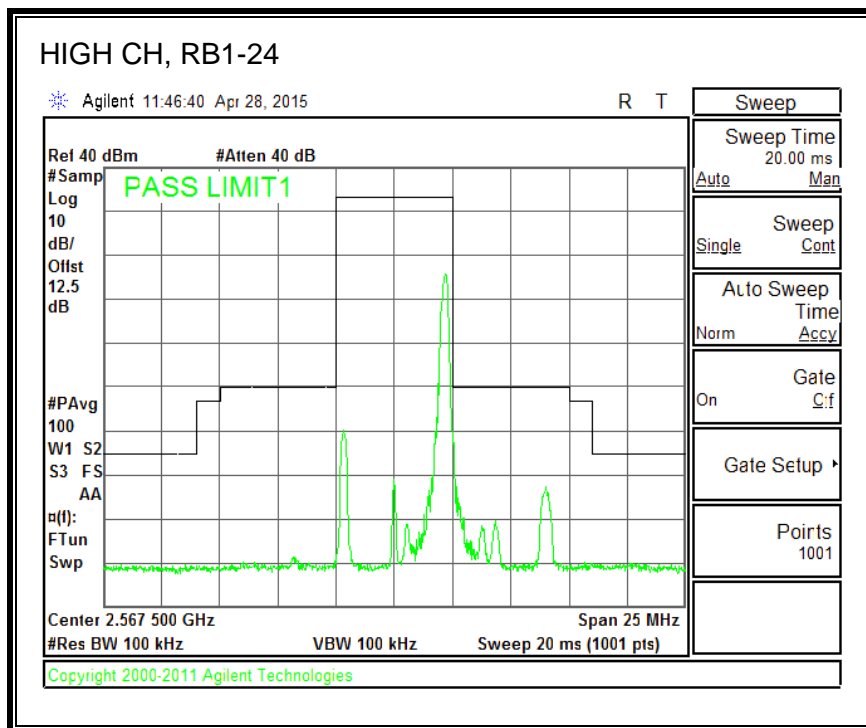

QPSK, (3.0 MHz BAND WIDTH)

16QAM, (3.0 MHz BAND WIDTH)

QPSK, (5.0 MHz BAND WIDTH)

16QAM, (5.0 MHz BAND WIDTH)

QPSK, (10.0 MHz BAND WIDTH)

16QAM, (10.0 MHz BAND WIDTH)

8.3.4. LTE BAND 7 EMISSION MASK

QPSK, (5.0 MHz BAND WIDTH)

16QAM, (5.0 MHz BAND WIDTH)

QPSK, (10.0 MHz BAND WIDTH)

16QAM, (10.0 MHz BAND WIDTH)

QPSK, (15.0 MHz BAND WIDTH)

16QAM, (15.0 MHz BAND WIDTH)

QPSK, (20.0 MHz BAND WIDTH)

16QAM, (20.0 MHz BAND WIDTH)

8.3.5. LTE BAND 12 BANDEDGE