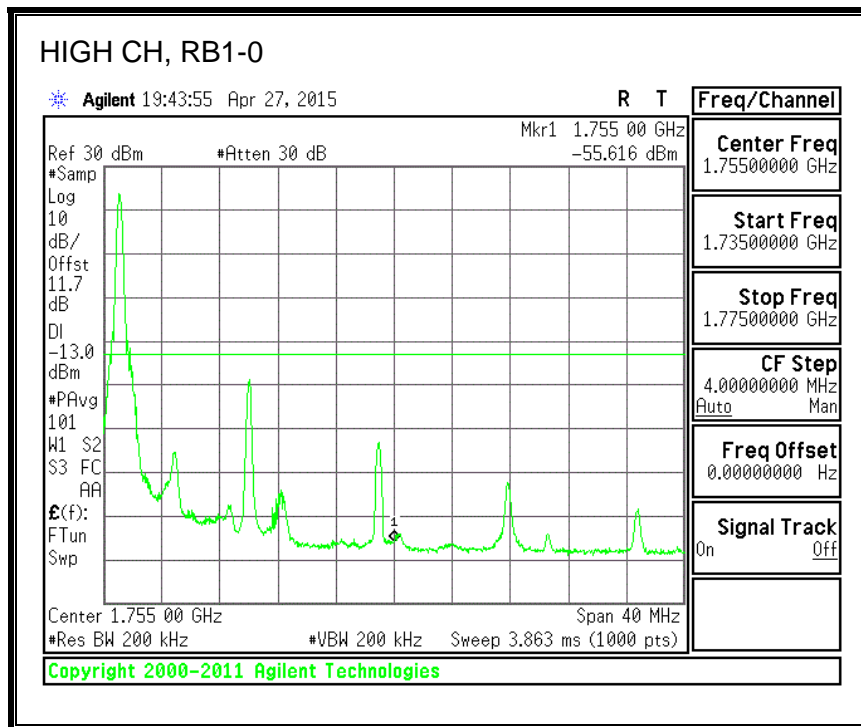

16QAM, (10.0 MHz BAND WIDTH)

QPSK, (15.0 MHz BAND WIDTH)

16QAM, (15.0 MHz BAND WIDTH)

QPSK, (20.0 MHz BAND WIDTH)

16QAM, (20.0 MHz BAND WIDTH)

8.3.3. LTE BAND 5 BANDEDGE

QPSK, (1.4 MHz BAND WIDTH)

16QAM, (1.4 MHz BAND WIDTH)

QPSK, (3.0 MHz BAND WIDTH)

16QAM, (3.0 MHz BAND WIDTH)

QPSK, (5.0 MHz BAND WIDTH)

16QAM, (5.0 MHz BAND WIDTH)

QPSK, (10.0 MHz BAND WIDTH)

16QAM, (10.0 MHz BAND WIDTH)

8.3.4. LTE BAND 7 EMISSION MASK

QPSK, (5.0 MHz BAND WIDTH)

16QAM, (5.0 MHz BAND WIDTH)

QPSK, (10.0 MHz BAND WIDTH)

16QAM, (10.0 MHz BAND WIDTH)

QPSK, (15.0 MHz BAND WIDTH)

16QAM, (15.0 MHz BAND WIDTH)

QPSK, (20.0 MHz BAND WIDTH)

16QAM, (20.0 MHz BAND WIDTH)

8.3.5. LTE BAND 12 BANDEDGE