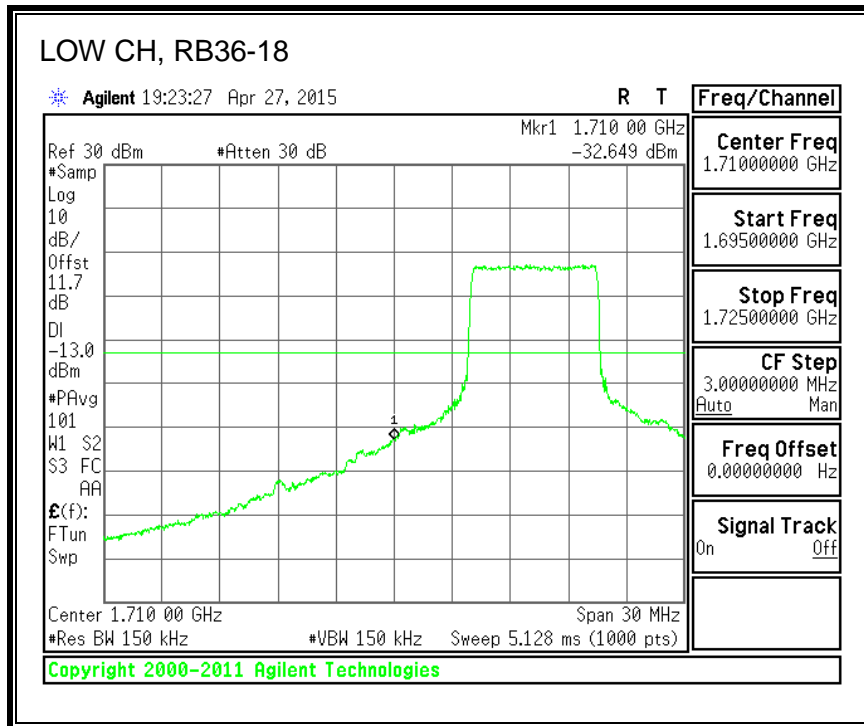

16QAM, (10.0 MHz BAND WIDTH)

QPSK, (15.0 MHz BAND WIDTH)

16QAM, (15.0 MHz BAND WIDTH)

QPSK, (20.0 MHz BAND WIDTH)

16QAM, (20.0 MHz BAND WIDTH)

8.3.3. LTE BAND 5 BANDEDGE

QPSK, (1.4 MHz BAND WIDTH)

16QAM, (1.4 MHz BAND WIDTH)

QPSK, (3.0 MHz BAND WIDTH)

16QAM, (3.0 MHz BAND WIDTH)

QPSK, (5.0 MHz BAND WIDTH)

16QAM, (5.0 MHz BAND WIDTH)

QPSK, (10.0 MHz BAND WIDTH)

16QAM, (10.0 MHz BAND WIDTH)

8.3.4. LTE BAND 7 EMISSION MASK

QPSK, (5.0 MHz BAND WIDTH)

16QAM, (5.0 MHz BAND WIDTH)

QPSK, (10.0 MHz BAND WIDTH)

16QAM, (10.0 MHz BAND WIDTH)

QPSK, (15.0 MHz BAND WIDTH)

16QAM, (15.0 MHz BAND WIDTH)

QPSK, (20.0 MHz BAND WIDTH)

16QAM, (20.0 MHz BAND WIDTH)

8.3.5. LTE BAND 12 BANDEDGE