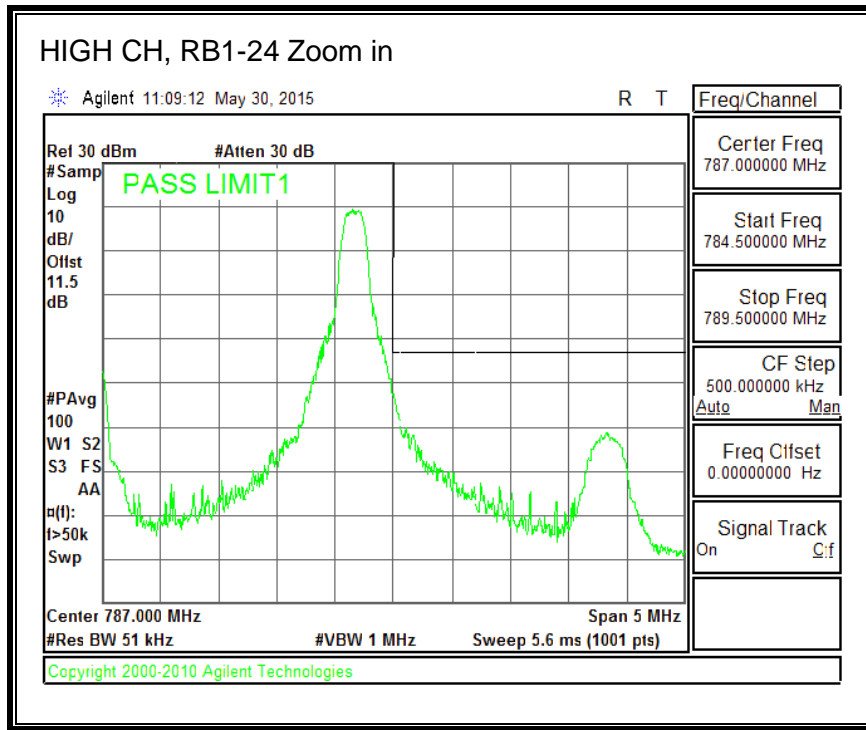

8.3.6. LTE BAND 13 EMISSION MASK

QPSK, (5.0 MHz BAND WIDTH)

16QAM, (5.0 MHz BAND WIDTH)

QPSK, (10.0 MHz BAND WIDTH)

16QAM, (10.0 MHz BAND WIDTH)

8.3.7. LTE BAND 17 BANDEDGE

QPSK, (5.0 MHz BAND WIDTH)

16QAM, (5.0 MHz BAND WIDTH)