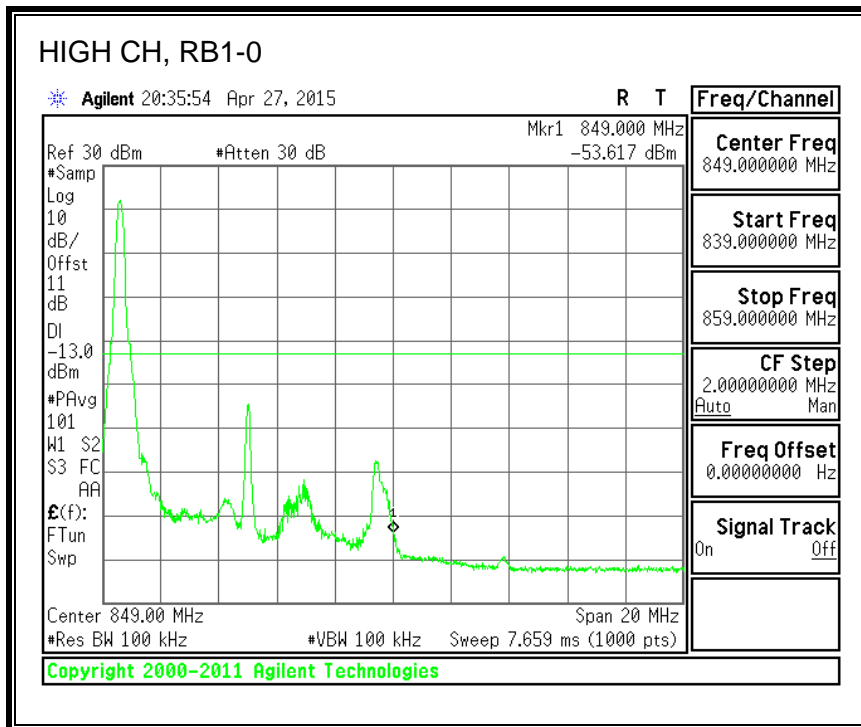

16QAM, (10.0 MHz BAND WIDTH)

QPSK, (15.0 MHz BAND WIDTH)

16QAM, (15.0 MHz BAND WIDTH)

QPSK, (20.0 MHz BAND WIDTH)

16QAM, (20.0 MHz BAND WIDTH)

8.3.3. LTE BAND 5 BANDEDGE

QPSK, (1.4 MHz BAND WIDTH)

16QAM, (1.4 MHz BAND WIDTH)

QPSK, (3.0 MHz BAND WIDTH)

16QAM, (3.0 MHz BAND WIDTH)

QPSK, (5.0 MHz BAND WIDTH)

16QAM, (5.0 MHz BAND WIDTH)

QPSK, (10.0 MHz BAND WIDTH)

16QAM, (10.0 MHz BAND WIDTH)

8.3.4. LTE BAND 7 EMISSION MASK

QPSK, (5.0 MHz BAND WIDTH)

16QAM, (5.0 MHz BAND WIDTH)

QPSK, (10.0 MHz BAND WIDTH)

16QAM, (10.0 MHz BAND WIDTH)

QPSK, (15.0 MHz BAND WIDTH)

16QAM, (15.0 MHz BAND WIDTH)

QPSK, (20.0 MHz BAND WIDTH)

16QAM, (20.0 MHz BAND WIDTH)

8.3.5. LTE BAND 12 BANDEDGE