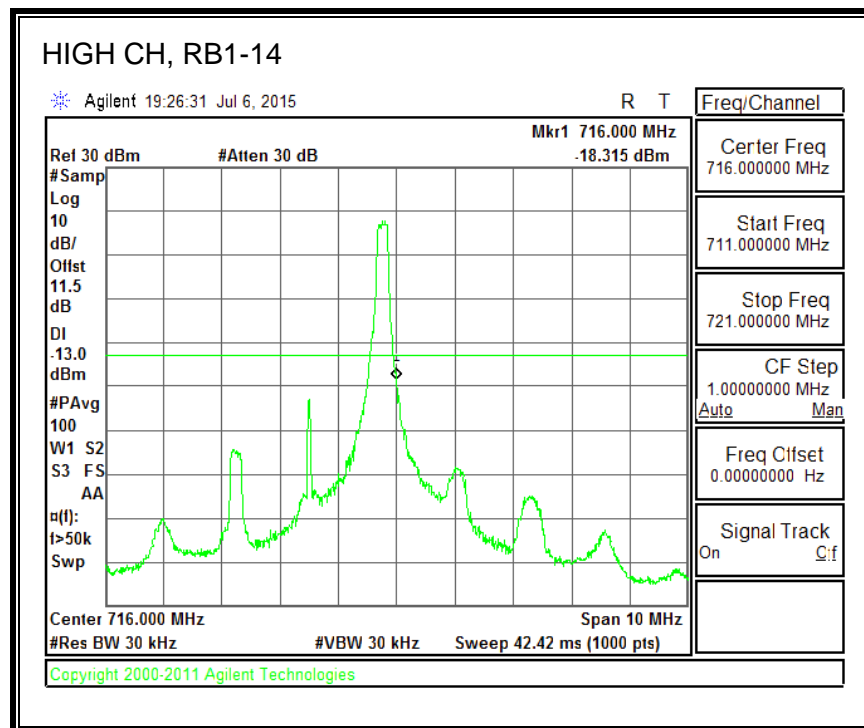

16QAM, (5.0 MHz BAND WIDTH)

QPSK, (10.0 MHz BAND WIDTH)

16QAM, (10.0 MHz BAND WIDTH)

QPSK, (15.0 MHz BAND WIDTH)

16QAM, (15.0 MHz BAND WIDTH)

QPSK, (20.0 MHz BAND WIDTH)

16QAM, (20.0 MHz BAND WIDTH)

8.3.5. LTE BAND 12 BANDEDGE

QPSK, (1.4 MHz BAND WIDTH)

16QAM, (1.4 MHz BAND WIDTH)

QPSK, (3.0 MHz BAND WIDTH)

16QAM, (3.0 MHz BAND WIDTH)

QPSK, (5.0 MHz BAND WIDTH)

16QAM, (5.0 MHz BAND WIDTH)

QPSK, (10.0 MHz BAND WIDTH)

16QAM, (10.0 MHz BAND WIDTH)

8.3.6. LTE BAND 13 EMISSION MASK

QPSK, (5.0 MHz BAND WIDTH)

16QAM, (5.0 MHz BAND WIDTH)

QPSK, (10.0 MHz BAND WIDTH)

16QAM, (10.0 MHz BAND WIDTH)

8.3.7. LTE BAND 17 BANDEDGE

QPSK, (5.0 MHz BAND WIDTH)

16QAM, (5.0 MHz BAND WIDTH)