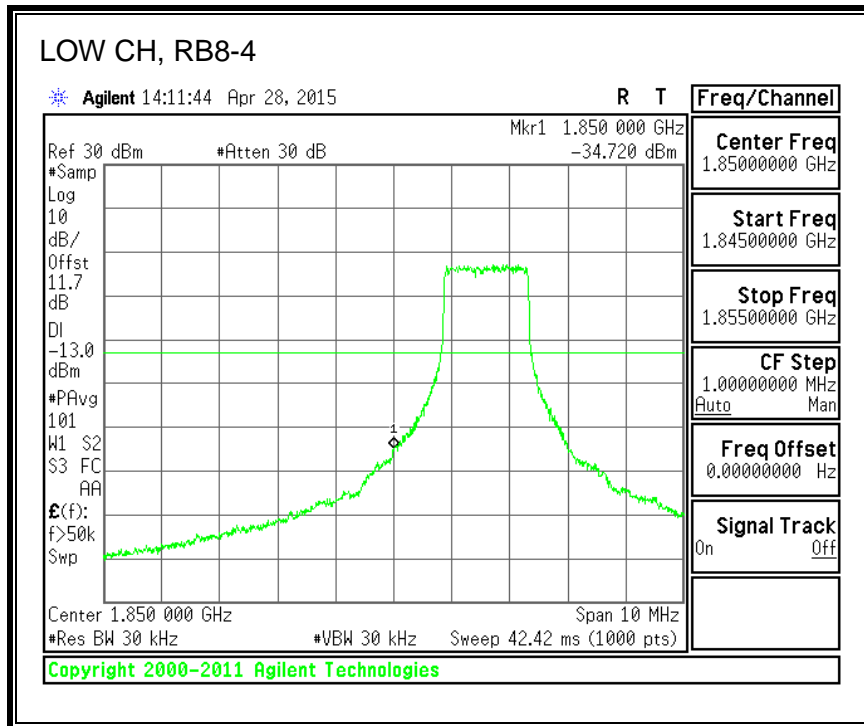

8.3.6. LTE BAND 13 EMISSION MASK

QPSK, (5.0 MHz BAND WIDTH)

16QAM, (5.0 MHz BAND WIDTH)

QPSK, (10.0 MHz BAND WIDTH)

16QAM, (10.0 MHz BAND WIDTH)

8.3.7. LTE BAND 17 BANDEDGE

QPSK, (5.0 MHz BAND WIDTH)

16QAM, (5.0 MHz BAND WIDTH)

QPSK, (10.0 MHz BAND WIDTH)

16QAM, (10.0 MHz BAND WIDTH)

8.3.8. LTE BAND 25 BANDEDGE

QPSK, (1.4 MHz BAND WIDTH)

16QAM, (1.4 MHz BAND WIDTH)

QPSK, (3.0 MHz BAND WIDTH)

16QAM, (3.0 MHz BAND WIDTH)

QPSK, (5.0 MHz BAND WIDTH)