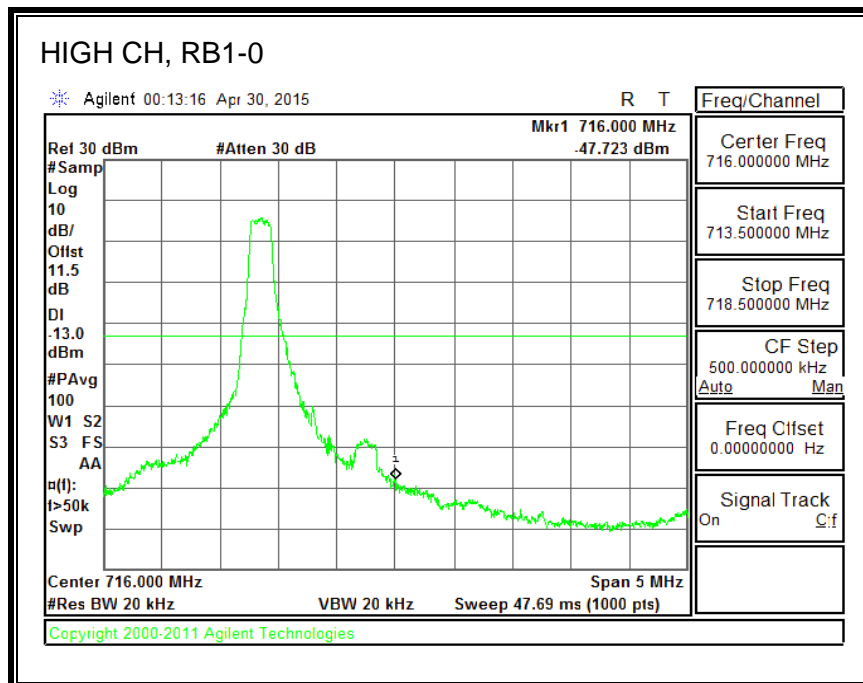

8.3.5. LTE BAND 12 BANDEDGE

QPSK, (1.4 MHz BAND WIDTH)