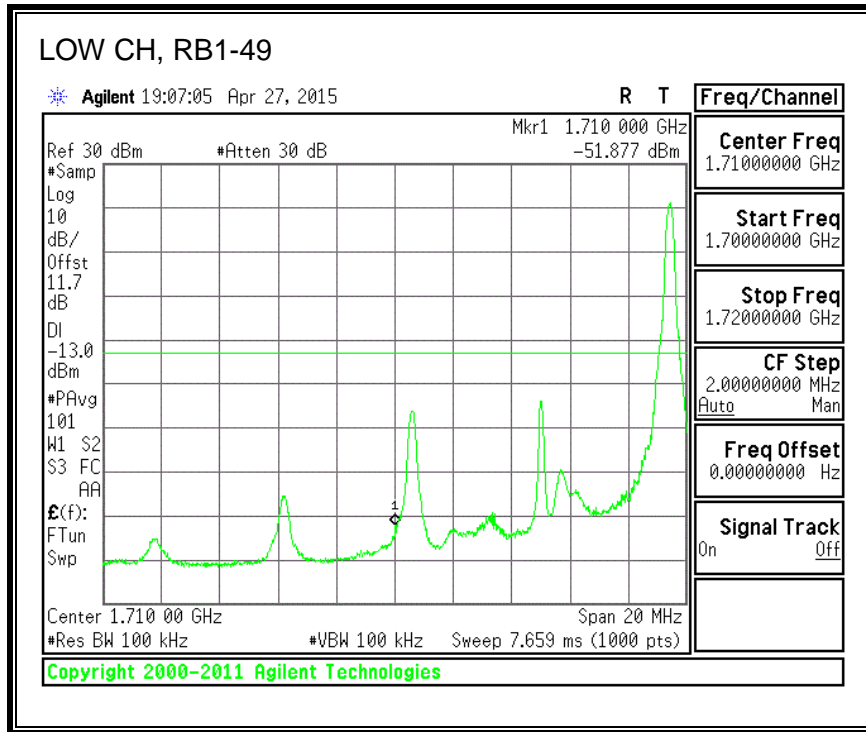

16QAM, (10.0 MHz BAND WIDTH)

QPSK, (15.0 MHz BAND WIDTH)

16QAM, (15.0 MHz BAND WIDTH)

QPSK, (20.0 MHz BAND WIDTH)

16QAM, (20.0 MHz BAND WIDTH)

8.3.3. LTE BAND 5 BANDEDGE

QPSK, (1.4 MHz BAND WIDTH)

16QAM, (1.4 MHz BAND WIDTH)

QPSK, (3.0 MHz BAND WIDTH)

16QAM, (3.0 MHz BAND WIDTH)

QPSK, (5.0 MHz BAND WIDTH)

16QAM, (5.0 MHz BAND WIDTH)

QPSK, (10.0 MHz BAND WIDTH)

16QAM, (10.0 MHz BAND WIDTH)

8.3.4. LTE BAND 7 EMISSION MASK

QPSK, (5.0 MHz BAND WIDTH)

16QAM, (5.0 MHz BAND WIDTH)

QPSK, (10.0 MHz BAND WIDTH)

16QAM, (10.0 MHz BAND WIDTH)

QPSK, (15.0 MHz BAND WIDTH)

16QAM, (15.0 MHz BAND WIDTH)

QPSK, (20.0 MHz BAND WIDTH)

16QAM, (20.0 MHz BAND WIDTH)

8.3.5. LTE BAND 12 BANDEDGE