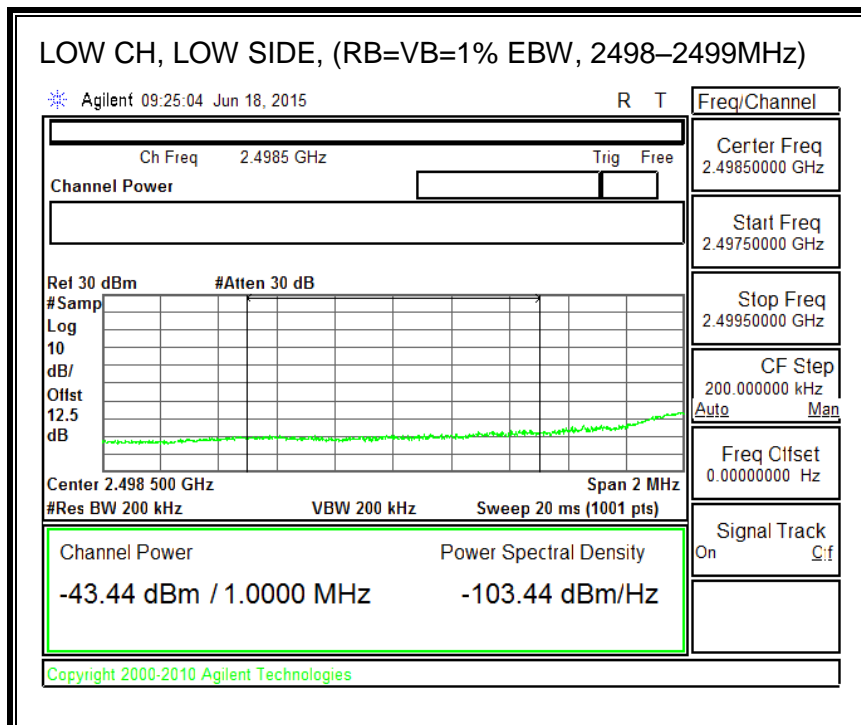

16QAM, (5.0 MHz BAND WIDTH)

QPSK, (10.0 MHz BAND WIDTH)

16QAM, (10.0 MHz BAND WIDTH)

QPSK, (15.0 MHz BAND WIDTH)

16QAM, (15.0 MHz BAND WIDTH)

QPSK, (20.0 MHz BAND WIDTH)

16QAM, (20.0 MHz BAND WIDTH)

8.3.5. LTE BAND 12 BANDEDGE