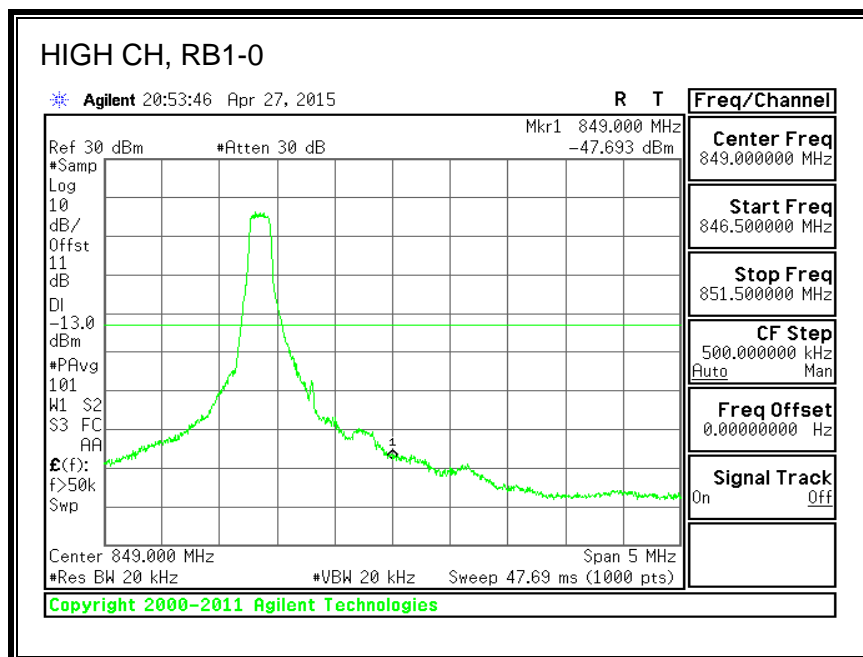

16QAM, (10.0 MHz BAND WIDTH)

QPSK, (15.0 MHz BAND WIDTH)

16QAM, (15.0 MHz BAND WIDTH)

QPSK, (20.0 MHz BAND WIDTH)

16QAM, (20.0 MHz BAND WIDTH)

8.3.3. LTE BAND 5 BANDEDGE

QPSK, (1.4 MHz BAND WIDTH)

16QAM, (1.4 MHz BAND WIDTH)

QPSK, (3.0 MHz BAND WIDTH)

16QAM, (3.0 MHz BAND WIDTH)

QPSK, (5.0 MHz BAND WIDTH)

16QAM, (5.0 MHz BAND WIDTH)

QPSK, (10.0 MHz BAND WIDTH)

16QAM, (10.0 MHz BAND WIDTH)

8.3.4. LTE BAND 7 EMISSION MASK

QPSK, (5.0 MHz BAND WIDTH)

16QAM, (5.0 MHz BAND WIDTH)

QPSK, (10.0 MHz BAND WIDTH)

16QAM, (10.0 MHz BAND WIDTH)

QPSK, (15.0 MHz BAND WIDTH)

16QAM, (15.0 MHz BAND WIDTH)

QPSK, (20.0 MHz BAND WIDTH)

16QAM, (20.0 MHz BAND WIDTH)

8.3.5. LTE BAND 12 BANDEDGE