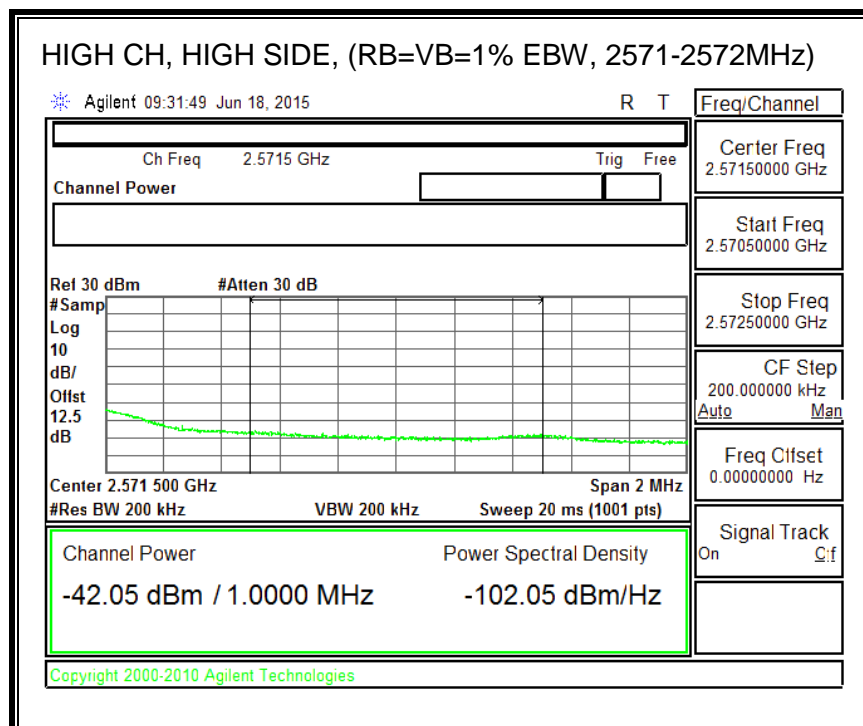

16QAM, (5.0 MHz BAND WIDTH)

QPSK, (10.0 MHz BAND WIDTH)

16QAM, (10.0 MHz BAND WIDTH)

QPSK, (15.0 MHz BAND WIDTH)

16QAM, (15.0 MHz BAND WIDTH)

QPSK, (20.0 MHz BAND WIDTH)

16QAM, (20.0 MHz BAND WIDTH)

8.3.5. LTE BAND 12 BANDEDGE