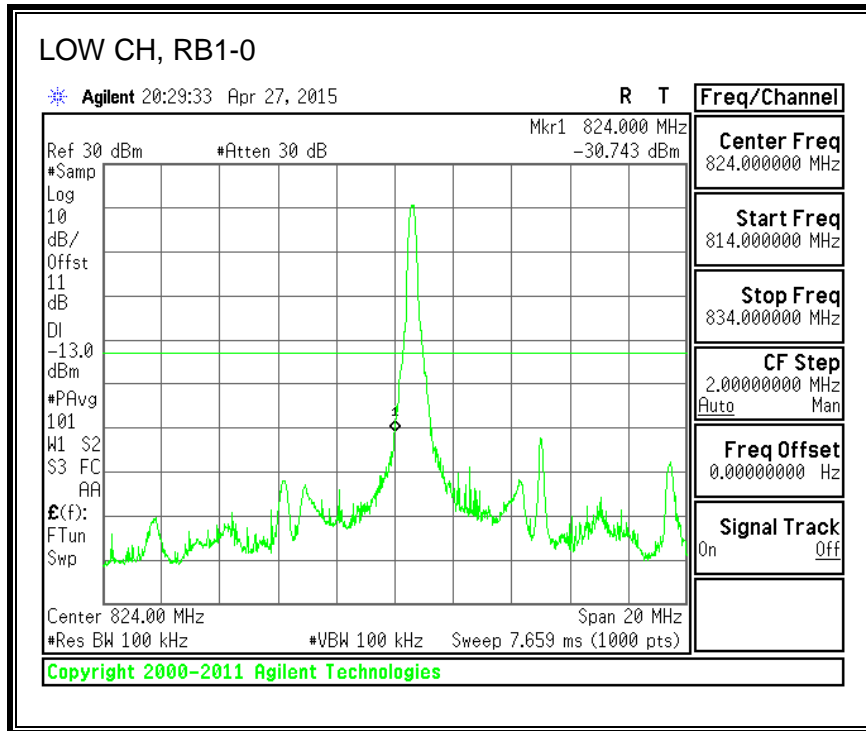

16QAM, (10.0 MHz BAND WIDTH)

QPSK, (15.0 MHz BAND WIDTH)

16QAM, (15.0 MHz BAND WIDTH)

QPSK, (20.0 MHz BAND WIDTH)

16QAM, (20.0 MHz BAND WIDTH)

8.3.3. LTE BAND 5 BANDEDGE

QPSK, (1.4 MHz BAND WIDTH)

16QAM, (1.4 MHz BAND WIDTH)

QPSK, (3.0 MHz BAND WIDTH)

16QAM, (3.0 MHz BAND WIDTH)

QPSK, (5.0 MHz BAND WIDTH)

16QAM, (5.0 MHz BAND WIDTH)

QPSK, (10.0 MHz BAND WIDTH)

16QAM, (10.0 MHz BAND WIDTH)

8.3.4. LTE BAND 7 EMISSION MASK

QPSK, (5.0 MHz BAND WIDTH)

16QAM, (5.0 MHz BAND WIDTH)

QPSK, (10.0 MHz BAND WIDTH)

16QAM, (10.0 MHz BAND WIDTH)

QPSK, (15.0 MHz BAND WIDTH)

16QAM, (15.0 MHz BAND WIDTH)

QPSK, (20.0 MHz BAND WIDTH)

16QAM, (20.0 MHz BAND WIDTH)

8.3.5. LTE BAND 12 BANDEDGE