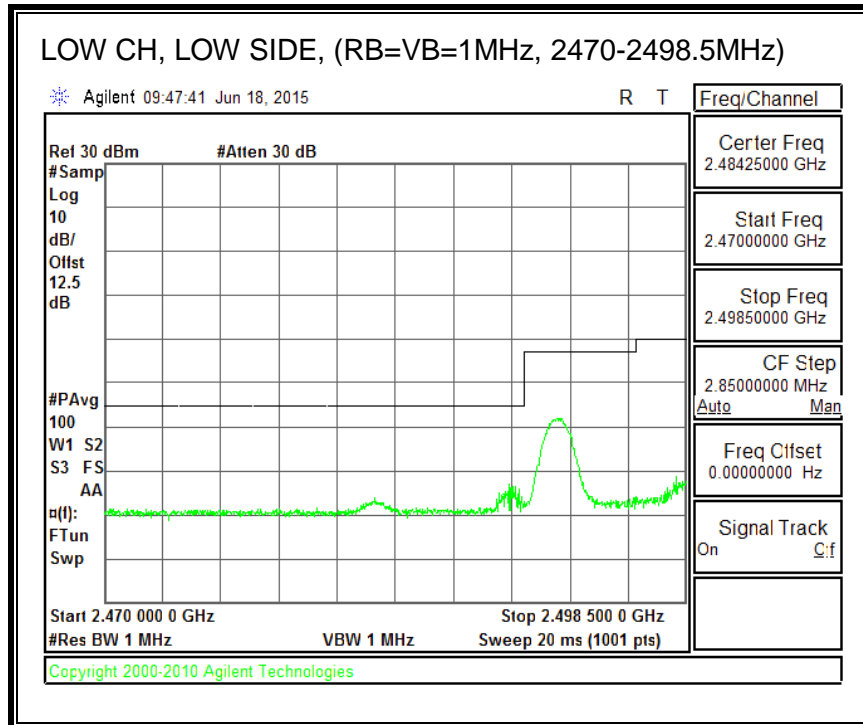

QPSK, (3.0 MHz BAND WIDTH)

16QAM, (3.0 MHz BAND WIDTH)

QPSK, (5.0 MHz BAND WIDTH)

16QAM, (5.0 MHz BAND WIDTH)

QPSK, (10.0 MHz BAND WIDTH)

16QAM, (10.0 MHz BAND WIDTH)

8.3.4. LTE BAND 7 EMISSION MASK

QPSK, (5.0 MHz BAND WIDTH)

16QAM, (5.0 MHz BAND WIDTH)

QPSK, (10.0 MHz BAND WIDTH)

16QAM, (10.0 MHz BAND WIDTH)

QPSK, (15.0 MHz BAND WIDTH)

16QAM, (15.0 MHz BAND WIDTH)

QPSK, (20.0 MHz BAND WIDTH)

16QAM, (20.0 MHz BAND WIDTH)

8.3.5. LTE BAND 12 BANDEDGE