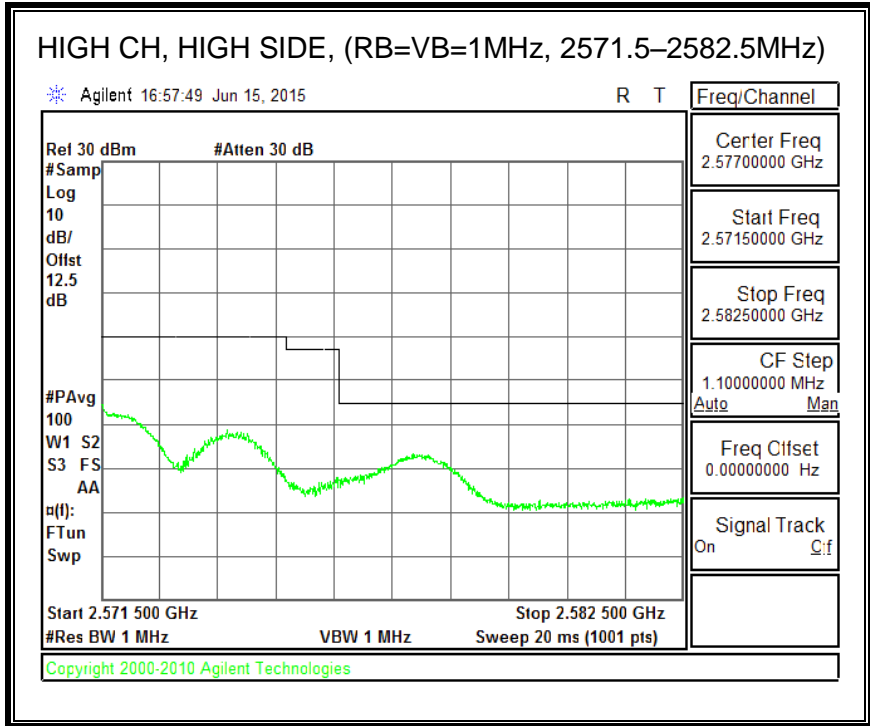

16QAM, (10.0 MHz BAND WIDTH)

QPSK, (15.0 MHz BAND WIDTH)

16QAM, (15.0 MHz BAND WIDTH)

QPSK, (20.0 MHz BAND WIDTH)

16QAM, (20.0 MHz BAND WIDTH)

8.3.3. LTE BAND 5 BANDEDGE

QPSK, (1.4 MHz BAND WIDTH)

16QAM, (1.4 MHz BAND WIDTH)

QPSK, (3.0 MHz BAND WIDTH)

16QAM, (3.0 MHz BAND WIDTH)

QPSK, (5.0 MHz BAND WIDTH)

16QAM, (5.0 MHz BAND WIDTH)

QPSK, (10.0 MHz BAND WIDTH)

16QAM, (10.0 MHz BAND WIDTH)

8.3.4. LTE BAND 7 EMISSION MASK

QPSK, (5.0 MHz BAND WIDTH)

16QAM, (5.0 MHz BAND WIDTH)

QPSK, (10.0 MHz BAND WIDTH)

16QAM, (10.0 MHz BAND WIDTH)

QPSK, (15.0 MHz BAND WIDTH)

16QAM, (15.0 MHz BAND WIDTH)

QPSK, (20.0 MHz BAND WIDTH)

16QAM, (20.0 MHz BAND WIDTH)

8.3.5. LTE BAND 12 BANDEDGE