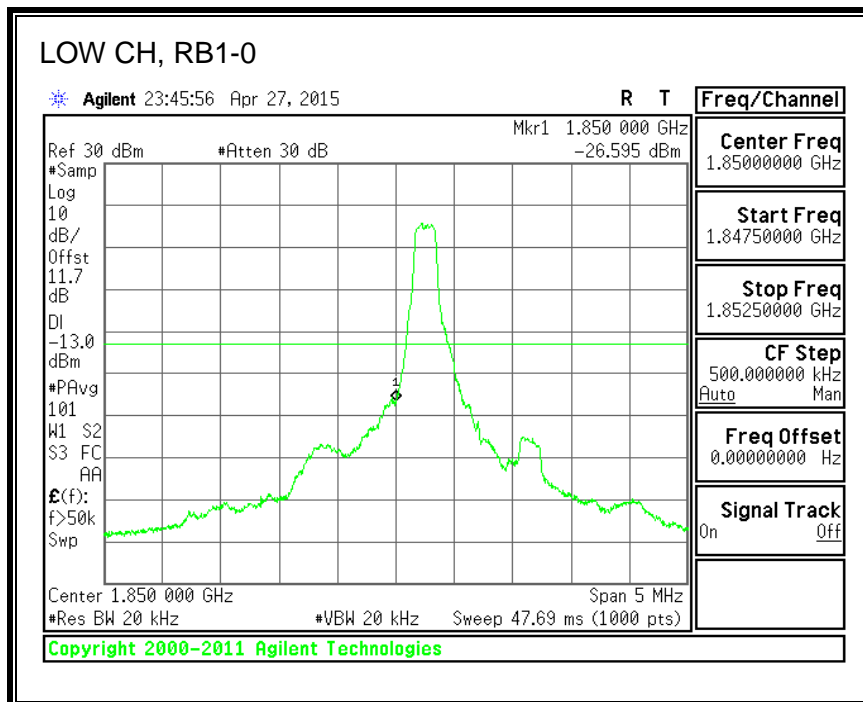

8.3.6. LTE BAND 13 EMISSION MASK

QPSK, (5.0 MHz BAND WIDTH)

16QAM, (5.0 MHz BAND WIDTH)

QPSK, (10.0 MHz BAND WIDTH)

16QAM, (10.0 MHz BAND WIDTH)

8.3.7. LTE BAND 17 BANDEDGE

QPSK, (5.0 MHz BAND WIDTH)

16QAM, (5.0 MHz BAND WIDTH)

QPSK, (10.0 MHz BAND WIDTH)

16QAM, (10.0 MHz BAND WIDTH)

8.3.8. LTE BAND 25 BANDEDGE

QPSK, (1.4 MHz BAND WIDTH)

16QAM, (1.4 MHz BAND WIDTH)

QPSK, (3.0 MHz BAND WIDTH)

16QAM, (3.0 MHz BAND WIDTH)

QPSK, (5.0 MHz BAND WIDTH)