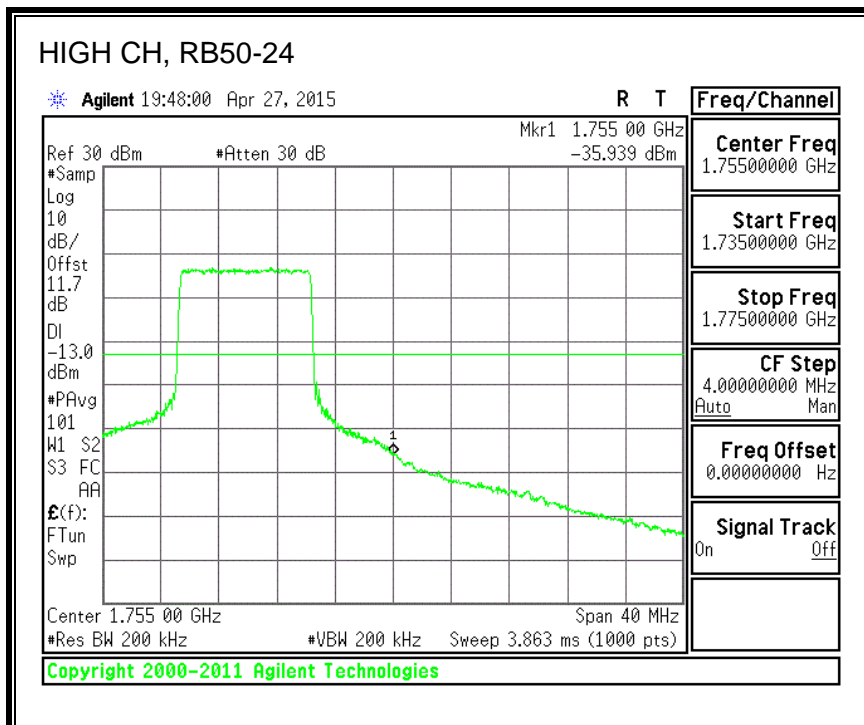

16QAM, (10.0 MHz BAND WIDTH)

QPSK, (15.0 MHz BAND WIDTH)

16QAM, (15.0 MHz BAND WIDTH)

QPSK, (20.0 MHz BAND WIDTH)

16QAM, (20.0 MHz BAND WIDTH)

8.3.3. LTE BAND 5 BANDEDGE

QPSK, (1.4 MHz BAND WIDTH)

16QAM, (1.4 MHz BAND WIDTH)

QPSK, (3.0 MHz BAND WIDTH)

16QAM, (3.0 MHz BAND WIDTH)

QPSK, (5.0 MHz BAND WIDTH)

16QAM, (5.0 MHz BAND WIDTH)

QPSK, (10.0 MHz BAND WIDTH)

16QAM, (10.0 MHz BAND WIDTH)

8.3.4. LTE BAND 7 EMISSION MASK

QPSK, (5.0 MHz BAND WIDTH)

16QAM, (5.0 MHz BAND WIDTH)

QPSK, (10.0 MHz BAND WIDTH)

16QAM, (10.0 MHz BAND WIDTH)

QPSK, (15.0 MHz BAND WIDTH)

16QAM, (15.0 MHz BAND WIDTH)

QPSK, (20.0 MHz BAND WIDTH)

16QAM, (20.0 MHz BAND WIDTH)

8.3.5. LTE BAND 12 BANDEDGE