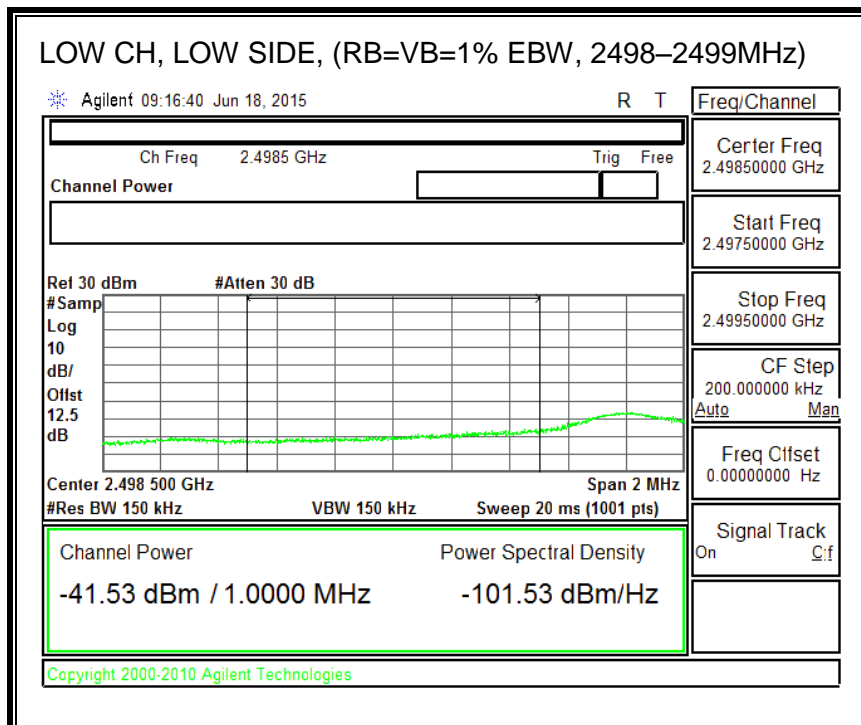

16QAM, (5.0 MHz BAND WIDTH)

QPSK, (10.0 MHz BAND WIDTH)

16QAM, (10.0 MHz BAND WIDTH)

QPSK, (15.0 MHz BAND WIDTH)

16QAM, (15.0 MHz BAND WIDTH)

QPSK, (20.0 MHz BAND WIDTH)

16QAM, (20.0 MHz BAND WIDTH)

8.3.5. LTE BAND 12 BANDEDGE