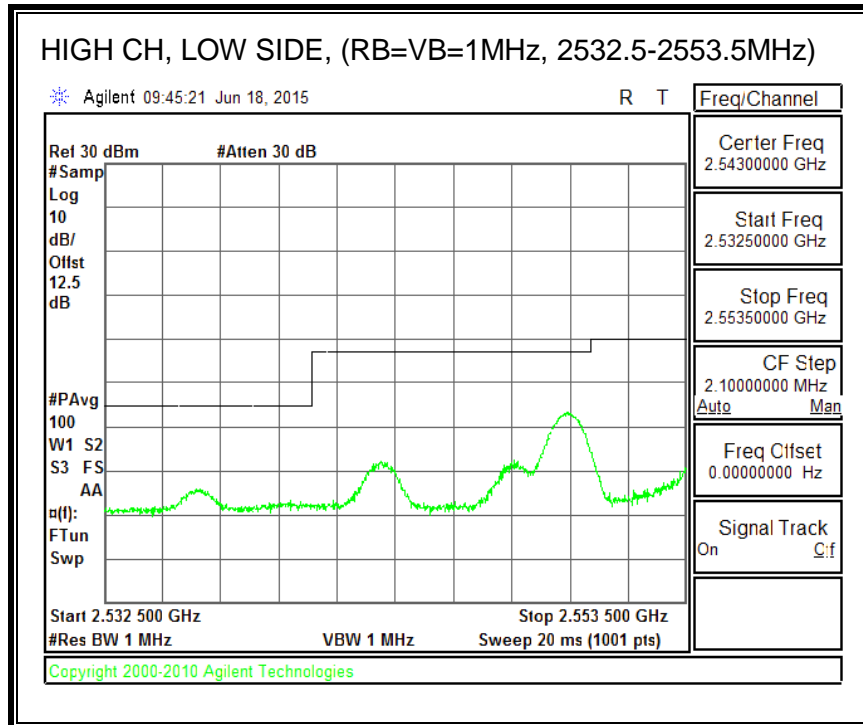

16QAM, (5.0 MHz BAND WIDTH)

QPSK, (10.0 MHz BAND WIDTH)

16QAM, (10.0 MHz BAND WIDTH)

QPSK, (15.0 MHz BAND WIDTH)

16QAM, (15.0 MHz BAND WIDTH)

QPSK, (20.0 MHz BAND WIDTH)

16QAM, (20.0 MHz BAND WIDTH)

8.3.5. LTE BAND 12 BANDEDGE