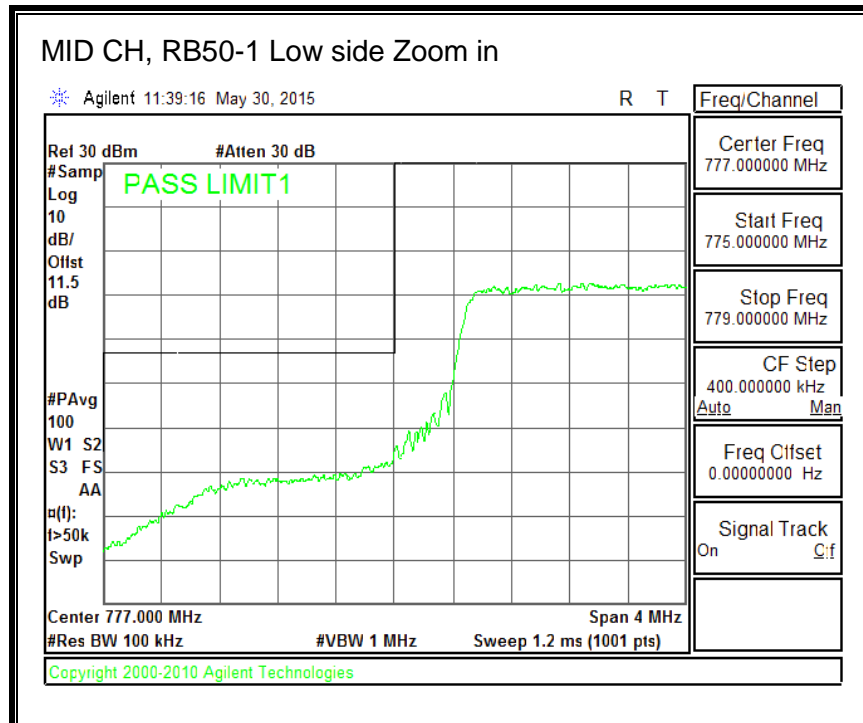

8.3.6. LTE BAND 13 EMISSION MASK

QPSK, (5.0 MHz BAND WIDTH)

16QAM, (5.0 MHz BAND WIDTH)

QPSK, (10.0 MHz BAND WIDTH)

16QAM, (10.0 MHz BAND WIDTH)

8.3.7. LTE BAND 17 BANDEDGE

QPSK, (5.0 MHz BAND WIDTH)

16QAM, (5.0 MHz BAND WIDTH)

QPSK, (10.0 MHz BAND WIDTH)

16QAM, (10.0 MHz BAND WIDTH)

8.3.8. LTE BAND 25 BANDEDGE

QPSK, (1.4 MHz BAND WIDTH)

16QAM, (1.4 MHz BAND WIDTH)

QPSK, (3.0 MHz BAND WIDTH)

16QAM, (3.0 MHz BAND WIDTH)

QPSK, (5.0 MHz BAND WIDTH)