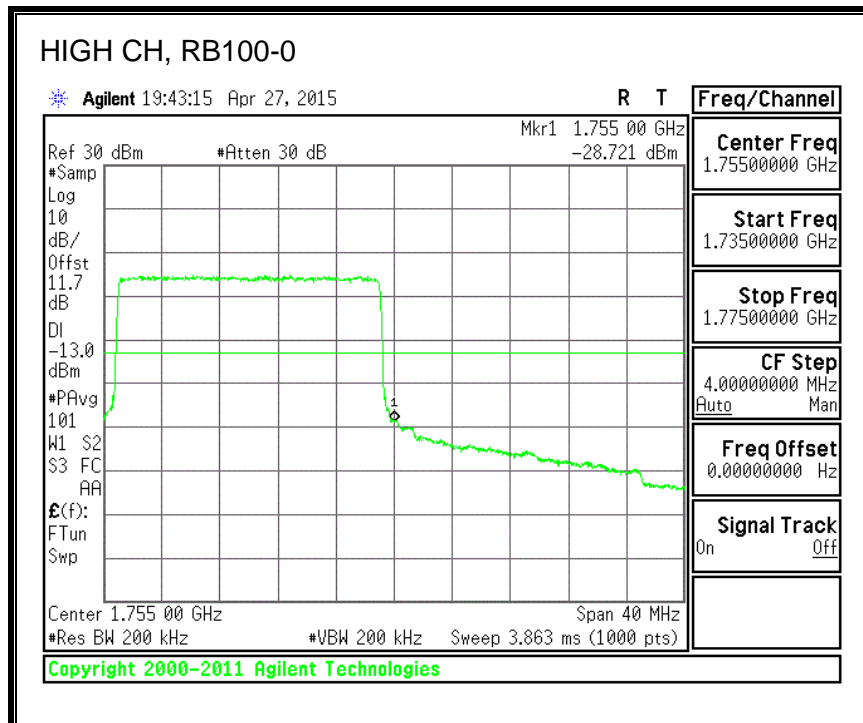

16QAM, (10.0 MHz BAND WIDTH)

QPSK, (15.0 MHz BAND WIDTH)

16QAM, (15.0 MHz BAND WIDTH)

QPSK, (20.0 MHz BAND WIDTH)

16QAM, (20.0 MHz BAND WIDTH)

8.3.3. LTE BAND 5 BANDEDGE

QPSK, (1.4 MHz BAND WIDTH)

16QAM, (1.4 MHz BAND WIDTH)

QPSK, (3.0 MHz BAND WIDTH)

16QAM, (3.0 MHz BAND WIDTH)

QPSK, (5.0 MHz BAND WIDTH)

16QAM, (5.0 MHz BAND WIDTH)

QPSK, (10.0 MHz BAND WIDTH)

16QAM, (10.0 MHz BAND WIDTH)

8.3.4. LTE BAND 7 EMISSION MASK

QPSK, (5.0 MHz BAND WIDTH)

16QAM, (5.0 MHz BAND WIDTH)

QPSK, (10.0 MHz BAND WIDTH)

16QAM, (10.0 MHz BAND WIDTH)

QPSK, (15.0 MHz BAND WIDTH)

16QAM, (15.0 MHz BAND WIDTH)

QPSK, (20.0 MHz BAND WIDTH)

16QAM, (20.0 MHz BAND WIDTH)

8.3.5. LTE BAND 12 BANDEDGE