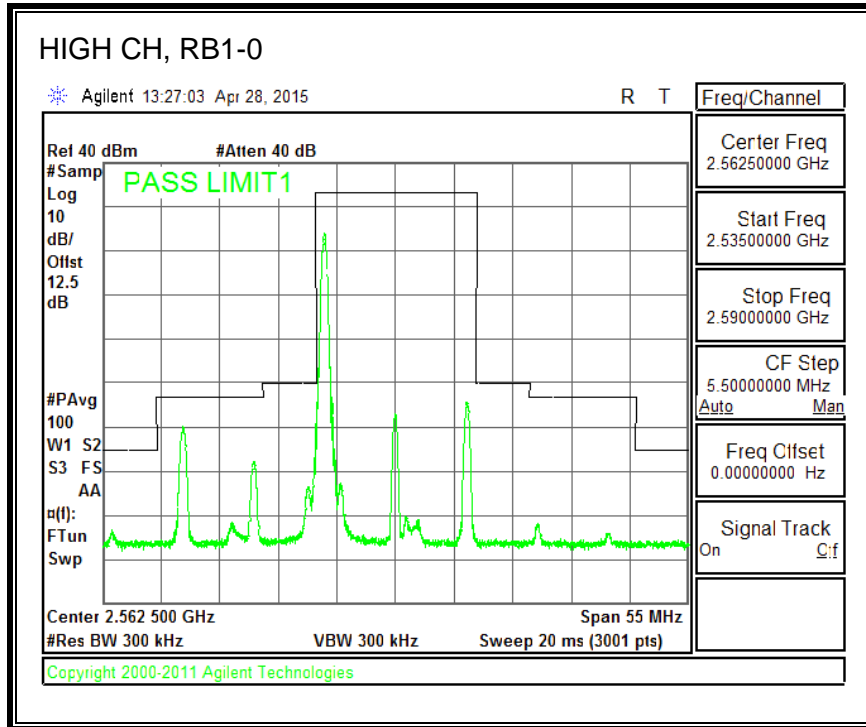

16QAM, (5.0 MHz BAND WIDTH)

QPSK, (10.0 MHz BAND WIDTH)

16QAM, (10.0 MHz BAND WIDTH)

QPSK, (15.0 MHz BAND WIDTH)

16QAM, (15.0 MHz BAND WIDTH)

QPSK, (20.0 MHz BAND WIDTH)

16QAM, (20.0 MHz BAND WIDTH)

8.3.5. LTE BAND 12 BANDEDGE