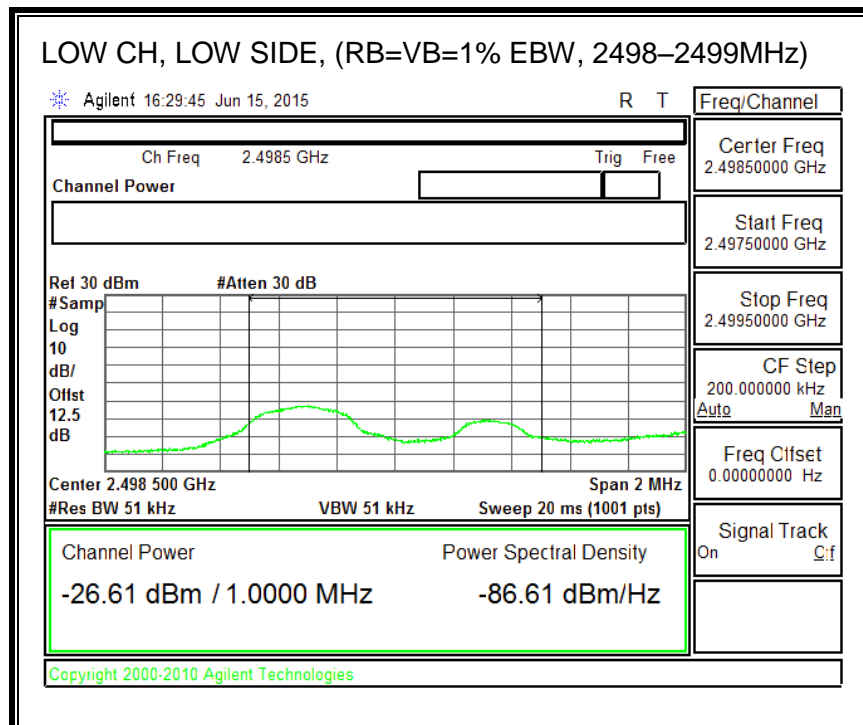

QPSK, (3.0 MHz BAND WIDTH)

16QAM, (3.0 MHz BAND WIDTH)

QPSK, (5.0 MHz BAND WIDTH)

16QAM, (5.0 MHz BAND WIDTH)

QPSK, (10.0 MHz BAND WIDTH)

16QAM, (10.0 MHz BAND WIDTH)

8.3.4. LTE BAND 7 EMISSION MASK

QPSK, (5.0 MHz BAND WIDTH)

16QAM, (5.0 MHz BAND WIDTH)

QPSK, (10.0 MHz BAND WIDTH)

16QAM, (10.0 MHz BAND WIDTH)

QPSK, (15.0 MHz BAND WIDTH)

16QAM, (15.0 MHz BAND WIDTH)

QPSK, (20.0 MHz BAND WIDTH)

16QAM, (20.0 MHz BAND WIDTH)

8.3.5. LTE BAND 12 BANDEDGE