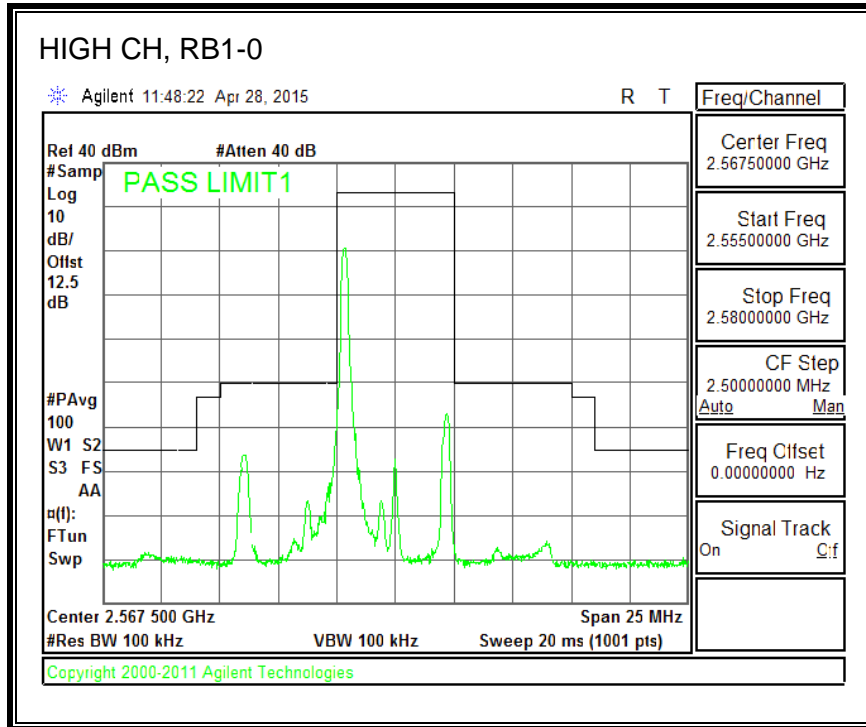

16QAM, (10.0 MHz BAND WIDTH)

QPSK, (15.0 MHz BAND WIDTH)

16QAM, (15.0 MHz BAND WIDTH)

QPSK, (20.0 MHz BAND WIDTH)

16QAM, (20.0 MHz BAND WIDTH)

8.3.3. LTE BAND 5 BANDEDGE

QPSK, (1.4 MHz BAND WIDTH)

16QAM, (1.4 MHz BAND WIDTH)

QPSK, (3.0 MHz BAND WIDTH)

16QAM, (3.0 MHz BAND WIDTH)

QPSK, (5.0 MHz BAND WIDTH)

16QAM, (5.0 MHz BAND WIDTH)

QPSK, (10.0 MHz BAND WIDTH)

16QAM, (10.0 MHz BAND WIDTH)

8.3.4. LTE BAND 7 EMISSION MASK

QPSK, (5.0 MHz BAND WIDTH)

16QAM, (5.0 MHz BAND WIDTH)

QPSK, (10.0 MHz BAND WIDTH)

16QAM, (10.0 MHz BAND WIDTH)

QPSK, (15.0 MHz BAND WIDTH)

16QAM, (15.0 MHz BAND WIDTH)

QPSK, (20.0 MHz BAND WIDTH)

16QAM, (20.0 MHz BAND WIDTH)

8.3.5. LTE BAND 12 BANDEDGE