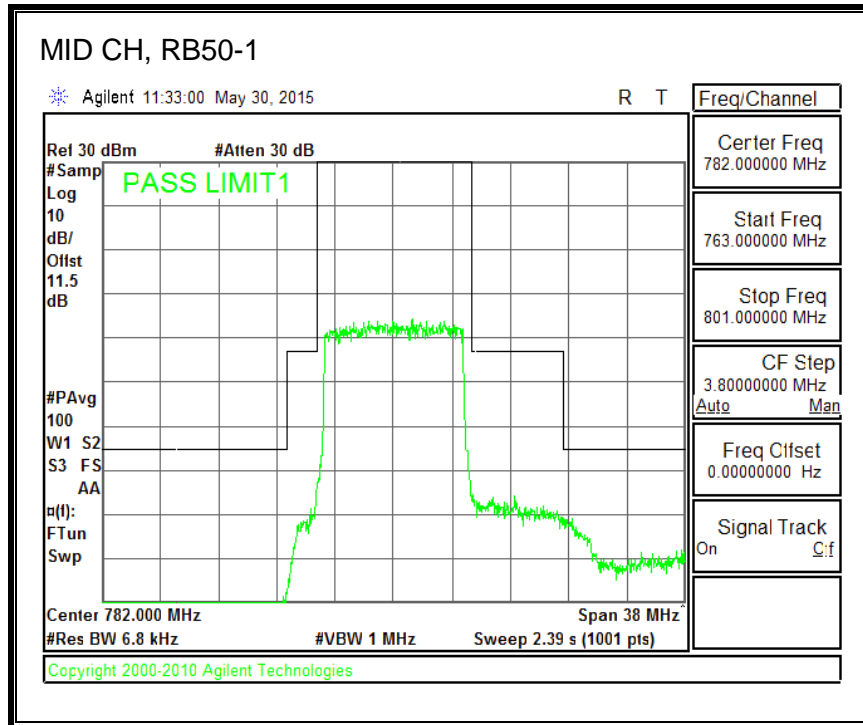

8.3.6. LTE BAND 13 EMISSION MASK

QPSK, (5.0 MHz BAND WIDTH)

16QAM, (5.0 MHz BAND WIDTH)

QPSK, (10.0 MHz BAND WIDTH)

16QAM, (10.0 MHz BAND WIDTH)

8.3.7. LTE BAND 17 BANDEDGE

QPSK, (5.0 MHz BAND WIDTH)

16QAM, (5.0 MHz BAND WIDTH)

QPSK, (10.0 MHz BAND WIDTH)

16QAM, (10.0 MHz BAND WIDTH)

8.3.8. LTE BAND 25 BANDEDGE

QPSK, (1.4 MHz BAND WIDTH)

16QAM, (1.4 MHz BAND WIDTH)

QPSK, (3.0 MHz BAND WIDTH)

16QAM, (3.0 MHz BAND WIDTH)

QPSK, (5.0 MHz BAND WIDTH)