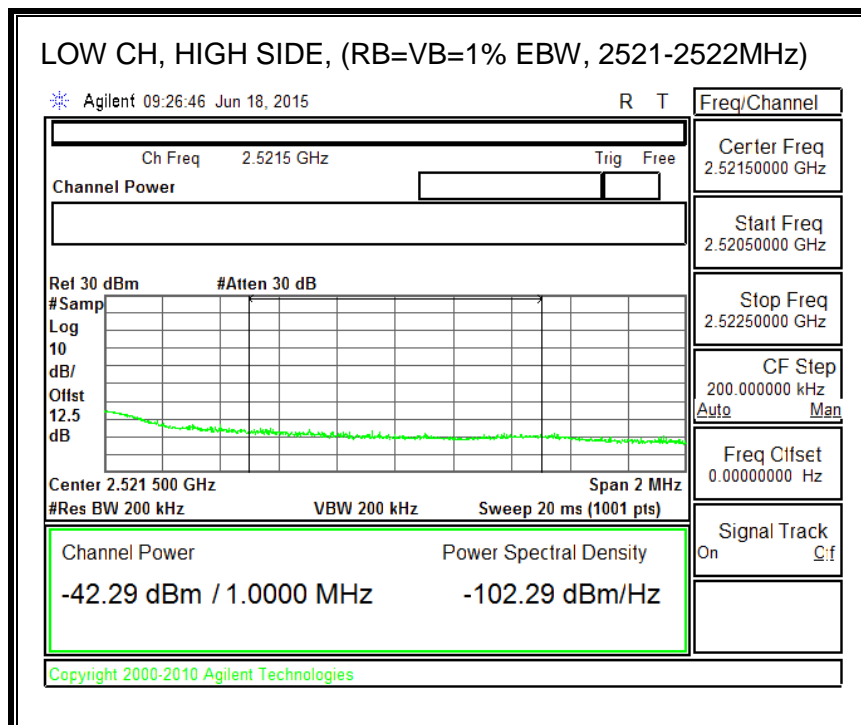

16QAM, (5.0 MHz BAND WIDTH)

QPSK, (10.0 MHz BAND WIDTH)

16QAM, (10.0 MHz BAND WIDTH)

QPSK, (15.0 MHz BAND WIDTH)

16QAM, (15.0 MHz BAND WIDTH)

QPSK, (20.0 MHz BAND WIDTH)

16QAM, (20.0 MHz BAND WIDTH)

8.3.5. LTE BAND 12 BANDEDGE