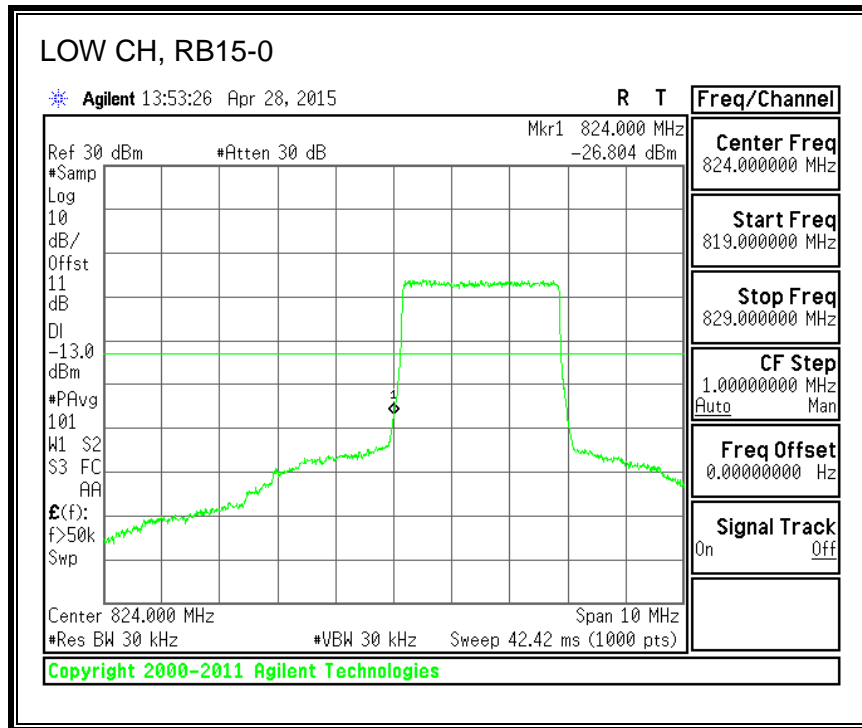

16QAM, (10.0 MHz BAND WIDTH)

QPSK, (15.0 MHz BAND WIDTH)

16QAM, (15.0 MHz BAND WIDTH)

QPSK, (20.0 MHz BAND WIDTH)

16QAM, (20.0 MHz BAND WIDTH)

8.3.3. LTE BAND 5 BANDEDGE

QPSK, (1.4 MHz BAND WIDTH)

16QAM, (1.4 MHz BAND WIDTH)

QPSK, (3.0 MHz BAND WIDTH)

16QAM, (3.0 MHz BAND WIDTH)

QPSK, (5.0 MHz BAND WIDTH)

16QAM, (5.0 MHz BAND WIDTH)

QPSK, (10.0 MHz BAND WIDTH)

16QAM, (10.0 MHz BAND WIDTH)

8.3.4. LTE BAND 7 EMISSION MASK

QPSK, (5.0 MHz BAND WIDTH)

16QAM, (5.0 MHz BAND WIDTH)

QPSK, (10.0 MHz BAND WIDTH)

16QAM, (10.0 MHz BAND WIDTH)

QPSK, (15.0 MHz BAND WIDTH)

16QAM, (15.0 MHz BAND WIDTH)

QPSK, (20.0 MHz BAND WIDTH)

16QAM, (20.0 MHz BAND WIDTH)

8.3.5. LTE BAND 12 BANDEDGE