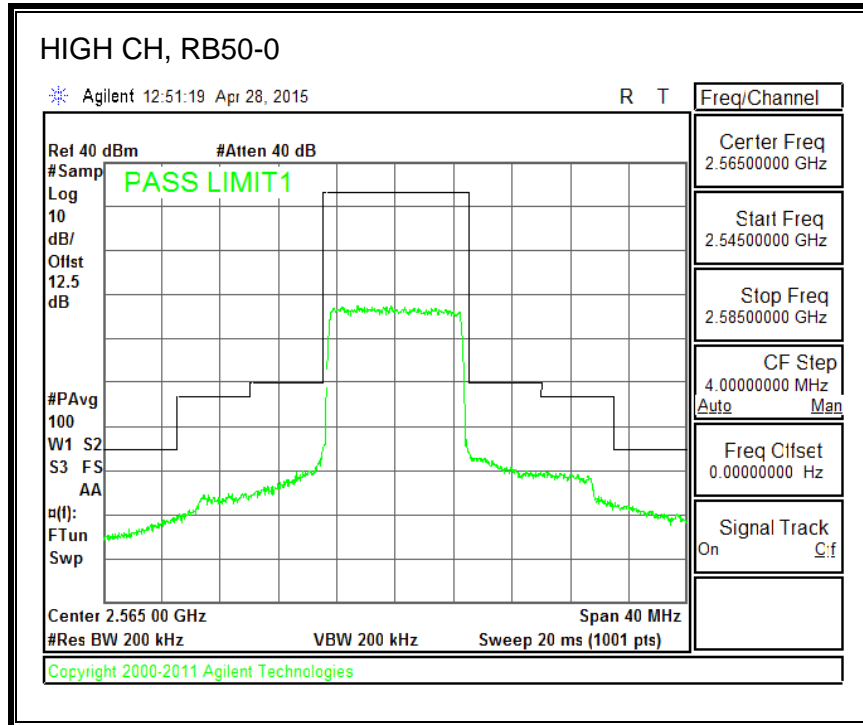

16QAM, (5.0 MHz BAND WIDTH)

QPSK, (10.0 MHz BAND WIDTH)

16QAM, (10.0 MHz BAND WIDTH)

QPSK, (15.0 MHz BAND WIDTH)

16QAM, (15.0 MHz BAND WIDTH)

QPSK, (20.0 MHz BAND WIDTH)

16QAM, (20.0 MHz BAND WIDTH)

8.3.5. LTE BAND 12 BANDEDGE