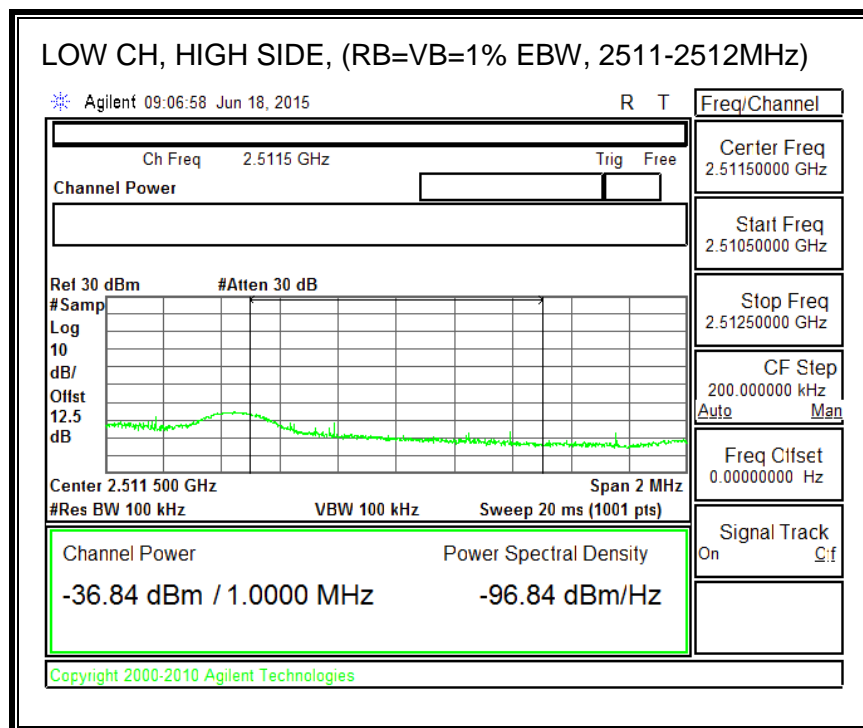

16QAM, (5.0 MHz BAND WIDTH)

QPSK, (10.0 MHz BAND WIDTH)

16QAM, (10.0 MHz BAND WIDTH)

QPSK, (15.0 MHz BAND WIDTH)

16QAM, (15.0 MHz BAND WIDTH)

QPSK, (20.0 MHz BAND WIDTH)

16QAM, (20.0 MHz BAND WIDTH)

8.3.5. LTE BAND 12 BANDEDGE