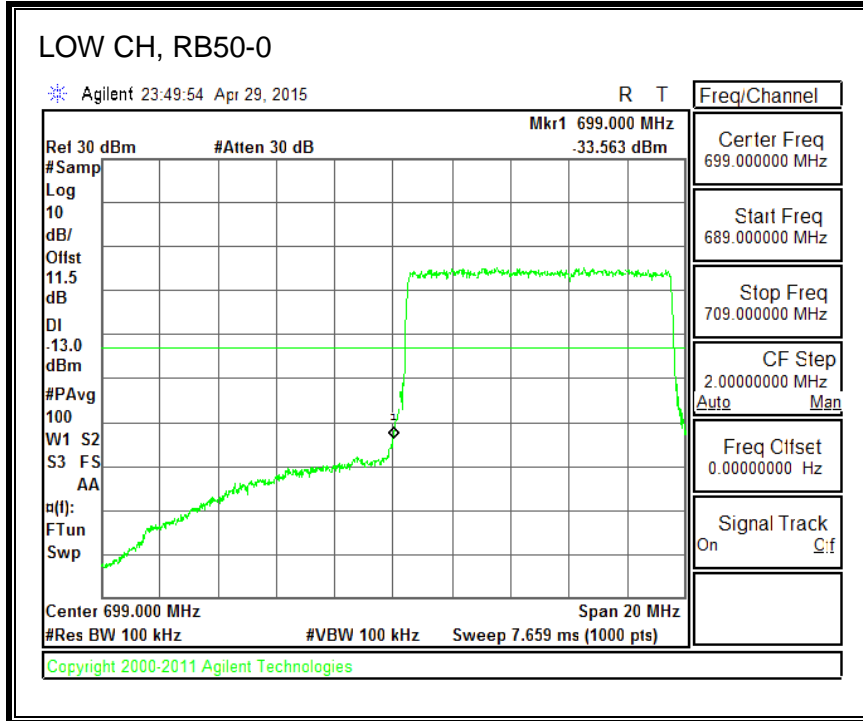

16QAM, (5.0 MHz BAND WIDTH)

QPSK, (10.0 MHz BAND WIDTH)

16QAM, (10.0 MHz BAND WIDTH)

QPSK, (15.0 MHz BAND WIDTH)

16QAM, (15.0 MHz BAND WIDTH)

QPSK, (20.0 MHz BAND WIDTH)

16QAM, (20.0 MHz BAND WIDTH)

8.3.5. LTE BAND 12 BANDEDGE

QPSK, (1.4 MHz BAND WIDTH)

16QAM, (1.4 MHz BAND WIDTH)

QPSK, (3.0 MHz BAND WIDTH)

16QAM, (3.0 MHz BAND WIDTH)

QPSK, (5.0 MHz BAND WIDTH)

16QAM, (5.0 MHz BAND WIDTH)

QPSK, (10.0 MHz BAND WIDTH)

16QAM, (10.0 MHz BAND WIDTH)

8.3.6. LTE BAND 13 EMISSION MASK

QPSK, (5.0 MHz BAND WIDTH)

16QAM, (5.0 MHz BAND WIDTH)

QPSK, (10.0 MHz BAND WIDTH)

16QAM, (10.0 MHz BAND WIDTH)

8.3.7. LTE BAND 17 BANDEDGE

QPSK, (5.0 MHz BAND WIDTH)

16QAM, (5.0 MHz BAND WIDTH)