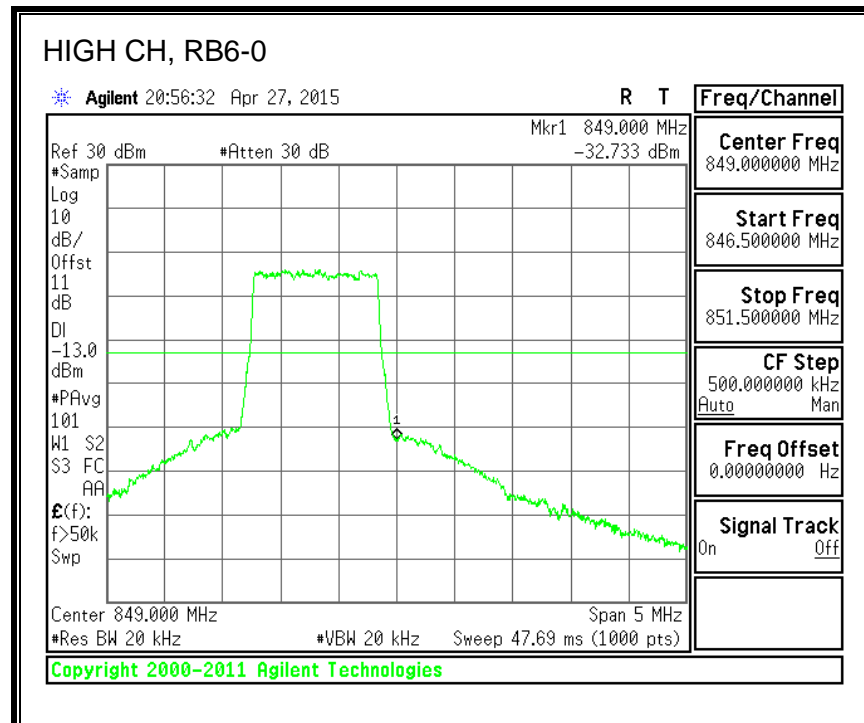

16QAM, (10.0 MHz BAND WIDTH)

QPSK, (15.0 MHz BAND WIDTH)

16QAM, (15.0 MHz BAND WIDTH)

QPSK, (20.0 MHz BAND WIDTH)

16QAM, (20.0 MHz BAND WIDTH)

8.3.3. LTE BAND 5 BANDEDGE

QPSK, (1.4 MHz BAND WIDTH)

16QAM, (1.4 MHz BAND WIDTH)

QPSK, (3.0 MHz BAND WIDTH)

16QAM, (3.0 MHz BAND WIDTH)

QPSK, (5.0 MHz BAND WIDTH)

16QAM, (5.0 MHz BAND WIDTH)

QPSK, (10.0 MHz BAND WIDTH)

16QAM, (10.0 MHz BAND WIDTH)

8.3.4. LTE BAND 7 EMISSION MASK

QPSK, (5.0 MHz BAND WIDTH)

16QAM, (5.0 MHz BAND WIDTH)

QPSK, (10.0 MHz BAND WIDTH)

16QAM, (10.0 MHz BAND WIDTH)

QPSK, (15.0 MHz BAND WIDTH)

16QAM, (15.0 MHz BAND WIDTH)

QPSK, (20.0 MHz BAND WIDTH)

16QAM, (20.0 MHz BAND WIDTH)

8.3.5. LTE BAND 12 BANDEDGE