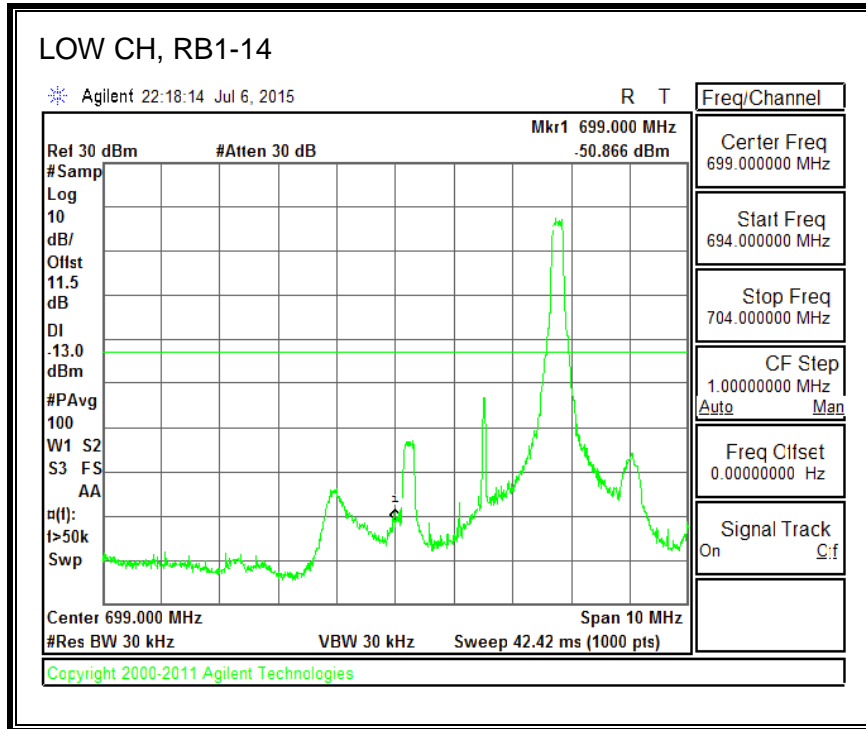

16QAM, (5.0 MHz BAND WIDTH)

QPSK, (10.0 MHz BAND WIDTH)

16QAM, (10.0 MHz BAND WIDTH)

QPSK, (15.0 MHz BAND WIDTH)

16QAM, (15.0 MHz BAND WIDTH)

QPSK, (20.0 MHz BAND WIDTH)

16QAM, (20.0 MHz BAND WIDTH)

8.3.5. LTE BAND 12 BANDEDGE

QPSK, (1.4 MHz BAND WIDTH)

16QAM, (1.4 MHz BAND WIDTH)

QPSK, (3.0 MHz BAND WIDTH)

16QAM, (3.0 MHz BAND WIDTH)

QPSK, (5.0 MHz BAND WIDTH)

16QAM, (5.0 MHz BAND WIDTH)

QPSK, (10.0 MHz BAND WIDTH)

16QAM, (10.0 MHz BAND WIDTH)

8.3.6. LTE BAND 13 EMISSION MASK

QPSK, (5.0 MHz BAND WIDTH)

16QAM, (5.0 MHz BAND WIDTH)

QPSK, (10.0 MHz BAND WIDTH)

16QAM, (10.0 MHz BAND WIDTH)

8.3.7. LTE BAND 17 BANDEDGE

QPSK, (5.0 MHz BAND WIDTH)

16QAM, (5.0 MHz BAND WIDTH)