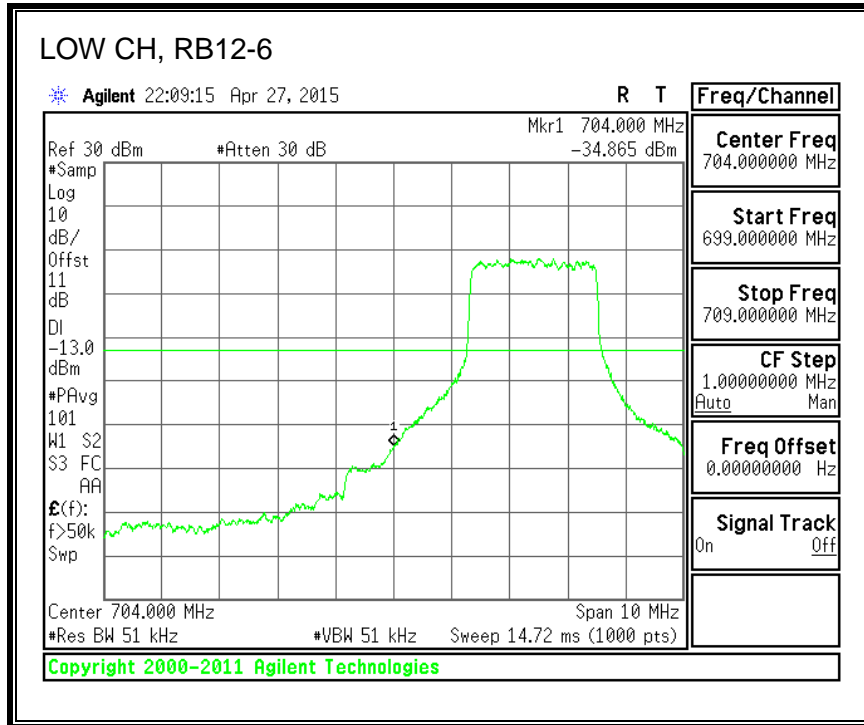

8.3.6. LTE BAND 13 EMISSION MASK

QPSK, (5.0 MHz BAND WIDTH)

16QAM, (5.0 MHz BAND WIDTH)

QPSK, (10.0 MHz BAND WIDTH)

16QAM, (10.0 MHz BAND WIDTH)

8.3.7. LTE BAND 17 BANDEDGE

QPSK, (5.0 MHz BAND WIDTH)

16QAM, (5.0 MHz BAND WIDTH)

QPSK, (10.0 MHz BAND WIDTH)

16QAM, (10.0 MHz BAND WIDTH)

8.3.8. LTE BAND 25 BANDEDGE

QPSK, (1.4 MHz BAND WIDTH)

16QAM, (1.4 MHz BAND WIDTH)

QPSK, (3.0 MHz BAND WIDTH)

16QAM, (3.0 MHz BAND WIDTH)

QPSK, (5.0 MHz BAND WIDTH)