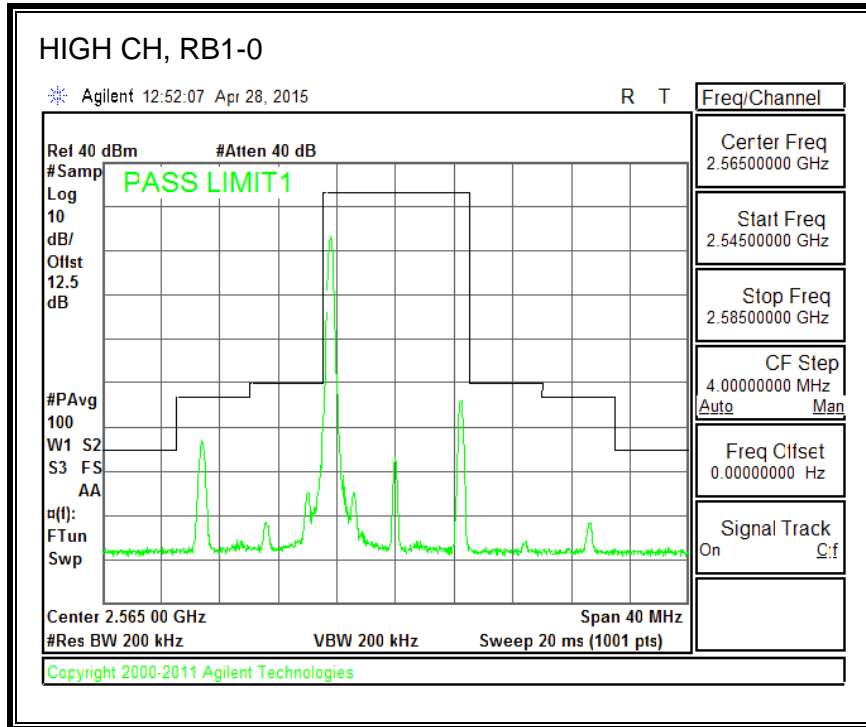

16QAM, (5.0 MHz BAND WIDTH)

QPSK, (10.0 MHz BAND WIDTH)

16QAM, (10.0 MHz BAND WIDTH)

QPSK, (15.0 MHz BAND WIDTH)

16QAM, (15.0 MHz BAND WIDTH)

QPSK, (20.0 MHz BAND WIDTH)

16QAM, (20.0 MHz BAND WIDTH)

8.3.5. LTE BAND 12 BANDEDGE