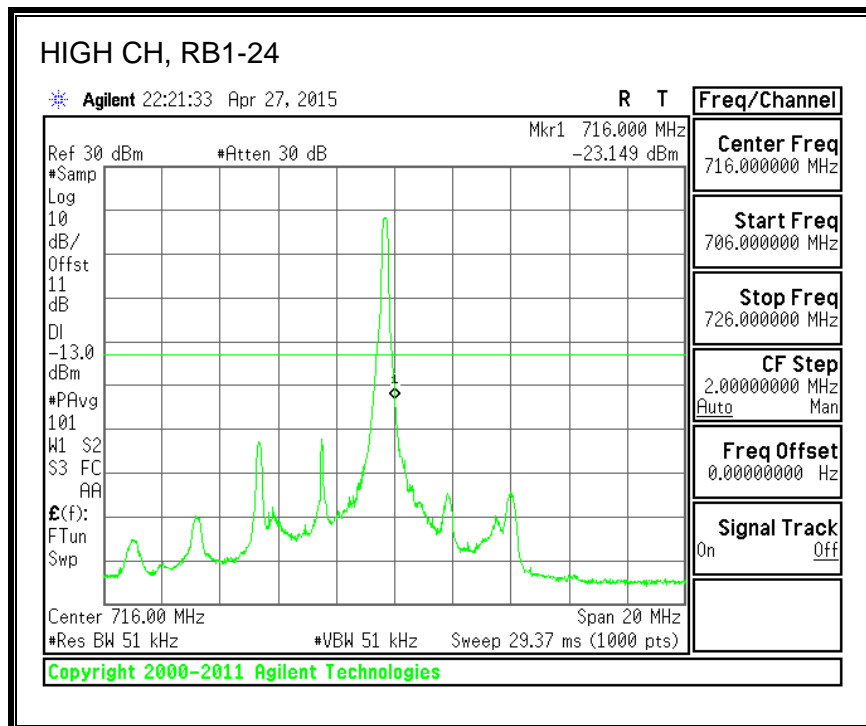

8.3.6. LTE BAND 13 EMISSION MASK

QPSK, (5.0 MHz BAND WIDTH)

16QAM, (5.0 MHz BAND WIDTH)

QPSK, (10.0 MHz BAND WIDTH)

16QAM, (10.0 MHz BAND WIDTH)

8.3.7. LTE BAND 17 BANDEDGE

QPSK, (5.0 MHz BAND WIDTH)

16QAM, (5.0 MHz BAND WIDTH)

QPSK, (10.0 MHz BAND WIDTH)

16QAM, (10.0 MHz BAND WIDTH)

8.3.8. LTE BAND 25 BANDEDGE

QPSK, (1.4 MHz BAND WIDTH)

16QAM, (1.4 MHz BAND WIDTH)

QPSK, (3.0 MHz BAND WIDTH)

16QAM, (3.0 MHz BAND WIDTH)

QPSK, (5.0 MHz BAND WIDTH)