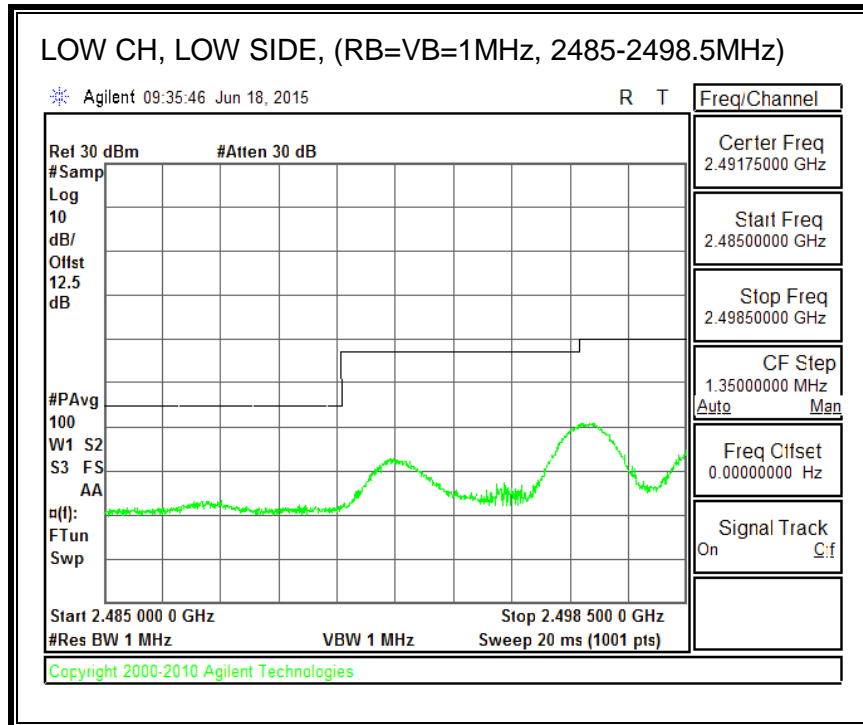

16QAM, (5.0 MHz BAND WIDTH)

QPSK, (10.0 MHz BAND WIDTH)

16QAM, (10.0 MHz BAND WIDTH)

QPSK, (15.0 MHz BAND WIDTH)

16QAM, (15.0 MHz BAND WIDTH)

QPSK, (20.0 MHz BAND WIDTH)

16QAM, (20.0 MHz BAND WIDTH)

8.3.5. LTE BAND 12 BANDEDGE