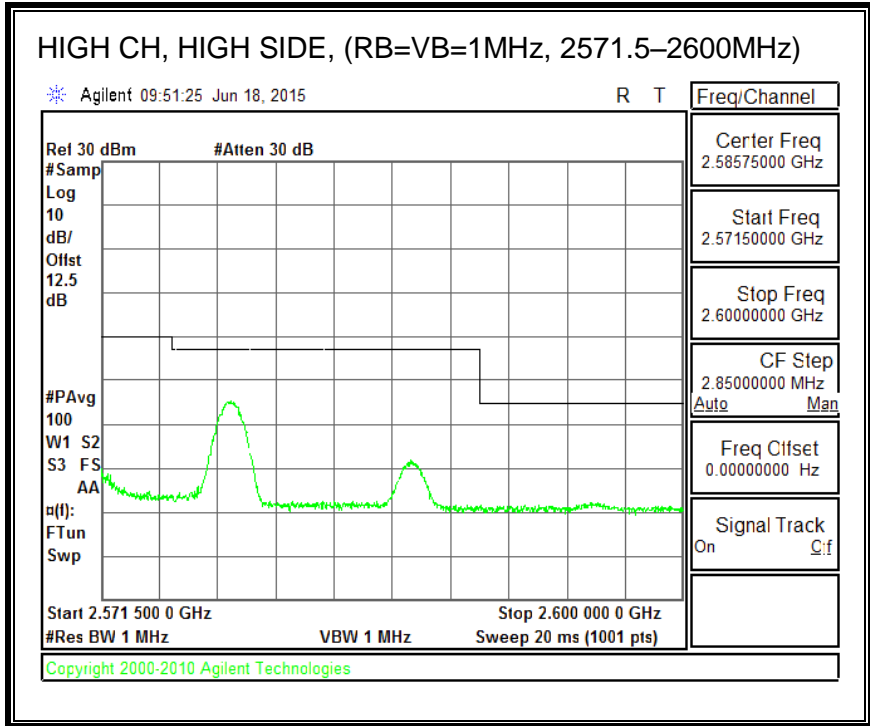

16QAM, (5.0 MHz BAND WIDTH)

QPSK, (10.0 MHz BAND WIDTH)

16QAM, (10.0 MHz BAND WIDTH)

QPSK, (15.0 MHz BAND WIDTH)

16QAM, (15.0 MHz BAND WIDTH)

QPSK, (20.0 MHz BAND WIDTH)

16QAM, (20.0 MHz BAND WIDTH)

8.3.5. LTE BAND 12 BANDEDGE