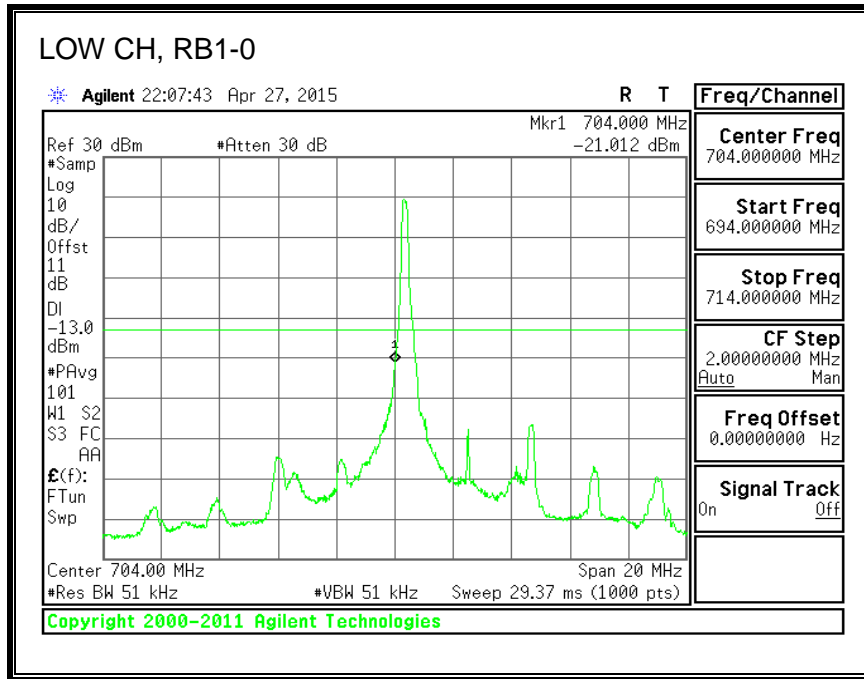

8.3.6. LTE BAND 13 EMISSION MASK

QPSK, (5.0 MHz BAND WIDTH)

16QAM, (5.0 MHz BAND WIDTH)

QPSK, (10.0 MHz BAND WIDTH)

16QAM, (10.0 MHz BAND WIDTH)

8.3.7. LTE BAND 17 BANDEDGE

QPSK, (5.0 MHz BAND WIDTH)

16QAM, (5.0 MHz BAND WIDTH)

QPSK, (10.0 MHz BAND WIDTH)

16QAM, (10.0 MHz BAND WIDTH)

8.3.8. LTE BAND 25 BANDEDGE

QPSK, (1.4 MHz BAND WIDTH)

16QAM, (1.4 MHz BAND WIDTH)

QPSK, (3.0 MHz BAND WIDTH)

16QAM, (3.0 MHz BAND WIDTH)

QPSK, (5.0 MHz BAND WIDTH)