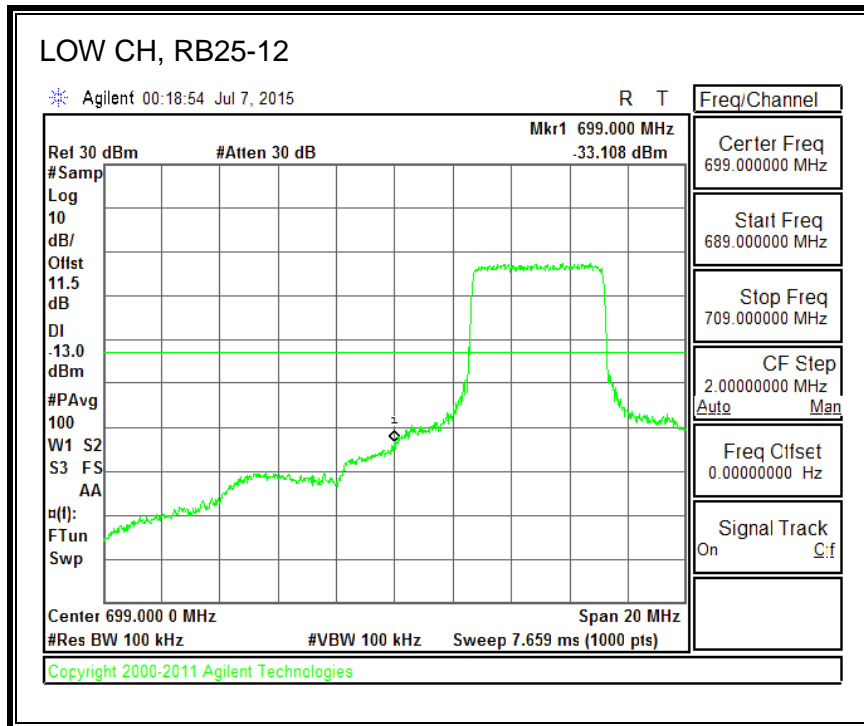

16QAM, (5.0 MHz BAND WIDTH)

QPSK, (10.0 MHz BAND WIDTH)

16QAM, (10.0 MHz BAND WIDTH)

QPSK, (15.0 MHz BAND WIDTH)

16QAM, (15.0 MHz BAND WIDTH)

QPSK, (20.0 MHz BAND WIDTH)

16QAM, (20.0 MHz BAND WIDTH)

8.3.5. LTE BAND 12 BANDEDGE

QPSK, (1.4 MHz BAND WIDTH)

16QAM, (1.4 MHz BAND WIDTH)

QPSK, (3.0 MHz BAND WIDTH)

16QAM, (3.0 MHz BAND WIDTH)

QPSK, (5.0 MHz BAND WIDTH)

16QAM, (5.0 MHz BAND WIDTH)

QPSK, (10.0 MHz BAND WIDTH)

16QAM, (10.0 MHz BAND WIDTH)

8.3.6. LTE BAND 13 EMISSION MASK

QPSK, (5.0 MHz BAND WIDTH)

16QAM, (5.0 MHz BAND WIDTH)

QPSK, (10.0 MHz BAND WIDTH)

16QAM, (10.0 MHz BAND WIDTH)

8.3.7. LTE BAND 17 BANDEDGE

QPSK, (5.0 MHz BAND WIDTH)

16QAM, (5.0 MHz BAND WIDTH)