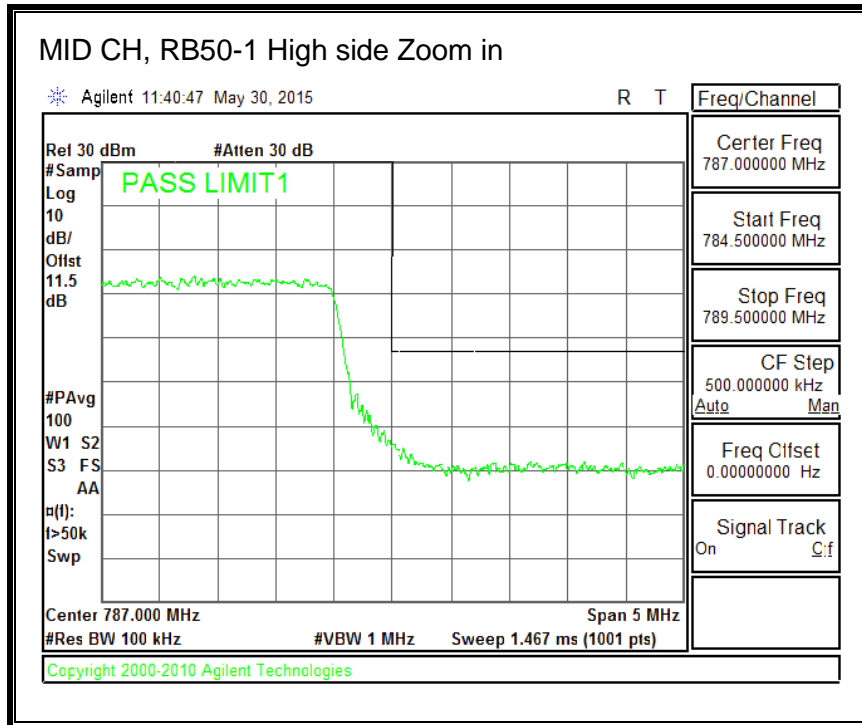

8.3.6. LTE BAND 13 EMISSION MASK

QPSK, (5.0 MHz BAND WIDTH)

16QAM, (5.0 MHz BAND WIDTH)

QPSK, (10.0 MHz BAND WIDTH)

16QAM, (10.0 MHz BAND WIDTH)

8.3.7. LTE BAND 17 BANDEDGE

QPSK, (5.0 MHz BAND WIDTH)

16QAM, (5.0 MHz BAND WIDTH)

QPSK, (10.0 MHz BAND WIDTH)

16QAM, (10.0 MHz BAND WIDTH)

8.3.8. LTE BAND 25 BANDEDGE

QPSK, (1.4 MHz BAND WIDTH)

16QAM, (1.4 MHz BAND WIDTH)

QPSK, (3.0 MHz BAND WIDTH)

16QAM, (3.0 MHz BAND WIDTH)

QPSK, (5.0 MHz BAND WIDTH)