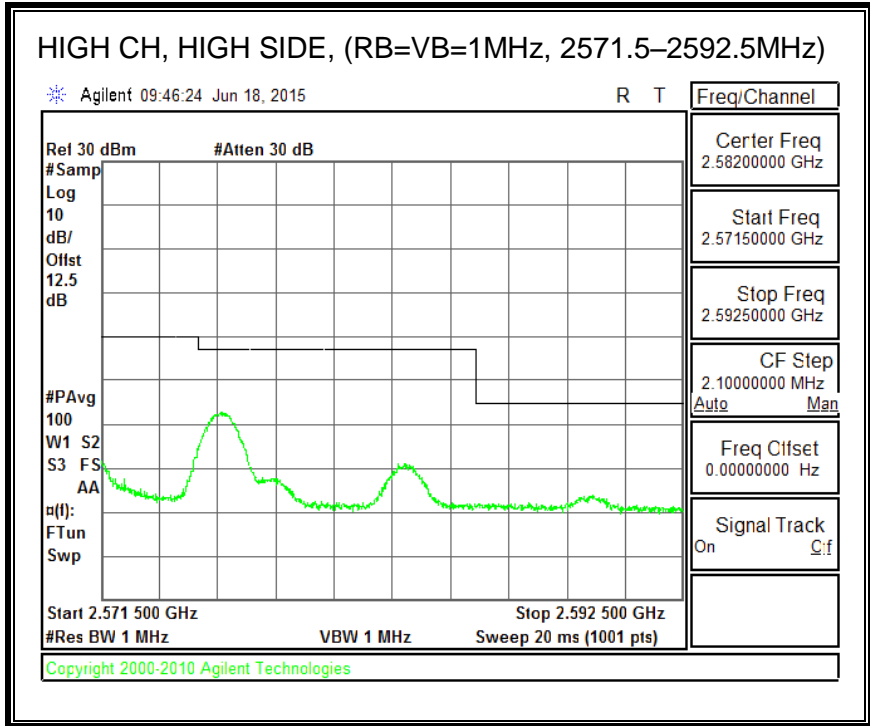

QPSK, (3.0 MHz BAND WIDTH)

16QAM, (3.0 MHz BAND WIDTH)

QPSK, (5.0 MHz BAND WIDTH)

16QAM, (5.0 MHz BAND WIDTH)

QPSK, (10.0 MHz BAND WIDTH)

16QAM, (10.0 MHz BAND WIDTH)

8.3.4. LTE BAND 7 EMISSION MASK

QPSK, (5.0 MHz BAND WIDTH)

16QAM, (5.0 MHz BAND WIDTH)

QPSK, (10.0 MHz BAND WIDTH)

16QAM, (10.0 MHz BAND WIDTH)

QPSK, (15.0 MHz BAND WIDTH)

16QAM, (15.0 MHz BAND WIDTH)

QPSK, (20.0 MHz BAND WIDTH)

16QAM, (20.0 MHz BAND WIDTH)

8.3.5. LTE BAND 12 BANDEDGE