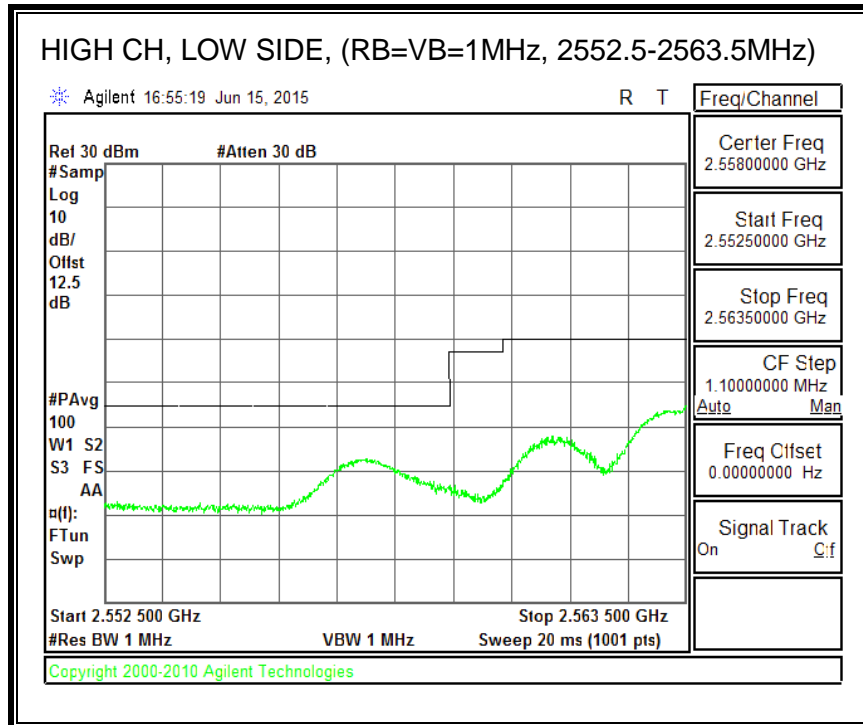

16QAM, (10.0 MHz BAND WIDTH)

QPSK, (15.0 MHz BAND WIDTH)

16QAM, (15.0 MHz BAND WIDTH)

QPSK, (20.0 MHz BAND WIDTH)

16QAM, (20.0 MHz BAND WIDTH)

8.3.3. LTE BAND 5 BANDEDGE

QPSK, (1.4 MHz BAND WIDTH)

16QAM, (1.4 MHz BAND WIDTH)

QPSK, (3.0 MHz BAND WIDTH)

16QAM, (3.0 MHz BAND WIDTH)

QPSK, (5.0 MHz BAND WIDTH)

16QAM, (5.0 MHz BAND WIDTH)

QPSK, (10.0 MHz BAND WIDTH)

16QAM, (10.0 MHz BAND WIDTH)

8.3.4. LTE BAND 7 EMISSION MASK

QPSK, (5.0 MHz BAND WIDTH)

16QAM, (5.0 MHz BAND WIDTH)

QPSK, (10.0 MHz BAND WIDTH)

16QAM, (10.0 MHz BAND WIDTH)

QPSK, (15.0 MHz BAND WIDTH)

16QAM, (15.0 MHz BAND WIDTH)

QPSK, (20.0 MHz BAND WIDTH)

16QAM, (20.0 MHz BAND WIDTH)

8.3.5. LTE BAND 12 BANDEDGE