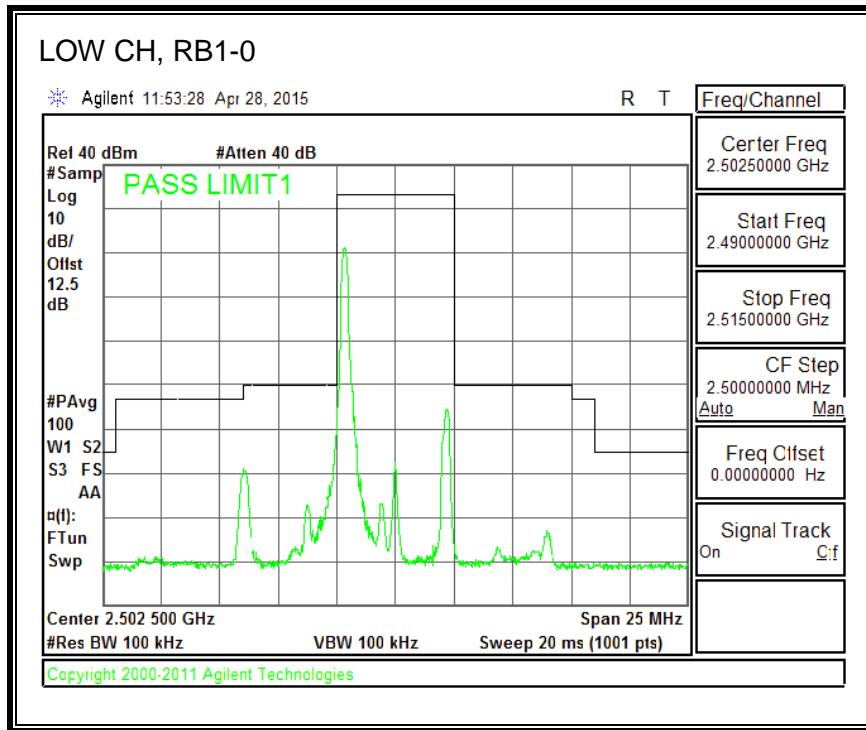

16QAM, (10.0 MHz BAND WIDTH)

QPSK, (15.0 MHz BAND WIDTH)

16QAM, (15.0 MHz BAND WIDTH)

QPSK, (20.0 MHz BAND WIDTH)

16QAM, (20.0 MHz BAND WIDTH)

8.3.3. LTE BAND 5 BANDEDGE

QPSK, (1.4 MHz BAND WIDTH)

16QAM, (1.4 MHz BAND WIDTH)

QPSK, (3.0 MHz BAND WIDTH)

16QAM, (3.0 MHz BAND WIDTH)

QPSK, (5.0 MHz BAND WIDTH)

16QAM, (5.0 MHz BAND WIDTH)

QPSK, (10.0 MHz BAND WIDTH)

16QAM, (10.0 MHz BAND WIDTH)

8.3.4. LTE BAND 7 EMISSION MASK

QPSK, (5.0 MHz BAND WIDTH)

16QAM, (5.0 MHz BAND WIDTH)

QPSK, (10.0 MHz BAND WIDTH)

16QAM, (10.0 MHz BAND WIDTH)

QPSK, (15.0 MHz BAND WIDTH)

16QAM, (15.0 MHz BAND WIDTH)

QPSK, (20.0 MHz BAND WIDTH)

16QAM, (20.0 MHz BAND WIDTH)

8.3.5. LTE BAND 12 BANDEDGE