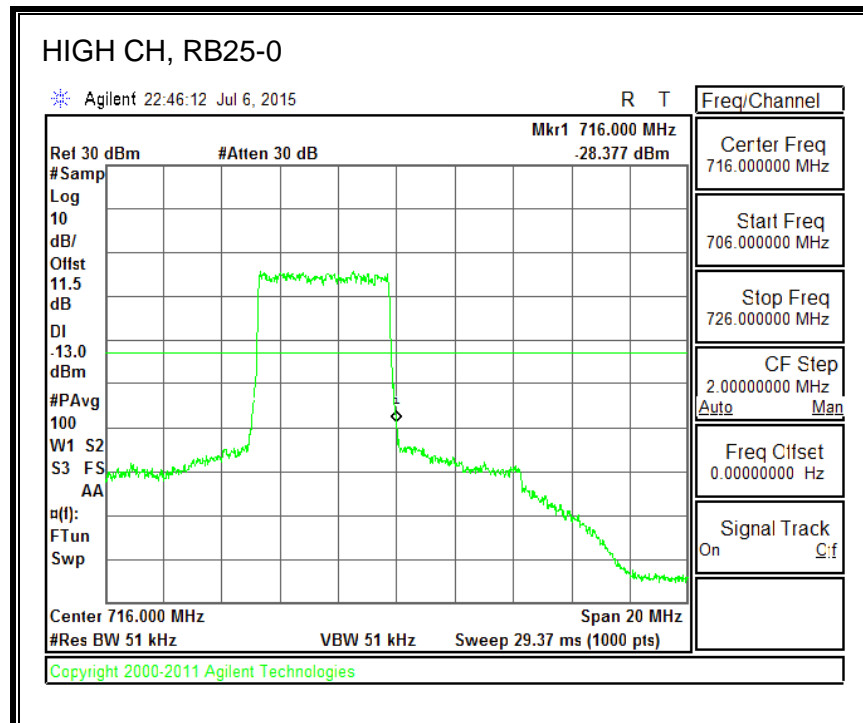

QPSK, (1.4 MHz BAND WIDTH)

16QAM, (1.4 MHz BAND WIDTH)

QPSK, (3.0 MHz BAND WIDTH)

16QAM, (3.0 MHz BAND WIDTH)

QPSK, (5.0 MHz BAND WIDTH)

16QAM, (5.0 MHz BAND WIDTH)

QPSK, (10.0 MHz BAND WIDTH)

16QAM, (10.0 MHz BAND WIDTH)

8.3.6. LTE BAND 13 EMISSION MASK

QPSK, (5.0 MHz BAND WIDTH)

16QAM, (5.0 MHz BAND WIDTH)

QPSK, (10.0 MHz BAND WIDTH)

16QAM, (10.0 MHz BAND WIDTH)

8.3.7. LTE BAND 17 BANDEDGE

QPSK, (5.0 MHz BAND WIDTH)

16QAM, (5.0 MHz BAND WIDTH)