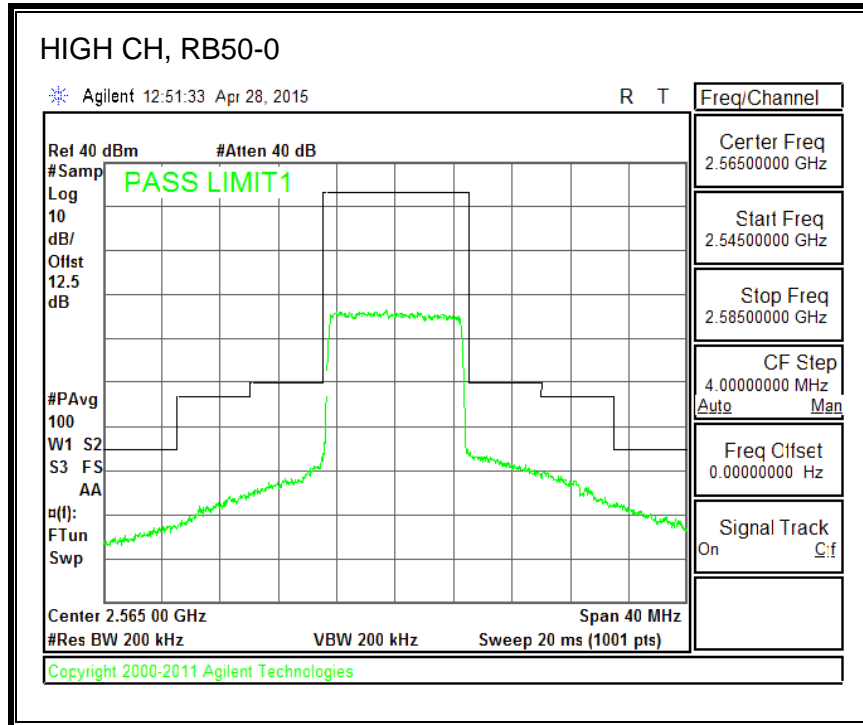

16QAM, (5.0 MHz BAND WIDTH)

QPSK, (10.0 MHz BAND WIDTH)

16QAM, (10.0 MHz BAND WIDTH)

QPSK, (15.0 MHz BAND WIDTH)

16QAM, (15.0 MHz BAND WIDTH)

QPSK, (20.0 MHz BAND WIDTH)

16QAM, (20.0 MHz BAND WIDTH)

8.3.5. LTE BAND 12 BANDEDGE