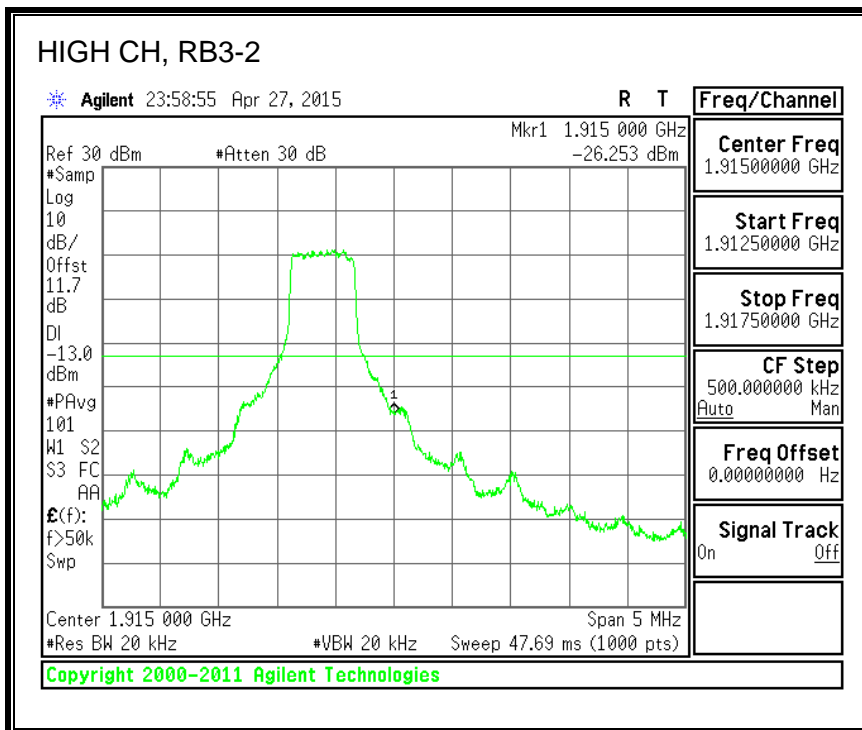

8.3.6. LTE BAND 13 EMISSION MASK

QPSK, (5.0 MHz BAND WIDTH)

16QAM, (5.0 MHz BAND WIDTH)

QPSK, (10.0 MHz BAND WIDTH)

16QAM, (10.0 MHz BAND WIDTH)

8.3.7. LTE BAND 17 BANDEDGE

QPSK, (5.0 MHz BAND WIDTH)

16QAM, (5.0 MHz BAND WIDTH)

QPSK, (10.0 MHz BAND WIDTH)

16QAM, (10.0 MHz BAND WIDTH)

8.3.8. LTE BAND 25 BANDEDGE

QPSK, (1.4 MHz BAND WIDTH)

16QAM, (1.4 MHz BAND WIDTH)

QPSK, (3.0 MHz BAND WIDTH)

16QAM, (3.0 MHz BAND WIDTH)

QPSK, (5.0 MHz BAND WIDTH)