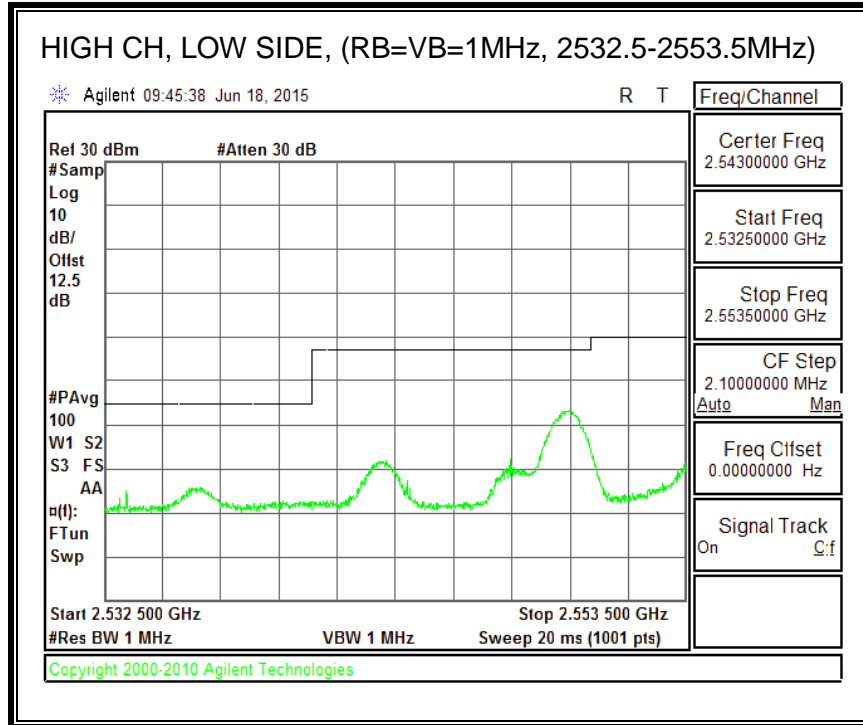

QPSK, (3.0 MHz BAND WIDTH)

16QAM, (3.0 MHz BAND WIDTH)

QPSK, (5.0 MHz BAND WIDTH)

16QAM, (5.0 MHz BAND WIDTH)

QPSK, (10.0 MHz BAND WIDTH)

16QAM, (10.0 MHz BAND WIDTH)

8.3.4. LTE BAND 7 EMISSION MASK

QPSK, (5.0 MHz BAND WIDTH)

16QAM, (5.0 MHz BAND WIDTH)

QPSK, (10.0 MHz BAND WIDTH)

16QAM, (10.0 MHz BAND WIDTH)

QPSK, (15.0 MHz BAND WIDTH)

16QAM, (15.0 MHz BAND WIDTH)

QPSK, (20.0 MHz BAND WIDTH)

16QAM, (20.0 MHz BAND WIDTH)

8.3.5. LTE BAND 12 BANDEDGE