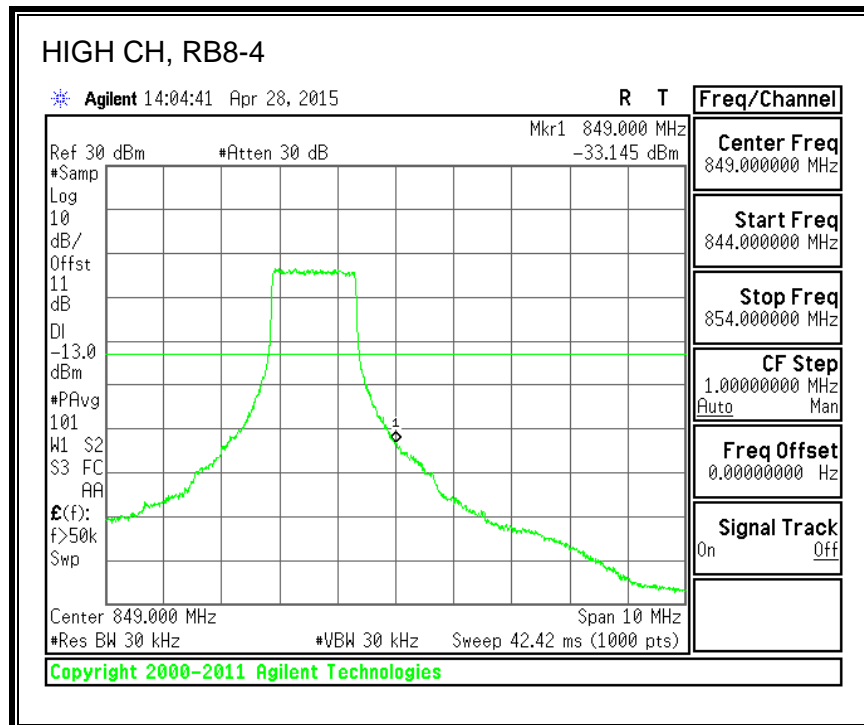

16QAM, (10.0 MHz BAND WIDTH)

QPSK, (15.0 MHz BAND WIDTH)

16QAM, (15.0 MHz BAND WIDTH)

QPSK, (20.0 MHz BAND WIDTH)

16QAM, (20.0 MHz BAND WIDTH)

8.3.3. LTE BAND 5 BANDEDGE

QPSK, (1.4 MHz BAND WIDTH)

16QAM, (1.4 MHz BAND WIDTH)

QPSK, (3.0 MHz BAND WIDTH)

16QAM, (3.0 MHz BAND WIDTH)

QPSK, (5.0 MHz BAND WIDTH)

16QAM, (5.0 MHz BAND WIDTH)

QPSK, (10.0 MHz BAND WIDTH)

16QAM, (10.0 MHz BAND WIDTH)

8.3.4. LTE BAND 7 EMISSION MASK

QPSK, (5.0 MHz BAND WIDTH)

16QAM, (5.0 MHz BAND WIDTH)

QPSK, (10.0 MHz BAND WIDTH)

16QAM, (10.0 MHz BAND WIDTH)

QPSK, (15.0 MHz BAND WIDTH)

16QAM, (15.0 MHz BAND WIDTH)

QPSK, (20.0 MHz BAND WIDTH)

16QAM, (20.0 MHz BAND WIDTH)

8.3.5. LTE BAND 12 BANDEDGE