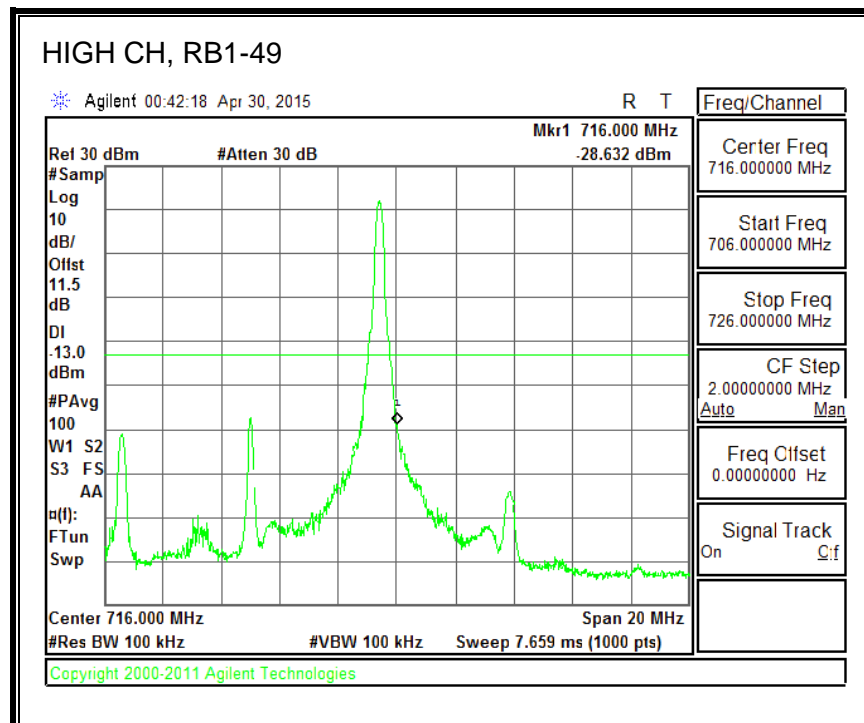

16QAM, (5.0 MHz BAND WIDTH)

QPSK, (10.0 MHz BAND WIDTH)

16QAM, (10.0 MHz BAND WIDTH)

QPSK, (15.0 MHz BAND WIDTH)

16QAM, (15.0 MHz BAND WIDTH)

QPSK, (20.0 MHz BAND WIDTH)

16QAM, (20.0 MHz BAND WIDTH)

8.3.5. LTE BAND 12 BANDEDGE

QPSK, (1.4 MHz BAND WIDTH)

16QAM, (1.4 MHz BAND WIDTH)

QPSK, (3.0 MHz BAND WIDTH)

16QAM, (3.0 MHz BAND WIDTH)

QPSK, (5.0 MHz BAND WIDTH)

16QAM, (5.0 MHz BAND WIDTH)

QPSK, (10.0 MHz BAND WIDTH)

16QAM, (10.0 MHz BAND WIDTH)

8.3.6. LTE BAND 13 EMISSION MASK

QPSK, (5.0 MHz BAND WIDTH)

16QAM, (5.0 MHz BAND WIDTH)

QPSK, (10.0 MHz BAND WIDTH)

16QAM, (10.0 MHz BAND WIDTH)

8.3.7. LTE BAND 17 BANDEDGE

QPSK, (5.0 MHz BAND WIDTH)

16QAM, (5.0 MHz BAND WIDTH)