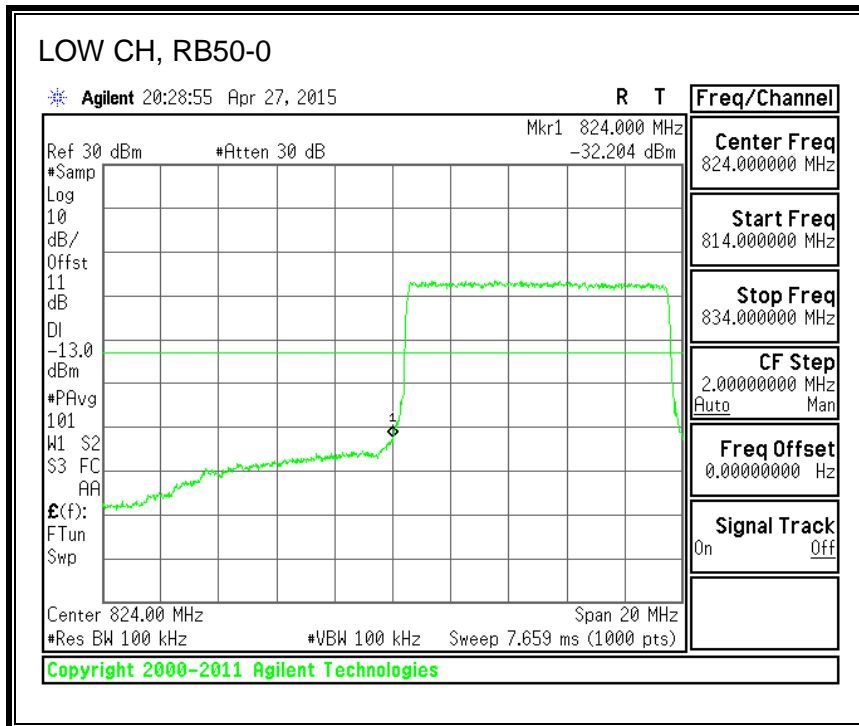

16QAM, (10.0 MHz BAND WIDTH)

QPSK, (15.0 MHz BAND WIDTH)

16QAM, (15.0 MHz BAND WIDTH)

QPSK, (20.0 MHz BAND WIDTH)

16QAM, (20.0 MHz BAND WIDTH)

8.3.3. LTE BAND 5 BANDEDGE

QPSK, (1.4 MHz BAND WIDTH)

16QAM, (1.4 MHz BAND WIDTH)

QPSK, (3.0 MHz BAND WIDTH)

16QAM, (3.0 MHz BAND WIDTH)

QPSK, (5.0 MHz BAND WIDTH)

16QAM, (5.0 MHz BAND WIDTH)

QPSK, (10.0 MHz BAND WIDTH)

16QAM, (10.0 MHz BAND WIDTH)

8.3.4. LTE BAND 7 EMISSION MASK

QPSK, (5.0 MHz BAND WIDTH)

16QAM, (5.0 MHz BAND WIDTH)

QPSK, (10.0 MHz BAND WIDTH)

16QAM, (10.0 MHz BAND WIDTH)

QPSK, (15.0 MHz BAND WIDTH)

16QAM, (15.0 MHz BAND WIDTH)

QPSK, (20.0 MHz BAND WIDTH)

16QAM, (20.0 MHz BAND WIDTH)

8.3.5. LTE BAND 12 BANDEDGE