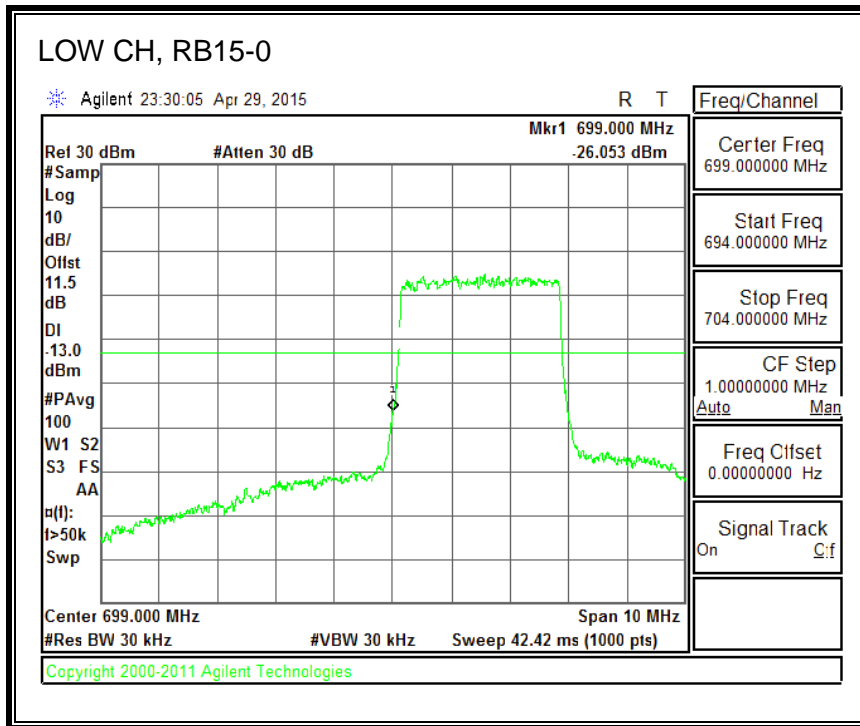

16QAM, (5.0 MHz BAND WIDTH)

QPSK, (10.0 MHz BAND WIDTH)

16QAM, (10.0 MHz BAND WIDTH)

QPSK, (15.0 MHz BAND WIDTH)

16QAM, (15.0 MHz BAND WIDTH)

QPSK, (20.0 MHz BAND WIDTH)

16QAM, (20.0 MHz BAND WIDTH)

8.3.5. LTE BAND 12 BANDEDGE

QPSK, (1.4 MHz BAND WIDTH)

16QAM, (1.4 MHz BAND WIDTH)

QPSK, (3.0 MHz BAND WIDTH)

16QAM, (3.0 MHz BAND WIDTH)

QPSK, (5.0 MHz BAND WIDTH)

16QAM, (5.0 MHz BAND WIDTH)

QPSK, (10.0 MHz BAND WIDTH)

16QAM, (10.0 MHz BAND WIDTH)

8.3.6. LTE BAND 13 EMISSION MASK

QPSK, (5.0 MHz BAND WIDTH)

16QAM, (5.0 MHz BAND WIDTH)

QPSK, (10.0 MHz BAND WIDTH)

16QAM, (10.0 MHz BAND WIDTH)

8.3.7. LTE BAND 17 BANDEDGE

QPSK, (5.0 MHz BAND WIDTH)

16QAM, (5.0 MHz BAND WIDTH)