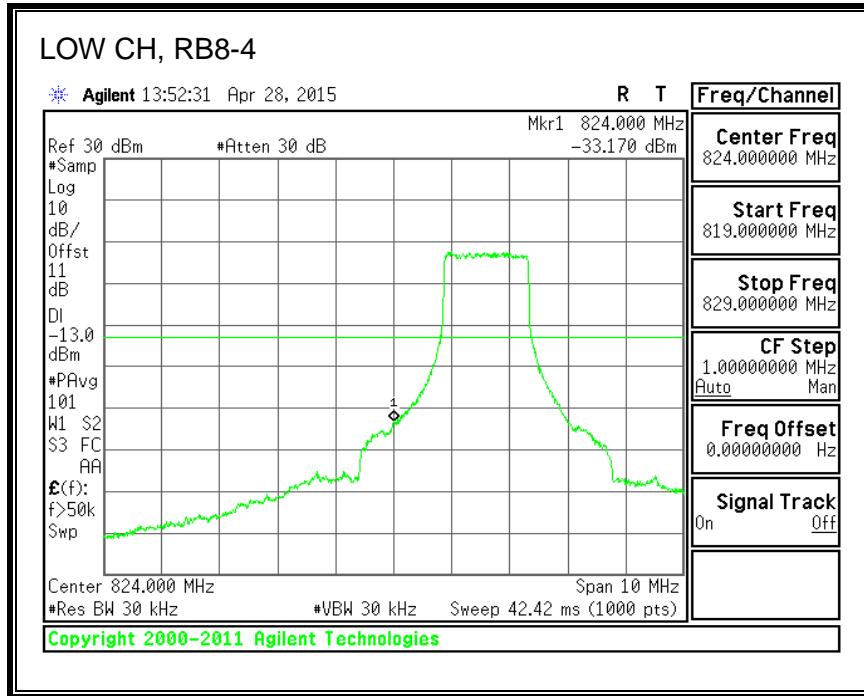

16QAM, (10.0 MHz BAND WIDTH)

QPSK, (15.0 MHz BAND WIDTH)

16QAM, (15.0 MHz BAND WIDTH)

QPSK, (20.0 MHz BAND WIDTH)

16QAM, (20.0 MHz BAND WIDTH)

8.3.3. LTE BAND 5 BANDEDGE

QPSK, (1.4 MHz BAND WIDTH)

16QAM, (1.4 MHz BAND WIDTH)

QPSK, (3.0 MHz BAND WIDTH)

16QAM, (3.0 MHz BAND WIDTH)

QPSK, (5.0 MHz BAND WIDTH)

16QAM, (5.0 MHz BAND WIDTH)

QPSK, (10.0 MHz BAND WIDTH)

16QAM, (10.0 MHz BAND WIDTH)

8.3.4. LTE BAND 7 EMISSION MASK

QPSK, (5.0 MHz BAND WIDTH)

16QAM, (5.0 MHz BAND WIDTH)

QPSK, (10.0 MHz BAND WIDTH)

16QAM, (10.0 MHz BAND WIDTH)

QPSK, (15.0 MHz BAND WIDTH)

16QAM, (15.0 MHz BAND WIDTH)

QPSK, (20.0 MHz BAND WIDTH)

16QAM, (20.0 MHz BAND WIDTH)

8.3.5. LTE BAND 12 BANDEDGE