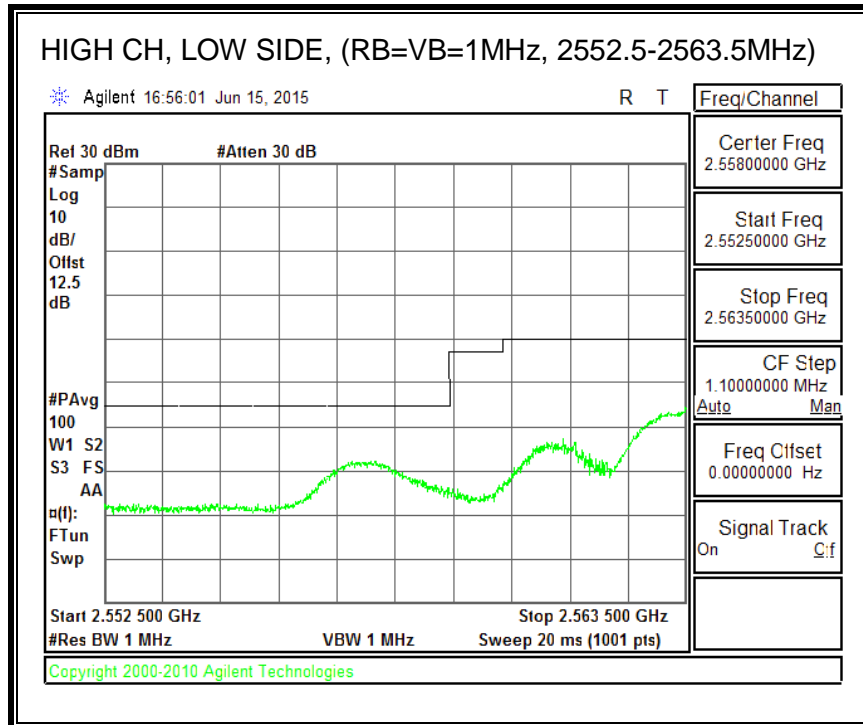

16QAM, (5.0 MHz BAND WIDTH)

QPSK, (10.0 MHz BAND WIDTH)

16QAM, (10.0 MHz BAND WIDTH)

QPSK, (15.0 MHz BAND WIDTH)

16QAM, (15.0 MHz BAND WIDTH)

QPSK, (20.0 MHz BAND WIDTH)

16QAM, (20.0 MHz BAND WIDTH)

8.3.5. LTE BAND 12 BANDEDGE