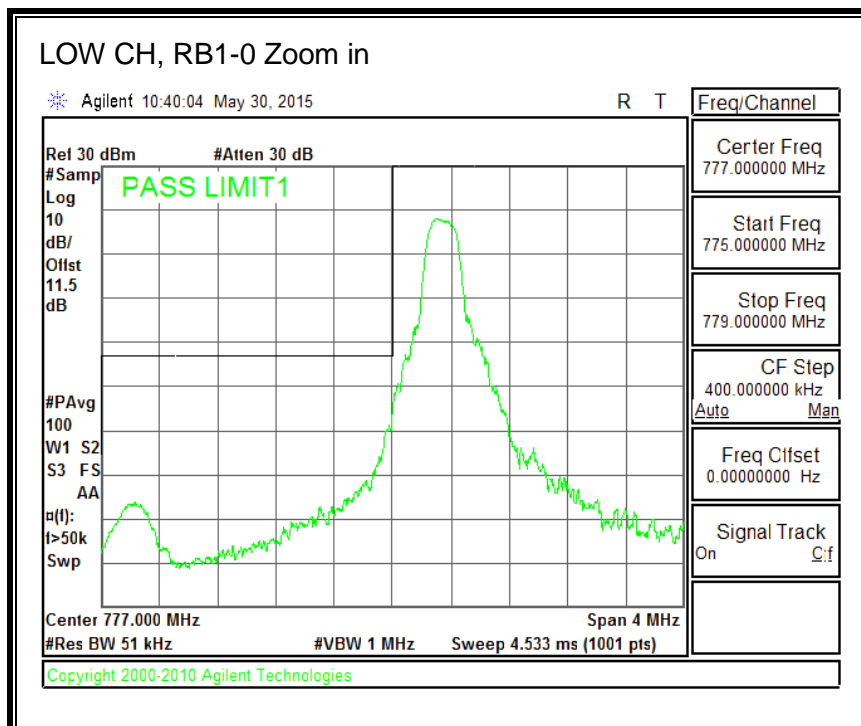

8.3.6. LTE BAND 13 EMISSION MASK

QPSK, (5.0 MHz BAND WIDTH)

16QAM, (5.0 MHz BAND WIDTH)

QPSK, (10.0 MHz BAND WIDTH)

16QAM, (10.0 MHz BAND WIDTH)

8.3.7. LTE BAND 17 BANDEDGE

QPSK, (5.0 MHz BAND WIDTH)

16QAM, (5.0 MHz BAND WIDTH)

QPSK, (10.0 MHz BAND WIDTH)

16QAM, (10.0 MHz BAND WIDTH)

8.3.8. LTE BAND 25 BANDEDGE

QPSK, (1.4 MHz BAND WIDTH)

16QAM, (1.4 MHz BAND WIDTH)

QPSK, (3.0 MHz BAND WIDTH)

16QAM, (3.0 MHz BAND WIDTH)

QPSK, (5.0 MHz BAND WIDTH)