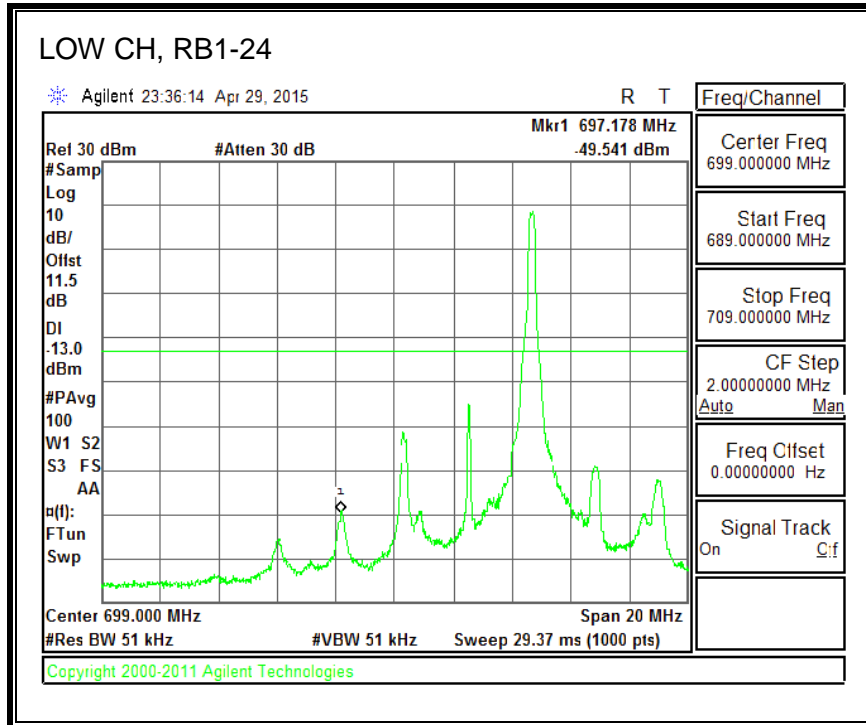

16QAM, (5.0 MHz BAND WIDTH)

QPSK, (10.0 MHz BAND WIDTH)

16QAM, (10.0 MHz BAND WIDTH)

QPSK, (15.0 MHz BAND WIDTH)

16QAM, (15.0 MHz BAND WIDTH)

QPSK, (20.0 MHz BAND WIDTH)

16QAM, (20.0 MHz BAND WIDTH)

8.3.5. LTE BAND 12 BANDEDGE

QPSK, (1.4 MHz BAND WIDTH)

16QAM, (1.4 MHz BAND WIDTH)

QPSK, (3.0 MHz BAND WIDTH)

16QAM, (3.0 MHz BAND WIDTH)

QPSK, (5.0 MHz BAND WIDTH)

16QAM, (5.0 MHz BAND WIDTH)

QPSK, (10.0 MHz BAND WIDTH)

16QAM, (10.0 MHz BAND WIDTH)

8.3.6. LTE BAND 13 EMISSION MASK

QPSK, (5.0 MHz BAND WIDTH)

16QAM, (5.0 MHz BAND WIDTH)

QPSK, (10.0 MHz BAND WIDTH)

16QAM, (10.0 MHz BAND WIDTH)

8.3.7. LTE BAND 17 BANDEDGE

QPSK, (5.0 MHz BAND WIDTH)

16QAM, (5.0 MHz BAND WIDTH)