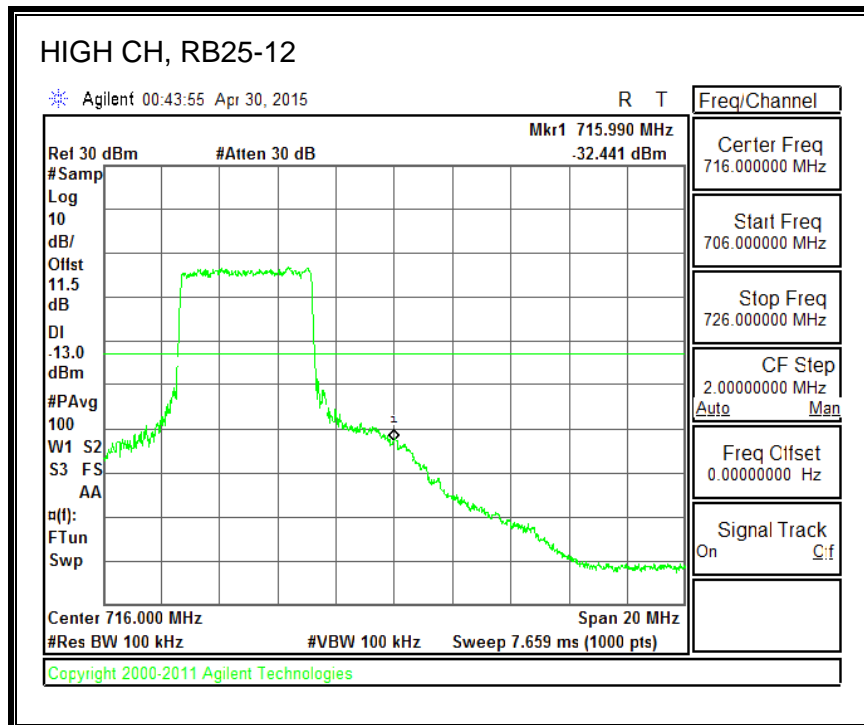

16QAM, (5.0 MHz BAND WIDTH)

QPSK, (10.0 MHz BAND WIDTH)

16QAM, (10.0 MHz BAND WIDTH)

QPSK, (15.0 MHz BAND WIDTH)

16QAM, (15.0 MHz BAND WIDTH)

QPSK, (20.0 MHz BAND WIDTH)

16QAM, (20.0 MHz BAND WIDTH)

8.3.5. LTE BAND 12 BANDEDGE

QPSK, (1.4 MHz BAND WIDTH)

16QAM, (1.4 MHz BAND WIDTH)

QPSK, (3.0 MHz BAND WIDTH)

16QAM, (3.0 MHz BAND WIDTH)

QPSK, (5.0 MHz BAND WIDTH)

16QAM, (5.0 MHz BAND WIDTH)

QPSK, (10.0 MHz BAND WIDTH)

16QAM, (10.0 MHz BAND WIDTH)

8.3.6. LTE BAND 13 EMISSION MASK

QPSK, (5.0 MHz BAND WIDTH)

16QAM, (5.0 MHz BAND WIDTH)

QPSK, (10.0 MHz BAND WIDTH)

16QAM, (10.0 MHz BAND WIDTH)

8.3.7. LTE BAND 17 BANDEDGE

QPSK, (5.0 MHz BAND WIDTH)

16QAM, (5.0 MHz BAND WIDTH)