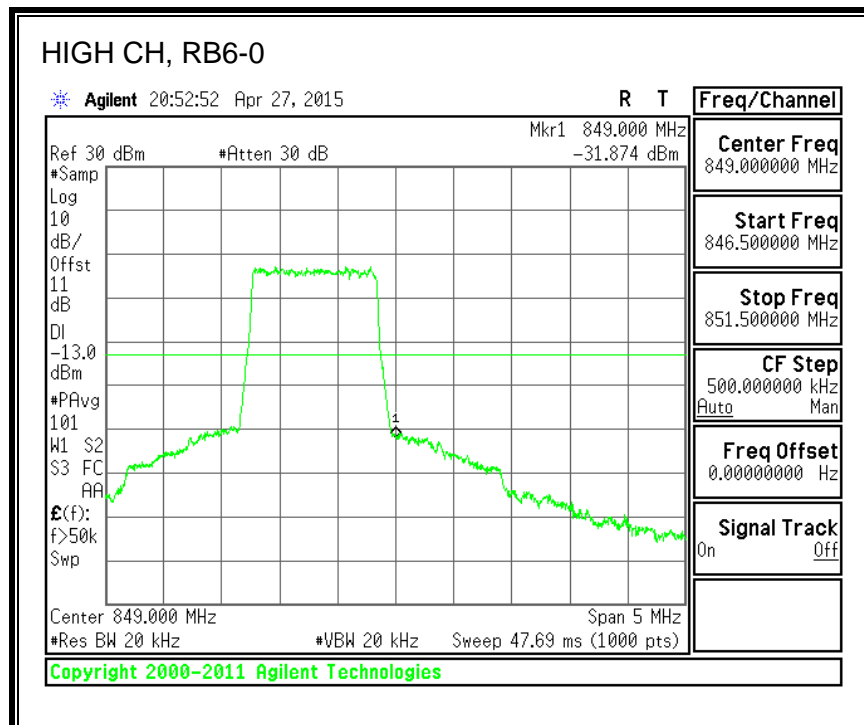

16QAM, (10.0 MHz BAND WIDTH)

QPSK, (15.0 MHz BAND WIDTH)

16QAM, (15.0 MHz BAND WIDTH)

QPSK, (20.0 MHz BAND WIDTH)

16QAM, (20.0 MHz BAND WIDTH)

8.3.3. LTE BAND 5 BANDEDGE

QPSK, (1.4 MHz BAND WIDTH)

16QAM, (1.4 MHz BAND WIDTH)

QPSK, (3.0 MHz BAND WIDTH)

16QAM, (3.0 MHz BAND WIDTH)

QPSK, (5.0 MHz BAND WIDTH)

16QAM, (5.0 MHz BAND WIDTH)

QPSK, (10.0 MHz BAND WIDTH)

16QAM, (10.0 MHz BAND WIDTH)

8.3.4. LTE BAND 7 EMISSION MASK

QPSK, (5.0 MHz BAND WIDTH)

16QAM, (5.0 MHz BAND WIDTH)

QPSK, (10.0 MHz BAND WIDTH)

16QAM, (10.0 MHz BAND WIDTH)

QPSK, (15.0 MHz BAND WIDTH)

16QAM, (15.0 MHz BAND WIDTH)

QPSK, (20.0 MHz BAND WIDTH)

16QAM, (20.0 MHz BAND WIDTH)

8.3.5. LTE BAND 12 BANDEDGE