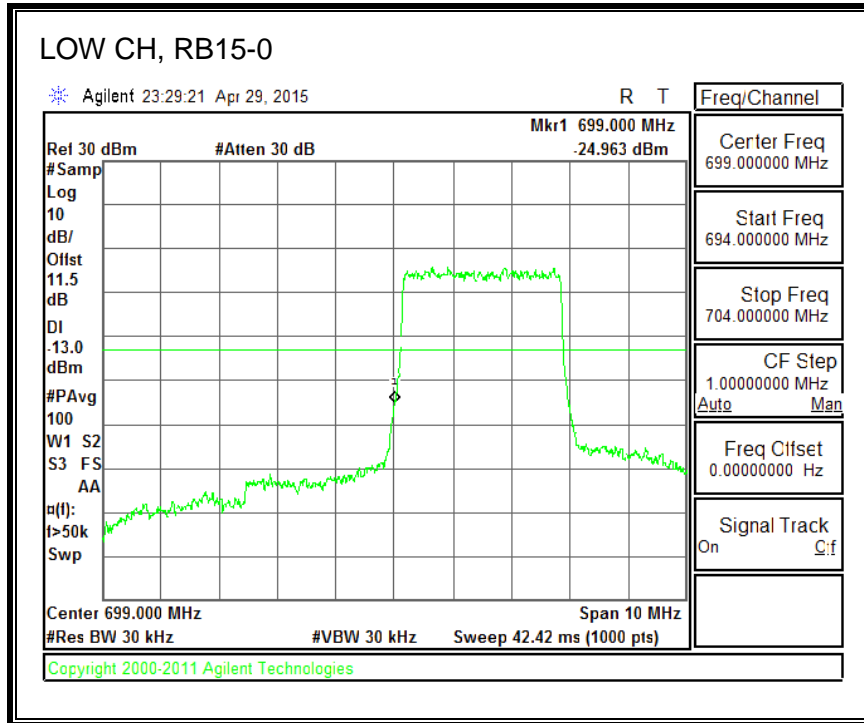

16QAM, (5.0 MHz BAND WIDTH)

QPSK, (10.0 MHz BAND WIDTH)

16QAM, (10.0 MHz BAND WIDTH)

QPSK, (15.0 MHz BAND WIDTH)

16QAM, (15.0 MHz BAND WIDTH)

QPSK, (20.0 MHz BAND WIDTH)

16QAM, (20.0 MHz BAND WIDTH)

8.3.5. LTE BAND 12 BANDEDGE

QPSK, (1.4 MHz BAND WIDTH)

16QAM, (1.4 MHz BAND WIDTH)

QPSK, (3.0 MHz BAND WIDTH)

16QAM, (3.0 MHz BAND WIDTH)

QPSK, (5.0 MHz BAND WIDTH)

16QAM, (5.0 MHz BAND WIDTH)

QPSK, (10.0 MHz BAND WIDTH)

16QAM, (10.0 MHz BAND WIDTH)

8.3.6. LTE BAND 13 EMISSION MASK

QPSK, (5.0 MHz BAND WIDTH)

16QAM, (5.0 MHz BAND WIDTH)

QPSK, (10.0 MHz BAND WIDTH)

16QAM, (10.0 MHz BAND WIDTH)

8.3.7. LTE BAND 17 BANDEDGE

QPSK, (5.0 MHz BAND WIDTH)

16QAM, (5.0 MHz BAND WIDTH)