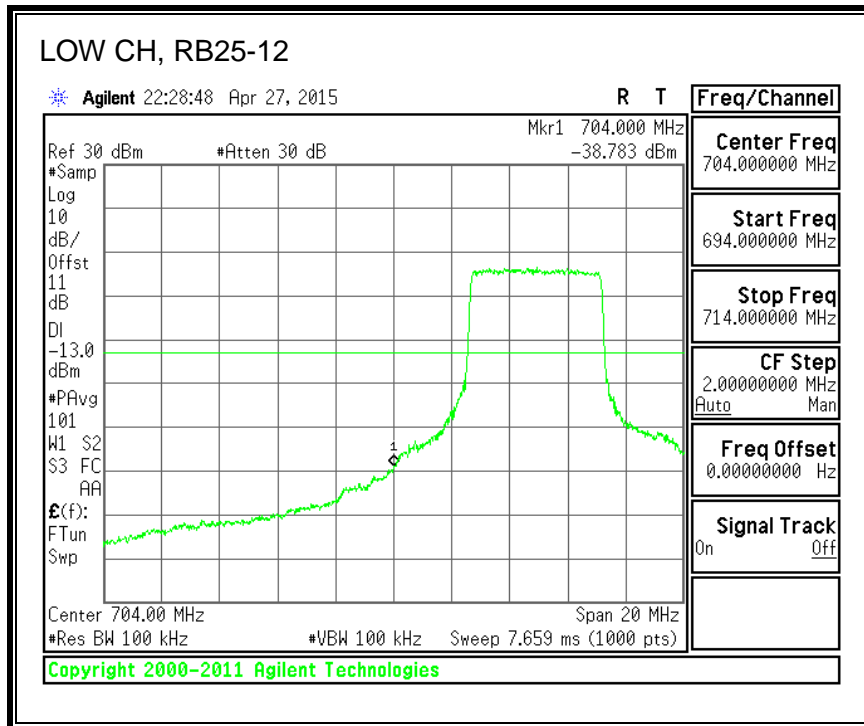

8.3.6. LTE BAND 13 EMISSION MASK

QPSK, (5.0 MHz BAND WIDTH)

16QAM, (5.0 MHz BAND WIDTH)

QPSK, (10.0 MHz BAND WIDTH)

16QAM, (10.0 MHz BAND WIDTH)

8.3.7. LTE BAND 17 BANDEDGE

QPSK, (5.0 MHz BAND WIDTH)

16QAM, (5.0 MHz BAND WIDTH)

QPSK, (10.0 MHz BAND WIDTH)

16QAM, (10.0 MHz BAND WIDTH)

8.3.8. LTE BAND 25 BANDEDGE

QPSK, (1.4 MHz BAND WIDTH)

16QAM, (1.4 MHz BAND WIDTH)

QPSK, (3.0 MHz BAND WIDTH)

16QAM, (3.0 MHz BAND WIDTH)

QPSK, (5.0 MHz BAND WIDTH)