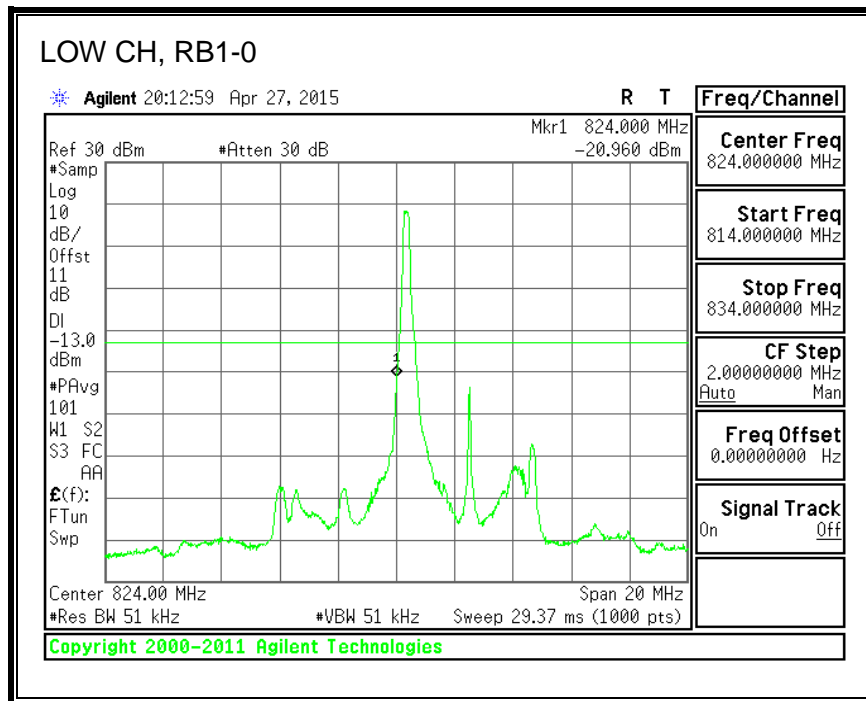

16QAM, (10.0 MHz BAND WIDTH)

QPSK, (15.0 MHz BAND WIDTH)

16QAM, (15.0 MHz BAND WIDTH)

QPSK, (20.0 MHz BAND WIDTH)

16QAM, (20.0 MHz BAND WIDTH)

8.3.3. LTE BAND 5 BANDEDGE

QPSK, (1.4 MHz BAND WIDTH)

16QAM, (1.4 MHz BAND WIDTH)

QPSK, (3.0 MHz BAND WIDTH)

16QAM, (3.0 MHz BAND WIDTH)

QPSK, (5.0 MHz BAND WIDTH)

16QAM, (5.0 MHz BAND WIDTH)

QPSK, (10.0 MHz BAND WIDTH)

16QAM, (10.0 MHz BAND WIDTH)

8.3.4. LTE BAND 7 EMISSION MASK

QPSK, (5.0 MHz BAND WIDTH)

16QAM, (5.0 MHz BAND WIDTH)

QPSK, (10.0 MHz BAND WIDTH)

16QAM, (10.0 MHz BAND WIDTH)

QPSK, (15.0 MHz BAND WIDTH)

16QAM, (15.0 MHz BAND WIDTH)

QPSK, (20.0 MHz BAND WIDTH)

16QAM, (20.0 MHz BAND WIDTH)

8.3.5. LTE BAND 12 BANDEDGE