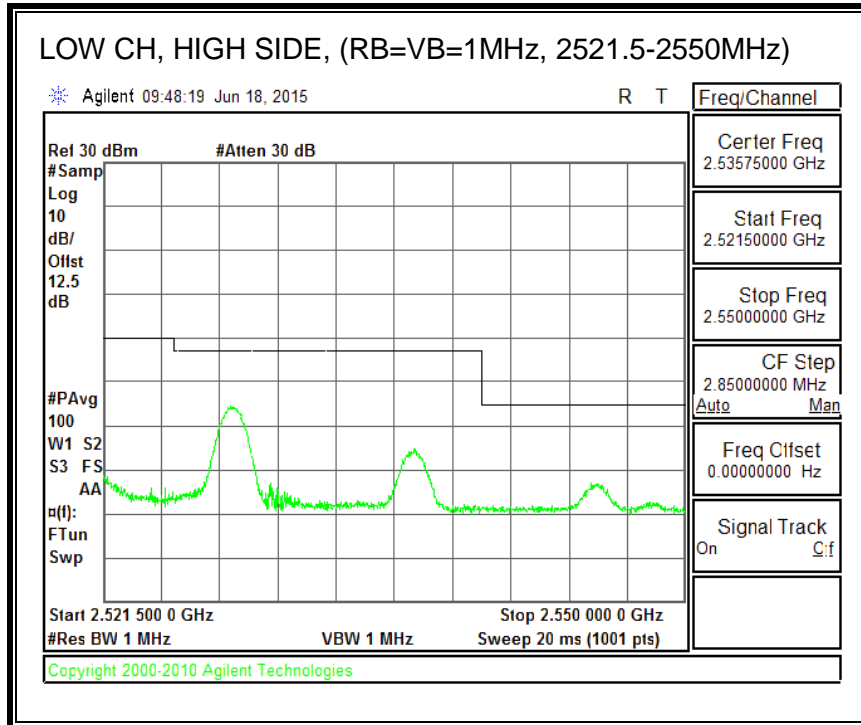

16QAM, (5.0 MHz BAND WIDTH)

QPSK, (10.0 MHz BAND WIDTH)

16QAM, (10.0 MHz BAND WIDTH)

QPSK, (15.0 MHz BAND WIDTH)

16QAM, (15.0 MHz BAND WIDTH)

QPSK, (20.0 MHz BAND WIDTH)

16QAM, (20.0 MHz BAND WIDTH)

8.3.5. LTE BAND 12 BANDEDGE