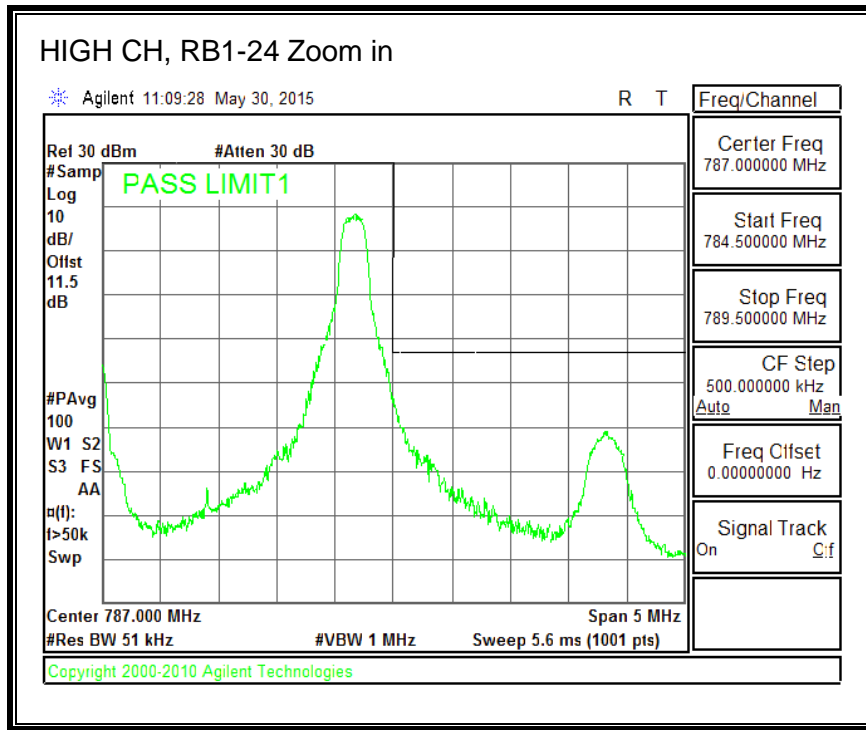

8.3.6. LTE BAND 13 EMISSION MASK

QPSK, (5.0 MHz BAND WIDTH)

16QAM, (5.0 MHz BAND WIDTH)

QPSK, (10.0 MHz BAND WIDTH)

16QAM, (10.0 MHz BAND WIDTH)

8.3.7. LTE BAND 17 BANDEDGE

QPSK, (5.0 MHz BAND WIDTH)

16QAM, (5.0 MHz BAND WIDTH)