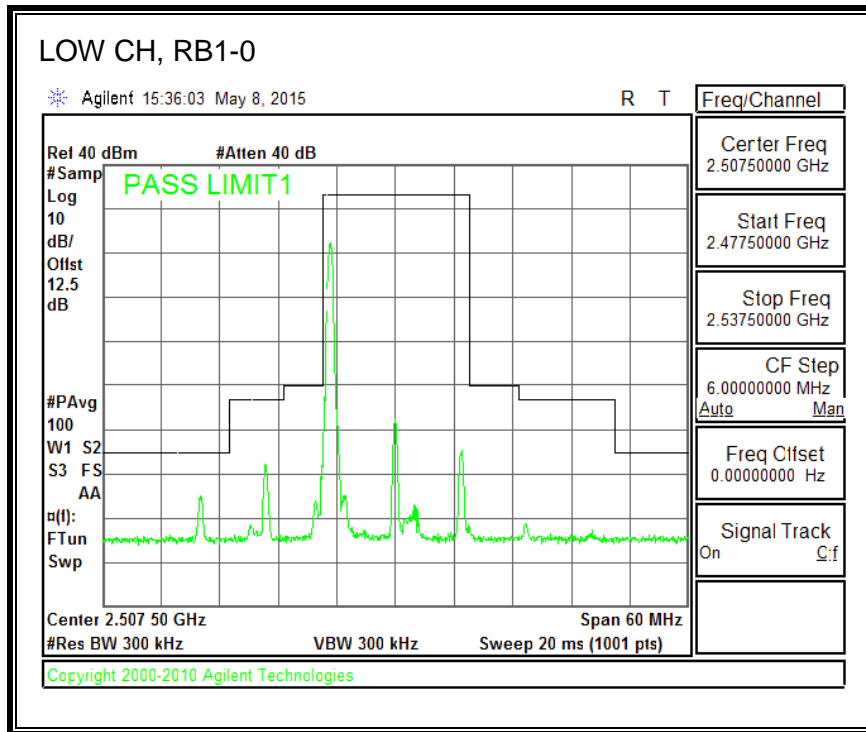

16QAM, (5.0 MHz BAND WIDTH)

QPSK, (10.0 MHz BAND WIDTH)

16QAM, (10.0 MHz BAND WIDTH)

QPSK, (15.0 MHz BAND WIDTH)

16QAM, (15.0 MHz BAND WIDTH)

QPSK, (20.0 MHz BAND WIDTH)

16QAM, (20.0 MHz BAND WIDTH)

8.3.5. LTE BAND 12 BANDEDGE