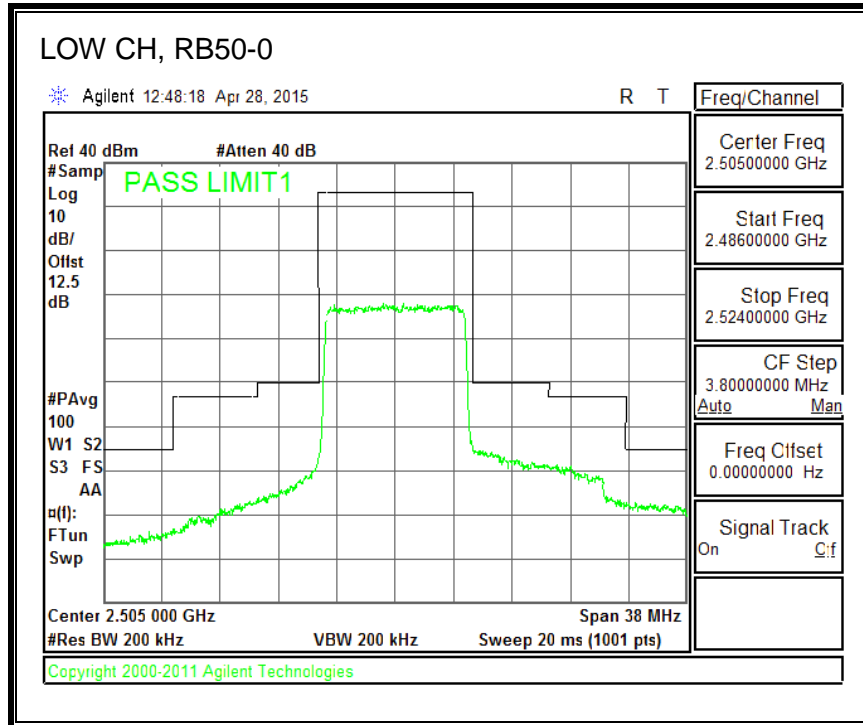

QPSK, (3.0 MHz BAND WIDTH)

16QAM, (3.0 MHz BAND WIDTH)

QPSK, (5.0 MHz BAND WIDTH)

16QAM, (5.0 MHz BAND WIDTH)

QPSK, (10.0 MHz BAND WIDTH)

16QAM, (10.0 MHz BAND WIDTH)

8.3.4. LTE BAND 7 EMISSION MASK

QPSK, (5.0 MHz BAND WIDTH)

16QAM, (5.0 MHz BAND WIDTH)

QPSK, (10.0 MHz BAND WIDTH)

16QAM, (10.0 MHz BAND WIDTH)

QPSK, (15.0 MHz BAND WIDTH)

16QAM, (15.0 MHz BAND WIDTH)

QPSK, (20.0 MHz BAND WIDTH)

16QAM, (20.0 MHz BAND WIDTH)

8.3.5. LTE BAND 12 BANDEDGE