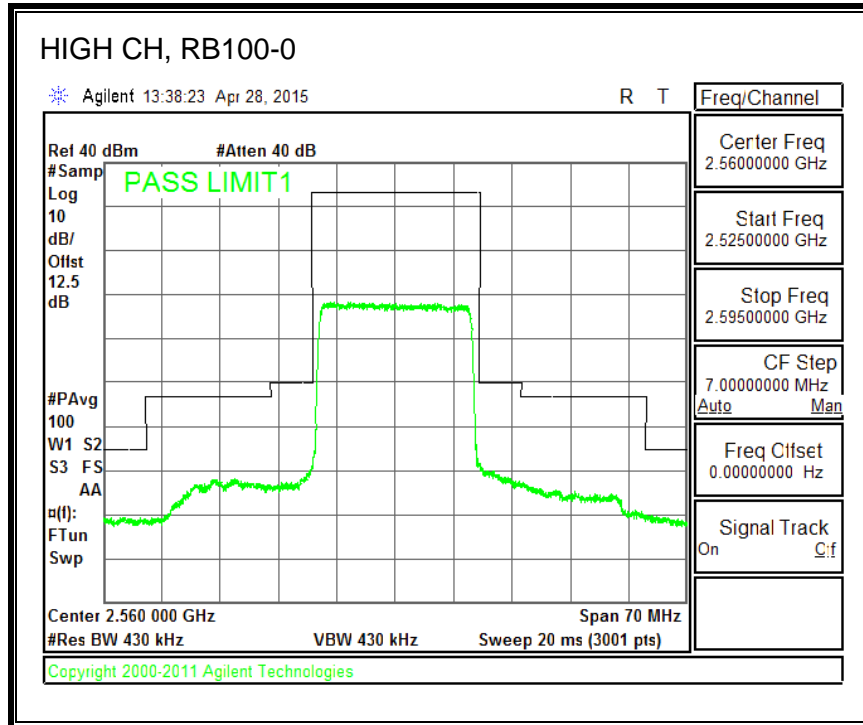

16QAM, (5.0 MHz BAND WIDTH)

QPSK, (10.0 MHz BAND WIDTH)

16QAM, (10.0 MHz BAND WIDTH)

QPSK, (15.0 MHz BAND WIDTH)

16QAM, (15.0 MHz BAND WIDTH)

QPSK, (20.0 MHz BAND WIDTH)

16QAM, (20.0 MHz BAND WIDTH)

8.3.5. LTE BAND 12 BANDEDGE