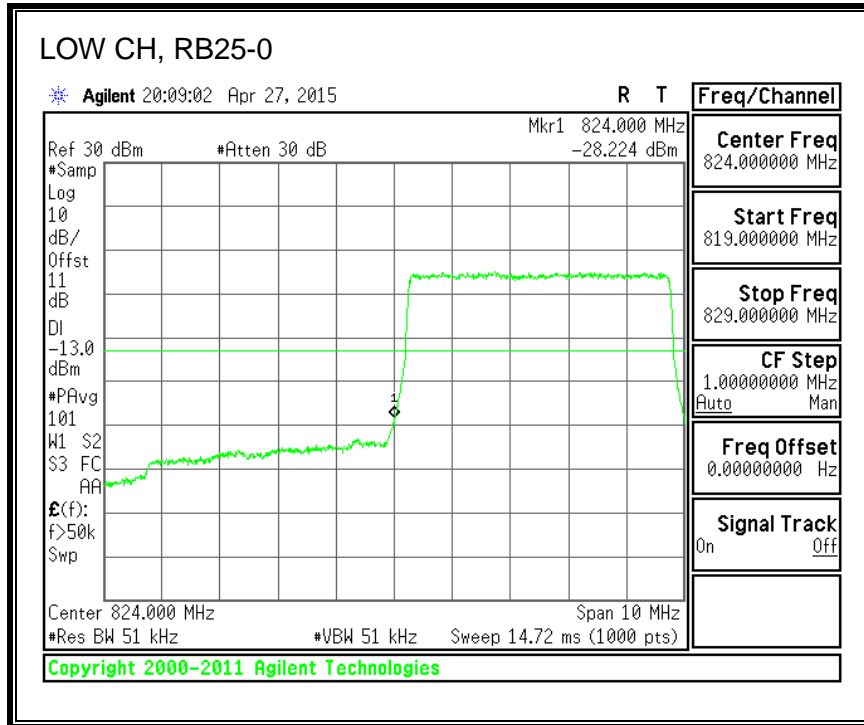

16QAM, (10.0 MHz BAND WIDTH)

QPSK, (15.0 MHz BAND WIDTH)

16QAM, (15.0 MHz BAND WIDTH)

QPSK, (20.0 MHz BAND WIDTH)

16QAM, (20.0 MHz BAND WIDTH)

8.3.3. LTE BAND 5 BANDEDGE

QPSK, (1.4 MHz BAND WIDTH)

16QAM, (1.4 MHz BAND WIDTH)

QPSK, (3.0 MHz BAND WIDTH)

16QAM, (3.0 MHz BAND WIDTH)

QPSK, (5.0 MHz BAND WIDTH)

16QAM, (5.0 MHz BAND WIDTH)

QPSK, (10.0 MHz BAND WIDTH)

16QAM, (10.0 MHz BAND WIDTH)

8.3.4. LTE BAND 7 EMISSION MASK

QPSK, (5.0 MHz BAND WIDTH)

16QAM, (5.0 MHz BAND WIDTH)

QPSK, (10.0 MHz BAND WIDTH)

16QAM, (10.0 MHz BAND WIDTH)

QPSK, (15.0 MHz BAND WIDTH)

16QAM, (15.0 MHz BAND WIDTH)

QPSK, (20.0 MHz BAND WIDTH)

16QAM, (20.0 MHz BAND WIDTH)

8.3.5. LTE BAND 12 BANDEDGE