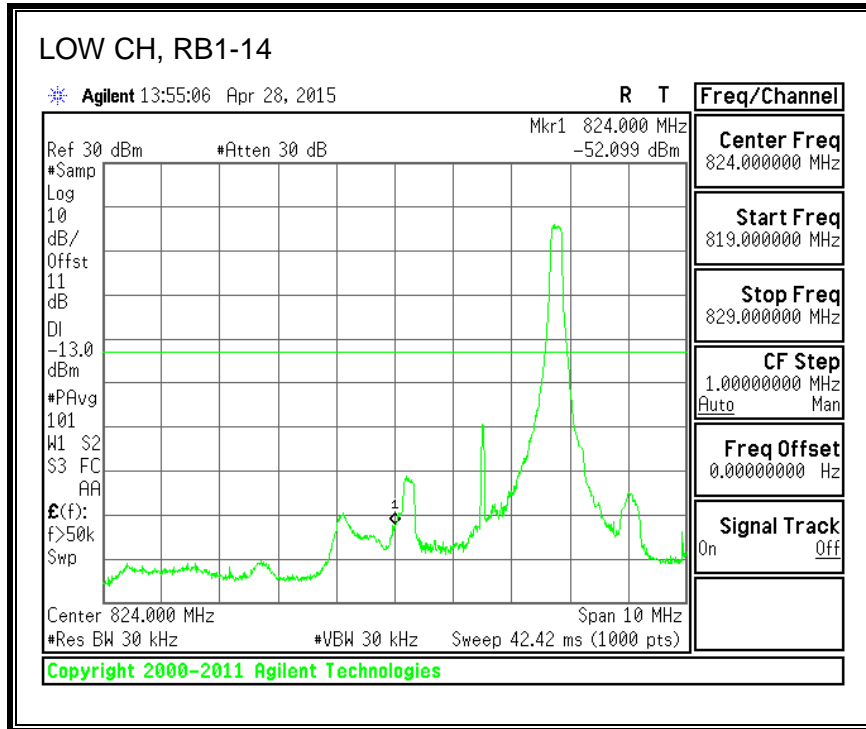

16QAM, (10.0 MHz BAND WIDTH)

QPSK, (15.0 MHz BAND WIDTH)

16QAM, (15.0 MHz BAND WIDTH)

QPSK, (20.0 MHz BAND WIDTH)

16QAM, (20.0 MHz BAND WIDTH)

8.3.3. LTE BAND 5 BANDEDGE

QPSK, (1.4 MHz BAND WIDTH)

16QAM, (1.4 MHz BAND WIDTH)

QPSK, (3.0 MHz BAND WIDTH)

16QAM, (3.0 MHz BAND WIDTH)

QPSK, (5.0 MHz BAND WIDTH)

16QAM, (5.0 MHz BAND WIDTH)

QPSK, (10.0 MHz BAND WIDTH)

16QAM, (10.0 MHz BAND WIDTH)

8.3.4. LTE BAND 7 EMISSION MASK

QPSK, (5.0 MHz BAND WIDTH)

16QAM, (5.0 MHz BAND WIDTH)

QPSK, (10.0 MHz BAND WIDTH)

16QAM, (10.0 MHz BAND WIDTH)

QPSK, (15.0 MHz BAND WIDTH)

16QAM, (15.0 MHz BAND WIDTH)

QPSK, (20.0 MHz BAND WIDTH)

16QAM, (20.0 MHz BAND WIDTH)

8.3.5. LTE BAND 12 BANDEDGE