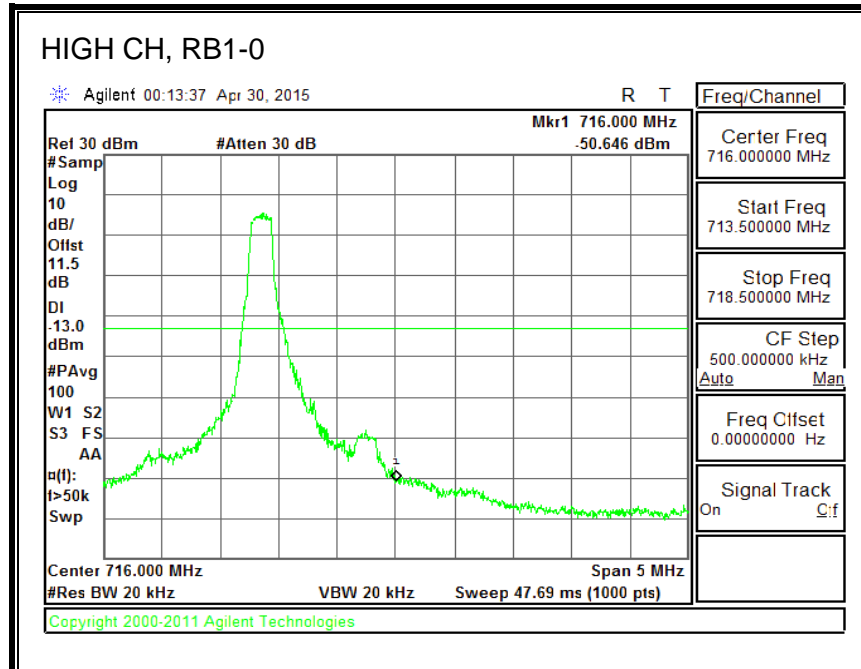

16QAM, (5.0 MHz BAND WIDTH)

QPSK, (10.0 MHz BAND WIDTH)

16QAM, (10.0 MHz BAND WIDTH)

QPSK, (15.0 MHz BAND WIDTH)

16QAM, (15.0 MHz BAND WIDTH)

QPSK, (20.0 MHz BAND WIDTH)

16QAM, (20.0 MHz BAND WIDTH)

8.3.5. LTE BAND 12 BANDEDGE

QPSK, (1.4 MHz BAND WIDTH)

16QAM, (1.4 MHz BAND WIDTH)

QPSK, (3.0 MHz BAND WIDTH)

16QAM, (3.0 MHz BAND WIDTH)

QPSK, (5.0 MHz BAND WIDTH)

16QAM, (5.0 MHz BAND WIDTH)

QPSK, (10.0 MHz BAND WIDTH)

16QAM, (10.0 MHz BAND WIDTH)

8.3.6. LTE BAND 13 EMISSION MASK

QPSK, (5.0 MHz BAND WIDTH)

16QAM, (5.0 MHz BAND WIDTH)

QPSK, (10.0 MHz BAND WIDTH)

16QAM, (10.0 MHz BAND WIDTH)

8.3.7. LTE BAND 17 BANDEDGE

QPSK, (5.0 MHz BAND WIDTH)

16QAM, (5.0 MHz BAND WIDTH)