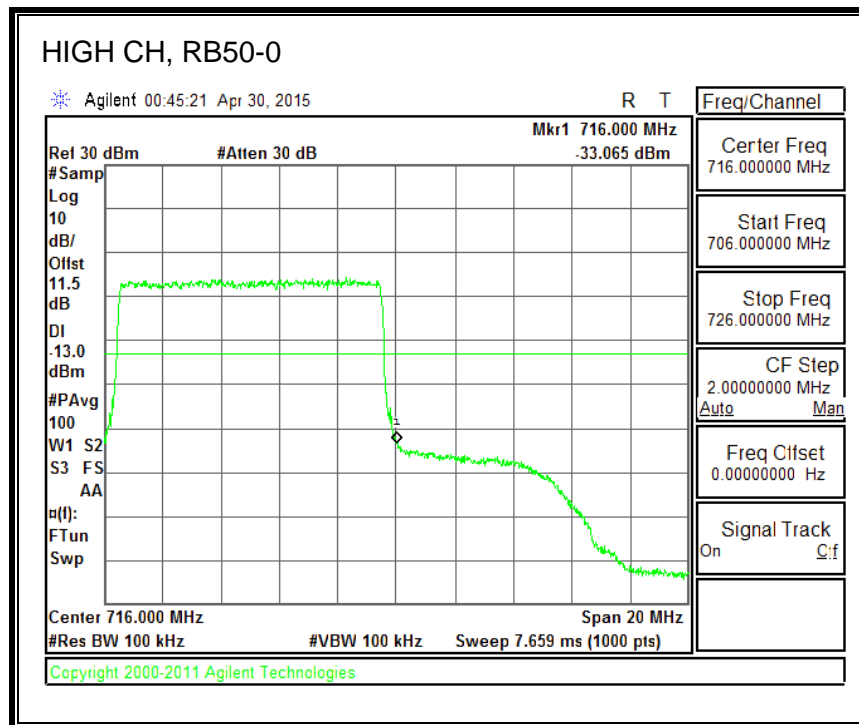

QPSK, (1.4 MHz BAND WIDTH)

16QAM, (1.4 MHz BAND WIDTH)

QPSK, (3.0 MHz BAND WIDTH)

16QAM, (3.0 MHz BAND WIDTH)

QPSK, (5.0 MHz BAND WIDTH)

16QAM, (5.0 MHz BAND WIDTH)

QPSK, (10.0 MHz BAND WIDTH)

16QAM, (10.0 MHz BAND WIDTH)

8.3.6. LTE BAND 13 EMISSION MASK

QPSK, (5.0 MHz BAND WIDTH)

16QAM, (5.0 MHz BAND WIDTH)

QPSK, (10.0 MHz BAND WIDTH)

16QAM, (10.0 MHz BAND WIDTH)

8.3.7. LTE BAND 17 BANDEDGE

QPSK, (5.0 MHz BAND WIDTH)

16QAM, (5.0 MHz BAND WIDTH)