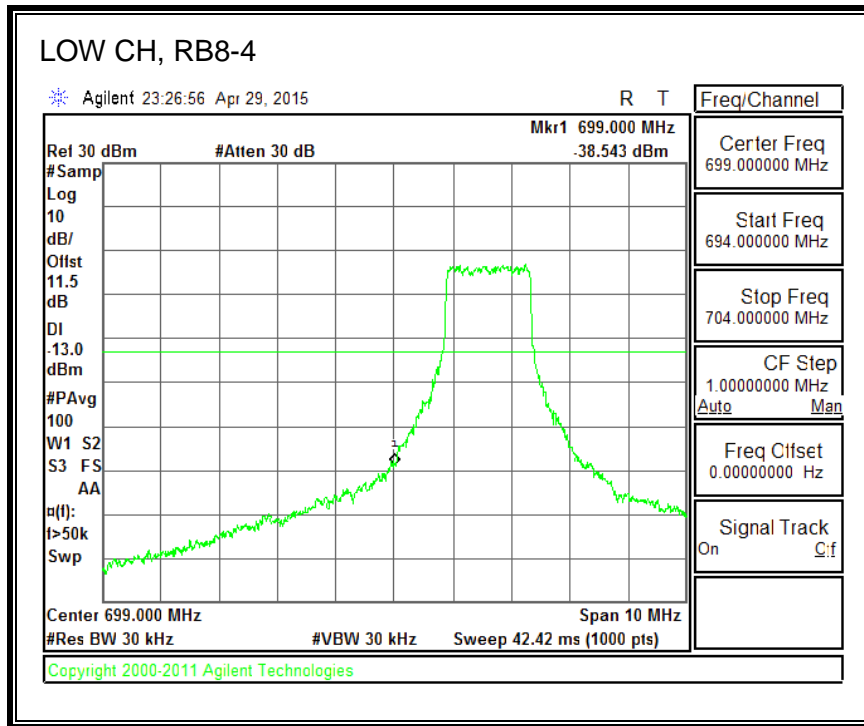

16QAM, (5.0 MHz BAND WIDTH)

QPSK, (10.0 MHz BAND WIDTH)

16QAM, (10.0 MHz BAND WIDTH)

QPSK, (15.0 MHz BAND WIDTH)

16QAM, (15.0 MHz BAND WIDTH)

QPSK, (20.0 MHz BAND WIDTH)

16QAM, (20.0 MHz BAND WIDTH)

8.3.5. LTE BAND 12 BANDEDGE

QPSK, (1.4 MHz BAND WIDTH)

16QAM, (1.4 MHz BAND WIDTH)

QPSK, (3.0 MHz BAND WIDTH)

16QAM, (3.0 MHz BAND WIDTH)

QPSK, (5.0 MHz BAND WIDTH)

16QAM, (5.0 MHz BAND WIDTH)

QPSK, (10.0 MHz BAND WIDTH)

16QAM, (10.0 MHz BAND WIDTH)

8.3.6. LTE BAND 13 EMISSION MASK

QPSK, (5.0 MHz BAND WIDTH)

16QAM, (5.0 MHz BAND WIDTH)

QPSK, (10.0 MHz BAND WIDTH)

16QAM, (10.0 MHz BAND WIDTH)

8.3.7. LTE BAND 17 BANDEDGE

QPSK, (5.0 MHz BAND WIDTH)

16QAM, (5.0 MHz BAND WIDTH)