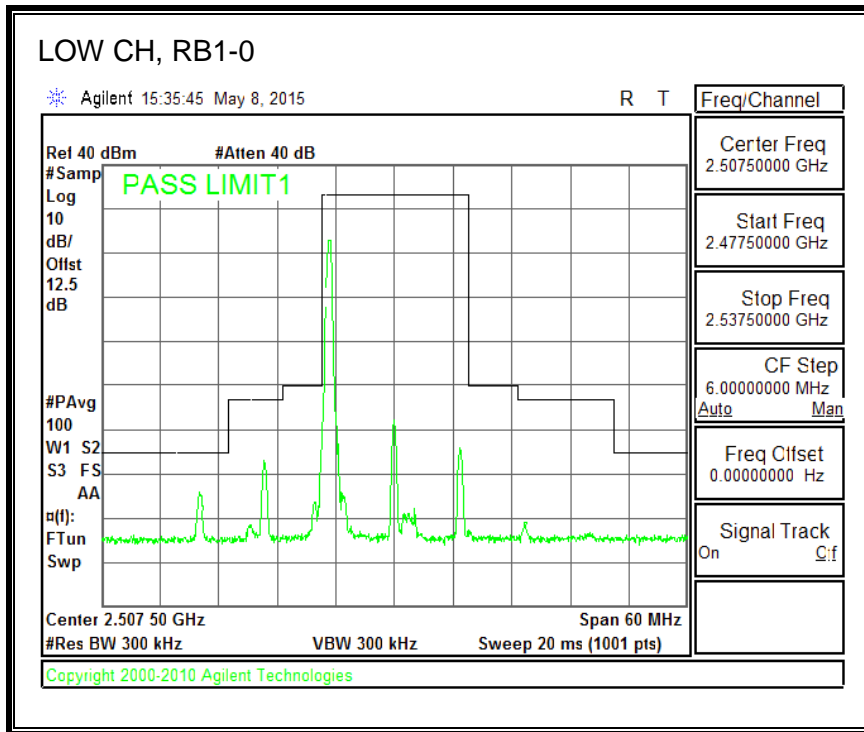

16QAM, (5.0 MHz BAND WIDTH)

QPSK, (10.0 MHz BAND WIDTH)

16QAM, (10.0 MHz BAND WIDTH)

QPSK, (15.0 MHz BAND WIDTH)

16QAM, (15.0 MHz BAND WIDTH)

QPSK, (20.0 MHz BAND WIDTH)

16QAM, (20.0 MHz BAND WIDTH)

8.3.5. LTE BAND 12 BANDEDGE