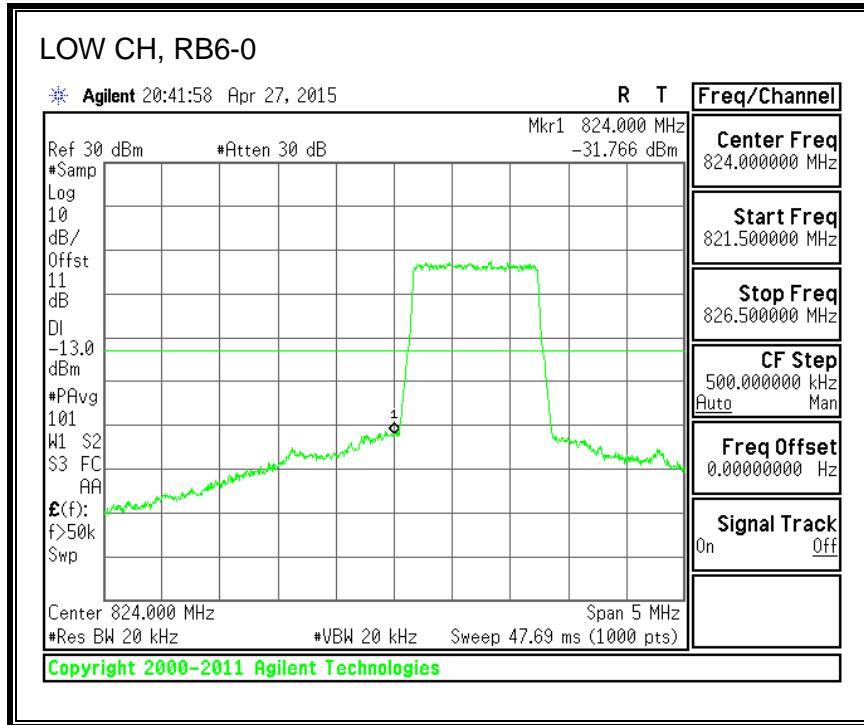

16QAM, (10.0 MHz BAND WIDTH)

QPSK, (15.0 MHz BAND WIDTH)

16QAM, (15.0 MHz BAND WIDTH)

QPSK, (20.0 MHz BAND WIDTH)

16QAM, (20.0 MHz BAND WIDTH)

8.3.3. LTE BAND 5 BANDEDGE

QPSK, (1.4 MHz BAND WIDTH)

16QAM, (1.4 MHz BAND WIDTH)

QPSK, (3.0 MHz BAND WIDTH)

16QAM, (3.0 MHz BAND WIDTH)

QPSK, (5.0 MHz BAND WIDTH)

16QAM, (5.0 MHz BAND WIDTH)

QPSK, (10.0 MHz BAND WIDTH)

16QAM, (10.0 MHz BAND WIDTH)

8.3.4. LTE BAND 7 EMISSION MASK

QPSK, (5.0 MHz BAND WIDTH)

16QAM, (5.0 MHz BAND WIDTH)

QPSK, (10.0 MHz BAND WIDTH)

16QAM, (10.0 MHz BAND WIDTH)

QPSK, (15.0 MHz BAND WIDTH)

16QAM, (15.0 MHz BAND WIDTH)

QPSK, (20.0 MHz BAND WIDTH)

16QAM, (20.0 MHz BAND WIDTH)

8.3.5. LTE BAND 12 BANDEDGE