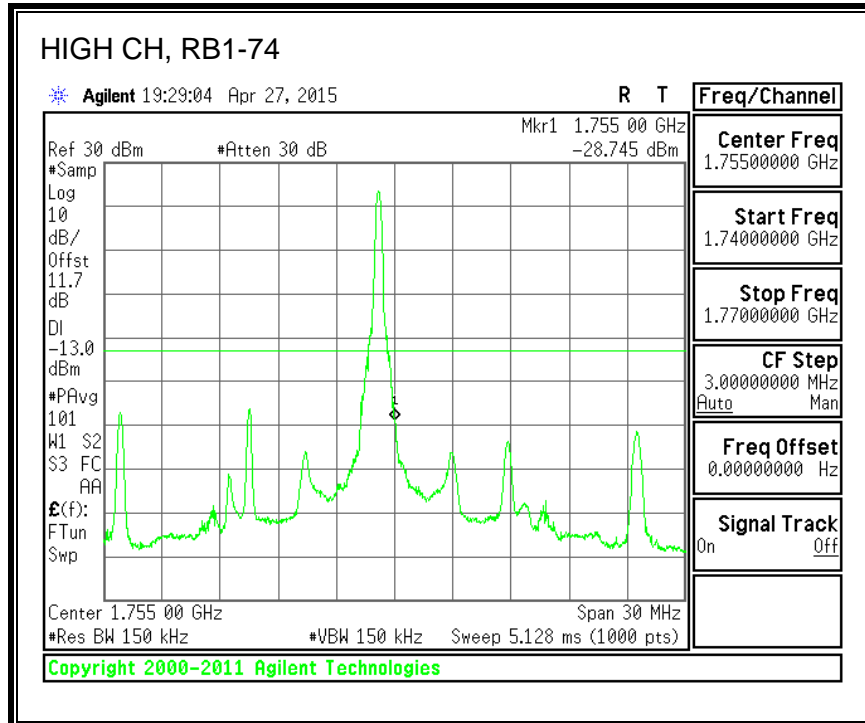

16QAM, (10.0 MHz BAND WIDTH)

QPSK, (15.0 MHz BAND WIDTH)

16QAM, (15.0 MHz BAND WIDTH)

QPSK, (20.0 MHz BAND WIDTH)

16QAM, (20.0 MHz BAND WIDTH)

8.3.3. LTE BAND 5 BANDEDGE

QPSK, (1.4 MHz BAND WIDTH)

16QAM, (1.4 MHz BAND WIDTH)

QPSK, (3.0 MHz BAND WIDTH)

16QAM, (3.0 MHz BAND WIDTH)

QPSK, (5.0 MHz BAND WIDTH)

16QAM, (5.0 MHz BAND WIDTH)

QPSK, (10.0 MHz BAND WIDTH)

16QAM, (10.0 MHz BAND WIDTH)

8.3.4. LTE BAND 7 EMISSION MASK

QPSK, (5.0 MHz BAND WIDTH)

16QAM, (5.0 MHz BAND WIDTH)

QPSK, (10.0 MHz BAND WIDTH)

16QAM, (10.0 MHz BAND WIDTH)

QPSK, (15.0 MHz BAND WIDTH)

16QAM, (15.0 MHz BAND WIDTH)

QPSK, (20.0 MHz BAND WIDTH)

16QAM, (20.0 MHz BAND WIDTH)

8.3.5. LTE BAND 12 BANDEDGE