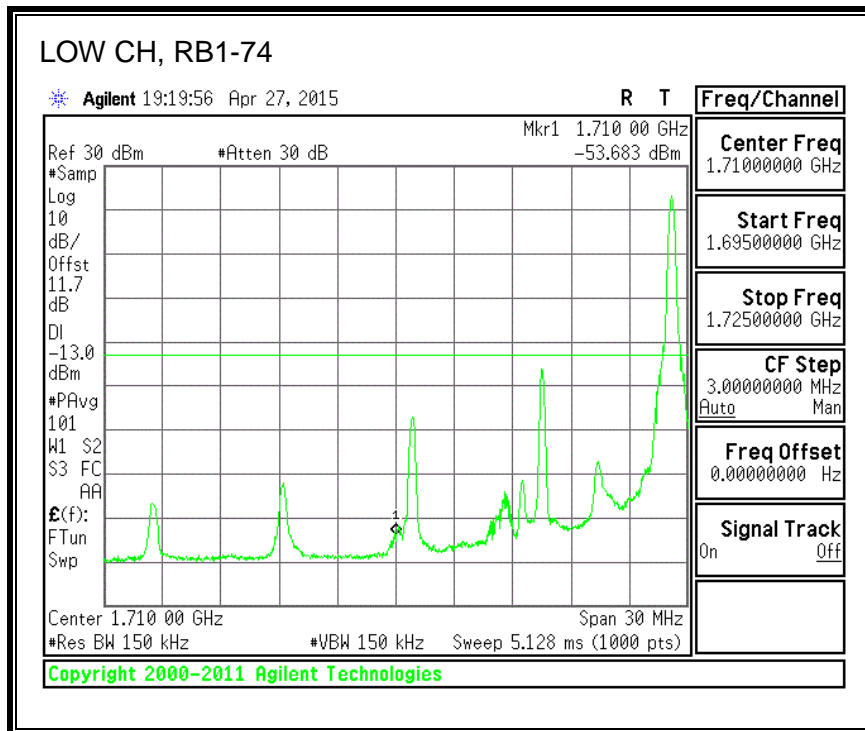

16QAM, (10.0 MHz BAND WIDTH)

QPSK, (15.0 MHz BAND WIDTH)

16QAM, (15.0 MHz BAND WIDTH)

QPSK, (20.0 MHz BAND WIDTH)

16QAM, (20.0 MHz BAND WIDTH)

8.3.3. LTE BAND 5 BANDEDGE

QPSK, (1.4 MHz BAND WIDTH)

16QAM, (1.4 MHz BAND WIDTH)

QPSK, (3.0 MHz BAND WIDTH)

16QAM, (3.0 MHz BAND WIDTH)

QPSK, (5.0 MHz BAND WIDTH)

16QAM, (5.0 MHz BAND WIDTH)

QPSK, (10.0 MHz BAND WIDTH)

16QAM, (10.0 MHz BAND WIDTH)

8.3.4. LTE BAND 7 EMISSION MASK

QPSK, (5.0 MHz BAND WIDTH)

16QAM, (5.0 MHz BAND WIDTH)

QPSK, (10.0 MHz BAND WIDTH)

16QAM, (10.0 MHz BAND WIDTH)

QPSK, (15.0 MHz BAND WIDTH)

16QAM, (15.0 MHz BAND WIDTH)

QPSK, (20.0 MHz BAND WIDTH)

16QAM, (20.0 MHz BAND WIDTH)

8.3.5. LTE BAND 12 BANDEDGE