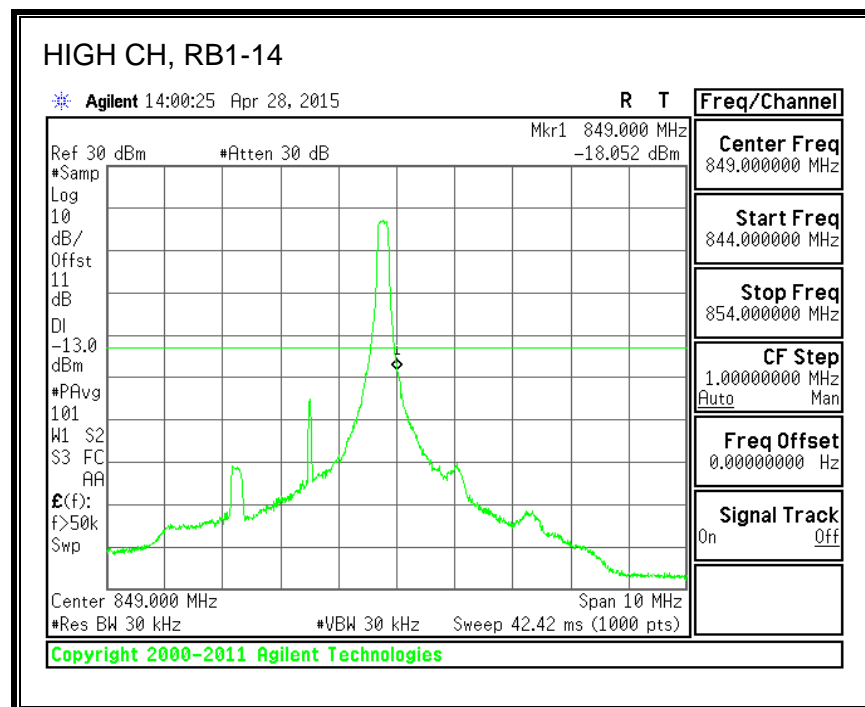

16QAM, (10.0 MHz BAND WIDTH)

QPSK, (15.0 MHz BAND WIDTH)

16QAM, (15.0 MHz BAND WIDTH)

QPSK, (20.0 MHz BAND WIDTH)

16QAM, (20.0 MHz BAND WIDTH)

8.3.3. LTE BAND 5 BANDEDGE

QPSK, (1.4 MHz BAND WIDTH)

16QAM, (1.4 MHz BAND WIDTH)

QPSK, (3.0 MHz BAND WIDTH)

16QAM, (3.0 MHz BAND WIDTH)

QPSK, (5.0 MHz BAND WIDTH)

16QAM, (5.0 MHz BAND WIDTH)

QPSK, (10.0 MHz BAND WIDTH)

16QAM, (10.0 MHz BAND WIDTH)

8.3.4. LTE BAND 7 EMISSION MASK

QPSK, (5.0 MHz BAND WIDTH)

16QAM, (5.0 MHz BAND WIDTH)

QPSK, (10.0 MHz BAND WIDTH)

16QAM, (10.0 MHz BAND WIDTH)

QPSK, (15.0 MHz BAND WIDTH)

16QAM, (15.0 MHz BAND WIDTH)

QPSK, (20.0 MHz BAND WIDTH)

16QAM, (20.0 MHz BAND WIDTH)

8.3.5. LTE BAND 12 BANDEDGE