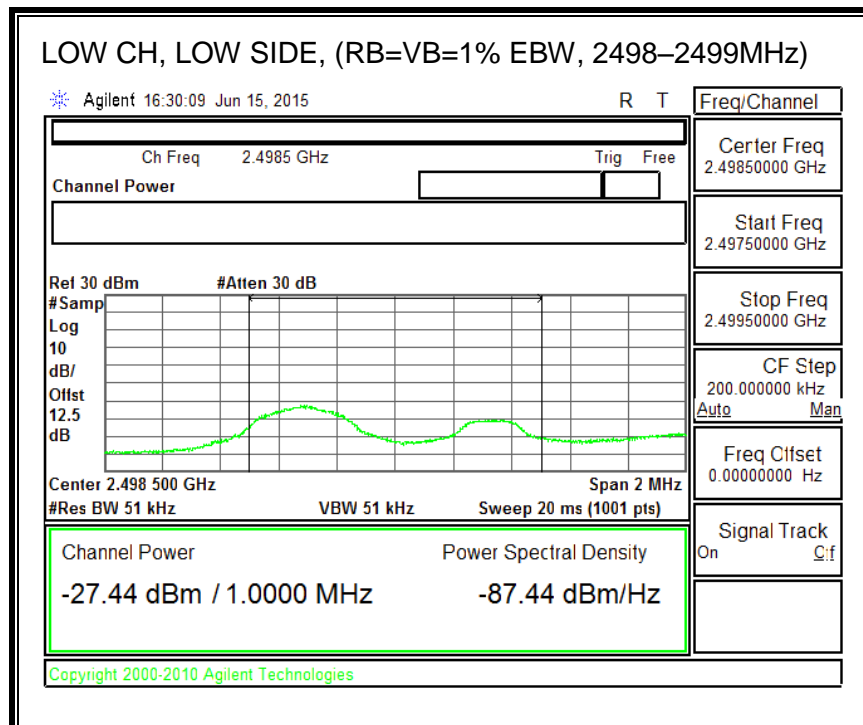

QPSK, (3.0 MHz BAND WIDTH)

16QAM, (3.0 MHz BAND WIDTH)

QPSK, (5.0 MHz BAND WIDTH)

16QAM, (5.0 MHz BAND WIDTH)

QPSK, (10.0 MHz BAND WIDTH)

16QAM, (10.0 MHz BAND WIDTH)

8.3.4. LTE BAND 7 EMISSION MASK

QPSK, (5.0 MHz BAND WIDTH)

16QAM, (5.0 MHz BAND WIDTH)

QPSK, (10.0 MHz BAND WIDTH)

16QAM, (10.0 MHz BAND WIDTH)

QPSK, (15.0 MHz BAND WIDTH)

16QAM, (15.0 MHz BAND WIDTH)

QPSK, (20.0 MHz BAND WIDTH)

16QAM, (20.0 MHz BAND WIDTH)

8.3.5. LTE BAND 12 BANDEDGE