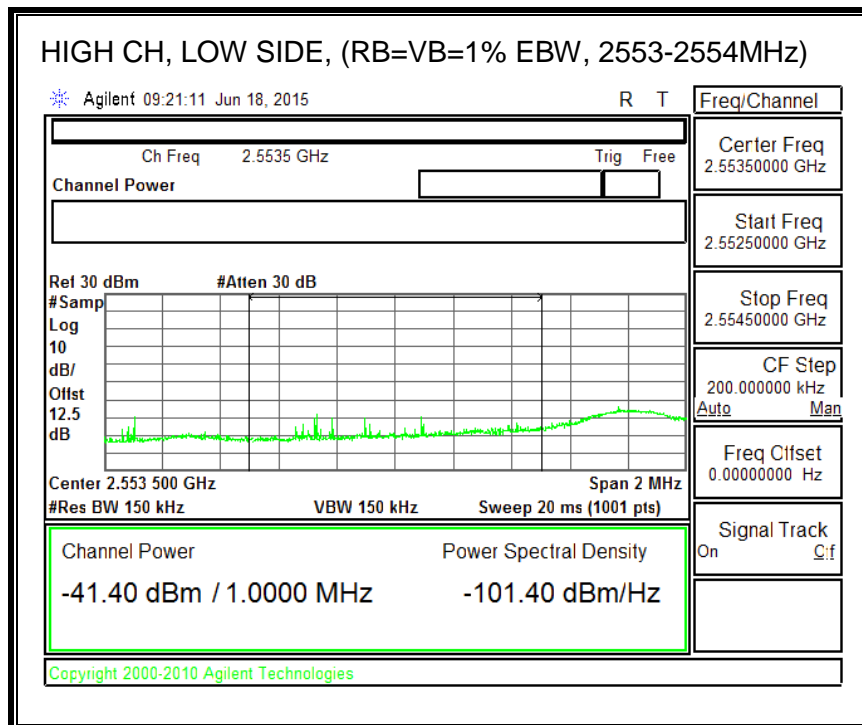

16QAM, (5.0 MHz BAND WIDTH)

QPSK, (10.0 MHz BAND WIDTH)

16QAM, (10.0 MHz BAND WIDTH)

QPSK, (15.0 MHz BAND WIDTH)

16QAM, (15.0 MHz BAND WIDTH)

QPSK, (20.0 MHz BAND WIDTH)

16QAM, (20.0 MHz BAND WIDTH)

8.3.5. LTE BAND 12 BANDEDGE