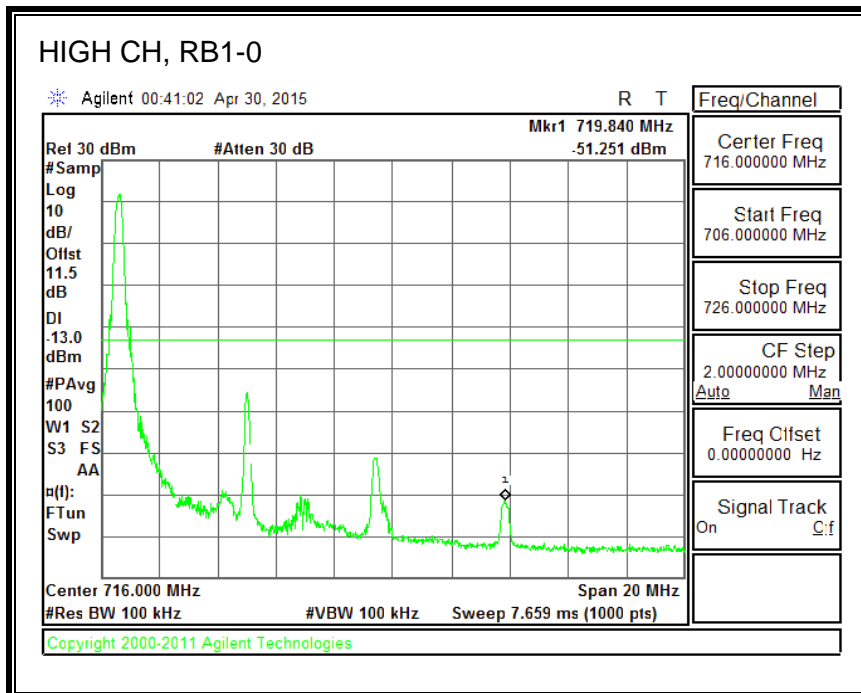

16QAM, (5.0 MHz BAND WIDTH)

QPSK, (10.0 MHz BAND WIDTH)

16QAM, (10.0 MHz BAND WIDTH)

QPSK, (15.0 MHz BAND WIDTH)

16QAM, (15.0 MHz BAND WIDTH)

QPSK, (20.0 MHz BAND WIDTH)

16QAM, (20.0 MHz BAND WIDTH)

8.3.5. LTE BAND 12 BANDEDGE

QPSK, (1.4 MHz BAND WIDTH)

16QAM, (1.4 MHz BAND WIDTH)

QPSK, (3.0 MHz BAND WIDTH)

16QAM, (3.0 MHz BAND WIDTH)

QPSK, (5.0 MHz BAND WIDTH)

16QAM, (5.0 MHz BAND WIDTH)

QPSK, (10.0 MHz BAND WIDTH)

16QAM, (10.0 MHz BAND WIDTH)

8.3.6. LTE BAND 13 EMISSION MASK

QPSK, (5.0 MHz BAND WIDTH)

16QAM, (5.0 MHz BAND WIDTH)

QPSK, (10.0 MHz BAND WIDTH)

16QAM, (10.0 MHz BAND WIDTH)

8.3.7. LTE BAND 17 BANDEDGE

QPSK, (5.0 MHz BAND WIDTH)

16QAM, (5.0 MHz BAND WIDTH)