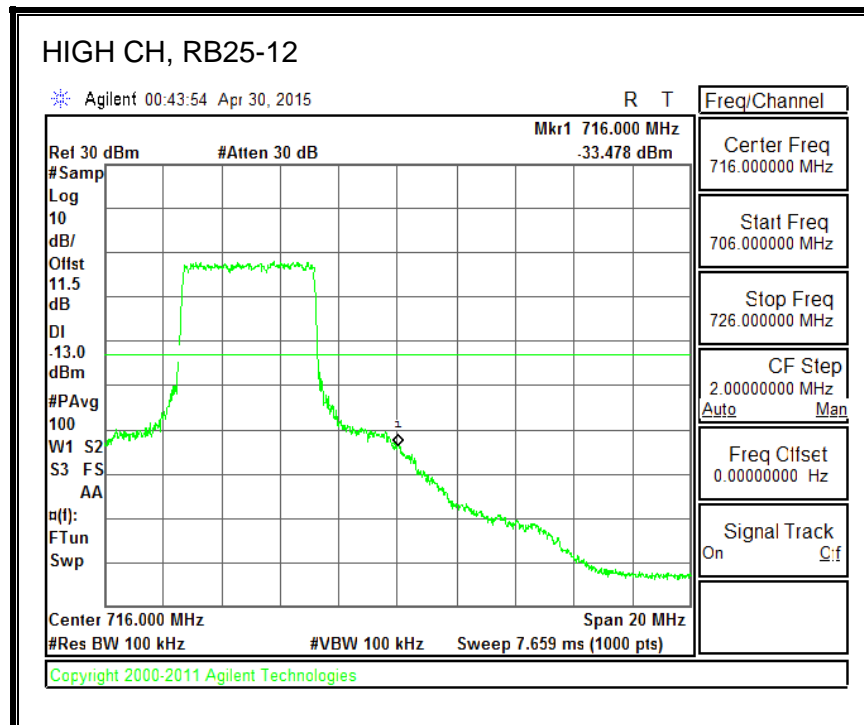

QPSK, (1.4 MHz BAND WIDTH)

16QAM, (1.4 MHz BAND WIDTH)

QPSK, (3.0 MHz BAND WIDTH)

16QAM, (3.0 MHz BAND WIDTH)

QPSK, (5.0 MHz BAND WIDTH)

16QAM, (5.0 MHz BAND WIDTH)

QPSK, (10.0 MHz BAND WIDTH)

16QAM, (10.0 MHz BAND WIDTH)

8.3.6. LTE BAND 13 EMISSION MASK

QPSK, (5.0 MHz BAND WIDTH)

16QAM, (5.0 MHz BAND WIDTH)

QPSK, (10.0 MHz BAND WIDTH)

16QAM, (10.0 MHz BAND WIDTH)

8.3.7. LTE BAND 17 BANDEDGE

QPSK, (5.0 MHz BAND WIDTH)

16QAM, (5.0 MHz BAND WIDTH)