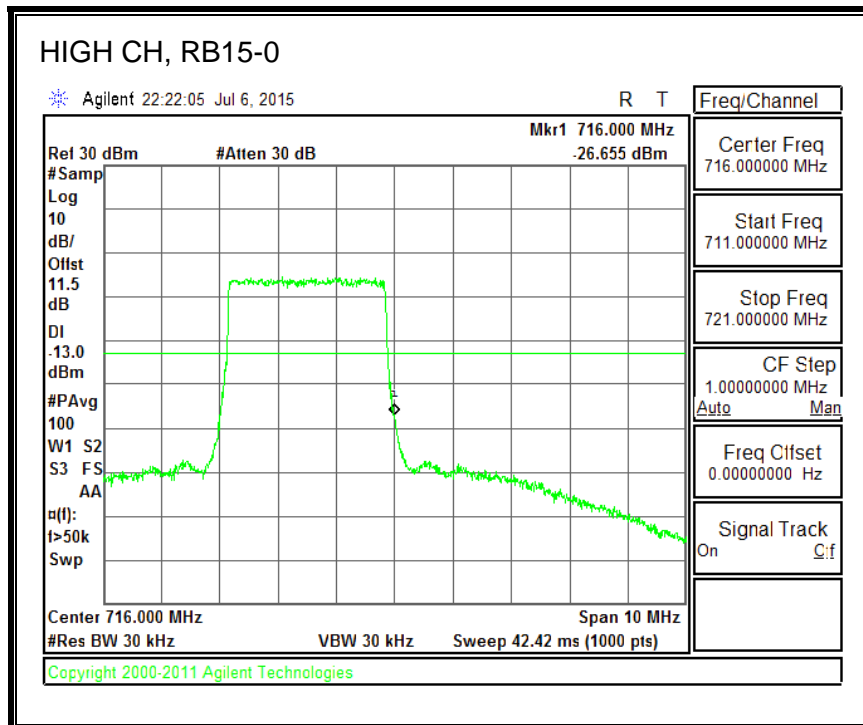

QPSK, (1.4 MHz BAND WIDTH)

16QAM, (1.4 MHz BAND WIDTH)

QPSK, (3.0 MHz BAND WIDTH)

16QAM, (3.0 MHz BAND WIDTH)

QPSK, (5.0 MHz BAND WIDTH)

16QAM, (5.0 MHz BAND WIDTH)

QPSK, (10.0 MHz BAND WIDTH)

16QAM, (10.0 MHz BAND WIDTH)

8.3.6. LTE BAND 13 EMISSION MASK

QPSK, (5.0 MHz BAND WIDTH)

16QAM, (5.0 MHz BAND WIDTH)

QPSK, (10.0 MHz BAND WIDTH)

16QAM, (10.0 MHz BAND WIDTH)

8.3.7. LTE BAND 17 BANDEDGE

QPSK, (5.0 MHz BAND WIDTH)

16QAM, (5.0 MHz BAND WIDTH)