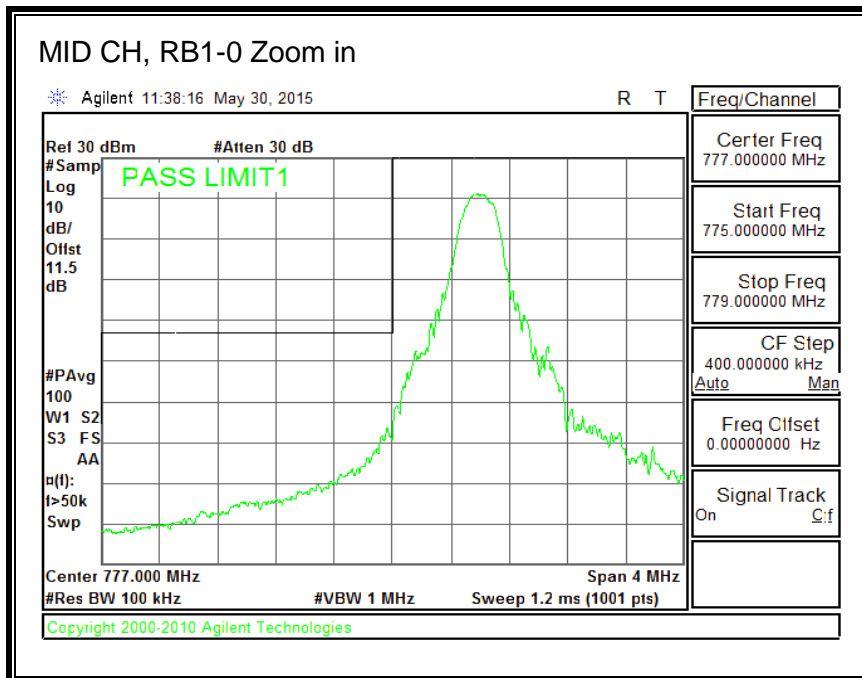

8.3.6. LTE BAND 13 EMISSION MASK

QPSK, (5.0 MHz BAND WIDTH)

16QAM, (5.0 MHz BAND WIDTH)

QPSK, (10.0 MHz BAND WIDTH)

16QAM, (10.0 MHz BAND WIDTH)

8.3.7. LTE BAND 17 BANDEDGE

QPSK, (5.0 MHz BAND WIDTH)

16QAM, (5.0 MHz BAND WIDTH)

QPSK, (10.0 MHz BAND WIDTH)

16QAM, (10.0 MHz BAND WIDTH)

8.3.8. LTE BAND 25 BANDEDGE

QPSK, (1.4 MHz BAND WIDTH)

16QAM, (1.4 MHz BAND WIDTH)

QPSK, (3.0 MHz BAND WIDTH)

16QAM, (3.0 MHz BAND WIDTH)

QPSK, (5.0 MHz BAND WIDTH)