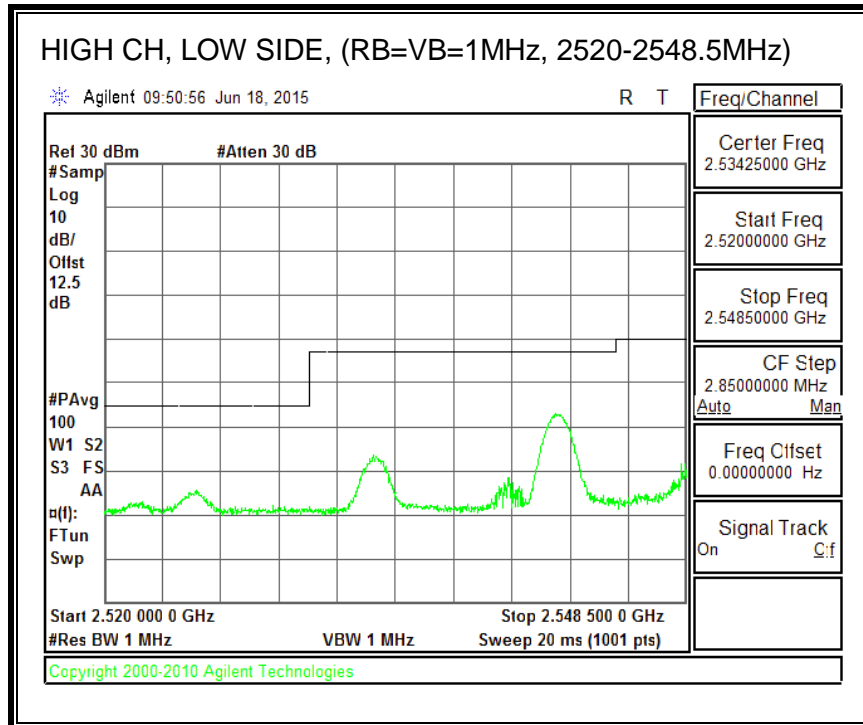

16QAM, (5.0 MHz BAND WIDTH)

QPSK, (10.0 MHz BAND WIDTH)

16QAM, (10.0 MHz BAND WIDTH)

QPSK, (15.0 MHz BAND WIDTH)

16QAM, (15.0 MHz BAND WIDTH)

QPSK, (20.0 MHz BAND WIDTH)

16QAM, (20.0 MHz BAND WIDTH)

8.3.5. LTE BAND 12 BANDEDGE