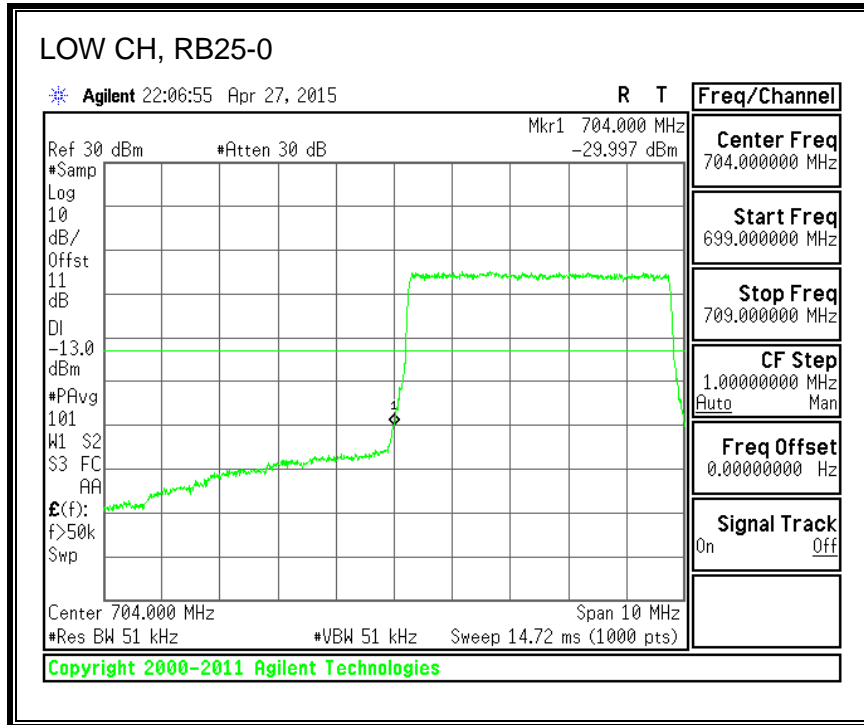

8.3.6. LTE BAND 13 EMISSION MASK

QPSK, (5.0 MHz BAND WIDTH)

16QAM, (5.0 MHz BAND WIDTH)

QPSK, (10.0 MHz BAND WIDTH)

16QAM, (10.0 MHz BAND WIDTH)

8.3.7. LTE BAND 17 BANDEDGE

QPSK, (5.0 MHz BAND WIDTH)

16QAM, (5.0 MHz BAND WIDTH)

QPSK, (10.0 MHz BAND WIDTH)

16QAM, (10.0 MHz BAND WIDTH)

8.3.8. LTE BAND 25 BANDEDGE

QPSK, (1.4 MHz BAND WIDTH)

16QAM, (1.4 MHz BAND WIDTH)

QPSK, (3.0 MHz BAND WIDTH)

16QAM, (3.0 MHz BAND WIDTH)

QPSK, (5.0 MHz BAND WIDTH)