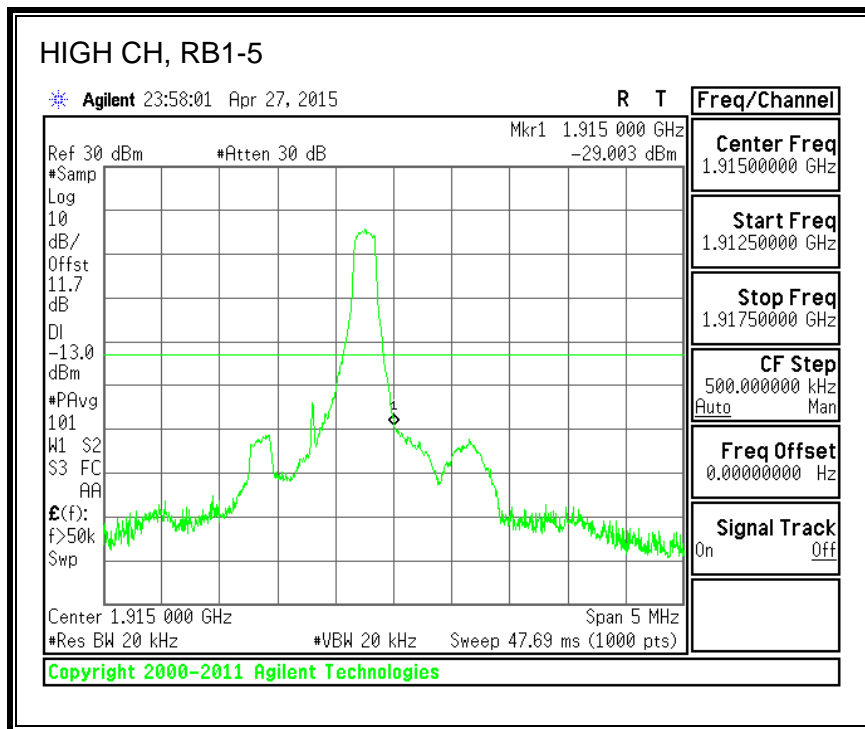

8.3.6. LTE BAND 13 EMISSION MASK

QPSK, (5.0 MHz BAND WIDTH)

16QAM, (5.0 MHz BAND WIDTH)

QPSK, (10.0 MHz BAND WIDTH)

16QAM, (10.0 MHz BAND WIDTH)

8.3.7. LTE BAND 17 BANDEDGE

QPSK, (5.0 MHz BAND WIDTH)

16QAM, (5.0 MHz BAND WIDTH)

QPSK, (10.0 MHz BAND WIDTH)

16QAM, (10.0 MHz BAND WIDTH)

8.3.8. LTE BAND 25 BANDEDGE

QPSK, (1.4 MHz BAND WIDTH)

16QAM, (1.4 MHz BAND WIDTH)

QPSK, (3.0 MHz BAND WIDTH)

16QAM, (3.0 MHz BAND WIDTH)

QPSK, (5.0 MHz BAND WIDTH)