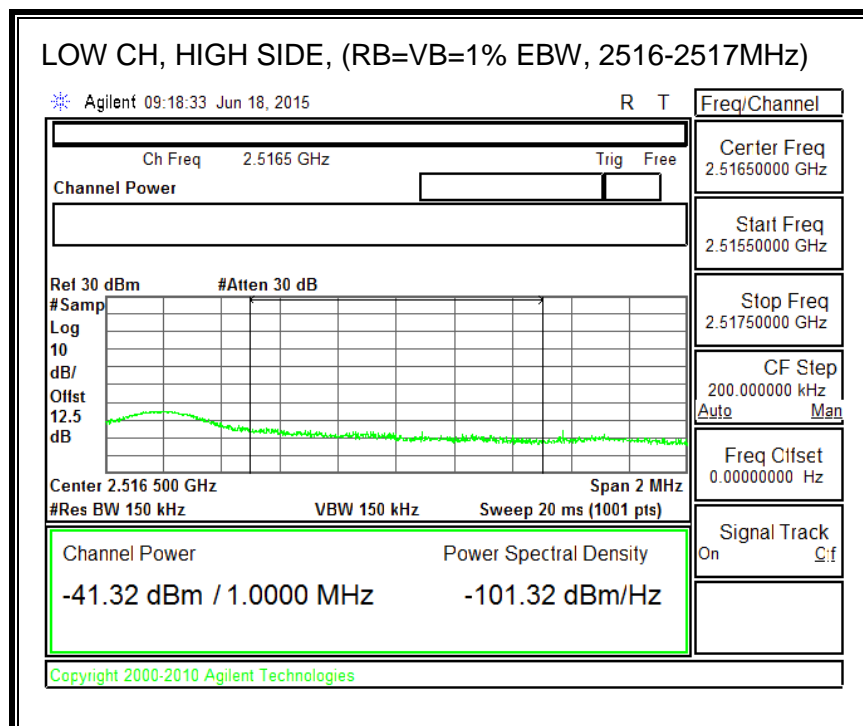

16QAM, (5.0 MHz BAND WIDTH)

QPSK, (10.0 MHz BAND WIDTH)

16QAM, (10.0 MHz BAND WIDTH)

QPSK, (15.0 MHz BAND WIDTH)

16QAM, (15.0 MHz BAND WIDTH)

QPSK, (20.0 MHz BAND WIDTH)

16QAM, (20.0 MHz BAND WIDTH)

8.3.5. LTE BAND 12 BANDEDGE