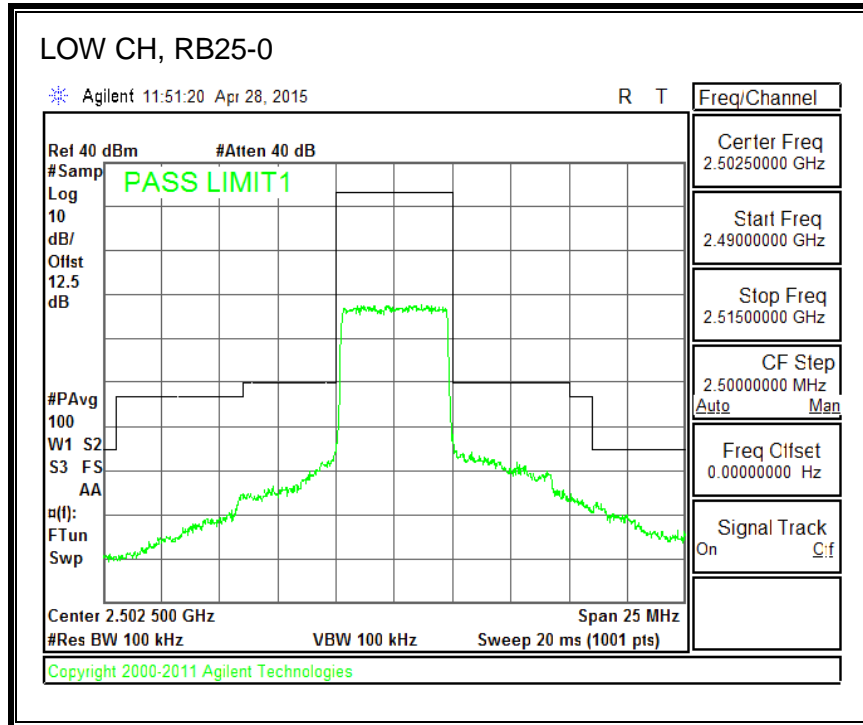

16QAM, (10.0 MHz BAND WIDTH)

QPSK, (15.0 MHz BAND WIDTH)

16QAM, (15.0 MHz BAND WIDTH)

QPSK, (20.0 MHz BAND WIDTH)

16QAM, (20.0 MHz BAND WIDTH)

8.3.3. LTE BAND 5 BANDEDGE

QPSK, (1.4 MHz BAND WIDTH)

16QAM, (1.4 MHz BAND WIDTH)

QPSK, (3.0 MHz BAND WIDTH)

16QAM, (3.0 MHz BAND WIDTH)

QPSK, (5.0 MHz BAND WIDTH)

16QAM, (5.0 MHz BAND WIDTH)

QPSK, (10.0 MHz BAND WIDTH)

16QAM, (10.0 MHz BAND WIDTH)

8.3.4. LTE BAND 7 EMISSION MASK

QPSK, (5.0 MHz BAND WIDTH)

16QAM, (5.0 MHz BAND WIDTH)

QPSK, (10.0 MHz BAND WIDTH)

16QAM, (10.0 MHz BAND WIDTH)

QPSK, (15.0 MHz BAND WIDTH)

16QAM, (15.0 MHz BAND WIDTH)

QPSK, (20.0 MHz BAND WIDTH)

16QAM, (20.0 MHz BAND WIDTH)

8.3.5. LTE BAND 12 BANDEDGE