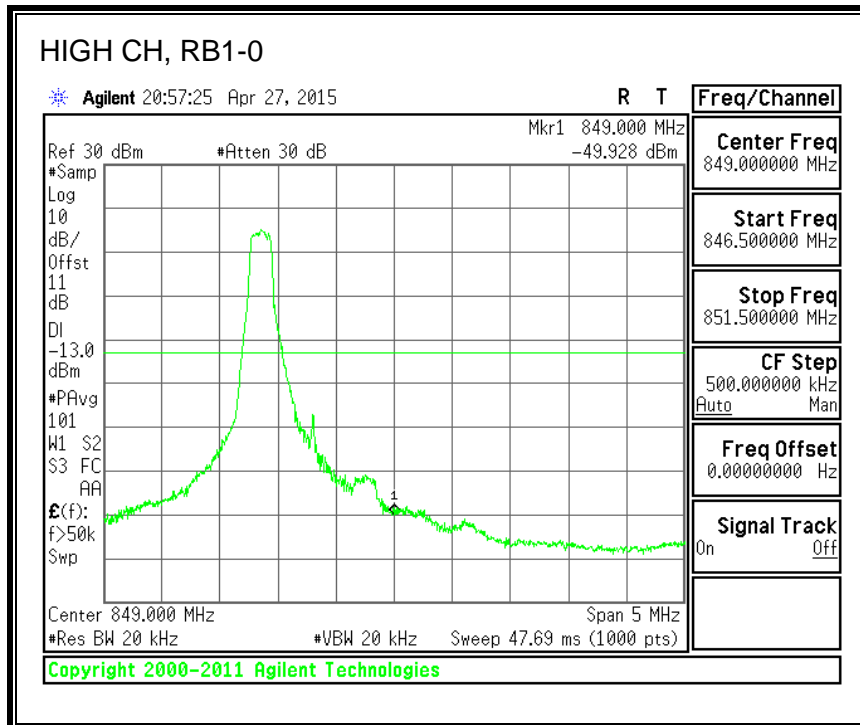

16QAM, (10.0 MHz BAND WIDTH)

QPSK, (15.0 MHz BAND WIDTH)

16QAM, (15.0 MHz BAND WIDTH)

QPSK, (20.0 MHz BAND WIDTH)

16QAM, (20.0 MHz BAND WIDTH)

8.3.3. LTE BAND 5 BANDEDGE

QPSK, (1.4 MHz BAND WIDTH)

16QAM, (1.4 MHz BAND WIDTH)

QPSK, (3.0 MHz BAND WIDTH)

16QAM, (3.0 MHz BAND WIDTH)

QPSK, (5.0 MHz BAND WIDTH)

16QAM, (5.0 MHz BAND WIDTH)

QPSK, (10.0 MHz BAND WIDTH)

16QAM, (10.0 MHz BAND WIDTH)

8.3.4. LTE BAND 7 EMISSION MASK

QPSK, (5.0 MHz BAND WIDTH)

16QAM, (5.0 MHz BAND WIDTH)

QPSK, (10.0 MHz BAND WIDTH)

16QAM, (10.0 MHz BAND WIDTH)

QPSK, (15.0 MHz BAND WIDTH)

16QAM, (15.0 MHz BAND WIDTH)

QPSK, (20.0 MHz BAND WIDTH)

16QAM, (20.0 MHz BAND WIDTH)

8.3.5. LTE BAND 12 BANDEDGE