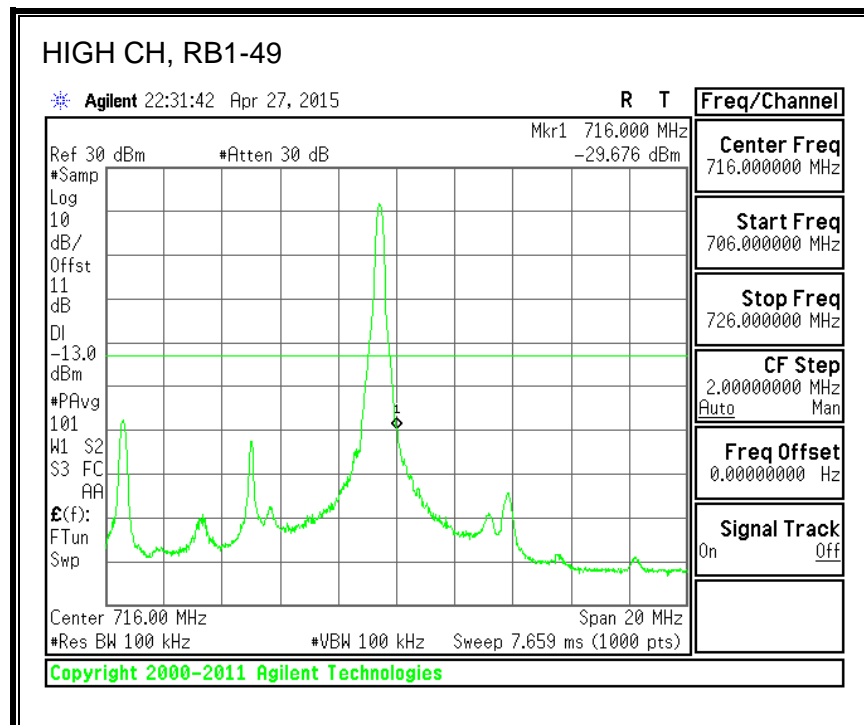

8.3.6. LTE BAND 13 EMISSION MASK

QPSK, (5.0 MHz BAND WIDTH)

16QAM, (5.0 MHz BAND WIDTH)

QPSK, (10.0 MHz BAND WIDTH)

16QAM, (10.0 MHz BAND WIDTH)

8.3.7. LTE BAND 17 BANDEDGE

QPSK, (5.0 MHz BAND WIDTH)

16QAM, (5.0 MHz BAND WIDTH)

QPSK, (10.0 MHz BAND WIDTH)

16QAM, (10.0 MHz BAND WIDTH)

8.3.8. LTE BAND 25 BANDEDGE

QPSK, (1.4 MHz BAND WIDTH)

16QAM, (1.4 MHz BAND WIDTH)

QPSK, (3.0 MHz BAND WIDTH)

16QAM, (3.0 MHz BAND WIDTH)

QPSK, (5.0 MHz BAND WIDTH)