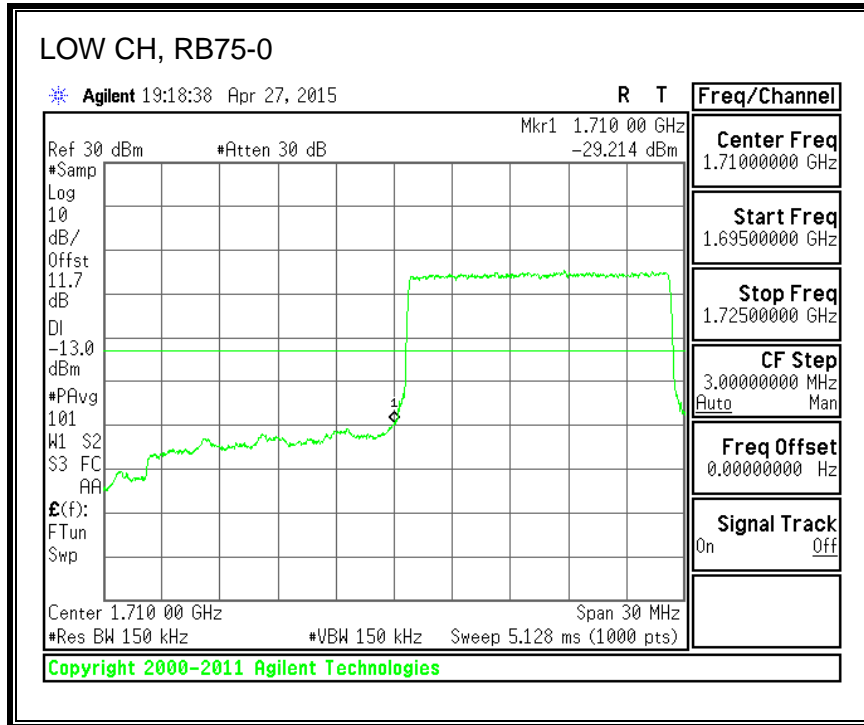

16QAM, (10.0 MHz BAND WIDTH)

QPSK, (15.0 MHz BAND WIDTH)

16QAM, (15.0 MHz BAND WIDTH)

QPSK, (20.0 MHz BAND WIDTH)

16QAM, (20.0 MHz BAND WIDTH)

8.3.3. LTE BAND 5 BANDEDGE

QPSK, (1.4 MHz BAND WIDTH)

16QAM, (1.4 MHz BAND WIDTH)

QPSK, (3.0 MHz BAND WIDTH)

16QAM, (3.0 MHz BAND WIDTH)

QPSK, (5.0 MHz BAND WIDTH)

16QAM, (5.0 MHz BAND WIDTH)

QPSK, (10.0 MHz BAND WIDTH)

16QAM, (10.0 MHz BAND WIDTH)

8.3.4. LTE BAND 7 EMISSION MASK

QPSK, (5.0 MHz BAND WIDTH)

16QAM, (5.0 MHz BAND WIDTH)

QPSK, (10.0 MHz BAND WIDTH)

16QAM, (10.0 MHz BAND WIDTH)

QPSK, (15.0 MHz BAND WIDTH)

16QAM, (15.0 MHz BAND WIDTH)

QPSK, (20.0 MHz BAND WIDTH)

16QAM, (20.0 MHz BAND WIDTH)

8.3.5. LTE BAND 12 BANDEDGE