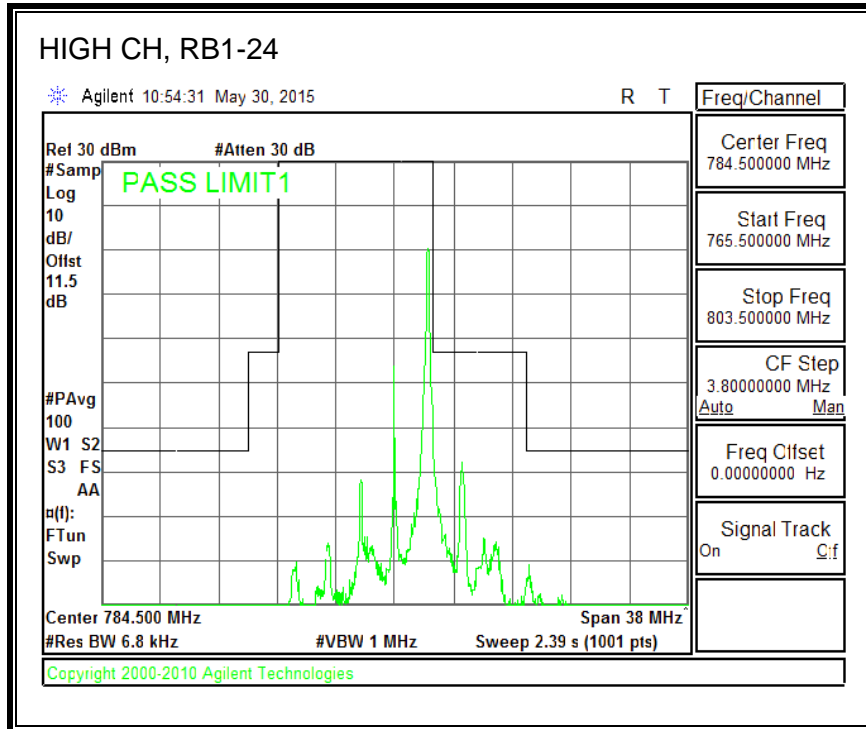

16QAM, (5.0 MHz BAND WIDTH)

QPSK, (10.0 MHz BAND WIDTH)

16QAM, (10.0 MHz BAND WIDTH)

QPSK, (15.0 MHz BAND WIDTH)

16QAM, (15.0 MHz BAND WIDTH)

QPSK, (20.0 MHz BAND WIDTH)

16QAM, (20.0 MHz BAND WIDTH)

8.3.5. LTE BAND 12 BANDEDGE

QPSK, (1.4 MHz BAND WIDTH)

16QAM, (1.4 MHz BAND WIDTH)

QPSK, (3.0 MHz BAND WIDTH)

16QAM, (3.0 MHz BAND WIDTH)

QPSK, (5.0 MHz BAND WIDTH)

16QAM, (5.0 MHz BAND WIDTH)

QPSK, (10.0 MHz BAND WIDTH)

16QAM, (10.0 MHz BAND WIDTH)

8.3.6. LTE BAND 13 EMISSION MASK

QPSK, (5.0 MHz BAND WIDTH)

16QAM, (5.0 MHz BAND WIDTH)

QPSK, (10.0 MHz BAND WIDTH)

16QAM, (10.0 MHz BAND WIDTH)

8.3.7. LTE BAND 17 BANDEDGE

QPSK, (5.0 MHz BAND WIDTH)

16QAM, (5.0 MHz BAND WIDTH)