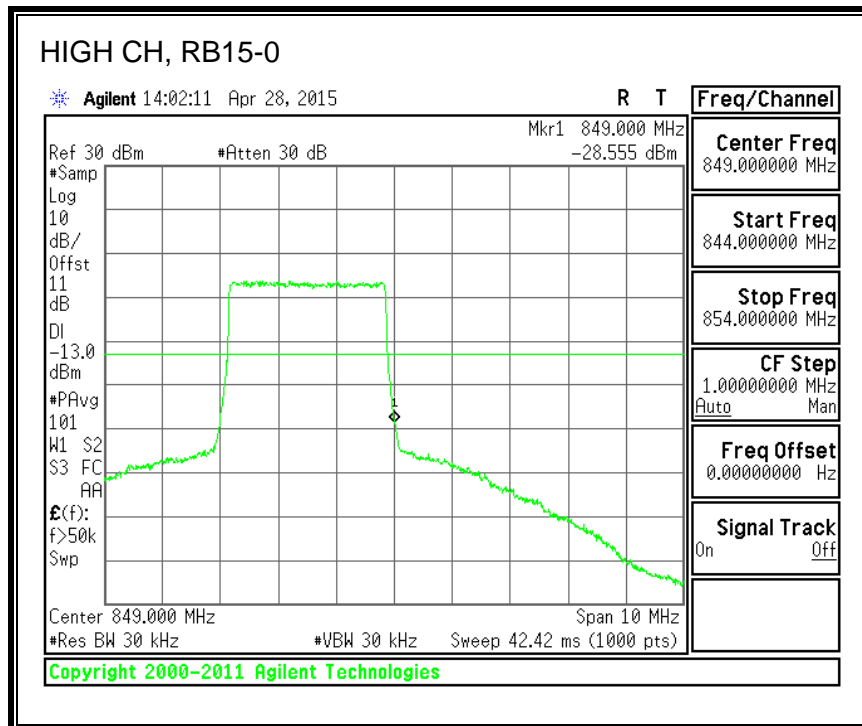

16QAM, (10.0 MHz BAND WIDTH)

QPSK, (15.0 MHz BAND WIDTH)

16QAM, (15.0 MHz BAND WIDTH)

QPSK, (20.0 MHz BAND WIDTH)

16QAM, (20.0 MHz BAND WIDTH)

8.3.3. LTE BAND 5 BANDEDGE

QPSK, (1.4 MHz BAND WIDTH)

16QAM, (1.4 MHz BAND WIDTH)

QPSK, (3.0 MHz BAND WIDTH)

16QAM, (3.0 MHz BAND WIDTH)

QPSK, (5.0 MHz BAND WIDTH)

16QAM, (5.0 MHz BAND WIDTH)

QPSK, (10.0 MHz BAND WIDTH)

16QAM, (10.0 MHz BAND WIDTH)

8.3.4. LTE BAND 7 EMISSION MASK

QPSK, (5.0 MHz BAND WIDTH)

16QAM, (5.0 MHz BAND WIDTH)

QPSK, (10.0 MHz BAND WIDTH)

16QAM, (10.0 MHz BAND WIDTH)

QPSK, (15.0 MHz BAND WIDTH)

16QAM, (15.0 MHz BAND WIDTH)

QPSK, (20.0 MHz BAND WIDTH)

16QAM, (20.0 MHz BAND WIDTH)

8.3.5. LTE BAND 12 BANDEDGE