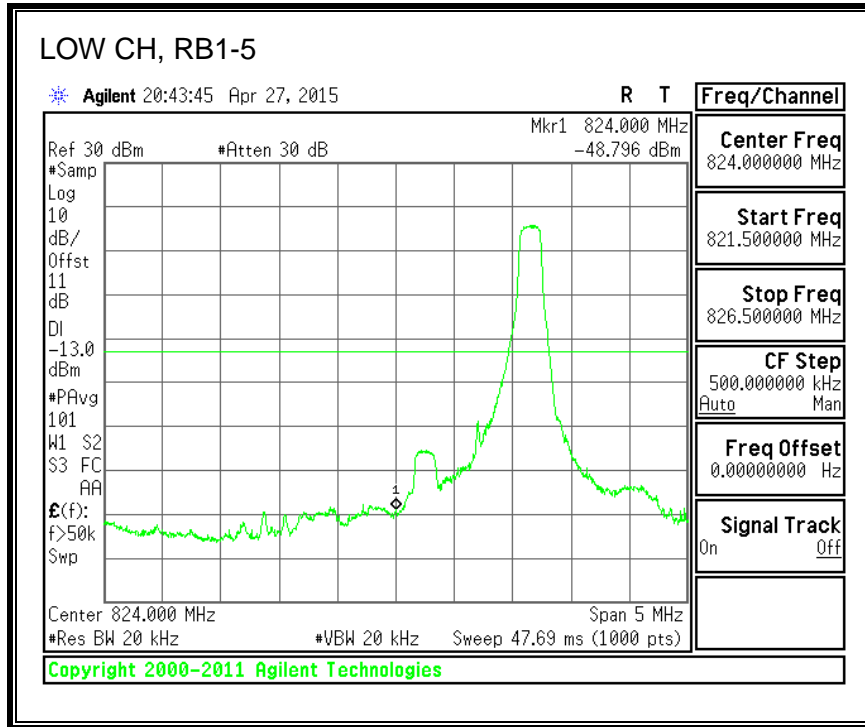

16QAM, (10.0 MHz BAND WIDTH)

QPSK, (15.0 MHz BAND WIDTH)

16QAM, (15.0 MHz BAND WIDTH)

QPSK, (20.0 MHz BAND WIDTH)

16QAM, (20.0 MHz BAND WIDTH)

8.3.3. LTE BAND 5 BANDEDGE

QPSK, (1.4 MHz BAND WIDTH)

16QAM, (1.4 MHz BAND WIDTH)

QPSK, (3.0 MHz BAND WIDTH)

16QAM, (3.0 MHz BAND WIDTH)

QPSK, (5.0 MHz BAND WIDTH)

16QAM, (5.0 MHz BAND WIDTH)

QPSK, (10.0 MHz BAND WIDTH)

16QAM, (10.0 MHz BAND WIDTH)

8.3.4. LTE BAND 7 EMISSION MASK

QPSK, (5.0 MHz BAND WIDTH)

16QAM, (5.0 MHz BAND WIDTH)

QPSK, (10.0 MHz BAND WIDTH)

16QAM, (10.0 MHz BAND WIDTH)

QPSK, (15.0 MHz BAND WIDTH)

16QAM, (15.0 MHz BAND WIDTH)

QPSK, (20.0 MHz BAND WIDTH)

16QAM, (20.0 MHz BAND WIDTH)

8.3.5. LTE BAND 12 BANDEDGE