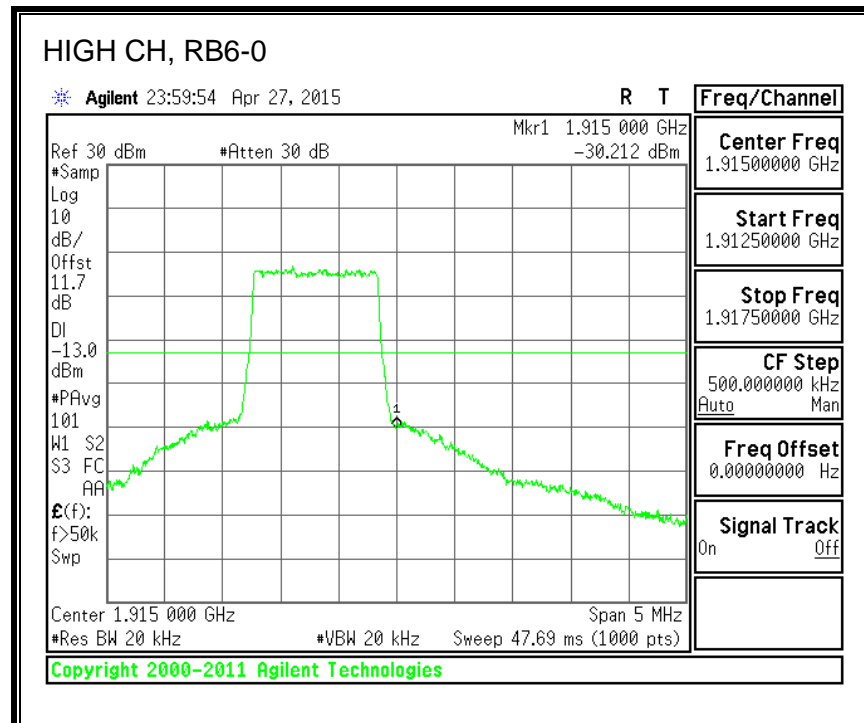

8.3.6. LTE BAND 13 EMISSION MASK

QPSK, (5.0 MHz BAND WIDTH)

16QAM, (5.0 MHz BAND WIDTH)

QPSK, (10.0 MHz BAND WIDTH)

16QAM, (10.0 MHz BAND WIDTH)

8.3.7. LTE BAND 17 BANDEDGE

QPSK, (5.0 MHz BAND WIDTH)

16QAM, (5.0 MHz BAND WIDTH)

QPSK, (10.0 MHz BAND WIDTH)

16QAM, (10.0 MHz BAND WIDTH)

8.3.8. LTE BAND 25 BANDEDGE

QPSK, (1.4 MHz BAND WIDTH)

16QAM, (1.4 MHz BAND WIDTH)

QPSK, (3.0 MHz BAND WIDTH)

16QAM, (3.0 MHz BAND WIDTH)

QPSK, (5.0 MHz BAND WIDTH)