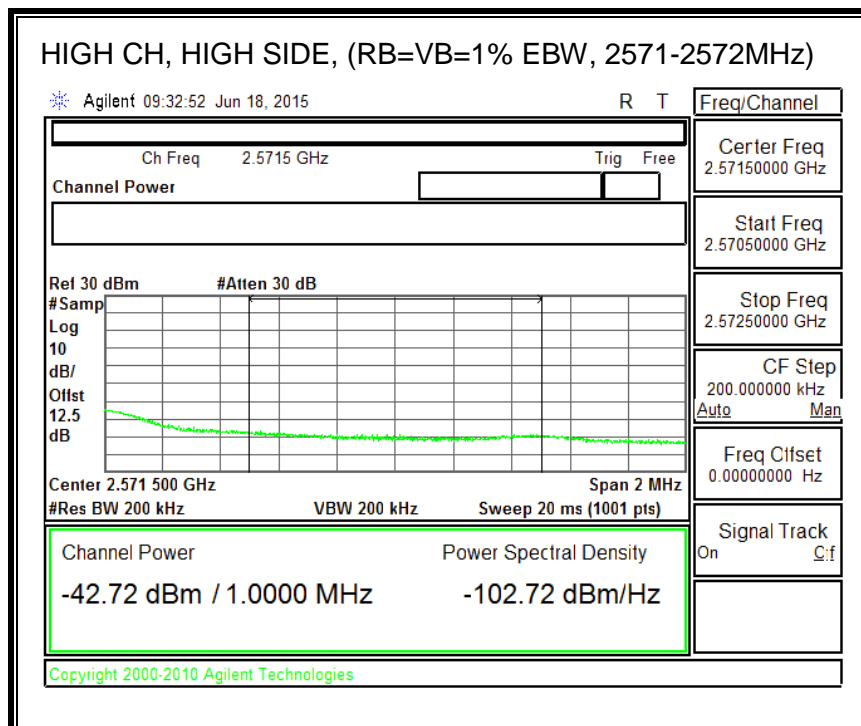

16QAM, (5.0 MHz BAND WIDTH)

QPSK, (10.0 MHz BAND WIDTH)

16QAM, (10.0 MHz BAND WIDTH)

QPSK, (15.0 MHz BAND WIDTH)

16QAM, (15.0 MHz BAND WIDTH)

QPSK, (20.0 MHz BAND WIDTH)

16QAM, (20.0 MHz BAND WIDTH)

8.3.5. LTE BAND 12 BANDEDGE