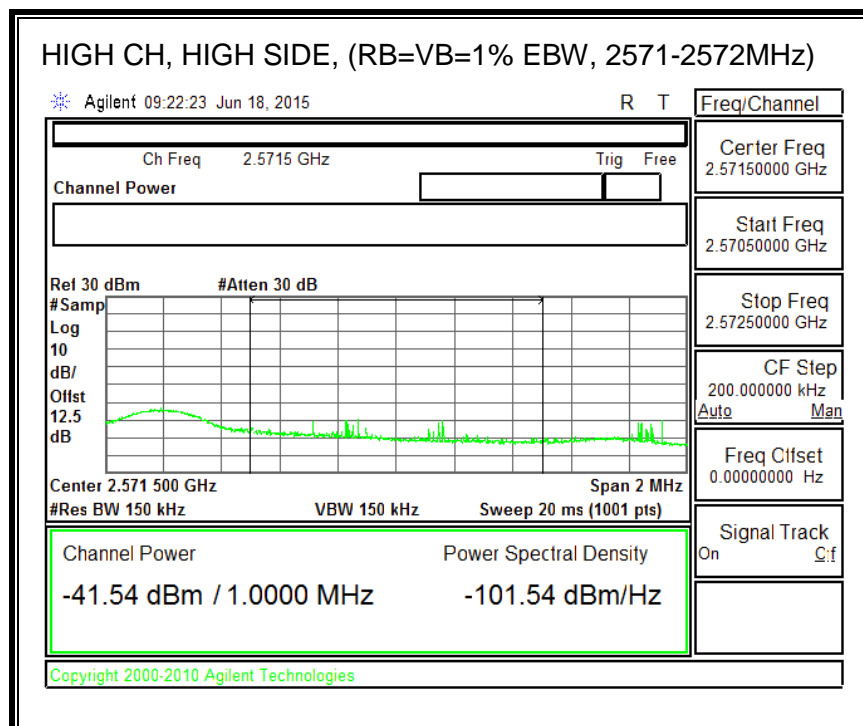

16QAM, (5.0 MHz BAND WIDTH)

QPSK, (10.0 MHz BAND WIDTH)

16QAM, (10.0 MHz BAND WIDTH)

QPSK, (15.0 MHz BAND WIDTH)

16QAM, (15.0 MHz BAND WIDTH)

QPSK, (20.0 MHz BAND WIDTH)

16QAM, (20.0 MHz BAND WIDTH)

8.3.5. LTE BAND 12 BANDEDGE