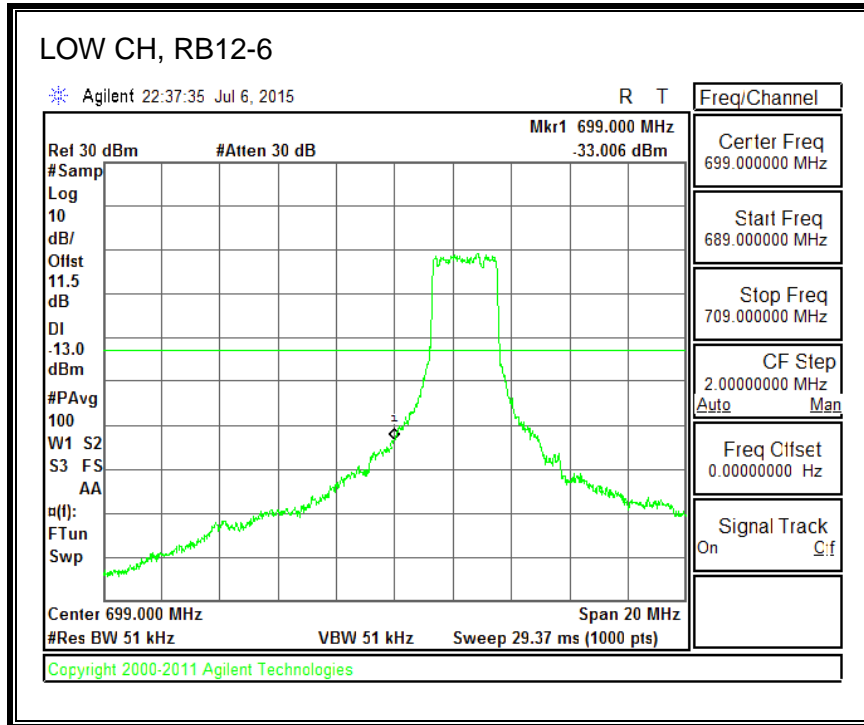

16QAM, (5.0 MHz BAND WIDTH)

QPSK, (10.0 MHz BAND WIDTH)

16QAM, (10.0 MHz BAND WIDTH)

QPSK, (15.0 MHz BAND WIDTH)

16QAM, (15.0 MHz BAND WIDTH)

QPSK, (20.0 MHz BAND WIDTH)

16QAM, (20.0 MHz BAND WIDTH)

8.3.5. LTE BAND 12 BANDEDGE

QPSK, (1.4 MHz BAND WIDTH)

16QAM, (1.4 MHz BAND WIDTH)

QPSK, (3.0 MHz BAND WIDTH)

16QAM, (3.0 MHz BAND WIDTH)

QPSK, (5.0 MHz BAND WIDTH)

16QAM, (5.0 MHz BAND WIDTH)

QPSK, (10.0 MHz BAND WIDTH)

16QAM, (10.0 MHz BAND WIDTH)

8.3.6. LTE BAND 13 EMISSION MASK

QPSK, (5.0 MHz BAND WIDTH)

16QAM, (5.0 MHz BAND WIDTH)

QPSK, (10.0 MHz BAND WIDTH)

16QAM, (10.0 MHz BAND WIDTH)

8.3.7. LTE BAND 17 BANDEDGE

QPSK, (5.0 MHz BAND WIDTH)

16QAM, (5.0 MHz BAND WIDTH)