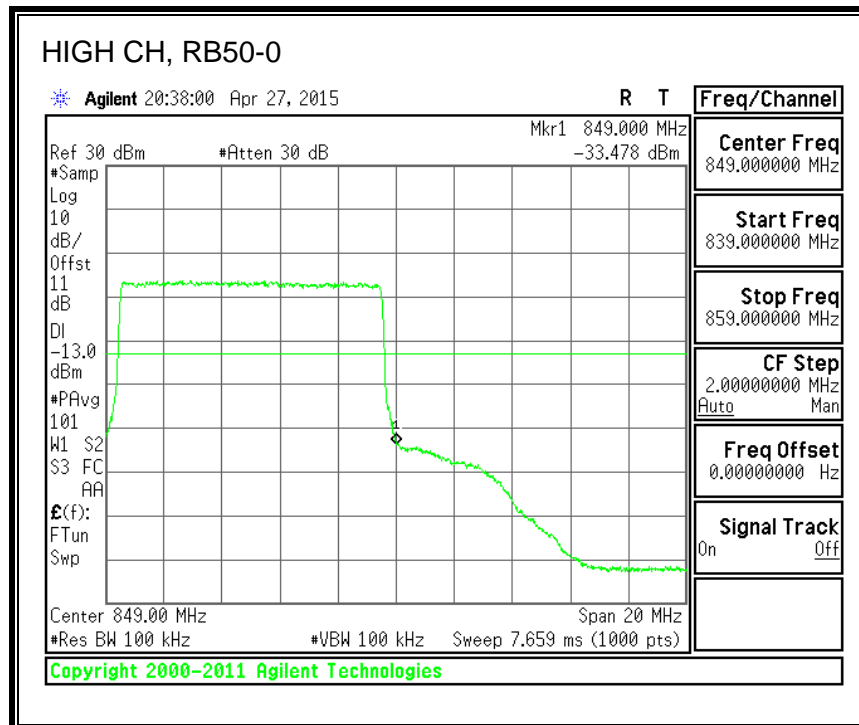

16QAM, (10.0 MHz BAND WIDTH)

QPSK, (15.0 MHz BAND WIDTH)

16QAM, (15.0 MHz BAND WIDTH)

QPSK, (20.0 MHz BAND WIDTH)

16QAM, (20.0 MHz BAND WIDTH)

8.3.3. LTE BAND 5 BANDEDGE

QPSK, (1.4 MHz BAND WIDTH)

16QAM, (1.4 MHz BAND WIDTH)

QPSK, (3.0 MHz BAND WIDTH)

16QAM, (3.0 MHz BAND WIDTH)

QPSK, (5.0 MHz BAND WIDTH)

16QAM, (5.0 MHz BAND WIDTH)

QPSK, (10.0 MHz BAND WIDTH)

16QAM, (10.0 MHz BAND WIDTH)

8.3.4. LTE BAND 7 EMISSION MASK

QPSK, (5.0 MHz BAND WIDTH)

16QAM, (5.0 MHz BAND WIDTH)

QPSK, (10.0 MHz BAND WIDTH)

16QAM, (10.0 MHz BAND WIDTH)

QPSK, (15.0 MHz BAND WIDTH)

16QAM, (15.0 MHz BAND WIDTH)

QPSK, (20.0 MHz BAND WIDTH)

16QAM, (20.0 MHz BAND WIDTH)

8.3.5. LTE BAND 12 BANDEDGE