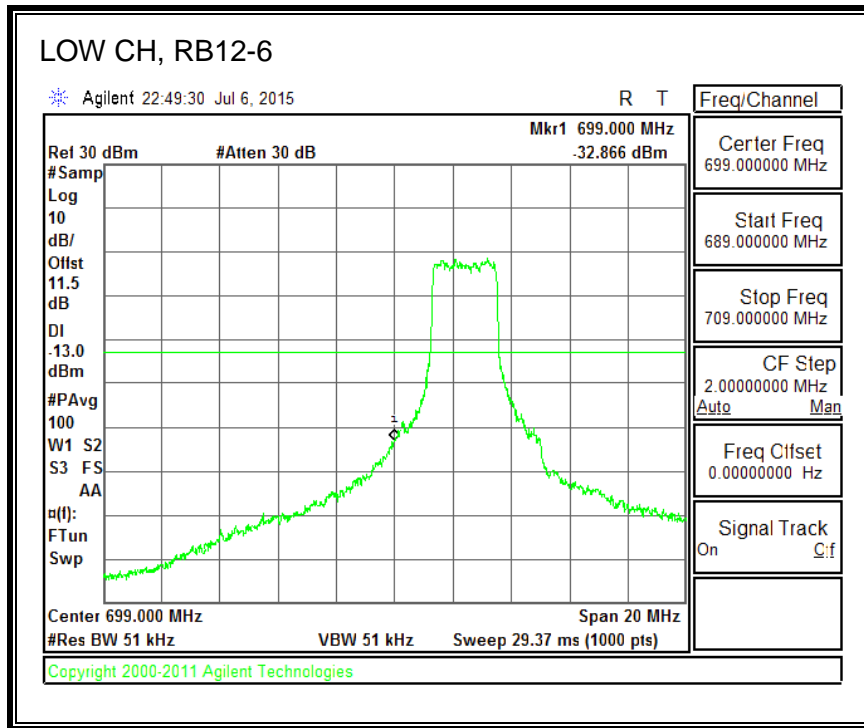

16QAM, (5.0 MHz BAND WIDTH)

QPSK, (10.0 MHz BAND WIDTH)

16QAM, (10.0 MHz BAND WIDTH)

QPSK, (15.0 MHz BAND WIDTH)

16QAM, (15.0 MHz BAND WIDTH)

QPSK, (20.0 MHz BAND WIDTH)

16QAM, (20.0 MHz BAND WIDTH)

8.3.5. LTE BAND 12 BANDEDGE

QPSK, (1.4 MHz BAND WIDTH)

16QAM, (1.4 MHz BAND WIDTH)

QPSK, (3.0 MHz BAND WIDTH)

16QAM, (3.0 MHz BAND WIDTH)

QPSK, (5.0 MHz BAND WIDTH)

16QAM, (5.0 MHz BAND WIDTH)

QPSK, (10.0 MHz BAND WIDTH)

16QAM, (10.0 MHz BAND WIDTH)

8.3.6. LTE BAND 13 EMISSION MASK

QPSK, (5.0 MHz BAND WIDTH)

16QAM, (5.0 MHz BAND WIDTH)

QPSK, (10.0 MHz BAND WIDTH)

16QAM, (10.0 MHz BAND WIDTH)

8.3.7. LTE BAND 17 BANDEDGE

QPSK, (5.0 MHz BAND WIDTH)

16QAM, (5.0 MHz BAND WIDTH)