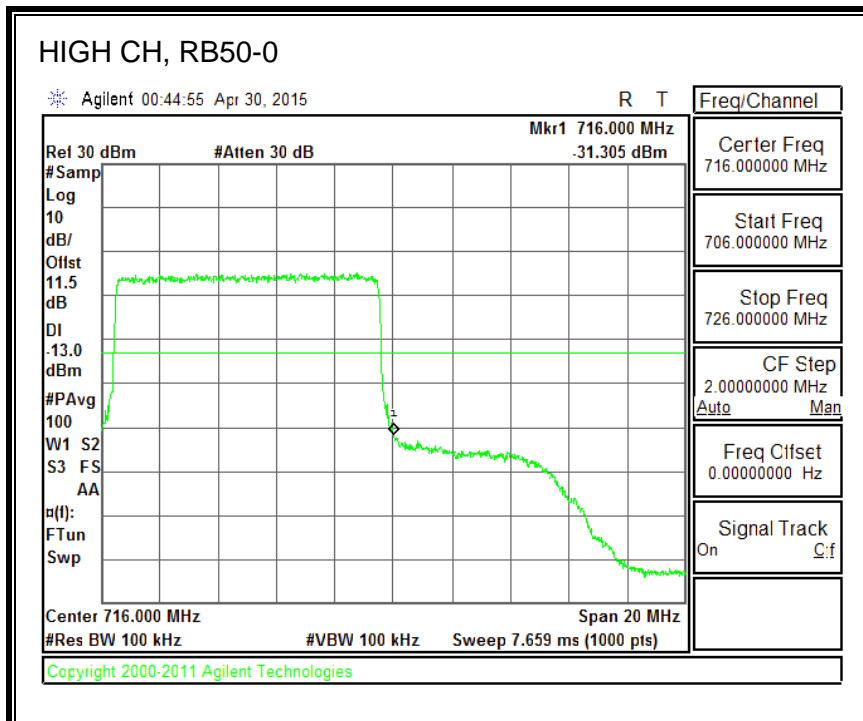

QPSK, (1.4 MHz BAND WIDTH)

16QAM, (1.4 MHz BAND WIDTH)

QPSK, (3.0 MHz BAND WIDTH)

16QAM, (3.0 MHz BAND WIDTH)

QPSK, (5.0 MHz BAND WIDTH)

16QAM, (5.0 MHz BAND WIDTH)

QPSK, (10.0 MHz BAND WIDTH)

16QAM, (10.0 MHz BAND WIDTH)

8.3.6. LTE BAND 13 EMISSION MASK

QPSK, (5.0 MHz BAND WIDTH)

16QAM, (5.0 MHz BAND WIDTH)

QPSK, (10.0 MHz BAND WIDTH)

16QAM, (10.0 MHz BAND WIDTH)

8.3.7. LTE BAND 17 BANDEDGE

QPSK, (5.0 MHz BAND WIDTH)

16QAM, (5.0 MHz BAND WIDTH)