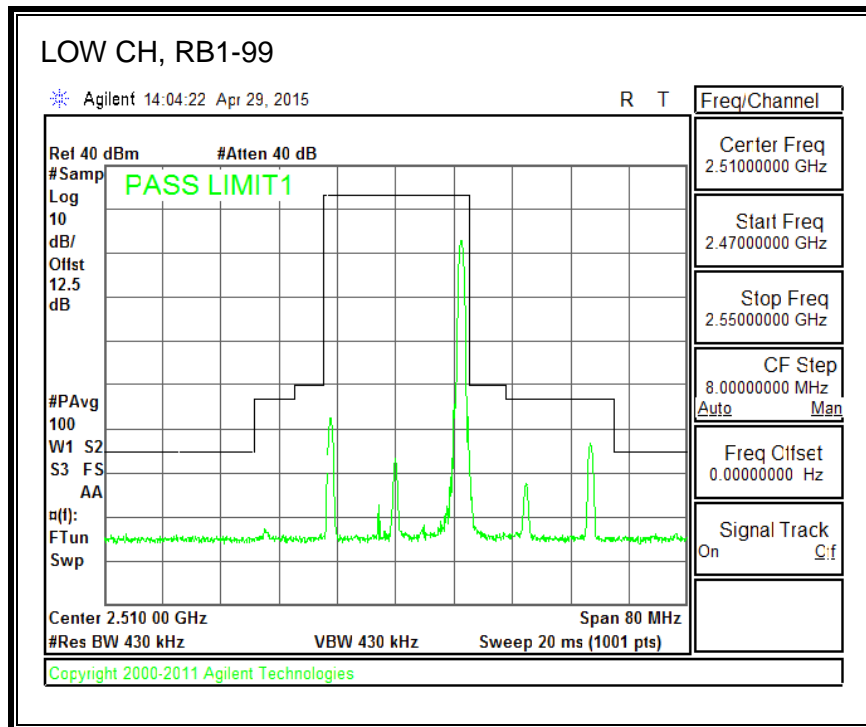

16QAM, (5.0 MHz BAND WIDTH)

QPSK, (10.0 MHz BAND WIDTH)

16QAM, (10.0 MHz BAND WIDTH)

QPSK, (15.0 MHz BAND WIDTH)

16QAM, (15.0 MHz BAND WIDTH)

QPSK, (20.0 MHz BAND WIDTH)

16QAM, (20.0 MHz BAND WIDTH)

8.3.5. LTE BAND 12 BANDEDGE