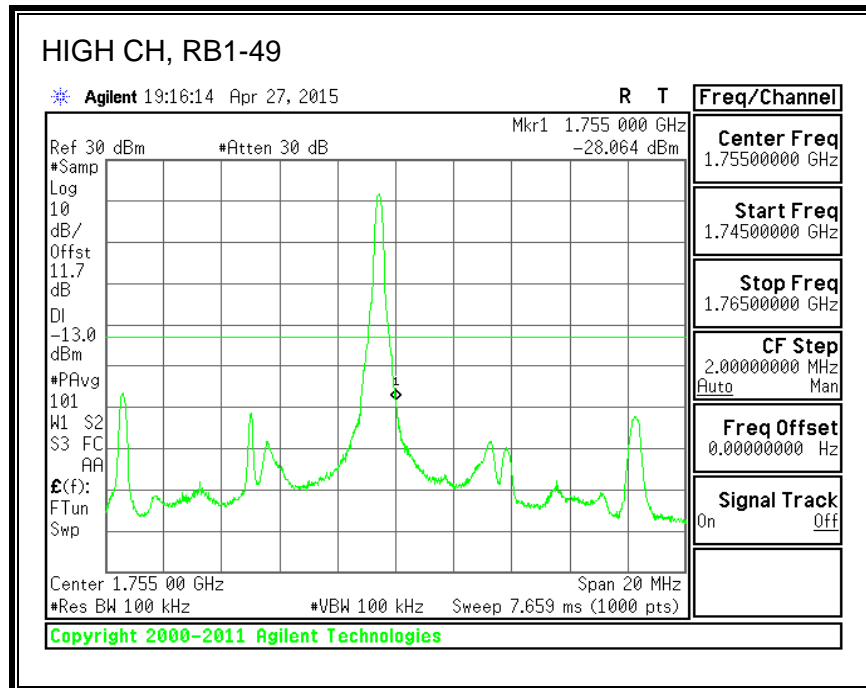

16QAM, (10.0 MHz BAND WIDTH)

QPSK, (15.0 MHz BAND WIDTH)

16QAM, (15.0 MHz BAND WIDTH)

QPSK, (20.0 MHz BAND WIDTH)

16QAM, (20.0 MHz BAND WIDTH)

8.3.3. LTE BAND 5 BANDEDGE

QPSK, (1.4 MHz BAND WIDTH)

16QAM, (1.4 MHz BAND WIDTH)

QPSK, (3.0 MHz BAND WIDTH)

16QAM, (3.0 MHz BAND WIDTH)

QPSK, (5.0 MHz BAND WIDTH)

16QAM, (5.0 MHz BAND WIDTH)

QPSK, (10.0 MHz BAND WIDTH)

16QAM, (10.0 MHz BAND WIDTH)

8.3.4. LTE BAND 7 EMISSION MASK

QPSK, (5.0 MHz BAND WIDTH)

16QAM, (5.0 MHz BAND WIDTH)

QPSK, (10.0 MHz BAND WIDTH)

16QAM, (10.0 MHz BAND WIDTH)

QPSK, (15.0 MHz BAND WIDTH)

16QAM, (15.0 MHz BAND WIDTH)

QPSK, (20.0 MHz BAND WIDTH)

16QAM, (20.0 MHz BAND WIDTH)

8.3.5. LTE BAND 12 BANDEDGE