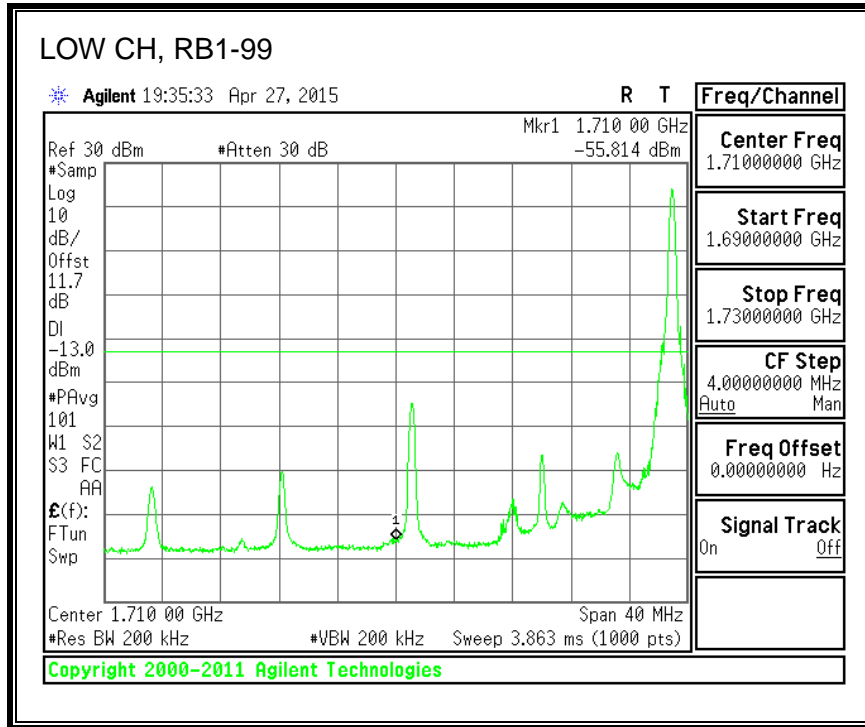

16QAM, (10.0 MHz BAND WIDTH)

QPSK, (15.0 MHz BAND WIDTH)

16QAM, (15.0 MHz BAND WIDTH)

QPSK, (20.0 MHz BAND WIDTH)

16QAM, (20.0 MHz BAND WIDTH)

8.3.3. LTE BAND 5 BANDEDGE

QPSK, (1.4 MHz BAND WIDTH)

16QAM, (1.4 MHz BAND WIDTH)

QPSK, (3.0 MHz BAND WIDTH)

16QAM, (3.0 MHz BAND WIDTH)

QPSK, (5.0 MHz BAND WIDTH)

16QAM, (5.0 MHz BAND WIDTH)

QPSK, (10.0 MHz BAND WIDTH)

16QAM, (10.0 MHz BAND WIDTH)

8.3.4. LTE BAND 7 EMISSION MASK

QPSK, (5.0 MHz BAND WIDTH)

16QAM, (5.0 MHz BAND WIDTH)

QPSK, (10.0 MHz BAND WIDTH)

16QAM, (10.0 MHz BAND WIDTH)

QPSK, (15.0 MHz BAND WIDTH)

16QAM, (15.0 MHz BAND WIDTH)

QPSK, (20.0 MHz BAND WIDTH)

16QAM, (20.0 MHz BAND WIDTH)

8.3.5. LTE BAND 12 BANDEDGE