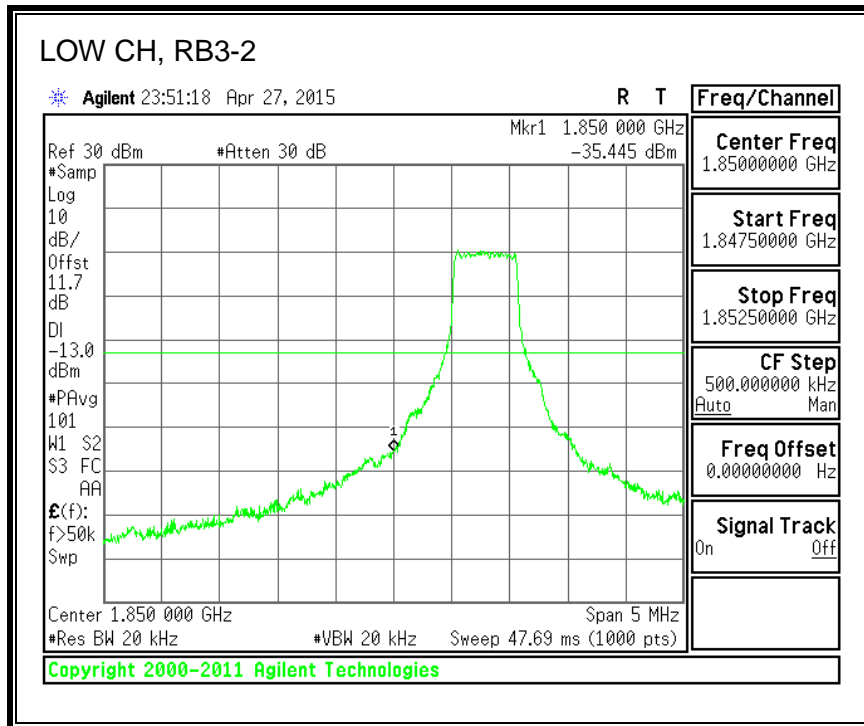

8.3.6. LTE BAND 13 EMISSION MASK

QPSK, (5.0 MHz BAND WIDTH)

16QAM, (5.0 MHz BAND WIDTH)

QPSK, (10.0 MHz BAND WIDTH)

16QAM, (10.0 MHz BAND WIDTH)

8.3.7. LTE BAND 17 BANDEDGE

QPSK, (5.0 MHz BAND WIDTH)

16QAM, (5.0 MHz BAND WIDTH)

QPSK, (10.0 MHz BAND WIDTH)

16QAM, (10.0 MHz BAND WIDTH)

8.3.8. LTE BAND 25 BANDEDGE

QPSK, (1.4 MHz BAND WIDTH)

16QAM, (1.4 MHz BAND WIDTH)

QPSK, (3.0 MHz BAND WIDTH)

16QAM, (3.0 MHz BAND WIDTH)

QPSK, (5.0 MHz BAND WIDTH)