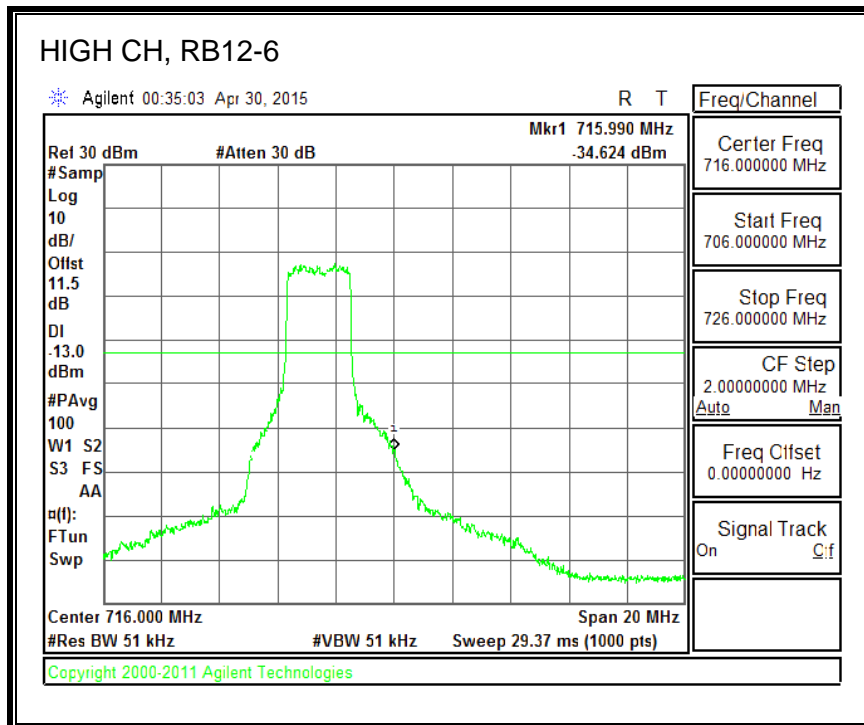

QPSK, (1.4 MHz BAND WIDTH)

16QAM, (1.4 MHz BAND WIDTH)

QPSK, (3.0 MHz BAND WIDTH)

16QAM, (3.0 MHz BAND WIDTH)

QPSK, (5.0 MHz BAND WIDTH)

16QAM, (5.0 MHz BAND WIDTH)

QPSK, (10.0 MHz BAND WIDTH)

16QAM, (10.0 MHz BAND WIDTH)

8.3.6. LTE BAND 13 EMISSION MASK

QPSK, (5.0 MHz BAND WIDTH)

16QAM, (5.0 MHz BAND WIDTH)

QPSK, (10.0 MHz BAND WIDTH)

16QAM, (10.0 MHz BAND WIDTH)

8.3.7. LTE BAND 17 BANDEDGE

QPSK, (5.0 MHz BAND WIDTH)

16QAM, (5.0 MHz BAND WIDTH)