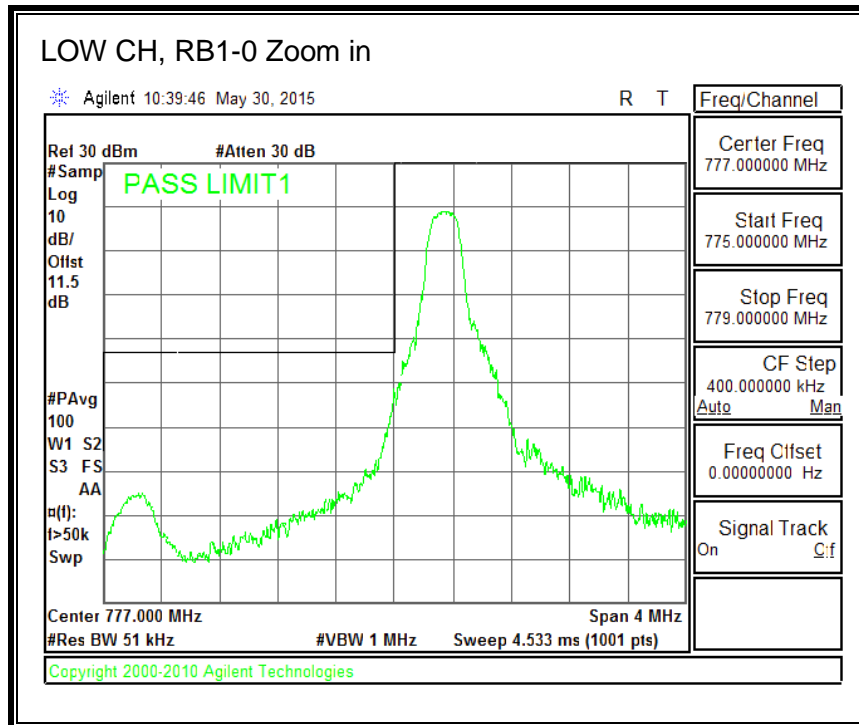

8.3.6. LTE BAND 13 EMISSION MASK

QPSK, (5.0 MHz BAND WIDTH)