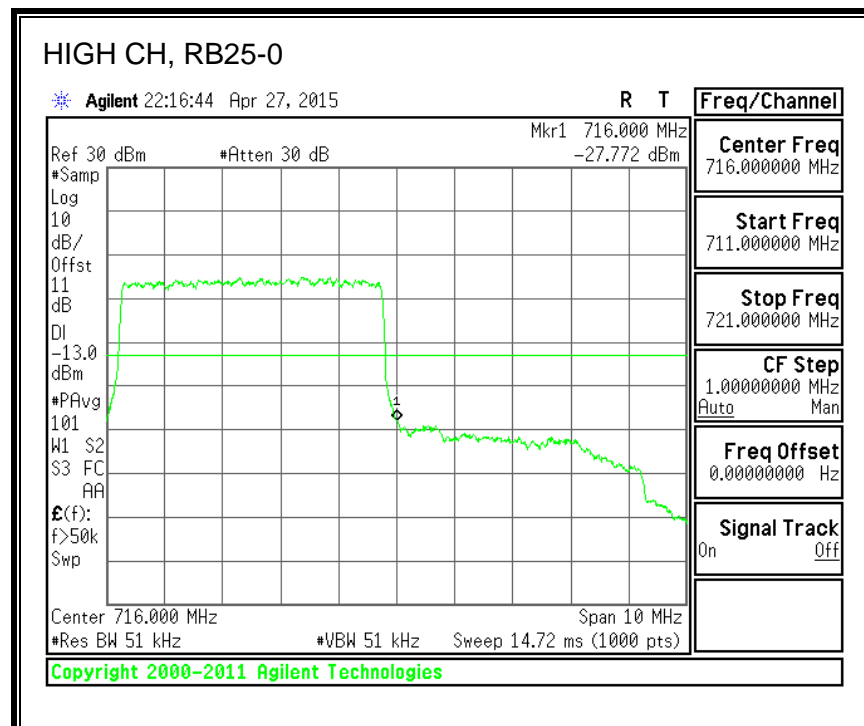

8.3.6. LTE BAND 13 EMISSION MASK

QPSK, (5.0 MHz BAND WIDTH)

16QAM, (5.0 MHz BAND WIDTH)

QPSK, (10.0 MHz BAND WIDTH)

16QAM, (10.0 MHz BAND WIDTH)

8.3.7. LTE BAND 17 BANDEDGE

QPSK, (5.0 MHz BAND WIDTH)

16QAM, (5.0 MHz BAND WIDTH)

QPSK, (10.0 MHz BAND WIDTH)

16QAM, (10.0 MHz BAND WIDTH)

8.3.8. LTE BAND 25 BANDEDGE

QPSK, (1.4 MHz BAND WIDTH)

16QAM, (1.4 MHz BAND WIDTH)

QPSK, (3.0 MHz BAND WIDTH)

16QAM, (3.0 MHz BAND WIDTH)

QPSK, (5.0 MHz BAND WIDTH)