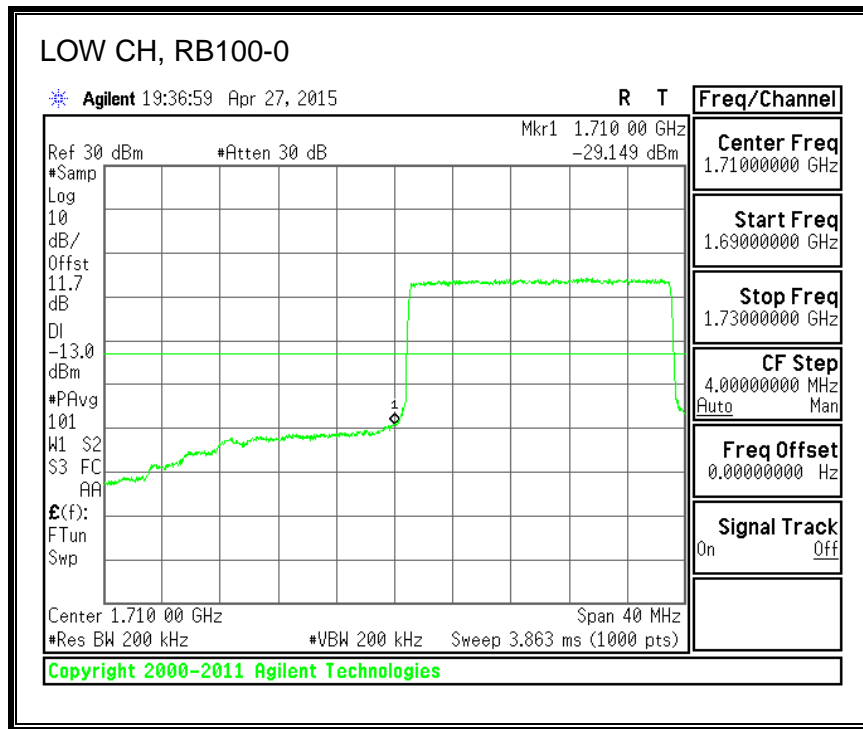

16QAM, (10.0 MHz BAND WIDTH)

QPSK, (15.0 MHz BAND WIDTH)

16QAM, (15.0 MHz BAND WIDTH)

QPSK, (20.0 MHz BAND WIDTH)

16QAM, (20.0 MHz BAND WIDTH)

8.3.3. LTE BAND 5 BANDEDGE

QPSK, (1.4 MHz BAND WIDTH)

16QAM, (1.4 MHz BAND WIDTH)

QPSK, (3.0 MHz BAND WIDTH)

16QAM, (3.0 MHz BAND WIDTH)

QPSK, (5.0 MHz BAND WIDTH)

16QAM, (5.0 MHz BAND WIDTH)

QPSK, (10.0 MHz BAND WIDTH)

16QAM, (10.0 MHz BAND WIDTH)

8.3.4. LTE BAND 7 EMISSION MASK

QPSK, (5.0 MHz BAND WIDTH)

16QAM, (5.0 MHz BAND WIDTH)

QPSK, (10.0 MHz BAND WIDTH)

16QAM, (10.0 MHz BAND WIDTH)

QPSK, (15.0 MHz BAND WIDTH)

16QAM, (15.0 MHz BAND WIDTH)

QPSK, (20.0 MHz BAND WIDTH)

16QAM, (20.0 MHz BAND WIDTH)

8.3.5. LTE BAND 12 BANDEDGE