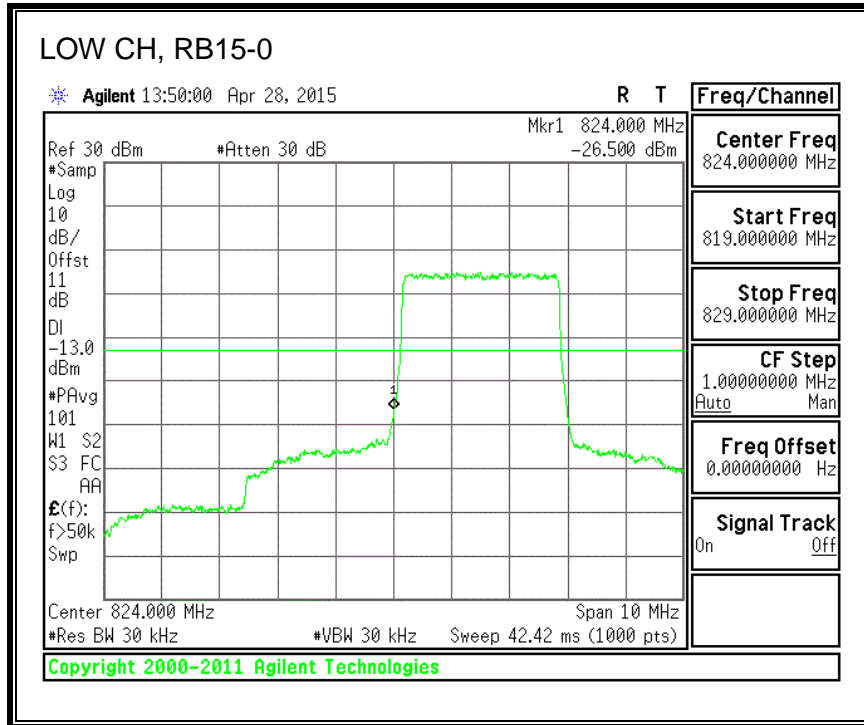

16QAM, (10.0 MHz BAND WIDTH)

QPSK, (15.0 MHz BAND WIDTH)

16QAM, (15.0 MHz BAND WIDTH)

QPSK, (20.0 MHz BAND WIDTH)

16QAM, (20.0 MHz BAND WIDTH)

8.3.3. LTE BAND 5 BANDEDGE

QPSK, (1.4 MHz BAND WIDTH)

16QAM, (1.4 MHz BAND WIDTH)

QPSK, (3.0 MHz BAND WIDTH)

16QAM, (3.0 MHz BAND WIDTH)

QPSK, (5.0 MHz BAND WIDTH)

16QAM, (5.0 MHz BAND WIDTH)

QPSK, (10.0 MHz BAND WIDTH)

16QAM, (10.0 MHz BAND WIDTH)

8.3.4. LTE BAND 7 EMISSION MASK

QPSK, (5.0 MHz BAND WIDTH)

16QAM, (5.0 MHz BAND WIDTH)

QPSK, (10.0 MHz BAND WIDTH)

16QAM, (10.0 MHz BAND WIDTH)

QPSK, (15.0 MHz BAND WIDTH)

16QAM, (15.0 MHz BAND WIDTH)

QPSK, (20.0 MHz BAND WIDTH)

16QAM, (20.0 MHz BAND WIDTH)

8.3.5. LTE BAND 12 BANDEDGE