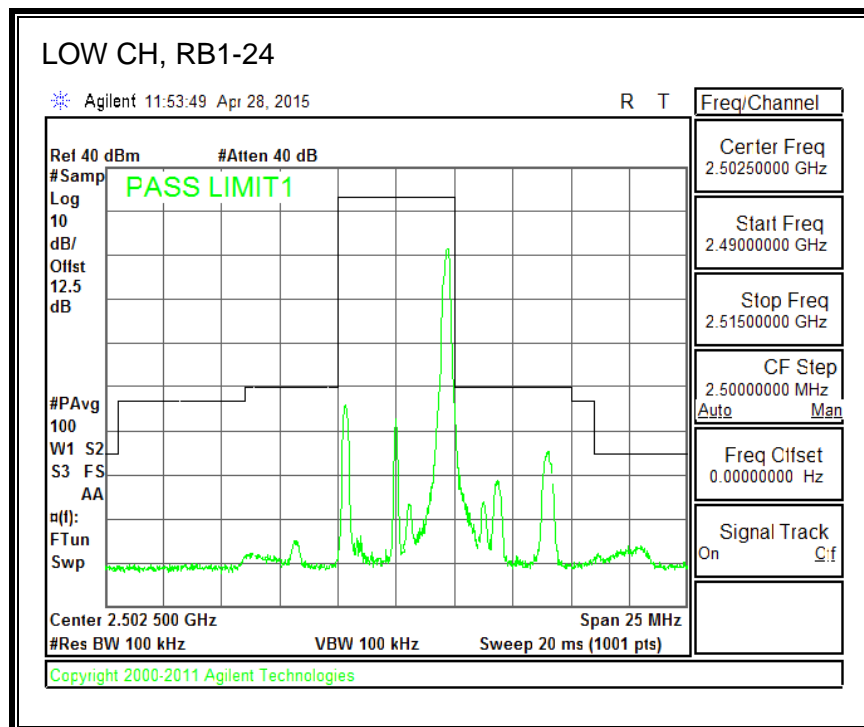

16QAM, (10.0 MHz BAND WIDTH)

QPSK, (15.0 MHz BAND WIDTH)

16QAM, (15.0 MHz BAND WIDTH)

QPSK, (20.0 MHz BAND WIDTH)

16QAM, (20.0 MHz BAND WIDTH)

8.3.3. LTE BAND 5 BANDEDGE

QPSK, (1.4 MHz BAND WIDTH)

16QAM, (1.4 MHz BAND WIDTH)

QPSK, (3.0 MHz BAND WIDTH)

16QAM, (3.0 MHz BAND WIDTH)

QPSK, (5.0 MHz BAND WIDTH)

16QAM, (5.0 MHz BAND WIDTH)

QPSK, (10.0 MHz BAND WIDTH)

16QAM, (10.0 MHz BAND WIDTH)

8.3.4. LTE BAND 7 EMISSION MASK

QPSK, (5.0 MHz BAND WIDTH)

16QAM, (5.0 MHz BAND WIDTH)

QPSK, (10.0 MHz BAND WIDTH)

16QAM, (10.0 MHz BAND WIDTH)

QPSK, (15.0 MHz BAND WIDTH)

16QAM, (15.0 MHz BAND WIDTH)

QPSK, (20.0 MHz BAND WIDTH)

16QAM, (20.0 MHz BAND WIDTH)

8.3.5. LTE BAND 12 BANDEDGE