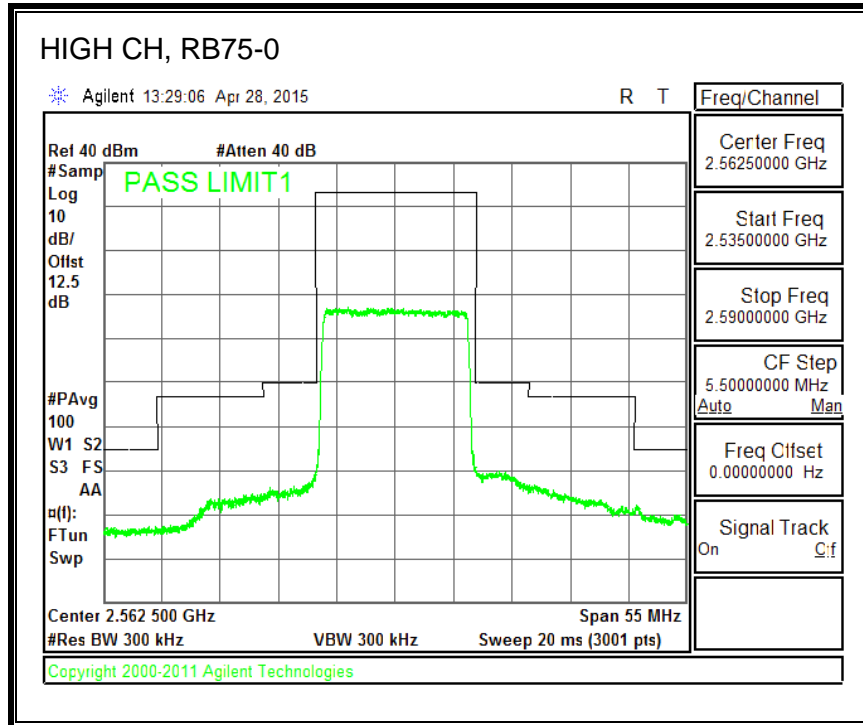

16QAM, (5.0 MHz BAND WIDTH)

QPSK, (10.0 MHz BAND WIDTH)

16QAM, (10.0 MHz BAND WIDTH)

QPSK, (15.0 MHz BAND WIDTH)

16QAM, (15.0 MHz BAND WIDTH)

QPSK, (20.0 MHz BAND WIDTH)

16QAM, (20.0 MHz BAND WIDTH)

8.3.5. LTE BAND 12 BANDEDGE