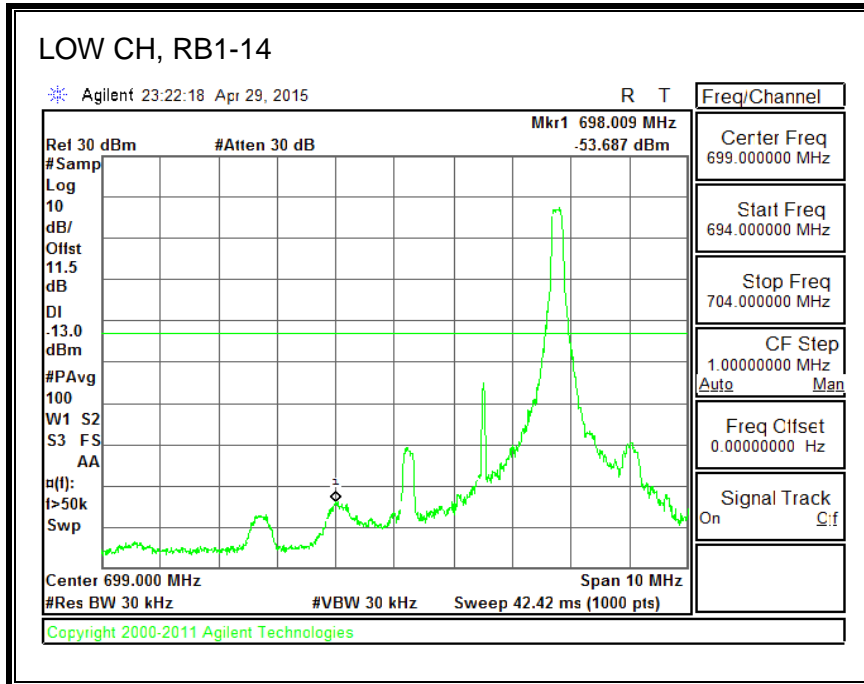

16QAM, (5.0 MHz BAND WIDTH)

QPSK, (10.0 MHz BAND WIDTH)

16QAM, (10.0 MHz BAND WIDTH)

QPSK, (15.0 MHz BAND WIDTH)

16QAM, (15.0 MHz BAND WIDTH)

QPSK, (20.0 MHz BAND WIDTH)

16QAM, (20.0 MHz BAND WIDTH)

8.3.5. LTE BAND 12 BANDEDGE

QPSK, (1.4 MHz BAND WIDTH)

16QAM, (1.4 MHz BAND WIDTH)

QPSK, (3.0 MHz BAND WIDTH)

16QAM, (3.0 MHz BAND WIDTH)

QPSK, (5.0 MHz BAND WIDTH)

16QAM, (5.0 MHz BAND WIDTH)

QPSK, (10.0 MHz BAND WIDTH)

16QAM, (10.0 MHz BAND WIDTH)

8.3.6. LTE BAND 13 EMISSION MASK

QPSK, (5.0 MHz BAND WIDTH)

16QAM, (5.0 MHz BAND WIDTH)

QPSK, (10.0 MHz BAND WIDTH)

16QAM, (10.0 MHz BAND WIDTH)

8.3.7. LTE BAND 17 BANDEDGE

QPSK, (5.0 MHz BAND WIDTH)

16QAM, (5.0 MHz BAND WIDTH)