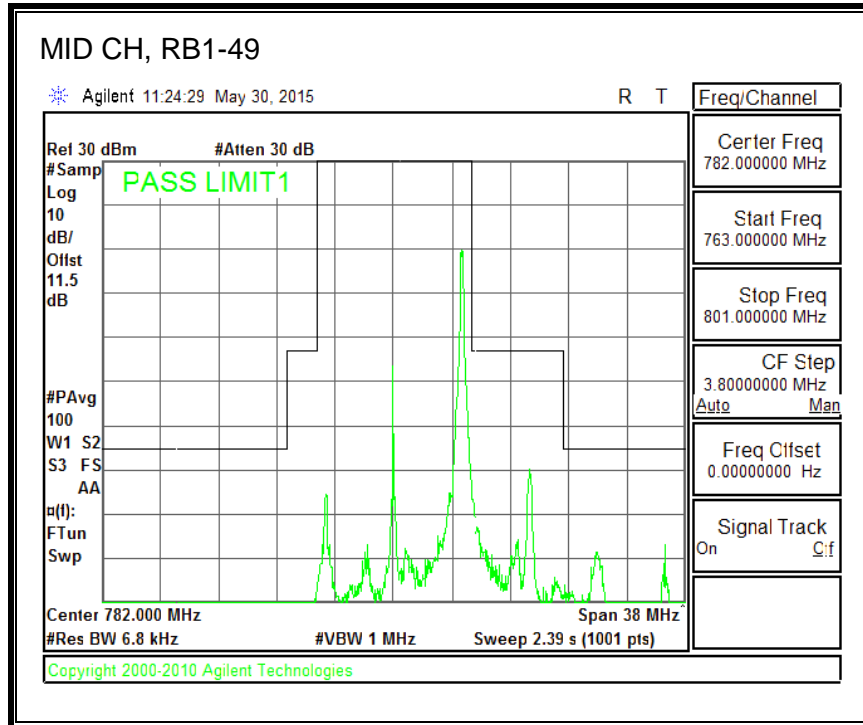

8.3.6. LTE BAND 13 EMISSION MASK

QPSK, (5.0 MHz BAND WIDTH)

16QAM, (5.0 MHz BAND WIDTH)

QPSK, (10.0 MHz BAND WIDTH)

16QAM, (10.0 MHz BAND WIDTH)

8.3.7. LTE BAND 17 BANDEDGE

QPSK, (5.0 MHz BAND WIDTH)

16QAM, (5.0 MHz BAND WIDTH)

QPSK, (10.0 MHz BAND WIDTH)

16QAM, (10.0 MHz BAND WIDTH)

8.3.8. LTE BAND 25 BANDEDGE

QPSK, (1.4 MHz BAND WIDTH)

16QAM, (1.4 MHz BAND WIDTH)

QPSK, (3.0 MHz BAND WIDTH)

16QAM, (3.0 MHz BAND WIDTH)

QPSK, (5.0 MHz BAND WIDTH)