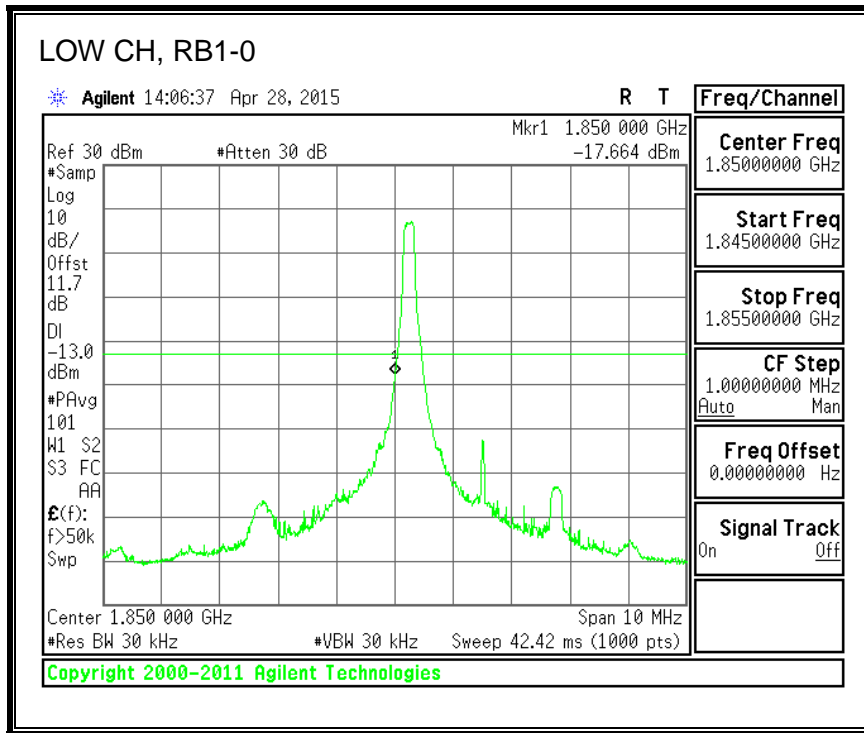

8.3.6. LTE BAND 13 EMISSION MASK

QPSK, (5.0 MHz BAND WIDTH)

16QAM, (5.0 MHz BAND WIDTH)

QPSK, (10.0 MHz BAND WIDTH)

16QAM, (10.0 MHz BAND WIDTH)

8.3.7. LTE BAND 17 BANDEDGE

QPSK, (5.0 MHz BAND WIDTH)

16QAM, (5.0 MHz BAND WIDTH)

QPSK, (10.0 MHz BAND WIDTH)

16QAM, (10.0 MHz BAND WIDTH)

8.3.8. LTE BAND 25 BANDEDGE

QPSK, (1.4 MHz BAND WIDTH)

16QAM, (1.4 MHz BAND WIDTH)

QPSK, (3.0 MHz BAND WIDTH)

16QAM, (3.0 MHz BAND WIDTH)

QPSK, (5.0 MHz BAND WIDTH)