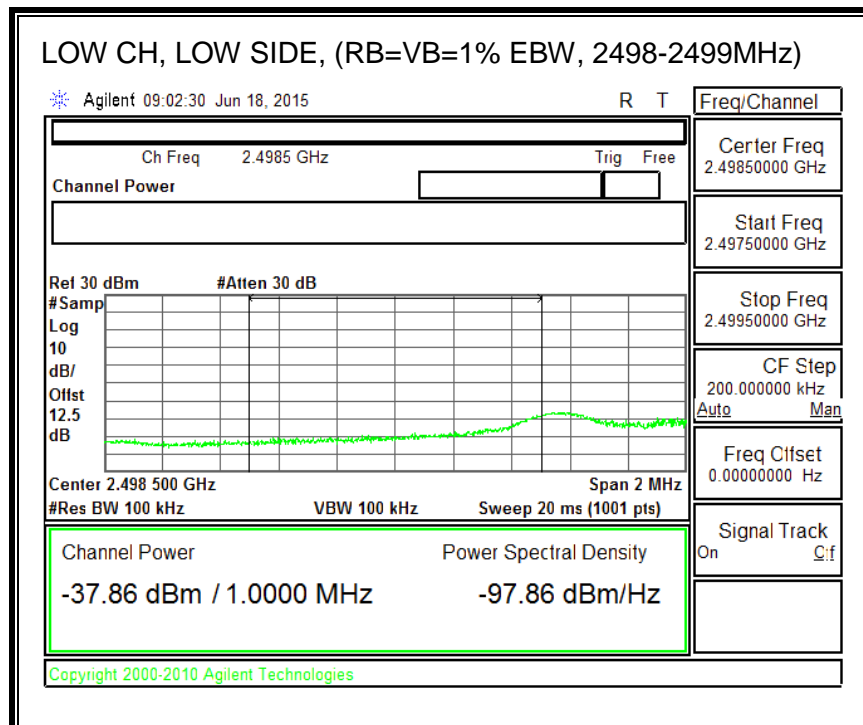

16QAM, (5.0 MHz BAND WIDTH)

QPSK, (10.0 MHz BAND WIDTH)

16QAM, (10.0 MHz BAND WIDTH)

QPSK, (15.0 MHz BAND WIDTH)

16QAM, (15.0 MHz BAND WIDTH)

QPSK, (20.0 MHz BAND WIDTH)

16QAM, (20.0 MHz BAND WIDTH)

8.3.5. LTE BAND 12 BANDEDGE