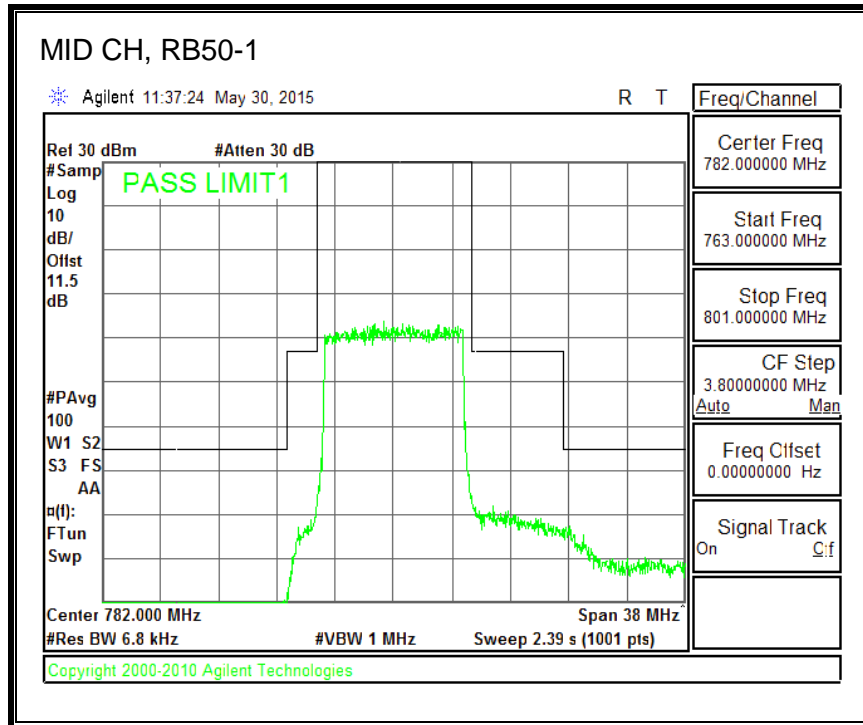

8.3.6. LTE BAND 13 EMISSION MASK

QPSK, (5.0 MHz BAND WIDTH)

16QAM, (5.0 MHz BAND WIDTH)

QPSK, (10.0 MHz BAND WIDTH)

16QAM, (10.0 MHz BAND WIDTH)

8.3.7. LTE BAND 17 BANDEDGE

QPSK, (5.0 MHz BAND WIDTH)

16QAM, (5.0 MHz BAND WIDTH)

QPSK, (10.0 MHz BAND WIDTH)

16QAM, (10.0 MHz BAND WIDTH)

8.3.8. LTE BAND 25 BANDEDGE

QPSK, (1.4 MHz BAND WIDTH)

16QAM, (1.4 MHz BAND WIDTH)

QPSK, (3.0 MHz BAND WIDTH)

16QAM, (3.0 MHz BAND WIDTH)

QPSK, (5.0 MHz BAND WIDTH)