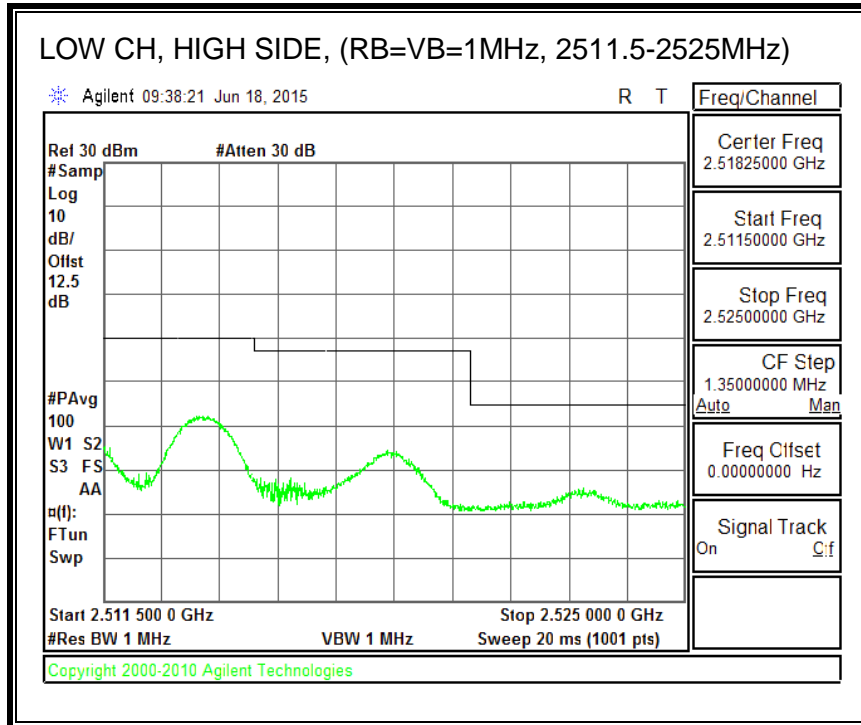

16QAM, (5.0 MHz BAND WIDTH)

QPSK, (10.0 MHz BAND WIDTH)

16QAM, (10.0 MHz BAND WIDTH)

QPSK, (15.0 MHz BAND WIDTH)

16QAM, (15.0 MHz BAND WIDTH)

QPSK, (20.0 MHz BAND WIDTH)

16QAM, (20.0 MHz BAND WIDTH)

8.3.5. LTE BAND 12 BANDEDGE