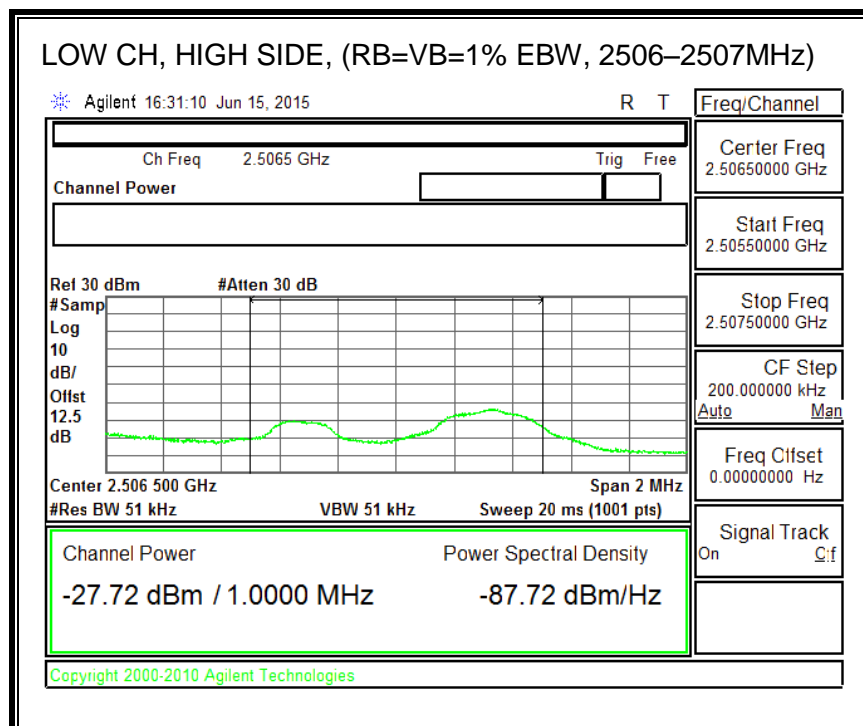

QPSK, (3.0 MHz BAND WIDTH)

16QAM, (3.0 MHz BAND WIDTH)

QPSK, (5.0 MHz BAND WIDTH)

16QAM, (5.0 MHz BAND WIDTH)

QPSK, (10.0 MHz BAND WIDTH)

16QAM, (10.0 MHz BAND WIDTH)

8.3.4. LTE BAND 7 EMISSION MASK

QPSK, (5.0 MHz BAND WIDTH)

16QAM, (5.0 MHz BAND WIDTH)

QPSK, (10.0 MHz BAND WIDTH)

16QAM, (10.0 MHz BAND WIDTH)

QPSK, (15.0 MHz BAND WIDTH)

16QAM, (15.0 MHz BAND WIDTH)

QPSK, (20.0 MHz BAND WIDTH)

16QAM, (20.0 MHz BAND WIDTH)

8.3.5. LTE BAND 12 BANDEDGE