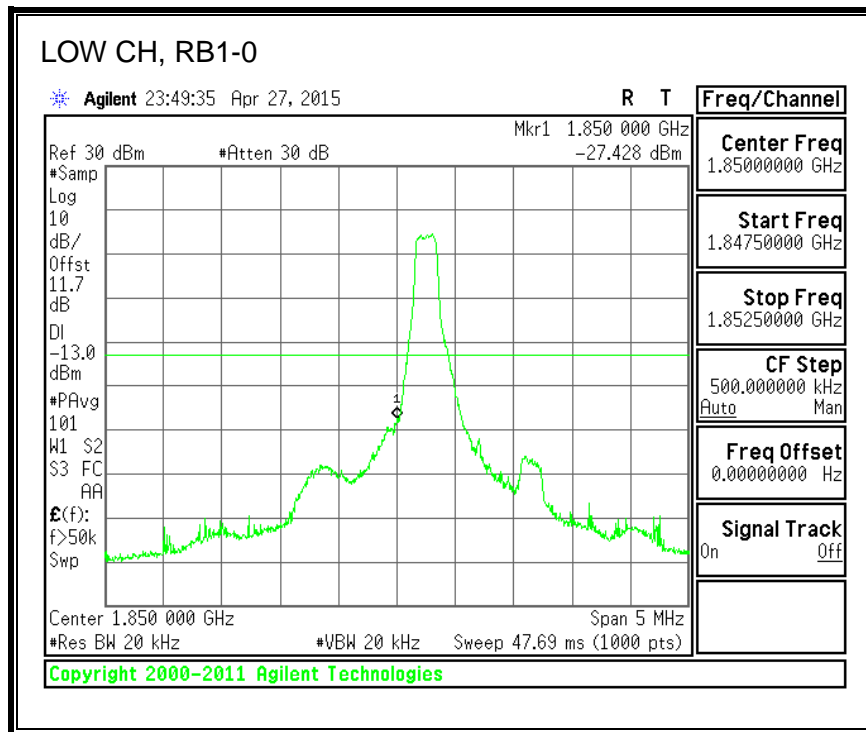

8.3.6. LTE BAND 13 EMISSION MASK

QPSK, (5.0 MHz BAND WIDTH)

16QAM, (5.0 MHz BAND WIDTH)

QPSK, (10.0 MHz BAND WIDTH)

16QAM, (10.0 MHz BAND WIDTH)

8.3.7. LTE BAND 17 BANDEDGE

QPSK, (5.0 MHz BAND WIDTH)

16QAM, (5.0 MHz BAND WIDTH)

QPSK, (10.0 MHz BAND WIDTH)

16QAM, (10.0 MHz BAND WIDTH)

8.3.8. LTE BAND 25 BANDEDGE

QPSK, (1.4 MHz BAND WIDTH)

16QAM, (1.4 MHz BAND WIDTH)

QPSK, (3.0 MHz BAND WIDTH)

16QAM, (3.0 MHz BAND WIDTH)

QPSK, (5.0 MHz BAND WIDTH)