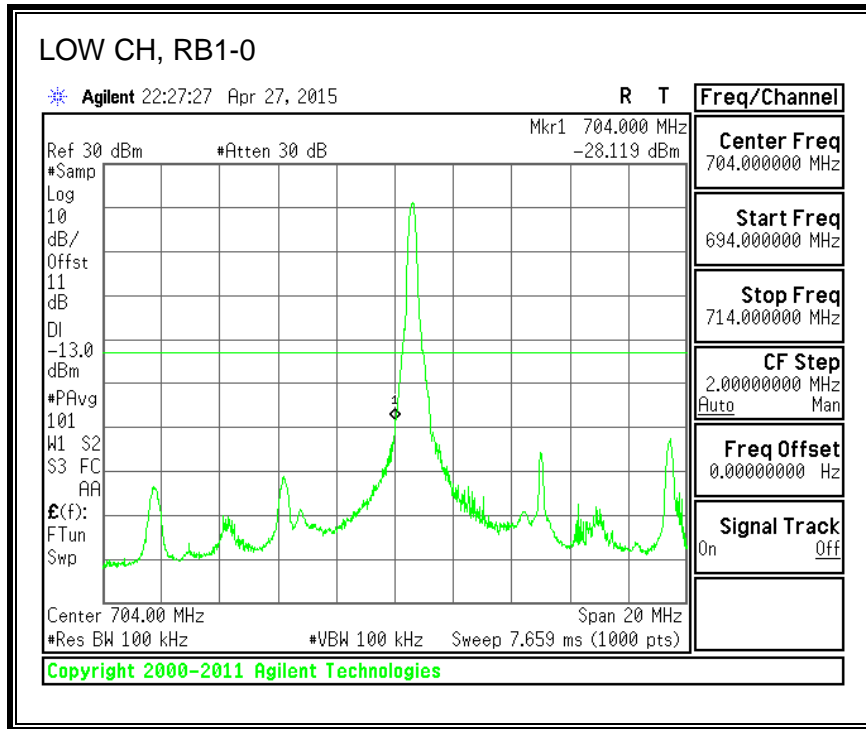

8.3.6. LTE BAND 13 EMISSION MASK

QPSK, (5.0 MHz BAND WIDTH)

16QAM, (5.0 MHz BAND WIDTH)

QPSK, (10.0 MHz BAND WIDTH)

16QAM, (10.0 MHz BAND WIDTH)

8.3.7. LTE BAND 17 BANDEDGE

QPSK, (5.0 MHz BAND WIDTH)

16QAM, (5.0 MHz BAND WIDTH)

QPSK, (10.0 MHz BAND WIDTH)

16QAM, (10.0 MHz BAND WIDTH)

8.3.8. LTE BAND 25 BANDEDGE

QPSK, (1.4 MHz BAND WIDTH)

16QAM, (1.4 MHz BAND WIDTH)

QPSK, (3.0 MHz BAND WIDTH)

16QAM, (3.0 MHz BAND WIDTH)

QPSK, (5.0 MHz BAND WIDTH)