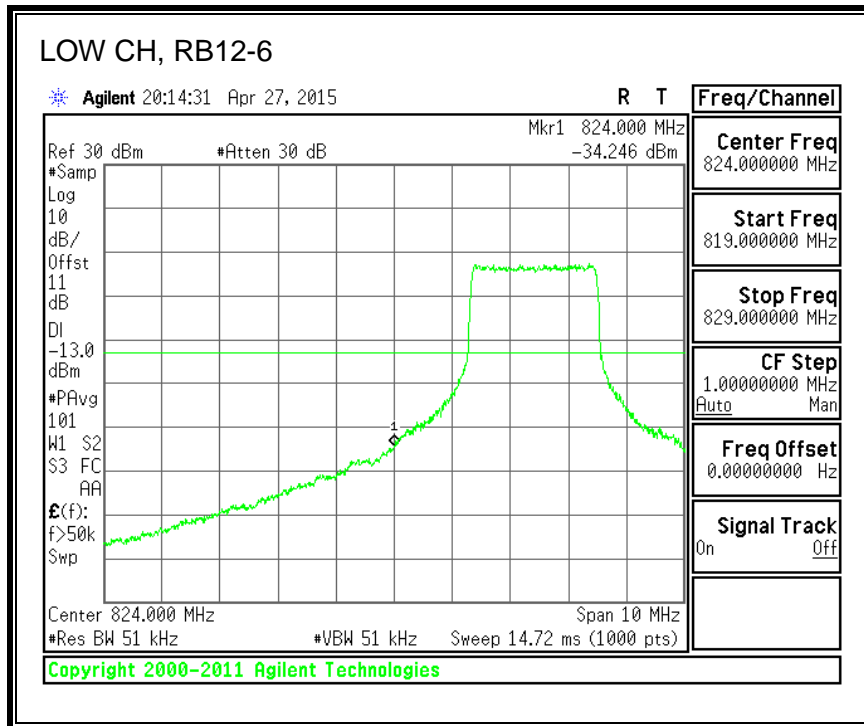

16QAM, (10.0 MHz BAND WIDTH)

QPSK, (15.0 MHz BAND WIDTH)

16QAM, (15.0 MHz BAND WIDTH)

QPSK, (20.0 MHz BAND WIDTH)

16QAM, (20.0 MHz BAND WIDTH)

8.3.3. LTE BAND 5 BANDEDGE

QPSK, (1.4 MHz BAND WIDTH)

16QAM, (1.4 MHz BAND WIDTH)

QPSK, (3.0 MHz BAND WIDTH)

16QAM, (3.0 MHz BAND WIDTH)

QPSK, (5.0 MHz BAND WIDTH)

16QAM, (5.0 MHz BAND WIDTH)

QPSK, (10.0 MHz BAND WIDTH)

16QAM, (10.0 MHz BAND WIDTH)

8.3.4. LTE BAND 7 EMISSION MASK

QPSK, (5.0 MHz BAND WIDTH)

16QAM, (5.0 MHz BAND WIDTH)

QPSK, (10.0 MHz BAND WIDTH)

16QAM, (10.0 MHz BAND WIDTH)

QPSK, (15.0 MHz BAND WIDTH)

16QAM, (15.0 MHz BAND WIDTH)

QPSK, (20.0 MHz BAND WIDTH)

16QAM, (20.0 MHz BAND WIDTH)

8.3.5. LTE BAND 12 BANDEDGE