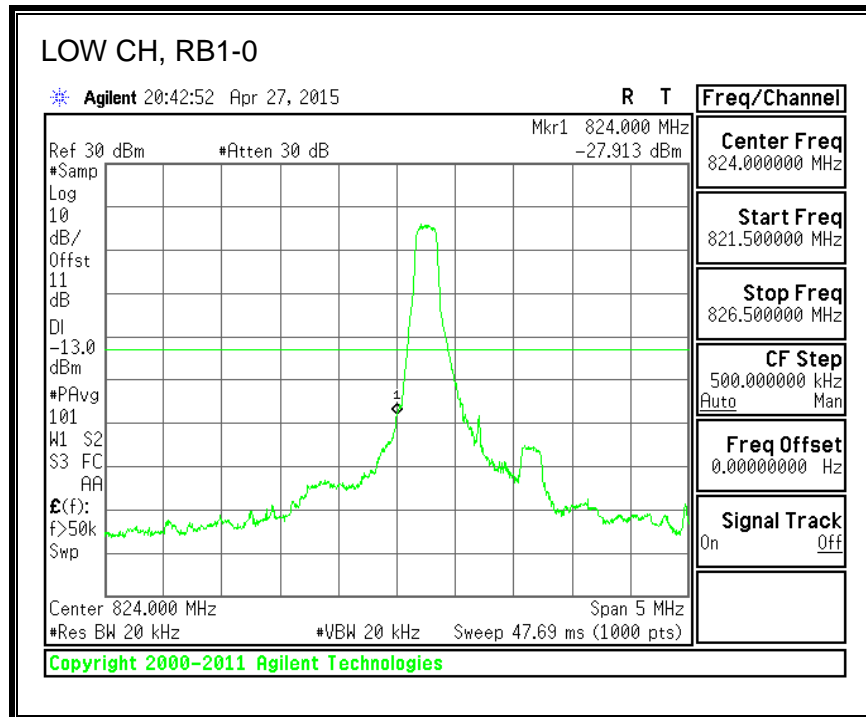

16QAM, (10.0 MHz BAND WIDTH)

QPSK, (15.0 MHz BAND WIDTH)

16QAM, (15.0 MHz BAND WIDTH)

QPSK, (20.0 MHz BAND WIDTH)

16QAM, (20.0 MHz BAND WIDTH)

8.3.3. LTE BAND 5 BANDEDGE

QPSK, (1.4 MHz BAND WIDTH)

16QAM, (1.4 MHz BAND WIDTH)

QPSK, (3.0 MHz BAND WIDTH)

16QAM, (3.0 MHz BAND WIDTH)

QPSK, (5.0 MHz BAND WIDTH)

16QAM, (5.0 MHz BAND WIDTH)

QPSK, (10.0 MHz BAND WIDTH)

16QAM, (10.0 MHz BAND WIDTH)

8.3.4. LTE BAND 7 EMISSION MASK

QPSK, (5.0 MHz BAND WIDTH)

16QAM, (5.0 MHz BAND WIDTH)

QPSK, (10.0 MHz BAND WIDTH)

16QAM, (10.0 MHz BAND WIDTH)

QPSK, (15.0 MHz BAND WIDTH)

16QAM, (15.0 MHz BAND WIDTH)

QPSK, (20.0 MHz BAND WIDTH)

16QAM, (20.0 MHz BAND WIDTH)

8.3.5. LTE BAND 12 BANDEDGE