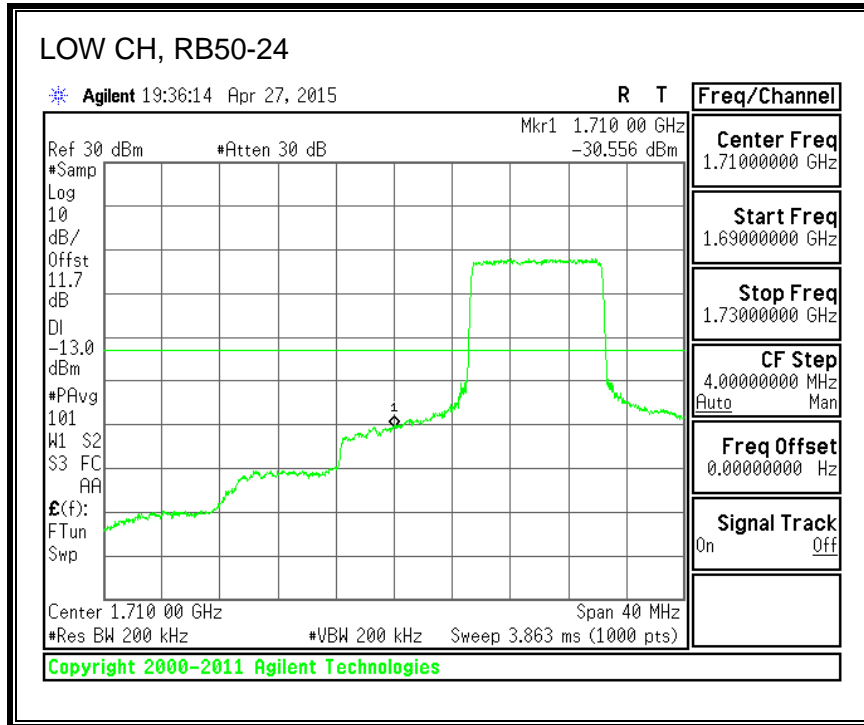

16QAM, (10.0 MHz BAND WIDTH)

QPSK, (15.0 MHz BAND WIDTH)

16QAM, (15.0 MHz BAND WIDTH)

QPSK, (20.0 MHz BAND WIDTH)

16QAM, (20.0 MHz BAND WIDTH)

8.3.3. LTE BAND 5 BANDEDGE

QPSK, (1.4 MHz BAND WIDTH)

16QAM, (1.4 MHz BAND WIDTH)

QPSK, (3.0 MHz BAND WIDTH)

16QAM, (3.0 MHz BAND WIDTH)

QPSK, (5.0 MHz BAND WIDTH)

16QAM, (5.0 MHz BAND WIDTH)

QPSK, (10.0 MHz BAND WIDTH)

16QAM, (10.0 MHz BAND WIDTH)

8.3.4. LTE BAND 7 EMISSION MASK

QPSK, (5.0 MHz BAND WIDTH)

16QAM, (5.0 MHz BAND WIDTH)

QPSK, (10.0 MHz BAND WIDTH)

16QAM, (10.0 MHz BAND WIDTH)

QPSK, (15.0 MHz BAND WIDTH)

16QAM, (15.0 MHz BAND WIDTH)

QPSK, (20.0 MHz BAND WIDTH)

16QAM, (20.0 MHz BAND WIDTH)

8.3.5. LTE BAND 12 BANDEDGE