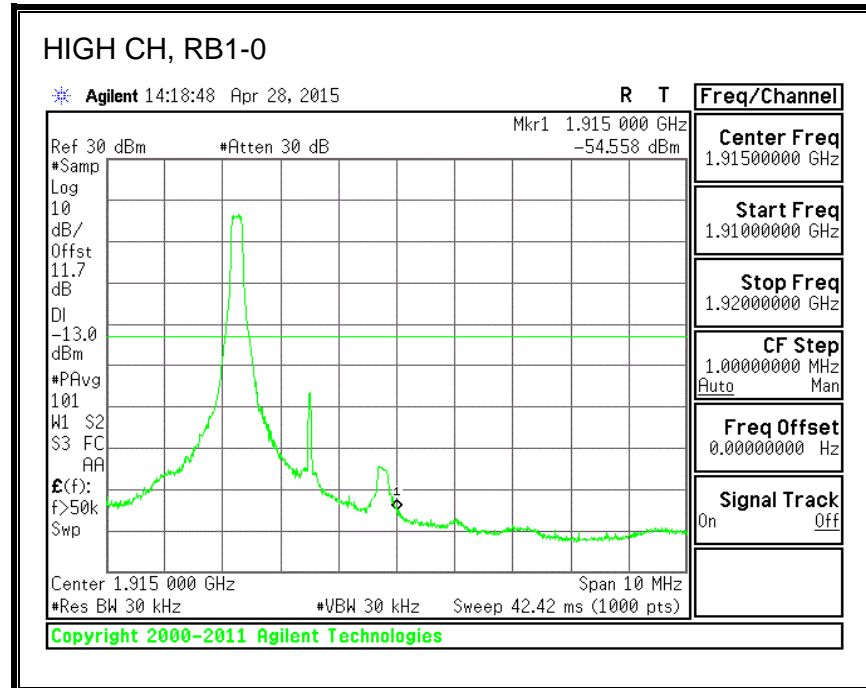

8.3.6. LTE BAND 13 EMISSION MASK

QPSK, (5.0 MHz BAND WIDTH)

16QAM, (5.0 MHz BAND WIDTH)

QPSK, (10.0 MHz BAND WIDTH)

16QAM, (10.0 MHz BAND WIDTH)

8.3.7. LTE BAND 17 BANDEDGE

QPSK, (5.0 MHz BAND WIDTH)

16QAM, (5.0 MHz BAND WIDTH)

QPSK, (10.0 MHz BAND WIDTH)

16QAM, (10.0 MHz BAND WIDTH)

8.3.8. LTE BAND 25 BANDEDGE

QPSK, (1.4 MHz BAND WIDTH)

16QAM, (1.4 MHz BAND WIDTH)

QPSK, (3.0 MHz BAND WIDTH)

16QAM, (3.0 MHz BAND WIDTH)

QPSK, (5.0 MHz BAND WIDTH)