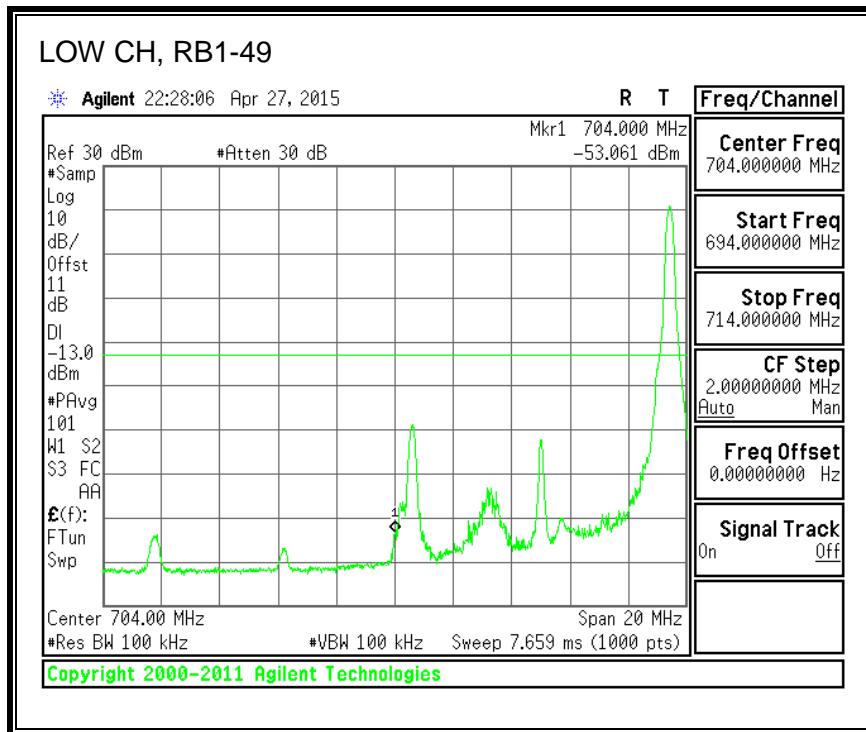

8.3.6. LTE BAND 13 EMISSION MASK

QPSK, (5.0 MHz BAND WIDTH)

16QAM, (5.0 MHz BAND WIDTH)

QPSK, (10.0 MHz BAND WIDTH)

16QAM, (10.0 MHz BAND WIDTH)

8.3.7. LTE BAND 17 BANDEDGE

QPSK, (5.0 MHz BAND WIDTH)

16QAM, (5.0 MHz BAND WIDTH)

QPSK, (10.0 MHz BAND WIDTH)

16QAM, (10.0 MHz BAND WIDTH)

8.3.8. LTE BAND 25 BANDEDGE

QPSK, (1.4 MHz BAND WIDTH)

16QAM, (1.4 MHz BAND WIDTH)

QPSK, (3.0 MHz BAND WIDTH)

16QAM, (3.0 MHz BAND WIDTH)

QPSK, (5.0 MHz BAND WIDTH)