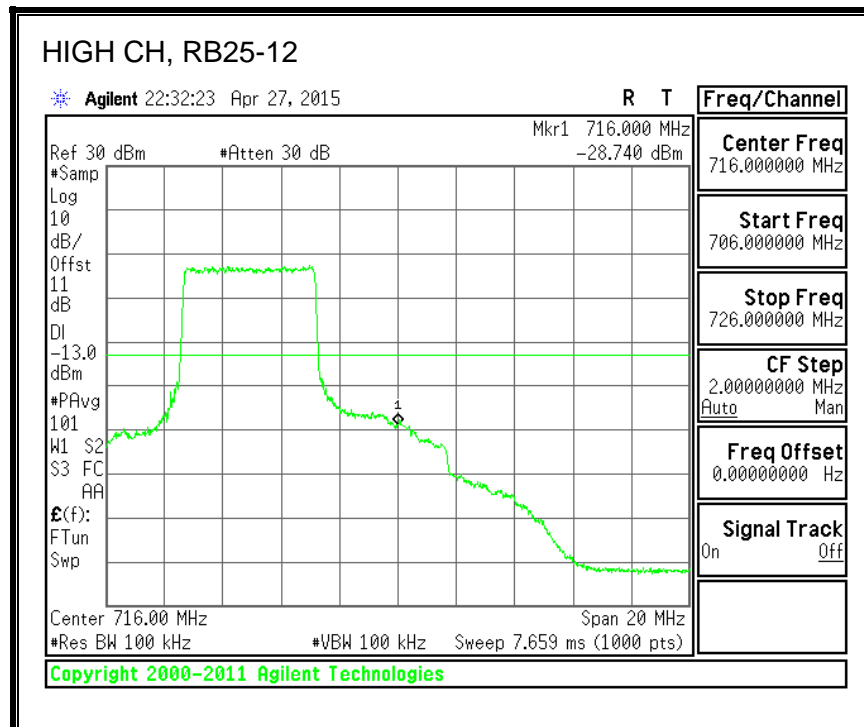

8.3.6. LTE BAND 13 EMISSION MASK

QPSK, (5.0 MHz BAND WIDTH)

16QAM, (5.0 MHz BAND WIDTH)

QPSK, (10.0 MHz BAND WIDTH)

16QAM, (10.0 MHz BAND WIDTH)

8.3.7. LTE BAND 17 BANDEDGE

QPSK, (5.0 MHz BAND WIDTH)

16QAM, (5.0 MHz BAND WIDTH)

QPSK, (10.0 MHz BAND WIDTH)

16QAM, (10.0 MHz BAND WIDTH)

8.3.8. LTE BAND 25 BANDEDGE

QPSK, (1.4 MHz BAND WIDTH)

16QAM, (1.4 MHz BAND WIDTH)

QPSK, (3.0 MHz BAND WIDTH)

16QAM, (3.0 MHz BAND WIDTH)

QPSK, (5.0 MHz BAND WIDTH)