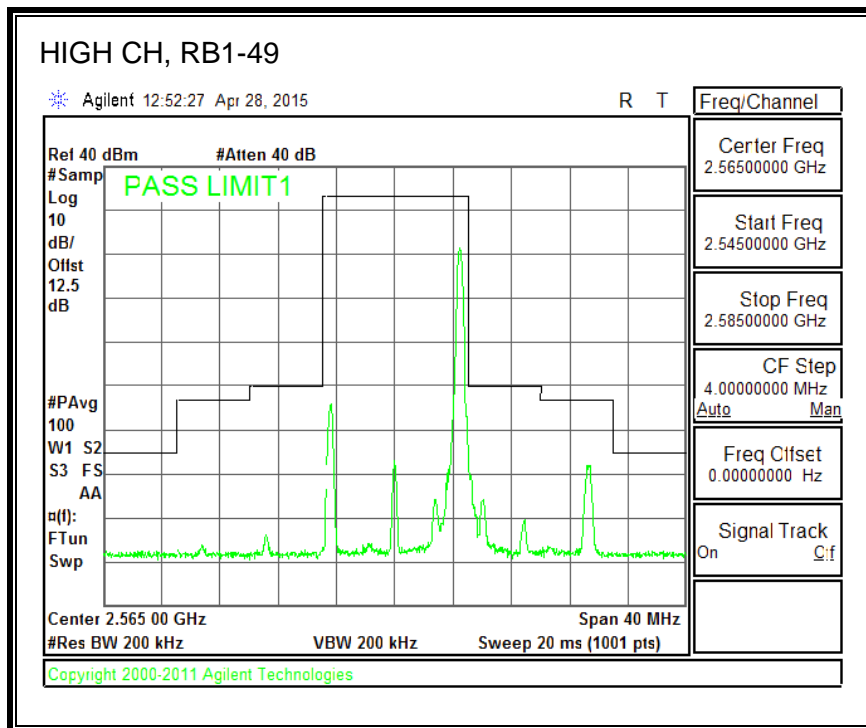

16QAM, (5.0 MHz BAND WIDTH)

QPSK, (10.0 MHz BAND WIDTH)

16QAM, (10.0 MHz BAND WIDTH)

QPSK, (15.0 MHz BAND WIDTH)

16QAM, (15.0 MHz BAND WIDTH)

QPSK, (20.0 MHz BAND WIDTH)

16QAM, (20.0 MHz BAND WIDTH)

8.3.5. LTE BAND 12 BANDEDGE