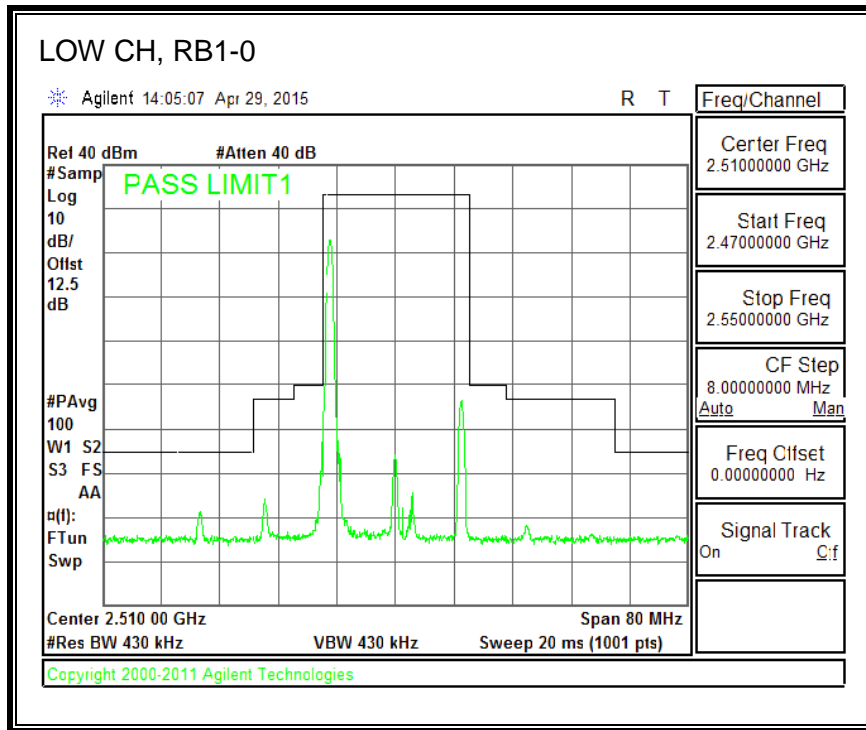

16QAM, (5.0 MHz BAND WIDTH)

QPSK, (10.0 MHz BAND WIDTH)

16QAM, (10.0 MHz BAND WIDTH)

QPSK, (15.0 MHz BAND WIDTH)

16QAM, (15.0 MHz BAND WIDTH)

QPSK, (20.0 MHz BAND WIDTH)

16QAM, (20.0 MHz BAND WIDTH)

8.3.5. LTE BAND 12 BANDEDGE