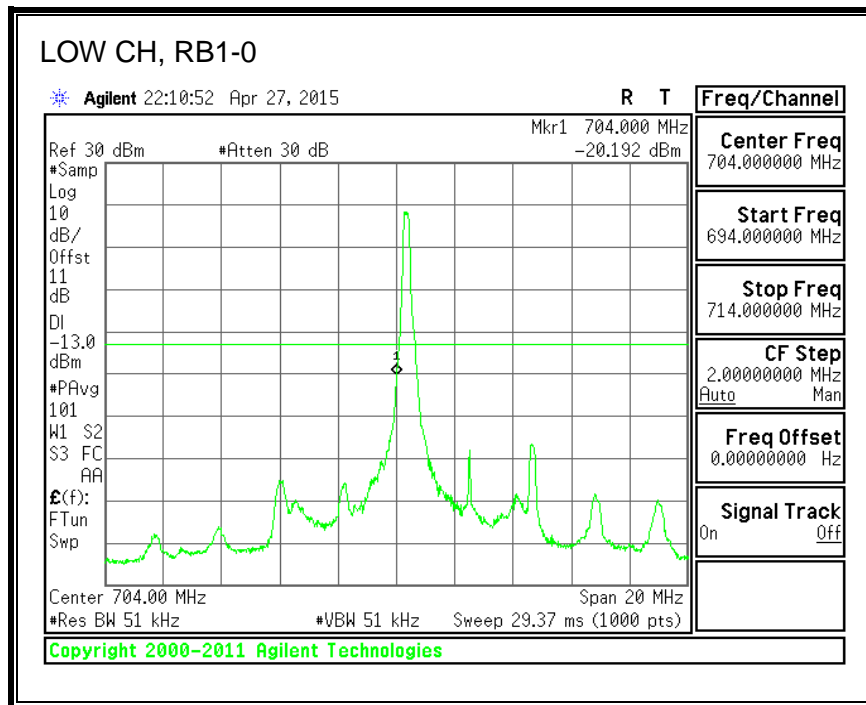

8.3.6. LTE BAND 13 EMISSION MASK

QPSK, (5.0 MHz BAND WIDTH)

16QAM, (5.0 MHz BAND WIDTH)

QPSK, (10.0 MHz BAND WIDTH)

16QAM, (10.0 MHz BAND WIDTH)

8.3.7. LTE BAND 17 BANDEDGE

QPSK, (5.0 MHz BAND WIDTH)

16QAM, (5.0 MHz BAND WIDTH)

QPSK, (10.0 MHz BAND WIDTH)

16QAM, (10.0 MHz BAND WIDTH)

8.3.8. LTE BAND 25 BANDEDGE

QPSK, (1.4 MHz BAND WIDTH)

16QAM, (1.4 MHz BAND WIDTH)

QPSK, (3.0 MHz BAND WIDTH)

16QAM, (3.0 MHz BAND WIDTH)

QPSK, (5.0 MHz BAND WIDTH)