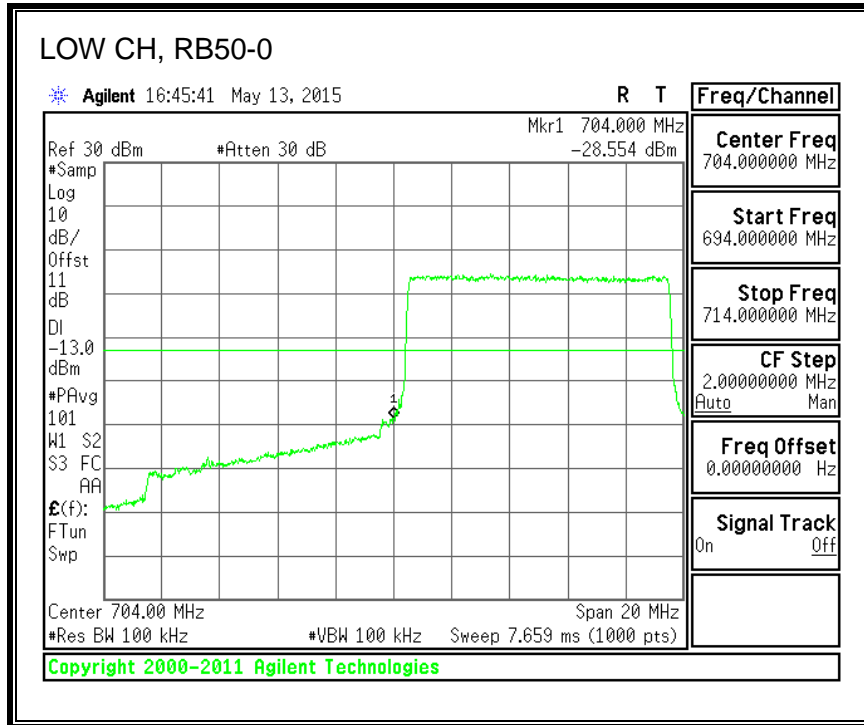

8.3.6. LTE BAND 13 EMISSION MASK

QPSK, (5.0 MHz BAND WIDTH)

16QAM, (5.0 MHz BAND WIDTH)

QPSK, (10.0 MHz BAND WIDTH)

16QAM, (10.0 MHz BAND WIDTH)

8.3.7. LTE BAND 17 BANDEDGE

QPSK, (5.0 MHz BAND WIDTH)

16QAM, (5.0 MHz BAND WIDTH)

QPSK, (10.0 MHz BAND WIDTH)

16QAM, (10.0 MHz BAND WIDTH)

8.3.8. LTE BAND 25 BANDEDGE

QPSK, (1.4 MHz BAND WIDTH)

16QAM, (1.4 MHz BAND WIDTH)

QPSK, (3.0 MHz BAND WIDTH)

16QAM, (3.0 MHz BAND WIDTH)

QPSK, (5.0 MHz BAND WIDTH)