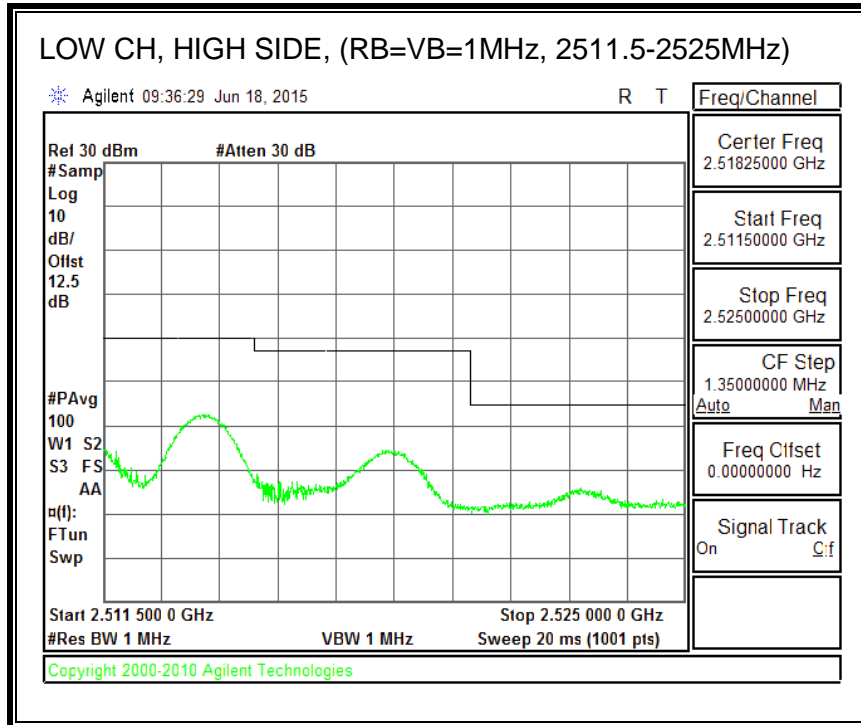

16QAM, (5.0 MHz BAND WIDTH)

QPSK, (10.0 MHz BAND WIDTH)

16QAM, (10.0 MHz BAND WIDTH)

QPSK, (15.0 MHz BAND WIDTH)

16QAM, (15.0 MHz BAND WIDTH)

QPSK, (20.0 MHz BAND WIDTH)

16QAM, (20.0 MHz BAND WIDTH)

8.3.5. LTE BAND 12 BANDEDGE