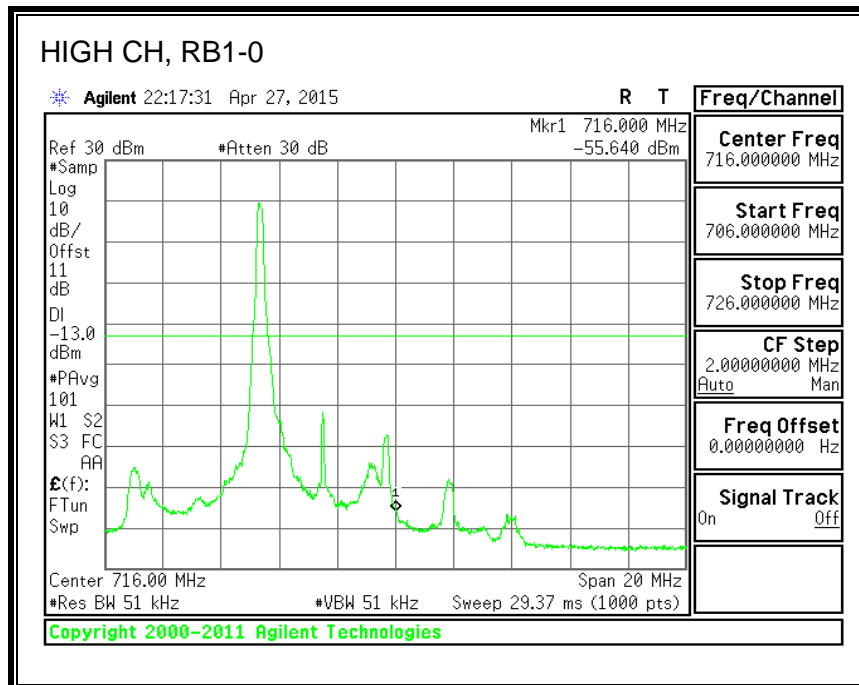

8.3.6. LTE BAND 13 EMISSION MASK

QPSK, (5.0 MHz BAND WIDTH)

16QAM, (5.0 MHz BAND WIDTH)

QPSK, (10.0 MHz BAND WIDTH)

16QAM, (10.0 MHz BAND WIDTH)

8.3.7. LTE BAND 17 BANDEDGE

QPSK, (5.0 MHz BAND WIDTH)

16QAM, (5.0 MHz BAND WIDTH)

QPSK, (10.0 MHz BAND WIDTH)

16QAM, (10.0 MHz BAND WIDTH)

8.3.8. LTE BAND 25 BANDEDGE

QPSK, (1.4 MHz BAND WIDTH)

16QAM, (1.4 MHz BAND WIDTH)

QPSK, (3.0 MHz BAND WIDTH)

16QAM, (3.0 MHz BAND WIDTH)

QPSK, (5.0 MHz BAND WIDTH)