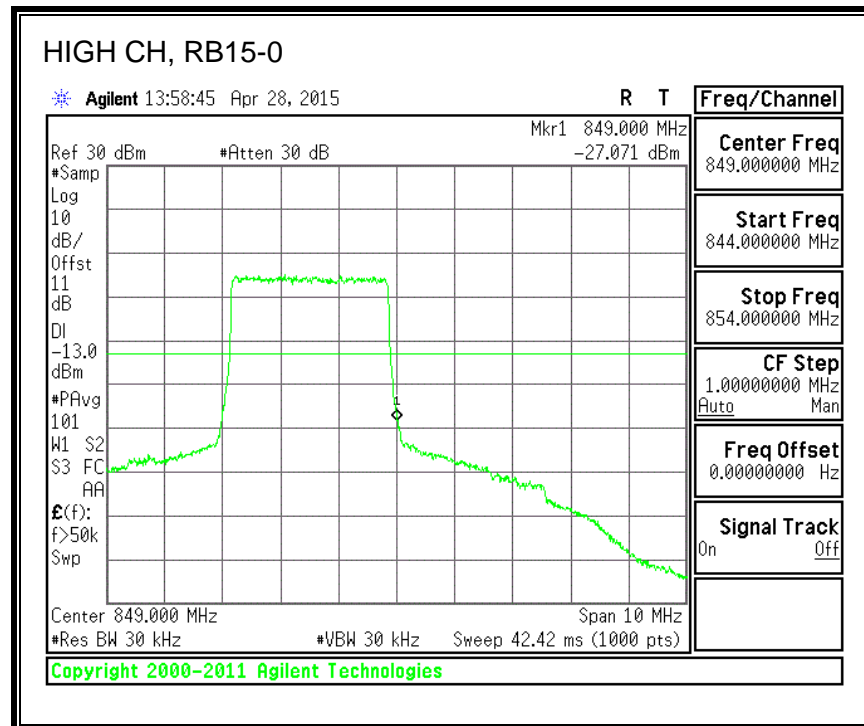

16QAM, (10.0 MHz BAND WIDTH)

QPSK, (15.0 MHz BAND WIDTH)

16QAM, (15.0 MHz BAND WIDTH)

QPSK, (20.0 MHz BAND WIDTH)

16QAM, (20.0 MHz BAND WIDTH)

8.3.3. LTE BAND 5 BANDEDGE

QPSK, (1.4 MHz BAND WIDTH)

16QAM, (1.4 MHz BAND WIDTH)

QPSK, (3.0 MHz BAND WIDTH)

16QAM, (3.0 MHz BAND WIDTH)

QPSK, (5.0 MHz BAND WIDTH)

16QAM, (5.0 MHz BAND WIDTH)

QPSK, (10.0 MHz BAND WIDTH)

16QAM, (10.0 MHz BAND WIDTH)

8.3.4. LTE BAND 7 EMISSION MASK

QPSK, (5.0 MHz BAND WIDTH)

16QAM, (5.0 MHz BAND WIDTH)

QPSK, (10.0 MHz BAND WIDTH)

16QAM, (10.0 MHz BAND WIDTH)

QPSK, (15.0 MHz BAND WIDTH)

16QAM, (15.0 MHz BAND WIDTH)

QPSK, (20.0 MHz BAND WIDTH)

16QAM, (20.0 MHz BAND WIDTH)

8.3.5. LTE BAND 12 BANDEDGE