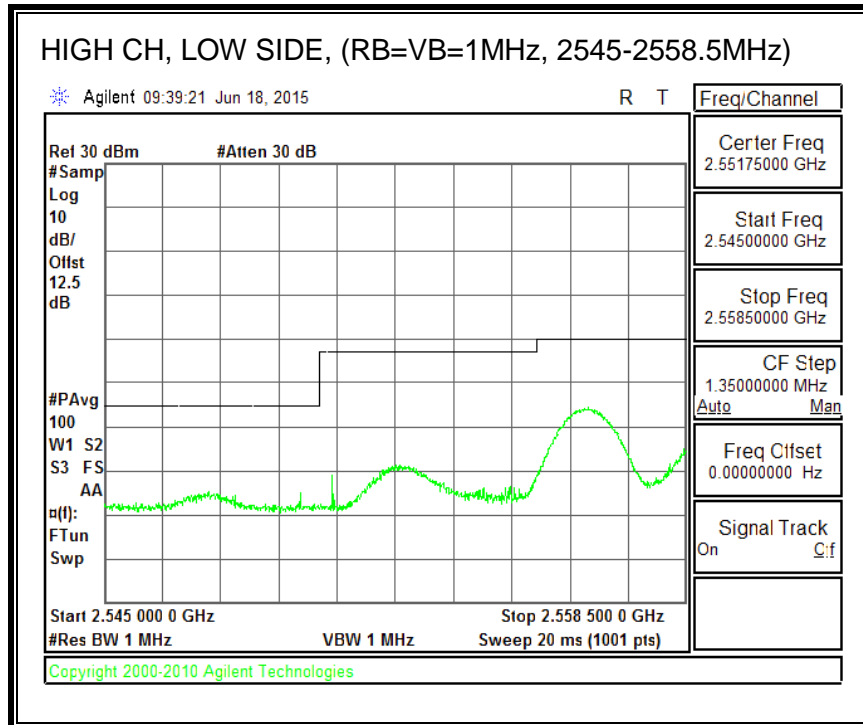

16QAM, (5.0 MHz BAND WIDTH)

QPSK, (10.0 MHz BAND WIDTH)

16QAM, (10.0 MHz BAND WIDTH)

QPSK, (15.0 MHz BAND WIDTH)

16QAM, (15.0 MHz BAND WIDTH)

QPSK, (20.0 MHz BAND WIDTH)

16QAM, (20.0 MHz BAND WIDTH)

8.3.5. LTE BAND 12 BANDEDGE