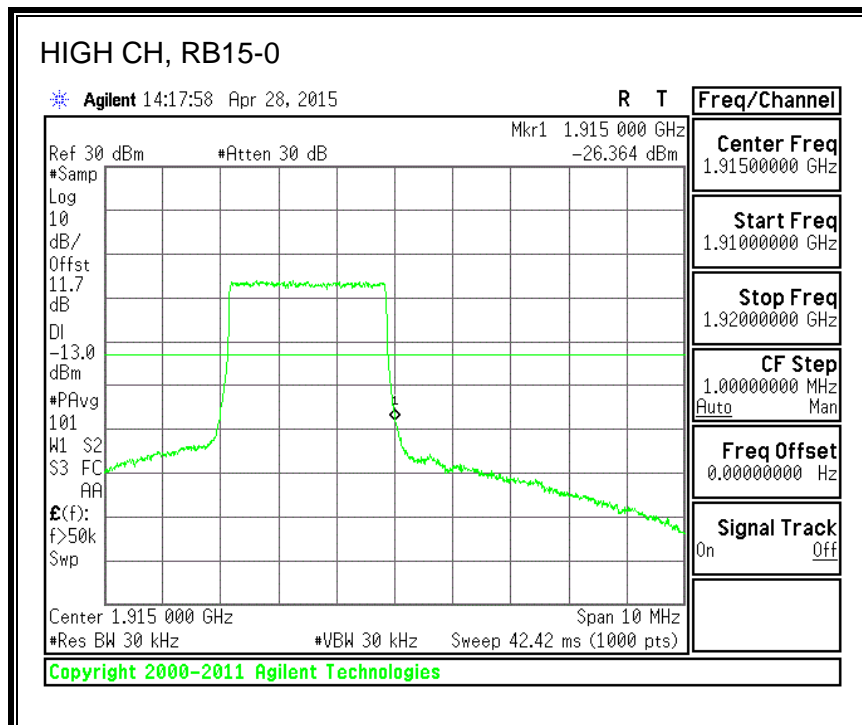

8.3.6. LTE BAND 13 EMISSION MASK

QPSK, (5.0 MHz BAND WIDTH)

16QAM, (5.0 MHz BAND WIDTH)

QPSK, (10.0 MHz BAND WIDTH)

16QAM, (10.0 MHz BAND WIDTH)

8.3.7. LTE BAND 17 BANDEDGE

QPSK, (5.0 MHz BAND WIDTH)

16QAM, (5.0 MHz BAND WIDTH)

QPSK, (10.0 MHz BAND WIDTH)

16QAM, (10.0 MHz BAND WIDTH)

8.3.8. LTE BAND 25 BANDEDGE

QPSK, (1.4 MHz BAND WIDTH)

16QAM, (1.4 MHz BAND WIDTH)

QPSK, (3.0 MHz BAND WIDTH)

16QAM, (3.0 MHz BAND WIDTH)

QPSK, (5.0 MHz BAND WIDTH)