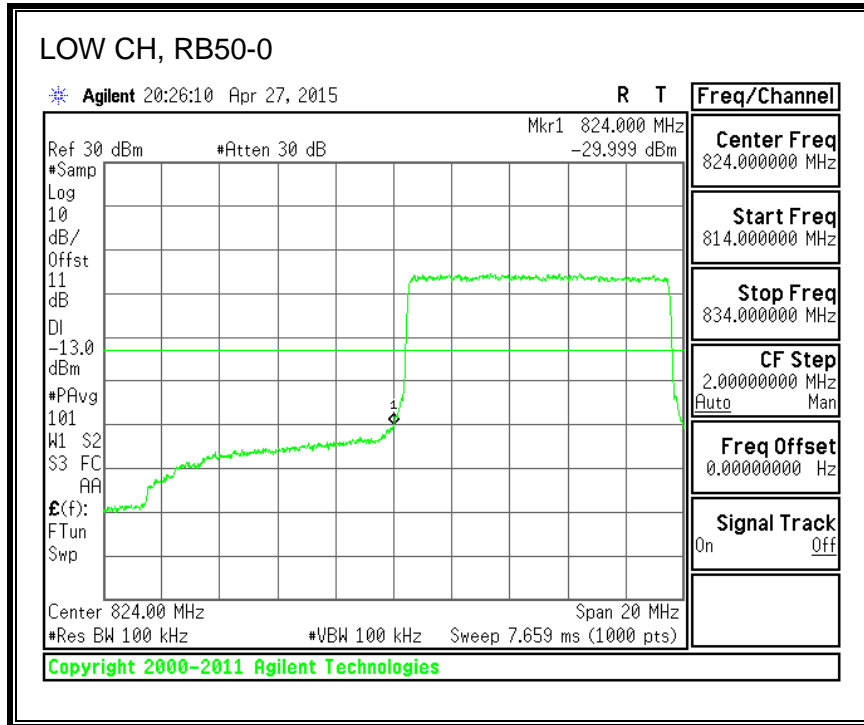

16QAM, (10.0 MHz BAND WIDTH)

QPSK, (15.0 MHz BAND WIDTH)

16QAM, (15.0 MHz BAND WIDTH)

QPSK, (20.0 MHz BAND WIDTH)

16QAM, (20.0 MHz BAND WIDTH)

8.3.3. LTE BAND 5 BANDEDGE

QPSK, (1.4 MHz BAND WIDTH)

16QAM, (1.4 MHz BAND WIDTH)

QPSK, (3.0 MHz BAND WIDTH)

16QAM, (3.0 MHz BAND WIDTH)

QPSK, (5.0 MHz BAND WIDTH)

16QAM, (5.0 MHz BAND WIDTH)

QPSK, (10.0 MHz BAND WIDTH)

16QAM, (10.0 MHz BAND WIDTH)

8.3.4. LTE BAND 7 EMISSION MASK

QPSK, (5.0 MHz BAND WIDTH)

16QAM, (5.0 MHz BAND WIDTH)

QPSK, (10.0 MHz BAND WIDTH)

16QAM, (10.0 MHz BAND WIDTH)

QPSK, (15.0 MHz BAND WIDTH)

16QAM, (15.0 MHz BAND WIDTH)

QPSK, (20.0 MHz BAND WIDTH)

16QAM, (20.0 MHz BAND WIDTH)

8.3.5. LTE BAND 12 BANDEDGE