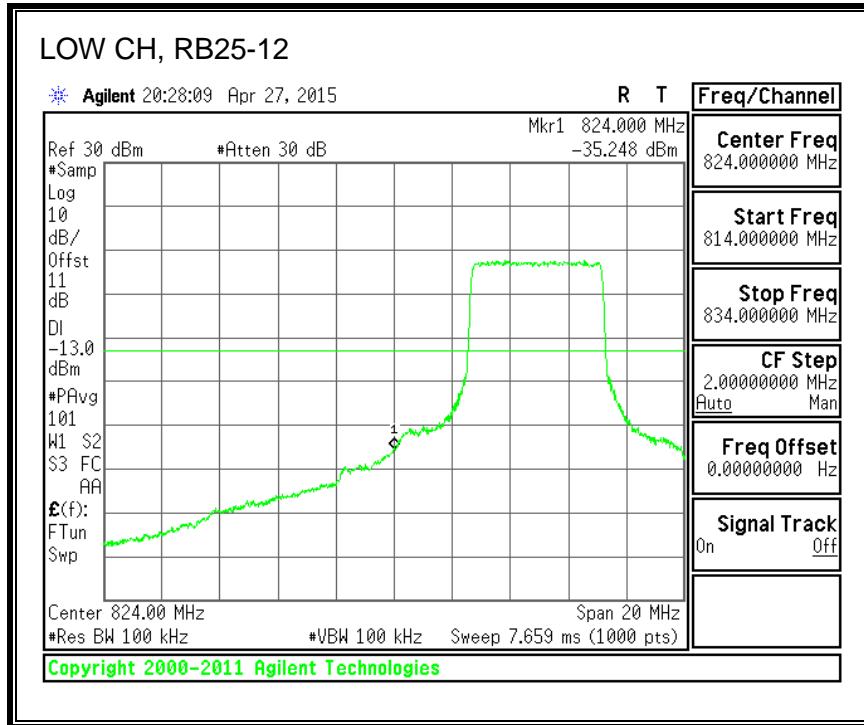

16QAM, (10.0 MHz BAND WIDTH)

QPSK, (15.0 MHz BAND WIDTH)

16QAM, (15.0 MHz BAND WIDTH)

QPSK, (20.0 MHz BAND WIDTH)

16QAM, (20.0 MHz BAND WIDTH)

8.3.3. LTE BAND 5 BANDEDGE

QPSK, (1.4 MHz BAND WIDTH)

16QAM, (1.4 MHz BAND WIDTH)

QPSK, (3.0 MHz BAND WIDTH)

16QAM, (3.0 MHz BAND WIDTH)

QPSK, (5.0 MHz BAND WIDTH)

16QAM, (5.0 MHz BAND WIDTH)

QPSK, (10.0 MHz BAND WIDTH)

16QAM, (10.0 MHz BAND WIDTH)

8.3.4. LTE BAND 7 EMISSION MASK

QPSK, (5.0 MHz BAND WIDTH)

16QAM, (5.0 MHz BAND WIDTH)

QPSK, (10.0 MHz BAND WIDTH)

16QAM, (10.0 MHz BAND WIDTH)

QPSK, (15.0 MHz BAND WIDTH)

16QAM, (15.0 MHz BAND WIDTH)

QPSK, (20.0 MHz BAND WIDTH)

16QAM, (20.0 MHz BAND WIDTH)

8.3.5. LTE BAND 12 BANDEDGE