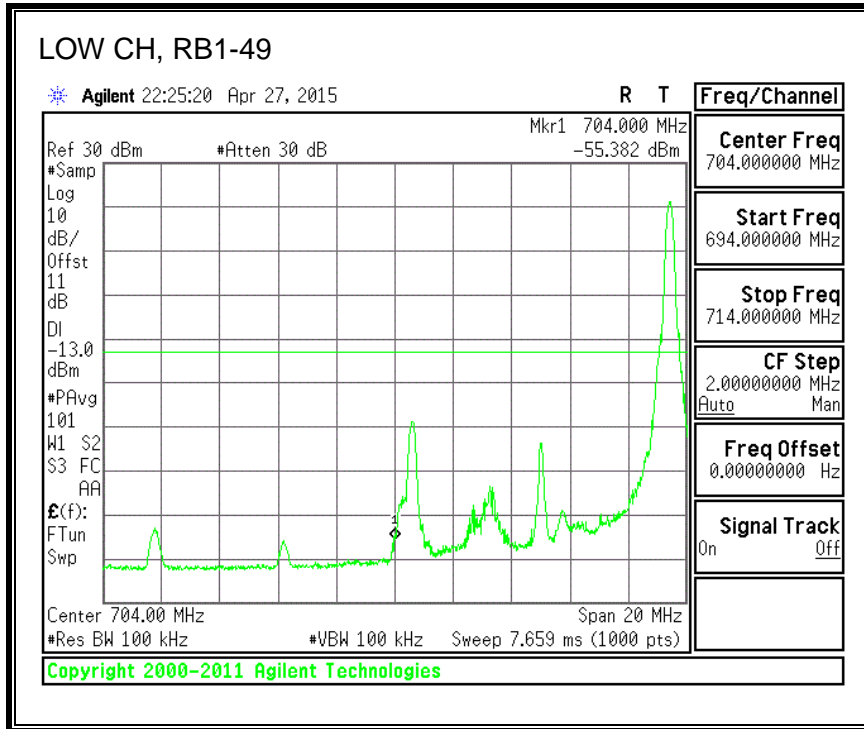

8.3.6. LTE BAND 13 EMISSION MASK

QPSK, (5.0 MHz BAND WIDTH)

16QAM, (5.0 MHz BAND WIDTH)

QPSK, (10.0 MHz BAND WIDTH)

16QAM, (10.0 MHz BAND WIDTH)

8.3.7. LTE BAND 17 BANDEDGE

QPSK, (5.0 MHz BAND WIDTH)

16QAM, (5.0 MHz BAND WIDTH)

QPSK, (10.0 MHz BAND WIDTH)

16QAM, (10.0 MHz BAND WIDTH)

8.3.8. LTE BAND 25 BANDEDGE

QPSK, (1.4 MHz BAND WIDTH)

16QAM, (1.4 MHz BAND WIDTH)

QPSK, (3.0 MHz BAND WIDTH)

16QAM, (3.0 MHz BAND WIDTH)

QPSK, (5.0 MHz BAND WIDTH)