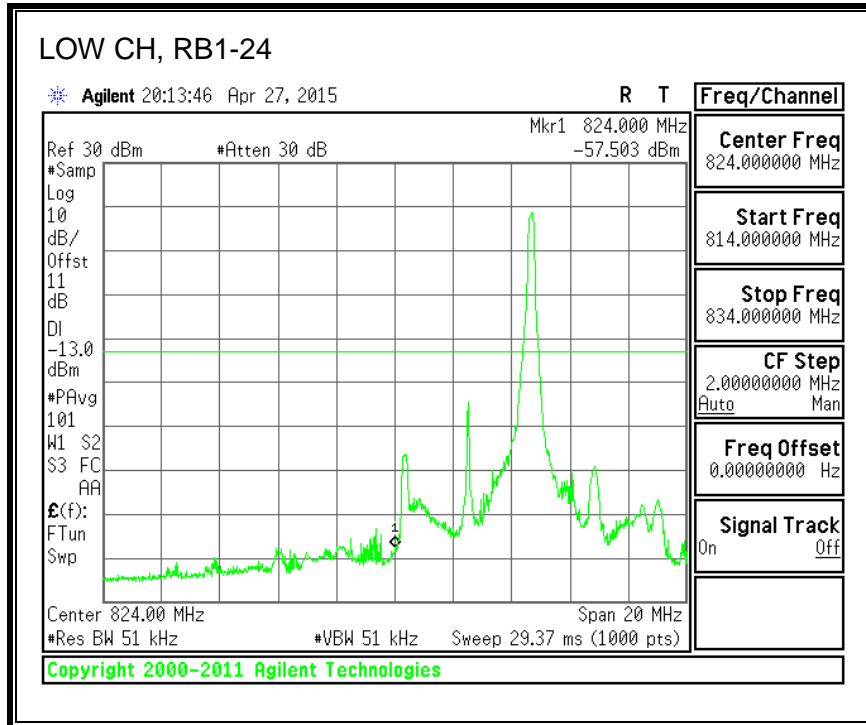

16QAM, (10.0 MHz BAND WIDTH)

QPSK, (15.0 MHz BAND WIDTH)

16QAM, (15.0 MHz BAND WIDTH)

QPSK, (20.0 MHz BAND WIDTH)

16QAM, (20.0 MHz BAND WIDTH)

8.3.3. LTE BAND 5 BANDEDGE

QPSK, (1.4 MHz BAND WIDTH)

16QAM, (1.4 MHz BAND WIDTH)

QPSK, (3.0 MHz BAND WIDTH)

16QAM, (3.0 MHz BAND WIDTH)

QPSK, (5.0 MHz BAND WIDTH)

16QAM, (5.0 MHz BAND WIDTH)

QPSK, (10.0 MHz BAND WIDTH)

16QAM, (10.0 MHz BAND WIDTH)

8.3.4. LTE BAND 7 EMISSION MASK

QPSK, (5.0 MHz BAND WIDTH)

16QAM, (5.0 MHz BAND WIDTH)

QPSK, (10.0 MHz BAND WIDTH)

16QAM, (10.0 MHz BAND WIDTH)

QPSK, (15.0 MHz BAND WIDTH)

16QAM, (15.0 MHz BAND WIDTH)

QPSK, (20.0 MHz BAND WIDTH)

16QAM, (20.0 MHz BAND WIDTH)

8.3.5. LTE BAND 12 BANDEDGE