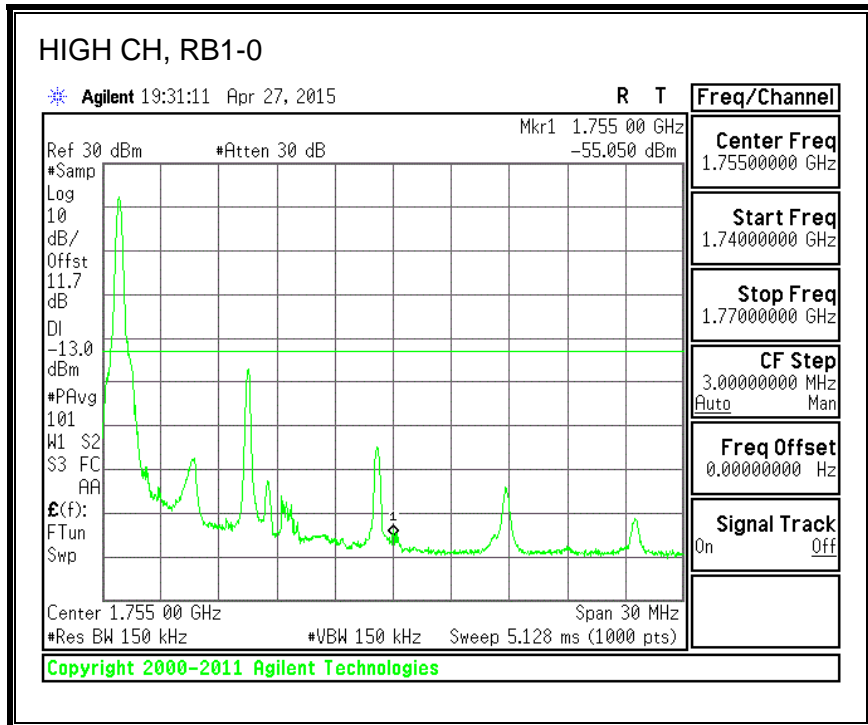

16QAM, (10.0 MHz BAND WIDTH)

QPSK, (15.0 MHz BAND WIDTH)

16QAM, (15.0 MHz BAND WIDTH)

QPSK, (20.0 MHz BAND WIDTH)

16QAM, (20.0 MHz BAND WIDTH)

8.3.3. LTE BAND 5 BANDEDGE

QPSK, (1.4 MHz BAND WIDTH)

16QAM, (1.4 MHz BAND WIDTH)

QPSK, (3.0 MHz BAND WIDTH)

16QAM, (3.0 MHz BAND WIDTH)

QPSK, (5.0 MHz BAND WIDTH)

16QAM, (5.0 MHz BAND WIDTH)

QPSK, (10.0 MHz BAND WIDTH)

16QAM, (10.0 MHz BAND WIDTH)

8.3.4. LTE BAND 7 EMISSION MASK

QPSK, (5.0 MHz BAND WIDTH)

16QAM, (5.0 MHz BAND WIDTH)

QPSK, (10.0 MHz BAND WIDTH)

16QAM, (10.0 MHz BAND WIDTH)

QPSK, (15.0 MHz BAND WIDTH)

16QAM, (15.0 MHz BAND WIDTH)

QPSK, (20.0 MHz BAND WIDTH)

16QAM, (20.0 MHz BAND WIDTH)

8.3.5. LTE BAND 12 BANDEDGE