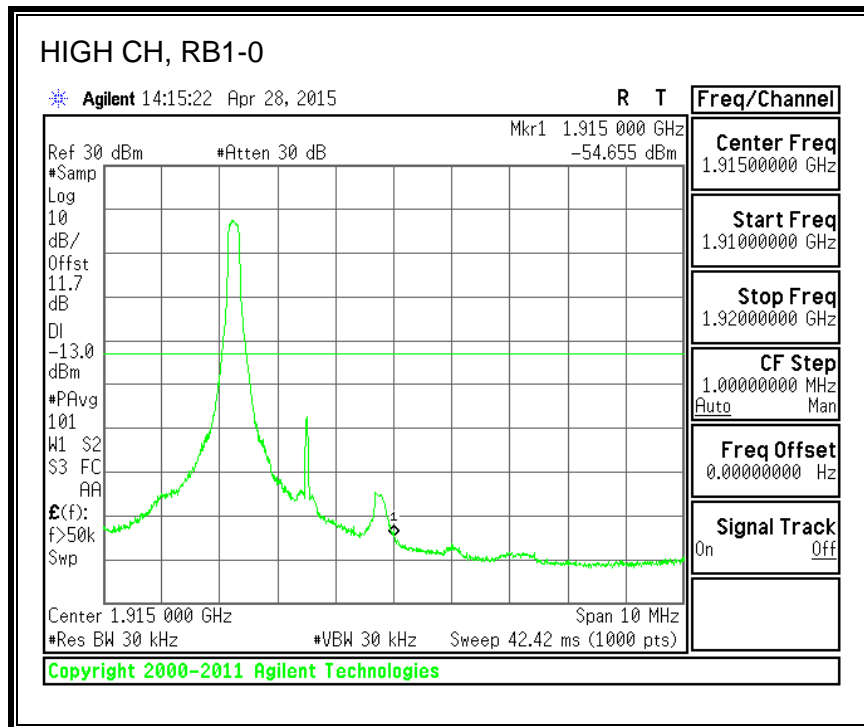

8.3.6. LTE BAND 13 EMISSION MASK

QPSK, (5.0 MHz BAND WIDTH)

16QAM, (5.0 MHz BAND WIDTH)

QPSK, (10.0 MHz BAND WIDTH)

16QAM, (10.0 MHz BAND WIDTH)

8.3.7. LTE BAND 17 BANDEDGE

QPSK, (5.0 MHz BAND WIDTH)

16QAM, (5.0 MHz BAND WIDTH)

QPSK, (10.0 MHz BAND WIDTH)

16QAM, (10.0 MHz BAND WIDTH)

8.3.8. LTE BAND 25 BANDEDGE

QPSK, (1.4 MHz BAND WIDTH)

16QAM, (1.4 MHz BAND WIDTH)

QPSK, (3.0 MHz BAND WIDTH)

16QAM, (3.0 MHz BAND WIDTH)

QPSK, (5.0 MHz BAND WIDTH)