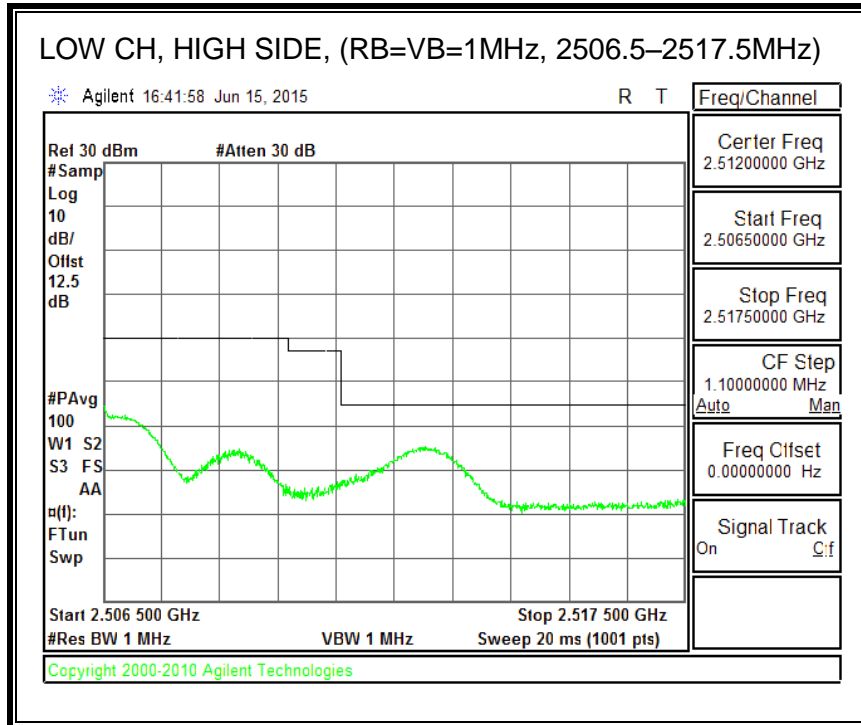

16QAM, (10.0 MHz BAND WIDTH)

QPSK, (15.0 MHz BAND WIDTH)

16QAM, (15.0 MHz BAND WIDTH)

QPSK, (20.0 MHz BAND WIDTH)

16QAM, (20.0 MHz BAND WIDTH)

8.3.3. LTE BAND 5 BANDEDGE

QPSK, (1.4 MHz BAND WIDTH)

16QAM, (1.4 MHz BAND WIDTH)

QPSK, (3.0 MHz BAND WIDTH)

16QAM, (3.0 MHz BAND WIDTH)

QPSK, (5.0 MHz BAND WIDTH)

16QAM, (5.0 MHz BAND WIDTH)

QPSK, (10.0 MHz BAND WIDTH)

16QAM, (10.0 MHz BAND WIDTH)

8.3.4. LTE BAND 7 EMISSION MASK

QPSK, (5.0 MHz BAND WIDTH)

16QAM, (5.0 MHz BAND WIDTH)

QPSK, (10.0 MHz BAND WIDTH)

16QAM, (10.0 MHz BAND WIDTH)

QPSK, (15.0 MHz BAND WIDTH)

16QAM, (15.0 MHz BAND WIDTH)

QPSK, (20.0 MHz BAND WIDTH)

16QAM, (20.0 MHz BAND WIDTH)

8.3.5. LTE BAND 12 BANDEDGE