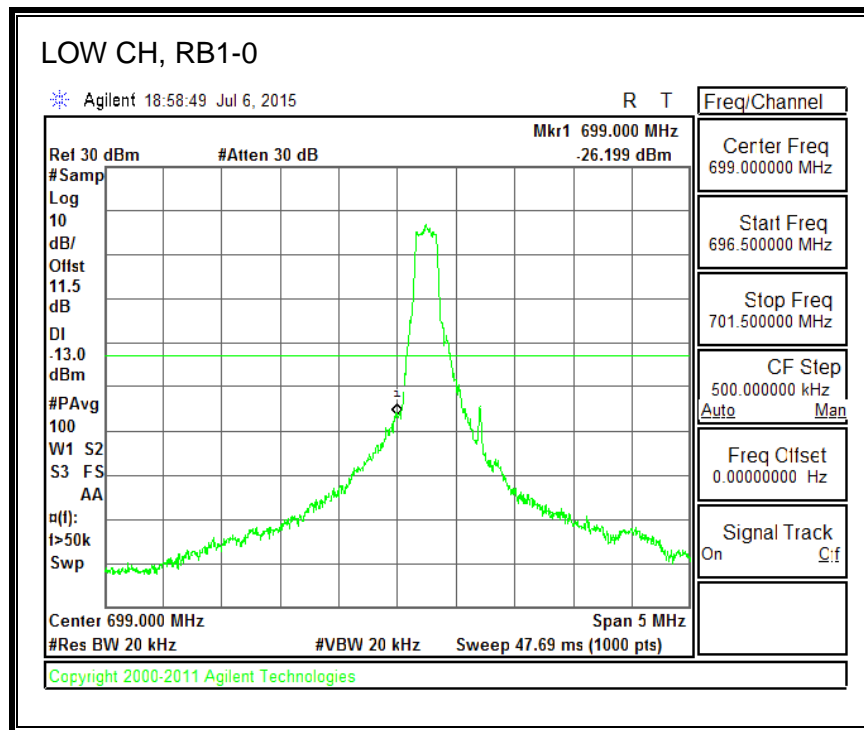

8.3.5. LTE BAND 12 BANDEDGE

QPSK, (1.4 MHz BAND WIDTH)