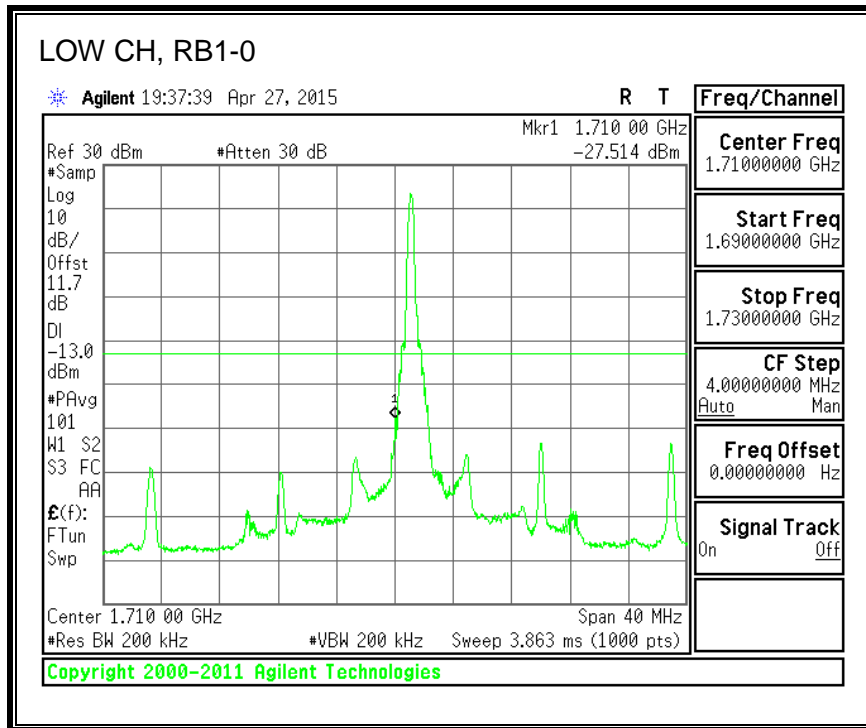

16QAM, (10.0 MHz BAND WIDTH)

QPSK, (15.0 MHz BAND WIDTH)

16QAM, (15.0 MHz BAND WIDTH)

QPSK, (20.0 MHz BAND WIDTH)

16QAM, (20.0 MHz BAND WIDTH)

8.3.3. LTE BAND 5 BANDEDGE

QPSK, (1.4 MHz BAND WIDTH)

16QAM, (1.4 MHz BAND WIDTH)

QPSK, (3.0 MHz BAND WIDTH)

16QAM, (3.0 MHz BAND WIDTH)

QPSK, (5.0 MHz BAND WIDTH)

16QAM, (5.0 MHz BAND WIDTH)

QPSK, (10.0 MHz BAND WIDTH)

16QAM, (10.0 MHz BAND WIDTH)

8.3.4. LTE BAND 7 EMISSION MASK

QPSK, (5.0 MHz BAND WIDTH)

16QAM, (5.0 MHz BAND WIDTH)

QPSK, (10.0 MHz BAND WIDTH)

16QAM, (10.0 MHz BAND WIDTH)

QPSK, (15.0 MHz BAND WIDTH)

16QAM, (15.0 MHz BAND WIDTH)

QPSK, (20.0 MHz BAND WIDTH)

16QAM, (20.0 MHz BAND WIDTH)

8.3.5. LTE BAND 12 BANDEDGE