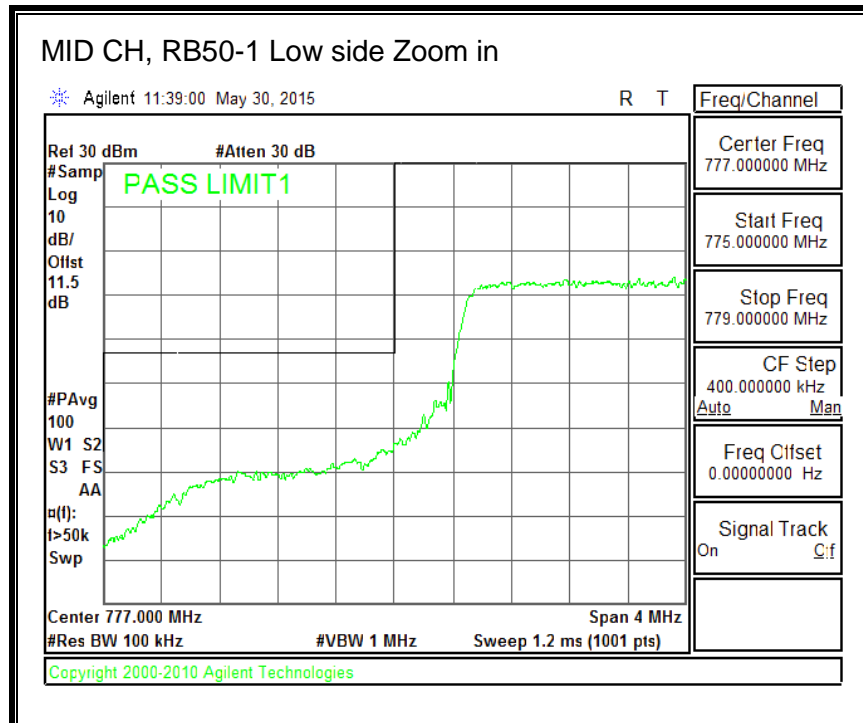

8.3.6. LTE BAND 13 EMISSION MASK

QPSK, (5.0 MHz BAND WIDTH)

16QAM, (5.0 MHz BAND WIDTH)

QPSK, (10.0 MHz BAND WIDTH)

16QAM, (10.0 MHz BAND WIDTH)

8.3.7. LTE BAND 17 BANDEDGE

QPSK, (5.0 MHz BAND WIDTH)

16QAM, (5.0 MHz BAND WIDTH)

QPSK, (10.0 MHz BAND WIDTH)

16QAM, (10.0 MHz BAND WIDTH)

8.3.8. LTE BAND 25 BANDEDGE

QPSK, (1.4 MHz BAND WIDTH)

16QAM, (1.4 MHz BAND WIDTH)

QPSK, (3.0 MHz BAND WIDTH)

16QAM, (3.0 MHz BAND WIDTH)

QPSK, (5.0 MHz BAND WIDTH)