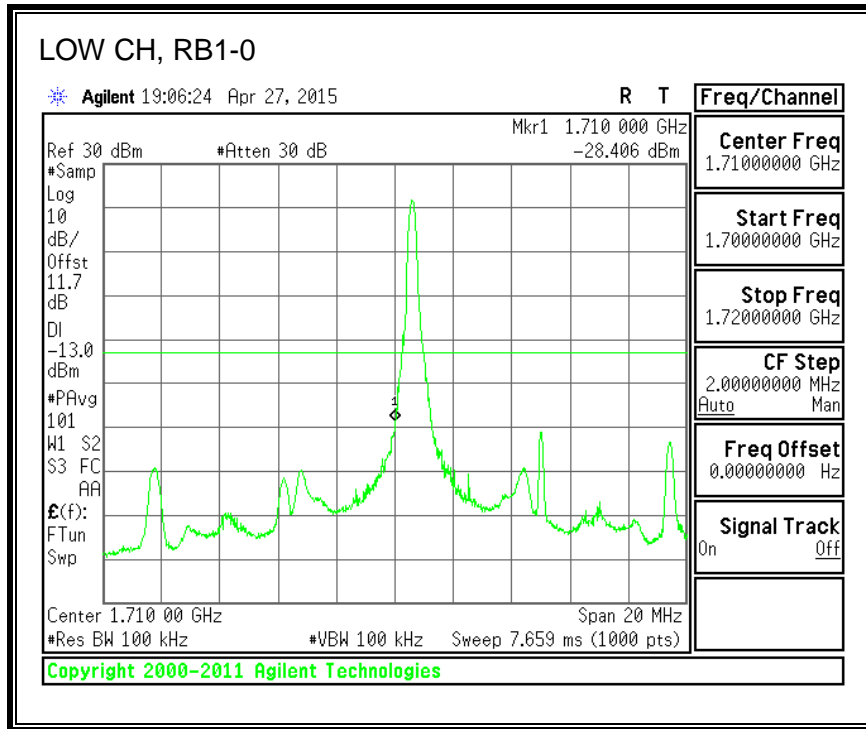

16QAM, (10.0 MHz BAND WIDTH)

QPSK, (15.0 MHz BAND WIDTH)

16QAM, (15.0 MHz BAND WIDTH)

QPSK, (20.0 MHz BAND WIDTH)

16QAM, (20.0 MHz BAND WIDTH)

8.3.3. LTE BAND 5 BANDEDGE

QPSK, (1.4 MHz BAND WIDTH)

16QAM, (1.4 MHz BAND WIDTH)

QPSK, (3.0 MHz BAND WIDTH)

16QAM, (3.0 MHz BAND WIDTH)

QPSK, (5.0 MHz BAND WIDTH)

16QAM, (5.0 MHz BAND WIDTH)

QPSK, (10.0 MHz BAND WIDTH)

16QAM, (10.0 MHz BAND WIDTH)

8.3.4. LTE BAND 7 EMISSION MASK

QPSK, (5.0 MHz BAND WIDTH)

16QAM, (5.0 MHz BAND WIDTH)

QPSK, (10.0 MHz BAND WIDTH)

16QAM, (10.0 MHz BAND WIDTH)

QPSK, (15.0 MHz BAND WIDTH)

16QAM, (15.0 MHz BAND WIDTH)

QPSK, (20.0 MHz BAND WIDTH)

16QAM, (20.0 MHz BAND WIDTH)

8.3.5. LTE BAND 12 BANDEDGE