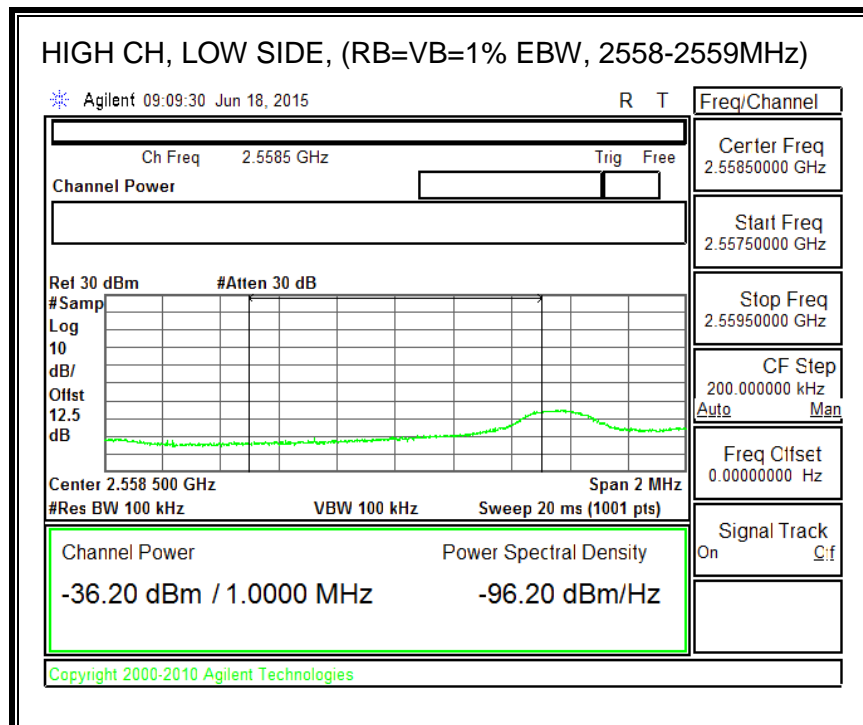

16QAM, (5.0 MHz BAND WIDTH)

QPSK, (10.0 MHz BAND WIDTH)

16QAM, (10.0 MHz BAND WIDTH)

QPSK, (15.0 MHz BAND WIDTH)

16QAM, (15.0 MHz BAND WIDTH)

QPSK, (20.0 MHz BAND WIDTH)

16QAM, (20.0 MHz BAND WIDTH)

8.3.5. LTE BAND 12 BANDEDGE