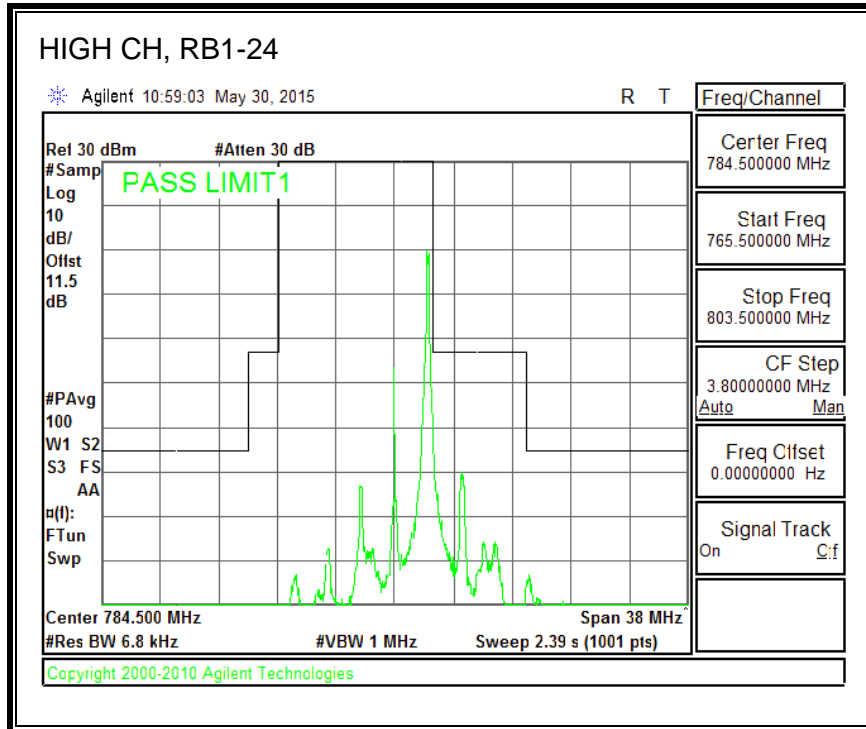

8.3.6. LTE BAND 13 EMISSION MASK

QPSK, (5.0 MHz BAND WIDTH)

16QAM, (5.0 MHz BAND WIDTH)

QPSK, (10.0 MHz BAND WIDTH)

16QAM, (10.0 MHz BAND WIDTH)

8.3.7. LTE BAND 17 BANDEDGE

QPSK, (5.0 MHz BAND WIDTH)

16QAM, (5.0 MHz BAND WIDTH)

QPSK, (10.0 MHz BAND WIDTH)

16QAM, (10.0 MHz BAND WIDTH)

8.3.8. LTE BAND 25 BANDEDGE

QPSK, (1.4 MHz BAND WIDTH)

16QAM, (1.4 MHz BAND WIDTH)

QPSK, (3.0 MHz BAND WIDTH)

16QAM, (3.0 MHz BAND WIDTH)

QPSK, (5.0 MHz BAND WIDTH)