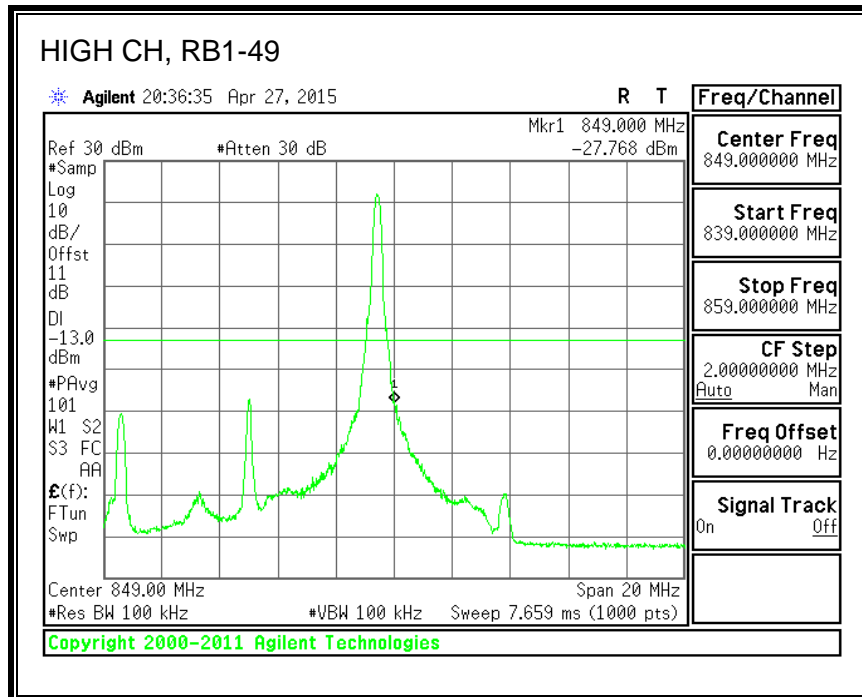

16QAM, (10.0 MHz BAND WIDTH)

QPSK, (15.0 MHz BAND WIDTH)

16QAM, (15.0 MHz BAND WIDTH)

QPSK, (20.0 MHz BAND WIDTH)

16QAM, (20.0 MHz BAND WIDTH)

8.3.3. LTE BAND 5 BANDEDGE

QPSK, (1.4 MHz BAND WIDTH)

16QAM, (1.4 MHz BAND WIDTH)

QPSK, (3.0 MHz BAND WIDTH)

16QAM, (3.0 MHz BAND WIDTH)

QPSK, (5.0 MHz BAND WIDTH)

16QAM, (5.0 MHz BAND WIDTH)

QPSK, (10.0 MHz BAND WIDTH)

16QAM, (10.0 MHz BAND WIDTH)

8.3.4. LTE BAND 7 EMISSION MASK

QPSK, (5.0 MHz BAND WIDTH)

16QAM, (5.0 MHz BAND WIDTH)

QPSK, (10.0 MHz BAND WIDTH)

16QAM, (10.0 MHz BAND WIDTH)

QPSK, (15.0 MHz BAND WIDTH)

16QAM, (15.0 MHz BAND WIDTH)

QPSK, (20.0 MHz BAND WIDTH)

16QAM, (20.0 MHz BAND WIDTH)

8.3.5. LTE BAND 12 BANDEDGE