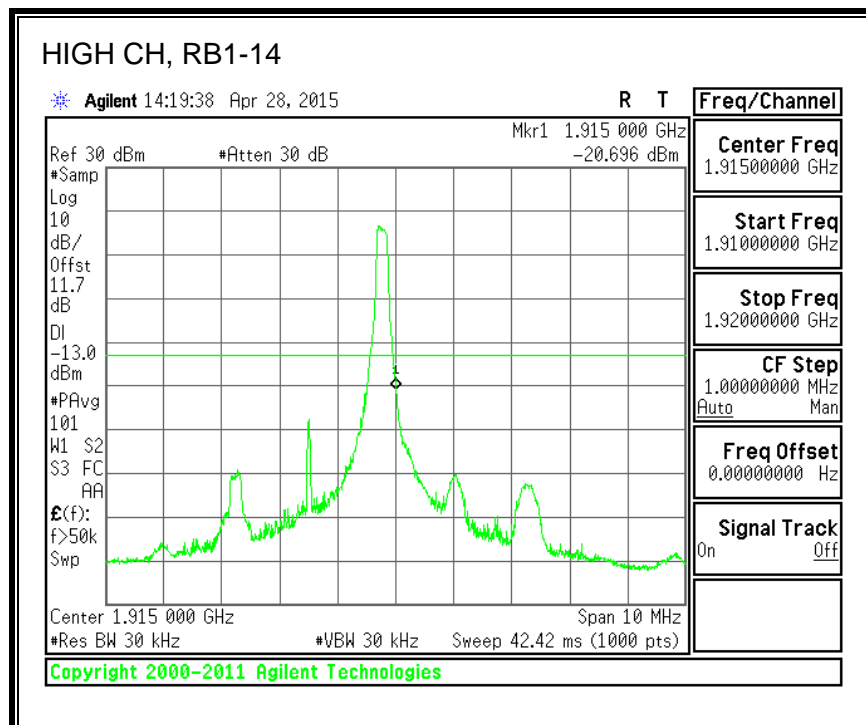

8.3.6. LTE BAND 13 EMISSION MASK

QPSK, (5.0 MHz BAND WIDTH)

16QAM, (5.0 MHz BAND WIDTH)

QPSK, (10.0 MHz BAND WIDTH)

16QAM, (10.0 MHz BAND WIDTH)

8.3.7. LTE BAND 17 BANDEDGE

QPSK, (5.0 MHz BAND WIDTH)

16QAM, (5.0 MHz BAND WIDTH)

QPSK, (10.0 MHz BAND WIDTH)

16QAM, (10.0 MHz BAND WIDTH)

8.3.8. LTE BAND 25 BANDEDGE

QPSK, (1.4 MHz BAND WIDTH)

16QAM, (1.4 MHz BAND WIDTH)

QPSK, (3.0 MHz BAND WIDTH)

16QAM, (3.0 MHz BAND WIDTH)

QPSK, (5.0 MHz BAND WIDTH)