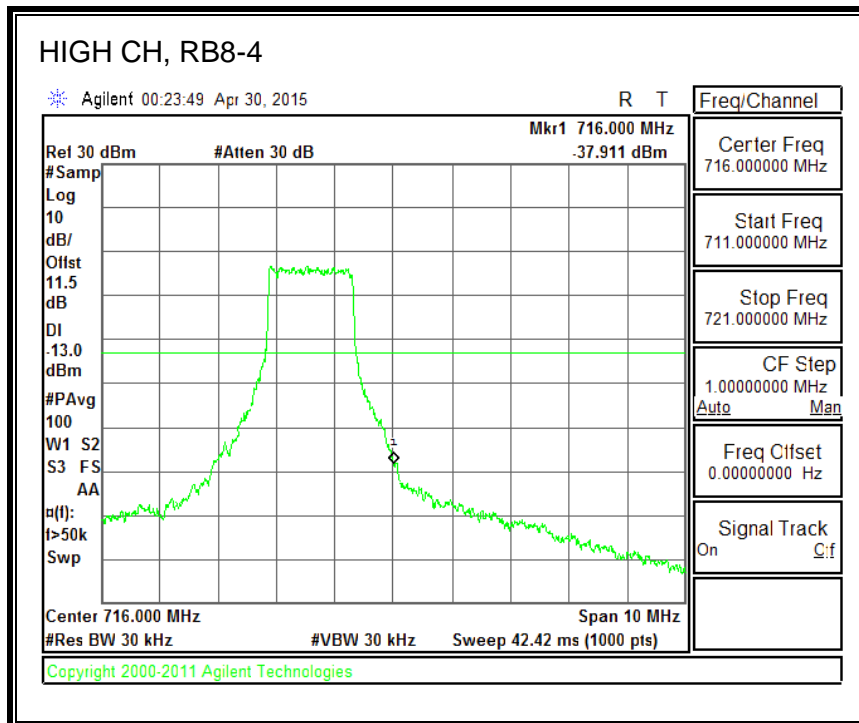

16QAM, (5.0 MHz BAND WIDTH)

QPSK, (10.0 MHz BAND WIDTH)

16QAM, (10.0 MHz BAND WIDTH)

QPSK, (15.0 MHz BAND WIDTH)

16QAM, (15.0 MHz BAND WIDTH)

QPSK, (20.0 MHz BAND WIDTH)

16QAM, (20.0 MHz BAND WIDTH)

8.3.5. LTE BAND 12 BANDEDGE

QPSK, (1.4 MHz BAND WIDTH)

16QAM, (1.4 MHz BAND WIDTH)

QPSK, (3.0 MHz BAND WIDTH)

16QAM, (3.0 MHz BAND WIDTH)

QPSK, (5.0 MHz BAND WIDTH)

16QAM, (5.0 MHz BAND WIDTH)

QPSK, (10.0 MHz BAND WIDTH)

16QAM, (10.0 MHz BAND WIDTH)

8.3.6. LTE BAND 13 EMISSION MASK

QPSK, (5.0 MHz BAND WIDTH)

16QAM, (5.0 MHz BAND WIDTH)

QPSK, (10.0 MHz BAND WIDTH)

16QAM, (10.0 MHz BAND WIDTH)

8.3.7. LTE BAND 17 BANDEDGE

QPSK, (5.0 MHz BAND WIDTH)

16QAM, (5.0 MHz BAND WIDTH)