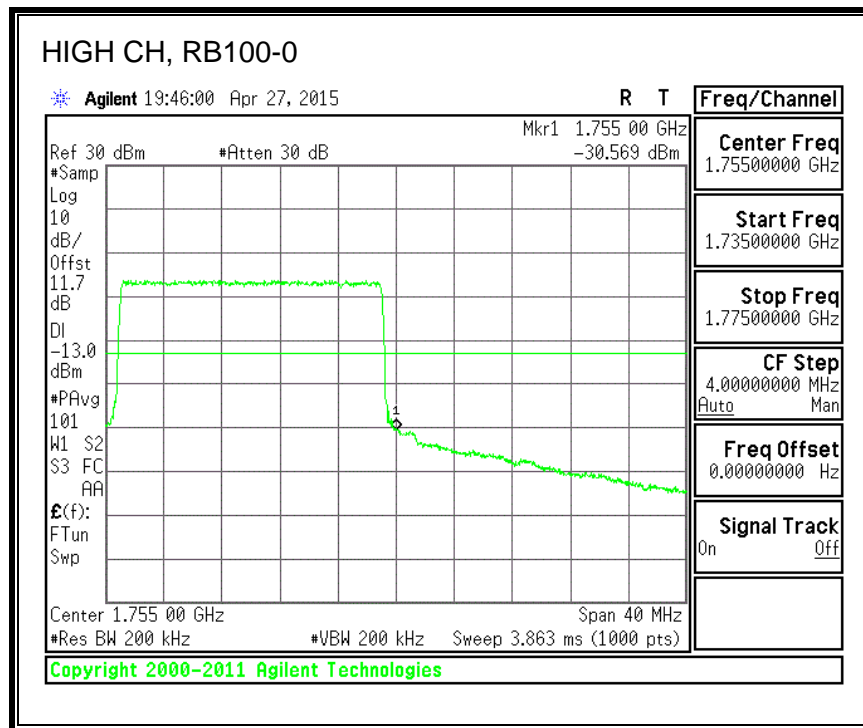

16QAM, (10.0 MHz BAND WIDTH)

QPSK, (15.0 MHz BAND WIDTH)

16QAM, (15.0 MHz BAND WIDTH)

QPSK, (20.0 MHz BAND WIDTH)

16QAM, (20.0 MHz BAND WIDTH)

8.3.3. LTE BAND 5 BANDEDGE

QPSK, (1.4 MHz BAND WIDTH)

16QAM, (1.4 MHz BAND WIDTH)

QPSK, (3.0 MHz BAND WIDTH)

16QAM, (3.0 MHz BAND WIDTH)

QPSK, (5.0 MHz BAND WIDTH)

16QAM, (5.0 MHz BAND WIDTH)

QPSK, (10.0 MHz BAND WIDTH)

16QAM, (10.0 MHz BAND WIDTH)

8.3.4. LTE BAND 7 EMISSION MASK

QPSK, (5.0 MHz BAND WIDTH)

16QAM, (5.0 MHz BAND WIDTH)

QPSK, (10.0 MHz BAND WIDTH)

16QAM, (10.0 MHz BAND WIDTH)

QPSK, (15.0 MHz BAND WIDTH)

16QAM, (15.0 MHz BAND WIDTH)

QPSK, (20.0 MHz BAND WIDTH)

16QAM, (20.0 MHz BAND WIDTH)

8.3.5. LTE BAND 12 BANDEDGE