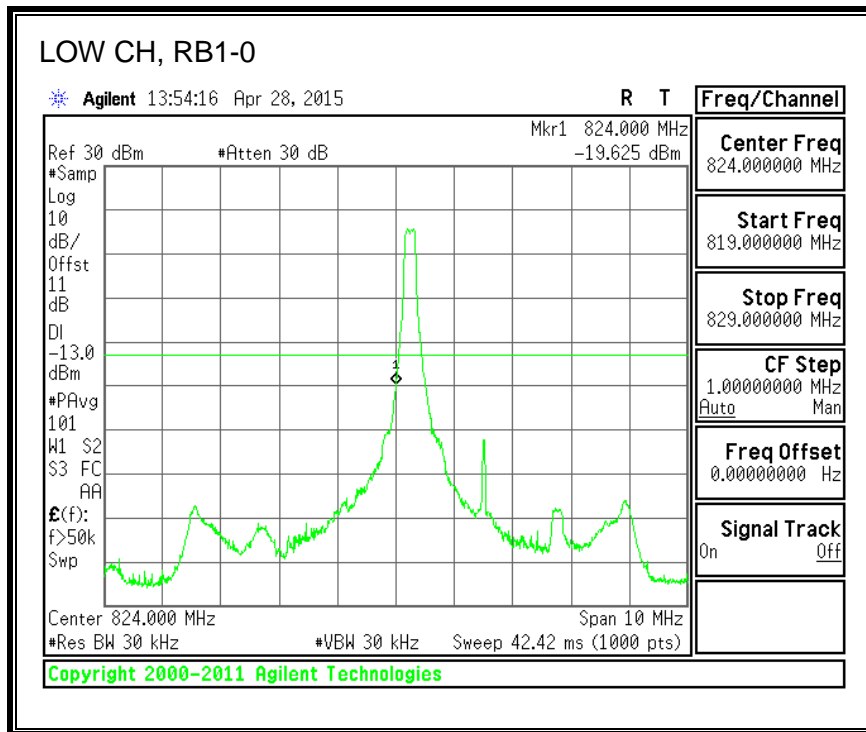

16QAM, (10.0 MHz BAND WIDTH)

QPSK, (15.0 MHz BAND WIDTH)

16QAM, (15.0 MHz BAND WIDTH)

QPSK, (20.0 MHz BAND WIDTH)

16QAM, (20.0 MHz BAND WIDTH)

8.3.3. LTE BAND 5 BANDEDGE

QPSK, (1.4 MHz BAND WIDTH)

16QAM, (1.4 MHz BAND WIDTH)

QPSK, (3.0 MHz BAND WIDTH)

16QAM, (3.0 MHz BAND WIDTH)

QPSK, (5.0 MHz BAND WIDTH)

16QAM, (5.0 MHz BAND WIDTH)

QPSK, (10.0 MHz BAND WIDTH)

16QAM, (10.0 MHz BAND WIDTH)

8.3.4. LTE BAND 7 EMISSION MASK

QPSK, (5.0 MHz BAND WIDTH)

16QAM, (5.0 MHz BAND WIDTH)

QPSK, (10.0 MHz BAND WIDTH)

16QAM, (10.0 MHz BAND WIDTH)

QPSK, (15.0 MHz BAND WIDTH)

16QAM, (15.0 MHz BAND WIDTH)

QPSK, (20.0 MHz BAND WIDTH)

16QAM, (20.0 MHz BAND WIDTH)

8.3.5. LTE BAND 12 BANDEDGE