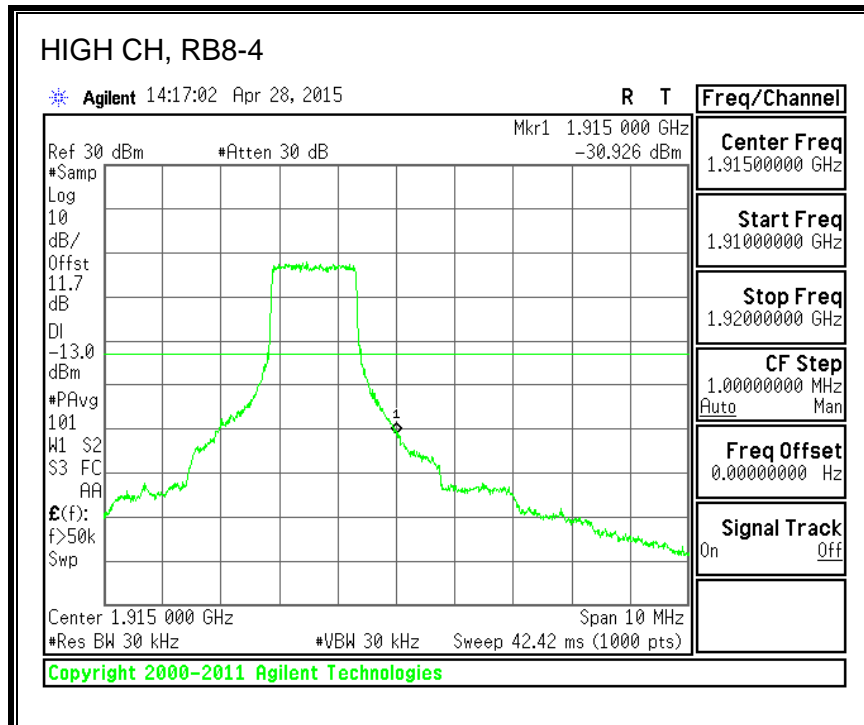

8.3.6. LTE BAND 13 EMISSION MASK

QPSK, (5.0 MHz BAND WIDTH)

16QAM, (5.0 MHz BAND WIDTH)

QPSK, (10.0 MHz BAND WIDTH)

16QAM, (10.0 MHz BAND WIDTH)

8.3.7. LTE BAND 17 BANDEDGE

QPSK, (5.0 MHz BAND WIDTH)

16QAM, (5.0 MHz BAND WIDTH)

QPSK, (10.0 MHz BAND WIDTH)

16QAM, (10.0 MHz BAND WIDTH)

8.3.8. LTE BAND 25 BANDEDGE

QPSK, (1.4 MHz BAND WIDTH)

16QAM, (1.4 MHz BAND WIDTH)

QPSK, (3.0 MHz BAND WIDTH)

16QAM, (3.0 MHz BAND WIDTH)

QPSK, (5.0 MHz BAND WIDTH)