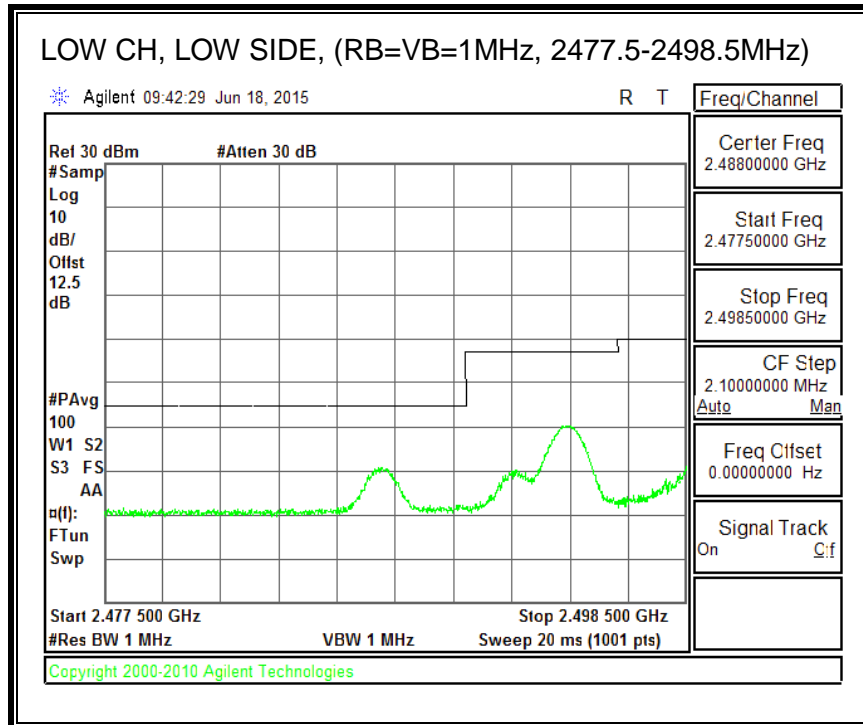

16QAM, (5.0 MHz BAND WIDTH)

QPSK, (10.0 MHz BAND WIDTH)

16QAM, (10.0 MHz BAND WIDTH)

QPSK, (15.0 MHz BAND WIDTH)

16QAM, (15.0 MHz BAND WIDTH)

QPSK, (20.0 MHz BAND WIDTH)

16QAM, (20.0 MHz BAND WIDTH)

8.3.5. LTE BAND 12 BANDEDGE