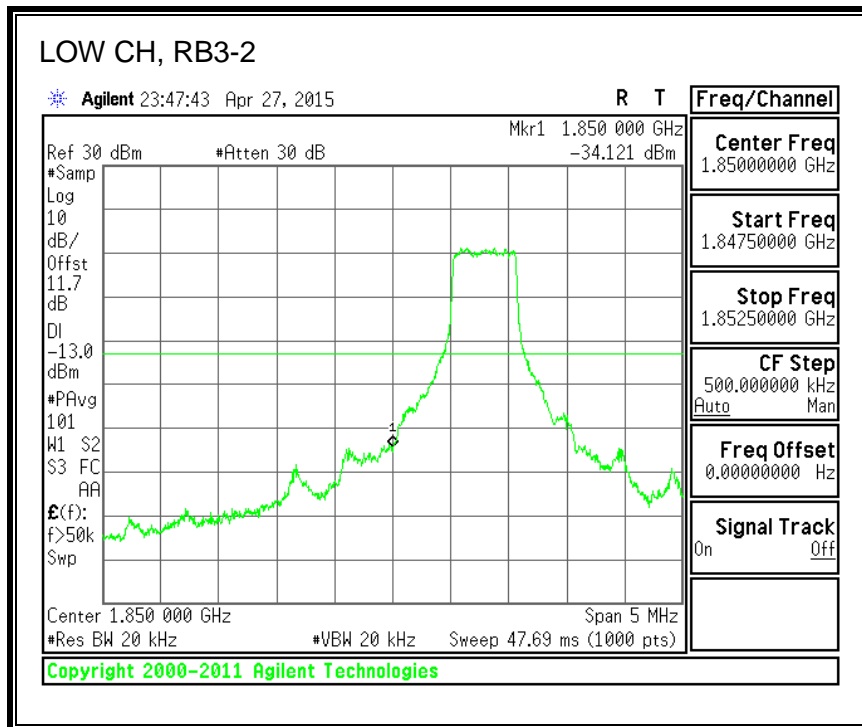

8.3.6. LTE BAND 13 EMISSION MASK

QPSK, (5.0 MHz BAND WIDTH)

16QAM, (5.0 MHz BAND WIDTH)

QPSK, (10.0 MHz BAND WIDTH)

16QAM, (10.0 MHz BAND WIDTH)

8.3.7. LTE BAND 17 BANDEDGE

QPSK, (5.0 MHz BAND WIDTH)

16QAM, (5.0 MHz BAND WIDTH)

QPSK, (10.0 MHz BAND WIDTH)

16QAM, (10.0 MHz BAND WIDTH)

8.3.8. LTE BAND 25 BANDEDGE

QPSK, (1.4 MHz BAND WIDTH)

16QAM, (1.4 MHz BAND WIDTH)

QPSK, (3.0 MHz BAND WIDTH)

16QAM, (3.0 MHz BAND WIDTH)

QPSK, (5.0 MHz BAND WIDTH)