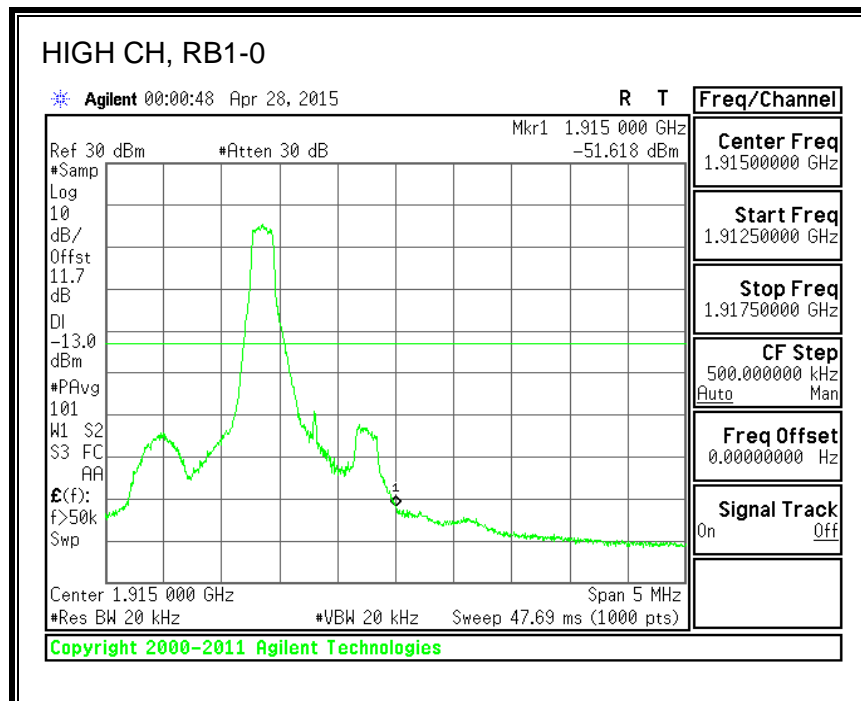

8.3.6. LTE BAND 13 EMISSION MASK

QPSK, (5.0 MHz BAND WIDTH)

16QAM, (5.0 MHz BAND WIDTH)

QPSK, (10.0 MHz BAND WIDTH)

16QAM, (10.0 MHz BAND WIDTH)

8.3.7. LTE BAND 17 BANDEDGE

QPSK, (5.0 MHz BAND WIDTH)

16QAM, (5.0 MHz BAND WIDTH)

QPSK, (10.0 MHz BAND WIDTH)

16QAM, (10.0 MHz BAND WIDTH)

8.3.8. LTE BAND 25 BANDEDGE

QPSK, (1.4 MHz BAND WIDTH)

16QAM, (1.4 MHz BAND WIDTH)

QPSK, (3.0 MHz BAND WIDTH)

16QAM, (3.0 MHz BAND WIDTH)

QPSK, (5.0 MHz BAND WIDTH)