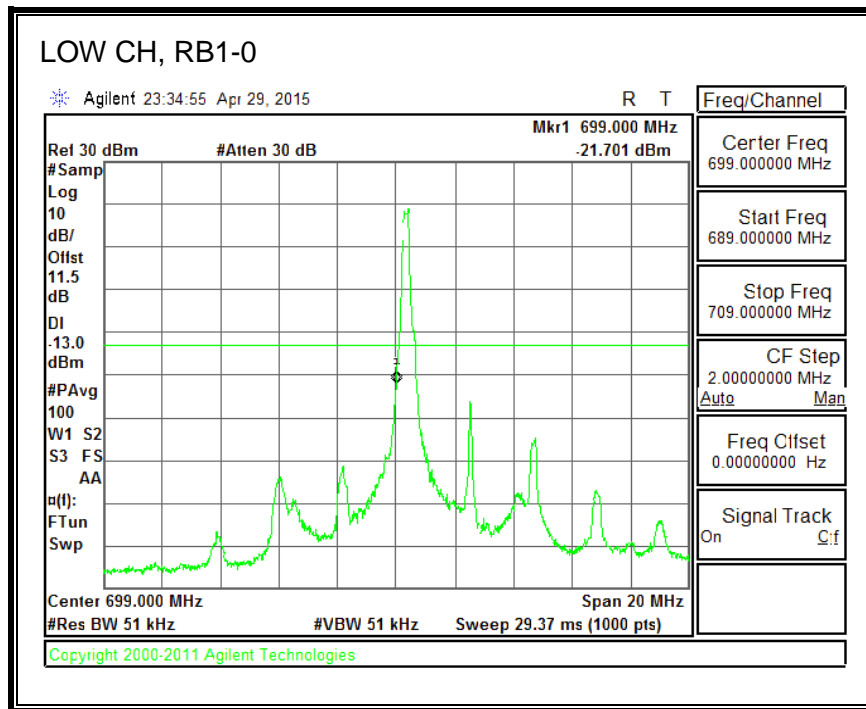

16QAM, (5.0 MHz BAND WIDTH)

QPSK, (10.0 MHz BAND WIDTH)

16QAM, (10.0 MHz BAND WIDTH)

QPSK, (15.0 MHz BAND WIDTH)

16QAM, (15.0 MHz BAND WIDTH)

QPSK, (20.0 MHz BAND WIDTH)

16QAM, (20.0 MHz BAND WIDTH)

8.3.5. LTE BAND 12 BANDEDGE

QPSK, (1.4 MHz BAND WIDTH)

16QAM, (1.4 MHz BAND WIDTH)

QPSK, (3.0 MHz BAND WIDTH)

16QAM, (3.0 MHz BAND WIDTH)

QPSK, (5.0 MHz BAND WIDTH)

16QAM, (5.0 MHz BAND WIDTH)

QPSK, (10.0 MHz BAND WIDTH)

16QAM, (10.0 MHz BAND WIDTH)

8.3.6. LTE BAND 13 EMISSION MASK

QPSK, (5.0 MHz BAND WIDTH)

16QAM, (5.0 MHz BAND WIDTH)

QPSK, (10.0 MHz BAND WIDTH)

16QAM, (10.0 MHz BAND WIDTH)

8.3.7. LTE BAND 17 BANDEDGE

QPSK, (5.0 MHz BAND WIDTH)

16QAM, (5.0 MHz BAND WIDTH)