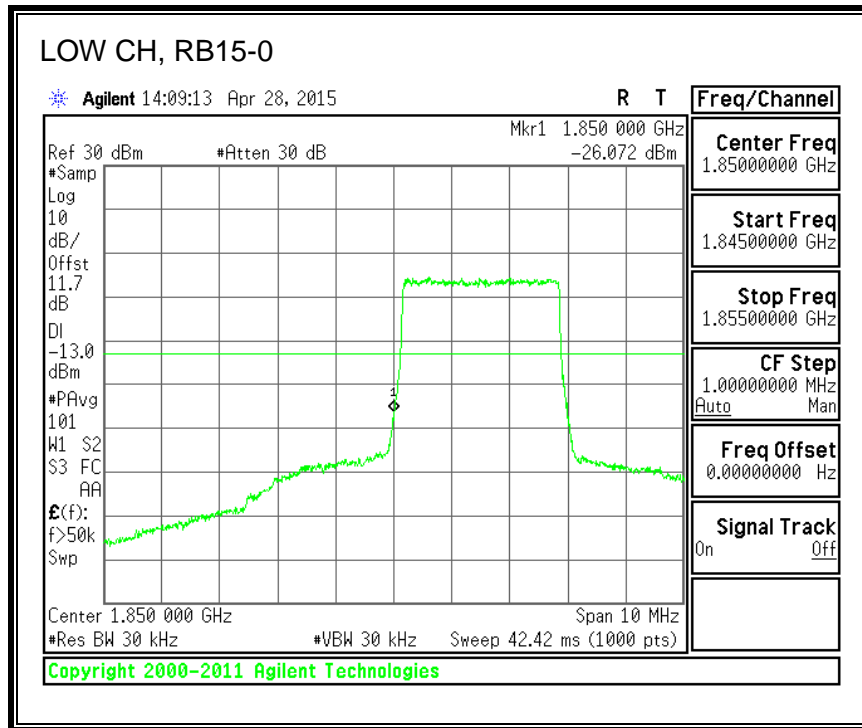

8.3.6. LTE BAND 13 EMISSION MASK

QPSK, (5.0 MHz BAND WIDTH)

16QAM, (5.0 MHz BAND WIDTH)

QPSK, (10.0 MHz BAND WIDTH)

16QAM, (10.0 MHz BAND WIDTH)

8.3.7. LTE BAND 17 BANDEDGE

QPSK, (5.0 MHz BAND WIDTH)

16QAM, (5.0 MHz BAND WIDTH)

QPSK, (10.0 MHz BAND WIDTH)

16QAM, (10.0 MHz BAND WIDTH)

8.3.8. LTE BAND 25 BANDEDGE

QPSK, (1.4 MHz BAND WIDTH)

16QAM, (1.4 MHz BAND WIDTH)

QPSK, (3.0 MHz BAND WIDTH)

16QAM, (3.0 MHz BAND WIDTH)

QPSK, (5.0 MHz BAND WIDTH)