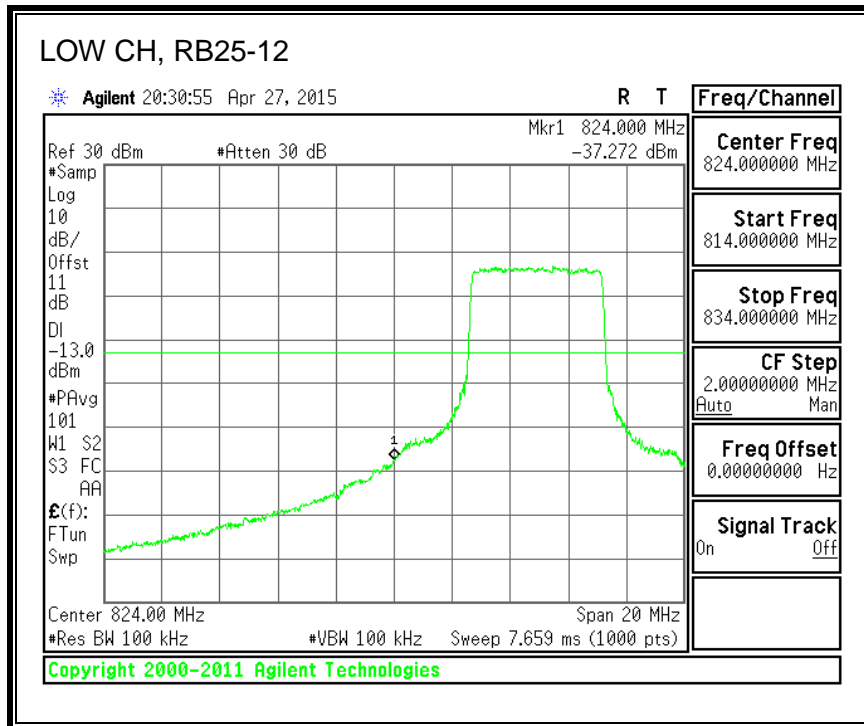

16QAM, (10.0 MHz BAND WIDTH)

QPSK, (15.0 MHz BAND WIDTH)

16QAM, (15.0 MHz BAND WIDTH)

QPSK, (20.0 MHz BAND WIDTH)

16QAM, (20.0 MHz BAND WIDTH)

8.3.3. LTE BAND 5 BANDEDGE

QPSK, (1.4 MHz BAND WIDTH)

16QAM, (1.4 MHz BAND WIDTH)

QPSK, (3.0 MHz BAND WIDTH)

16QAM, (3.0 MHz BAND WIDTH)

QPSK, (5.0 MHz BAND WIDTH)

16QAM, (5.0 MHz BAND WIDTH)

QPSK, (10.0 MHz BAND WIDTH)

16QAM, (10.0 MHz BAND WIDTH)

8.3.4. LTE BAND 7 EMISSION MASK

QPSK, (5.0 MHz BAND WIDTH)

16QAM, (5.0 MHz BAND WIDTH)

QPSK, (10.0 MHz BAND WIDTH)

16QAM, (10.0 MHz BAND WIDTH)

QPSK, (15.0 MHz BAND WIDTH)

16QAM, (15.0 MHz BAND WIDTH)

QPSK, (20.0 MHz BAND WIDTH)

16QAM, (20.0 MHz BAND WIDTH)

8.3.5. LTE BAND 12 BANDEDGE