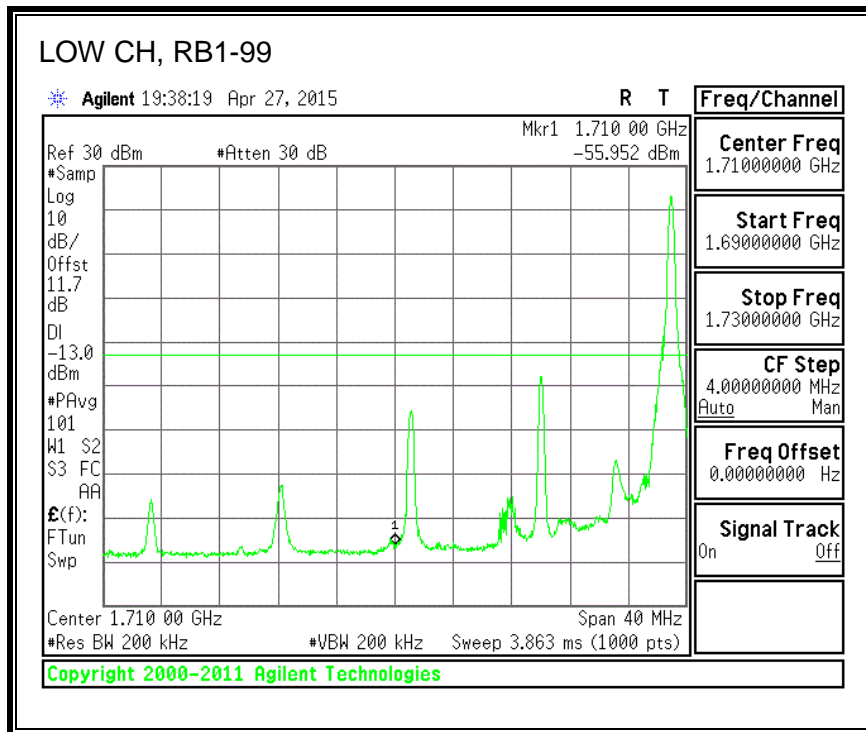

16QAM, (10.0 MHz BAND WIDTH)

QPSK, (15.0 MHz BAND WIDTH)

16QAM, (15.0 MHz BAND WIDTH)

QPSK, (20.0 MHz BAND WIDTH)

16QAM, (20.0 MHz BAND WIDTH)

8.3.3. LTE BAND 5 BANDEDGE

QPSK, (1.4 MHz BAND WIDTH)

16QAM, (1.4 MHz BAND WIDTH)

QPSK, (3.0 MHz BAND WIDTH)

16QAM, (3.0 MHz BAND WIDTH)

QPSK, (5.0 MHz BAND WIDTH)

16QAM, (5.0 MHz BAND WIDTH)

QPSK, (10.0 MHz BAND WIDTH)

16QAM, (10.0 MHz BAND WIDTH)

8.3.4. LTE BAND 7 EMISSION MASK

QPSK, (5.0 MHz BAND WIDTH)

16QAM, (5.0 MHz BAND WIDTH)

QPSK, (10.0 MHz BAND WIDTH)

16QAM, (10.0 MHz BAND WIDTH)

QPSK, (15.0 MHz BAND WIDTH)

16QAM, (15.0 MHz BAND WIDTH)

QPSK, (20.0 MHz BAND WIDTH)

16QAM, (20.0 MHz BAND WIDTH)

8.3.5. LTE BAND 12 BANDEDGE