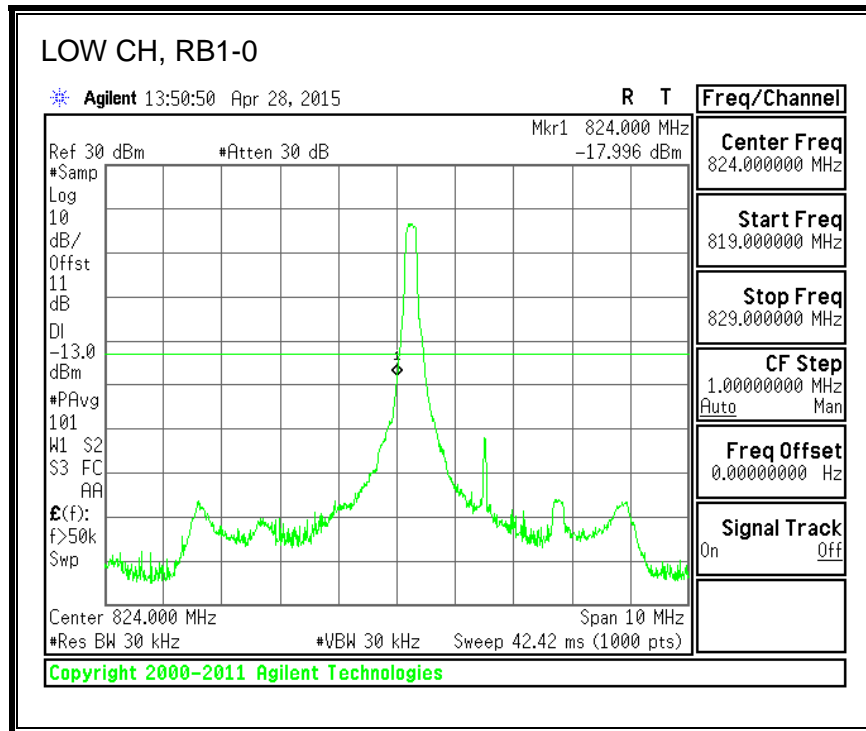

16QAM, (10.0 MHz BAND WIDTH)

QPSK, (15.0 MHz BAND WIDTH)

16QAM, (15.0 MHz BAND WIDTH)

QPSK, (20.0 MHz BAND WIDTH)

16QAM, (20.0 MHz BAND WIDTH)

8.3.3. LTE BAND 5 BANDEDGE

QPSK, (1.4 MHz BAND WIDTH)

16QAM, (1.4 MHz BAND WIDTH)

QPSK, (3.0 MHz BAND WIDTH)

16QAM, (3.0 MHz BAND WIDTH)

QPSK, (5.0 MHz BAND WIDTH)

16QAM, (5.0 MHz BAND WIDTH)

QPSK, (10.0 MHz BAND WIDTH)

16QAM, (10.0 MHz BAND WIDTH)

8.3.4. LTE BAND 7 EMISSION MASK

QPSK, (5.0 MHz BAND WIDTH)

16QAM, (5.0 MHz BAND WIDTH)

QPSK, (10.0 MHz BAND WIDTH)

16QAM, (10.0 MHz BAND WIDTH)

QPSK, (15.0 MHz BAND WIDTH)

16QAM, (15.0 MHz BAND WIDTH)

QPSK, (20.0 MHz BAND WIDTH)

16QAM, (20.0 MHz BAND WIDTH)

8.3.5. LTE BAND 12 BANDEDGE