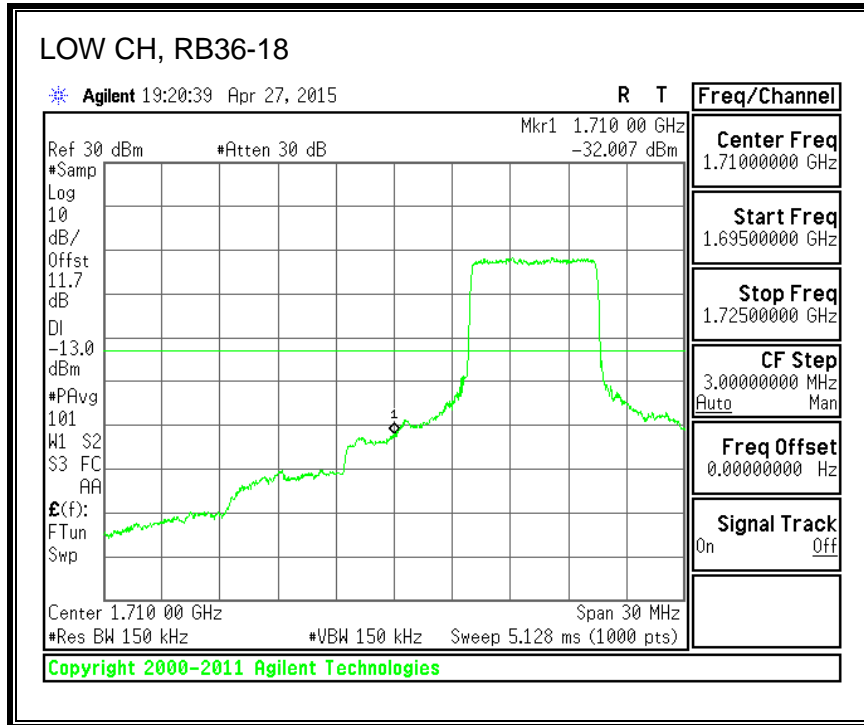

16QAM, (10.0 MHz BAND WIDTH)

QPSK, (15.0 MHz BAND WIDTH)

16QAM, (15.0 MHz BAND WIDTH)

QPSK, (20.0 MHz BAND WIDTH)

16QAM, (20.0 MHz BAND WIDTH)

8.3.3. LTE BAND 5 BANDEDGE

QPSK, (1.4 MHz BAND WIDTH)

16QAM, (1.4 MHz BAND WIDTH)

QPSK, (3.0 MHz BAND WIDTH)

16QAM, (3.0 MHz BAND WIDTH)

QPSK, (5.0 MHz BAND WIDTH)

16QAM, (5.0 MHz BAND WIDTH)

QPSK, (10.0 MHz BAND WIDTH)

16QAM, (10.0 MHz BAND WIDTH)

8.3.4. LTE BAND 7 EMISSION MASK

QPSK, (5.0 MHz BAND WIDTH)

16QAM, (5.0 MHz BAND WIDTH)

QPSK, (10.0 MHz BAND WIDTH)

16QAM, (10.0 MHz BAND WIDTH)

QPSK, (15.0 MHz BAND WIDTH)

16QAM, (15.0 MHz BAND WIDTH)

QPSK, (20.0 MHz BAND WIDTH)

16QAM, (20.0 MHz BAND WIDTH)

8.3.5. LTE BAND 12 BANDEDGE