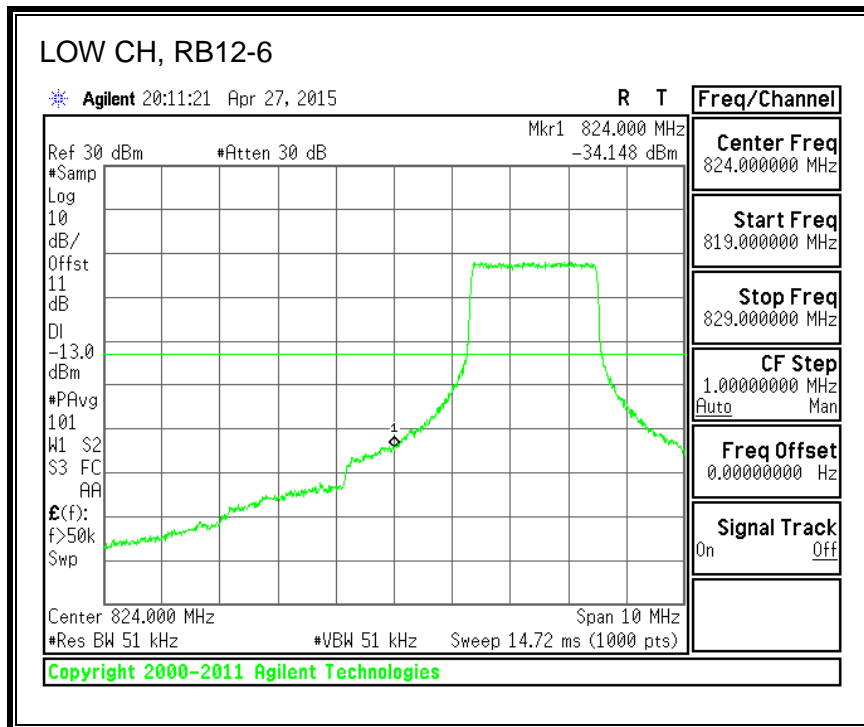

16QAM, (10.0 MHz BAND WIDTH)

QPSK, (15.0 MHz BAND WIDTH)

16QAM, (15.0 MHz BAND WIDTH)

QPSK, (20.0 MHz BAND WIDTH)

16QAM, (20.0 MHz BAND WIDTH)

8.3.3. LTE BAND 5 BANDEDGE

QPSK, (1.4 MHz BAND WIDTH)

16QAM, (1.4 MHz BAND WIDTH)

QPSK, (3.0 MHz BAND WIDTH)

16QAM, (3.0 MHz BAND WIDTH)

QPSK, (5.0 MHz BAND WIDTH)

16QAM, (5.0 MHz BAND WIDTH)

QPSK, (10.0 MHz BAND WIDTH)

16QAM, (10.0 MHz BAND WIDTH)

8.3.4. LTE BAND 7 EMISSION MASK

QPSK, (5.0 MHz BAND WIDTH)

16QAM, (5.0 MHz BAND WIDTH)

QPSK, (10.0 MHz BAND WIDTH)

16QAM, (10.0 MHz BAND WIDTH)

QPSK, (15.0 MHz BAND WIDTH)

16QAM, (15.0 MHz BAND WIDTH)

QPSK, (20.0 MHz BAND WIDTH)

16QAM, (20.0 MHz BAND WIDTH)

8.3.5. LTE BAND 12 BANDEDGE