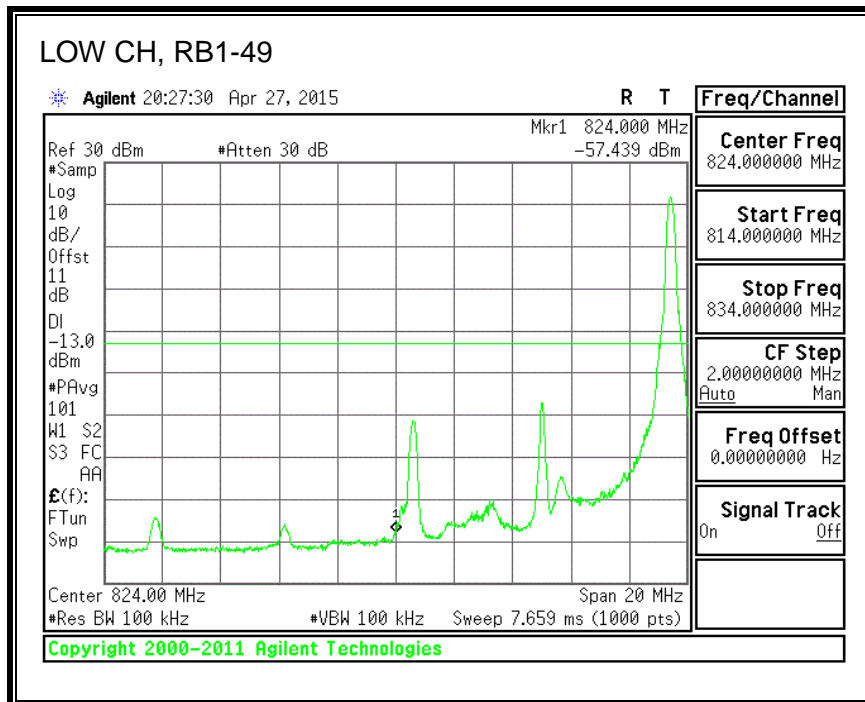

16QAM, (10.0 MHz BAND WIDTH)

QPSK, (15.0 MHz BAND WIDTH)

16QAM, (15.0 MHz BAND WIDTH)

QPSK, (20.0 MHz BAND WIDTH)

16QAM, (20.0 MHz BAND WIDTH)

8.3.3. LTE BAND 5 BANDEDGE

QPSK, (1.4 MHz BAND WIDTH)

16QAM, (1.4 MHz BAND WIDTH)

QPSK, (3.0 MHz BAND WIDTH)

16QAM, (3.0 MHz BAND WIDTH)

QPSK, (5.0 MHz BAND WIDTH)

16QAM, (5.0 MHz BAND WIDTH)

QPSK, (10.0 MHz BAND WIDTH)

16QAM, (10.0 MHz BAND WIDTH)

8.3.4. LTE BAND 7 EMISSION MASK

QPSK, (5.0 MHz BAND WIDTH)

16QAM, (5.0 MHz BAND WIDTH)

QPSK, (10.0 MHz BAND WIDTH)

16QAM, (10.0 MHz BAND WIDTH)

QPSK, (15.0 MHz BAND WIDTH)

16QAM, (15.0 MHz BAND WIDTH)

QPSK, (20.0 MHz BAND WIDTH)

16QAM, (20.0 MHz BAND WIDTH)

8.3.5. LTE BAND 12 BANDEDGE