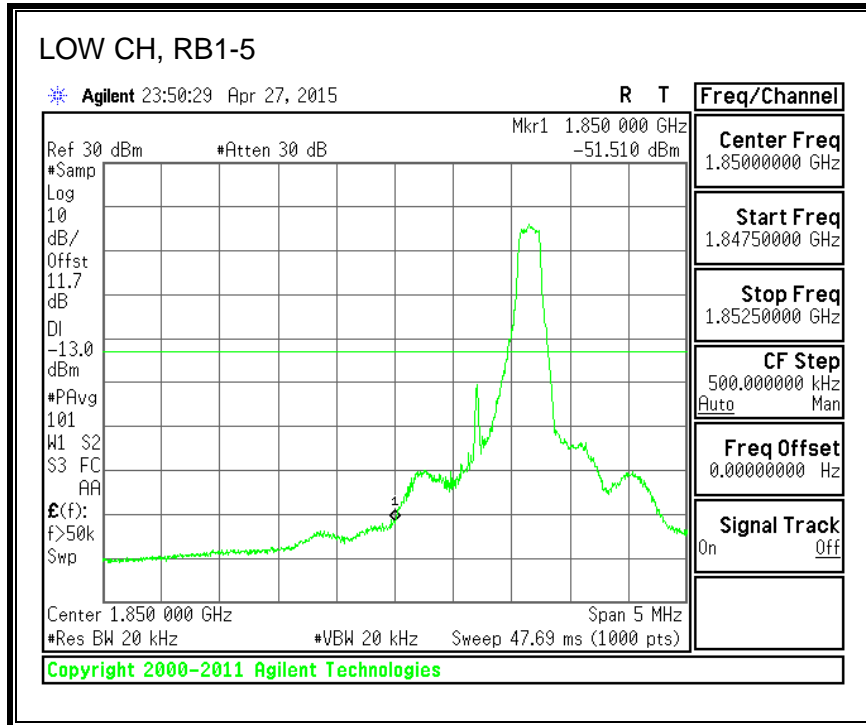

8.3.6. LTE BAND 13 EMISSION MASK

QPSK, (5.0 MHz BAND WIDTH)

16QAM, (5.0 MHz BAND WIDTH)

QPSK, (10.0 MHz BAND WIDTH)

16QAM, (10.0 MHz BAND WIDTH)

8.3.7. LTE BAND 17 BANDEDGE

QPSK, (5.0 MHz BAND WIDTH)

16QAM, (5.0 MHz BAND WIDTH)

QPSK, (10.0 MHz BAND WIDTH)

16QAM, (10.0 MHz BAND WIDTH)

8.3.8. LTE BAND 25 BANDEDGE

QPSK, (1.4 MHz BAND WIDTH)

16QAM, (1.4 MHz BAND WIDTH)

QPSK, (3.0 MHz BAND WIDTH)

16QAM, (3.0 MHz BAND WIDTH)

QPSK, (5.0 MHz BAND WIDTH)