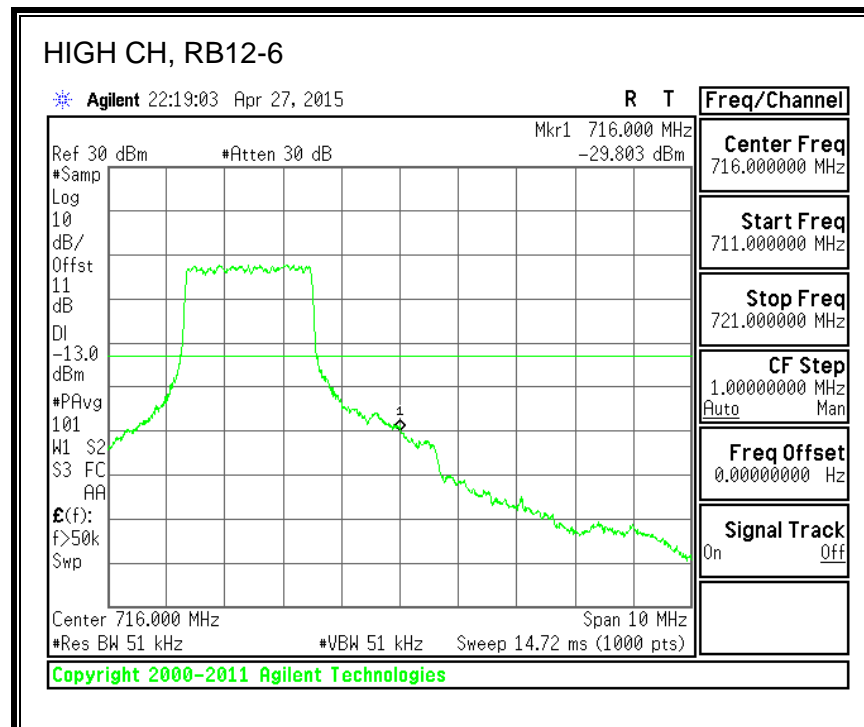

8.3.6. LTE BAND 13 EMISSION MASK

QPSK, (5.0 MHz BAND WIDTH)

16QAM, (5.0 MHz BAND WIDTH)

QPSK, (10.0 MHz BAND WIDTH)

16QAM, (10.0 MHz BAND WIDTH)

8.3.7. LTE BAND 17 BANDEDGE

QPSK, (5.0 MHz BAND WIDTH)

16QAM, (5.0 MHz BAND WIDTH)

QPSK, (10.0 MHz BAND WIDTH)

16QAM, (10.0 MHz BAND WIDTH)

8.3.8. LTE BAND 25 BANDEDGE

QPSK, (1.4 MHz BAND WIDTH)

16QAM, (1.4 MHz BAND WIDTH)

QPSK, (3.0 MHz BAND WIDTH)

16QAM, (3.0 MHz BAND WIDTH)

QPSK, (5.0 MHz BAND WIDTH)