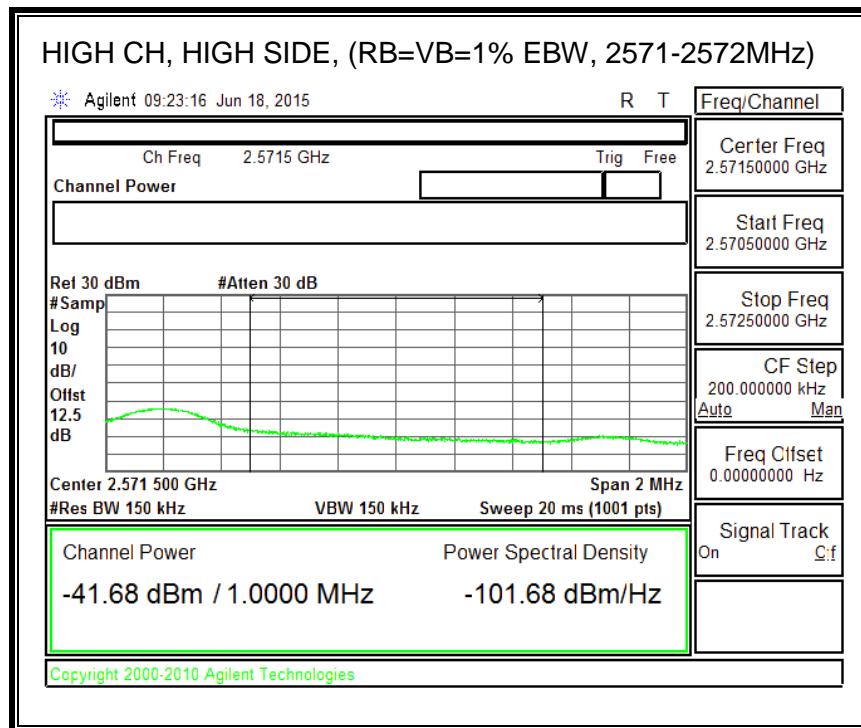

16QAM, (5.0 MHz BAND WIDTH)

QPSK, (10.0 MHz BAND WIDTH)

16QAM, (10.0 MHz BAND WIDTH)

QPSK, (15.0 MHz BAND WIDTH)

16QAM, (15.0 MHz BAND WIDTH)

QPSK, (20.0 MHz BAND WIDTH)

16QAM, (20.0 MHz BAND WIDTH)

8.3.5. LTE BAND 12 BANDEDGE