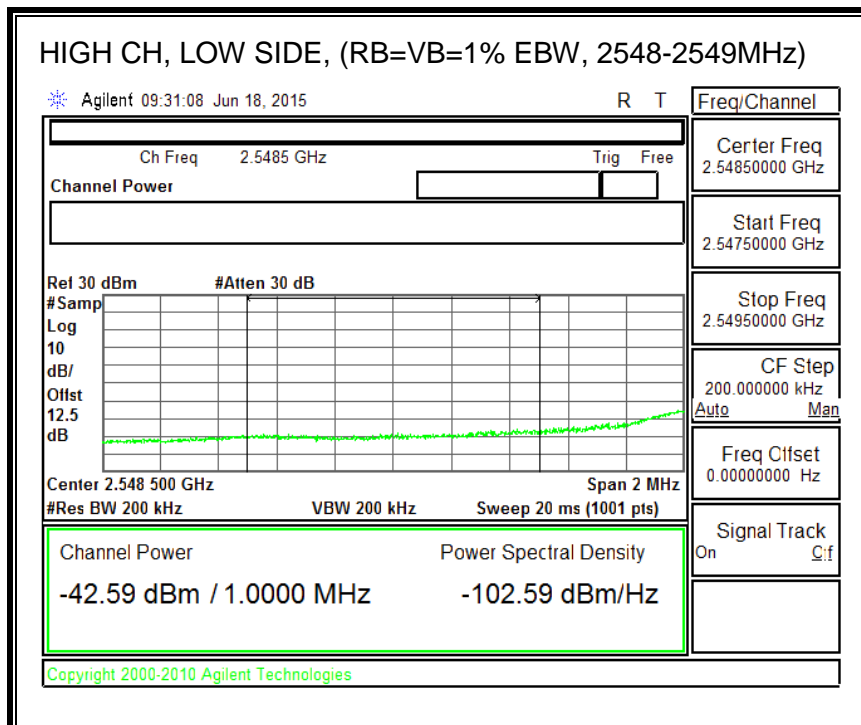

16QAM, (5.0 MHz BAND WIDTH)

QPSK, (10.0 MHz BAND WIDTH)

16QAM, (10.0 MHz BAND WIDTH)

QPSK, (15.0 MHz BAND WIDTH)

16QAM, (15.0 MHz BAND WIDTH)

QPSK, (20.0 MHz BAND WIDTH)

16QAM, (20.0 MHz BAND WIDTH)

8.3.5. LTE BAND 12 BANDEDGE