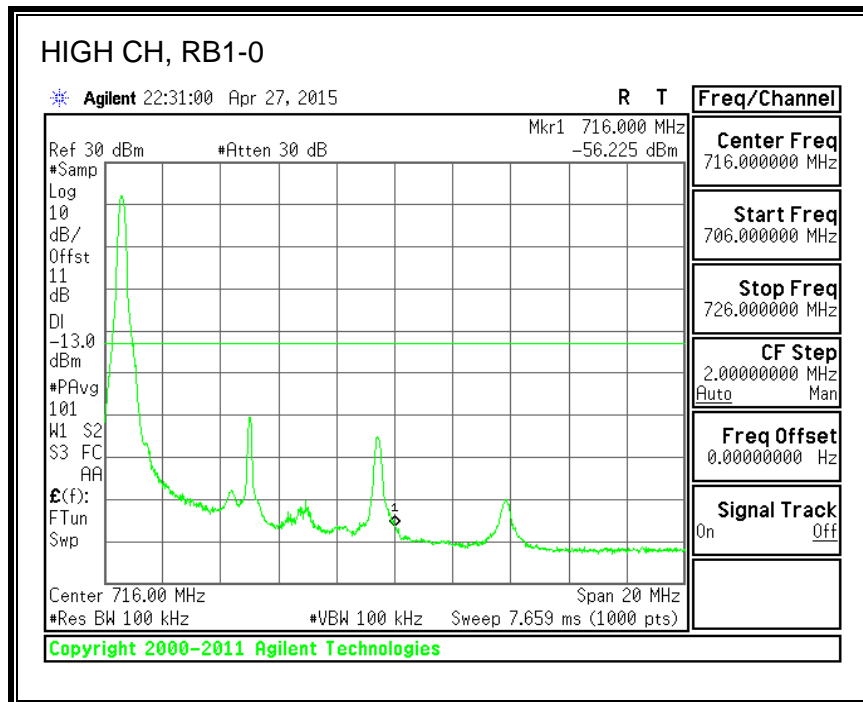

8.3.6. LTE BAND 13 EMISSION MASK

QPSK, (5.0 MHz BAND WIDTH)

16QAM, (5.0 MHz BAND WIDTH)

QPSK, (10.0 MHz BAND WIDTH)

16QAM, (10.0 MHz BAND WIDTH)

8.3.7. LTE BAND 17 BANDEDGE

QPSK, (5.0 MHz BAND WIDTH)

16QAM, (5.0 MHz BAND WIDTH)

QPSK, (10.0 MHz BAND WIDTH)

16QAM, (10.0 MHz BAND WIDTH)

8.3.8. LTE BAND 25 BANDEDGE

QPSK, (1.4 MHz BAND WIDTH)

16QAM, (1.4 MHz BAND WIDTH)

QPSK, (3.0 MHz BAND WIDTH)

16QAM, (3.0 MHz BAND WIDTH)

QPSK, (5.0 MHz BAND WIDTH)