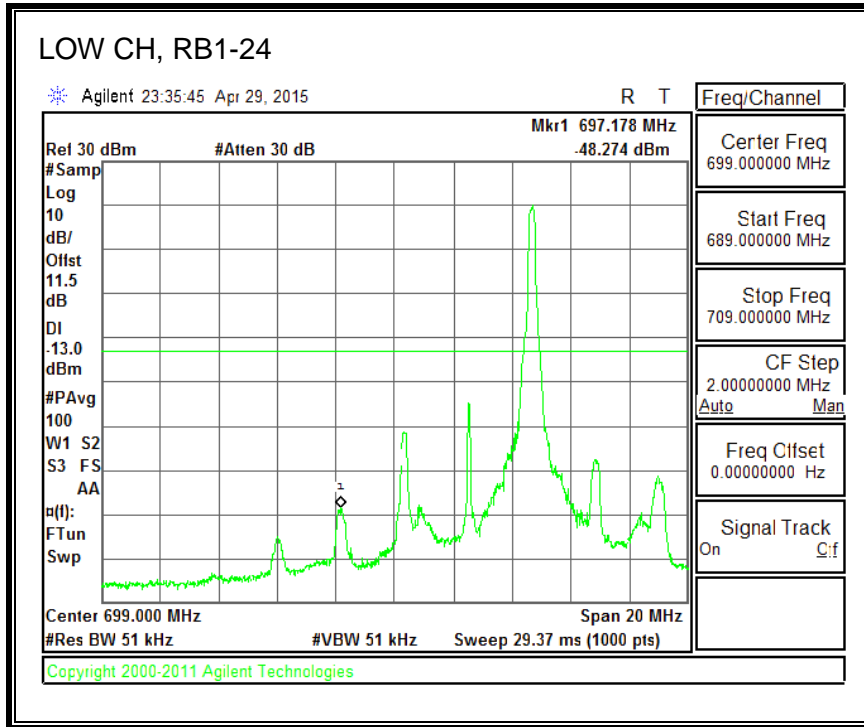

16QAM, (5.0 MHz BAND WIDTH)

QPSK, (10.0 MHz BAND WIDTH)

16QAM, (10.0 MHz BAND WIDTH)

QPSK, (15.0 MHz BAND WIDTH)

16QAM, (15.0 MHz BAND WIDTH)

QPSK, (20.0 MHz BAND WIDTH)

16QAM, (20.0 MHz BAND WIDTH)

8.3.5. LTE BAND 12 BANDEDGE

QPSK, (1.4 MHz BAND WIDTH)

16QAM, (1.4 MHz BAND WIDTH)

QPSK, (3.0 MHz BAND WIDTH)

16QAM, (3.0 MHz BAND WIDTH)

QPSK, (5.0 MHz BAND WIDTH)

16QAM, (5.0 MHz BAND WIDTH)

QPSK, (10.0 MHz BAND WIDTH)

16QAM, (10.0 MHz BAND WIDTH)

8.3.6. LTE BAND 13 EMISSION MASK

QPSK, (5.0 MHz BAND WIDTH)

16QAM, (5.0 MHz BAND WIDTH)

QPSK, (10.0 MHz BAND WIDTH)

16QAM, (10.0 MHz BAND WIDTH)

8.3.7. LTE BAND 17 BANDEDGE

QPSK, (5.0 MHz BAND WIDTH)

16QAM, (5.0 MHz BAND WIDTH)