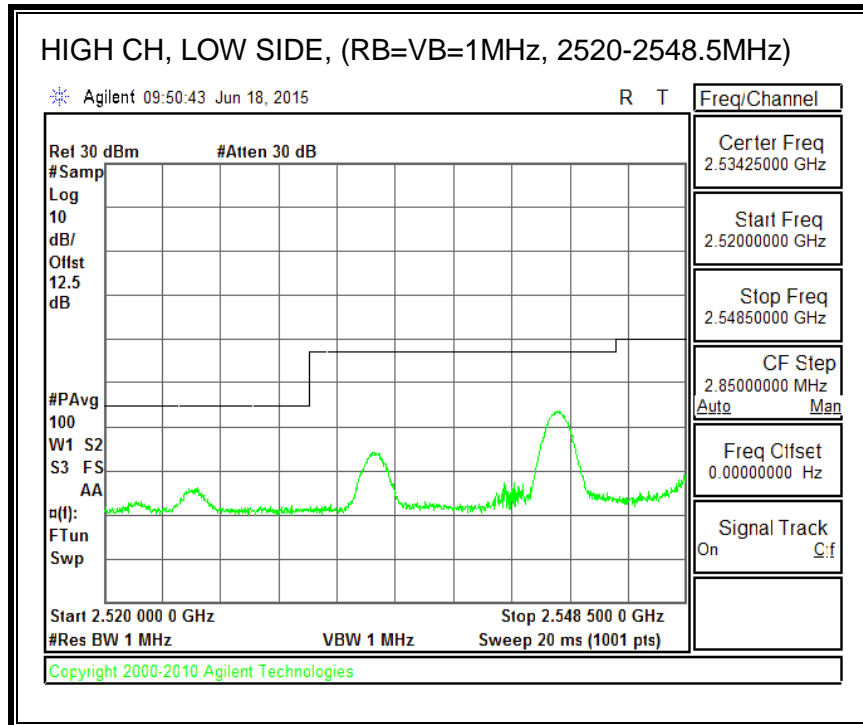

16QAM, (5.0 MHz BAND WIDTH)

QPSK, (10.0 MHz BAND WIDTH)

16QAM, (10.0 MHz BAND WIDTH)

QPSK, (15.0 MHz BAND WIDTH)

16QAM, (15.0 MHz BAND WIDTH)

QPSK, (20.0 MHz BAND WIDTH)

16QAM, (20.0 MHz BAND WIDTH)

8.3.5. LTE BAND 12 BANDEDGE