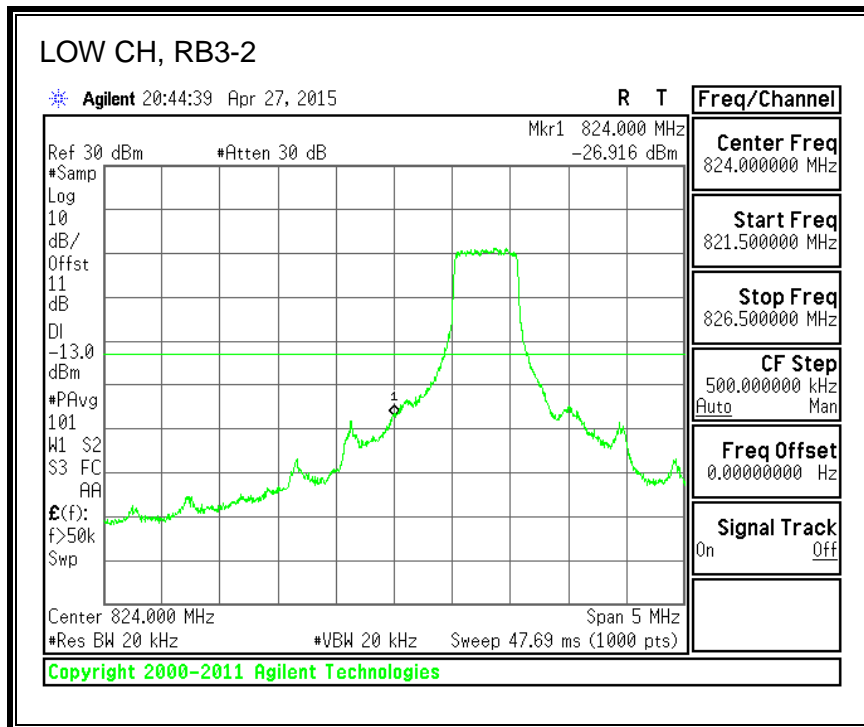

16QAM, (10.0 MHz BAND WIDTH)

QPSK, (15.0 MHz BAND WIDTH)

16QAM, (15.0 MHz BAND WIDTH)

QPSK, (20.0 MHz BAND WIDTH)

16QAM, (20.0 MHz BAND WIDTH)

8.3.3. LTE BAND 5 BANDEDGE

QPSK, (1.4 MHz BAND WIDTH)

16QAM, (1.4 MHz BAND WIDTH)

QPSK, (3.0 MHz BAND WIDTH)

16QAM, (3.0 MHz BAND WIDTH)

QPSK, (5.0 MHz BAND WIDTH)

16QAM, (5.0 MHz BAND WIDTH)

QPSK, (10.0 MHz BAND WIDTH)

16QAM, (10.0 MHz BAND WIDTH)

8.3.4. LTE BAND 7 EMISSION MASK

QPSK, (5.0 MHz BAND WIDTH)

16QAM, (5.0 MHz BAND WIDTH)

QPSK, (10.0 MHz BAND WIDTH)

16QAM, (10.0 MHz BAND WIDTH)

QPSK, (15.0 MHz BAND WIDTH)

16QAM, (15.0 MHz BAND WIDTH)

QPSK, (20.0 MHz BAND WIDTH)

16QAM, (20.0 MHz BAND WIDTH)

8.3.5. LTE BAND 12 BANDEDGE