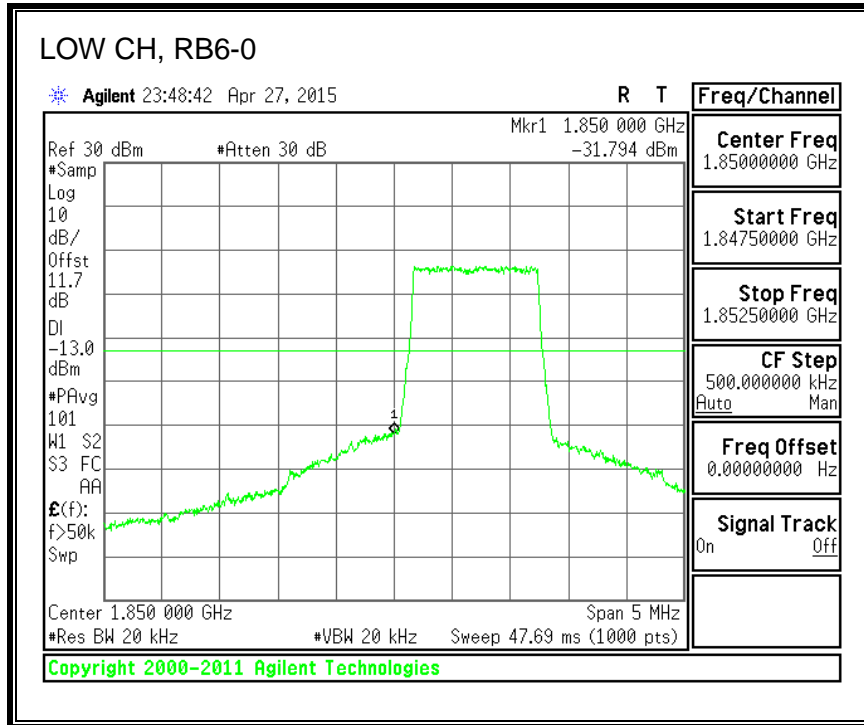

8.3.6. LTE BAND 13 EMISSION MASK

QPSK, (5.0 MHz BAND WIDTH)

16QAM, (5.0 MHz BAND WIDTH)

QPSK, (10.0 MHz BAND WIDTH)

16QAM, (10.0 MHz BAND WIDTH)

8.3.7. LTE BAND 17 BANDEDGE

QPSK, (5.0 MHz BAND WIDTH)

16QAM, (5.0 MHz BAND WIDTH)

QPSK, (10.0 MHz BAND WIDTH)

16QAM, (10.0 MHz BAND WIDTH)

8.3.8. LTE BAND 25 BANDEDGE

QPSK, (1.4 MHz BAND WIDTH)

16QAM, (1.4 MHz BAND WIDTH)

QPSK, (3.0 MHz BAND WIDTH)

16QAM, (3.0 MHz BAND WIDTH)

QPSK, (5.0 MHz BAND WIDTH)