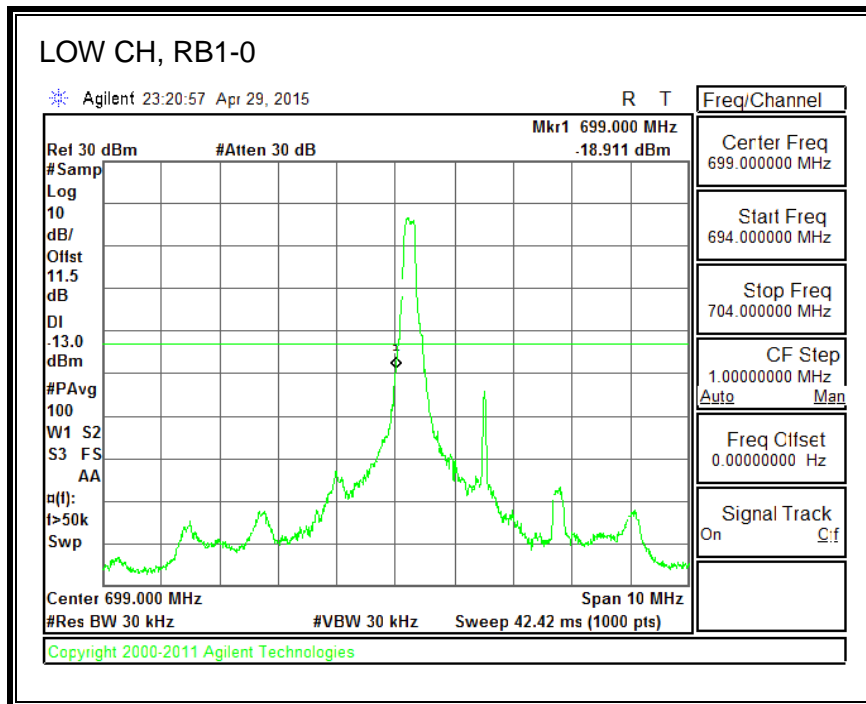

16QAM, (5.0 MHz BAND WIDTH)

QPSK, (10.0 MHz BAND WIDTH)

16QAM, (10.0 MHz BAND WIDTH)

QPSK, (15.0 MHz BAND WIDTH)

16QAM, (15.0 MHz BAND WIDTH)

QPSK, (20.0 MHz BAND WIDTH)

16QAM, (20.0 MHz BAND WIDTH)

8.3.5. LTE BAND 12 BANDEDGE

QPSK, (1.4 MHz BAND WIDTH)

16QAM, (1.4 MHz BAND WIDTH)

QPSK, (3.0 MHz BAND WIDTH)

16QAM, (3.0 MHz BAND WIDTH)

QPSK, (5.0 MHz BAND WIDTH)

16QAM, (5.0 MHz BAND WIDTH)

QPSK, (10.0 MHz BAND WIDTH)

16QAM, (10.0 MHz BAND WIDTH)

8.3.6. LTE BAND 13 EMISSION MASK

QPSK, (5.0 MHz BAND WIDTH)

16QAM, (5.0 MHz BAND WIDTH)

QPSK, (10.0 MHz BAND WIDTH)

16QAM, (10.0 MHz BAND WIDTH)

8.3.7. LTE BAND 17 BANDEDGE

QPSK, (5.0 MHz BAND WIDTH)

16QAM, (5.0 MHz BAND WIDTH)