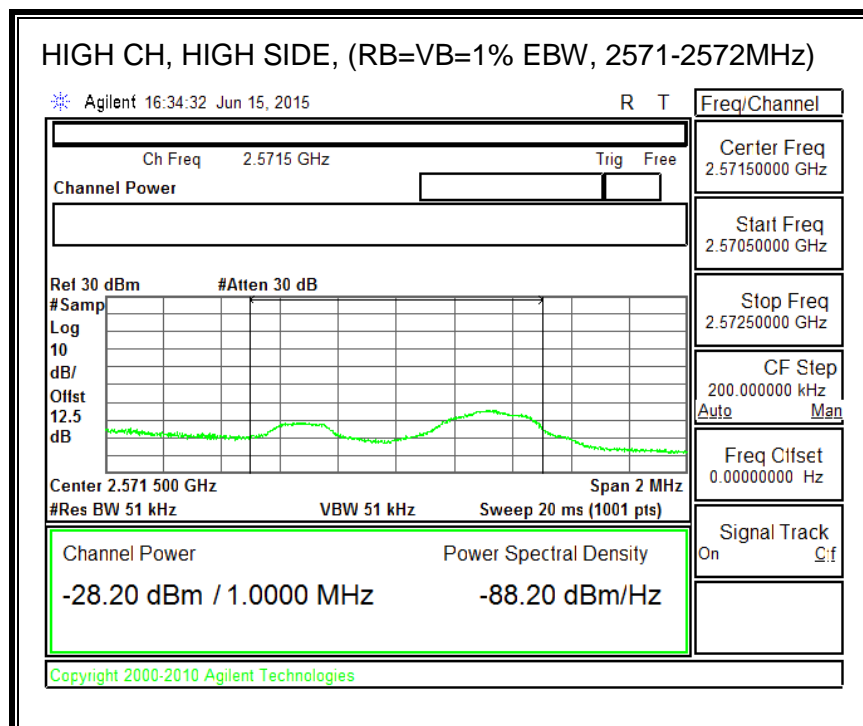

16QAM, (5.0 MHz BAND WIDTH)

QPSK, (10.0 MHz BAND WIDTH)

16QAM, (10.0 MHz BAND WIDTH)

QPSK, (15.0 MHz BAND WIDTH)

16QAM, (15.0 MHz BAND WIDTH)

QPSK, (20.0 MHz BAND WIDTH)

16QAM, (20.0 MHz BAND WIDTH)

8.3.5. LTE BAND 12 BANDEDGE