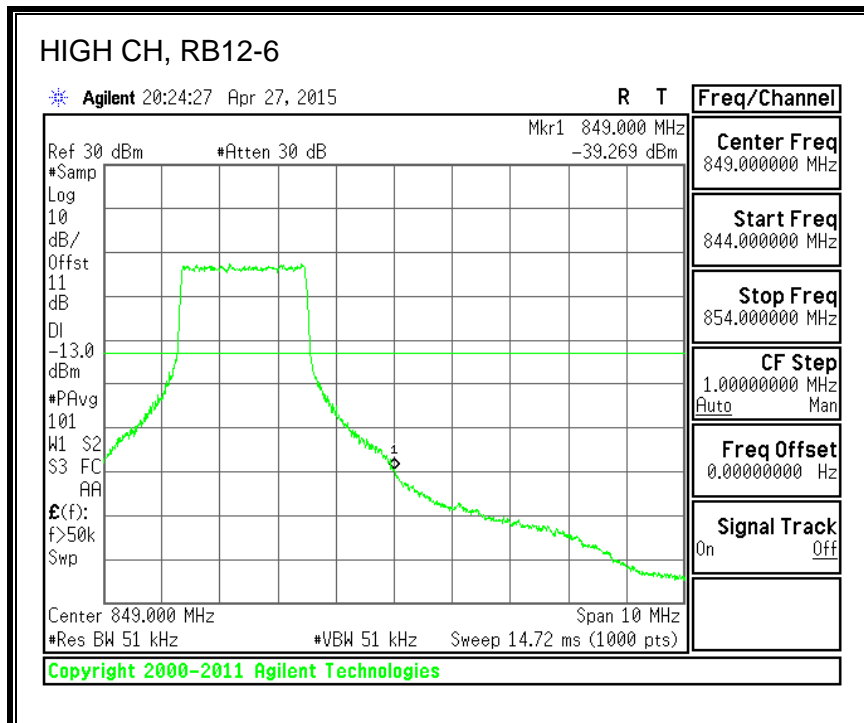

16QAM, (10.0 MHz BAND WIDTH)

QPSK, (15.0 MHz BAND WIDTH)

16QAM, (15.0 MHz BAND WIDTH)

QPSK, (20.0 MHz BAND WIDTH)

16QAM, (20.0 MHz BAND WIDTH)

8.3.3. LTE BAND 5 BANDEDGE

QPSK, (1.4 MHz BAND WIDTH)

16QAM, (1.4 MHz BAND WIDTH)

QPSK, (3.0 MHz BAND WIDTH)

16QAM, (3.0 MHz BAND WIDTH)

QPSK, (5.0 MHz BAND WIDTH)

16QAM, (5.0 MHz BAND WIDTH)

QPSK, (10.0 MHz BAND WIDTH)

16QAM, (10.0 MHz BAND WIDTH)

8.3.4. LTE BAND 7 EMISSION MASK

QPSK, (5.0 MHz BAND WIDTH)

16QAM, (5.0 MHz BAND WIDTH)

QPSK, (10.0 MHz BAND WIDTH)

16QAM, (10.0 MHz BAND WIDTH)

QPSK, (15.0 MHz BAND WIDTH)

16QAM, (15.0 MHz BAND WIDTH)

QPSK, (20.0 MHz BAND WIDTH)

16QAM, (20.0 MHz BAND WIDTH)

8.3.5. LTE BAND 12 BANDEDGE