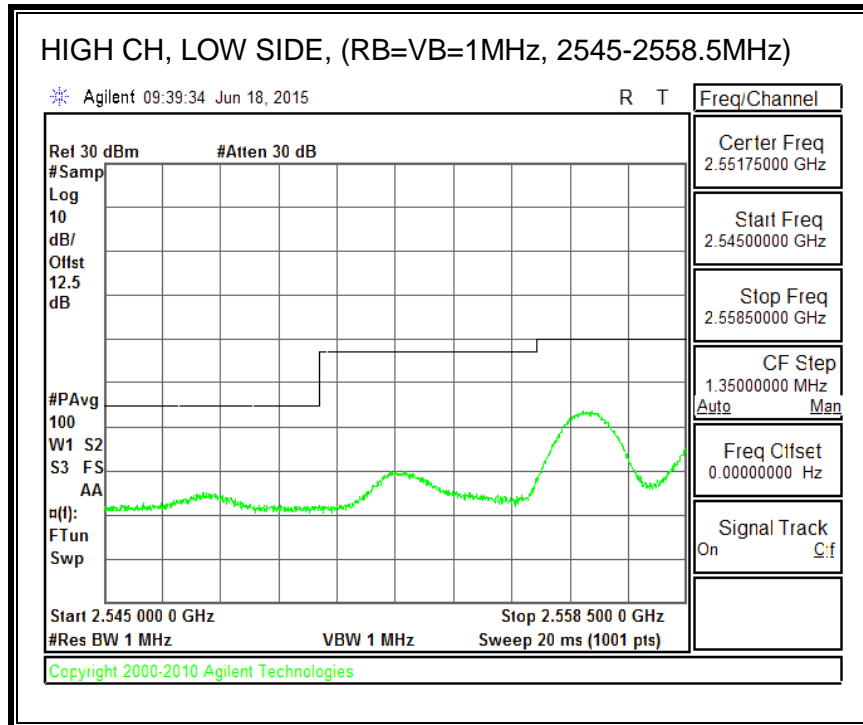

16QAM, (5.0 MHz BAND WIDTH)

QPSK, (10.0 MHz BAND WIDTH)

16QAM, (10.0 MHz BAND WIDTH)

QPSK, (15.0 MHz BAND WIDTH)

16QAM, (15.0 MHz BAND WIDTH)

QPSK, (20.0 MHz BAND WIDTH)

16QAM, (20.0 MHz BAND WIDTH)

8.3.5. LTE BAND 12 BANDEDGE