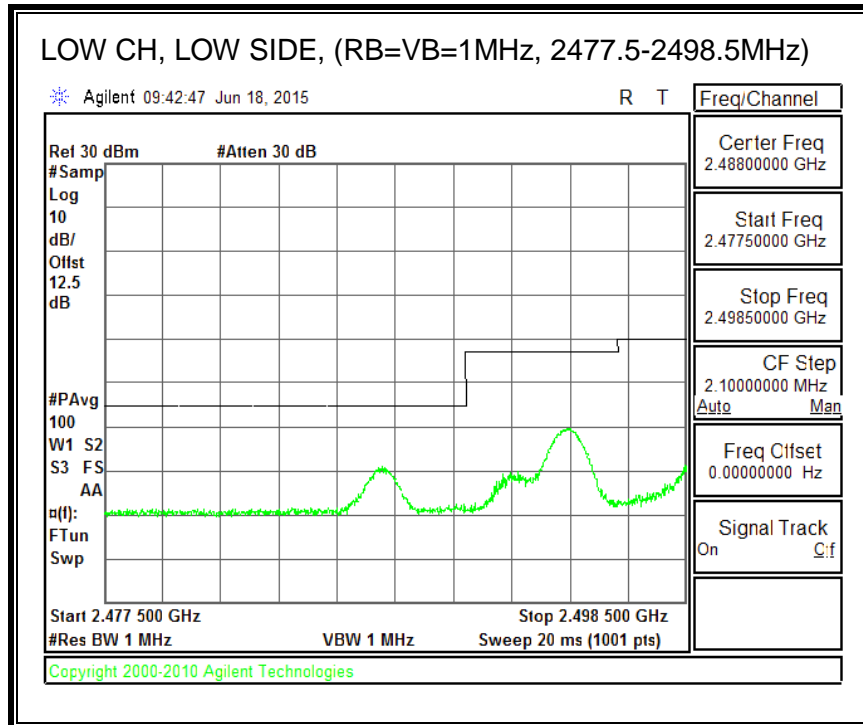

QPSK, (3.0 MHz BAND WIDTH)

16QAM, (3.0 MHz BAND WIDTH)

QPSK, (5.0 MHz BAND WIDTH)

16QAM, (5.0 MHz BAND WIDTH)

QPSK, (10.0 MHz BAND WIDTH)

16QAM, (10.0 MHz BAND WIDTH)

8.3.4. LTE BAND 7 EMISSION MASK

QPSK, (5.0 MHz BAND WIDTH)

16QAM, (5.0 MHz BAND WIDTH)

QPSK, (10.0 MHz BAND WIDTH)

16QAM, (10.0 MHz BAND WIDTH)

QPSK, (15.0 MHz BAND WIDTH)

16QAM, (15.0 MHz BAND WIDTH)

QPSK, (20.0 MHz BAND WIDTH)

16QAM, (20.0 MHz BAND WIDTH)

8.3.5. LTE BAND 12 BANDEDGE