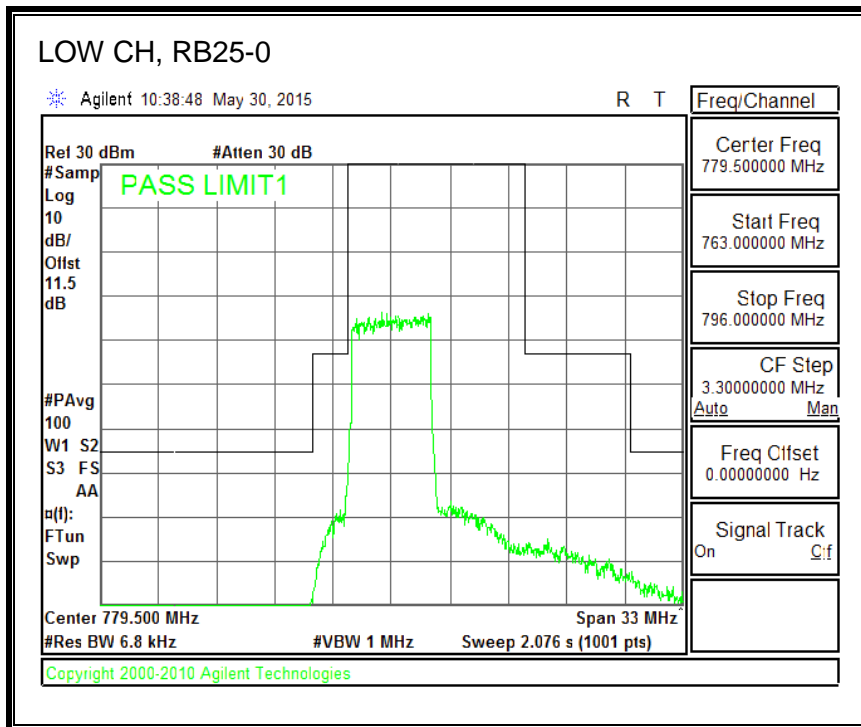

8.3.6. LTE BAND 13 EMISSION MASK

QPSK, (5.0 MHz BAND WIDTH)

16QAM, (5.0 MHz BAND WIDTH)

QPSK, (10.0 MHz BAND WIDTH)

16QAM, (10.0 MHz BAND WIDTH)

8.3.7. LTE BAND 17 BANDEDGE

QPSK, (5.0 MHz BAND WIDTH)

16QAM, (5.0 MHz BAND WIDTH)

QPSK, (10.0 MHz BAND WIDTH)

16QAM, (10.0 MHz BAND WIDTH)

8.3.8. LTE BAND 25 BANDEDGE

QPSK, (1.4 MHz BAND WIDTH)

16QAM, (1.4 MHz BAND WIDTH)

QPSK, (3.0 MHz BAND WIDTH)

16QAM, (3.0 MHz BAND WIDTH)

QPSK, (5.0 MHz BAND WIDTH)