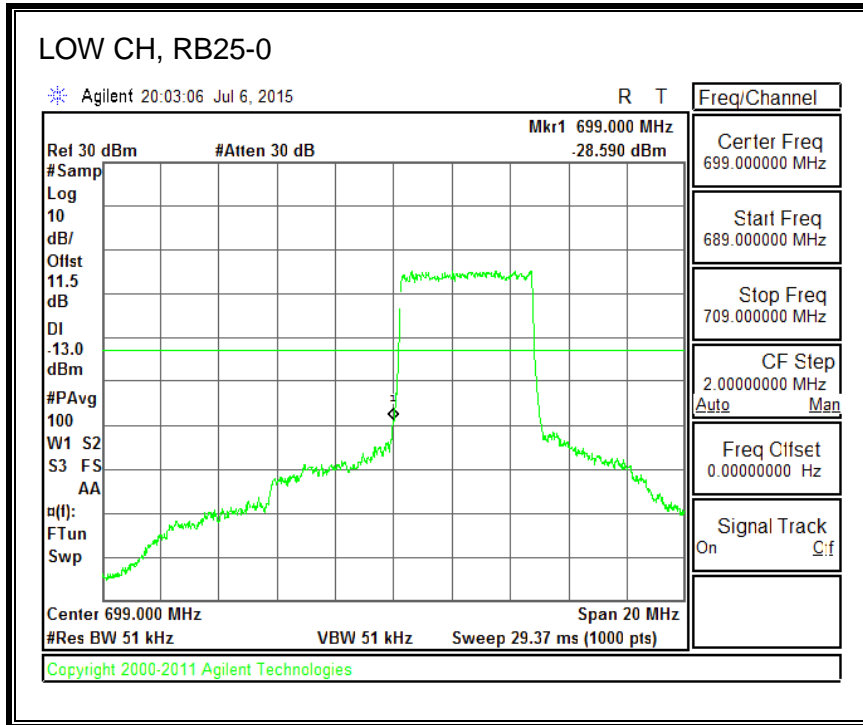

16QAM, (5.0 MHz BAND WIDTH)

QPSK, (10.0 MHz BAND WIDTH)

16QAM, (10.0 MHz BAND WIDTH)

QPSK, (15.0 MHz BAND WIDTH)

16QAM, (15.0 MHz BAND WIDTH)

QPSK, (20.0 MHz BAND WIDTH)

16QAM, (20.0 MHz BAND WIDTH)

8.3.5. LTE BAND 12 BANDEDGE

QPSK, (1.4 MHz BAND WIDTH)

16QAM, (1.4 MHz BAND WIDTH)

QPSK, (3.0 MHz BAND WIDTH)

16QAM, (3.0 MHz BAND WIDTH)

QPSK, (5.0 MHz BAND WIDTH)

16QAM, (5.0 MHz BAND WIDTH)

QPSK, (10.0 MHz BAND WIDTH)

16QAM, (10.0 MHz BAND WIDTH)

8.3.6. LTE BAND 13 EMISSION MASK

QPSK, (5.0 MHz BAND WIDTH)

16QAM, (5.0 MHz BAND WIDTH)

QPSK, (10.0 MHz BAND WIDTH)

16QAM, (10.0 MHz BAND WIDTH)

8.3.7. LTE BAND 17 BANDEDGE

QPSK, (5.0 MHz BAND WIDTH)

16QAM, (5.0 MHz BAND WIDTH)