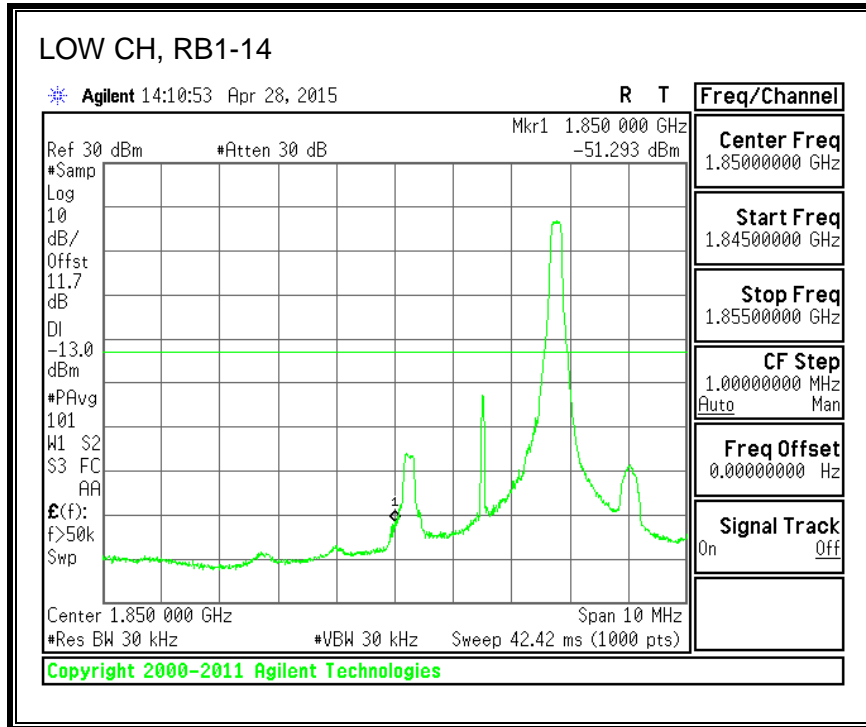

8.3.6. LTE BAND 13 EMISSION MASK

QPSK, (5.0 MHz BAND WIDTH)

16QAM, (5.0 MHz BAND WIDTH)

QPSK, (10.0 MHz BAND WIDTH)

16QAM, (10.0 MHz BAND WIDTH)

8.3.7. LTE BAND 17 BANDEDGE

QPSK, (5.0 MHz BAND WIDTH)

16QAM, (5.0 MHz BAND WIDTH)

QPSK, (10.0 MHz BAND WIDTH)

16QAM, (10.0 MHz BAND WIDTH)

8.3.8. LTE BAND 25 BANDEDGE

QPSK, (1.4 MHz BAND WIDTH)

16QAM, (1.4 MHz BAND WIDTH)

QPSK, (3.0 MHz BAND WIDTH)

16QAM, (3.0 MHz BAND WIDTH)

QPSK, (5.0 MHz BAND WIDTH)