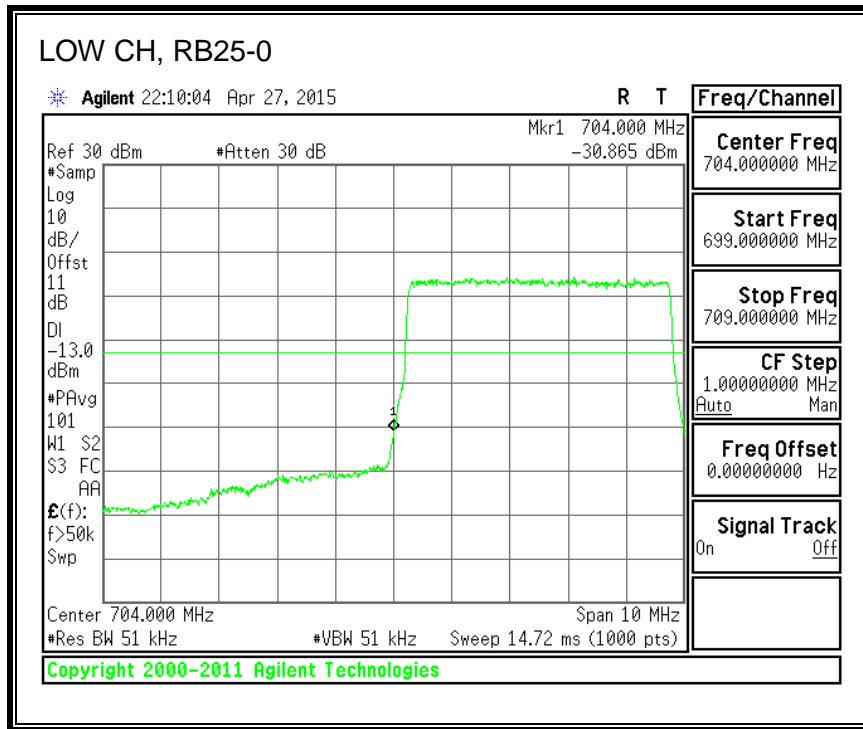

8.3.6. LTE BAND 13 EMISSION MASK

QPSK, (5.0 MHz BAND WIDTH)

16QAM, (5.0 MHz BAND WIDTH)

QPSK, (10.0 MHz BAND WIDTH)

16QAM, (10.0 MHz BAND WIDTH)

8.3.7. LTE BAND 17 BANDEDGE

QPSK, (5.0 MHz BAND WIDTH)

16QAM, (5.0 MHz BAND WIDTH)

QPSK, (10.0 MHz BAND WIDTH)

16QAM, (10.0 MHz BAND WIDTH)

8.3.8. LTE BAND 25 BANDEDGE

QPSK, (1.4 MHz BAND WIDTH)

16QAM, (1.4 MHz BAND WIDTH)

QPSK, (3.0 MHz BAND WIDTH)

16QAM, (3.0 MHz BAND WIDTH)

QPSK, (5.0 MHz BAND WIDTH)