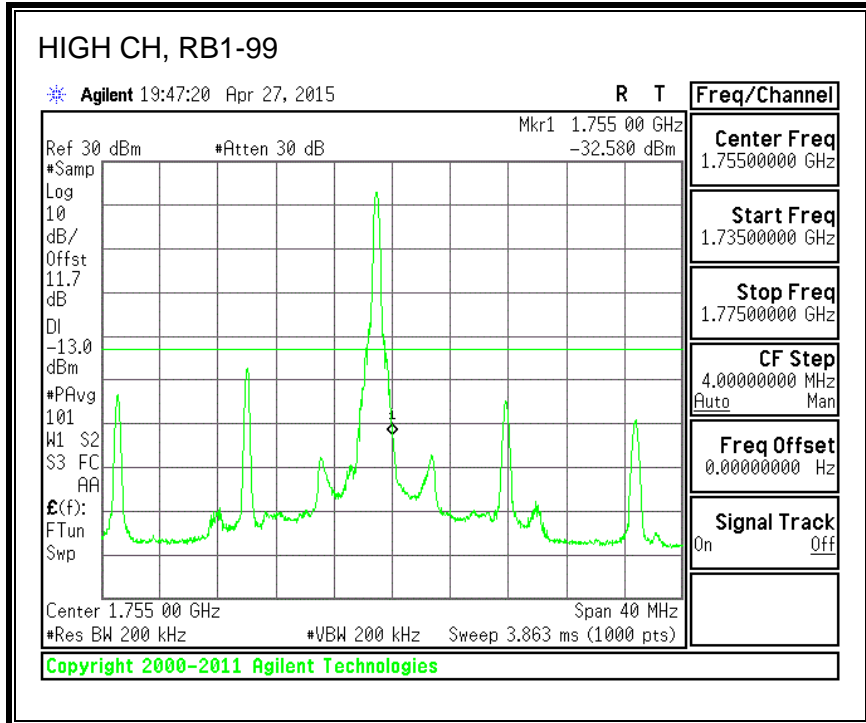

16QAM, (10.0 MHz BAND WIDTH)

QPSK, (15.0 MHz BAND WIDTH)

16QAM, (15.0 MHz BAND WIDTH)

QPSK, (20.0 MHz BAND WIDTH)

16QAM, (20.0 MHz BAND WIDTH)

8.3.3. LTE BAND 5 BANDEDGE

QPSK, (1.4 MHz BAND WIDTH)

16QAM, (1.4 MHz BAND WIDTH)

QPSK, (3.0 MHz BAND WIDTH)

16QAM, (3.0 MHz BAND WIDTH)

QPSK, (5.0 MHz BAND WIDTH)

16QAM, (5.0 MHz BAND WIDTH)

QPSK, (10.0 MHz BAND WIDTH)

16QAM, (10.0 MHz BAND WIDTH)

8.3.4. LTE BAND 7 EMISSION MASK

QPSK, (5.0 MHz BAND WIDTH)

16QAM, (5.0 MHz BAND WIDTH)

QPSK, (10.0 MHz BAND WIDTH)

16QAM, (10.0 MHz BAND WIDTH)

QPSK, (15.0 MHz BAND WIDTH)

16QAM, (15.0 MHz BAND WIDTH)

QPSK, (20.0 MHz BAND WIDTH)

16QAM, (20.0 MHz BAND WIDTH)

8.3.5. LTE BAND 12 BANDEDGE