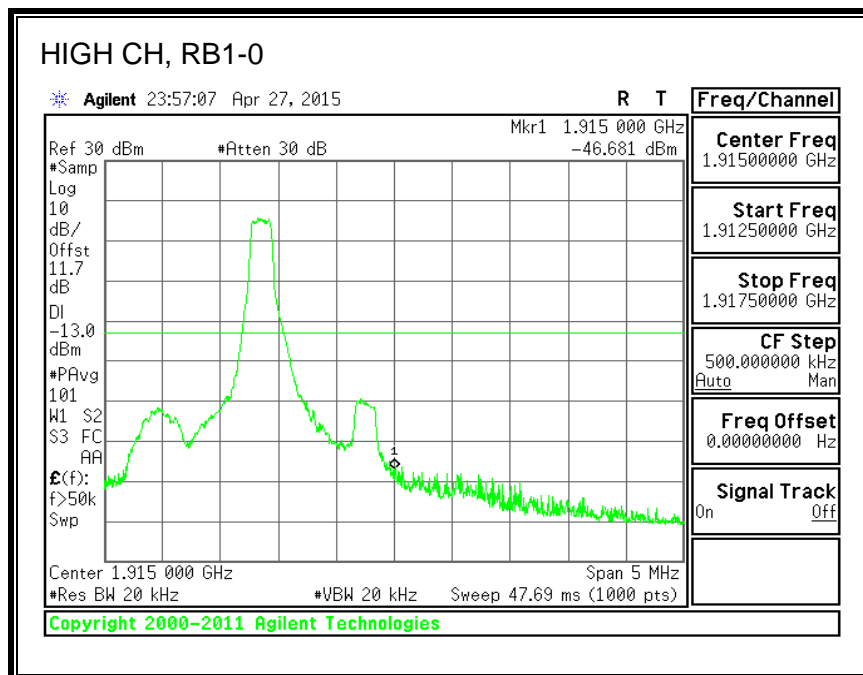

8.3.6. LTE BAND 13 EMISSION MASK

QPSK, (5.0 MHz BAND WIDTH)

16QAM, (5.0 MHz BAND WIDTH)

QPSK, (10.0 MHz BAND WIDTH)

16QAM, (10.0 MHz BAND WIDTH)

8.3.7. LTE BAND 17 BANDEDGE

QPSK, (5.0 MHz BAND WIDTH)

16QAM, (5.0 MHz BAND WIDTH)

QPSK, (10.0 MHz BAND WIDTH)

16QAM, (10.0 MHz BAND WIDTH)

8.3.8. LTE BAND 25 BANDEDGE

QPSK, (1.4 MHz BAND WIDTH)

16QAM, (1.4 MHz BAND WIDTH)

QPSK, (3.0 MHz BAND WIDTH)

16QAM, (3.0 MHz BAND WIDTH)

QPSK, (5.0 MHz BAND WIDTH)