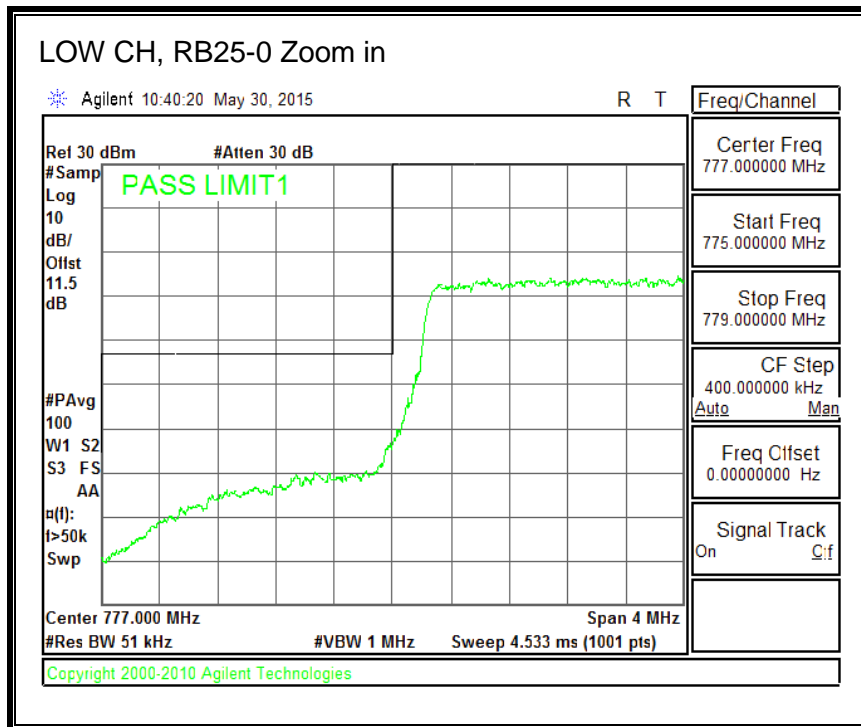

16QAM, (5.0 MHz BAND WIDTH)

QPSK, (10.0 MHz BAND WIDTH)

16QAM, (10.0 MHz BAND WIDTH)

QPSK, (15.0 MHz BAND WIDTH)

16QAM, (15.0 MHz BAND WIDTH)

QPSK, (20.0 MHz BAND WIDTH)

16QAM, (20.0 MHz BAND WIDTH)

8.3.5. LTE BAND 12 BANDEDGE

QPSK, (1.4 MHz BAND WIDTH)

16QAM, (1.4 MHz BAND WIDTH)

QPSK, (3.0 MHz BAND WIDTH)

16QAM, (3.0 MHz BAND WIDTH)

QPSK, (5.0 MHz BAND WIDTH)

16QAM, (5.0 MHz BAND WIDTH)

QPSK, (10.0 MHz BAND WIDTH)

16QAM, (10.0 MHz BAND WIDTH)

8.3.6. LTE BAND 13 EMISSION MASK

QPSK, (5.0 MHz BAND WIDTH)

16QAM, (5.0 MHz BAND WIDTH)

QPSK, (10.0 MHz BAND WIDTH)

16QAM, (10.0 MHz BAND WIDTH)

8.3.7. LTE BAND 17 BANDEDGE

QPSK, (5.0 MHz BAND WIDTH)

16QAM, (5.0 MHz BAND WIDTH)