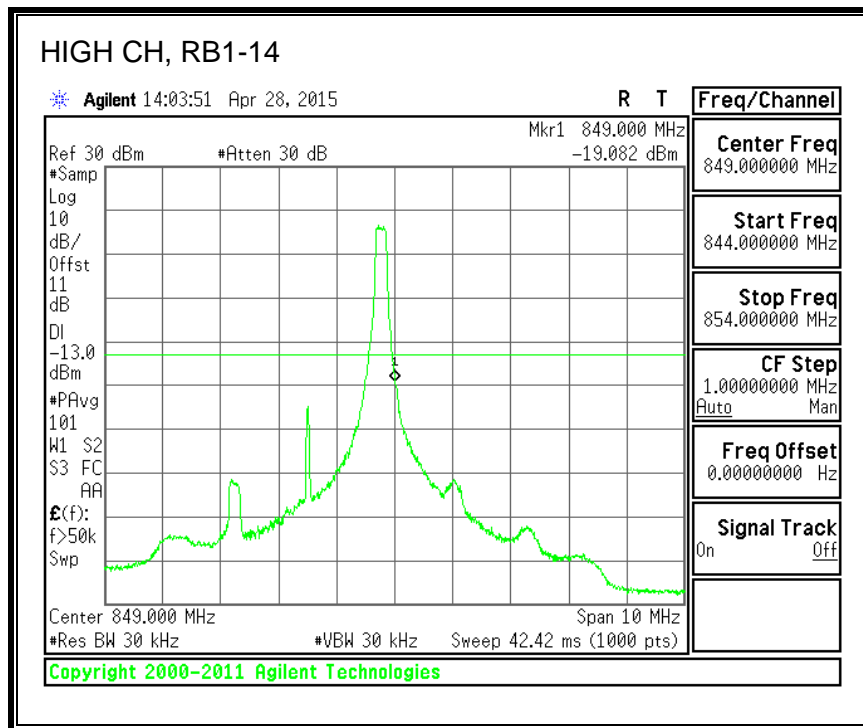

16QAM, (10.0 MHz BAND WIDTH)

QPSK, (15.0 MHz BAND WIDTH)

16QAM, (15.0 MHz BAND WIDTH)

QPSK, (20.0 MHz BAND WIDTH)

16QAM, (20.0 MHz BAND WIDTH)

8.3.3. LTE BAND 5 BANDEDGE

QPSK, (1.4 MHz BAND WIDTH)

16QAM, (1.4 MHz BAND WIDTH)

QPSK, (3.0 MHz BAND WIDTH)

16QAM, (3.0 MHz BAND WIDTH)

QPSK, (5.0 MHz BAND WIDTH)

16QAM, (5.0 MHz BAND WIDTH)

QPSK, (10.0 MHz BAND WIDTH)

16QAM, (10.0 MHz BAND WIDTH)

8.3.4. LTE BAND 7 EMISSION MASK

QPSK, (5.0 MHz BAND WIDTH)

16QAM, (5.0 MHz BAND WIDTH)

QPSK, (10.0 MHz BAND WIDTH)

16QAM, (10.0 MHz BAND WIDTH)

QPSK, (15.0 MHz BAND WIDTH)

16QAM, (15.0 MHz BAND WIDTH)

QPSK, (20.0 MHz BAND WIDTH)

16QAM, (20.0 MHz BAND WIDTH)

8.3.5. LTE BAND 12 BANDEDGE