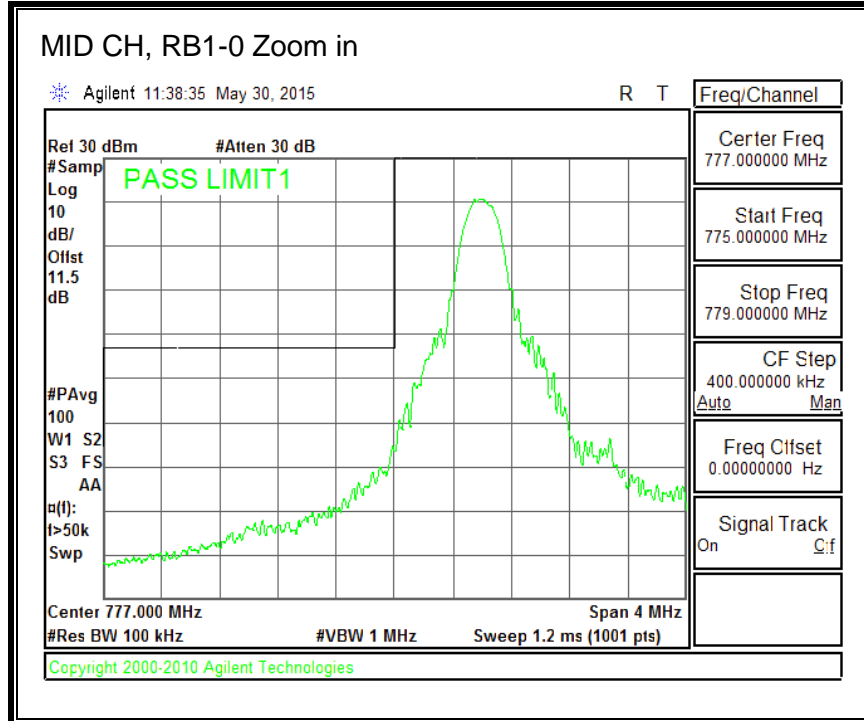

8.3.6. LTE BAND 13 EMISSION MASK

QPSK, (5.0 MHz BAND WIDTH)

16QAM, (5.0 MHz BAND WIDTH)

QPSK, (10.0 MHz BAND WIDTH)

16QAM, (10.0 MHz BAND WIDTH)

8.3.7. LTE BAND 17 BANDEDGE

QPSK, (5.0 MHz BAND WIDTH)

16QAM, (5.0 MHz BAND WIDTH)

QPSK, (10.0 MHz BAND WIDTH)

16QAM, (10.0 MHz BAND WIDTH)

8.3.8. LTE BAND 25 BANDEDGE

QPSK, (1.4 MHz BAND WIDTH)

16QAM, (1.4 MHz BAND WIDTH)

QPSK, (3.0 MHz BAND WIDTH)

16QAM, (3.0 MHz BAND WIDTH)

QPSK, (5.0 MHz BAND WIDTH)