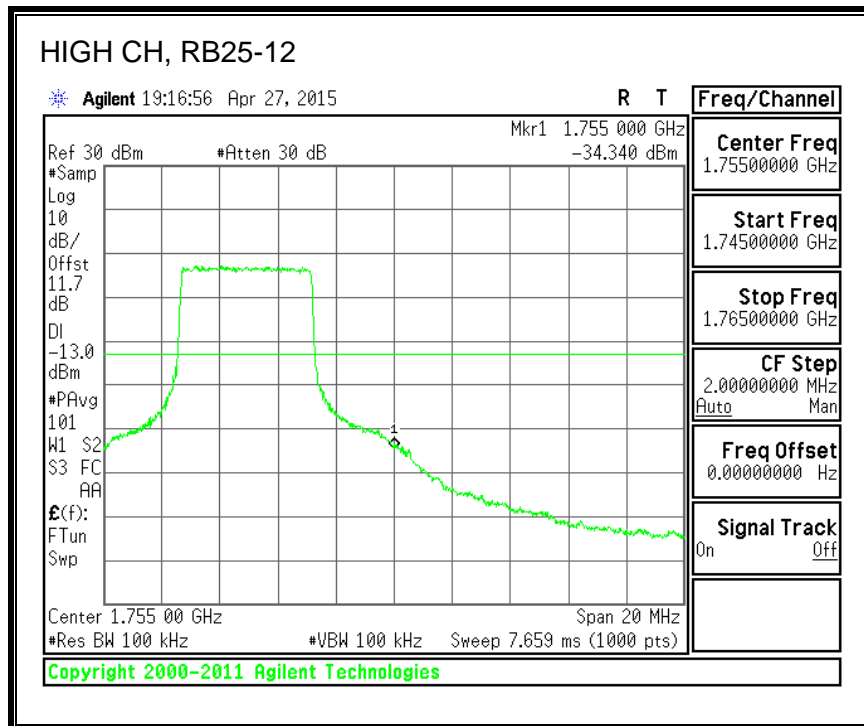

16QAM, (10.0 MHz BAND WIDTH)

QPSK, (15.0 MHz BAND WIDTH)

16QAM, (15.0 MHz BAND WIDTH)

QPSK, (20.0 MHz BAND WIDTH)

16QAM, (20.0 MHz BAND WIDTH)

8.3.3. LTE BAND 5 BANDEDGE

QPSK, (1.4 MHz BAND WIDTH)

16QAM, (1.4 MHz BAND WIDTH)

QPSK, (3.0 MHz BAND WIDTH)

16QAM, (3.0 MHz BAND WIDTH)

QPSK, (5.0 MHz BAND WIDTH)

16QAM, (5.0 MHz BAND WIDTH)

QPSK, (10.0 MHz BAND WIDTH)

16QAM, (10.0 MHz BAND WIDTH)

8.3.4. LTE BAND 7 EMISSION MASK

QPSK, (5.0 MHz BAND WIDTH)

16QAM, (5.0 MHz BAND WIDTH)

QPSK, (10.0 MHz BAND WIDTH)

16QAM, (10.0 MHz BAND WIDTH)

QPSK, (15.0 MHz BAND WIDTH)

16QAM, (15.0 MHz BAND WIDTH)

QPSK, (20.0 MHz BAND WIDTH)

16QAM, (20.0 MHz BAND WIDTH)

8.3.5. LTE BAND 12 BANDEDGE