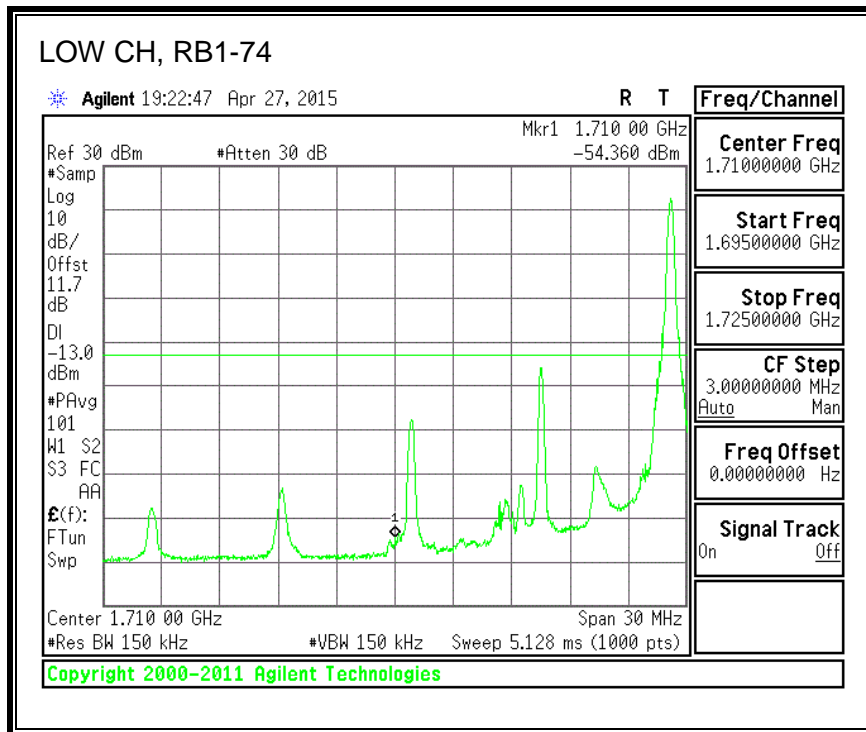

16QAM, (10.0 MHz BAND WIDTH)

QPSK, (15.0 MHz BAND WIDTH)

16QAM, (15.0 MHz BAND WIDTH)

QPSK, (20.0 MHz BAND WIDTH)

16QAM, (20.0 MHz BAND WIDTH)

8.3.3. LTE BAND 5 BANDEDGE

QPSK, (1.4 MHz BAND WIDTH)

16QAM, (1.4 MHz BAND WIDTH)

QPSK, (3.0 MHz BAND WIDTH)

16QAM, (3.0 MHz BAND WIDTH)

QPSK, (5.0 MHz BAND WIDTH)

16QAM, (5.0 MHz BAND WIDTH)

QPSK, (10.0 MHz BAND WIDTH)

16QAM, (10.0 MHz BAND WIDTH)

8.3.4. LTE BAND 7 EMISSION MASK

QPSK, (5.0 MHz BAND WIDTH)

16QAM, (5.0 MHz BAND WIDTH)

QPSK, (10.0 MHz BAND WIDTH)

16QAM, (10.0 MHz BAND WIDTH)

QPSK, (15.0 MHz BAND WIDTH)

16QAM, (15.0 MHz BAND WIDTH)

QPSK, (20.0 MHz BAND WIDTH)

16QAM, (20.0 MHz BAND WIDTH)

8.3.5. LTE BAND 12 BANDEDGE