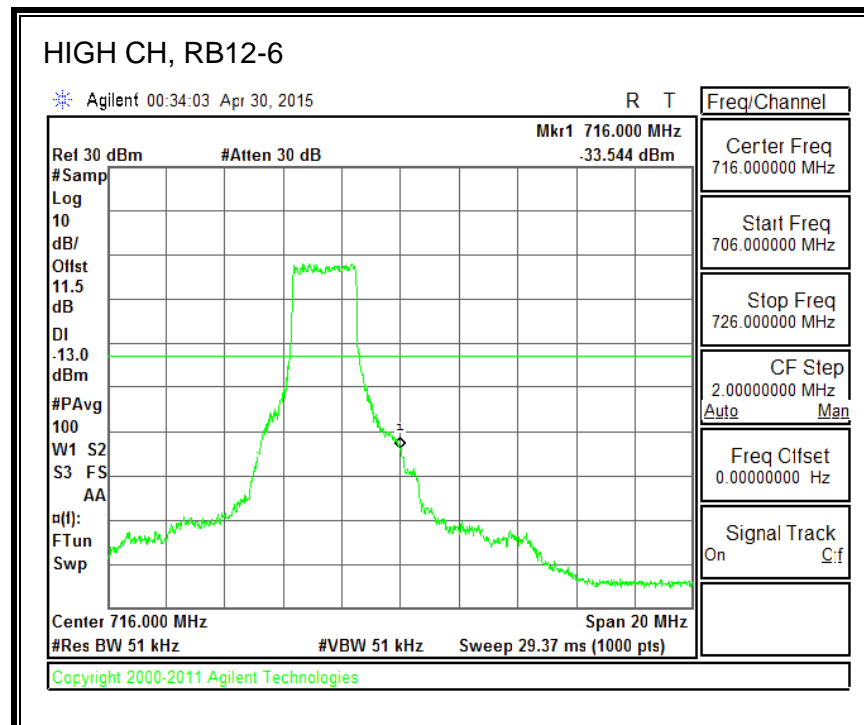

16QAM, (5.0 MHz BAND WIDTH)

QPSK, (10.0 MHz BAND WIDTH)

16QAM, (10.0 MHz BAND WIDTH)

QPSK, (15.0 MHz BAND WIDTH)

16QAM, (15.0 MHz BAND WIDTH)

QPSK, (20.0 MHz BAND WIDTH)

16QAM, (20.0 MHz BAND WIDTH)

8.3.5. LTE BAND 12 BANDEDGE

QPSK, (1.4 MHz BAND WIDTH)

16QAM, (1.4 MHz BAND WIDTH)

QPSK, (3.0 MHz BAND WIDTH)

16QAM, (3.0 MHz BAND WIDTH)

QPSK, (5.0 MHz BAND WIDTH)

16QAM, (5.0 MHz BAND WIDTH)

QPSK, (10.0 MHz BAND WIDTH)

16QAM, (10.0 MHz BAND WIDTH)

8.3.6. LTE BAND 13 EMISSION MASK

QPSK, (5.0 MHz BAND WIDTH)

16QAM, (5.0 MHz BAND WIDTH)

QPSK, (10.0 MHz BAND WIDTH)

16QAM, (10.0 MHz BAND WIDTH)

8.3.7. LTE BAND 17 BANDEDGE

QPSK, (5.0 MHz BAND WIDTH)

16QAM, (5.0 MHz BAND WIDTH)