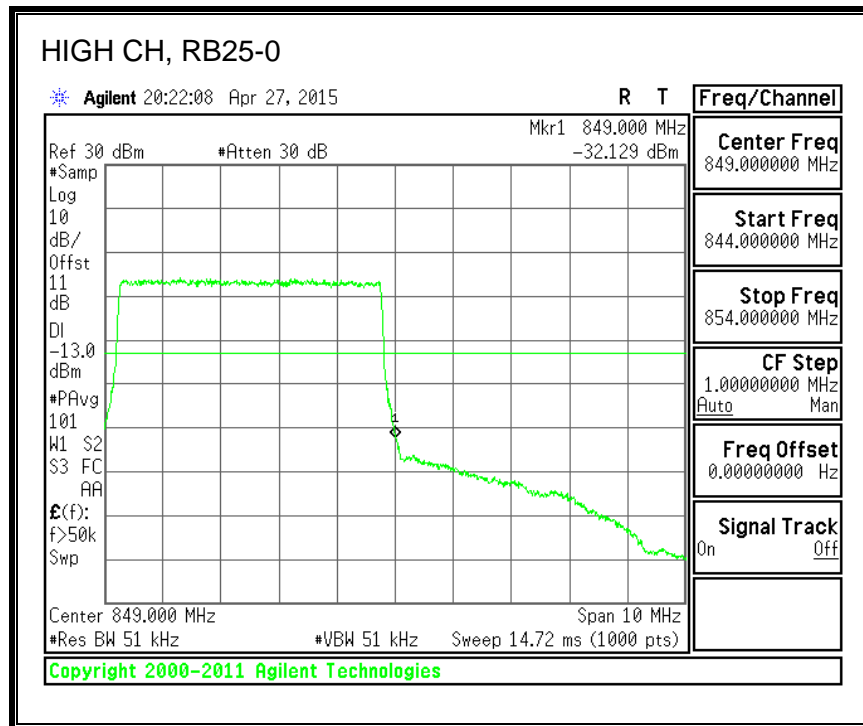

16QAM, (10.0 MHz BAND WIDTH)

QPSK, (15.0 MHz BAND WIDTH)

16QAM, (15.0 MHz BAND WIDTH)

QPSK, (20.0 MHz BAND WIDTH)

16QAM, (20.0 MHz BAND WIDTH)

8.3.3. LTE BAND 5 BANDEDGE

QPSK, (1.4 MHz BAND WIDTH)

16QAM, (1.4 MHz BAND WIDTH)

QPSK, (3.0 MHz BAND WIDTH)

16QAM, (3.0 MHz BAND WIDTH)

QPSK, (5.0 MHz BAND WIDTH)

16QAM, (5.0 MHz BAND WIDTH)

QPSK, (10.0 MHz BAND WIDTH)

16QAM, (10.0 MHz BAND WIDTH)

8.3.4. LTE BAND 7 EMISSION MASK

QPSK, (5.0 MHz BAND WIDTH)

16QAM, (5.0 MHz BAND WIDTH)

QPSK, (10.0 MHz BAND WIDTH)

16QAM, (10.0 MHz BAND WIDTH)

QPSK, (15.0 MHz BAND WIDTH)

16QAM, (15.0 MHz BAND WIDTH)

QPSK, (20.0 MHz BAND WIDTH)

16QAM, (20.0 MHz BAND WIDTH)

8.3.5. LTE BAND 12 BANDEDGE