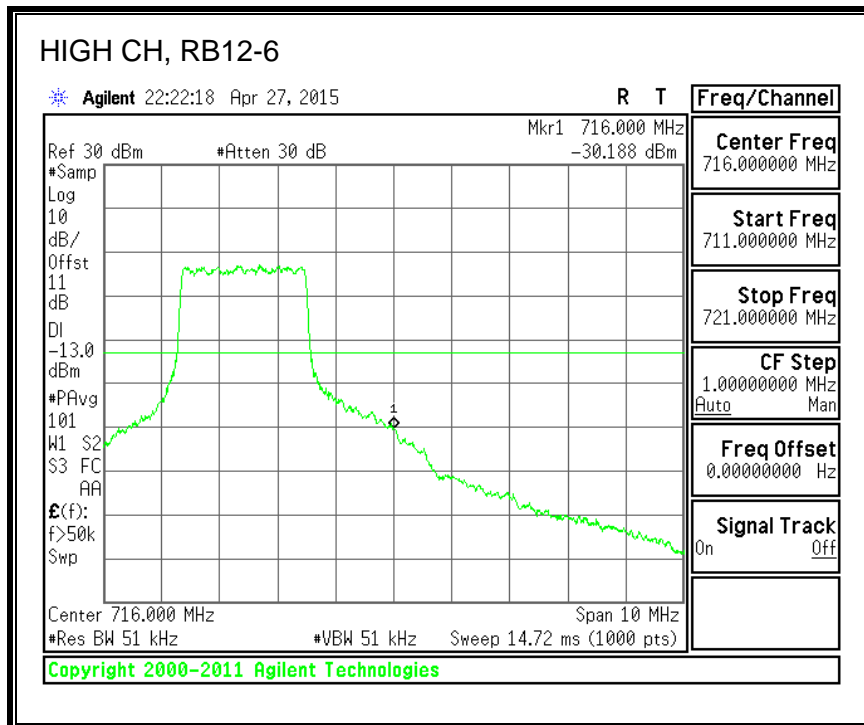

8.3.6. LTE BAND 13 EMISSION MASK

QPSK, (5.0 MHz BAND WIDTH)

16QAM, (5.0 MHz BAND WIDTH)

QPSK, (10.0 MHz BAND WIDTH)

16QAM, (10.0 MHz BAND WIDTH)

8.3.7. LTE BAND 17 BANDEDGE

QPSK, (5.0 MHz BAND WIDTH)

16QAM, (5.0 MHz BAND WIDTH)