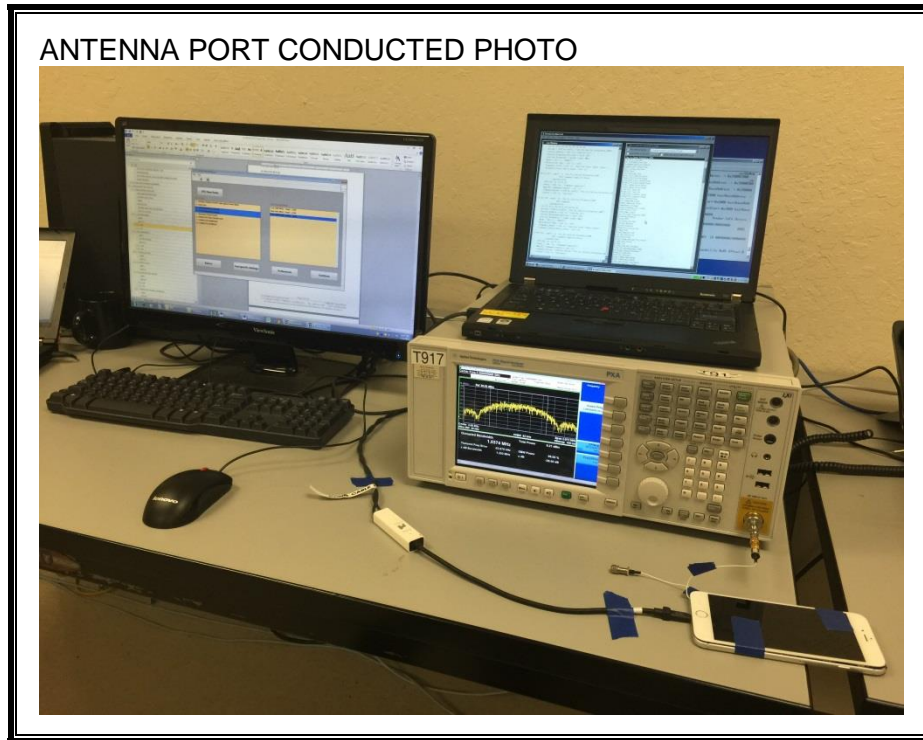

12. SETUP PHOTOS

ANTENNA PORT CONDUCTED RF MEASUREMENT SETUP

RADIATED RF MEASUREMENT SETUP FOR PORTABLE CONFIGURATION

X-AXIS FRONT PHOTO

X-AXIS BACK PHOTO

Y-AXIS FRONT PHOTO

Y-AXIS BACK PHOTO

Z-AXIS FRONT PHOTO

Z-AXIS BACK PHOTO

RADIATED RF MEASUREMENT SETUP (BELOW 1 GHz)

RADIATED FRONT PHOTO (BELOW 1 GHz)

RADIATED BACK PHOTO (BELOW 1 GHz)

POWERLINE CONDUCTED EMISSIONS MEASUREMENT SETUP

EUT WITH LAPTOP LINE CONDUCTED FRONT PHOTO

EUT WITH LAPTOP LINE CONDUCTED BACK PHOTO

END OF REPORT