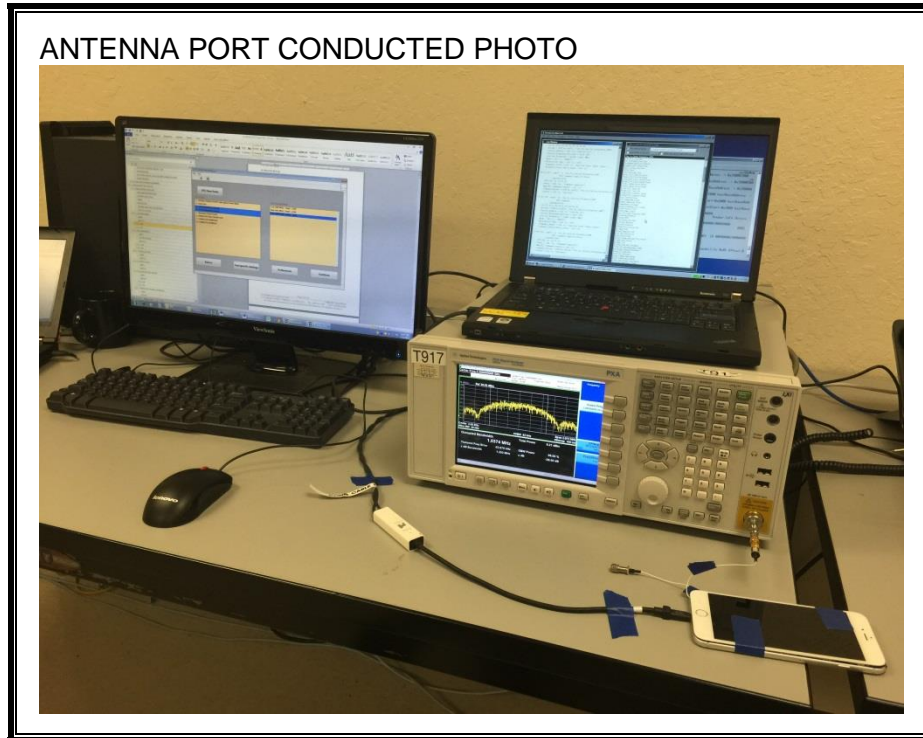

12. SETUP PHOTOS

ANTENNA PORT CONDUCTED RF MEASUREMENT SETUP

RADIATED RF MEASUREMENT SETUP FOR PORTABLE CONFIGURATION

X-AXIS FRONT PHOTO

X-AXIS BACK PHOTO

Y-AXIS FRONT PHOTO

Y-AXIS BACK PHOTO

Z-AXIS FRONT PHOTO

Z-AXIS BACK PHOTO

RADIATED RF MEASUREMENT SETUP (BELOW 1 GHz)

POWERLINE CONDUCTED EMISSIONS MEASUREMENT SETUP

END OF REPORT