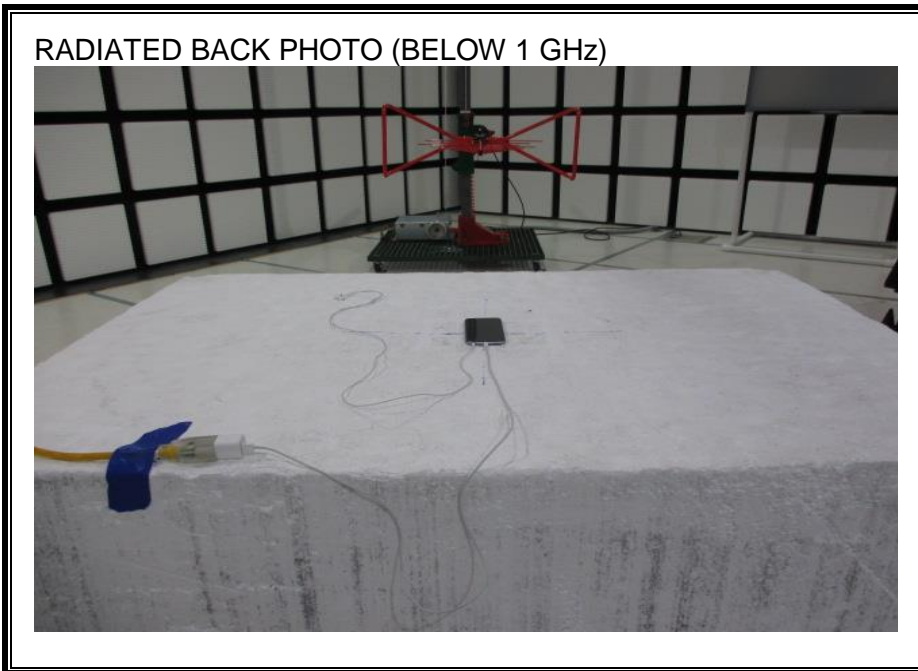

12. SETUP PHOTOS

ANTENNA PORT CONDUCTED RF MEASUREMENT SETUP

RADIATED RF MEASUREMENT SETUP FOR PORTABLE CONFIGURATION

X-AXIS FRONT PHOTO

X-AXIS BACK PHOTO

Y-AXIS FRONT PHOTO

Y-AXIS BACK PHOTO

Z-AXIS FRONT PHOTO

Z-AXIS BACK PHOTO

RADIATED RF MEASUREMENT SETUP (BELOW 1 GHz)

POWERLINE CONDUCTED EMISSIONS MEASUREMENT SETUP

END OF REPORT