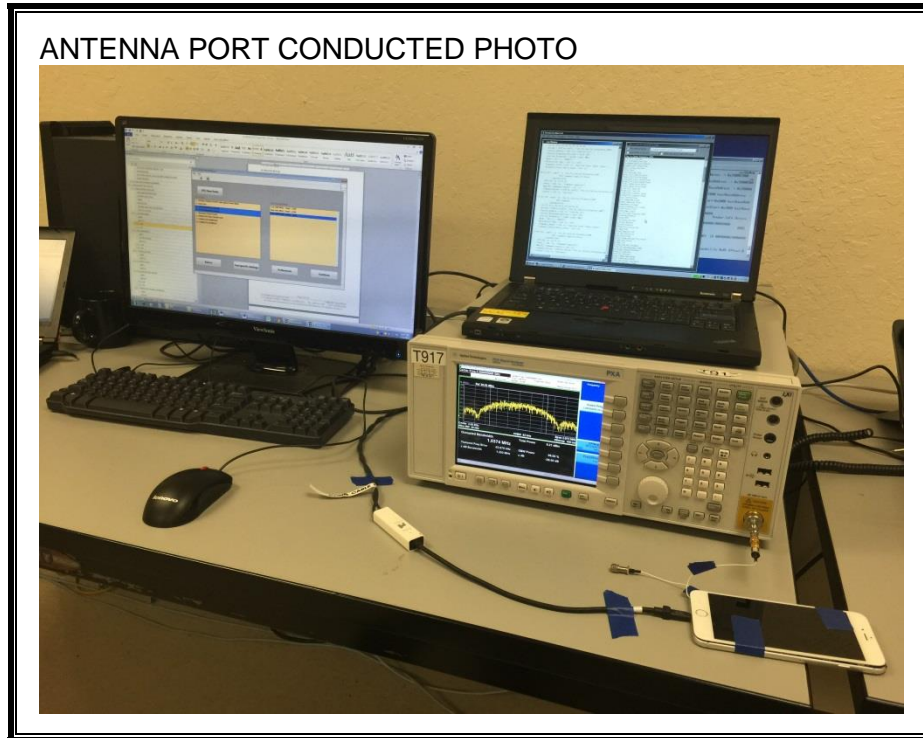

### ANTENNA PORT CONDUCTED RF MEASUREMENT SETUP

**RADIATED RF MEASUREMENT SETUP FOR PORTABLE CONFIGURATION**

X-AXIS FRONT PHOTO

X-AXIS BACK PHOTO

Y-AXIS FRONT PHOTO

Y-AXIS BACK PHOTO

Z-AXIS FRONT PHOTO

Z-AXIS BACK PHOTO

**RADIATED RF MEASUREMENT SETUP (BELOW 1 GHz)**

**POWERLINE CONDUCTED EMISSIONS MEASUREMENT SETUP**

EUT WITH LAPTOP LINE CONDUCTED FRONT PHOTO

EUT WITH LAPTOP LINE CONDUCTED BACK PHOTO

**END OF REPORT**