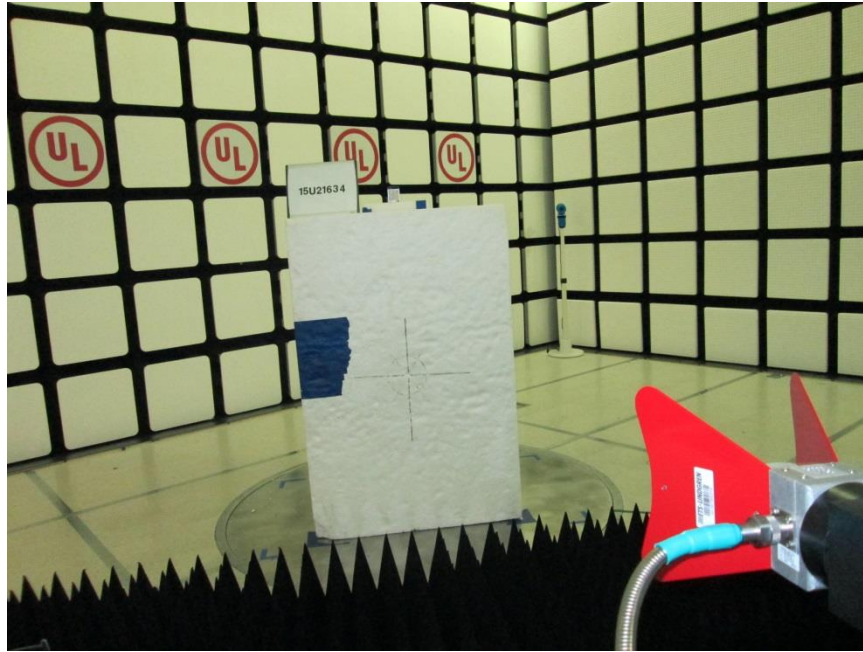

10. SETUP PHOTOS

ANTENNA PORT CONDUCTED RF MEASUREMENT SETUP

RADIATED RF MEASUREMENT SETUP (BELOW 1 GHz)

RADIATED RF MEASUREMENT SETUP (ABOVE 1 GHz)

RADIATED RF MEASUREMENT SETUP FOR PORTABLE CONFIGURATION

Y-AXIS FRONT PHOTO

Y-AXIS BACK PHOTO

Z-AXIS FRONT PHOTO

Z-AXIS BACK PHOTO

POWERLINE CONDUCTED EMISSIONS MEASUREMENT SETUP

END OF REPORT