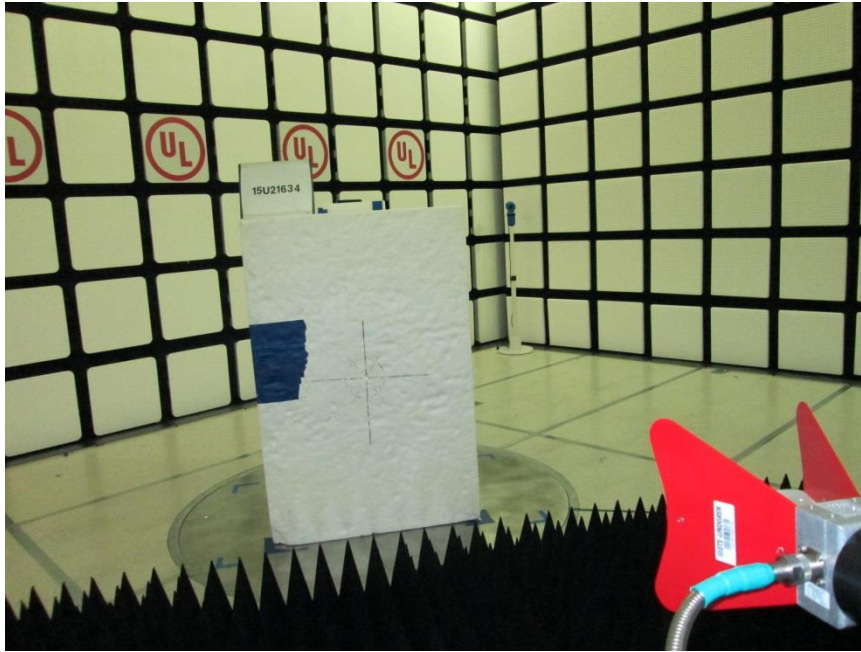

10. SETUP PHOTOS

ANTENNA PORT CONDUCTED RF MEASUREMENT SETUP

RADIATED RF MEASUREMENT SETUP (BELOW 1 GHz)

RADIATED RF MEASUREMENT SETUP (ABOVE 1 GHz)

RADIATED RF MEASUREMENT SETUP FOR PORTABLE CONFIGURATION

Y-AXIS FRONT PHOTO

Y-AXIS BACK PHOTO

Z-AXIS FRONT PHOTO

Z-AXIS BACK PHOTO

POWERLINE CONDUCTED EMISSIONS MEASUREMENT SETUP

END OF REPORT