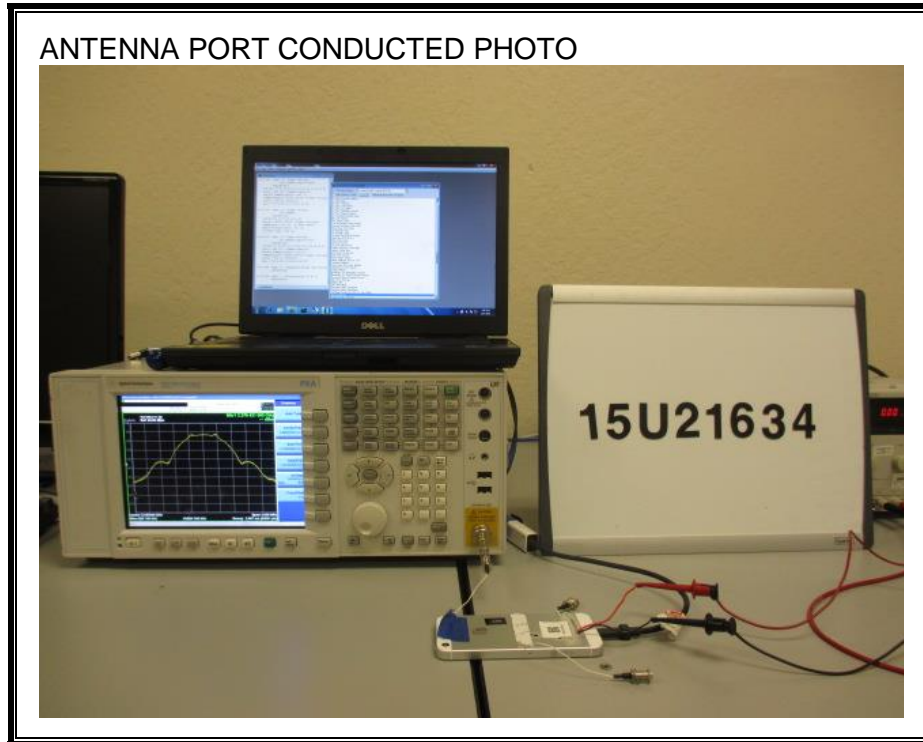

10. SETUP PHOTOS

ANTENNA PORT CONDUCTED RF MEASUREMENT SETUP

RADIATED RF MEASUREMENT SETUP (BELOW 1 GHz)

RADIATED RF MEASUREMENT SETUP (ABOVE 1 GHz)

RADIATED RF MEASUREMENT SETUP FOR PORTABLE CONFIGURATION

Y-AXIS FRONT PHOTO

Y-AXIS BACK PHOTO

Z-AXIS FRONT PHOTO

Z-AXIS BACK PHOTO

POWERLINE CONDUCTED EMISSIONS MEASUREMENT SETUP

END OF REPORT