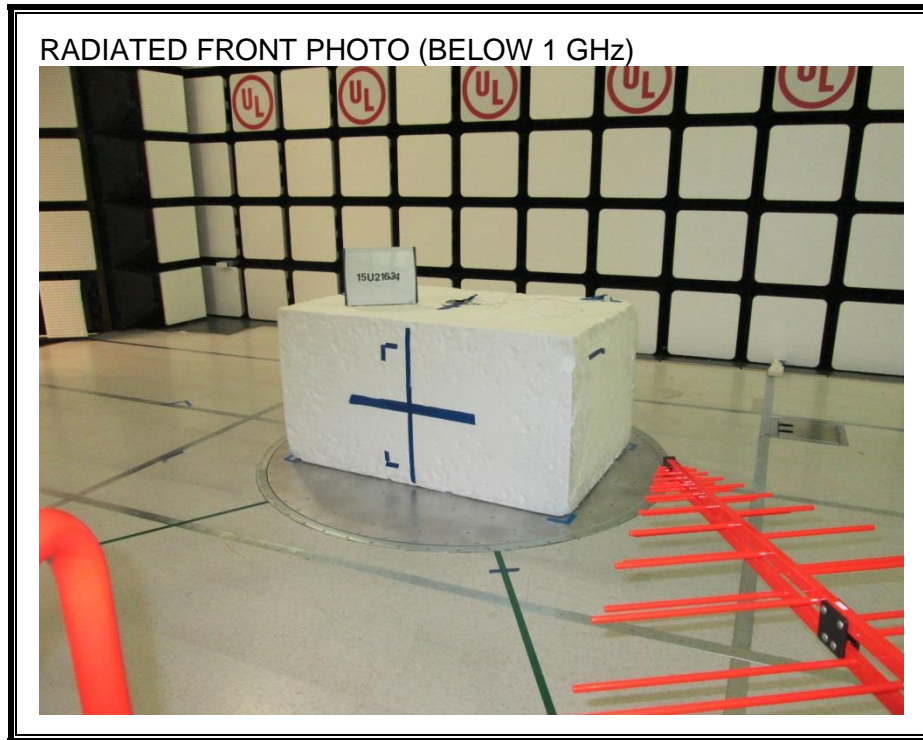

10. SETUP PHOTOS

ANTENNA PORT CONDUCTED RF MEASUREMENT SETUP

RADIATED RF MEASUREMENT SETUP (BELOW 1 GHz)

RADIATED RF MEASUREMENT SETUP (ABOVE 1 GHz)

RADIATED RF MEASUREMENT SETUP FOR PORTABLE CONFIGURATION

Y-AXIS FRONT PHOTO

Y-AXIS BACK PHOTO

Z-AXIS FRONT PHOTO

Z-AXIS BACK PHOTO

POWERLINE CONDUCTED EMISSIONS MEASUREMENT SETUP

END OF REPORT