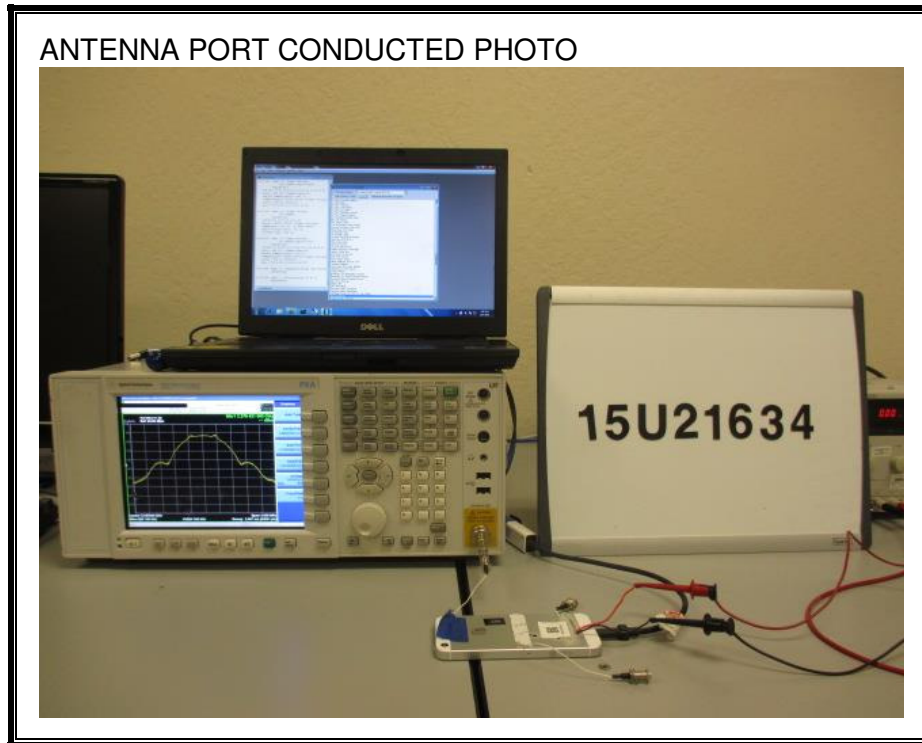

10. SETUP PHOTOS

ANTENNA PORT CONDUCTED RF MEASUREMENT SETUP

RADIATED RF MEASUREMENT SETUP (BELOW 1 GHz)

RADIATED RF MEASUREMENT SETUP (ABOVE 1 GHz)

RADIATED RF MEASUREMENT SETUP FOR PORTABLE CONFIGURATION

Y-AXIS FRONT PHOTO

Y-AXIS BACK PHOTO

Z-AXIS FRONT PHOTO

Z-AXIS BACK PHOTO

POWERLINE CONDUCTED EMISSIONS MEASUREMENT SETUP

END OF REPORT