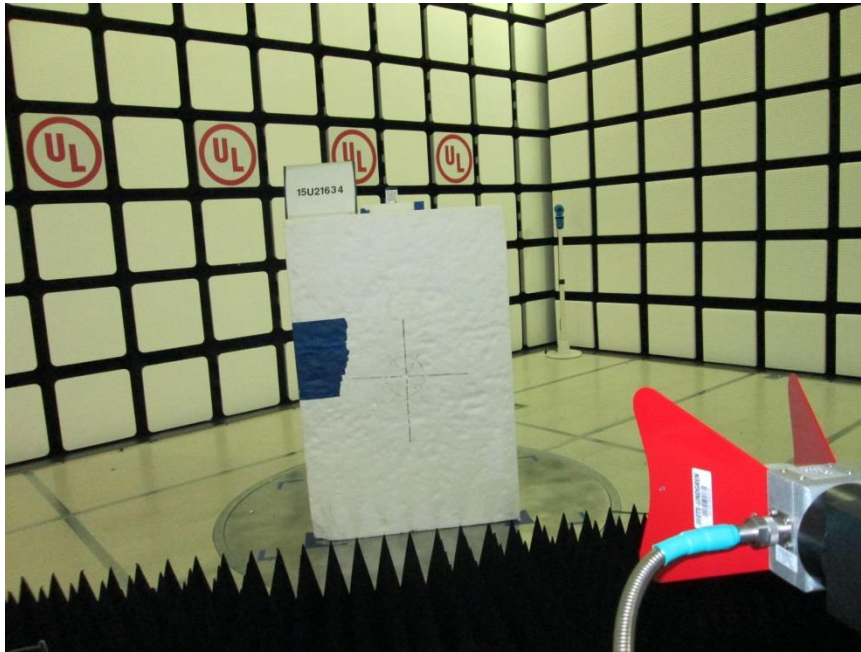

10. SETUP PHOTOS

ANTENNA PORT CONDUCTED RF MEASUREMENT SETUP

RADIATED RF MEASUREMENT SETUP (BELOW 1 GHz)

RADIATED RF MEASUREMENT SETUP (ABOVE 1 GHz)

RADIATED RF MEASUREMENT SETUP FOR PORTABLE CONFIGURATION

Y-AXIS FRONT PHOTO

Y-AXIS BACK PHOTO

Z-AXIS FRONT PHOTO

Z-AXIS BACK PHOTO

POWERLINE CONDUCTED EMISSIONS MEASUREMENT SETUP

END OF REPORT