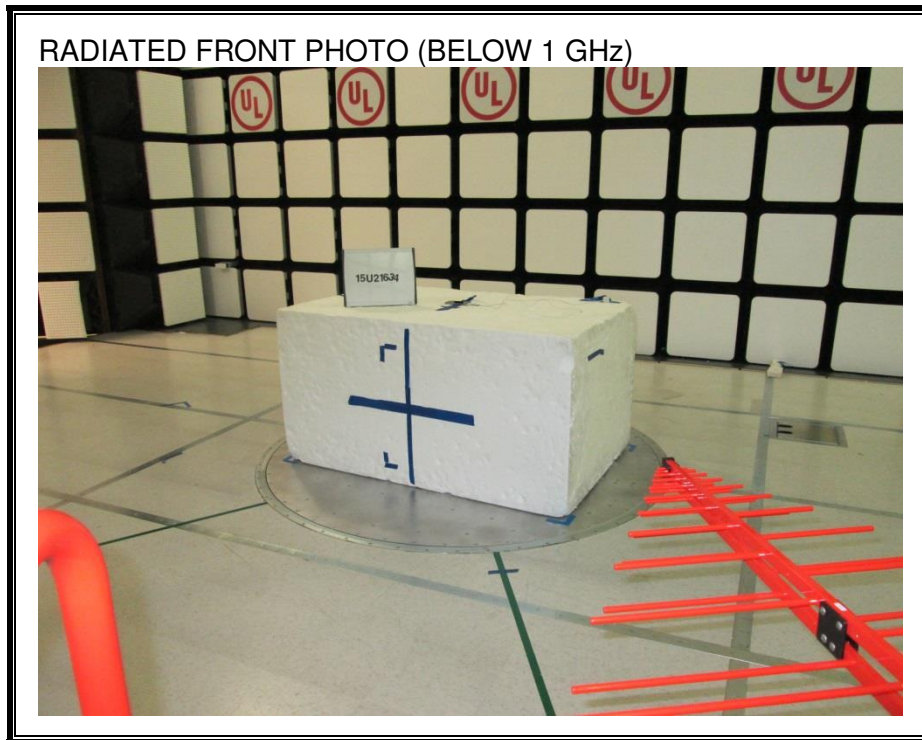

10. SETUP PHOTOS

ANTENNA PORT CONDUCTED RF MEASUREMENT SETUP

RADIATED RF MEASUREMENT SETUP (BELOW 1 GHz)

RADIATED RF MEASUREMENT SETUP (ABOVE 1 GHz)

RADIATED RF MEASUREMENT SETUP FOR PORTABLE CONFIGURATION

Y-AXIS FRONT PHOTO

Y-AXIS BACK PHOTO

Z-AXIS FRONT PHOTO

Z-AXIS BACK PHOTO

POWERLINE CONDUCTED EMISSIONS MEASUREMENT SETUP

END OF REPORT