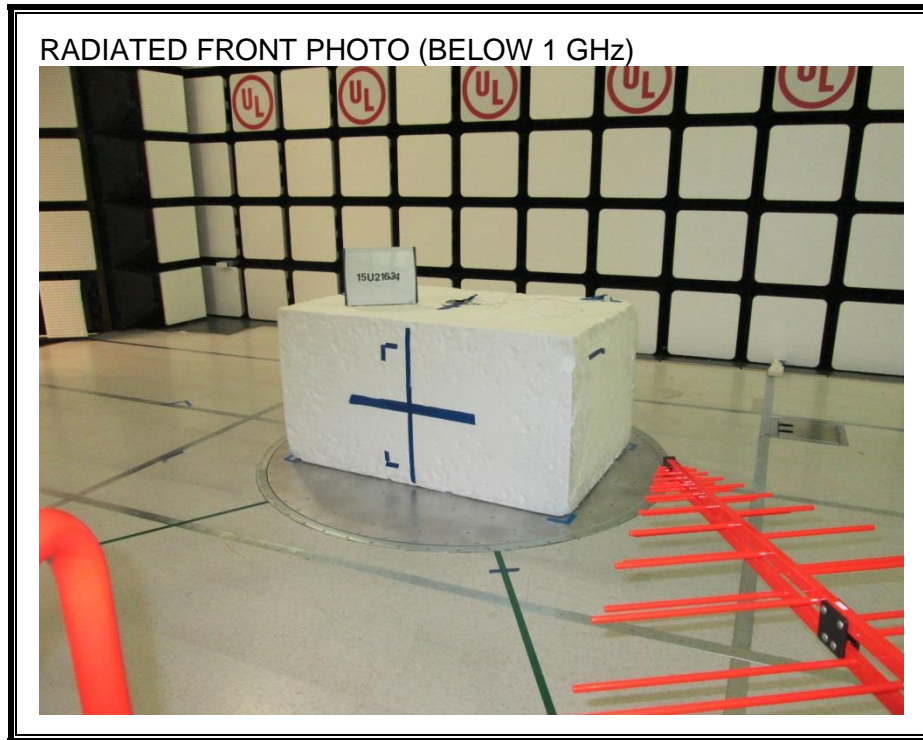

## 10. SETUP PHOTOS

### ANTENNA PORT CONDUCTED RF MEASUREMENT SETUP

**RADIATED RF MEASUREMENT SETUP (BELOW 1 GHz)**

**RADIATED RF MEASUREMENT SETUP (ABOVE 1 GHz)**

**RADIATED RF MEASUREMENT SETUP FOR PORTABLE CONFIGURATION**

Y-AXIS FRONT PHOTO

Y-AXIS BACK PHOTO

Z-AXIS FRONT PHOTO

Z-AXIS BACK PHOTO

**POWERLINE CONDUCTED EMISSIONS MEASUREMENT SETUP**

**END OF REPORT**