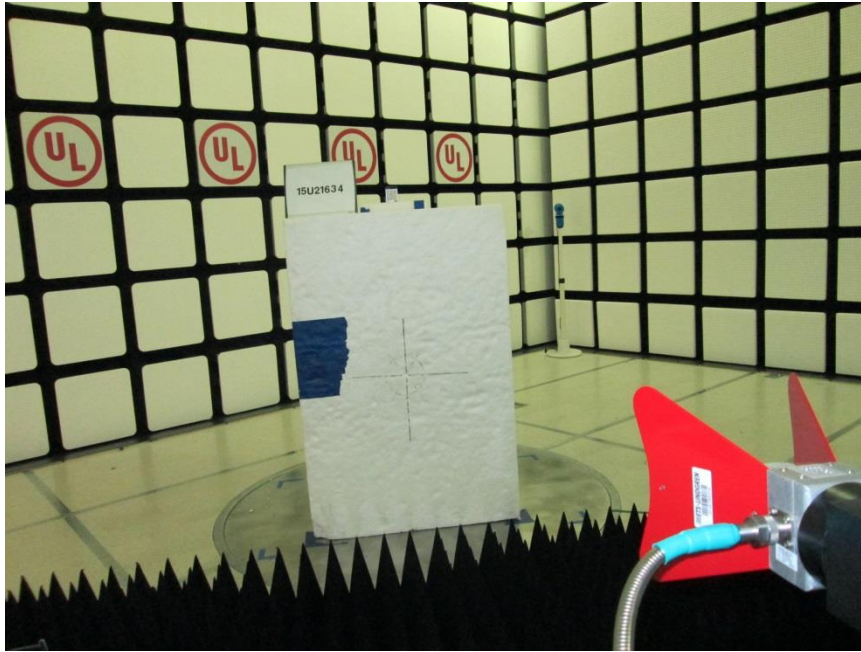

### ANTENNA PORT CONDUCTED RF MEASUREMENT SETUP

**RADIATED RF MEASUREMENT SETUP (BELOW 1 GHz)**

**RADIATED RF MEASUREMENT SETUP (ABOVE 1 GHz)**

**RADIATED RF MEASUREMENT SETUP FOR PORTABLE CONFIGURATION**

Y-AXIS FRONT PHOTO

Y-AXIS BACK PHOTO

Z-AXIS FRONT PHOTO

Z-AXIS BACK PHOTO

**POWERLINE CONDUCTED EMISSIONS MEASUREMENT SETUP**

**END OF REPORT**