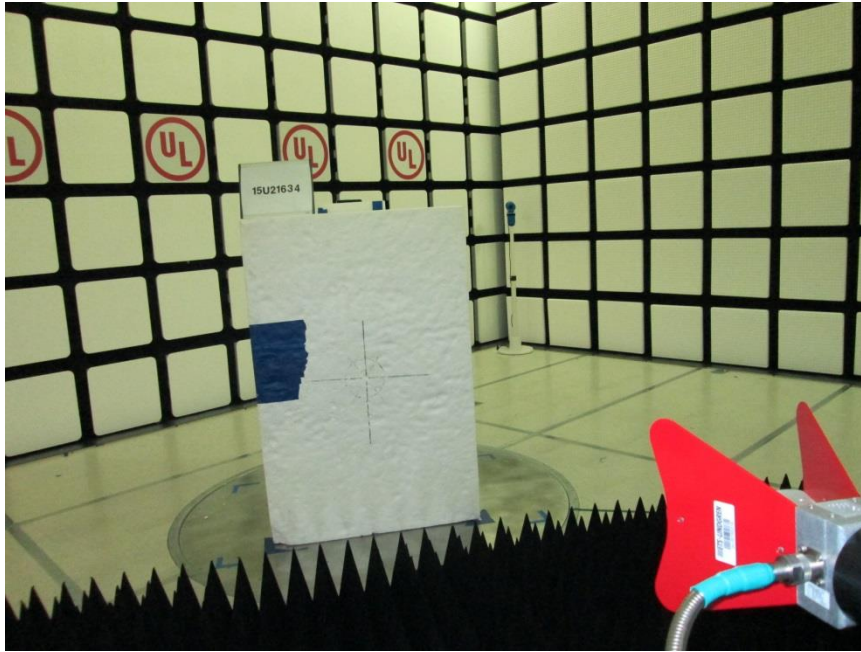

### ANTENNA PORT CONDUCTED RF MEASUREMENT SETUP

**RADIATED RF MEASUREMENT SETUP (BELOW 1 GHz)**

**RADIATED RF MEASUREMENT SETUP (ABOVE 1 GHz)**

**RADIATED RF MEASUREMENT SETUP FOR PORTABLE CONFIGURATION**

Y-AXIS FRONT PHOTO

Y-AXIS BACK PHOTO

Z-AXIS FRONT PHOTO

Z-AXIS BACK PHOTO

**POWERLINE CONDUCTED EMISSIONS MEASUREMENT SETUP**

**END OF REPORT**