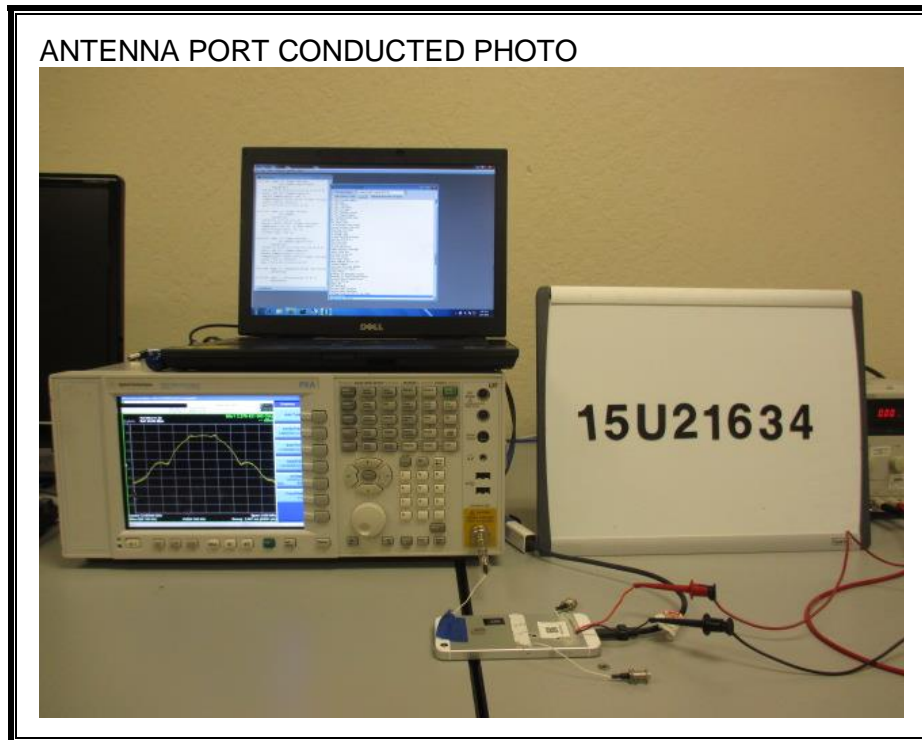

### ANTENNA PORT CONDUCTED RF MEASUREMENT SETUP

**RADIATED RF MEASUREMENT SETUP (BELOW 1 GHz)**

**RADIATED RF MEASUREMENT SETUP (ABOVE 1 GHz)**

**RADIATED RF MEASUREMENT SETUP FOR PORTABLE CONFIGURATION**

Y-AXIS FRONT PHOTO

Y-AXIS BACK PHOTO

Z-AXIS FRONT PHOTO

Z-AXIS BACK PHOTO

**POWERLINE CONDUCTED EMISSIONS MEASUREMENT SETUP**

**END OF REPORT**