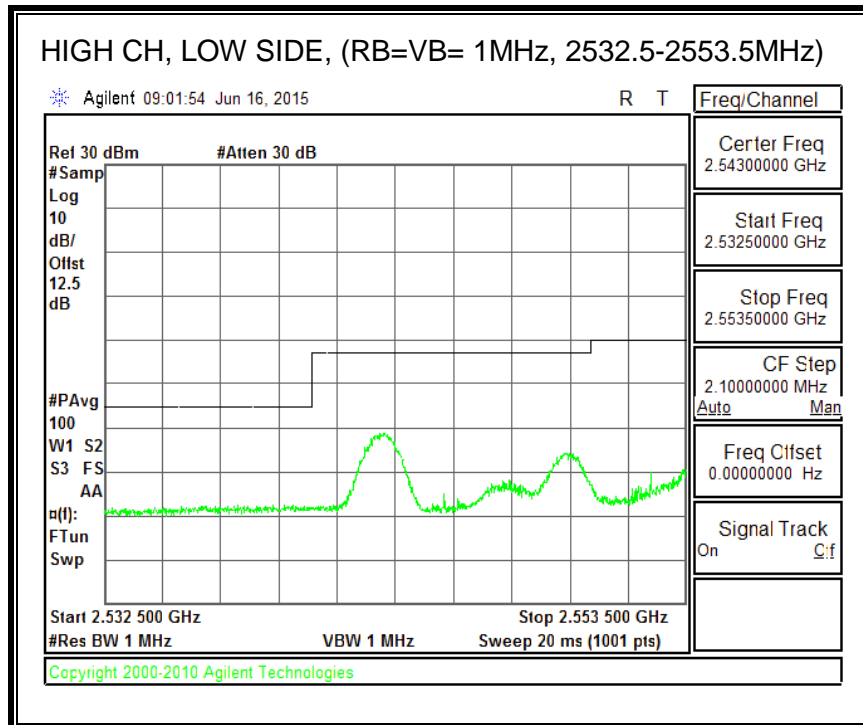

QPSK, (15.0 MHz BAND WIDTH)

16QAM, (15.0 MHz BAND WIDTH)

QPSK, (20.0 MHz BAND WIDTH)

16QAM, (20.0 MHz BAND WIDTH)

8.4.5. LTE BAND 12 BANDEDGE

QPSK, (1.4 MHz BAND WIDTH)

16QAM, (1.4 MHz BAND WIDTH)

QPSK, (3.0 MHz BAND WIDTH)

16QAM, (3.0 MHz BAND WIDTH)

QPSK, (5.0 MHz BAND WIDTH)

16QAM, (5.0 MHz BAND WIDTH)

QPSK, (10.0 MHz BAND WIDTH)

16QAM, (10.0 MHz BAND WIDTH)

8.4.6. LTE BAND 13 EMISSION MASK

QPSK, (5.0 MHz BAND WIDTH)

16QAM, (5.0 MHz BAND WIDTH)