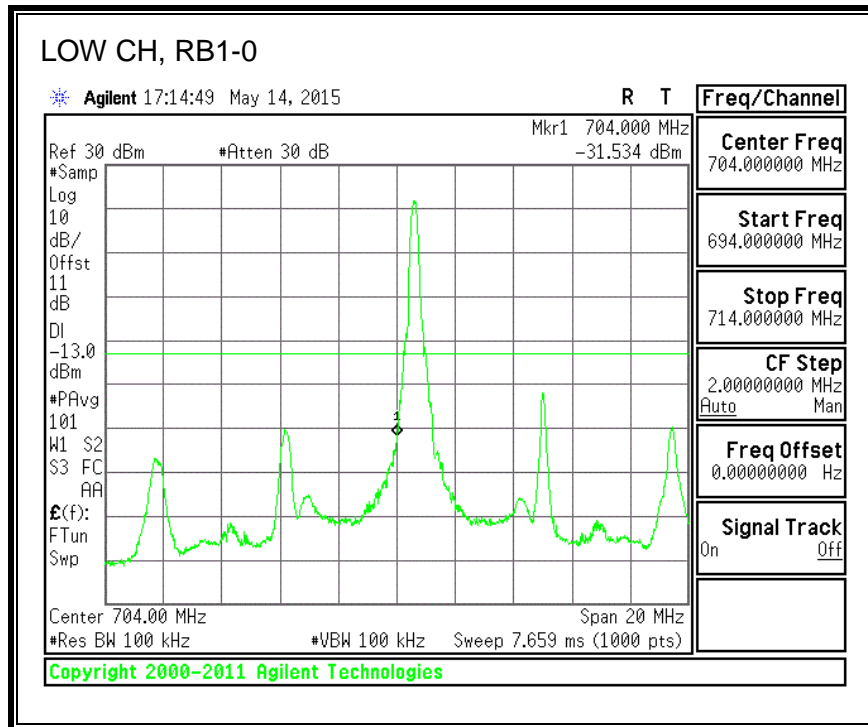

16QAM, (3.0 MHz BAND WIDTH)

QPSK, (5.0 MHz BAND WIDTH)

16QAM, (5.0 MHz BAND WIDTH)

QPSK, (10.0 MHz BAND WIDTH)

16QAM, (10.0 MHz BAND WIDTH)

8.4.6. LTE BAND 13 EMISSION MASK

QPSK, (5.0 MHz BAND WIDTH)

16QAM, (5.0 MHz BAND WIDTH)

QPSK, (10.0 MHz BAND WIDTH)

16QAM, (10.0 MHz BAND WIDTH)

8.4.7. LTE BAND 17 BANDEDGE

QPSK, (5.0 MHz BAND WIDTH)

16QAM, (5.0 MHz BAND WIDTH)

QPSK, (10.0 MHz BAND WIDTH)

16QAM, (10.0 MHz BAND WIDTH)