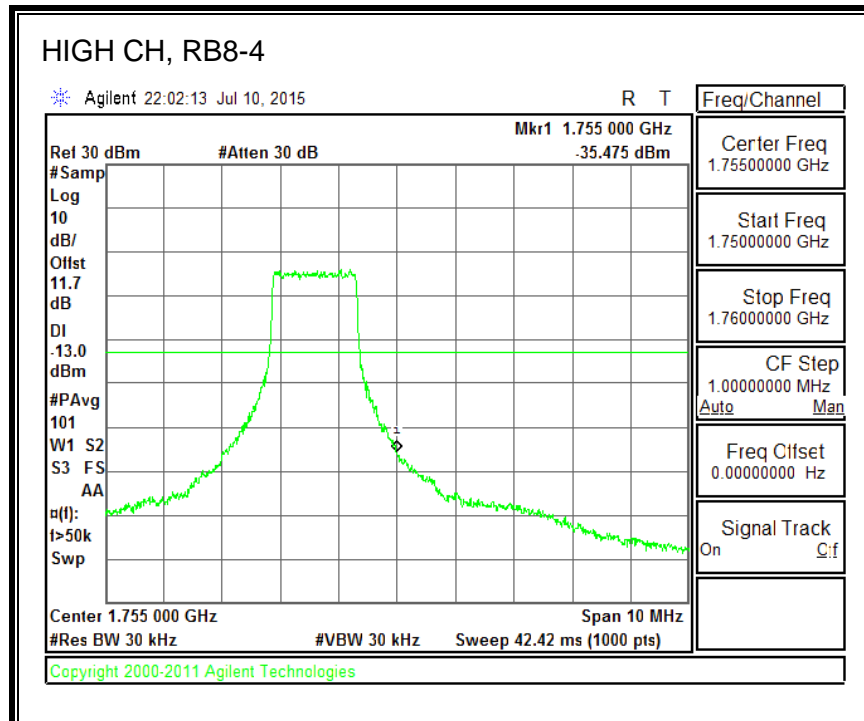

QPSK, (3.0 MHz BAND WIDTH)

16QAM, (3.0 MHz BAND WIDTH)

QPSK, (5.0 MHz BAND WIDTH)

16QAM, (5.0 MHz BAND WIDTH)

QPSK, (10.0 MHz BAND WIDTH)

16QAM, (10.0 MHz BAND WIDTH)

QPSK, (15.0 MHz BAND WIDTH)

16QAM, (15.0 MHz BAND WIDTH)

QPSK, (20.0 MHz BAND WIDTH)

16QAM, (20.0 MHz BAND WIDTH)

8.4.3. LTE BAND 5 BANDEDGE

QPSK, (1.4 MHz BAND WIDTH)

16QAM, (1.4 MHz BAND WIDTH)

QPSK, (3.0 MHz BAND WIDTH)

16QAM, (3.0 MHz BAND WIDTH)

QPSK, (5.0 MHz BAND WIDTH)

16QAM, (5.0 MHz BAND WIDTH)

QPSK, (10.0 MHz BAND WIDTH)

16QAM, (10.0 MHz BAND WIDTH)

8.4.4. LTE BAND 7 EMISSION MASK

QPSK, (5.0 MHz BAND WIDTH)

16QAM, (5.0 MHz BAND WIDTH)

QPSK, (10.0 MHz BAND WIDTH)

16QAM, (10.0 MHz BAND WIDTH)