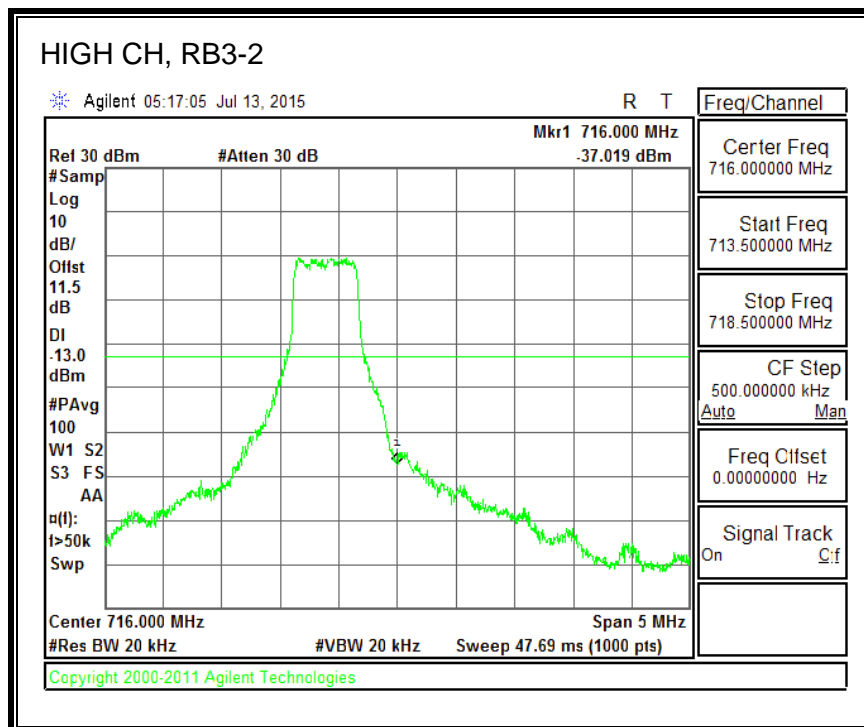

16QAM, (5.0 MHz BAND WIDTH)

QPSK, (10.0 MHz BAND WIDTH)

16QAM, (10.0 MHz BAND WIDTH)

8.4.4. LTE BAND 7 EMISSION MASK

QPSK, (5.0 MHz BAND WIDTH)

16QAM, (5.0 MHz BAND WIDTH)

QPSK, (10.0 MHz BAND WIDTH)

16QAM, (10.0 MHz BAND WIDTH)

QPSK, (15.0 MHz BAND WIDTH)

16QAM, (15.0 MHz BAND WIDTH)

QPSK, (20.0 MHz BAND WIDTH)

16QAM, (20.0 MHz BAND WIDTH)

8.4.5. LTE BAND 12 BANDEDGE

QPSK, (1.4 MHz BAND WIDTH)

16QAM, (1.4 MHz BAND WIDTH)

QPSK, (3.0 MHz BAND WIDTH)

16QAM, (3.0 MHz BAND WIDTH)

QPSK, (5.0 MHz BAND WIDTH)

16QAM, (5.0 MHz BAND WIDTH)

QPSK, (10.0 MHz BAND WIDTH)

16QAM, (10.0 MHz BAND WIDTH)

8.4.6. LTE BAND 13 EMISSION MASK

QPSK, (5.0 MHz BAND WIDTH)

16QAM, (5.0 MHz BAND WIDTH)