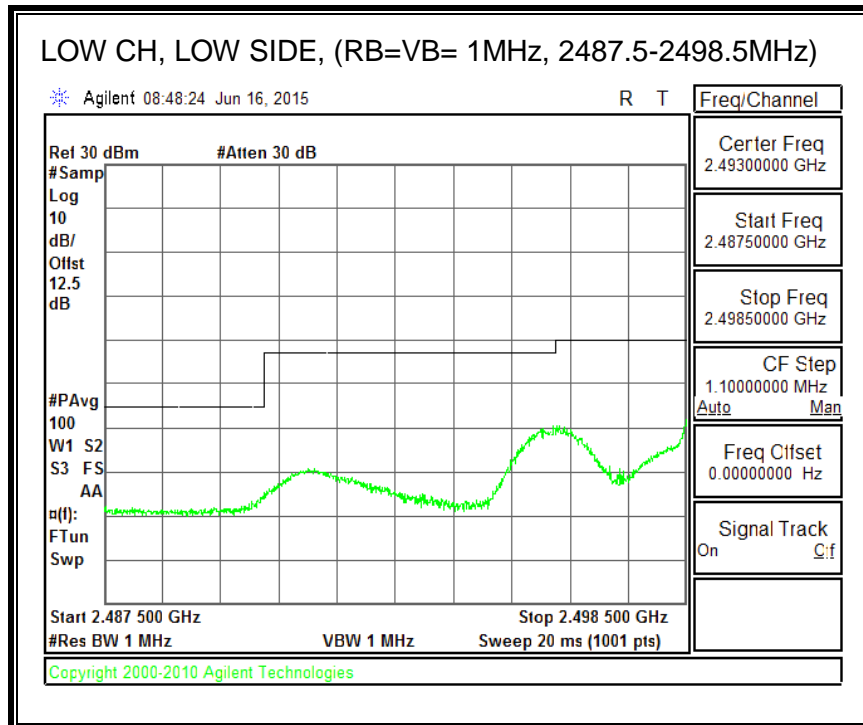

16QAM, (5.0 MHz BAND WIDTH)

QPSK, (10.0 MHz BAND WIDTH)

16QAM, (10.0 MHz BAND WIDTH)

8.4.4. LTE BAND 7 EMISSION MASK

QPSK, (5.0 MHz BAND WIDTH)

16QAM, (5.0 MHz BAND WIDTH)

QPSK, (10.0 MHz BAND WIDTH)

16QAM, (10.0 MHz BAND WIDTH)

QPSK, (15.0 MHz BAND WIDTH)

16QAM, (15.0 MHz BAND WIDTH)

QPSK, (20.0 MHz BAND WIDTH)

16QAM, (20.0 MHz BAND WIDTH)

8.4.5. LTE BAND 12 BANDEDGE

QPSK, (1.4 MHz BAND WIDTH)

16QAM, (1.4 MHz BAND WIDTH)

QPSK, (3.0 MHz BAND WIDTH)