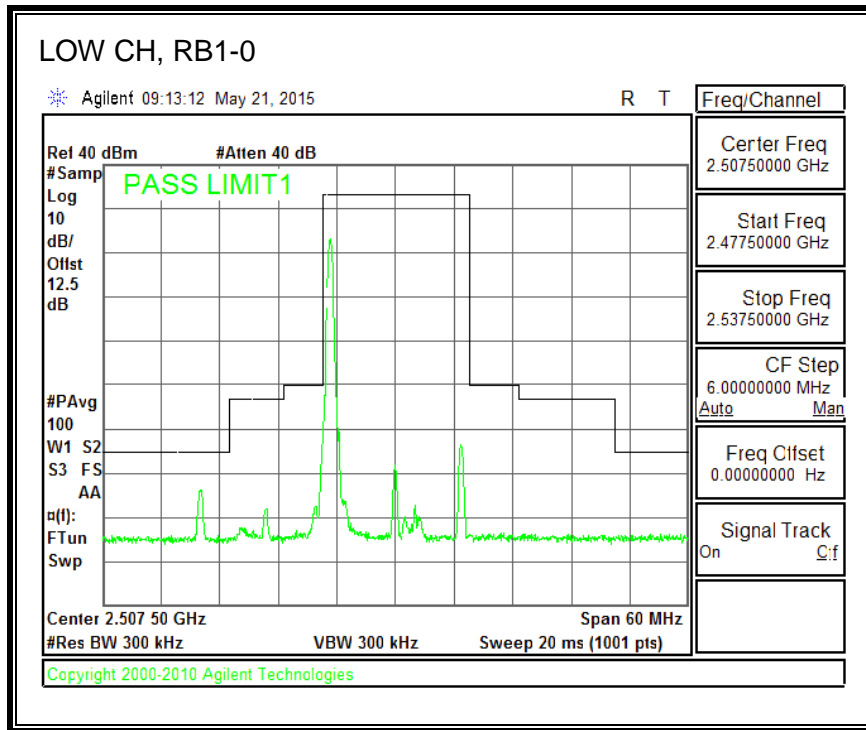

QPSK, (15.0 MHz BAND WIDTH)

16QAM, (15.0 MHz BAND WIDTH)

QPSK, (20.0 MHz BAND WIDTH)

16QAM, (20.0 MHz BAND WIDTH)

8.4.5. LTE BAND 12 BANDEDGE

QPSK, (1.4 MHz BAND WIDTH)

16QAM, (1.4 MHz BAND WIDTH)

QPSK, (3.0 MHz BAND WIDTH)

16QAM, (3.0 MHz BAND WIDTH)

QPSK, (5.0 MHz BAND WIDTH)

16QAM, (5.0 MHz BAND WIDTH)

QPSK, (10.0 MHz BAND WIDTH)

16QAM, (10.0 MHz BAND WIDTH)

8.4.6. LTE BAND 13 EMISSION MASK

QPSK, (5.0 MHz BAND WIDTH)

16QAM, (5.0 MHz BAND WIDTH)