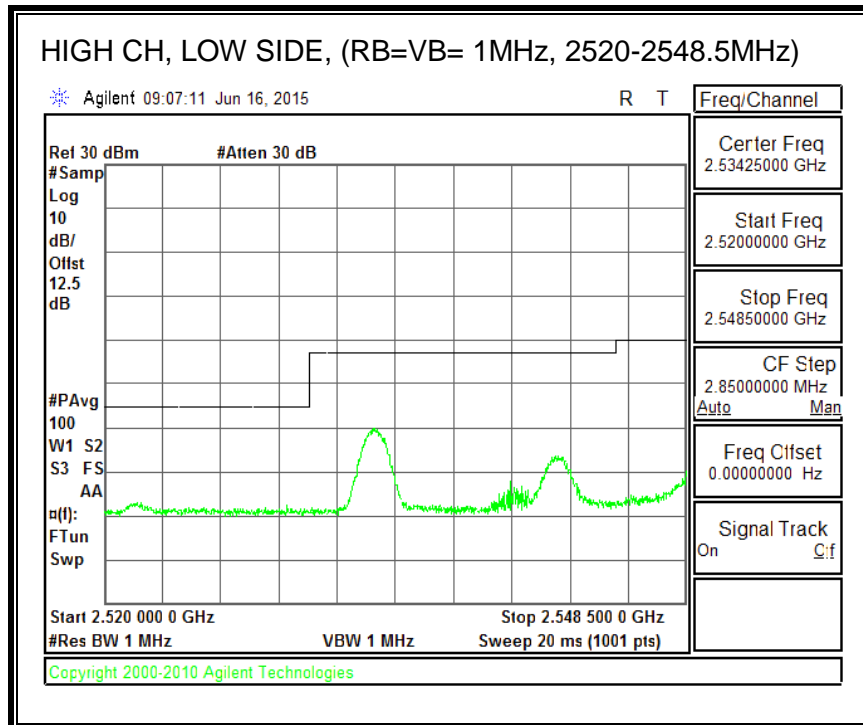

QPSK, (15.0 MHz BAND WIDTH)

16QAM, (15.0 MHz BAND WIDTH)

QPSK, (20.0 MHz BAND WIDTH)

16QAM, (20.0 MHz BAND WIDTH)

8.4.5. LTE BAND 12 BANDEDGE

QPSK, (1.4 MHz BAND WIDTH)

16QAM, (1.4 MHz BAND WIDTH)

QPSK, (3.0 MHz BAND WIDTH)

16QAM, (3.0 MHz BAND WIDTH)

QPSK, (5.0 MHz BAND WIDTH)

16QAM, (5.0 MHz BAND WIDTH)

QPSK, (10.0 MHz BAND WIDTH)

16QAM, (10.0 MHz BAND WIDTH)

8.4.6. LTE BAND 13 EMISSION MASK

QPSK, (5.0 MHz BAND WIDTH)

16QAM, (5.0 MHz BAND WIDTH)