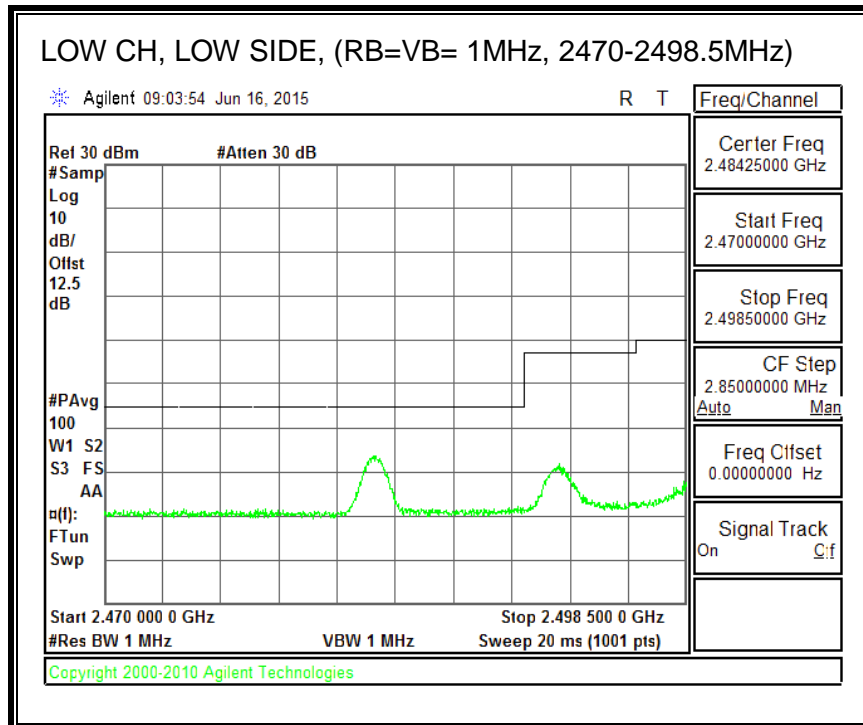

QPSK, (15.0 MHz BAND WIDTH)

16QAM, (15.0 MHz BAND WIDTH)

QPSK, (20.0 MHz BAND WIDTH)

16QAM, (20.0 MHz BAND WIDTH)

8.4.5. LTE BAND 12 BANDEDGE

QPSK, (1.4 MHz BAND WIDTH)

16QAM, (1.4 MHz BAND WIDTH)

QPSK, (3.0 MHz BAND WIDTH)

16QAM, (3.0 MHz BAND WIDTH)

QPSK, (5.0 MHz BAND WIDTH)

16QAM, (5.0 MHz BAND WIDTH)

QPSK, (10.0 MHz BAND WIDTH)

16QAM, (10.0 MHz BAND WIDTH)

8.4.6. LTE BAND 13 EMISSION MASK

QPSK, (5.0 MHz BAND WIDTH)

16QAM, (5.0 MHz BAND WIDTH)