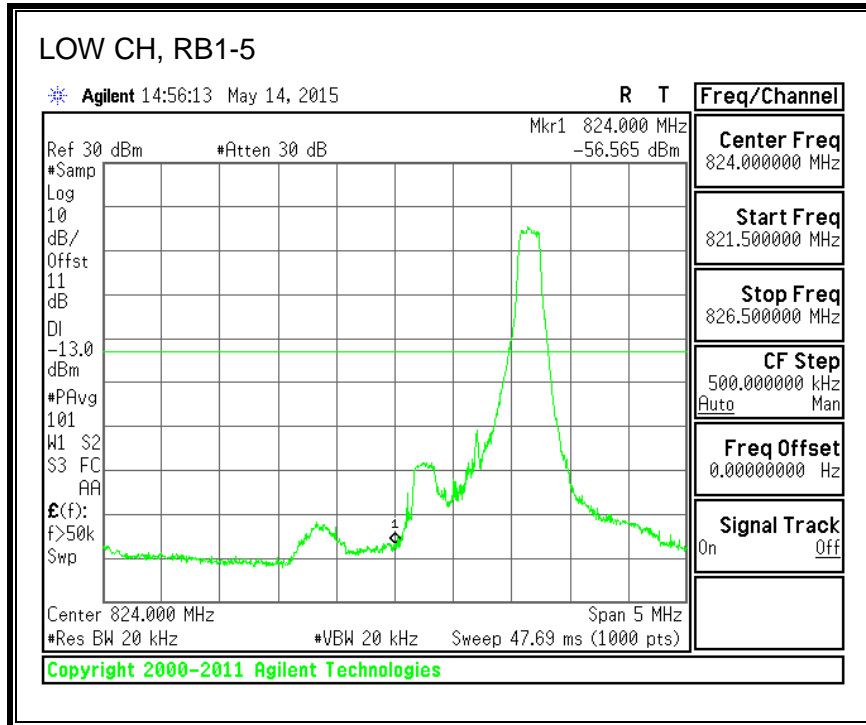

QPSK, (20.0 MHz BAND WIDTH)

16QAM, (20.0 MHz BAND WIDTH)

8.4.3. LTE BAND 5 BANDEDGE

QPSK, (1.4 MHz BAND WIDTH)

16QAM, (1.4 MHz BAND WIDTH)

QPSK, (3.0 MHz BAND WIDTH)

16QAM, (3.0 MHz BAND WIDTH)

QPSK, (5.0 MHz BAND WIDTH)

16QAM, (5.0 MHz BAND WIDTH)

QPSK, (10.0 MHz BAND WIDTH)

16QAM, (10.0 MHz BAND WIDTH)

8.4.4. LTE BAND 7 EMISSION MASK

QPSK, (5.0 MHz BAND WIDTH)

16QAM, (5.0 MHz BAND WIDTH)

QPSK, (10.0 MHz BAND WIDTH)

16QAM, (10.0 MHz BAND WIDTH)