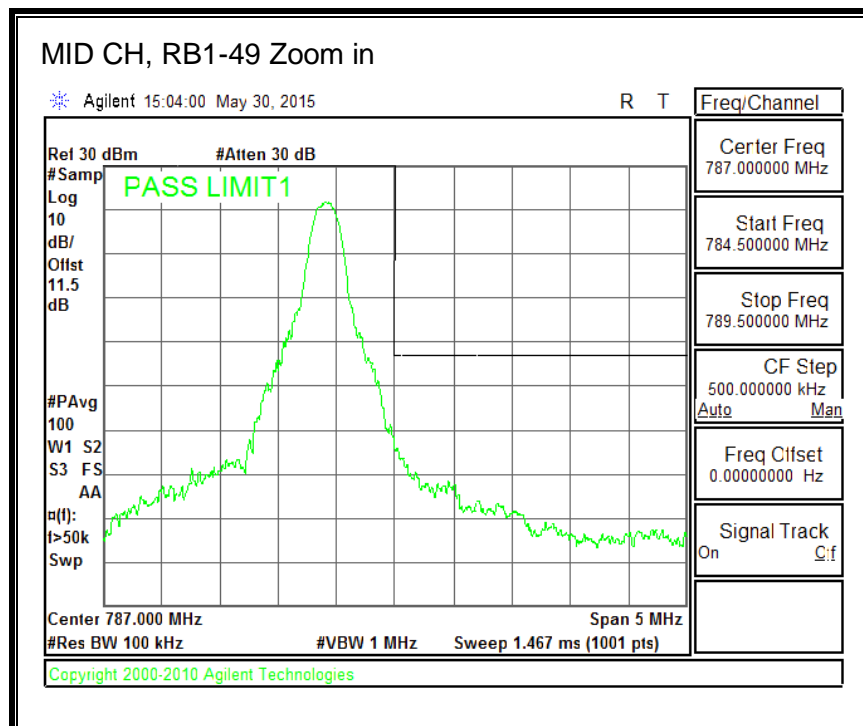

QPSK, (15.0 MHz BAND WIDTH)

16QAM, (15.0 MHz BAND WIDTH)

QPSK, (20.0 MHz BAND WIDTH)

16QAM, (20.0 MHz BAND WIDTH)

8.4.5. LTE BAND 12 BANDEDGE

QPSK, (1.4 MHz BAND WIDTH)

16QAM, (1.4 MHz BAND WIDTH)

QPSK, (3.0 MHz BAND WIDTH)

16QAM, (3.0 MHz BAND WIDTH)

QPSK, (5.0 MHz BAND WIDTH)

16QAM, (5.0 MHz BAND WIDTH)

QPSK, (10.0 MHz BAND WIDTH)

16QAM, (10.0 MHz BAND WIDTH)

8.4.6. LTE BAND 13 EMISSION MASK

QPSK, (5.0 MHz BAND WIDTH)

16QAM, (5.0 MHz BAND WIDTH)

QPSK, (10.0 MHz BAND WIDTH)

16QAM, (10.0 MHz BAND WIDTH)

8.4.7. LTE BAND 17 BANDEDGE

QPSK, (5.0 MHz BAND WIDTH)

16QAM, (5.0 MHz BAND WIDTH)

QPSK, (10.0 MHz BAND WIDTH)

16QAM, (10.0 MHz BAND WIDTH)