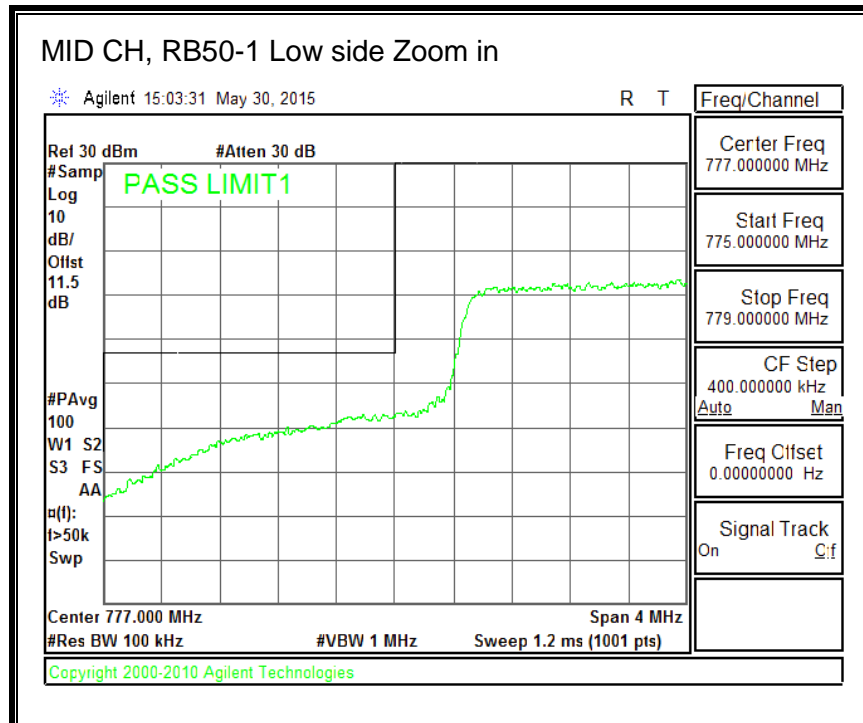

16QAM, (3.0 MHz BAND WIDTH)

QPSK, (5.0 MHz BAND WIDTH)

16QAM, (5.0 MHz BAND WIDTH)

QPSK, (10.0 MHz BAND WIDTH)

16QAM, (10.0 MHz BAND WIDTH)

8.4.6. LTE BAND 13 EMISSION MASK

QPSK, (5.0 MHz BAND WIDTH)

16QAM, (5.0 MHz BAND WIDTH)

QPSK, (10.0 MHz BAND WIDTH)

16QAM, (10.0 MHz BAND WIDTH)

8.4.7. LTE BAND 17 BANDEDGE

QPSK, (5.0 MHz BAND WIDTH)

16QAM, (5.0 MHz BAND WIDTH)

QPSK, (10.0 MHz BAND WIDTH)

16QAM, (10.0 MHz BAND WIDTH)