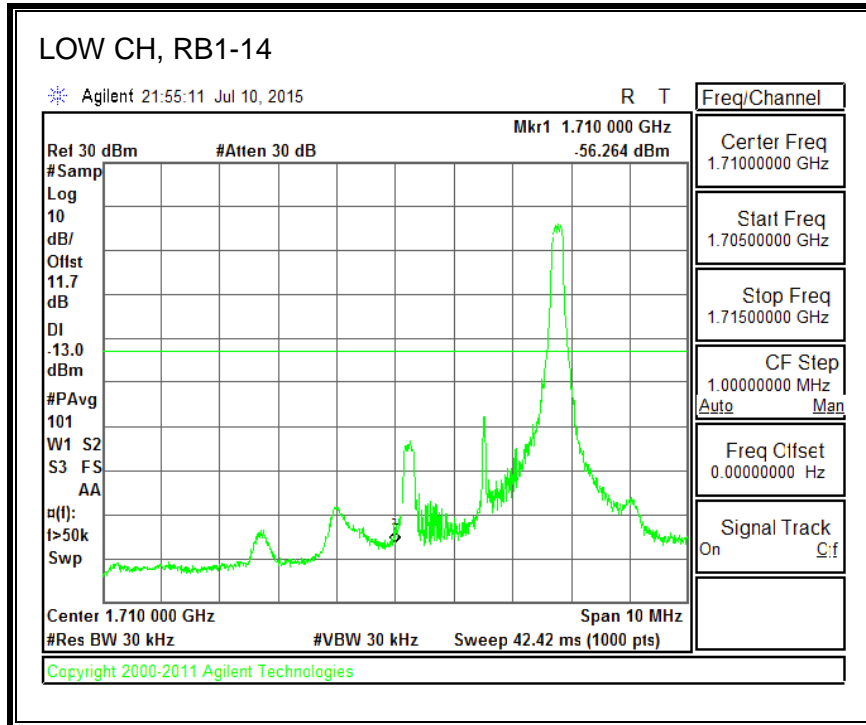

QPSK, (3.0 MHz BAND WIDTH)

16QAM, (3.0 MHz BAND WIDTH)

QPSK, (5.0 MHz BAND WIDTH)

16QAM, (5.0 MHz BAND WIDTH)

QPSK, (10.0 MHz BAND WIDTH)

16QAM, (10.0 MHz BAND WIDTH)

QPSK, (15.0 MHz BAND WIDTH)

16QAM, (15.0 MHz BAND WIDTH)

QPSK, (20.0 MHz BAND WIDTH)

16QAM, (20.0 MHz BAND WIDTH)

8.4.3. LTE BAND 5 BANDEDGE

QPSK, (1.4 MHz BAND WIDTH)

16QAM, (1.4 MHz BAND WIDTH)

QPSK, (3.0 MHz BAND WIDTH)

16QAM, (3.0 MHz BAND WIDTH)

QPSK, (5.0 MHz BAND WIDTH)

16QAM, (5.0 MHz BAND WIDTH)

QPSK, (10.0 MHz BAND WIDTH)

16QAM, (10.0 MHz BAND WIDTH)

8.4.4. LTE BAND 7 EMISSION MASK

QPSK, (5.0 MHz BAND WIDTH)

16QAM, (5.0 MHz BAND WIDTH)

QPSK, (10.0 MHz BAND WIDTH)

16QAM, (10.0 MHz BAND WIDTH)