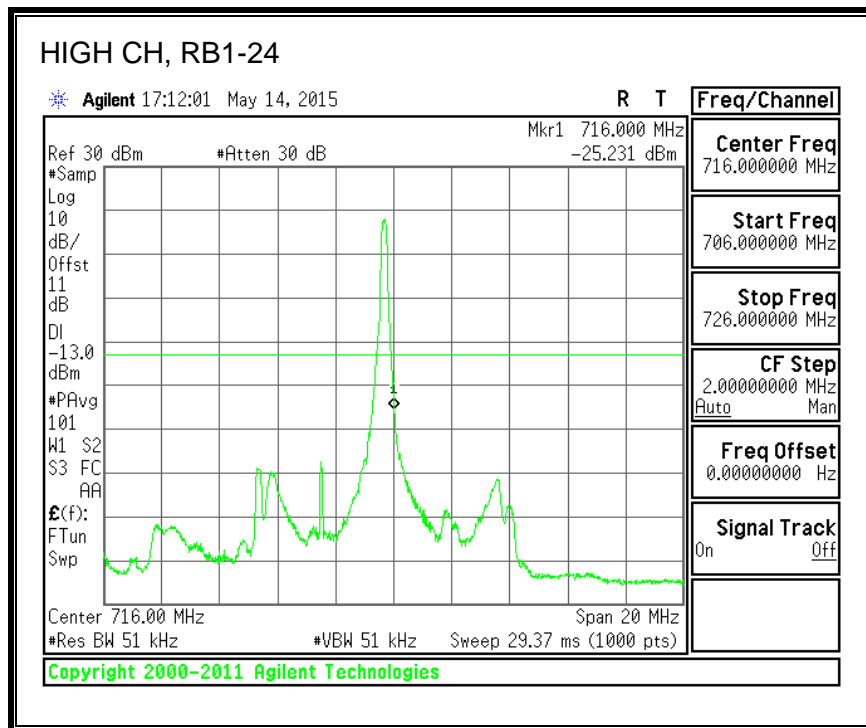

16QAM, (3.0 MHz BAND WIDTH)

QPSK, (5.0 MHz BAND WIDTH)

16QAM, (5.0 MHz BAND WIDTH)

QPSK, (10.0 MHz BAND WIDTH)

16QAM, (10.0 MHz BAND WIDTH)

8.4.6. LTE BAND 13 EMISSION MASK

QPSK, (5.0 MHz BAND WIDTH)

16QAM, (5.0 MHz BAND WIDTH)

QPSK, (10.0 MHz BAND WIDTH)

16QAM, (10.0 MHz BAND WIDTH)

8.4.7. LTE BAND 17 BANDEDGE

QPSK, (5.0 MHz BAND WIDTH)

16QAM, (5.0 MHz BAND WIDTH)

QPSK, (10.0 MHz BAND WIDTH)

16QAM, (10.0 MHz BAND WIDTH)