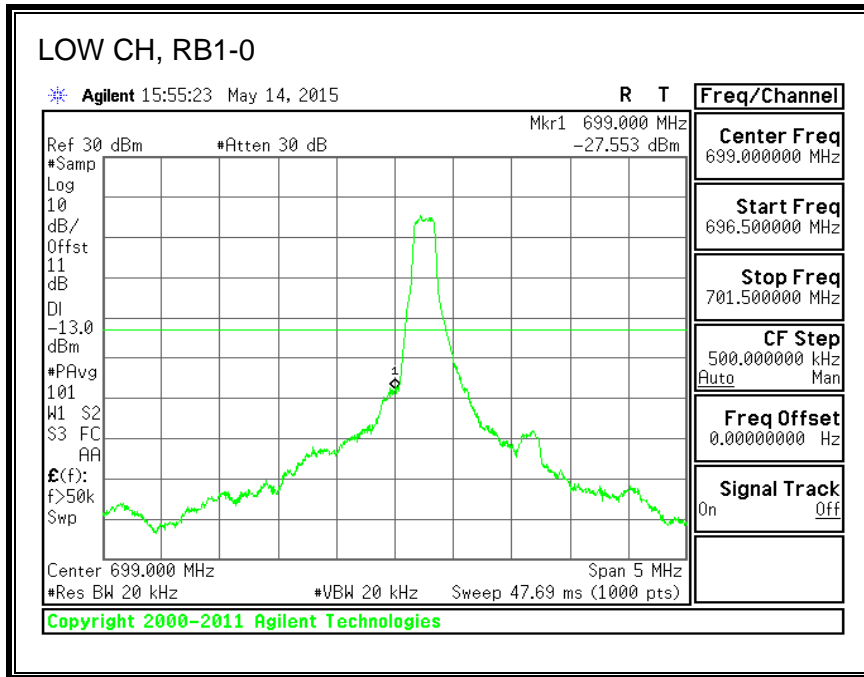

QPSK, (15.0 MHz BAND WIDTH)

16QAM, (15.0 MHz BAND WIDTH)

QPSK, (20.0 MHz BAND WIDTH)

16QAM, (20.0 MHz BAND WIDTH)

8.4.5. LTE BAND 12 BANDEDGE

QPSK, (1.4 MHz BAND WIDTH)

16QAM, (1.4 MHz BAND WIDTH)

QPSK, (3.0 MHz BAND WIDTH)

16QAM, (3.0 MHz BAND WIDTH)

QPSK, (5.0 MHz BAND WIDTH)

16QAM, (5.0 MHz BAND WIDTH)

QPSK, (10.0 MHz BAND WIDTH)

16QAM, (10.0 MHz BAND WIDTH)

8.4.6. LTE BAND 13 EMISSION MASK

QPSK, (5.0 MHz BAND WIDTH)

16QAM, (5.0 MHz BAND WIDTH)