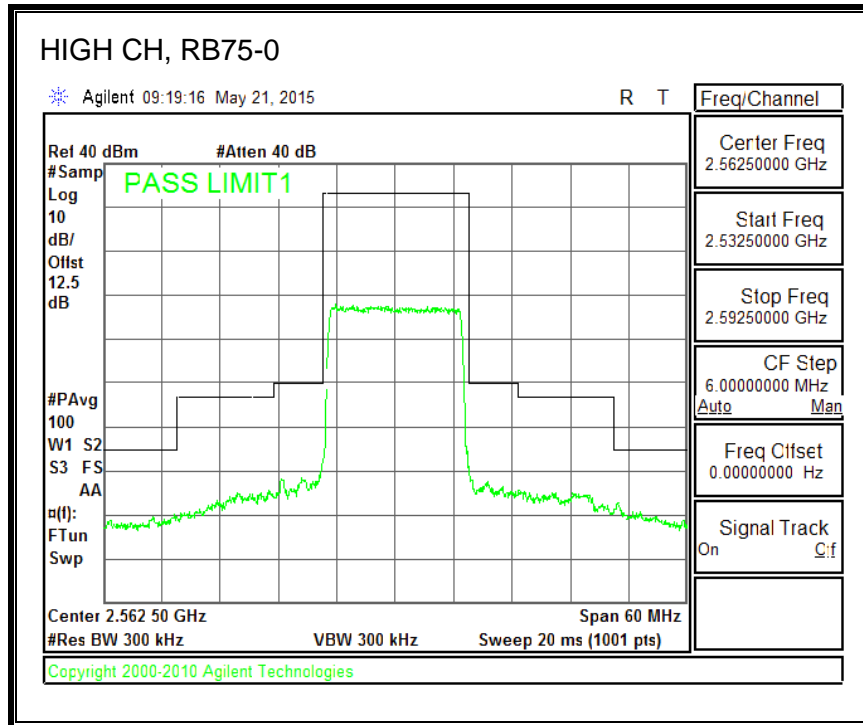

QPSK, (15.0 MHz BAND WIDTH)

16QAM, (15.0 MHz BAND WIDTH)

QPSK, (20.0 MHz BAND WIDTH)

16QAM, (20.0 MHz BAND WIDTH)

8.4.5. LTE BAND 12 BANDEDGE

QPSK, (1.4 MHz BAND WIDTH)

16QAM, (1.4 MHz BAND WIDTH)

QPSK, (3.0 MHz BAND WIDTH)

16QAM, (3.0 MHz BAND WIDTH)

QPSK, (5.0 MHz BAND WIDTH)

16QAM, (5.0 MHz BAND WIDTH)

QPSK, (10.0 MHz BAND WIDTH)

16QAM, (10.0 MHz BAND WIDTH)

8.4.6. LTE BAND 13 EMISSION MASK

QPSK, (5.0 MHz BAND WIDTH)

16QAM, (5.0 MHz BAND WIDTH)