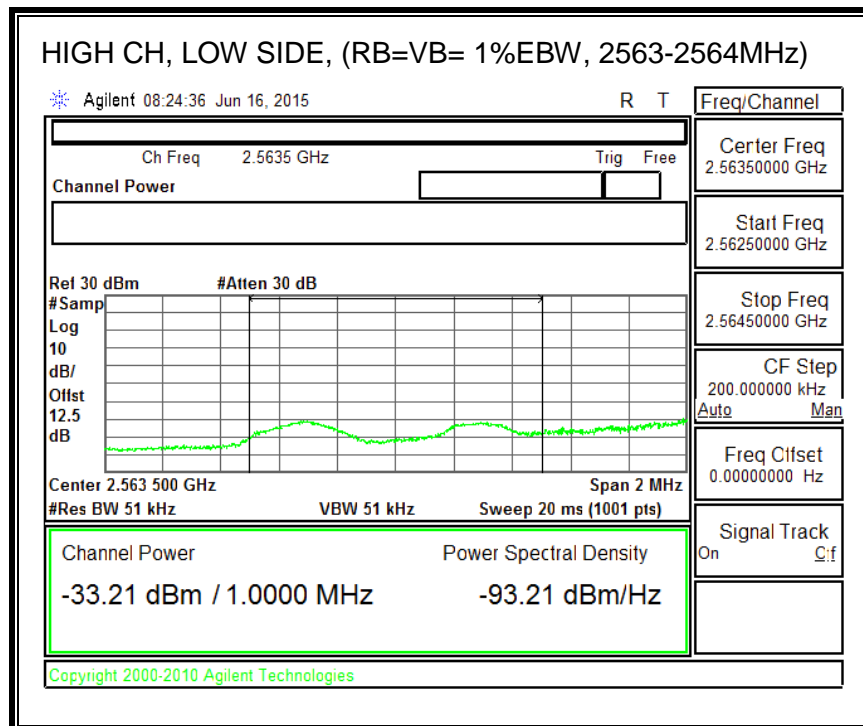

16QAM, (5.0 MHz BAND WIDTH)

QPSK, (10.0 MHz BAND WIDTH)

16QAM, (10.0 MHz BAND WIDTH)

8.4.4. LTE BAND 7 EMISSION MASK

QPSK, (5.0 MHz BAND WIDTH)

16QAM, (5.0 MHz BAND WIDTH)

QPSK, (10.0 MHz BAND WIDTH)

16QAM, (10.0 MHz BAND WIDTH)