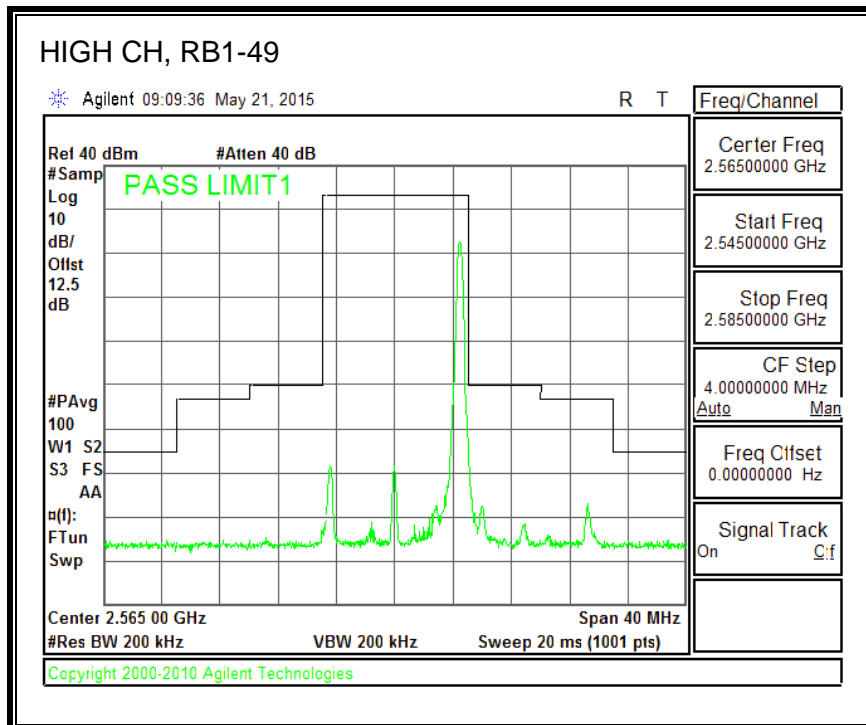

16QAM, (5.0 MHz BAND WIDTH)

QPSK, (10.0 MHz BAND WIDTH)

16QAM, (10.0 MHz BAND WIDTH)

8.4.4. LTE BAND 7 EMISSION MASK

QPSK, (5.0 MHz BAND WIDTH)

16QAM, (5.0 MHz BAND WIDTH)

QPSK, (10.0 MHz BAND WIDTH)

16QAM, (10.0 MHz BAND WIDTH)