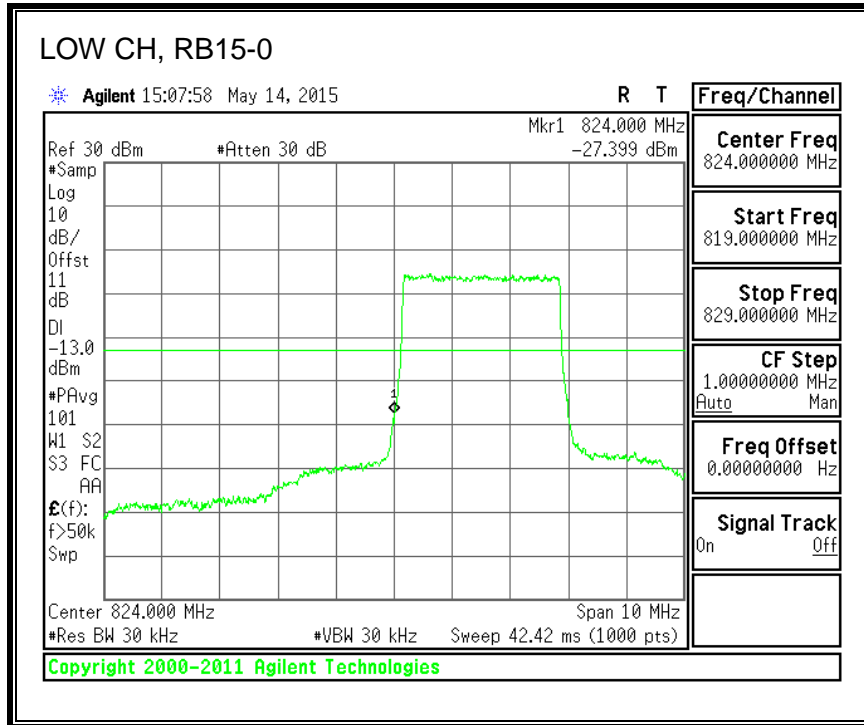

QPSK, (20.0 MHz BAND WIDTH)

16QAM, (20.0 MHz BAND WIDTH)

8.4.3. LTE BAND 5 BANDEDGE

QPSK, (1.4 MHz BAND WIDTH)

16QAM, (1.4 MHz BAND WIDTH)

QPSK, (3.0 MHz BAND WIDTH)

16QAM, (3.0 MHz BAND WIDTH)

QPSK, (5.0 MHz BAND WIDTH)

16QAM, (5.0 MHz BAND WIDTH)

QPSK, (10.0 MHz BAND WIDTH)

16QAM, (10.0 MHz BAND WIDTH)

8.4.4. LTE BAND 7 EMISSION MASK

QPSK, (5.0 MHz BAND WIDTH)

16QAM, (5.0 MHz BAND WIDTH)

QPSK, (10.0 MHz BAND WIDTH)

16QAM, (10.0 MHz BAND WIDTH)

QPSK, (15.0 MHz BAND WIDTH)

16QAM, (15.0 MHz BAND WIDTH)

QPSK, (20.0 MHz BAND WIDTH)

16QAM, (20.0 MHz BAND WIDTH)

8.4.5. LTE BAND 12 BANDEDGE

QPSK, (1.4 MHz BAND WIDTH)

16QAM, (1.4 MHz BAND WIDTH)

QPSK, (3.0 MHz BAND WIDTH)