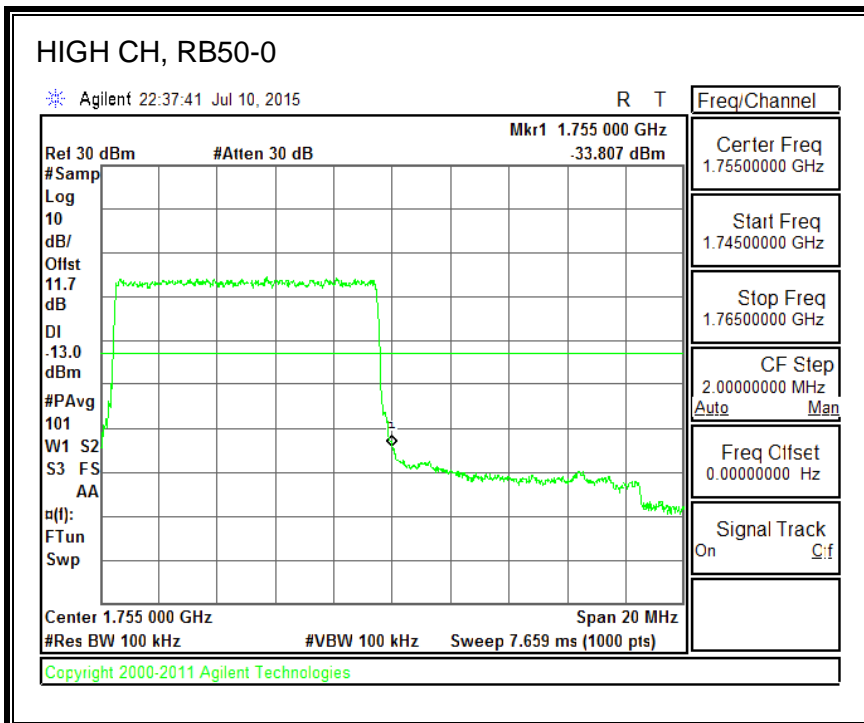

QPSK, (3.0 MHz BAND WIDTH)

16QAM, (3.0 MHz BAND WIDTH)

QPSK, (5.0 MHz BAND WIDTH)

16QAM, (5.0 MHz BAND WIDTH)

QPSK, (10.0 MHz BAND WIDTH)

16QAM, (10.0 MHz BAND WIDTH)

QPSK, (15.0 MHz BAND WIDTH)

16QAM, (15.0 MHz BAND WIDTH)

QPSK, (20.0 MHz BAND WIDTH)

16QAM, (20.0 MHz BAND WIDTH)

8.4.3. LTE BAND 5 BANDEDGE

QPSK, (1.4 MHz BAND WIDTH)

16QAM, (1.4 MHz BAND WIDTH)

QPSK, (3.0 MHz BAND WIDTH)

16QAM, (3.0 MHz BAND WIDTH)

QPSK, (5.0 MHz BAND WIDTH)

16QAM, (5.0 MHz BAND WIDTH)

QPSK, (10.0 MHz BAND WIDTH)

16QAM, (10.0 MHz BAND WIDTH)

8.4.4. LTE BAND 7 EMISSION MASK

QPSK, (5.0 MHz BAND WIDTH)

16QAM, (5.0 MHz BAND WIDTH)

QPSK, (10.0 MHz BAND WIDTH)

16QAM, (10.0 MHz BAND WIDTH)