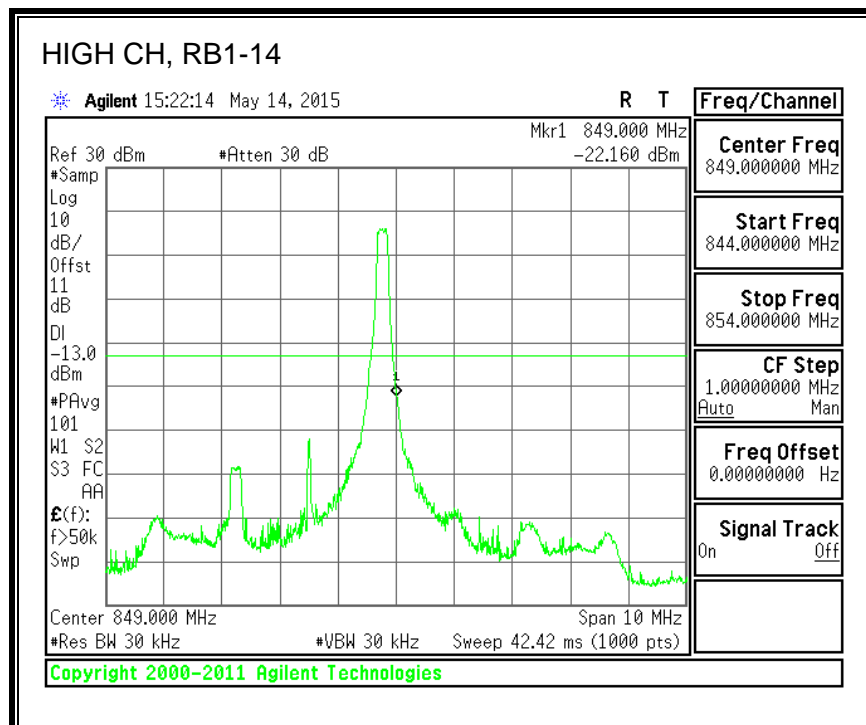

QPSK, (20.0 MHz BAND WIDTH)

16QAM, (20.0 MHz BAND WIDTH)

8.4.3. LTE BAND 5 BANDEDGE

QPSK, (1.4 MHz BAND WIDTH)

16QAM, (1.4 MHz BAND WIDTH)

QPSK, (3.0 MHz BAND WIDTH)

16QAM, (3.0 MHz BAND WIDTH)

QPSK, (5.0 MHz BAND WIDTH)

16QAM, (5.0 MHz BAND WIDTH)

QPSK, (10.0 MHz BAND WIDTH)

16QAM, (10.0 MHz BAND WIDTH)

8.4.4. LTE BAND 7 EMISSION MASK

QPSK, (5.0 MHz BAND WIDTH)

16QAM, (5.0 MHz BAND WIDTH)

QPSK, (10.0 MHz BAND WIDTH)

16QAM, (10.0 MHz BAND WIDTH)

QPSK, (15.0 MHz BAND WIDTH)

16QAM, (15.0 MHz BAND WIDTH)

QPSK, (20.0 MHz BAND WIDTH)

16QAM, (20.0 MHz BAND WIDTH)

8.4.5. LTE BAND 12 BANDEDGE

QPSK, (1.4 MHz BAND WIDTH)

16QAM, (1.4 MHz BAND WIDTH)

QPSK, (3.0 MHz BAND WIDTH)