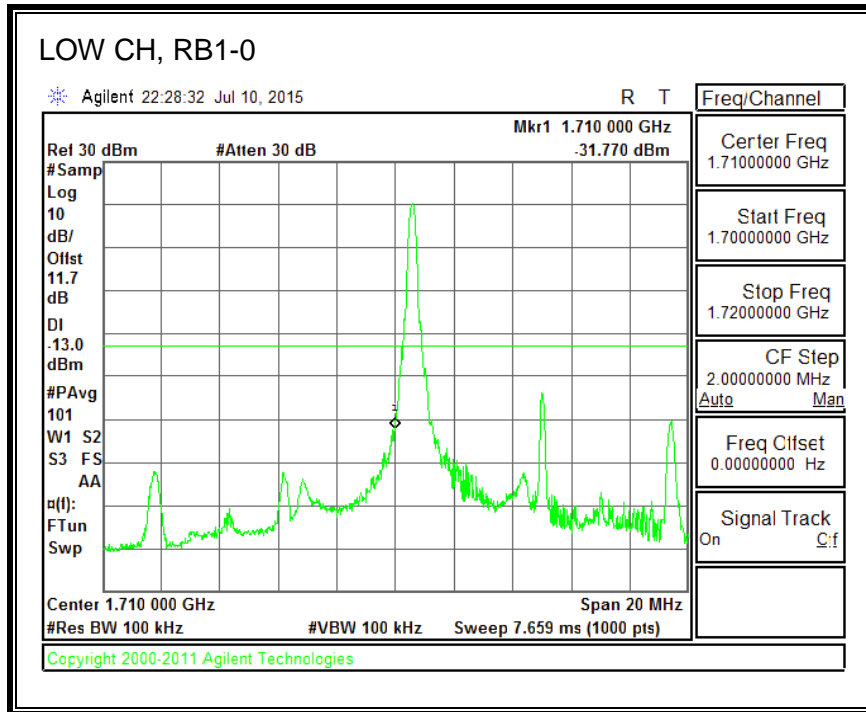

QPSK, (3.0 MHz BAND WIDTH)

16QAM, (3.0 MHz BAND WIDTH)

QPSK, (5.0 MHz BAND WIDTH)

16QAM, (5.0 MHz BAND WIDTH)

QPSK, (10.0 MHz BAND WIDTH)

16QAM, (10.0 MHz BAND WIDTH)

QPSK, (15.0 MHz BAND WIDTH)

16QAM, (15.0 MHz BAND WIDTH)

QPSK, (20.0 MHz BAND WIDTH)

16QAM, (20.0 MHz BAND WIDTH)

8.4.3. LTE BAND 5 BANDEDGE

QPSK, (1.4 MHz BAND WIDTH)

16QAM, (1.4 MHz BAND WIDTH)

QPSK, (3.0 MHz BAND WIDTH)

16QAM, (3.0 MHz BAND WIDTH)

QPSK, (5.0 MHz BAND WIDTH)

16QAM, (5.0 MHz BAND WIDTH)

QPSK, (10.0 MHz BAND WIDTH)

16QAM, (10.0 MHz BAND WIDTH)

8.4.4. LTE BAND 7 EMISSION MASK

QPSK, (5.0 MHz BAND WIDTH)

16QAM, (5.0 MHz BAND WIDTH)

QPSK, (10.0 MHz BAND WIDTH)

16QAM, (10.0 MHz BAND WIDTH)