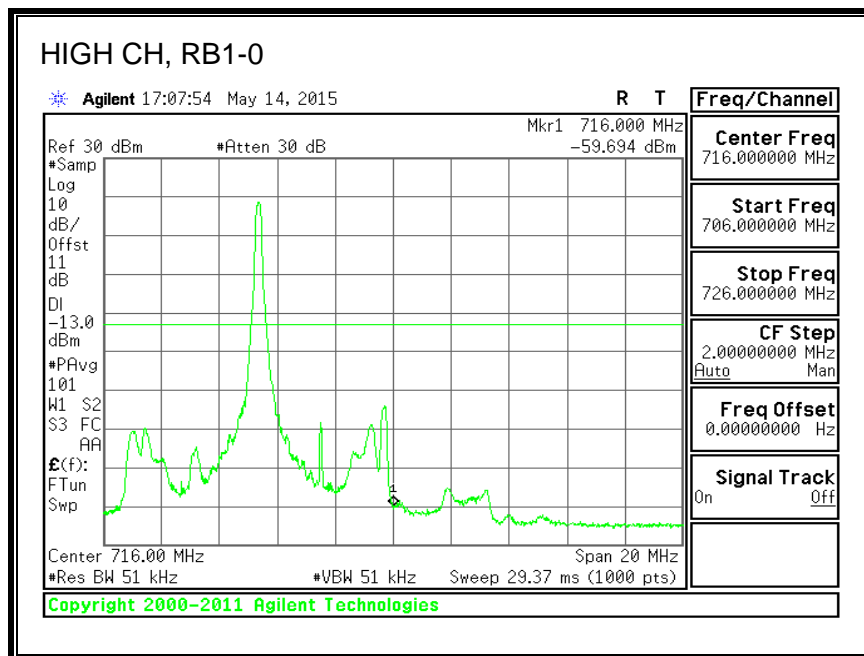

16QAM, (3.0 MHz BAND WIDTH)

QPSK, (5.0 MHz BAND WIDTH)

16QAM, (5.0 MHz BAND WIDTH)

QPSK, (10.0 MHz BAND WIDTH)

16QAM, (10.0 MHz BAND WIDTH)

8.4.6. LTE BAND 13 EMISSION MASK

QPSK, (5.0 MHz BAND WIDTH)

16QAM, (5.0 MHz BAND WIDTH)

QPSK, (10.0 MHz BAND WIDTH)

16QAM, (10.0 MHz BAND WIDTH)

8.4.7. LTE BAND 17 BANDEDGE

QPSK, (5.0 MHz BAND WIDTH)

16QAM, (5.0 MHz BAND WIDTH)

QPSK, (10.0 MHz BAND WIDTH)

16QAM, (10.0 MHz BAND WIDTH)