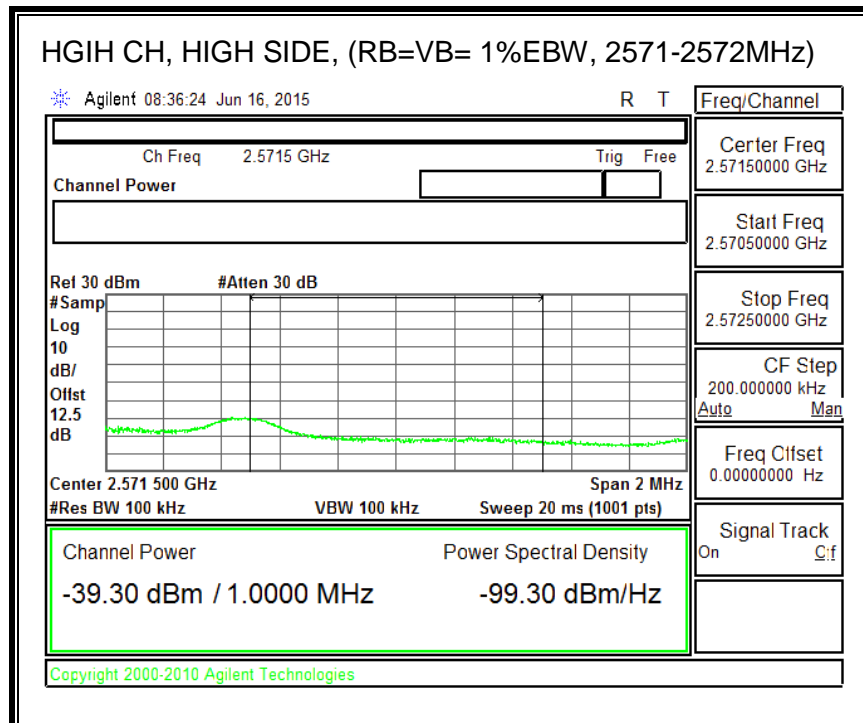

16QAM, (5.0 MHz BAND WIDTH)

QPSK, (10.0 MHz BAND WIDTH)

16QAM, (10.0 MHz BAND WIDTH)

8.4.4. LTE BAND 7 EMISSION MASK

QPSK, (5.0 MHz BAND WIDTH)

16QAM, (5.0 MHz BAND WIDTH)

QPSK, (10.0 MHz BAND WIDTH)

16QAM, (10.0 MHz BAND WIDTH)