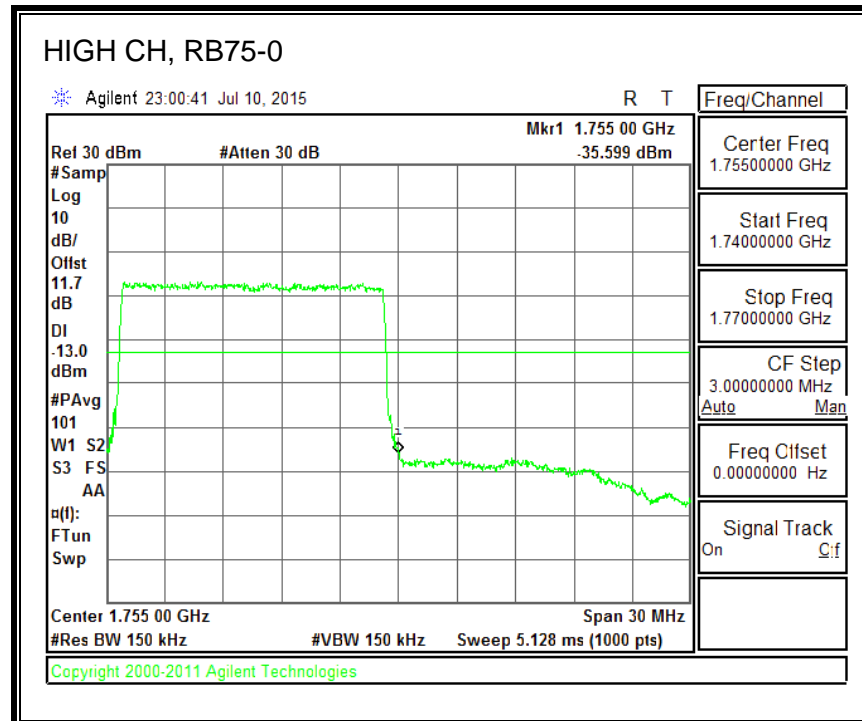

QPSK, (3.0 MHz BAND WIDTH)

16QAM, (3.0 MHz BAND WIDTH)

QPSK, (5.0 MHz BAND WIDTH)

16QAM, (5.0 MHz BAND WIDTH)

QPSK, (10.0 MHz BAND WIDTH)

16QAM, (10.0 MHz BAND WIDTH)

QPSK, (15.0 MHz BAND WIDTH)

16QAM, (15.0 MHz BAND WIDTH)

QPSK, (20.0 MHz BAND WIDTH)

16QAM, (20.0 MHz BAND WIDTH)

8.4.3. LTE BAND 5 BANDEDGE

QPSK, (1.4 MHz BAND WIDTH)

16QAM, (1.4 MHz BAND WIDTH)

QPSK, (3.0 MHz BAND WIDTH)

16QAM, (3.0 MHz BAND WIDTH)

QPSK, (5.0 MHz BAND WIDTH)

16QAM, (5.0 MHz BAND WIDTH)

QPSK, (10.0 MHz BAND WIDTH)

16QAM, (10.0 MHz BAND WIDTH)

8.4.4. LTE BAND 7 EMISSION MASK

QPSK, (5.0 MHz BAND WIDTH)

16QAM, (5.0 MHz BAND WIDTH)

QPSK, (10.0 MHz BAND WIDTH)

16QAM, (10.0 MHz BAND WIDTH)