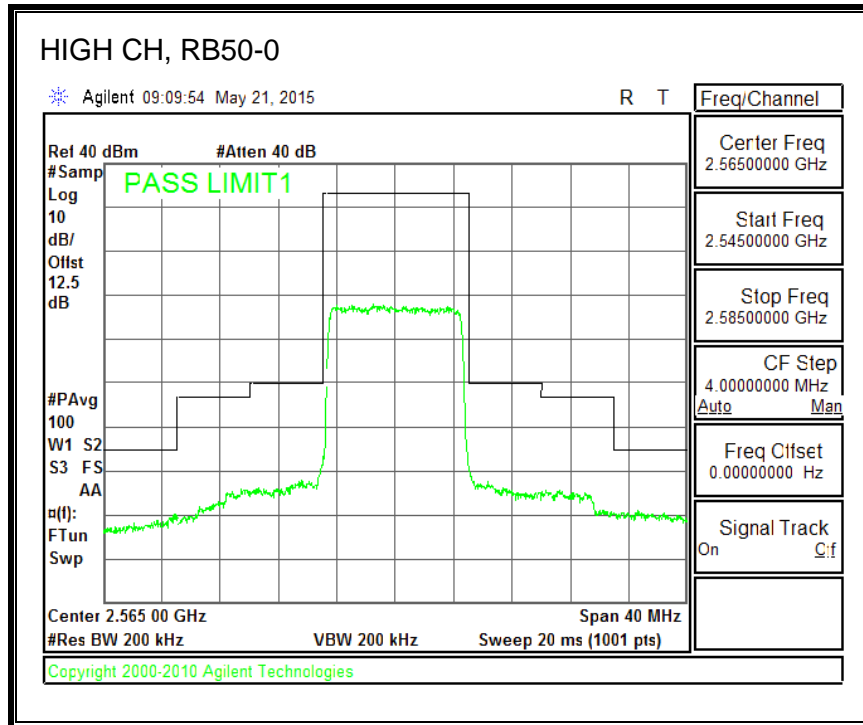

16QAM, (5.0 MHz BAND WIDTH)

QPSK, (10.0 MHz BAND WIDTH)

16QAM, (10.0 MHz BAND WIDTH)

8.4.4. LTE BAND 7 EMISSION MASK

QPSK, (5.0 MHz BAND WIDTH)

16QAM, (5.0 MHz BAND WIDTH)

QPSK, (10.0 MHz BAND WIDTH)

16QAM, (10.0 MHz BAND WIDTH)