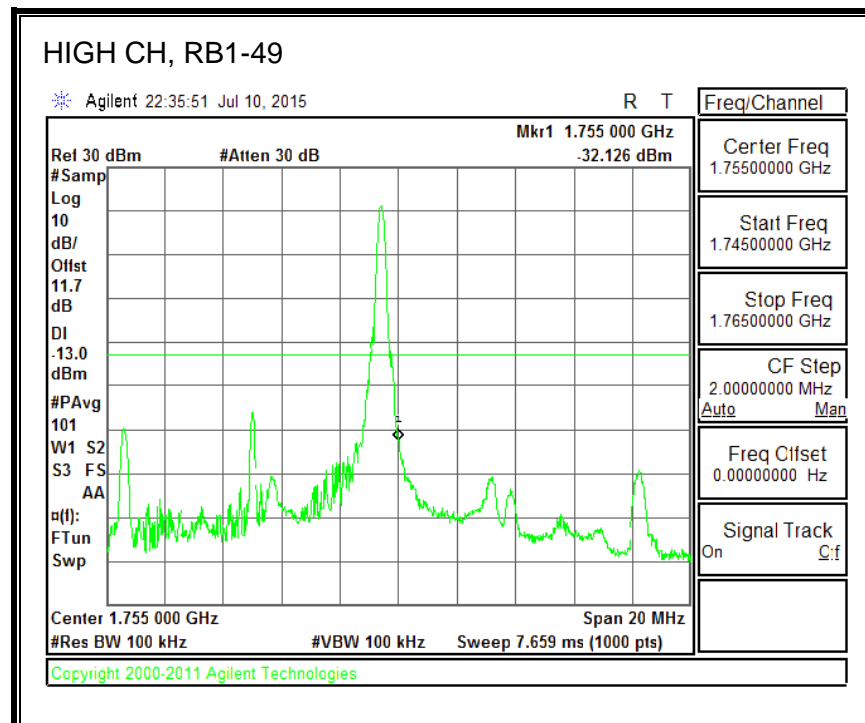

QPSK, (3.0 MHz BAND WIDTH)

16QAM, (3.0 MHz BAND WIDTH)

QPSK, (5.0 MHz BAND WIDTH)

16QAM, (5.0 MHz BAND WIDTH)

QPSK, (10.0 MHz BAND WIDTH)

16QAM, (10.0 MHz BAND WIDTH)

QPSK, (15.0 MHz BAND WIDTH)

16QAM, (15.0 MHz BAND WIDTH)

QPSK, (20.0 MHz BAND WIDTH)

16QAM, (20.0 MHz BAND WIDTH)

8.4.3. LTE BAND 5 BANDEDGE

QPSK, (1.4 MHz BAND WIDTH)

16QAM, (1.4 MHz BAND WIDTH)

QPSK, (3.0 MHz BAND WIDTH)

16QAM, (3.0 MHz BAND WIDTH)

QPSK, (5.0 MHz BAND WIDTH)

16QAM, (5.0 MHz BAND WIDTH)

QPSK, (10.0 MHz BAND WIDTH)

16QAM, (10.0 MHz BAND WIDTH)

8.4.4. LTE BAND 7 EMISSION MASK

QPSK, (5.0 MHz BAND WIDTH)

16QAM, (5.0 MHz BAND WIDTH)

QPSK, (10.0 MHz BAND WIDTH)

16QAM, (10.0 MHz BAND WIDTH)