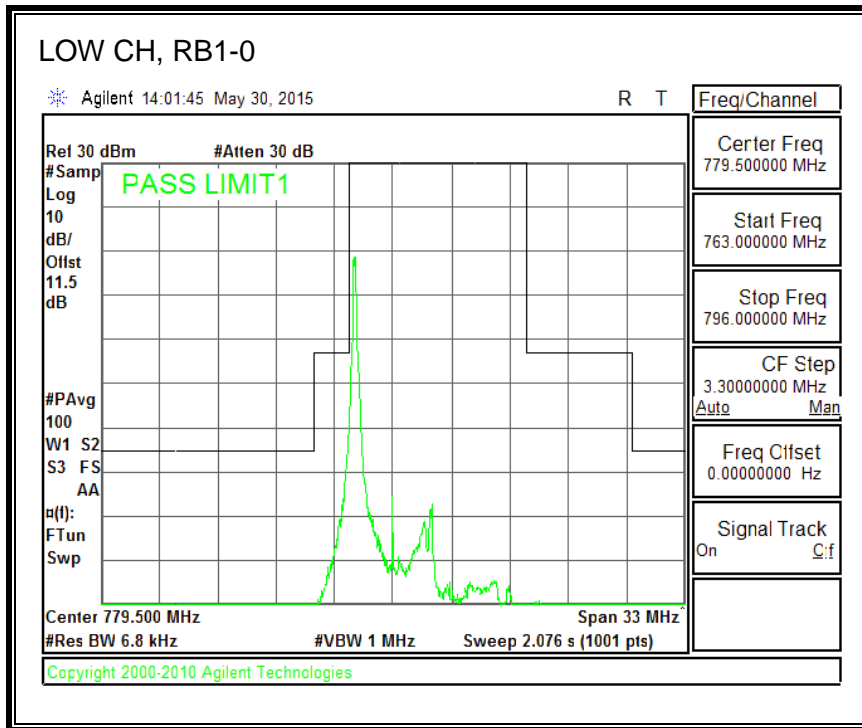

16QAM, (3.0 MHz BAND WIDTH)

QPSK, (5.0 MHz BAND WIDTH)

16QAM, (5.0 MHz BAND WIDTH)

QPSK, (10.0 MHz BAND WIDTH)

16QAM, (10.0 MHz BAND WIDTH)

8.4.6. LTE BAND 13 EMISSION MASK

QPSK, (5.0 MHz BAND WIDTH)

16QAM, (5.0 MHz BAND WIDTH)