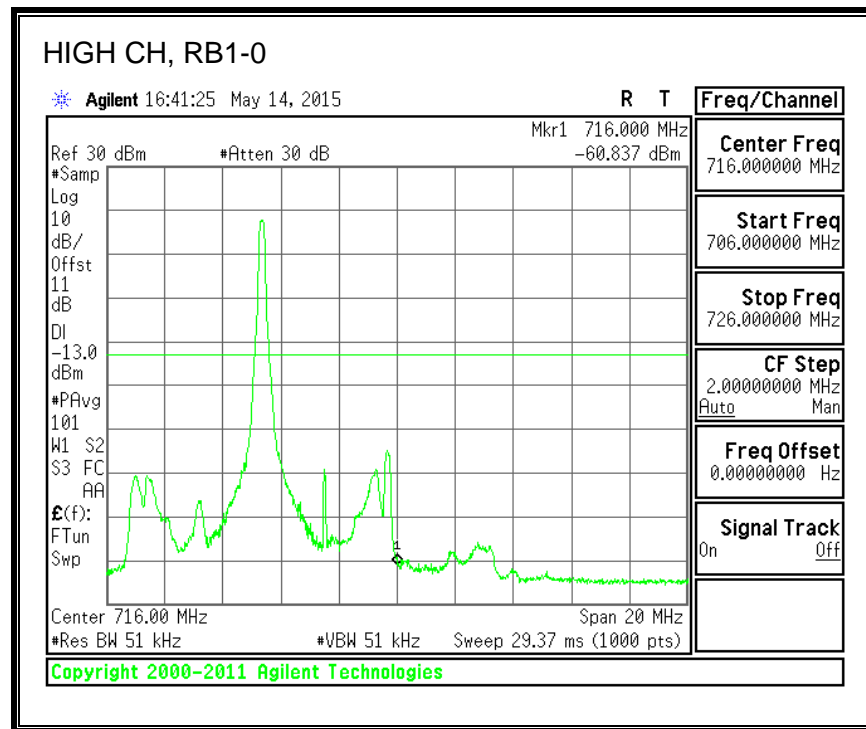

QPSK, (15.0 MHz BAND WIDTH)

16QAM, (15.0 MHz BAND WIDTH)

QPSK, (20.0 MHz BAND WIDTH)

16QAM, (20.0 MHz BAND WIDTH)

8.4.5. LTE BAND 12 BANDEDGE

QPSK, (1.4 MHz BAND WIDTH)

16QAM, (1.4 MHz BAND WIDTH)

QPSK, (3.0 MHz BAND WIDTH)

16QAM, (3.0 MHz BAND WIDTH)

QPSK, (5.0 MHz BAND WIDTH)

16QAM, (5.0 MHz BAND WIDTH)

QPSK, (10.0 MHz BAND WIDTH)

16QAM, (10.0 MHz BAND WIDTH)

8.4.6. LTE BAND 13 EMISSION MASK

QPSK, (5.0 MHz BAND WIDTH)

16QAM, (5.0 MHz BAND WIDTH)

QPSK, (10.0 MHz BAND WIDTH)

16QAM, (10.0 MHz BAND WIDTH)

8.4.7. LTE BAND 17 BANDEDGE

QPSK, (5.0 MHz BAND WIDTH)

16QAM, (5.0 MHz BAND WIDTH)

QPSK, (10.0 MHz BAND WIDTH)

16QAM, (10.0 MHz BAND WIDTH)