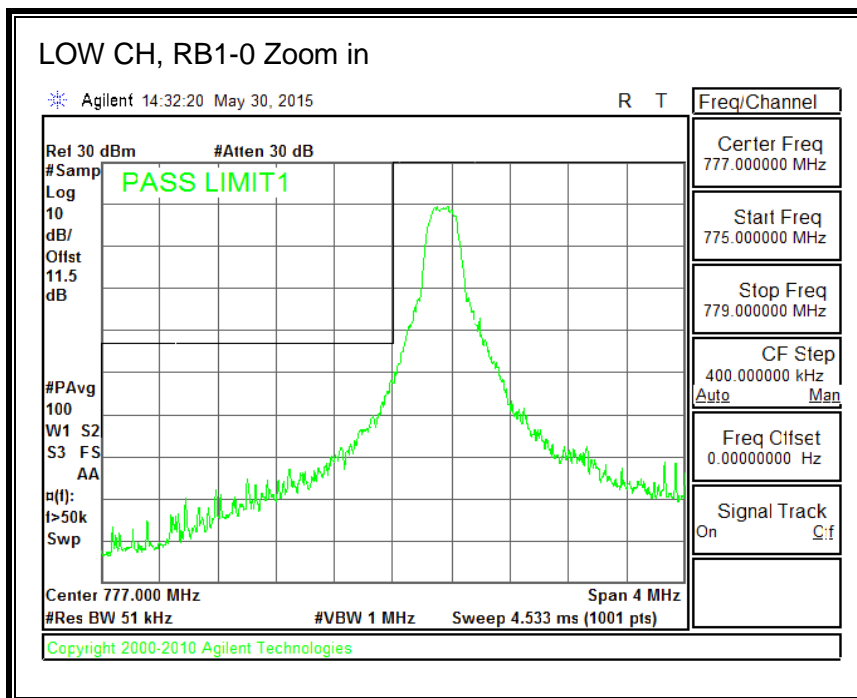

16QAM, (3.0 MHz BAND WIDTH)

QPSK, (5.0 MHz BAND WIDTH)

16QAM, (5.0 MHz BAND WIDTH)

QPSK, (10.0 MHz BAND WIDTH)

16QAM, (10.0 MHz BAND WIDTH)

8.4.6. LTE BAND 13 EMISSION MASK

QPSK, (5.0 MHz BAND WIDTH)

16QAM, (5.0 MHz BAND WIDTH)