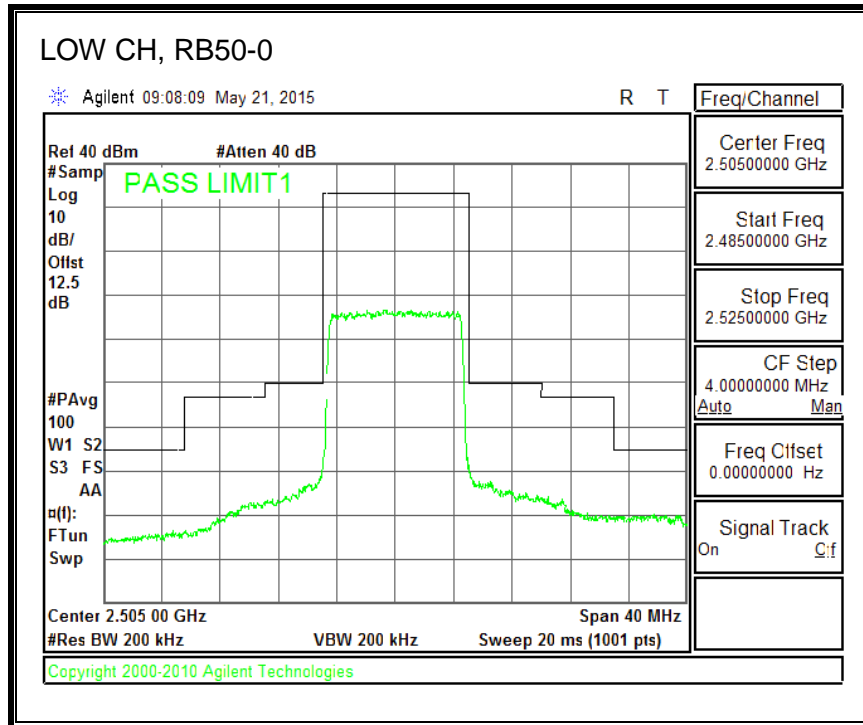

QPSK, (20.0 MHz BAND WIDTH)

16QAM, (20.0 MHz BAND WIDTH)

8.4.3. LTE BAND 5 BANDEDGE

QPSK, (1.4 MHz BAND WIDTH)

16QAM, (1.4 MHz BAND WIDTH)

QPSK, (3.0 MHz BAND WIDTH)

16QAM, (3.0 MHz BAND WIDTH)

QPSK, (5.0 MHz BAND WIDTH)

16QAM, (5.0 MHz BAND WIDTH)

QPSK, (10.0 MHz BAND WIDTH)

16QAM, (10.0 MHz BAND WIDTH)

8.4.4. LTE BAND 7 EMISSION MASK

QPSK, (5.0 MHz BAND WIDTH)

16QAM, (5.0 MHz BAND WIDTH)

QPSK, (10.0 MHz BAND WIDTH)

16QAM, (10.0 MHz BAND WIDTH)

QPSK, (15.0 MHz BAND WIDTH)

16QAM, (15.0 MHz BAND WIDTH)

QPSK, (20.0 MHz BAND WIDTH)

16QAM, (20.0 MHz BAND WIDTH)

8.4.5. LTE BAND 12 BANDEDGE

QPSK, (1.4 MHz BAND WIDTH)

16QAM, (1.4 MHz BAND WIDTH)

QPSK, (3.0 MHz BAND WIDTH)