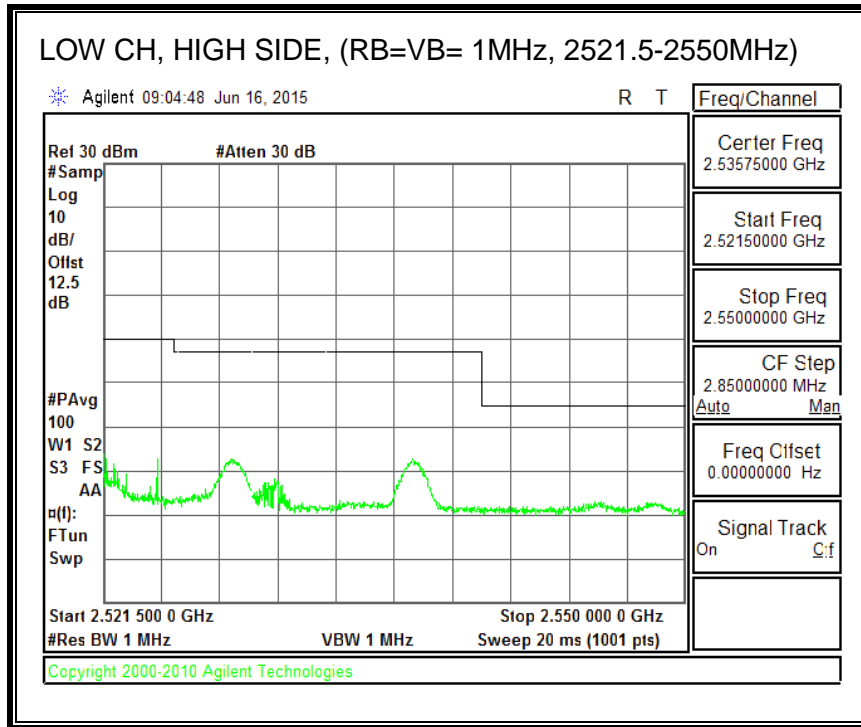

16QAM, (5.0 MHz BAND WIDTH)

QPSK, (10.0 MHz BAND WIDTH)

16QAM, (10.0 MHz BAND WIDTH)

8.4.4. LTE BAND 7 EMISSION MASK

QPSK, (5.0 MHz BAND WIDTH)

16QAM, (5.0 MHz BAND WIDTH)

QPSK, (10.0 MHz BAND WIDTH)

16QAM, (10.0 MHz BAND WIDTH)

QPSK, (15.0 MHz BAND WIDTH)

16QAM, (15.0 MHz BAND WIDTH)

QPSK, (20.0 MHz BAND WIDTH)

16QAM, (20.0 MHz BAND WIDTH)

8.4.5. LTE BAND 12 BANDEDGE

QPSK, (1.4 MHz BAND WIDTH)

16QAM, (1.4 MHz BAND WIDTH)

QPSK, (3.0 MHz BAND WIDTH)

16QAM, (3.0 MHz BAND WIDTH)

QPSK, (5.0 MHz BAND WIDTH)

16QAM, (5.0 MHz BAND WIDTH)

QPSK, (10.0 MHz BAND WIDTH)

16QAM, (10.0 MHz BAND WIDTH)

8.4.6. LTE BAND 13 EMISSION MASK

QPSK, (5.0 MHz BAND WIDTH)

16QAM, (5.0 MHz BAND WIDTH)