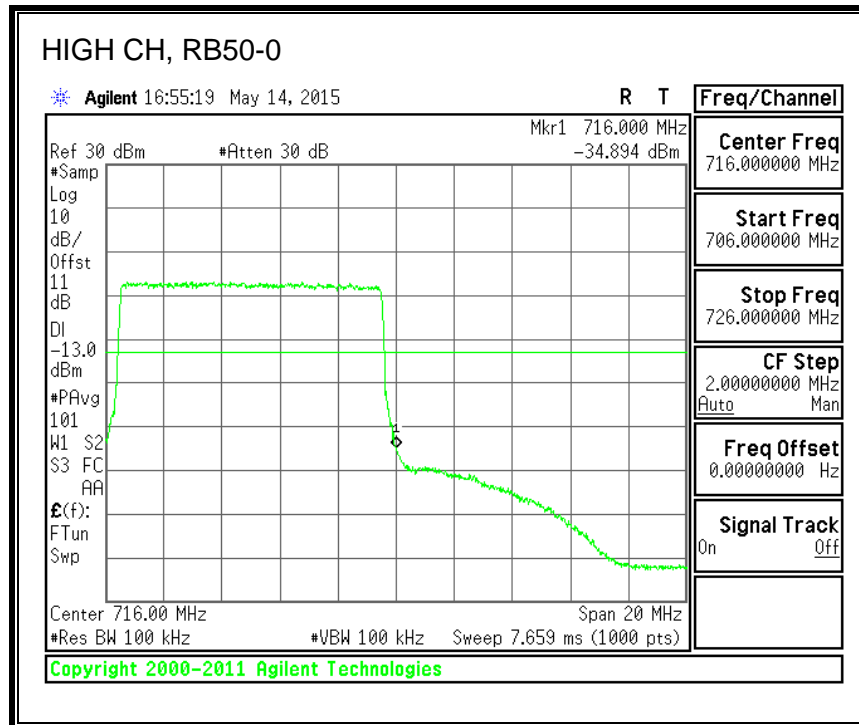

QPSK, (15.0 MHz BAND WIDTH)

16QAM, (15.0 MHz BAND WIDTH)

QPSK, (20.0 MHz BAND WIDTH)

16QAM, (20.0 MHz BAND WIDTH)

8.4.5. LTE BAND 12 BANDEDGE

QPSK, (1.4 MHz BAND WIDTH)

16QAM, (1.4 MHz BAND WIDTH)

QPSK, (3.0 MHz BAND WIDTH)

16QAM, (3.0 MHz BAND WIDTH)

QPSK, (5.0 MHz BAND WIDTH)

16QAM, (5.0 MHz BAND WIDTH)

QPSK, (10.0 MHz BAND WIDTH)

16QAM, (10.0 MHz BAND WIDTH)

8.4.6. LTE BAND 13 EMISSION MASK

QPSK, (5.0 MHz BAND WIDTH)

16QAM, (5.0 MHz BAND WIDTH)

QPSK, (10.0 MHz BAND WIDTH)

16QAM, (10.0 MHz BAND WIDTH)

8.4.7. LTE BAND 17 BANDEDGE

QPSK, (5.0 MHz BAND WIDTH)

16QAM, (5.0 MHz BAND WIDTH)

QPSK, (10.0 MHz BAND WIDTH)

16QAM, (10.0 MHz BAND WIDTH)