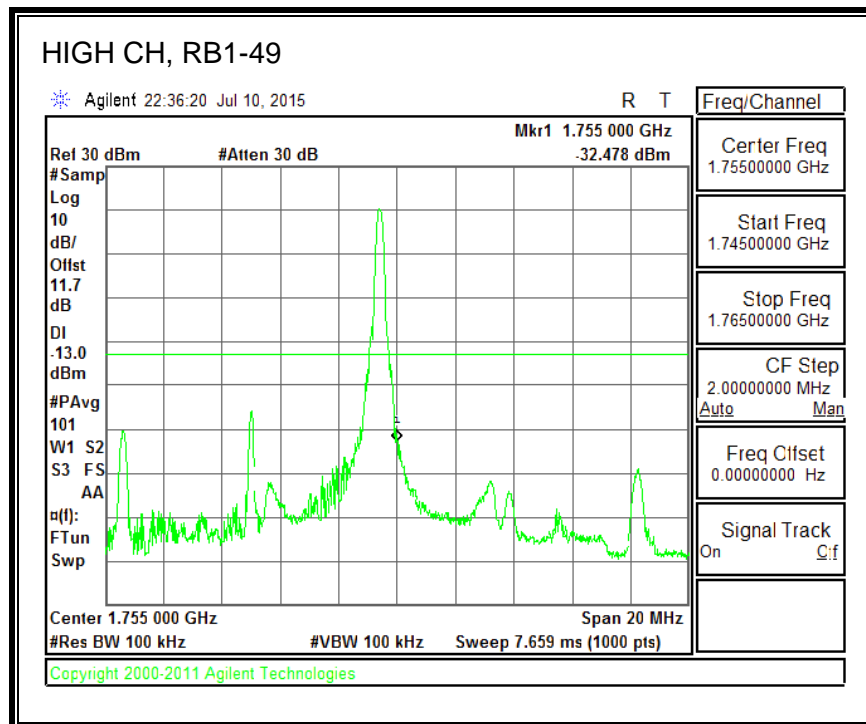

QPSK, (3.0 MHz BAND WIDTH)

16QAM, (3.0 MHz BAND WIDTH)

QPSK, (5.0 MHz BAND WIDTH)

16QAM, (5.0 MHz BAND WIDTH)

QPSK, (10.0 MHz BAND WIDTH)

16QAM, (10.0 MHz BAND WIDTH)

QPSK, (15.0 MHz BAND WIDTH)

16QAM, (15.0 MHz BAND WIDTH)

QPSK, (20.0 MHz BAND WIDTH)

16QAM, (20.0 MHz BAND WIDTH)

8.4.3. LTE BAND 5 BANDEDGE

QPSK, (1.4 MHz BAND WIDTH)

16QAM, (1.4 MHz BAND WIDTH)

QPSK, (3.0 MHz BAND WIDTH)

16QAM, (3.0 MHz BAND WIDTH)

QPSK, (5.0 MHz BAND WIDTH)

16QAM, (5.0 MHz BAND WIDTH)

QPSK, (10.0 MHz BAND WIDTH)

16QAM, (10.0 MHz BAND WIDTH)

8.4.4. LTE BAND 7 EMISSION MASK

QPSK, (5.0 MHz BAND WIDTH)

16QAM, (5.0 MHz BAND WIDTH)

QPSK, (10.0 MHz BAND WIDTH)

16QAM, (10.0 MHz BAND WIDTH)