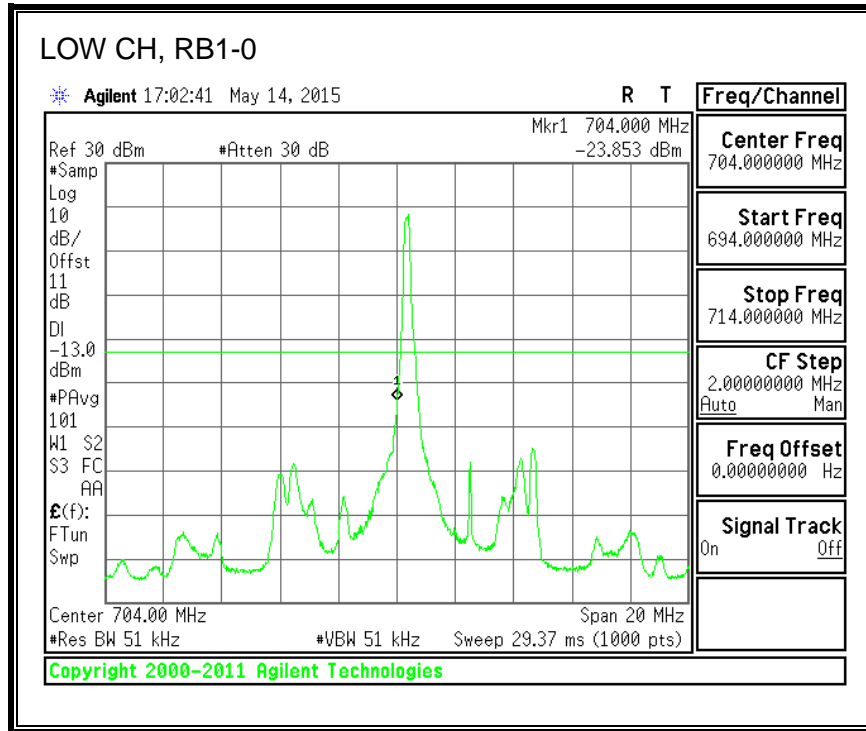

16QAM, (3.0 MHz BAND WIDTH)

QPSK, (5.0 MHz BAND WIDTH)

16QAM, (5.0 MHz BAND WIDTH)

QPSK, (10.0 MHz BAND WIDTH)

16QAM, (10.0 MHz BAND WIDTH)

8.4.6. LTE BAND 13 EMISSION MASK

QPSK, (5.0 MHz BAND WIDTH)

16QAM, (5.0 MHz BAND WIDTH)

QPSK, (10.0 MHz BAND WIDTH)

16QAM, (10.0 MHz BAND WIDTH)

8.4.7. LTE BAND 17 BANDEDGE

QPSK, (5.0 MHz BAND WIDTH)

16QAM, (5.0 MHz BAND WIDTH)

QPSK, (10.0 MHz BAND WIDTH)

16QAM, (10.0 MHz BAND WIDTH)