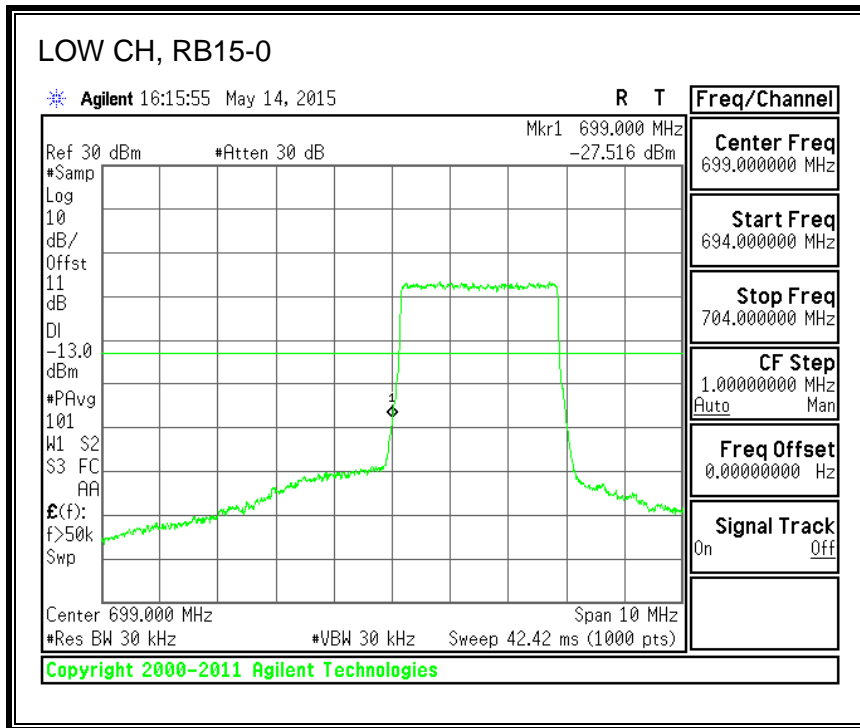

16QAM, (5.0 MHz BAND WIDTH)

QPSK, (10.0 MHz BAND WIDTH)

16QAM, (10.0 MHz BAND WIDTH)

8.4.4. LTE BAND 7 EMISSION MASK

QPSK, (5.0 MHz BAND WIDTH)

16QAM, (5.0 MHz BAND WIDTH)

QPSK, (10.0 MHz BAND WIDTH)

16QAM, (10.0 MHz BAND WIDTH)

QPSK, (15.0 MHz BAND WIDTH)

16QAM, (15.0 MHz BAND WIDTH)

QPSK, (20.0 MHz BAND WIDTH)

16QAM, (20.0 MHz BAND WIDTH)

8.4.5. LTE BAND 12 BANDEDGE

QPSK, (1.4 MHz BAND WIDTH)

16QAM, (1.4 MHz BAND WIDTH)

QPSK, (3.0 MHz BAND WIDTH)

16QAM, (3.0 MHz BAND WIDTH)

QPSK, (5.0 MHz BAND WIDTH)

16QAM, (5.0 MHz BAND WIDTH)

QPSK, (10.0 MHz BAND WIDTH)

16QAM, (10.0 MHz BAND WIDTH)

8.4.6. LTE BAND 13 EMISSION MASK

QPSK, (5.0 MHz BAND WIDTH)

16QAM, (5.0 MHz BAND WIDTH)