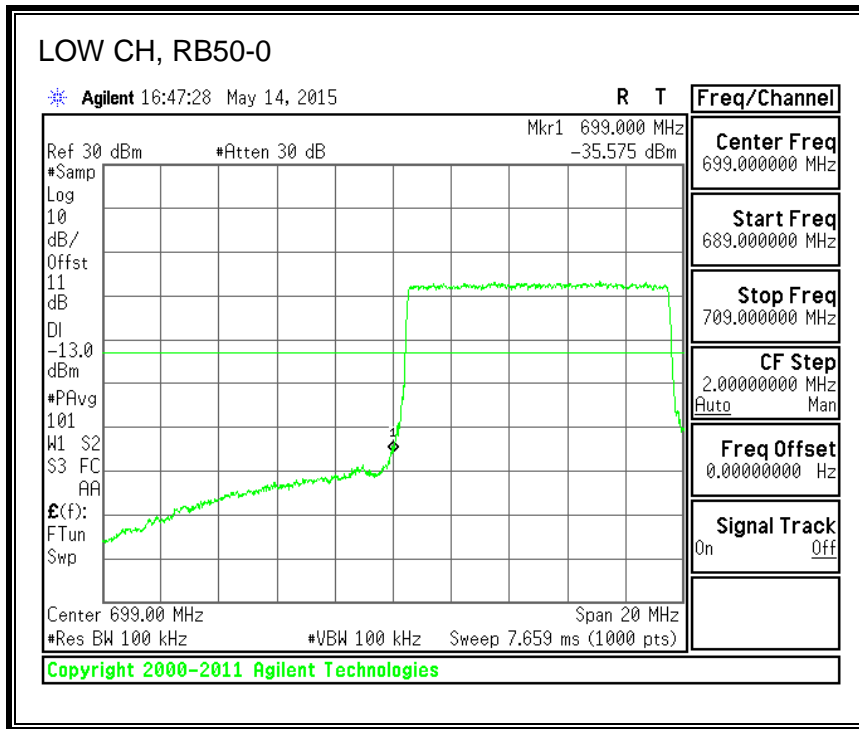

QPSK, (15.0 MHz BAND WIDTH)

16QAM, (15.0 MHz BAND WIDTH)

QPSK, (20.0 MHz BAND WIDTH)

16QAM, (20.0 MHz BAND WIDTH)

8.4.5. LTE BAND 12 BANDEDGE

QPSK, (1.4 MHz BAND WIDTH)

16QAM, (1.4 MHz BAND WIDTH)

QPSK, (3.0 MHz BAND WIDTH)

16QAM, (3.0 MHz BAND WIDTH)

QPSK, (5.0 MHz BAND WIDTH)

16QAM, (5.0 MHz BAND WIDTH)

QPSK, (10.0 MHz BAND WIDTH)

16QAM, (10.0 MHz BAND WIDTH)

8.4.6. LTE BAND 13 EMISSION MASK

QPSK, (5.0 MHz BAND WIDTH)

16QAM, (5.0 MHz BAND WIDTH)

QPSK, (10.0 MHz BAND WIDTH)

16QAM, (10.0 MHz BAND WIDTH)

8.4.7. LTE BAND 17 BANDEDGE

QPSK, (5.0 MHz BAND WIDTH)

16QAM, (5.0 MHz BAND WIDTH)

QPSK, (10.0 MHz BAND WIDTH)

16QAM, (10.0 MHz BAND WIDTH)