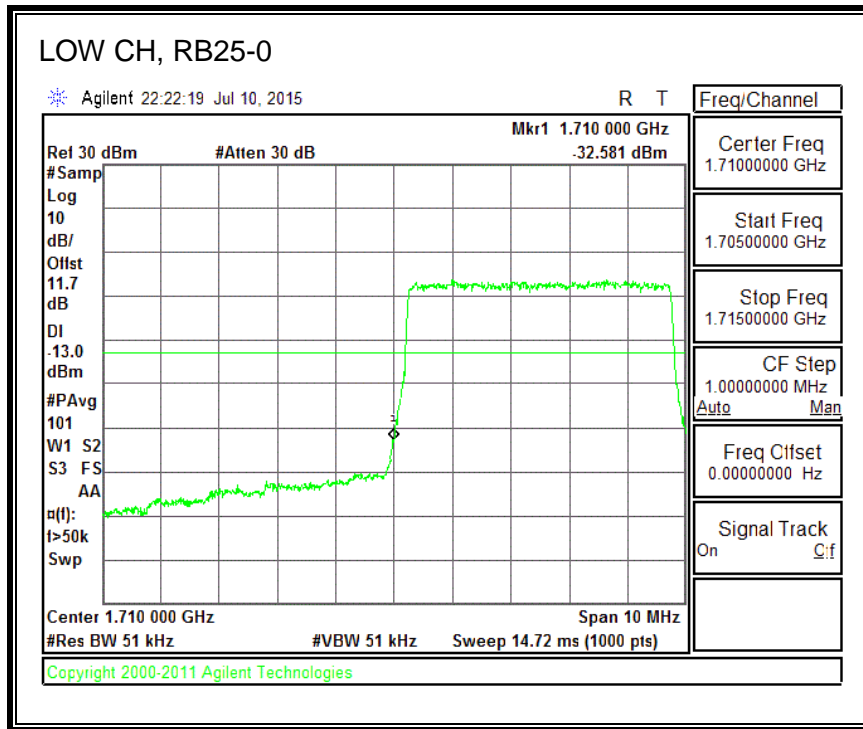

QPSK, (3.0 MHz BAND WIDTH)

16QAM, (3.0 MHz BAND WIDTH)

QPSK, (5.0 MHz BAND WIDTH)

16QAM, (5.0 MHz BAND WIDTH)

QPSK, (10.0 MHz BAND WIDTH)

16QAM, (10.0 MHz BAND WIDTH)

QPSK, (15.0 MHz BAND WIDTH)

16QAM, (15.0 MHz BAND WIDTH)

QPSK, (20.0 MHz BAND WIDTH)

16QAM, (20.0 MHz BAND WIDTH)

8.4.3. LTE BAND 5 BANDEDGE

QPSK, (1.4 MHz BAND WIDTH)

16QAM, (1.4 MHz BAND WIDTH)

QPSK, (3.0 MHz BAND WIDTH)

16QAM, (3.0 MHz BAND WIDTH)

QPSK, (5.0 MHz BAND WIDTH)

16QAM, (5.0 MHz BAND WIDTH)

QPSK, (10.0 MHz BAND WIDTH)

16QAM, (10.0 MHz BAND WIDTH)

8.4.4. LTE BAND 7 EMISSION MASK

QPSK, (5.0 MHz BAND WIDTH)

16QAM, (5.0 MHz BAND WIDTH)

QPSK, (10.0 MHz BAND WIDTH)

16QAM, (10.0 MHz BAND WIDTH)