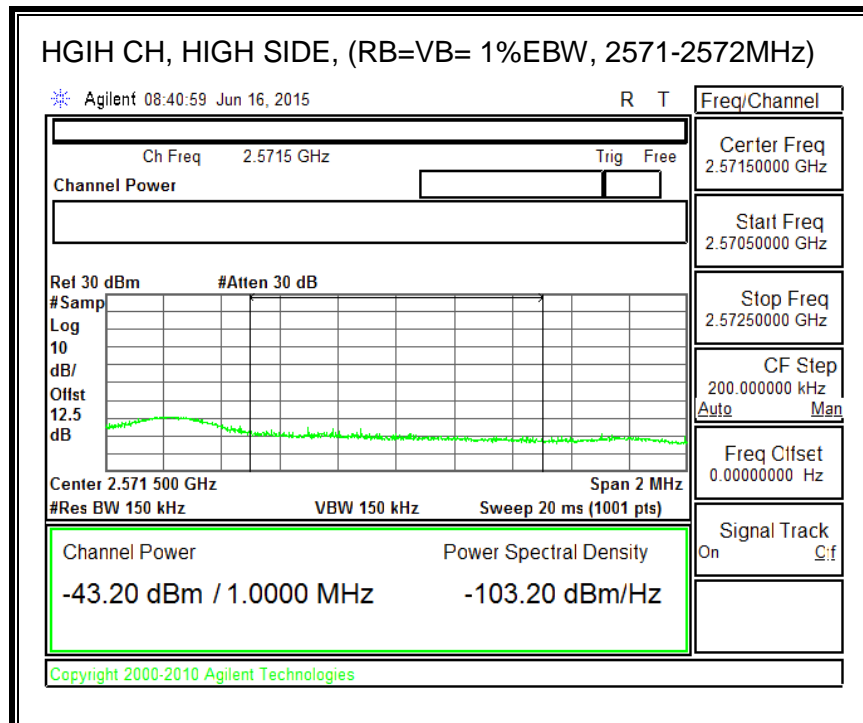

QPSK, (15.0 MHz BAND WIDTH)

16QAM, (15.0 MHz BAND WIDTH)

QPSK, (20.0 MHz BAND WIDTH)

16QAM, (20.0 MHz BAND WIDTH)

8.4.5. LTE BAND 12 BANDEDGE

QPSK, (1.4 MHz BAND WIDTH)

16QAM, (1.4 MHz BAND WIDTH)

QPSK, (3.0 MHz BAND WIDTH)

16QAM, (3.0 MHz BAND WIDTH)

QPSK, (5.0 MHz BAND WIDTH)

16QAM, (5.0 MHz BAND WIDTH)

QPSK, (10.0 MHz BAND WIDTH)

16QAM, (10.0 MHz BAND WIDTH)

8.4.6. LTE BAND 13 EMISSION MASK

QPSK, (5.0 MHz BAND WIDTH)

16QAM, (5.0 MHz BAND WIDTH)