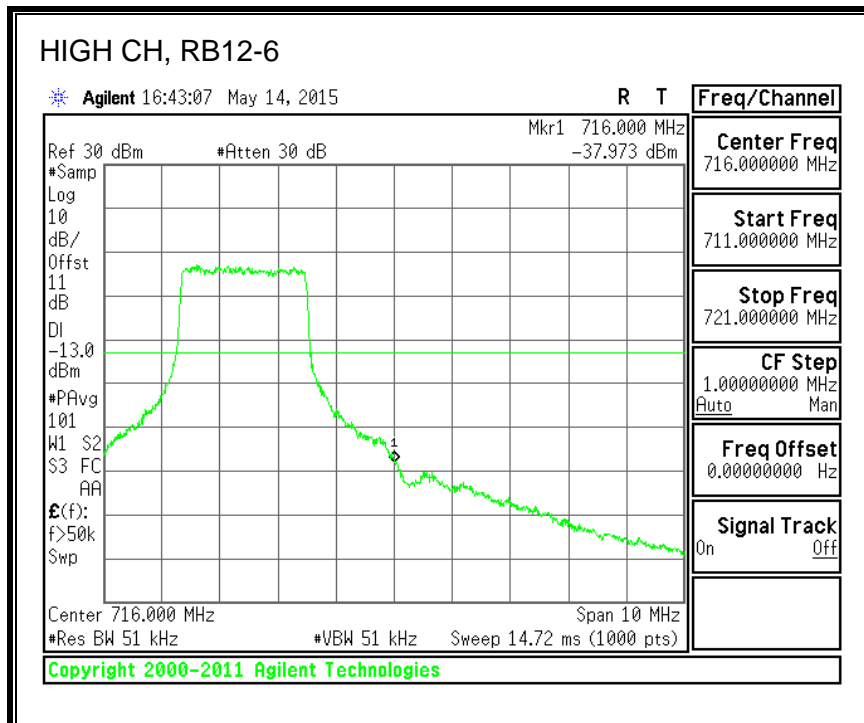

QPSK, (15.0 MHz BAND WIDTH)

16QAM, (15.0 MHz BAND WIDTH)

QPSK, (20.0 MHz BAND WIDTH)

16QAM, (20.0 MHz BAND WIDTH)

8.4.5. LTE BAND 12 BANDEDGE

QPSK, (1.4 MHz BAND WIDTH)

16QAM, (1.4 MHz BAND WIDTH)

QPSK, (3.0 MHz BAND WIDTH)

16QAM, (3.0 MHz BAND WIDTH)

QPSK, (5.0 MHz BAND WIDTH)

16QAM, (5.0 MHz BAND WIDTH)

QPSK, (10.0 MHz BAND WIDTH)

16QAM, (10.0 MHz BAND WIDTH)

8.4.6. LTE BAND 13 EMISSION MASK

QPSK, (5.0 MHz BAND WIDTH)

16QAM, (5.0 MHz BAND WIDTH)

QPSK, (10.0 MHz BAND WIDTH)

16QAM, (10.0 MHz BAND WIDTH)

8.4.7. LTE BAND 17 BANDEDGE

QPSK, (5.0 MHz BAND WIDTH)

16QAM, (5.0 MHz BAND WIDTH)

QPSK, (10.0 MHz BAND WIDTH)

16QAM, (10.0 MHz BAND WIDTH)