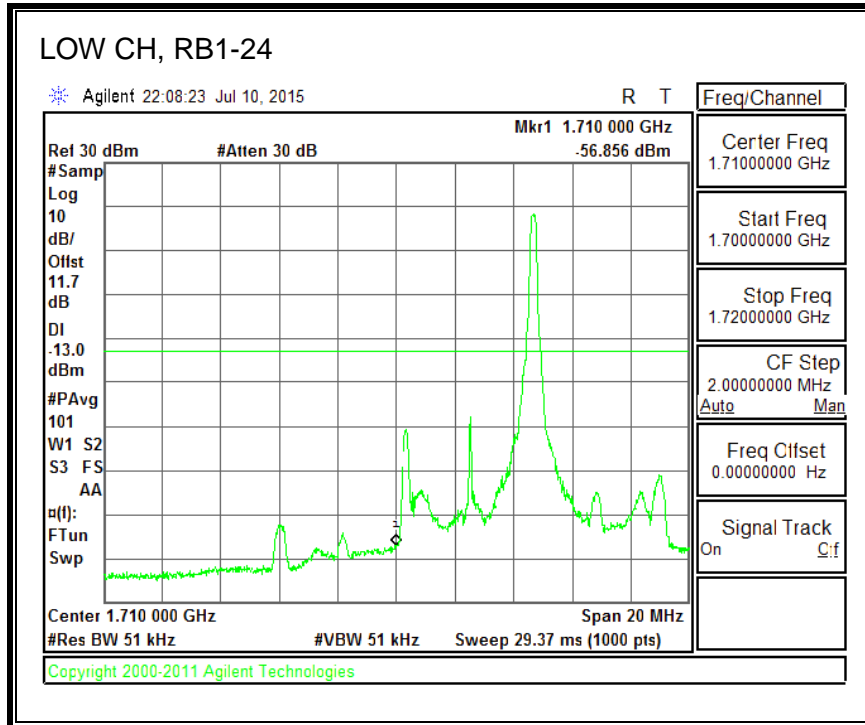

QPSK, (3.0 MHz BAND WIDTH)

16QAM, (3.0 MHz BAND WIDTH)

QPSK, (5.0 MHz BAND WIDTH)

16QAM, (5.0 MHz BAND WIDTH)

QPSK, (10.0 MHz BAND WIDTH)

16QAM, (10.0 MHz BAND WIDTH)

QPSK, (15.0 MHz BAND WIDTH)

16QAM, (15.0 MHz BAND WIDTH)

QPSK, (20.0 MHz BAND WIDTH)

16QAM, (20.0 MHz BAND WIDTH)

8.4.3. LTE BAND 5 BANDEDGE

QPSK, (1.4 MHz BAND WIDTH)

16QAM, (1.4 MHz BAND WIDTH)

QPSK, (3.0 MHz BAND WIDTH)

16QAM, (3.0 MHz BAND WIDTH)

QPSK, (5.0 MHz BAND WIDTH)

16QAM, (5.0 MHz BAND WIDTH)

QPSK, (10.0 MHz BAND WIDTH)

16QAM, (10.0 MHz BAND WIDTH)

8.4.4. LTE BAND 7 EMISSION MASK

QPSK, (5.0 MHz BAND WIDTH)

16QAM, (5.0 MHz BAND WIDTH)

QPSK, (10.0 MHz BAND WIDTH)

16QAM, (10.0 MHz BAND WIDTH)