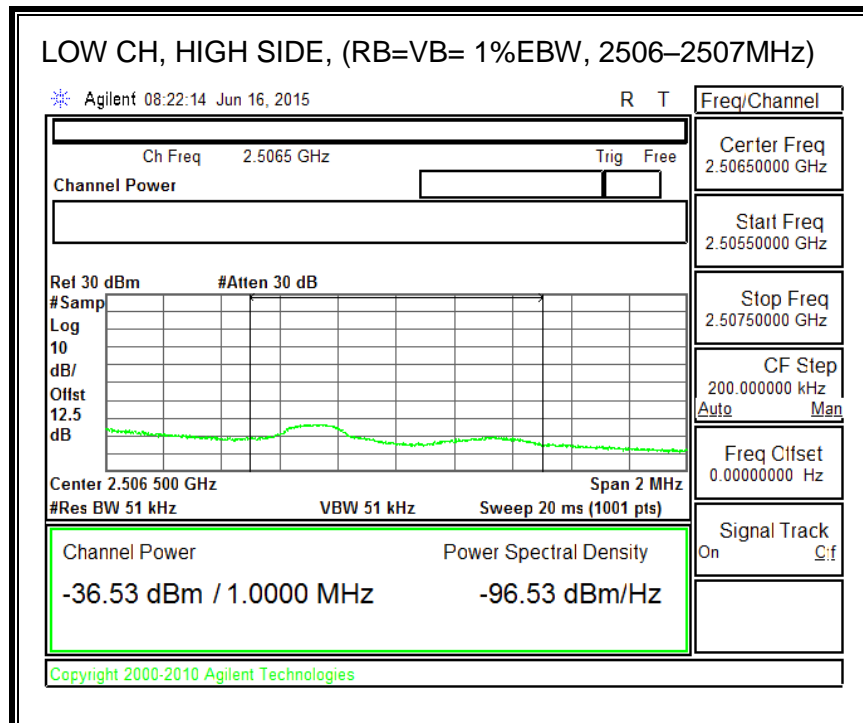

16QAM, (5.0 MHz BAND WIDTH)

QPSK, (10.0 MHz BAND WIDTH)

16QAM, (10.0 MHz BAND WIDTH)

8.4.4. LTE BAND 7 EMISSION MASK

QPSK, (5.0 MHz BAND WIDTH)

16QAM, (5.0 MHz BAND WIDTH)

QPSK, (10.0 MHz BAND WIDTH)

16QAM, (10.0 MHz BAND WIDTH)