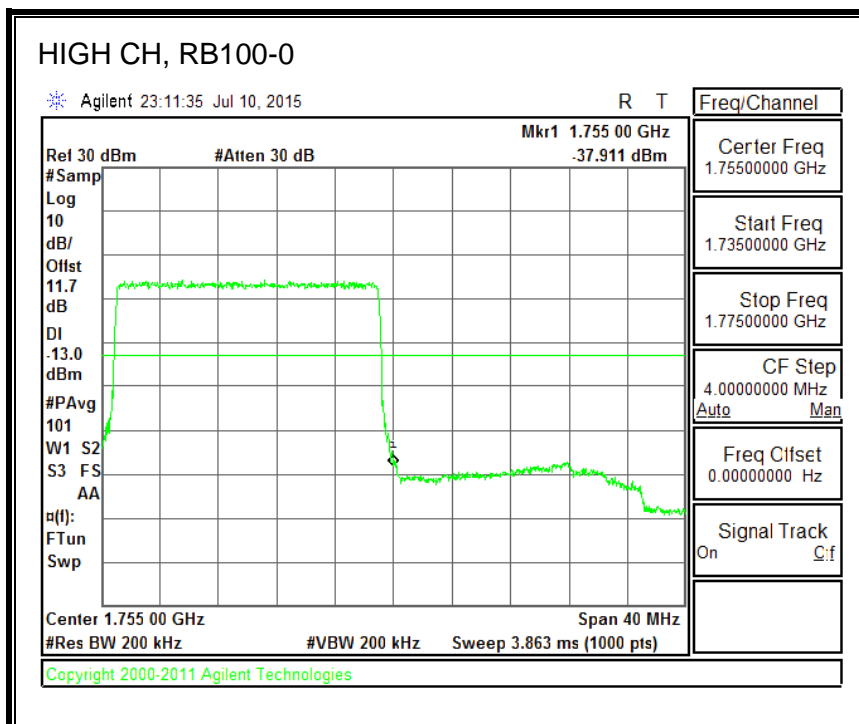

QPSK, (3.0 MHz BAND WIDTH)

16QAM, (3.0 MHz BAND WIDTH)

QPSK, (5.0 MHz BAND WIDTH)

16QAM, (5.0 MHz BAND WIDTH)

QPSK, (10.0 MHz BAND WIDTH)

16QAM, (10.0 MHz BAND WIDTH)

QPSK, (15.0 MHz BAND WIDTH)

16QAM, (15.0 MHz BAND WIDTH)

QPSK, (20.0 MHz BAND WIDTH)

16QAM, (20.0 MHz BAND WIDTH)

8.4.3. LTE BAND 5 BANDEDGE

QPSK, (1.4 MHz BAND WIDTH)

16QAM, (1.4 MHz BAND WIDTH)

QPSK, (3.0 MHz BAND WIDTH)

16QAM, (3.0 MHz BAND WIDTH)

QPSK, (5.0 MHz BAND WIDTH)

16QAM, (5.0 MHz BAND WIDTH)

QPSK, (10.0 MHz BAND WIDTH)

16QAM, (10.0 MHz BAND WIDTH)

8.4.4. LTE BAND 7 EMISSION MASK

QPSK, (5.0 MHz BAND WIDTH)

16QAM, (5.0 MHz BAND WIDTH)

QPSK, (10.0 MHz BAND WIDTH)

16QAM, (10.0 MHz BAND WIDTH)