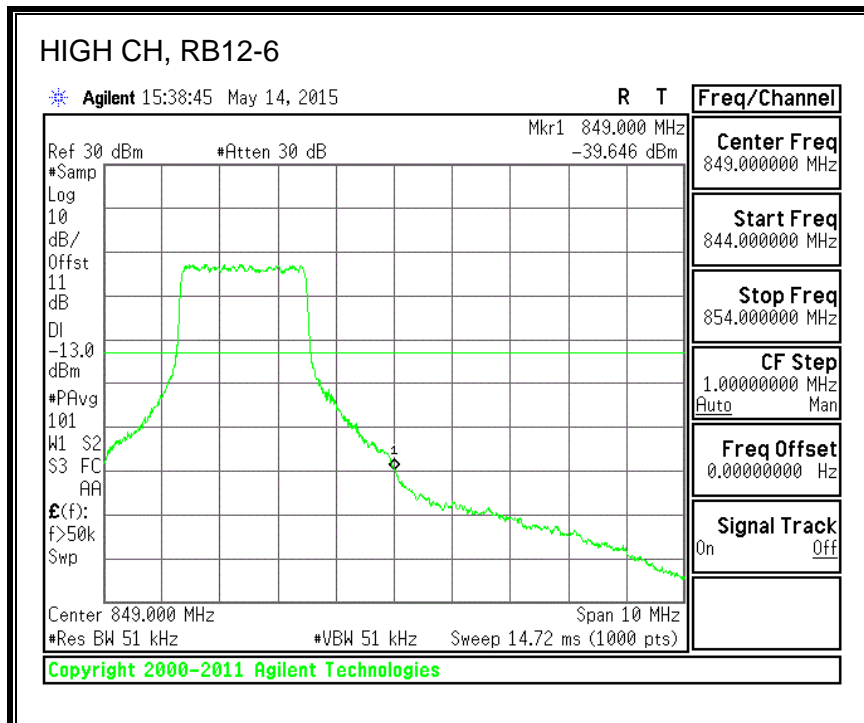

QPSK, (20.0 MHz BAND WIDTH)

16QAM, (20.0 MHz BAND WIDTH)

8.4.3. LTE BAND 5 BANDEDGE

QPSK, (1.4 MHz BAND WIDTH)

16QAM, (1.4 MHz BAND WIDTH)

QPSK, (3.0 MHz BAND WIDTH)

16QAM, (3.0 MHz BAND WIDTH)

QPSK, (5.0 MHz BAND WIDTH)

16QAM, (5.0 MHz BAND WIDTH)

QPSK, (10.0 MHz BAND WIDTH)

16QAM, (10.0 MHz BAND WIDTH)

8.4.4. LTE BAND 7 EMISSION MASK

QPSK, (5.0 MHz BAND WIDTH)

16QAM, (5.0 MHz BAND WIDTH)

QPSK, (10.0 MHz BAND WIDTH)

16QAM, (10.0 MHz BAND WIDTH)