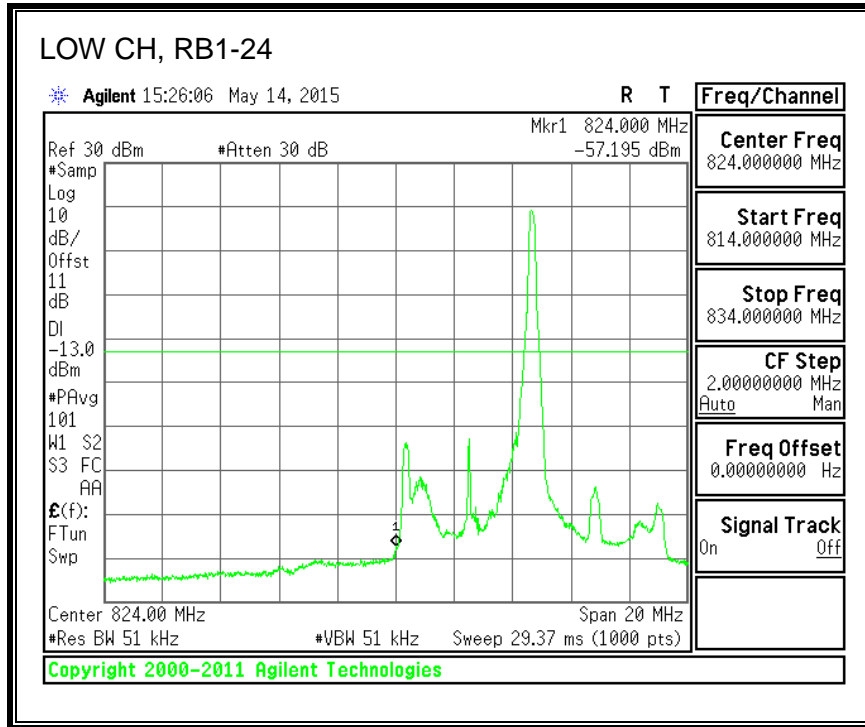

QPSK, (20.0 MHz BAND WIDTH)

16QAM, (20.0 MHz BAND WIDTH)

8.4.3. LTE BAND 5 BANDEDGE

QPSK, (1.4 MHz BAND WIDTH)

16QAM, (1.4 MHz BAND WIDTH)

QPSK, (3.0 MHz BAND WIDTH)

16QAM, (3.0 MHz BAND WIDTH)

QPSK, (5.0 MHz BAND WIDTH)

16QAM, (5.0 MHz BAND WIDTH)

QPSK, (10.0 MHz BAND WIDTH)

16QAM, (10.0 MHz BAND WIDTH)

8.4.4. LTE BAND 7 EMISSION MASK

QPSK, (5.0 MHz BAND WIDTH)

16QAM, (5.0 MHz BAND WIDTH)

QPSK, (10.0 MHz BAND WIDTH)

16QAM, (10.0 MHz BAND WIDTH)

QPSK, (15.0 MHz BAND WIDTH)

16QAM, (15.0 MHz BAND WIDTH)

QPSK, (20.0 MHz BAND WIDTH)

16QAM, (20.0 MHz BAND WIDTH)

8.4.5. LTE BAND 12 BANDEDGE

QPSK, (1.4 MHz BAND WIDTH)

16QAM, (1.4 MHz BAND WIDTH)

QPSK, (3.0 MHz BAND WIDTH)