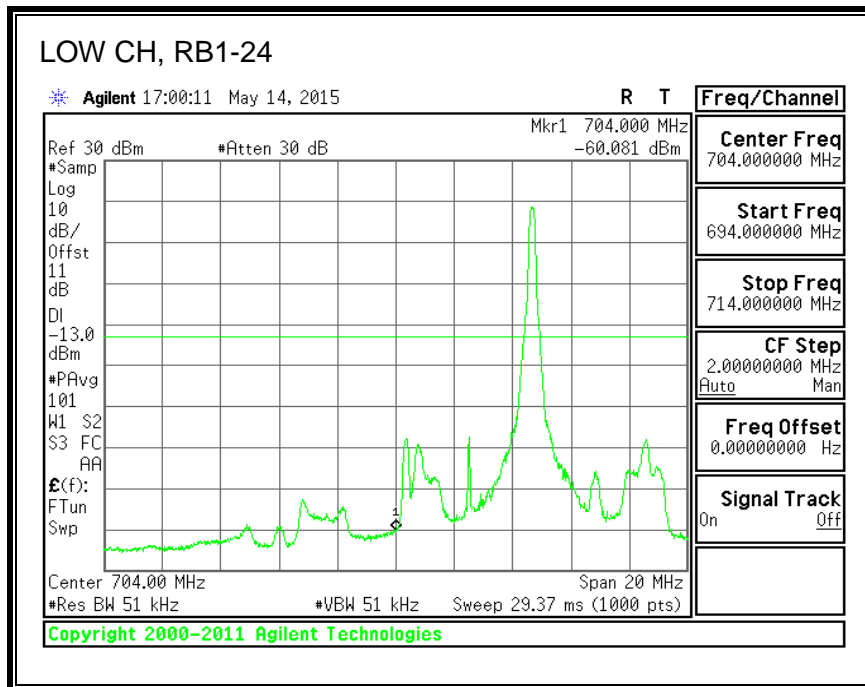

16QAM, (3.0 MHz BAND WIDTH)

QPSK, (5.0 MHz BAND WIDTH)

16QAM, (5.0 MHz BAND WIDTH)

QPSK, (10.0 MHz BAND WIDTH)

16QAM, (10.0 MHz BAND WIDTH)

8.4.6. LTE BAND 13 EMISSION MASK

QPSK, (5.0 MHz BAND WIDTH)

16QAM, (5.0 MHz BAND WIDTH)

QPSK, (10.0 MHz BAND WIDTH)

16QAM, (10.0 MHz BAND WIDTH)

8.4.7. LTE BAND 17 BANDEDGE

QPSK, (5.0 MHz BAND WIDTH)

16QAM, (5.0 MHz BAND WIDTH)

QPSK, (10.0 MHz BAND WIDTH)

16QAM, (10.0 MHz BAND WIDTH)