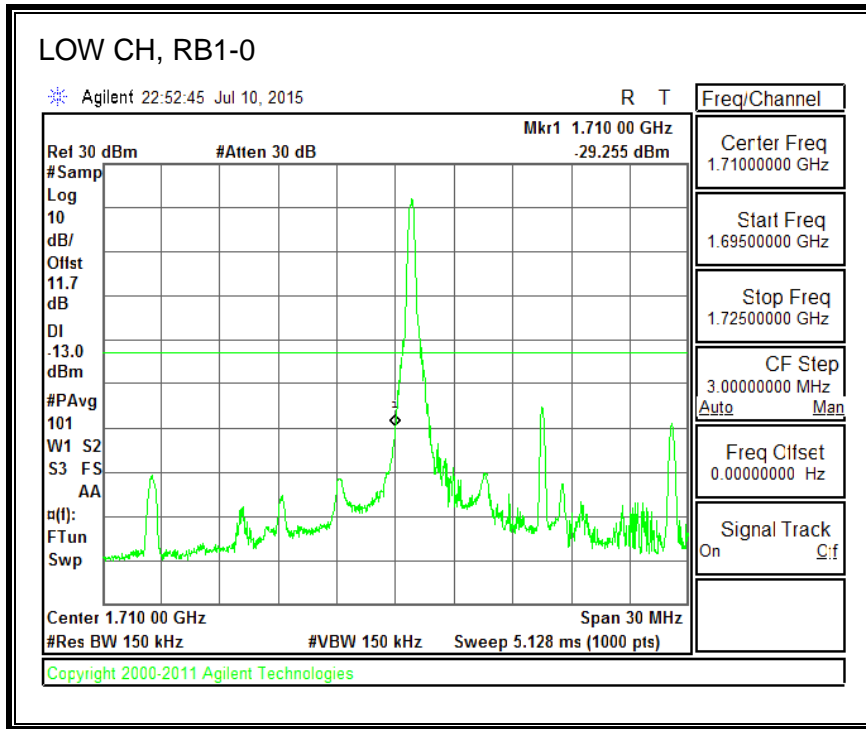

QPSK, (3.0 MHz BAND WIDTH)

16QAM, (3.0 MHz BAND WIDTH)

QPSK, (5.0 MHz BAND WIDTH)

16QAM, (5.0 MHz BAND WIDTH)

QPSK, (10.0 MHz BAND WIDTH)

16QAM, (10.0 MHz BAND WIDTH)

QPSK, (15.0 MHz BAND WIDTH)

16QAM, (15.0 MHz BAND WIDTH)

QPSK, (20.0 MHz BAND WIDTH)

16QAM, (20.0 MHz BAND WIDTH)

8.4.3. LTE BAND 5 BANDEDGE

QPSK, (1.4 MHz BAND WIDTH)

16QAM, (1.4 MHz BAND WIDTH)

QPSK, (3.0 MHz BAND WIDTH)

16QAM, (3.0 MHz BAND WIDTH)

QPSK, (5.0 MHz BAND WIDTH)

16QAM, (5.0 MHz BAND WIDTH)

QPSK, (10.0 MHz BAND WIDTH)

16QAM, (10.0 MHz BAND WIDTH)

8.4.4. LTE BAND 7 EMISSION MASK

QPSK, (5.0 MHz BAND WIDTH)

16QAM, (5.0 MHz BAND WIDTH)

QPSK, (10.0 MHz BAND WIDTH)

16QAM, (10.0 MHz BAND WIDTH)