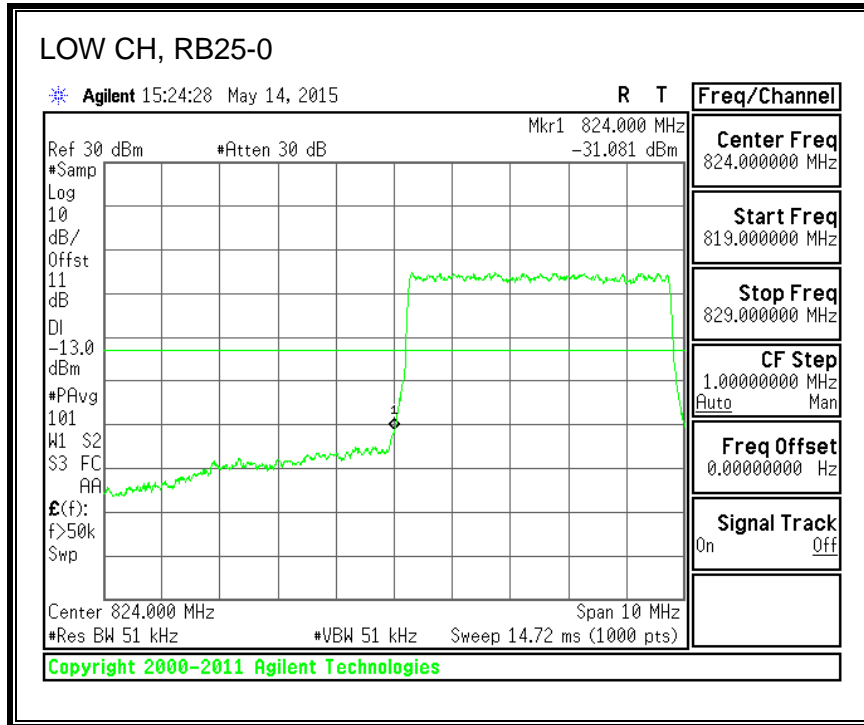

QPSK, (20.0 MHz BAND WIDTH)

16QAM, (20.0 MHz BAND WIDTH)

8.4.3. LTE BAND 5 BANDEDGE

QPSK, (1.4 MHz BAND WIDTH)

16QAM, (1.4 MHz BAND WIDTH)

QPSK, (3.0 MHz BAND WIDTH)

16QAM, (3.0 MHz BAND WIDTH)

QPSK, (5.0 MHz BAND WIDTH)

16QAM, (5.0 MHz BAND WIDTH)

QPSK, (10.0 MHz BAND WIDTH)

16QAM, (10.0 MHz BAND WIDTH)

8.4.4. LTE BAND 7 EMISSION MASK

QPSK, (5.0 MHz BAND WIDTH)

16QAM, (5.0 MHz BAND WIDTH)

QPSK, (10.0 MHz BAND WIDTH)

16QAM, (10.0 MHz BAND WIDTH)