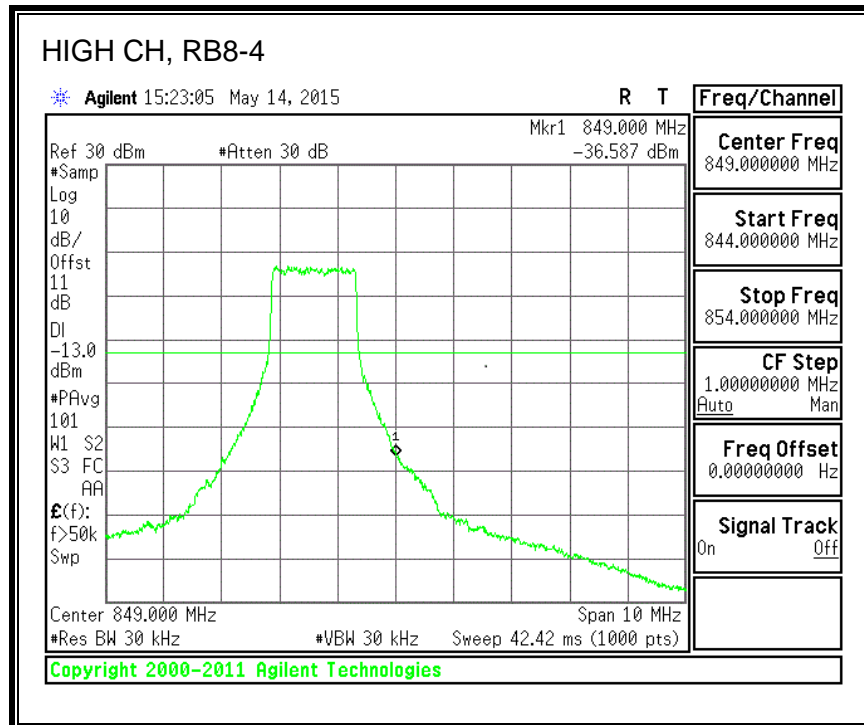

QPSK, (20.0 MHz BAND WIDTH)

16QAM, (20.0 MHz BAND WIDTH)

8.4.3. LTE BAND 5 BANDEDGE

QPSK, (1.4 MHz BAND WIDTH)

16QAM, (1.4 MHz BAND WIDTH)

QPSK, (3.0 MHz BAND WIDTH)

16QAM, (3.0 MHz BAND WIDTH)

QPSK, (5.0 MHz BAND WIDTH)

16QAM, (5.0 MHz BAND WIDTH)

QPSK, (10.0 MHz BAND WIDTH)

16QAM, (10.0 MHz BAND WIDTH)

8.4.4. LTE BAND 7 EMISSION MASK

QPSK, (5.0 MHz BAND WIDTH)

16QAM, (5.0 MHz BAND WIDTH)

QPSK, (10.0 MHz BAND WIDTH)

16QAM, (10.0 MHz BAND WIDTH)