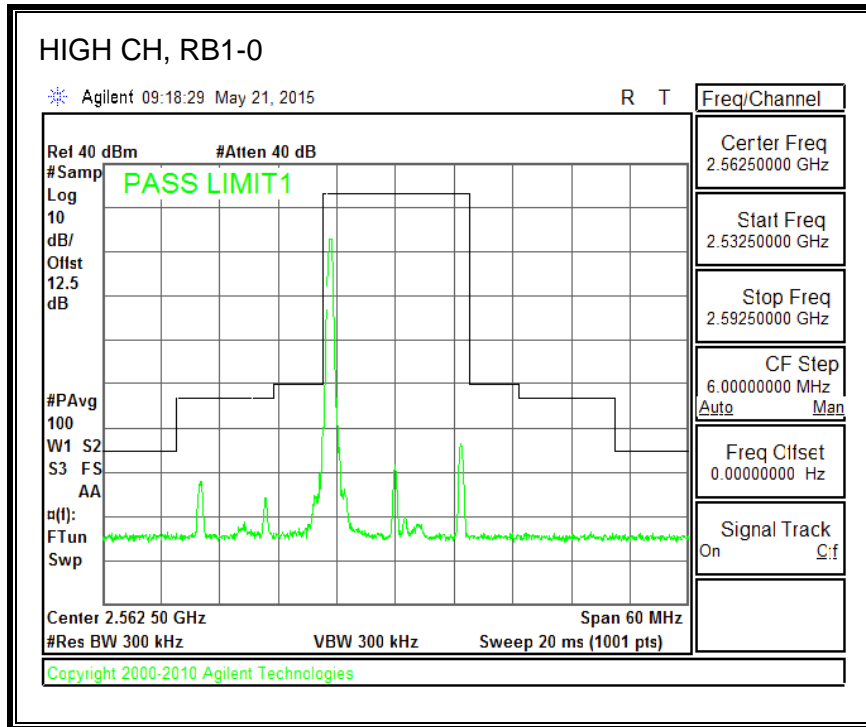

QPSK, (15.0 MHz BAND WIDTH)

16QAM, (15.0 MHz BAND WIDTH)

QPSK, (20.0 MHz BAND WIDTH)

16QAM, (20.0 MHz BAND WIDTH)

8.4.5. LTE BAND 12 BANDEDGE

QPSK, (1.4 MHz BAND WIDTH)

16QAM, (1.4 MHz BAND WIDTH)

QPSK, (3.0 MHz BAND WIDTH)

16QAM, (3.0 MHz BAND WIDTH)

QPSK, (5.0 MHz BAND WIDTH)

16QAM, (5.0 MHz BAND WIDTH)

QPSK, (10.0 MHz BAND WIDTH)

16QAM, (10.0 MHz BAND WIDTH)

8.4.6. LTE BAND 13 EMISSION MASK

QPSK, (5.0 MHz BAND WIDTH)

16QAM, (5.0 MHz BAND WIDTH)