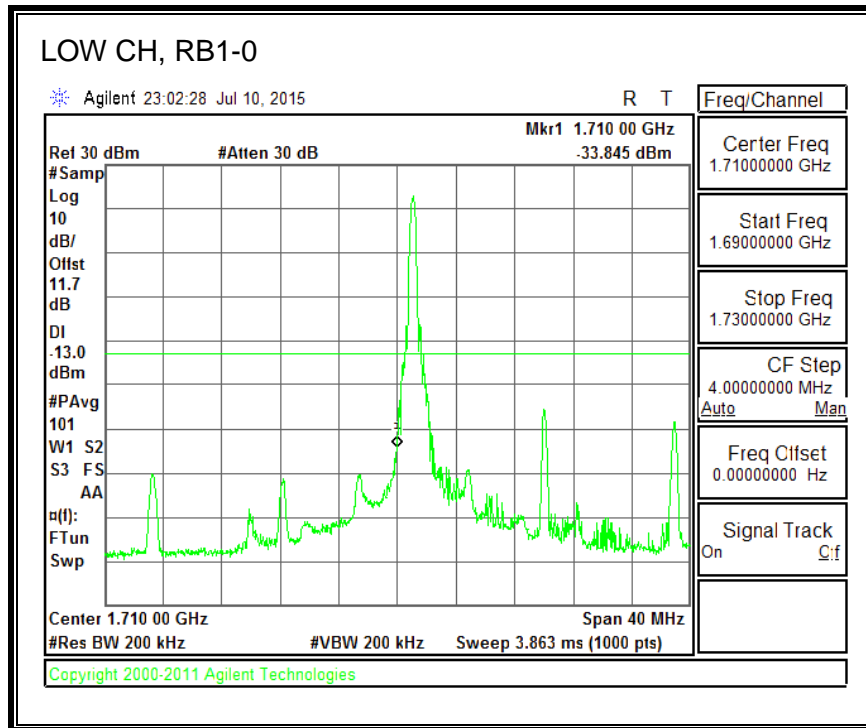

QPSK, (3.0 MHz BAND WIDTH)

16QAM, (3.0 MHz BAND WIDTH)

QPSK, (5.0 MHz BAND WIDTH)

16QAM, (5.0 MHz BAND WIDTH)

QPSK, (10.0 MHz BAND WIDTH)

16QAM, (10.0 MHz BAND WIDTH)

QPSK, (15.0 MHz BAND WIDTH)

16QAM, (15.0 MHz BAND WIDTH)

QPSK, (20.0 MHz BAND WIDTH)

16QAM, (20.0 MHz BAND WIDTH)

8.4.3. LTE BAND 5 BANDEDGE

QPSK, (1.4 MHz BAND WIDTH)

16QAM, (1.4 MHz BAND WIDTH)

QPSK, (3.0 MHz BAND WIDTH)

16QAM, (3.0 MHz BAND WIDTH)

QPSK, (5.0 MHz BAND WIDTH)

16QAM, (5.0 MHz BAND WIDTH)

QPSK, (10.0 MHz BAND WIDTH)

16QAM, (10.0 MHz BAND WIDTH)

8.4.4. LTE BAND 7 EMISSION MASK

QPSK, (5.0 MHz BAND WIDTH)

16QAM, (5.0 MHz BAND WIDTH)

QPSK, (10.0 MHz BAND WIDTH)

16QAM, (10.0 MHz BAND WIDTH)