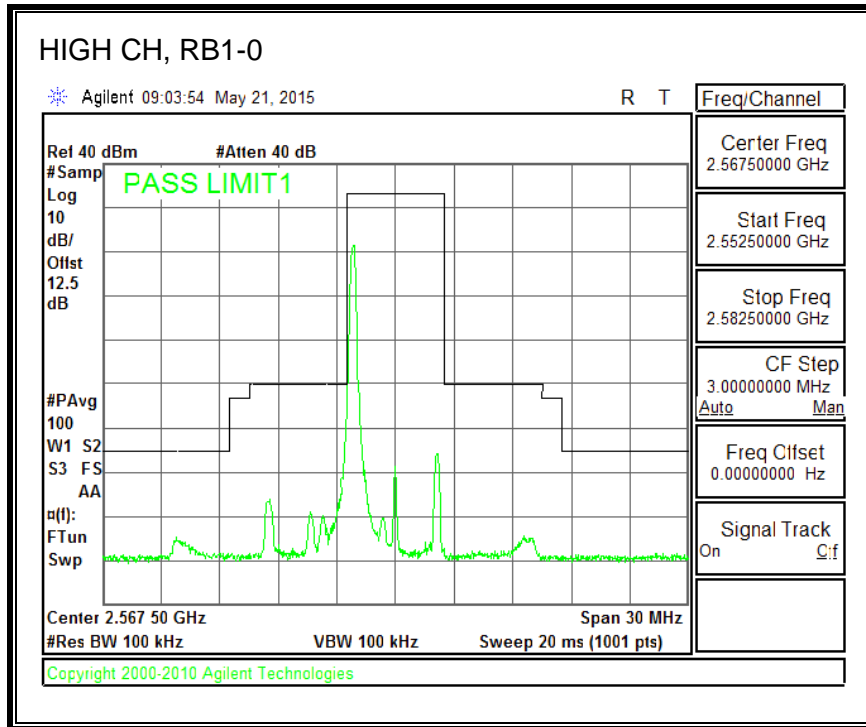

16QAM, (5.0 MHz BAND WIDTH)

QPSK, (10.0 MHz BAND WIDTH)

16QAM, (10.0 MHz BAND WIDTH)

8.4.4. LTE BAND 7 EMISSION MASK

QPSK, (5.0 MHz BAND WIDTH)

16QAM, (5.0 MHz BAND WIDTH)

QPSK, (10.0 MHz BAND WIDTH)

16QAM, (10.0 MHz BAND WIDTH)

QPSK, (15.0 MHz BAND WIDTH)

16QAM, (15.0 MHz BAND WIDTH)

QPSK, (20.0 MHz BAND WIDTH)

16QAM, (20.0 MHz BAND WIDTH)

8.4.5. LTE BAND 12 BANDEDGE

QPSK, (1.4 MHz BAND WIDTH)

16QAM, (1.4 MHz BAND WIDTH)

QPSK, (3.0 MHz BAND WIDTH)