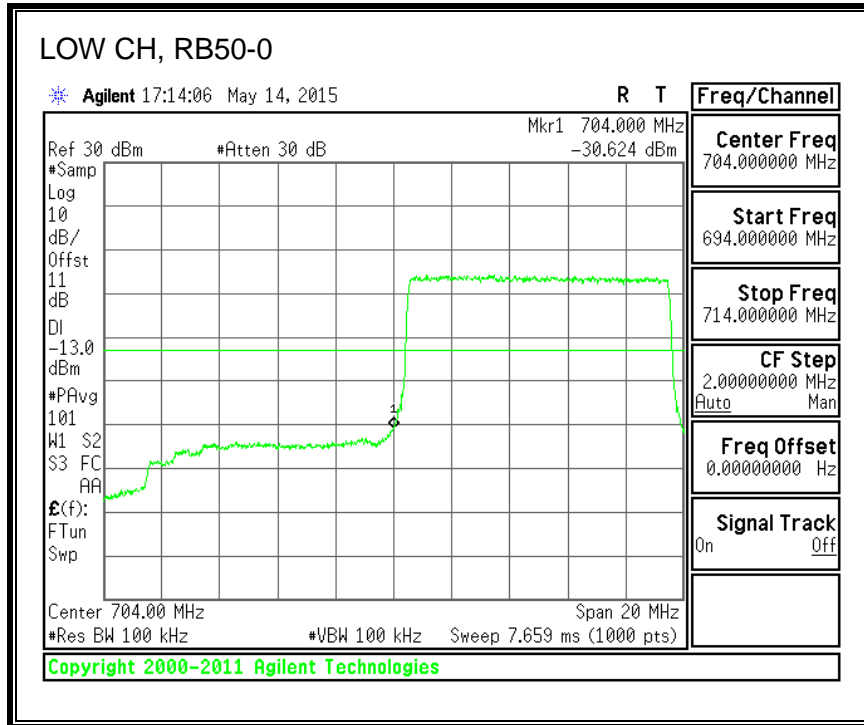

16QAM, (3.0 MHz BAND WIDTH)

QPSK, (5.0 MHz BAND WIDTH)

16QAM, (5.0 MHz BAND WIDTH)

QPSK, (10.0 MHz BAND WIDTH)

16QAM, (10.0 MHz BAND WIDTH)

8.4.6. LTE BAND 13 EMISSION MASK

QPSK, (5.0 MHz BAND WIDTH)

16QAM, (5.0 MHz BAND WIDTH)

QPSK, (10.0 MHz BAND WIDTH)

16QAM, (10.0 MHz BAND WIDTH)

8.4.7. LTE BAND 17 BANDEDGE

QPSK, (5.0 MHz BAND WIDTH)

16QAM, (5.0 MHz BAND WIDTH)

QPSK, (10.0 MHz BAND WIDTH)

16QAM, (10.0 MHz BAND WIDTH)