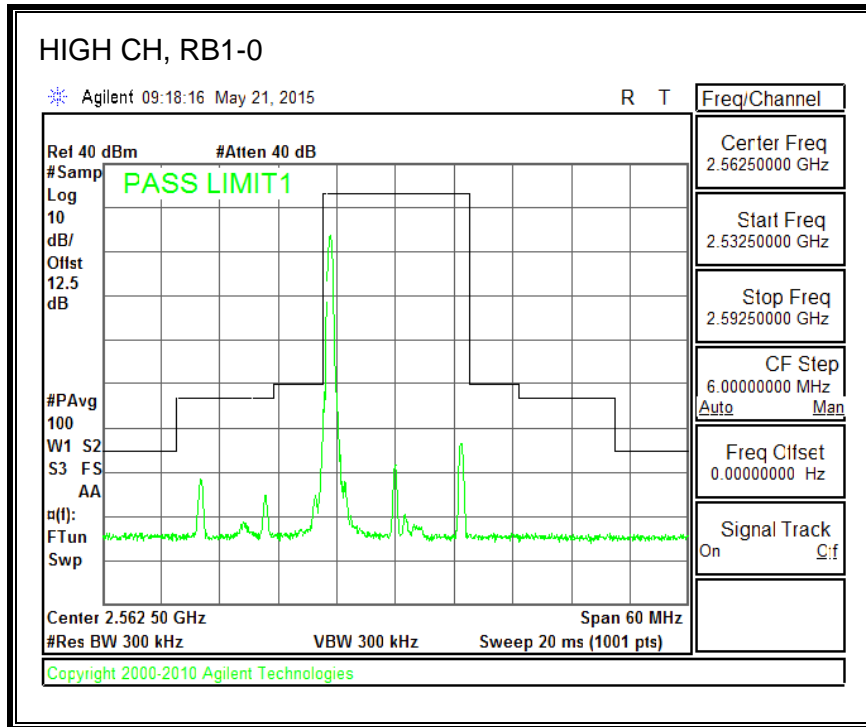

16QAM, (5.0 MHz BAND WIDTH)

QPSK, (10.0 MHz BAND WIDTH)

16QAM, (10.0 MHz BAND WIDTH)

8.4.4. LTE BAND 7 EMISSION MASK

QPSK, (5.0 MHz BAND WIDTH)

16QAM, (5.0 MHz BAND WIDTH)

QPSK, (10.0 MHz BAND WIDTH)

16QAM, (10.0 MHz BAND WIDTH)

QPSK, (15.0 MHz BAND WIDTH)

16QAM, (15.0 MHz BAND WIDTH)

QPSK, (20.0 MHz BAND WIDTH)

16QAM, (20.0 MHz BAND WIDTH)

8.4.5. LTE BAND 12 BANDEDGE

QPSK, (1.4 MHz BAND WIDTH)

16QAM, (1.4 MHz BAND WIDTH)

QPSK, (3.0 MHz BAND WIDTH)