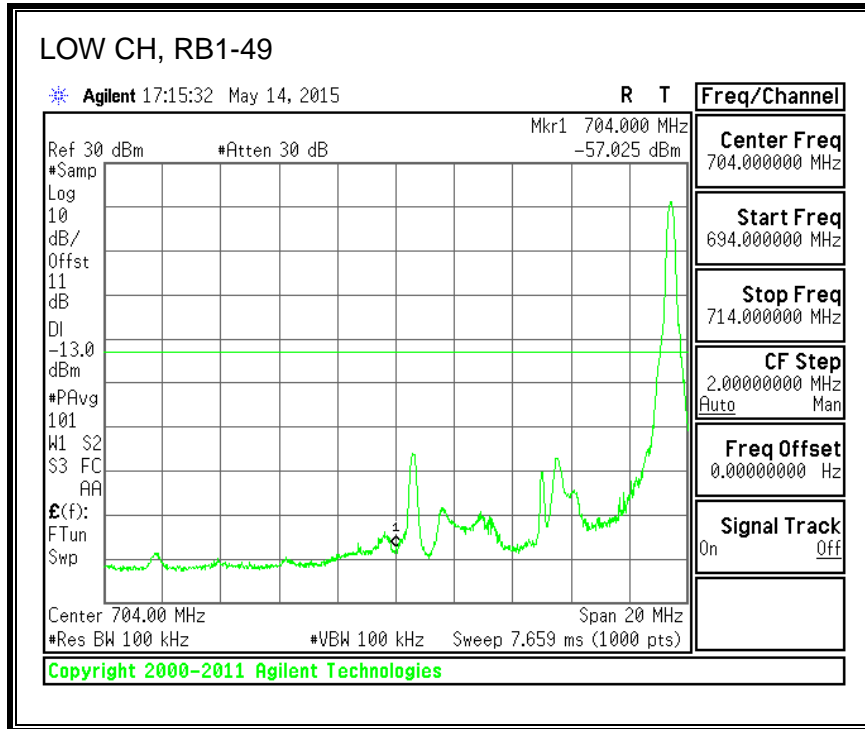

16QAM, (3.0 MHz BAND WIDTH)

QPSK, (5.0 MHz BAND WIDTH)

16QAM, (5.0 MHz BAND WIDTH)

QPSK, (10.0 MHz BAND WIDTH)

16QAM, (10.0 MHz BAND WIDTH)

8.4.6. LTE BAND 13 EMISSION MASK

QPSK, (5.0 MHz BAND WIDTH)

16QAM, (5.0 MHz BAND WIDTH)

QPSK, (10.0 MHz BAND WIDTH)

16QAM, (10.0 MHz BAND WIDTH)

8.4.7. LTE BAND 17 BANDEDGE

QPSK, (5.0 MHz BAND WIDTH)

16QAM, (5.0 MHz BAND WIDTH)

QPSK, (10.0 MHz BAND WIDTH)

16QAM, (10.0 MHz BAND WIDTH)