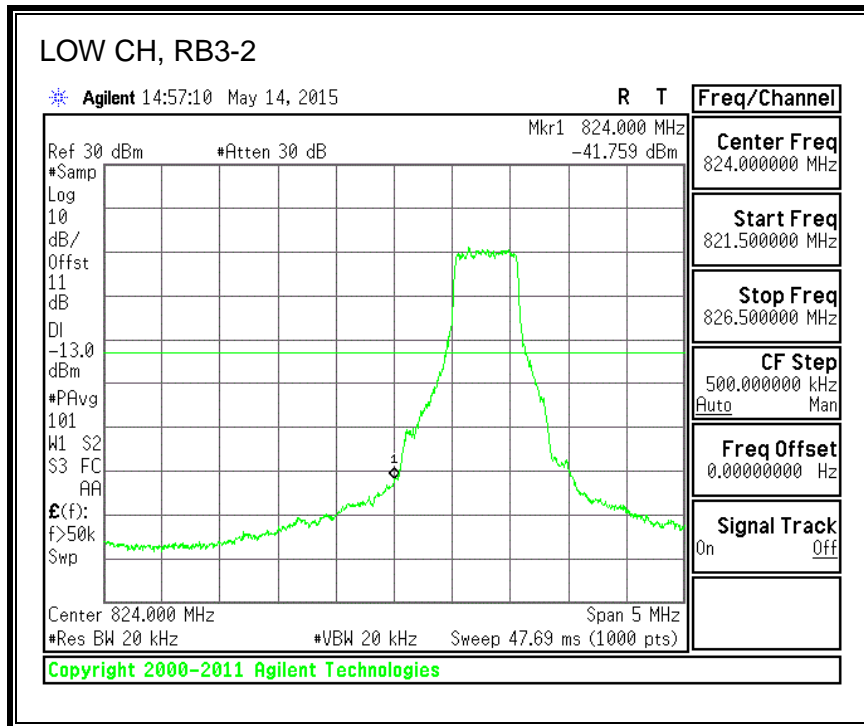

QPSK, (20.0 MHz BAND WIDTH)

16QAM, (20.0 MHz BAND WIDTH)

8.4.3. LTE BAND 5 BANDEDGE

QPSK, (1.4 MHz BAND WIDTH)

16QAM, (1.4 MHz BAND WIDTH)

QPSK, (3.0 MHz BAND WIDTH)

16QAM, (3.0 MHz BAND WIDTH)

QPSK, (5.0 MHz BAND WIDTH)

16QAM, (5.0 MHz BAND WIDTH)

QPSK, (10.0 MHz BAND WIDTH)

16QAM, (10.0 MHz BAND WIDTH)

8.4.4. LTE BAND 7 EMISSION MASK

QPSK, (5.0 MHz BAND WIDTH)

16QAM, (5.0 MHz BAND WIDTH)

QPSK, (10.0 MHz BAND WIDTH)

16QAM, (10.0 MHz BAND WIDTH)