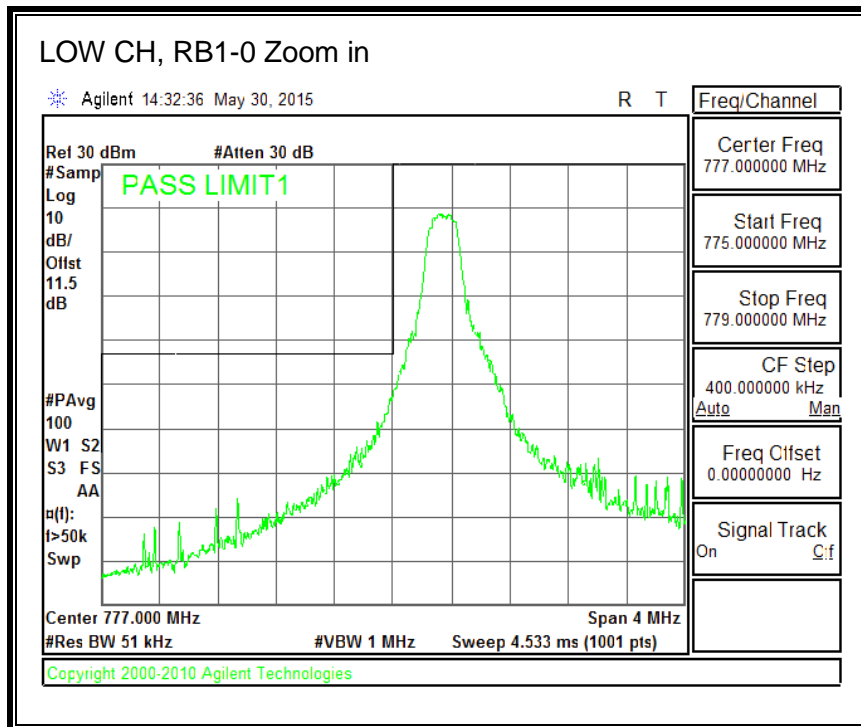

16QAM, (3.0 MHz BAND WIDTH)

QPSK, (5.0 MHz BAND WIDTH)

16QAM, (5.0 MHz BAND WIDTH)

QPSK, (10.0 MHz BAND WIDTH)

16QAM, (10.0 MHz BAND WIDTH)

8.4.6. LTE BAND 13 EMISSION MASK

QPSK, (5.0 MHz BAND WIDTH)

16QAM, (5.0 MHz BAND WIDTH)