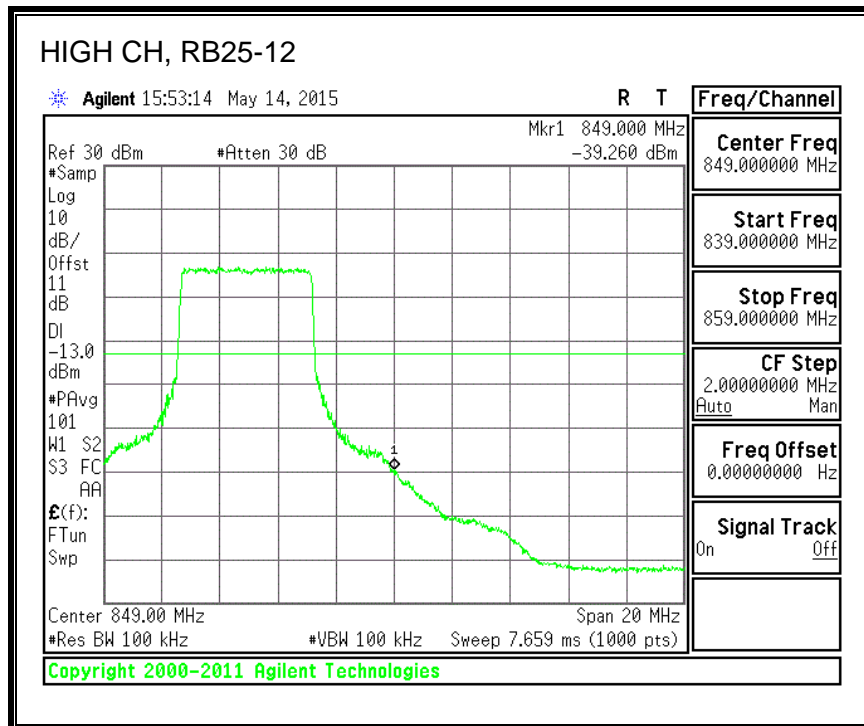

QPSK, (20.0 MHz BAND WIDTH)

16QAM, (20.0 MHz BAND WIDTH)

8.4.3. LTE BAND 5 BANDEDGE

QPSK, (1.4 MHz BAND WIDTH)

16QAM, (1.4 MHz BAND WIDTH)

QPSK, (3.0 MHz BAND WIDTH)

16QAM, (3.0 MHz BAND WIDTH)

QPSK, (5.0 MHz BAND WIDTH)

16QAM, (5.0 MHz BAND WIDTH)

QPSK, (10.0 MHz BAND WIDTH)

16QAM, (10.0 MHz BAND WIDTH)

8.4.4. LTE BAND 7 EMISSION MASK

QPSK, (5.0 MHz BAND WIDTH)

16QAM, (5.0 MHz BAND WIDTH)

QPSK, (10.0 MHz BAND WIDTH)

16QAM, (10.0 MHz BAND WIDTH)

QPSK, (15.0 MHz BAND WIDTH)

16QAM, (15.0 MHz BAND WIDTH)

QPSK, (20.0 MHz BAND WIDTH)

16QAM, (20.0 MHz BAND WIDTH)

8.4.5. LTE BAND 12 BANDEDGE

QPSK, (1.4 MHz BAND WIDTH)

16QAM, (1.4 MHz BAND WIDTH)

QPSK, (3.0 MHz BAND WIDTH)