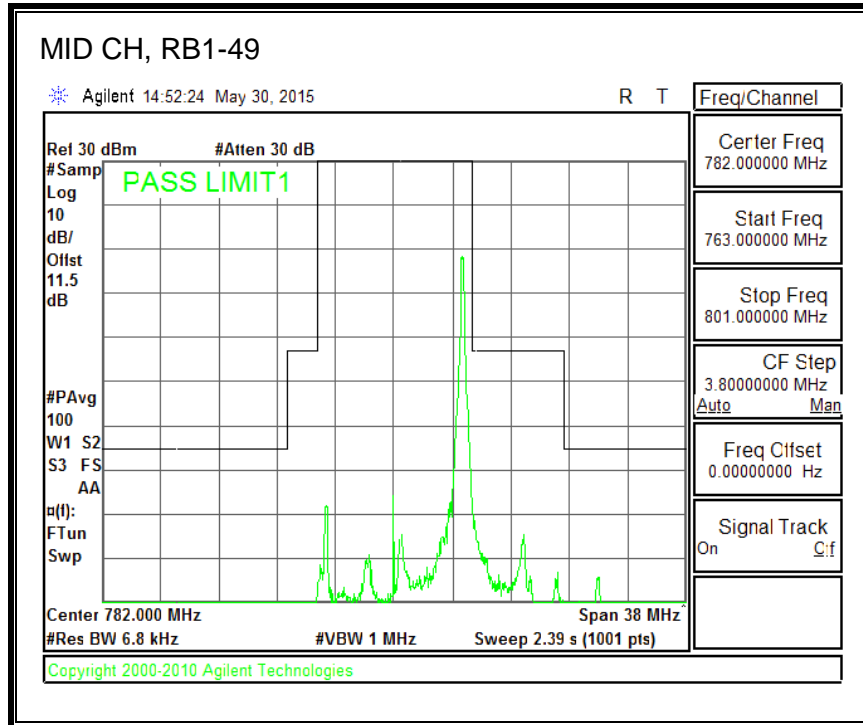

16QAM, (3.0 MHz BAND WIDTH)

QPSK, (5.0 MHz BAND WIDTH)

16QAM, (5.0 MHz BAND WIDTH)

QPSK, (10.0 MHz BAND WIDTH)

16QAM, (10.0 MHz BAND WIDTH)

8.4.6. LTE BAND 13 EMISSION MASK

QPSK, (5.0 MHz BAND WIDTH)

16QAM, (5.0 MHz BAND WIDTH)

QPSK, (10.0 MHz BAND WIDTH)

16QAM, (10.0 MHz BAND WIDTH)

8.4.7. LTE BAND 17 BANDEDGE

QPSK, (5.0 MHz BAND WIDTH)

16QAM, (5.0 MHz BAND WIDTH)

QPSK, (10.0 MHz BAND WIDTH)

16QAM, (10.0 MHz BAND WIDTH)