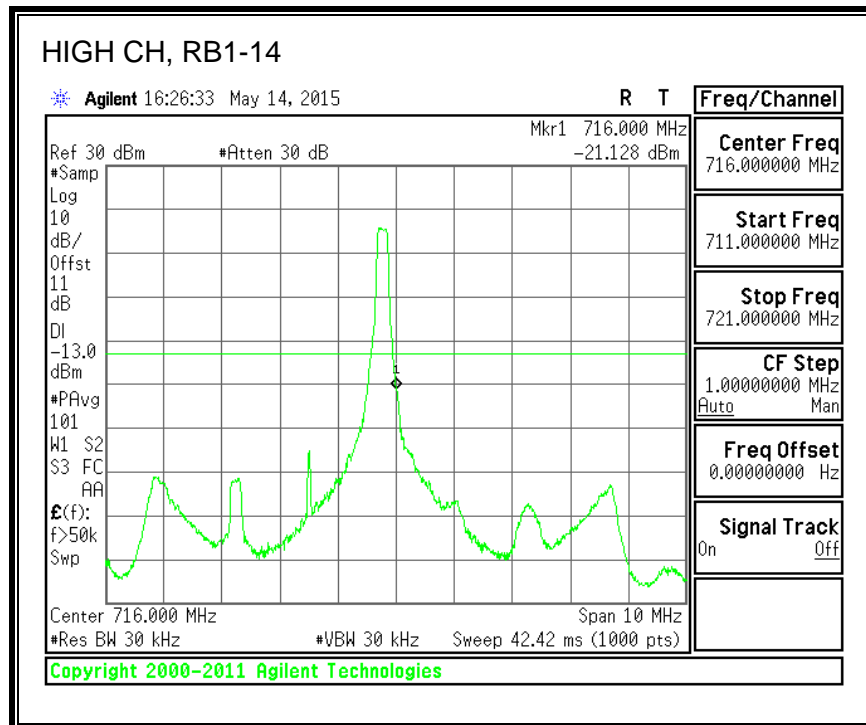

16QAM, (5.0 MHz BAND WIDTH)

QPSK, (10.0 MHz BAND WIDTH)

16QAM, (10.0 MHz BAND WIDTH)

8.4.4. LTE BAND 7 EMISSION MASK

QPSK, (5.0 MHz BAND WIDTH)

16QAM, (5.0 MHz BAND WIDTH)

QPSK, (10.0 MHz BAND WIDTH)

16QAM, (10.0 MHz BAND WIDTH)

QPSK, (15.0 MHz BAND WIDTH)

16QAM, (15.0 MHz BAND WIDTH)

QPSK, (20.0 MHz BAND WIDTH)

16QAM, (20.0 MHz BAND WIDTH)

8.4.5. LTE BAND 12 BANDEDGE

QPSK, (1.4 MHz BAND WIDTH)

16QAM, (1.4 MHz BAND WIDTH)

QPSK, (3.0 MHz BAND WIDTH)

16QAM, (3.0 MHz BAND WIDTH)

QPSK, (5.0 MHz BAND WIDTH)

16QAM, (5.0 MHz BAND WIDTH)

QPSK, (10.0 MHz BAND WIDTH)

16QAM, (10.0 MHz BAND WIDTH)

8.4.6. LTE BAND 13 EMISSION MASK

QPSK, (5.0 MHz BAND WIDTH)

16QAM, (5.0 MHz BAND WIDTH)