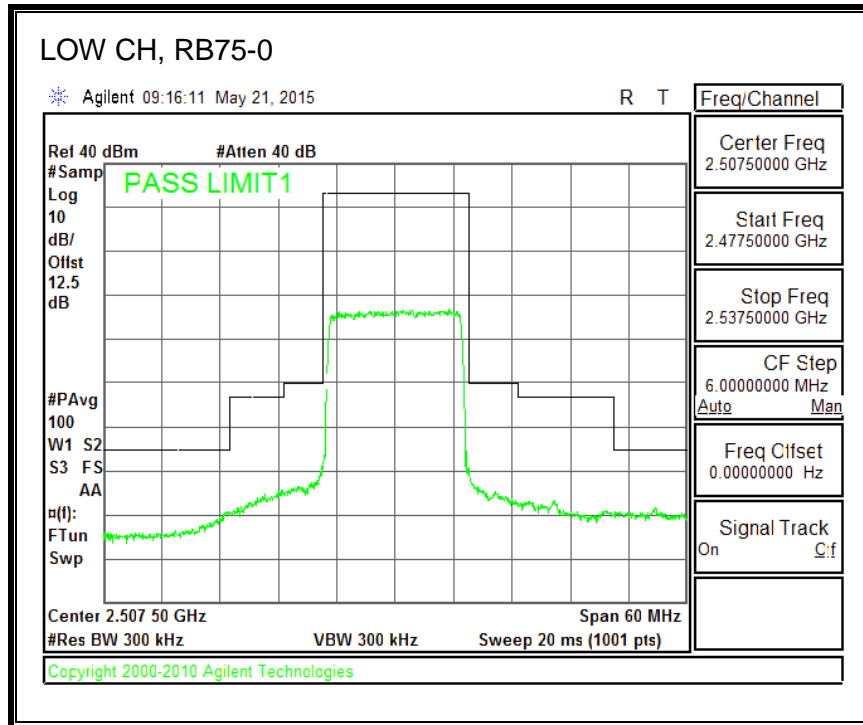

16QAM, (5.0 MHz BAND WIDTH)

QPSK, (10.0 MHz BAND WIDTH)

16QAM, (10.0 MHz BAND WIDTH)

8.4.4. LTE BAND 7 EMISSION MASK

QPSK, (5.0 MHz BAND WIDTH)

16QAM, (5.0 MHz BAND WIDTH)

QPSK, (10.0 MHz BAND WIDTH)

16QAM, (10.0 MHz BAND WIDTH)

QPSK, (15.0 MHz BAND WIDTH)

16QAM, (15.0 MHz BAND WIDTH)

QPSK, (20.0 MHz BAND WIDTH)

16QAM, (20.0 MHz BAND WIDTH)

8.4.5. LTE BAND 12 BANDEDGE

QPSK, (1.4 MHz BAND WIDTH)

16QAM, (1.4 MHz BAND WIDTH)

QPSK, (3.0 MHz BAND WIDTH)

16QAM, (3.0 MHz BAND WIDTH)

QPSK, (5.0 MHz BAND WIDTH)

16QAM, (5.0 MHz BAND WIDTH)

QPSK, (10.0 MHz BAND WIDTH)

16QAM, (10.0 MHz BAND WIDTH)

8.4.6. LTE BAND 13 EMISSION MASK

QPSK, (5.0 MHz BAND WIDTH)

16QAM, (5.0 MHz BAND WIDTH)