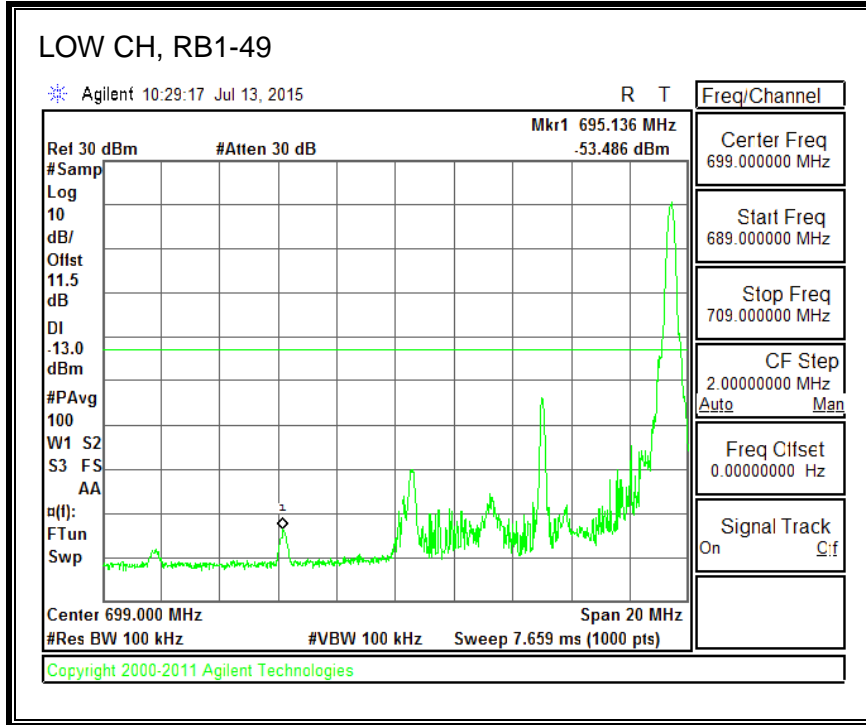

QPSK, (15.0 MHz BAND WIDTH)

16QAM, (15.0 MHz BAND WIDTH)

QPSK, (20.0 MHz BAND WIDTH)

16QAM, (20.0 MHz BAND WIDTH)

8.4.5. LTE BAND 12 BANDEDGE

QPSK, (1.4 MHz BAND WIDTH)

16QAM, (1.4 MHz BAND WIDTH)

QPSK, (3.0 MHz BAND WIDTH)

16QAM, (3.0 MHz BAND WIDTH)

QPSK, (5.0 MHz BAND WIDTH)

16QAM, (5.0 MHz BAND WIDTH)

QPSK, (10.0 MHz BAND WIDTH)

16QAM, (10.0 MHz BAND WIDTH)

8.4.6. LTE BAND 13 EMISSION MASK

QPSK, (5.0 MHz BAND WIDTH)

16QAM, (5.0 MHz BAND WIDTH)

QPSK, (10.0 MHz BAND WIDTH)

16QAM, (10.0 MHz BAND WIDTH)

8.4.7. LTE BAND 17 BANDEDGE

QPSK, (5.0 MHz BAND WIDTH)

16QAM, (5.0 MHz BAND WIDTH)

QPSK, (10.0 MHz BAND WIDTH)

16QAM, (10.0 MHz BAND WIDTH)