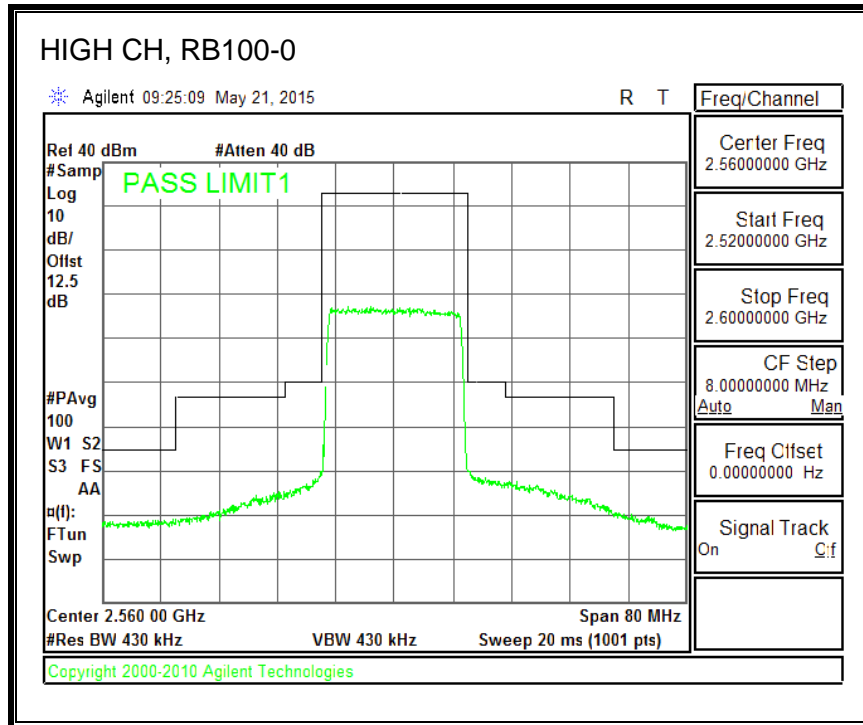

QPSK, (15.0 MHz BAND WIDTH)

16QAM, (15.0 MHz BAND WIDTH)

QPSK, (20.0 MHz BAND WIDTH)

16QAM, (20.0 MHz BAND WIDTH)

8.4.5. LTE BAND 12 BANDEDGE

QPSK, (1.4 MHz BAND WIDTH)

16QAM, (1.4 MHz BAND WIDTH)

QPSK, (3.0 MHz BAND WIDTH)

16QAM, (3.0 MHz BAND WIDTH)

QPSK, (5.0 MHz BAND WIDTH)

16QAM, (5.0 MHz BAND WIDTH)

QPSK, (10.0 MHz BAND WIDTH)

16QAM, (10.0 MHz BAND WIDTH)

8.4.6. LTE BAND 13 EMISSION MASK

QPSK, (5.0 MHz BAND WIDTH)

16QAM, (5.0 MHz BAND WIDTH)