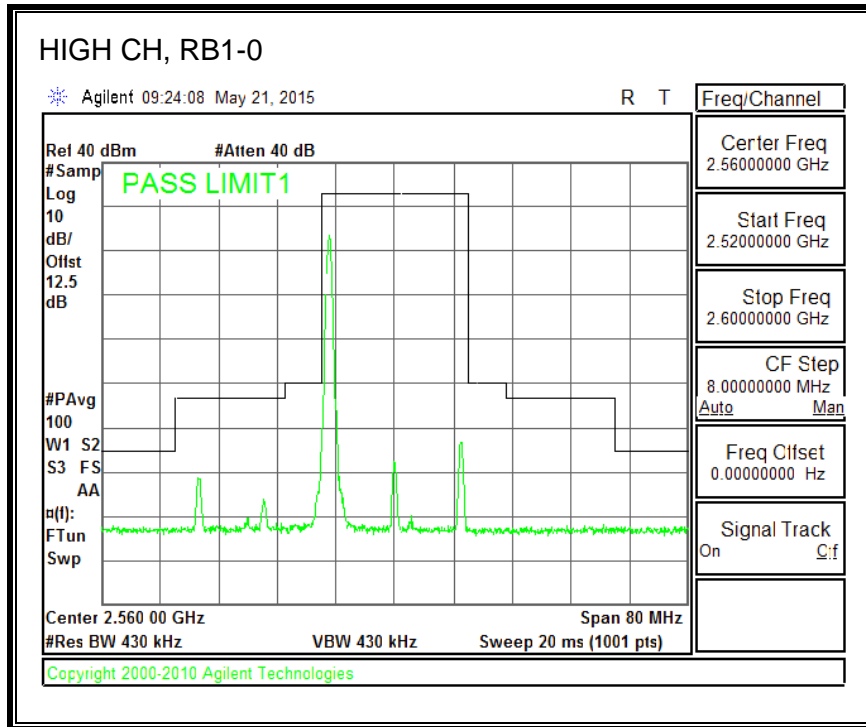

QPSK, (15.0 MHz BAND WIDTH)

16QAM, (15.0 MHz BAND WIDTH)

QPSK, (20.0 MHz BAND WIDTH)

16QAM, (20.0 MHz BAND WIDTH)

8.4.5. LTE BAND 12 BANDEDGE

QPSK, (1.4 MHz BAND WIDTH)

16QAM, (1.4 MHz BAND WIDTH)

QPSK, (3.0 MHz BAND WIDTH)

16QAM, (3.0 MHz BAND WIDTH)

QPSK, (5.0 MHz BAND WIDTH)

16QAM, (5.0 MHz BAND WIDTH)

QPSK, (10.0 MHz BAND WIDTH)

16QAM, (10.0 MHz BAND WIDTH)

8.4.6. LTE BAND 13 EMISSION MASK

QPSK, (5.0 MHz BAND WIDTH)

16QAM, (5.0 MHz BAND WIDTH)