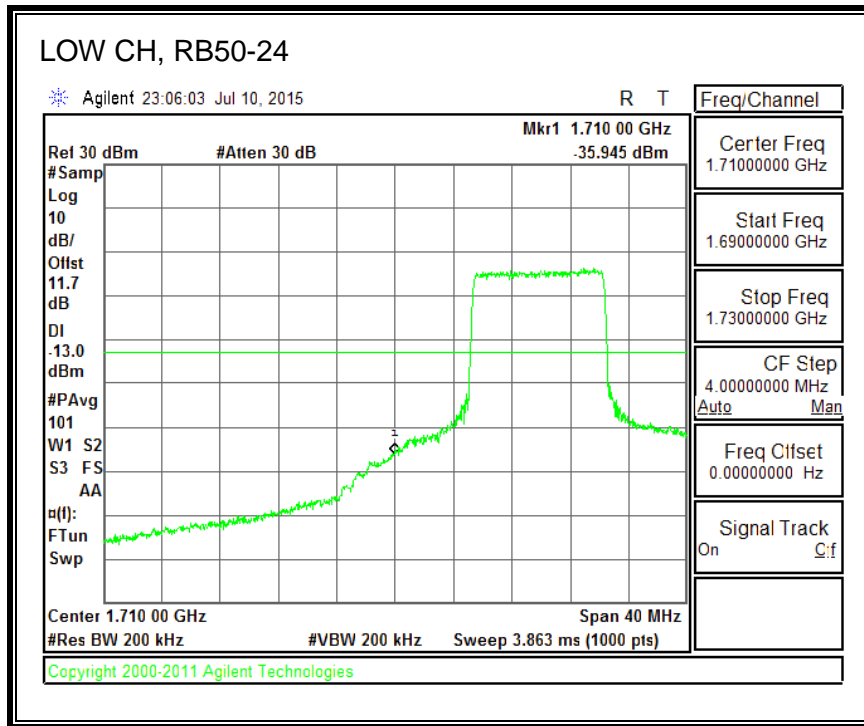

QPSK, (20.0 MHz BAND WIDTH)

16QAM, (20.0 MHz BAND WIDTH)

8.4.3. LTE BAND 5 BANDEDGE

QPSK, (1.4 MHz BAND WIDTH)

16QAM, (1.4 MHz BAND WIDTH)

QPSK, (3.0 MHz BAND WIDTH)

16QAM, (3.0 MHz BAND WIDTH)

QPSK, (5.0 MHz BAND WIDTH)

16QAM, (5.0 MHz BAND WIDTH)

QPSK, (10.0 MHz BAND WIDTH)

16QAM, (10.0 MHz BAND WIDTH)

8.4.4. LTE BAND 7 EMISSION MASK

QPSK, (5.0 MHz BAND WIDTH)

16QAM, (5.0 MHz BAND WIDTH)

QPSK, (10.0 MHz BAND WIDTH)

16QAM, (10.0 MHz BAND WIDTH)