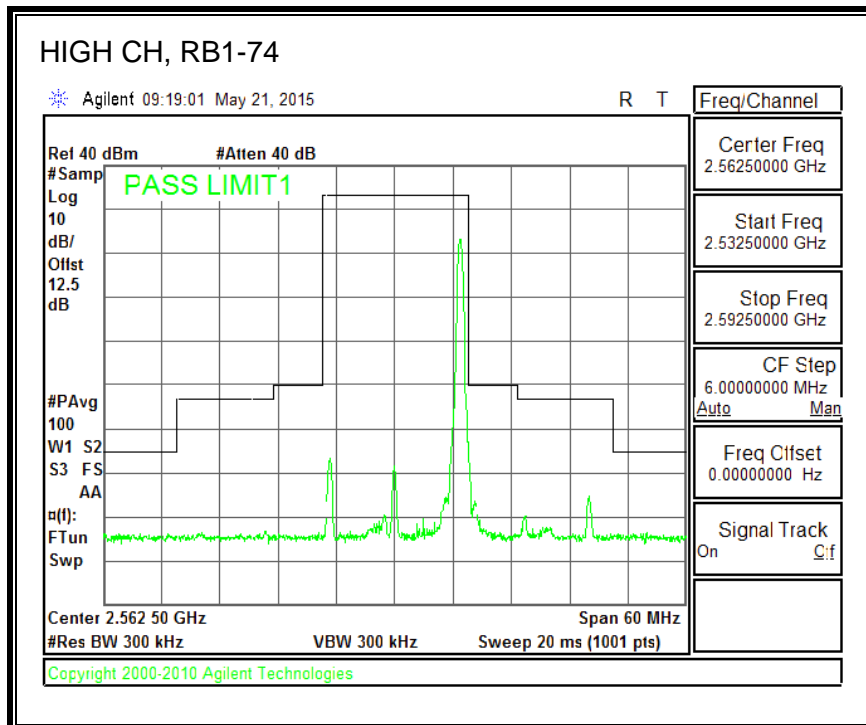

QPSK, (15.0 MHz BAND WIDTH)

16QAM, (15.0 MHz BAND WIDTH)

QPSK, (20.0 MHz BAND WIDTH)

16QAM, (20.0 MHz BAND WIDTH)

8.4.5. LTE BAND 12 BANDEDGE

QPSK, (1.4 MHz BAND WIDTH)

16QAM, (1.4 MHz BAND WIDTH)

QPSK, (3.0 MHz BAND WIDTH)