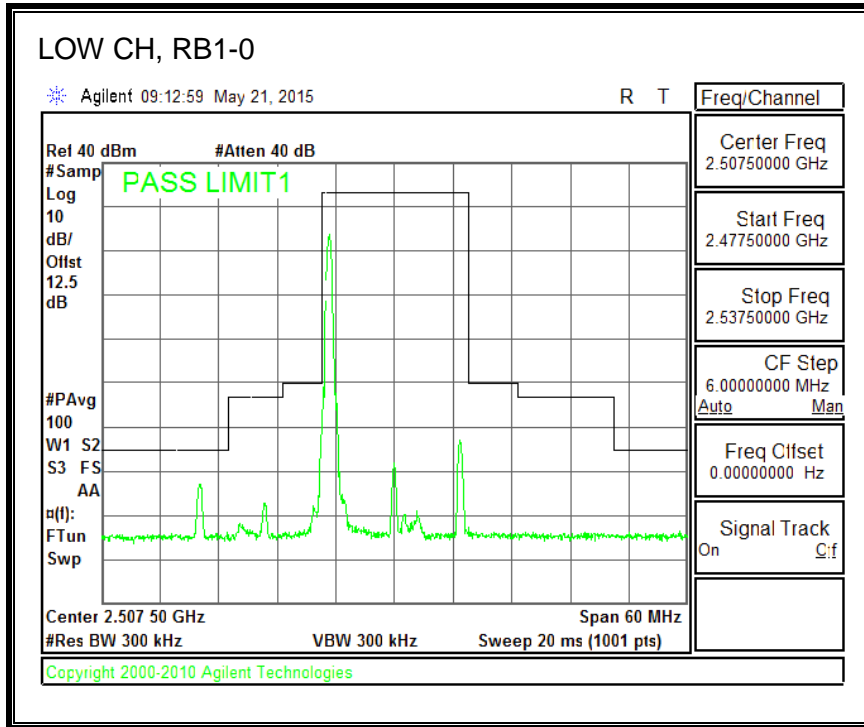

QPSK, (20.0 MHz BAND WIDTH)

16QAM, (20.0 MHz BAND WIDTH)

8.4.3. LTE BAND 5 BANDEDGE

QPSK, (1.4 MHz BAND WIDTH)

16QAM, (1.4 MHz BAND WIDTH)

QPSK, (3.0 MHz BAND WIDTH)

16QAM, (3.0 MHz BAND WIDTH)

QPSK, (5.0 MHz BAND WIDTH)

16QAM, (5.0 MHz BAND WIDTH)

QPSK, (10.0 MHz BAND WIDTH)

16QAM, (10.0 MHz BAND WIDTH)

8.4.4. LTE BAND 7 EMISSION MASK

QPSK, (5.0 MHz BAND WIDTH)

16QAM, (5.0 MHz BAND WIDTH)

QPSK, (10.0 MHz BAND WIDTH)

16QAM, (10.0 MHz BAND WIDTH)

QPSK, (15.0 MHz BAND WIDTH)

16QAM, (15.0 MHz BAND WIDTH)

QPSK, (20.0 MHz BAND WIDTH)

16QAM, (20.0 MHz BAND WIDTH)

8.4.5. LTE BAND 12 BANDEDGE

QPSK, (1.4 MHz BAND WIDTH)

16QAM, (1.4 MHz BAND WIDTH)

QPSK, (3.0 MHz BAND WIDTH)