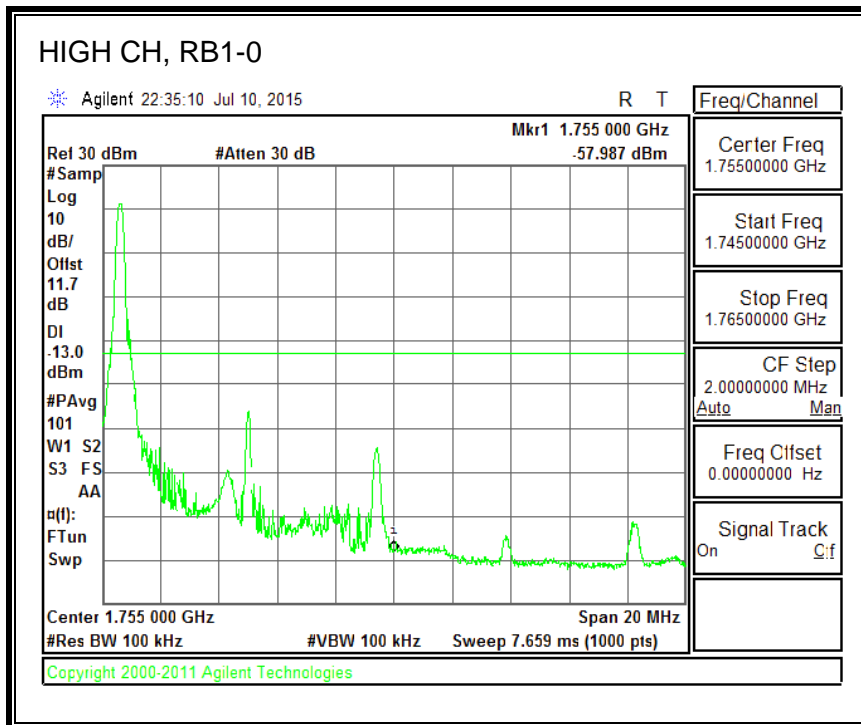

QPSK, (3.0 MHz BAND WIDTH)

16QAM, (3.0 MHz BAND WIDTH)

QPSK, (5.0 MHz BAND WIDTH)

16QAM, (5.0 MHz BAND WIDTH)

QPSK, (10.0 MHz BAND WIDTH)

16QAM, (10.0 MHz BAND WIDTH)

QPSK, (15.0 MHz BAND WIDTH)

16QAM, (15.0 MHz BAND WIDTH)

QPSK, (20.0 MHz BAND WIDTH)

16QAM, (20.0 MHz BAND WIDTH)

8.4.3. LTE BAND 5 BANDEDGE

QPSK, (1.4 MHz BAND WIDTH)

16QAM, (1.4 MHz BAND WIDTH)

QPSK, (3.0 MHz BAND WIDTH)

16QAM, (3.0 MHz BAND WIDTH)

QPSK, (5.0 MHz BAND WIDTH)

16QAM, (5.0 MHz BAND WIDTH)

QPSK, (10.0 MHz BAND WIDTH)

16QAM, (10.0 MHz BAND WIDTH)

8.4.4. LTE BAND 7 EMISSION MASK

QPSK, (5.0 MHz BAND WIDTH)

16QAM, (5.0 MHz BAND WIDTH)

QPSK, (10.0 MHz BAND WIDTH)

16QAM, (10.0 MHz BAND WIDTH)