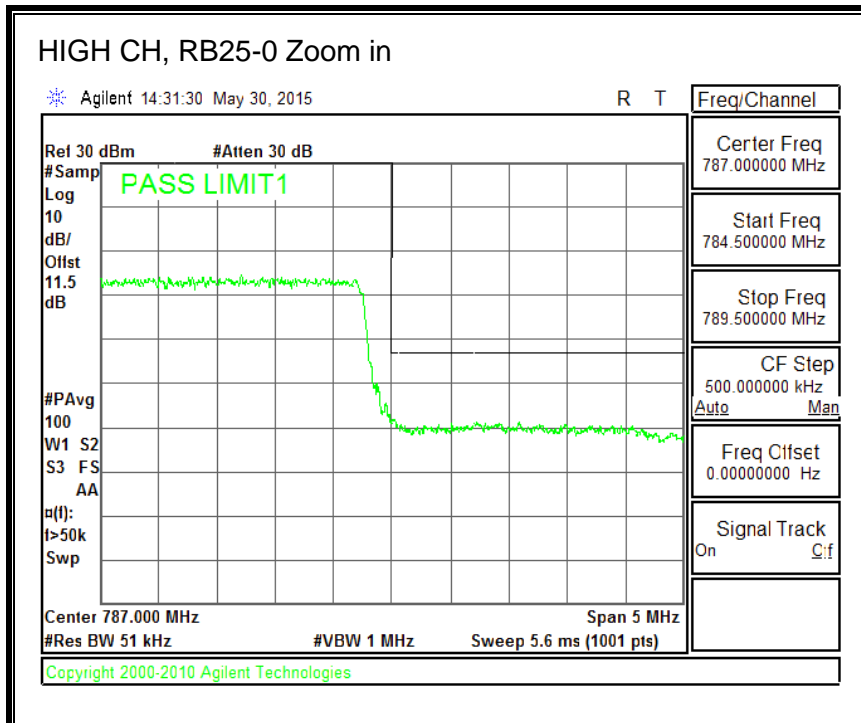

16QAM, (3.0 MHz BAND WIDTH)

QPSK, (5.0 MHz BAND WIDTH)

16QAM, (5.0 MHz BAND WIDTH)

QPSK, (10.0 MHz BAND WIDTH)

16QAM, (10.0 MHz BAND WIDTH)

8.4.6. LTE BAND 13 EMISSION MASK

QPSK, (5.0 MHz BAND WIDTH)

16QAM, (5.0 MHz BAND WIDTH)