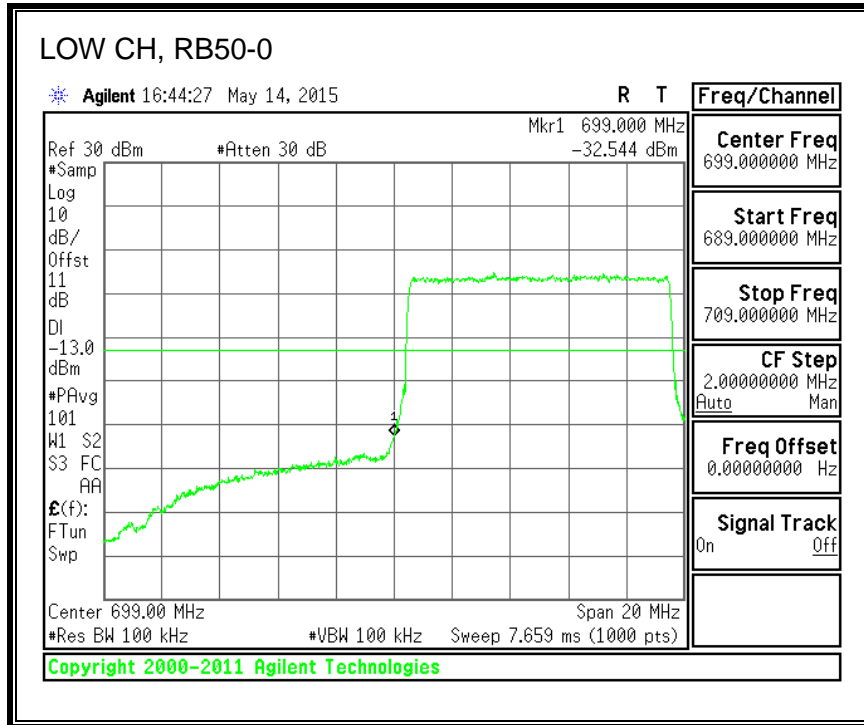

QPSK, (15.0 MHz BAND WIDTH)

16QAM, (15.0 MHz BAND WIDTH)

QPSK, (20.0 MHz BAND WIDTH)

16QAM, (20.0 MHz BAND WIDTH)

8.4.5. LTE BAND 12 BANDEDGE

QPSK, (1.4 MHz BAND WIDTH)

16QAM, (1.4 MHz BAND WIDTH)

QPSK, (3.0 MHz BAND WIDTH)

16QAM, (3.0 MHz BAND WIDTH)

QPSK, (5.0 MHz BAND WIDTH)

16QAM, (5.0 MHz BAND WIDTH)

QPSK, (10.0 MHz BAND WIDTH)

16QAM, (10.0 MHz BAND WIDTH)

8.4.6. LTE BAND 13 EMISSION MASK

QPSK, (5.0 MHz BAND WIDTH)

16QAM, (5.0 MHz BAND WIDTH)

QPSK, (10.0 MHz BAND WIDTH)

16QAM, (10.0 MHz BAND WIDTH)

8.4.7. LTE BAND 17 BANDEDGE

QPSK, (5.0 MHz BAND WIDTH)

16QAM, (5.0 MHz BAND WIDTH)

QPSK, (10.0 MHz BAND WIDTH)

16QAM, (10.0 MHz BAND WIDTH)