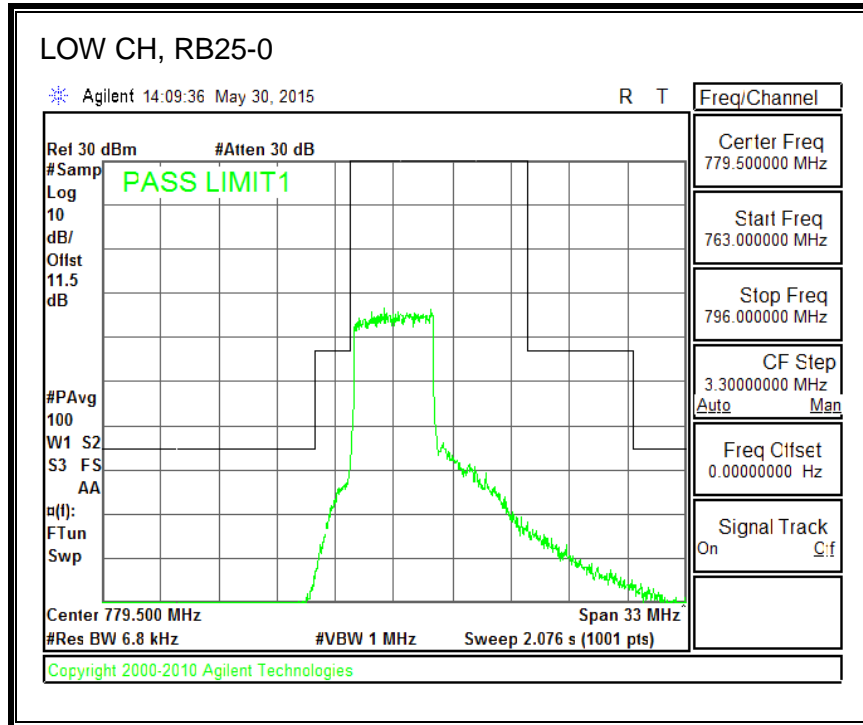

QPSK, (15.0 MHz BAND WIDTH)

16QAM, (15.0 MHz BAND WIDTH)

QPSK, (20.0 MHz BAND WIDTH)

16QAM, (20.0 MHz BAND WIDTH)

8.4.5. LTE BAND 12 BANDEDGE

QPSK, (1.4 MHz BAND WIDTH)

16QAM, (1.4 MHz BAND WIDTH)

QPSK, (3.0 MHz BAND WIDTH)

16QAM, (3.0 MHz BAND WIDTH)

QPSK, (5.0 MHz BAND WIDTH)

16QAM, (5.0 MHz BAND WIDTH)

QPSK, (10.0 MHz BAND WIDTH)

16QAM, (10.0 MHz BAND WIDTH)

8.4.6. LTE BAND 13 EMISSION MASK

QPSK, (5.0 MHz BAND WIDTH)

16QAM, (5.0 MHz BAND WIDTH)

QPSK, (10.0 MHz BAND WIDTH)

16QAM, (10.0 MHz BAND WIDTH)

8.4.7. LTE BAND 17 BANDEDGE

QPSK, (5.0 MHz BAND WIDTH)

16QAM, (5.0 MHz BAND WIDTH)

QPSK, (10.0 MHz BAND WIDTH)

16QAM, (10.0 MHz BAND WIDTH)