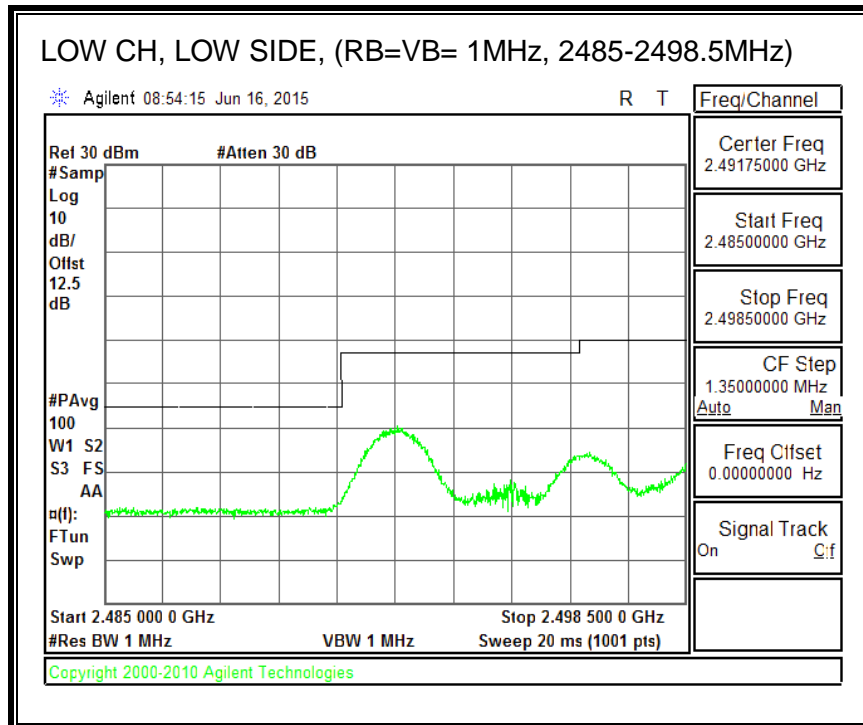

16QAM, (5.0 MHz BAND WIDTH)

QPSK, (10.0 MHz BAND WIDTH)

16QAM, (10.0 MHz BAND WIDTH)

8.4.4. LTE BAND 7 EMISSION MASK

QPSK, (5.0 MHz BAND WIDTH)

16QAM, (5.0 MHz BAND WIDTH)

QPSK, (10.0 MHz BAND WIDTH)

16QAM, (10.0 MHz BAND WIDTH)

QPSK, (15.0 MHz BAND WIDTH)

16QAM, (15.0 MHz BAND WIDTH)

QPSK, (20.0 MHz BAND WIDTH)

16QAM, (20.0 MHz BAND WIDTH)

8.4.5. LTE BAND 12 BANDEDGE

QPSK, (1.4 MHz BAND WIDTH)

16QAM, (1.4 MHz BAND WIDTH)

QPSK, (3.0 MHz BAND WIDTH)