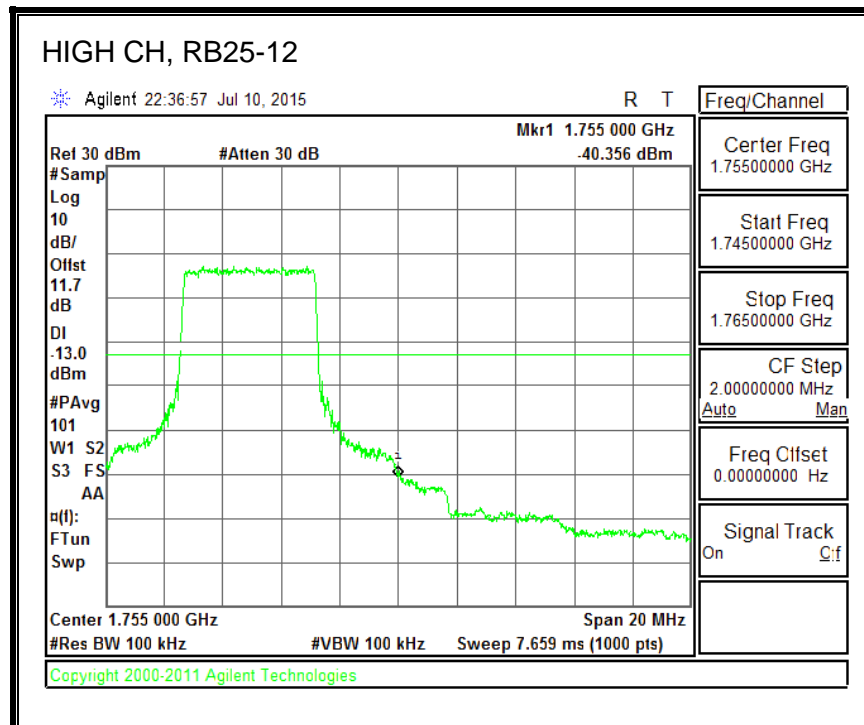

QPSK, (3.0 MHz BAND WIDTH)

16QAM, (3.0 MHz BAND WIDTH)

QPSK, (5.0 MHz BAND WIDTH)

16QAM, (5.0 MHz BAND WIDTH)

QPSK, (10.0 MHz BAND WIDTH)

16QAM, (10.0 MHz BAND WIDTH)

QPSK, (15.0 MHz BAND WIDTH)

16QAM, (15.0 MHz BAND WIDTH)

QPSK, (20.0 MHz BAND WIDTH)

16QAM, (20.0 MHz BAND WIDTH)

8.4.3. LTE BAND 5 BANDEDGE

QPSK, (1.4 MHz BAND WIDTH)

16QAM, (1.4 MHz BAND WIDTH)

QPSK, (3.0 MHz BAND WIDTH)

16QAM, (3.0 MHz BAND WIDTH)

QPSK, (5.0 MHz BAND WIDTH)

16QAM, (5.0 MHz BAND WIDTH)

QPSK, (10.0 MHz BAND WIDTH)

16QAM, (10.0 MHz BAND WIDTH)

8.4.4. LTE BAND 7 EMISSION MASK

QPSK, (5.0 MHz BAND WIDTH)

16QAM, (5.0 MHz BAND WIDTH)

QPSK, (10.0 MHz BAND WIDTH)

16QAM, (10.0 MHz BAND WIDTH)