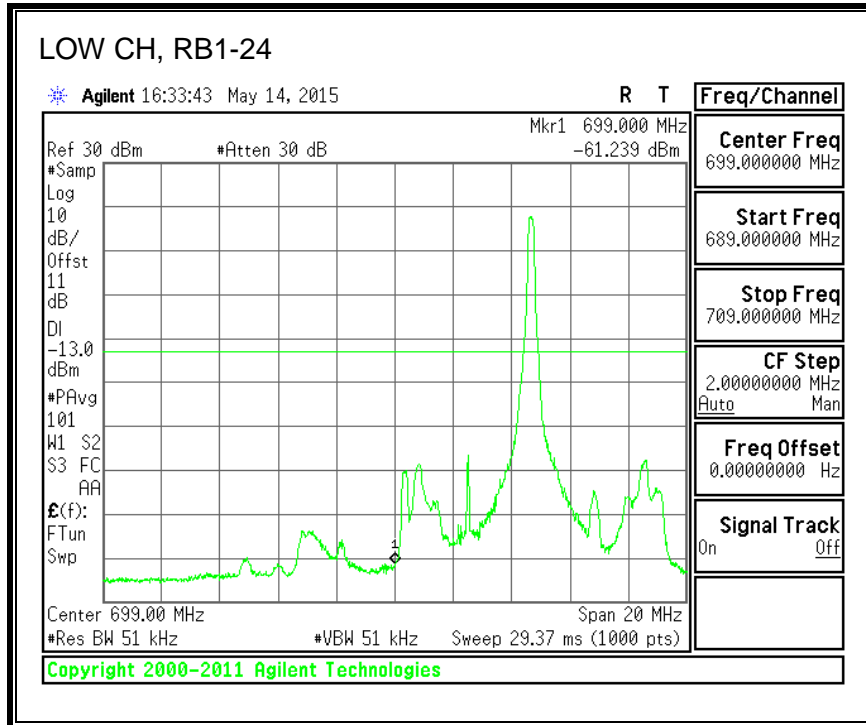

QPSK, (15.0 MHz BAND WIDTH)

16QAM, (15.0 MHz BAND WIDTH)

QPSK, (20.0 MHz BAND WIDTH)

16QAM, (20.0 MHz BAND WIDTH)

8.4.5. LTE BAND 12 BANDEDGE

QPSK, (1.4 MHz BAND WIDTH)

16QAM, (1.4 MHz BAND WIDTH)

QPSK, (3.0 MHz BAND WIDTH)

16QAM, (3.0 MHz BAND WIDTH)

QPSK, (5.0 MHz BAND WIDTH)

16QAM, (5.0 MHz BAND WIDTH)

QPSK, (10.0 MHz BAND WIDTH)

16QAM, (10.0 MHz BAND WIDTH)

8.4.6. LTE BAND 13 EMISSION MASK

QPSK, (5.0 MHz BAND WIDTH)

16QAM, (5.0 MHz BAND WIDTH)

QPSK, (10.0 MHz BAND WIDTH)

16QAM, (10.0 MHz BAND WIDTH)

8.4.7. LTE BAND 17 BANDEDGE

QPSK, (5.0 MHz BAND WIDTH)

16QAM, (5.0 MHz BAND WIDTH)

QPSK, (10.0 MHz BAND WIDTH)

16QAM, (10.0 MHz BAND WIDTH)