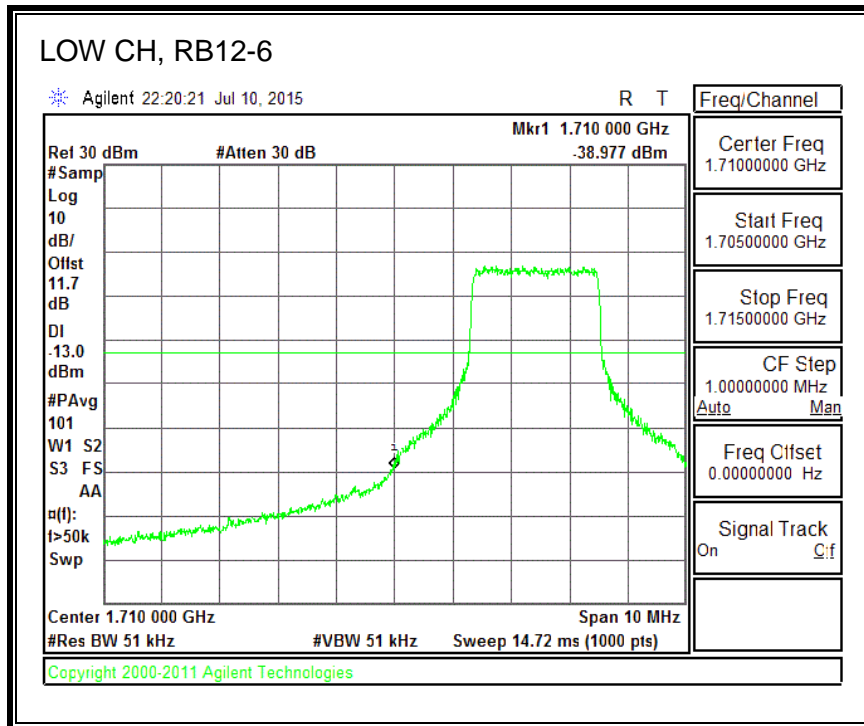

QPSK, (3.0 MHz BAND WIDTH)

16QAM, (3.0 MHz BAND WIDTH)

QPSK, (5.0 MHz BAND WIDTH)

16QAM, (5.0 MHz BAND WIDTH)

QPSK, (10.0 MHz BAND WIDTH)

16QAM, (10.0 MHz BAND WIDTH)

QPSK, (15.0 MHz BAND WIDTH)

16QAM, (15.0 MHz BAND WIDTH)

QPSK, (20.0 MHz BAND WIDTH)

16QAM, (20.0 MHz BAND WIDTH)

8.4.3. LTE BAND 5 BANDEDGE

QPSK, (1.4 MHz BAND WIDTH)

16QAM, (1.4 MHz BAND WIDTH)

QPSK, (3.0 MHz BAND WIDTH)

16QAM, (3.0 MHz BAND WIDTH)

QPSK, (5.0 MHz BAND WIDTH)

16QAM, (5.0 MHz BAND WIDTH)

QPSK, (10.0 MHz BAND WIDTH)

16QAM, (10.0 MHz BAND WIDTH)

8.4.4. LTE BAND 7 EMISSION MASK

QPSK, (5.0 MHz BAND WIDTH)

16QAM, (5.0 MHz BAND WIDTH)

QPSK, (10.0 MHz BAND WIDTH)

16QAM, (10.0 MHz BAND WIDTH)