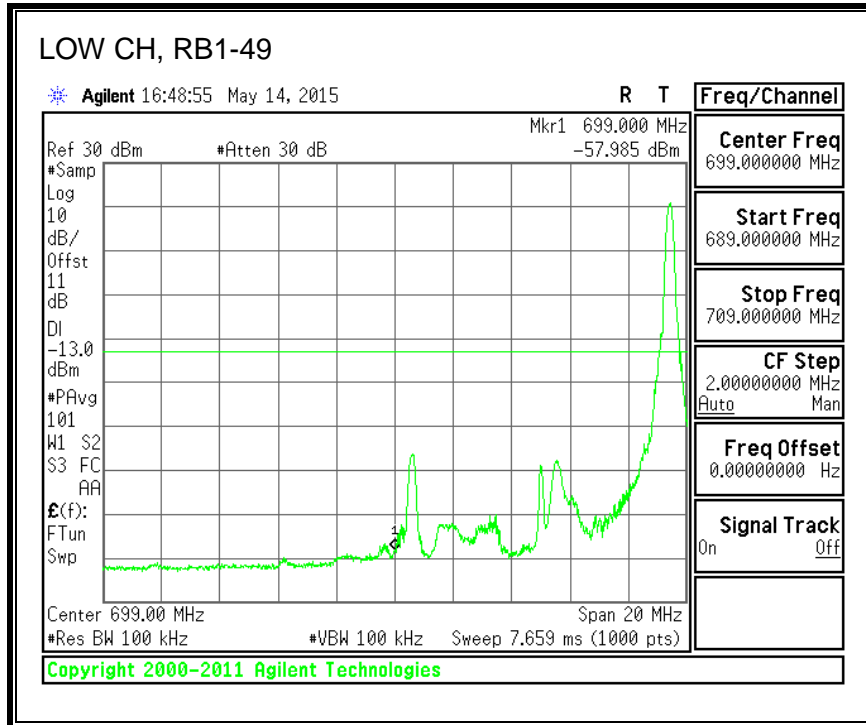

QPSK, (15.0 MHz BAND WIDTH)

16QAM, (15.0 MHz BAND WIDTH)

QPSK, (20.0 MHz BAND WIDTH)

16QAM, (20.0 MHz BAND WIDTH)

8.4.5. LTE BAND 12 BANDEDGE

QPSK, (1.4 MHz BAND WIDTH)

16QAM, (1.4 MHz BAND WIDTH)

QPSK, (3.0 MHz BAND WIDTH)

16QAM, (3.0 MHz BAND WIDTH)

QPSK, (5.0 MHz BAND WIDTH)

16QAM, (5.0 MHz BAND WIDTH)

QPSK, (10.0 MHz BAND WIDTH)

16QAM, (10.0 MHz BAND WIDTH)

8.4.6. LTE BAND 13 EMISSION MASK

QPSK, (5.0 MHz BAND WIDTH)

16QAM, (5.0 MHz BAND WIDTH)

QPSK, (10.0 MHz BAND WIDTH)

16QAM, (10.0 MHz BAND WIDTH)

8.4.7. LTE BAND 17 BANDEDGE

QPSK, (5.0 MHz BAND WIDTH)

16QAM, (5.0 MHz BAND WIDTH)

QPSK, (10.0 MHz BAND WIDTH)

16QAM, (10.0 MHz BAND WIDTH)