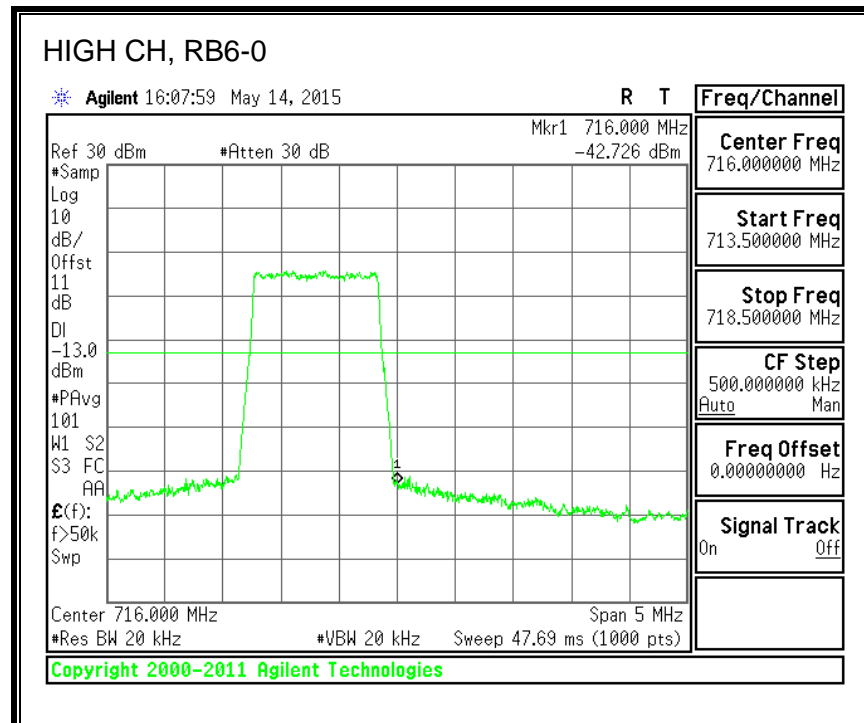

QPSK, (15.0 MHz BAND WIDTH)

16QAM, (15.0 MHz BAND WIDTH)

QPSK, (20.0 MHz BAND WIDTH)

16QAM, (20.0 MHz BAND WIDTH)

8.4.5. LTE BAND 12 BANDEDGE

QPSK, (1.4 MHz BAND WIDTH)

16QAM, (1.4 MHz BAND WIDTH)

QPSK, (3.0 MHz BAND WIDTH)

16QAM, (3.0 MHz BAND WIDTH)

QPSK, (5.0 MHz BAND WIDTH)

16QAM, (5.0 MHz BAND WIDTH)

QPSK, (10.0 MHz BAND WIDTH)

16QAM, (10.0 MHz BAND WIDTH)

8.4.6. LTE BAND 13 EMISSION MASK

QPSK, (5.0 MHz BAND WIDTH)

16QAM, (5.0 MHz BAND WIDTH)