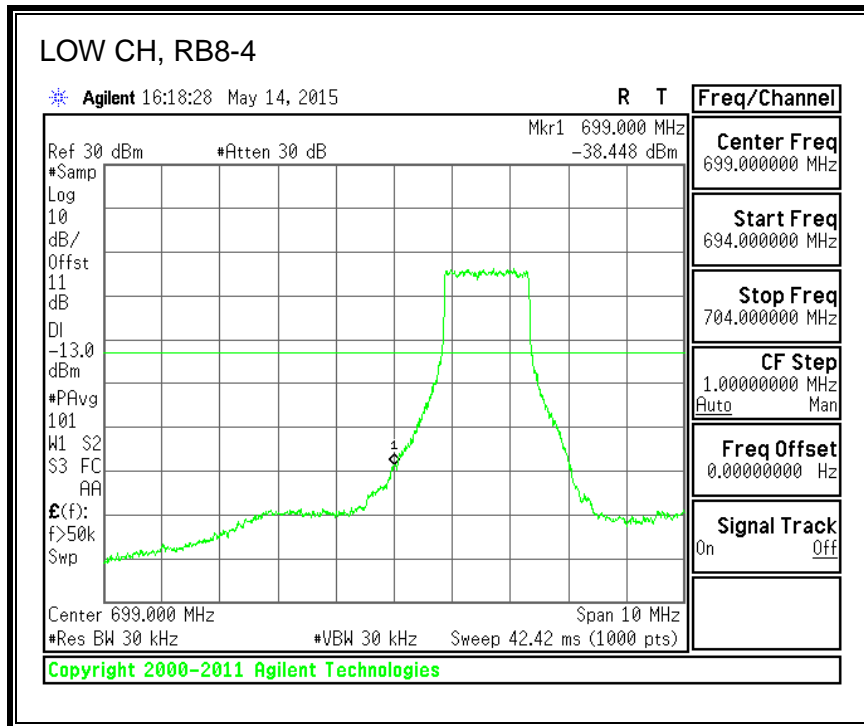

16QAM, (5.0 MHz BAND WIDTH)

QPSK, (10.0 MHz BAND WIDTH)

16QAM, (10.0 MHz BAND WIDTH)

8.4.4. LTE BAND 7 EMISSION MASK

QPSK, (5.0 MHz BAND WIDTH)

16QAM, (5.0 MHz BAND WIDTH)

QPSK, (10.0 MHz BAND WIDTH)

16QAM, (10.0 MHz BAND WIDTH)

QPSK, (15.0 MHz BAND WIDTH)

16QAM, (15.0 MHz BAND WIDTH)

QPSK, (20.0 MHz BAND WIDTH)

16QAM, (20.0 MHz BAND WIDTH)

8.4.5. LTE BAND 12 BANDEDGE

QPSK, (1.4 MHz BAND WIDTH)

16QAM, (1.4 MHz BAND WIDTH)

QPSK, (3.0 MHz BAND WIDTH)

16QAM, (3.0 MHz BAND WIDTH)

QPSK, (5.0 MHz BAND WIDTH)

16QAM, (5.0 MHz BAND WIDTH)

QPSK, (10.0 MHz BAND WIDTH)

16QAM, (10.0 MHz BAND WIDTH)

8.4.6. LTE BAND 13 EMISSION MASK

QPSK, (5.0 MHz BAND WIDTH)

16QAM, (5.0 MHz BAND WIDTH)