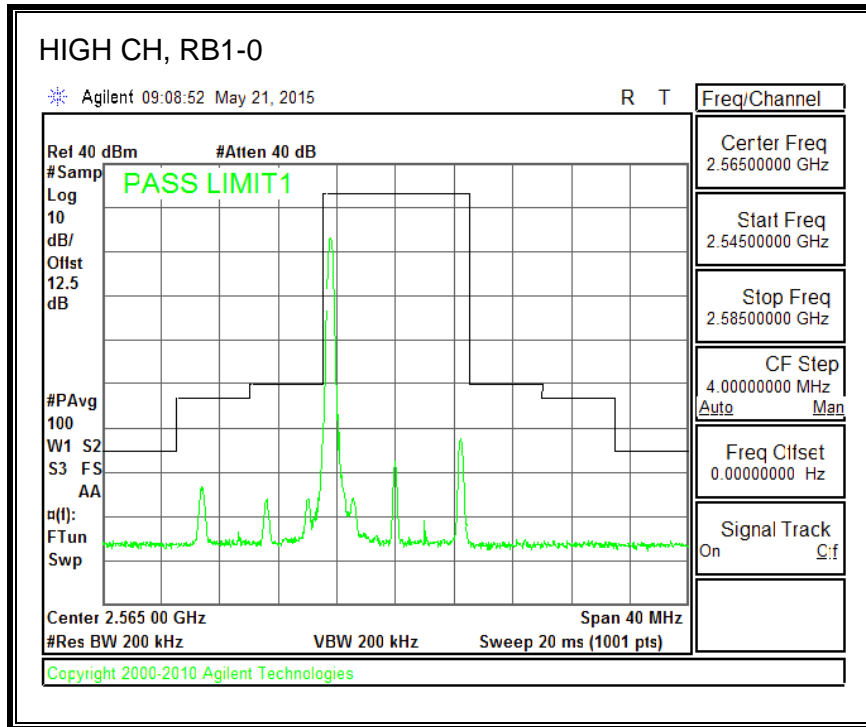

16QAM, (5.0 MHz BAND WIDTH)

QPSK, (10.0 MHz BAND WIDTH)

16QAM, (10.0 MHz BAND WIDTH)

8.4.4. LTE BAND 7 EMISSION MASK

QPSK, (5.0 MHz BAND WIDTH)

16QAM, (5.0 MHz BAND WIDTH)

QPSK, (10.0 MHz BAND WIDTH)

16QAM, (10.0 MHz BAND WIDTH)

QPSK, (15.0 MHz BAND WIDTH)

16QAM, (15.0 MHz BAND WIDTH)

QPSK, (20.0 MHz BAND WIDTH)

16QAM, (20.0 MHz BAND WIDTH)

8.4.5. LTE BAND 12 BANDEDGE

QPSK, (1.4 MHz BAND WIDTH)

16QAM, (1.4 MHz BAND WIDTH)

QPSK, (3.0 MHz BAND WIDTH)