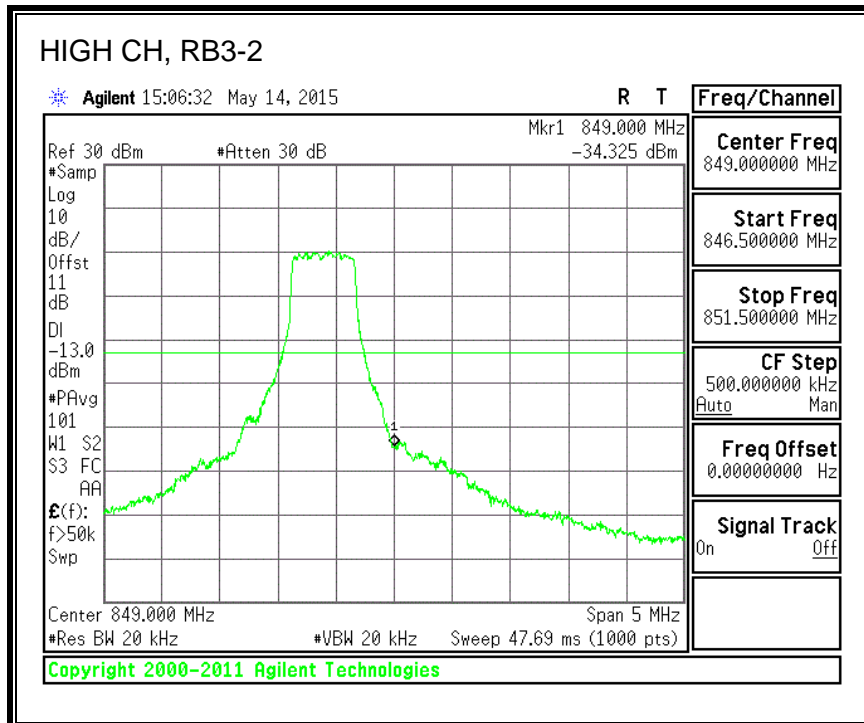

QPSK, (20.0 MHz BAND WIDTH)

16QAM, (20.0 MHz BAND WIDTH)

8.4.3. LTE BAND 5 BANDEDGE

QPSK, (1.4 MHz BAND WIDTH)

16QAM, (1.4 MHz BAND WIDTH)

QPSK, (3.0 MHz BAND WIDTH)

16QAM, (3.0 MHz BAND WIDTH)

QPSK, (5.0 MHz BAND WIDTH)

16QAM, (5.0 MHz BAND WIDTH)

QPSK, (10.0 MHz BAND WIDTH)

16QAM, (10.0 MHz BAND WIDTH)

8.4.4. LTE BAND 7 EMISSION MASK

QPSK, (5.0 MHz BAND WIDTH)

16QAM, (5.0 MHz BAND WIDTH)

QPSK, (10.0 MHz BAND WIDTH)

16QAM, (10.0 MHz BAND WIDTH)