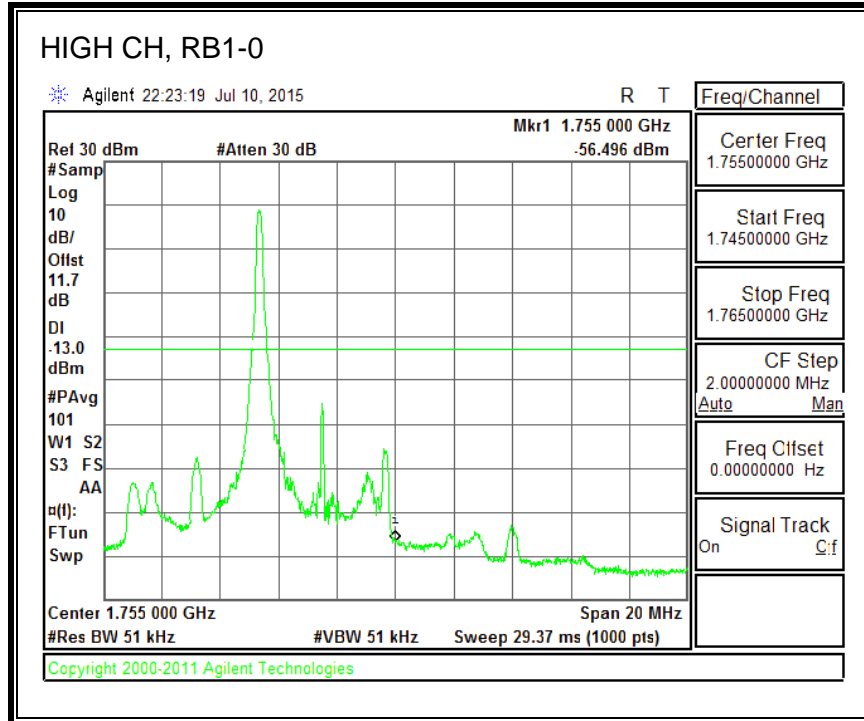

QPSK, (3.0 MHz BAND WIDTH)

16QAM, (3.0 MHz BAND WIDTH)

QPSK, (5.0 MHz BAND WIDTH)

16QAM, (5.0 MHz BAND WIDTH)

QPSK, (10.0 MHz BAND WIDTH)

16QAM, (10.0 MHz BAND WIDTH)

QPSK, (15.0 MHz BAND WIDTH)

16QAM, (15.0 MHz BAND WIDTH)

QPSK, (20.0 MHz BAND WIDTH)

16QAM, (20.0 MHz BAND WIDTH)

8.4.3. LTE BAND 5 BANDEDGE

QPSK, (1.4 MHz BAND WIDTH)

16QAM, (1.4 MHz BAND WIDTH)

QPSK, (3.0 MHz BAND WIDTH)

16QAM, (3.0 MHz BAND WIDTH)

QPSK, (5.0 MHz BAND WIDTH)

16QAM, (5.0 MHz BAND WIDTH)

QPSK, (10.0 MHz BAND WIDTH)

16QAM, (10.0 MHz BAND WIDTH)

8.4.4. LTE BAND 7 EMISSION MASK

QPSK, (5.0 MHz BAND WIDTH)

16QAM, (5.0 MHz BAND WIDTH)

QPSK, (10.0 MHz BAND WIDTH)

16QAM, (10.0 MHz BAND WIDTH)