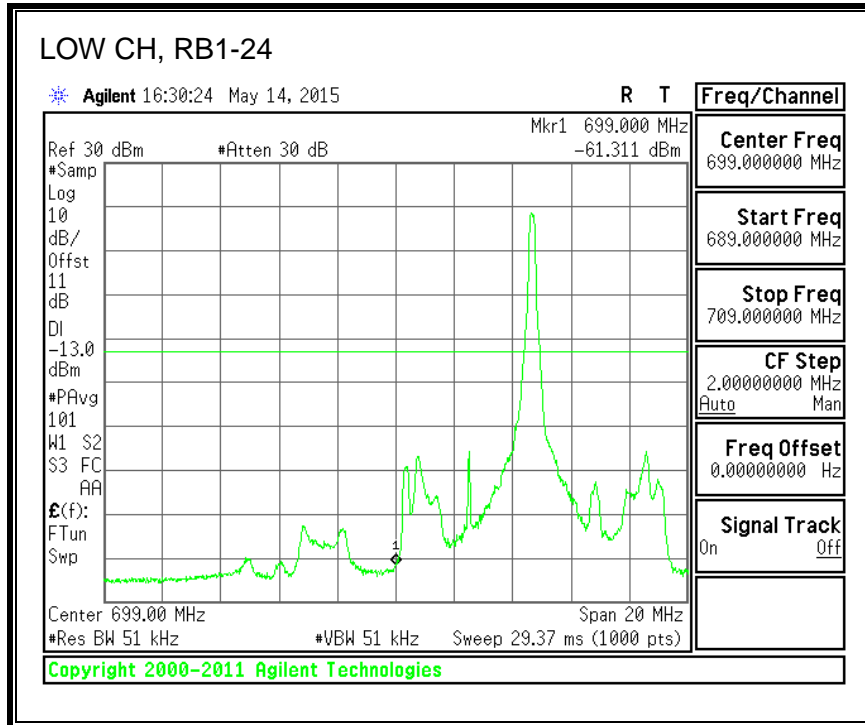

QPSK, (15.0 MHz BAND WIDTH)

16QAM, (15.0 MHz BAND WIDTH)

QPSK, (20.0 MHz BAND WIDTH)

16QAM, (20.0 MHz BAND WIDTH)

8.4.5. LTE BAND 12 BANDEDGE

QPSK, (1.4 MHz BAND WIDTH)

16QAM, (1.4 MHz BAND WIDTH)

QPSK, (3.0 MHz BAND WIDTH)

16QAM, (3.0 MHz BAND WIDTH)

QPSK, (5.0 MHz BAND WIDTH)

16QAM, (5.0 MHz BAND WIDTH)

QPSK, (10.0 MHz BAND WIDTH)

16QAM, (10.0 MHz BAND WIDTH)

8.4.6. LTE BAND 13 EMISSION MASK

QPSK, (5.0 MHz BAND WIDTH)

16QAM, (5.0 MHz BAND WIDTH)

QPSK, (10.0 MHz BAND WIDTH)

16QAM, (10.0 MHz BAND WIDTH)

8.4.7. LTE BAND 17 BANDEDGE

QPSK, (5.0 MHz BAND WIDTH)

16QAM, (5.0 MHz BAND WIDTH)

QPSK, (10.0 MHz BAND WIDTH)

16QAM, (10.0 MHz BAND WIDTH)