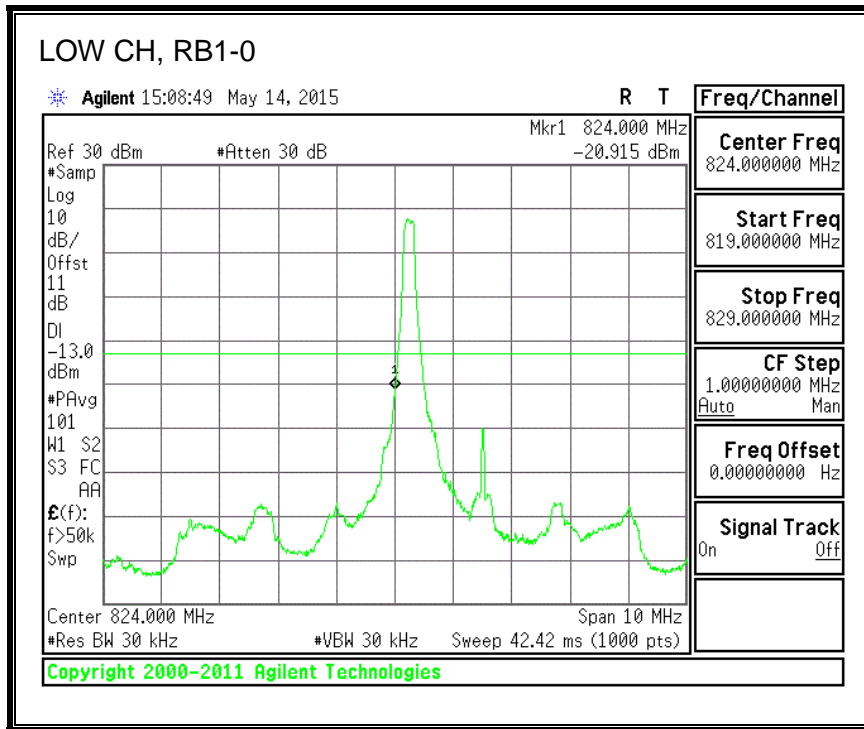

QPSK, (20.0 MHz BAND WIDTH)

16QAM, (20.0 MHz BAND WIDTH)

8.4.3. LTE BAND 5 BANDEDGE

QPSK, (1.4 MHz BAND WIDTH)

16QAM, (1.4 MHz BAND WIDTH)

QPSK, (3.0 MHz BAND WIDTH)

16QAM, (3.0 MHz BAND WIDTH)

QPSK, (5.0 MHz BAND WIDTH)

16QAM, (5.0 MHz BAND WIDTH)

QPSK, (10.0 MHz BAND WIDTH)

16QAM, (10.0 MHz BAND WIDTH)

8.4.4. LTE BAND 7 EMISSION MASK

QPSK, (5.0 MHz BAND WIDTH)

16QAM, (5.0 MHz BAND WIDTH)

QPSK, (10.0 MHz BAND WIDTH)

16QAM, (10.0 MHz BAND WIDTH)