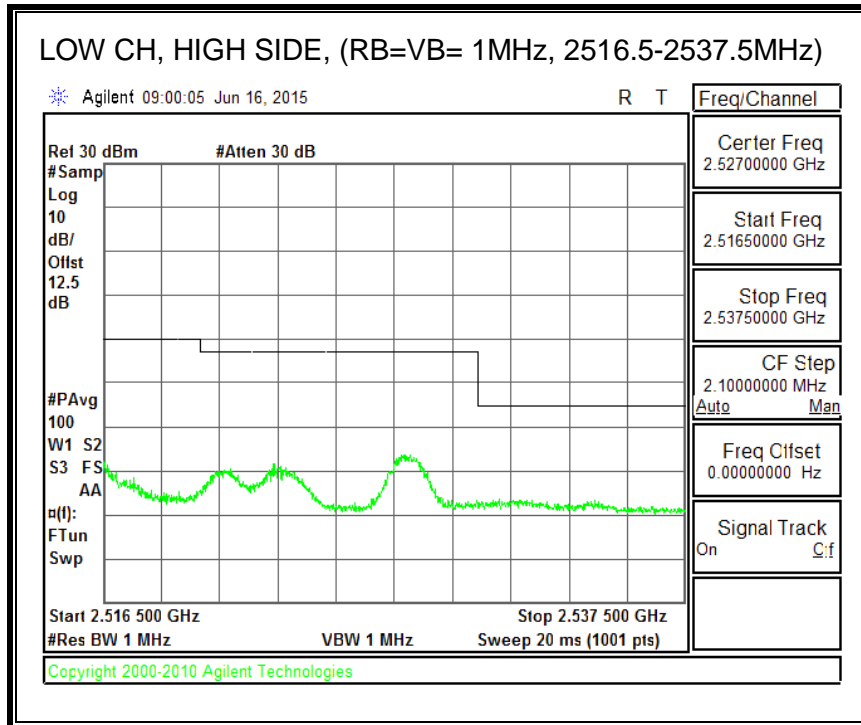

QPSK, (20.0 MHz BAND WIDTH)

16QAM, (20.0 MHz BAND WIDTH)

8.4.3. LTE BAND 5 BANDEDGE

QPSK, (1.4 MHz BAND WIDTH)

16QAM, (1.4 MHz BAND WIDTH)

QPSK, (3.0 MHz BAND WIDTH)

16QAM, (3.0 MHz BAND WIDTH)

QPSK, (5.0 MHz BAND WIDTH)

16QAM, (5.0 MHz BAND WIDTH)

QPSK, (10.0 MHz BAND WIDTH)

16QAM, (10.0 MHz BAND WIDTH)

8.4.4. LTE BAND 7 EMISSION MASK

QPSK, (5.0 MHz BAND WIDTH)

16QAM, (5.0 MHz BAND WIDTH)

QPSK, (10.0 MHz BAND WIDTH)

16QAM, (10.0 MHz BAND WIDTH)

QPSK, (15.0 MHz BAND WIDTH)

16QAM, (15.0 MHz BAND WIDTH)

QPSK, (20.0 MHz BAND WIDTH)

16QAM, (20.0 MHz BAND WIDTH)

8.4.5. LTE BAND 12 BANDEDGE

QPSK, (1.4 MHz BAND WIDTH)

16QAM, (1.4 MHz BAND WIDTH)

QPSK, (3.0 MHz BAND WIDTH)