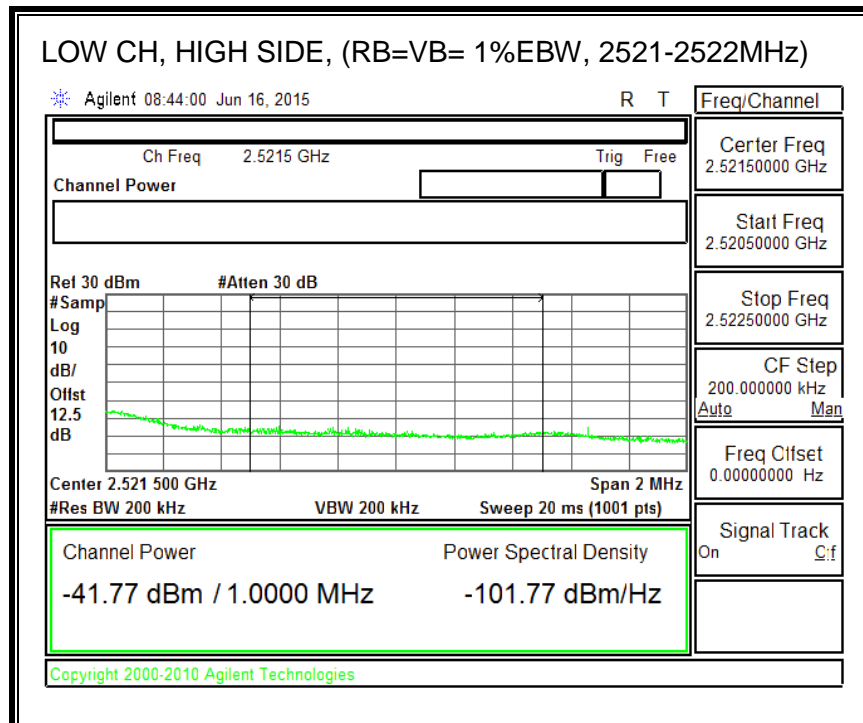

QPSK, (15.0 MHz BAND WIDTH)

16QAM, (15.0 MHz BAND WIDTH)

QPSK, (20.0 MHz BAND WIDTH)

16QAM, (20.0 MHz BAND WIDTH)

8.4.5. LTE BAND 12 BANDEDGE

QPSK, (1.4 MHz BAND WIDTH)

16QAM, (1.4 MHz BAND WIDTH)

QPSK, (3.0 MHz BAND WIDTH)

16QAM, (3.0 MHz BAND WIDTH)

QPSK, (5.0 MHz BAND WIDTH)

16QAM, (5.0 MHz BAND WIDTH)

QPSK, (10.0 MHz BAND WIDTH)

16QAM, (10.0 MHz BAND WIDTH)

8.4.6. LTE BAND 13 EMISSION MASK

QPSK, (5.0 MHz BAND WIDTH)

16QAM, (5.0 MHz BAND WIDTH)