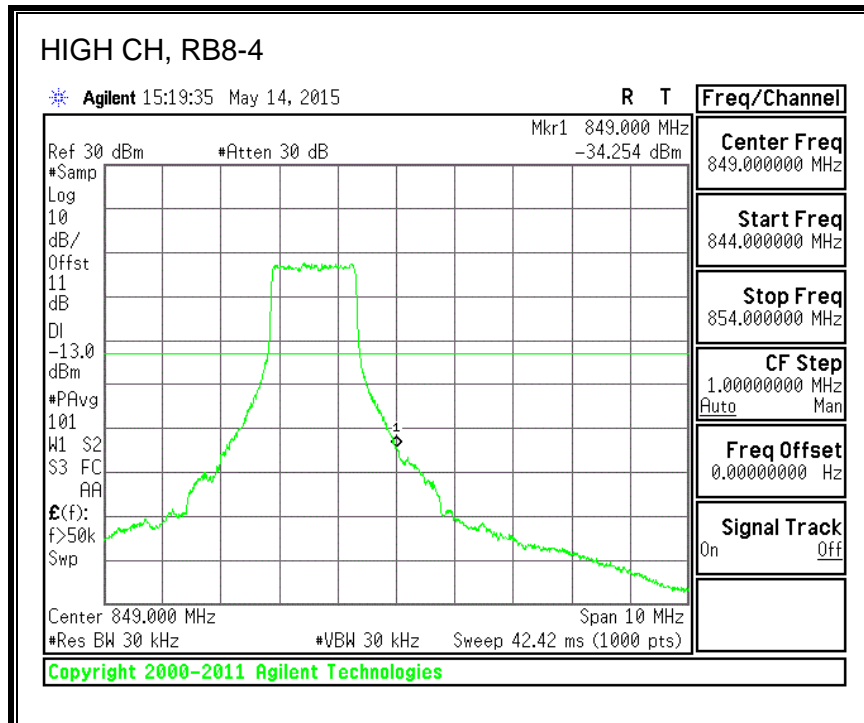

QPSK, (20.0 MHz BAND WIDTH)

16QAM, (20.0 MHz BAND WIDTH)

8.4.3. LTE BAND 5 BANDEDGE

QPSK, (1.4 MHz BAND WIDTH)

16QAM, (1.4 MHz BAND WIDTH)

QPSK, (3.0 MHz BAND WIDTH)

16QAM, (3.0 MHz BAND WIDTH)

QPSK, (5.0 MHz BAND WIDTH)

16QAM, (5.0 MHz BAND WIDTH)

QPSK, (10.0 MHz BAND WIDTH)

16QAM, (10.0 MHz BAND WIDTH)

8.4.4. LTE BAND 7 EMISSION MASK

QPSK, (5.0 MHz BAND WIDTH)

16QAM, (5.0 MHz BAND WIDTH)

QPSK, (10.0 MHz BAND WIDTH)

16QAM, (10.0 MHz BAND WIDTH)