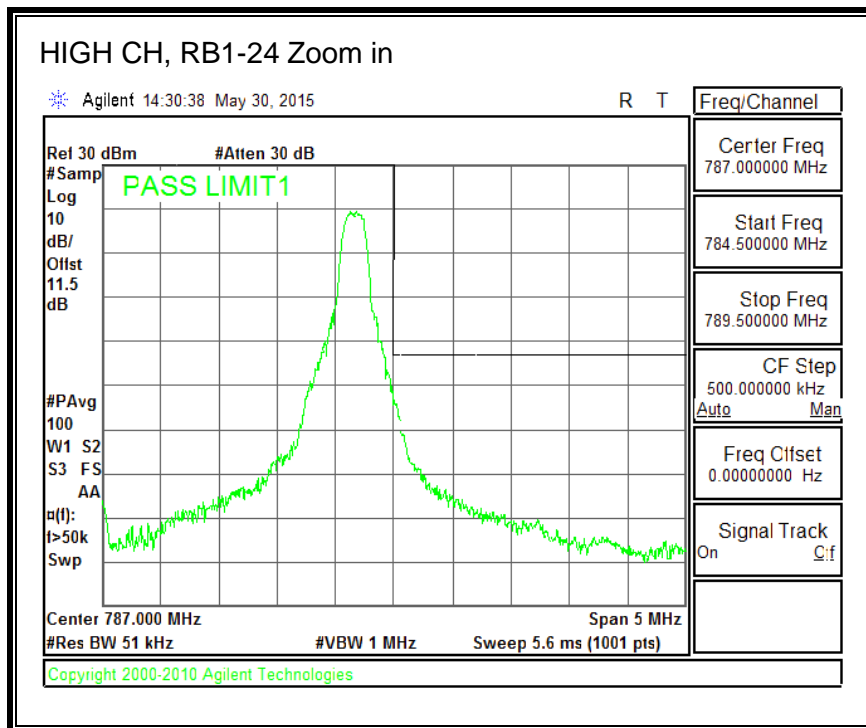

16QAM, (3.0 MHz BAND WIDTH)

QPSK, (5.0 MHz BAND WIDTH)

16QAM, (5.0 MHz BAND WIDTH)

QPSK, (10.0 MHz BAND WIDTH)

16QAM, (10.0 MHz BAND WIDTH)

8.4.6. LTE BAND 13 EMISSION MASK

QPSK, (5.0 MHz BAND WIDTH)

16QAM, (5.0 MHz BAND WIDTH)