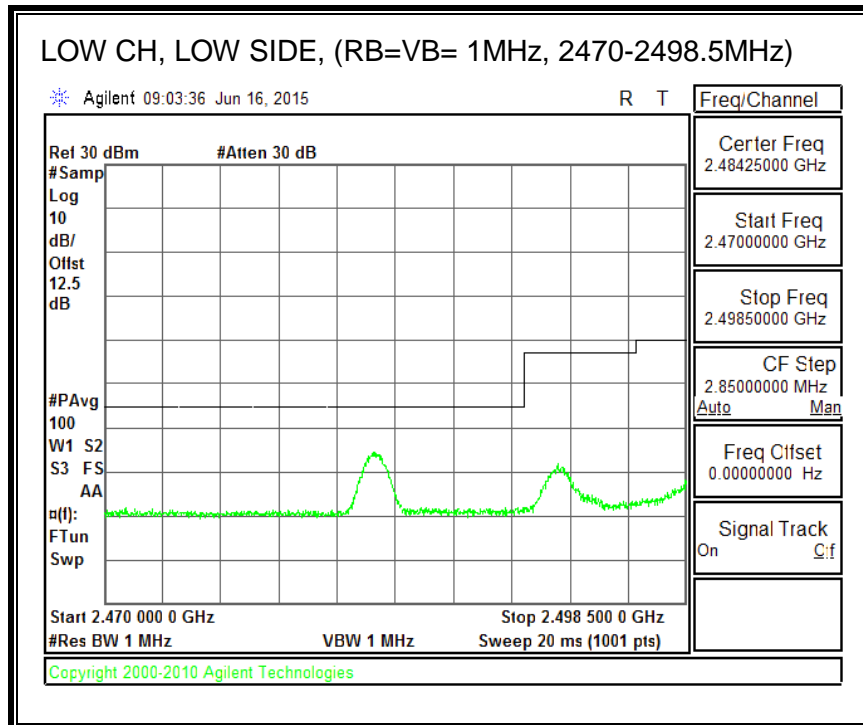

QPSK, (15.0 MHz BAND WIDTH)

16QAM, (15.0 MHz BAND WIDTH)

QPSK, (20.0 MHz BAND WIDTH)

16QAM, (20.0 MHz BAND WIDTH)

8.4.5. LTE BAND 12 BANDEDGE

QPSK, (1.4 MHz BAND WIDTH)

16QAM, (1.4 MHz BAND WIDTH)

QPSK, (3.0 MHz BAND WIDTH)

16QAM, (3.0 MHz BAND WIDTH)

QPSK, (5.0 MHz BAND WIDTH)

16QAM, (5.0 MHz BAND WIDTH)

QPSK, (10.0 MHz BAND WIDTH)

16QAM, (10.0 MHz BAND WIDTH)

8.4.6. LTE BAND 13 EMISSION MASK

QPSK, (5.0 MHz BAND WIDTH)

16QAM, (5.0 MHz BAND WIDTH)