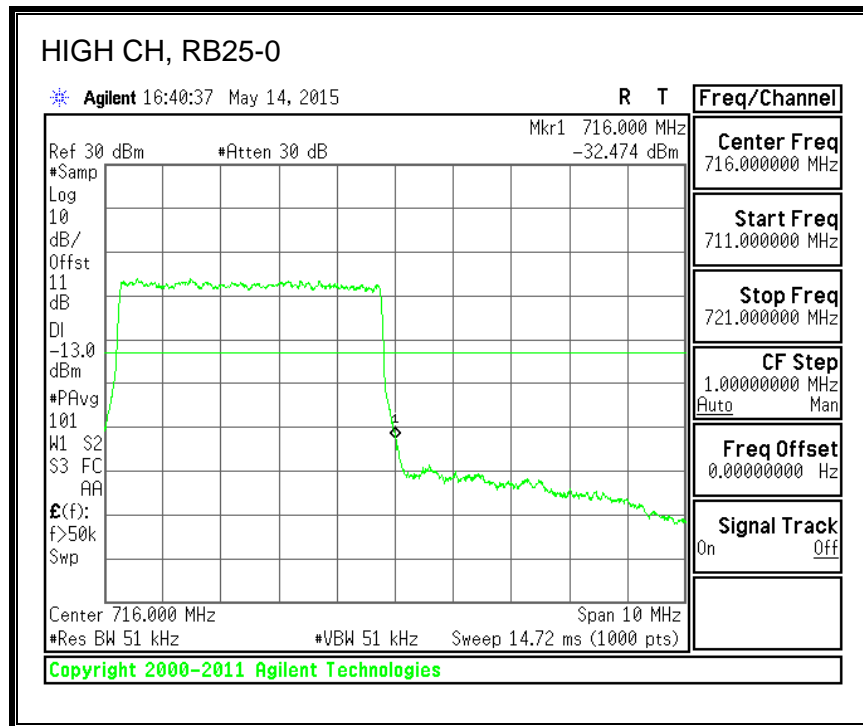

16QAM, (3.0 MHz BAND WIDTH)

QPSK, (5.0 MHz BAND WIDTH)

16QAM, (5.0 MHz BAND WIDTH)

QPSK, (10.0 MHz BAND WIDTH)

16QAM, (10.0 MHz BAND WIDTH)

8.4.6. LTE BAND 13 EMISSION MASK

QPSK, (5.0 MHz BAND WIDTH)

16QAM, (5.0 MHz BAND WIDTH)

QPSK, (10.0 MHz BAND WIDTH)

16QAM, (10.0 MHz BAND WIDTH)

8.4.7. LTE BAND 17 BANDEDGE

QPSK, (5.0 MHz BAND WIDTH)

16QAM, (5.0 MHz BAND WIDTH)

QPSK, (10.0 MHz BAND WIDTH)

16QAM, (10.0 MHz BAND WIDTH)