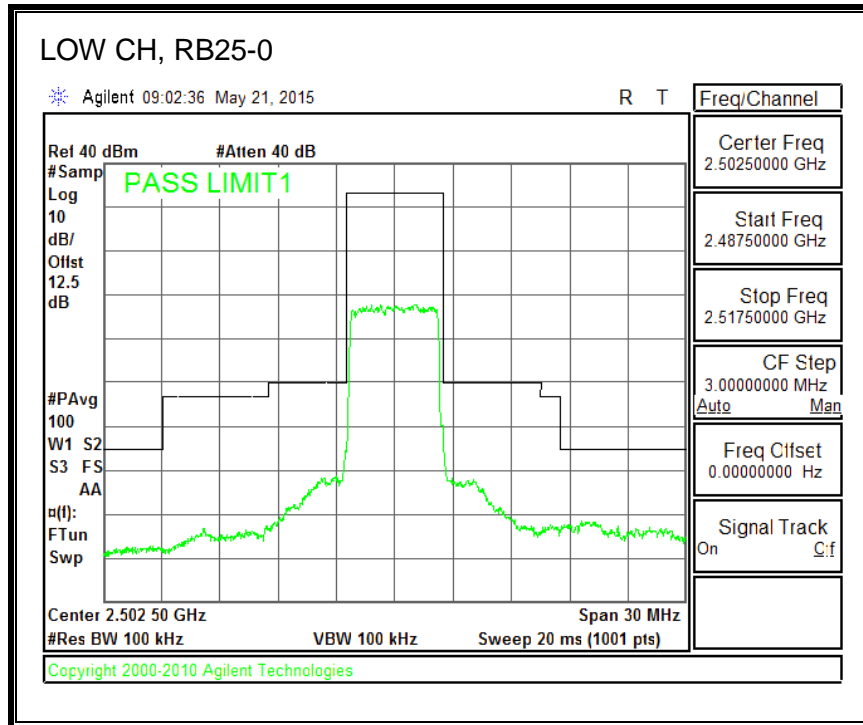

QPSK, (20.0 MHz BAND WIDTH)

16QAM, (20.0 MHz BAND WIDTH)

8.4.3. LTE BAND 5 BANDEDGE

QPSK, (1.4 MHz BAND WIDTH)

16QAM, (1.4 MHz BAND WIDTH)

QPSK, (3.0 MHz BAND WIDTH)

16QAM, (3.0 MHz BAND WIDTH)

QPSK, (5.0 MHz BAND WIDTH)

16QAM, (5.0 MHz BAND WIDTH)

QPSK, (10.0 MHz BAND WIDTH)

16QAM, (10.0 MHz BAND WIDTH)

8.4.4. LTE BAND 7 EMISSION MASK

QPSK, (5.0 MHz BAND WIDTH)

16QAM, (5.0 MHz BAND WIDTH)

QPSK, (10.0 MHz BAND WIDTH)

16QAM, (10.0 MHz BAND WIDTH)

QPSK, (15.0 MHz BAND WIDTH)

16QAM, (15.0 MHz BAND WIDTH)

QPSK, (20.0 MHz BAND WIDTH)

16QAM, (20.0 MHz BAND WIDTH)

8.4.5. LTE BAND 12 BANDEDGE

QPSK, (1.4 MHz BAND WIDTH)

16QAM, (1.4 MHz BAND WIDTH)

QPSK, (3.0 MHz BAND WIDTH)