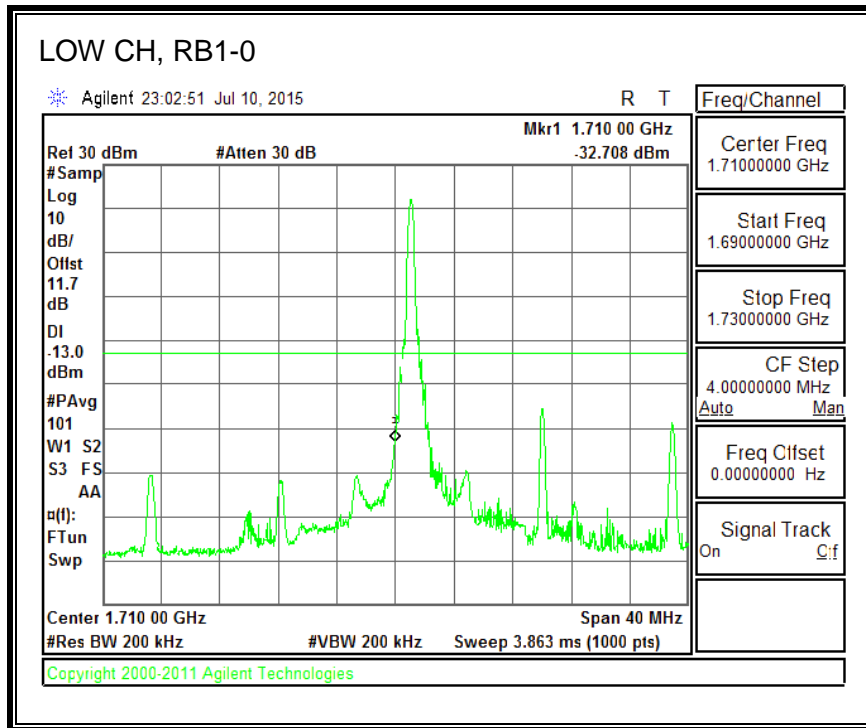

QPSK, (20.0 MHz BAND WIDTH)

16QAM, (20.0 MHz BAND WIDTH)

8.4.3. LTE BAND 5 BANDEDGE

QPSK, (1.4 MHz BAND WIDTH)

16QAM, (1.4 MHz BAND WIDTH)

QPSK, (3.0 MHz BAND WIDTH)

16QAM, (3.0 MHz BAND WIDTH)

QPSK, (5.0 MHz BAND WIDTH)

16QAM, (5.0 MHz BAND WIDTH)

QPSK, (10.0 MHz BAND WIDTH)

16QAM, (10.0 MHz BAND WIDTH)

8.4.4. LTE BAND 7 EMISSION MASK

QPSK, (5.0 MHz BAND WIDTH)

16QAM, (5.0 MHz BAND WIDTH)

QPSK, (10.0 MHz BAND WIDTH)

16QAM, (10.0 MHz BAND WIDTH)