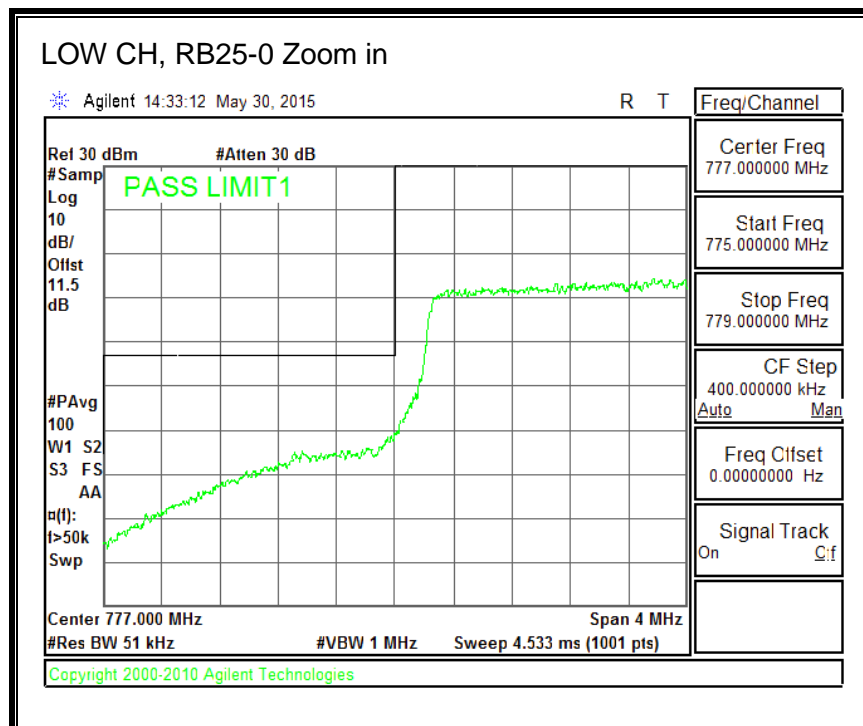

16QAM, (3.0 MHz BAND WIDTH)

QPSK, (5.0 MHz BAND WIDTH)

16QAM, (5.0 MHz BAND WIDTH)

QPSK, (10.0 MHz BAND WIDTH)

16QAM, (10.0 MHz BAND WIDTH)

8.4.6. LTE BAND 13 EMISSION MASK

QPSK, (5.0 MHz BAND WIDTH)

16QAM, (5.0 MHz BAND WIDTH)

QPSK, (10.0 MHz BAND WIDTH)

16QAM, (10.0 MHz BAND WIDTH)

8.4.7. LTE BAND 17 BANDEDGE

QPSK, (5.0 MHz BAND WIDTH)

16QAM, (5.0 MHz BAND WIDTH)

QPSK, (10.0 MHz BAND WIDTH)

16QAM, (10.0 MHz BAND WIDTH)