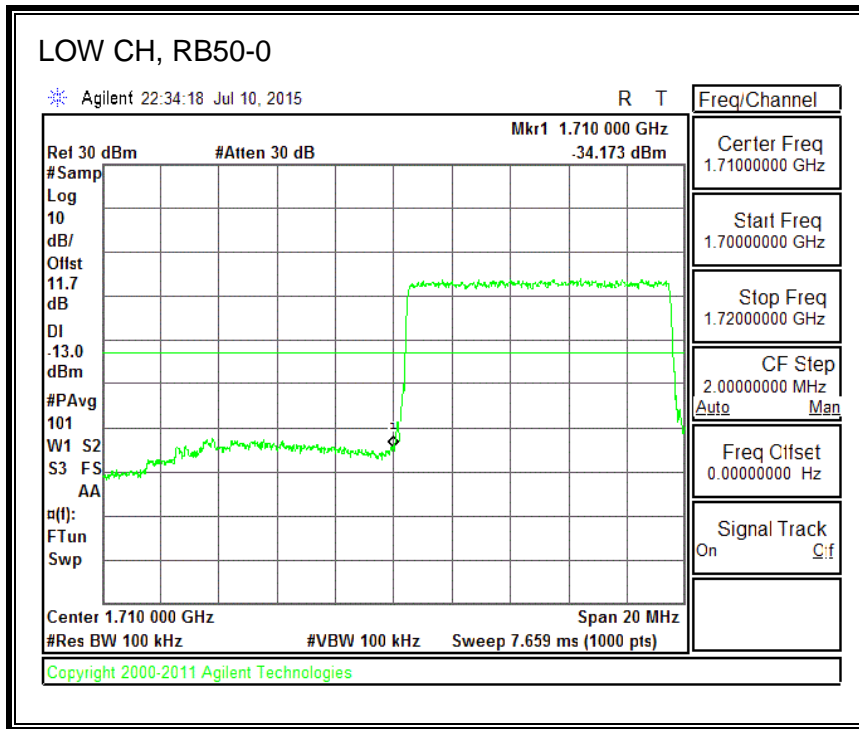

QPSK, (3.0 MHz BAND WIDTH)

16QAM, (3.0 MHz BAND WIDTH)

QPSK, (5.0 MHz BAND WIDTH)

16QAM, (5.0 MHz BAND WIDTH)

QPSK, (10.0 MHz BAND WIDTH)

16QAM, (10.0 MHz BAND WIDTH)

QPSK, (15.0 MHz BAND WIDTH)

16QAM, (15.0 MHz BAND WIDTH)

QPSK, (20.0 MHz BAND WIDTH)

16QAM, (20.0 MHz BAND WIDTH)

8.4.3. LTE BAND 5 BANDEDGE

QPSK, (1.4 MHz BAND WIDTH)

16QAM, (1.4 MHz BAND WIDTH)

QPSK, (3.0 MHz BAND WIDTH)

16QAM, (3.0 MHz BAND WIDTH)

QPSK, (5.0 MHz BAND WIDTH)