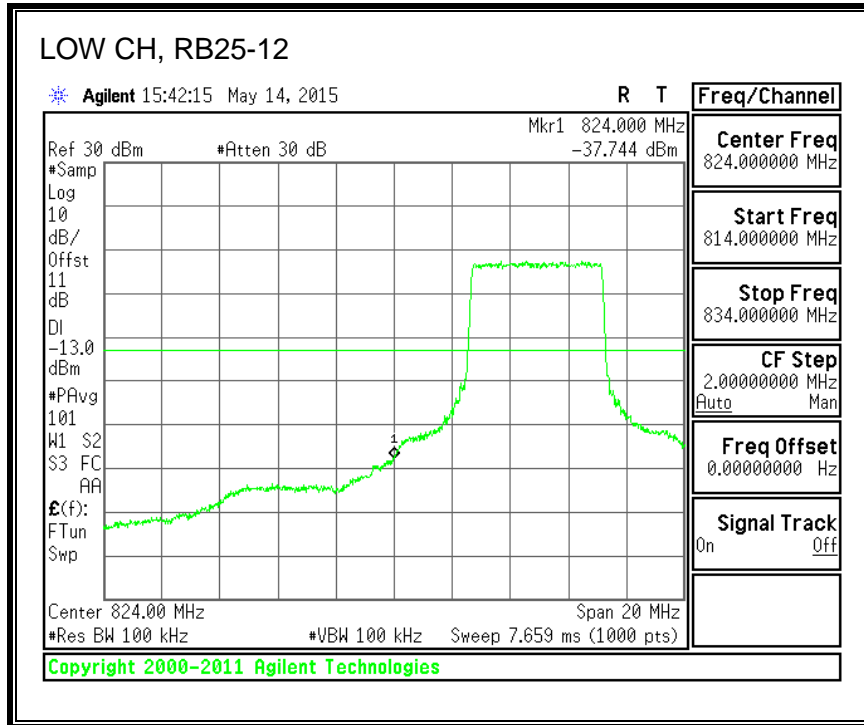

QPSK, (20.0 MHz BAND WIDTH)

16QAM, (20.0 MHz BAND WIDTH)

8.4.3. LTE BAND 5 BANDEDGE

QPSK, (1.4 MHz BAND WIDTH)

16QAM, (1.4 MHz BAND WIDTH)

QPSK, (3.0 MHz BAND WIDTH)

16QAM, (3.0 MHz BAND WIDTH)

QPSK, (5.0 MHz BAND WIDTH)

16QAM, (5.0 MHz BAND WIDTH)

QPSK, (10.0 MHz BAND WIDTH)

16QAM, (10.0 MHz BAND WIDTH)

8.4.4. LTE BAND 7 EMISSION MASK

QPSK, (5.0 MHz BAND WIDTH)

16QAM, (5.0 MHz BAND WIDTH)

QPSK, (10.0 MHz BAND WIDTH)

16QAM, (10.0 MHz BAND WIDTH)

QPSK, (15.0 MHz BAND WIDTH)

16QAM, (15.0 MHz BAND WIDTH)

QPSK, (20.0 MHz BAND WIDTH)

16QAM, (20.0 MHz BAND WIDTH)

8.4.5. LTE BAND 12 BANDEDGE

QPSK, (1.4 MHz BAND WIDTH)

16QAM, (1.4 MHz BAND WIDTH)

QPSK, (3.0 MHz BAND WIDTH)