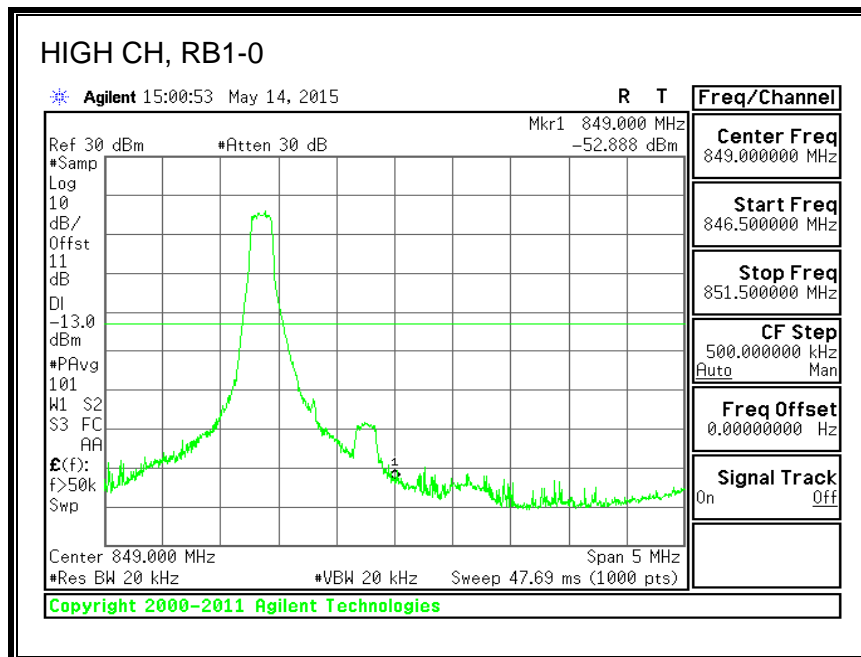

QPSK, (20.0 MHz BAND WIDTH)

16QAM, (20.0 MHz BAND WIDTH)

8.4.3. LTE BAND 5 BANDEDGE

QPSK, (1.4 MHz BAND WIDTH)

16QAM, (1.4 MHz BAND WIDTH)

QPSK, (3.0 MHz BAND WIDTH)

16QAM, (3.0 MHz BAND WIDTH)

QPSK, (5.0 MHz BAND WIDTH)

16QAM, (5.0 MHz BAND WIDTH)

QPSK, (10.0 MHz BAND WIDTH)

16QAM, (10.0 MHz BAND WIDTH)

8.4.4. LTE BAND 7 EMISSION MASK

QPSK, (5.0 MHz BAND WIDTH)

16QAM, (5.0 MHz BAND WIDTH)

QPSK, (10.0 MHz BAND WIDTH)

16QAM, (10.0 MHz BAND WIDTH)