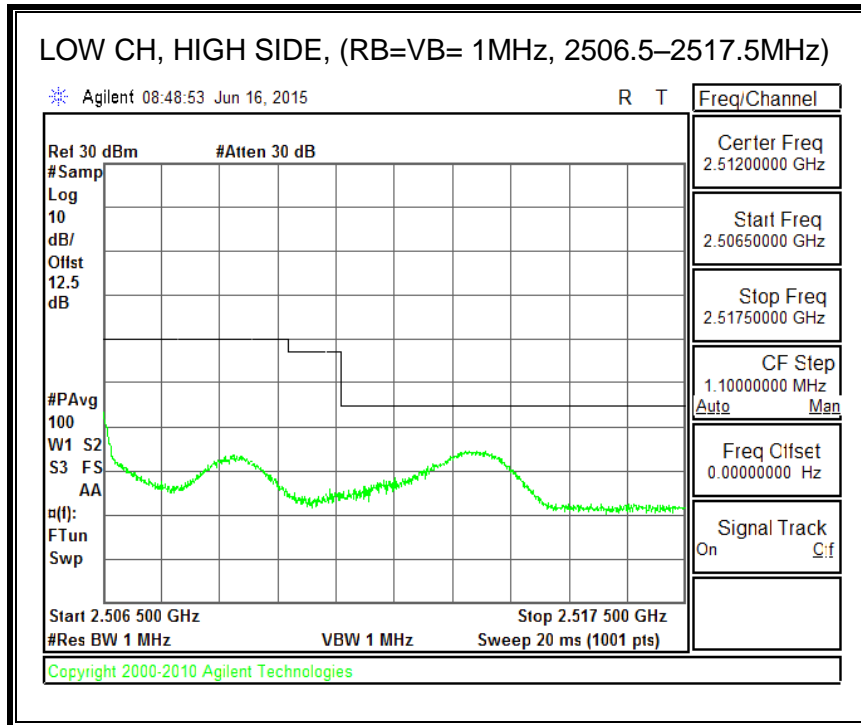

QPSK, (20.0 MHz BAND WIDTH)

16QAM, (20.0 MHz BAND WIDTH)

8.4.3. LTE BAND 5 BANDEDGE

QPSK, (1.4 MHz BAND WIDTH)

16QAM, (1.4 MHz BAND WIDTH)

QPSK, (3.0 MHz BAND WIDTH)

16QAM, (3.0 MHz BAND WIDTH)

QPSK, (5.0 MHz BAND WIDTH)

16QAM, (5.0 MHz BAND WIDTH)

QPSK, (10.0 MHz BAND WIDTH)

16QAM, (10.0 MHz BAND WIDTH)

8.4.4. LTE BAND 7 EMISSION MASK

QPSK, (5.0 MHz BAND WIDTH)

16QAM, (5.0 MHz BAND WIDTH)

QPSK, (10.0 MHz BAND WIDTH)

16QAM, (10.0 MHz BAND WIDTH)

QPSK, (15.0 MHz BAND WIDTH)

16QAM, (15.0 MHz BAND WIDTH)

QPSK, (20.0 MHz BAND WIDTH)

16QAM, (20.0 MHz BAND WIDTH)

8.4.5. LTE BAND 12 BANDEDGE

QPSK, (1.4 MHz BAND WIDTH)

16QAM, (1.4 MHz BAND WIDTH)

QPSK, (3.0 MHz BAND WIDTH)