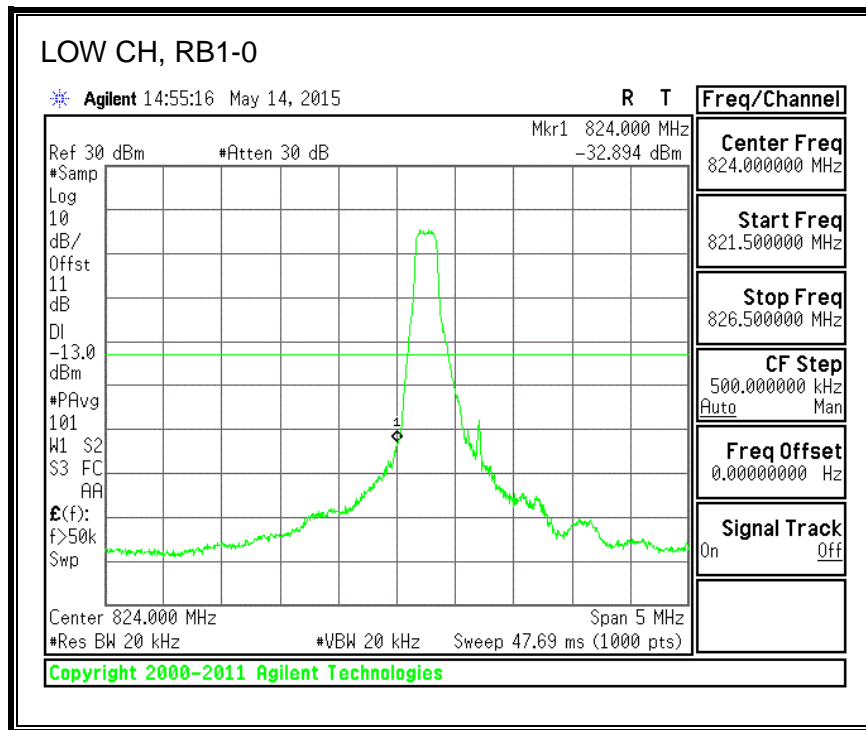

QPSK, (20.0 MHz BAND WIDTH)

16QAM, (20.0 MHz BAND WIDTH)

8.4.3. LTE BAND 5 BANDEDGE

QPSK, (1.4 MHz BAND WIDTH)

16QAM, (1.4 MHz BAND WIDTH)

QPSK, (3.0 MHz BAND WIDTH)

16QAM, (3.0 MHz BAND WIDTH)

QPSK, (5.0 MHz BAND WIDTH)

16QAM, (5.0 MHz BAND WIDTH)

QPSK, (10.0 MHz BAND WIDTH)

16QAM, (10.0 MHz BAND WIDTH)

8.4.4. LTE BAND 7 EMISSION MASK

QPSK, (5.0 MHz BAND WIDTH)

16QAM, (5.0 MHz BAND WIDTH)

QPSK, (10.0 MHz BAND WIDTH)

16QAM, (10.0 MHz BAND WIDTH)