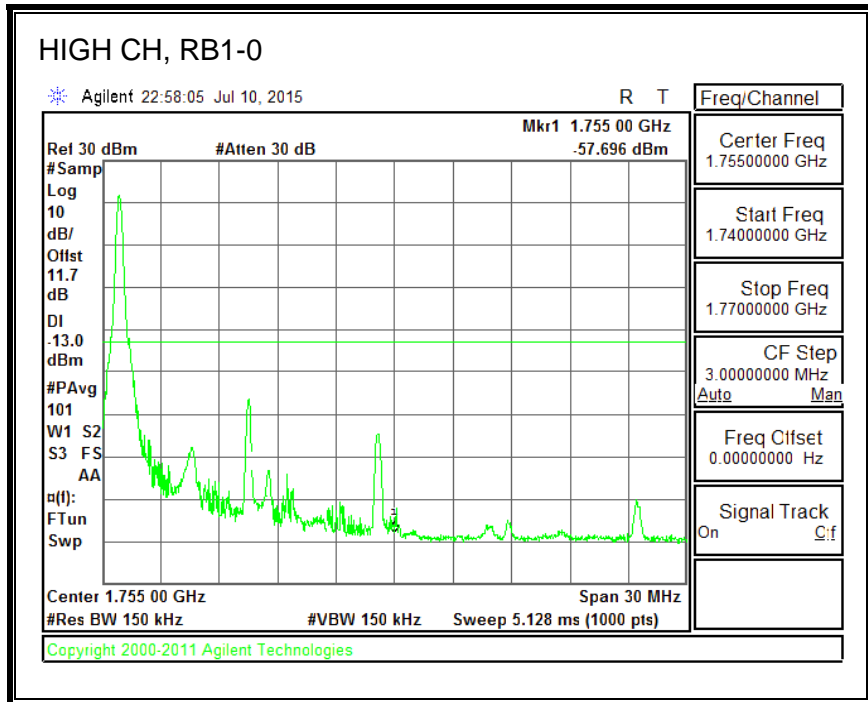

QPSK, (3.0 MHz BAND WIDTH)

16QAM, (3.0 MHz BAND WIDTH)

QPSK, (5.0 MHz BAND WIDTH)

16QAM, (5.0 MHz BAND WIDTH)

QPSK, (10.0 MHz BAND WIDTH)

16QAM, (10.0 MHz BAND WIDTH)

QPSK, (15.0 MHz BAND WIDTH)

16QAM, (15.0 MHz BAND WIDTH)

QPSK, (20.0 MHz BAND WIDTH)

16QAM, (20.0 MHz BAND WIDTH)

8.4.3. LTE BAND 5 BANDEDGE

QPSK, (1.4 MHz BAND WIDTH)

16QAM, (1.4 MHz BAND WIDTH)

QPSK, (3.0 MHz BAND WIDTH)

16QAM, (3.0 MHz BAND WIDTH)

QPSK, (5.0 MHz BAND WIDTH)

16QAM, (5.0 MHz BAND WIDTH)

QPSK, (10.0 MHz BAND WIDTH)

16QAM, (10.0 MHz BAND WIDTH)

8.4.4. LTE BAND 7 EMISSION MASK

QPSK, (5.0 MHz BAND WIDTH)

16QAM, (5.0 MHz BAND WIDTH)

QPSK, (10.0 MHz BAND WIDTH)

16QAM, (10.0 MHz BAND WIDTH)