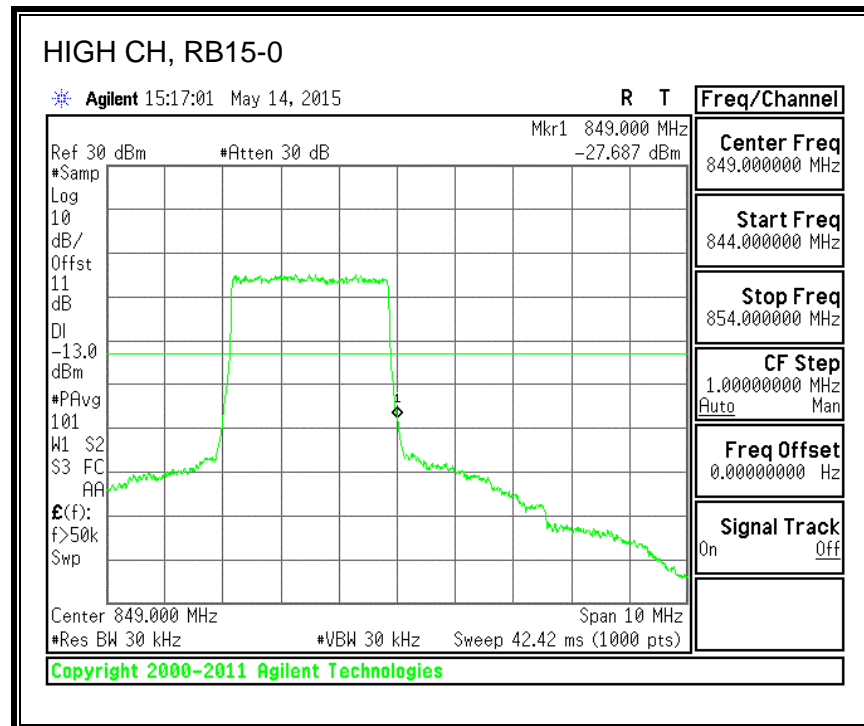

QPSK, (20.0 MHz BAND WIDTH)

16QAM, (20.0 MHz BAND WIDTH)

8.4.3. LTE BAND 5 BANDEDGE

QPSK, (1.4 MHz BAND WIDTH)

16QAM, (1.4 MHz BAND WIDTH)

QPSK, (3.0 MHz BAND WIDTH)

16QAM, (3.0 MHz BAND WIDTH)

QPSK, (5.0 MHz BAND WIDTH)

16QAM, (5.0 MHz BAND WIDTH)

QPSK, (10.0 MHz BAND WIDTH)

16QAM, (10.0 MHz BAND WIDTH)

8.4.4. LTE BAND 7 EMISSION MASK

QPSK, (5.0 MHz BAND WIDTH)

16QAM, (5.0 MHz BAND WIDTH)

QPSK, (10.0 MHz BAND WIDTH)

16QAM, (10.0 MHz BAND WIDTH)