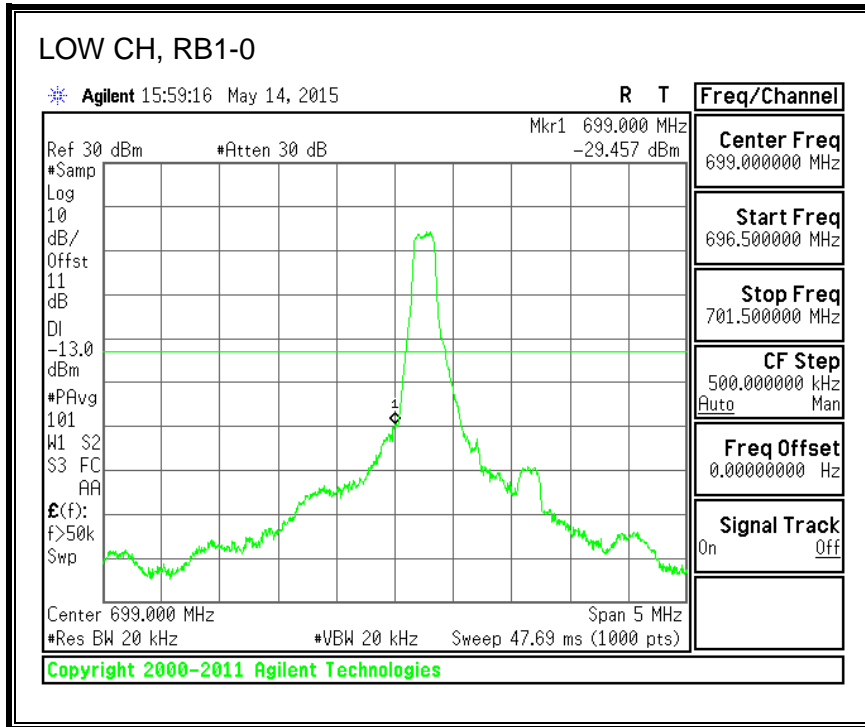

16QAM, (5.0 MHz BAND WIDTH)

QPSK, (10.0 MHz BAND WIDTH)

16QAM, (10.0 MHz BAND WIDTH)

8.4.4. LTE BAND 7 EMISSION MASK

QPSK, (5.0 MHz BAND WIDTH)

16QAM, (5.0 MHz BAND WIDTH)

QPSK, (10.0 MHz BAND WIDTH)

16QAM, (10.0 MHz BAND WIDTH)

QPSK, (15.0 MHz BAND WIDTH)

16QAM, (15.0 MHz BAND WIDTH)

QPSK, (20.0 MHz BAND WIDTH)

16QAM, (20.0 MHz BAND WIDTH)

8.4.5. LTE BAND 12 BANDEDGE

QPSK, (1.4 MHz BAND WIDTH)

16QAM, (1.4 MHz BAND WIDTH)

QPSK, (3.0 MHz BAND WIDTH)

16QAM, (3.0 MHz BAND WIDTH)

QPSK, (5.0 MHz BAND WIDTH)

16QAM, (5.0 MHz BAND WIDTH)

QPSK, (10.0 MHz BAND WIDTH)

16QAM, (10.0 MHz BAND WIDTH)

8.4.6. LTE BAND 13 EMISSION MASK

QPSK, (5.0 MHz BAND WIDTH)

16QAM, (5.0 MHz BAND WIDTH)