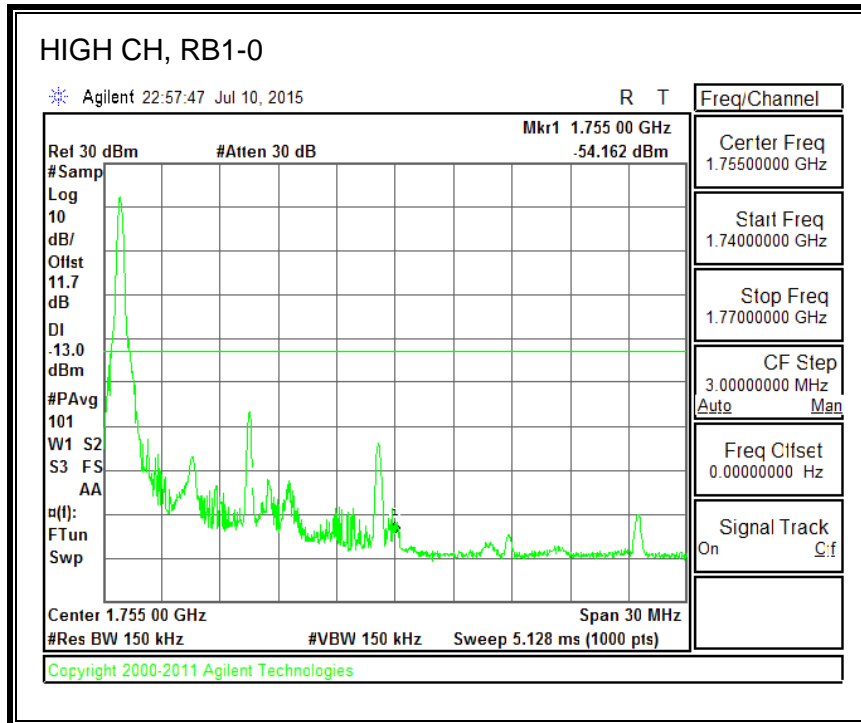

QPSK, (3.0 MHz BAND WIDTH)

16QAM, (3.0 MHz BAND WIDTH)

QPSK, (5.0 MHz BAND WIDTH)

16QAM, (5.0 MHz BAND WIDTH)

QPSK, (10.0 MHz BAND WIDTH)

16QAM, (10.0 MHz BAND WIDTH)

QPSK, (15.0 MHz BAND WIDTH)

16QAM, (15.0 MHz BAND WIDTH)

QPSK, (20.0 MHz BAND WIDTH)

16QAM, (20.0 MHz BAND WIDTH)

8.4.3. LTE BAND 5 BANDEDGE

QPSK, (1.4 MHz BAND WIDTH)

16QAM, (1.4 MHz BAND WIDTH)

QPSK, (3.0 MHz BAND WIDTH)

16QAM, (3.0 MHz BAND WIDTH)

QPSK, (5.0 MHz BAND WIDTH)

16QAM, (5.0 MHz BAND WIDTH)

QPSK, (10.0 MHz BAND WIDTH)

16QAM, (10.0 MHz BAND WIDTH)

8.4.4. LTE BAND 7 EMISSION MASK

QPSK, (5.0 MHz BAND WIDTH)

16QAM, (5.0 MHz BAND WIDTH)

QPSK, (10.0 MHz BAND WIDTH)

16QAM, (10.0 MHz BAND WIDTH)