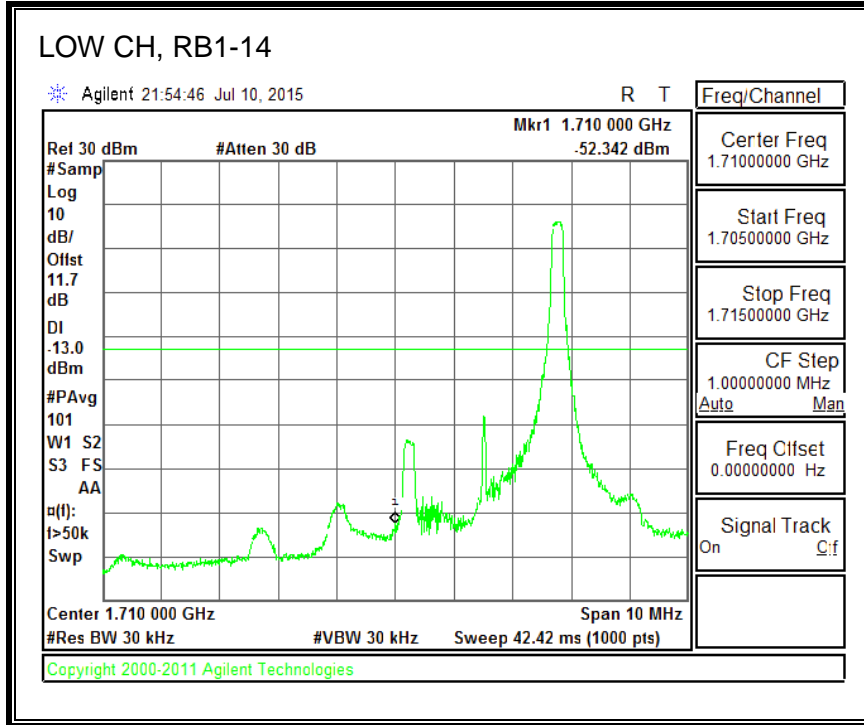

QPSK, (3.0 MHz BAND WIDTH)

16QAM, (3.0 MHz BAND WIDTH)

QPSK, (5.0 MHz BAND WIDTH)

16QAM, (5.0 MHz BAND WIDTH)

QPSK, (10.0 MHz BAND WIDTH)

16QAM, (10.0 MHz BAND WIDTH)

QPSK, (15.0 MHz BAND WIDTH)

16QAM, (15.0 MHz BAND WIDTH)

QPSK, (20.0 MHz BAND WIDTH)

16QAM, (20.0 MHz BAND WIDTH)

8.4.3. LTE BAND 5 BANDEDGE

QPSK, (1.4 MHz BAND WIDTH)

16QAM, (1.4 MHz BAND WIDTH)

QPSK, (3.0 MHz BAND WIDTH)

16QAM, (3.0 MHz BAND WIDTH)

QPSK, (5.0 MHz BAND WIDTH)

16QAM, (5.0 MHz BAND WIDTH)

QPSK, (10.0 MHz BAND WIDTH)

16QAM, (10.0 MHz BAND WIDTH)

8.4.4. LTE BAND 7 EMISSION MASK

QPSK, (5.0 MHz BAND WIDTH)

16QAM, (5.0 MHz BAND WIDTH)

QPSK, (10.0 MHz BAND WIDTH)

16QAM, (10.0 MHz BAND WIDTH)