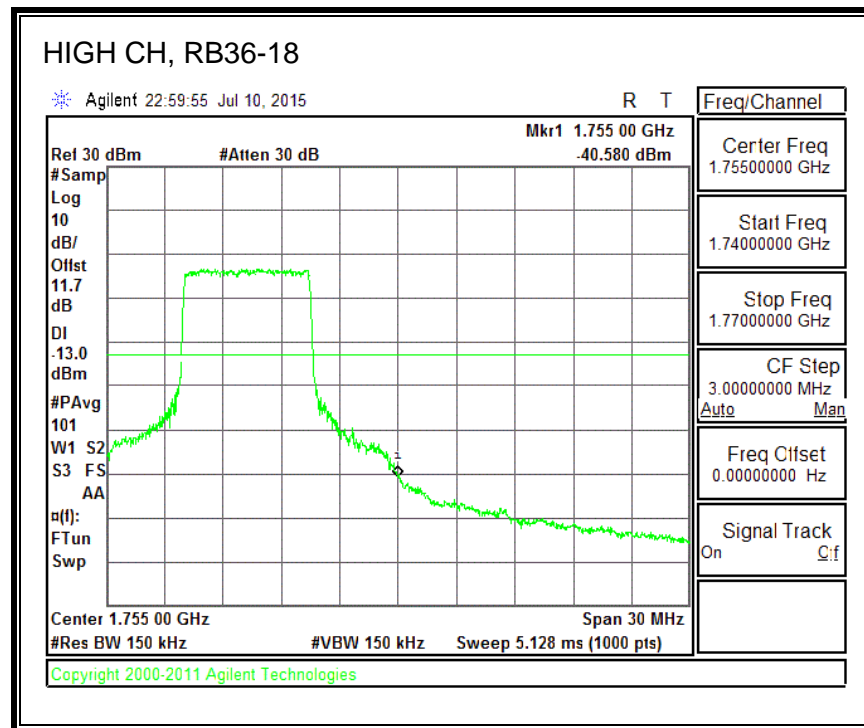

QPSK, (3.0 MHz BAND WIDTH)

16QAM, (3.0 MHz BAND WIDTH)

QPSK, (5.0 MHz BAND WIDTH)

16QAM, (5.0 MHz BAND WIDTH)

QPSK, (10.0 MHz BAND WIDTH)

16QAM, (10.0 MHz BAND WIDTH)

QPSK, (15.0 MHz BAND WIDTH)

16QAM, (15.0 MHz BAND WIDTH)

QPSK, (20.0 MHz BAND WIDTH)

16QAM, (20.0 MHz BAND WIDTH)

8.4.3. LTE BAND 5 BANDEDGE

QPSK, (1.4 MHz BAND WIDTH)

16QAM, (1.4 MHz BAND WIDTH)

QPSK, (3.0 MHz BAND WIDTH)

16QAM, (3.0 MHz BAND WIDTH)

QPSK, (5.0 MHz BAND WIDTH)

16QAM, (5.0 MHz BAND WIDTH)

QPSK, (10.0 MHz BAND WIDTH)

16QAM, (10.0 MHz BAND WIDTH)

8.4.4. LTE BAND 7 EMISSION MASK

QPSK, (5.0 MHz BAND WIDTH)

16QAM, (5.0 MHz BAND WIDTH)

QPSK, (10.0 MHz BAND WIDTH)

16QAM, (10.0 MHz BAND WIDTH)