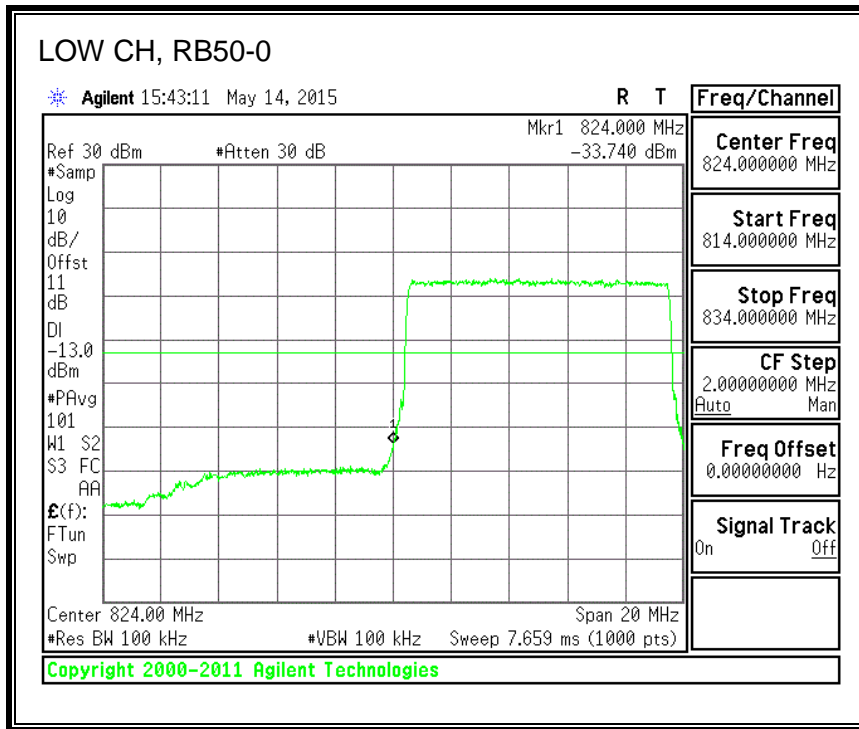

QPSK, (20.0 MHz BAND WIDTH)

16QAM, (20.0 MHz BAND WIDTH)

8.4.3. LTE BAND 5 BANDEDGE

QPSK, (1.4 MHz BAND WIDTH)

16QAM, (1.4 MHz BAND WIDTH)

QPSK, (3.0 MHz BAND WIDTH)

16QAM, (3.0 MHz BAND WIDTH)

QPSK, (5.0 MHz BAND WIDTH)

16QAM, (5.0 MHz BAND WIDTH)

QPSK, (10.0 MHz BAND WIDTH)

16QAM, (10.0 MHz BAND WIDTH)

8.4.4. LTE BAND 7 EMISSION MASK

QPSK, (5.0 MHz BAND WIDTH)

16QAM, (5.0 MHz BAND WIDTH)

QPSK, (10.0 MHz BAND WIDTH)

16QAM, (10.0 MHz BAND WIDTH)

QPSK, (15.0 MHz BAND WIDTH)

16QAM, (15.0 MHz BAND WIDTH)

QPSK, (20.0 MHz BAND WIDTH)

16QAM, (20.0 MHz BAND WIDTH)

8.4.5. LTE BAND 12 BANDEDGE

QPSK, (1.4 MHz BAND WIDTH)

16QAM, (1.4 MHz BAND WIDTH)

QPSK, (3.0 MHz BAND WIDTH)