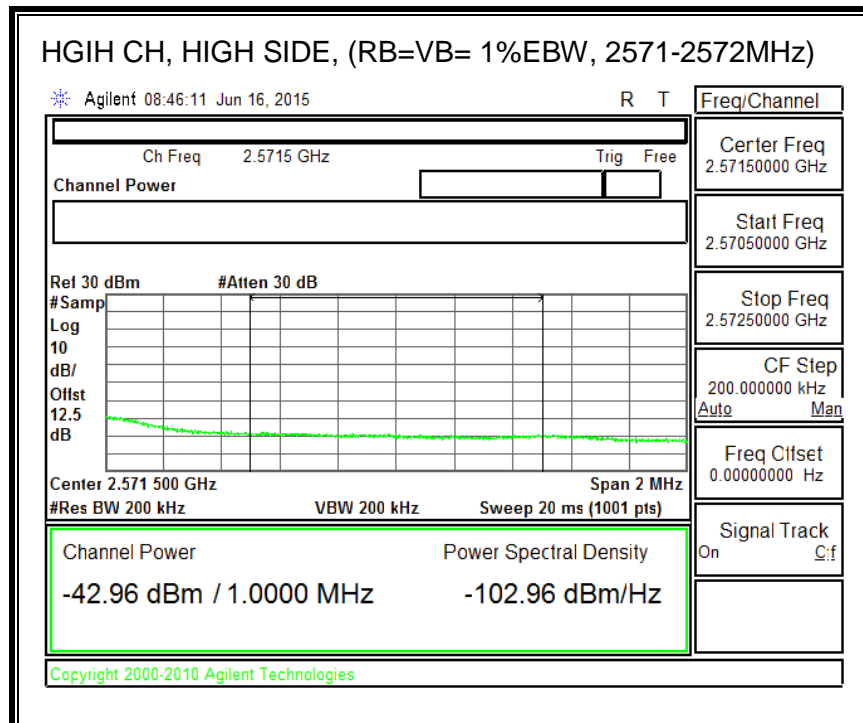

QPSK, (15.0 MHz BAND WIDTH)

16QAM, (15.0 MHz BAND WIDTH)

QPSK, (20.0 MHz BAND WIDTH)

16QAM, (20.0 MHz BAND WIDTH)

8.4.5. LTE BAND 12 BANDEDGE

QPSK, (1.4 MHz BAND WIDTH)

16QAM, (1.4 MHz BAND WIDTH)

QPSK, (3.0 MHz BAND WIDTH)

16QAM, (3.0 MHz BAND WIDTH)

QPSK, (5.0 MHz BAND WIDTH)

16QAM, (5.0 MHz BAND WIDTH)

QPSK, (10.0 MHz BAND WIDTH)

16QAM, (10.0 MHz BAND WIDTH)

8.4.6. LTE BAND 13 EMISSION MASK

QPSK, (5.0 MHz BAND WIDTH)

16QAM, (5.0 MHz BAND WIDTH)