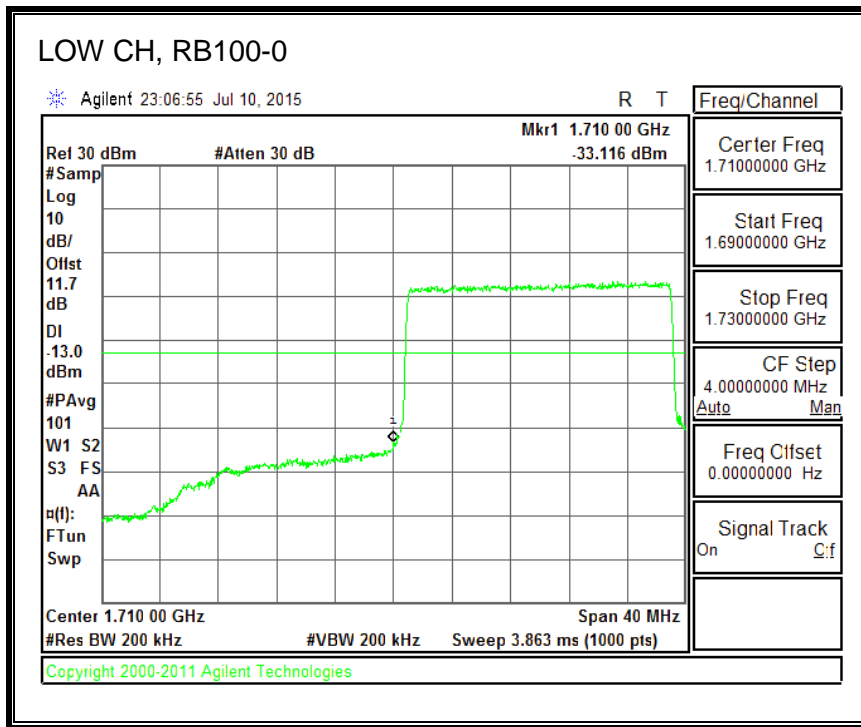

QPSK, (20.0 MHz BAND WIDTH)

16QAM, (20.0 MHz BAND WIDTH)

8.4.3. LTE BAND 5 BANDEDGE

QPSK, (1.4 MHz BAND WIDTH)

16QAM, (1.4 MHz BAND WIDTH)

QPSK, (3.0 MHz BAND WIDTH)

16QAM, (3.0 MHz BAND WIDTH)

QPSK, (5.0 MHz BAND WIDTH)

16QAM, (5.0 MHz BAND WIDTH)

QPSK, (10.0 MHz BAND WIDTH)

16QAM, (10.0 MHz BAND WIDTH)

8.4.4. LTE BAND 7 EMISSION MASK

QPSK, (5.0 MHz BAND WIDTH)

16QAM, (5.0 MHz BAND WIDTH)

QPSK, (10.0 MHz BAND WIDTH)

16QAM, (10.0 MHz BAND WIDTH)