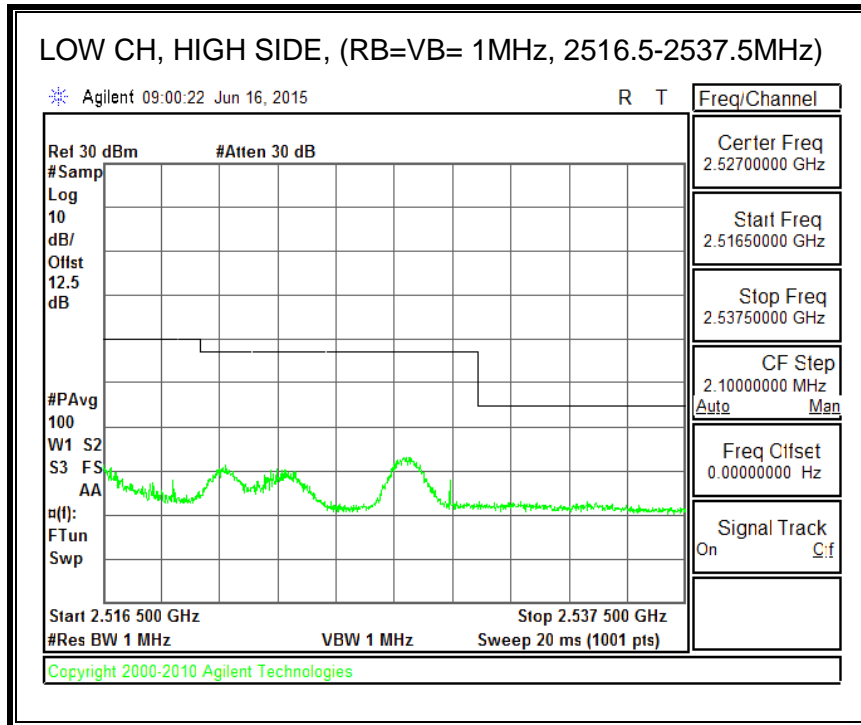

16QAM, (5.0 MHz BAND WIDTH)

QPSK, (10.0 MHz BAND WIDTH)

16QAM, (10.0 MHz BAND WIDTH)

8.4.4. LTE BAND 7 EMISSION MASK

QPSK, (5.0 MHz BAND WIDTH)

16QAM, (5.0 MHz BAND WIDTH)

QPSK, (10.0 MHz BAND WIDTH)

16QAM, (10.0 MHz BAND WIDTH)

QPSK, (15.0 MHz BAND WIDTH)

16QAM, (15.0 MHz BAND WIDTH)

QPSK, (20.0 MHz BAND WIDTH)

16QAM, (20.0 MHz BAND WIDTH)

8.4.5. LTE BAND 12 BANDEDGE

QPSK, (1.4 MHz BAND WIDTH)

16QAM, (1.4 MHz BAND WIDTH)

QPSK, (3.0 MHz BAND WIDTH)

16QAM, (3.0 MHz BAND WIDTH)

QPSK, (5.0 MHz BAND WIDTH)

16QAM, (5.0 MHz BAND WIDTH)

QPSK, (10.0 MHz BAND WIDTH)

16QAM, (10.0 MHz BAND WIDTH)

8.4.6. LTE BAND 13 EMISSION MASK

QPSK, (5.0 MHz BAND WIDTH)

16QAM, (5.0 MHz BAND WIDTH)