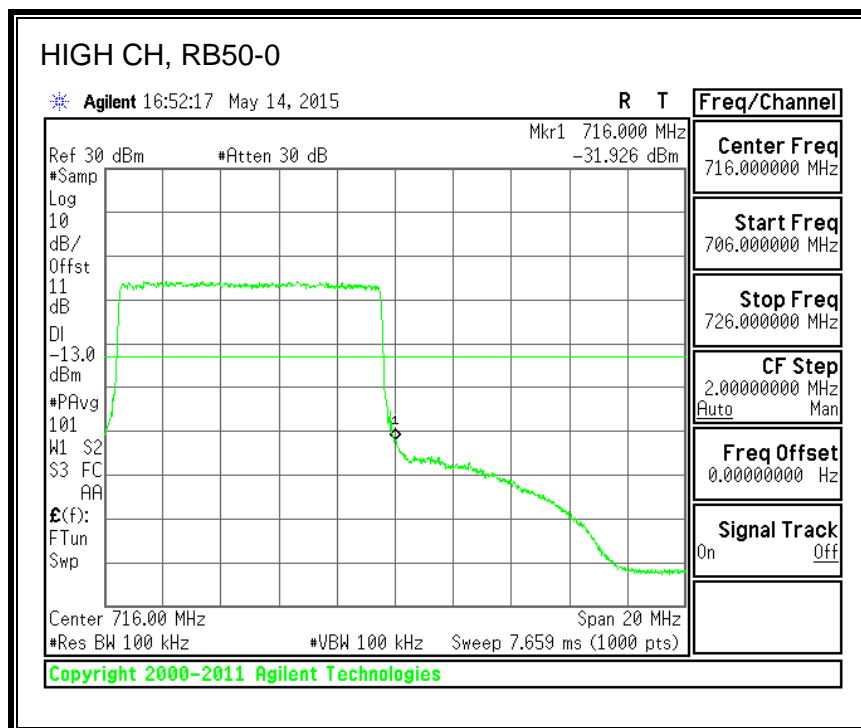

16QAM, (3.0 MHz BAND WIDTH)

QPSK, (5.0 MHz BAND WIDTH)

16QAM, (5.0 MHz BAND WIDTH)

QPSK, (10.0 MHz BAND WIDTH)

16QAM, (10.0 MHz BAND WIDTH)

8.4.6. LTE BAND 13 EMISSION MASK

QPSK, (5.0 MHz BAND WIDTH)

16QAM, (5.0 MHz BAND WIDTH)

QPSK, (10.0 MHz BAND WIDTH)

16QAM, (10.0 MHz BAND WIDTH)

8.4.7. LTE BAND 17 BANDEDGE

QPSK, (5.0 MHz BAND WIDTH)

16QAM, (5.0 MHz BAND WIDTH)

QPSK, (10.0 MHz BAND WIDTH)

16QAM, (10.0 MHz BAND WIDTH)