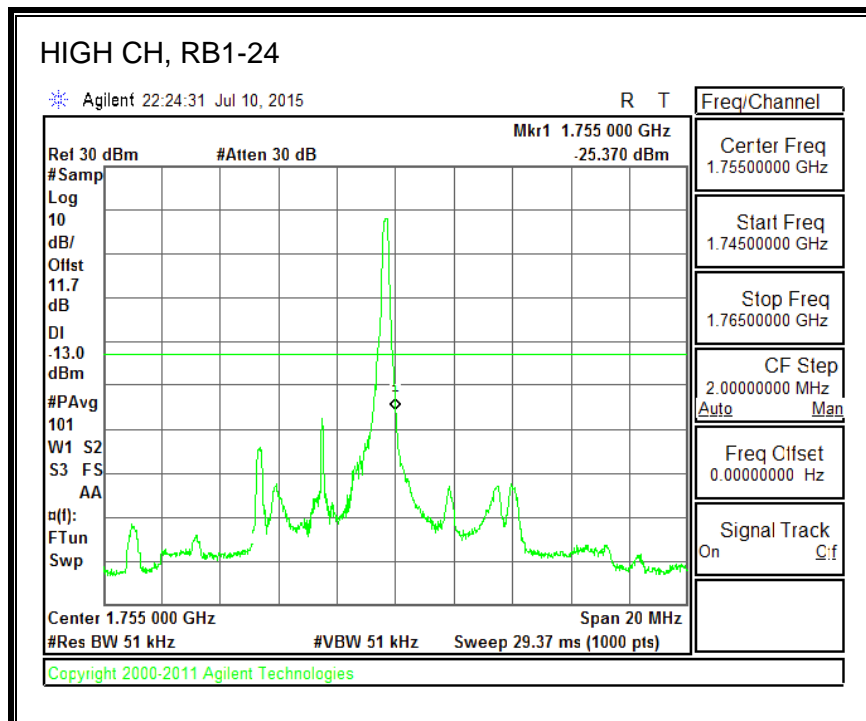

QPSK, (3.0 MHz BAND WIDTH)

16QAM, (3.0 MHz BAND WIDTH)

QPSK, (5.0 MHz BAND WIDTH)

16QAM, (5.0 MHz BAND WIDTH)

QPSK, (10.0 MHz BAND WIDTH)

16QAM, (10.0 MHz BAND WIDTH)

QPSK, (15.0 MHz BAND WIDTH)

16QAM, (15.0 MHz BAND WIDTH)

QPSK, (20.0 MHz BAND WIDTH)

16QAM, (20.0 MHz BAND WIDTH)

8.4.3. LTE BAND 5 BANDEDGE

QPSK, (1.4 MHz BAND WIDTH)

16QAM, (1.4 MHz BAND WIDTH)

QPSK, (3.0 MHz BAND WIDTH)

16QAM, (3.0 MHz BAND WIDTH)

QPSK, (5.0 MHz BAND WIDTH)

16QAM, (5.0 MHz BAND WIDTH)

QPSK, (10.0 MHz BAND WIDTH)

16QAM, (10.0 MHz BAND WIDTH)

8.4.4. LTE BAND 7 EMISSION MASK

QPSK, (5.0 MHz BAND WIDTH)

16QAM, (5.0 MHz BAND WIDTH)

QPSK, (10.0 MHz BAND WIDTH)

16QAM, (10.0 MHz BAND WIDTH)