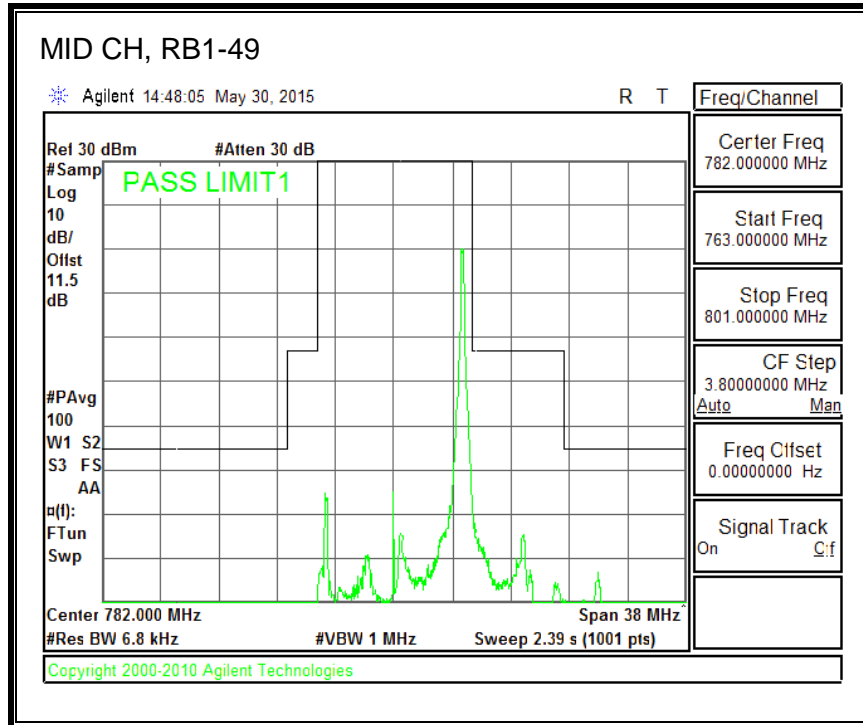

QPSK, (15.0 MHz BAND WIDTH)

16QAM, (15.0 MHz BAND WIDTH)

QPSK, (20.0 MHz BAND WIDTH)

16QAM, (20.0 MHz BAND WIDTH)

8.4.5. LTE BAND 12 BANDEDGE

QPSK, (1.4 MHz BAND WIDTH)

16QAM, (1.4 MHz BAND WIDTH)

QPSK, (3.0 MHz BAND WIDTH)

16QAM, (3.0 MHz BAND WIDTH)

QPSK, (5.0 MHz BAND WIDTH)

16QAM, (5.0 MHz BAND WIDTH)

QPSK, (10.0 MHz BAND WIDTH)

16QAM, (10.0 MHz BAND WIDTH)

8.4.6. LTE BAND 13 EMISSION MASK

QPSK, (5.0 MHz BAND WIDTH)

16QAM, (5.0 MHz BAND WIDTH)

QPSK, (10.0 MHz BAND WIDTH)

16QAM, (10.0 MHz BAND WIDTH)

8.4.7. LTE BAND 17 BANDEDGE

QPSK, (5.0 MHz BAND WIDTH)

16QAM, (5.0 MHz BAND WIDTH)

QPSK, (10.0 MHz BAND WIDTH)

16QAM, (10.0 MHz BAND WIDTH)