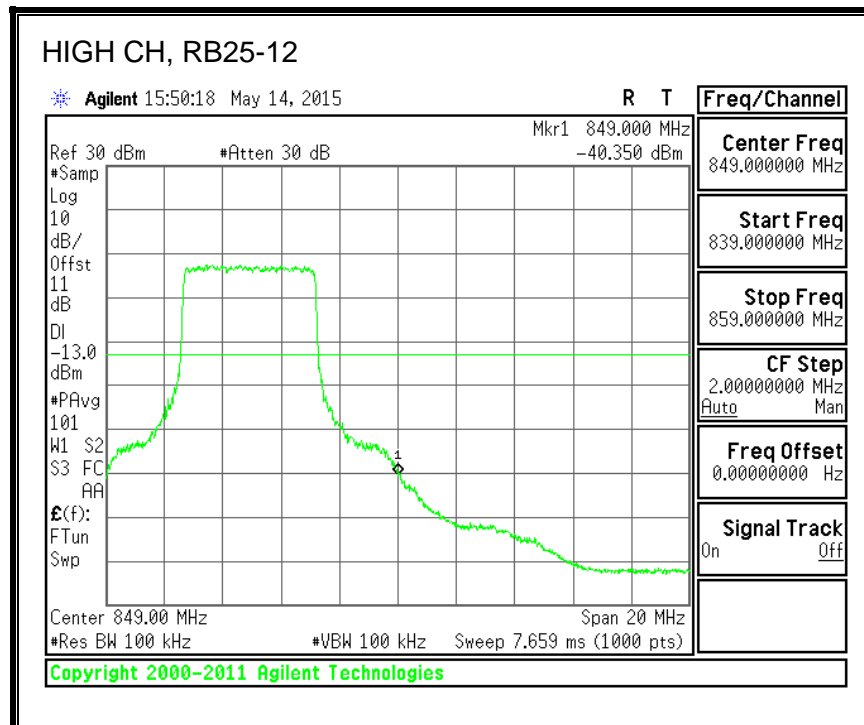

QPSK, (20.0 MHz BAND WIDTH)

16QAM, (20.0 MHz BAND WIDTH)

8.4.3. LTE BAND 5 BANDEDGE

QPSK, (1.4 MHz BAND WIDTH)

16QAM, (1.4 MHz BAND WIDTH)

QPSK, (3.0 MHz BAND WIDTH)

16QAM, (3.0 MHz BAND WIDTH)

QPSK, (5.0 MHz BAND WIDTH)

16QAM, (5.0 MHz BAND WIDTH)

QPSK, (10.0 MHz BAND WIDTH)

16QAM, (10.0 MHz BAND WIDTH)

8.4.4. LTE BAND 7 EMISSION MASK

QPSK, (5.0 MHz BAND WIDTH)

16QAM, (5.0 MHz BAND WIDTH)

QPSK, (10.0 MHz BAND WIDTH)

16QAM, (10.0 MHz BAND WIDTH)

QPSK, (15.0 MHz BAND WIDTH)

16QAM, (15.0 MHz BAND WIDTH)

QPSK, (20.0 MHz BAND WIDTH)

16QAM, (20.0 MHz BAND WIDTH)

8.4.5. LTE BAND 12 BANDEDGE

QPSK, (1.4 MHz BAND WIDTH)

16QAM, (1.4 MHz BAND WIDTH)

QPSK, (3.0 MHz BAND WIDTH)