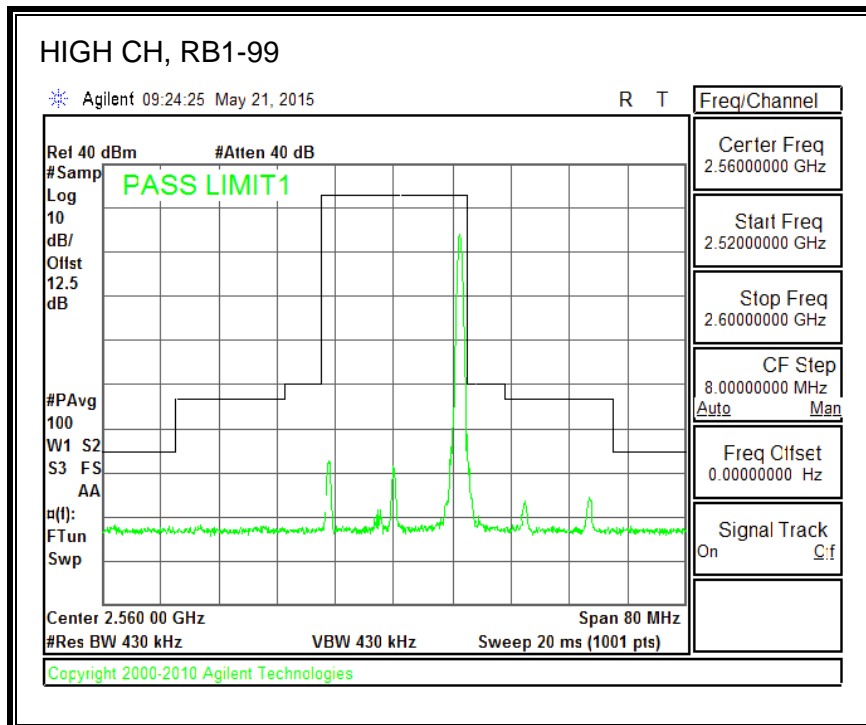

QPSK, (15.0 MHz BAND WIDTH)

16QAM, (15.0 MHz BAND WIDTH)

QPSK, (20.0 MHz BAND WIDTH)

16QAM, (20.0 MHz BAND WIDTH)

8.4.5. LTE BAND 12 BANDEDGE

QPSK, (1.4 MHz BAND WIDTH)

16QAM, (1.4 MHz BAND WIDTH)

QPSK, (3.0 MHz BAND WIDTH)