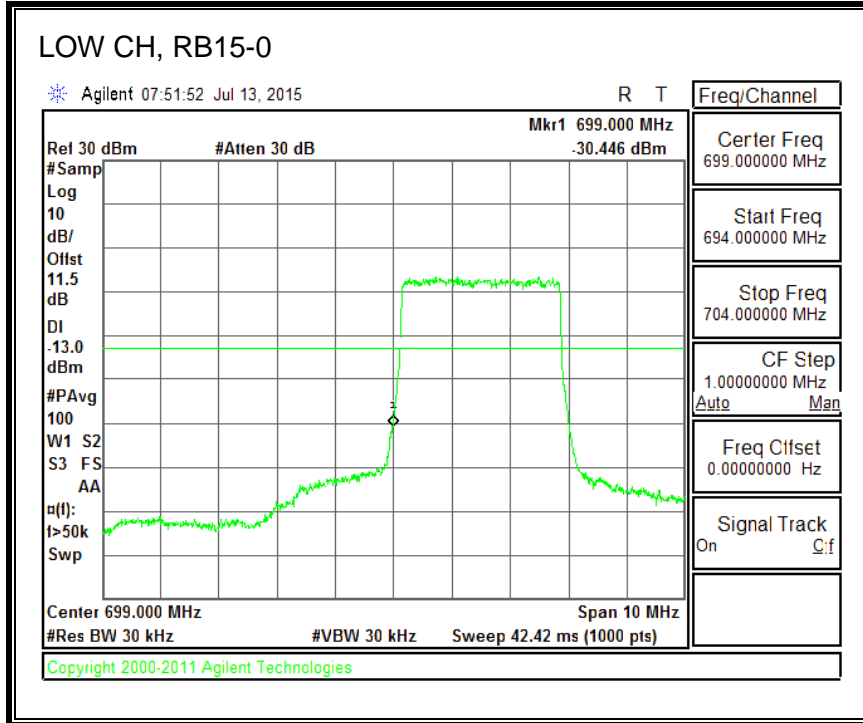

16QAM, (5.0 MHz BAND WIDTH)

QPSK, (10.0 MHz BAND WIDTH)

16QAM, (10.0 MHz BAND WIDTH)

8.4.4. LTE BAND 7 EMISSION MASK

QPSK, (5.0 MHz BAND WIDTH)

16QAM, (5.0 MHz BAND WIDTH)

QPSK, (10.0 MHz BAND WIDTH)

16QAM, (10.0 MHz BAND WIDTH)

QPSK, (15.0 MHz BAND WIDTH)

16QAM, (15.0 MHz BAND WIDTH)

QPSK, (20.0 MHz BAND WIDTH)

16QAM, (20.0 MHz BAND WIDTH)

8.4.5. LTE BAND 12 BANDEDGE

QPSK, (1.4 MHz BAND WIDTH)

16QAM, (1.4 MHz BAND WIDTH)

QPSK, (3.0 MHz BAND WIDTH)

16QAM, (3.0 MHz BAND WIDTH)

QPSK, (5.0 MHz BAND WIDTH)

16QAM, (5.0 MHz BAND WIDTH)

QPSK, (10.0 MHz BAND WIDTH)

16QAM, (10.0 MHz BAND WIDTH)

8.4.6. LTE BAND 13 EMISSION MASK

QPSK, (5.0 MHz BAND WIDTH)

16QAM, (5.0 MHz BAND WIDTH)