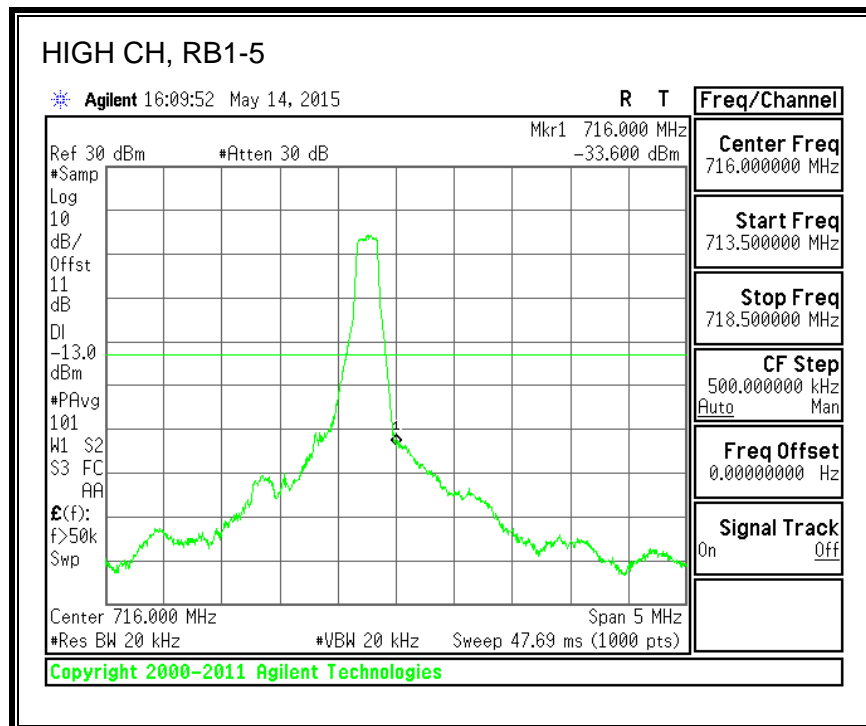

16QAM, (5.0 MHz BAND WIDTH)

QPSK, (10.0 MHz BAND WIDTH)

16QAM, (10.0 MHz BAND WIDTH)

8.4.4. LTE BAND 7 EMISSION MASK

QPSK, (5.0 MHz BAND WIDTH)

16QAM, (5.0 MHz BAND WIDTH)

QPSK, (10.0 MHz BAND WIDTH)

16QAM, (10.0 MHz BAND WIDTH)

QPSK, (15.0 MHz BAND WIDTH)

16QAM, (15.0 MHz BAND WIDTH)

QPSK, (20.0 MHz BAND WIDTH)

16QAM, (20.0 MHz BAND WIDTH)

8.4.5. LTE BAND 12 BANDEDGE

QPSK, (1.4 MHz BAND WIDTH)

16QAM, (1.4 MHz BAND WIDTH)

QPSK, (3.0 MHz BAND WIDTH)

16QAM, (3.0 MHz BAND WIDTH)

QPSK, (5.0 MHz BAND WIDTH)

16QAM, (5.0 MHz BAND WIDTH)

QPSK, (10.0 MHz BAND WIDTH)

16QAM, (10.0 MHz BAND WIDTH)

8.4.6. LTE BAND 13 EMISSION MASK

QPSK, (5.0 MHz BAND WIDTH)

16QAM, (5.0 MHz BAND WIDTH)