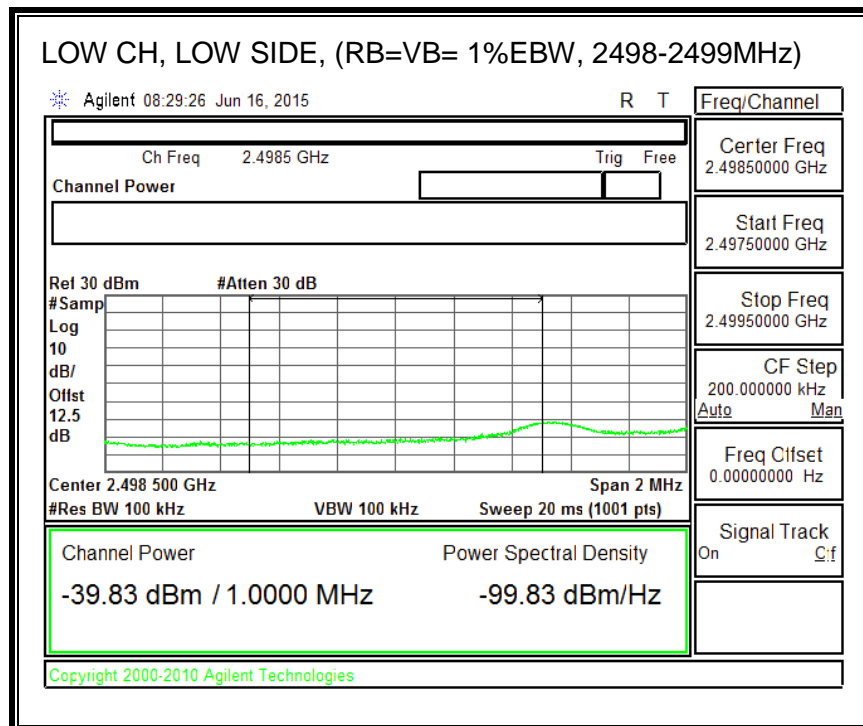

16QAM, (5.0 MHz BAND WIDTH)

QPSK, (10.0 MHz BAND WIDTH)

16QAM, (10.0 MHz BAND WIDTH)

8.4.4. LTE BAND 7 EMISSION MASK

QPSK, (5.0 MHz BAND WIDTH)

16QAM, (5.0 MHz BAND WIDTH)

QPSK, (10.0 MHz BAND WIDTH)

16QAM, (10.0 MHz BAND WIDTH)