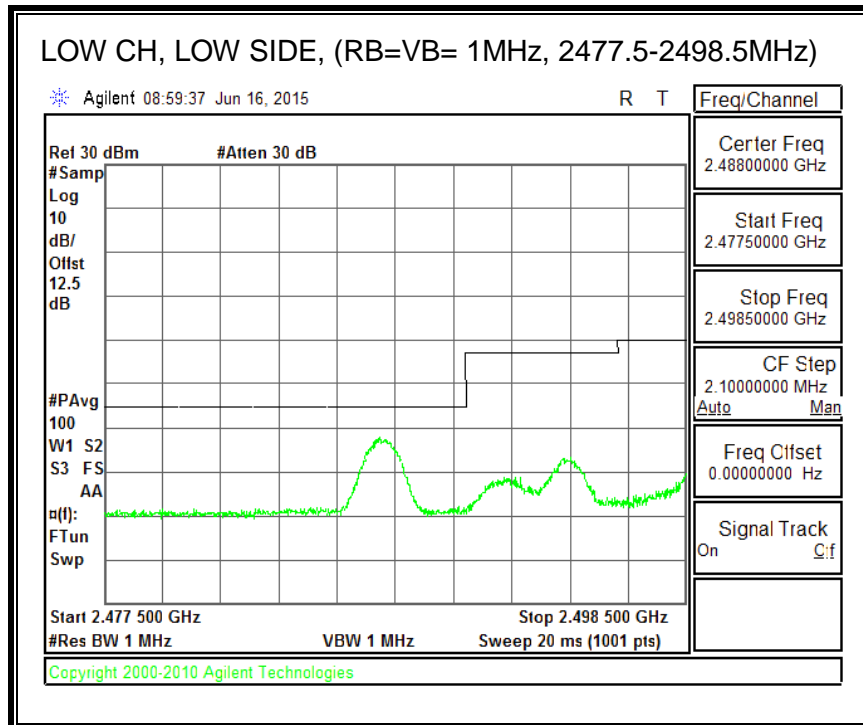

16QAM, (5.0 MHz BAND WIDTH)

QPSK, (10.0 MHz BAND WIDTH)

16QAM, (10.0 MHz BAND WIDTH)

8.4.4. LTE BAND 7 EMISSION MASK

QPSK, (5.0 MHz BAND WIDTH)

16QAM, (5.0 MHz BAND WIDTH)

QPSK, (10.0 MHz BAND WIDTH)

16QAM, (10.0 MHz BAND WIDTH)

QPSK, (15.0 MHz BAND WIDTH)

16QAM, (15.0 MHz BAND WIDTH)

QPSK, (20.0 MHz BAND WIDTH)

16QAM, (20.0 MHz BAND WIDTH)

8.4.5. LTE BAND 12 BANDEDGE

QPSK, (1.4 MHz BAND WIDTH)

16QAM, (1.4 MHz BAND WIDTH)

QPSK, (3.0 MHz BAND WIDTH)

16QAM, (3.0 MHz BAND WIDTH)

QPSK, (5.0 MHz BAND WIDTH)

16QAM, (5.0 MHz BAND WIDTH)

QPSK, (10.0 MHz BAND WIDTH)

16QAM, (10.0 MHz BAND WIDTH)

8.4.6. LTE BAND 13 EMISSION MASK

QPSK, (5.0 MHz BAND WIDTH)

16QAM, (5.0 MHz BAND WIDTH)