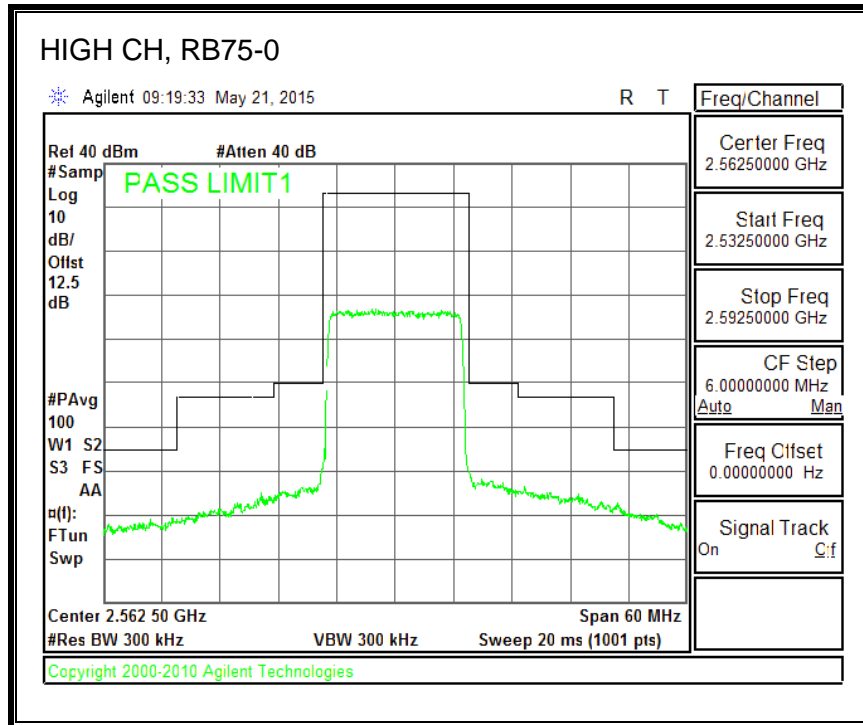

QPSK, (15.0 MHz BAND WIDTH)

16QAM, (15.0 MHz BAND WIDTH)

QPSK, (20.0 MHz BAND WIDTH)

16QAM, (20.0 MHz BAND WIDTH)

8.4.5. LTE BAND 12 BANDEDGE

QPSK, (1.4 MHz BAND WIDTH)

16QAM, (1.4 MHz BAND WIDTH)

QPSK, (3.0 MHz BAND WIDTH)

16QAM, (3.0 MHz BAND WIDTH)

QPSK, (5.0 MHz BAND WIDTH)

16QAM, (5.0 MHz BAND WIDTH)

QPSK, (10.0 MHz BAND WIDTH)

16QAM, (10.0 MHz BAND WIDTH)

8.4.6. LTE BAND 13 EMISSION MASK

QPSK, (5.0 MHz BAND WIDTH)

16QAM, (5.0 MHz BAND WIDTH)