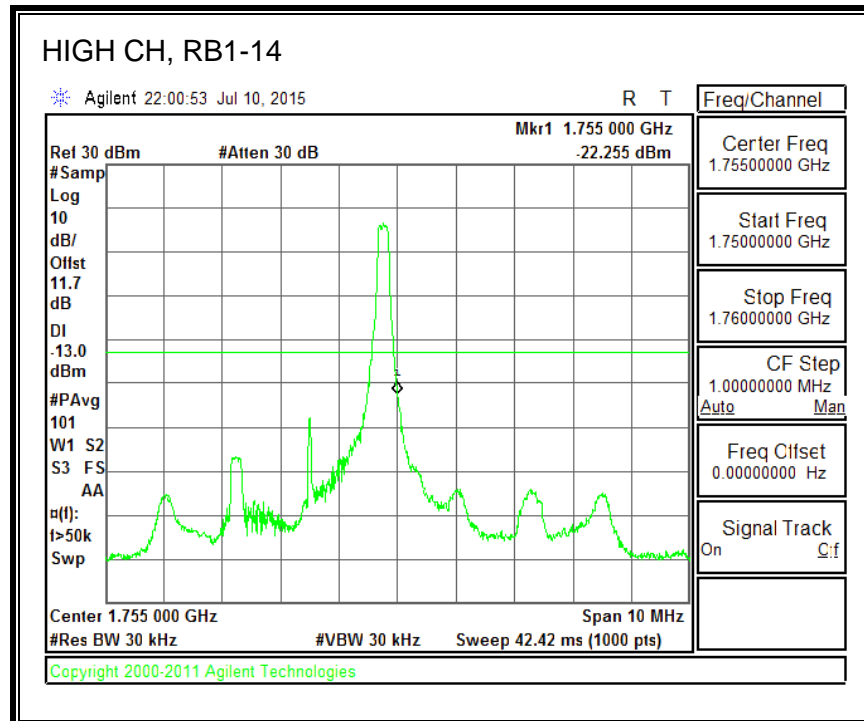

QPSK, (3.0 MHz BAND WIDTH)

16QAM, (3.0 MHz BAND WIDTH)

QPSK, (5.0 MHz BAND WIDTH)

16QAM, (5.0 MHz BAND WIDTH)

QPSK, (10.0 MHz BAND WIDTH)

16QAM, (10.0 MHz BAND WIDTH)

QPSK, (15.0 MHz BAND WIDTH)

16QAM, (15.0 MHz BAND WIDTH)

QPSK, (20.0 MHz BAND WIDTH)

16QAM, (20.0 MHz BAND WIDTH)

8.4.3. LTE BAND 5 BANDEDGE

QPSK, (1.4 MHz BAND WIDTH)

16QAM, (1.4 MHz BAND WIDTH)

QPSK, (3.0 MHz BAND WIDTH)

16QAM, (3.0 MHz BAND WIDTH)

QPSK, (5.0 MHz BAND WIDTH)

16QAM, (5.0 MHz BAND WIDTH)

QPSK, (10.0 MHz BAND WIDTH)

16QAM, (10.0 MHz BAND WIDTH)

8.4.4. LTE BAND 7 EMISSION MASK

QPSK, (5.0 MHz BAND WIDTH)

16QAM, (5.0 MHz BAND WIDTH)

QPSK, (10.0 MHz BAND WIDTH)

16QAM, (10.0 MHz BAND WIDTH)