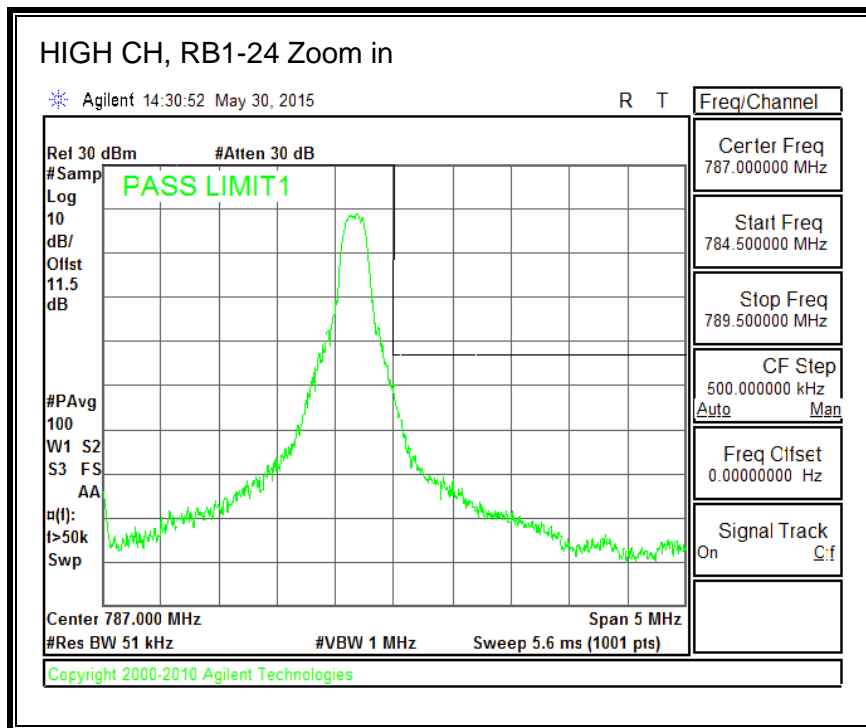

16QAM, (3.0 MHz BAND WIDTH)

QPSK, (5.0 MHz BAND WIDTH)

16QAM, (5.0 MHz BAND WIDTH)

QPSK, (10.0 MHz BAND WIDTH)

16QAM, (10.0 MHz BAND WIDTH)

8.4.6. LTE BAND 13 EMISSION MASK

QPSK, (5.0 MHz BAND WIDTH)

16QAM, (5.0 MHz BAND WIDTH)