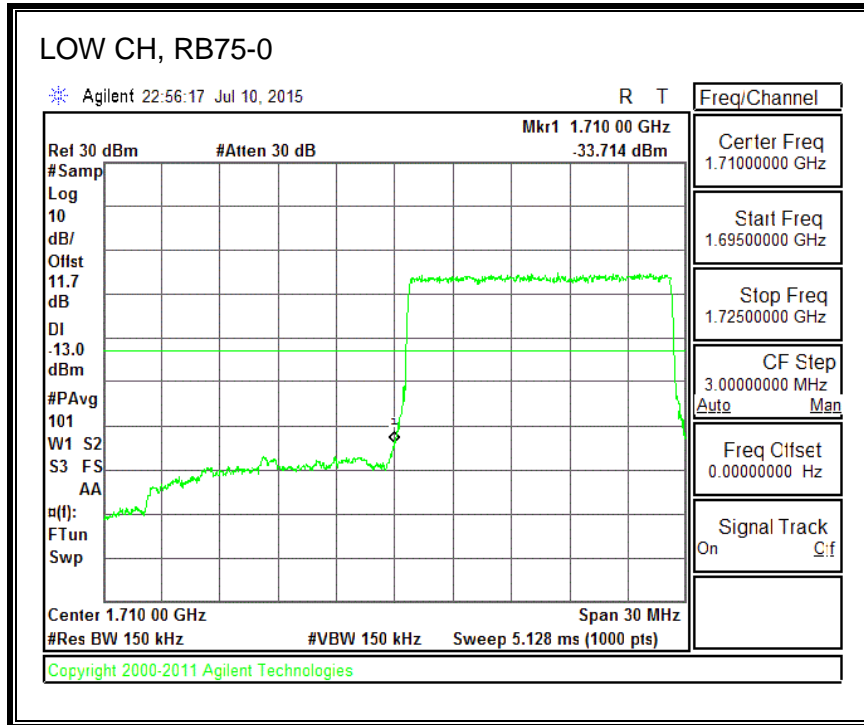

QPSK, (3.0 MHz BAND WIDTH)

16QAM, (3.0 MHz BAND WIDTH)

QPSK, (5.0 MHz BAND WIDTH)

16QAM, (5.0 MHz BAND WIDTH)

QPSK, (10.0 MHz BAND WIDTH)

16QAM, (10.0 MHz BAND WIDTH)

QPSK, (15.0 MHz BAND WIDTH)

16QAM, (15.0 MHz BAND WIDTH)

QPSK, (20.0 MHz BAND WIDTH)

16QAM, (20.0 MHz BAND WIDTH)

8.4.3. LTE BAND 5 BANDEDGE

QPSK, (1.4 MHz BAND WIDTH)

16QAM, (1.4 MHz BAND WIDTH)

QPSK, (3.0 MHz BAND WIDTH)

16QAM, (3.0 MHz BAND WIDTH)

QPSK, (5.0 MHz BAND WIDTH)

16QAM, (5.0 MHz BAND WIDTH)

QPSK, (10.0 MHz BAND WIDTH)

16QAM, (10.0 MHz BAND WIDTH)

8.4.4. LTE BAND 7 EMISSION MASK

QPSK, (5.0 MHz BAND WIDTH)

16QAM, (5.0 MHz BAND WIDTH)

QPSK, (10.0 MHz BAND WIDTH)

16QAM, (10.0 MHz BAND WIDTH)