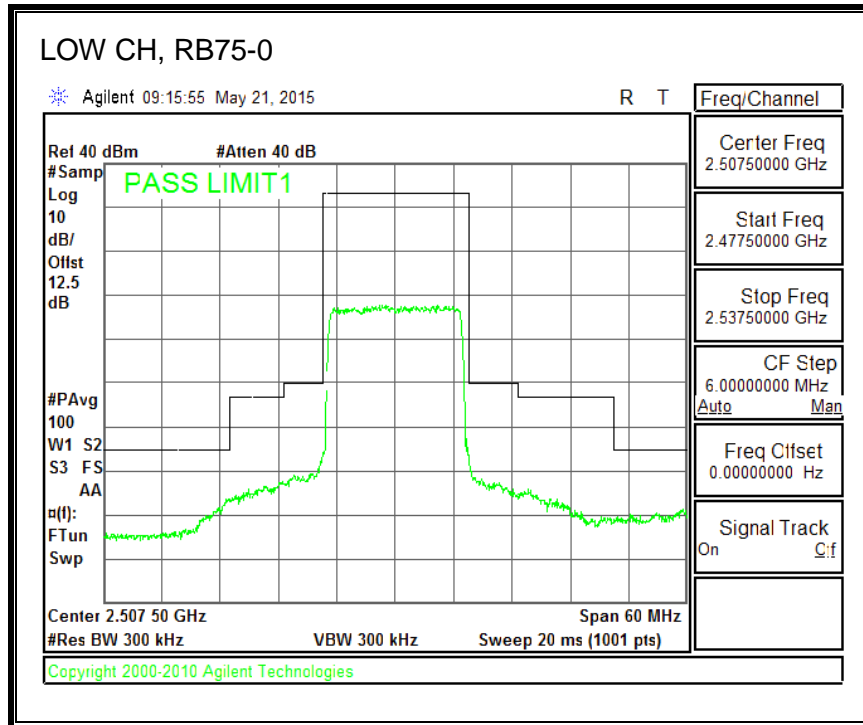

QPSK, (20.0 MHz BAND WIDTH)

16QAM, (20.0 MHz BAND WIDTH)

8.4.3. LTE BAND 5 BANDEDGE

QPSK, (1.4 MHz BAND WIDTH)

16QAM, (1.4 MHz BAND WIDTH)

QPSK, (3.0 MHz BAND WIDTH)

16QAM, (3.0 MHz BAND WIDTH)

QPSK, (5.0 MHz BAND WIDTH)

16QAM, (5.0 MHz BAND WIDTH)

QPSK, (10.0 MHz BAND WIDTH)

16QAM, (10.0 MHz BAND WIDTH)

8.4.4. LTE BAND 7 EMISSION MASK

QPSK, (5.0 MHz BAND WIDTH)

16QAM, (5.0 MHz BAND WIDTH)

QPSK, (10.0 MHz BAND WIDTH)

16QAM, (10.0 MHz BAND WIDTH)

QPSK, (15.0 MHz BAND WIDTH)

16QAM, (15.0 MHz BAND WIDTH)

QPSK, (20.0 MHz BAND WIDTH)

16QAM, (20.0 MHz BAND WIDTH)

8.4.5. LTE BAND 12 BANDEDGE

QPSK, (1.4 MHz BAND WIDTH)

16QAM, (1.4 MHz BAND WIDTH)

QPSK, (3.0 MHz BAND WIDTH)