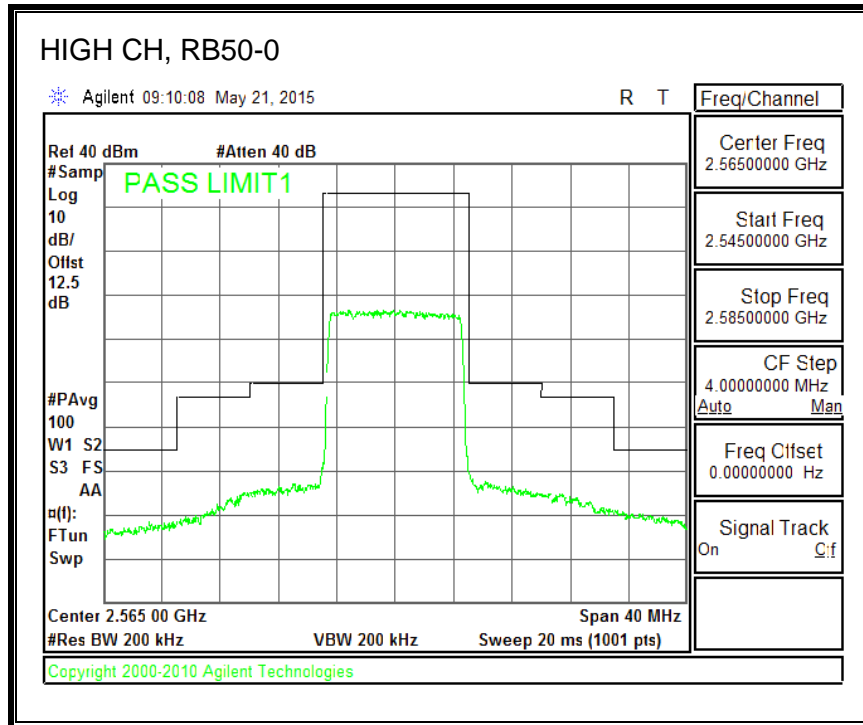

16QAM, (5.0 MHz BAND WIDTH)

QPSK, (10.0 MHz BAND WIDTH)

16QAM, (10.0 MHz BAND WIDTH)

8.4.4. LTE BAND 7 EMISSION MASK

QPSK, (5.0 MHz BAND WIDTH)

16QAM, (5.0 MHz BAND WIDTH)

QPSK, (10.0 MHz BAND WIDTH)

16QAM, (10.0 MHz BAND WIDTH)