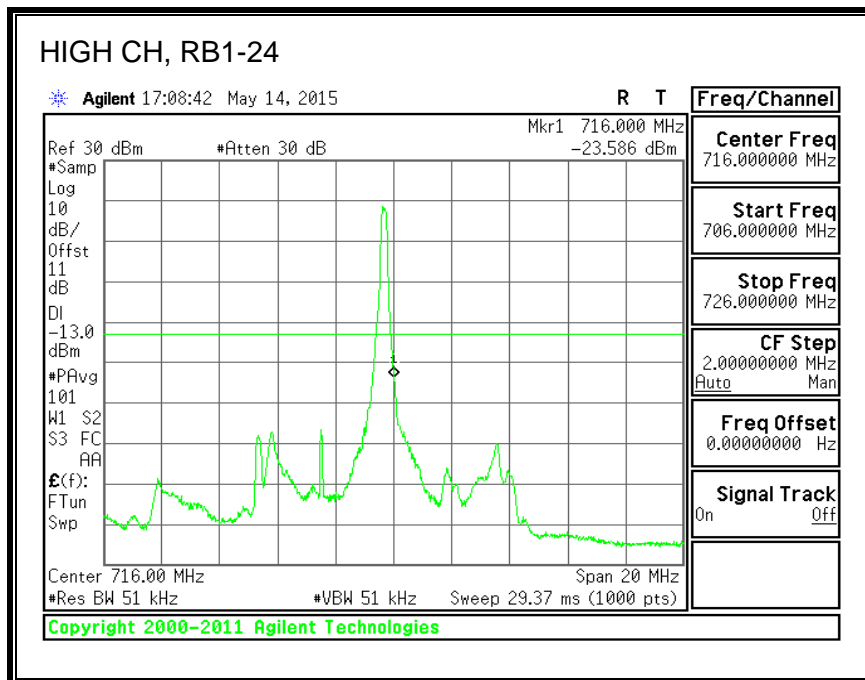

16QAM, (3.0 MHz BAND WIDTH)

QPSK, (5.0 MHz BAND WIDTH)

16QAM, (5.0 MHz BAND WIDTH)

QPSK, (10.0 MHz BAND WIDTH)

16QAM, (10.0 MHz BAND WIDTH)

8.4.6. LTE BAND 13 EMISSION MASK

QPSK, (5.0 MHz BAND WIDTH)

16QAM, (5.0 MHz BAND WIDTH)

QPSK, (10.0 MHz BAND WIDTH)

16QAM, (10.0 MHz BAND WIDTH)

8.4.7. LTE BAND 17 BANDEDGE

QPSK, (5.0 MHz BAND WIDTH)

16QAM, (5.0 MHz BAND WIDTH)

QPSK, (10.0 MHz BAND WIDTH)

16QAM, (10.0 MHz BAND WIDTH)