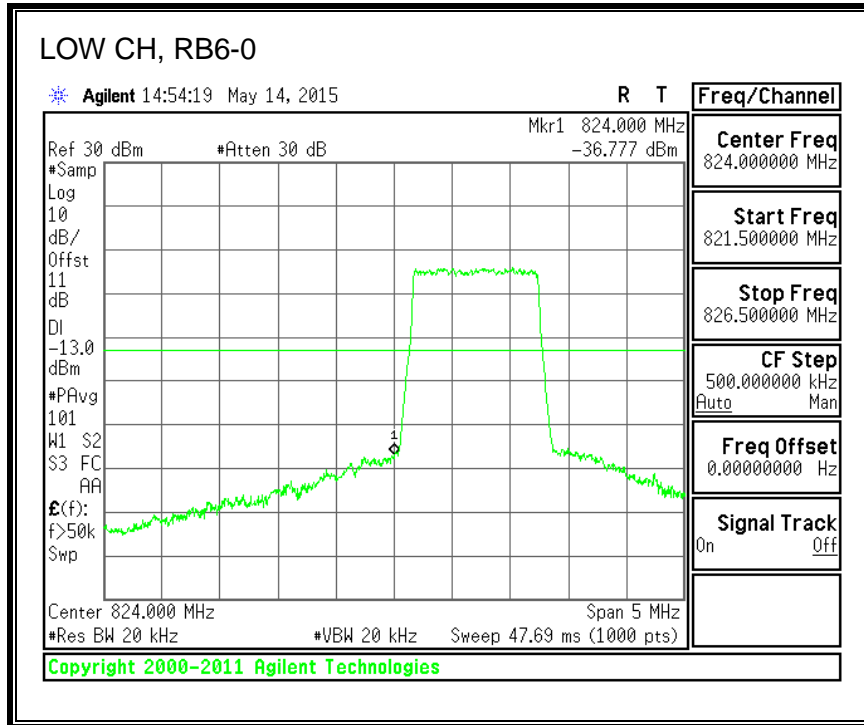

QPSK, (20.0 MHz BAND WIDTH)

16QAM, (20.0 MHz BAND WIDTH)

8.4.3. LTE BAND 5 BANDEDGE

QPSK, (1.4 MHz BAND WIDTH)

16QAM, (1.4 MHz BAND WIDTH)

QPSK, (3.0 MHz BAND WIDTH)

16QAM, (3.0 MHz BAND WIDTH)

QPSK, (5.0 MHz BAND WIDTH)

16QAM, (5.0 MHz BAND WIDTH)

QPSK, (10.0 MHz BAND WIDTH)

16QAM, (10.0 MHz BAND WIDTH)

8.4.4. LTE BAND 7 EMISSION MASK

QPSK, (5.0 MHz BAND WIDTH)

16QAM, (5.0 MHz BAND WIDTH)

QPSK, (10.0 MHz BAND WIDTH)

16QAM, (10.0 MHz BAND WIDTH)