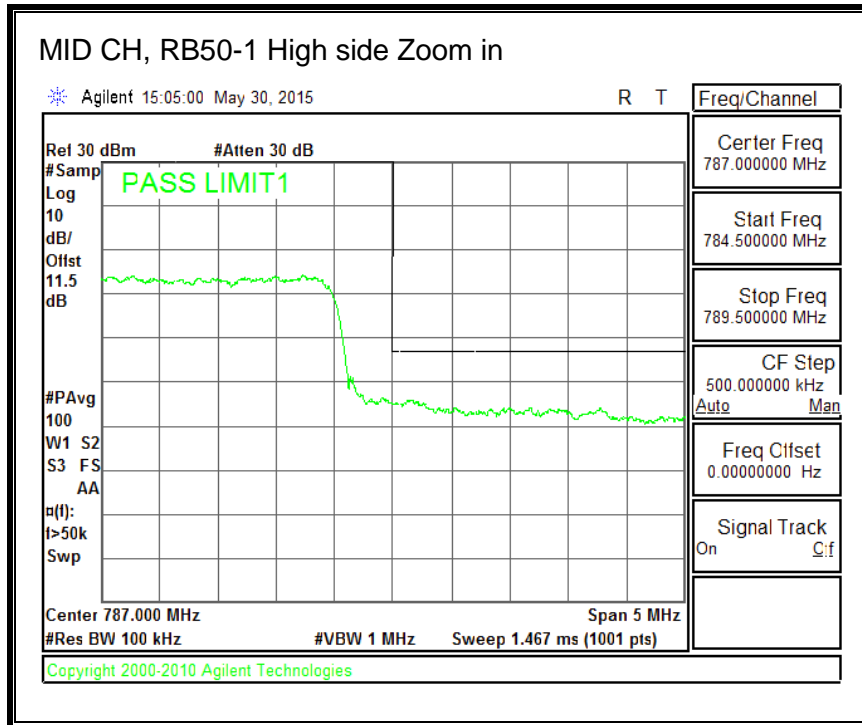

16QAM, (3.0 MHz BAND WIDTH)

QPSK, (5.0 MHz BAND WIDTH)

16QAM, (5.0 MHz BAND WIDTH)

QPSK, (10.0 MHz BAND WIDTH)

16QAM, (10.0 MHz BAND WIDTH)

8.4.6. LTE BAND 13 EMISSION MASK

QPSK, (5.0 MHz BAND WIDTH)

16QAM, (5.0 MHz BAND WIDTH)

QPSK, (10.0 MHz BAND WIDTH)

16QAM, (10.0 MHz BAND WIDTH)

8.4.7. LTE BAND 17 BANDEDGE

QPSK, (5.0 MHz BAND WIDTH)

16QAM, (5.0 MHz BAND WIDTH)

QPSK, (10.0 MHz BAND WIDTH)

16QAM, (10.0 MHz BAND WIDTH)