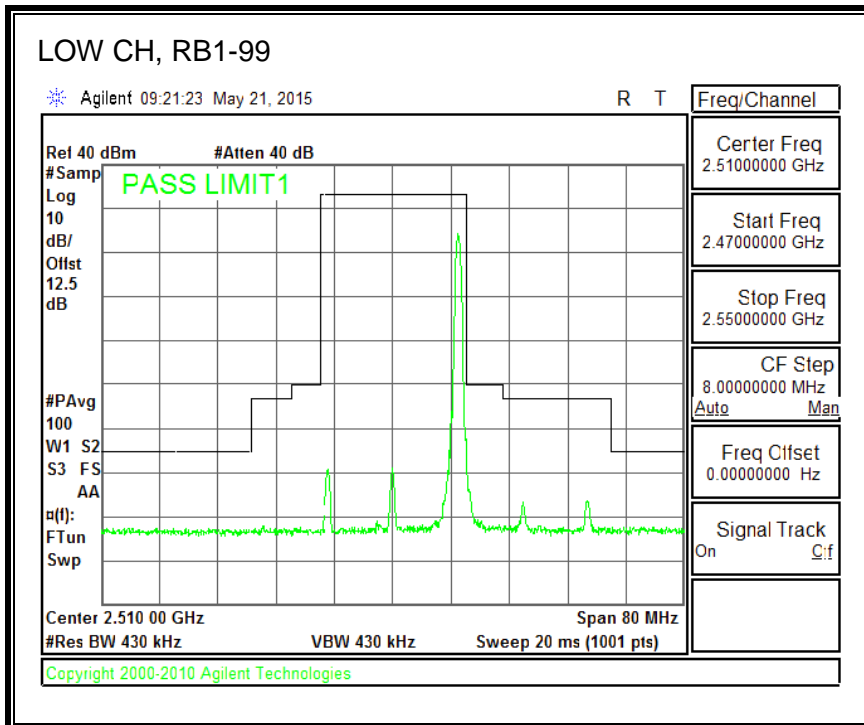

QPSK, (15.0 MHz BAND WIDTH)

16QAM, (15.0 MHz BAND WIDTH)

QPSK, (20.0 MHz BAND WIDTH)

16QAM, (20.0 MHz BAND WIDTH)

8.4.5. LTE BAND 12 BANDEDGE

QPSK, (1.4 MHz BAND WIDTH)

16QAM, (1.4 MHz BAND WIDTH)

QPSK, (3.0 MHz BAND WIDTH)