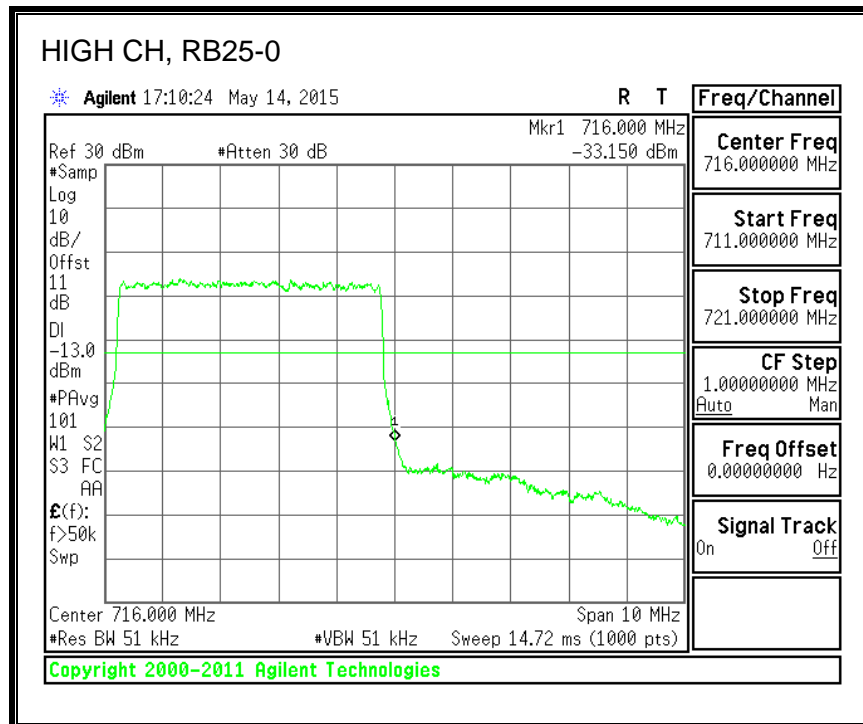

16QAM, (3.0 MHz BAND WIDTH)

QPSK, (5.0 MHz BAND WIDTH)

16QAM, (5.0 MHz BAND WIDTH)

QPSK, (10.0 MHz BAND WIDTH)

16QAM, (10.0 MHz BAND WIDTH)

8.4.6. LTE BAND 13 EMISSION MASK

QPSK, (5.0 MHz BAND WIDTH)

16QAM, (5.0 MHz BAND WIDTH)

QPSK, (10.0 MHz BAND WIDTH)

16QAM, (10.0 MHz BAND WIDTH)

8.4.7. LTE BAND 17 BANDEDGE

QPSK, (5.0 MHz BAND WIDTH)

16QAM, (5.0 MHz BAND WIDTH)

QPSK, (10.0 MHz BAND WIDTH)

16QAM, (10.0 MHz BAND WIDTH)