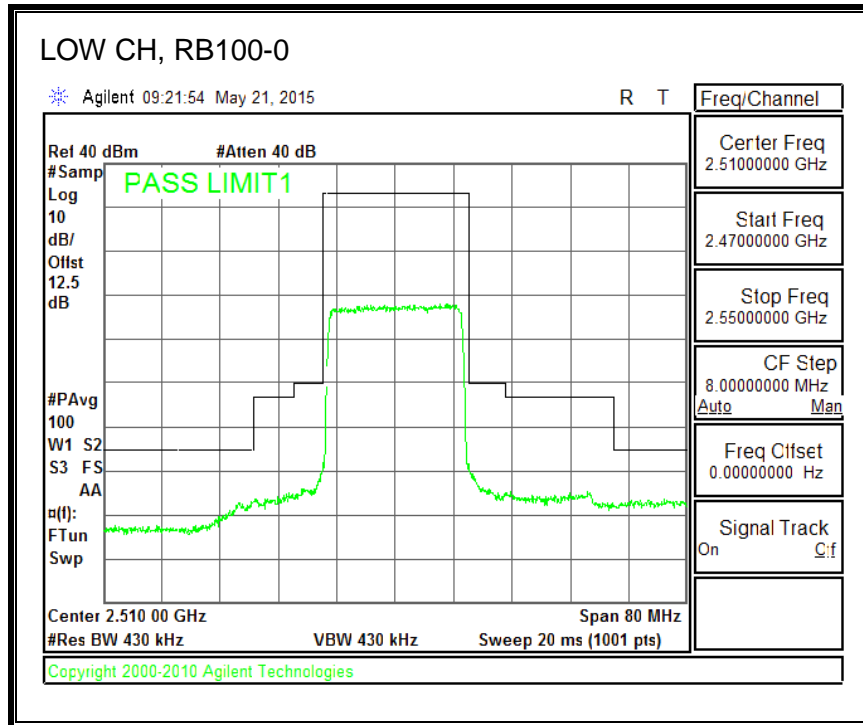

QPSK, (15.0 MHz BAND WIDTH)

16QAM, (15.0 MHz BAND WIDTH)

QPSK, (20.0 MHz BAND WIDTH)

16QAM, (20.0 MHz BAND WIDTH)

8.4.5. LTE BAND 12 BANDEDGE

QPSK, (1.4 MHz BAND WIDTH)

16QAM, (1.4 MHz BAND WIDTH)

QPSK, (3.0 MHz BAND WIDTH)

16QAM, (3.0 MHz BAND WIDTH)

QPSK, (5.0 MHz BAND WIDTH)

16QAM, (5.0 MHz BAND WIDTH)

QPSK, (10.0 MHz BAND WIDTH)

16QAM, (10.0 MHz BAND WIDTH)

8.4.6. LTE BAND 13 EMISSION MASK

QPSK, (5.0 MHz BAND WIDTH)

16QAM, (5.0 MHz BAND WIDTH)