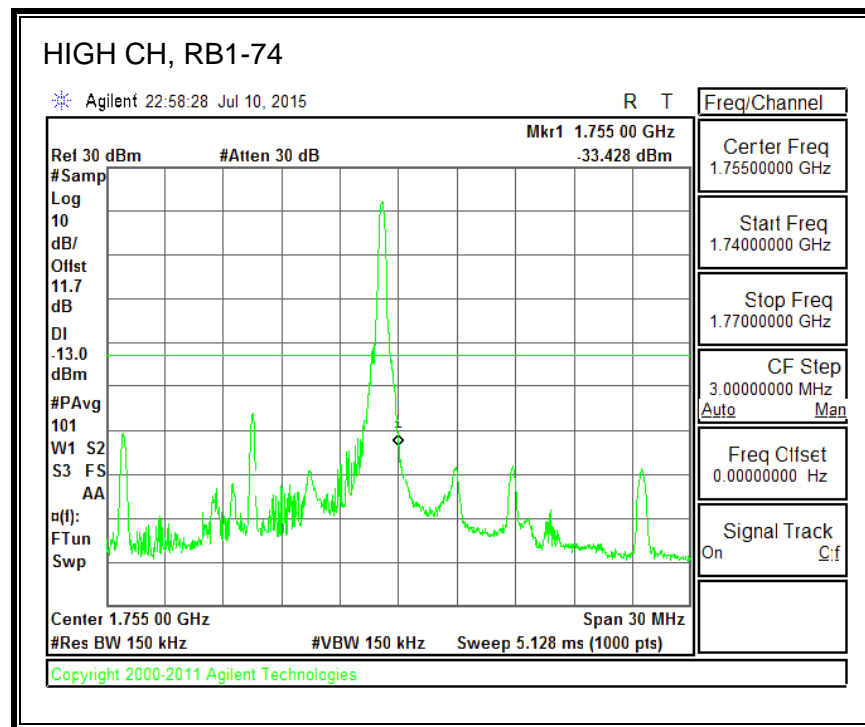

QPSK, (3.0 MHz BAND WIDTH)

16QAM, (3.0 MHz BAND WIDTH)

QPSK, (5.0 MHz BAND WIDTH)

16QAM, (5.0 MHz BAND WIDTH)

QPSK, (10.0 MHz BAND WIDTH)

16QAM, (10.0 MHz BAND WIDTH)

QPSK, (15.0 MHz BAND WIDTH)

16QAM, (15.0 MHz BAND WIDTH)

QPSK, (20.0 MHz BAND WIDTH)

16QAM, (20.0 MHz BAND WIDTH)

8.4.3. LTE BAND 5 BANDEDGE

QPSK, (1.4 MHz BAND WIDTH)

16QAM, (1.4 MHz BAND WIDTH)

QPSK, (3.0 MHz BAND WIDTH)

16QAM, (3.0 MHz BAND WIDTH)

QPSK, (5.0 MHz BAND WIDTH)

16QAM, (5.0 MHz BAND WIDTH)

QPSK, (10.0 MHz BAND WIDTH)

16QAM, (10.0 MHz BAND WIDTH)

8.4.4. LTE BAND 7 EMISSION MASK

QPSK, (5.0 MHz BAND WIDTH)

16QAM, (5.0 MHz BAND WIDTH)

QPSK, (10.0 MHz BAND WIDTH)

16QAM, (10.0 MHz BAND WIDTH)