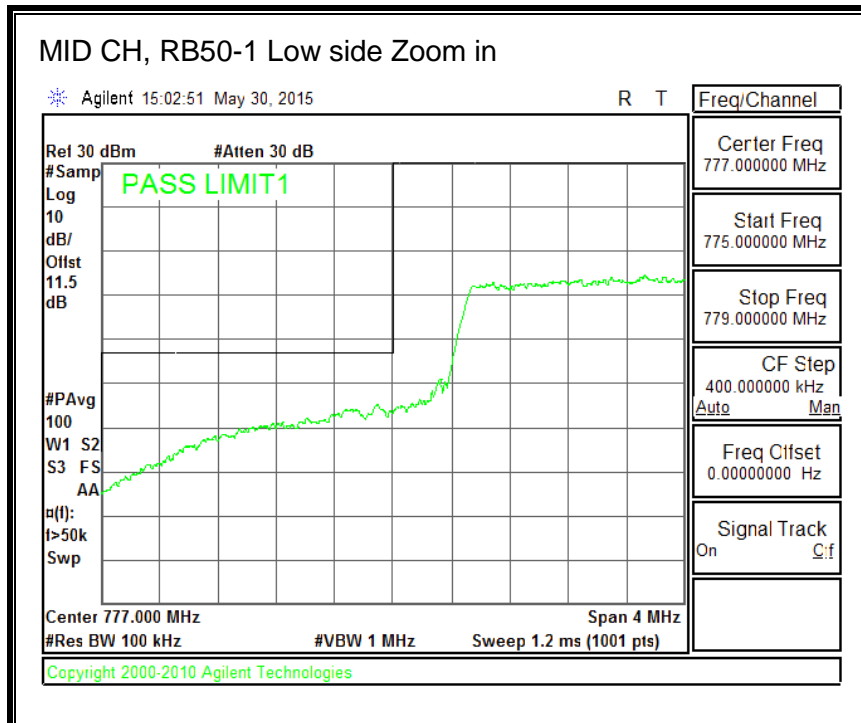

QPSK, (15.0 MHz BAND WIDTH)

16QAM, (15.0 MHz BAND WIDTH)

QPSK, (20.0 MHz BAND WIDTH)

16QAM, (20.0 MHz BAND WIDTH)

8.4.5. LTE BAND 12 BANDEDGE

QPSK, (1.4 MHz BAND WIDTH)

16QAM, (1.4 MHz BAND WIDTH)

QPSK, (3.0 MHz BAND WIDTH)

16QAM, (3.0 MHz BAND WIDTH)

QPSK, (5.0 MHz BAND WIDTH)

16QAM, (5.0 MHz BAND WIDTH)

QPSK, (10.0 MHz BAND WIDTH)

16QAM, (10.0 MHz BAND WIDTH)

8.4.6. LTE BAND 13 EMISSION MASK

QPSK, (5.0 MHz BAND WIDTH)

16QAM, (5.0 MHz BAND WIDTH)

QPSK, (10.0 MHz BAND WIDTH)

16QAM, (10.0 MHz BAND WIDTH)

8.4.7. LTE BAND 17 BANDEDGE

QPSK, (5.0 MHz BAND WIDTH)

16QAM, (5.0 MHz BAND WIDTH)

QPSK, (10.0 MHz BAND WIDTH)

16QAM, (10.0 MHz BAND WIDTH)