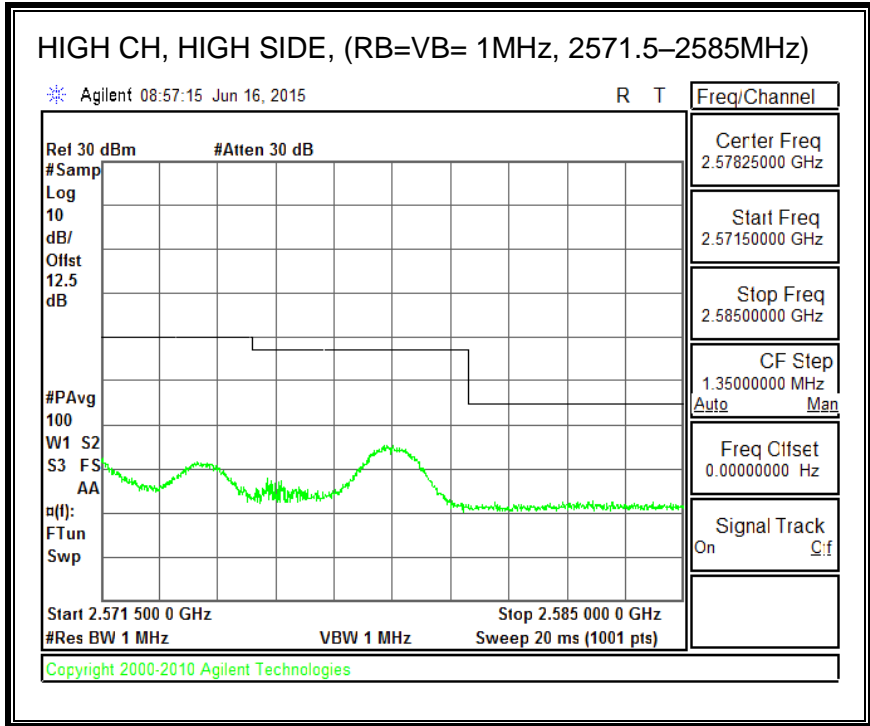

QPSK, (20.0 MHz BAND WIDTH)

16QAM, (20.0 MHz BAND WIDTH)

8.4.3. LTE BAND 5 BANDEDGE

QPSK, (1.4 MHz BAND WIDTH)

16QAM, (1.4 MHz BAND WIDTH)

QPSK, (3.0 MHz BAND WIDTH)

16QAM, (3.0 MHz BAND WIDTH)

QPSK, (5.0 MHz BAND WIDTH)

16QAM, (5.0 MHz BAND WIDTH)

QPSK, (10.0 MHz BAND WIDTH)

16QAM, (10.0 MHz BAND WIDTH)

8.4.4. LTE BAND 7 EMISSION MASK

QPSK, (5.0 MHz BAND WIDTH)

16QAM, (5.0 MHz BAND WIDTH)

QPSK, (10.0 MHz BAND WIDTH)

16QAM, (10.0 MHz BAND WIDTH)

QPSK, (15.0 MHz BAND WIDTH)

16QAM, (15.0 MHz BAND WIDTH)

QPSK, (20.0 MHz BAND WIDTH)

16QAM, (20.0 MHz BAND WIDTH)

8.4.5. LTE BAND 12 BANDEDGE

QPSK, (1.4 MHz BAND WIDTH)

16QAM, (1.4 MHz BAND WIDTH)

QPSK, (3.0 MHz BAND WIDTH)