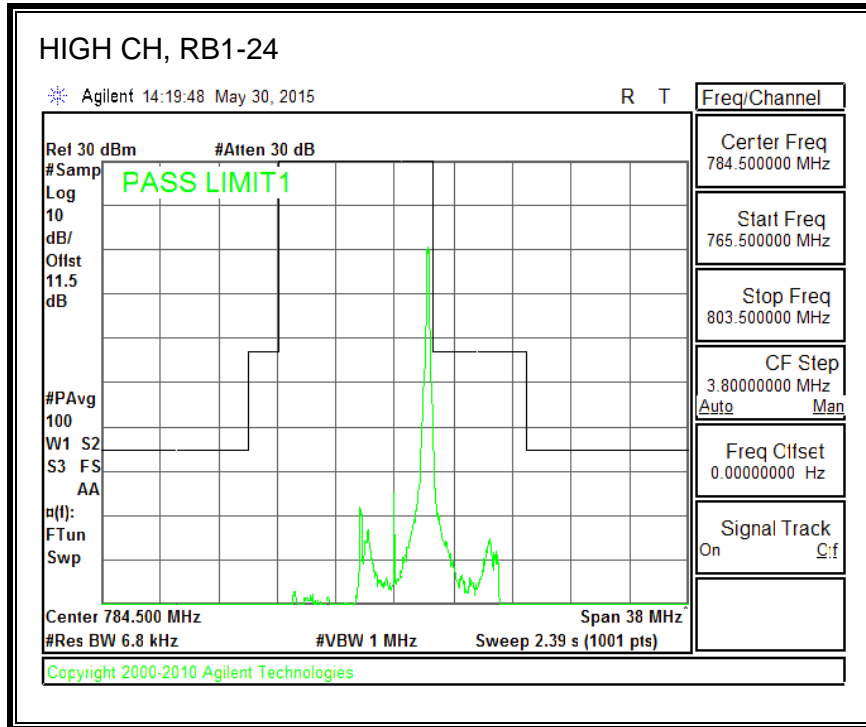

QPSK, (15.0 MHz BAND WIDTH)

16QAM, (15.0 MHz BAND WIDTH)

QPSK, (20.0 MHz BAND WIDTH)

16QAM, (20.0 MHz BAND WIDTH)

8.4.5. LTE BAND 12 BANDEDGE

QPSK, (1.4 MHz BAND WIDTH)

16QAM, (1.4 MHz BAND WIDTH)

QPSK, (3.0 MHz BAND WIDTH)

16QAM, (3.0 MHz BAND WIDTH)

QPSK, (5.0 MHz BAND WIDTH)

16QAM, (5.0 MHz BAND WIDTH)

QPSK, (10.0 MHz BAND WIDTH)

16QAM, (10.0 MHz BAND WIDTH)

8.4.6. LTE BAND 13 EMISSION MASK

QPSK, (5.0 MHz BAND WIDTH)

16QAM, (5.0 MHz BAND WIDTH)

QPSK, (10.0 MHz BAND WIDTH)

16QAM, (10.0 MHz BAND WIDTH)

8.4.7. LTE BAND 17 BANDEDGE

QPSK, (5.0 MHz BAND WIDTH)

16QAM, (5.0 MHz BAND WIDTH)

QPSK, (10.0 MHz BAND WIDTH)

16QAM, (10.0 MHz BAND WIDTH)