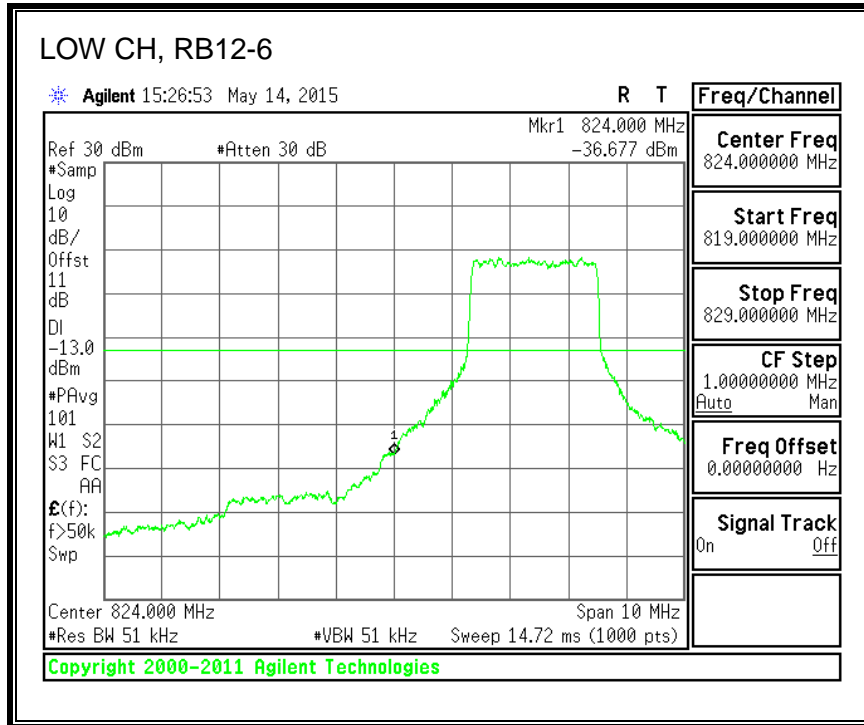

QPSK, (20.0 MHz BAND WIDTH)

16QAM, (20.0 MHz BAND WIDTH)

8.4.3. LTE BAND 5 BANDEDGE

QPSK, (1.4 MHz BAND WIDTH)

16QAM, (1.4 MHz BAND WIDTH)

QPSK, (3.0 MHz BAND WIDTH)

16QAM, (3.0 MHz BAND WIDTH)

QPSK, (5.0 MHz BAND WIDTH)

16QAM, (5.0 MHz BAND WIDTH)

QPSK, (10.0 MHz BAND WIDTH)

16QAM, (10.0 MHz BAND WIDTH)

8.4.4. LTE BAND 7 EMISSION MASK

QPSK, (5.0 MHz BAND WIDTH)

16QAM, (5.0 MHz BAND WIDTH)

QPSK, (10.0 MHz BAND WIDTH)

16QAM, (10.0 MHz BAND WIDTH)