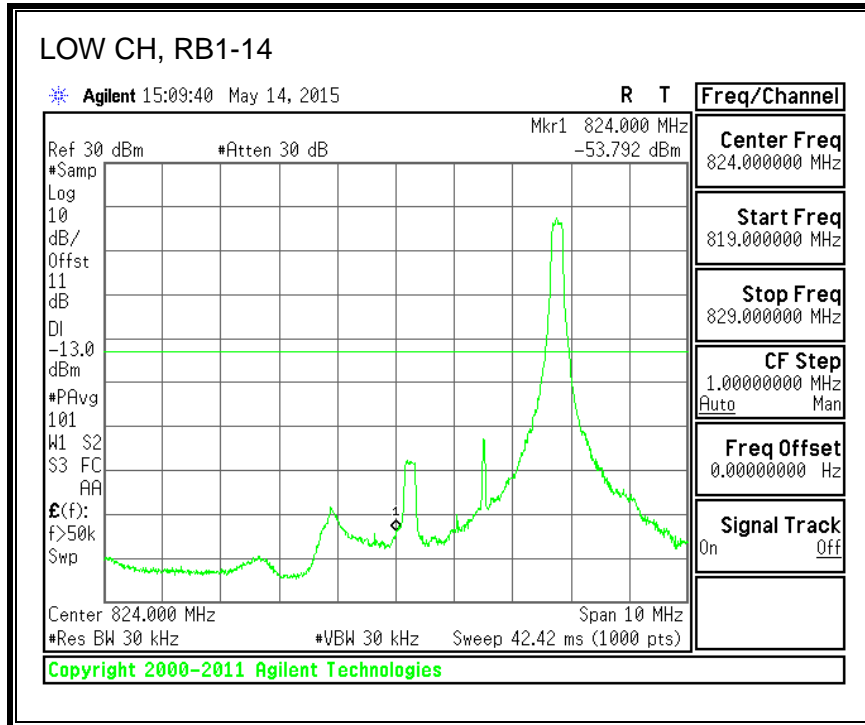

QPSK, (20.0 MHz BAND WIDTH)

16QAM, (20.0 MHz BAND WIDTH)

8.4.3. LTE BAND 5 BANDEDGE

QPSK, (1.4 MHz BAND WIDTH)

16QAM, (1.4 MHz BAND WIDTH)

QPSK, (3.0 MHz BAND WIDTH)

16QAM, (3.0 MHz BAND WIDTH)

QPSK, (5.0 MHz BAND WIDTH)

16QAM, (5.0 MHz BAND WIDTH)

QPSK, (10.0 MHz BAND WIDTH)

16QAM, (10.0 MHz BAND WIDTH)

8.4.4. LTE BAND 7 EMISSION MASK

QPSK, (5.0 MHz BAND WIDTH)

16QAM, (5.0 MHz BAND WIDTH)

QPSK, (10.0 MHz BAND WIDTH)

16QAM, (10.0 MHz BAND WIDTH)

QPSK, (15.0 MHz BAND WIDTH)

16QAM, (15.0 MHz BAND WIDTH)

QPSK, (20.0 MHz BAND WIDTH)

16QAM, (20.0 MHz BAND WIDTH)

8.4.5. LTE BAND 12 BANDEDGE

QPSK, (1.4 MHz BAND WIDTH)

16QAM, (1.4 MHz BAND WIDTH)

QPSK, (3.0 MHz BAND WIDTH)