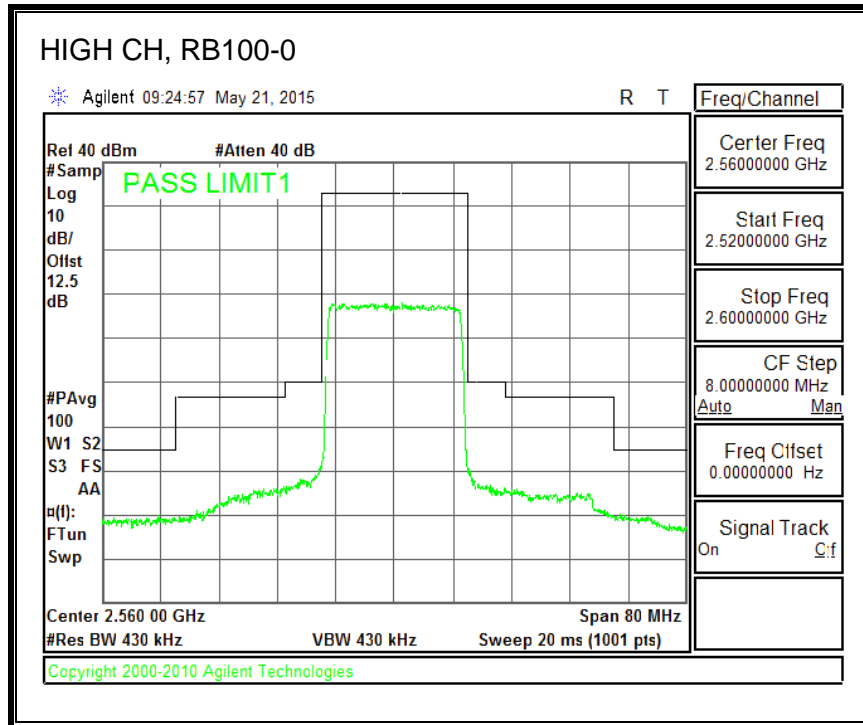

QPSK, (15.0 MHz BAND WIDTH)

16QAM, (15.0 MHz BAND WIDTH)

QPSK, (20.0 MHz BAND WIDTH)

16QAM, (20.0 MHz BAND WIDTH)

8.4.5. LTE BAND 12 BANDEDGE

QPSK, (1.4 MHz BAND WIDTH)

16QAM, (1.4 MHz BAND WIDTH)

QPSK, (3.0 MHz BAND WIDTH)

16QAM, (3.0 MHz BAND WIDTH)

QPSK, (5.0 MHz BAND WIDTH)

16QAM, (5.0 MHz BAND WIDTH)

QPSK, (10.0 MHz BAND WIDTH)

16QAM, (10.0 MHz BAND WIDTH)

8.4.6. LTE BAND 13 EMISSION MASK

QPSK, (5.0 MHz BAND WIDTH)

16QAM, (5.0 MHz BAND WIDTH)