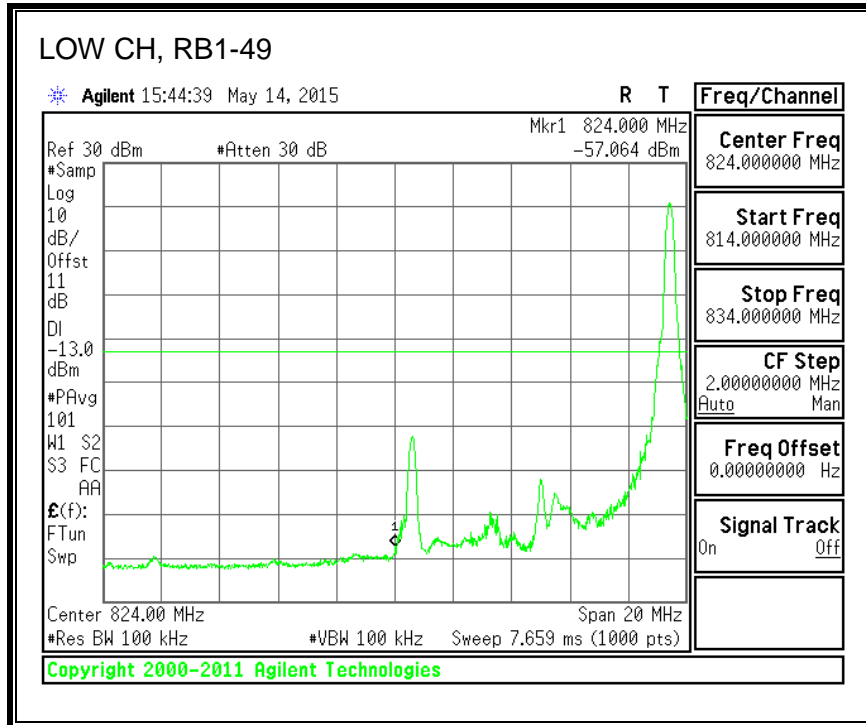

QPSK, (20.0 MHz BAND WIDTH)

16QAM, (20.0 MHz BAND WIDTH)

8.4.3. LTE BAND 5 BANDEDGE

QPSK, (1.4 MHz BAND WIDTH)

16QAM, (1.4 MHz BAND WIDTH)

QPSK, (3.0 MHz BAND WIDTH)

16QAM, (3.0 MHz BAND WIDTH)

QPSK, (5.0 MHz BAND WIDTH)

16QAM, (5.0 MHz BAND WIDTH)

QPSK, (10.0 MHz BAND WIDTH)

16QAM, (10.0 MHz BAND WIDTH)

8.4.4. LTE BAND 7 EMISSION MASK

QPSK, (5.0 MHz BAND WIDTH)

16QAM, (5.0 MHz BAND WIDTH)

QPSK, (10.0 MHz BAND WIDTH)

16QAM, (10.0 MHz BAND WIDTH)

QPSK, (15.0 MHz BAND WIDTH)

16QAM, (15.0 MHz BAND WIDTH)

QPSK, (20.0 MHz BAND WIDTH)

16QAM, (20.0 MHz BAND WIDTH)

8.4.5. LTE BAND 12 BANDEDGE

QPSK, (1.4 MHz BAND WIDTH)

16QAM, (1.4 MHz BAND WIDTH)

QPSK, (3.0 MHz BAND WIDTH)

16QAM, (3.0 MHz BAND WIDTH)

QPSK, (5.0 MHz BAND WIDTH)

16QAM, (5.0 MHz BAND WIDTH)

QPSK, (10.0 MHz BAND WIDTH)

16QAM, (10.0 MHz BAND WIDTH)

8.4.6. LTE BAND 13 EMISSION MASK

QPSK, (5.0 MHz BAND WIDTH)

16QAM, (5.0 MHz BAND WIDTH)