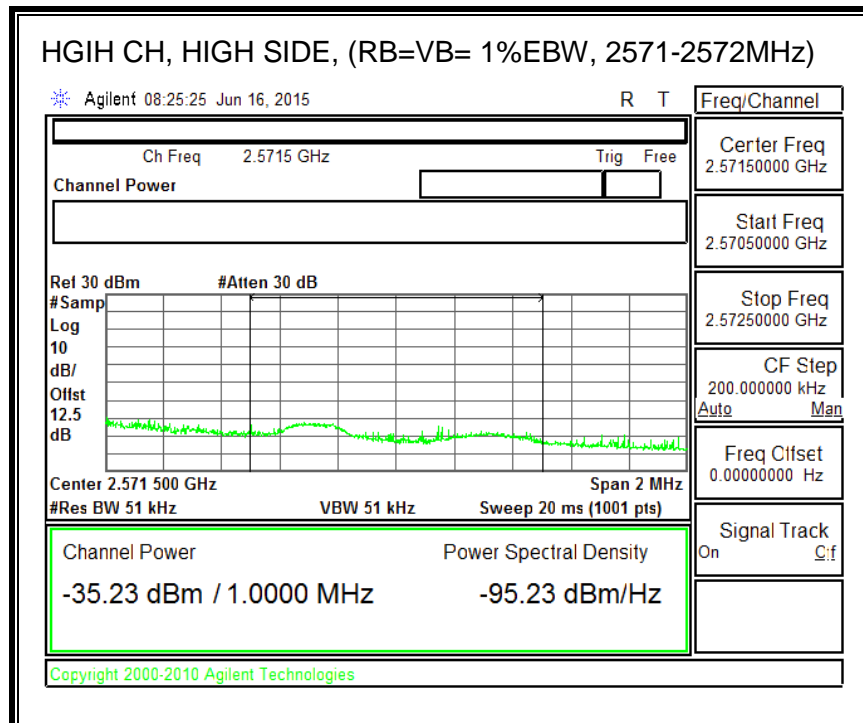

16QAM, (5.0 MHz BAND WIDTH)

QPSK, (10.0 MHz BAND WIDTH)

16QAM, (10.0 MHz BAND WIDTH)

8.4.4. LTE BAND 7 EMISSION MASK

QPSK, (5.0 MHz BAND WIDTH)

16QAM, (5.0 MHz BAND WIDTH)

QPSK, (10.0 MHz BAND WIDTH)

16QAM, (10.0 MHz BAND WIDTH)