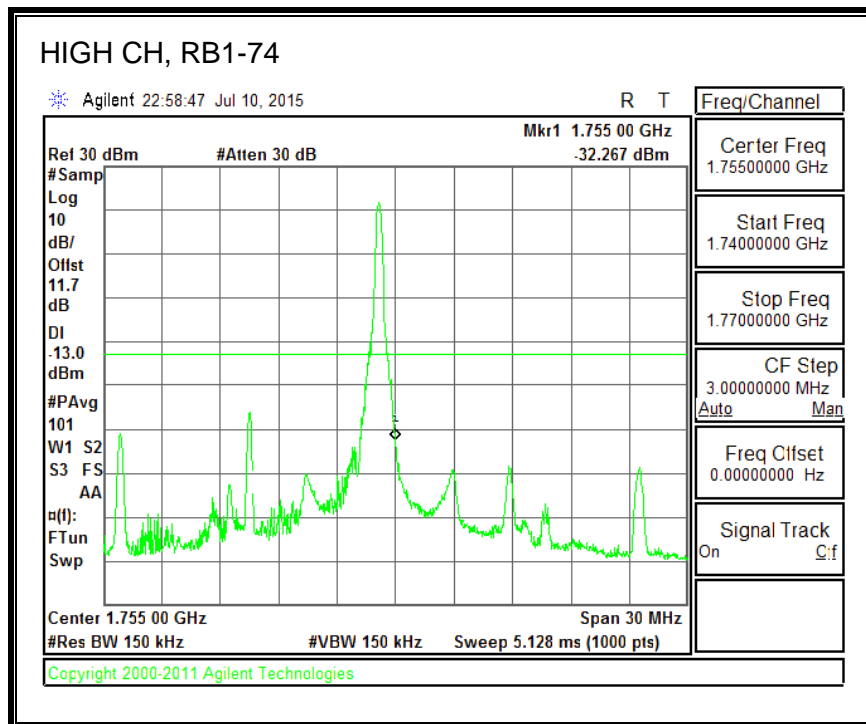

QPSK, (3.0 MHz BAND WIDTH)

16QAM, (3.0 MHz BAND WIDTH)

QPSK, (5.0 MHz BAND WIDTH)

16QAM, (5.0 MHz BAND WIDTH)

QPSK, (10.0 MHz BAND WIDTH)

16QAM, (10.0 MHz BAND WIDTH)

QPSK, (15.0 MHz BAND WIDTH)

16QAM, (15.0 MHz BAND WIDTH)

QPSK, (20.0 MHz BAND WIDTH)

16QAM, (20.0 MHz BAND WIDTH)

8.4.3. LTE BAND 5 BANDEDGE

QPSK, (1.4 MHz BAND WIDTH)

16QAM, (1.4 MHz BAND WIDTH)

QPSK, (3.0 MHz BAND WIDTH)

16QAM, (3.0 MHz BAND WIDTH)

QPSK, (5.0 MHz BAND WIDTH)

16QAM, (5.0 MHz BAND WIDTH)

QPSK, (10.0 MHz BAND WIDTH)

16QAM, (10.0 MHz BAND WIDTH)

8.4.4. LTE BAND 7 EMISSION MASK

QPSK, (5.0 MHz BAND WIDTH)

16QAM, (5.0 MHz BAND WIDTH)

QPSK, (10.0 MHz BAND WIDTH)

16QAM, (10.0 MHz BAND WIDTH)