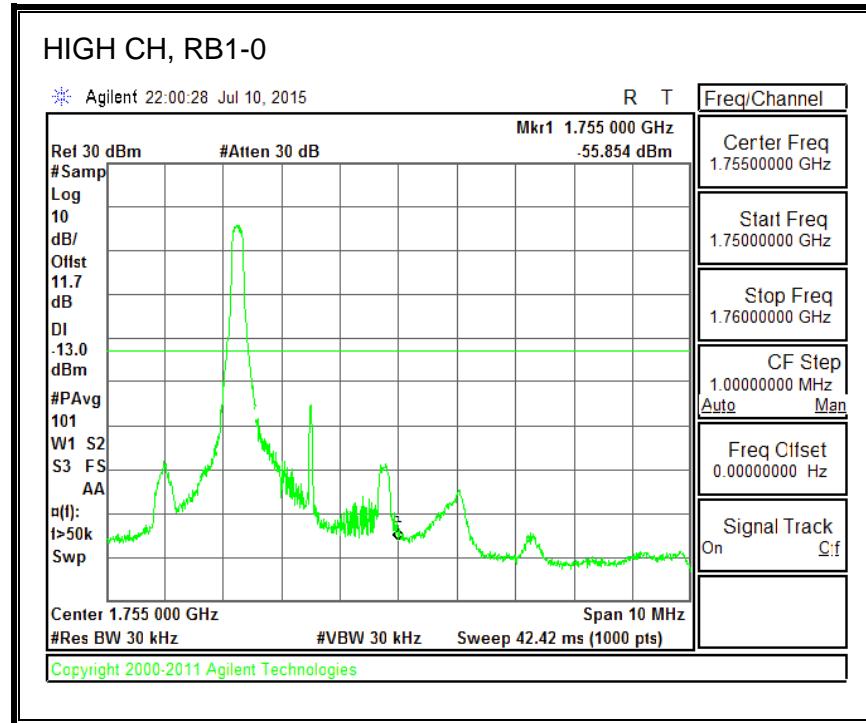

QPSK, (3.0 MHz BAND WIDTH)

16QAM, (3.0 MHz BAND WIDTH)

QPSK, (5.0 MHz BAND WIDTH)

16QAM, (5.0 MHz BAND WIDTH)

QPSK, (10.0 MHz BAND WIDTH)

16QAM, (10.0 MHz BAND WIDTH)

QPSK, (15.0 MHz BAND WIDTH)

16QAM, (15.0 MHz BAND WIDTH)

QPSK, (20.0 MHz BAND WIDTH)

16QAM, (20.0 MHz BAND WIDTH)

8.4.3. LTE BAND 5 BANDEDGE

QPSK, (1.4 MHz BAND WIDTH)

16QAM, (1.4 MHz BAND WIDTH)

QPSK, (3.0 MHz BAND WIDTH)

16QAM, (3.0 MHz BAND WIDTH)

QPSK, (5.0 MHz BAND WIDTH)

16QAM, (5.0 MHz BAND WIDTH)

QPSK, (10.0 MHz BAND WIDTH)

16QAM, (10.0 MHz BAND WIDTH)

8.4.4. LTE BAND 7 EMISSION MASK

QPSK, (5.0 MHz BAND WIDTH)

16QAM, (5.0 MHz BAND WIDTH)

QPSK, (10.0 MHz BAND WIDTH)

16QAM, (10.0 MHz BAND WIDTH)