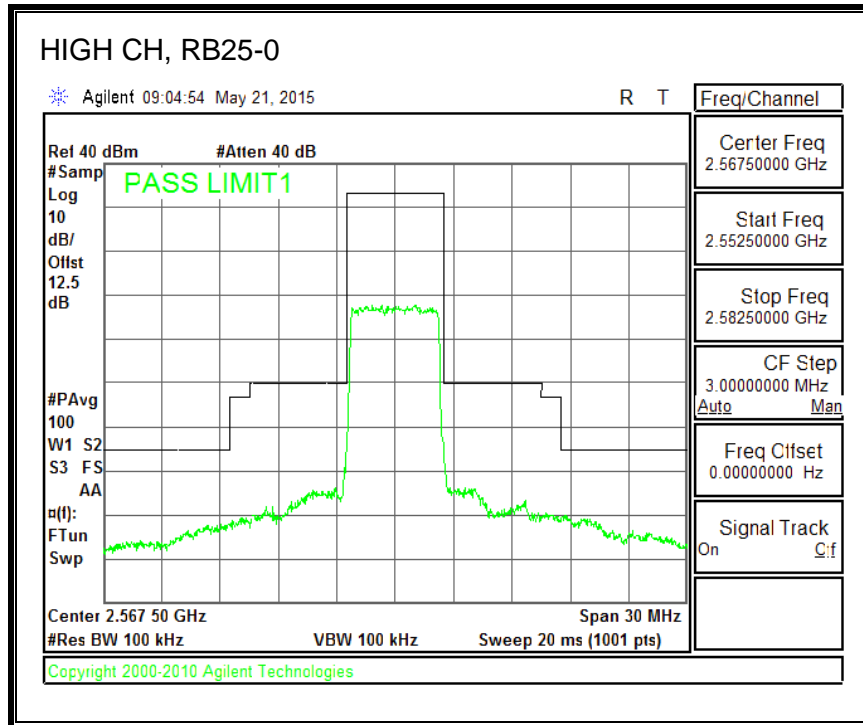

16QAM, (5.0 MHz BAND WIDTH)

QPSK, (10.0 MHz BAND WIDTH)

16QAM, (10.0 MHz BAND WIDTH)

8.4.4. LTE BAND 7 EMISSION MASK

QPSK, (5.0 MHz BAND WIDTH)

16QAM, (5.0 MHz BAND WIDTH)

QPSK, (10.0 MHz BAND WIDTH)

16QAM, (10.0 MHz BAND WIDTH)

QPSK, (15.0 MHz BAND WIDTH)

16QAM, (15.0 MHz BAND WIDTH)

QPSK, (20.0 MHz BAND WIDTH)

16QAM, (20.0 MHz BAND WIDTH)

8.4.5. LTE BAND 12 BANDEDGE

QPSK, (1.4 MHz BAND WIDTH)

16QAM, (1.4 MHz BAND WIDTH)

QPSK, (3.0 MHz BAND WIDTH)