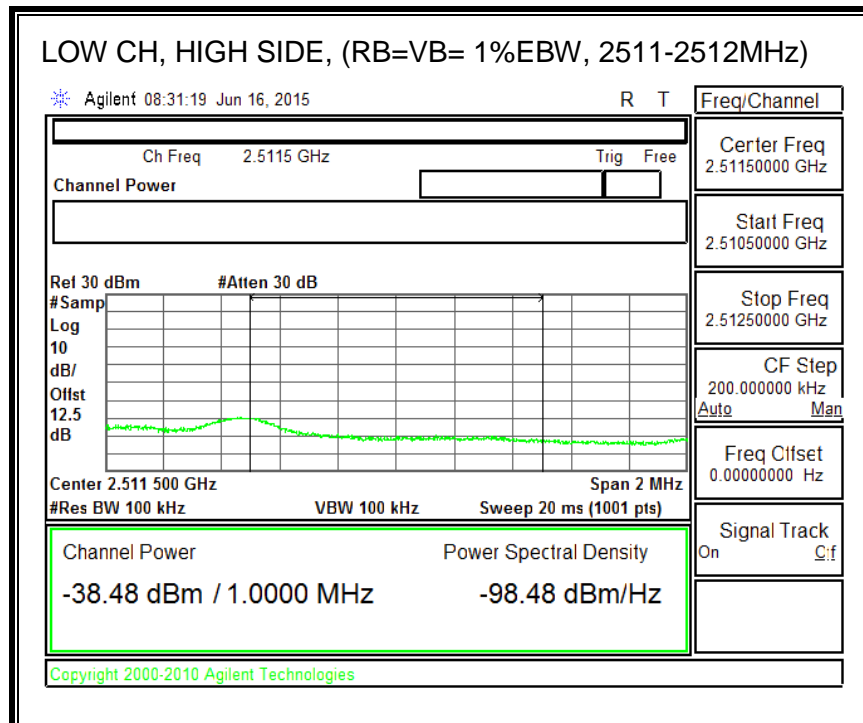

16QAM, (5.0 MHz BAND WIDTH)

QPSK, (10.0 MHz BAND WIDTH)

16QAM, (10.0 MHz BAND WIDTH)

8.4.4. LTE BAND 7 EMISSION MASK

QPSK, (5.0 MHz BAND WIDTH)

16QAM, (5.0 MHz BAND WIDTH)

QPSK, (10.0 MHz BAND WIDTH)

16QAM, (10.0 MHz BAND WIDTH)