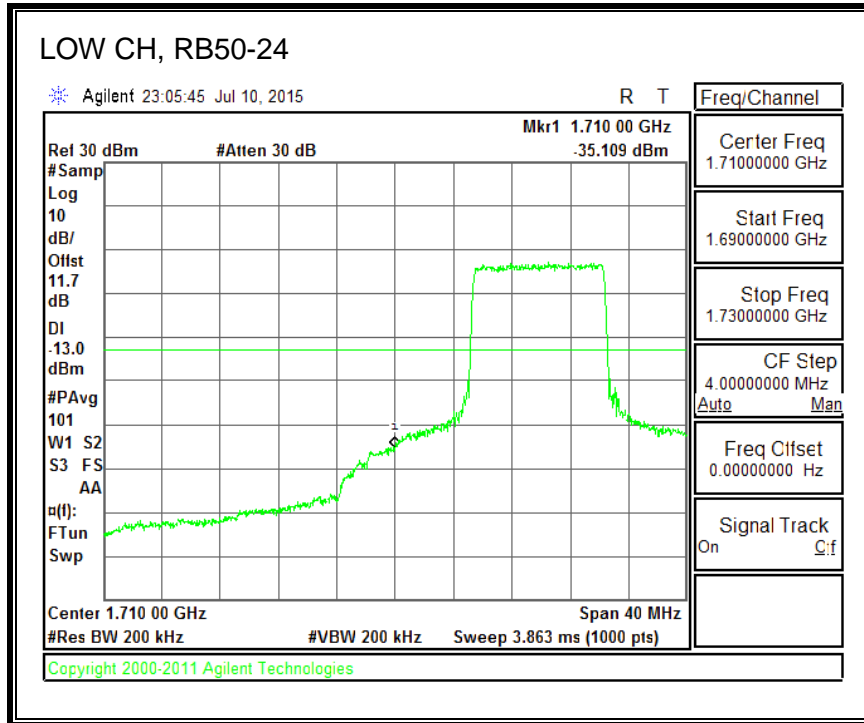

QPSK, (3.0 MHz BAND WIDTH)

16QAM, (3.0 MHz BAND WIDTH)

QPSK, (5.0 MHz BAND WIDTH)

16QAM, (5.0 MHz BAND WIDTH)

QPSK, (10.0 MHz BAND WIDTH)

16QAM, (10.0 MHz BAND WIDTH)

QPSK, (15.0 MHz BAND WIDTH)

16QAM, (15.0 MHz BAND WIDTH)

QPSK, (20.0 MHz BAND WIDTH)

16QAM, (20.0 MHz BAND WIDTH)

8.4.3. LTE BAND 5 BANDEDGE

QPSK, (1.4 MHz BAND WIDTH)

16QAM, (1.4 MHz BAND WIDTH)

QPSK, (3.0 MHz BAND WIDTH)

16QAM, (3.0 MHz BAND WIDTH)

QPSK, (5.0 MHz BAND WIDTH)

16QAM, (5.0 MHz BAND WIDTH)

QPSK, (10.0 MHz BAND WIDTH)

16QAM, (10.0 MHz BAND WIDTH)

8.4.4. LTE BAND 7 EMISSION MASK

QPSK, (5.0 MHz BAND WIDTH)

16QAM, (5.0 MHz BAND WIDTH)

QPSK, (10.0 MHz BAND WIDTH)

16QAM, (10.0 MHz BAND WIDTH)