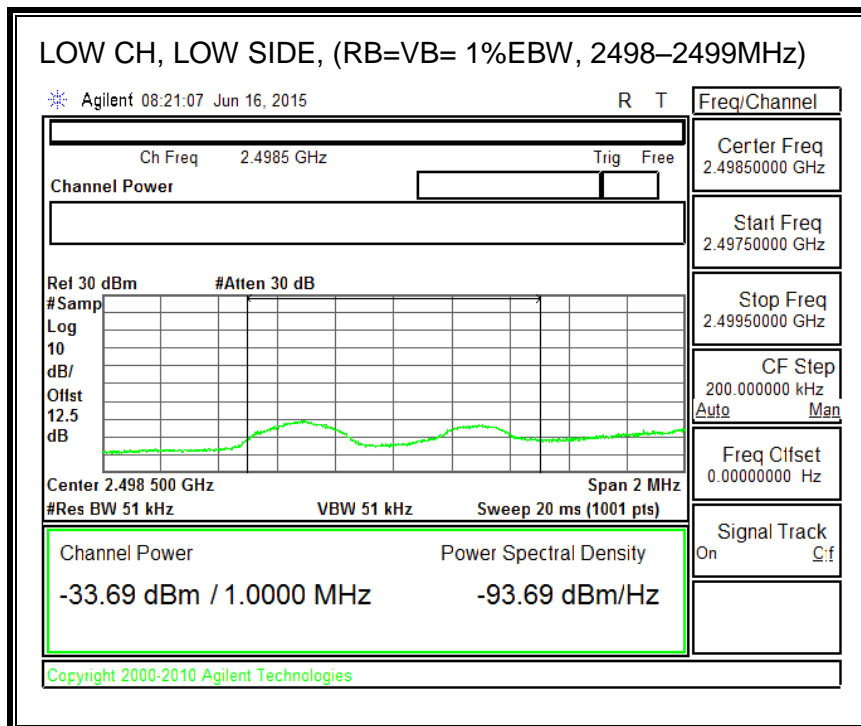

16QAM, (5.0 MHz BAND WIDTH)

QPSK, (10.0 MHz BAND WIDTH)

16QAM, (10.0 MHz BAND WIDTH)

8.4.4. LTE BAND 7 EMISSION MASK

QPSK, (5.0 MHz BAND WIDTH)

16QAM, (5.0 MHz BAND WIDTH)

QPSK, (10.0 MHz BAND WIDTH)

16QAM, (10.0 MHz BAND WIDTH)