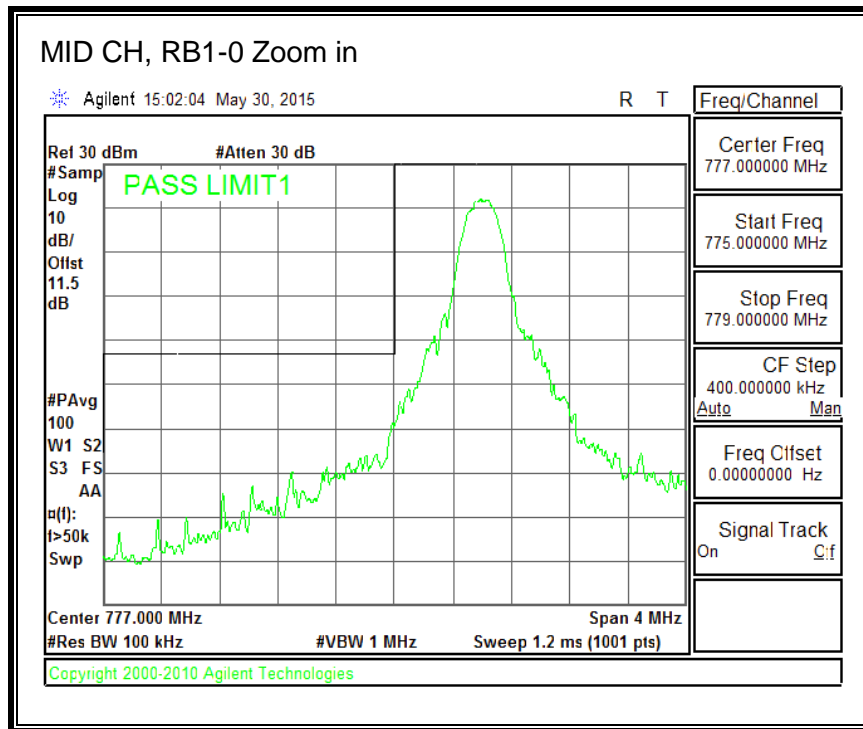

QPSK, (15.0 MHz BAND WIDTH)

16QAM, (15.0 MHz BAND WIDTH)

QPSK, (20.0 MHz BAND WIDTH)

16QAM, (20.0 MHz BAND WIDTH)

8.4.5. LTE BAND 12 BANDEDGE

QPSK, (1.4 MHz BAND WIDTH)

16QAM, (1.4 MHz BAND WIDTH)

QPSK, (3.0 MHz BAND WIDTH)

16QAM, (3.0 MHz BAND WIDTH)

QPSK, (5.0 MHz BAND WIDTH)

16QAM, (5.0 MHz BAND WIDTH)

QPSK, (10.0 MHz BAND WIDTH)

16QAM, (10.0 MHz BAND WIDTH)

8.4.6. LTE BAND 13 EMISSION MASK

QPSK, (5.0 MHz BAND WIDTH)

16QAM, (5.0 MHz BAND WIDTH)

QPSK, (10.0 MHz BAND WIDTH)

16QAM, (10.0 MHz BAND WIDTH)

8.4.7. LTE BAND 17 BANDEDGE

QPSK, (5.0 MHz BAND WIDTH)

16QAM, (5.0 MHz BAND WIDTH)

QPSK, (10.0 MHz BAND WIDTH)

16QAM, (10.0 MHz BAND WIDTH)