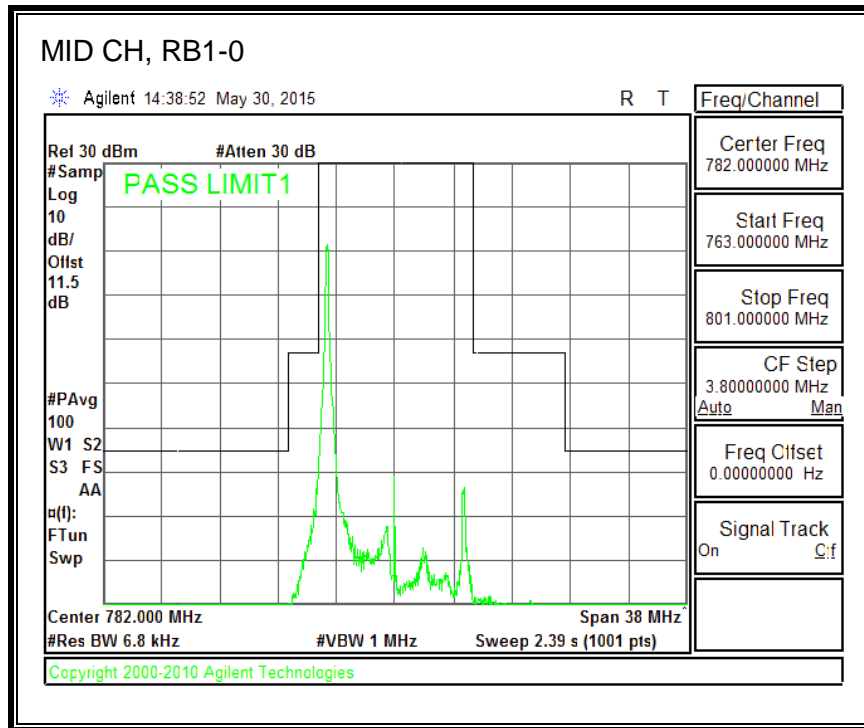

QPSK, (15.0 MHz BAND WIDTH)

16QAM, (15.0 MHz BAND WIDTH)

QPSK, (20.0 MHz BAND WIDTH)

16QAM, (20.0 MHz BAND WIDTH)

8.4.5. LTE BAND 12 BANDEDGE

QPSK, (1.4 MHz BAND WIDTH)

16QAM, (1.4 MHz BAND WIDTH)

QPSK, (3.0 MHz BAND WIDTH)

16QAM, (3.0 MHz BAND WIDTH)

QPSK, (5.0 MHz BAND WIDTH)

16QAM, (5.0 MHz BAND WIDTH)

QPSK, (10.0 MHz BAND WIDTH)

16QAM, (10.0 MHz BAND WIDTH)

8.4.6. LTE BAND 13 EMISSION MASK

QPSK, (5.0 MHz BAND WIDTH)

16QAM, (5.0 MHz BAND WIDTH)

QPSK, (10.0 MHz BAND WIDTH)

16QAM, (10.0 MHz BAND WIDTH)

8.4.7. LTE BAND 17 BANDEDGE

QPSK, (5.0 MHz BAND WIDTH)

16QAM, (5.0 MHz BAND WIDTH)

QPSK, (10.0 MHz BAND WIDTH)

16QAM, (10.0 MHz BAND WIDTH)