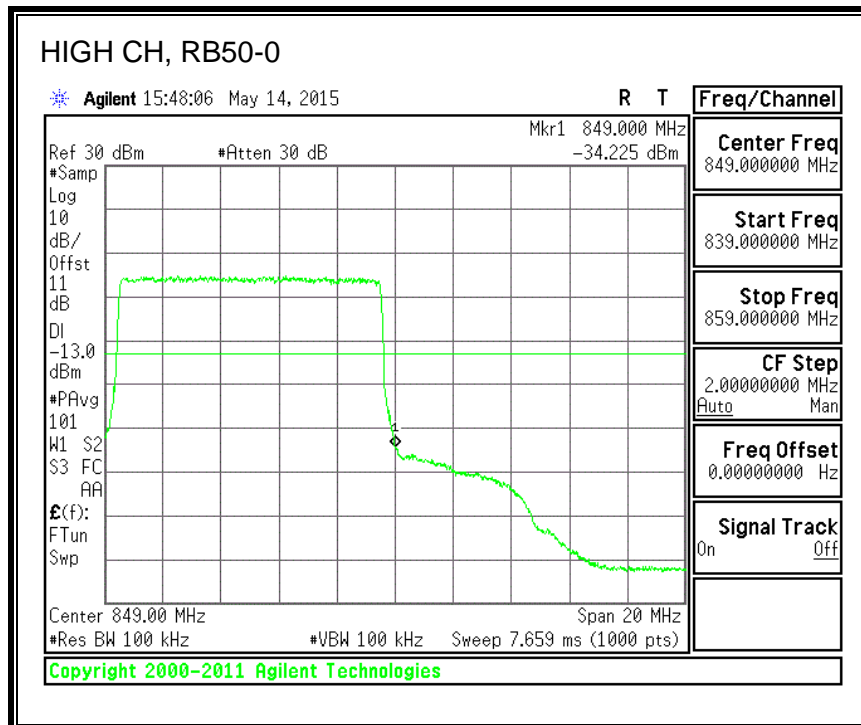

16QAM, (5.0 MHz BAND WIDTH)

QPSK, (10.0 MHz BAND WIDTH)

16QAM, (10.0 MHz BAND WIDTH)

8.4.4. LTE BAND 7 EMISSION MASK

QPSK, (5.0 MHz BAND WIDTH)

16QAM, (5.0 MHz BAND WIDTH)

QPSK, (10.0 MHz BAND WIDTH)

16QAM, (10.0 MHz BAND WIDTH)

QPSK, (15.0 MHz BAND WIDTH)

16QAM, (15.0 MHz BAND WIDTH)

QPSK, (20.0 MHz BAND WIDTH)

16QAM, (20.0 MHz BAND WIDTH)

8.4.5. LTE BAND 12 BANDEDGE

QPSK, (1.4 MHz BAND WIDTH)

16QAM, (1.4 MHz BAND WIDTH)

QPSK, (3.0 MHz BAND WIDTH)