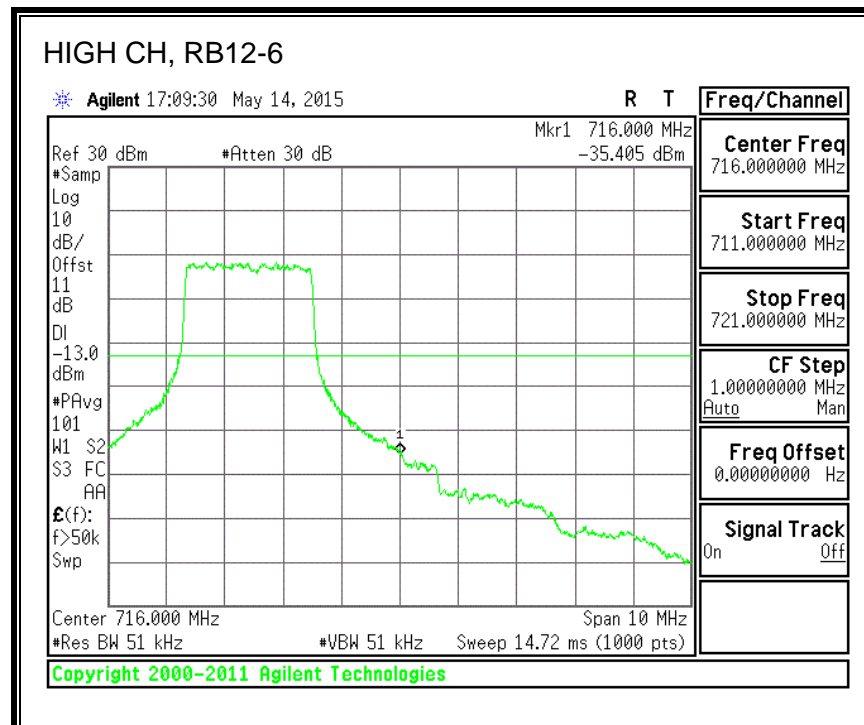

16QAM, (3.0 MHz BAND WIDTH)

QPSK, (5.0 MHz BAND WIDTH)

16QAM, (5.0 MHz BAND WIDTH)

QPSK, (10.0 MHz BAND WIDTH)

16QAM, (10.0 MHz BAND WIDTH)

8.4.6. LTE BAND 13 EMISSION MASK

QPSK, (5.0 MHz BAND WIDTH)

16QAM, (5.0 MHz BAND WIDTH)

QPSK, (10.0 MHz BAND WIDTH)

16QAM, (10.0 MHz BAND WIDTH)

8.4.7. LTE BAND 17 BANDEDGE

QPSK, (5.0 MHz BAND WIDTH)

16QAM, (5.0 MHz BAND WIDTH)

QPSK, (10.0 MHz BAND WIDTH)

16QAM, (10.0 MHz BAND WIDTH)