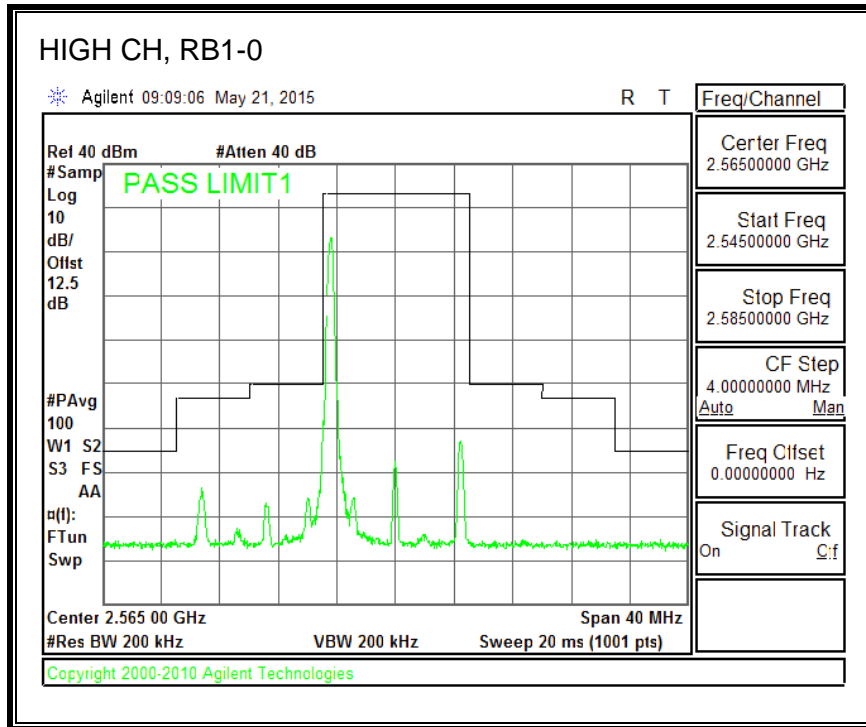

16QAM, (5.0 MHz BAND WIDTH)

QPSK, (10.0 MHz BAND WIDTH)

16QAM, (10.0 MHz BAND WIDTH)

8.4.4. LTE BAND 7 EMISSION MASK

QPSK, (5.0 MHz BAND WIDTH)

16QAM, (5.0 MHz BAND WIDTH)

QPSK, (10.0 MHz BAND WIDTH)

16QAM, (10.0 MHz BAND WIDTH)

QPSK, (15.0 MHz BAND WIDTH)

16QAM, (15.0 MHz BAND WIDTH)

QPSK, (20.0 MHz BAND WIDTH)

16QAM, (20.0 MHz BAND WIDTH)

8.4.5. LTE BAND 12 BANDEDGE

QPSK, (1.4 MHz BAND WIDTH)

16QAM, (1.4 MHz BAND WIDTH)

QPSK, (3.0 MHz BAND WIDTH)