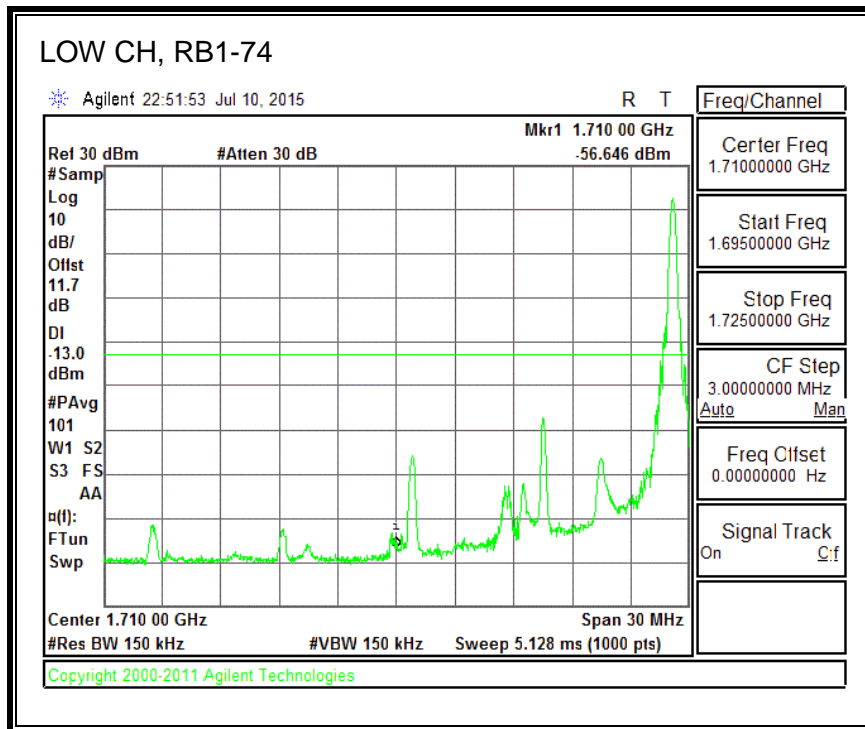

QPSK, (3.0 MHz BAND WIDTH)

16QAM, (3.0 MHz BAND WIDTH)

QPSK, (5.0 MHz BAND WIDTH)

16QAM, (5.0 MHz BAND WIDTH)

QPSK, (10.0 MHz BAND WIDTH)

16QAM, (10.0 MHz BAND WIDTH)

QPSK, (15.0 MHz BAND WIDTH)

16QAM, (15.0 MHz BAND WIDTH)

QPSK, (20.0 MHz BAND WIDTH)

16QAM, (20.0 MHz BAND WIDTH)

8.4.3. LTE BAND 5 BANDEDGE

QPSK, (1.4 MHz BAND WIDTH)

16QAM, (1.4 MHz BAND WIDTH)

QPSK, (3.0 MHz BAND WIDTH)

16QAM, (3.0 MHz BAND WIDTH)

QPSK, (5.0 MHz BAND WIDTH)

16QAM, (5.0 MHz BAND WIDTH)

QPSK, (10.0 MHz BAND WIDTH)

16QAM, (10.0 MHz BAND WIDTH)

8.4.4. LTE BAND 7 EMISSION MASK

QPSK, (5.0 MHz BAND WIDTH)

16QAM, (5.0 MHz BAND WIDTH)

QPSK, (10.0 MHz BAND WIDTH)

16QAM, (10.0 MHz BAND WIDTH)