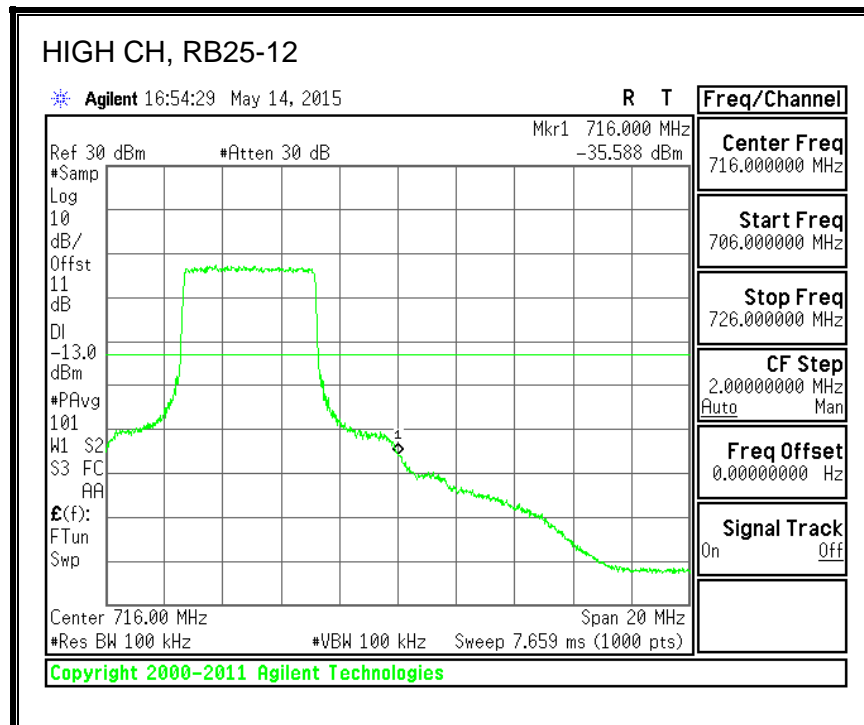

QPSK, (15.0 MHz BAND WIDTH)

16QAM, (15.0 MHz BAND WIDTH)

QPSK, (20.0 MHz BAND WIDTH)

16QAM, (20.0 MHz BAND WIDTH)

8.4.5. LTE BAND 12 BANDEDGE

QPSK, (1.4 MHz BAND WIDTH)

16QAM, (1.4 MHz BAND WIDTH)

QPSK, (3.0 MHz BAND WIDTH)

16QAM, (3.0 MHz BAND WIDTH)

QPSK, (5.0 MHz BAND WIDTH)

16QAM, (5.0 MHz BAND WIDTH)

QPSK, (10.0 MHz BAND WIDTH)

16QAM, (10.0 MHz BAND WIDTH)

8.4.6. LTE BAND 13 EMISSION MASK

QPSK, (5.0 MHz BAND WIDTH)

16QAM, (5.0 MHz BAND WIDTH)

QPSK, (10.0 MHz BAND WIDTH)

16QAM, (10.0 MHz BAND WIDTH)

8.4.7. LTE BAND 17 BANDEDGE

QPSK, (5.0 MHz BAND WIDTH)

16QAM, (5.0 MHz BAND WIDTH)

QPSK, (10.0 MHz BAND WIDTH)

16QAM, (10.0 MHz BAND WIDTH)