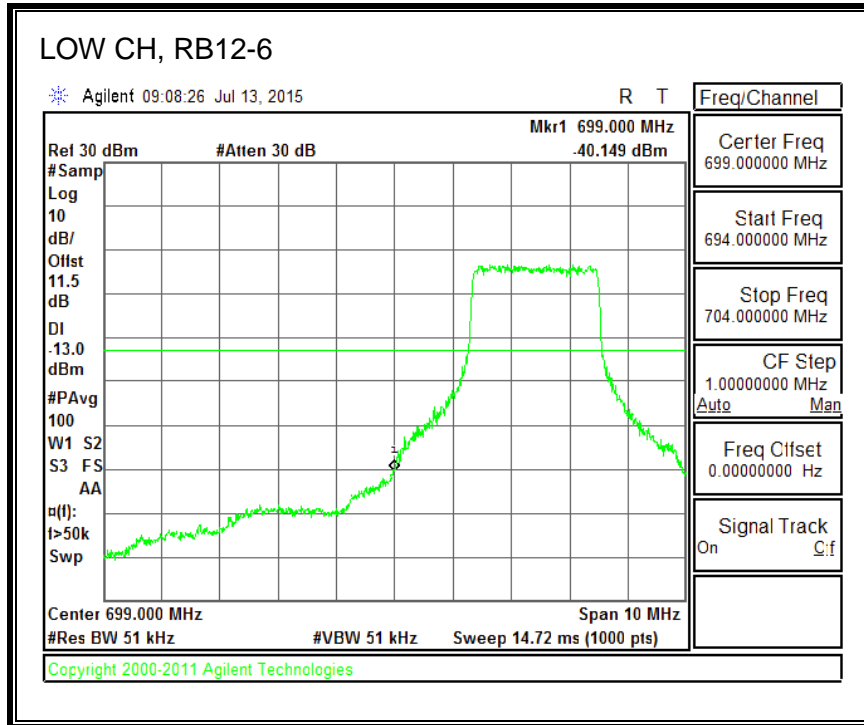

QPSK, (15.0 MHz BAND WIDTH)

16QAM, (15.0 MHz BAND WIDTH)

QPSK, (20.0 MHz BAND WIDTH)

16QAM, (20.0 MHz BAND WIDTH)

8.4.5. LTE BAND 12 BANDEDGE

QPSK, (1.4 MHz BAND WIDTH)

16QAM, (1.4 MHz BAND WIDTH)

QPSK, (3.0 MHz BAND WIDTH)

16QAM, (3.0 MHz BAND WIDTH)

QPSK, (5.0 MHz BAND WIDTH)

16QAM, (5.0 MHz BAND WIDTH)

QPSK, (10.0 MHz BAND WIDTH)

16QAM, (10.0 MHz BAND WIDTH)

8.4.6. LTE BAND 13 EMISSION MASK

QPSK, (5.0 MHz BAND WIDTH)

16QAM, (5.0 MHz BAND WIDTH)

QPSK, (10.0 MHz BAND WIDTH)

16QAM, (10.0 MHz BAND WIDTH)

8.4.7. LTE BAND 17 BANDEDGE

QPSK, (5.0 MHz BAND WIDTH)

16QAM, (5.0 MHz BAND WIDTH)

QPSK, (10.0 MHz BAND WIDTH)

16QAM, (10.0 MHz BAND WIDTH)