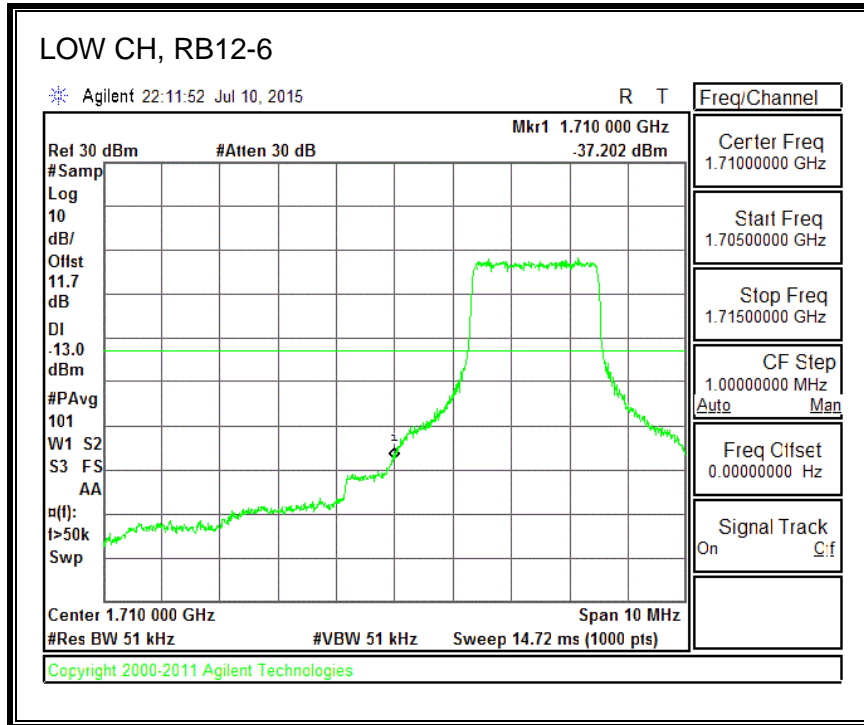

QPSK, (3.0 MHz BAND WIDTH)

16QAM, (3.0 MHz BAND WIDTH)

QPSK, (5.0 MHz BAND WIDTH)

16QAM, (5.0 MHz BAND WIDTH)

QPSK, (10.0 MHz BAND WIDTH)

16QAM, (10.0 MHz BAND WIDTH)

QPSK, (15.0 MHz BAND WIDTH)

16QAM, (15.0 MHz BAND WIDTH)

QPSK, (20.0 MHz BAND WIDTH)

16QAM, (20.0 MHz BAND WIDTH)

8.4.3. LTE BAND 5 BANDEDGE

QPSK, (1.4 MHz BAND WIDTH)

16QAM, (1.4 MHz BAND WIDTH)

QPSK, (3.0 MHz BAND WIDTH)

16QAM, (3.0 MHz BAND WIDTH)

QPSK, (5.0 MHz BAND WIDTH)

16QAM, (5.0 MHz BAND WIDTH)

QPSK, (10.0 MHz BAND WIDTH)

16QAM, (10.0 MHz BAND WIDTH)

8.4.4. LTE BAND 7 EMISSION MASK

QPSK, (5.0 MHz BAND WIDTH)

16QAM, (5.0 MHz BAND WIDTH)

QPSK, (10.0 MHz BAND WIDTH)

16QAM, (10.0 MHz BAND WIDTH)