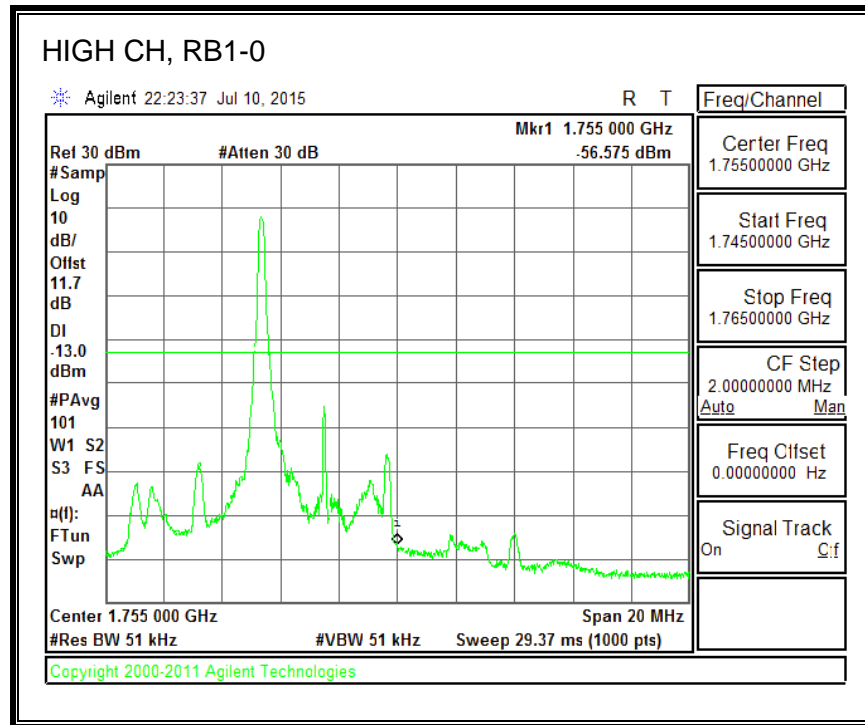

QPSK, (3.0 MHz BAND WIDTH)

16QAM, (3.0 MHz BAND WIDTH)

QPSK, (5.0 MHz BAND WIDTH)

16QAM, (5.0 MHz BAND WIDTH)

QPSK, (10.0 MHz BAND WIDTH)

16QAM, (10.0 MHz BAND WIDTH)

QPSK, (15.0 MHz BAND WIDTH)

16QAM, (15.0 MHz BAND WIDTH)

QPSK, (20.0 MHz BAND WIDTH)

16QAM, (20.0 MHz BAND WIDTH)

8.4.3. LTE BAND 5 BANDEDGE

QPSK, (1.4 MHz BAND WIDTH)

16QAM, (1.4 MHz BAND WIDTH)

QPSK, (3.0 MHz BAND WIDTH)

16QAM, (3.0 MHz BAND WIDTH)

QPSK, (5.0 MHz BAND WIDTH)

16QAM, (5.0 MHz BAND WIDTH)

QPSK, (10.0 MHz BAND WIDTH)

16QAM, (10.0 MHz BAND WIDTH)

8.4.4. LTE BAND 7 EMISSION MASK

QPSK, (5.0 MHz BAND WIDTH)

16QAM, (5.0 MHz BAND WIDTH)

QPSK, (10.0 MHz BAND WIDTH)

16QAM, (10.0 MHz BAND WIDTH)