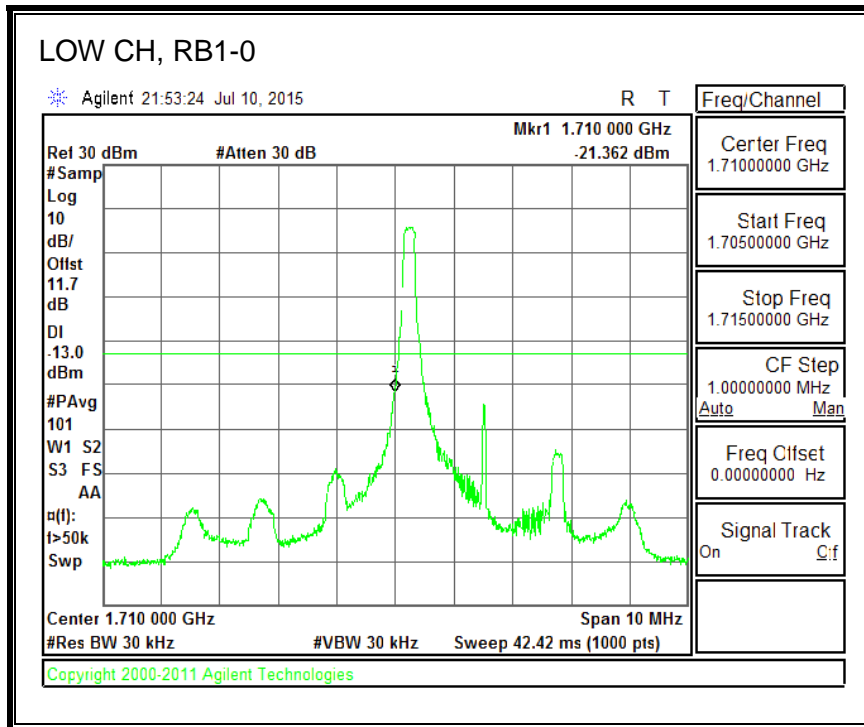

QPSK, (3.0 MHz BAND WIDTH)

16QAM, (3.0 MHz BAND WIDTH)

QPSK, (5.0 MHz BAND WIDTH)

16QAM, (5.0 MHz BAND WIDTH)

QPSK, (10.0 MHz BAND WIDTH)

16QAM, (10.0 MHz BAND WIDTH)

QPSK, (15.0 MHz BAND WIDTH)

16QAM, (15.0 MHz BAND WIDTH)

QPSK, (20.0 MHz BAND WIDTH)

16QAM, (20.0 MHz BAND WIDTH)

8.4.3. LTE BAND 5 BANDEDGE

QPSK, (1.4 MHz BAND WIDTH)

16QAM, (1.4 MHz BAND WIDTH)

QPSK, (3.0 MHz BAND WIDTH)

16QAM, (3.0 MHz BAND WIDTH)

QPSK, (5.0 MHz BAND WIDTH)

16QAM, (5.0 MHz BAND WIDTH)

QPSK, (10.0 MHz BAND WIDTH)

16QAM, (10.0 MHz BAND WIDTH)

8.4.4. LTE BAND 7 EMISSION MASK

QPSK, (5.0 MHz BAND WIDTH)

16QAM, (5.0 MHz BAND WIDTH)

QPSK, (10.0 MHz BAND WIDTH)

16QAM, (10.0 MHz BAND WIDTH)