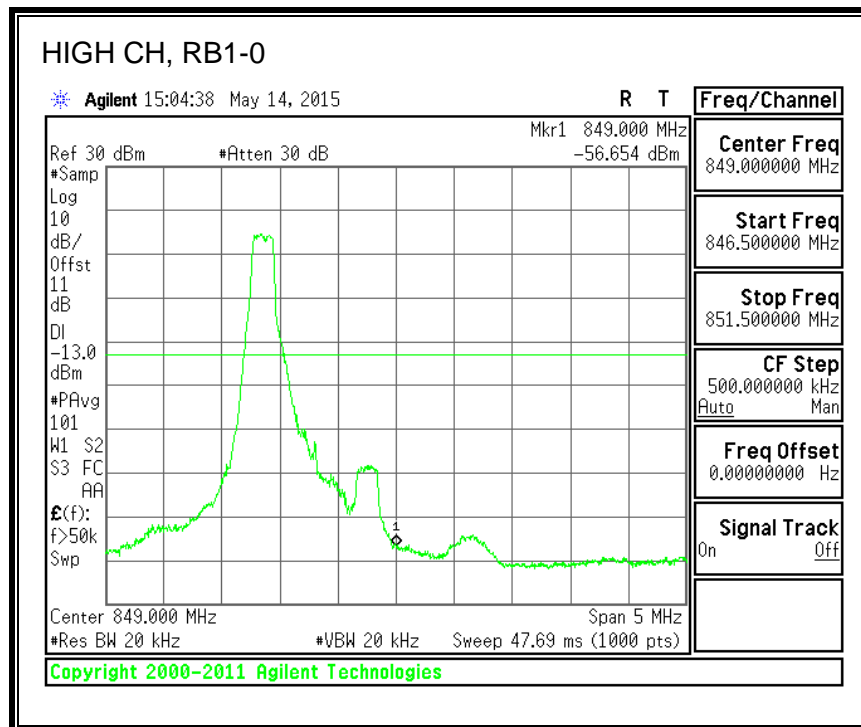

QPSK, (20.0 MHz BAND WIDTH)

16QAM, (20.0 MHz BAND WIDTH)

8.4.3. LTE BAND 5 BANDEDGE

QPSK, (1.4 MHz BAND WIDTH)

16QAM, (1.4 MHz BAND WIDTH)

QPSK, (3.0 MHz BAND WIDTH)

16QAM, (3.0 MHz BAND WIDTH)

QPSK, (5.0 MHz BAND WIDTH)

16QAM, (5.0 MHz BAND WIDTH)

QPSK, (10.0 MHz BAND WIDTH)

16QAM, (10.0 MHz BAND WIDTH)

8.4.4. LTE BAND 7 EMISSION MASK

QPSK, (5.0 MHz BAND WIDTH)

16QAM, (5.0 MHz BAND WIDTH)

QPSK, (10.0 MHz BAND WIDTH)

16QAM, (10.0 MHz BAND WIDTH)

QPSK, (15.0 MHz BAND WIDTH)

16QAM, (15.0 MHz BAND WIDTH)

QPSK, (20.0 MHz BAND WIDTH)

16QAM, (20.0 MHz BAND WIDTH)

8.4.5. LTE BAND 12 BANDEDGE

QPSK, (1.4 MHz BAND WIDTH)

16QAM, (1.4 MHz BAND WIDTH)

QPSK, (3.0 MHz BAND WIDTH)