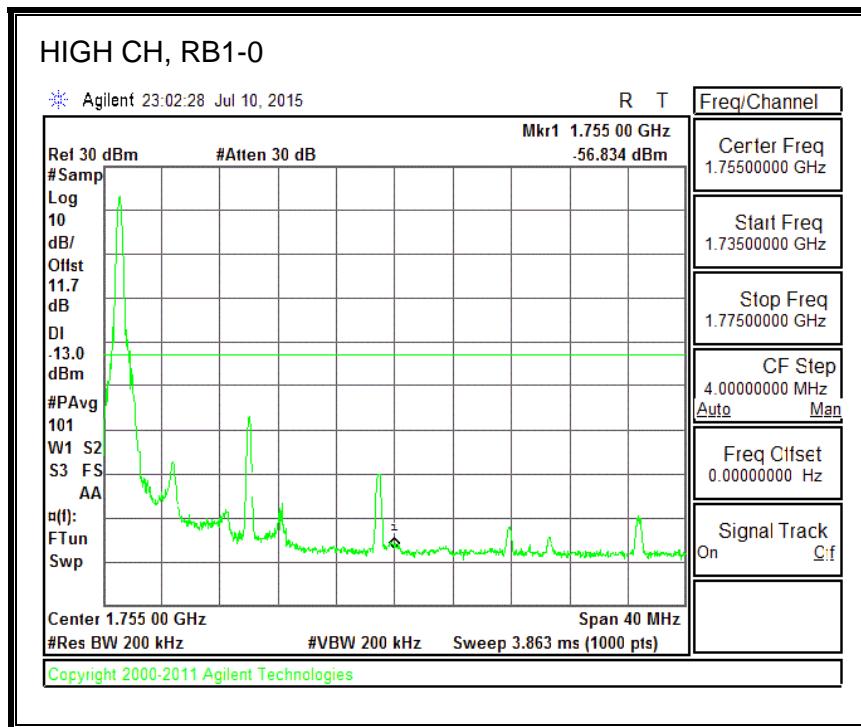

QPSK, (3.0 MHz BAND WIDTH)

16QAM, (3.0 MHz BAND WIDTH)

QPSK, (5.0 MHz BAND WIDTH)

16QAM, (5.0 MHz BAND WIDTH)

QPSK, (10.0 MHz BAND WIDTH)

16QAM, (10.0 MHz BAND WIDTH)

QPSK, (15.0 MHz BAND WIDTH)

16QAM, (15.0 MHz BAND WIDTH)

QPSK, (20.0 MHz BAND WIDTH)

16QAM, (20.0 MHz BAND WIDTH)

8.4.3. LTE BAND 5 BANDEDGE

QPSK, (1.4 MHz BAND WIDTH)

16QAM, (1.4 MHz BAND WIDTH)

QPSK, (3.0 MHz BAND WIDTH)

16QAM, (3.0 MHz BAND WIDTH)

QPSK, (5.0 MHz BAND WIDTH)