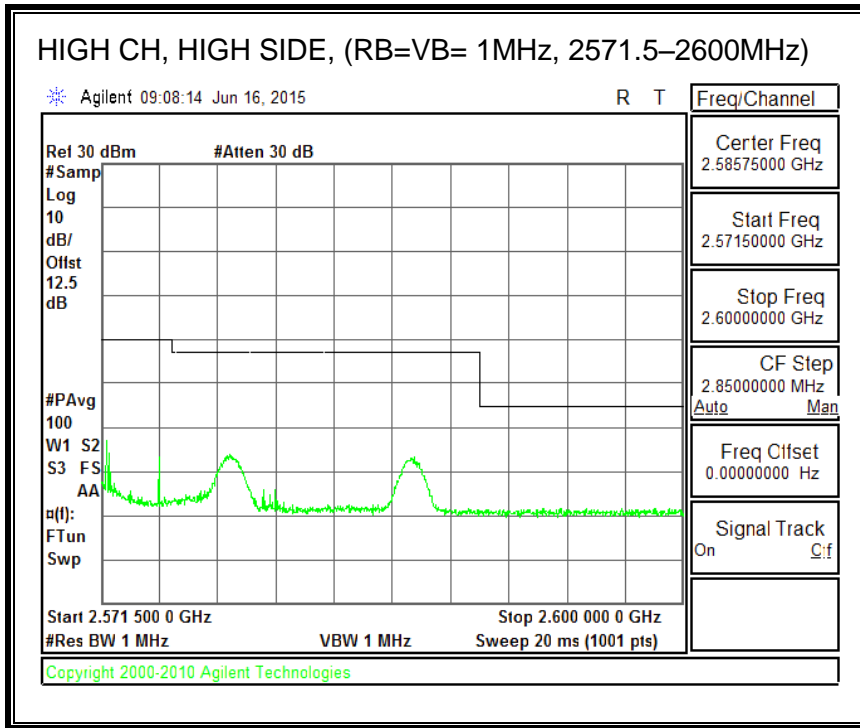

QPSK, (15.0 MHz BAND WIDTH)

16QAM, (15.0 MHz BAND WIDTH)

QPSK, (20.0 MHz BAND WIDTH)

16QAM, (20.0 MHz BAND WIDTH)

8.4.5. LTE BAND 12 BANDEDGE

QPSK, (1.4 MHz BAND WIDTH)

16QAM, (1.4 MHz BAND WIDTH)

QPSK, (3.0 MHz BAND WIDTH)

16QAM, (3.0 MHz BAND WIDTH)

QPSK, (5.0 MHz BAND WIDTH)

16QAM, (5.0 MHz BAND WIDTH)

QPSK, (10.0 MHz BAND WIDTH)

16QAM, (10.0 MHz BAND WIDTH)

8.4.6. LTE BAND 13 EMISSION MASK

QPSK, (5.0 MHz BAND WIDTH)

16QAM, (5.0 MHz BAND WIDTH)