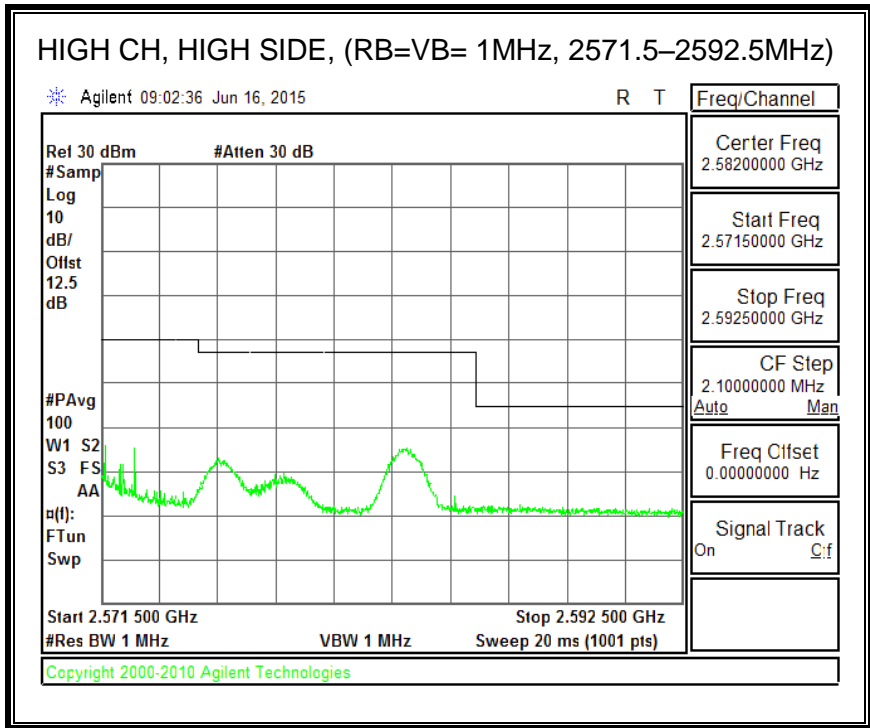

16QAM, (5.0 MHz BAND WIDTH)

QPSK, (10.0 MHz BAND WIDTH)

16QAM, (10.0 MHz BAND WIDTH)

8.4.4. LTE BAND 7 EMISSION MASK

QPSK, (5.0 MHz BAND WIDTH)

16QAM, (5.0 MHz BAND WIDTH)

QPSK, (10.0 MHz BAND WIDTH)

16QAM, (10.0 MHz BAND WIDTH)

QPSK, (15.0 MHz BAND WIDTH)

16QAM, (15.0 MHz BAND WIDTH)

QPSK, (20.0 MHz BAND WIDTH)

16QAM, (20.0 MHz BAND WIDTH)

8.4.5. LTE BAND 12 BANDEDGE

QPSK, (1.4 MHz BAND WIDTH)

16QAM, (1.4 MHz BAND WIDTH)

QPSK, (3.0 MHz BAND WIDTH)

16QAM, (3.0 MHz BAND WIDTH)

QPSK, (5.0 MHz BAND WIDTH)

16QAM, (5.0 MHz BAND WIDTH)

QPSK, (10.0 MHz BAND WIDTH)

16QAM, (10.0 MHz BAND WIDTH)

8.4.6. LTE BAND 13 EMISSION MASK

QPSK, (5.0 MHz BAND WIDTH)

16QAM, (5.0 MHz BAND WIDTH)