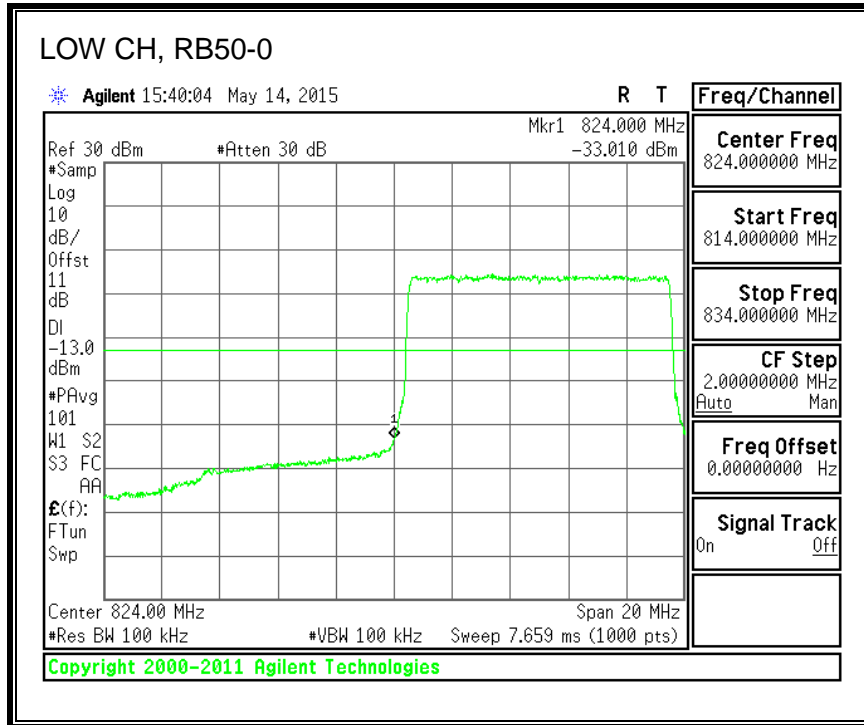

QPSK, (20.0 MHz BAND WIDTH)

16QAM, (20.0 MHz BAND WIDTH)

8.4.3. LTE BAND 5 BANDEDGE

QPSK, (1.4 MHz BAND WIDTH)

16QAM, (1.4 MHz BAND WIDTH)

QPSK, (3.0 MHz BAND WIDTH)

16QAM, (3.0 MHz BAND WIDTH)

QPSK, (5.0 MHz BAND WIDTH)

16QAM, (5.0 MHz BAND WIDTH)

QPSK, (10.0 MHz BAND WIDTH)

16QAM, (10.0 MHz BAND WIDTH)

8.4.4. LTE BAND 7 EMISSION MASK

QPSK, (5.0 MHz BAND WIDTH)

16QAM, (5.0 MHz BAND WIDTH)

QPSK, (10.0 MHz BAND WIDTH)

16QAM, (10.0 MHz BAND WIDTH)

QPSK, (15.0 MHz BAND WIDTH)

16QAM, (15.0 MHz BAND WIDTH)

QPSK, (20.0 MHz BAND WIDTH)

16QAM, (20.0 MHz BAND WIDTH)

8.4.5. LTE BAND 12 BANDEDGE

QPSK, (1.4 MHz BAND WIDTH)

16QAM, (1.4 MHz BAND WIDTH)

QPSK, (3.0 MHz BAND WIDTH)