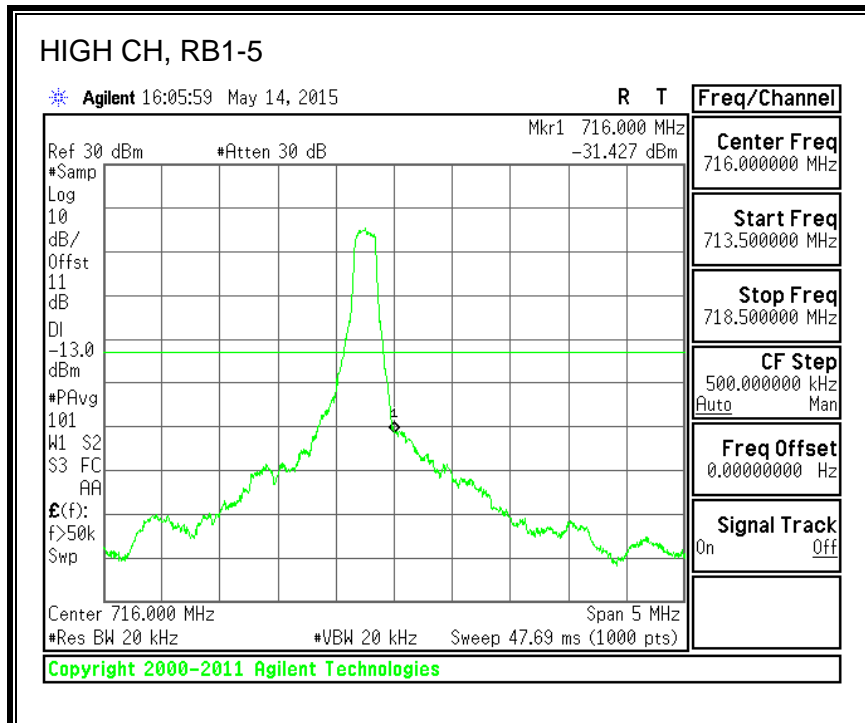

16QAM, (5.0 MHz BAND WIDTH)

QPSK, (10.0 MHz BAND WIDTH)

16QAM, (10.0 MHz BAND WIDTH)

8.4.4. LTE BAND 7 EMISSION MASK

QPSK, (5.0 MHz BAND WIDTH)

16QAM, (5.0 MHz BAND WIDTH)

QPSK, (10.0 MHz BAND WIDTH)

16QAM, (10.0 MHz BAND WIDTH)

QPSK, (15.0 MHz BAND WIDTH)

16QAM, (15.0 MHz BAND WIDTH)

QPSK, (20.0 MHz BAND WIDTH)

16QAM, (20.0 MHz BAND WIDTH)

8.4.5. LTE BAND 12 BANDEDGE

QPSK, (1.4 MHz BAND WIDTH)

16QAM, (1.4 MHz BAND WIDTH)

QPSK, (3.0 MHz BAND WIDTH)

16QAM, (3.0 MHz BAND WIDTH)

QPSK, (5.0 MHz BAND WIDTH)

16QAM, (5.0 MHz BAND WIDTH)

QPSK, (10.0 MHz BAND WIDTH)

16QAM, (10.0 MHz BAND WIDTH)

8.4.6. LTE BAND 13 EMISSION MASK

QPSK, (5.0 MHz BAND WIDTH)

16QAM, (5.0 MHz BAND WIDTH)