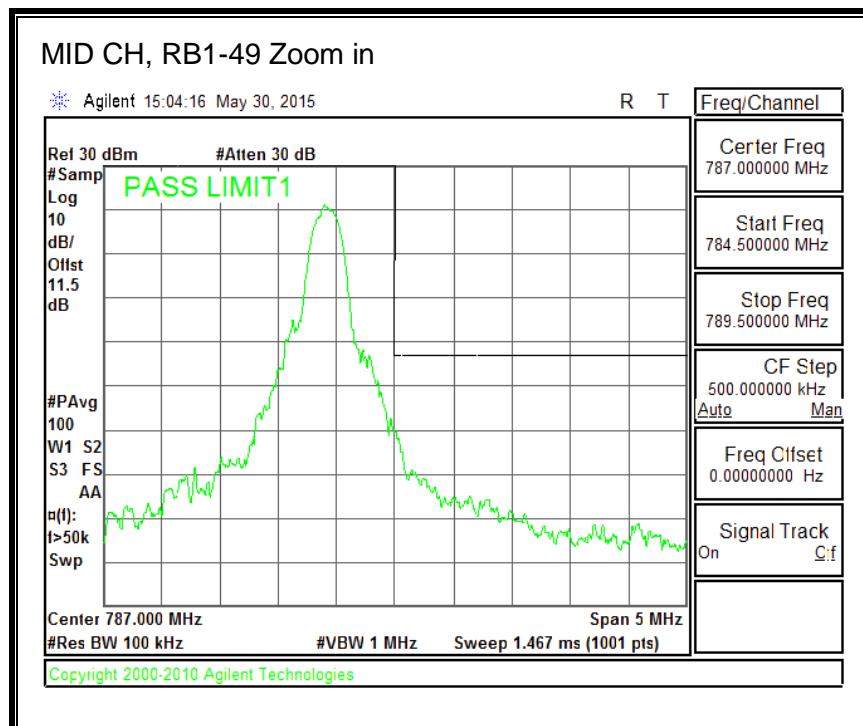

16QAM, (3.0 MHz BAND WIDTH)

QPSK, (5.0 MHz BAND WIDTH)

16QAM, (5.0 MHz BAND WIDTH)

QPSK, (10.0 MHz BAND WIDTH)

16QAM, (10.0 MHz BAND WIDTH)

8.4.6. LTE BAND 13 EMISSION MASK

QPSK, (5.0 MHz BAND WIDTH)

16QAM, (5.0 MHz BAND WIDTH)

QPSK, (10.0 MHz BAND WIDTH)

16QAM, (10.0 MHz BAND WIDTH)

8.4.7. LTE BAND 17 BANDEDGE

QPSK, (5.0 MHz BAND WIDTH)

16QAM, (5.0 MHz BAND WIDTH)

QPSK, (10.0 MHz BAND WIDTH)

16QAM, (10.0 MHz BAND WIDTH)