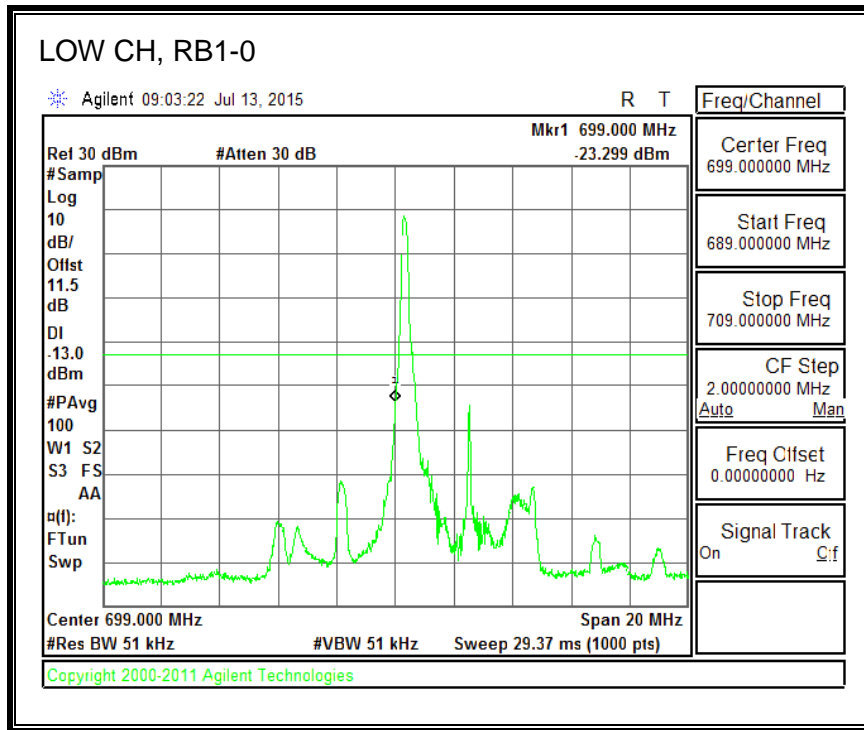

QPSK, (15.0 MHz BAND WIDTH)

16QAM, (15.0 MHz BAND WIDTH)

QPSK, (20.0 MHz BAND WIDTH)

16QAM, (20.0 MHz BAND WIDTH)

8.4.5. LTE BAND 12 BANDEDGE

QPSK, (1.4 MHz BAND WIDTH)

16QAM, (1.4 MHz BAND WIDTH)

QPSK, (3.0 MHz BAND WIDTH)

16QAM, (3.0 MHz BAND WIDTH)

QPSK, (5.0 MHz BAND WIDTH)

16QAM, (5.0 MHz BAND WIDTH)

QPSK, (10.0 MHz BAND WIDTH)

16QAM, (10.0 MHz BAND WIDTH)

8.4.6. LTE BAND 13 EMISSION MASK

QPSK, (5.0 MHz BAND WIDTH)

16QAM, (5.0 MHz BAND WIDTH)

QPSK, (10.0 MHz BAND WIDTH)

16QAM, (10.0 MHz BAND WIDTH)

8.4.7. LTE BAND 17 BANDEDGE

QPSK, (5.0 MHz BAND WIDTH)

16QAM, (5.0 MHz BAND WIDTH)

QPSK, (10.0 MHz BAND WIDTH)

16QAM, (10.0 MHz BAND WIDTH)