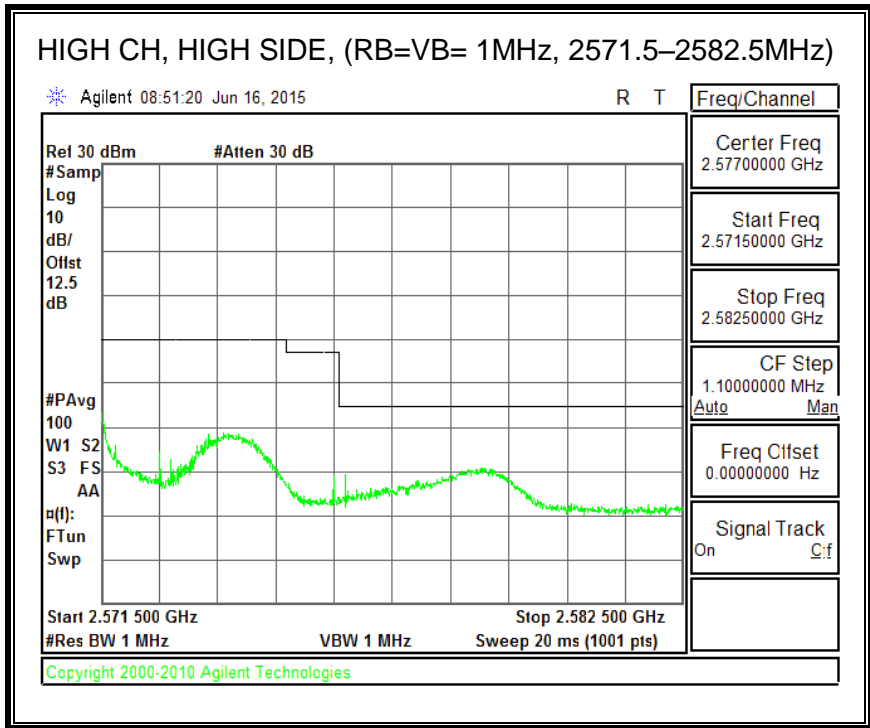

QPSK, (20.0 MHz BAND WIDTH)

16QAM, (20.0 MHz BAND WIDTH)

8.4.3. LTE BAND 5 BANDEDGE

QPSK, (1.4 MHz BAND WIDTH)

16QAM, (1.4 MHz BAND WIDTH)

QPSK, (3.0 MHz BAND WIDTH)

16QAM, (3.0 MHz BAND WIDTH)

QPSK, (5.0 MHz BAND WIDTH)

16QAM, (5.0 MHz BAND WIDTH)

QPSK, (10.0 MHz BAND WIDTH)

16QAM, (10.0 MHz BAND WIDTH)

8.4.4. LTE BAND 7 EMISSION MASK

QPSK, (5.0 MHz BAND WIDTH)

16QAM, (5.0 MHz BAND WIDTH)

QPSK, (10.0 MHz BAND WIDTH)

16QAM, (10.0 MHz BAND WIDTH)

QPSK, (15.0 MHz BAND WIDTH)

16QAM, (15.0 MHz BAND WIDTH)

QPSK, (20.0 MHz BAND WIDTH)

16QAM, (20.0 MHz BAND WIDTH)

8.4.5. LTE BAND 12 BANDEDGE

QPSK, (1.4 MHz BAND WIDTH)

16QAM, (1.4 MHz BAND WIDTH)

QPSK, (3.0 MHz BAND WIDTH)