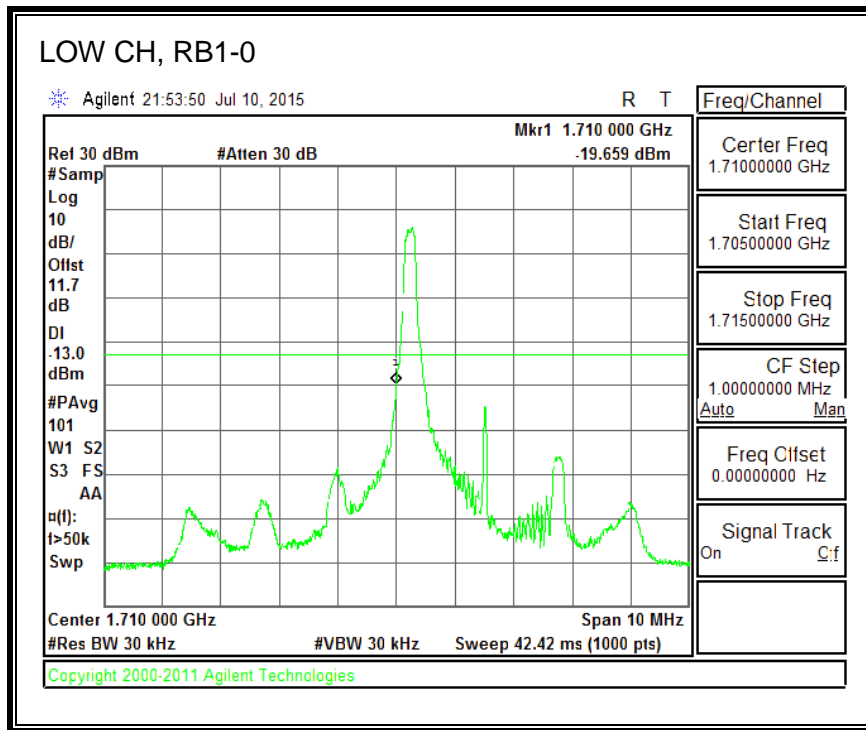

QPSK, (3.0 MHz BAND WIDTH)

16QAM, (3.0 MHz BAND WIDTH)

QPSK, (5.0 MHz BAND WIDTH)

16QAM, (5.0 MHz BAND WIDTH)

QPSK, (10.0 MHz BAND WIDTH)

16QAM, (10.0 MHz BAND WIDTH)

QPSK, (15.0 MHz BAND WIDTH)

16QAM, (15.0 MHz BAND WIDTH)

QPSK, (20.0 MHz BAND WIDTH)

16QAM, (20.0 MHz BAND WIDTH)

8.4.3. LTE BAND 5 BANDEDGE

QPSK, (1.4 MHz BAND WIDTH)

16QAM, (1.4 MHz BAND WIDTH)

QPSK, (3.0 MHz BAND WIDTH)

16QAM, (3.0 MHz BAND WIDTH)

QPSK, (5.0 MHz BAND WIDTH)

16QAM, (5.0 MHz BAND WIDTH)

QPSK, (10.0 MHz BAND WIDTH)

16QAM, (10.0 MHz BAND WIDTH)

8.4.4. LTE BAND 7 EMISSION MASK

QPSK, (5.0 MHz BAND WIDTH)

16QAM, (5.0 MHz BAND WIDTH)

QPSK, (10.0 MHz BAND WIDTH)

16QAM, (10.0 MHz BAND WIDTH)