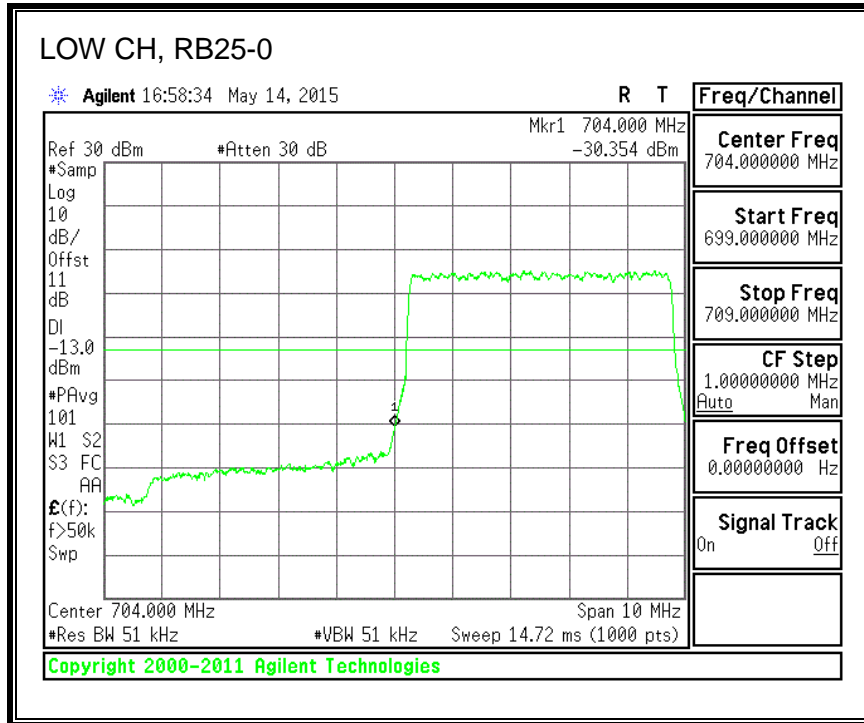

16QAM, (3.0 MHz BAND WIDTH)

QPSK, (5.0 MHz BAND WIDTH)

16QAM, (5.0 MHz BAND WIDTH)

QPSK, (10.0 MHz BAND WIDTH)

16QAM, (10.0 MHz BAND WIDTH)

8.4.6. LTE BAND 13 EMISSION MASK

QPSK, (5.0 MHz BAND WIDTH)

16QAM, (5.0 MHz BAND WIDTH)

QPSK, (10.0 MHz BAND WIDTH)

16QAM, (10.0 MHz BAND WIDTH)

8.4.7. LTE BAND 17 BANDEDGE

QPSK, (5.0 MHz BAND WIDTH)

16QAM, (5.0 MHz BAND WIDTH)

QPSK, (10.0 MHz BAND WIDTH)

16QAM, (10.0 MHz BAND WIDTH)