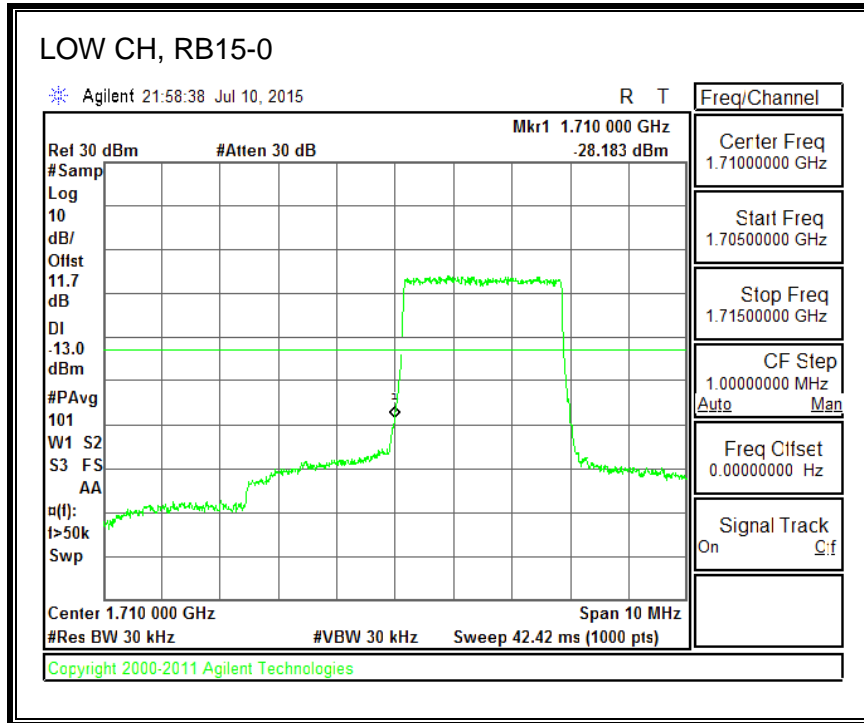

QPSK, (3.0 MHz BAND WIDTH)

16QAM, (3.0 MHz BAND WIDTH)

QPSK, (5.0 MHz BAND WIDTH)

16QAM, (5.0 MHz BAND WIDTH)

QPSK, (10.0 MHz BAND WIDTH)

16QAM, (10.0 MHz BAND WIDTH)

QPSK, (15.0 MHz BAND WIDTH)

16QAM, (15.0 MHz BAND WIDTH)

QPSK, (20.0 MHz BAND WIDTH)

16QAM, (20.0 MHz BAND WIDTH)

8.4.3. LTE BAND 5 BANDEDGE

QPSK, (1.4 MHz BAND WIDTH)

16QAM, (1.4 MHz BAND WIDTH)

QPSK, (3.0 MHz BAND WIDTH)

16QAM, (3.0 MHz BAND WIDTH)

QPSK, (5.0 MHz BAND WIDTH)

16QAM, (5.0 MHz BAND WIDTH)

QPSK, (10.0 MHz BAND WIDTH)

16QAM, (10.0 MHz BAND WIDTH)

8.4.4. LTE BAND 7 EMISSION MASK

QPSK, (5.0 MHz BAND WIDTH)

16QAM, (5.0 MHz BAND WIDTH)

QPSK, (10.0 MHz BAND WIDTH)

16QAM, (10.0 MHz BAND WIDTH)