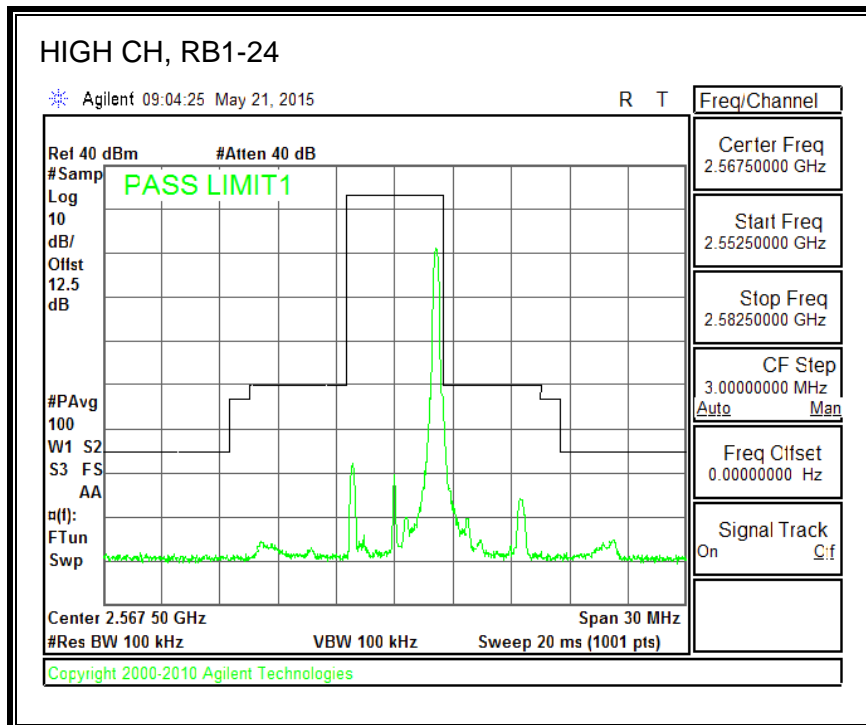

16QAM, (5.0 MHz BAND WIDTH)

QPSK, (10.0 MHz BAND WIDTH)

16QAM, (10.0 MHz BAND WIDTH)

8.4.4. LTE BAND 7 EMISSION MASK

QPSK, (5.0 MHz BAND WIDTH)

16QAM, (5.0 MHz BAND WIDTH)

QPSK, (10.0 MHz BAND WIDTH)

16QAM, (10.0 MHz BAND WIDTH)

QPSK, (15.0 MHz BAND WIDTH)

16QAM, (15.0 MHz BAND WIDTH)

QPSK, (20.0 MHz BAND WIDTH)

16QAM, (20.0 MHz BAND WIDTH)

8.4.5. LTE BAND 12 BANDEDGE

QPSK, (1.4 MHz BAND WIDTH)

16QAM, (1.4 MHz BAND WIDTH)

QPSK, (3.0 MHz BAND WIDTH)