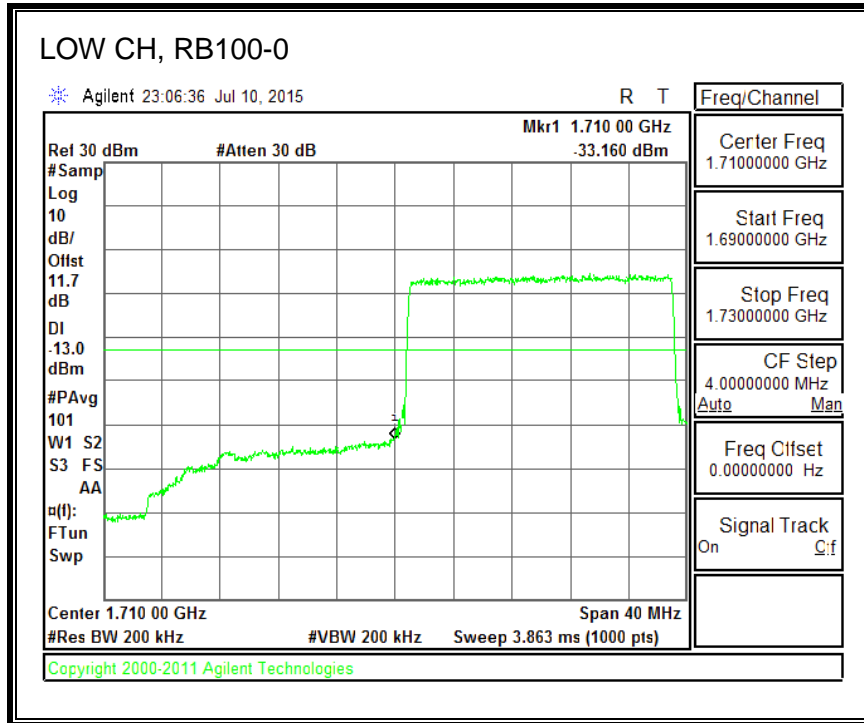

QPSK, (3.0 MHz BAND WIDTH)

16QAM, (3.0 MHz BAND WIDTH)

QPSK, (5.0 MHz BAND WIDTH)

16QAM, (5.0 MHz BAND WIDTH)

QPSK, (10.0 MHz BAND WIDTH)

16QAM, (10.0 MHz BAND WIDTH)

QPSK, (15.0 MHz BAND WIDTH)

16QAM, (15.0 MHz BAND WIDTH)

QPSK, (20.0 MHz BAND WIDTH)

16QAM, (20.0 MHz BAND WIDTH)

8.4.3. LTE BAND 5 BANDEDGE

QPSK, (1.4 MHz BAND WIDTH)

16QAM, (1.4 MHz BAND WIDTH)

QPSK, (3.0 MHz BAND WIDTH)

16QAM, (3.0 MHz BAND WIDTH)

QPSK, (5.0 MHz BAND WIDTH)

16QAM, (5.0 MHz BAND WIDTH)

QPSK, (10.0 MHz BAND WIDTH)

16QAM, (10.0 MHz BAND WIDTH)

8.4.4. LTE BAND 7 EMISSION MASK

QPSK, (5.0 MHz BAND WIDTH)

16QAM, (5.0 MHz BAND WIDTH)

QPSK, (10.0 MHz BAND WIDTH)

16QAM, (10.0 MHz BAND WIDTH)