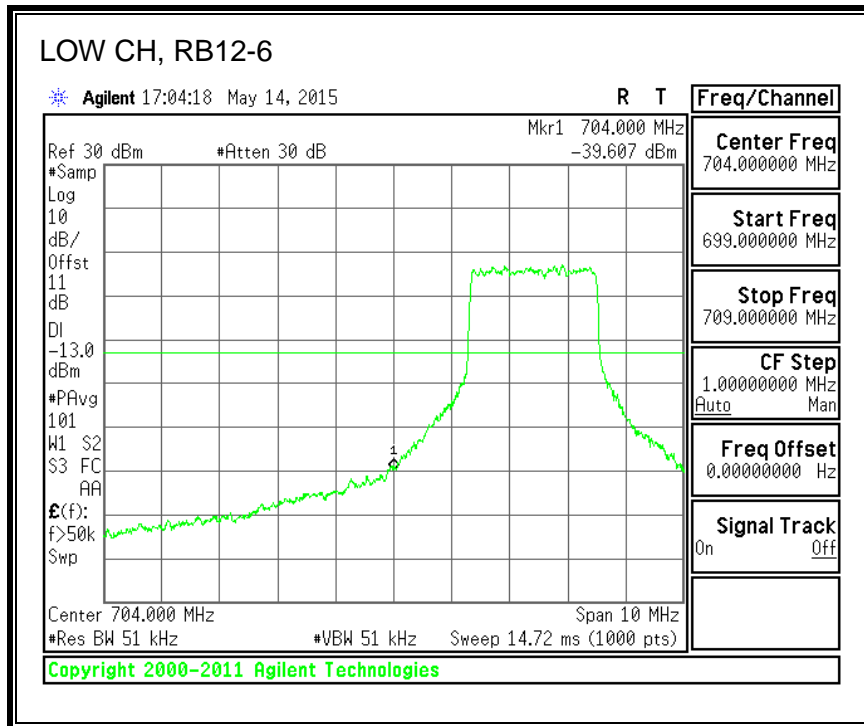

16QAM, (3.0 MHz BAND WIDTH)

QPSK, (5.0 MHz BAND WIDTH)

16QAM, (5.0 MHz BAND WIDTH)

QPSK, (10.0 MHz BAND WIDTH)

16QAM, (10.0 MHz BAND WIDTH)

8.4.6. LTE BAND 13 EMISSION MASK

QPSK, (5.0 MHz BAND WIDTH)

16QAM, (5.0 MHz BAND WIDTH)

QPSK, (10.0 MHz BAND WIDTH)

16QAM, (10.0 MHz BAND WIDTH)

8.4.7. LTE BAND 17 BANDEDGE

QPSK, (5.0 MHz BAND WIDTH)

16QAM, (5.0 MHz BAND WIDTH)

QPSK, (10.0 MHz BAND WIDTH)

16QAM, (10.0 MHz BAND WIDTH)