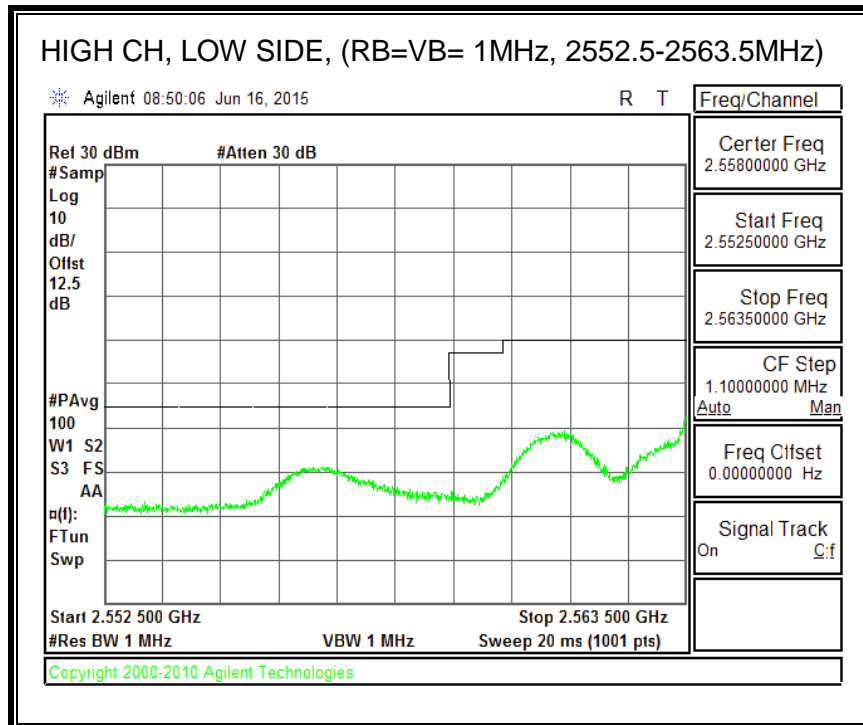

16QAM, (5.0 MHz BAND WIDTH)

QPSK, (10.0 MHz BAND WIDTH)

16QAM, (10.0 MHz BAND WIDTH)

8.4.4. LTE BAND 7 EMISSION MASK

QPSK, (5.0 MHz BAND WIDTH)

16QAM, (5.0 MHz BAND WIDTH)

QPSK, (10.0 MHz BAND WIDTH)

16QAM, (10.0 MHz BAND WIDTH)

QPSK, (15.0 MHz BAND WIDTH)

16QAM, (15.0 MHz BAND WIDTH)

QPSK, (20.0 MHz BAND WIDTH)

16QAM, (20.0 MHz BAND WIDTH)

8.4.5. LTE BAND 12 BANDEDGE

QPSK, (1.4 MHz BAND WIDTH)

16QAM, (1.4 MHz BAND WIDTH)

QPSK, (3.0 MHz BAND WIDTH)