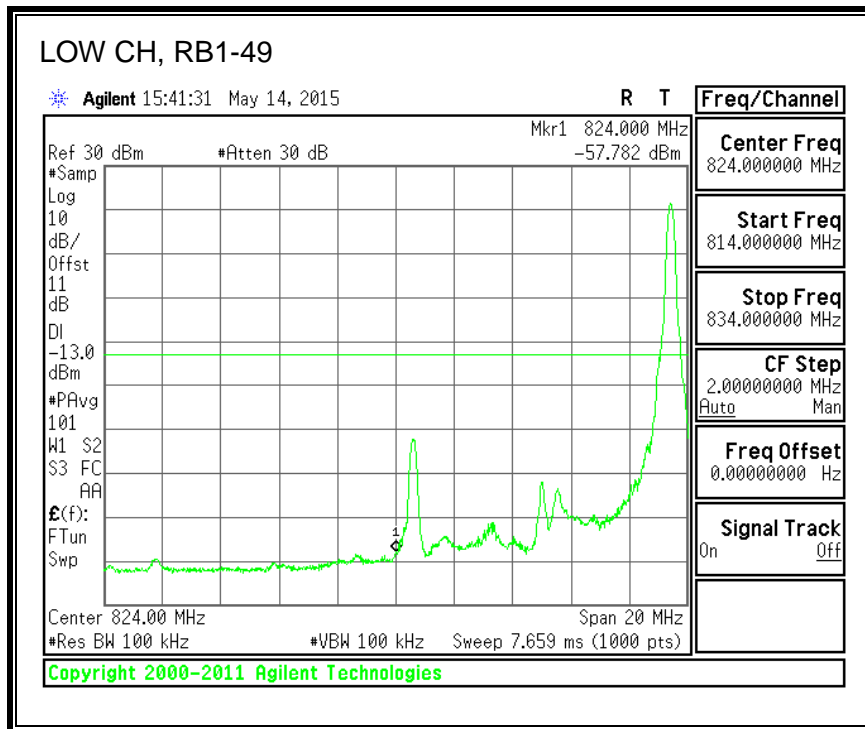

QPSK, (20.0 MHz BAND WIDTH)

16QAM, (20.0 MHz BAND WIDTH)

8.4.3. LTE BAND 5 BANDEDGE

QPSK, (1.4 MHz BAND WIDTH)

16QAM, (1.4 MHz BAND WIDTH)

QPSK, (3.0 MHz BAND WIDTH)

16QAM, (3.0 MHz BAND WIDTH)

QPSK, (5.0 MHz BAND WIDTH)

16QAM, (5.0 MHz BAND WIDTH)

QPSK, (10.0 MHz BAND WIDTH)

16QAM, (10.0 MHz BAND WIDTH)

8.4.4. LTE BAND 7 EMISSION MASK

QPSK, (5.0 MHz BAND WIDTH)

16QAM, (5.0 MHz BAND WIDTH)

QPSK, (10.0 MHz BAND WIDTH)

16QAM, (10.0 MHz BAND WIDTH)

QPSK, (15.0 MHz BAND WIDTH)

16QAM, (15.0 MHz BAND WIDTH)

QPSK, (20.0 MHz BAND WIDTH)

16QAM, (20.0 MHz BAND WIDTH)

8.4.5. LTE BAND 12 BANDEDGE

QPSK, (1.4 MHz BAND WIDTH)

16QAM, (1.4 MHz BAND WIDTH)

QPSK, (3.0 MHz BAND WIDTH)