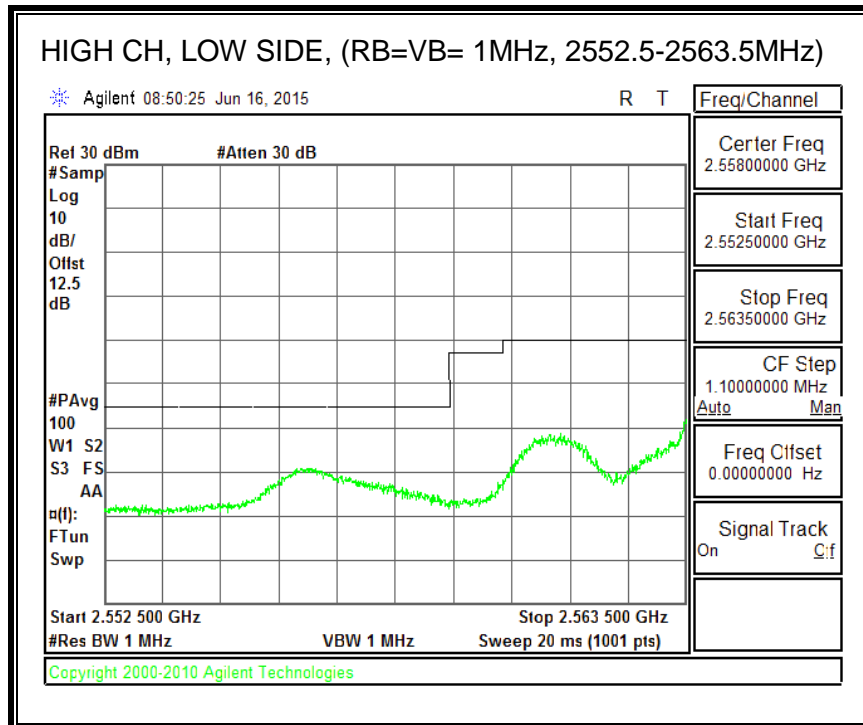

16QAM, (5.0 MHz BAND WIDTH)

QPSK, (10.0 MHz BAND WIDTH)

16QAM, (10.0 MHz BAND WIDTH)

8.4.4. LTE BAND 7 EMISSION MASK

QPSK, (5.0 MHz BAND WIDTH)

16QAM, (5.0 MHz BAND WIDTH)

QPSK, (10.0 MHz BAND WIDTH)

16QAM, (10.0 MHz BAND WIDTH)

QPSK, (15.0 MHz BAND WIDTH)

16QAM, (15.0 MHz BAND WIDTH)

QPSK, (20.0 MHz BAND WIDTH)

16QAM, (20.0 MHz BAND WIDTH)

8.4.5. LTE BAND 12 BANDEDGE

QPSK, (1.4 MHz BAND WIDTH)

16QAM, (1.4 MHz BAND WIDTH)

QPSK, (3.0 MHz BAND WIDTH)