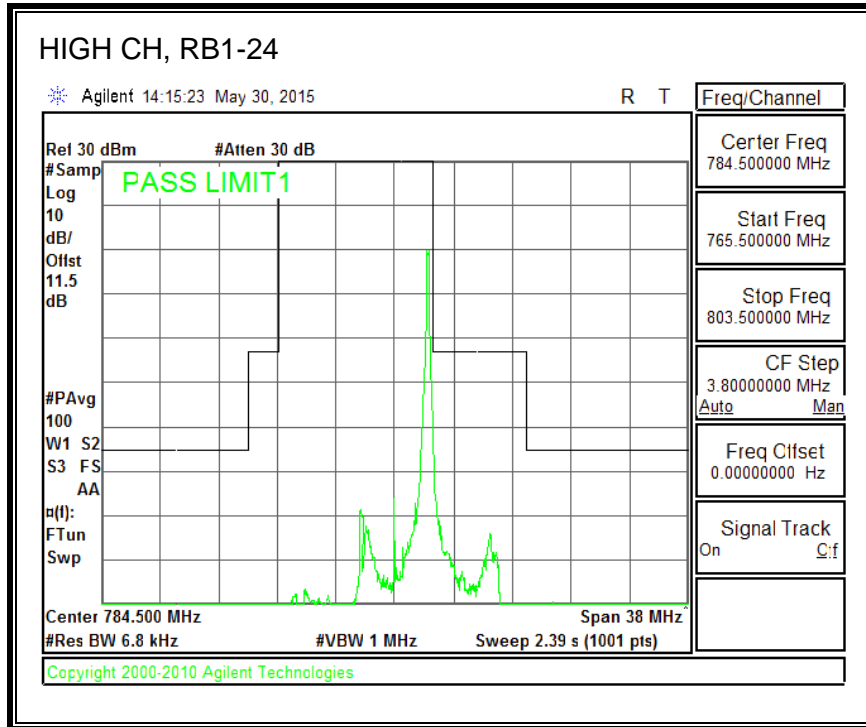

QPSK, (15.0 MHz BAND WIDTH)

16QAM, (15.0 MHz BAND WIDTH)

QPSK, (20.0 MHz BAND WIDTH)

16QAM, (20.0 MHz BAND WIDTH)

8.4.5. LTE BAND 12 BANDEDGE

QPSK, (1.4 MHz BAND WIDTH)

16QAM, (1.4 MHz BAND WIDTH)

QPSK, (3.0 MHz BAND WIDTH)

16QAM, (3.0 MHz BAND WIDTH)

QPSK, (5.0 MHz BAND WIDTH)

16QAM, (5.0 MHz BAND WIDTH)

QPSK, (10.0 MHz BAND WIDTH)

16QAM, (10.0 MHz BAND WIDTH)

8.4.6. LTE BAND 13 EMISSION MASK

QPSK, (5.0 MHz BAND WIDTH)

16QAM, (5.0 MHz BAND WIDTH)

QPSK, (10.0 MHz BAND WIDTH)

16QAM, (10.0 MHz BAND WIDTH)

8.4.7. LTE BAND 17 BANDEDGE

QPSK, (5.0 MHz BAND WIDTH)

16QAM, (5.0 MHz BAND WIDTH)

QPSK, (10.0 MHz BAND WIDTH)

16QAM, (10.0 MHz BAND WIDTH)