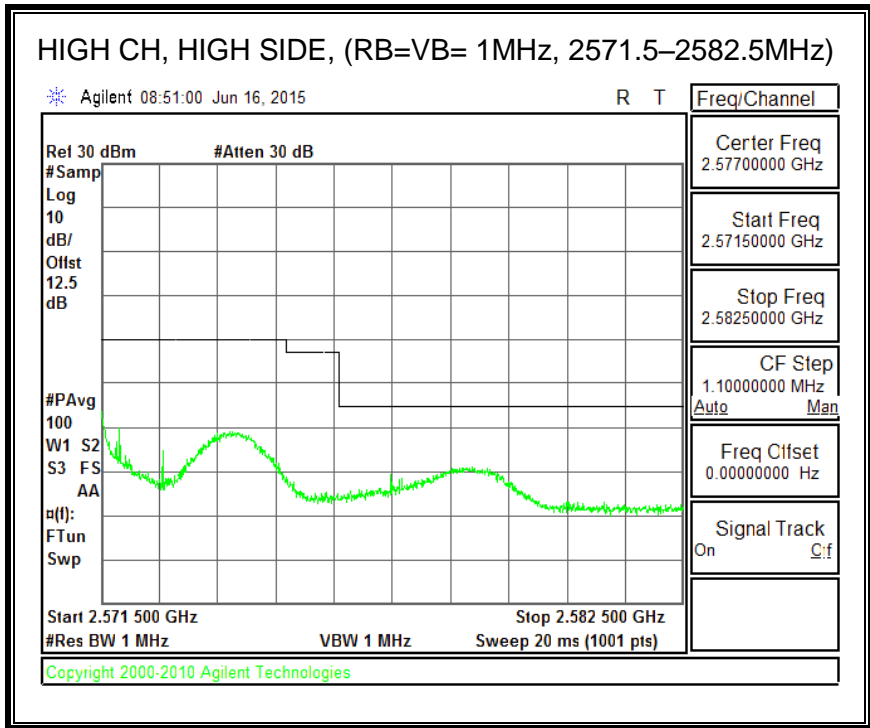

QPSK, (20.0 MHz BAND WIDTH)

16QAM, (20.0 MHz BAND WIDTH)

8.4.3. LTE BAND 5 BANDEDGE

QPSK, (1.4 MHz BAND WIDTH)

16QAM, (1.4 MHz BAND WIDTH)

QPSK, (3.0 MHz BAND WIDTH)

16QAM, (3.0 MHz BAND WIDTH)

QPSK, (5.0 MHz BAND WIDTH)

16QAM, (5.0 MHz BAND WIDTH)

QPSK, (10.0 MHz BAND WIDTH)

16QAM, (10.0 MHz BAND WIDTH)

8.4.4. LTE BAND 7 EMISSION MASK

QPSK, (5.0 MHz BAND WIDTH)

16QAM, (5.0 MHz BAND WIDTH)

QPSK, (10.0 MHz BAND WIDTH)

16QAM, (10.0 MHz BAND WIDTH)

QPSK, (15.0 MHz BAND WIDTH)

16QAM, (15.0 MHz BAND WIDTH)

QPSK, (20.0 MHz BAND WIDTH)

16QAM, (20.0 MHz BAND WIDTH)

8.4.5. LTE BAND 12 BANDEDGE

QPSK, (1.4 MHz BAND WIDTH)

16QAM, (1.4 MHz BAND WIDTH)

QPSK, (3.0 MHz BAND WIDTH)