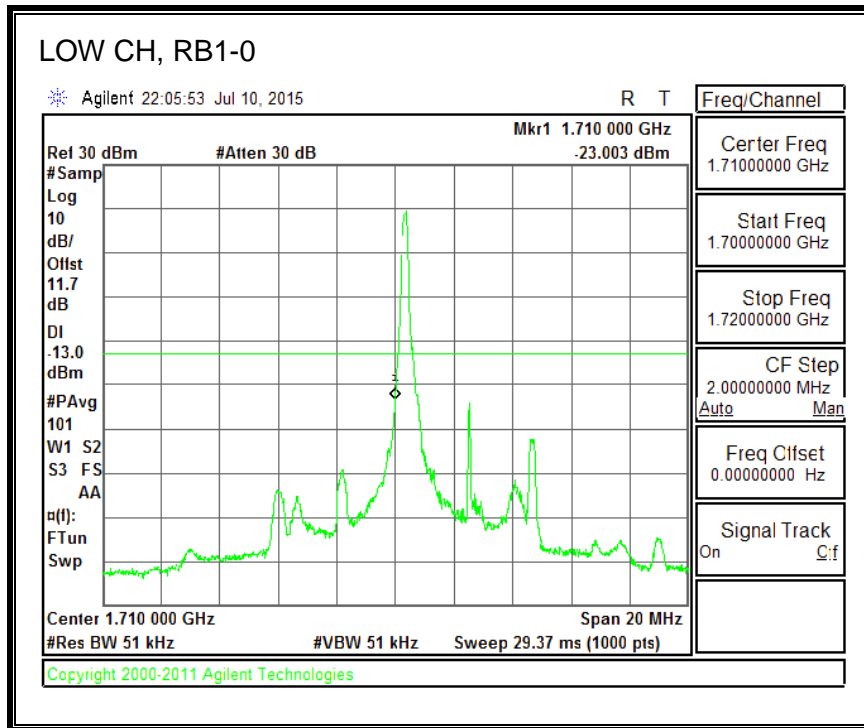

QPSK, (3.0 MHz BAND WIDTH)

16QAM, (3.0 MHz BAND WIDTH)

QPSK, (5.0 MHz BAND WIDTH)

16QAM, (5.0 MHz BAND WIDTH)

QPSK, (10.0 MHz BAND WIDTH)

16QAM, (10.0 MHz BAND WIDTH)

QPSK, (15.0 MHz BAND WIDTH)

16QAM, (15.0 MHz BAND WIDTH)

QPSK, (20.0 MHz BAND WIDTH)

16QAM, (20.0 MHz BAND WIDTH)

8.4.3. LTE BAND 5 BANDEDGE

QPSK, (1.4 MHz BAND WIDTH)

16QAM, (1.4 MHz BAND WIDTH)

QPSK, (3.0 MHz BAND WIDTH)

16QAM, (3.0 MHz BAND WIDTH)

QPSK, (5.0 MHz BAND WIDTH)

16QAM, (5.0 MHz BAND WIDTH)

QPSK, (10.0 MHz BAND WIDTH)

16QAM, (10.0 MHz BAND WIDTH)

8.4.4. LTE BAND 7 EMISSION MASK

QPSK, (5.0 MHz BAND WIDTH)

16QAM, (5.0 MHz BAND WIDTH)

QPSK, (10.0 MHz BAND WIDTH)

16QAM, (10.0 MHz BAND WIDTH)