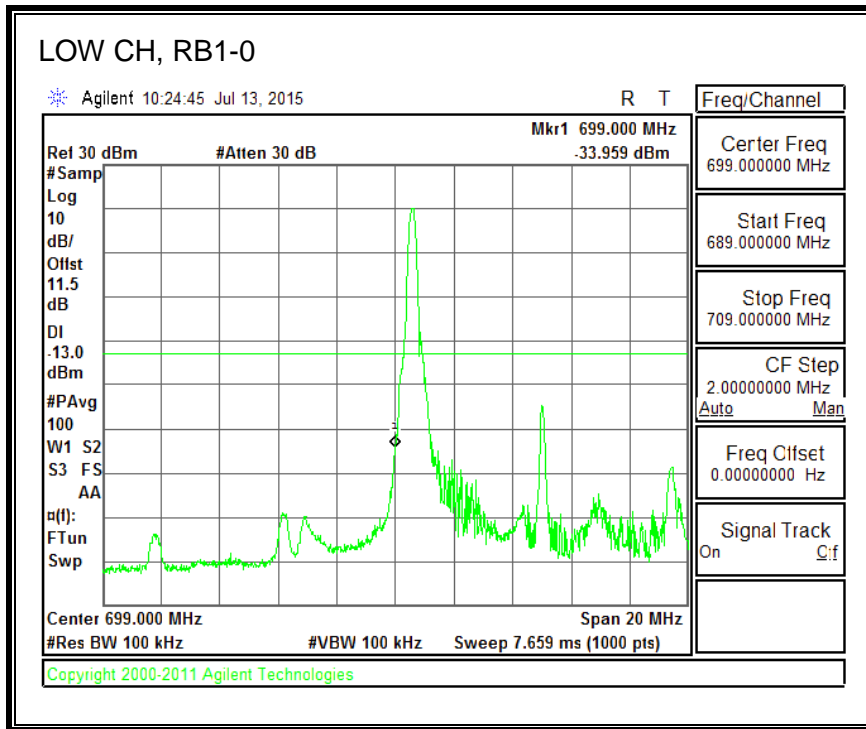

QPSK, (15.0 MHz BAND WIDTH)

16QAM, (15.0 MHz BAND WIDTH)

QPSK, (20.0 MHz BAND WIDTH)

16QAM, (20.0 MHz BAND WIDTH)

8.4.5. LTE BAND 12 BANDEDGE

QPSK, (1.4 MHz BAND WIDTH)

16QAM, (1.4 MHz BAND WIDTH)

QPSK, (3.0 MHz BAND WIDTH)

16QAM, (3.0 MHz BAND WIDTH)

QPSK, (5.0 MHz BAND WIDTH)

16QAM, (5.0 MHz BAND WIDTH)

QPSK, (10.0 MHz BAND WIDTH)

16QAM, (10.0 MHz BAND WIDTH)

8.4.6. LTE BAND 13 EMISSION MASK

QPSK, (5.0 MHz BAND WIDTH)

16QAM, (5.0 MHz BAND WIDTH)

QPSK, (10.0 MHz BAND WIDTH)

16QAM, (10.0 MHz BAND WIDTH)

8.4.7. LTE BAND 17 BANDEDGE

QPSK, (5.0 MHz BAND WIDTH)

16QAM, (5.0 MHz BAND WIDTH)

QPSK, (10.0 MHz BAND WIDTH)

16QAM, (10.0 MHz BAND WIDTH)