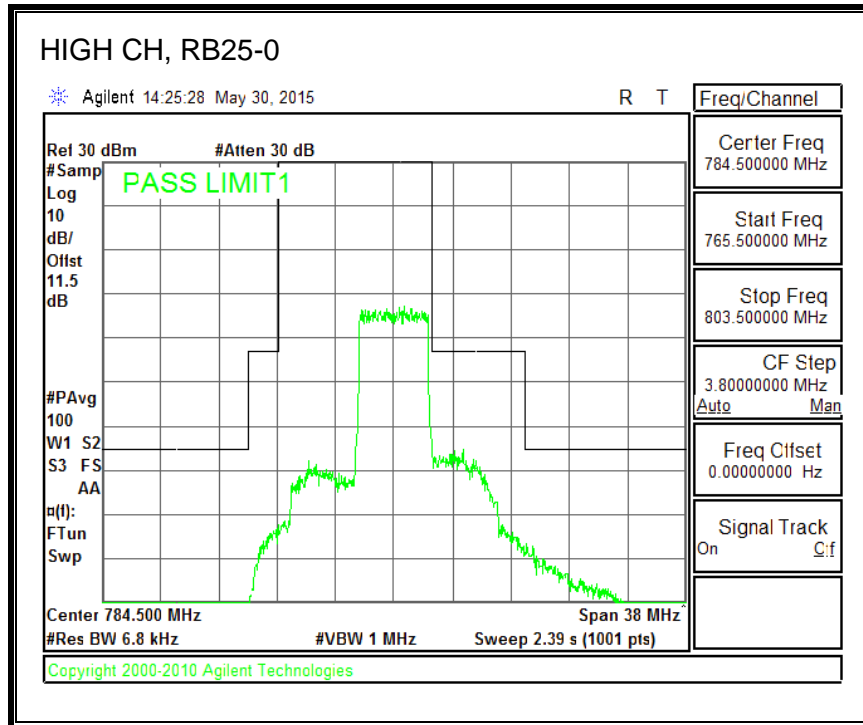

QPSK, (15.0 MHz BAND WIDTH)

16QAM, (15.0 MHz BAND WIDTH)

QPSK, (20.0 MHz BAND WIDTH)

16QAM, (20.0 MHz BAND WIDTH)

8.4.5. LTE BAND 12 BANDEDGE

QPSK, (1.4 MHz BAND WIDTH)

16QAM, (1.4 MHz BAND WIDTH)

QPSK, (3.0 MHz BAND WIDTH)

16QAM, (3.0 MHz BAND WIDTH)

QPSK, (5.0 MHz BAND WIDTH)

16QAM, (5.0 MHz BAND WIDTH)

QPSK, (10.0 MHz BAND WIDTH)

16QAM, (10.0 MHz BAND WIDTH)

8.4.6. LTE BAND 13 EMISSION MASK

QPSK, (5.0 MHz BAND WIDTH)

16QAM, (5.0 MHz BAND WIDTH)

QPSK, (10.0 MHz BAND WIDTH)

16QAM, (10.0 MHz BAND WIDTH)

8.4.7. LTE BAND 17 BANDEDGE

QPSK, (5.0 MHz BAND WIDTH)

16QAM, (5.0 MHz BAND WIDTH)

QPSK, (10.0 MHz BAND WIDTH)

16QAM, (10.0 MHz BAND WIDTH)