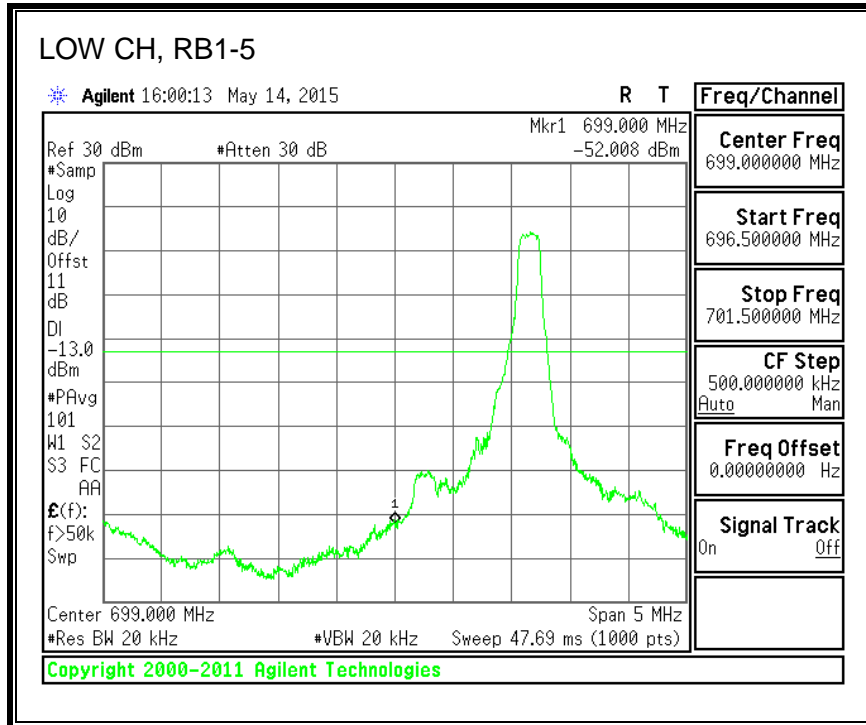

16QAM, (5.0 MHz BAND WIDTH)

QPSK, (10.0 MHz BAND WIDTH)

16QAM, (10.0 MHz BAND WIDTH)

8.4.4. LTE BAND 7 EMISSION MASK

QPSK, (5.0 MHz BAND WIDTH)

16QAM, (5.0 MHz BAND WIDTH)

QPSK, (10.0 MHz BAND WIDTH)

16QAM, (10.0 MHz BAND WIDTH)

QPSK, (15.0 MHz BAND WIDTH)

16QAM, (15.0 MHz BAND WIDTH)

QPSK, (20.0 MHz BAND WIDTH)

16QAM, (20.0 MHz BAND WIDTH)

8.4.5. LTE BAND 12 BANDEDGE

QPSK, (1.4 MHz BAND WIDTH)

16QAM, (1.4 MHz BAND WIDTH)

QPSK, (3.0 MHz BAND WIDTH)

16QAM, (3.0 MHz BAND WIDTH)

QPSK, (5.0 MHz BAND WIDTH)

16QAM, (5.0 MHz BAND WIDTH)

QPSK, (10.0 MHz BAND WIDTH)

16QAM, (10.0 MHz BAND WIDTH)

8.4.6. LTE BAND 13 EMISSION MASK

QPSK, (5.0 MHz BAND WIDTH)

16QAM, (5.0 MHz BAND WIDTH)