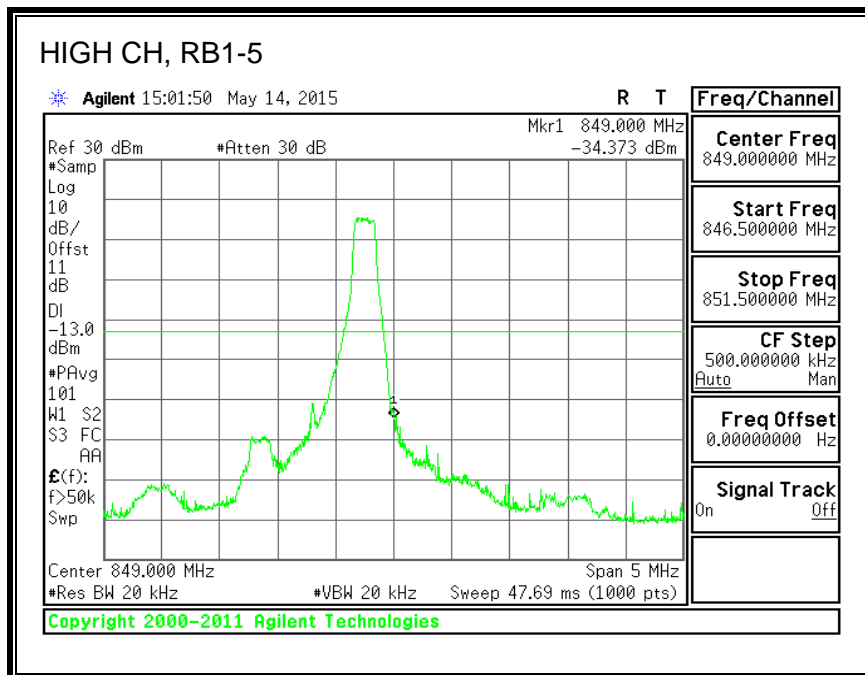

QPSK, (20.0 MHz BAND WIDTH)

16QAM, (20.0 MHz BAND WIDTH)

8.4.3. LTE BAND 5 BANDEDGE

QPSK, (1.4 MHz BAND WIDTH)

16QAM, (1.4 MHz BAND WIDTH)

QPSK, (3.0 MHz BAND WIDTH)

16QAM, (3.0 MHz BAND WIDTH)

QPSK, (5.0 MHz BAND WIDTH)

16QAM, (5.0 MHz BAND WIDTH)

QPSK, (10.0 MHz BAND WIDTH)

16QAM, (10.0 MHz BAND WIDTH)

8.4.4. LTE BAND 7 EMISSION MASK

QPSK, (5.0 MHz BAND WIDTH)

16QAM, (5.0 MHz BAND WIDTH)

QPSK, (10.0 MHz BAND WIDTH)

16QAM, (10.0 MHz BAND WIDTH)

QPSK, (15.0 MHz BAND WIDTH)

16QAM, (15.0 MHz BAND WIDTH)

QPSK, (20.0 MHz BAND WIDTH)

16QAM, (20.0 MHz BAND WIDTH)

8.4.5. LTE BAND 12 BANDEDGE

QPSK, (1.4 MHz BAND WIDTH)

16QAM, (1.4 MHz BAND WIDTH)

QPSK, (3.0 MHz BAND WIDTH)