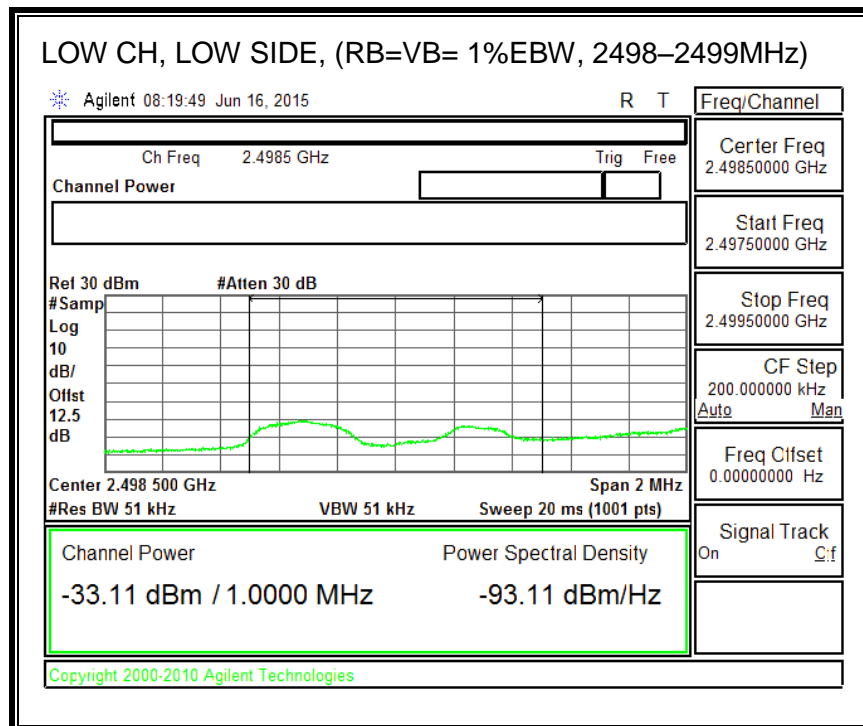

16QAM, (5.0 MHz BAND WIDTH)

QPSK, (10.0 MHz BAND WIDTH)

16QAM, (10.0 MHz BAND WIDTH)

8.4.4. LTE BAND 7 EMISSION MASK

QPSK, (5.0 MHz BAND WIDTH)

16QAM, (5.0 MHz BAND WIDTH)

QPSK, (10.0 MHz BAND WIDTH)

16QAM, (10.0 MHz BAND WIDTH)