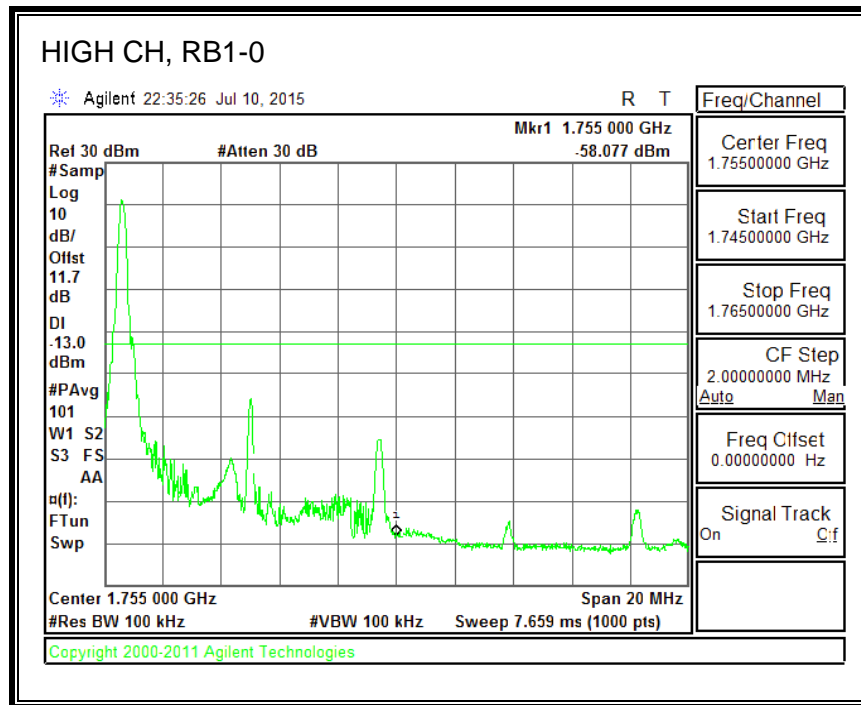

QPSK, (3.0 MHz BAND WIDTH)

16QAM, (3.0 MHz BAND WIDTH)

QPSK, (5.0 MHz BAND WIDTH)

16QAM, (5.0 MHz BAND WIDTH)

QPSK, (10.0 MHz BAND WIDTH)

16QAM, (10.0 MHz BAND WIDTH)

QPSK, (15.0 MHz BAND WIDTH)

16QAM, (15.0 MHz BAND WIDTH)

QPSK, (20.0 MHz BAND WIDTH)

16QAM, (20.0 MHz BAND WIDTH)

8.4.3. LTE BAND 5 BANDEDGE

QPSK, (1.4 MHz BAND WIDTH)

16QAM, (1.4 MHz BAND WIDTH)

QPSK, (3.0 MHz BAND WIDTH)

16QAM, (3.0 MHz BAND WIDTH)

QPSK, (5.0 MHz BAND WIDTH)

16QAM, (5.0 MHz BAND WIDTH)

QPSK, (10.0 MHz BAND WIDTH)

16QAM, (10.0 MHz BAND WIDTH)

8.4.4. LTE BAND 7 EMISSION MASK

QPSK, (5.0 MHz BAND WIDTH)

16QAM, (5.0 MHz BAND WIDTH)

QPSK, (10.0 MHz BAND WIDTH)

16QAM, (10.0 MHz BAND WIDTH)