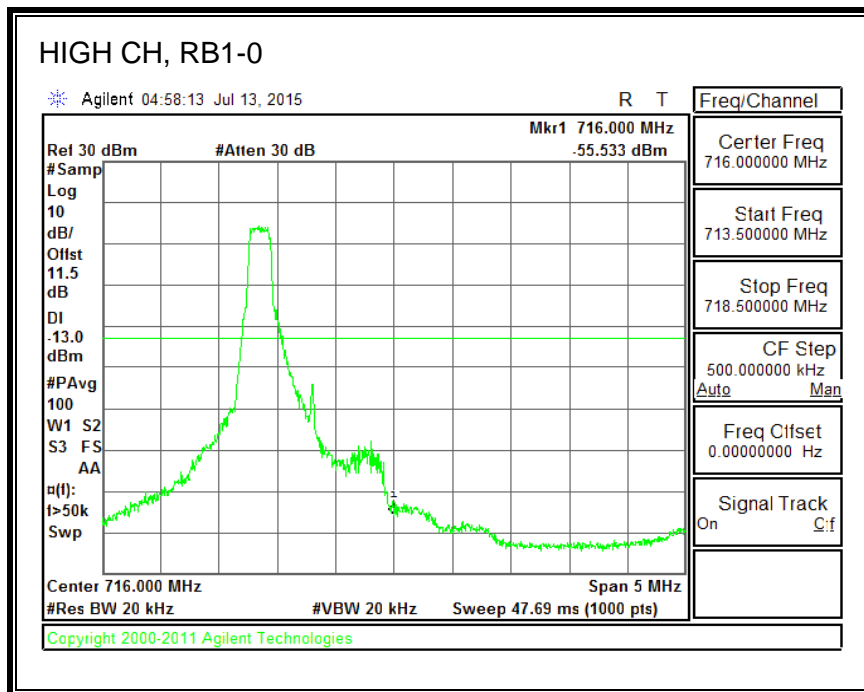

16QAM, (5.0 MHz BAND WIDTH)

QPSK, (10.0 MHz BAND WIDTH)

16QAM, (10.0 MHz BAND WIDTH)

8.4.4. LTE BAND 7 EMISSION MASK

QPSK, (5.0 MHz BAND WIDTH)

16QAM, (5.0 MHz BAND WIDTH)

QPSK, (10.0 MHz BAND WIDTH)

16QAM, (10.0 MHz BAND WIDTH)

QPSK, (15.0 MHz BAND WIDTH)

16QAM, (15.0 MHz BAND WIDTH)

QPSK, (20.0 MHz BAND WIDTH)

16QAM, (20.0 MHz BAND WIDTH)

8.4.5. LTE BAND 12 BANDEDGE

QPSK, (1.4 MHz BAND WIDTH)

16QAM, (1.4 MHz BAND WIDTH)

QPSK, (3.0 MHz BAND WIDTH)

16QAM, (3.0 MHz BAND WIDTH)

QPSK, (5.0 MHz BAND WIDTH)

16QAM, (5.0 MHz BAND WIDTH)

QPSK, (10.0 MHz BAND WIDTH)

16QAM, (10.0 MHz BAND WIDTH)

8.4.6. LTE BAND 13 EMISSION MASK

QPSK, (5.0 MHz BAND WIDTH)

16QAM, (5.0 MHz BAND WIDTH)