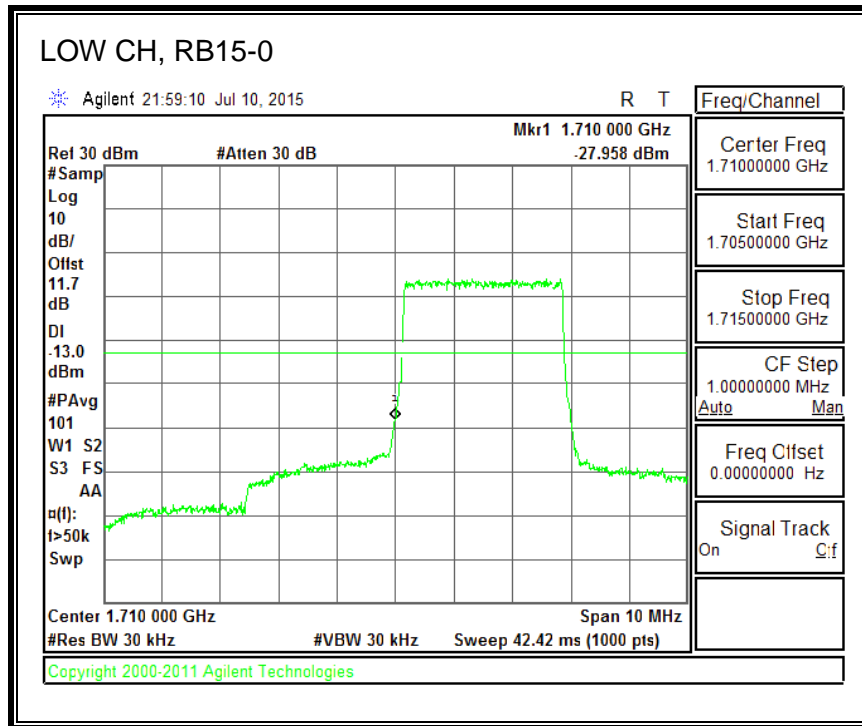

QPSK, (3.0 MHz BAND WIDTH)

16QAM, (3.0 MHz BAND WIDTH)

QPSK, (5.0 MHz BAND WIDTH)

16QAM, (5.0 MHz BAND WIDTH)

QPSK, (10.0 MHz BAND WIDTH)

16QAM, (10.0 MHz BAND WIDTH)

QPSK, (15.0 MHz BAND WIDTH)

16QAM, (15.0 MHz BAND WIDTH)

QPSK, (20.0 MHz BAND WIDTH)

16QAM, (20.0 MHz BAND WIDTH)

8.4.3. LTE BAND 5 BANDEDGE

QPSK, (1.4 MHz BAND WIDTH)

16QAM, (1.4 MHz BAND WIDTH)

QPSK, (3.0 MHz BAND WIDTH)

16QAM, (3.0 MHz BAND WIDTH)

QPSK, (5.0 MHz BAND WIDTH)

16QAM, (5.0 MHz BAND WIDTH)

QPSK, (10.0 MHz BAND WIDTH)

16QAM, (10.0 MHz BAND WIDTH)

8.4.4. LTE BAND 7 EMISSION MASK

QPSK, (5.0 MHz BAND WIDTH)

16QAM, (5.0 MHz BAND WIDTH)

QPSK, (10.0 MHz BAND WIDTH)

16QAM, (10.0 MHz BAND WIDTH)