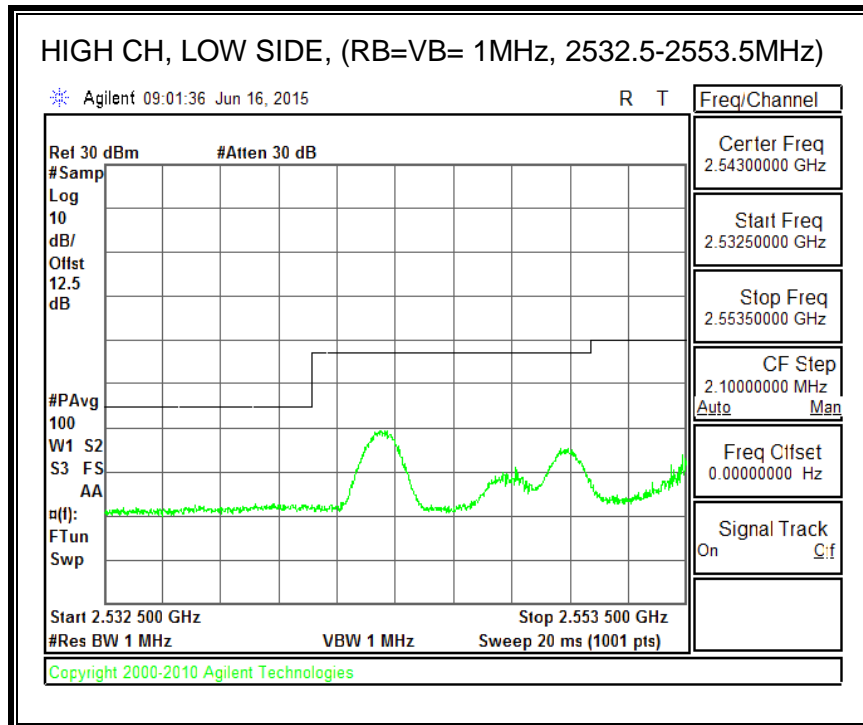

QPSK, (15.0 MHz BAND WIDTH)

16QAM, (15.0 MHz BAND WIDTH)

QPSK, (20.0 MHz BAND WIDTH)

16QAM, (20.0 MHz BAND WIDTH)

8.4.5. LTE BAND 12 BANDEDGE

QPSK, (1.4 MHz BAND WIDTH)

16QAM, (1.4 MHz BAND WIDTH)

QPSK, (3.0 MHz BAND WIDTH)

16QAM, (3.0 MHz BAND WIDTH)

QPSK, (5.0 MHz BAND WIDTH)

16QAM, (5.0 MHz BAND WIDTH)

QPSK, (10.0 MHz BAND WIDTH)

16QAM, (10.0 MHz BAND WIDTH)

8.4.6. LTE BAND 13 EMISSION MASK

QPSK, (5.0 MHz BAND WIDTH)

16QAM, (5.0 MHz BAND WIDTH)