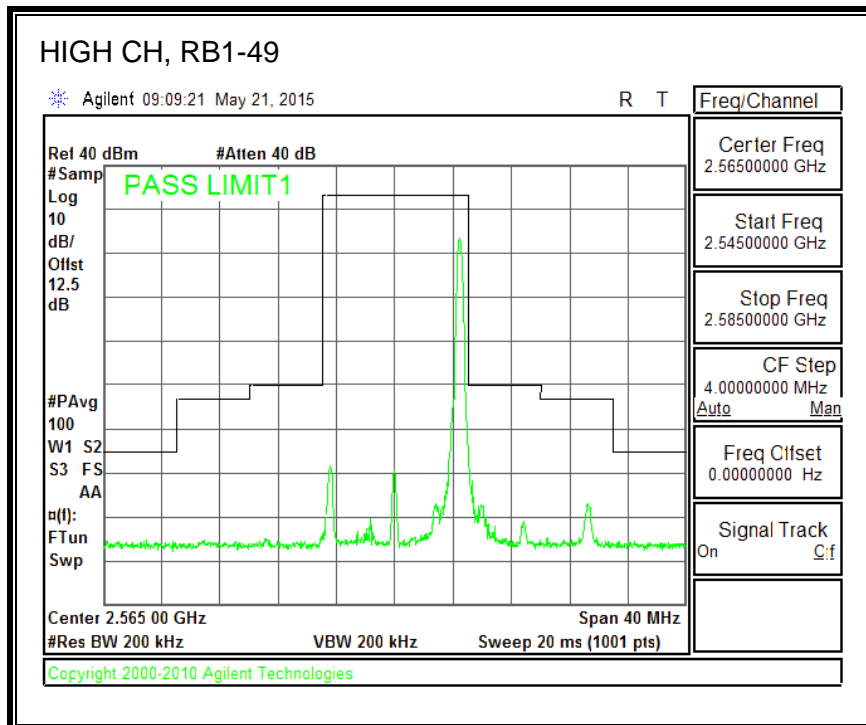

16QAM, (5.0 MHz BAND WIDTH)

QPSK, (10.0 MHz BAND WIDTH)

16QAM, (10.0 MHz BAND WIDTH)

8.4.4. LTE BAND 7 EMISSION MASK

QPSK, (5.0 MHz BAND WIDTH)

16QAM, (5.0 MHz BAND WIDTH)

QPSK, (10.0 MHz BAND WIDTH)

16QAM, (10.0 MHz BAND WIDTH)