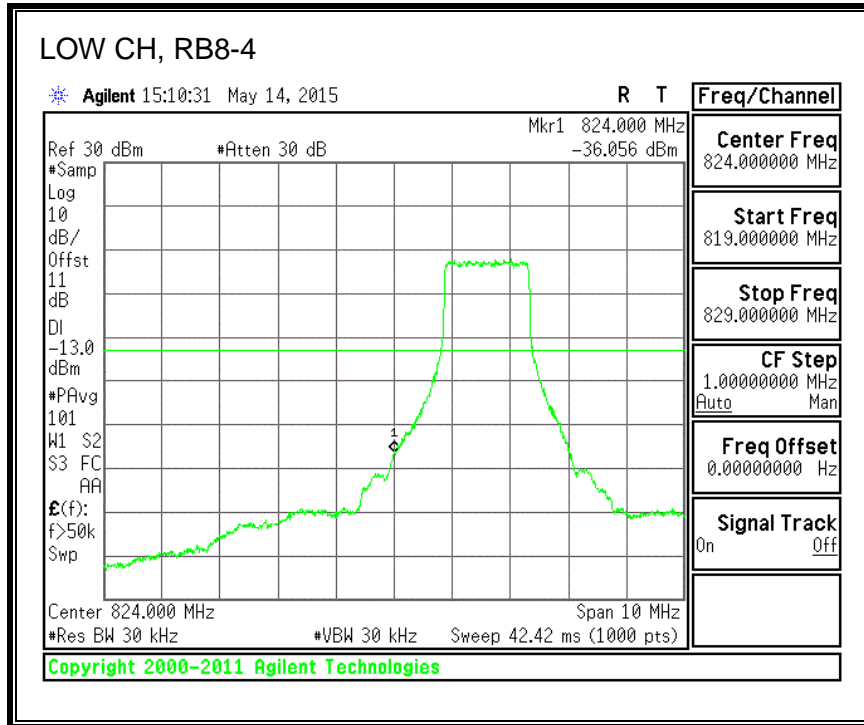

QPSK, (20.0 MHz BAND WIDTH)

16QAM, (20.0 MHz BAND WIDTH)

8.4.3. LTE BAND 5 BANDEDGE

QPSK, (1.4 MHz BAND WIDTH)

16QAM, (1.4 MHz BAND WIDTH)

QPSK, (3.0 MHz BAND WIDTH)

16QAM, (3.0 MHz BAND WIDTH)

QPSK, (5.0 MHz BAND WIDTH)

16QAM, (5.0 MHz BAND WIDTH)

QPSK, (10.0 MHz BAND WIDTH)

16QAM, (10.0 MHz BAND WIDTH)

8.4.4. LTE BAND 7 EMISSION MASK

QPSK, (5.0 MHz BAND WIDTH)

16QAM, (5.0 MHz BAND WIDTH)

QPSK, (10.0 MHz BAND WIDTH)

16QAM, (10.0 MHz BAND WIDTH)

QPSK, (15.0 MHz BAND WIDTH)

16QAM, (15.0 MHz BAND WIDTH)

QPSK, (20.0 MHz BAND WIDTH)

16QAM, (20.0 MHz BAND WIDTH)

8.4.5. LTE BAND 12 BANDEDGE

QPSK, (1.4 MHz BAND WIDTH)

16QAM, (1.4 MHz BAND WIDTH)

QPSK, (3.0 MHz BAND WIDTH)