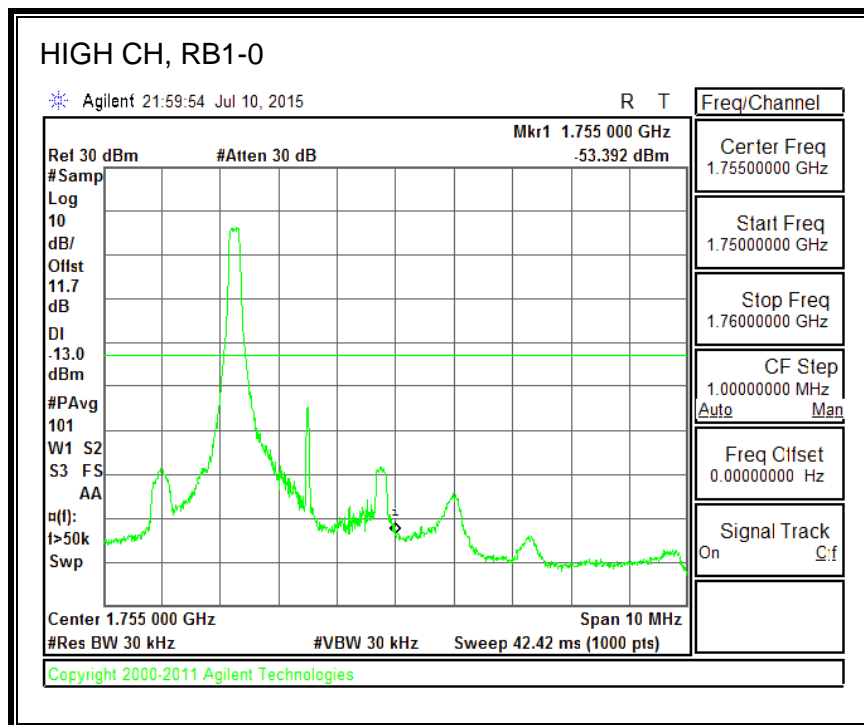

QPSK, (3.0 MHz BAND WIDTH)

16QAM, (3.0 MHz BAND WIDTH)

QPSK, (5.0 MHz BAND WIDTH)

16QAM, (5.0 MHz BAND WIDTH)

QPSK, (10.0 MHz BAND WIDTH)

16QAM, (10.0 MHz BAND WIDTH)

QPSK, (15.0 MHz BAND WIDTH)

16QAM, (15.0 MHz BAND WIDTH)

QPSK, (20.0 MHz BAND WIDTH)

16QAM, (20.0 MHz BAND WIDTH)

8.4.3. LTE BAND 5 BANDEDGE

QPSK, (1.4 MHz BAND WIDTH)

16QAM, (1.4 MHz BAND WIDTH)

QPSK, (3.0 MHz BAND WIDTH)

16QAM, (3.0 MHz BAND WIDTH)

QPSK, (5.0 MHz BAND WIDTH)

16QAM, (5.0 MHz BAND WIDTH)

QPSK, (10.0 MHz BAND WIDTH)

16QAM, (10.0 MHz BAND WIDTH)

8.4.4. LTE BAND 7 EMISSION MASK

QPSK, (5.0 MHz BAND WIDTH)

16QAM, (5.0 MHz BAND WIDTH)

QPSK, (10.0 MHz BAND WIDTH)

16QAM, (10.0 MHz BAND WIDTH)