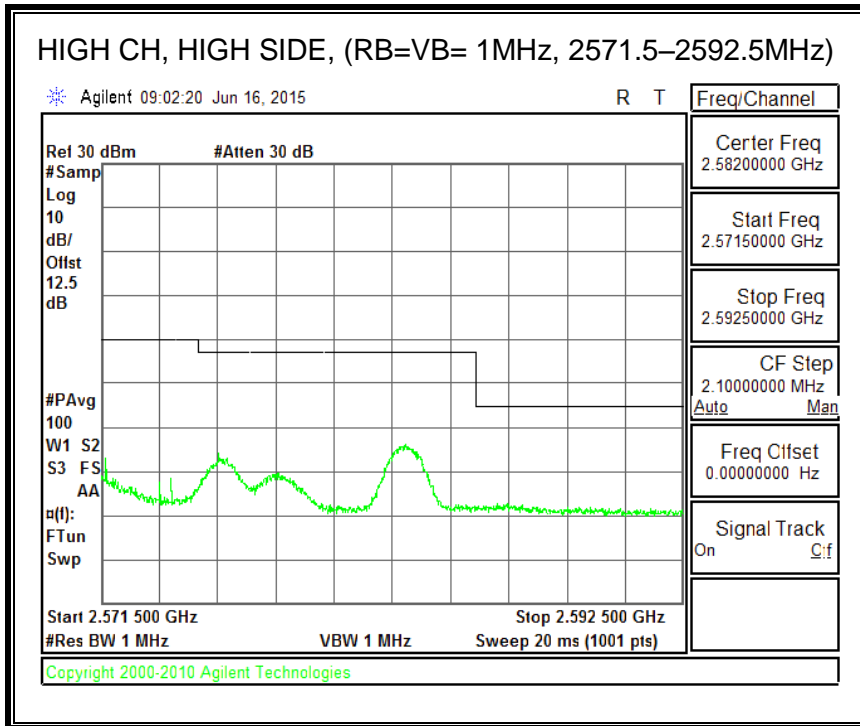

16QAM, (5.0 MHz BAND WIDTH)

QPSK, (10.0 MHz BAND WIDTH)

16QAM, (10.0 MHz BAND WIDTH)

8.4.4. LTE BAND 7 EMISSION MASK

QPSK, (5.0 MHz BAND WIDTH)

16QAM, (5.0 MHz BAND WIDTH)

QPSK, (10.0 MHz BAND WIDTH)

16QAM, (10.0 MHz BAND WIDTH)

QPSK, (15.0 MHz BAND WIDTH)

16QAM, (15.0 MHz BAND WIDTH)

QPSK, (20.0 MHz BAND WIDTH)

16QAM, (20.0 MHz BAND WIDTH)

8.4.5. LTE BAND 12 BANDEDGE

QPSK, (1.4 MHz BAND WIDTH)

16QAM, (1.4 MHz BAND WIDTH)

QPSK, (3.0 MHz BAND WIDTH)

16QAM, (3.0 MHz BAND WIDTH)

QPSK, (5.0 MHz BAND WIDTH)

16QAM, (5.0 MHz BAND WIDTH)

QPSK, (10.0 MHz BAND WIDTH)

16QAM, (10.0 MHz BAND WIDTH)

8.4.6. LTE BAND 13 EMISSION MASK

QPSK, (5.0 MHz BAND WIDTH)

16QAM, (5.0 MHz BAND WIDTH)