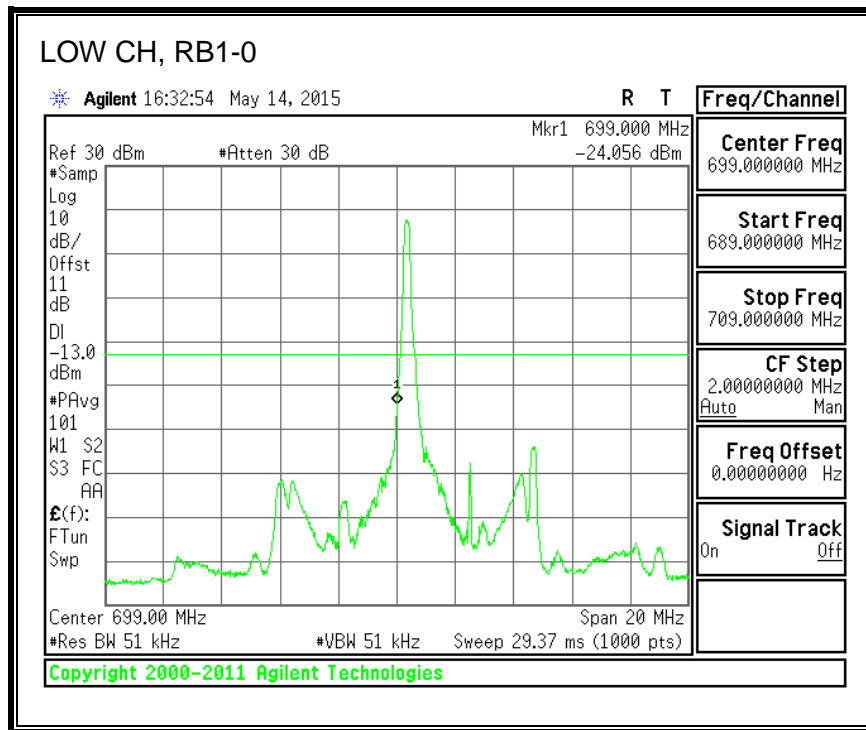

QPSK, (15.0 MHz BAND WIDTH)

16QAM, (15.0 MHz BAND WIDTH)

QPSK, (20.0 MHz BAND WIDTH)

16QAM, (20.0 MHz BAND WIDTH)

8.4.5. LTE BAND 12 BANDEDGE

QPSK, (1.4 MHz BAND WIDTH)

16QAM, (1.4 MHz BAND WIDTH)

QPSK, (3.0 MHz BAND WIDTH)

16QAM, (3.0 MHz BAND WIDTH)

QPSK, (5.0 MHz BAND WIDTH)

16QAM, (5.0 MHz BAND WIDTH)

QPSK, (10.0 MHz BAND WIDTH)

16QAM, (10.0 MHz BAND WIDTH)

8.4.6. LTE BAND 13 EMISSION MASK

QPSK, (5.0 MHz BAND WIDTH)

16QAM, (5.0 MHz BAND WIDTH)

QPSK, (10.0 MHz BAND WIDTH)

16QAM, (10.0 MHz BAND WIDTH)

8.4.7. LTE BAND 17 BANDEDGE

QPSK, (5.0 MHz BAND WIDTH)

16QAM, (5.0 MHz BAND WIDTH)

QPSK, (10.0 MHz BAND WIDTH)

16QAM, (10.0 MHz BAND WIDTH)