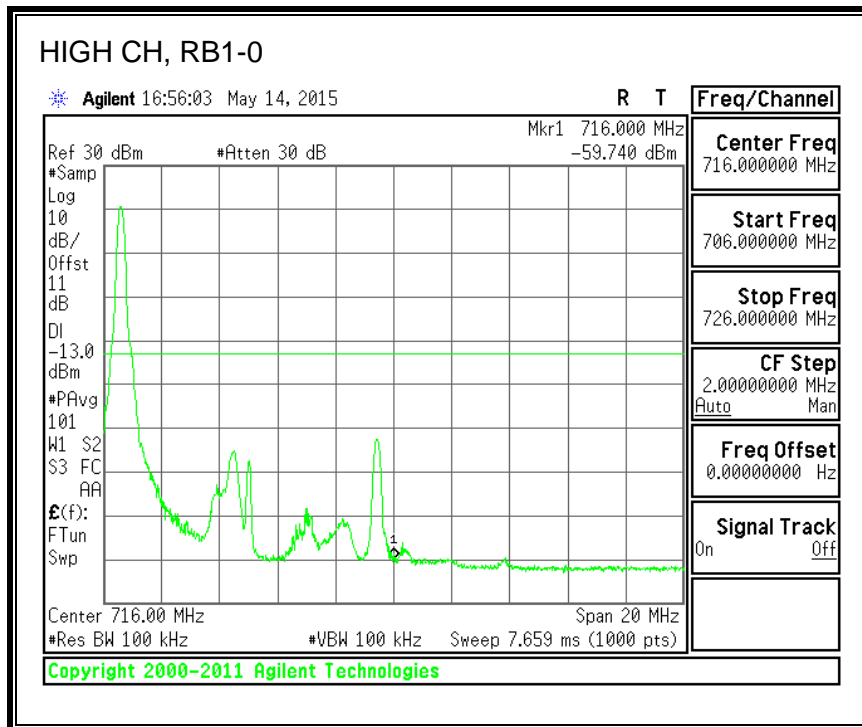

QPSK, (15.0 MHz BAND WIDTH)

16QAM, (15.0 MHz BAND WIDTH)

QPSK, (20.0 MHz BAND WIDTH)

16QAM, (20.0 MHz BAND WIDTH)

8.4.5. LTE BAND 12 BANDEDGE

QPSK, (1.4 MHz BAND WIDTH)

16QAM, (1.4 MHz BAND WIDTH)

QPSK, (3.0 MHz BAND WIDTH)

16QAM, (3.0 MHz BAND WIDTH)

QPSK, (5.0 MHz BAND WIDTH)

16QAM, (5.0 MHz BAND WIDTH)

QPSK, (10.0 MHz BAND WIDTH)

16QAM, (10.0 MHz BAND WIDTH)

8.4.6. LTE BAND 13 EMISSION MASK

QPSK, (5.0 MHz BAND WIDTH)

16QAM, (5.0 MHz BAND WIDTH)

QPSK, (10.0 MHz BAND WIDTH)

16QAM, (10.0 MHz BAND WIDTH)

8.4.7. LTE BAND 17 BANDEDGE

QPSK, (5.0 MHz BAND WIDTH)

16QAM, (5.0 MHz BAND WIDTH)

QPSK, (10.0 MHz BAND WIDTH)

16QAM, (10.0 MHz BAND WIDTH)