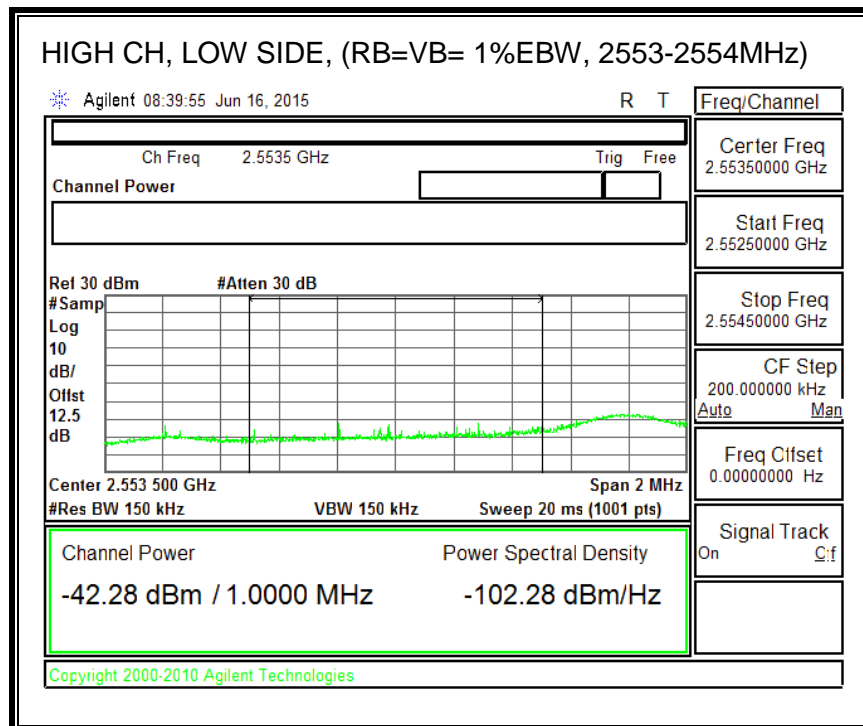

QPSK, (15.0 MHz BAND WIDTH)

16QAM, (15.0 MHz BAND WIDTH)

QPSK, (20.0 MHz BAND WIDTH)

16QAM, (20.0 MHz BAND WIDTH)

8.4.5. LTE BAND 12 BANDEDGE

QPSK, (1.4 MHz BAND WIDTH)

16QAM, (1.4 MHz BAND WIDTH)

QPSK, (3.0 MHz BAND WIDTH)

16QAM, (3.0 MHz BAND WIDTH)

QPSK, (5.0 MHz BAND WIDTH)

16QAM, (5.0 MHz BAND WIDTH)

QPSK, (10.0 MHz BAND WIDTH)

16QAM, (10.0 MHz BAND WIDTH)

8.4.6. LTE BAND 13 EMISSION MASK

QPSK, (5.0 MHz BAND WIDTH)

16QAM, (5.0 MHz BAND WIDTH)