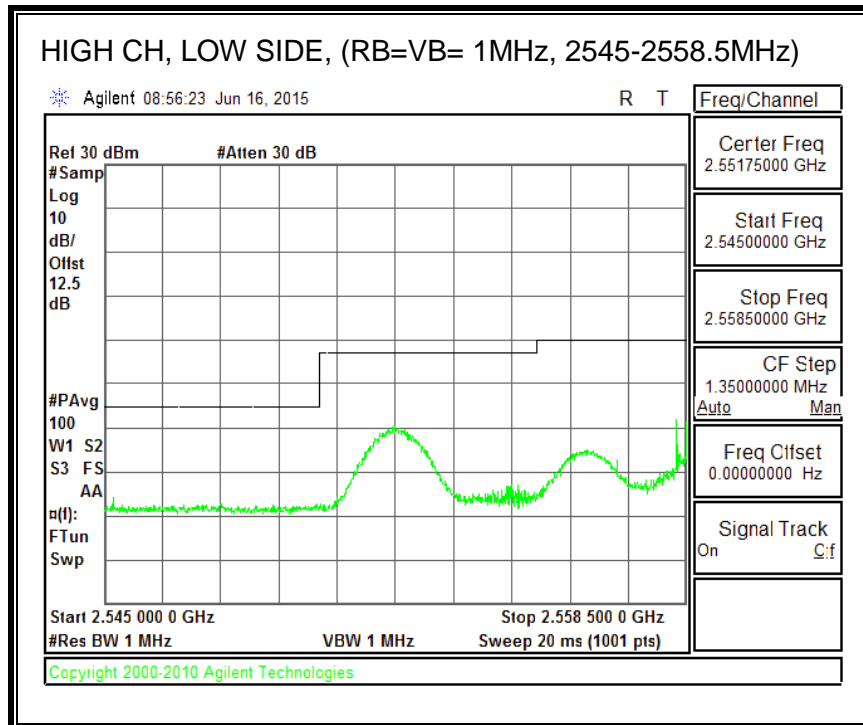

16QAM, (5.0 MHz BAND WIDTH)

QPSK, (10.0 MHz BAND WIDTH)

16QAM, (10.0 MHz BAND WIDTH)

8.4.4. LTE BAND 7 EMISSION MASK

QPSK, (5.0 MHz BAND WIDTH)

16QAM, (5.0 MHz BAND WIDTH)

QPSK, (10.0 MHz BAND WIDTH)

16QAM, (10.0 MHz BAND WIDTH)

QPSK, (15.0 MHz BAND WIDTH)

16QAM, (15.0 MHz BAND WIDTH)

QPSK, (20.0 MHz BAND WIDTH)

16QAM, (20.0 MHz BAND WIDTH)

8.4.5. LTE BAND 12 BANDEDGE

QPSK, (1.4 MHz BAND WIDTH)

16QAM, (1.4 MHz BAND WIDTH)

QPSK, (3.0 MHz BAND WIDTH)