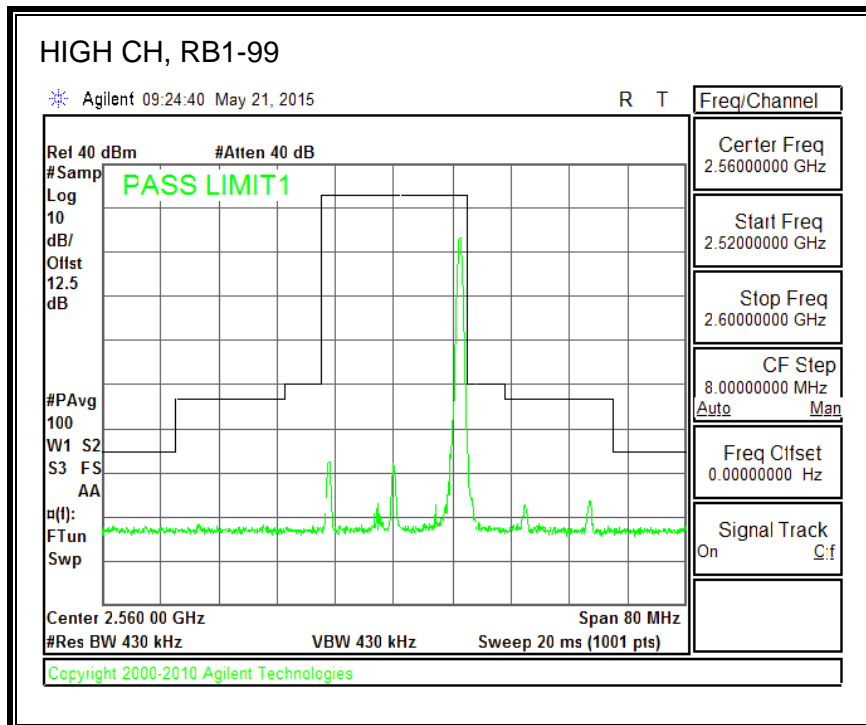

QPSK, (15.0 MHz BAND WIDTH)

16QAM, (15.0 MHz BAND WIDTH)

QPSK, (20.0 MHz BAND WIDTH)

16QAM, (20.0 MHz BAND WIDTH)

8.4.5. LTE BAND 12 BANDEDGE

QPSK, (1.4 MHz BAND WIDTH)

16QAM, (1.4 MHz BAND WIDTH)

QPSK, (3.0 MHz BAND WIDTH)