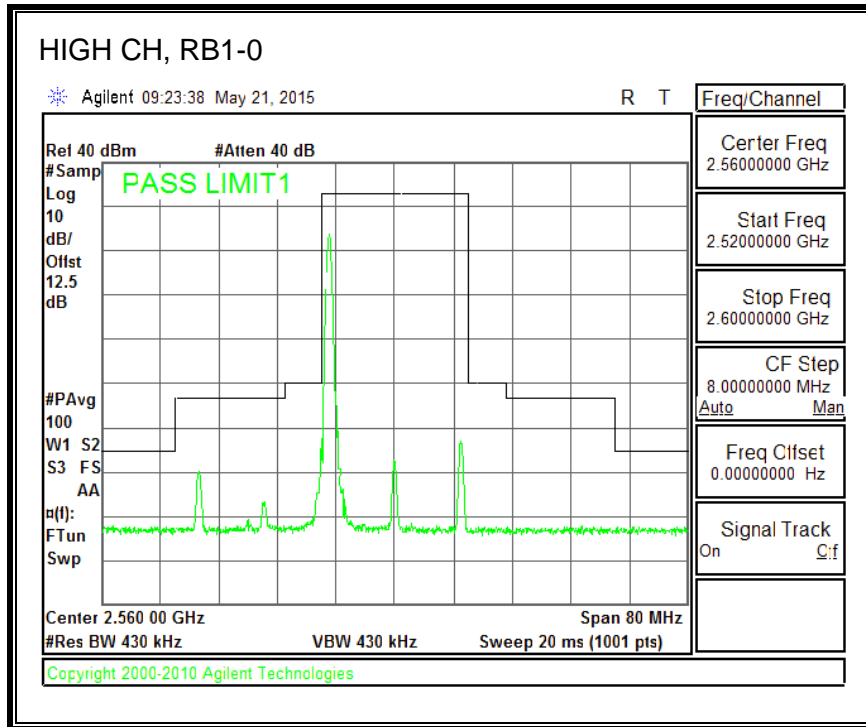

QPSK, (15.0 MHz BAND WIDTH)

16QAM, (15.0 MHz BAND WIDTH)

QPSK, (20.0 MHz BAND WIDTH)

16QAM, (20.0 MHz BAND WIDTH)

8.4.5. LTE BAND 12 BANDEDGE

QPSK, (1.4 MHz BAND WIDTH)

16QAM, (1.4 MHz BAND WIDTH)

QPSK, (3.0 MHz BAND WIDTH)

16QAM, (3.0 MHz BAND WIDTH)

QPSK, (5.0 MHz BAND WIDTH)

16QAM, (5.0 MHz BAND WIDTH)

QPSK, (10.0 MHz BAND WIDTH)

16QAM, (10.0 MHz BAND WIDTH)

8.4.6. LTE BAND 13 EMISSION MASK

QPSK, (5.0 MHz BAND WIDTH)

16QAM, (5.0 MHz BAND WIDTH)