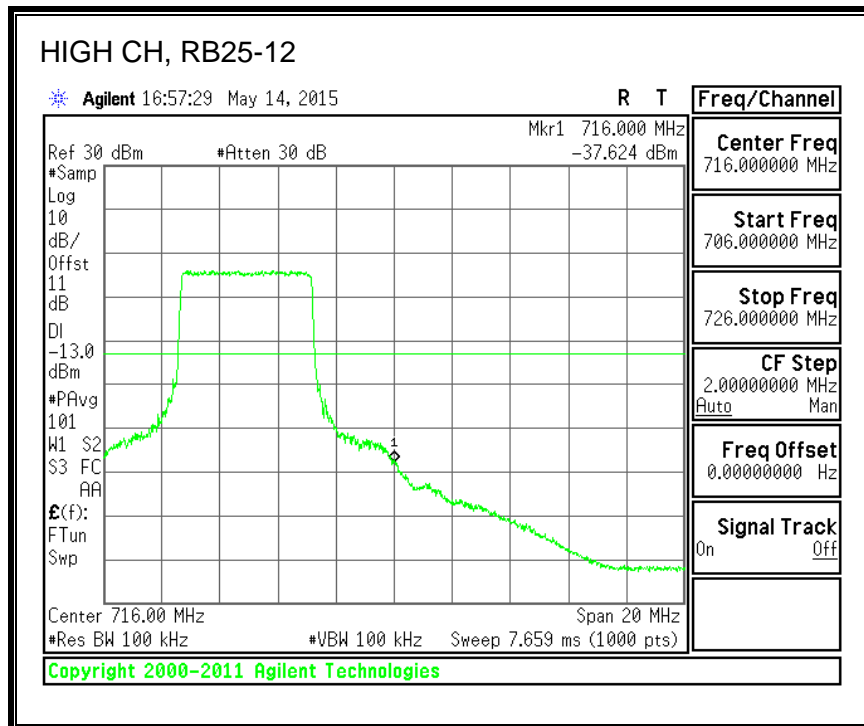

QPSK, (15.0 MHz BAND WIDTH)

16QAM, (15.0 MHz BAND WIDTH)

QPSK, (20.0 MHz BAND WIDTH)

16QAM, (20.0 MHz BAND WIDTH)

8.4.5. LTE BAND 12 BANDEDGE

QPSK, (1.4 MHz BAND WIDTH)

16QAM, (1.4 MHz BAND WIDTH)

QPSK, (3.0 MHz BAND WIDTH)

16QAM, (3.0 MHz BAND WIDTH)

QPSK, (5.0 MHz BAND WIDTH)

16QAM, (5.0 MHz BAND WIDTH)

QPSK, (10.0 MHz BAND WIDTH)

16QAM, (10.0 MHz BAND WIDTH)

8.4.6. LTE BAND 13 EMISSION MASK

QPSK, (5.0 MHz BAND WIDTH)

16QAM, (5.0 MHz BAND WIDTH)

QPSK, (10.0 MHz BAND WIDTH)

16QAM, (10.0 MHz BAND WIDTH)

8.4.7. LTE BAND 17 BANDEDGE

QPSK, (5.0 MHz BAND WIDTH)

16QAM, (5.0 MHz BAND WIDTH)

QPSK, (10.0 MHz BAND WIDTH)

16QAM, (10.0 MHz BAND WIDTH)