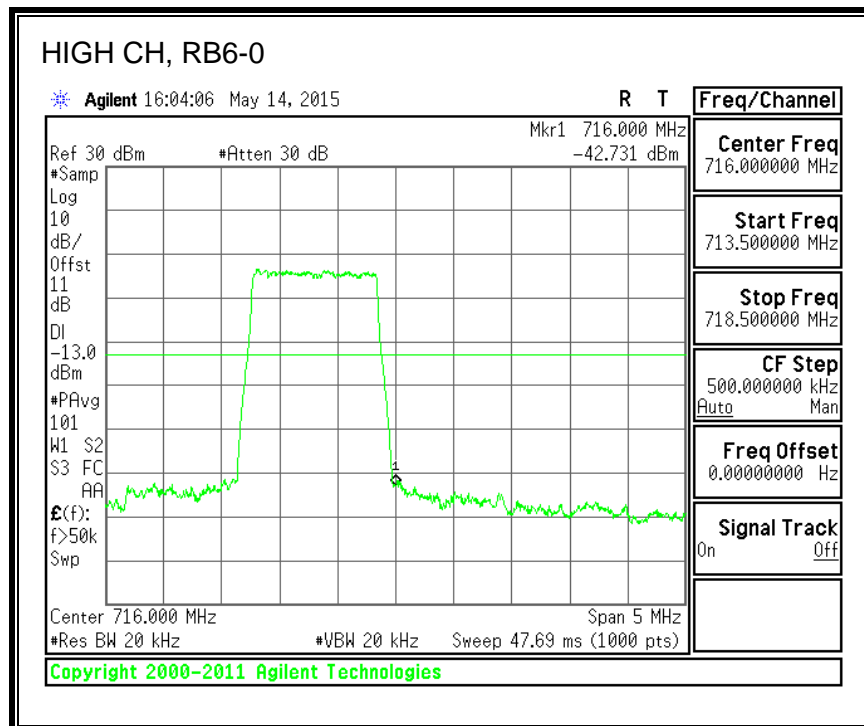

QPSK, (15.0 MHz BAND WIDTH)

16QAM, (15.0 MHz BAND WIDTH)

QPSK, (20.0 MHz BAND WIDTH)

16QAM, (20.0 MHz BAND WIDTH)

8.4.5. LTE BAND 12 BANDEDGE

QPSK, (1.4 MHz BAND WIDTH)

16QAM, (1.4 MHz BAND WIDTH)

QPSK, (3.0 MHz BAND WIDTH)

16QAM, (3.0 MHz BAND WIDTH)

QPSK, (5.0 MHz BAND WIDTH)

16QAM, (5.0 MHz BAND WIDTH)

QPSK, (10.0 MHz BAND WIDTH)

16QAM, (10.0 MHz BAND WIDTH)

8.4.6. LTE BAND 13 EMISSION MASK

QPSK, (5.0 MHz BAND WIDTH)

16QAM, (5.0 MHz BAND WIDTH)