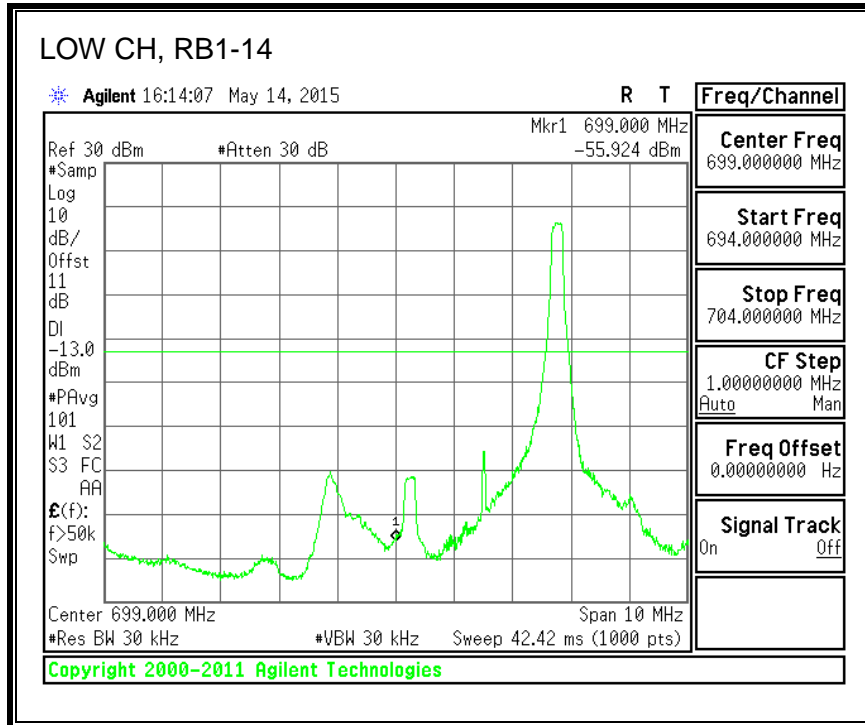

16QAM, (5.0 MHz BAND WIDTH)

QPSK, (10.0 MHz BAND WIDTH)

16QAM, (10.0 MHz BAND WIDTH)

8.4.4. LTE BAND 7 EMISSION MASK

QPSK, (5.0 MHz BAND WIDTH)

16QAM, (5.0 MHz BAND WIDTH)

QPSK, (10.0 MHz BAND WIDTH)

16QAM, (10.0 MHz BAND WIDTH)

QPSK, (15.0 MHz BAND WIDTH)

16QAM, (15.0 MHz BAND WIDTH)

QPSK, (20.0 MHz BAND WIDTH)

16QAM, (20.0 MHz BAND WIDTH)

8.4.5. LTE BAND 12 BANDEDGE

QPSK, (1.4 MHz BAND WIDTH)

16QAM, (1.4 MHz BAND WIDTH)

QPSK, (3.0 MHz BAND WIDTH)

16QAM, (3.0 MHz BAND WIDTH)

QPSK, (5.0 MHz BAND WIDTH)

16QAM, (5.0 MHz BAND WIDTH)

QPSK, (10.0 MHz BAND WIDTH)

16QAM, (10.0 MHz BAND WIDTH)

8.4.6. LTE BAND 13 EMISSION MASK

QPSK, (5.0 MHz BAND WIDTH)

16QAM, (5.0 MHz BAND WIDTH)