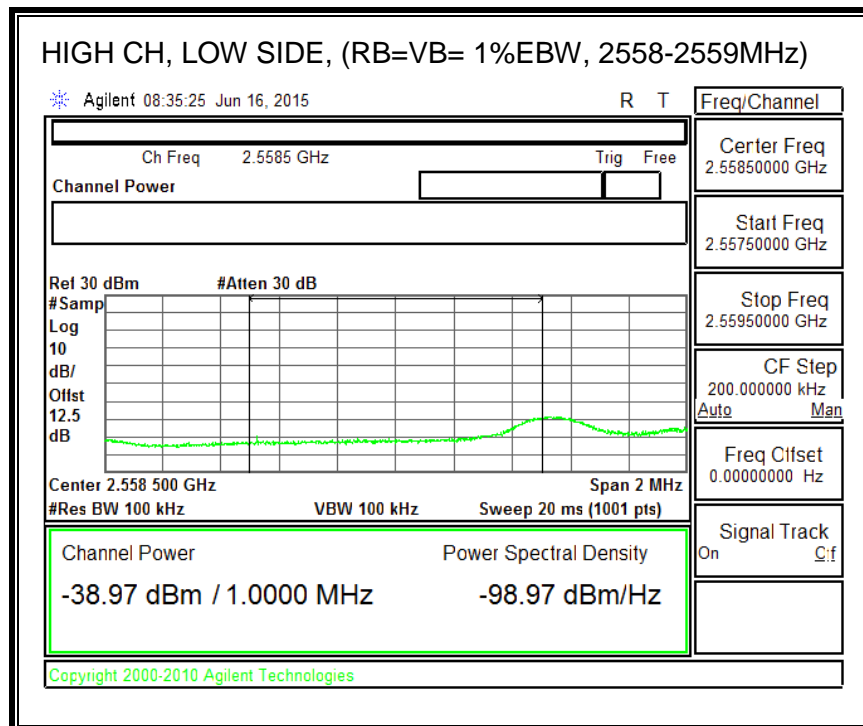

16QAM, (5.0 MHz BAND WIDTH)

QPSK, (10.0 MHz BAND WIDTH)

16QAM, (10.0 MHz BAND WIDTH)

8.4.4. LTE BAND 7 EMISSION MASK

QPSK, (5.0 MHz BAND WIDTH)

16QAM, (5.0 MHz BAND WIDTH)

QPSK, (10.0 MHz BAND WIDTH)

16QAM, (10.0 MHz BAND WIDTH)