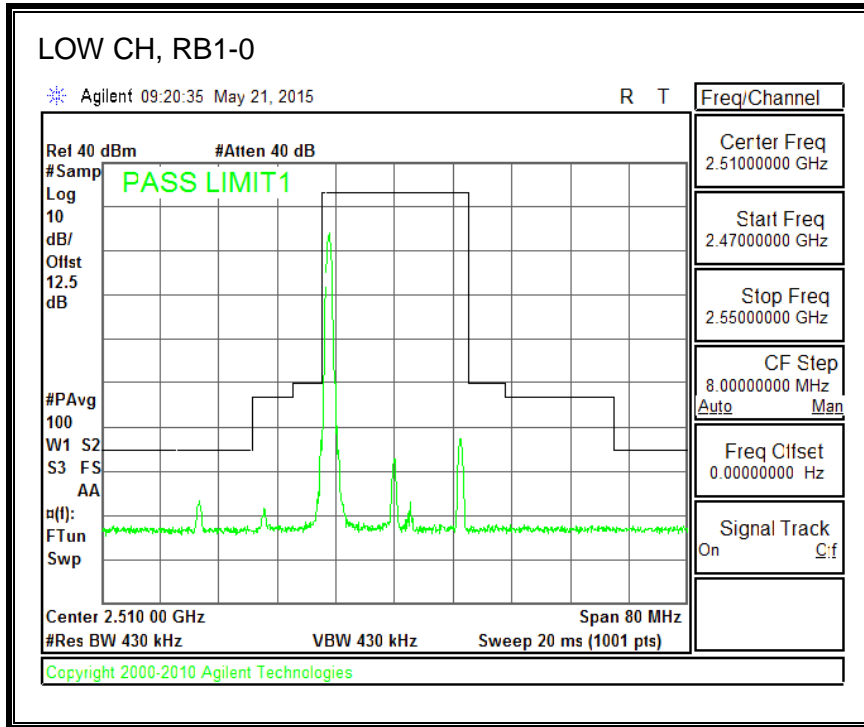

16QAM, (5.0 MHz BAND WIDTH)

QPSK, (10.0 MHz BAND WIDTH)

16QAM, (10.0 MHz BAND WIDTH)

8.4.4. LTE BAND 7 EMISSION MASK

QPSK, (5.0 MHz BAND WIDTH)

16QAM, (5.0 MHz BAND WIDTH)

QPSK, (10.0 MHz BAND WIDTH)

16QAM, (10.0 MHz BAND WIDTH)

QPSK, (15.0 MHz BAND WIDTH)

16QAM, (15.0 MHz BAND WIDTH)

QPSK, (20.0 MHz BAND WIDTH)

16QAM, (20.0 MHz BAND WIDTH)

8.4.5. LTE BAND 12 BANDEDGE

QPSK, (1.4 MHz BAND WIDTH)

16QAM, (1.4 MHz BAND WIDTH)

QPSK, (3.0 MHz BAND WIDTH)

16QAM, (3.0 MHz BAND WIDTH)

QPSK, (5.0 MHz BAND WIDTH)

16QAM, (5.0 MHz BAND WIDTH)

QPSK, (10.0 MHz BAND WIDTH)

16QAM, (10.0 MHz BAND WIDTH)

8.4.6. LTE BAND 13 EMISSION MASK

QPSK, (5.0 MHz BAND WIDTH)

16QAM, (5.0 MHz BAND WIDTH)