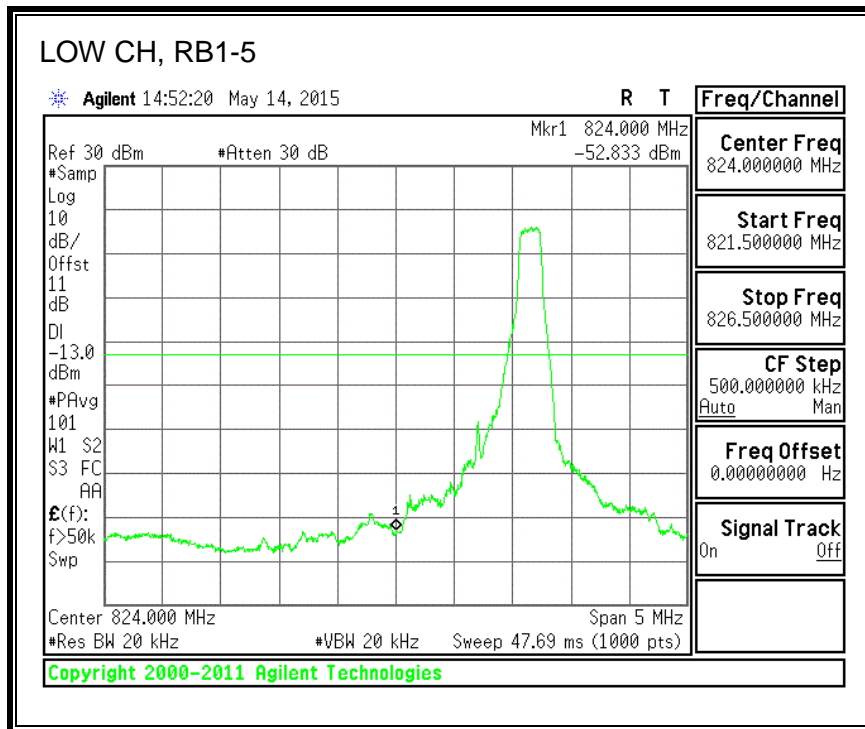

QPSK, (20.0 MHz BAND WIDTH)

16QAM, (20.0 MHz BAND WIDTH)

8.4.3. LTE BAND 5 BANDEDGE

QPSK, (1.4 MHz BAND WIDTH)

16QAM, (1.4 MHz BAND WIDTH)

QPSK, (3.0 MHz BAND WIDTH)

16QAM, (3.0 MHz BAND WIDTH)

QPSK, (5.0 MHz BAND WIDTH)

16QAM, (5.0 MHz BAND WIDTH)

QPSK, (10.0 MHz BAND WIDTH)

16QAM, (10.0 MHz BAND WIDTH)

8.4.4. LTE BAND 7 EMISSION MASK

QPSK, (5.0 MHz BAND WIDTH)

16QAM, (5.0 MHz BAND WIDTH)

QPSK, (10.0 MHz BAND WIDTH)

16QAM, (10.0 MHz BAND WIDTH)

QPSK, (15.0 MHz BAND WIDTH)

16QAM, (15.0 MHz BAND WIDTH)

QPSK, (20.0 MHz BAND WIDTH)

16QAM, (20.0 MHz BAND WIDTH)

8.4.5. LTE BAND 12 BANDEDGE

QPSK, (1.4 MHz BAND WIDTH)

16QAM, (1.4 MHz BAND WIDTH)

QPSK, (3.0 MHz BAND WIDTH)