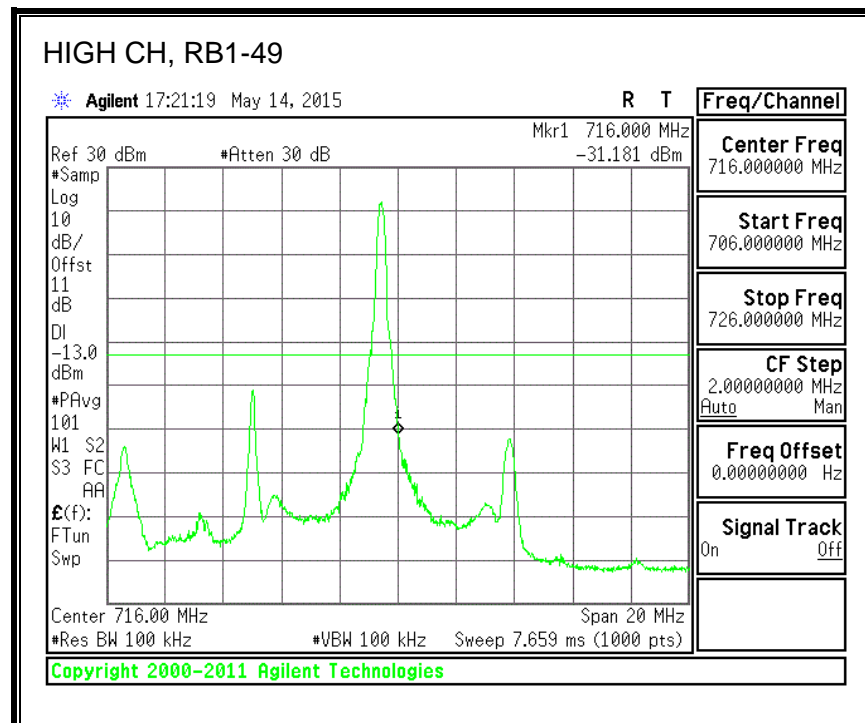

16QAM, (3.0 MHz BAND WIDTH)

QPSK, (5.0 MHz BAND WIDTH)

16QAM, (5.0 MHz BAND WIDTH)

QPSK, (10.0 MHz BAND WIDTH)

16QAM, (10.0 MHz BAND WIDTH)

8.4.6. LTE BAND 13 EMISSION MASK

QPSK, (5.0 MHz BAND WIDTH)

16QAM, (5.0 MHz BAND WIDTH)

QPSK, (10.0 MHz BAND WIDTH)

16QAM, (10.0 MHz BAND WIDTH)

8.4.7. LTE BAND 17 BANDEDGE

QPSK, (5.0 MHz BAND WIDTH)

16QAM, (5.0 MHz BAND WIDTH)

QPSK, (10.0 MHz BAND WIDTH)

16QAM, (10.0 MHz BAND WIDTH)