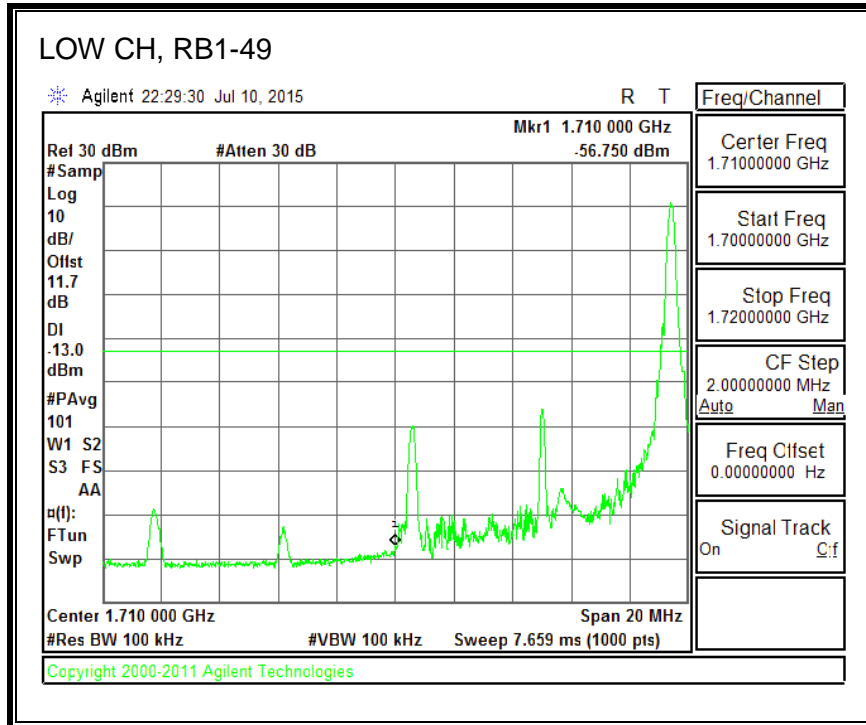

QPSK, (3.0 MHz BAND WIDTH)

16QAM, (3.0 MHz BAND WIDTH)

QPSK, (5.0 MHz BAND WIDTH)

16QAM, (5.0 MHz BAND WIDTH)

QPSK, (10.0 MHz BAND WIDTH)

16QAM, (10.0 MHz BAND WIDTH)

QPSK, (15.0 MHz BAND WIDTH)

16QAM, (15.0 MHz BAND WIDTH)

QPSK, (20.0 MHz BAND WIDTH)

16QAM, (20.0 MHz BAND WIDTH)

8.4.3. LTE BAND 5 BANDEDGE

QPSK, (1.4 MHz BAND WIDTH)

16QAM, (1.4 MHz BAND WIDTH)

QPSK, (3.0 MHz BAND WIDTH)

16QAM, (3.0 MHz BAND WIDTH)

QPSK, (5.0 MHz BAND WIDTH)

16QAM, (5.0 MHz BAND WIDTH)

QPSK, (10.0 MHz BAND WIDTH)

16QAM, (10.0 MHz BAND WIDTH)

8.4.4. LTE BAND 7 EMISSION MASK

QPSK, (5.0 MHz BAND WIDTH)

16QAM, (5.0 MHz BAND WIDTH)

QPSK, (10.0 MHz BAND WIDTH)

16QAM, (10.0 MHz BAND WIDTH)