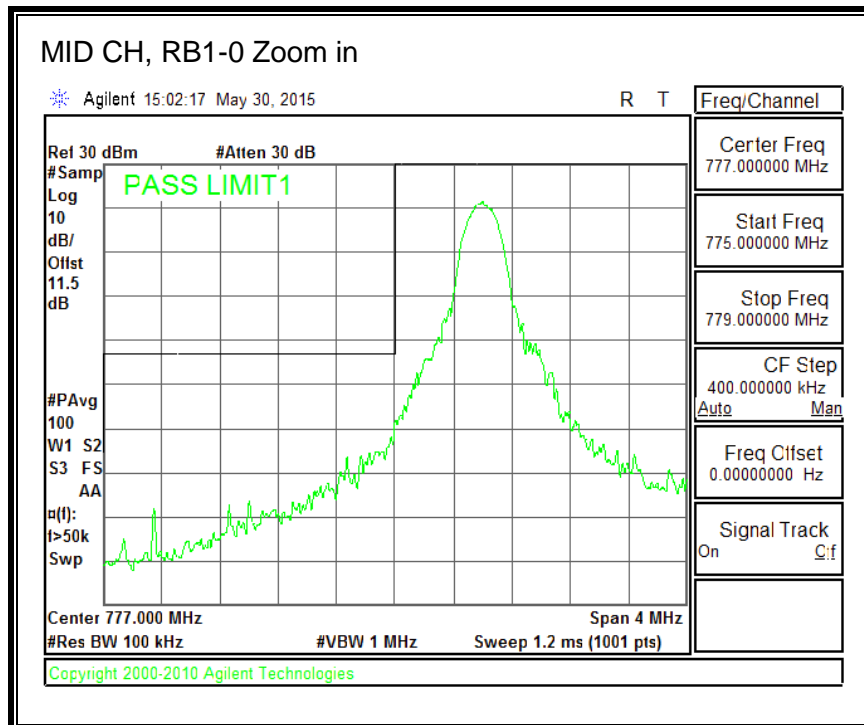

16QAM, (3.0 MHz BAND WIDTH)

QPSK, (5.0 MHz BAND WIDTH)

16QAM, (5.0 MHz BAND WIDTH)

QPSK, (10.0 MHz BAND WIDTH)

16QAM, (10.0 MHz BAND WIDTH)

8.4.6. LTE BAND 13 EMISSION MASK

QPSK, (5.0 MHz BAND WIDTH)

16QAM, (5.0 MHz BAND WIDTH)

QPSK, (10.0 MHz BAND WIDTH)

16QAM, (10.0 MHz BAND WIDTH)

8.4.7. LTE BAND 17 BANDEDGE

QPSK, (5.0 MHz BAND WIDTH)

16QAM, (5.0 MHz BAND WIDTH)

QPSK, (10.0 MHz BAND WIDTH)

16QAM, (10.0 MHz BAND WIDTH)