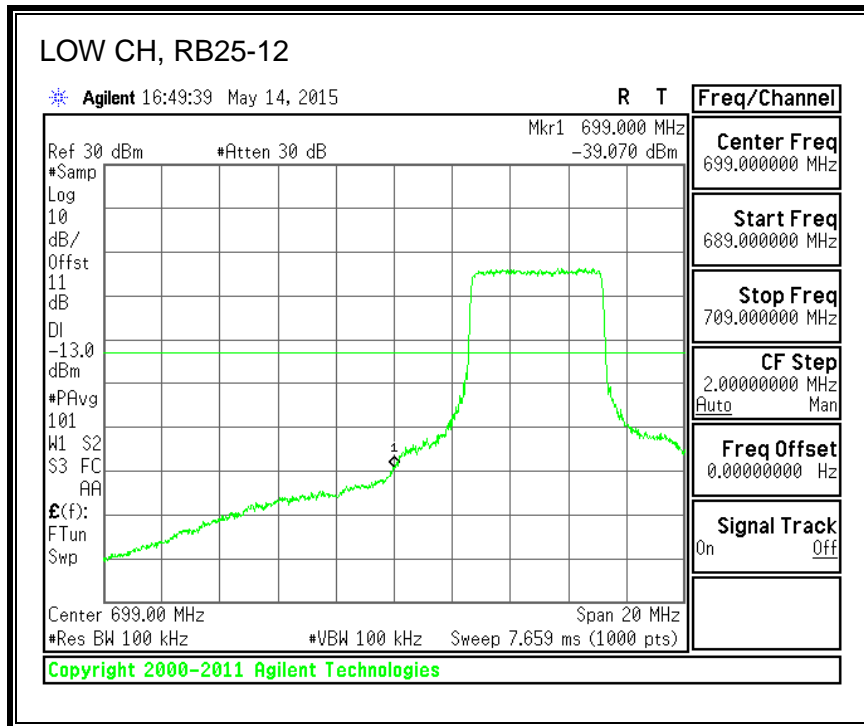

QPSK, (15.0 MHz BAND WIDTH)

16QAM, (15.0 MHz BAND WIDTH)

QPSK, (20.0 MHz BAND WIDTH)

16QAM, (20.0 MHz BAND WIDTH)

8.4.5. LTE BAND 12 BANDEDGE

QPSK, (1.4 MHz BAND WIDTH)

16QAM, (1.4 MHz BAND WIDTH)

QPSK, (3.0 MHz BAND WIDTH)

16QAM, (3.0 MHz BAND WIDTH)

QPSK, (5.0 MHz BAND WIDTH)

16QAM, (5.0 MHz BAND WIDTH)

QPSK, (10.0 MHz BAND WIDTH)

16QAM, (10.0 MHz BAND WIDTH)

8.4.6. LTE BAND 13 EMISSION MASK

QPSK, (5.0 MHz BAND WIDTH)

16QAM, (5.0 MHz BAND WIDTH)

QPSK, (10.0 MHz BAND WIDTH)

16QAM, (10.0 MHz BAND WIDTH)

8.4.7. LTE BAND 17 BANDEDGE

QPSK, (5.0 MHz BAND WIDTH)

16QAM, (5.0 MHz BAND WIDTH)

QPSK, (10.0 MHz BAND WIDTH)

16QAM, (10.0 MHz BAND WIDTH)