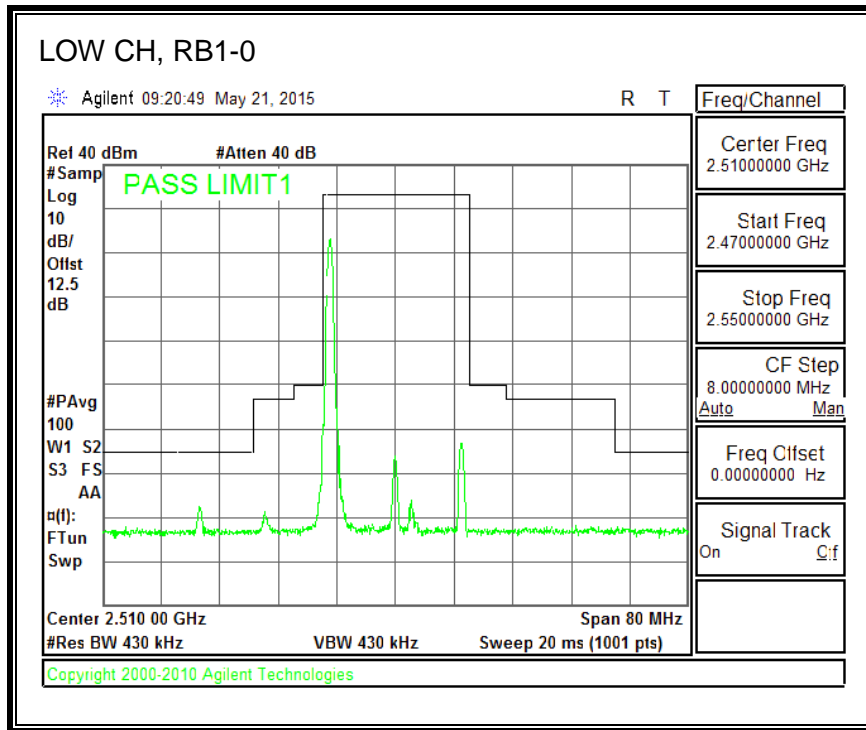

QPSK, (15.0 MHz BAND WIDTH)

16QAM, (15.0 MHz BAND WIDTH)

QPSK, (20.0 MHz BAND WIDTH)

16QAM, (20.0 MHz BAND WIDTH)

8.4.5. LTE BAND 12 BANDEDGE

QPSK, (1.4 MHz BAND WIDTH)

16QAM, (1.4 MHz BAND WIDTH)

QPSK, (3.0 MHz BAND WIDTH)

16QAM, (3.0 MHz BAND WIDTH)

QPSK, (5.0 MHz BAND WIDTH)

16QAM, (5.0 MHz BAND WIDTH)

QPSK, (10.0 MHz BAND WIDTH)

16QAM, (10.0 MHz BAND WIDTH)

8.4.6. LTE BAND 13 EMISSION MASK

QPSK, (5.0 MHz BAND WIDTH)

16QAM, (5.0 MHz BAND WIDTH)