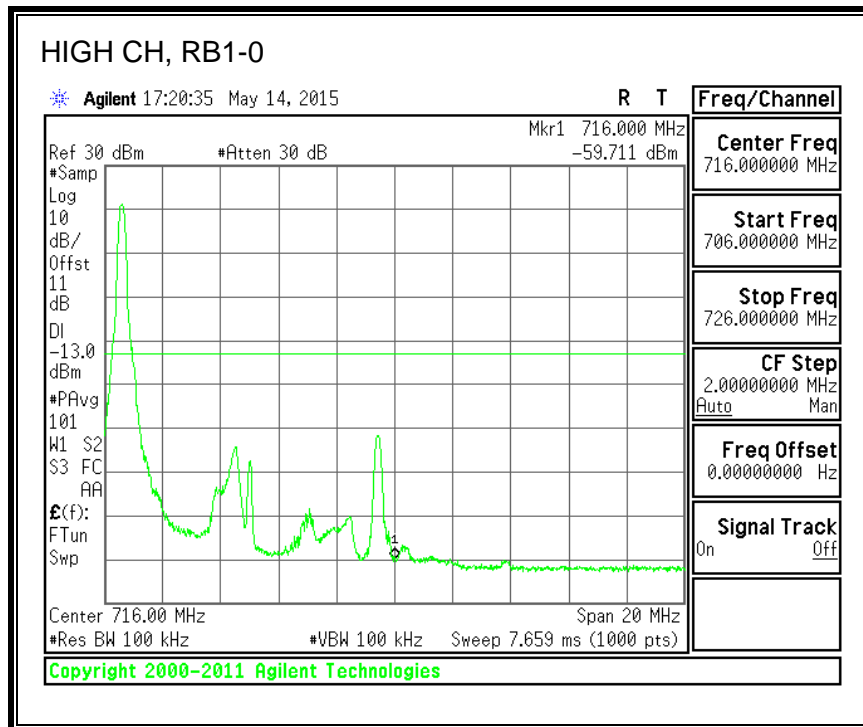

16QAM, (3.0 MHz BAND WIDTH)

QPSK, (5.0 MHz BAND WIDTH)

16QAM, (5.0 MHz BAND WIDTH)

QPSK, (10.0 MHz BAND WIDTH)

16QAM, (10.0 MHz BAND WIDTH)

8.4.6. LTE BAND 13 EMISSION MASK

QPSK, (5.0 MHz BAND WIDTH)

16QAM, (5.0 MHz BAND WIDTH)

QPSK, (10.0 MHz BAND WIDTH)

16QAM, (10.0 MHz BAND WIDTH)

8.4.7. LTE BAND 17 BANDEDGE

QPSK, (5.0 MHz BAND WIDTH)

16QAM, (5.0 MHz BAND WIDTH)

QPSK, (10.0 MHz BAND WIDTH)

16QAM, (10.0 MHz BAND WIDTH)