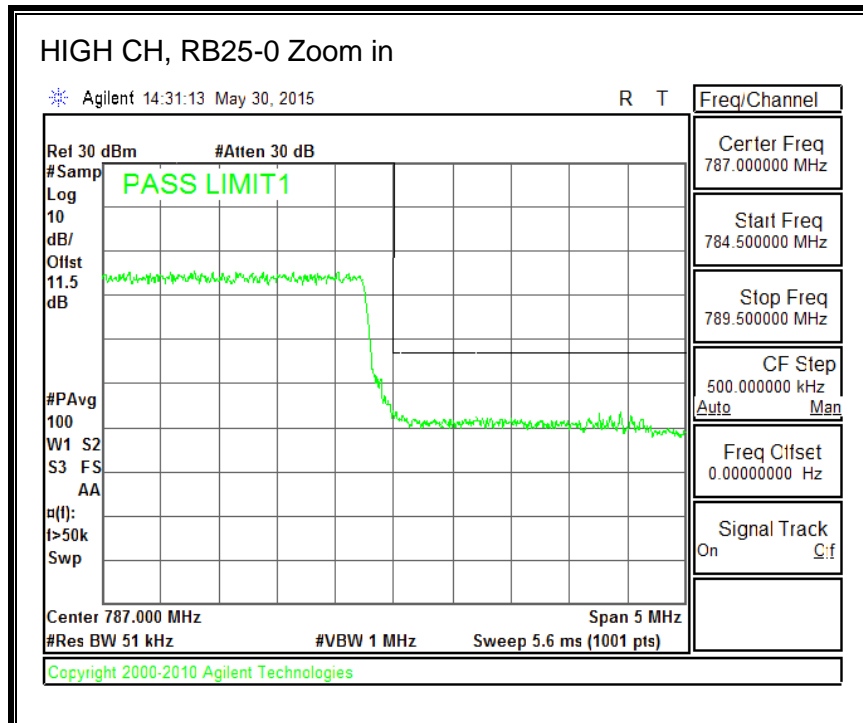

16QAM, (3.0 MHz BAND WIDTH)

QPSK, (5.0 MHz BAND WIDTH)

16QAM, (5.0 MHz BAND WIDTH)

QPSK, (10.0 MHz BAND WIDTH)

16QAM, (10.0 MHz BAND WIDTH)

8.4.6. LTE BAND 13 EMISSION MASK

QPSK, (5.0 MHz BAND WIDTH)

16QAM, (5.0 MHz BAND WIDTH)