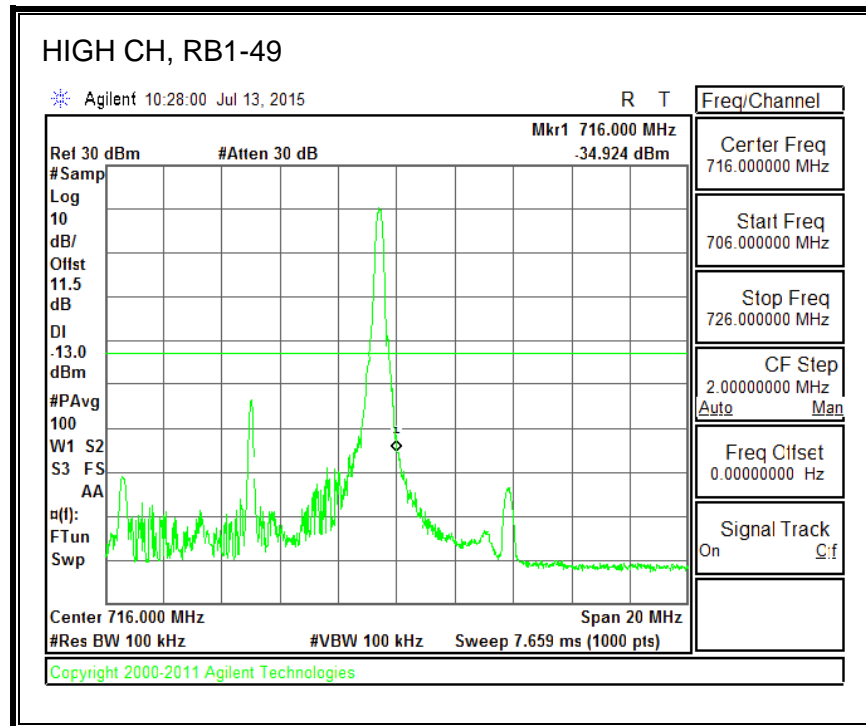

QPSK, (15.0 MHz BAND WIDTH)

16QAM, (15.0 MHz BAND WIDTH)

QPSK, (20.0 MHz BAND WIDTH)

16QAM, (20.0 MHz BAND WIDTH)

8.4.5. LTE BAND 12 BANDEDGE

QPSK, (1.4 MHz BAND WIDTH)

16QAM, (1.4 MHz BAND WIDTH)

QPSK, (3.0 MHz BAND WIDTH)

16QAM, (3.0 MHz BAND WIDTH)

QPSK, (5.0 MHz BAND WIDTH)

16QAM, (5.0 MHz BAND WIDTH)

QPSK, (10.0 MHz BAND WIDTH)

16QAM, (10.0 MHz BAND WIDTH)

8.4.6. LTE BAND 13 EMISSION MASK

QPSK, (5.0 MHz BAND WIDTH)

16QAM, (5.0 MHz BAND WIDTH)

QPSK, (10.0 MHz BAND WIDTH)

16QAM, (10.0 MHz BAND WIDTH)

8.4.7. LTE BAND 17 BANDEDGE

QPSK, (5.0 MHz BAND WIDTH)

16QAM, (5.0 MHz BAND WIDTH)

QPSK, (10.0 MHz BAND WIDTH)

16QAM, (10.0 MHz BAND WIDTH)