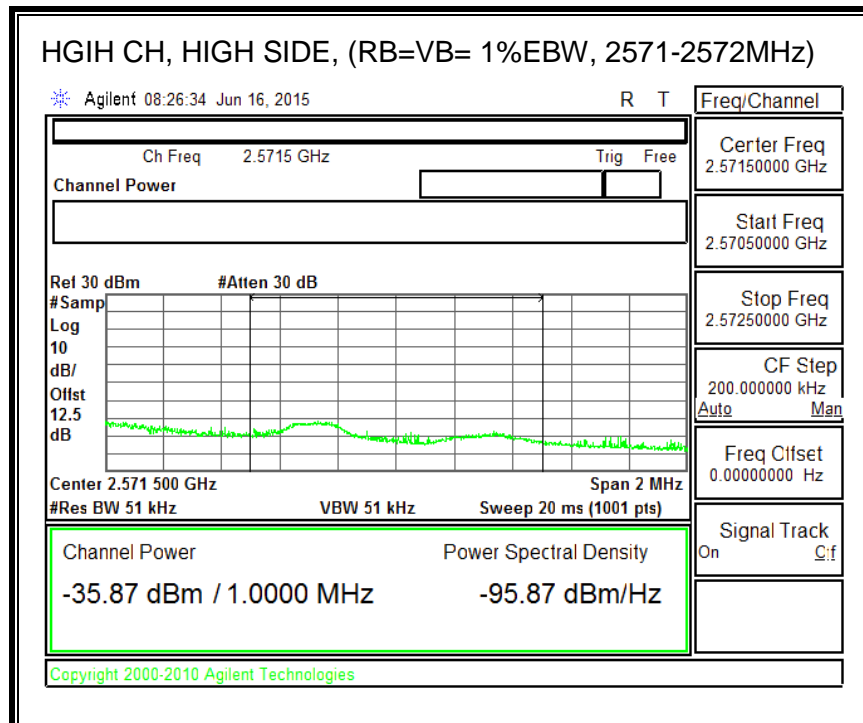

16QAM, (5.0 MHz BAND WIDTH)

QPSK, (10.0 MHz BAND WIDTH)

16QAM, (10.0 MHz BAND WIDTH)

8.4.4. LTE BAND 7 EMISSION MASK

QPSK, (5.0 MHz BAND WIDTH)

16QAM, (5.0 MHz BAND WIDTH)

QPSK, (10.0 MHz BAND WIDTH)

16QAM, (10.0 MHz BAND WIDTH)