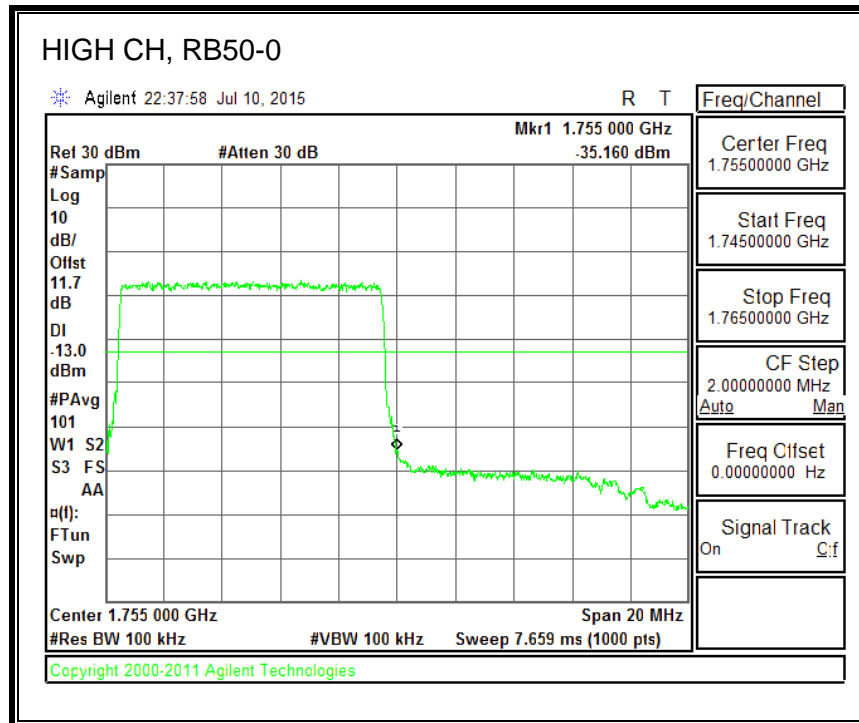

QPSK, (3.0 MHz BAND WIDTH)

16QAM, (3.0 MHz BAND WIDTH)

QPSK, (5.0 MHz BAND WIDTH)

16QAM, (5.0 MHz BAND WIDTH)

QPSK, (10.0 MHz BAND WIDTH)

16QAM, (10.0 MHz BAND WIDTH)

QPSK, (15.0 MHz BAND WIDTH)

16QAM, (15.0 MHz BAND WIDTH)

QPSK, (20.0 MHz BAND WIDTH)

16QAM, (20.0 MHz BAND WIDTH)

8.4.3. LTE BAND 5 BANDEDGE

QPSK, (1.4 MHz BAND WIDTH)

16QAM, (1.4 MHz BAND WIDTH)

QPSK, (3.0 MHz BAND WIDTH)

16QAM, (3.0 MHz BAND WIDTH)

QPSK, (5.0 MHz BAND WIDTH)

16QAM, (5.0 MHz BAND WIDTH)

QPSK, (10.0 MHz BAND WIDTH)

16QAM, (10.0 MHz BAND WIDTH)

8.4.4. LTE BAND 7 EMISSION MASK

QPSK, (5.0 MHz BAND WIDTH)

16QAM, (5.0 MHz BAND WIDTH)

QPSK, (10.0 MHz BAND WIDTH)

16QAM, (10.0 MHz BAND WIDTH)