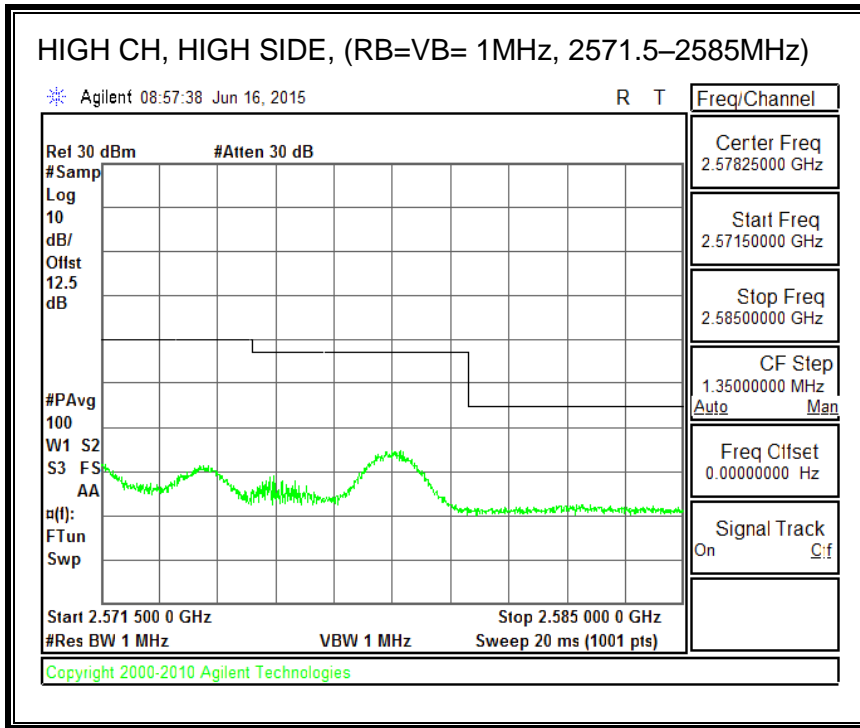

16QAM, (5.0 MHz BAND WIDTH)

QPSK, (10.0 MHz BAND WIDTH)

16QAM, (10.0 MHz BAND WIDTH)

8.4.4. LTE BAND 7 EMISSION MASK

QPSK, (5.0 MHz BAND WIDTH)

16QAM, (5.0 MHz BAND WIDTH)

QPSK, (10.0 MHz BAND WIDTH)

16QAM, (10.0 MHz BAND WIDTH)

QPSK, (15.0 MHz BAND WIDTH)

16QAM, (15.0 MHz BAND WIDTH)

QPSK, (20.0 MHz BAND WIDTH)

16QAM, (20.0 MHz BAND WIDTH)

8.4.5. LTE BAND 12 BANDEDGE

QPSK, (1.4 MHz BAND WIDTH)

16QAM, (1.4 MHz BAND WIDTH)

QPSK, (3.0 MHz BAND WIDTH)