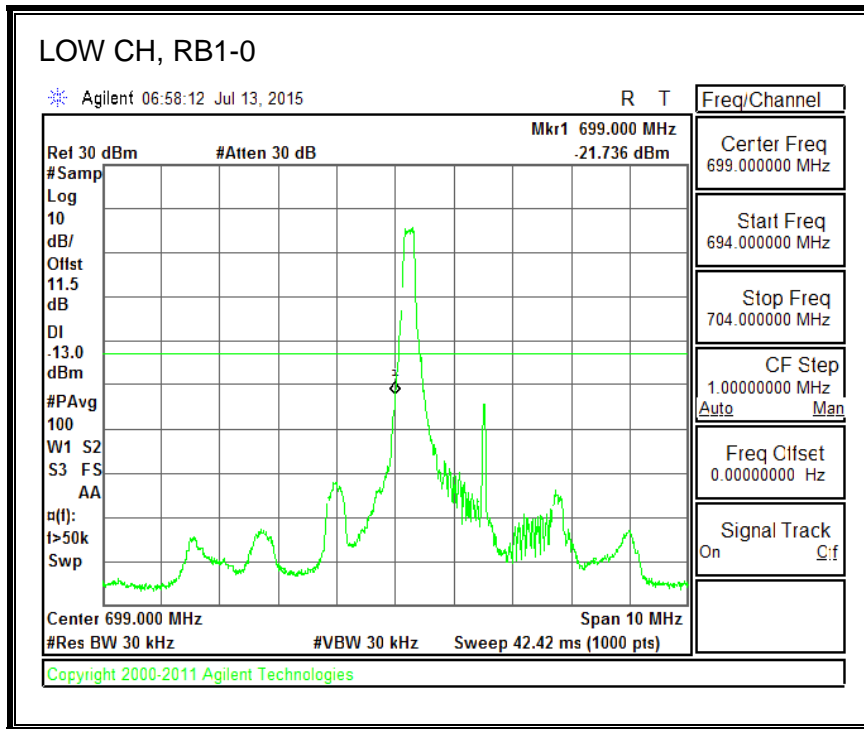

16QAM, (5.0 MHz BAND WIDTH)

QPSK, (10.0 MHz BAND WIDTH)

16QAM, (10.0 MHz BAND WIDTH)

8.4.4. LTE BAND 7 EMISSION MASK

QPSK, (5.0 MHz BAND WIDTH)

16QAM, (5.0 MHz BAND WIDTH)

QPSK, (10.0 MHz BAND WIDTH)

16QAM, (10.0 MHz BAND WIDTH)

QPSK, (15.0 MHz BAND WIDTH)

16QAM, (15.0 MHz BAND WIDTH)

QPSK, (20.0 MHz BAND WIDTH)

16QAM, (20.0 MHz BAND WIDTH)

8.4.5. LTE BAND 12 BANDEDGE

QPSK, (1.4 MHz BAND WIDTH)

16QAM, (1.4 MHz BAND WIDTH)

QPSK, (3.0 MHz BAND WIDTH)

16QAM, (3.0 MHz BAND WIDTH)

QPSK, (5.0 MHz BAND WIDTH)

16QAM, (5.0 MHz BAND WIDTH)

QPSK, (10.0 MHz BAND WIDTH)

16QAM, (10.0 MHz BAND WIDTH)

8.4.6. LTE BAND 13 EMISSION MASK

QPSK, (5.0 MHz BAND WIDTH)

16QAM, (5.0 MHz BAND WIDTH)