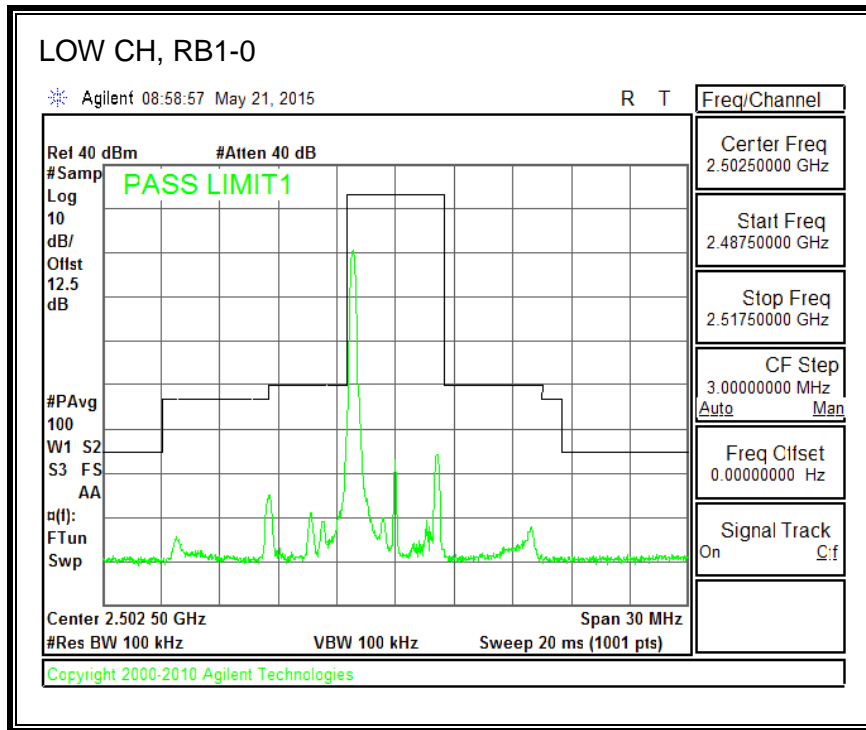

QPSK, (20.0 MHz BAND WIDTH)

16QAM, (20.0 MHz BAND WIDTH)

8.4.3. LTE BAND 5 BANDEDGE

QPSK, (1.4 MHz BAND WIDTH)

16QAM, (1.4 MHz BAND WIDTH)

QPSK, (3.0 MHz BAND WIDTH)

16QAM, (3.0 MHz BAND WIDTH)

QPSK, (5.0 MHz BAND WIDTH)

16QAM, (5.0 MHz BAND WIDTH)

QPSK, (10.0 MHz BAND WIDTH)

16QAM, (10.0 MHz BAND WIDTH)

8.4.4. LTE BAND 7 EMISSION MASK

QPSK, (5.0 MHz BAND WIDTH)

16QAM, (5.0 MHz BAND WIDTH)

QPSK, (10.0 MHz BAND WIDTH)

16QAM, (10.0 MHz BAND WIDTH)

QPSK, (15.0 MHz BAND WIDTH)

16QAM, (15.0 MHz BAND WIDTH)

QPSK, (20.0 MHz BAND WIDTH)

16QAM, (20.0 MHz BAND WIDTH)

8.4.5. LTE BAND 12 BANDEDGE

QPSK, (1.4 MHz BAND WIDTH)

16QAM, (1.4 MHz BAND WIDTH)

QPSK, (3.0 MHz BAND WIDTH)