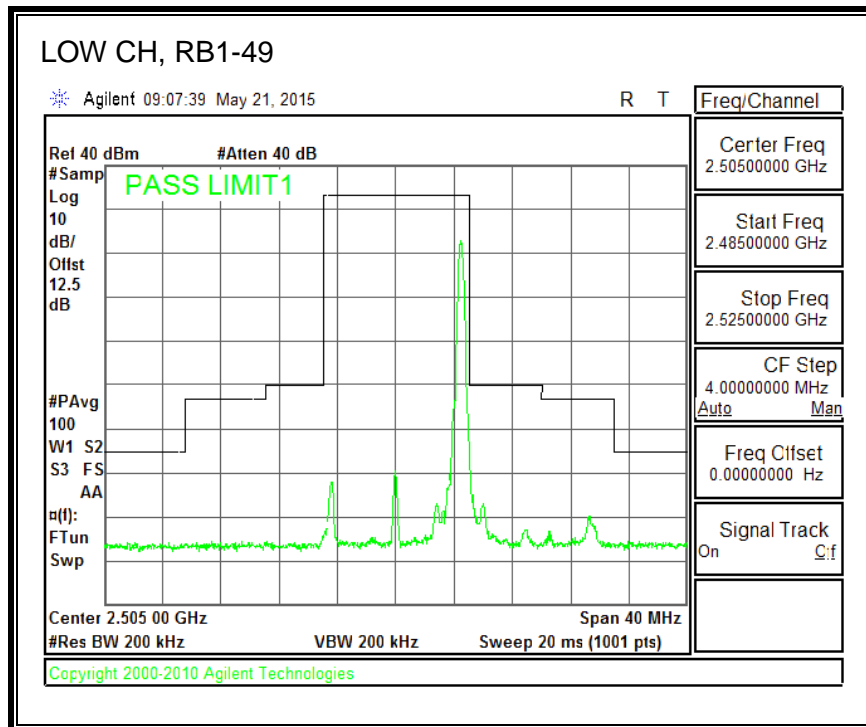

16QAM, (5.0 MHz BAND WIDTH)

QPSK, (10.0 MHz BAND WIDTH)

16QAM, (10.0 MHz BAND WIDTH)

8.4.4. LTE BAND 7 EMISSION MASK

QPSK, (5.0 MHz BAND WIDTH)

16QAM, (5.0 MHz BAND WIDTH)

QPSK, (10.0 MHz BAND WIDTH)

16QAM, (10.0 MHz BAND WIDTH)

QPSK, (15.0 MHz BAND WIDTH)

16QAM, (15.0 MHz BAND WIDTH)

QPSK, (20.0 MHz BAND WIDTH)

16QAM, (20.0 MHz BAND WIDTH)

8.4.5. LTE BAND 12 BANDEDGE

QPSK, (1.4 MHz BAND WIDTH)

16QAM, (1.4 MHz BAND WIDTH)

QPSK, (3.0 MHz BAND WIDTH)