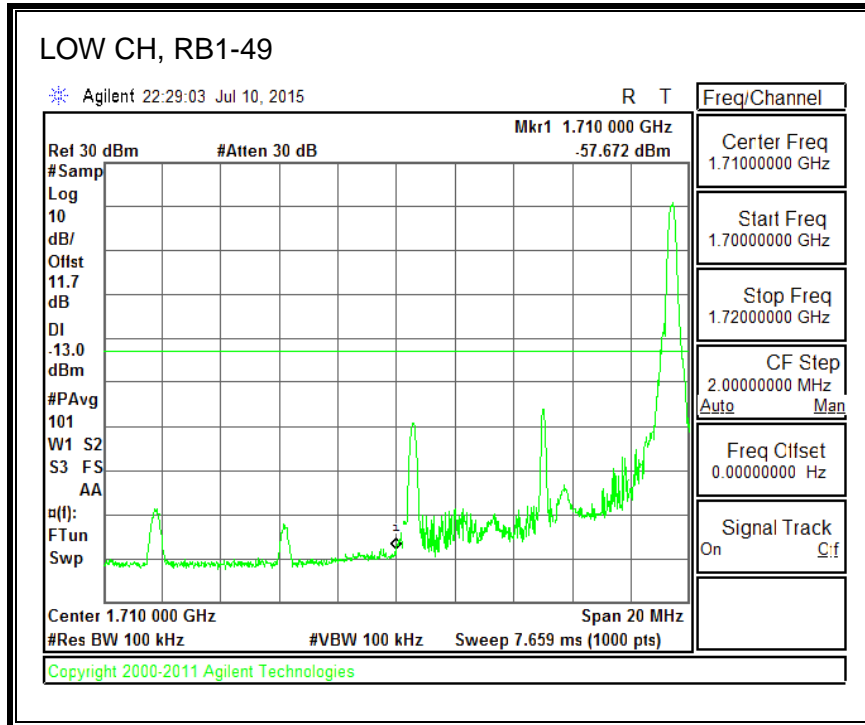

QPSK, (3.0 MHz BAND WIDTH)

16QAM, (3.0 MHz BAND WIDTH)

QPSK, (5.0 MHz BAND WIDTH)

16QAM, (5.0 MHz BAND WIDTH)

QPSK, (10.0 MHz BAND WIDTH)

16QAM, (10.0 MHz BAND WIDTH)

QPSK, (15.0 MHz BAND WIDTH)

16QAM, (15.0 MHz BAND WIDTH)

QPSK, (20.0 MHz BAND WIDTH)

16QAM, (20.0 MHz BAND WIDTH)

8.4.3. LTE BAND 5 BANDEDGE

QPSK, (1.4 MHz BAND WIDTH)

16QAM, (1.4 MHz BAND WIDTH)

QPSK, (3.0 MHz BAND WIDTH)

16QAM, (3.0 MHz BAND WIDTH)

QPSK, (5.0 MHz BAND WIDTH)

16QAM, (5.0 MHz BAND WIDTH)

QPSK, (10.0 MHz BAND WIDTH)

16QAM, (10.0 MHz BAND WIDTH)

8.4.4. LTE BAND 7 EMISSION MASK

QPSK, (5.0 MHz BAND WIDTH)

16QAM, (5.0 MHz BAND WIDTH)

QPSK, (10.0 MHz BAND WIDTH)

16QAM, (10.0 MHz BAND WIDTH)