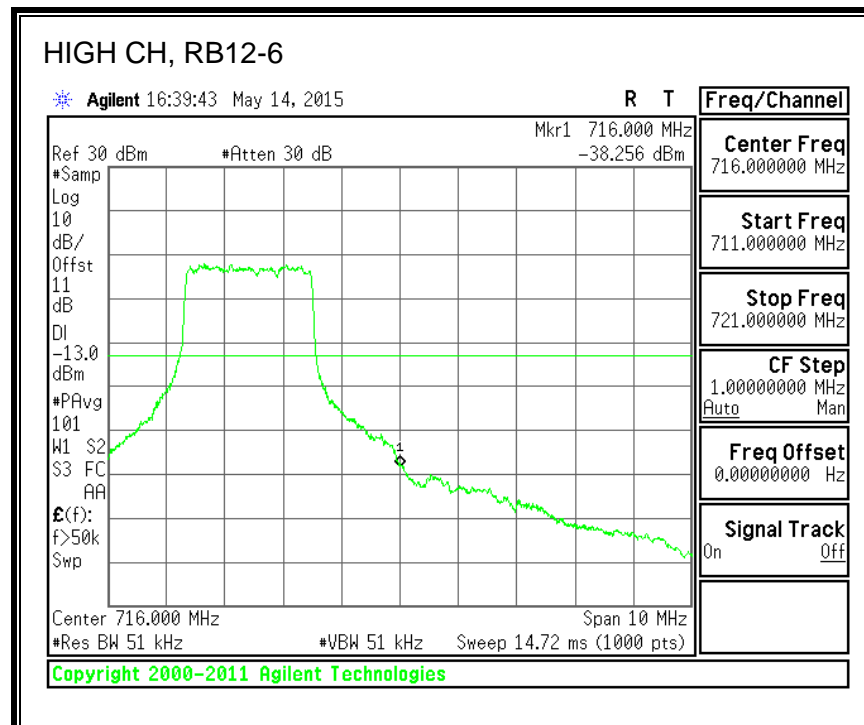

QPSK, (15.0 MHz BAND WIDTH)

16QAM, (15.0 MHz BAND WIDTH)

QPSK, (20.0 MHz BAND WIDTH)

16QAM, (20.0 MHz BAND WIDTH)

8.4.5. LTE BAND 12 BANDEDGE

QPSK, (1.4 MHz BAND WIDTH)

16QAM, (1.4 MHz BAND WIDTH)

QPSK, (3.0 MHz BAND WIDTH)

16QAM, (3.0 MHz BAND WIDTH)

QPSK, (5.0 MHz BAND WIDTH)

16QAM, (5.0 MHz BAND WIDTH)

QPSK, (10.0 MHz BAND WIDTH)

16QAM, (10.0 MHz BAND WIDTH)

8.4.6. LTE BAND 13 EMISSION MASK

QPSK, (5.0 MHz BAND WIDTH)

16QAM, (5.0 MHz BAND WIDTH)

QPSK, (10.0 MHz BAND WIDTH)

16QAM, (10.0 MHz BAND WIDTH)

8.4.7. LTE BAND 17 BANDEDGE

QPSK, (5.0 MHz BAND WIDTH)

16QAM, (5.0 MHz BAND WIDTH)

QPSK, (10.0 MHz BAND WIDTH)

16QAM, (10.0 MHz BAND WIDTH)