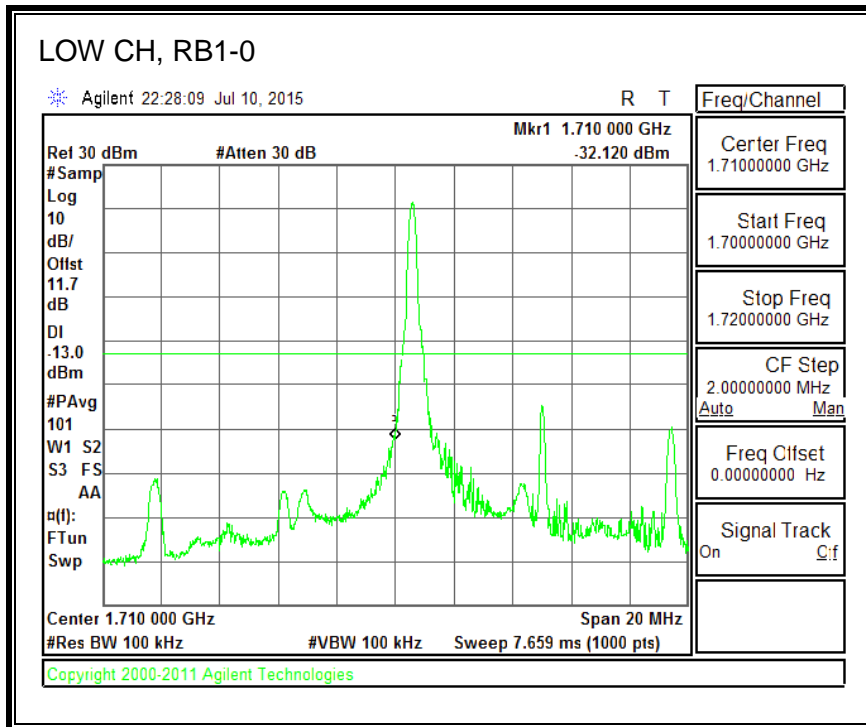

QPSK, (3.0 MHz BAND WIDTH)

16QAM, (3.0 MHz BAND WIDTH)

QPSK, (5.0 MHz BAND WIDTH)

16QAM, (5.0 MHz BAND WIDTH)

QPSK, (10.0 MHz BAND WIDTH)

16QAM, (10.0 MHz BAND WIDTH)

QPSK, (15.0 MHz BAND WIDTH)

16QAM, (15.0 MHz BAND WIDTH)

QPSK, (20.0 MHz BAND WIDTH)

16QAM, (20.0 MHz BAND WIDTH)

8.4.3. LTE BAND 5 BANDEDGE

QPSK, (1.4 MHz BAND WIDTH)

16QAM, (1.4 MHz BAND WIDTH)

QPSK, (3.0 MHz BAND WIDTH)

16QAM, (3.0 MHz BAND WIDTH)

QPSK, (5.0 MHz BAND WIDTH)

16QAM, (5.0 MHz BAND WIDTH)

QPSK, (10.0 MHz BAND WIDTH)

16QAM, (10.0 MHz BAND WIDTH)

8.4.4. LTE BAND 7 EMISSION MASK

QPSK, (5.0 MHz BAND WIDTH)

16QAM, (5.0 MHz BAND WIDTH)

QPSK, (10.0 MHz BAND WIDTH)

16QAM, (10.0 MHz BAND WIDTH)