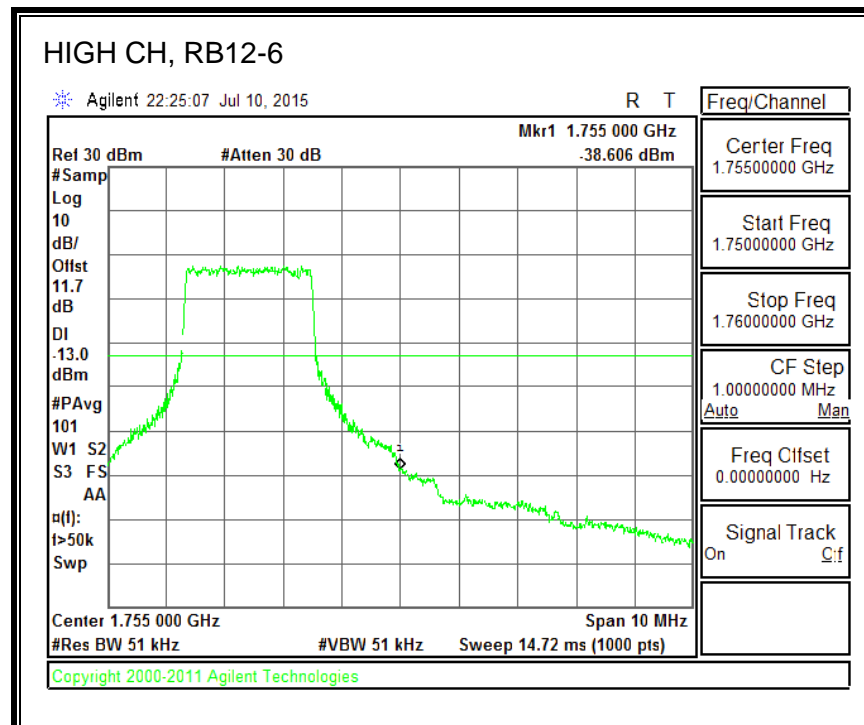

QPSK, (3.0 MHz BAND WIDTH)

16QAM, (3.0 MHz BAND WIDTH)

QPSK, (5.0 MHz BAND WIDTH)

16QAM, (5.0 MHz BAND WIDTH)

QPSK, (10.0 MHz BAND WIDTH)

16QAM, (10.0 MHz BAND WIDTH)

QPSK, (15.0 MHz BAND WIDTH)

16QAM, (15.0 MHz BAND WIDTH)

QPSK, (20.0 MHz BAND WIDTH)

16QAM, (20.0 MHz BAND WIDTH)

8.4.3. LTE BAND 5 BANDEDGE

QPSK, (1.4 MHz BAND WIDTH)

16QAM, (1.4 MHz BAND WIDTH)

QPSK, (3.0 MHz BAND WIDTH)

16QAM, (3.0 MHz BAND WIDTH)

QPSK, (5.0 MHz BAND WIDTH)

16QAM, (5.0 MHz BAND WIDTH)

QPSK, (10.0 MHz BAND WIDTH)

16QAM, (10.0 MHz BAND WIDTH)

8.4.4. LTE BAND 7 EMISSION MASK

QPSK, (5.0 MHz BAND WIDTH)

16QAM, (5.0 MHz BAND WIDTH)

QPSK, (10.0 MHz BAND WIDTH)

16QAM, (10.0 MHz BAND WIDTH)