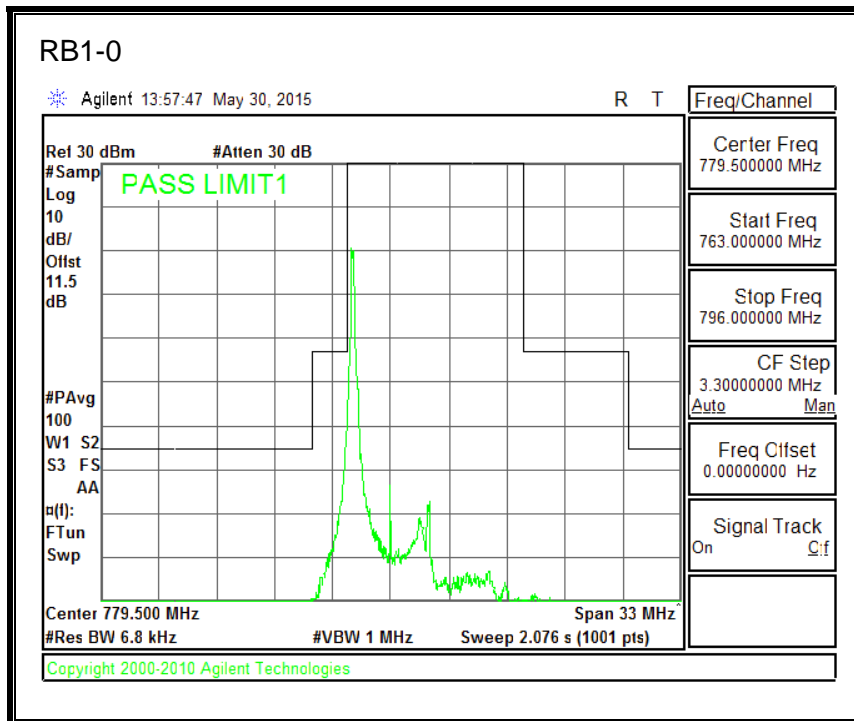

QPSK, (15.0 MHz BAND WIDTH)

16QAM, (15.0 MHz BAND WIDTH)

QPSK, (20.0 MHz BAND WIDTH)

16QAM, (20.0 MHz BAND WIDTH)

8.4.5. LTE BAND 12 BANDEDGE

QPSK, (1.4 MHz BAND WIDTH)

16QAM, (1.4 MHz BAND WIDTH)

QPSK, (3.0 MHz BAND WIDTH)

16QAM, (3.0 MHz BAND WIDTH)

QPSK, (5.0 MHz BAND WIDTH)

16QAM, (5.0 MHz BAND WIDTH)

QPSK, (10.0 MHz BAND WIDTH)

16QAM, (10.0 MHz BAND WIDTH)

8.4.6. LTE BAND 13 EMISSION MASK

QPSK, (5.0 MHz BAND WIDTH)

16QAM, (5.0 MHz BAND WIDTH)

QPSK, (10.0 MHz BAND WIDTH)

16QAM, (10.0 MHz BAND WIDTH)

8.4.7. LTE BAND 17 BANDEDGE

QPSK, (5.0 MHz BAND WIDTH)

16QAM, (5.0 MHz BAND WIDTH)

QPSK, (10.0 MHz BAND WIDTH)

16QAM, (10.0 MHz BAND WIDTH)