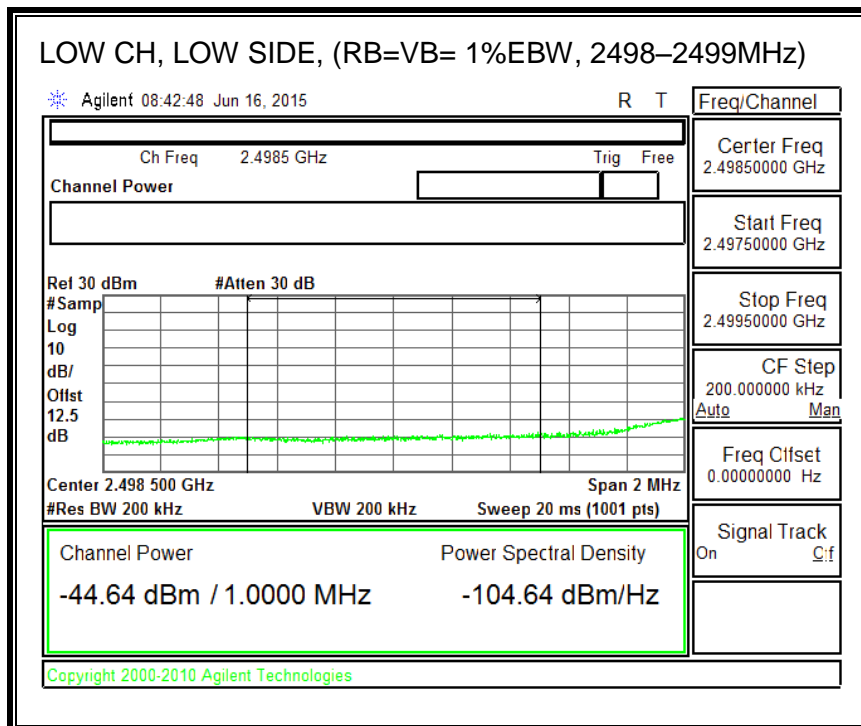

QPSK, (15.0 MHz BAND WIDTH)

16QAM, (15.0 MHz BAND WIDTH)

QPSK, (20.0 MHz BAND WIDTH)

16QAM, (20.0 MHz BAND WIDTH)

8.4.5. LTE BAND 12 BANDEDGE

QPSK, (1.4 MHz BAND WIDTH)

16QAM, (1.4 MHz BAND WIDTH)

QPSK, (3.0 MHz BAND WIDTH)