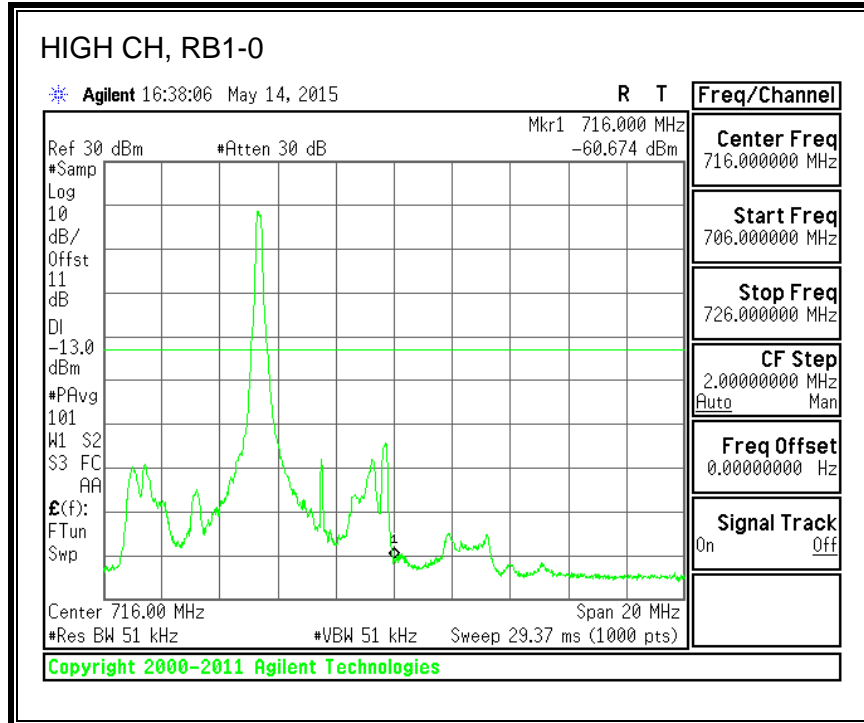

QPSK, (15.0 MHz BAND WIDTH)

16QAM, (15.0 MHz BAND WIDTH)

QPSK, (20.0 MHz BAND WIDTH)

16QAM, (20.0 MHz BAND WIDTH)

8.4.5. LTE BAND 12 BANDEDGE

QPSK, (1.4 MHz BAND WIDTH)

16QAM, (1.4 MHz BAND WIDTH)

QPSK, (3.0 MHz BAND WIDTH)

16QAM, (3.0 MHz BAND WIDTH)

QPSK, (5.0 MHz BAND WIDTH)

16QAM, (5.0 MHz BAND WIDTH)

QPSK, (10.0 MHz BAND WIDTH)

16QAM, (10.0 MHz BAND WIDTH)

8.4.6. LTE BAND 13 EMISSION MASK

QPSK, (5.0 MHz BAND WIDTH)

16QAM, (5.0 MHz BAND WIDTH)

QPSK, (10.0 MHz BAND WIDTH)

16QAM, (10.0 MHz BAND WIDTH)

8.4.7. LTE BAND 17 BANDEDGE

QPSK, (5.0 MHz BAND WIDTH)

16QAM, (5.0 MHz BAND WIDTH)

QPSK, (10.0 MHz BAND WIDTH)

16QAM, (10.0 MHz BAND WIDTH)