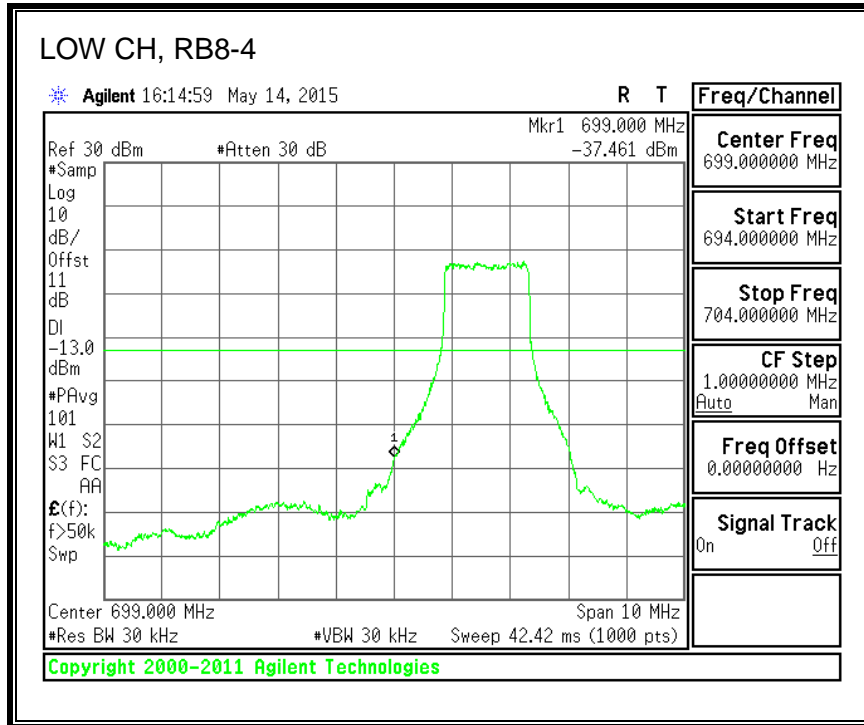

16QAM, (5.0 MHz BAND WIDTH)

QPSK, (10.0 MHz BAND WIDTH)

16QAM, (10.0 MHz BAND WIDTH)

8.4.4. LTE BAND 7 EMISSION MASK

QPSK, (5.0 MHz BAND WIDTH)

16QAM, (5.0 MHz BAND WIDTH)

QPSK, (10.0 MHz BAND WIDTH)

16QAM, (10.0 MHz BAND WIDTH)

QPSK, (15.0 MHz BAND WIDTH)

16QAM, (15.0 MHz BAND WIDTH)

QPSK, (20.0 MHz BAND WIDTH)

16QAM, (20.0 MHz BAND WIDTH)

8.4.5. LTE BAND 12 BANDEDGE

QPSK, (1.4 MHz BAND WIDTH)

16QAM, (1.4 MHz BAND WIDTH)

QPSK, (3.0 MHz BAND WIDTH)

16QAM, (3.0 MHz BAND WIDTH)

QPSK, (5.0 MHz BAND WIDTH)

16QAM, (5.0 MHz BAND WIDTH)

QPSK, (10.0 MHz BAND WIDTH)

16QAM, (10.0 MHz BAND WIDTH)

8.4.6. LTE BAND 13 EMISSION MASK

QPSK, (5.0 MHz BAND WIDTH)

16QAM, (5.0 MHz BAND WIDTH)