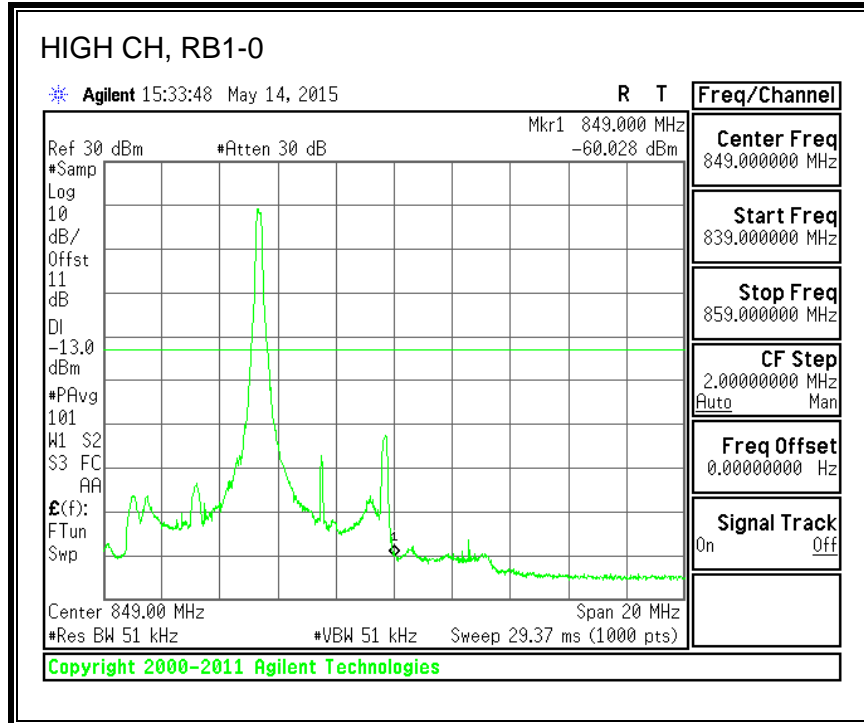

QPSK, (20.0 MHz BAND WIDTH)

16QAM, (20.0 MHz BAND WIDTH)

8.4.3. LTE BAND 5 BANDEDGE

QPSK, (1.4 MHz BAND WIDTH)

16QAM, (1.4 MHz BAND WIDTH)

QPSK, (3.0 MHz BAND WIDTH)

16QAM, (3.0 MHz BAND WIDTH)

QPSK, (5.0 MHz BAND WIDTH)

16QAM, (5.0 MHz BAND WIDTH)

QPSK, (10.0 MHz BAND WIDTH)

16QAM, (10.0 MHz BAND WIDTH)

8.4.4. LTE BAND 7 EMISSION MASK

QPSK, (5.0 MHz BAND WIDTH)

16QAM, (5.0 MHz BAND WIDTH)

QPSK, (10.0 MHz BAND WIDTH)

16QAM, (10.0 MHz BAND WIDTH)