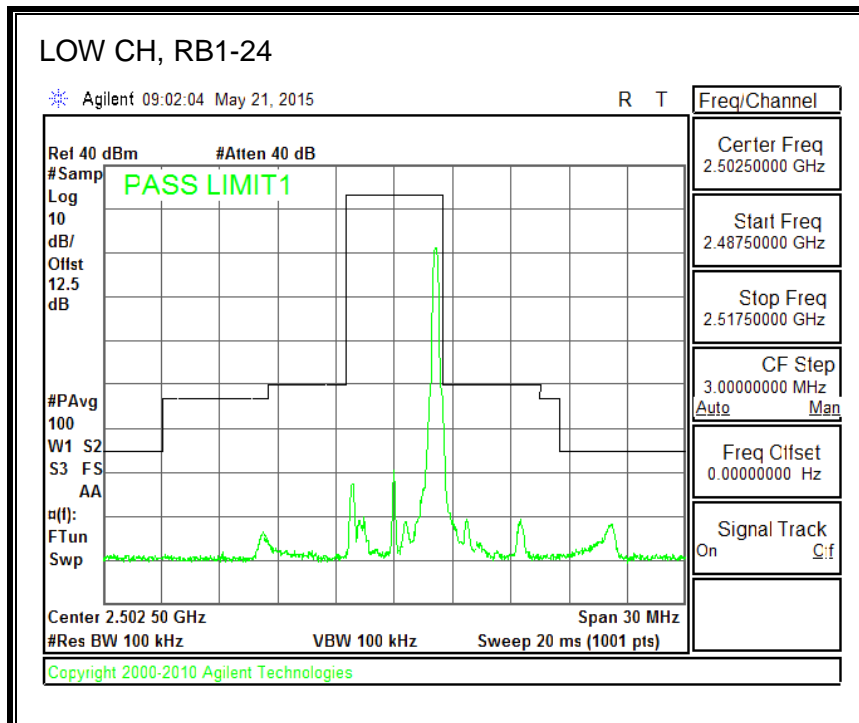

QPSK, (20.0 MHz BAND WIDTH)

16QAM, (20.0 MHz BAND WIDTH)

8.4.3. LTE BAND 5 BANDEDGE

QPSK, (1.4 MHz BAND WIDTH)

16QAM, (1.4 MHz BAND WIDTH)

QPSK, (3.0 MHz BAND WIDTH)

16QAM, (3.0 MHz BAND WIDTH)

QPSK, (5.0 MHz BAND WIDTH)

16QAM, (5.0 MHz BAND WIDTH)

QPSK, (10.0 MHz BAND WIDTH)

16QAM, (10.0 MHz BAND WIDTH)

8.4.4. LTE BAND 7 EMISSION MASK

QPSK, (5.0 MHz BAND WIDTH)

16QAM, (5.0 MHz BAND WIDTH)

QPSK, (10.0 MHz BAND WIDTH)

16QAM, (10.0 MHz BAND WIDTH)

QPSK, (15.0 MHz BAND WIDTH)

16QAM, (15.0 MHz BAND WIDTH)

QPSK, (20.0 MHz BAND WIDTH)

16QAM, (20.0 MHz BAND WIDTH)

8.4.5. LTE BAND 12 BANDEDGE

QPSK, (1.4 MHz BAND WIDTH)

16QAM, (1.4 MHz BAND WIDTH)

QPSK, (3.0 MHz BAND WIDTH)