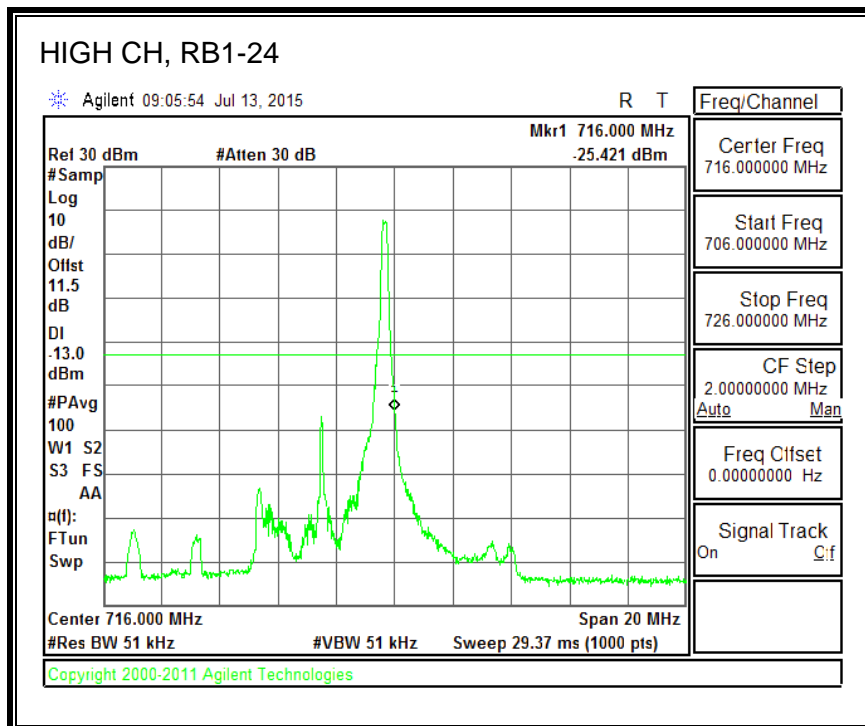

QPSK, (15.0 MHz BAND WIDTH)

16QAM, (15.0 MHz BAND WIDTH)

QPSK, (20.0 MHz BAND WIDTH)

16QAM, (20.0 MHz BAND WIDTH)

8.4.5. LTE BAND 12 BANDEDGE

QPSK, (1.4 MHz BAND WIDTH)

16QAM, (1.4 MHz BAND WIDTH)

QPSK, (3.0 MHz BAND WIDTH)

16QAM, (3.0 MHz BAND WIDTH)

QPSK, (5.0 MHz BAND WIDTH)

16QAM, (5.0 MHz BAND WIDTH)

QPSK, (10.0 MHz BAND WIDTH)

16QAM, (10.0 MHz BAND WIDTH)

8.4.6. LTE BAND 13 EMISSION MASK

QPSK, (5.0 MHz BAND WIDTH)

16QAM, (5.0 MHz BAND WIDTH)

QPSK, (10.0 MHz BAND WIDTH)

16QAM, (10.0 MHz BAND WIDTH)

8.4.7. LTE BAND 17 BANDEDGE

QPSK, (5.0 MHz BAND WIDTH)

16QAM, (5.0 MHz BAND WIDTH)

QPSK, (10.0 MHz BAND WIDTH)

16QAM, (10.0 MHz BAND WIDTH)