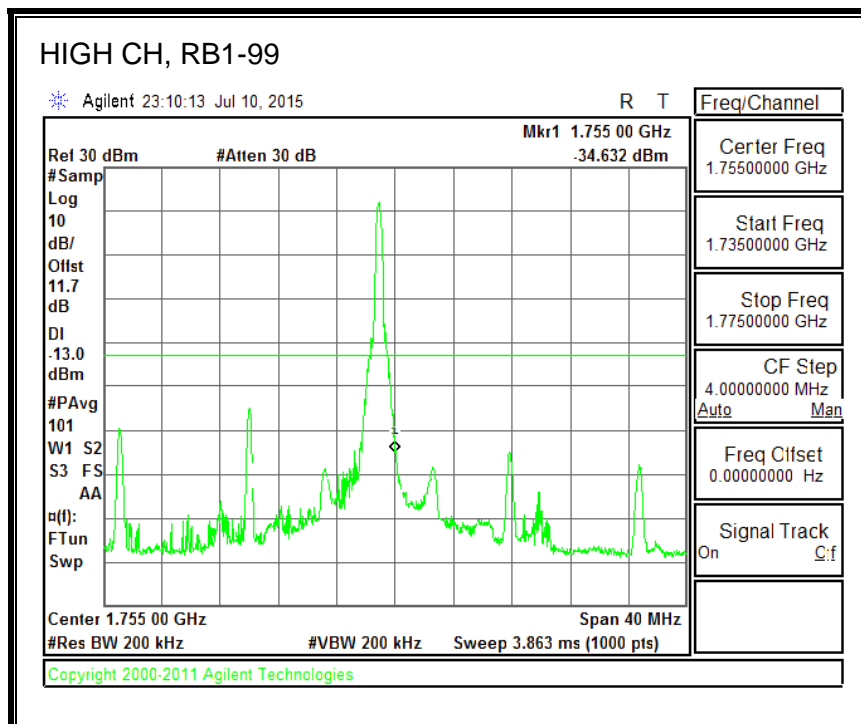

QPSK, (20.0 MHz BAND WIDTH)

16QAM, (20.0 MHz BAND WIDTH)

8.4.3. LTE BAND 5 BANDEDGE

QPSK, (1.4 MHz BAND WIDTH)

16QAM, (1.4 MHz BAND WIDTH)

QPSK, (3.0 MHz BAND WIDTH)

16QAM, (3.0 MHz BAND WIDTH)

QPSK, (5.0 MHz BAND WIDTH)

16QAM, (5.0 MHz BAND WIDTH)

QPSK, (10.0 MHz BAND WIDTH)

16QAM, (10.0 MHz BAND WIDTH)

8.4.4. LTE BAND 7 EMISSION MASK

QPSK, (5.0 MHz BAND WIDTH)

16QAM, (5.0 MHz BAND WIDTH)

QPSK, (10.0 MHz BAND WIDTH)

16QAM, (10.0 MHz BAND WIDTH)