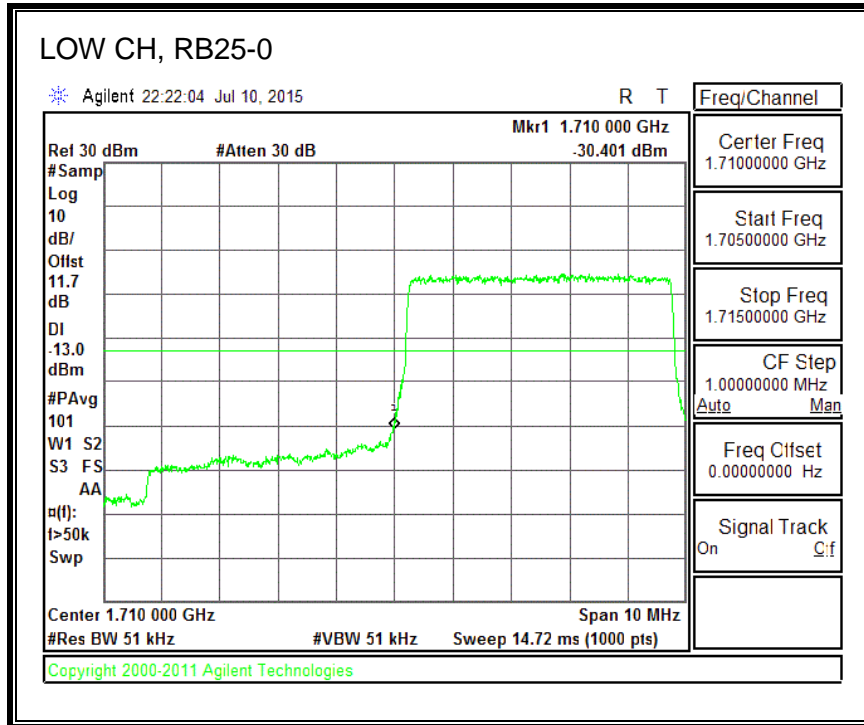

QPSK, (3.0 MHz BAND WIDTH)

16QAM, (3.0 MHz BAND WIDTH)

QPSK, (5.0 MHz BAND WIDTH)

16QAM, (5.0 MHz BAND WIDTH)

QPSK, (10.0 MHz BAND WIDTH)

16QAM, (10.0 MHz BAND WIDTH)

QPSK, (15.0 MHz BAND WIDTH)

16QAM, (15.0 MHz BAND WIDTH)

QPSK, (20.0 MHz BAND WIDTH)

16QAM, (20.0 MHz BAND WIDTH)

8.4.3. LTE BAND 5 BANDEDGE

QPSK, (1.4 MHz BAND WIDTH)

16QAM, (1.4 MHz BAND WIDTH)

QPSK, (3.0 MHz BAND WIDTH)

16QAM, (3.0 MHz BAND WIDTH)

QPSK, (5.0 MHz BAND WIDTH)

16QAM, (5.0 MHz BAND WIDTH)

QPSK, (10.0 MHz BAND WIDTH)

16QAM, (10.0 MHz BAND WIDTH)

8.4.4. LTE BAND 7 EMISSION MASK

QPSK, (5.0 MHz BAND WIDTH)

16QAM, (5.0 MHz BAND WIDTH)

QPSK, (10.0 MHz BAND WIDTH)

16QAM, (10.0 MHz BAND WIDTH)