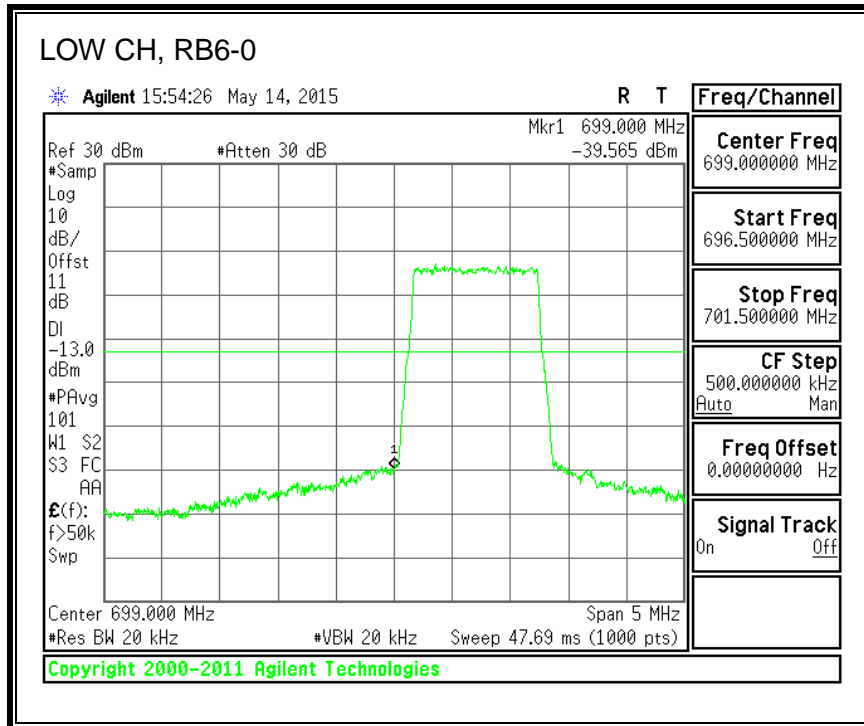

QPSK, (15.0 MHz BAND WIDTH)

16QAM, (15.0 MHz BAND WIDTH)

QPSK, (20.0 MHz BAND WIDTH)

16QAM, (20.0 MHz BAND WIDTH)

8.4.5. LTE BAND 12 BANDEDGE

QPSK, (1.4 MHz BAND WIDTH)

16QAM, (1.4 MHz BAND WIDTH)

QPSK, (3.0 MHz BAND WIDTH)

16QAM, (3.0 MHz BAND WIDTH)

QPSK, (5.0 MHz BAND WIDTH)

16QAM, (5.0 MHz BAND WIDTH)

QPSK, (10.0 MHz BAND WIDTH)

16QAM, (10.0 MHz BAND WIDTH)

8.4.6. LTE BAND 13 EMISSION MASK

QPSK, (5.0 MHz BAND WIDTH)

16QAM, (5.0 MHz BAND WIDTH)