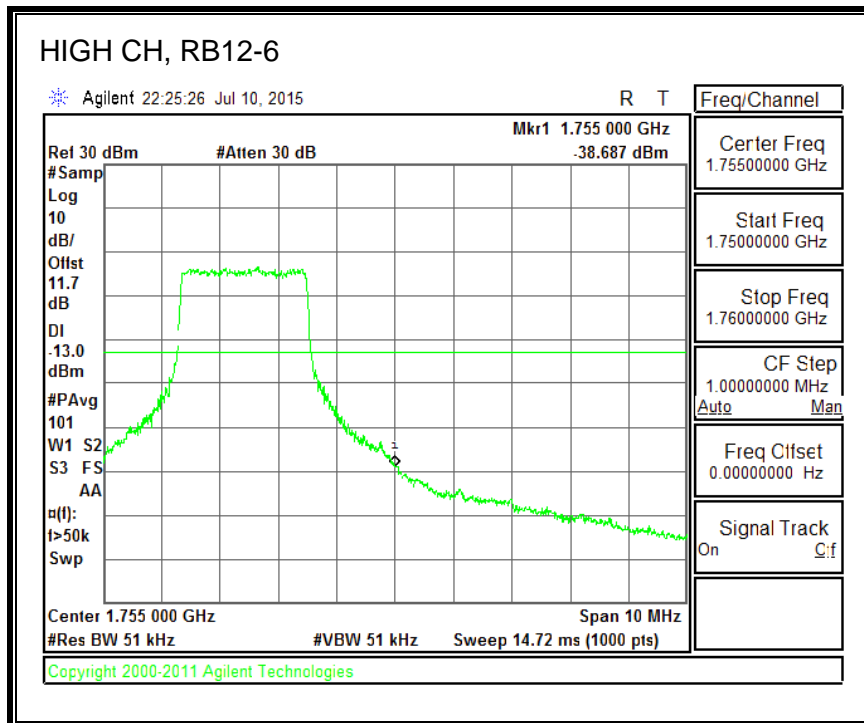

QPSK, (3.0 MHz BAND WIDTH)

16QAM, (3.0 MHz BAND WIDTH)

QPSK, (5.0 MHz BAND WIDTH)

16QAM, (5.0 MHz BAND WIDTH)

QPSK, (10.0 MHz BAND WIDTH)

16QAM, (10.0 MHz BAND WIDTH)

QPSK, (15.0 MHz BAND WIDTH)

16QAM, (15.0 MHz BAND WIDTH)

QPSK, (20.0 MHz BAND WIDTH)

16QAM, (20.0 MHz BAND WIDTH)

8.4.3. LTE BAND 5 BANDEDGE

QPSK, (1.4 MHz BAND WIDTH)

16QAM, (1.4 MHz BAND WIDTH)

QPSK, (3.0 MHz BAND WIDTH)

16QAM, (3.0 MHz BAND WIDTH)

QPSK, (5.0 MHz BAND WIDTH)

16QAM, (5.0 MHz BAND WIDTH)

QPSK, (10.0 MHz BAND WIDTH)

16QAM, (10.0 MHz BAND WIDTH)

8.4.4. LTE BAND 7 EMISSION MASK

QPSK, (5.0 MHz BAND WIDTH)

16QAM, (5.0 MHz BAND WIDTH)

QPSK, (10.0 MHz BAND WIDTH)

16QAM, (10.0 MHz BAND WIDTH)