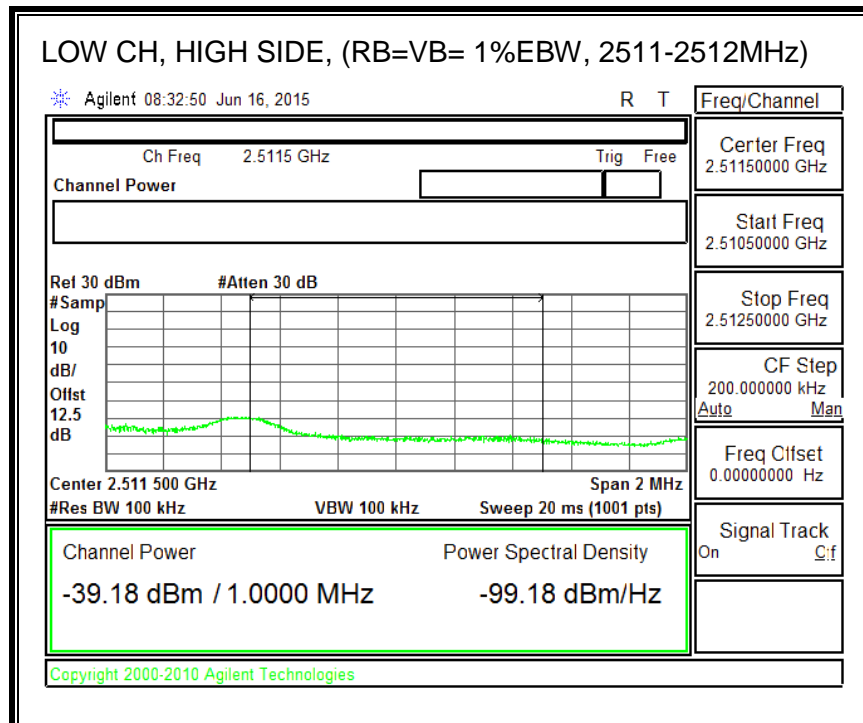

16QAM, (5.0 MHz BAND WIDTH)

QPSK, (10.0 MHz BAND WIDTH)

16QAM, (10.0 MHz BAND WIDTH)

8.4.4. LTE BAND 7 EMISSION MASK

QPSK, (5.0 MHz BAND WIDTH)

16QAM, (5.0 MHz BAND WIDTH)

QPSK, (10.0 MHz BAND WIDTH)

16QAM, (10.0 MHz BAND WIDTH)