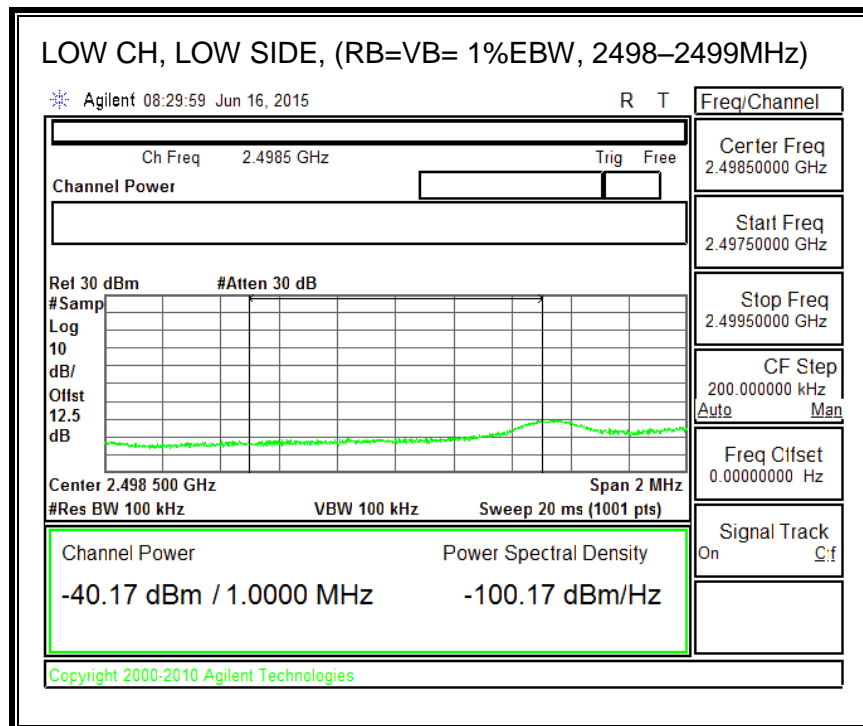

16QAM, (5.0 MHz BAND WIDTH)

QPSK, (10.0 MHz BAND WIDTH)

16QAM, (10.0 MHz BAND WIDTH)

8.4.4. LTE BAND 7 EMISSION MASK

QPSK, (5.0 MHz BAND WIDTH)

16QAM, (5.0 MHz BAND WIDTH)

QPSK, (10.0 MHz BAND WIDTH)

16QAM, (10.0 MHz BAND WIDTH)