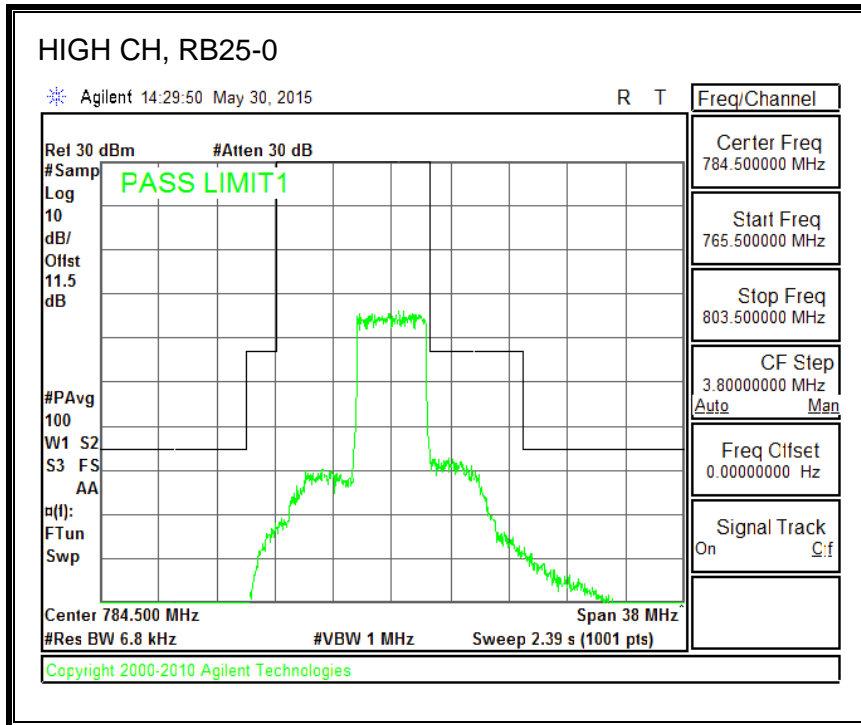

QPSK, (15.0 MHz BAND WIDTH)

16QAM, (15.0 MHz BAND WIDTH)

QPSK, (20.0 MHz BAND WIDTH)

16QAM, (20.0 MHz BAND WIDTH)

8.4.5. LTE BAND 12 BANDEDGE

QPSK, (1.4 MHz BAND WIDTH)

16QAM, (1.4 MHz BAND WIDTH)

QPSK, (3.0 MHz BAND WIDTH)

16QAM, (3.0 MHz BAND WIDTH)

QPSK, (5.0 MHz BAND WIDTH)

16QAM, (5.0 MHz BAND WIDTH)

QPSK, (10.0 MHz BAND WIDTH)

16QAM, (10.0 MHz BAND WIDTH)

8.4.6. LTE BAND 13 EMISSION MASK

QPSK, (5.0 MHz BAND WIDTH)

16QAM, (5.0 MHz BAND WIDTH)

QPSK, (10.0 MHz BAND WIDTH)

16QAM, (10.0 MHz BAND WIDTH)

8.4.7. LTE BAND 17 BANDEDGE

QPSK, (5.0 MHz BAND WIDTH)

16QAM, (5.0 MHz BAND WIDTH)

QPSK, (10.0 MHz BAND WIDTH)

16QAM, (10.0 MHz BAND WIDTH)