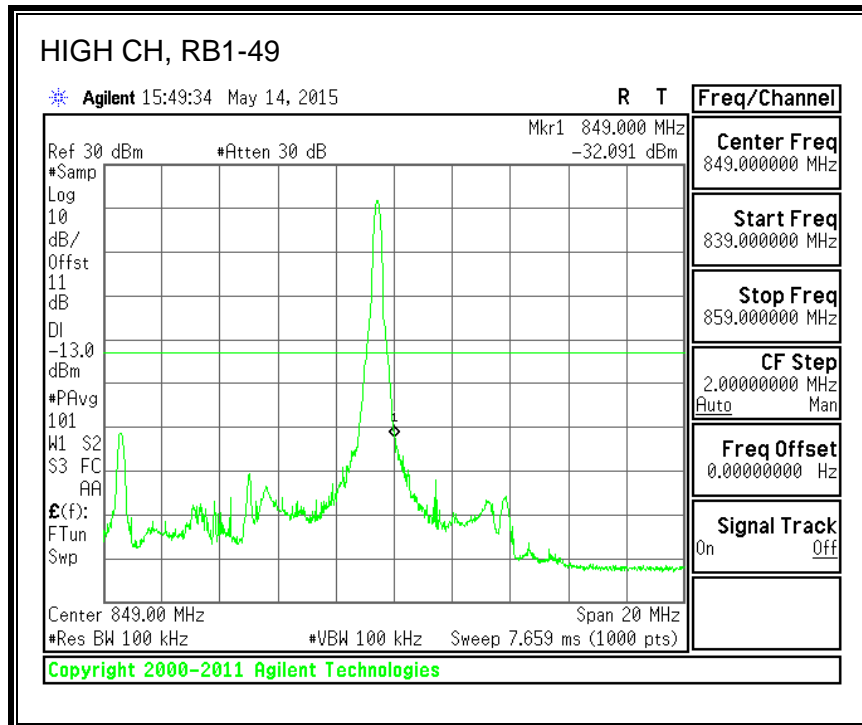

QPSK, (20.0 MHz BAND WIDTH)

16QAM, (20.0 MHz BAND WIDTH)

8.4.3. LTE BAND 5 BANDEDGE

QPSK, (1.4 MHz BAND WIDTH)

16QAM, (1.4 MHz BAND WIDTH)

QPSK, (3.0 MHz BAND WIDTH)

16QAM, (3.0 MHz BAND WIDTH)

QPSK, (5.0 MHz BAND WIDTH)

16QAM, (5.0 MHz BAND WIDTH)

QPSK, (10.0 MHz BAND WIDTH)

16QAM, (10.0 MHz BAND WIDTH)

8.4.4. LTE BAND 7 EMISSION MASK

QPSK, (5.0 MHz BAND WIDTH)

16QAM, (5.0 MHz BAND WIDTH)

QPSK, (10.0 MHz BAND WIDTH)

16QAM, (10.0 MHz BAND WIDTH)

QPSK, (15.0 MHz BAND WIDTH)

16QAM, (15.0 MHz BAND WIDTH)

QPSK, (20.0 MHz BAND WIDTH)

16QAM, (20.0 MHz BAND WIDTH)

8.4.5. LTE BAND 12 BANDEDGE

QPSK, (1.4 MHz BAND WIDTH)

16QAM, (1.4 MHz BAND WIDTH)

QPSK, (3.0 MHz BAND WIDTH)