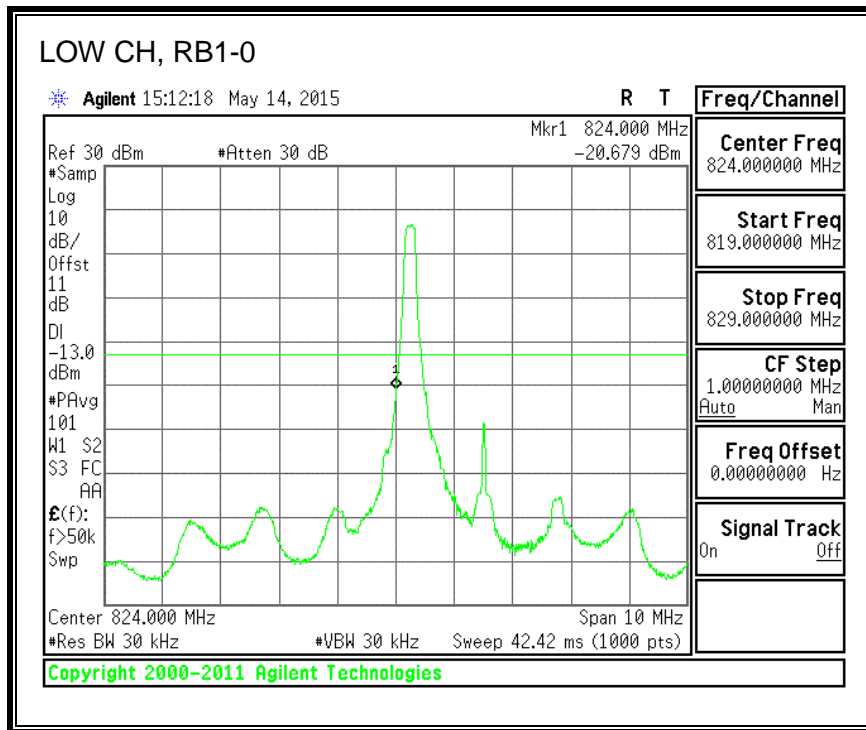

QPSK, (20.0 MHz BAND WIDTH)

16QAM, (20.0 MHz BAND WIDTH)

8.4.3. LTE BAND 5 BANDEDGE

QPSK, (1.4 MHz BAND WIDTH)

16QAM, (1.4 MHz BAND WIDTH)

QPSK, (3.0 MHz BAND WIDTH)

16QAM, (3.0 MHz BAND WIDTH)

QPSK, (5.0 MHz BAND WIDTH)

16QAM, (5.0 MHz BAND WIDTH)

QPSK, (10.0 MHz BAND WIDTH)

16QAM, (10.0 MHz BAND WIDTH)

8.4.4. LTE BAND 7 EMISSION MASK

QPSK, (5.0 MHz BAND WIDTH)

16QAM, (5.0 MHz BAND WIDTH)

QPSK, (10.0 MHz BAND WIDTH)

16QAM, (10.0 MHz BAND WIDTH)