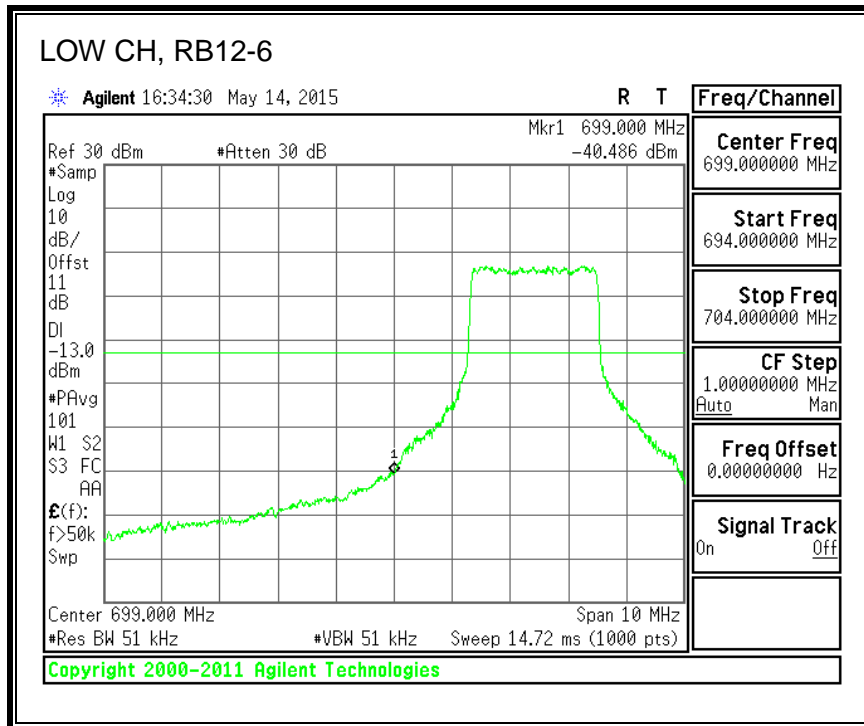

QPSK, (15.0 MHz BAND WIDTH)

16QAM, (15.0 MHz BAND WIDTH)

QPSK, (20.0 MHz BAND WIDTH)

16QAM, (20.0 MHz BAND WIDTH)

8.4.5. LTE BAND 12 BANDEDGE

QPSK, (1.4 MHz BAND WIDTH)

16QAM, (1.4 MHz BAND WIDTH)

QPSK, (3.0 MHz BAND WIDTH)

16QAM, (3.0 MHz BAND WIDTH)

QPSK, (5.0 MHz BAND WIDTH)

16QAM, (5.0 MHz BAND WIDTH)

QPSK, (10.0 MHz BAND WIDTH)

16QAM, (10.0 MHz BAND WIDTH)

8.4.6. LTE BAND 13 EMISSION MASK

QPSK, (5.0 MHz BAND WIDTH)

16QAM, (5.0 MHz BAND WIDTH)

QPSK, (10.0 MHz BAND WIDTH)

16QAM, (10.0 MHz BAND WIDTH)

8.4.7. LTE BAND 17 BANDEDGE

QPSK, (5.0 MHz BAND WIDTH)

16QAM, (5.0 MHz BAND WIDTH)

QPSK, (10.0 MHz BAND WIDTH)

16QAM, (10.0 MHz BAND WIDTH)