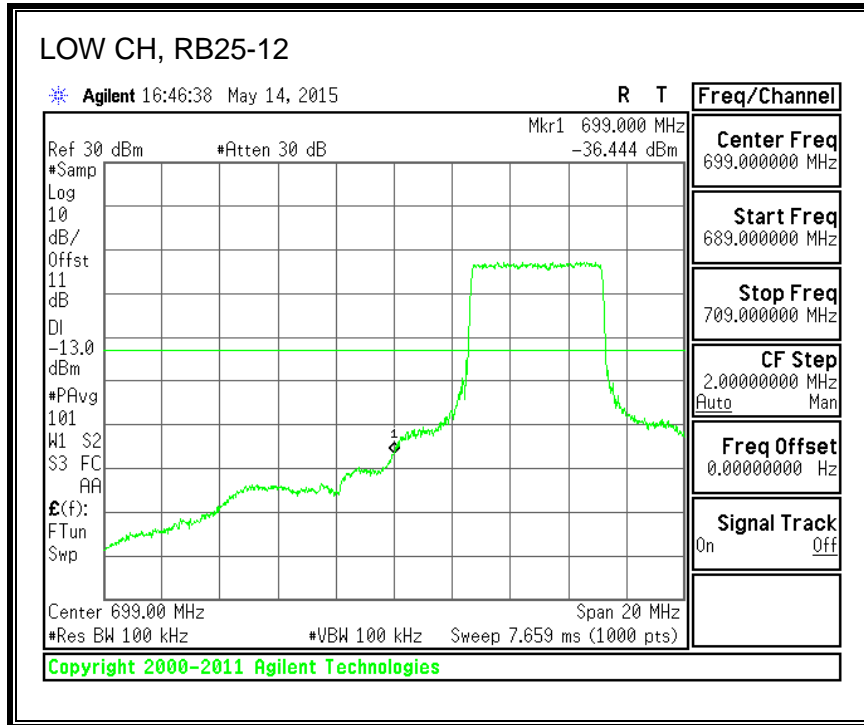

QPSK, (15.0 MHz BAND WIDTH)

16QAM, (15.0 MHz BAND WIDTH)

QPSK, (20.0 MHz BAND WIDTH)

16QAM, (20.0 MHz BAND WIDTH)

8.4.5. LTE BAND 12 BANDEDGE

QPSK, (1.4 MHz BAND WIDTH)

16QAM, (1.4 MHz BAND WIDTH)

QPSK, (3.0 MHz BAND WIDTH)

16QAM, (3.0 MHz BAND WIDTH)

QPSK, (5.0 MHz BAND WIDTH)

16QAM, (5.0 MHz BAND WIDTH)

QPSK, (10.0 MHz BAND WIDTH)

16QAM, (10.0 MHz BAND WIDTH)

8.4.6. LTE BAND 13 EMISSION MASK

QPSK, (5.0 MHz BAND WIDTH)

16QAM, (5.0 MHz BAND WIDTH)

QPSK, (10.0 MHz BAND WIDTH)

16QAM, (10.0 MHz BAND WIDTH)

8.4.7. LTE BAND 17 BANDEDGE

QPSK, (5.0 MHz BAND WIDTH)

16QAM, (5.0 MHz BAND WIDTH)

QPSK, (10.0 MHz BAND WIDTH)

16QAM, (10.0 MHz BAND WIDTH)