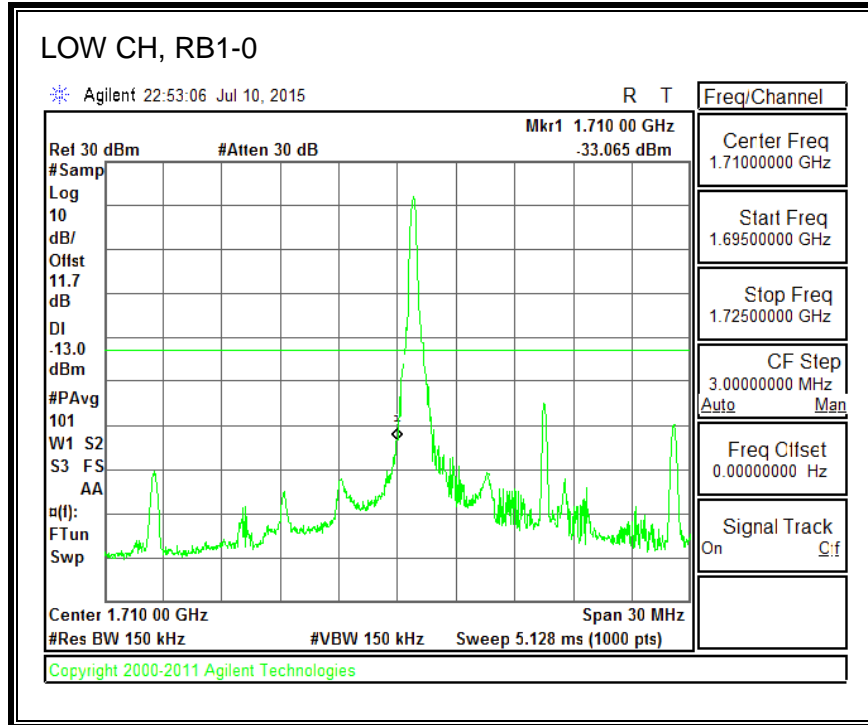

QPSK, (3.0 MHz BAND WIDTH)

16QAM, (3.0 MHz BAND WIDTH)

QPSK, (5.0 MHz BAND WIDTH)

16QAM, (5.0 MHz BAND WIDTH)

QPSK, (10.0 MHz BAND WIDTH)

16QAM, (10.0 MHz BAND WIDTH)

QPSK, (15.0 MHz BAND WIDTH)

16QAM, (15.0 MHz BAND WIDTH)

QPSK, (20.0 MHz BAND WIDTH)

16QAM, (20.0 MHz BAND WIDTH)

8.4.3. LTE BAND 5 BANDEDGE

QPSK, (1.4 MHz BAND WIDTH)

16QAM, (1.4 MHz BAND WIDTH)

QPSK, (3.0 MHz BAND WIDTH)

16QAM, (3.0 MHz BAND WIDTH)

QPSK, (5.0 MHz BAND WIDTH)

16QAM, (5.0 MHz BAND WIDTH)

QPSK, (10.0 MHz BAND WIDTH)

16QAM, (10.0 MHz BAND WIDTH)

8.4.4. LTE BAND 7 EMISSION MASK

QPSK, (5.0 MHz BAND WIDTH)

16QAM, (5.0 MHz BAND WIDTH)

QPSK, (10.0 MHz BAND WIDTH)

16QAM, (10.0 MHz BAND WIDTH)