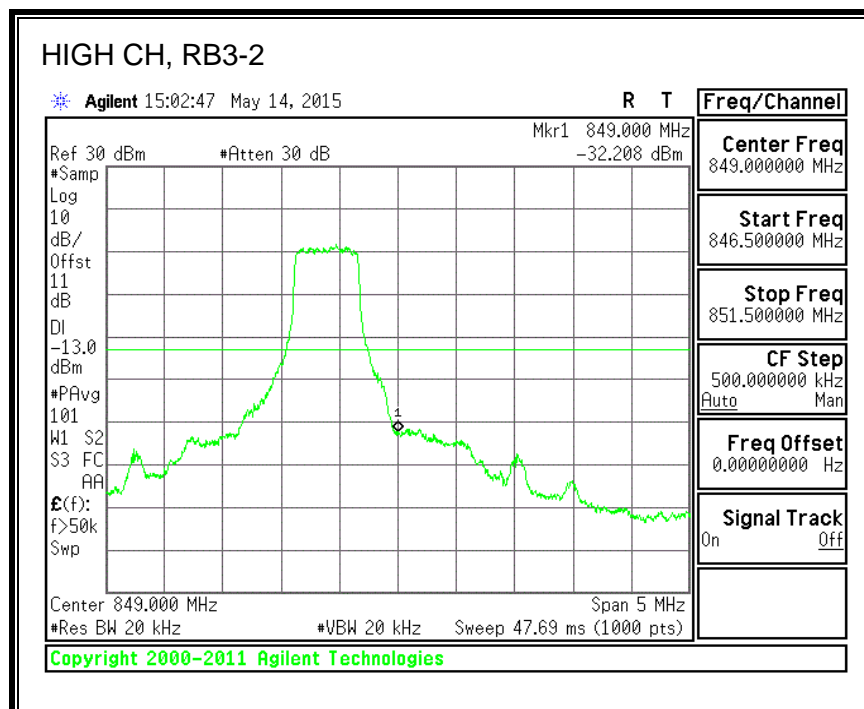

QPSK, (20.0 MHz BAND WIDTH)

16QAM, (20.0 MHz BAND WIDTH)

8.4.3. LTE BAND 5 BANDEDGE

QPSK, (1.4 MHz BAND WIDTH)

16QAM, (1.4 MHz BAND WIDTH)

QPSK, (3.0 MHz BAND WIDTH)

16QAM, (3.0 MHz BAND WIDTH)

QPSK, (5.0 MHz BAND WIDTH)

16QAM, (5.0 MHz BAND WIDTH)

QPSK, (10.0 MHz BAND WIDTH)

16QAM, (10.0 MHz BAND WIDTH)

8.4.4. LTE BAND 7 EMISSION MASK

QPSK, (5.0 MHz BAND WIDTH)

16QAM, (5.0 MHz BAND WIDTH)

QPSK, (10.0 MHz BAND WIDTH)

16QAM, (10.0 MHz BAND WIDTH)