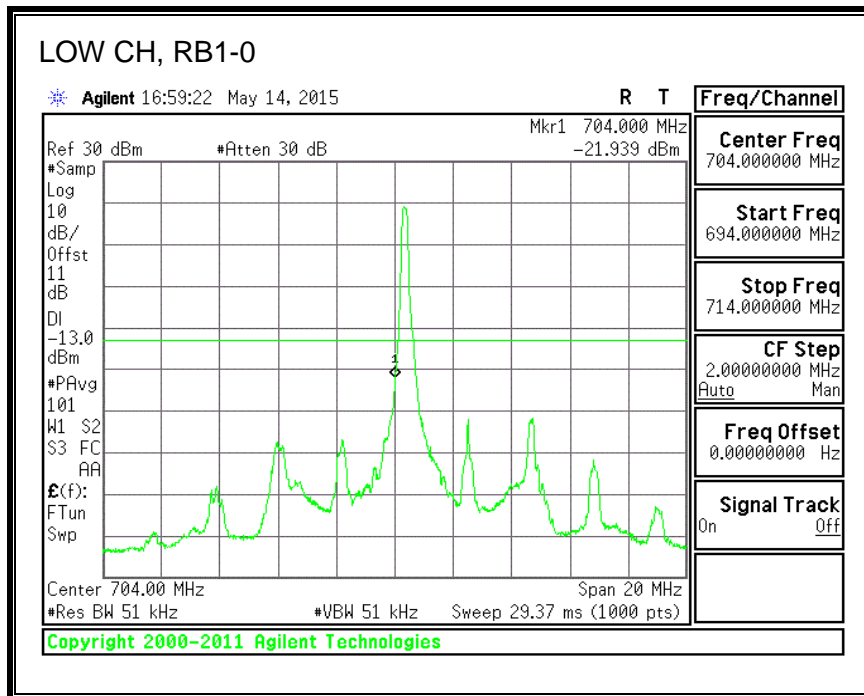

16QAM, (3.0 MHz BAND WIDTH)

QPSK, (5.0 MHz BAND WIDTH)

16QAM, (5.0 MHz BAND WIDTH)

QPSK, (10.0 MHz BAND WIDTH)

16QAM, (10.0 MHz BAND WIDTH)

8.4.6. LTE BAND 13 EMISSION MASK

QPSK, (5.0 MHz BAND WIDTH)

16QAM, (5.0 MHz BAND WIDTH)

QPSK, (10.0 MHz BAND WIDTH)

16QAM, (10.0 MHz BAND WIDTH)

8.4.7. LTE BAND 17 BANDEDGE

QPSK, (5.0 MHz BAND WIDTH)

16QAM, (5.0 MHz BAND WIDTH)

QPSK, (10.0 MHz BAND WIDTH)

16QAM, (10.0 MHz BAND WIDTH)