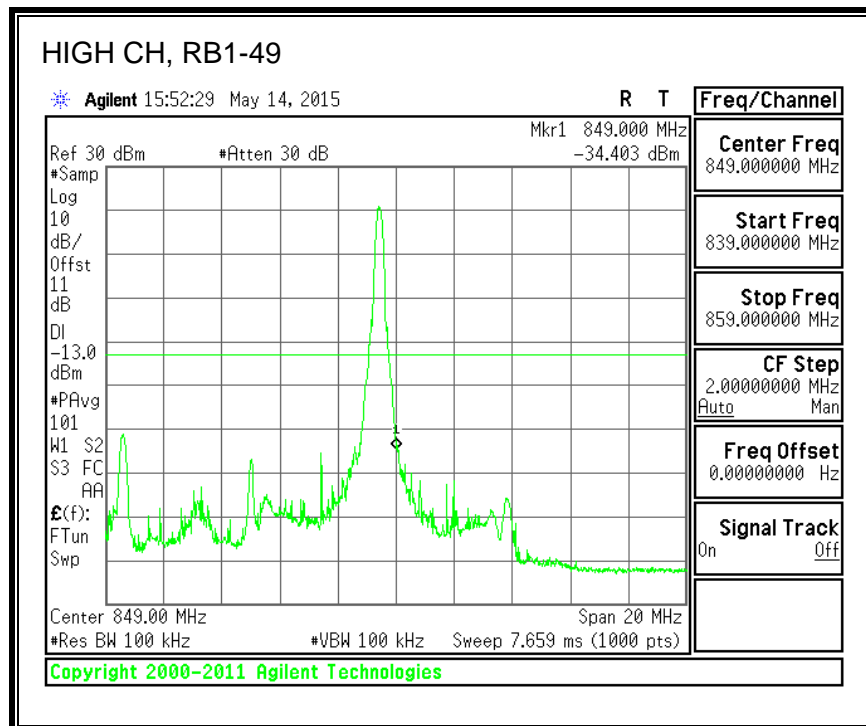

QPSK, (20.0 MHz BAND WIDTH)

16QAM, (20.0 MHz BAND WIDTH)

8.4.3. LTE BAND 5 BANDEDGE

QPSK, (1.4 MHz BAND WIDTH)

16QAM, (1.4 MHz BAND WIDTH)

QPSK, (3.0 MHz BAND WIDTH)

16QAM, (3.0 MHz BAND WIDTH)

QPSK, (5.0 MHz BAND WIDTH)

16QAM, (5.0 MHz BAND WIDTH)

QPSK, (10.0 MHz BAND WIDTH)

16QAM, (10.0 MHz BAND WIDTH)

8.4.4. LTE BAND 7 EMISSION MASK

QPSK, (5.0 MHz BAND WIDTH)

16QAM, (5.0 MHz BAND WIDTH)

QPSK, (10.0 MHz BAND WIDTH)

16QAM, (10.0 MHz BAND WIDTH)

QPSK, (15.0 MHz BAND WIDTH)

16QAM, (15.0 MHz BAND WIDTH)

QPSK, (20.0 MHz BAND WIDTH)

16QAM, (20.0 MHz BAND WIDTH)

8.4.5. LTE BAND 12 BANDEDGE

QPSK, (1.4 MHz BAND WIDTH)

16QAM, (1.4 MHz BAND WIDTH)

QPSK, (3.0 MHz BAND WIDTH)