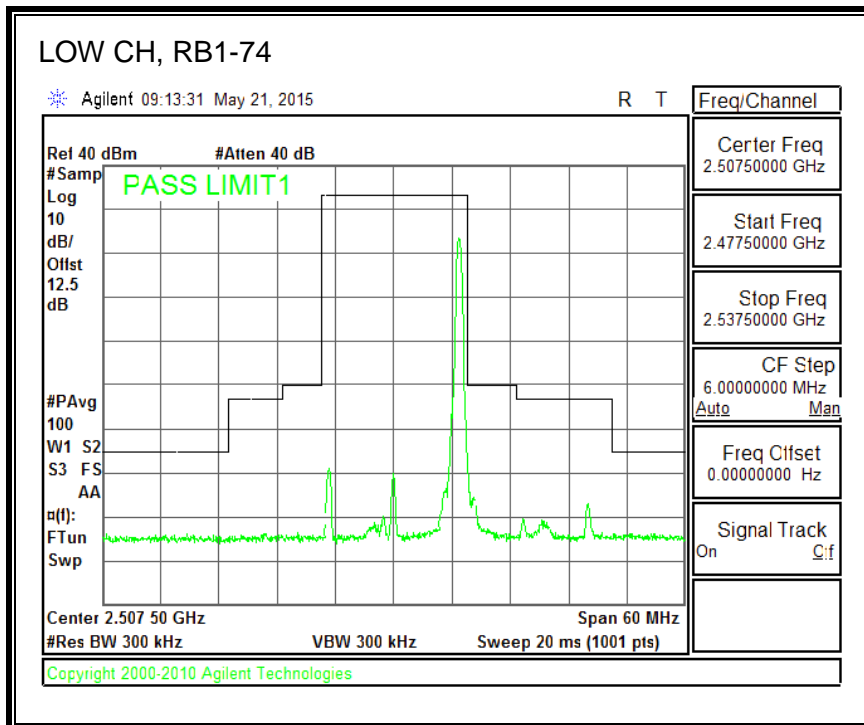

QPSK, (15.0 MHz BAND WIDTH)