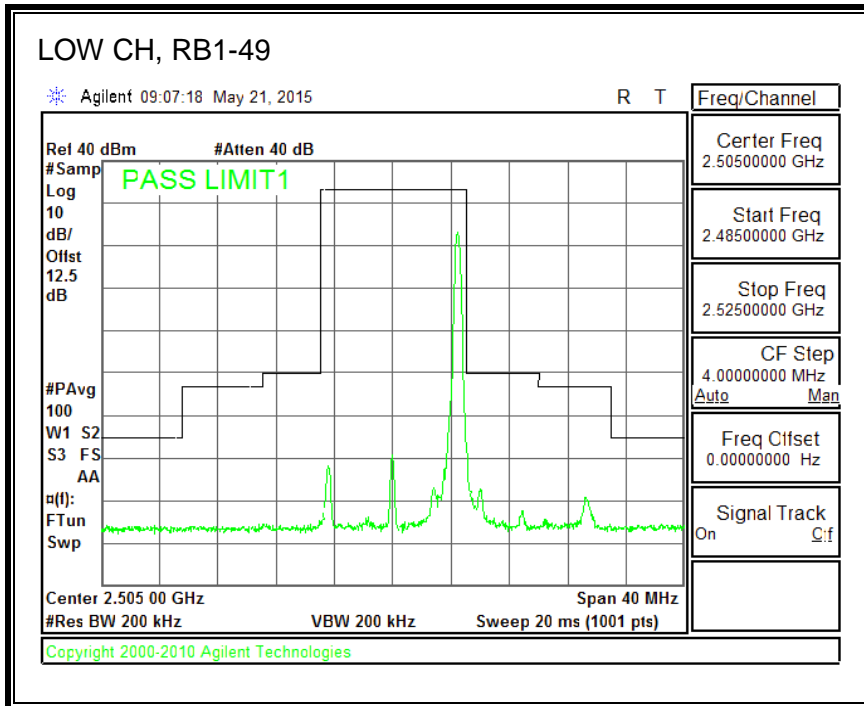

QPSK, (20.0 MHz BAND WIDTH)

16QAM, (20.0 MHz BAND WIDTH)

8.4.3. LTE BAND 5 BANDEDGE

QPSK, (1.4 MHz BAND WIDTH)

16QAM, (1.4 MHz BAND WIDTH)

QPSK, (3.0 MHz BAND WIDTH)

16QAM, (3.0 MHz BAND WIDTH)

QPSK, (5.0 MHz BAND WIDTH)

16QAM, (5.0 MHz BAND WIDTH)

QPSK, (10.0 MHz BAND WIDTH)

16QAM, (10.0 MHz BAND WIDTH)

8.4.4. LTE BAND 7 EMISSION MASK

QPSK, (5.0 MHz BAND WIDTH)

16QAM, (5.0 MHz BAND WIDTH)

QPSK, (10.0 MHz BAND WIDTH)

16QAM, (10.0 MHz BAND WIDTH)

QPSK, (15.0 MHz BAND WIDTH)

16QAM, (15.0 MHz BAND WIDTH)

QPSK, (20.0 MHz BAND WIDTH)

16QAM, (20.0 MHz BAND WIDTH)

8.4.5. LTE BAND 12 BANDEDGE

QPSK, (1.4 MHz BAND WIDTH)

16QAM, (1.4 MHz BAND WIDTH)

QPSK, (3.0 MHz BAND WIDTH)