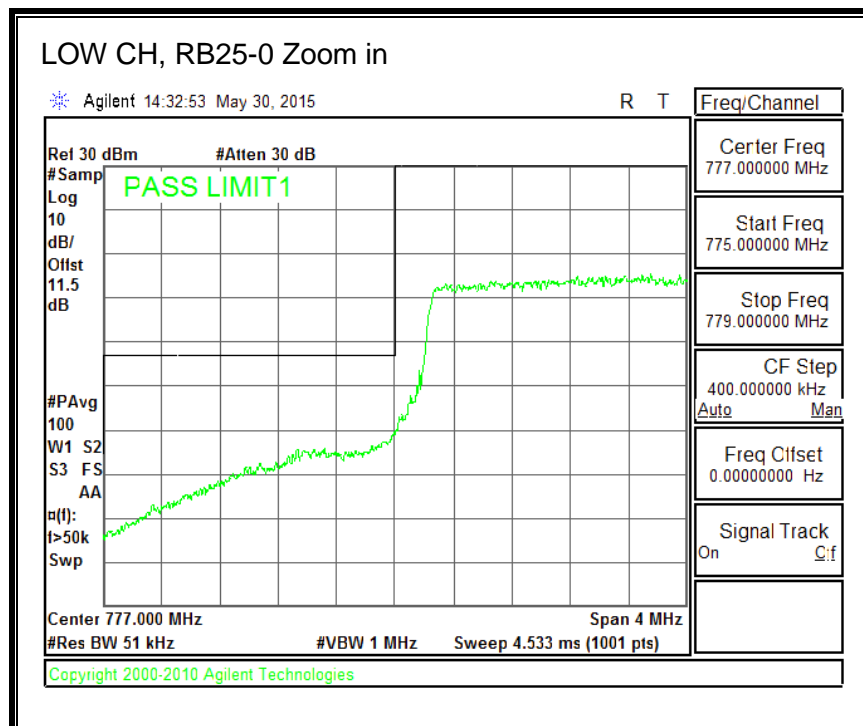

16QAM, (3.0 MHz BAND WIDTH)

QPSK, (5.0 MHz BAND WIDTH)

16QAM, (5.0 MHz BAND WIDTH)

QPSK, (10.0 MHz BAND WIDTH)

16QAM, (10.0 MHz BAND WIDTH)

8.4.6. LTE BAND 13 EMISSION MASK

QPSK, (5.0 MHz BAND WIDTH)

16QAM, (5.0 MHz BAND WIDTH)

QPSK, (10.0 MHz BAND WIDTH)

16QAM, (10.0 MHz BAND WIDTH)

8.4.7. LTE BAND 17 BANDEDGE

QPSK, (5.0 MHz BAND WIDTH)

16QAM, (5.0 MHz BAND WIDTH)

QPSK, (10.0 MHz BAND WIDTH)

16QAM, (10.0 MHz BAND WIDTH)