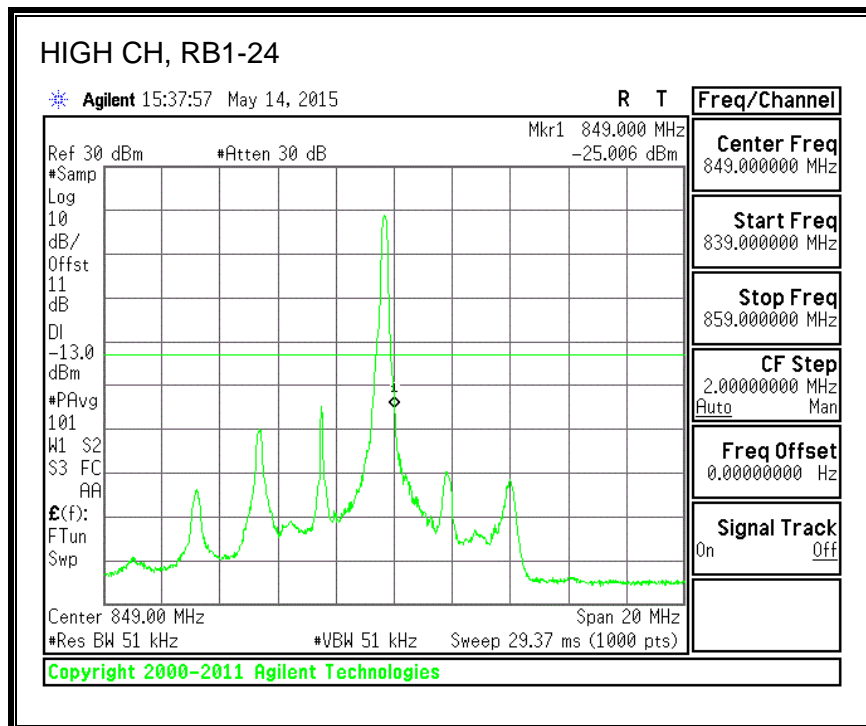

QPSK, (20.0 MHz BAND WIDTH)

16QAM, (20.0 MHz BAND WIDTH)

8.4.3. LTE BAND 5 BANDEDGE

QPSK, (1.4 MHz BAND WIDTH)

16QAM, (1.4 MHz BAND WIDTH)

QPSK, (3.0 MHz BAND WIDTH)

16QAM, (3.0 MHz BAND WIDTH)

QPSK, (5.0 MHz BAND WIDTH)

16QAM, (5.0 MHz BAND WIDTH)

QPSK, (10.0 MHz BAND WIDTH)

16QAM, (10.0 MHz BAND WIDTH)

8.4.4. LTE BAND 7 EMISSION MASK

QPSK, (5.0 MHz BAND WIDTH)

16QAM, (5.0 MHz BAND WIDTH)

QPSK, (10.0 MHz BAND WIDTH)

16QAM, (10.0 MHz BAND WIDTH)