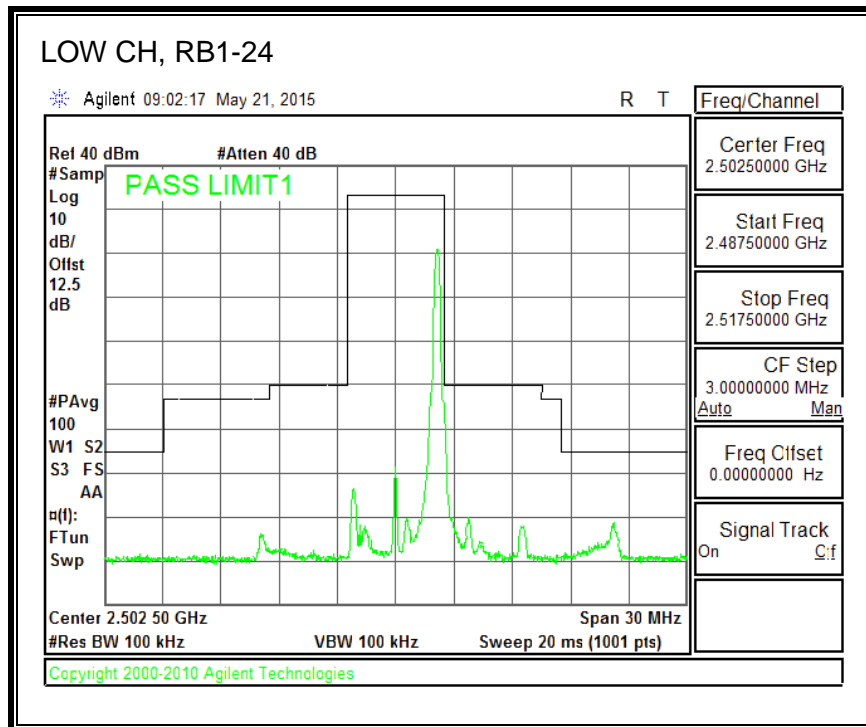

QPSK, (20.0 MHz BAND WIDTH)

16QAM, (20.0 MHz BAND WIDTH)

8.4.3. LTE BAND 5 BANDEDGE

QPSK, (1.4 MHz BAND WIDTH)

16QAM, (1.4 MHz BAND WIDTH)

QPSK, (3.0 MHz BAND WIDTH)

16QAM, (3.0 MHz BAND WIDTH)

QPSK, (5.0 MHz BAND WIDTH)

16QAM, (5.0 MHz BAND WIDTH)

QPSK, (10.0 MHz BAND WIDTH)

16QAM, (10.0 MHz BAND WIDTH)

8.4.4. LTE BAND 7 EMISSION MASK

QPSK, (5.0 MHz BAND WIDTH)

16QAM, (5.0 MHz BAND WIDTH)

QPSK, (10.0 MHz BAND WIDTH)

16QAM, (10.0 MHz BAND WIDTH)

QPSK, (15.0 MHz BAND WIDTH)

16QAM, (15.0 MHz BAND WIDTH)

QPSK, (20.0 MHz BAND WIDTH)

16QAM, (20.0 MHz BAND WIDTH)

8.4.5. LTE BAND 12 BANDEDGE

QPSK, (1.4 MHz BAND WIDTH)

16QAM, (1.4 MHz BAND WIDTH)

QPSK, (3.0 MHz BAND WIDTH)