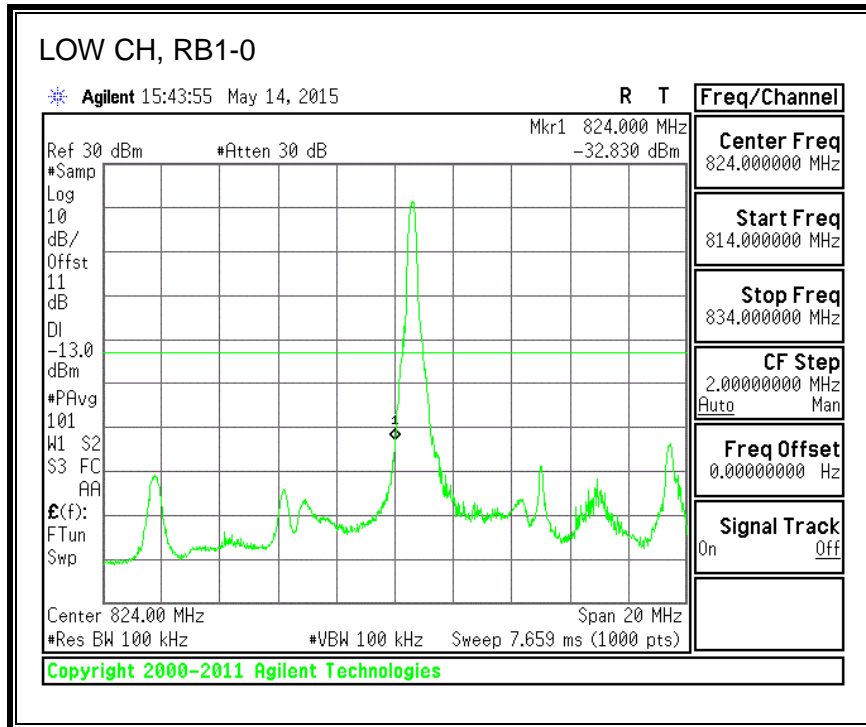

QPSK, (20.0 MHz BAND WIDTH)

16QAM, (20.0 MHz BAND WIDTH)

8.4.3. LTE BAND 5 BANDEDGE

QPSK, (1.4 MHz BAND WIDTH)

16QAM, (1.4 MHz BAND WIDTH)

QPSK, (3.0 MHz BAND WIDTH)

16QAM, (3.0 MHz BAND WIDTH)

QPSK, (5.0 MHz BAND WIDTH)

16QAM, (5.0 MHz BAND WIDTH)

QPSK, (10.0 MHz BAND WIDTH)

16QAM, (10.0 MHz BAND WIDTH)

8.4.4. LTE BAND 7 EMISSION MASK

QPSK, (5.0 MHz BAND WIDTH)

16QAM, (5.0 MHz BAND WIDTH)

QPSK, (10.0 MHz BAND WIDTH)

16QAM, (10.0 MHz BAND WIDTH)

QPSK, (15.0 MHz BAND WIDTH)

16QAM, (15.0 MHz BAND WIDTH)

QPSK, (20.0 MHz BAND WIDTH)

16QAM, (20.0 MHz BAND WIDTH)

8.4.5. LTE BAND 12 BANDEDGE

QPSK, (1.4 MHz BAND WIDTH)

16QAM, (1.4 MHz BAND WIDTH)

QPSK, (3.0 MHz BAND WIDTH)