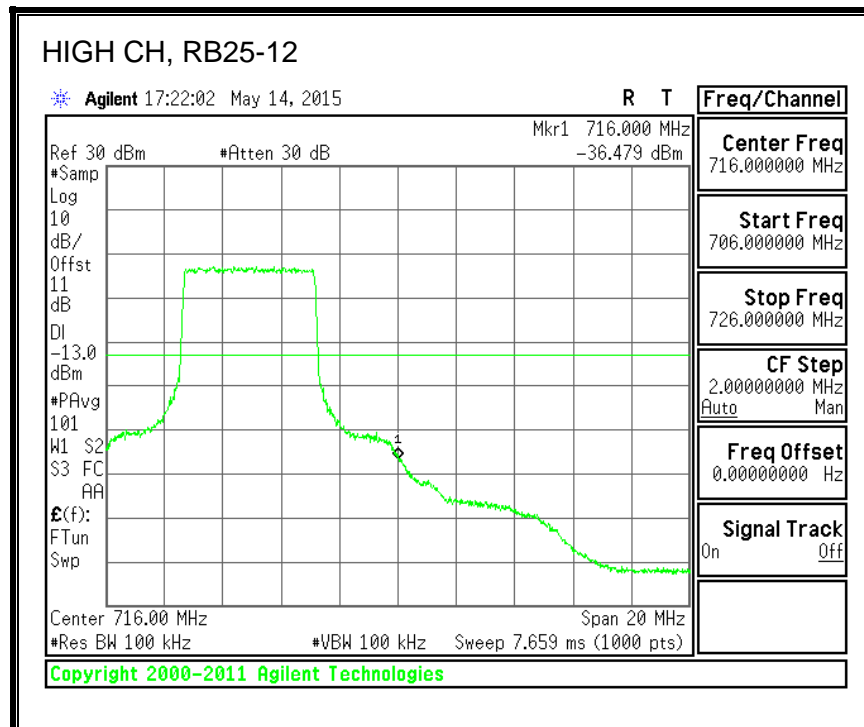

16QAM, (3.0 MHz BAND WIDTH)

QPSK, (5.0 MHz BAND WIDTH)

16QAM, (5.0 MHz BAND WIDTH)

QPSK, (10.0 MHz BAND WIDTH)

16QAM, (10.0 MHz BAND WIDTH)

8.4.6. LTE BAND 13 EMISSION MASK

QPSK, (5.0 MHz BAND WIDTH)

16QAM, (5.0 MHz BAND WIDTH)

QPSK, (10.0 MHz BAND WIDTH)

16QAM, (10.0 MHz BAND WIDTH)

8.4.7. LTE BAND 17 BANDEDGE

QPSK, (5.0 MHz BAND WIDTH)

16QAM, (5.0 MHz BAND WIDTH)

QPSK, (10.0 MHz BAND WIDTH)

16QAM, (10.0 MHz BAND WIDTH)