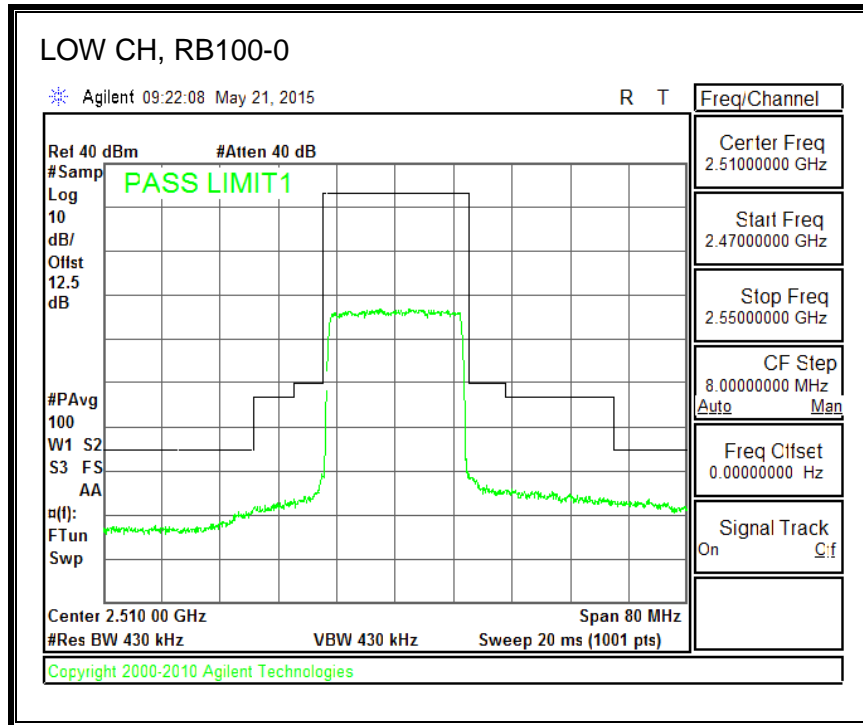

QPSK, (15.0 MHz BAND WIDTH)

16QAM, (15.0 MHz BAND WIDTH)

QPSK, (20.0 MHz BAND WIDTH)

16QAM, (20.0 MHz BAND WIDTH)

8.4.5. LTE BAND 12 BANDEDGE

QPSK, (1.4 MHz BAND WIDTH)

16QAM, (1.4 MHz BAND WIDTH)

QPSK, (3.0 MHz BAND WIDTH)

16QAM, (3.0 MHz BAND WIDTH)

QPSK, (5.0 MHz BAND WIDTH)

16QAM, (5.0 MHz BAND WIDTH)

QPSK, (10.0 MHz BAND WIDTH)

16QAM, (10.0 MHz BAND WIDTH)

8.4.6. LTE BAND 13 EMISSION MASK

QPSK, (5.0 MHz BAND WIDTH)

16QAM, (5.0 MHz BAND WIDTH)