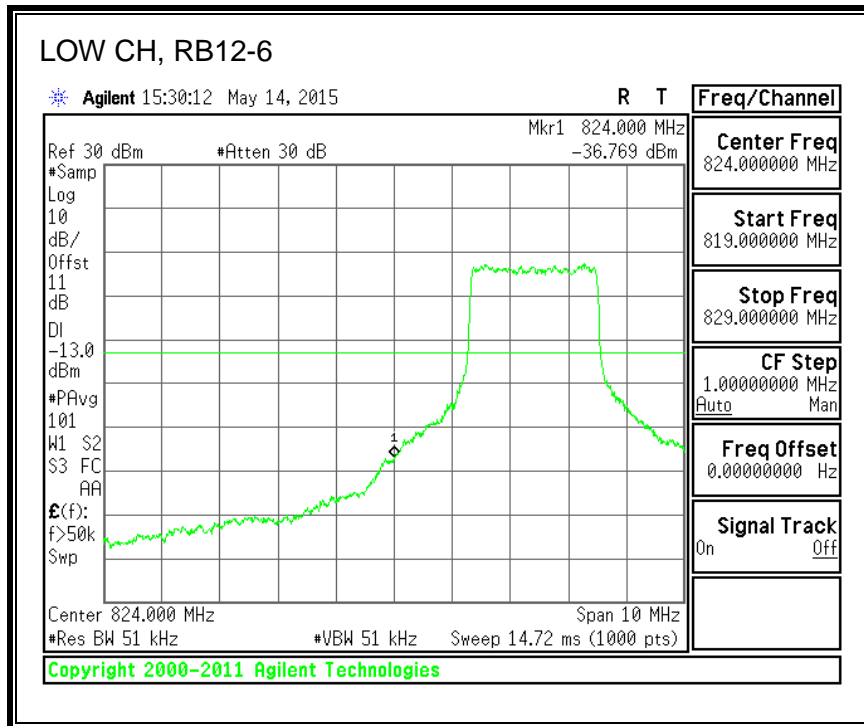

QPSK, (20.0 MHz BAND WIDTH)

16QAM, (20.0 MHz BAND WIDTH)

8.4.3. LTE BAND 5 BANDEDGE

QPSK, (1.4 MHz BAND WIDTH)

16QAM, (1.4 MHz BAND WIDTH)

QPSK, (3.0 MHz BAND WIDTH)

16QAM, (3.0 MHz BAND WIDTH)

QPSK, (5.0 MHz BAND WIDTH)

16QAM, (5.0 MHz BAND WIDTH)

QPSK, (10.0 MHz BAND WIDTH)

16QAM, (10.0 MHz BAND WIDTH)

8.4.4. LTE BAND 7 EMISSION MASK

QPSK, (5.0 MHz BAND WIDTH)

16QAM, (5.0 MHz BAND WIDTH)

QPSK, (10.0 MHz BAND WIDTH)

16QAM, (10.0 MHz BAND WIDTH)