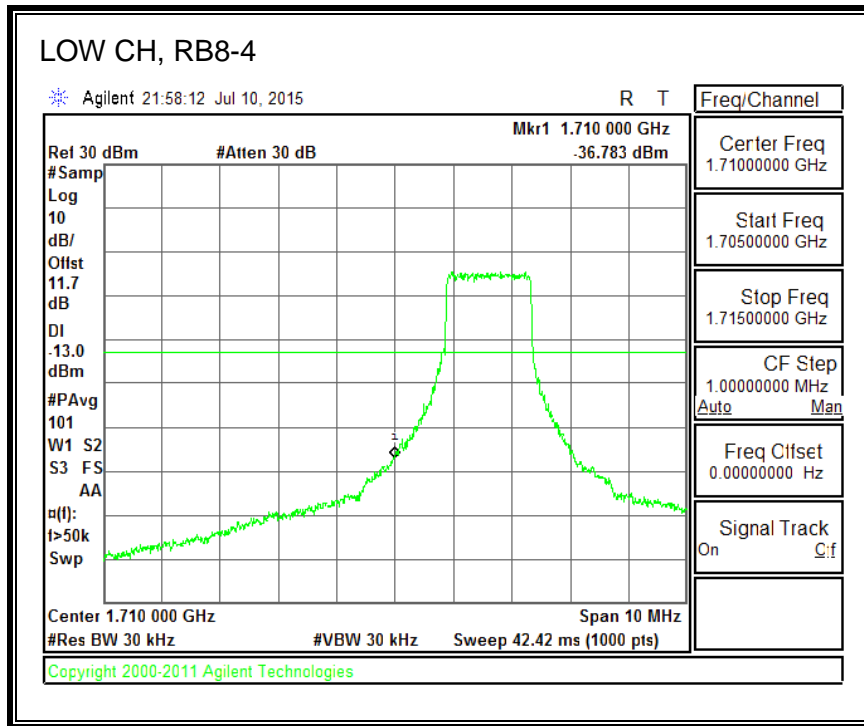

QPSK, (3.0 MHz BAND WIDTH)

16QAM, (3.0 MHz BAND WIDTH)

QPSK, (5.0 MHz BAND WIDTH)

16QAM, (5.0 MHz BAND WIDTH)

QPSK, (10.0 MHz BAND WIDTH)

16QAM, (10.0 MHz BAND WIDTH)

QPSK, (15.0 MHz BAND WIDTH)

16QAM, (15.0 MHz BAND WIDTH)

QPSK, (20.0 MHz BAND WIDTH)

16QAM, (20.0 MHz BAND WIDTH)

8.4.3. LTE BAND 5 BANDEDGE

QPSK, (1.4 MHz BAND WIDTH)

16QAM, (1.4 MHz BAND WIDTH)

QPSK, (3.0 MHz BAND WIDTH)

16QAM, (3.0 MHz BAND WIDTH)

QPSK, (5.0 MHz BAND WIDTH)

16QAM, (5.0 MHz BAND WIDTH)

QPSK, (10.0 MHz BAND WIDTH)

16QAM, (10.0 MHz BAND WIDTH)

8.4.4. LTE BAND 7 EMISSION MASK

QPSK, (5.0 MHz BAND WIDTH)

16QAM, (5.0 MHz BAND WIDTH)

QPSK, (10.0 MHz BAND WIDTH)

16QAM, (10.0 MHz BAND WIDTH)