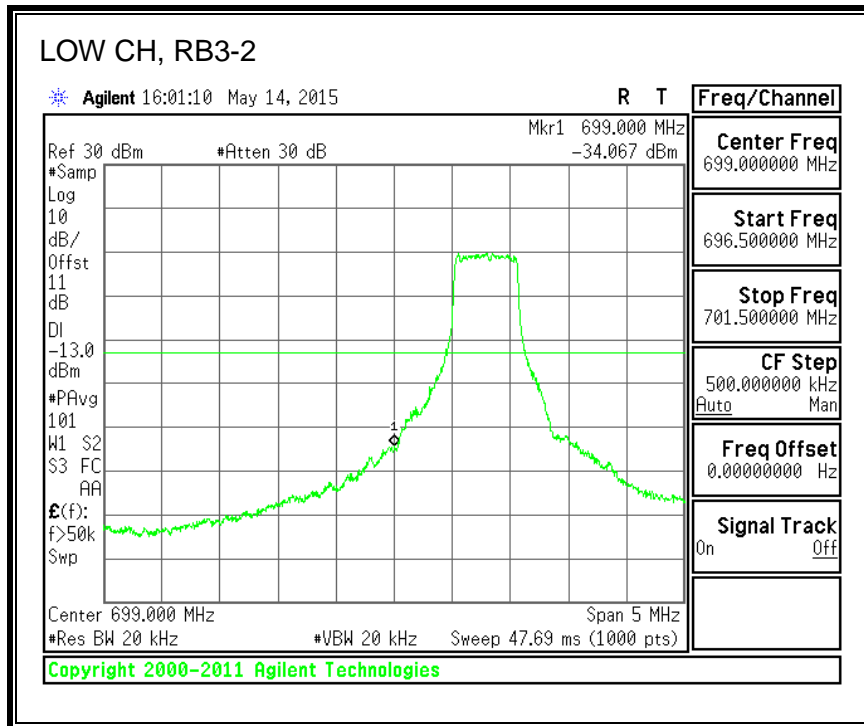

16QAM, (5.0 MHz BAND WIDTH)

QPSK, (10.0 MHz BAND WIDTH)

16QAM, (10.0 MHz BAND WIDTH)

8.4.4. LTE BAND 7 EMISSION MASK

QPSK, (5.0 MHz BAND WIDTH)

16QAM, (5.0 MHz BAND WIDTH)

QPSK, (10.0 MHz BAND WIDTH)

16QAM, (10.0 MHz BAND WIDTH)

QPSK, (15.0 MHz BAND WIDTH)

16QAM, (15.0 MHz BAND WIDTH)

QPSK, (20.0 MHz BAND WIDTH)

16QAM, (20.0 MHz BAND WIDTH)

8.4.5. LTE BAND 12 BANDEDGE

QPSK, (1.4 MHz BAND WIDTH)

16QAM, (1.4 MHz BAND WIDTH)

QPSK, (3.0 MHz BAND WIDTH)

16QAM, (3.0 MHz BAND WIDTH)

QPSK, (5.0 MHz BAND WIDTH)

16QAM, (5.0 MHz BAND WIDTH)

QPSK, (10.0 MHz BAND WIDTH)

16QAM, (10.0 MHz BAND WIDTH)

8.4.6. LTE BAND 13 EMISSION MASK

QPSK, (5.0 MHz BAND WIDTH)

16QAM, (5.0 MHz BAND WIDTH)