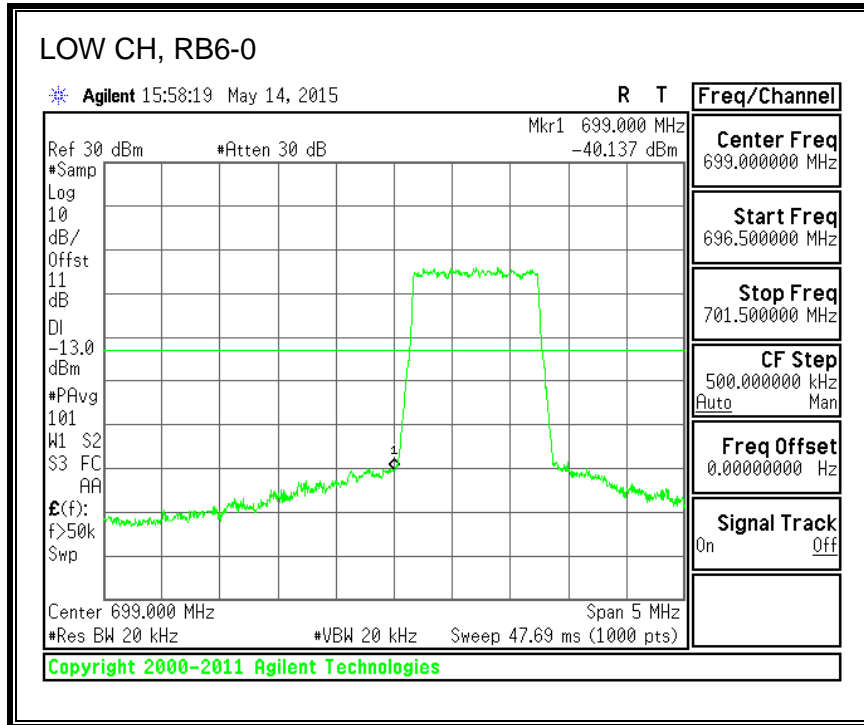

16QAM, (5.0 MHz BAND WIDTH)

QPSK, (10.0 MHz BAND WIDTH)

16QAM, (10.0 MHz BAND WIDTH)

8.4.4. LTE BAND 7 EMISSION MASK

QPSK, (5.0 MHz BAND WIDTH)

16QAM, (5.0 MHz BAND WIDTH)

QPSK, (10.0 MHz BAND WIDTH)

16QAM, (10.0 MHz BAND WIDTH)

QPSK, (15.0 MHz BAND WIDTH)

16QAM, (15.0 MHz BAND WIDTH)

QPSK, (20.0 MHz BAND WIDTH)

16QAM, (20.0 MHz BAND WIDTH)

8.4.5. LTE BAND 12 BANDEDGE

QPSK, (1.4 MHz BAND WIDTH)

16QAM, (1.4 MHz BAND WIDTH)

QPSK, (3.0 MHz BAND WIDTH)

16QAM, (3.0 MHz BAND WIDTH)

QPSK, (5.0 MHz BAND WIDTH)

16QAM, (5.0 MHz BAND WIDTH)

QPSK, (10.0 MHz BAND WIDTH)

16QAM, (10.0 MHz BAND WIDTH)

8.4.6. LTE BAND 13 EMISSION MASK

QPSK, (5.0 MHz BAND WIDTH)

16QAM, (5.0 MHz BAND WIDTH)