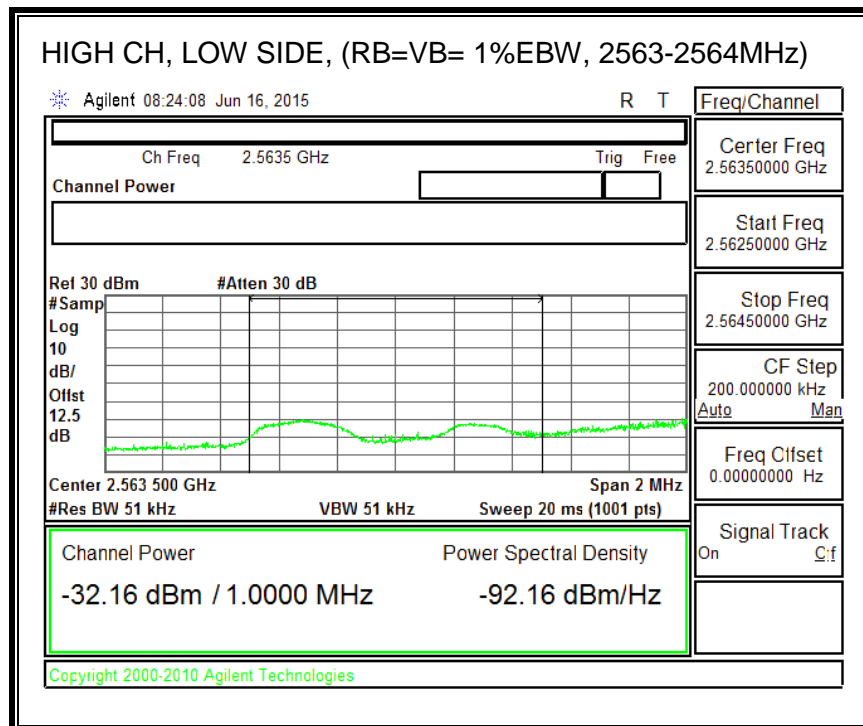

16QAM, (5.0 MHz BAND WIDTH)

QPSK, (10.0 MHz BAND WIDTH)

16QAM, (10.0 MHz BAND WIDTH)

8.4.4. LTE BAND 7 EMISSION MASK

QPSK, (5.0 MHz BAND WIDTH)

16QAM, (5.0 MHz BAND WIDTH)

QPSK, (10.0 MHz BAND WIDTH)

16QAM, (10.0 MHz BAND WIDTH)