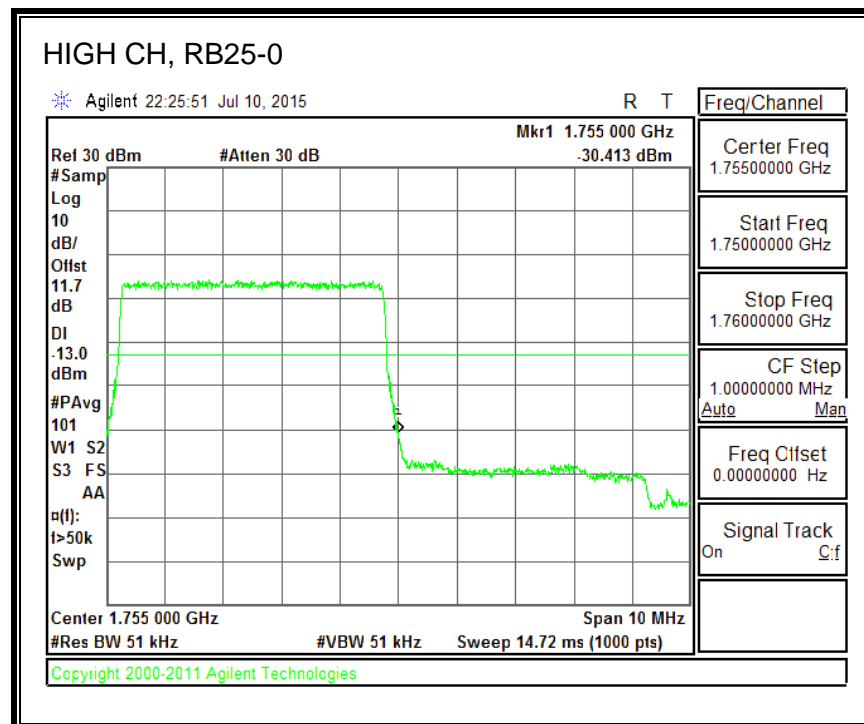

QPSK, (3.0 MHz BAND WIDTH)

16QAM, (3.0 MHz BAND WIDTH)

QPSK, (5.0 MHz BAND WIDTH)

16QAM, (5.0 MHz BAND WIDTH)

QPSK, (10.0 MHz BAND WIDTH)

16QAM, (10.0 MHz BAND WIDTH)

QPSK, (15.0 MHz BAND WIDTH)

16QAM, (15.0 MHz BAND WIDTH)

QPSK, (20.0 MHz BAND WIDTH)

16QAM, (20.0 MHz BAND WIDTH)

8.4.3. LTE BAND 5 BANDEDGE

QPSK, (1.4 MHz BAND WIDTH)

16QAM, (1.4 MHz BAND WIDTH)

QPSK, (3.0 MHz BAND WIDTH)

16QAM, (3.0 MHz BAND WIDTH)

QPSK, (5.0 MHz BAND WIDTH)

16QAM, (5.0 MHz BAND WIDTH)

QPSK, (10.0 MHz BAND WIDTH)

16QAM, (10.0 MHz BAND WIDTH)

8.4.4. LTE BAND 7 EMISSION MASK

QPSK, (5.0 MHz BAND WIDTH)

16QAM, (5.0 MHz BAND WIDTH)

QPSK, (10.0 MHz BAND WIDTH)

16QAM, (10.0 MHz BAND WIDTH)