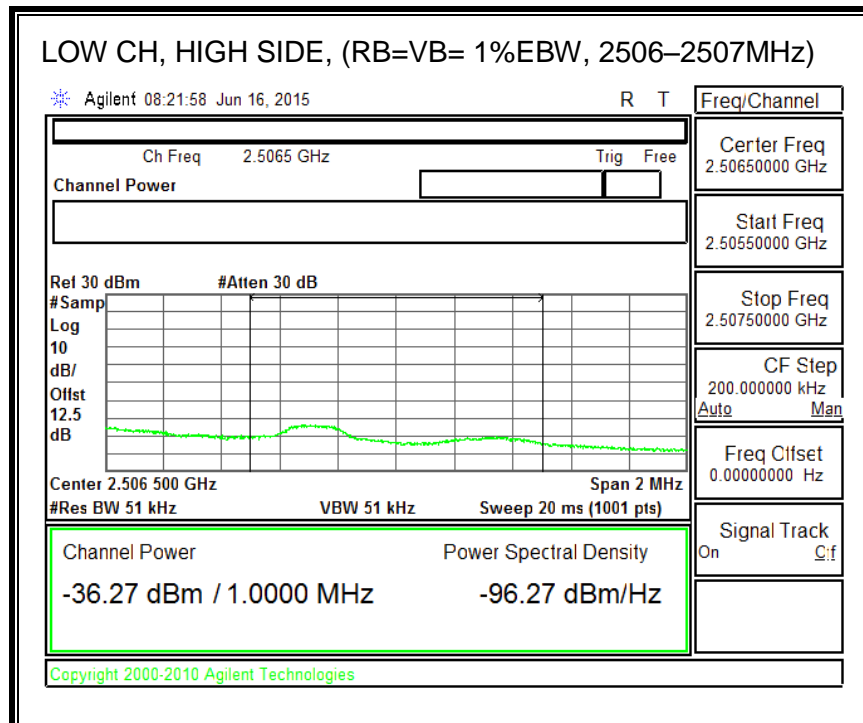

16QAM, (5.0 MHz BAND WIDTH)

QPSK, (10.0 MHz BAND WIDTH)

16QAM, (10.0 MHz BAND WIDTH)

8.4.4. LTE BAND 7 EMISSION MASK

QPSK, (5.0 MHz BAND WIDTH)

16QAM, (5.0 MHz BAND WIDTH)

QPSK, (10.0 MHz BAND WIDTH)

16QAM, (10.0 MHz BAND WIDTH)