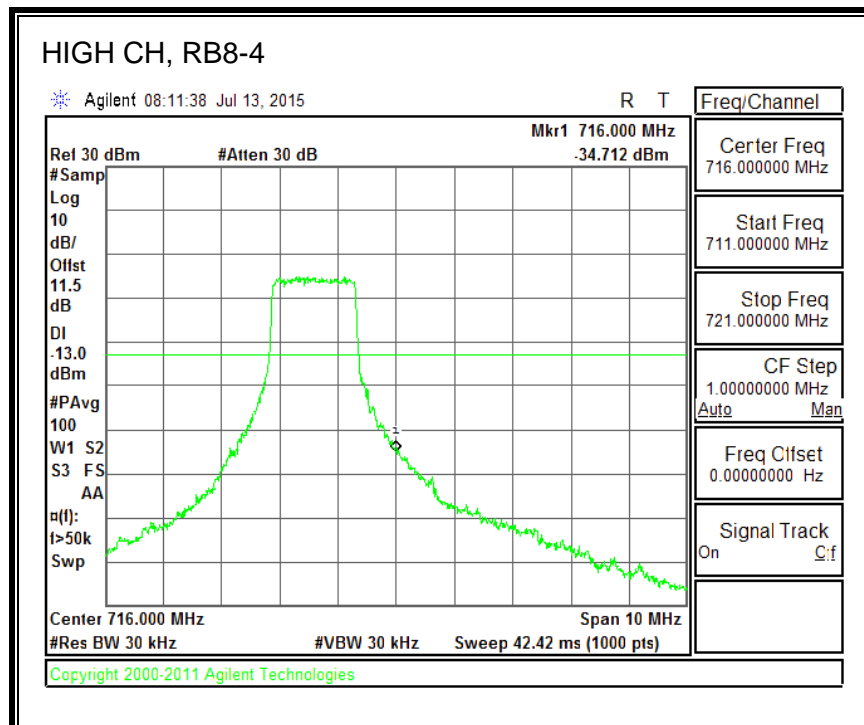

16QAM, (5.0 MHz BAND WIDTH)

QPSK, (10.0 MHz BAND WIDTH)

16QAM, (10.0 MHz BAND WIDTH)

8.4.4. LTE BAND 7 EMISSION MASK

QPSK, (5.0 MHz BAND WIDTH)

16QAM, (5.0 MHz BAND WIDTH)

QPSK, (10.0 MHz BAND WIDTH)

16QAM, (10.0 MHz BAND WIDTH)

QPSK, (15.0 MHz BAND WIDTH)

16QAM, (15.0 MHz BAND WIDTH)

QPSK, (20.0 MHz BAND WIDTH)

16QAM, (20.0 MHz BAND WIDTH)

8.4.5. LTE BAND 12 BANDEDGE

QPSK, (1.4 MHz BAND WIDTH)

16QAM, (1.4 MHz BAND WIDTH)

QPSK, (3.0 MHz BAND WIDTH)

16QAM, (3.0 MHz BAND WIDTH)

QPSK, (5.0 MHz BAND WIDTH)

16QAM, (5.0 MHz BAND WIDTH)

QPSK, (10.0 MHz BAND WIDTH)

16QAM, (10.0 MHz BAND WIDTH)

8.4.6. LTE BAND 13 EMISSION MASK

QPSK, (5.0 MHz BAND WIDTH)

16QAM, (5.0 MHz BAND WIDTH)