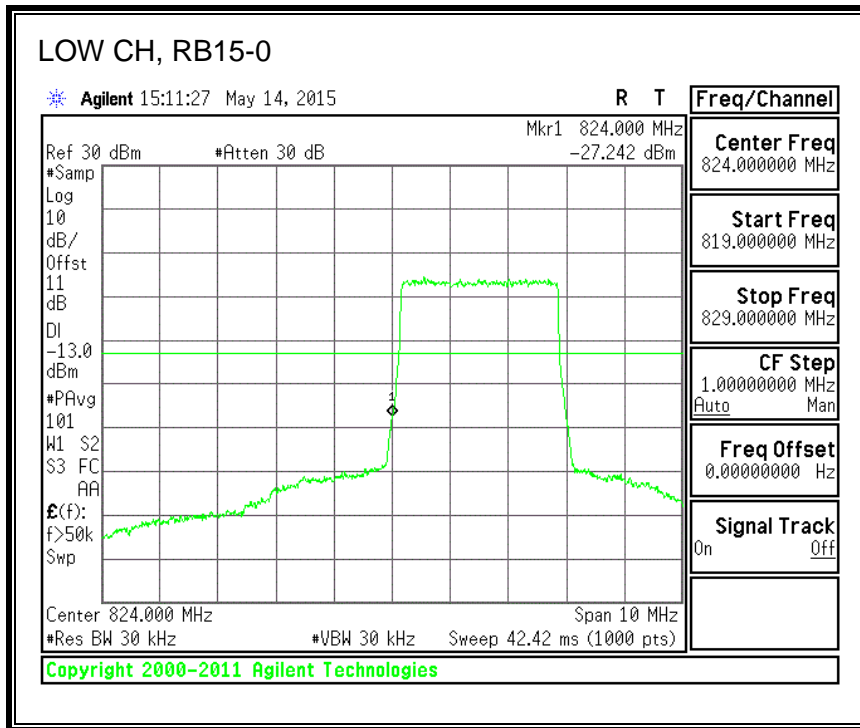

QPSK, (20.0 MHz BAND WIDTH)

16QAM, (20.0 MHz BAND WIDTH)

8.4.3. LTE BAND 5 BANDEDGE

QPSK, (1.4 MHz BAND WIDTH)

16QAM, (1.4 MHz BAND WIDTH)

QPSK, (3.0 MHz BAND WIDTH)

16QAM, (3.0 MHz BAND WIDTH)

QPSK, (5.0 MHz BAND WIDTH)

16QAM, (5.0 MHz BAND WIDTH)

QPSK, (10.0 MHz BAND WIDTH)

16QAM, (10.0 MHz BAND WIDTH)

8.4.4. LTE BAND 7 EMISSION MASK

QPSK, (5.0 MHz BAND WIDTH)

16QAM, (5.0 MHz BAND WIDTH)

QPSK, (10.0 MHz BAND WIDTH)

16QAM, (10.0 MHz BAND WIDTH)