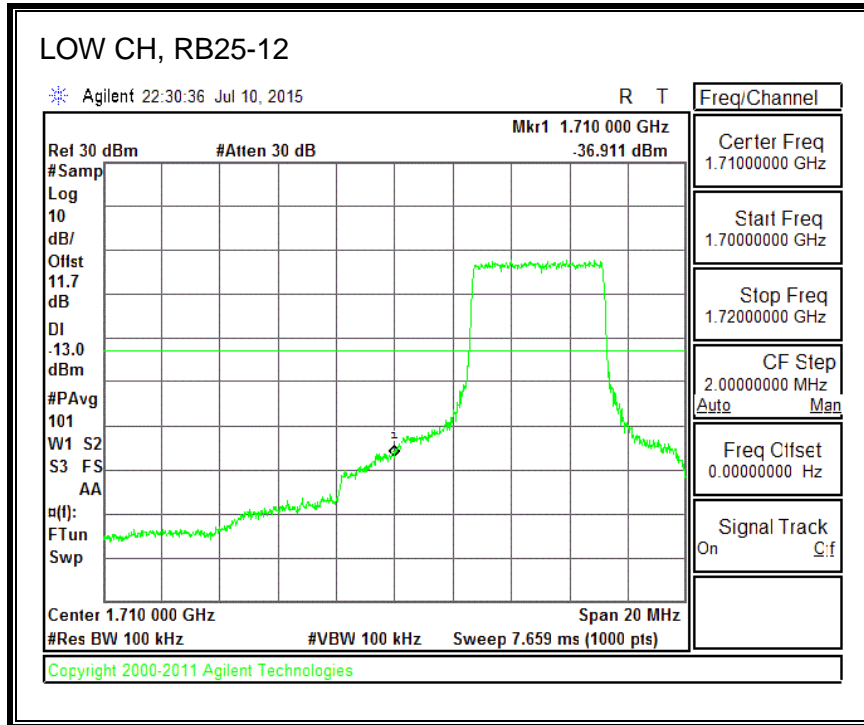

QPSK, (3.0 MHz BAND WIDTH)

16QAM, (3.0 MHz BAND WIDTH)

QPSK, (5.0 MHz BAND WIDTH)

16QAM, (5.0 MHz BAND WIDTH)

QPSK, (10.0 MHz BAND WIDTH)

16QAM, (10.0 MHz BAND WIDTH)

QPSK, (15.0 MHz BAND WIDTH)

16QAM, (15.0 MHz BAND WIDTH)

QPSK, (20.0 MHz BAND WIDTH)

16QAM, (20.0 MHz BAND WIDTH)

8.4.3. LTE BAND 5 BANDEDGE

QPSK, (1.4 MHz BAND WIDTH)

16QAM, (1.4 MHz BAND WIDTH)

QPSK, (3.0 MHz BAND WIDTH)

16QAM, (3.0 MHz BAND WIDTH)

QPSK, (5.0 MHz BAND WIDTH)

16QAM, (5.0 MHz BAND WIDTH)

QPSK, (10.0 MHz BAND WIDTH)

16QAM, (10.0 MHz BAND WIDTH)

8.4.4. LTE BAND 7 EMISSION MASK

QPSK, (5.0 MHz BAND WIDTH)

16QAM, (5.0 MHz BAND WIDTH)

QPSK, (10.0 MHz BAND WIDTH)

16QAM, (10.0 MHz BAND WIDTH)