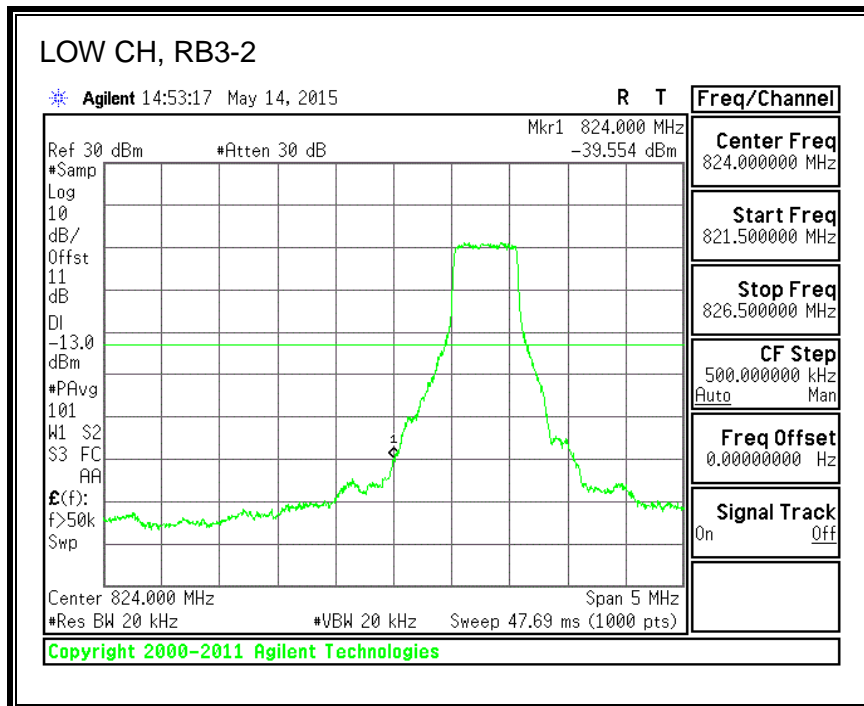

QPSK, (20.0 MHz BAND WIDTH)

16QAM, (20.0 MHz BAND WIDTH)

8.4.3. LTE BAND 5 BANDEDGE

QPSK, (1.4 MHz BAND WIDTH)

16QAM, (1.4 MHz BAND WIDTH)

QPSK, (3.0 MHz BAND WIDTH)

16QAM, (3.0 MHz BAND WIDTH)

QPSK, (5.0 MHz BAND WIDTH)

16QAM, (5.0 MHz BAND WIDTH)

QPSK, (10.0 MHz BAND WIDTH)

16QAM, (10.0 MHz BAND WIDTH)

8.4.4. LTE BAND 7 EMISSION MASK

QPSK, (5.0 MHz BAND WIDTH)

16QAM, (5.0 MHz BAND WIDTH)

QPSK, (10.0 MHz BAND WIDTH)

16QAM, (10.0 MHz BAND WIDTH)