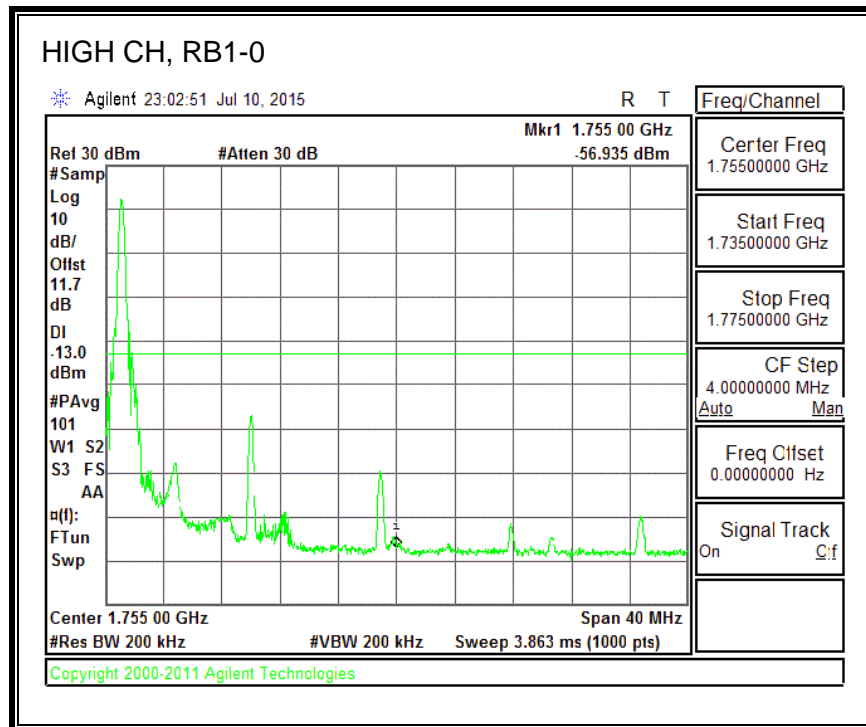

QPSK, (20.0 MHz BAND WIDTH)

16QAM, (20.0 MHz BAND WIDTH)

8.4.3. LTE BAND 5 BANDEDGE

QPSK, (1.4 MHz BAND WIDTH)

16QAM, (1.4 MHz BAND WIDTH)

QPSK, (3.0 MHz BAND WIDTH)

16QAM, (3.0 MHz BAND WIDTH)

QPSK, (5.0 MHz BAND WIDTH)

16QAM, (5.0 MHz BAND WIDTH)

QPSK, (10.0 MHz BAND WIDTH)

16QAM, (10.0 MHz BAND WIDTH)

8.4.4. LTE BAND 7 EMISSION MASK

QPSK, (5.0 MHz BAND WIDTH)

16QAM, (5.0 MHz BAND WIDTH)

QPSK, (10.0 MHz BAND WIDTH)

16QAM, (10.0 MHz BAND WIDTH)