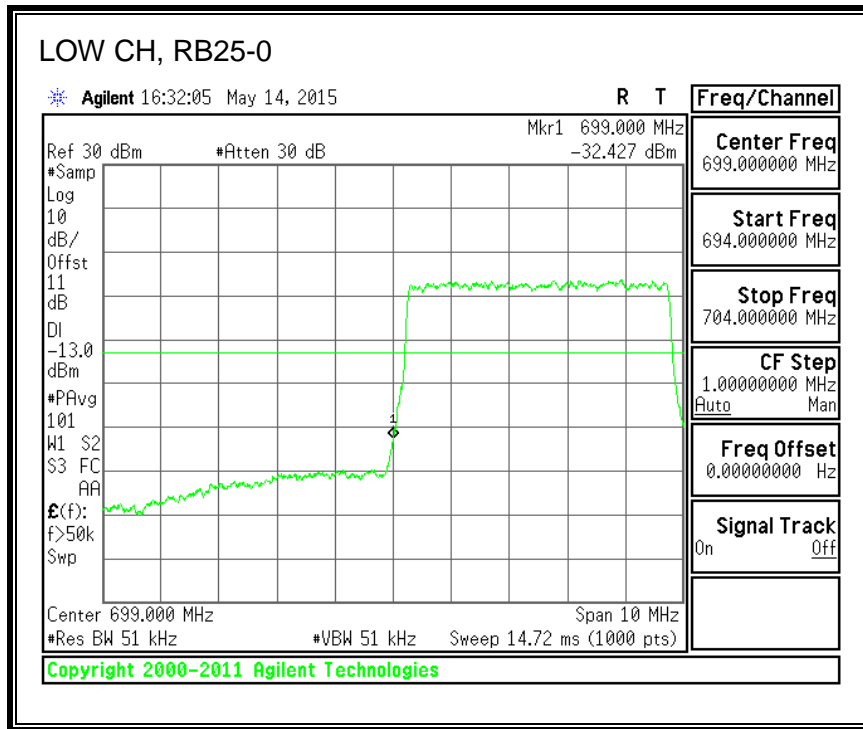

QPSK, (15.0 MHz BAND WIDTH)

16QAM, (15.0 MHz BAND WIDTH)

QPSK, (20.0 MHz BAND WIDTH)

16QAM, (20.0 MHz BAND WIDTH)

8.4.5. LTE BAND 12 BANDEDGE

QPSK, (1.4 MHz BAND WIDTH)

16QAM, (1.4 MHz BAND WIDTH)

QPSK, (3.0 MHz BAND WIDTH)

16QAM, (3.0 MHz BAND WIDTH)

QPSK, (5.0 MHz BAND WIDTH)

16QAM, (5.0 MHz BAND WIDTH)

QPSK, (10.0 MHz BAND WIDTH)

16QAM, (10.0 MHz BAND WIDTH)

8.4.6. LTE BAND 13 EMISSION MASK

QPSK, (5.0 MHz BAND WIDTH)

16QAM, (5.0 MHz BAND WIDTH)

QPSK, (10.0 MHz BAND WIDTH)

16QAM, (10.0 MHz BAND WIDTH)

8.4.7. LTE BAND 17 BANDEDGE

QPSK, (5.0 MHz BAND WIDTH)

16QAM, (5.0 MHz BAND WIDTH)

QPSK, (10.0 MHz BAND WIDTH)

16QAM, (10.0 MHz BAND WIDTH)