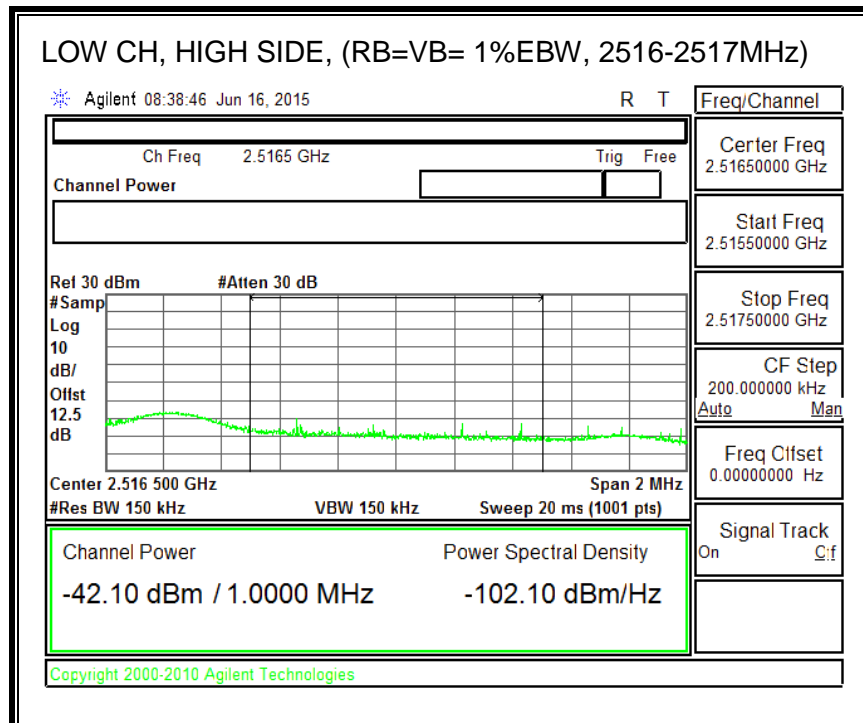

QPSK, (15.0 MHz BAND WIDTH)

16QAM, (15.0 MHz BAND WIDTH)

QPSK, (20.0 MHz BAND WIDTH)

16QAM, (20.0 MHz BAND WIDTH)

8.4.5. LTE BAND 12 BANDEDGE

QPSK, (1.4 MHz BAND WIDTH)

16QAM, (1.4 MHz BAND WIDTH)

QPSK, (3.0 MHz BAND WIDTH)

16QAM, (3.0 MHz BAND WIDTH)

QPSK, (5.0 MHz BAND WIDTH)

16QAM, (5.0 MHz BAND WIDTH)

QPSK, (10.0 MHz BAND WIDTH)

16QAM, (10.0 MHz BAND WIDTH)

8.4.6. LTE BAND 13 EMISSION MASK

QPSK, (5.0 MHz BAND WIDTH)

16QAM, (5.0 MHz BAND WIDTH)