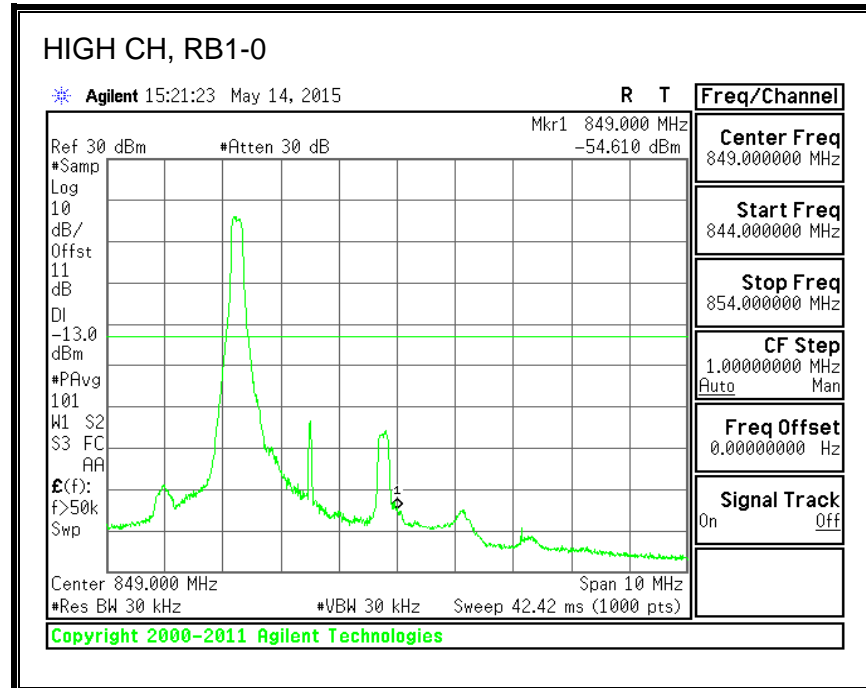

QPSK, (20.0 MHz BAND WIDTH)

16QAM, (20.0 MHz BAND WIDTH)

8.4.3. LTE BAND 5 BANDEDGE

QPSK, (1.4 MHz BAND WIDTH)

16QAM, (1.4 MHz BAND WIDTH)

QPSK, (3.0 MHz BAND WIDTH)

16QAM, (3.0 MHz BAND WIDTH)

QPSK, (5.0 MHz BAND WIDTH)

16QAM, (5.0 MHz BAND WIDTH)

QPSK, (10.0 MHz BAND WIDTH)

16QAM, (10.0 MHz BAND WIDTH)

8.4.4. LTE BAND 7 EMISSION MASK

QPSK, (5.0 MHz BAND WIDTH)

16QAM, (5.0 MHz BAND WIDTH)

QPSK, (10.0 MHz BAND WIDTH)

16QAM, (10.0 MHz BAND WIDTH)