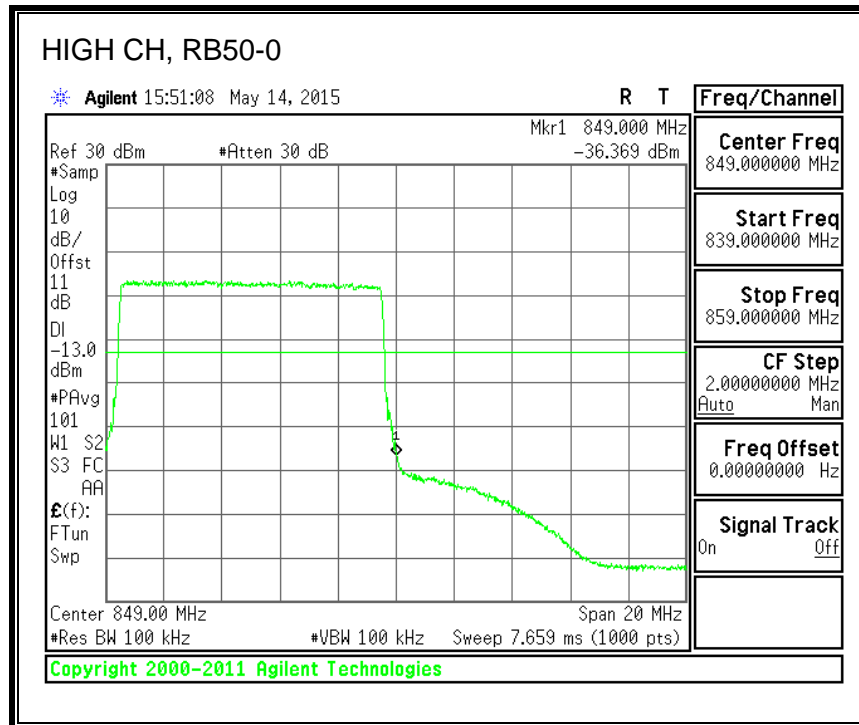

16QAM, (5.0 MHz BAND WIDTH)

QPSK, (10.0 MHz BAND WIDTH)

16QAM, (10.0 MHz BAND WIDTH)

8.4.4. LTE BAND 7 EMISSION MASK

QPSK, (5.0 MHz BAND WIDTH)

16QAM, (5.0 MHz BAND WIDTH)

QPSK, (10.0 MHz BAND WIDTH)

16QAM, (10.0 MHz BAND WIDTH)

QPSK, (15.0 MHz BAND WIDTH)

16QAM, (15.0 MHz BAND WIDTH)

QPSK, (20.0 MHz BAND WIDTH)

16QAM, (20.0 MHz BAND WIDTH)

8.4.5. LTE BAND 12 BANDEDGE

QPSK, (1.4 MHz BAND WIDTH)

16QAM, (1.4 MHz BAND WIDTH)

QPSK, (3.0 MHz BAND WIDTH)