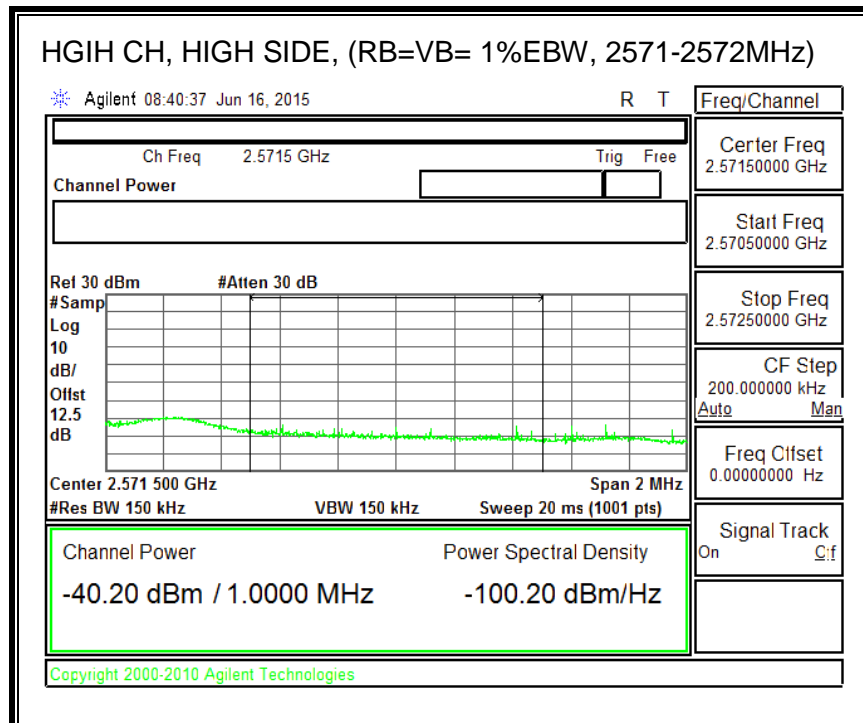

QPSK, (15.0 MHz BAND WIDTH)

16QAM, (15.0 MHz BAND WIDTH)

QPSK, (20.0 MHz BAND WIDTH)

16QAM, (20.0 MHz BAND WIDTH)

8.4.5. LTE BAND 12 BANDEDGE

QPSK, (1.4 MHz BAND WIDTH)

16QAM, (1.4 MHz BAND WIDTH)

QPSK, (3.0 MHz BAND WIDTH)

16QAM, (3.0 MHz BAND WIDTH)

QPSK, (5.0 MHz BAND WIDTH)

16QAM, (5.0 MHz BAND WIDTH)

QPSK, (10.0 MHz BAND WIDTH)

16QAM, (10.0 MHz BAND WIDTH)

8.4.6. LTE BAND 13 EMISSION MASK

QPSK, (5.0 MHz BAND WIDTH)

16QAM, (5.0 MHz BAND WIDTH)