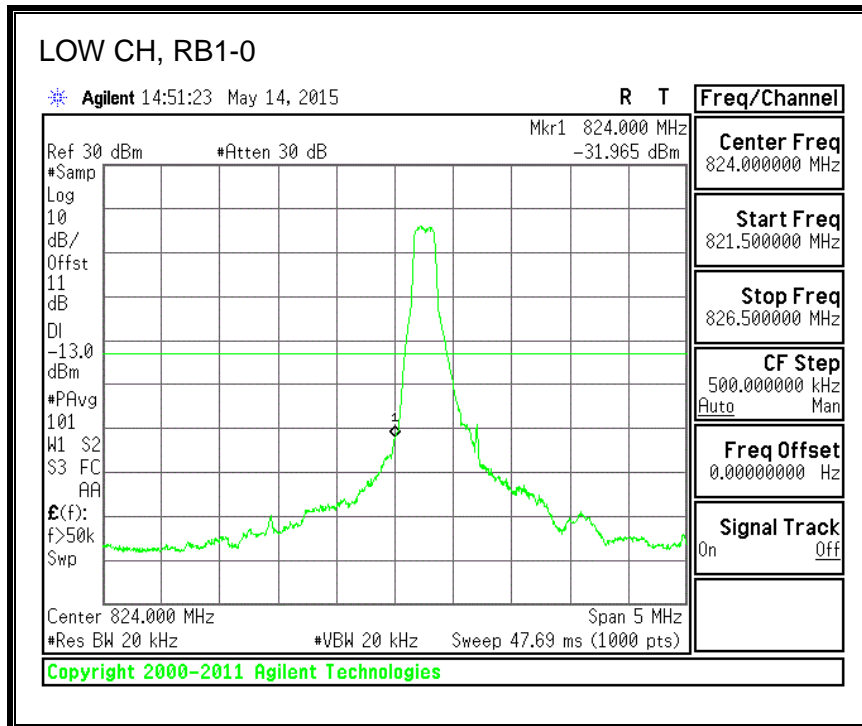

QPSK, (20.0 MHz BAND WIDTH)

16QAM, (20.0 MHz BAND WIDTH)

8.4.3. LTE BAND 5 BANDEDGE

QPSK, (1.4 MHz BAND WIDTH)

16QAM, (1.4 MHz BAND WIDTH)

QPSK, (3.0 MHz BAND WIDTH)

16QAM, (3.0 MHz BAND WIDTH)

QPSK, (5.0 MHz BAND WIDTH)

16QAM, (5.0 MHz BAND WIDTH)

QPSK, (10.0 MHz BAND WIDTH)

16QAM, (10.0 MHz BAND WIDTH)

8.4.4. LTE BAND 7 EMISSION MASK

QPSK, (5.0 MHz BAND WIDTH)

16QAM, (5.0 MHz BAND WIDTH)

QPSK, (10.0 MHz BAND WIDTH)

16QAM, (10.0 MHz BAND WIDTH)