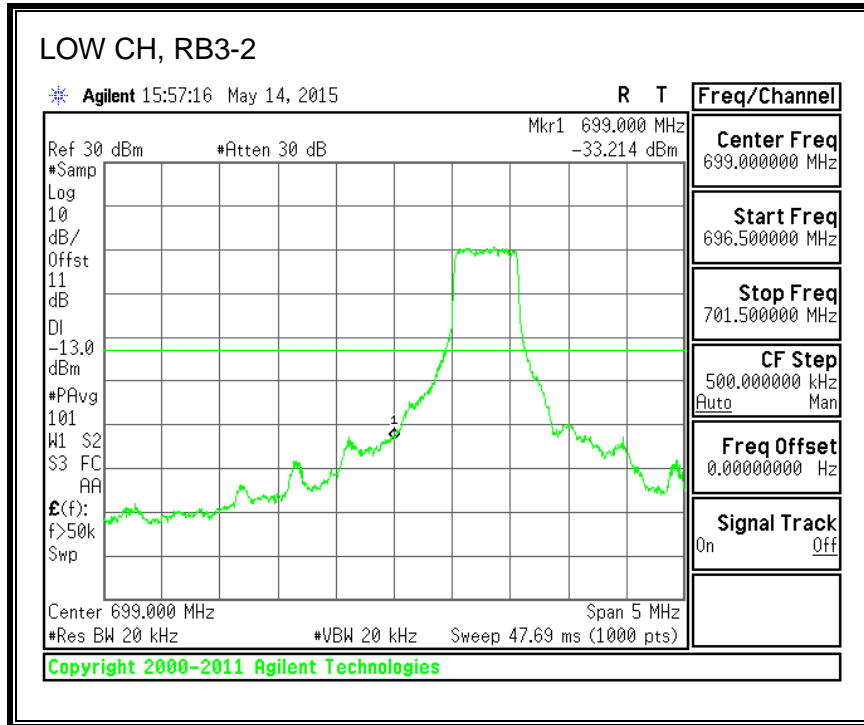

16QAM, (5.0 MHz BAND WIDTH)

QPSK, (10.0 MHz BAND WIDTH)

16QAM, (10.0 MHz BAND WIDTH)

8.4.4. LTE BAND 7 EMISSION MASK

QPSK, (5.0 MHz BAND WIDTH)

16QAM, (5.0 MHz BAND WIDTH)

QPSK, (10.0 MHz BAND WIDTH)

16QAM, (10.0 MHz BAND WIDTH)

QPSK, (15.0 MHz BAND WIDTH)

16QAM, (15.0 MHz BAND WIDTH)

QPSK, (20.0 MHz BAND WIDTH)

16QAM, (20.0 MHz BAND WIDTH)

8.4.5. LTE BAND 12 BANDEDGE

QPSK, (1.4 MHz BAND WIDTH)

16QAM, (1.4 MHz BAND WIDTH)

QPSK, (3.0 MHz BAND WIDTH)

16QAM, (3.0 MHz BAND WIDTH)

QPSK, (5.0 MHz BAND WIDTH)

16QAM, (5.0 MHz BAND WIDTH)

QPSK, (10.0 MHz BAND WIDTH)

16QAM, (10.0 MHz BAND WIDTH)

8.4.6. LTE BAND 13 EMISSION MASK

QPSK, (5.0 MHz BAND WIDTH)

16QAM, (5.0 MHz BAND WIDTH)