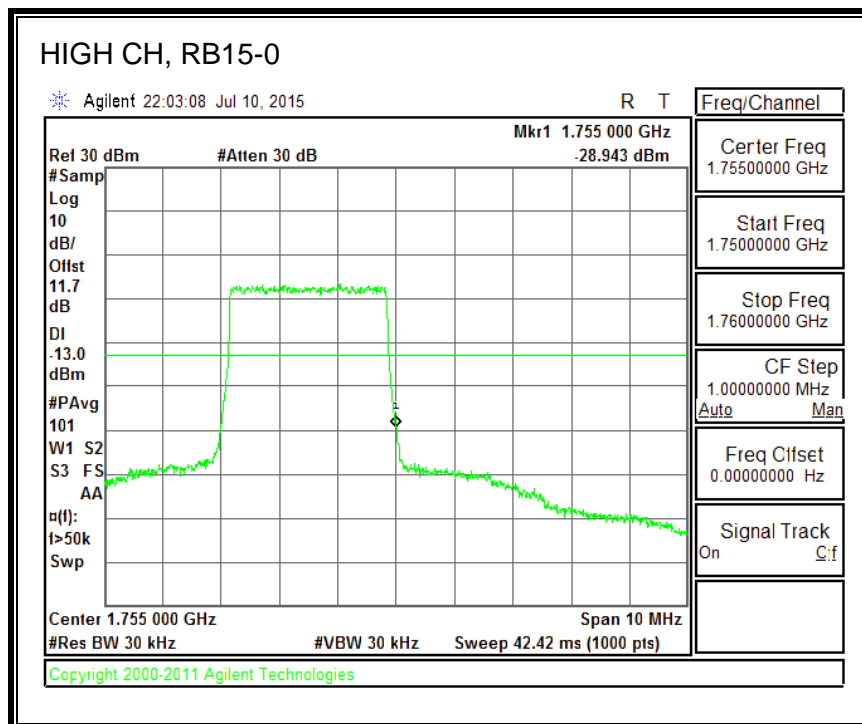

QPSK, (3.0 MHz BAND WIDTH)

16QAM, (3.0 MHz BAND WIDTH)

QPSK, (5.0 MHz BAND WIDTH)

16QAM, (5.0 MHz BAND WIDTH)

QPSK, (10.0 MHz BAND WIDTH)

16QAM, (10.0 MHz BAND WIDTH)

QPSK, (15.0 MHz BAND WIDTH)

16QAM, (15.0 MHz BAND WIDTH)

QPSK, (20.0 MHz BAND WIDTH)

16QAM, (20.0 MHz BAND WIDTH)

8.4.3. LTE BAND 5 BANDEDGE

QPSK, (1.4 MHz BAND WIDTH)

16QAM, (1.4 MHz BAND WIDTH)

QPSK, (3.0 MHz BAND WIDTH)

16QAM, (3.0 MHz BAND WIDTH)

QPSK, (5.0 MHz BAND WIDTH)

16QAM, (5.0 MHz BAND WIDTH)

QPSK, (10.0 MHz BAND WIDTH)

16QAM, (10.0 MHz BAND WIDTH)

8.4.4. LTE BAND 7 EMISSION MASK

QPSK, (5.0 MHz BAND WIDTH)

16QAM, (5.0 MHz BAND WIDTH)

QPSK, (10.0 MHz BAND WIDTH)

16QAM, (10.0 MHz BAND WIDTH)