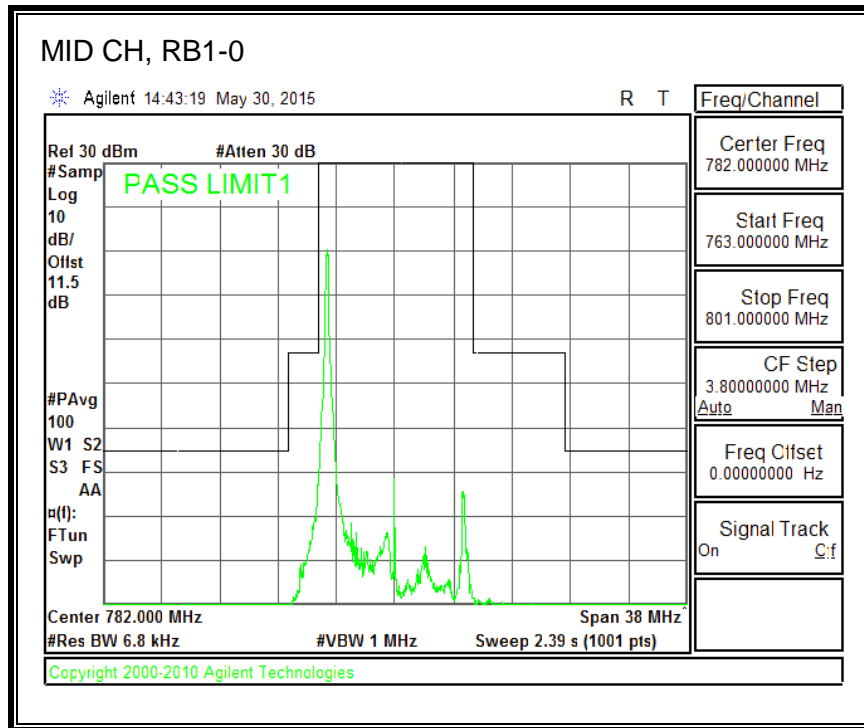

16QAM, (3.0 MHz BAND WIDTH)

QPSK, (5.0 MHz BAND WIDTH)

16QAM, (5.0 MHz BAND WIDTH)

QPSK, (10.0 MHz BAND WIDTH)

16QAM, (10.0 MHz BAND WIDTH)

8.4.6. LTE BAND 13 EMISSION MASK

QPSK, (5.0 MHz BAND WIDTH)

16QAM, (5.0 MHz BAND WIDTH)

QPSK, (10.0 MHz BAND WIDTH)

16QAM, (10.0 MHz BAND WIDTH)

8.4.7. LTE BAND 17 BANDEDGE

QPSK, (5.0 MHz BAND WIDTH)

16QAM, (5.0 MHz BAND WIDTH)

QPSK, (10.0 MHz BAND WIDTH)

16QAM, (10.0 MHz BAND WIDTH)