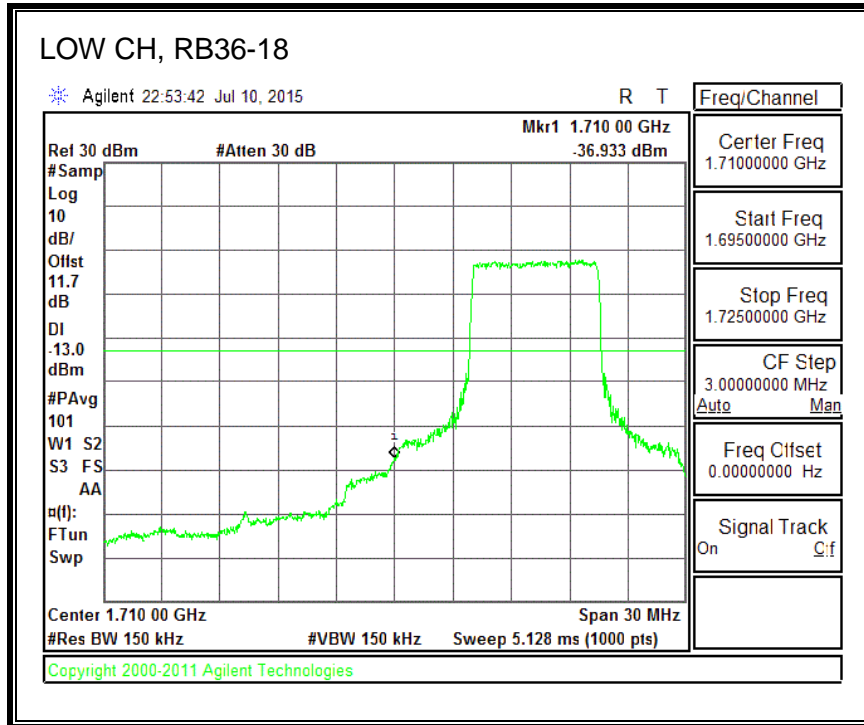

QPSK, (3.0 MHz BAND WIDTH)

16QAM, (3.0 MHz BAND WIDTH)

QPSK, (5.0 MHz BAND WIDTH)

16QAM, (5.0 MHz BAND WIDTH)

QPSK, (10.0 MHz BAND WIDTH)

16QAM, (10.0 MHz BAND WIDTH)

QPSK, (15.0 MHz BAND WIDTH)

16QAM, (15.0 MHz BAND WIDTH)

QPSK, (20.0 MHz BAND WIDTH)

16QAM, (20.0 MHz BAND WIDTH)

8.4.3. LTE BAND 5 BANDEDGE

QPSK, (1.4 MHz BAND WIDTH)

16QAM, (1.4 MHz BAND WIDTH)

QPSK, (3.0 MHz BAND WIDTH)

16QAM, (3.0 MHz BAND WIDTH)

QPSK, (5.0 MHz BAND WIDTH)

16QAM, (5.0 MHz BAND WIDTH)

QPSK, (10.0 MHz BAND WIDTH)

16QAM, (10.0 MHz BAND WIDTH)

8.4.4. LTE BAND 7 EMISSION MASK

QPSK, (5.0 MHz BAND WIDTH)

16QAM, (5.0 MHz BAND WIDTH)

QPSK, (10.0 MHz BAND WIDTH)

16QAM, (10.0 MHz BAND WIDTH)