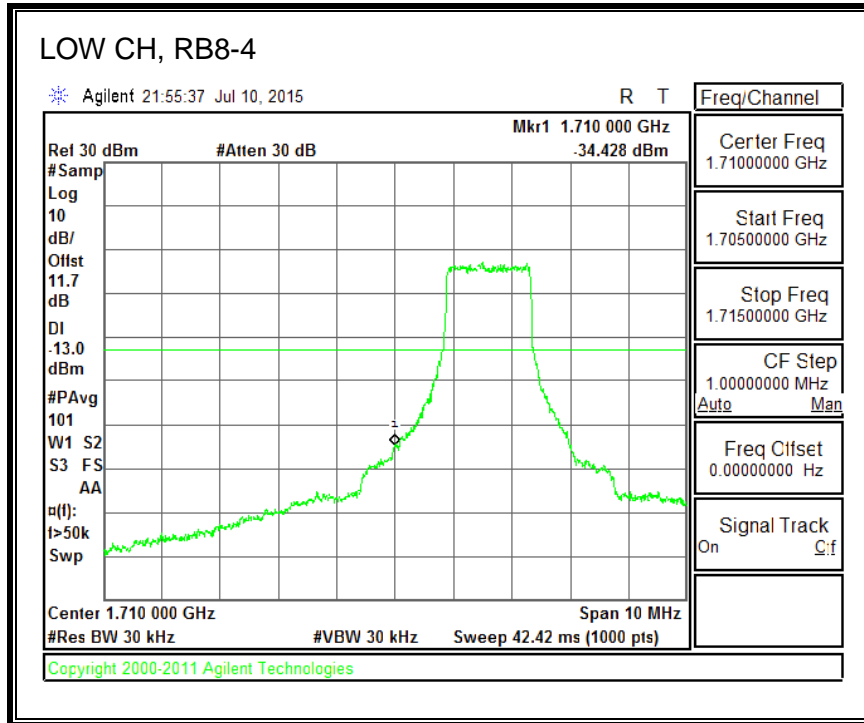

QPSK, (3.0 MHz BAND WIDTH)

16QAM, (3.0 MHz BAND WIDTH)

QPSK, (5.0 MHz BAND WIDTH)

16QAM, (5.0 MHz BAND WIDTH)

QPSK, (10.0 MHz BAND WIDTH)

16QAM, (10.0 MHz BAND WIDTH)

QPSK, (15.0 MHz BAND WIDTH)

16QAM, (15.0 MHz BAND WIDTH)

QPSK, (20.0 MHz BAND WIDTH)

16QAM, (20.0 MHz BAND WIDTH)

8.4.3. LTE BAND 5 BANDEDGE

QPSK, (1.4 MHz BAND WIDTH)

16QAM, (1.4 MHz BAND WIDTH)

QPSK, (3.0 MHz BAND WIDTH)

16QAM, (3.0 MHz BAND WIDTH)

QPSK, (5.0 MHz BAND WIDTH)

16QAM, (5.0 MHz BAND WIDTH)

QPSK, (10.0 MHz BAND WIDTH)

16QAM, (10.0 MHz BAND WIDTH)

8.4.4. LTE BAND 7 EMISSION MASK

QPSK, (5.0 MHz BAND WIDTH)

16QAM, (5.0 MHz BAND WIDTH)

QPSK, (10.0 MHz BAND WIDTH)

16QAM, (10.0 MHz BAND WIDTH)