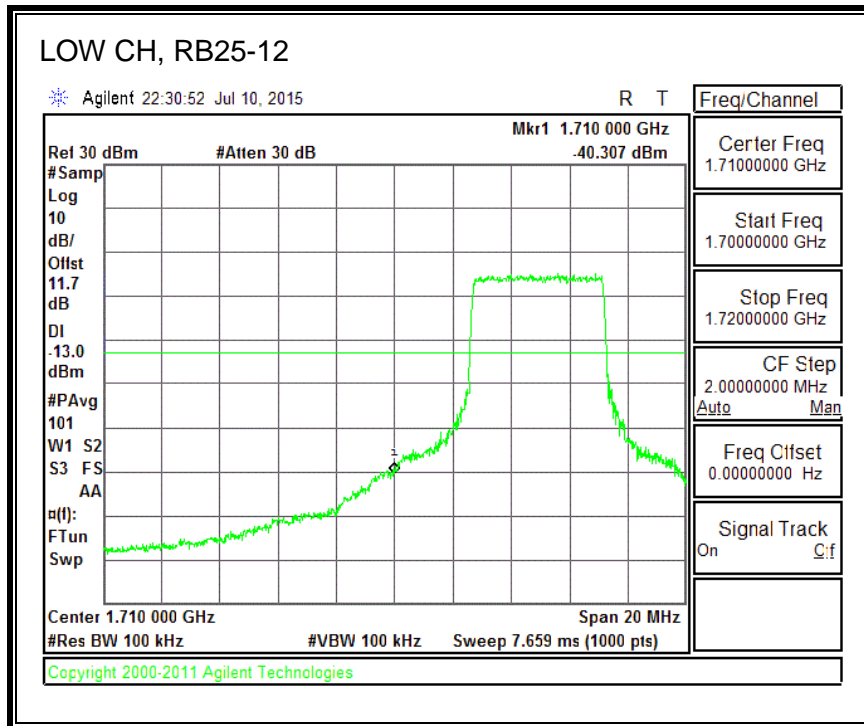

QPSK, (3.0 MHz BAND WIDTH)

16QAM, (3.0 MHz BAND WIDTH)

QPSK, (5.0 MHz BAND WIDTH)

16QAM, (5.0 MHz BAND WIDTH)

QPSK, (10.0 MHz BAND WIDTH)

16QAM, (10.0 MHz BAND WIDTH)

QPSK, (15.0 MHz BAND WIDTH)

16QAM, (15.0 MHz BAND WIDTH)

QPSK, (20.0 MHz BAND WIDTH)

16QAM, (20.0 MHz BAND WIDTH)

8.4.3. LTE BAND 5 BANDEDGE

QPSK, (1.4 MHz BAND WIDTH)

16QAM, (1.4 MHz BAND WIDTH)

QPSK, (3.0 MHz BAND WIDTH)

16QAM, (3.0 MHz BAND WIDTH)

QPSK, (5.0 MHz BAND WIDTH)

16QAM, (5.0 MHz BAND WIDTH)

QPSK, (10.0 MHz BAND WIDTH)

16QAM, (10.0 MHz BAND WIDTH)

8.4.4. LTE BAND 7 EMISSION MASK

QPSK, (5.0 MHz BAND WIDTH)

16QAM, (5.0 MHz BAND WIDTH)

QPSK, (10.0 MHz BAND WIDTH)

16QAM, (10.0 MHz BAND WIDTH)