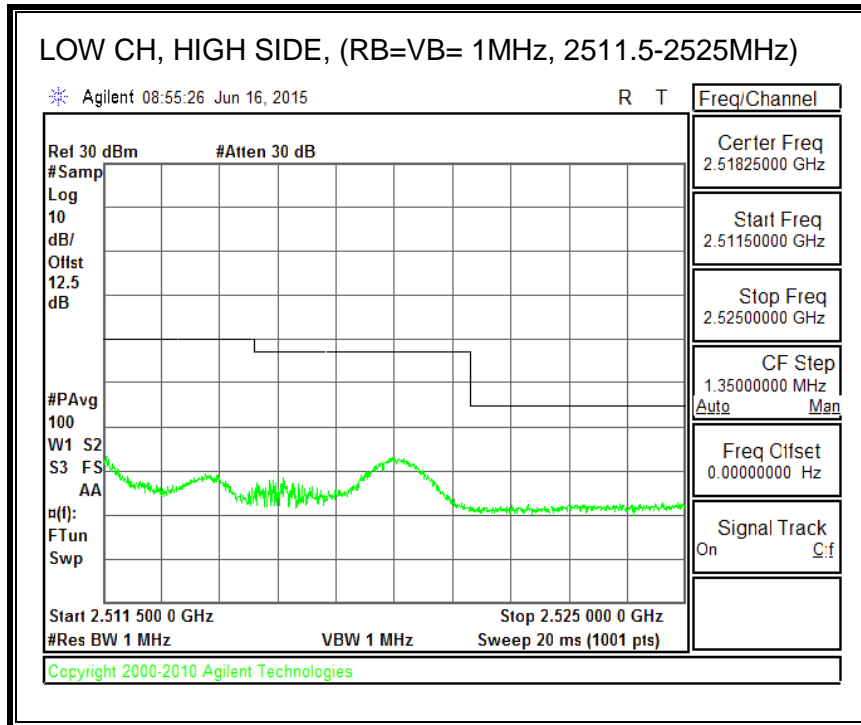

QPSK, (20.0 MHz BAND WIDTH)

16QAM, (20.0 MHz BAND WIDTH)

8.4.3. LTE BAND 5 BANDEDGE

QPSK, (1.4 MHz BAND WIDTH)

16QAM, (1.4 MHz BAND WIDTH)

QPSK, (3.0 MHz BAND WIDTH)

16QAM, (3.0 MHz BAND WIDTH)

QPSK, (5.0 MHz BAND WIDTH)

16QAM, (5.0 MHz BAND WIDTH)

QPSK, (10.0 MHz BAND WIDTH)

16QAM, (10.0 MHz BAND WIDTH)

8.4.4. LTE BAND 7 EMISSION MASK

QPSK, (5.0 MHz BAND WIDTH)

16QAM, (5.0 MHz BAND WIDTH)

QPSK, (10.0 MHz BAND WIDTH)

16QAM, (10.0 MHz BAND WIDTH)

QPSK, (15.0 MHz BAND WIDTH)

16QAM, (15.0 MHz BAND WIDTH)

QPSK, (20.0 MHz BAND WIDTH)

16QAM, (20.0 MHz BAND WIDTH)

8.4.5. LTE BAND 12 BANDEDGE

QPSK, (1.4 MHz BAND WIDTH)

16QAM, (1.4 MHz BAND WIDTH)

QPSK, (3.0 MHz BAND WIDTH)