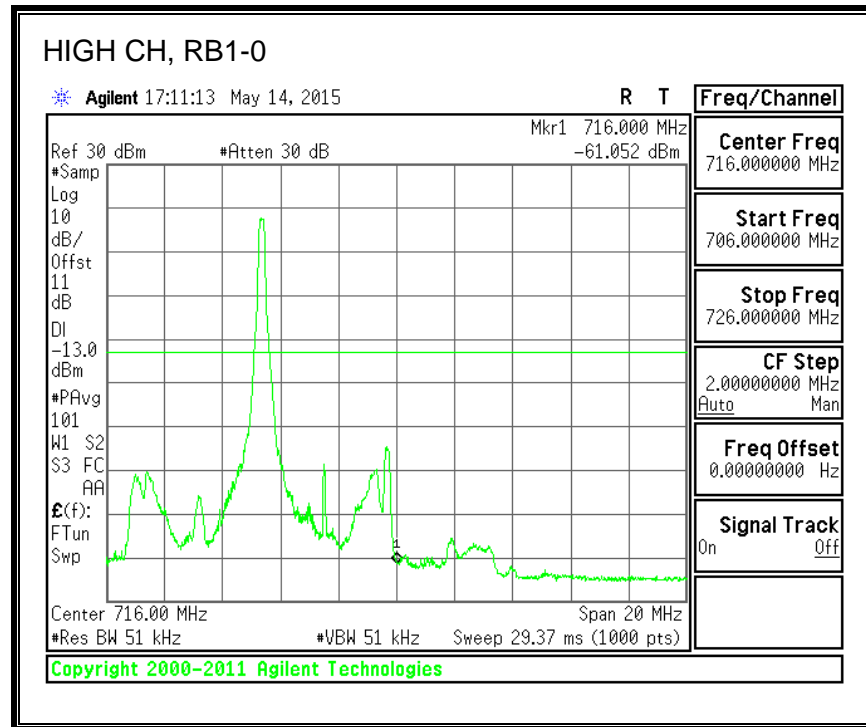

16QAM, (3.0 MHz BAND WIDTH)

QPSK, (5.0 MHz BAND WIDTH)

16QAM, (5.0 MHz BAND WIDTH)

QPSK, (10.0 MHz BAND WIDTH)

16QAM, (10.0 MHz BAND WIDTH)

8.4.6. LTE BAND 13 EMISSION MASK

QPSK, (5.0 MHz BAND WIDTH)

16QAM, (5.0 MHz BAND WIDTH)

QPSK, (10.0 MHz BAND WIDTH)

16QAM, (10.0 MHz BAND WIDTH)

8.4.7. LTE BAND 17 BANDEDGE

QPSK, (5.0 MHz BAND WIDTH)

16QAM, (5.0 MHz BAND WIDTH)

QPSK, (10.0 MHz BAND WIDTH)

16QAM, (10.0 MHz BAND WIDTH)