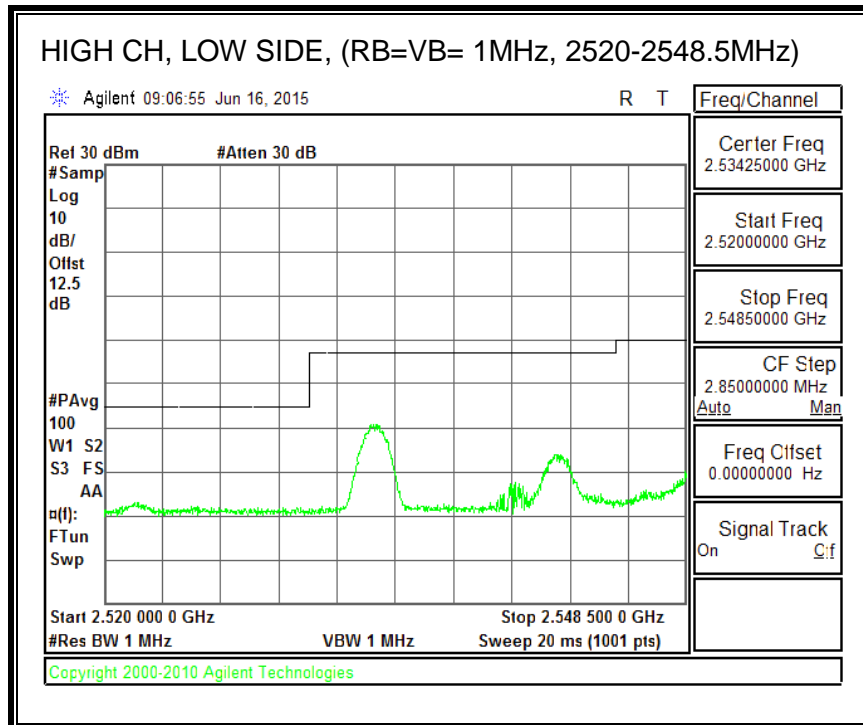

16QAM, (5.0 MHz BAND WIDTH)

QPSK, (10.0 MHz BAND WIDTH)

16QAM, (10.0 MHz BAND WIDTH)

8.4.4. LTE BAND 7 EMISSION MASK

QPSK, (5.0 MHz BAND WIDTH)

16QAM, (5.0 MHz BAND WIDTH)

QPSK, (10.0 MHz BAND WIDTH)

16QAM, (10.0 MHz BAND WIDTH)

QPSK, (15.0 MHz BAND WIDTH)

16QAM, (15.0 MHz BAND WIDTH)

QPSK, (20.0 MHz BAND WIDTH)

16QAM, (20.0 MHz BAND WIDTH)

8.4.5. LTE BAND 12 BANDEDGE

QPSK, (1.4 MHz BAND WIDTH)

16QAM, (1.4 MHz BAND WIDTH)

QPSK, (3.0 MHz BAND WIDTH)

16QAM, (3.0 MHz BAND WIDTH)

QPSK, (5.0 MHz BAND WIDTH)

16QAM, (5.0 MHz BAND WIDTH)

QPSK, (10.0 MHz BAND WIDTH)

16QAM, (10.0 MHz BAND WIDTH)

8.4.6. LTE BAND 13 EMISSION MASK

QPSK, (5.0 MHz BAND WIDTH)

16QAM, (5.0 MHz BAND WIDTH)