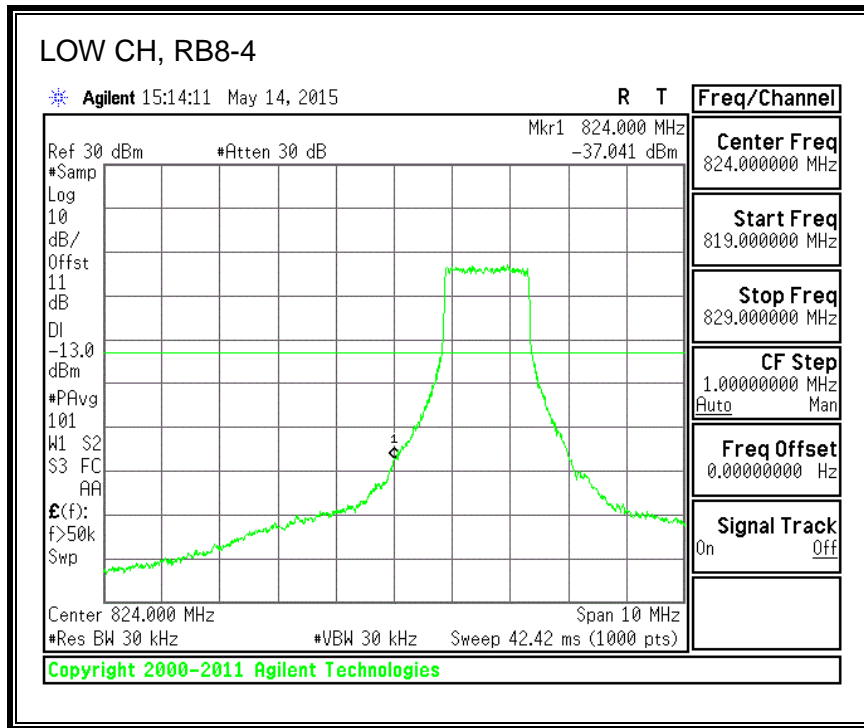

QPSK, (20.0 MHz BAND WIDTH)

16QAM, (20.0 MHz BAND WIDTH)

8.4.3. LTE BAND 5 BANDEDGE

QPSK, (1.4 MHz BAND WIDTH)

16QAM, (1.4 MHz BAND WIDTH)

QPSK, (3.0 MHz BAND WIDTH)

16QAM, (3.0 MHz BAND WIDTH)

QPSK, (5.0 MHz BAND WIDTH)

16QAM, (5.0 MHz BAND WIDTH)

QPSK, (10.0 MHz BAND WIDTH)

16QAM, (10.0 MHz BAND WIDTH)

8.4.4. LTE BAND 7 EMISSION MASK

QPSK, (5.0 MHz BAND WIDTH)

16QAM, (5.0 MHz BAND WIDTH)

QPSK, (10.0 MHz BAND WIDTH)

16QAM, (10.0 MHz BAND WIDTH)