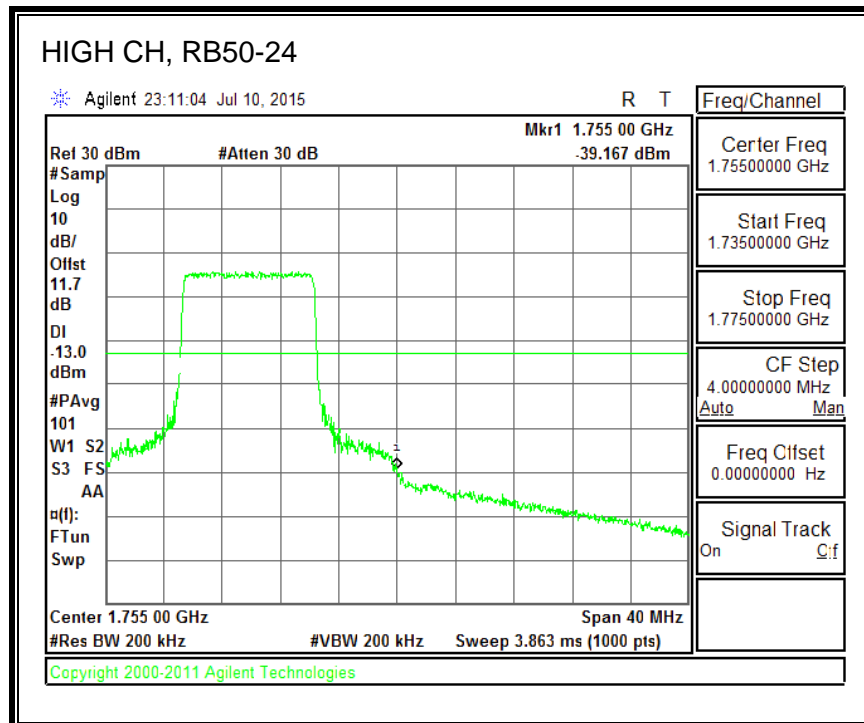

QPSK, (20.0 MHz BAND WIDTH)

16QAM, (20.0 MHz BAND WIDTH)

8.4.3. LTE BAND 5 BANDEDGE

QPSK, (1.4 MHz BAND WIDTH)

16QAM, (1.4 MHz BAND WIDTH)

QPSK, (3.0 MHz BAND WIDTH)

16QAM, (3.0 MHz BAND WIDTH)

QPSK, (5.0 MHz BAND WIDTH)

16QAM, (5.0 MHz BAND WIDTH)

QPSK, (10.0 MHz BAND WIDTH)

16QAM, (10.0 MHz BAND WIDTH)

8.4.4. LTE BAND 7 EMISSION MASK

QPSK, (5.0 MHz BAND WIDTH)

16QAM, (5.0 MHz BAND WIDTH)

QPSK, (10.0 MHz BAND WIDTH)

16QAM, (10.0 MHz BAND WIDTH)