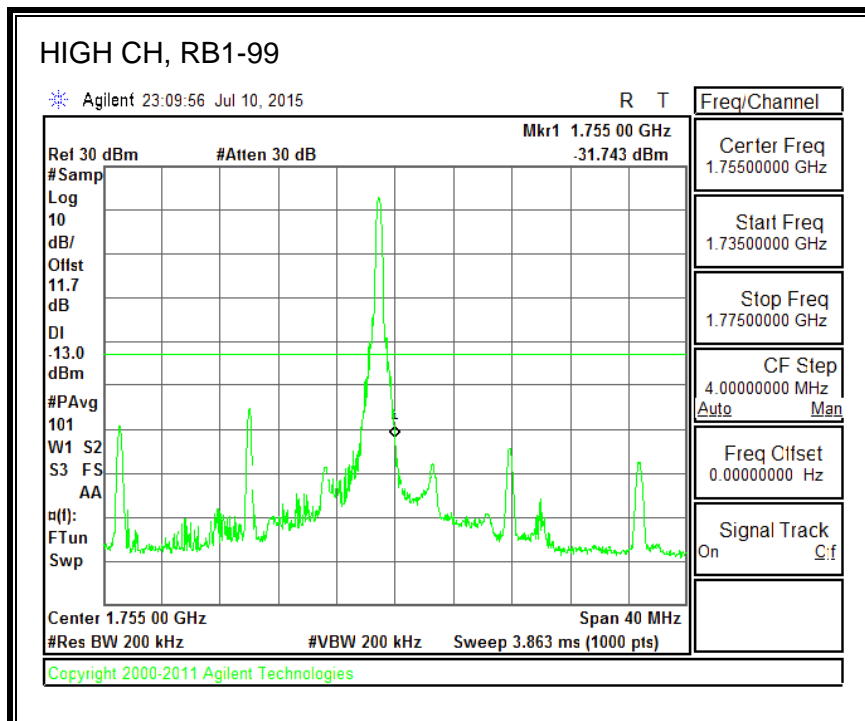

QPSK, (3.0 MHz BAND WIDTH)

16QAM, (3.0 MHz BAND WIDTH)

QPSK, (5.0 MHz BAND WIDTH)

16QAM, (5.0 MHz BAND WIDTH)

QPSK, (10.0 MHz BAND WIDTH)

16QAM, (10.0 MHz BAND WIDTH)

QPSK, (15.0 MHz BAND WIDTH)

16QAM, (15.0 MHz BAND WIDTH)

QPSK, (20.0 MHz BAND WIDTH)

16QAM, (20.0 MHz BAND WIDTH)

8.4.3. LTE BAND 5 BANDEDGE

QPSK, (1.4 MHz BAND WIDTH)

16QAM, (1.4 MHz BAND WIDTH)

QPSK, (3.0 MHz BAND WIDTH)

16QAM, (3.0 MHz BAND WIDTH)

QPSK, (5.0 MHz BAND WIDTH)