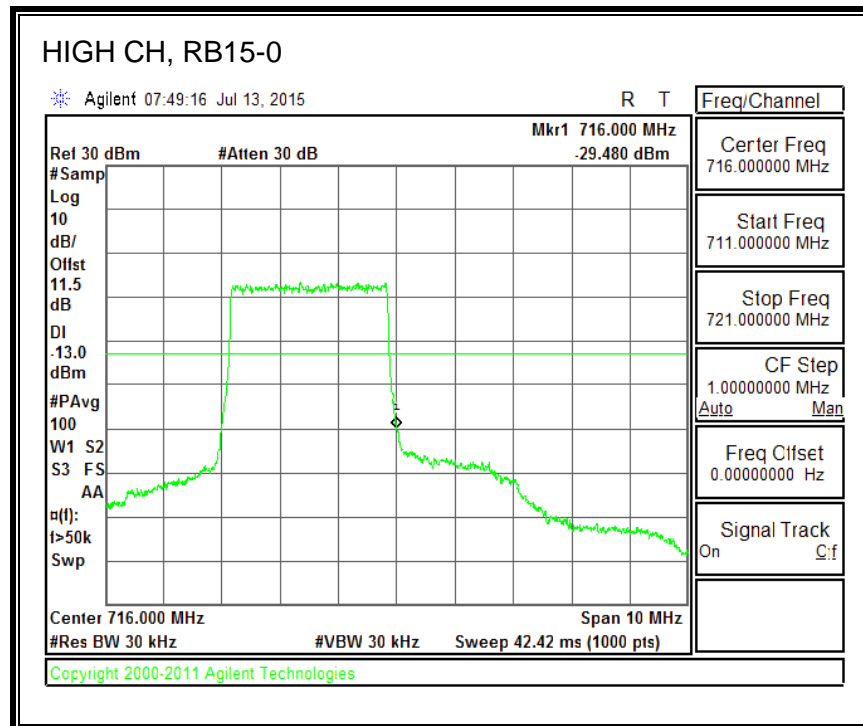

16QAM, (5.0 MHz BAND WIDTH)

QPSK, (10.0 MHz BAND WIDTH)

16QAM, (10.0 MHz BAND WIDTH)

8.4.4. LTE BAND 7 EMISSION MASK

QPSK, (5.0 MHz BAND WIDTH)

16QAM, (5.0 MHz BAND WIDTH)

QPSK, (10.0 MHz BAND WIDTH)

16QAM, (10.0 MHz BAND WIDTH)

QPSK, (15.0 MHz BAND WIDTH)

16QAM, (15.0 MHz BAND WIDTH)

QPSK, (20.0 MHz BAND WIDTH)

16QAM, (20.0 MHz BAND WIDTH)

8.4.5. LTE BAND 12 BANDEDGE

QPSK, (1.4 MHz BAND WIDTH)

16QAM, (1.4 MHz BAND WIDTH)

QPSK, (3.0 MHz BAND WIDTH)

16QAM, (3.0 MHz BAND WIDTH)

QPSK, (5.0 MHz BAND WIDTH)

16QAM, (5.0 MHz BAND WIDTH)

QPSK, (10.0 MHz BAND WIDTH)

16QAM, (10.0 MHz BAND WIDTH)

8.4.6. LTE BAND 13 EMISSION MASK

QPSK, (5.0 MHz BAND WIDTH)

16QAM, (5.0 MHz BAND WIDTH)