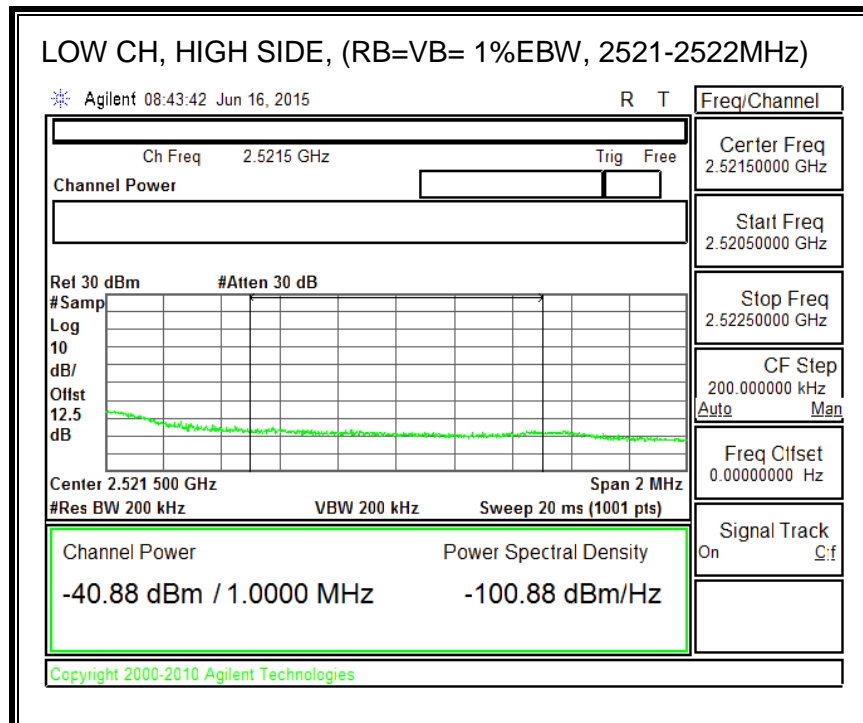

QPSK, (15.0 MHz BAND WIDTH)

16QAM, (15.0 MHz BAND WIDTH)

QPSK, (20.0 MHz BAND WIDTH)

16QAM, (20.0 MHz BAND WIDTH)

8.4.5. LTE BAND 12 BANDEDGE

QPSK, (1.4 MHz BAND WIDTH)

16QAM, (1.4 MHz BAND WIDTH)

QPSK, (3.0 MHz BAND WIDTH)

16QAM, (3.0 MHz BAND WIDTH)

QPSK, (5.0 MHz BAND WIDTH)

16QAM, (5.0 MHz BAND WIDTH)

QPSK, (10.0 MHz BAND WIDTH)

16QAM, (10.0 MHz BAND WIDTH)

8.4.6. LTE BAND 13 EMISSION MASK

QPSK, (5.0 MHz BAND WIDTH)

16QAM, (5.0 MHz BAND WIDTH)