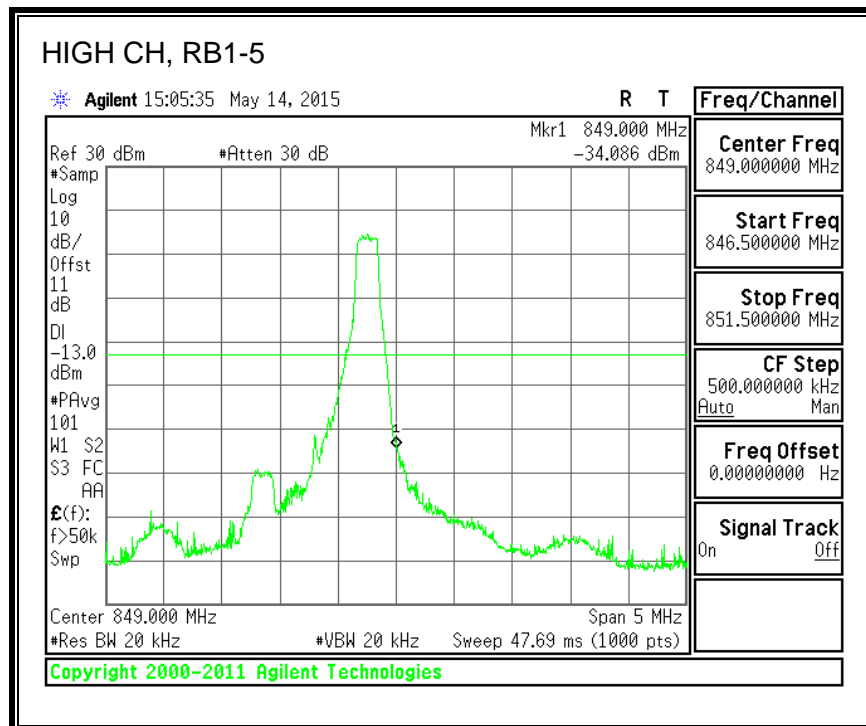

QPSK, (20.0 MHz BAND WIDTH)

16QAM, (20.0 MHz BAND WIDTH)

8.4.3. LTE BAND 5 BANDEDGE

QPSK, (1.4 MHz BAND WIDTH)

16QAM, (1.4 MHz BAND WIDTH)

QPSK, (3.0 MHz BAND WIDTH)

16QAM, (3.0 MHz BAND WIDTH)

QPSK, (5.0 MHz BAND WIDTH)

16QAM, (5.0 MHz BAND WIDTH)

QPSK, (10.0 MHz BAND WIDTH)

16QAM, (10.0 MHz BAND WIDTH)

8.4.4. LTE BAND 7 EMISSION MASK

QPSK, (5.0 MHz BAND WIDTH)

16QAM, (5.0 MHz BAND WIDTH)

QPSK, (10.0 MHz BAND WIDTH)

16QAM, (10.0 MHz BAND WIDTH)