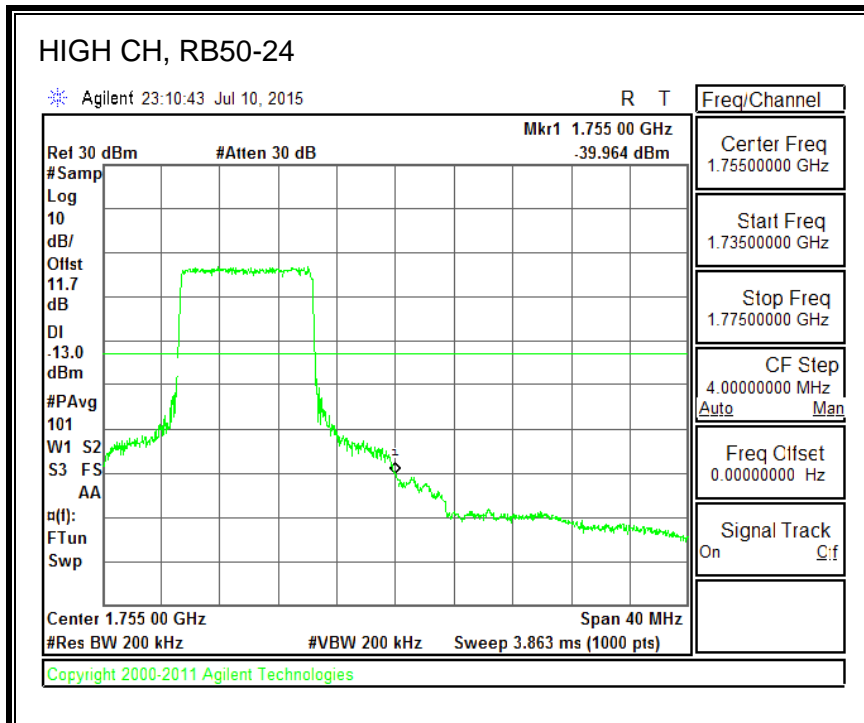

QPSK, (3.0 MHz BAND WIDTH)

16QAM, (3.0 MHz BAND WIDTH)

QPSK, (5.0 MHz BAND WIDTH)

16QAM, (5.0 MHz BAND WIDTH)

QPSK, (10.0 MHz BAND WIDTH)

16QAM, (10.0 MHz BAND WIDTH)

QPSK, (15.0 MHz BAND WIDTH)

16QAM, (15.0 MHz BAND WIDTH)

QPSK, (20.0 MHz BAND WIDTH)

16QAM, (20.0 MHz BAND WIDTH)

8.4.3. LTE BAND 5 BANDEDGE

QPSK, (1.4 MHz BAND WIDTH)

16QAM, (1.4 MHz BAND WIDTH)

QPSK, (3.0 MHz BAND WIDTH)

16QAM, (3.0 MHz BAND WIDTH)

QPSK, (5.0 MHz BAND WIDTH)

16QAM, (5.0 MHz BAND WIDTH)

QPSK, (10.0 MHz BAND WIDTH)

16QAM, (10.0 MHz BAND WIDTH)

8.4.4. LTE BAND 7 EMISSION MASK

QPSK, (5.0 MHz BAND WIDTH)

16QAM, (5.0 MHz BAND WIDTH)

QPSK, (10.0 MHz BAND WIDTH)

16QAM, (10.0 MHz BAND WIDTH)