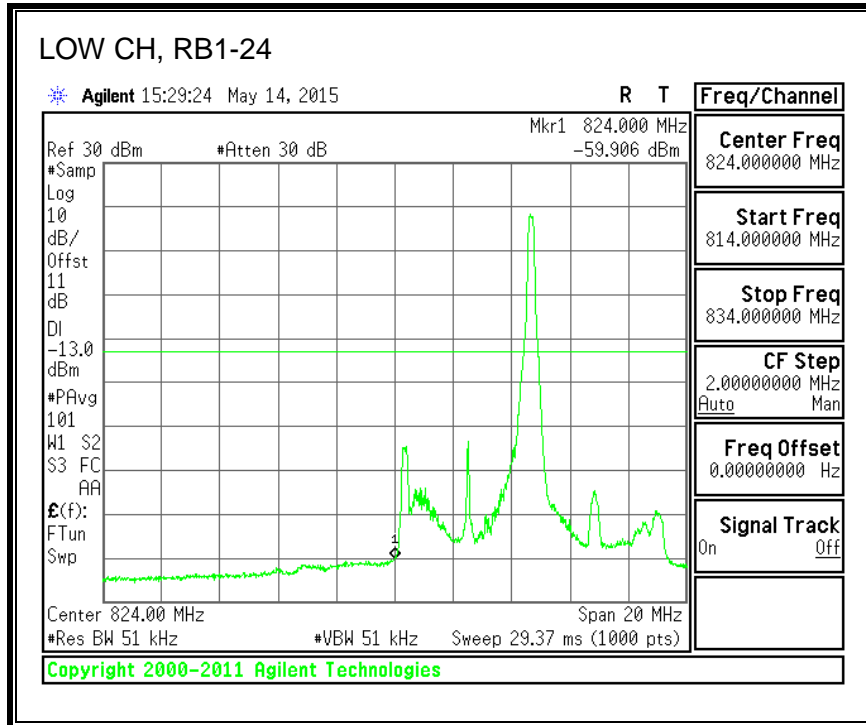

QPSK, (20.0 MHz BAND WIDTH)

16QAM, (20.0 MHz BAND WIDTH)

8.4.3. LTE BAND 5 BANDEDGE

QPSK, (1.4 MHz BAND WIDTH)

16QAM, (1.4 MHz BAND WIDTH)

QPSK, (3.0 MHz BAND WIDTH)

16QAM, (3.0 MHz BAND WIDTH)

QPSK, (5.0 MHz BAND WIDTH)

16QAM, (5.0 MHz BAND WIDTH)

QPSK, (10.0 MHz BAND WIDTH)

16QAM, (10.0 MHz BAND WIDTH)

8.4.4. LTE BAND 7 EMISSION MASK

QPSK, (5.0 MHz BAND WIDTH)

16QAM, (5.0 MHz BAND WIDTH)

QPSK, (10.0 MHz BAND WIDTH)

16QAM, (10.0 MHz BAND WIDTH)