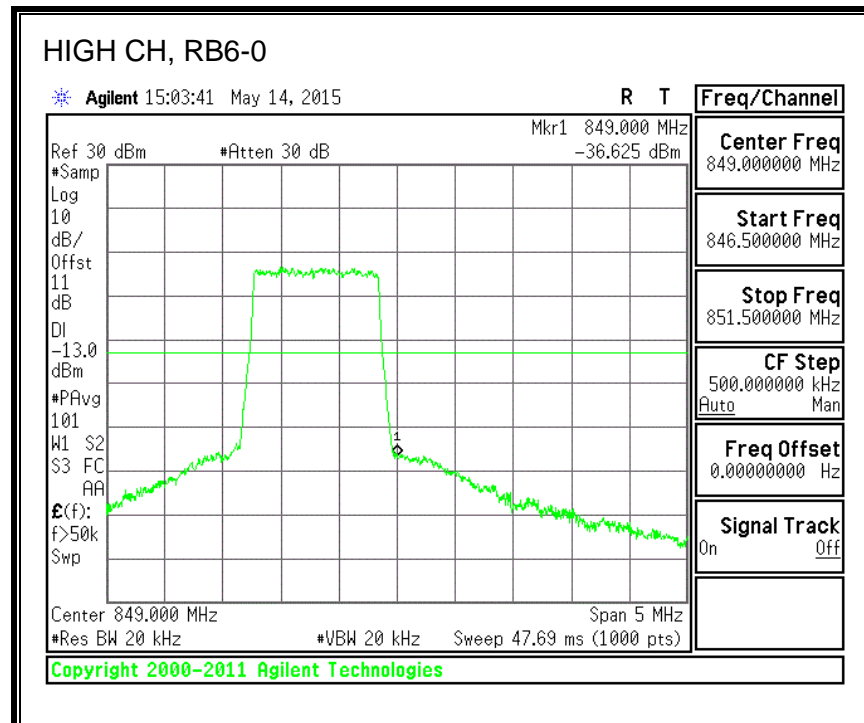

QPSK, (20.0 MHz BAND WIDTH)

16QAM, (20.0 MHz BAND WIDTH)

8.4.3. LTE BAND 5 BANDEDGE

QPSK, (1.4 MHz BAND WIDTH)

16QAM, (1.4 MHz BAND WIDTH)

QPSK, (3.0 MHz BAND WIDTH)

16QAM, (3.0 MHz BAND WIDTH)

QPSK, (5.0 MHz BAND WIDTH)

16QAM, (5.0 MHz BAND WIDTH)

QPSK, (10.0 MHz BAND WIDTH)

16QAM, (10.0 MHz BAND WIDTH)

8.4.4. LTE BAND 7 EMISSION MASK

QPSK, (5.0 MHz BAND WIDTH)

16QAM, (5.0 MHz BAND WIDTH)

QPSK, (10.0 MHz BAND WIDTH)

16QAM, (10.0 MHz BAND WIDTH)