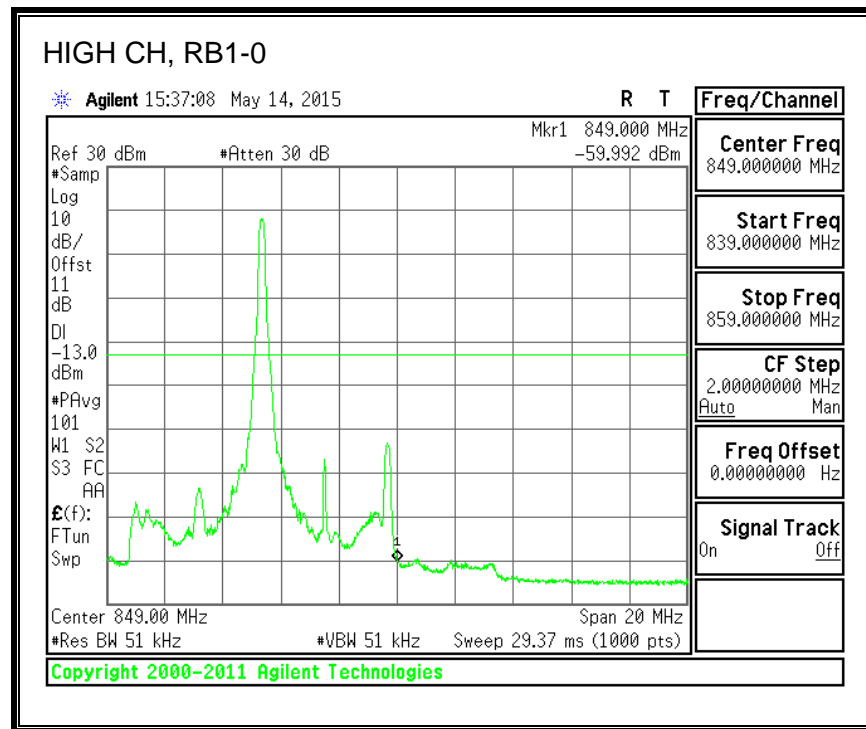

QPSK, (20.0 MHz BAND WIDTH)

16QAM, (20.0 MHz BAND WIDTH)

8.4.3. LTE BAND 5 BANDEDGE

QPSK, (1.4 MHz BAND WIDTH)

16QAM, (1.4 MHz BAND WIDTH)

QPSK, (3.0 MHz BAND WIDTH)

16QAM, (3.0 MHz BAND WIDTH)

QPSK, (5.0 MHz BAND WIDTH)

16QAM, (5.0 MHz BAND WIDTH)

QPSK, (10.0 MHz BAND WIDTH)

16QAM, (10.0 MHz BAND WIDTH)

8.4.4. LTE BAND 7 EMISSION MASK

QPSK, (5.0 MHz BAND WIDTH)

16QAM, (5.0 MHz BAND WIDTH)

QPSK, (10.0 MHz BAND WIDTH)

16QAM, (10.0 MHz BAND WIDTH)