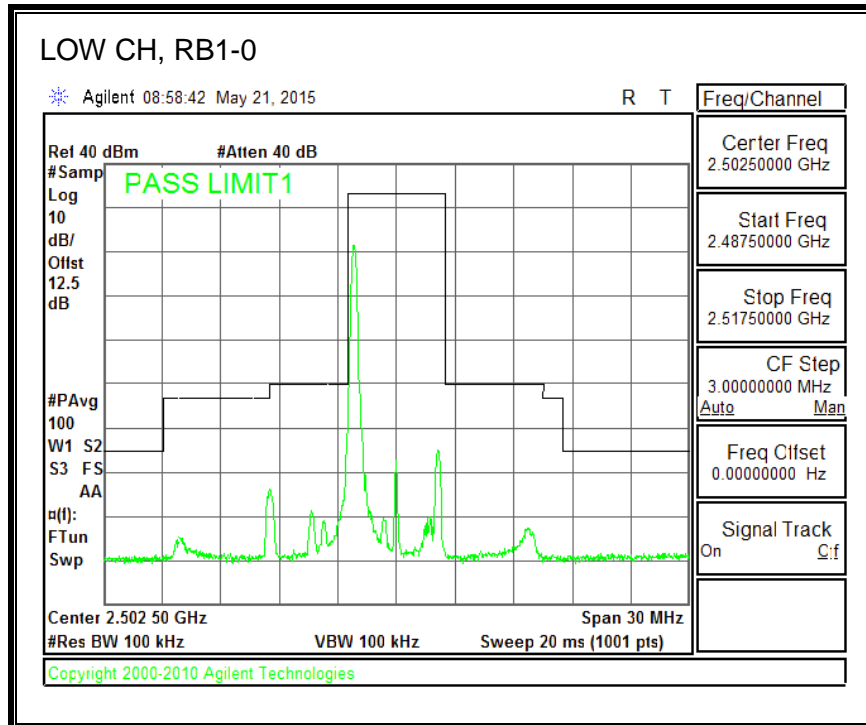

QPSK, (20.0 MHz BAND WIDTH)

16QAM, (20.0 MHz BAND WIDTH)

8.4.3. LTE BAND 5 BANDEDGE

QPSK, (1.4 MHz BAND WIDTH)

16QAM, (1.4 MHz BAND WIDTH)

QPSK, (3.0 MHz BAND WIDTH)

16QAM, (3.0 MHz BAND WIDTH)

QPSK, (5.0 MHz BAND WIDTH)

16QAM, (5.0 MHz BAND WIDTH)

QPSK, (10.0 MHz BAND WIDTH)

16QAM, (10.0 MHz BAND WIDTH)

8.4.4. LTE BAND 7 EMISSION MASK

QPSK, (5.0 MHz BAND WIDTH)

16QAM, (5.0 MHz BAND WIDTH)

QPSK, (10.0 MHz BAND WIDTH)

16QAM, (10.0 MHz BAND WIDTH)

QPSK, (15.0 MHz BAND WIDTH)

16QAM, (15.0 MHz BAND WIDTH)

QPSK, (20.0 MHz BAND WIDTH)

16QAM, (20.0 MHz BAND WIDTH)

8.4.5. LTE BAND 12 BANDEDGE

QPSK, (1.4 MHz BAND WIDTH)

16QAM, (1.4 MHz BAND WIDTH)

QPSK, (3.0 MHz BAND WIDTH)