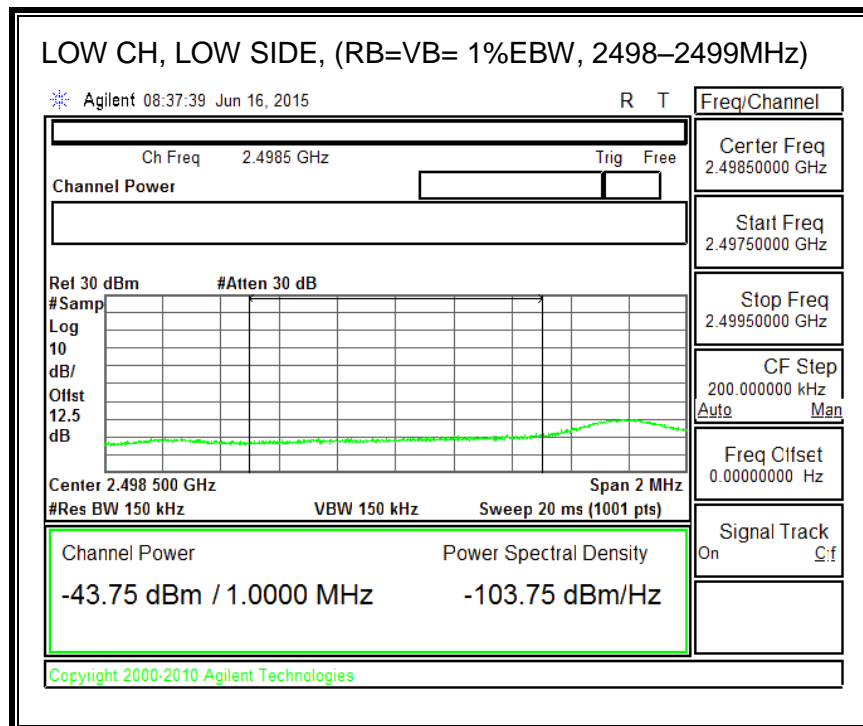

QPSK, (15.0 MHz BAND WIDTH)

16QAM, (15.0 MHz BAND WIDTH)

QPSK, (20.0 MHz BAND WIDTH)

16QAM, (20.0 MHz BAND WIDTH)

8.4.5. LTE BAND 12 BANDEDGE

QPSK, (1.4 MHz BAND WIDTH)

16QAM, (1.4 MHz BAND WIDTH)

QPSK, (3.0 MHz BAND WIDTH)

16QAM, (3.0 MHz BAND WIDTH)

QPSK, (5.0 MHz BAND WIDTH)

16QAM, (5.0 MHz BAND WIDTH)

QPSK, (10.0 MHz BAND WIDTH)

16QAM, (10.0 MHz BAND WIDTH)

8.4.6. LTE BAND 13 EMISSION MASK

QPSK, (5.0 MHz BAND WIDTH)

16QAM, (5.0 MHz BAND WIDTH)