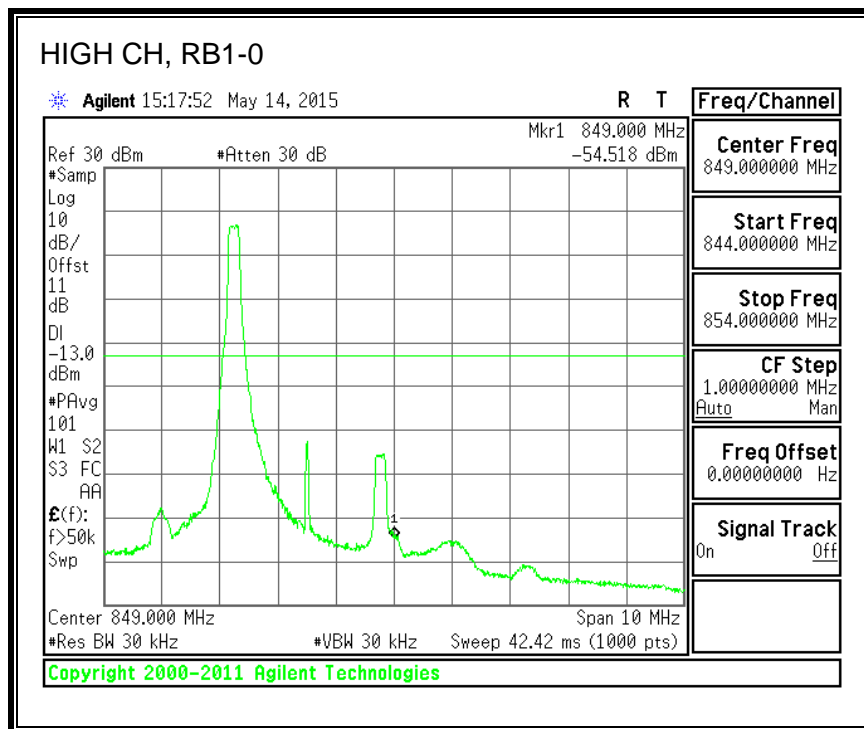

QPSK, (20.0 MHz BAND WIDTH)

16QAM, (20.0 MHz BAND WIDTH)

8.4.3. LTE BAND 5 BANDEDGE

QPSK, (1.4 MHz BAND WIDTH)

16QAM, (1.4 MHz BAND WIDTH)

QPSK, (3.0 MHz BAND WIDTH)

16QAM, (3.0 MHz BAND WIDTH)

QPSK, (5.0 MHz BAND WIDTH)

16QAM, (5.0 MHz BAND WIDTH)

QPSK, (10.0 MHz BAND WIDTH)

16QAM, (10.0 MHz BAND WIDTH)

8.4.4. LTE BAND 7 EMISSION MASK

QPSK, (5.0 MHz BAND WIDTH)

16QAM, (5.0 MHz BAND WIDTH)

QPSK, (10.0 MHz BAND WIDTH)

16QAM, (10.0 MHz BAND WIDTH)