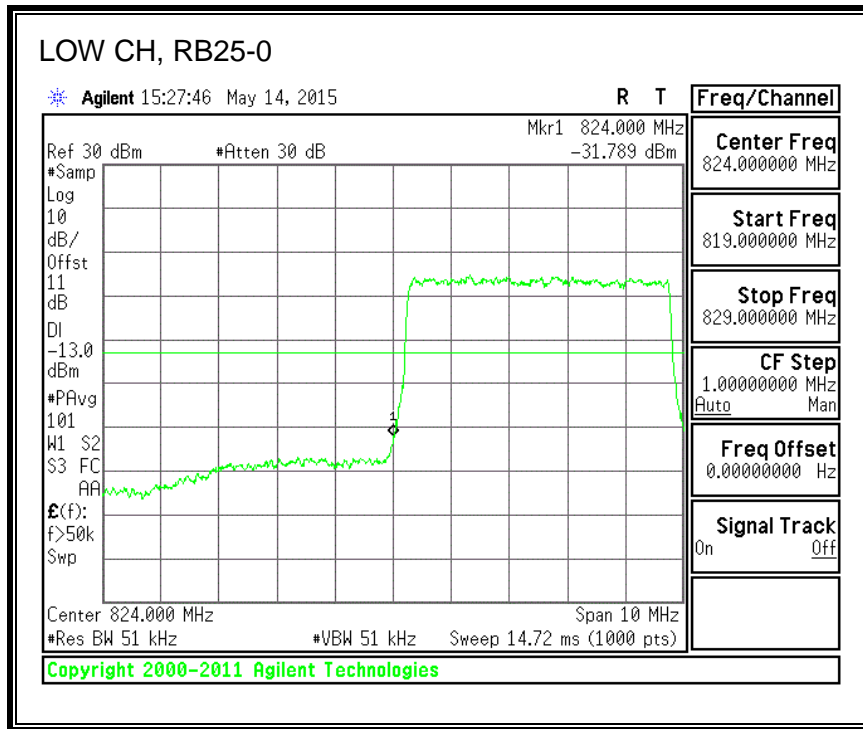

QPSK, (20.0 MHz BAND WIDTH)

16QAM, (20.0 MHz BAND WIDTH)

8.4.3. LTE BAND 5 BANDEDGE

QPSK, (1.4 MHz BAND WIDTH)

16QAM, (1.4 MHz BAND WIDTH)

QPSK, (3.0 MHz BAND WIDTH)

16QAM, (3.0 MHz BAND WIDTH)

QPSK, (5.0 MHz BAND WIDTH)

16QAM, (5.0 MHz BAND WIDTH)

QPSK, (10.0 MHz BAND WIDTH)

16QAM, (10.0 MHz BAND WIDTH)

8.4.4. LTE BAND 7 EMISSION MASK

QPSK, (5.0 MHz BAND WIDTH)

16QAM, (5.0 MHz BAND WIDTH)

QPSK, (10.0 MHz BAND WIDTH)

16QAM, (10.0 MHz BAND WIDTH)