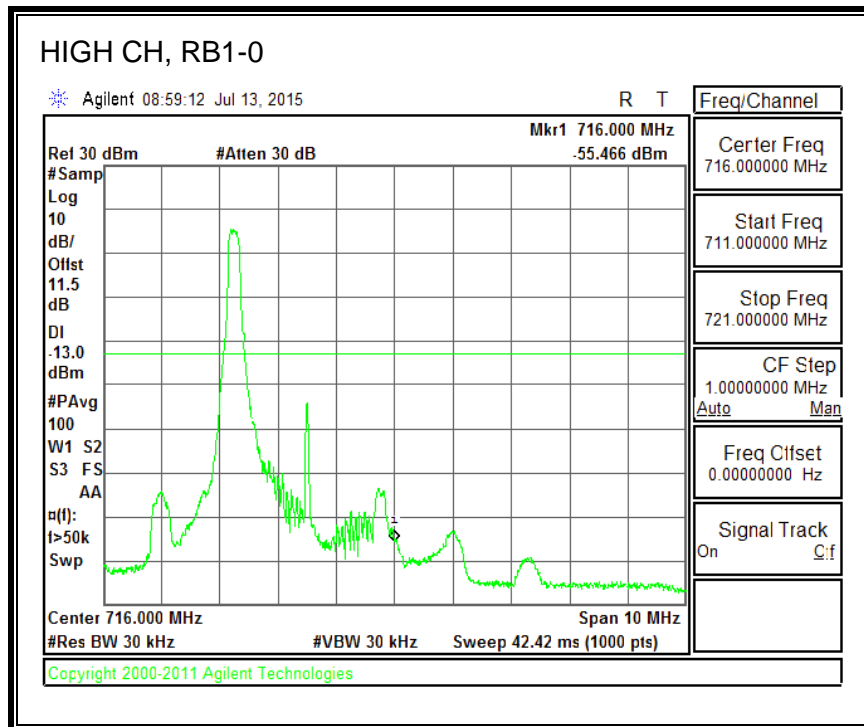

16QAM, (5.0 MHz BAND WIDTH)

QPSK, (10.0 MHz BAND WIDTH)

16QAM, (10.0 MHz BAND WIDTH)

8.4.4. LTE BAND 7 EMISSION MASK

QPSK, (5.0 MHz BAND WIDTH)

16QAM, (5.0 MHz BAND WIDTH)

QPSK, (10.0 MHz BAND WIDTH)

16QAM, (10.0 MHz BAND WIDTH)

QPSK, (15.0 MHz BAND WIDTH)

16QAM, (15.0 MHz BAND WIDTH)

QPSK, (20.0 MHz BAND WIDTH)

16QAM, (20.0 MHz BAND WIDTH)

8.4.5. LTE BAND 12 BANDEDGE

QPSK, (1.4 MHz BAND WIDTH)

16QAM, (1.4 MHz BAND WIDTH)

QPSK, (3.0 MHz BAND WIDTH)

16QAM, (3.0 MHz BAND WIDTH)

QPSK, (5.0 MHz BAND WIDTH)

16QAM, (5.0 MHz BAND WIDTH)

QPSK, (10.0 MHz BAND WIDTH)

16QAM, (10.0 MHz BAND WIDTH)

8.4.6. LTE BAND 13 EMISSION MASK

QPSK, (5.0 MHz BAND WIDTH)

16QAM, (5.0 MHz BAND WIDTH)