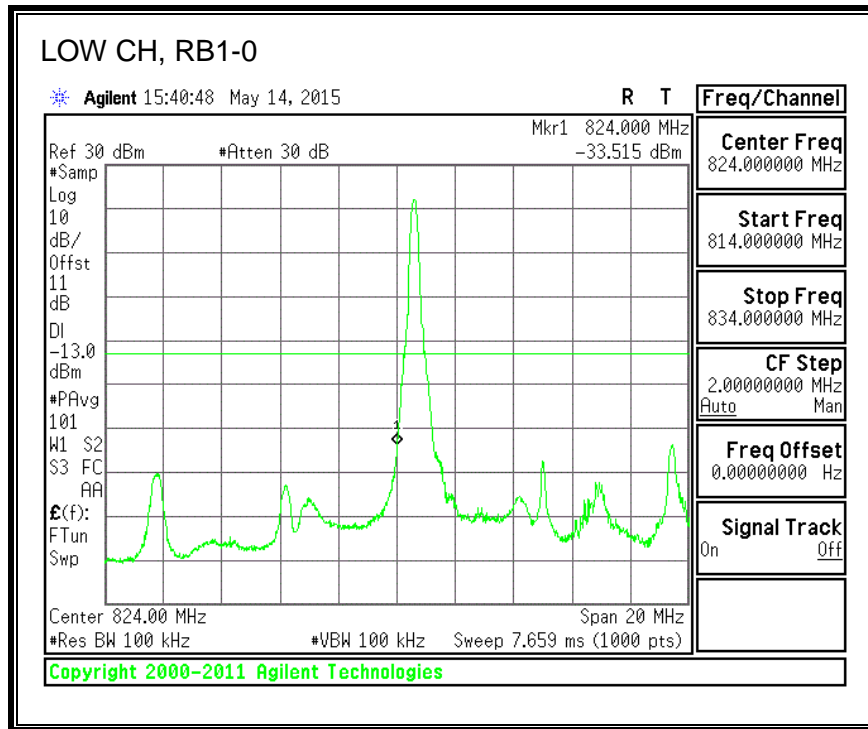

QPSK, (20.0 MHz BAND WIDTH)

16QAM, (20.0 MHz BAND WIDTH)

8.4.3. LTE BAND 5 BANDEDGE

QPSK, (1.4 MHz BAND WIDTH)

16QAM, (1.4 MHz BAND WIDTH)

QPSK, (3.0 MHz BAND WIDTH)

16QAM, (3.0 MHz BAND WIDTH)

QPSK, (5.0 MHz BAND WIDTH)

16QAM, (5.0 MHz BAND WIDTH)

QPSK, (10.0 MHz BAND WIDTH)

16QAM, (10.0 MHz BAND WIDTH)

8.4.4. LTE BAND 7 EMISSION MASK

QPSK, (5.0 MHz BAND WIDTH)

16QAM, (5.0 MHz BAND WIDTH)

QPSK, (10.0 MHz BAND WIDTH)

16QAM, (10.0 MHz BAND WIDTH)

QPSK, (15.0 MHz BAND WIDTH)

16QAM, (15.0 MHz BAND WIDTH)

QPSK, (20.0 MHz BAND WIDTH)

16QAM, (20.0 MHz BAND WIDTH)

8.4.5. LTE BAND 12 BANDEDGE

QPSK, (1.4 MHz BAND WIDTH)

16QAM, (1.4 MHz BAND WIDTH)

QPSK, (3.0 MHz BAND WIDTH)