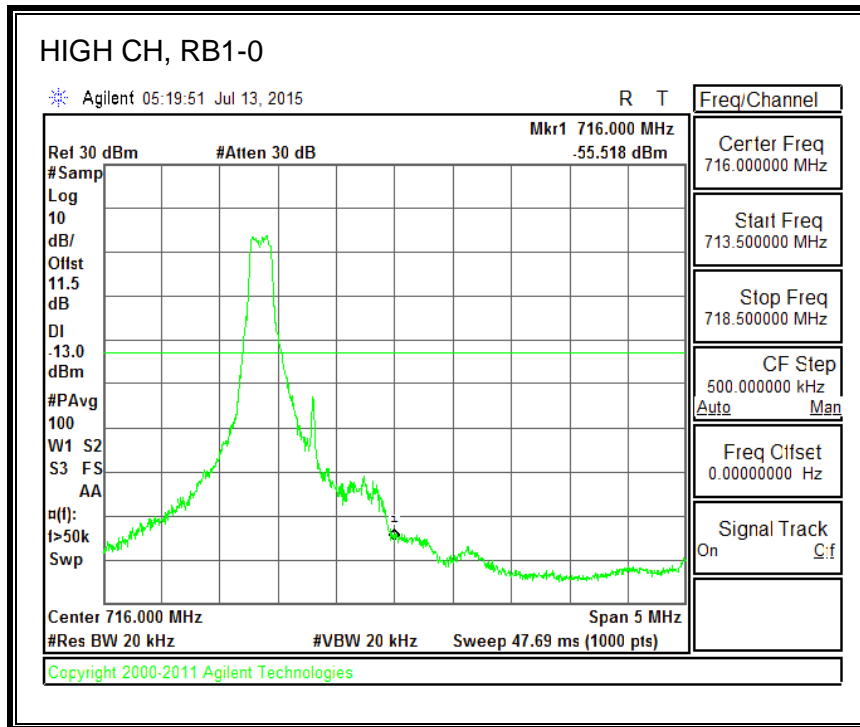

16QAM, (5.0 MHz BAND WIDTH)

QPSK, (10.0 MHz BAND WIDTH)

16QAM, (10.0 MHz BAND WIDTH)

8.4.4. LTE BAND 7 EMISSION MASK

QPSK, (5.0 MHz BAND WIDTH)

16QAM, (5.0 MHz BAND WIDTH)

QPSK, (10.0 MHz BAND WIDTH)

16QAM, (10.0 MHz BAND WIDTH)

QPSK, (15.0 MHz BAND WIDTH)

16QAM, (15.0 MHz BAND WIDTH)

QPSK, (20.0 MHz BAND WIDTH)

16QAM, (20.0 MHz BAND WIDTH)

8.4.5. LTE BAND 12 BANDEDGE

QPSK, (1.4 MHz BAND WIDTH)

16QAM, (1.4 MHz BAND WIDTH)

QPSK, (3.0 MHz BAND WIDTH)

16QAM, (3.0 MHz BAND WIDTH)

QPSK, (5.0 MHz BAND WIDTH)

16QAM, (5.0 MHz BAND WIDTH)

QPSK, (10.0 MHz BAND WIDTH)

16QAM, (10.0 MHz BAND WIDTH)

8.4.6. LTE BAND 13 EMISSION MASK

QPSK, (5.0 MHz BAND WIDTH)

16QAM, (5.0 MHz BAND WIDTH)