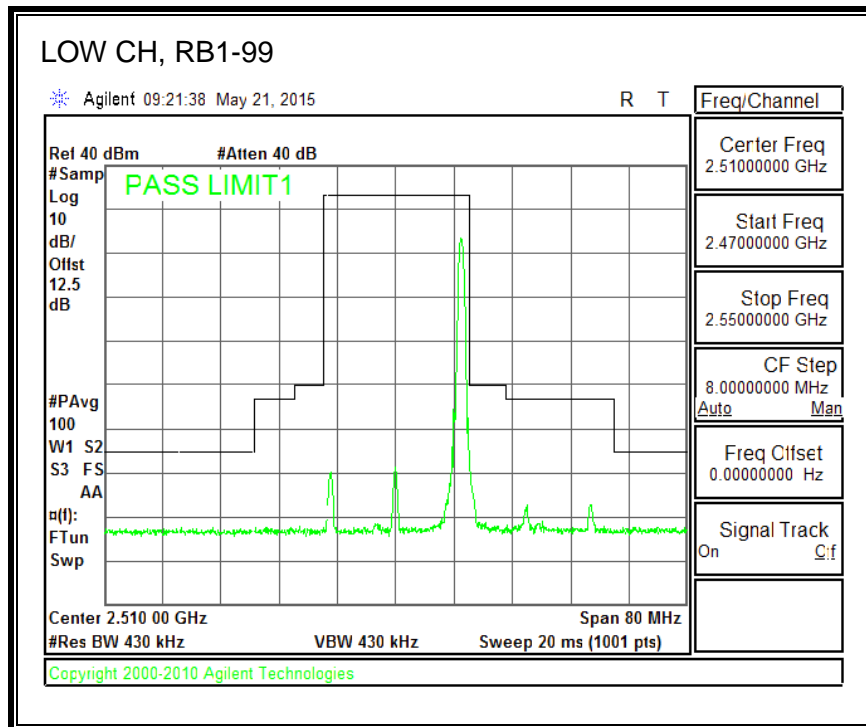

QPSK, (15.0 MHz BAND WIDTH)

16QAM, (15.0 MHz BAND WIDTH)

QPSK, (20.0 MHz BAND WIDTH)

16QAM, (20.0 MHz BAND WIDTH)

8.4.5. LTE BAND 12 BANDEDGE

QPSK, (1.4 MHz BAND WIDTH)

16QAM, (1.4 MHz BAND WIDTH)

QPSK, (3.0 MHz BAND WIDTH)

16QAM, (3.0 MHz BAND WIDTH)

QPSK, (5.0 MHz BAND WIDTH)

16QAM, (5.0 MHz BAND WIDTH)

QPSK, (10.0 MHz BAND WIDTH)

16QAM, (10.0 MHz BAND WIDTH)

8.4.6. LTE BAND 13 EMISSION MASK

QPSK, (5.0 MHz BAND WIDTH)

16QAM, (5.0 MHz BAND WIDTH)