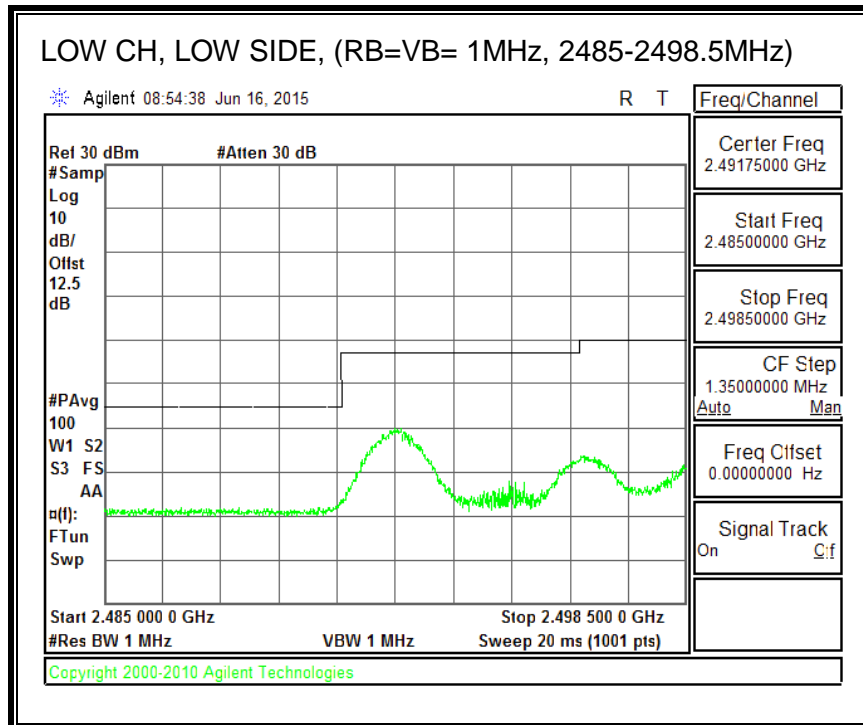

16QAM, (5.0 MHz BAND WIDTH)

QPSK, (10.0 MHz BAND WIDTH)

16QAM, (10.0 MHz BAND WIDTH)

8.4.4. LTE BAND 7 EMISSION MASK

QPSK, (5.0 MHz BAND WIDTH)

16QAM, (5.0 MHz BAND WIDTH)

QPSK, (10.0 MHz BAND WIDTH)

16QAM, (10.0 MHz BAND WIDTH)

QPSK, (15.0 MHz BAND WIDTH)

16QAM, (15.0 MHz BAND WIDTH)

QPSK, (20.0 MHz BAND WIDTH)

16QAM, (20.0 MHz BAND WIDTH)

8.4.5. LTE BAND 12 BANDEDGE

QPSK, (1.4 MHz BAND WIDTH)

16QAM, (1.4 MHz BAND WIDTH)

QPSK, (3.0 MHz BAND WIDTH)