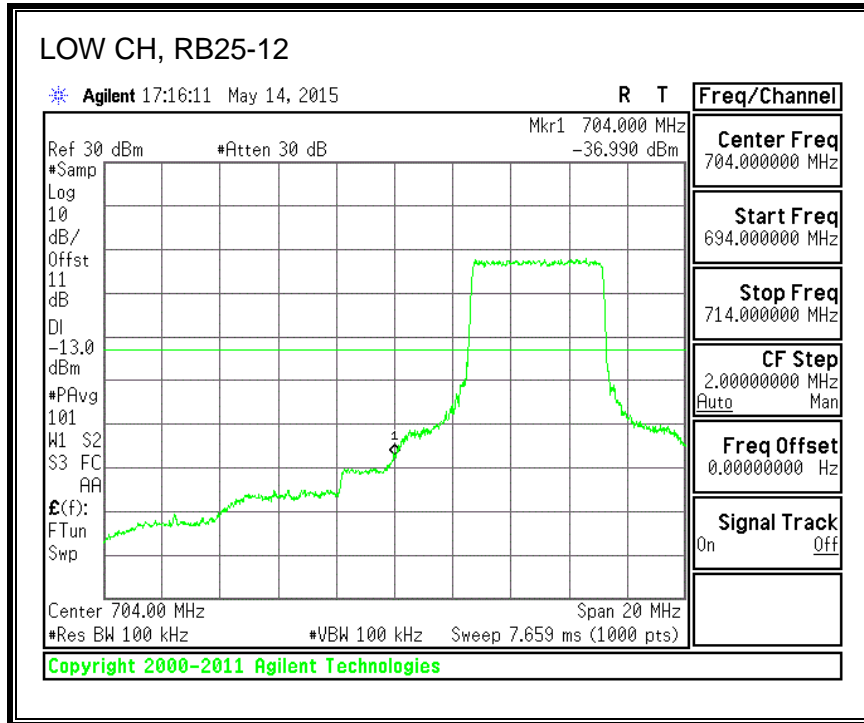

16QAM, (3.0 MHz BAND WIDTH)

QPSK, (5.0 MHz BAND WIDTH)

16QAM, (5.0 MHz BAND WIDTH)

QPSK, (10.0 MHz BAND WIDTH)

16QAM, (10.0 MHz BAND WIDTH)

8.4.6. LTE BAND 13 EMISSION MASK

QPSK, (5.0 MHz BAND WIDTH)

16QAM, (5.0 MHz BAND WIDTH)

QPSK, (10.0 MHz BAND WIDTH)

16QAM, (10.0 MHz BAND WIDTH)

8.4.7. LTE BAND 17 BANDEDGE

QPSK, (5.0 MHz BAND WIDTH)

16QAM, (5.0 MHz BAND WIDTH)

QPSK, (10.0 MHz BAND WIDTH)

16QAM, (10.0 MHz BAND WIDTH)