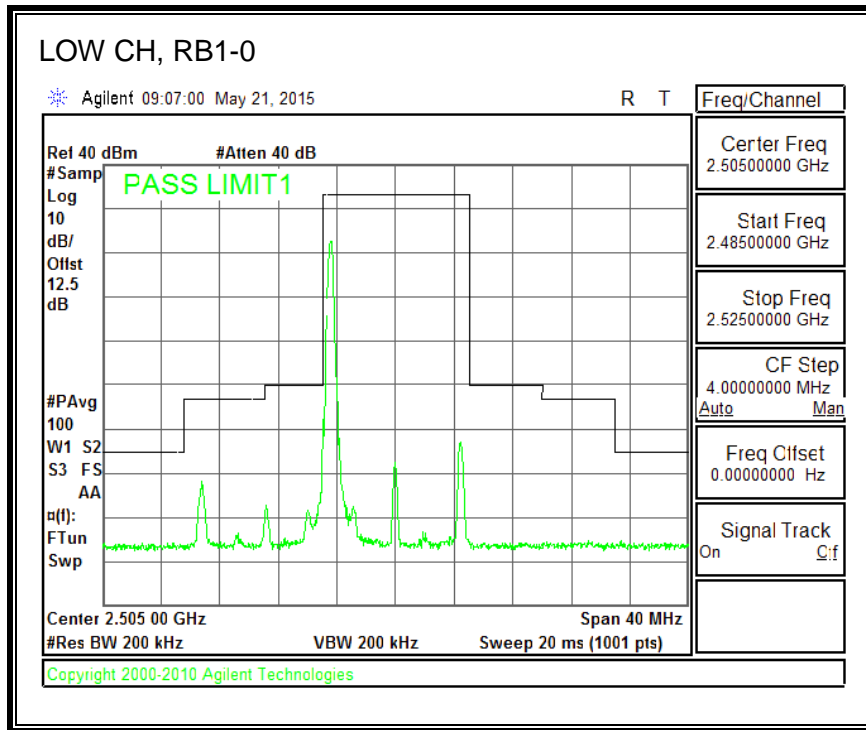

16QAM, (5.0 MHz BAND WIDTH)

QPSK, (10.0 MHz BAND WIDTH)

16QAM, (10.0 MHz BAND WIDTH)

8.4.4. LTE BAND 7 EMISSION MASK

QPSK, (5.0 MHz BAND WIDTH)

16QAM, (5.0 MHz BAND WIDTH)

QPSK, (10.0 MHz BAND WIDTH)

16QAM, (10.0 MHz BAND WIDTH)

QPSK, (15.0 MHz BAND WIDTH)

16QAM, (15.0 MHz BAND WIDTH)

QPSK, (20.0 MHz BAND WIDTH)

16QAM, (20.0 MHz BAND WIDTH)

8.4.5. LTE BAND 12 BANDEDGE

QPSK, (1.4 MHz BAND WIDTH)

16QAM, (1.4 MHz BAND WIDTH)

QPSK, (3.0 MHz BAND WIDTH)