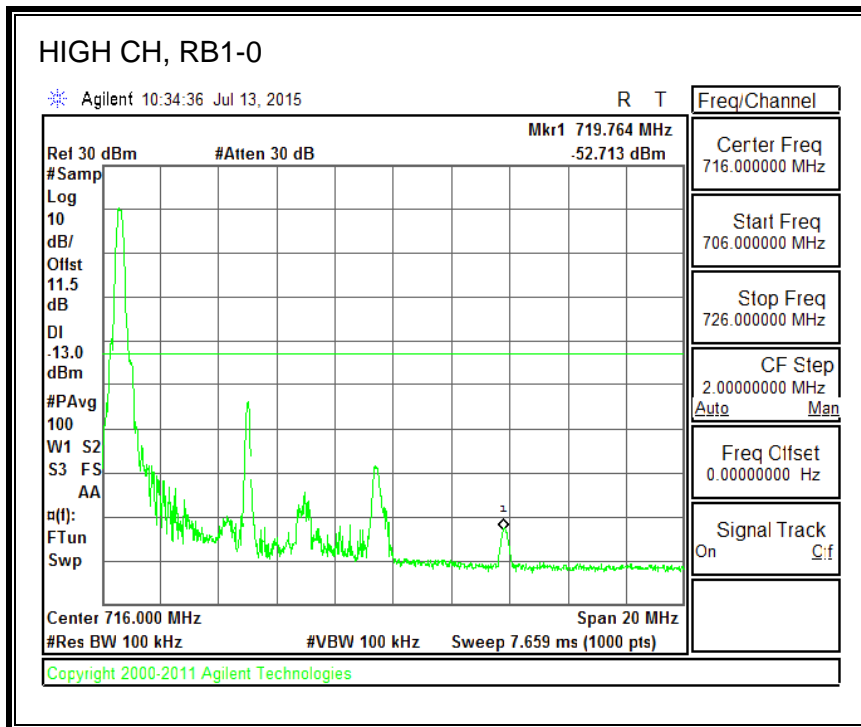

QPSK, (15.0 MHz BAND WIDTH)

16QAM, (15.0 MHz BAND WIDTH)

QPSK, (20.0 MHz BAND WIDTH)

16QAM, (20.0 MHz BAND WIDTH)

8.4.5. LTE BAND 12 BANDEDGE

QPSK, (1.4 MHz BAND WIDTH)

16QAM, (1.4 MHz BAND WIDTH)

QPSK, (3.0 MHz BAND WIDTH)

16QAM, (3.0 MHz BAND WIDTH)

QPSK, (5.0 MHz BAND WIDTH)

16QAM, (5.0 MHz BAND WIDTH)

QPSK, (10.0 MHz BAND WIDTH)

16QAM, (10.0 MHz BAND WIDTH)

8.4.6. LTE BAND 13 EMISSION MASK

QPSK, (5.0 MHz BAND WIDTH)

16QAM, (5.0 MHz BAND WIDTH)

QPSK, (10.0 MHz BAND WIDTH)

16QAM, (10.0 MHz BAND WIDTH)

8.4.7. LTE BAND 17 BANDEDGE

QPSK, (5.0 MHz BAND WIDTH)

16QAM, (5.0 MHz BAND WIDTH)

QPSK, (10.0 MHz BAND WIDTH)

16QAM, (10.0 MHz BAND WIDTH)