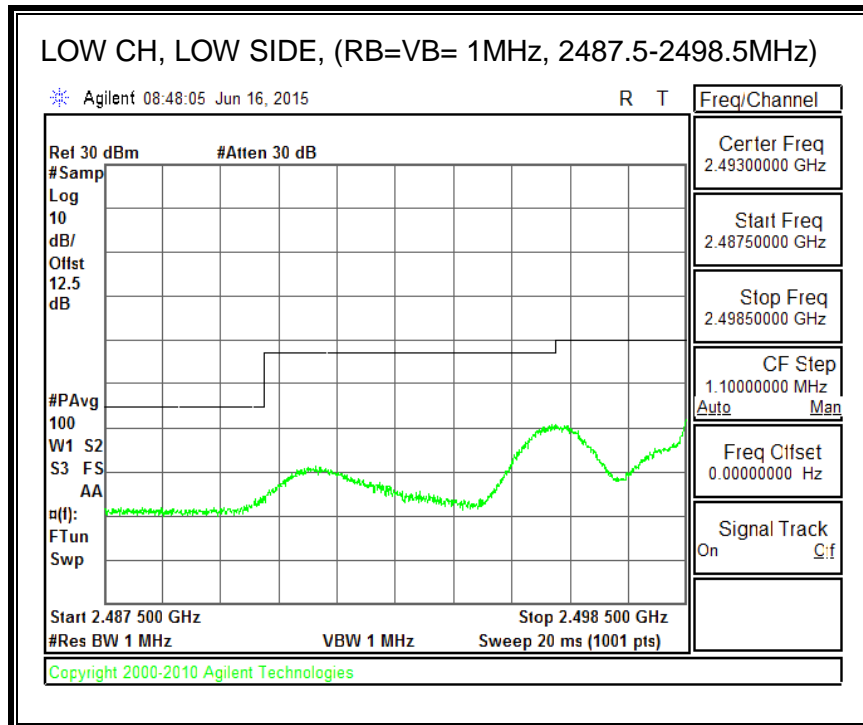

16QAM, (5.0 MHz BAND WIDTH)

QPSK, (10.0 MHz BAND WIDTH)

16QAM, (10.0 MHz BAND WIDTH)

8.4.4. LTE BAND 7 EMISSION MASK

QPSK, (5.0 MHz BAND WIDTH)

16QAM, (5.0 MHz BAND WIDTH)

QPSK, (10.0 MHz BAND WIDTH)

16QAM, (10.0 MHz BAND WIDTH)

QPSK, (15.0 MHz BAND WIDTH)

16QAM, (15.0 MHz BAND WIDTH)

QPSK, (20.0 MHz BAND WIDTH)

16QAM, (20.0 MHz BAND WIDTH)

8.4.5. LTE BAND 12 BANDEDGE

QPSK, (1.4 MHz BAND WIDTH)

16QAM, (1.4 MHz BAND WIDTH)

QPSK, (3.0 MHz BAND WIDTH)