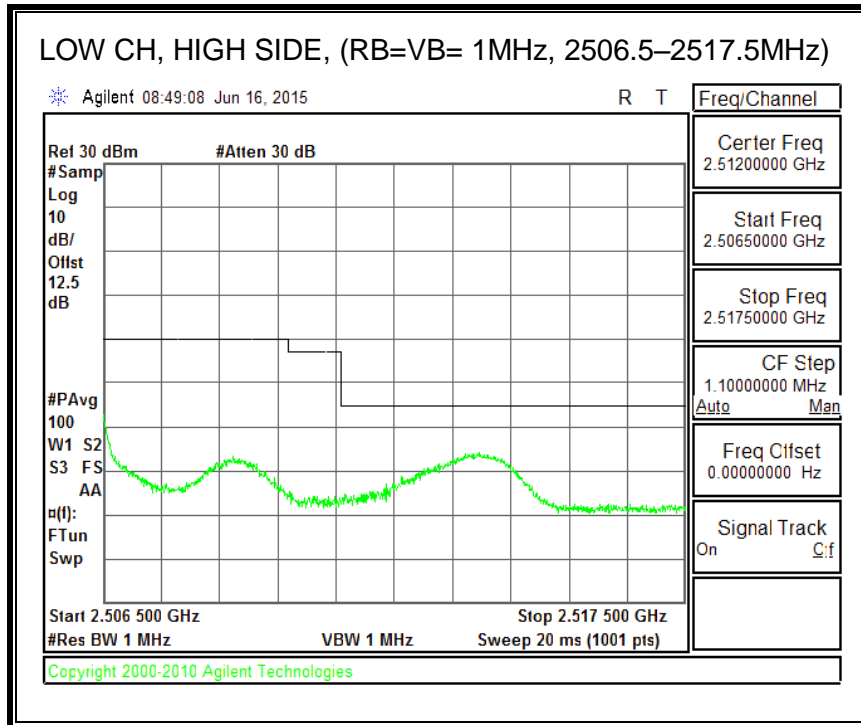

QPSK, (20.0 MHz BAND WIDTH)

16QAM, (20.0 MHz BAND WIDTH)

8.4.3. LTE BAND 5 BANDEDGE

QPSK, (1.4 MHz BAND WIDTH)

16QAM, (1.4 MHz BAND WIDTH)

QPSK, (3.0 MHz BAND WIDTH)

16QAM, (3.0 MHz BAND WIDTH)

QPSK, (5.0 MHz BAND WIDTH)

16QAM, (5.0 MHz BAND WIDTH)

QPSK, (10.0 MHz BAND WIDTH)

16QAM, (10.0 MHz BAND WIDTH)

8.4.4. LTE BAND 7 EMISSION MASK

QPSK, (5.0 MHz BAND WIDTH)

16QAM, (5.0 MHz BAND WIDTH)

QPSK, (10.0 MHz BAND WIDTH)

16QAM, (10.0 MHz BAND WIDTH)

QPSK, (15.0 MHz BAND WIDTH)

16QAM, (15.0 MHz BAND WIDTH)

QPSK, (20.0 MHz BAND WIDTH)

16QAM, (20.0 MHz BAND WIDTH)

8.4.5. LTE BAND 12 BANDEDGE

QPSK, (1.4 MHz BAND WIDTH)

16QAM, (1.4 MHz BAND WIDTH)

QPSK, (3.0 MHz BAND WIDTH)