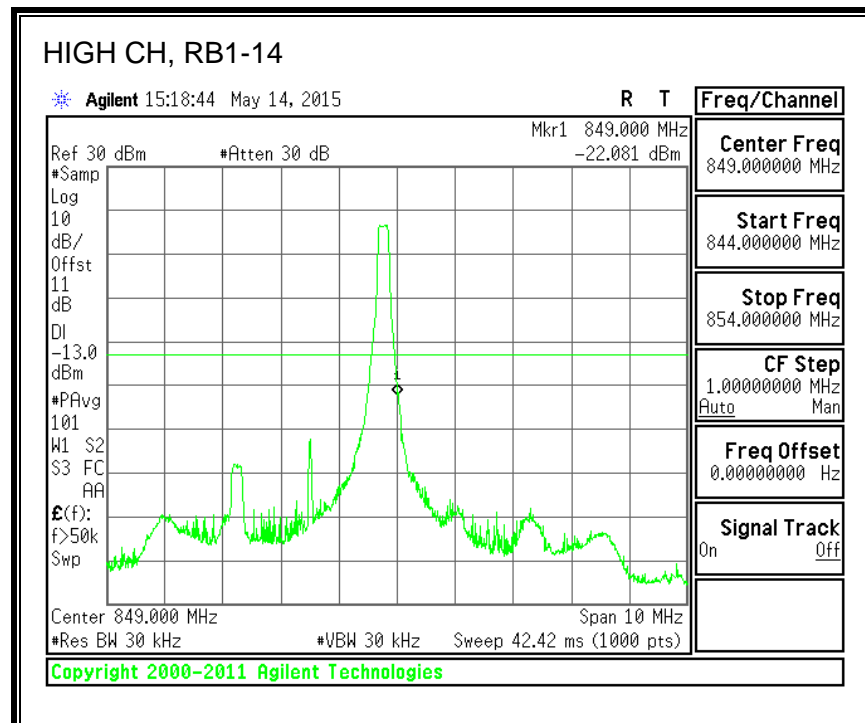

QPSK, (20.0 MHz BAND WIDTH)

16QAM, (20.0 MHz BAND WIDTH)

8.4.3. LTE BAND 5 BANDEDGE

QPSK, (1.4 MHz BAND WIDTH)

16QAM, (1.4 MHz BAND WIDTH)

QPSK, (3.0 MHz BAND WIDTH)

16QAM, (3.0 MHz BAND WIDTH)

QPSK, (5.0 MHz BAND WIDTH)

16QAM, (5.0 MHz BAND WIDTH)

QPSK, (10.0 MHz BAND WIDTH)

16QAM, (10.0 MHz BAND WIDTH)

8.4.4. LTE BAND 7 EMISSION MASK

QPSK, (5.0 MHz BAND WIDTH)

16QAM, (5.0 MHz BAND WIDTH)

QPSK, (10.0 MHz BAND WIDTH)

16QAM, (10.0 MHz BAND WIDTH)