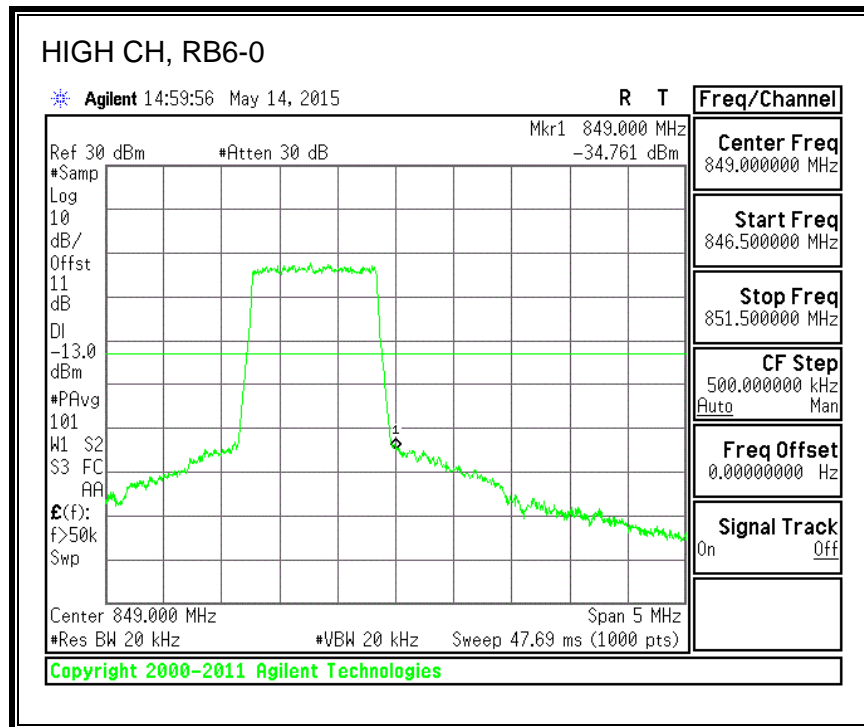

QPSK, (20.0 MHz BAND WIDTH)

16QAM, (20.0 MHz BAND WIDTH)

8.4.3. LTE BAND 5 BANDEDGE

QPSK, (1.4 MHz BAND WIDTH)

16QAM, (1.4 MHz BAND WIDTH)

QPSK, (3.0 MHz BAND WIDTH)

16QAM, (3.0 MHz BAND WIDTH)

QPSK, (5.0 MHz BAND WIDTH)

16QAM, (5.0 MHz BAND WIDTH)

QPSK, (10.0 MHz BAND WIDTH)

16QAM, (10.0 MHz BAND WIDTH)

8.4.4. LTE BAND 7 EMISSION MASK

QPSK, (5.0 MHz BAND WIDTH)

16QAM, (5.0 MHz BAND WIDTH)

QPSK, (10.0 MHz BAND WIDTH)

16QAM, (10.0 MHz BAND WIDTH)