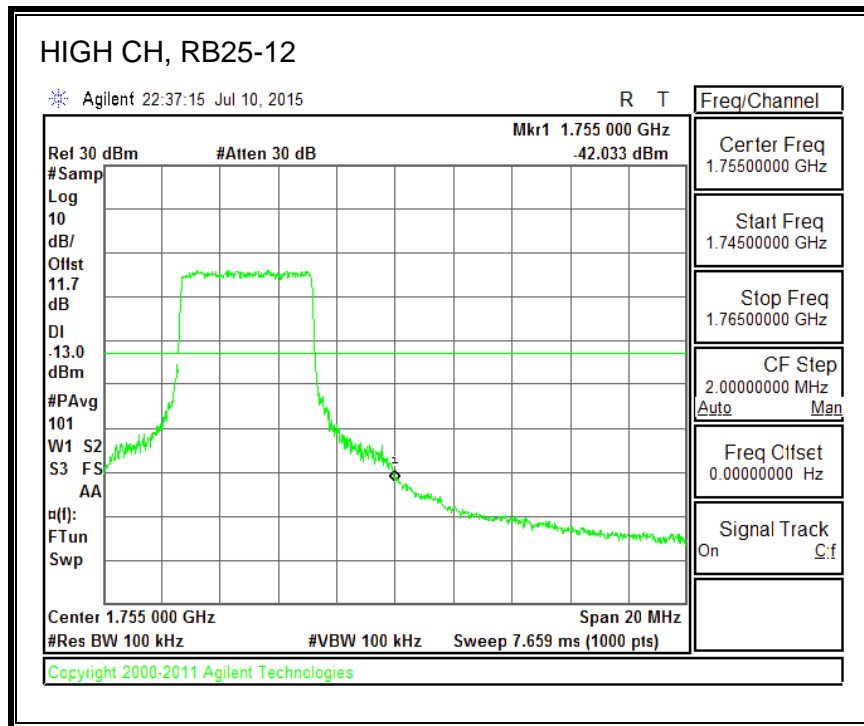

QPSK, (3.0 MHz BAND WIDTH)

16QAM, (3.0 MHz BAND WIDTH)

QPSK, (5.0 MHz BAND WIDTH)

16QAM, (5.0 MHz BAND WIDTH)

QPSK, (10.0 MHz BAND WIDTH)

16QAM, (10.0 MHz BAND WIDTH)

QPSK, (15.0 MHz BAND WIDTH)

16QAM, (15.0 MHz BAND WIDTH)

QPSK, (20.0 MHz BAND WIDTH)

16QAM, (20.0 MHz BAND WIDTH)

8.4.3. LTE BAND 5 BANDEDGE

QPSK, (1.4 MHz BAND WIDTH)

16QAM, (1.4 MHz BAND WIDTH)

QPSK, (3.0 MHz BAND WIDTH)

16QAM, (3.0 MHz BAND WIDTH)

QPSK, (5.0 MHz BAND WIDTH)

16QAM, (5.0 MHz BAND WIDTH)

QPSK, (10.0 MHz BAND WIDTH)

16QAM, (10.0 MHz BAND WIDTH)

8.4.4. LTE BAND 7 EMISSION MASK

QPSK, (5.0 MHz BAND WIDTH)

16QAM, (5.0 MHz BAND WIDTH)

QPSK, (10.0 MHz BAND WIDTH)

16QAM, (10.0 MHz BAND WIDTH)