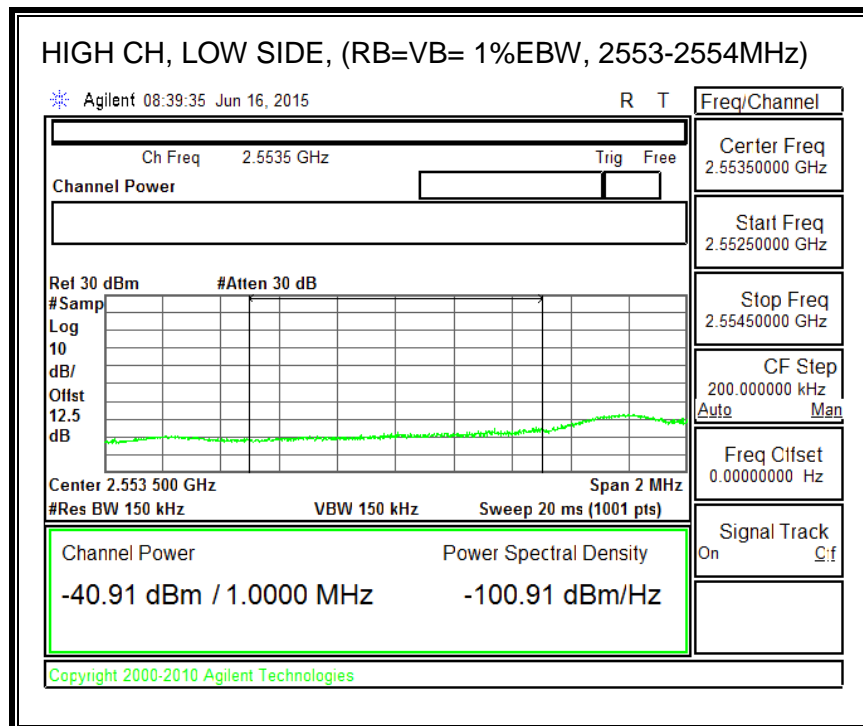

QPSK, (15.0 MHz BAND WIDTH)

16QAM, (15.0 MHz BAND WIDTH)

QPSK, (20.0 MHz BAND WIDTH)

16QAM, (20.0 MHz BAND WIDTH)

8.4.5. LTE BAND 12 BANDEDGE

QPSK, (1.4 MHz BAND WIDTH)

16QAM, (1.4 MHz BAND WIDTH)

QPSK, (3.0 MHz BAND WIDTH)

16QAM, (3.0 MHz BAND WIDTH)

QPSK, (5.0 MHz BAND WIDTH)

16QAM, (5.0 MHz BAND WIDTH)

QPSK, (10.0 MHz BAND WIDTH)

16QAM, (10.0 MHz BAND WIDTH)

8.4.6. LTE BAND 13 EMISSION MASK

QPSK, (5.0 MHz BAND WIDTH)

16QAM, (5.0 MHz BAND WIDTH)