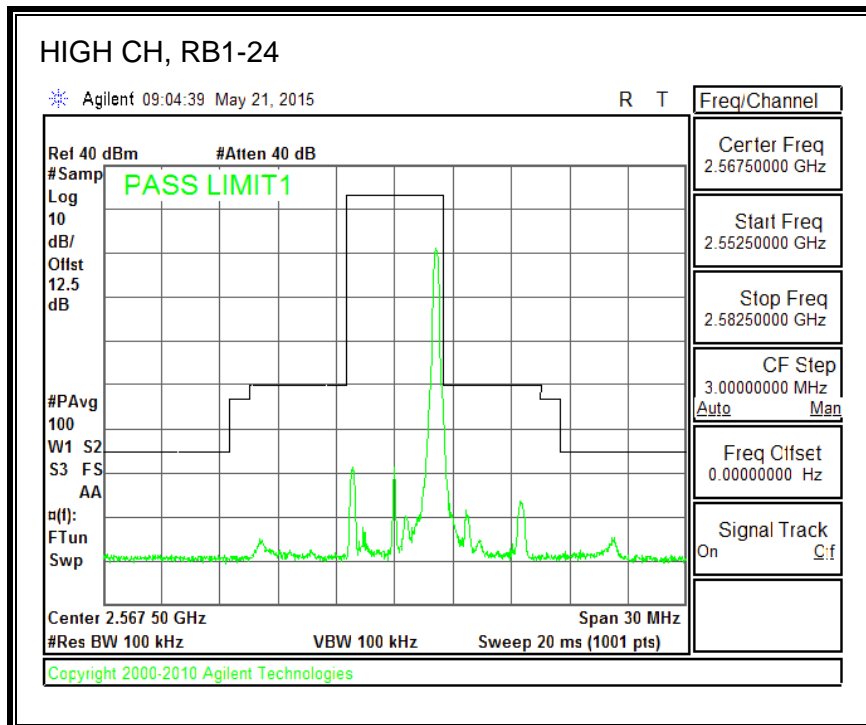

16QAM, (5.0 MHz BAND WIDTH)

QPSK, (10.0 MHz BAND WIDTH)

16QAM, (10.0 MHz BAND WIDTH)

8.4.4. LTE BAND 7 EMISSION MASK

QPSK, (5.0 MHz BAND WIDTH)

16QAM, (5.0 MHz BAND WIDTH)

QPSK, (10.0 MHz BAND WIDTH)

16QAM, (10.0 MHz BAND WIDTH)