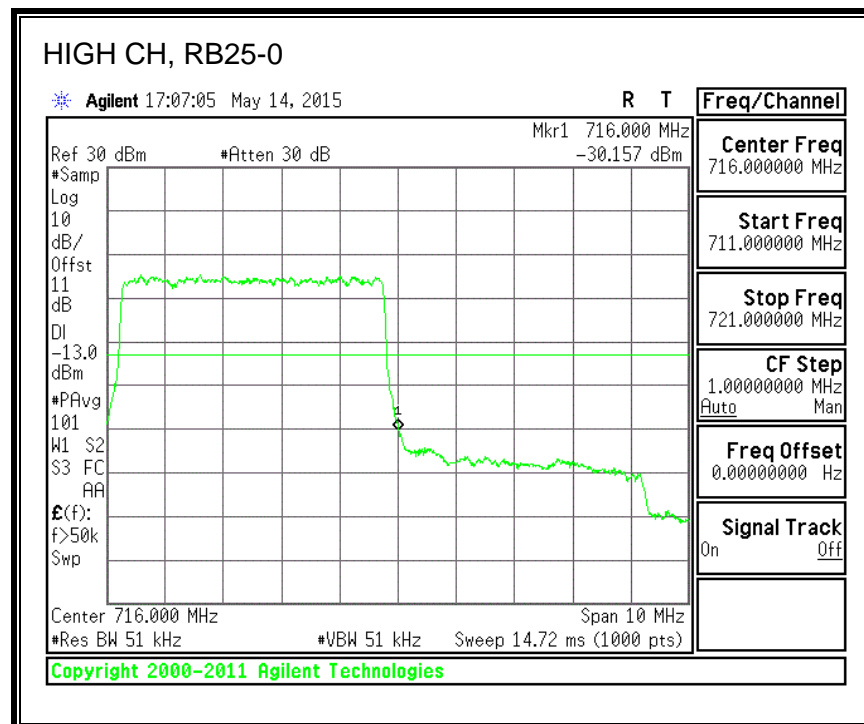

16QAM, (3.0 MHz BAND WIDTH)

QPSK, (5.0 MHz BAND WIDTH)

16QAM, (5.0 MHz BAND WIDTH)

QPSK, (10.0 MHz BAND WIDTH)

16QAM, (10.0 MHz BAND WIDTH)

8.4.6. LTE BAND 13 EMISSION MASK

QPSK, (5.0 MHz BAND WIDTH)

16QAM, (5.0 MHz BAND WIDTH)

QPSK, (10.0 MHz BAND WIDTH)

16QAM, (10.0 MHz BAND WIDTH)

8.4.7. LTE BAND 17 BANDEDGE

QPSK, (5.0 MHz BAND WIDTH)

16QAM, (5.0 MHz BAND WIDTH)

QPSK, (10.0 MHz BAND WIDTH)

16QAM, (10.0 MHz BAND WIDTH)