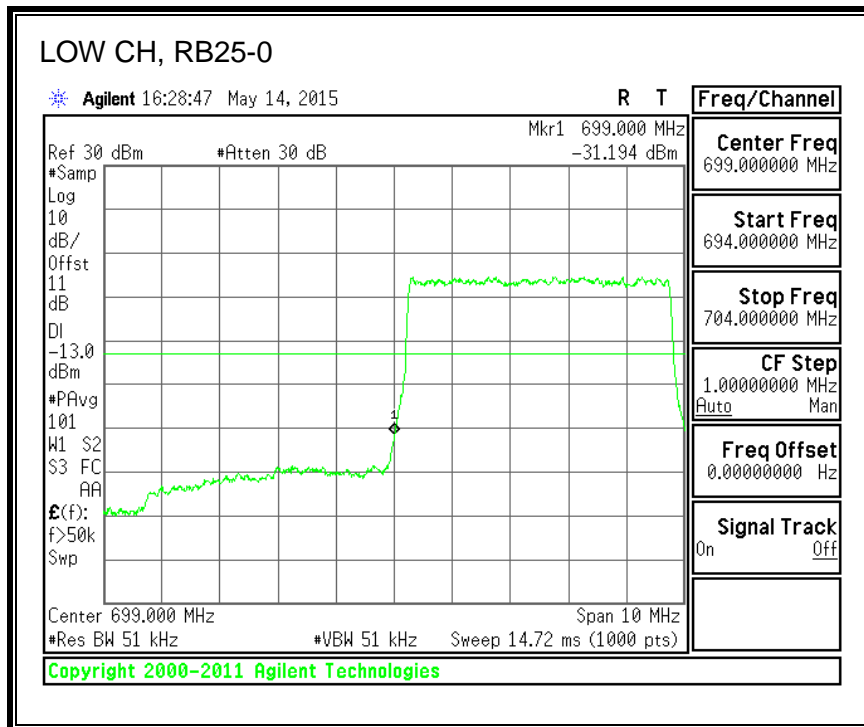

QPSK, (15.0 MHz BAND WIDTH)

16QAM, (15.0 MHz BAND WIDTH)

QPSK, (20.0 MHz BAND WIDTH)

16QAM, (20.0 MHz BAND WIDTH)

8.4.5. LTE BAND 12 BANDEDGE

QPSK, (1.4 MHz BAND WIDTH)

16QAM, (1.4 MHz BAND WIDTH)

QPSK, (3.0 MHz BAND WIDTH)

16QAM, (3.0 MHz BAND WIDTH)

QPSK, (5.0 MHz BAND WIDTH)

16QAM, (5.0 MHz BAND WIDTH)

QPSK, (10.0 MHz BAND WIDTH)

16QAM, (10.0 MHz BAND WIDTH)

8.4.6. LTE BAND 13 EMISSION MASK

QPSK, (5.0 MHz BAND WIDTH)

16QAM, (5.0 MHz BAND WIDTH)

QPSK, (10.0 MHz BAND WIDTH)

16QAM, (10.0 MHz BAND WIDTH)

8.4.7. LTE BAND 17 BANDEDGE

QPSK, (5.0 MHz BAND WIDTH)

16QAM, (5.0 MHz BAND WIDTH)

QPSK, (10.0 MHz BAND WIDTH)

16QAM, (10.0 MHz BAND WIDTH)