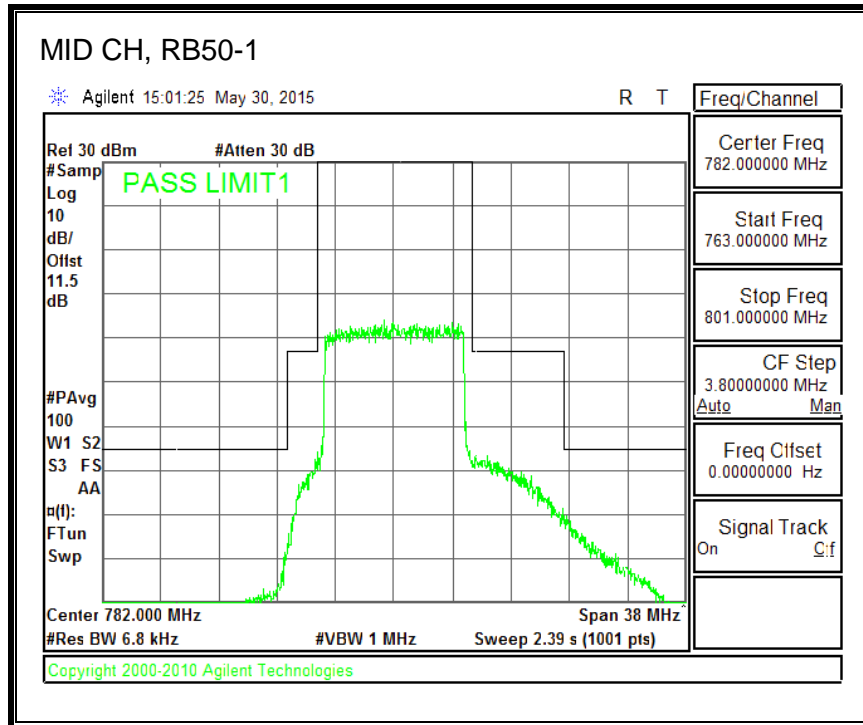

16QAM, (3.0 MHz BAND WIDTH)

QPSK, (5.0 MHz BAND WIDTH)

16QAM, (5.0 MHz BAND WIDTH)

QPSK, (10.0 MHz BAND WIDTH)

16QAM, (10.0 MHz BAND WIDTH)

8.4.6. LTE BAND 13 EMISSION MASK

QPSK, (5.0 MHz BAND WIDTH)

16QAM, (5.0 MHz BAND WIDTH)

QPSK, (10.0 MHz BAND WIDTH)

16QAM, (10.0 MHz BAND WIDTH)

8.4.7. LTE BAND 17 BANDEDGE

QPSK, (5.0 MHz BAND WIDTH)

16QAM, (5.0 MHz BAND WIDTH)

QPSK, (10.0 MHz BAND WIDTH)

16QAM, (10.0 MHz BAND WIDTH)