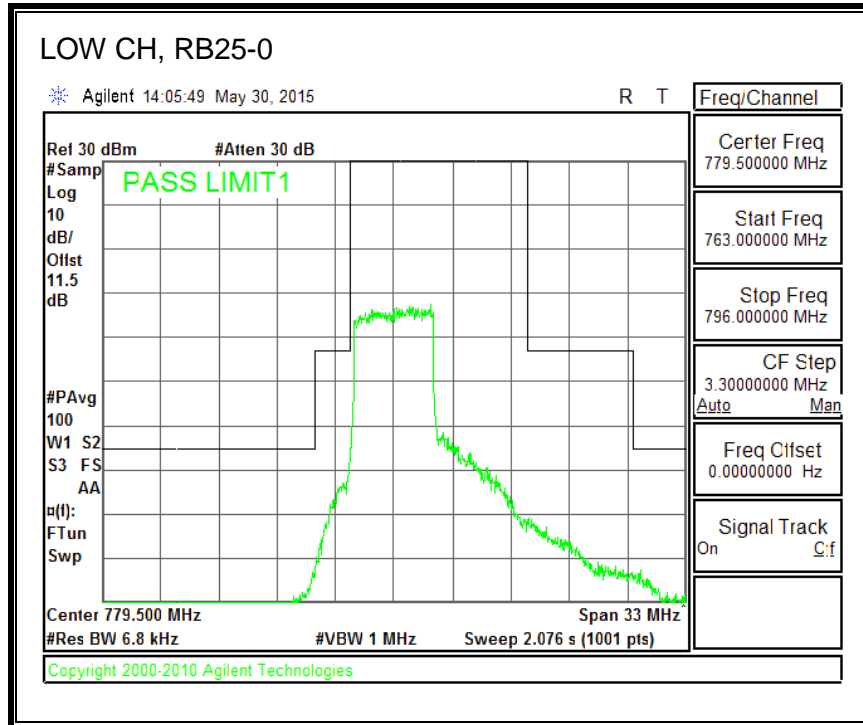

QPSK, (15.0 MHz BAND WIDTH)

16QAM, (15.0 MHz BAND WIDTH)

QPSK, (20.0 MHz BAND WIDTH)

16QAM, (20.0 MHz BAND WIDTH)

8.4.5. LTE BAND 12 BANDEDGE

QPSK, (1.4 MHz BAND WIDTH)

16QAM, (1.4 MHz BAND WIDTH)

QPSK, (3.0 MHz BAND WIDTH)

16QAM, (3.0 MHz BAND WIDTH)

QPSK, (5.0 MHz BAND WIDTH)

16QAM, (5.0 MHz BAND WIDTH)

QPSK, (10.0 MHz BAND WIDTH)

16QAM, (10.0 MHz BAND WIDTH)

8.4.6. LTE BAND 13 EMISSION MASK

QPSK, (5.0 MHz BAND WIDTH)

16QAM, (5.0 MHz BAND WIDTH)

QPSK, (10.0 MHz BAND WIDTH)

16QAM, (10.0 MHz BAND WIDTH)

8.4.7. LTE BAND 17 BANDEDGE

QPSK, (5.0 MHz BAND WIDTH)

16QAM, (5.0 MHz BAND WIDTH)

QPSK, (10.0 MHz BAND WIDTH)

16QAM, (10.0 MHz BAND WIDTH)