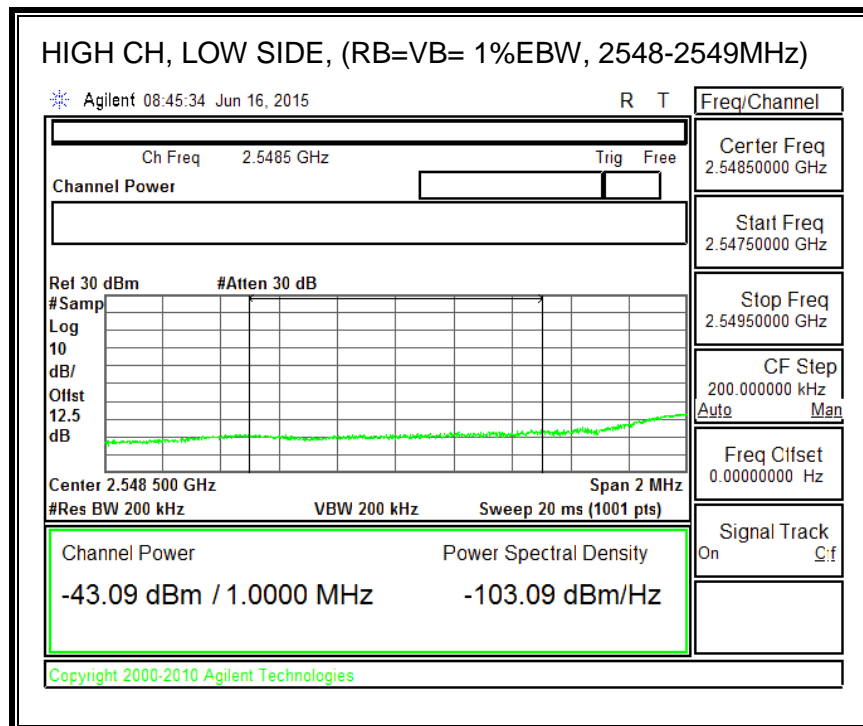

QPSK, (15.0 MHz BAND WIDTH)

16QAM, (15.0 MHz BAND WIDTH)

QPSK, (20.0 MHz BAND WIDTH)

16QAM, (20.0 MHz BAND WIDTH)

8.4.5. LTE BAND 12 BANDEDGE

QPSK, (1.4 MHz BAND WIDTH)

16QAM, (1.4 MHz BAND WIDTH)

QPSK, (3.0 MHz BAND WIDTH)

16QAM, (3.0 MHz BAND WIDTH)

QPSK, (5.0 MHz BAND WIDTH)

16QAM, (5.0 MHz BAND WIDTH)

QPSK, (10.0 MHz BAND WIDTH)

16QAM, (10.0 MHz BAND WIDTH)

8.4.6. LTE BAND 13 EMISSION MASK

QPSK, (5.0 MHz BAND WIDTH)

16QAM, (5.0 MHz BAND WIDTH)