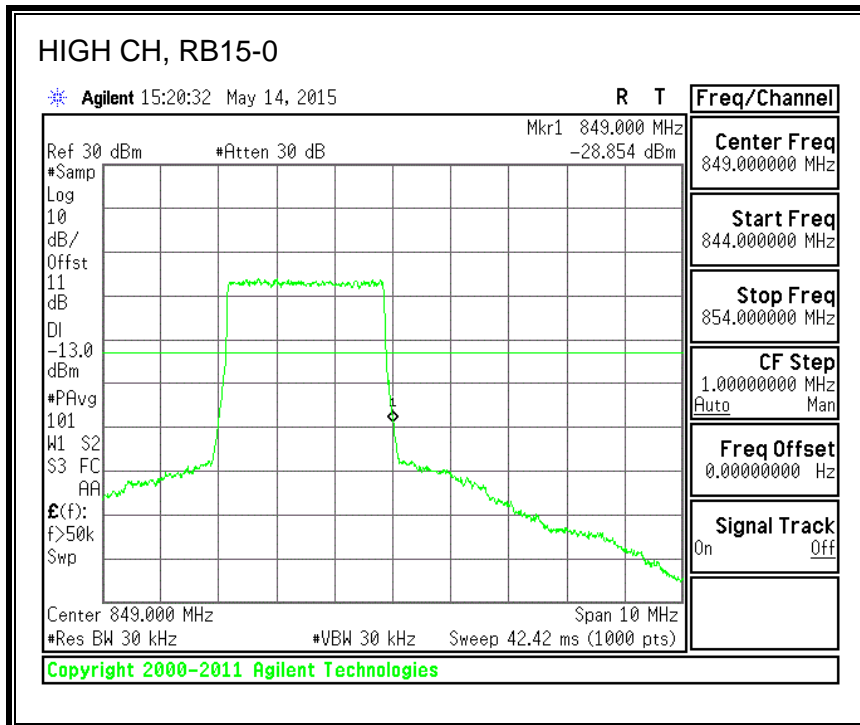

QPSK, (20.0 MHz BAND WIDTH)

16QAM, (20.0 MHz BAND WIDTH)

8.4.3. LTE BAND 5 BANDEDGE

QPSK, (1.4 MHz BAND WIDTH)

16QAM, (1.4 MHz BAND WIDTH)

QPSK, (3.0 MHz BAND WIDTH)

16QAM, (3.0 MHz BAND WIDTH)

QPSK, (5.0 MHz BAND WIDTH)

16QAM, (5.0 MHz BAND WIDTH)

QPSK, (10.0 MHz BAND WIDTH)

16QAM, (10.0 MHz BAND WIDTH)

8.4.4. LTE BAND 7 EMISSION MASK

QPSK, (5.0 MHz BAND WIDTH)

16QAM, (5.0 MHz BAND WIDTH)

QPSK, (10.0 MHz BAND WIDTH)

16QAM, (10.0 MHz BAND WIDTH)