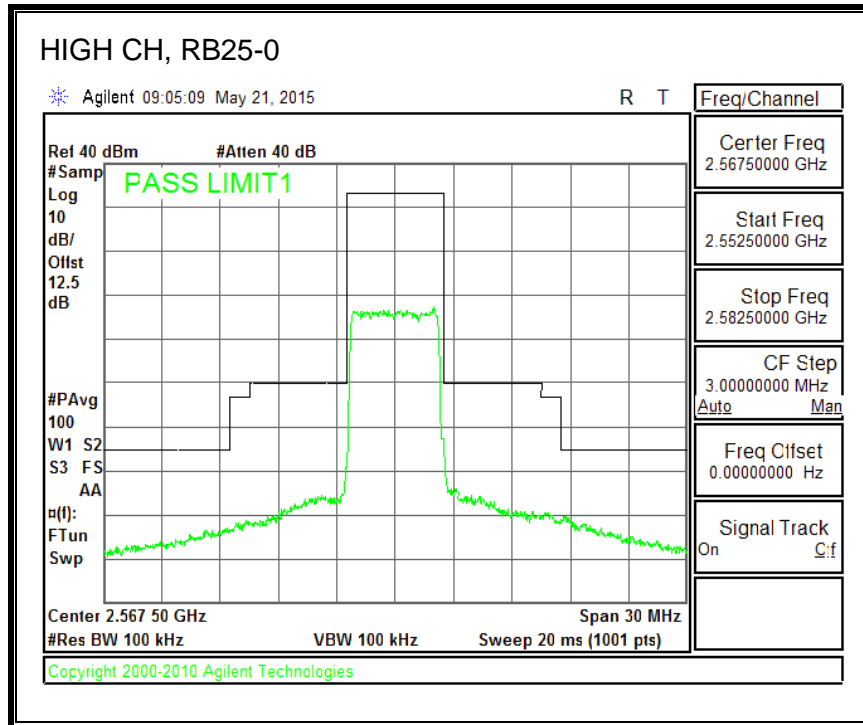

16QAM, (5.0 MHz BAND WIDTH)

QPSK, (10.0 MHz BAND WIDTH)

16QAM, (10.0 MHz BAND WIDTH)

8.4.4. LTE BAND 7 EMISSION MASK

QPSK, (5.0 MHz BAND WIDTH)

16QAM, (5.0 MHz BAND WIDTH)

QPSK, (10.0 MHz BAND WIDTH)

16QAM, (10.0 MHz BAND WIDTH)

QPSK, (15.0 MHz BAND WIDTH)

16QAM, (15.0 MHz BAND WIDTH)

QPSK, (20.0 MHz BAND WIDTH)

16QAM, (20.0 MHz BAND WIDTH)

8.4.5. LTE BAND 12 BANDEDGE

QPSK, (1.4 MHz BAND WIDTH)

16QAM, (1.4 MHz BAND WIDTH)

QPSK, (3.0 MHz BAND WIDTH)