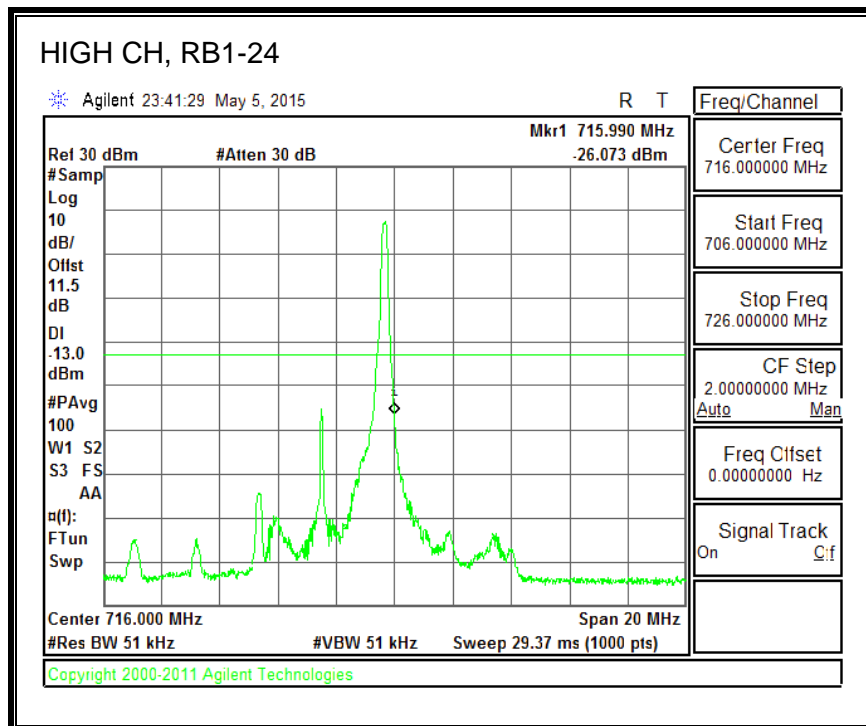

QPSK, (15.0 MHz BAND WIDTH)

16QAM, (15.0 MHz BAND WIDTH)

QPSK, (20.0 MHz BAND WIDTH)

16QAM, (20.0 MHz BAND WIDTH)

8.4.5. LTE BAND 12 BANDEDGE

QPSK, (1.4 MHz BAND WIDTH)

16QAM, (1.4 MHz BAND WIDTH)

QPSK, (3.0 MHz BAND WIDTH)

16QAM, (3.0 MHz BAND WIDTH)

QPSK, (5.0 MHz BAND WIDTH)

16QAM, (5.0 MHz BAND WIDTH)

QPSK, (10.0 MHz BAND WIDTH)

16QAM, (10.0 MHz BAND WIDTH)

8.4.6. LTE BAND 13 EMISSION MASK

QPSK, (5.0 MHz BAND WIDTH)

16QAM, (5.0 MHz BAND WIDTH)

QPSK, (10.0 MHz BAND WIDTH)

16QAM, (10.0 MHz BAND WIDTH)

8.4.7. LTE BAND 17 BANDEDGE

QPSK, (5.0 MHz BAND WIDTH)

16QAM, (5.0 MHz BAND WIDTH)

QPSK, (10.0 MHz BAND WIDTH)

16QAM, (10.0 MHz BAND WIDTH)