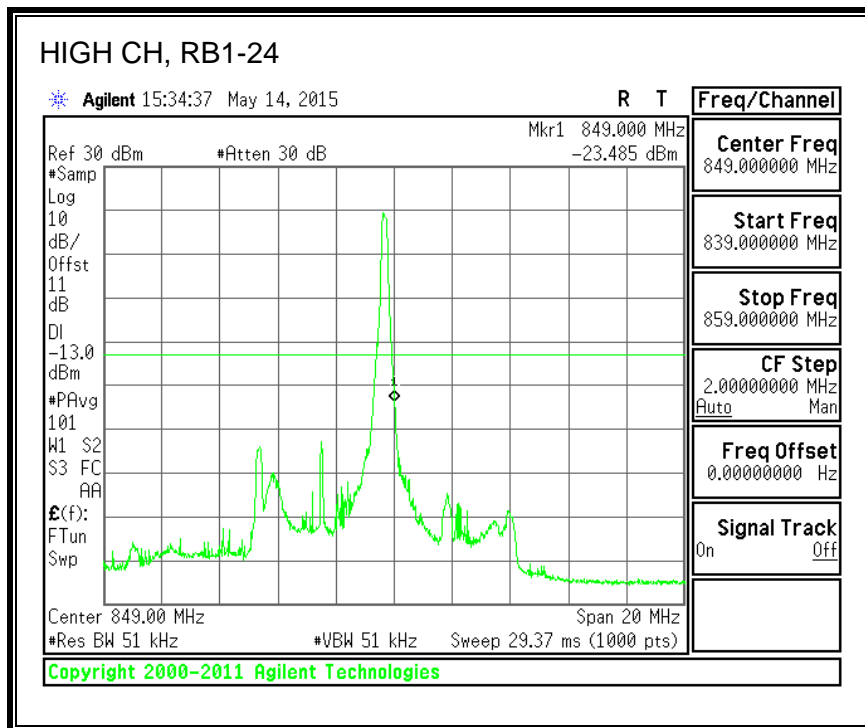

QPSK, (20.0 MHz BAND WIDTH)

16QAM, (20.0 MHz BAND WIDTH)

8.4.3. LTE BAND 5 BANDEDGE

QPSK, (1.4 MHz BAND WIDTH)

16QAM, (1.4 MHz BAND WIDTH)

QPSK, (3.0 MHz BAND WIDTH)

16QAM, (3.0 MHz BAND WIDTH)

QPSK, (5.0 MHz BAND WIDTH)

16QAM, (5.0 MHz BAND WIDTH)

QPSK, (10.0 MHz BAND WIDTH)

16QAM, (10.0 MHz BAND WIDTH)

8.4.4. LTE BAND 7 EMISSION MASK

QPSK, (5.0 MHz BAND WIDTH)

16QAM, (5.0 MHz BAND WIDTH)

QPSK, (10.0 MHz BAND WIDTH)

16QAM, (10.0 MHz BAND WIDTH)