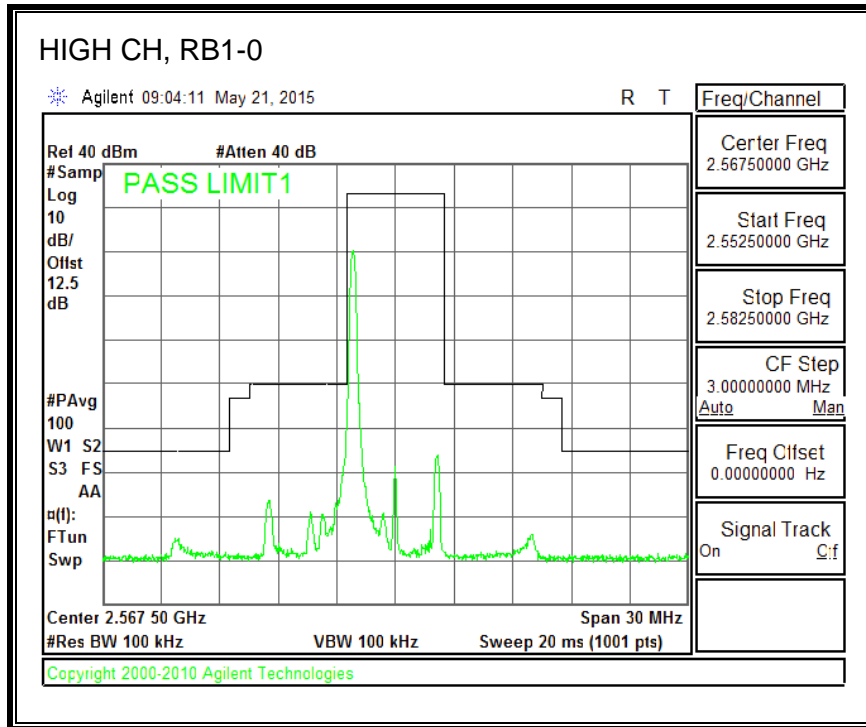

16QAM, (5.0 MHz BAND WIDTH)

QPSK, (10.0 MHz BAND WIDTH)

16QAM, (10.0 MHz BAND WIDTH)

8.4.4. LTE BAND 7 EMISSION MASK

QPSK, (5.0 MHz BAND WIDTH)

16QAM, (5.0 MHz BAND WIDTH)

QPSK, (10.0 MHz BAND WIDTH)

16QAM, (10.0 MHz BAND WIDTH)

QPSK, (15.0 MHz BAND WIDTH)

16QAM, (15.0 MHz BAND WIDTH)

QPSK, (20.0 MHz BAND WIDTH)

16QAM, (20.0 MHz BAND WIDTH)

8.4.5. LTE BAND 12 BANDEDGE

QPSK, (1.4 MHz BAND WIDTH)

16QAM, (1.4 MHz BAND WIDTH)

QPSK, (3.0 MHz BAND WIDTH)