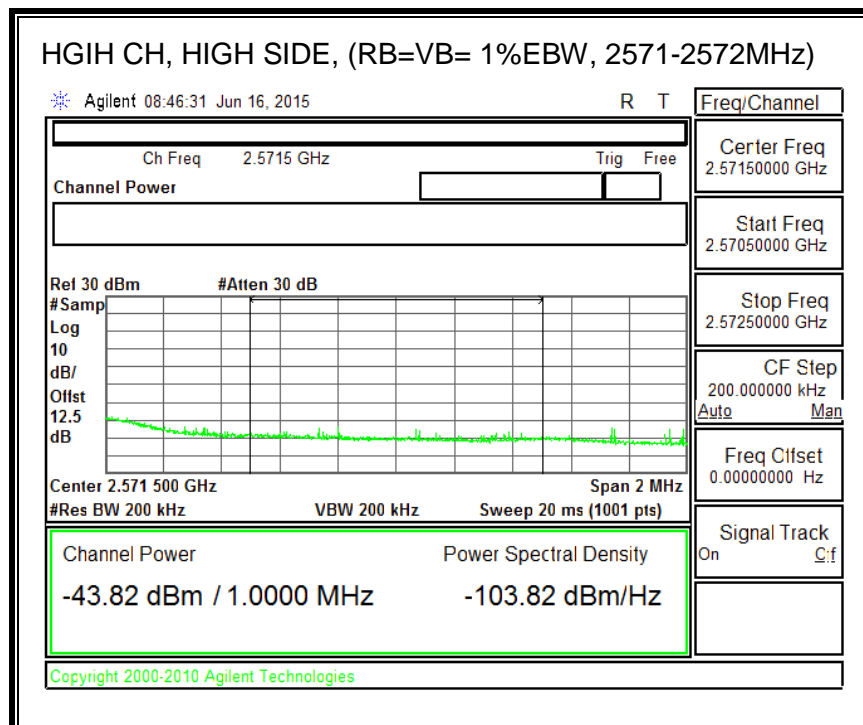

QPSK, (15.0 MHz BAND WIDTH)

16QAM, (15.0 MHz BAND WIDTH)

QPSK, (20.0 MHz BAND WIDTH)

16QAM, (20.0 MHz BAND WIDTH)

8.4.5. LTE BAND 12 BANDEDGE

QPSK, (1.4 MHz BAND WIDTH)

16QAM, (1.4 MHz BAND WIDTH)

QPSK, (3.0 MHz BAND WIDTH)

16QAM, (3.0 MHz BAND WIDTH)

QPSK, (5.0 MHz BAND WIDTH)

16QAM, (5.0 MHz BAND WIDTH)

QPSK, (10.0 MHz BAND WIDTH)

16QAM, (10.0 MHz BAND WIDTH)

8.4.6. LTE BAND 13 EMISSION MASK

QPSK, (5.0 MHz BAND WIDTH)

16QAM, (5.0 MHz BAND WIDTH)