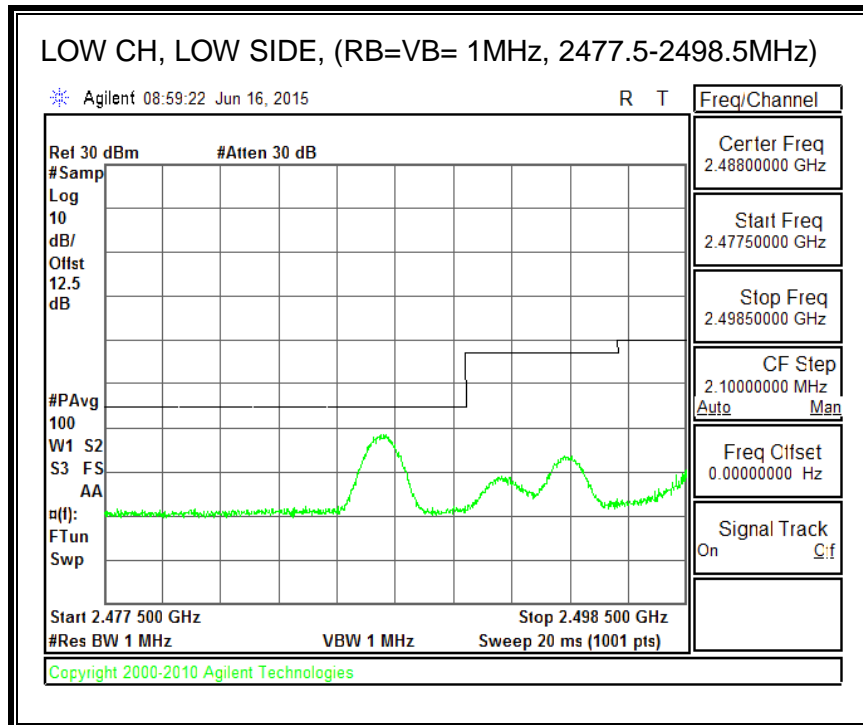

QPSK, (20.0 MHz BAND WIDTH)

16QAM, (20.0 MHz BAND WIDTH)

8.4.3. LTE BAND 5 BANDEDGE

QPSK, (1.4 MHz BAND WIDTH)

16QAM, (1.4 MHz BAND WIDTH)

QPSK, (3.0 MHz BAND WIDTH)

16QAM, (3.0 MHz BAND WIDTH)

QPSK, (5.0 MHz BAND WIDTH)

16QAM, (5.0 MHz BAND WIDTH)

QPSK, (10.0 MHz BAND WIDTH)

16QAM, (10.0 MHz BAND WIDTH)

8.4.4. LTE BAND 7 EMISSION MASK

QPSK, (5.0 MHz BAND WIDTH)

16QAM, (5.0 MHz BAND WIDTH)

QPSK, (10.0 MHz BAND WIDTH)

16QAM, (10.0 MHz BAND WIDTH)

QPSK, (15.0 MHz BAND WIDTH)

16QAM, (15.0 MHz BAND WIDTH)

QPSK, (20.0 MHz BAND WIDTH)

16QAM, (20.0 MHz BAND WIDTH)

8.4.5. LTE BAND 12 BANDEDGE

QPSK, (1.4 MHz BAND WIDTH)

16QAM, (1.4 MHz BAND WIDTH)

QPSK, (3.0 MHz BAND WIDTH)