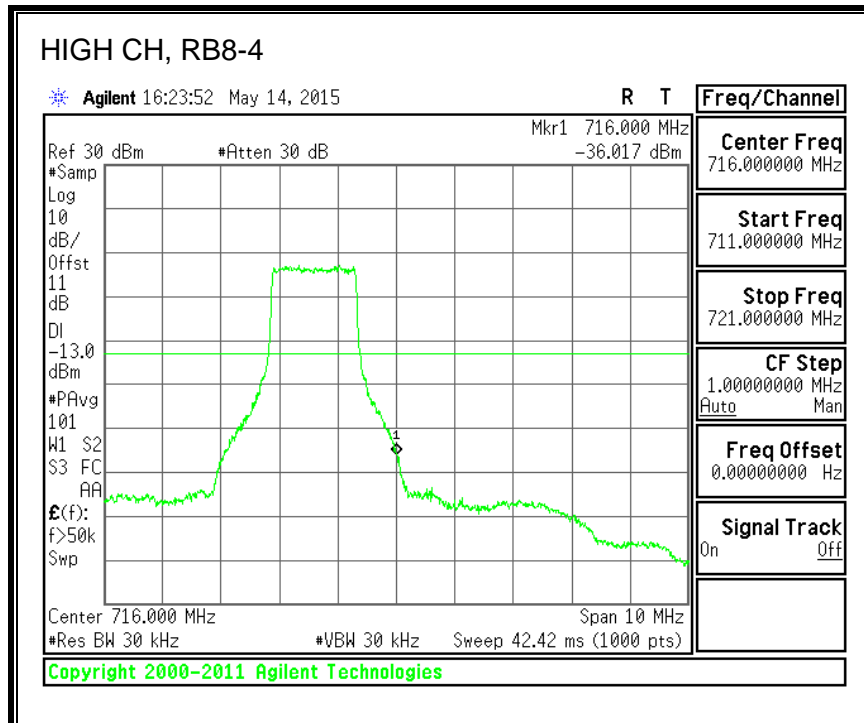

16QAM, (5.0 MHz BAND WIDTH)

QPSK, (10.0 MHz BAND WIDTH)

16QAM, (10.0 MHz BAND WIDTH)

8.4.4. LTE BAND 7 EMISSION MASK

QPSK, (5.0 MHz BAND WIDTH)

16QAM, (5.0 MHz BAND WIDTH)

QPSK, (10.0 MHz BAND WIDTH)

16QAM, (10.0 MHz BAND WIDTH)

QPSK, (15.0 MHz BAND WIDTH)

16QAM, (15.0 MHz BAND WIDTH)

QPSK, (20.0 MHz BAND WIDTH)

16QAM, (20.0 MHz BAND WIDTH)

8.4.5. LTE BAND 12 BANDEDGE

QPSK, (1.4 MHz BAND WIDTH)

16QAM, (1.4 MHz BAND WIDTH)

QPSK, (3.0 MHz BAND WIDTH)

16QAM, (3.0 MHz BAND WIDTH)

QPSK, (5.0 MHz BAND WIDTH)

16QAM, (5.0 MHz BAND WIDTH)

QPSK, (10.0 MHz BAND WIDTH)

16QAM, (10.0 MHz BAND WIDTH)

8.4.6. LTE BAND 13 EMISSION MASK

QPSK, (5.0 MHz BAND WIDTH)

16QAM, (5.0 MHz BAND WIDTH)