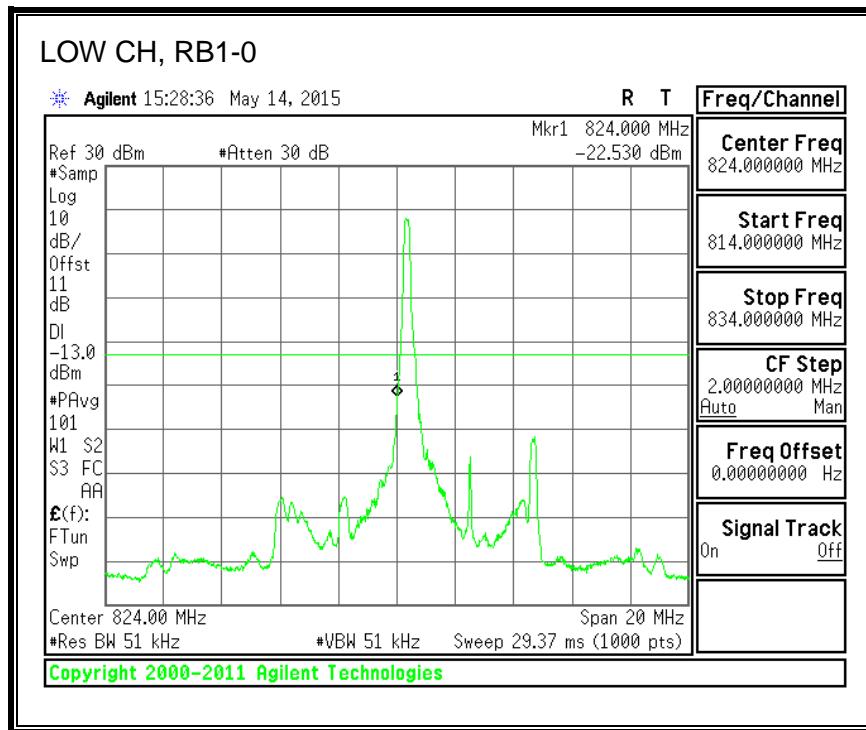

QPSK, (20.0 MHz BAND WIDTH)

16QAM, (20.0 MHz BAND WIDTH)

8.4.3. LTE BAND 5 BANDEDGE

QPSK, (1.4 MHz BAND WIDTH)

16QAM, (1.4 MHz BAND WIDTH)

QPSK, (3.0 MHz BAND WIDTH)

16QAM, (3.0 MHz BAND WIDTH)

QPSK, (5.0 MHz BAND WIDTH)

16QAM, (5.0 MHz BAND WIDTH)

QPSK, (10.0 MHz BAND WIDTH)

16QAM, (10.0 MHz BAND WIDTH)

8.4.4. LTE BAND 7 EMISSION MASK

QPSK, (5.0 MHz BAND WIDTH)

16QAM, (5.0 MHz BAND WIDTH)

QPSK, (10.0 MHz BAND WIDTH)

16QAM, (10.0 MHz BAND WIDTH)