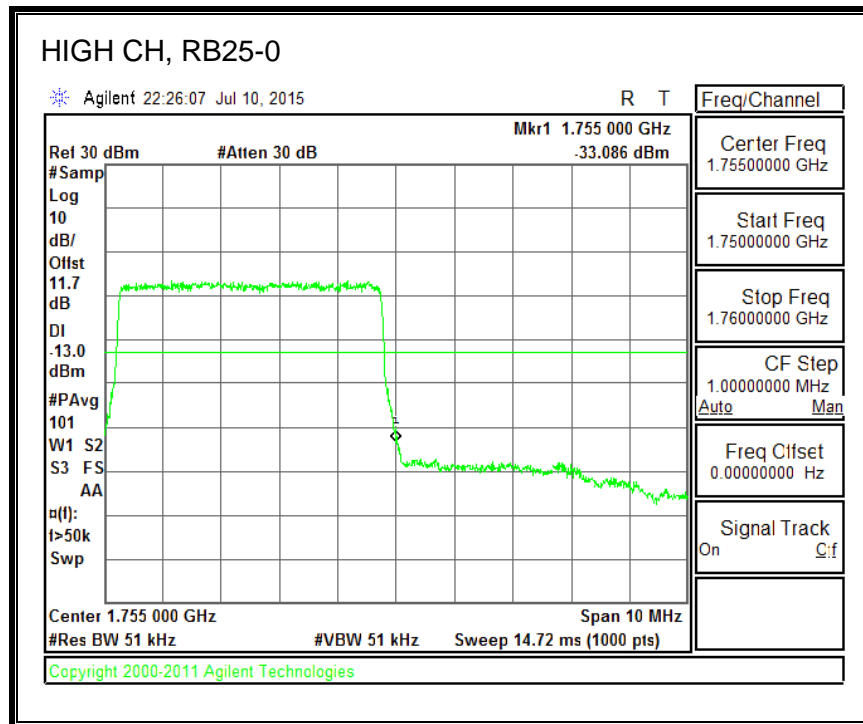

QPSK, (3.0 MHz BAND WIDTH)

16QAM, (3.0 MHz BAND WIDTH)

QPSK, (5.0 MHz BAND WIDTH)

16QAM, (5.0 MHz BAND WIDTH)

QPSK, (10.0 MHz BAND WIDTH)

16QAM, (10.0 MHz BAND WIDTH)

QPSK, (15.0 MHz BAND WIDTH)

16QAM, (15.0 MHz BAND WIDTH)

QPSK, (20.0 MHz BAND WIDTH)

16QAM, (20.0 MHz BAND WIDTH)

8.4.3. LTE BAND 5 BANDEDGE

QPSK, (1.4 MHz BAND WIDTH)

16QAM, (1.4 MHz BAND WIDTH)

QPSK, (3.0 MHz BAND WIDTH)

16QAM, (3.0 MHz BAND WIDTH)

QPSK, (5.0 MHz BAND WIDTH)

16QAM, (5.0 MHz BAND WIDTH)

QPSK, (10.0 MHz BAND WIDTH)

16QAM, (10.0 MHz BAND WIDTH)

8.4.4. LTE BAND 7 EMISSION MASK

QPSK, (5.0 MHz BAND WIDTH)

16QAM, (5.0 MHz BAND WIDTH)

QPSK, (10.0 MHz BAND WIDTH)

16QAM, (10.0 MHz BAND WIDTH)