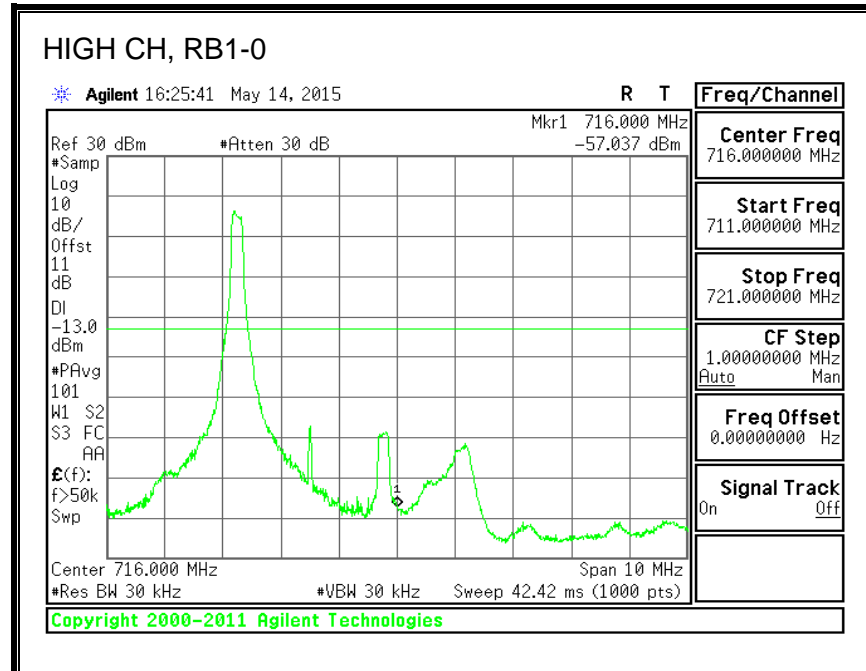

16QAM, (5.0 MHz BAND WIDTH)

QPSK, (10.0 MHz BAND WIDTH)

16QAM, (10.0 MHz BAND WIDTH)

8.4.4. LTE BAND 7 EMISSION MASK

QPSK, (5.0 MHz BAND WIDTH)

16QAM, (5.0 MHz BAND WIDTH)

QPSK, (10.0 MHz BAND WIDTH)

16QAM, (10.0 MHz BAND WIDTH)

QPSK, (15.0 MHz BAND WIDTH)

16QAM, (15.0 MHz BAND WIDTH)

QPSK, (20.0 MHz BAND WIDTH)

16QAM, (20.0 MHz BAND WIDTH)

8.4.5. LTE BAND 12 BANDEDGE

QPSK, (1.4 MHz BAND WIDTH)

16QAM, (1.4 MHz BAND WIDTH)

QPSK, (3.0 MHz BAND WIDTH)

16QAM, (3.0 MHz BAND WIDTH)

QPSK, (5.0 MHz BAND WIDTH)

16QAM, (5.0 MHz BAND WIDTH)

QPSK, (10.0 MHz BAND WIDTH)

16QAM, (10.0 MHz BAND WIDTH)

8.4.6. LTE BAND 13 EMISSION MASK

QPSK, (5.0 MHz BAND WIDTH)

16QAM, (5.0 MHz BAND WIDTH)