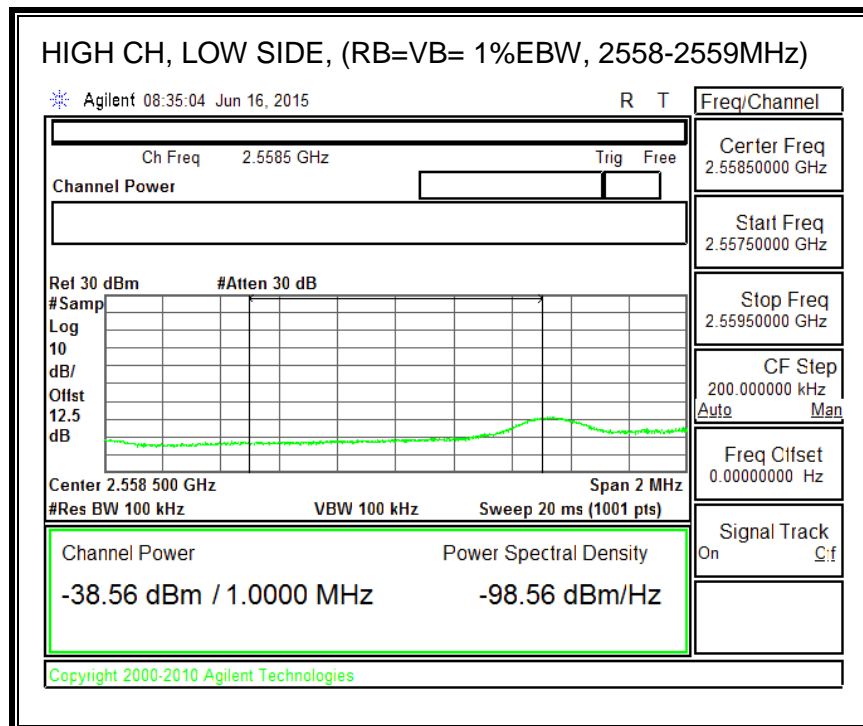

16QAM, (5.0 MHz BAND WIDTH)

QPSK, (10.0 MHz BAND WIDTH)

16QAM, (10.0 MHz BAND WIDTH)

8.4.4. LTE BAND 7 EMISSION MASK

QPSK, (5.0 MHz BAND WIDTH)

16QAM, (5.0 MHz BAND WIDTH)

QPSK, (10.0 MHz BAND WIDTH)

16QAM, (10.0 MHz BAND WIDTH)