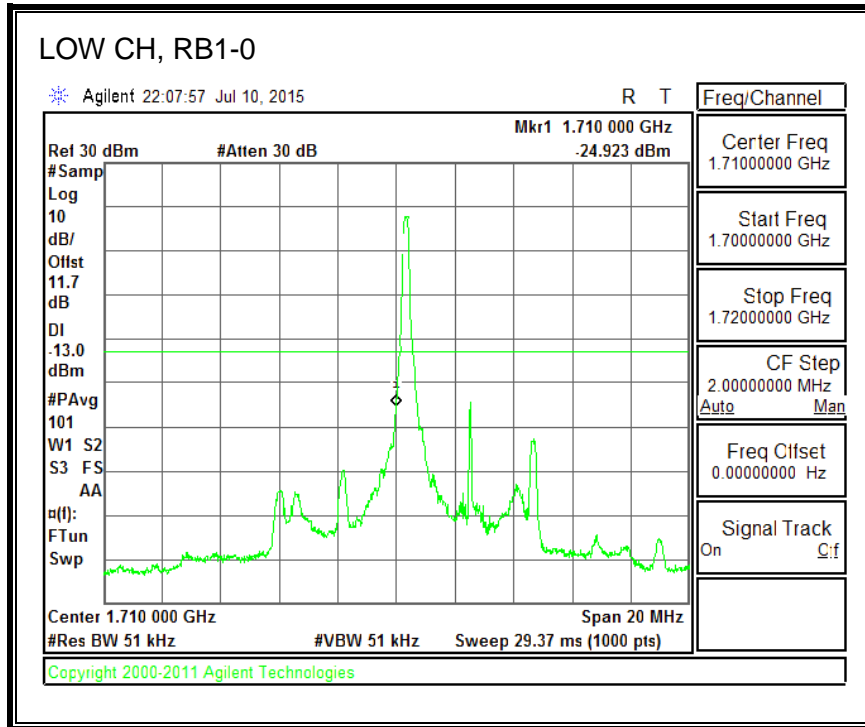

QPSK, (3.0 MHz BAND WIDTH)

16QAM, (3.0 MHz BAND WIDTH)

QPSK, (5.0 MHz BAND WIDTH)

16QAM, (5.0 MHz BAND WIDTH)

QPSK, (10.0 MHz BAND WIDTH)

16QAM, (10.0 MHz BAND WIDTH)

QPSK, (15.0 MHz BAND WIDTH)

16QAM, (15.0 MHz BAND WIDTH)

QPSK, (20.0 MHz BAND WIDTH)

16QAM, (20.0 MHz BAND WIDTH)

8.4.3. LTE BAND 5 BANDEDGE

QPSK, (1.4 MHz BAND WIDTH)

16QAM, (1.4 MHz BAND WIDTH)

QPSK, (3.0 MHz BAND WIDTH)

16QAM, (3.0 MHz BAND WIDTH)

QPSK, (5.0 MHz BAND WIDTH)

16QAM, (5.0 MHz BAND WIDTH)

QPSK, (10.0 MHz BAND WIDTH)

16QAM, (10.0 MHz BAND WIDTH)

8.4.4. LTE BAND 7 EMISSION MASK

QPSK, (5.0 MHz BAND WIDTH)

16QAM, (5.0 MHz BAND WIDTH)

QPSK, (10.0 MHz BAND WIDTH)

16QAM, (10.0 MHz BAND WIDTH)