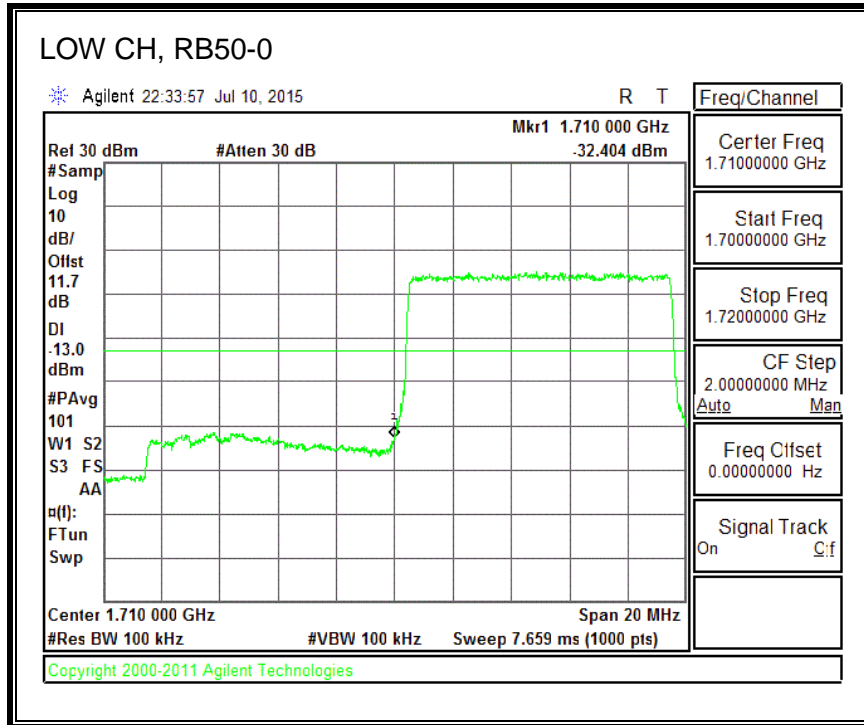

QPSK, (3.0 MHz BAND WIDTH)

16QAM, (3.0 MHz BAND WIDTH)

QPSK, (5.0 MHz BAND WIDTH)

16QAM, (5.0 MHz BAND WIDTH)

QPSK, (10.0 MHz BAND WIDTH)

16QAM, (10.0 MHz BAND WIDTH)

QPSK, (15.0 MHz BAND WIDTH)

16QAM, (15.0 MHz BAND WIDTH)

QPSK, (20.0 MHz BAND WIDTH)

16QAM, (20.0 MHz BAND WIDTH)

8.4.3. LTE BAND 5 BANDEDGE

QPSK, (1.4 MHz BAND WIDTH)

16QAM, (1.4 MHz BAND WIDTH)

QPSK, (3.0 MHz BAND WIDTH)

16QAM, (3.0 MHz BAND WIDTH)

QPSK, (5.0 MHz BAND WIDTH)

16QAM, (5.0 MHz BAND WIDTH)

QPSK, (10.0 MHz BAND WIDTH)

16QAM, (10.0 MHz BAND WIDTH)

8.4.4. LTE BAND 7 EMISSION MASK

QPSK, (5.0 MHz BAND WIDTH)

16QAM, (5.0 MHz BAND WIDTH)

QPSK, (10.0 MHz BAND WIDTH)

16QAM, (10.0 MHz BAND WIDTH)