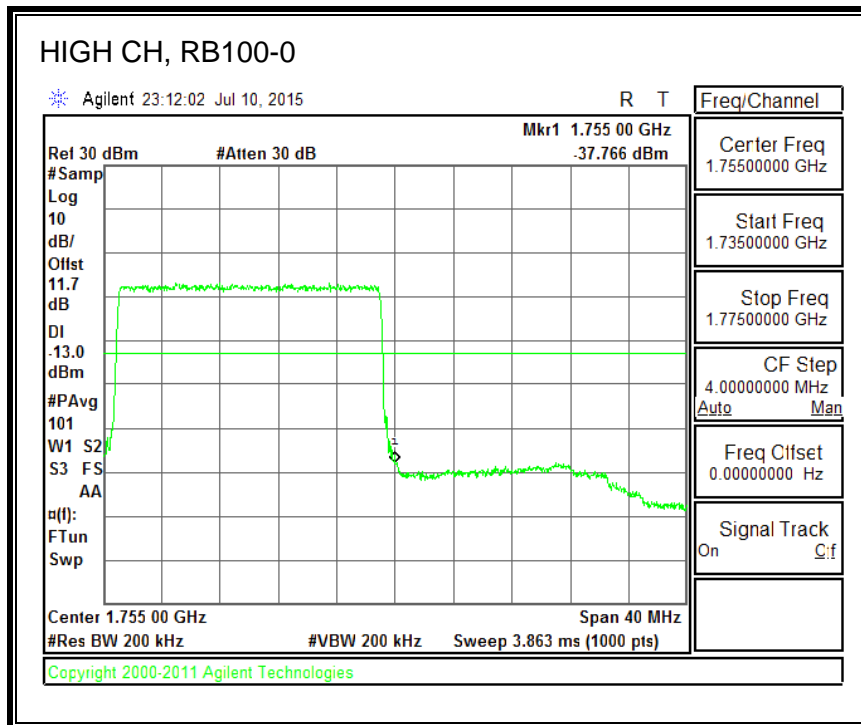

QPSK, (20.0 MHz BAND WIDTH)

16QAM, (20.0 MHz BAND WIDTH)

8.4.3. LTE BAND 5 BANDEDGE

QPSK, (1.4 MHz BAND WIDTH)

16QAM, (1.4 MHz BAND WIDTH)

QPSK, (3.0 MHz BAND WIDTH)

16QAM, (3.0 MHz BAND WIDTH)

QPSK, (5.0 MHz BAND WIDTH)

16QAM, (5.0 MHz BAND WIDTH)

QPSK, (10.0 MHz BAND WIDTH)

16QAM, (10.0 MHz BAND WIDTH)

8.4.4. LTE BAND 7 EMISSION MASK

QPSK, (5.0 MHz BAND WIDTH)

16QAM, (5.0 MHz BAND WIDTH)

QPSK, (10.0 MHz BAND WIDTH)

16QAM, (10.0 MHz BAND WIDTH)