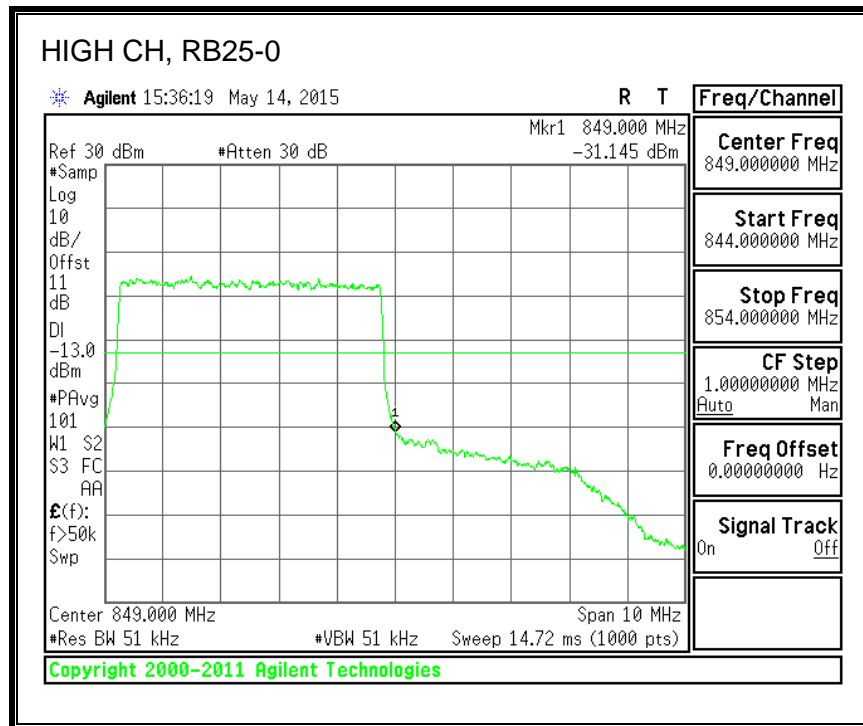

QPSK, (20.0 MHz BAND WIDTH)

16QAM, (20.0 MHz BAND WIDTH)

8.4.3. LTE BAND 5 BANDEDGE

QPSK, (1.4 MHz BAND WIDTH)

16QAM, (1.4 MHz BAND WIDTH)

QPSK, (3.0 MHz BAND WIDTH)

16QAM, (3.0 MHz BAND WIDTH)

QPSK, (5.0 MHz BAND WIDTH)

16QAM, (5.0 MHz BAND WIDTH)

QPSK, (10.0 MHz BAND WIDTH)

16QAM, (10.0 MHz BAND WIDTH)

8.4.4. LTE BAND 7 EMISSION MASK

QPSK, (5.0 MHz BAND WIDTH)

16QAM, (5.0 MHz BAND WIDTH)

QPSK, (10.0 MHz BAND WIDTH)

16QAM, (10.0 MHz BAND WIDTH)