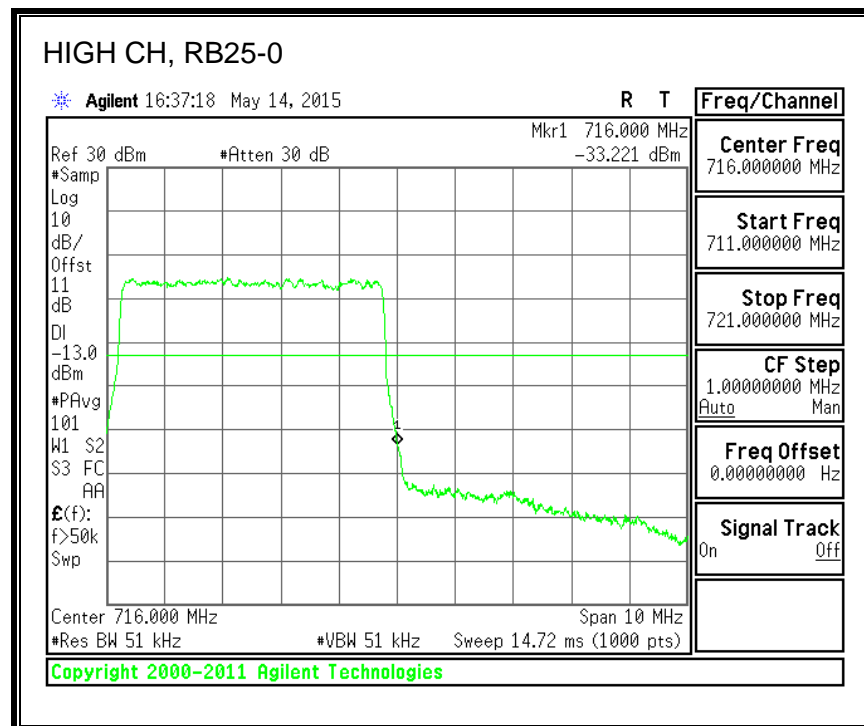

QPSK, (15.0 MHz BAND WIDTH)

16QAM, (15.0 MHz BAND WIDTH)

QPSK, (20.0 MHz BAND WIDTH)

16QAM, (20.0 MHz BAND WIDTH)

8.4.5. LTE BAND 12 BANDEDGE

QPSK, (1.4 MHz BAND WIDTH)

16QAM, (1.4 MHz BAND WIDTH)

QPSK, (3.0 MHz BAND WIDTH)

16QAM, (3.0 MHz BAND WIDTH)

QPSK, (5.0 MHz BAND WIDTH)

16QAM, (5.0 MHz BAND WIDTH)

QPSK, (10.0 MHz BAND WIDTH)

16QAM, (10.0 MHz BAND WIDTH)

8.4.6. LTE BAND 13 EMISSION MASK

QPSK, (5.0 MHz BAND WIDTH)

16QAM, (5.0 MHz BAND WIDTH)

QPSK, (10.0 MHz BAND WIDTH)

16QAM, (10.0 MHz BAND WIDTH)

8.4.7. LTE BAND 17 BANDEDGE

QPSK, (5.0 MHz BAND WIDTH)

16QAM, (5.0 MHz BAND WIDTH)

QPSK, (10.0 MHz BAND WIDTH)

16QAM, (10.0 MHz BAND WIDTH)