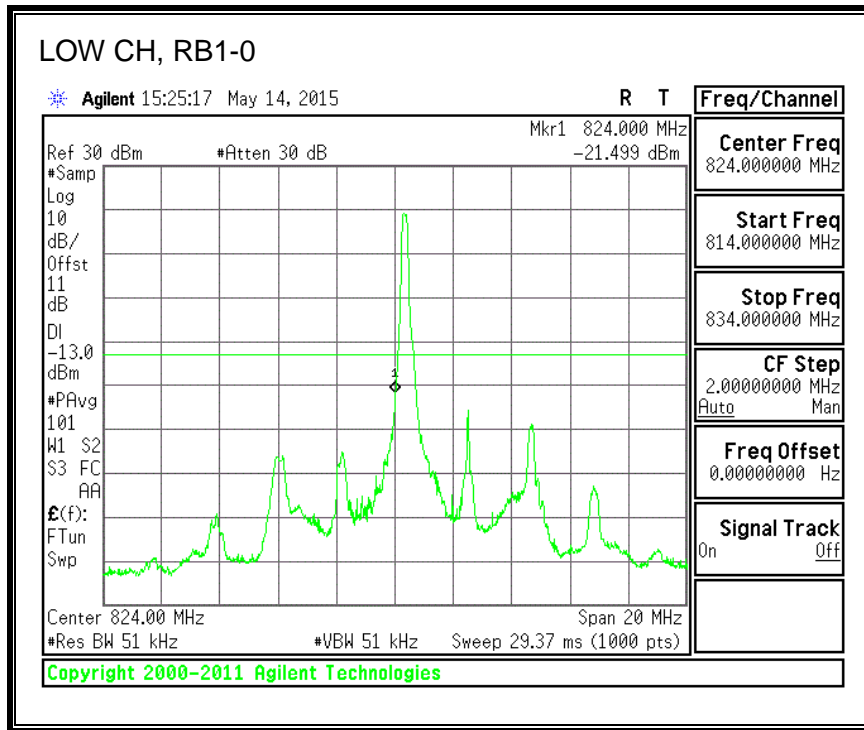

QPSK, (20.0 MHz BAND WIDTH)

16QAM, (20.0 MHz BAND WIDTH)

8.4.3. LTE BAND 5 BANDEDGE

QPSK, (1.4 MHz BAND WIDTH)

16QAM, (1.4 MHz BAND WIDTH)

QPSK, (3.0 MHz BAND WIDTH)

16QAM, (3.0 MHz BAND WIDTH)

QPSK, (5.0 MHz BAND WIDTH)

16QAM, (5.0 MHz BAND WIDTH)

QPSK, (10.0 MHz BAND WIDTH)

16QAM, (10.0 MHz BAND WIDTH)

8.4.4. LTE BAND 7 EMISSION MASK

QPSK, (5.0 MHz BAND WIDTH)

16QAM, (5.0 MHz BAND WIDTH)

QPSK, (10.0 MHz BAND WIDTH)

16QAM, (10.0 MHz BAND WIDTH)