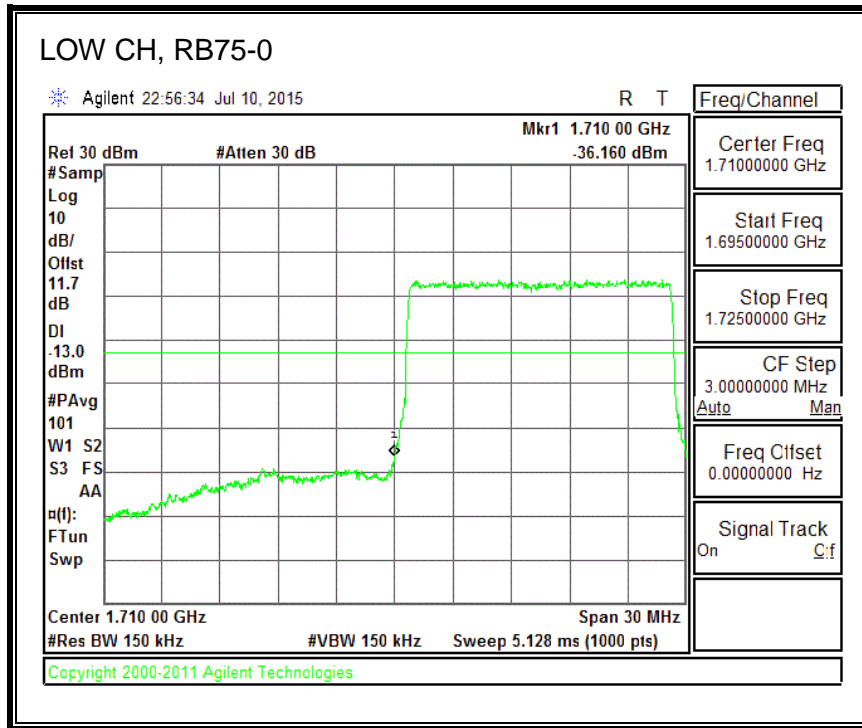

QPSK, (3.0 MHz BAND WIDTH)

16QAM, (3.0 MHz BAND WIDTH)

QPSK, (5.0 MHz BAND WIDTH)

16QAM, (5.0 MHz BAND WIDTH)

QPSK, (10.0 MHz BAND WIDTH)

16QAM, (10.0 MHz BAND WIDTH)

QPSK, (15.0 MHz BAND WIDTH)

16QAM, (15.0 MHz BAND WIDTH)

QPSK, (20.0 MHz BAND WIDTH)

16QAM, (20.0 MHz BAND WIDTH)

8.4.3. LTE BAND 5 BANDEDGE

QPSK, (1.4 MHz BAND WIDTH)

16QAM, (1.4 MHz BAND WIDTH)

QPSK, (3.0 MHz BAND WIDTH)

16QAM, (3.0 MHz BAND WIDTH)

QPSK, (5.0 MHz BAND WIDTH)

16QAM, (5.0 MHz BAND WIDTH)

QPSK, (10.0 MHz BAND WIDTH)

16QAM, (10.0 MHz BAND WIDTH)

8.4.4. LTE BAND 7 EMISSION MASK

QPSK, (5.0 MHz BAND WIDTH)

16QAM, (5.0 MHz BAND WIDTH)

QPSK, (10.0 MHz BAND WIDTH)

16QAM, (10.0 MHz BAND WIDTH)