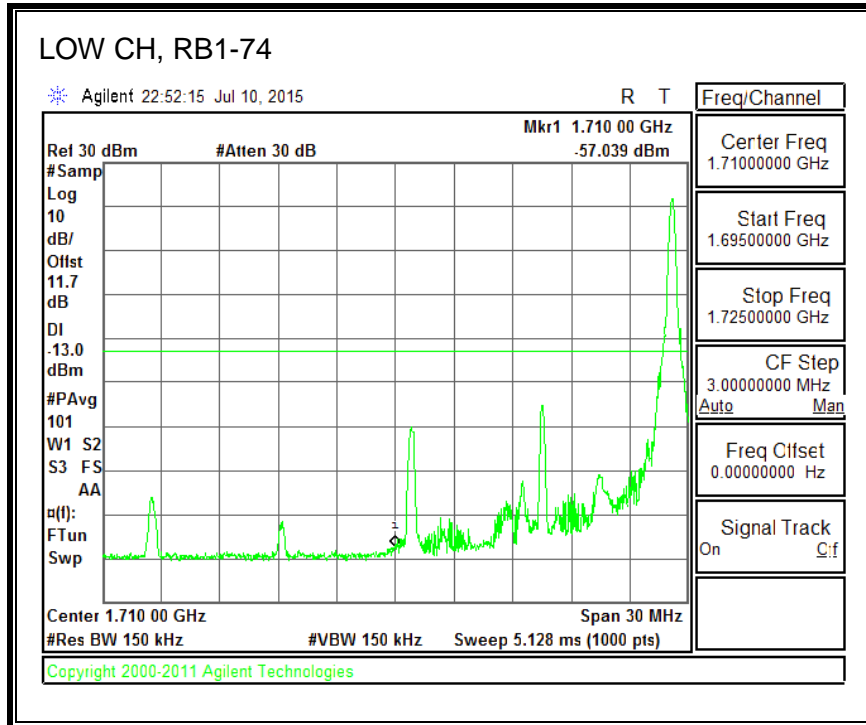

QPSK, (3.0 MHz BAND WIDTH)

16QAM, (3.0 MHz BAND WIDTH)

QPSK, (5.0 MHz BAND WIDTH)

16QAM, (5.0 MHz BAND WIDTH)

QPSK, (10.0 MHz BAND WIDTH)

16QAM, (10.0 MHz BAND WIDTH)

QPSK, (15.0 MHz BAND WIDTH)

16QAM, (15.0 MHz BAND WIDTH)

QPSK, (20.0 MHz BAND WIDTH)

16QAM, (20.0 MHz BAND WIDTH)

8.4.3. LTE BAND 5 BANDEDGE

QPSK, (1.4 MHz BAND WIDTH)

16QAM, (1.4 MHz BAND WIDTH)

QPSK, (3.0 MHz BAND WIDTH)

16QAM, (3.0 MHz BAND WIDTH)

QPSK, (5.0 MHz BAND WIDTH)

16QAM, (5.0 MHz BAND WIDTH)

QPSK, (10.0 MHz BAND WIDTH)

16QAM, (10.0 MHz BAND WIDTH)

8.4.4. LTE BAND 7 EMISSION MASK

QPSK, (5.0 MHz BAND WIDTH)

16QAM, (5.0 MHz BAND WIDTH)

QPSK, (10.0 MHz BAND WIDTH)

16QAM, (10.0 MHz BAND WIDTH)