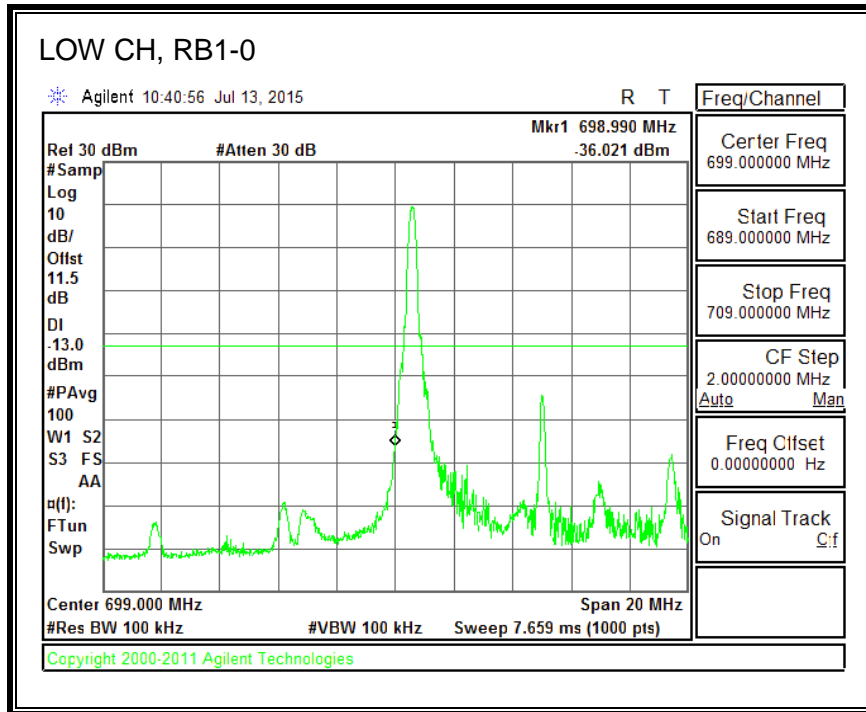

16QAM, (3.0 MHz BAND WIDTH)

QPSK, (5.0 MHz BAND WIDTH)

16QAM, (5.0 MHz BAND WIDTH)

QPSK, (10.0 MHz BAND WIDTH)

16QAM, (10.0 MHz BAND WIDTH)

8.4.6. LTE BAND 13 EMISSION MASK

QPSK, (5.0 MHz BAND WIDTH)

16QAM, (5.0 MHz BAND WIDTH)