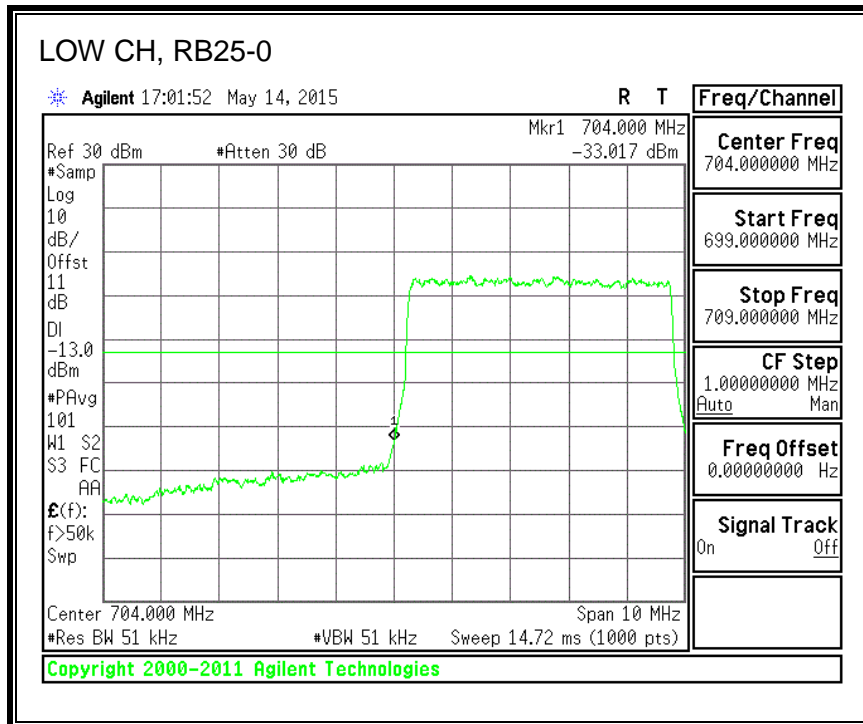

16QAM, (3.0 MHz BAND WIDTH)

QPSK, (5.0 MHz BAND WIDTH)

16QAM, (5.0 MHz BAND WIDTH)

QPSK, (10.0 MHz BAND WIDTH)

16QAM, (10.0 MHz BAND WIDTH)

8.4.6. LTE BAND 13 EMISSION MASK

QPSK, (5.0 MHz BAND WIDTH)

16QAM, (5.0 MHz BAND WIDTH)

QPSK, (10.0 MHz BAND WIDTH)

16QAM, (10.0 MHz BAND WIDTH)

8.4.7. LTE BAND 17 BANDEDGE

QPSK, (5.0 MHz BAND WIDTH)

16QAM, (5.0 MHz BAND WIDTH)

QPSK, (10.0 MHz BAND WIDTH)

16QAM, (10.0 MHz BAND WIDTH)