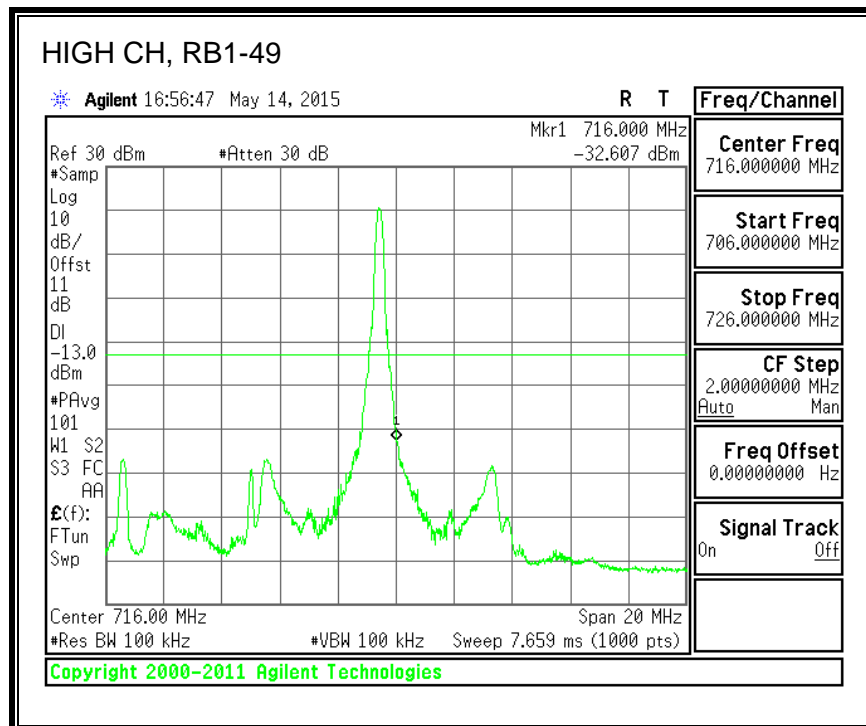

QPSK, (15.0 MHz BAND WIDTH)

16QAM, (15.0 MHz BAND WIDTH)

QPSK, (20.0 MHz BAND WIDTH)

16QAM, (20.0 MHz BAND WIDTH)

8.4.5. LTE BAND 12 BANDEDGE

QPSK, (1.4 MHz BAND WIDTH)

16QAM, (1.4 MHz BAND WIDTH)

QPSK, (3.0 MHz BAND WIDTH)

16QAM, (3.0 MHz BAND WIDTH)

QPSK, (5.0 MHz BAND WIDTH)

16QAM, (5.0 MHz BAND WIDTH)

QPSK, (10.0 MHz BAND WIDTH)

16QAM, (10.0 MHz BAND WIDTH)

8.4.6. LTE BAND 13 EMISSION MASK

QPSK, (5.0 MHz BAND WIDTH)

16QAM, (5.0 MHz BAND WIDTH)

QPSK, (10.0 MHz BAND WIDTH)

16QAM, (10.0 MHz BAND WIDTH)

8.4.7. LTE BAND 17 BANDEDGE

QPSK, (5.0 MHz BAND WIDTH)

16QAM, (5.0 MHz BAND WIDTH)

QPSK, (10.0 MHz BAND WIDTH)

16QAM, (10.0 MHz BAND WIDTH)