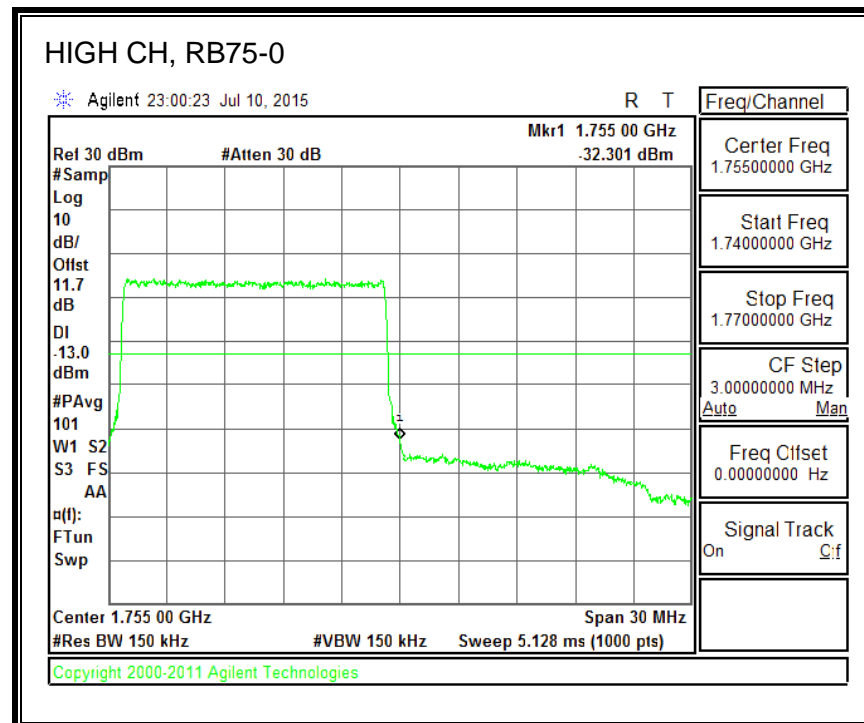

QPSK, (3.0 MHz BAND WIDTH)

16QAM, (3.0 MHz BAND WIDTH)

QPSK, (5.0 MHz BAND WIDTH)

16QAM, (5.0 MHz BAND WIDTH)

QPSK, (10.0 MHz BAND WIDTH)

16QAM, (10.0 MHz BAND WIDTH)

QPSK, (15.0 MHz BAND WIDTH)

16QAM, (15.0 MHz BAND WIDTH)

QPSK, (20.0 MHz BAND WIDTH)

16QAM, (20.0 MHz BAND WIDTH)

8.4.3. LTE BAND 5 BANDEDGE

QPSK, (1.4 MHz BAND WIDTH)

16QAM, (1.4 MHz BAND WIDTH)

QPSK, (3.0 MHz BAND WIDTH)

16QAM, (3.0 MHz BAND WIDTH)

QPSK, (5.0 MHz BAND WIDTH)

16QAM, (5.0 MHz BAND WIDTH)

QPSK, (10.0 MHz BAND WIDTH)

16QAM, (10.0 MHz BAND WIDTH)

8.4.4. LTE BAND 7 EMISSION MASK

QPSK, (5.0 MHz BAND WIDTH)

16QAM, (5.0 MHz BAND WIDTH)

QPSK, (10.0 MHz BAND WIDTH)

16QAM, (10.0 MHz BAND WIDTH)