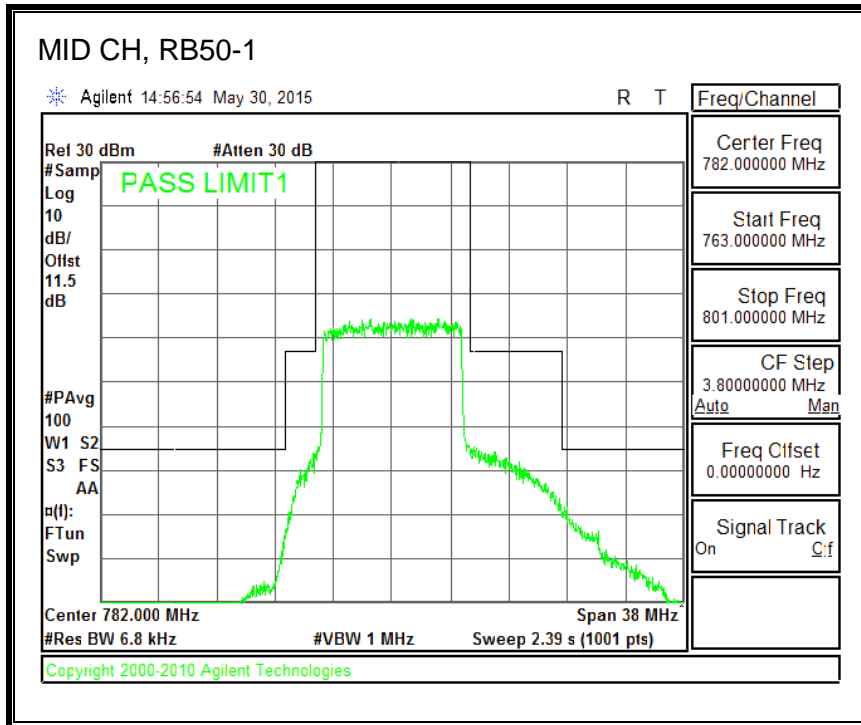

QPSK, (15.0 MHz BAND WIDTH)

16QAM, (15.0 MHz BAND WIDTH)

QPSK, (20.0 MHz BAND WIDTH)

16QAM, (20.0 MHz BAND WIDTH)

8.4.5. LTE BAND 12 BANDEDGE

QPSK, (1.4 MHz BAND WIDTH)

16QAM, (1.4 MHz BAND WIDTH)

QPSK, (3.0 MHz BAND WIDTH)

16QAM, (3.0 MHz BAND WIDTH)

QPSK, (5.0 MHz BAND WIDTH)

16QAM, (5.0 MHz BAND WIDTH)

QPSK, (10.0 MHz BAND WIDTH)

16QAM, (10.0 MHz BAND WIDTH)

8.4.6. LTE BAND 13 EMISSION MASK

QPSK, (5.0 MHz BAND WIDTH)

16QAM, (5.0 MHz BAND WIDTH)

QPSK, (10.0 MHz BAND WIDTH)

16QAM, (10.0 MHz BAND WIDTH)

8.4.7. LTE BAND 17 BANDEDGE

QPSK, (5.0 MHz BAND WIDTH)

16QAM, (5.0 MHz BAND WIDTH)

QPSK, (10.0 MHz BAND WIDTH)

16QAM, (10.0 MHz BAND WIDTH)