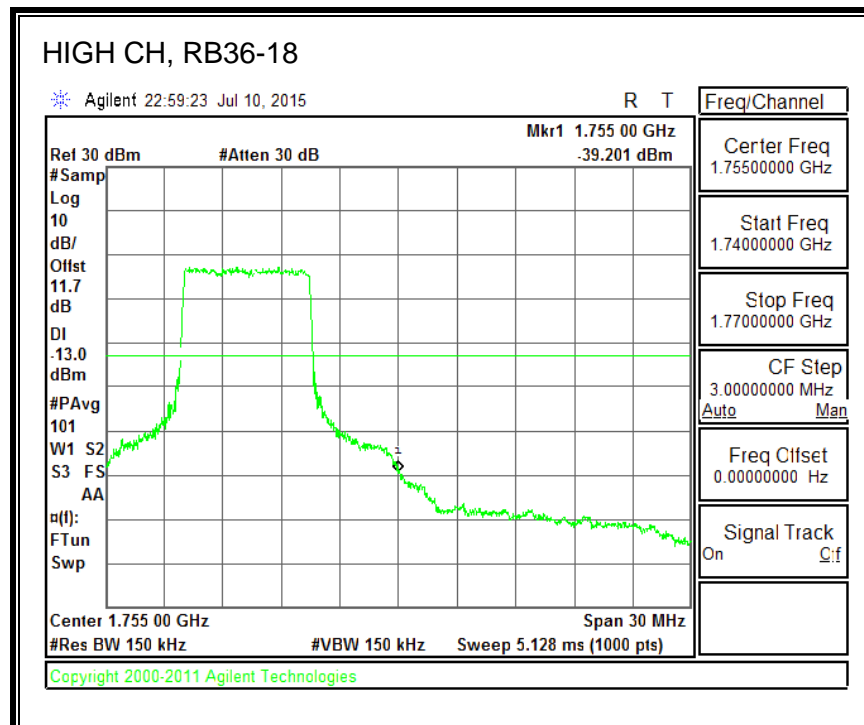

QPSK, (3.0 MHz BAND WIDTH)

16QAM, (3.0 MHz BAND WIDTH)

QPSK, (5.0 MHz BAND WIDTH)

16QAM, (5.0 MHz BAND WIDTH)

QPSK, (10.0 MHz BAND WIDTH)

16QAM, (10.0 MHz BAND WIDTH)

QPSK, (15.0 MHz BAND WIDTH)

16QAM, (15.0 MHz BAND WIDTH)

QPSK, (20.0 MHz BAND WIDTH)

16QAM, (20.0 MHz BAND WIDTH)

8.4.3. LTE BAND 5 BANDEDGE

QPSK, (1.4 MHz BAND WIDTH)

16QAM, (1.4 MHz BAND WIDTH)

QPSK, (3.0 MHz BAND WIDTH)

16QAM, (3.0 MHz BAND WIDTH)

QPSK, (5.0 MHz BAND WIDTH)

16QAM, (5.0 MHz BAND WIDTH)

QPSK, (10.0 MHz BAND WIDTH)

16QAM, (10.0 MHz BAND WIDTH)

8.4.4. LTE BAND 7 EMISSION MASK

QPSK, (5.0 MHz BAND WIDTH)

16QAM, (5.0 MHz BAND WIDTH)

QPSK, (10.0 MHz BAND WIDTH)

16QAM, (10.0 MHz BAND WIDTH)