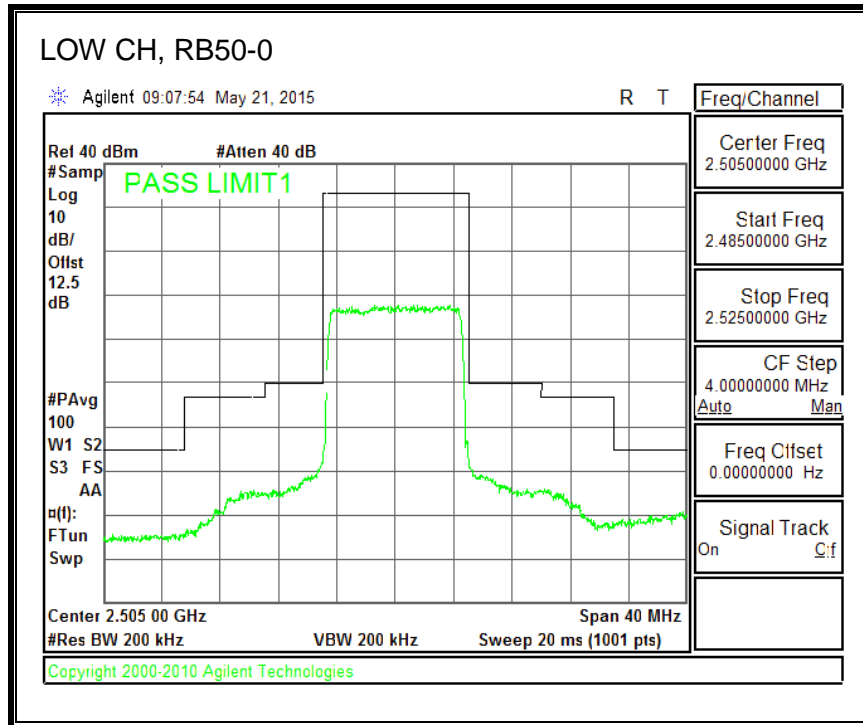

QPSK, (20.0 MHz BAND WIDTH)

16QAM, (20.0 MHz BAND WIDTH)

8.4.3. LTE BAND 5 BANDEDGE

QPSK, (1.4 MHz BAND WIDTH)

16QAM, (1.4 MHz BAND WIDTH)

QPSK, (3.0 MHz BAND WIDTH)

16QAM, (3.0 MHz BAND WIDTH)

QPSK, (5.0 MHz BAND WIDTH)

16QAM, (5.0 MHz BAND WIDTH)

QPSK, (10.0 MHz BAND WIDTH)

16QAM, (10.0 MHz BAND WIDTH)

8.4.4. LTE BAND 7 EMISSION MASK

QPSK, (5.0 MHz BAND WIDTH)

16QAM, (5.0 MHz BAND WIDTH)

QPSK, (10.0 MHz BAND WIDTH)

16QAM, (10.0 MHz BAND WIDTH)

QPSK, (15.0 MHz BAND WIDTH)

16QAM, (15.0 MHz BAND WIDTH)

QPSK, (20.0 MHz BAND WIDTH)

16QAM, (20.0 MHz BAND WIDTH)

8.4.5. LTE BAND 12 BANDEDGE

QPSK, (1.4 MHz BAND WIDTH)

16QAM, (1.4 MHz BAND WIDTH)

QPSK, (3.0 MHz BAND WIDTH)