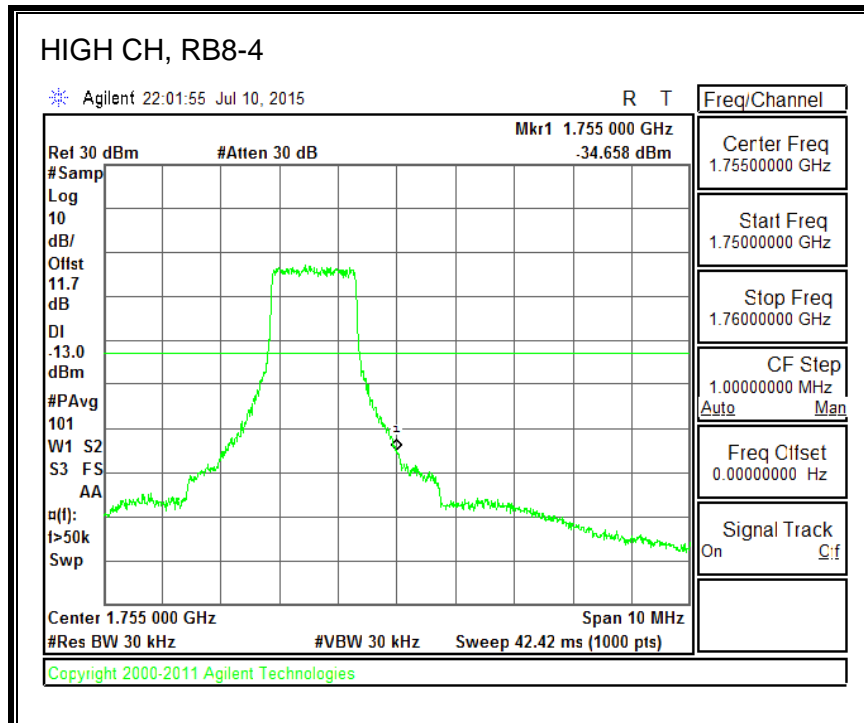

QPSK, (3.0 MHz BAND WIDTH)

16QAM, (3.0 MHz BAND WIDTH)

QPSK, (5.0 MHz BAND WIDTH)

16QAM, (5.0 MHz BAND WIDTH)

QPSK, (10.0 MHz BAND WIDTH)

16QAM, (10.0 MHz BAND WIDTH)

QPSK, (15.0 MHz BAND WIDTH)

16QAM, (15.0 MHz BAND WIDTH)

QPSK, (20.0 MHz BAND WIDTH)

16QAM, (20.0 MHz BAND WIDTH)

8.4.3. LTE BAND 5 BANDEDGE

QPSK, (1.4 MHz BAND WIDTH)

16QAM, (1.4 MHz BAND WIDTH)

QPSK, (3.0 MHz BAND WIDTH)

16QAM, (3.0 MHz BAND WIDTH)

QPSK, (5.0 MHz BAND WIDTH)

16QAM, (5.0 MHz BAND WIDTH)

QPSK, (10.0 MHz BAND WIDTH)

16QAM, (10.0 MHz BAND WIDTH)

8.4.4. LTE BAND 7 EMISSION MASK

QPSK, (5.0 MHz BAND WIDTH)

16QAM, (5.0 MHz BAND WIDTH)

QPSK, (10.0 MHz BAND WIDTH)

16QAM, (10.0 MHz BAND WIDTH)