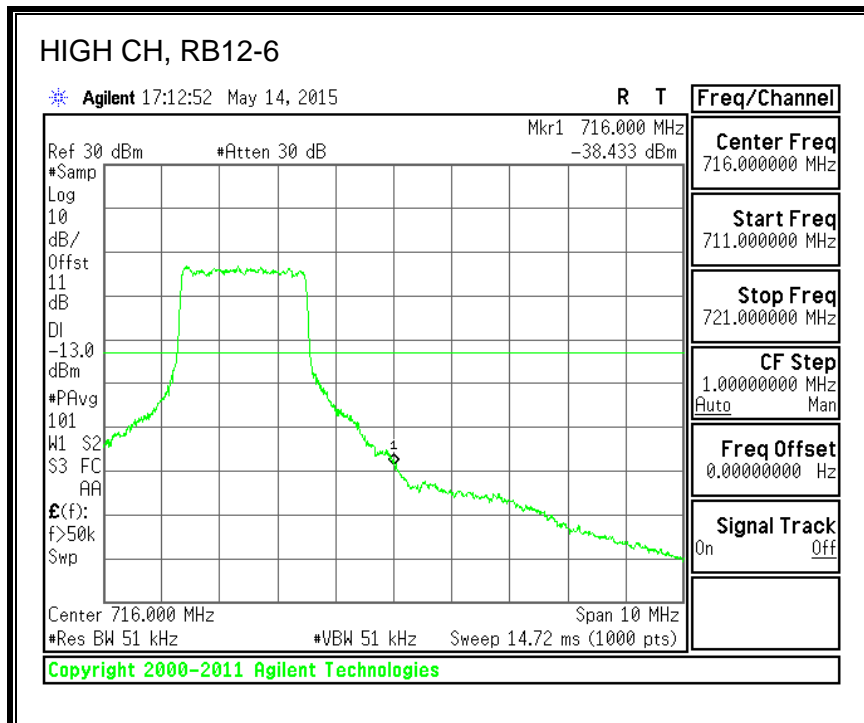

16QAM, (3.0 MHz BAND WIDTH)

QPSK, (5.0 MHz BAND WIDTH)

16QAM, (5.0 MHz BAND WIDTH)

QPSK, (10.0 MHz BAND WIDTH)

16QAM, (10.0 MHz BAND WIDTH)

8.4.6. LTE BAND 13 EMISSION MASK

QPSK, (5.0 MHz BAND WIDTH)

16QAM, (5.0 MHz BAND WIDTH)

QPSK, (10.0 MHz BAND WIDTH)

16QAM, (10.0 MHz BAND WIDTH)

8.4.7. LTE BAND 17 BANDEDGE

QPSK, (5.0 MHz BAND WIDTH)

16QAM, (5.0 MHz BAND WIDTH)

QPSK, (10.0 MHz BAND WIDTH)

16QAM, (10.0 MHz BAND WIDTH)