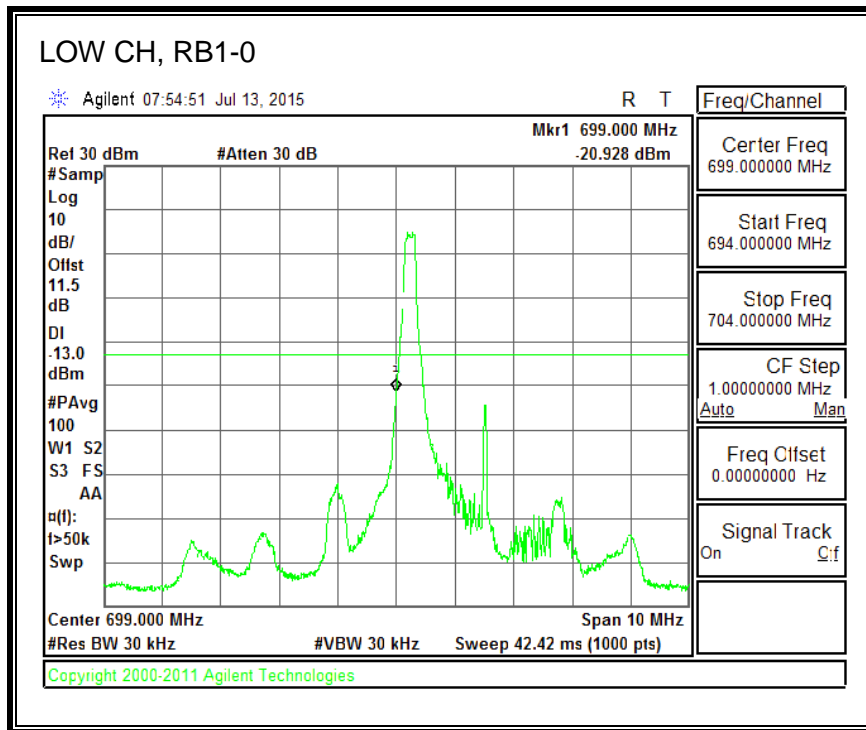

16QAM, (5.0 MHz BAND WIDTH)

QPSK, (10.0 MHz BAND WIDTH)

16QAM, (10.0 MHz BAND WIDTH)

8.4.4. LTE BAND 7 EMISSION MASK

QPSK, (5.0 MHz BAND WIDTH)

16QAM, (5.0 MHz BAND WIDTH)

QPSK, (10.0 MHz BAND WIDTH)

16QAM, (10.0 MHz BAND WIDTH)

QPSK, (15.0 MHz BAND WIDTH)

16QAM, (15.0 MHz BAND WIDTH)

QPSK, (20.0 MHz BAND WIDTH)

16QAM, (20.0 MHz BAND WIDTH)

8.4.5. LTE BAND 12 BANDEDGE

QPSK, (1.4 MHz BAND WIDTH)

16QAM, (1.4 MHz BAND WIDTH)

QPSK, (3.0 MHz BAND WIDTH)

16QAM, (3.0 MHz BAND WIDTH)

QPSK, (5.0 MHz BAND WIDTH)

16QAM, (5.0 MHz BAND WIDTH)

QPSK, (10.0 MHz BAND WIDTH)

16QAM, (10.0 MHz BAND WIDTH)

8.4.6. LTE BAND 13 EMISSION MASK

QPSK, (5.0 MHz BAND WIDTH)

16QAM, (5.0 MHz BAND WIDTH)