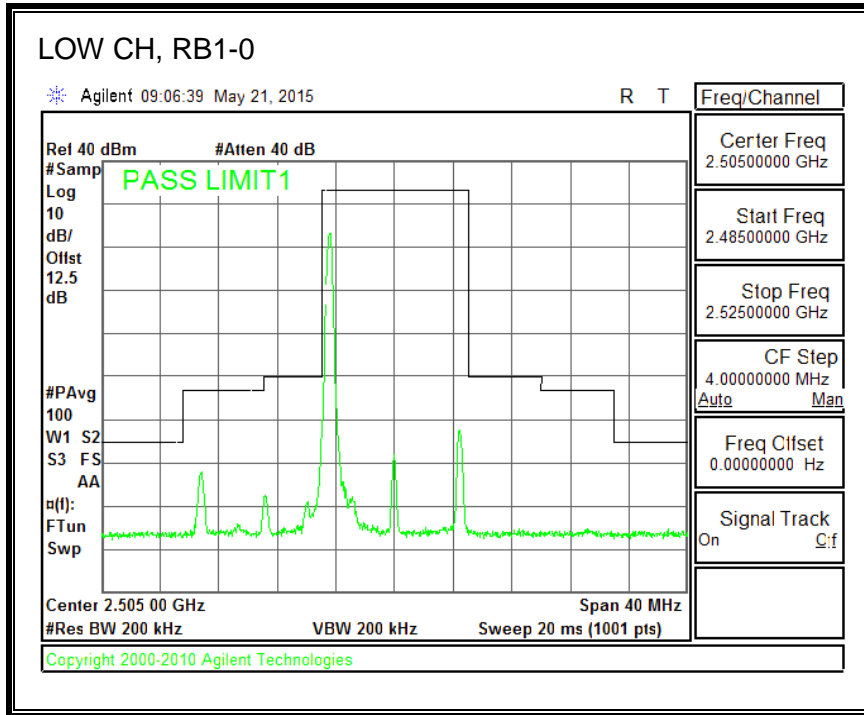

QPSK, (20.0 MHz BAND WIDTH)

16QAM, (20.0 MHz BAND WIDTH)

8.4.3. LTE BAND 5 BANDEDGE

QPSK, (1.4 MHz BAND WIDTH)

16QAM, (1.4 MHz BAND WIDTH)

QPSK, (3.0 MHz BAND WIDTH)

16QAM, (3.0 MHz BAND WIDTH)

QPSK, (5.0 MHz BAND WIDTH)

16QAM, (5.0 MHz BAND WIDTH)

QPSK, (10.0 MHz BAND WIDTH)

16QAM, (10.0 MHz BAND WIDTH)

8.4.4. LTE BAND 7 EMISSION MASK

QPSK, (5.0 MHz BAND WIDTH)

16QAM, (5.0 MHz BAND WIDTH)

QPSK, (10.0 MHz BAND WIDTH)

16QAM, (10.0 MHz BAND WIDTH)

QPSK, (15.0 MHz BAND WIDTH)

16QAM, (15.0 MHz BAND WIDTH)

QPSK, (20.0 MHz BAND WIDTH)

16QAM, (20.0 MHz BAND WIDTH)

8.4.5. LTE BAND 12 BANDEDGE

QPSK, (1.4 MHz BAND WIDTH)

16QAM, (1.4 MHz BAND WIDTH)

QPSK, (3.0 MHz BAND WIDTH)