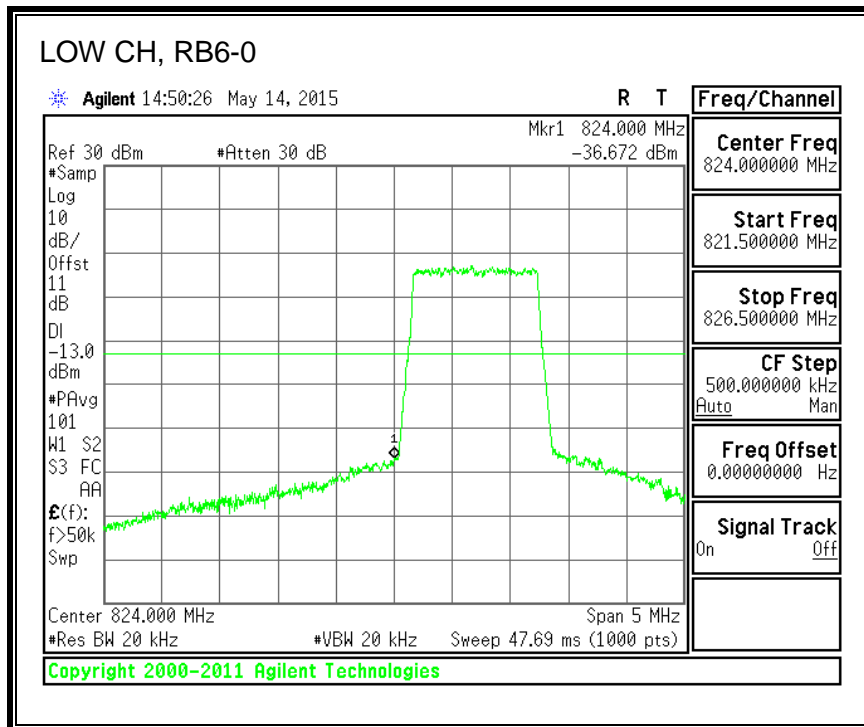

QPSK, (20.0 MHz BAND WIDTH)

16QAM, (20.0 MHz BAND WIDTH)

8.4.3. LTE BAND 5 BANDEDGE

QPSK, (1.4 MHz BAND WIDTH)

16QAM, (1.4 MHz BAND WIDTH)

QPSK, (3.0 MHz BAND WIDTH)

16QAM, (3.0 MHz BAND WIDTH)

QPSK, (5.0 MHz BAND WIDTH)

16QAM, (5.0 MHz BAND WIDTH)

QPSK, (10.0 MHz BAND WIDTH)

16QAM, (10.0 MHz BAND WIDTH)

8.4.4. LTE BAND 7 EMISSION MASK

QPSK, (5.0 MHz BAND WIDTH)

16QAM, (5.0 MHz BAND WIDTH)

QPSK, (10.0 MHz BAND WIDTH)

16QAM, (10.0 MHz BAND WIDTH)