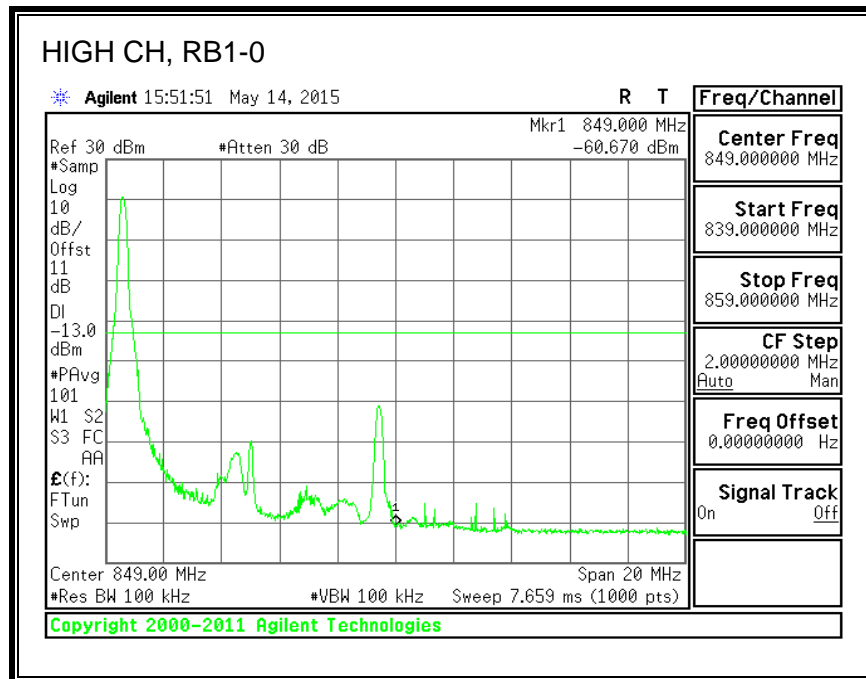

QPSK, (20.0 MHz BAND WIDTH)

16QAM, (20.0 MHz BAND WIDTH)

8.4.3. LTE BAND 5 BANDEDGE

QPSK, (1.4 MHz BAND WIDTH)

16QAM, (1.4 MHz BAND WIDTH)

QPSK, (3.0 MHz BAND WIDTH)

16QAM, (3.0 MHz BAND WIDTH)

QPSK, (5.0 MHz BAND WIDTH)

16QAM, (5.0 MHz BAND WIDTH)

QPSK, (10.0 MHz BAND WIDTH)

16QAM, (10.0 MHz BAND WIDTH)

8.4.4. LTE BAND 7 EMISSION MASK

QPSK, (5.0 MHz BAND WIDTH)

16QAM, (5.0 MHz BAND WIDTH)

QPSK, (10.0 MHz BAND WIDTH)

16QAM, (10.0 MHz BAND WIDTH)

QPSK, (15.0 MHz BAND WIDTH)

16QAM, (15.0 MHz BAND WIDTH)

QPSK, (20.0 MHz BAND WIDTH)

16QAM, (20.0 MHz BAND WIDTH)

8.4.5. LTE BAND 12 BANDEDGE

QPSK, (1.4 MHz BAND WIDTH)

16QAM, (1.4 MHz BAND WIDTH)

QPSK, (3.0 MHz BAND WIDTH)