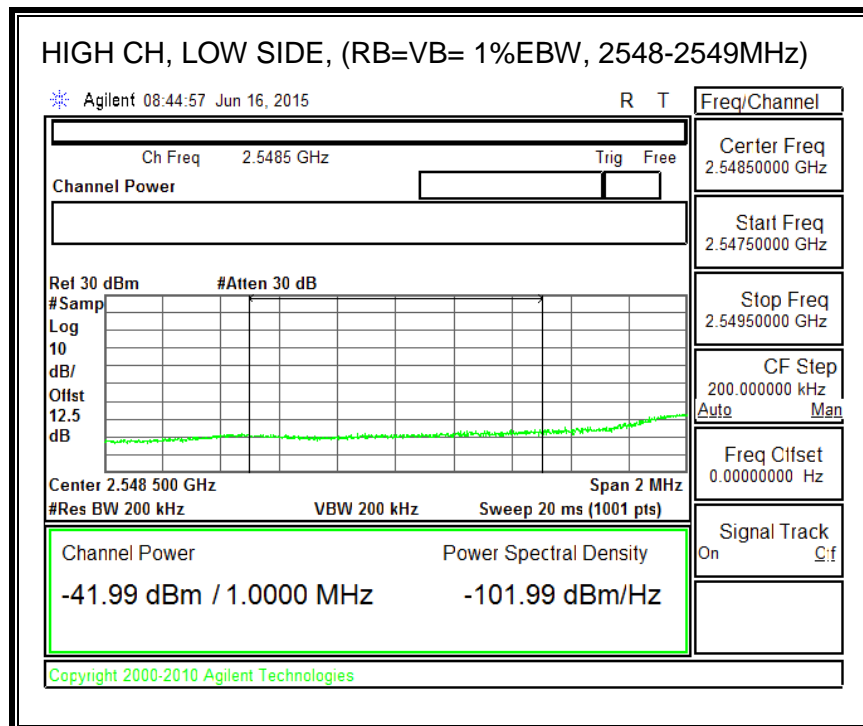

QPSK, (15.0 MHz BAND WIDTH)

16QAM, (15.0 MHz BAND WIDTH)

QPSK, (20.0 MHz BAND WIDTH)

16QAM, (20.0 MHz BAND WIDTH)

8.4.5. LTE BAND 12 BANDEDGE

QPSK, (1.4 MHz BAND WIDTH)

16QAM, (1.4 MHz BAND WIDTH)

QPSK, (3.0 MHz BAND WIDTH)

16QAM, (3.0 MHz BAND WIDTH)

QPSK, (5.0 MHz BAND WIDTH)

16QAM, (5.0 MHz BAND WIDTH)

QPSK, (10.0 MHz BAND WIDTH)

16QAM, (10.0 MHz BAND WIDTH)

8.4.6. LTE BAND 13 EMISSION MASK

QPSK, (5.0 MHz BAND WIDTH)

16QAM, (5.0 MHz BAND WIDTH)