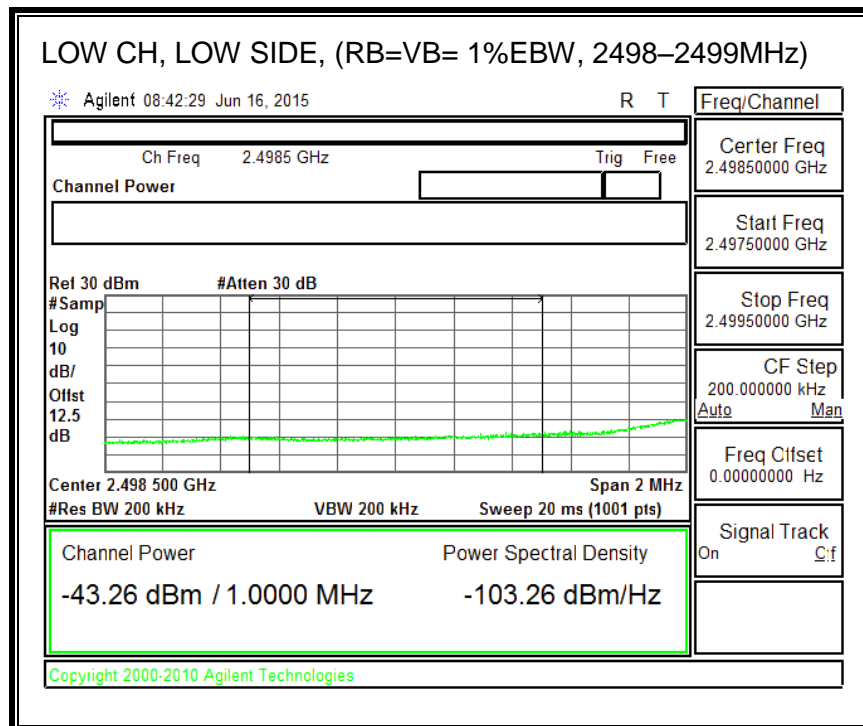

QPSK, (15.0 MHz BAND WIDTH)

16QAM, (15.0 MHz BAND WIDTH)

QPSK, (20.0 MHz BAND WIDTH)

16QAM, (20.0 MHz BAND WIDTH)

8.4.5. LTE BAND 12 BANDEDGE

QPSK, (1.4 MHz BAND WIDTH)

16QAM, (1.4 MHz BAND WIDTH)

QPSK, (3.0 MHz BAND WIDTH)

16QAM, (3.0 MHz BAND WIDTH)

QPSK, (5.0 MHz BAND WIDTH)

16QAM, (5.0 MHz BAND WIDTH)

QPSK, (10.0 MHz BAND WIDTH)

16QAM, (10.0 MHz BAND WIDTH)

8.4.6. LTE BAND 13 EMISSION MASK

QPSK, (5.0 MHz BAND WIDTH)

16QAM, (5.0 MHz BAND WIDTH)