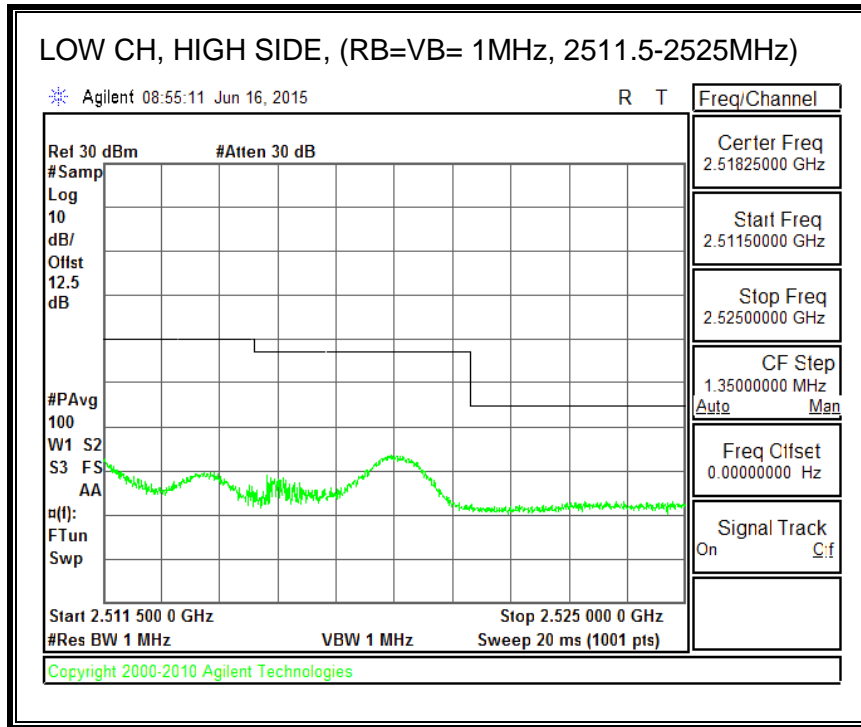

16QAM, (5.0 MHz BAND WIDTH)

QPSK, (10.0 MHz BAND WIDTH)

16QAM, (10.0 MHz BAND WIDTH)

8.4.4. LTE BAND 7 EMISSION MASK

QPSK, (5.0 MHz BAND WIDTH)

16QAM, (5.0 MHz BAND WIDTH)

QPSK, (10.0 MHz BAND WIDTH)

16QAM, (10.0 MHz BAND WIDTH)

QPSK, (15.0 MHz BAND WIDTH)

16QAM, (15.0 MHz BAND WIDTH)

QPSK, (20.0 MHz BAND WIDTH)

16QAM, (20.0 MHz BAND WIDTH)

8.4.5. LTE BAND 12 BANDEDGE

QPSK, (1.4 MHz BAND WIDTH)

16QAM, (1.4 MHz BAND WIDTH)

QPSK, (3.0 MHz BAND WIDTH)