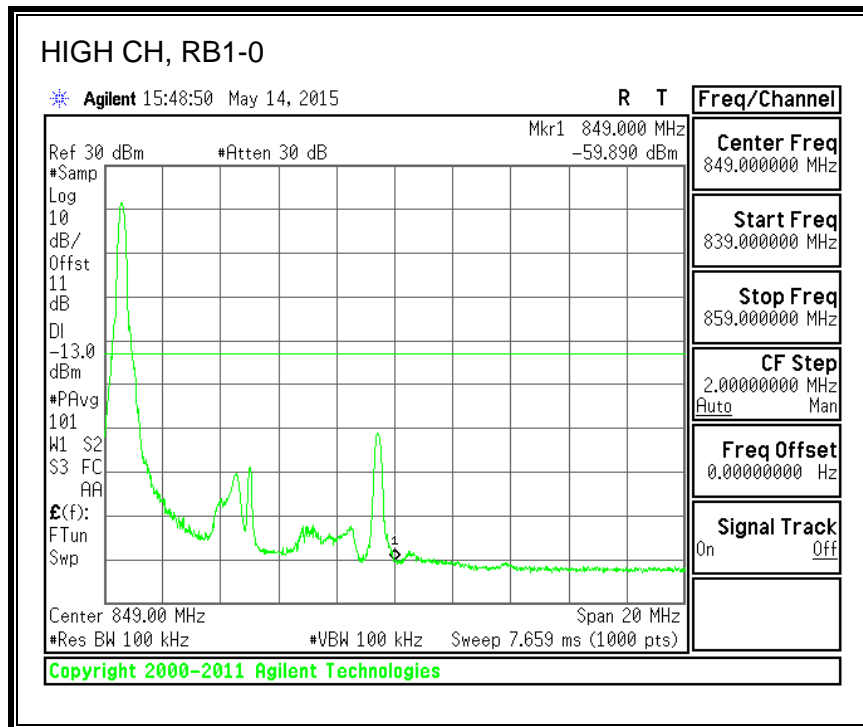

QPSK, (20.0 MHz BAND WIDTH)

16QAM, (20.0 MHz BAND WIDTH)

8.4.3. LTE BAND 5 BANDEDGE

QPSK, (1.4 MHz BAND WIDTH)

16QAM, (1.4 MHz BAND WIDTH)

QPSK, (3.0 MHz BAND WIDTH)

16QAM, (3.0 MHz BAND WIDTH)

QPSK, (5.0 MHz BAND WIDTH)

16QAM, (5.0 MHz BAND WIDTH)

QPSK, (10.0 MHz BAND WIDTH)

16QAM, (10.0 MHz BAND WIDTH)

8.4.4. LTE BAND 7 EMISSION MASK

QPSK, (5.0 MHz BAND WIDTH)

16QAM, (5.0 MHz BAND WIDTH)

QPSK, (10.0 MHz BAND WIDTH)

16QAM, (10.0 MHz BAND WIDTH)

QPSK, (15.0 MHz BAND WIDTH)

16QAM, (15.0 MHz BAND WIDTH)

QPSK, (20.0 MHz BAND WIDTH)

16QAM, (20.0 MHz BAND WIDTH)

8.4.5. LTE BAND 12 BANDEDGE

QPSK, (1.4 MHz BAND WIDTH)

16QAM, (1.4 MHz BAND WIDTH)

QPSK, (3.0 MHz BAND WIDTH)