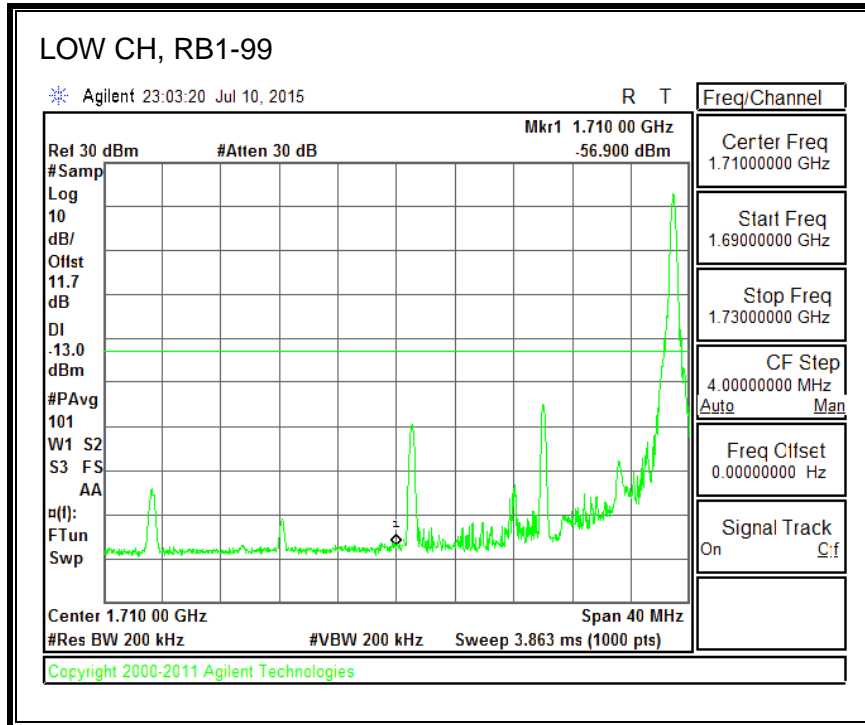

QPSK, (3.0 MHz BAND WIDTH)

16QAM, (3.0 MHz BAND WIDTH)

QPSK, (5.0 MHz BAND WIDTH)

16QAM, (5.0 MHz BAND WIDTH)

QPSK, (10.0 MHz BAND WIDTH)

16QAM, (10.0 MHz BAND WIDTH)

QPSK, (15.0 MHz BAND WIDTH)

16QAM, (15.0 MHz BAND WIDTH)

QPSK, (20.0 MHz BAND WIDTH)

16QAM, (20.0 MHz BAND WIDTH)

8.4.3. LTE BAND 5 BANDEDGE

QPSK, (1.4 MHz BAND WIDTH)

16QAM, (1.4 MHz BAND WIDTH)

QPSK, (3.0 MHz BAND WIDTH)

16QAM, (3.0 MHz BAND WIDTH)

QPSK, (5.0 MHz BAND WIDTH)

16QAM, (5.0 MHz BAND WIDTH)

QPSK, (10.0 MHz BAND WIDTH)

16QAM, (10.0 MHz BAND WIDTH)

8.4.4. LTE BAND 7 EMISSION MASK

QPSK, (5.0 MHz BAND WIDTH)

16QAM, (5.0 MHz BAND WIDTH)

QPSK, (10.0 MHz BAND WIDTH)

16QAM, (10.0 MHz BAND WIDTH)