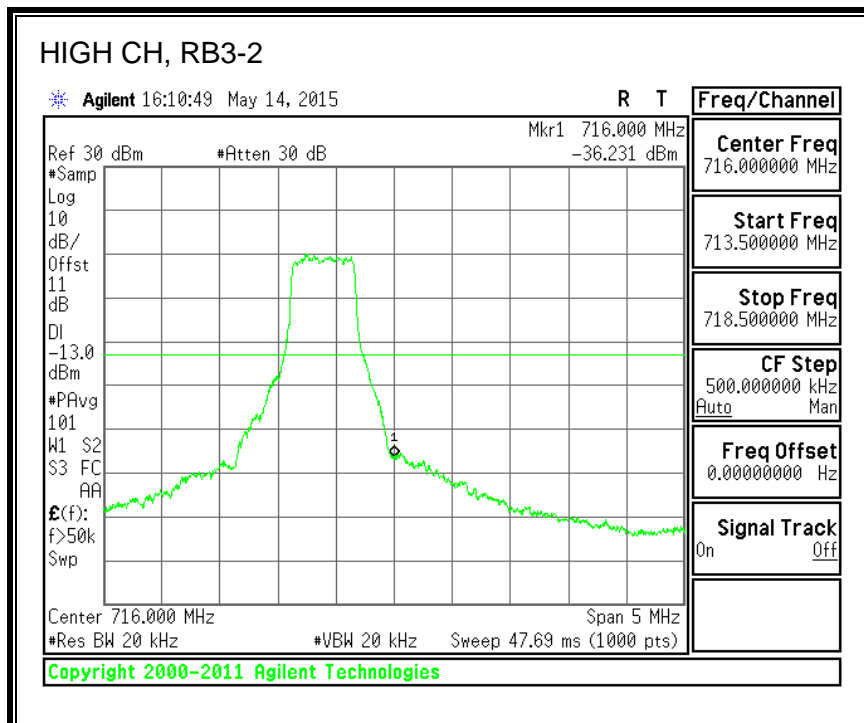

16QAM, (5.0 MHz BAND WIDTH)

QPSK, (10.0 MHz BAND WIDTH)

16QAM, (10.0 MHz BAND WIDTH)

8.4.4. LTE BAND 7 EMISSION MASK

QPSK, (5.0 MHz BAND WIDTH)

16QAM, (5.0 MHz BAND WIDTH)

QPSK, (10.0 MHz BAND WIDTH)

16QAM, (10.0 MHz BAND WIDTH)

QPSK, (15.0 MHz BAND WIDTH)

16QAM, (15.0 MHz BAND WIDTH)

QPSK, (20.0 MHz BAND WIDTH)

16QAM, (20.0 MHz BAND WIDTH)

8.4.5. LTE BAND 12 BANDEDGE

QPSK, (1.4 MHz BAND WIDTH)

16QAM, (1.4 MHz BAND WIDTH)

QPSK, (3.0 MHz BAND WIDTH)

16QAM, (3.0 MHz BAND WIDTH)

QPSK, (5.0 MHz BAND WIDTH)

16QAM, (5.0 MHz BAND WIDTH)

QPSK, (10.0 MHz BAND WIDTH)

16QAM, (10.0 MHz BAND WIDTH)

8.4.6. LTE BAND 13 EMISSION MASK

QPSK, (5.0 MHz BAND WIDTH)

16QAM, (5.0 MHz BAND WIDTH)