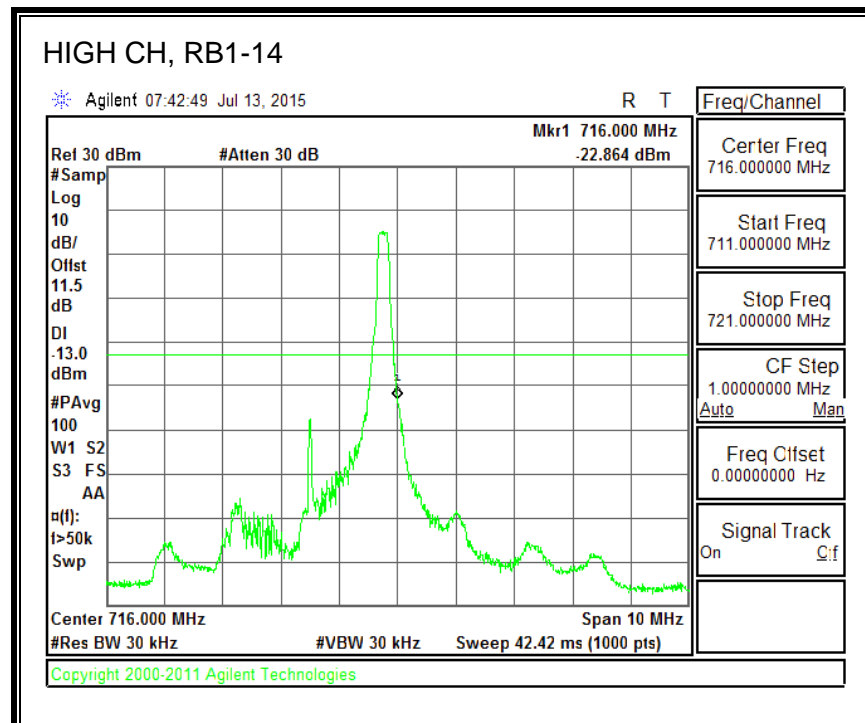

QPSK, (15.0 MHz BAND WIDTH)

16QAM, (15.0 MHz BAND WIDTH)

QPSK, (20.0 MHz BAND WIDTH)

16QAM, (20.0 MHz BAND WIDTH)

8.4.5. LTE BAND 12 BANDEDGE

QPSK, (1.4 MHz BAND WIDTH)

16QAM, (1.4 MHz BAND WIDTH)

QPSK, (3.0 MHz BAND WIDTH)

16QAM, (3.0 MHz BAND WIDTH)

QPSK, (5.0 MHz BAND WIDTH)

16QAM, (5.0 MHz BAND WIDTH)

QPSK, (10.0 MHz BAND WIDTH)

16QAM, (10.0 MHz BAND WIDTH)

8.4.6. LTE BAND 13 EMISSION MASK

QPSK, (5.0 MHz BAND WIDTH)

16QAM, (5.0 MHz BAND WIDTH)