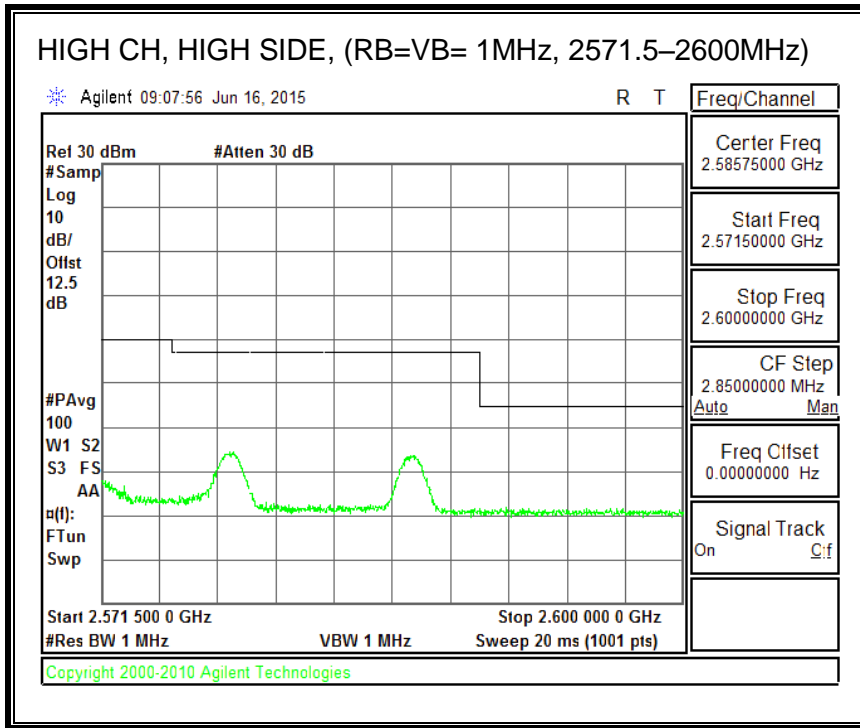

QPSK, (15.0 MHz BAND WIDTH)

16QAM, (15.0 MHz BAND WIDTH)

QPSK, (20.0 MHz BAND WIDTH)

16QAM, (20.0 MHz BAND WIDTH)

8.4.5. LTE BAND 12 BANDEDGE

QPSK, (1.4 MHz BAND WIDTH)

16QAM, (1.4 MHz BAND WIDTH)

QPSK, (3.0 MHz BAND WIDTH)

16QAM, (3.0 MHz BAND WIDTH)

QPSK, (5.0 MHz BAND WIDTH)

16QAM, (5.0 MHz BAND WIDTH)

QPSK, (10.0 MHz BAND WIDTH)

16QAM, (10.0 MHz BAND WIDTH)

8.4.6. LTE BAND 13 EMISSION MASK

QPSK, (5.0 MHz BAND WIDTH)

16QAM, (5.0 MHz BAND WIDTH)