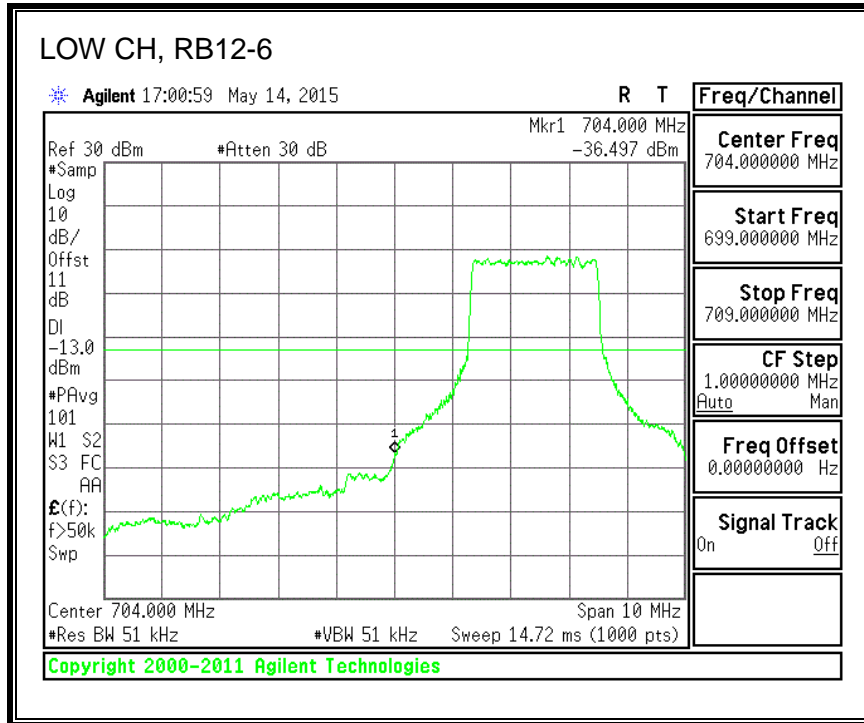

16QAM, (3.0 MHz BAND WIDTH)

QPSK, (5.0 MHz BAND WIDTH)

16QAM, (5.0 MHz BAND WIDTH)

QPSK, (10.0 MHz BAND WIDTH)

16QAM, (10.0 MHz BAND WIDTH)

8.4.6. LTE BAND 13 EMISSION MASK

QPSK, (5.0 MHz BAND WIDTH)

16QAM, (5.0 MHz BAND WIDTH)

QPSK, (10.0 MHz BAND WIDTH)

16QAM, (10.0 MHz BAND WIDTH)

8.4.7. LTE BAND 17 BANDEDGE

QPSK, (5.0 MHz BAND WIDTH)

16QAM, (5.0 MHz BAND WIDTH)

QPSK, (10.0 MHz BAND WIDTH)

16QAM, (10.0 MHz BAND WIDTH)