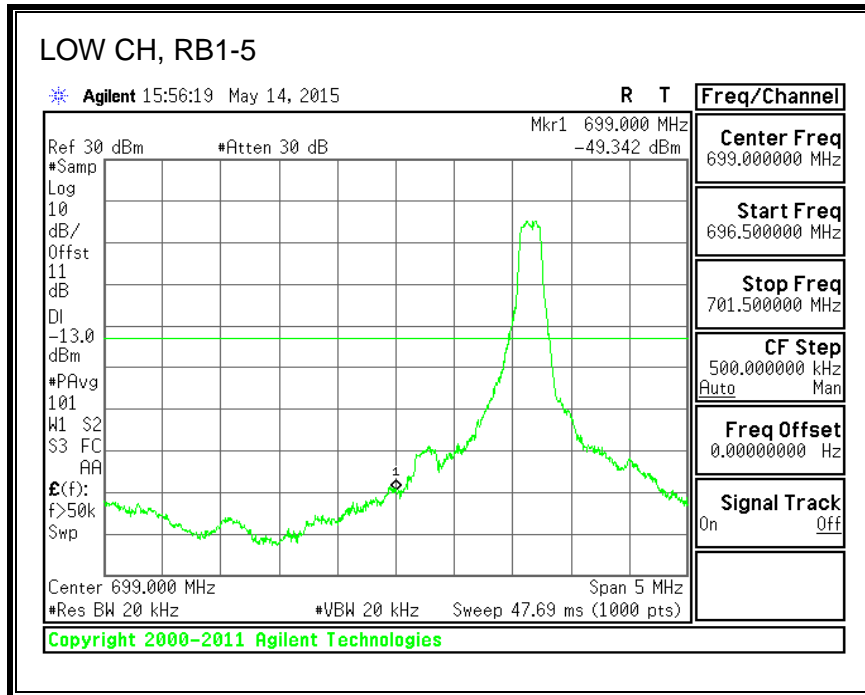

16QAM, (5.0 MHz BAND WIDTH)

QPSK, (10.0 MHz BAND WIDTH)

16QAM, (10.0 MHz BAND WIDTH)

8.4.4. LTE BAND 7 EMISSION MASK

QPSK, (5.0 MHz BAND WIDTH)

16QAM, (5.0 MHz BAND WIDTH)

QPSK, (10.0 MHz BAND WIDTH)

16QAM, (10.0 MHz BAND WIDTH)

QPSK, (15.0 MHz BAND WIDTH)

16QAM, (15.0 MHz BAND WIDTH)

QPSK, (20.0 MHz BAND WIDTH)

16QAM, (20.0 MHz BAND WIDTH)

8.4.5. LTE BAND 12 BANDEDGE

QPSK, (1.4 MHz BAND WIDTH)

16QAM, (1.4 MHz BAND WIDTH)

QPSK, (3.0 MHz BAND WIDTH)

16QAM, (3.0 MHz BAND WIDTH)

QPSK, (5.0 MHz BAND WIDTH)

16QAM, (5.0 MHz BAND WIDTH)

QPSK, (10.0 MHz BAND WIDTH)

16QAM, (10.0 MHz BAND WIDTH)

8.4.6. LTE BAND 13 EMISSION MASK

QPSK, (5.0 MHz BAND WIDTH)

16QAM, (5.0 MHz BAND WIDTH)