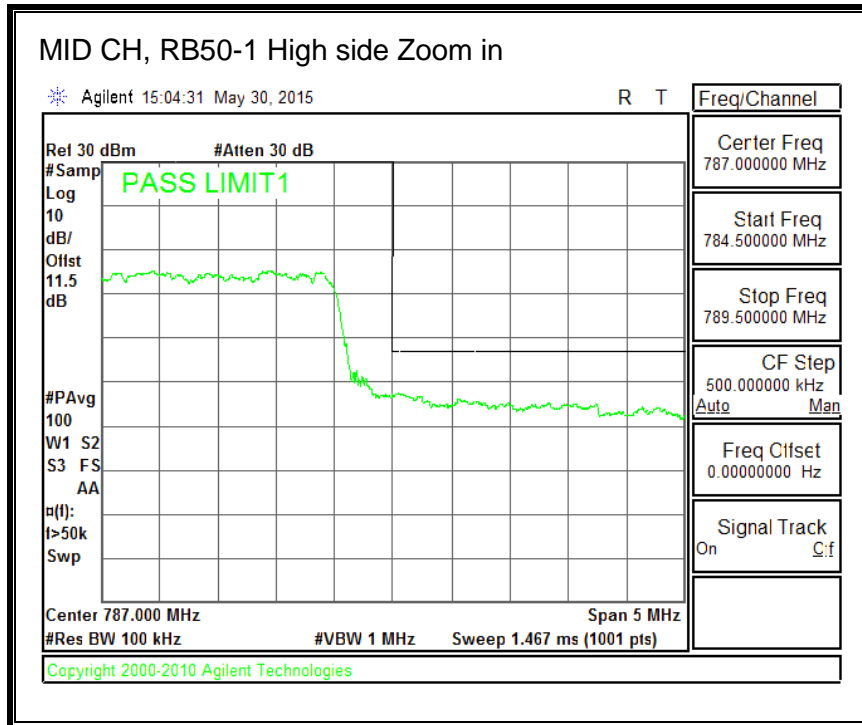

QPSK, (15.0 MHz BAND WIDTH)

16QAM, (15.0 MHz BAND WIDTH)

QPSK, (20.0 MHz BAND WIDTH)

16QAM, (20.0 MHz BAND WIDTH)

8.4.5. LTE BAND 12 BANDEDGE

QPSK, (1.4 MHz BAND WIDTH)

16QAM, (1.4 MHz BAND WIDTH)

QPSK, (3.0 MHz BAND WIDTH)

16QAM, (3.0 MHz BAND WIDTH)

QPSK, (5.0 MHz BAND WIDTH)

16QAM, (5.0 MHz BAND WIDTH)

QPSK, (10.0 MHz BAND WIDTH)

16QAM, (10.0 MHz BAND WIDTH)

8.4.6. LTE BAND 13 EMISSION MASK

QPSK, (5.0 MHz BAND WIDTH)

16QAM, (5.0 MHz BAND WIDTH)

QPSK, (10.0 MHz BAND WIDTH)

16QAM, (10.0 MHz BAND WIDTH)

8.4.7. LTE BAND 17 BANDEDGE

QPSK, (5.0 MHz BAND WIDTH)

16QAM, (5.0 MHz BAND WIDTH)

QPSK, (10.0 MHz BAND WIDTH)

16QAM, (10.0 MHz BAND WIDTH)