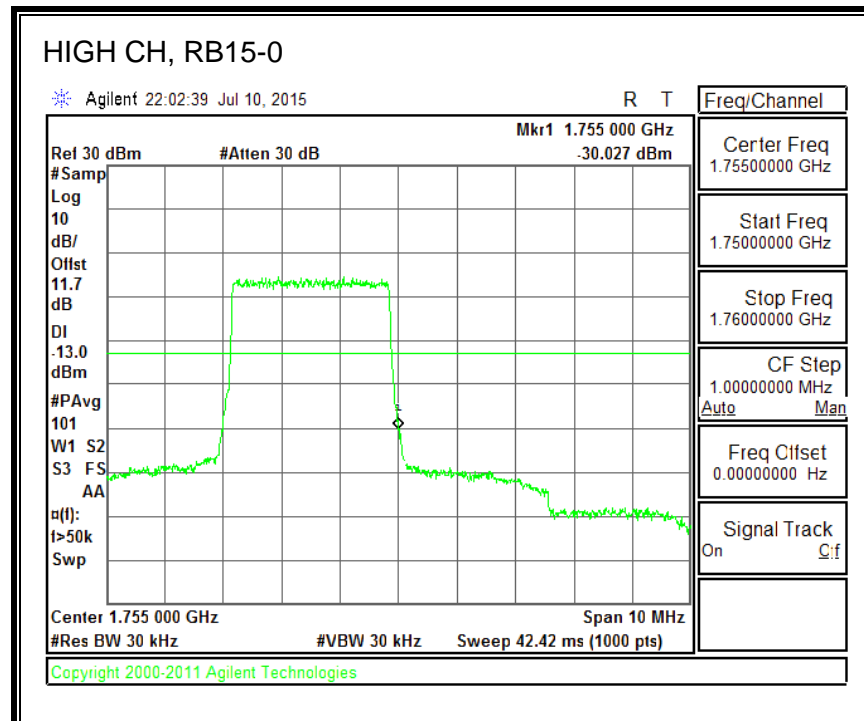

QPSK, (3.0 MHz BAND WIDTH)

16QAM, (3.0 MHz BAND WIDTH)

QPSK, (5.0 MHz BAND WIDTH)

16QAM, (5.0 MHz BAND WIDTH)

QPSK, (10.0 MHz BAND WIDTH)

16QAM, (10.0 MHz BAND WIDTH)

QPSK, (15.0 MHz BAND WIDTH)

16QAM, (15.0 MHz BAND WIDTH)

QPSK, (20.0 MHz BAND WIDTH)

16QAM, (20.0 MHz BAND WIDTH)

8.4.3. LTE BAND 5 BANDEDGE

QPSK, (1.4 MHz BAND WIDTH)

16QAM, (1.4 MHz BAND WIDTH)

QPSK, (3.0 MHz BAND WIDTH)

16QAM, (3.0 MHz BAND WIDTH)

QPSK, (5.0 MHz BAND WIDTH)

16QAM, (5.0 MHz BAND WIDTH)

QPSK, (10.0 MHz BAND WIDTH)

16QAM, (10.0 MHz BAND WIDTH)

8.4.4. LTE BAND 7 EMISSION MASK

QPSK, (5.0 MHz BAND WIDTH)

16QAM, (5.0 MHz BAND WIDTH)

QPSK, (10.0 MHz BAND WIDTH)

16QAM, (10.0 MHz BAND WIDTH)