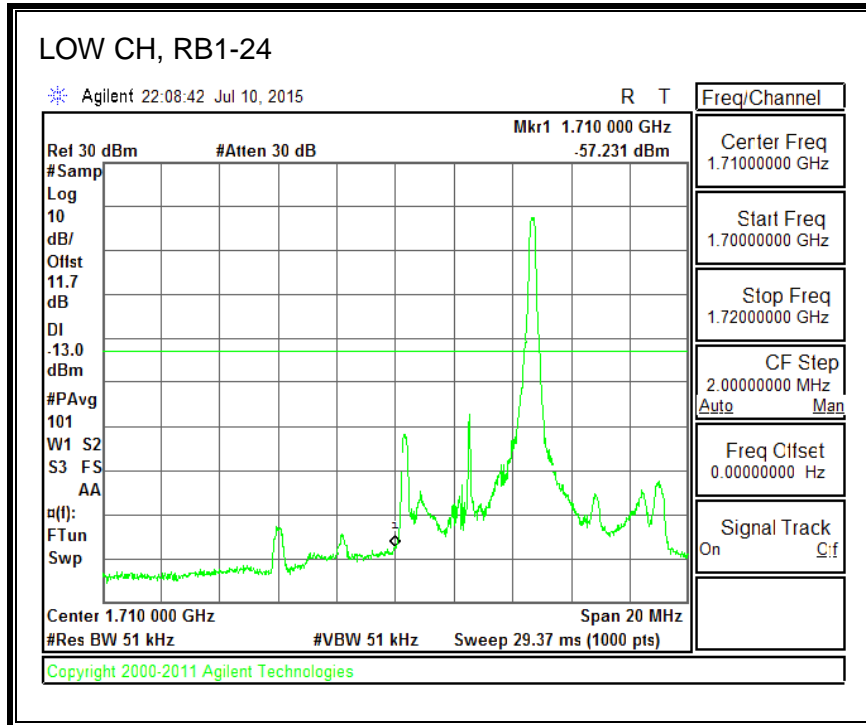

QPSK, (3.0 MHz BAND WIDTH)

16QAM, (3.0 MHz BAND WIDTH)

QPSK, (5.0 MHz BAND WIDTH)

16QAM, (5.0 MHz BAND WIDTH)

QPSK, (10.0 MHz BAND WIDTH)

16QAM, (10.0 MHz BAND WIDTH)

QPSK, (15.0 MHz BAND WIDTH)

16QAM, (15.0 MHz BAND WIDTH)

QPSK, (20.0 MHz BAND WIDTH)

16QAM, (20.0 MHz BAND WIDTH)

8.4.3. LTE BAND 5 BANDEDGE

QPSK, (1.4 MHz BAND WIDTH)

16QAM, (1.4 MHz BAND WIDTH)

QPSK, (3.0 MHz BAND WIDTH)

16QAM, (3.0 MHz BAND WIDTH)

QPSK, (5.0 MHz BAND WIDTH)

16QAM, (5.0 MHz BAND WIDTH)

QPSK, (10.0 MHz BAND WIDTH)

16QAM, (10.0 MHz BAND WIDTH)

8.4.4. LTE BAND 7 EMISSION MASK

QPSK, (5.0 MHz BAND WIDTH)

16QAM, (5.0 MHz BAND WIDTH)

QPSK, (10.0 MHz BAND WIDTH)

16QAM, (10.0 MHz BAND WIDTH)