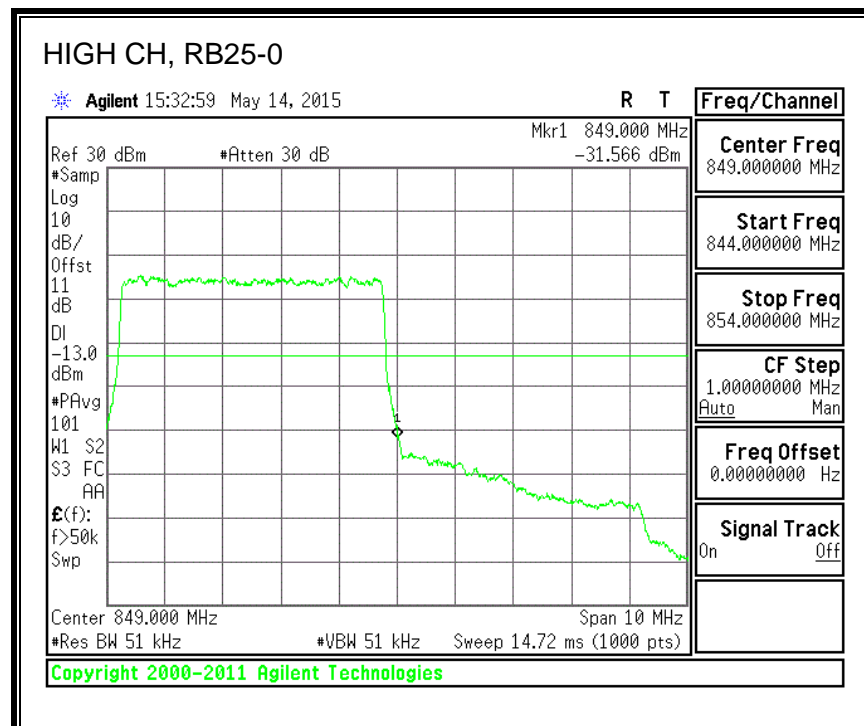

QPSK, (20.0 MHz BAND WIDTH)

16QAM, (20.0 MHz BAND WIDTH)

8.4.3. LTE BAND 5 BANDEDGE

QPSK, (1.4 MHz BAND WIDTH)

16QAM, (1.4 MHz BAND WIDTH)

QPSK, (3.0 MHz BAND WIDTH)

16QAM, (3.0 MHz BAND WIDTH)

QPSK, (5.0 MHz BAND WIDTH)

16QAM, (5.0 MHz BAND WIDTH)

QPSK, (10.0 MHz BAND WIDTH)

16QAM, (10.0 MHz BAND WIDTH)

8.4.4. LTE BAND 7 EMISSION MASK

QPSK, (5.0 MHz BAND WIDTH)

16QAM, (5.0 MHz BAND WIDTH)

QPSK, (10.0 MHz BAND WIDTH)

16QAM, (10.0 MHz BAND WIDTH)