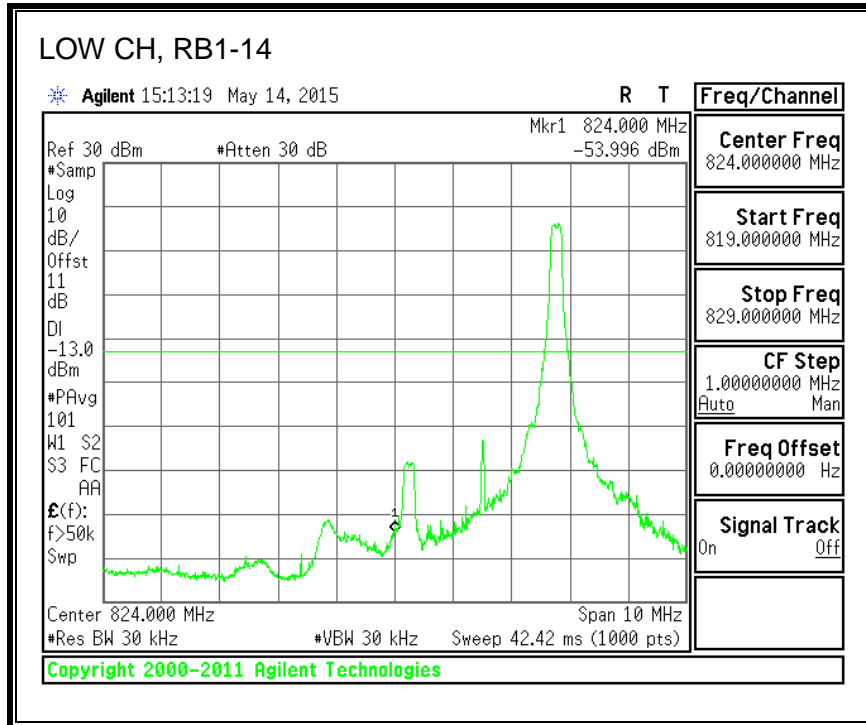

QPSK, (20.0 MHz BAND WIDTH)

16QAM, (20.0 MHz BAND WIDTH)

8.4.3. LTE BAND 5 BANDEDGE

QPSK, (1.4 MHz BAND WIDTH)

16QAM, (1.4 MHz BAND WIDTH)

QPSK, (3.0 MHz BAND WIDTH)

16QAM, (3.0 MHz BAND WIDTH)

QPSK, (5.0 MHz BAND WIDTH)

16QAM, (5.0 MHz BAND WIDTH)

QPSK, (10.0 MHz BAND WIDTH)

16QAM, (10.0 MHz BAND WIDTH)

8.4.4. LTE BAND 7 EMISSION MASK

QPSK, (5.0 MHz BAND WIDTH)

16QAM, (5.0 MHz BAND WIDTH)

QPSK, (10.0 MHz BAND WIDTH)

16QAM, (10.0 MHz BAND WIDTH)

QPSK, (15.0 MHz BAND WIDTH)

16QAM, (15.0 MHz BAND WIDTH)

QPSK, (20.0 MHz BAND WIDTH)

16QAM, (20.0 MHz BAND WIDTH)

8.4.5. LTE BAND 12 BANDEDGE

QPSK, (1.4 MHz BAND WIDTH)

16QAM, (1.4 MHz BAND WIDTH)

QPSK, (3.0 MHz BAND WIDTH)