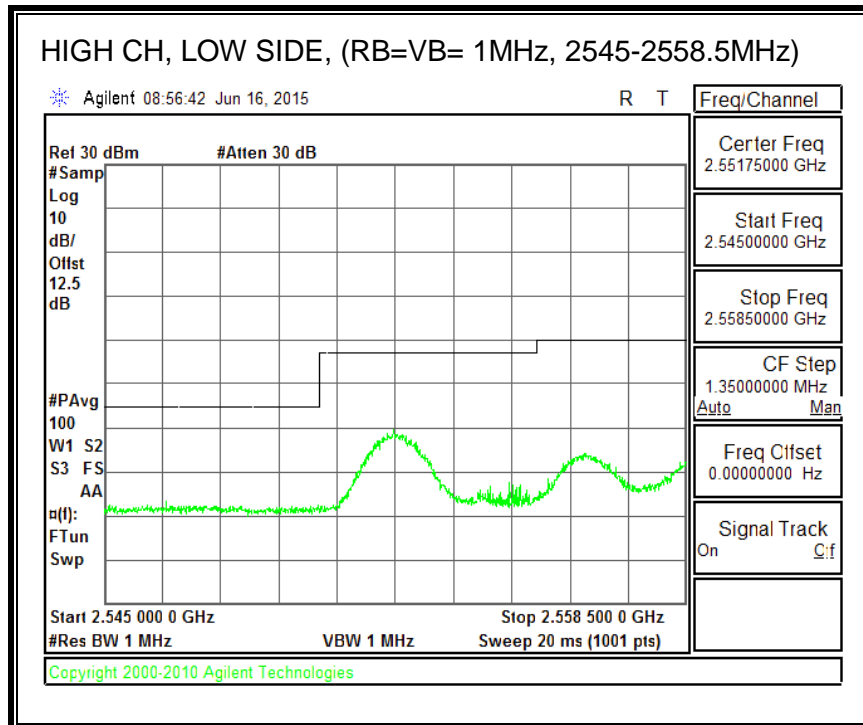

16QAM, (5.0 MHz BAND WIDTH)

QPSK, (10.0 MHz BAND WIDTH)

16QAM, (10.0 MHz BAND WIDTH)

8.4.4. LTE BAND 7 EMISSION MASK

QPSK, (5.0 MHz BAND WIDTH)

16QAM, (5.0 MHz BAND WIDTH)

QPSK, (10.0 MHz BAND WIDTH)

16QAM, (10.0 MHz BAND WIDTH)

QPSK, (15.0 MHz BAND WIDTH)

16QAM, (15.0 MHz BAND WIDTH)

QPSK, (20.0 MHz BAND WIDTH)

16QAM, (20.0 MHz BAND WIDTH)

8.4.5. LTE BAND 12 BANDEDGE

QPSK, (1.4 MHz BAND WIDTH)

16QAM, (1.4 MHz BAND WIDTH)

QPSK, (3.0 MHz BAND WIDTH)