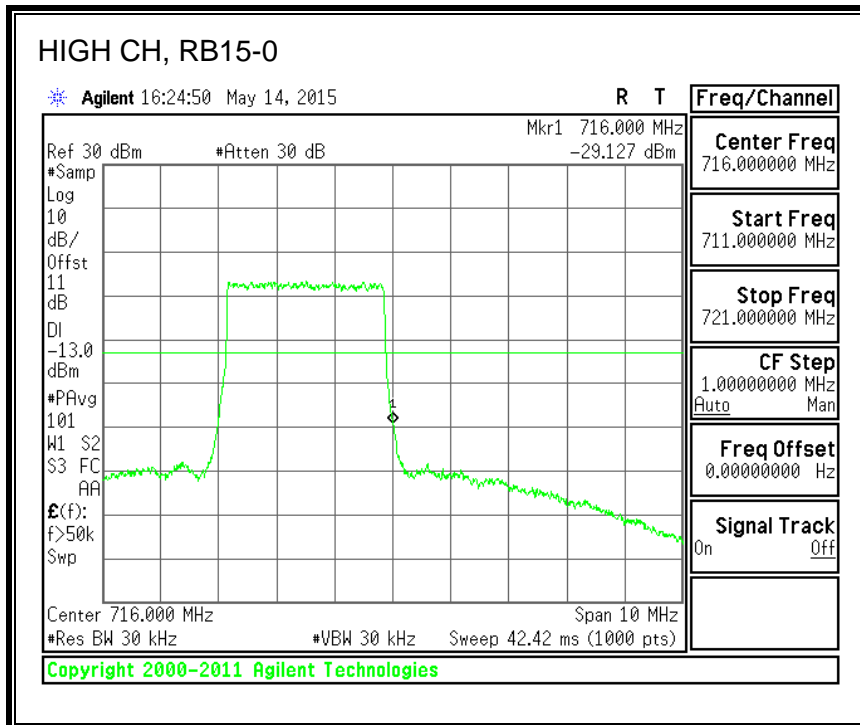

16QAM, (5.0 MHz BAND WIDTH)

QPSK, (10.0 MHz BAND WIDTH)

16QAM, (10.0 MHz BAND WIDTH)

8.4.4. LTE BAND 7 EMISSION MASK

QPSK, (5.0 MHz BAND WIDTH)

16QAM, (5.0 MHz BAND WIDTH)

QPSK, (10.0 MHz BAND WIDTH)

16QAM, (10.0 MHz BAND WIDTH)

QPSK, (15.0 MHz BAND WIDTH)

16QAM, (15.0 MHz BAND WIDTH)

QPSK, (20.0 MHz BAND WIDTH)

16QAM, (20.0 MHz BAND WIDTH)

8.4.5. LTE BAND 12 BANDEDGE

QPSK, (1.4 MHz BAND WIDTH)

16QAM, (1.4 MHz BAND WIDTH)

QPSK, (3.0 MHz BAND WIDTH)

16QAM, (3.0 MHz BAND WIDTH)

QPSK, (5.0 MHz BAND WIDTH)

16QAM, (5.0 MHz BAND WIDTH)

QPSK, (10.0 MHz BAND WIDTH)

16QAM, (10.0 MHz BAND WIDTH)

8.4.6. LTE BAND 13 EMISSION MASK

QPSK, (5.0 MHz BAND WIDTH)

16QAM, (5.0 MHz BAND WIDTH)