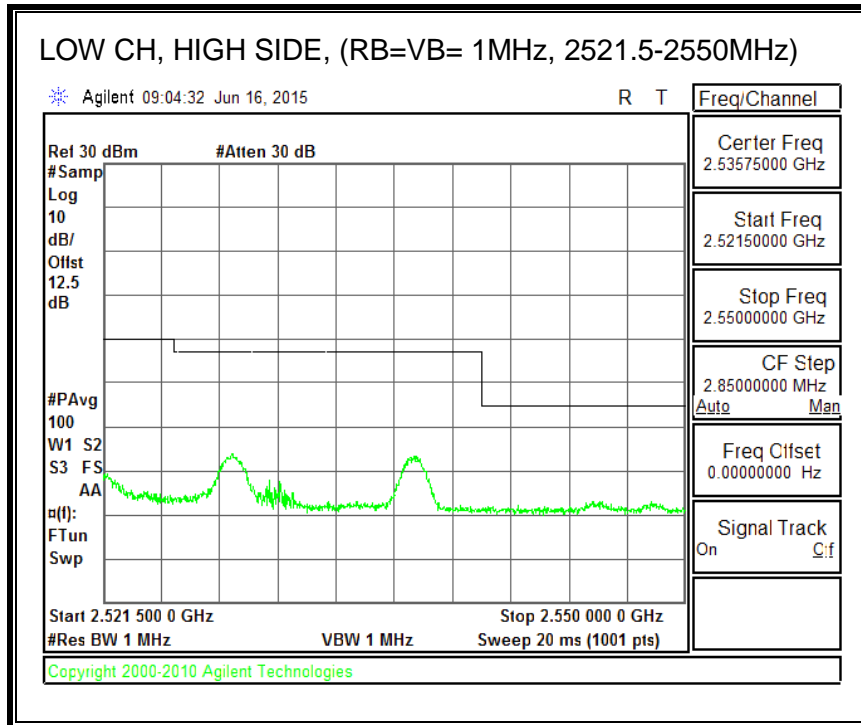

16QAM, (5.0 MHz BAND WIDTH)

QPSK, (10.0 MHz BAND WIDTH)

16QAM, (10.0 MHz BAND WIDTH)

8.4.4. LTE BAND 7 EMISSION MASK

QPSK, (5.0 MHz BAND WIDTH)

16QAM, (5.0 MHz BAND WIDTH)

QPSK, (10.0 MHz BAND WIDTH)

16QAM, (10.0 MHz BAND WIDTH)

QPSK, (15.0 MHz BAND WIDTH)

16QAM, (15.0 MHz BAND WIDTH)

QPSK, (20.0 MHz BAND WIDTH)

16QAM, (20.0 MHz BAND WIDTH)

8.4.5. LTE BAND 12 BANDEDGE

QPSK, (1.4 MHz BAND WIDTH)

16QAM, (1.4 MHz BAND WIDTH)

QPSK, (3.0 MHz BAND WIDTH)

16QAM, (3.0 MHz BAND WIDTH)

QPSK, (5.0 MHz BAND WIDTH)

16QAM, (5.0 MHz BAND WIDTH)

QPSK, (10.0 MHz BAND WIDTH)

16QAM, (10.0 MHz BAND WIDTH)

8.4.6. LTE BAND 13 EMISSION MASK

QPSK, (5.0 MHz BAND WIDTH)

16QAM, (5.0 MHz BAND WIDTH)