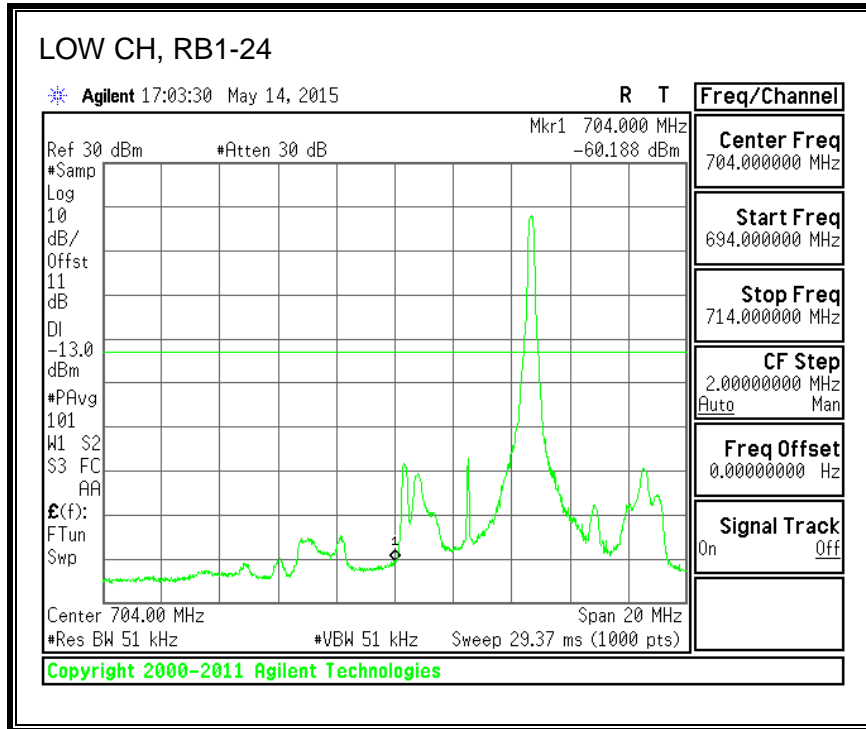

16QAM, (3.0 MHz BAND WIDTH)

QPSK, (5.0 MHz BAND WIDTH)

16QAM, (5.0 MHz BAND WIDTH)

QPSK, (10.0 MHz BAND WIDTH)

16QAM, (10.0 MHz BAND WIDTH)

8.4.6. LTE BAND 13 EMISSION MASK

QPSK, (5.0 MHz BAND WIDTH)

16QAM, (5.0 MHz BAND WIDTH)

QPSK, (10.0 MHz BAND WIDTH)

16QAM, (10.0 MHz BAND WIDTH)

8.4.7. LTE BAND 17 BANDEDGE

QPSK, (5.0 MHz BAND WIDTH)

16QAM, (5.0 MHz BAND WIDTH)

QPSK, (10.0 MHz BAND WIDTH)

16QAM, (10.0 MHz BAND WIDTH)