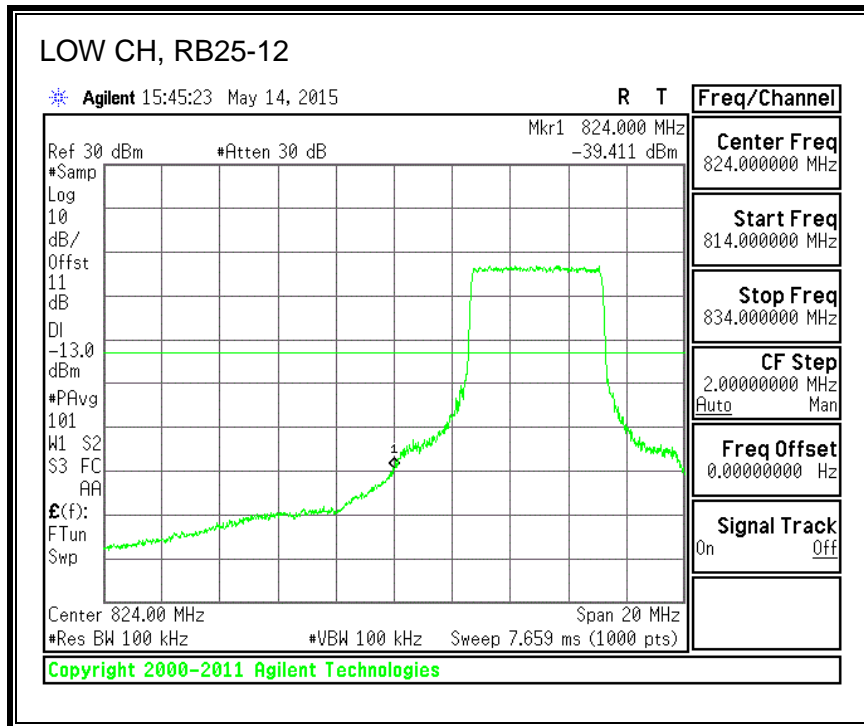

QPSK, (20.0 MHz BAND WIDTH)

16QAM, (20.0 MHz BAND WIDTH)

8.4.3. LTE BAND 5 BANDEDGE

QPSK, (1.4 MHz BAND WIDTH)

16QAM, (1.4 MHz BAND WIDTH)

QPSK, (3.0 MHz BAND WIDTH)

16QAM, (3.0 MHz BAND WIDTH)

QPSK, (5.0 MHz BAND WIDTH)

16QAM, (5.0 MHz BAND WIDTH)

QPSK, (10.0 MHz BAND WIDTH)

16QAM, (10.0 MHz BAND WIDTH)

8.4.4. LTE BAND 7 EMISSION MASK

QPSK, (5.0 MHz BAND WIDTH)

16QAM, (5.0 MHz BAND WIDTH)

QPSK, (10.0 MHz BAND WIDTH)

16QAM, (10.0 MHz BAND WIDTH)

QPSK, (15.0 MHz BAND WIDTH)

16QAM, (15.0 MHz BAND WIDTH)

QPSK, (20.0 MHz BAND WIDTH)

16QAM, (20.0 MHz BAND WIDTH)

8.4.5. LTE BAND 12 BANDEDGE

QPSK, (1.4 MHz BAND WIDTH)

16QAM, (1.4 MHz BAND WIDTH)

QPSK, (3.0 MHz BAND WIDTH)