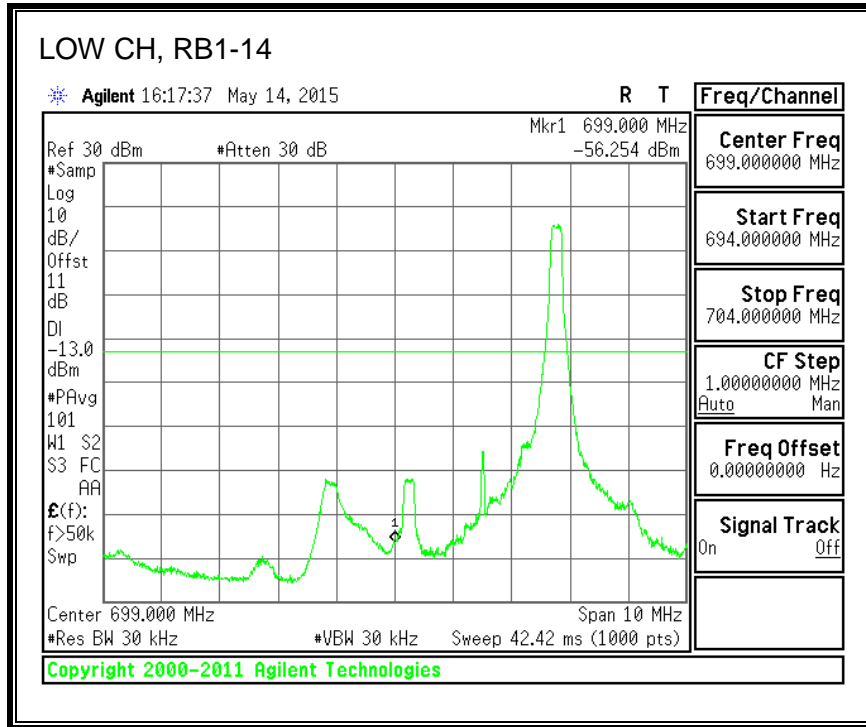

16QAM, (5.0 MHz BAND WIDTH)

QPSK, (10.0 MHz BAND WIDTH)

16QAM, (10.0 MHz BAND WIDTH)

8.4.4. LTE BAND 7 EMISSION MASK

QPSK, (5.0 MHz BAND WIDTH)

16QAM, (5.0 MHz BAND WIDTH)

QPSK, (10.0 MHz BAND WIDTH)

16QAM, (10.0 MHz BAND WIDTH)

QPSK, (15.0 MHz BAND WIDTH)

16QAM, (15.0 MHz BAND WIDTH)

QPSK, (20.0 MHz BAND WIDTH)

16QAM, (20.0 MHz BAND WIDTH)

8.4.5. LTE BAND 12 BANDEDGE

QPSK, (1.4 MHz BAND WIDTH)

16QAM, (1.4 MHz BAND WIDTH)

QPSK, (3.0 MHz BAND WIDTH)

16QAM, (3.0 MHz BAND WIDTH)

QPSK, (5.0 MHz BAND WIDTH)

16QAM, (5.0 MHz BAND WIDTH)

QPSK, (10.0 MHz BAND WIDTH)

16QAM, (10.0 MHz BAND WIDTH)

8.4.6. LTE BAND 13 EMISSION MASK

QPSK, (5.0 MHz BAND WIDTH)

16QAM, (5.0 MHz BAND WIDTH)