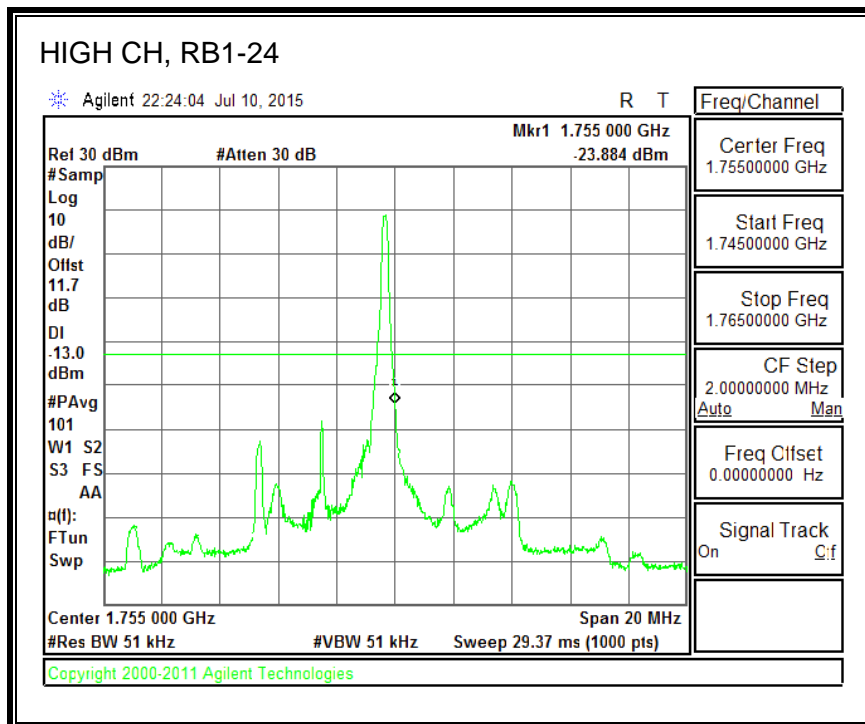

QPSK, (3.0 MHz BAND WIDTH)

16QAM, (3.0 MHz BAND WIDTH)

QPSK, (5.0 MHz BAND WIDTH)

16QAM, (5.0 MHz BAND WIDTH)

QPSK, (10.0 MHz BAND WIDTH)

16QAM, (10.0 MHz BAND WIDTH)

QPSK, (15.0 MHz BAND WIDTH)

16QAM, (15.0 MHz BAND WIDTH)

QPSK, (20.0 MHz BAND WIDTH)

16QAM, (20.0 MHz BAND WIDTH)

8.4.3. LTE BAND 5 BANDEDGE

QPSK, (1.4 MHz BAND WIDTH)

16QAM, (1.4 MHz BAND WIDTH)

QPSK, (3.0 MHz BAND WIDTH)

16QAM, (3.0 MHz BAND WIDTH)

QPSK, (5.0 MHz BAND WIDTH)

16QAM, (5.0 MHz BAND WIDTH)

QPSK, (10.0 MHz BAND WIDTH)

16QAM, (10.0 MHz BAND WIDTH)

8.4.4. LTE BAND 7 EMISSION MASK

QPSK, (5.0 MHz BAND WIDTH)

16QAM, (5.0 MHz BAND WIDTH)

QPSK, (10.0 MHz BAND WIDTH)

16QAM, (10.0 MHz BAND WIDTH)