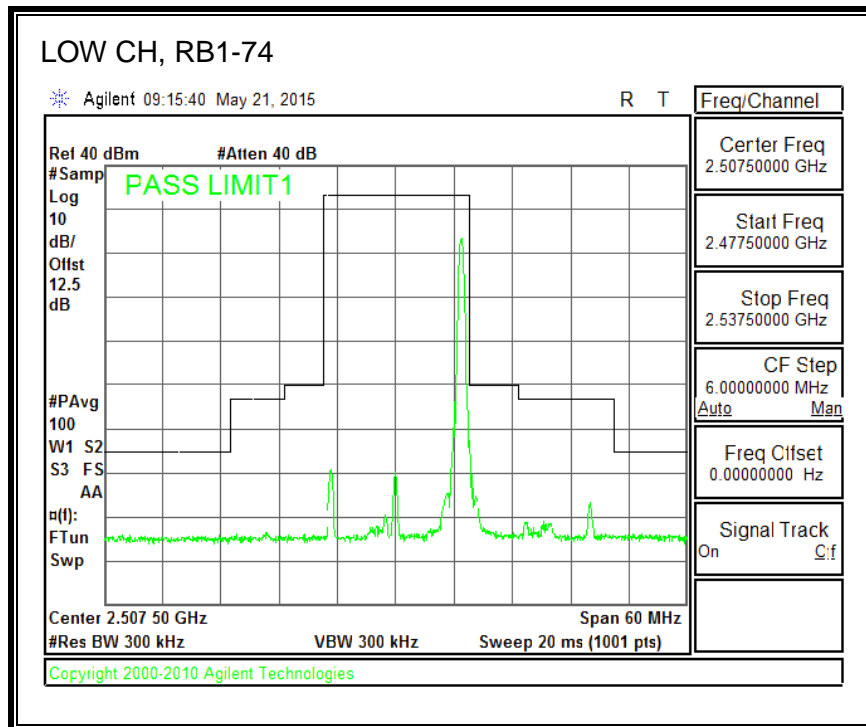

QPSK, (15.0 MHz BAND WIDTH)

16QAM, (15.0 MHz BAND WIDTH)

QPSK, (20.0 MHz BAND WIDTH)

16QAM, (20.0 MHz BAND WIDTH)

8.4.5. LTE BAND 12 BANDEDGE

QPSK, (1.4 MHz BAND WIDTH)

16QAM, (1.4 MHz BAND WIDTH)

QPSK, (3.0 MHz BAND WIDTH)

16QAM, (3.0 MHz BAND WIDTH)

QPSK, (5.0 MHz BAND WIDTH)

16QAM, (5.0 MHz BAND WIDTH)

QPSK, (10.0 MHz BAND WIDTH)

16QAM, (10.0 MHz BAND WIDTH)

8.4.6. LTE BAND 13 EMISSION MASK

QPSK, (5.0 MHz BAND WIDTH)

16QAM, (5.0 MHz BAND WIDTH)