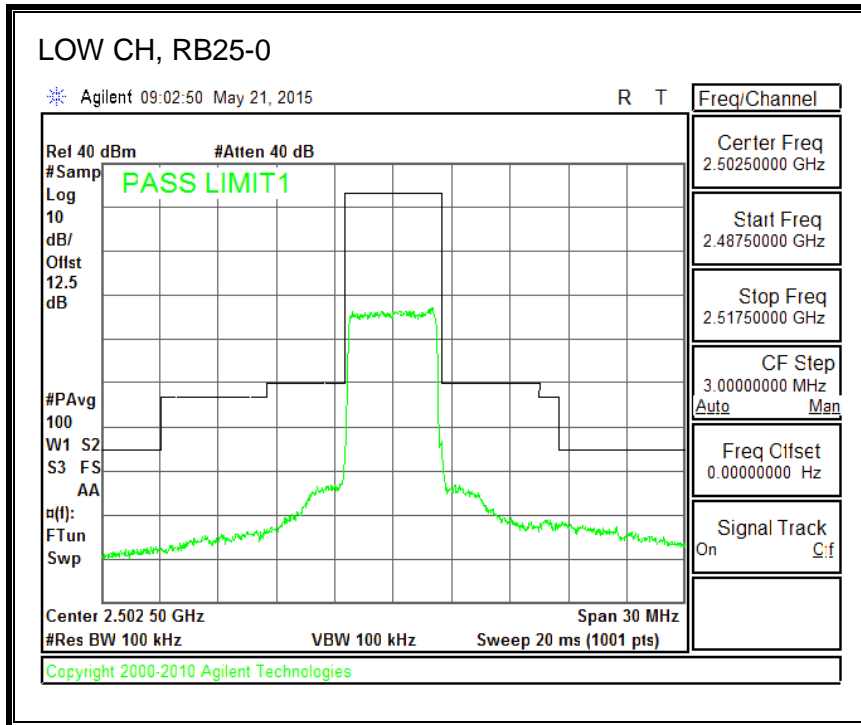

QPSK, (20.0 MHz BAND WIDTH)

16QAM, (20.0 MHz BAND WIDTH)

8.4.3. LTE BAND 5 BANDEDGE

QPSK, (1.4 MHz BAND WIDTH)

16QAM, (1.4 MHz BAND WIDTH)

QPSK, (3.0 MHz BAND WIDTH)

16QAM, (3.0 MHz BAND WIDTH)

QPSK, (5.0 MHz BAND WIDTH)

16QAM, (5.0 MHz BAND WIDTH)

QPSK, (10.0 MHz BAND WIDTH)

16QAM, (10.0 MHz BAND WIDTH)

8.4.4. LTE BAND 7 EMISSION MASK

QPSK, (5.0 MHz BAND WIDTH)

16QAM, (5.0 MHz BAND WIDTH)

QPSK, (10.0 MHz BAND WIDTH)

16QAM, (10.0 MHz BAND WIDTH)

QPSK, (15.0 MHz BAND WIDTH)

16QAM, (15.0 MHz BAND WIDTH)

QPSK, (20.0 MHz BAND WIDTH)

16QAM, (20.0 MHz BAND WIDTH)

8.4.5. LTE BAND 12 BANDEDGE

QPSK, (1.4 MHz BAND WIDTH)

16QAM, (1.4 MHz BAND WIDTH)

QPSK, (3.0 MHz BAND WIDTH)