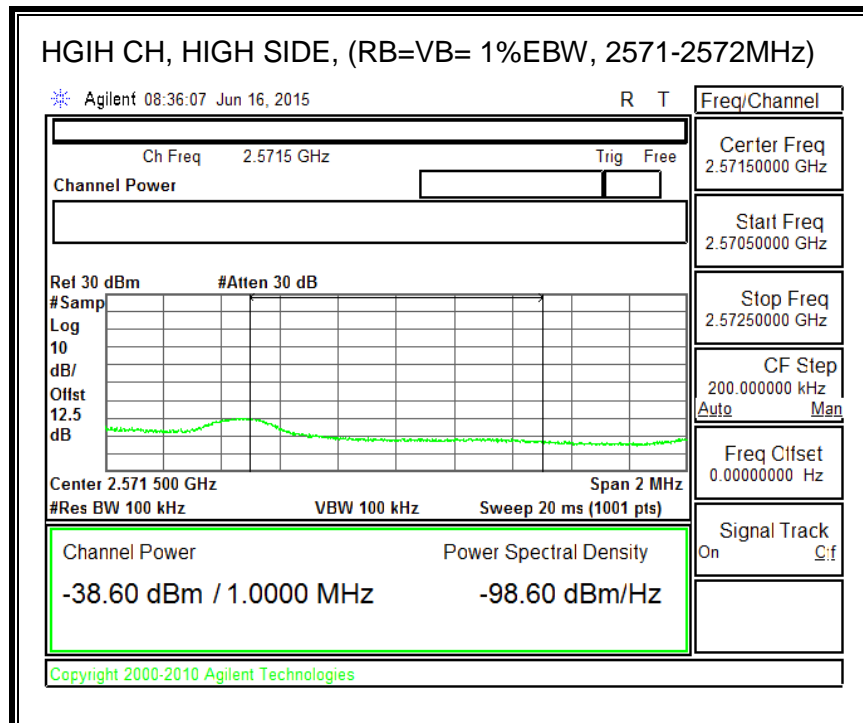

16QAM, (5.0 MHz BAND WIDTH)

QPSK, (10.0 MHz BAND WIDTH)

16QAM, (10.0 MHz BAND WIDTH)

8.4.4. LTE BAND 7 EMISSION MASK

QPSK, (5.0 MHz BAND WIDTH)

16QAM, (5.0 MHz BAND WIDTH)

QPSK, (10.0 MHz BAND WIDTH)

16QAM, (10.0 MHz BAND WIDTH)