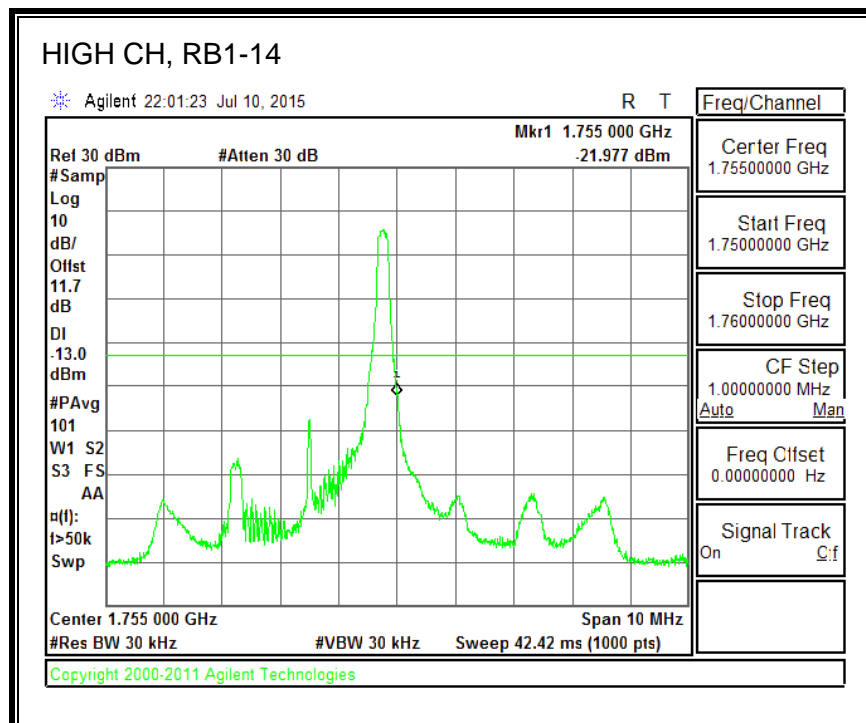

QPSK, (3.0 MHz BAND WIDTH)

16QAM, (3.0 MHz BAND WIDTH)

QPSK, (5.0 MHz BAND WIDTH)

16QAM, (5.0 MHz BAND WIDTH)

QPSK, (10.0 MHz BAND WIDTH)

16QAM, (10.0 MHz BAND WIDTH)

QPSK, (15.0 MHz BAND WIDTH)

16QAM, (15.0 MHz BAND WIDTH)

QPSK, (20.0 MHz BAND WIDTH)

16QAM, (20.0 MHz BAND WIDTH)

8.4.3. LTE BAND 5 BANDEDGE

QPSK, (1.4 MHz BAND WIDTH)

16QAM, (1.4 MHz BAND WIDTH)

QPSK, (3.0 MHz BAND WIDTH)

16QAM, (3.0 MHz BAND WIDTH)

QPSK, (5.0 MHz BAND WIDTH)

16QAM, (5.0 MHz BAND WIDTH)

QPSK, (10.0 MHz BAND WIDTH)

16QAM, (10.0 MHz BAND WIDTH)

8.4.4. LTE BAND 7 EMISSION MASK

QPSK, (5.0 MHz BAND WIDTH)

16QAM, (5.0 MHz BAND WIDTH)

QPSK, (10.0 MHz BAND WIDTH)

16QAM, (10.0 MHz BAND WIDTH)