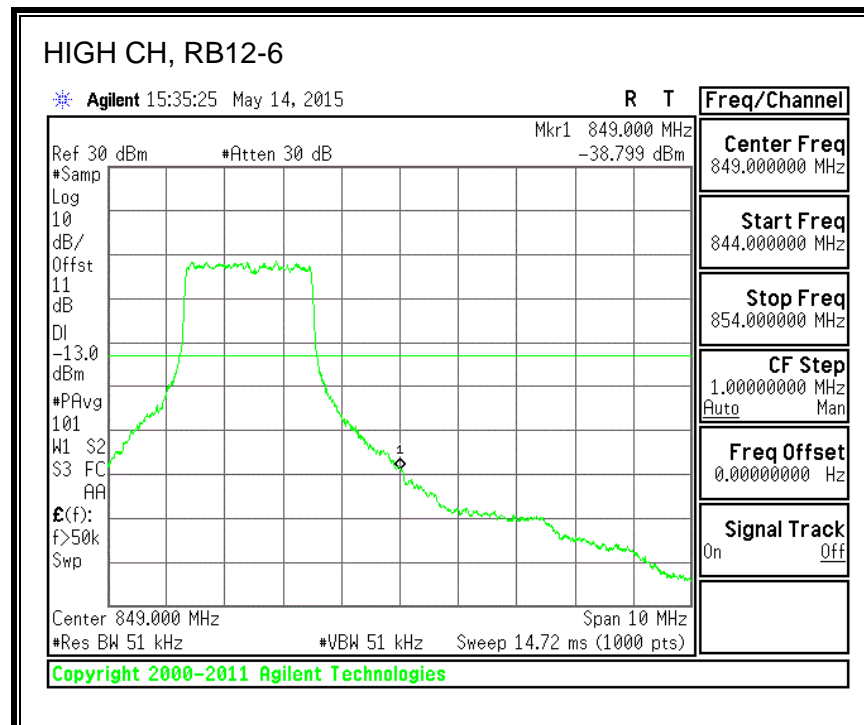

QPSK, (20.0 MHz BAND WIDTH)

16QAM, (20.0 MHz BAND WIDTH)

8.4.3. LTE BAND 5 BANDEDGE

QPSK, (1.4 MHz BAND WIDTH)

16QAM, (1.4 MHz BAND WIDTH)

QPSK, (3.0 MHz BAND WIDTH)

16QAM, (3.0 MHz BAND WIDTH)

QPSK, (5.0 MHz BAND WIDTH)

16QAM, (5.0 MHz BAND WIDTH)

QPSK, (10.0 MHz BAND WIDTH)

16QAM, (10.0 MHz BAND WIDTH)

8.4.4. LTE BAND 7 EMISSION MASK

QPSK, (5.0 MHz BAND WIDTH)

16QAM, (5.0 MHz BAND WIDTH)

QPSK, (10.0 MHz BAND WIDTH)

16QAM, (10.0 MHz BAND WIDTH)