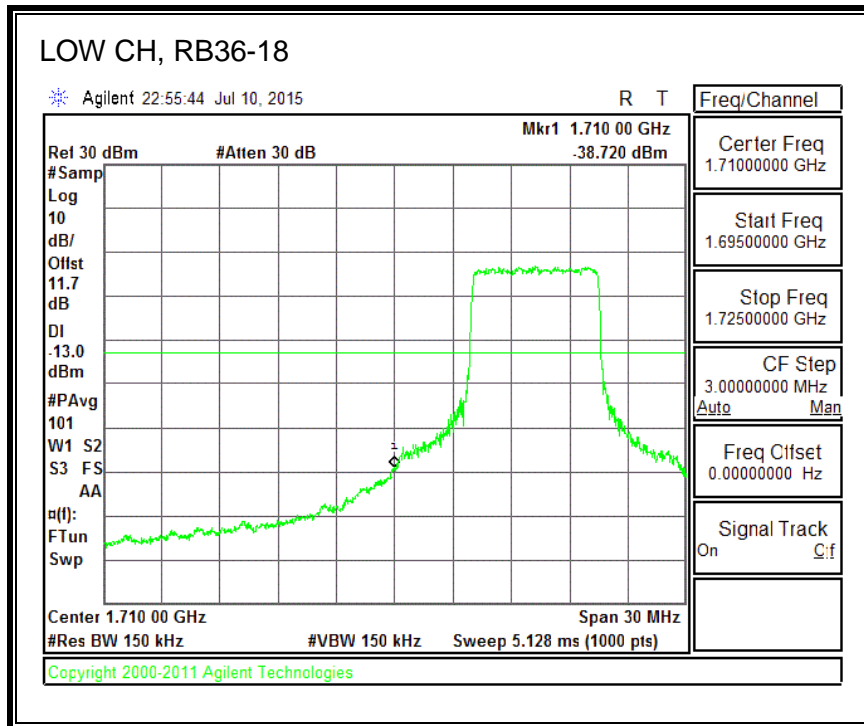

QPSK, (3.0 MHz BAND WIDTH)

16QAM, (3.0 MHz BAND WIDTH)

QPSK, (5.0 MHz BAND WIDTH)

16QAM, (5.0 MHz BAND WIDTH)

QPSK, (10.0 MHz BAND WIDTH)

16QAM, (10.0 MHz BAND WIDTH)

QPSK, (15.0 MHz BAND WIDTH)

16QAM, (15.0 MHz BAND WIDTH)

QPSK, (20.0 MHz BAND WIDTH)

16QAM, (20.0 MHz BAND WIDTH)

8.4.3. LTE BAND 5 BANDEDGE

QPSK, (1.4 MHz BAND WIDTH)

16QAM, (1.4 MHz BAND WIDTH)

QPSK, (3.0 MHz BAND WIDTH)

16QAM, (3.0 MHz BAND WIDTH)

QPSK, (5.0 MHz BAND WIDTH)

16QAM, (5.0 MHz BAND WIDTH)

QPSK, (10.0 MHz BAND WIDTH)

16QAM, (10.0 MHz BAND WIDTH)

8.4.4. LTE BAND 7 EMISSION MASK

QPSK, (5.0 MHz BAND WIDTH)

16QAM, (5.0 MHz BAND WIDTH)

QPSK, (10.0 MHz BAND WIDTH)

16QAM, (10.0 MHz BAND WIDTH)