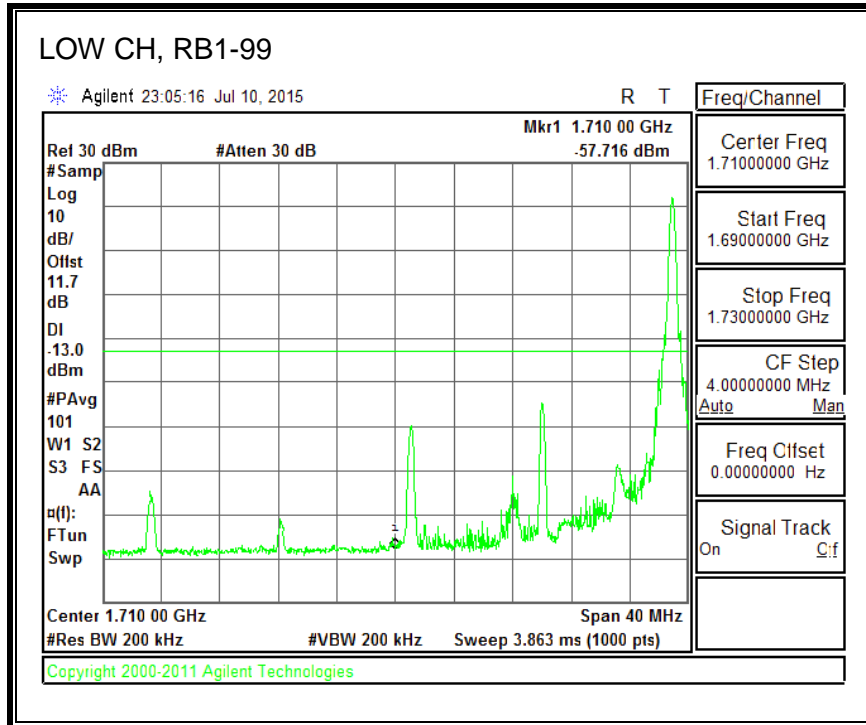

QPSK, (20.0 MHz BAND WIDTH)

16QAM, (20.0 MHz BAND WIDTH)

8.4.3. LTE BAND 5 BANDEDGE

QPSK, (1.4 MHz BAND WIDTH)

16QAM, (1.4 MHz BAND WIDTH)

QPSK, (3.0 MHz BAND WIDTH)

16QAM, (3.0 MHz BAND WIDTH)

QPSK, (5.0 MHz BAND WIDTH)

16QAM, (5.0 MHz BAND WIDTH)

QPSK, (10.0 MHz BAND WIDTH)

16QAM, (10.0 MHz BAND WIDTH)

8.4.4. LTE BAND 7 EMISSION MASK

QPSK, (5.0 MHz BAND WIDTH)

16QAM, (5.0 MHz BAND WIDTH)

QPSK, (10.0 MHz BAND WIDTH)

16QAM, (10.0 MHz BAND WIDTH)