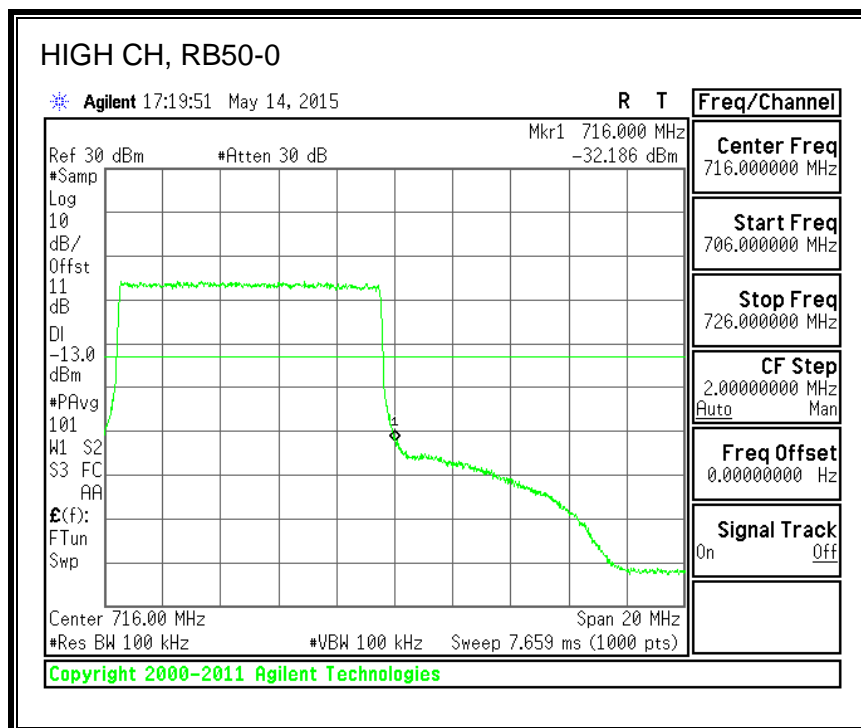

16QAM, (3.0 MHz BAND WIDTH)

QPSK, (5.0 MHz BAND WIDTH)

16QAM, (5.0 MHz BAND WIDTH)

QPSK, (10.0 MHz BAND WIDTH)

16QAM, (10.0 MHz BAND WIDTH)

8.4.6. LTE BAND 13 EMISSION MASK

QPSK, (5.0 MHz BAND WIDTH)

16QAM, (5.0 MHz BAND WIDTH)

QPSK, (10.0 MHz BAND WIDTH)

16QAM, (10.0 MHz BAND WIDTH)

8.4.7. LTE BAND 17 BANDEDGE

QPSK, (5.0 MHz BAND WIDTH)

16QAM, (5.0 MHz BAND WIDTH)

QPSK, (10.0 MHz BAND WIDTH)

16QAM, (10.0 MHz BAND WIDTH)