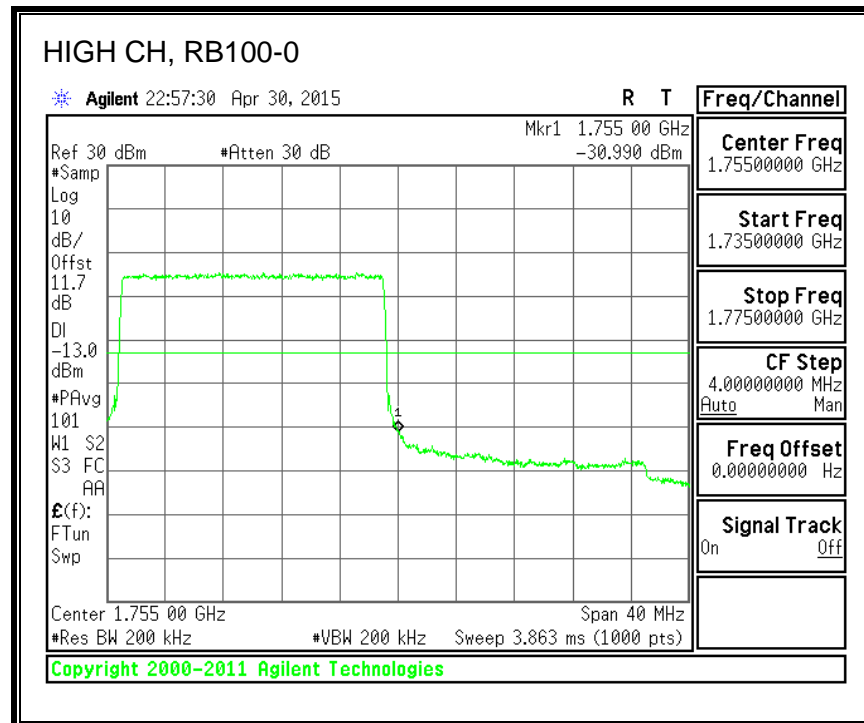

QPSK, (15.0 MHz BAND WIDTH)

16QAM, (15.0 MHz BAND WIDTH)

QPSK, (20.0 MHz BAND WIDTH)

16QAM, (20.0 MHz BAND WIDTH)

8.3.3. LTE BAND 5 BANDEDGE

QPSK, (1.4 MHz BAND WIDTH)

16QAM, (1.4 MHz BAND WIDTH)

QPSK, (3.0 MHz BAND WIDTH)

16QAM, (3.0 MHz BAND WIDTH)

QPSK, (5.0 MHz BAND WIDTH)

16QAM, (5.0 MHz BAND WIDTH)

QPSK, (10.0 MHz BAND WIDTH)

16QAM, (10.0 MHz BAND WIDTH)

8.3.4. LTE BAND 7 EMISSION MASK

QPSK, (5.0 MHz BAND WIDTH)

16QAM, (5.0 MHz BAND WIDTH)