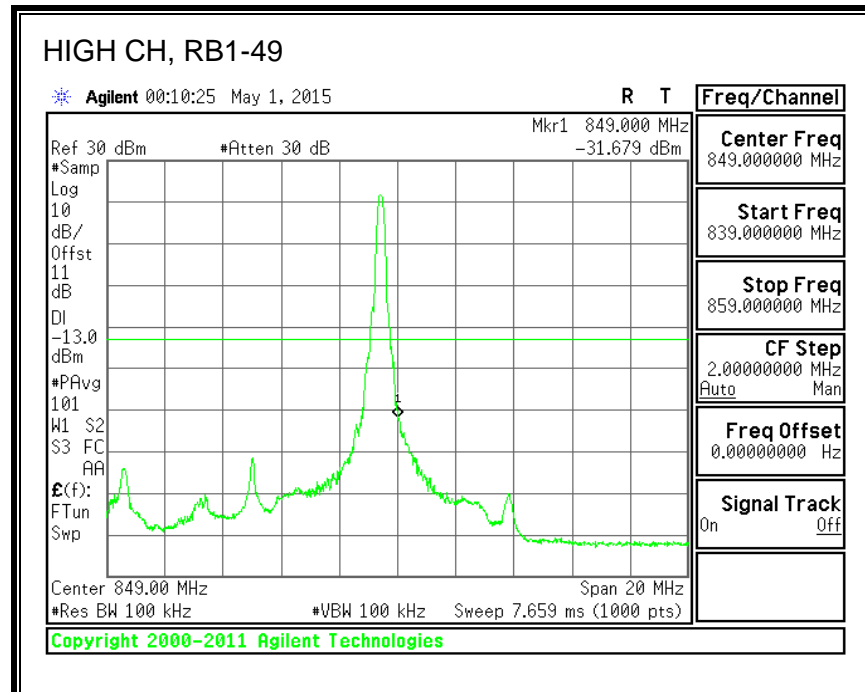

QPSK, (15.0 MHz BAND WIDTH)

16QAM, (15.0 MHz BAND WIDTH)

QPSK, (20.0 MHz BAND WIDTH)

16QAM, (20.0 MHz BAND WIDTH)

8.3.3. LTE BAND 5 BANDEDGE

QPSK, (1.4 MHz BAND WIDTH)

16QAM, (1.4 MHz BAND WIDTH)

QPSK, (3.0 MHz BAND WIDTH)

16QAM, (3.0 MHz BAND WIDTH)

QPSK, (5.0 MHz BAND WIDTH)

16QAM, (5.0 MHz BAND WIDTH)

QPSK, (10.0 MHz BAND WIDTH)

16QAM, (10.0 MHz BAND WIDTH)

8.3.4. LTE BAND 7 EMISSION MASK

QPSK, (5.0 MHz BAND WIDTH)

16QAM, (5.0 MHz BAND WIDTH)

QPSK, (10.0 MHz BAND WIDTH)

16QAM, (10.0 MHz BAND WIDTH)

QPSK, (15.0 MHz BAND WIDTH)

16QAM, (15.0 MHz BAND WIDTH)

QPSK, (20.0 MHz BAND WIDTH)

16QAM, (20.0 MHz BAND WIDTH)

8.3.5. LTE BAND 12 BANDEDGE

QPSK, (1.4 MHz BAND WIDTH)