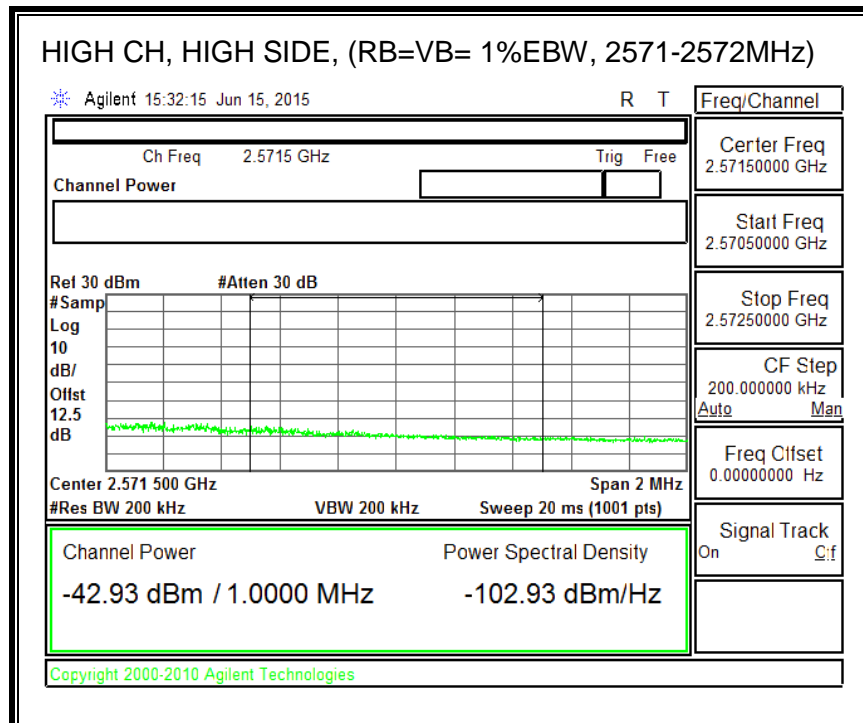

QPSK, (10.0 MHz BAND WIDTH)

16QAM, (10.0 MHz BAND WIDTH)

QPSK, (15.0 MHz BAND WIDTH)

16QAM, (15.0 MHz BAND WIDTH)

QPSK, (20.0 MHz BAND WIDTH)

16QAM, (20.0 MHz BAND WIDTH)

8.3.5. LTE BAND 12 BANDEDGE

QPSK, (1.4 MHz BAND WIDTH)

16QAM, (1.4 MHz BAND WIDTH)

QPSK, (3.0 MHz BAND WIDTH)

16QAM, (3.0 MHz BAND WIDTH)

QPSK, (5.0 MHz BAND WIDTH)

16QAM, (5.0 MHz BAND WIDTH)

QPSK, (10.0 MHz BAND WIDTH)

16QAM, (10.0 MHz BAND WIDTH)

8.3.6. LTE BAND 13 EMISSION MASK