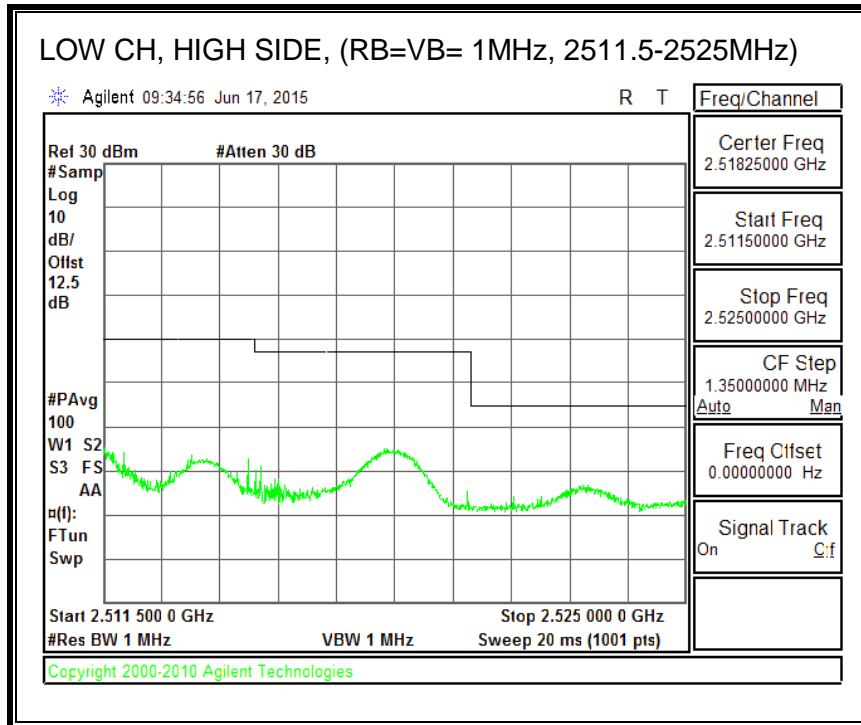

QPSK, (15.0 MHz BAND WIDTH)

16QAM, (15.0 MHz BAND WIDTH)

QPSK, (20.0 MHz BAND WIDTH)

16QAM, (20.0 MHz BAND WIDTH)

8.3.3. LTE BAND 5 BANDEDGE

QPSK, (1.4 MHz BAND WIDTH)

16QAM, (1.4 MHz BAND WIDTH)

QPSK, (3.0 MHz BAND WIDTH)

16QAM, (3.0 MHz BAND WIDTH)

QPSK, (5.0 MHz BAND WIDTH)

16QAM, (5.0 MHz BAND WIDTH)

QPSK, (10.0 MHz BAND WIDTH)

16QAM, (10.0 MHz BAND WIDTH)

8.3.4. LTE BAND 7 EMISSION MASK

QPSK, (5.0 MHz BAND WIDTH)

16QAM, (5.0 MHz BAND WIDTH)

QPSK, (10.0 MHz BAND WIDTH)

16QAM, (10.0 MHz BAND WIDTH)

QPSK, (15.0 MHz BAND WIDTH)

16QAM, (15.0 MHz BAND WIDTH)

QPSK, (20.0 MHz BAND WIDTH)

16QAM, (20.0 MHz BAND WIDTH)

8.3.5. LTE BAND 12 BANDEDGE

QPSK, (1.4 MHz BAND WIDTH)