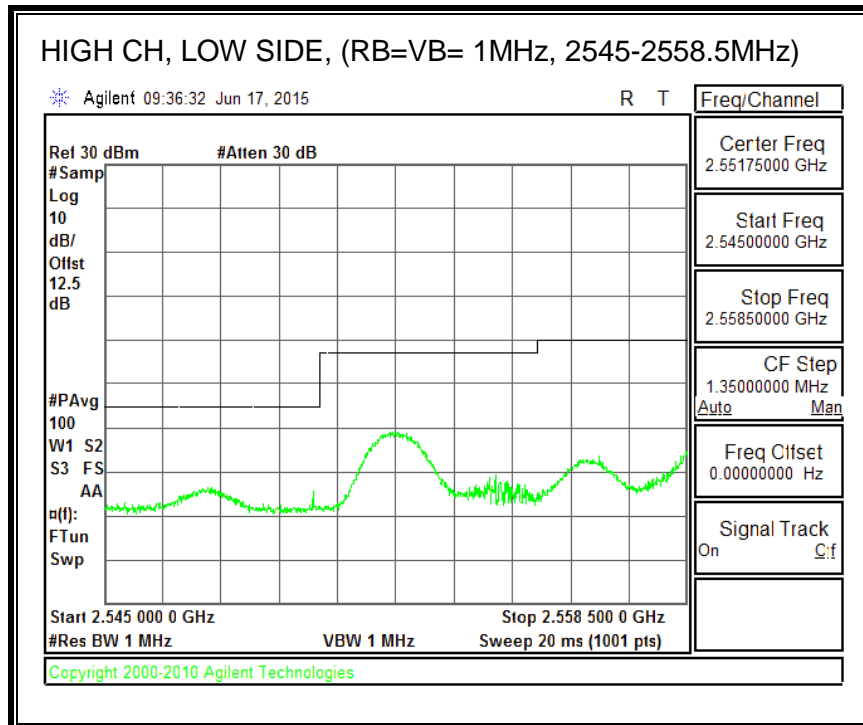

QPSK, (10.0 MHz BAND WIDTH)

16QAM, (10.0 MHz BAND WIDTH)

QPSK, (15.0 MHz BAND WIDTH)

16QAM, (15.0 MHz BAND WIDTH)

QPSK, (20.0 MHz BAND WIDTH)

16QAM, (20.0 MHz BAND WIDTH)

8.3.5. LTE BAND 12 BANDEDGE

QPSK, (1.4 MHz BAND WIDTH)

16QAM, (1.4 MHz BAND WIDTH)

QPSK, (3.0 MHz BAND WIDTH)

16QAM, (3.0 MHz BAND WIDTH)

QPSK, (5.0 MHz BAND WIDTH)

16QAM, (5.0 MHz BAND WIDTH)

QPSK, (10.0 MHz BAND WIDTH)

16QAM, (10.0 MHz BAND WIDTH)

8.3.6. LTE BAND 13 EMISSION MASK