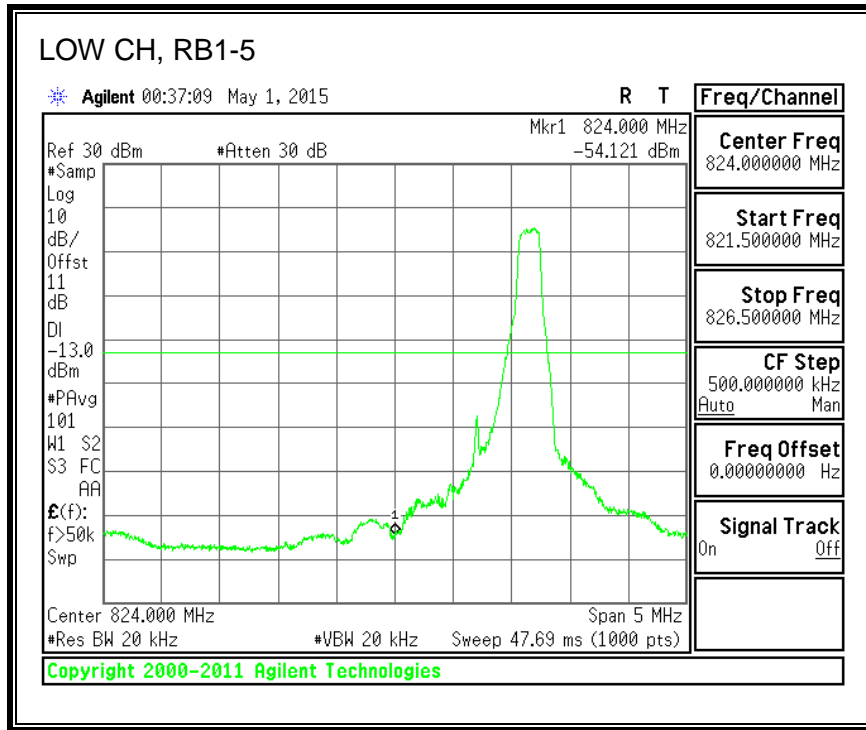

QPSK, (15.0 MHz BAND WIDTH)

16QAM, (15.0 MHz BAND WIDTH)

QPSK, (20.0 MHz BAND WIDTH)

16QAM, (20.0 MHz BAND WIDTH)

8.3.3. LTE BAND 5 BANDEDGE

QPSK, (1.4 MHz BAND WIDTH)

16QAM, (1.4 MHz BAND WIDTH)

QPSK, (3.0 MHz BAND WIDTH)

16QAM, (3.0 MHz BAND WIDTH)

QPSK, (5.0 MHz BAND WIDTH)

16QAM, (5.0 MHz BAND WIDTH)

QPSK, (10.0 MHz BAND WIDTH)

16QAM, (10.0 MHz BAND WIDTH)

8.3.4. LTE BAND 7 EMISSION MASK

QPSK, (5.0 MHz BAND WIDTH)

16QAM, (5.0 MHz BAND WIDTH)

QPSK, (10.0 MHz BAND WIDTH)

16QAM, (10.0 MHz BAND WIDTH)

QPSK, (15.0 MHz BAND WIDTH)

16QAM, (15.0 MHz BAND WIDTH)

QPSK, (20.0 MHz BAND WIDTH)

16QAM, (20.0 MHz BAND WIDTH)

8.3.5. LTE BAND 12 BANDEDGE

QPSK, (1.4 MHz BAND WIDTH)