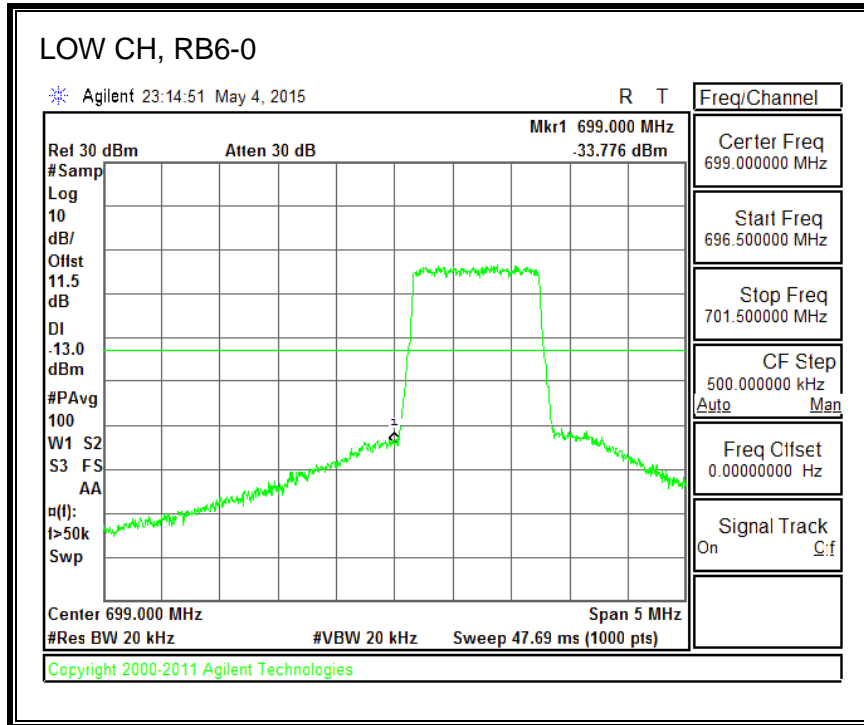

16QAM, (3.0 MHz BAND WIDTH)

QPSK, (5.0 MHz BAND WIDTH)

16QAM, (5.0 MHz BAND WIDTH)

QPSK, (10.0 MHz BAND WIDTH)

16QAM, (10.0 MHz BAND WIDTH)

8.3.4. LTE BAND 7 EMISSION MASK

QPSK, (5.0 MHz BAND WIDTH)

16QAM, (5.0 MHz BAND WIDTH)

QPSK, (10.0 MHz BAND WIDTH)

16QAM, (10.0 MHz BAND WIDTH)

QPSK, (15.0 MHz BAND WIDTH)

16QAM, (15.0 MHz BAND WIDTH)

QPSK, (20.0 MHz BAND WIDTH)

16QAM, (20.0 MHz BAND WIDTH)

8.3.5. LTE BAND 12 BANDEDGE

QPSK, (1.4 MHz BAND WIDTH)

16QAM, (1.4 MHz BAND WIDTH)

QPSK, (3.0 MHz BAND WIDTH)

16QAM, (3.0 MHz BAND WIDTH)

QPSK, (5.0 MHz BAND WIDTH)

16QAM, (5.0 MHz BAND WIDTH)

QPSK, (10.0 MHz BAND WIDTH)

16QAM, (10.0 MHz BAND WIDTH)

8.3.6. LTE BAND 13 EMISSION MASK