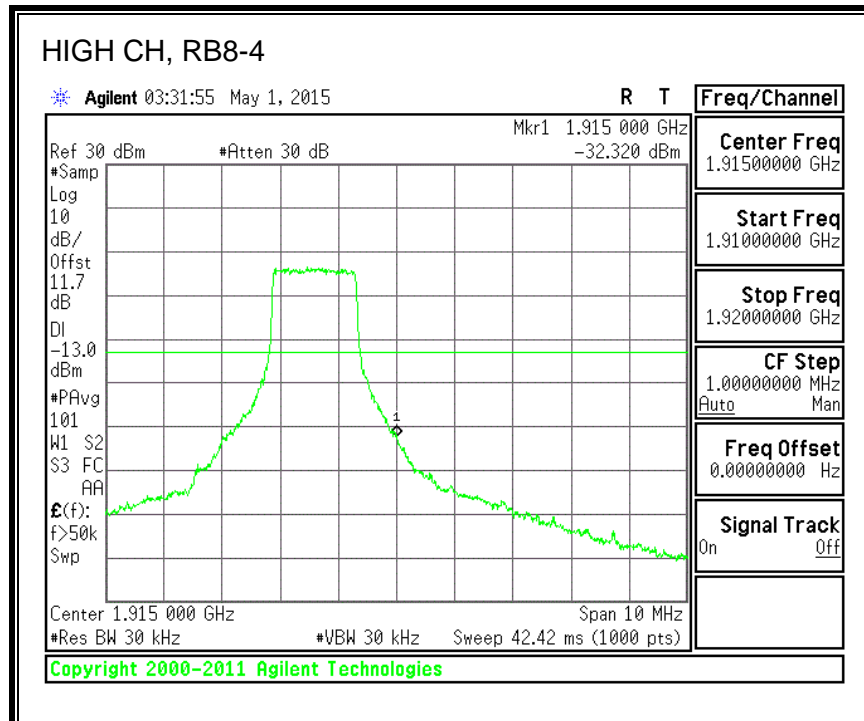

QPSK, (5.0 MHz BAND WIDTH)

16QAM, (5.0 MHz BAND WIDTH)

QPSK, (10.0 MHz BAND WIDTH)

16QAM, (10.0 MHz BAND WIDTH)

8.3.7. LTE BAND 17 BANDEDGE

QPSK, (5.0 MHz BAND WIDTH)

16QAM, (5.0 MHz BAND WIDTH)

QPSK, (10.0 MHz BAND WIDTH)

16QAM, (10.0 MHz BAND WIDTH)

8.3.8. LTE BAND 25 BANDEDGE

QPSK, (1.4 MHz BAND WIDTH)

16QAM, (1.4 MHz BAND WIDTH)

QPSK, (3.0 MHz BAND WIDTH)

16QAM, (3.0 MHz BAND WIDTH)

QPSK, (5.0 MHz BAND WIDTH)

16QAM, (5.0 MHz BAND WIDTH)