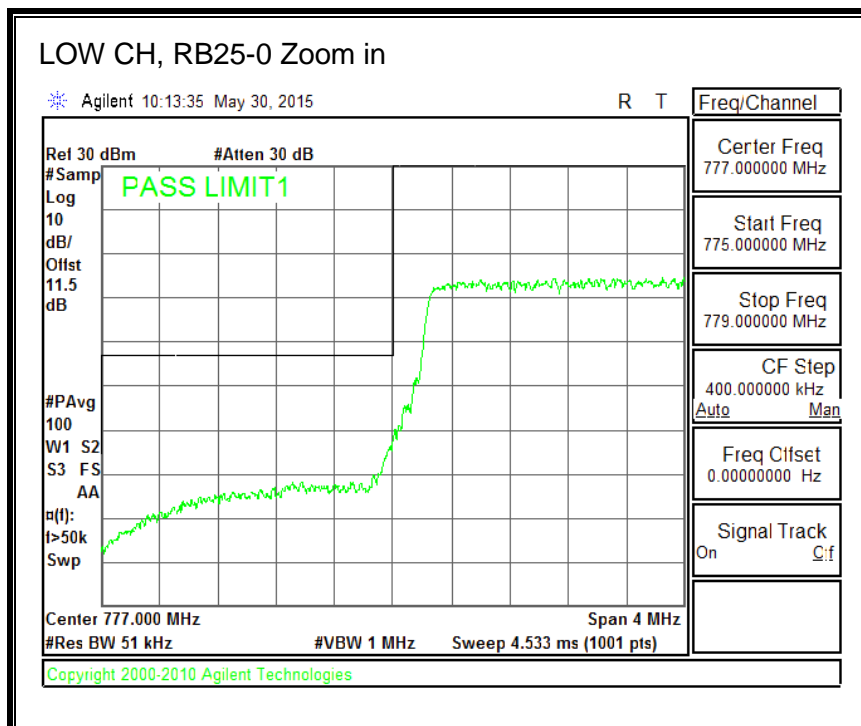

QPSK, (5.0 MHz BAND WIDTH)

16QAM, (5.0 MHz BAND WIDTH)

QPSK, (10.0 MHz BAND WIDTH)

16QAM, (10.0 MHz BAND WIDTH)

8.3.7. LTE BAND 17 BANDEDGE

QPSK, (5.0 MHz BAND WIDTH)

16QAM, (5.0 MHz BAND WIDTH)

QPSK, (10.0 MHz BAND WIDTH)

16QAM, (10.0 MHz BAND WIDTH)

8.3.8. LTE BAND 25 BANDEDGE

QPSK, (1.4 MHz BAND WIDTH)

16QAM, (1.4 MHz BAND WIDTH)

QPSK, (3.0 MHz BAND WIDTH)

16QAM, (3.0 MHz BAND WIDTH)

QPSK, (5.0 MHz BAND WIDTH)

16QAM, (5.0 MHz BAND WIDTH)