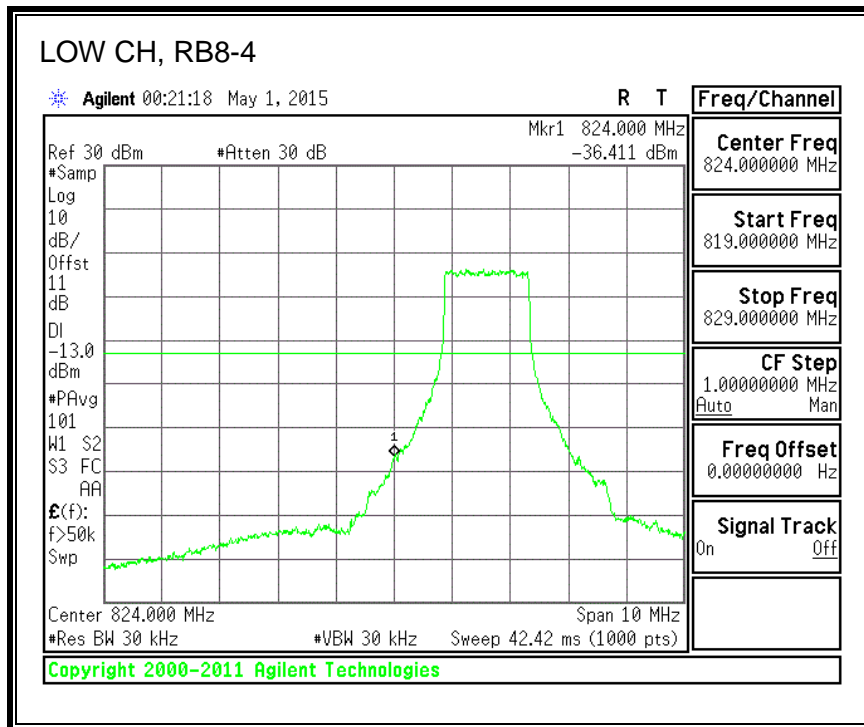

QPSK, (15.0 MHz BAND WIDTH)

16QAM, (15.0 MHz BAND WIDTH)

QPSK, (20.0 MHz BAND WIDTH)

16QAM, (20.0 MHz BAND WIDTH)

8.3.3. LTE BAND 5 BANDEDGE

QPSK, (1.4 MHz BAND WIDTH)

16QAM, (1.4 MHz BAND WIDTH)

QPSK, (3.0 MHz BAND WIDTH)

16QAM, (3.0 MHz BAND WIDTH)

QPSK, (5.0 MHz BAND WIDTH)

16QAM, (5.0 MHz BAND WIDTH)

QPSK, (10.0 MHz BAND WIDTH)

16QAM, (10.0 MHz BAND WIDTH)

8.3.4. LTE BAND 7 EMISSION MASK

QPSK, (5.0 MHz BAND WIDTH)

16QAM, (5.0 MHz BAND WIDTH)

QPSK, (10.0 MHz BAND WIDTH)

16QAM, (10.0 MHz BAND WIDTH)

QPSK, (15.0 MHz BAND WIDTH)

16QAM, (15.0 MHz BAND WIDTH)

QPSK, (20.0 MHz BAND WIDTH)

16QAM, (20.0 MHz BAND WIDTH)

8.3.5. LTE BAND 12 BANDEDGE

QPSK, (1.4 MHz BAND WIDTH)