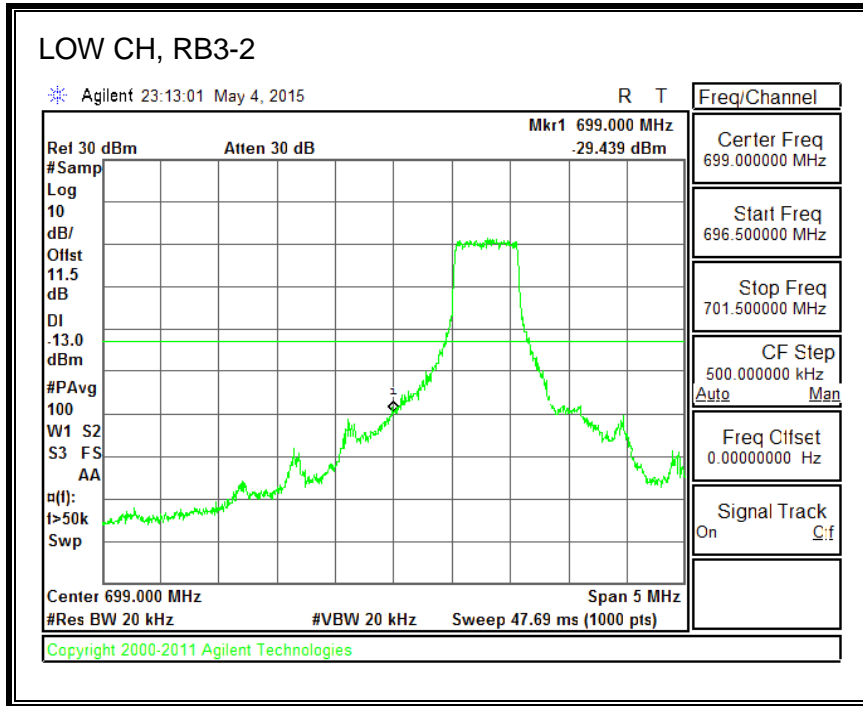

16QAM, (3.0 MHz BAND WIDTH)

QPSK, (5.0 MHz BAND WIDTH)

16QAM, (5.0 MHz BAND WIDTH)

QPSK, (10.0 MHz BAND WIDTH)

16QAM, (10.0 MHz BAND WIDTH)

8.3.4. LTE BAND 7 EMISSION MASK

QPSK, (5.0 MHz BAND WIDTH)

16QAM, (5.0 MHz BAND WIDTH)

QPSK, (10.0 MHz BAND WIDTH)

16QAM, (10.0 MHz BAND WIDTH)

QPSK, (15.0 MHz BAND WIDTH)

16QAM, (15.0 MHz BAND WIDTH)

QPSK, (20.0 MHz BAND WIDTH)

16QAM, (20.0 MHz BAND WIDTH)

8.3.5. LTE BAND 12 BANDEDGE

QPSK, (1.4 MHz BAND WIDTH)

16QAM, (1.4 MHz BAND WIDTH)

QPSK, (3.0 MHz BAND WIDTH)

16QAM, (3.0 MHz BAND WIDTH)

QPSK, (5.0 MHz BAND WIDTH)

16QAM, (5.0 MHz BAND WIDTH)

QPSK, (10.0 MHz BAND WIDTH)

16QAM, (10.0 MHz BAND WIDTH)

8.3.6. LTE BAND 13 EMISSION MASK