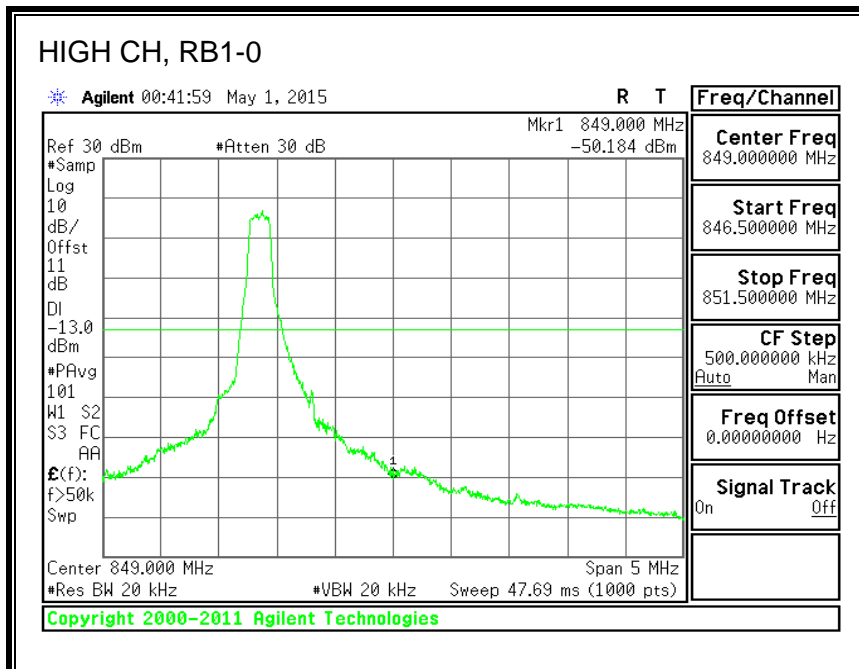

QPSK, (15.0 MHz BAND WIDTH)

16QAM, (15.0 MHz BAND WIDTH)

QPSK, (20.0 MHz BAND WIDTH)

16QAM, (20.0 MHz BAND WIDTH)

8.3.3. LTE BAND 5 BANDEDGE

QPSK, (1.4 MHz BAND WIDTH)

16QAM, (1.4 MHz BAND WIDTH)

QPSK, (3.0 MHz BAND WIDTH)

16QAM, (3.0 MHz BAND WIDTH)

QPSK, (5.0 MHz BAND WIDTH)

16QAM, (5.0 MHz BAND WIDTH)

QPSK, (10.0 MHz BAND WIDTH)

16QAM, (10.0 MHz BAND WIDTH)

8.3.4. LTE BAND 7 EMISSION MASK

QPSK, (5.0 MHz BAND WIDTH)

16QAM, (5.0 MHz BAND WIDTH)

QPSK, (10.0 MHz BAND WIDTH)

16QAM, (10.0 MHz BAND WIDTH)

QPSK, (15.0 MHz BAND WIDTH)

16QAM, (15.0 MHz BAND WIDTH)

QPSK, (20.0 MHz BAND WIDTH)

16QAM, (20.0 MHz BAND WIDTH)

8.3.5. LTE BAND 12 BANDEDGE

QPSK, (1.4 MHz BAND WIDTH)