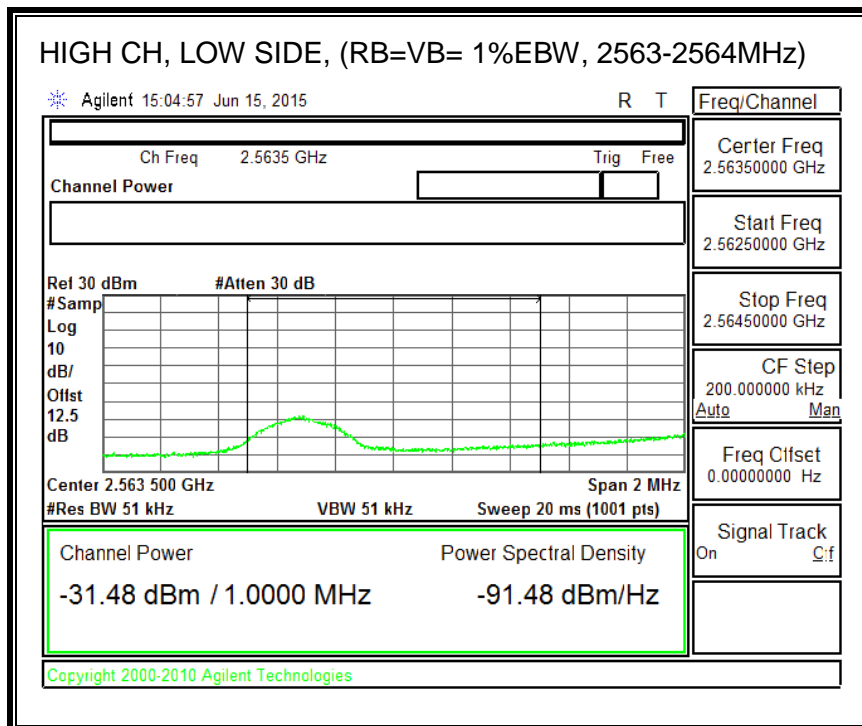

16QAM, (3.0 MHz BAND WIDTH)

QPSK, (5.0 MHz BAND WIDTH)

16QAM, (5.0 MHz BAND WIDTH)

QPSK, (10.0 MHz BAND WIDTH)

16QAM, (10.0 MHz BAND WIDTH)

8.3.4. LTE BAND 7 EMISSION MASK

QPSK, (5.0 MHz BAND WIDTH)

16QAM, (5.0 MHz BAND WIDTH)

QPSK, (10.0 MHz BAND WIDTH)

16QAM, (10.0 MHz BAND WIDTH)

QPSK, (15.0 MHz BAND WIDTH)

16QAM, (15.0 MHz BAND WIDTH)

QPSK, (20.0 MHz BAND WIDTH)

16QAM, (20.0 MHz BAND WIDTH)

8.3.5. LTE BAND 12 BANDEDGE

QPSK, (1.4 MHz BAND WIDTH)