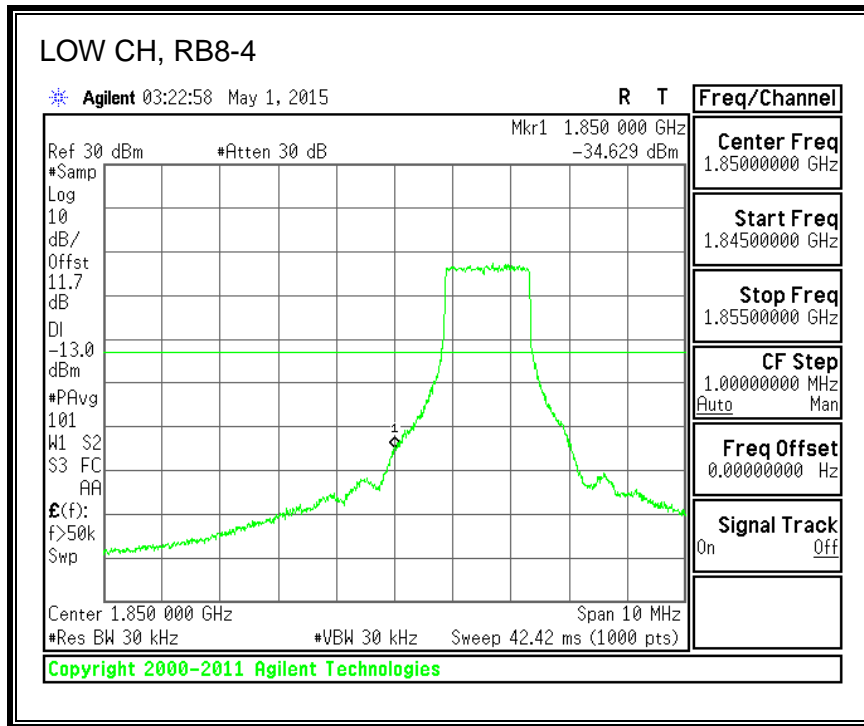

QPSK, (5.0 MHz BAND WIDTH)

16QAM, (5.0 MHz BAND WIDTH)

QPSK, (10.0 MHz BAND WIDTH)

16QAM, (10.0 MHz BAND WIDTH)

8.3.7. LTE BAND 17 BANDEDGE

QPSK, (5.0 MHz BAND WIDTH)

16QAM, (5.0 MHz BAND WIDTH)

QPSK, (10.0 MHz BAND WIDTH)

16QAM, (10.0 MHz BAND WIDTH)

8.3.8. LTE BAND 25 BANDEDGE

QPSK, (1.4 MHz BAND WIDTH)

16QAM, (1.4 MHz BAND WIDTH)

QPSK, (3.0 MHz BAND WIDTH)

16QAM, (3.0 MHz BAND WIDTH)

QPSK, (5.0 MHz BAND WIDTH)

16QAM, (5.0 MHz BAND WIDTH)