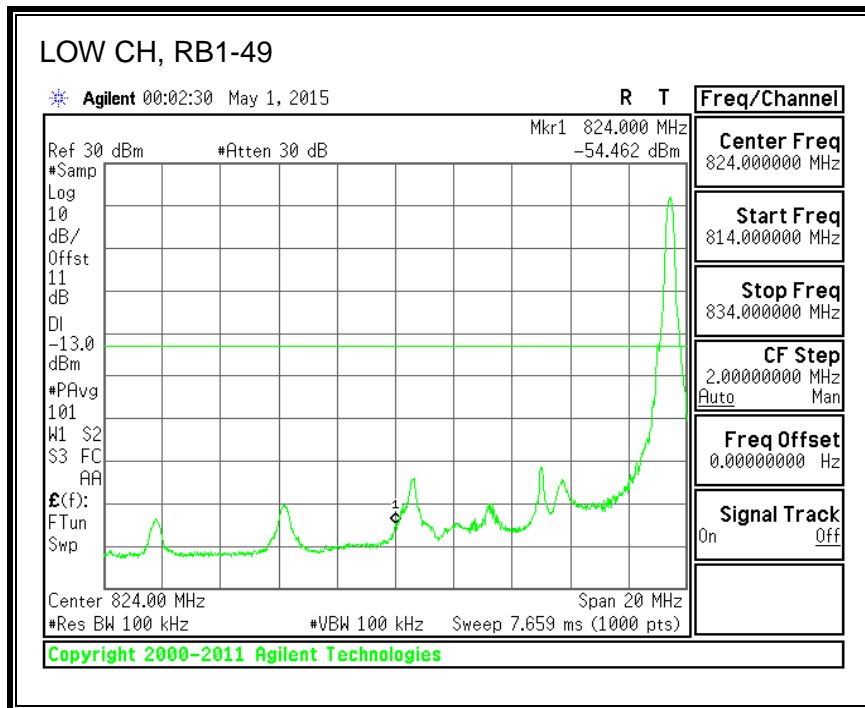

QPSK, (15.0 MHz BAND WIDTH)

16QAM, (15.0 MHz BAND WIDTH)

QPSK, (20.0 MHz BAND WIDTH)

16QAM, (20.0 MHz BAND WIDTH)

8.3.3. LTE BAND 5 BANDEDGE

QPSK, (1.4 MHz BAND WIDTH)

16QAM, (1.4 MHz BAND WIDTH)

QPSK, (3.0 MHz BAND WIDTH)

16QAM, (3.0 MHz BAND WIDTH)

QPSK, (5.0 MHz BAND WIDTH)

16QAM, (5.0 MHz BAND WIDTH)

QPSK, (10.0 MHz BAND WIDTH)

16QAM, (10.0 MHz BAND WIDTH)

8.3.4. LTE BAND 7 EMISSION MASK

QPSK, (5.0 MHz BAND WIDTH)

16QAM, (5.0 MHz BAND WIDTH)

QPSK, (10.0 MHz BAND WIDTH)

16QAM, (10.0 MHz BAND WIDTH)

QPSK, (15.0 MHz BAND WIDTH)

16QAM, (15.0 MHz BAND WIDTH)

QPSK, (20.0 MHz BAND WIDTH)

16QAM, (20.0 MHz BAND WIDTH)

8.3.5. LTE BAND 12 BANDEDGE

QPSK, (1.4 MHz BAND WIDTH)

16QAM, (1.4 MHz BAND WIDTH)

QPSK, (3.0 MHz BAND WIDTH)

16QAM, (3.0 MHz BAND WIDTH)

QPSK, (5.0 MHz BAND WIDTH)

16QAM, (5.0 MHz BAND WIDTH)

QPSK, (10.0 MHz BAND WIDTH)

16QAM, (10.0 MHz BAND WIDTH)

8.3.6. LTE BAND 13 EMISSION MASK