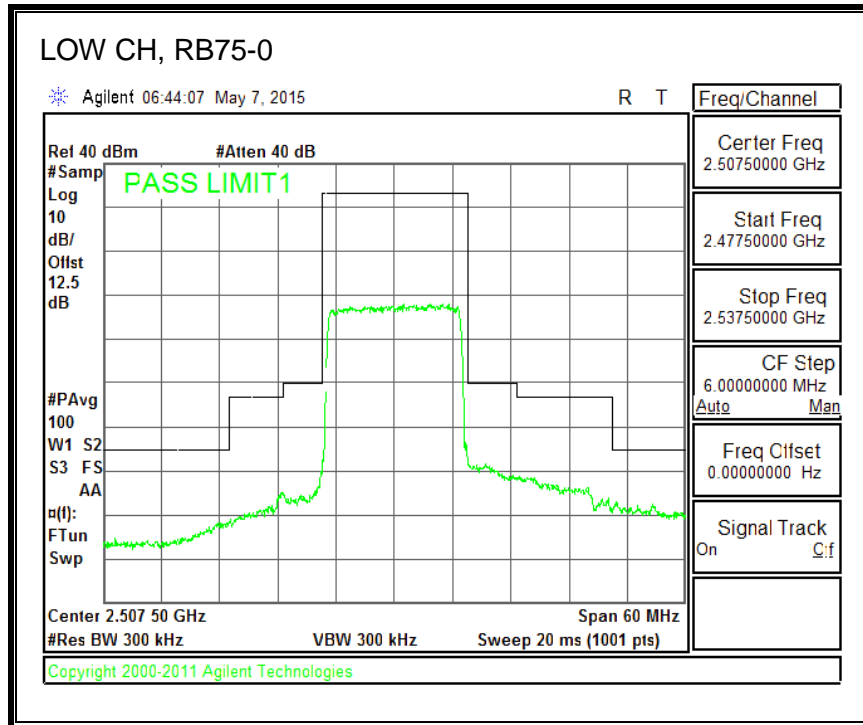

QPSK, (10.0 MHz BAND WIDTH)

16QAM, (10.0 MHz BAND WIDTH)

QPSK, (15.0 MHz BAND WIDTH)

16QAM, (15.0 MHz BAND WIDTH)

QPSK, (20.0 MHz BAND WIDTH)

16QAM, (20.0 MHz BAND WIDTH)

8.3.5. LTE BAND 12 BANDEDGE

QPSK, (1.4 MHz BAND WIDTH)

16QAM, (1.4 MHz BAND WIDTH)

QPSK, (3.0 MHz BAND WIDTH)

16QAM, (3.0 MHz BAND WIDTH)

QPSK, (5.0 MHz BAND WIDTH)

16QAM, (5.0 MHz BAND WIDTH)

QPSK, (10.0 MHz BAND WIDTH)

16QAM, (10.0 MHz BAND WIDTH)

8.3.6. LTE BAND 13 EMISSION MASK