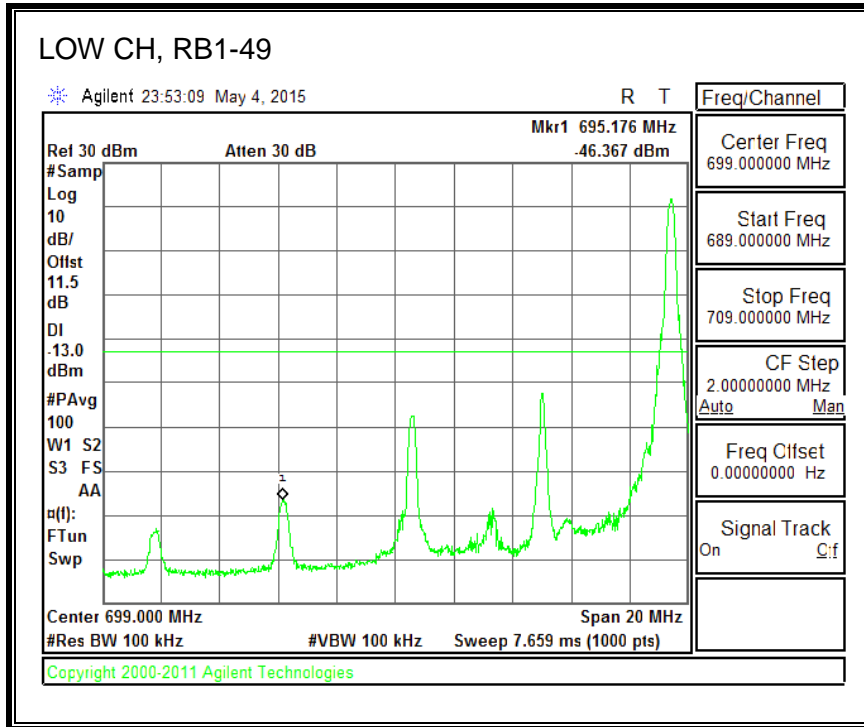

QPSK, (10.0 MHz BAND WIDTH)

16QAM, (10.0 MHz BAND WIDTH)

QPSK, (15.0 MHz BAND WIDTH)

16QAM, (15.0 MHz BAND WIDTH)

QPSK, (20.0 MHz BAND WIDTH)

16QAM, (20.0 MHz BAND WIDTH)

8.3.5. LTE BAND 12 BANDEDGE

QPSK, (1.4 MHz BAND WIDTH)

16QAM, (1.4 MHz BAND WIDTH)

QPSK, (3.0 MHz BAND WIDTH)

16QAM, (3.0 MHz BAND WIDTH)

QPSK, (5.0 MHz BAND WIDTH)

16QAM, (5.0 MHz BAND WIDTH)

QPSK, (10.0 MHz BAND WIDTH)

16QAM, (10.0 MHz BAND WIDTH)

8.3.6. LTE BAND 13 EMISSION MASK

QPSK, (5.0 MHz BAND WIDTH)

16QAM, (5.0 MHz BAND WIDTH)

QPSK, (10.0 MHz BAND WIDTH)

16QAM, (10.0 MHz BAND WIDTH)

8.3.7. LTE BAND 17 BANDEDGE

QPSK, (5.0 MHz BAND WIDTH)

16QAM, (5.0 MHz BAND WIDTH)

QPSK, (10.0 MHz BAND WIDTH)

16QAM, (10.0 MHz BAND WIDTH)

8.3.8. LTE BAND 25 BANDEDGE

QPSK, (1.4 MHz BAND WIDTH)

16QAM, (1.4 MHz BAND WIDTH)

QPSK, (3.0 MHz BAND WIDTH)

16QAM, (3.0 MHz BAND WIDTH)

QPSK, (5.0 MHz BAND WIDTH)

16QAM, (5.0 MHz BAND WIDTH)