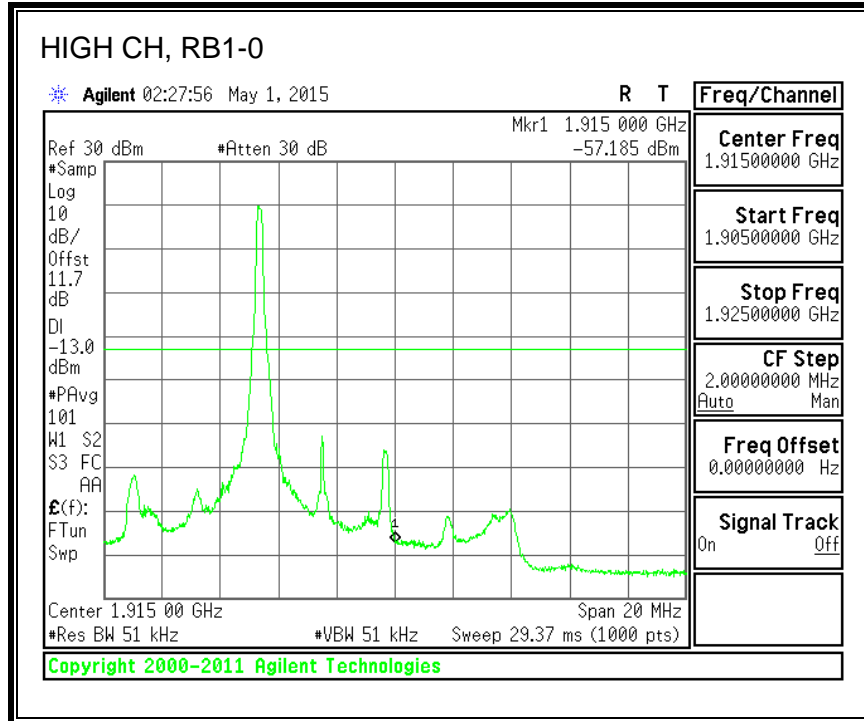

QPSK, (5.0 MHz BAND WIDTH)

16QAM, (5.0 MHz BAND WIDTH)

QPSK, (10.0 MHz BAND WIDTH)

16QAM, (10.0 MHz BAND WIDTH)

8.3.7. LTE BAND 17 BANDEDGE

QPSK, (5.0 MHz BAND WIDTH)

16QAM, (5.0 MHz BAND WIDTH)

QPSK, (10.0 MHz BAND WIDTH)

16QAM, (10.0 MHz BAND WIDTH)

8.3.8. LTE BAND 25 BANDEDGE

QPSK, (1.4 MHz BAND WIDTH)

16QAM, (1.4 MHz BAND WIDTH)

QPSK, (3.0 MHz BAND WIDTH)

16QAM, (3.0 MHz BAND WIDTH)

QPSK, (5.0 MHz BAND WIDTH)

16QAM, (5.0 MHz BAND WIDTH)