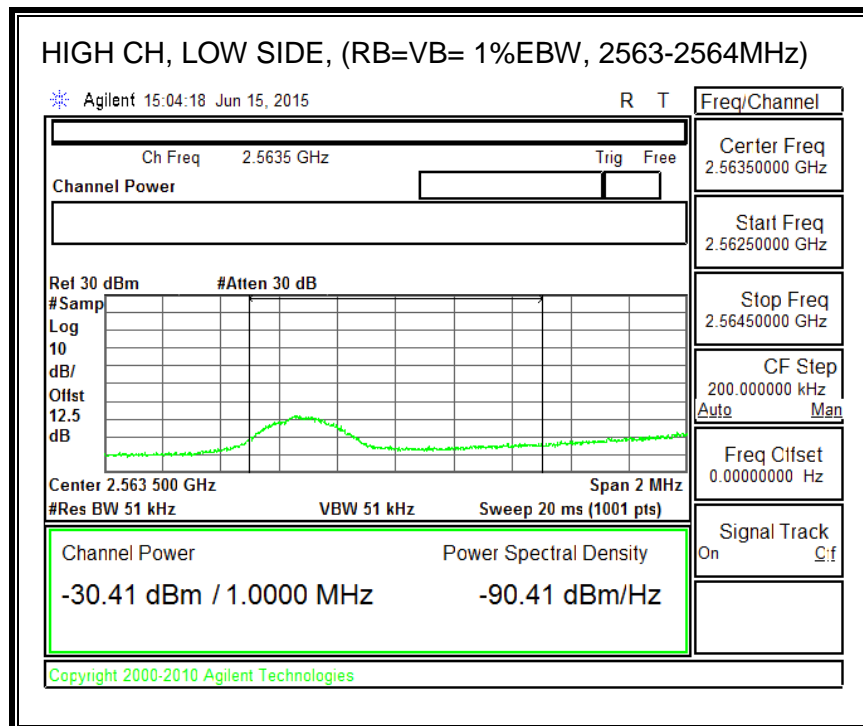

16QAM, (3.0 MHz BAND WIDTH)

QPSK, (5.0 MHz BAND WIDTH)

16QAM, (5.0 MHz BAND WIDTH)

QPSK, (10.0 MHz BAND WIDTH)

16QAM, (10.0 MHz BAND WIDTH)

8.3.4. LTE BAND 7 EMISSION MASK

QPSK, (5.0 MHz BAND WIDTH)

16QAM, (5.0 MHz BAND WIDTH)

QPSK, (10.0 MHz BAND WIDTH)

16QAM, (10.0 MHz BAND WIDTH)

QPSK, (15.0 MHz BAND WIDTH)

16QAM, (15.0 MHz BAND WIDTH)

QPSK, (20.0 MHz BAND WIDTH)

16QAM, (20.0 MHz BAND WIDTH)

8.3.5. LTE BAND 12 BANDEDGE

QPSK, (1.4 MHz BAND WIDTH)