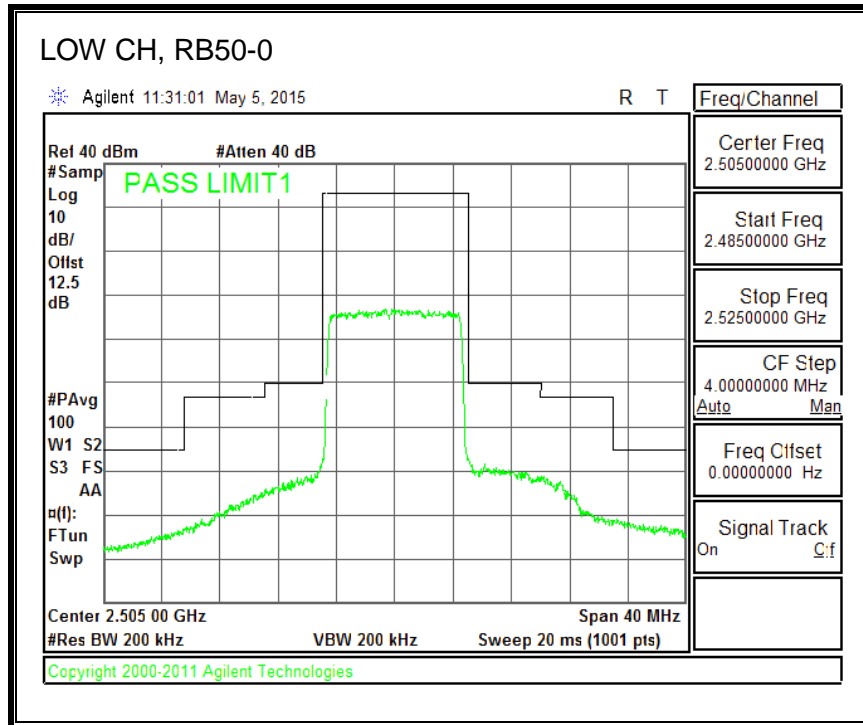

QPSK, (10.0 MHz BAND WIDTH)

16QAM, (10.0 MHz BAND WIDTH)

QPSK, (15.0 MHz BAND WIDTH)

16QAM, (15.0 MHz BAND WIDTH)

QPSK, (20.0 MHz BAND WIDTH)

16QAM, (20.0 MHz BAND WIDTH)

8.3.5. LTE BAND 12 BANDEDGE

QPSK, (1.4 MHz BAND WIDTH)

16QAM, (1.4 MHz BAND WIDTH)

QPSK, (3.0 MHz BAND WIDTH)

16QAM, (3.0 MHz BAND WIDTH)

QPSK, (5.0 MHz BAND WIDTH)

16QAM, (5.0 MHz BAND WIDTH)

QPSK, (10.0 MHz BAND WIDTH)

16QAM, (10.0 MHz BAND WIDTH)

8.3.6. LTE BAND 13 EMISSION MASK