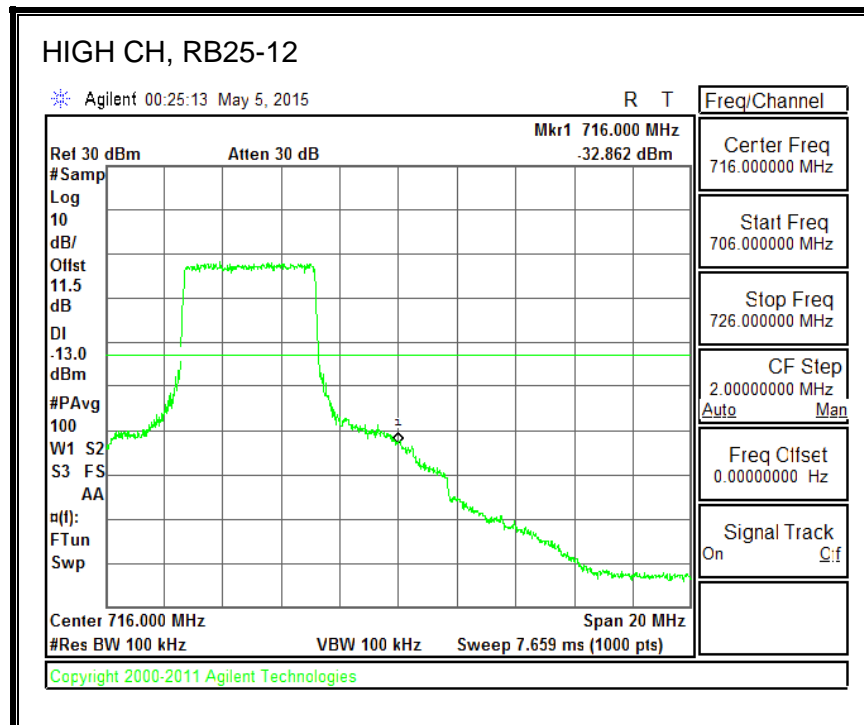

16QAM, (1.4 MHz BAND WIDTH)

QPSK, (3.0 MHz BAND WIDTH)

16QAM, (3.0 MHz BAND WIDTH)

QPSK, (5.0 MHz BAND WIDTH)

16QAM, (5.0 MHz BAND WIDTH)

QPSK, (10.0 MHz BAND WIDTH)

16QAM, (10.0 MHz BAND WIDTH)

8.3.6. LTE BAND 13 EMISSION MASK

QPSK, (5.0 MHz BAND WIDTH)

16QAM, (5.0 MHz BAND WIDTH)

QPSK, (10.0 MHz BAND WIDTH)

16QAM, (10.0 MHz BAND WIDTH)

8.3.7. LTE BAND 17 BANDEDGE

QPSK, (5.0 MHz BAND WIDTH)

16QAM, (5.0 MHz BAND WIDTH)

QPSK, (10.0 MHz BAND WIDTH)