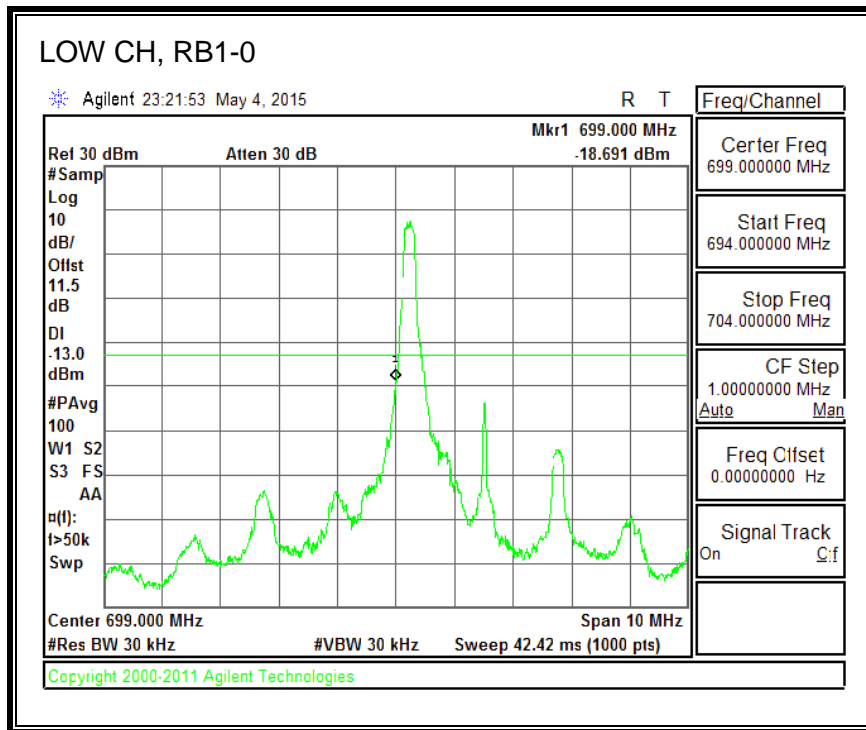

QPSK, (10.0 MHz BAND WIDTH)

16QAM, (10.0 MHz BAND WIDTH)

QPSK, (15.0 MHz BAND WIDTH)

16QAM, (15.0 MHz BAND WIDTH)

QPSK, (20.0 MHz BAND WIDTH)

16QAM, (20.0 MHz BAND WIDTH)

8.3.5. LTE BAND 12 BANDEDGE

QPSK, (1.4 MHz BAND WIDTH)

16QAM, (1.4 MHz BAND WIDTH)

QPSK, (3.0 MHz BAND WIDTH)

16QAM, (3.0 MHz BAND WIDTH)

QPSK, (5.0 MHz BAND WIDTH)

16QAM, (5.0 MHz BAND WIDTH)

QPSK, (10.0 MHz BAND WIDTH)

16QAM, (10.0 MHz BAND WIDTH)

8.3.6. LTE BAND 13 EMISSION MASK

QPSK, (5.0 MHz BAND WIDTH)

16QAM, (5.0 MHz BAND WIDTH)

QPSK, (10.0 MHz BAND WIDTH)

16QAM, (10.0 MHz BAND WIDTH)

8.3.7. LTE BAND 17 BANDEDGE

QPSK, (5.0 MHz BAND WIDTH)

16QAM, (5.0 MHz BAND WIDTH)

QPSK, (10.0 MHz BAND WIDTH)