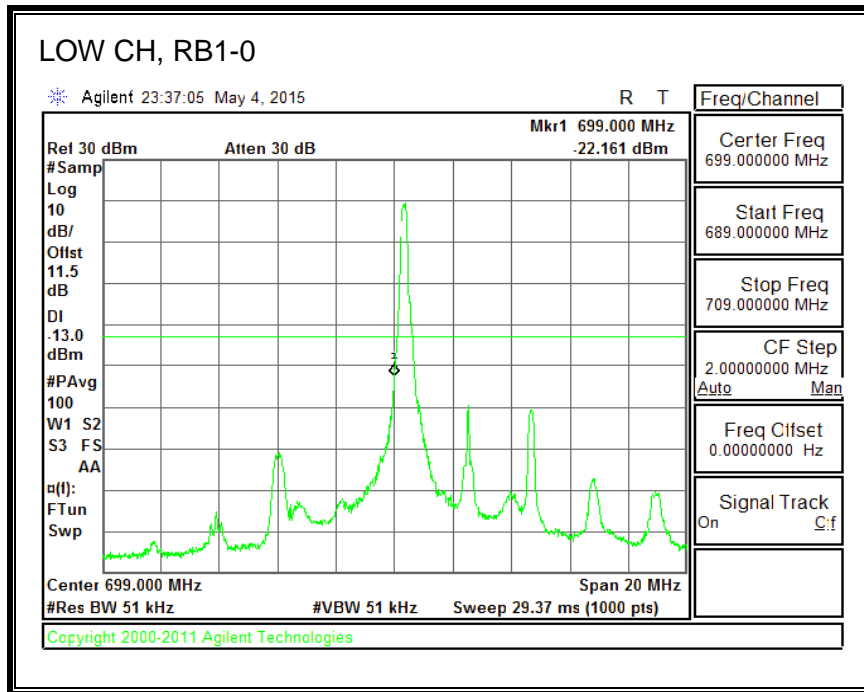

QPSK, (10.0 MHz BAND WIDTH)

16QAM, (10.0 MHz BAND WIDTH)

QPSK, (15.0 MHz BAND WIDTH)

16QAM, (15.0 MHz BAND WIDTH)

QPSK, (20.0 MHz BAND WIDTH)

16QAM, (20.0 MHz BAND WIDTH)

8.3.5. LTE BAND 12 BANDEDGE

QPSK, (1.4 MHz BAND WIDTH)

16QAM, (1.4 MHz BAND WIDTH)

QPSK, (3.0 MHz BAND WIDTH)

16QAM, (3.0 MHz BAND WIDTH)

QPSK, (5.0 MHz BAND WIDTH)

16QAM, (5.0 MHz BAND WIDTH)

QPSK, (10.0 MHz BAND WIDTH)

16QAM, (10.0 MHz BAND WIDTH)

8.3.6. LTE BAND 13 EMISSION MASK

QPSK, (5.0 MHz BAND WIDTH)

16QAM, (5.0 MHz BAND WIDTH)

QPSK, (10.0 MHz BAND WIDTH)

16QAM, (10.0 MHz BAND WIDTH)

8.3.7. LTE BAND 17 BANDEDGE

QPSK, (5.0 MHz BAND WIDTH)

16QAM, (5.0 MHz BAND WIDTH)

QPSK, (10.0 MHz BAND WIDTH)