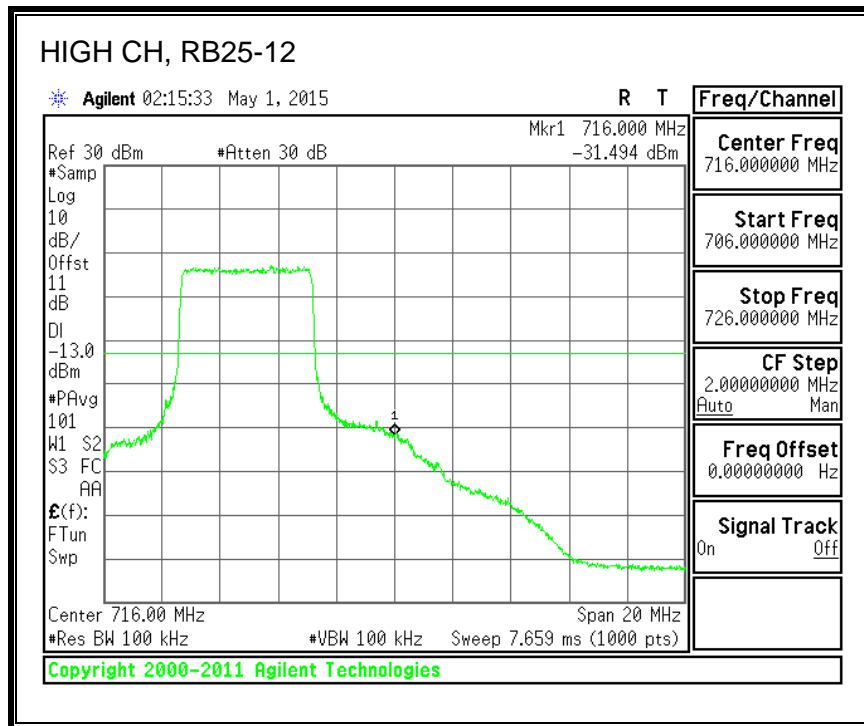

16QAM, (1.4 MHz BAND WIDTH)

QPSK, (3.0 MHz BAND WIDTH)

16QAM, (3.0 MHz BAND WIDTH)

QPSK, (5.0 MHz BAND WIDTH)

16QAM, (5.0 MHz BAND WIDTH)

QPSK, (10.0 MHz BAND WIDTH)

16QAM, (10.0 MHz BAND WIDTH)

8.3.6. LTE BAND 13 EMISSION MASK

QPSK, (5.0 MHz BAND WIDTH)

16QAM, (5.0 MHz BAND WIDTH)

QPSK, (10.0 MHz BAND WIDTH)

16QAM, (10.0 MHz BAND WIDTH)

8.3.7. LTE BAND 17 BANDEDGE

QPSK, (5.0 MHz BAND WIDTH)

16QAM, (5.0 MHz BAND WIDTH)

QPSK, (10.0 MHz BAND WIDTH)

16QAM, (10.0 MHz BAND WIDTH)

8.3.8. LTE BAND 25 BANDEDGE

QPSK, (1.4 MHz BAND WIDTH)

16QAM, (1.4 MHz BAND WIDTH)

QPSK, (3.0 MHz BAND WIDTH)

16QAM, (3.0 MHz BAND WIDTH)

QPSK, (5.0 MHz BAND WIDTH)

16QAM, (5.0 MHz BAND WIDTH)