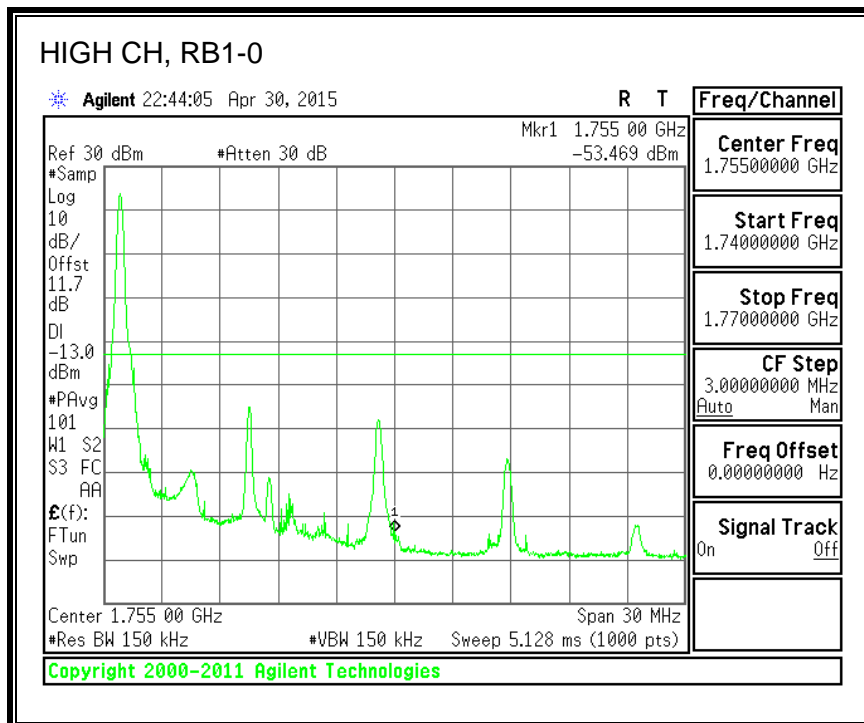

QPSK, (15.0 MHz BAND WIDTH)

16QAM, (15.0 MHz BAND WIDTH)

QPSK, (20.0 MHz BAND WIDTH)

16QAM, (20.0 MHz BAND WIDTH)

8.3.3. LTE BAND 5 BANDEDGE

QPSK, (1.4 MHz BAND WIDTH)

16QAM, (1.4 MHz BAND WIDTH)

QPSK, (3.0 MHz BAND WIDTH)

16QAM, (3.0 MHz BAND WIDTH)

QPSK, (5.0 MHz BAND WIDTH)

16QAM, (5.0 MHz BAND WIDTH)

QPSK, (10.0 MHz BAND WIDTH)

16QAM, (10.0 MHz BAND WIDTH)

8.3.4. LTE BAND 7 EMISSION MASK

QPSK, (5.0 MHz BAND WIDTH)

16QAM, (5.0 MHz BAND WIDTH)

QPSK, (10.0 MHz BAND WIDTH)

16QAM, (10.0 MHz BAND WIDTH)

QPSK, (15.0 MHz BAND WIDTH)

16QAM, (15.0 MHz BAND WIDTH)

QPSK, (20.0 MHz BAND WIDTH)

16QAM, (20.0 MHz BAND WIDTH)

8.3.5. LTE BAND 12 BANDEDGE

QPSK, (1.4 MHz BAND WIDTH)