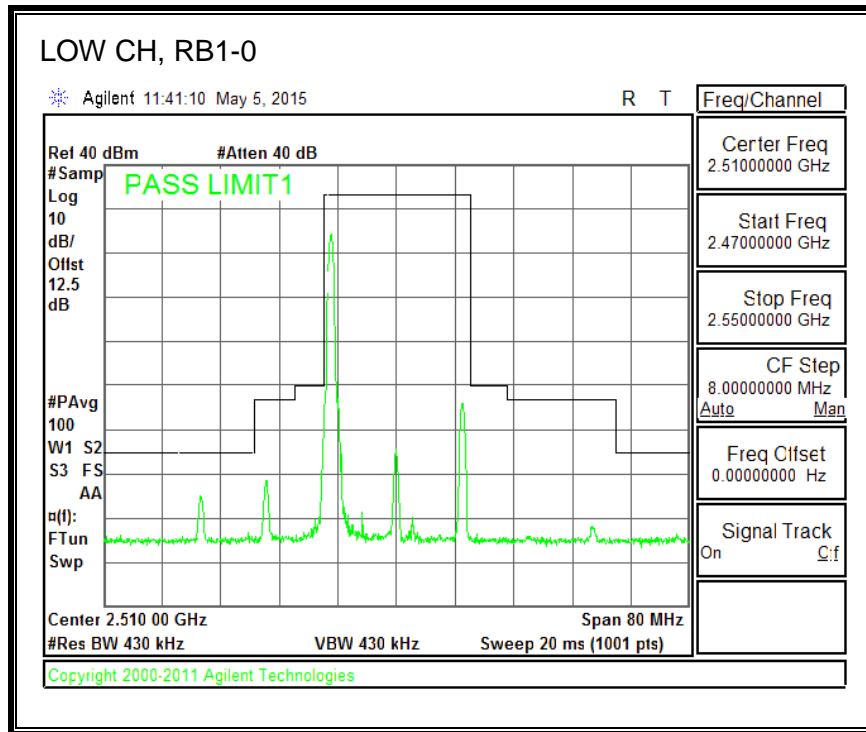

QPSK, (10.0 MHz BAND WIDTH)

16QAM, (10.0 MHz BAND WIDTH)

QPSK, (15.0 MHz BAND WIDTH)

16QAM, (15.0 MHz BAND WIDTH)

QPSK, (20.0 MHz BAND WIDTH)

16QAM, (20.0 MHz BAND WIDTH)

8.3.5. LTE BAND 12 BANDEDGE

QPSK, (1.4 MHz BAND WIDTH)

16QAM, (1.4 MHz BAND WIDTH)

QPSK, (3.0 MHz BAND WIDTH)

16QAM, (3.0 MHz BAND WIDTH)

QPSK, (5.0 MHz BAND WIDTH)

16QAM, (5.0 MHz BAND WIDTH)

QPSK, (10.0 MHz BAND WIDTH)

16QAM, (10.0 MHz BAND WIDTH)

8.3.6. LTE BAND 13 EMISSION MASK