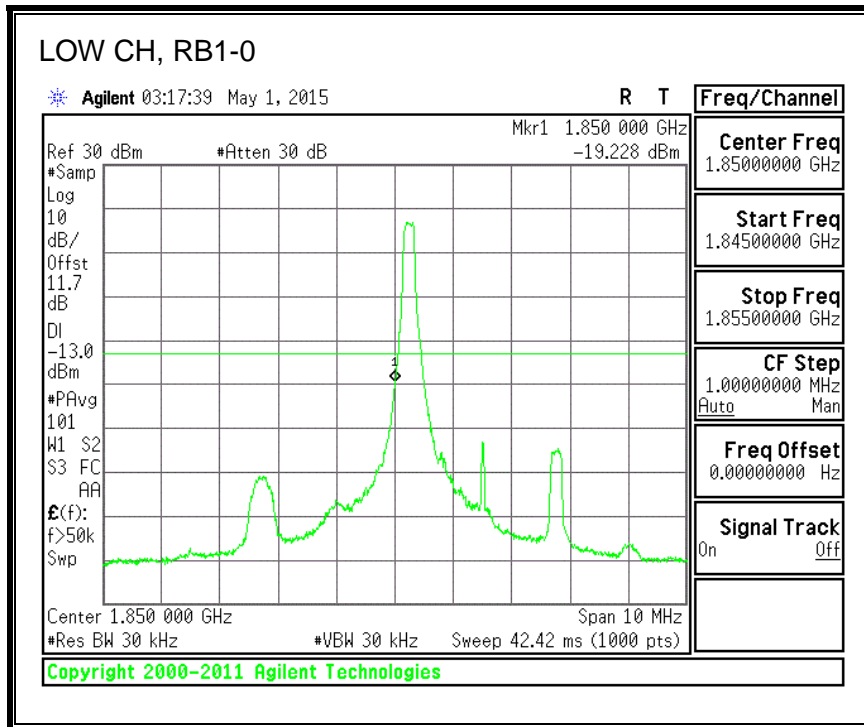

QPSK, (5.0 MHz BAND WIDTH)

16QAM, (5.0 MHz BAND WIDTH)

QPSK, (10.0 MHz BAND WIDTH)

16QAM, (10.0 MHz BAND WIDTH)

8.3.7. LTE BAND 17 BANDEDGE

QPSK, (5.0 MHz BAND WIDTH)

16QAM, (5.0 MHz BAND WIDTH)

QPSK, (10.0 MHz BAND WIDTH)

16QAM, (10.0 MHz BAND WIDTH)

8.3.8. LTE BAND 25 BANDEDGE

QPSK, (1.4 MHz BAND WIDTH)

16QAM, (1.4 MHz BAND WIDTH)

QPSK, (3.0 MHz BAND WIDTH)

16QAM, (3.0 MHz BAND WIDTH)

QPSK, (5.0 MHz BAND WIDTH)

16QAM, (5.0 MHz BAND WIDTH)