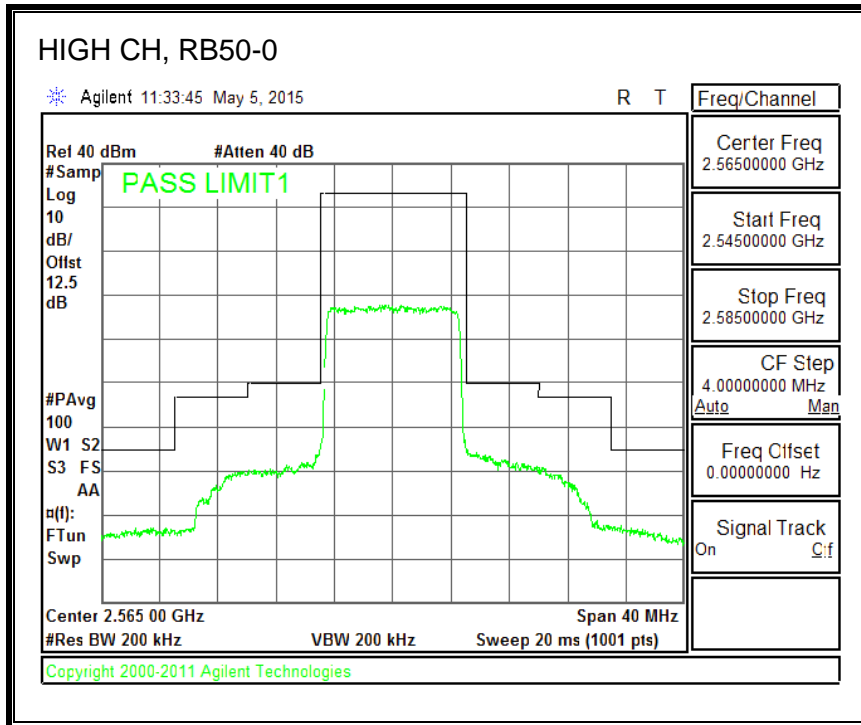

QPSK, (10.0 MHz BAND WIDTH)

16QAM, (10.0 MHz BAND WIDTH)

QPSK, (15.0 MHz BAND WIDTH)

16QAM, (15.0 MHz BAND WIDTH)

QPSK, (20.0 MHz BAND WIDTH)

16QAM, (20.0 MHz BAND WIDTH)

8.3.5. LTE BAND 12 BANDEDGE

QPSK, (1.4 MHz BAND WIDTH)

16QAM, (1.4 MHz BAND WIDTH)

QPSK, (3.0 MHz BAND WIDTH)

16QAM, (3.0 MHz BAND WIDTH)

QPSK, (5.0 MHz BAND WIDTH)

16QAM, (5.0 MHz BAND WIDTH)

QPSK, (10.0 MHz BAND WIDTH)

16QAM, (10.0 MHz BAND WIDTH)

8.3.6. LTE BAND 13 EMISSION MASK