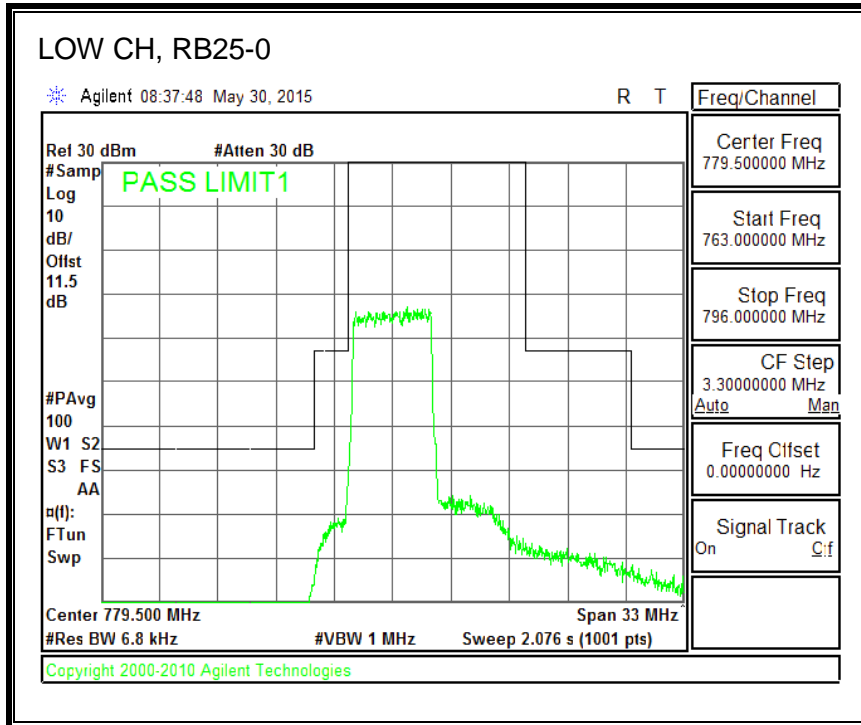

16QAM, (1.4 MHz BAND WIDTH)

QPSK, (3.0 MHz BAND WIDTH)

16QAM, (3.0 MHz BAND WIDTH)

QPSK, (5.0 MHz BAND WIDTH)

16QAM, (5.0 MHz BAND WIDTH)

QPSK, (10.0 MHz BAND WIDTH)

16QAM, (10.0 MHz BAND WIDTH)

8.3.6. LTE BAND 13 EMISSION MASK

QPSK, (5.0 MHz BAND WIDTH)

16QAM, (5.0 MHz BAND WIDTH)

QPSK, (10.0 MHz BAND WIDTH)

16QAM, (10.0 MHz BAND WIDTH)

8.3.7. LTE BAND 17 BANDEDGE

QPSK, (5.0 MHz BAND WIDTH)

16QAM, (5.0 MHz BAND WIDTH)

QPSK, (10.0 MHz BAND WIDTH)

16QAM, (10.0 MHz BAND WIDTH)

8.3.8. LTE BAND 25 BANDEDGE

QPSK, (1.4 MHz BAND WIDTH)

16QAM, (1.4 MHz BAND WIDTH)

QPSK, (3.0 MHz BAND WIDTH)

16QAM, (3.0 MHz BAND WIDTH)

QPSK, (5.0 MHz BAND WIDTH)

16QAM, (5.0 MHz BAND WIDTH)