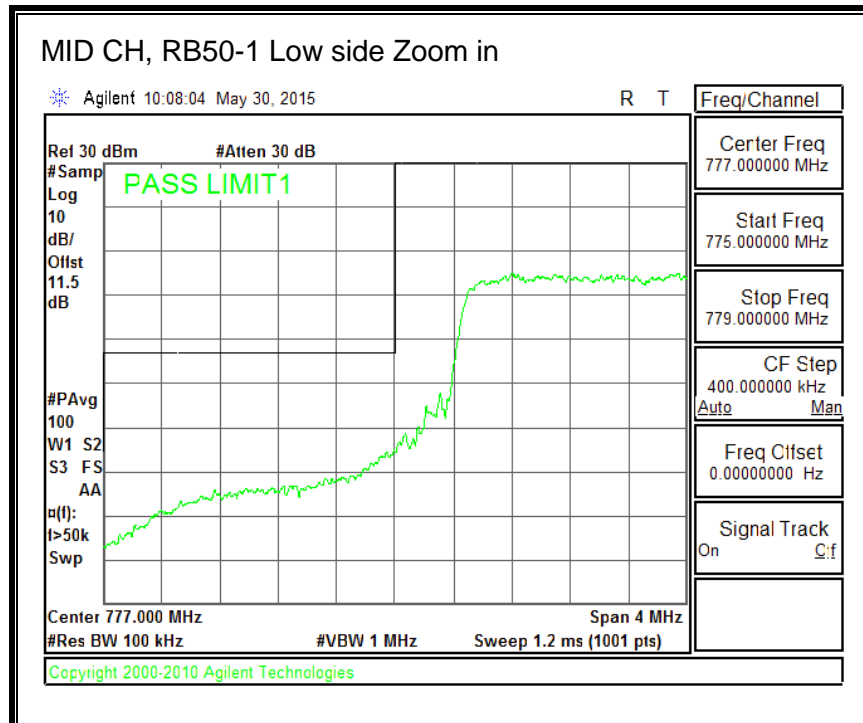

16QAM, (1.4 MHz BAND WIDTH)

QPSK, (3.0 MHz BAND WIDTH)

16QAM, (3.0 MHz BAND WIDTH)

QPSK, (5.0 MHz BAND WIDTH)

16QAM, (5.0 MHz BAND WIDTH)

QPSK, (10.0 MHz BAND WIDTH)

16QAM, (10.0 MHz BAND WIDTH)

8.3.6. LTE BAND 13 EMISSION MASK

QPSK, (5.0 MHz BAND WIDTH)

16QAM, (5.0 MHz BAND WIDTH)

QPSK, (10.0 MHz BAND WIDTH)

16QAM, (10.0 MHz BAND WIDTH)

8.3.7. LTE BAND 17 BANDEDGE

QPSK, (5.0 MHz BAND WIDTH)

16QAM, (5.0 MHz BAND WIDTH)

QPSK, (10.0 MHz BAND WIDTH)

16QAM, (10.0 MHz BAND WIDTH)

8.3.8. LTE BAND 25 BANDEDGE

QPSK, (1.4 MHz BAND WIDTH)

16QAM, (1.4 MHz BAND WIDTH)

QPSK, (3.0 MHz BAND WIDTH)

16QAM, (3.0 MHz BAND WIDTH)

QPSK, (5.0 MHz BAND WIDTH)

16QAM, (5.0 MHz BAND WIDTH)