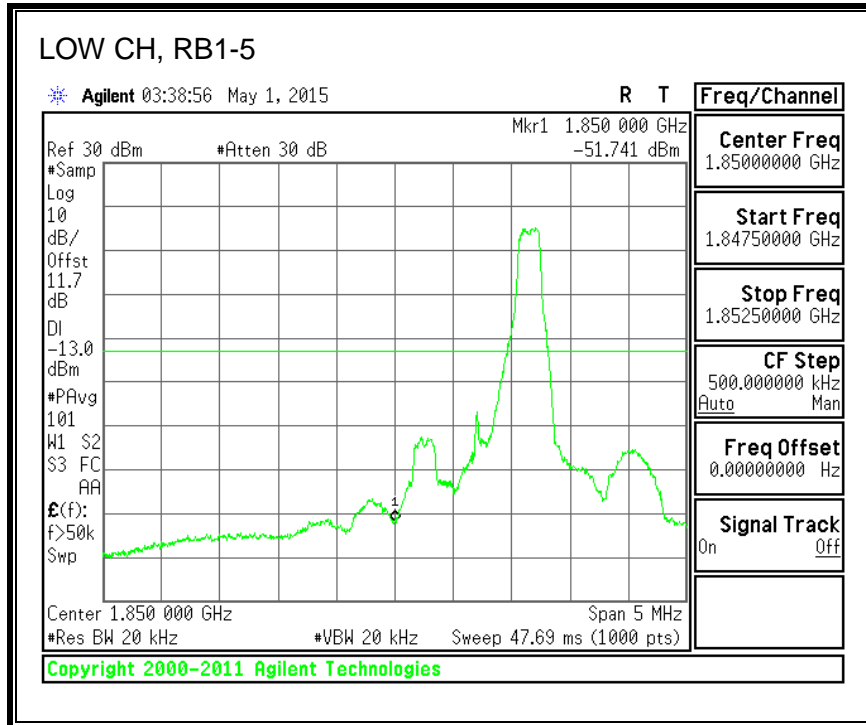

QPSK, (5.0 MHz BAND WIDTH)

16QAM, (5.0 MHz BAND WIDTH)

QPSK, (10.0 MHz BAND WIDTH)

16QAM, (10.0 MHz BAND WIDTH)

8.3.7. LTE BAND 17 BANDEDGE

QPSK, (5.0 MHz BAND WIDTH)

16QAM, (5.0 MHz BAND WIDTH)

QPSK, (10.0 MHz BAND WIDTH)

16QAM, (10.0 MHz BAND WIDTH)

8.3.8. LTE BAND 25 BANDEDGE

QPSK, (1.4 MHz BAND WIDTH)

16QAM, (1.4 MHz BAND WIDTH)

QPSK, (3.0 MHz BAND WIDTH)

16QAM, (3.0 MHz BAND WIDTH)

QPSK, (5.0 MHz BAND WIDTH)

16QAM, (5.0 MHz BAND WIDTH)