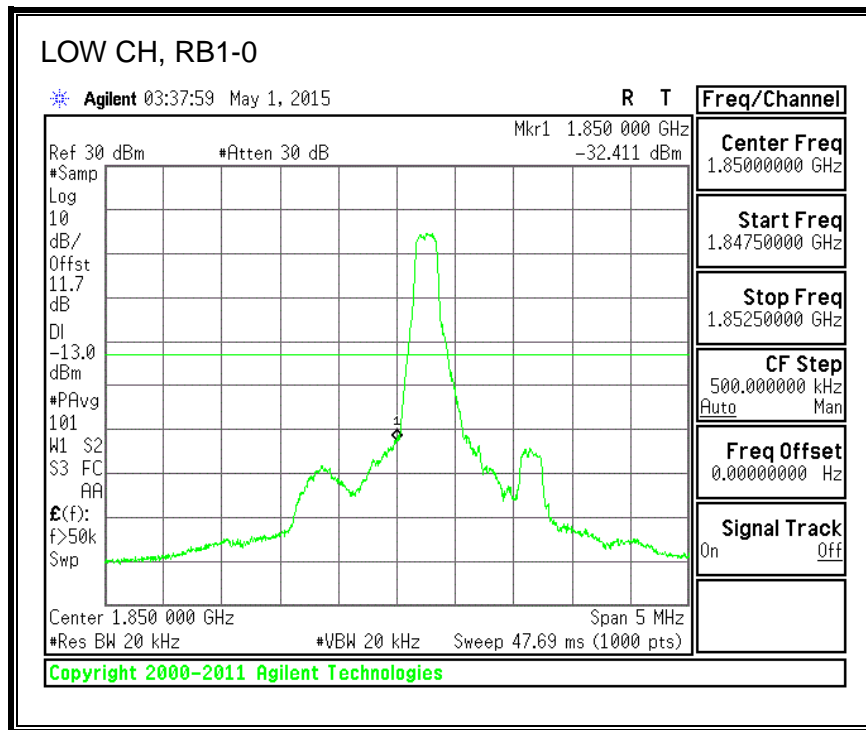

QPSK, (5.0 MHz BAND WIDTH)

16QAM, (5.0 MHz BAND WIDTH)

QPSK, (10.0 MHz BAND WIDTH)

16QAM, (10.0 MHz BAND WIDTH)

8.3.7. LTE BAND 17 BANDEDGE

QPSK, (5.0 MHz BAND WIDTH)

16QAM, (5.0 MHz BAND WIDTH)

QPSK, (10.0 MHz BAND WIDTH)

16QAM, (10.0 MHz BAND WIDTH)

8.3.8. LTE BAND 25 BANDEDGE

QPSK, (1.4 MHz BAND WIDTH)

16QAM, (1.4 MHz BAND WIDTH)

QPSK, (3.0 MHz BAND WIDTH)

16QAM, (3.0 MHz BAND WIDTH)

QPSK, (5.0 MHz BAND WIDTH)

16QAM, (5.0 MHz BAND WIDTH)