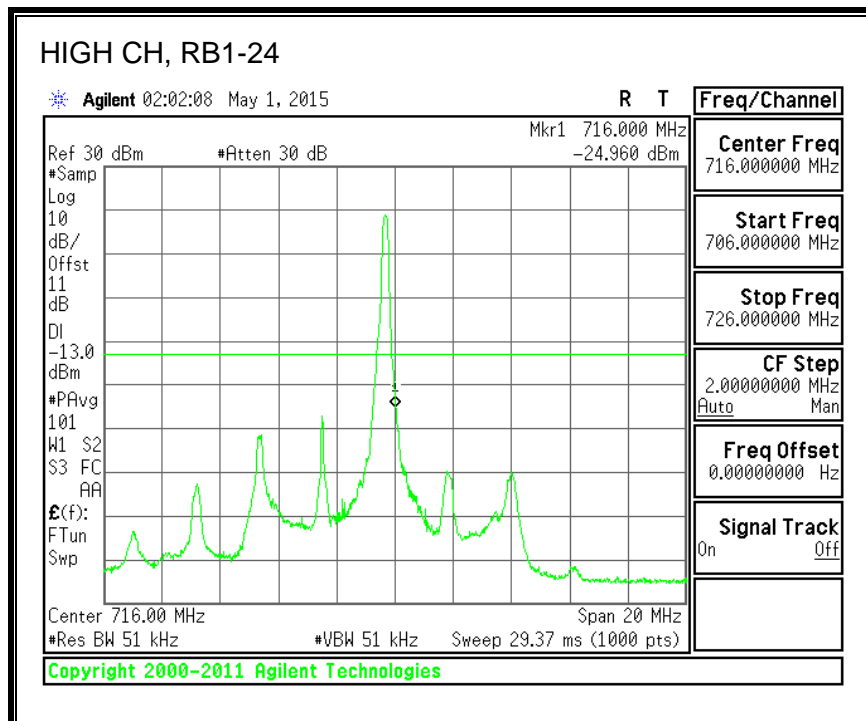

16QAM, (1.4 MHz BAND WIDTH)

QPSK, (3.0 MHz BAND WIDTH)

16QAM, (3.0 MHz BAND WIDTH)

QPSK, (5.0 MHz BAND WIDTH)

16QAM, (5.0 MHz BAND WIDTH)

QPSK, (10.0 MHz BAND WIDTH)

16QAM, (10.0 MHz BAND WIDTH)

8.3.6. LTE BAND 13 EMISSION MASK

QPSK, (5.0 MHz BAND WIDTH)

16QAM, (5.0 MHz BAND WIDTH)

QPSK, (10.0 MHz BAND WIDTH)

16QAM, (10.0 MHz BAND WIDTH)

8.3.7. LTE BAND 17 BANDEDGE

QPSK, (5.0 MHz BAND WIDTH)

16QAM, (5.0 MHz BAND WIDTH)

QPSK, (10.0 MHz BAND WIDTH)

16QAM, (10.0 MHz BAND WIDTH)

8.3.8. LTE BAND 25 BANDEDGE

QPSK, (1.4 MHz BAND WIDTH)

16QAM, (1.4 MHz BAND WIDTH)

QPSK, (3.0 MHz BAND WIDTH)

16QAM, (3.0 MHz BAND WIDTH)

QPSK, (5.0 MHz BAND WIDTH)

16QAM, (5.0 MHz BAND WIDTH)