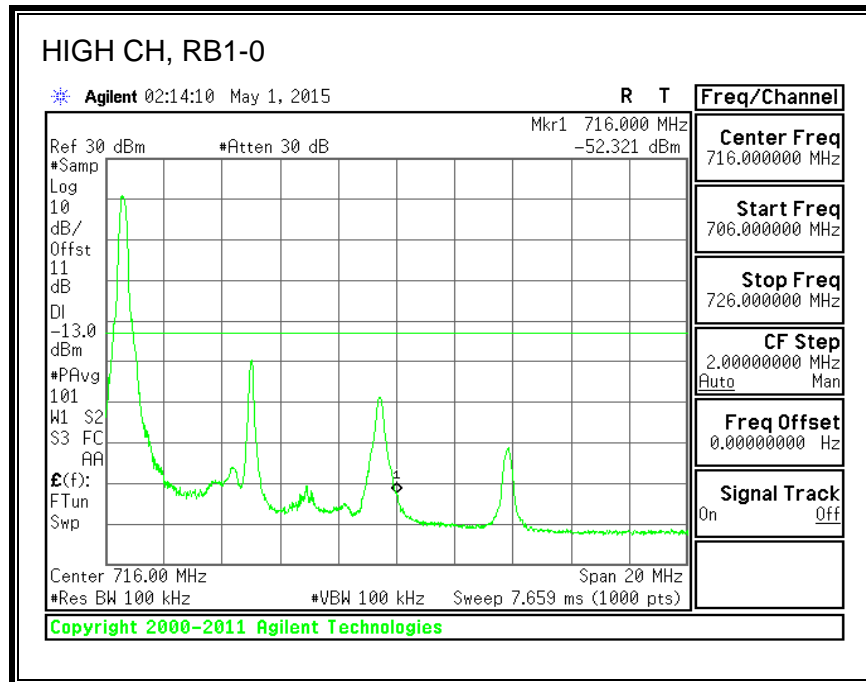

16QAM, (1.4 MHz BAND WIDTH)

QPSK, (3.0 MHz BAND WIDTH)

16QAM, (3.0 MHz BAND WIDTH)

QPSK, (5.0 MHz BAND WIDTH)

16QAM, (5.0 MHz BAND WIDTH)

QPSK, (10.0 MHz BAND WIDTH)

16QAM, (10.0 MHz BAND WIDTH)

8.3.6. LTE BAND 13 EMISSION MASK

QPSK, (5.0 MHz BAND WIDTH)

16QAM, (5.0 MHz BAND WIDTH)

QPSK, (10.0 MHz BAND WIDTH)

16QAM, (10.0 MHz BAND WIDTH)

8.3.7. LTE BAND 17 BANDEDGE

QPSK, (5.0 MHz BAND WIDTH)

16QAM, (5.0 MHz BAND WIDTH)

QPSK, (10.0 MHz BAND WIDTH)

16QAM, (10.0 MHz BAND WIDTH)

8.3.8. LTE BAND 25 BANDEDGE

QPSK, (1.4 MHz BAND WIDTH)

16QAM, (1.4 MHz BAND WIDTH)

QPSK, (3.0 MHz BAND WIDTH)

16QAM, (3.0 MHz BAND WIDTH)

QPSK, (5.0 MHz BAND WIDTH)

16QAM, (5.0 MHz BAND WIDTH)