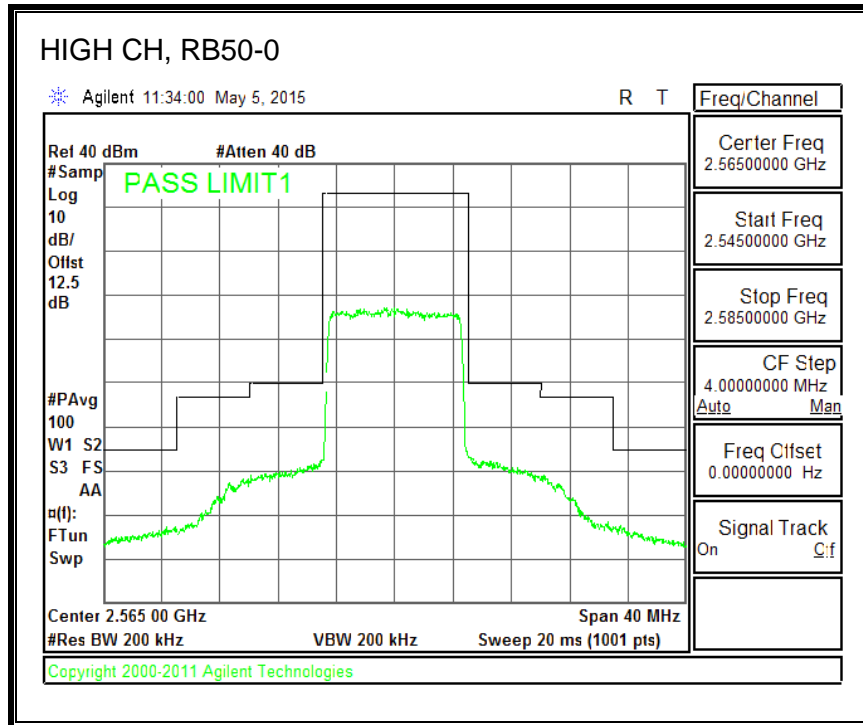

QPSK, (10.0 MHz BAND WIDTH)

16QAM, (10.0 MHz BAND WIDTH)

QPSK, (15.0 MHz BAND WIDTH)

16QAM, (15.0 MHz BAND WIDTH)

QPSK, (20.0 MHz BAND WIDTH)

16QAM, (20.0 MHz BAND WIDTH)

8.3.5. LTE BAND 12 BANDEDGE

QPSK, (1.4 MHz BAND WIDTH)

16QAM, (1.4 MHz BAND WIDTH)

QPSK, (3.0 MHz BAND WIDTH)

16QAM, (3.0 MHz BAND WIDTH)

QPSK, (5.0 MHz BAND WIDTH)

16QAM, (5.0 MHz BAND WIDTH)

QPSK, (10.0 MHz BAND WIDTH)

16QAM, (10.0 MHz BAND WIDTH)

8.3.6. LTE BAND 13 EMISSION MASK