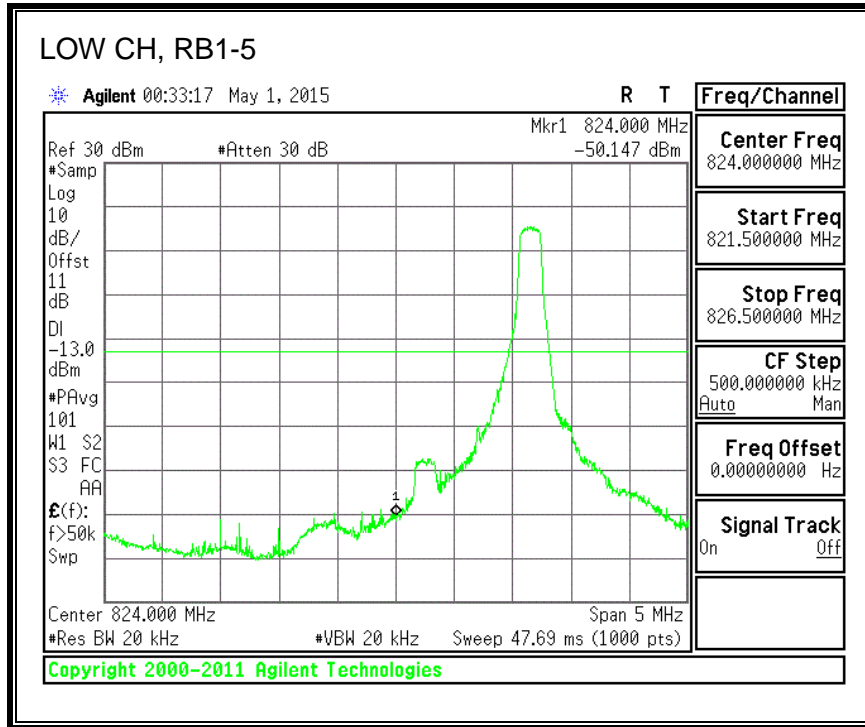

QPSK, (15.0 MHz BAND WIDTH)

16QAM, (15.0 MHz BAND WIDTH)

QPSK, (20.0 MHz BAND WIDTH)

16QAM, (20.0 MHz BAND WIDTH)

8.3.3. LTE BAND 5 BANDEDGE

QPSK, (1.4 MHz BAND WIDTH)

16QAM, (1.4 MHz BAND WIDTH)

QPSK, (3.0 MHz BAND WIDTH)

16QAM, (3.0 MHz BAND WIDTH)

QPSK, (5.0 MHz BAND WIDTH)

16QAM, (5.0 MHz BAND WIDTH)

QPSK, (10.0 MHz BAND WIDTH)

16QAM, (10.0 MHz BAND WIDTH)

8.3.4. LTE BAND 7 EMISSION MASK

QPSK, (5.0 MHz BAND WIDTH)

16QAM, (5.0 MHz BAND WIDTH)

QPSK, (10.0 MHz BAND WIDTH)

16QAM, (10.0 MHz BAND WIDTH)

QPSK, (15.0 MHz BAND WIDTH)

16QAM, (15.0 MHz BAND WIDTH)

QPSK, (20.0 MHz BAND WIDTH)

16QAM, (20.0 MHz BAND WIDTH)

8.3.5. LTE BAND 12 BANDEDGE

QPSK, (1.4 MHz BAND WIDTH)