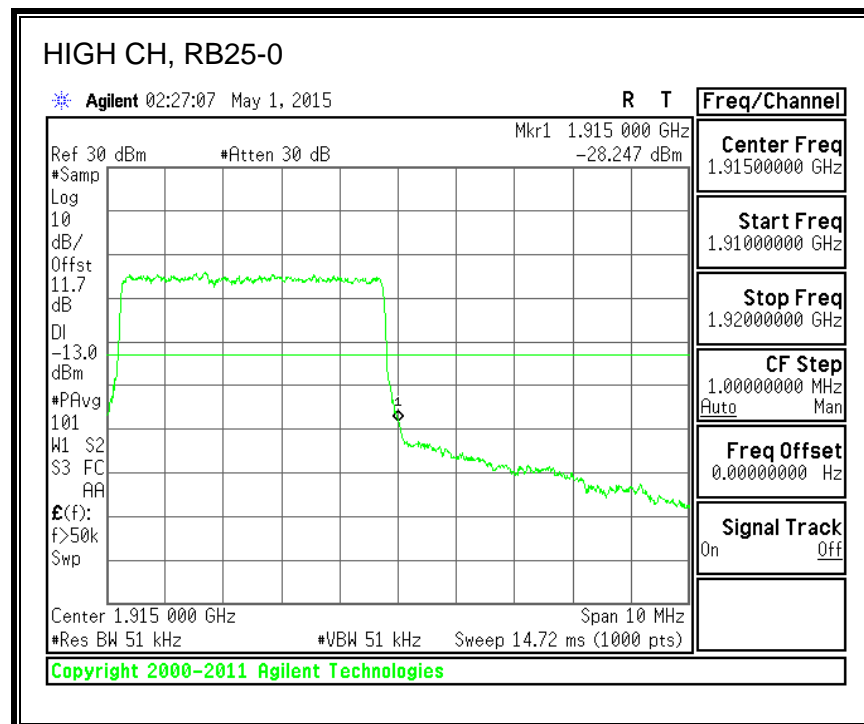

QPSK, (5.0 MHz BAND WIDTH)

16QAM, (5.0 MHz BAND WIDTH)

QPSK, (10.0 MHz BAND WIDTH)

16QAM, (10.0 MHz BAND WIDTH)

8.3.7. LTE BAND 17 BANDEDGE

QPSK, (5.0 MHz BAND WIDTH)

16QAM, (5.0 MHz BAND WIDTH)

QPSK, (10.0 MHz BAND WIDTH)

16QAM, (10.0 MHz BAND WIDTH)

8.3.8. LTE BAND 25 BANDEDGE

QPSK, (1.4 MHz BAND WIDTH)

16QAM, (1.4 MHz BAND WIDTH)

QPSK, (3.0 MHz BAND WIDTH)

16QAM, (3.0 MHz BAND WIDTH)

QPSK, (5.0 MHz BAND WIDTH)

16QAM, (5.0 MHz BAND WIDTH)