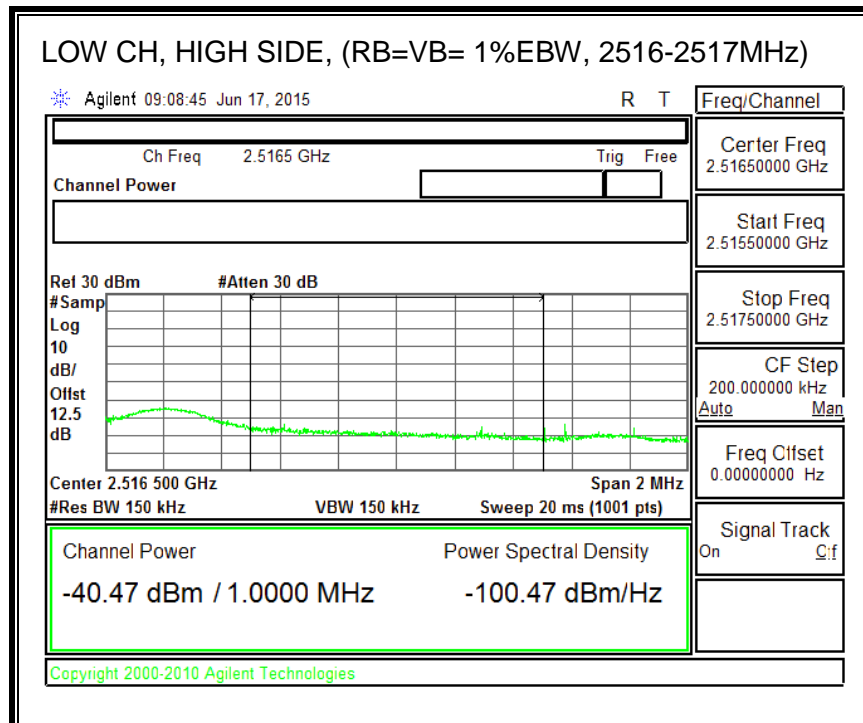

QPSK, (10.0 MHz BAND WIDTH)

16QAM, (10.0 MHz BAND WIDTH)

QPSK, (15.0 MHz BAND WIDTH)

16QAM, (15.0 MHz BAND WIDTH)

QPSK, (20.0 MHz BAND WIDTH)

16QAM, (20.0 MHz BAND WIDTH)

8.3.5. LTE BAND 12 BANDEDGE

QPSK, (1.4 MHz BAND WIDTH)

16QAM, (1.4 MHz BAND WIDTH)

QPSK, (3.0 MHz BAND WIDTH)

16QAM, (3.0 MHz BAND WIDTH)

QPSK, (5.0 MHz BAND WIDTH)

16QAM, (5.0 MHz BAND WIDTH)

QPSK, (10.0 MHz BAND WIDTH)

16QAM, (10.0 MHz BAND WIDTH)

8.3.6. LTE BAND 13 EMISSION MASK