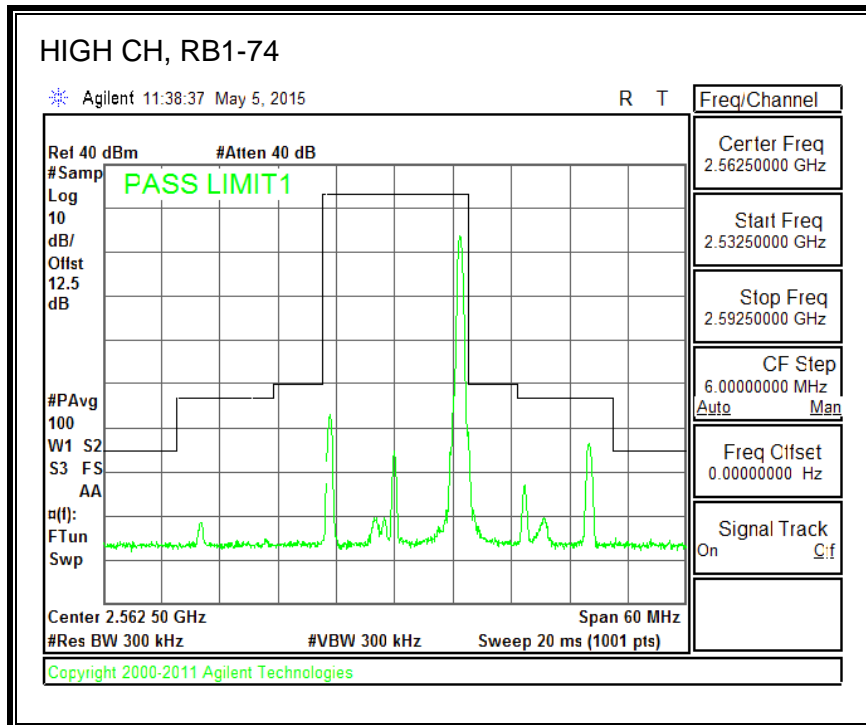

QPSK, (10.0 MHz BAND WIDTH)

16QAM, (10.0 MHz BAND WIDTH)

QPSK, (15.0 MHz BAND WIDTH)

16QAM, (15.0 MHz BAND WIDTH)

QPSK, (20.0 MHz BAND WIDTH)

16QAM, (20.0 MHz BAND WIDTH)

8.3.5. LTE BAND 12 BANDEDGE

QPSK, (1.4 MHz BAND WIDTH)

16QAM, (1.4 MHz BAND WIDTH)

QPSK, (3.0 MHz BAND WIDTH)

16QAM, (3.0 MHz BAND WIDTH)

QPSK, (5.0 MHz BAND WIDTH)

16QAM, (5.0 MHz BAND WIDTH)

QPSK, (10.0 MHz BAND WIDTH)

16QAM, (10.0 MHz BAND WIDTH)

8.3.6. LTE BAND 13 EMISSION MASK