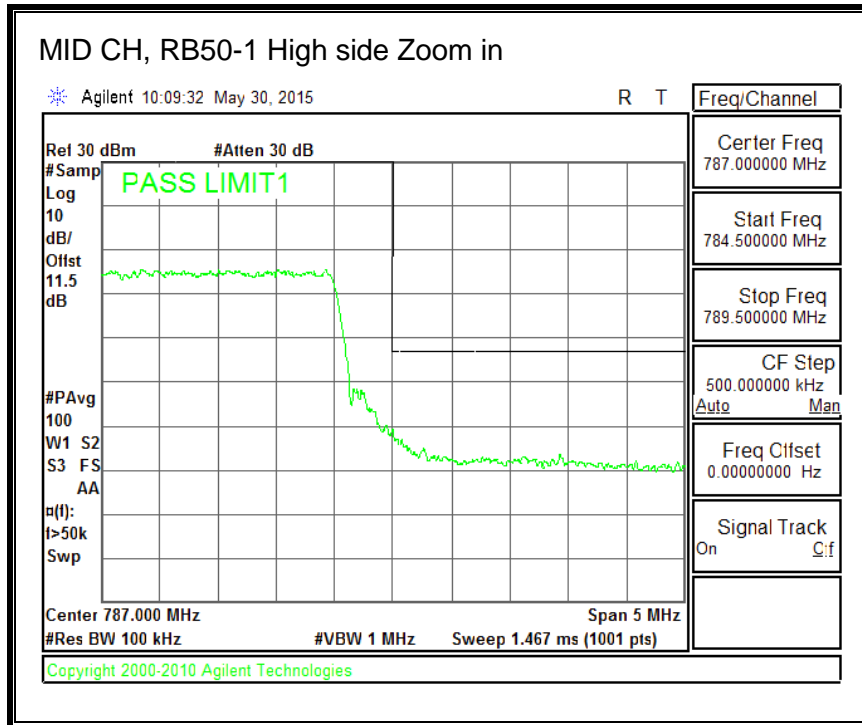

16QAM, (1.4 MHz BAND WIDTH)

QPSK, (3.0 MHz BAND WIDTH)

16QAM, (3.0 MHz BAND WIDTH)

QPSK, (5.0 MHz BAND WIDTH)

16QAM, (5.0 MHz BAND WIDTH)

QPSK, (10.0 MHz BAND WIDTH)

16QAM, (10.0 MHz BAND WIDTH)

8.3.6. LTE BAND 13 EMISSION MASK

QPSK, (5.0 MHz BAND WIDTH)

16QAM, (5.0 MHz BAND WIDTH)

QPSK, (10.0 MHz BAND WIDTH)

16QAM, (10.0 MHz BAND WIDTH)

8.3.7. LTE BAND 17 BANDEDGE

QPSK, (5.0 MHz BAND WIDTH)

16QAM, (5.0 MHz BAND WIDTH)

QPSK, (10.0 MHz BAND WIDTH)

16QAM, (10.0 MHz BAND WIDTH)

8.3.8. LTE BAND 25 BANDEDGE

QPSK, (1.4 MHz BAND WIDTH)

16QAM, (1.4 MHz BAND WIDTH)

QPSK, (3.0 MHz BAND WIDTH)

16QAM, (3.0 MHz BAND WIDTH)

QPSK, (5.0 MHz BAND WIDTH)

16QAM, (5.0 MHz BAND WIDTH)