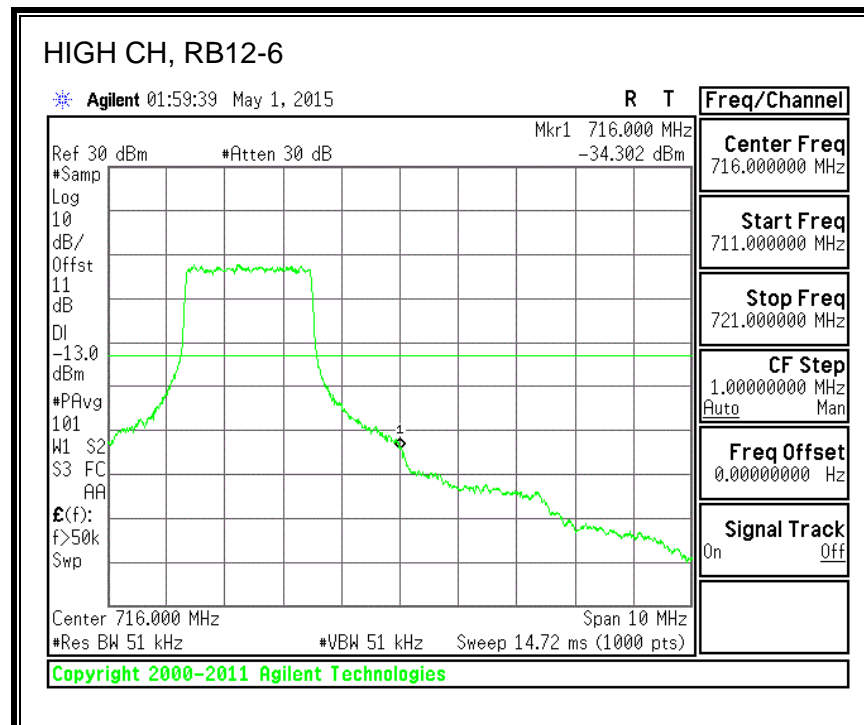

16QAM, (1.4 MHz BAND WIDTH)

QPSK, (3.0 MHz BAND WIDTH)

16QAM, (3.0 MHz BAND WIDTH)

QPSK, (5.0 MHz BAND WIDTH)

16QAM, (5.0 MHz BAND WIDTH)

QPSK, (10.0 MHz BAND WIDTH)

16QAM, (10.0 MHz BAND WIDTH)

8.3.6. LTE BAND 13 EMISSION MASK

QPSK, (5.0 MHz BAND WIDTH)

16QAM, (5.0 MHz BAND WIDTH)

QPSK, (10.0 MHz BAND WIDTH)

16QAM, (10.0 MHz BAND WIDTH)

8.3.7. LTE BAND 17 BANDEDGE

QPSK, (5.0 MHz BAND WIDTH)

16QAM, (5.0 MHz BAND WIDTH)

QPSK, (10.0 MHz BAND WIDTH)

16QAM, (10.0 MHz BAND WIDTH)

8.3.8. LTE BAND 25 BANDEDGE

QPSK, (1.4 MHz BAND WIDTH)

16QAM, (1.4 MHz BAND WIDTH)

QPSK, (3.0 MHz BAND WIDTH)

16QAM, (3.0 MHz BAND WIDTH)

QPSK, (5.0 MHz BAND WIDTH)

16QAM, (5.0 MHz BAND WIDTH)