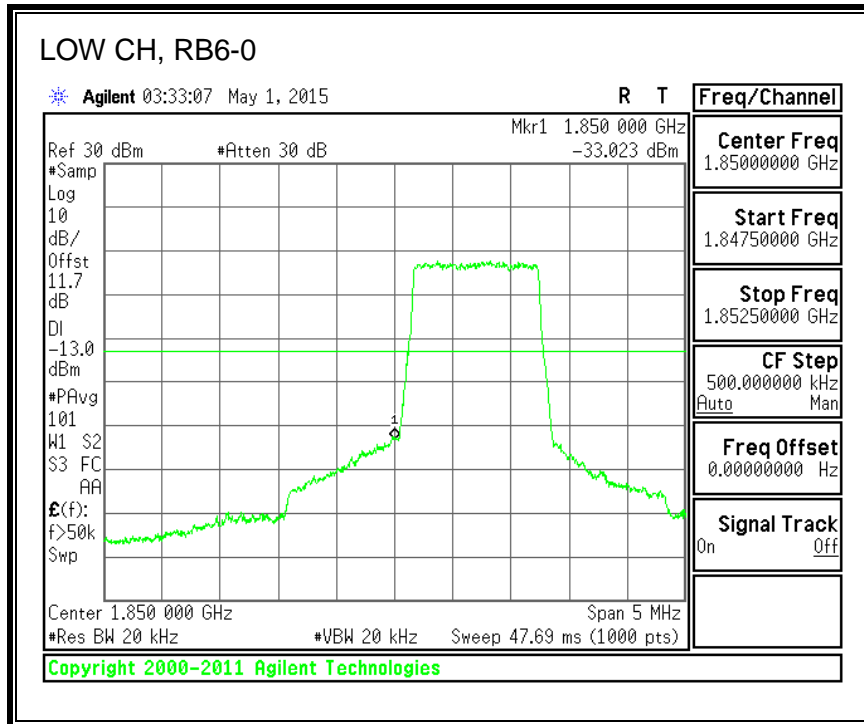

QPSK, (5.0 MHz BAND WIDTH)

16QAM, (5.0 MHz BAND WIDTH)

QPSK, (10.0 MHz BAND WIDTH)

16QAM, (10.0 MHz BAND WIDTH)

8.3.7. LTE BAND 17 BANDEDGE

QPSK, (5.0 MHz BAND WIDTH)

16QAM, (5.0 MHz BAND WIDTH)

QPSK, (10.0 MHz BAND WIDTH)

16QAM, (10.0 MHz BAND WIDTH)

8.3.8. LTE BAND 25 BANDEDGE

QPSK, (1.4 MHz BAND WIDTH)

16QAM, (1.4 MHz BAND WIDTH)

QPSK, (3.0 MHz BAND WIDTH)

16QAM, (3.0 MHz BAND WIDTH)

QPSK, (5.0 MHz BAND WIDTH)

16QAM, (5.0 MHz BAND WIDTH)