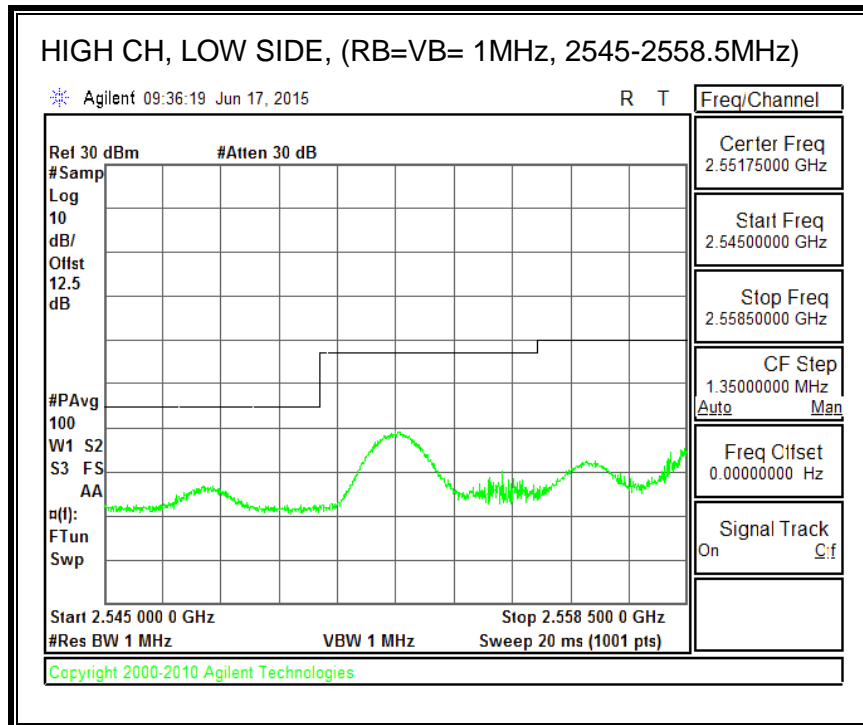

QPSK, (10.0 MHz BAND WIDTH)

16QAM, (10.0 MHz BAND WIDTH)

QPSK, (15.0 MHz BAND WIDTH)

16QAM, (15.0 MHz BAND WIDTH)

QPSK, (20.0 MHz BAND WIDTH)

16QAM, (20.0 MHz BAND WIDTH)

8.3.5. LTE BAND 12 BANDEDGE

QPSK, (1.4 MHz BAND WIDTH)

16QAM, (1.4 MHz BAND WIDTH)

QPSK, (3.0 MHz BAND WIDTH)

16QAM, (3.0 MHz BAND WIDTH)

QPSK, (5.0 MHz BAND WIDTH)

16QAM, (5.0 MHz BAND WIDTH)

QPSK, (10.0 MHz BAND WIDTH)

16QAM, (10.0 MHz BAND WIDTH)

8.3.6. LTE BAND 13 EMISSION MASK