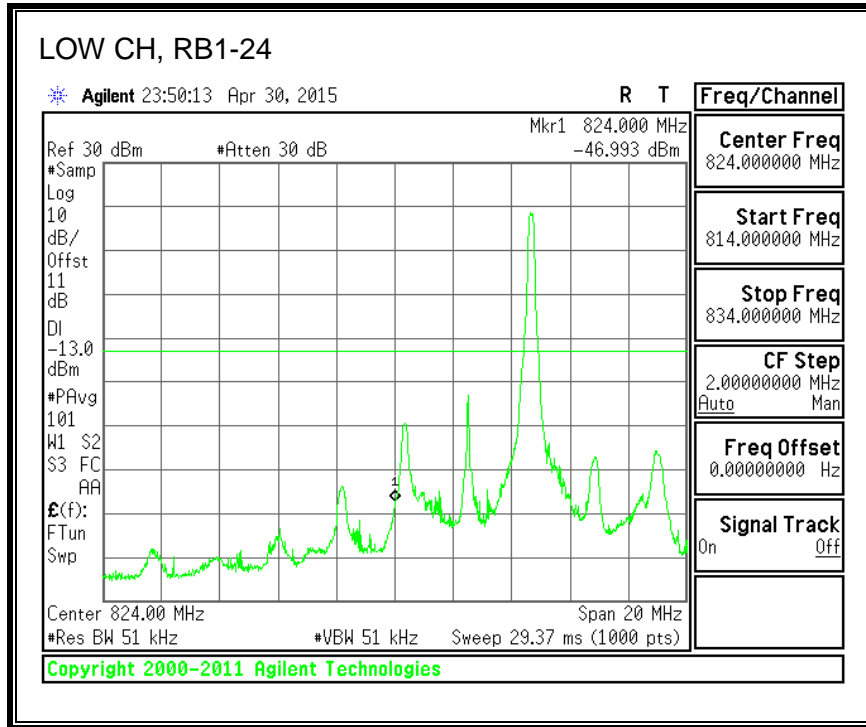

QPSK, (15.0 MHz BAND WIDTH)

16QAM, (15.0 MHz BAND WIDTH)

QPSK, (20.0 MHz BAND WIDTH)

16QAM, (20.0 MHz BAND WIDTH)

8.3.3. LTE BAND 5 BANDEDGE

QPSK, (1.4 MHz BAND WIDTH)

16QAM, (1.4 MHz BAND WIDTH)

QPSK, (3.0 MHz BAND WIDTH)

16QAM, (3.0 MHz BAND WIDTH)

QPSK, (5.0 MHz BAND WIDTH)

16QAM, (5.0 MHz BAND WIDTH)

QPSK, (10.0 MHz BAND WIDTH)

16QAM, (10.0 MHz BAND WIDTH)

8.3.4. LTE BAND 7 EMISSION MASK

QPSK, (5.0 MHz BAND WIDTH)

16QAM, (5.0 MHz BAND WIDTH)

QPSK, (10.0 MHz BAND WIDTH)

16QAM, (10.0 MHz BAND WIDTH)

QPSK, (15.0 MHz BAND WIDTH)

16QAM, (15.0 MHz BAND WIDTH)

QPSK, (20.0 MHz BAND WIDTH)

16QAM, (20.0 MHz BAND WIDTH)

8.3.5. LTE BAND 12 BANDEDGE

QPSK, (1.4 MHz BAND WIDTH)

16QAM, (1.4 MHz BAND WIDTH)

QPSK, (3.0 MHz BAND WIDTH)

16QAM, (3.0 MHz BAND WIDTH)

QPSK, (5.0 MHz BAND WIDTH)

16QAM, (5.0 MHz BAND WIDTH)

QPSK, (10.0 MHz BAND WIDTH)

16QAM, (10.0 MHz BAND WIDTH)

8.3.6. LTE BAND 13 EMISSION MASK