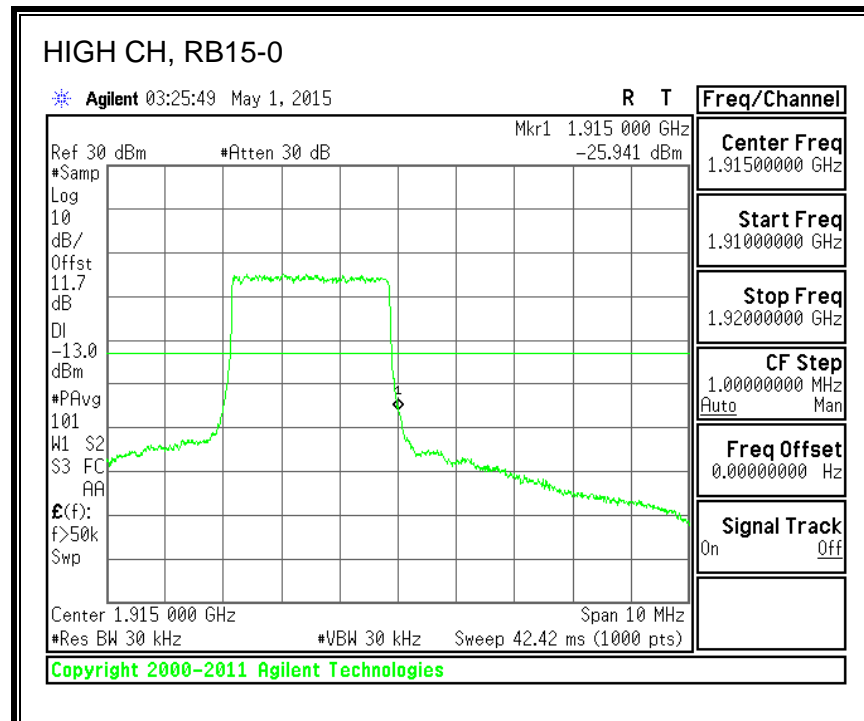

QPSK, (5.0 MHz BAND WIDTH)

16QAM, (5.0 MHz BAND WIDTH)

QPSK, (10.0 MHz BAND WIDTH)

16QAM, (10.0 MHz BAND WIDTH)

8.3.7. LTE BAND 17 BANDEDGE

QPSK, (5.0 MHz BAND WIDTH)

16QAM, (5.0 MHz BAND WIDTH)

QPSK, (10.0 MHz BAND WIDTH)

16QAM, (10.0 MHz BAND WIDTH)

8.3.8. LTE BAND 25 BANDEDGE

QPSK, (1.4 MHz BAND WIDTH)

16QAM, (1.4 MHz BAND WIDTH)

QPSK, (3.0 MHz BAND WIDTH)

16QAM, (3.0 MHz BAND WIDTH)

QPSK, (5.0 MHz BAND WIDTH)

16QAM, (5.0 MHz BAND WIDTH)