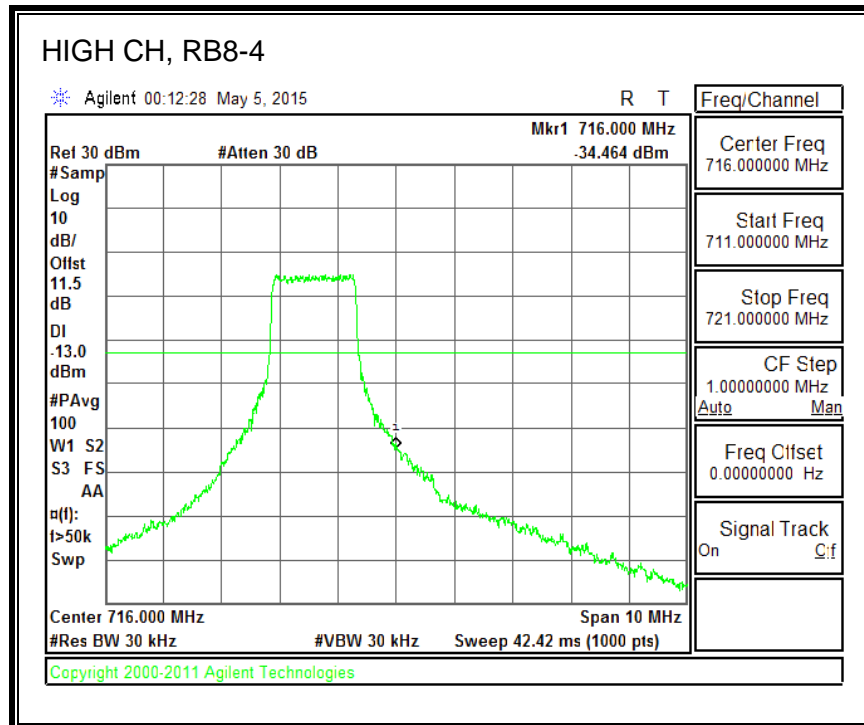

QPSK, (10.0 MHz BAND WIDTH)

16QAM, (10.0 MHz BAND WIDTH)

QPSK, (15.0 MHz BAND WIDTH)

16QAM, (15.0 MHz BAND WIDTH)

QPSK, (20.0 MHz BAND WIDTH)

16QAM, (20.0 MHz BAND WIDTH)

8.3.5. LTE BAND 12 BANDEDGE

QPSK, (1.4 MHz BAND WIDTH)

16QAM, (1.4 MHz BAND WIDTH)

QPSK, (3.0 MHz BAND WIDTH)

16QAM, (3.0 MHz BAND WIDTH)

QPSK, (5.0 MHz BAND WIDTH)

16QAM, (5.0 MHz BAND WIDTH)

QPSK, (10.0 MHz BAND WIDTH)

16QAM, (10.0 MHz BAND WIDTH)

8.3.6. LTE BAND 13 EMISSION MASK

QPSK, (5.0 MHz BAND WIDTH)

16QAM, (5.0 MHz BAND WIDTH)

QPSK, (10.0 MHz BAND WIDTH)

16QAM, (10.0 MHz BAND WIDTH)

8.3.7. LTE BAND 17 BANDEDGE

QPSK, (5.0 MHz BAND WIDTH)

16QAM, (5.0 MHz BAND WIDTH)

QPSK, (10.0 MHz BAND WIDTH)