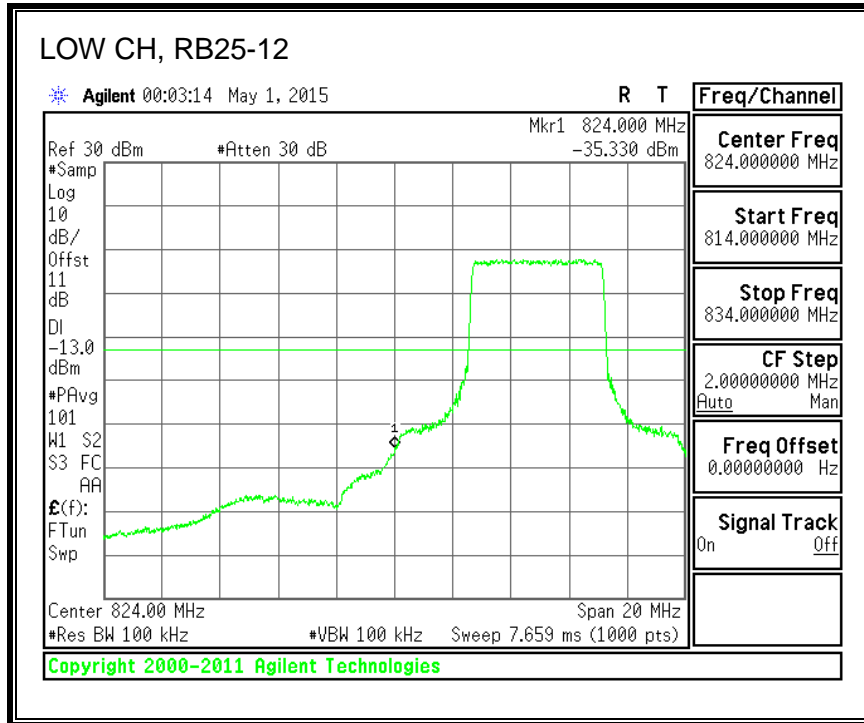

QPSK, (15.0 MHz BAND WIDTH)

16QAM, (15.0 MHz BAND WIDTH)

QPSK, (20.0 MHz BAND WIDTH)

16QAM, (20.0 MHz BAND WIDTH)

8.3.3. LTE BAND 5 BANDEDGE

QPSK, (1.4 MHz BAND WIDTH)

16QAM, (1.4 MHz BAND WIDTH)

QPSK, (3.0 MHz BAND WIDTH)

16QAM, (3.0 MHz BAND WIDTH)

QPSK, (5.0 MHz BAND WIDTH)

16QAM, (5.0 MHz BAND WIDTH)

QPSK, (10.0 MHz BAND WIDTH)

16QAM, (10.0 MHz BAND WIDTH)

8.3.4. LTE BAND 7 EMISSION MASK

QPSK, (5.0 MHz BAND WIDTH)

16QAM, (5.0 MHz BAND WIDTH)

QPSK, (10.0 MHz BAND WIDTH)

16QAM, (10.0 MHz BAND WIDTH)

QPSK, (15.0 MHz BAND WIDTH)

16QAM, (15.0 MHz BAND WIDTH)

QPSK, (20.0 MHz BAND WIDTH)

16QAM, (20.0 MHz BAND WIDTH)

8.3.5. LTE BAND 12 BANDEDGE

QPSK, (1.4 MHz BAND WIDTH)

16QAM, (1.4 MHz BAND WIDTH)

QPSK, (3.0 MHz BAND WIDTH)

16QAM, (3.0 MHz BAND WIDTH)

QPSK, (5.0 MHz BAND WIDTH)

16QAM, (5.0 MHz BAND WIDTH)

QPSK, (10.0 MHz BAND WIDTH)

16QAM, (10.0 MHz BAND WIDTH)

8.3.6. LTE BAND 13 EMISSION MASK