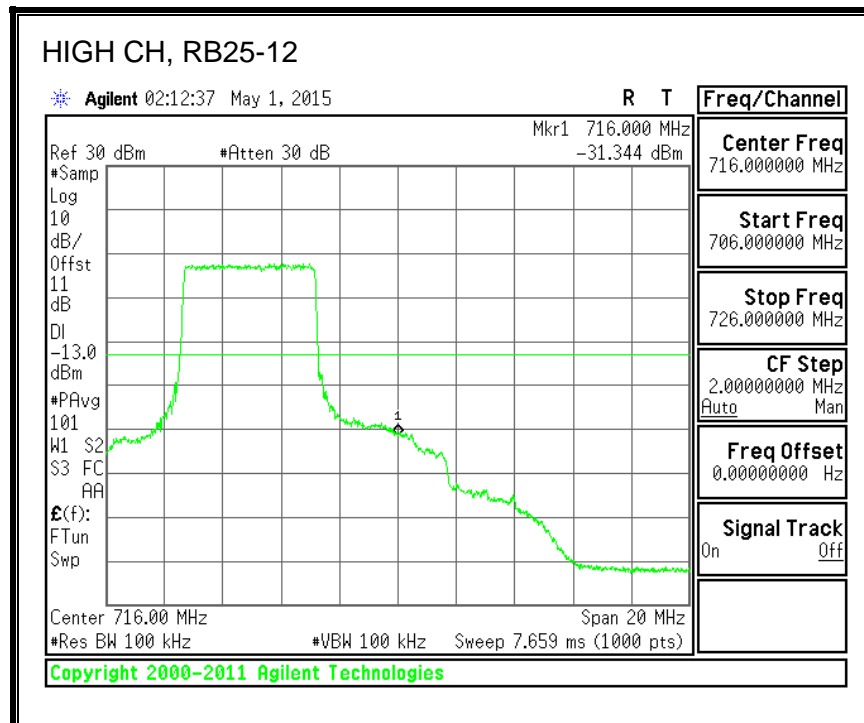

16QAM, (1.4 MHz BAND WIDTH)

QPSK, (3.0 MHz BAND WIDTH)

16QAM, (3.0 MHz BAND WIDTH)

QPSK, (5.0 MHz BAND WIDTH)

16QAM, (5.0 MHz BAND WIDTH)

QPSK, (10.0 MHz BAND WIDTH)

16QAM, (10.0 MHz BAND WIDTH)

8.3.6. LTE BAND 13 EMISSION MASK

QPSK, (5.0 MHz BAND WIDTH)

16QAM, (5.0 MHz BAND WIDTH)

QPSK, (10.0 MHz BAND WIDTH)

16QAM, (10.0 MHz BAND WIDTH)

8.3.7. LTE BAND 17 BANDEDGE

QPSK, (5.0 MHz BAND WIDTH)

16QAM, (5.0 MHz BAND WIDTH)

QPSK, (10.0 MHz BAND WIDTH)

16QAM, (10.0 MHz BAND WIDTH)

8.3.8. LTE BAND 25 BANDEDGE

QPSK, (1.4 MHz BAND WIDTH)

16QAM, (1.4 MHz BAND WIDTH)

QPSK, (3.0 MHz BAND WIDTH)

16QAM, (3.0 MHz BAND WIDTH)

QPSK, (5.0 MHz BAND WIDTH)

16QAM, (5.0 MHz BAND WIDTH)