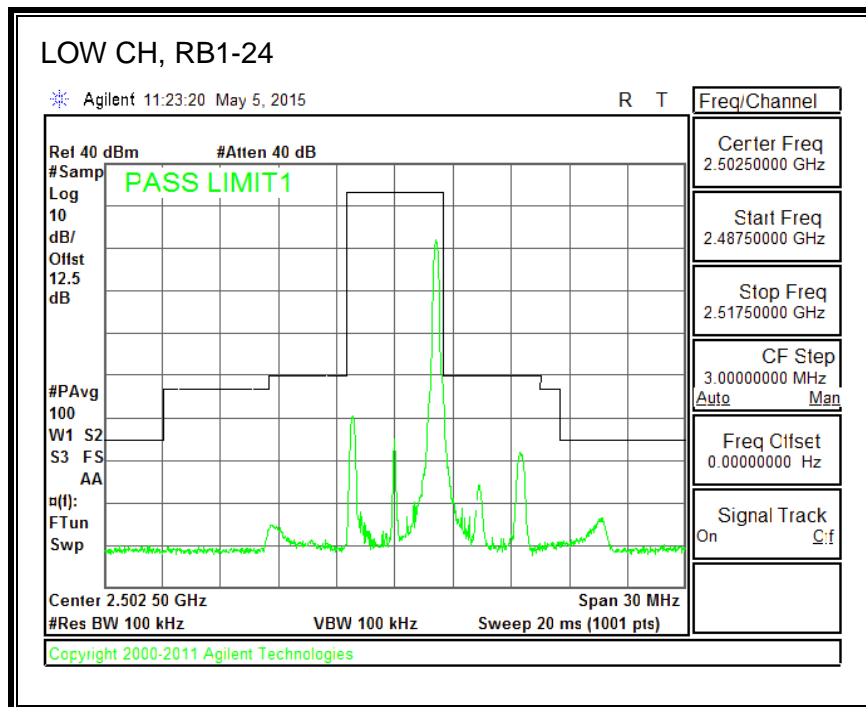

16QAM, (3.0 MHz BAND WIDTH)

QPSK, (5.0 MHz BAND WIDTH)

16QAM, (5.0 MHz BAND WIDTH)

QPSK, (10.0 MHz BAND WIDTH)

16QAM, (10.0 MHz BAND WIDTH)

8.3.4. LTE BAND 7 EMISSION MASK

QPSK, (5.0 MHz BAND WIDTH)

16QAM, (5.0 MHz BAND WIDTH)

QPSK, (10.0 MHz BAND WIDTH)

16QAM, (10.0 MHz BAND WIDTH)

QPSK, (15.0 MHz BAND WIDTH)

16QAM, (15.0 MHz BAND WIDTH)

QPSK, (20.0 MHz BAND WIDTH)

16QAM, (20.0 MHz BAND WIDTH)

8.3.5. LTE BAND 12 BANDEDGE

QPSK, (1.4 MHz BAND WIDTH)