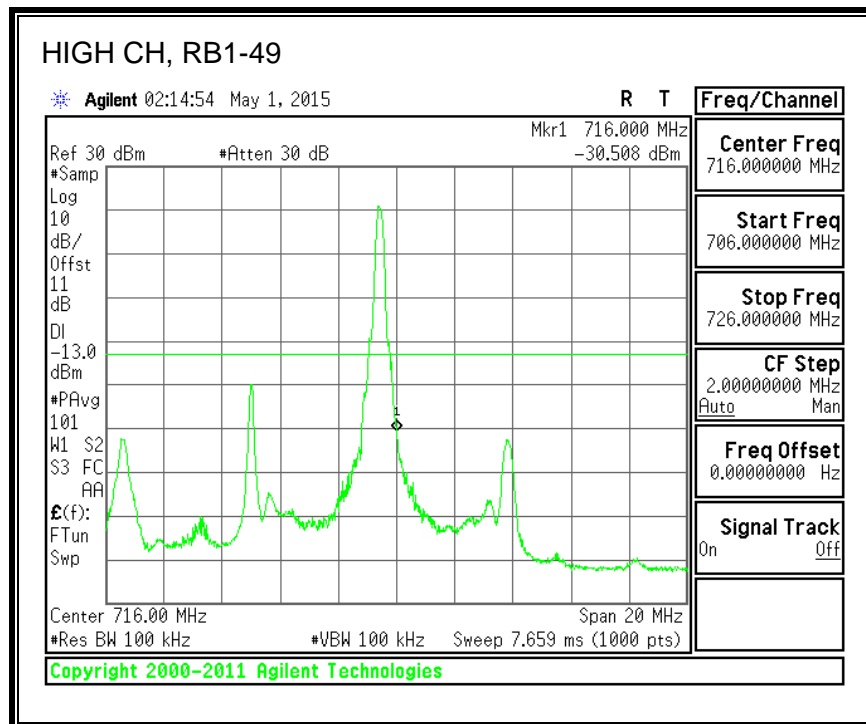

16QAM, (1.4 MHz BAND WIDTH)

QPSK, (3.0 MHz BAND WIDTH)

16QAM, (3.0 MHz BAND WIDTH)

QPSK, (5.0 MHz BAND WIDTH)

16QAM, (5.0 MHz BAND WIDTH)

QPSK, (10.0 MHz BAND WIDTH)

16QAM, (10.0 MHz BAND WIDTH)

8.3.6. LTE BAND 13 EMISSION MASK

QPSK, (5.0 MHz BAND WIDTH)

16QAM, (5.0 MHz BAND WIDTH)

QPSK, (10.0 MHz BAND WIDTH)

16QAM, (10.0 MHz BAND WIDTH)

8.3.7. LTE BAND 17 BANDEDGE

QPSK, (5.0 MHz BAND WIDTH)

16QAM, (5.0 MHz BAND WIDTH)

QPSK, (10.0 MHz BAND WIDTH)

16QAM, (10.0 MHz BAND WIDTH)

8.3.8. LTE BAND 25 BANDEDGE

QPSK, (1.4 MHz BAND WIDTH)

16QAM, (1.4 MHz BAND WIDTH)

QPSK, (3.0 MHz BAND WIDTH)

16QAM, (3.0 MHz BAND WIDTH)

QPSK, (5.0 MHz BAND WIDTH)

16QAM, (5.0 MHz BAND WIDTH)