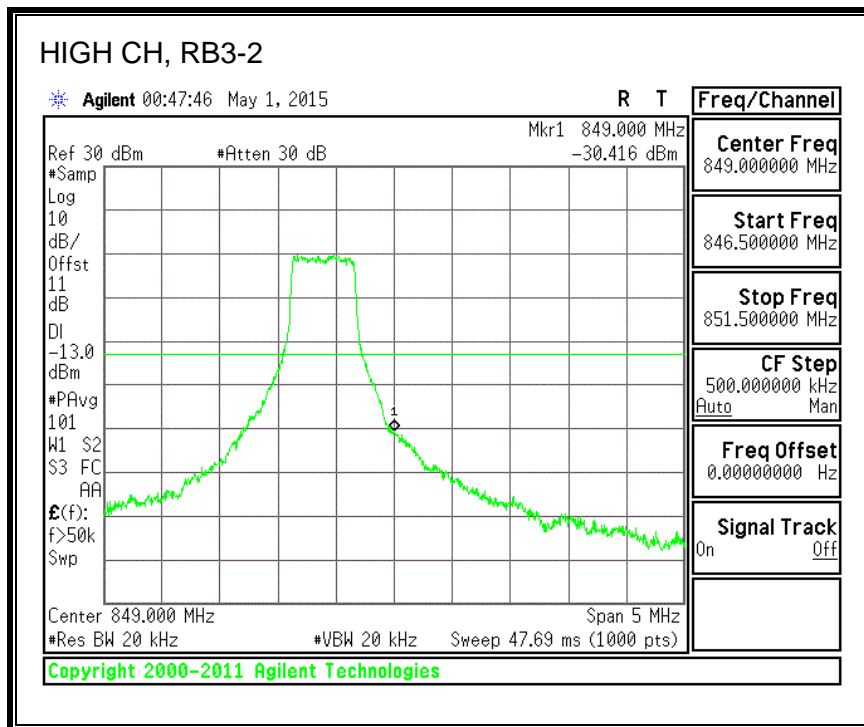

QPSK, (15.0 MHz BAND WIDTH)

16QAM, (15.0 MHz BAND WIDTH)

QPSK, (20.0 MHz BAND WIDTH)

16QAM, (20.0 MHz BAND WIDTH)

8.3.3. LTE BAND 5 BANDEDGE

QPSK, (1.4 MHz BAND WIDTH)

16QAM, (1.4 MHz BAND WIDTH)

QPSK, (3.0 MHz BAND WIDTH)

16QAM, (3.0 MHz BAND WIDTH)

QPSK, (5.0 MHz BAND WIDTH)

16QAM, (5.0 MHz BAND WIDTH)

QPSK, (10.0 MHz BAND WIDTH)

16QAM, (10.0 MHz BAND WIDTH)

8.3.4. LTE BAND 7 EMISSION MASK

QPSK, (5.0 MHz BAND WIDTH)

16QAM, (5.0 MHz BAND WIDTH)

QPSK, (10.0 MHz BAND WIDTH)

16QAM, (10.0 MHz BAND WIDTH)

QPSK, (15.0 MHz BAND WIDTH)

16QAM, (15.0 MHz BAND WIDTH)

QPSK, (20.0 MHz BAND WIDTH)

16QAM, (20.0 MHz BAND WIDTH)

8.3.5. LTE BAND 12 BANDEDGE

QPSK, (1.4 MHz BAND WIDTH)