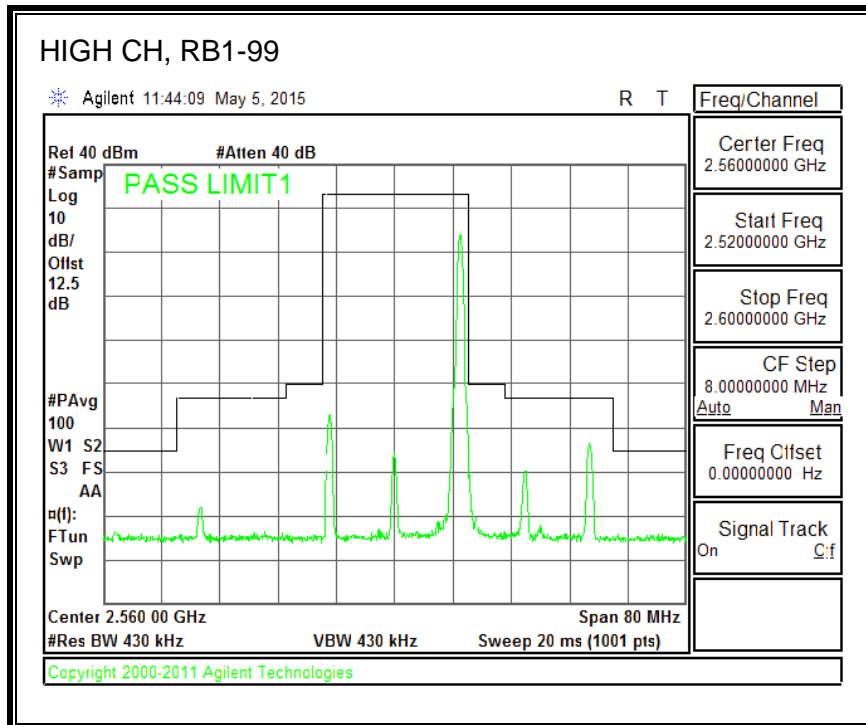

QPSK, (10.0 MHz BAND WIDTH)

16QAM, (10.0 MHz BAND WIDTH)

QPSK, (15.0 MHz BAND WIDTH)

16QAM, (15.0 MHz BAND WIDTH)

QPSK, (20.0 MHz BAND WIDTH)

16QAM, (20.0 MHz BAND WIDTH)

8.3.5. LTE BAND 12 BANDEDGE

QPSK, (1.4 MHz BAND WIDTH)

16QAM, (1.4 MHz BAND WIDTH)

QPSK, (3.0 MHz BAND WIDTH)

16QAM, (3.0 MHz BAND WIDTH)

QPSK, (5.0 MHz BAND WIDTH)

16QAM, (5.0 MHz BAND WIDTH)

QPSK, (10.0 MHz BAND WIDTH)

16QAM, (10.0 MHz BAND WIDTH)

8.3.6. LTE BAND 13 EMISSION MASK