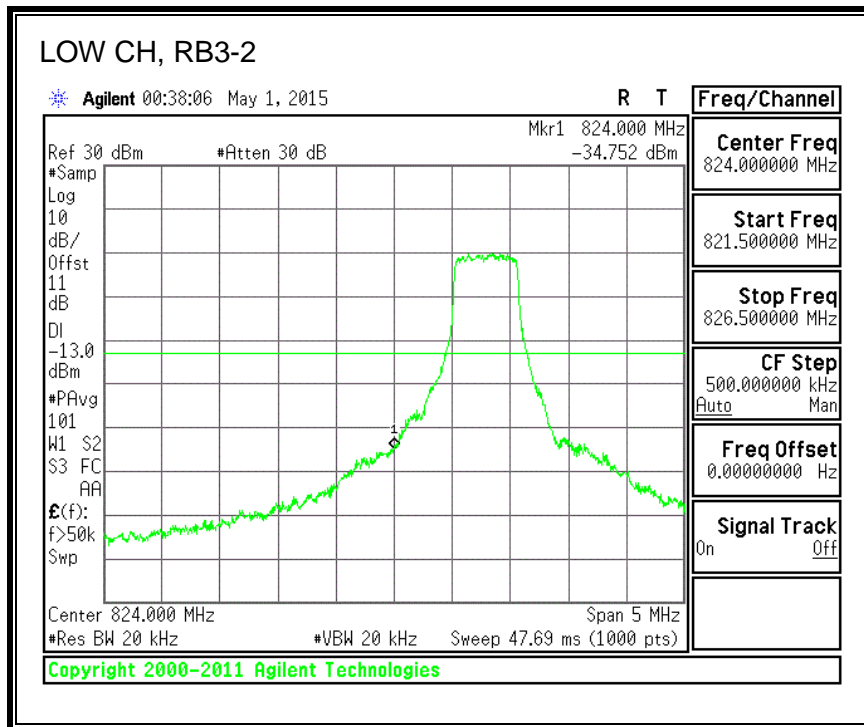

QPSK, (15.0 MHz BAND WIDTH)

16QAM, (15.0 MHz BAND WIDTH)

QPSK, (20.0 MHz BAND WIDTH)

16QAM, (20.0 MHz BAND WIDTH)

8.3.3. LTE BAND 5 BANDEDGE

QPSK, (1.4 MHz BAND WIDTH)

16QAM, (1.4 MHz BAND WIDTH)

QPSK, (3.0 MHz BAND WIDTH)

16QAM, (3.0 MHz BAND WIDTH)

QPSK, (5.0 MHz BAND WIDTH)

16QAM, (5.0 MHz BAND WIDTH)

QPSK, (10.0 MHz BAND WIDTH)

16QAM, (10.0 MHz BAND WIDTH)

8.3.4. LTE BAND 7 EMISSION MASK

QPSK, (5.0 MHz BAND WIDTH)

16QAM, (5.0 MHz BAND WIDTH)

QPSK, (10.0 MHz BAND WIDTH)

16QAM, (10.0 MHz BAND WIDTH)

QPSK, (15.0 MHz BAND WIDTH)

16QAM, (15.0 MHz BAND WIDTH)

QPSK, (20.0 MHz BAND WIDTH)

16QAM, (20.0 MHz BAND WIDTH)

8.3.5. LTE BAND 12 BANDEDGE

QPSK, (1.4 MHz BAND WIDTH)