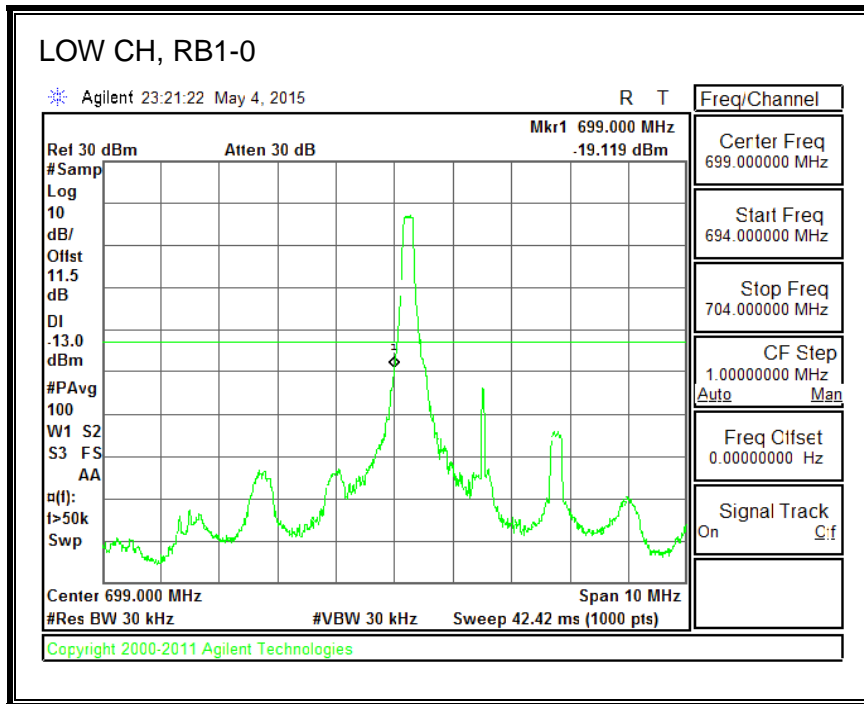

QPSK, (10.0 MHz BAND WIDTH)

16QAM, (10.0 MHz BAND WIDTH)

QPSK, (15.0 MHz BAND WIDTH)

16QAM, (15.0 MHz BAND WIDTH)

QPSK, (20.0 MHz BAND WIDTH)

16QAM, (20.0 MHz BAND WIDTH)

8.3.5. LTE BAND 12 BANDEDGE

QPSK, (1.4 MHz BAND WIDTH)

16QAM, (1.4 MHz BAND WIDTH)

QPSK, (3.0 MHz BAND WIDTH)

16QAM, (3.0 MHz BAND WIDTH)

QPSK, (5.0 MHz BAND WIDTH)

16QAM, (5.0 MHz BAND WIDTH)

QPSK, (10.0 MHz BAND WIDTH)

16QAM, (10.0 MHz BAND WIDTH)

8.3.6. LTE BAND 13 EMISSION MASK

QPSK, (5.0 MHz BAND WIDTH)

16QAM, (5.0 MHz BAND WIDTH)

QPSK, (10.0 MHz BAND WIDTH)

16QAM, (10.0 MHz BAND WIDTH)

8.3.7. LTE BAND 17 BANDEDGE

QPSK, (5.0 MHz BAND WIDTH)

16QAM, (5.0 MHz BAND WIDTH)

QPSK, (10.0 MHz BAND WIDTH)