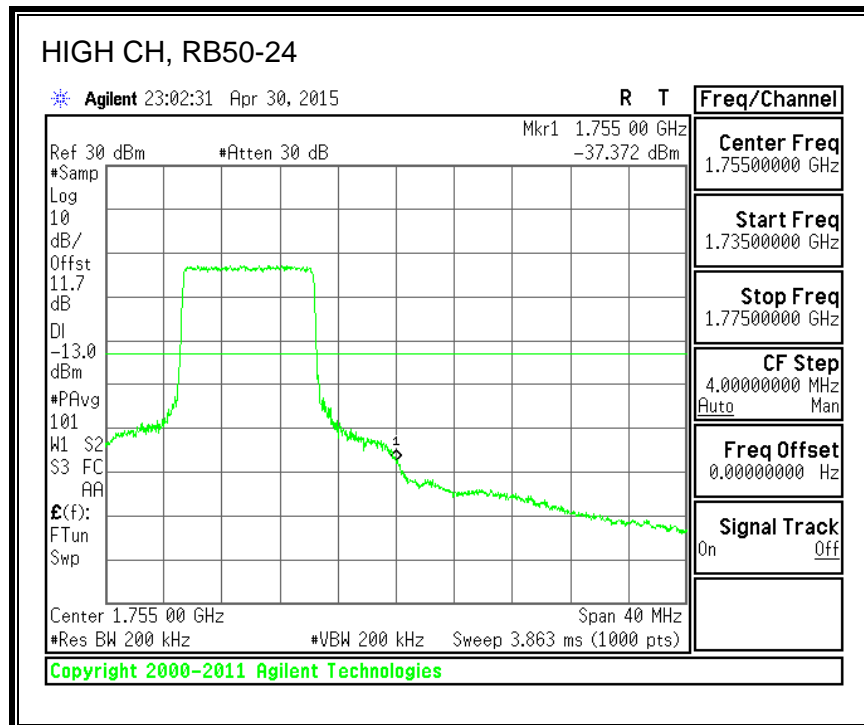

QPSK, (15.0 MHz BAND WIDTH)

16QAM, (15.0 MHz BAND WIDTH)

QPSK, (20.0 MHz BAND WIDTH)

16QAM, (20.0 MHz BAND WIDTH)

8.3.3. LTE BAND 5 BANDEDGE

QPSK, (1.4 MHz BAND WIDTH)

16QAM, (1.4 MHz BAND WIDTH)

QPSK, (3.0 MHz BAND WIDTH)

16QAM, (3.0 MHz BAND WIDTH)

QPSK, (5.0 MHz BAND WIDTH)

16QAM, (5.0 MHz BAND WIDTH)

QPSK, (10.0 MHz BAND WIDTH)

16QAM, (10.0 MHz BAND WIDTH)

8.3.4. LTE BAND 7 EMISSION MASK

QPSK, (5.0 MHz BAND WIDTH)

16QAM, (5.0 MHz BAND WIDTH)

QPSK, (10.0 MHz BAND WIDTH)

16QAM, (10.0 MHz BAND WIDTH)

QPSK, (15.0 MHz BAND WIDTH)

16QAM, (15.0 MHz BAND WIDTH)

QPSK, (20.0 MHz BAND WIDTH)

16QAM, (20.0 MHz BAND WIDTH)

8.3.5. LTE BAND 12 BANDEDGE

QPSK, (1.4 MHz BAND WIDTH)