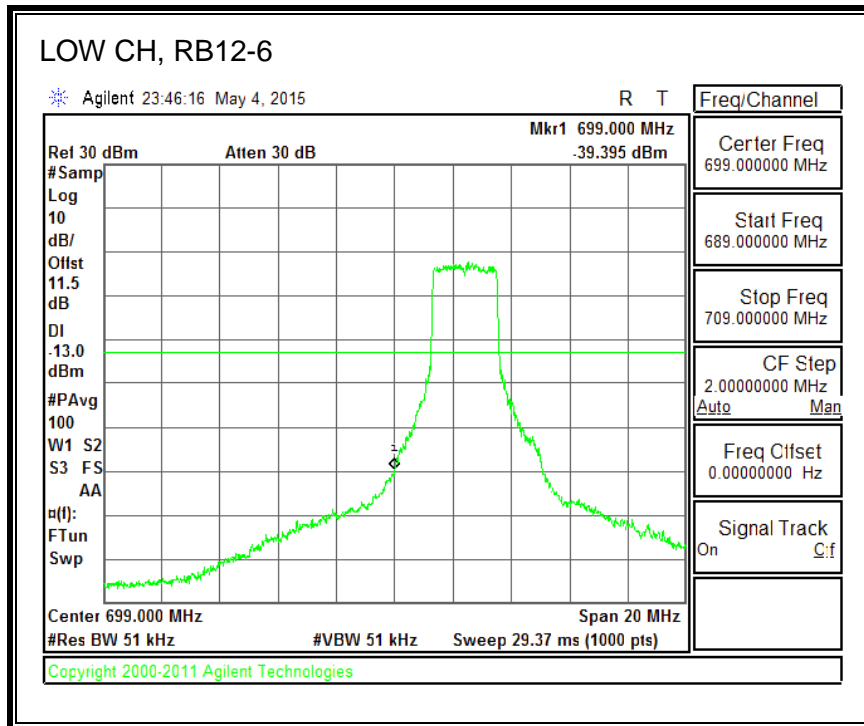

QPSK, (10.0 MHz BAND WIDTH)

16QAM, (10.0 MHz BAND WIDTH)

QPSK, (15.0 MHz BAND WIDTH)

16QAM, (15.0 MHz BAND WIDTH)

QPSK, (20.0 MHz BAND WIDTH)

16QAM, (20.0 MHz BAND WIDTH)

8.3.5. LTE BAND 12 BANDEDGE

QPSK, (1.4 MHz BAND WIDTH)

16QAM, (1.4 MHz BAND WIDTH)

QPSK, (3.0 MHz BAND WIDTH)

16QAM, (3.0 MHz BAND WIDTH)

QPSK, (5.0 MHz BAND WIDTH)

16QAM, (5.0 MHz BAND WIDTH)

QPSK, (10.0 MHz BAND WIDTH)

16QAM, (10.0 MHz BAND WIDTH)

8.3.6. LTE BAND 13 EMISSION MASK

QPSK, (5.0 MHz BAND WIDTH)

16QAM, (5.0 MHz BAND WIDTH)

QPSK, (10.0 MHz BAND WIDTH)

16QAM, (10.0 MHz BAND WIDTH)

8.3.7. LTE BAND 17 BANDEDGE

QPSK, (5.0 MHz BAND WIDTH)

16QAM, (5.0 MHz BAND WIDTH)

QPSK, (10.0 MHz BAND WIDTH)