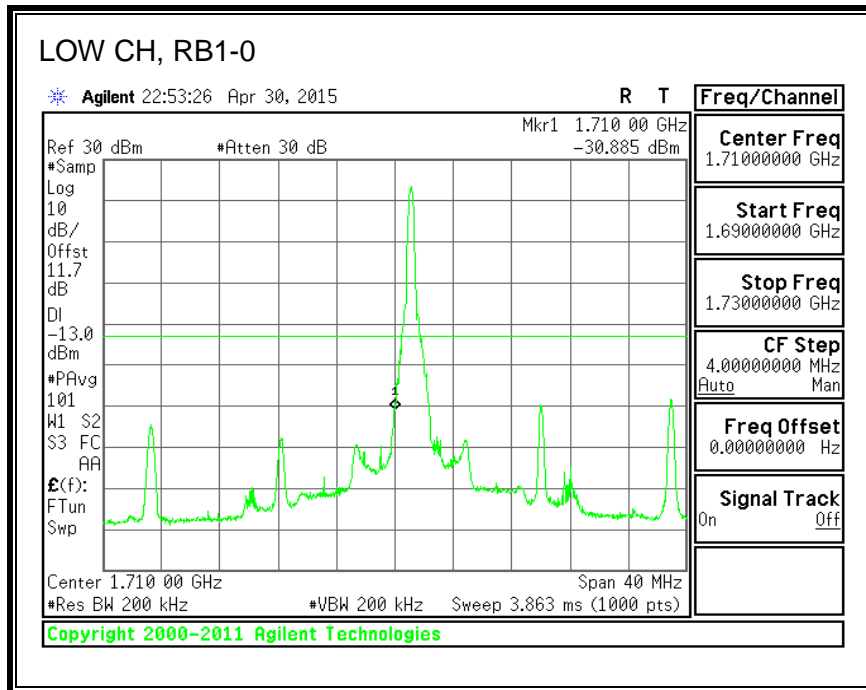

QPSK, (15.0 MHz BAND WIDTH)

16QAM, (15.0 MHz BAND WIDTH)

QPSK, (20.0 MHz BAND WIDTH)

16QAM, (20.0 MHz BAND WIDTH)

8.3.3. LTE BAND 5 BANDEDGE

QPSK, (1.4 MHz BAND WIDTH)

16QAM, (1.4 MHz BAND WIDTH)

QPSK, (3.0 MHz BAND WIDTH)

16QAM, (3.0 MHz BAND WIDTH)

QPSK, (5.0 MHz BAND WIDTH)

16QAM, (5.0 MHz BAND WIDTH)

QPSK, (10.0 MHz BAND WIDTH)

16QAM, (10.0 MHz BAND WIDTH)

8.3.4. LTE BAND 7 EMISSION MASK

QPSK, (5.0 MHz BAND WIDTH)

16QAM, (5.0 MHz BAND WIDTH)

QPSK, (10.0 MHz BAND WIDTH)

16QAM, (10.0 MHz BAND WIDTH)

QPSK, (15.0 MHz BAND WIDTH)

16QAM, (15.0 MHz BAND WIDTH)

QPSK, (20.0 MHz BAND WIDTH)

16QAM, (20.0 MHz BAND WIDTH)

8.3.5. LTE BAND 12 BANDEDGE

QPSK, (1.4 MHz BAND WIDTH)