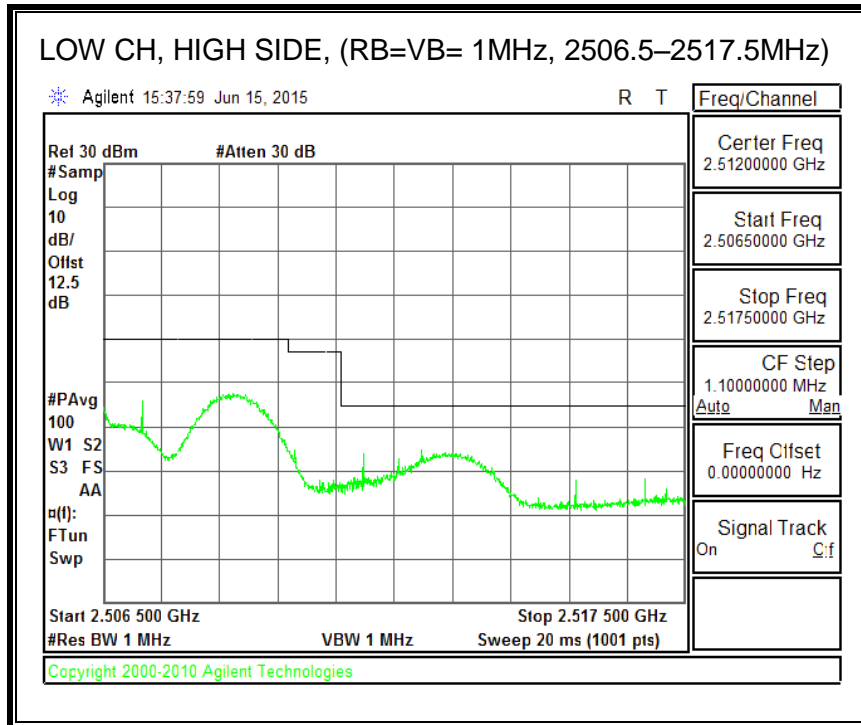

QPSK, (15.0 MHz BAND WIDTH)

16QAM, (15.0 MHz BAND WIDTH)

QPSK, (20.0 MHz BAND WIDTH)

16QAM, (20.0 MHz BAND WIDTH)

8.3.3. LTE BAND 5 BANDEDGE

QPSK, (1.4 MHz BAND WIDTH)

16QAM, (1.4 MHz BAND WIDTH)

QPSK, (3.0 MHz BAND WIDTH)

16QAM, (3.0 MHz BAND WIDTH)

QPSK, (5.0 MHz BAND WIDTH)

16QAM, (5.0 MHz BAND WIDTH)

QPSK, (10.0 MHz BAND WIDTH)

16QAM, (10.0 MHz BAND WIDTH)

8.3.4. LTE BAND 7 EMISSION MASK

QPSK, (5.0 MHz BAND WIDTH)

16QAM, (5.0 MHz BAND WIDTH)

QPSK, (10.0 MHz BAND WIDTH)

16QAM, (10.0 MHz BAND WIDTH)

QPSK, (15.0 MHz BAND WIDTH)

16QAM, (15.0 MHz BAND WIDTH)

QPSK, (20.0 MHz BAND WIDTH)

16QAM, (20.0 MHz BAND WIDTH)

8.3.5. LTE BAND 12 BANDEDGE

QPSK, (1.4 MHz BAND WIDTH)