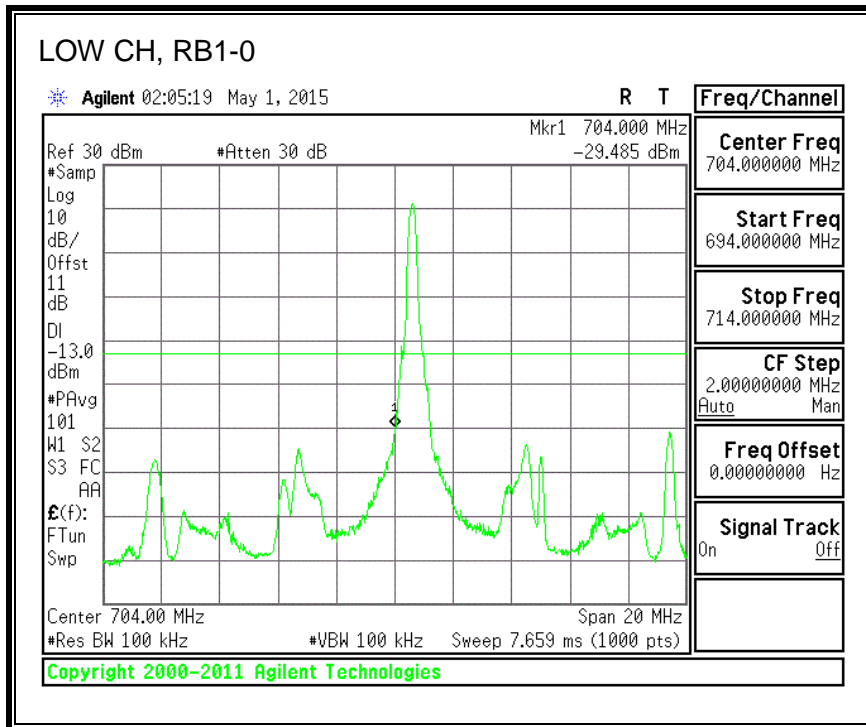

16QAM, (1.4 MHz BAND WIDTH)

QPSK, (3.0 MHz BAND WIDTH)

16QAM, (3.0 MHz BAND WIDTH)

QPSK, (5.0 MHz BAND WIDTH)

16QAM, (5.0 MHz BAND WIDTH)

QPSK, (10.0 MHz BAND WIDTH)

16QAM, (10.0 MHz BAND WIDTH)

8.3.6. LTE BAND 13 EMISSION MASK

QPSK, (5.0 MHz BAND WIDTH)

16QAM, (5.0 MHz BAND WIDTH)

QPSK, (10.0 MHz BAND WIDTH)

16QAM, (10.0 MHz BAND WIDTH)

8.3.7. LTE BAND 17 BANDEDGE

QPSK, (5.0 MHz BAND WIDTH)

16QAM, (5.0 MHz BAND WIDTH)

QPSK, (10.0 MHz BAND WIDTH)

16QAM, (10.0 MHz BAND WIDTH)

8.3.8. LTE BAND 25 BANDEDGE

QPSK, (1.4 MHz BAND WIDTH)

16QAM, (1.4 MHz BAND WIDTH)

QPSK, (3.0 MHz BAND WIDTH)

16QAM, (3.0 MHz BAND WIDTH)

QPSK, (5.0 MHz BAND WIDTH)

16QAM, (5.0 MHz BAND WIDTH)