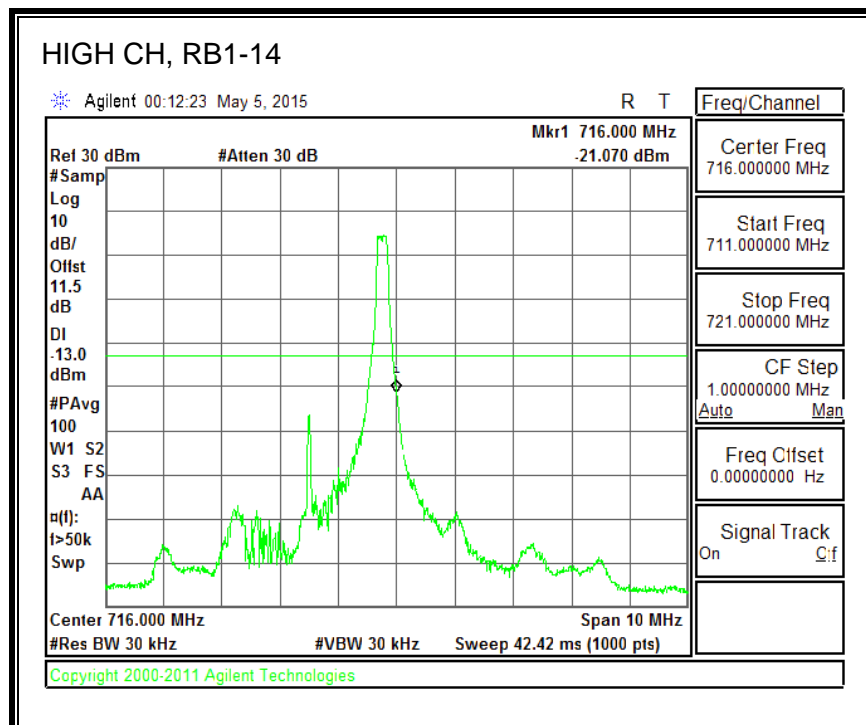

QPSK, (10.0 MHz BAND WIDTH)

16QAM, (10.0 MHz BAND WIDTH)

QPSK, (15.0 MHz BAND WIDTH)

16QAM, (15.0 MHz BAND WIDTH)

QPSK, (20.0 MHz BAND WIDTH)

16QAM, (20.0 MHz BAND WIDTH)

8.3.5. LTE BAND 12 BANDEDGE

QPSK, (1.4 MHz BAND WIDTH)

16QAM, (1.4 MHz BAND WIDTH)

QPSK, (3.0 MHz BAND WIDTH)

16QAM, (3.0 MHz BAND WIDTH)

QPSK, (5.0 MHz BAND WIDTH)

16QAM, (5.0 MHz BAND WIDTH)

QPSK, (10.0 MHz BAND WIDTH)

16QAM, (10.0 MHz BAND WIDTH)

8.3.6. LTE BAND 13 EMISSION MASK

QPSK, (5.0 MHz BAND WIDTH)

16QAM, (5.0 MHz BAND WIDTH)

QPSK, (10.0 MHz BAND WIDTH)

16QAM, (10.0 MHz BAND WIDTH)

8.3.7. LTE BAND 17 BANDEDGE

QPSK, (5.0 MHz BAND WIDTH)

16QAM, (5.0 MHz BAND WIDTH)

QPSK, (10.0 MHz BAND WIDTH)