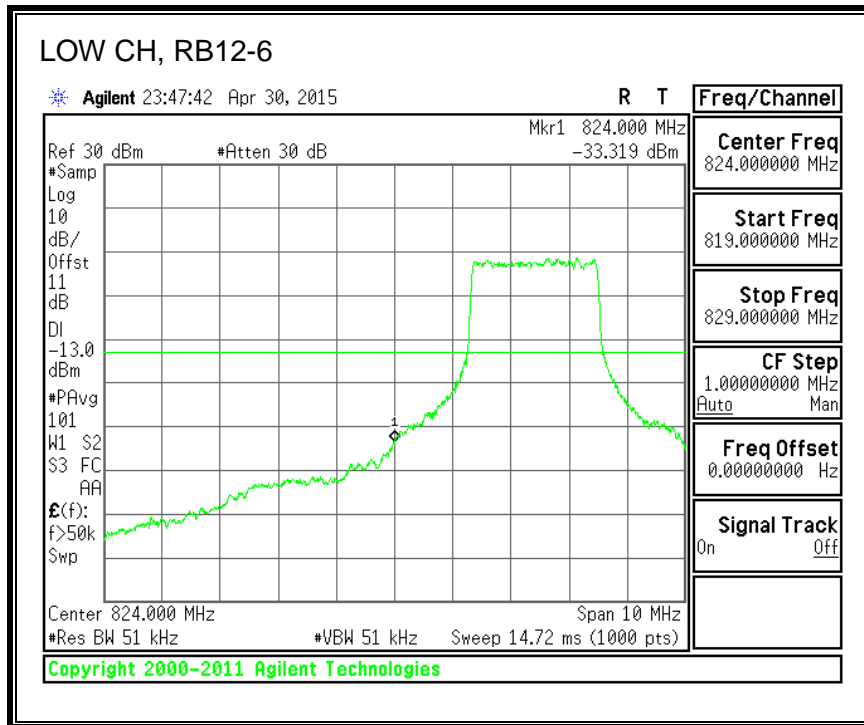

QPSK, (15.0 MHz BAND WIDTH)

16QAM, (15.0 MHz BAND WIDTH)

QPSK, (20.0 MHz BAND WIDTH)

16QAM, (20.0 MHz BAND WIDTH)

8.3.3. LTE BAND 5 BANDEDGE

QPSK, (1.4 MHz BAND WIDTH)

16QAM, (1.4 MHz BAND WIDTH)

QPSK, (3.0 MHz BAND WIDTH)

16QAM, (3.0 MHz BAND WIDTH)

QPSK, (5.0 MHz BAND WIDTH)

16QAM, (5.0 MHz BAND WIDTH)

QPSK, (10.0 MHz BAND WIDTH)

16QAM, (10.0 MHz BAND WIDTH)

8.3.4. LTE BAND 7 EMISSION MASK

QPSK, (5.0 MHz BAND WIDTH)

16QAM, (5.0 MHz BAND WIDTH)

QPSK, (10.0 MHz BAND WIDTH)

16QAM, (10.0 MHz BAND WIDTH)

QPSK, (15.0 MHz BAND WIDTH)

16QAM, (15.0 MHz BAND WIDTH)

QPSK, (20.0 MHz BAND WIDTH)

16QAM, (20.0 MHz BAND WIDTH)

8.3.5. LTE BAND 12 BANDEDGE

QPSK, (1.4 MHz BAND WIDTH)

16QAM, (1.4 MHz BAND WIDTH)

QPSK, (3.0 MHz BAND WIDTH)

16QAM, (3.0 MHz BAND WIDTH)

QPSK, (5.0 MHz BAND WIDTH)

16QAM, (5.0 MHz BAND WIDTH)

QPSK, (10.0 MHz BAND WIDTH)

16QAM, (10.0 MHz BAND WIDTH)

8.3.6. LTE BAND 13 EMISSION MASK