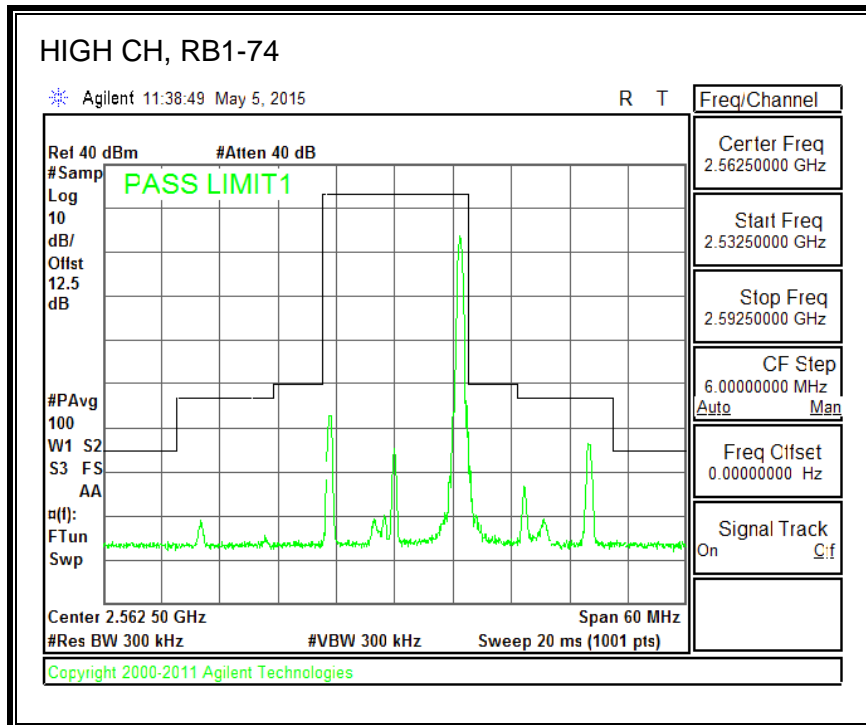

QPSK, (10.0 MHz BAND WIDTH)

16QAM, (10.0 MHz BAND WIDTH)

QPSK, (15.0 MHz BAND WIDTH)

16QAM, (15.0 MHz BAND WIDTH)

QPSK, (20.0 MHz BAND WIDTH)

16QAM, (20.0 MHz BAND WIDTH)

8.3.5. LTE BAND 12 BANDEDGE

QPSK, (1.4 MHz BAND WIDTH)

16QAM, (1.4 MHz BAND WIDTH)

QPSK, (3.0 MHz BAND WIDTH)

16QAM, (3.0 MHz BAND WIDTH)

QPSK, (5.0 MHz BAND WIDTH)

16QAM, (5.0 MHz BAND WIDTH)

QPSK, (10.0 MHz BAND WIDTH)

16QAM, (10.0 MHz BAND WIDTH)

8.3.6. LTE BAND 13 EMISSION MASK