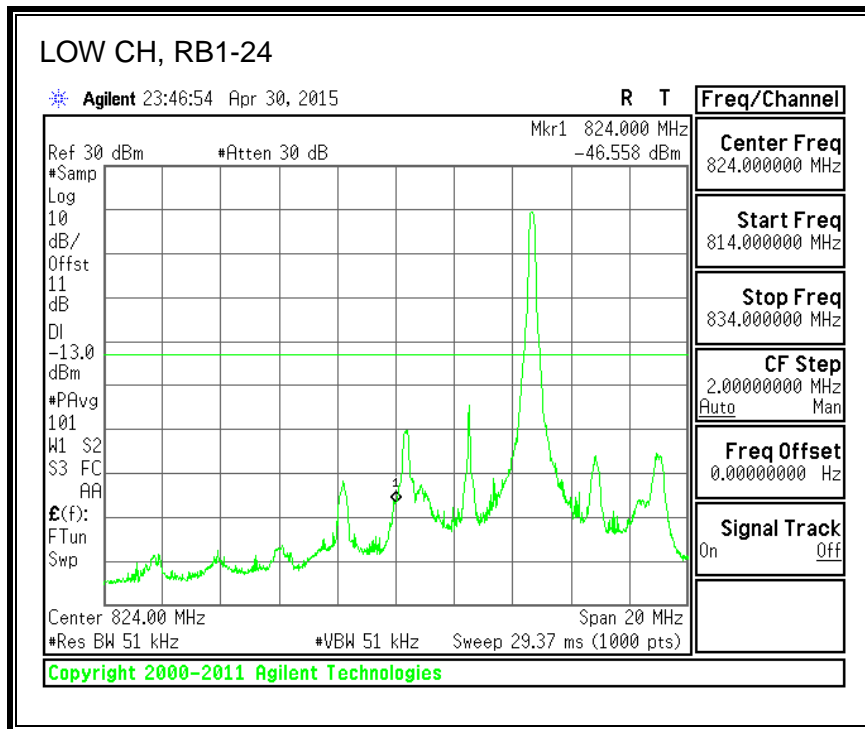

QPSK, (15.0 MHz BAND WIDTH)

16QAM, (15.0 MHz BAND WIDTH)

QPSK, (20.0 MHz BAND WIDTH)

16QAM, (20.0 MHz BAND WIDTH)

8.3.3. LTE BAND 5 BANDEDGE

QPSK, (1.4 MHz BAND WIDTH)

16QAM, (1.4 MHz BAND WIDTH)

QPSK, (3.0 MHz BAND WIDTH)

16QAM, (3.0 MHz BAND WIDTH)

QPSK, (5.0 MHz BAND WIDTH)

16QAM, (5.0 MHz BAND WIDTH)

QPSK, (10.0 MHz BAND WIDTH)

16QAM, (10.0 MHz BAND WIDTH)

8.3.4. LTE BAND 7 EMISSION MASK

QPSK, (5.0 MHz BAND WIDTH)

16QAM, (5.0 MHz BAND WIDTH)

QPSK, (10.0 MHz BAND WIDTH)

16QAM, (10.0 MHz BAND WIDTH)

QPSK, (15.0 MHz BAND WIDTH)

16QAM, (15.0 MHz BAND WIDTH)

QPSK, (20.0 MHz BAND WIDTH)

16QAM, (20.0 MHz BAND WIDTH)

8.3.5. LTE BAND 12 BANDEDGE

QPSK, (1.4 MHz BAND WIDTH)

16QAM, (1.4 MHz BAND WIDTH)

QPSK, (3.0 MHz BAND WIDTH)

16QAM, (3.0 MHz BAND WIDTH)

QPSK, (5.0 MHz BAND WIDTH)

16QAM, (5.0 MHz BAND WIDTH)

QPSK, (10.0 MHz BAND WIDTH)

16QAM, (10.0 MHz BAND WIDTH)

8.3.6. LTE BAND 13 EMISSION MASK