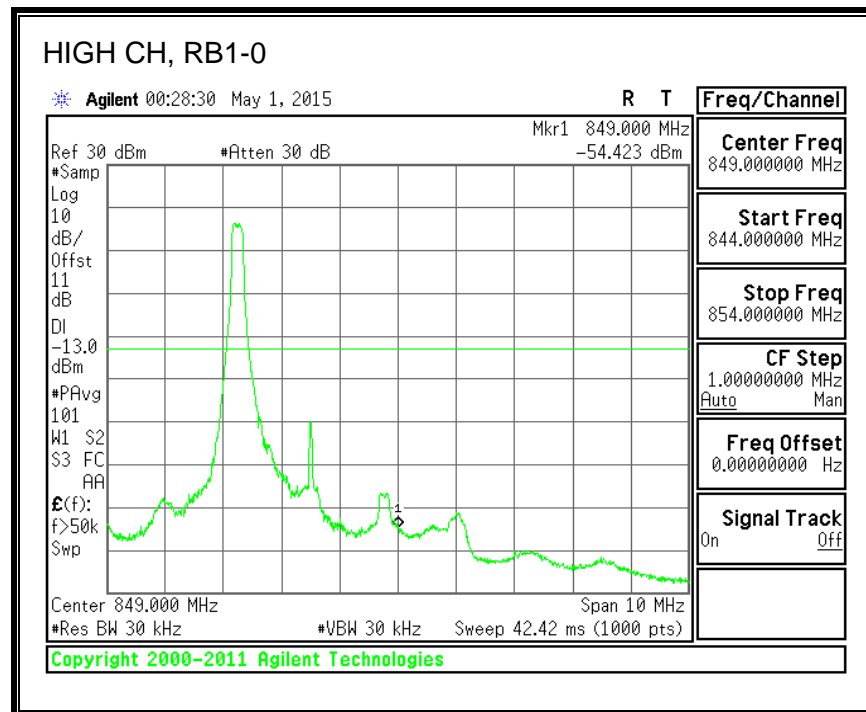

QPSK, (15.0 MHz BAND WIDTH)

16QAM, (15.0 MHz BAND WIDTH)

QPSK, (20.0 MHz BAND WIDTH)

16QAM, (20.0 MHz BAND WIDTH)

8.3.3. LTE BAND 5 BANDEDGE

QPSK, (1.4 MHz BAND WIDTH)

16QAM, (1.4 MHz BAND WIDTH)

QPSK, (3.0 MHz BAND WIDTH)

16QAM, (3.0 MHz BAND WIDTH)

QPSK, (5.0 MHz BAND WIDTH)

16QAM, (5.0 MHz BAND WIDTH)

QPSK, (10.0 MHz BAND WIDTH)

16QAM, (10.0 MHz BAND WIDTH)

8.3.4. LTE BAND 7 EMISSION MASK

QPSK, (5.0 MHz BAND WIDTH)

16QAM, (5.0 MHz BAND WIDTH)