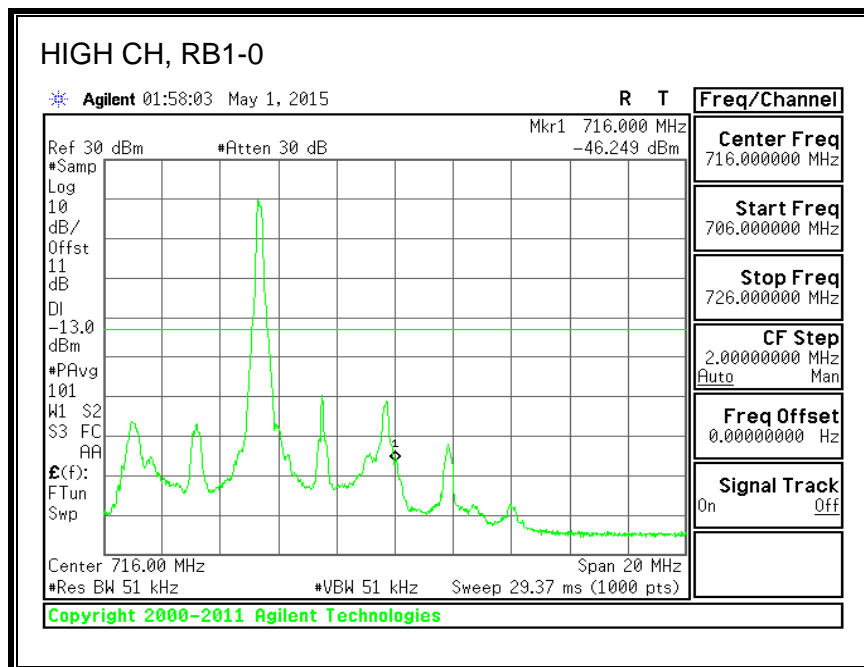

16QAM, (1.4 MHz BAND WIDTH)

QPSK, (3.0 MHz BAND WIDTH)

16QAM, (3.0 MHz BAND WIDTH)

QPSK, (5.0 MHz BAND WIDTH)

16QAM, (5.0 MHz BAND WIDTH)

QPSK, (10.0 MHz BAND WIDTH)

16QAM, (10.0 MHz BAND WIDTH)

8.3.6. LTE BAND 13 EMISSION MASK

QPSK, (5.0 MHz BAND WIDTH)

16QAM, (5.0 MHz BAND WIDTH)

QPSK, (10.0 MHz BAND WIDTH)

16QAM, (10.0 MHz BAND WIDTH)

8.3.7. LTE BAND 17 BANDEDGE

QPSK, (5.0 MHz BAND WIDTH)

16QAM, (5.0 MHz BAND WIDTH)

QPSK, (10.0 MHz BAND WIDTH)

16QAM, (10.0 MHz BAND WIDTH)

8.3.8. LTE BAND 25 BANDEDGE

QPSK, (1.4 MHz BAND WIDTH)

16QAM, (1.4 MHz BAND WIDTH)

QPSK, (3.0 MHz BAND WIDTH)

16QAM, (3.0 MHz BAND WIDTH)

QPSK, (5.0 MHz BAND WIDTH)

16QAM, (5.0 MHz BAND WIDTH)