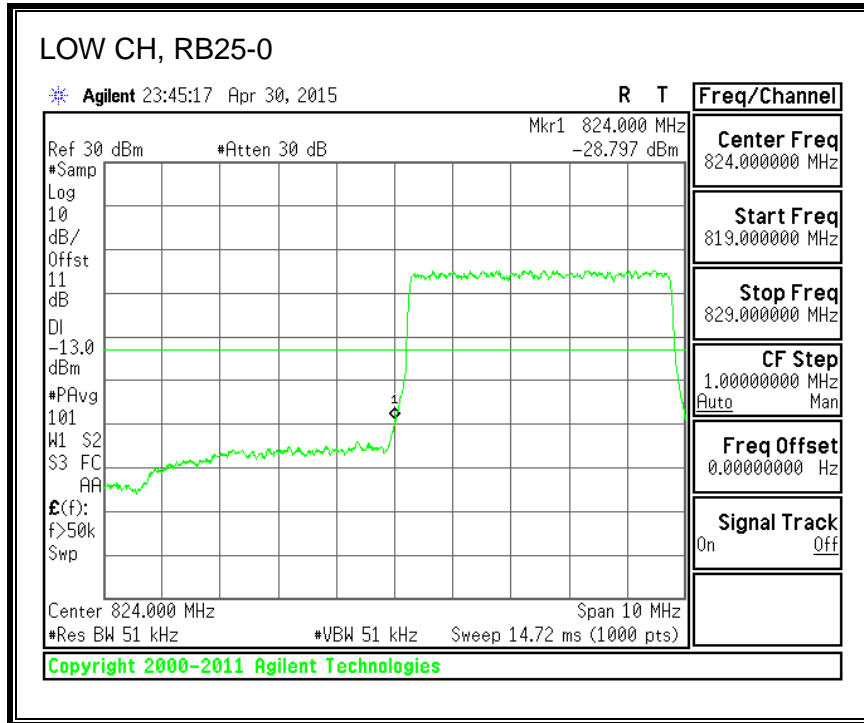

16QAM, (3.0 MHz BAND WIDTH)

QPSK, (5.0 MHz BAND WIDTH)

16QAM, (5.0 MHz BAND WIDTH)

QPSK, (10.0 MHz BAND WIDTH)

16QAM, (10.0 MHz BAND WIDTH)

8.3.4. LTE BAND 7 EMISSION MASK

QPSK, (5.0 MHz BAND WIDTH)

16QAM, (5.0 MHz BAND WIDTH)

QPSK, (10.0 MHz BAND WIDTH)

16QAM, (10.0 MHz BAND WIDTH)

QPSK, (15.0 MHz BAND WIDTH)

16QAM, (15.0 MHz BAND WIDTH)

QPSK, (20.0 MHz BAND WIDTH)

16QAM, (20.0 MHz BAND WIDTH)

8.3.5. LTE BAND 12 BANDEDGE

QPSK, (1.4 MHz BAND WIDTH)