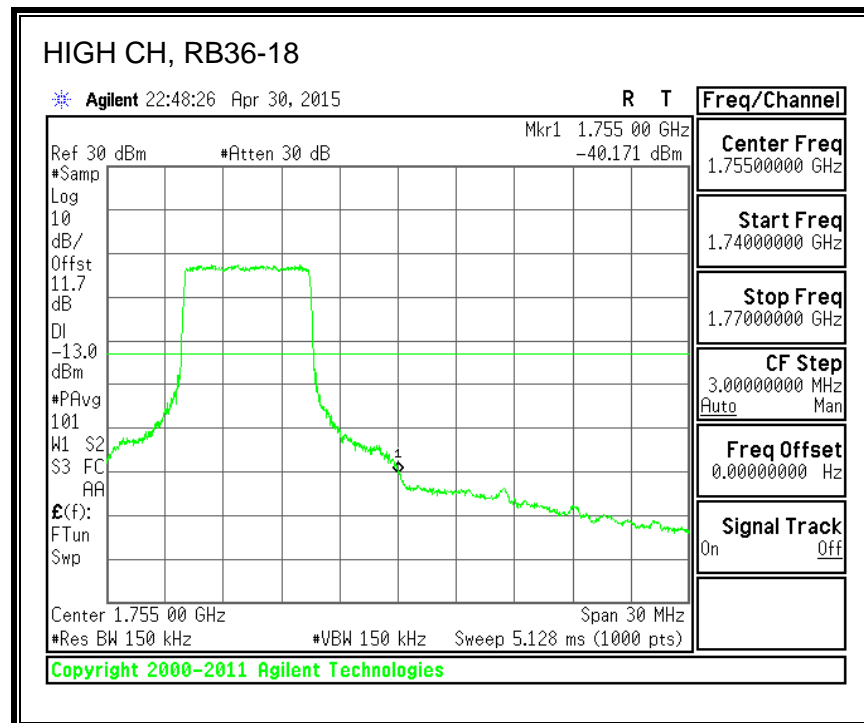

QPSK, (15.0 MHz BAND WIDTH)

16QAM, (15.0 MHz BAND WIDTH)

QPSK, (20.0 MHz BAND WIDTH)

16QAM, (20.0 MHz BAND WIDTH)

8.3.3. LTE BAND 5 BANDEDGE

QPSK, (1.4 MHz BAND WIDTH)

16QAM, (1.4 MHz BAND WIDTH)

QPSK, (3.0 MHz BAND WIDTH)

16QAM, (3.0 MHz BAND WIDTH)

QPSK, (5.0 MHz BAND WIDTH)

16QAM, (5.0 MHz BAND WIDTH)

QPSK, (10.0 MHz BAND WIDTH)

16QAM, (10.0 MHz BAND WIDTH)

8.3.4. LTE BAND 7 EMISSION MASK

QPSK, (5.0 MHz BAND WIDTH)

16QAM, (5.0 MHz BAND WIDTH)

QPSK, (10.0 MHz BAND WIDTH)

16QAM, (10.0 MHz BAND WIDTH)

QPSK, (15.0 MHz BAND WIDTH)

16QAM, (15.0 MHz BAND WIDTH)

QPSK, (20.0 MHz BAND WIDTH)

16QAM, (20.0 MHz BAND WIDTH)

8.3.5. LTE BAND 12 BANDEDGE

QPSK, (1.4 MHz BAND WIDTH)