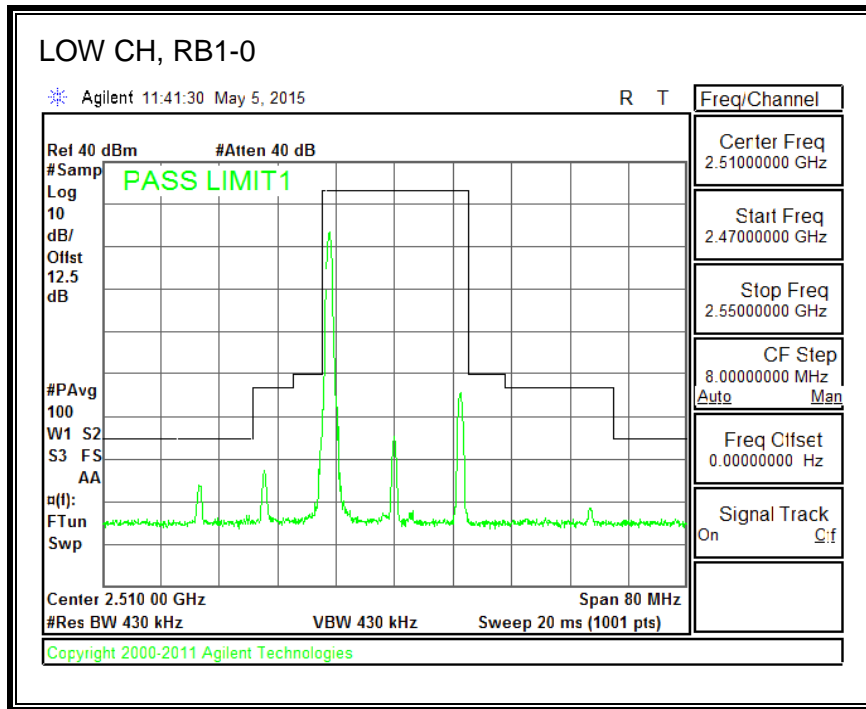

QPSK, (10.0 MHz BAND WIDTH)

16QAM, (10.0 MHz BAND WIDTH)

QPSK, (15.0 MHz BAND WIDTH)

16QAM, (15.0 MHz BAND WIDTH)

QPSK, (20.0 MHz BAND WIDTH)

16QAM, (20.0 MHz BAND WIDTH)

8.3.5. LTE BAND 12 BANDEDGE

QPSK, (1.4 MHz BAND WIDTH)

16QAM, (1.4 MHz BAND WIDTH)

QPSK, (3.0 MHz BAND WIDTH)

16QAM, (3.0 MHz BAND WIDTH)

QPSK, (5.0 MHz BAND WIDTH)

16QAM, (5.0 MHz BAND WIDTH)

QPSK, (10.0 MHz BAND WIDTH)

16QAM, (10.0 MHz BAND WIDTH)

8.3.6. LTE BAND 13 EMISSION MASK