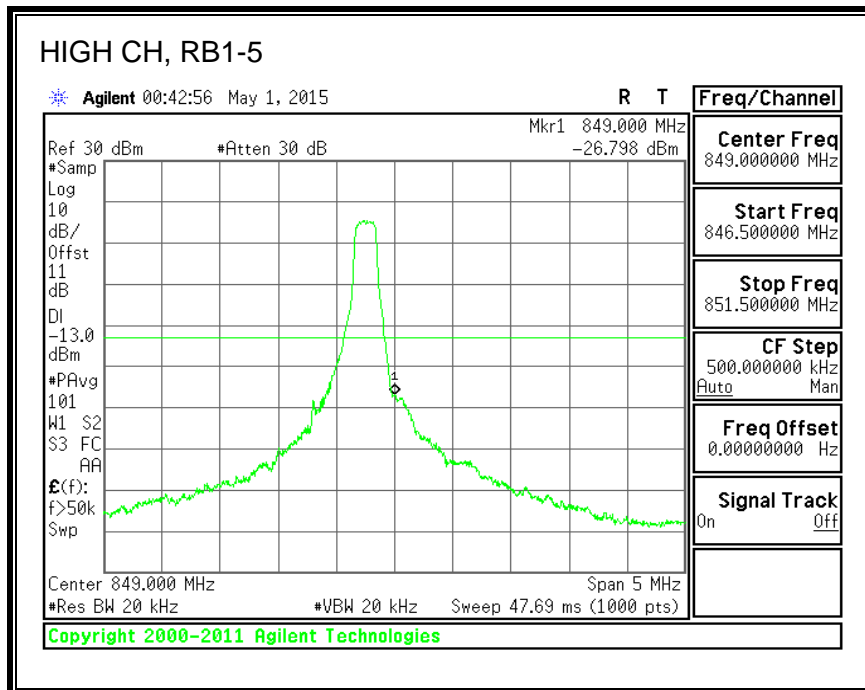

QPSK, (15.0 MHz BAND WIDTH)

16QAM, (15.0 MHz BAND WIDTH)

QPSK, (20.0 MHz BAND WIDTH)

16QAM, (20.0 MHz BAND WIDTH)

8.3.3. LTE BAND 5 BANDEDGE

QPSK, (1.4 MHz BAND WIDTH)

16QAM, (1.4 MHz BAND WIDTH)

QPSK, (3.0 MHz BAND WIDTH)

16QAM, (3.0 MHz BAND WIDTH)

QPSK, (5.0 MHz BAND WIDTH)

16QAM, (5.0 MHz BAND WIDTH)

QPSK, (10.0 MHz BAND WIDTH)

16QAM, (10.0 MHz BAND WIDTH)

8.3.4. LTE BAND 7 EMISSION MASK

QPSK, (5.0 MHz BAND WIDTH)

16QAM, (5.0 MHz BAND WIDTH)

QPSK, (10.0 MHz BAND WIDTH)

16QAM, (10.0 MHz BAND WIDTH)

QPSK, (15.0 MHz BAND WIDTH)

16QAM, (15.0 MHz BAND WIDTH)

QPSK, (20.0 MHz BAND WIDTH)

16QAM, (20.0 MHz BAND WIDTH)

8.3.5. LTE BAND 12 BANDEDGE

QPSK, (1.4 MHz BAND WIDTH)