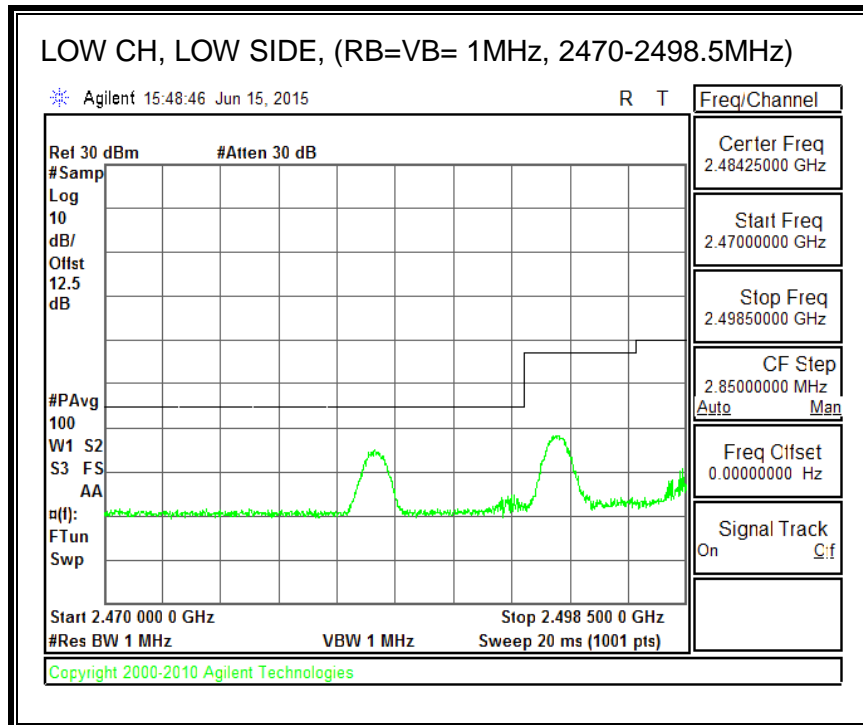

QPSK, (10.0 MHz BAND WIDTH)

16QAM, (10.0 MHz BAND WIDTH)

QPSK, (15.0 MHz BAND WIDTH)

16QAM, (15.0 MHz BAND WIDTH)

QPSK, (20.0 MHz BAND WIDTH)

16QAM, (20.0 MHz BAND WIDTH)

8.3.5. LTE BAND 12 BANDEDGE

QPSK, (1.4 MHz BAND WIDTH)

16QAM, (1.4 MHz BAND WIDTH)

QPSK, (3.0 MHz BAND WIDTH)

16QAM, (3.0 MHz BAND WIDTH)

QPSK, (5.0 MHz BAND WIDTH)

16QAM, (5.0 MHz BAND WIDTH)

QPSK, (10.0 MHz BAND WIDTH)

16QAM, (10.0 MHz BAND WIDTH)

8.3.6. LTE BAND 13 EMISSION MASK