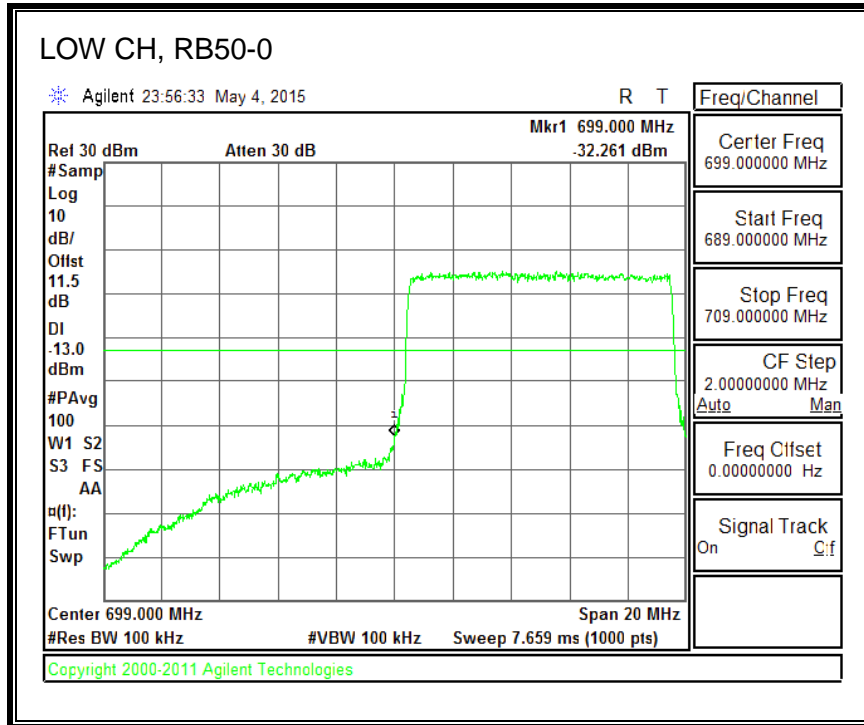

QPSK, (10.0 MHz BAND WIDTH)

16QAM, (10.0 MHz BAND WIDTH)

QPSK, (15.0 MHz BAND WIDTH)

16QAM, (15.0 MHz BAND WIDTH)

QPSK, (20.0 MHz BAND WIDTH)

16QAM, (20.0 MHz BAND WIDTH)

8.3.5. LTE BAND 12 BANDEDGE

QPSK, (1.4 MHz BAND WIDTH)

16QAM, (1.4 MHz BAND WIDTH)

QPSK, (3.0 MHz BAND WIDTH)

16QAM, (3.0 MHz BAND WIDTH)

QPSK, (5.0 MHz BAND WIDTH)

16QAM, (5.0 MHz BAND WIDTH)

QPSK, (10.0 MHz BAND WIDTH)

16QAM, (10.0 MHz BAND WIDTH)

8.3.6. LTE BAND 13 EMISSION MASK

QPSK, (5.0 MHz BAND WIDTH)

16QAM, (5.0 MHz BAND WIDTH)

QPSK, (10.0 MHz BAND WIDTH)

16QAM, (10.0 MHz BAND WIDTH)

8.3.7. LTE BAND 17 BANDEDGE

QPSK, (5.0 MHz BAND WIDTH)

16QAM, (5.0 MHz BAND WIDTH)

QPSK, (10.0 MHz BAND WIDTH)