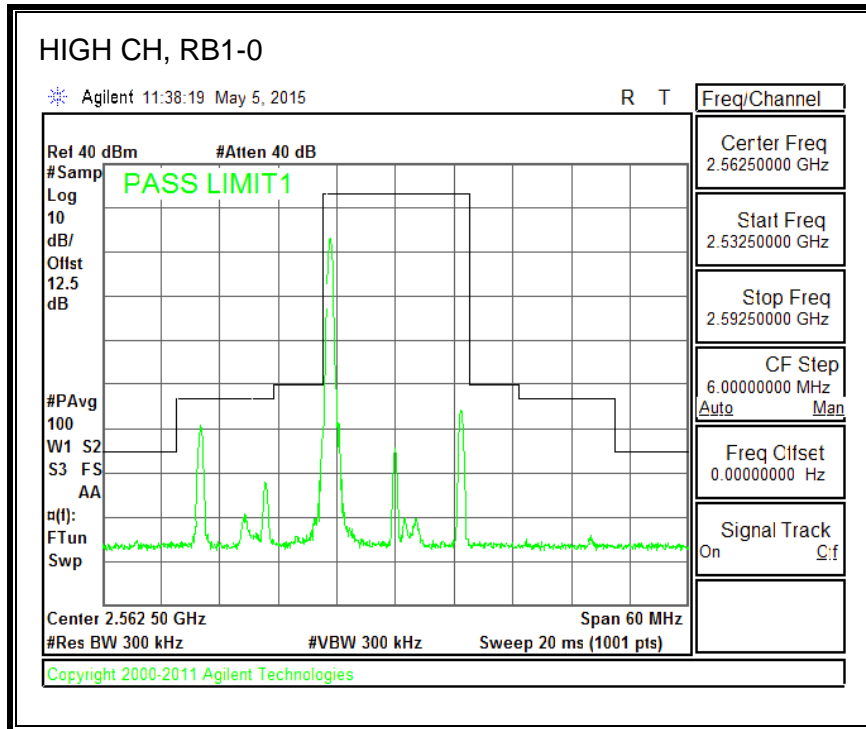

QPSK, (10.0 MHz BAND WIDTH)

16QAM, (10.0 MHz BAND WIDTH)

QPSK, (15.0 MHz BAND WIDTH)

16QAM, (15.0 MHz BAND WIDTH)

QPSK, (20.0 MHz BAND WIDTH)

16QAM, (20.0 MHz BAND WIDTH)

8.3.5. LTE BAND 12 BANDEDGE

QPSK, (1.4 MHz BAND WIDTH)

16QAM, (1.4 MHz BAND WIDTH)

QPSK, (3.0 MHz BAND WIDTH)

16QAM, (3.0 MHz BAND WIDTH)

QPSK, (5.0 MHz BAND WIDTH)

16QAM, (5.0 MHz BAND WIDTH)

QPSK, (10.0 MHz BAND WIDTH)

16QAM, (10.0 MHz BAND WIDTH)

8.3.6. LTE BAND 13 EMISSION MASK