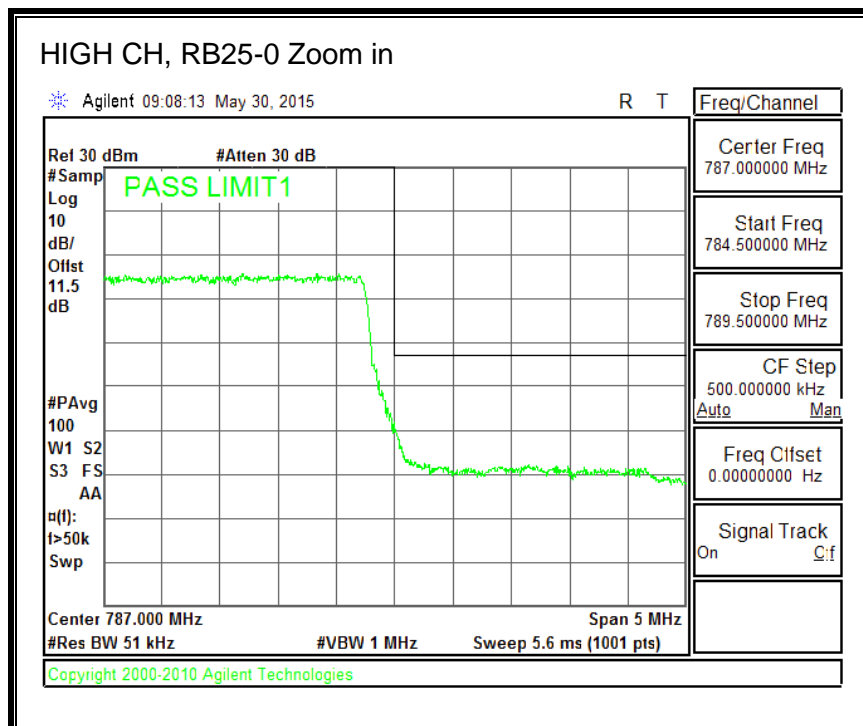

16QAM, (1.4 MHz BAND WIDTH)

QPSK, (3.0 MHz BAND WIDTH)

16QAM, (3.0 MHz BAND WIDTH)

QPSK, (5.0 MHz BAND WIDTH)

16QAM, (5.0 MHz BAND WIDTH)

QPSK, (10.0 MHz BAND WIDTH)

16QAM, (10.0 MHz BAND WIDTH)

8.3.6. LTE BAND 13 EMISSION MASK

QPSK, (5.0 MHz BAND WIDTH)

16QAM, (5.0 MHz BAND WIDTH)

QPSK, (10.0 MHz BAND WIDTH)

16QAM, (10.0 MHz BAND WIDTH)

8.3.7. LTE BAND 17 BANDEDGE

QPSK, (5.0 MHz BAND WIDTH)

16QAM, (5.0 MHz BAND WIDTH)

QPSK, (10.0 MHz BAND WIDTH)