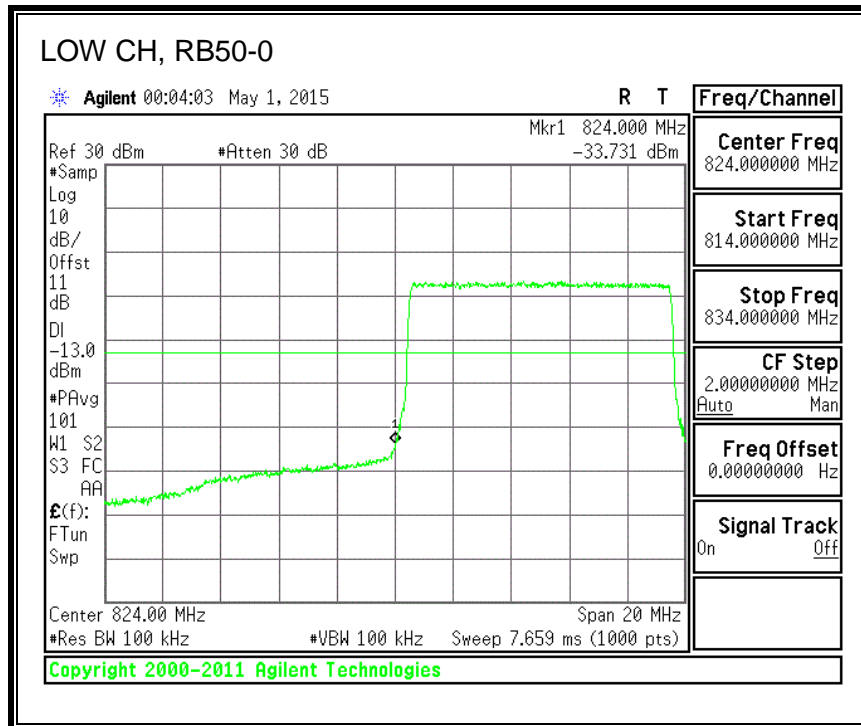

16QAM, (3.0 MHz BAND WIDTH)

QPSK, (5.0 MHz BAND WIDTH)

16QAM, (5.0 MHz BAND WIDTH)

QPSK, (10.0 MHz BAND WIDTH)

16QAM, (10.0 MHz BAND WIDTH)

8.3.4. LTE BAND 7 EMISSION MASK

QPSK, (5.0 MHz BAND WIDTH)

16QAM, (5.0 MHz BAND WIDTH)

QPSK, (10.0 MHz BAND WIDTH)

16QAM, (10.0 MHz BAND WIDTH)

QPSK, (15.0 MHz BAND WIDTH)

16QAM, (15.0 MHz BAND WIDTH)

QPSK, (20.0 MHz BAND WIDTH)

16QAM, (20.0 MHz BAND WIDTH)

8.3.5. LTE BAND 12 BANDEDGE

QPSK, (1.4 MHz BAND WIDTH)