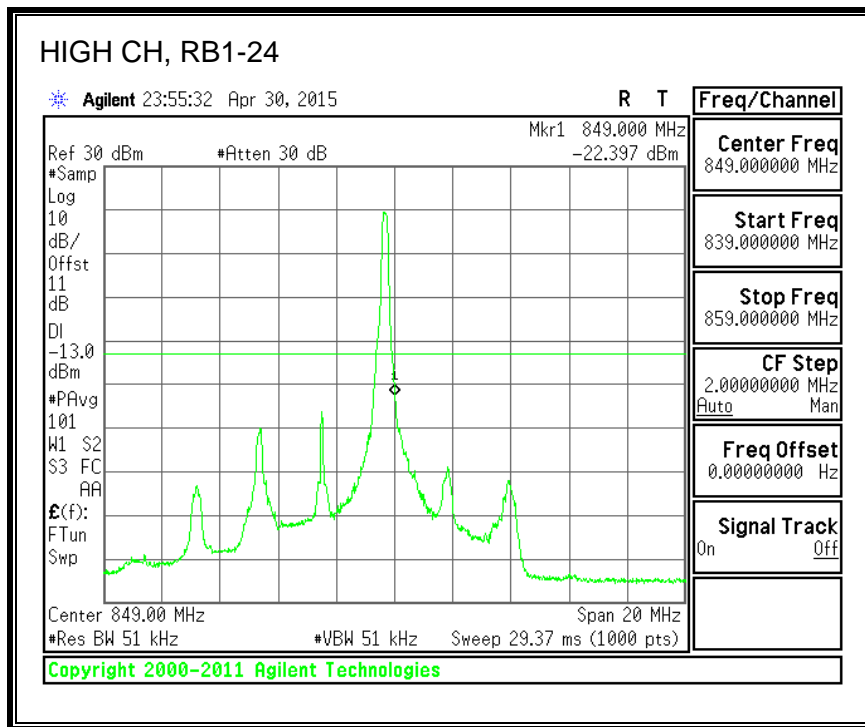

QPSK, (15.0 MHz BAND WIDTH)

16QAM, (15.0 MHz BAND WIDTH)

QPSK, (20.0 MHz BAND WIDTH)

16QAM, (20.0 MHz BAND WIDTH)

8.3.3. LTE BAND 5 BANDEDGE

QPSK, (1.4 MHz BAND WIDTH)

16QAM, (1.4 MHz BAND WIDTH)

QPSK, (3.0 MHz BAND WIDTH)

16QAM, (3.0 MHz BAND WIDTH)

QPSK, (5.0 MHz BAND WIDTH)

16QAM, (5.0 MHz BAND WIDTH)

QPSK, (10.0 MHz BAND WIDTH)

16QAM, (10.0 MHz BAND WIDTH)

8.3.4. LTE BAND 7 EMISSION MASK

QPSK, (5.0 MHz BAND WIDTH)

16QAM, (5.0 MHz BAND WIDTH)

QPSK, (10.0 MHz BAND WIDTH)

16QAM, (10.0 MHz BAND WIDTH)

QPSK, (15.0 MHz BAND WIDTH)

16QAM, (15.0 MHz BAND WIDTH)

QPSK, (20.0 MHz BAND WIDTH)

16QAM, (20.0 MHz BAND WIDTH)

8.3.5. LTE BAND 12 BANDEDGE

QPSK, (1.4 MHz BAND WIDTH)