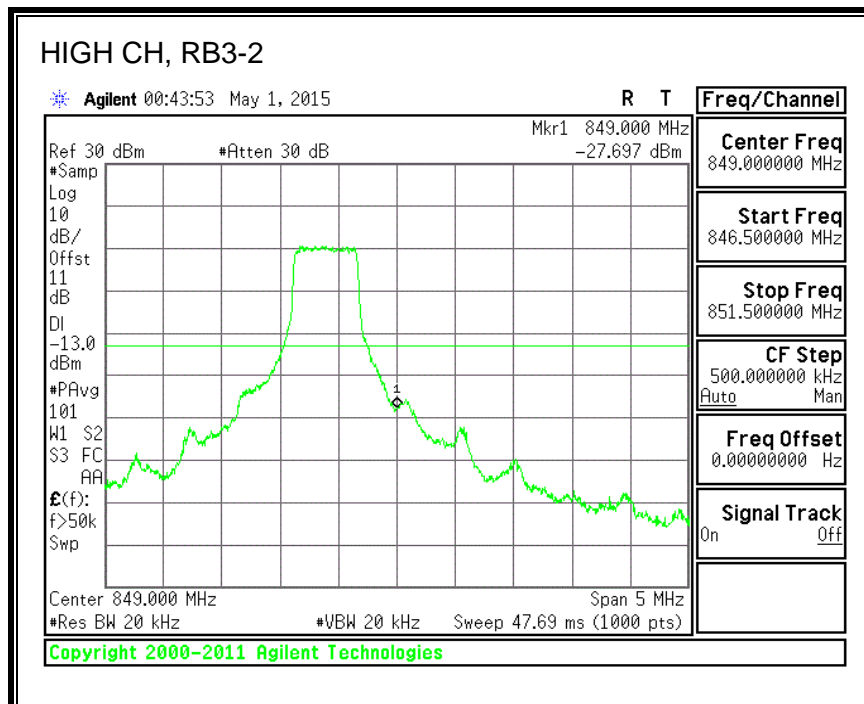

QPSK, (15.0 MHz BAND WIDTH)

16QAM, (15.0 MHz BAND WIDTH)

QPSK, (20.0 MHz BAND WIDTH)

16QAM, (20.0 MHz BAND WIDTH)

8.3.3. LTE BAND 5 BANDEDGE

QPSK, (1.4 MHz BAND WIDTH)

16QAM, (1.4 MHz BAND WIDTH)

QPSK, (3.0 MHz BAND WIDTH)

16QAM, (3.0 MHz BAND WIDTH)

QPSK, (5.0 MHz BAND WIDTH)

16QAM, (5.0 MHz BAND WIDTH)

QPSK, (10.0 MHz BAND WIDTH)

16QAM, (10.0 MHz BAND WIDTH)

8.3.4. LTE BAND 7 EMISSION MASK

QPSK, (5.0 MHz BAND WIDTH)

16QAM, (5.0 MHz BAND WIDTH)