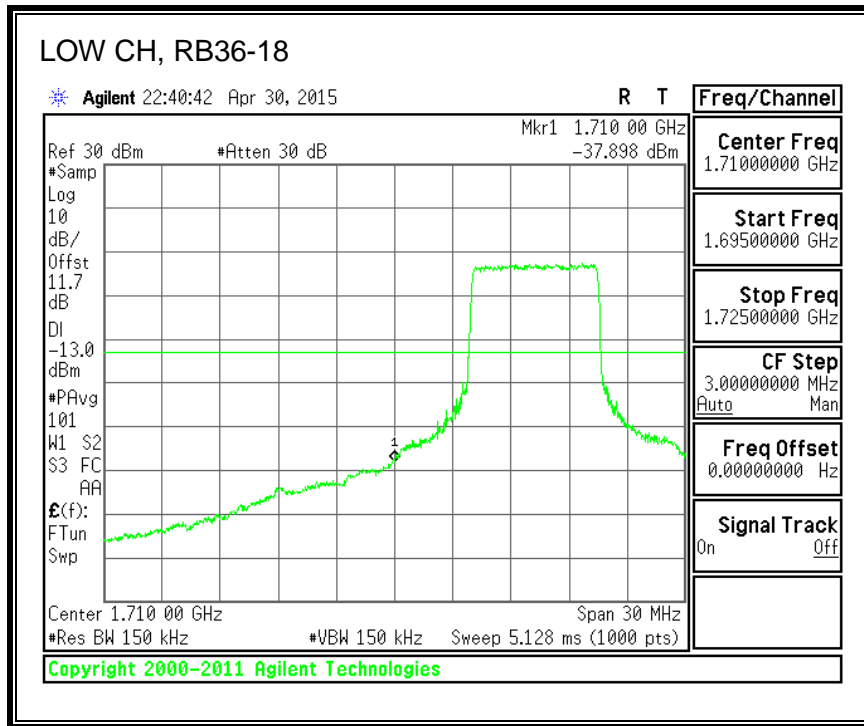

QPSK, (15.0 MHz BAND WIDTH)

16QAM, (15.0 MHz BAND WIDTH)

QPSK, (20.0 MHz BAND WIDTH)

16QAM, (20.0 MHz BAND WIDTH)

8.3.3. LTE BAND 5 BANDEDGE

QPSK, (1.4 MHz BAND WIDTH)

16QAM, (1.4 MHz BAND WIDTH)

QPSK, (3.0 MHz BAND WIDTH)

16QAM, (3.0 MHz BAND WIDTH)

QPSK, (5.0 MHz BAND WIDTH)

16QAM, (5.0 MHz BAND WIDTH)

QPSK, (10.0 MHz BAND WIDTH)

16QAM, (10.0 MHz BAND WIDTH)

8.3.4. LTE BAND 7 EMISSION MASK

QPSK, (5.0 MHz BAND WIDTH)

16QAM, (5.0 MHz BAND WIDTH)

QPSK, (10.0 MHz BAND WIDTH)

16QAM, (10.0 MHz BAND WIDTH)

QPSK, (15.0 MHz BAND WIDTH)

16QAM, (15.0 MHz BAND WIDTH)

QPSK, (20.0 MHz BAND WIDTH)

16QAM, (20.0 MHz BAND WIDTH)

8.3.5. LTE BAND 12 BANDEDGE

QPSK, (1.4 MHz BAND WIDTH)