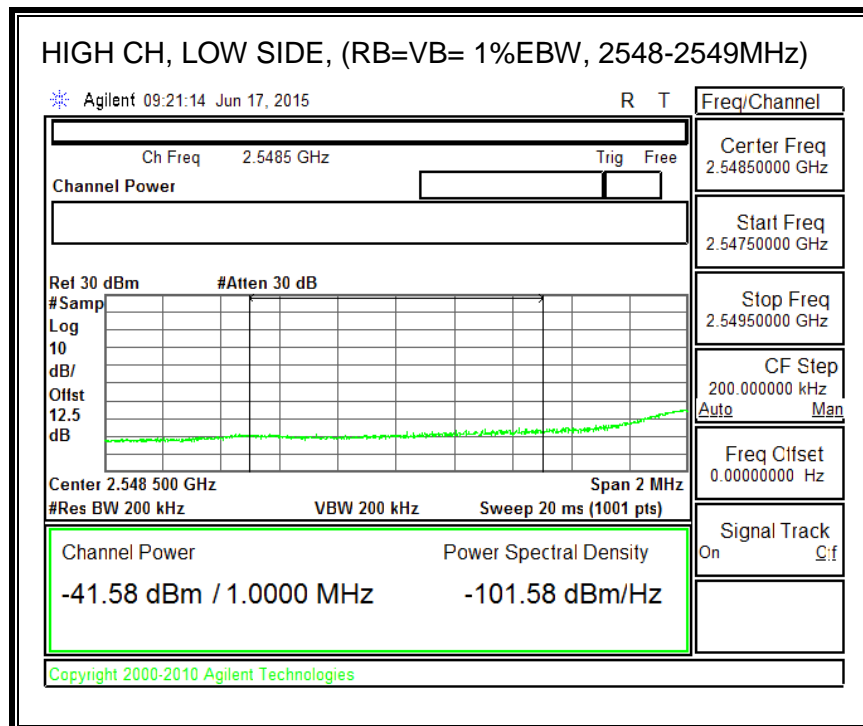

QPSK, (10.0 MHz BAND WIDTH)

16QAM, (10.0 MHz BAND WIDTH)

QPSK, (15.0 MHz BAND WIDTH)

16QAM, (15.0 MHz BAND WIDTH)

QPSK, (20.0 MHz BAND WIDTH)

16QAM, (20.0 MHz BAND WIDTH)

8.3.5. LTE BAND 12 BANDEDGE

QPSK, (1.4 MHz BAND WIDTH)

16QAM, (1.4 MHz BAND WIDTH)

QPSK, (3.0 MHz BAND WIDTH)

16QAM, (3.0 MHz BAND WIDTH)

QPSK, (5.0 MHz BAND WIDTH)

16QAM, (5.0 MHz BAND WIDTH)

QPSK, (10.0 MHz BAND WIDTH)

16QAM, (10.0 MHz BAND WIDTH)

8.3.6. LTE BAND 13 EMISSION MASK