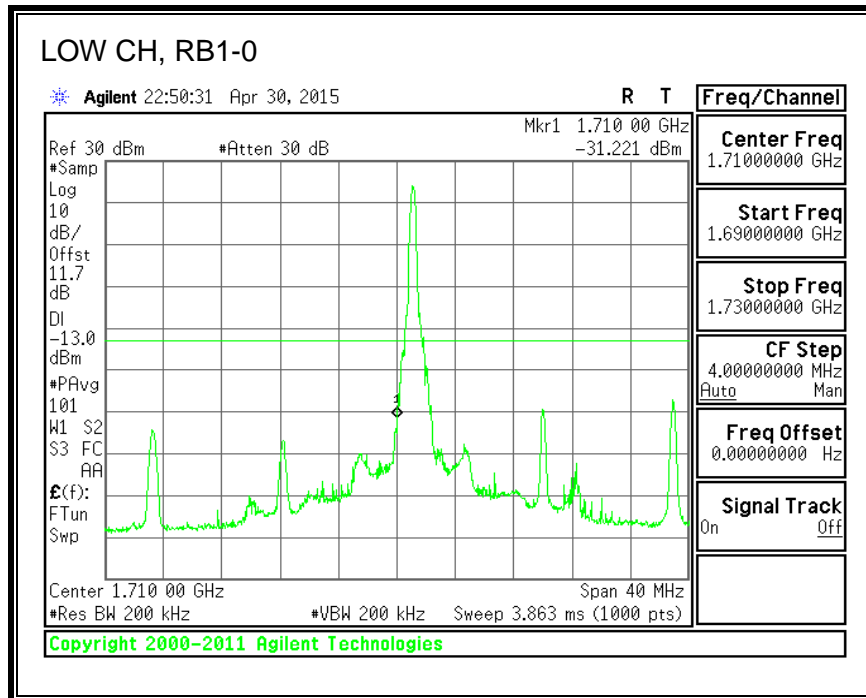

QPSK, (15.0 MHz BAND WIDTH)

16QAM, (15.0 MHz BAND WIDTH)

QPSK, (20.0 MHz BAND WIDTH)

16QAM, (20.0 MHz BAND WIDTH)

8.3.3. LTE BAND 5 BANDEDGE

QPSK, (1.4 MHz BAND WIDTH)

16QAM, (1.4 MHz BAND WIDTH)

QPSK, (3.0 MHz BAND WIDTH)

16QAM, (3.0 MHz BAND WIDTH)

QPSK, (5.0 MHz BAND WIDTH)

16QAM, (5.0 MHz BAND WIDTH)

QPSK, (10.0 MHz BAND WIDTH)

16QAM, (10.0 MHz BAND WIDTH)

8.3.4. LTE BAND 7 EMISSION MASK

QPSK, (5.0 MHz BAND WIDTH)

16QAM, (5.0 MHz BAND WIDTH)

QPSK, (10.0 MHz BAND WIDTH)

16QAM, (10.0 MHz BAND WIDTH)

QPSK, (15.0 MHz BAND WIDTH)

16QAM, (15.0 MHz BAND WIDTH)

QPSK, (20.0 MHz BAND WIDTH)

16QAM, (20.0 MHz BAND WIDTH)

8.3.5. LTE BAND 12 BANDEDGE

QPSK, (1.4 MHz BAND WIDTH)