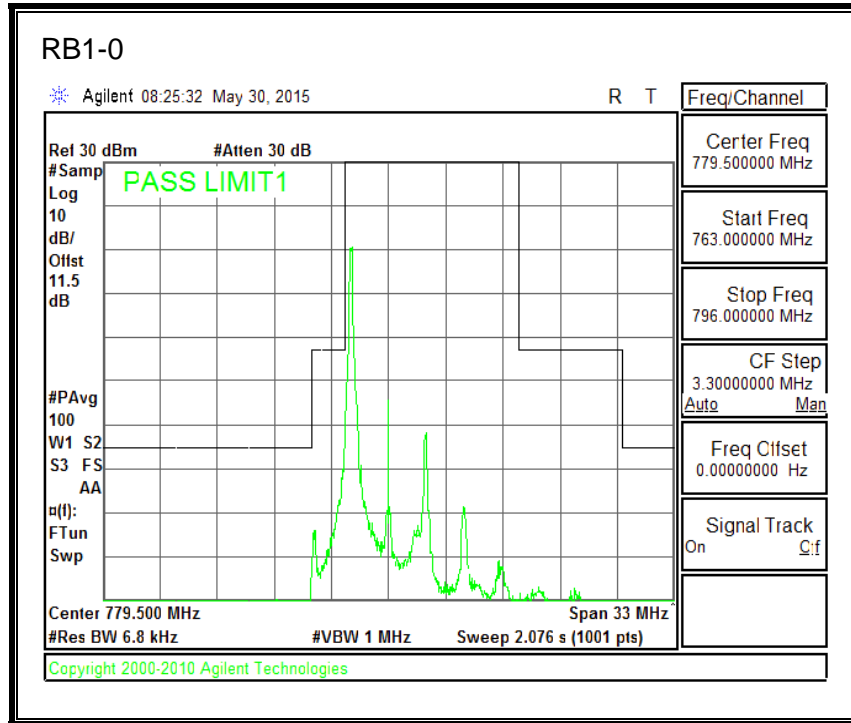

QPSK, (10.0 MHz BAND WIDTH)

16QAM, (10.0 MHz BAND WIDTH)

QPSK, (15.0 MHz BAND WIDTH)

16QAM, (15.0 MHz BAND WIDTH)

QPSK, (20.0 MHz BAND WIDTH)

16QAM, (20.0 MHz BAND WIDTH)

8.3.5. LTE BAND 12 BANDEDGE

QPSK, (1.4 MHz BAND WIDTH)

16QAM, (1.4 MHz BAND WIDTH)

QPSK, (3.0 MHz BAND WIDTH)

16QAM, (3.0 MHz BAND WIDTH)

QPSK, (5.0 MHz BAND WIDTH)

16QAM, (5.0 MHz BAND WIDTH)

QPSK, (10.0 MHz BAND WIDTH)

16QAM, (10.0 MHz BAND WIDTH)

8.3.6. LTE BAND 13 EMISSION MASK

QPSK, (5.0 MHz BAND WIDTH)

16QAM, (5.0 MHz BAND WIDTH)

QPSK, (10.0 MHz BAND WIDTH)

16QAM, (10.0 MHz BAND WIDTH)

8.3.7. LTE BAND 17 BANDEDGE

QPSK, (5.0 MHz BAND WIDTH)

16QAM, (5.0 MHz BAND WIDTH)

QPSK, (10.0 MHz BAND WIDTH)