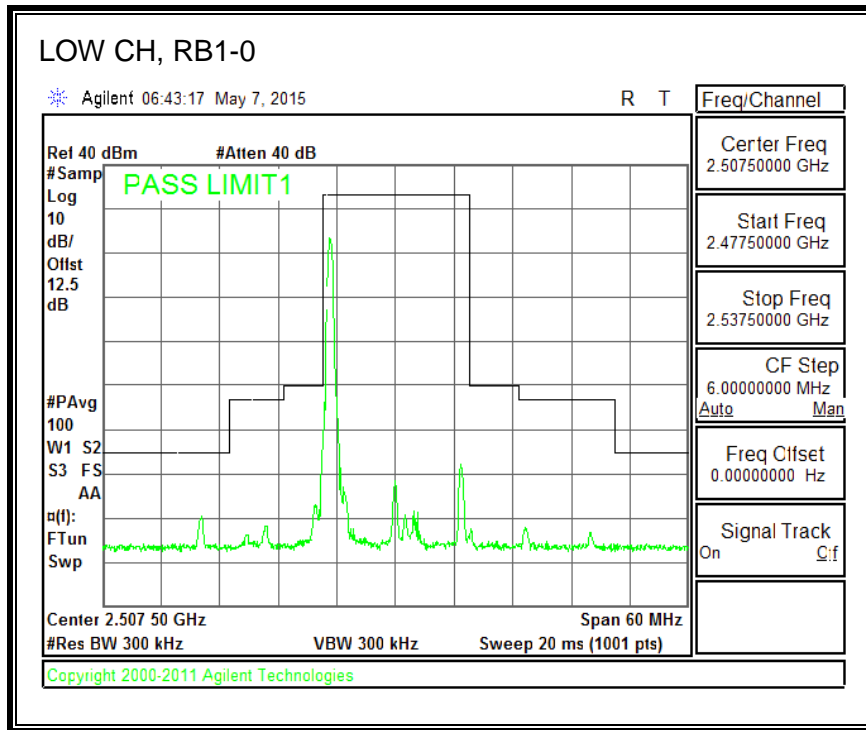

QPSK, (10.0 MHz BAND WIDTH)

16QAM, (10.0 MHz BAND WIDTH)

QPSK, (15.0 MHz BAND WIDTH)

16QAM, (15.0 MHz BAND WIDTH)

QPSK, (20.0 MHz BAND WIDTH)

16QAM, (20.0 MHz BAND WIDTH)

8.3.5. LTE BAND 12 BANDEDGE

QPSK, (1.4 MHz BAND WIDTH)

16QAM, (1.4 MHz BAND WIDTH)

QPSK, (3.0 MHz BAND WIDTH)

16QAM, (3.0 MHz BAND WIDTH)

QPSK, (5.0 MHz BAND WIDTH)

16QAM, (5.0 MHz BAND WIDTH)

QPSK, (10.0 MHz BAND WIDTH)

16QAM, (10.0 MHz BAND WIDTH)

8.3.6. LTE BAND 13 EMISSION MASK