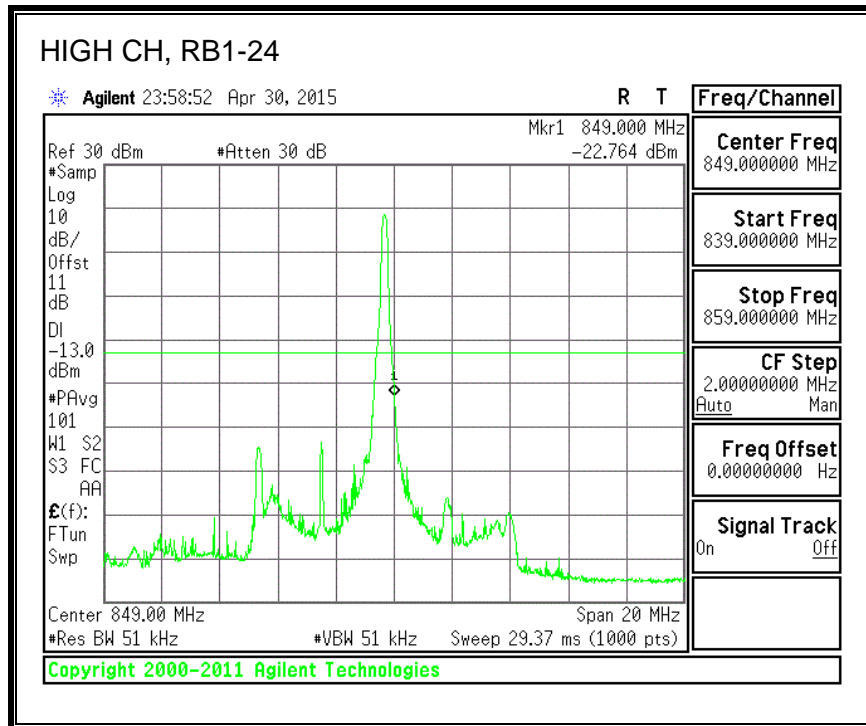

QPSK, (15.0 MHz BAND WIDTH)

16QAM, (15.0 MHz BAND WIDTH)

QPSK, (20.0 MHz BAND WIDTH)

16QAM, (20.0 MHz BAND WIDTH)

8.3.3. LTE BAND 5 BANDEDGE

QPSK, (1.4 MHz BAND WIDTH)

16QAM, (1.4 MHz BAND WIDTH)

QPSK, (3.0 MHz BAND WIDTH)

16QAM, (3.0 MHz BAND WIDTH)

QPSK, (5.0 MHz BAND WIDTH)

16QAM, (5.0 MHz BAND WIDTH)

QPSK, (10.0 MHz BAND WIDTH)

16QAM, (10.0 MHz BAND WIDTH)

8.3.4. LTE BAND 7 EMISSION MASK

QPSK, (5.0 MHz BAND WIDTH)

16QAM, (5.0 MHz BAND WIDTH)

QPSK, (10.0 MHz BAND WIDTH)

16QAM, (10.0 MHz BAND WIDTH)

QPSK, (15.0 MHz BAND WIDTH)

16QAM, (15.0 MHz BAND WIDTH)

QPSK, (20.0 MHz BAND WIDTH)

16QAM, (20.0 MHz BAND WIDTH)

8.3.5. LTE BAND 12 BANDEDGE

QPSK, (1.4 MHz BAND WIDTH)

16QAM, (1.4 MHz BAND WIDTH)

QPSK, (3.0 MHz BAND WIDTH)

16QAM, (3.0 MHz BAND WIDTH)

QPSK, (5.0 MHz BAND WIDTH)

16QAM, (5.0 MHz BAND WIDTH)

QPSK, (10.0 MHz BAND WIDTH)

16QAM, (10.0 MHz BAND WIDTH)

8.3.6. LTE BAND 13 EMISSION MASK