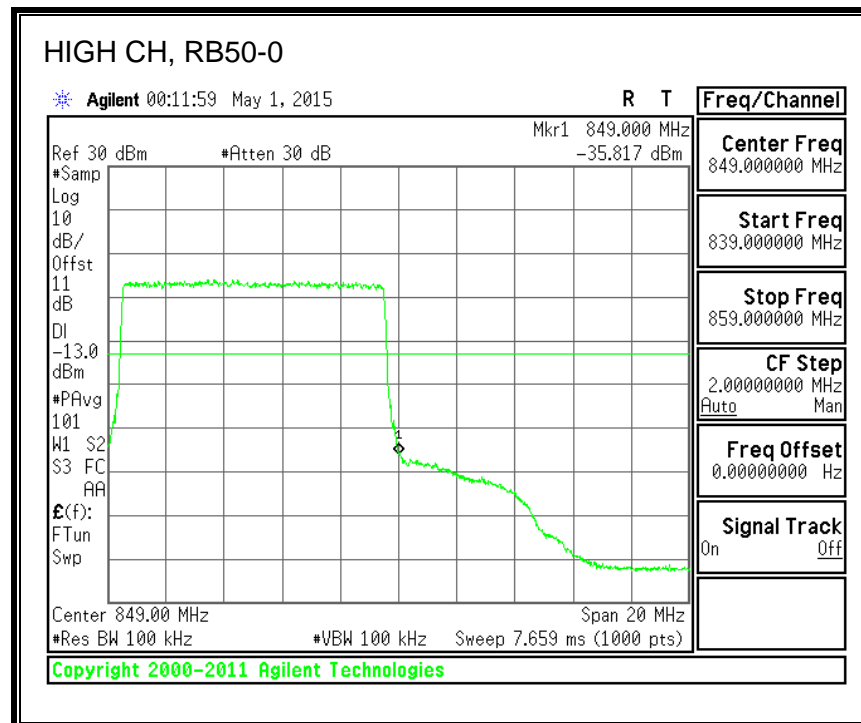

16QAM, (3.0 MHz BAND WIDTH)

QPSK, (5.0 MHz BAND WIDTH)

16QAM, (5.0 MHz BAND WIDTH)

QPSK, (10.0 MHz BAND WIDTH)

16QAM, (10.0 MHz BAND WIDTH)

8.3.4. LTE BAND 7 EMISSION MASK

QPSK, (5.0 MHz BAND WIDTH)

16QAM, (5.0 MHz BAND WIDTH)

QPSK, (10.0 MHz BAND WIDTH)

16QAM, (10.0 MHz BAND WIDTH)

QPSK, (15.0 MHz BAND WIDTH)

16QAM, (15.0 MHz BAND WIDTH)

QPSK, (20.0 MHz BAND WIDTH)

16QAM, (20.0 MHz BAND WIDTH)

8.3.5. LTE BAND 12 BANDEDGE

QPSK, (1.4 MHz BAND WIDTH)