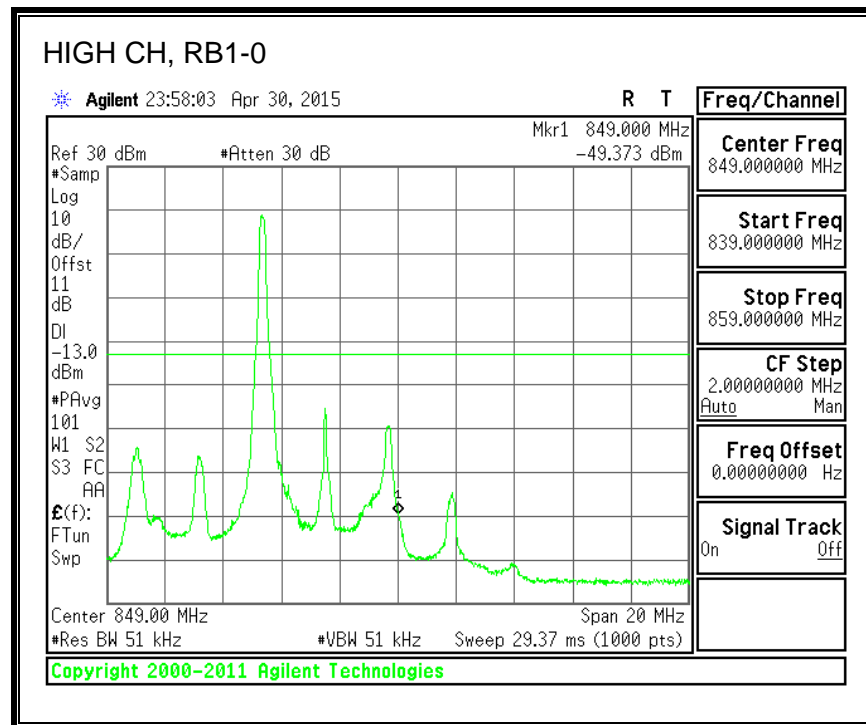

QPSK, (15.0 MHz BAND WIDTH)

16QAM, (15.0 MHz BAND WIDTH)

QPSK, (20.0 MHz BAND WIDTH)

16QAM, (20.0 MHz BAND WIDTH)

8.3.3. LTE BAND 5 BANDEDGE

QPSK, (1.4 MHz BAND WIDTH)

16QAM, (1.4 MHz BAND WIDTH)

QPSK, (3.0 MHz BAND WIDTH)

16QAM, (3.0 MHz BAND WIDTH)

QPSK, (5.0 MHz BAND WIDTH)

16QAM, (5.0 MHz BAND WIDTH)

QPSK, (10.0 MHz BAND WIDTH)

16QAM, (10.0 MHz BAND WIDTH)

8.3.4. LTE BAND 7 EMISSION MASK

QPSK, (5.0 MHz BAND WIDTH)

16QAM, (5.0 MHz BAND WIDTH)

QPSK, (10.0 MHz BAND WIDTH)

16QAM, (10.0 MHz BAND WIDTH)

QPSK, (15.0 MHz BAND WIDTH)

16QAM, (15.0 MHz BAND WIDTH)

QPSK, (20.0 MHz BAND WIDTH)

16QAM, (20.0 MHz BAND WIDTH)

8.3.5. LTE BAND 12 BANDEDGE

QPSK, (1.4 MHz BAND WIDTH)