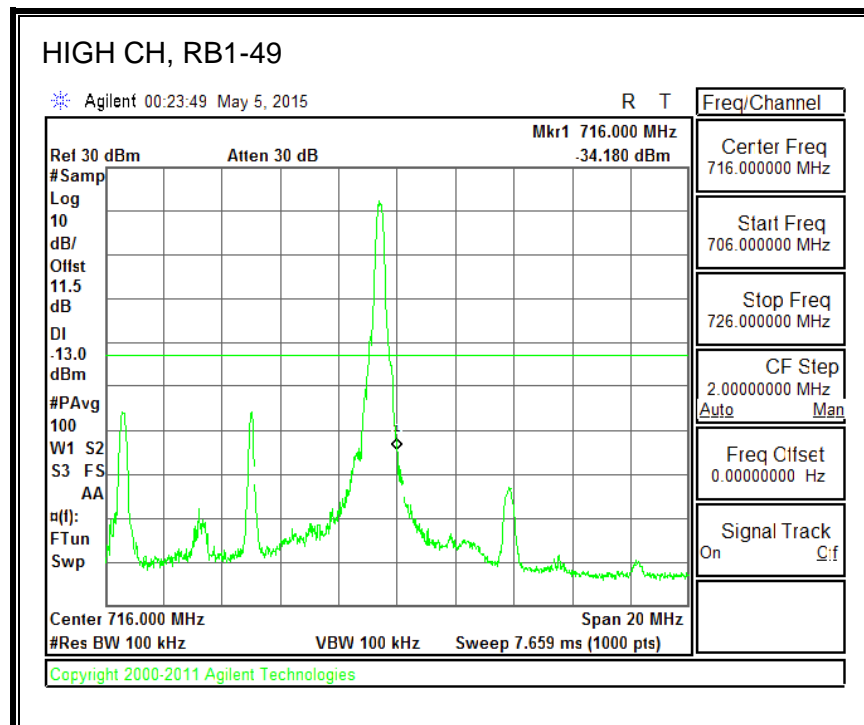

QPSK, (10.0 MHz BAND WIDTH)

16QAM, (10.0 MHz BAND WIDTH)

QPSK, (15.0 MHz BAND WIDTH)

16QAM, (15.0 MHz BAND WIDTH)

QPSK, (20.0 MHz BAND WIDTH)

16QAM, (20.0 MHz BAND WIDTH)

8.3.5. LTE BAND 12 BANDEDGE

QPSK, (1.4 MHz BAND WIDTH)

16QAM, (1.4 MHz BAND WIDTH)

QPSK, (3.0 MHz BAND WIDTH)

16QAM, (3.0 MHz BAND WIDTH)

QPSK, (5.0 MHz BAND WIDTH)

16QAM, (5.0 MHz BAND WIDTH)

QPSK, (10.0 MHz BAND WIDTH)

16QAM, (10.0 MHz BAND WIDTH)

8.3.6. LTE BAND 13 EMISSION MASK

QPSK, (5.0 MHz BAND WIDTH)

16QAM, (5.0 MHz BAND WIDTH)

QPSK, (10.0 MHz BAND WIDTH)

16QAM, (10.0 MHz BAND WIDTH)

8.3.7. LTE BAND 17 BANDEDGE

QPSK, (5.0 MHz BAND WIDTH)

16QAM, (5.0 MHz BAND WIDTH)

QPSK, (10.0 MHz BAND WIDTH)