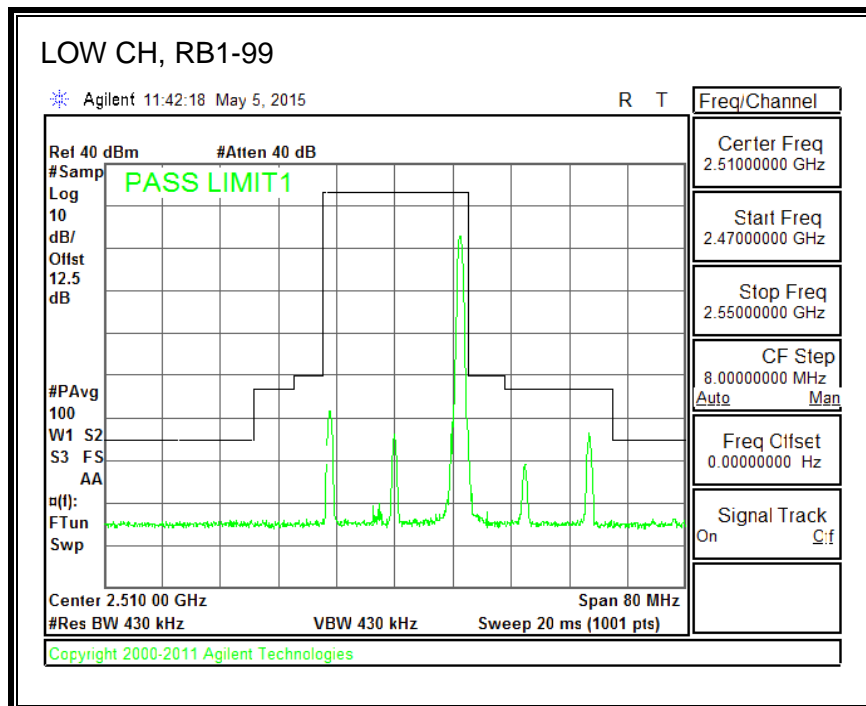

QPSK, (10.0 MHz BAND WIDTH)

16QAM, (10.0 MHz BAND WIDTH)

QPSK, (15.0 MHz BAND WIDTH)

16QAM, (15.0 MHz BAND WIDTH)

QPSK, (20.0 MHz BAND WIDTH)

16QAM, (20.0 MHz BAND WIDTH)

8.3.5. LTE BAND 12 BANDEDGE

QPSK, (1.4 MHz BAND WIDTH)

16QAM, (1.4 MHz BAND WIDTH)

QPSK, (3.0 MHz BAND WIDTH)

16QAM, (3.0 MHz BAND WIDTH)

QPSK, (5.0 MHz BAND WIDTH)

16QAM, (5.0 MHz BAND WIDTH)

QPSK, (10.0 MHz BAND WIDTH)

16QAM, (10.0 MHz BAND WIDTH)

8.3.6. LTE BAND 13 EMISSION MASK