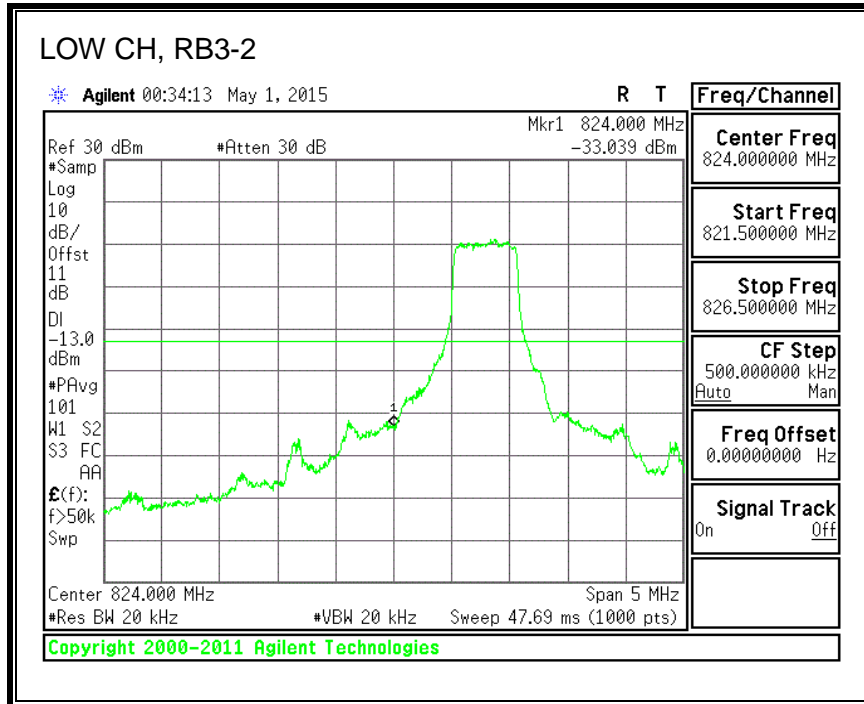

QPSK, (15.0 MHz BAND WIDTH)

16QAM, (15.0 MHz BAND WIDTH)

QPSK, (20.0 MHz BAND WIDTH)

16QAM, (20.0 MHz BAND WIDTH)

8.3.3. LTE BAND 5 BANDEDGE

QPSK, (1.4 MHz BAND WIDTH)

16QAM, (1.4 MHz BAND WIDTH)

QPSK, (3.0 MHz BAND WIDTH)

16QAM, (3.0 MHz BAND WIDTH)

QPSK, (5.0 MHz BAND WIDTH)

16QAM, (5.0 MHz BAND WIDTH)

QPSK, (10.0 MHz BAND WIDTH)

16QAM, (10.0 MHz BAND WIDTH)

8.3.4. LTE BAND 7 EMISSION MASK

QPSK, (5.0 MHz BAND WIDTH)

16QAM, (5.0 MHz BAND WIDTH)

QPSK, (10.0 MHz BAND WIDTH)

16QAM, (10.0 MHz BAND WIDTH)

QPSK, (15.0 MHz BAND WIDTH)

16QAM, (15.0 MHz BAND WIDTH)

QPSK, (20.0 MHz BAND WIDTH)

16QAM, (20.0 MHz BAND WIDTH)

8.3.5. LTE BAND 12 BANDEDGE

QPSK, (1.4 MHz BAND WIDTH)