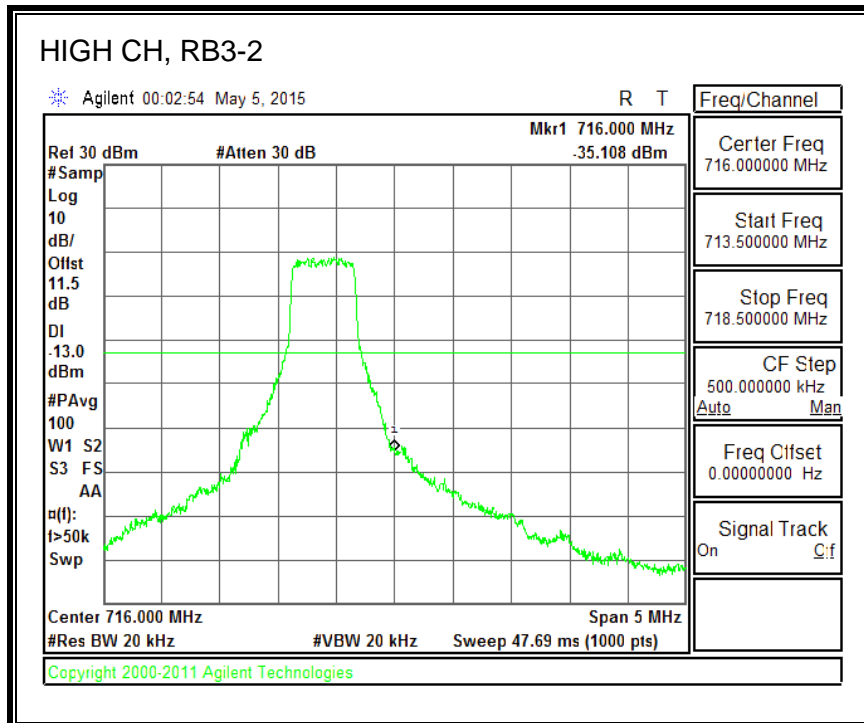

16QAM, (3.0 MHz BAND WIDTH)

QPSK, (5.0 MHz BAND WIDTH)

16QAM, (5.0 MHz BAND WIDTH)

QPSK, (10.0 MHz BAND WIDTH)

16QAM, (10.0 MHz BAND WIDTH)

8.3.4. LTE BAND 7 EMISSION MASK

QPSK, (5.0 MHz BAND WIDTH)

16QAM, (5.0 MHz BAND WIDTH)

QPSK, (10.0 MHz BAND WIDTH)

16QAM, (10.0 MHz BAND WIDTH)

QPSK, (15.0 MHz BAND WIDTH)

16QAM, (15.0 MHz BAND WIDTH)

QPSK, (20.0 MHz BAND WIDTH)

16QAM, (20.0 MHz BAND WIDTH)

8.3.5. LTE BAND 12 BANDEDGE

QPSK, (1.4 MHz BAND WIDTH)

16QAM, (1.4 MHz BAND WIDTH)

QPSK, (3.0 MHz BAND WIDTH)

16QAM, (3.0 MHz BAND WIDTH)

QPSK, (5.0 MHz BAND WIDTH)

16QAM, (5.0 MHz BAND WIDTH)

QPSK, (10.0 MHz BAND WIDTH)

16QAM, (10.0 MHz BAND WIDTH)

8.3.6. LTE BAND 13 EMISSION MASK