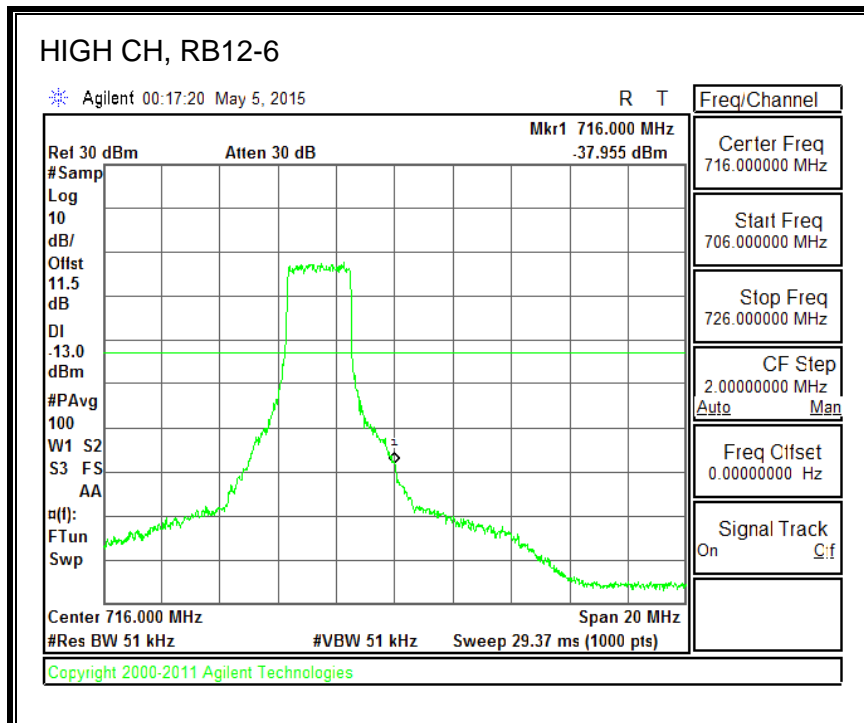

16QAM, (1.4 MHz BAND WIDTH)

QPSK, (3.0 MHz BAND WIDTH)

16QAM, (3.0 MHz BAND WIDTH)

QPSK, (5.0 MHz BAND WIDTH)

16QAM, (5.0 MHz BAND WIDTH)

QPSK, (10.0 MHz BAND WIDTH)

16QAM, (10.0 MHz BAND WIDTH)

8.3.6. LTE BAND 13 EMISSION MASK

QPSK, (5.0 MHz BAND WIDTH)

16QAM, (5.0 MHz BAND WIDTH)

QPSK, (10.0 MHz BAND WIDTH)

16QAM, (10.0 MHz BAND WIDTH)

8.3.7. LTE BAND 17 BANDEDGE

QPSK, (5.0 MHz BAND WIDTH)

16QAM, (5.0 MHz BAND WIDTH)

QPSK, (10.0 MHz BAND WIDTH)