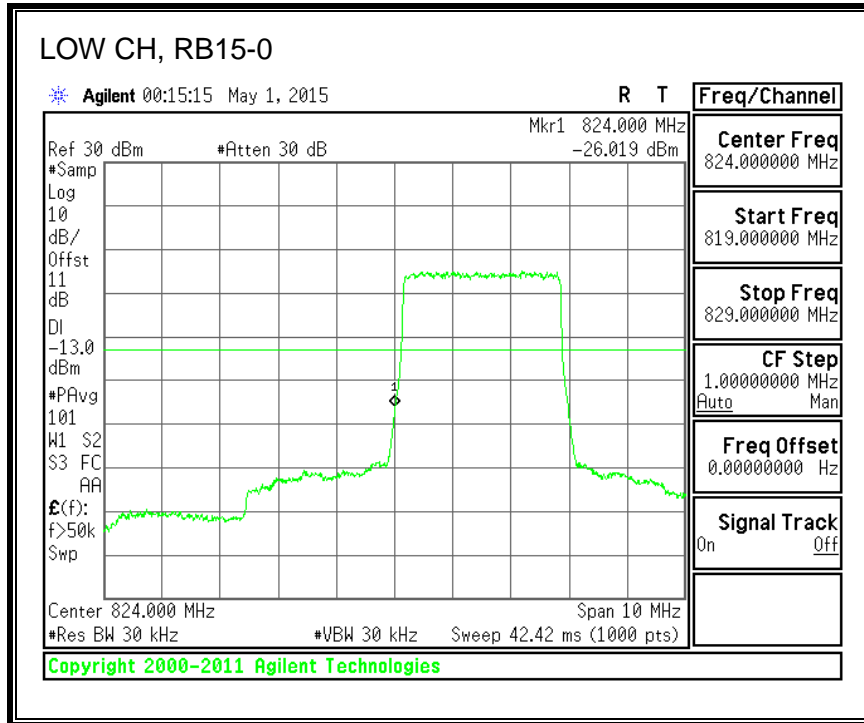

QPSK, (15.0 MHz BAND WIDTH)

16QAM, (15.0 MHz BAND WIDTH)

QPSK, (20.0 MHz BAND WIDTH)

16QAM, (20.0 MHz BAND WIDTH)

8.3.3. LTE BAND 5 BANDEDGE

QPSK, (1.4 MHz BAND WIDTH)

16QAM, (1.4 MHz BAND WIDTH)

QPSK, (3.0 MHz BAND WIDTH)

16QAM, (3.0 MHz BAND WIDTH)

QPSK, (5.0 MHz BAND WIDTH)

16QAM, (5.0 MHz BAND WIDTH)

QPSK, (10.0 MHz BAND WIDTH)

16QAM, (10.0 MHz BAND WIDTH)

8.3.4. LTE BAND 7 EMISSION MASK

QPSK, (5.0 MHz BAND WIDTH)

16QAM, (5.0 MHz BAND WIDTH)

QPSK, (10.0 MHz BAND WIDTH)

16QAM, (10.0 MHz BAND WIDTH)

QPSK, (15.0 MHz BAND WIDTH)

16QAM, (15.0 MHz BAND WIDTH)

QPSK, (20.0 MHz BAND WIDTH)

16QAM, (20.0 MHz BAND WIDTH)

8.3.5. LTE BAND 12 BANDEDGE

QPSK, (1.4 MHz BAND WIDTH)