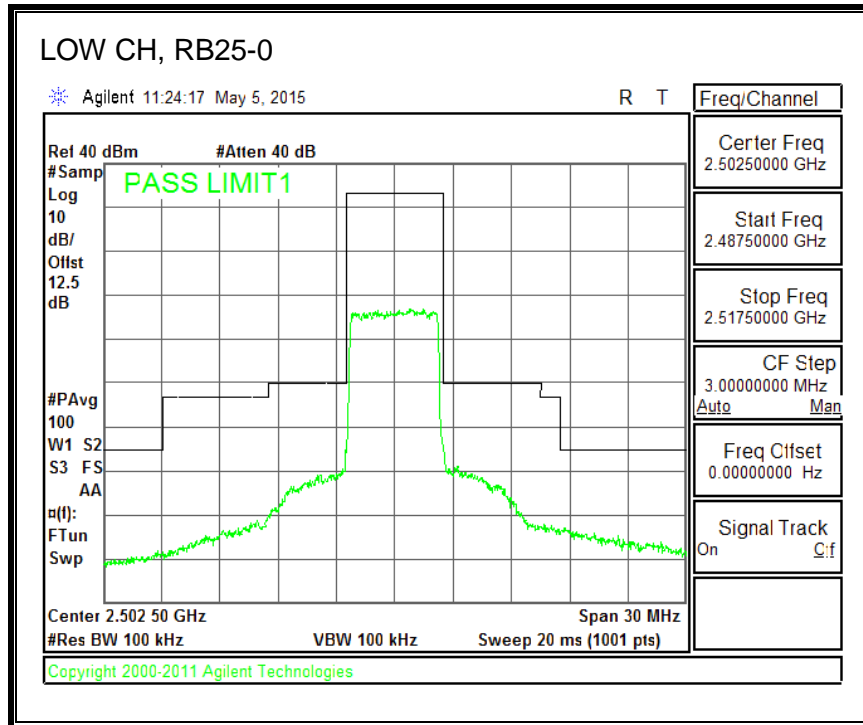

QPSK, (15.0 MHz BAND WIDTH)

16QAM, (15.0 MHz BAND WIDTH)

QPSK, (20.0 MHz BAND WIDTH)

16QAM, (20.0 MHz BAND WIDTH)

8.3.3. LTE BAND 5 BANDEDGE

QPSK, (1.4 MHz BAND WIDTH)

16QAM, (1.4 MHz BAND WIDTH)

QPSK, (3.0 MHz BAND WIDTH)

16QAM, (3.0 MHz BAND WIDTH)

QPSK, (5.0 MHz BAND WIDTH)

16QAM, (5.0 MHz BAND WIDTH)

QPSK, (10.0 MHz BAND WIDTH)

16QAM, (10.0 MHz BAND WIDTH)

8.3.4. LTE BAND 7 EMISSION MASK

QPSK, (5.0 MHz BAND WIDTH)

16QAM, (5.0 MHz BAND WIDTH)

QPSK, (10.0 MHz BAND WIDTH)

16QAM, (10.0 MHz BAND WIDTH)

QPSK, (15.0 MHz BAND WIDTH)

16QAM, (15.0 MHz BAND WIDTH)

QPSK, (20.0 MHz BAND WIDTH)

16QAM, (20.0 MHz BAND WIDTH)

8.3.5. LTE BAND 12 BANDEDGE

QPSK, (1.4 MHz BAND WIDTH)