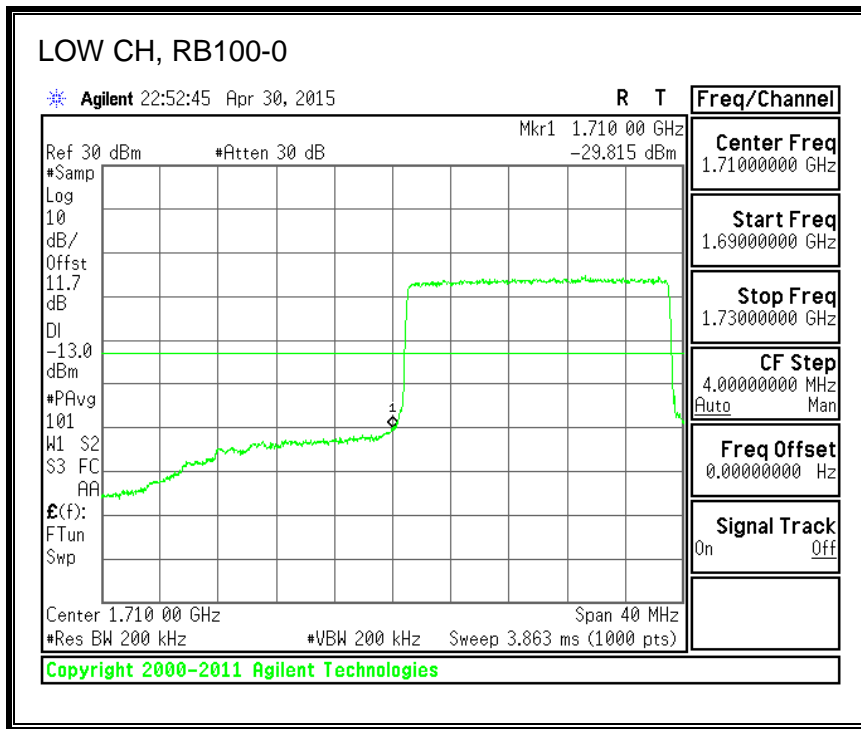

QPSK, (15.0 MHz BAND WIDTH)

16QAM, (15.0 MHz BAND WIDTH)

QPSK, (20.0 MHz BAND WIDTH)

16QAM, (20.0 MHz BAND WIDTH)

8.3.3. LTE BAND 5 BANDEDGE

QPSK, (1.4 MHz BAND WIDTH)

16QAM, (1.4 MHz BAND WIDTH)

QPSK, (3.0 MHz BAND WIDTH)

16QAM, (3.0 MHz BAND WIDTH)

QPSK, (5.0 MHz BAND WIDTH)

16QAM, (5.0 MHz BAND WIDTH)

QPSK, (10.0 MHz BAND WIDTH)

16QAM, (10.0 MHz BAND WIDTH)

8.3.4. LTE BAND 7 EMISSION MASK

QPSK, (5.0 MHz BAND WIDTH)

16QAM, (5.0 MHz BAND WIDTH)

QPSK, (10.0 MHz BAND WIDTH)

16QAM, (10.0 MHz BAND WIDTH)

QPSK, (15.0 MHz BAND WIDTH)

16QAM, (15.0 MHz BAND WIDTH)

QPSK, (20.0 MHz BAND WIDTH)

16QAM, (20.0 MHz BAND WIDTH)

8.3.5. LTE BAND 12 BANDEDGE

QPSK, (1.4 MHz BAND WIDTH)