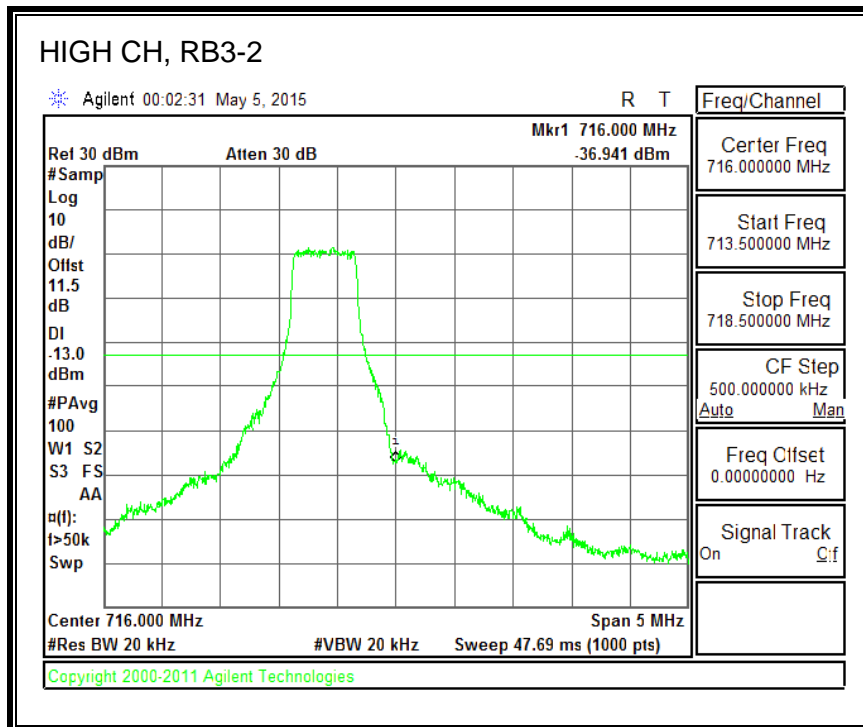

16QAM, (3.0 MHz BAND WIDTH)

QPSK, (5.0 MHz BAND WIDTH)

16QAM, (5.0 MHz BAND WIDTH)

QPSK, (10.0 MHz BAND WIDTH)

16QAM, (10.0 MHz BAND WIDTH)

8.3.4. LTE BAND 7 EMISSION MASK

QPSK, (5.0 MHz BAND WIDTH)

16QAM, (5.0 MHz BAND WIDTH)

QPSK, (10.0 MHz BAND WIDTH)

16QAM, (10.0 MHz BAND WIDTH)

QPSK, (15.0 MHz BAND WIDTH)

16QAM, (15.0 MHz BAND WIDTH)

QPSK, (20.0 MHz BAND WIDTH)

16QAM, (20.0 MHz BAND WIDTH)

8.3.5. LTE BAND 12 BANDEDGE

QPSK, (1.4 MHz BAND WIDTH)

16QAM, (1.4 MHz BAND WIDTH)

QPSK, (3.0 MHz BAND WIDTH)

16QAM, (3.0 MHz BAND WIDTH)

QPSK, (5.0 MHz BAND WIDTH)

16QAM, (5.0 MHz BAND WIDTH)

QPSK, (10.0 MHz BAND WIDTH)

16QAM, (10.0 MHz BAND WIDTH)

8.3.6. LTE BAND 13 EMISSION MASK