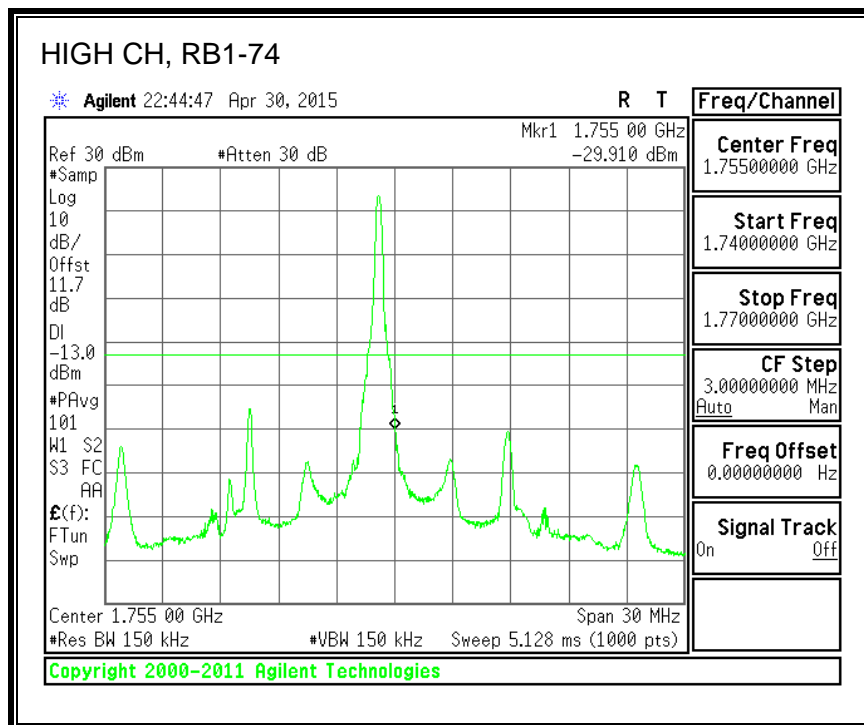

QPSK, (15.0 MHz BAND WIDTH)

16QAM, (15.0 MHz BAND WIDTH)

QPSK, (20.0 MHz BAND WIDTH)

16QAM, (20.0 MHz BAND WIDTH)

8.3.3. LTE BAND 5 BANDEDGE

QPSK, (1.4 MHz BAND WIDTH)

16QAM, (1.4 MHz BAND WIDTH)

QPSK, (3.0 MHz BAND WIDTH)

16QAM, (3.0 MHz BAND WIDTH)

QPSK, (5.0 MHz BAND WIDTH)

16QAM, (5.0 MHz BAND WIDTH)

QPSK, (10.0 MHz BAND WIDTH)

16QAM, (10.0 MHz BAND WIDTH)

8.3.4. LTE BAND 7 EMISSION MASK

QPSK, (5.0 MHz BAND WIDTH)

16QAM, (5.0 MHz BAND WIDTH)

QPSK, (10.0 MHz BAND WIDTH)

16QAM, (10.0 MHz BAND WIDTH)

QPSK, (15.0 MHz BAND WIDTH)

16QAM, (15.0 MHz BAND WIDTH)

QPSK, (20.0 MHz BAND WIDTH)

16QAM, (20.0 MHz BAND WIDTH)

8.3.5. LTE BAND 12 BANDEDGE

QPSK, (1.4 MHz BAND WIDTH)