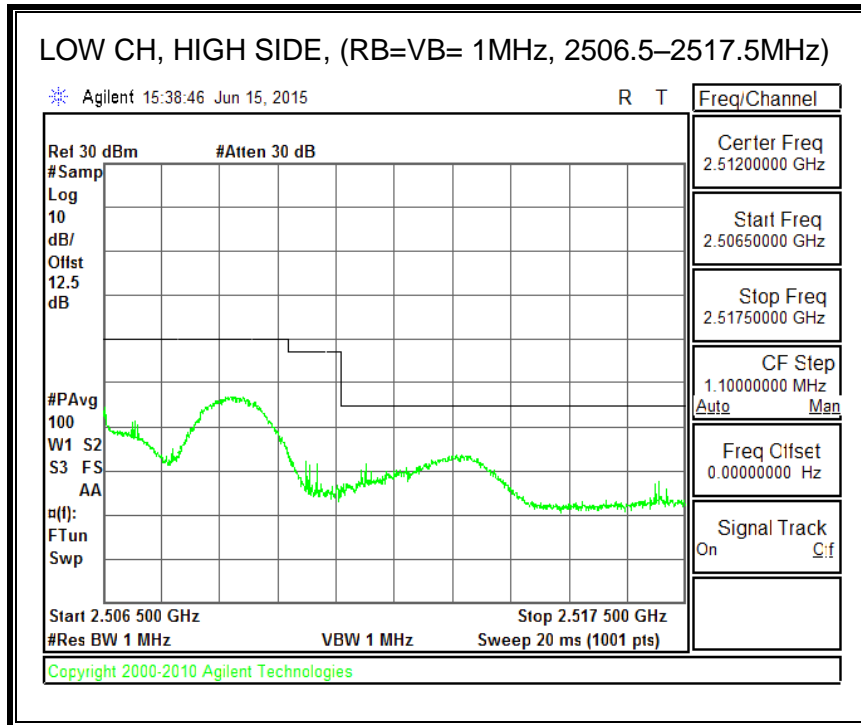

QPSK, (15.0 MHz BAND WIDTH)

16QAM, (15.0 MHz BAND WIDTH)

QPSK, (20.0 MHz BAND WIDTH)

16QAM, (20.0 MHz BAND WIDTH)

8.3.3. LTE BAND 5 BANDEDGE

QPSK, (1.4 MHz BAND WIDTH)

16QAM, (1.4 MHz BAND WIDTH)

QPSK, (3.0 MHz BAND WIDTH)

16QAM, (3.0 MHz BAND WIDTH)

QPSK, (5.0 MHz BAND WIDTH)

16QAM, (5.0 MHz BAND WIDTH)

QPSK, (10.0 MHz BAND WIDTH)

16QAM, (10.0 MHz BAND WIDTH)

8.3.4. LTE BAND 7 EMISSION MASK

QPSK, (5.0 MHz BAND WIDTH)

16QAM, (5.0 MHz BAND WIDTH)

QPSK, (10.0 MHz BAND WIDTH)

16QAM, (10.0 MHz BAND WIDTH)

QPSK, (15.0 MHz BAND WIDTH)

16QAM, (15.0 MHz BAND WIDTH)

QPSK, (20.0 MHz BAND WIDTH)

16QAM, (20.0 MHz BAND WIDTH)

8.3.5. LTE BAND 12 BANDEDGE

QPSK, (1.4 MHz BAND WIDTH)