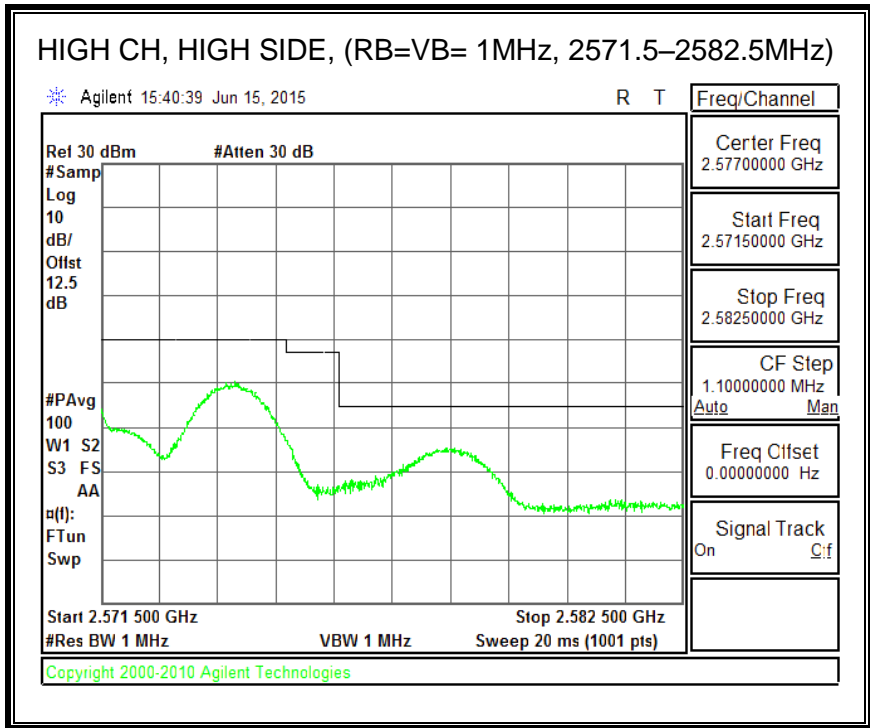

16QAM, (3.0 MHz BAND WIDTH)

QPSK, (5.0 MHz BAND WIDTH)

16QAM, (5.0 MHz BAND WIDTH)

QPSK, (10.0 MHz BAND WIDTH)

16QAM, (10.0 MHz BAND WIDTH)

8.3.4. LTE BAND 7 EMISSION MASK

QPSK, (5.0 MHz BAND WIDTH)

16QAM, (5.0 MHz BAND WIDTH)

QPSK, (10.0 MHz BAND WIDTH)

16QAM, (10.0 MHz BAND WIDTH)

QPSK, (15.0 MHz BAND WIDTH)

16QAM, (15.0 MHz BAND WIDTH)

QPSK, (20.0 MHz BAND WIDTH)

16QAM, (20.0 MHz BAND WIDTH)

8.3.5. LTE BAND 12 BANDEDGE

QPSK, (1.4 MHz BAND WIDTH)