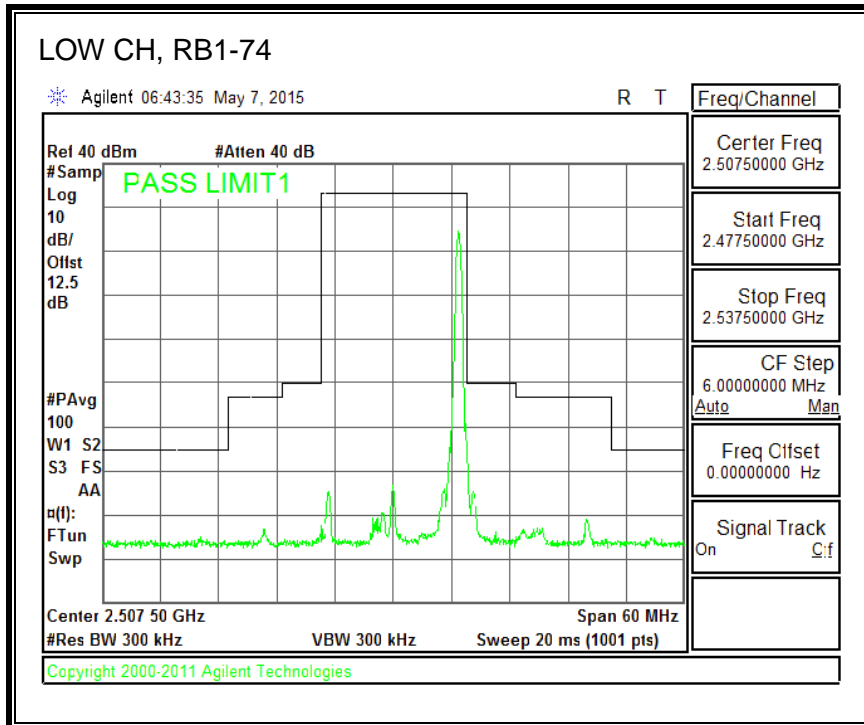

QPSK, (10.0 MHz BAND WIDTH)

16QAM, (10.0 MHz BAND WIDTH)

QPSK, (15.0 MHz BAND WIDTH)

16QAM, (15.0 MHz BAND WIDTH)

QPSK, (20.0 MHz BAND WIDTH)

16QAM, (20.0 MHz BAND WIDTH)

8.3.5. LTE BAND 12 BANDEDGE

QPSK, (1.4 MHz BAND WIDTH)

16QAM, (1.4 MHz BAND WIDTH)

QPSK, (3.0 MHz BAND WIDTH)

16QAM, (3.0 MHz BAND WIDTH)

QPSK, (5.0 MHz BAND WIDTH)

16QAM, (5.0 MHz BAND WIDTH)

QPSK, (10.0 MHz BAND WIDTH)

16QAM, (10.0 MHz BAND WIDTH)

8.3.6. LTE BAND 13 EMISSION MASK