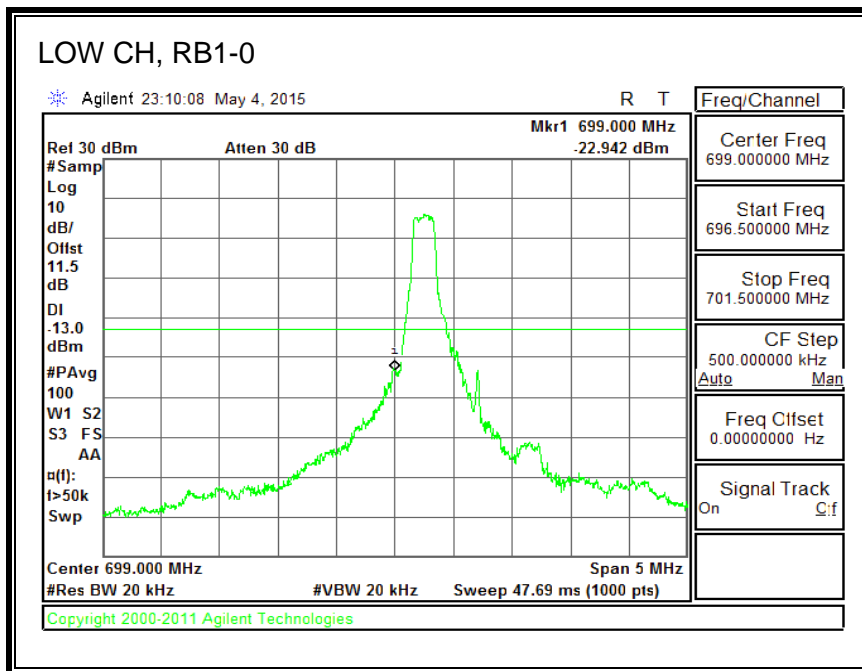

16QAM, (3.0 MHz BAND WIDTH)

QPSK, (5.0 MHz BAND WIDTH)

16QAM, (5.0 MHz BAND WIDTH)

QPSK, (10.0 MHz BAND WIDTH)

16QAM, (10.0 MHz BAND WIDTH)

8.3.4. LTE BAND 7 EMISSION MASK

QPSK, (5.0 MHz BAND WIDTH)

16QAM, (5.0 MHz BAND WIDTH)

QPSK, (10.0 MHz BAND WIDTH)

16QAM, (10.0 MHz BAND WIDTH)

QPSK, (15.0 MHz BAND WIDTH)

16QAM, (15.0 MHz BAND WIDTH)

QPSK, (20.0 MHz BAND WIDTH)

16QAM, (20.0 MHz BAND WIDTH)

8.3.5. LTE BAND 12 BANDEDGE

QPSK, (1.4 MHz BAND WIDTH)

16QAM, (1.4 MHz BAND WIDTH)

QPSK, (3.0 MHz BAND WIDTH)

16QAM, (3.0 MHz BAND WIDTH)

QPSK, (5.0 MHz BAND WIDTH)

16QAM, (5.0 MHz BAND WIDTH)

QPSK, (10.0 MHz BAND WIDTH)

16QAM, (10.0 MHz BAND WIDTH)

8.3.6. LTE BAND 13 EMISSION MASK