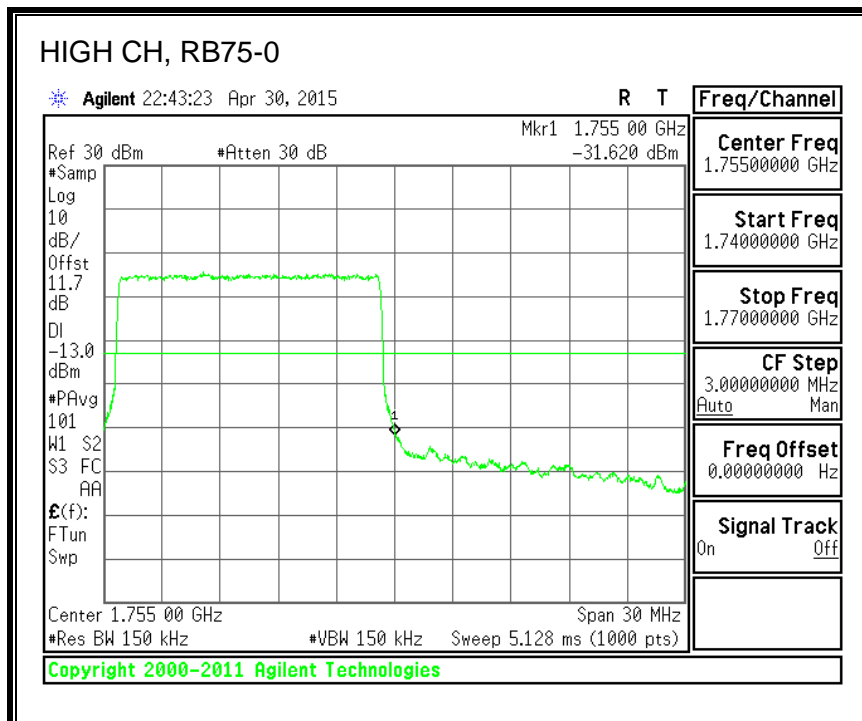

QPSK, (15.0 MHz BAND WIDTH)

16QAM, (15.0 MHz BAND WIDTH)

QPSK, (20.0 MHz BAND WIDTH)

16QAM, (20.0 MHz BAND WIDTH)

8.3.3. LTE BAND 5 BANDEDGE

QPSK, (1.4 MHz BAND WIDTH)

16QAM, (1.4 MHz BAND WIDTH)

QPSK, (3.0 MHz BAND WIDTH)

16QAM, (3.0 MHz BAND WIDTH)

QPSK, (5.0 MHz BAND WIDTH)

16QAM, (5.0 MHz BAND WIDTH)

QPSK, (10.0 MHz BAND WIDTH)

16QAM, (10.0 MHz BAND WIDTH)

8.3.4. LTE BAND 7 EMISSION MASK

QPSK, (5.0 MHz BAND WIDTH)

16QAM, (5.0 MHz BAND WIDTH)

QPSK, (10.0 MHz BAND WIDTH)

16QAM, (10.0 MHz BAND WIDTH)

QPSK, (15.0 MHz BAND WIDTH)

16QAM, (15.0 MHz BAND WIDTH)

QPSK, (20.0 MHz BAND WIDTH)

16QAM, (20.0 MHz BAND WIDTH)

8.3.5. LTE BAND 12 BANDEDGE

QPSK, (1.4 MHz BAND WIDTH)