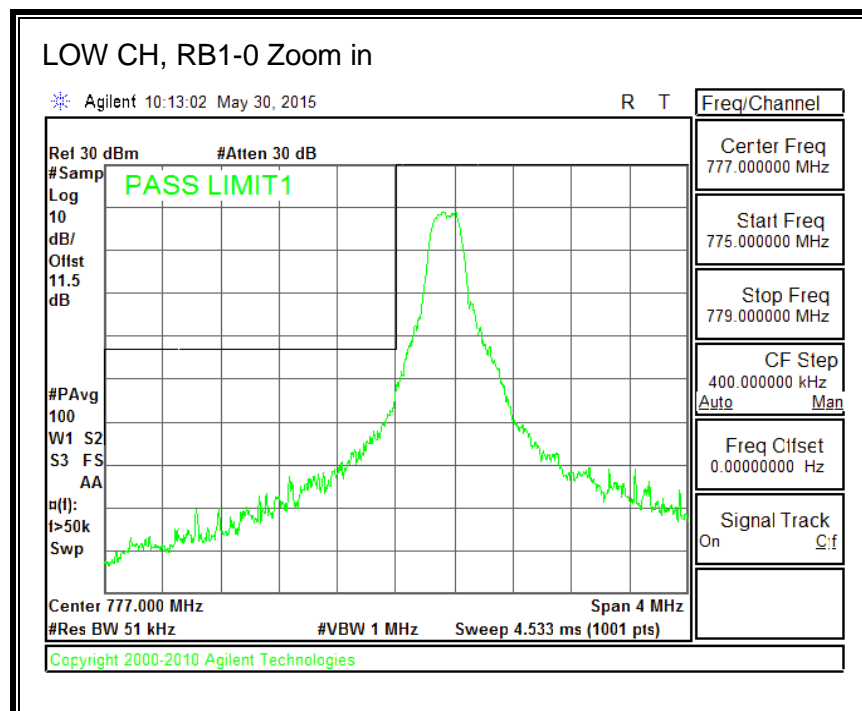

QPSK, (5.0 MHz BAND WIDTH)

16QAM, (5.0 MHz BAND WIDTH)

QPSK, (10.0 MHz BAND WIDTH)

16QAM, (10.0 MHz BAND WIDTH)

8.3.7. LTE BAND 17 BANDEDGE

QPSK, (5.0 MHz BAND WIDTH)

16QAM, (5.0 MHz BAND WIDTH)

QPSK, (10.0 MHz BAND WIDTH)

16QAM, (10.0 MHz BAND WIDTH)

8.3.8. LTE BAND 25 BANDEDGE

QPSK, (1.4 MHz BAND WIDTH)

16QAM, (1.4 MHz BAND WIDTH)

QPSK, (3.0 MHz BAND WIDTH)

16QAM, (3.0 MHz BAND WIDTH)

QPSK, (5.0 MHz BAND WIDTH)

16QAM, (5.0 MHz BAND WIDTH)