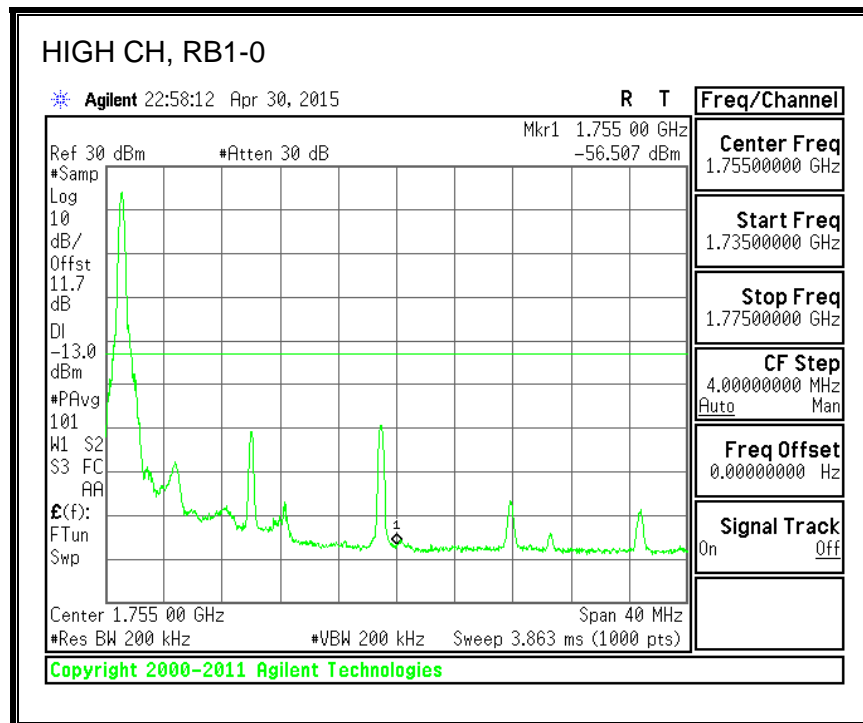

QPSK, (15.0 MHz BAND WIDTH)

16QAM, (15.0 MHz BAND WIDTH)

QPSK, (20.0 MHz BAND WIDTH)

16QAM, (20.0 MHz BAND WIDTH)

8.3.3. LTE BAND 5 BANDEDGE

QPSK, (1.4 MHz BAND WIDTH)

16QAM, (1.4 MHz BAND WIDTH)

QPSK, (3.0 MHz BAND WIDTH)

16QAM, (3.0 MHz BAND WIDTH)

QPSK, (5.0 MHz BAND WIDTH)

16QAM, (5.0 MHz BAND WIDTH)

QPSK, (10.0 MHz BAND WIDTH)

16QAM, (10.0 MHz BAND WIDTH)

8.3.4. LTE BAND 7 EMISSION MASK

QPSK, (5.0 MHz BAND WIDTH)

16QAM, (5.0 MHz BAND WIDTH)

QPSK, (10.0 MHz BAND WIDTH)

16QAM, (10.0 MHz BAND WIDTH)

QPSK, (15.0 MHz BAND WIDTH)

16QAM, (15.0 MHz BAND WIDTH)

QPSK, (20.0 MHz BAND WIDTH)

16QAM, (20.0 MHz BAND WIDTH)

8.3.5. LTE BAND 12 BANDEDGE

QPSK, (1.4 MHz BAND WIDTH)