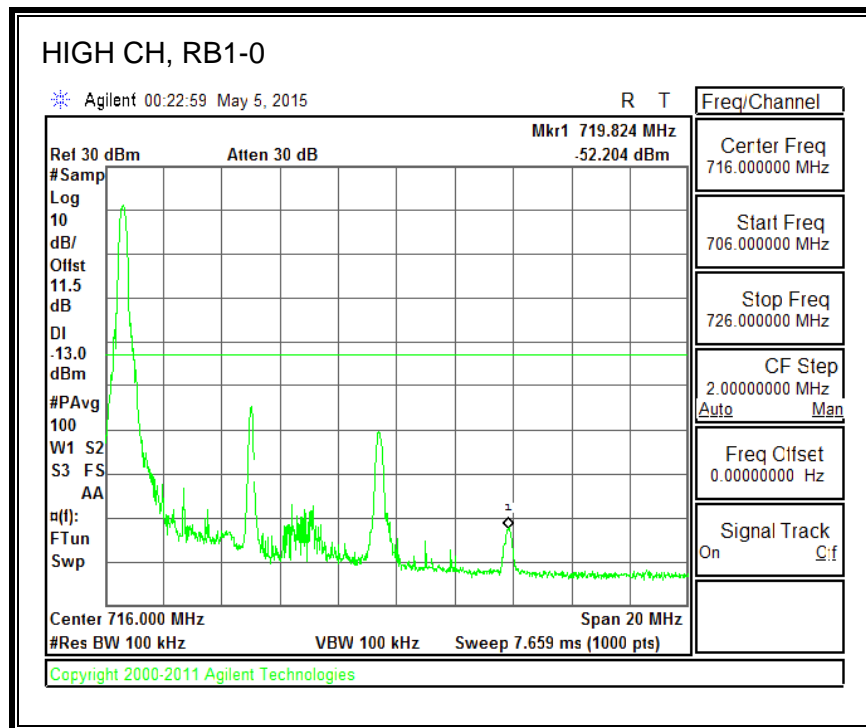

QPSK, (10.0 MHz BAND WIDTH)

16QAM, (10.0 MHz BAND WIDTH)

QPSK, (15.0 MHz BAND WIDTH)

16QAM, (15.0 MHz BAND WIDTH)

QPSK, (20.0 MHz BAND WIDTH)

16QAM, (20.0 MHz BAND WIDTH)

8.3.5. LTE BAND 12 BANDEDGE

QPSK, (1.4 MHz BAND WIDTH)

16QAM, (1.4 MHz BAND WIDTH)

QPSK, (3.0 MHz BAND WIDTH)

16QAM, (3.0 MHz BAND WIDTH)

QPSK, (5.0 MHz BAND WIDTH)

16QAM, (5.0 MHz BAND WIDTH)

QPSK, (10.0 MHz BAND WIDTH)

16QAM, (10.0 MHz BAND WIDTH)

8.3.6. LTE BAND 13 EMISSION MASK

QPSK, (5.0 MHz BAND WIDTH)

16QAM, (5.0 MHz BAND WIDTH)

QPSK, (10.0 MHz BAND WIDTH)

16QAM, (10.0 MHz BAND WIDTH)

8.3.7. LTE BAND 17 BANDEDGE

QPSK, (5.0 MHz BAND WIDTH)

16QAM, (5.0 MHz BAND WIDTH)

QPSK, (10.0 MHz BAND WIDTH)