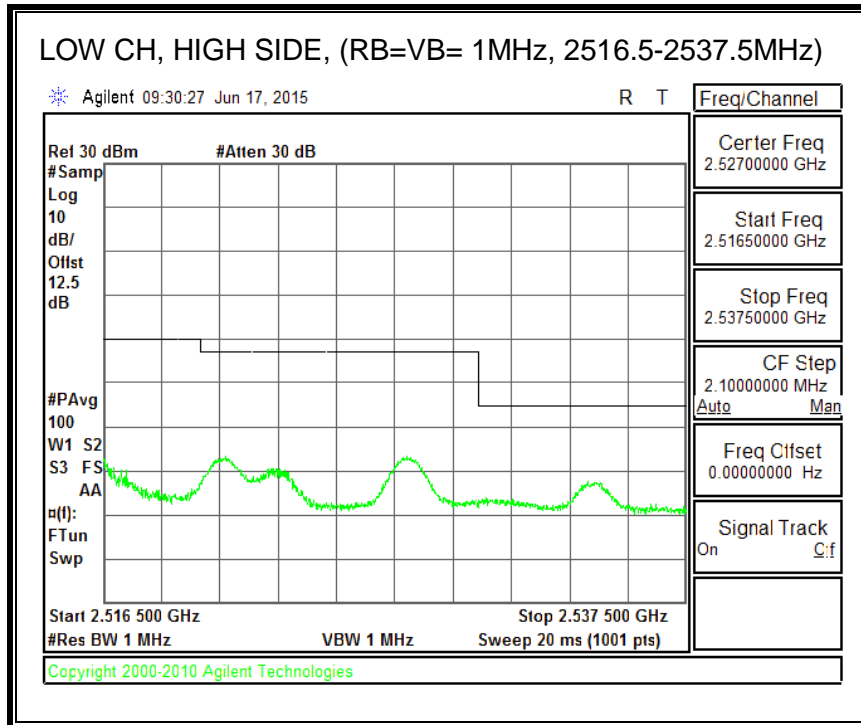

16QAM, (3.0 MHz BAND WIDTH)

QPSK, (5.0 MHz BAND WIDTH)

16QAM, (5.0 MHz BAND WIDTH)

QPSK, (10.0 MHz BAND WIDTH)

16QAM, (10.0 MHz BAND WIDTH)

8.3.4. LTE BAND 7 EMISSION MASK

QPSK, (5.0 MHz BAND WIDTH)

16QAM, (5.0 MHz BAND WIDTH)

QPSK, (10.0 MHz BAND WIDTH)

16QAM, (10.0 MHz BAND WIDTH)

QPSK, (15.0 MHz BAND WIDTH)

16QAM, (15.0 MHz BAND WIDTH)

QPSK, (20.0 MHz BAND WIDTH)

16QAM, (20.0 MHz BAND WIDTH)

8.3.5. LTE BAND 12 BANDEDGE

QPSK, (1.4 MHz BAND WIDTH)

16QAM, (1.4 MHz BAND WIDTH)

QPSK, (3.0 MHz BAND WIDTH)

16QAM, (3.0 MHz BAND WIDTH)

QPSK, (5.0 MHz BAND WIDTH)

16QAM, (5.0 MHz BAND WIDTH)

QPSK, (10.0 MHz BAND WIDTH)

16QAM, (10.0 MHz BAND WIDTH)

8.3.6. LTE BAND 13 EMISSION MASK