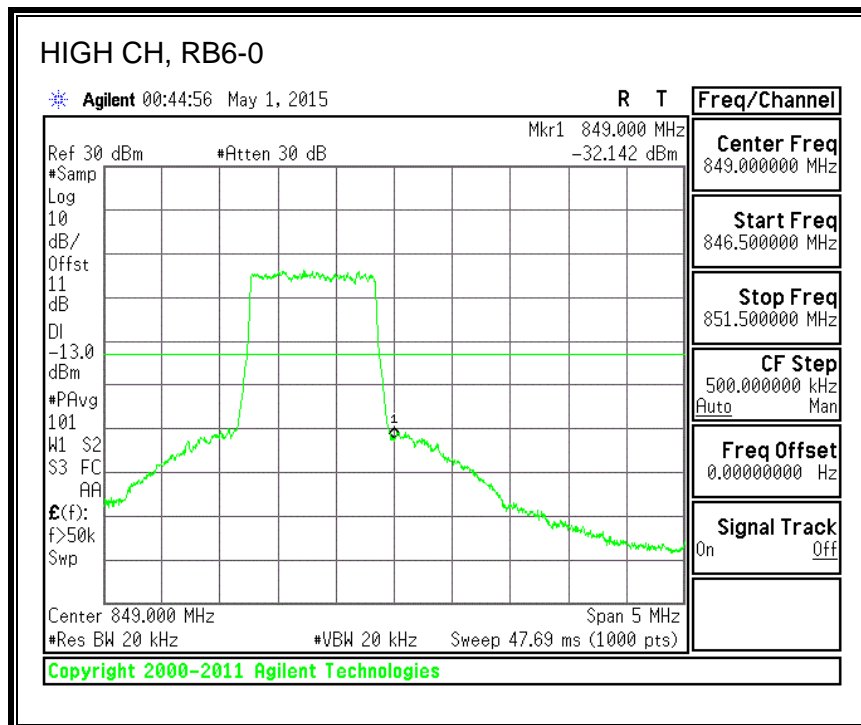

QPSK, (15.0 MHz BAND WIDTH)

16QAM, (15.0 MHz BAND WIDTH)

QPSK, (20.0 MHz BAND WIDTH)

16QAM, (20.0 MHz BAND WIDTH)

8.3.3. LTE BAND 5 BANDEDGE

QPSK, (1.4 MHz BAND WIDTH)

16QAM, (1.4 MHz BAND WIDTH)

QPSK, (3.0 MHz BAND WIDTH)

16QAM, (3.0 MHz BAND WIDTH)

QPSK, (5.0 MHz BAND WIDTH)

16QAM, (5.0 MHz BAND WIDTH)

QPSK, (10.0 MHz BAND WIDTH)

16QAM, (10.0 MHz BAND WIDTH)

8.3.4. LTE BAND 7 EMISSION MASK

QPSK, (5.0 MHz BAND WIDTH)

16QAM, (5.0 MHz BAND WIDTH)

QPSK, (10.0 MHz BAND WIDTH)

16QAM, (10.0 MHz BAND WIDTH)

QPSK, (15.0 MHz BAND WIDTH)

16QAM, (15.0 MHz BAND WIDTH)

QPSK, (20.0 MHz BAND WIDTH)

16QAM, (20.0 MHz BAND WIDTH)

8.3.5. LTE BAND 12 BANDEDGE

QPSK, (1.4 MHz BAND WIDTH)