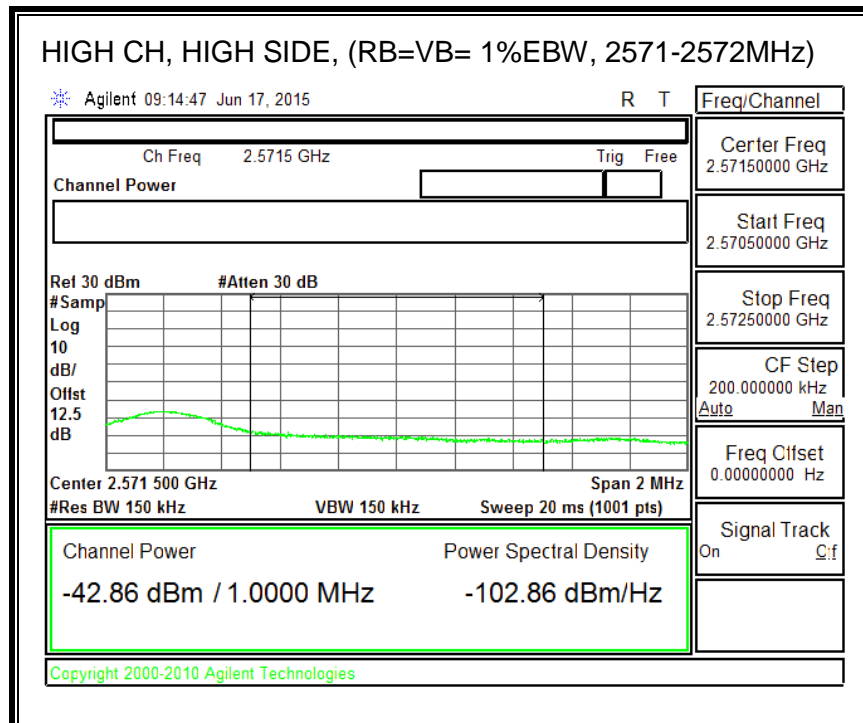

QPSK, (10.0 MHz BAND WIDTH)

16QAM, (10.0 MHz BAND WIDTH)

QPSK, (15.0 MHz BAND WIDTH)

16QAM, (15.0 MHz BAND WIDTH)

QPSK, (20.0 MHz BAND WIDTH)

16QAM, (20.0 MHz BAND WIDTH)

8.3.5. LTE BAND 12 BANDEDGE

QPSK, (1.4 MHz BAND WIDTH)

16QAM, (1.4 MHz BAND WIDTH)

QPSK, (3.0 MHz BAND WIDTH)

16QAM, (3.0 MHz BAND WIDTH)

QPSK, (5.0 MHz BAND WIDTH)

16QAM, (5.0 MHz BAND WIDTH)

QPSK, (10.0 MHz BAND WIDTH)

16QAM, (10.0 MHz BAND WIDTH)

8.3.6. LTE BAND 13 EMISSION MASK