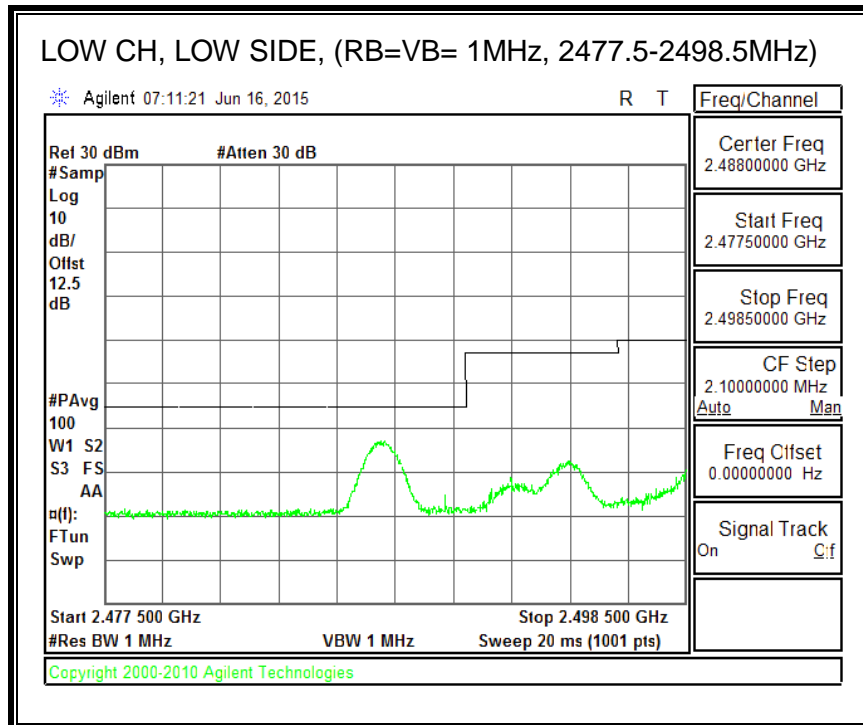

16QAM, (3.0 MHz BAND WIDTH)

QPSK, (5.0 MHz BAND WIDTH)

16QAM, (5.0 MHz BAND WIDTH)

QPSK, (10.0 MHz BAND WIDTH)

16QAM, (10.0 MHz BAND WIDTH)

8.3.4. LTE BAND 7 EMISSION MASK

QPSK, (5.0 MHz BAND WIDTH)

16QAM, (5.0 MHz BAND WIDTH)

QPSK, (10.0 MHz BAND WIDTH)

16QAM, (10.0 MHz BAND WIDTH)

QPSK, (15.0 MHz BAND WIDTH)

16QAM, (15.0 MHz BAND WIDTH)

QPSK, (20.0 MHz BAND WIDTH)

16QAM, (20.0 MHz BAND WIDTH)

8.3.5. LTE BAND 12 BANDEDGE

QPSK, (1.4 MHz BAND WIDTH)

16QAM, (1.4 MHz BAND WIDTH)

QPSK, (3.0 MHz BAND WIDTH)

16QAM, (3.0 MHz BAND WIDTH)

QPSK, (5.0 MHz BAND WIDTH)

16QAM, (5.0 MHz BAND WIDTH)

QPSK, (10.0 MHz BAND WIDTH)

16QAM, (10.0 MHz BAND WIDTH)

8.3.6. LTE BAND 13 EMISSION MASK