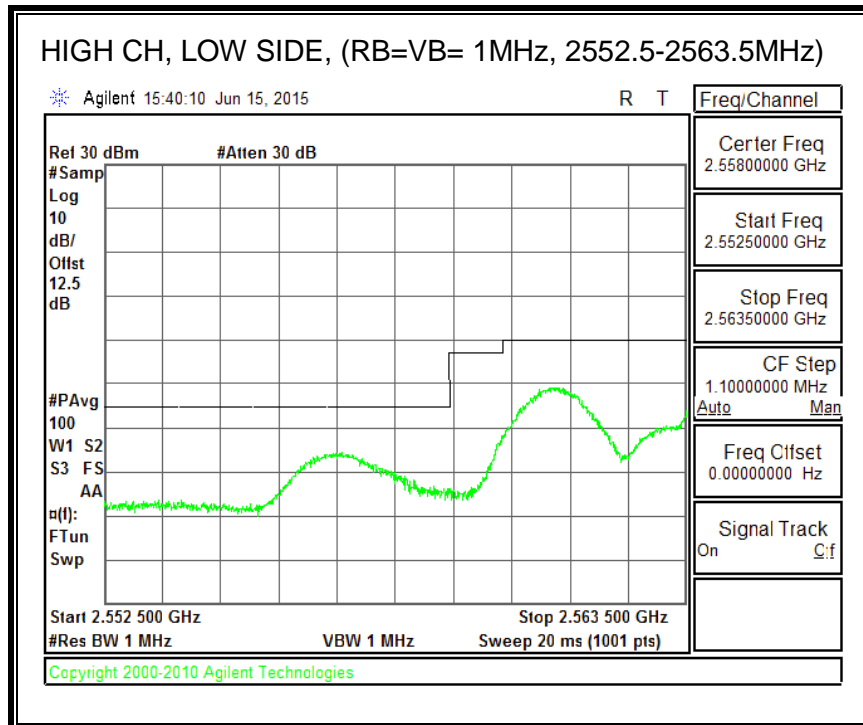

QPSK, (15.0 MHz BAND WIDTH)

16QAM, (15.0 MHz BAND WIDTH)

QPSK, (20.0 MHz BAND WIDTH)

16QAM, (20.0 MHz BAND WIDTH)

8.3.3. LTE BAND 5 BANDEDGE

QPSK, (1.4 MHz BAND WIDTH)

16QAM, (1.4 MHz BAND WIDTH)

QPSK, (3.0 MHz BAND WIDTH)

16QAM, (3.0 MHz BAND WIDTH)

QPSK, (5.0 MHz BAND WIDTH)

16QAM, (5.0 MHz BAND WIDTH)

QPSK, (10.0 MHz BAND WIDTH)

16QAM, (10.0 MHz BAND WIDTH)

8.3.4. LTE BAND 7 EMISSION MASK

QPSK, (5.0 MHz BAND WIDTH)

16QAM, (5.0 MHz BAND WIDTH)

QPSK, (10.0 MHz BAND WIDTH)

16QAM, (10.0 MHz BAND WIDTH)

QPSK, (15.0 MHz BAND WIDTH)

16QAM, (15.0 MHz BAND WIDTH)

QPSK, (20.0 MHz BAND WIDTH)

16QAM, (20.0 MHz BAND WIDTH)

8.3.5. LTE BAND 12 BANDEDGE

QPSK, (1.4 MHz BAND WIDTH)