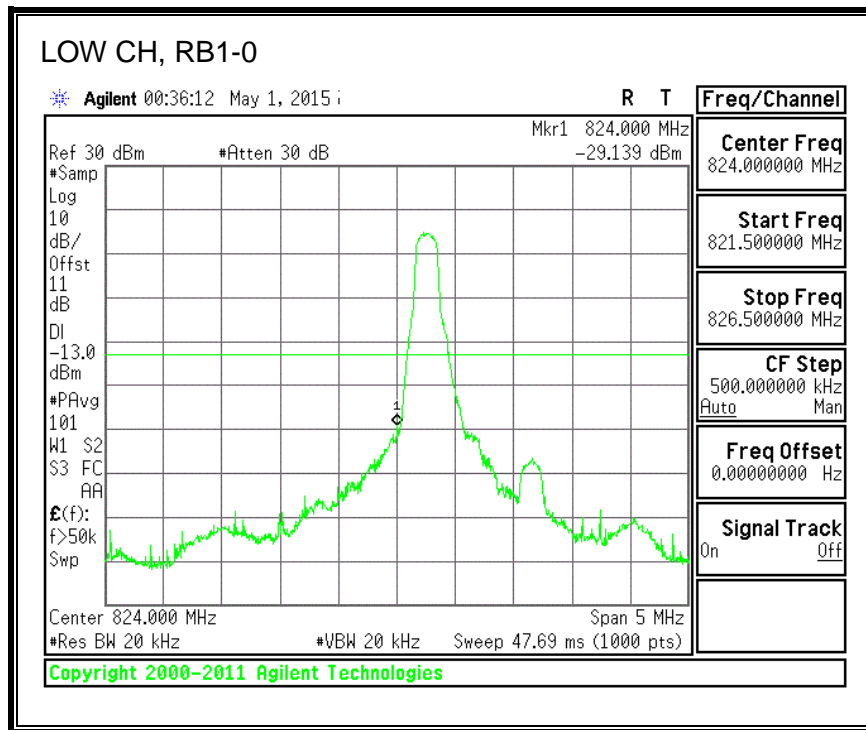

QPSK, (15.0 MHz BAND WIDTH)

16QAM, (15.0 MHz BAND WIDTH)

QPSK, (20.0 MHz BAND WIDTH)

16QAM, (20.0 MHz BAND WIDTH)

8.3.3. LTE BAND 5 BANDEDGE

QPSK, (1.4 MHz BAND WIDTH)

16QAM, (1.4 MHz BAND WIDTH)

QPSK, (3.0 MHz BAND WIDTH)

16QAM, (3.0 MHz BAND WIDTH)

QPSK, (5.0 MHz BAND WIDTH)

16QAM, (5.0 MHz BAND WIDTH)

QPSK, (10.0 MHz BAND WIDTH)

16QAM, (10.0 MHz BAND WIDTH)

8.3.4. LTE BAND 7 EMISSION MASK

QPSK, (5.0 MHz BAND WIDTH)

16QAM, (5.0 MHz BAND WIDTH)

QPSK, (10.0 MHz BAND WIDTH)

16QAM, (10.0 MHz BAND WIDTH)

QPSK, (15.0 MHz BAND WIDTH)

16QAM, (15.0 MHz BAND WIDTH)

QPSK, (20.0 MHz BAND WIDTH)

16QAM, (20.0 MHz BAND WIDTH)

8.3.5. LTE BAND 12 BANDEDGE

QPSK, (1.4 MHz BAND WIDTH)