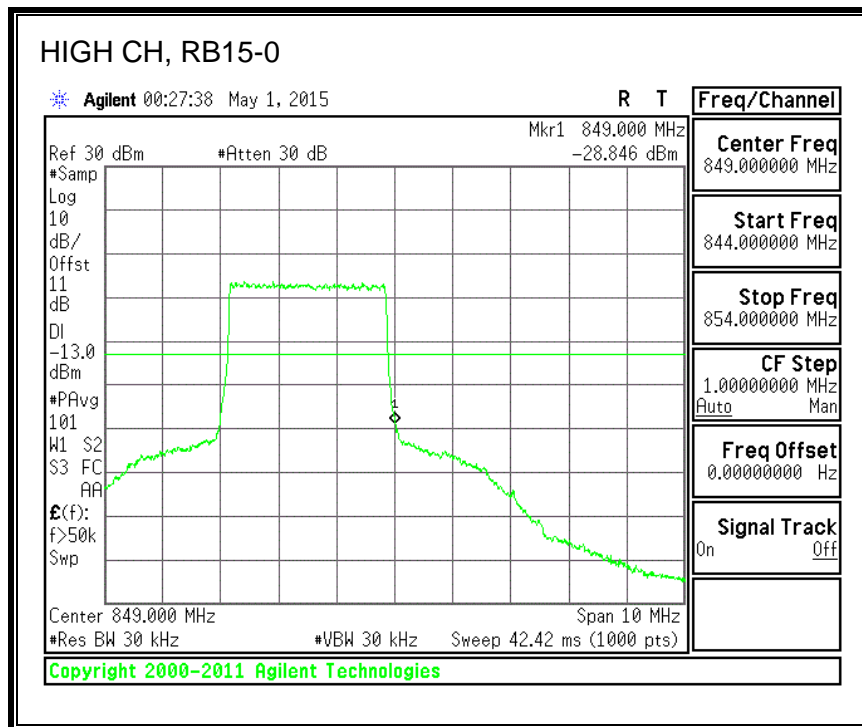

QPSK, (15.0 MHz BAND WIDTH)

16QAM, (15.0 MHz BAND WIDTH)

QPSK, (20.0 MHz BAND WIDTH)

16QAM, (20.0 MHz BAND WIDTH)

8.3.3. LTE BAND 5 BANDEDGE

QPSK, (1.4 MHz BAND WIDTH)

16QAM, (1.4 MHz BAND WIDTH)

QPSK, (3.0 MHz BAND WIDTH)

16QAM, (3.0 MHz BAND WIDTH)

QPSK, (5.0 MHz BAND WIDTH)

16QAM, (5.0 MHz BAND WIDTH)

QPSK, (10.0 MHz BAND WIDTH)

16QAM, (10.0 MHz BAND WIDTH)

8.3.4. LTE BAND 7 EMISSION MASK

QPSK, (5.0 MHz BAND WIDTH)

16QAM, (5.0 MHz BAND WIDTH)

QPSK, (10.0 MHz BAND WIDTH)

16QAM, (10.0 MHz BAND WIDTH)

QPSK, (15.0 MHz BAND WIDTH)

16QAM, (15.0 MHz BAND WIDTH)

QPSK, (20.0 MHz BAND WIDTH)

16QAM, (20.0 MHz BAND WIDTH)

8.3.5. LTE BAND 12 BANDEDGE

QPSK, (1.4 MHz BAND WIDTH)