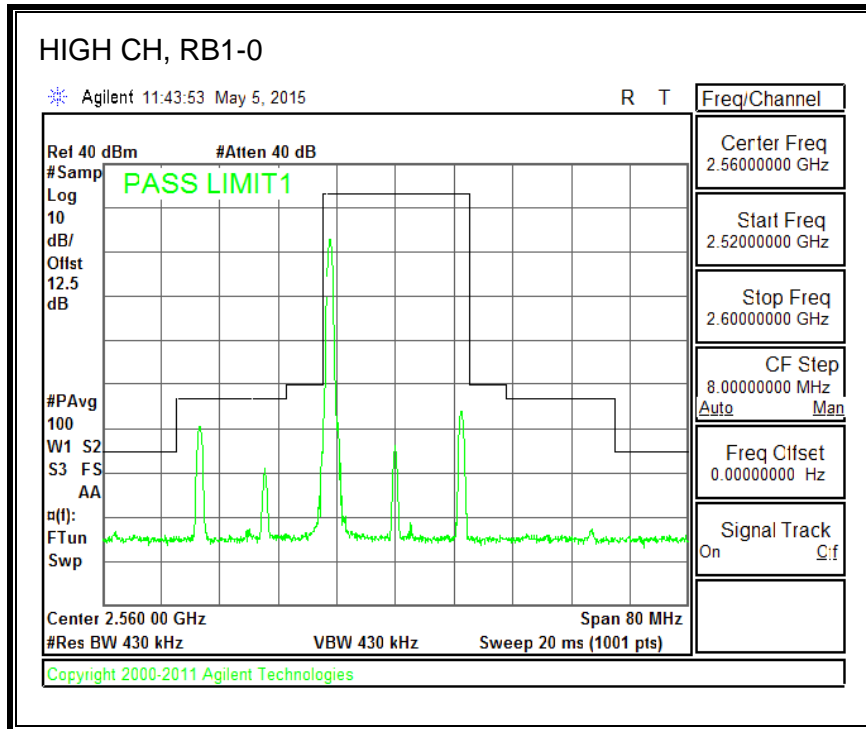

QPSK, (10.0 MHz BAND WIDTH)

16QAM, (10.0 MHz BAND WIDTH)

QPSK, (15.0 MHz BAND WIDTH)

16QAM, (15.0 MHz BAND WIDTH)

QPSK, (20.0 MHz BAND WIDTH)

16QAM, (20.0 MHz BAND WIDTH)

8.3.5. LTE BAND 12 BANDEDGE

QPSK, (1.4 MHz BAND WIDTH)

16QAM, (1.4 MHz BAND WIDTH)

QPSK, (3.0 MHz BAND WIDTH)

16QAM, (3.0 MHz BAND WIDTH)

QPSK, (5.0 MHz BAND WIDTH)

16QAM, (5.0 MHz BAND WIDTH)

QPSK, (10.0 MHz BAND WIDTH)

16QAM, (10.0 MHz BAND WIDTH)

8.3.6. LTE BAND 13 EMISSION MASK