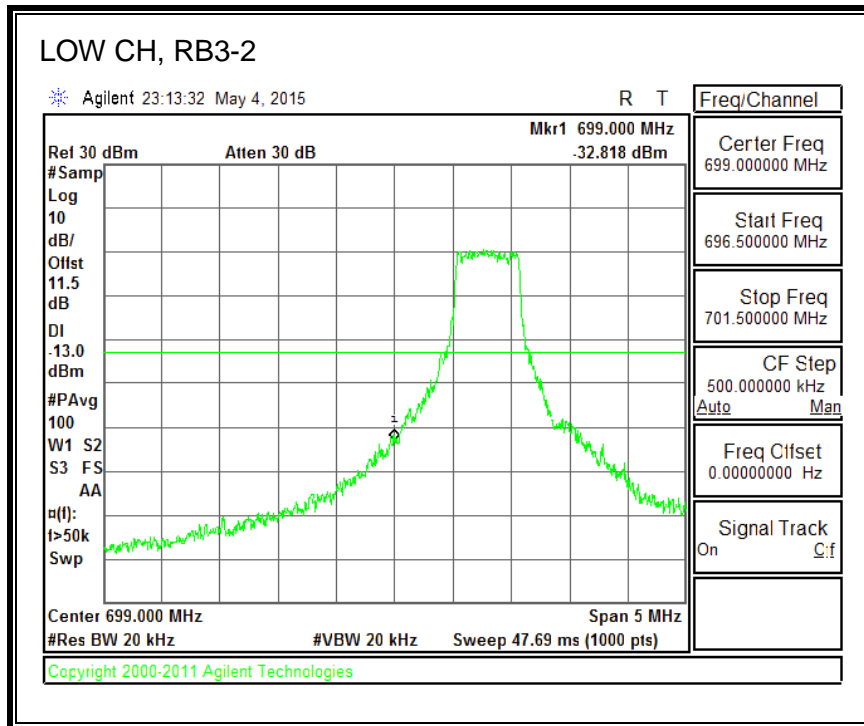

16QAM, (3.0 MHz BAND WIDTH)

QPSK, (5.0 MHz BAND WIDTH)

16QAM, (5.0 MHz BAND WIDTH)

QPSK, (10.0 MHz BAND WIDTH)

16QAM, (10.0 MHz BAND WIDTH)

8.3.4. LTE BAND 7 EMISSION MASK

QPSK, (5.0 MHz BAND WIDTH)

16QAM, (5.0 MHz BAND WIDTH)

QPSK, (10.0 MHz BAND WIDTH)

16QAM, (10.0 MHz BAND WIDTH)

QPSK, (15.0 MHz BAND WIDTH)

16QAM, (15.0 MHz BAND WIDTH)

QPSK, (20.0 MHz BAND WIDTH)

16QAM, (20.0 MHz BAND WIDTH)

8.3.5. LTE BAND 12 BANDEDGE

QPSK, (1.4 MHz BAND WIDTH)

16QAM, (1.4 MHz BAND WIDTH)

QPSK, (3.0 MHz BAND WIDTH)

16QAM, (3.0 MHz BAND WIDTH)

QPSK, (5.0 MHz BAND WIDTH)

16QAM, (5.0 MHz BAND WIDTH)

QPSK, (10.0 MHz BAND WIDTH)

16QAM, (10.0 MHz BAND WIDTH)

8.3.6. LTE BAND 13 EMISSION MASK