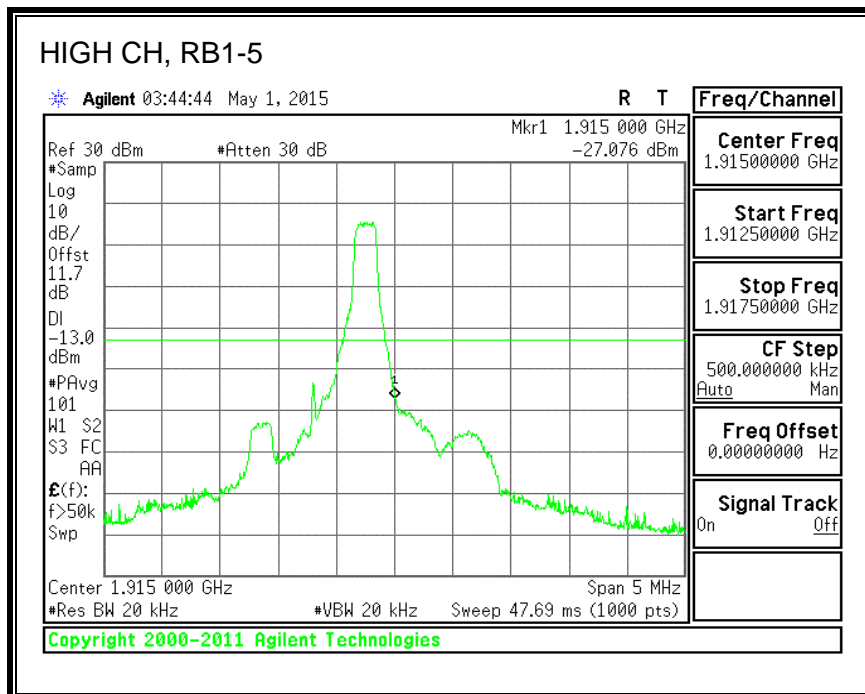

QPSK, (5.0 MHz BAND WIDTH)

16QAM, (5.0 MHz BAND WIDTH)

QPSK, (10.0 MHz BAND WIDTH)

16QAM, (10.0 MHz BAND WIDTH)

8.3.7. LTE BAND 17 BANDEDGE

QPSK, (5.0 MHz BAND WIDTH)

16QAM, (5.0 MHz BAND WIDTH)

QPSK, (10.0 MHz BAND WIDTH)

16QAM, (10.0 MHz BAND WIDTH)

8.3.8. LTE BAND 25 BANDEDGE

QPSK, (1.4 MHz BAND WIDTH)

16QAM, (1.4 MHz BAND WIDTH)

QPSK, (3.0 MHz BAND WIDTH)

16QAM, (3.0 MHz BAND WIDTH)

QPSK, (5.0 MHz BAND WIDTH)

16QAM, (5.0 MHz BAND WIDTH)