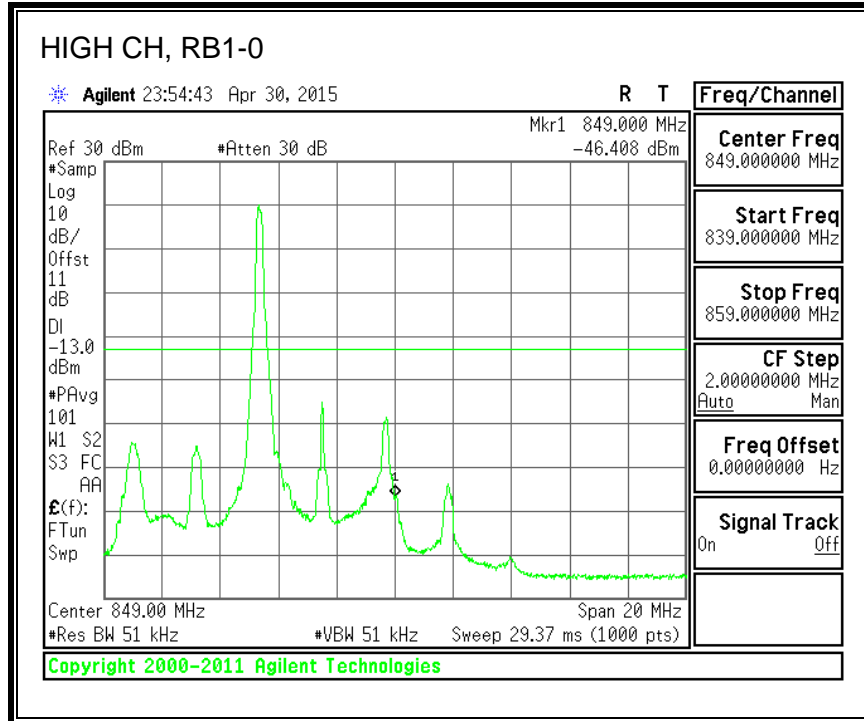

QPSK, (15.0 MHz BAND WIDTH)

16QAM, (15.0 MHz BAND WIDTH)

QPSK, (20.0 MHz BAND WIDTH)

16QAM, (20.0 MHz BAND WIDTH)

8.3.3. LTE BAND 5 BANDEDGE

QPSK, (1.4 MHz BAND WIDTH)

16QAM, (1.4 MHz BAND WIDTH)

QPSK, (3.0 MHz BAND WIDTH)

16QAM, (3.0 MHz BAND WIDTH)

QPSK, (5.0 MHz BAND WIDTH)

16QAM, (5.0 MHz BAND WIDTH)

QPSK, (10.0 MHz BAND WIDTH)

16QAM, (10.0 MHz BAND WIDTH)

8.3.4. LTE BAND 7 EMISSION MASK

QPSK, (5.0 MHz BAND WIDTH)

16QAM, (5.0 MHz BAND WIDTH)

QPSK, (10.0 MHz BAND WIDTH)

16QAM, (10.0 MHz BAND WIDTH)

QPSK, (15.0 MHz BAND WIDTH)

16QAM, (15.0 MHz BAND WIDTH)

QPSK, (20.0 MHz BAND WIDTH)

16QAM, (20.0 MHz BAND WIDTH)

8.3.5. LTE BAND 12 BANDEDGE

QPSK, (1.4 MHz BAND WIDTH)