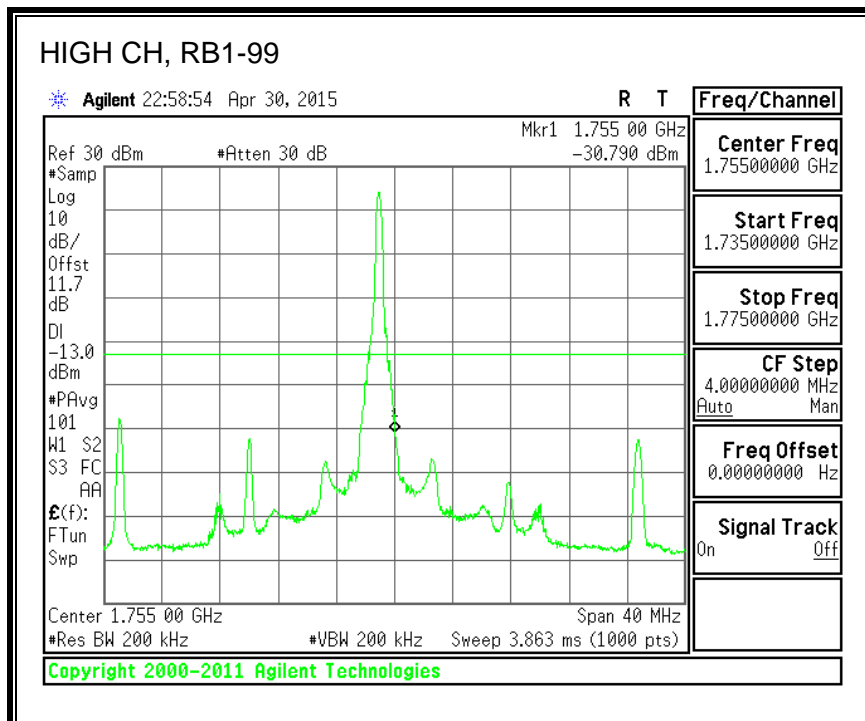

QPSK, (15.0 MHz BAND WIDTH)

16QAM, (15.0 MHz BAND WIDTH)

QPSK, (20.0 MHz BAND WIDTH)

16QAM, (20.0 MHz BAND WIDTH)

8.3.3. LTE BAND 5 BANDEDGE

QPSK, (1.4 MHz BAND WIDTH)

16QAM, (1.4 MHz BAND WIDTH)

QPSK, (3.0 MHz BAND WIDTH)

16QAM, (3.0 MHz BAND WIDTH)

QPSK, (5.0 MHz BAND WIDTH)

16QAM, (5.0 MHz BAND WIDTH)

QPSK, (10.0 MHz BAND WIDTH)

16QAM, (10.0 MHz BAND WIDTH)

8.3.4. LTE BAND 7 EMISSION MASK

QPSK, (5.0 MHz BAND WIDTH)

16QAM, (5.0 MHz BAND WIDTH)

QPSK, (10.0 MHz BAND WIDTH)

16QAM, (10.0 MHz BAND WIDTH)

QPSK, (15.0 MHz BAND WIDTH)

16QAM, (15.0 MHz BAND WIDTH)

QPSK, (20.0 MHz BAND WIDTH)

16QAM, (20.0 MHz BAND WIDTH)

8.3.5. LTE BAND 12 BANDEDGE

QPSK, (1.4 MHz BAND WIDTH)