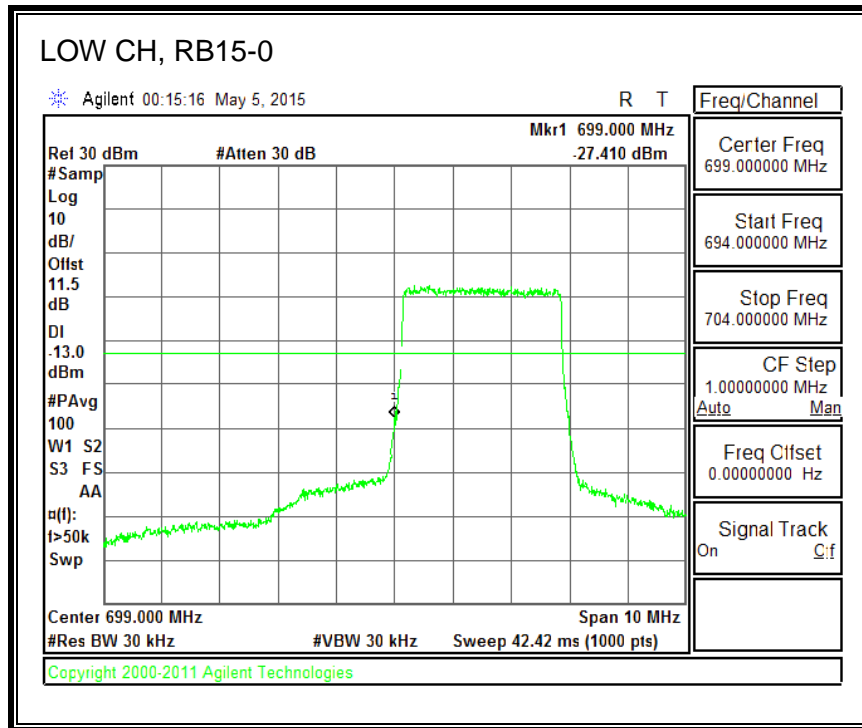

16QAM, (1.4 MHz BAND WIDTH)

QPSK, (3.0 MHz BAND WIDTH)

16QAM, (3.0 MHz BAND WIDTH)

QPSK, (5.0 MHz BAND WIDTH)

16QAM, (5.0 MHz BAND WIDTH)

QPSK, (10.0 MHz BAND WIDTH)

16QAM, (10.0 MHz BAND WIDTH)

8.3.6. LTE BAND 13 EMISSION MASK

QPSK, (5.0 MHz BAND WIDTH)

16QAM, (5.0 MHz BAND WIDTH)

QPSK, (10.0 MHz BAND WIDTH)

16QAM, (10.0 MHz BAND WIDTH)

8.3.7. LTE BAND 17 BANDEDGE

QPSK, (5.0 MHz BAND WIDTH)

16QAM, (5.0 MHz BAND WIDTH)

QPSK, (10.0 MHz BAND WIDTH)