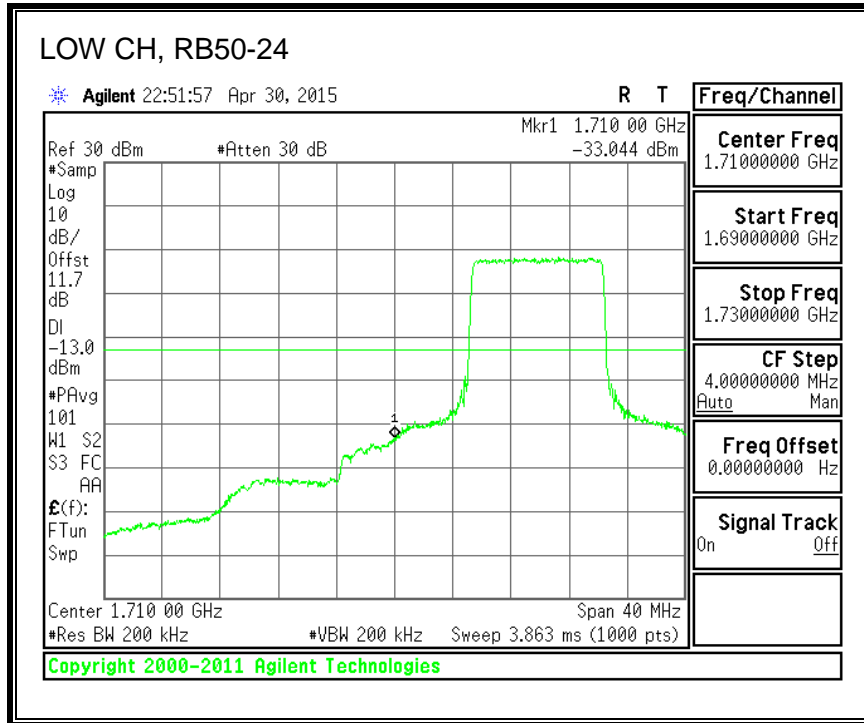

QPSK, (15.0 MHz BAND WIDTH)

16QAM, (15.0 MHz BAND WIDTH)

QPSK, (20.0 MHz BAND WIDTH)

16QAM, (20.0 MHz BAND WIDTH)

8.3.3. LTE BAND 5 BANDEDGE

QPSK, (1.4 MHz BAND WIDTH)

16QAM, (1.4 MHz BAND WIDTH)

QPSK, (3.0 MHz BAND WIDTH)

16QAM, (3.0 MHz BAND WIDTH)

QPSK, (5.0 MHz BAND WIDTH)

16QAM, (5.0 MHz BAND WIDTH)

QPSK, (10.0 MHz BAND WIDTH)

16QAM, (10.0 MHz BAND WIDTH)

8.3.4. LTE BAND 7 EMISSION MASK

QPSK, (5.0 MHz BAND WIDTH)

16QAM, (5.0 MHz BAND WIDTH)

QPSK, (10.0 MHz BAND WIDTH)

16QAM, (10.0 MHz BAND WIDTH)

QPSK, (15.0 MHz BAND WIDTH)

16QAM, (15.0 MHz BAND WIDTH)

QPSK, (20.0 MHz BAND WIDTH)

16QAM, (20.0 MHz BAND WIDTH)

8.3.5. LTE BAND 12 BANDEDGE

QPSK, (1.4 MHz BAND WIDTH)