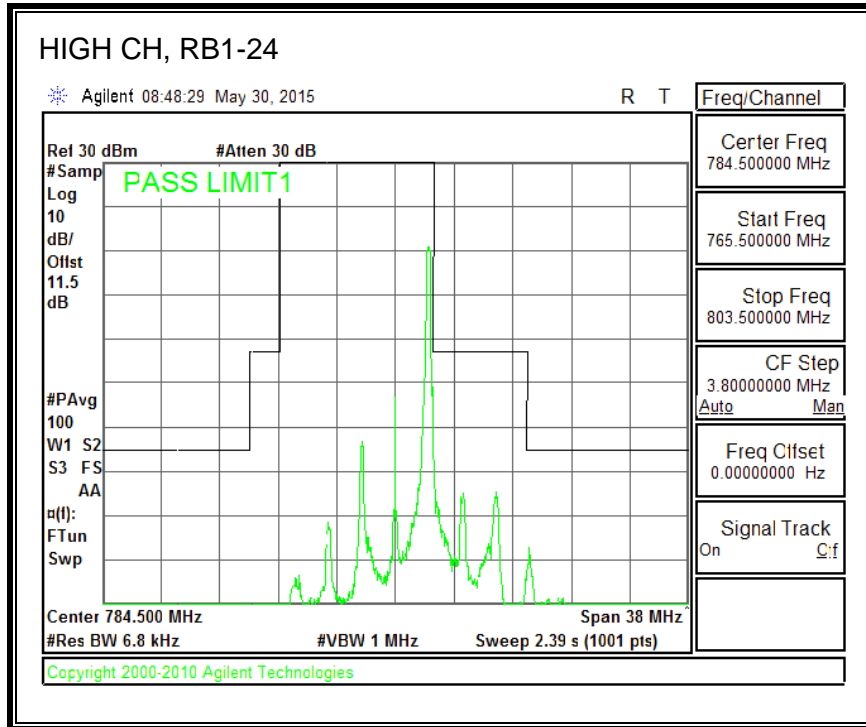

16QAM, (1.4 MHz BAND WIDTH)

QPSK, (3.0 MHz BAND WIDTH)

16QAM, (3.0 MHz BAND WIDTH)

QPSK, (5.0 MHz BAND WIDTH)

16QAM, (5.0 MHz BAND WIDTH)

QPSK, (10.0 MHz BAND WIDTH)

16QAM, (10.0 MHz BAND WIDTH)

8.3.6. LTE BAND 13 EMISSION MASK

QPSK, (5.0 MHz BAND WIDTH)

16QAM, (5.0 MHz BAND WIDTH)

QPSK, (10.0 MHz BAND WIDTH)

16QAM, (10.0 MHz BAND WIDTH)

8.3.7. LTE BAND 17 BANDEDGE

QPSK, (5.0 MHz BAND WIDTH)

16QAM, (5.0 MHz BAND WIDTH)

QPSK, (10.0 MHz BAND WIDTH)

16QAM, (10.0 MHz BAND WIDTH)

8.3.8. LTE BAND 25 BANDEDGE

QPSK, (1.4 MHz BAND WIDTH)

16QAM, (1.4 MHz BAND WIDTH)

QPSK, (3.0 MHz BAND WIDTH)

16QAM, (3.0 MHz BAND WIDTH)

QPSK, (5.0 MHz BAND WIDTH)

16QAM, (5.0 MHz BAND WIDTH)