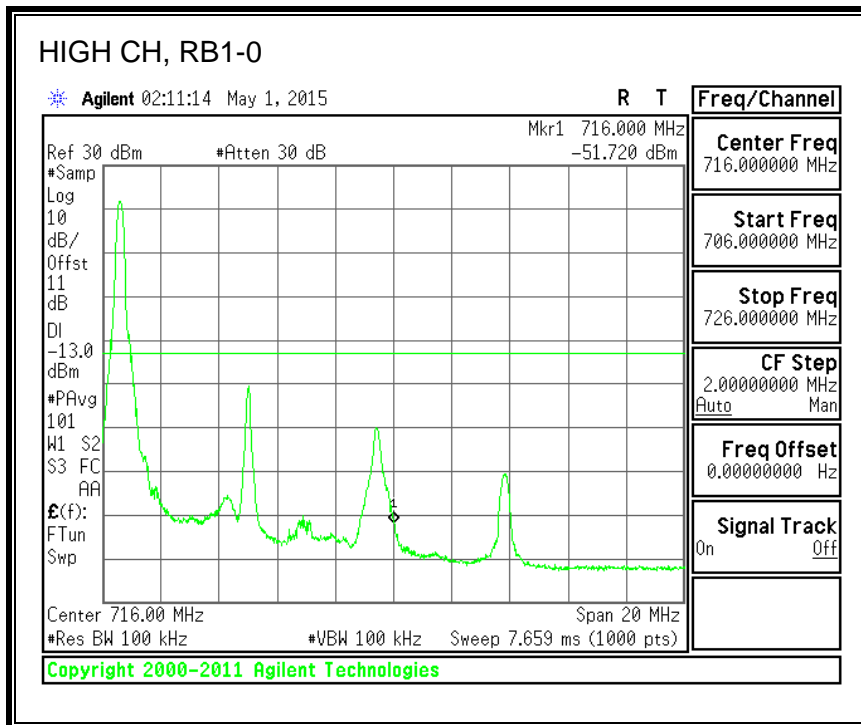

16QAM, (1.4 MHz BAND WIDTH)

QPSK, (3.0 MHz BAND WIDTH)

16QAM, (3.0 MHz BAND WIDTH)

QPSK, (5.0 MHz BAND WIDTH)

16QAM, (5.0 MHz BAND WIDTH)

QPSK, (10.0 MHz BAND WIDTH)

16QAM, (10.0 MHz BAND WIDTH)

8.3.6. LTE BAND 13 EMISSION MASK

QPSK, (5.0 MHz BAND WIDTH)

16QAM, (5.0 MHz BAND WIDTH)

QPSK, (10.0 MHz BAND WIDTH)

16QAM, (10.0 MHz BAND WIDTH)

8.3.7. LTE BAND 17 BANDEDGE

QPSK, (5.0 MHz BAND WIDTH)

16QAM, (5.0 MHz BAND WIDTH)

QPSK, (10.0 MHz BAND WIDTH)

16QAM, (10.0 MHz BAND WIDTH)

8.3.8. LTE BAND 25 BANDEDGE

QPSK, (1.4 MHz BAND WIDTH)

16QAM, (1.4 MHz BAND WIDTH)

QPSK, (3.0 MHz BAND WIDTH)

16QAM, (3.0 MHz BAND WIDTH)

QPSK, (5.0 MHz BAND WIDTH)

16QAM, (5.0 MHz BAND WIDTH)