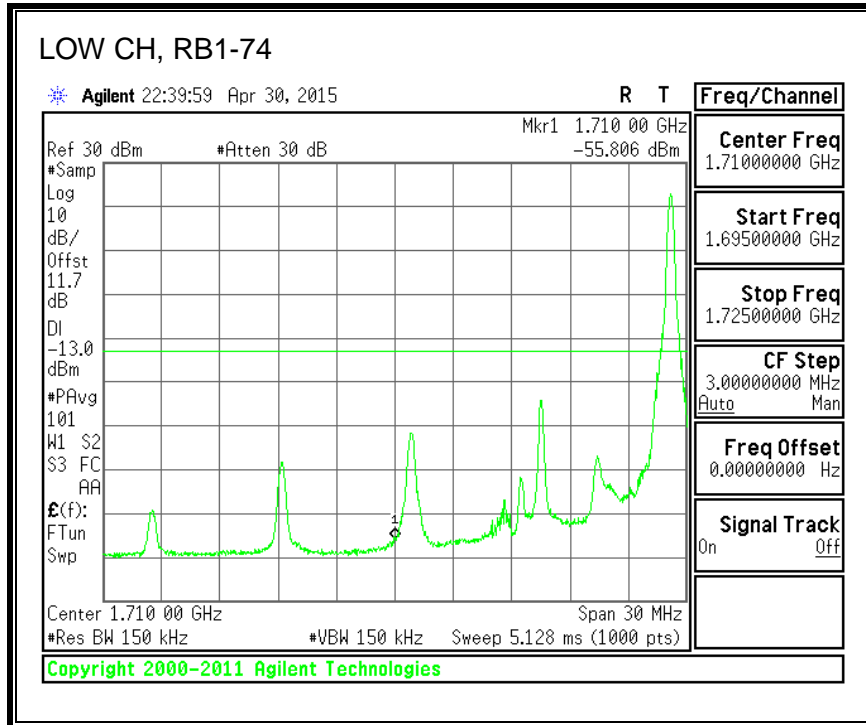

QPSK, (15.0 MHz BAND WIDTH)

16QAM, (15.0 MHz BAND WIDTH)

QPSK, (20.0 MHz BAND WIDTH)

16QAM, (20.0 MHz BAND WIDTH)

8.3.3. LTE BAND 5 BANDEDGE

QPSK, (1.4 MHz BAND WIDTH)

16QAM, (1.4 MHz BAND WIDTH)

QPSK, (3.0 MHz BAND WIDTH)

16QAM, (3.0 MHz BAND WIDTH)

QPSK, (5.0 MHz BAND WIDTH)

16QAM, (5.0 MHz BAND WIDTH)

QPSK, (10.0 MHz BAND WIDTH)

16QAM, (10.0 MHz BAND WIDTH)

8.3.4. LTE BAND 7 EMISSION MASK

QPSK, (5.0 MHz BAND WIDTH)

16QAM, (5.0 MHz BAND WIDTH)

QPSK, (10.0 MHz BAND WIDTH)

16QAM, (10.0 MHz BAND WIDTH)

QPSK, (15.0 MHz BAND WIDTH)

16QAM, (15.0 MHz BAND WIDTH)

QPSK, (20.0 MHz BAND WIDTH)

16QAM, (20.0 MHz BAND WIDTH)

8.3.5. LTE BAND 12 BANDEDGE

QPSK, (1.4 MHz BAND WIDTH)