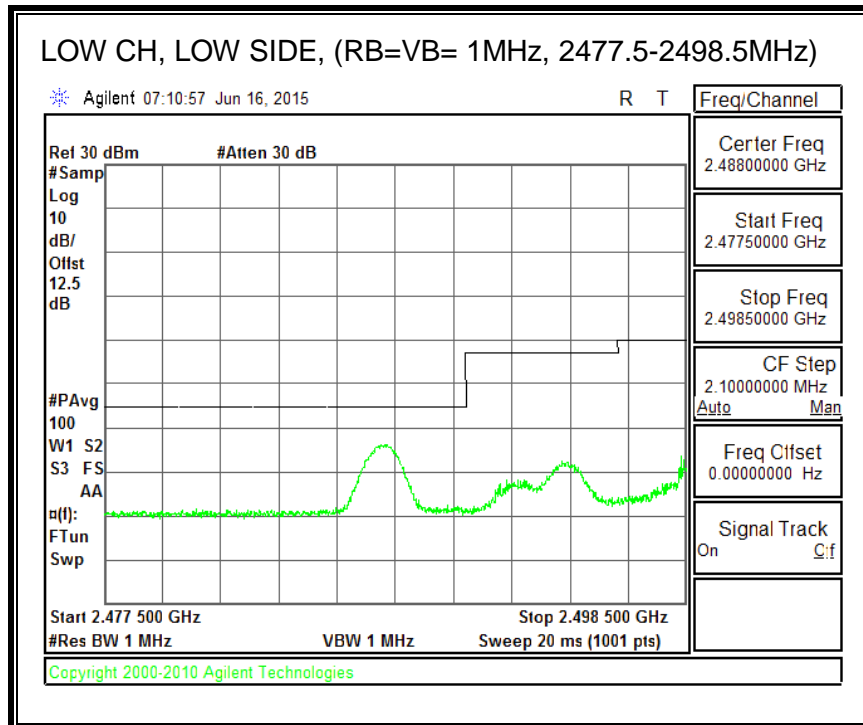

QPSK, (10.0 MHz BAND WIDTH)

16QAM, (10.0 MHz BAND WIDTH)

QPSK, (15.0 MHz BAND WIDTH)

16QAM, (15.0 MHz BAND WIDTH)

QPSK, (20.0 MHz BAND WIDTH)

16QAM, (20.0 MHz BAND WIDTH)

8.3.5. LTE BAND 12 BANDEDGE

QPSK, (1.4 MHz BAND WIDTH)

16QAM, (1.4 MHz BAND WIDTH)

QPSK, (3.0 MHz BAND WIDTH)

16QAM, (3.0 MHz BAND WIDTH)

QPSK, (5.0 MHz BAND WIDTH)

16QAM, (5.0 MHz BAND WIDTH)

QPSK, (10.0 MHz BAND WIDTH)

16QAM, (10.0 MHz BAND WIDTH)

8.3.6. LTE BAND 13 EMISSION MASK