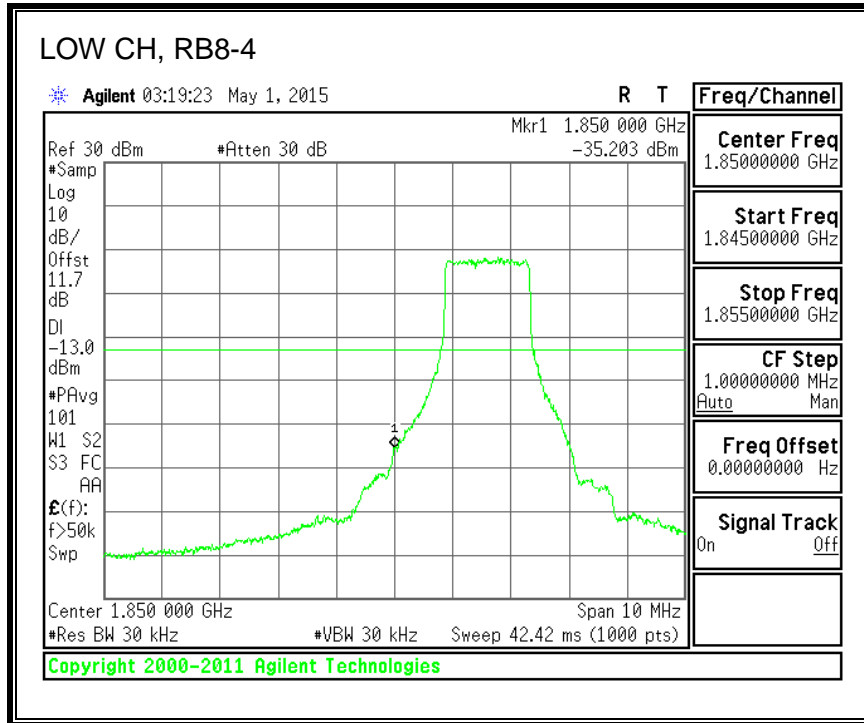

QPSK, (5.0 MHz BAND WIDTH)

16QAM, (5.0 MHz BAND WIDTH)

QPSK, (10.0 MHz BAND WIDTH)

16QAM, (10.0 MHz BAND WIDTH)

8.3.7. LTE BAND 17 BANDEDGE

QPSK, (5.0 MHz BAND WIDTH)

16QAM, (5.0 MHz BAND WIDTH)

QPSK, (10.0 MHz BAND WIDTH)

16QAM, (10.0 MHz BAND WIDTH)

8.3.8. LTE BAND 25 BANDEDGE

QPSK, (1.4 MHz BAND WIDTH)

16QAM, (1.4 MHz BAND WIDTH)

QPSK, (3.0 MHz BAND WIDTH)

16QAM, (3.0 MHz BAND WIDTH)

QPSK, (5.0 MHz BAND WIDTH)

16QAM, (5.0 MHz BAND WIDTH)