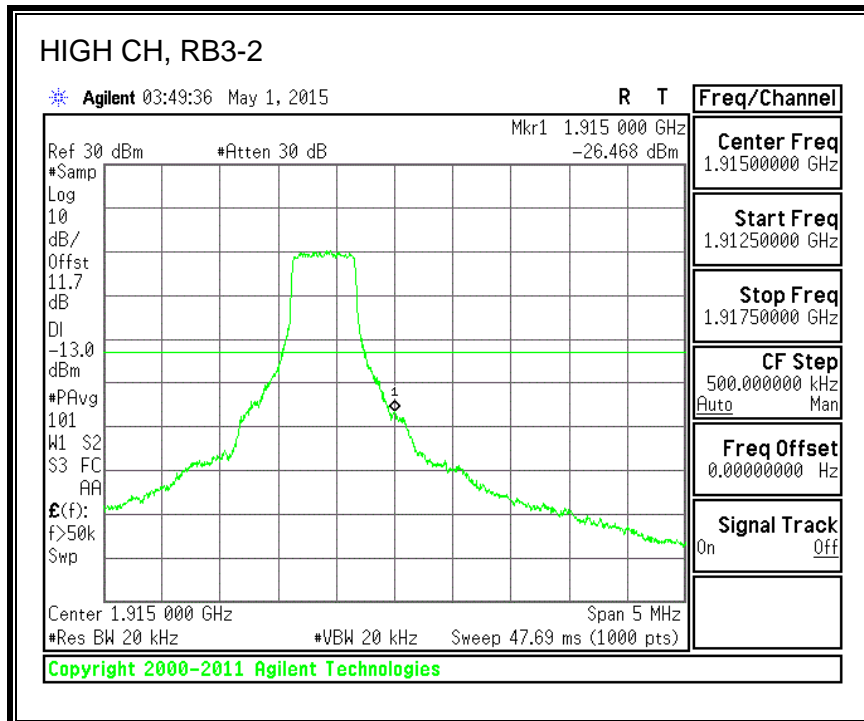

QPSK, (5.0 MHz BAND WIDTH)

16QAM, (5.0 MHz BAND WIDTH)

QPSK, (10.0 MHz BAND WIDTH)

16QAM, (10.0 MHz BAND WIDTH)

8.3.7. LTE BAND 17 BANDEDGE

QPSK, (5.0 MHz BAND WIDTH)

16QAM, (5.0 MHz BAND WIDTH)

QPSK, (10.0 MHz BAND WIDTH)

16QAM, (10.0 MHz BAND WIDTH)

8.3.8. LTE BAND 25 BANDEDGE

QPSK, (1.4 MHz BAND WIDTH)

16QAM, (1.4 MHz BAND WIDTH)

QPSK, (3.0 MHz BAND WIDTH)

16QAM, (3.0 MHz BAND WIDTH)

QPSK, (5.0 MHz BAND WIDTH)

16QAM, (5.0 MHz BAND WIDTH)