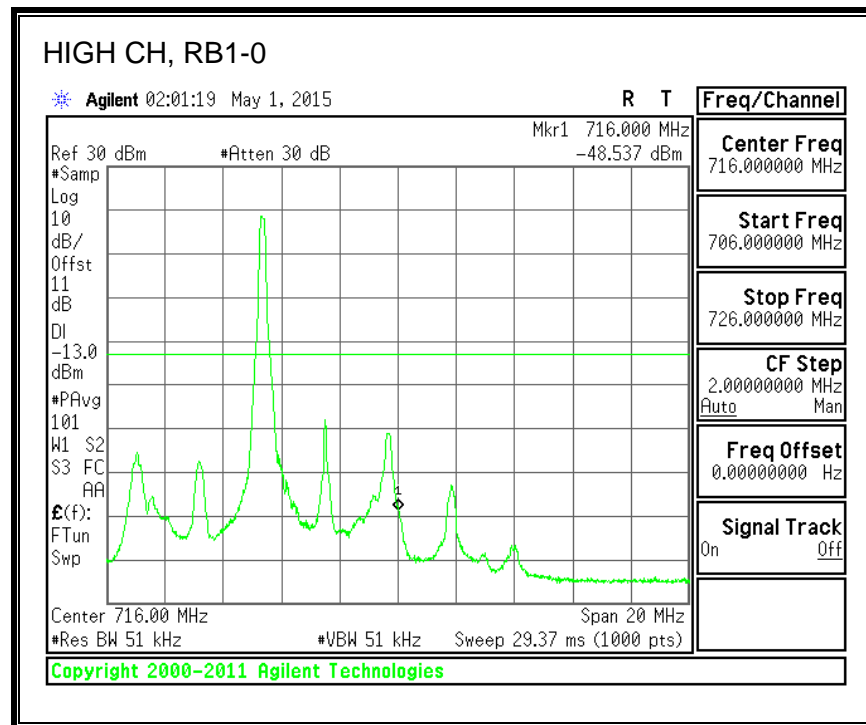

16QAM, (1.4 MHz BAND WIDTH)

QPSK, (3.0 MHz BAND WIDTH)

16QAM, (3.0 MHz BAND WIDTH)

QPSK, (5.0 MHz BAND WIDTH)

16QAM, (5.0 MHz BAND WIDTH)

QPSK, (10.0 MHz BAND WIDTH)

16QAM, (10.0 MHz BAND WIDTH)

8.3.6. LTE BAND 13 EMISSION MASK

QPSK, (5.0 MHz BAND WIDTH)

16QAM, (5.0 MHz BAND WIDTH)

QPSK, (10.0 MHz BAND WIDTH)

16QAM, (10.0 MHz BAND WIDTH)

8.3.7. LTE BAND 17 BANDEDGE

QPSK, (5.0 MHz BAND WIDTH)

16QAM, (5.0 MHz BAND WIDTH)

QPSK, (10.0 MHz BAND WIDTH)

16QAM, (10.0 MHz BAND WIDTH)

8.3.8. LTE BAND 25 BANDEDGE

QPSK, (1.4 MHz BAND WIDTH)

16QAM, (1.4 MHz BAND WIDTH)

QPSK, (3.0 MHz BAND WIDTH)

16QAM, (3.0 MHz BAND WIDTH)

QPSK, (5.0 MHz BAND WIDTH)

16QAM, (5.0 MHz BAND WIDTH)