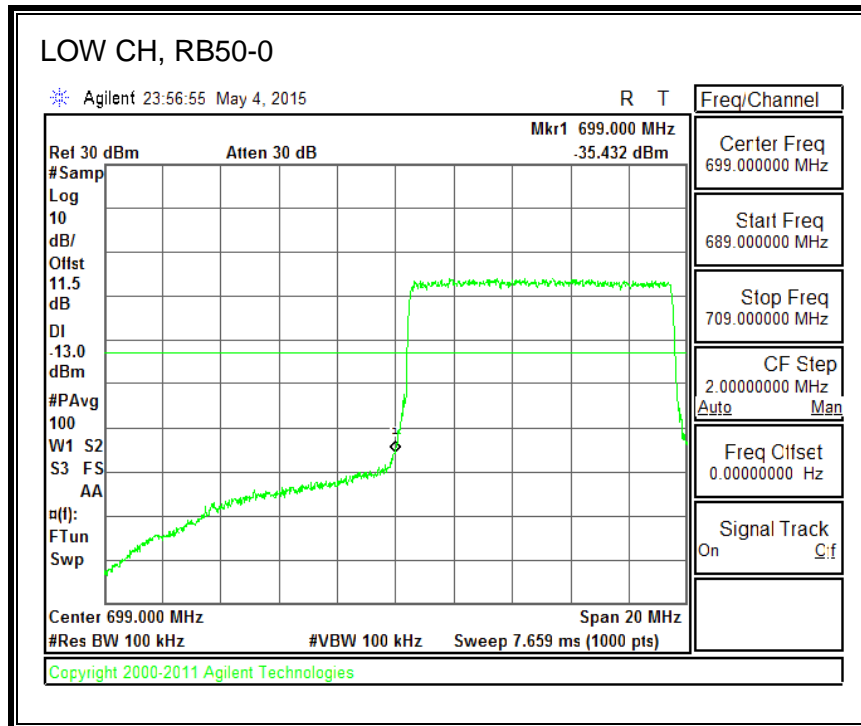

16QAM, (1.4 MHz BAND WIDTH)

QPSK, (3.0 MHz BAND WIDTH)

16QAM, (3.0 MHz BAND WIDTH)

QPSK, (5.0 MHz BAND WIDTH)

16QAM, (5.0 MHz BAND WIDTH)

QPSK, (10.0 MHz BAND WIDTH)

16QAM, (10.0 MHz BAND WIDTH)

8.3.6. LTE BAND 13 EMISSION MASK

QPSK, (5.0 MHz BAND WIDTH)

16QAM, (5.0 MHz BAND WIDTH)

QPSK, (10.0 MHz BAND WIDTH)

16QAM, (10.0 MHz BAND WIDTH)

8.3.7. LTE BAND 17 BANDEDGE

QPSK, (5.0 MHz BAND WIDTH)

16QAM, (5.0 MHz BAND WIDTH)

QPSK, (10.0 MHz BAND WIDTH)