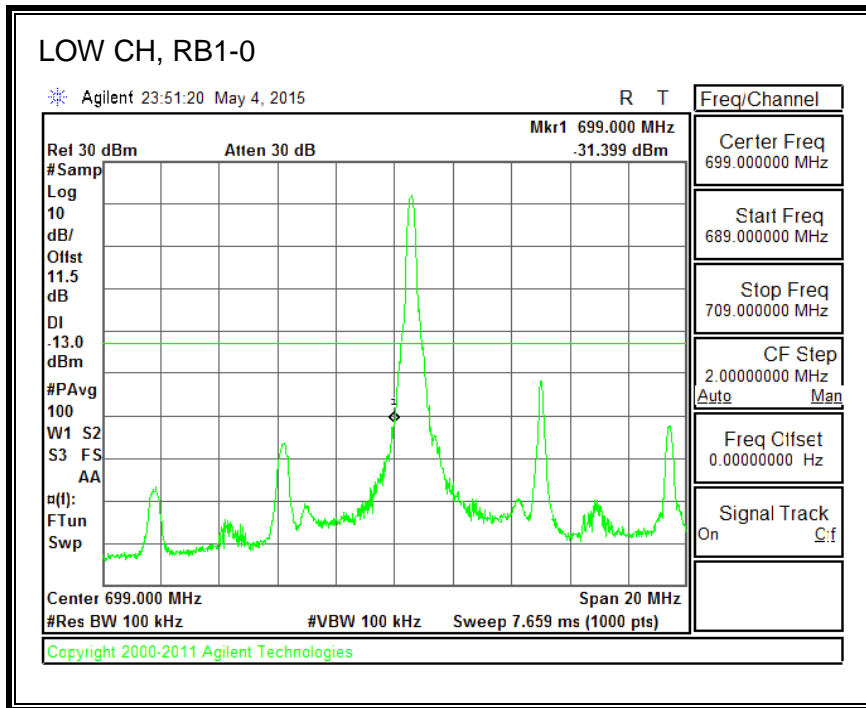

16QAM, (1.4 MHz BAND WIDTH)

QPSK, (3.0 MHz BAND WIDTH)

16QAM, (3.0 MHz BAND WIDTH)

QPSK, (5.0 MHz BAND WIDTH)

16QAM, (5.0 MHz BAND WIDTH)

QPSK, (10.0 MHz BAND WIDTH)

16QAM, (10.0 MHz BAND WIDTH)

8.3.6. LTE BAND 13 EMISSION MASK

QPSK, (5.0 MHz BAND WIDTH)

16QAM, (5.0 MHz BAND WIDTH)

QPSK, (10.0 MHz BAND WIDTH)

16QAM, (10.0 MHz BAND WIDTH)

8.3.7. LTE BAND 17 BANDEDGE

QPSK, (5.0 MHz BAND WIDTH)

16QAM, (5.0 MHz BAND WIDTH)

QPSK, (10.0 MHz BAND WIDTH)