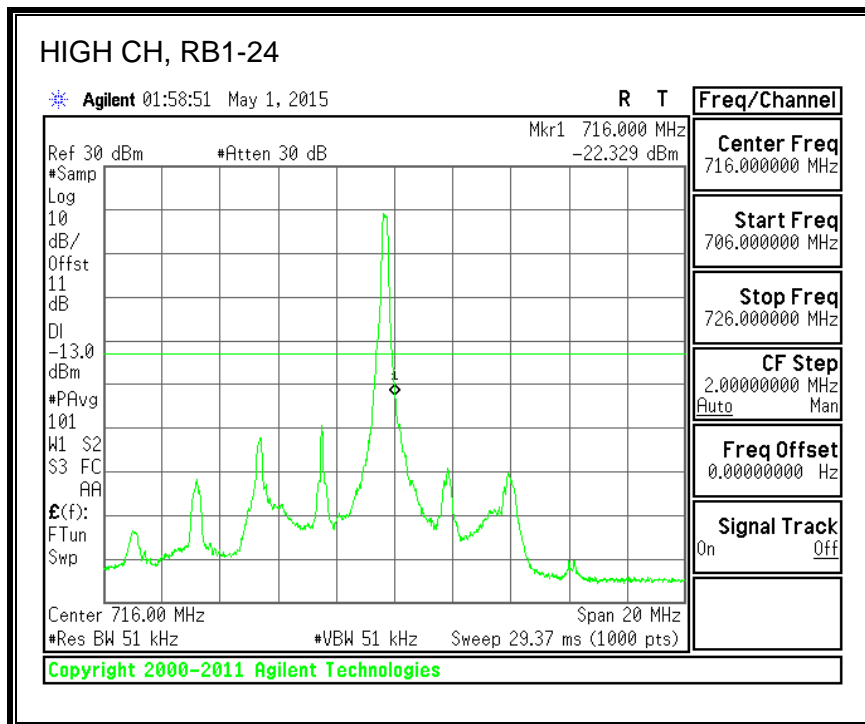

16QAM, (1.4 MHz BAND WIDTH)

QPSK, (3.0 MHz BAND WIDTH)

16QAM, (3.0 MHz BAND WIDTH)

QPSK, (5.0 MHz BAND WIDTH)

16QAM, (5.0 MHz BAND WIDTH)

QPSK, (10.0 MHz BAND WIDTH)

16QAM, (10.0 MHz BAND WIDTH)

8.3.6. LTE BAND 13 EMISSION MASK

QPSK, (5.0 MHz BAND WIDTH)

16QAM, (5.0 MHz BAND WIDTH)

QPSK, (10.0 MHz BAND WIDTH)

16QAM, (10.0 MHz BAND WIDTH)

8.3.7. LTE BAND 17 BANDEDGE

QPSK, (5.0 MHz BAND WIDTH)

16QAM, (5.0 MHz BAND WIDTH)

QPSK, (10.0 MHz BAND WIDTH)

16QAM, (10.0 MHz BAND WIDTH)

8.3.8. LTE BAND 25 BANDEDGE

QPSK, (1.4 MHz BAND WIDTH)

16QAM, (1.4 MHz BAND WIDTH)

QPSK, (3.0 MHz BAND WIDTH)

16QAM, (3.0 MHz BAND WIDTH)

QPSK, (5.0 MHz BAND WIDTH)

16QAM, (5.0 MHz BAND WIDTH)