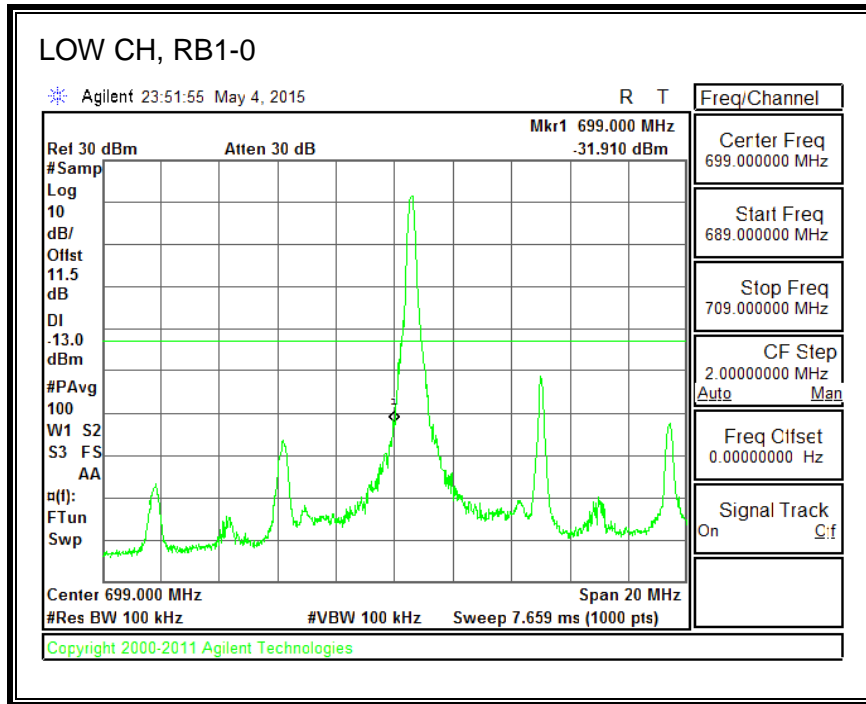

QPSK, (10.0 MHz BAND WIDTH)

16QAM, (10.0 MHz BAND WIDTH)

QPSK, (15.0 MHz BAND WIDTH)

16QAM, (15.0 MHz BAND WIDTH)

QPSK, (20.0 MHz BAND WIDTH)

16QAM, (20.0 MHz BAND WIDTH)

8.3.5. LTE BAND 12 BANDEDGE

QPSK, (1.4 MHz BAND WIDTH)

16QAM, (1.4 MHz BAND WIDTH)

QPSK, (3.0 MHz BAND WIDTH)

16QAM, (3.0 MHz BAND WIDTH)

QPSK, (5.0 MHz BAND WIDTH)

16QAM, (5.0 MHz BAND WIDTH)

QPSK, (10.0 MHz BAND WIDTH)

16QAM, (10.0 MHz BAND WIDTH)

8.3.6. LTE BAND 13 EMISSION MASK

QPSK, (5.0 MHz BAND WIDTH)

16QAM, (5.0 MHz BAND WIDTH)

QPSK, (10.0 MHz BAND WIDTH)

16QAM, (10.0 MHz BAND WIDTH)

8.3.7. LTE BAND 17 BANDEDGE

QPSK, (5.0 MHz BAND WIDTH)

16QAM, (5.0 MHz BAND WIDTH)

QPSK, (10.0 MHz BAND WIDTH)