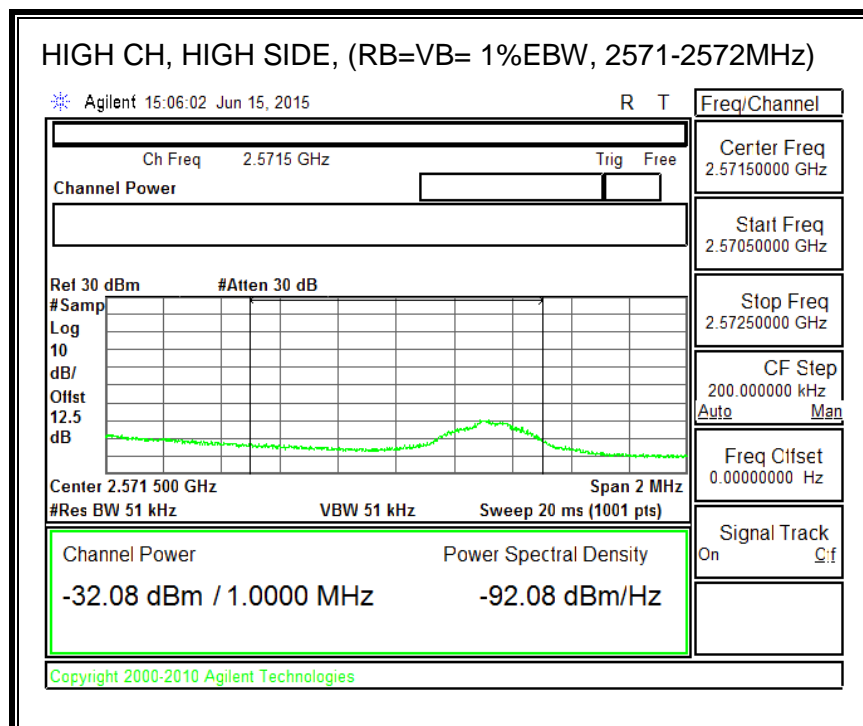

16QAM, (3.0 MHz BAND WIDTH)

QPSK, (5.0 MHz BAND WIDTH)

16QAM, (5.0 MHz BAND WIDTH)

QPSK, (10.0 MHz BAND WIDTH)

16QAM, (10.0 MHz BAND WIDTH)

8.3.4. LTE BAND 7 EMISSION MASK

QPSK, (5.0 MHz BAND WIDTH)

16QAM, (5.0 MHz BAND WIDTH)

QPSK, (10.0 MHz BAND WIDTH)

16QAM, (10.0 MHz BAND WIDTH)

QPSK, (15.0 MHz BAND WIDTH)

16QAM, (15.0 MHz BAND WIDTH)

QPSK, (20.0 MHz BAND WIDTH)

16QAM, (20.0 MHz BAND WIDTH)

8.3.5. LTE BAND 12 BANDEDGE

QPSK, (1.4 MHz BAND WIDTH)