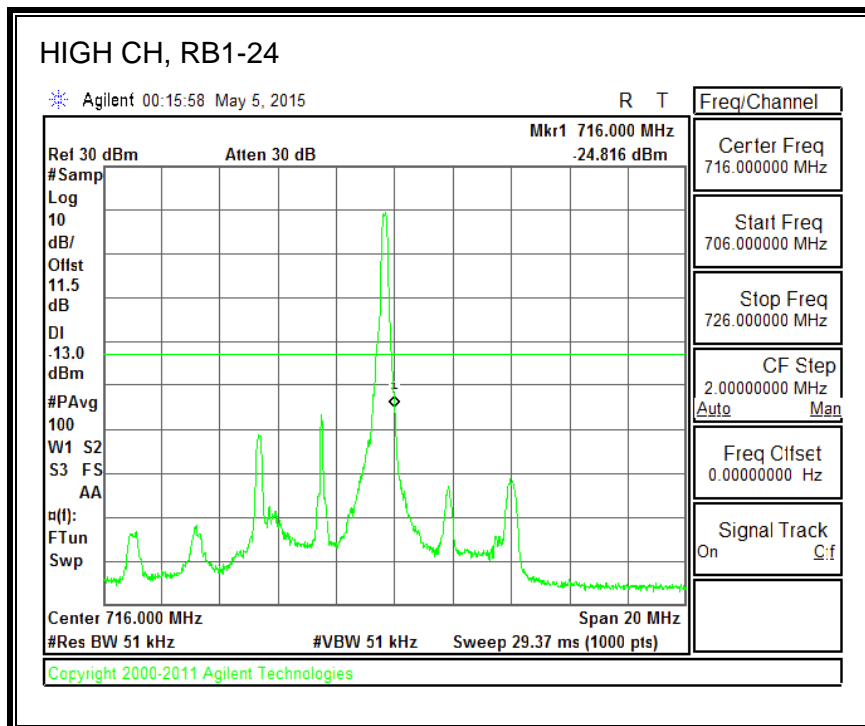

QPSK, (10.0 MHz BAND WIDTH)

16QAM, (10.0 MHz BAND WIDTH)

QPSK, (15.0 MHz BAND WIDTH)

16QAM, (15.0 MHz BAND WIDTH)

QPSK, (20.0 MHz BAND WIDTH)

16QAM, (20.0 MHz BAND WIDTH)

8.3.5. LTE BAND 12 BANDEDGE

QPSK, (1.4 MHz BAND WIDTH)

16QAM, (1.4 MHz BAND WIDTH)

QPSK, (3.0 MHz BAND WIDTH)

16QAM, (3.0 MHz BAND WIDTH)

QPSK, (5.0 MHz BAND WIDTH)

16QAM, (5.0 MHz BAND WIDTH)

QPSK, (10.0 MHz BAND WIDTH)

16QAM, (10.0 MHz BAND WIDTH)

8.3.6. LTE BAND 13 EMISSION MASK

QPSK, (5.0 MHz BAND WIDTH)

16QAM, (5.0 MHz BAND WIDTH)

QPSK, (10.0 MHz BAND WIDTH)

16QAM, (10.0 MHz BAND WIDTH)

8.3.7. LTE BAND 17 BANDEDGE

QPSK, (5.0 MHz BAND WIDTH)

16QAM, (5.0 MHz BAND WIDTH)

QPSK, (10.0 MHz BAND WIDTH)