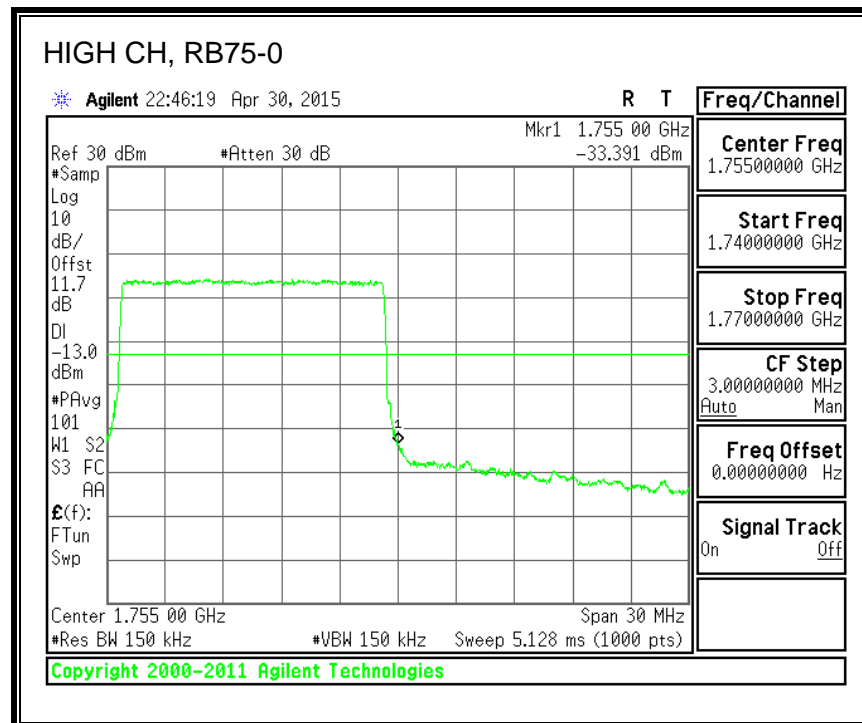

QPSK, (15.0 MHz BAND WIDTH)

16QAM, (15.0 MHz BAND WIDTH)

QPSK, (20.0 MHz BAND WIDTH)

16QAM, (20.0 MHz BAND WIDTH)

8.3.3. LTE BAND 5 BANDEDGE

QPSK, (1.4 MHz BAND WIDTH)

16QAM, (1.4 MHz BAND WIDTH)

QPSK, (3.0 MHz BAND WIDTH)

16QAM, (3.0 MHz BAND WIDTH)

QPSK, (5.0 MHz BAND WIDTH)

16QAM, (5.0 MHz BAND WIDTH)

QPSK, (10.0 MHz BAND WIDTH)

16QAM, (10.0 MHz BAND WIDTH)

8.3.4. LTE BAND 7 EMISSION MASK

QPSK, (5.0 MHz BAND WIDTH)

16QAM, (5.0 MHz BAND WIDTH)

QPSK, (10.0 MHz BAND WIDTH)

16QAM, (10.0 MHz BAND WIDTH)

QPSK, (15.0 MHz BAND WIDTH)

16QAM, (15.0 MHz BAND WIDTH)

QPSK, (20.0 MHz BAND WIDTH)

16QAM, (20.0 MHz BAND WIDTH)

8.3.5. LTE BAND 12 BANDEDGE

QPSK, (1.4 MHz BAND WIDTH)