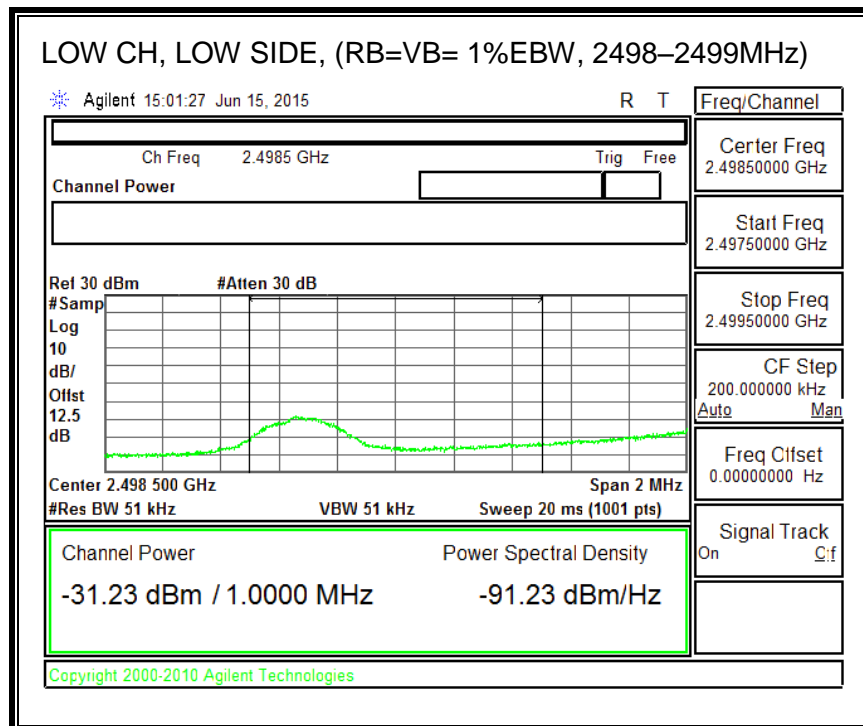

16QAM, (3.0 MHz BAND WIDTH)

QPSK, (5.0 MHz BAND WIDTH)

16QAM, (5.0 MHz BAND WIDTH)

QPSK, (10.0 MHz BAND WIDTH)

16QAM, (10.0 MHz BAND WIDTH)

8.3.4. LTE BAND 7 EMISSION MASK

QPSK, (5.0 MHz BAND WIDTH)

16QAM, (5.0 MHz BAND WIDTH)

QPSK, (10.0 MHz BAND WIDTH)

16QAM, (10.0 MHz BAND WIDTH)

QPSK, (15.0 MHz BAND WIDTH)

16QAM, (15.0 MHz BAND WIDTH)

QPSK, (20.0 MHz BAND WIDTH)

16QAM, (20.0 MHz BAND WIDTH)

8.3.5. LTE BAND 12 BANDEDGE

QPSK, (1.4 MHz BAND WIDTH)