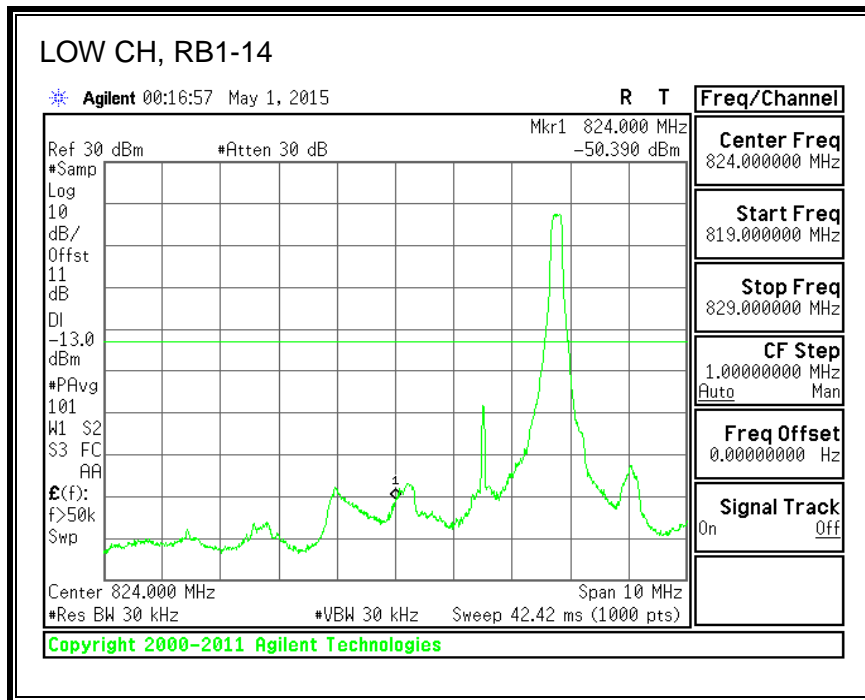

QPSK, (15.0 MHz BAND WIDTH)

16QAM, (15.0 MHz BAND WIDTH)

QPSK, (20.0 MHz BAND WIDTH)

16QAM, (20.0 MHz BAND WIDTH)

8.3.3. LTE BAND 5 BANDEDGE

QPSK, (1.4 MHz BAND WIDTH)

16QAM, (1.4 MHz BAND WIDTH)

QPSK, (3.0 MHz BAND WIDTH)

16QAM, (3.0 MHz BAND WIDTH)

QPSK, (5.0 MHz BAND WIDTH)

16QAM, (5.0 MHz BAND WIDTH)

QPSK, (10.0 MHz BAND WIDTH)

16QAM, (10.0 MHz BAND WIDTH)

8.3.4. LTE BAND 7 EMISSION MASK

QPSK, (5.0 MHz BAND WIDTH)

16QAM, (5.0 MHz BAND WIDTH)

QPSK, (10.0 MHz BAND WIDTH)

16QAM, (10.0 MHz BAND WIDTH)

QPSK, (15.0 MHz BAND WIDTH)

16QAM, (15.0 MHz BAND WIDTH)

QPSK, (20.0 MHz BAND WIDTH)

16QAM, (20.0 MHz BAND WIDTH)

8.3.5. LTE BAND 12 BANDEDGE

QPSK, (1.4 MHz BAND WIDTH)