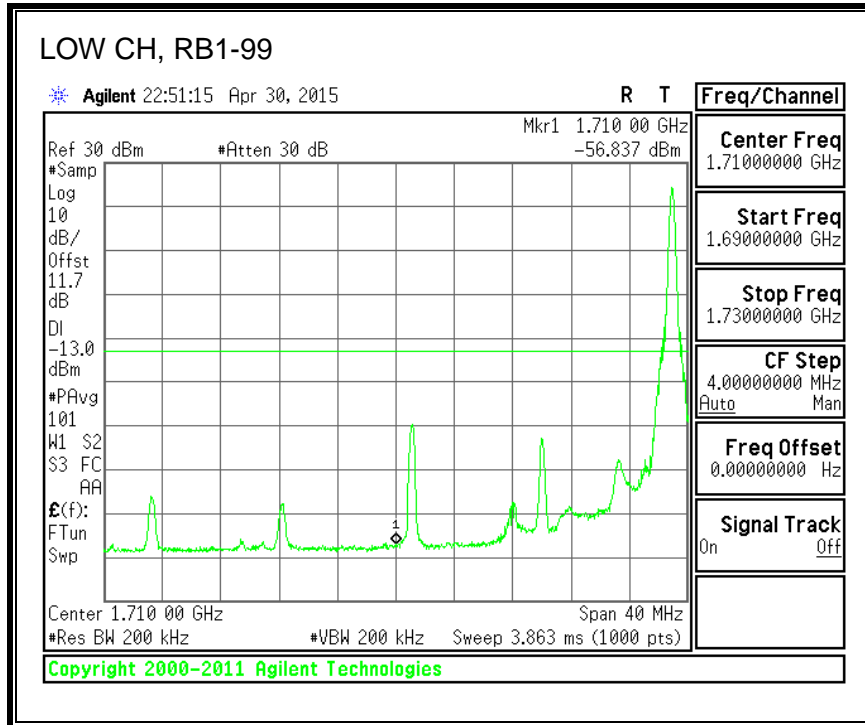

QPSK, (15.0 MHz BAND WIDTH)

16QAM, (15.0 MHz BAND WIDTH)

QPSK, (20.0 MHz BAND WIDTH)

16QAM, (20.0 MHz BAND WIDTH)

8.3.3. LTE BAND 5 BANDEDGE

QPSK, (1.4 MHz BAND WIDTH)

16QAM, (1.4 MHz BAND WIDTH)

QPSK, (3.0 MHz BAND WIDTH)

16QAM, (3.0 MHz BAND WIDTH)

QPSK, (5.0 MHz BAND WIDTH)

16QAM, (5.0 MHz BAND WIDTH)

QPSK, (10.0 MHz BAND WIDTH)

16QAM, (10.0 MHz BAND WIDTH)

8.3.4. LTE BAND 7 EMISSION MASK

QPSK, (5.0 MHz BAND WIDTH)

16QAM, (5.0 MHz BAND WIDTH)

QPSK, (10.0 MHz BAND WIDTH)

16QAM, (10.0 MHz BAND WIDTH)

QPSK, (15.0 MHz BAND WIDTH)

16QAM, (15.0 MHz BAND WIDTH)

QPSK, (20.0 MHz BAND WIDTH)

16QAM, (20.0 MHz BAND WIDTH)

8.3.5. LTE BAND 12 BANDEDGE

QPSK, (1.4 MHz BAND WIDTH)