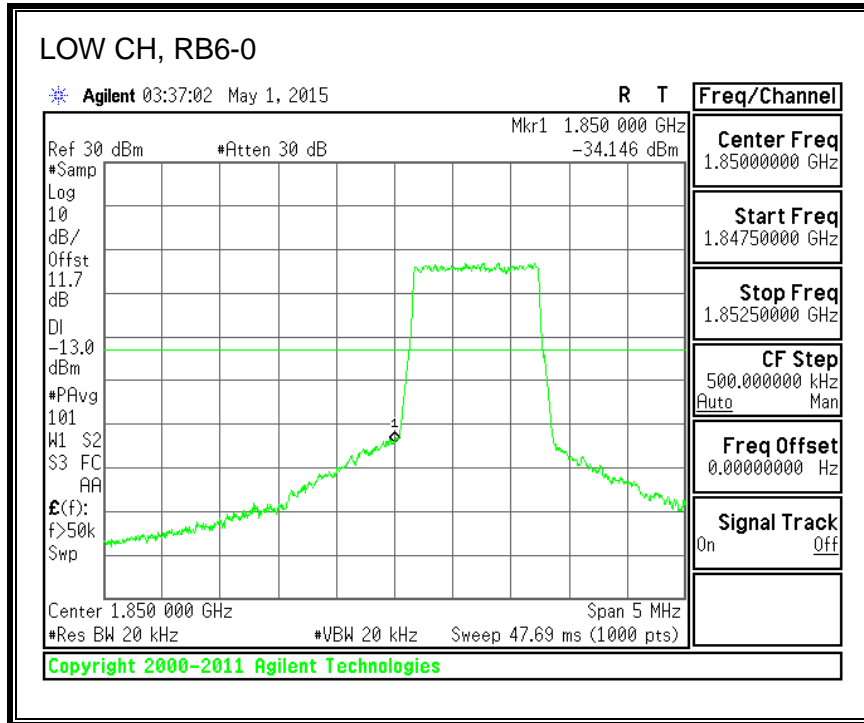

QPSK, (5.0 MHz BAND WIDTH)

16QAM, (5.0 MHz BAND WIDTH)

QPSK, (10.0 MHz BAND WIDTH)

16QAM, (10.0 MHz BAND WIDTH)

8.3.7. LTE BAND 17 BANDEDGE

QPSK, (5.0 MHz BAND WIDTH)

16QAM, (5.0 MHz BAND WIDTH)

QPSK, (10.0 MHz BAND WIDTH)

16QAM, (10.0 MHz BAND WIDTH)

8.3.8. LTE BAND 25 BANDEDGE

QPSK, (1.4 MHz BAND WIDTH)

16QAM, (1.4 MHz BAND WIDTH)

QPSK, (3.0 MHz BAND WIDTH)

16QAM, (3.0 MHz BAND WIDTH)

QPSK, (5.0 MHz BAND WIDTH)

16QAM, (5.0 MHz BAND WIDTH)