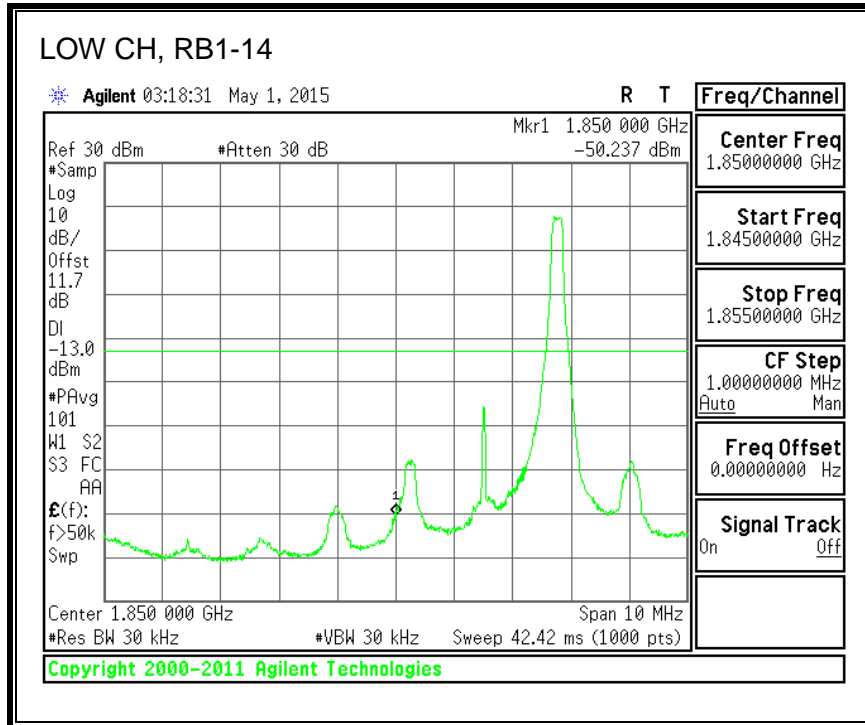

QPSK, (5.0 MHz BAND WIDTH)

16QAM, (5.0 MHz BAND WIDTH)

QPSK, (10.0 MHz BAND WIDTH)

16QAM, (10.0 MHz BAND WIDTH)

8.3.7. LTE BAND 17 BANDEDGE

QPSK, (5.0 MHz BAND WIDTH)

16QAM, (5.0 MHz BAND WIDTH)

QPSK, (10.0 MHz BAND WIDTH)

16QAM, (10.0 MHz BAND WIDTH)

8.3.8. LTE BAND 25 BANDEDGE

QPSK, (1.4 MHz BAND WIDTH)

16QAM, (1.4 MHz BAND WIDTH)

QPSK, (3.0 MHz BAND WIDTH)

16QAM, (3.0 MHz BAND WIDTH)

QPSK, (5.0 MHz BAND WIDTH)

16QAM, (5.0 MHz BAND WIDTH)