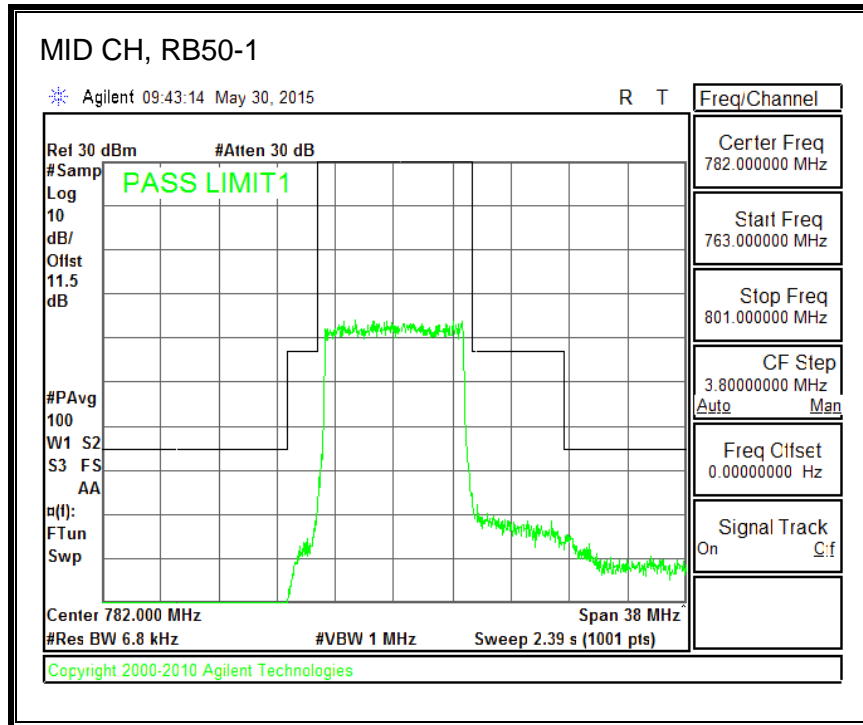

16QAM, (1.4 MHz BAND WIDTH)

QPSK, (3.0 MHz BAND WIDTH)

16QAM, (3.0 MHz BAND WIDTH)

QPSK, (5.0 MHz BAND WIDTH)

16QAM, (5.0 MHz BAND WIDTH)

QPSK, (10.0 MHz BAND WIDTH)

16QAM, (10.0 MHz BAND WIDTH)

8.3.6. LTE BAND 13 EMISSION MASK

QPSK, (5.0 MHz BAND WIDTH)

16QAM, (5.0 MHz BAND WIDTH)

QPSK, (10.0 MHz BAND WIDTH)

16QAM, (10.0 MHz BAND WIDTH)

8.3.7. LTE BAND 17 BANDEDGE

QPSK, (5.0 MHz BAND WIDTH)

16QAM, (5.0 MHz BAND WIDTH)

QPSK, (10.0 MHz BAND WIDTH)

16QAM, (10.0 MHz BAND WIDTH)

8.3.8. LTE BAND 25 BANDEDGE

QPSK, (1.4 MHz BAND WIDTH)

16QAM, (1.4 MHz BAND WIDTH)

QPSK, (3.0 MHz BAND WIDTH)

16QAM, (3.0 MHz BAND WIDTH)

QPSK, (5.0 MHz BAND WIDTH)

16QAM, (5.0 MHz BAND WIDTH)