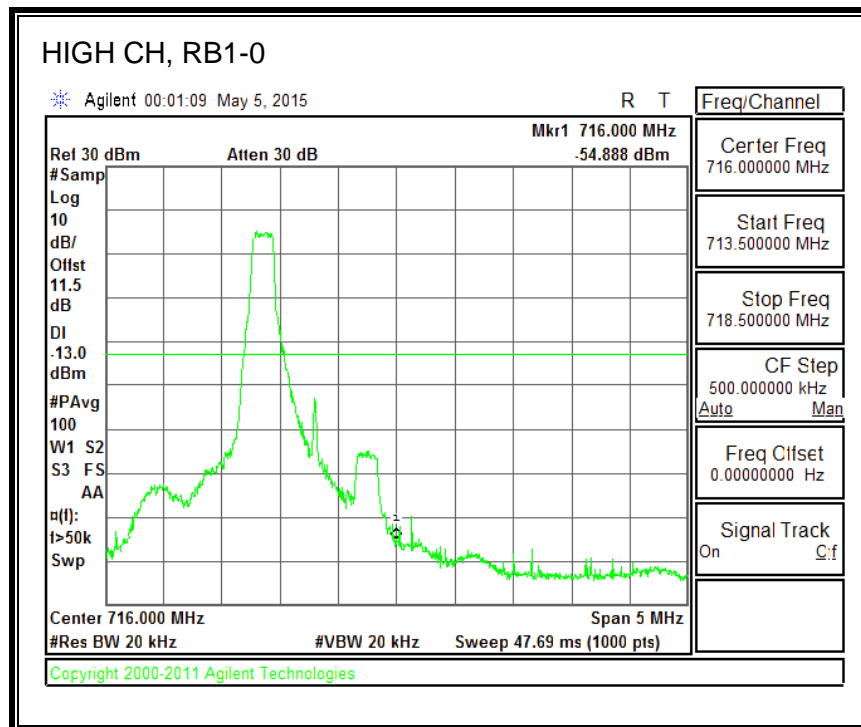

16QAM, (3.0 MHz BAND WIDTH)

QPSK, (5.0 MHz BAND WIDTH)

16QAM, (5.0 MHz BAND WIDTH)

QPSK, (10.0 MHz BAND WIDTH)

16QAM, (10.0 MHz BAND WIDTH)

8.3.4. LTE BAND 7 EMISSION MASK

QPSK, (5.0 MHz BAND WIDTH)

16QAM, (5.0 MHz BAND WIDTH)

QPSK, (10.0 MHz BAND WIDTH)

16QAM, (10.0 MHz BAND WIDTH)

QPSK, (15.0 MHz BAND WIDTH)

16QAM, (15.0 MHz BAND WIDTH)

QPSK, (20.0 MHz BAND WIDTH)

16QAM, (20.0 MHz BAND WIDTH)

8.3.5. LTE BAND 12 BANDEDGE

QPSK, (1.4 MHz BAND WIDTH)

16QAM, (1.4 MHz BAND WIDTH)

QPSK, (3.0 MHz BAND WIDTH)

16QAM, (3.0 MHz BAND WIDTH)

QPSK, (5.0 MHz BAND WIDTH)

16QAM, (5.0 MHz BAND WIDTH)

QPSK, (10.0 MHz BAND WIDTH)

16QAM, (10.0 MHz BAND WIDTH)

8.3.6. LTE BAND 13 EMISSION MASK