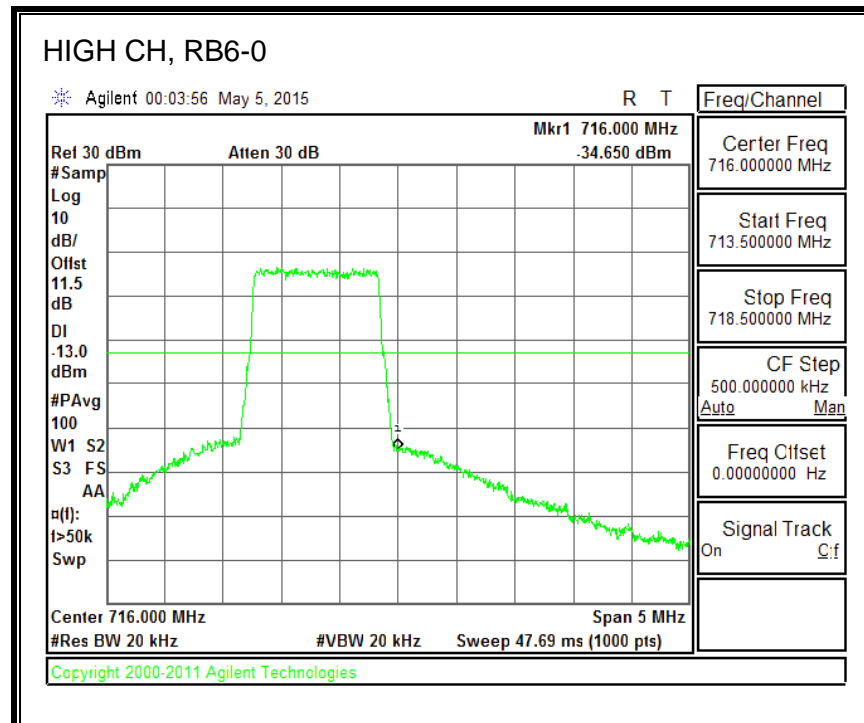

QPSK, (10.0 MHz BAND WIDTH)

16QAM, (10.0 MHz BAND WIDTH)

QPSK, (15.0 MHz BAND WIDTH)

16QAM, (15.0 MHz BAND WIDTH)

QPSK, (20.0 MHz BAND WIDTH)

16QAM, (20.0 MHz BAND WIDTH)

8.3.5. LTE BAND 12 BANDEDGE

QPSK, (1.4 MHz BAND WIDTH)

16QAM, (1.4 MHz BAND WIDTH)

QPSK, (3.0 MHz BAND WIDTH)

16QAM, (3.0 MHz BAND WIDTH)

QPSK, (5.0 MHz BAND WIDTH)

16QAM, (5.0 MHz BAND WIDTH)

QPSK, (10.0 MHz BAND WIDTH)

16QAM, (10.0 MHz BAND WIDTH)

8.3.6. LTE BAND 13 EMISSION MASK