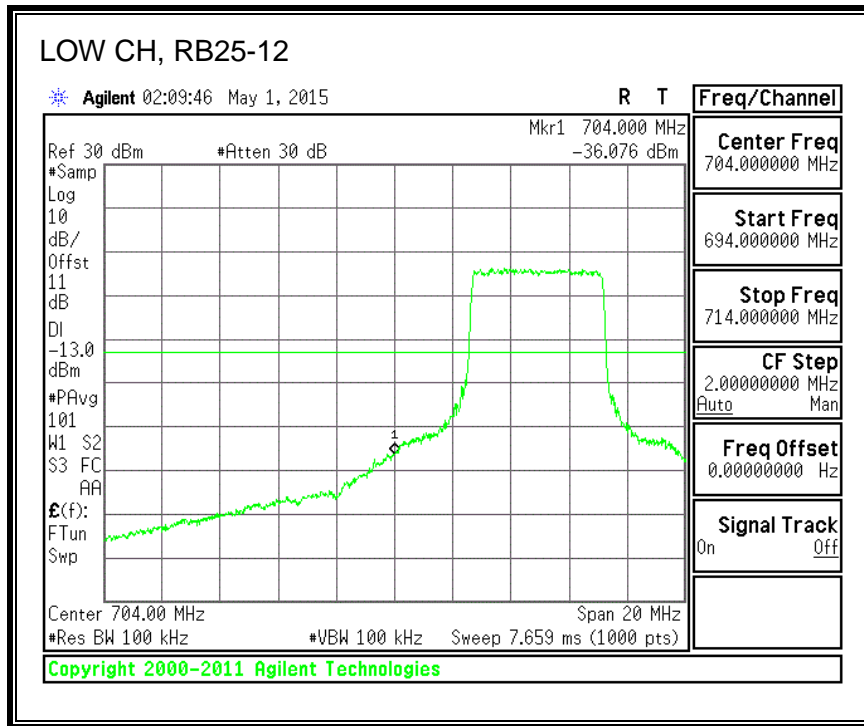

16QAM, (1.4 MHz BAND WIDTH)

QPSK, (3.0 MHz BAND WIDTH)

16QAM, (3.0 MHz BAND WIDTH)

QPSK, (5.0 MHz BAND WIDTH)

16QAM, (5.0 MHz BAND WIDTH)

QPSK, (10.0 MHz BAND WIDTH)

16QAM, (10.0 MHz BAND WIDTH)

8.3.6. LTE BAND 13 EMISSION MASK

QPSK, (5.0 MHz BAND WIDTH)

16QAM, (5.0 MHz BAND WIDTH)

QPSK, (10.0 MHz BAND WIDTH)

16QAM, (10.0 MHz BAND WIDTH)

8.3.7. LTE BAND 17 BANDEDGE

QPSK, (5.0 MHz BAND WIDTH)

16QAM, (5.0 MHz BAND WIDTH)

QPSK, (10.0 MHz BAND WIDTH)

16QAM, (10.0 MHz BAND WIDTH)

8.3.8. LTE BAND 25 BANDEDGE

QPSK, (1.4 MHz BAND WIDTH)

16QAM, (1.4 MHz BAND WIDTH)

QPSK, (3.0 MHz BAND WIDTH)

16QAM, (3.0 MHz BAND WIDTH)

QPSK, (5.0 MHz BAND WIDTH)

16QAM, (5.0 MHz BAND WIDTH)