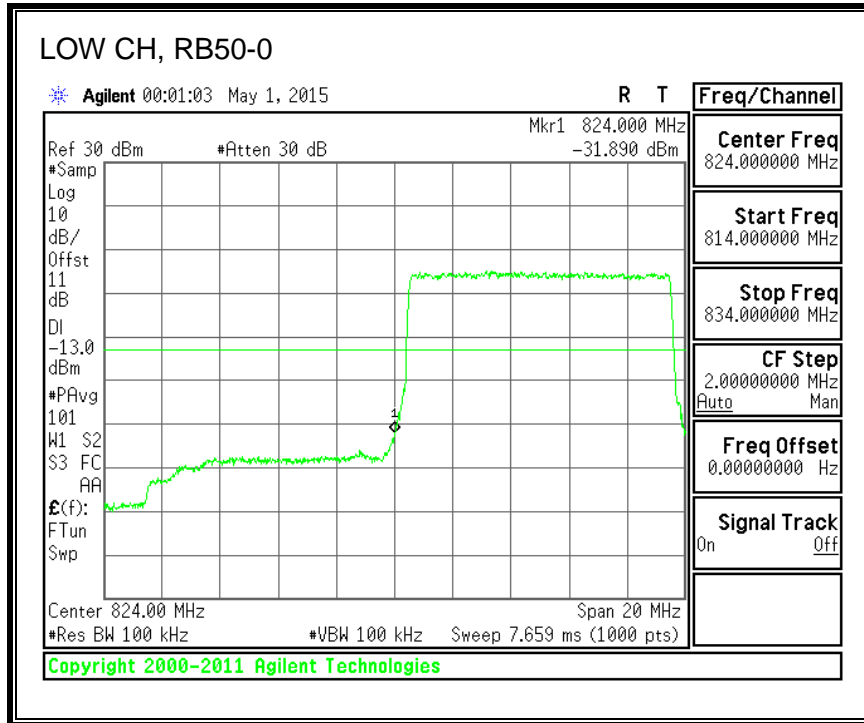

16QAM, (3.0 MHz BAND WIDTH)

QPSK, (5.0 MHz BAND WIDTH)

16QAM, (5.0 MHz BAND WIDTH)

QPSK, (10.0 MHz BAND WIDTH)

16QAM, (10.0 MHz BAND WIDTH)

8.3.4. LTE BAND 7 EMISSION MASK

QPSK, (5.0 MHz BAND WIDTH)

16QAM, (5.0 MHz BAND WIDTH)

QPSK, (10.0 MHz BAND WIDTH)

16QAM, (10.0 MHz BAND WIDTH)

QPSK, (15.0 MHz BAND WIDTH)

16QAM, (15.0 MHz BAND WIDTH)

QPSK, (20.0 MHz BAND WIDTH)

16QAM, (20.0 MHz BAND WIDTH)

8.3.5. LTE BAND 12 BANDEDGE

QPSK, (1.4 MHz BAND WIDTH)

16QAM, (1.4 MHz BAND WIDTH)

QPSK, (3.0 MHz BAND WIDTH)

16QAM, (3.0 MHz BAND WIDTH)

QPSK, (5.0 MHz BAND WIDTH)

16QAM, (5.0 MHz BAND WIDTH)

QPSK, (10.0 MHz BAND WIDTH)

16QAM, (10.0 MHz BAND WIDTH)

8.3.6. LTE BAND 13 EMISSION MASK