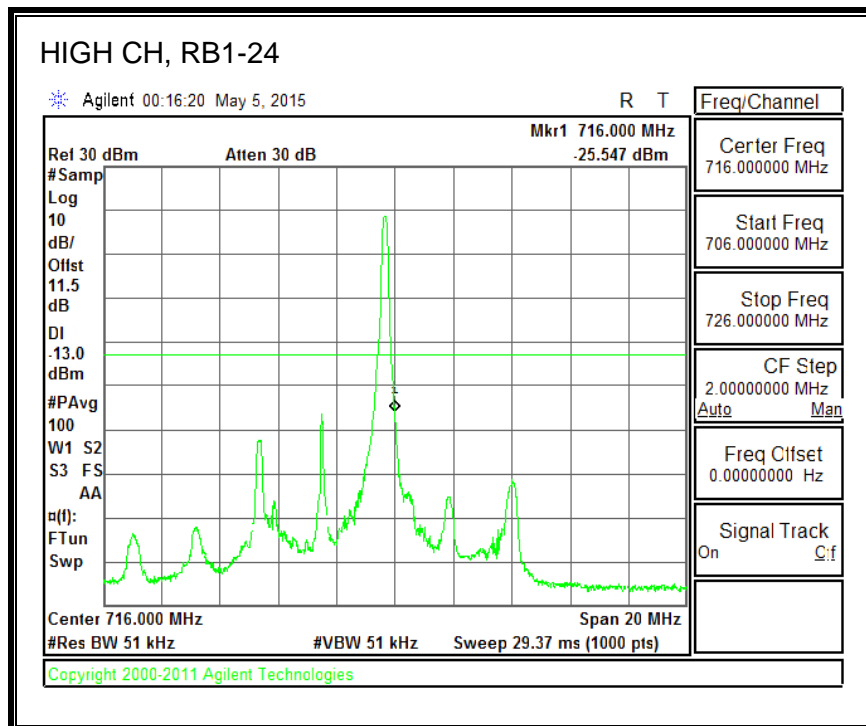

QPSK, (10.0 MHz BAND WIDTH)

16QAM, (10.0 MHz BAND WIDTH)

QPSK, (15.0 MHz BAND WIDTH)

16QAM, (15.0 MHz BAND WIDTH)

QPSK, (20.0 MHz BAND WIDTH)

16QAM, (20.0 MHz BAND WIDTH)

8.3.5. LTE BAND 12 BANDEDGE

QPSK, (1.4 MHz BAND WIDTH)

16QAM, (1.4 MHz BAND WIDTH)

QPSK, (3.0 MHz BAND WIDTH)

16QAM, (3.0 MHz BAND WIDTH)

QPSK, (5.0 MHz BAND WIDTH)

16QAM, (5.0 MHz BAND WIDTH)

QPSK, (10.0 MHz BAND WIDTH)

16QAM, (10.0 MHz BAND WIDTH)

8.3.6. LTE BAND 13 EMISSION MASK

QPSK, (5.0 MHz BAND WIDTH)

16QAM, (5.0 MHz BAND WIDTH)

QPSK, (10.0 MHz BAND WIDTH)

16QAM, (10.0 MHz BAND WIDTH)

8.3.7. LTE BAND 17 BANDEDGE

QPSK, (5.0 MHz BAND WIDTH)

16QAM, (5.0 MHz BAND WIDTH)

QPSK, (10.0 MHz BAND WIDTH)