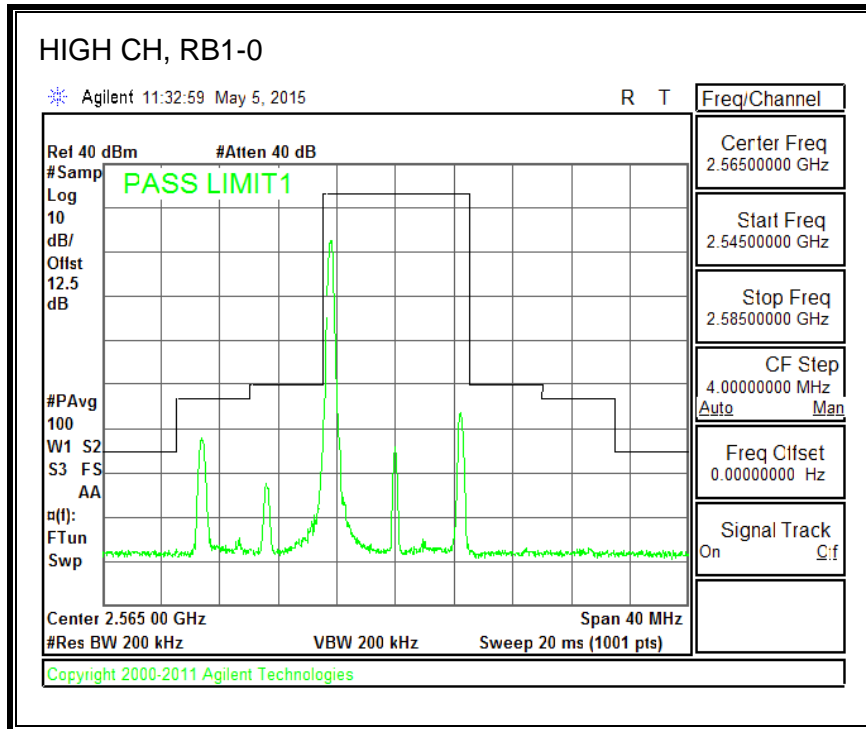

QPSK, (10.0 MHz BAND WIDTH)

16QAM, (10.0 MHz BAND WIDTH)

QPSK, (15.0 MHz BAND WIDTH)

16QAM, (15.0 MHz BAND WIDTH)

QPSK, (20.0 MHz BAND WIDTH)

16QAM, (20.0 MHz BAND WIDTH)

8.3.5. LTE BAND 12 BANDEDGE

QPSK, (1.4 MHz BAND WIDTH)

16QAM, (1.4 MHz BAND WIDTH)

QPSK, (3.0 MHz BAND WIDTH)

16QAM, (3.0 MHz BAND WIDTH)

QPSK, (5.0 MHz BAND WIDTH)

16QAM, (5.0 MHz BAND WIDTH)

QPSK, (10.0 MHz BAND WIDTH)

16QAM, (10.0 MHz BAND WIDTH)

8.3.6. LTE BAND 13 EMISSION MASK