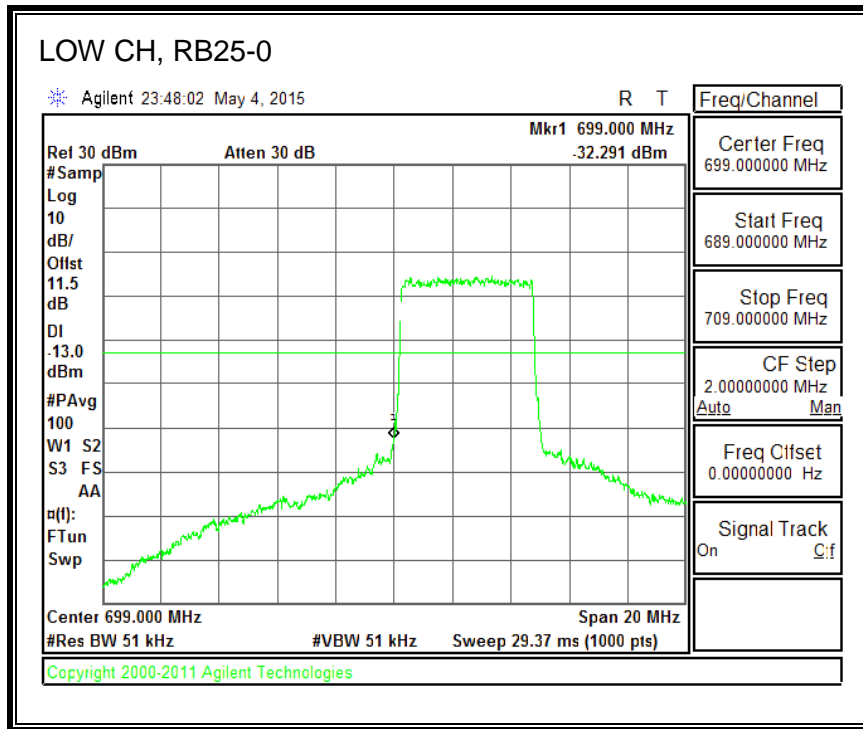

QPSK, (10.0 MHz BAND WIDTH)

16QAM, (10.0 MHz BAND WIDTH)

QPSK, (15.0 MHz BAND WIDTH)

16QAM, (15.0 MHz BAND WIDTH)

QPSK, (20.0 MHz BAND WIDTH)

16QAM, (20.0 MHz BAND WIDTH)

8.3.5. LTE BAND 12 BANDEDGE

QPSK, (1.4 MHz BAND WIDTH)

16QAM, (1.4 MHz BAND WIDTH)

QPSK, (3.0 MHz BAND WIDTH)

16QAM, (3.0 MHz BAND WIDTH)

QPSK, (5.0 MHz BAND WIDTH)

16QAM, (5.0 MHz BAND WIDTH)

QPSK, (10.0 MHz BAND WIDTH)

16QAM, (10.0 MHz BAND WIDTH)

8.3.6. LTE BAND 13 EMISSION MASK

QPSK, (5.0 MHz BAND WIDTH)

16QAM, (5.0 MHz BAND WIDTH)

QPSK, (10.0 MHz BAND WIDTH)

16QAM, (10.0 MHz BAND WIDTH)

8.3.7. LTE BAND 17 BANDEDGE

QPSK, (5.0 MHz BAND WIDTH)

16QAM, (5.0 MHz BAND WIDTH)

QPSK, (10.0 MHz BAND WIDTH)