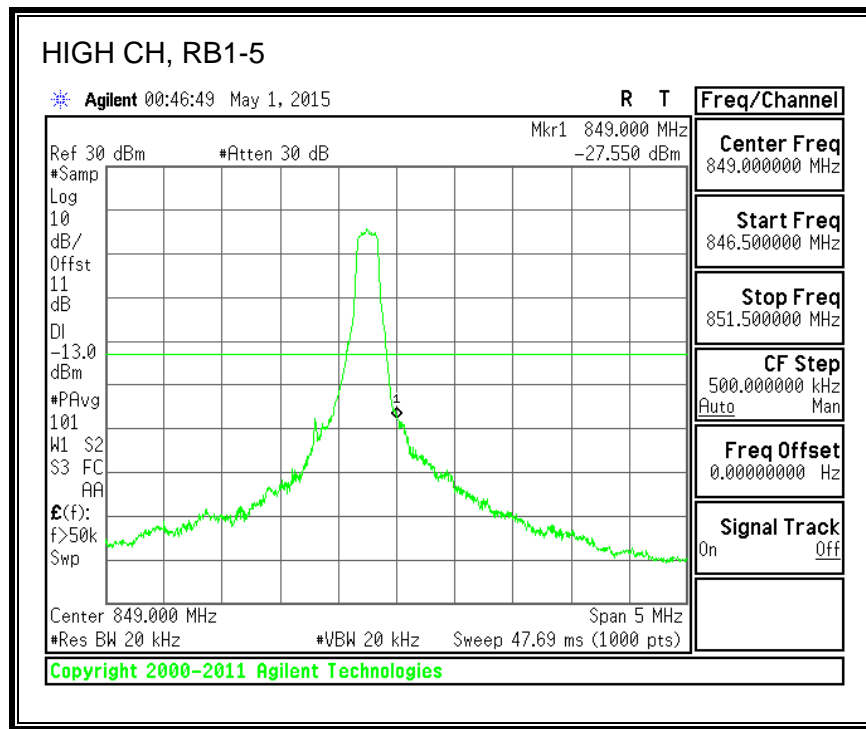

QPSK, (15.0 MHz BAND WIDTH)

16QAM, (15.0 MHz BAND WIDTH)

QPSK, (20.0 MHz BAND WIDTH)

16QAM, (20.0 MHz BAND WIDTH)

8.3.3. LTE BAND 5 BANDEDGE

QPSK, (1.4 MHz BAND WIDTH)

16QAM, (1.4 MHz BAND WIDTH)

QPSK, (3.0 MHz BAND WIDTH)

16QAM, (3.0 MHz BAND WIDTH)

QPSK, (5.0 MHz BAND WIDTH)

16QAM, (5.0 MHz BAND WIDTH)

QPSK, (10.0 MHz BAND WIDTH)

16QAM, (10.0 MHz BAND WIDTH)

8.3.4. LTE BAND 7 EMISSION MASK

QPSK, (5.0 MHz BAND WIDTH)

16QAM, (5.0 MHz BAND WIDTH)

QPSK, (10.0 MHz BAND WIDTH)

16QAM, (10.0 MHz BAND WIDTH)

QPSK, (15.0 MHz BAND WIDTH)

16QAM, (15.0 MHz BAND WIDTH)

QPSK, (20.0 MHz BAND WIDTH)

16QAM, (20.0 MHz BAND WIDTH)

8.3.5. LTE BAND 12 BANDEDGE

QPSK, (1.4 MHz BAND WIDTH)