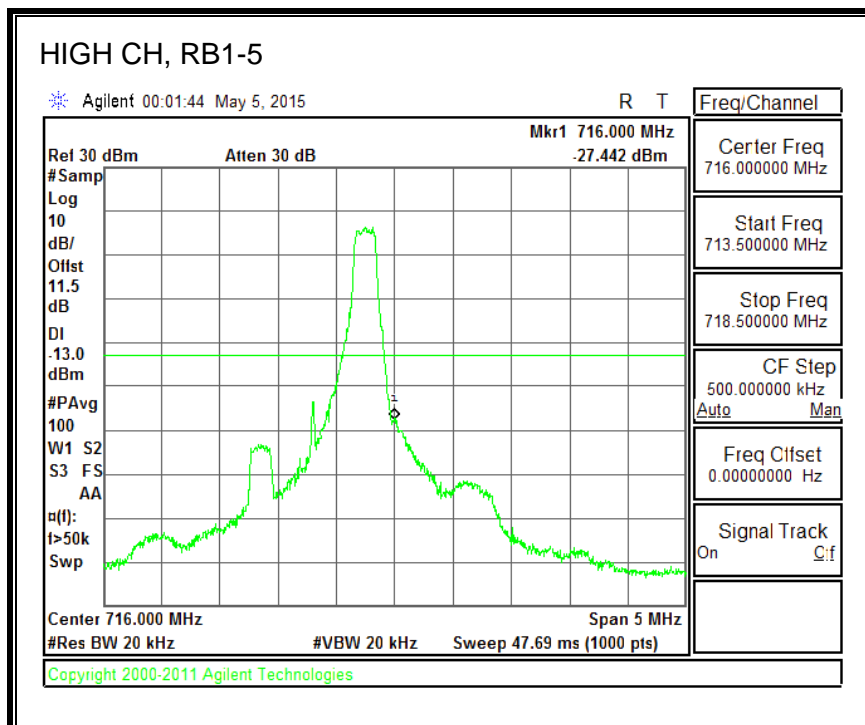

16QAM, (3.0 MHz BAND WIDTH)

QPSK, (5.0 MHz BAND WIDTH)

16QAM, (5.0 MHz BAND WIDTH)

QPSK, (10.0 MHz BAND WIDTH)

16QAM, (10.0 MHz BAND WIDTH)

8.3.4. LTE BAND 7 EMISSION MASK

QPSK, (5.0 MHz BAND WIDTH)

16QAM, (5.0 MHz BAND WIDTH)

QPSK, (10.0 MHz BAND WIDTH)

16QAM, (10.0 MHz BAND WIDTH)

QPSK, (15.0 MHz BAND WIDTH)

16QAM, (15.0 MHz BAND WIDTH)

QPSK, (20.0 MHz BAND WIDTH)

16QAM, (20.0 MHz BAND WIDTH)

8.3.5. LTE BAND 12 BANDEDGE

QPSK, (1.4 MHz BAND WIDTH)

16QAM, (1.4 MHz BAND WIDTH)

QPSK, (3.0 MHz BAND WIDTH)

16QAM, (3.0 MHz BAND WIDTH)

QPSK, (5.0 MHz BAND WIDTH)

16QAM, (5.0 MHz BAND WIDTH)

QPSK, (10.0 MHz BAND WIDTH)

16QAM, (10.0 MHz BAND WIDTH)

8.3.6. LTE BAND 13 EMISSION MASK