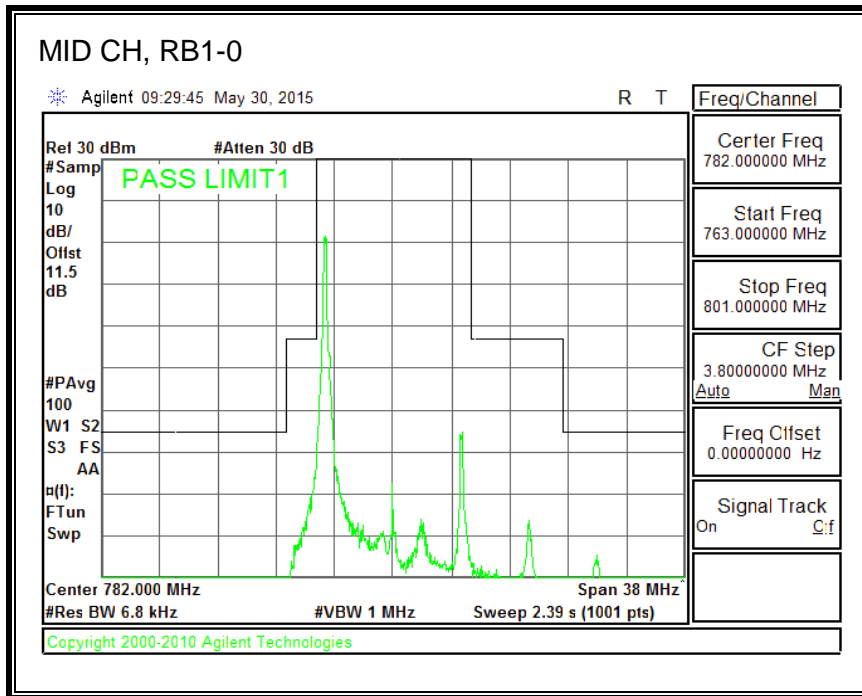

16QAM, (1.4 MHz BAND WIDTH)

QPSK, (3.0 MHz BAND WIDTH)

16QAM, (3.0 MHz BAND WIDTH)

QPSK, (5.0 MHz BAND WIDTH)

16QAM, (5.0 MHz BAND WIDTH)

QPSK, (10.0 MHz BAND WIDTH)

16QAM, (10.0 MHz BAND WIDTH)

8.3.6. LTE BAND 13 EMISSION MASK

QPSK, (5.0 MHz BAND WIDTH)

16QAM, (5.0 MHz BAND WIDTH)

QPSK, (10.0 MHz BAND WIDTH)

16QAM, (10.0 MHz BAND WIDTH)

8.3.7. LTE BAND 17 BANDEDGE

QPSK, (5.0 MHz BAND WIDTH)

16QAM, (5.0 MHz BAND WIDTH)

QPSK, (10.0 MHz BAND WIDTH)

16QAM, (10.0 MHz BAND WIDTH)

8.3.8. LTE BAND 25 BANDEDGE

QPSK, (1.4 MHz BAND WIDTH)

16QAM, (1.4 MHz BAND WIDTH)

QPSK, (3.0 MHz BAND WIDTH)

16QAM, (3.0 MHz BAND WIDTH)

QPSK, (5.0 MHz BAND WIDTH)

16QAM, (5.0 MHz BAND WIDTH)