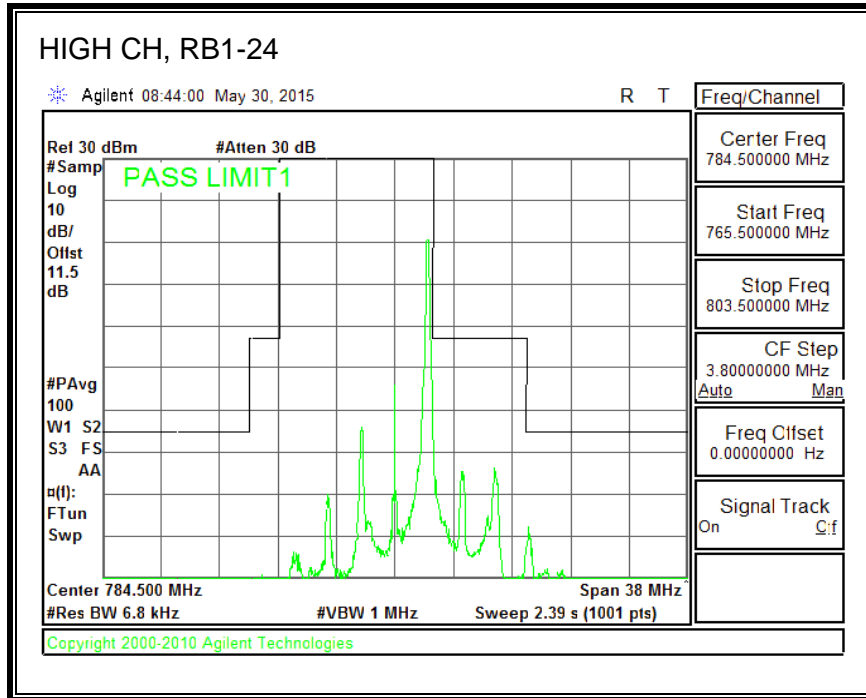

16QAM, (1.4 MHz BAND WIDTH)

QPSK, (3.0 MHz BAND WIDTH)

16QAM, (3.0 MHz BAND WIDTH)

QPSK, (5.0 MHz BAND WIDTH)

16QAM, (5.0 MHz BAND WIDTH)

QPSK, (10.0 MHz BAND WIDTH)

16QAM, (10.0 MHz BAND WIDTH)

8.3.6. LTE BAND 13 EMISSION MASK

QPSK, (5.0 MHz BAND WIDTH)

16QAM, (5.0 MHz BAND WIDTH)

QPSK, (10.0 MHz BAND WIDTH)

16QAM, (10.0 MHz BAND WIDTH)

8.3.7. LTE BAND 17 BANDEDGE

QPSK, (5.0 MHz BAND WIDTH)

16QAM, (5.0 MHz BAND WIDTH)

QPSK, (10.0 MHz BAND WIDTH)