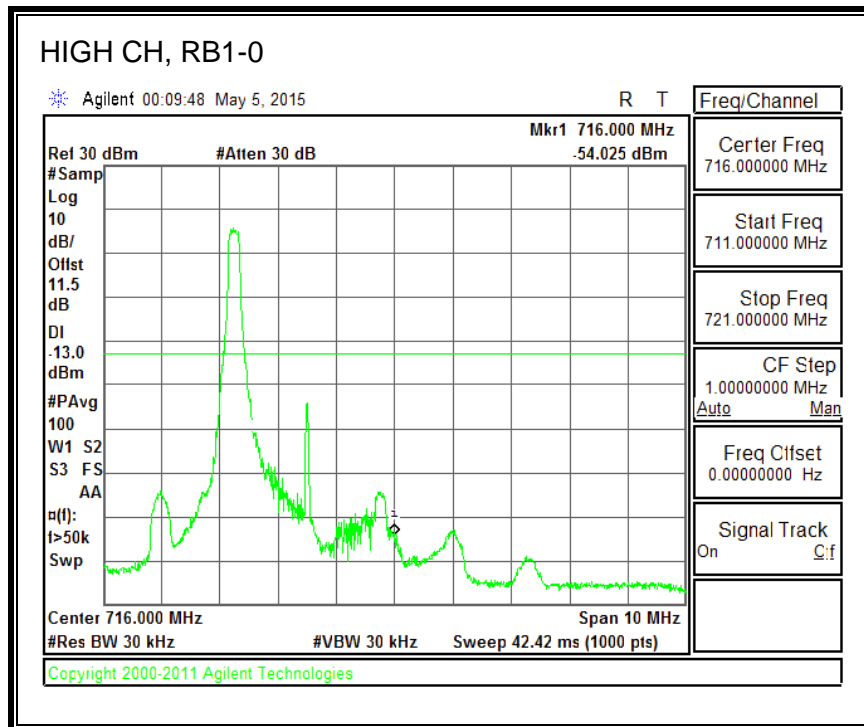

QPSK, (10.0 MHz BAND WIDTH)

16QAM, (10.0 MHz BAND WIDTH)

QPSK, (15.0 MHz BAND WIDTH)

16QAM, (15.0 MHz BAND WIDTH)

QPSK, (20.0 MHz BAND WIDTH)

16QAM, (20.0 MHz BAND WIDTH)

8.3.5. LTE BAND 12 BANDEDGE

QPSK, (1.4 MHz BAND WIDTH)

16QAM, (1.4 MHz BAND WIDTH)

QPSK, (3.0 MHz BAND WIDTH)

16QAM, (3.0 MHz BAND WIDTH)

QPSK, (5.0 MHz BAND WIDTH)

16QAM, (5.0 MHz BAND WIDTH)

QPSK, (10.0 MHz BAND WIDTH)

16QAM, (10.0 MHz BAND WIDTH)

8.3.6. LTE BAND 13 EMISSION MASK

QPSK, (5.0 MHz BAND WIDTH)

16QAM, (5.0 MHz BAND WIDTH)

QPSK, (10.0 MHz BAND WIDTH)

16QAM, (10.0 MHz BAND WIDTH)

8.3.7. LTE BAND 17 BANDEDGE

QPSK, (5.0 MHz BAND WIDTH)

16QAM, (5.0 MHz BAND WIDTH)

QPSK, (10.0 MHz BAND WIDTH)