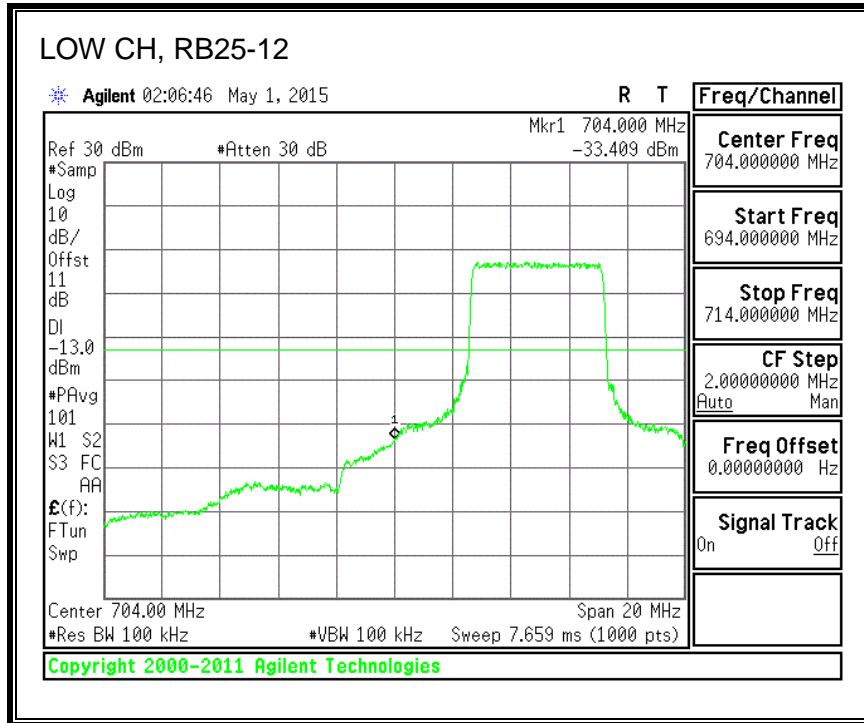

16QAM, (1.4 MHz BAND WIDTH)

QPSK, (3.0 MHz BAND WIDTH)

16QAM, (3.0 MHz BAND WIDTH)

QPSK, (5.0 MHz BAND WIDTH)

16QAM, (5.0 MHz BAND WIDTH)

QPSK, (10.0 MHz BAND WIDTH)

16QAM, (10.0 MHz BAND WIDTH)

8.3.6. LTE BAND 13 EMISSION MASK

QPSK, (5.0 MHz BAND WIDTH)

16QAM, (5.0 MHz BAND WIDTH)

QPSK, (10.0 MHz BAND WIDTH)

16QAM, (10.0 MHz BAND WIDTH)

8.3.7. LTE BAND 17 BANDEDGE

QPSK, (5.0 MHz BAND WIDTH)

16QAM, (5.0 MHz BAND WIDTH)

QPSK, (10.0 MHz BAND WIDTH)

16QAM, (10.0 MHz BAND WIDTH)

8.3.8. LTE BAND 25 BANDEDGE

QPSK, (1.4 MHz BAND WIDTH)

16QAM, (1.4 MHz BAND WIDTH)

QPSK, (3.0 MHz BAND WIDTH)

16QAM, (3.0 MHz BAND WIDTH)

QPSK, (5.0 MHz BAND WIDTH)

16QAM, (5.0 MHz BAND WIDTH)