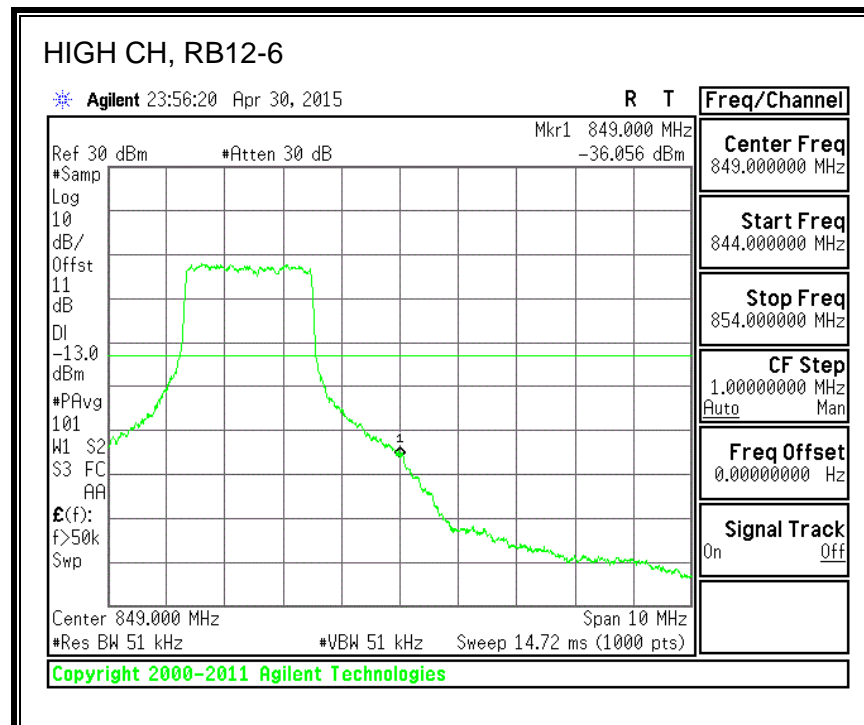

16QAM, (3.0 MHz BAND WIDTH)

QPSK, (5.0 MHz BAND WIDTH)

16QAM, (5.0 MHz BAND WIDTH)

QPSK, (10.0 MHz BAND WIDTH)

16QAM, (10.0 MHz BAND WIDTH)

8.3.4. LTE BAND 7 EMISSION MASK

QPSK, (5.0 MHz BAND WIDTH)

16QAM, (5.0 MHz BAND WIDTH)

QPSK, (10.0 MHz BAND WIDTH)

16QAM, (10.0 MHz BAND WIDTH)

QPSK, (15.0 MHz BAND WIDTH)

16QAM, (15.0 MHz BAND WIDTH)

QPSK, (20.0 MHz BAND WIDTH)

16QAM, (20.0 MHz BAND WIDTH)

8.3.5. LTE BAND 12 BANDEDGE

QPSK, (1.4 MHz BAND WIDTH)