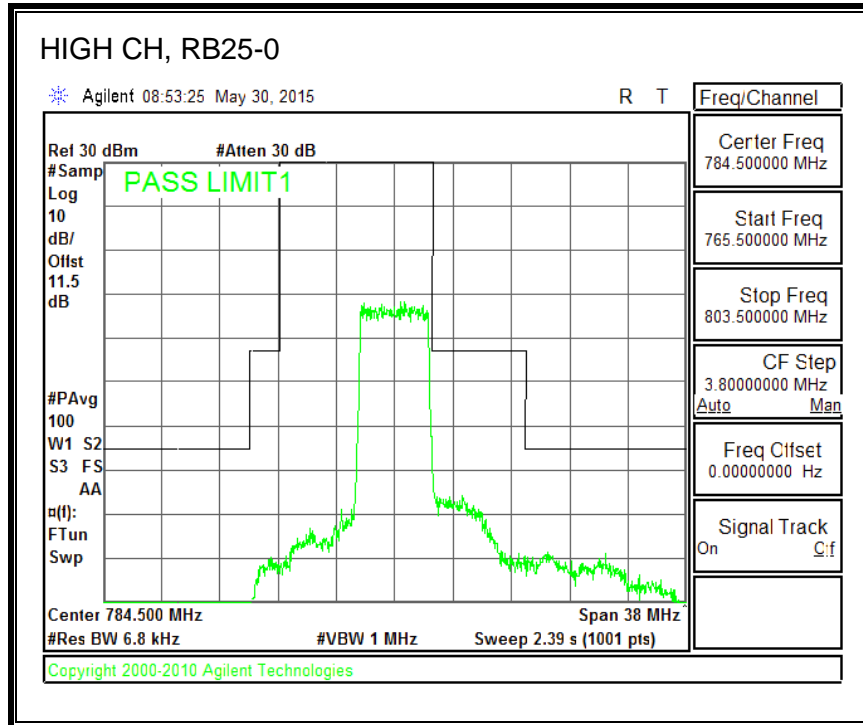

QPSK, (10.0 MHz BAND WIDTH)

16QAM, (10.0 MHz BAND WIDTH)

QPSK, (15.0 MHz BAND WIDTH)

16QAM, (15.0 MHz BAND WIDTH)

QPSK, (20.0 MHz BAND WIDTH)

16QAM, (20.0 MHz BAND WIDTH)

8.3.5. LTE BAND 12 BANDEDGE

QPSK, (1.4 MHz BAND WIDTH)

16QAM, (1.4 MHz BAND WIDTH)

QPSK, (3.0 MHz BAND WIDTH)

16QAM, (3.0 MHz BAND WIDTH)

QPSK, (5.0 MHz BAND WIDTH)

16QAM, (5.0 MHz BAND WIDTH)

QPSK, (10.0 MHz BAND WIDTH)

16QAM, (10.0 MHz BAND WIDTH)

8.3.6. LTE BAND 13 EMISSION MASK

QPSK, (5.0 MHz BAND WIDTH)

16QAM, (5.0 MHz BAND WIDTH)

QPSK, (10.0 MHz BAND WIDTH)

16QAM, (10.0 MHz BAND WIDTH)

8.3.7. LTE BAND 17 BANDEDGE

QPSK, (5.0 MHz BAND WIDTH)

16QAM, (5.0 MHz BAND WIDTH)

QPSK, (10.0 MHz BAND WIDTH)