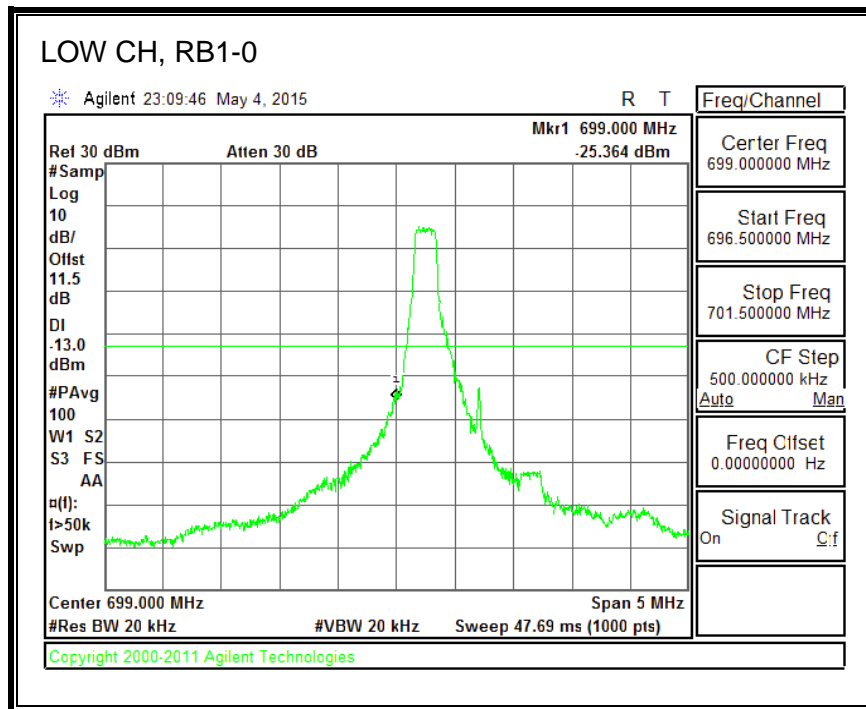

16QAM, (3.0 MHz BAND WIDTH)

QPSK, (5.0 MHz BAND WIDTH)

16QAM, (5.0 MHz BAND WIDTH)

QPSK, (10.0 MHz BAND WIDTH)

16QAM, (10.0 MHz BAND WIDTH)

8.3.4. LTE BAND 7 EMISSION MASK

QPSK, (5.0 MHz BAND WIDTH)

16QAM, (5.0 MHz BAND WIDTH)

QPSK, (10.0 MHz BAND WIDTH)

16QAM, (10.0 MHz BAND WIDTH)

QPSK, (15.0 MHz BAND WIDTH)

16QAM, (15.0 MHz BAND WIDTH)

QPSK, (20.0 MHz BAND WIDTH)

16QAM, (20.0 MHz BAND WIDTH)

8.3.5. LTE BAND 12 BANDEDGE

QPSK, (1.4 MHz BAND WIDTH)

16QAM, (1.4 MHz BAND WIDTH)

QPSK, (3.0 MHz BAND WIDTH)

16QAM, (3.0 MHz BAND WIDTH)

QPSK, (5.0 MHz BAND WIDTH)

16QAM, (5.0 MHz BAND WIDTH)

QPSK, (10.0 MHz BAND WIDTH)

16QAM, (10.0 MHz BAND WIDTH)

8.3.6. LTE BAND 13 EMISSION MASK