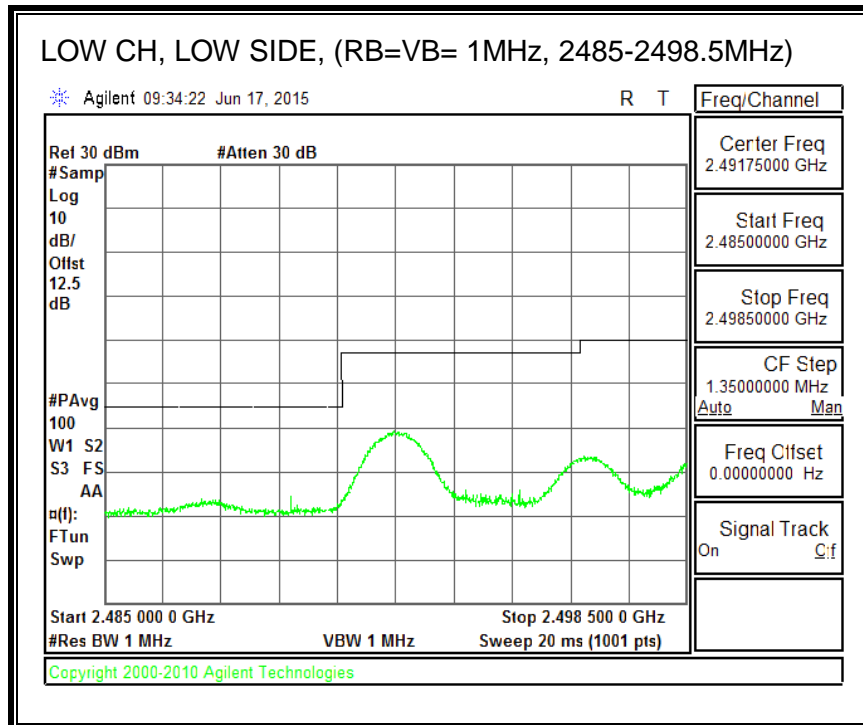

QPSK, (10.0 MHz BAND WIDTH)

16QAM, (10.0 MHz BAND WIDTH)

QPSK, (15.0 MHz BAND WIDTH)

16QAM, (15.0 MHz BAND WIDTH)

QPSK, (20.0 MHz BAND WIDTH)

16QAM, (20.0 MHz BAND WIDTH)

8.3.5. LTE BAND 12 BANDEDGE

QPSK, (1.4 MHz BAND WIDTH)

16QAM, (1.4 MHz BAND WIDTH)

QPSK, (3.0 MHz BAND WIDTH)

16QAM, (3.0 MHz BAND WIDTH)

QPSK, (5.0 MHz BAND WIDTH)

16QAM, (5.0 MHz BAND WIDTH)

QPSK, (10.0 MHz BAND WIDTH)

16QAM, (10.0 MHz BAND WIDTH)

8.3.6. LTE BAND 13 EMISSION MASK