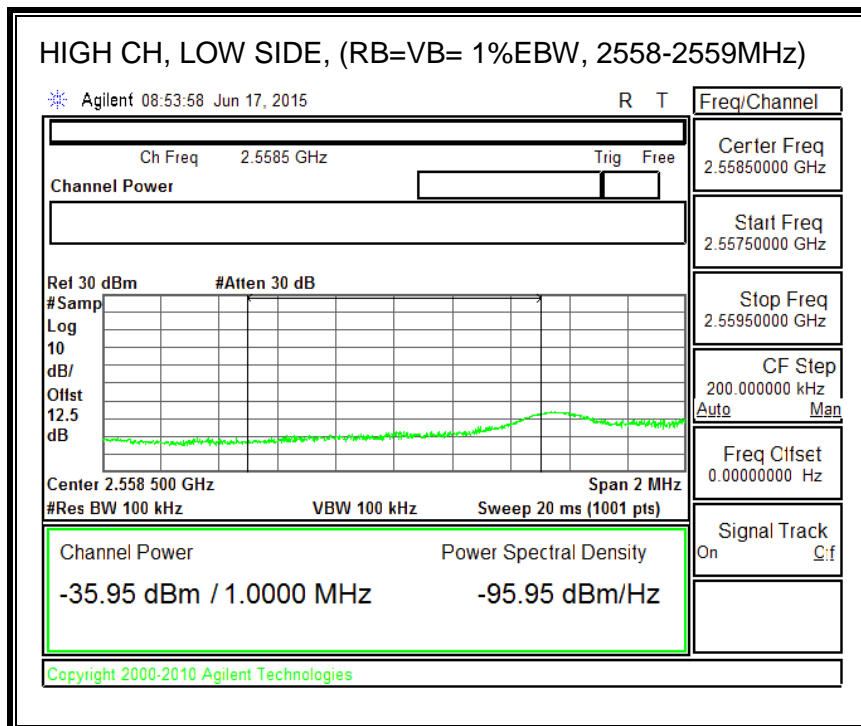

QPSK, (10.0 MHz BAND WIDTH)

16QAM, (10.0 MHz BAND WIDTH)

QPSK, (15.0 MHz BAND WIDTH)

16QAM, (15.0 MHz BAND WIDTH)

QPSK, (20.0 MHz BAND WIDTH)

16QAM, (20.0 MHz BAND WIDTH)

8.3.5. LTE BAND 12 BANDEDGE

QPSK, (1.4 MHz BAND WIDTH)

16QAM, (1.4 MHz BAND WIDTH)

QPSK, (3.0 MHz BAND WIDTH)

16QAM, (3.0 MHz BAND WIDTH)

QPSK, (5.0 MHz BAND WIDTH)

16QAM, (5.0 MHz BAND WIDTH)

QPSK, (10.0 MHz BAND WIDTH)

16QAM, (10.0 MHz BAND WIDTH)

8.3.6. LTE BAND 13 EMISSION MASK