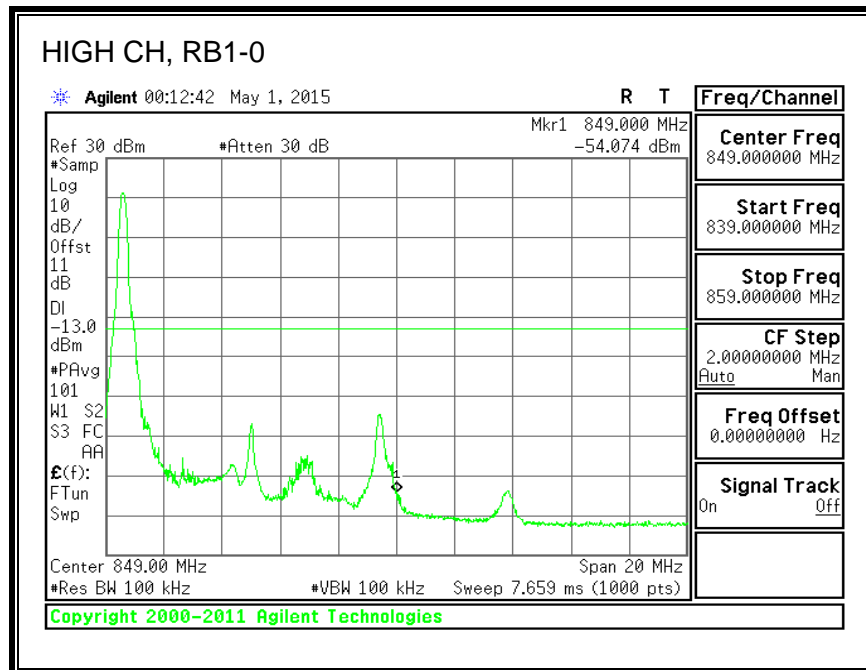

QPSK, (15.0 MHz BAND WIDTH)

16QAM, (15.0 MHz BAND WIDTH)

QPSK, (20.0 MHz BAND WIDTH)

16QAM, (20.0 MHz BAND WIDTH)

8.3.3. LTE BAND 5 BANDEDGE

QPSK, (1.4 MHz BAND WIDTH)

16QAM, (1.4 MHz BAND WIDTH)

QPSK, (3.0 MHz BAND WIDTH)

16QAM, (3.0 MHz BAND WIDTH)

QPSK, (5.0 MHz BAND WIDTH)

16QAM, (5.0 MHz BAND WIDTH)

QPSK, (10.0 MHz BAND WIDTH)

16QAM, (10.0 MHz BAND WIDTH)

8.3.4. LTE BAND 7 EMISSION MASK

QPSK, (5.0 MHz BAND WIDTH)

16QAM, (5.0 MHz BAND WIDTH)

QPSK, (10.0 MHz BAND WIDTH)

16QAM, (10.0 MHz BAND WIDTH)

QPSK, (15.0 MHz BAND WIDTH)

16QAM, (15.0 MHz BAND WIDTH)

QPSK, (20.0 MHz BAND WIDTH)

16QAM, (20.0 MHz BAND WIDTH)

8.3.5. LTE BAND 12 BANDEDGE

QPSK, (1.4 MHz BAND WIDTH)

16QAM, (1.4 MHz BAND WIDTH)

QPSK, (3.0 MHz BAND WIDTH)

16QAM, (3.0 MHz BAND WIDTH)

QPSK, (5.0 MHz BAND WIDTH)

16QAM, (5.0 MHz BAND WIDTH)

QPSK, (10.0 MHz BAND WIDTH)

16QAM, (10.0 MHz BAND WIDTH)

8.3.6. LTE BAND 13 EMISSION MASK