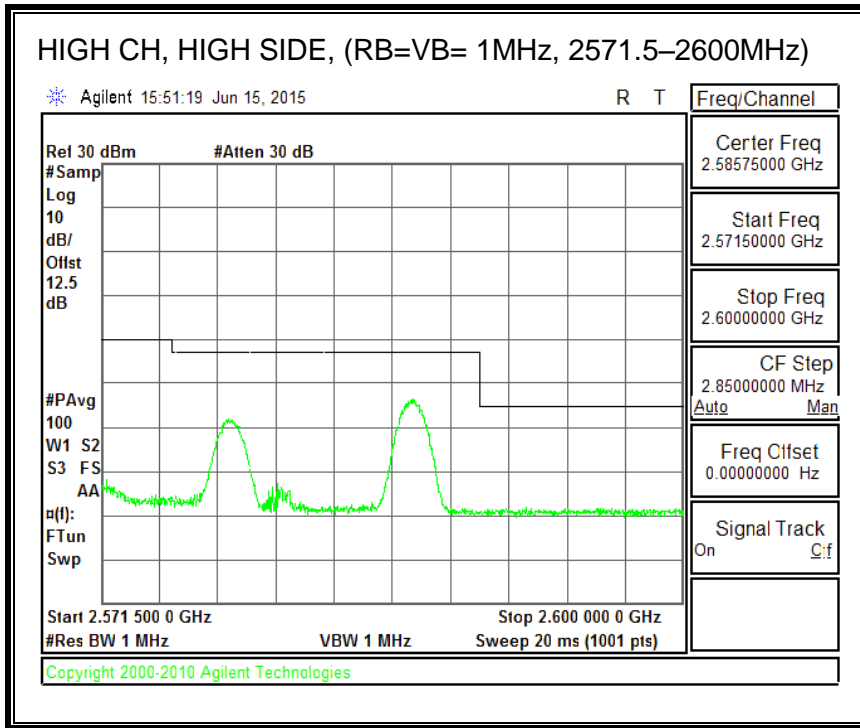

QPSK, (10.0 MHz BAND WIDTH)

16QAM, (10.0 MHz BAND WIDTH)

QPSK, (15.0 MHz BAND WIDTH)

16QAM, (15.0 MHz BAND WIDTH)

QPSK, (20.0 MHz BAND WIDTH)

16QAM, (20.0 MHz BAND WIDTH)

8.3.5. LTE BAND 12 BANDEDGE

QPSK, (1.4 MHz BAND WIDTH)

16QAM, (1.4 MHz BAND WIDTH)

QPSK, (3.0 MHz BAND WIDTH)

16QAM, (3.0 MHz BAND WIDTH)

QPSK, (5.0 MHz BAND WIDTH)

16QAM, (5.0 MHz BAND WIDTH)

QPSK, (10.0 MHz BAND WIDTH)

16QAM, (10.0 MHz BAND WIDTH)

8.3.6. LTE BAND 13 EMISSION MASK