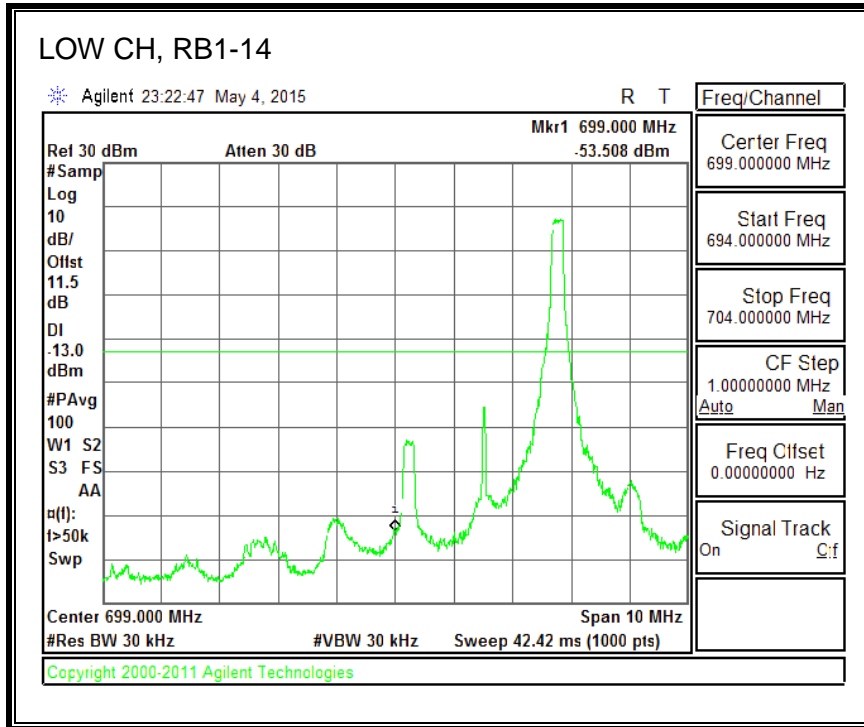

QPSK, (10.0 MHz BAND WIDTH)

16QAM, (10.0 MHz BAND WIDTH)

QPSK, (15.0 MHz BAND WIDTH)

16QAM, (15.0 MHz BAND WIDTH)

QPSK, (20.0 MHz BAND WIDTH)

16QAM, (20.0 MHz BAND WIDTH)

8.3.5. LTE BAND 12 BANDEDGE

QPSK, (1.4 MHz BAND WIDTH)

16QAM, (1.4 MHz BAND WIDTH)

QPSK, (3.0 MHz BAND WIDTH)

16QAM, (3.0 MHz BAND WIDTH)

QPSK, (5.0 MHz BAND WIDTH)

16QAM, (5.0 MHz BAND WIDTH)

QPSK, (10.0 MHz BAND WIDTH)

16QAM, (10.0 MHz BAND WIDTH)

8.3.6. LTE BAND 13 EMISSION MASK

QPSK, (5.0 MHz BAND WIDTH)

16QAM, (5.0 MHz BAND WIDTH)

QPSK, (10.0 MHz BAND WIDTH)

16QAM, (10.0 MHz BAND WIDTH)

8.3.7. LTE BAND 17 BANDEDGE

QPSK, (5.0 MHz BAND WIDTH)

16QAM, (5.0 MHz BAND WIDTH)

QPSK, (10.0 MHz BAND WIDTH)