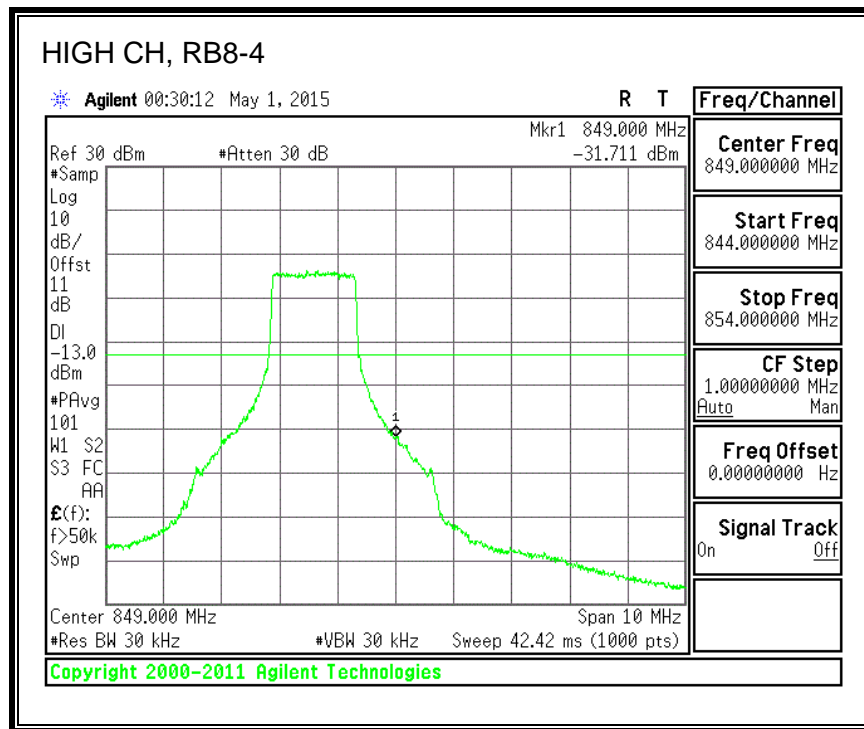

QPSK, (15.0 MHz BAND WIDTH)

16QAM, (15.0 MHz BAND WIDTH)

QPSK, (20.0 MHz BAND WIDTH)

16QAM, (20.0 MHz BAND WIDTH)

8.3.3. LTE BAND 5 BANDEDGE

QPSK, (1.4 MHz BAND WIDTH)

16QAM, (1.4 MHz BAND WIDTH)

QPSK, (3.0 MHz BAND WIDTH)

16QAM, (3.0 MHz BAND WIDTH)

QPSK, (5.0 MHz BAND WIDTH)

16QAM, (5.0 MHz BAND WIDTH)

QPSK, (10.0 MHz BAND WIDTH)

16QAM, (10.0 MHz BAND WIDTH)

8.3.4. LTE BAND 7 EMISSION MASK

QPSK, (5.0 MHz BAND WIDTH)

16QAM, (5.0 MHz BAND WIDTH)

QPSK, (10.0 MHz BAND WIDTH)

16QAM, (10.0 MHz BAND WIDTH)

QPSK, (15.0 MHz BAND WIDTH)

16QAM, (15.0 MHz BAND WIDTH)

QPSK, (20.0 MHz BAND WIDTH)

16QAM, (20.0 MHz BAND WIDTH)

8.3.5. LTE BAND 12 BANDEDGE

QPSK, (1.4 MHz BAND WIDTH)