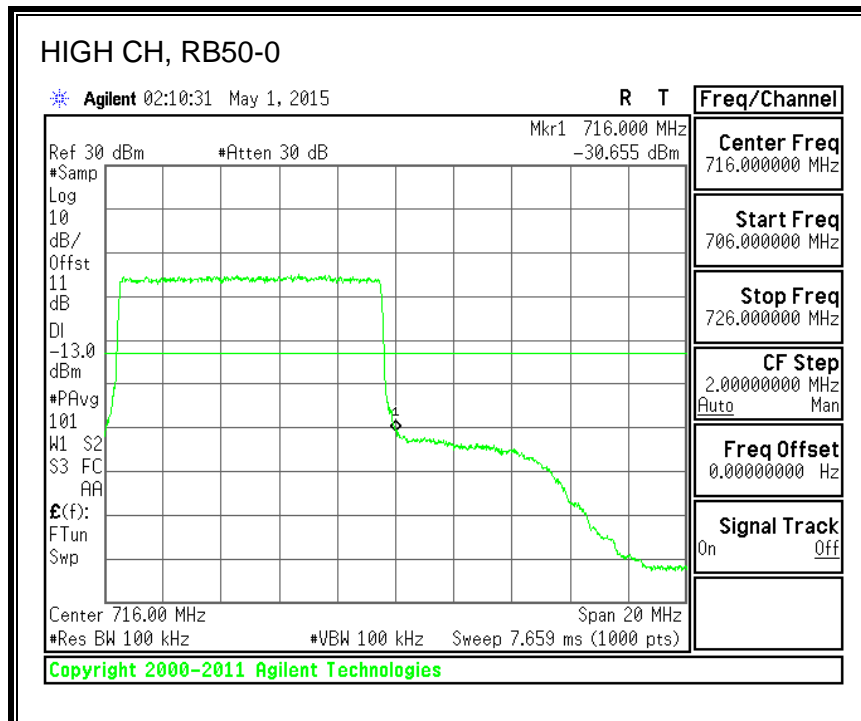

16QAM, (1.4 MHz BAND WIDTH)

QPSK, (3.0 MHz BAND WIDTH)

16QAM, (3.0 MHz BAND WIDTH)

QPSK, (5.0 MHz BAND WIDTH)

16QAM, (5.0 MHz BAND WIDTH)

QPSK, (10.0 MHz BAND WIDTH)

16QAM, (10.0 MHz BAND WIDTH)

8.3.6. LTE BAND 13 EMISSION MASK

QPSK, (5.0 MHz BAND WIDTH)

16QAM, (5.0 MHz BAND WIDTH)

QPSK, (10.0 MHz BAND WIDTH)

16QAM, (10.0 MHz BAND WIDTH)

8.3.7. LTE BAND 17 BANDEDGE

QPSK, (5.0 MHz BAND WIDTH)

16QAM, (5.0 MHz BAND WIDTH)

QPSK, (10.0 MHz BAND WIDTH)

16QAM, (10.0 MHz BAND WIDTH)

8.3.8. LTE BAND 25 BANDEDGE

QPSK, (1.4 MHz BAND WIDTH)

16QAM, (1.4 MHz BAND WIDTH)

QPSK, (3.0 MHz BAND WIDTH)

16QAM, (3.0 MHz BAND WIDTH)

QPSK, (5.0 MHz BAND WIDTH)

16QAM, (5.0 MHz BAND WIDTH)