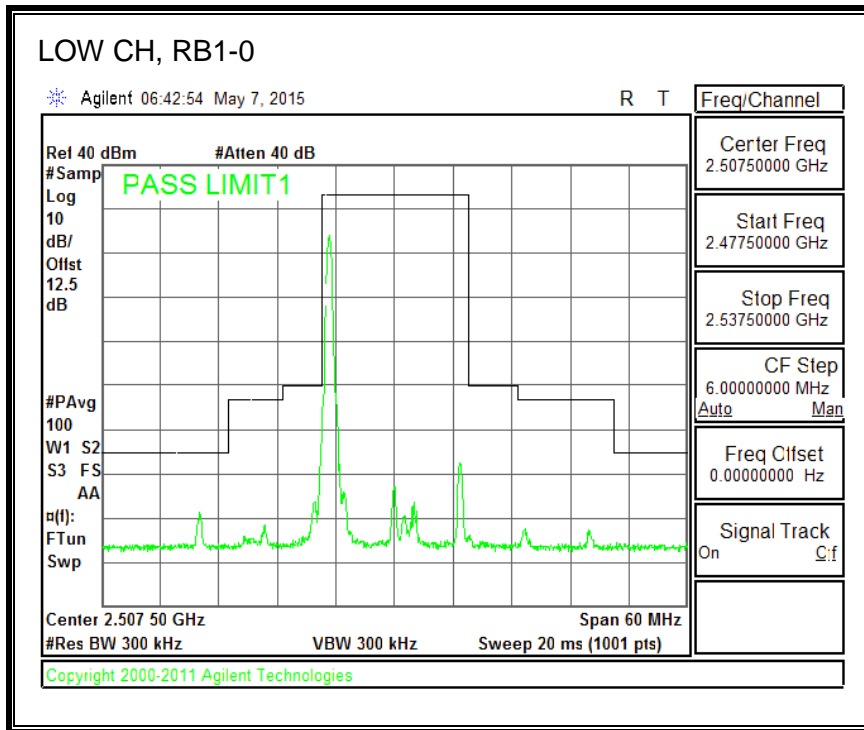

QPSK, (10.0 MHz BAND WIDTH)

16QAM, (10.0 MHz BAND WIDTH)

QPSK, (15.0 MHz BAND WIDTH)

16QAM, (15.0 MHz BAND WIDTH)

QPSK, (20.0 MHz BAND WIDTH)

16QAM, (20.0 MHz BAND WIDTH)

8.3.5. LTE BAND 12 BANDEDGE

QPSK, (1.4 MHz BAND WIDTH)

16QAM, (1.4 MHz BAND WIDTH)

QPSK, (3.0 MHz BAND WIDTH)

16QAM, (3.0 MHz BAND WIDTH)

QPSK, (5.0 MHz BAND WIDTH)

16QAM, (5.0 MHz BAND WIDTH)

QPSK, (10.0 MHz BAND WIDTH)

16QAM, (10.0 MHz BAND WIDTH)

8.3.6. LTE BAND 13 EMISSION MASK