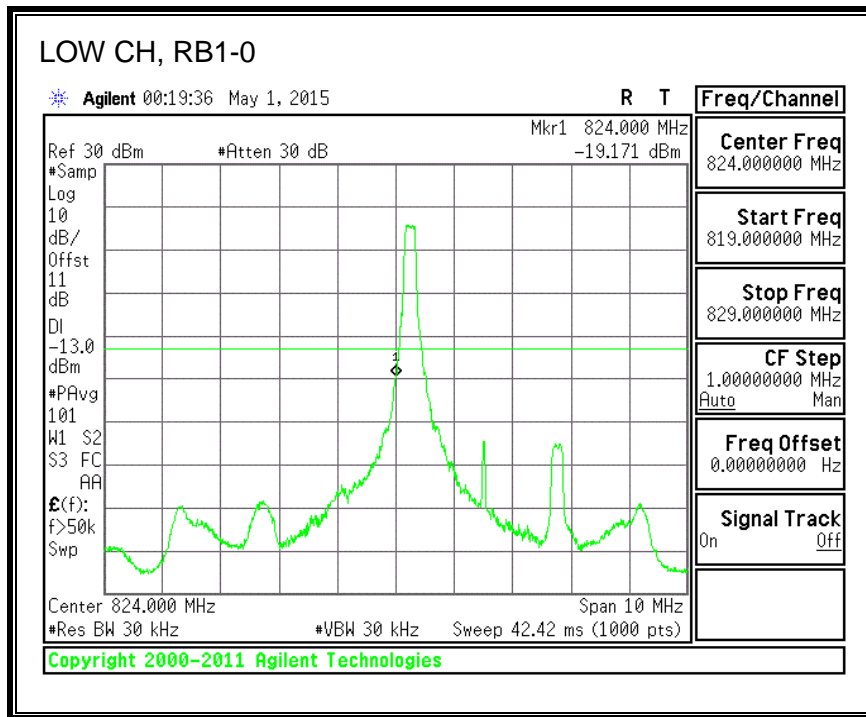

QPSK, (15.0 MHz BAND WIDTH)

16QAM, (15.0 MHz BAND WIDTH)

QPSK, (20.0 MHz BAND WIDTH)

16QAM, (20.0 MHz BAND WIDTH)

8.3.3. LTE BAND 5 BANDEDGE

QPSK, (1.4 MHz BAND WIDTH)

16QAM, (1.4 MHz BAND WIDTH)

QPSK, (3.0 MHz BAND WIDTH)

16QAM, (3.0 MHz BAND WIDTH)

QPSK, (5.0 MHz BAND WIDTH)

16QAM, (5.0 MHz BAND WIDTH)

QPSK, (10.0 MHz BAND WIDTH)

16QAM, (10.0 MHz BAND WIDTH)

8.3.4. LTE BAND 7 EMISSION MASK

QPSK, (5.0 MHz BAND WIDTH)

16QAM, (5.0 MHz BAND WIDTH)

QPSK, (10.0 MHz BAND WIDTH)

16QAM, (10.0 MHz BAND WIDTH)

QPSK, (15.0 MHz BAND WIDTH)

16QAM, (15.0 MHz BAND WIDTH)

QPSK, (20.0 MHz BAND WIDTH)

16QAM, (20.0 MHz BAND WIDTH)

8.3.5. LTE BAND 12 BANDEDGE

QPSK, (1.4 MHz BAND WIDTH)