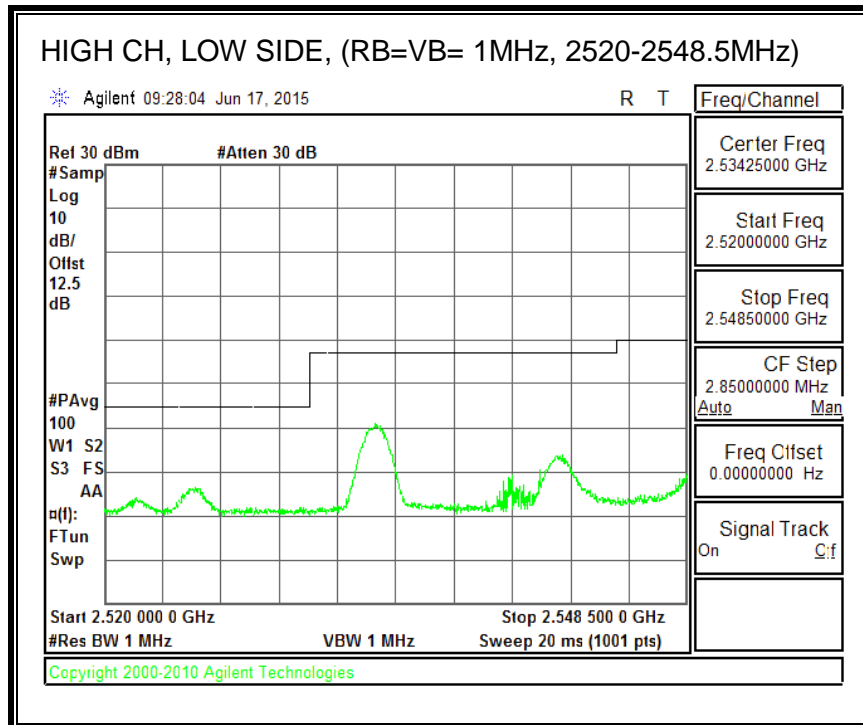

QPSK, (10.0 MHz BAND WIDTH)

16QAM, (10.0 MHz BAND WIDTH)

QPSK, (15.0 MHz BAND WIDTH)

16QAM, (15.0 MHz BAND WIDTH)

QPSK, (20.0 MHz BAND WIDTH)

16QAM, (20.0 MHz BAND WIDTH)

8.3.5. LTE BAND 12 BANDEDGE

QPSK, (1.4 MHz BAND WIDTH)

16QAM, (1.4 MHz BAND WIDTH)

QPSK, (3.0 MHz BAND WIDTH)

16QAM, (3.0 MHz BAND WIDTH)

QPSK, (5.0 MHz BAND WIDTH)

16QAM, (5.0 MHz BAND WIDTH)

QPSK, (10.0 MHz BAND WIDTH)

16QAM, (10.0 MHz BAND WIDTH)

8.3.6. LTE BAND 13 EMISSION MASK