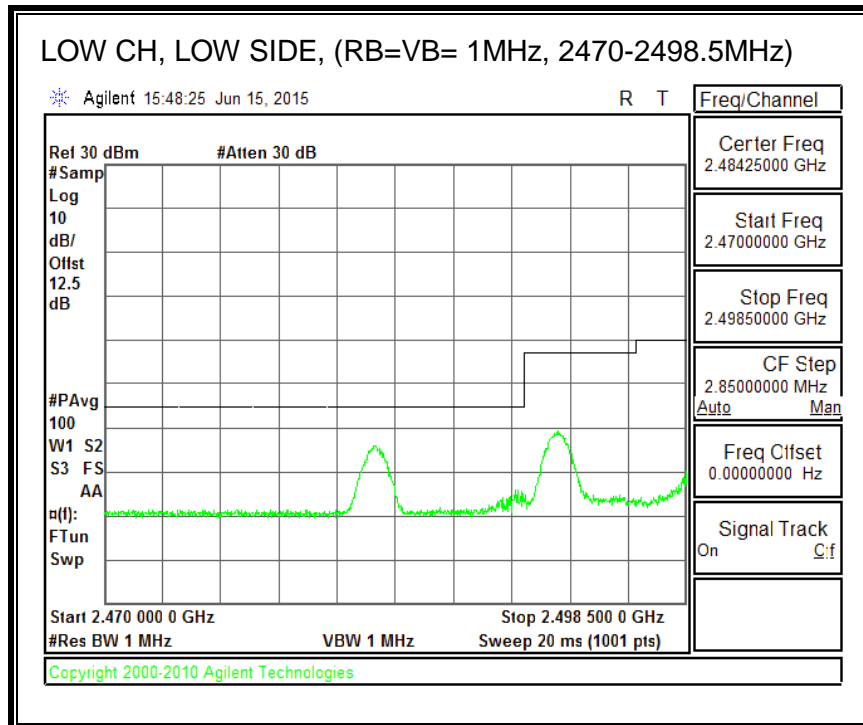

QPSK, (10.0 MHz BAND WIDTH)

16QAM, (10.0 MHz BAND WIDTH)

QPSK, (15.0 MHz BAND WIDTH)

16QAM, (15.0 MHz BAND WIDTH)

QPSK, (20.0 MHz BAND WIDTH)

16QAM, (20.0 MHz BAND WIDTH)

8.3.5. LTE BAND 12 BANDEDGE

QPSK, (1.4 MHz BAND WIDTH)

16QAM, (1.4 MHz BAND WIDTH)

QPSK, (3.0 MHz BAND WIDTH)

16QAM, (3.0 MHz BAND WIDTH)

QPSK, (5.0 MHz BAND WIDTH)

16QAM, (5.0 MHz BAND WIDTH)

QPSK, (10.0 MHz BAND WIDTH)

16QAM, (10.0 MHz BAND WIDTH)

8.3.6. LTE BAND 13 EMISSION MASK