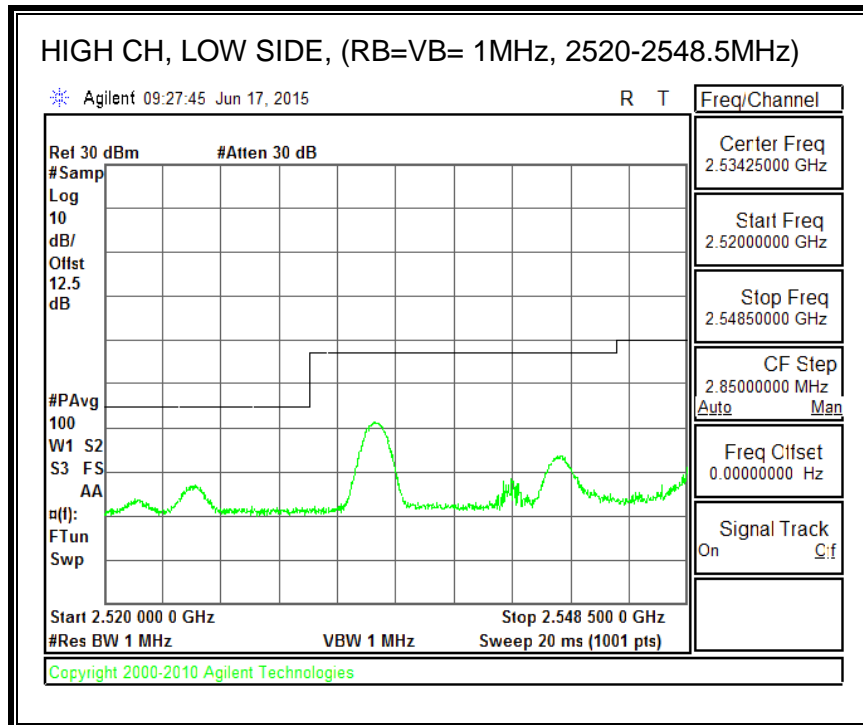

QPSK, (10.0 MHz BAND WIDTH)

16QAM, (10.0 MHz BAND WIDTH)

QPSK, (15.0 MHz BAND WIDTH)

16QAM, (15.0 MHz BAND WIDTH)

QPSK, (20.0 MHz BAND WIDTH)

16QAM, (20.0 MHz BAND WIDTH)

8.3.5. LTE BAND 12 BANDEDGE

QPSK, (1.4 MHz BAND WIDTH)

16QAM, (1.4 MHz BAND WIDTH)

QPSK, (3.0 MHz BAND WIDTH)

16QAM, (3.0 MHz BAND WIDTH)

QPSK, (5.0 MHz BAND WIDTH)

16QAM, (5.0 MHz BAND WIDTH)

QPSK, (10.0 MHz BAND WIDTH)

16QAM, (10.0 MHz BAND WIDTH)

8.3.6. LTE BAND 13 EMISSION MASK