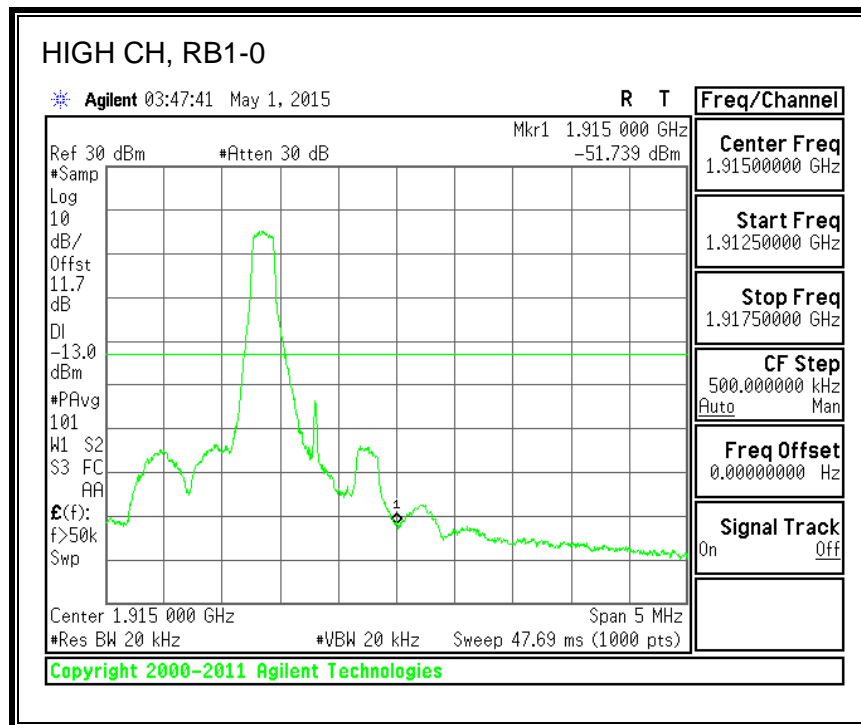

QPSK, (5.0 MHz BAND WIDTH)

16QAM, (5.0 MHz BAND WIDTH)

QPSK, (10.0 MHz BAND WIDTH)

16QAM, (10.0 MHz BAND WIDTH)

8.3.7. LTE BAND 17 BANDEDGE

QPSK, (5.0 MHz BAND WIDTH)

16QAM, (5.0 MHz BAND WIDTH)

QPSK, (10.0 MHz BAND WIDTH)

16QAM, (10.0 MHz BAND WIDTH)

8.3.8. LTE BAND 25 BANDEDGE

QPSK, (1.4 MHz BAND WIDTH)

16QAM, (1.4 MHz BAND WIDTH)

QPSK, (3.0 MHz BAND WIDTH)

16QAM, (3.0 MHz BAND WIDTH)

QPSK, (5.0 MHz BAND WIDTH)

16QAM, (5.0 MHz BAND WIDTH)