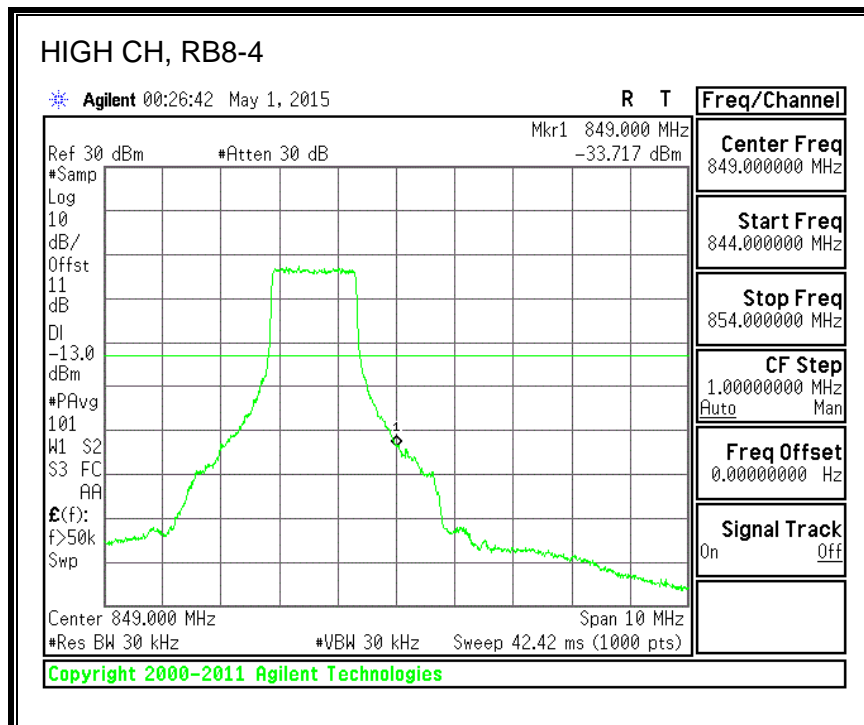

QPSK, (15.0 MHz BAND WIDTH)

16QAM, (15.0 MHz BAND WIDTH)

QPSK, (20.0 MHz BAND WIDTH)

16QAM, (20.0 MHz BAND WIDTH)

8.3.3. LTE BAND 5 BANDEDGE

QPSK, (1.4 MHz BAND WIDTH)

16QAM, (1.4 MHz BAND WIDTH)

QPSK, (3.0 MHz BAND WIDTH)

16QAM, (3.0 MHz BAND WIDTH)

QPSK, (5.0 MHz BAND WIDTH)

16QAM, (5.0 MHz BAND WIDTH)

QPSK, (10.0 MHz BAND WIDTH)

16QAM, (10.0 MHz BAND WIDTH)

8.3.4. LTE BAND 7 EMISSION MASK

QPSK, (5.0 MHz BAND WIDTH)

16QAM, (5.0 MHz BAND WIDTH)

QPSK, (10.0 MHz BAND WIDTH)

16QAM, (10.0 MHz BAND WIDTH)

QPSK, (15.0 MHz BAND WIDTH)

16QAM, (15.0 MHz BAND WIDTH)

QPSK, (20.0 MHz BAND WIDTH)

16QAM, (20.0 MHz BAND WIDTH)

8.3.5. LTE BAND 12 BANDEDGE

QPSK, (1.4 MHz BAND WIDTH)