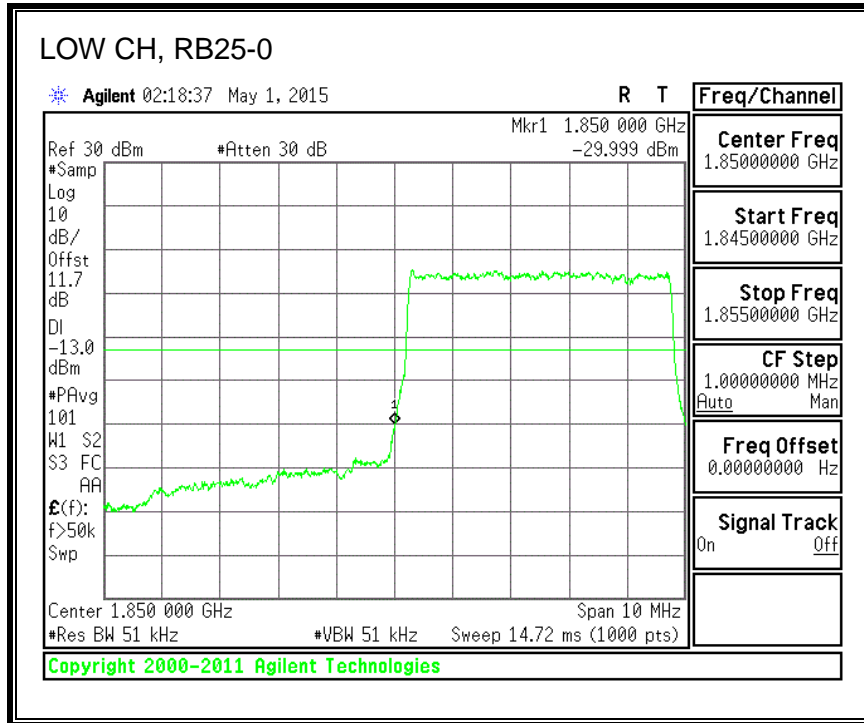

16QAM, (1.4 MHz BAND WIDTH)

QPSK, (3.0 MHz BAND WIDTH)

16QAM, (3.0 MHz BAND WIDTH)

QPSK, (5.0 MHz BAND WIDTH)

16QAM, (5.0 MHz BAND WIDTH)

QPSK, (10.0 MHz BAND WIDTH)

16QAM, (10.0 MHz BAND WIDTH)

8.3.6. LTE BAND 13 EMISSION MASK

QPSK, (5.0 MHz BAND WIDTH)

16QAM, (5.0 MHz BAND WIDTH)

QPSK, (10.0 MHz BAND WIDTH)

16QAM, (10.0 MHz BAND WIDTH)

8.3.7. LTE BAND 17 BANDEDGE

QPSK, (5.0 MHz BAND WIDTH)

16QAM, (5.0 MHz BAND WIDTH)

QPSK, (10.0 MHz BAND WIDTH)

16QAM, (10.0 MHz BAND WIDTH)

8.3.8. LTE BAND 25 BANDEDGE

QPSK, (1.4 MHz BAND WIDTH)

16QAM, (1.4 MHz BAND WIDTH)

QPSK, (3.0 MHz BAND WIDTH)

16QAM, (3.0 MHz BAND WIDTH)

QPSK, (5.0 MHz BAND WIDTH)

16QAM, (5.0 MHz BAND WIDTH)