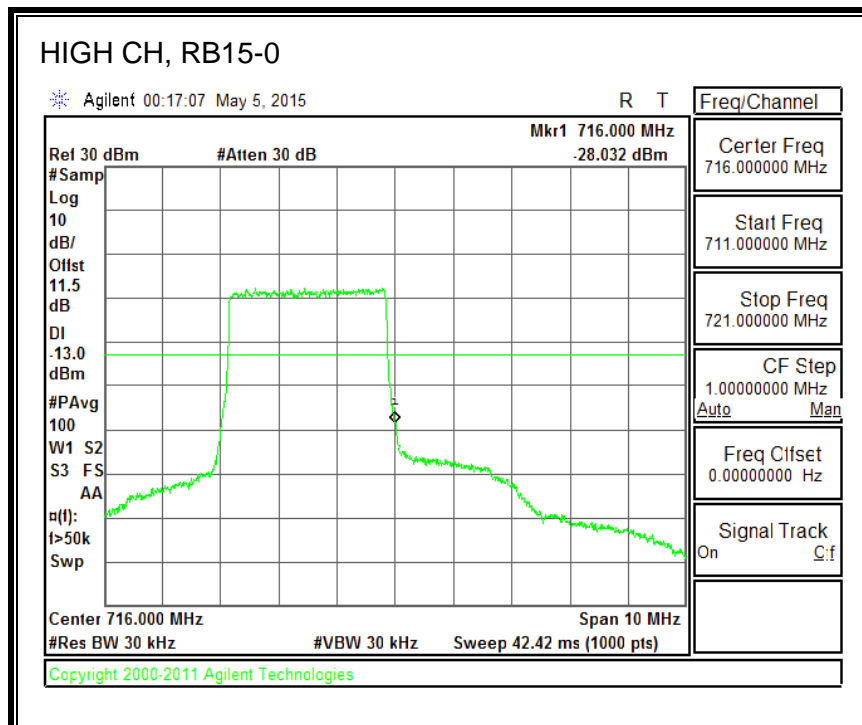

16QAM, (1.4 MHz BAND WIDTH)

QPSK, (3.0 MHz BAND WIDTH)

16QAM, (3.0 MHz BAND WIDTH)

QPSK, (5.0 MHz BAND WIDTH)

16QAM, (5.0 MHz BAND WIDTH)

QPSK, (10.0 MHz BAND WIDTH)

16QAM, (10.0 MHz BAND WIDTH)

8.3.6. LTE BAND 13 EMISSION MASK

QPSK, (5.0 MHz BAND WIDTH)

16QAM, (5.0 MHz BAND WIDTH)

QPSK, (10.0 MHz BAND WIDTH)

16QAM, (10.0 MHz BAND WIDTH)

8.3.7. LTE BAND 17 BANDEDGE

QPSK, (5.0 MHz BAND WIDTH)

16QAM, (5.0 MHz BAND WIDTH)

QPSK, (10.0 MHz BAND WIDTH)