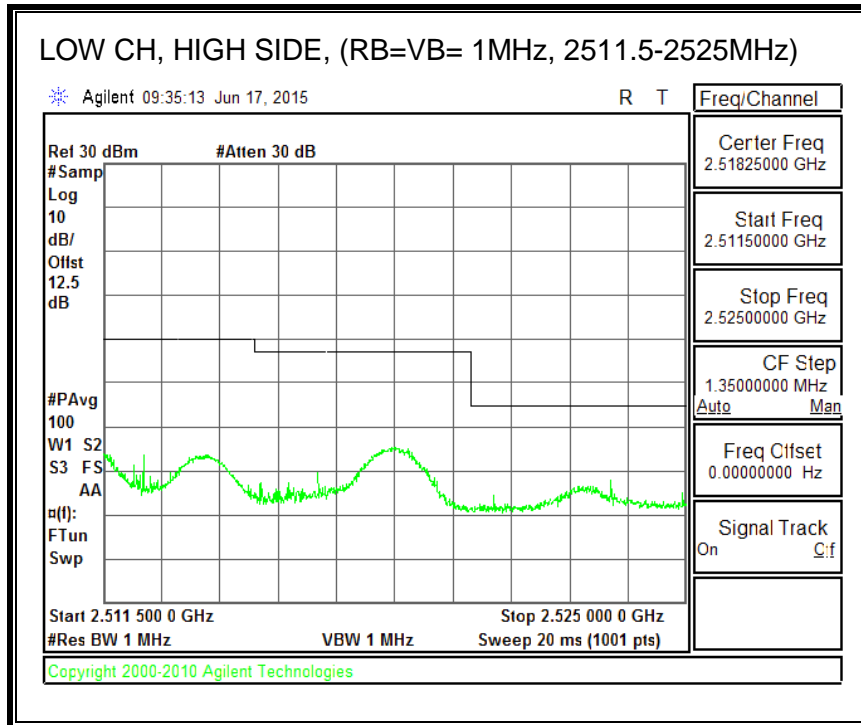

QPSK, (10.0 MHz BAND WIDTH)

16QAM, (10.0 MHz BAND WIDTH)

QPSK, (15.0 MHz BAND WIDTH)

16QAM, (15.0 MHz BAND WIDTH)

QPSK, (20.0 MHz BAND WIDTH)

16QAM, (20.0 MHz BAND WIDTH)

8.3.5. LTE BAND 12 BANDEDGE

QPSK, (1.4 MHz BAND WIDTH)

16QAM, (1.4 MHz BAND WIDTH)

QPSK, (3.0 MHz BAND WIDTH)

16QAM, (3.0 MHz BAND WIDTH)

QPSK, (5.0 MHz BAND WIDTH)

16QAM, (5.0 MHz BAND WIDTH)

QPSK, (10.0 MHz BAND WIDTH)

16QAM, (10.0 MHz BAND WIDTH)

8.3.6. LTE BAND 13 EMISSION MASK