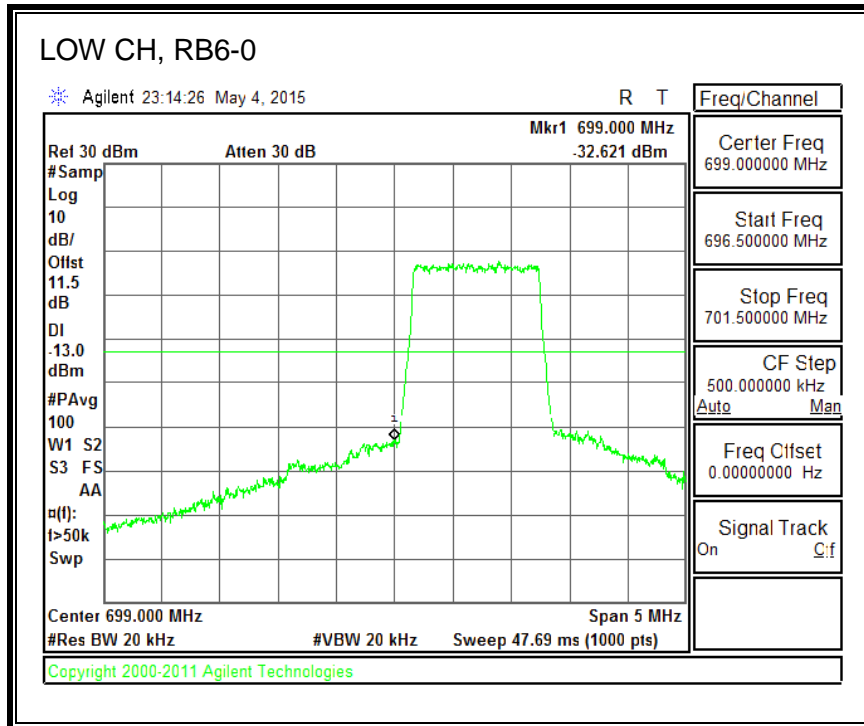

16QAM, (3.0 MHz BAND WIDTH)

QPSK, (5.0 MHz BAND WIDTH)

16QAM, (5.0 MHz BAND WIDTH)

QPSK, (10.0 MHz BAND WIDTH)

16QAM, (10.0 MHz BAND WIDTH)

8.3.4. LTE BAND 7 EMISSION MASK

QPSK, (5.0 MHz BAND WIDTH)

16QAM, (5.0 MHz BAND WIDTH)

QPSK, (10.0 MHz BAND WIDTH)

16QAM, (10.0 MHz BAND WIDTH)

QPSK, (15.0 MHz BAND WIDTH)

16QAM, (15.0 MHz BAND WIDTH)

QPSK, (20.0 MHz BAND WIDTH)

16QAM, (20.0 MHz BAND WIDTH)

8.3.5. LTE BAND 12 BANDEDGE

QPSK, (1.4 MHz BAND WIDTH)

16QAM, (1.4 MHz BAND WIDTH)

QPSK, (3.0 MHz BAND WIDTH)

16QAM, (3.0 MHz BAND WIDTH)

QPSK, (5.0 MHz BAND WIDTH)

16QAM, (5.0 MHz BAND WIDTH)

QPSK, (10.0 MHz BAND WIDTH)

16QAM, (10.0 MHz BAND WIDTH)

8.3.6. LTE BAND 13 EMISSION MASK