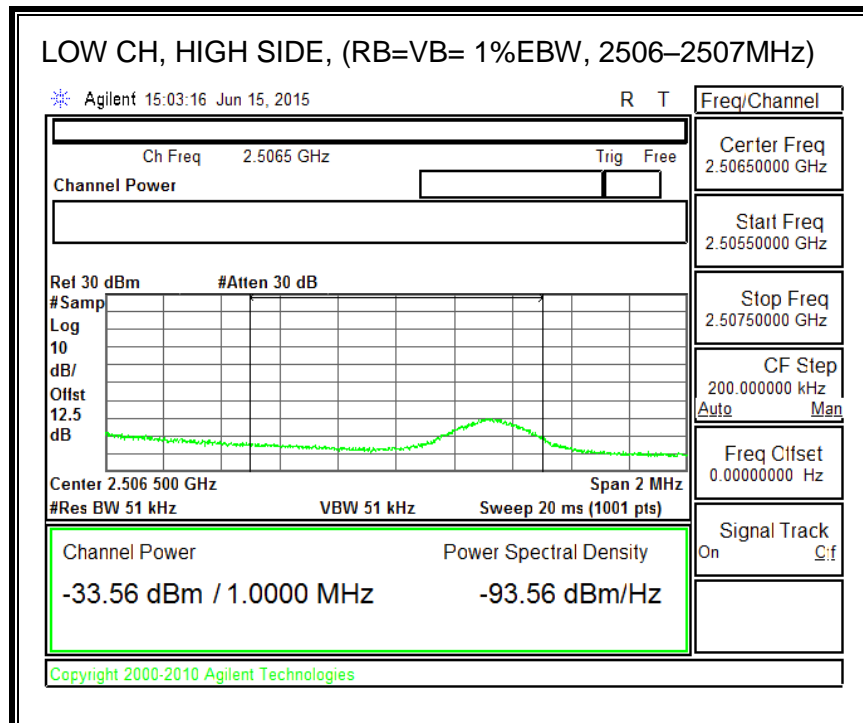

16QAM, (3.0 MHz BAND WIDTH)

QPSK, (5.0 MHz BAND WIDTH)

16QAM, (5.0 MHz BAND WIDTH)

QPSK, (10.0 MHz BAND WIDTH)

16QAM, (10.0 MHz BAND WIDTH)

8.3.4. LTE BAND 7 EMISSION MASK

QPSK, (5.0 MHz BAND WIDTH)

16QAM, (5.0 MHz BAND WIDTH)

QPSK, (10.0 MHz BAND WIDTH)

16QAM, (10.0 MHz BAND WIDTH)

QPSK, (15.0 MHz BAND WIDTH)

16QAM, (15.0 MHz BAND WIDTH)

QPSK, (20.0 MHz BAND WIDTH)

16QAM, (20.0 MHz BAND WIDTH)

8.3.5. LTE BAND 12 BANDEDGE

QPSK, (1.4 MHz BAND WIDTH)