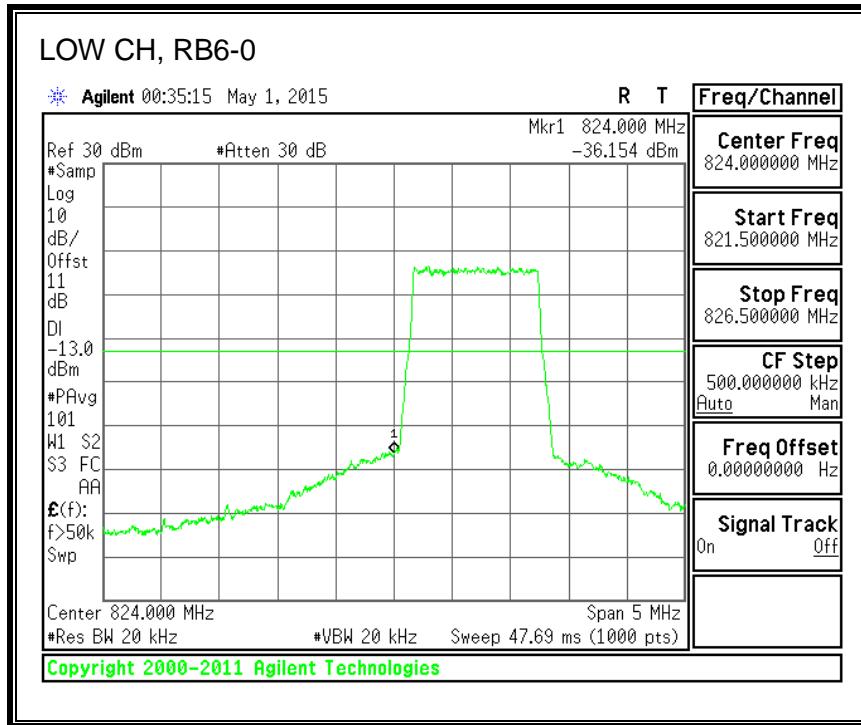

QPSK, (15.0 MHz BAND WIDTH)

16QAM, (15.0 MHz BAND WIDTH)

QPSK, (20.0 MHz BAND WIDTH)

16QAM, (20.0 MHz BAND WIDTH)

8.3.3. LTE BAND 5 BANDEDGE

QPSK, (1.4 MHz BAND WIDTH)

16QAM, (1.4 MHz BAND WIDTH)

QPSK, (3.0 MHz BAND WIDTH)

16QAM, (3.0 MHz BAND WIDTH)

QPSK, (5.0 MHz BAND WIDTH)

16QAM, (5.0 MHz BAND WIDTH)

QPSK, (10.0 MHz BAND WIDTH)

16QAM, (10.0 MHz BAND WIDTH)

8.3.4. LTE BAND 7 EMISSION MASK

QPSK, (5.0 MHz BAND WIDTH)

16QAM, (5.0 MHz BAND WIDTH)

QPSK, (10.0 MHz BAND WIDTH)

16QAM, (10.0 MHz BAND WIDTH)

QPSK, (15.0 MHz BAND WIDTH)

16QAM, (15.0 MHz BAND WIDTH)

QPSK, (20.0 MHz BAND WIDTH)

16QAM, (20.0 MHz BAND WIDTH)

8.3.5. LTE BAND 12 BANDEDGE

QPSK, (1.4 MHz BAND WIDTH)