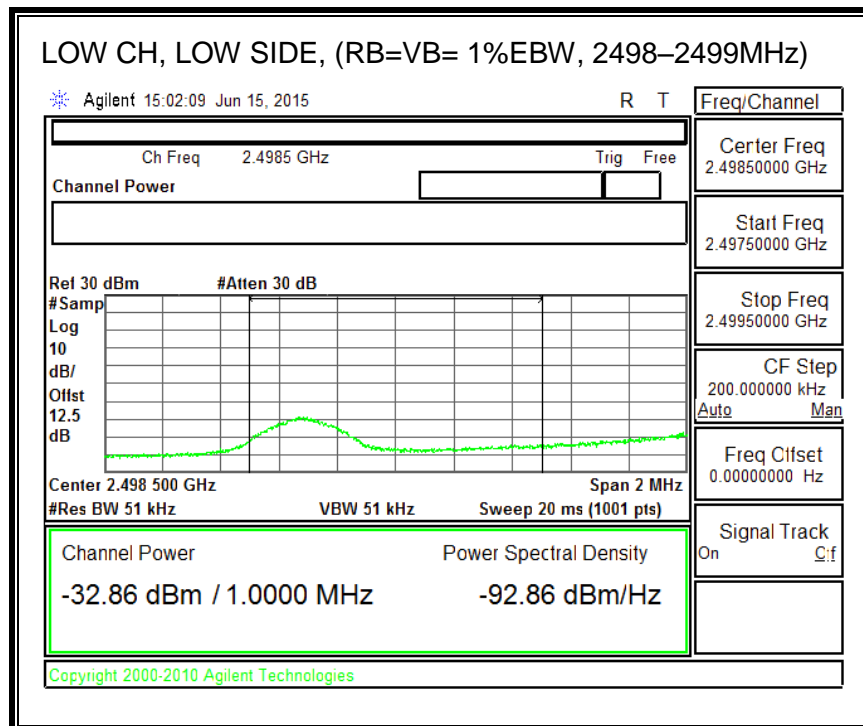

16QAM, (3.0 MHz BAND WIDTH)

QPSK, (5.0 MHz BAND WIDTH)

16QAM, (5.0 MHz BAND WIDTH)

QPSK, (10.0 MHz BAND WIDTH)

16QAM, (10.0 MHz BAND WIDTH)

8.3.4. LTE BAND 7 EMISSION MASK

QPSK, (5.0 MHz BAND WIDTH)

16QAM, (5.0 MHz BAND WIDTH)

QPSK, (10.0 MHz BAND WIDTH)

16QAM, (10.0 MHz BAND WIDTH)

QPSK, (15.0 MHz BAND WIDTH)

16QAM, (15.0 MHz BAND WIDTH)

QPSK, (20.0 MHz BAND WIDTH)

16QAM, (20.0 MHz BAND WIDTH)

8.3.5. LTE BAND 12 BANDEDGE

QPSK, (1.4 MHz BAND WIDTH)