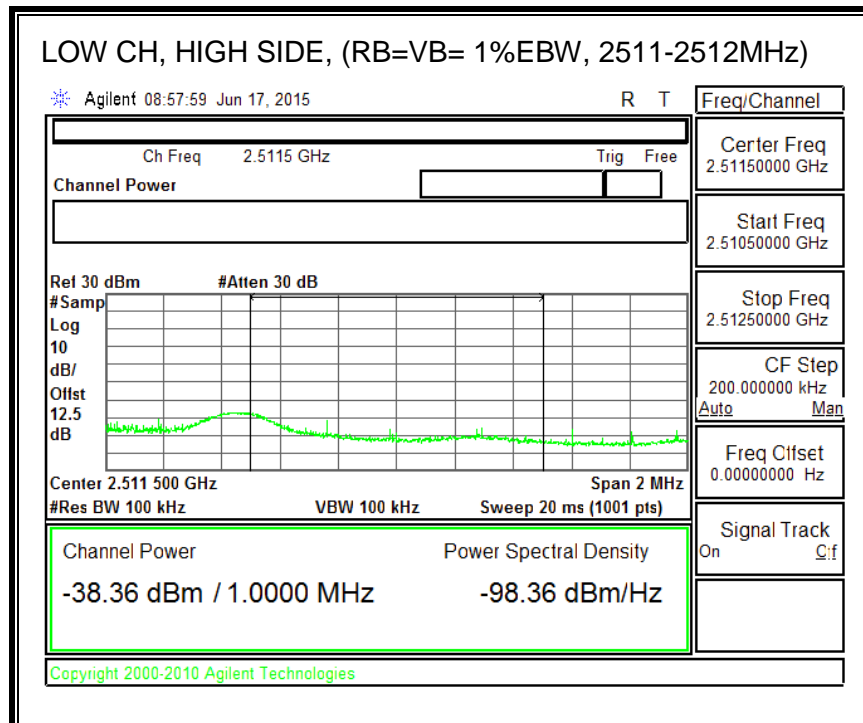

QPSK, (10.0 MHz BAND WIDTH)

16QAM, (10.0 MHz BAND WIDTH)

QPSK, (15.0 MHz BAND WIDTH)

16QAM, (15.0 MHz BAND WIDTH)

QPSK, (20.0 MHz BAND WIDTH)

16QAM, (20.0 MHz BAND WIDTH)

8.3.5. LTE BAND 12 BANDEDGE

QPSK, (1.4 MHz BAND WIDTH)

16QAM, (1.4 MHz BAND WIDTH)

QPSK, (3.0 MHz BAND WIDTH)

16QAM, (3.0 MHz BAND WIDTH)

QPSK, (5.0 MHz BAND WIDTH)

16QAM, (5.0 MHz BAND WIDTH)

QPSK, (10.0 MHz BAND WIDTH)

16QAM, (10.0 MHz BAND WIDTH)

8.3.6. LTE BAND 13 EMISSION MASK