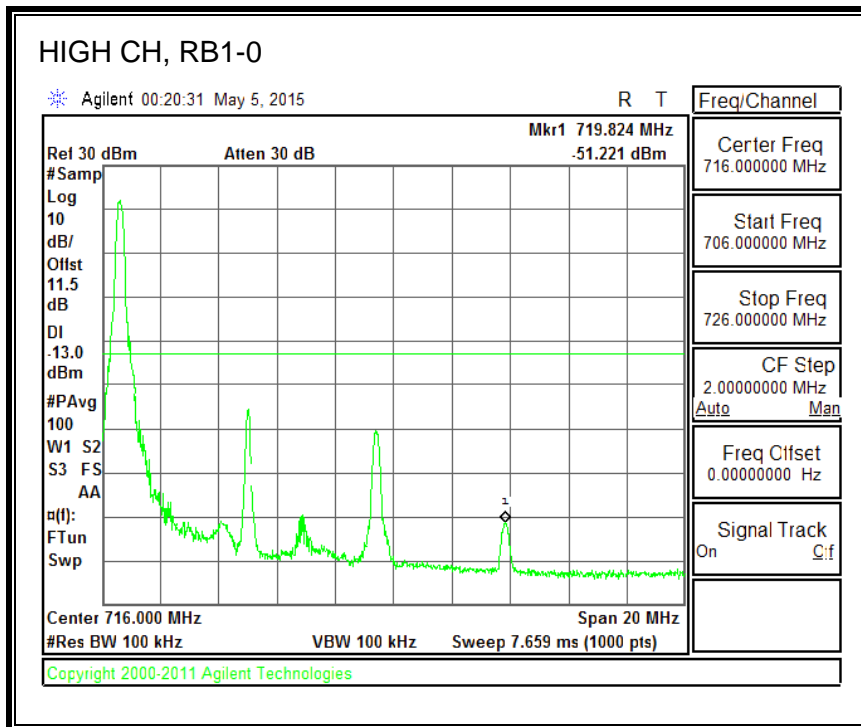

QPSK, (10.0 MHz BAND WIDTH)

16QAM, (10.0 MHz BAND WIDTH)

QPSK, (15.0 MHz BAND WIDTH)

16QAM, (15.0 MHz BAND WIDTH)

QPSK, (20.0 MHz BAND WIDTH)

16QAM, (20.0 MHz BAND WIDTH)

8.3.5. LTE BAND 12 BANDEDGE

QPSK, (1.4 MHz BAND WIDTH)

16QAM, (1.4 MHz BAND WIDTH)

QPSK, (3.0 MHz BAND WIDTH)

16QAM, (3.0 MHz BAND WIDTH)

QPSK, (5.0 MHz BAND WIDTH)

16QAM, (5.0 MHz BAND WIDTH)

QPSK, (10.0 MHz BAND WIDTH)

16QAM, (10.0 MHz BAND WIDTH)

8.3.6. LTE BAND 13 EMISSION MASK

QPSK, (5.0 MHz BAND WIDTH)

16QAM, (5.0 MHz BAND WIDTH)

QPSK, (10.0 MHz BAND WIDTH)

16QAM, (10.0 MHz BAND WIDTH)

8.3.7. LTE BAND 17 BANDEDGE

QPSK, (5.0 MHz BAND WIDTH)

16QAM, (5.0 MHz BAND WIDTH)

QPSK, (10.0 MHz BAND WIDTH)