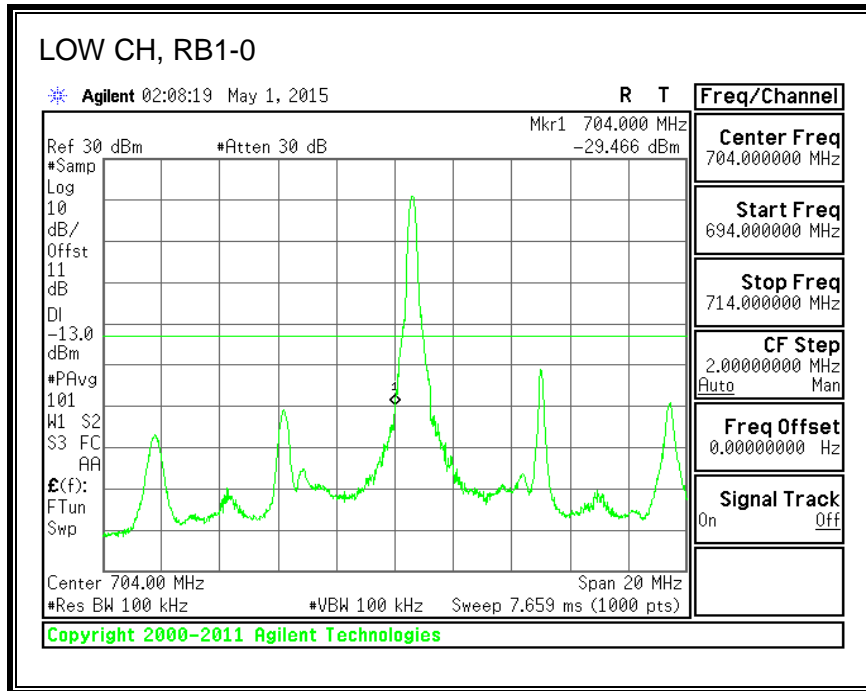

16QAM, (1.4 MHz BAND WIDTH)

QPSK, (3.0 MHz BAND WIDTH)

16QAM, (3.0 MHz BAND WIDTH)

QPSK, (5.0 MHz BAND WIDTH)

16QAM, (5.0 MHz BAND WIDTH)

QPSK, (10.0 MHz BAND WIDTH)

16QAM, (10.0 MHz BAND WIDTH)

8.3.6. LTE BAND 13 EMISSION MASK

QPSK, (5.0 MHz BAND WIDTH)

16QAM, (5.0 MHz BAND WIDTH)

QPSK, (10.0 MHz BAND WIDTH)

16QAM, (10.0 MHz BAND WIDTH)

8.3.7. LTE BAND 17 BANDEDGE

QPSK, (5.0 MHz BAND WIDTH)

16QAM, (5.0 MHz BAND WIDTH)

QPSK, (10.0 MHz BAND WIDTH)

16QAM, (10.0 MHz BAND WIDTH)

8.3.8. LTE BAND 25 BANDEDGE

QPSK, (1.4 MHz BAND WIDTH)

16QAM, (1.4 MHz BAND WIDTH)

QPSK, (3.0 MHz BAND WIDTH)

16QAM, (3.0 MHz BAND WIDTH)

QPSK, (5.0 MHz BAND WIDTH)

16QAM, (5.0 MHz BAND WIDTH)