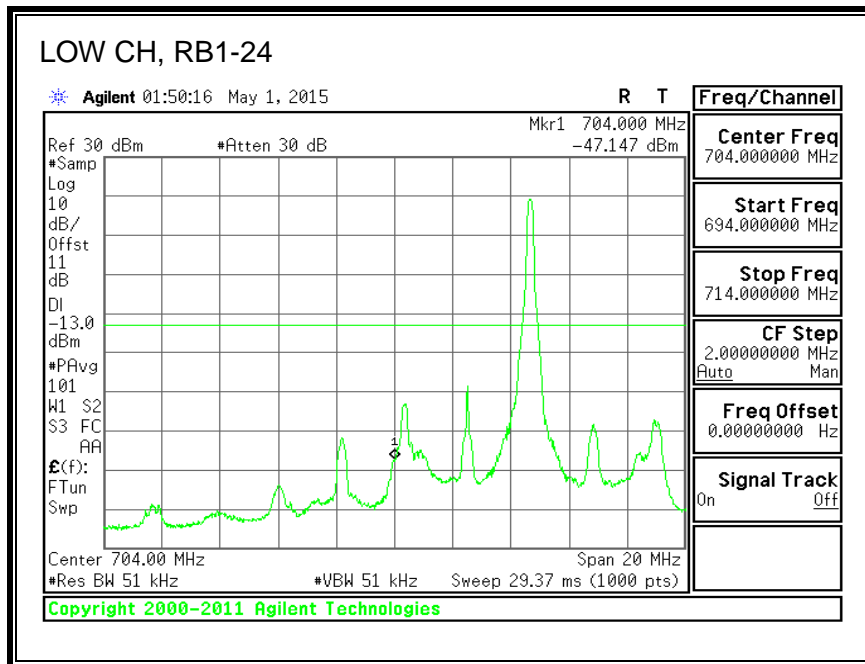

16QAM, (1.4 MHz BAND WIDTH)

QPSK, (3.0 MHz BAND WIDTH)

16QAM, (3.0 MHz BAND WIDTH)

QPSK, (5.0 MHz BAND WIDTH)

16QAM, (5.0 MHz BAND WIDTH)

QPSK, (10.0 MHz BAND WIDTH)

16QAM, (10.0 MHz BAND WIDTH)

8.3.6. LTE BAND 13 EMISSION MASK

QPSK, (5.0 MHz BAND WIDTH)

16QAM, (5.0 MHz BAND WIDTH)

QPSK, (10.0 MHz BAND WIDTH)

16QAM, (10.0 MHz BAND WIDTH)

8.3.7. LTE BAND 17 BANDEDGE

QPSK, (5.0 MHz BAND WIDTH)

16QAM, (5.0 MHz BAND WIDTH)

QPSK, (10.0 MHz BAND WIDTH)

16QAM, (10.0 MHz BAND WIDTH)

8.3.8. LTE BAND 25 BANDEDGE

QPSK, (1.4 MHz BAND WIDTH)

16QAM, (1.4 MHz BAND WIDTH)

QPSK, (3.0 MHz BAND WIDTH)

16QAM, (3.0 MHz BAND WIDTH)

QPSK, (5.0 MHz BAND WIDTH)

16QAM, (5.0 MHz BAND WIDTH)