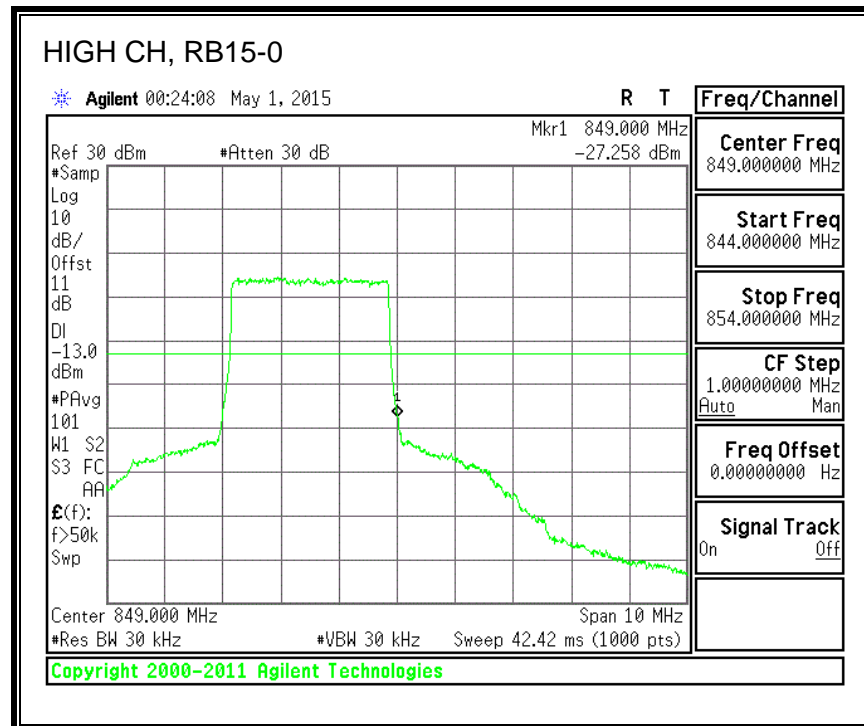

QPSK, (15.0 MHz BAND WIDTH)

16QAM, (15.0 MHz BAND WIDTH)

QPSK, (20.0 MHz BAND WIDTH)

16QAM, (20.0 MHz BAND WIDTH)

8.3.3. LTE BAND 5 BANDEDGE

QPSK, (1.4 MHz BAND WIDTH)

16QAM, (1.4 MHz BAND WIDTH)

QPSK, (3.0 MHz BAND WIDTH)

16QAM, (3.0 MHz BAND WIDTH)

QPSK, (5.0 MHz BAND WIDTH)

16QAM, (5.0 MHz BAND WIDTH)

QPSK, (10.0 MHz BAND WIDTH)

16QAM, (10.0 MHz BAND WIDTH)

8.3.4. LTE BAND 7 EMISSION MASK

QPSK, (5.0 MHz BAND WIDTH)

16QAM, (5.0 MHz BAND WIDTH)

QPSK, (10.0 MHz BAND WIDTH)

16QAM, (10.0 MHz BAND WIDTH)

QPSK, (15.0 MHz BAND WIDTH)

16QAM, (15.0 MHz BAND WIDTH)

QPSK, (20.0 MHz BAND WIDTH)

16QAM, (20.0 MHz BAND WIDTH)

8.3.5. LTE BAND 12 BANDEDGE

QPSK, (1.4 MHz BAND WIDTH)