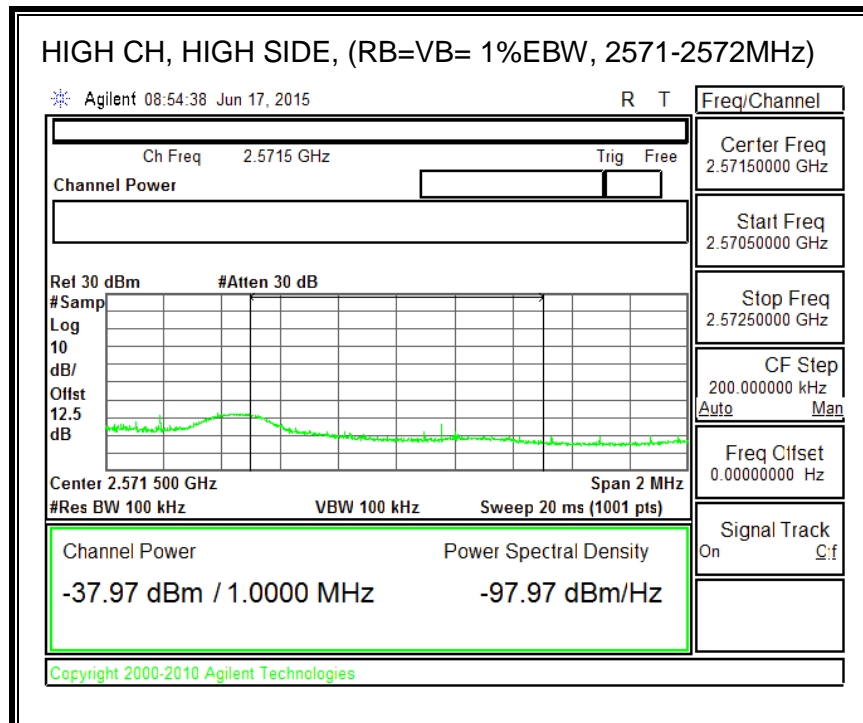

QPSK, (10.0 MHz BAND WIDTH)

16QAM, (10.0 MHz BAND WIDTH)

QPSK, (15.0 MHz BAND WIDTH)

16QAM, (15.0 MHz BAND WIDTH)

QPSK, (20.0 MHz BAND WIDTH)

16QAM, (20.0 MHz BAND WIDTH)

8.3.5. LTE BAND 12 BANDEDGE

QPSK, (1.4 MHz BAND WIDTH)

16QAM, (1.4 MHz BAND WIDTH)

QPSK, (3.0 MHz BAND WIDTH)

16QAM, (3.0 MHz BAND WIDTH)

QPSK, (5.0 MHz BAND WIDTH)

16QAM, (5.0 MHz BAND WIDTH)

QPSK, (10.0 MHz BAND WIDTH)

16QAM, (10.0 MHz BAND WIDTH)

8.3.6. LTE BAND 13 EMISSION MASK