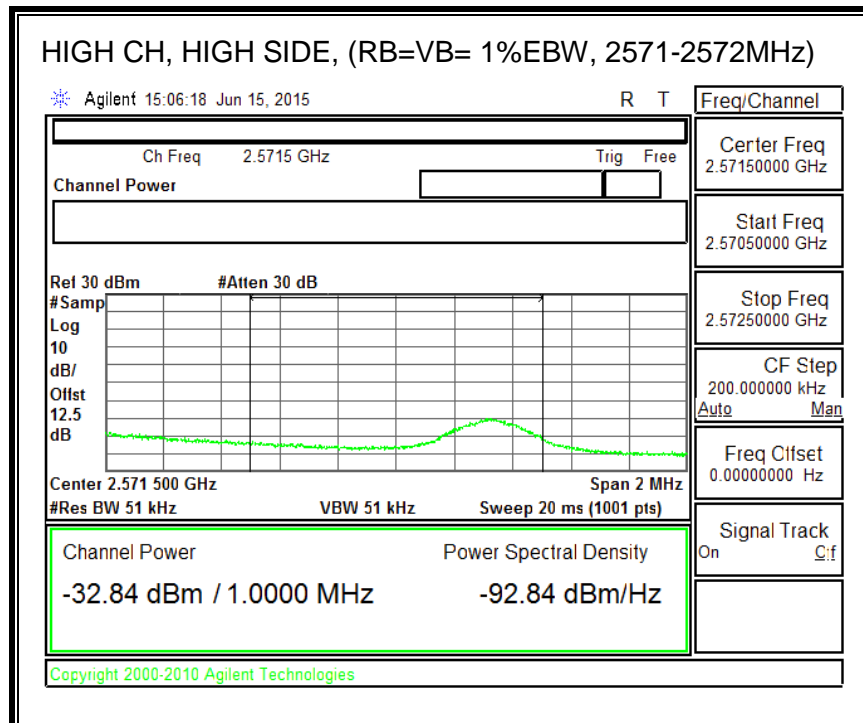

16QAM, (3.0 MHz BAND WIDTH)

QPSK, (5.0 MHz BAND WIDTH)

16QAM, (5.0 MHz BAND WIDTH)

QPSK, (10.0 MHz BAND WIDTH)

16QAM, (10.0 MHz BAND WIDTH)

8.3.4. LTE BAND 7 EMISSION MASK

QPSK, (5.0 MHz BAND WIDTH)

16QAM, (5.0 MHz BAND WIDTH)

QPSK, (10.0 MHz BAND WIDTH)

16QAM, (10.0 MHz BAND WIDTH)

QPSK, (15.0 MHz BAND WIDTH)

16QAM, (15.0 MHz BAND WIDTH)

QPSK, (20.0 MHz BAND WIDTH)

16QAM, (20.0 MHz BAND WIDTH)

8.3.5. LTE BAND 12 BANDEDGE

QPSK, (1.4 MHz BAND WIDTH)