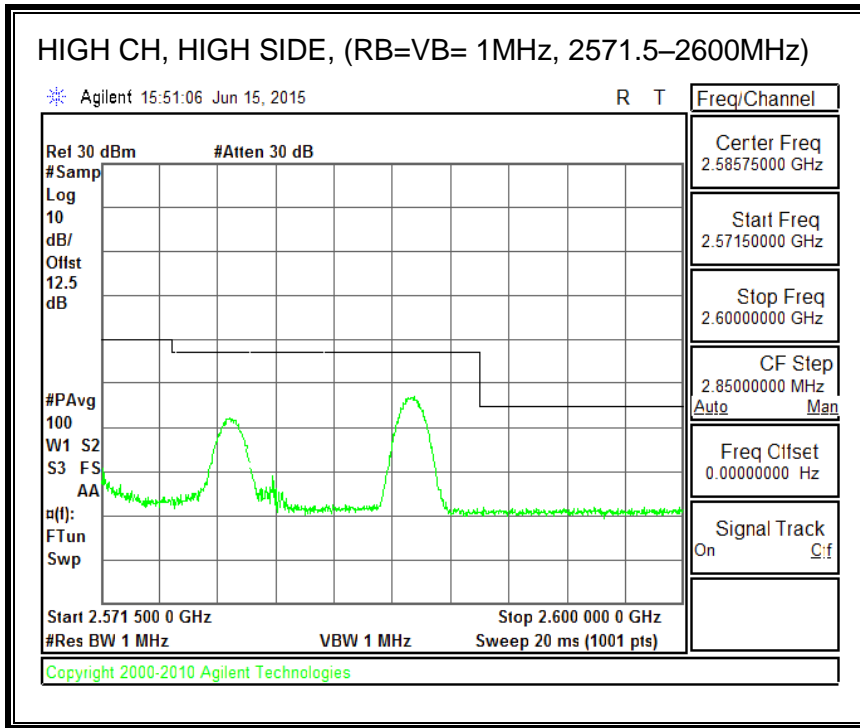

QPSK, (10.0 MHz BAND WIDTH)

16QAM, (10.0 MHz BAND WIDTH)

QPSK, (15.0 MHz BAND WIDTH)

16QAM, (15.0 MHz BAND WIDTH)

QPSK, (20.0 MHz BAND WIDTH)

16QAM, (20.0 MHz BAND WIDTH)

8.3.5. LTE BAND 12 BANDEDGE

QPSK, (1.4 MHz BAND WIDTH)

16QAM, (1.4 MHz BAND WIDTH)

QPSK, (3.0 MHz BAND WIDTH)

16QAM, (3.0 MHz BAND WIDTH)

QPSK, (5.0 MHz BAND WIDTH)

16QAM, (5.0 MHz BAND WIDTH)

QPSK, (10.0 MHz BAND WIDTH)

16QAM, (10.0 MHz BAND WIDTH)

8.3.6. LTE BAND 13 EMISSION MASK