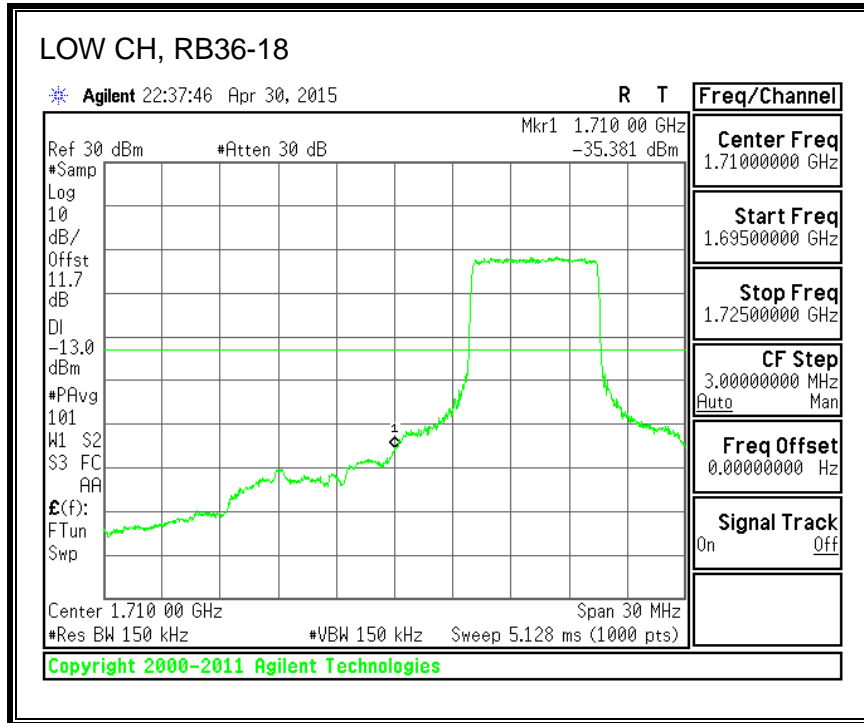

QPSK, (15.0 MHz BAND WIDTH)

16QAM, (15.0 MHz BAND WIDTH)

QPSK, (20.0 MHz BAND WIDTH)

16QAM, (20.0 MHz BAND WIDTH)

8.3.3. LTE BAND 5 BANDEDGE

QPSK, (1.4 MHz BAND WIDTH)

16QAM, (1.4 MHz BAND WIDTH)

QPSK, (3.0 MHz BAND WIDTH)

16QAM, (3.0 MHz BAND WIDTH)

QPSK, (5.0 MHz BAND WIDTH)

16QAM, (5.0 MHz BAND WIDTH)

QPSK, (10.0 MHz BAND WIDTH)

16QAM, (10.0 MHz BAND WIDTH)

8.3.4. LTE BAND 7 EMISSION MASK

QPSK, (5.0 MHz BAND WIDTH)

16QAM, (5.0 MHz BAND WIDTH)

QPSK, (10.0 MHz BAND WIDTH)

16QAM, (10.0 MHz BAND WIDTH)

QPSK, (15.0 MHz BAND WIDTH)

16QAM, (15.0 MHz BAND WIDTH)

QPSK, (20.0 MHz BAND WIDTH)

16QAM, (20.0 MHz BAND WIDTH)

8.3.5. LTE BAND 12 BANDEDGE

QPSK, (1.4 MHz BAND WIDTH)