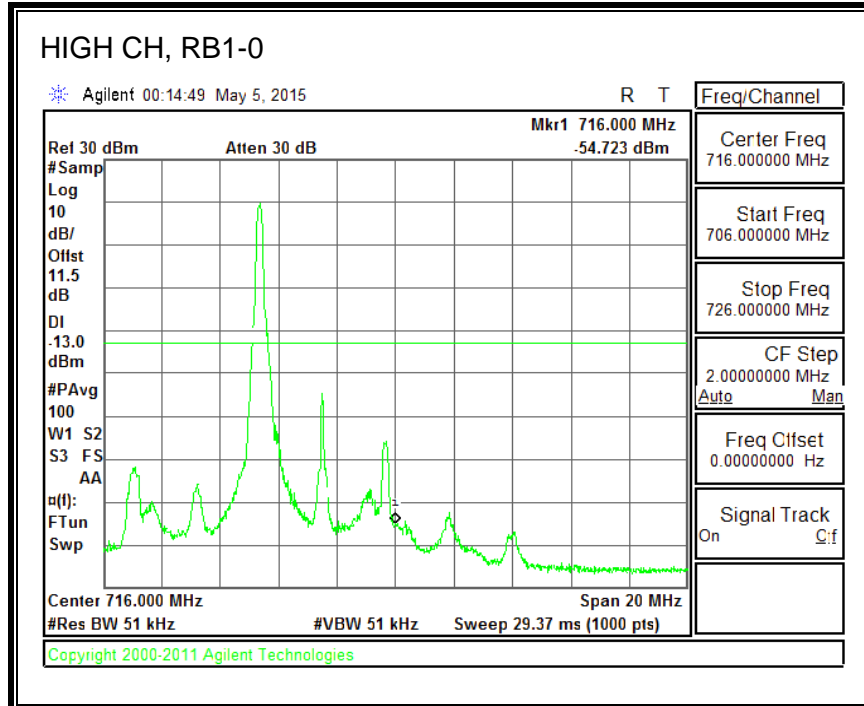

QPSK, (10.0 MHz BAND WIDTH)

16QAM, (10.0 MHz BAND WIDTH)

QPSK, (15.0 MHz BAND WIDTH)

16QAM, (15.0 MHz BAND WIDTH)

QPSK, (20.0 MHz BAND WIDTH)

16QAM, (20.0 MHz BAND WIDTH)

8.3.5. LTE BAND 12 BANDEDGE

QPSK, (1.4 MHz BAND WIDTH)

16QAM, (1.4 MHz BAND WIDTH)

QPSK, (3.0 MHz BAND WIDTH)

16QAM, (3.0 MHz BAND WIDTH)

QPSK, (5.0 MHz BAND WIDTH)

16QAM, (5.0 MHz BAND WIDTH)

QPSK, (10.0 MHz BAND WIDTH)

16QAM, (10.0 MHz BAND WIDTH)

8.3.6. LTE BAND 13 EMISSION MASK

QPSK, (5.0 MHz BAND WIDTH)

16QAM, (5.0 MHz BAND WIDTH)

QPSK, (10.0 MHz BAND WIDTH)

16QAM, (10.0 MHz BAND WIDTH)

8.3.7. LTE BAND 17 BANDEDGE

QPSK, (5.0 MHz BAND WIDTH)

16QAM, (5.0 MHz BAND WIDTH)

QPSK, (10.0 MHz BAND WIDTH)