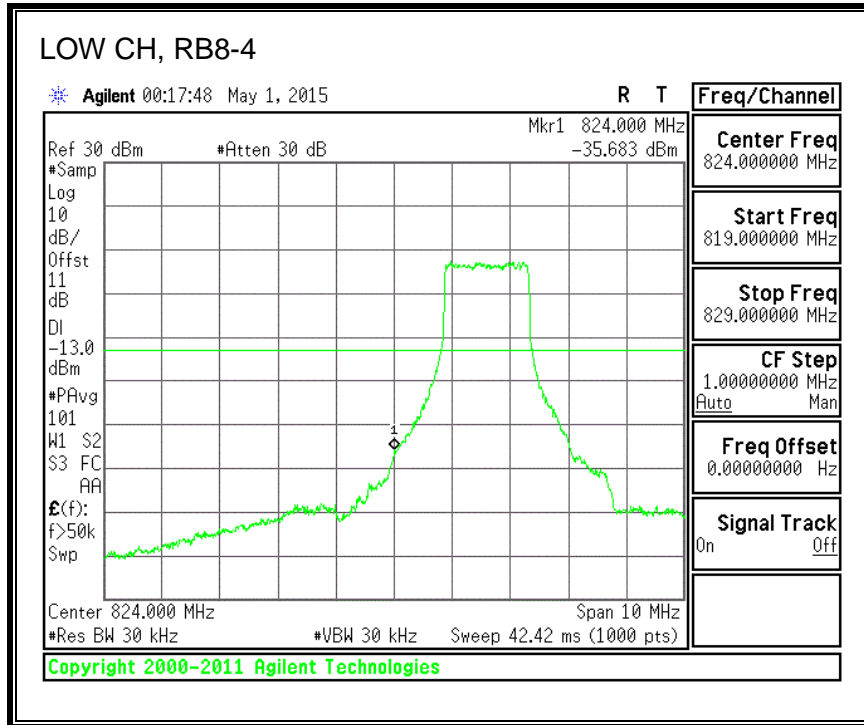

QPSK, (15.0 MHz BAND WIDTH)

16QAM, (15.0 MHz BAND WIDTH)

QPSK, (20.0 MHz BAND WIDTH)

16QAM, (20.0 MHz BAND WIDTH)

8.3.3. LTE BAND 5 BANDEDGE

QPSK, (1.4 MHz BAND WIDTH)

16QAM, (1.4 MHz BAND WIDTH)

QPSK, (3.0 MHz BAND WIDTH)

16QAM, (3.0 MHz BAND WIDTH)

QPSK, (5.0 MHz BAND WIDTH)

16QAM, (5.0 MHz BAND WIDTH)

QPSK, (10.0 MHz BAND WIDTH)

16QAM, (10.0 MHz BAND WIDTH)

8.3.4. LTE BAND 7 EMISSION MASK

QPSK, (5.0 MHz BAND WIDTH)

16QAM, (5.0 MHz BAND WIDTH)

QPSK, (10.0 MHz BAND WIDTH)

16QAM, (10.0 MHz BAND WIDTH)

QPSK, (15.0 MHz BAND WIDTH)

16QAM, (15.0 MHz BAND WIDTH)

QPSK, (20.0 MHz BAND WIDTH)

16QAM, (20.0 MHz BAND WIDTH)

8.3.5. LTE BAND 12 BANDEDGE

QPSK, (1.4 MHz BAND WIDTH)