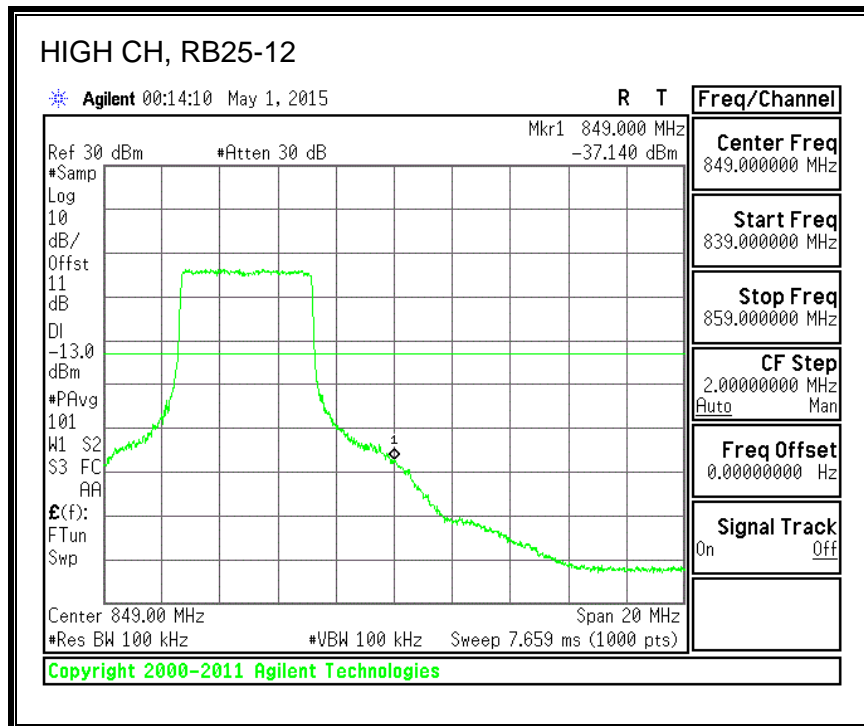

16QAM, (3.0 MHz BAND WIDTH)

QPSK, (5.0 MHz BAND WIDTH)

16QAM, (5.0 MHz BAND WIDTH)

QPSK, (10.0 MHz BAND WIDTH)

16QAM, (10.0 MHz BAND WIDTH)

8.3.4. LTE BAND 7 EMISSION MASK

QPSK, (5.0 MHz BAND WIDTH)

16QAM, (5.0 MHz BAND WIDTH)

QPSK, (10.0 MHz BAND WIDTH)

16QAM, (10.0 MHz BAND WIDTH)

QPSK, (15.0 MHz BAND WIDTH)

16QAM, (15.0 MHz BAND WIDTH)

QPSK, (20.0 MHz BAND WIDTH)

16QAM, (20.0 MHz BAND WIDTH)

8.3.5. LTE BAND 12 BANDEDGE

QPSK, (1.4 MHz BAND WIDTH)