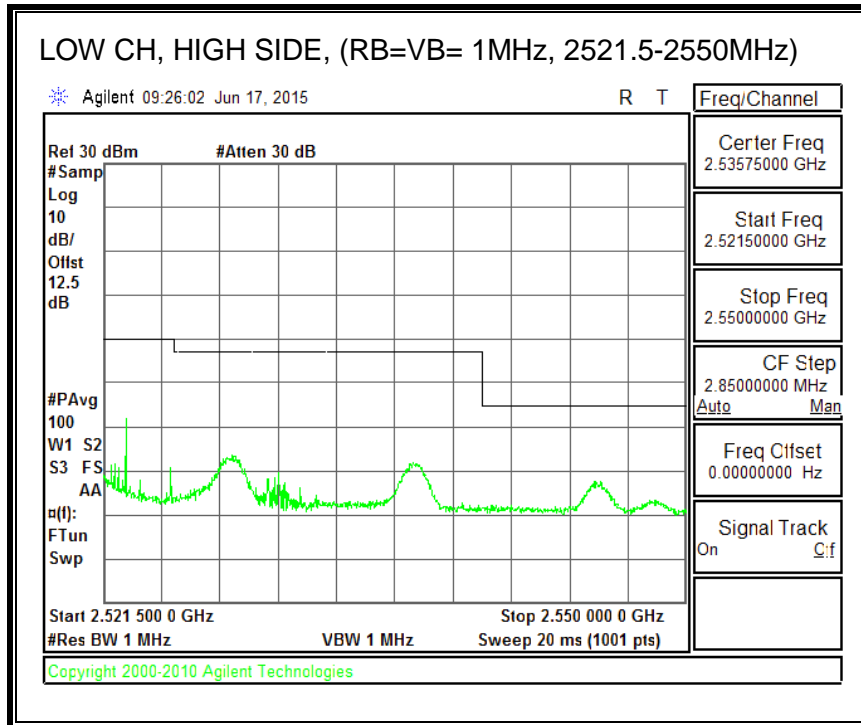

16QAM, (3.0 MHz BAND WIDTH)

QPSK, (5.0 MHz BAND WIDTH)

16QAM, (5.0 MHz BAND WIDTH)

QPSK, (10.0 MHz BAND WIDTH)

16QAM, (10.0 MHz BAND WIDTH)

8.3.4. LTE BAND 7 EMISSION MASK

QPSK, (5.0 MHz BAND WIDTH)

16QAM, (5.0 MHz BAND WIDTH)

QPSK, (10.0 MHz BAND WIDTH)

16QAM, (10.0 MHz BAND WIDTH)

QPSK, (15.0 MHz BAND WIDTH)

16QAM, (15.0 MHz BAND WIDTH)

QPSK, (20.0 MHz BAND WIDTH)

16QAM, (20.0 MHz BAND WIDTH)

8.3.5. LTE BAND 12 BANDEDGE

QPSK, (1.4 MHz BAND WIDTH)

16QAM, (1.4 MHz BAND WIDTH)

QPSK, (3.0 MHz BAND WIDTH)

16QAM, (3.0 MHz BAND WIDTH)

QPSK, (5.0 MHz BAND WIDTH)

16QAM, (5.0 MHz BAND WIDTH)

QPSK, (10.0 MHz BAND WIDTH)

16QAM, (10.0 MHz BAND WIDTH)

8.3.6. LTE BAND 13 EMISSION MASK