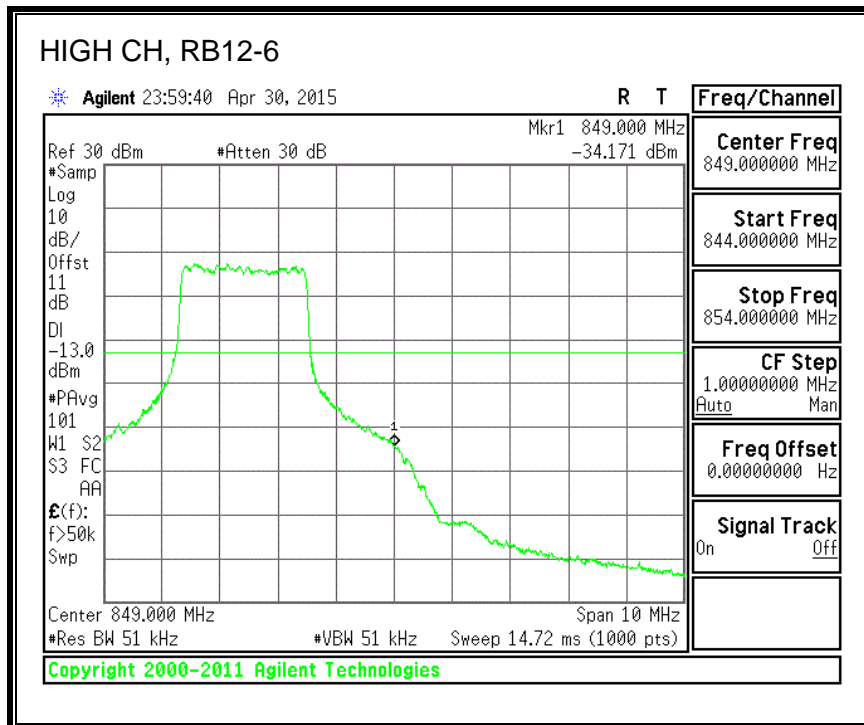

16QAM, (3.0 MHz BAND WIDTH)

QPSK, (5.0 MHz BAND WIDTH)

16QAM, (5.0 MHz BAND WIDTH)

QPSK, (10.0 MHz BAND WIDTH)

16QAM, (10.0 MHz BAND WIDTH)

8.3.4. LTE BAND 7 EMISSION MASK

QPSK, (5.0 MHz BAND WIDTH)

16QAM, (5.0 MHz BAND WIDTH)

QPSK, (10.0 MHz BAND WIDTH)

16QAM, (10.0 MHz BAND WIDTH)

QPSK, (15.0 MHz BAND WIDTH)

16QAM, (15.0 MHz BAND WIDTH)

QPSK, (20.0 MHz BAND WIDTH)

16QAM, (20.0 MHz BAND WIDTH)

8.3.5. LTE BAND 12 BANDEDGE

QPSK, (1.4 MHz BAND WIDTH)