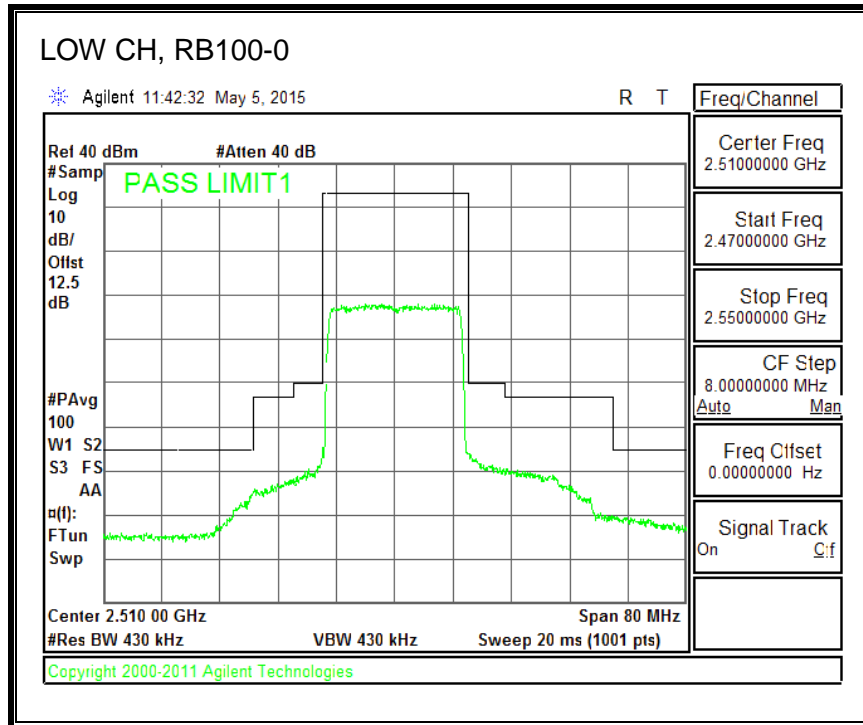

QPSK, (10.0 MHz BAND WIDTH)

16QAM, (10.0 MHz BAND WIDTH)

QPSK, (15.0 MHz BAND WIDTH)

16QAM, (15.0 MHz BAND WIDTH)

QPSK, (20.0 MHz BAND WIDTH)

16QAM, (20.0 MHz BAND WIDTH)

8.3.5. LTE BAND 12 BANDEDGE

QPSK, (1.4 MHz BAND WIDTH)

16QAM, (1.4 MHz BAND WIDTH)

QPSK, (3.0 MHz BAND WIDTH)

16QAM, (3.0 MHz BAND WIDTH)

QPSK, (5.0 MHz BAND WIDTH)

16QAM, (5.0 MHz BAND WIDTH)

QPSK, (10.0 MHz BAND WIDTH)

16QAM, (10.0 MHz BAND WIDTH)

8.3.6. LTE BAND 13 EMISSION MASK