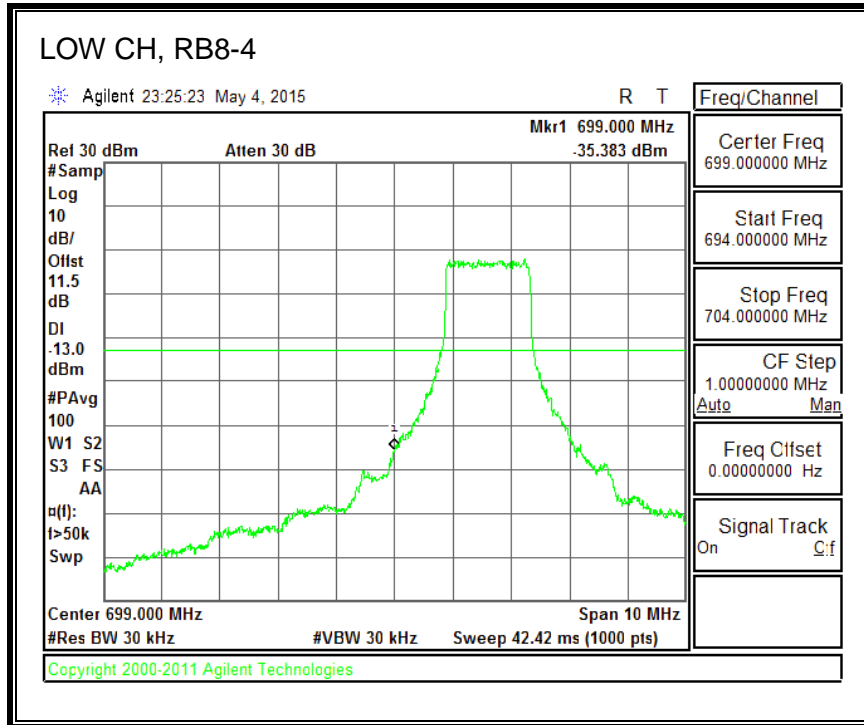

QPSK, (10.0 MHz BAND WIDTH)

16QAM, (10.0 MHz BAND WIDTH)

QPSK, (15.0 MHz BAND WIDTH)

16QAM, (15.0 MHz BAND WIDTH)

QPSK, (20.0 MHz BAND WIDTH)

16QAM, (20.0 MHz BAND WIDTH)

8.3.5. LTE BAND 12 BANDEDGE

QPSK, (1.4 MHz BAND WIDTH)

16QAM, (1.4 MHz BAND WIDTH)

QPSK, (3.0 MHz BAND WIDTH)

16QAM, (3.0 MHz BAND WIDTH)

QPSK, (5.0 MHz BAND WIDTH)

16QAM, (5.0 MHz BAND WIDTH)

QPSK, (10.0 MHz BAND WIDTH)

16QAM, (10.0 MHz BAND WIDTH)

8.3.6. LTE BAND 13 EMISSION MASK

QPSK, (5.0 MHz BAND WIDTH)

16QAM, (5.0 MHz BAND WIDTH)

QPSK, (10.0 MHz BAND WIDTH)

16QAM, (10.0 MHz BAND WIDTH)

8.3.7. LTE BAND 17 BANDEDGE

QPSK, (5.0 MHz BAND WIDTH)

16QAM, (5.0 MHz BAND WIDTH)

QPSK, (10.0 MHz BAND WIDTH)

16QAM, (10.0 MHz BAND WIDTH)

8.3.8. LTE BAND 25 BANDEDGE

QPSK, (1.4 MHz BAND WIDTH)

16QAM, (1.4 MHz BAND WIDTH)

QPSK, (3.0 MHz BAND WIDTH)

16QAM, (3.0 MHz BAND WIDTH)

QPSK, (5.0 MHz BAND WIDTH)

16QAM, (5.0 MHz BAND WIDTH)