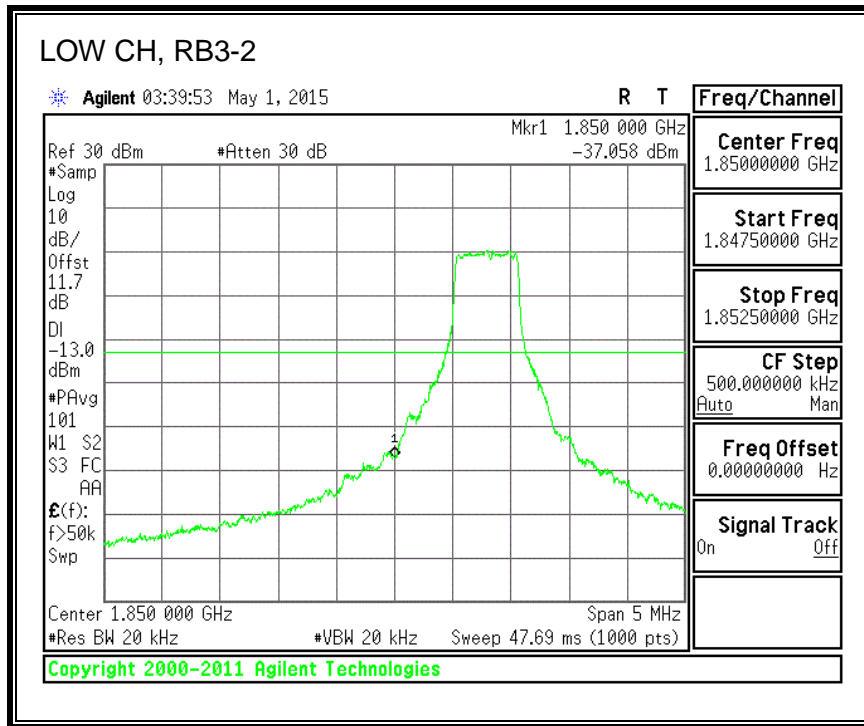

QPSK, (5.0 MHz BAND WIDTH)

16QAM, (5.0 MHz BAND WIDTH)

QPSK, (10.0 MHz BAND WIDTH)

16QAM, (10.0 MHz BAND WIDTH)

8.3.7. LTE BAND 17 BANDEDGE

QPSK, (5.0 MHz BAND WIDTH)

16QAM, (5.0 MHz BAND WIDTH)

QPSK, (10.0 MHz BAND WIDTH)

16QAM, (10.0 MHz BAND WIDTH)

8.3.8. LTE BAND 25 BANDEDGE

QPSK, (1.4 MHz BAND WIDTH)

16QAM, (1.4 MHz BAND WIDTH)

QPSK, (3.0 MHz BAND WIDTH)

16QAM, (3.0 MHz BAND WIDTH)

QPSK, (5.0 MHz BAND WIDTH)

16QAM, (5.0 MHz BAND WIDTH)