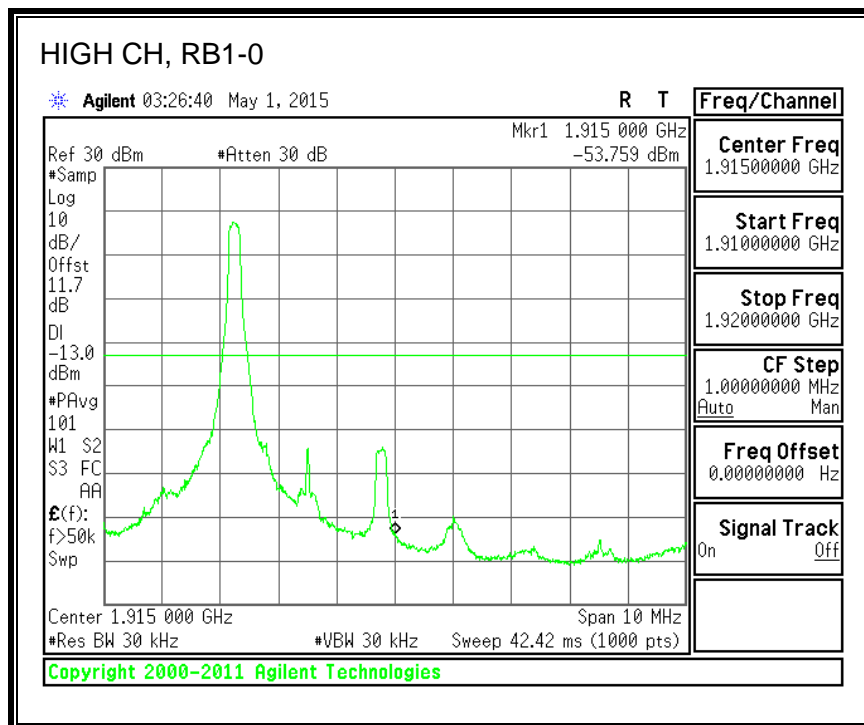

16QAM, (10.0 MHz BAND WIDTH)

8.3.8. LTE BAND 25 BANDEDGE

QPSK, (1.4 MHz BAND WIDTH)

16QAM, (1.4 MHz BAND WIDTH)

QPSK, (3.0 MHz BAND WIDTH)

16QAM, (3.0 MHz BAND WIDTH)

QPSK, (5.0 MHz BAND WIDTH)

16QAM, (5.0 MHz BAND WIDTH)