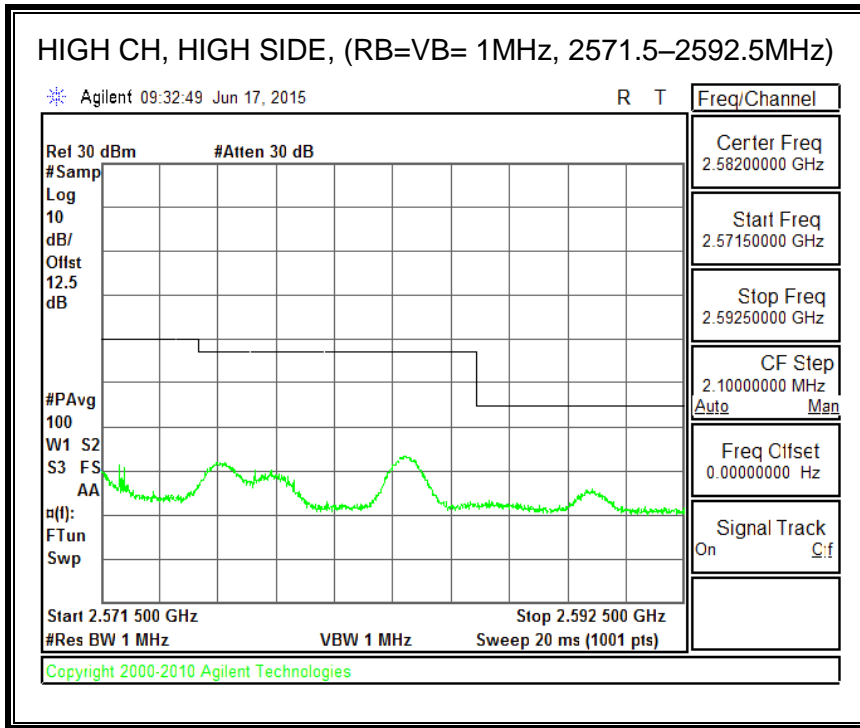

QPSK, (10.0 MHz BAND WIDTH)

16QAM, (10.0 MHz BAND WIDTH)

QPSK, (15.0 MHz BAND WIDTH)

16QAM, (15.0 MHz BAND WIDTH)

QPSK, (20.0 MHz BAND WIDTH)

16QAM, (20.0 MHz BAND WIDTH)

8.3.5. LTE BAND 12 BANDEDGE

QPSK, (1.4 MHz BAND WIDTH)

16QAM, (1.4 MHz BAND WIDTH)

QPSK, (3.0 MHz BAND WIDTH)

16QAM, (3.0 MHz BAND WIDTH)

QPSK, (5.0 MHz BAND WIDTH)

16QAM, (5.0 MHz BAND WIDTH)

QPSK, (10.0 MHz BAND WIDTH)

16QAM, (10.0 MHz BAND WIDTH)

8.3.6. LTE BAND 13 EMISSION MASK