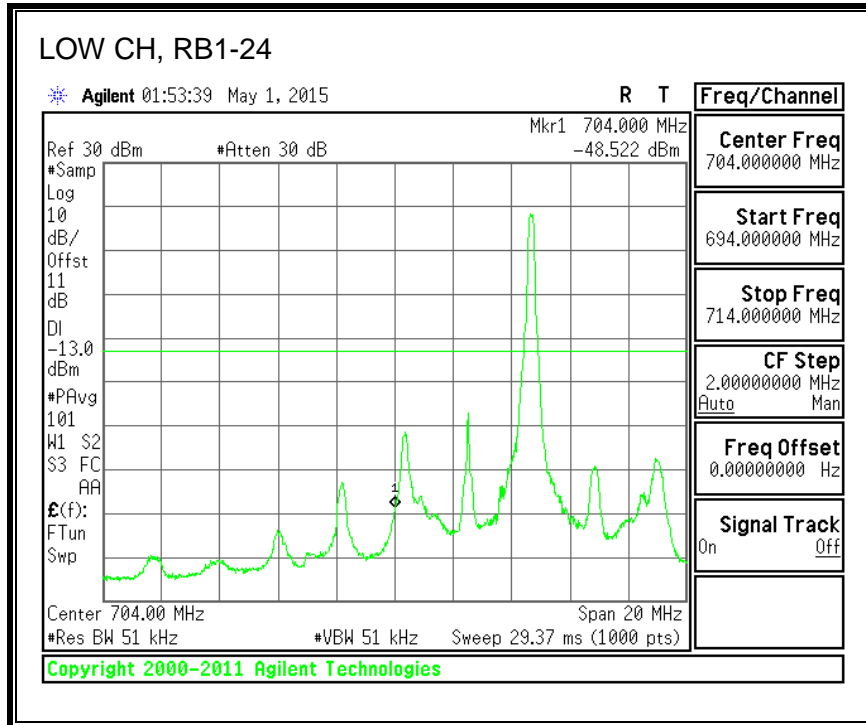

16QAM, (1.4 MHz BAND WIDTH)

QPSK, (3.0 MHz BAND WIDTH)

16QAM, (3.0 MHz BAND WIDTH)

QPSK, (5.0 MHz BAND WIDTH)

16QAM, (5.0 MHz BAND WIDTH)

QPSK, (10.0 MHz BAND WIDTH)

16QAM, (10.0 MHz BAND WIDTH)

8.3.6. LTE BAND 13 EMISSION MASK

QPSK, (5.0 MHz BAND WIDTH)

16QAM, (5.0 MHz BAND WIDTH)

QPSK, (10.0 MHz BAND WIDTH)

16QAM, (10.0 MHz BAND WIDTH)

8.3.7. LTE BAND 17 BANDEDGE

QPSK, (5.0 MHz BAND WIDTH)

16QAM, (5.0 MHz BAND WIDTH)

QPSK, (10.0 MHz BAND WIDTH)

16QAM, (10.0 MHz BAND WIDTH)

8.3.8. LTE BAND 25 BANDEDGE

QPSK, (1.4 MHz BAND WIDTH)

16QAM, (1.4 MHz BAND WIDTH)

QPSK, (3.0 MHz BAND WIDTH)

16QAM, (3.0 MHz BAND WIDTH)

QPSK, (5.0 MHz BAND WIDTH)

16QAM, (5.0 MHz BAND WIDTH)