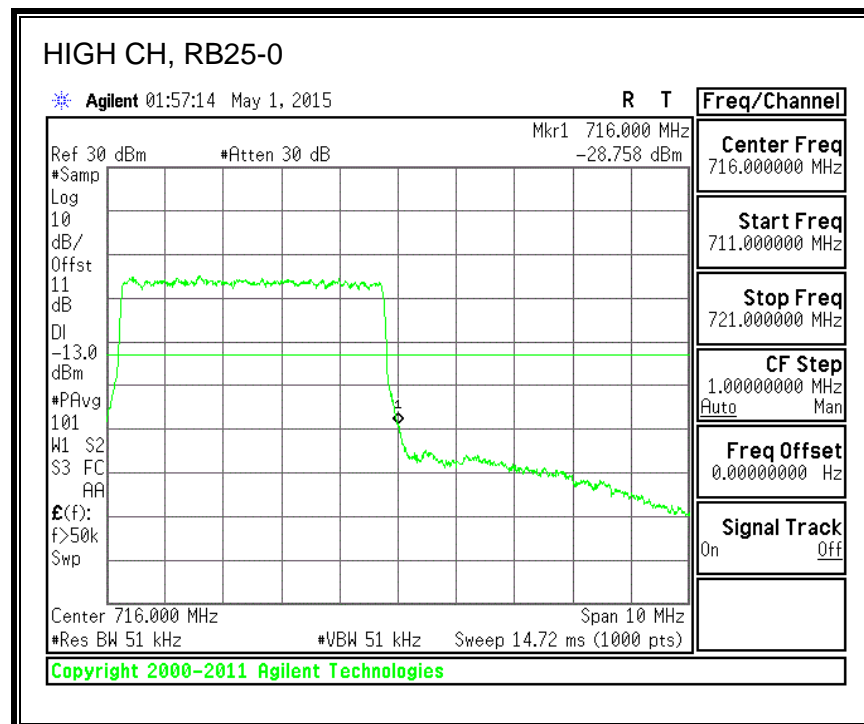

16QAM, (1.4 MHz BAND WIDTH)

QPSK, (3.0 MHz BAND WIDTH)

16QAM, (3.0 MHz BAND WIDTH)

QPSK, (5.0 MHz BAND WIDTH)

16QAM, (5.0 MHz BAND WIDTH)

QPSK, (10.0 MHz BAND WIDTH)

16QAM, (10.0 MHz BAND WIDTH)

8.3.6. LTE BAND 13 EMISSION MASK

QPSK, (5.0 MHz BAND WIDTH)

16QAM, (5.0 MHz BAND WIDTH)

QPSK, (10.0 MHz BAND WIDTH)

16QAM, (10.0 MHz BAND WIDTH)

8.3.7. LTE BAND 17 BANDEDGE

QPSK, (5.0 MHz BAND WIDTH)

16QAM, (5.0 MHz BAND WIDTH)

QPSK, (10.0 MHz BAND WIDTH)

16QAM, (10.0 MHz BAND WIDTH)

8.3.8. LTE BAND 25 BANDEDGE

QPSK, (1.4 MHz BAND WIDTH)

16QAM, (1.4 MHz BAND WIDTH)

QPSK, (3.0 MHz BAND WIDTH)

16QAM, (3.0 MHz BAND WIDTH)

QPSK, (5.0 MHz BAND WIDTH)

16QAM, (5.0 MHz BAND WIDTH)