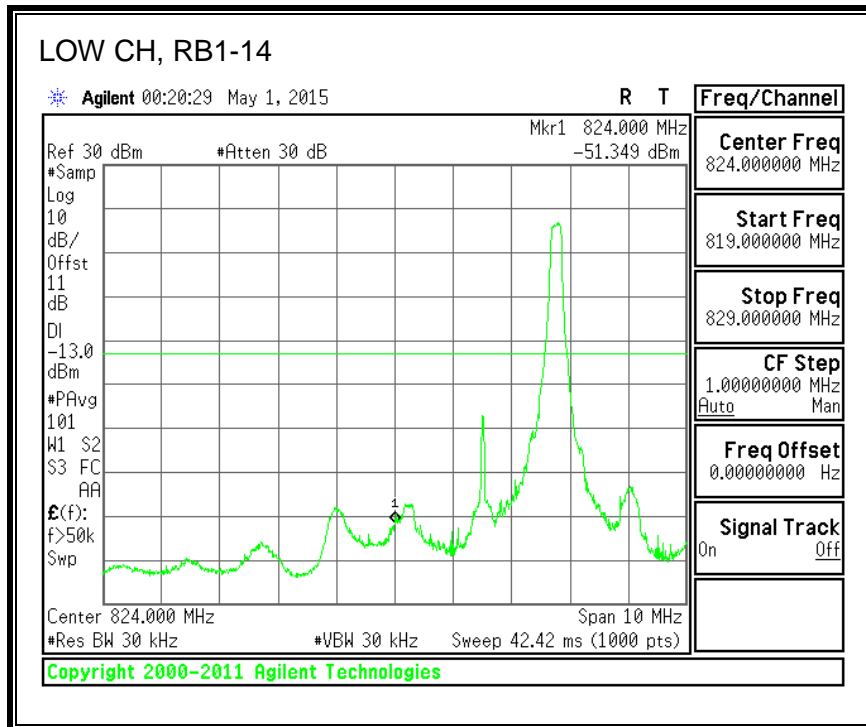

QPSK, (15.0 MHz BAND WIDTH)

16QAM, (15.0 MHz BAND WIDTH)

QPSK, (20.0 MHz BAND WIDTH)

16QAM, (20.0 MHz BAND WIDTH)

8.3.3. LTE BAND 5 BANDEDGE

QPSK, (1.4 MHz BAND WIDTH)

16QAM, (1.4 MHz BAND WIDTH)

QPSK, (3.0 MHz BAND WIDTH)

16QAM, (3.0 MHz BAND WIDTH)

QPSK, (5.0 MHz BAND WIDTH)

16QAM, (5.0 MHz BAND WIDTH)

QPSK, (10.0 MHz BAND WIDTH)

16QAM, (10.0 MHz BAND WIDTH)

8.3.4. LTE BAND 7 EMISSION MASK

QPSK, (5.0 MHz BAND WIDTH)

16QAM, (5.0 MHz BAND WIDTH)

QPSK, (10.0 MHz BAND WIDTH)

16QAM, (10.0 MHz BAND WIDTH)

QPSK, (15.0 MHz BAND WIDTH)

16QAM, (15.0 MHz BAND WIDTH)

QPSK, (20.0 MHz BAND WIDTH)

16QAM, (20.0 MHz BAND WIDTH)

8.3.5. LTE BAND 12 BANDEDGE

QPSK, (1.4 MHz BAND WIDTH)