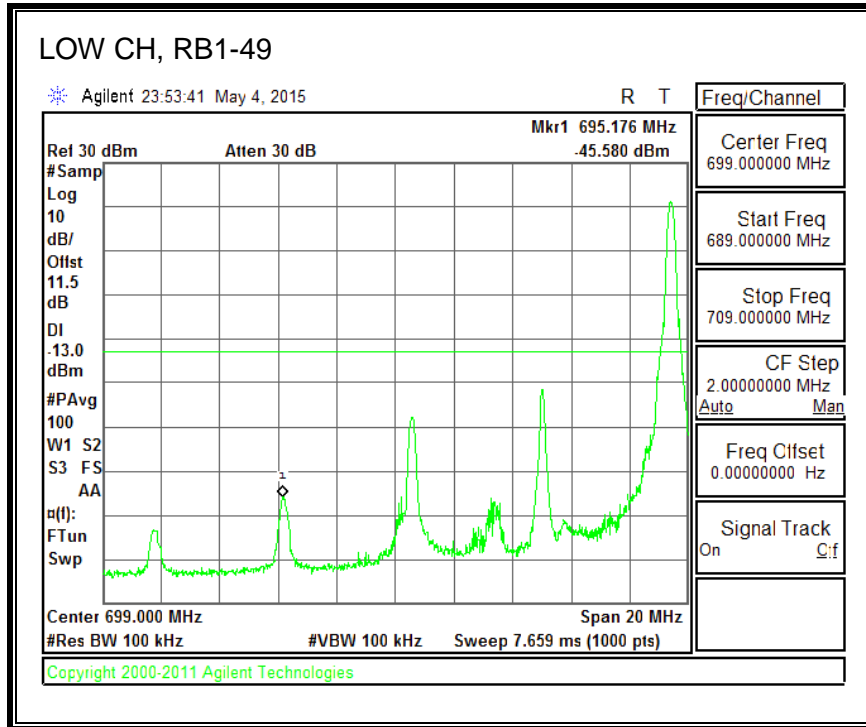

QPSK, (10.0 MHz BAND WIDTH)

16QAM, (10.0 MHz BAND WIDTH)

QPSK, (15.0 MHz BAND WIDTH)

16QAM, (15.0 MHz BAND WIDTH)

QPSK, (20.0 MHz BAND WIDTH)

16QAM, (20.0 MHz BAND WIDTH)

8.3.5. LTE BAND 12 BANDEDGE

QPSK, (1.4 MHz BAND WIDTH)

16QAM, (1.4 MHz BAND WIDTH)

QPSK, (3.0 MHz BAND WIDTH)

16QAM, (3.0 MHz BAND WIDTH)

QPSK, (5.0 MHz BAND WIDTH)

16QAM, (5.0 MHz BAND WIDTH)

QPSK, (10.0 MHz BAND WIDTH)

16QAM, (10.0 MHz BAND WIDTH)

8.3.6. LTE BAND 13 EMISSION MASK

QPSK, (5.0 MHz BAND WIDTH)

16QAM, (5.0 MHz BAND WIDTH)

QPSK, (10.0 MHz BAND WIDTH)

16QAM, (10.0 MHz BAND WIDTH)

8.3.7. LTE BAND 17 BANDEDGE

QPSK, (5.0 MHz BAND WIDTH)

16QAM, (5.0 MHz BAND WIDTH)

QPSK, (10.0 MHz BAND WIDTH)

16QAM, (10.0 MHz BAND WIDTH)

8.3.8. LTE BAND 25 BANDEDGE

QPSK, (1.4 MHz BAND WIDTH)

16QAM, (1.4 MHz BAND WIDTH)

QPSK, (3.0 MHz BAND WIDTH)

16QAM, (3.0 MHz BAND WIDTH)

QPSK, (5.0 MHz BAND WIDTH)

16QAM, (5.0 MHz BAND WIDTH)