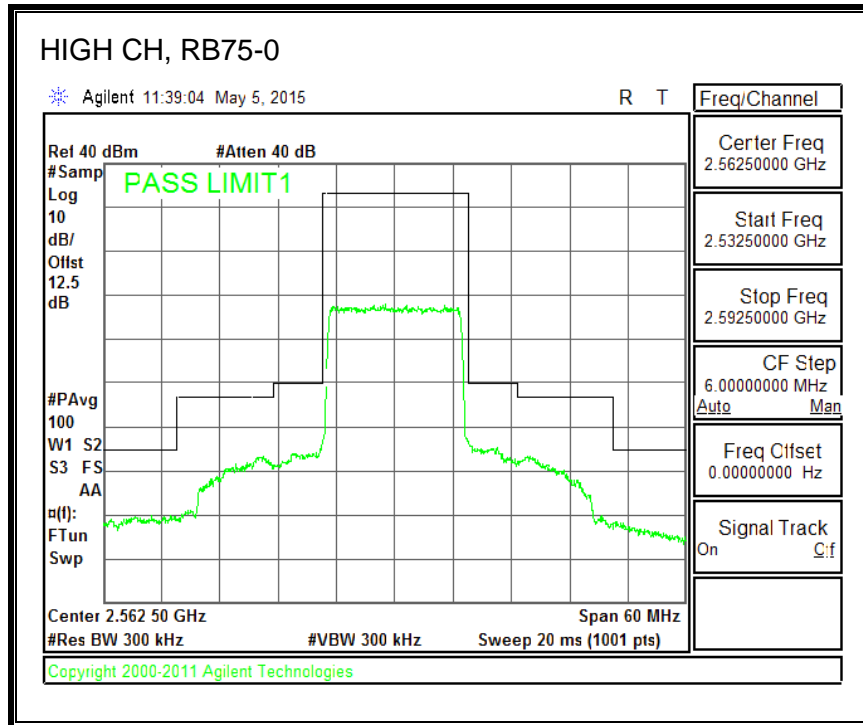

QPSK, (10.0 MHz BAND WIDTH)

16QAM, (10.0 MHz BAND WIDTH)

QPSK, (15.0 MHz BAND WIDTH)

16QAM, (15.0 MHz BAND WIDTH)

QPSK, (20.0 MHz BAND WIDTH)

16QAM, (20.0 MHz BAND WIDTH)

8.3.5. LTE BAND 12 BANDEDGE

QPSK, (1.4 MHz BAND WIDTH)

16QAM, (1.4 MHz BAND WIDTH)

QPSK, (3.0 MHz BAND WIDTH)

16QAM, (3.0 MHz BAND WIDTH)

QPSK, (5.0 MHz BAND WIDTH)

16QAM, (5.0 MHz BAND WIDTH)

QPSK, (10.0 MHz BAND WIDTH)

16QAM, (10.0 MHz BAND WIDTH)

8.3.6. LTE BAND 13 EMISSION MASK