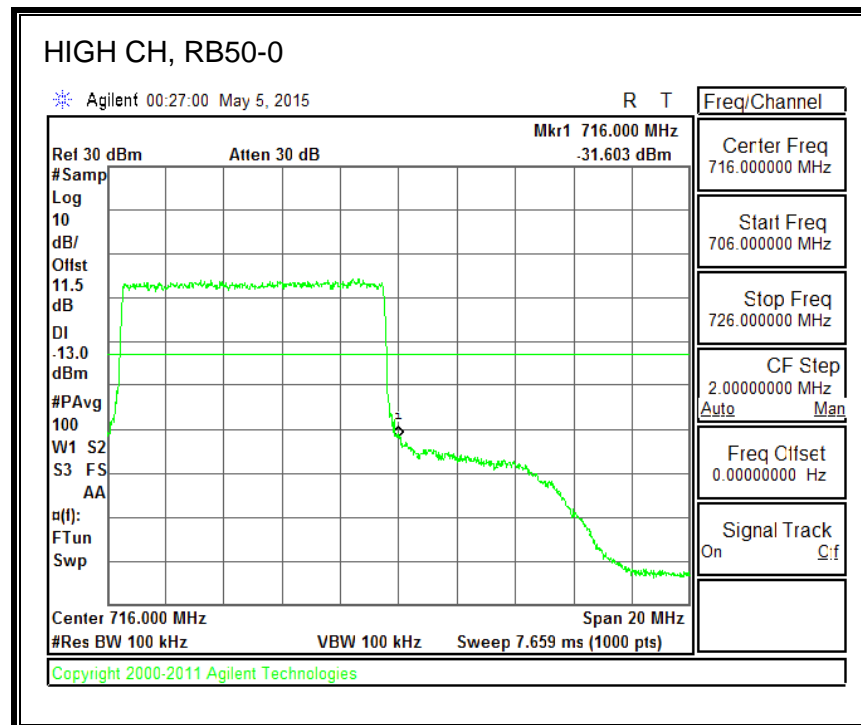

16QAM, (1.4 MHz BAND WIDTH)

QPSK, (3.0 MHz BAND WIDTH)

16QAM, (3.0 MHz BAND WIDTH)

QPSK, (5.0 MHz BAND WIDTH)

16QAM, (5.0 MHz BAND WIDTH)

QPSK, (10.0 MHz BAND WIDTH)

16QAM, (10.0 MHz BAND WIDTH)

8.3.6. LTE BAND 13 EMISSION MASK

QPSK, (5.0 MHz BAND WIDTH)

16QAM, (5.0 MHz BAND WIDTH)

QPSK, (10.0 MHz BAND WIDTH)

16QAM, (10.0 MHz BAND WIDTH)

8.3.7. LTE BAND 17 BANDEDGE

QPSK, (5.0 MHz BAND WIDTH)

16QAM, (5.0 MHz BAND WIDTH)

QPSK, (10.0 MHz BAND WIDTH)