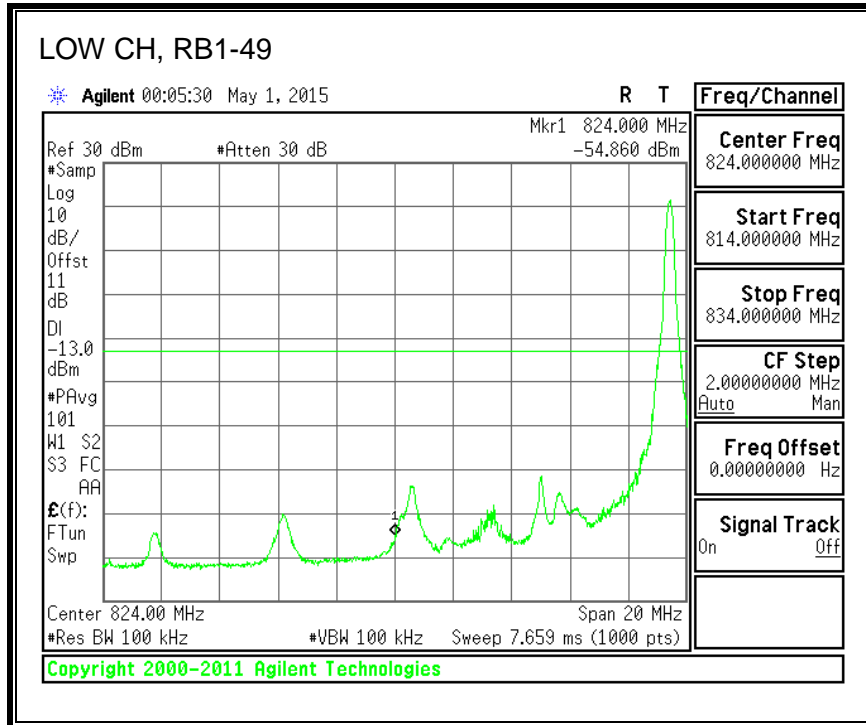

QPSK, (15.0 MHz BAND WIDTH)

16QAM, (15.0 MHz BAND WIDTH)

QPSK, (20.0 MHz BAND WIDTH)

16QAM, (20.0 MHz BAND WIDTH)

8.3.3. LTE BAND 5 BANDEDGE

QPSK, (1.4 MHz BAND WIDTH)

16QAM, (1.4 MHz BAND WIDTH)

QPSK, (3.0 MHz BAND WIDTH)

16QAM, (3.0 MHz BAND WIDTH)

QPSK, (5.0 MHz BAND WIDTH)

16QAM, (5.0 MHz BAND WIDTH)

QPSK, (10.0 MHz BAND WIDTH)

16QAM, (10.0 MHz BAND WIDTH)

8.3.4. LTE BAND 7 EMISSION MASK

QPSK, (5.0 MHz BAND WIDTH)

16QAM, (5.0 MHz BAND WIDTH)

QPSK, (10.0 MHz BAND WIDTH)

16QAM, (10.0 MHz BAND WIDTH)

QPSK, (15.0 MHz BAND WIDTH)

16QAM, (15.0 MHz BAND WIDTH)

QPSK, (20.0 MHz BAND WIDTH)

16QAM, (20.0 MHz BAND WIDTH)

8.3.5. LTE BAND 12 BANDEDGE

QPSK, (1.4 MHz BAND WIDTH)

16QAM, (1.4 MHz BAND WIDTH)

QPSK, (3.0 MHz BAND WIDTH)

16QAM, (3.0 MHz BAND WIDTH)

QPSK, (5.0 MHz BAND WIDTH)

16QAM, (5.0 MHz BAND WIDTH)

QPSK, (10.0 MHz BAND WIDTH)

16QAM, (10.0 MHz BAND WIDTH)

8.3.6. LTE BAND 13 EMISSION MASK