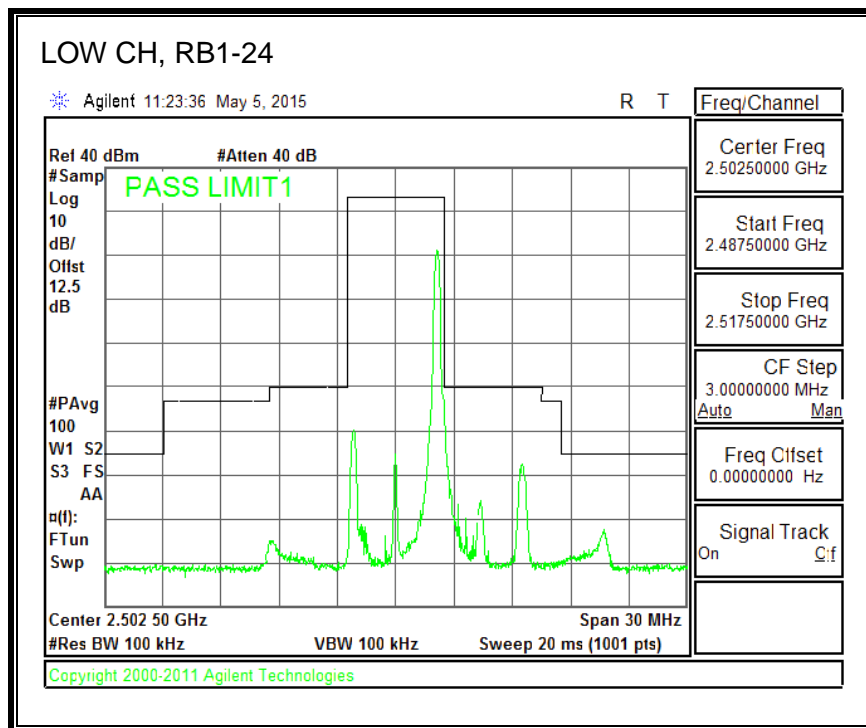

16QAM, (3.0 MHz BAND WIDTH)

QPSK, (5.0 MHz BAND WIDTH)

16QAM, (5.0 MHz BAND WIDTH)

QPSK, (10.0 MHz BAND WIDTH)

16QAM, (10.0 MHz BAND WIDTH)

8.3.4. LTE BAND 7 EMISSION MASK

QPSK, (5.0 MHz BAND WIDTH)

16QAM, (5.0 MHz BAND WIDTH)

QPSK, (10.0 MHz BAND WIDTH)

16QAM, (10.0 MHz BAND WIDTH)

QPSK, (15.0 MHz BAND WIDTH)

16QAM, (15.0 MHz BAND WIDTH)

QPSK, (20.0 MHz BAND WIDTH)

16QAM, (20.0 MHz BAND WIDTH)

8.3.5. LTE BAND 12 BANDEDGE

QPSK, (1.4 MHz BAND WIDTH)