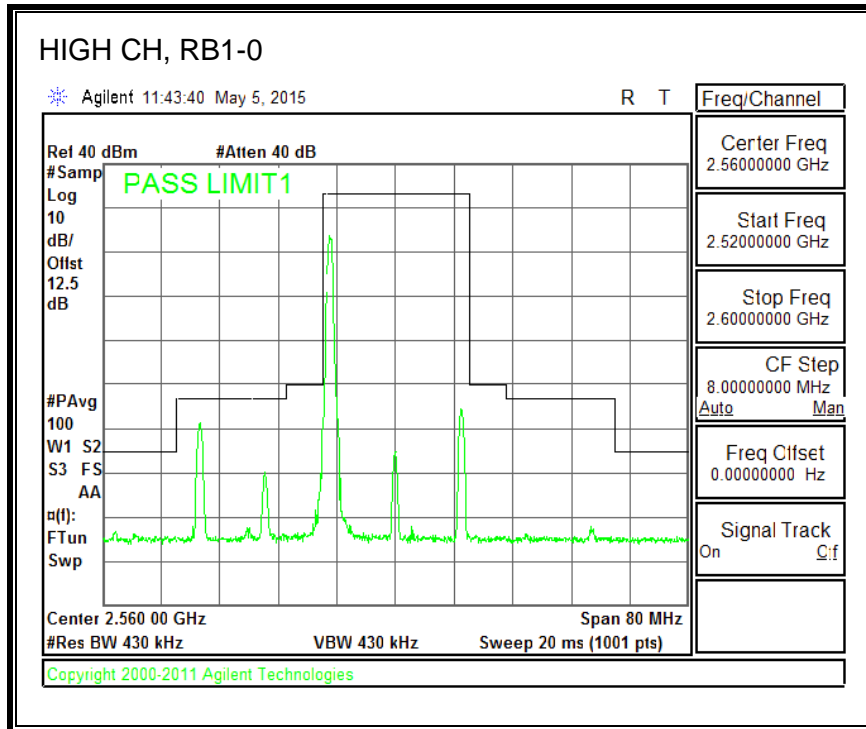

QPSK, (10.0 MHz BAND WIDTH)

16QAM, (10.0 MHz BAND WIDTH)

QPSK, (15.0 MHz BAND WIDTH)

16QAM, (15.0 MHz BAND WIDTH)

QPSK, (20.0 MHz BAND WIDTH)

16QAM, (20.0 MHz BAND WIDTH)

8.3.5. LTE BAND 12 BANDEDGE

QPSK, (1.4 MHz BAND WIDTH)

16QAM, (1.4 MHz BAND WIDTH)

QPSK, (3.0 MHz BAND WIDTH)

16QAM, (3.0 MHz BAND WIDTH)

QPSK, (5.0 MHz BAND WIDTH)

16QAM, (5.0 MHz BAND WIDTH)

QPSK, (10.0 MHz BAND WIDTH)

16QAM, (10.0 MHz BAND WIDTH)

8.3.6. LTE BAND 13 EMISSION MASK