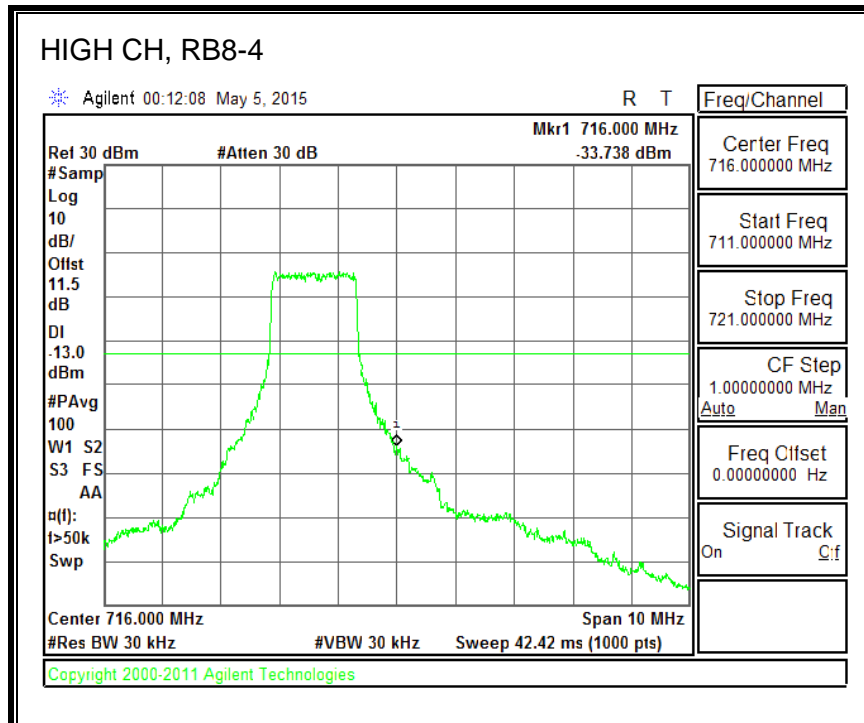

QPSK, (10.0 MHz BAND WIDTH)

16QAM, (10.0 MHz BAND WIDTH)

QPSK, (15.0 MHz BAND WIDTH)

16QAM, (15.0 MHz BAND WIDTH)

QPSK, (20.0 MHz BAND WIDTH)

16QAM, (20.0 MHz BAND WIDTH)

8.3.5. LTE BAND 12 BANDEDGE

QPSK, (1.4 MHz BAND WIDTH)

16QAM, (1.4 MHz BAND WIDTH)

QPSK, (3.0 MHz BAND WIDTH)

16QAM, (3.0 MHz BAND WIDTH)

QPSK, (5.0 MHz BAND WIDTH)

16QAM, (5.0 MHz BAND WIDTH)

QPSK, (10.0 MHz BAND WIDTH)

16QAM, (10.0 MHz BAND WIDTH)

8.3.6. LTE BAND 13 EMISSION MASK

QPSK, (5.0 MHz BAND WIDTH)

16QAM, (5.0 MHz BAND WIDTH)

QPSK, (10.0 MHz BAND WIDTH)

16QAM, (10.0 MHz BAND WIDTH)

8.3.7. LTE BAND 17 BANDEDGE

QPSK, (5.0 MHz BAND WIDTH)

16QAM, (5.0 MHz BAND WIDTH)

QPSK, (10.0 MHz BAND WIDTH)