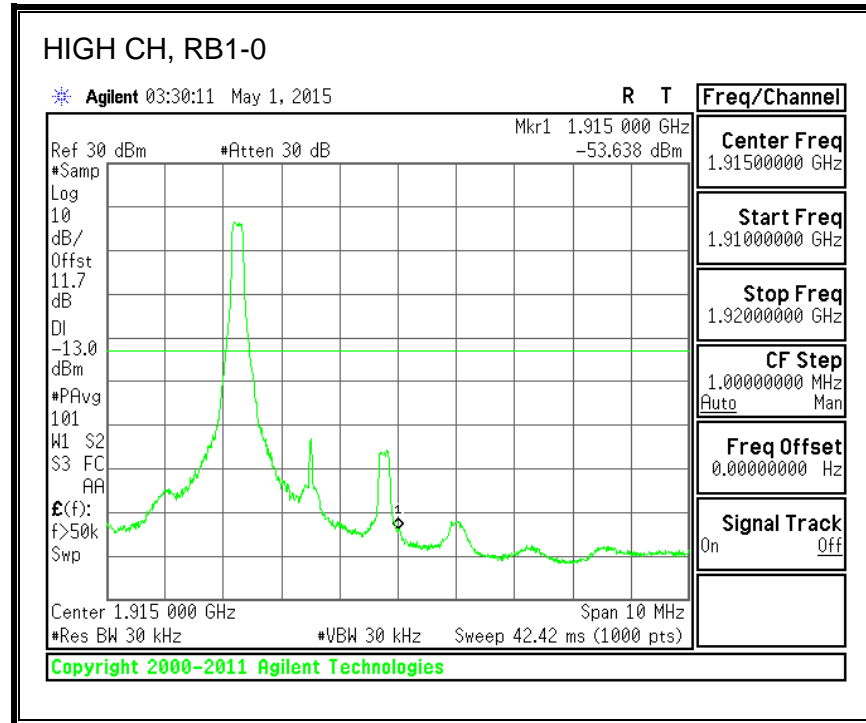

QPSK, (5.0 MHz BAND WIDTH)

16QAM, (5.0 MHz BAND WIDTH)

QPSK, (10.0 MHz BAND WIDTH)

16QAM, (10.0 MHz BAND WIDTH)

8.3.7. LTE BAND 17 BANDEDGE

QPSK, (5.0 MHz BAND WIDTH)

16QAM, (5.0 MHz BAND WIDTH)

QPSK, (10.0 MHz BAND WIDTH)

16QAM, (10.0 MHz BAND WIDTH)

8.3.8. LTE BAND 25 BANDEDGE

QPSK, (1.4 MHz BAND WIDTH)

16QAM, (1.4 MHz BAND WIDTH)

QPSK, (3.0 MHz BAND WIDTH)

16QAM, (3.0 MHz BAND WIDTH)

QPSK, (5.0 MHz BAND WIDTH)

16QAM, (5.0 MHz BAND WIDTH)