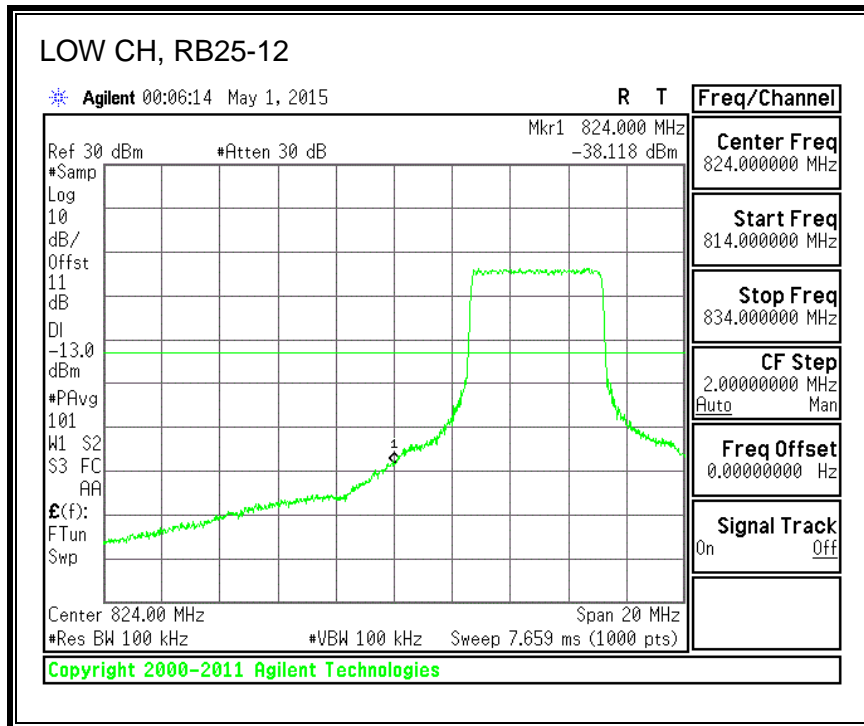

QPSK, (15.0 MHz BAND WIDTH)

16QAM, (15.0 MHz BAND WIDTH)

QPSK, (20.0 MHz BAND WIDTH)

16QAM, (20.0 MHz BAND WIDTH)

8.3.3. LTE BAND 5 BANDEDGE

QPSK, (1.4 MHz BAND WIDTH)

16QAM, (1.4 MHz BAND WIDTH)

QPSK, (3.0 MHz BAND WIDTH)

16QAM, (3.0 MHz BAND WIDTH)

QPSK, (5.0 MHz BAND WIDTH)

16QAM, (5.0 MHz BAND WIDTH)

QPSK, (10.0 MHz BAND WIDTH)

16QAM, (10.0 MHz BAND WIDTH)

8.3.4. LTE BAND 7 EMISSION MASK

QPSK, (5.0 MHz BAND WIDTH)

16QAM, (5.0 MHz BAND WIDTH)

QPSK, (10.0 MHz BAND WIDTH)

16QAM, (10.0 MHz BAND WIDTH)

QPSK, (15.0 MHz BAND WIDTH)

16QAM, (15.0 MHz BAND WIDTH)

QPSK, (20.0 MHz BAND WIDTH)

16QAM, (20.0 MHz BAND WIDTH)

8.3.5. LTE BAND 12 BANDEDGE

QPSK, (1.4 MHz BAND WIDTH)