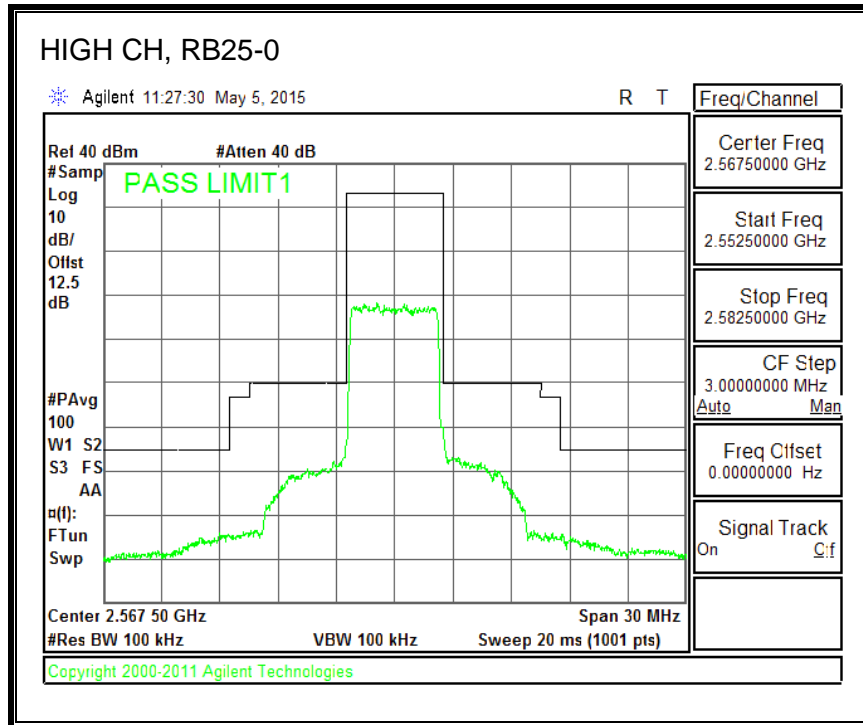

16QAM, (3.0 MHz BAND WIDTH)

QPSK, (5.0 MHz BAND WIDTH)

16QAM, (5.0 MHz BAND WIDTH)

QPSK, (10.0 MHz BAND WIDTH)

16QAM, (10.0 MHz BAND WIDTH)

8.3.4. LTE BAND 7 EMISSION MASK

QPSK, (5.0 MHz BAND WIDTH)

16QAM, (5.0 MHz BAND WIDTH)

QPSK, (10.0 MHz BAND WIDTH)

16QAM, (10.0 MHz BAND WIDTH)

QPSK, (15.0 MHz BAND WIDTH)

16QAM, (15.0 MHz BAND WIDTH)

QPSK, (20.0 MHz BAND WIDTH)

16QAM, (20.0 MHz BAND WIDTH)

8.3.5. LTE BAND 12 BANDEDGE

QPSK, (1.4 MHz BAND WIDTH)