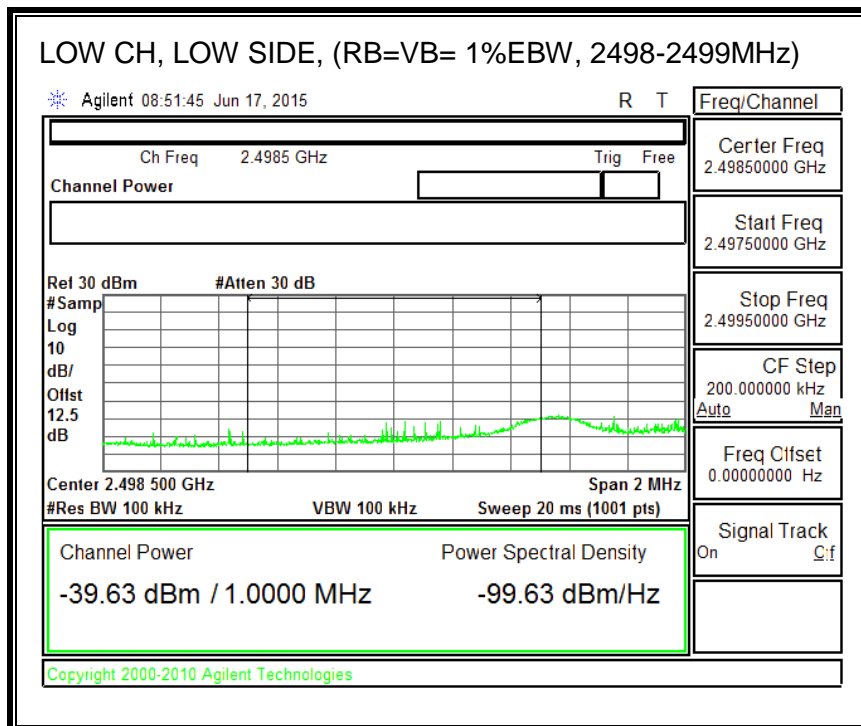

16QAM, (3.0 MHz BAND WIDTH)

QPSK, (5.0 MHz BAND WIDTH)

16QAM, (5.0 MHz BAND WIDTH)

QPSK, (10.0 MHz BAND WIDTH)

16QAM, (10.0 MHz BAND WIDTH)

8.3.4. LTE BAND 7 EMISSION MASK

QPSK, (5.0 MHz BAND WIDTH)

16QAM, (5.0 MHz BAND WIDTH)

QPSK, (10.0 MHz BAND WIDTH)

16QAM, (10.0 MHz BAND WIDTH)

QPSK, (15.0 MHz BAND WIDTH)

16QAM, (15.0 MHz BAND WIDTH)

QPSK, (20.0 MHz BAND WIDTH)

16QAM, (20.0 MHz BAND WIDTH)

8.3.5. LTE BAND 12 BANDEDGE

QPSK, (1.4 MHz BAND WIDTH)