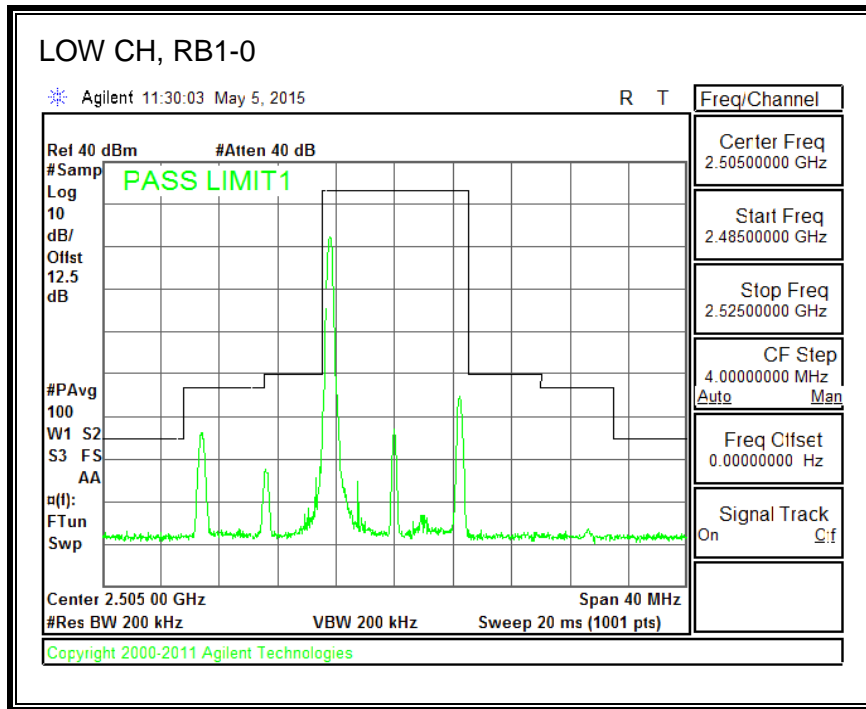

QPSK, (10.0 MHz BAND WIDTH)

16QAM, (10.0 MHz BAND WIDTH)

QPSK, (15.0 MHz BAND WIDTH)

16QAM, (15.0 MHz BAND WIDTH)

QPSK, (20.0 MHz BAND WIDTH)

16QAM, (20.0 MHz BAND WIDTH)

8.3.5. LTE BAND 12 BANDEDGE

QPSK, (1.4 MHz BAND WIDTH)

16QAM, (1.4 MHz BAND WIDTH)

QPSK, (3.0 MHz BAND WIDTH)

16QAM, (3.0 MHz BAND WIDTH)

QPSK, (5.0 MHz BAND WIDTH)

16QAM, (5.0 MHz BAND WIDTH)

QPSK, (10.0 MHz BAND WIDTH)

16QAM, (10.0 MHz BAND WIDTH)

8.3.6. LTE BAND 13 EMISSION MASK