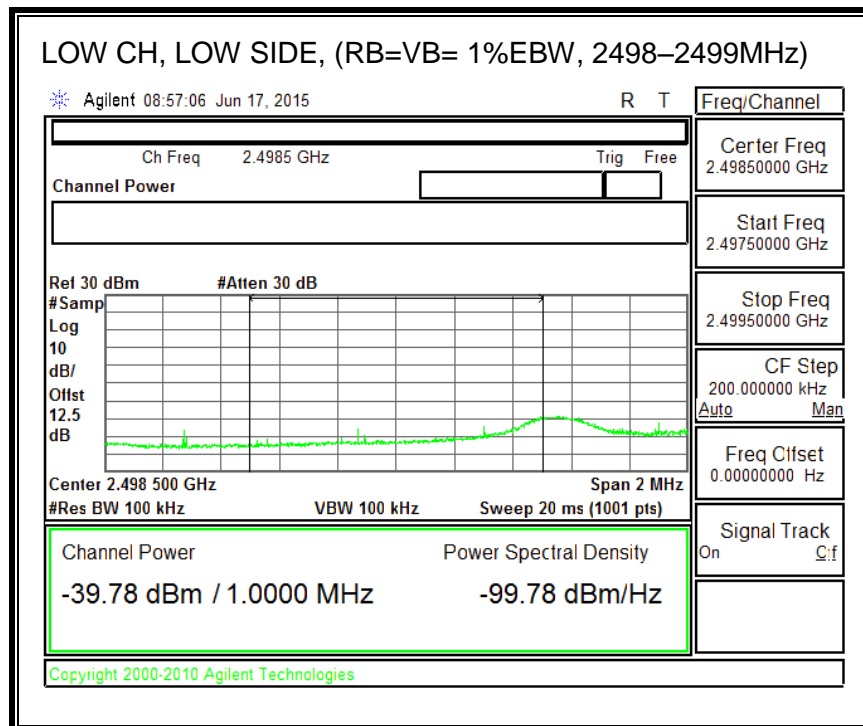

QPSK, (10.0 MHz BAND WIDTH)

16QAM, (10.0 MHz BAND WIDTH)

QPSK, (15.0 MHz BAND WIDTH)

16QAM, (15.0 MHz BAND WIDTH)

QPSK, (20.0 MHz BAND WIDTH)

16QAM, (20.0 MHz BAND WIDTH)

8.3.5. LTE BAND 12 BANDEDGE

QPSK, (1.4 MHz BAND WIDTH)

16QAM, (1.4 MHz BAND WIDTH)

QPSK, (3.0 MHz BAND WIDTH)

16QAM, (3.0 MHz BAND WIDTH)

QPSK, (5.0 MHz BAND WIDTH)

16QAM, (5.0 MHz BAND WIDTH)

QPSK, (10.0 MHz BAND WIDTH)

16QAM, (10.0 MHz BAND WIDTH)

8.3.6. LTE BAND 13 EMISSION MASK