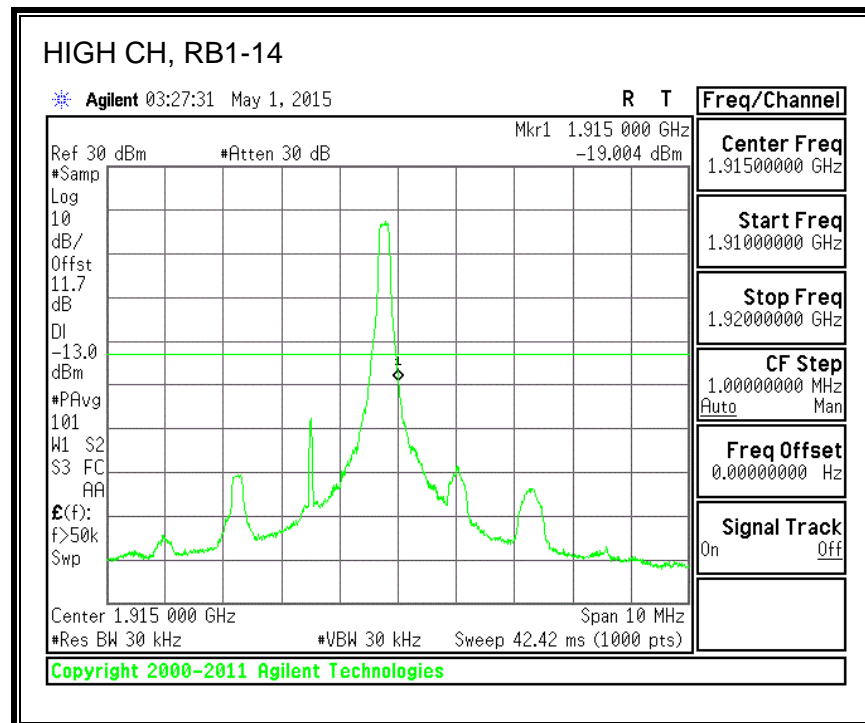

QPSK, (5.0 MHz BAND WIDTH)

16QAM, (5.0 MHz BAND WIDTH)

QPSK, (10.0 MHz BAND WIDTH)

16QAM, (10.0 MHz BAND WIDTH)

8.3.7. LTE BAND 17 BANDEDGE

QPSK, (5.0 MHz BAND WIDTH)

16QAM, (5.0 MHz BAND WIDTH)

QPSK, (10.0 MHz BAND WIDTH)

16QAM, (10.0 MHz BAND WIDTH)

8.3.8. LTE BAND 25 BANDEDGE

QPSK, (1.4 MHz BAND WIDTH)

16QAM, (1.4 MHz BAND WIDTH)

QPSK, (3.0 MHz BAND WIDTH)

16QAM, (3.0 MHz BAND WIDTH)

QPSK, (5.0 MHz BAND WIDTH)

16QAM, (5.0 MHz BAND WIDTH)