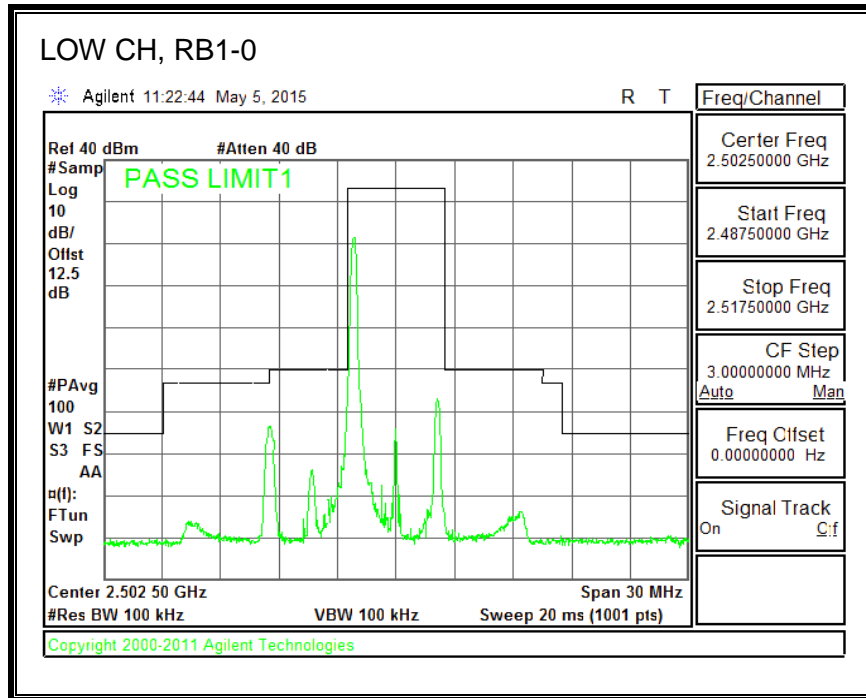

QPSK, (15.0 MHz BAND WIDTH)

16QAM, (15.0 MHz BAND WIDTH)

QPSK, (20.0 MHz BAND WIDTH)

16QAM, (20.0 MHz BAND WIDTH)

8.3.3. LTE BAND 5 BANDEDGE

QPSK, (1.4 MHz BAND WIDTH)

16QAM, (1.4 MHz BAND WIDTH)

QPSK, (3.0 MHz BAND WIDTH)

16QAM, (3.0 MHz BAND WIDTH)

QPSK, (5.0 MHz BAND WIDTH)

16QAM, (5.0 MHz BAND WIDTH)

QPSK, (10.0 MHz BAND WIDTH)

16QAM, (10.0 MHz BAND WIDTH)

8.3.4. LTE BAND 7 EMISSION MASK

QPSK, (5.0 MHz BAND WIDTH)

16QAM, (5.0 MHz BAND WIDTH)

QPSK, (10.0 MHz BAND WIDTH)

16QAM, (10.0 MHz BAND WIDTH)

QPSK, (15.0 MHz BAND WIDTH)

16QAM, (15.0 MHz BAND WIDTH)

QPSK, (20.0 MHz BAND WIDTH)

16QAM, (20.0 MHz BAND WIDTH)

8.3.5. LTE BAND 12 BANDEDGE

QPSK, (1.4 MHz BAND WIDTH)