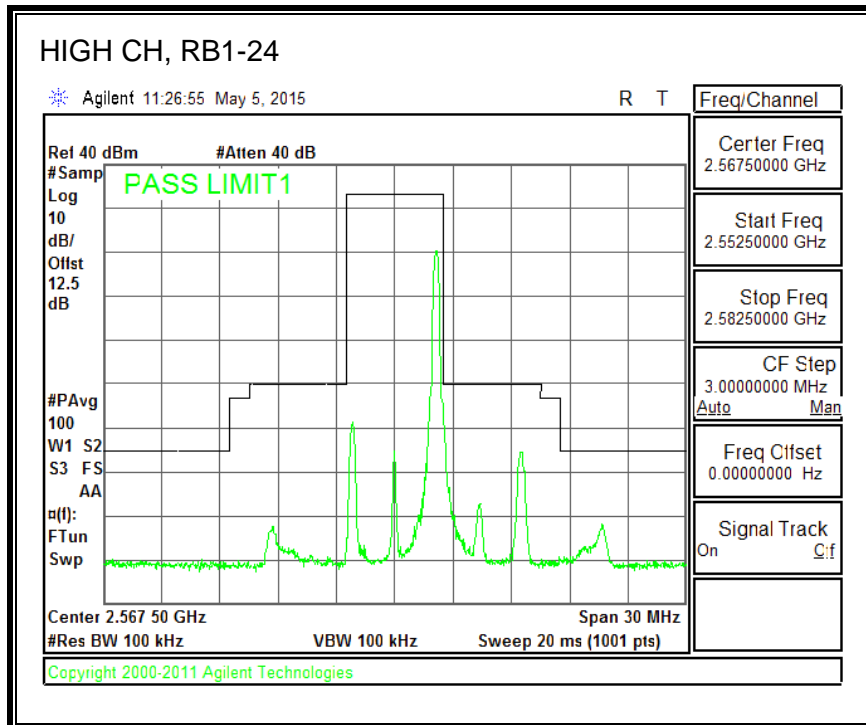

16QAM, (3.0 MHz BAND WIDTH)

QPSK, (5.0 MHz BAND WIDTH)

16QAM, (5.0 MHz BAND WIDTH)

QPSK, (10.0 MHz BAND WIDTH)

16QAM, (10.0 MHz BAND WIDTH)

8.3.4. LTE BAND 7 EMISSION MASK

QPSK, (5.0 MHz BAND WIDTH)

16QAM, (5.0 MHz BAND WIDTH)

QPSK, (10.0 MHz BAND WIDTH)

16QAM, (10.0 MHz BAND WIDTH)

QPSK, (15.0 MHz BAND WIDTH)

16QAM, (15.0 MHz BAND WIDTH)

QPSK, (20.0 MHz BAND WIDTH)

16QAM, (20.0 MHz BAND WIDTH)

8.3.5. LTE BAND 12 BANDEDGE

QPSK, (1.4 MHz BAND WIDTH)