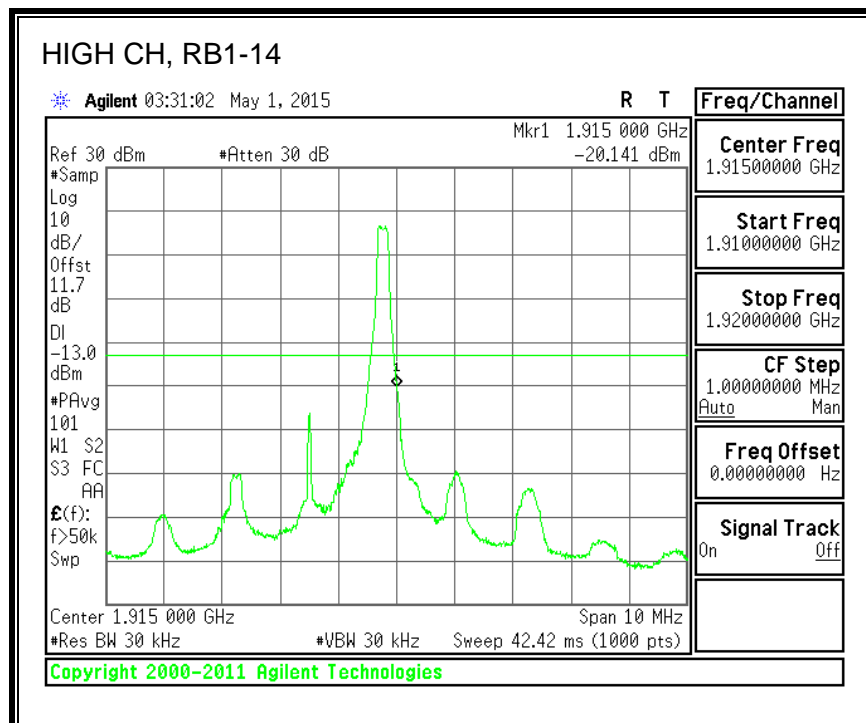

QPSK, (5.0 MHz BAND WIDTH)

16QAM, (5.0 MHz BAND WIDTH)

QPSK, (10.0 MHz BAND WIDTH)

16QAM, (10.0 MHz BAND WIDTH)

8.3.7. LTE BAND 17 BANDEDGE

QPSK, (5.0 MHz BAND WIDTH)

16QAM, (5.0 MHz BAND WIDTH)

QPSK, (10.0 MHz BAND WIDTH)

16QAM, (10.0 MHz BAND WIDTH)

8.3.8. LTE BAND 25 BANDEDGE

QPSK, (1.4 MHz BAND WIDTH)

16QAM, (1.4 MHz BAND WIDTH)

QPSK, (3.0 MHz BAND WIDTH)

16QAM, (3.0 MHz BAND WIDTH)

QPSK, (5.0 MHz BAND WIDTH)

16QAM, (5.0 MHz BAND WIDTH)