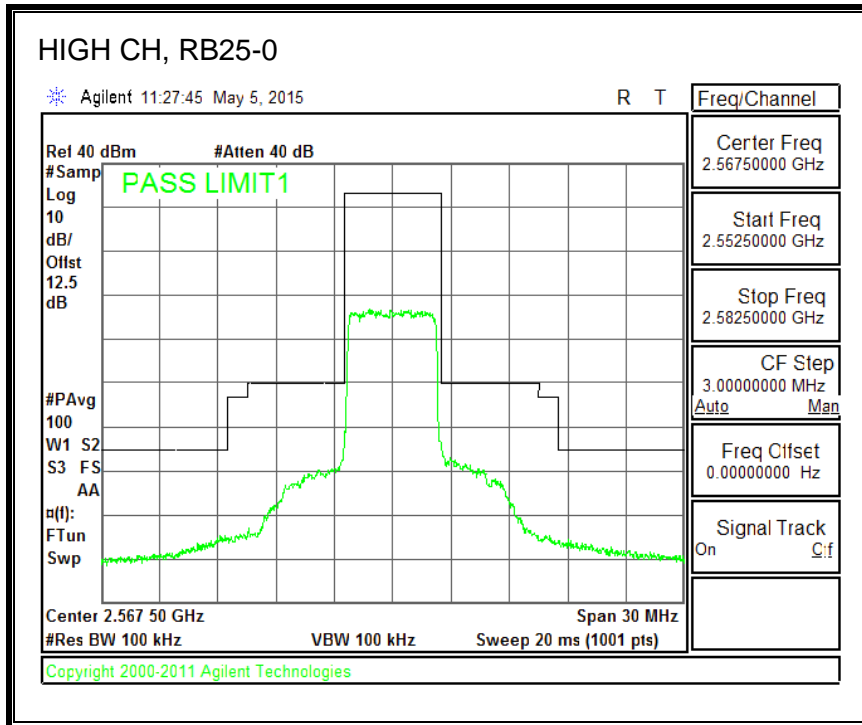

16QAM, (3.0 MHz BAND WIDTH)

QPSK, (5.0 MHz BAND WIDTH)

16QAM, (5.0 MHz BAND WIDTH)

QPSK, (10.0 MHz BAND WIDTH)

16QAM, (10.0 MHz BAND WIDTH)

8.3.4. LTE BAND 7 EMISSION MASK

QPSK, (5.0 MHz BAND WIDTH)

16QAM, (5.0 MHz BAND WIDTH)

QPSK, (10.0 MHz BAND WIDTH)

16QAM, (10.0 MHz BAND WIDTH)

QPSK, (15.0 MHz BAND WIDTH)

16QAM, (15.0 MHz BAND WIDTH)

QPSK, (20.0 MHz BAND WIDTH)

16QAM, (20.0 MHz BAND WIDTH)

8.3.5. LTE BAND 12 BANDEDGE

QPSK, (1.4 MHz BAND WIDTH)