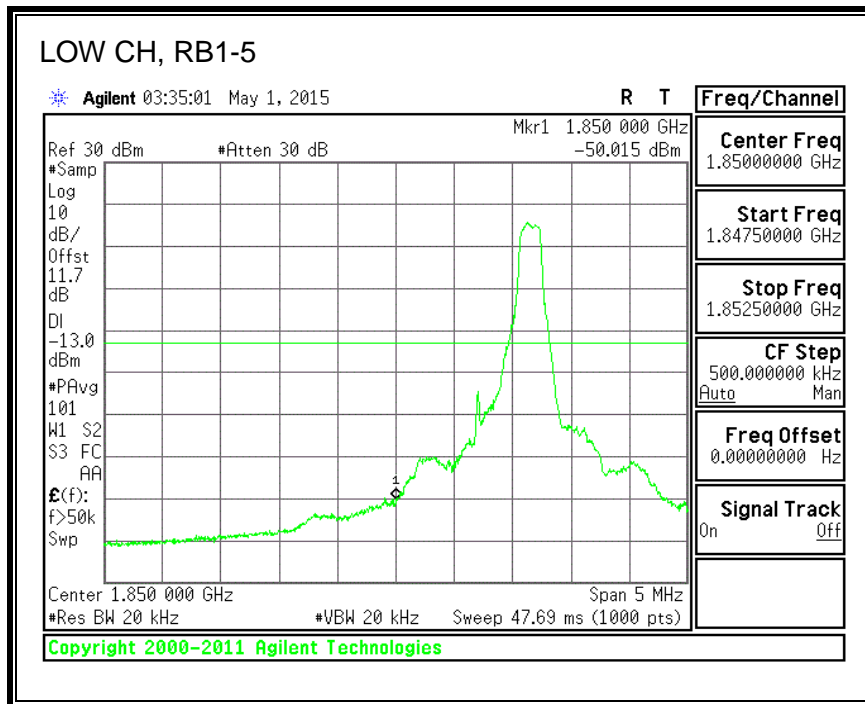

QPSK, (5.0 MHz BAND WIDTH)

16QAM, (5.0 MHz BAND WIDTH)

QPSK, (10.0 MHz BAND WIDTH)

16QAM, (10.0 MHz BAND WIDTH)

8.3.7. LTE BAND 17 BANDEDGE

QPSK, (5.0 MHz BAND WIDTH)

16QAM, (5.0 MHz BAND WIDTH)

QPSK, (10.0 MHz BAND WIDTH)

16QAM, (10.0 MHz BAND WIDTH)

8.3.8. LTE BAND 25 BANDEDGE

QPSK, (1.4 MHz BAND WIDTH)

16QAM, (1.4 MHz BAND WIDTH)

QPSK, (3.0 MHz BAND WIDTH)

16QAM, (3.0 MHz BAND WIDTH)

QPSK, (5.0 MHz BAND WIDTH)

16QAM, (5.0 MHz BAND WIDTH)