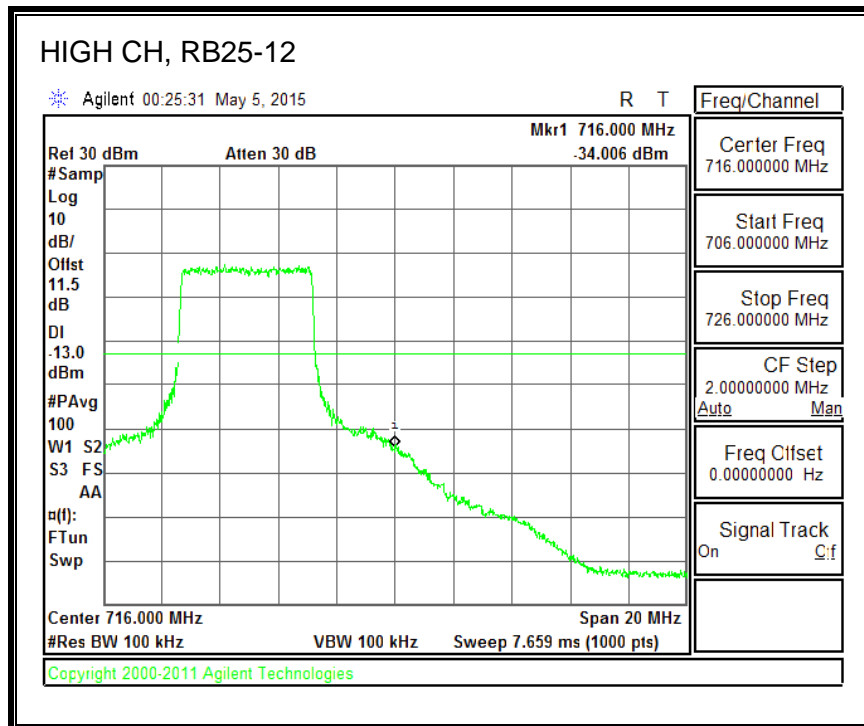

16QAM, (1.4 MHz BAND WIDTH)

QPSK, (3.0 MHz BAND WIDTH)

16QAM, (3.0 MHz BAND WIDTH)

QPSK, (5.0 MHz BAND WIDTH)

16QAM, (5.0 MHz BAND WIDTH)

QPSK, (10.0 MHz BAND WIDTH)

16QAM, (10.0 MHz BAND WIDTH)

8.3.6. LTE BAND 13 EMISSION MASK

QPSK, (5.0 MHz BAND WIDTH)

16QAM, (5.0 MHz BAND WIDTH)

QPSK, (10.0 MHz BAND WIDTH)

16QAM, (10.0 MHz BAND WIDTH)

8.3.7. LTE BAND 17 BANDEDGE

QPSK, (5.0 MHz BAND WIDTH)

16QAM, (5.0 MHz BAND WIDTH)

QPSK, (10.0 MHz BAND WIDTH)