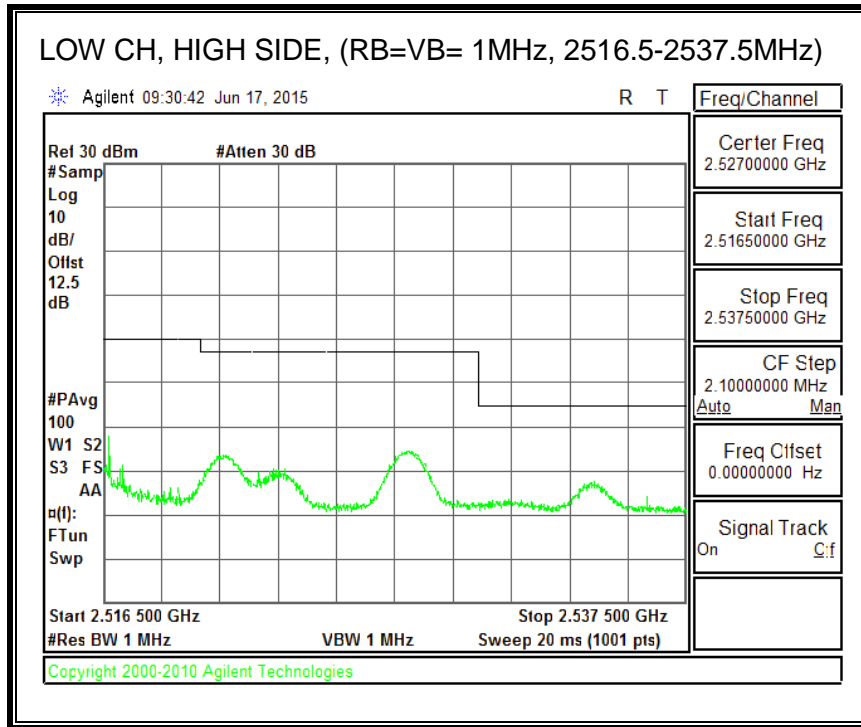

QPSK, (10.0 MHz BAND WIDTH)

16QAM, (10.0 MHz BAND WIDTH)

QPSK, (15.0 MHz BAND WIDTH)

16QAM, (15.0 MHz BAND WIDTH)

QPSK, (20.0 MHz BAND WIDTH)

16QAM, (20.0 MHz BAND WIDTH)

8.3.5. LTE BAND 12 BANDEDGE

QPSK, (1.4 MHz BAND WIDTH)

16QAM, (1.4 MHz BAND WIDTH)

QPSK, (3.0 MHz BAND WIDTH)

16QAM, (3.0 MHz BAND WIDTH)

QPSK, (5.0 MHz BAND WIDTH)

16QAM, (5.0 MHz BAND WIDTH)

QPSK, (10.0 MHz BAND WIDTH)

16QAM, (10.0 MHz BAND WIDTH)

8.3.6. LTE BAND 13 EMISSION MASK