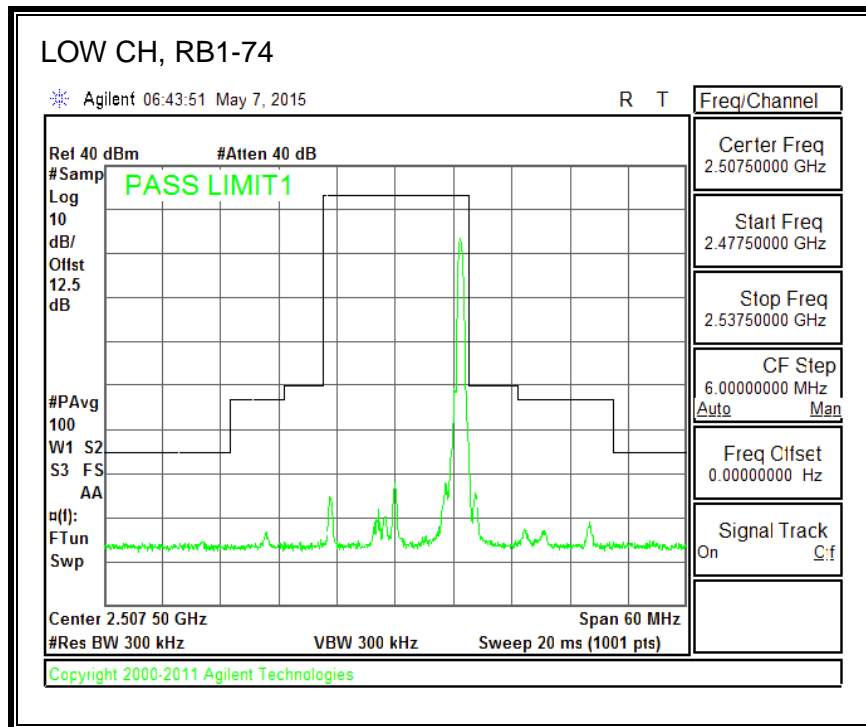

QPSK, (10.0 MHz BAND WIDTH)

16QAM, (10.0 MHz BAND WIDTH)

QPSK, (15.0 MHz BAND WIDTH)

16QAM, (15.0 MHz BAND WIDTH)

QPSK, (20.0 MHz BAND WIDTH)

16QAM, (20.0 MHz BAND WIDTH)

8.3.5. LTE BAND 12 BANDEDGE

QPSK, (1.4 MHz BAND WIDTH)

16QAM, (1.4 MHz BAND WIDTH)

QPSK, (3.0 MHz BAND WIDTH)

16QAM, (3.0 MHz BAND WIDTH)

QPSK, (5.0 MHz BAND WIDTH)

16QAM, (5.0 MHz BAND WIDTH)

QPSK, (10.0 MHz BAND WIDTH)

16QAM, (10.0 MHz BAND WIDTH)

8.3.6. LTE BAND 13 EMISSION MASK