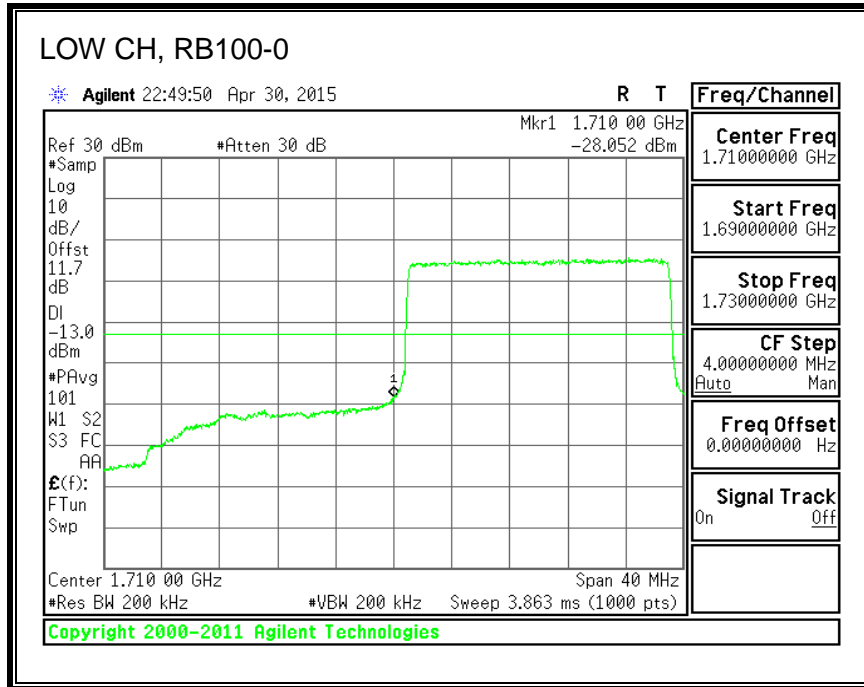

QPSK, (15.0 MHz BAND WIDTH)

16QAM, (15.0 MHz BAND WIDTH)

QPSK, (20.0 MHz BAND WIDTH)

16QAM, (20.0 MHz BAND WIDTH)

8.3.3. LTE BAND 5 BANDEDGE

QPSK, (1.4 MHz BAND WIDTH)

16QAM, (1.4 MHz BAND WIDTH)

QPSK, (3.0 MHz BAND WIDTH)

16QAM, (3.0 MHz BAND WIDTH)

QPSK, (5.0 MHz BAND WIDTH)

16QAM, (5.0 MHz BAND WIDTH)

QPSK, (10.0 MHz BAND WIDTH)

16QAM, (10.0 MHz BAND WIDTH)

8.3.4. LTE BAND 7 EMISSION MASK

QPSK, (5.0 MHz BAND WIDTH)

16QAM, (5.0 MHz BAND WIDTH)

QPSK, (10.0 MHz BAND WIDTH)

16QAM, (10.0 MHz BAND WIDTH)

QPSK, (15.0 MHz BAND WIDTH)

16QAM, (15.0 MHz BAND WIDTH)

QPSK, (20.0 MHz BAND WIDTH)

16QAM, (20.0 MHz BAND WIDTH)

8.3.5. LTE BAND 12 BANDEDGE

QPSK, (1.4 MHz BAND WIDTH)