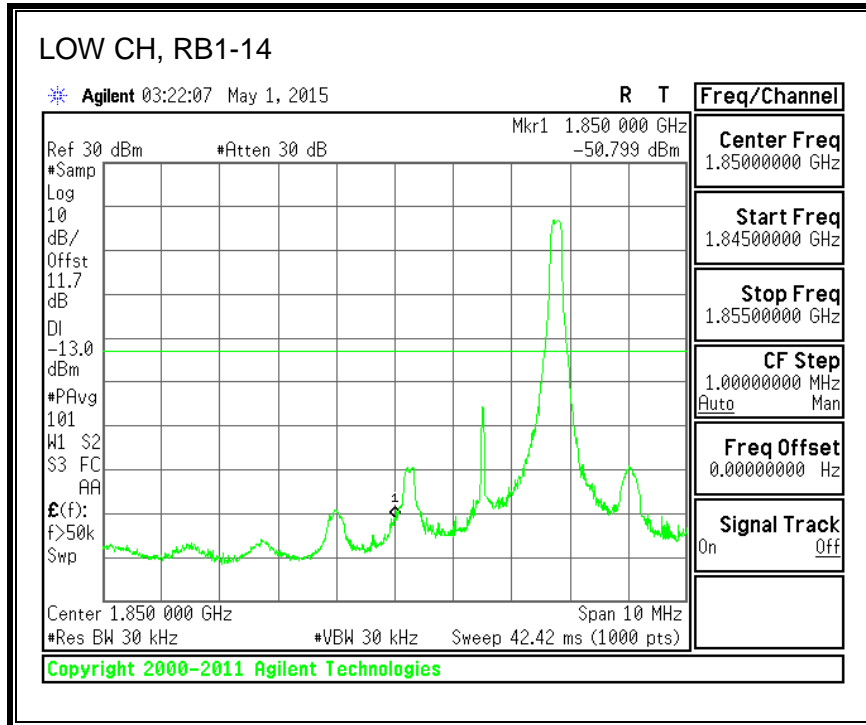

QPSK, (5.0 MHz BAND WIDTH)

16QAM, (5.0 MHz BAND WIDTH)

QPSK, (10.0 MHz BAND WIDTH)

16QAM, (10.0 MHz BAND WIDTH)

8.3.7. LTE BAND 17 BANDEDGE

QPSK, (5.0 MHz BAND WIDTH)

16QAM, (5.0 MHz BAND WIDTH)

QPSK, (10.0 MHz BAND WIDTH)

16QAM, (10.0 MHz BAND WIDTH)

8.3.8. LTE BAND 25 BANDEDGE

QPSK, (1.4 MHz BAND WIDTH)

16QAM, (1.4 MHz BAND WIDTH)

QPSK, (3.0 MHz BAND WIDTH)

16QAM, (3.0 MHz BAND WIDTH)

QPSK, (5.0 MHz BAND WIDTH)

16QAM, (5.0 MHz BAND WIDTH)