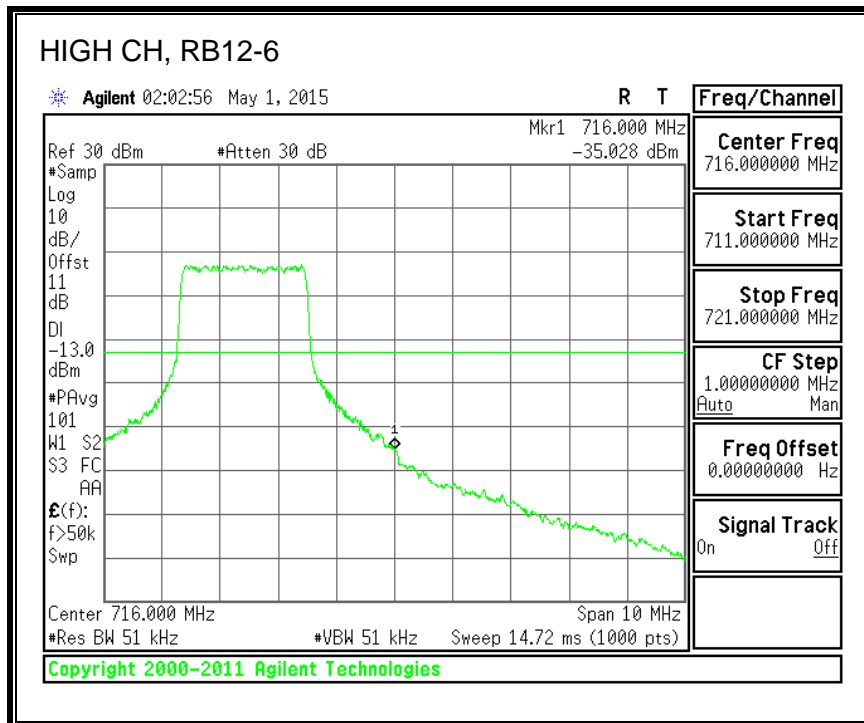

16QAM, (1.4 MHz BAND WIDTH)

QPSK, (3.0 MHz BAND WIDTH)

16QAM, (3.0 MHz BAND WIDTH)

QPSK, (5.0 MHz BAND WIDTH)

16QAM, (5.0 MHz BAND WIDTH)

QPSK, (10.0 MHz BAND WIDTH)

16QAM, (10.0 MHz BAND WIDTH)

8.3.6. LTE BAND 13 EMISSION MASK

QPSK, (5.0 MHz BAND WIDTH)

16QAM, (5.0 MHz BAND WIDTH)

QPSK, (10.0 MHz BAND WIDTH)

16QAM, (10.0 MHz BAND WIDTH)

8.3.7. LTE BAND 17 BANDEDGE

QPSK, (5.0 MHz BAND WIDTH)

16QAM, (5.0 MHz BAND WIDTH)

QPSK, (10.0 MHz BAND WIDTH)

16QAM, (10.0 MHz BAND WIDTH)

8.3.8. LTE BAND 25 BANDEDGE

QPSK, (1.4 MHz BAND WIDTH)

16QAM, (1.4 MHz BAND WIDTH)

QPSK, (3.0 MHz BAND WIDTH)

16QAM, (3.0 MHz BAND WIDTH)

QPSK, (5.0 MHz BAND WIDTH)

16QAM, (5.0 MHz BAND WIDTH)