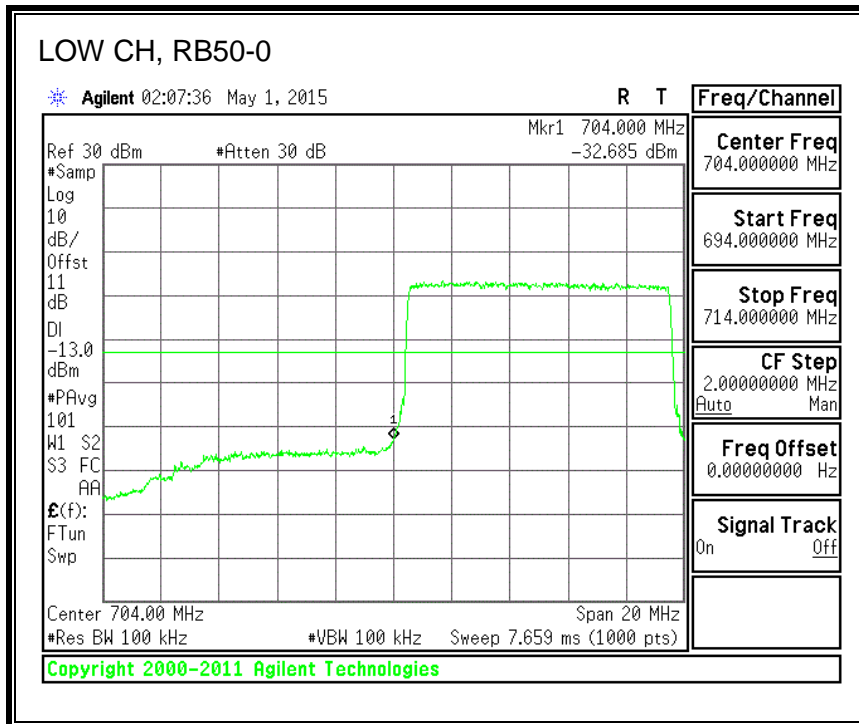

16QAM, (1.4 MHz BAND WIDTH)

QPSK, (3.0 MHz BAND WIDTH)

16QAM, (3.0 MHz BAND WIDTH)

QPSK, (5.0 MHz BAND WIDTH)

16QAM, (5.0 MHz BAND WIDTH)

QPSK, (10.0 MHz BAND WIDTH)

16QAM, (10.0 MHz BAND WIDTH)

8.3.6. LTE BAND 13 EMISSION MASK

QPSK, (5.0 MHz BAND WIDTH)

16QAM, (5.0 MHz BAND WIDTH)

QPSK, (10.0 MHz BAND WIDTH)

16QAM, (10.0 MHz BAND WIDTH)

8.3.7. LTE BAND 17 BANDEDGE

QPSK, (5.0 MHz BAND WIDTH)

16QAM, (5.0 MHz BAND WIDTH)

QPSK, (10.0 MHz BAND WIDTH)

16QAM, (10.0 MHz BAND WIDTH)

8.3.8. LTE BAND 25 BANDEDGE

QPSK, (1.4 MHz BAND WIDTH)

16QAM, (1.4 MHz BAND WIDTH)

QPSK, (3.0 MHz BAND WIDTH)

16QAM, (3.0 MHz BAND WIDTH)

QPSK, (5.0 MHz BAND WIDTH)

16QAM, (5.0 MHz BAND WIDTH)