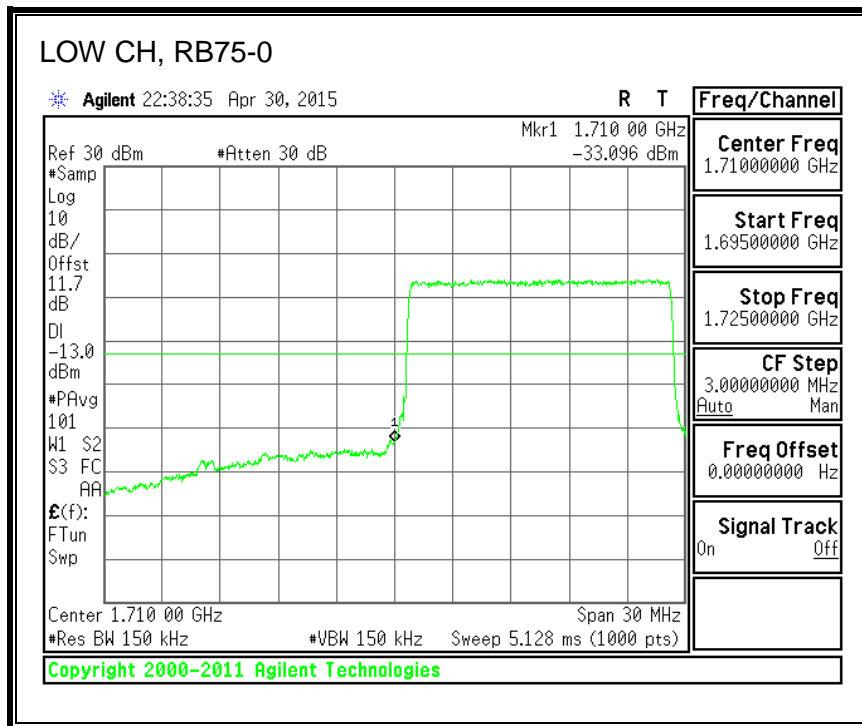

QPSK, (15.0 MHz BAND WIDTH)

16QAM, (15.0 MHz BAND WIDTH)

QPSK, (20.0 MHz BAND WIDTH)

16QAM, (20.0 MHz BAND WIDTH)

8.3.3. LTE BAND 5 BANDEDGE

QPSK, (1.4 MHz BAND WIDTH)

16QAM, (1.4 MHz BAND WIDTH)

QPSK, (3.0 MHz BAND WIDTH)

16QAM, (3.0 MHz BAND WIDTH)

QPSK, (5.0 MHz BAND WIDTH)

16QAM, (5.0 MHz BAND WIDTH)

QPSK, (10.0 MHz BAND WIDTH)

16QAM, (10.0 MHz BAND WIDTH)

8.3.4. LTE BAND 7 EMISSION MASK

QPSK, (5.0 MHz BAND WIDTH)

16QAM, (5.0 MHz BAND WIDTH)

QPSK, (10.0 MHz BAND WIDTH)

16QAM, (10.0 MHz BAND WIDTH)

QPSK, (15.0 MHz BAND WIDTH)

16QAM, (15.0 MHz BAND WIDTH)

QPSK, (20.0 MHz BAND WIDTH)

16QAM, (20.0 MHz BAND WIDTH)

8.3.5. LTE BAND 12 BANDEDGE

QPSK, (1.4 MHz BAND WIDTH)