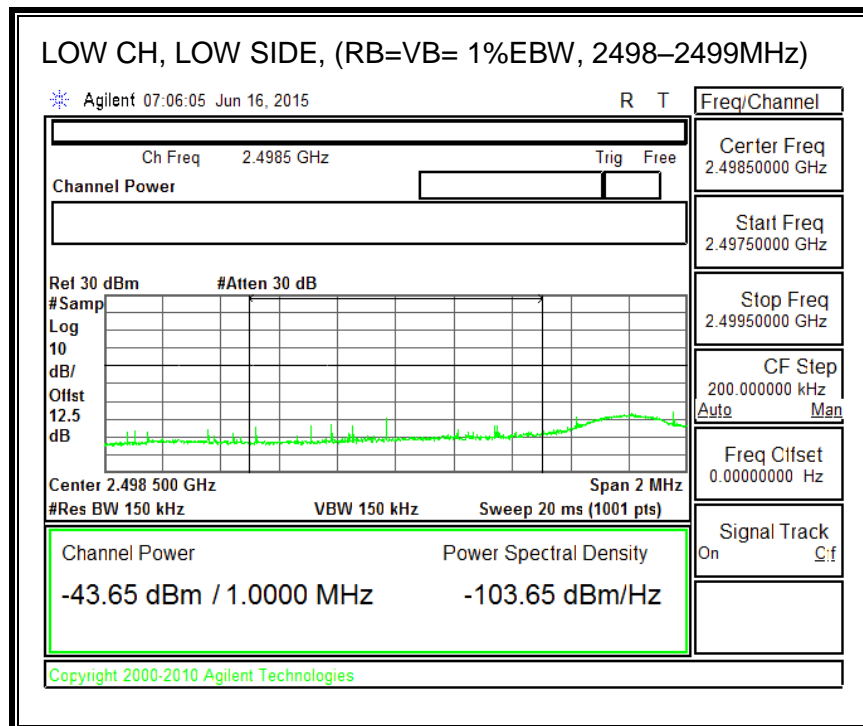

QPSK, (10.0 MHz BAND WIDTH)

16QAM, (10.0 MHz BAND WIDTH)

QPSK, (15.0 MHz BAND WIDTH)

16QAM, (15.0 MHz BAND WIDTH)

QPSK, (20.0 MHz BAND WIDTH)

16QAM, (20.0 MHz BAND WIDTH)

8.3.5. LTE BAND 12 BANDEDGE

QPSK, (1.4 MHz BAND WIDTH)

16QAM, (1.4 MHz BAND WIDTH)

QPSK, (3.0 MHz BAND WIDTH)

16QAM, (3.0 MHz BAND WIDTH)

QPSK, (5.0 MHz BAND WIDTH)

16QAM, (5.0 MHz BAND WIDTH)

QPSK, (10.0 MHz BAND WIDTH)

16QAM, (10.0 MHz BAND WIDTH)

8.3.6. LTE BAND 13 EMISSION MASK