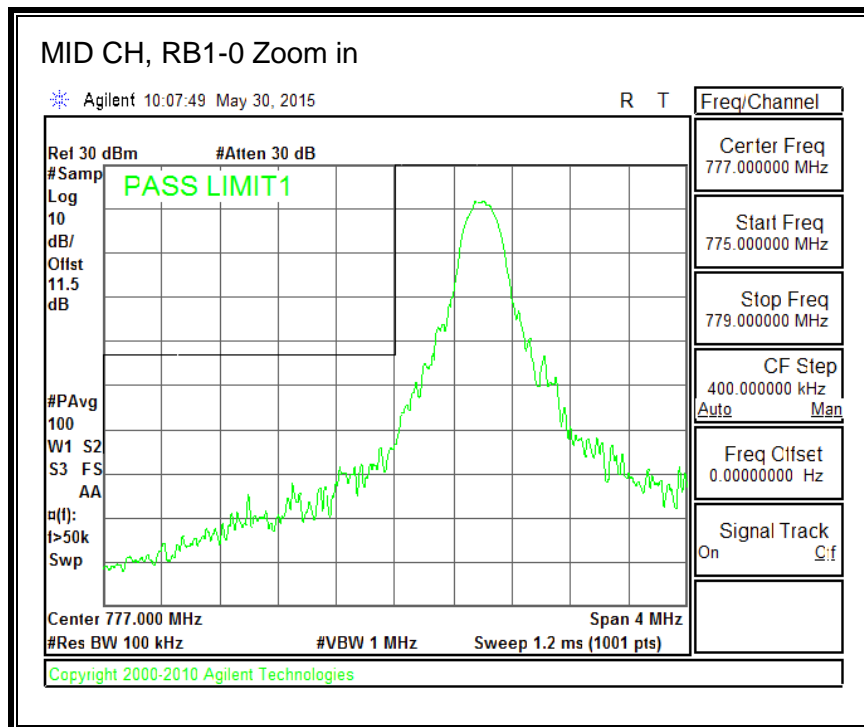

16QAM, (1.4 MHz BAND WIDTH)

QPSK, (3.0 MHz BAND WIDTH)

16QAM, (3.0 MHz BAND WIDTH)

QPSK, (5.0 MHz BAND WIDTH)

16QAM, (5.0 MHz BAND WIDTH)

QPSK, (10.0 MHz BAND WIDTH)

16QAM, (10.0 MHz BAND WIDTH)

8.3.6. LTE BAND 13 EMISSION MASK

QPSK, (5.0 MHz BAND WIDTH)

16QAM, (5.0 MHz BAND WIDTH)

QPSK, (10.0 MHz BAND WIDTH)

16QAM, (10.0 MHz BAND WIDTH)

8.3.7. LTE BAND 17 BANDEDGE

QPSK, (5.0 MHz BAND WIDTH)

16QAM, (5.0 MHz BAND WIDTH)

QPSK, (10.0 MHz BAND WIDTH)

16QAM, (10.0 MHz BAND WIDTH)

8.3.8. LTE BAND 25 BANDEDGE

QPSK, (1.4 MHz BAND WIDTH)

16QAM, (1.4 MHz BAND WIDTH)

QPSK, (3.0 MHz BAND WIDTH)

16QAM, (3.0 MHz BAND WIDTH)

QPSK, (5.0 MHz BAND WIDTH)

16QAM, (5.0 MHz BAND WIDTH)