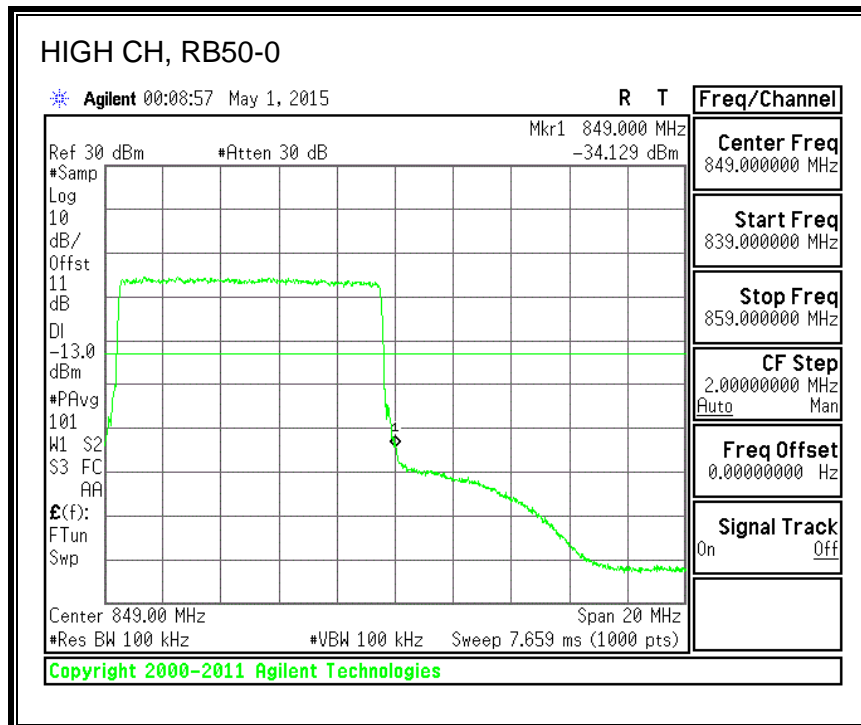

16QAM, (3.0 MHz BAND WIDTH)

QPSK, (5.0 MHz BAND WIDTH)

16QAM, (5.0 MHz BAND WIDTH)

QPSK, (10.0 MHz BAND WIDTH)

16QAM, (10.0 MHz BAND WIDTH)

8.3.4. LTE BAND 7 EMISSION MASK

QPSK, (5.0 MHz BAND WIDTH)

16QAM, (5.0 MHz BAND WIDTH)

QPSK, (10.0 MHz BAND WIDTH)

16QAM, (10.0 MHz BAND WIDTH)

QPSK, (15.0 MHz BAND WIDTH)

16QAM, (15.0 MHz BAND WIDTH)

QPSK, (20.0 MHz BAND WIDTH)

16QAM, (20.0 MHz BAND WIDTH)

8.3.5. LTE BAND 12 BANDEDGE

QPSK, (1.4 MHz BAND WIDTH)