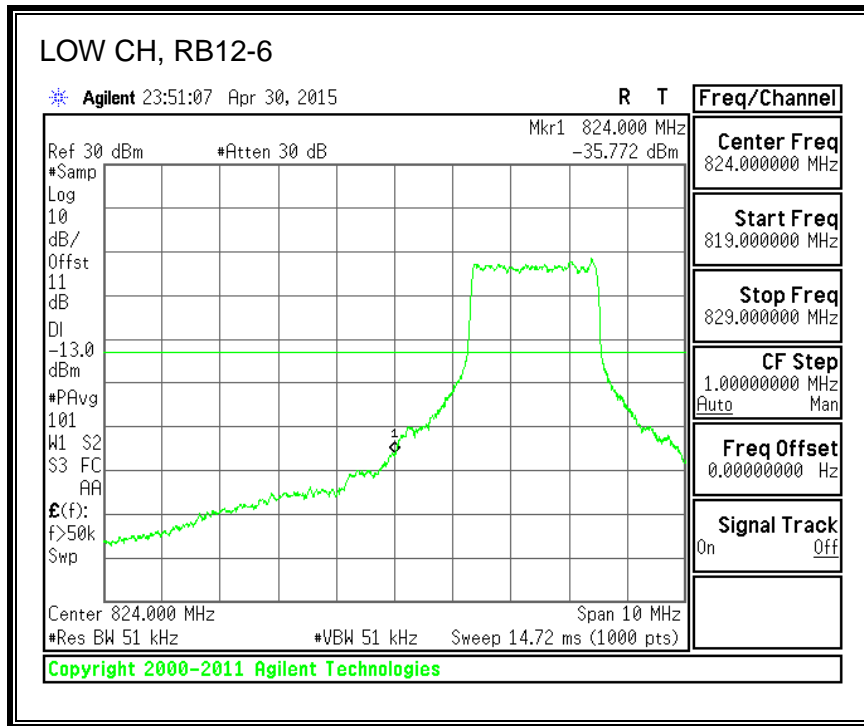

QPSK, (15.0 MHz BAND WIDTH)

16QAM, (15.0 MHz BAND WIDTH)

QPSK, (20.0 MHz BAND WIDTH)

16QAM, (20.0 MHz BAND WIDTH)

8.3.3. LTE BAND 5 BANDEDGE

QPSK, (1.4 MHz BAND WIDTH)

16QAM, (1.4 MHz BAND WIDTH)

QPSK, (3.0 MHz BAND WIDTH)

16QAM, (3.0 MHz BAND WIDTH)

QPSK, (5.0 MHz BAND WIDTH)

16QAM, (5.0 MHz BAND WIDTH)

QPSK, (10.0 MHz BAND WIDTH)

16QAM, (10.0 MHz BAND WIDTH)

8.3.4. LTE BAND 7 EMISSION MASK

QPSK, (5.0 MHz BAND WIDTH)

16QAM, (5.0 MHz BAND WIDTH)

QPSK, (10.0 MHz BAND WIDTH)

16QAM, (10.0 MHz BAND WIDTH)

QPSK, (15.0 MHz BAND WIDTH)

16QAM, (15.0 MHz BAND WIDTH)

QPSK, (20.0 MHz BAND WIDTH)

16QAM, (20.0 MHz BAND WIDTH)

8.3.5. LTE BAND 12 BANDEDGE

QPSK, (1.4 MHz BAND WIDTH)