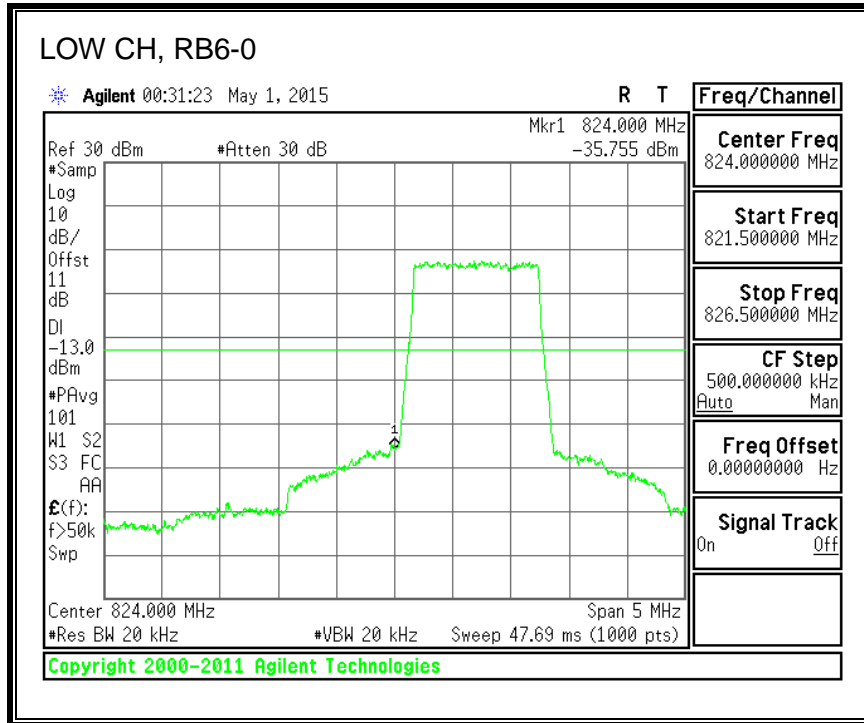

QPSK, (15.0 MHz BAND WIDTH)

16QAM, (15.0 MHz BAND WIDTH)

QPSK, (20.0 MHz BAND WIDTH)

16QAM, (20.0 MHz BAND WIDTH)

8.3.3. LTE BAND 5 BANDEDGE

QPSK, (1.4 MHz BAND WIDTH)

16QAM, (1.4 MHz BAND WIDTH)

QPSK, (3.0 MHz BAND WIDTH)

16QAM, (3.0 MHz BAND WIDTH)

QPSK, (5.0 MHz BAND WIDTH)

16QAM, (5.0 MHz BAND WIDTH)

QPSK, (10.0 MHz BAND WIDTH)

16QAM, (10.0 MHz BAND WIDTH)

8.3.4. LTE BAND 7 EMISSION MASK

QPSK, (5.0 MHz BAND WIDTH)

16QAM, (5.0 MHz BAND WIDTH)