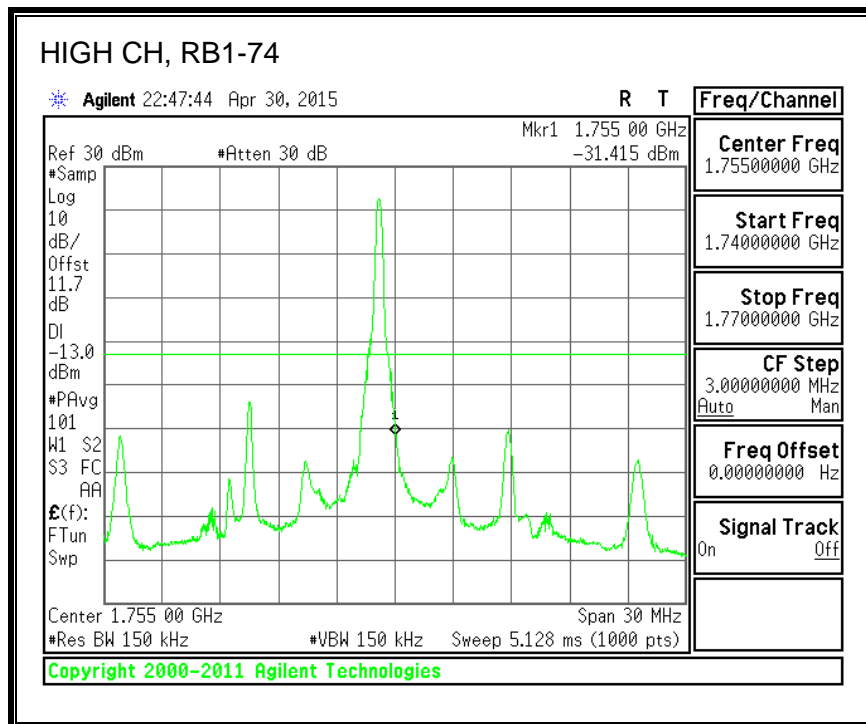

QPSK, (15.0 MHz BAND WIDTH)

16QAM, (15.0 MHz BAND WIDTH)

QPSK, (20.0 MHz BAND WIDTH)

16QAM, (20.0 MHz BAND WIDTH)

8.3.3. LTE BAND 5 BANDEDGE

QPSK, (1.4 MHz BAND WIDTH)

16QAM, (1.4 MHz BAND WIDTH)

QPSK, (3.0 MHz BAND WIDTH)

16QAM, (3.0 MHz BAND WIDTH)

QPSK, (5.0 MHz BAND WIDTH)

16QAM, (5.0 MHz BAND WIDTH)

QPSK, (10.0 MHz BAND WIDTH)

16QAM, (10.0 MHz BAND WIDTH)

8.3.4. LTE BAND 7 EMISSION MASK

QPSK, (5.0 MHz BAND WIDTH)

16QAM, (5.0 MHz BAND WIDTH)

QPSK, (10.0 MHz BAND WIDTH)

16QAM, (10.0 MHz BAND WIDTH)

QPSK, (15.0 MHz BAND WIDTH)

16QAM, (15.0 MHz BAND WIDTH)

QPSK, (20.0 MHz BAND WIDTH)

16QAM, (20.0 MHz BAND WIDTH)

8.3.5. LTE BAND 12 BANDEDGE

QPSK, (1.4 MHz BAND WIDTH)