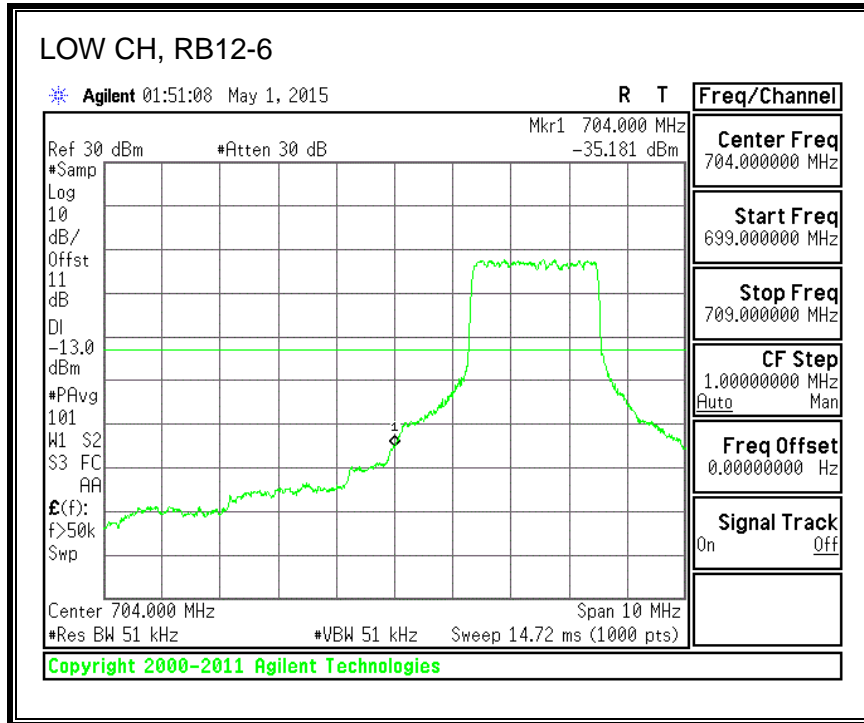

16QAM, (1.4 MHz BAND WIDTH)

QPSK, (3.0 MHz BAND WIDTH)

16QAM, (3.0 MHz BAND WIDTH)

QPSK, (5.0 MHz BAND WIDTH)

16QAM, (5.0 MHz BAND WIDTH)

QPSK, (10.0 MHz BAND WIDTH)

16QAM, (10.0 MHz BAND WIDTH)

8.3.6. LTE BAND 13 EMISSION MASK

QPSK, (5.0 MHz BAND WIDTH)

16QAM, (5.0 MHz BAND WIDTH)

QPSK, (10.0 MHz BAND WIDTH)

16QAM, (10.0 MHz BAND WIDTH)

8.3.7. LTE BAND 17 BANDEDGE

QPSK, (5.0 MHz BAND WIDTH)

16QAM, (5.0 MHz BAND WIDTH)

QPSK, (10.0 MHz BAND WIDTH)

16QAM, (10.0 MHz BAND WIDTH)

8.3.8. LTE BAND 25 BANDEDGE

QPSK, (1.4 MHz BAND WIDTH)

16QAM, (1.4 MHz BAND WIDTH)

QPSK, (3.0 MHz BAND WIDTH)

16QAM, (3.0 MHz BAND WIDTH)

QPSK, (5.0 MHz BAND WIDTH)

16QAM, (5.0 MHz BAND WIDTH)