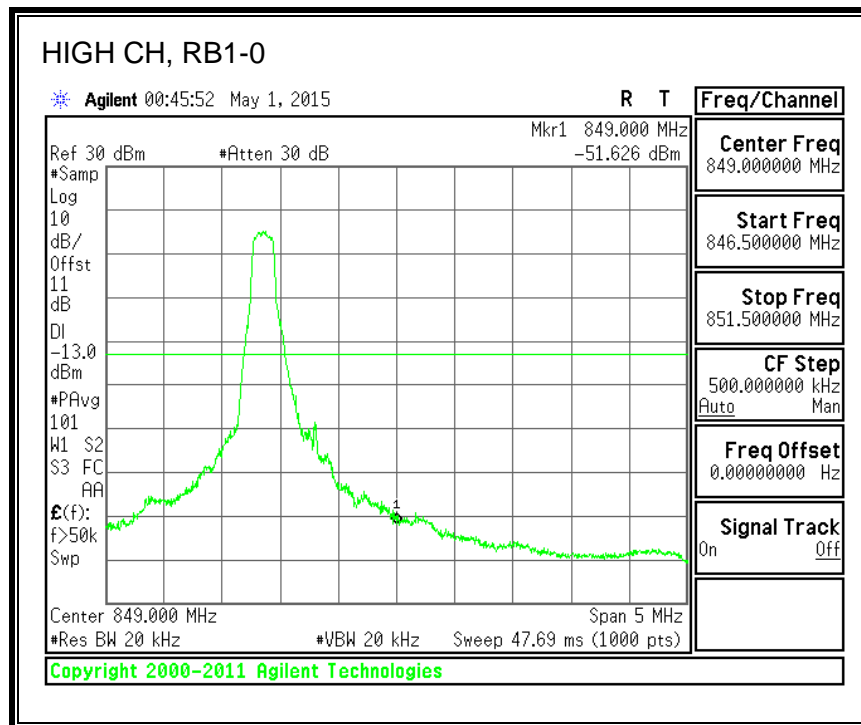

QPSK, (15.0 MHz BAND WIDTH)

16QAM, (15.0 MHz BAND WIDTH)

QPSK, (20.0 MHz BAND WIDTH)

16QAM, (20.0 MHz BAND WIDTH)

8.3.3. LTE BAND 5 BANDEDGE

QPSK, (1.4 MHz BAND WIDTH)

16QAM, (1.4 MHz BAND WIDTH)

QPSK, (3.0 MHz BAND WIDTH)

16QAM, (3.0 MHz BAND WIDTH)

QPSK, (5.0 MHz BAND WIDTH)

16QAM, (5.0 MHz BAND WIDTH)

QPSK, (10.0 MHz BAND WIDTH)

16QAM, (10.0 MHz BAND WIDTH)

8.3.4. LTE BAND 7 EMISSION MASK

QPSK, (5.0 MHz BAND WIDTH)

16QAM, (5.0 MHz BAND WIDTH)

QPSK, (10.0 MHz BAND WIDTH)

16QAM, (10.0 MHz BAND WIDTH)

QPSK, (15.0 MHz BAND WIDTH)

16QAM, (15.0 MHz BAND WIDTH)

QPSK, (20.0 MHz BAND WIDTH)

16QAM, (20.0 MHz BAND WIDTH)

8.3.5. LTE BAND 12 BANDEDGE

QPSK, (1.4 MHz BAND WIDTH)