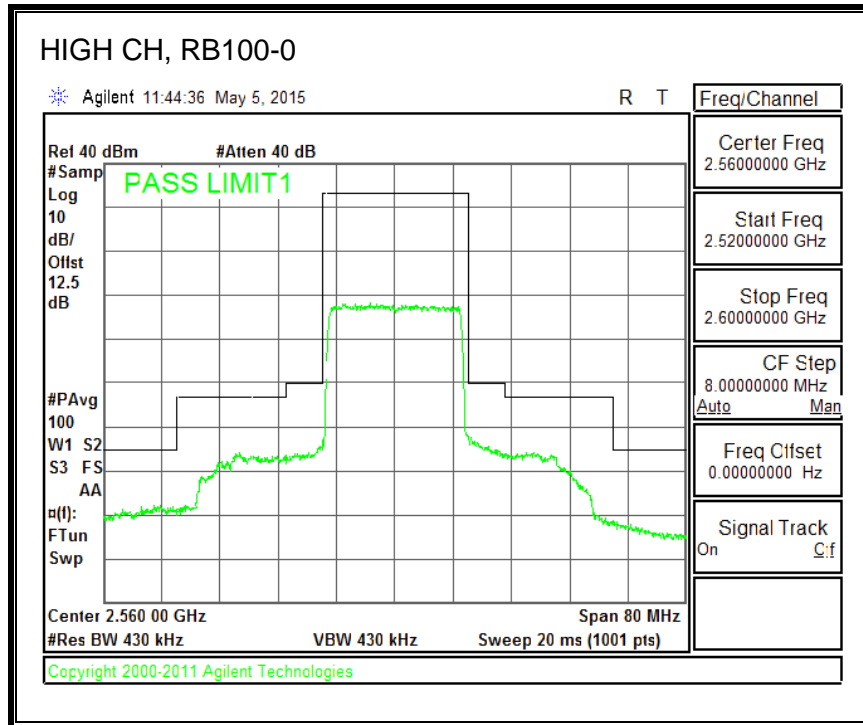

QPSK, (10.0 MHz BAND WIDTH)

16QAM, (10.0 MHz BAND WIDTH)

QPSK, (15.0 MHz BAND WIDTH)

16QAM, (15.0 MHz BAND WIDTH)

QPSK, (20.0 MHz BAND WIDTH)

16QAM, (20.0 MHz BAND WIDTH)

8.3.5. LTE BAND 12 BANDEDGE

QPSK, (1.4 MHz BAND WIDTH)

16QAM, (1.4 MHz BAND WIDTH)

QPSK, (3.0 MHz BAND WIDTH)

16QAM, (3.0 MHz BAND WIDTH)

QPSK, (5.0 MHz BAND WIDTH)

16QAM, (5.0 MHz BAND WIDTH)

QPSK, (10.0 MHz BAND WIDTH)

16QAM, (10.0 MHz BAND WIDTH)

8.3.6. LTE BAND 13 EMISSION MASK