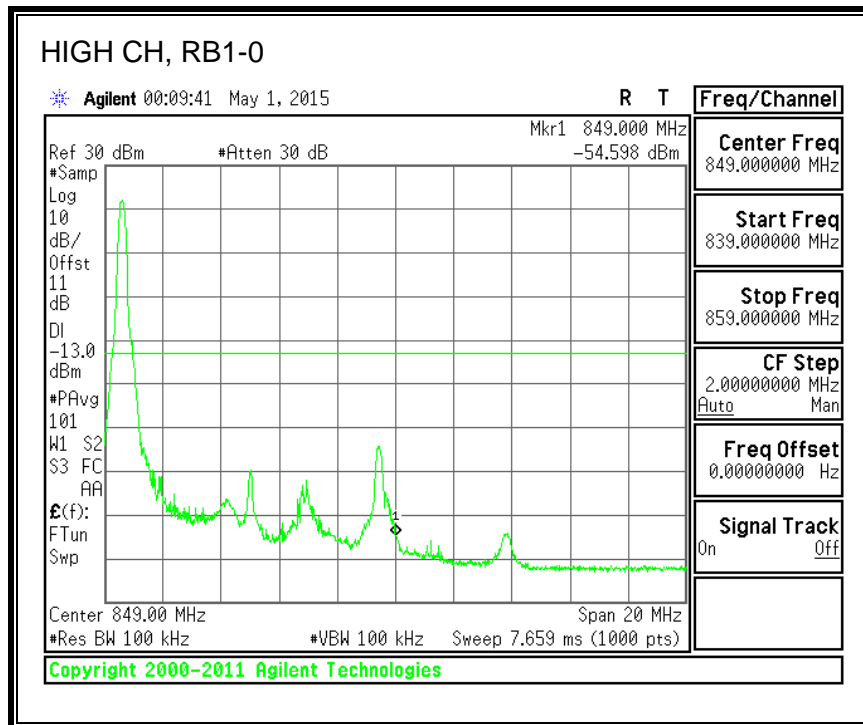

QPSK, (15.0 MHz BAND WIDTH)

16QAM, (15.0 MHz BAND WIDTH)

QPSK, (20.0 MHz BAND WIDTH)

16QAM, (20.0 MHz BAND WIDTH)

8.3.3. LTE BAND 5 BANDEDGE

QPSK, (1.4 MHz BAND WIDTH)

16QAM, (1.4 MHz BAND WIDTH)

QPSK, (3.0 MHz BAND WIDTH)

16QAM, (3.0 MHz BAND WIDTH)

QPSK, (5.0 MHz BAND WIDTH)

16QAM, (5.0 MHz BAND WIDTH)

QPSK, (10.0 MHz BAND WIDTH)

16QAM, (10.0 MHz BAND WIDTH)

8.3.4. LTE BAND 7 EMISSION MASK

QPSK, (5.0 MHz BAND WIDTH)

16QAM, (5.0 MHz BAND WIDTH)

QPSK, (10.0 MHz BAND WIDTH)

16QAM, (10.0 MHz BAND WIDTH)

QPSK, (15.0 MHz BAND WIDTH)

16QAM, (15.0 MHz BAND WIDTH)

QPSK, (20.0 MHz BAND WIDTH)

16QAM, (20.0 MHz BAND WIDTH)

8.3.5. LTE BAND 12 BANDEDGE

QPSK, (1.4 MHz BAND WIDTH)