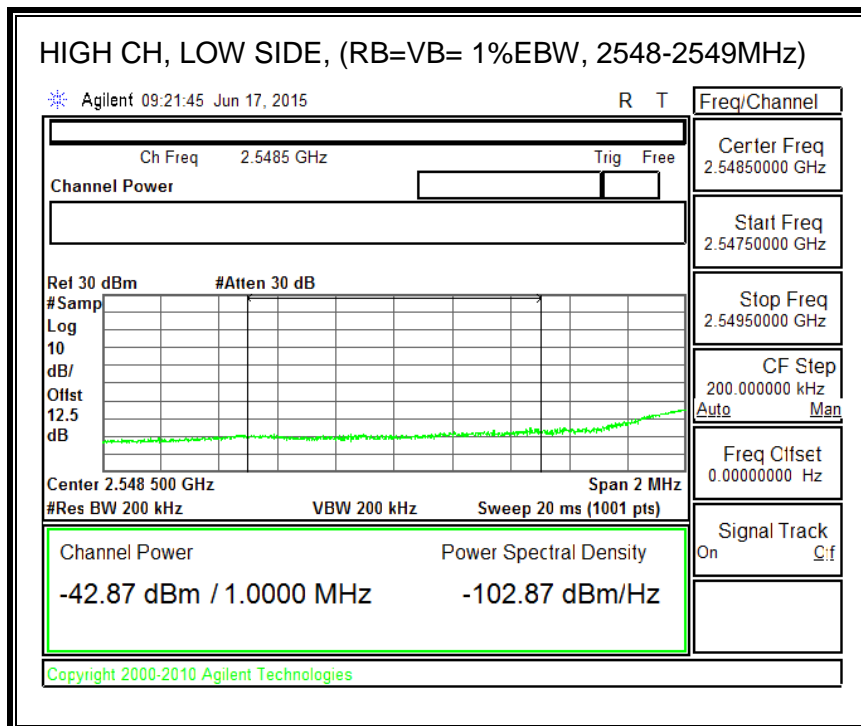

QPSK, (10.0 MHz BAND WIDTH)

16QAM, (10.0 MHz BAND WIDTH)

QPSK, (15.0 MHz BAND WIDTH)

16QAM, (15.0 MHz BAND WIDTH)

QPSK, (20.0 MHz BAND WIDTH)

16QAM, (20.0 MHz BAND WIDTH)

8.3.5. LTE BAND 12 BANDEDGE

QPSK, (1.4 MHz BAND WIDTH)

16QAM, (1.4 MHz BAND WIDTH)

QPSK, (3.0 MHz BAND WIDTH)

16QAM, (3.0 MHz BAND WIDTH)

QPSK, (5.0 MHz BAND WIDTH)

16QAM, (5.0 MHz BAND WIDTH)

QPSK, (10.0 MHz BAND WIDTH)

16QAM, (10.0 MHz BAND WIDTH)

8.3.6. LTE BAND 13 EMISSION MASK