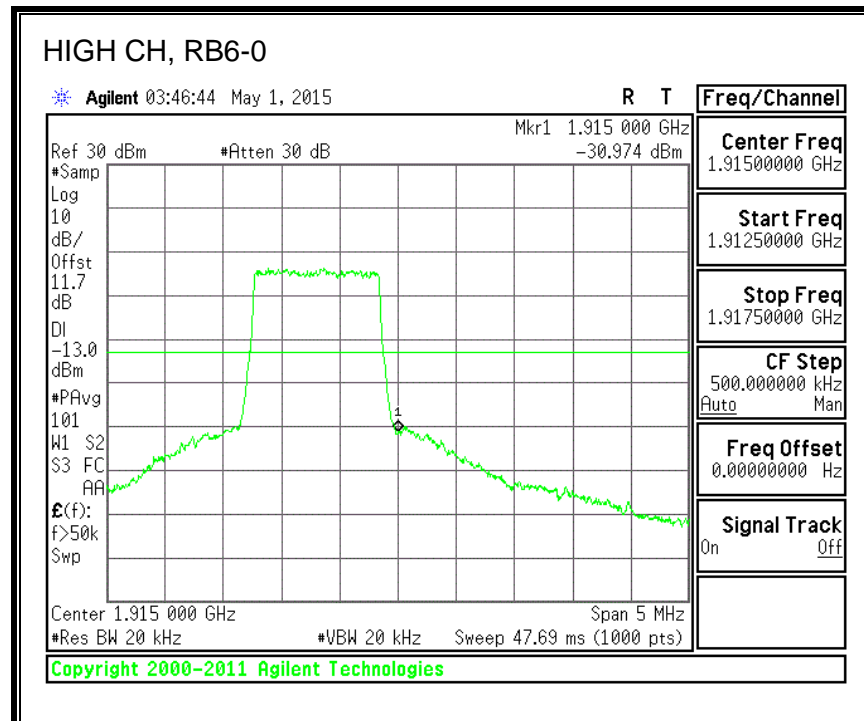

QPSK, (5.0 MHz BAND WIDTH)

16QAM, (5.0 MHz BAND WIDTH)

QPSK, (10.0 MHz BAND WIDTH)

16QAM, (10.0 MHz BAND WIDTH)

8.3.7. LTE BAND 17 BANDEDGE

QPSK, (5.0 MHz BAND WIDTH)

16QAM, (5.0 MHz BAND WIDTH)

QPSK, (10.0 MHz BAND WIDTH)

16QAM, (10.0 MHz BAND WIDTH)

8.3.8. LTE BAND 25 BANDEDGE

QPSK, (1.4 MHz BAND WIDTH)

16QAM, (1.4 MHz BAND WIDTH)

QPSK, (3.0 MHz BAND WIDTH)

16QAM, (3.0 MHz BAND WIDTH)

QPSK, (5.0 MHz BAND WIDTH)

16QAM, (5.0 MHz BAND WIDTH)