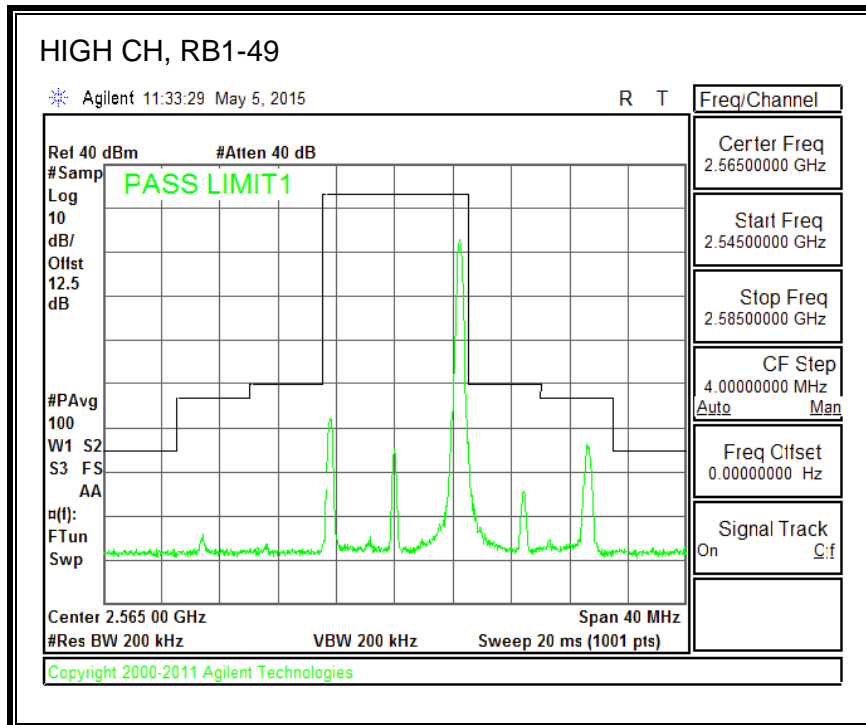

QPSK, (10.0 MHz BAND WIDTH)

16QAM, (10.0 MHz BAND WIDTH)

QPSK, (15.0 MHz BAND WIDTH)

16QAM, (15.0 MHz BAND WIDTH)

QPSK, (20.0 MHz BAND WIDTH)

16QAM, (20.0 MHz BAND WIDTH)

8.3.5. LTE BAND 12 BANDEDGE

QPSK, (1.4 MHz BAND WIDTH)

16QAM, (1.4 MHz BAND WIDTH)

QPSK, (3.0 MHz BAND WIDTH)

16QAM, (3.0 MHz BAND WIDTH)

QPSK, (5.0 MHz BAND WIDTH)

16QAM, (5.0 MHz BAND WIDTH)

QPSK, (10.0 MHz BAND WIDTH)

16QAM, (10.0 MHz BAND WIDTH)

8.3.6. LTE BAND 13 EMISSION MASK