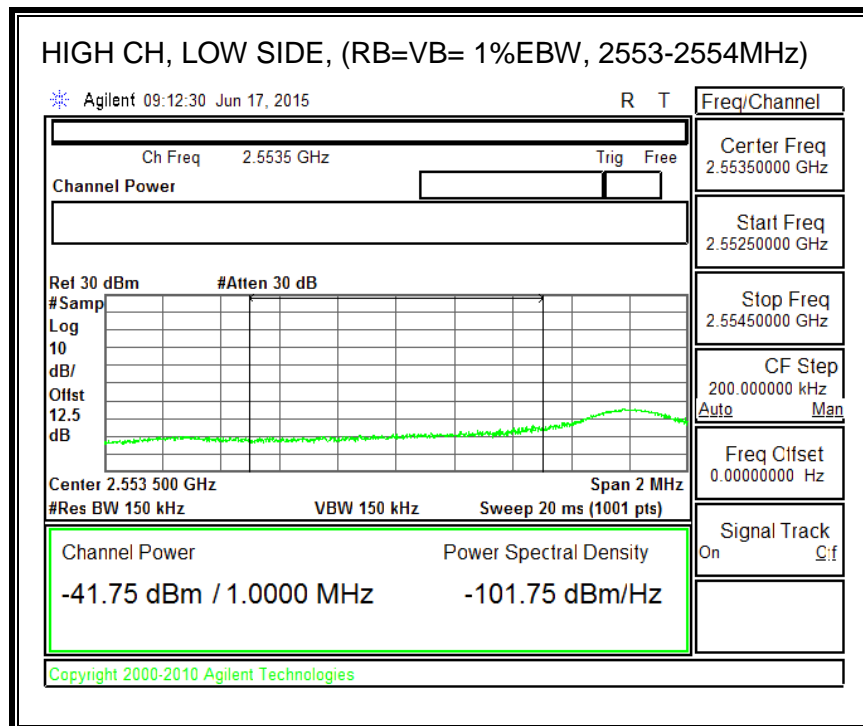

QPSK, (10.0 MHz BAND WIDTH)

16QAM, (10.0 MHz BAND WIDTH)

QPSK, (15.0 MHz BAND WIDTH)

16QAM, (15.0 MHz BAND WIDTH)

QPSK, (20.0 MHz BAND WIDTH)

16QAM, (20.0 MHz BAND WIDTH)

8.3.5. LTE BAND 12 BANDEDGE

QPSK, (1.4 MHz BAND WIDTH)

16QAM, (1.4 MHz BAND WIDTH)

QPSK, (3.0 MHz BAND WIDTH)

16QAM, (3.0 MHz BAND WIDTH)

QPSK, (5.0 MHz BAND WIDTH)

16QAM, (5.0 MHz BAND WIDTH)

QPSK, (10.0 MHz BAND WIDTH)

16QAM, (10.0 MHz BAND WIDTH)

8.3.6. LTE BAND 13 EMISSION MASK