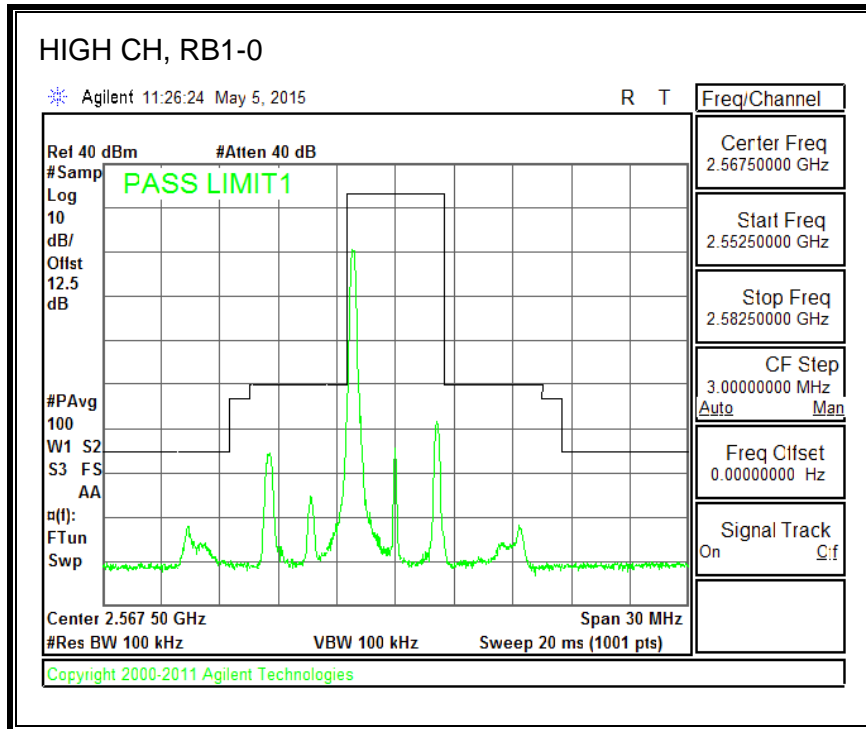

QPSK, (15.0 MHz BAND WIDTH)

16QAM, (15.0 MHz BAND WIDTH)

QPSK, (20.0 MHz BAND WIDTH)

16QAM, (20.0 MHz BAND WIDTH)

8.3.3. LTE BAND 5 BANDEDGE

QPSK, (1.4 MHz BAND WIDTH)

16QAM, (1.4 MHz BAND WIDTH)

QPSK, (3.0 MHz BAND WIDTH)

16QAM, (3.0 MHz BAND WIDTH)

QPSK, (5.0 MHz BAND WIDTH)

16QAM, (5.0 MHz BAND WIDTH)

QPSK, (10.0 MHz BAND WIDTH)

16QAM, (10.0 MHz BAND WIDTH)

8.3.4. LTE BAND 7 EMISSION MASK

QPSK, (5.0 MHz BAND WIDTH)

16QAM, (5.0 MHz BAND WIDTH)

QPSK, (10.0 MHz BAND WIDTH)

16QAM, (10.0 MHz BAND WIDTH)

QPSK, (15.0 MHz BAND WIDTH)

16QAM, (15.0 MHz BAND WIDTH)

QPSK, (20.0 MHz BAND WIDTH)

16QAM, (20.0 MHz BAND WIDTH)

8.3.5. LTE BAND 12 BANDEDGE

QPSK, (1.4 MHz BAND WIDTH)