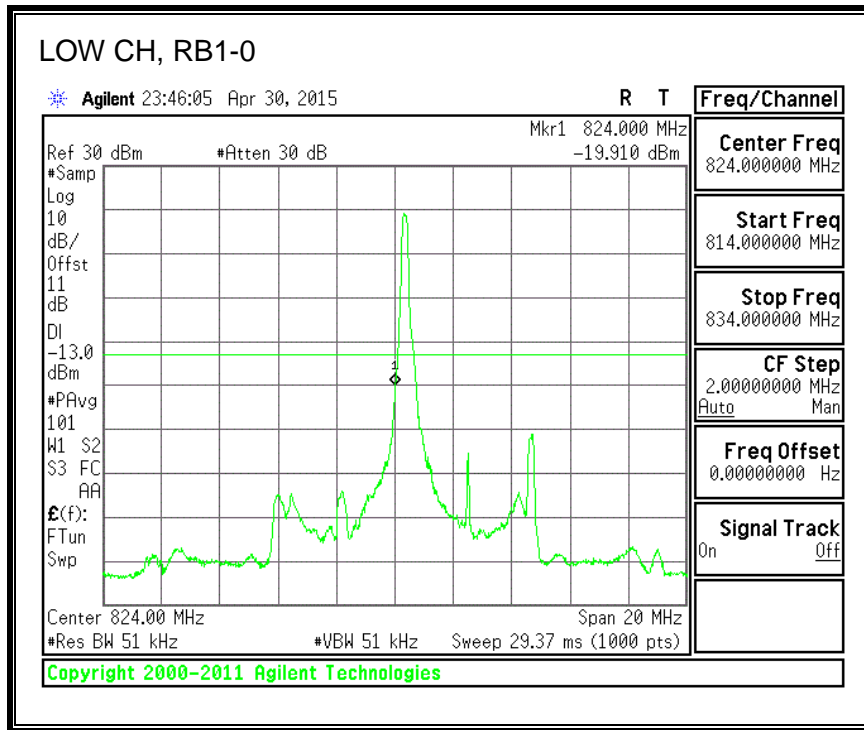

QPSK, (15.0 MHz BAND WIDTH)

16QAM, (15.0 MHz BAND WIDTH)

QPSK, (20.0 MHz BAND WIDTH)

16QAM, (20.0 MHz BAND WIDTH)

8.3.3. LTE BAND 5 BANDEDGE

QPSK, (1.4 MHz BAND WIDTH)

16QAM, (1.4 MHz BAND WIDTH)

QPSK, (3.0 MHz BAND WIDTH)

16QAM, (3.0 MHz BAND WIDTH)

QPSK, (5.0 MHz BAND WIDTH)

16QAM, (5.0 MHz BAND WIDTH)

QPSK, (10.0 MHz BAND WIDTH)

16QAM, (10.0 MHz BAND WIDTH)

8.3.4. LTE BAND 7 EMISSION MASK

QPSK, (5.0 MHz BAND WIDTH)

16QAM, (5.0 MHz BAND WIDTH)

QPSK, (10.0 MHz BAND WIDTH)

16QAM, (10.0 MHz BAND WIDTH)

QPSK, (15.0 MHz BAND WIDTH)

16QAM, (15.0 MHz BAND WIDTH)

QPSK, (20.0 MHz BAND WIDTH)

16QAM, (20.0 MHz BAND WIDTH)

8.3.5. LTE BAND 12 BANDEDGE

QPSK, (1.4 MHz BAND WIDTH)