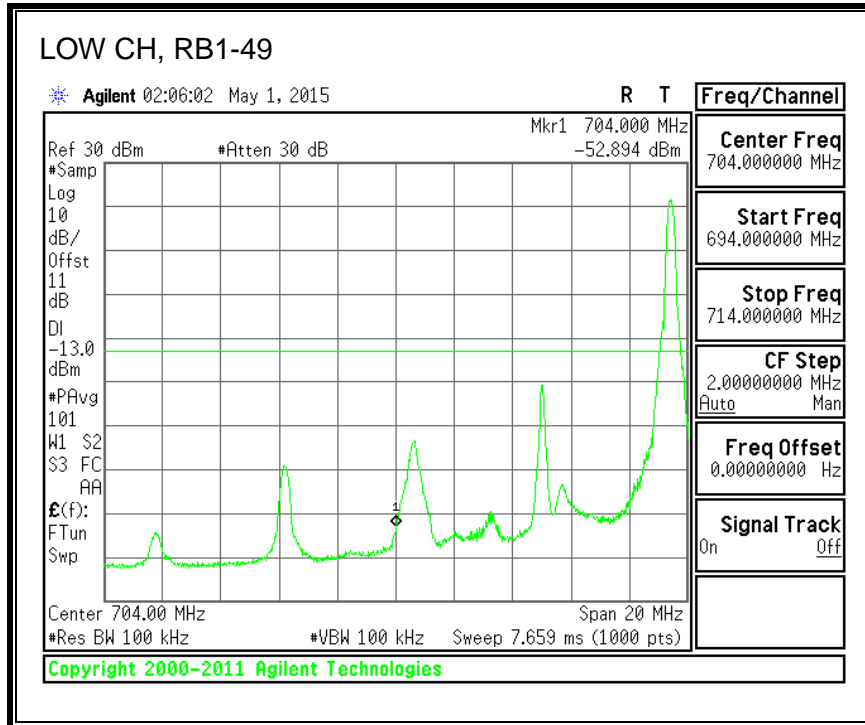

16QAM, (1.4 MHz BAND WIDTH)

QPSK, (3.0 MHz BAND WIDTH)

16QAM, (3.0 MHz BAND WIDTH)

QPSK, (5.0 MHz BAND WIDTH)

16QAM, (5.0 MHz BAND WIDTH)

QPSK, (10.0 MHz BAND WIDTH)

16QAM, (10.0 MHz BAND WIDTH)

8.3.6. LTE BAND 13 EMISSION MASK

QPSK, (5.0 MHz BAND WIDTH)

16QAM, (5.0 MHz BAND WIDTH)

QPSK, (10.0 MHz BAND WIDTH)

16QAM, (10.0 MHz BAND WIDTH)

8.3.7. LTE BAND 17 BANDEDGE

QPSK, (5.0 MHz BAND WIDTH)

16QAM, (5.0 MHz BAND WIDTH)

QPSK, (10.0 MHz BAND WIDTH)

16QAM, (10.0 MHz BAND WIDTH)

8.3.8. LTE BAND 25 BANDEDGE

QPSK, (1.4 MHz BAND WIDTH)

16QAM, (1.4 MHz BAND WIDTH)

QPSK, (3.0 MHz BAND WIDTH)

16QAM, (3.0 MHz BAND WIDTH)

QPSK, (5.0 MHz BAND WIDTH)

16QAM, (5.0 MHz BAND WIDTH)