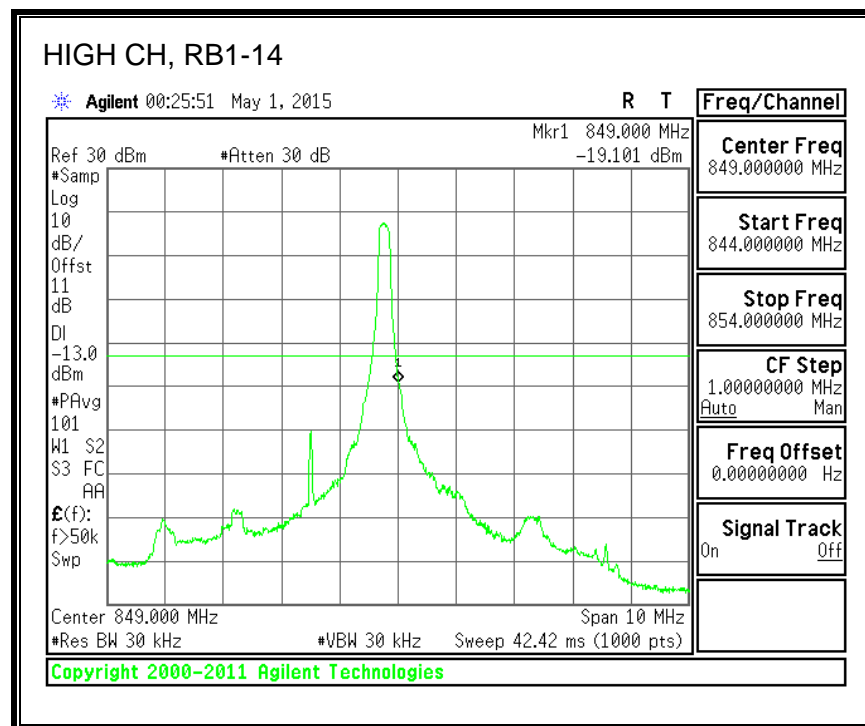

QPSK, (15.0 MHz BAND WIDTH)

16QAM, (15.0 MHz BAND WIDTH)

QPSK, (20.0 MHz BAND WIDTH)

16QAM, (20.0 MHz BAND WIDTH)

8.3.3. LTE BAND 5 BANDEDGE

QPSK, (1.4 MHz BAND WIDTH)

16QAM, (1.4 MHz BAND WIDTH)

QPSK, (3.0 MHz BAND WIDTH)

16QAM, (3.0 MHz BAND WIDTH)

QPSK, (5.0 MHz BAND WIDTH)

16QAM, (5.0 MHz BAND WIDTH)

QPSK, (10.0 MHz BAND WIDTH)

16QAM, (10.0 MHz BAND WIDTH)

8.3.4. LTE BAND 7 EMISSION MASK

QPSK, (5.0 MHz BAND WIDTH)

16QAM, (5.0 MHz BAND WIDTH)

QPSK, (10.0 MHz BAND WIDTH)

16QAM, (10.0 MHz BAND WIDTH)

QPSK, (15.0 MHz BAND WIDTH)

16QAM, (15.0 MHz BAND WIDTH)

QPSK, (20.0 MHz BAND WIDTH)

16QAM, (20.0 MHz BAND WIDTH)

8.3.5. LTE BAND 12 BANDEDGE

QPSK, (1.4 MHz BAND WIDTH)