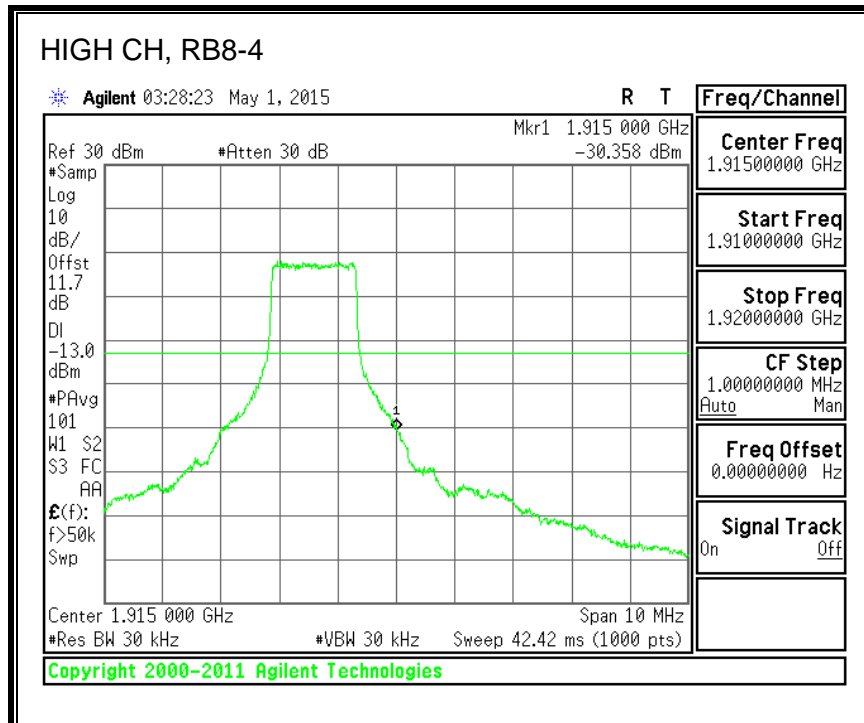

QPSK, (5.0 MHz BAND WIDTH)

16QAM, (5.0 MHz BAND WIDTH)

QPSK, (10.0 MHz BAND WIDTH)

16QAM, (10.0 MHz BAND WIDTH)

8.3.7. LTE BAND 17 BANDEDGE

QPSK, (5.0 MHz BAND WIDTH)

16QAM, (5.0 MHz BAND WIDTH)

QPSK, (10.0 MHz BAND WIDTH)

16QAM, (10.0 MHz BAND WIDTH)

8.3.8. LTE BAND 25 BANDEDGE

QPSK, (1.4 MHz BAND WIDTH)

16QAM, (1.4 MHz BAND WIDTH)

QPSK, (3.0 MHz BAND WIDTH)

16QAM, (3.0 MHz BAND WIDTH)

QPSK, (5.0 MHz BAND WIDTH)

16QAM, (5.0 MHz BAND WIDTH)