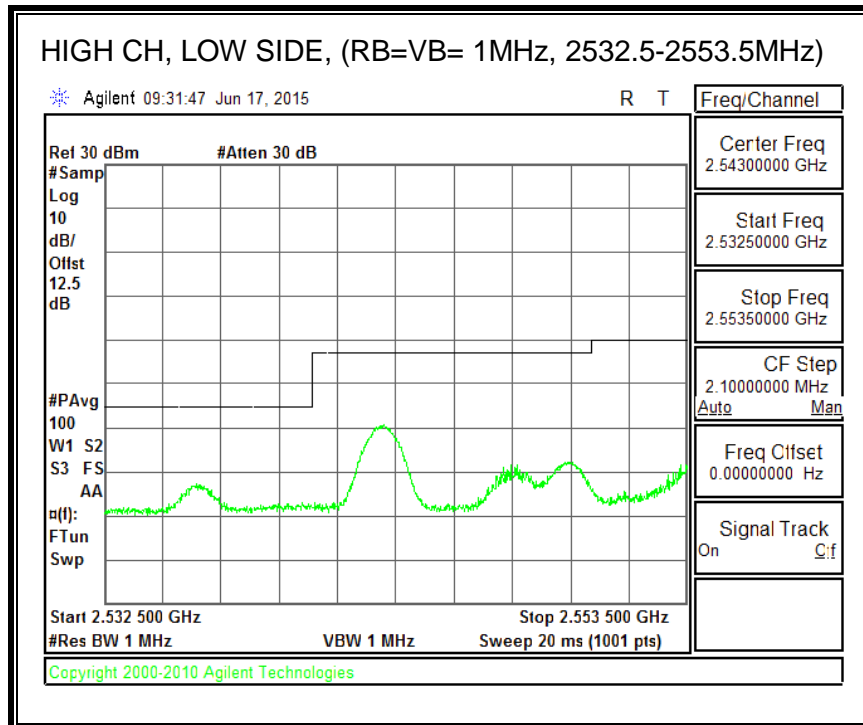

QPSK, (10.0 MHz BAND WIDTH)

16QAM, (10.0 MHz BAND WIDTH)

QPSK, (15.0 MHz BAND WIDTH)

16QAM, (15.0 MHz BAND WIDTH)

QPSK, (20.0 MHz BAND WIDTH)

16QAM, (20.0 MHz BAND WIDTH)

8.3.5. LTE BAND 12 BANDEDGE

QPSK, (1.4 MHz BAND WIDTH)

16QAM, (1.4 MHz BAND WIDTH)

QPSK, (3.0 MHz BAND WIDTH)

16QAM, (3.0 MHz BAND WIDTH)

QPSK, (5.0 MHz BAND WIDTH)

16QAM, (5.0 MHz BAND WIDTH)

QPSK, (10.0 MHz BAND WIDTH)

16QAM, (10.0 MHz BAND WIDTH)

8.3.6. LTE BAND 13 EMISSION MASK