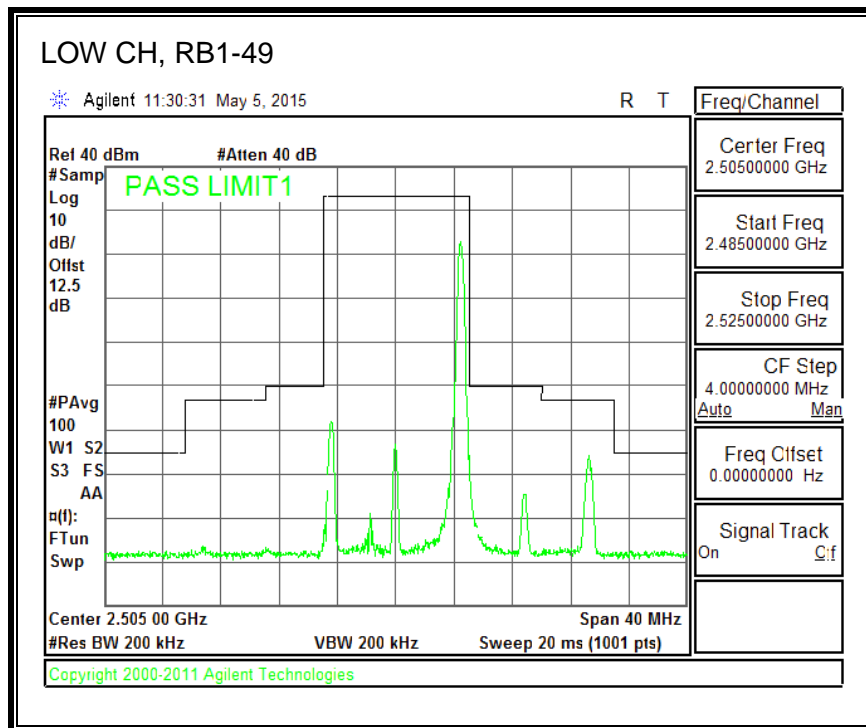

QPSK, (10.0 MHz BAND WIDTH)

16QAM, (10.0 MHz BAND WIDTH)

QPSK, (15.0 MHz BAND WIDTH)

16QAM, (15.0 MHz BAND WIDTH)

QPSK, (20.0 MHz BAND WIDTH)

16QAM, (20.0 MHz BAND WIDTH)

8.3.5. LTE BAND 12 BANDEDGE

QPSK, (1.4 MHz BAND WIDTH)

16QAM, (1.4 MHz BAND WIDTH)

QPSK, (3.0 MHz BAND WIDTH)

16QAM, (3.0 MHz BAND WIDTH)

QPSK, (5.0 MHz BAND WIDTH)

16QAM, (5.0 MHz BAND WIDTH)

QPSK, (10.0 MHz BAND WIDTH)

16QAM, (10.0 MHz BAND WIDTH)

8.3.6. LTE BAND 13 EMISSION MASK