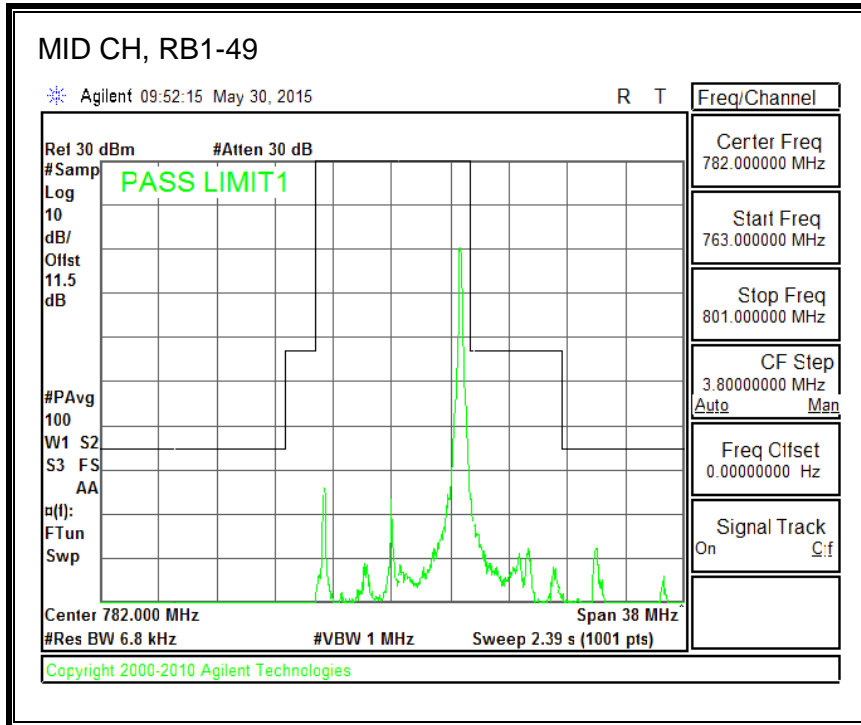

16QAM, (1.4 MHz BAND WIDTH)

QPSK, (3.0 MHz BAND WIDTH)

16QAM, (3.0 MHz BAND WIDTH)

QPSK, (5.0 MHz BAND WIDTH)

16QAM, (5.0 MHz BAND WIDTH)

QPSK, (10.0 MHz BAND WIDTH)

16QAM, (10.0 MHz BAND WIDTH)

8.3.6. LTE BAND 13 EMISSION MASK

QPSK, (5.0 MHz BAND WIDTH)

16QAM, (5.0 MHz BAND WIDTH)

QPSK, (10.0 MHz BAND WIDTH)

16QAM, (10.0 MHz BAND WIDTH)

8.3.7. LTE BAND 17 BANDEDGE

QPSK, (5.0 MHz BAND WIDTH)

16QAM, (5.0 MHz BAND WIDTH)

QPSK, (10.0 MHz BAND WIDTH)

16QAM, (10.0 MHz BAND WIDTH)

8.3.8. LTE BAND 25 BANDEDGE

QPSK, (1.4 MHz BAND WIDTH)

16QAM, (1.4 MHz BAND WIDTH)

QPSK, (3.0 MHz BAND WIDTH)

16QAM, (3.0 MHz BAND WIDTH)

QPSK, (5.0 MHz BAND WIDTH)

16QAM, (5.0 MHz BAND WIDTH)