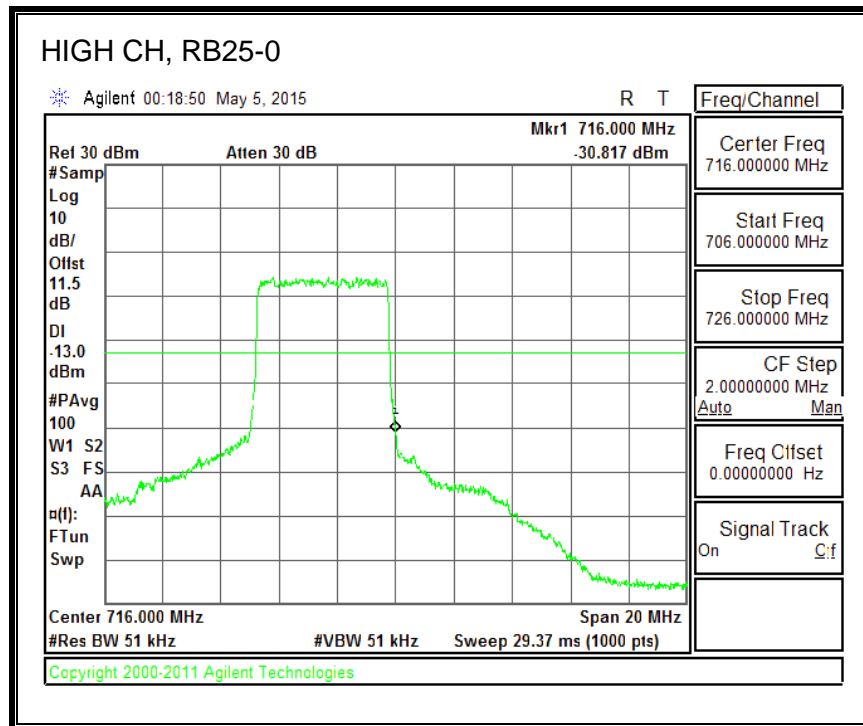

16QAM, (1.4 MHz BAND WIDTH)

QPSK, (3.0 MHz BAND WIDTH)

16QAM, (3.0 MHz BAND WIDTH)

QPSK, (5.0 MHz BAND WIDTH)

16QAM, (5.0 MHz BAND WIDTH)

QPSK, (10.0 MHz BAND WIDTH)

16QAM, (10.0 MHz BAND WIDTH)

8.3.6. LTE BAND 13 EMISSION MASK

QPSK, (5.0 MHz BAND WIDTH)

16QAM, (5.0 MHz BAND WIDTH)

QPSK, (10.0 MHz BAND WIDTH)

16QAM, (10.0 MHz BAND WIDTH)

8.3.7. LTE BAND 17 BANDEDGE

QPSK, (5.0 MHz BAND WIDTH)

16QAM, (5.0 MHz BAND WIDTH)

QPSK, (10.0 MHz BAND WIDTH)