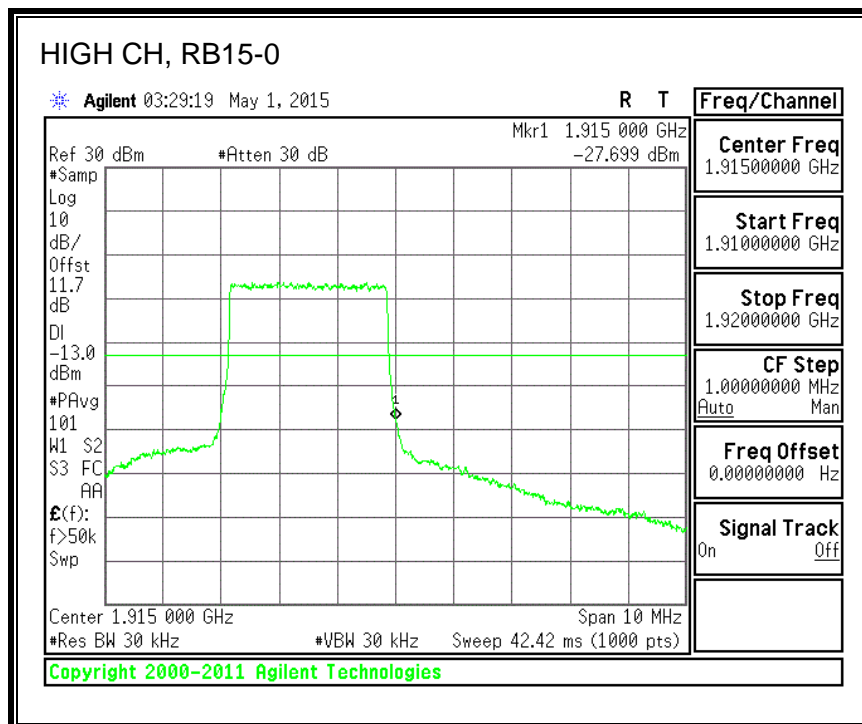

QPSK, (5.0 MHz BAND WIDTH)

16QAM, (5.0 MHz BAND WIDTH)

QPSK, (10.0 MHz BAND WIDTH)

16QAM, (10.0 MHz BAND WIDTH)

8.3.7. LTE BAND 17 BANDEDGE

QPSK, (5.0 MHz BAND WIDTH)

16QAM, (5.0 MHz BAND WIDTH)

QPSK, (10.0 MHz BAND WIDTH)

16QAM, (10.0 MHz BAND WIDTH)

8.3.8. LTE BAND 25 BANDEDGE

QPSK, (1.4 MHz BAND WIDTH)

16QAM, (1.4 MHz BAND WIDTH)

QPSK, (3.0 MHz BAND WIDTH)

16QAM, (3.0 MHz BAND WIDTH)

QPSK, (5.0 MHz BAND WIDTH)

16QAM, (5.0 MHz BAND WIDTH)