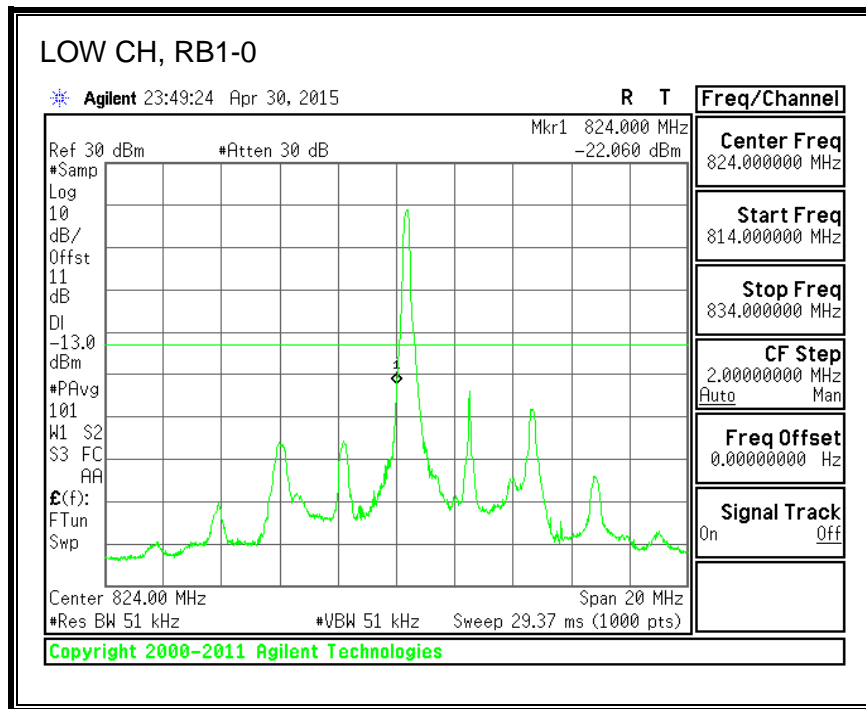

QPSK, (15.0 MHz BAND WIDTH)

16QAM, (15.0 MHz BAND WIDTH)

QPSK, (20.0 MHz BAND WIDTH)

16QAM, (20.0 MHz BAND WIDTH)

8.3.3. LTE BAND 5 BANDEDGE

QPSK, (1.4 MHz BAND WIDTH)

16QAM, (1.4 MHz BAND WIDTH)

QPSK, (3.0 MHz BAND WIDTH)

16QAM, (3.0 MHz BAND WIDTH)

QPSK, (5.0 MHz BAND WIDTH)

16QAM, (5.0 MHz BAND WIDTH)

QPSK, (10.0 MHz BAND WIDTH)

16QAM, (10.0 MHz BAND WIDTH)

8.3.4. LTE BAND 7 EMISSION MASK

QPSK, (5.0 MHz BAND WIDTH)

16QAM, (5.0 MHz BAND WIDTH)

QPSK, (10.0 MHz BAND WIDTH)

16QAM, (10.0 MHz BAND WIDTH)

QPSK, (15.0 MHz BAND WIDTH)

16QAM, (15.0 MHz BAND WIDTH)

QPSK, (20.0 MHz BAND WIDTH)

16QAM, (20.0 MHz BAND WIDTH)

8.3.5. LTE BAND 12 BANDEDGE

QPSK, (1.4 MHz BAND WIDTH)