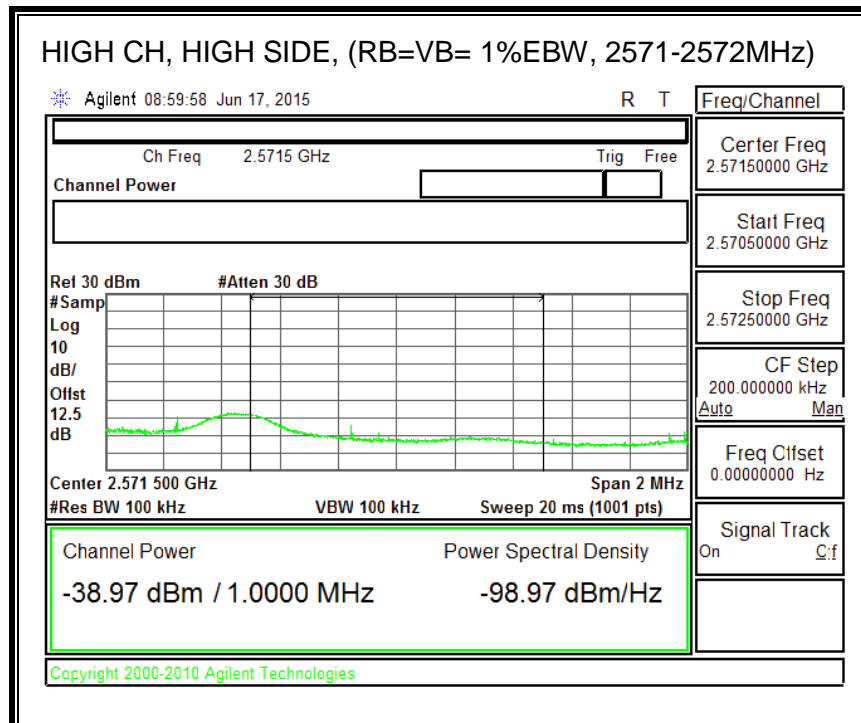

QPSK, (10.0 MHz BAND WIDTH)

16QAM, (10.0 MHz BAND WIDTH)

QPSK, (15.0 MHz BAND WIDTH)

16QAM, (15.0 MHz BAND WIDTH)

QPSK, (20.0 MHz BAND WIDTH)

16QAM, (20.0 MHz BAND WIDTH)

8.3.5. LTE BAND 12 BANDEDGE

QPSK, (1.4 MHz BAND WIDTH)

16QAM, (1.4 MHz BAND WIDTH)

QPSK, (3.0 MHz BAND WIDTH)

16QAM, (3.0 MHz BAND WIDTH)

QPSK, (5.0 MHz BAND WIDTH)

16QAM, (5.0 MHz BAND WIDTH)

QPSK, (10.0 MHz BAND WIDTH)

16QAM, (10.0 MHz BAND WIDTH)

8.3.6. LTE BAND 13 EMISSION MASK