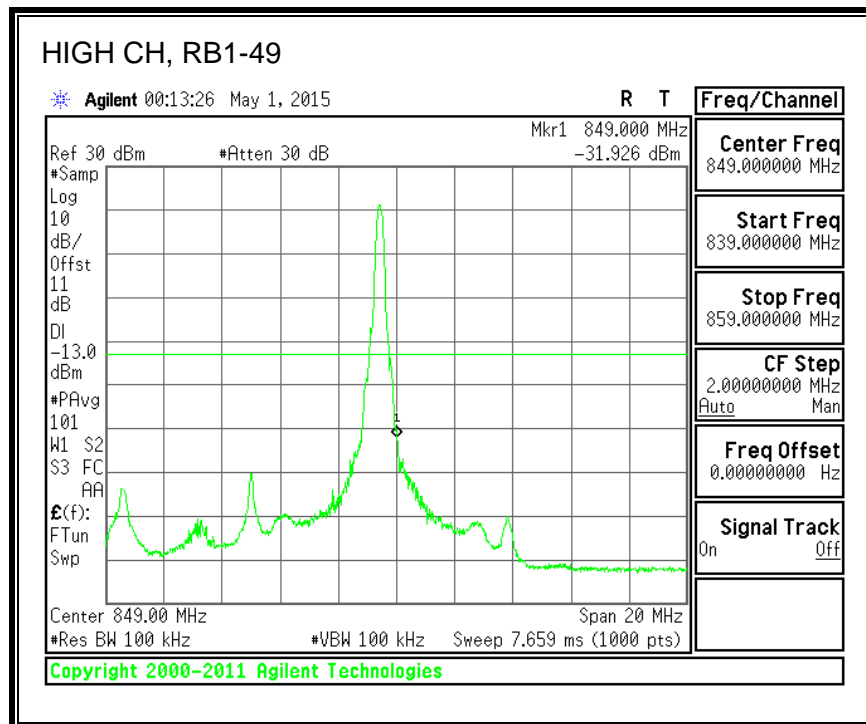

QPSK, (15.0 MHz BAND WIDTH)

16QAM, (15.0 MHz BAND WIDTH)

QPSK, (20.0 MHz BAND WIDTH)

16QAM, (20.0 MHz BAND WIDTH)

8.3.3. LTE BAND 5 BANDEDGE

QPSK, (1.4 MHz BAND WIDTH)

16QAM, (1.4 MHz BAND WIDTH)

QPSK, (3.0 MHz BAND WIDTH)

16QAM, (3.0 MHz BAND WIDTH)

QPSK, (5.0 MHz BAND WIDTH)

16QAM, (5.0 MHz BAND WIDTH)

QPSK, (10.0 MHz BAND WIDTH)

16QAM, (10.0 MHz BAND WIDTH)

8.3.4. LTE BAND 7 EMISSION MASK

QPSK, (5.0 MHz BAND WIDTH)

16QAM, (5.0 MHz BAND WIDTH)

QPSK, (10.0 MHz BAND WIDTH)

16QAM, (10.0 MHz BAND WIDTH)

QPSK, (15.0 MHz BAND WIDTH)

16QAM, (15.0 MHz BAND WIDTH)

QPSK, (20.0 MHz BAND WIDTH)

16QAM, (20.0 MHz BAND WIDTH)

8.3.5. LTE BAND 12 BANDEDGE

QPSK, (1.4 MHz BAND WIDTH)