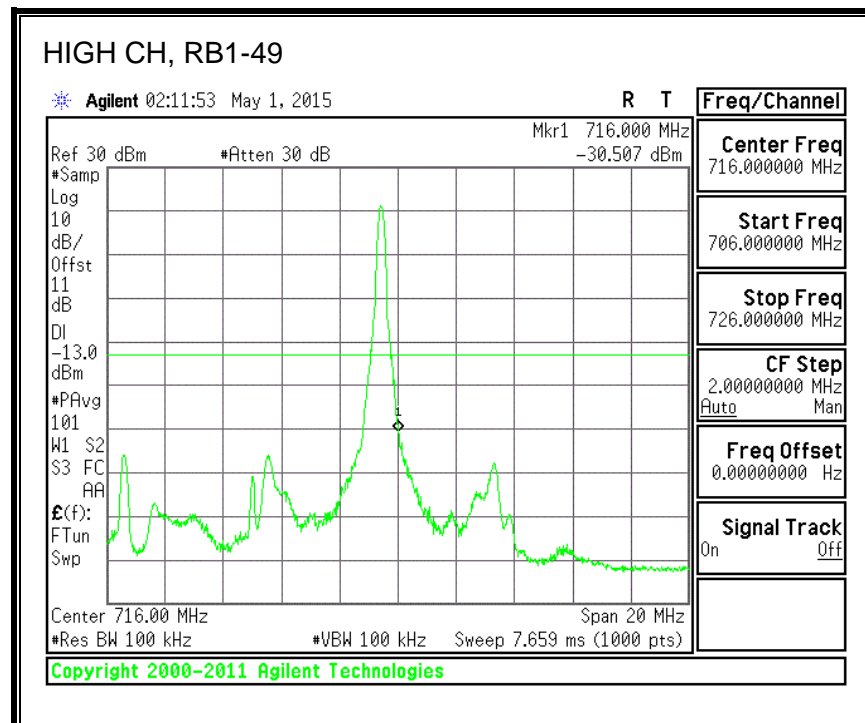

16QAM, (1.4 MHz BAND WIDTH)

QPSK, (3.0 MHz BAND WIDTH)

16QAM, (3.0 MHz BAND WIDTH)

QPSK, (5.0 MHz BAND WIDTH)

16QAM, (5.0 MHz BAND WIDTH)

QPSK, (10.0 MHz BAND WIDTH)

16QAM, (10.0 MHz BAND WIDTH)

8.3.6. LTE BAND 13 EMISSION MASK

QPSK, (5.0 MHz BAND WIDTH)

16QAM, (5.0 MHz BAND WIDTH)

QPSK, (10.0 MHz BAND WIDTH)

16QAM, (10.0 MHz BAND WIDTH)

8.3.7. LTE BAND 17 BANDEDGE

QPSK, (5.0 MHz BAND WIDTH)

16QAM, (5.0 MHz BAND WIDTH)

QPSK, (10.0 MHz BAND WIDTH)

16QAM, (10.0 MHz BAND WIDTH)

8.3.8. LTE BAND 25 BANDEDGE

QPSK, (1.4 MHz BAND WIDTH)

16QAM, (1.4 MHz BAND WIDTH)

QPSK, (3.0 MHz BAND WIDTH)

16QAM, (3.0 MHz BAND WIDTH)

QPSK, (5.0 MHz BAND WIDTH)

16QAM, (5.0 MHz BAND WIDTH)