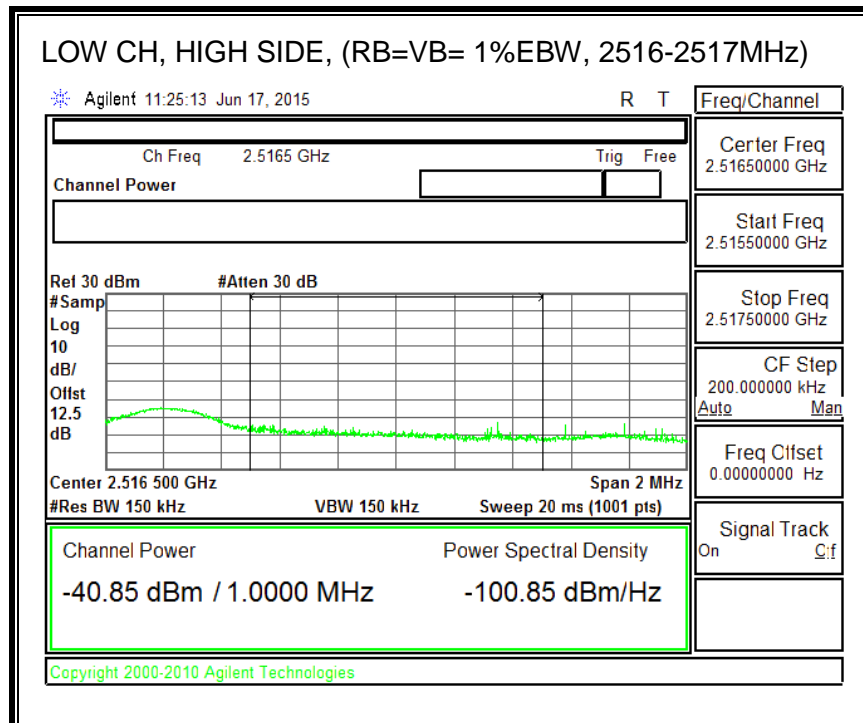

QPSK, (10.0 MHz BAND WIDTH)

16QAM, (10.0 MHz BAND WIDTH)

QPSK, (15.0 MHz BAND WIDTH)

16QAM, (15.0 MHz BAND WIDTH)

QPSK, (20.0 MHz BAND WIDTH)

16QAM, (20.0 MHz BAND WIDTH)

8.3.5. LTE BAND 12 BANDEDGE

QPSK, (1.4 MHz BAND WIDTH)

16QAM, (1.4 MHz BAND WIDTH)

QPSK, (3.0 MHz BAND WIDTH)

16QAM, (3.0 MHz BAND WIDTH)

QPSK, (5.0 MHz BAND WIDTH)

16QAM, (5.0 MHz BAND WIDTH)

QPSK, (10.0 MHz BAND WIDTH)

16QAM, (10.0 MHz BAND WIDTH)

8.3.6. LTE BAND 13 EMISSION MASK