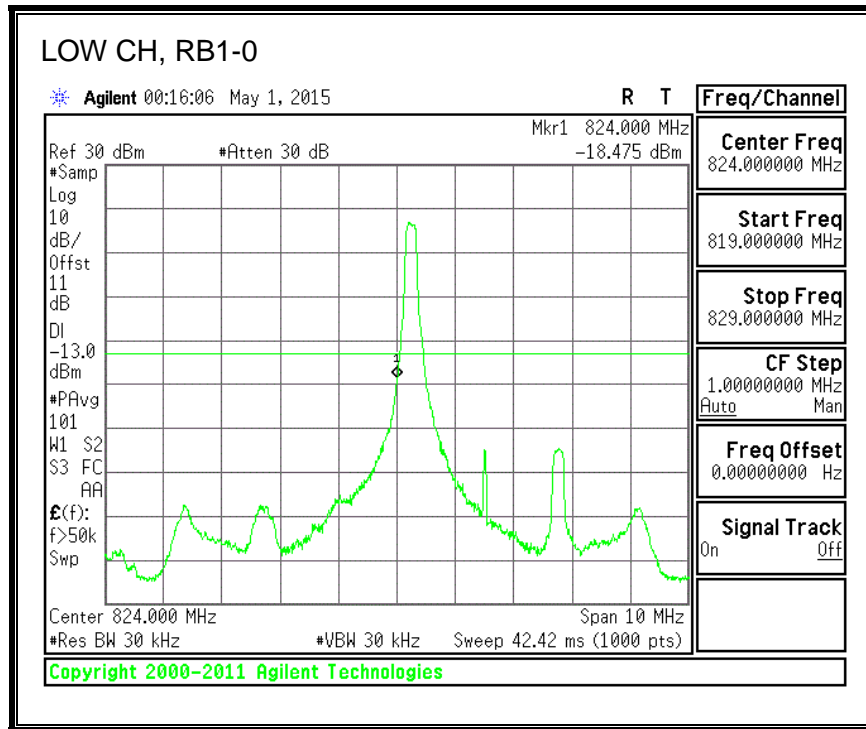

QPSK, (15.0 MHz BAND WIDTH)

16QAM, (15.0 MHz BAND WIDTH)

QPSK, (20.0 MHz BAND WIDTH)

16QAM, (20.0 MHz BAND WIDTH)

8.3.3. LTE BAND 5 BANDEDGE

QPSK, (1.4 MHz BAND WIDTH)

16QAM, (1.4 MHz BAND WIDTH)

QPSK, (3.0 MHz BAND WIDTH)

16QAM, (3.0 MHz BAND WIDTH)

QPSK, (5.0 MHz BAND WIDTH)

16QAM, (5.0 MHz BAND WIDTH)

QPSK, (10.0 MHz BAND WIDTH)

16QAM, (10.0 MHz BAND WIDTH)

8.3.4. LTE BAND 7 EMISSION MASK

QPSK, (5.0 MHz BAND WIDTH)

16QAM, (5.0 MHz BAND WIDTH)

QPSK, (10.0 MHz BAND WIDTH)

16QAM, (10.0 MHz BAND WIDTH)

QPSK, (15.0 MHz BAND WIDTH)

16QAM, (15.0 MHz BAND WIDTH)

QPSK, (20.0 MHz BAND WIDTH)

16QAM, (20.0 MHz BAND WIDTH)

8.3.5. LTE BAND 12 BANDEDGE

QPSK, (1.4 MHz BAND WIDTH)