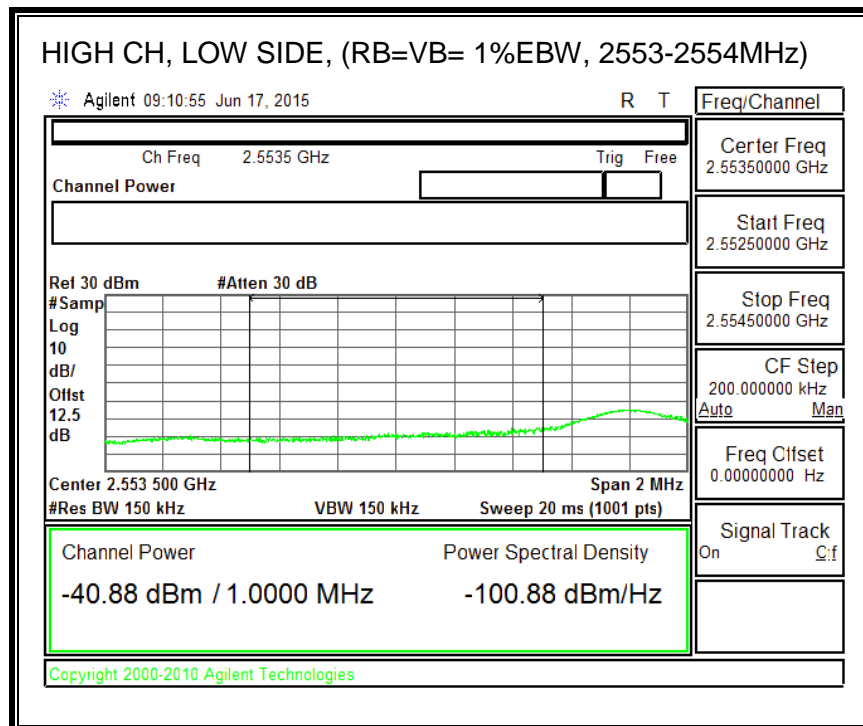

QPSK, (10.0 MHz BAND WIDTH)

16QAM, (10.0 MHz BAND WIDTH)

QPSK, (15.0 MHz BAND WIDTH)

16QAM, (15.0 MHz BAND WIDTH)

QPSK, (20.0 MHz BAND WIDTH)

16QAM, (20.0 MHz BAND WIDTH)

8.3.5. LTE BAND 12 BANDEDGE

QPSK, (1.4 MHz BAND WIDTH)

16QAM, (1.4 MHz BAND WIDTH)

QPSK, (3.0 MHz BAND WIDTH)

16QAM, (3.0 MHz BAND WIDTH)

QPSK, (5.0 MHz BAND WIDTH)

16QAM, (5.0 MHz BAND WIDTH)

QPSK, (10.0 MHz BAND WIDTH)

16QAM, (10.0 MHz BAND WIDTH)

8.3.6. LTE BAND 13 EMISSION MASK