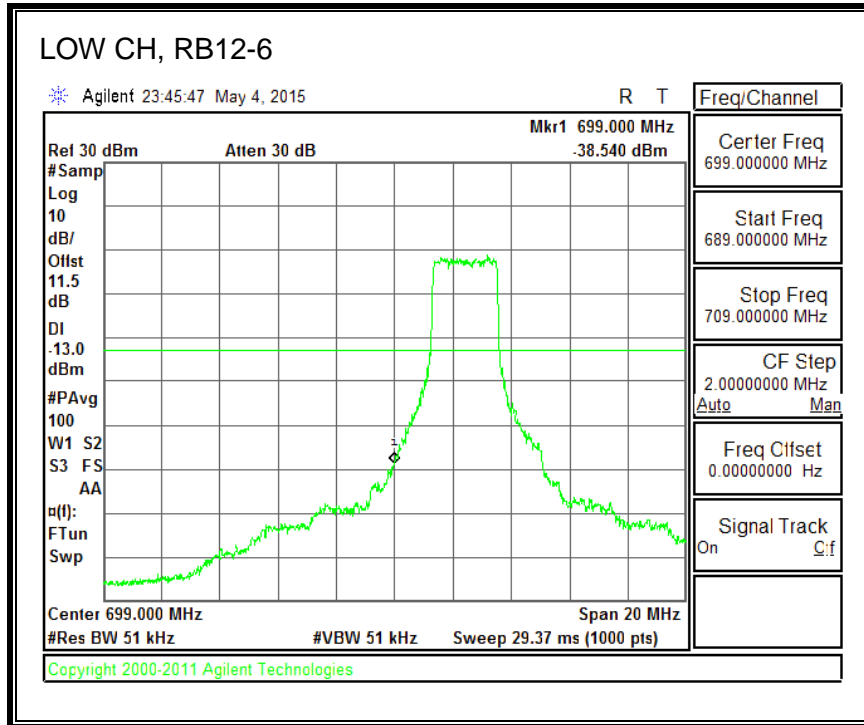

QPSK, (10.0 MHz BAND WIDTH)

16QAM, (10.0 MHz BAND WIDTH)

QPSK, (15.0 MHz BAND WIDTH)

16QAM, (15.0 MHz BAND WIDTH)

QPSK, (20.0 MHz BAND WIDTH)

16QAM, (20.0 MHz BAND WIDTH)

8.3.5. LTE BAND 12 BANDEDGE

QPSK, (1.4 MHz BAND WIDTH)

16QAM, (1.4 MHz BAND WIDTH)

QPSK, (3.0 MHz BAND WIDTH)

16QAM, (3.0 MHz BAND WIDTH)

QPSK, (5.0 MHz BAND WIDTH)

16QAM, (5.0 MHz BAND WIDTH)

QPSK, (10.0 MHz BAND WIDTH)

16QAM, (10.0 MHz BAND WIDTH)

8.3.6. LTE BAND 13 EMISSION MASK

QPSK, (5.0 MHz BAND WIDTH)

16QAM, (5.0 MHz BAND WIDTH)

QPSK, (10.0 MHz BAND WIDTH)

16QAM, (10.0 MHz BAND WIDTH)

8.3.7. LTE BAND 17 BANDEDGE

QPSK, (5.0 MHz BAND WIDTH)

16QAM, (5.0 MHz BAND WIDTH)

QPSK, (10.0 MHz BAND WIDTH)

16QAM, (10.0 MHz BAND WIDTH)

8.3.8. LTE BAND 25 BANDEDGE

QPSK, (1.4 MHz BAND WIDTH)

16QAM, (1.4 MHz BAND WIDTH)

QPSK, (3.0 MHz BAND WIDTH)

16QAM, (3.0 MHz BAND WIDTH)

QPSK, (5.0 MHz BAND WIDTH)

16QAM, (5.0 MHz BAND WIDTH)