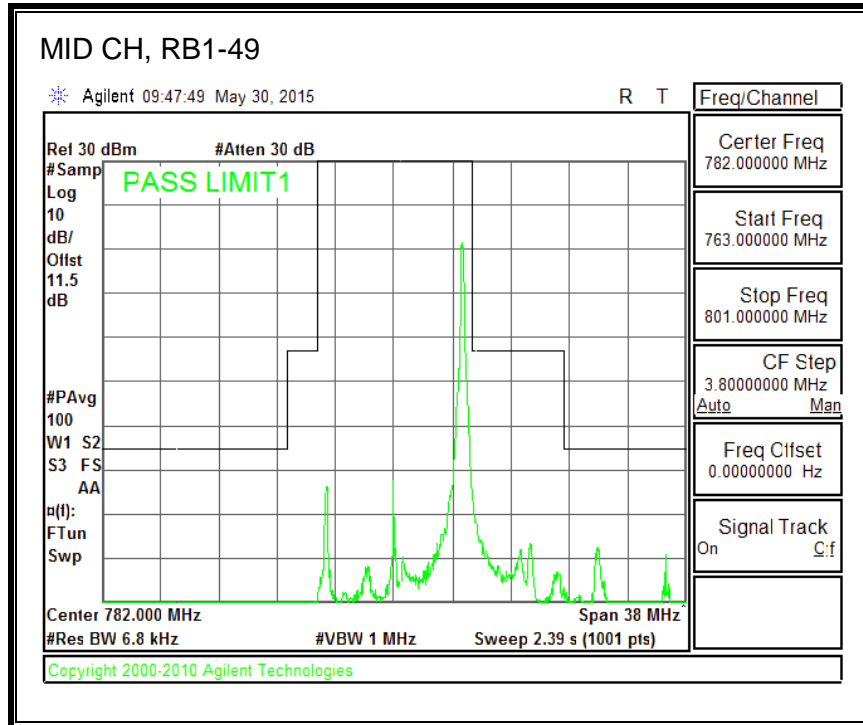

16QAM, (1.4 MHz BAND WIDTH)

QPSK, (3.0 MHz BAND WIDTH)

16QAM, (3.0 MHz BAND WIDTH)

QPSK, (5.0 MHz BAND WIDTH)

16QAM, (5.0 MHz BAND WIDTH)

QPSK, (10.0 MHz BAND WIDTH)

16QAM, (10.0 MHz BAND WIDTH)

8.3.6. LTE BAND 13 EMISSION MASK

QPSK, (5.0 MHz BAND WIDTH)

16QAM, (5.0 MHz BAND WIDTH)

QPSK, (10.0 MHz BAND WIDTH)

16QAM, (10.0 MHz BAND WIDTH)

8.3.7. LTE BAND 17 BANDEDGE

QPSK, (5.0 MHz BAND WIDTH)

16QAM, (5.0 MHz BAND WIDTH)

QPSK, (10.0 MHz BAND WIDTH)

16QAM, (10.0 MHz BAND WIDTH)

8.3.8. LTE BAND 25 BANDEDGE

QPSK, (1.4 MHz BAND WIDTH)

16QAM, (1.4 MHz BAND WIDTH)

QPSK, (3.0 MHz BAND WIDTH)

16QAM, (3.0 MHz BAND WIDTH)

QPSK, (5.0 MHz BAND WIDTH)

16QAM, (5.0 MHz BAND WIDTH)