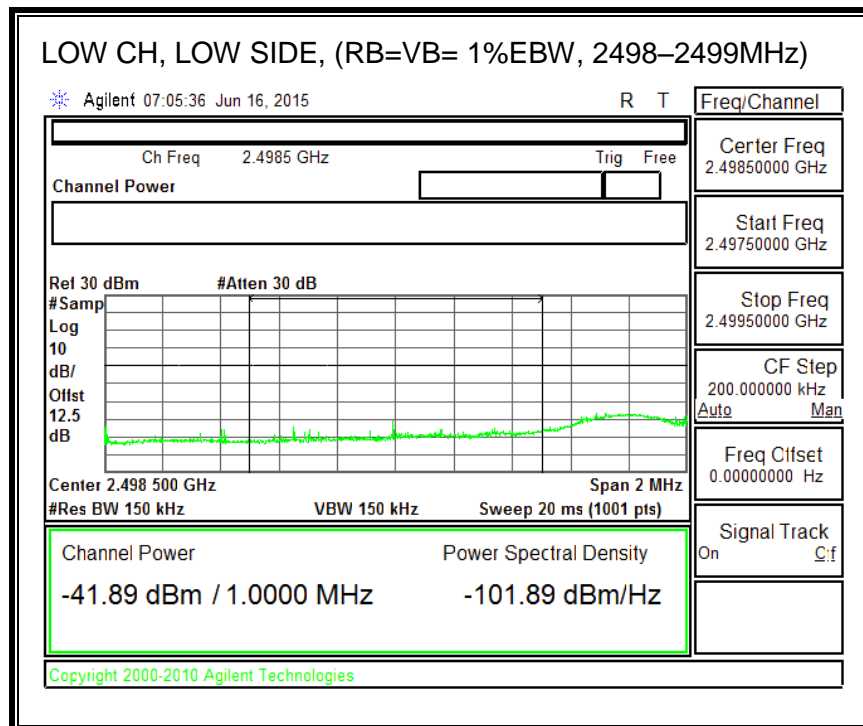

QPSK, (10.0 MHz BAND WIDTH)

16QAM, (10.0 MHz BAND WIDTH)

QPSK, (15.0 MHz BAND WIDTH)

16QAM, (15.0 MHz BAND WIDTH)

QPSK, (20.0 MHz BAND WIDTH)

16QAM, (20.0 MHz BAND WIDTH)

8.3.5. LTE BAND 12 BANDEDGE

QPSK, (1.4 MHz BAND WIDTH)

16QAM, (1.4 MHz BAND WIDTH)

QPSK, (3.0 MHz BAND WIDTH)

16QAM, (3.0 MHz BAND WIDTH)

QPSK, (5.0 MHz BAND WIDTH)

16QAM, (5.0 MHz BAND WIDTH)

QPSK, (10.0 MHz BAND WIDTH)

16QAM, (10.0 MHz BAND WIDTH)

8.3.6. LTE BAND 13 EMISSION MASK