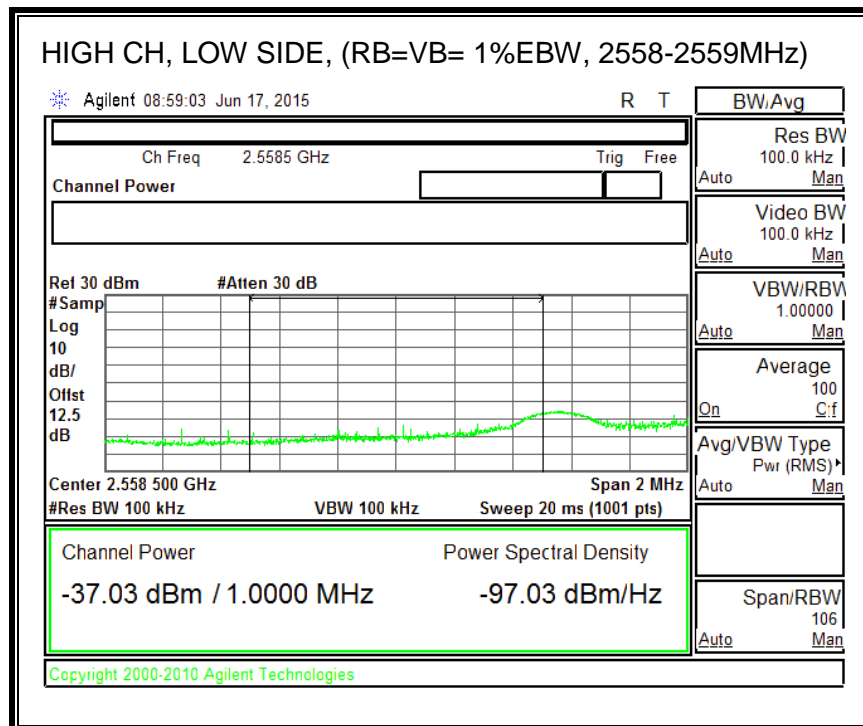

QPSK, (10.0 MHz BAND WIDTH)

16QAM, (10.0 MHz BAND WIDTH)

QPSK, (15.0 MHz BAND WIDTH)

16QAM, (15.0 MHz BAND WIDTH)

QPSK, (20.0 MHz BAND WIDTH)

16QAM, (20.0 MHz BAND WIDTH)

8.3.5. LTE BAND 12 BANDEDGE

QPSK, (1.4 MHz BAND WIDTH)

16QAM, (1.4 MHz BAND WIDTH)

QPSK, (3.0 MHz BAND WIDTH)

16QAM, (3.0 MHz BAND WIDTH)

QPSK, (5.0 MHz BAND WIDTH)

16QAM, (5.0 MHz BAND WIDTH)

QPSK, (10.0 MHz BAND WIDTH)

16QAM, (10.0 MHz BAND WIDTH)

8.3.6. LTE BAND 13 EMISSION MASK