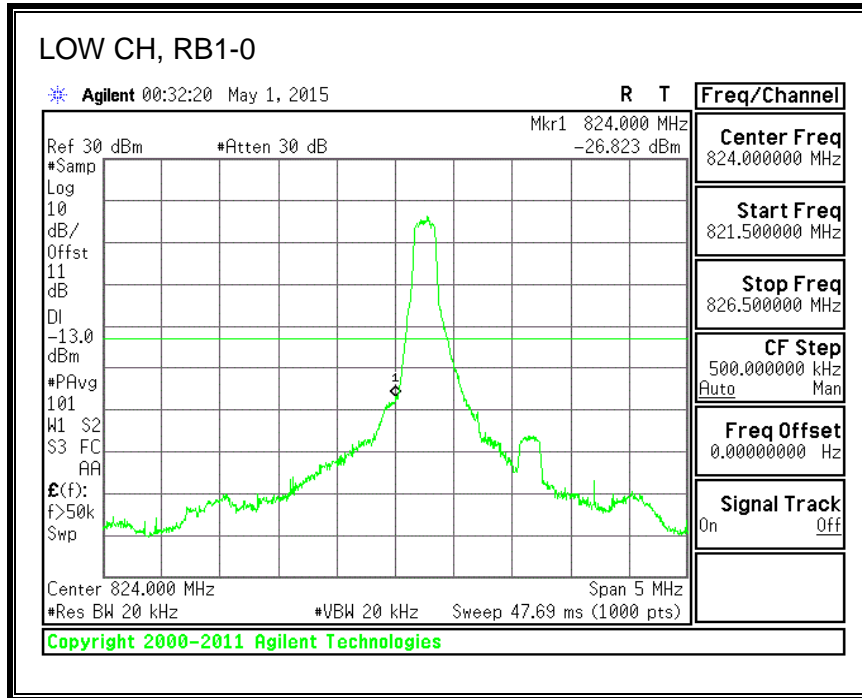

QPSK, (15.0 MHz BAND WIDTH)

16QAM, (15.0 MHz BAND WIDTH)

QPSK, (20.0 MHz BAND WIDTH)

16QAM, (20.0 MHz BAND WIDTH)

8.3.3. LTE BAND 5 BANDEDGE

QPSK, (1.4 MHz BAND WIDTH)

16QAM, (1.4 MHz BAND WIDTH)

QPSK, (3.0 MHz BAND WIDTH)

16QAM, (3.0 MHz BAND WIDTH)

QPSK, (5.0 MHz BAND WIDTH)

16QAM, (5.0 MHz BAND WIDTH)

QPSK, (10.0 MHz BAND WIDTH)

16QAM, (10.0 MHz BAND WIDTH)

8.3.4. LTE BAND 7 EMISSION MASK

QPSK, (5.0 MHz BAND WIDTH)

16QAM, (5.0 MHz BAND WIDTH)

QPSK, (10.0 MHz BAND WIDTH)

16QAM, (10.0 MHz BAND WIDTH)

QPSK, (15.0 MHz BAND WIDTH)

16QAM, (15.0 MHz BAND WIDTH)

QPSK, (20.0 MHz BAND WIDTH)

16QAM, (20.0 MHz BAND WIDTH)

8.3.5. LTE BAND 12 BANDEDGE

QPSK, (1.4 MHz BAND WIDTH)