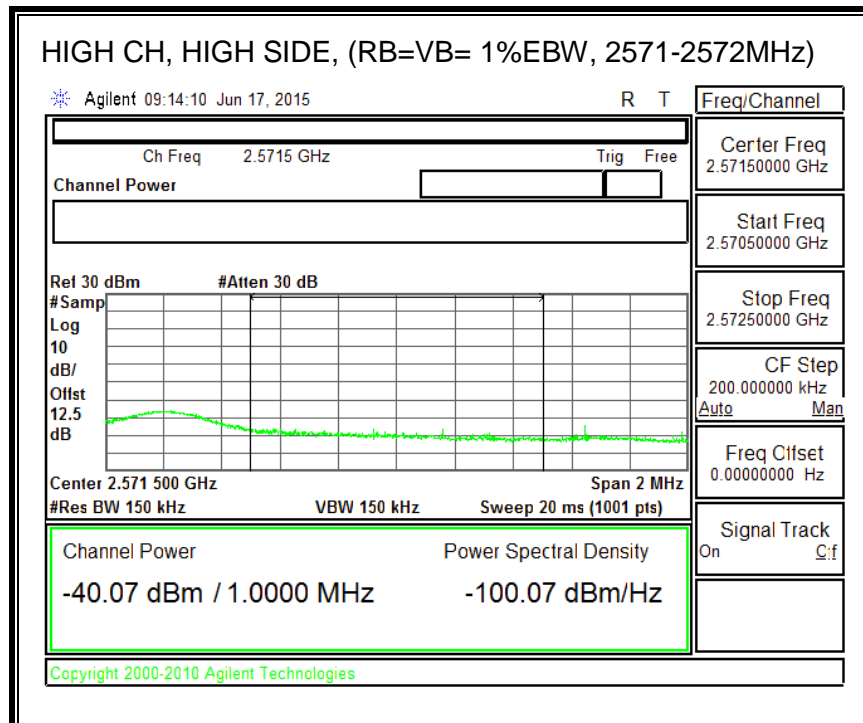

QPSK, (10.0 MHz BAND WIDTH)

16QAM, (10.0 MHz BAND WIDTH)

QPSK, (15.0 MHz BAND WIDTH)

16QAM, (15.0 MHz BAND WIDTH)

QPSK, (20.0 MHz BAND WIDTH)

16QAM, (20.0 MHz BAND WIDTH)

8.3.5. LTE BAND 12 BANDEDGE

QPSK, (1.4 MHz BAND WIDTH)

16QAM, (1.4 MHz BAND WIDTH)

QPSK, (3.0 MHz BAND WIDTH)

16QAM, (3.0 MHz BAND WIDTH)

QPSK, (5.0 MHz BAND WIDTH)

16QAM, (5.0 MHz BAND WIDTH)

QPSK, (10.0 MHz BAND WIDTH)

16QAM, (10.0 MHz BAND WIDTH)

8.3.6. LTE BAND 13 EMISSION MASK