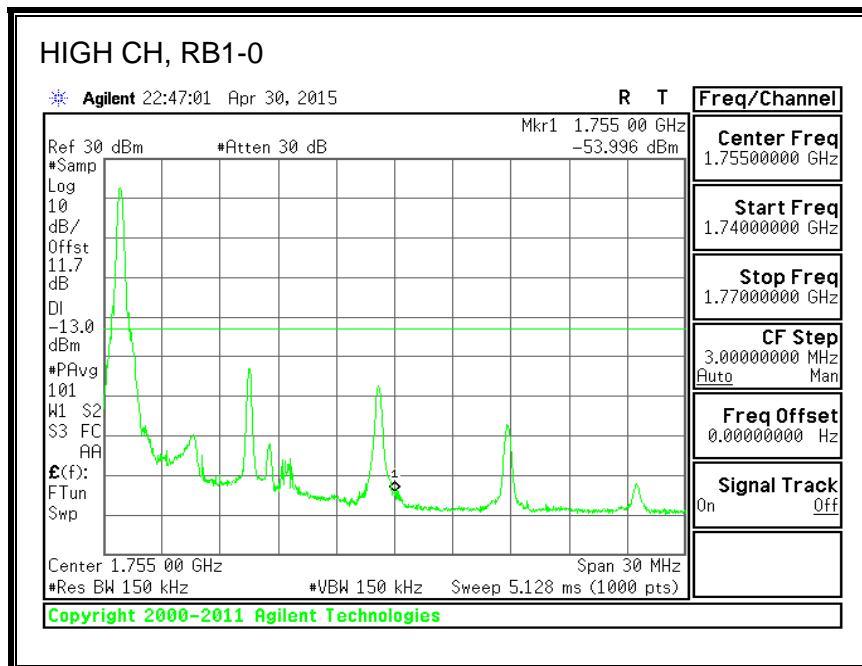

QPSK, (15.0 MHz BAND WIDTH)

16QAM, (15.0 MHz BAND WIDTH)

QPSK, (20.0 MHz BAND WIDTH)

16QAM, (20.0 MHz BAND WIDTH)

8.3.3. LTE BAND 5 BANDEDGE

QPSK, (1.4 MHz BAND WIDTH)

16QAM, (1.4 MHz BAND WIDTH)

QPSK, (3.0 MHz BAND WIDTH)

16QAM, (3.0 MHz BAND WIDTH)

QPSK, (5.0 MHz BAND WIDTH)

16QAM, (5.0 MHz BAND WIDTH)

QPSK, (10.0 MHz BAND WIDTH)

16QAM, (10.0 MHz BAND WIDTH)

8.3.4. LTE BAND 7 EMISSION MASK

QPSK, (5.0 MHz BAND WIDTH)

16QAM, (5.0 MHz BAND WIDTH)

QPSK, (10.0 MHz BAND WIDTH)

16QAM, (10.0 MHz BAND WIDTH)

QPSK, (15.0 MHz BAND WIDTH)

16QAM, (15.0 MHz BAND WIDTH)

QPSK, (20.0 MHz BAND WIDTH)

16QAM, (20.0 MHz BAND WIDTH)

8.3.5. LTE BAND 12 BANDEDGE

QPSK, (1.4 MHz BAND WIDTH)