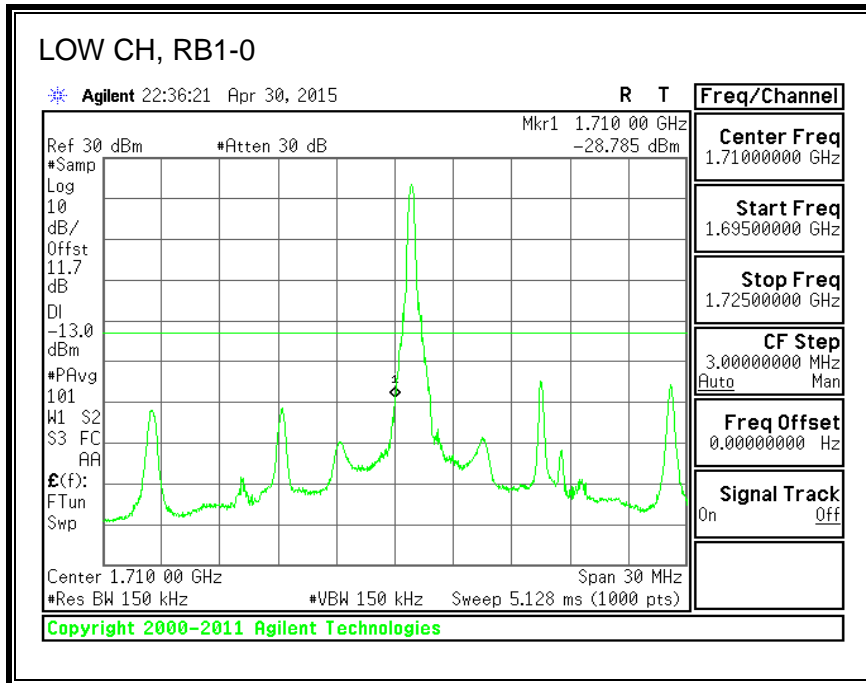

QPSK, (15.0 MHz BAND WIDTH)

16QAM, (15.0 MHz BAND WIDTH)

QPSK, (20.0 MHz BAND WIDTH)

16QAM, (20.0 MHz BAND WIDTH)

8.3.3. LTE BAND 5 BANDEDGE

QPSK, (1.4 MHz BAND WIDTH)

16QAM, (1.4 MHz BAND WIDTH)

QPSK, (3.0 MHz BAND WIDTH)

16QAM, (3.0 MHz BAND WIDTH)

QPSK, (5.0 MHz BAND WIDTH)

16QAM, (5.0 MHz BAND WIDTH)

QPSK, (10.0 MHz BAND WIDTH)

16QAM, (10.0 MHz BAND WIDTH)

8.3.4. LTE BAND 7 EMISSION MASK

QPSK, (5.0 MHz BAND WIDTH)

16QAM, (5.0 MHz BAND WIDTH)

QPSK, (10.0 MHz BAND WIDTH)

16QAM, (10.0 MHz BAND WIDTH)

QPSK, (15.0 MHz BAND WIDTH)

16QAM, (15.0 MHz BAND WIDTH)

QPSK, (20.0 MHz BAND WIDTH)

16QAM, (20.0 MHz BAND WIDTH)

8.3.5. LTE BAND 12 BANDEDGE

QPSK, (1.4 MHz BAND WIDTH)