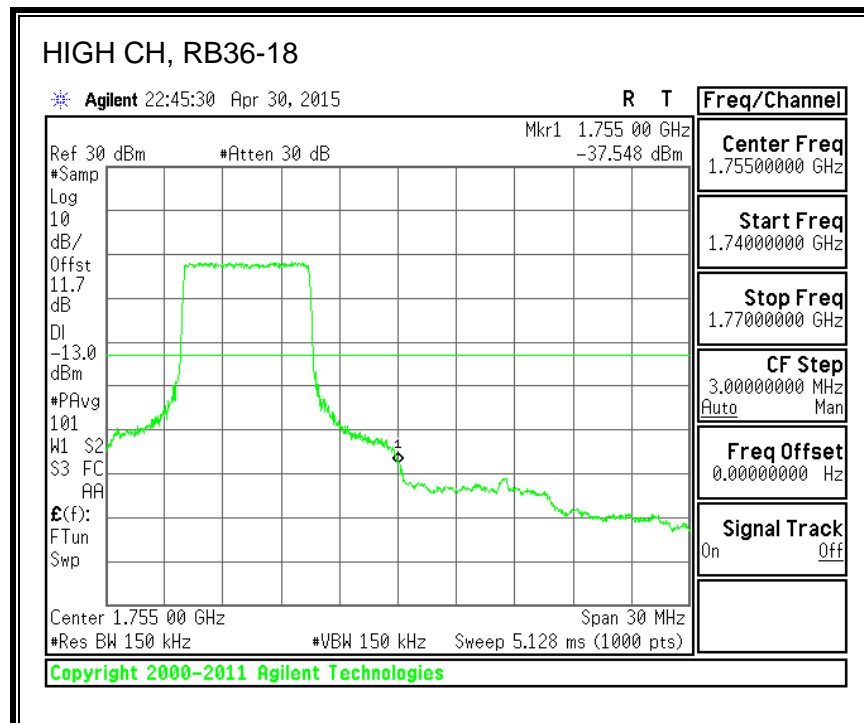

QPSK, (15.0 MHz BAND WIDTH)

16QAM, (15.0 MHz BAND WIDTH)

QPSK, (20.0 MHz BAND WIDTH)

16QAM, (20.0 MHz BAND WIDTH)

8.3.3. LTE BAND 5 BANDEDGE

QPSK, (1.4 MHz BAND WIDTH)

16QAM, (1.4 MHz BAND WIDTH)

QPSK, (3.0 MHz BAND WIDTH)

16QAM, (3.0 MHz BAND WIDTH)

QPSK, (5.0 MHz BAND WIDTH)

16QAM, (5.0 MHz BAND WIDTH)

QPSK, (10.0 MHz BAND WIDTH)

16QAM, (10.0 MHz BAND WIDTH)

8.3.4. LTE BAND 7 EMISSION MASK

QPSK, (5.0 MHz BAND WIDTH)

16QAM, (5.0 MHz BAND WIDTH)

QPSK, (10.0 MHz BAND WIDTH)

16QAM, (10.0 MHz BAND WIDTH)

QPSK, (15.0 MHz BAND WIDTH)

16QAM, (15.0 MHz BAND WIDTH)

QPSK, (20.0 MHz BAND WIDTH)

16QAM, (20.0 MHz BAND WIDTH)

8.3.5. LTE BAND 12 BANDEDGE

QPSK, (1.4 MHz BAND WIDTH)