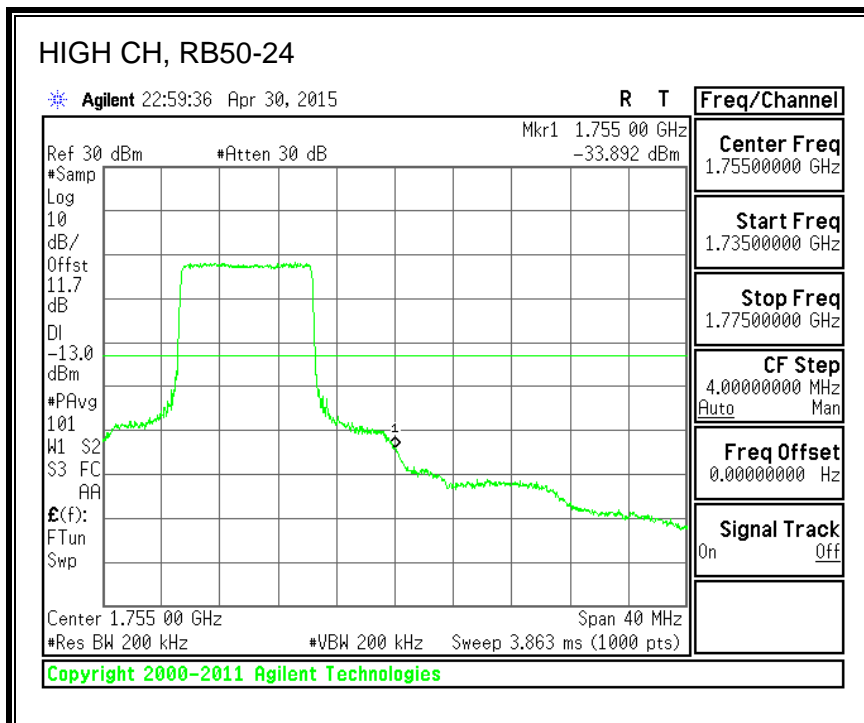

QPSK, (15.0 MHz BAND WIDTH)

16QAM, (15.0 MHz BAND WIDTH)

QPSK, (20.0 MHz BAND WIDTH)

16QAM, (20.0 MHz BAND WIDTH)

8.3.3. LTE BAND 5 BANDEDGE

QPSK, (1.4 MHz BAND WIDTH)

16QAM, (1.4 MHz BAND WIDTH)

QPSK, (3.0 MHz BAND WIDTH)

16QAM, (3.0 MHz BAND WIDTH)

QPSK, (5.0 MHz BAND WIDTH)

16QAM, (5.0 MHz BAND WIDTH)

QPSK, (10.0 MHz BAND WIDTH)

16QAM, (10.0 MHz BAND WIDTH)

8.3.4. LTE BAND 7 EMISSION MASK

QPSK, (5.0 MHz BAND WIDTH)

16QAM, (5.0 MHz BAND WIDTH)