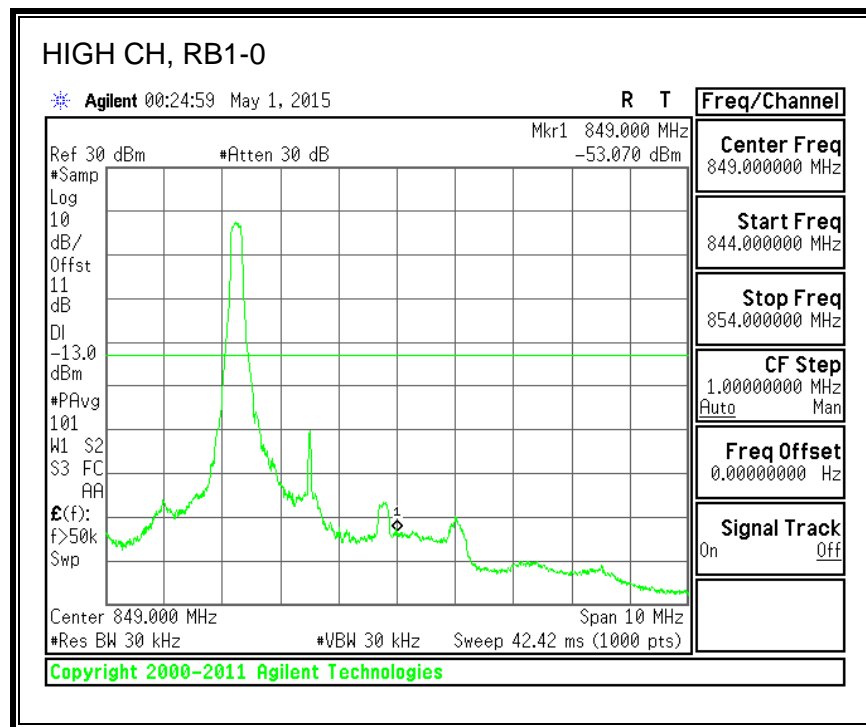

QPSK, (15.0 MHz BAND WIDTH)

16QAM, (15.0 MHz BAND WIDTH)

QPSK, (20.0 MHz BAND WIDTH)

16QAM, (20.0 MHz BAND WIDTH)

8.3.3. LTE BAND 5 BANDEDGE

QPSK, (1.4 MHz BAND WIDTH)

16QAM, (1.4 MHz BAND WIDTH)

QPSK, (3.0 MHz BAND WIDTH)

16QAM, (3.0 MHz BAND WIDTH)

QPSK, (5.0 MHz BAND WIDTH)

16QAM, (5.0 MHz BAND WIDTH)

QPSK, (10.0 MHz BAND WIDTH)

16QAM, (10.0 MHz BAND WIDTH)

8.3.4. LTE BAND 7 EMISSION MASK

QPSK, (5.0 MHz BAND WIDTH)

16QAM, (5.0 MHz BAND WIDTH)

QPSK, (10.0 MHz BAND WIDTH)

16QAM, (10.0 MHz BAND WIDTH)

QPSK, (15.0 MHz BAND WIDTH)

16QAM, (15.0 MHz BAND WIDTH)

QPSK, (20.0 MHz BAND WIDTH)

16QAM, (20.0 MHz BAND WIDTH)

8.3.5. LTE BAND 12 BANDEDGE

QPSK, (1.4 MHz BAND WIDTH)