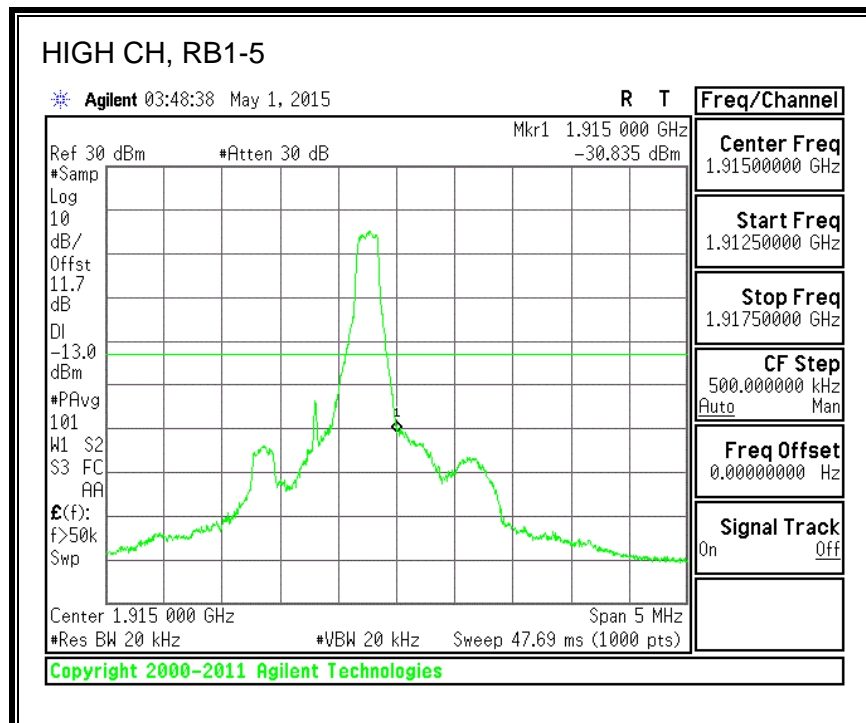

QPSK, (5.0 MHz BAND WIDTH)

16QAM, (5.0 MHz BAND WIDTH)

QPSK, (10.0 MHz BAND WIDTH)

16QAM, (10.0 MHz BAND WIDTH)

8.3.7. LTE BAND 17 BANDEDGE

QPSK, (5.0 MHz BAND WIDTH)

16QAM, (5.0 MHz BAND WIDTH)

QPSK, (10.0 MHz BAND WIDTH)

16QAM, (10.0 MHz BAND WIDTH)

8.3.8. LTE BAND 25 BANDEDGE

QPSK, (1.4 MHz BAND WIDTH)

16QAM, (1.4 MHz BAND WIDTH)

QPSK, (3.0 MHz BAND WIDTH)

16QAM, (3.0 MHz BAND WIDTH)

QPSK, (5.0 MHz BAND WIDTH)

16QAM, (5.0 MHz BAND WIDTH)