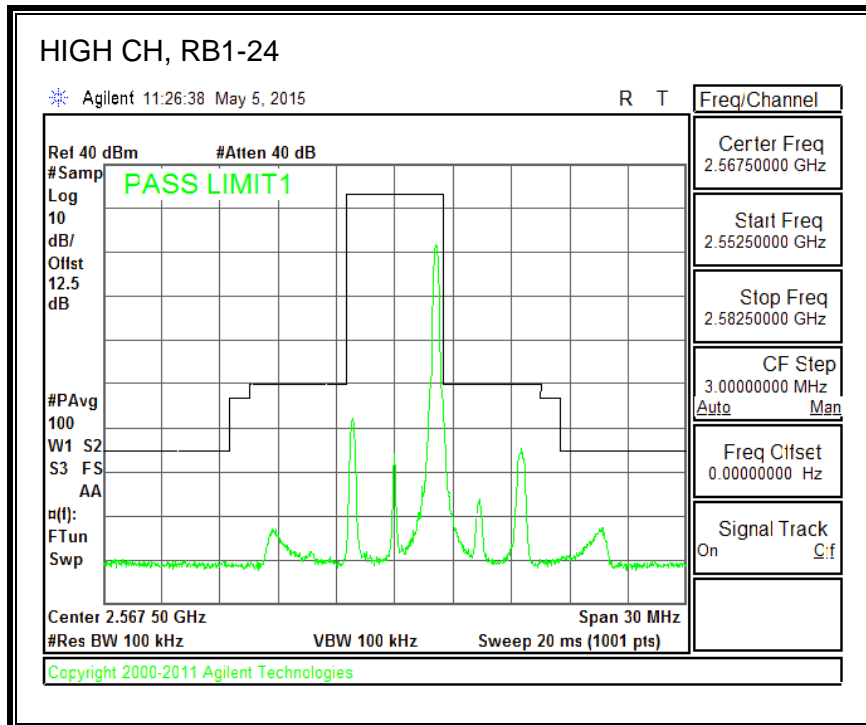

16QAM, (3.0 MHz BAND WIDTH)

QPSK, (5.0 MHz BAND WIDTH)

16QAM, (5.0 MHz BAND WIDTH)

QPSK, (10.0 MHz BAND WIDTH)

16QAM, (10.0 MHz BAND WIDTH)

8.3.4. LTE BAND 7 EMISSION MASK

QPSK, (5.0 MHz BAND WIDTH)

16QAM, (5.0 MHz BAND WIDTH)

QPSK, (10.0 MHz BAND WIDTH)

16QAM, (10.0 MHz BAND WIDTH)

QPSK, (15.0 MHz BAND WIDTH)

16QAM, (15.0 MHz BAND WIDTH)

QPSK, (20.0 MHz BAND WIDTH)

16QAM, (20.0 MHz BAND WIDTH)

8.3.5. LTE BAND 12 BANDEDGE

QPSK, (1.4 MHz BAND WIDTH)