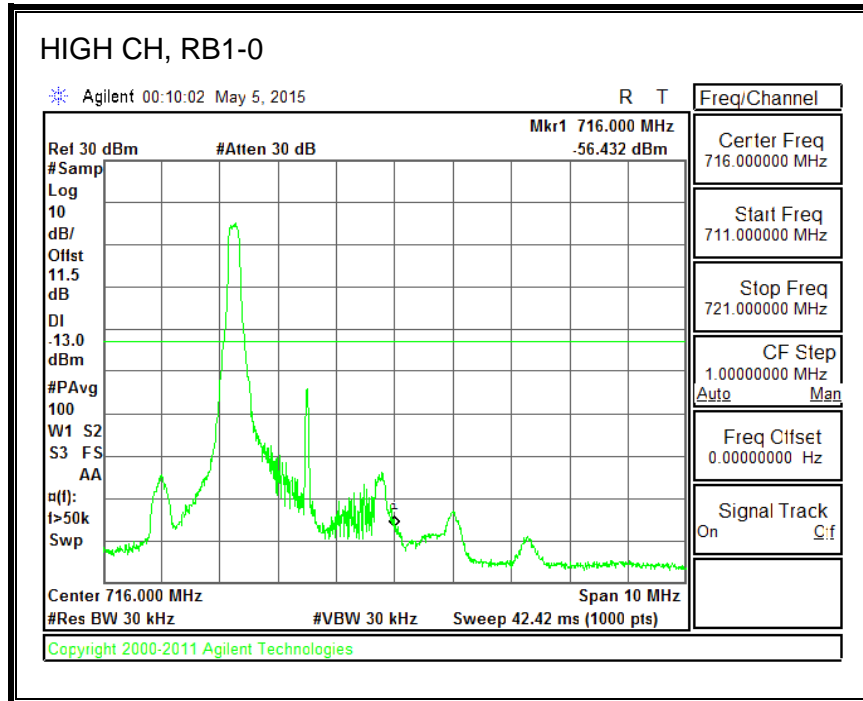

QPSK, (10.0 MHz BAND WIDTH)

16QAM, (10.0 MHz BAND WIDTH)

QPSK, (15.0 MHz BAND WIDTH)

16QAM, (15.0 MHz BAND WIDTH)

QPSK, (20.0 MHz BAND WIDTH)

16QAM, (20.0 MHz BAND WIDTH)

8.3.5. LTE BAND 12 BANDEDGE

QPSK, (1.4 MHz BAND WIDTH)

16QAM, (1.4 MHz BAND WIDTH)

QPSK, (3.0 MHz BAND WIDTH)

16QAM, (3.0 MHz BAND WIDTH)

QPSK, (5.0 MHz BAND WIDTH)

16QAM, (5.0 MHz BAND WIDTH)

QPSK, (10.0 MHz BAND WIDTH)

16QAM, (10.0 MHz BAND WIDTH)

8.3.6. LTE BAND 13 EMISSION MASK

QPSK, (5.0 MHz BAND WIDTH)

16QAM, (5.0 MHz BAND WIDTH)

QPSK, (10.0 MHz BAND WIDTH)

16QAM, (10.0 MHz BAND WIDTH)

8.3.7. LTE BAND 17 BANDEDGE

QPSK, (5.0 MHz BAND WIDTH)

16QAM, (5.0 MHz BAND WIDTH)

QPSK, (10.0 MHz BAND WIDTH)