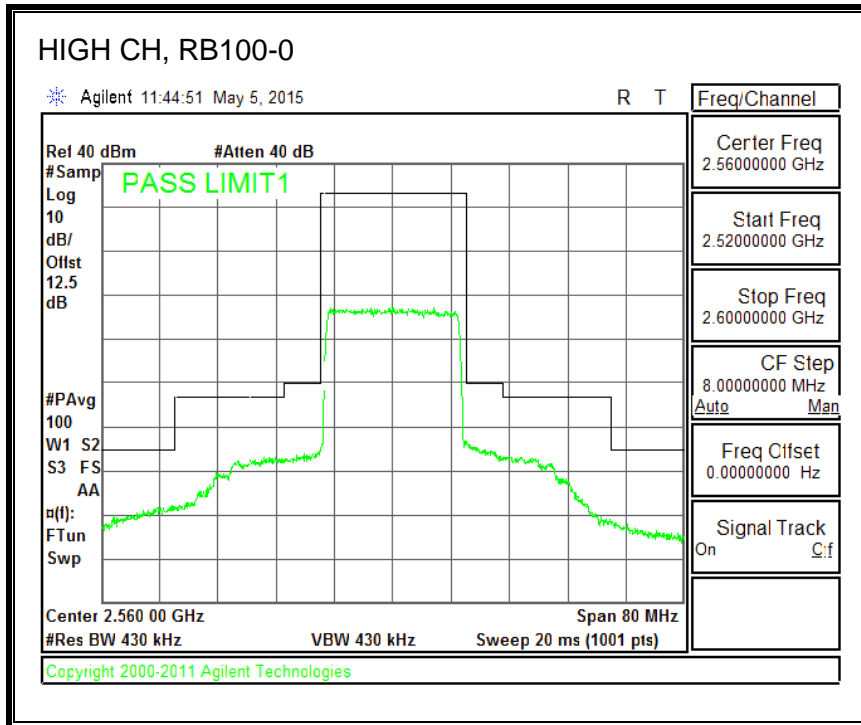

QPSK, (10.0 MHz BAND WIDTH)

16QAM, (10.0 MHz BAND WIDTH)

QPSK, (15.0 MHz BAND WIDTH)

16QAM, (15.0 MHz BAND WIDTH)

QPSK, (20.0 MHz BAND WIDTH)

16QAM, (20.0 MHz BAND WIDTH)

8.3.5. LTE BAND 12 BANDEDGE

QPSK, (1.4 MHz BAND WIDTH)

16QAM, (1.4 MHz BAND WIDTH)

QPSK, (3.0 MHz BAND WIDTH)

16QAM, (3.0 MHz BAND WIDTH)

QPSK, (5.0 MHz BAND WIDTH)

16QAM, (5.0 MHz BAND WIDTH)

QPSK, (10.0 MHz BAND WIDTH)

16QAM, (10.0 MHz BAND WIDTH)

8.3.6. LTE BAND 13 EMISSION MASK