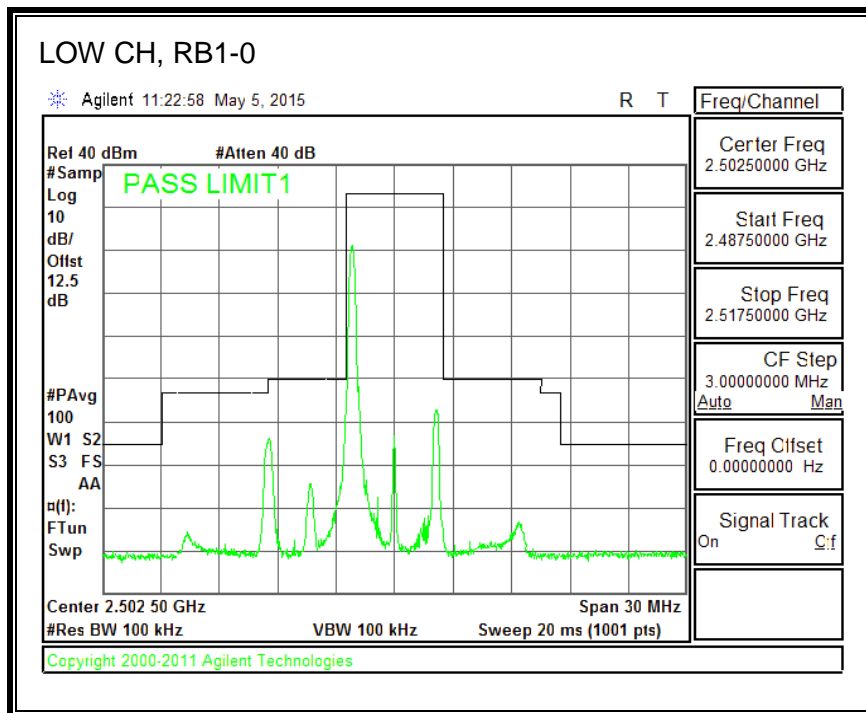

16QAM, (3.0 MHz BAND WIDTH)

QPSK, (5.0 MHz BAND WIDTH)

16QAM, (5.0 MHz BAND WIDTH)

QPSK, (10.0 MHz BAND WIDTH)

16QAM, (10.0 MHz BAND WIDTH)

8.3.4. LTE BAND 7 EMISSION MASK

QPSK, (5.0 MHz BAND WIDTH)

16QAM, (5.0 MHz BAND WIDTH)

QPSK, (10.0 MHz BAND WIDTH)

16QAM, (10.0 MHz BAND WIDTH)

QPSK, (15.0 MHz BAND WIDTH)

16QAM, (15.0 MHz BAND WIDTH)

QPSK, (20.0 MHz BAND WIDTH)

16QAM, (20.0 MHz BAND WIDTH)

8.3.5. LTE BAND 12 BANDEDGE

QPSK, (1.4 MHz BAND WIDTH)