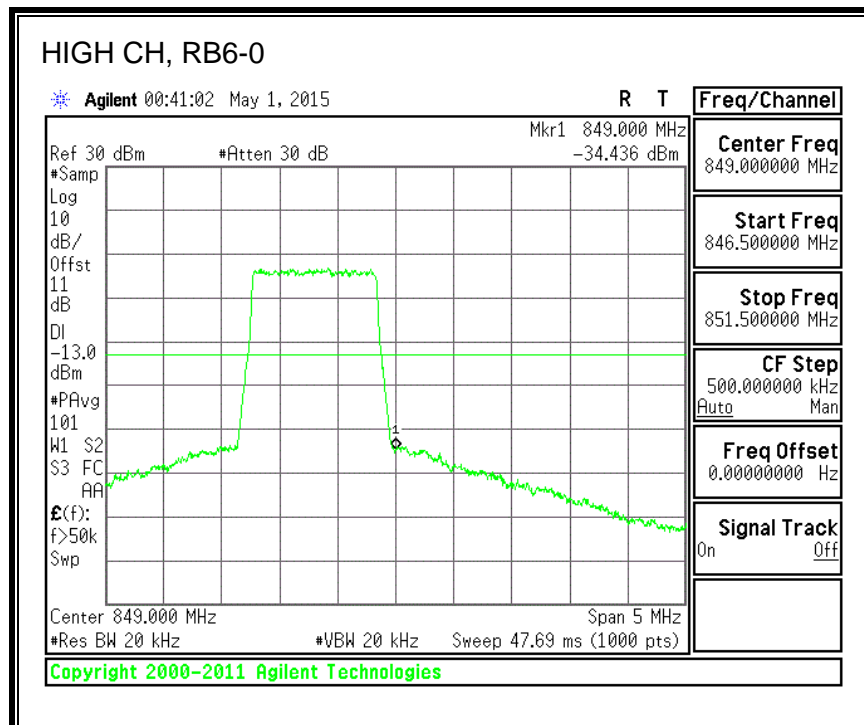

QPSK, (15.0 MHz BAND WIDTH)

16QAM, (15.0 MHz BAND WIDTH)

QPSK, (20.0 MHz BAND WIDTH)

16QAM, (20.0 MHz BAND WIDTH)

8.3.3. LTE BAND 5 BANDEDGE

QPSK, (1.4 MHz BAND WIDTH)

16QAM, (1.4 MHz BAND WIDTH)

QPSK, (3.0 MHz BAND WIDTH)

16QAM, (3.0 MHz BAND WIDTH)

QPSK, (5.0 MHz BAND WIDTH)

16QAM, (5.0 MHz BAND WIDTH)

QPSK, (10.0 MHz BAND WIDTH)

16QAM, (10.0 MHz BAND WIDTH)

8.3.4. LTE BAND 7 EMISSION MASK

QPSK, (5.0 MHz BAND WIDTH)

16QAM, (5.0 MHz BAND WIDTH)