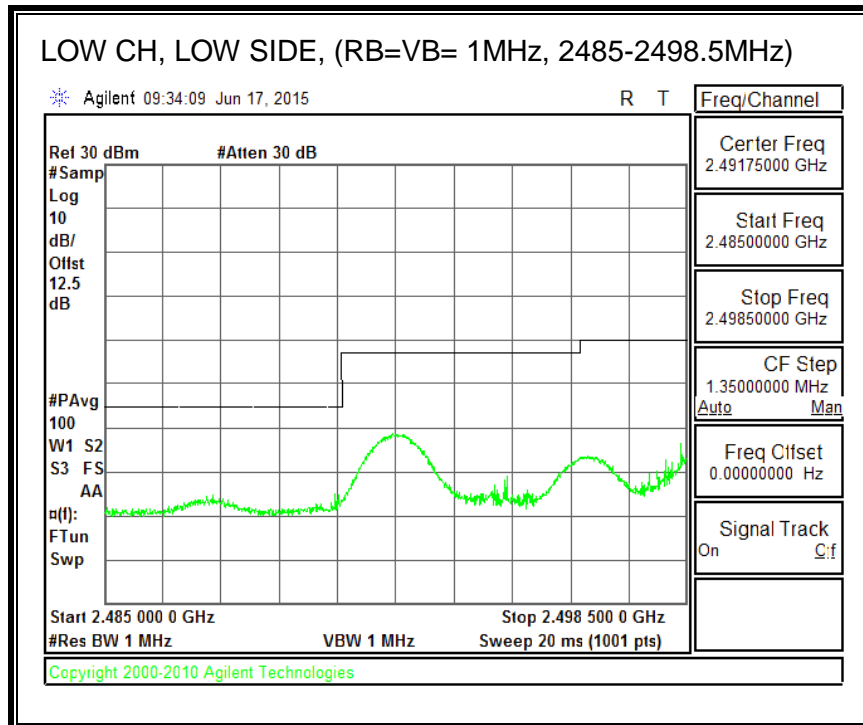

QPSK, (15.0 MHz BAND WIDTH)

16QAM, (15.0 MHz BAND WIDTH)

QPSK, (20.0 MHz BAND WIDTH)

16QAM, (20.0 MHz BAND WIDTH)

8.3.3. LTE BAND 5 BANDEDGE

QPSK, (1.4 MHz BAND WIDTH)

16QAM, (1.4 MHz BAND WIDTH)

QPSK, (3.0 MHz BAND WIDTH)

16QAM, (3.0 MHz BAND WIDTH)

QPSK, (5.0 MHz BAND WIDTH)

16QAM, (5.0 MHz BAND WIDTH)

QPSK, (10.0 MHz BAND WIDTH)

16QAM, (10.0 MHz BAND WIDTH)

8.3.4. LTE BAND 7 EMISSION MASK

QPSK, (5.0 MHz BAND WIDTH)

16QAM, (5.0 MHz BAND WIDTH)

QPSK, (10.0 MHz BAND WIDTH)

16QAM, (10.0 MHz BAND WIDTH)

QPSK, (15.0 MHz BAND WIDTH)

16QAM, (15.0 MHz BAND WIDTH)

QPSK, (20.0 MHz BAND WIDTH)

16QAM, (20.0 MHz BAND WIDTH)

8.3.5. LTE BAND 12 BANDEDGE

QPSK, (1.4 MHz BAND WIDTH)