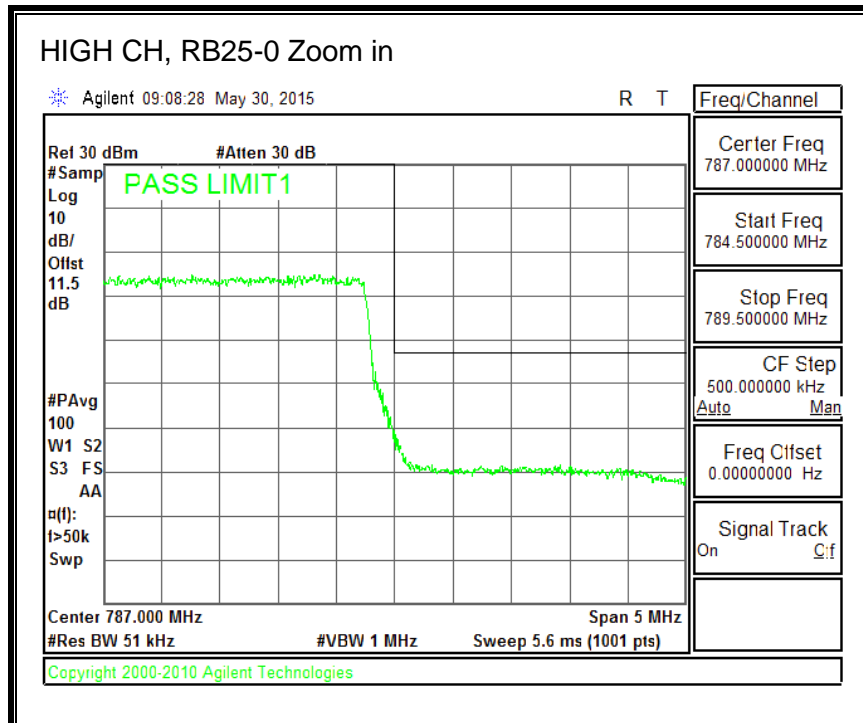

QPSK, (5.0 MHz BAND WIDTH)

16QAM, (5.0 MHz BAND WIDTH)

QPSK, (10.0 MHz BAND WIDTH)

16QAM, (10.0 MHz BAND WIDTH)

8.3.7. LTE BAND 17 BANDEDGE

QPSK, (5.0 MHz BAND WIDTH)

16QAM, (5.0 MHz BAND WIDTH)

QPSK, (10.0 MHz BAND WIDTH)

16QAM, (10.0 MHz BAND WIDTH)

8.3.8. LTE BAND 25 BANDEDGE

QPSK, (1.4 MHz BAND WIDTH)

16QAM, (1.4 MHz BAND WIDTH)

QPSK, (3.0 MHz BAND WIDTH)

16QAM, (3.0 MHz BAND WIDTH)

QPSK, (5.0 MHz BAND WIDTH)

16QAM, (5.0 MHz BAND WIDTH)