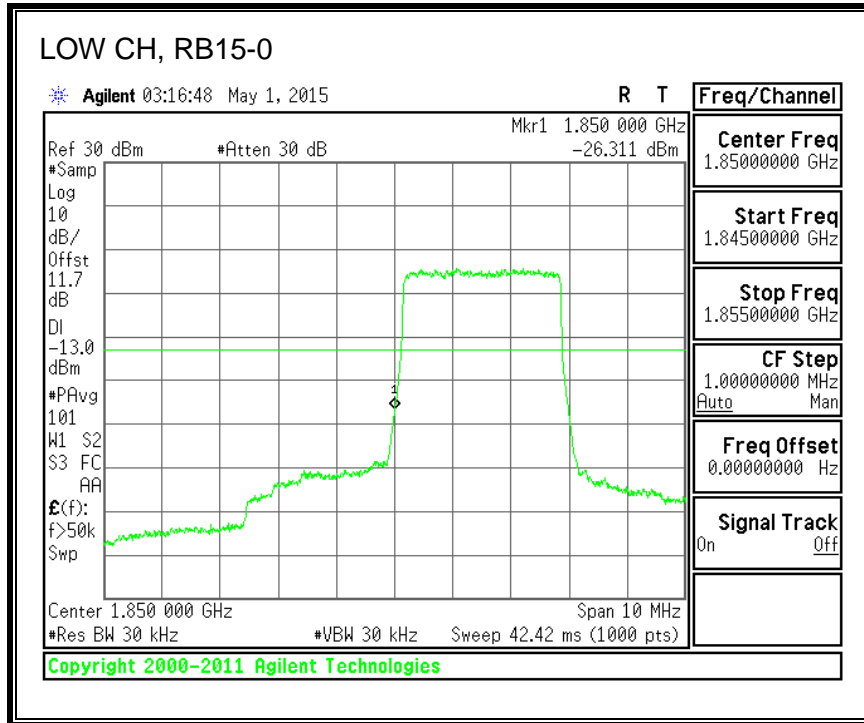

QPSK, (5.0 MHz BAND WIDTH)

16QAM, (5.0 MHz BAND WIDTH)

QPSK, (10.0 MHz BAND WIDTH)

16QAM, (10.0 MHz BAND WIDTH)

8.3.7. LTE BAND 17 BANDEDGE

QPSK, (5.0 MHz BAND WIDTH)

16QAM, (5.0 MHz BAND WIDTH)

QPSK, (10.0 MHz BAND WIDTH)

16QAM, (10.0 MHz BAND WIDTH)

8.3.8. LTE BAND 25 BANDEDGE

QPSK, (1.4 MHz BAND WIDTH)

16QAM, (1.4 MHz BAND WIDTH)

QPSK, (3.0 MHz BAND WIDTH)

16QAM, (3.0 MHz BAND WIDTH)

QPSK, (5.0 MHz BAND WIDTH)

16QAM, (5.0 MHz BAND WIDTH)