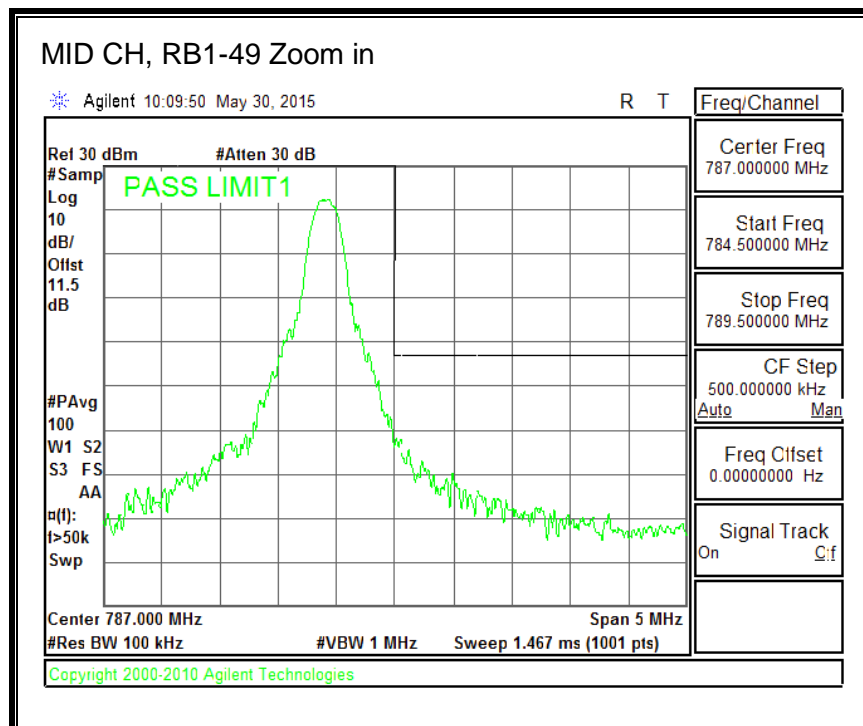

QPSK, (5.0 MHz BAND WIDTH)

16QAM, (5.0 MHz BAND WIDTH)

QPSK, (10.0 MHz BAND WIDTH)

16QAM, (10.0 MHz BAND WIDTH)

8.3.7. LTE BAND 17 BANDEDGE

QPSK, (5.0 MHz BAND WIDTH)

16QAM, (5.0 MHz BAND WIDTH)

QPSK, (10.0 MHz BAND WIDTH)

16QAM, (10.0 MHz BAND WIDTH)

8.3.8. LTE BAND 25 BANDEDGE

QPSK, (1.4 MHz BAND WIDTH)

16QAM, (1.4 MHz BAND WIDTH)

QPSK, (3.0 MHz BAND WIDTH)

16QAM, (3.0 MHz BAND WIDTH)

QPSK, (5.0 MHz BAND WIDTH)

16QAM, (5.0 MHz BAND WIDTH)