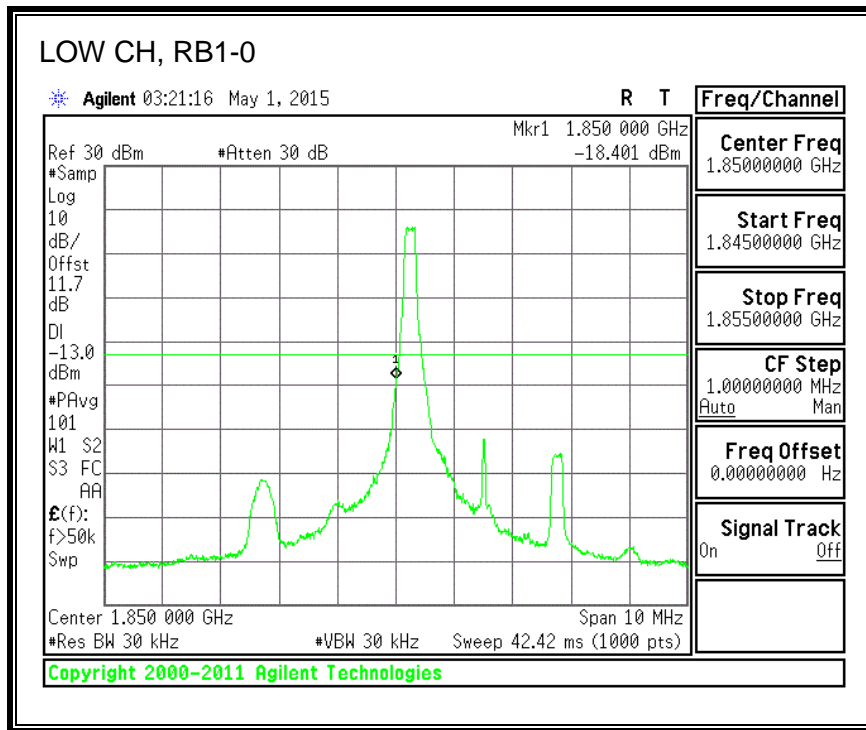

16QAM, (10.0 MHz BAND WIDTH)

8.3.8. LTE BAND 25 BANDEDGE

QPSK, (1.4 MHz BAND WIDTH)

16QAM, (1.4 MHz BAND WIDTH)

QPSK, (3.0 MHz BAND WIDTH)

16QAM, (3.0 MHz BAND WIDTH)

QPSK, (5.0 MHz BAND WIDTH)

16QAM, (5.0 MHz BAND WIDTH)