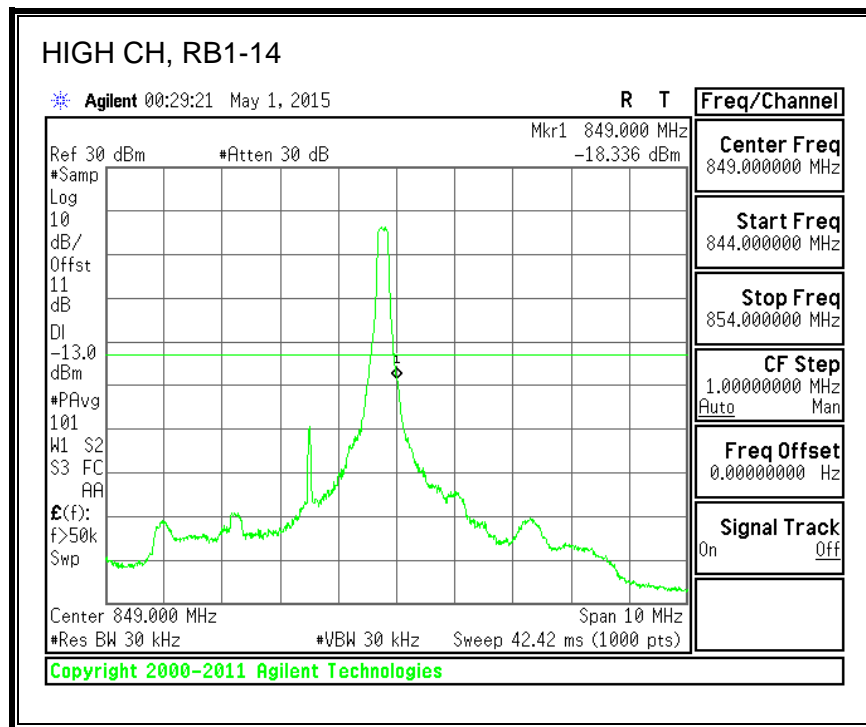

QPSK, (15.0 MHz BAND WIDTH)

16QAM, (15.0 MHz BAND WIDTH)

QPSK, (20.0 MHz BAND WIDTH)

16QAM, (20.0 MHz BAND WIDTH)

8.3.3. LTE BAND 5 BANDEDGE

QPSK, (1.4 MHz BAND WIDTH)

16QAM, (1.4 MHz BAND WIDTH)

QPSK, (3.0 MHz BAND WIDTH)

16QAM, (3.0 MHz BAND WIDTH)

QPSK, (5.0 MHz BAND WIDTH)

16QAM, (5.0 MHz BAND WIDTH)

QPSK, (10.0 MHz BAND WIDTH)

16QAM, (10.0 MHz BAND WIDTH)

8.3.4. LTE BAND 7 EMISSION MASK

QPSK, (5.0 MHz BAND WIDTH)

16QAM, (5.0 MHz BAND WIDTH)

QPSK, (10.0 MHz BAND WIDTH)

16QAM, (10.0 MHz BAND WIDTH)

QPSK, (15.0 MHz BAND WIDTH)

16QAM, (15.0 MHz BAND WIDTH)

QPSK, (20.0 MHz BAND WIDTH)

16QAM, (20.0 MHz BAND WIDTH)

8.3.5. LTE BAND 12 BANDEDGE

QPSK, (1.4 MHz BAND WIDTH)