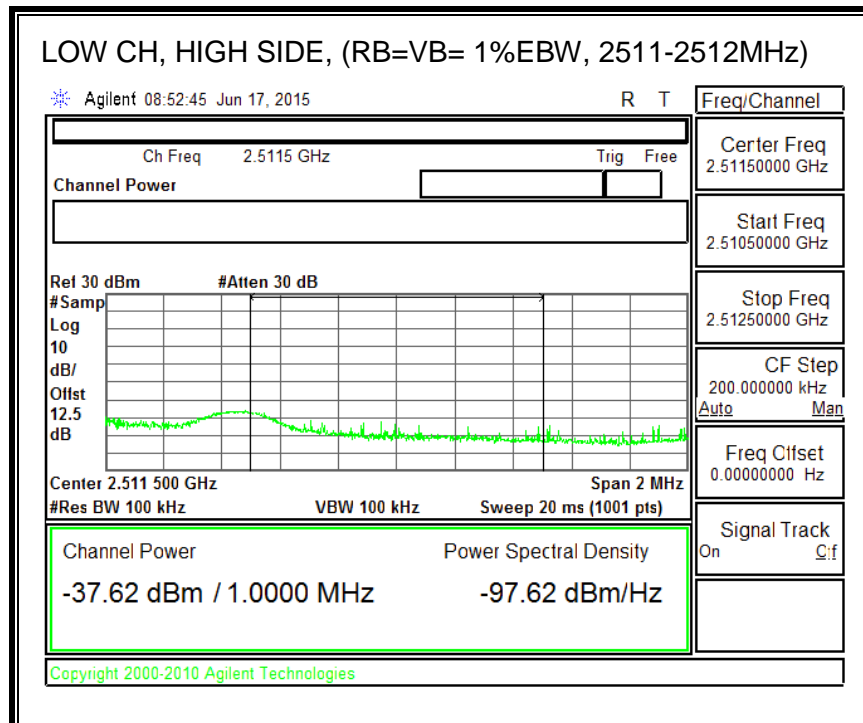

16QAM, (3.0 MHz BAND WIDTH)

QPSK, (5.0 MHz BAND WIDTH)

16QAM, (5.0 MHz BAND WIDTH)

QPSK, (10.0 MHz BAND WIDTH)

16QAM, (10.0 MHz BAND WIDTH)

8.3.4. LTE BAND 7 EMISSION MASK

QPSK, (5.0 MHz BAND WIDTH)

16QAM, (5.0 MHz BAND WIDTH)

QPSK, (10.0 MHz BAND WIDTH)

16QAM, (10.0 MHz BAND WIDTH)

QPSK, (15.0 MHz BAND WIDTH)

16QAM, (15.0 MHz BAND WIDTH)

QPSK, (20.0 MHz BAND WIDTH)

16QAM, (20.0 MHz BAND WIDTH)

8.3.5. LTE BAND 12 BANDEDGE

QPSK, (1.4 MHz BAND WIDTH)