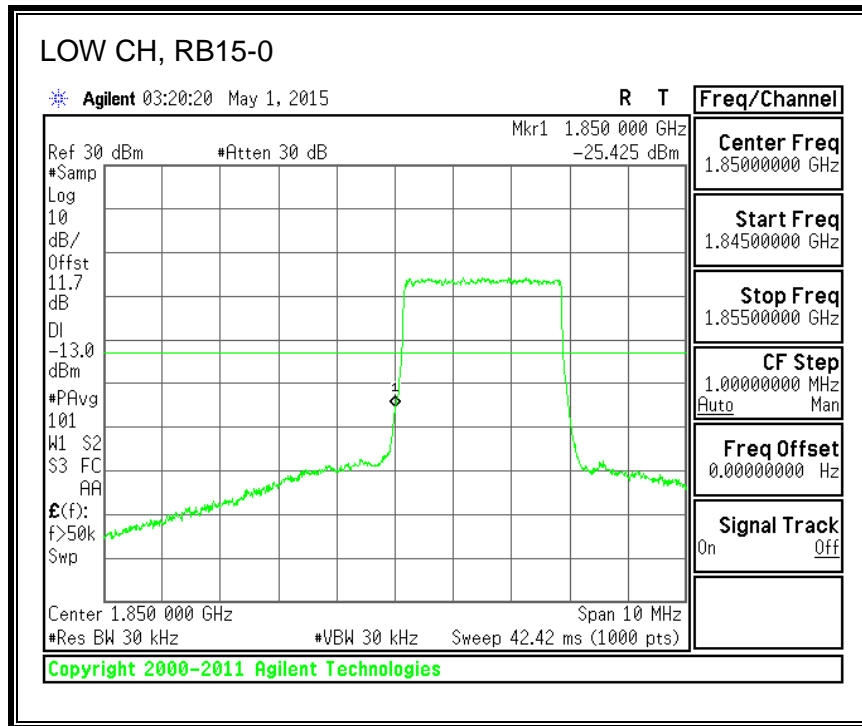

QPSK, (5.0 MHz BAND WIDTH)

16QAM, (5.0 MHz BAND WIDTH)

QPSK, (10.0 MHz BAND WIDTH)

16QAM, (10.0 MHz BAND WIDTH)

8.3.7. LTE BAND 17 BANDEDGE

QPSK, (5.0 MHz BAND WIDTH)

16QAM, (5.0 MHz BAND WIDTH)

QPSK, (10.0 MHz BAND WIDTH)

16QAM, (10.0 MHz BAND WIDTH)

8.3.8. LTE BAND 25 BANDEDGE

QPSK, (1.4 MHz BAND WIDTH)

16QAM, (1.4 MHz BAND WIDTH)

QPSK, (3.0 MHz BAND WIDTH)

16QAM, (3.0 MHz BAND WIDTH)

QPSK, (5.0 MHz BAND WIDTH)

16QAM, (5.0 MHz BAND WIDTH)