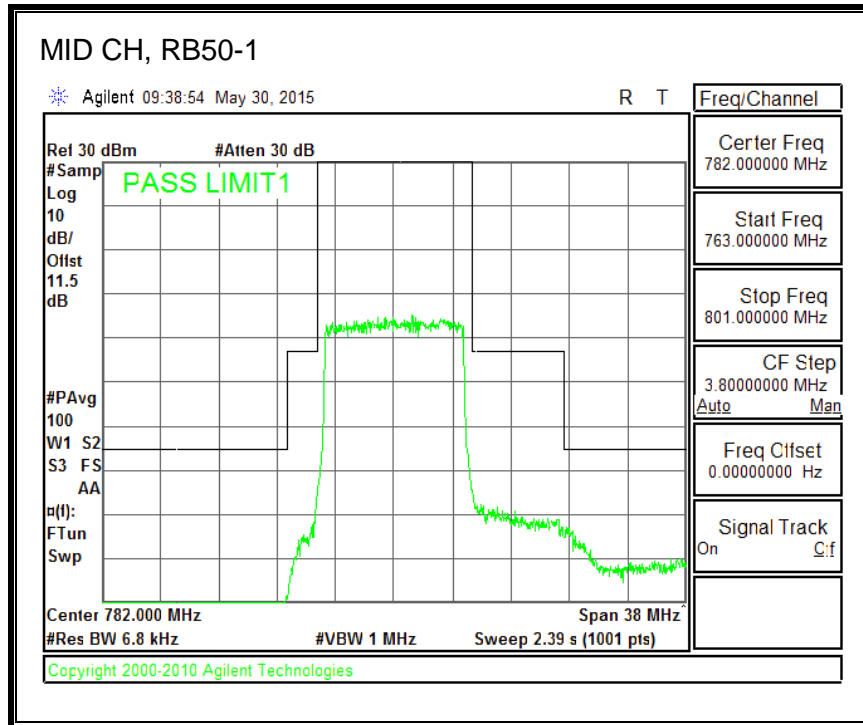

16QAM, (1.4 MHz BAND WIDTH)

QPSK, (3.0 MHz BAND WIDTH)

16QAM, (3.0 MHz BAND WIDTH)

QPSK, (5.0 MHz BAND WIDTH)

16QAM, (5.0 MHz BAND WIDTH)

QPSK, (10.0 MHz BAND WIDTH)

16QAM, (10.0 MHz BAND WIDTH)

8.3.6. LTE BAND 13 EMISSION MASK

QPSK, (5.0 MHz BAND WIDTH)

16QAM, (5.0 MHz BAND WIDTH)

QPSK, (10.0 MHz BAND WIDTH)

16QAM, (10.0 MHz BAND WIDTH)

8.3.7. LTE BAND 17 BANDEDGE

QPSK, (5.0 MHz BAND WIDTH)

16QAM, (5.0 MHz BAND WIDTH)

QPSK, (10.0 MHz BAND WIDTH)

16QAM, (10.0 MHz BAND WIDTH)

8.3.8. LTE BAND 25 BANDEDGE

QPSK, (1.4 MHz BAND WIDTH)

16QAM, (1.4 MHz BAND WIDTH)

QPSK, (3.0 MHz BAND WIDTH)

16QAM, (3.0 MHz BAND WIDTH)

QPSK, (5.0 MHz BAND WIDTH)

16QAM, (5.0 MHz BAND WIDTH)