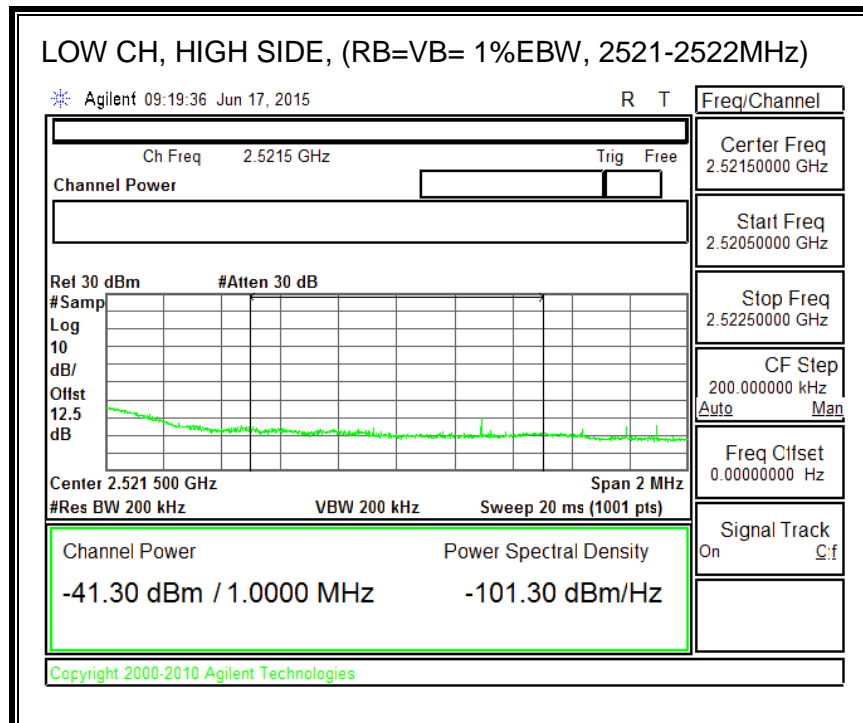

QPSK, (10.0 MHz BAND WIDTH)

16QAM, (10.0 MHz BAND WIDTH)

QPSK, (15.0 MHz BAND WIDTH)

16QAM, (15.0 MHz BAND WIDTH)

QPSK, (20.0 MHz BAND WIDTH)

16QAM, (20.0 MHz BAND WIDTH)

8.3.5. LTE BAND 12 BANDEDGE

QPSK, (1.4 MHz BAND WIDTH)

16QAM, (1.4 MHz BAND WIDTH)

QPSK, (3.0 MHz BAND WIDTH)

16QAM, (3.0 MHz BAND WIDTH)

QPSK, (5.0 MHz BAND WIDTH)

16QAM, (5.0 MHz BAND WIDTH)

QPSK, (10.0 MHz BAND WIDTH)

16QAM, (10.0 MHz BAND WIDTH)

8.3.6. LTE BAND 13 EMISSION MASK