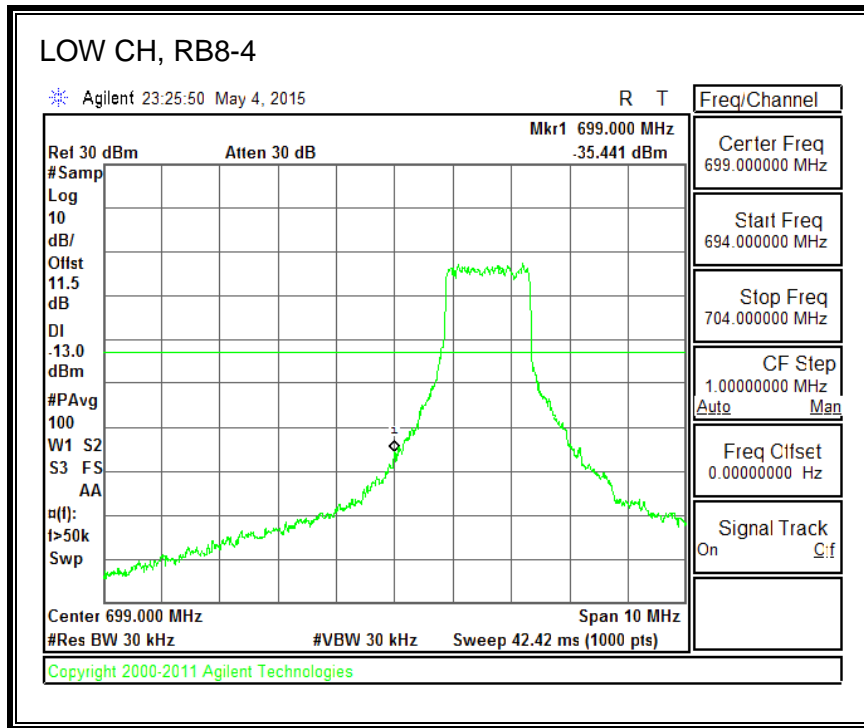

QPSK, (10.0 MHz BAND WIDTH)

16QAM, (10.0 MHz BAND WIDTH)

QPSK, (15.0 MHz BAND WIDTH)

16QAM, (15.0 MHz BAND WIDTH)

QPSK, (20.0 MHz BAND WIDTH)

16QAM, (20.0 MHz BAND WIDTH)

8.3.5. LTE BAND 12 BANDEDGE

QPSK, (1.4 MHz BAND WIDTH)

16QAM, (1.4 MHz BAND WIDTH)

QPSK, (3.0 MHz BAND WIDTH)

16QAM, (3.0 MHz BAND WIDTH)

QPSK, (5.0 MHz BAND WIDTH)

16QAM, (5.0 MHz BAND WIDTH)

QPSK, (10.0 MHz BAND WIDTH)

16QAM, (10.0 MHz BAND WIDTH)

8.3.6. LTE BAND 13 EMISSION MASK

QPSK, (5.0 MHz BAND WIDTH)

16QAM, (5.0 MHz BAND WIDTH)

QPSK, (10.0 MHz BAND WIDTH)

16QAM, (10.0 MHz BAND WIDTH)

8.3.7. LTE BAND 17 BANDEDGE

QPSK, (5.0 MHz BAND WIDTH)

16QAM, (5.0 MHz BAND WIDTH)

QPSK, (10.0 MHz BAND WIDTH)

16QAM, (10.0 MHz BAND WIDTH)

8.3.8. LTE BAND 25 BANDEDGE

QPSK, (1.4 MHz BAND WIDTH)

16QAM, (1.4 MHz BAND WIDTH)

QPSK, (3.0 MHz BAND WIDTH)

16QAM, (3.0 MHz BAND WIDTH)

QPSK, (5.0 MHz BAND WIDTH)

16QAM, (5.0 MHz BAND WIDTH)