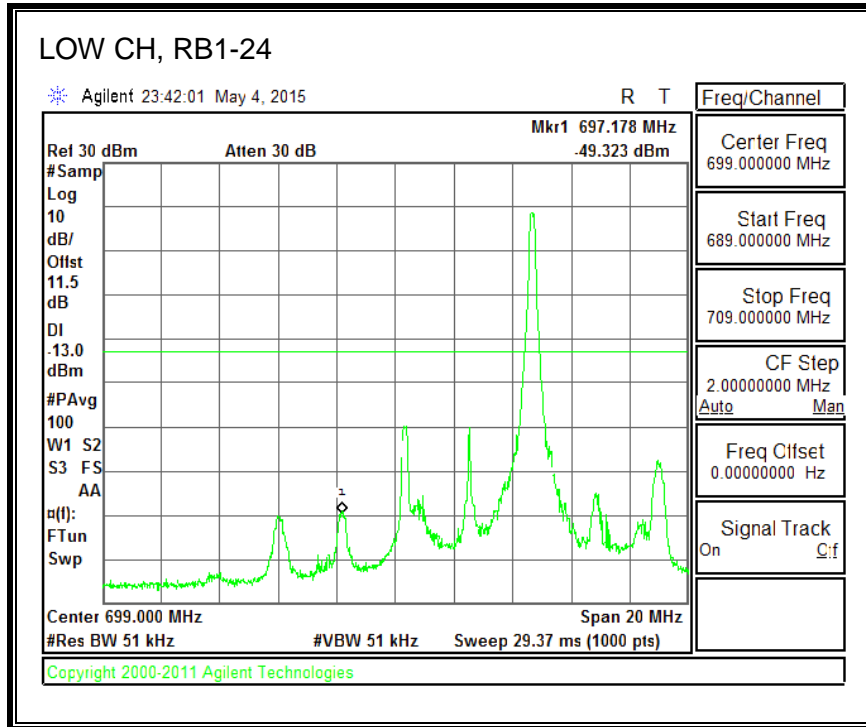

QPSK, (10.0 MHz BAND WIDTH)

16QAM, (10.0 MHz BAND WIDTH)

QPSK, (15.0 MHz BAND WIDTH)

16QAM, (15.0 MHz BAND WIDTH)

QPSK, (20.0 MHz BAND WIDTH)

16QAM, (20.0 MHz BAND WIDTH)

8.3.5. LTE BAND 12 BANDEDGE

QPSK, (1.4 MHz BAND WIDTH)

16QAM, (1.4 MHz BAND WIDTH)

QPSK, (3.0 MHz BAND WIDTH)

16QAM, (3.0 MHz BAND WIDTH)

QPSK, (5.0 MHz BAND WIDTH)

16QAM, (5.0 MHz BAND WIDTH)

QPSK, (10.0 MHz BAND WIDTH)

16QAM, (10.0 MHz BAND WIDTH)

8.3.6. LTE BAND 13 EMISSION MASK

QPSK, (5.0 MHz BAND WIDTH)

16QAM, (5.0 MHz BAND WIDTH)

QPSK, (10.0 MHz BAND WIDTH)

16QAM, (10.0 MHz BAND WIDTH)

8.3.7. LTE BAND 17 BANDEDGE

QPSK, (5.0 MHz BAND WIDTH)

16QAM, (5.0 MHz BAND WIDTH)

QPSK, (10.0 MHz BAND WIDTH)

16QAM, (10.0 MHz BAND WIDTH)

8.3.8. LTE BAND 25 BANDEDGE

QPSK, (1.4 MHz BAND WIDTH)

16QAM, (1.4 MHz BAND WIDTH)

QPSK, (3.0 MHz BAND WIDTH)

16QAM, (3.0 MHz BAND WIDTH)

QPSK, (5.0 MHz BAND WIDTH)

16QAM, (5.0 MHz BAND WIDTH)