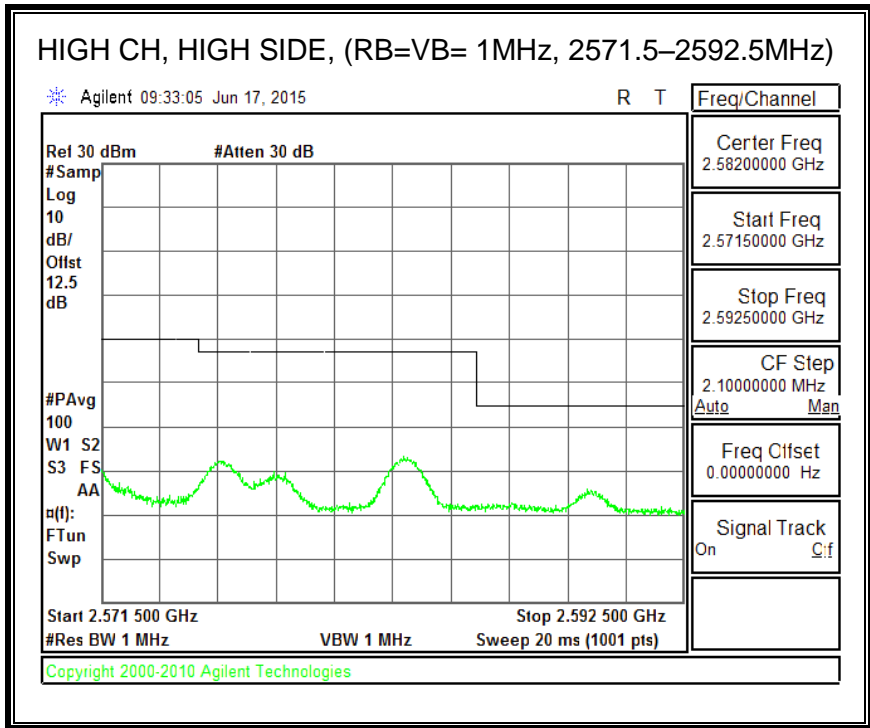

QPSK, (10.0 MHz BAND WIDTH)

16QAM, (10.0 MHz BAND WIDTH)

QPSK, (15.0 MHz BAND WIDTH)

16QAM, (15.0 MHz BAND WIDTH)

QPSK, (20.0 MHz BAND WIDTH)

16QAM, (20.0 MHz BAND WIDTH)

8.3.5. LTE BAND 12 BANDEDGE

QPSK, (1.4 MHz BAND WIDTH)

16QAM, (1.4 MHz BAND WIDTH)

QPSK, (3.0 MHz BAND WIDTH)

16QAM, (3.0 MHz BAND WIDTH)

QPSK, (5.0 MHz BAND WIDTH)

16QAM, (5.0 MHz BAND WIDTH)

QPSK, (10.0 MHz BAND WIDTH)

16QAM, (10.0 MHz BAND WIDTH)

8.3.6. LTE BAND 13 EMISSION MASK