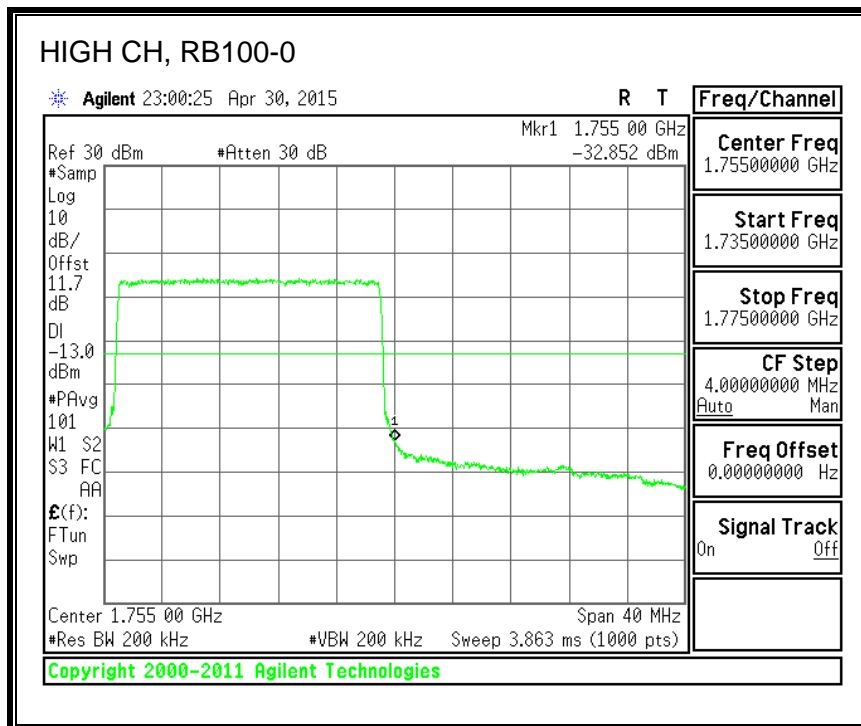

QPSK, (15.0 MHz BAND WIDTH)

16QAM, (15.0 MHz BAND WIDTH)

QPSK, (20.0 MHz BAND WIDTH)

16QAM, (20.0 MHz BAND WIDTH)

8.3.3. LTE BAND 5 BANDEDGE

QPSK, (1.4 MHz BAND WIDTH)

16QAM, (1.4 MHz BAND WIDTH)

QPSK, (3.0 MHz BAND WIDTH)

16QAM, (3.0 MHz BAND WIDTH)

QPSK, (5.0 MHz BAND WIDTH)

16QAM, (5.0 MHz BAND WIDTH)

QPSK, (10.0 MHz BAND WIDTH)

16QAM, (10.0 MHz BAND WIDTH)

8.3.4. LTE BAND 7 EMISSION MASK

QPSK, (5.0 MHz BAND WIDTH)

16QAM, (5.0 MHz BAND WIDTH)

QPSK, (10.0 MHz BAND WIDTH)

16QAM, (10.0 MHz BAND WIDTH)

QPSK, (15.0 MHz BAND WIDTH)

16QAM, (15.0 MHz BAND WIDTH)

QPSK, (20.0 MHz BAND WIDTH)

16QAM, (20.0 MHz BAND WIDTH)

8.3.5. LTE BAND 12 BANDEDGE

QPSK, (1.4 MHz BAND WIDTH)