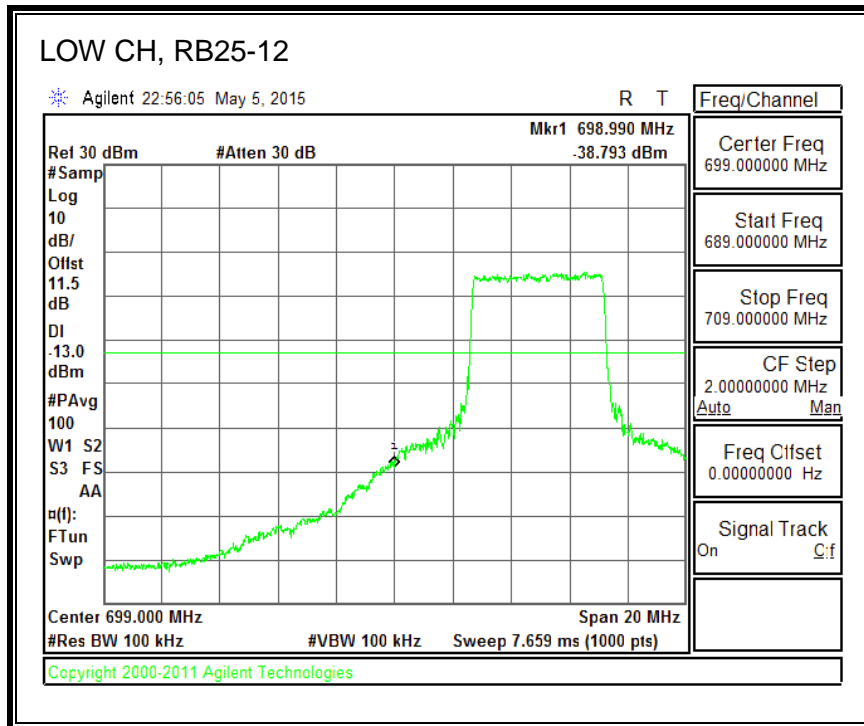

QPSK, (10.0 MHz BAND WIDTH)

16QAM, (10.0 MHz BAND WIDTH)

QPSK, (15.0 MHz BAND WIDTH)

16QAM, (15.0 MHz BAND WIDTH)

QPSK, (20.0 MHz BAND WIDTH)

16QAM, (20.0 MHz BAND WIDTH)

8.3.5. LTE BAND 12 BANDEDGE

QPSK, (1.4 MHz BAND WIDTH)

16QAM, (1.4 MHz BAND WIDTH)

QPSK, (3.0 MHz BAND WIDTH)

16QAM, (3.0 MHz BAND WIDTH)

QPSK, (5.0 MHz BAND WIDTH)

16QAM, (5.0 MHz BAND WIDTH)

QPSK, (10.0 MHz BAND WIDTH)

16QAM, (10.0 MHz BAND WIDTH)

8.3.6. LTE BAND 13 EMISSION MASK

QPSK, (5.0 MHz BAND WIDTH)

16QAM, (5.0 MHz BAND WIDTH)

QPSK, (10.0 MHz BAND WIDTH)

16QAM, (10.0 MHz BAND WIDTH)

8.3.7. LTE BAND 17 BANDEDGE

QPSK, (5.0 MHz BAND WIDTH)

16QAM, (5.0 MHz BAND WIDTH)

QPSK, (10.0 MHz BAND WIDTH)