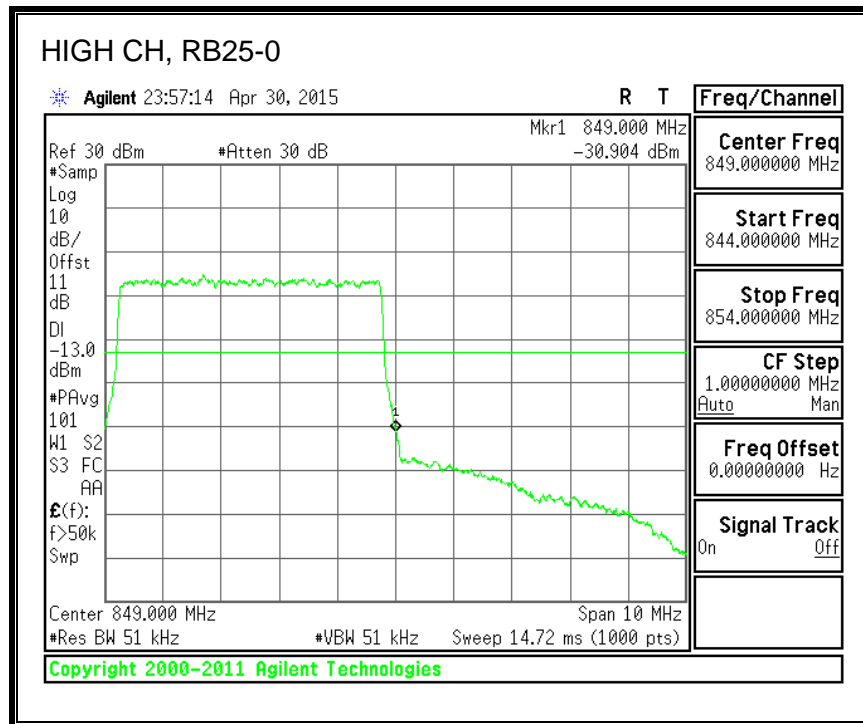

QPSK, (15.0 MHz BAND WIDTH)

16QAM, (15.0 MHz BAND WIDTH)

QPSK, (20.0 MHz BAND WIDTH)

16QAM, (20.0 MHz BAND WIDTH)

8.3.3. LTE BAND 5 BANDEDGE

QPSK, (1.4 MHz BAND WIDTH)

16QAM, (1.4 MHz BAND WIDTH)

QPSK, (3.0 MHz BAND WIDTH)

16QAM, (3.0 MHz BAND WIDTH)

QPSK, (5.0 MHz BAND WIDTH)

16QAM, (5.0 MHz BAND WIDTH)

QPSK, (10.0 MHz BAND WIDTH)

16QAM, (10.0 MHz BAND WIDTH)

8.3.4. LTE BAND 7 EMISSION MASK

QPSK, (5.0 MHz BAND WIDTH)

16QAM, (5.0 MHz BAND WIDTH)

QPSK, (10.0 MHz BAND WIDTH)

16QAM, (10.0 MHz BAND WIDTH)

QPSK, (15.0 MHz BAND WIDTH)

16QAM, (15.0 MHz BAND WIDTH)

QPSK, (20.0 MHz BAND WIDTH)

16QAM, (20.0 MHz BAND WIDTH)

8.3.5. LTE BAND 12 BANDEDGE

QPSK, (1.4 MHz BAND WIDTH)