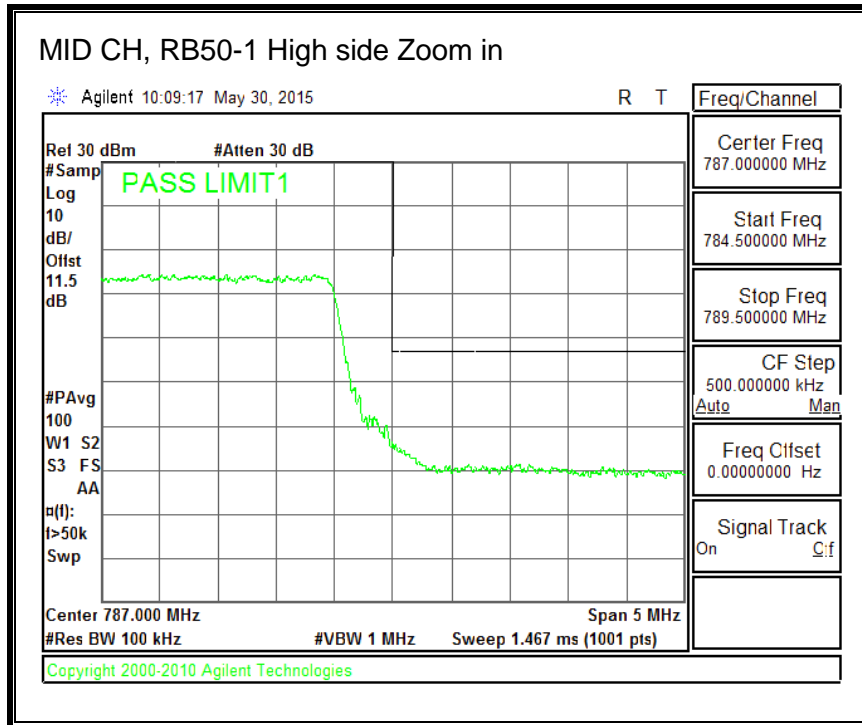

16QAM, (1.4 MHz BAND WIDTH)

QPSK, (3.0 MHz BAND WIDTH)

16QAM, (3.0 MHz BAND WIDTH)

QPSK, (5.0 MHz BAND WIDTH)

16QAM, (5.0 MHz BAND WIDTH)

QPSK, (10.0 MHz BAND WIDTH)

16QAM, (10.0 MHz BAND WIDTH)

8.3.6. LTE BAND 13 EMISSION MASK

QPSK, (5.0 MHz BAND WIDTH)

16QAM, (5.0 MHz BAND WIDTH)

QPSK, (10.0 MHz BAND WIDTH)

16QAM, (10.0 MHz BAND WIDTH)

8.3.7. LTE BAND 17 BANDEDGE

QPSK, (5.0 MHz BAND WIDTH)

16QAM, (5.0 MHz BAND WIDTH)

QPSK, (10.0 MHz BAND WIDTH)

16QAM, (10.0 MHz BAND WIDTH)

8.3.8. LTE BAND 25 BANDEDGE

QPSK, (1.4 MHz BAND WIDTH)

16QAM, (1.4 MHz BAND WIDTH)

QPSK, (3.0 MHz BAND WIDTH)

16QAM, (3.0 MHz BAND WIDTH)

QPSK, (5.0 MHz BAND WIDTH)

16QAM, (5.0 MHz BAND WIDTH)