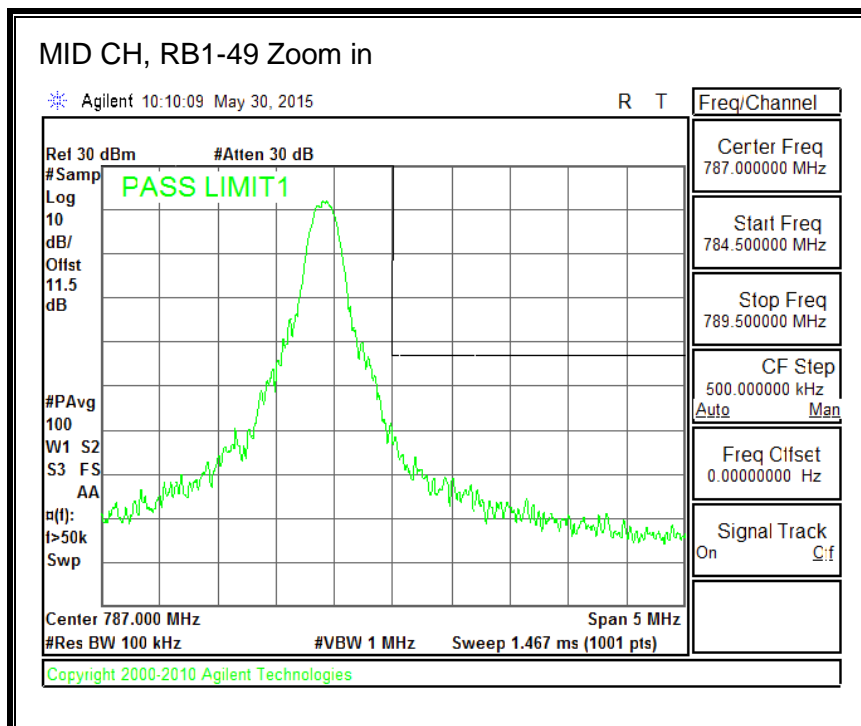

QPSK, (5.0 MHz BAND WIDTH)

16QAM, (5.0 MHz BAND WIDTH)

QPSK, (10.0 MHz BAND WIDTH)

16QAM, (10.0 MHz BAND WIDTH)

8.3.7. LTE BAND 17 BANDEDGE

QPSK, (5.0 MHz BAND WIDTH)

16QAM, (5.0 MHz BAND WIDTH)

QPSK, (10.0 MHz BAND WIDTH)

16QAM, (10.0 MHz BAND WIDTH)

8.3.8. LTE BAND 25 BANDEDGE

QPSK, (1.4 MHz BAND WIDTH)

16QAM, (1.4 MHz BAND WIDTH)

QPSK, (3.0 MHz BAND WIDTH)

16QAM, (3.0 MHz BAND WIDTH)

QPSK, (5.0 MHz BAND WIDTH)

16QAM, (5.0 MHz BAND WIDTH)