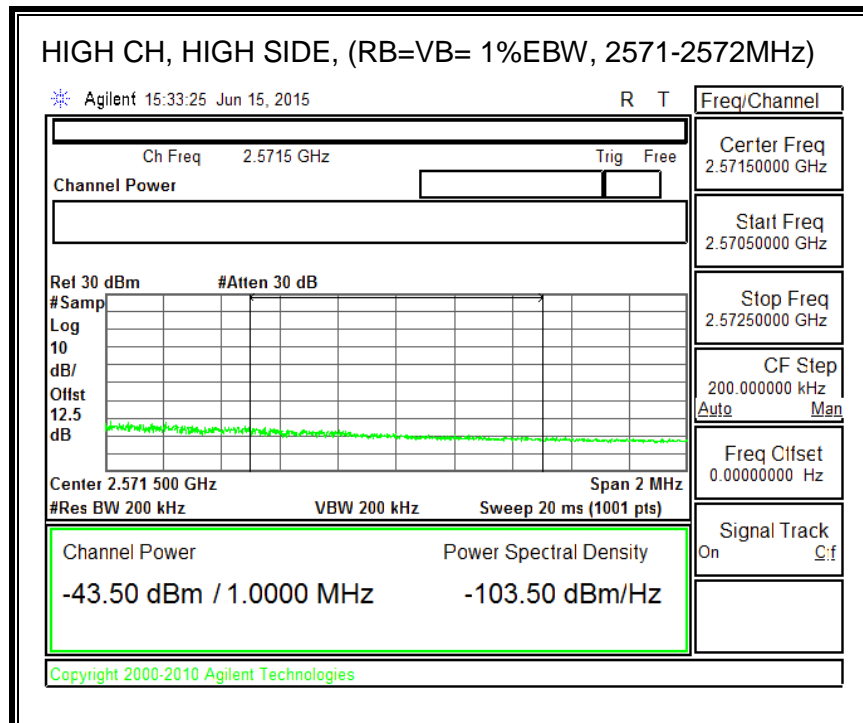

QPSK, (10.0 MHz BAND WIDTH)

16QAM, (10.0 MHz BAND WIDTH)

QPSK, (15.0 MHz BAND WIDTH)

16QAM, (15.0 MHz BAND WIDTH)

QPSK, (20.0 MHz BAND WIDTH)

16QAM, (20.0 MHz BAND WIDTH)

8.3.5. LTE BAND 12 BANDEDGE

QPSK, (1.4 MHz BAND WIDTH)

16QAM, (1.4 MHz BAND WIDTH)

QPSK, (3.0 MHz BAND WIDTH)

16QAM, (3.0 MHz BAND WIDTH)

QPSK, (5.0 MHz BAND WIDTH)

16QAM, (5.0 MHz BAND WIDTH)

QPSK, (10.0 MHz BAND WIDTH)

16QAM, (10.0 MHz BAND WIDTH)

8.3.6. LTE BAND 13 EMISSION MASK