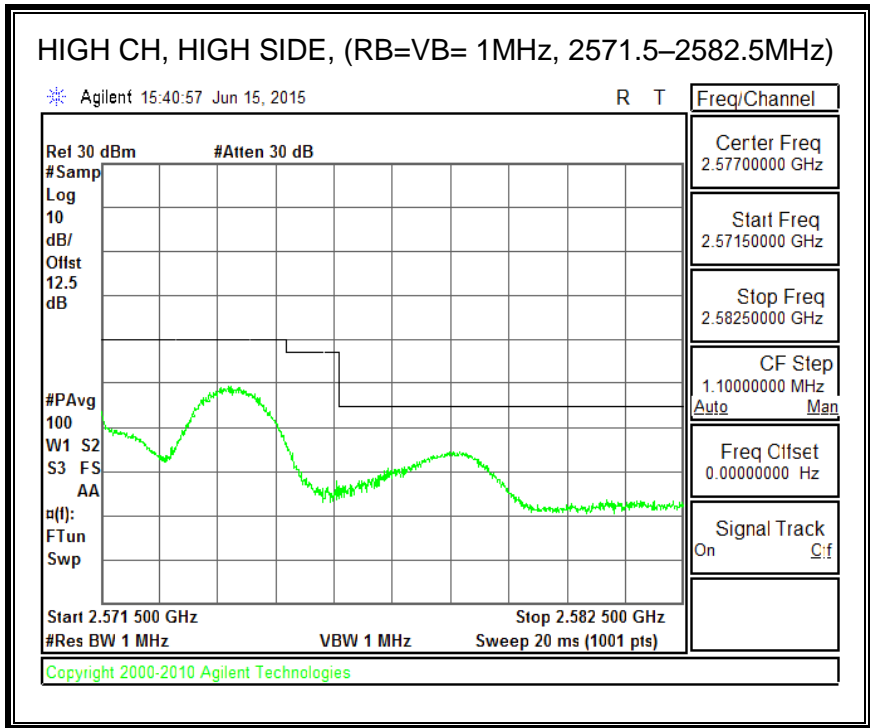

16QAM, (3.0 MHz BAND WIDTH)

QPSK, (5.0 MHz BAND WIDTH)

16QAM, (5.0 MHz BAND WIDTH)

QPSK, (10.0 MHz BAND WIDTH)

16QAM, (10.0 MHz BAND WIDTH)

8.3.4. LTE BAND 7 EMISSION MASK

QPSK, (5.0 MHz BAND WIDTH)

16QAM, (5.0 MHz BAND WIDTH)

QPSK, (10.0 MHz BAND WIDTH)

16QAM, (10.0 MHz BAND WIDTH)

QPSK, (15.0 MHz BAND WIDTH)

16QAM, (15.0 MHz BAND WIDTH)

QPSK, (20.0 MHz BAND WIDTH)

16QAM, (20.0 MHz BAND WIDTH)

8.3.5. LTE BAND 12 BANDEDGE

QPSK, (1.4 MHz BAND WIDTH)