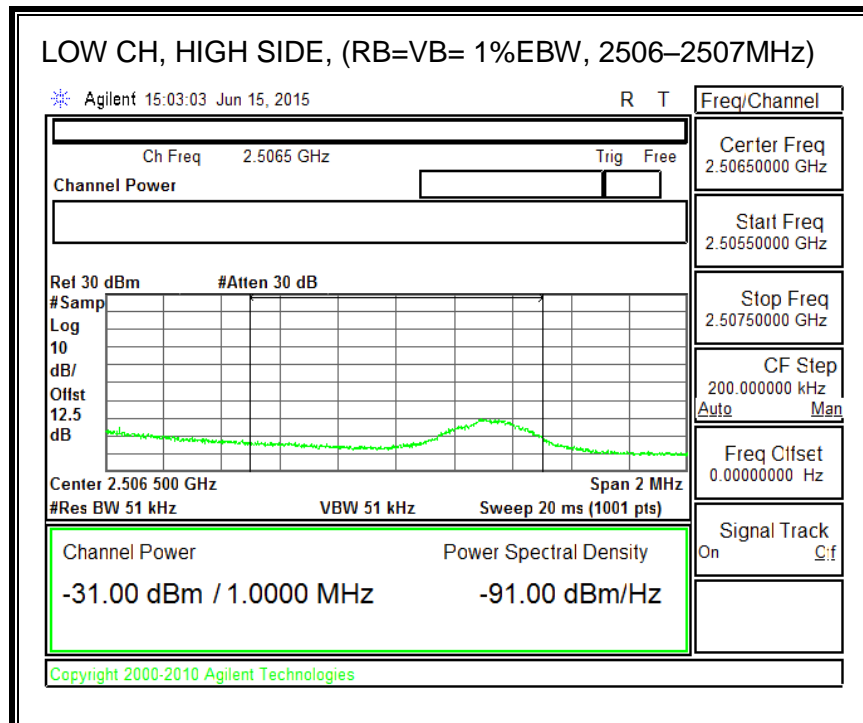

16QAM, (3.0 MHz BAND WIDTH)

QPSK, (5.0 MHz BAND WIDTH)

16QAM, (5.0 MHz BAND WIDTH)

QPSK, (10.0 MHz BAND WIDTH)

16QAM, (10.0 MHz BAND WIDTH)

8.3.4. LTE BAND 7 EMISSION MASK

QPSK, (5.0 MHz BAND WIDTH)

16QAM, (5.0 MHz BAND WIDTH)

QPSK, (10.0 MHz BAND WIDTH)

16QAM, (10.0 MHz BAND WIDTH)

QPSK, (15.0 MHz BAND WIDTH)

16QAM, (15.0 MHz BAND WIDTH)

QPSK, (20.0 MHz BAND WIDTH)

16QAM, (20.0 MHz BAND WIDTH)

8.3.5. LTE BAND 12 BANDEDGE

QPSK, (1.4 MHz BAND WIDTH)