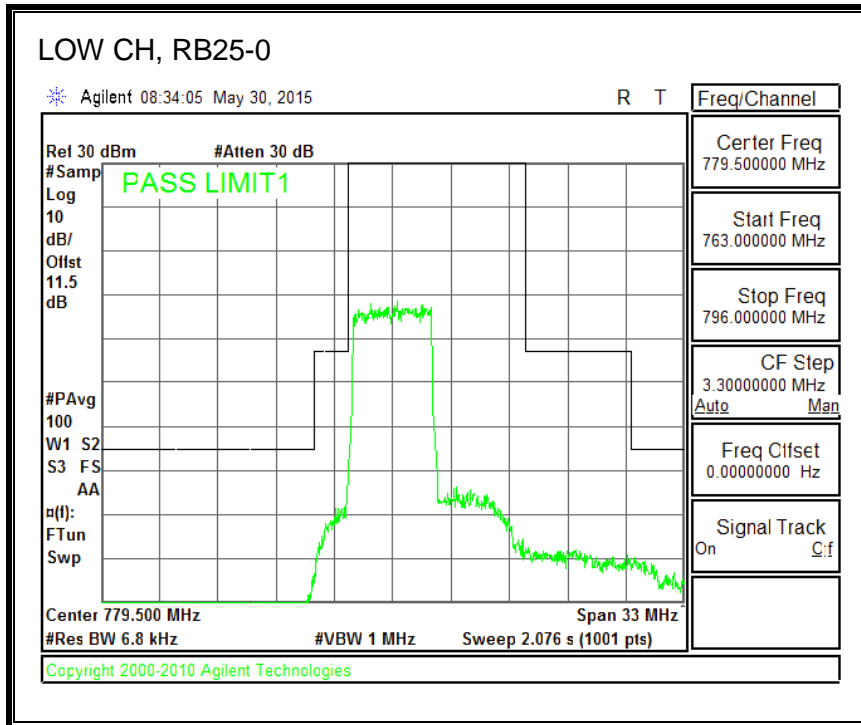

QPSK, (10.0 MHz BAND WIDTH)

16QAM, (10.0 MHz BAND WIDTH)

QPSK, (15.0 MHz BAND WIDTH)

16QAM, (15.0 MHz BAND WIDTH)

QPSK, (20.0 MHz BAND WIDTH)

16QAM, (20.0 MHz BAND WIDTH)

8.3.5. LTE BAND 12 BANDEDGE

QPSK, (1.4 MHz BAND WIDTH)

16QAM, (1.4 MHz BAND WIDTH)

QPSK, (3.0 MHz BAND WIDTH)

16QAM, (3.0 MHz BAND WIDTH)

QPSK, (5.0 MHz BAND WIDTH)

16QAM, (5.0 MHz BAND WIDTH)

QPSK, (10.0 MHz BAND WIDTH)

16QAM, (10.0 MHz BAND WIDTH)

8.3.6. LTE BAND 13 EMISSION MASK

QPSK, (5.0 MHz BAND WIDTH)

16QAM, (5.0 MHz BAND WIDTH)

QPSK, (10.0 MHz BAND WIDTH)

16QAM, (10.0 MHz BAND WIDTH)

8.3.7. LTE BAND 17 BANDEDGE

QPSK, (5.0 MHz BAND WIDTH)

16QAM, (5.0 MHz BAND WIDTH)

QPSK, (10.0 MHz BAND WIDTH)

16QAM, (10.0 MHz BAND WIDTH)

8.3.8. LTE BAND 25 BANDEDGE

QPSK, (1.4 MHz BAND WIDTH)

16QAM, (1.4 MHz BAND WIDTH)

QPSK, (3.0 MHz BAND WIDTH)

16QAM, (3.0 MHz BAND WIDTH)

QPSK, (5.0 MHz BAND WIDTH)

16QAM, (5.0 MHz BAND WIDTH)