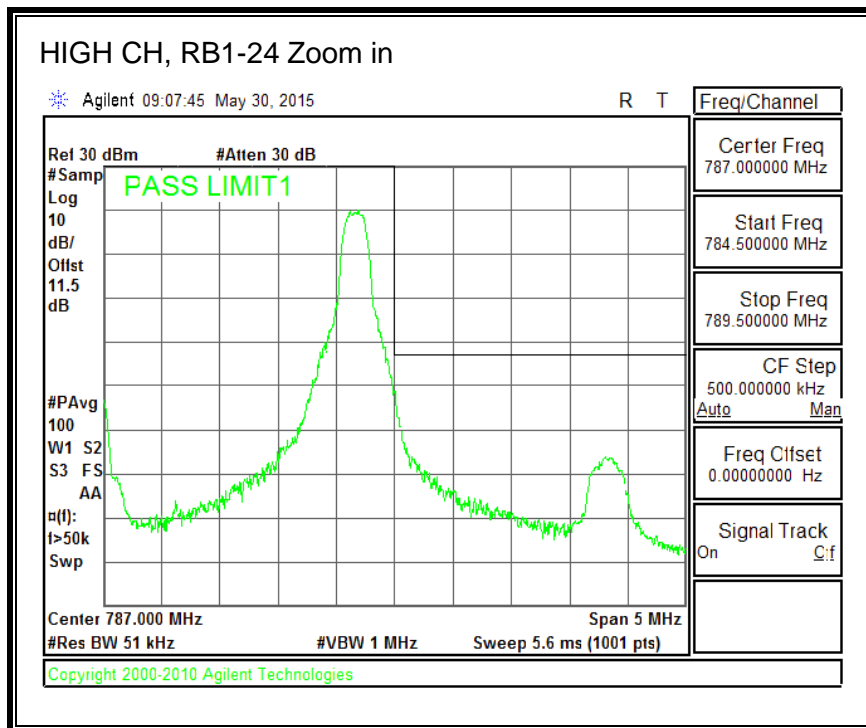

QPSK, (5.0 MHz BAND WIDTH)

16QAM, (5.0 MHz BAND WIDTH)

QPSK, (10.0 MHz BAND WIDTH)

16QAM, (10.0 MHz BAND WIDTH)

8.3.7. LTE BAND 17 BANDEDGE

QPSK, (5.0 MHz BAND WIDTH)

16QAM, (5.0 MHz BAND WIDTH)

QPSK, (10.0 MHz BAND WIDTH)

16QAM, (10.0 MHz BAND WIDTH)

8.3.8. LTE BAND 25 BANDEDGE

QPSK, (1.4 MHz BAND WIDTH)

16QAM, (1.4 MHz BAND WIDTH)

QPSK, (3.0 MHz BAND WIDTH)

16QAM, (3.0 MHz BAND WIDTH)

QPSK, (5.0 MHz BAND WIDTH)

16QAM, (5.0 MHz BAND WIDTH)