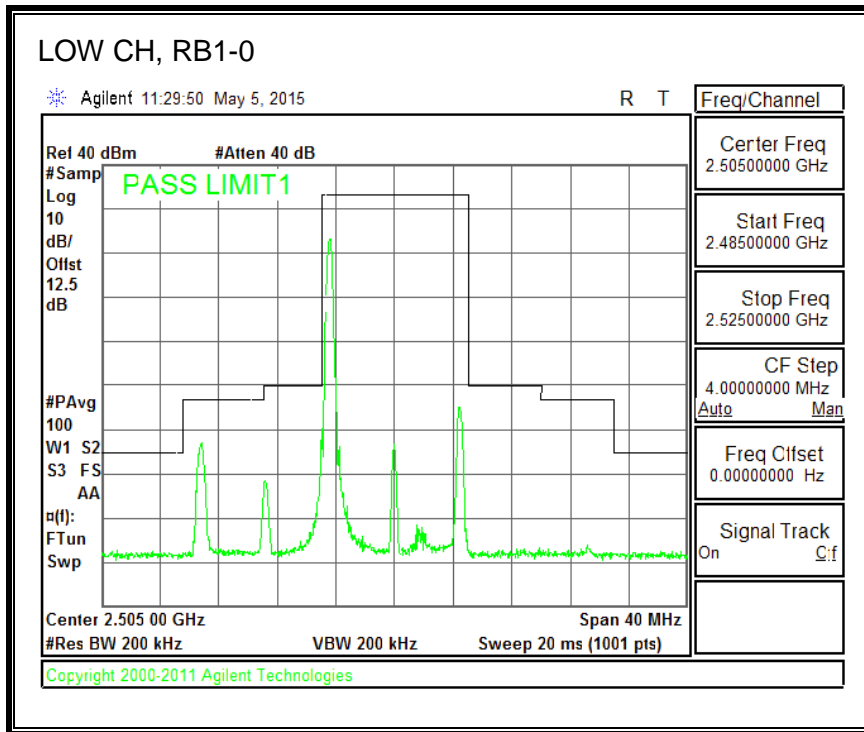

16QAM, (3.0 MHz BAND WIDTH)

QPSK, (5.0 MHz BAND WIDTH)

16QAM, (5.0 MHz BAND WIDTH)

QPSK, (10.0 MHz BAND WIDTH)

16QAM, (10.0 MHz BAND WIDTH)

8.3.4. LTE BAND 7 EMISSION MASK

QPSK, (5.0 MHz BAND WIDTH)

16QAM, (5.0 MHz BAND WIDTH)

QPSK, (10.0 MHz BAND WIDTH)

16QAM, (10.0 MHz BAND WIDTH)

QPSK, (15.0 MHz BAND WIDTH)

16QAM, (15.0 MHz BAND WIDTH)

QPSK, (20.0 MHz BAND WIDTH)

16QAM, (20.0 MHz BAND WIDTH)

8.3.5. LTE BAND 12 BANDEDGE

QPSK, (1.4 MHz BAND WIDTH)