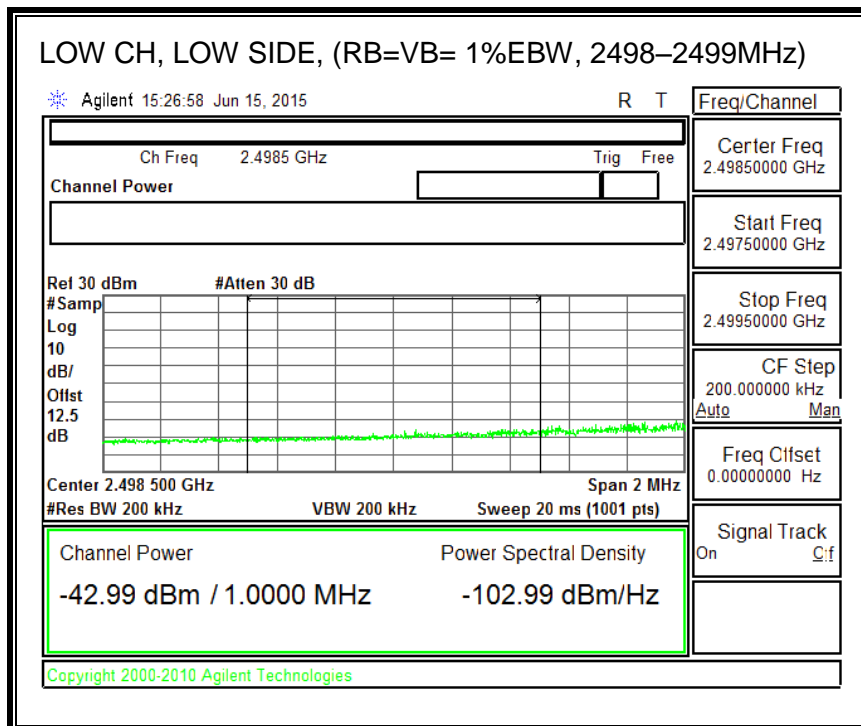

QPSK, (10.0 MHz BAND WIDTH)

16QAM, (10.0 MHz BAND WIDTH)

QPSK, (15.0 MHz BAND WIDTH)

16QAM, (15.0 MHz BAND WIDTH)

QPSK, (20.0 MHz BAND WIDTH)

16QAM, (20.0 MHz BAND WIDTH)

8.3.5. LTE BAND 12 BANDEDGE

QPSK, (1.4 MHz BAND WIDTH)

16QAM, (1.4 MHz BAND WIDTH)

QPSK, (3.0 MHz BAND WIDTH)

16QAM, (3.0 MHz BAND WIDTH)

QPSK, (5.0 MHz BAND WIDTH)

16QAM, (5.0 MHz BAND WIDTH)

QPSK, (10.0 MHz BAND WIDTH)

16QAM, (10.0 MHz BAND WIDTH)

8.3.6. LTE BAND 13 EMISSION MASK