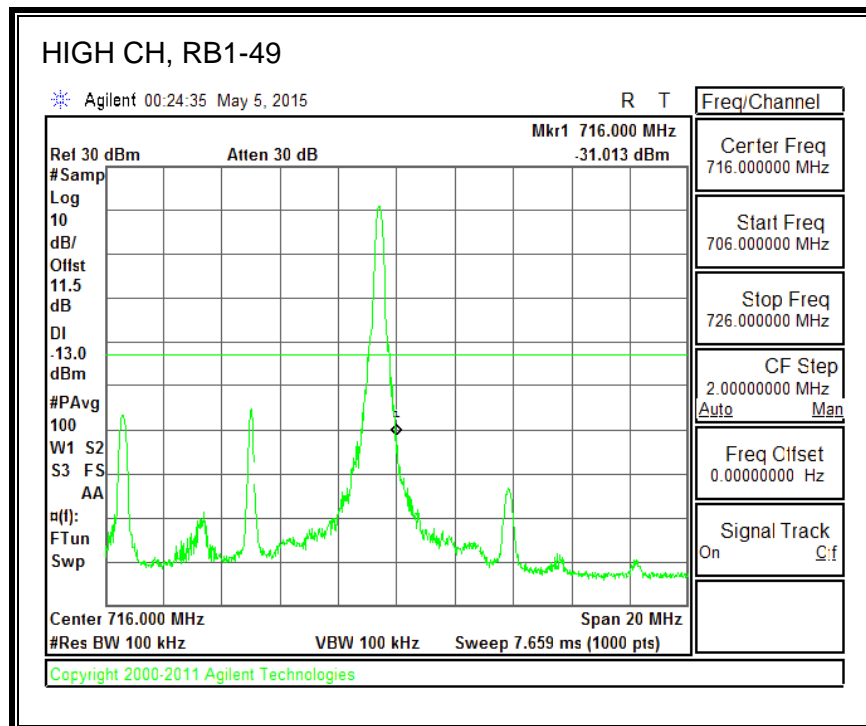

16QAM, (1.4 MHz BAND WIDTH)

QPSK, (3.0 MHz BAND WIDTH)

16QAM, (3.0 MHz BAND WIDTH)

QPSK, (5.0 MHz BAND WIDTH)

16QAM, (5.0 MHz BAND WIDTH)

QPSK, (10.0 MHz BAND WIDTH)

16QAM, (10.0 MHz BAND WIDTH)

8.3.6. LTE BAND 13 EMISSION MASK

QPSK, (5.0 MHz BAND WIDTH)

16QAM, (5.0 MHz BAND WIDTH)

QPSK, (10.0 MHz BAND WIDTH)

16QAM, (10.0 MHz BAND WIDTH)

8.3.7. LTE BAND 17 BANDEDGE

QPSK, (5.0 MHz BAND WIDTH)

16QAM, (5.0 MHz BAND WIDTH)

QPSK, (10.0 MHz BAND WIDTH)