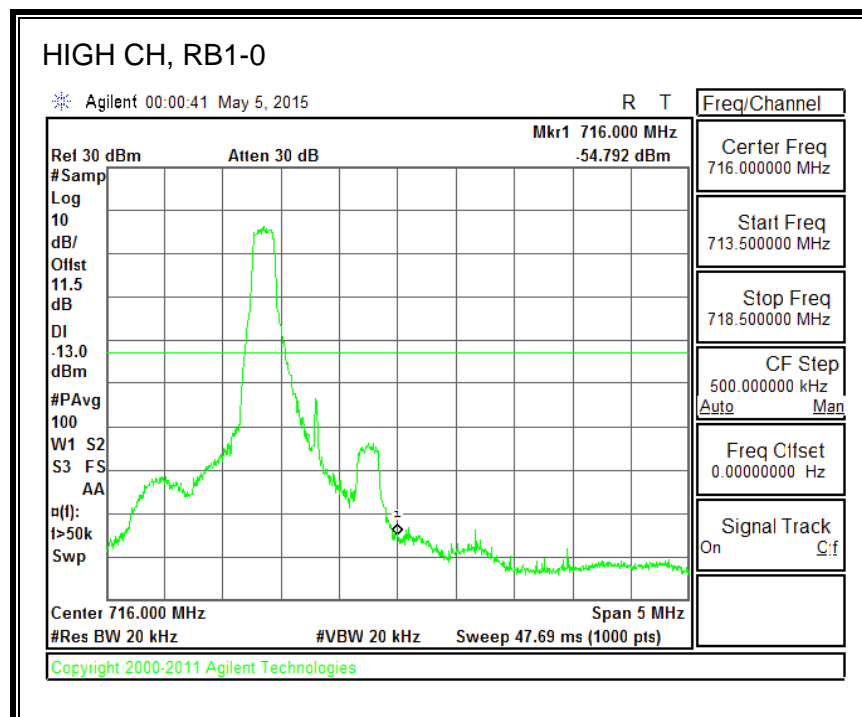

16QAM, (3.0 MHz BAND WIDTH)

QPSK, (5.0 MHz BAND WIDTH)

16QAM, (5.0 MHz BAND WIDTH)

QPSK, (10.0 MHz BAND WIDTH)

16QAM, (10.0 MHz BAND WIDTH)

8.3.4. LTE BAND 7 EMISSION MASK

QPSK, (5.0 MHz BAND WIDTH)

16QAM, (5.0 MHz BAND WIDTH)

QPSK, (10.0 MHz BAND WIDTH)

16QAM, (10.0 MHz BAND WIDTH)

QPSK, (15.0 MHz BAND WIDTH)

16QAM, (15.0 MHz BAND WIDTH)

QPSK, (20.0 MHz BAND WIDTH)

16QAM, (20.0 MHz BAND WIDTH)

8.3.5. LTE BAND 12 BANDEDGE

QPSK, (1.4 MHz BAND WIDTH)

16QAM, (1.4 MHz BAND WIDTH)

QPSK, (3.0 MHz BAND WIDTH)

16QAM, (3.0 MHz BAND WIDTH)

QPSK, (5.0 MHz BAND WIDTH)

16QAM, (5.0 MHz BAND WIDTH)

QPSK, (10.0 MHz BAND WIDTH)

16QAM, (10.0 MHz BAND WIDTH)

8.3.6. LTE BAND 13 EMISSION MASK