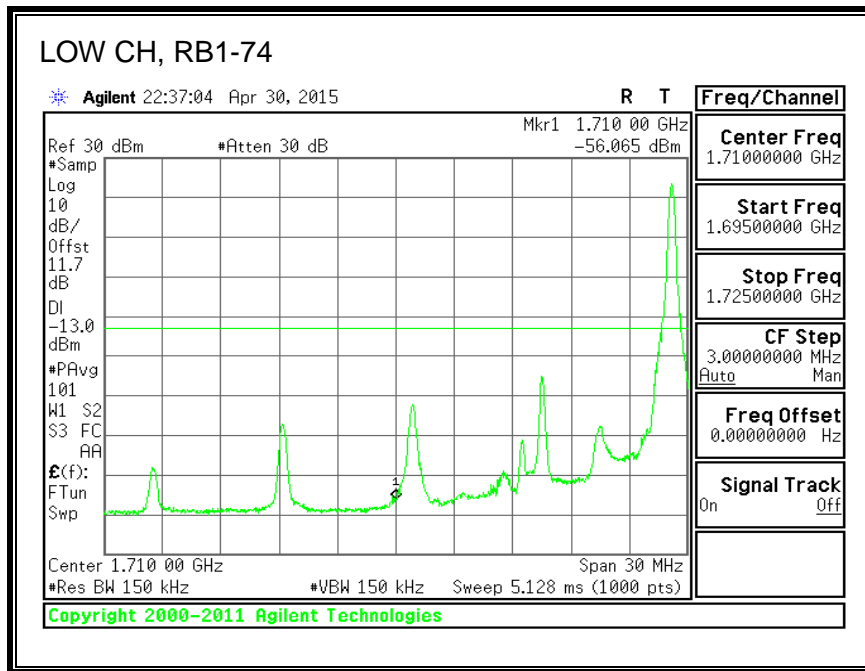

QPSK, (15.0 MHz BAND WIDTH)

16QAM, (15.0 MHz BAND WIDTH)

QPSK, (20.0 MHz BAND WIDTH)

16QAM, (20.0 MHz BAND WIDTH)

8.3.3. LTE BAND 5 BANDEDGE

QPSK, (1.4 MHz BAND WIDTH)

16QAM, (1.4 MHz BAND WIDTH)

QPSK, (3.0 MHz BAND WIDTH)

16QAM, (3.0 MHz BAND WIDTH)

QPSK, (5.0 MHz BAND WIDTH)

16QAM, (5.0 MHz BAND WIDTH)

QPSK, (10.0 MHz BAND WIDTH)

16QAM, (10.0 MHz BAND WIDTH)

8.3.4. LTE BAND 7 EMISSION MASK

QPSK, (5.0 MHz BAND WIDTH)

16QAM, (5.0 MHz BAND WIDTH)

QPSK, (10.0 MHz BAND WIDTH)

16QAM, (10.0 MHz BAND WIDTH)

QPSK, (15.0 MHz BAND WIDTH)

16QAM, (15.0 MHz BAND WIDTH)

QPSK, (20.0 MHz BAND WIDTH)

16QAM, (20.0 MHz BAND WIDTH)

8.3.5. LTE BAND 12 BANDEDGE

QPSK, (1.4 MHz BAND WIDTH)