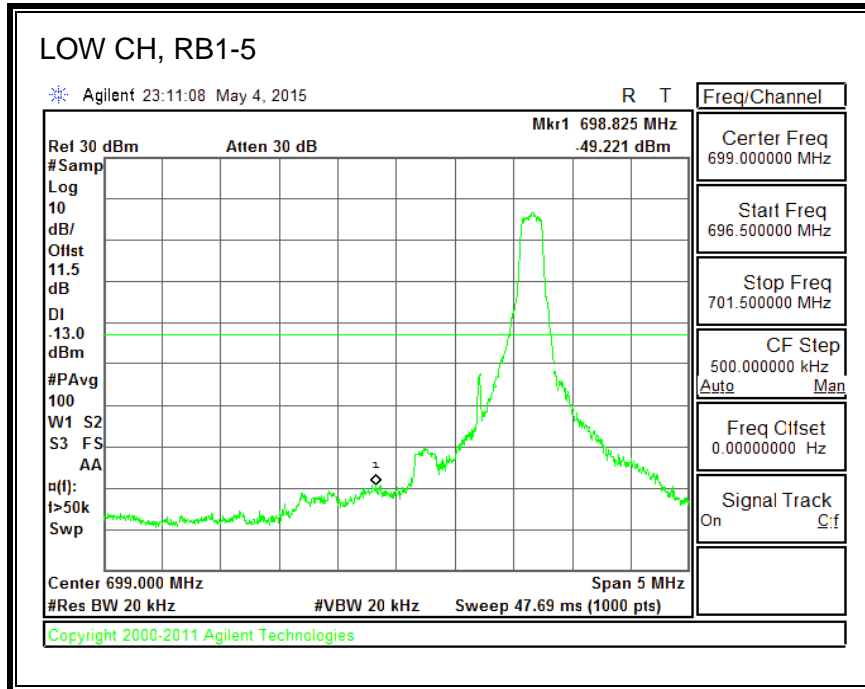

16QAM, (3.0 MHz BAND WIDTH)

QPSK, (5.0 MHz BAND WIDTH)

16QAM, (5.0 MHz BAND WIDTH)

QPSK, (10.0 MHz BAND WIDTH)

16QAM, (10.0 MHz BAND WIDTH)

8.3.4. LTE BAND 7 EMISSION MASK

QPSK, (5.0 MHz BAND WIDTH)

16QAM, (5.0 MHz BAND WIDTH)

QPSK, (10.0 MHz BAND WIDTH)

16QAM, (10.0 MHz BAND WIDTH)

QPSK, (15.0 MHz BAND WIDTH)

16QAM, (15.0 MHz BAND WIDTH)

QPSK, (20.0 MHz BAND WIDTH)

16QAM, (20.0 MHz BAND WIDTH)

8.3.5. LTE BAND 12 BANDEDGE

QPSK, (1.4 MHz BAND WIDTH)

16QAM, (1.4 MHz BAND WIDTH)

QPSK, (3.0 MHz BAND WIDTH)

16QAM, (3.0 MHz BAND WIDTH)

QPSK, (5.0 MHz BAND WIDTH)

16QAM, (5.0 MHz BAND WIDTH)

QPSK, (10.0 MHz BAND WIDTH)

16QAM, (10.0 MHz BAND WIDTH)

8.3.6. LTE BAND 13 EMISSION MASK