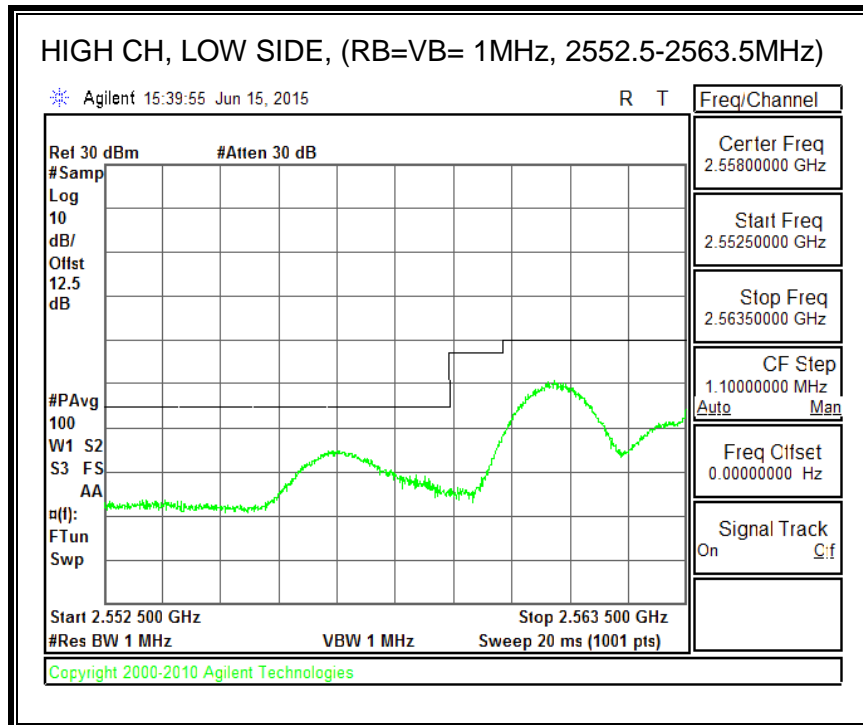

QPSK, (15.0 MHz BAND WIDTH)

16QAM, (15.0 MHz BAND WIDTH)

QPSK, (20.0 MHz BAND WIDTH)

16QAM, (20.0 MHz BAND WIDTH)

8.3.3. LTE BAND 5 BANDEDGE

QPSK, (1.4 MHz BAND WIDTH)

16QAM, (1.4 MHz BAND WIDTH)

QPSK, (3.0 MHz BAND WIDTH)

16QAM, (3.0 MHz BAND WIDTH)

QPSK, (5.0 MHz BAND WIDTH)

16QAM, (5.0 MHz BAND WIDTH)

QPSK, (10.0 MHz BAND WIDTH)

16QAM, (10.0 MHz BAND WIDTH)

8.3.4. LTE BAND 7 EMISSION MASK

QPSK, (5.0 MHz BAND WIDTH)

16QAM, (5.0 MHz BAND WIDTH)

QPSK, (10.0 MHz BAND WIDTH)

16QAM, (10.0 MHz BAND WIDTH)

QPSK, (15.0 MHz BAND WIDTH)

16QAM, (15.0 MHz BAND WIDTH)

QPSK, (20.0 MHz BAND WIDTH)

16QAM, (20.0 MHz BAND WIDTH)

8.3.5. LTE BAND 12 BANDEDGE

QPSK, (1.4 MHz BAND WIDTH)