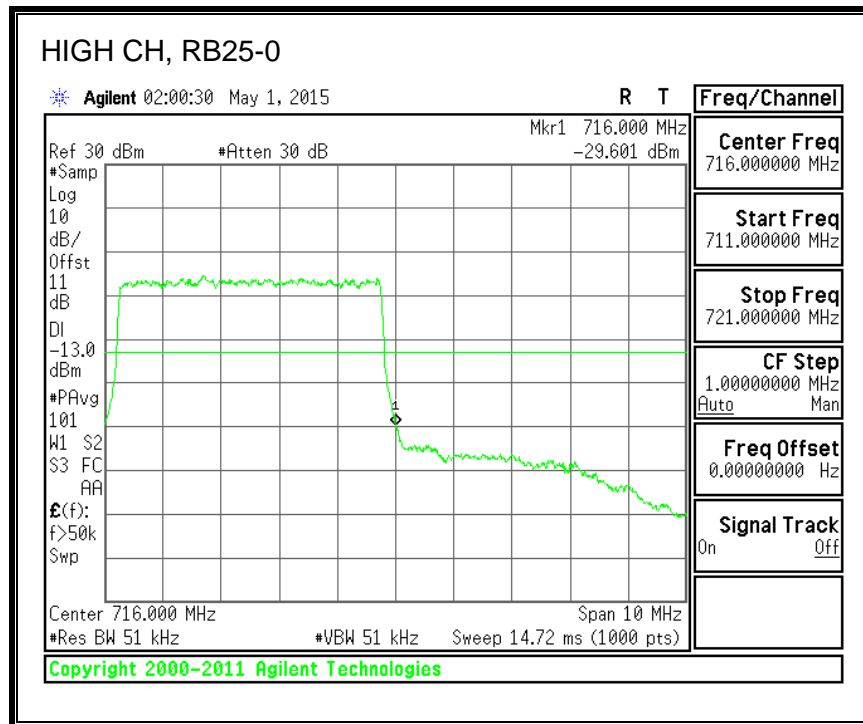

16QAM, (1.4 MHz BAND WIDTH)

QPSK, (3.0 MHz BAND WIDTH)

16QAM, (3.0 MHz BAND WIDTH)

QPSK, (5.0 MHz BAND WIDTH)

16QAM, (5.0 MHz BAND WIDTH)

QPSK, (10.0 MHz BAND WIDTH)

16QAM, (10.0 MHz BAND WIDTH)

8.3.6. LTE BAND 13 EMISSION MASK

QPSK, (5.0 MHz BAND WIDTH)

16QAM, (5.0 MHz BAND WIDTH)

QPSK, (10.0 MHz BAND WIDTH)

16QAM, (10.0 MHz BAND WIDTH)

8.3.7. LTE BAND 17 BANDEDGE

QPSK, (5.0 MHz BAND WIDTH)

16QAM, (5.0 MHz BAND WIDTH)

QPSK, (10.0 MHz BAND WIDTH)

16QAM, (10.0 MHz BAND WIDTH)

8.3.8. LTE BAND 25 BANDEDGE

QPSK, (1.4 MHz BAND WIDTH)

16QAM, (1.4 MHz BAND WIDTH)

QPSK, (3.0 MHz BAND WIDTH)

16QAM, (3.0 MHz BAND WIDTH)

QPSK, (5.0 MHz BAND WIDTH)

16QAM, (5.0 MHz BAND WIDTH)