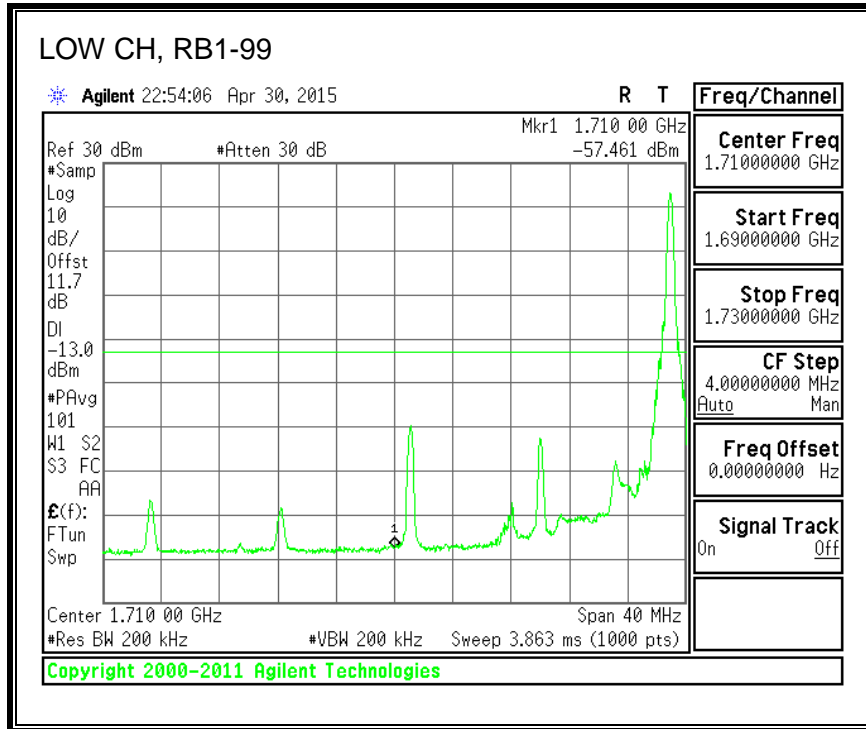

QPSK, (15.0 MHz BAND WIDTH)

16QAM, (15.0 MHz BAND WIDTH)

QPSK, (20.0 MHz BAND WIDTH)

16QAM, (20.0 MHz BAND WIDTH)

8.3.3. LTE BAND 5 BANDEDGE

QPSK, (1.4 MHz BAND WIDTH)

16QAM, (1.4 MHz BAND WIDTH)

QPSK, (3.0 MHz BAND WIDTH)

16QAM, (3.0 MHz BAND WIDTH)

QPSK, (5.0 MHz BAND WIDTH)

16QAM, (5.0 MHz BAND WIDTH)

QPSK, (10.0 MHz BAND WIDTH)

16QAM, (10.0 MHz BAND WIDTH)

8.3.4. LTE BAND 7 EMISSION MASK

QPSK, (5.0 MHz BAND WIDTH)

16QAM, (5.0 MHz BAND WIDTH)

QPSK, (10.0 MHz BAND WIDTH)

16QAM, (10.0 MHz BAND WIDTH)

QPSK, (15.0 MHz BAND WIDTH)

16QAM, (15.0 MHz BAND WIDTH)

QPSK, (20.0 MHz BAND WIDTH)

16QAM, (20.0 MHz BAND WIDTH)

8.3.5. LTE BAND 12 BANDEDGE

QPSK, (1.4 MHz BAND WIDTH)