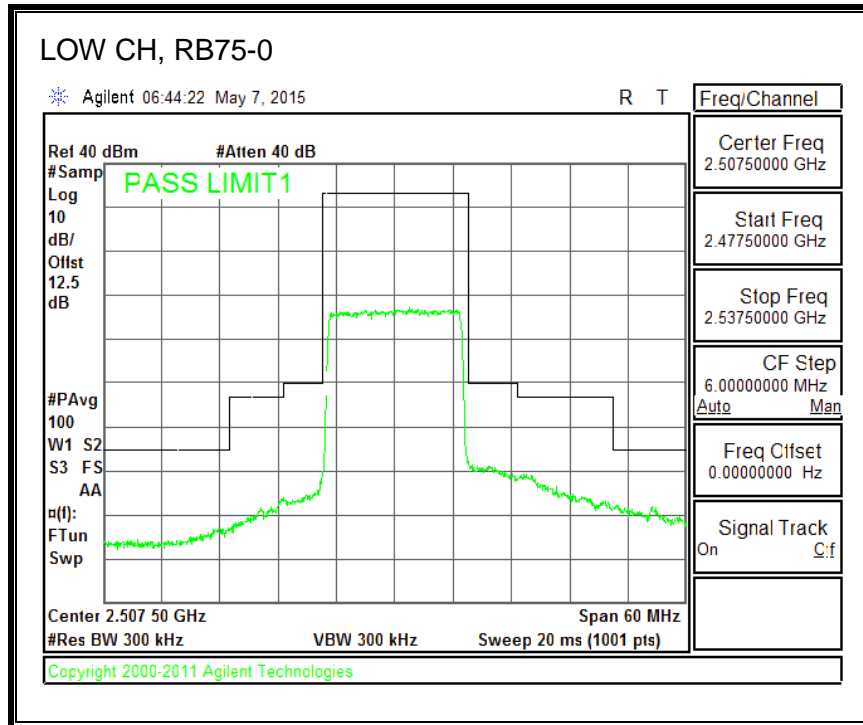

QPSK, (10.0 MHz BAND WIDTH)

16QAM, (10.0 MHz BAND WIDTH)

QPSK, (15.0 MHz BAND WIDTH)

16QAM, (15.0 MHz BAND WIDTH)

QPSK, (20.0 MHz BAND WIDTH)

16QAM, (20.0 MHz BAND WIDTH)

8.3.5. LTE BAND 12 BANDEDGE

QPSK, (1.4 MHz BAND WIDTH)

16QAM, (1.4 MHz BAND WIDTH)

QPSK, (3.0 MHz BAND WIDTH)

16QAM, (3.0 MHz BAND WIDTH)

QPSK, (5.0 MHz BAND WIDTH)

16QAM, (5.0 MHz BAND WIDTH)

QPSK, (10.0 MHz BAND WIDTH)

16QAM, (10.0 MHz BAND WIDTH)

8.3.6. LTE BAND 13 EMISSION MASK