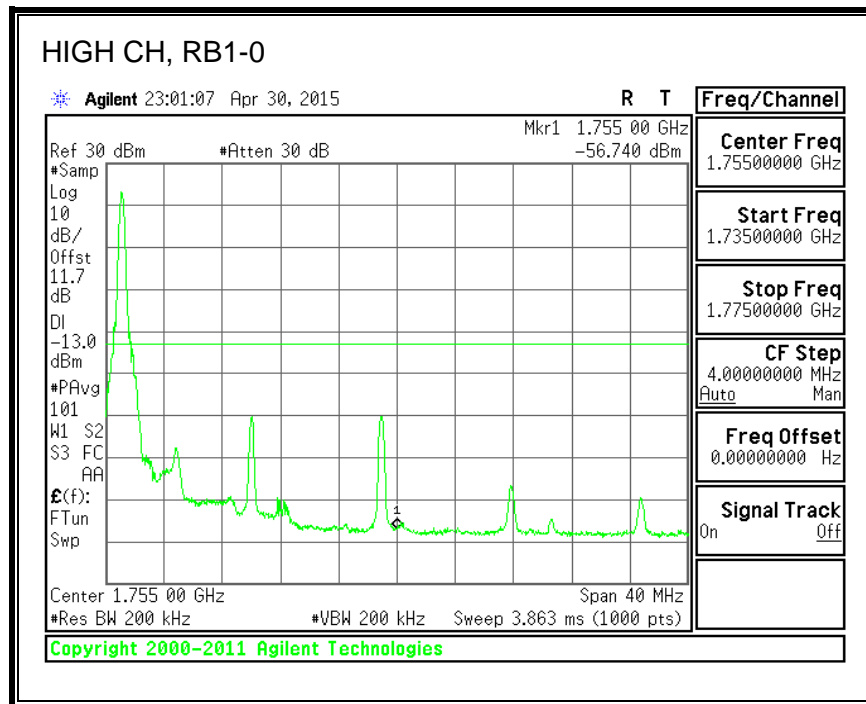

QPSK, (15.0 MHz BAND WIDTH)

16QAM, (15.0 MHz BAND WIDTH)

QPSK, (20.0 MHz BAND WIDTH)

16QAM, (20.0 MHz BAND WIDTH)

8.3.3. LTE BAND 5 BANDEDGE

QPSK, (1.4 MHz BAND WIDTH)

16QAM, (1.4 MHz BAND WIDTH)

QPSK, (3.0 MHz BAND WIDTH)

16QAM, (3.0 MHz BAND WIDTH)

QPSK, (5.0 MHz BAND WIDTH)

16QAM, (5.0 MHz BAND WIDTH)

QPSK, (10.0 MHz BAND WIDTH)

16QAM, (10.0 MHz BAND WIDTH)

8.3.4. LTE BAND 7 EMISSION MASK

QPSK, (5.0 MHz BAND WIDTH)

16QAM, (5.0 MHz BAND WIDTH)

QPSK, (10.0 MHz BAND WIDTH)

16QAM, (10.0 MHz BAND WIDTH)

QPSK, (15.0 MHz BAND WIDTH)

16QAM, (15.0 MHz BAND WIDTH)

QPSK, (20.0 MHz BAND WIDTH)

16QAM, (20.0 MHz BAND WIDTH)

8.3.5. LTE BAND 12 BANDEDGE

QPSK, (1.4 MHz BAND WIDTH)