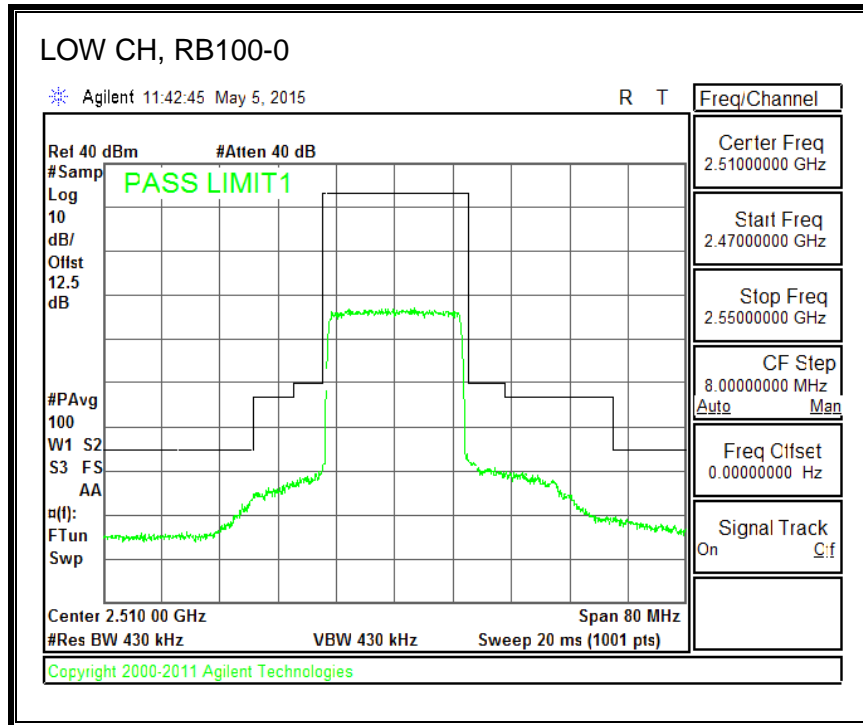

QPSK, (10.0 MHz BAND WIDTH)

16QAM, (10.0 MHz BAND WIDTH)

QPSK, (15.0 MHz BAND WIDTH)

16QAM, (15.0 MHz BAND WIDTH)

QPSK, (20.0 MHz BAND WIDTH)

16QAM, (20.0 MHz BAND WIDTH)

8.3.5. LTE BAND 12 BANDEDGE

QPSK, (1.4 MHz BAND WIDTH)

16QAM, (1.4 MHz BAND WIDTH)

QPSK, (3.0 MHz BAND WIDTH)

16QAM, (3.0 MHz BAND WIDTH)

QPSK, (5.0 MHz BAND WIDTH)

16QAM, (5.0 MHz BAND WIDTH)

QPSK, (10.0 MHz BAND WIDTH)

16QAM, (10.0 MHz BAND WIDTH)

8.3.6. LTE BAND 13 EMISSION MASK