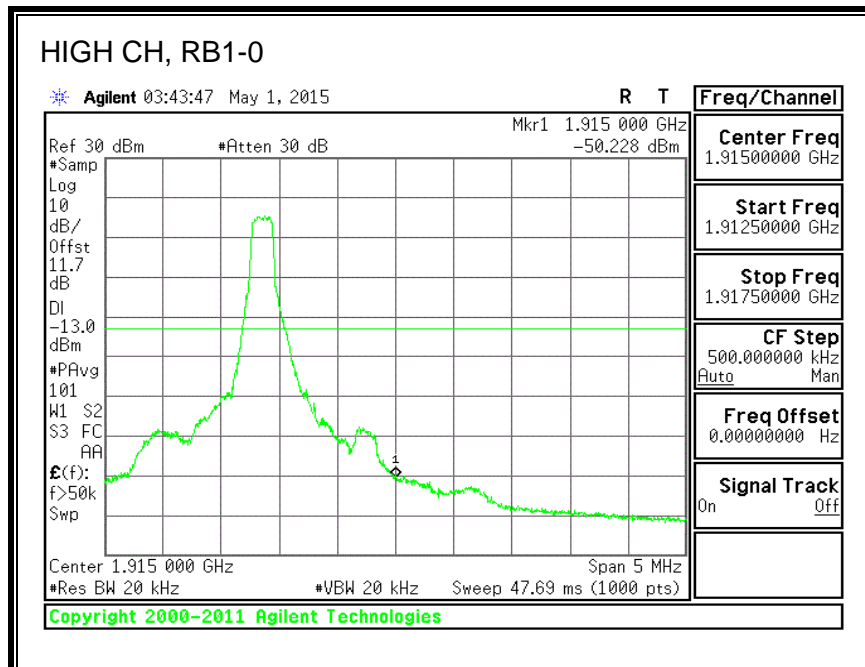

QPSK, (5.0 MHz BAND WIDTH)

16QAM, (5.0 MHz BAND WIDTH)

QPSK, (10.0 MHz BAND WIDTH)

16QAM, (10.0 MHz BAND WIDTH)

8.3.7. LTE BAND 17 BANDEDGE

QPSK, (5.0 MHz BAND WIDTH)

16QAM, (5.0 MHz BAND WIDTH)

QPSK, (10.0 MHz BAND WIDTH)

16QAM, (10.0 MHz BAND WIDTH)

8.3.8. LTE BAND 25 BANDEDGE

QPSK, (1.4 MHz BAND WIDTH)

16QAM, (1.4 MHz BAND WIDTH)

QPSK, (3.0 MHz BAND WIDTH)

16QAM, (3.0 MHz BAND WIDTH)

QPSK, (5.0 MHz BAND WIDTH)

16QAM, (5.0 MHz BAND WIDTH)