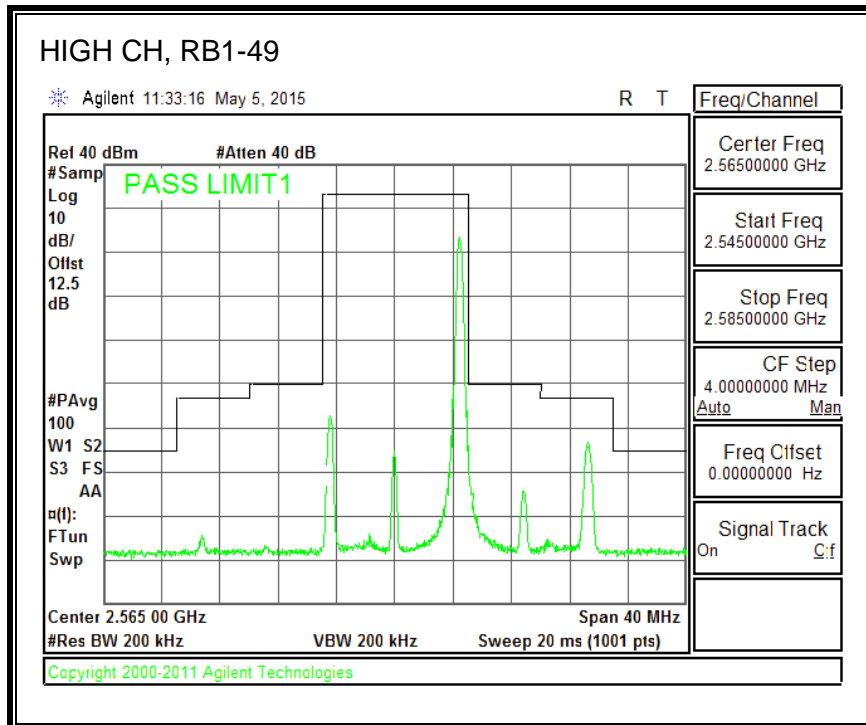

16QAM, (3.0 MHz BAND WIDTH)

QPSK, (5.0 MHz BAND WIDTH)

16QAM, (5.0 MHz BAND WIDTH)

QPSK, (10.0 MHz BAND WIDTH)

16QAM, (10.0 MHz BAND WIDTH)

8.3.4. LTE BAND 7 EMISSION MASK

QPSK, (5.0 MHz BAND WIDTH)

16QAM, (5.0 MHz BAND WIDTH)

QPSK, (10.0 MHz BAND WIDTH)

16QAM, (10.0 MHz BAND WIDTH)

QPSK, (15.0 MHz BAND WIDTH)

16QAM, (15.0 MHz BAND WIDTH)

QPSK, (20.0 MHz BAND WIDTH)

16QAM, (20.0 MHz BAND WIDTH)

8.3.5. LTE BAND 12 BANDEDGE

QPSK, (1.4 MHz BAND WIDTH)