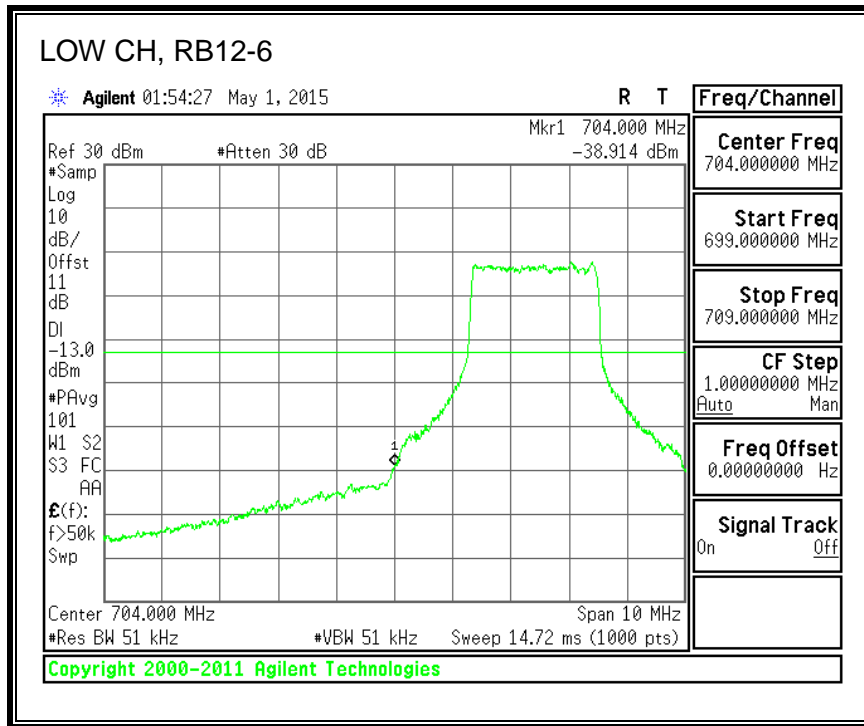

16QAM, (1.4 MHz BAND WIDTH)

QPSK, (3.0 MHz BAND WIDTH)

16QAM, (3.0 MHz BAND WIDTH)

QPSK, (5.0 MHz BAND WIDTH)

16QAM, (5.0 MHz BAND WIDTH)

QPSK, (10.0 MHz BAND WIDTH)

16QAM, (10.0 MHz BAND WIDTH)

8.3.6. LTE BAND 13 EMISSION MASK

QPSK, (5.0 MHz BAND WIDTH)

16QAM, (5.0 MHz BAND WIDTH)

QPSK, (10.0 MHz BAND WIDTH)

16QAM, (10.0 MHz BAND WIDTH)

8.3.7. LTE BAND 17 BANDEDGE

QPSK, (5.0 MHz BAND WIDTH)

16QAM, (5.0 MHz BAND WIDTH)

QPSK, (10.0 MHz BAND WIDTH)

16QAM, (10.0 MHz BAND WIDTH)

8.3.8. LTE BAND 25 BANDEDGE

QPSK, (1.4 MHz BAND WIDTH)

16QAM, (1.4 MHz BAND WIDTH)

QPSK, (3.0 MHz BAND WIDTH)

16QAM, (3.0 MHz BAND WIDTH)

QPSK, (5.0 MHz BAND WIDTH)

16QAM, (5.0 MHz BAND WIDTH)