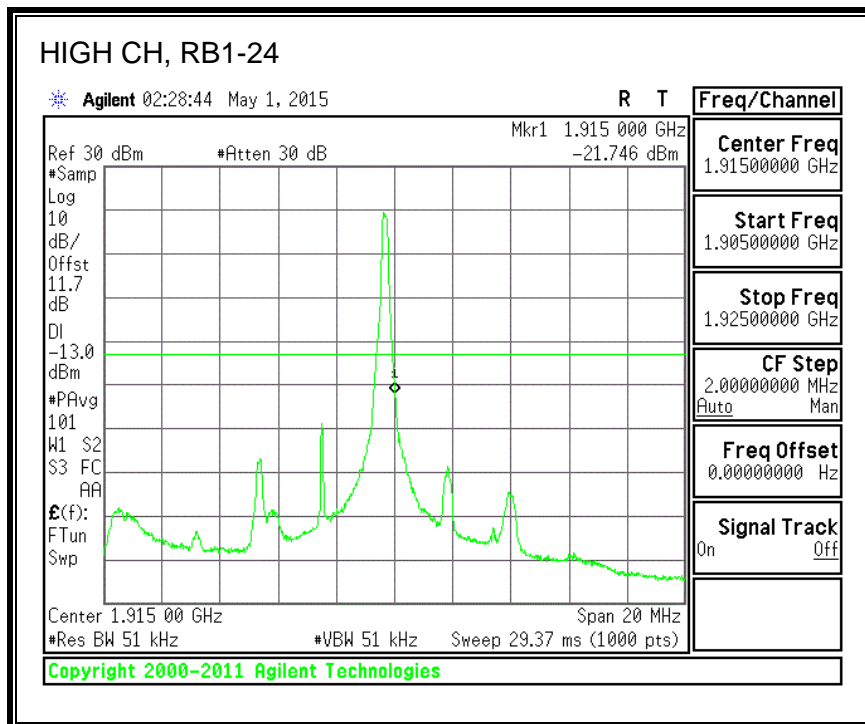

QPSK, (5.0 MHz BAND WIDTH)

16QAM, (5.0 MHz BAND WIDTH)

QPSK, (10.0 MHz BAND WIDTH)

16QAM, (10.0 MHz BAND WIDTH)

8.3.7. LTE BAND 17 BANDEDGE

QPSK, (5.0 MHz BAND WIDTH)

16QAM, (5.0 MHz BAND WIDTH)

QPSK, (10.0 MHz BAND WIDTH)

16QAM, (10.0 MHz BAND WIDTH)

8.3.8. LTE BAND 25 BANDEDGE

QPSK, (1.4 MHz BAND WIDTH)

16QAM, (1.4 MHz BAND WIDTH)

QPSK, (3.0 MHz BAND WIDTH)

16QAM, (3.0 MHz BAND WIDTH)

QPSK, (5.0 MHz BAND WIDTH)

16QAM, (5.0 MHz BAND WIDTH)