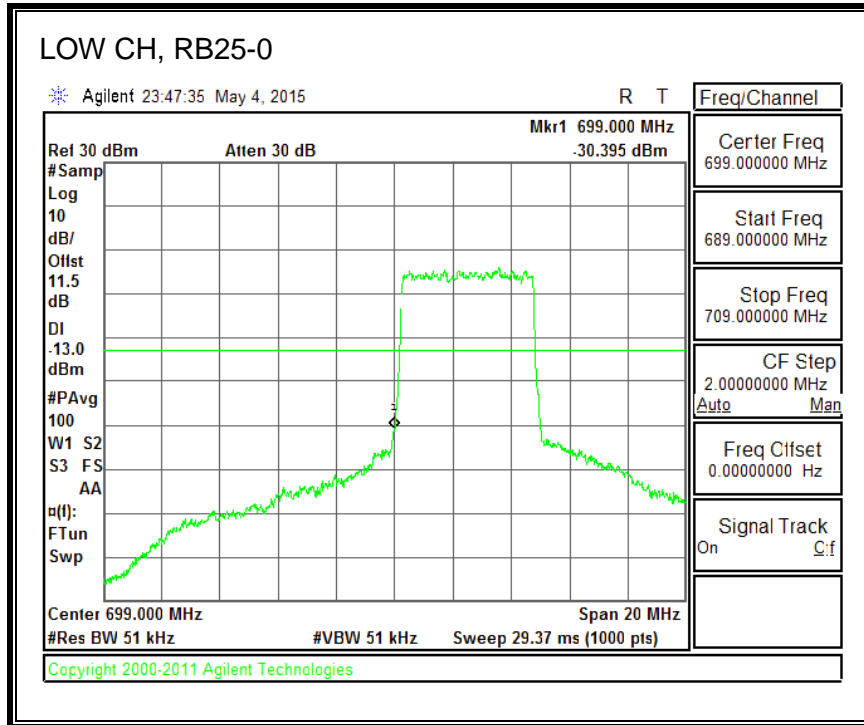

QPSK, (10.0 MHz BAND WIDTH)

16QAM, (10.0 MHz BAND WIDTH)

QPSK, (15.0 MHz BAND WIDTH)

16QAM, (15.0 MHz BAND WIDTH)

QPSK, (20.0 MHz BAND WIDTH)

16QAM, (20.0 MHz BAND WIDTH)

8.3.5. LTE BAND 12 BANDEDGE

QPSK, (1.4 MHz BAND WIDTH)

16QAM, (1.4 MHz BAND WIDTH)

QPSK, (3.0 MHz BAND WIDTH)

16QAM, (3.0 MHz BAND WIDTH)

QPSK, (5.0 MHz BAND WIDTH)

16QAM, (5.0 MHz BAND WIDTH)

QPSK, (10.0 MHz BAND WIDTH)

16QAM, (10.0 MHz BAND WIDTH)

8.3.6. LTE BAND 13 EMISSION MASK

QPSK, (5.0 MHz BAND WIDTH)

16QAM, (5.0 MHz BAND WIDTH)

QPSK, (10.0 MHz BAND WIDTH)

16QAM, (10.0 MHz BAND WIDTH)

8.3.7. LTE BAND 17 BANDEDGE

QPSK, (5.0 MHz BAND WIDTH)

16QAM, (5.0 MHz BAND WIDTH)

QPSK, (10.0 MHz BAND WIDTH)

16QAM, (10.0 MHz BAND WIDTH)

8.3.8. LTE BAND 25 BANDEDGE

QPSK, (1.4 MHz BAND WIDTH)

16QAM, (1.4 MHz BAND WIDTH)

QPSK, (3.0 MHz BAND WIDTH)

16QAM, (3.0 MHz BAND WIDTH)

QPSK, (5.0 MHz BAND WIDTH)

16QAM, (5.0 MHz BAND WIDTH)