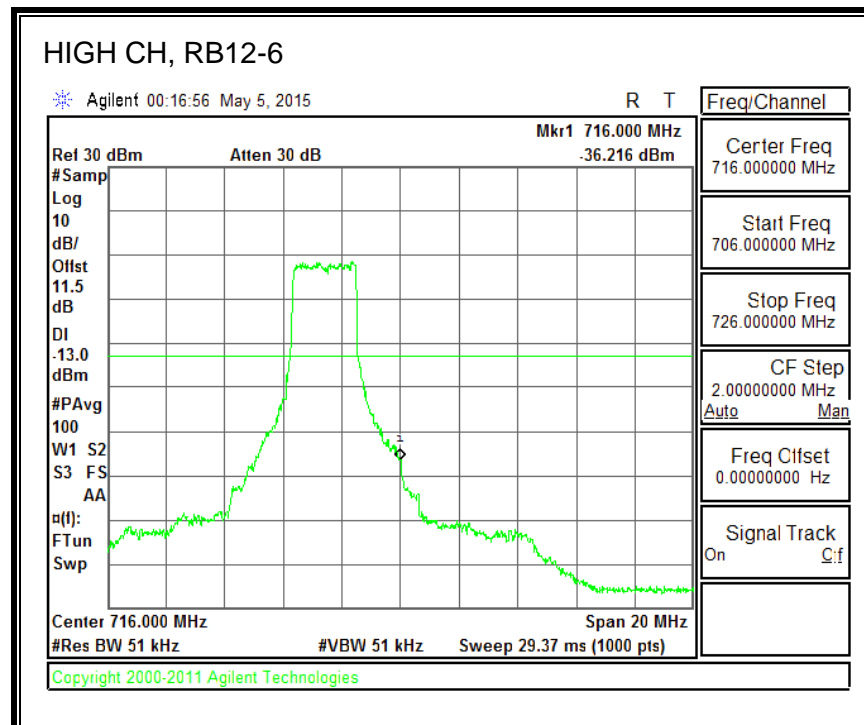

QPSK, (10.0 MHz BAND WIDTH)

16QAM, (10.0 MHz BAND WIDTH)

QPSK, (15.0 MHz BAND WIDTH)

16QAM, (15.0 MHz BAND WIDTH)

QPSK, (20.0 MHz BAND WIDTH)

16QAM, (20.0 MHz BAND WIDTH)

8.3.5. LTE BAND 12 BANDEDGE

QPSK, (1.4 MHz BAND WIDTH)

16QAM, (1.4 MHz BAND WIDTH)

QPSK, (3.0 MHz BAND WIDTH)

16QAM, (3.0 MHz BAND WIDTH)

QPSK, (5.0 MHz BAND WIDTH)

16QAM, (5.0 MHz BAND WIDTH)

QPSK, (10.0 MHz BAND WIDTH)

16QAM, (10.0 MHz BAND WIDTH)

8.3.6. LTE BAND 13 EMISSION MASK

QPSK, (5.0 MHz BAND WIDTH)

16QAM, (5.0 MHz BAND WIDTH)

QPSK, (10.0 MHz BAND WIDTH)

16QAM, (10.0 MHz BAND WIDTH)

8.3.7. LTE BAND 17 BANDEDGE

QPSK, (5.0 MHz BAND WIDTH)

16QAM, (5.0 MHz BAND WIDTH)

QPSK, (10.0 MHz BAND WIDTH)