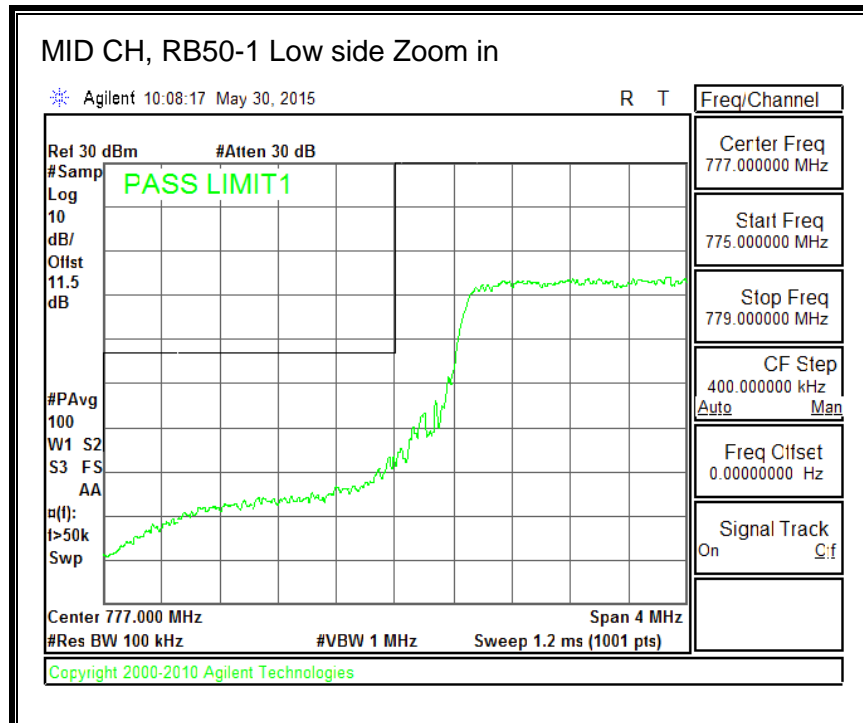

QPSK, (5.0 MHz BAND WIDTH)

16QAM, (5.0 MHz BAND WIDTH)

QPSK, (10.0 MHz BAND WIDTH)

16QAM, (10.0 MHz BAND WIDTH)

8.3.7. LTE BAND 17 BANDEDGE

QPSK, (5.0 MHz BAND WIDTH)

16QAM, (5.0 MHz BAND WIDTH)

QPSK, (10.0 MHz BAND WIDTH)

16QAM, (10.0 MHz BAND WIDTH)

8.3.8. LTE BAND 25 BANDEDGE

QPSK, (1.4 MHz BAND WIDTH)

16QAM, (1.4 MHz BAND WIDTH)

QPSK, (3.0 MHz BAND WIDTH)

16QAM, (3.0 MHz BAND WIDTH)

QPSK, (5.0 MHz BAND WIDTH)

16QAM, (5.0 MHz BAND WIDTH)