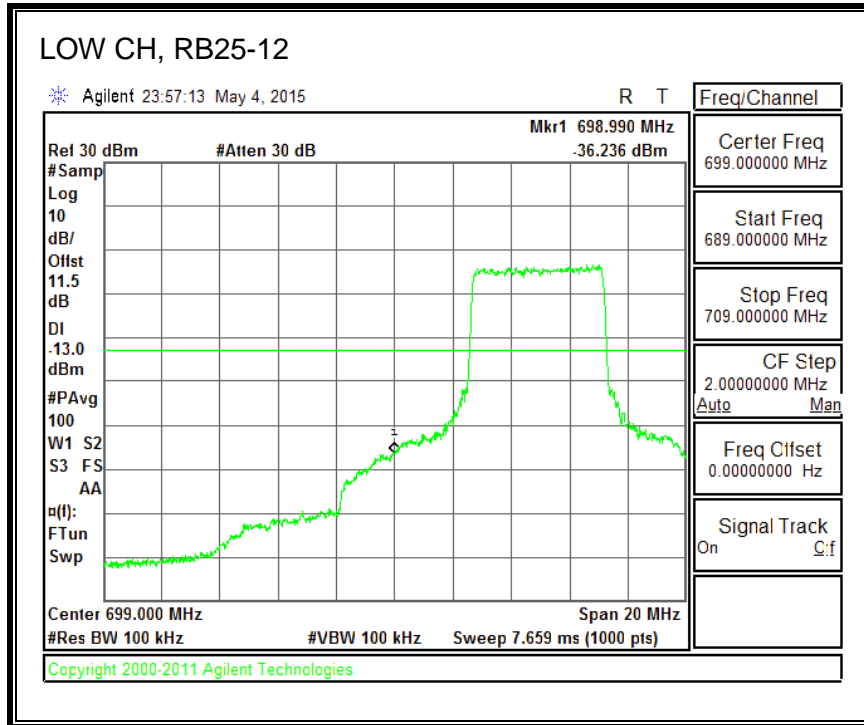

QPSK, (10.0 MHz BAND WIDTH)

16QAM, (10.0 MHz BAND WIDTH)

QPSK, (15.0 MHz BAND WIDTH)

16QAM, (15.0 MHz BAND WIDTH)

QPSK, (20.0 MHz BAND WIDTH)

16QAM, (20.0 MHz BAND WIDTH)

8.3.5. LTE BAND 12 BANDEDGE

QPSK, (1.4 MHz BAND WIDTH)

16QAM, (1.4 MHz BAND WIDTH)

QPSK, (3.0 MHz BAND WIDTH)

16QAM, (3.0 MHz BAND WIDTH)

QPSK, (5.0 MHz BAND WIDTH)

16QAM, (5.0 MHz BAND WIDTH)

QPSK, (10.0 MHz BAND WIDTH)

16QAM, (10.0 MHz BAND WIDTH)

8.3.6. LTE BAND 13 EMISSION MASK

QPSK, (5.0 MHz BAND WIDTH)

16QAM, (5.0 MHz BAND WIDTH)

QPSK, (10.0 MHz BAND WIDTH)

16QAM, (10.0 MHz BAND WIDTH)

8.3.7. LTE BAND 17 BANDEDGE

QPSK, (5.0 MHz BAND WIDTH)

16QAM, (5.0 MHz BAND WIDTH)

QPSK, (10.0 MHz BAND WIDTH)

16QAM, (10.0 MHz BAND WIDTH)

8.3.8. LTE BAND 25 BANDEDGE

QPSK, (1.4 MHz BAND WIDTH)

16QAM, (1.4 MHz BAND WIDTH)

QPSK, (3.0 MHz BAND WIDTH)

16QAM, (3.0 MHz BAND WIDTH)

QPSK, (5.0 MHz BAND WIDTH)

16QAM, (5.0 MHz BAND WIDTH)