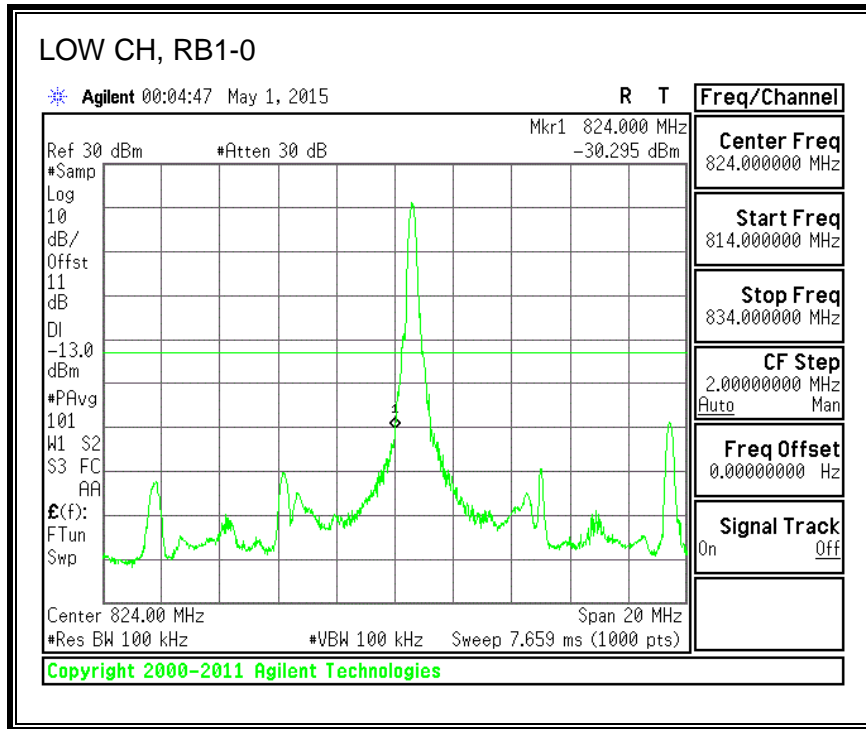

QPSK, (15.0 MHz BAND WIDTH)

16QAM, (15.0 MHz BAND WIDTH)

QPSK, (20.0 MHz BAND WIDTH)

16QAM, (20.0 MHz BAND WIDTH)

8.3.3. LTE BAND 5 BANDEDGE

QPSK, (1.4 MHz BAND WIDTH)

16QAM, (1.4 MHz BAND WIDTH)

QPSK, (3.0 MHz BAND WIDTH)

16QAM, (3.0 MHz BAND WIDTH)

QPSK, (5.0 MHz BAND WIDTH)

16QAM, (5.0 MHz BAND WIDTH)

QPSK, (10.0 MHz BAND WIDTH)

16QAM, (10.0 MHz BAND WIDTH)

8.3.4. LTE BAND 7 EMISSION MASK

QPSK, (5.0 MHz BAND WIDTH)

16QAM, (5.0 MHz BAND WIDTH)

QPSK, (10.0 MHz BAND WIDTH)

16QAM, (10.0 MHz BAND WIDTH)

QPSK, (15.0 MHz BAND WIDTH)

16QAM, (15.0 MHz BAND WIDTH)

QPSK, (20.0 MHz BAND WIDTH)

16QAM, (20.0 MHz BAND WIDTH)

8.3.5. LTE BAND 12 BANDEDGE

QPSK, (1.4 MHz BAND WIDTH)