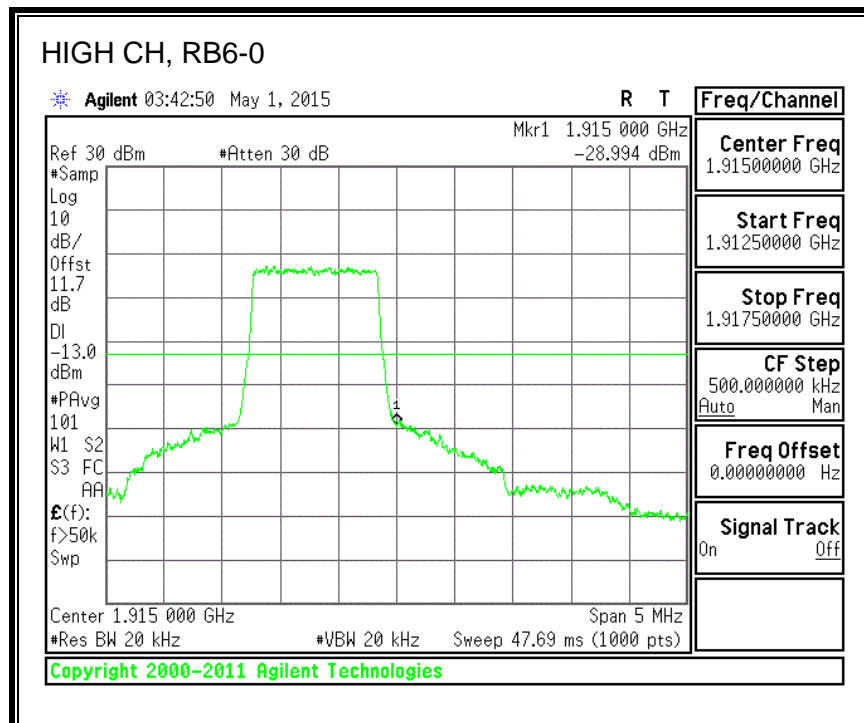

QPSK, (5.0 MHz BAND WIDTH)

16QAM, (5.0 MHz BAND WIDTH)

QPSK, (10.0 MHz BAND WIDTH)

16QAM, (10.0 MHz BAND WIDTH)

8.3.7. LTE BAND 17 BANDEDGE

QPSK, (5.0 MHz BAND WIDTH)

16QAM, (5.0 MHz BAND WIDTH)

QPSK, (10.0 MHz BAND WIDTH)

16QAM, (10.0 MHz BAND WIDTH)

8.3.8. LTE BAND 25 BANDEDGE

QPSK, (1.4 MHz BAND WIDTH)

16QAM, (1.4 MHz BAND WIDTH)

QPSK, (3.0 MHz BAND WIDTH)

16QAM, (3.0 MHz BAND WIDTH)

QPSK, (5.0 MHz BAND WIDTH)

16QAM, (5.0 MHz BAND WIDTH)