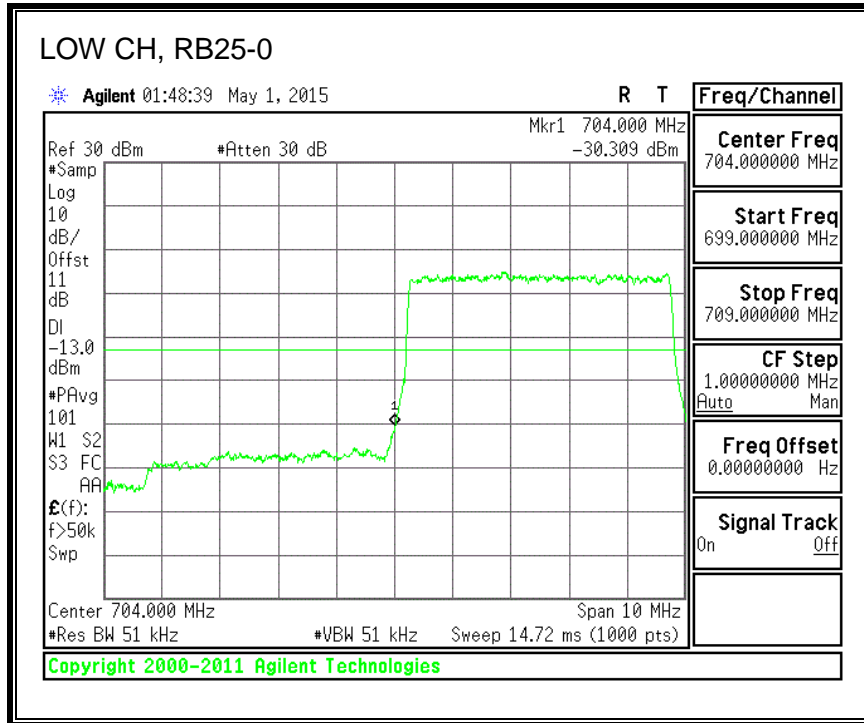

16QAM, (1.4 MHz BAND WIDTH)

QPSK, (3.0 MHz BAND WIDTH)

16QAM, (3.0 MHz BAND WIDTH)

QPSK, (5.0 MHz BAND WIDTH)

16QAM, (5.0 MHz BAND WIDTH)

QPSK, (10.0 MHz BAND WIDTH)

16QAM, (10.0 MHz BAND WIDTH)

8.3.6. LTE BAND 13 EMISSION MASK

QPSK, (5.0 MHz BAND WIDTH)

16QAM, (5.0 MHz BAND WIDTH)

QPSK, (10.0 MHz BAND WIDTH)

16QAM, (10.0 MHz BAND WIDTH)

8.3.7. LTE BAND 17 BANDEDGE

QPSK, (5.0 MHz BAND WIDTH)

16QAM, (5.0 MHz BAND WIDTH)

QPSK, (10.0 MHz BAND WIDTH)

16QAM, (10.0 MHz BAND WIDTH)

8.3.8. LTE BAND 25 BANDEDGE

QPSK, (1.4 MHz BAND WIDTH)

16QAM, (1.4 MHz BAND WIDTH)

QPSK, (3.0 MHz BAND WIDTH)

16QAM, (3.0 MHz BAND WIDTH)

QPSK, (5.0 MHz BAND WIDTH)

16QAM, (5.0 MHz BAND WIDTH)