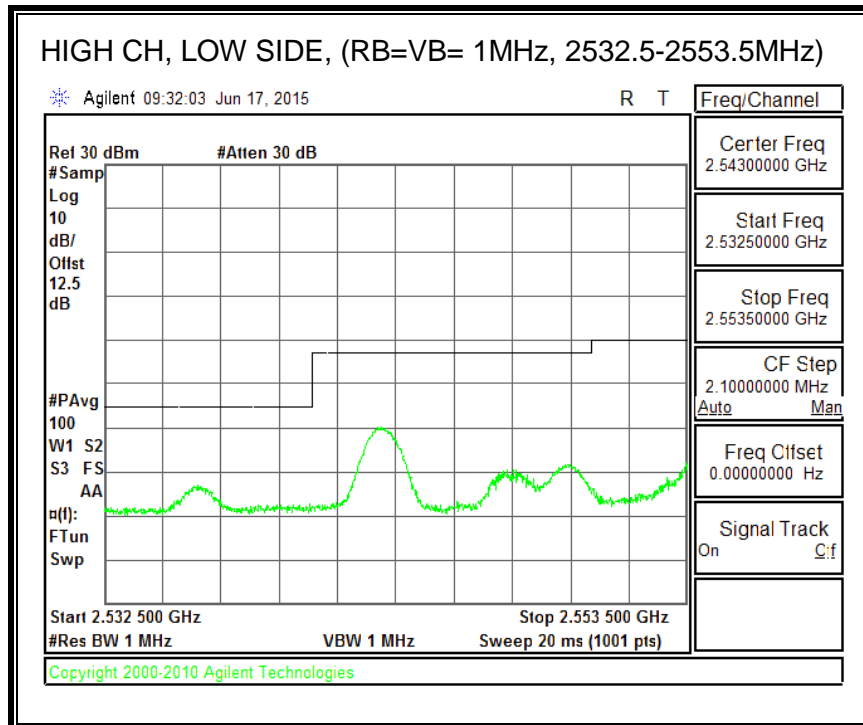

QPSK, (10.0 MHz BAND WIDTH)

16QAM, (10.0 MHz BAND WIDTH)

QPSK, (15.0 MHz BAND WIDTH)

16QAM, (15.0 MHz BAND WIDTH)

QPSK, (20.0 MHz BAND WIDTH)

16QAM, (20.0 MHz BAND WIDTH)

8.3.5. LTE BAND 12 BANDEDGE

QPSK, (1.4 MHz BAND WIDTH)

16QAM, (1.4 MHz BAND WIDTH)

QPSK, (3.0 MHz BAND WIDTH)

16QAM, (3.0 MHz BAND WIDTH)

QPSK, (5.0 MHz BAND WIDTH)

16QAM, (5.0 MHz BAND WIDTH)

QPSK, (10.0 MHz BAND WIDTH)

16QAM, (10.0 MHz BAND WIDTH)

8.3.6. LTE BAND 13 EMISSION MASK