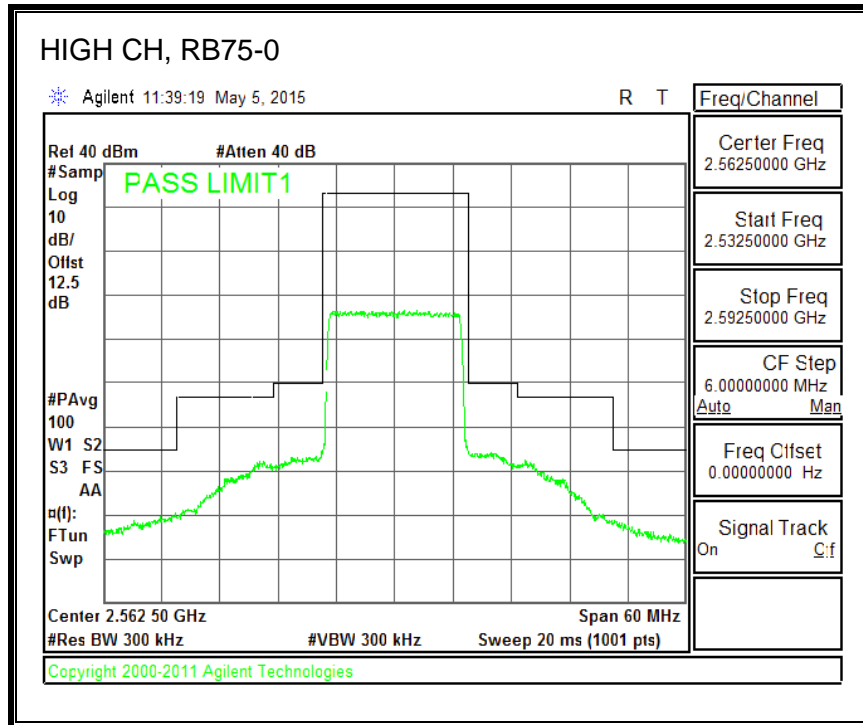

QPSK, (10.0 MHz BAND WIDTH)

16QAM, (10.0 MHz BAND WIDTH)

QPSK, (15.0 MHz BAND WIDTH)

16QAM, (15.0 MHz BAND WIDTH)

QPSK, (20.0 MHz BAND WIDTH)

16QAM, (20.0 MHz BAND WIDTH)

8.3.5. LTE BAND 12 BANDEDGE

QPSK, (1.4 MHz BAND WIDTH)

16QAM, (1.4 MHz BAND WIDTH)

QPSK, (3.0 MHz BAND WIDTH)

16QAM, (3.0 MHz BAND WIDTH)

QPSK, (5.0 MHz BAND WIDTH)

16QAM, (5.0 MHz BAND WIDTH)

QPSK, (10.0 MHz BAND WIDTH)

16QAM, (10.0 MHz BAND WIDTH)

8.3.6. LTE BAND 13 EMISSION MASK