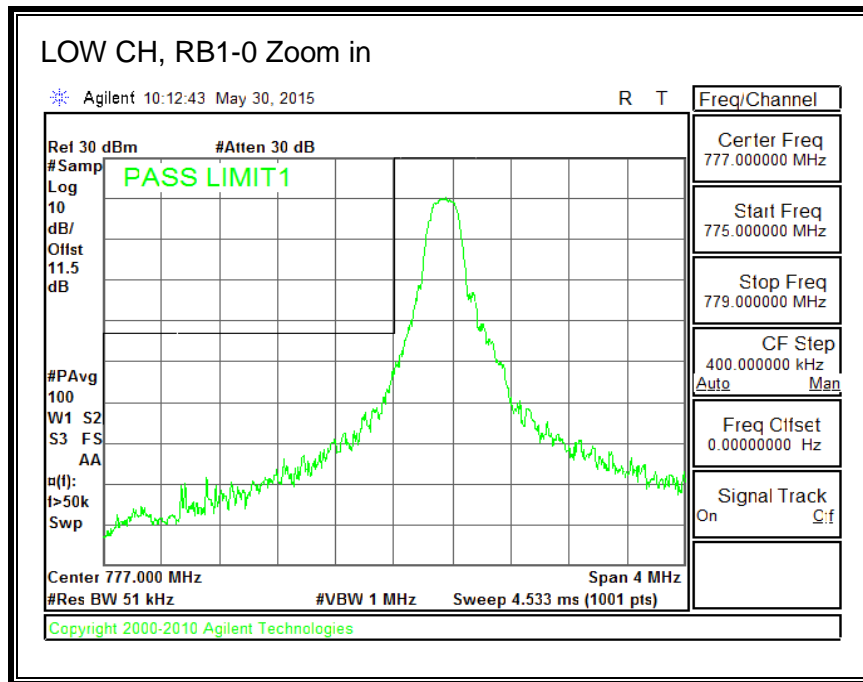

8.3.6. LTE BAND 13 EMISSION MASK

QPSK, (5.0 MHz BAND WIDTH)