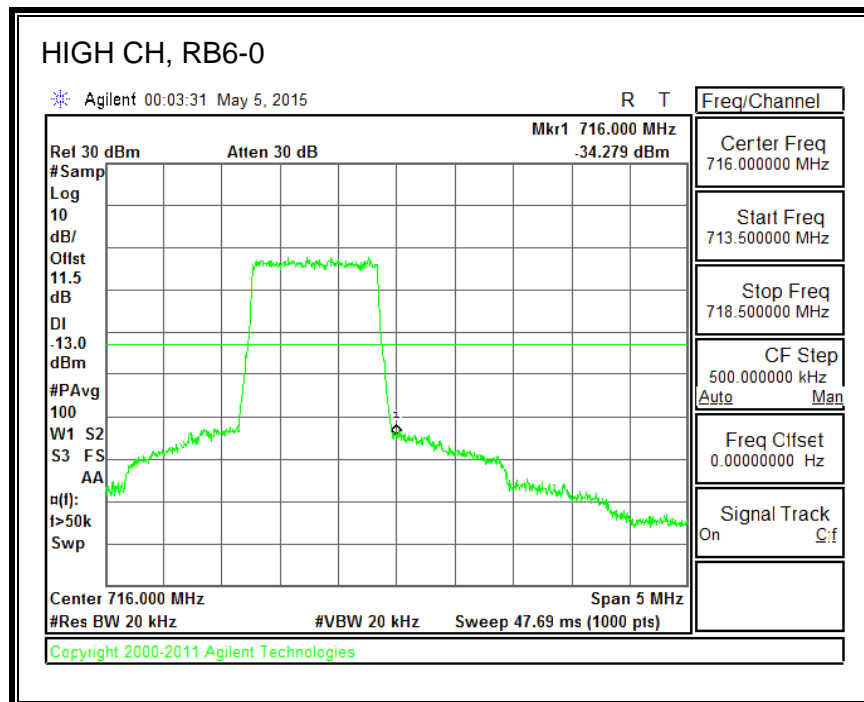

QPSK, (10.0 MHz BAND WIDTH)

16QAM, (10.0 MHz BAND WIDTH)

QPSK, (15.0 MHz BAND WIDTH)

16QAM, (15.0 MHz BAND WIDTH)

QPSK, (20.0 MHz BAND WIDTH)

16QAM, (20.0 MHz BAND WIDTH)

8.3.5. LTE BAND 12 BANDEDGE

QPSK, (1.4 MHz BAND WIDTH)

16QAM, (1.4 MHz BAND WIDTH)

QPSK, (3.0 MHz BAND WIDTH)

16QAM, (3.0 MHz BAND WIDTH)

QPSK, (5.0 MHz BAND WIDTH)

16QAM, (5.0 MHz BAND WIDTH)

QPSK, (10.0 MHz BAND WIDTH)

16QAM, (10.0 MHz BAND WIDTH)

8.3.6. LTE BAND 13 EMISSION MASK