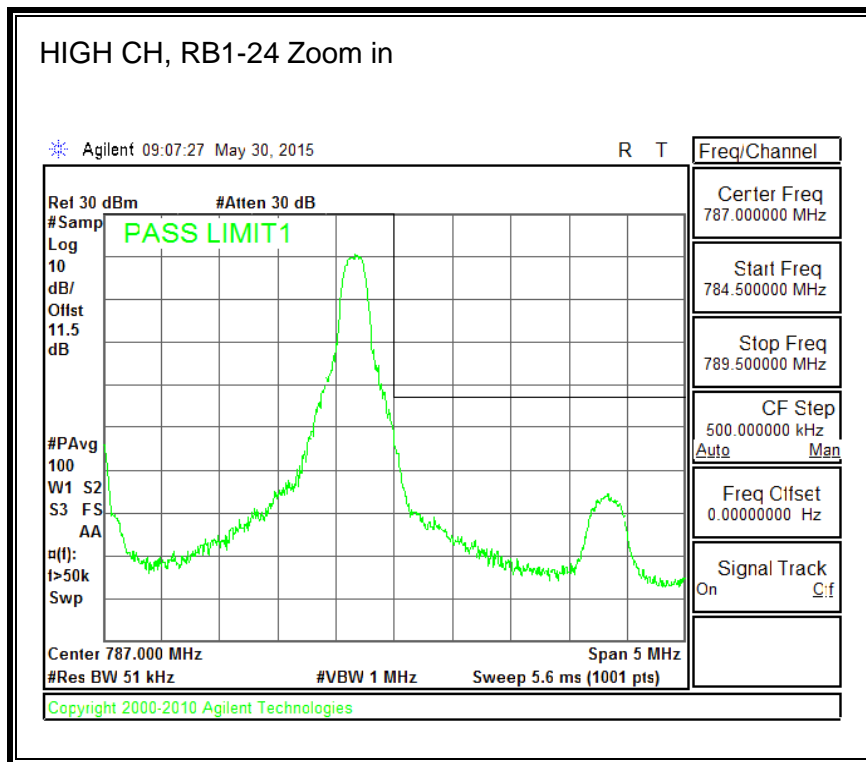

QPSK, (10.0 MHz BAND WIDTH)

16QAM, (10.0 MHz BAND WIDTH)

QPSK, (15.0 MHz BAND WIDTH)

16QAM, (15.0 MHz BAND WIDTH)

QPSK, (20.0 MHz BAND WIDTH)

16QAM, (20.0 MHz BAND WIDTH)

8.3.5. LTE BAND 12 BANDEDGE

QPSK, (1.4 MHz BAND WIDTH)

16QAM, (1.4 MHz BAND WIDTH)

QPSK, (3.0 MHz BAND WIDTH)

16QAM, (3.0 MHz BAND WIDTH)

QPSK, (5.0 MHz BAND WIDTH)

16QAM, (5.0 MHz BAND WIDTH)

QPSK, (10.0 MHz BAND WIDTH)

16QAM, (10.0 MHz BAND WIDTH)

8.3.6. LTE BAND 13 EMISSION MASK

QPSK, (5.0 MHz BAND WIDTH)

16QAM, (5.0 MHz BAND WIDTH)

QPSK, (10.0 MHz BAND WIDTH)

16QAM, (10.0 MHz BAND WIDTH)

8.3.7. LTE BAND 17 BANDEDGE

QPSK, (5.0 MHz BAND WIDTH)

16QAM, (5.0 MHz BAND WIDTH)

QPSK, (10.0 MHz BAND WIDTH)