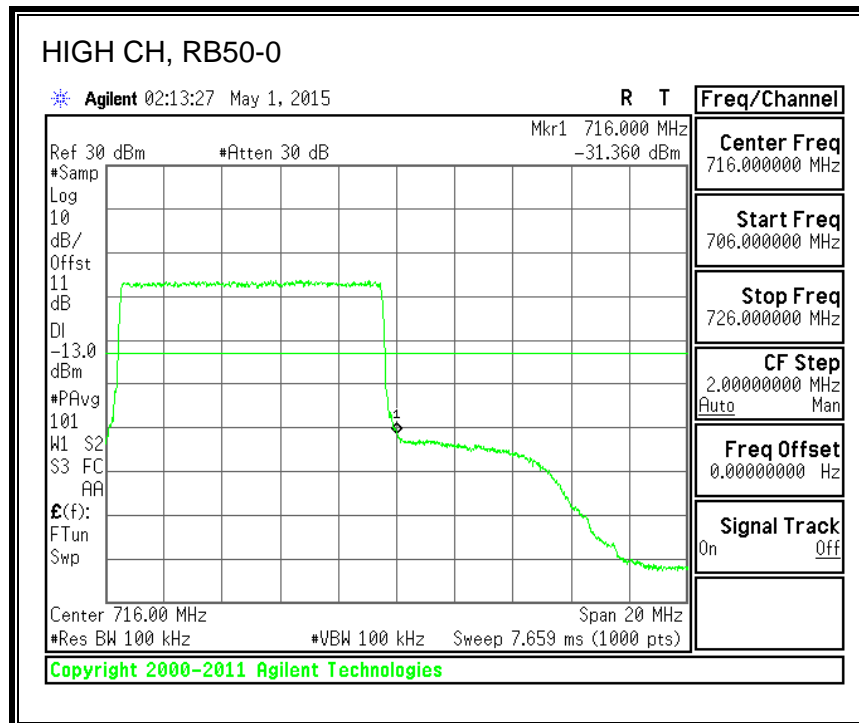

16QAM, (1.4 MHz BAND WIDTH)

QPSK, (3.0 MHz BAND WIDTH)

16QAM, (3.0 MHz BAND WIDTH)

QPSK, (5.0 MHz BAND WIDTH)

16QAM, (5.0 MHz BAND WIDTH)

QPSK, (10.0 MHz BAND WIDTH)

16QAM, (10.0 MHz BAND WIDTH)

8.3.6. LTE BAND 13 EMISSION MASK

QPSK, (5.0 MHz BAND WIDTH)

16QAM, (5.0 MHz BAND WIDTH)

QPSK, (10.0 MHz BAND WIDTH)

16QAM, (10.0 MHz BAND WIDTH)

8.3.7. LTE BAND 17 BANDEDGE

QPSK, (5.0 MHz BAND WIDTH)

16QAM, (5.0 MHz BAND WIDTH)

QPSK, (10.0 MHz BAND WIDTH)

16QAM, (10.0 MHz BAND WIDTH)

8.3.8. LTE BAND 25 BANDEDGE

QPSK, (1.4 MHz BAND WIDTH)

16QAM, (1.4 MHz BAND WIDTH)

QPSK, (3.0 MHz BAND WIDTH)

16QAM, (3.0 MHz BAND WIDTH)

QPSK, (5.0 MHz BAND WIDTH)

16QAM, (5.0 MHz BAND WIDTH)