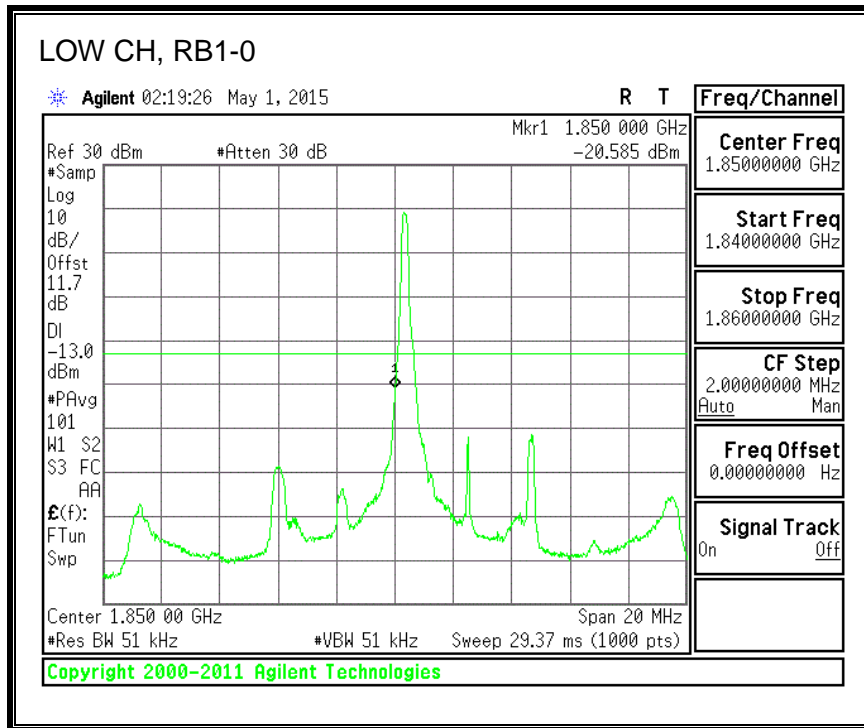

QPSK, (5.0 MHz BAND WIDTH)

16QAM, (5.0 MHz BAND WIDTH)

QPSK, (10.0 MHz BAND WIDTH)

16QAM, (10.0 MHz BAND WIDTH)

8.3.7. LTE BAND 17 BANDEDGE

QPSK, (5.0 MHz BAND WIDTH)

16QAM, (5.0 MHz BAND WIDTH)

QPSK, (10.0 MHz BAND WIDTH)

16QAM, (10.0 MHz BAND WIDTH)

8.3.8. LTE BAND 25 BANDEDGE

QPSK, (1.4 MHz BAND WIDTH)

16QAM, (1.4 MHz BAND WIDTH)

QPSK, (3.0 MHz BAND WIDTH)

16QAM, (3.0 MHz BAND WIDTH)

QPSK, (5.0 MHz BAND WIDTH)

16QAM, (5.0 MHz BAND WIDTH)