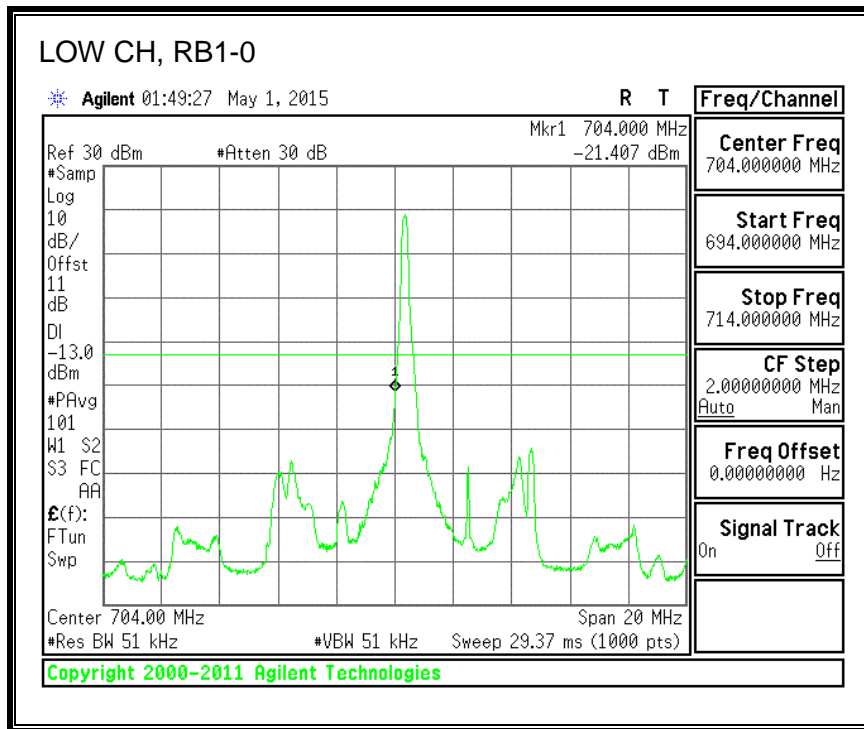

16QAM, (1.4 MHz BAND WIDTH)

QPSK, (3.0 MHz BAND WIDTH)

16QAM, (3.0 MHz BAND WIDTH)

QPSK, (5.0 MHz BAND WIDTH)

16QAM, (5.0 MHz BAND WIDTH)

QPSK, (10.0 MHz BAND WIDTH)

16QAM, (10.0 MHz BAND WIDTH)

8.3.6. LTE BAND 13 EMISSION MASK

QPSK, (5.0 MHz BAND WIDTH)

16QAM, (5.0 MHz BAND WIDTH)

QPSK, (10.0 MHz BAND WIDTH)

16QAM, (10.0 MHz BAND WIDTH)

8.3.7. LTE BAND 17 BANDEDGE

QPSK, (5.0 MHz BAND WIDTH)

16QAM, (5.0 MHz BAND WIDTH)

QPSK, (10.0 MHz BAND WIDTH)

16QAM, (10.0 MHz BAND WIDTH)

8.3.8. LTE BAND 25 BANDEDGE

QPSK, (1.4 MHz BAND WIDTH)

16QAM, (1.4 MHz BAND WIDTH)

QPSK, (3.0 MHz BAND WIDTH)

16QAM, (3.0 MHz BAND WIDTH)

QPSK, (5.0 MHz BAND WIDTH)

16QAM, (5.0 MHz BAND WIDTH)