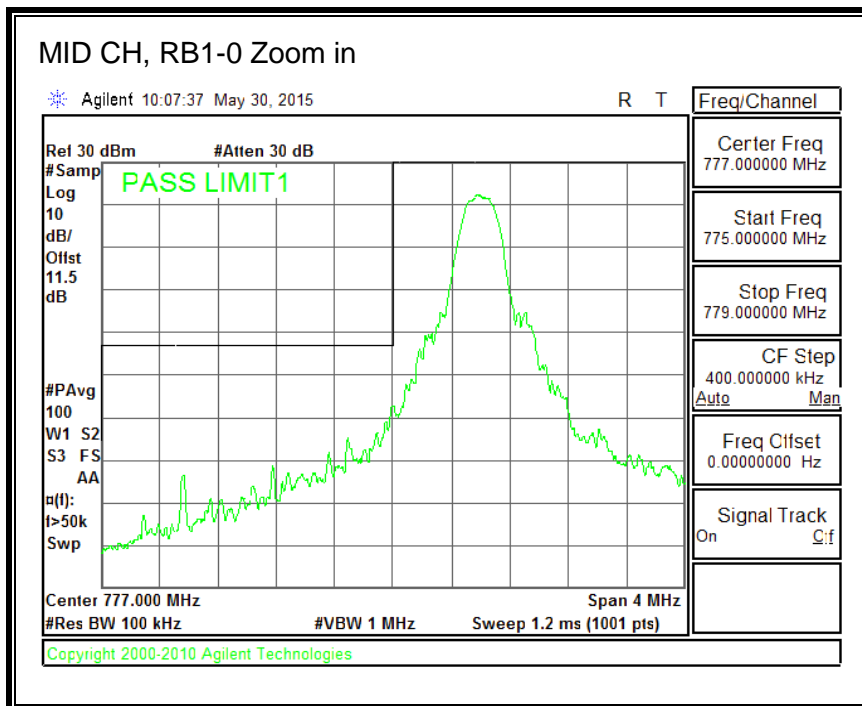

16QAM, (1.4 MHz BAND WIDTH)

QPSK, (3.0 MHz BAND WIDTH)

16QAM, (3.0 MHz BAND WIDTH)

QPSK, (5.0 MHz BAND WIDTH)

16QAM, (5.0 MHz BAND WIDTH)

QPSK, (10.0 MHz BAND WIDTH)

16QAM, (10.0 MHz BAND WIDTH)

8.3.6. LTE BAND 13 EMISSION MASK

QPSK, (5.0 MHz BAND WIDTH)

16QAM, (5.0 MHz BAND WIDTH)

QPSK, (10.0 MHz BAND WIDTH)

16QAM, (10.0 MHz BAND WIDTH)

8.3.7. LTE BAND 17 BANDEDGE

QPSK, (5.0 MHz BAND WIDTH)

16QAM, (5.0 MHz BAND WIDTH)

QPSK, (10.0 MHz BAND WIDTH)

16QAM, (10.0 MHz BAND WIDTH)

8.3.8. LTE BAND 25 BANDEDGE

QPSK, (1.4 MHz BAND WIDTH)

16QAM, (1.4 MHz BAND WIDTH)

QPSK, (3.0 MHz BAND WIDTH)

16QAM, (3.0 MHz BAND WIDTH)

QPSK, (5.0 MHz BAND WIDTH)

16QAM, (5.0 MHz BAND WIDTH)