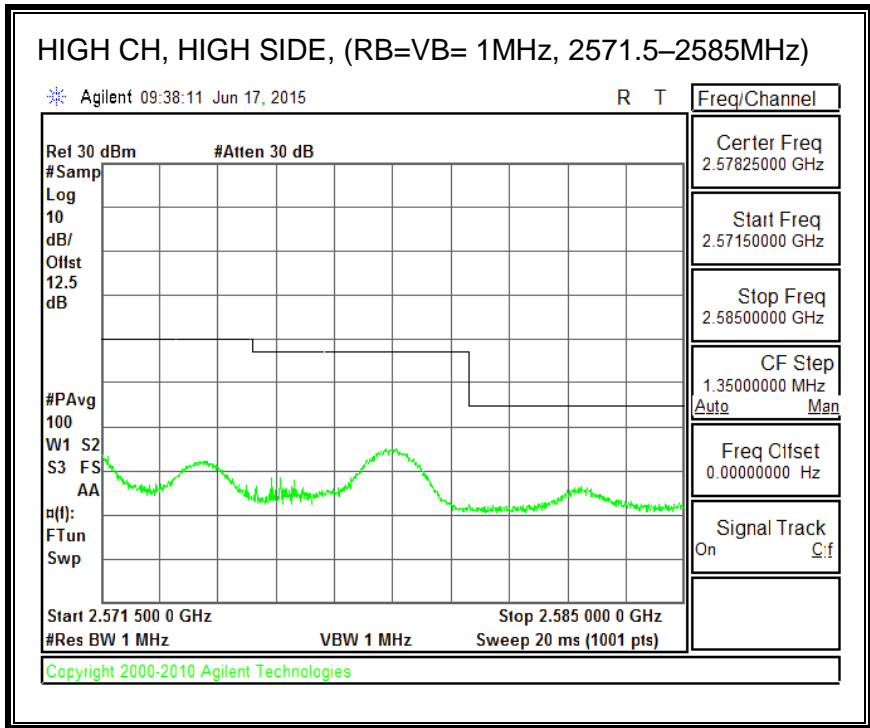

QPSK, (10.0 MHz BAND WIDTH)

16QAM, (10.0 MHz BAND WIDTH)

QPSK, (15.0 MHz BAND WIDTH)

16QAM, (15.0 MHz BAND WIDTH)

QPSK, (20.0 MHz BAND WIDTH)

16QAM, (20.0 MHz BAND WIDTH)

8.3.5. LTE BAND 12 BANDEDGE

QPSK, (1.4 MHz BAND WIDTH)

16QAM, (1.4 MHz BAND WIDTH)

QPSK, (3.0 MHz BAND WIDTH)

16QAM, (3.0 MHz BAND WIDTH)

QPSK, (5.0 MHz BAND WIDTH)

16QAM, (5.0 MHz BAND WIDTH)

QPSK, (10.0 MHz BAND WIDTH)

16QAM, (10.0 MHz BAND WIDTH)

8.3.6. LTE BAND 13 EMISSION MASK