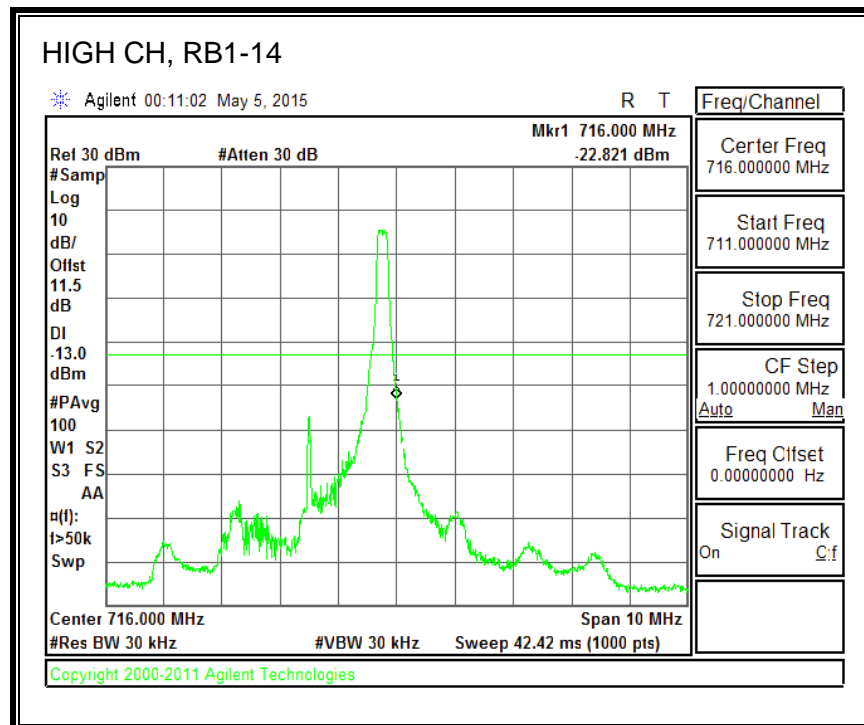

QPSK, (10.0 MHz BAND WIDTH)

16QAM, (10.0 MHz BAND WIDTH)

QPSK, (15.0 MHz BAND WIDTH)

16QAM, (15.0 MHz BAND WIDTH)

QPSK, (20.0 MHz BAND WIDTH)

16QAM, (20.0 MHz BAND WIDTH)

8.3.5. LTE BAND 12 BANDEDGE

QPSK, (1.4 MHz BAND WIDTH)

16QAM, (1.4 MHz BAND WIDTH)

QPSK, (3.0 MHz BAND WIDTH)

16QAM, (3.0 MHz BAND WIDTH)

QPSK, (5.0 MHz BAND WIDTH)

16QAM, (5.0 MHz BAND WIDTH)

QPSK, (10.0 MHz BAND WIDTH)

16QAM, (10.0 MHz BAND WIDTH)

8.3.6. LTE BAND 13 EMISSION MASK

QPSK, (5.0 MHz BAND WIDTH)

16QAM, (5.0 MHz BAND WIDTH)

QPSK, (10.0 MHz BAND WIDTH)

16QAM, (10.0 MHz BAND WIDTH)

8.3.7. LTE BAND 17 BANDEDGE

QPSK, (5.0 MHz BAND WIDTH)

16QAM, (5.0 MHz BAND WIDTH)

QPSK, (10.0 MHz BAND WIDTH)