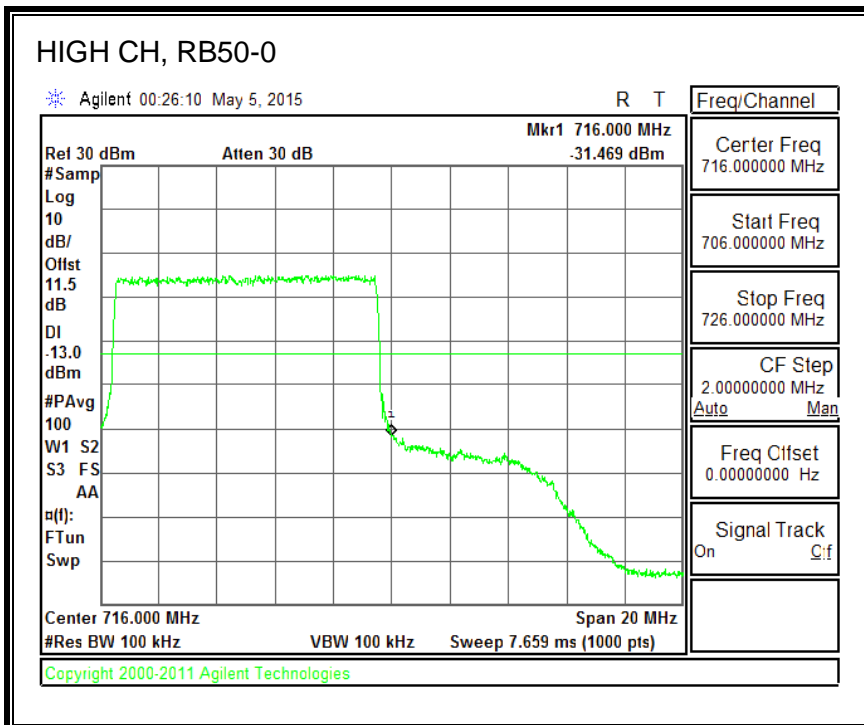

16QAM, (1.4 MHz BAND WIDTH)

QPSK, (3.0 MHz BAND WIDTH)

16QAM, (3.0 MHz BAND WIDTH)

QPSK, (5.0 MHz BAND WIDTH)

16QAM, (5.0 MHz BAND WIDTH)

QPSK, (10.0 MHz BAND WIDTH)

16QAM, (10.0 MHz BAND WIDTH)

8.3.6. LTE BAND 13 EMISSION MASK

QPSK, (5.0 MHz BAND WIDTH)

16QAM, (5.0 MHz BAND WIDTH)

QPSK, (10.0 MHz BAND WIDTH)

16QAM, (10.0 MHz BAND WIDTH)

8.3.7. LTE BAND 17 BANDEDGE

QPSK, (5.0 MHz BAND WIDTH)

16QAM, (5.0 MHz BAND WIDTH)

QPSK, (10.0 MHz BAND WIDTH)