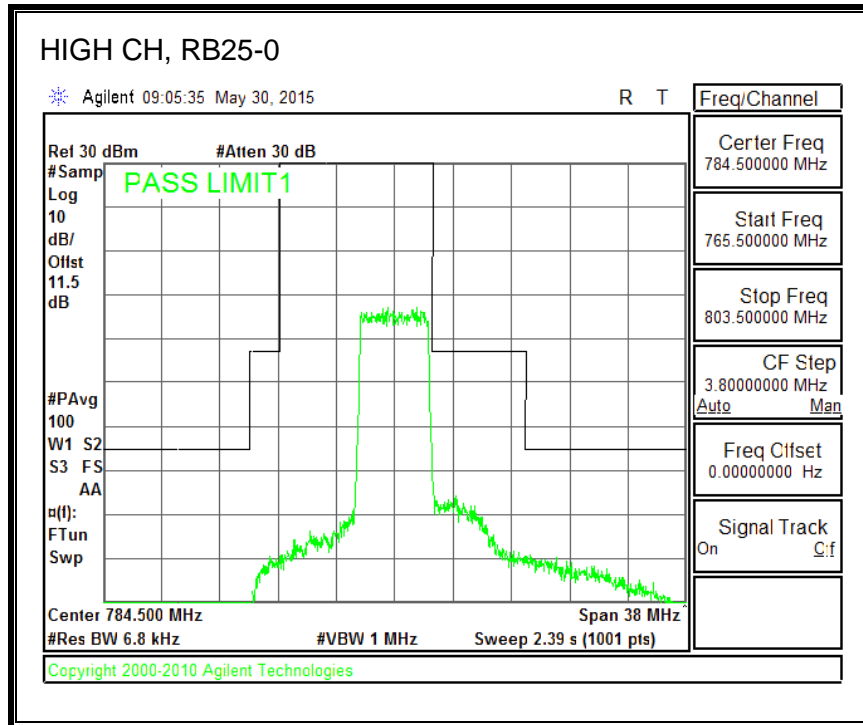

16QAM, (1.4 MHz BAND WIDTH)

QPSK, (3.0 MHz BAND WIDTH)

16QAM, (3.0 MHz BAND WIDTH)

QPSK, (5.0 MHz BAND WIDTH)

16QAM, (5.0 MHz BAND WIDTH)

QPSK, (10.0 MHz BAND WIDTH)

16QAM, (10.0 MHz BAND WIDTH)

8.3.6. LTE BAND 13 EMISSION MASK

QPSK, (5.0 MHz BAND WIDTH)

16QAM, (5.0 MHz BAND WIDTH)

QPSK, (10.0 MHz BAND WIDTH)

16QAM, (10.0 MHz BAND WIDTH)

8.3.7. LTE BAND 17 BANDEDGE

QPSK, (5.0 MHz BAND WIDTH)

16QAM, (5.0 MHz BAND WIDTH)

QPSK, (10.0 MHz BAND WIDTH)

16QAM, (10.0 MHz BAND WIDTH)

8.3.8. LTE BAND 25 BANDEDGE

QPSK, (1.4 MHz BAND WIDTH)

16QAM, (1.4 MHz BAND WIDTH)

QPSK, (3.0 MHz BAND WIDTH)

16QAM, (3.0 MHz BAND WIDTH)

QPSK, (5.0 MHz BAND WIDTH)

16QAM, (5.0 MHz BAND WIDTH)