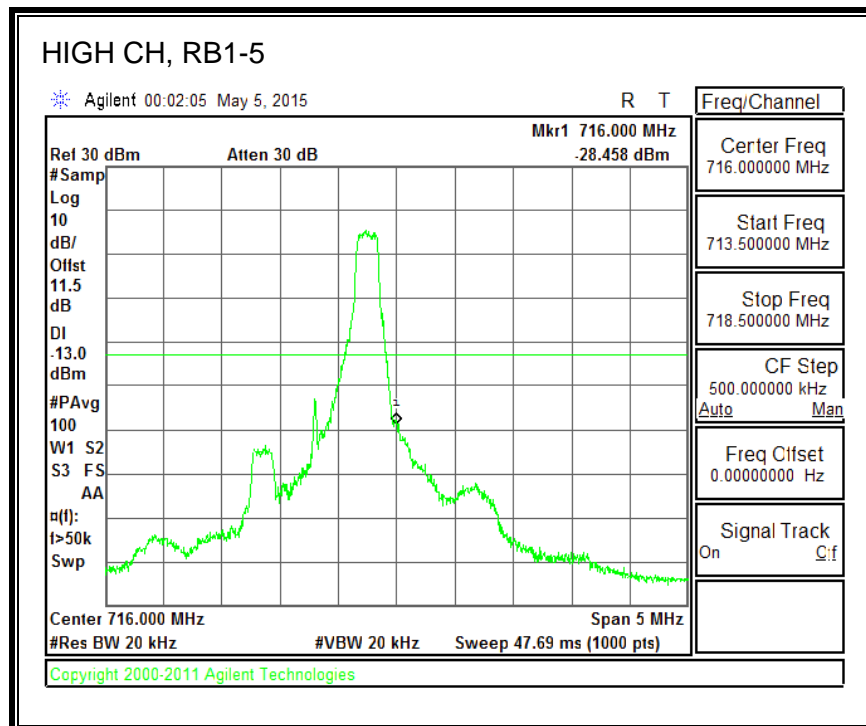

16QAM, (3.0 MHz BAND WIDTH)

QPSK, (5.0 MHz BAND WIDTH)

16QAM, (5.0 MHz BAND WIDTH)

QPSK, (10.0 MHz BAND WIDTH)

16QAM, (10.0 MHz BAND WIDTH)

8.3.4. LTE BAND 7 EMISSION MASK

QPSK, (5.0 MHz BAND WIDTH)

16QAM, (5.0 MHz BAND WIDTH)

QPSK, (10.0 MHz BAND WIDTH)

16QAM, (10.0 MHz BAND WIDTH)

QPSK, (15.0 MHz BAND WIDTH)

16QAM, (15.0 MHz BAND WIDTH)

QPSK, (20.0 MHz BAND WIDTH)

16QAM, (20.0 MHz BAND WIDTH)

8.3.5. LTE BAND 12 BANDEDGE

QPSK, (1.4 MHz BAND WIDTH)

16QAM, (1.4 MHz BAND WIDTH)

QPSK, (3.0 MHz BAND WIDTH)

16QAM, (3.0 MHz BAND WIDTH)

QPSK, (5.0 MHz BAND WIDTH)

16QAM, (5.0 MHz BAND WIDTH)

QPSK, (10.0 MHz BAND WIDTH)

16QAM, (10.0 MHz BAND WIDTH)

8.3.6. LTE BAND 13 EMISSION MASK