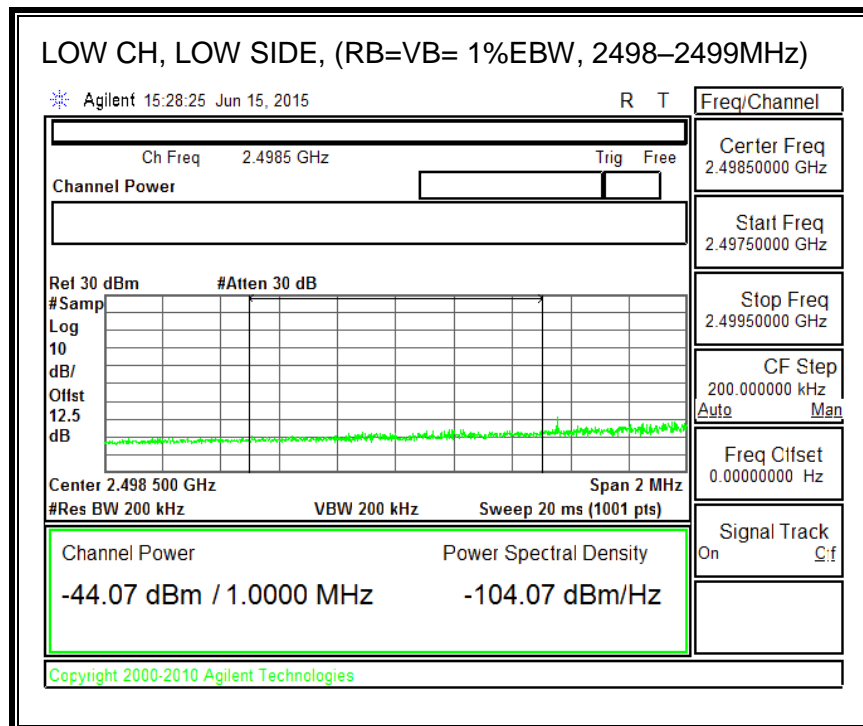

QPSK, (10.0 MHz BAND WIDTH)

16QAM, (10.0 MHz BAND WIDTH)

QPSK, (15.0 MHz BAND WIDTH)

16QAM, (15.0 MHz BAND WIDTH)

QPSK, (20.0 MHz BAND WIDTH)

16QAM, (20.0 MHz BAND WIDTH)

8.3.5. LTE BAND 12 BANDEDGE

QPSK, (1.4 MHz BAND WIDTH)

16QAM, (1.4 MHz BAND WIDTH)

QPSK, (3.0 MHz BAND WIDTH)

16QAM, (3.0 MHz BAND WIDTH)

QPSK, (5.0 MHz BAND WIDTH)

16QAM, (5.0 MHz BAND WIDTH)

QPSK, (10.0 MHz BAND WIDTH)

16QAM, (10.0 MHz BAND WIDTH)

8.3.6. LTE BAND 13 EMISSION MASK