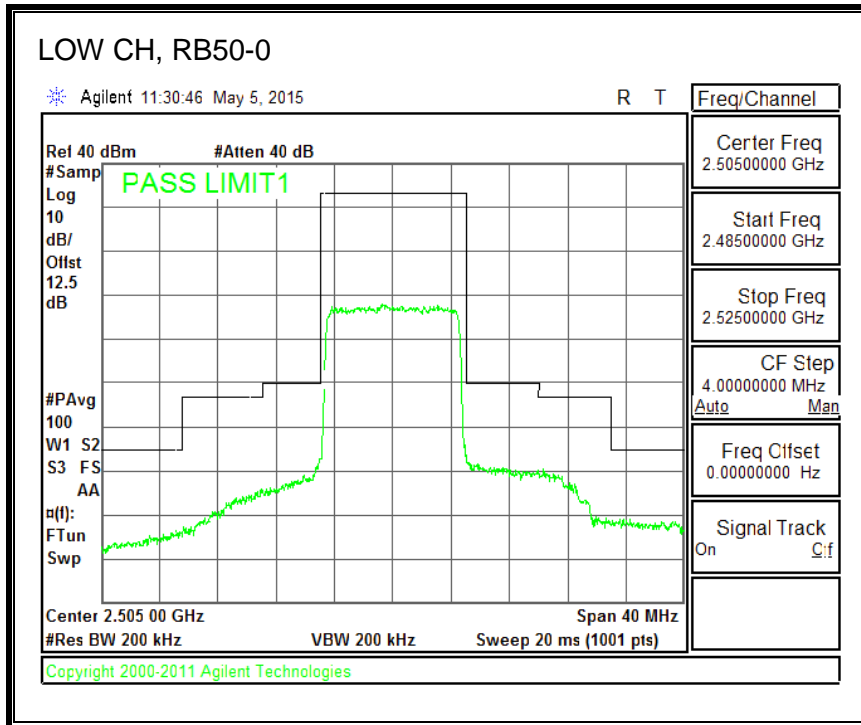

16QAM, (3.0 MHz BAND WIDTH)

QPSK, (5.0 MHz BAND WIDTH)

16QAM, (5.0 MHz BAND WIDTH)

QPSK, (10.0 MHz BAND WIDTH)

16QAM, (10.0 MHz BAND WIDTH)

8.3.4. LTE BAND 7 EMISSION MASK

QPSK, (5.0 MHz BAND WIDTH)

16QAM, (5.0 MHz BAND WIDTH)

QPSK, (10.0 MHz BAND WIDTH)

16QAM, (10.0 MHz BAND WIDTH)

QPSK, (15.0 MHz BAND WIDTH)

16QAM, (15.0 MHz BAND WIDTH)

QPSK, (20.0 MHz BAND WIDTH)

16QAM, (20.0 MHz BAND WIDTH)

8.3.5. LTE BAND 12 BANDEDGE

QPSK, (1.4 MHz BAND WIDTH)