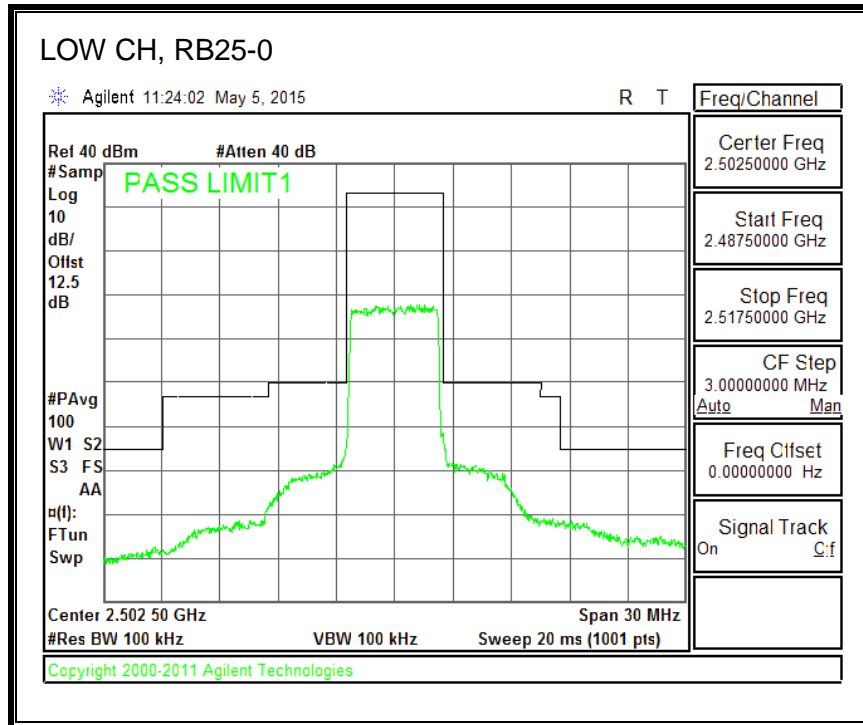

QPSK, (15.0 MHz BAND WIDTH)

16QAM, (15.0 MHz BAND WIDTH)

QPSK, (20.0 MHz BAND WIDTH)

16QAM, (20.0 MHz BAND WIDTH)

8.3.3. LTE BAND 5 BANDEDGE

QPSK, (1.4 MHz BAND WIDTH)

16QAM, (1.4 MHz BAND WIDTH)

QPSK, (3.0 MHz BAND WIDTH)

16QAM, (3.0 MHz BAND WIDTH)

QPSK, (5.0 MHz BAND WIDTH)

16QAM, (5.0 MHz BAND WIDTH)

QPSK, (10.0 MHz BAND WIDTH)

16QAM, (10.0 MHz BAND WIDTH)

8.3.4. LTE BAND 7 EMISSION MASK

QPSK, (5.0 MHz BAND WIDTH)

16QAM, (5.0 MHz BAND WIDTH)

QPSK, (10.0 MHz BAND WIDTH)

16QAM, (10.0 MHz BAND WIDTH)

QPSK, (15.0 MHz BAND WIDTH)

16QAM, (15.0 MHz BAND WIDTH)

QPSK, (20.0 MHz BAND WIDTH)

16QAM, (20.0 MHz BAND WIDTH)

8.3.5. LTE BAND 12 BANDEDGE

QPSK, (1.4 MHz BAND WIDTH)