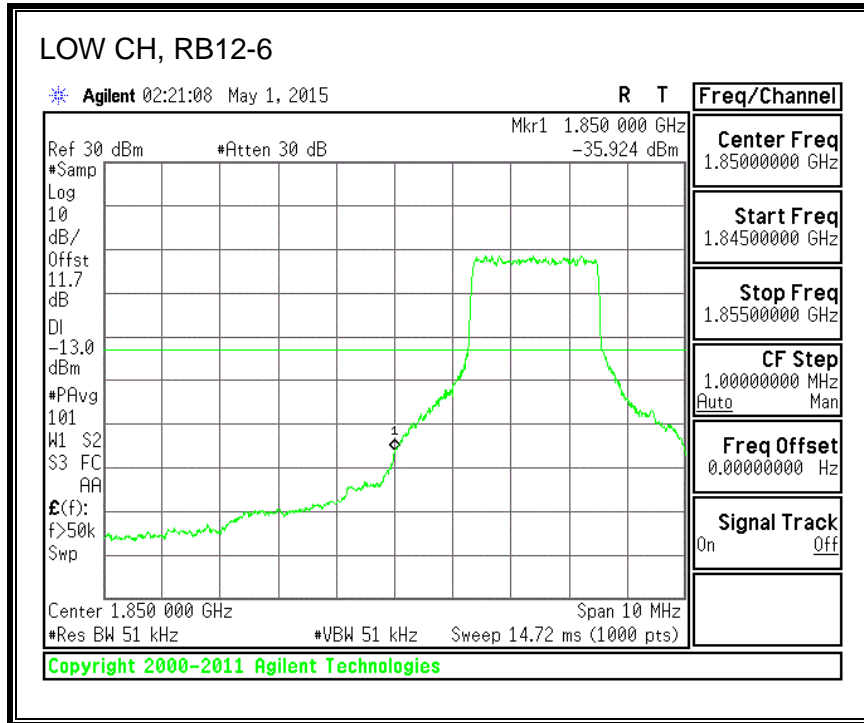

QPSK, (5.0 MHz BAND WIDTH)

16QAM, (5.0 MHz BAND WIDTH)

QPSK, (10.0 MHz BAND WIDTH)

16QAM, (10.0 MHz BAND WIDTH)

8.3.7. LTE BAND 17 BANDEDGE

QPSK, (5.0 MHz BAND WIDTH)

16QAM, (5.0 MHz BAND WIDTH)

QPSK, (10.0 MHz BAND WIDTH)

16QAM, (10.0 MHz BAND WIDTH)

8.3.8. LTE BAND 25 BANDEDGE

QPSK, (1.4 MHz BAND WIDTH)

16QAM, (1.4 MHz BAND WIDTH)

QPSK, (3.0 MHz BAND WIDTH)

16QAM, (3.0 MHz BAND WIDTH)

QPSK, (5.0 MHz BAND WIDTH)

16QAM, (5.0 MHz BAND WIDTH)