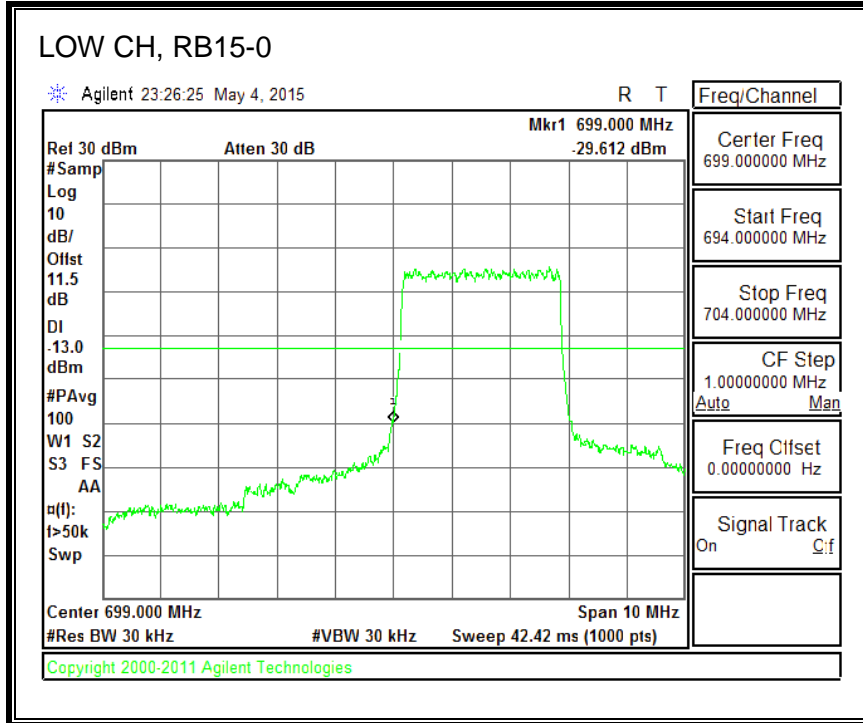

QPSK, (10.0 MHz BAND WIDTH)

16QAM, (10.0 MHz BAND WIDTH)

QPSK, (15.0 MHz BAND WIDTH)

16QAM, (15.0 MHz BAND WIDTH)

QPSK, (20.0 MHz BAND WIDTH)

16QAM, (20.0 MHz BAND WIDTH)

8.3.5. LTE BAND 12 BANDEDGE

QPSK, (1.4 MHz BAND WIDTH)

16QAM, (1.4 MHz BAND WIDTH)

QPSK, (3.0 MHz BAND WIDTH)

16QAM, (3.0 MHz BAND WIDTH)

QPSK, (5.0 MHz BAND WIDTH)

16QAM, (5.0 MHz BAND WIDTH)

QPSK, (10.0 MHz BAND WIDTH)

16QAM, (10.0 MHz BAND WIDTH)

8.3.6. LTE BAND 13 EMISSION MASK

QPSK, (5.0 MHz BAND WIDTH)

16QAM, (5.0 MHz BAND WIDTH)

QPSK, (10.0 MHz BAND WIDTH)

16QAM, (10.0 MHz BAND WIDTH)

8.3.7. LTE BAND 17 BANDEDGE

QPSK, (5.0 MHz BAND WIDTH)

16QAM, (5.0 MHz BAND WIDTH)

QPSK, (10.0 MHz BAND WIDTH)

16QAM, (10.0 MHz BAND WIDTH)

8.3.8. LTE BAND 25 BANDEDGE

QPSK, (1.4 MHz BAND WIDTH)

16QAM, (1.4 MHz BAND WIDTH)

QPSK, (3.0 MHz BAND WIDTH)

16QAM, (3.0 MHz BAND WIDTH)

QPSK, (5.0 MHz BAND WIDTH)

16QAM, (5.0 MHz BAND WIDTH)