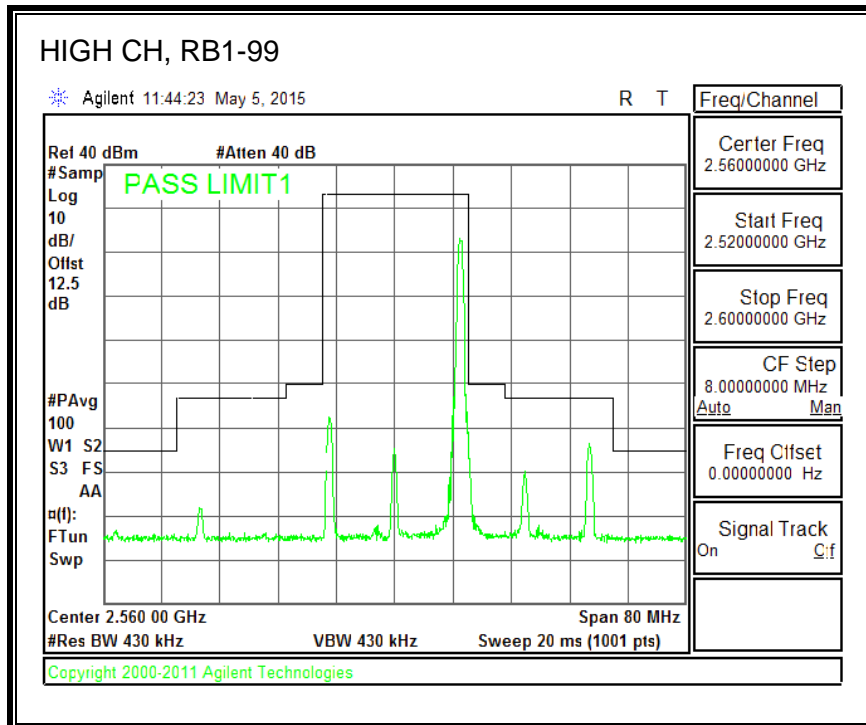

QPSK, (10.0 MHz BAND WIDTH)

16QAM, (10.0 MHz BAND WIDTH)

QPSK, (15.0 MHz BAND WIDTH)

16QAM, (15.0 MHz BAND WIDTH)

QPSK, (20.0 MHz BAND WIDTH)

16QAM, (20.0 MHz BAND WIDTH)

8.3.5. LTE BAND 12 BANDEDGE

QPSK, (1.4 MHz BAND WIDTH)

16QAM, (1.4 MHz BAND WIDTH)

QPSK, (3.0 MHz BAND WIDTH)

16QAM, (3.0 MHz BAND WIDTH)

QPSK, (5.0 MHz BAND WIDTH)

16QAM, (5.0 MHz BAND WIDTH)

QPSK, (10.0 MHz BAND WIDTH)

16QAM, (10.0 MHz BAND WIDTH)

8.3.6. LTE BAND 13 EMISSION MASK