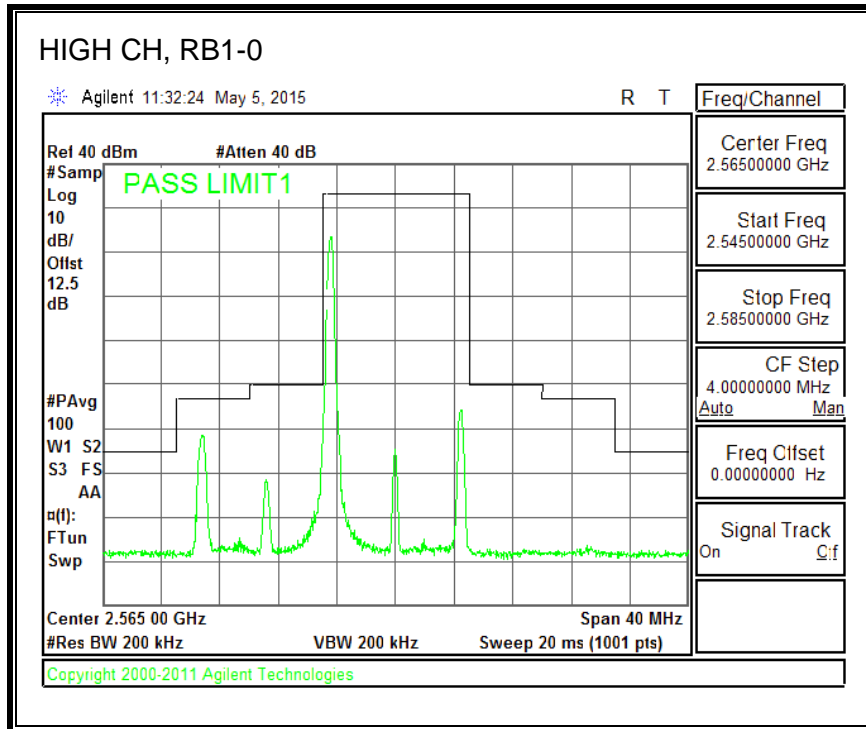

16QAM, (3.0 MHz BAND WIDTH)

QPSK, (5.0 MHz BAND WIDTH)

16QAM, (5.0 MHz BAND WIDTH)

QPSK, (10.0 MHz BAND WIDTH)

16QAM, (10.0 MHz BAND WIDTH)

8.3.4. LTE BAND 7 EMISSION MASK

QPSK, (5.0 MHz BAND WIDTH)

16QAM, (5.0 MHz BAND WIDTH)

QPSK, (10.0 MHz BAND WIDTH)

16QAM, (10.0 MHz BAND WIDTH)

QPSK, (15.0 MHz BAND WIDTH)

16QAM, (15.0 MHz BAND WIDTH)

QPSK, (20.0 MHz BAND WIDTH)

16QAM, (20.0 MHz BAND WIDTH)

8.3.5. LTE BAND 12 BANDEDGE

QPSK, (1.4 MHz BAND WIDTH)