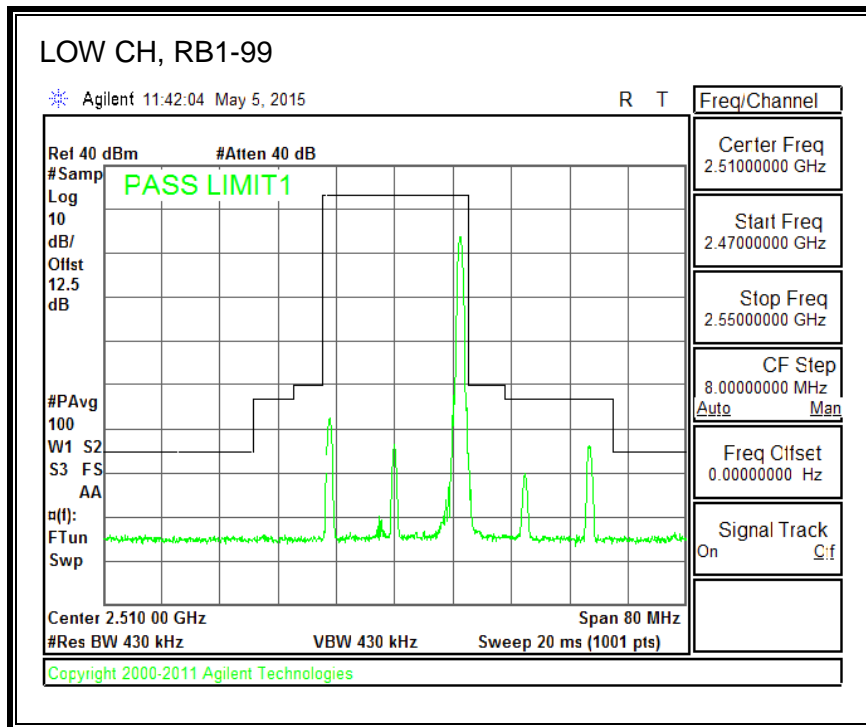

QPSK, (10.0 MHz BAND WIDTH)

16QAM, (10.0 MHz BAND WIDTH)

QPSK, (15.0 MHz BAND WIDTH)

16QAM, (15.0 MHz BAND WIDTH)

QPSK, (20.0 MHz BAND WIDTH)

16QAM, (20.0 MHz BAND WIDTH)

8.3.5. LTE BAND 12 BANDEDGE

QPSK, (1.4 MHz BAND WIDTH)

16QAM, (1.4 MHz BAND WIDTH)

QPSK, (3.0 MHz BAND WIDTH)

16QAM, (3.0 MHz BAND WIDTH)

QPSK, (5.0 MHz BAND WIDTH)

16QAM, (5.0 MHz BAND WIDTH)

QPSK, (10.0 MHz BAND WIDTH)

16QAM, (10.0 MHz BAND WIDTH)

8.3.6. LTE BAND 13 EMISSION MASK