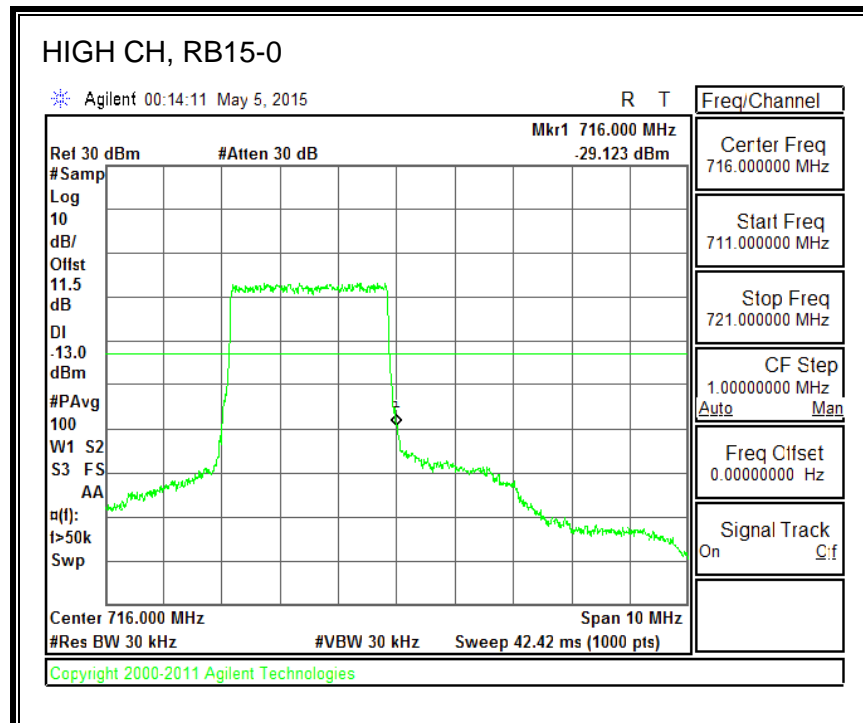

16QAM, (1.4 MHz BAND WIDTH)

QPSK, (3.0 MHz BAND WIDTH)

16QAM, (3.0 MHz BAND WIDTH)

QPSK, (5.0 MHz BAND WIDTH)

16QAM, (5.0 MHz BAND WIDTH)

QPSK, (10.0 MHz BAND WIDTH)

16QAM, (10.0 MHz BAND WIDTH)

8.3.6. LTE BAND 13 EMISSION MASK

QPSK, (5.0 MHz BAND WIDTH)

16QAM, (5.0 MHz BAND WIDTH)

QPSK, (10.0 MHz BAND WIDTH)

16QAM, (10.0 MHz BAND WIDTH)

8.3.7. LTE BAND 17 BANDEDGE

QPSK, (5.0 MHz BAND WIDTH)

16QAM, (5.0 MHz BAND WIDTH)

QPSK, (10.0 MHz BAND WIDTH)