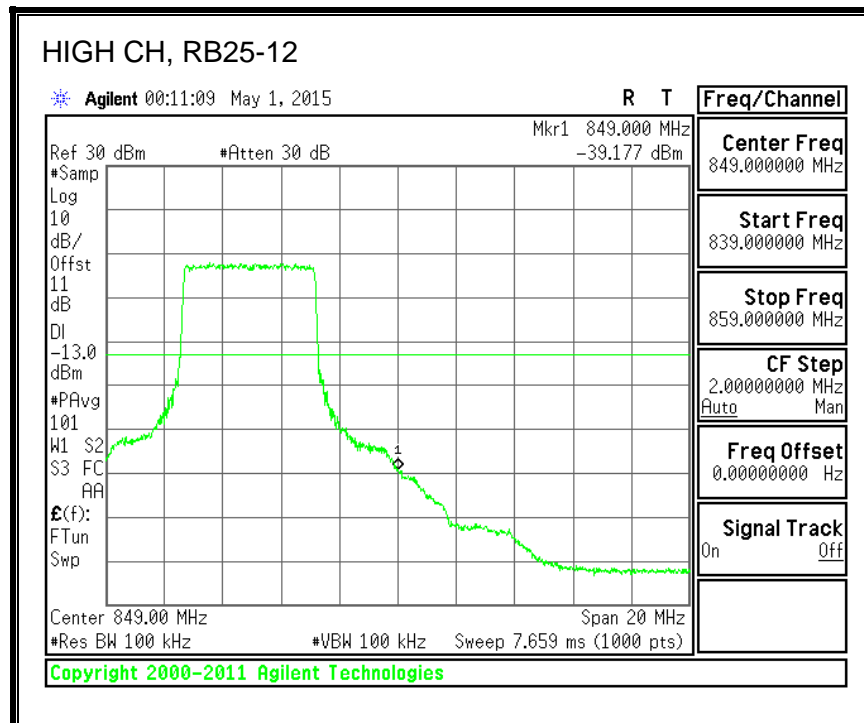

16QAM, (3.0 MHz BAND WIDTH)

QPSK, (5.0 MHz BAND WIDTH)

16QAM, (5.0 MHz BAND WIDTH)

QPSK, (10.0 MHz BAND WIDTH)

16QAM, (10.0 MHz BAND WIDTH)

8.3.4. LTE BAND 7 EMISSION MASK

QPSK, (5.0 MHz BAND WIDTH)

16QAM, (5.0 MHz BAND WIDTH)

QPSK, (10.0 MHz BAND WIDTH)

16QAM, (10.0 MHz BAND WIDTH)

QPSK, (15.0 MHz BAND WIDTH)

16QAM, (15.0 MHz BAND WIDTH)

QPSK, (20.0 MHz BAND WIDTH)

16QAM, (20.0 MHz BAND WIDTH)

8.3.5. LTE BAND 12 BANDEDGE

QPSK, (1.4 MHz BAND WIDTH)