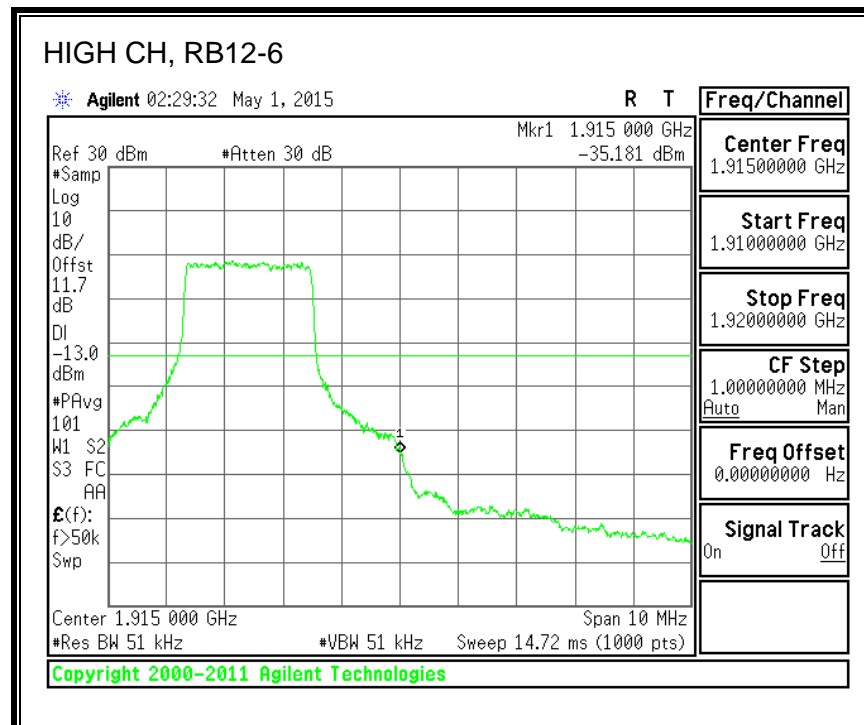

QPSK, (5.0 MHz BAND WIDTH)

16QAM, (5.0 MHz BAND WIDTH)

QPSK, (10.0 MHz BAND WIDTH)

16QAM, (10.0 MHz BAND WIDTH)

8.3.7. LTE BAND 17 BANDEDGE

QPSK, (5.0 MHz BAND WIDTH)

16QAM, (5.0 MHz BAND WIDTH)

QPSK, (10.0 MHz BAND WIDTH)

16QAM, (10.0 MHz BAND WIDTH)

8.3.8. LTE BAND 25 BANDEDGE

QPSK, (1.4 MHz BAND WIDTH)

16QAM, (1.4 MHz BAND WIDTH)

QPSK, (3.0 MHz BAND WIDTH)

16QAM, (3.0 MHz BAND WIDTH)

QPSK, (5.0 MHz BAND WIDTH)

16QAM, (5.0 MHz BAND WIDTH)