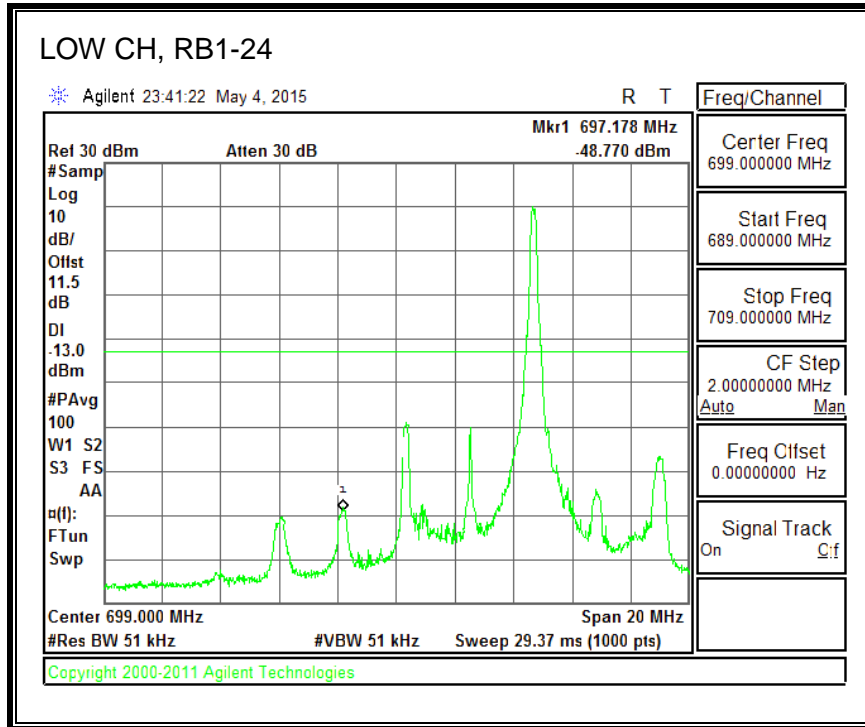

QPSK, (10.0 MHz BAND WIDTH)

16QAM, (10.0 MHz BAND WIDTH)

QPSK, (15.0 MHz BAND WIDTH)

16QAM, (15.0 MHz BAND WIDTH)

QPSK, (20.0 MHz BAND WIDTH)

16QAM, (20.0 MHz BAND WIDTH)

8.3.5. LTE BAND 12 BANDEDGE

QPSK, (1.4 MHz BAND WIDTH)

16QAM, (1.4 MHz BAND WIDTH)

QPSK, (3.0 MHz BAND WIDTH)

16QAM, (3.0 MHz BAND WIDTH)

QPSK, (5.0 MHz BAND WIDTH)

16QAM, (5.0 MHz BAND WIDTH)

QPSK, (10.0 MHz BAND WIDTH)

16QAM, (10.0 MHz BAND WIDTH)

8.3.6. LTE BAND 13 EMISSION MASK

QPSK, (5.0 MHz BAND WIDTH)

16QAM, (5.0 MHz BAND WIDTH)

QPSK, (10.0 MHz BAND WIDTH)

16QAM, (10.0 MHz BAND WIDTH)

8.3.7. LTE BAND 17 BANDEDGE

QPSK, (5.0 MHz BAND WIDTH)

16QAM, (5.0 MHz BAND WIDTH)

QPSK, (10.0 MHz BAND WIDTH)