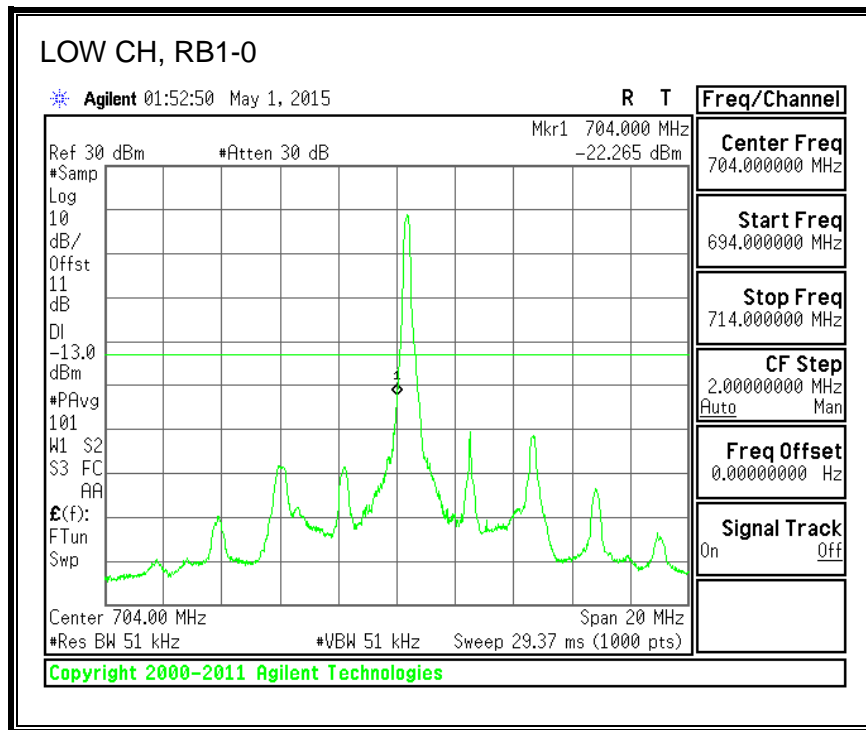

16QAM, (1.4 MHz BAND WIDTH)

QPSK, (3.0 MHz BAND WIDTH)

16QAM, (3.0 MHz BAND WIDTH)

QPSK, (5.0 MHz BAND WIDTH)

16QAM, (5.0 MHz BAND WIDTH)

QPSK, (10.0 MHz BAND WIDTH)

16QAM, (10.0 MHz BAND WIDTH)

8.3.6. LTE BAND 13 EMISSION MASK

QPSK, (5.0 MHz BAND WIDTH)

16QAM, (5.0 MHz BAND WIDTH)

QPSK, (10.0 MHz BAND WIDTH)

16QAM, (10.0 MHz BAND WIDTH)

8.3.7. LTE BAND 17 BANDEDGE

QPSK, (5.0 MHz BAND WIDTH)

16QAM, (5.0 MHz BAND WIDTH)

QPSK, (10.0 MHz BAND WIDTH)

16QAM, (10.0 MHz BAND WIDTH)

8.3.8. LTE BAND 25 BANDEDGE

QPSK, (1.4 MHz BAND WIDTH)

16QAM, (1.4 MHz BAND WIDTH)

QPSK, (3.0 MHz BAND WIDTH)

16QAM, (3.0 MHz BAND WIDTH)

QPSK, (5.0 MHz BAND WIDTH)

16QAM, (5.0 MHz BAND WIDTH)