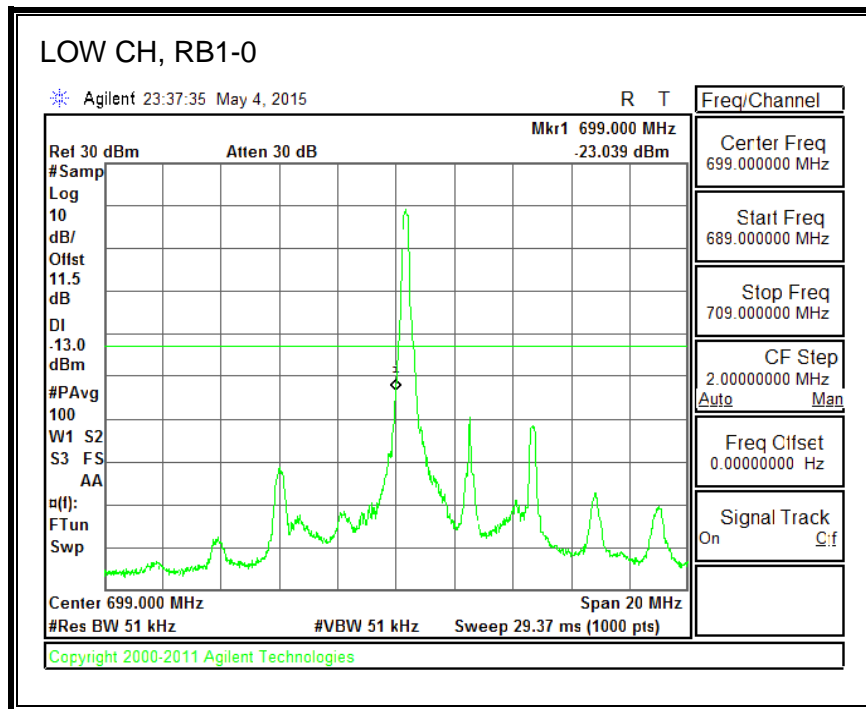

16QAM, (1.4 MHz BAND WIDTH)

QPSK, (3.0 MHz BAND WIDTH)

16QAM, (3.0 MHz BAND WIDTH)

QPSK, (5.0 MHz BAND WIDTH)

16QAM, (5.0 MHz BAND WIDTH)

QPSK, (10.0 MHz BAND WIDTH)

16QAM, (10.0 MHz BAND WIDTH)

8.3.6. LTE BAND 13 EMISSION MASK

QPSK, (5.0 MHz BAND WIDTH)

16QAM, (5.0 MHz BAND WIDTH)

QPSK, (10.0 MHz BAND WIDTH)

16QAM, (10.0 MHz BAND WIDTH)

8.3.7. LTE BAND 17 BANDEDGE

QPSK, (5.0 MHz BAND WIDTH)

16QAM, (5.0 MHz BAND WIDTH)

QPSK, (10.0 MHz BAND WIDTH)