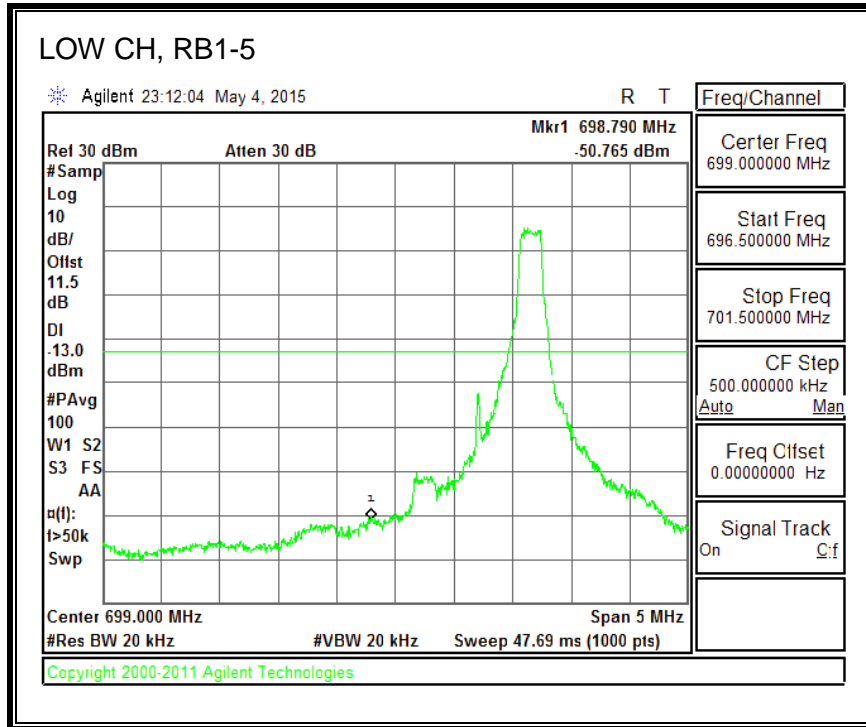

16QAM, (3.0 MHz BAND WIDTH)

QPSK, (5.0 MHz BAND WIDTH)

16QAM, (5.0 MHz BAND WIDTH)

QPSK, (10.0 MHz BAND WIDTH)

16QAM, (10.0 MHz BAND WIDTH)

8.3.4. LTE BAND 7 EMISSION MASK

QPSK, (5.0 MHz BAND WIDTH)

16QAM, (5.0 MHz BAND WIDTH)

QPSK, (10.0 MHz BAND WIDTH)

16QAM, (10.0 MHz BAND WIDTH)

QPSK, (15.0 MHz BAND WIDTH)

16QAM, (15.0 MHz BAND WIDTH)

QPSK, (20.0 MHz BAND WIDTH)

16QAM, (20.0 MHz BAND WIDTH)

8.3.5. LTE BAND 12 BANDEDGE

QPSK, (1.4 MHz BAND WIDTH)

16QAM, (1.4 MHz BAND WIDTH)

QPSK, (3.0 MHz BAND WIDTH)

16QAM, (3.0 MHz BAND WIDTH)

QPSK, (5.0 MHz BAND WIDTH)

16QAM, (5.0 MHz BAND WIDTH)

QPSK, (10.0 MHz BAND WIDTH)

16QAM, (10.0 MHz BAND WIDTH)

8.3.6. LTE BAND 13 EMISSION MASK

QPSK, (5.0 MHz BAND WIDTH)

16QAM, (5.0 MHz BAND WIDTH)

QPSK, (10.0 MHz BAND WIDTH)

16QAM, (10.0 MHz BAND WIDTH)

8.3.7. LTE BAND 17 BANDEDGE

QPSK, (5.0 MHz BAND WIDTH)

16QAM, (5.0 MHz BAND WIDTH)

QPSK, (10.0 MHz BAND WIDTH)