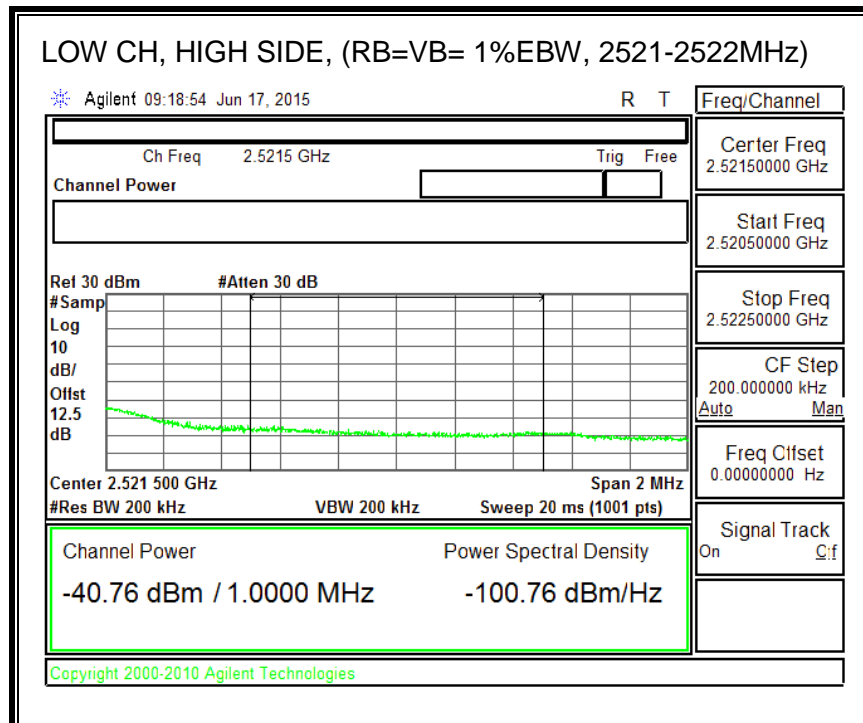

QPSK, (10.0 MHz BAND WIDTH)

16QAM, (10.0 MHz BAND WIDTH)

QPSK, (15.0 MHz BAND WIDTH)

16QAM, (15.0 MHz BAND WIDTH)

QPSK, (20.0 MHz BAND WIDTH)

16QAM, (20.0 MHz BAND WIDTH)

8.3.5. LTE BAND 12 BANDEDGE

QPSK, (1.4 MHz BAND WIDTH)

16QAM, (1.4 MHz BAND WIDTH)

QPSK, (3.0 MHz BAND WIDTH)

16QAM, (3.0 MHz BAND WIDTH)

QPSK, (5.0 MHz BAND WIDTH)

16QAM, (5.0 MHz BAND WIDTH)

QPSK, (10.0 MHz BAND WIDTH)

16QAM, (10.0 MHz BAND WIDTH)

8.3.6. LTE BAND 13 EMISSION MASK