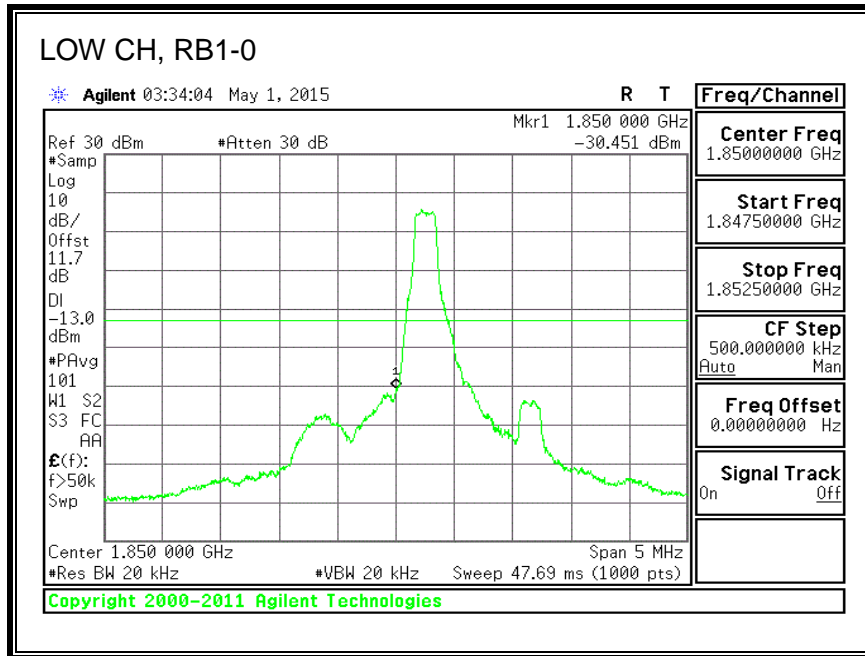

QPSK, (5.0 MHz BAND WIDTH)

16QAM, (5.0 MHz BAND WIDTH)

QPSK, (10.0 MHz BAND WIDTH)

16QAM, (10.0 MHz BAND WIDTH)

8.3.7. LTE BAND 17 BANDEDGE

QPSK, (5.0 MHz BAND WIDTH)

16QAM, (5.0 MHz BAND WIDTH)

QPSK, (10.0 MHz BAND WIDTH)

16QAM, (10.0 MHz BAND WIDTH)

8.3.8. LTE BAND 25 BANDEDGE

QPSK, (1.4 MHz BAND WIDTH)

16QAM, (1.4 MHz BAND WIDTH)

QPSK, (3.0 MHz BAND WIDTH)

16QAM, (3.0 MHz BAND WIDTH)

QPSK, (5.0 MHz BAND WIDTH)

16QAM, (5.0 MHz BAND WIDTH)