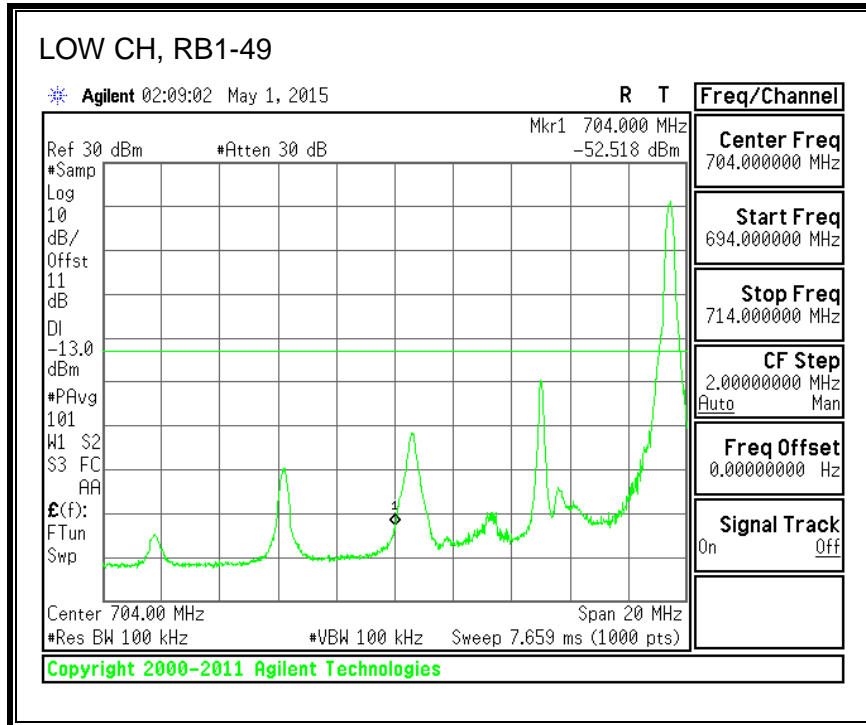

16QAM, (1.4 MHz BAND WIDTH)

QPSK, (3.0 MHz BAND WIDTH)

16QAM, (3.0 MHz BAND WIDTH)

QPSK, (5.0 MHz BAND WIDTH)

16QAM, (5.0 MHz BAND WIDTH)

QPSK, (10.0 MHz BAND WIDTH)

16QAM, (10.0 MHz BAND WIDTH)

8.3.6. LTE BAND 13 EMISSION MASK

QPSK, (5.0 MHz BAND WIDTH)

16QAM, (5.0 MHz BAND WIDTH)

QPSK, (10.0 MHz BAND WIDTH)

16QAM, (10.0 MHz BAND WIDTH)

8.3.7. LTE BAND 17 BANDEDGE

QPSK, (5.0 MHz BAND WIDTH)

16QAM, (5.0 MHz BAND WIDTH)

QPSK, (10.0 MHz BAND WIDTH)

16QAM, (10.0 MHz BAND WIDTH)

8.3.8. LTE BAND 25 BANDEDGE

QPSK, (1.4 MHz BAND WIDTH)

16QAM, (1.4 MHz BAND WIDTH)

QPSK, (3.0 MHz BAND WIDTH)

16QAM, (3.0 MHz BAND WIDTH)

QPSK, (5.0 MHz BAND WIDTH)

16QAM, (5.0 MHz BAND WIDTH)