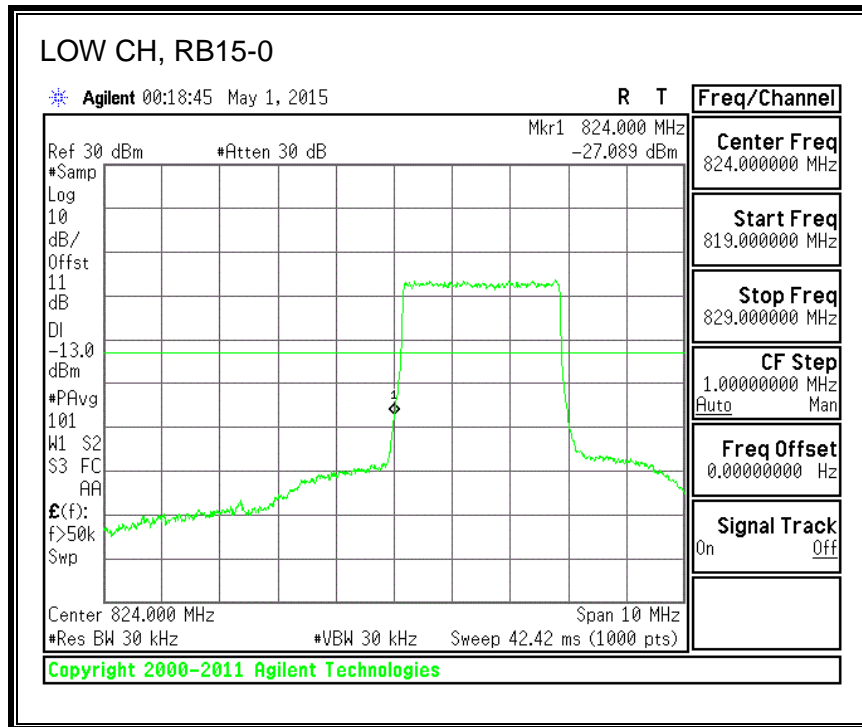

QPSK, (15.0 MHz BAND WIDTH)

16QAM, (15.0 MHz BAND WIDTH)

QPSK, (20.0 MHz BAND WIDTH)

16QAM, (20.0 MHz BAND WIDTH)

8.3.3. LTE BAND 5 BANDEDGE

QPSK, (1.4 MHz BAND WIDTH)

16QAM, (1.4 MHz BAND WIDTH)

QPSK, (3.0 MHz BAND WIDTH)

16QAM, (3.0 MHz BAND WIDTH)

QPSK, (5.0 MHz BAND WIDTH)

16QAM, (5.0 MHz BAND WIDTH)

QPSK, (10.0 MHz BAND WIDTH)

16QAM, (10.0 MHz BAND WIDTH)

8.3.4. LTE BAND 7 EMISSION MASK

QPSK, (5.0 MHz BAND WIDTH)

16QAM, (5.0 MHz BAND WIDTH)

QPSK, (10.0 MHz BAND WIDTH)

16QAM, (10.0 MHz BAND WIDTH)

QPSK, (15.0 MHz BAND WIDTH)

16QAM, (15.0 MHz BAND WIDTH)

QPSK, (20.0 MHz BAND WIDTH)

16QAM, (20.0 MHz BAND WIDTH)

8.3.5. LTE BAND 12 BANDEDGE

QPSK, (1.4 MHz BAND WIDTH)