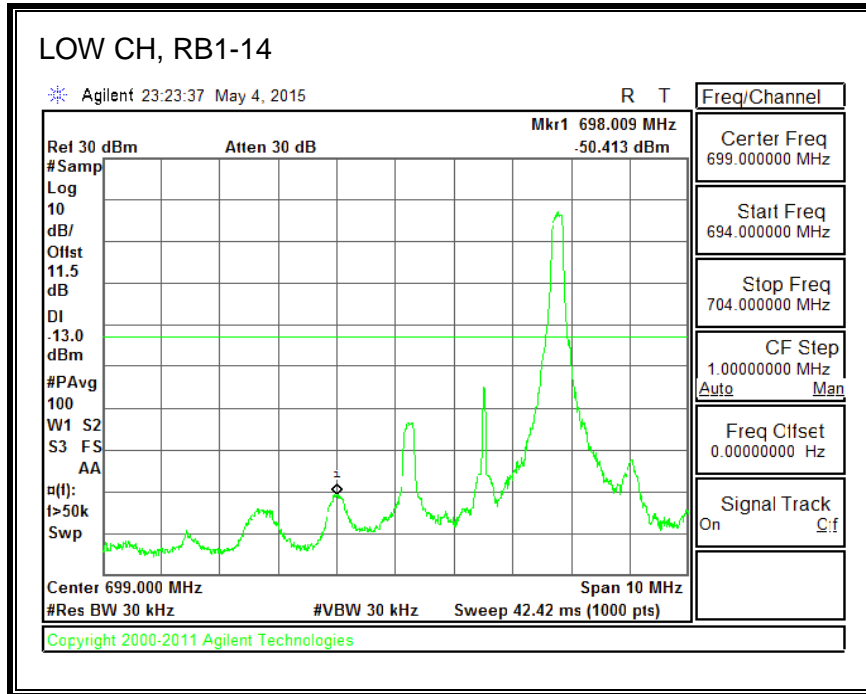

QPSK, (10.0 MHz BAND WIDTH)

16QAM, (10.0 MHz BAND WIDTH)

QPSK, (15.0 MHz BAND WIDTH)

16QAM, (15.0 MHz BAND WIDTH)

QPSK, (20.0 MHz BAND WIDTH)

16QAM, (20.0 MHz BAND WIDTH)

8.3.5. LTE BAND 12 BANDEDGE

QPSK, (1.4 MHz BAND WIDTH)

16QAM, (1.4 MHz BAND WIDTH)

QPSK, (3.0 MHz BAND WIDTH)

16QAM, (3.0 MHz BAND WIDTH)

QPSK, (5.0 MHz BAND WIDTH)

16QAM, (5.0 MHz BAND WIDTH)

QPSK, (10.0 MHz BAND WIDTH)

16QAM, (10.0 MHz BAND WIDTH)

8.3.6. LTE BAND 13 EMISSION MASK

QPSK, (5.0 MHz BAND WIDTH)

16QAM, (5.0 MHz BAND WIDTH)

QPSK, (10.0 MHz BAND WIDTH)

16QAM, (10.0 MHz BAND WIDTH)

8.3.7. LTE BAND 17 BANDEDGE

QPSK, (5.0 MHz BAND WIDTH)

16QAM, (5.0 MHz BAND WIDTH)

QPSK, (10.0 MHz BAND WIDTH)