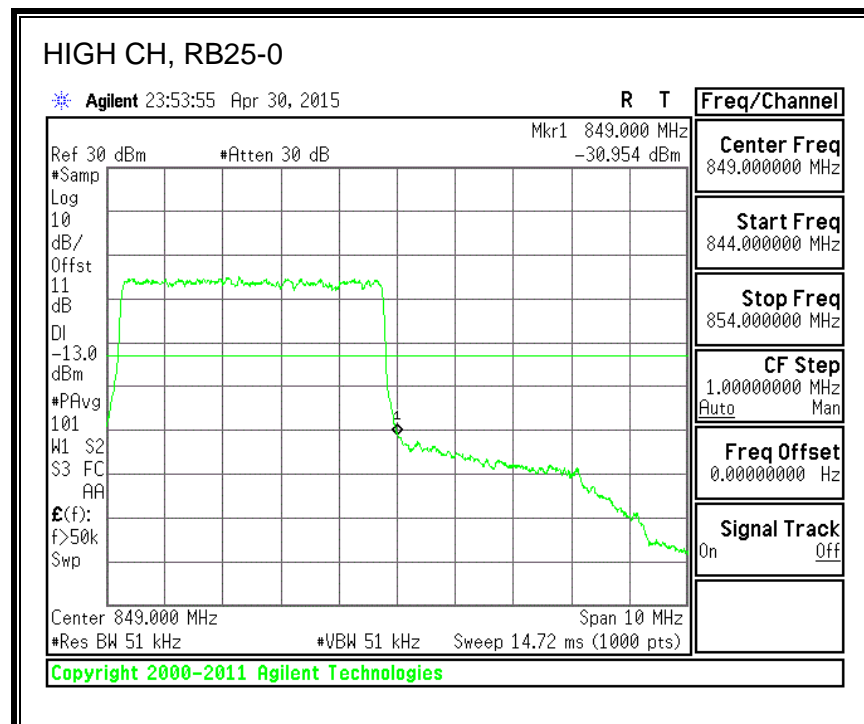

16QAM, (3.0 MHz BAND WIDTH)

QPSK, (5.0 MHz BAND WIDTH)

16QAM, (5.0 MHz BAND WIDTH)

QPSK, (10.0 MHz BAND WIDTH)

16QAM, (10.0 MHz BAND WIDTH)

8.3.4. LTE BAND 7 EMISSION MASK

QPSK, (5.0 MHz BAND WIDTH)

16QAM, (5.0 MHz BAND WIDTH)

QPSK, (10.0 MHz BAND WIDTH)

16QAM, (10.0 MHz BAND WIDTH)

QPSK, (15.0 MHz BAND WIDTH)

16QAM, (15.0 MHz BAND WIDTH)

QPSK, (20.0 MHz BAND WIDTH)

16QAM, (20.0 MHz BAND WIDTH)

8.3.5. LTE BAND 12 BANDEDGE

QPSK, (1.4 MHz BAND WIDTH)