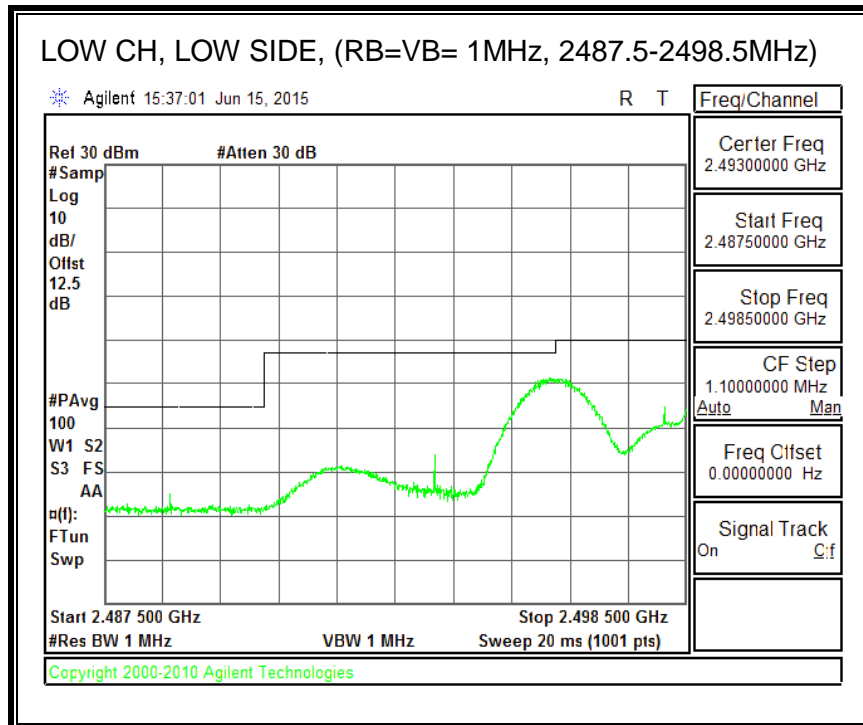

QPSK, (15.0 MHz BAND WIDTH)

16QAM, (15.0 MHz BAND WIDTH)

QPSK, (20.0 MHz BAND WIDTH)

16QAM, (20.0 MHz BAND WIDTH)

8.3.3. LTE BAND 5 BANDEDGE

QPSK, (1.4 MHz BAND WIDTH)

16QAM, (1.4 MHz BAND WIDTH)

QPSK, (3.0 MHz BAND WIDTH)

16QAM, (3.0 MHz BAND WIDTH)

QPSK, (5.0 MHz BAND WIDTH)

16QAM, (5.0 MHz BAND WIDTH)

QPSK, (10.0 MHz BAND WIDTH)

16QAM, (10.0 MHz BAND WIDTH)

8.3.4. LTE BAND 7 EMISSION MASK

QPSK, (5.0 MHz BAND WIDTH)

16QAM, (5.0 MHz BAND WIDTH)

QPSK, (10.0 MHz BAND WIDTH)

16QAM, (10.0 MHz BAND WIDTH)

QPSK, (15.0 MHz BAND WIDTH)

16QAM, (15.0 MHz BAND WIDTH)

QPSK, (20.0 MHz BAND WIDTH)

16QAM, (20.0 MHz BAND WIDTH)

8.3.5. LTE BAND 12 BANDEDGE

QPSK, (1.4 MHz BAND WIDTH)