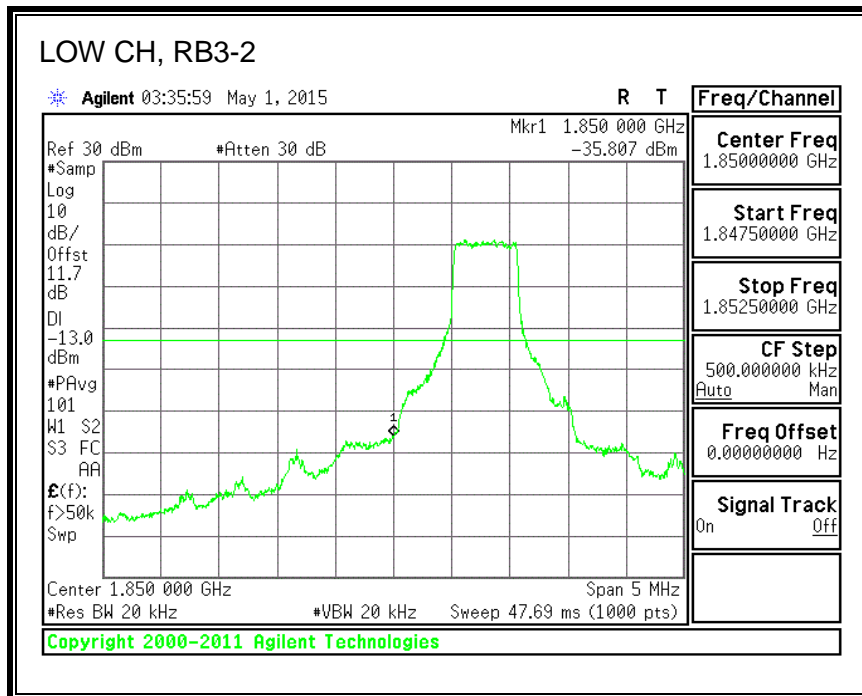

QPSK, (5.0 MHz BAND WIDTH)

16QAM, (5.0 MHz BAND WIDTH)

QPSK, (10.0 MHz BAND WIDTH)

16QAM, (10.0 MHz BAND WIDTH)

8.3.7. LTE BAND 17 BANDEDGE

QPSK, (5.0 MHz BAND WIDTH)

16QAM, (5.0 MHz BAND WIDTH)

QPSK, (10.0 MHz BAND WIDTH)

16QAM, (10.0 MHz BAND WIDTH)

8.3.8. LTE BAND 25 BANDEDGE

QPSK, (1.4 MHz BAND WIDTH)

16QAM, (1.4 MHz BAND WIDTH)

QPSK, (3.0 MHz BAND WIDTH)

16QAM, (3.0 MHz BAND WIDTH)

QPSK, (5.0 MHz BAND WIDTH)

16QAM, (5.0 MHz BAND WIDTH)