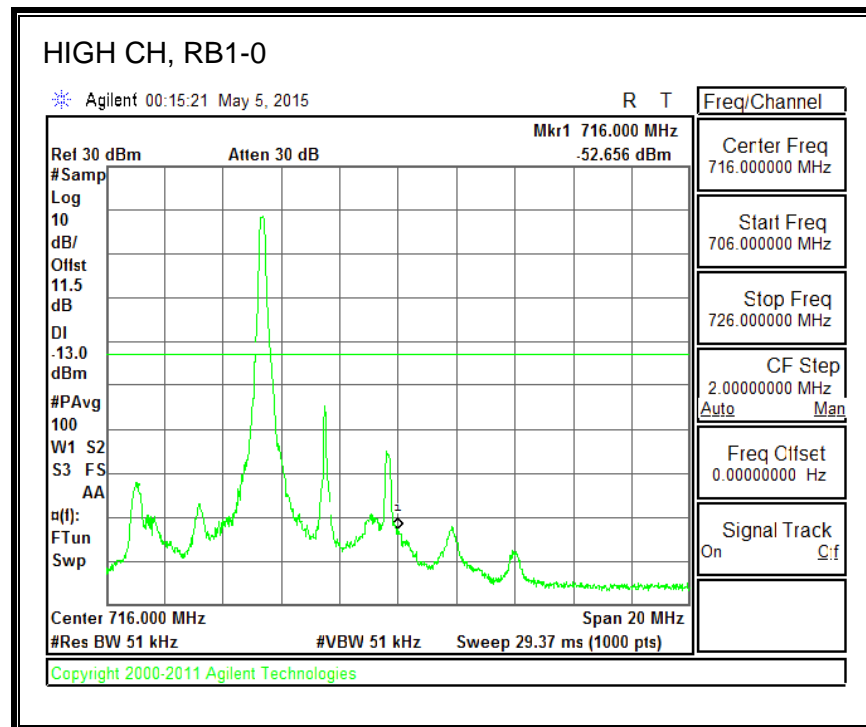

QPSK, (10.0 MHz BAND WIDTH)

16QAM, (10.0 MHz BAND WIDTH)

QPSK, (15.0 MHz BAND WIDTH)

16QAM, (15.0 MHz BAND WIDTH)

QPSK, (20.0 MHz BAND WIDTH)

16QAM, (20.0 MHz BAND WIDTH)

8.3.5. LTE BAND 12 BANDEDGE

QPSK, (1.4 MHz BAND WIDTH)

16QAM, (1.4 MHz BAND WIDTH)

QPSK, (3.0 MHz BAND WIDTH)

16QAM, (3.0 MHz BAND WIDTH)

QPSK, (5.0 MHz BAND WIDTH)

16QAM, (5.0 MHz BAND WIDTH)

QPSK, (10.0 MHz BAND WIDTH)

16QAM, (10.0 MHz BAND WIDTH)

8.3.6. LTE BAND 13 EMISSION MASK

QPSK, (5.0 MHz BAND WIDTH)

16QAM, (5.0 MHz BAND WIDTH)

QPSK, (10.0 MHz BAND WIDTH)

16QAM, (10.0 MHz BAND WIDTH)

8.3.7. LTE BAND 17 BANDEDGE

QPSK, (5.0 MHz BAND WIDTH)

16QAM, (5.0 MHz BAND WIDTH)

QPSK, (10.0 MHz BAND WIDTH)