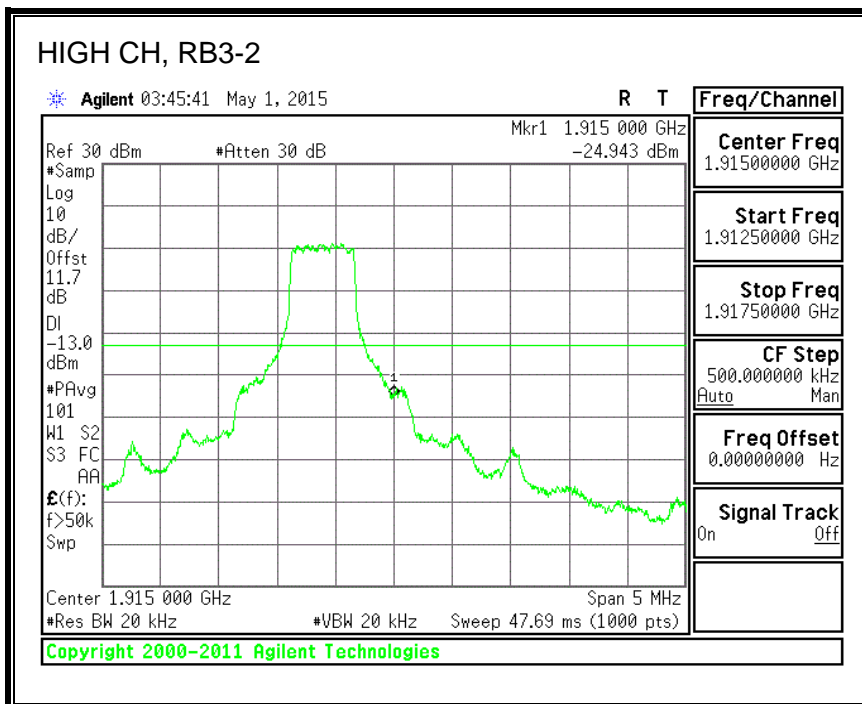

QPSK, (5.0 MHz BAND WIDTH)

16QAM, (5.0 MHz BAND WIDTH)

QPSK, (10.0 MHz BAND WIDTH)

16QAM, (10.0 MHz BAND WIDTH)

8.3.7. LTE BAND 17 BANDEDGE

QPSK, (5.0 MHz BAND WIDTH)

16QAM, (5.0 MHz BAND WIDTH)

QPSK, (10.0 MHz BAND WIDTH)

16QAM, (10.0 MHz BAND WIDTH)

8.3.8. LTE BAND 25 BANDEDGE

QPSK, (1.4 MHz BAND WIDTH)

16QAM, (1.4 MHz BAND WIDTH)

QPSK, (3.0 MHz BAND WIDTH)

16QAM, (3.0 MHz BAND WIDTH)

QPSK, (5.0 MHz BAND WIDTH)

16QAM, (5.0 MHz BAND WIDTH)