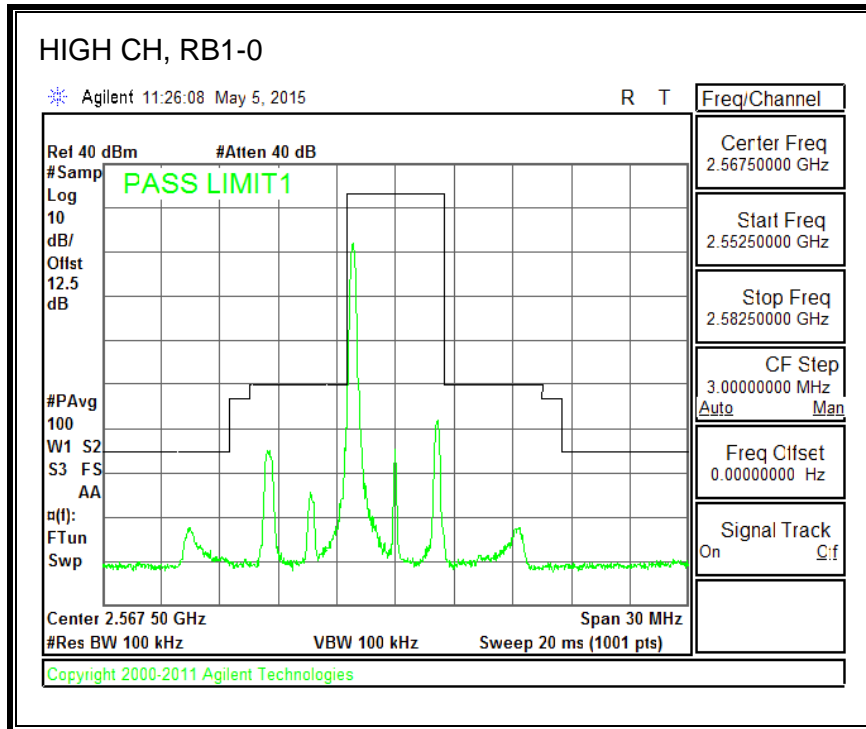

QPSK, (15.0 MHz BAND WIDTH)

16QAM, (15.0 MHz BAND WIDTH)

QPSK, (20.0 MHz BAND WIDTH)

16QAM, (20.0 MHz BAND WIDTH)

8.3.3. LTE BAND 5 BANDEDGE

QPSK, (1.4 MHz BAND WIDTH)

16QAM, (1.4 MHz BAND WIDTH)

QPSK, (3.0 MHz BAND WIDTH)

16QAM, (3.0 MHz BAND WIDTH)

QPSK, (5.0 MHz BAND WIDTH)

16QAM, (5.0 MHz BAND WIDTH)

QPSK, (10.0 MHz BAND WIDTH)

16QAM, (10.0 MHz BAND WIDTH)

8.3.4. LTE BAND 7 EMISSION MASK

QPSK, (5.0 MHz BAND WIDTH)

16QAM, (5.0 MHz BAND WIDTH)

QPSK, (10.0 MHz BAND WIDTH)

16QAM, (10.0 MHz BAND WIDTH)

QPSK, (15.0 MHz BAND WIDTH)

16QAM, (15.0 MHz BAND WIDTH)

QPSK, (20.0 MHz BAND WIDTH)

16QAM, (20.0 MHz BAND WIDTH)

8.3.5. LTE BAND 12 BANDEDGE

QPSK, (1.4 MHz BAND WIDTH)