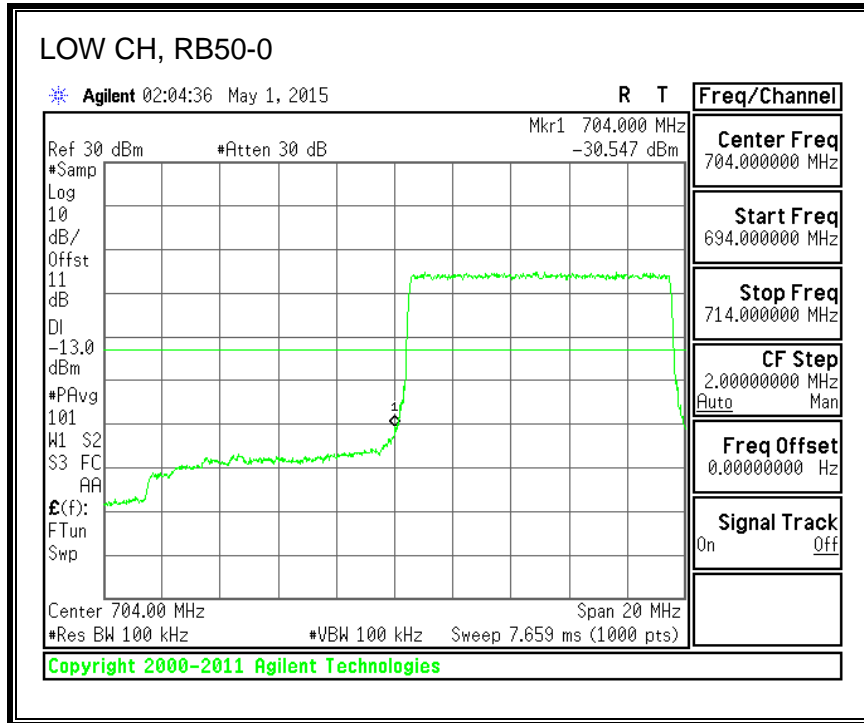

16QAM, (1.4 MHz BAND WIDTH)

QPSK, (3.0 MHz BAND WIDTH)

16QAM, (3.0 MHz BAND WIDTH)

QPSK, (5.0 MHz BAND WIDTH)

16QAM, (5.0 MHz BAND WIDTH)

QPSK, (10.0 MHz BAND WIDTH)

16QAM, (10.0 MHz BAND WIDTH)

8.3.6. LTE BAND 13 EMISSION MASK

QPSK, (5.0 MHz BAND WIDTH)

16QAM, (5.0 MHz BAND WIDTH)

QPSK, (10.0 MHz BAND WIDTH)

16QAM, (10.0 MHz BAND WIDTH)

8.3.7. LTE BAND 17 BANDEDGE

QPSK, (5.0 MHz BAND WIDTH)

16QAM, (5.0 MHz BAND WIDTH)

QPSK, (10.0 MHz BAND WIDTH)

16QAM, (10.0 MHz BAND WIDTH)

8.3.8. LTE BAND 25 BANDEDGE

QPSK, (1.4 MHz BAND WIDTH)

16QAM, (1.4 MHz BAND WIDTH)

QPSK, (3.0 MHz BAND WIDTH)

16QAM, (3.0 MHz BAND WIDTH)

QPSK, (5.0 MHz BAND WIDTH)

16QAM, (5.0 MHz BAND WIDTH)