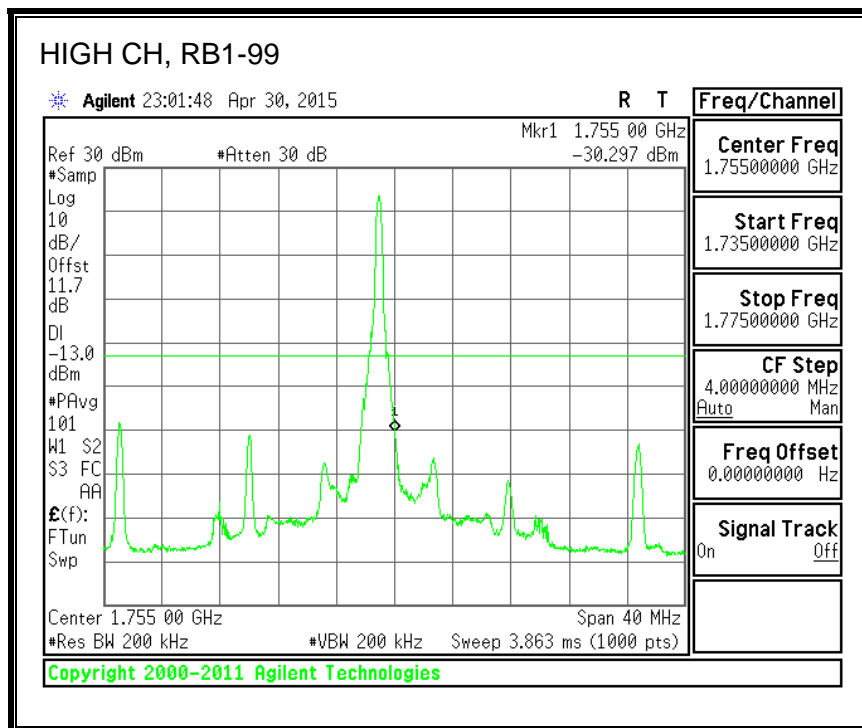

QPSK, (15.0 MHz BAND WIDTH)

16QAM, (15.0 MHz BAND WIDTH)

QPSK, (20.0 MHz BAND WIDTH)

16QAM, (20.0 MHz BAND WIDTH)

8.3.3. LTE BAND 5 BANDEDGE

QPSK, (1.4 MHz BAND WIDTH)

16QAM, (1.4 MHz BAND WIDTH)

QPSK, (3.0 MHz BAND WIDTH)

16QAM, (3.0 MHz BAND WIDTH)

QPSK, (5.0 MHz BAND WIDTH)

16QAM, (5.0 MHz BAND WIDTH)

QPSK, (10.0 MHz BAND WIDTH)

16QAM, (10.0 MHz BAND WIDTH)

8.3.4. LTE BAND 7 EMISSION MASK

QPSK, (5.0 MHz BAND WIDTH)

16QAM, (5.0 MHz BAND WIDTH)

QPSK, (10.0 MHz BAND WIDTH)

16QAM, (10.0 MHz BAND WIDTH)

QPSK, (15.0 MHz BAND WIDTH)

16QAM, (15.0 MHz BAND WIDTH)

QPSK, (20.0 MHz BAND WIDTH)

16QAM, (20.0 MHz BAND WIDTH)

8.3.5. LTE BAND 12 BANDEDGE

QPSK, (1.4 MHz BAND WIDTH)