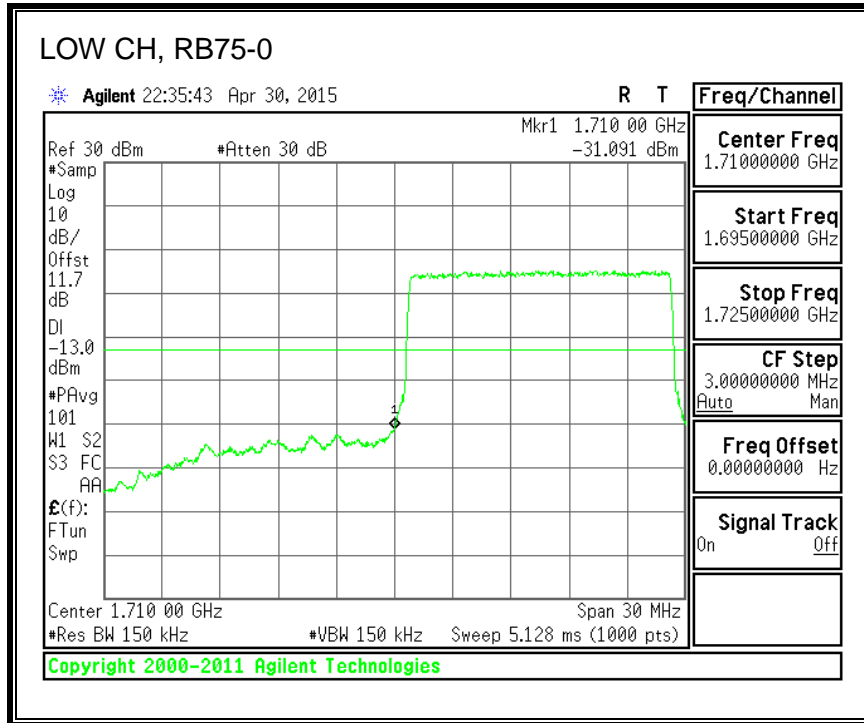

QPSK, (15.0 MHz BAND WIDTH)

16QAM, (15.0 MHz BAND WIDTH)

QPSK, (20.0 MHz BAND WIDTH)

16QAM, (20.0 MHz BAND WIDTH)

8.3.3. LTE BAND 5 BANDEDGE

QPSK, (1.4 MHz BAND WIDTH)

16QAM, (1.4 MHz BAND WIDTH)

QPSK, (3.0 MHz BAND WIDTH)

16QAM, (3.0 MHz BAND WIDTH)

QPSK, (5.0 MHz BAND WIDTH)

16QAM, (5.0 MHz BAND WIDTH)

QPSK, (10.0 MHz BAND WIDTH)

16QAM, (10.0 MHz BAND WIDTH)

8.3.4. LTE BAND 7 EMISSION MASK

QPSK, (5.0 MHz BAND WIDTH)

16QAM, (5.0 MHz BAND WIDTH)

QPSK, (10.0 MHz BAND WIDTH)

16QAM, (10.0 MHz BAND WIDTH)

QPSK, (15.0 MHz BAND WIDTH)

16QAM, (15.0 MHz BAND WIDTH)

QPSK, (20.0 MHz BAND WIDTH)

16QAM, (20.0 MHz BAND WIDTH)

8.3.5. LTE BAND 12 BANDEDGE

QPSK, (1.4 MHz BAND WIDTH)