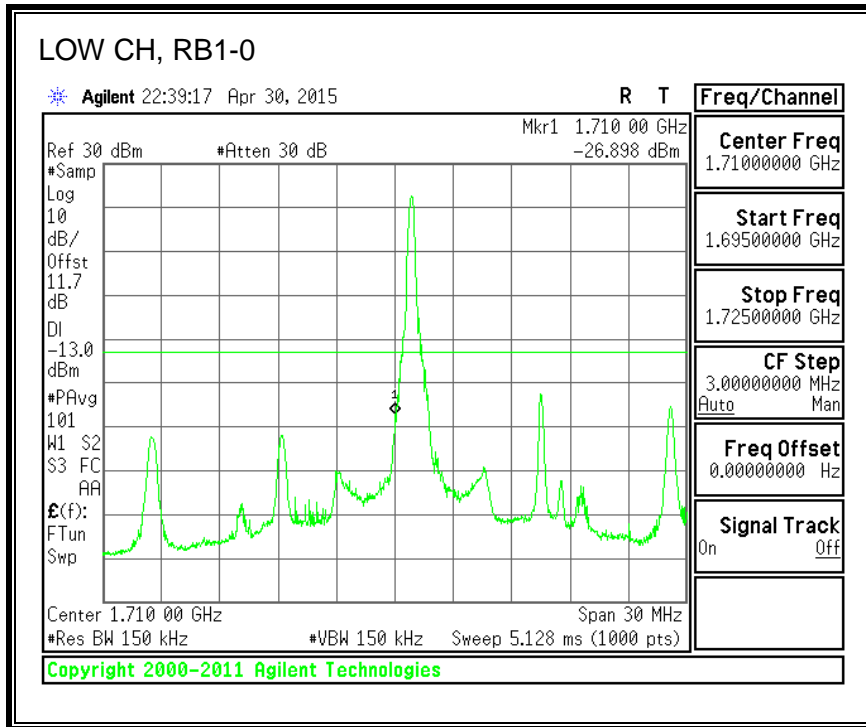

QPSK, (15.0 MHz BAND WIDTH)

16QAM, (15.0 MHz BAND WIDTH)

QPSK, (20.0 MHz BAND WIDTH)

16QAM, (20.0 MHz BAND WIDTH)

8.3.3. LTE BAND 5 BANDEDGE

QPSK, (1.4 MHz BAND WIDTH)

16QAM, (1.4 MHz BAND WIDTH)

QPSK, (3.0 MHz BAND WIDTH)

16QAM, (3.0 MHz BAND WIDTH)

QPSK, (5.0 MHz BAND WIDTH)

16QAM, (5.0 MHz BAND WIDTH)

QPSK, (10.0 MHz BAND WIDTH)

16QAM, (10.0 MHz BAND WIDTH)

8.3.4. LTE BAND 7 EMISSION MASK

QPSK, (5.0 MHz BAND WIDTH)

16QAM, (5.0 MHz BAND WIDTH)

QPSK, (10.0 MHz BAND WIDTH)

16QAM, (10.0 MHz BAND WIDTH)

QPSK, (15.0 MHz BAND WIDTH)

16QAM, (15.0 MHz BAND WIDTH)

QPSK, (20.0 MHz BAND WIDTH)

16QAM, (20.0 MHz BAND WIDTH)

8.3.5. LTE BAND 12 BANDEDGE

QPSK, (1.4 MHz BAND WIDTH)