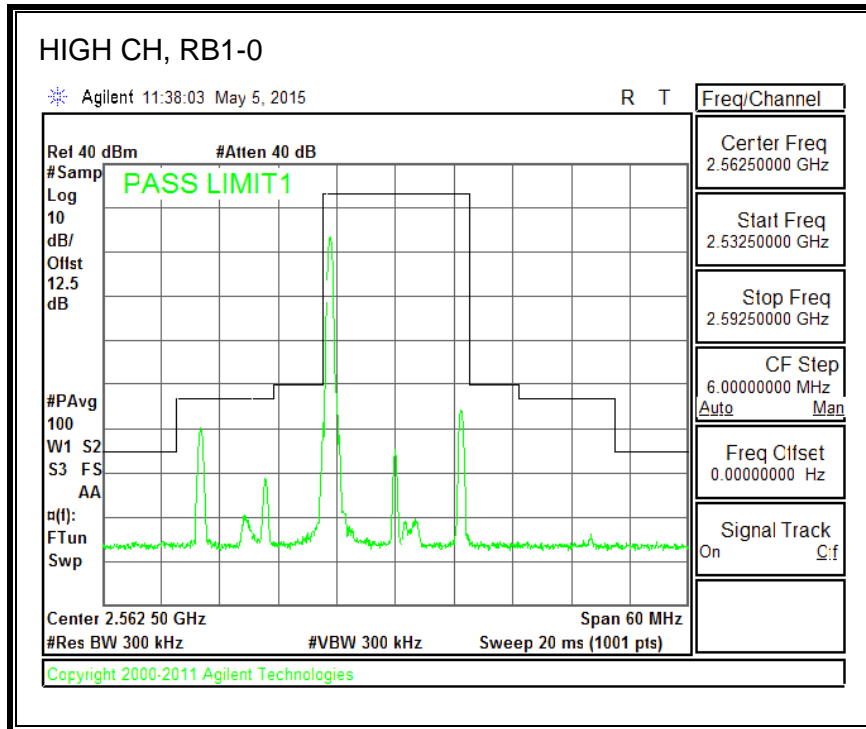

QPSK, (10.0 MHz BAND WIDTH)

16QAM, (10.0 MHz BAND WIDTH)

QPSK, (15.0 MHz BAND WIDTH)

16QAM, (15.0 MHz BAND WIDTH)

QPSK, (20.0 MHz BAND WIDTH)

16QAM, (20.0 MHz BAND WIDTH)

8.3.5. LTE BAND 12 BANDEDGE

QPSK, (1.4 MHz BAND WIDTH)

16QAM, (1.4 MHz BAND WIDTH)

QPSK, (3.0 MHz BAND WIDTH)

16QAM, (3.0 MHz BAND WIDTH)

QPSK, (5.0 MHz BAND WIDTH)

16QAM, (5.0 MHz BAND WIDTH)

QPSK, (10.0 MHz BAND WIDTH)

16QAM, (10.0 MHz BAND WIDTH)

8.3.6. LTE BAND 13 EMISSION MASK