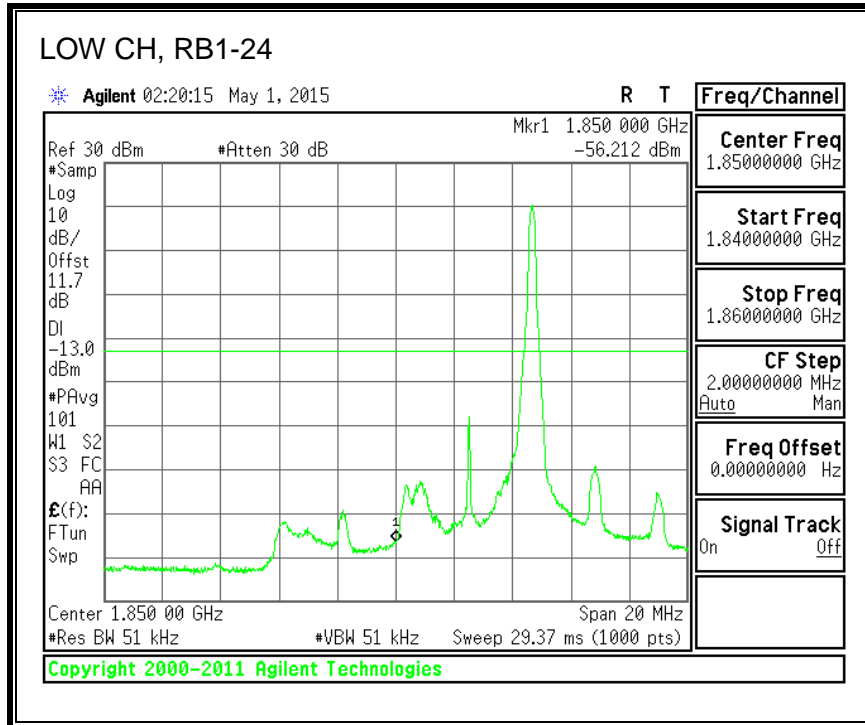

QPSK, (5.0 MHz BAND WIDTH)

16QAM, (5.0 MHz BAND WIDTH)

QPSK, (10.0 MHz BAND WIDTH)

16QAM, (10.0 MHz BAND WIDTH)

8.3.7. LTE BAND 17 BANDEDGE

QPSK, (5.0 MHz BAND WIDTH)

16QAM, (5.0 MHz BAND WIDTH)

QPSK, (10.0 MHz BAND WIDTH)

16QAM, (10.0 MHz BAND WIDTH)

8.3.8. LTE BAND 25 BANDEDGE

QPSK, (1.4 MHz BAND WIDTH)

16QAM, (1.4 MHz BAND WIDTH)

QPSK, (3.0 MHz BAND WIDTH)

16QAM, (3.0 MHz BAND WIDTH)

QPSK, (5.0 MHz BAND WIDTH)

16QAM, (5.0 MHz BAND WIDTH)