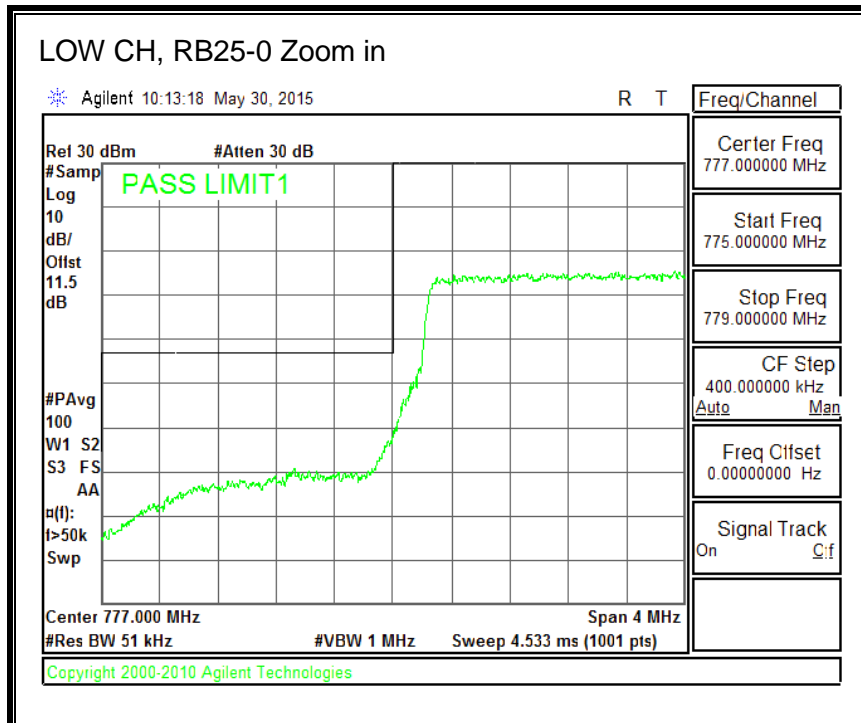

16QAM, (1.4 MHz BAND WIDTH)

QPSK, (3.0 MHz BAND WIDTH)

16QAM, (3.0 MHz BAND WIDTH)

QPSK, (5.0 MHz BAND WIDTH)

16QAM, (5.0 MHz BAND WIDTH)

QPSK, (10.0 MHz BAND WIDTH)

16QAM, (10.0 MHz BAND WIDTH)

8.3.6. LTE BAND 13 EMISSION MASK

QPSK, (5.0 MHz BAND WIDTH)

16QAM, (5.0 MHz BAND WIDTH)

QPSK, (10.0 MHz BAND WIDTH)

16QAM, (10.0 MHz BAND WIDTH)

8.3.7. LTE BAND 17 BANDEDGE

QPSK, (5.0 MHz BAND WIDTH)

16QAM, (5.0 MHz BAND WIDTH)

QPSK, (10.0 MHz BAND WIDTH)