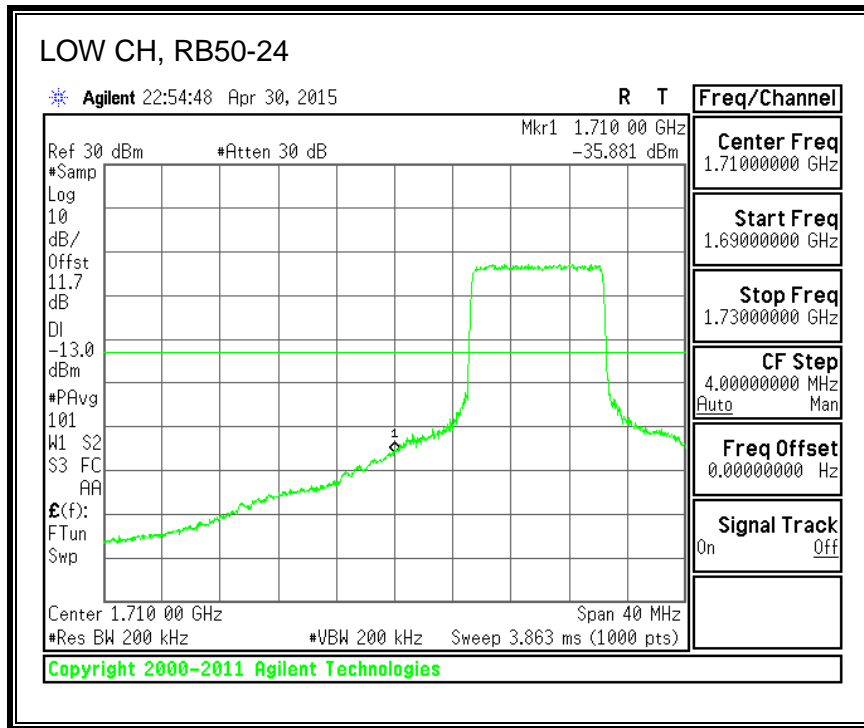

QPSK, (15.0 MHz BAND WIDTH)

16QAM, (15.0 MHz BAND WIDTH)

QPSK, (20.0 MHz BAND WIDTH)

16QAM, (20.0 MHz BAND WIDTH)

8.3.3. LTE BAND 5 BANDEDGE

QPSK, (1.4 MHz BAND WIDTH)

16QAM, (1.4 MHz BAND WIDTH)

QPSK, (3.0 MHz BAND WIDTH)

16QAM, (3.0 MHz BAND WIDTH)

QPSK, (5.0 MHz BAND WIDTH)

16QAM, (5.0 MHz BAND WIDTH)

QPSK, (10.0 MHz BAND WIDTH)

16QAM, (10.0 MHz BAND WIDTH)

8.3.4. LTE BAND 7 EMISSION MASK

QPSK, (5.0 MHz BAND WIDTH)

16QAM, (5.0 MHz BAND WIDTH)

QPSK, (10.0 MHz BAND WIDTH)

16QAM, (10.0 MHz BAND WIDTH)

QPSK, (15.0 MHz BAND WIDTH)

16QAM, (15.0 MHz BAND WIDTH)

QPSK, (20.0 MHz BAND WIDTH)

16QAM, (20.0 MHz BAND WIDTH)

8.3.5. LTE BAND 12 BANDEDGE

QPSK, (1.4 MHz BAND WIDTH)