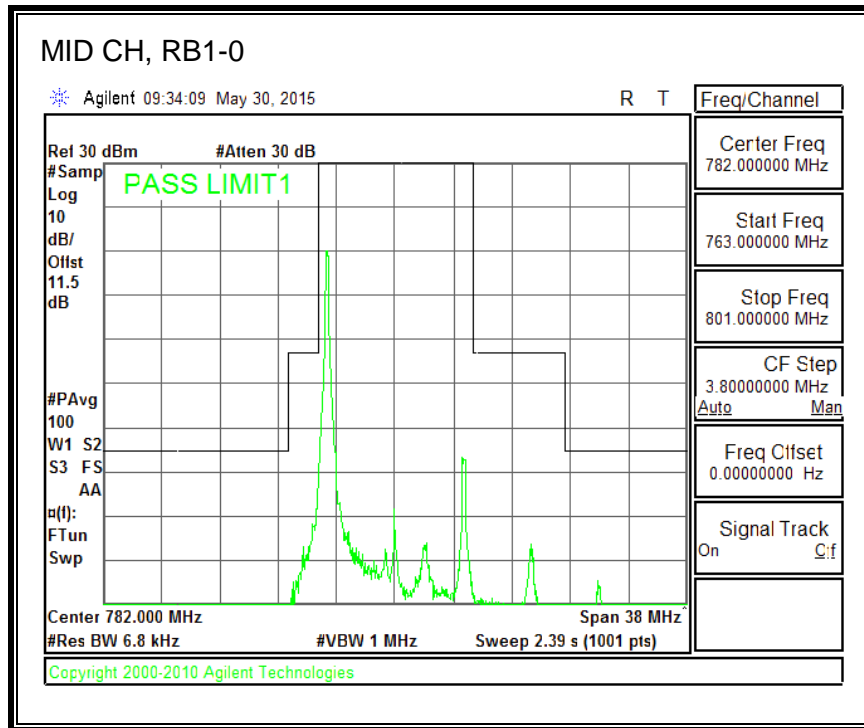

16QAM, (1.4 MHz BAND WIDTH)

QPSK, (3.0 MHz BAND WIDTH)

16QAM, (3.0 MHz BAND WIDTH)

QPSK, (5.0 MHz BAND WIDTH)

16QAM, (5.0 MHz BAND WIDTH)

QPSK, (10.0 MHz BAND WIDTH)

16QAM, (10.0 MHz BAND WIDTH)

8.3.6. LTE BAND 13 EMISSION MASK

QPSK, (5.0 MHz BAND WIDTH)

16QAM, (5.0 MHz BAND WIDTH)

QPSK, (10.0 MHz BAND WIDTH)

16QAM, (10.0 MHz BAND WIDTH)

8.3.7. LTE BAND 17 BANDEDGE

QPSK, (5.0 MHz BAND WIDTH)

16QAM, (5.0 MHz BAND WIDTH)

QPSK, (10.0 MHz BAND WIDTH)

16QAM, (10.0 MHz BAND WIDTH)

8.3.8. LTE BAND 25 BANDEDGE

QPSK, (1.4 MHz BAND WIDTH)

16QAM, (1.4 MHz BAND WIDTH)

QPSK, (3.0 MHz BAND WIDTH)

16QAM, (3.0 MHz BAND WIDTH)

QPSK, (5.0 MHz BAND WIDTH)

16QAM, (5.0 MHz BAND WIDTH)