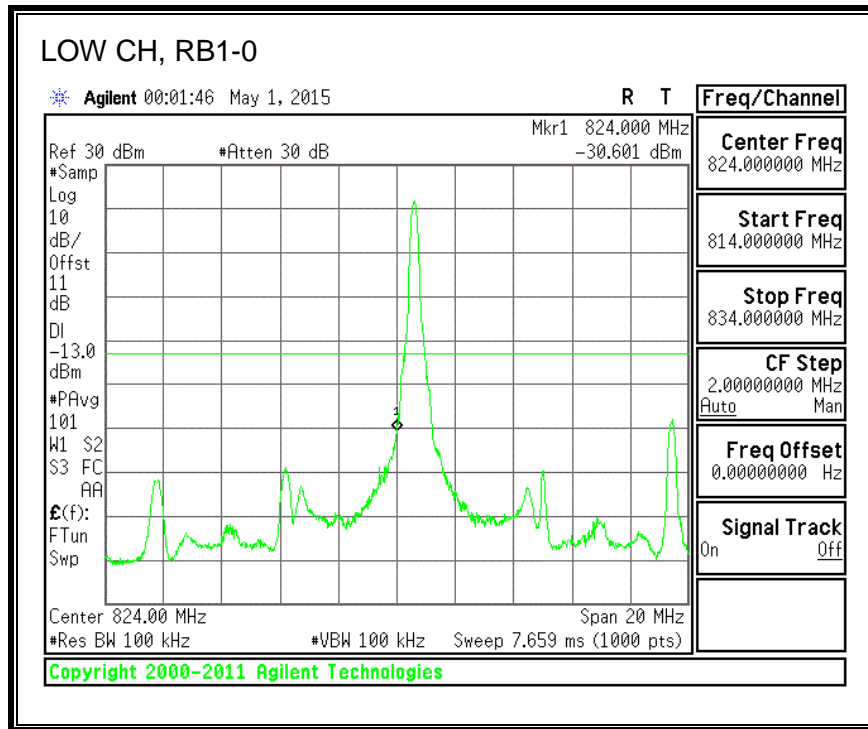

QPSK, (15.0 MHz BAND WIDTH)

16QAM, (15.0 MHz BAND WIDTH)

QPSK, (20.0 MHz BAND WIDTH)

16QAM, (20.0 MHz BAND WIDTH)

8.3.3. LTE BAND 5 BANDEDGE

QPSK, (1.4 MHz BAND WIDTH)

16QAM, (1.4 MHz BAND WIDTH)

QPSK, (3.0 MHz BAND WIDTH)

16QAM, (3.0 MHz BAND WIDTH)

QPSK, (5.0 MHz BAND WIDTH)

16QAM, (5.0 MHz BAND WIDTH)

QPSK, (10.0 MHz BAND WIDTH)

16QAM, (10.0 MHz BAND WIDTH)

8.3.4. LTE BAND 7 EMISSION MASK

QPSK, (5.0 MHz BAND WIDTH)

16QAM, (5.0 MHz BAND WIDTH)

QPSK, (10.0 MHz BAND WIDTH)

16QAM, (10.0 MHz BAND WIDTH)

QPSK, (15.0 MHz BAND WIDTH)

16QAM, (15.0 MHz BAND WIDTH)

QPSK, (20.0 MHz BAND WIDTH)

16QAM, (20.0 MHz BAND WIDTH)

8.3.5. LTE BAND 12 BANDEDGE

QPSK, (1.4 MHz BAND WIDTH)