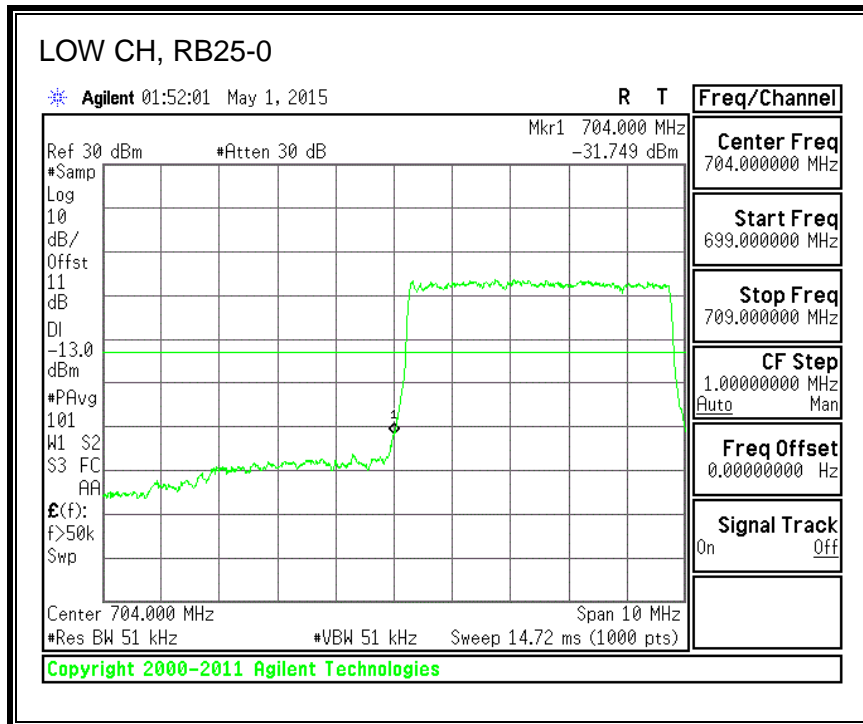

16QAM, (1.4 MHz BAND WIDTH)

QPSK, (3.0 MHz BAND WIDTH)

16QAM, (3.0 MHz BAND WIDTH)

QPSK, (5.0 MHz BAND WIDTH)

16QAM, (5.0 MHz BAND WIDTH)

QPSK, (10.0 MHz BAND WIDTH)

16QAM, (10.0 MHz BAND WIDTH)

8.3.6. LTE BAND 13 EMISSION MASK

QPSK, (5.0 MHz BAND WIDTH)

16QAM, (5.0 MHz BAND WIDTH)

QPSK, (10.0 MHz BAND WIDTH)

16QAM, (10.0 MHz BAND WIDTH)

8.3.7. LTE BAND 17 BANDEDGE

QPSK, (5.0 MHz BAND WIDTH)

16QAM, (5.0 MHz BAND WIDTH)

QPSK, (10.0 MHz BAND WIDTH)

16QAM, (10.0 MHz BAND WIDTH)

8.3.8. LTE BAND 25 BANDEDGE

QPSK, (1.4 MHz BAND WIDTH)

16QAM, (1.4 MHz BAND WIDTH)

QPSK, (3.0 MHz BAND WIDTH)

16QAM, (3.0 MHz BAND WIDTH)

QPSK, (5.0 MHz BAND WIDTH)

16QAM, (5.0 MHz BAND WIDTH)