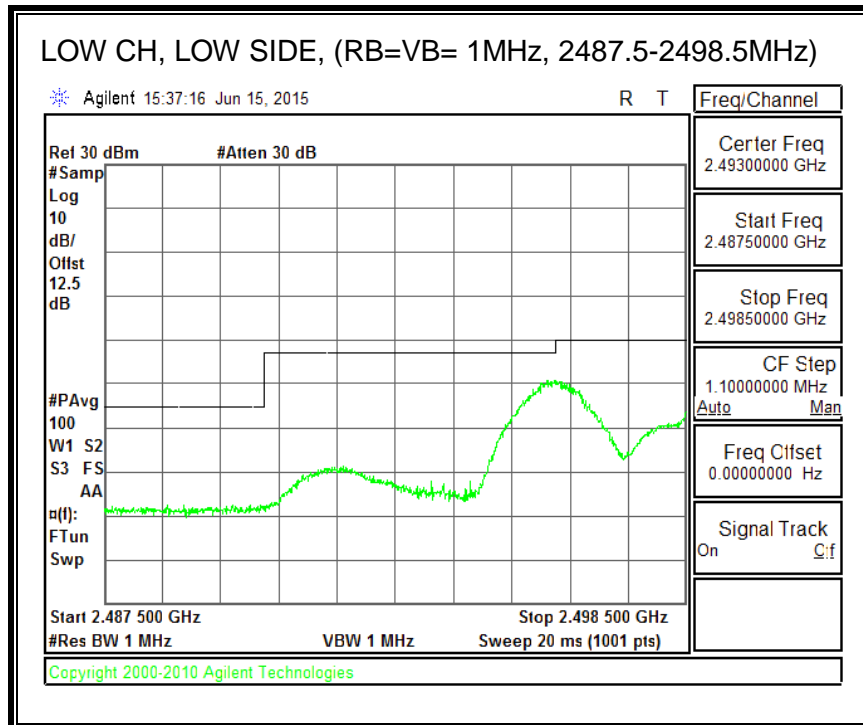

QPSK, (15.0 MHz BAND WIDTH)

16QAM, (15.0 MHz BAND WIDTH)

QPSK, (20.0 MHz BAND WIDTH)

16QAM, (20.0 MHz BAND WIDTH)

8.3.3. LTE BAND 5 BANDEDGE

QPSK, (1.4 MHz BAND WIDTH)

16QAM, (1.4 MHz BAND WIDTH)

QPSK, (3.0 MHz BAND WIDTH)

16QAM, (3.0 MHz BAND WIDTH)

QPSK, (5.0 MHz BAND WIDTH)

16QAM, (5.0 MHz BAND WIDTH)

QPSK, (10.0 MHz BAND WIDTH)

16QAM, (10.0 MHz BAND WIDTH)

8.3.4. LTE BAND 7 EMISSION MASK

QPSK, (5.0 MHz BAND WIDTH)

16QAM, (5.0 MHz BAND WIDTH)

QPSK, (10.0 MHz BAND WIDTH)

16QAM, (10.0 MHz BAND WIDTH)

QPSK, (15.0 MHz BAND WIDTH)

16QAM, (15.0 MHz BAND WIDTH)

QPSK, (20.0 MHz BAND WIDTH)

16QAM, (20.0 MHz BAND WIDTH)

8.3.5. LTE BAND 12 BANDEDGE

QPSK, (1.4 MHz BAND WIDTH)