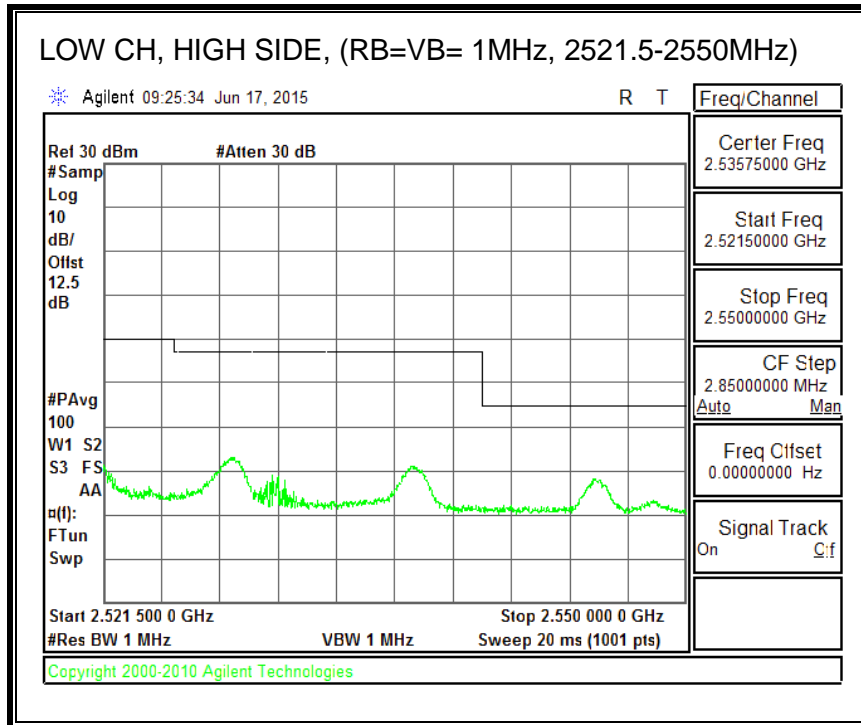

16QAM, (3.0 MHz BAND WIDTH)

QPSK, (5.0 MHz BAND WIDTH)

16QAM, (5.0 MHz BAND WIDTH)

QPSK, (10.0 MHz BAND WIDTH)

16QAM, (10.0 MHz BAND WIDTH)

8.3.4. LTE BAND 7 EMISSION MASK

QPSK, (5.0 MHz BAND WIDTH)

16QAM, (5.0 MHz BAND WIDTH)

QPSK, (10.0 MHz BAND WIDTH)

16QAM, (10.0 MHz BAND WIDTH)

QPSK, (15.0 MHz BAND WIDTH)

16QAM, (15.0 MHz BAND WIDTH)

QPSK, (20.0 MHz BAND WIDTH)

16QAM, (20.0 MHz BAND WIDTH)

8.3.5. LTE BAND 12 BANDEDGE

QPSK, (1.4 MHz BAND WIDTH)

16QAM, (1.4 MHz BAND WIDTH)

QPSK, (3.0 MHz BAND WIDTH)

16QAM, (3.0 MHz BAND WIDTH)

QPSK, (5.0 MHz BAND WIDTH)

16QAM, (5.0 MHz BAND WIDTH)

QPSK, (10.0 MHz BAND WIDTH)

16QAM, (10.0 MHz BAND WIDTH)

8.3.6. LTE BAND 13 EMISSION MASK