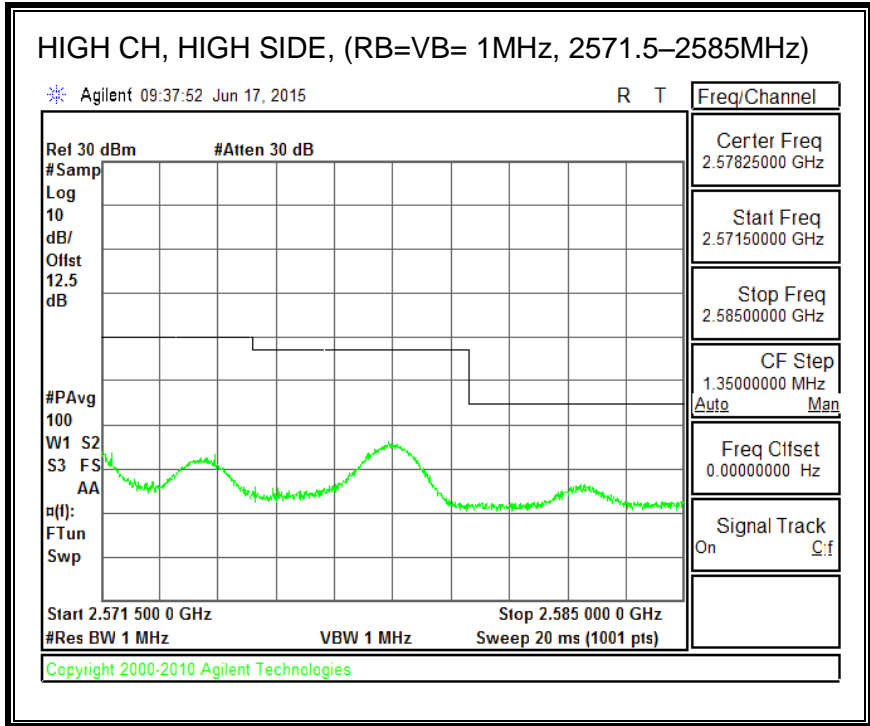

16QAM, (3.0 MHz BAND WIDTH)

QPSK, (5.0 MHz BAND WIDTH)

16QAM, (5.0 MHz BAND WIDTH)

QPSK, (10.0 MHz BAND WIDTH)

16QAM, (10.0 MHz BAND WIDTH)

8.3.4. LTE BAND 7 EMISSION MASK

QPSK, (5.0 MHz BAND WIDTH)

16QAM, (5.0 MHz BAND WIDTH)

QPSK, (10.0 MHz BAND WIDTH)

16QAM, (10.0 MHz BAND WIDTH)

QPSK, (15.0 MHz BAND WIDTH)

16QAM, (15.0 MHz BAND WIDTH)

QPSK, (20.0 MHz BAND WIDTH)

16QAM, (20.0 MHz BAND WIDTH)

8.3.5. LTE BAND 12 BANDEDGE

QPSK, (1.4 MHz BAND WIDTH)

16QAM, (1.4 MHz BAND WIDTH)

QPSK, (3.0 MHz BAND WIDTH)

16QAM, (3.0 MHz BAND WIDTH)

QPSK, (5.0 MHz BAND WIDTH)

16QAM, (5.0 MHz BAND WIDTH)

QPSK, (10.0 MHz BAND WIDTH)

16QAM, (10.0 MHz BAND WIDTH)

8.3.6. LTE BAND 13 EMISSION MASK