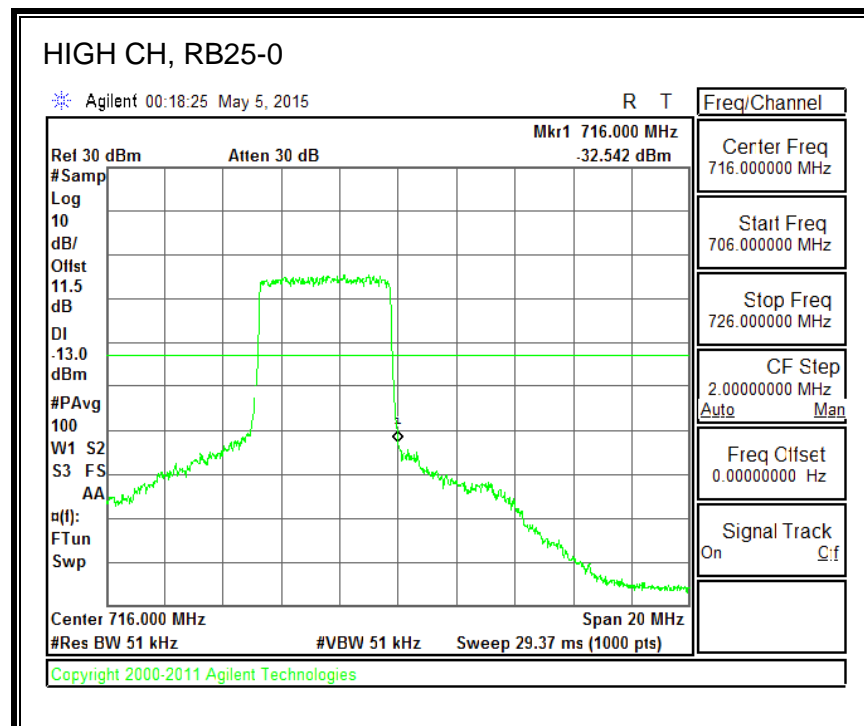

16QAM, (1.4 MHz BAND WIDTH)

QPSK, (3.0 MHz BAND WIDTH)

16QAM, (3.0 MHz BAND WIDTH)

QPSK, (5.0 MHz BAND WIDTH)

16QAM, (5.0 MHz BAND WIDTH)

QPSK, (10.0 MHz BAND WIDTH)

16QAM, (10.0 MHz BAND WIDTH)

8.3.6. LTE BAND 13 EMISSION MASK

QPSK, (5.0 MHz BAND WIDTH)

16QAM, (5.0 MHz BAND WIDTH)

QPSK, (10.0 MHz BAND WIDTH)

16QAM, (10.0 MHz BAND WIDTH)

8.3.7. LTE BAND 17 BANDEDGE

QPSK, (5.0 MHz BAND WIDTH)

16QAM, (5.0 MHz BAND WIDTH)

QPSK, (10.0 MHz BAND WIDTH)