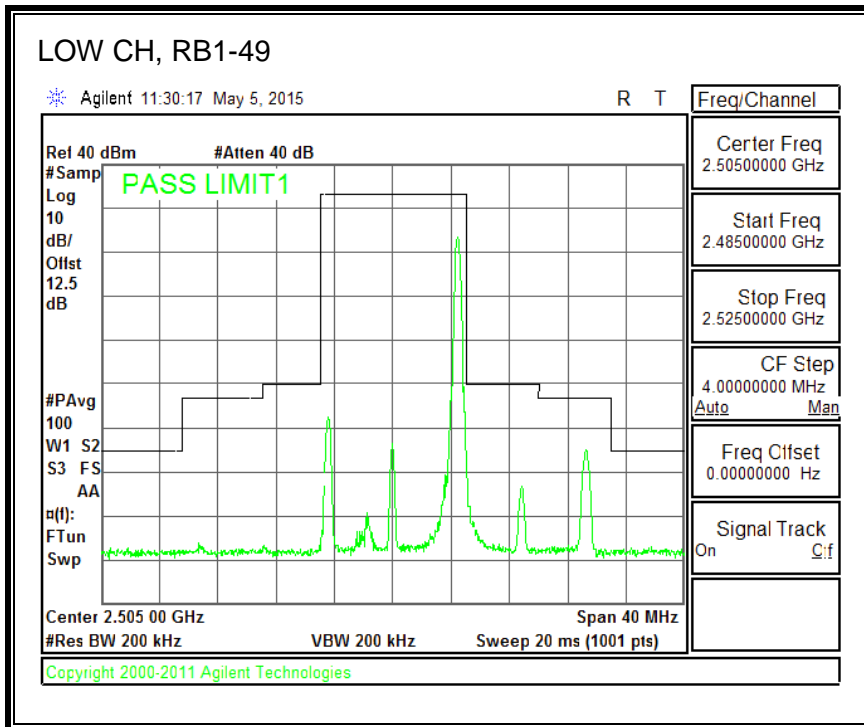

16QAM, (3.0 MHz BAND WIDTH)

QPSK, (5.0 MHz BAND WIDTH)

16QAM, (5.0 MHz BAND WIDTH)

QPSK, (10.0 MHz BAND WIDTH)

16QAM, (10.0 MHz BAND WIDTH)

8.3.4. LTE BAND 7 EMISSION MASK

QPSK, (5.0 MHz BAND WIDTH)

16QAM, (5.0 MHz BAND WIDTH)

QPSK, (10.0 MHz BAND WIDTH)

16QAM, (10.0 MHz BAND WIDTH)

QPSK, (15.0 MHz BAND WIDTH)

16QAM, (15.0 MHz BAND WIDTH)

QPSK, (20.0 MHz BAND WIDTH)

16QAM, (20.0 MHz BAND WIDTH)

8.3.5. LTE BAND 12 BANDEDGE

QPSK, (1.4 MHz BAND WIDTH)