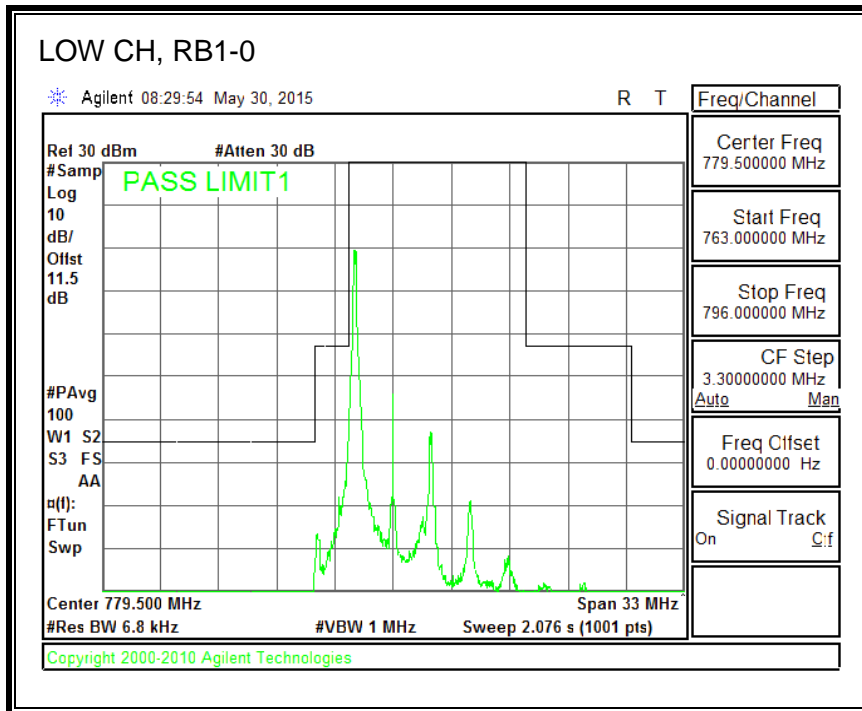

QPSK, (5.0 MHz BAND WIDTH)

16QAM, (5.0 MHz BAND WIDTH)

QPSK, (10.0 MHz BAND WIDTH)

16QAM, (10.0 MHz BAND WIDTH)

8.3.7. LTE BAND 17 BANDEDGE

QPSK, (5.0 MHz BAND WIDTH)

16QAM, (5.0 MHz BAND WIDTH)

QPSK, (10.0 MHz BAND WIDTH)

16QAM, (10.0 MHz BAND WIDTH)

8.3.8. LTE BAND 25 BANDEDGE

QPSK, (1.4 MHz BAND WIDTH)

16QAM, (1.4 MHz BAND WIDTH)

QPSK, (3.0 MHz BAND WIDTH)

16QAM, (3.0 MHz BAND WIDTH)

QPSK, (5.0 MHz BAND WIDTH)

16QAM, (5.0 MHz BAND WIDTH)