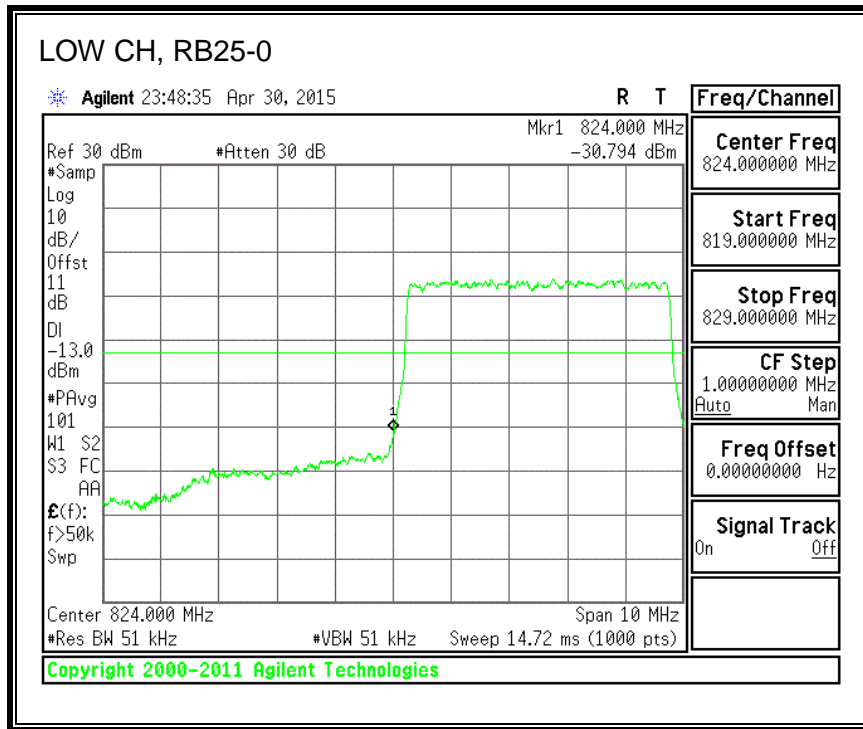

QPSK, (15.0 MHz BAND WIDTH)

16QAM, (15.0 MHz BAND WIDTH)

QPSK, (20.0 MHz BAND WIDTH)

16QAM, (20.0 MHz BAND WIDTH)

8.3.3. LTE BAND 5 BANDEDGE

QPSK, (1.4 MHz BAND WIDTH)

16QAM, (1.4 MHz BAND WIDTH)

QPSK, (3.0 MHz BAND WIDTH)

16QAM, (3.0 MHz BAND WIDTH)

QPSK, (5.0 MHz BAND WIDTH)

16QAM, (5.0 MHz BAND WIDTH)

QPSK, (10.0 MHz BAND WIDTH)

16QAM, (10.0 MHz BAND WIDTH)

8.3.4. LTE BAND 7 EMISSION MASK

QPSK, (5.0 MHz BAND WIDTH)

16QAM, (5.0 MHz BAND WIDTH)

QPSK, (10.0 MHz BAND WIDTH)

16QAM, (10.0 MHz BAND WIDTH)

QPSK, (15.0 MHz BAND WIDTH)

16QAM, (15.0 MHz BAND WIDTH)

QPSK, (20.0 MHz BAND WIDTH)

16QAM, (20.0 MHz BAND WIDTH)

8.3.5. LTE BAND 12 BANDEDGE

QPSK, (1.4 MHz BAND WIDTH)

16QAM, (1.4 MHz BAND WIDTH)

QPSK, (3.0 MHz BAND WIDTH)

16QAM, (3.0 MHz BAND WIDTH)

QPSK, (5.0 MHz BAND WIDTH)

16QAM, (5.0 MHz BAND WIDTH)

QPSK, (10.0 MHz BAND WIDTH)

16QAM, (10.0 MHz BAND WIDTH)

8.3.6. LTE BAND 13 EMISSION MASK