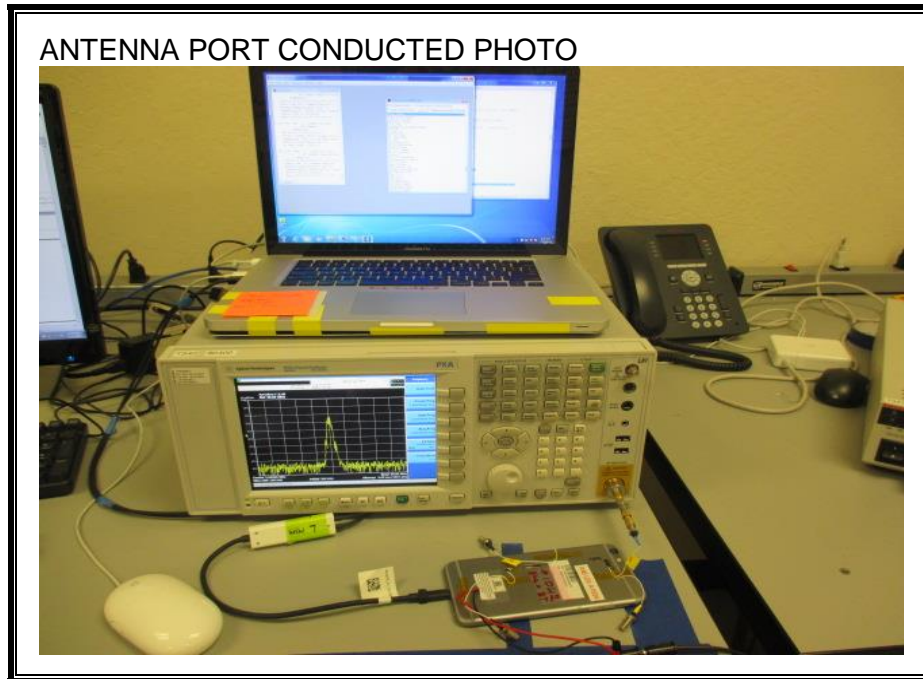

12. SETUP PHOTOS

ANTENNA PORT CONDUCTED RF MEASUREMENT SETUP

RADIATED RF MEASUREMENT SETUP (BELOW 1 GHz)

RADIATED RF MEASUREMENT SETUP FOR PORTABLE CONFIGURATION

X-AXIS FRONT PHOTO

X-AXIS BACK PHOTO

Y-AXIS FRONT PHOTO

Y-AXIS BACK PHOTO

Z-AXIS FRONT PHOTO

Z-AXIS BACK PHOTO

POWERLINE CONDUCTED EMISSIONS MEASUREMENT SETUP

EUT WITH POWER CHARGER

EUT WITH LAPTOP

LINE CONDUCTED FRONT PHOTO

LINE CONDUCTED BACK PHOTO