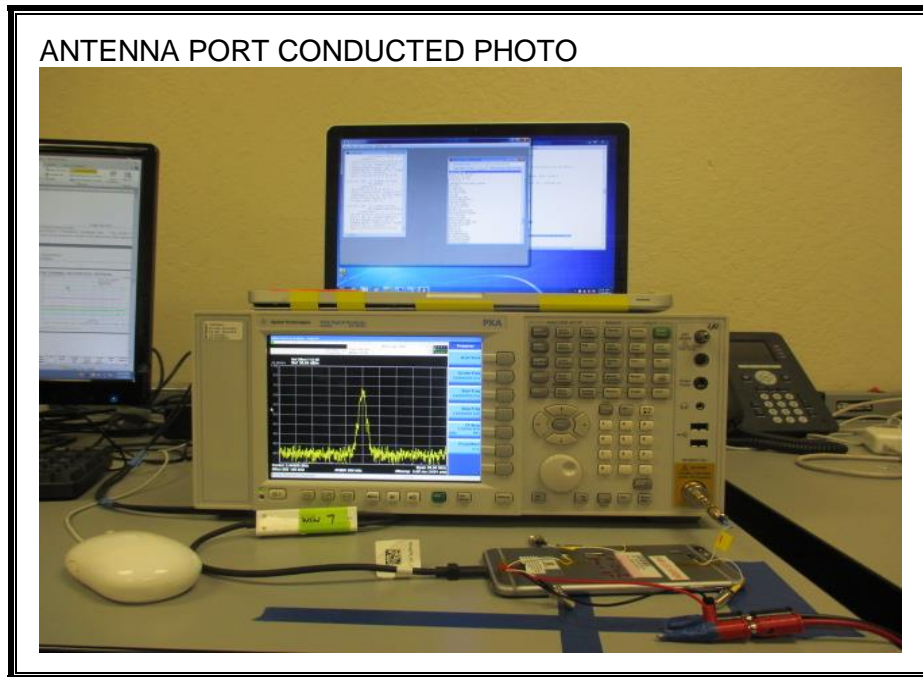

#### ANTENNA PORT CONDUCTED RF MEASUREMENT SETUP

**RADIATED RF MEASUREMENT SETUP (BELOW 1 GHz)**

**RADIATED RF MEASUREMENT SETUP FOR PORTABLE CONFIGURATION**

Y-AXIS FRONT PHOTO

Y-AXIS BACK PHOTO

Z-AXIS FRONT PHOTO

Z-AXIS BACK PHOTO

**EUT POWERED BY AC/DC ADAPTER VIA USB CABLE**

**EUT WITH LAPTOP**

**END OF REPORT**