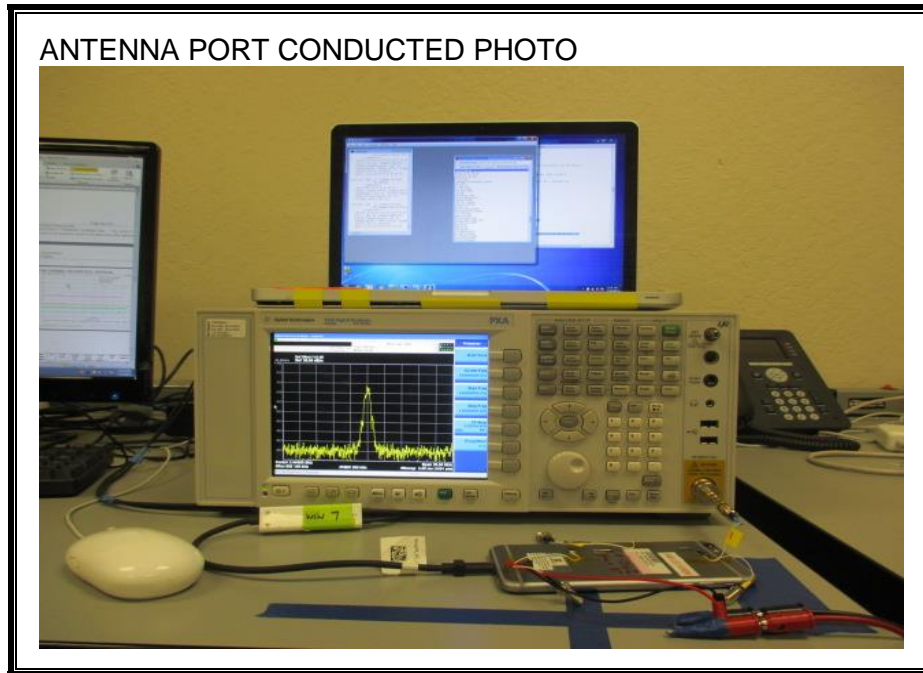

12. SETUP PHOTOS

ANTENNA PORT CONDUCTED RF MEASUREMENT SETUP

RADIATED RF MEASUREMENT SETUP (BELOW 1 GHz)

RADIATED RF MEASUREMENT SETUP FOR PORTABLE CONFIGURATION

X-AXIS FRONT PHOTO

X-AXIS BACK PHOTO

Y-AXIS FRONT PHOTO

Y-AXIS BACK PHOTO

Z-AXIS FRONT PHOTO

Z-AXIS BACK PHOTO

POWERLINE CONDUCTED EMISSIONS MEASUREMENT SETUP

EUT WITH POWER CHARGER

EUT WITH LAPTOP

LINE CONDUCTED FRONT PHOTO

LINE CONDUCTED BACK PHOTO