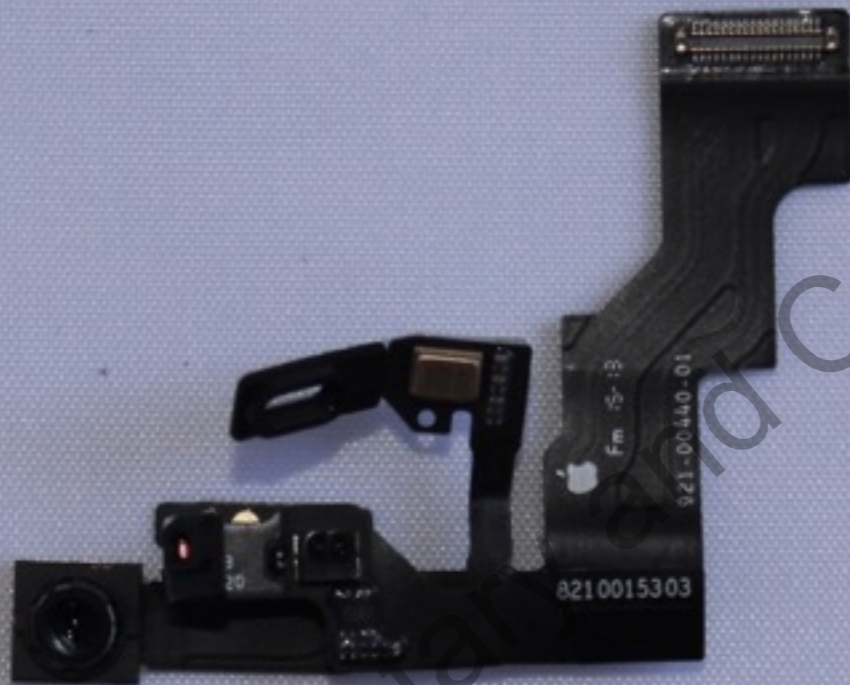

# A1634 and A1687

Internal View

WiFi-BT 2.4 / 5 GHz, Cellular 2300 to 2690 MHz antenna structure

GPS/NFC/Secondary Cellular Antenna Structure

MLB

UICC card slot

Battery

Speaker Assembly

Headphone Jack

WiFi 2.4 / 5 GHz Antenna Structure

Lightning connector

Primary cellular antenna structure

Apple Proprietary and Confidential

A1634 and A1687  
Earpiece Front

Apple Proprietary and Confidential

**A1634 and A1687**  
Earpiece Back

Apple Proprietary and Confidential

**A1634 and A1687**

Flex assembly with Facetime camera  
and Microphone - Front

Apple Proprietary and Confidential

**A1634 and A1687**