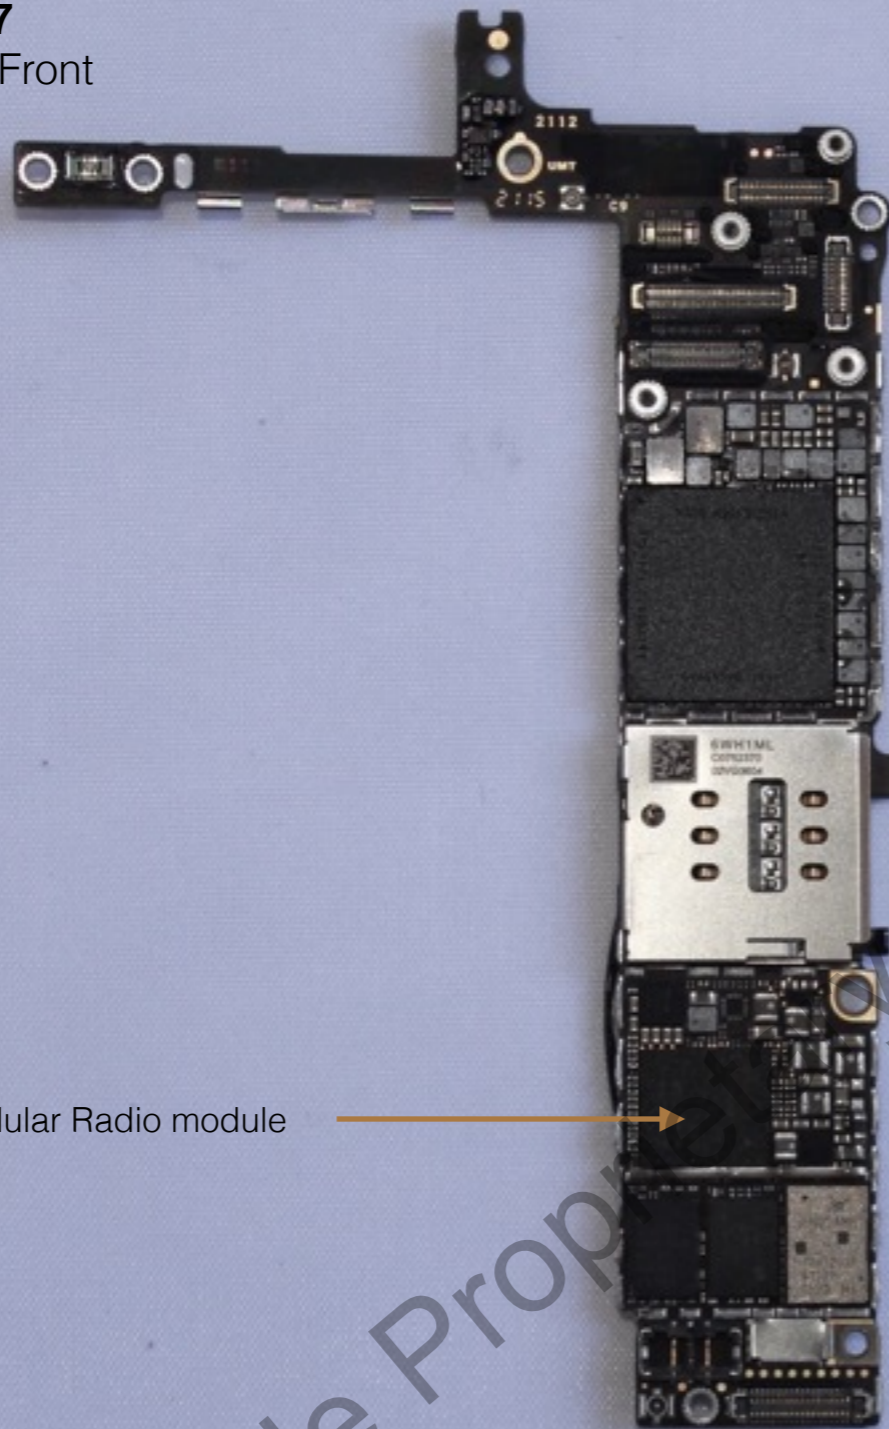

**A1634 and A1687**

Flex assembly with headphone jack,  
Lightning connector, microphone and  
primary cellular antenna feed - Back

Apple Property and Confidential

**A1634 and A1687**

Battery - Front

Apple Proprietary and Confidential

**A1634 and A1687**

Battery - Back

Apple Proprietary

Confidential

**A1634 and A1687**  
MLB with shields - Front

Apple Proprietary and Confidential

**A1634 and A1687**  
MLB with shields - Back

Apple Proprietary and Confidential

**A1634 and A1687**

MLB - without shield - Front

Cellular Radio module

Apple Property and Confidential

**A1634 and A1687**

MLB - without shield - Back

BT - WiFi Radio module

Apple Proprietary and Confidential