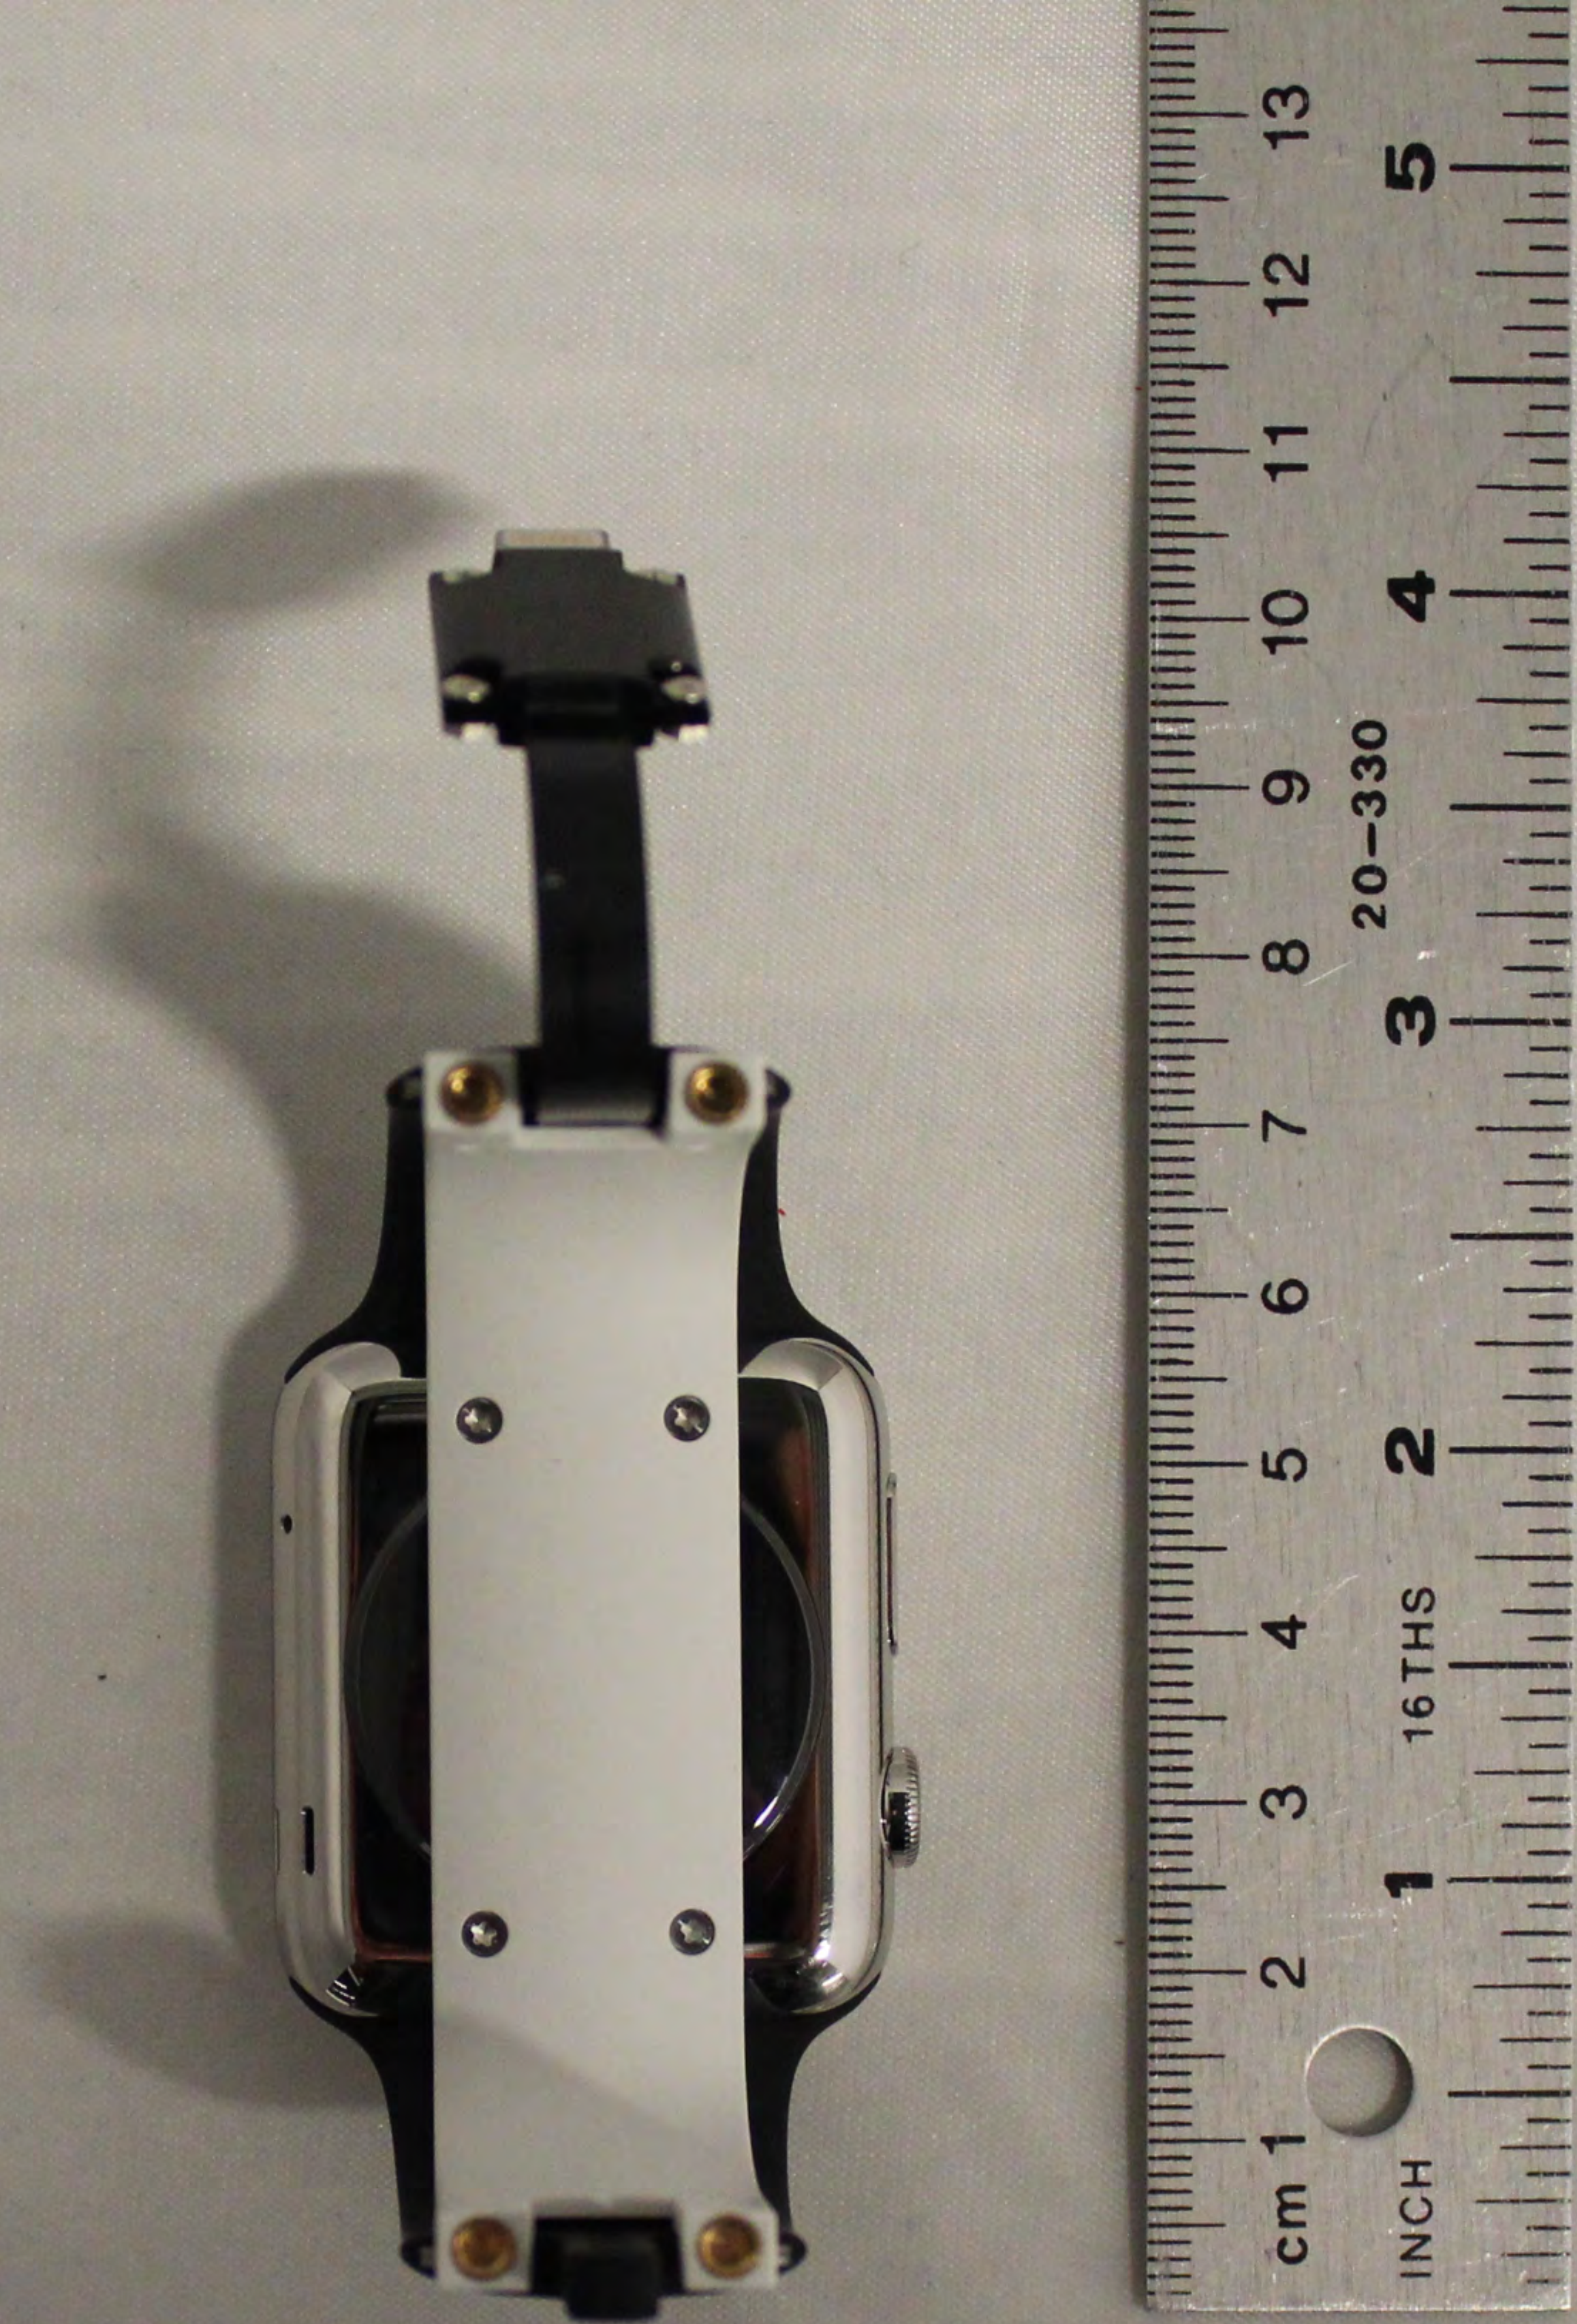

A1638

Front - Touch panel, display

Apple Confidential

A1638

Left Side - Speaker, microphone

Apple Confidential

A1638

Flex cable with Lightning connector

A1638

Back Side - Band support, Flex cable with Lightning connector

A1638

Right Side - Digital Crown button, Side button

Apple Confidential