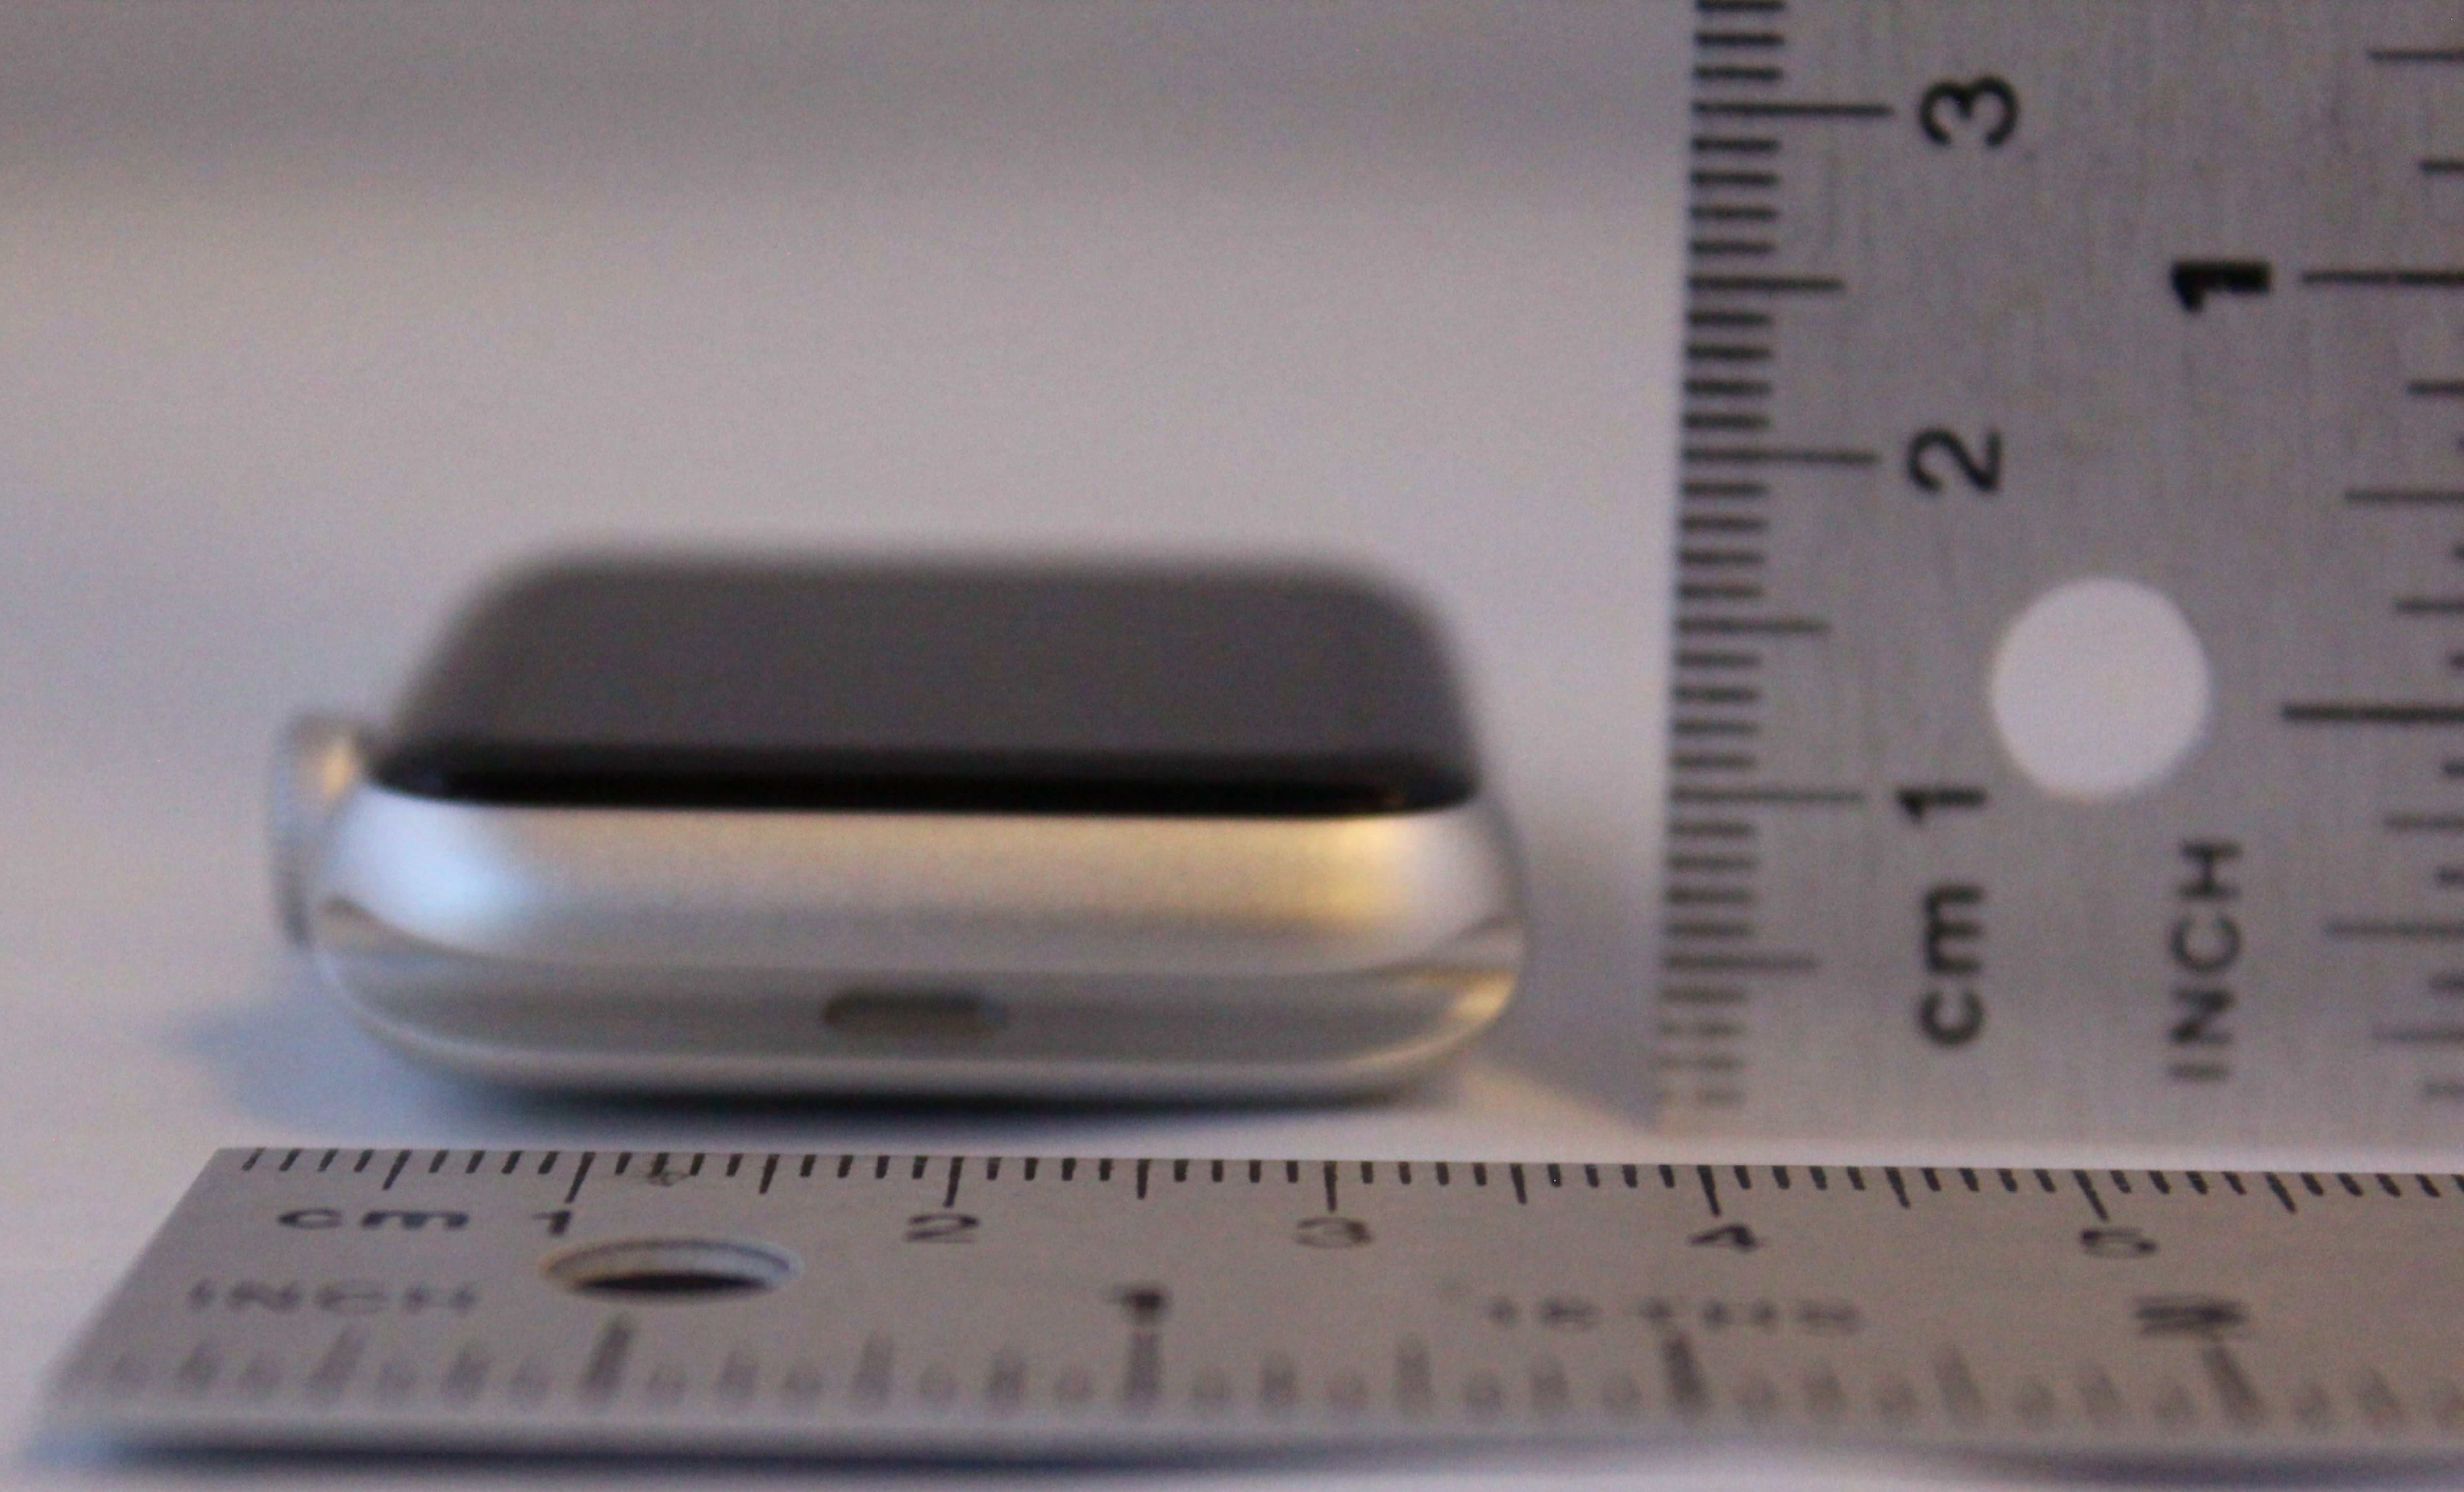

A1554

Front - Touch panel, display

Apple Confidential

A1554

Right Side - Digital Crown button, Side button

Apple Confidential

A1554

Top Side - Band slot, Band release button

Apple Confidential

A1554

Left Side - Speaker, microphone

Apple Confidential

A1554

Bottom Side - Band slot, Band release button

A1554

Top Side