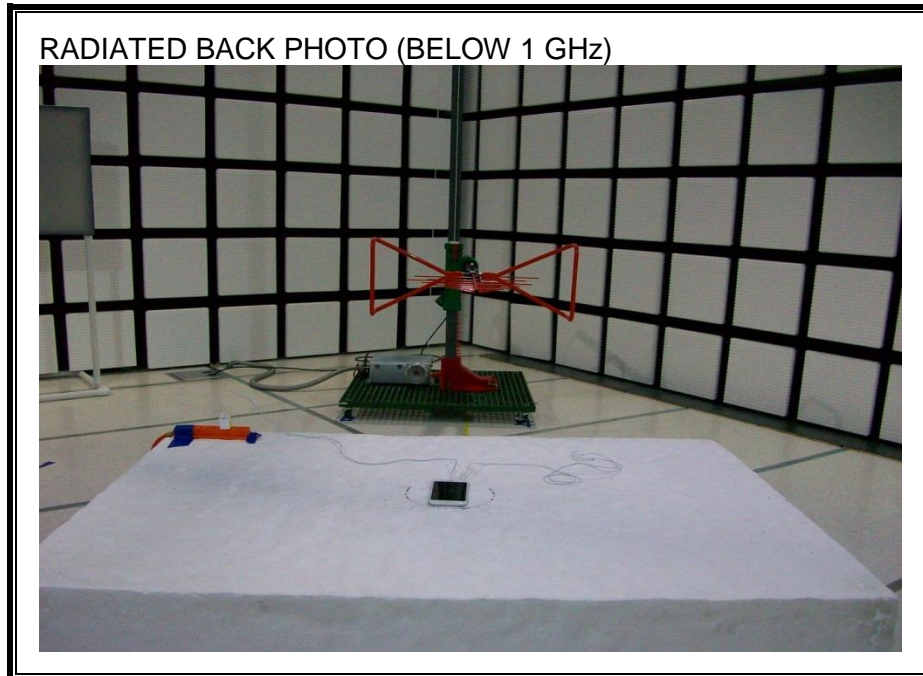

13. SETUP PHOTOS

ANTENNA PORT CONDUCTED RF MEASUREMENT SETUP

RADIATED RF MEASUREMENT SETUP (BELOW 1 GHz)

RADIATED RF MEASUREMENT SETUP (ABOVE 1 GHz)

RADIATED RF MEASUREMENT SETUP FOR PORTABLE CONFIGURATION

X-AXIS FRONT PHOTO

X-AXIS BACK PHOTO

Y-AXIS FRONT PHOTO

Y-AXIS BACK PHOTO

Z-AXIS FRONT PHOTO

Z-AXIS BACK PHOTO

POWERLINE CONDUCTED EMISSIONS MEASUREMENT SETUP

LINE CONDUCTED FRONT PHOTO

LINE CONDUCTED BACK PHOTO

DYNAMIC FREQUENCY SELECTION MEASUREMENT SETUP

END OF REPORT