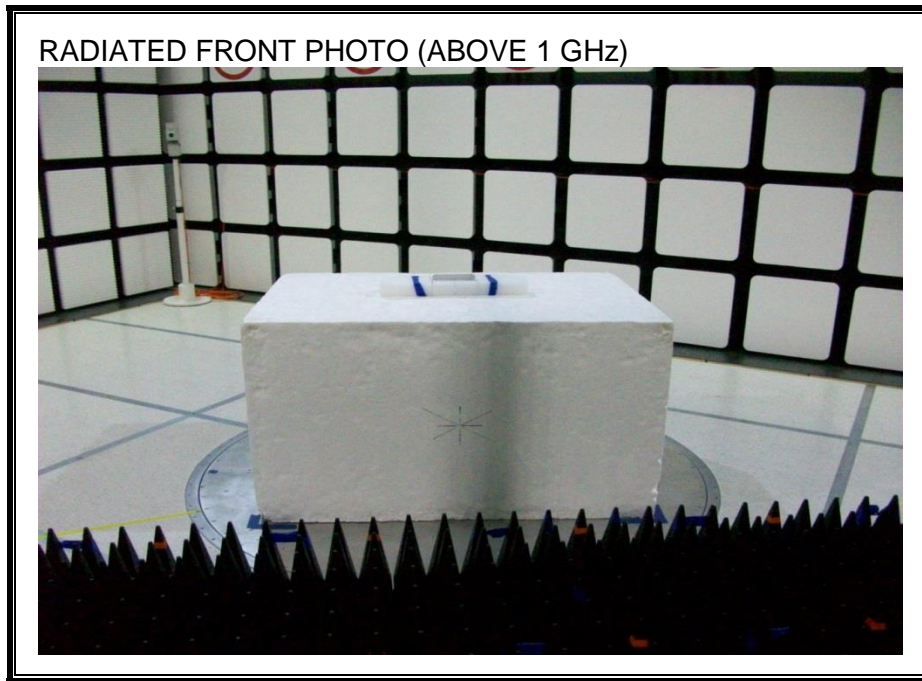

13. SETUP PHOTOS

ANTENNA PORT CONDUCTED RF MEASUREMENT SETUP

RADIATED RF MEASUREMENT SETUP (BELOW 1 GHz)

RADIATED RF MEASUREMENT SETUP (ABOVE 1 GHz)

RADIATED RF MEASUREMENT SETUP FOR PORTABLE CONFIGURATION

X-AXIS FRONT PHOTO

X-AXIS BACK PHOTO

Y-AXIS FRONT PHOTO

Y-AXIS BACK PHOTO

Z-AXIS FRONT PHOTO

Z-AXIS BACK PHOTO

POWERLINE CONDUCTED EMISSIONS MEASUREMENT SETUP

LINE CONDUCTED FRONT PHOTO