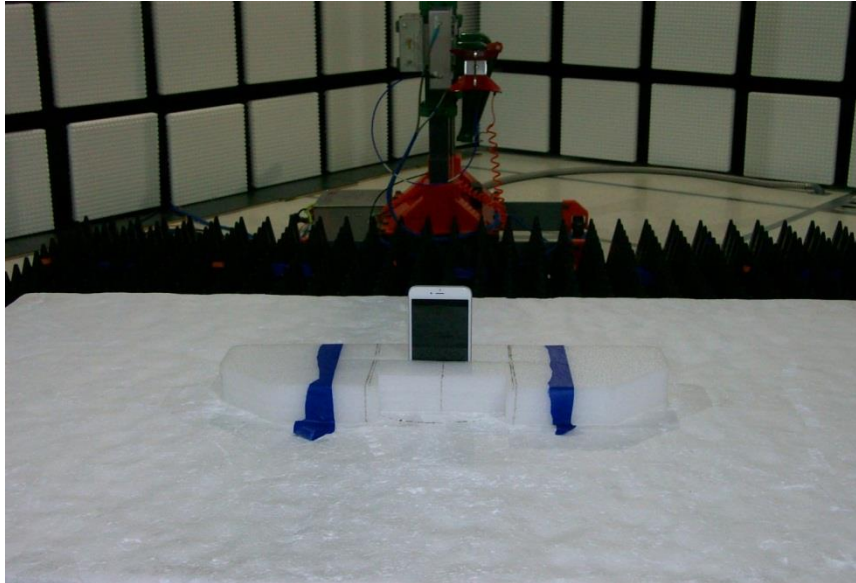

13. SETUP PHOTOS

ANTENNA PORT CONDUCTED RF MEASUREMENT SETUP

RADIATED RF MEASUREMENT SETUP (BELOW 1 GHz)

RADIATED RF MEASUREMENT SETUP (ABOVE 1 GHz)

RADIATED RF MEASUREMENT SETUP FOR PORTABLE CONFIGURATION

X-AXIS FRONT PHOTO

X-AXIS BACK PHOTO

Y-AXIS FRONT PHOTO

Y-AXIS BACK PHOTO

Z-AXIS FRONT PHOTO

Z-AXIS BACK PHOTO

POWERLINE CONDUCTED EMISSIONS MEASUREMENT SETUP

LINE CONDUCTED FRONT PHOTO

LINE CONDUCTED BACK PHOTO

DYNAMIC FREQUENCY SELECTION MEASUREMENT SETUP

END OF REPORT