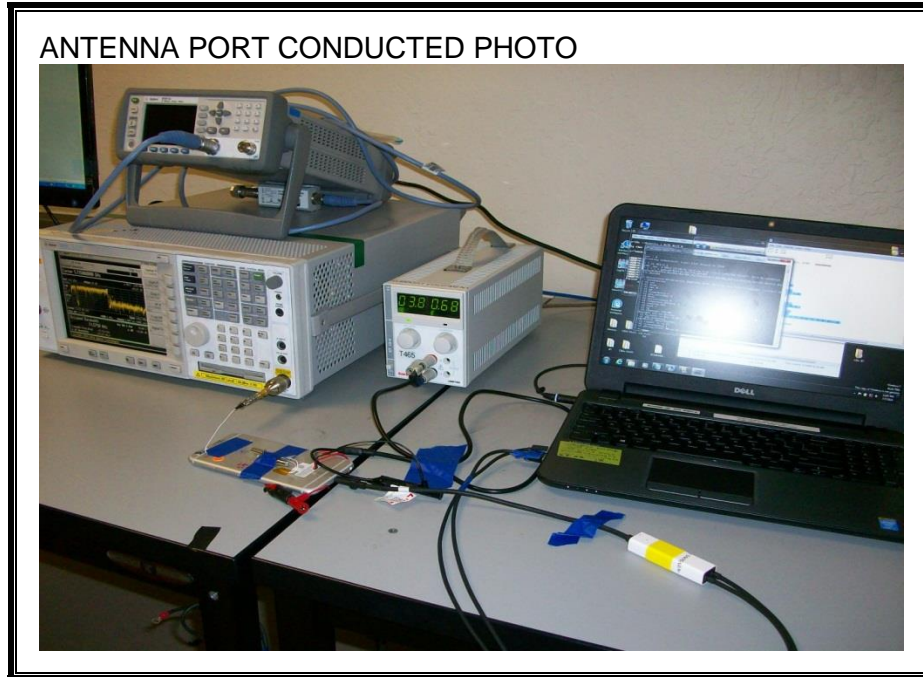

13. SETUP PHOTOS

ANTENNA PORT CONDUCTED RF MEASUREMENT SETUP

RADIATED RF MEASUREMENT SETUP (BELOW 1 GHz)

RADIATED RF MEASUREMENT SETUP (ABOVE 1 GHz)

RADIATED RF MEASUREMENT SETUP FOR PORTABLE CONFIGURATION

X-AXIS FRONT PHOTO

X-AXIS BACK PHOTO

Y-AXIS FRONT PHOTO

Y-AXIS BACK PHOTO

Z-AXIS FRONT PHOTO

Z-AXIS BACK PHOTO

POWERLINE CONDUCTED EMISSIONS MEASUREMENT SETUP

LINE CONDUCTED FRONT PHOTO