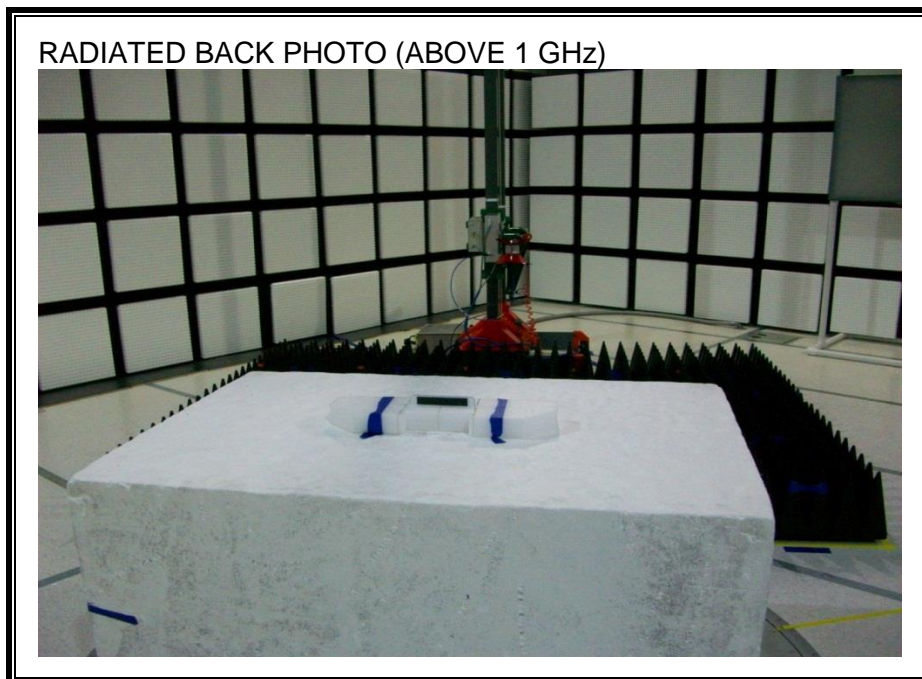

13. SETUP PHOTOS

ANTENNA PORT CONDUCTED RF MEASUREMENT SETUP

RADIATED RF MEASUREMENT SETUP (BELOW 1 GHz)

RADIATED RF MEASUREMENT SETUP (ABOVE 1 GHz)

RADIATED RF MEASUREMENT SETUP FOR PORTABLE CONFIGURATION

X-AXIS FRONT PHOTO

X-AXIS BACK PHOTO

Y-AXIS FRONT PHOTO

Y-AXIS BACK PHOTO

Z-AXIS FRONT PHOTO

Z-AXIS BACK PHOTO

POWERLINE CONDUCTED EMISSIONS MEASUREMENT SETUP

LINE CONDUCTED FRONT PHOTO