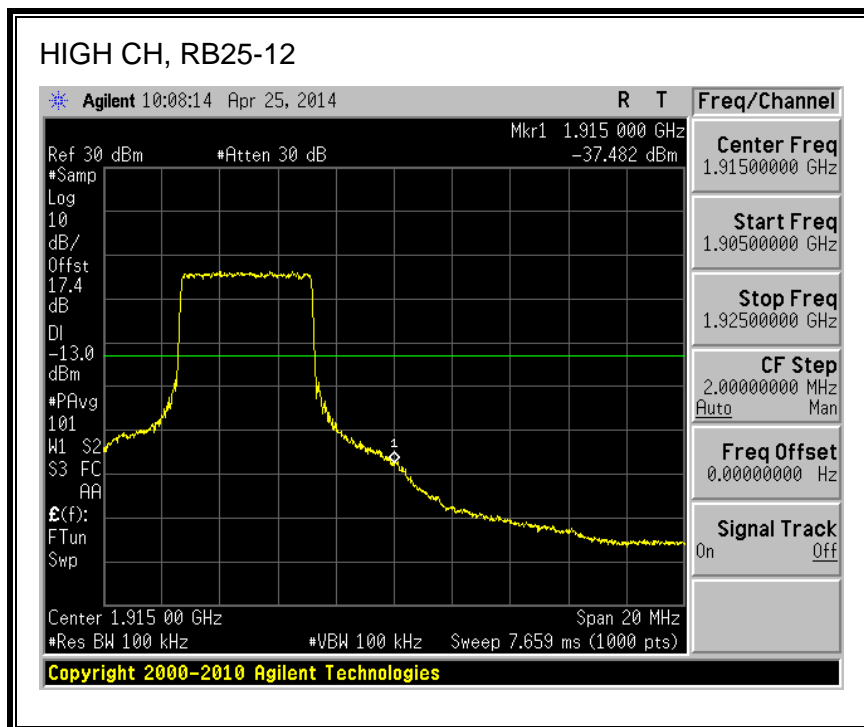

LTE QPSK

16QAM, (10.0 MHz BAND WIDTH)

QPSK, (15.0 MHz BAND WIDTH)

16QAM, (15.0 MHz BAND WIDTH)

QPSK, (20.0 MHz BAND WIDTH)

16QAM, (20.0 MHz BAND WIDTH)

8.2.7. LTE BAND 26 EMISSION MASK

QPSK, (3.0 MHz BAND WIDTH)