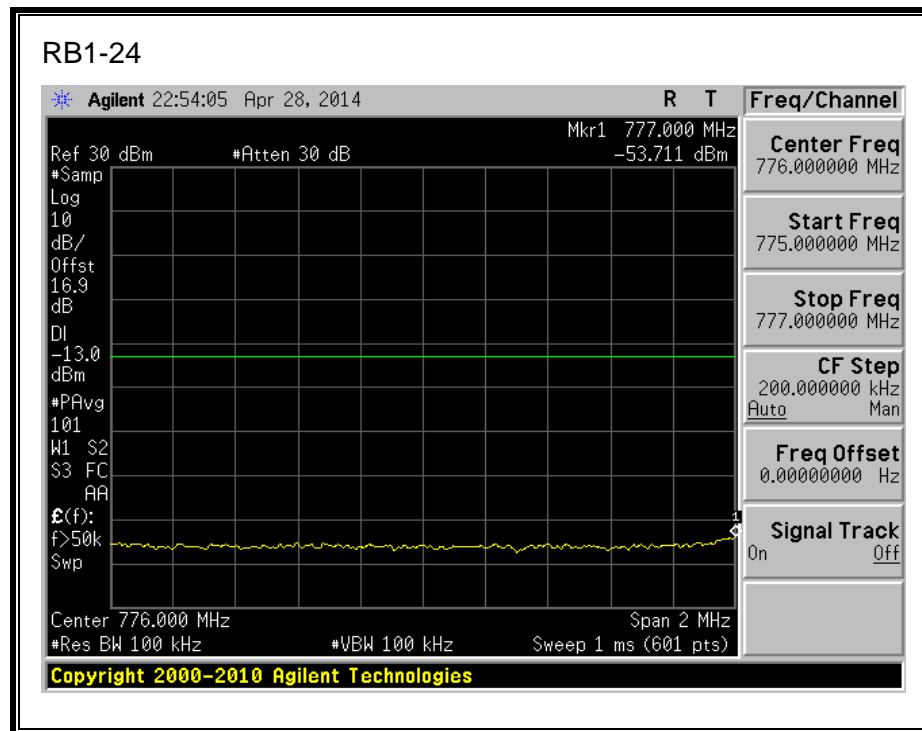

16QAM, 779.5MHz, 775 - 777MHz, (5MHz Bandwidth)