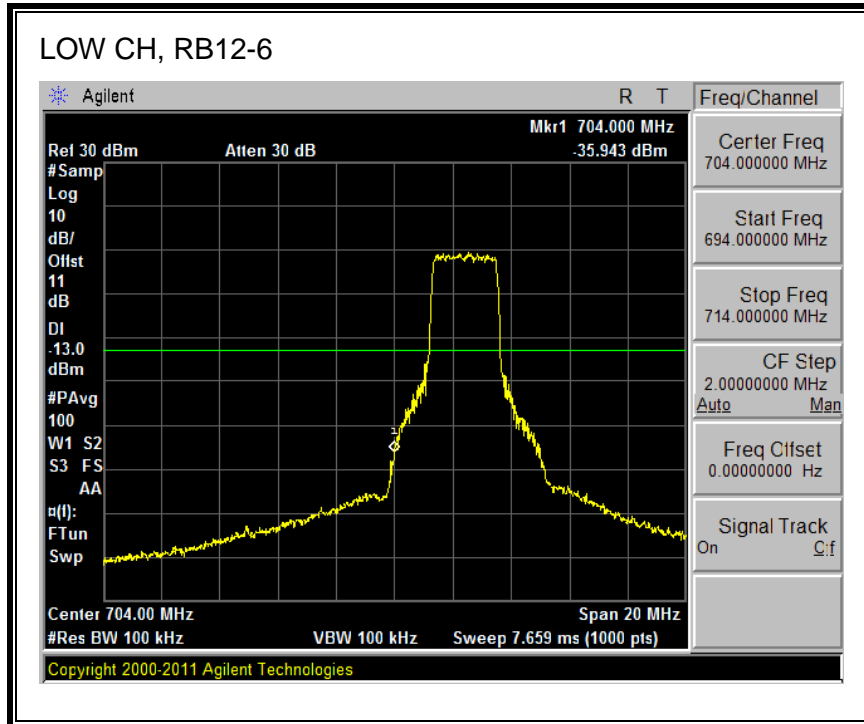

QPSK, 782MHz, 793 - 806MHz, (10MHz Bandwidth)

16QAM, 782MHz, 793 - 806MHz, (10MHz Bandwidth)

8.2.5. LTE BAND 17 BANDEDGE

QPSK, (5.0 MHz BAND WIDTH)

16QAM, (5.0 MHz BAND WIDTH)

QPSK, (10.0 MHz BAND WIDTH)

16QAM, (10.0 MHz BAND WIDTH)