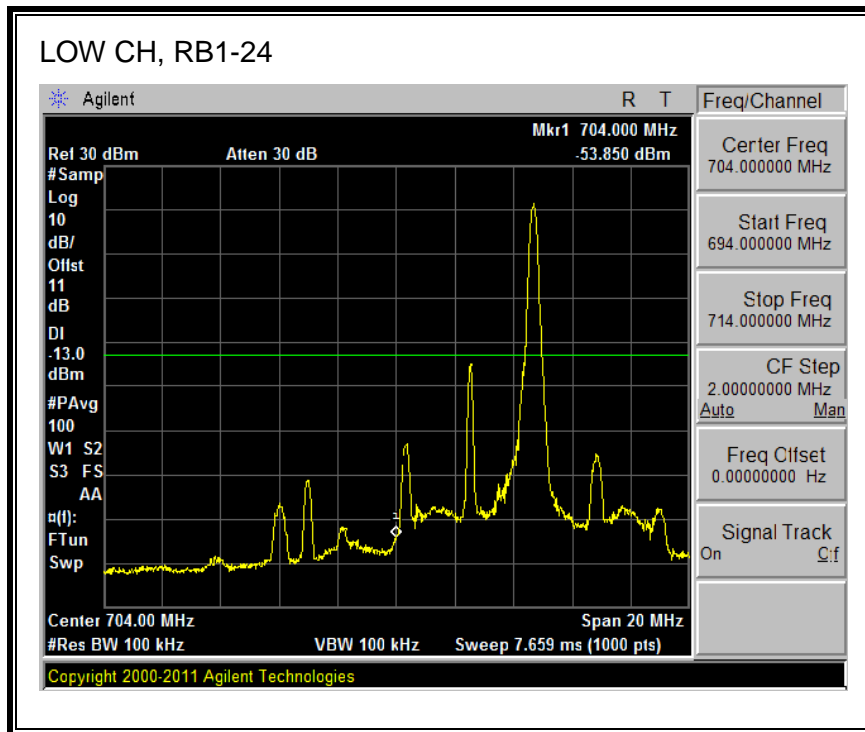

QPSK, 782MHz, 793 - 806MHz, (10MHz Bandwidth)

16QAM, 782MHz, 793 - 806MHz, (10MHz Bandwidth)

8.2.5. LTE BAND 17 BANDEDGE

QPSK, (5.0 MHz BAND WIDTH)

16QAM, (5.0 MHz BAND WIDTH)

QPSK, (10.0 MHz BAND WIDTH)

16QAM, (10.0 MHz BAND WIDTH)

8.2.6. LTE BAND 25 BANDEDGE

QPSK, (1.4 MHz BAND WIDTH)

16QAM, (1.4 MHz BAND WIDTH)

QPSK, (3.0 MHz BAND WIDTH)

16QAM, (3.0 MHz BAND WIDTH)

QPSK, (5.0 MHz BAND WIDTH)

16QAM, (5.0 MHz BAND WIDTH)

Band 25 (10.0 MHz BAND WIDTH)