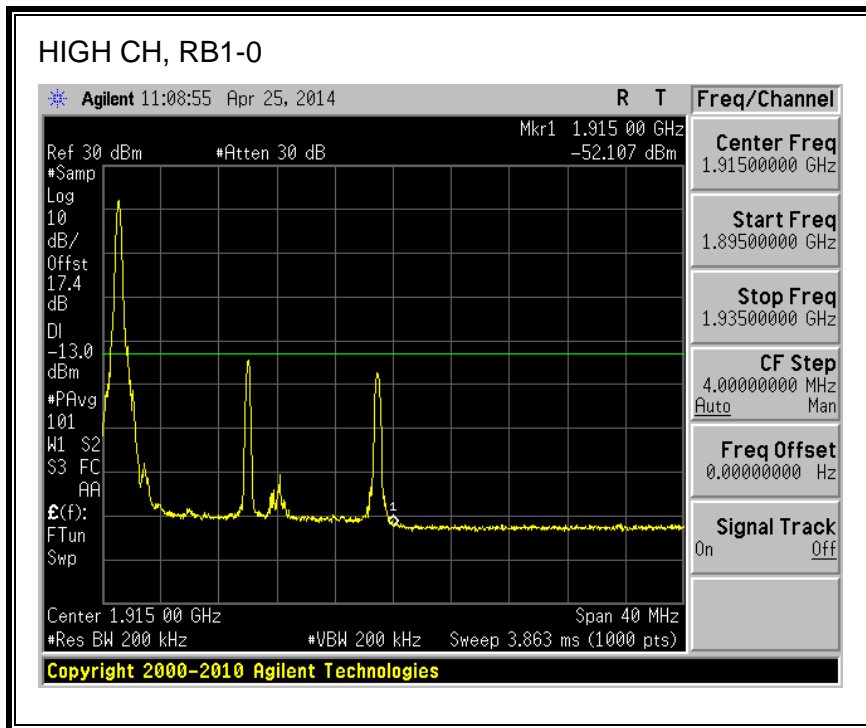

LTE QPSK

16QAM, (10.0 MHz BAND WIDTH)

QPSK, (15.0 MHz BAND WIDTH)

16QAM, (15.0 MHz BAND WIDTH)

QPSK, (20.0 MHz BAND WIDTH)

16QAM, (20.0 MHz BAND WIDTH)

8.2.7. LTE BAND 26 EMISSION MASK

QPSK, (3.0 MHz BAND WIDTH)