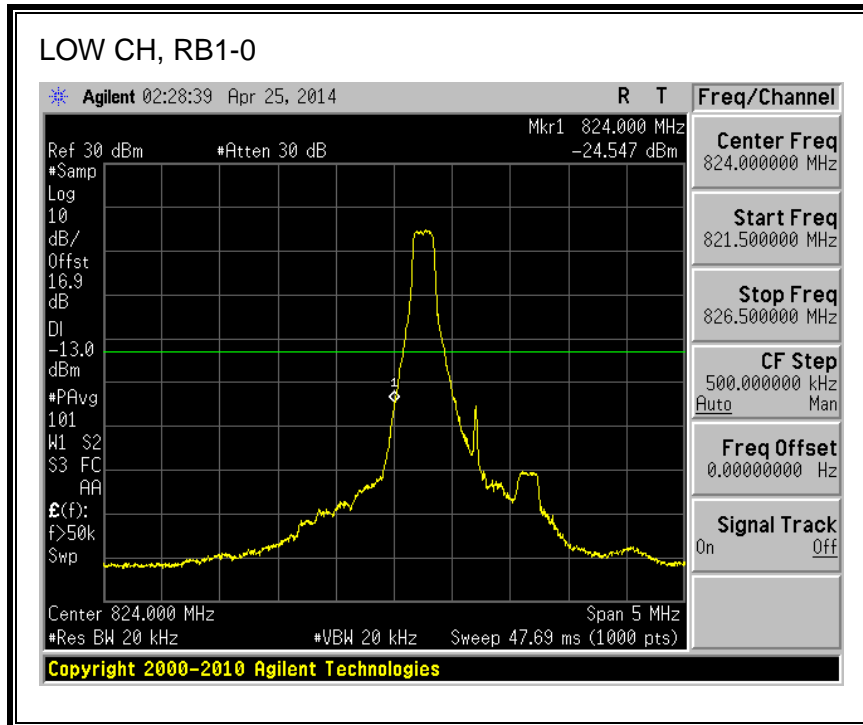

QPSK, (10.0 MHz BAND WIDTH)

16QAM, (10.0 MHz BAND WIDTH)

QPSK, (15.0 MHz BAND WIDTH)

16QAM, (15.0 MHz BAND WIDTH)

QPSK, (20.0 MHz BAND WIDTH)

16QAM, (20.0 MHz BAND WIDTH)

8.2.3. LTE BAND 5 BANDEDGE

QPSK, (1.4 MHz BAND WIDTH)

16QAM, (1.4 MHz BAND WIDTH)

QPSK, (3.0 MHz BAND WIDTH)

16QAM, (3.0 MHz BAND WIDTH)

QPSK, (5.0 MHz BAND WIDTH)

16QAM, (5.0 MHz BAND WIDTH)

QPSK, (10.0 MHz BAND WIDTH)

16QAM, (10.0 MHz BAND WIDTH)

8.2.4. LTE BAND 13 BANDEDGE