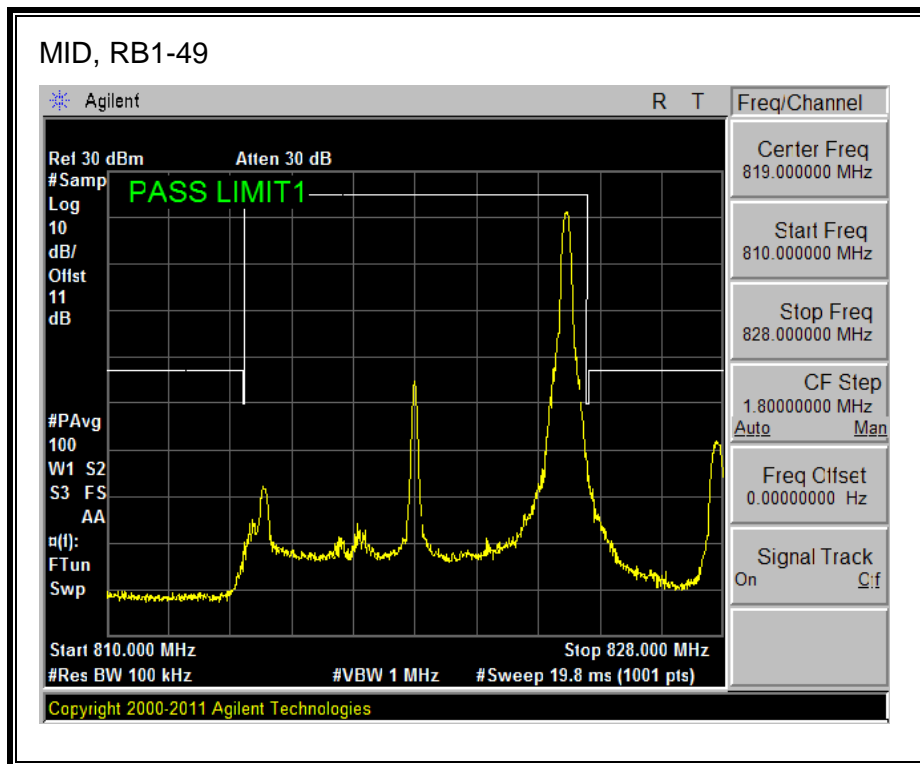

QPSK, (10.0 MHz BAND WIDTH)