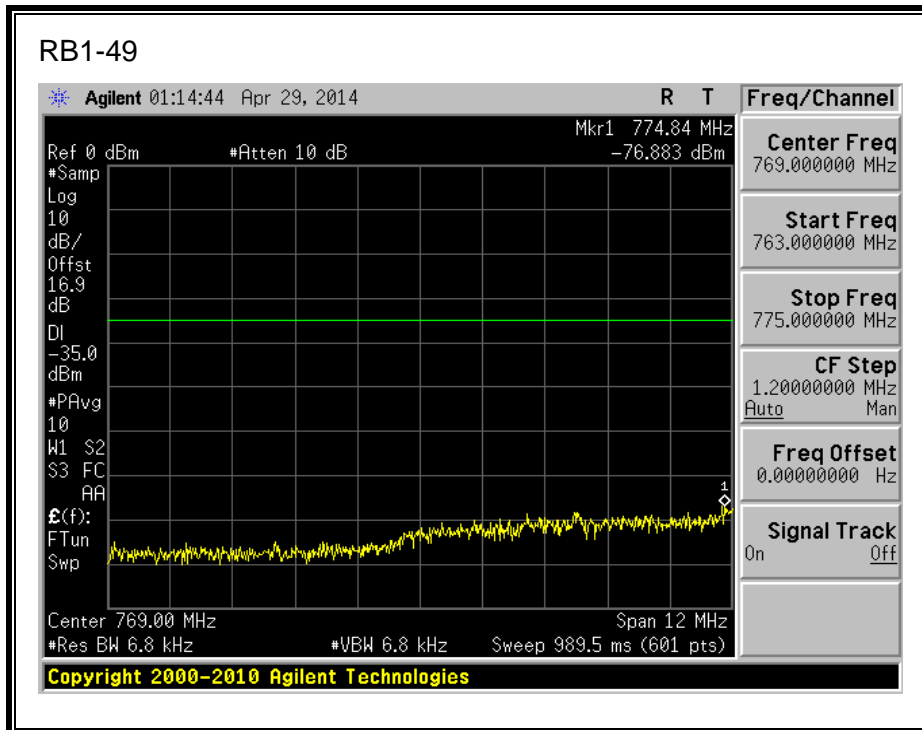

QPSK, 782MHz, 793 - 806MHz, (10MHz Bandwidth)

16QAM, 782MHz, 793 - 806MHz, (10MHz Bandwidth)

8.2.5. LTE BAND 17 BANDEDGE

QPSK, (5.0 MHz BAND WIDTH)

16QAM, (5.0 MHz BAND WIDTH)

QPSK, (10.0 MHz BAND WIDTH)

16QAM, (10.0 MHz BAND WIDTH)