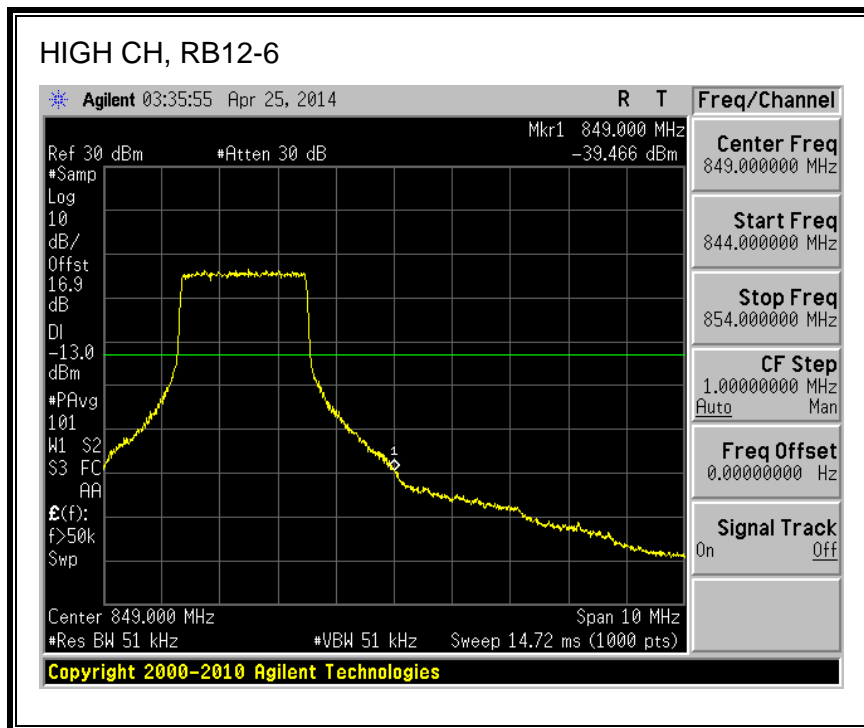

QPSK, (10.0 MHz BAND WIDTH)

16QAM, (10.0 MHz BAND WIDTH)

QPSK, (15.0 MHz BAND WIDTH)

16QAM, (15.0 MHz BAND WIDTH)

QPSK, (20.0 MHz BAND WIDTH)

16QAM, (20.0 MHz BAND WIDTH)

8.2.3. LTE BAND 5 BANDEDGE

QPSK, (1.4 MHz BAND WIDTH)

16QAM, (1.4 MHz BAND WIDTH)

QPSK, (3.0 MHz BAND WIDTH)

16QAM, (3.0 MHz BAND WIDTH)

QPSK, (5.0 MHz BAND WIDTH)

16QAM, (5.0 MHz BAND WIDTH)

QPSK, (10.0 MHz BAND WIDTH)

16QAM, (10.0 MHz BAND WIDTH)

8.2.4. LTE BAND 13 BANDEDGE