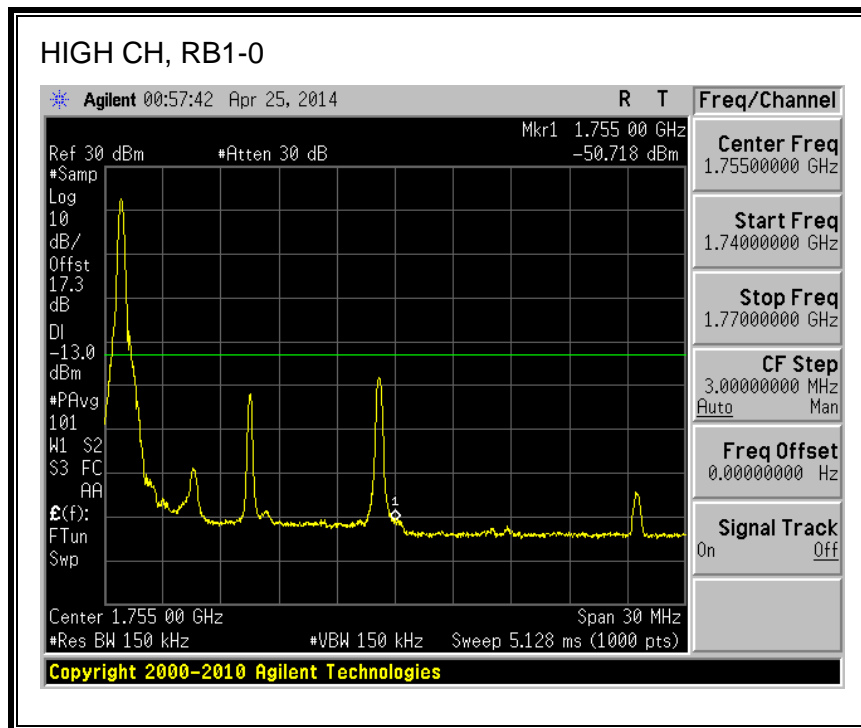

QPSK, (10.0 MHz BAND WIDTH)

16QAM, (10.0 MHz BAND WIDTH)

QPSK, (15.0 MHz BAND WIDTH)

16QAM, (15.0 MHz BAND WIDTH)

QPSK, (20.0 MHz BAND WIDTH)

16QAM, (20.0 MHz BAND WIDTH)

8.2.3. LTE BAND 5 BANDEDGE

QPSK, (1.4 MHz BAND WIDTH)

16QAM, (1.4 MHz BAND WIDTH)

QPSK, (3.0 MHz BAND WIDTH)

16QAM, (3.0 MHz BAND WIDTH)

QPSK, (5.0 MHz BAND WIDTH)

16QAM, (5.0 MHz BAND WIDTH)

QPSK, (10.0 MHz BAND WIDTH)

16QAM, (10.0 MHz BAND WIDTH)

8.2.4. LTE BAND 13 BANDEDGE