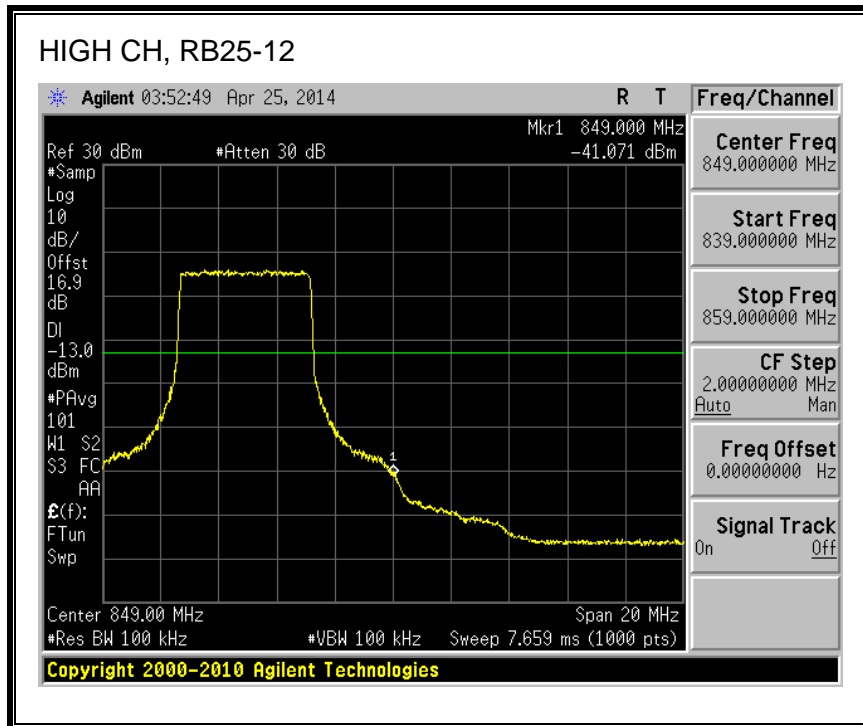

QPSK, (10.0 MHz BAND WIDTH)

16QAM, (10.0 MHz BAND WIDTH)

QPSK, (15.0 MHz BAND WIDTH)

16QAM, (15.0 MHz BAND WIDTH)

QPSK, (20.0 MHz BAND WIDTH)

16QAM, (20.0 MHz BAND WIDTH)

8.2.3. LTE BAND 5 BANDEDGE

QPSK, (1.4 MHz BAND WIDTH)

16QAM, (1.4 MHz BAND WIDTH)

QPSK, (3.0 MHz BAND WIDTH)

16QAM, (3.0 MHz BAND WIDTH)

QPSK, (5.0 MHz BAND WIDTH)

16QAM, (5.0 MHz BAND WIDTH)

QPSK, (10.0 MHz BAND WIDTH)

16QAM, (10.0 MHz BAND WIDTH)

8.2.4. LTE BAND 13 BANDEDGE