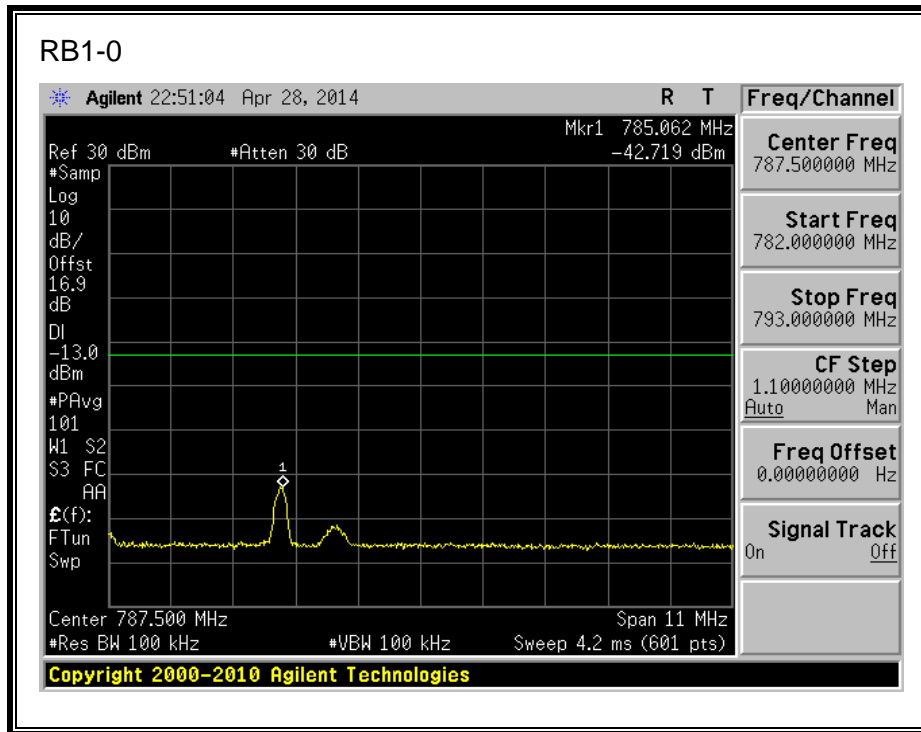

QPSK, 779.5MHz, 13, 782 - 793MHz, (5MHz Bandwidth)