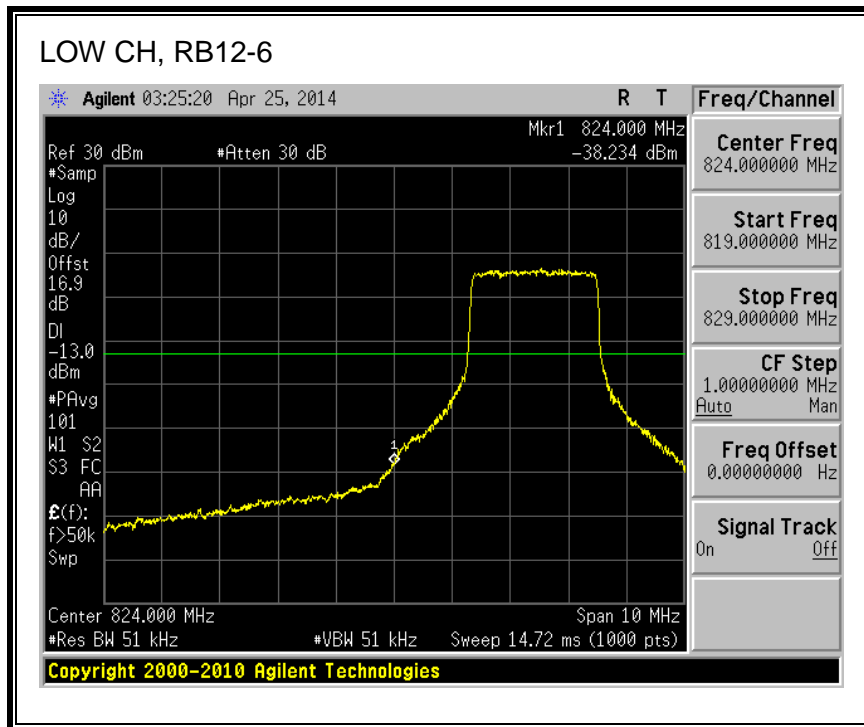

QPSK, (10.0 MHz BAND WIDTH)

16QAM, (10.0 MHz BAND WIDTH)

QPSK, (15.0 MHz BAND WIDTH)

16QAM, (15.0 MHz BAND WIDTH)

QPSK, (20.0 MHz BAND WIDTH)

16QAM, (20.0 MHz BAND WIDTH)

8.2.3. LTE BAND 5 BANDEDGE

QPSK, (1.4 MHz BAND WIDTH)

16QAM, (1.4 MHz BAND WIDTH)

QPSK, (3.0 MHz BAND WIDTH)

16QAM, (3.0 MHz BAND WIDTH)

QPSK, (5.0 MHz BAND WIDTH)

16QAM, (5.0 MHz BAND WIDTH)

QPSK, (10.0 MHz BAND WIDTH)

16QAM, (10.0 MHz BAND WIDTH)

8.2.4. LTE BAND 13 BANDEDGE