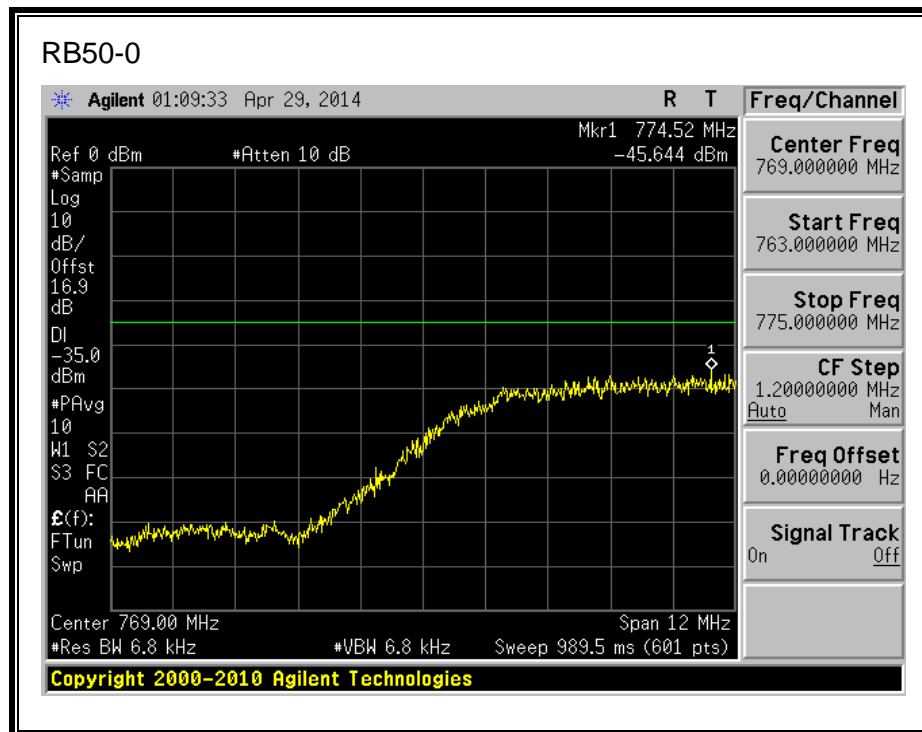

16QAM, 782MHz, 775 - 777MHz, (10MHz Bandwidth)

QPSK, 782MHz, 787 - 793MHz, (10MHz Bandwidth)

16QAM, 782MHz, 787 - 793MHz, (10MHz Bandwidth)

QPSK, 782MHz, 763 - 775MHz, (10MHz Bandwidth)

16QAM, 782MHz, 763 - 775MHz, (10MHz Bandwidth)

QPSK, 782MHz, 793 - 806MHz, (10MHz Bandwidth)

16QAM, 782MHz, 793 - 806MHz, (10MHz Bandwidth)

8.2.5. LTE BAND 17 BANDEDGE

QPSK, (5.0 MHz BAND WIDTH)

16QAM, (5.0 MHz BAND WIDTH)

QPSK, (10.0 MHz BAND WIDTH)

16QAM, (10.0 MHz BAND WIDTH)