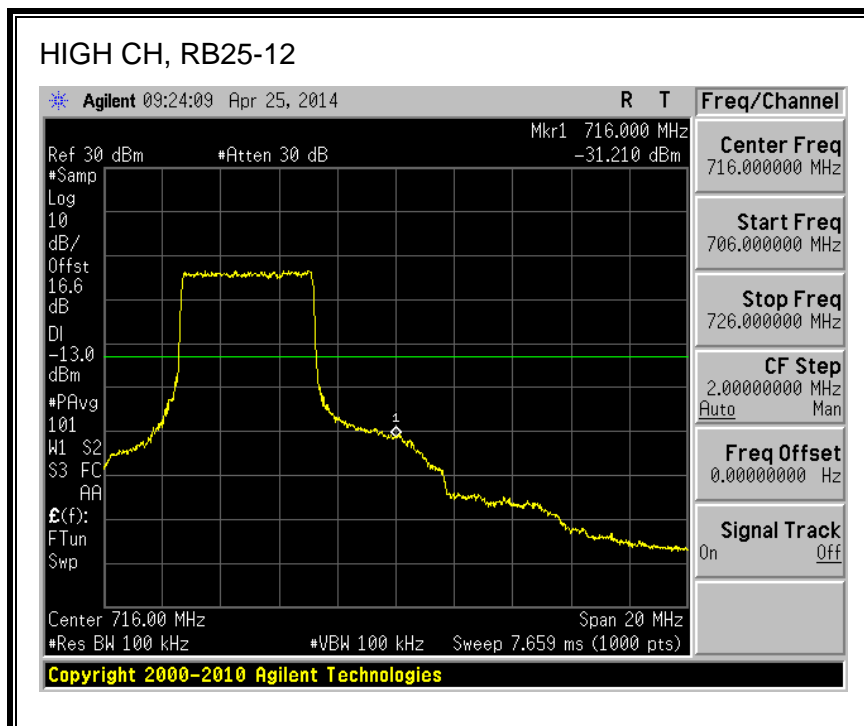

QPSK, 782MHz, 793 - 806MHz, (10MHz Bandwidth)

16QAM, 782MHz, 793 - 806MHz, (10MHz Bandwidth)

8.2.5. LTE BAND 17 BANDEDGE

QPSK, (5.0 MHz BAND WIDTH)

16QAM, (5.0 MHz BAND WIDTH)

QPSK, (10.0 MHz BAND WIDTH)

16QAM, (10.0 MHz BAND WIDTH)

8.2.6. LTE BAND 25 BANDEDGE

QPSK, (1.4 MHz BAND WIDTH)

16QAM, (1.4 MHz BAND WIDTH)

QPSK, (3.0 MHz BAND WIDTH)

16QAM, (3.0 MHz BAND WIDTH)

QPSK, (5.0 MHz BAND WIDTH)

16QAM, (5.0 MHz BAND WIDTH)

Band 25 (10.0 MHz BAND WIDTH)