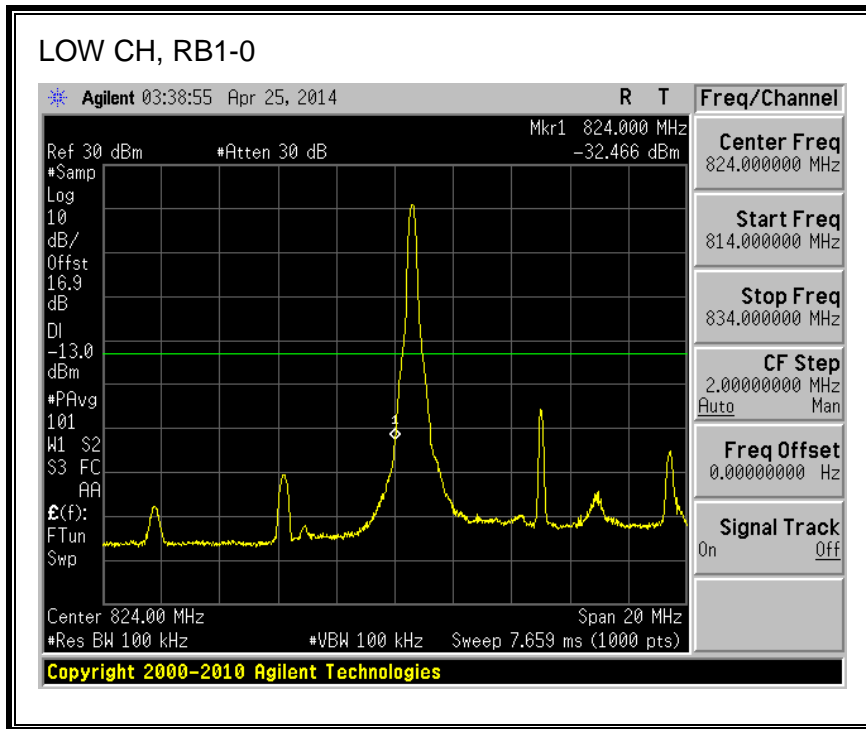

QPSK, (10.0 MHz BAND WIDTH)

16QAM, (10.0 MHz BAND WIDTH)

QPSK, (15.0 MHz BAND WIDTH)

16QAM, (15.0 MHz BAND WIDTH)

QPSK, (20.0 MHz BAND WIDTH)

16QAM, (20.0 MHz BAND WIDTH)

8.2.3. LTE BAND 5 BANDEDGE

QPSK, (1.4 MHz BAND WIDTH)

16QAM, (1.4 MHz BAND WIDTH)

QPSK, (3.0 MHz BAND WIDTH)

16QAM, (3.0 MHz BAND WIDTH)

QPSK, (5.0 MHz BAND WIDTH)

16QAM, (5.0 MHz BAND WIDTH)

QPSK, (10.0 MHz BAND WIDTH)

16QAM, (10.0 MHz BAND WIDTH)

8.2.4. LTE BAND 13 BANDEDGE