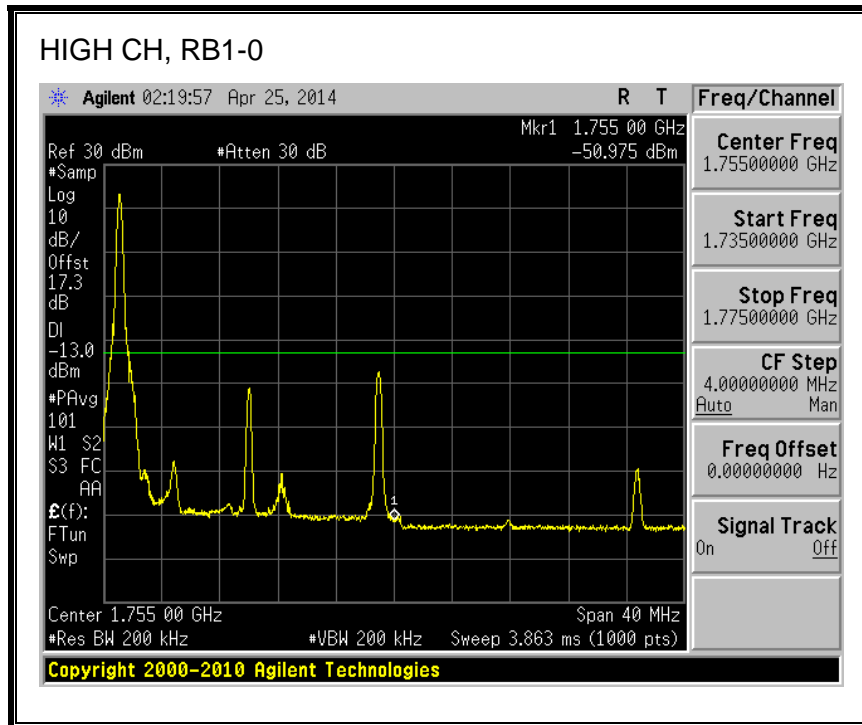

QPSK, (10.0 MHz BAND WIDTH)

16QAM, (10.0 MHz BAND WIDTH)

QPSK, (15.0 MHz BAND WIDTH)

16QAM, (15.0 MHz BAND WIDTH)

QPSK, (20.0 MHz BAND WIDTH)

16QAM, (20.0 MHz BAND WIDTH)

8.2.3. LTE BAND 5 BANDEDGE

QPSK, (1.4 MHz BAND WIDTH)

16QAM, (1.4 MHz BAND WIDTH)

QPSK, (3.0 MHz BAND WIDTH)

16QAM, (3.0 MHz BAND WIDTH)

QPSK, (5.0 MHz BAND WIDTH)

16QAM, (5.0 MHz BAND WIDTH)

QPSK, (10.0 MHz BAND WIDTH)

16QAM, (10.0 MHz BAND WIDTH)

8.2.4. LTE BAND 13 BANDEDGE