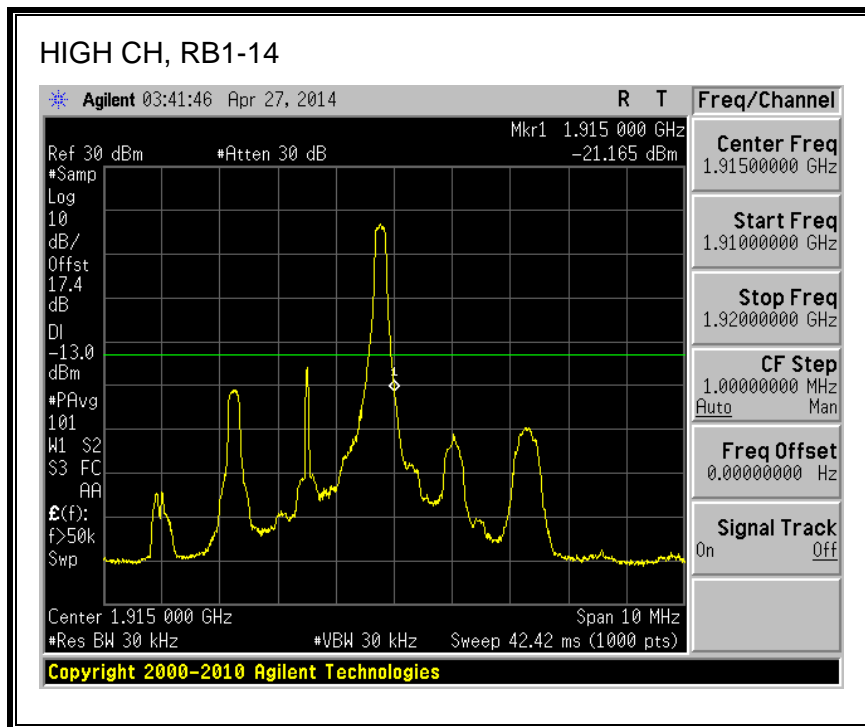

8.2.6. LTE BAND 25 BANDEDGE

QPSK, (1.4 MHz BAND WIDTH)

16QAM, (1.4 MHz BAND WIDTH)

QPSK, (3.0 MHz BAND WIDTH)

16QAM, (3.0 MHz BAND WIDTH)

QPSK, (5.0 MHz BAND WIDTH)

16QAM, (5.0 MHz BAND WIDTH)

Band 25 (10.0 MHz BAND WIDTH)

LTE QPSK

16QAM, (10.0 MHz BAND WIDTH)

QPSK, (15.0 MHz BAND WIDTH)

16QAM, (15.0 MHz BAND WIDTH)

QPSK, (20.0 MHz BAND WIDTH)

16QAM, (20.0 MHz BAND WIDTH)

8.2.7. LTE BAND 26 EMISSION MASK

QPSK, (3.0 MHz BAND WIDTH)