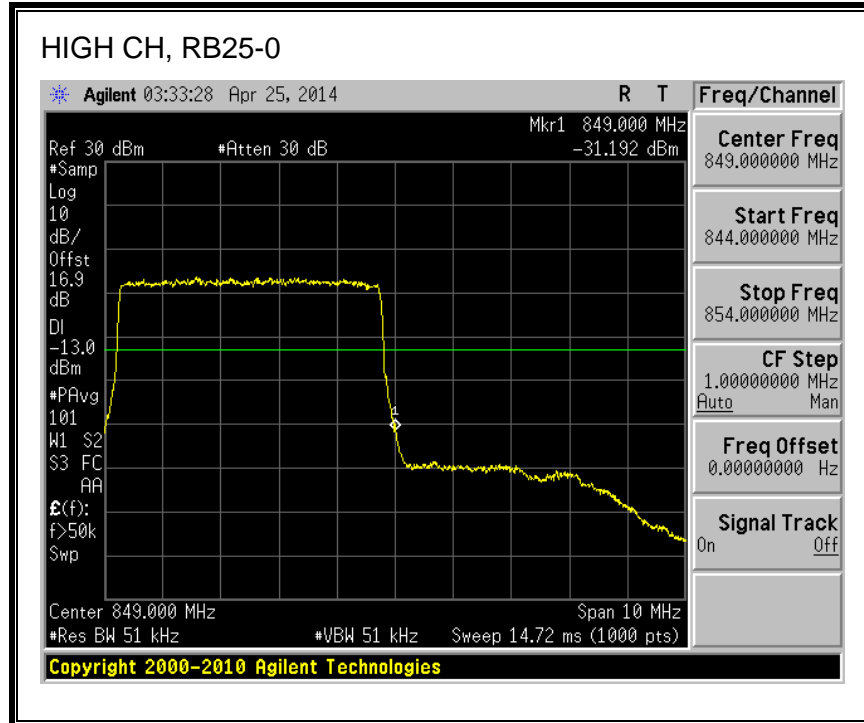

QPSK, (10.0 MHz BAND WIDTH)

16QAM, (10.0 MHz BAND WIDTH)

QPSK, (15.0 MHz BAND WIDTH)

16QAM, (15.0 MHz BAND WIDTH)

QPSK, (20.0 MHz BAND WIDTH)

16QAM, (20.0 MHz BAND WIDTH)

8.2.3. LTE BAND 5 BANDEDGE

QPSK, (1.4 MHz BAND WIDTH)

16QAM, (1.4 MHz BAND WIDTH)

QPSK, (3.0 MHz BAND WIDTH)

16QAM, (3.0 MHz BAND WIDTH)

QPSK, (5.0 MHz BAND WIDTH)

16QAM, (5.0 MHz BAND WIDTH)

QPSK, (10.0 MHz BAND WIDTH)

16QAM, (10.0 MHz BAND WIDTH)

8.2.4. LTE BAND 13 BANDEDGE