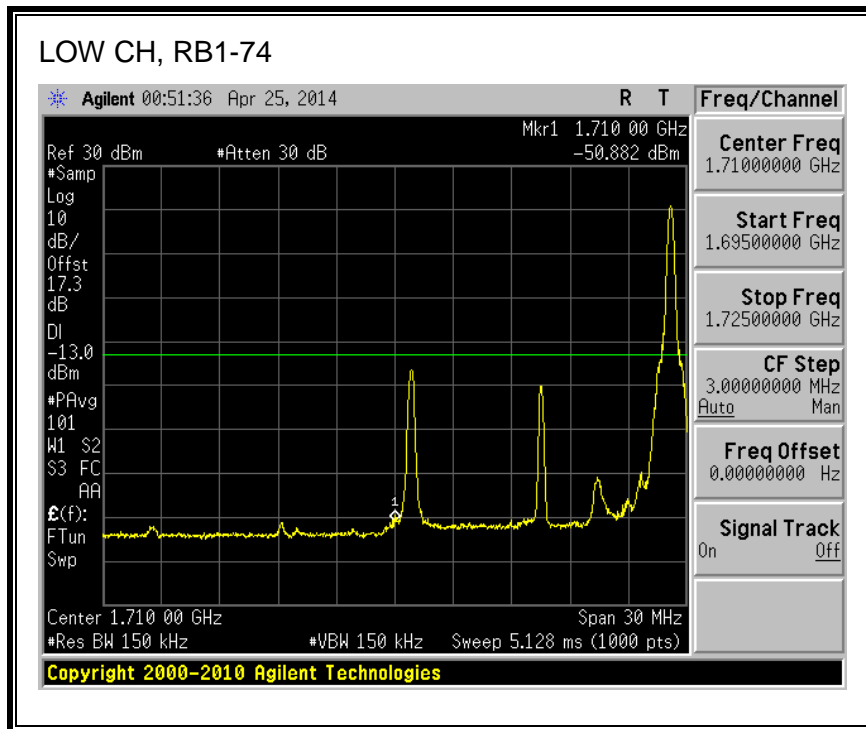

QPSK, (10.0 MHz BAND WIDTH)

16QAM, (10.0 MHz BAND WIDTH)

QPSK, (15.0 MHz BAND WIDTH)

16QAM, (15.0 MHz BAND WIDTH)

QPSK, (20.0 MHz BAND WIDTH)

16QAM, (20.0 MHz BAND WIDTH)

8.2.3. LTE BAND 5 BANDEDGE

QPSK, (1.4 MHz BAND WIDTH)

16QAM, (1.4 MHz BAND WIDTH)

QPSK, (3.0 MHz BAND WIDTH)

16QAM, (3.0 MHz BAND WIDTH)

QPSK, (5.0 MHz BAND WIDTH)

16QAM, (5.0 MHz BAND WIDTH)

QPSK, (10.0 MHz BAND WIDTH)

16QAM, (10.0 MHz BAND WIDTH)

8.2.4. LTE BAND 13 BANDEDGE