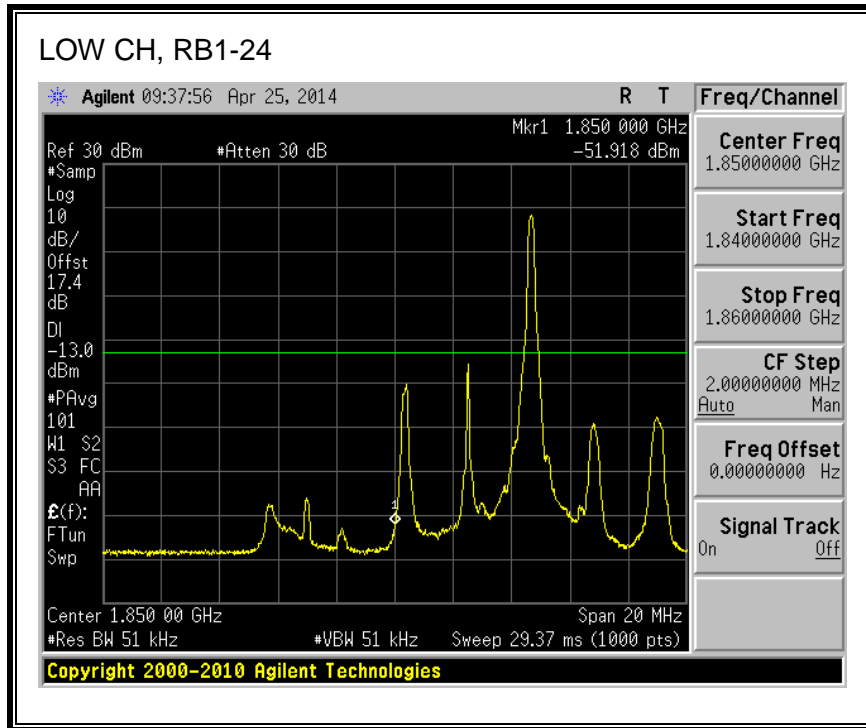

8.2.6. LTE BAND 25 BANDEDGE

QPSK, (1.4 MHz BAND WIDTH)

16QAM, (1.4 MHz BAND WIDTH)

QPSK, (3.0 MHz BAND WIDTH)

16QAM, (3.0 MHz BAND WIDTH)

QPSK, (5.0 MHz BAND WIDTH)

16QAM, (5.0 MHz BAND WIDTH)

Band 25 (10.0 MHz BAND WIDTH)

LTE QPSK

16QAM, (10.0 MHz BAND WIDTH)

QPSK, (15.0 MHz BAND WIDTH)

16QAM, (15.0 MHz BAND WIDTH)

QPSK, (20.0 MHz BAND WIDTH)

16QAM, (20.0 MHz BAND WIDTH)

8.2.7. LTE BAND 26 EMISSION MASK

QPSK, (3.0 MHz BAND WIDTH)