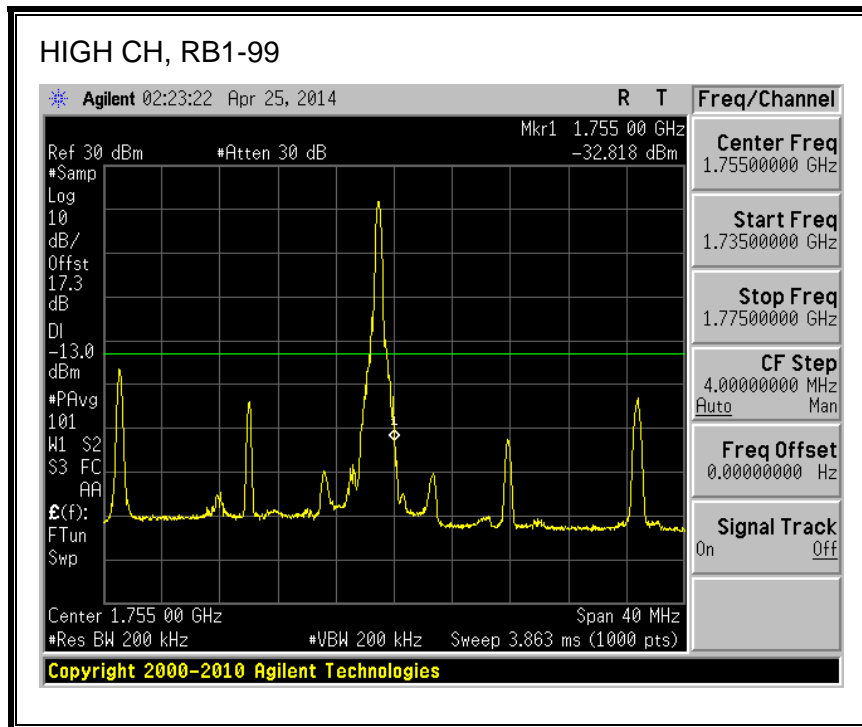

QPSK, (10.0 MHz BAND WIDTH)

16QAM, (10.0 MHz BAND WIDTH)

QPSK, (15.0 MHz BAND WIDTH)

16QAM, (15.0 MHz BAND WIDTH)

QPSK, (20.0 MHz BAND WIDTH)

16QAM, (20.0 MHz BAND WIDTH)

8.2.3. LTE BAND 5 BANDEDGE

QPSK, (1.4 MHz BAND WIDTH)

16QAM, (1.4 MHz BAND WIDTH)

QPSK, (3.0 MHz BAND WIDTH)

16QAM, (3.0 MHz BAND WIDTH)

QPSK, (5.0 MHz BAND WIDTH)

16QAM, (5.0 MHz BAND WIDTH)

QPSK, (10.0 MHz BAND WIDTH)

16QAM, (10.0 MHz BAND WIDTH)

8.2.4. LTE BAND 13 BANDEDGE