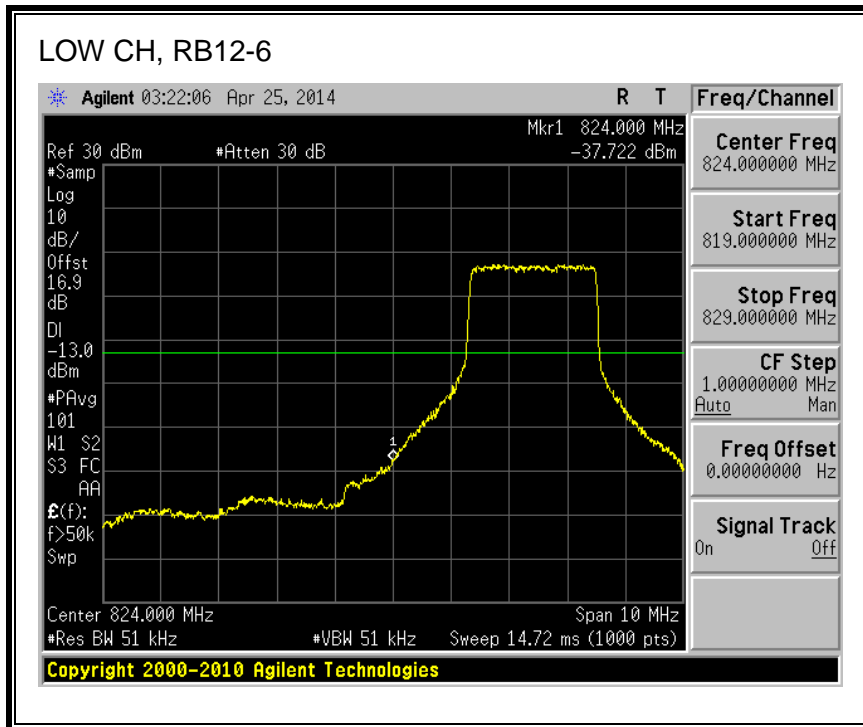

QPSK, (10.0 MHz BAND WIDTH)

16QAM, (10.0 MHz BAND WIDTH)

QPSK, (15.0 MHz BAND WIDTH)

16QAM, (15.0 MHz BAND WIDTH)

QPSK, (20.0 MHz BAND WIDTH)

16QAM, (20.0 MHz BAND WIDTH)

8.2.3. LTE BAND 5 BANDEDGE

QPSK, (1.4 MHz BAND WIDTH)

16QAM, (1.4 MHz BAND WIDTH)

QPSK, (3.0 MHz BAND WIDTH)

16QAM, (3.0 MHz BAND WIDTH)

QPSK, (5.0 MHz BAND WIDTH)

16QAM, (5.0 MHz BAND WIDTH)

QPSK, (10.0 MHz BAND WIDTH)

16QAM, (10.0 MHz BAND WIDTH)

8.2.4. LTE BAND 13 BANDEDGE