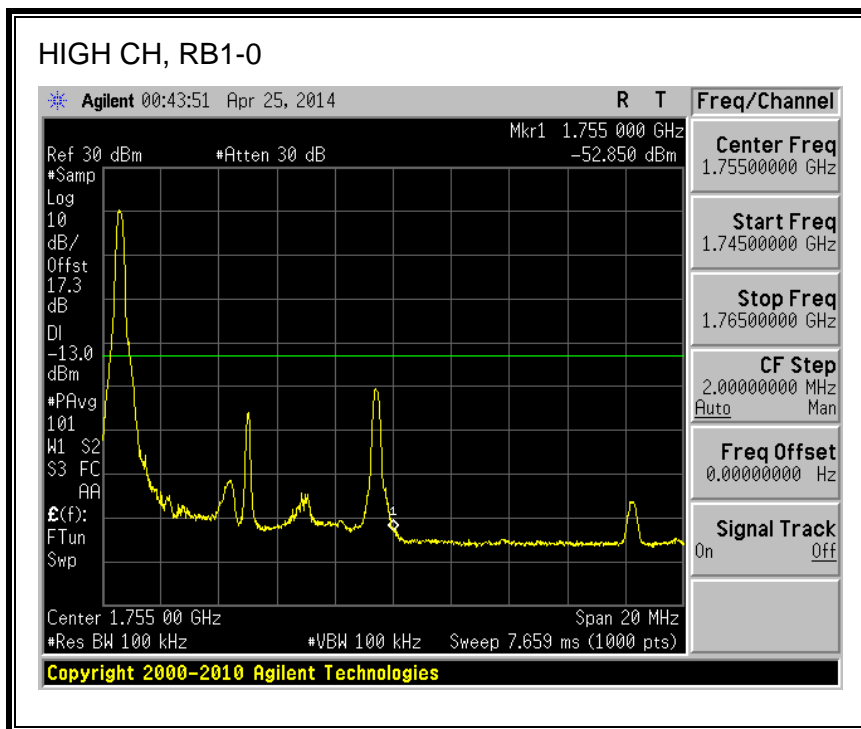

QPSK, (10.0 MHz BAND WIDTH)

16QAM, (10.0 MHz BAND WIDTH)

QPSK, (15.0 MHz BAND WIDTH)

16QAM, (15.0 MHz BAND WIDTH)

QPSK, (20.0 MHz BAND WIDTH)

16QAM, (20.0 MHz BAND WIDTH)

8.2.3. LTE BAND 5 BANDEDGE

QPSK, (1.4 MHz BAND WIDTH)

16QAM, (1.4 MHz BAND WIDTH)

QPSK, (3.0 MHz BAND WIDTH)

16QAM, (3.0 MHz BAND WIDTH)

QPSK, (5.0 MHz BAND WIDTH)

16QAM, (5.0 MHz BAND WIDTH)

QPSK, (10.0 MHz BAND WIDTH)

16QAM, (10.0 MHz BAND WIDTH)

8.2.4. LTE BAND 13 BANDEDGE