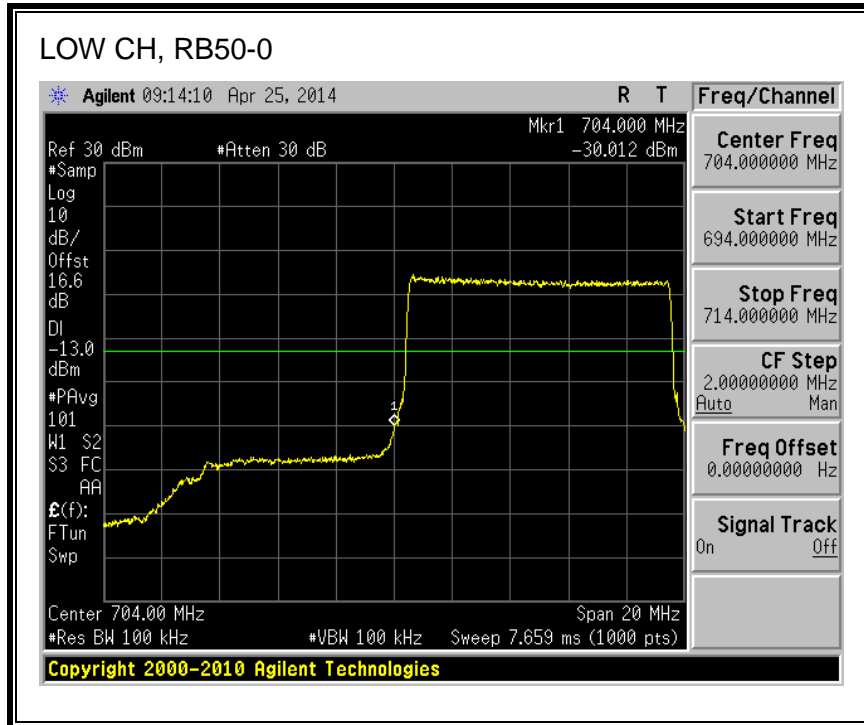

QPSK, 782MHz, 793 - 806MHz, (10MHz Bandwidth)

16QAM, 782MHz, 793 - 806MHz, (10MHz Bandwidth)

8.2.5. LTE BAND 17 BANDEDGE

QPSK, (5.0 MHz BAND WIDTH)

16QAM, (5.0 MHz BAND WIDTH)

QPSK, (10.0 MHz BAND WIDTH)

16QAM, (10.0 MHz BAND WIDTH)

8.2.6. LTE BAND 25 BANDEDGE

QPSK, (1.4 MHz BAND WIDTH)

16QAM, (1.4 MHz BAND WIDTH)

QPSK, (3.0 MHz BAND WIDTH)

16QAM, (3.0 MHz BAND WIDTH)

QPSK, (5.0 MHz BAND WIDTH)

16QAM, (5.0 MHz BAND WIDTH)

Band 25 (10.0 MHz BAND WIDTH)