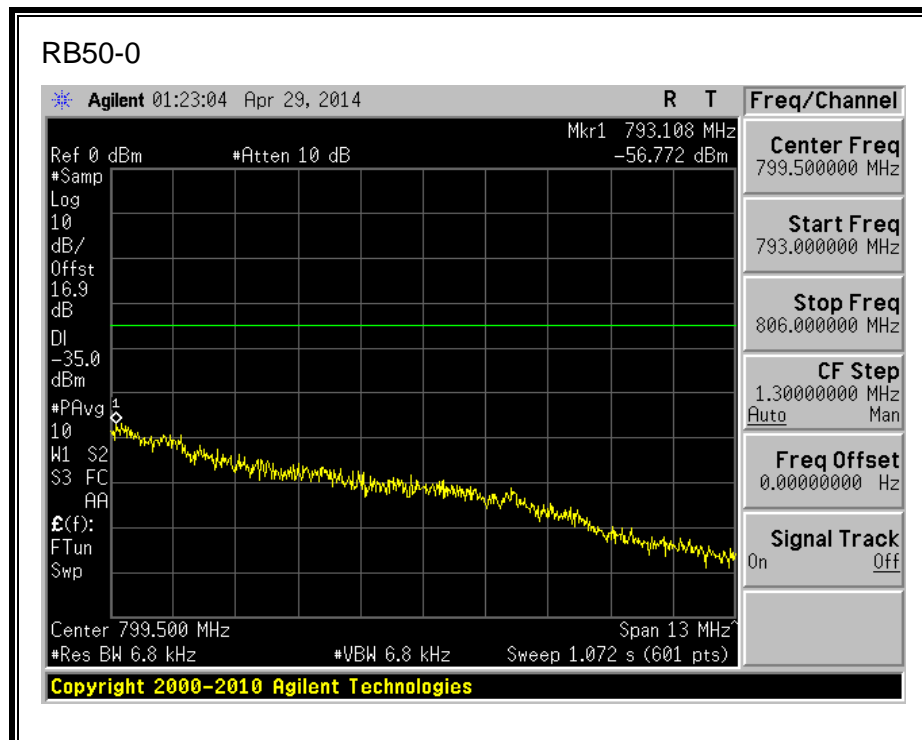

QPSK, 782MHz, 793 - 806MHz, (10MHz Bandwidth)

16QAM, 782MHz, 793 - 806MHz, (10MHz Bandwidth)

8.2.5. LTE BAND 17 BANDEDGE

QPSK, (5.0 MHz BAND WIDTH)

16QAM, (5.0 MHz BAND WIDTH)

QPSK, (10.0 MHz BAND WIDTH)

16QAM, (10.0 MHz BAND WIDTH)