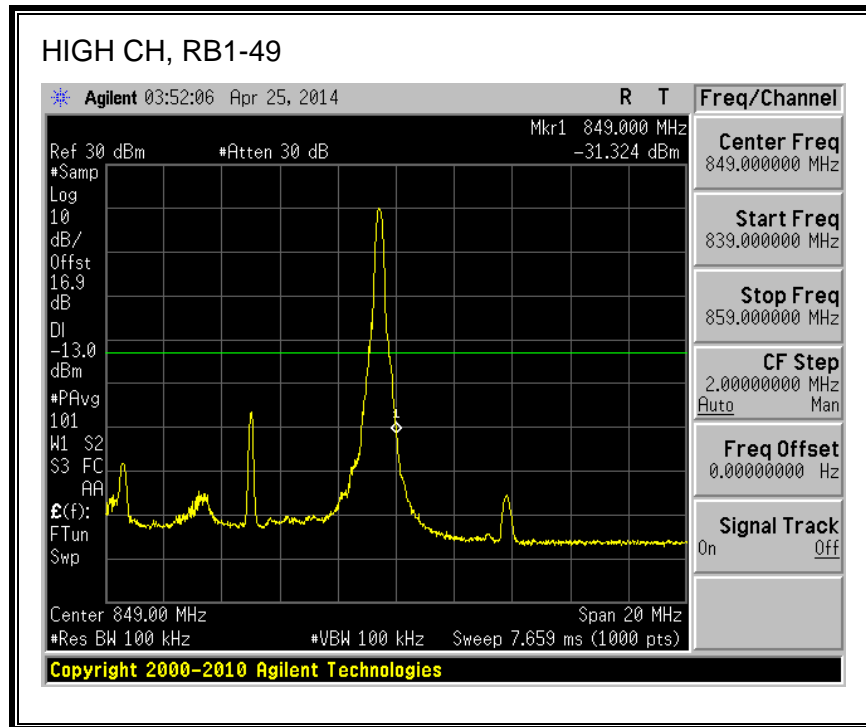

QPSK, (10.0 MHz BAND WIDTH)

16QAM, (10.0 MHz BAND WIDTH)

QPSK, (15.0 MHz BAND WIDTH)

16QAM, (15.0 MHz BAND WIDTH)

QPSK, (20.0 MHz BAND WIDTH)

16QAM, (20.0 MHz BAND WIDTH)

8.2.3. LTE BAND 5 BANDEDGE

QPSK, (1.4 MHz BAND WIDTH)

16QAM, (1.4 MHz BAND WIDTH)

QPSK, (3.0 MHz BAND WIDTH)

16QAM, (3.0 MHz BAND WIDTH)

QPSK, (5.0 MHz BAND WIDTH)

16QAM, (5.0 MHz BAND WIDTH)

QPSK, (10.0 MHz BAND WIDTH)

16QAM, (10.0 MHz BAND WIDTH)

8.2.4. LTE BAND 13 BANDEDGE