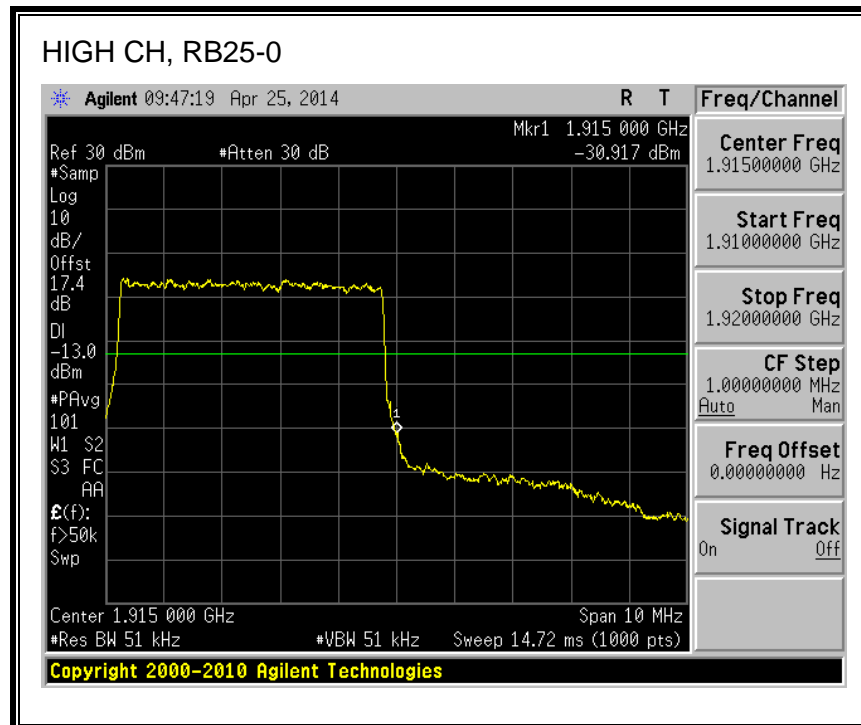

QPSK, 782MHz, 793 - 806MHz, (10MHz Bandwidth)

16QAM, 782MHz, 793 - 806MHz, (10MHz Bandwidth)

8.2.5. LTE BAND 17 BANDEDGE

QPSK, (5.0 MHz BAND WIDTH)

16QAM, (5.0 MHz BAND WIDTH)

QPSK, (10.0 MHz BAND WIDTH)

16QAM, (10.0 MHz BAND WIDTH)

8.2.6. LTE BAND 25 BANDEDGE

QPSK, (1.4 MHz BAND WIDTH)

16QAM, (1.4 MHz BAND WIDTH)

QPSK, (3.0 MHz BAND WIDTH)

16QAM, (3.0 MHz BAND WIDTH)

QPSK, (5.0 MHz BAND WIDTH)

16QAM, (5.0 MHz BAND WIDTH)

Band 25 (10.0 MHz BAND WIDTH)

LTE QPSK

16QAM, (10.0 MHz BAND WIDTH)

QPSK, (15.0 MHz BAND WIDTH)

16QAM, (15.0 MHz BAND WIDTH)

QPSK, (20.0 MHz BAND WIDTH)

16QAM, (20.0 MHz BAND WIDTH)

8.2.7. LTE BAND 26 EMISSION MASK

QPSK, (3.0 MHz BAND WIDTH)