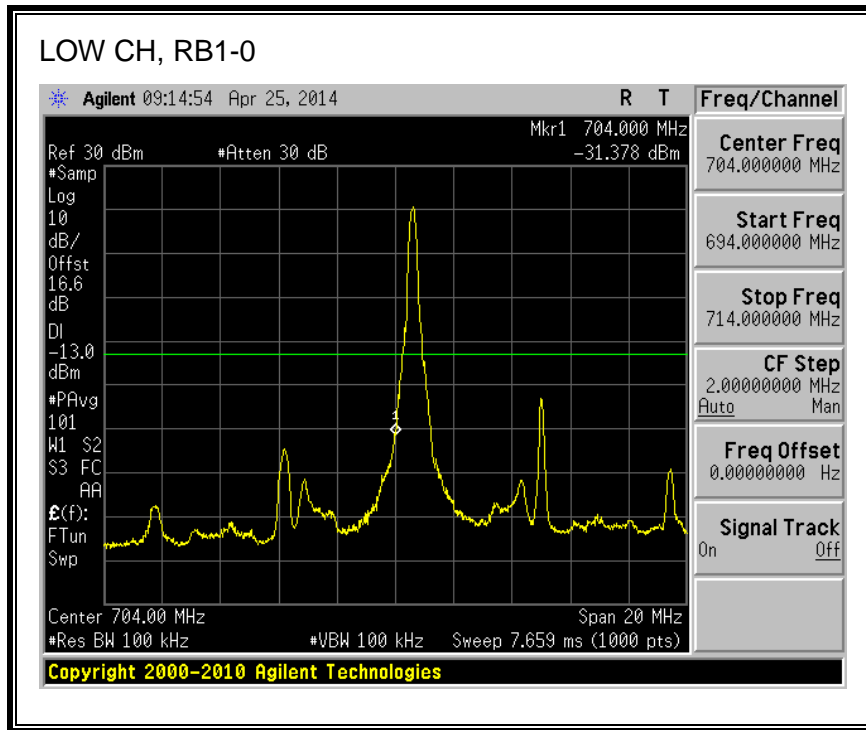

QPSK, 782MHz, 793 - 806MHz, (10MHz Bandwidth)

16QAM, 782MHz, 793 - 806MHz, (10MHz Bandwidth)

8.2.5. LTE BAND 17 BANDEDGE

QPSK, (5.0 MHz BAND WIDTH)

16QAM, (5.0 MHz BAND WIDTH)

QPSK, (10.0 MHz BAND WIDTH)

16QAM, (10.0 MHz BAND WIDTH)