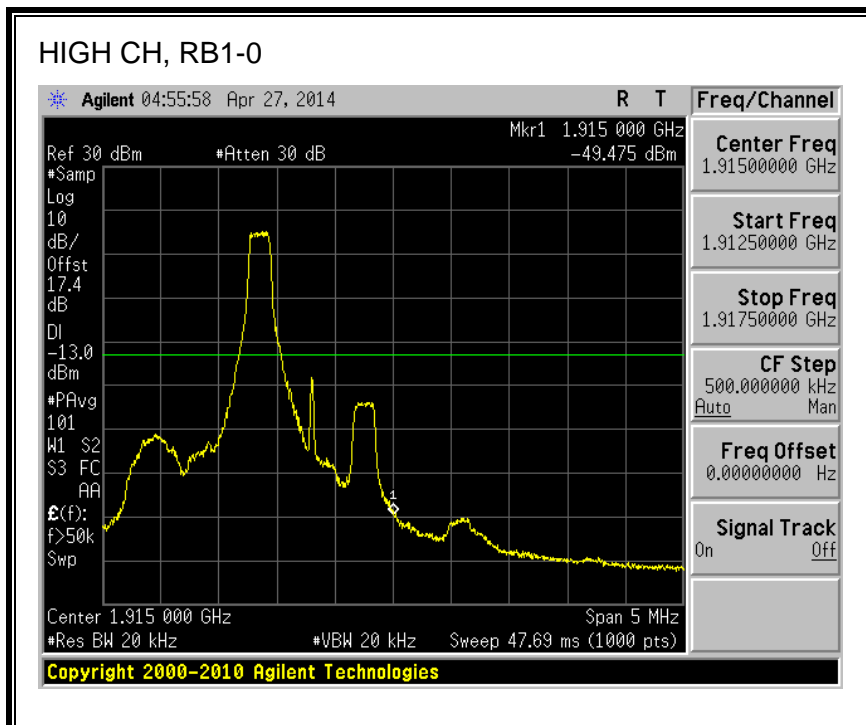

8.2.6. LTE BAND 25 BANDEDGE

QPSK, (1.4 MHz BAND WIDTH)