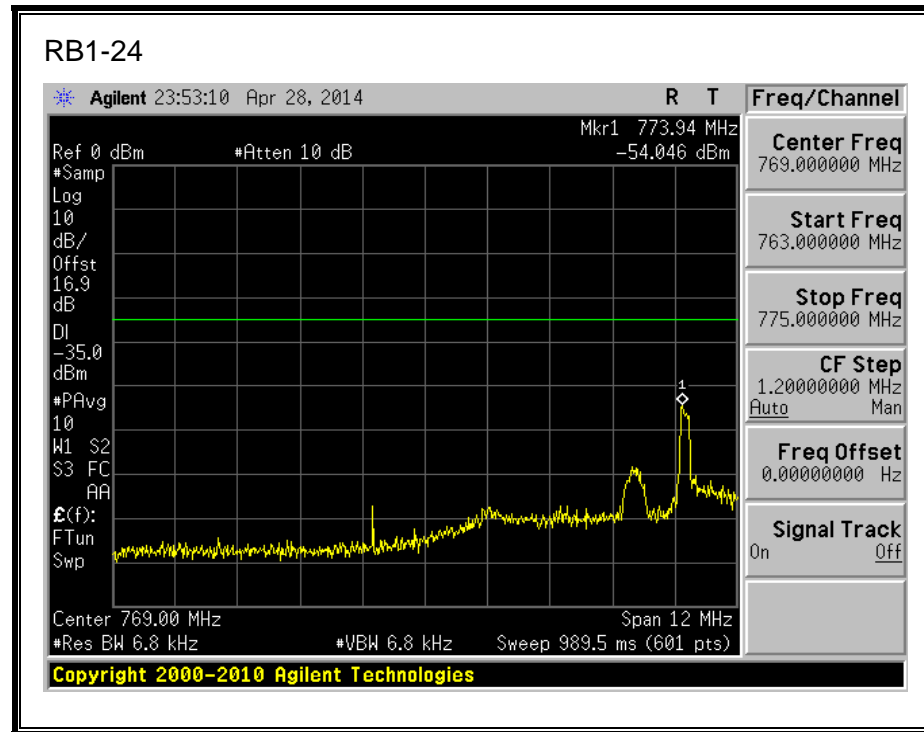

16QAM, (1.4 MHz BAND WIDTH)

QPSK, (3.0 MHz BAND WIDTH)

16QAM, (3.0 MHz BAND WIDTH)

QPSK, (5.0 MHz BAND WIDTH)

16QAM, (5.0 MHz BAND WIDTH)

QPSK, (10.0 MHz BAND WIDTH)

16QAM, (10.0 MHz BAND WIDTH)

8.2.4. LTE BAND 13 BANDEDGE

QPSK, 779.5 MHz, 775 – 777MHz, (5.0MHz Bandwidth)

16QAM, 779.5MHz, 775 - 777MHz, (5MHz Bandwidth)

QPSK, 779.5MHz, 13, 782 - 793MHz, (5MHz Bandwidth)

16QAM, 779.5MHz, 783 - 793MHz, (5MHz Bandwidth)

QPSK, 779.5MHz, 763 - 775MHz, (5MHz Bandwidth)