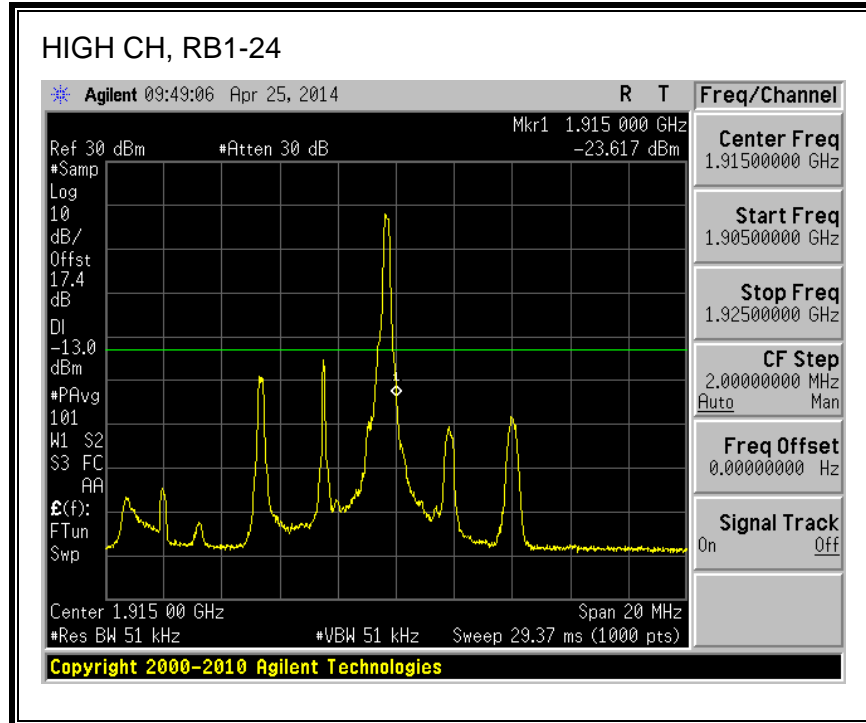

8.2.6. LTE BAND 25 BANDEDGE

QPSK, (1.4 MHz BAND WIDTH)

16QAM, (1.4 MHz BAND WIDTH)

QPSK, (3.0 MHz BAND WIDTH)

16QAM, (3.0 MHz BAND WIDTH)

QPSK, (5.0 MHz BAND WIDTH)

16QAM, (5.0 MHz BAND WIDTH)

Band 25 (10.0 MHz BAND WIDTH)

LTE QPSK

16QAM, (10.0 MHz BAND WIDTH)

QPSK, (15.0 MHz BAND WIDTH)

16QAM, (15.0 MHz BAND WIDTH)

QPSK, (20.0 MHz BAND WIDTH)

16QAM, (20.0 MHz BAND WIDTH)

8.2.7. LTE BAND 26 EMISSION MASK

QPSK, (3.0 MHz BAND WIDTH)