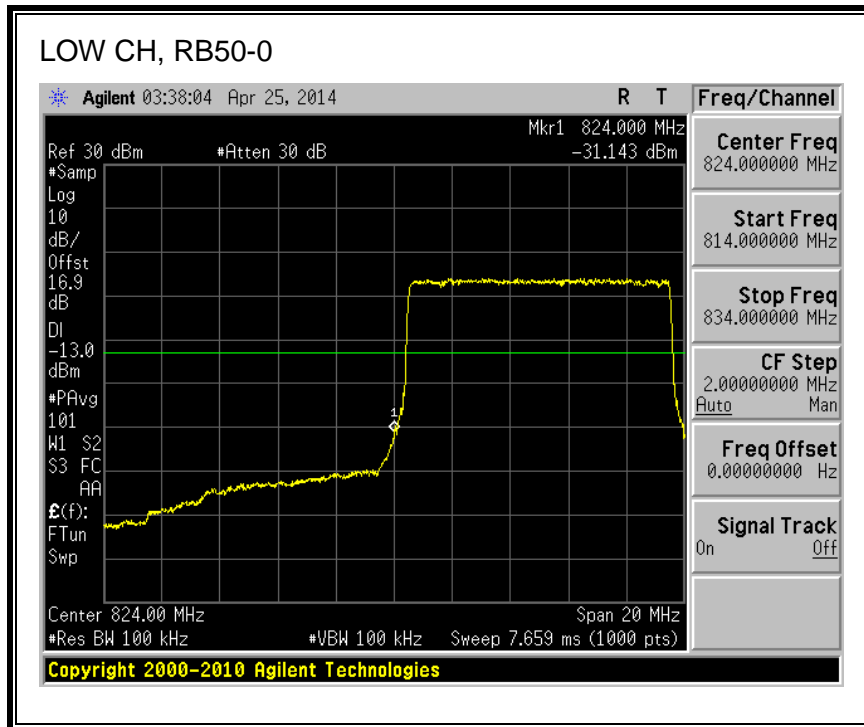

QPSK, (10.0 MHz BAND WIDTH)

16QAM, (10.0 MHz BAND WIDTH)

QPSK, (15.0 MHz BAND WIDTH)

16QAM, (15.0 MHz BAND WIDTH)

QPSK, (20.0 MHz BAND WIDTH)

16QAM, (20.0 MHz BAND WIDTH)

8.2.3. LTE BAND 5 BANDEDGE

QPSK, (1.4 MHz BAND WIDTH)

16QAM, (1.4 MHz BAND WIDTH)

QPSK, (3.0 MHz BAND WIDTH)

16QAM, (3.0 MHz BAND WIDTH)

QPSK, (5.0 MHz BAND WIDTH)

16QAM, (5.0 MHz BAND WIDTH)

QPSK, (10.0 MHz BAND WIDTH)

16QAM, (10.0 MHz BAND WIDTH)

8.2.4. LTE BAND 13 BANDEDGE