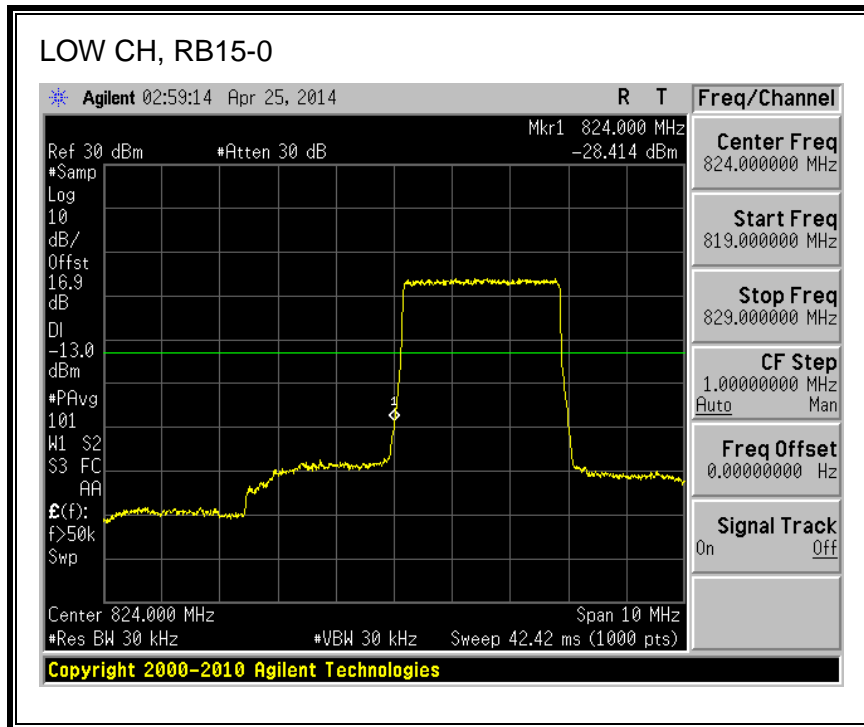

16QAM, (1.4 MHz BAND WIDTH)

QPSK, (3.0 MHz BAND WIDTH)

16QAM, (3.0 MHz BAND WIDTH)

QPSK, (5.0 MHz BAND WIDTH)

16QAM, (5.0 MHz BAND WIDTH)

QPSK, (10.0 MHz BAND WIDTH)

16QAM, (10.0 MHz BAND WIDTH)

8.2.4. LTE BAND 13 BANDEDGE