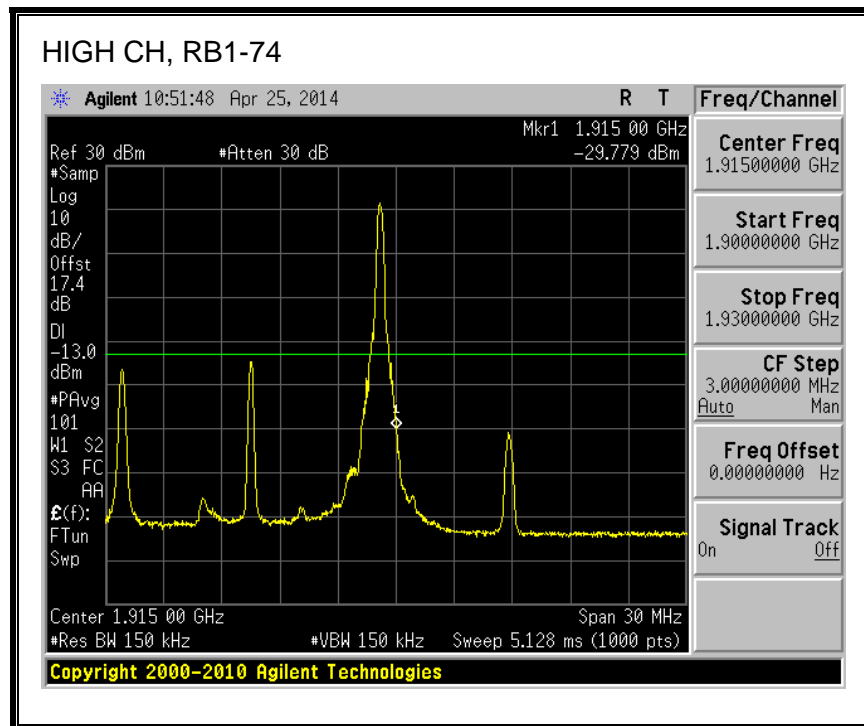

LTE QPSK

16QAM, (10.0 MHz BAND WIDTH)

QPSK, (15.0 MHz BAND WIDTH)

16QAM, (15.0 MHz BAND WIDTH)

QPSK, (20.0 MHz BAND WIDTH)

16QAM, (20.0 MHz BAND WIDTH)

8.2.7. LTE BAND 26 EMISSION MASK

QPSK, (3.0 MHz BAND WIDTH)