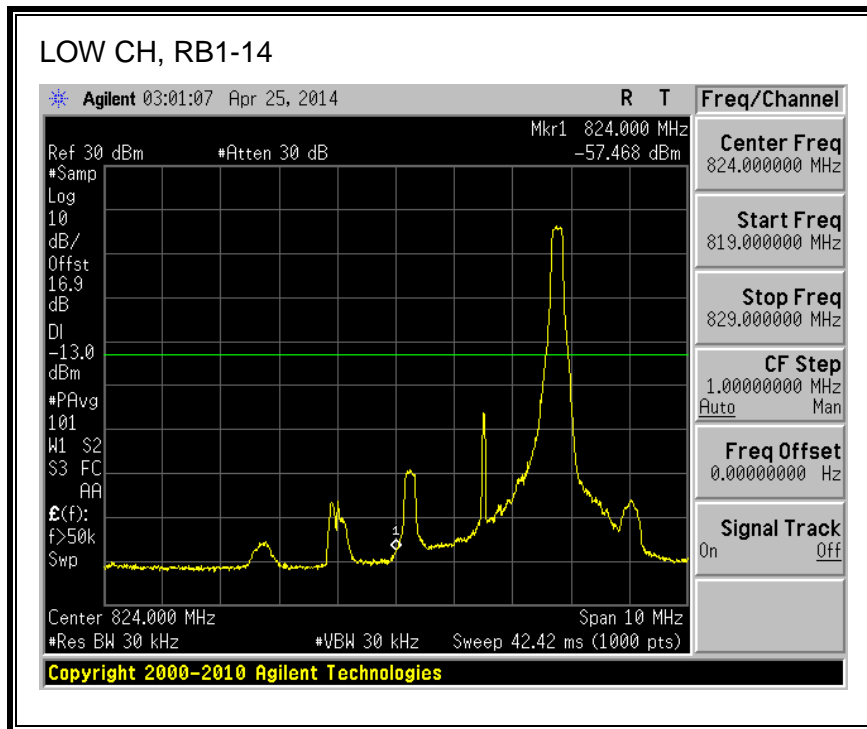

16QAM, (1.4 MHz BAND WIDTH)

QPSK, (3.0 MHz BAND WIDTH)

16QAM, (3.0 MHz BAND WIDTH)

QPSK, (5.0 MHz BAND WIDTH)

16QAM, (5.0 MHz BAND WIDTH)

QPSK, (10.0 MHz BAND WIDTH)

16QAM, (10.0 MHz BAND WIDTH)

8.2.4. LTE BAND 13 BANDEDGE