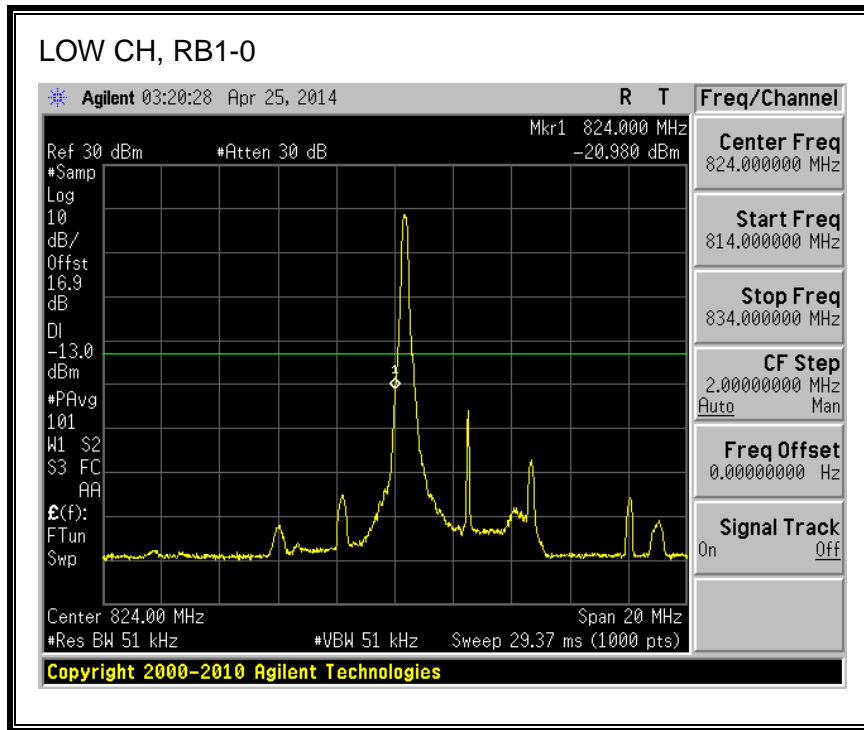

QPSK, (10.0 MHz BAND WIDTH)

16QAM, (10.0 MHz BAND WIDTH)

QPSK, (15.0 MHz BAND WIDTH)

16QAM, (15.0 MHz BAND WIDTH)

QPSK, (20.0 MHz BAND WIDTH)

16QAM, (20.0 MHz BAND WIDTH)

8.2.3. LTE BAND 5 BANDEDGE

QPSK, (1.4 MHz BAND WIDTH)

16QAM, (1.4 MHz BAND WIDTH)

QPSK, (3.0 MHz BAND WIDTH)

16QAM, (3.0 MHz BAND WIDTH)

QPSK, (5.0 MHz BAND WIDTH)

16QAM, (5.0 MHz BAND WIDTH)

QPSK, (10.0 MHz BAND WIDTH)

16QAM, (10.0 MHz BAND WIDTH)

8.2.4. LTE BAND 13 BANDEDGE