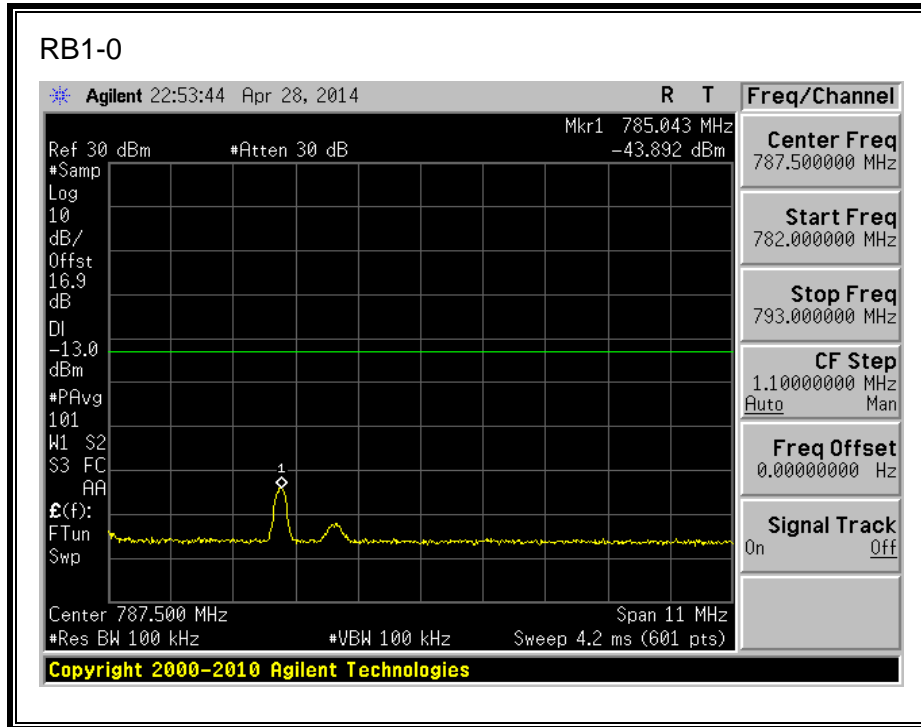

16QAM, 779.5MHz, 783 - 793MHz, (5MHz Bandwidth)