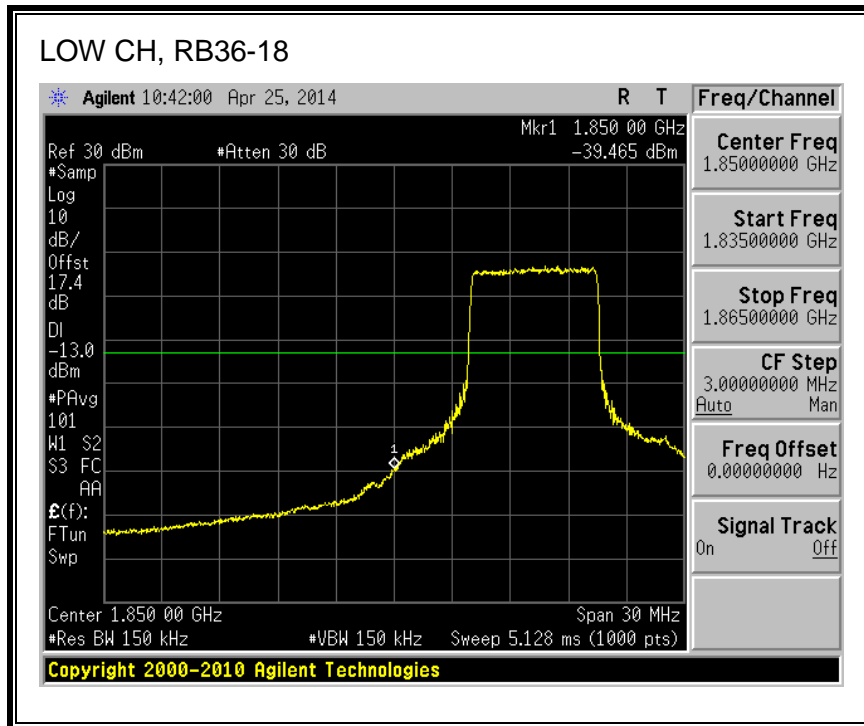

8.2.6. LTE BAND 25 BANDEDGE

QPSK, (1.4 MHz BAND WIDTH)

16QAM, (1.4 MHz BAND WIDTH)

QPSK, (3.0 MHz BAND WIDTH)

16QAM, (3.0 MHz BAND WIDTH)

QPSK, (5.0 MHz BAND WIDTH)

16QAM, (5.0 MHz BAND WIDTH)

Band 25 (10.0 MHz BAND WIDTH)

LTE QPSK

16QAM, (10.0 MHz BAND WIDTH)

QPSK, (15.0 MHz BAND WIDTH)

16QAM, (15.0 MHz BAND WIDTH)

QPSK, (20.0 MHz BAND WIDTH)

16QAM, (20.0 MHz BAND WIDTH)

8.2.7. LTE BAND 26 EMISSION MASK

QPSK, (3.0 MHz BAND WIDTH)