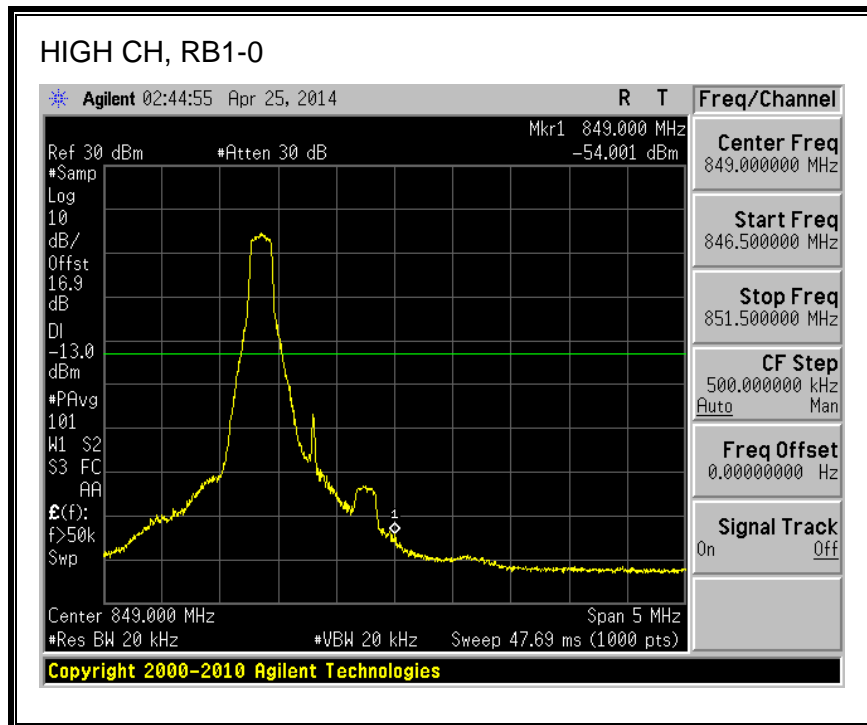

QPSK, (10.0 MHz BAND WIDTH)

16QAM, (10.0 MHz BAND WIDTH)

QPSK, (15.0 MHz BAND WIDTH)

16QAM, (15.0 MHz BAND WIDTH)

QPSK, (20.0 MHz BAND WIDTH)

16QAM, (20.0 MHz BAND WIDTH)

8.2.3. LTE BAND 5 BANDEDGE

QPSK, (1.4 MHz BAND WIDTH)

16QAM, (1.4 MHz BAND WIDTH)

QPSK, (3.0 MHz BAND WIDTH)

16QAM, (3.0 MHz BAND WIDTH)

QPSK, (5.0 MHz BAND WIDTH)

16QAM, (5.0 MHz BAND WIDTH)

QPSK, (10.0 MHz BAND WIDTH)

16QAM, (10.0 MHz BAND WIDTH)

8.2.4. LTE BAND 13 BANDEDGE