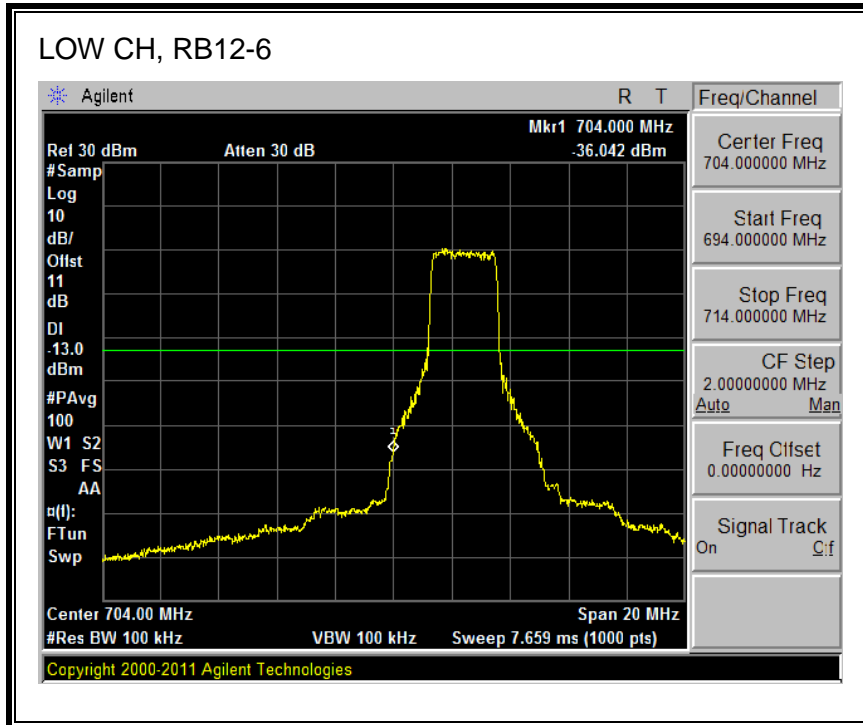

QPSK, 782MHz, 793 - 806MHz, (10MHz Bandwidth)

16QAM, 782MHz, 793 - 806MHz, (10MHz Bandwidth)

8.2.5. LTE BAND 17 BANDEDGE

QPSK, (5.0 MHz BAND WIDTH)

16QAM, (5.0 MHz BAND WIDTH)

QPSK, (10.0 MHz BAND WIDTH)

16QAM, (10.0 MHz BAND WIDTH)

8.2.6. LTE BAND 25 BANDEDGE

QPSK, (1.4 MHz BAND WIDTH)

16QAM, (1.4 MHz BAND WIDTH)

QPSK, (3.0 MHz BAND WIDTH)

16QAM, (3.0 MHz BAND WIDTH)

QPSK, (5.0 MHz BAND WIDTH)

16QAM, (5.0 MHz BAND WIDTH)

Band 25 (10.0 MHz BAND WIDTH)