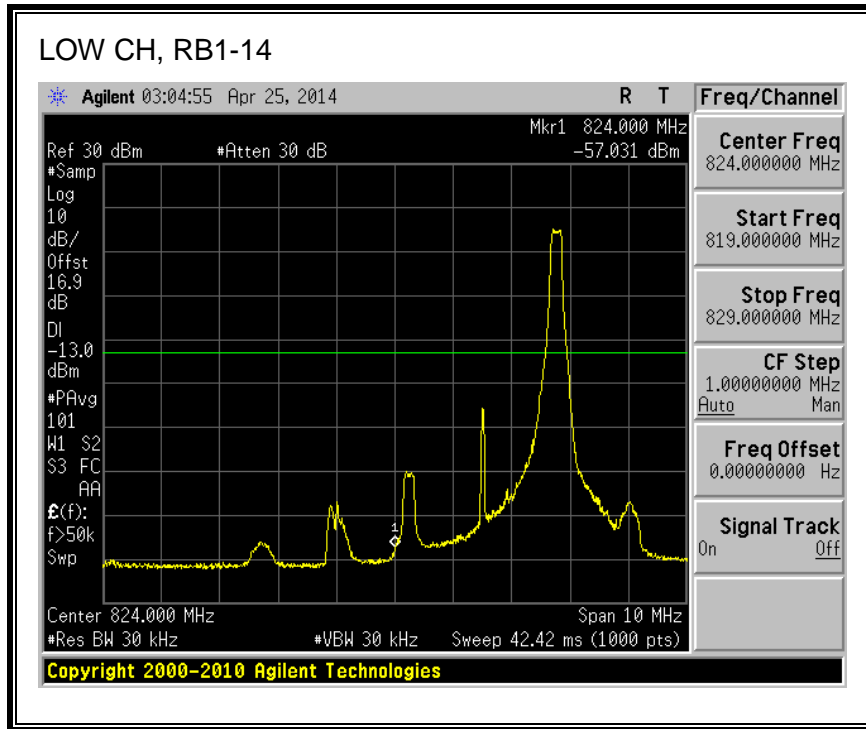

QPSK, (10.0 MHz BAND WIDTH)

16QAM, (10.0 MHz BAND WIDTH)

QPSK, (15.0 MHz BAND WIDTH)

16QAM, (15.0 MHz BAND WIDTH)

QPSK, (20.0 MHz BAND WIDTH)

16QAM, (20.0 MHz BAND WIDTH)

8.2.3. LTE BAND 5 BANDEDGE

QPSK, (1.4 MHz BAND WIDTH)

16QAM, (1.4 MHz BAND WIDTH)

QPSK, (3.0 MHz BAND WIDTH)

16QAM, (3.0 MHz BAND WIDTH)

QPSK, (5.0 MHz BAND WIDTH)

16QAM, (5.0 MHz BAND WIDTH)

QPSK, (10.0 MHz BAND WIDTH)

16QAM, (10.0 MHz BAND WIDTH)

8.2.4. LTE BAND 13 BANDEDGE