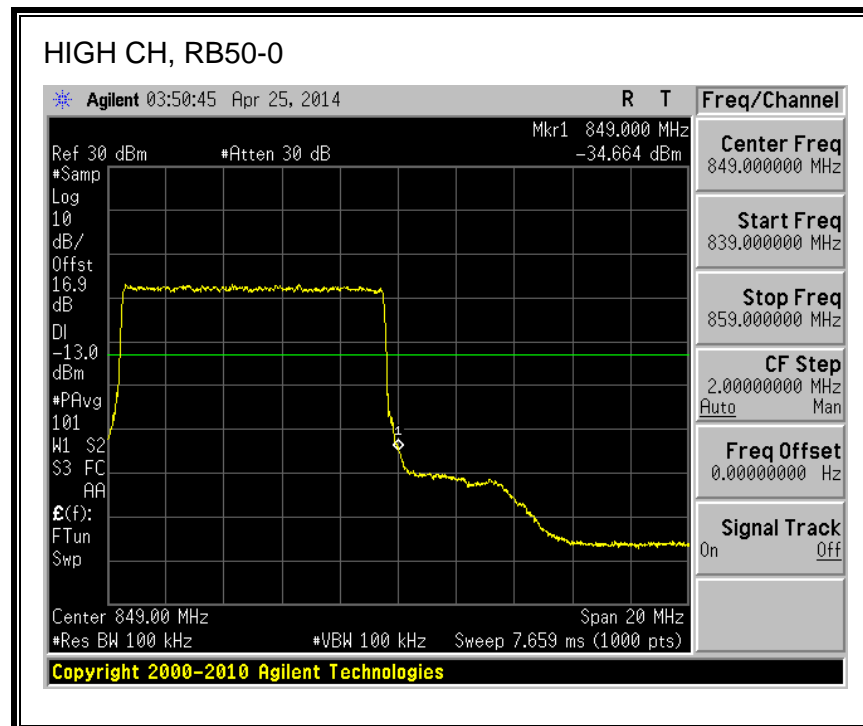

16QAM, (1.4 MHz BAND WIDTH)

QPSK, (3.0 MHz BAND WIDTH)

16QAM, (3.0 MHz BAND WIDTH)

QPSK, (5.0 MHz BAND WIDTH)

16QAM, (5.0 MHz BAND WIDTH)

QPSK, (10.0 MHz BAND WIDTH)

16QAM, (10.0 MHz BAND WIDTH)

8.2.4. LTE BAND 13 BANDEDGE