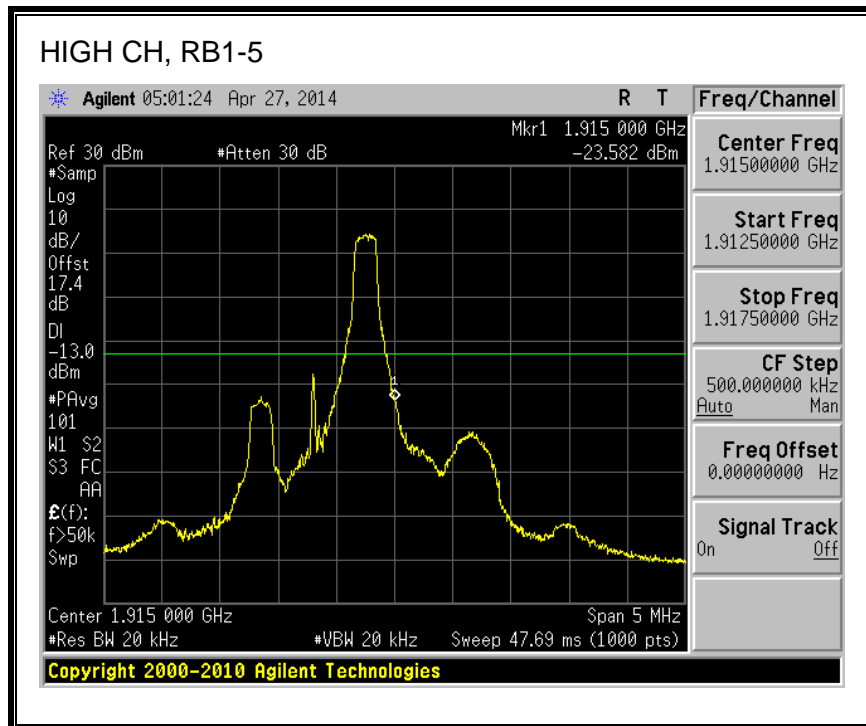

8.2.6. LTE BAND 25 BANDEDGE

QPSK, (1.4 MHz BAND WIDTH)

16QAM, (1.4 MHz BAND WIDTH)

QPSK, (3.0 MHz BAND WIDTH)

16QAM, (3.0 MHz BAND WIDTH)

QPSK, (5.0 MHz BAND WIDTH)

16QAM, (5.0 MHz BAND WIDTH)

Band 25 (10.0 MHz BAND WIDTH)

LTE QPSK

16QAM, (10.0 MHz BAND WIDTH)

QPSK, (15.0 MHz BAND WIDTH)

16QAM, (15.0 MHz BAND WIDTH)

QPSK, (20.0 MHz BAND WIDTH)

16QAM, (20.0 MHz BAND WIDTH)

8.2.7. LTE BAND 26 EMISSION MASK

QPSK, (3.0 MHz BAND WIDTH)