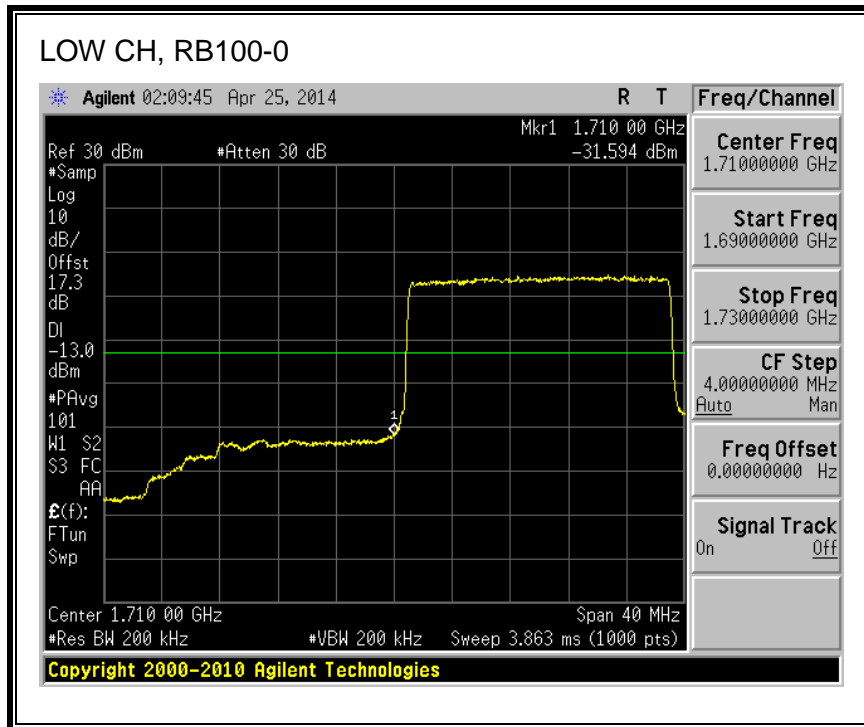

QPSK, (10.0 MHz BAND WIDTH)

16QAM, (10.0 MHz BAND WIDTH)

QPSK, (15.0 MHz BAND WIDTH)

16QAM, (15.0 MHz BAND WIDTH)

QPSK, (20.0 MHz BAND WIDTH)

16QAM, (20.0 MHz BAND WIDTH)

8.2.3. LTE BAND 5 BANDEDGE

QPSK, (1.4 MHz BAND WIDTH)

16QAM, (1.4 MHz BAND WIDTH)

QPSK, (3.0 MHz BAND WIDTH)

16QAM, (3.0 MHz BAND WIDTH)

QPSK, (5.0 MHz BAND WIDTH)

16QAM, (5.0 MHz BAND WIDTH)

QPSK, (10.0 MHz BAND WIDTH)

16QAM, (10.0 MHz BAND WIDTH)

8.2.4. LTE BAND 13 BANDEDGE