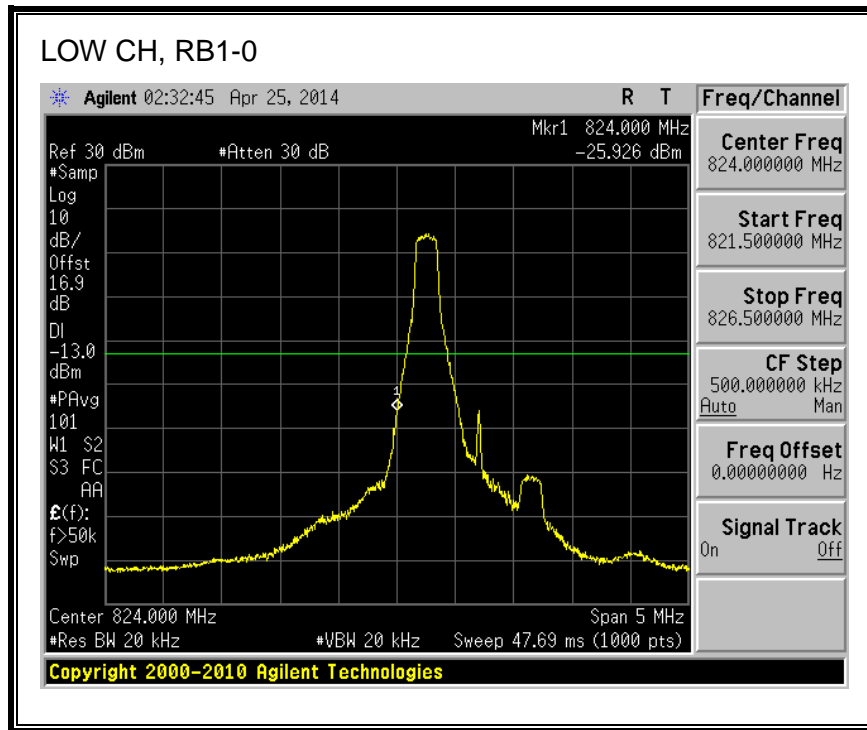

QPSK, (10.0 MHz BAND WIDTH)

16QAM, (10.0 MHz BAND WIDTH)

QPSK, (15.0 MHz BAND WIDTH)

16QAM, (15.0 MHz BAND WIDTH)

QPSK, (20.0 MHz BAND WIDTH)

16QAM, (20.0 MHz BAND WIDTH)

8.2.3. LTE BAND 5 BANDEDGE

QPSK, (1.4 MHz BAND WIDTH)

16QAM, (1.4 MHz BAND WIDTH)

QPSK, (3.0 MHz BAND WIDTH)

16QAM, (3.0 MHz BAND WIDTH)

QPSK, (5.0 MHz BAND WIDTH)

16QAM, (5.0 MHz BAND WIDTH)

QPSK, (10.0 MHz BAND WIDTH)

16QAM, (10.0 MHz BAND WIDTH)

8.2.4. LTE BAND 13 BANDEDGE