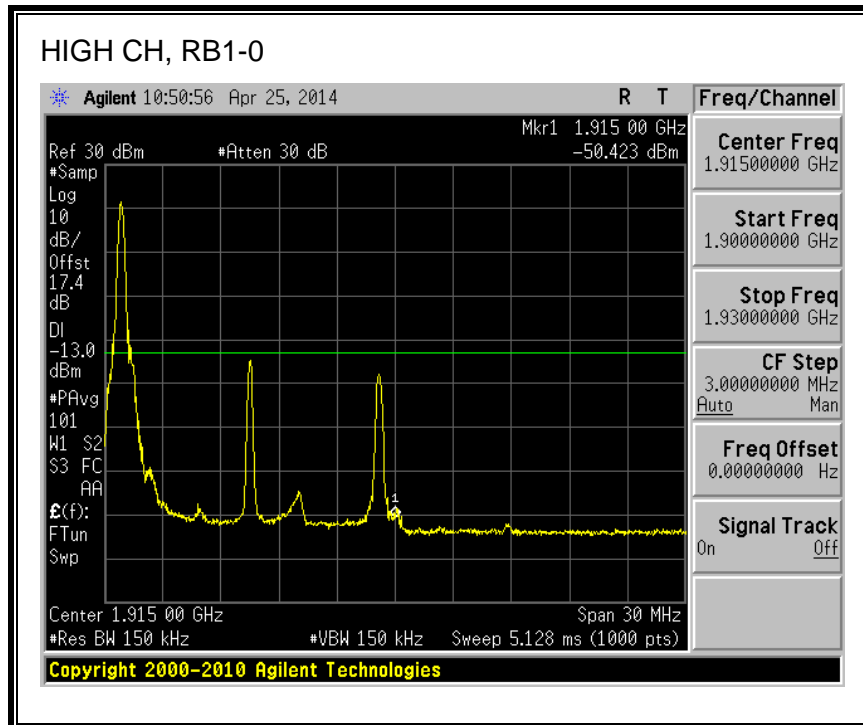

LTE QPSK

16QAM, (10.0 MHz BAND WIDTH)

QPSK, (15.0 MHz BAND WIDTH)

16QAM, (15.0 MHz BAND WIDTH)

QPSK, (20.0 MHz BAND WIDTH)

16QAM, (20.0 MHz BAND WIDTH)

8.2.7. LTE BAND 26 EMISSION MASK

QPSK, (3.0 MHz BAND WIDTH)