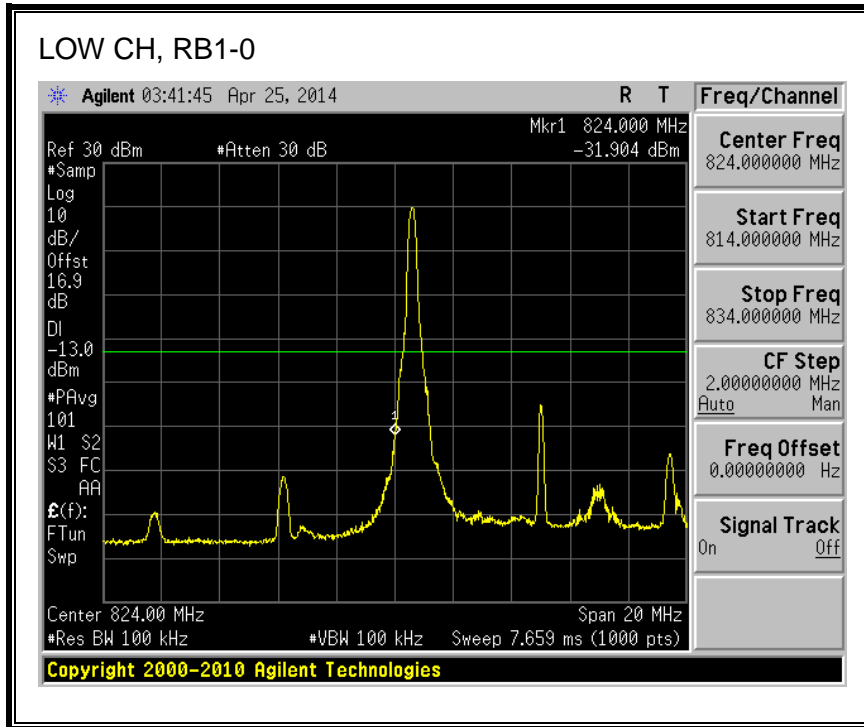

16QAM, (1.4 MHz BAND WIDTH)

QPSK, (3.0 MHz BAND WIDTH)

16QAM, (3.0 MHz BAND WIDTH)

QPSK, (5.0 MHz BAND WIDTH)

16QAM, (5.0 MHz BAND WIDTH)

QPSK, (10.0 MHz BAND WIDTH)

16QAM, (10.0 MHz BAND WIDTH)

8.2.4. LTE BAND 13 BANDEDGE