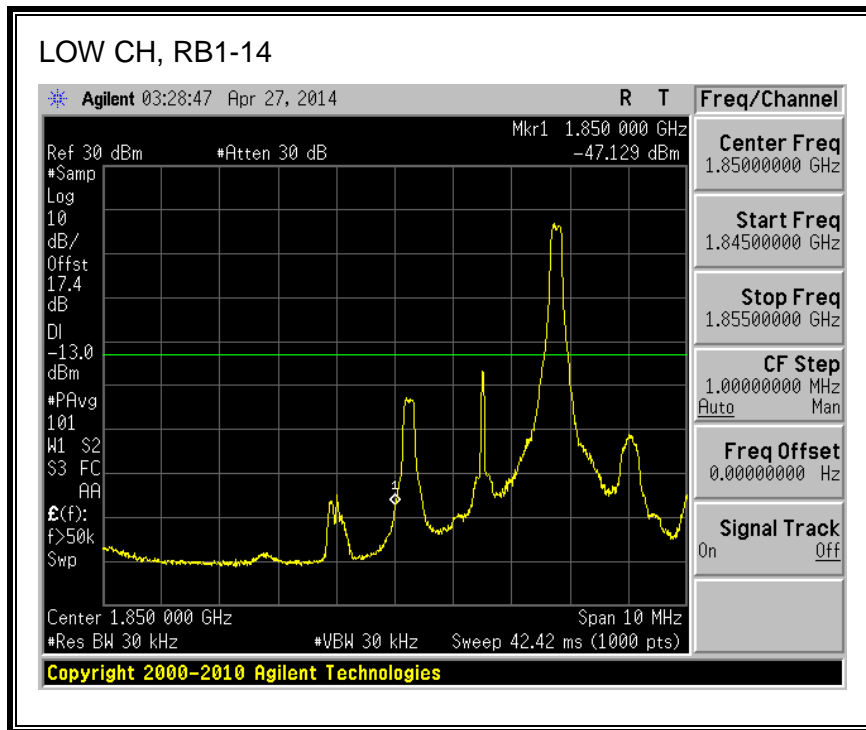

QPSK, 782MHz, 793 - 806MHz, (10MHz Bandwidth)

16QAM, 782MHz, 793 - 806MHz, (10MHz Bandwidth)

8.2.5. LTE BAND 17 BANDEDGE

QPSK, (5.0 MHz BAND WIDTH)

16QAM, (5.0 MHz BAND WIDTH)

QPSK, (10.0 MHz BAND WIDTH)

16QAM, (10.0 MHz BAND WIDTH)

8.2.6. LTE BAND 25 BANDEDGE

QPSK, (1.4 MHz BAND WIDTH)

16QAM, (1.4 MHz BAND WIDTH)

QPSK, (3.0 MHz BAND WIDTH)

16QAM, (3.0 MHz BAND WIDTH)

QPSK, (5.0 MHz BAND WIDTH)

16QAM, (5.0 MHz BAND WIDTH)

Band 25 (10.0 MHz BAND WIDTH)

LTE QPSK

16QAM, (10.0 MHz BAND WIDTH)

QPSK, (15.0 MHz BAND WIDTH)

16QAM, (15.0 MHz BAND WIDTH)

QPSK, (20.0 MHz BAND WIDTH)

16QAM, (20.0 MHz BAND WIDTH)

8.2.7. LTE BAND 26 EMISSION MASK

QPSK, (3.0 MHz BAND WIDTH)