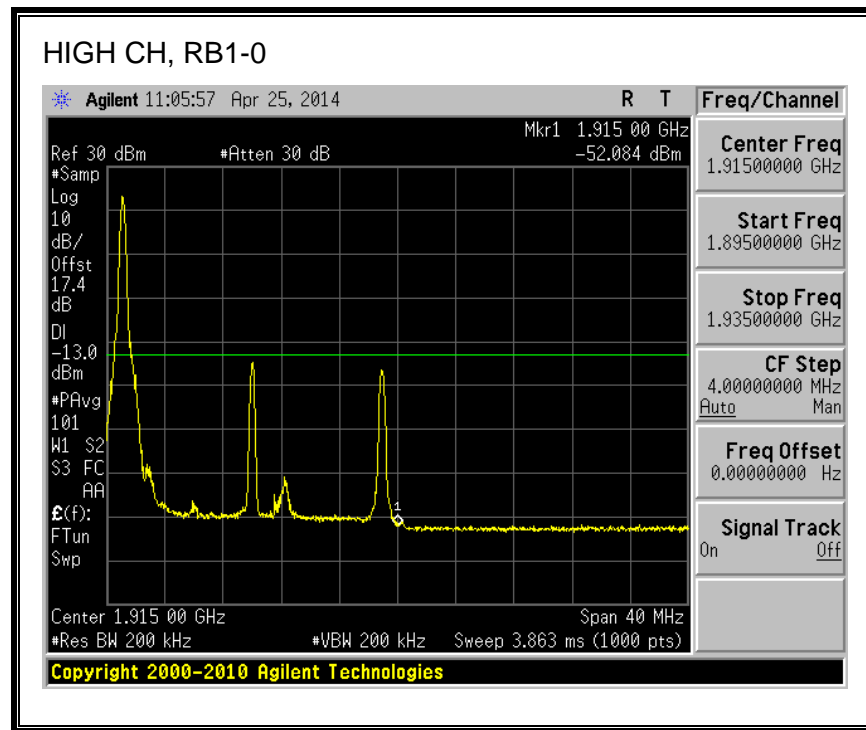

LTE QPSK

16QAM, (10.0 MHz BAND WIDTH)

QPSK, (15.0 MHz BAND WIDTH)

16QAM, (15.0 MHz BAND WIDTH)

QPSK, (20.0 MHz BAND WIDTH)

16QAM, (20.0 MHz BAND WIDTH)

8.2.7. LTE BAND 26 EMISSION MASK

QPSK, (3.0 MHz BAND WIDTH)