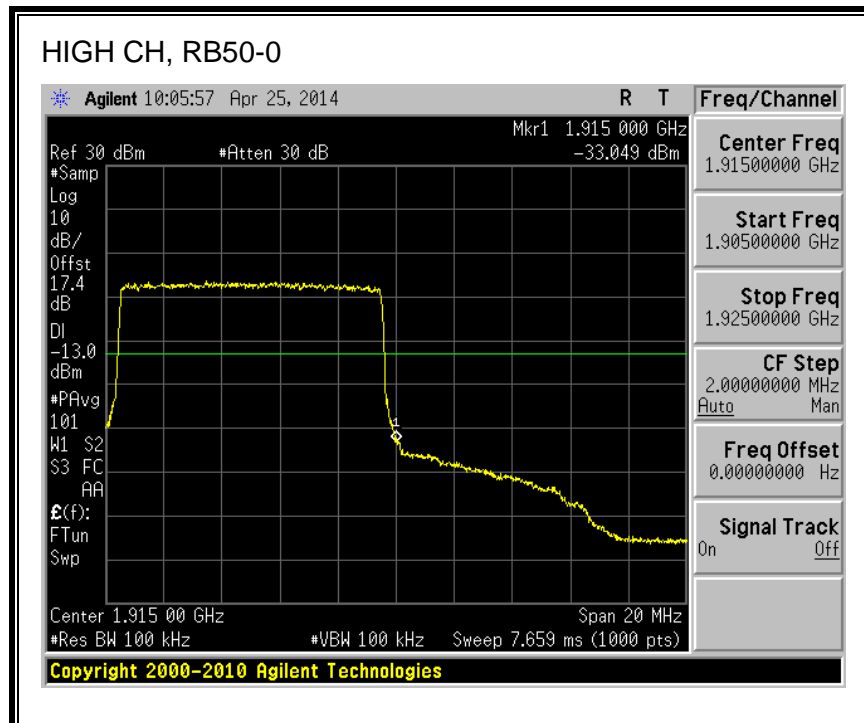

8.2.6. LTE BAND 25 BANDEDGE

QPSK, (1.4 MHz BAND WIDTH)

16QAM, (1.4 MHz BAND WIDTH)

QPSK, (3.0 MHz BAND WIDTH)

16QAM, (3.0 MHz BAND WIDTH)

QPSK, (5.0 MHz BAND WIDTH)

16QAM, (5.0 MHz BAND WIDTH)

Band 25 (10.0 MHz BAND WIDTH)

LTE QPSK

16QAM, (10.0 MHz BAND WIDTH)

QPSK, (15.0 MHz BAND WIDTH)

16QAM, (15.0 MHz BAND WIDTH)

QPSK, (20.0 MHz BAND WIDTH)

16QAM, (20.0 MHz BAND WIDTH)

8.2.7. LTE BAND 26 EMISSION MASK

QPSK, (3.0 MHz BAND WIDTH)