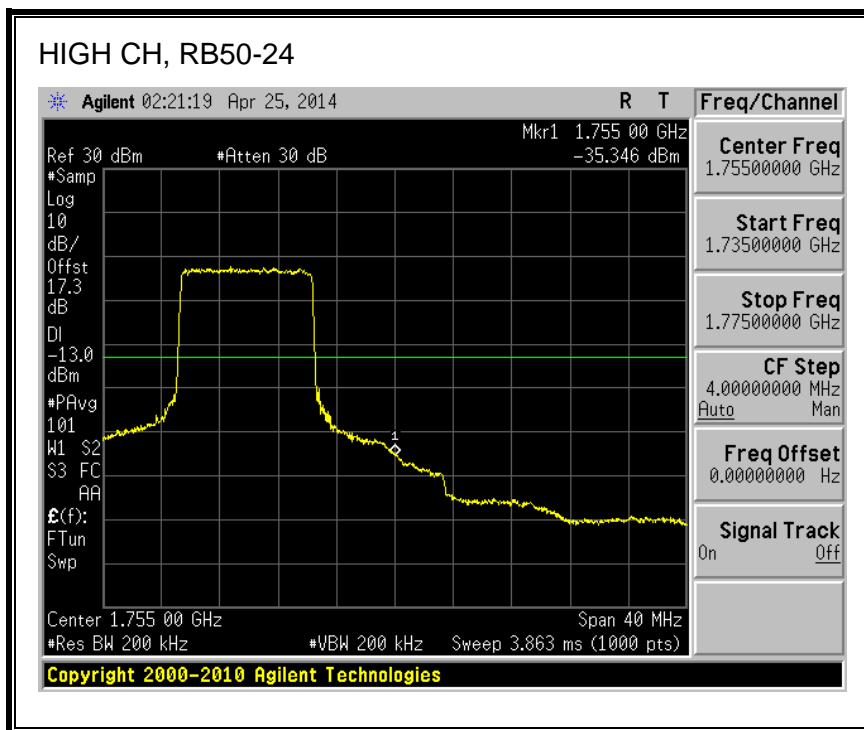

QPSK, (10.0 MHz BAND WIDTH)

16QAM, (10.0 MHz BAND WIDTH)

QPSK, (15.0 MHz BAND WIDTH)

16QAM, (15.0 MHz BAND WIDTH)

QPSK, (20.0 MHz BAND WIDTH)

16QAM, (20.0 MHz BAND WIDTH)

8.2.3. LTE BAND 5 BANDEDGE

QPSK, (1.4 MHz BAND WIDTH)

16QAM, (1.4 MHz BAND WIDTH)

QPSK, (3.0 MHz BAND WIDTH)

16QAM, (3.0 MHz BAND WIDTH)

QPSK, (5.0 MHz BAND WIDTH)

16QAM, (5.0 MHz BAND WIDTH)

QPSK, (10.0 MHz BAND WIDTH)

16QAM, (10.0 MHz BAND WIDTH)

8.2.4. LTE BAND 13 BANDEDGE