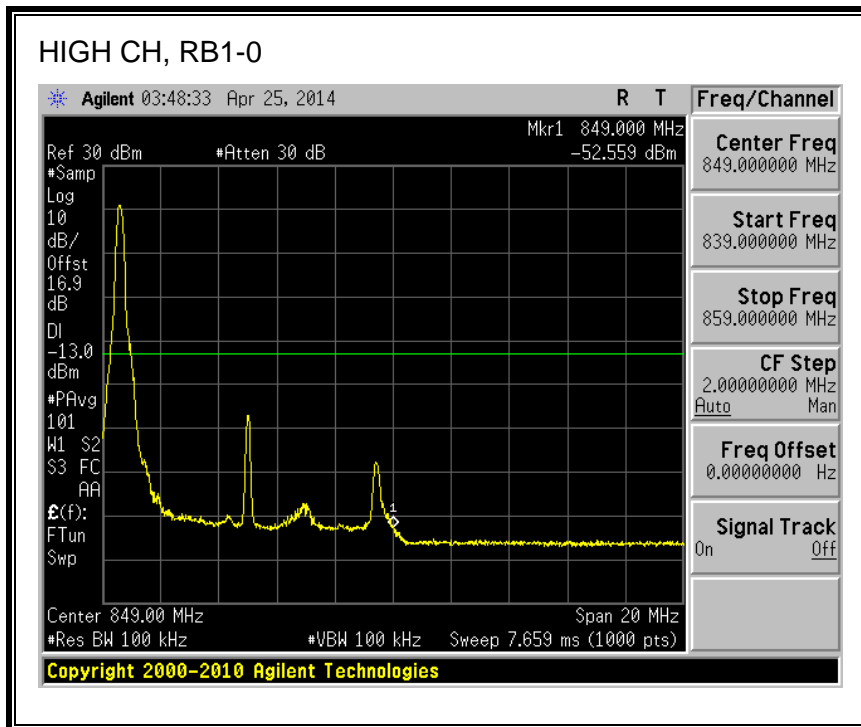

QPSK, (10.0 MHz BAND WIDTH)

16QAM, (10.0 MHz BAND WIDTH)

QPSK, (15.0 MHz BAND WIDTH)

16QAM, (15.0 MHz BAND WIDTH)

QPSK, (20.0 MHz BAND WIDTH)

16QAM, (20.0 MHz BAND WIDTH)

8.2.3. LTE BAND 5 BANDEDGE

QPSK, (1.4 MHz BAND WIDTH)

16QAM, (1.4 MHz BAND WIDTH)

QPSK, (3.0 MHz BAND WIDTH)

16QAM, (3.0 MHz BAND WIDTH)

QPSK, (5.0 MHz BAND WIDTH)

16QAM, (5.0 MHz BAND WIDTH)

QPSK, (10.0 MHz BAND WIDTH)

16QAM, (10.0 MHz BAND WIDTH)

8.2.4. LTE BAND 13 BANDEDGE