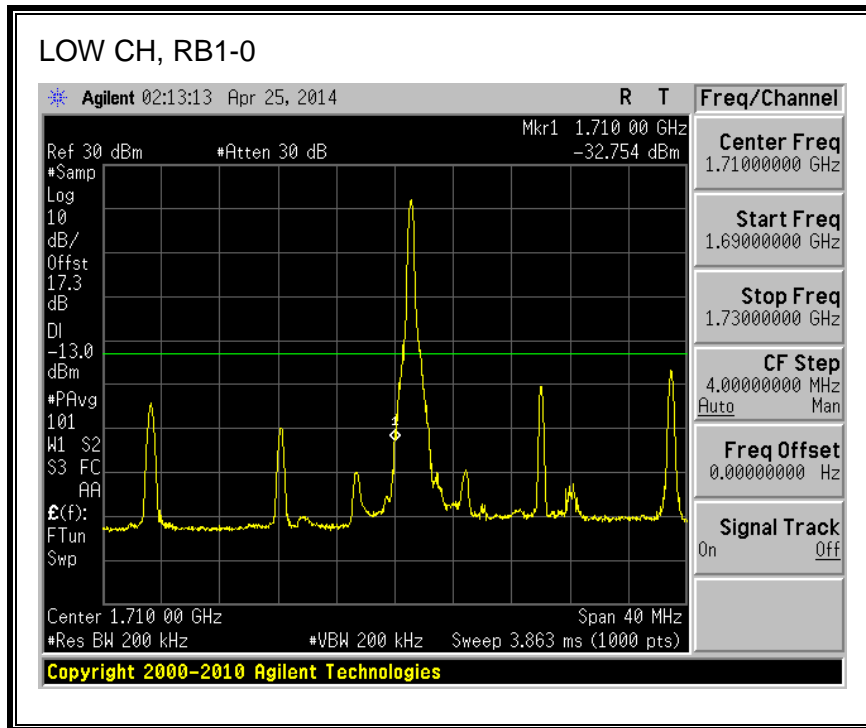

QPSK, (10.0 MHz BAND WIDTH)

16QAM, (10.0 MHz BAND WIDTH)

QPSK, (15.0 MHz BAND WIDTH)

16QAM, (15.0 MHz BAND WIDTH)

QPSK, (20.0 MHz BAND WIDTH)

16QAM, (20.0 MHz BAND WIDTH)

8.2.3. LTE BAND 5 BANDEDGE

QPSK, (1.4 MHz BAND WIDTH)

16QAM, (1.4 MHz BAND WIDTH)

QPSK, (3.0 MHz BAND WIDTH)

16QAM, (3.0 MHz BAND WIDTH)

QPSK, (5.0 MHz BAND WIDTH)

16QAM, (5.0 MHz BAND WIDTH)

QPSK, (10.0 MHz BAND WIDTH)

16QAM, (10.0 MHz BAND WIDTH)

8.2.4. LTE BAND 13 BANDEDGE