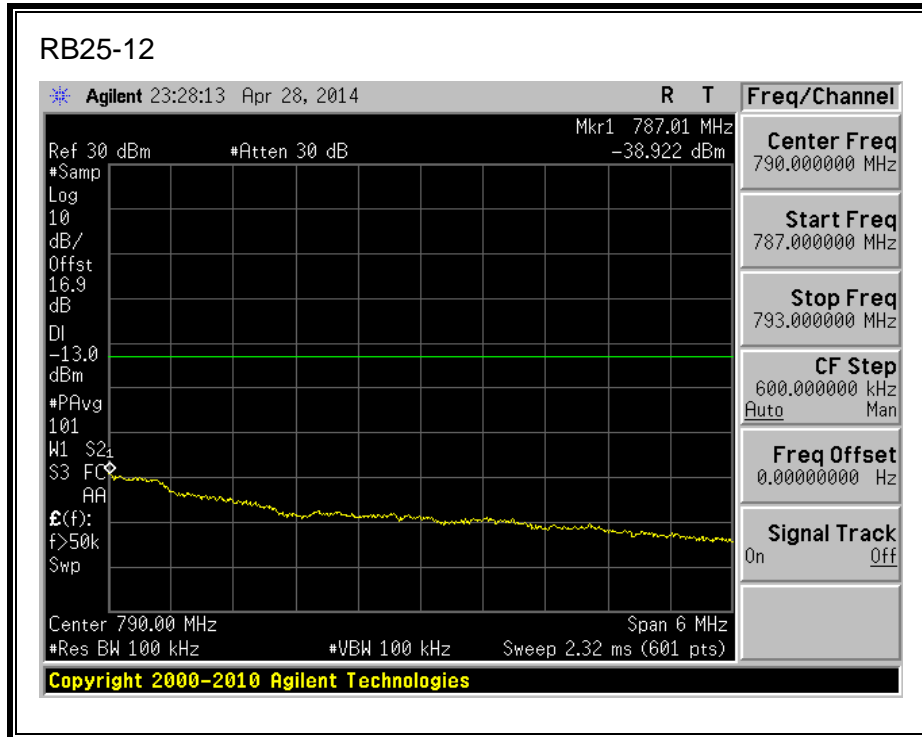

16QAM, 782MHz, 775 - 777MHz, (10MHz Bandwidth)

QPSK, 782MHz, 787 - 793MHz, (10MHz Bandwidth)

16QAM, 782MHz, 787 - 793MHz, (10MHz Bandwidth)

QPSK, 782MHz, 763 - 775MHz, (10MHz Bandwidth)

16QAM, 782MHz, 763 - 775MHz, (10MHz Bandwidth)

QPSK, 782MHz, 793 - 806MHz, (10MHz Bandwidth)

16QAM, 782MHz, 793 - 806MHz, (10MHz Bandwidth)

8.2.5. LTE BAND 17 BANDEDGE

QPSK, (5.0 MHz BAND WIDTH)

16QAM, (5.0 MHz BAND WIDTH)

QPSK, (10.0 MHz BAND WIDTH)

16QAM, (10.0 MHz BAND WIDTH)