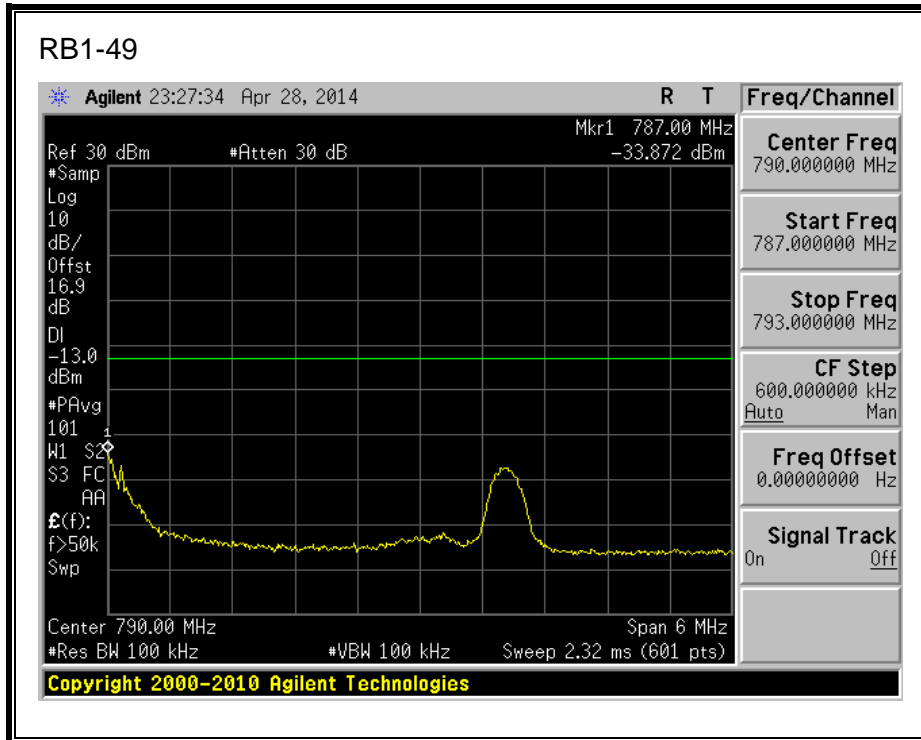

16QAM, 782MHz, 775 - 777MHz, (10MHz Bandwidth)

QPSK, 782MHz, 787 - 793MHz, (10MHz Bandwidth)

16QAM, 782MHz, 787 - 793MHz, (10MHz Bandwidth)

QPSK, 782MHz, 763 - 775MHz, (10MHz Bandwidth)

16QAM, 782MHz, 763 - 775MHz, (10MHz Bandwidth)

QPSK, 782MHz, 793 - 806MHz, (10MHz Bandwidth)

16QAM, 782MHz, 793 - 806MHz, (10MHz Bandwidth)

8.2.5. LTE BAND 17 BANDEDGE

QPSK, (5.0 MHz BAND WIDTH)

16QAM, (5.0 MHz BAND WIDTH)

QPSK, (10.0 MHz BAND WIDTH)

16QAM, (10.0 MHz BAND WIDTH)