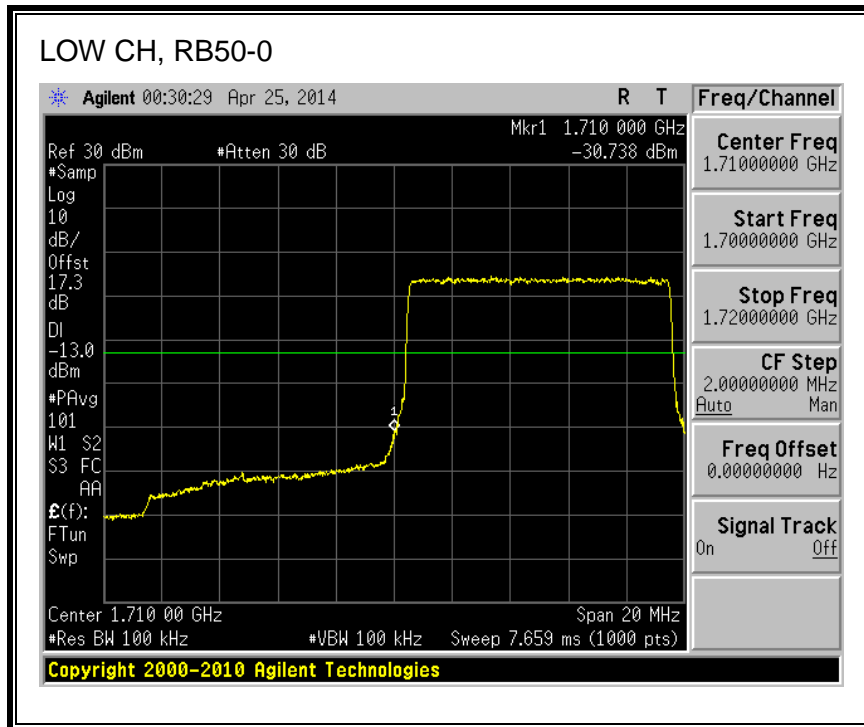

QPSK, (10.0 MHz BAND WIDTH)

16QAM, (10.0 MHz BAND WIDTH)

QPSK, (15.0 MHz BAND WIDTH)

16QAM, (15.0 MHz BAND WIDTH)

QPSK, (20.0 MHz BAND WIDTH)

16QAM, (20.0 MHz BAND WIDTH)

8.2.3. LTE BAND 5 BANDEDGE

QPSK, (1.4 MHz BAND WIDTH)

16QAM, (1.4 MHz BAND WIDTH)

QPSK, (3.0 MHz BAND WIDTH)

16QAM, (3.0 MHz BAND WIDTH)

QPSK, (5.0 MHz BAND WIDTH)

16QAM, (5.0 MHz BAND WIDTH)

QPSK, (10.0 MHz BAND WIDTH)

16QAM, (10.0 MHz BAND WIDTH)

8.2.4. LTE BAND 13 BANDEDGE