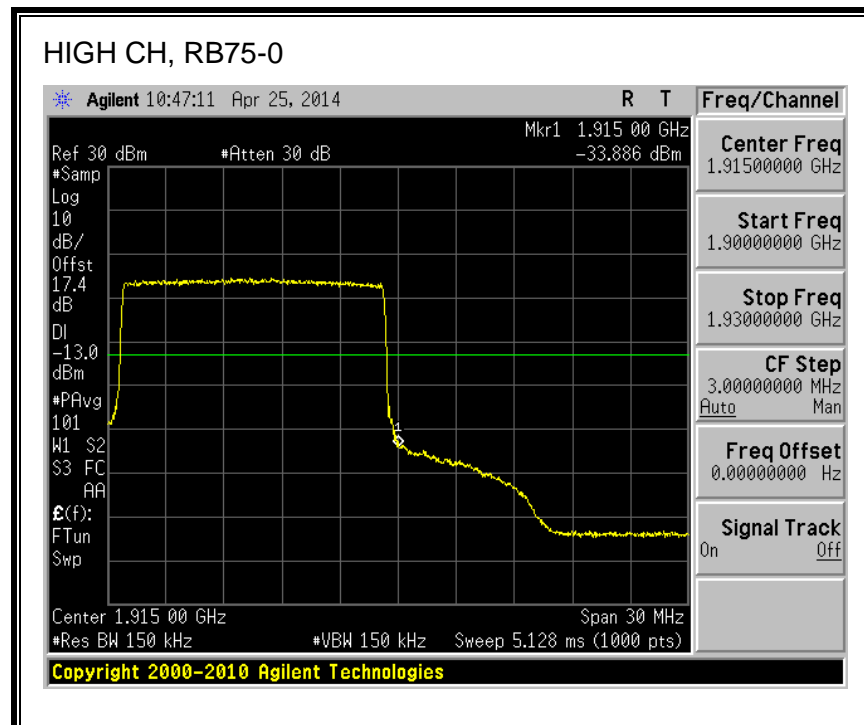

8.2.6. LTE BAND 25 BANDEDGE

QPSK, (1.4 MHz BAND WIDTH)

16QAM, (1.4 MHz BAND WIDTH)

QPSK, (3.0 MHz BAND WIDTH)

16QAM, (3.0 MHz BAND WIDTH)

QPSK, (5.0 MHz BAND WIDTH)

16QAM, (5.0 MHz BAND WIDTH)

Band 25 (10.0 MHz BAND WIDTH)

LTE QPSK

16QAM, (10.0 MHz BAND WIDTH)

QPSK, (15.0 MHz BAND WIDTH)

16QAM, (15.0 MHz BAND WIDTH)

QPSK, (20.0 MHz BAND WIDTH)

16QAM, (20.0 MHz BAND WIDTH)

8.2.7. LTE BAND 26 EMISSION MASK

QPSK, (3.0 MHz BAND WIDTH)