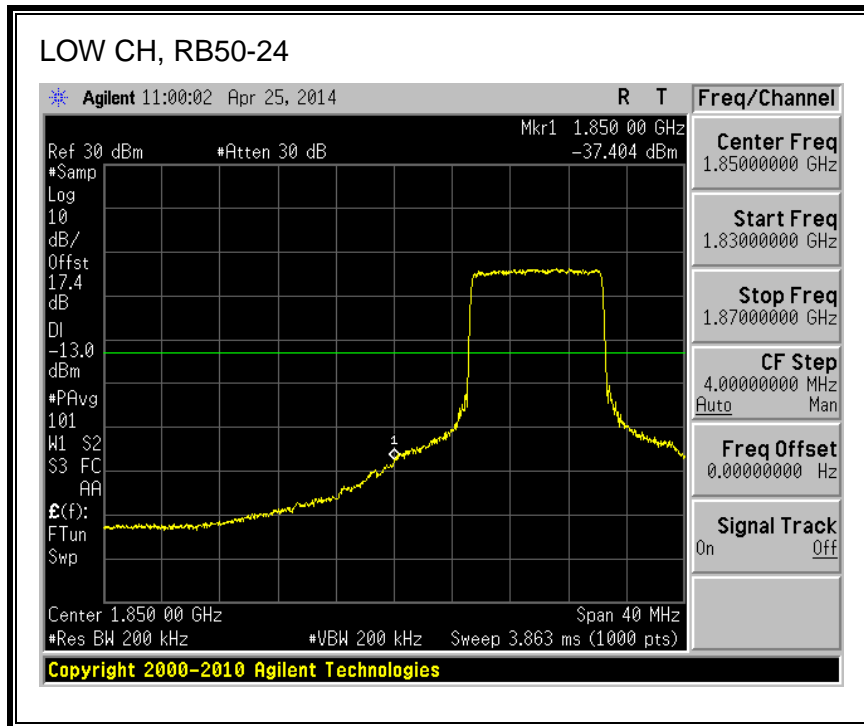

LTE QPSK

16QAM, (10.0 MHz BAND WIDTH)

QPSK, (15.0 MHz BAND WIDTH)

16QAM, (15.0 MHz BAND WIDTH)

QPSK, (20.0 MHz BAND WIDTH)

16QAM, (20.0 MHz BAND WIDTH)

8.2.7. LTE BAND 26 EMISSION MASK

QPSK, (3.0 MHz BAND WIDTH)