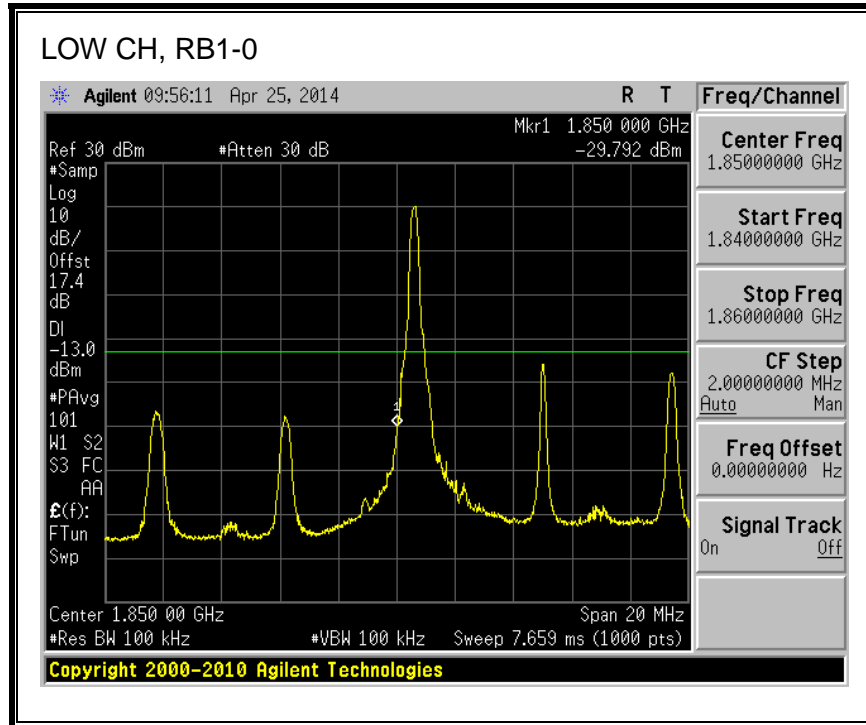

LTE QPSK

16QAM, (10.0 MHz BAND WIDTH)

QPSK, (15.0 MHz BAND WIDTH)

16QAM, (15.0 MHz BAND WIDTH)

QPSK, (20.0 MHz BAND WIDTH)

16QAM, (20.0 MHz BAND WIDTH)

8.2.7. LTE BAND 26 EMISSION MASK

QPSK, (3.0 MHz BAND WIDTH)