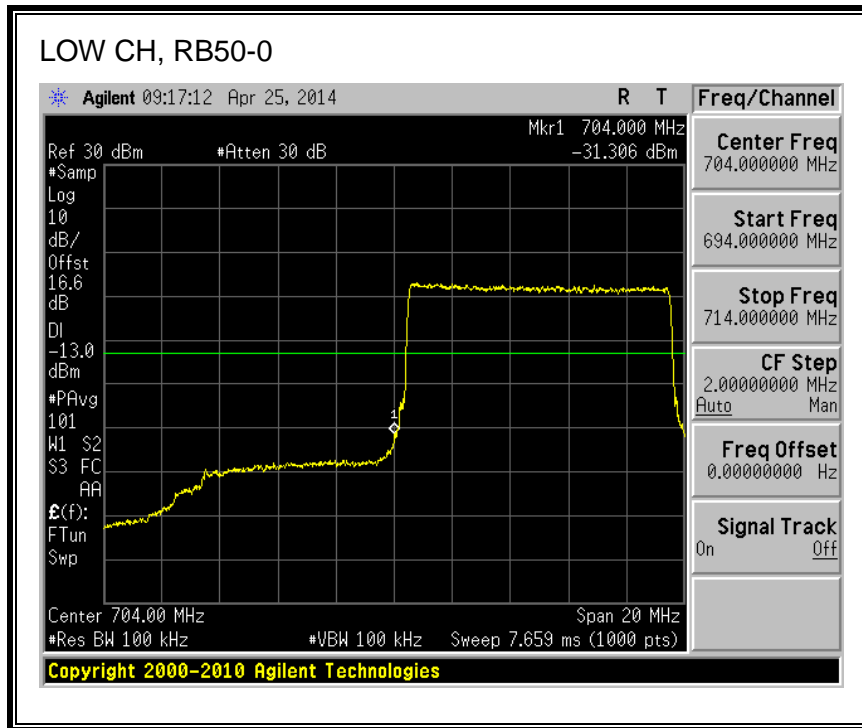

QPSK, 782MHz, 793 - 806MHz, (10MHz Bandwidth)

16QAM, 782MHz, 793 - 806MHz, (10MHz Bandwidth)

8.2.5. LTE BAND 17 BANDEDGE

QPSK, (5.0 MHz BAND WIDTH)

16QAM, (5.0 MHz BAND WIDTH)

QPSK, (10.0 MHz BAND WIDTH)

16QAM, (10.0 MHz BAND WIDTH)

8.2.6. LTE BAND 25 BANDEDGE

QPSK, (1.4 MHz BAND WIDTH)

16QAM, (1.4 MHz BAND WIDTH)

QPSK, (3.0 MHz BAND WIDTH)

16QAM, (3.0 MHz BAND WIDTH)

QPSK, (5.0 MHz BAND WIDTH)

16QAM, (5.0 MHz BAND WIDTH)

Band 25 (10.0 MHz BAND WIDTH)