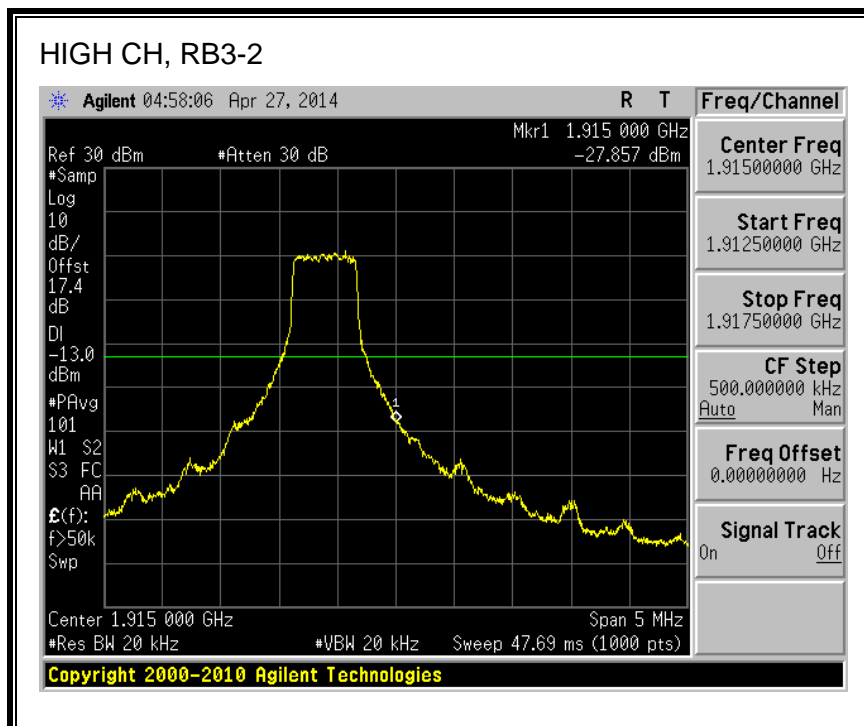

QPSK, 782MHz, 793 - 806MHz, (10MHz Bandwidth)

16QAM, 782MHz, 793 - 806MHz, (10MHz Bandwidth)

8.2.5. LTE BAND 17 BANDEDGE

QPSK, (5.0 MHz BAND WIDTH)

16QAM, (5.0 MHz BAND WIDTH)

QPSK, (10.0 MHz BAND WIDTH)

16QAM, (10.0 MHz BAND WIDTH)

8.2.6. LTE BAND 25 BANDEDGE

QPSK, (1.4 MHz BAND WIDTH)

16QAM, (1.4 MHz BAND WIDTH)

QPSK, (3.0 MHz BAND WIDTH)

16QAM, (3.0 MHz BAND WIDTH)

QPSK, (5.0 MHz BAND WIDTH)

16QAM, (5.0 MHz BAND WIDTH)

Band 25 (10.0 MHz BAND WIDTH)