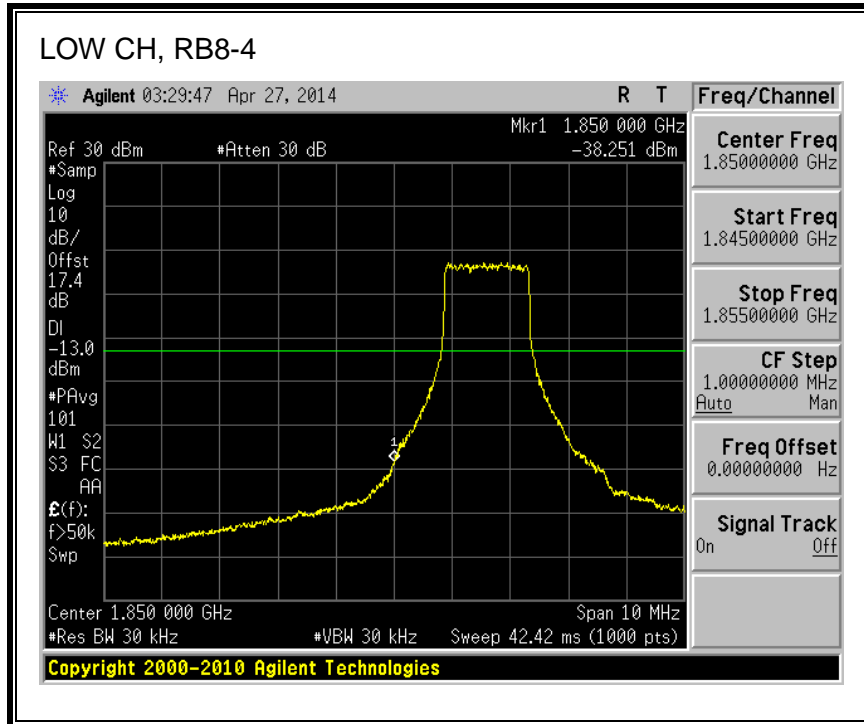

QPSK, 782MHz, 793 - 806MHz, (10MHz Bandwidth)

16QAM, 782MHz, 793 - 806MHz, (10MHz Bandwidth)

8.2.5. LTE BAND 17 BANDEDGE

QPSK, (5.0 MHz BAND WIDTH)

16QAM, (5.0 MHz BAND WIDTH)

QPSK, (10.0 MHz BAND WIDTH)

16QAM, (10.0 MHz BAND WIDTH)

8.2.6. LTE BAND 25 BANDEDGE

QPSK, (1.4 MHz BAND WIDTH)

16QAM, (1.4 MHz BAND WIDTH)

QPSK, (3.0 MHz BAND WIDTH)

16QAM, (3.0 MHz BAND WIDTH)

QPSK, (5.0 MHz BAND WIDTH)

16QAM, (5.0 MHz BAND WIDTH)

Band 25 (10.0 MHz BAND WIDTH)

LTE QPSK

16QAM, (10.0 MHz BAND WIDTH)

QPSK, (15.0 MHz BAND WIDTH)

16QAM, (15.0 MHz BAND WIDTH)

QPSK, (20.0 MHz BAND WIDTH)

16QAM, (20.0 MHz BAND WIDTH)

8.2.7. LTE BAND 26 EMISSION MASK

QPSK, (3.0 MHz BAND WIDTH)