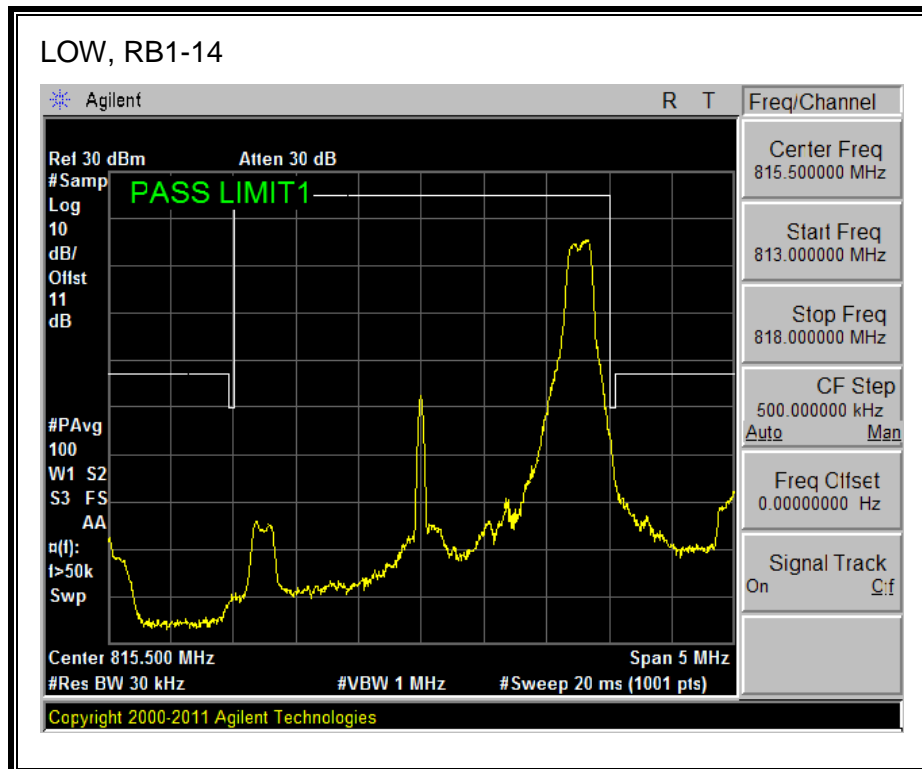

16QAM, (3.0 MHz BAND WIDTH)