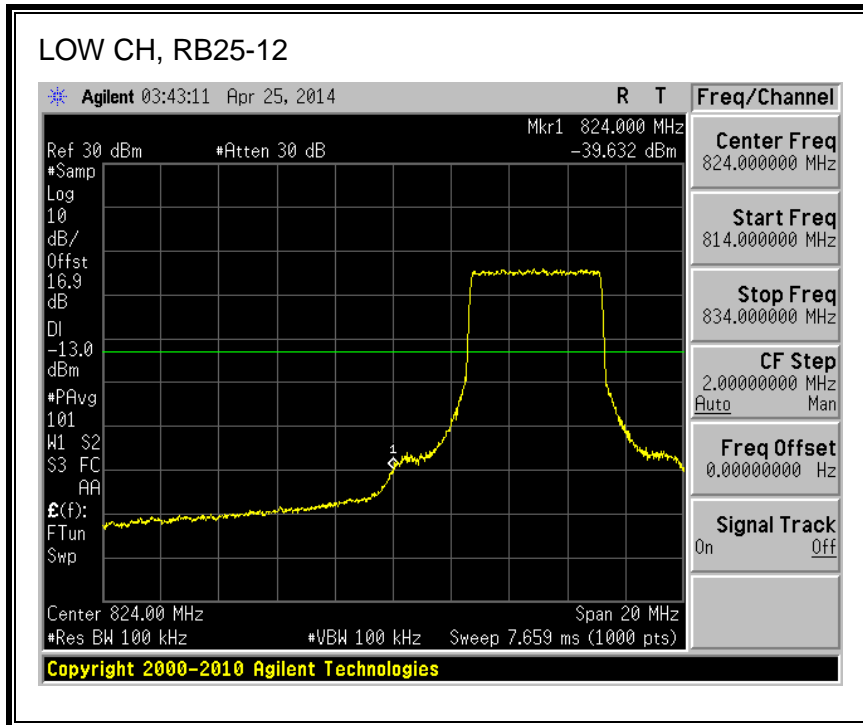

QPSK, (10.0 MHz BAND WIDTH)

16QAM, (10.0 MHz BAND WIDTH)

QPSK, (15.0 MHz BAND WIDTH)

16QAM, (15.0 MHz BAND WIDTH)

QPSK, (20.0 MHz BAND WIDTH)

16QAM, (20.0 MHz BAND WIDTH)

8.2.3. LTE BAND 5 BANDEDGE

QPSK, (1.4 MHz BAND WIDTH)

16QAM, (1.4 MHz BAND WIDTH)

QPSK, (3.0 MHz BAND WIDTH)

16QAM, (3.0 MHz BAND WIDTH)

QPSK, (5.0 MHz BAND WIDTH)

16QAM, (5.0 MHz BAND WIDTH)

QPSK, (10.0 MHz BAND WIDTH)

16QAM, (10.0 MHz BAND WIDTH)

8.2.4. LTE BAND 13 BANDEDGE