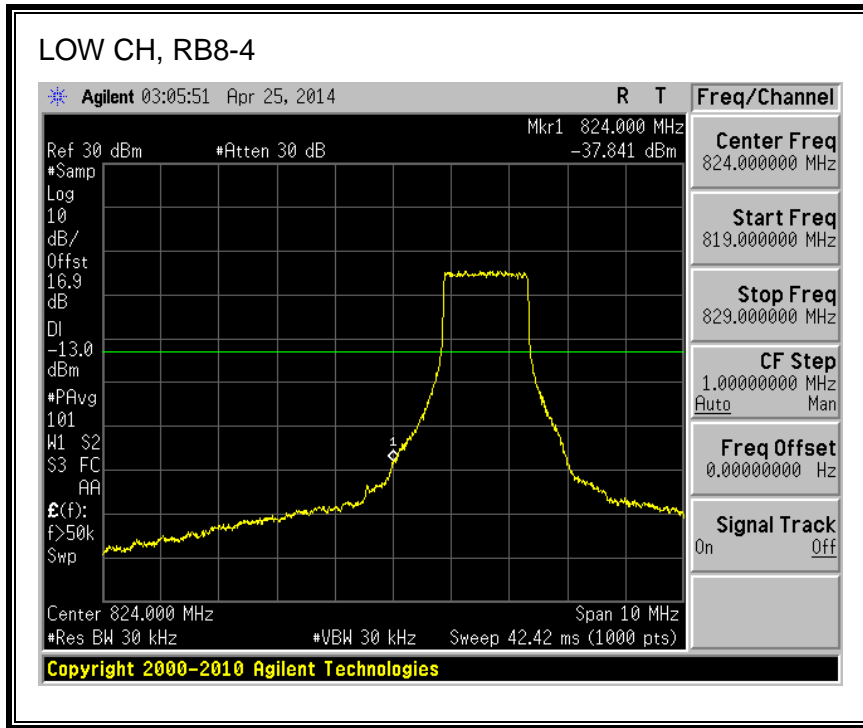

QPSK, (10.0 MHz BAND WIDTH)

16QAM, (10.0 MHz BAND WIDTH)

QPSK, (15.0 MHz BAND WIDTH)

16QAM, (15.0 MHz BAND WIDTH)

QPSK, (20.0 MHz BAND WIDTH)

16QAM, (20.0 MHz BAND WIDTH)

8.2.3. LTE BAND 5 BANDEDGE

QPSK, (1.4 MHz BAND WIDTH)

16QAM, (1.4 MHz BAND WIDTH)

QPSK, (3.0 MHz BAND WIDTH)

16QAM, (3.0 MHz BAND WIDTH)

QPSK, (5.0 MHz BAND WIDTH)

16QAM, (5.0 MHz BAND WIDTH)

QPSK, (10.0 MHz BAND WIDTH)

16QAM, (10.0 MHz BAND WIDTH)

8.2.4. LTE BAND 13 BANDEDGE