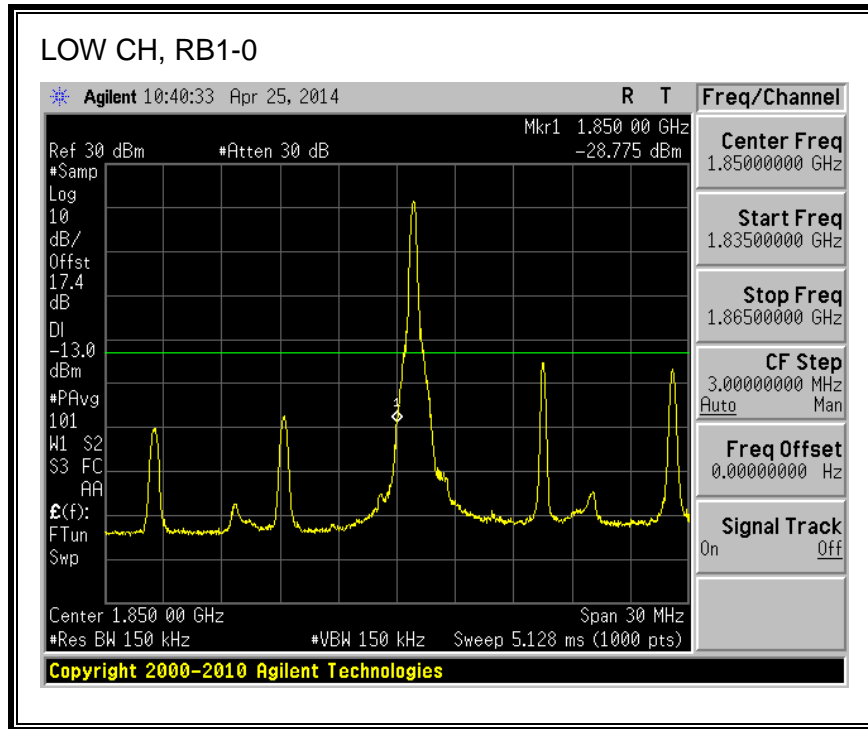

LTE QPSK

16QAM, (10.0 MHz BAND WIDTH)

QPSK, (15.0 MHz BAND WIDTH)

16QAM, (15.0 MHz BAND WIDTH)

QPSK, (20.0 MHz BAND WIDTH)

16QAM, (20.0 MHz BAND WIDTH)

8.2.7. LTE BAND 26 EMISSION MASK

QPSK, (3.0 MHz BAND WIDTH)