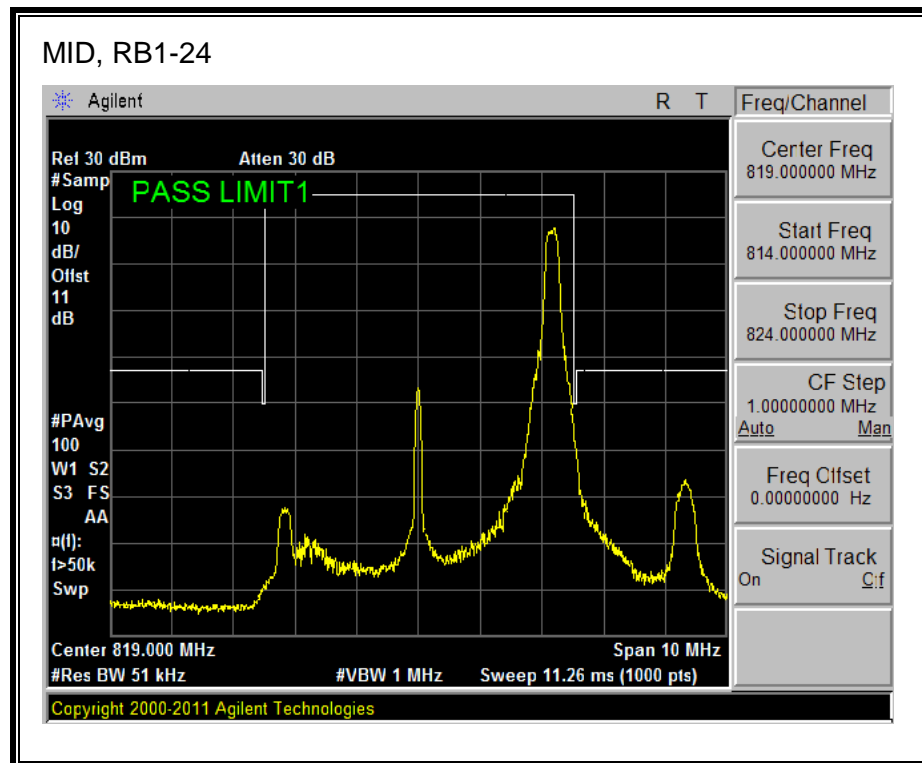

16QAM, (5.0 MHz BAND WIDTH)