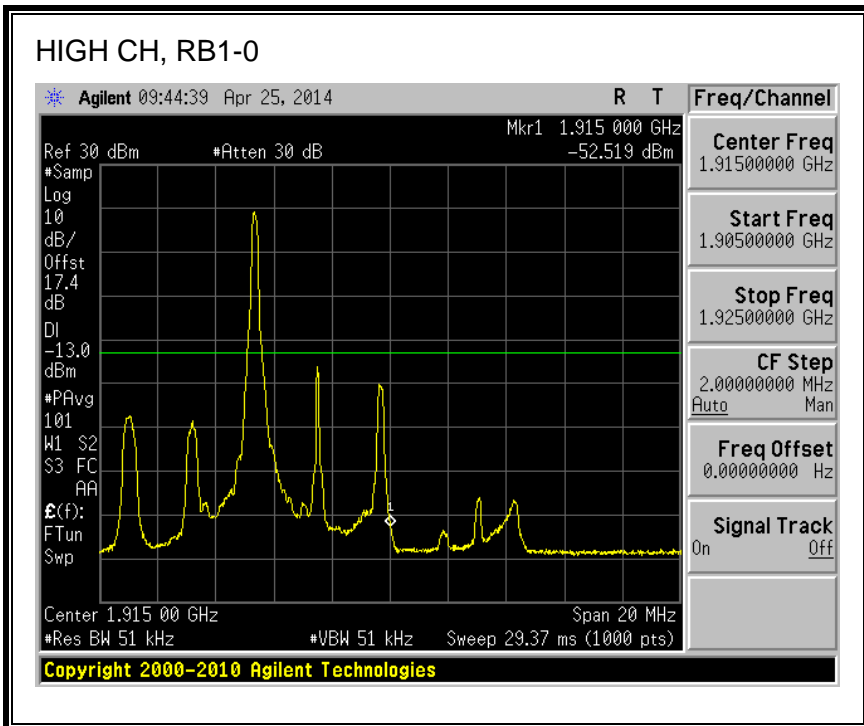

8.2.6. LTE BAND 25 BANDEDGE

QPSK, (1.4 MHz BAND WIDTH)

16QAM, (1.4 MHz BAND WIDTH)

QPSK, (3.0 MHz BAND WIDTH)

16QAM, (3.0 MHz BAND WIDTH)

QPSK, (5.0 MHz BAND WIDTH)

16QAM, (5.0 MHz BAND WIDTH)

Band 25 (10.0 MHz BAND WIDTH)

LTE QPSK

16QAM, (10.0 MHz BAND WIDTH)

QPSK, (15.0 MHz BAND WIDTH)

16QAM, (15.0 MHz BAND WIDTH)

QPSK, (20.0 MHz BAND WIDTH)

16QAM, (20.0 MHz BAND WIDTH)

8.2.7. LTE BAND 26 EMISSION MASK

QPSK, (3.0 MHz BAND WIDTH)