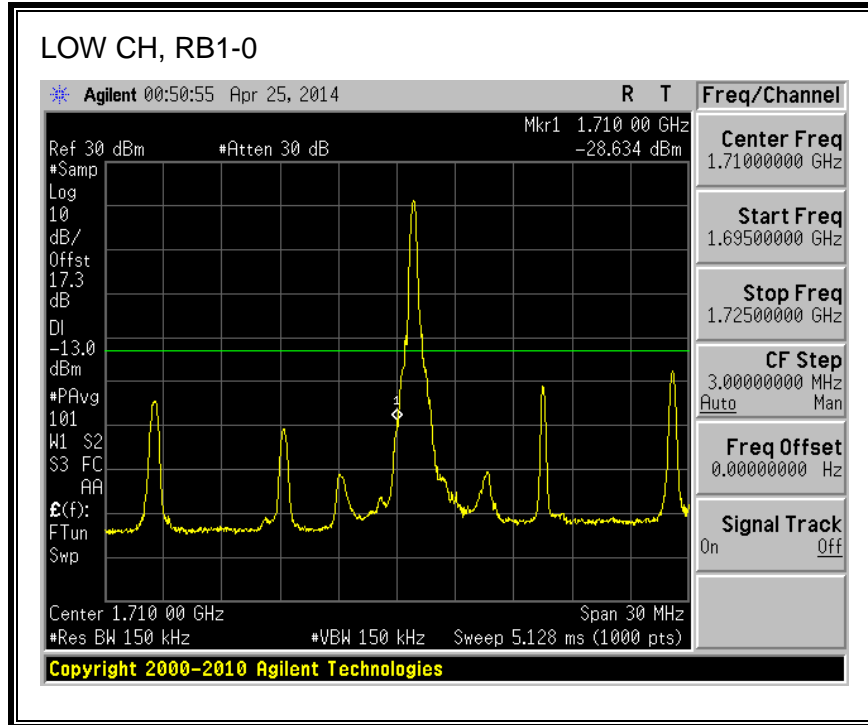

QPSK, (10.0 MHz BAND WIDTH)

16QAM, (10.0 MHz BAND WIDTH)

QPSK, (15.0 MHz BAND WIDTH)

16QAM, (15.0 MHz BAND WIDTH)

QPSK, (20.0 MHz BAND WIDTH)

16QAM, (20.0 MHz BAND WIDTH)

8.2.3. LTE BAND 5 BANDEDGE

QPSK, (1.4 MHz BAND WIDTH)

16QAM, (1.4 MHz BAND WIDTH)

QPSK, (3.0 MHz BAND WIDTH)

16QAM, (3.0 MHz BAND WIDTH)

QPSK, (5.0 MHz BAND WIDTH)

16QAM, (5.0 MHz BAND WIDTH)

QPSK, (10.0 MHz BAND WIDTH)

16QAM, (10.0 MHz BAND WIDTH)

8.2.4. LTE BAND 13 BANDEDGE