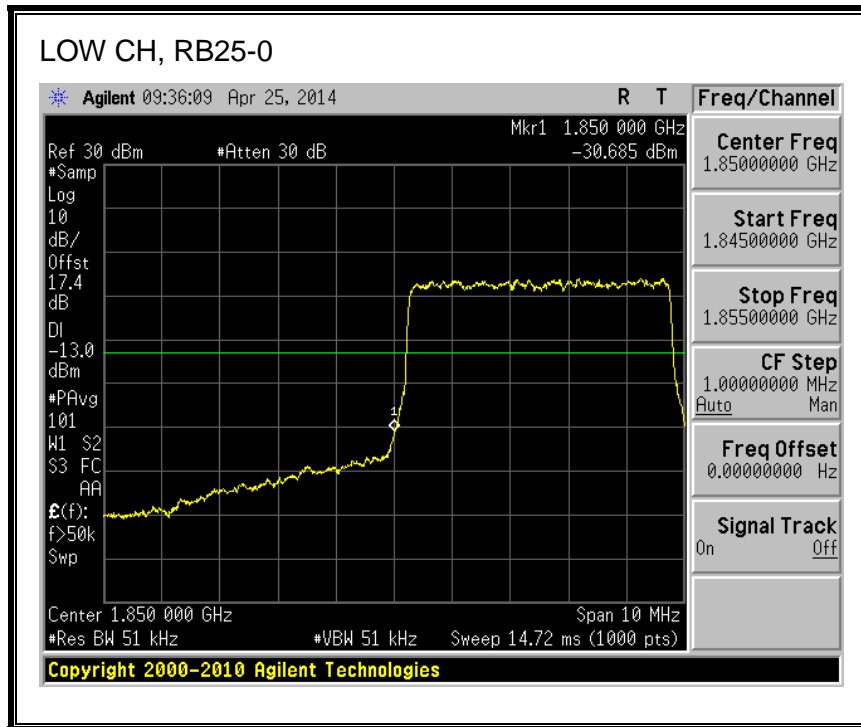

QPSK, 782MHz, 793 - 806MHz, (10MHz Bandwidth)

16QAM, 782MHz, 793 - 806MHz, (10MHz Bandwidth)

8.2.5. LTE BAND 17 BANDEDGE

QPSK, (5.0 MHz BAND WIDTH)

16QAM, (5.0 MHz BAND WIDTH)

QPSK, (10.0 MHz BAND WIDTH)

16QAM, (10.0 MHz BAND WIDTH)

8.2.6. LTE BAND 25 BANDEDGE

QPSK, (1.4 MHz BAND WIDTH)

16QAM, (1.4 MHz BAND WIDTH)

QPSK, (3.0 MHz BAND WIDTH)

16QAM, (3.0 MHz BAND WIDTH)

QPSK, (5.0 MHz BAND WIDTH)

16QAM, (5.0 MHz BAND WIDTH)

Band 25 (10.0 MHz BAND WIDTH)

LTE QPSK

16QAM, (10.0 MHz BAND WIDTH)

QPSK, (15.0 MHz BAND WIDTH)

16QAM, (15.0 MHz BAND WIDTH)

QPSK, (20.0 MHz BAND WIDTH)

16QAM, (20.0 MHz BAND WIDTH)

8.2.7. LTE BAND 26 EMISSION MASK

QPSK, (3.0 MHz BAND WIDTH)