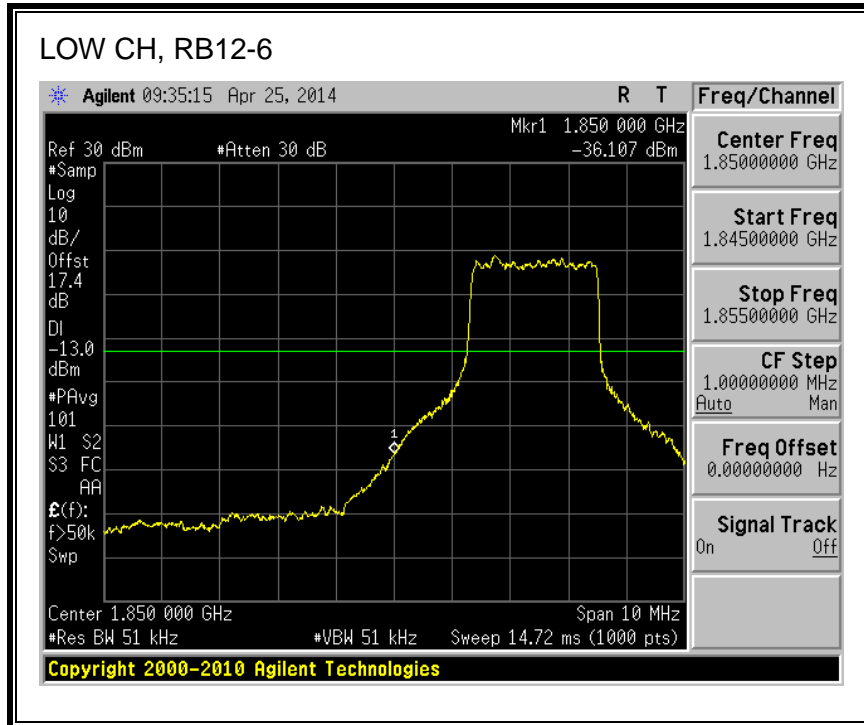

QPSK, 782MHz, 793 - 806MHz, (10MHz Bandwidth)

16QAM, 782MHz, 793 - 806MHz, (10MHz Bandwidth)

8.2.5. LTE BAND 17 BANDEDGE

QPSK, (5.0 MHz BAND WIDTH)

16QAM, (5.0 MHz BAND WIDTH)

QPSK, (10.0 MHz BAND WIDTH)

16QAM, (10.0 MHz BAND WIDTH)

8.2.6. LTE BAND 25 BANDEDGE

QPSK, (1.4 MHz BAND WIDTH)

16QAM, (1.4 MHz BAND WIDTH)

QPSK, (3.0 MHz BAND WIDTH)

16QAM, (3.0 MHz BAND WIDTH)

QPSK, (5.0 MHz BAND WIDTH)

16QAM, (5.0 MHz BAND WIDTH)

Band 25 (10.0 MHz BAND WIDTH)

LTE QPSK

16QAM, (10.0 MHz BAND WIDTH)

QPSK, (15.0 MHz BAND WIDTH)

16QAM, (15.0 MHz BAND WIDTH)

QPSK, (20.0 MHz BAND WIDTH)

16QAM, (20.0 MHz BAND WIDTH)

8.2.7. LTE BAND 26 EMISSION MASK

QPSK, (3.0 MHz BAND WIDTH)