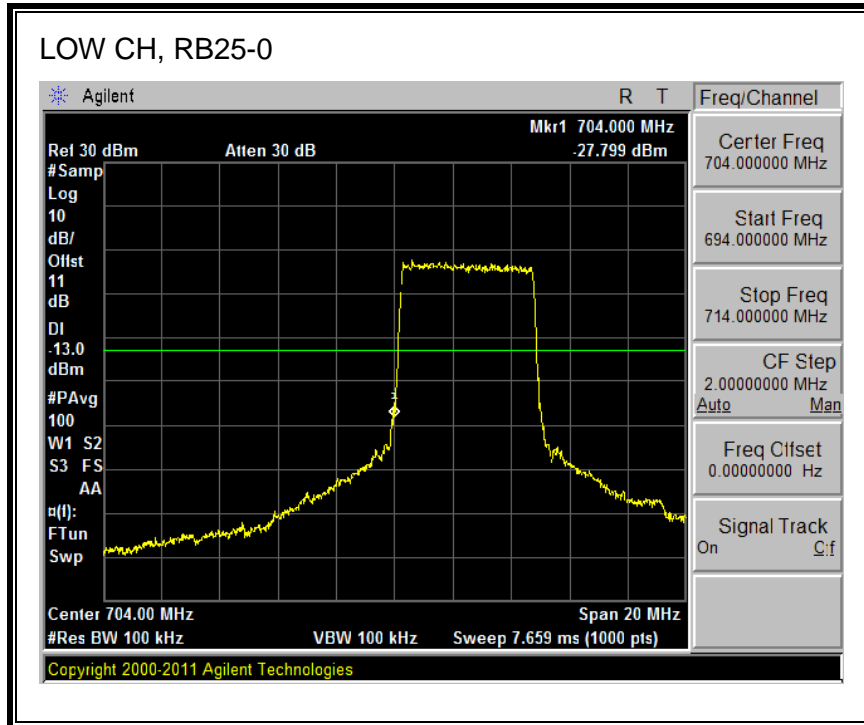

QPSK, 782MHz, 793 - 806MHz, (10MHz Bandwidth)

16QAM, 782MHz, 793 - 806MHz, (10MHz Bandwidth)

8.2.5. LTE BAND 17 BANDEDGE

QPSK, (5.0 MHz BAND WIDTH)

16QAM, (5.0 MHz BAND WIDTH)

QPSK, (10.0 MHz BAND WIDTH)

16QAM, (10.0 MHz BAND WIDTH)