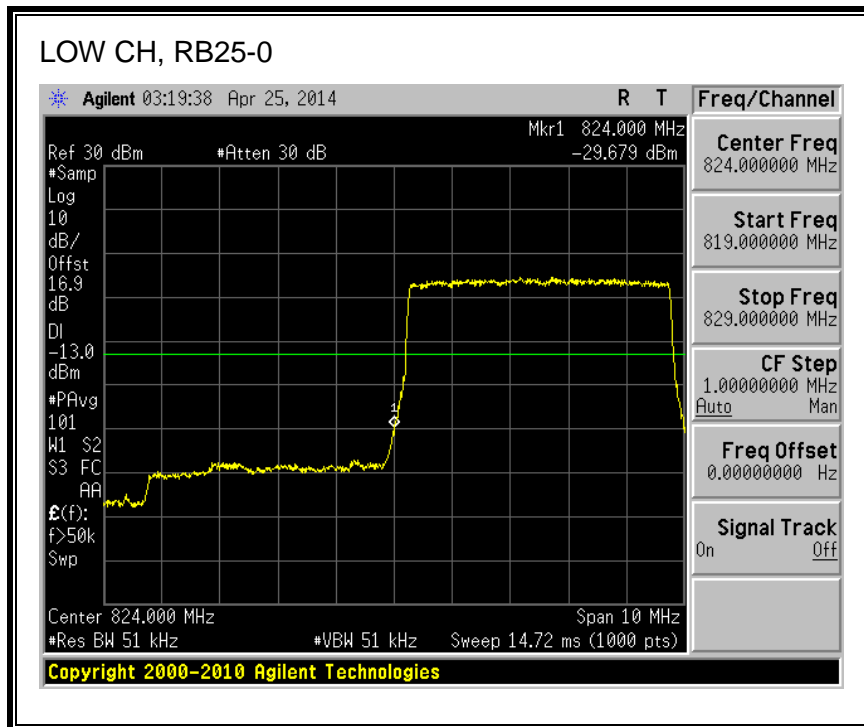

QPSK, (10.0 MHz BAND WIDTH)

16QAM, (10.0 MHz BAND WIDTH)

QPSK, (15.0 MHz BAND WIDTH)

16QAM, (15.0 MHz BAND WIDTH)

QPSK, (20.0 MHz BAND WIDTH)

16QAM, (20.0 MHz BAND WIDTH)

8.2.3. LTE BAND 5 BANDEDGE

QPSK, (1.4 MHz BAND WIDTH)

16QAM, (1.4 MHz BAND WIDTH)

QPSK, (3.0 MHz BAND WIDTH)

16QAM, (3.0 MHz BAND WIDTH)

QPSK, (5.0 MHz BAND WIDTH)

16QAM, (5.0 MHz BAND WIDTH)

QPSK, (10.0 MHz BAND WIDTH)

16QAM, (10.0 MHz BAND WIDTH)

8.2.4. LTE BAND 13 BANDEDGE