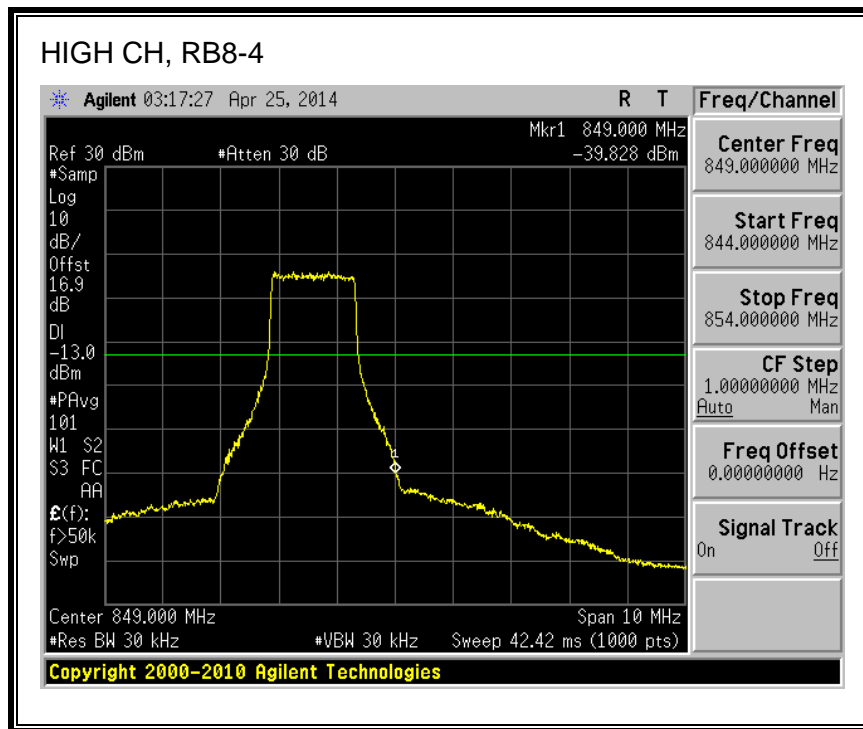

QPSK, (10.0 MHz BAND WIDTH)

16QAM, (10.0 MHz BAND WIDTH)

QPSK, (15.0 MHz BAND WIDTH)

16QAM, (15.0 MHz BAND WIDTH)

QPSK, (20.0 MHz BAND WIDTH)

16QAM, (20.0 MHz BAND WIDTH)

8.2.3. LTE BAND 5 BANDEDGE

QPSK, (1.4 MHz BAND WIDTH)

16QAM, (1.4 MHz BAND WIDTH)

QPSK, (3.0 MHz BAND WIDTH)

16QAM, (3.0 MHz BAND WIDTH)

QPSK, (5.0 MHz BAND WIDTH)

16QAM, (5.0 MHz BAND WIDTH)

QPSK, (10.0 MHz BAND WIDTH)

16QAM, (10.0 MHz BAND WIDTH)

8.2.4. LTE BAND 13 BANDEDGE