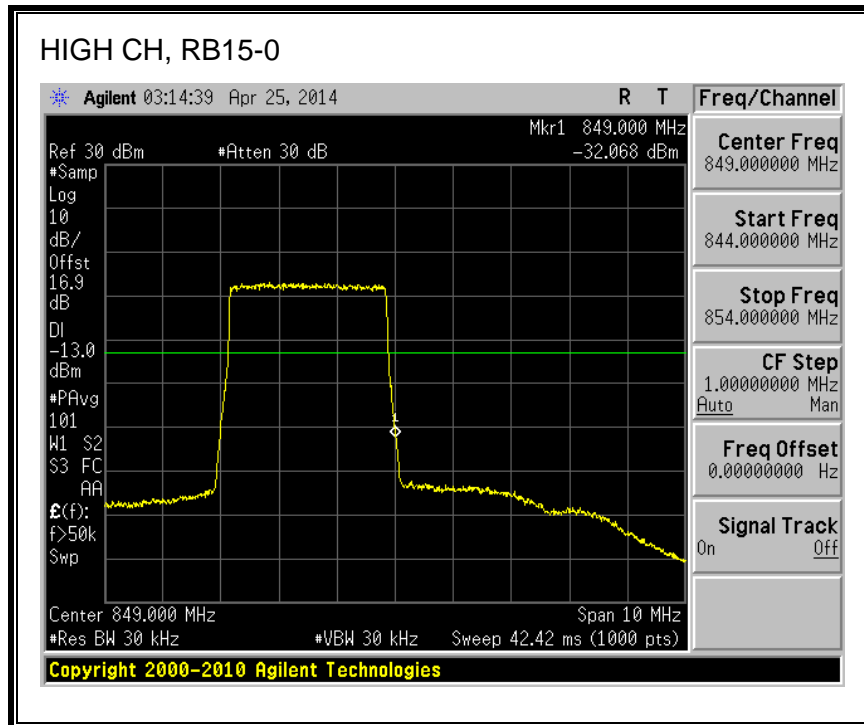

16QAM, (1.4 MHz BAND WIDTH)

QPSK, (3.0 MHz BAND WIDTH)

16QAM, (3.0 MHz BAND WIDTH)

QPSK, (5.0 MHz BAND WIDTH)

16QAM, (5.0 MHz BAND WIDTH)

QPSK, (10.0 MHz BAND WIDTH)

16QAM, (10.0 MHz BAND WIDTH)

8.2.4. LTE BAND 13 BANDEDGE