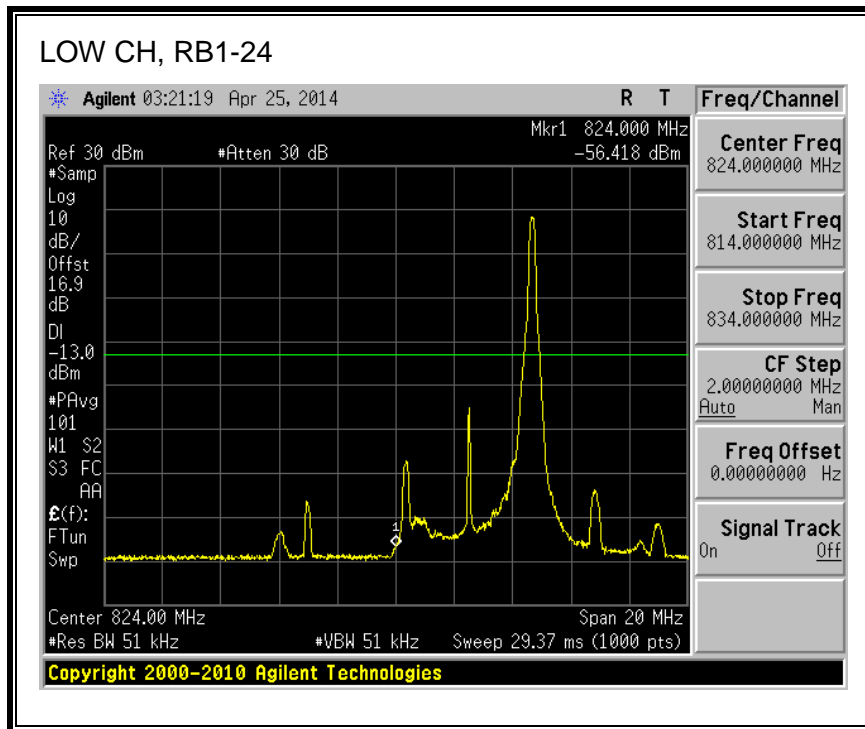

16QAM, (1.4 MHz BAND WIDTH)

QPSK, (3.0 MHz BAND WIDTH)

16QAM, (3.0 MHz BAND WIDTH)

QPSK, (5.0 MHz BAND WIDTH)

16QAM, (5.0 MHz BAND WIDTH)

QPSK, (10.0 MHz BAND WIDTH)

16QAM, (10.0 MHz BAND WIDTH)

8.2.4. LTE BAND 13 BANDEDGE