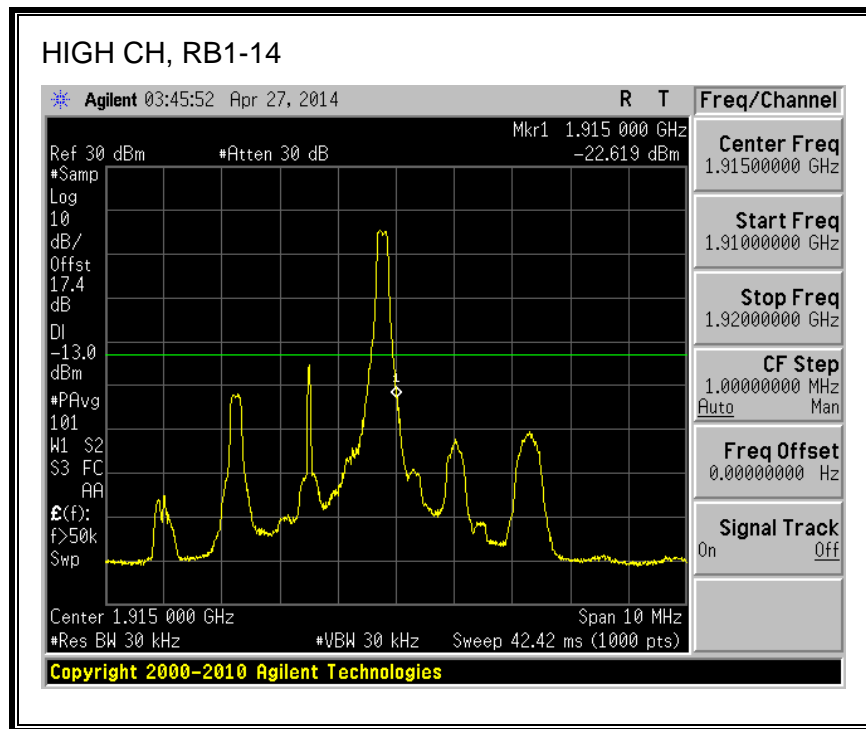

QPSK, 782MHz, 793 - 806MHz, (10MHz Bandwidth)

16QAM, 782MHz, 793 - 806MHz, (10MHz Bandwidth)

8.2.5. LTE BAND 17 BANDEDGE

QPSK, (5.0 MHz BAND WIDTH)

16QAM, (5.0 MHz BAND WIDTH)

QPSK, (10.0 MHz BAND WIDTH)

16QAM, (10.0 MHz BAND WIDTH)

8.2.6. LTE BAND 25 BANDEDGE

QPSK, (1.4 MHz BAND WIDTH)

16QAM, (1.4 MHz BAND WIDTH)

QPSK, (3.0 MHz BAND WIDTH)

16QAM, (3.0 MHz BAND WIDTH)

QPSK, (5.0 MHz BAND WIDTH)

16QAM, (5.0 MHz BAND WIDTH)

Band 25 (10.0 MHz BAND WIDTH)

LTE QPSK

16QAM, (10.0 MHz BAND WIDTH)

QPSK, (15.0 MHz BAND WIDTH)

16QAM, (15.0 MHz BAND WIDTH)

QPSK, (20.0 MHz BAND WIDTH)

16QAM, (20.0 MHz BAND WIDTH)

8.2.7. LTE BAND 26 EMISSION MASK

QPSK, (3.0 MHz BAND WIDTH)