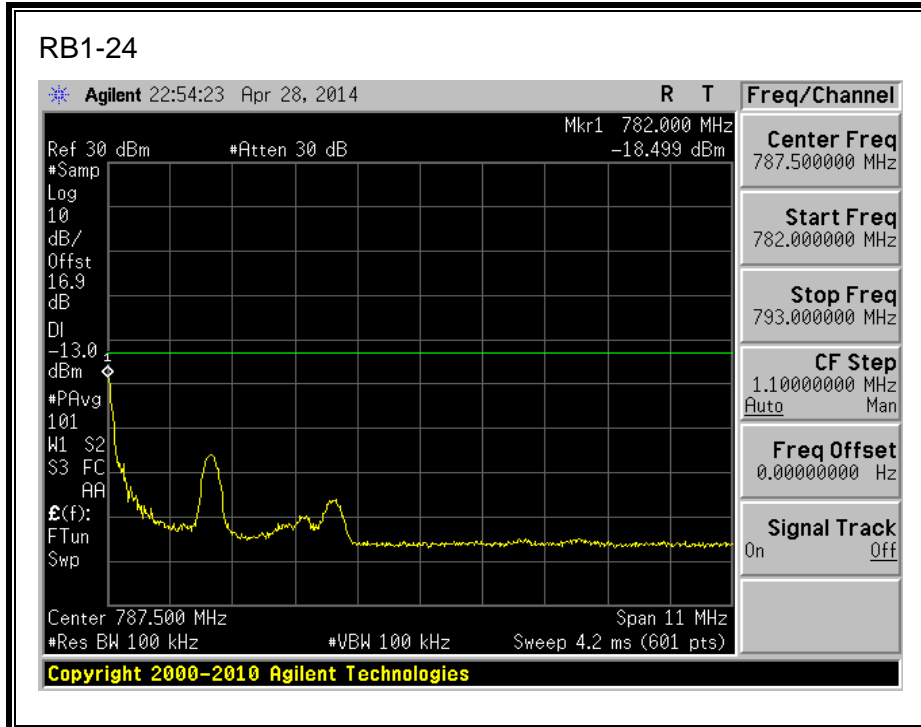

16QAM, (1.4 MHz BAND WIDTH)

QPSK, (3.0 MHz BAND WIDTH)

16QAM, (3.0 MHz BAND WIDTH)

QPSK, (5.0 MHz BAND WIDTH)

16QAM, (5.0 MHz BAND WIDTH)

QPSK, (10.0 MHz BAND WIDTH)

16QAM, (10.0 MHz BAND WIDTH)

8.2.4. LTE BAND 13 BANDEDGE

QPSK, 779.5 MHz, 775 – 777MHz, (5.0MHz Bandwidth)

16QAM, 779.5MHz, 775 - 777MHz, (5MHz Bandwidth)

QPSK, 779.5MHz, 13, 782 - 793MHz, (5MHz Bandwidth)

16QAM, 779.5MHz, 783 - 793MHz, (5MHz Bandwidth)

QPSK, 779.5MHz, 763 - 775MHz, (5MHz Bandwidth)