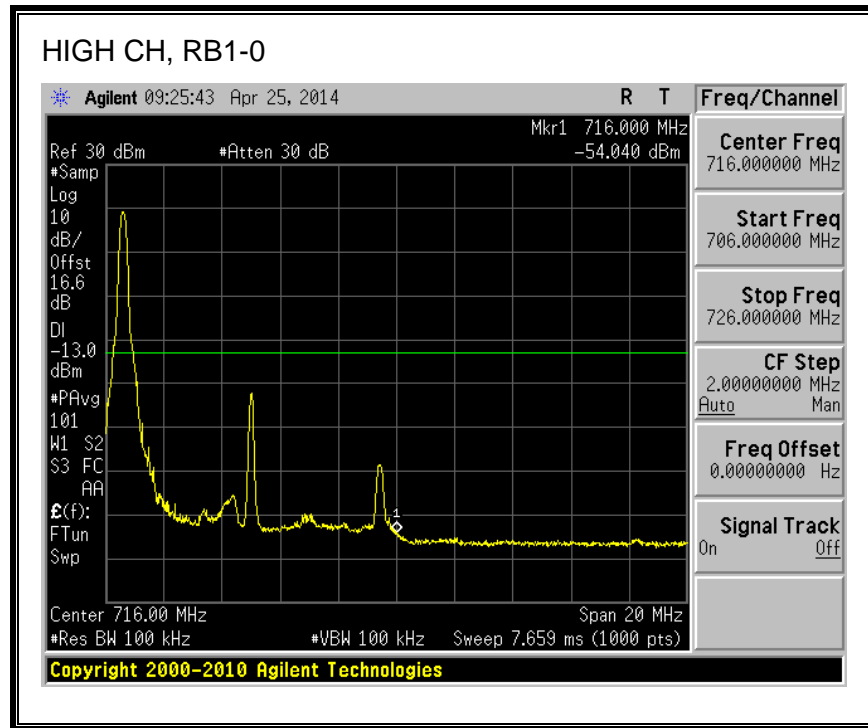

QPSK, 782MHz, 793 - 806MHz, (10MHz Bandwidth)

16QAM, 782MHz, 793 - 806MHz, (10MHz Bandwidth)

8.2.5. LTE BAND 17 BANDEDGE

QPSK, (5.0 MHz BAND WIDTH)

16QAM, (5.0 MHz BAND WIDTH)

QPSK, (10.0 MHz BAND WIDTH)

16QAM, (10.0 MHz BAND WIDTH)

8.2.6. LTE BAND 25 BANDEDGE

QPSK, (1.4 MHz BAND WIDTH)

16QAM, (1.4 MHz BAND WIDTH)

QPSK, (3.0 MHz BAND WIDTH)

16QAM, (3.0 MHz BAND WIDTH)

QPSK, (5.0 MHz BAND WIDTH)

16QAM, (5.0 MHz BAND WIDTH)

Band 25 (10.0 MHz BAND WIDTH)