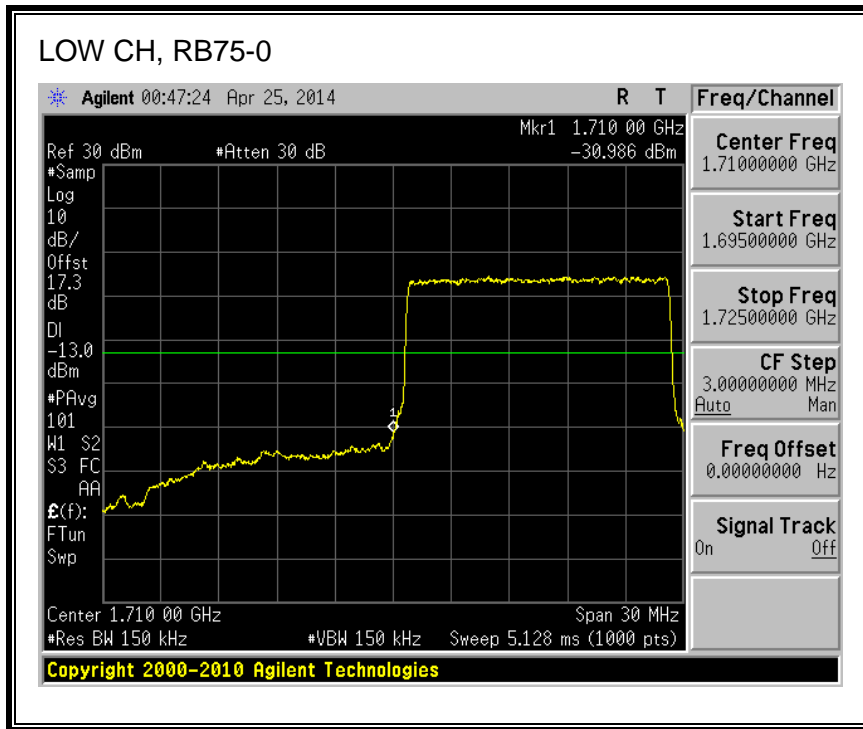

QPSK, (10.0 MHz BAND WIDTH)

16QAM, (10.0 MHz BAND WIDTH)

QPSK, (15.0 MHz BAND WIDTH)

16QAM, (15.0 MHz BAND WIDTH)

QPSK, (20.0 MHz BAND WIDTH)

16QAM, (20.0 MHz BAND WIDTH)

8.2.3. LTE BAND 5 BANDEDGE

QPSK, (1.4 MHz BAND WIDTH)

16QAM, (1.4 MHz BAND WIDTH)

QPSK, (3.0 MHz BAND WIDTH)

16QAM, (3.0 MHz BAND WIDTH)

QPSK, (5.0 MHz BAND WIDTH)

16QAM, (5.0 MHz BAND WIDTH)

QPSK, (10.0 MHz BAND WIDTH)

16QAM, (10.0 MHz BAND WIDTH)

8.2.4. LTE BAND 13 BANDEDGE