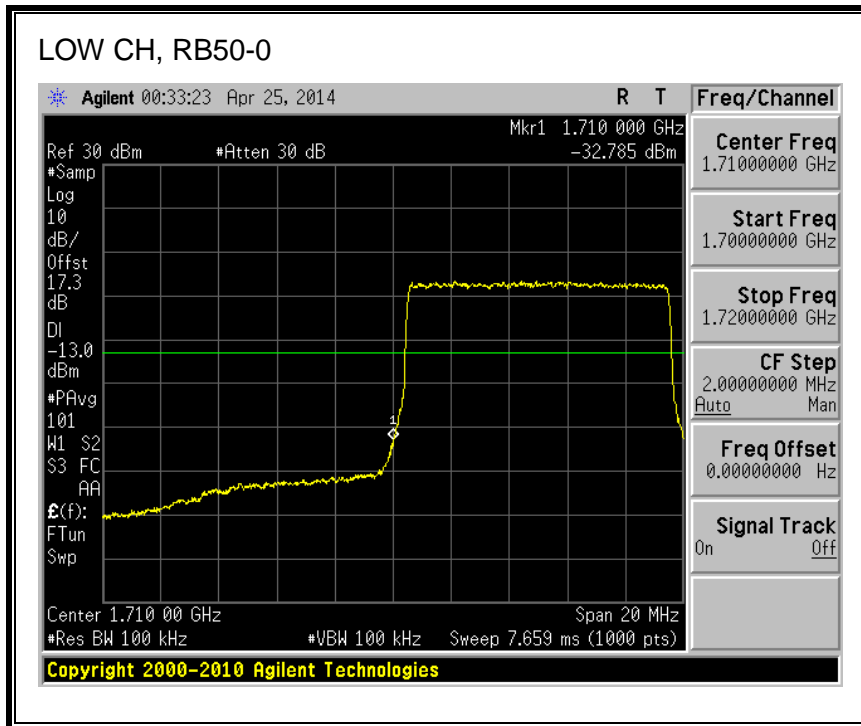

QPSK, (10.0 MHz BAND WIDTH)

16QAM, (10.0 MHz BAND WIDTH)

QPSK, (15.0 MHz BAND WIDTH)

16QAM, (15.0 MHz BAND WIDTH)

QPSK, (20.0 MHz BAND WIDTH)

16QAM, (20.0 MHz BAND WIDTH)

8.2.3. LTE BAND 5 BANDEDGE

QPSK, (1.4 MHz BAND WIDTH)

16QAM, (1.4 MHz BAND WIDTH)

QPSK, (3.0 MHz BAND WIDTH)

16QAM, (3.0 MHz BAND WIDTH)

QPSK, (5.0 MHz BAND WIDTH)

16QAM, (5.0 MHz BAND WIDTH)

QPSK, (10.0 MHz BAND WIDTH)

16QAM, (10.0 MHz BAND WIDTH)

8.2.4. LTE BAND 13 BANDEDGE