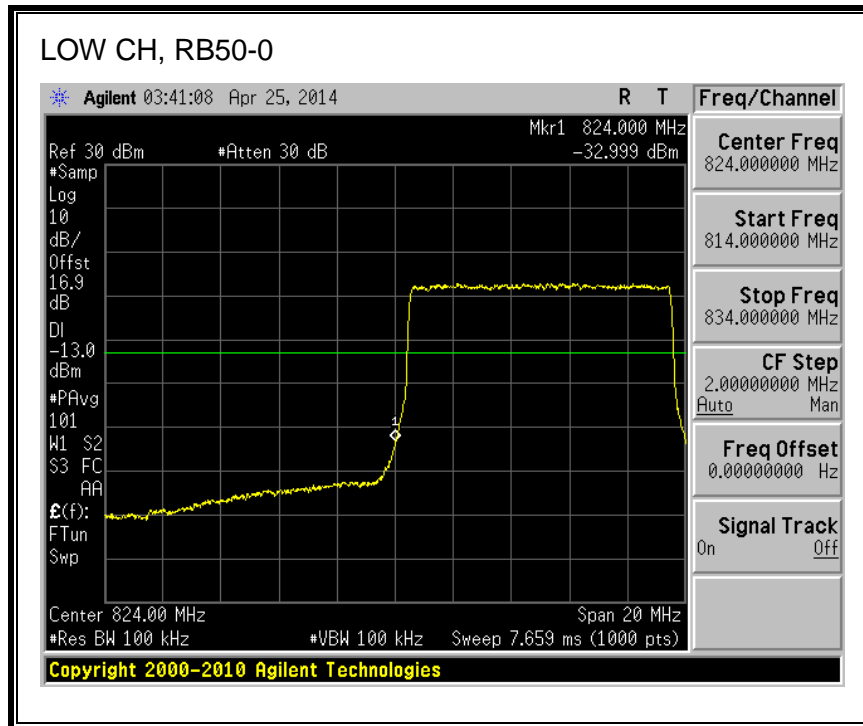

16QAM, (1.4 MHz BAND WIDTH)

QPSK, (3.0 MHz BAND WIDTH)

16QAM, (3.0 MHz BAND WIDTH)

QPSK, (5.0 MHz BAND WIDTH)

16QAM, (5.0 MHz BAND WIDTH)

QPSK, (10.0 MHz BAND WIDTH)

16QAM, (10.0 MHz BAND WIDTH)

8.2.4. LTE BAND 13 BANDEDGE