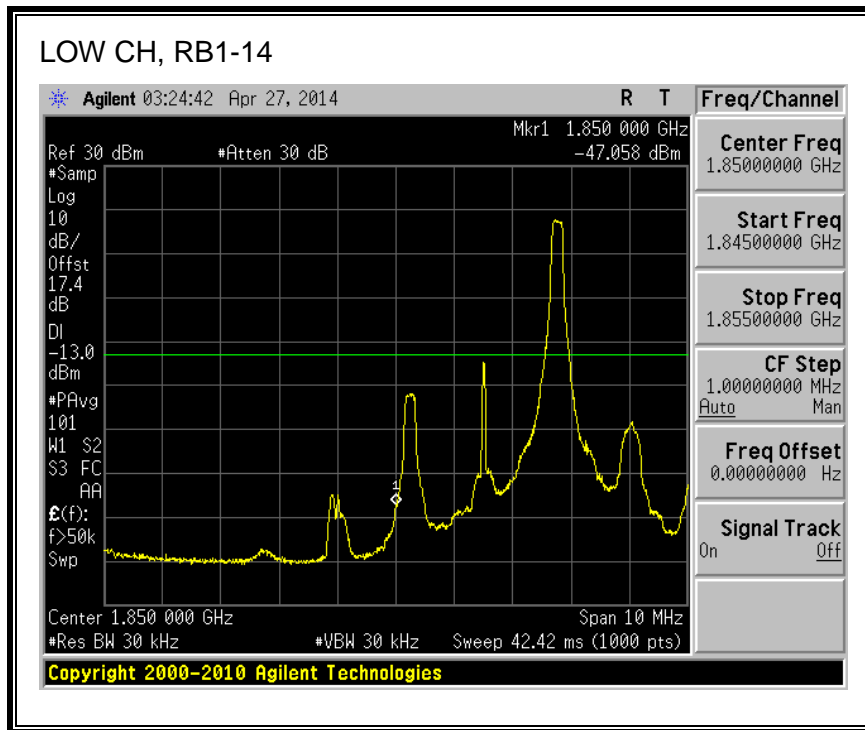

8.2.6. LTE BAND 25 BANDEDGE

QPSK, (1.4 MHz BAND WIDTH)

16QAM, (1.4 MHz BAND WIDTH)

QPSK, (3.0 MHz BAND WIDTH)

16QAM, (3.0 MHz BAND WIDTH)

QPSK, (5.0 MHz BAND WIDTH)

16QAM, (5.0 MHz BAND WIDTH)

Band 25 (10.0 MHz BAND WIDTH)

LTE QPSK

16QAM, (10.0 MHz BAND WIDTH)

QPSK, (15.0 MHz BAND WIDTH)

16QAM, (15.0 MHz BAND WIDTH)

QPSK, (20.0 MHz BAND WIDTH)

16QAM, (20.0 MHz BAND WIDTH)

8.2.7. LTE BAND 26 EMISSION MASK

QPSK, (3.0 MHz BAND WIDTH)