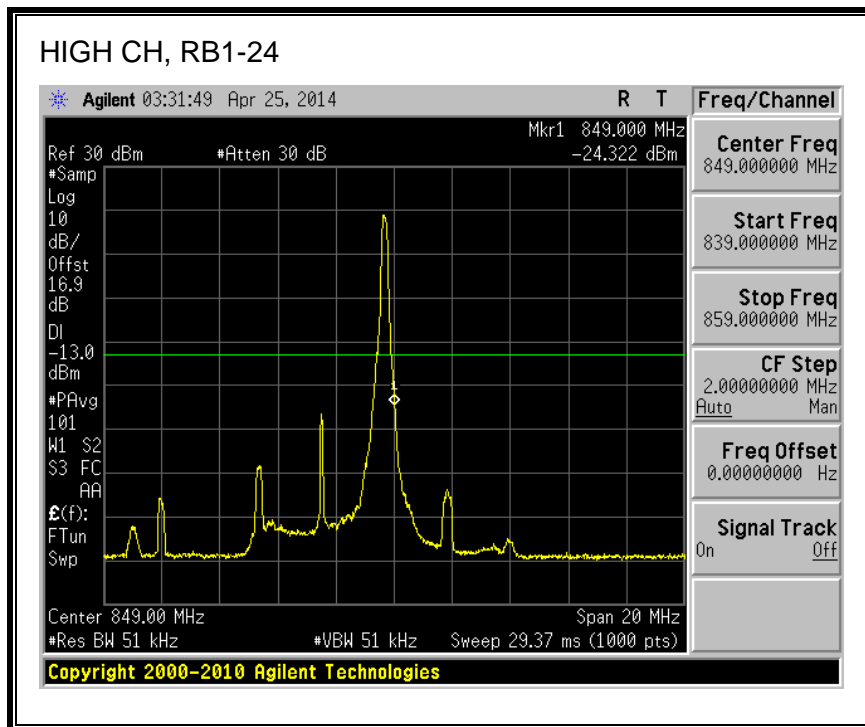

16QAM, (1.4 MHz BAND WIDTH)

QPSK, (3.0 MHz BAND WIDTH)

16QAM, (3.0 MHz BAND WIDTH)

QPSK, (5.0 MHz BAND WIDTH)

16QAM, (5.0 MHz BAND WIDTH)

QPSK, (10.0 MHz BAND WIDTH)

16QAM, (10.0 MHz BAND WIDTH)

8.2.4. LTE BAND 13 BANDEDGE