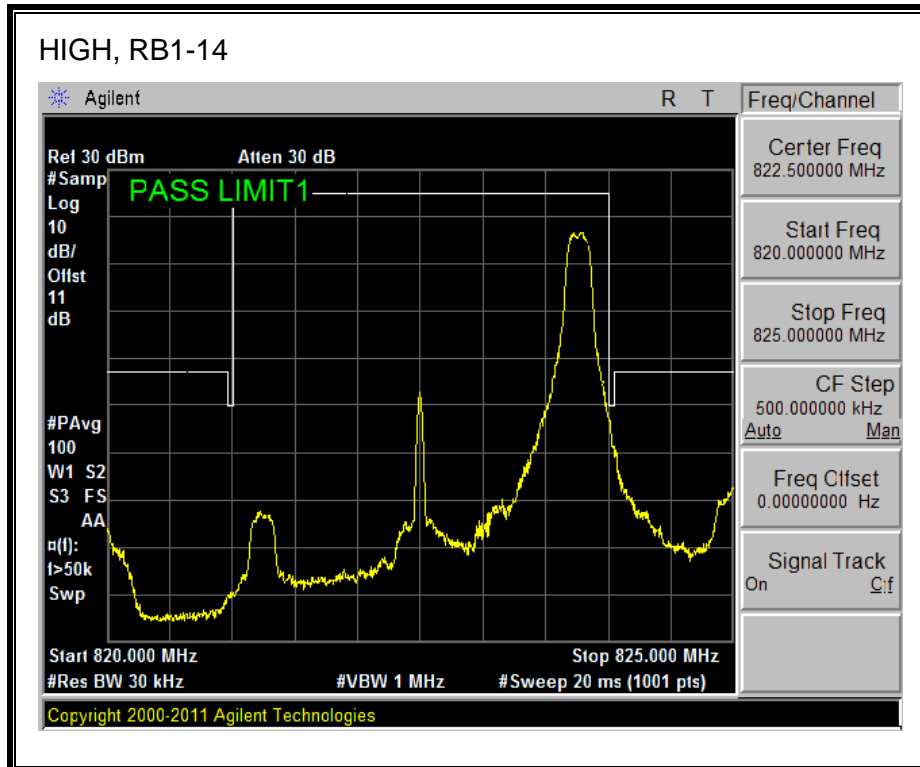

QPSK, (3.0 MHz BAND WIDTH)