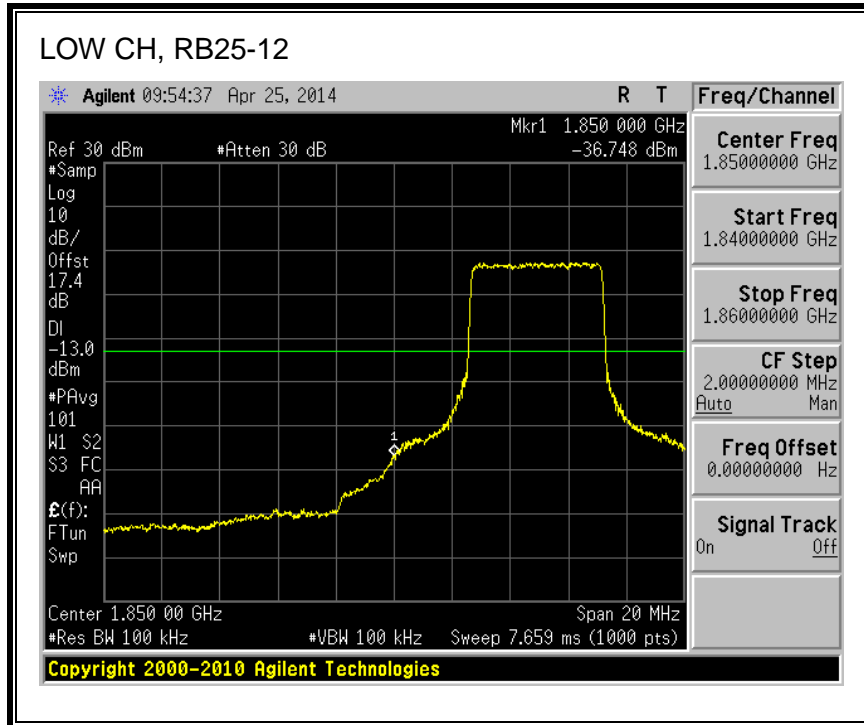

QPSK, 782MHz, 793 - 806MHz, (10MHz Bandwidth)

16QAM, 782MHz, 793 - 806MHz, (10MHz Bandwidth)

8.2.5. LTE BAND 17 BANDEDGE

QPSK, (5.0 MHz BAND WIDTH)

16QAM, (5.0 MHz BAND WIDTH)

QPSK, (10.0 MHz BAND WIDTH)

16QAM, (10.0 MHz BAND WIDTH)

8.2.6. LTE BAND 25 BANDEDGE

QPSK, (1.4 MHz BAND WIDTH)

16QAM, (1.4 MHz BAND WIDTH)

QPSK, (3.0 MHz BAND WIDTH)

16QAM, (3.0 MHz BAND WIDTH)

QPSK, (5.0 MHz BAND WIDTH)

16QAM, (5.0 MHz BAND WIDTH)

Band 25 (10.0 MHz BAND WIDTH)

LTE QPSK

16QAM, (10.0 MHz BAND WIDTH)

QPSK, (15.0 MHz BAND WIDTH)

16QAM, (15.0 MHz BAND WIDTH)

QPSK, (20.0 MHz BAND WIDTH)

16QAM, (20.0 MHz BAND WIDTH)

8.2.7. LTE BAND 26 EMISSION MASK

QPSK, (3.0 MHz BAND WIDTH)