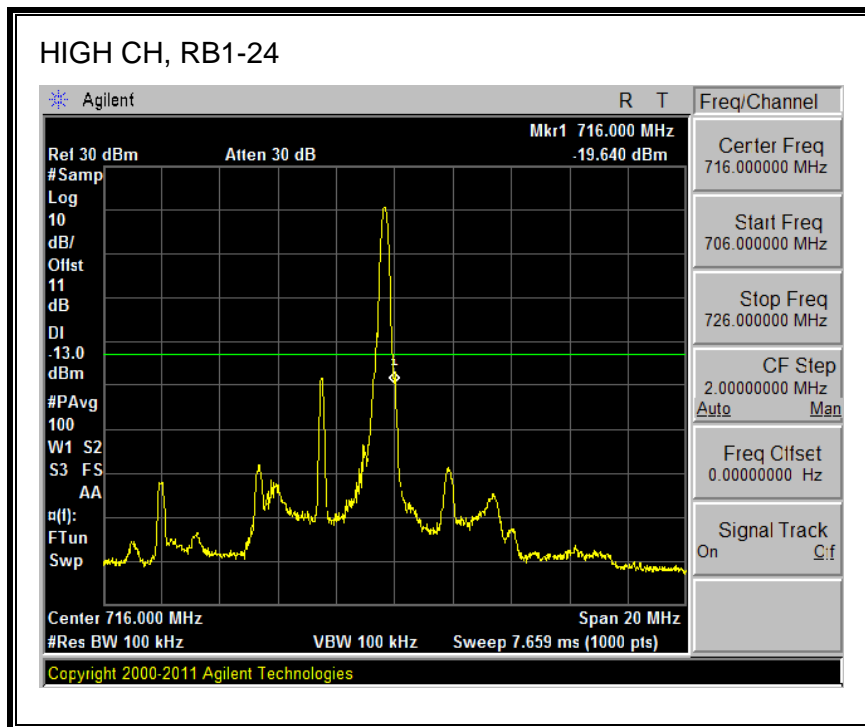

QPSK, 782MHz, 793 - 806MHz, (10MHz Bandwidth)

16QAM, 782MHz, 793 - 806MHz, (10MHz Bandwidth)

8.2.5. LTE BAND 17 BANDEDGE

QPSK, (5.0 MHz BAND WIDTH)

16QAM, (5.0 MHz BAND WIDTH)

QPSK, (10.0 MHz BAND WIDTH)

16QAM, (10.0 MHz BAND WIDTH)

8.2.6. LTE BAND 25 BANDEDGE

QPSK, (1.4 MHz BAND WIDTH)

16QAM, (1.4 MHz BAND WIDTH)

QPSK, (3.0 MHz BAND WIDTH)

16QAM, (3.0 MHz BAND WIDTH)

QPSK, (5.0 MHz BAND WIDTH)

16QAM, (5.0 MHz BAND WIDTH)

Band 25 (10.0 MHz BAND WIDTH)