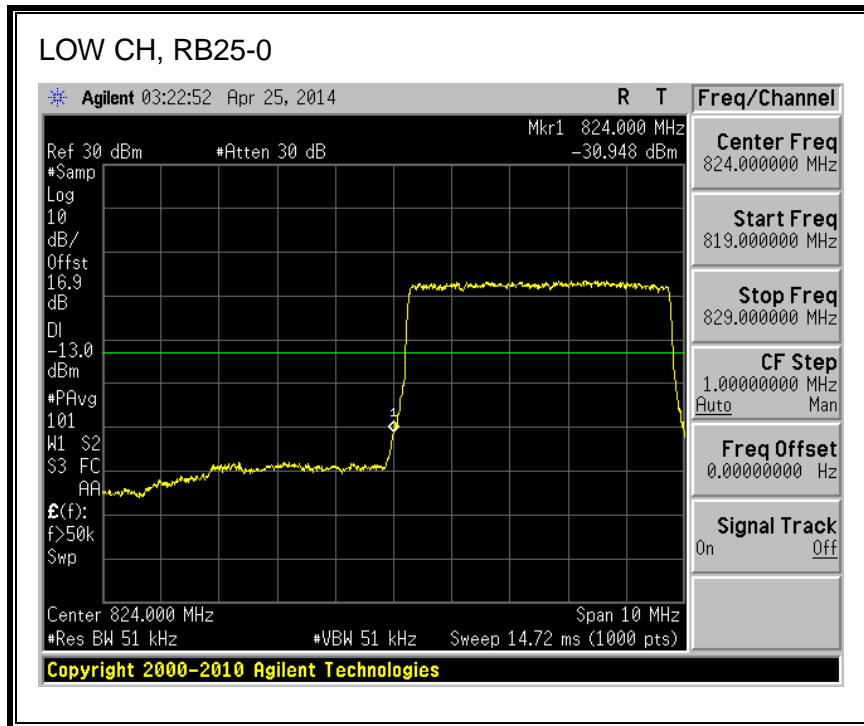

QPSK, (10.0 MHz BAND WIDTH)

16QAM, (10.0 MHz BAND WIDTH)

QPSK, (15.0 MHz BAND WIDTH)

16QAM, (15.0 MHz BAND WIDTH)

QPSK, (20.0 MHz BAND WIDTH)

16QAM, (20.0 MHz BAND WIDTH)

8.2.3. LTE BAND 5 BANDEDGE

QPSK, (1.4 MHz BAND WIDTH)

16QAM, (1.4 MHz BAND WIDTH)

QPSK, (3.0 MHz BAND WIDTH)

16QAM, (3.0 MHz BAND WIDTH)

QPSK, (5.0 MHz BAND WIDTH)

16QAM, (5.0 MHz BAND WIDTH)

QPSK, (10.0 MHz BAND WIDTH)

16QAM, (10.0 MHz BAND WIDTH)

8.2.4. LTE BAND 13 BANDEDGE