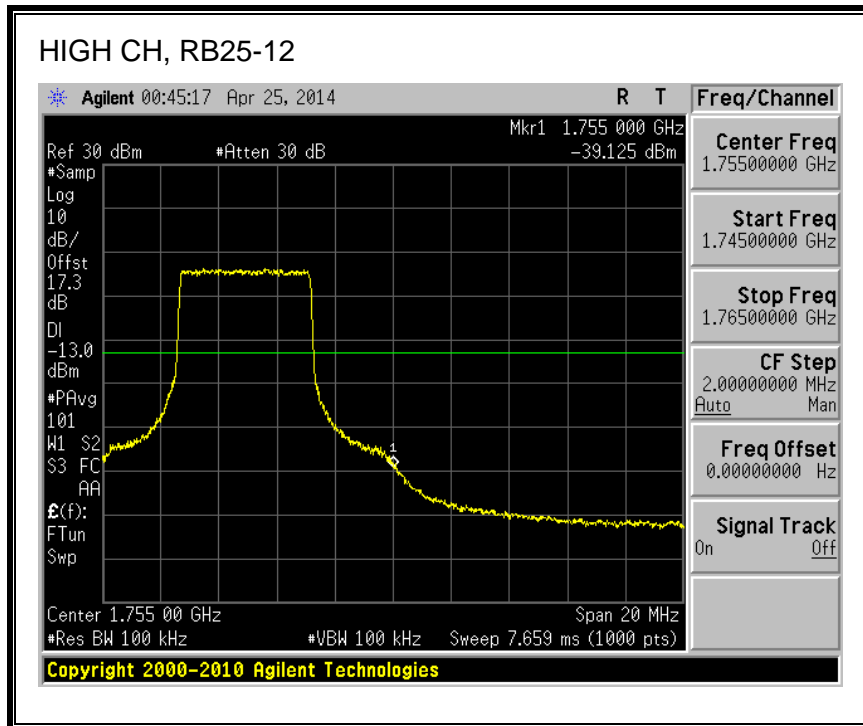

QPSK, (10.0 MHz BAND WIDTH)

16QAM, (10.0 MHz BAND WIDTH)

QPSK, (15.0 MHz BAND WIDTH)

16QAM, (15.0 MHz BAND WIDTH)

QPSK, (20.0 MHz BAND WIDTH)

16QAM, (20.0 MHz BAND WIDTH)

8.2.3. LTE BAND 5 BANDEDGE

QPSK, (1.4 MHz BAND WIDTH)

16QAM, (1.4 MHz BAND WIDTH)

QPSK, (3.0 MHz BAND WIDTH)

16QAM, (3.0 MHz BAND WIDTH)

QPSK, (5.0 MHz BAND WIDTH)

16QAM, (5.0 MHz BAND WIDTH)

QPSK, (10.0 MHz BAND WIDTH)

16QAM, (10.0 MHz BAND WIDTH)

8.2.4. LTE BAND 13 BANDEDGE