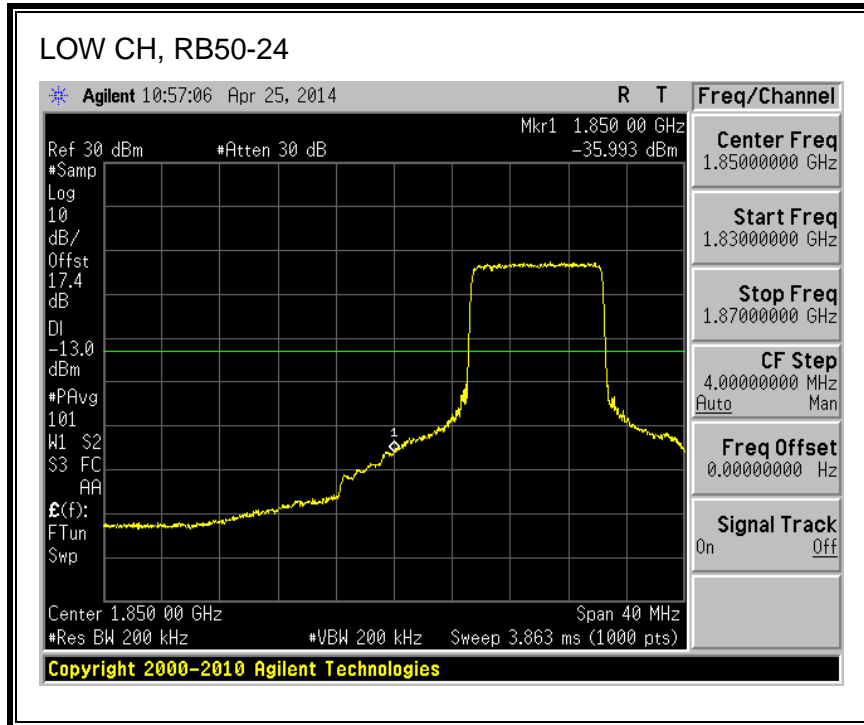

LTE QPSK

16QAM, (10.0 MHz BAND WIDTH)

QPSK, (15.0 MHz BAND WIDTH)

16QAM, (15.0 MHz BAND WIDTH)

QPSK, (20.0 MHz BAND WIDTH)

16QAM, (20.0 MHz BAND WIDTH)

8.2.7. LTE BAND 26 EMISSION MASK

QPSK, (3.0 MHz BAND WIDTH)