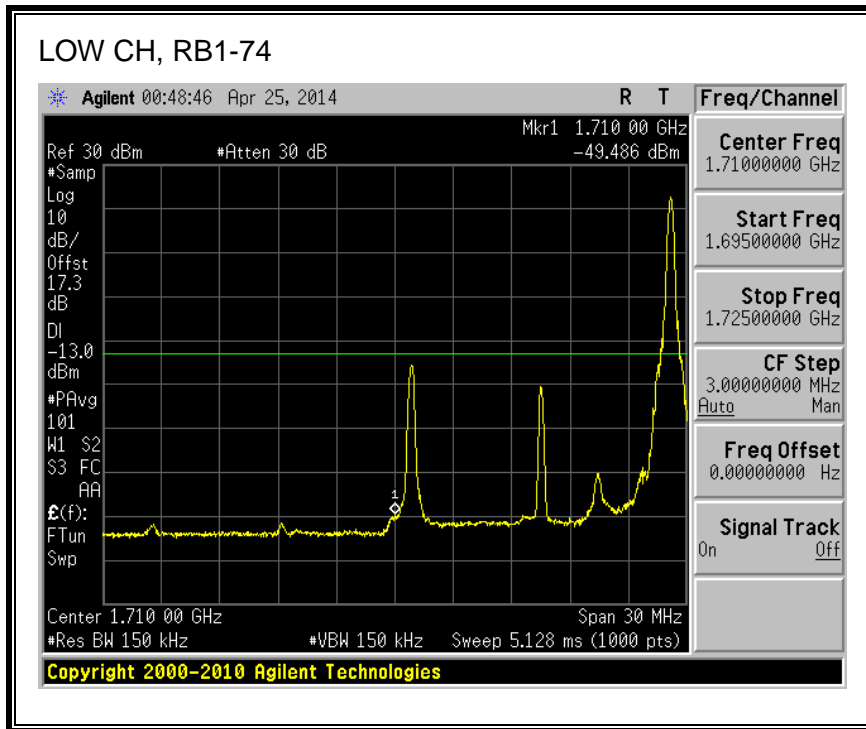

QPSK, (10.0 MHz BAND WIDTH)

16QAM, (10.0 MHz BAND WIDTH)

QPSK, (15.0 MHz BAND WIDTH)

16QAM, (15.0 MHz BAND WIDTH)

QPSK, (20.0 MHz BAND WIDTH)

16QAM, (20.0 MHz BAND WIDTH)

8.2.3. LTE BAND 5 BANDEDGE

QPSK, (1.4 MHz BAND WIDTH)

16QAM, (1.4 MHz BAND WIDTH)

QPSK, (3.0 MHz BAND WIDTH)

16QAM, (3.0 MHz BAND WIDTH)

QPSK, (5.0 MHz BAND WIDTH)

16QAM, (5.0 MHz BAND WIDTH)

QPSK, (10.0 MHz BAND WIDTH)

16QAM, (10.0 MHz BAND WIDTH)

8.2.4. LTE BAND 13 BANDEDGE