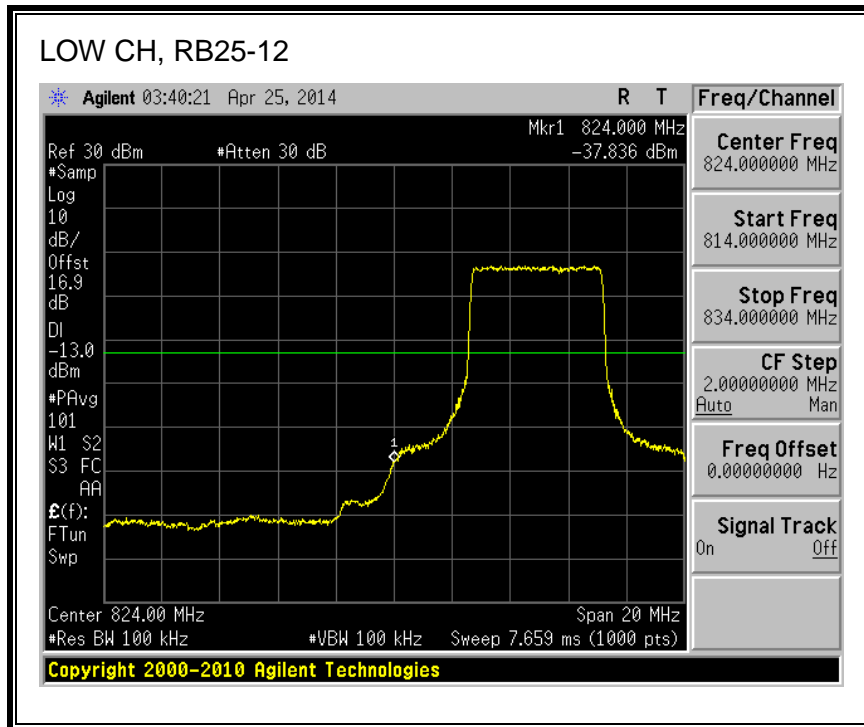

QPSK, (10.0 MHz BAND WIDTH)

16QAM, (10.0 MHz BAND WIDTH)

QPSK, (15.0 MHz BAND WIDTH)

16QAM, (15.0 MHz BAND WIDTH)

QPSK, (20.0 MHz BAND WIDTH)

16QAM, (20.0 MHz BAND WIDTH)

8.2.3. LTE BAND 5 BANDEDGE

QPSK, (1.4 MHz BAND WIDTH)

16QAM, (1.4 MHz BAND WIDTH)

QPSK, (3.0 MHz BAND WIDTH)

16QAM, (3.0 MHz BAND WIDTH)

QPSK, (5.0 MHz BAND WIDTH)

16QAM, (5.0 MHz BAND WIDTH)

QPSK, (10.0 MHz BAND WIDTH)

16QAM, (10.0 MHz BAND WIDTH)

8.2.4. LTE BAND 13 BANDEDGE