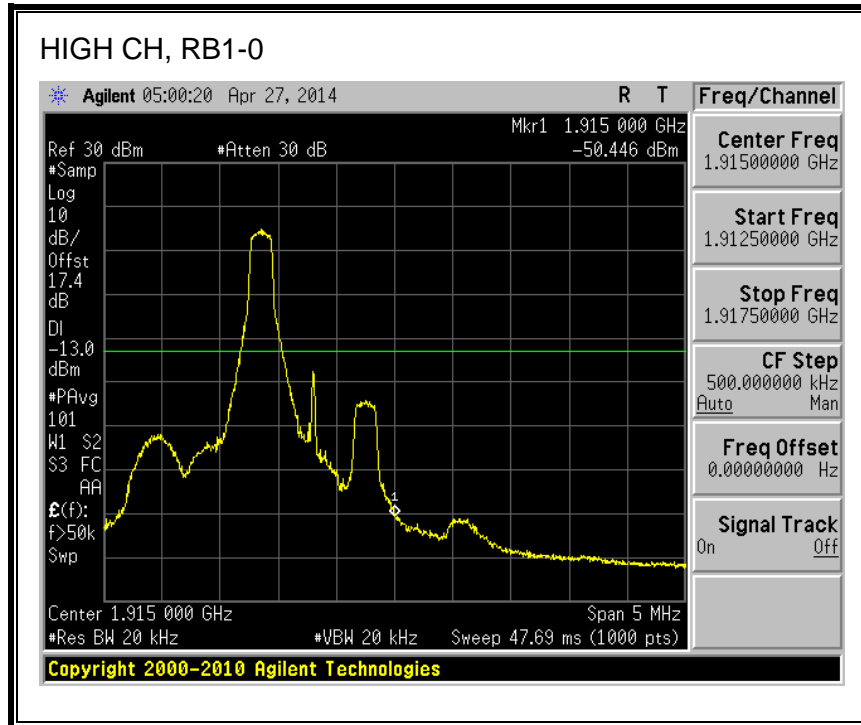

QPSK, 782MHz, 793 - 806MHz, (10MHz Bandwidth)

16QAM, 782MHz, 793 - 806MHz, (10MHz Bandwidth)

8.2.5. LTE BAND 17 BANDEDGE

QPSK, (5.0 MHz BAND WIDTH)

16QAM, (5.0 MHz BAND WIDTH)

QPSK, (10.0 MHz BAND WIDTH)

16QAM, (10.0 MHz BAND WIDTH)

8.2.6. LTE BAND 25 BANDEDGE

QPSK, (1.4 MHz BAND WIDTH)

16QAM, (1.4 MHz BAND WIDTH)

QPSK, (3.0 MHz BAND WIDTH)

16QAM, (3.0 MHz BAND WIDTH)

QPSK, (5.0 MHz BAND WIDTH)

16QAM, (5.0 MHz BAND WIDTH)

Band 25 (10.0 MHz BAND WIDTH)

LTE QPSK

16QAM, (10.0 MHz BAND WIDTH)

QPSK, (15.0 MHz BAND WIDTH)

16QAM, (15.0 MHz BAND WIDTH)

QPSK, (20.0 MHz BAND WIDTH)

16QAM, (20.0 MHz BAND WIDTH)

8.2.7. LTE BAND 26 EMISSION MASK

QPSK, (3.0 MHz BAND WIDTH)