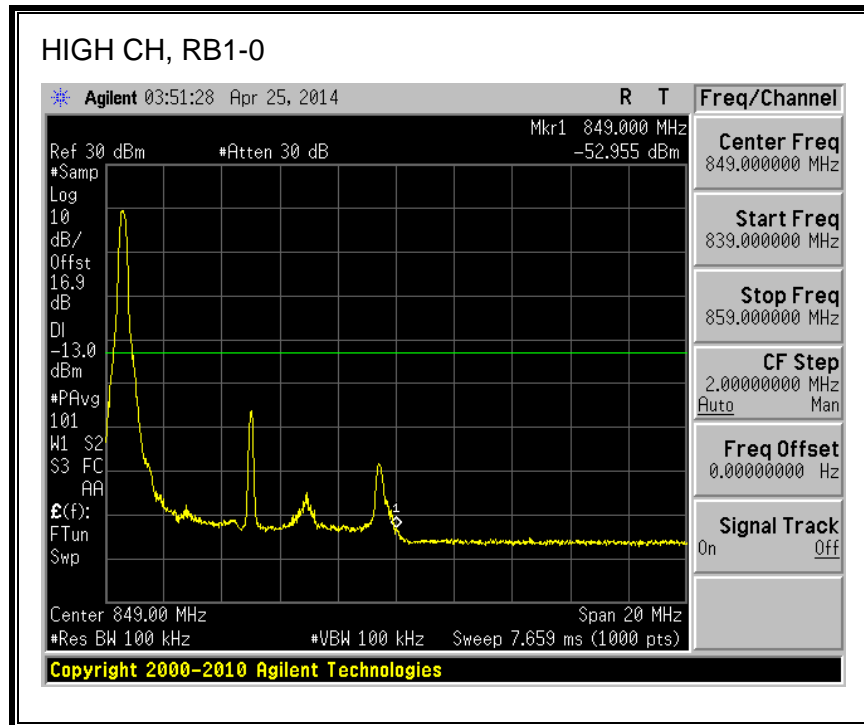

16QAM, (1.4 MHz BAND WIDTH)

QPSK, (3.0 MHz BAND WIDTH)

16QAM, (3.0 MHz BAND WIDTH)

QPSK, (5.0 MHz BAND WIDTH)

16QAM, (5.0 MHz BAND WIDTH)

QPSK, (10.0 MHz BAND WIDTH)

16QAM, (10.0 MHz BAND WIDTH)

8.2.4. LTE BAND 13 BANDEDGE