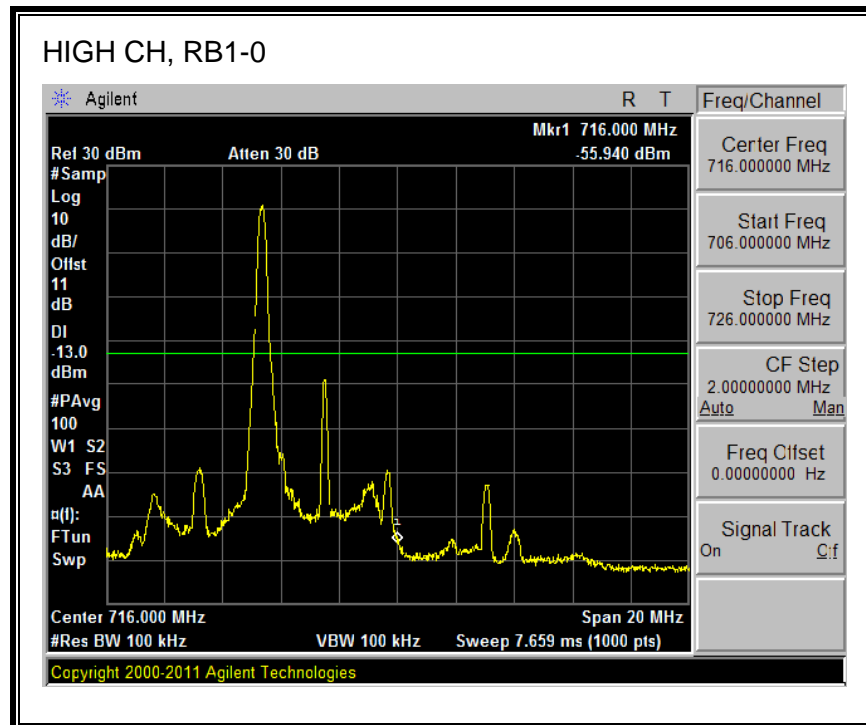

QPSK, 782MHz, 793 - 806MHz, (10MHz Bandwidth)

16QAM, 782MHz, 793 - 806MHz, (10MHz Bandwidth)

8.2.5. LTE BAND 17 BANDEDGE

QPSK, (5.0 MHz BAND WIDTH)

16QAM, (5.0 MHz BAND WIDTH)

QPSK, (10.0 MHz BAND WIDTH)

16QAM, (10.0 MHz BAND WIDTH)

8.2.6. LTE BAND 25 BANDEDGE

QPSK, (1.4 MHz BAND WIDTH)

16QAM, (1.4 MHz BAND WIDTH)

QPSK, (3.0 MHz BAND WIDTH)

16QAM, (3.0 MHz BAND WIDTH)

QPSK, (5.0 MHz BAND WIDTH)

16QAM, (5.0 MHz BAND WIDTH)

Band 25 (10.0 MHz BAND WIDTH)