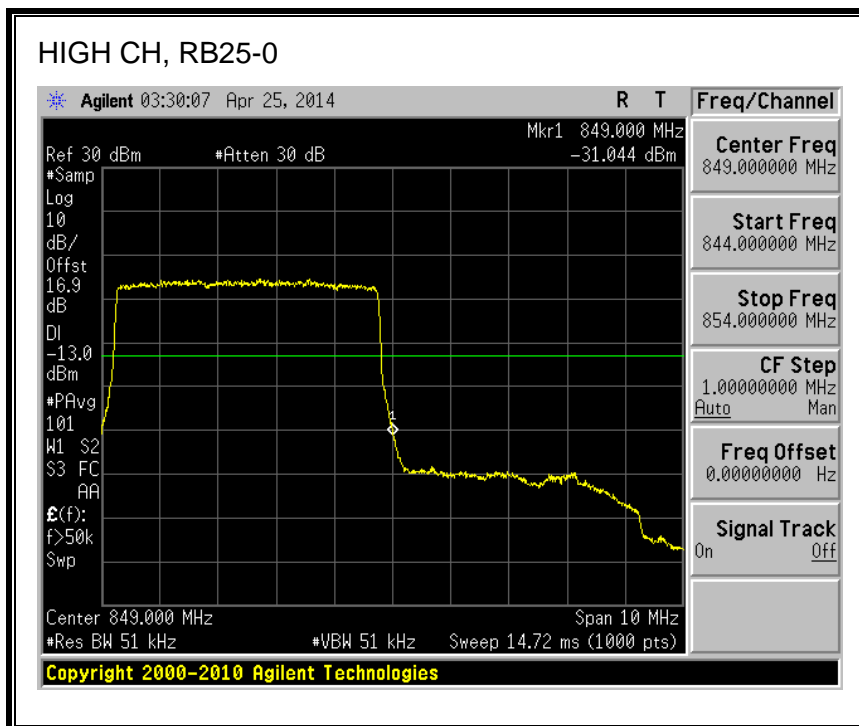

QPSK, (10.0 MHz BAND WIDTH)

16QAM, (10.0 MHz BAND WIDTH)

QPSK, (15.0 MHz BAND WIDTH)

16QAM, (15.0 MHz BAND WIDTH)

QPSK, (20.0 MHz BAND WIDTH)

16QAM, (20.0 MHz BAND WIDTH)

8.2.3. LTE BAND 5 BANDEDGE

QPSK, (1.4 MHz BAND WIDTH)

16QAM, (1.4 MHz BAND WIDTH)

QPSK, (3.0 MHz BAND WIDTH)

16QAM, (3.0 MHz BAND WIDTH)

QPSK, (5.0 MHz BAND WIDTH)

16QAM, (5.0 MHz BAND WIDTH)

QPSK, (10.0 MHz BAND WIDTH)

16QAM, (10.0 MHz BAND WIDTH)

8.2.4. LTE BAND 13 BANDEDGE