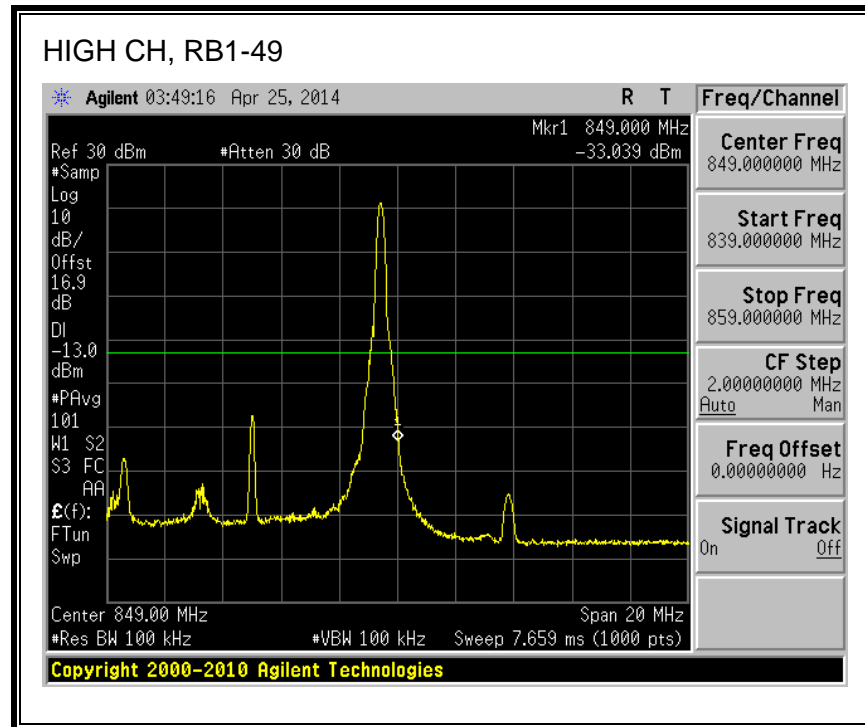

16QAM, (1.4 MHz BAND WIDTH)

QPSK, (3.0 MHz BAND WIDTH)

16QAM, (3.0 MHz BAND WIDTH)

QPSK, (5.0 MHz BAND WIDTH)

16QAM, (5.0 MHz BAND WIDTH)

QPSK, (10.0 MHz BAND WIDTH)

16QAM, (10.0 MHz BAND WIDTH)

8.2.4. LTE BAND 13 BANDEDGE