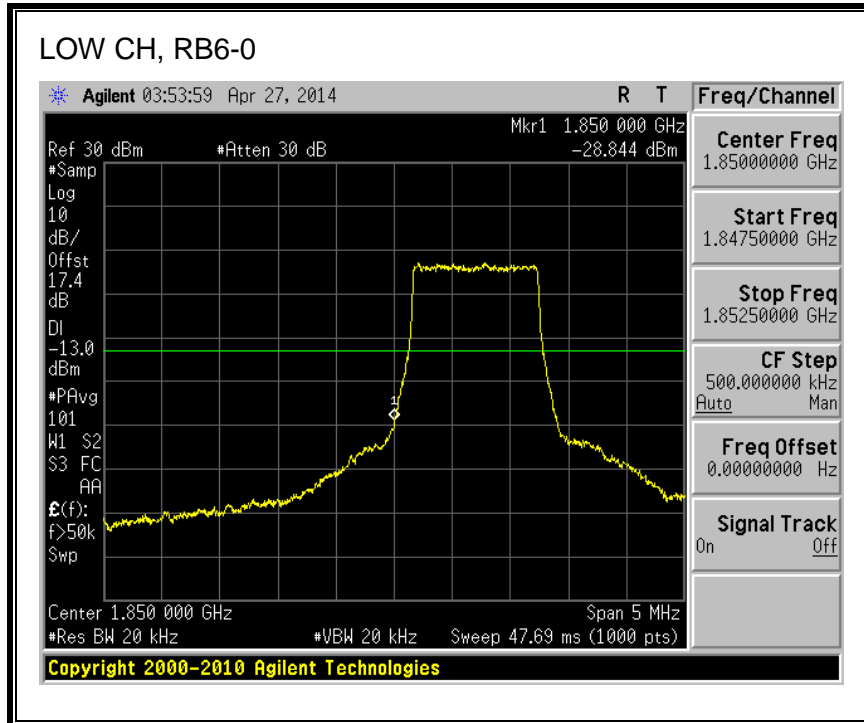

QPSK, 782MHz, 793 - 806MHz, (10MHz Bandwidth)

16QAM, 782MHz, 793 - 806MHz, (10MHz Bandwidth)

8.2.5. LTE BAND 17 BANDEDGE

QPSK, (5.0 MHz BAND WIDTH)

16QAM, (5.0 MHz BAND WIDTH)

QPSK, (10.0 MHz BAND WIDTH)

16QAM, (10.0 MHz BAND WIDTH)

8.2.6. LTE BAND 25 BANDEDGE

QPSK, (1.4 MHz BAND WIDTH)

16QAM, (1.4 MHz BAND WIDTH)

QPSK, (3.0 MHz BAND WIDTH)

16QAM, (3.0 MHz BAND WIDTH)

QPSK, (5.0 MHz BAND WIDTH)

16QAM, (5.0 MHz BAND WIDTH)

Band 25 (10.0 MHz BAND WIDTH)

LTE QPSK

16QAM, (10.0 MHz BAND WIDTH)

QPSK, (15.0 MHz BAND WIDTH)

16QAM, (15.0 MHz BAND WIDTH)

QPSK, (20.0 MHz BAND WIDTH)

16QAM, (20.0 MHz BAND WIDTH)

8.2.7. LTE BAND 26 EMISSION MASK

QPSK, (3.0 MHz BAND WIDTH)