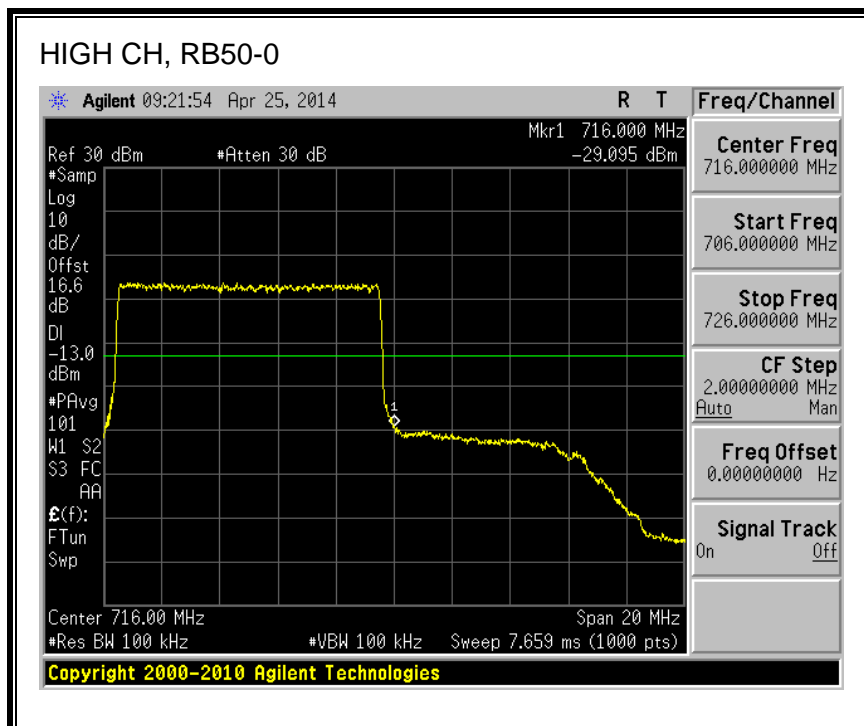

QPSK, 782MHz, 793 - 806MHz, (10MHz Bandwidth)

16QAM, 782MHz, 793 - 806MHz, (10MHz Bandwidth)

8.2.5. LTE BAND 17 BANDEDGE

QPSK, (5.0 MHz BAND WIDTH)

16QAM, (5.0 MHz BAND WIDTH)

QPSK, (10.0 MHz BAND WIDTH)

16QAM, (10.0 MHz BAND WIDTH)

8.2.6. LTE BAND 25 BANDEDGE

QPSK, (1.4 MHz BAND WIDTH)

16QAM, (1.4 MHz BAND WIDTH)

QPSK, (3.0 MHz BAND WIDTH)

16QAM, (3.0 MHz BAND WIDTH)

QPSK, (5.0 MHz BAND WIDTH)

16QAM, (5.0 MHz BAND WIDTH)

Band 25 (10.0 MHz BAND WIDTH)