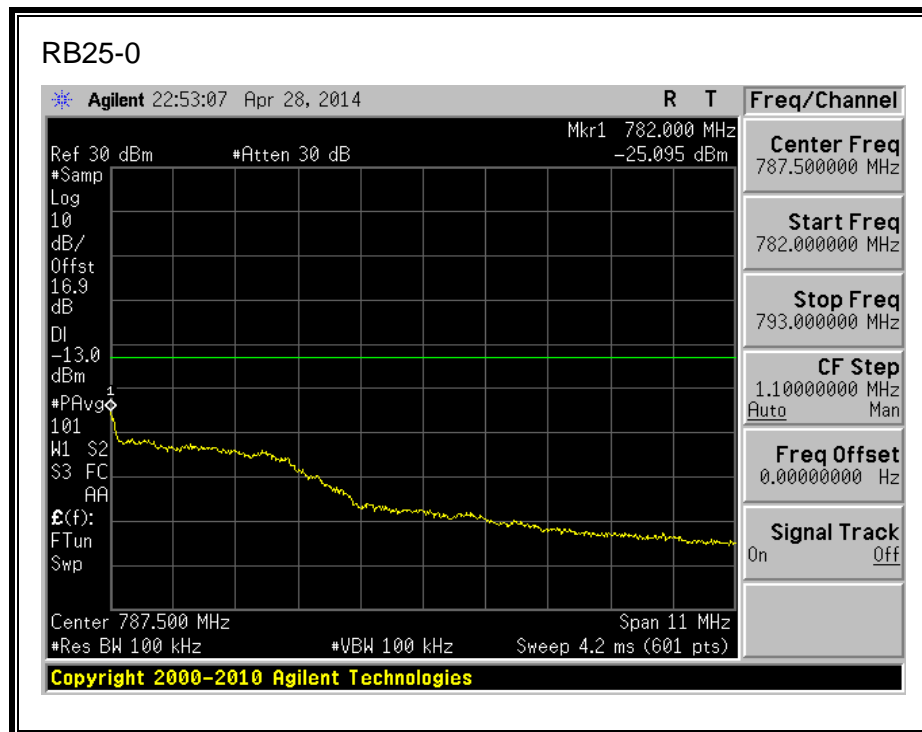

16QAM, (1.4 MHz BAND WIDTH)

QPSK, (3.0 MHz BAND WIDTH)

16QAM, (3.0 MHz BAND WIDTH)

QPSK, (5.0 MHz BAND WIDTH)

16QAM, (5.0 MHz BAND WIDTH)

QPSK, (10.0 MHz BAND WIDTH)

16QAM, (10.0 MHz BAND WIDTH)

8.2.4. LTE BAND 13 BANDEDGE

QPSK, 779.5 MHz, 775 – 777MHz, (5.0MHz Bandwidth)

16QAM, 779.5MHz, 775 - 777MHz, (5MHz Bandwidth)

QPSK, 779.5MHz, 13, 782 - 793MHz, (5MHz Bandwidth)

16QAM, 779.5MHz, 783 - 793MHz, (5MHz Bandwidth)

QPSK, 779.5MHz, 763 - 775MHz, (5MHz Bandwidth)