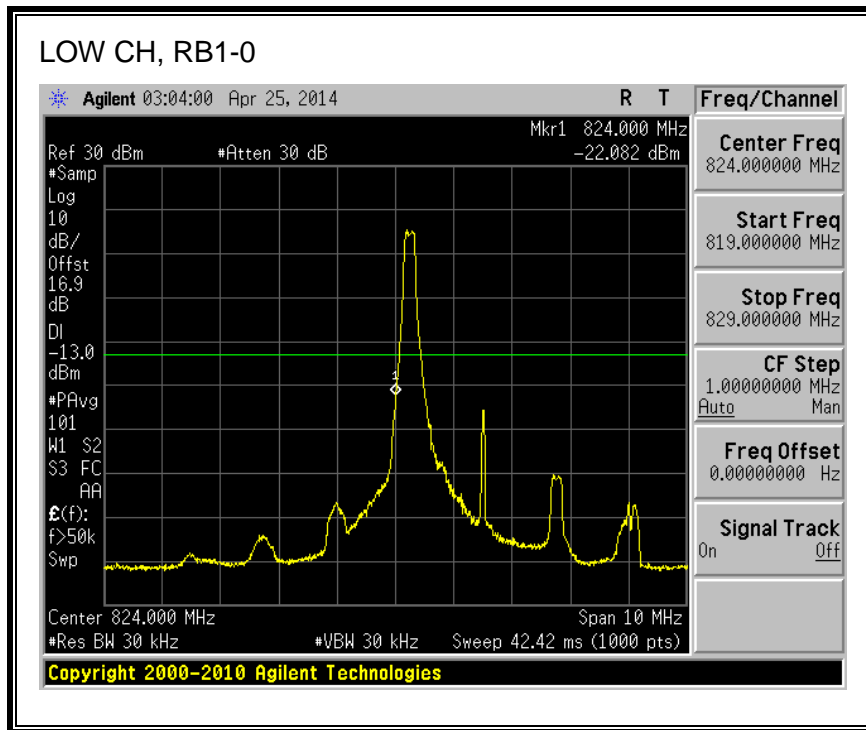

16QAM, (1.4 MHz BAND WIDTH)

QPSK, (3.0 MHz BAND WIDTH)

16QAM, (3.0 MHz BAND WIDTH)

QPSK, (5.0 MHz BAND WIDTH)

16QAM, (5.0 MHz BAND WIDTH)

QPSK, (10.0 MHz BAND WIDTH)

16QAM, (10.0 MHz BAND WIDTH)

8.2.4. LTE BAND 13 BANDEDGE