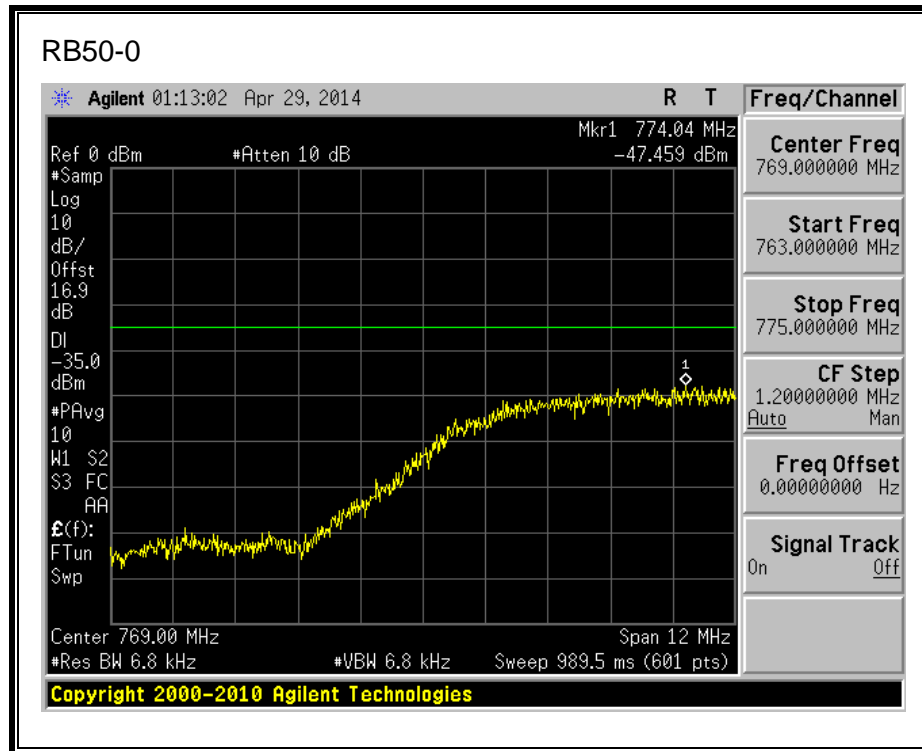

16QAM, 782MHz, 775 - 777MHz, (10MHz Bandwidth)

QPSK, 782MHz, 787 - 793MHz, (10MHz Bandwidth)

16QAM, 782MHz, 787 - 793MHz, (10MHz Bandwidth)

QPSK, 782MHz, 763 - 775MHz, (10MHz Bandwidth)

16QAM, 782MHz, 763 - 775MHz, (10MHz Bandwidth)

QPSK, 782MHz, 793 - 806MHz, (10MHz Bandwidth)

16QAM, 782MHz, 793 - 806MHz, (10MHz Bandwidth)

8.2.5. LTE BAND 17 BANDEDGE

QPSK, (5.0 MHz BAND WIDTH)

16QAM, (5.0 MHz BAND WIDTH)

QPSK, (10.0 MHz BAND WIDTH)

16QAM, (10.0 MHz BAND WIDTH)