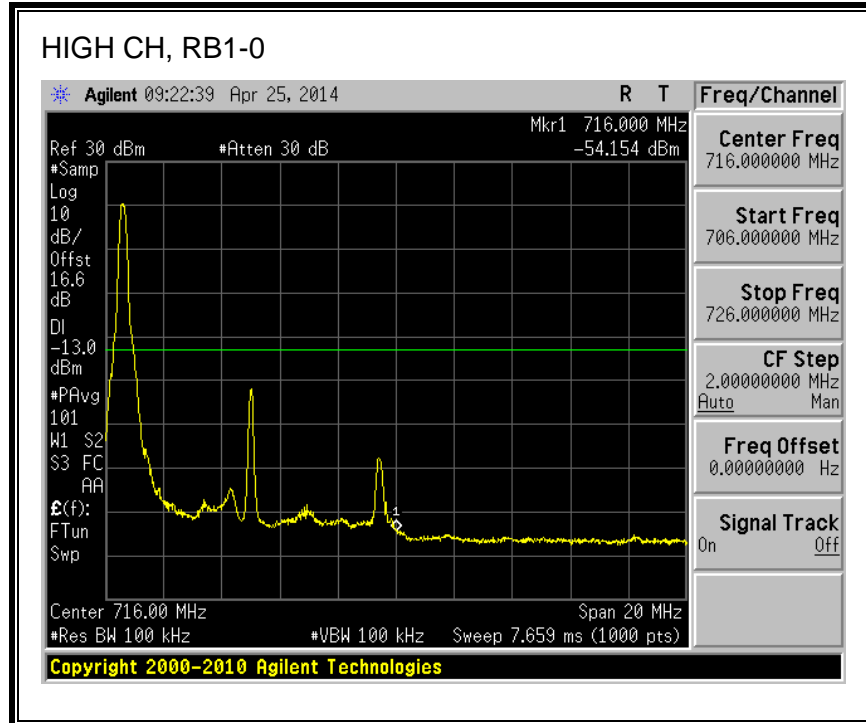

QPSK, 782MHz, 793 - 806MHz, (10MHz Bandwidth)

16QAM, 782MHz, 793 - 806MHz, (10MHz Bandwidth)

8.2.5. LTE BAND 17 BANDEDGE

QPSK, (5.0 MHz BAND WIDTH)

16QAM, (5.0 MHz BAND WIDTH)

QPSK, (10.0 MHz BAND WIDTH)

16QAM, (10.0 MHz BAND WIDTH)

8.2.6. LTE BAND 25 BANDEDGE

QPSK, (1.4 MHz BAND WIDTH)

16QAM, (1.4 MHz BAND WIDTH)

QPSK, (3.0 MHz BAND WIDTH)

16QAM, (3.0 MHz BAND WIDTH)

QPSK, (5.0 MHz BAND WIDTH)

16QAM, (5.0 MHz BAND WIDTH)

Band 25 (10.0 MHz BAND WIDTH)