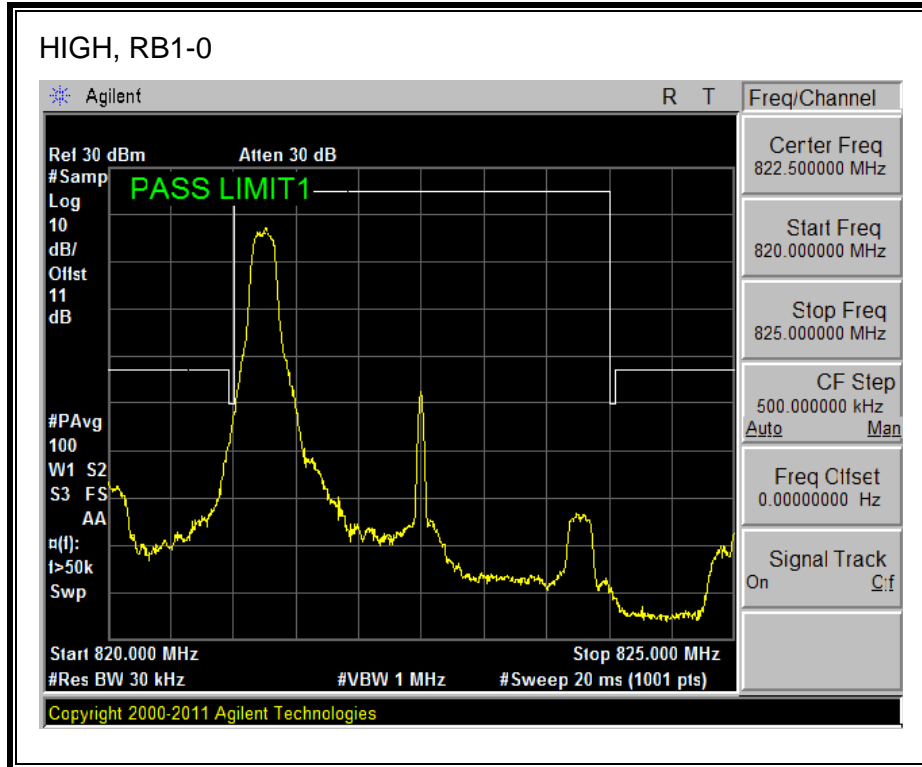

QPSK, (3.0 MHz BAND WIDTH)