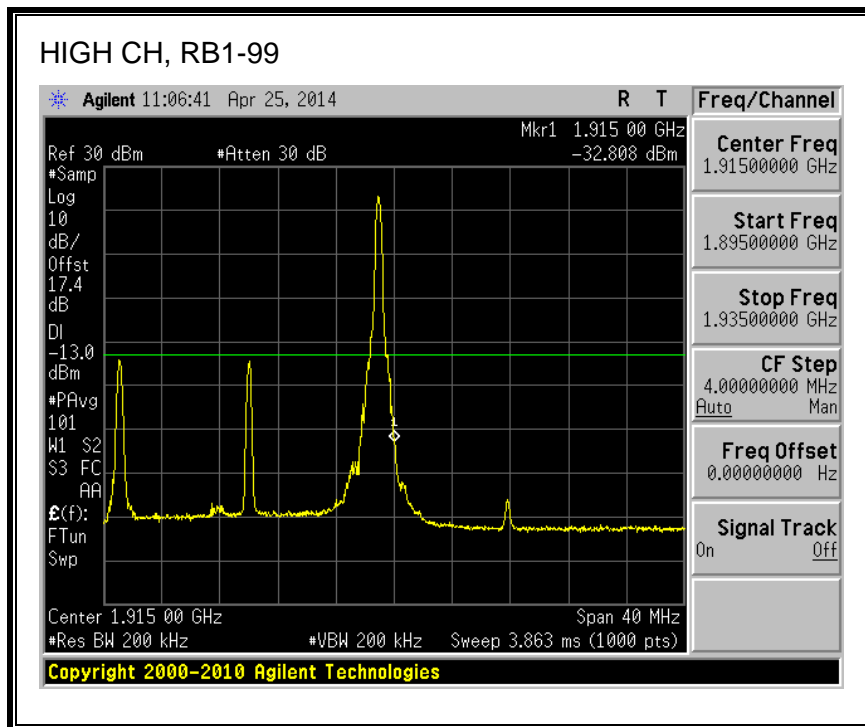

LTE QPSK

16QAM, (10.0 MHz BAND WIDTH)

QPSK, (15.0 MHz BAND WIDTH)

16QAM, (15.0 MHz BAND WIDTH)

QPSK, (20.0 MHz BAND WIDTH)

16QAM, (20.0 MHz BAND WIDTH)

8.2.7. LTE BAND 26 EMISSION MASK

QPSK, (3.0 MHz BAND WIDTH)