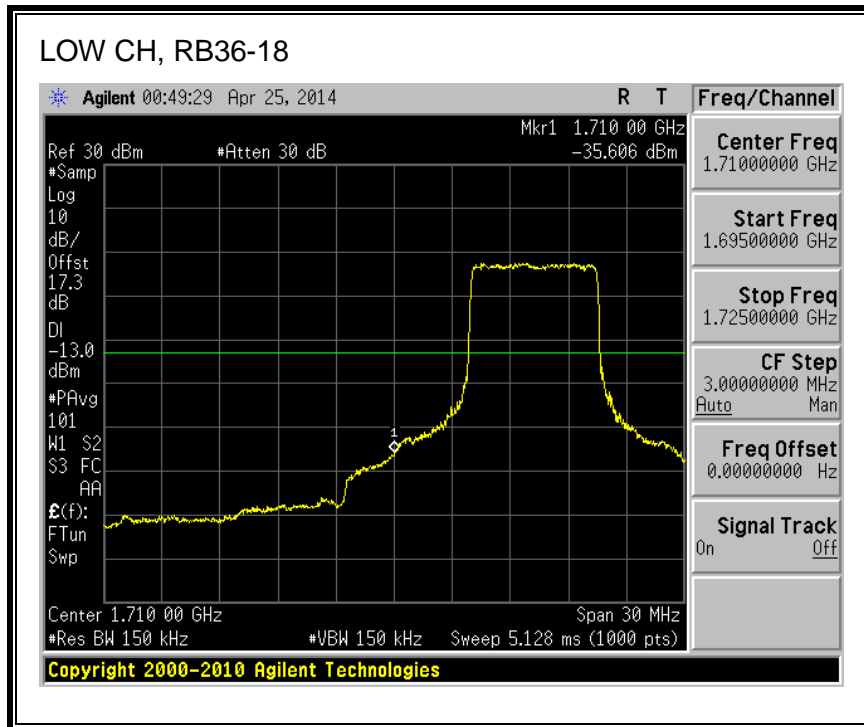

QPSK, (10.0 MHz BAND WIDTH)

16QAM, (10.0 MHz BAND WIDTH)

QPSK, (15.0 MHz BAND WIDTH)

16QAM, (15.0 MHz BAND WIDTH)

QPSK, (20.0 MHz BAND WIDTH)

16QAM, (20.0 MHz BAND WIDTH)

8.2.3. LTE BAND 5 BANDEDGE

QPSK, (1.4 MHz BAND WIDTH)

16QAM, (1.4 MHz BAND WIDTH)

QPSK, (3.0 MHz BAND WIDTH)

16QAM, (3.0 MHz BAND WIDTH)

QPSK, (5.0 MHz BAND WIDTH)

16QAM, (5.0 MHz BAND WIDTH)

QPSK, (10.0 MHz BAND WIDTH)

16QAM, (10.0 MHz BAND WIDTH)

8.2.4. LTE BAND 13 BANDEDGE