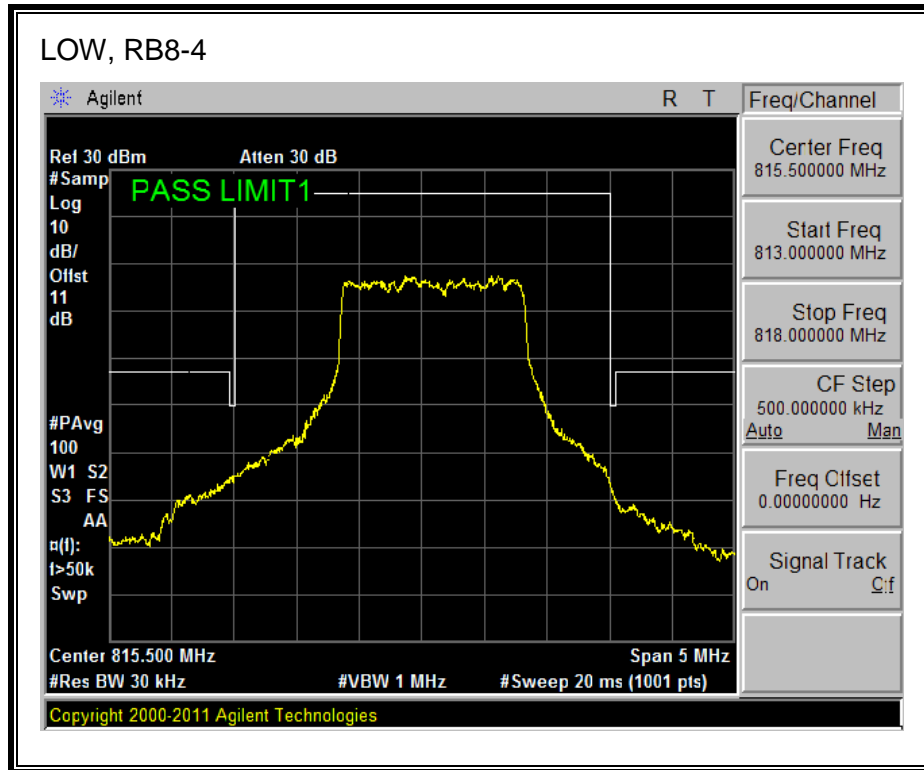

8.2.6. LTE BAND 25 BANDEDGE

QPSK, (1.4 MHz BAND WIDTH)

16QAM, (1.4 MHz BAND WIDTH)

QPSK, (3.0 MHz BAND WIDTH)

16QAM, (3.0 MHz BAND WIDTH)

QPSK, (5.0 MHz BAND WIDTH)

16QAM, (5.0 MHz BAND WIDTH)

Band 25 (10.0 MHz BAND WIDTH)

LTE QPSK

16QAM, (10.0 MHz BAND WIDTH)

QPSK, (15.0 MHz BAND WIDTH)

16QAM, (15.0 MHz BAND WIDTH)

QPSK, (20.0 MHz BAND WIDTH)

16QAM, (20.0 MHz BAND WIDTH)

8.2.7. LTE BAND 26 EMISSION MASK

QPSK, (3.0 MHz BAND WIDTH)