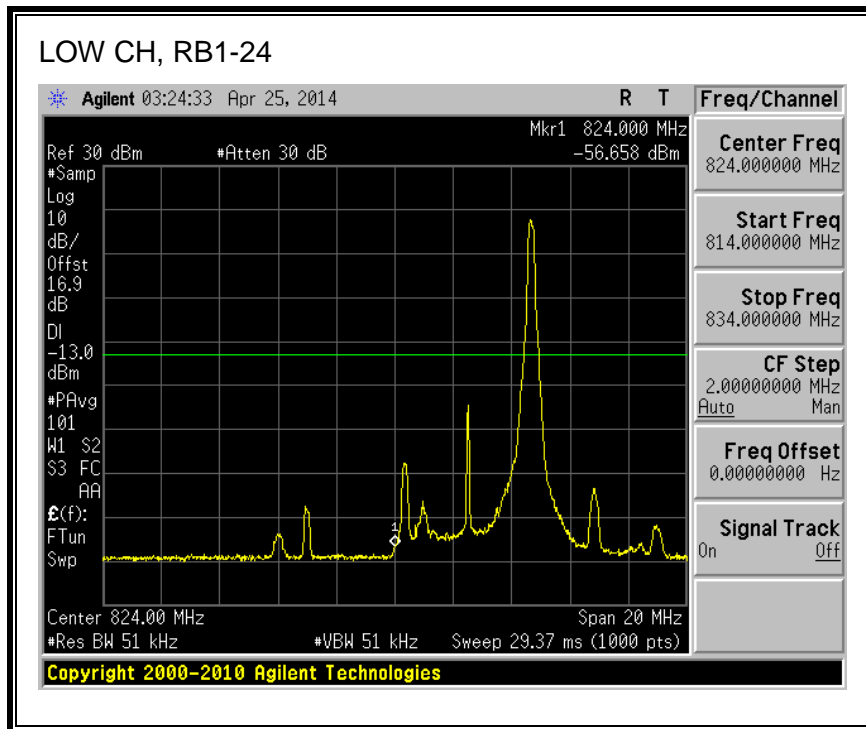

QPSK, (10.0 MHz BAND WIDTH)

16QAM, (10.0 MHz BAND WIDTH)

QPSK, (15.0 MHz BAND WIDTH)

16QAM, (15.0 MHz BAND WIDTH)

QPSK, (20.0 MHz BAND WIDTH)

16QAM, (20.0 MHz BAND WIDTH)

8.2.3. LTE BAND 5 BANDEDGE

QPSK, (1.4 MHz BAND WIDTH)

16QAM, (1.4 MHz BAND WIDTH)

QPSK, (3.0 MHz BAND WIDTH)

16QAM, (3.0 MHz BAND WIDTH)

QPSK, (5.0 MHz BAND WIDTH)

16QAM, (5.0 MHz BAND WIDTH)

QPSK, (10.0 MHz BAND WIDTH)

16QAM, (10.0 MHz BAND WIDTH)

8.2.4. LTE BAND 13 BANDEDGE