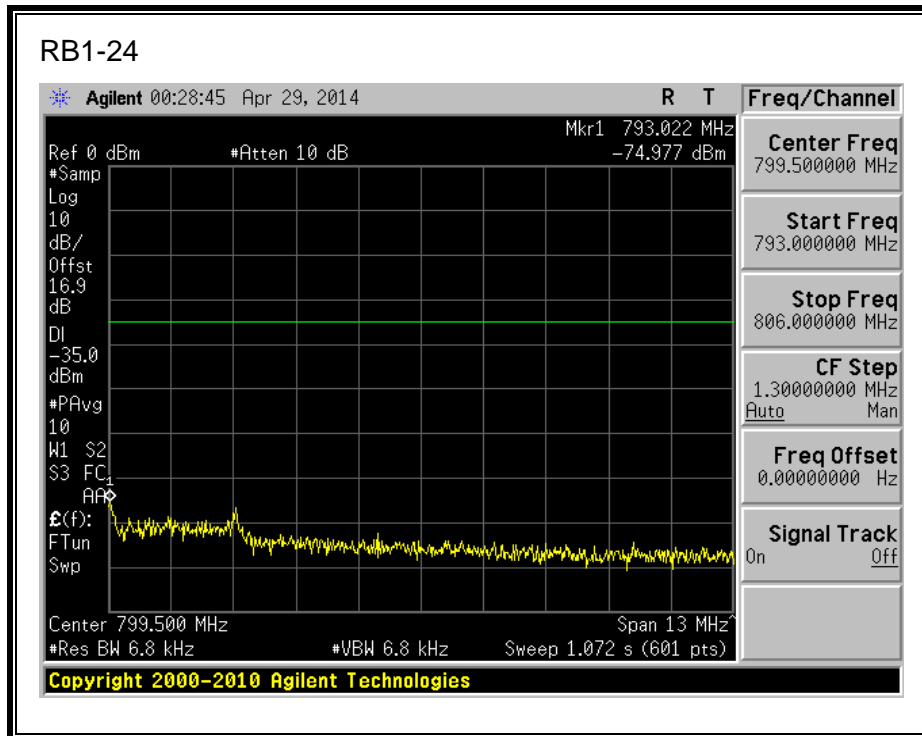

16QAM, 782MHz, 793 - 806MHz, (5MHz Bandwidth)