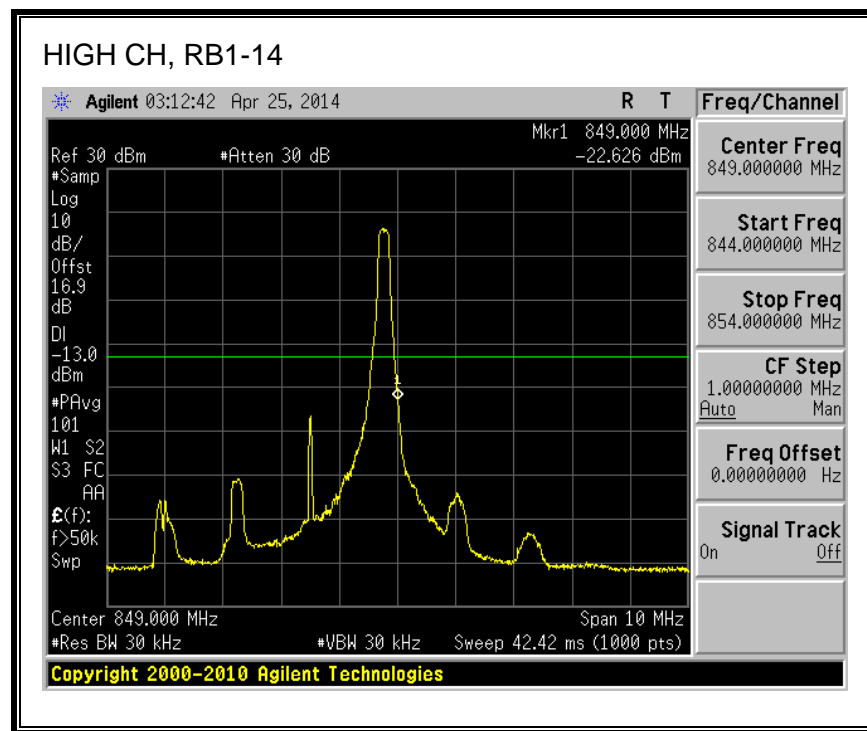

QPSK, (10.0 MHz BAND WIDTH)

16QAM, (10.0 MHz BAND WIDTH)

QPSK, (15.0 MHz BAND WIDTH)

16QAM, (15.0 MHz BAND WIDTH)

QPSK, (20.0 MHz BAND WIDTH)

16QAM, (20.0 MHz BAND WIDTH)

8.2.3. LTE BAND 5 BANDEDGE

QPSK, (1.4 MHz BAND WIDTH)

16QAM, (1.4 MHz BAND WIDTH)

QPSK, (3.0 MHz BAND WIDTH)

16QAM, (3.0 MHz BAND WIDTH)

QPSK, (5.0 MHz BAND WIDTH)

16QAM, (5.0 MHz BAND WIDTH)

QPSK, (10.0 MHz BAND WIDTH)

16QAM, (10.0 MHz BAND WIDTH)

8.2.4. LTE BAND 13 BANDEDGE