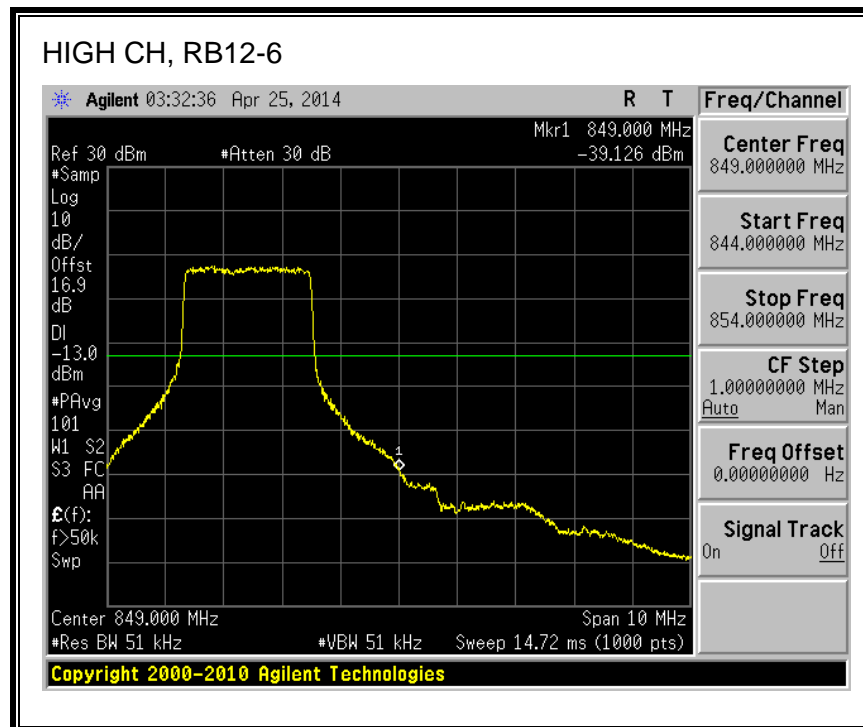

QPSK, (10.0 MHz BAND WIDTH)

16QAM, (10.0 MHz BAND WIDTH)

QPSK, (15.0 MHz BAND WIDTH)

16QAM, (15.0 MHz BAND WIDTH)

QPSK, (20.0 MHz BAND WIDTH)

16QAM, (20.0 MHz BAND WIDTH)

8.2.3. LTE BAND 5 BANDEDGE

QPSK, (1.4 MHz BAND WIDTH)

16QAM, (1.4 MHz BAND WIDTH)

QPSK, (3.0 MHz BAND WIDTH)

16QAM, (3.0 MHz BAND WIDTH)

QPSK, (5.0 MHz BAND WIDTH)

16QAM, (5.0 MHz BAND WIDTH)

QPSK, (10.0 MHz BAND WIDTH)

16QAM, (10.0 MHz BAND WIDTH)

8.2.4. LTE BAND 13 BANDEDGE