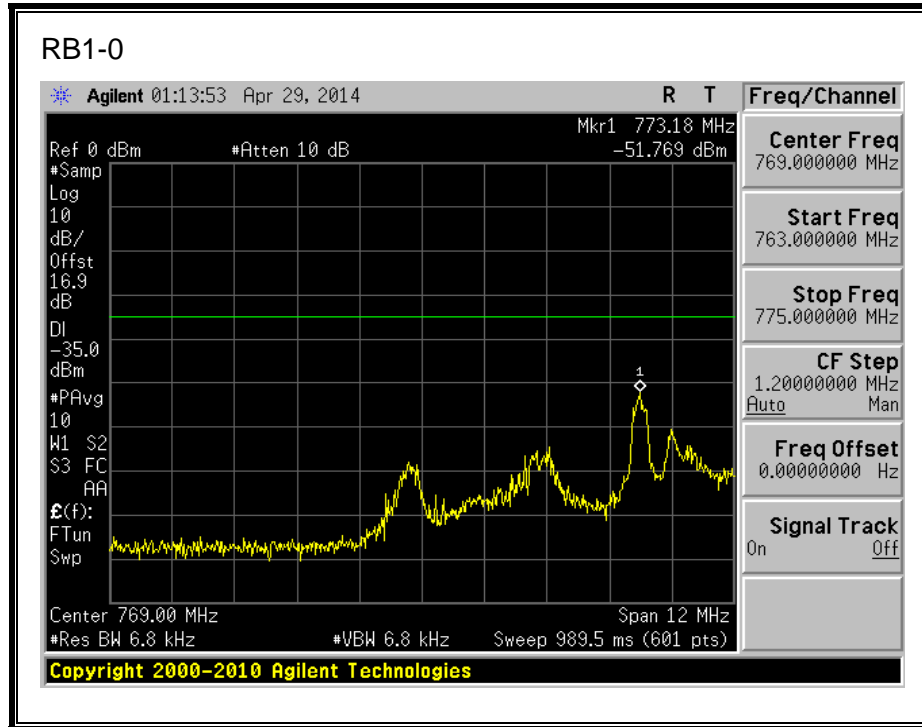

16QAM, 782MHz, 775 - 777MHz, (10MHz Bandwidth)

QPSK, 782MHz, 787 - 793MHz, (10MHz Bandwidth)

16QAM, 782MHz, 787 - 793MHz, (10MHz Bandwidth)

QPSK, 782MHz, 763 - 775MHz, (10MHz Bandwidth)

16QAM, 782MHz, 763 - 775MHz, (10MHz Bandwidth)

QPSK, 782MHz, 793 - 806MHz, (10MHz Bandwidth)

16QAM, 782MHz, 793 - 806MHz, (10MHz Bandwidth)

8.2.5. LTE BAND 17 BANDEDGE

QPSK, (5.0 MHz BAND WIDTH)

16QAM, (5.0 MHz BAND WIDTH)

QPSK, (10.0 MHz BAND WIDTH)

16QAM, (10.0 MHz BAND WIDTH)