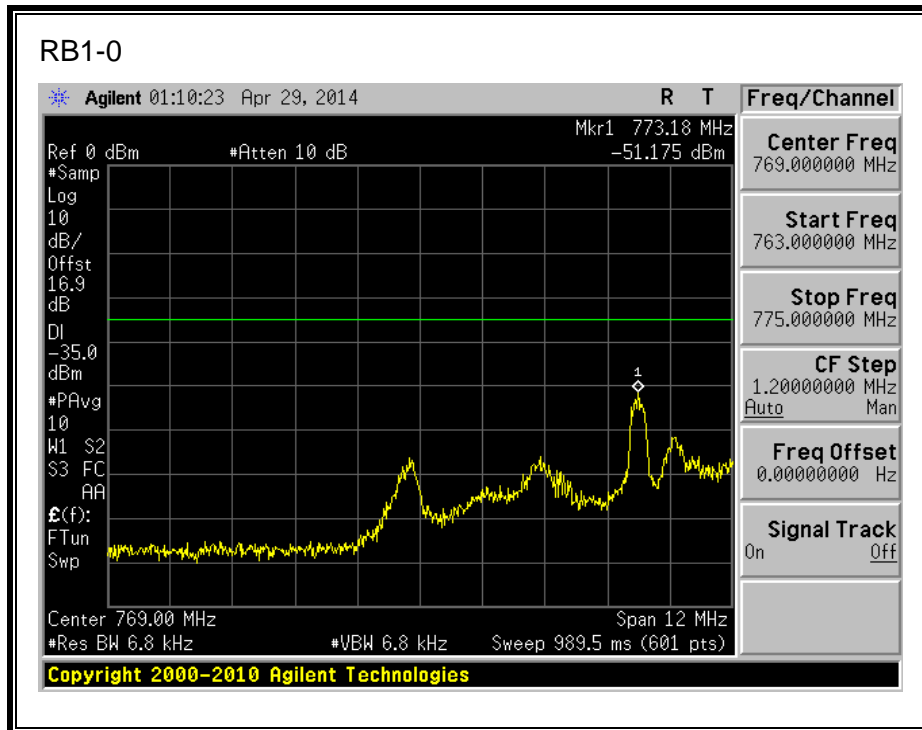

16QAM, 782MHz, 775 - 777MHz, (10MHz Bandwidth)

QPSK, 782MHz, 787 - 793MHz, (10MHz Bandwidth)

16QAM, 782MHz, 787 - 793MHz, (10MHz Bandwidth)

QPSK, 782MHz, 763 - 775MHz, (10MHz Bandwidth)

16QAM, 782MHz, 763 - 775MHz, (10MHz Bandwidth)

QPSK, 782MHz, 793 - 806MHz, (10MHz Bandwidth)

16QAM, 782MHz, 793 - 806MHz, (10MHz Bandwidth)

8.2.5. LTE BAND 17 BANDEDGE

QPSK, (5.0 MHz BAND WIDTH)

16QAM, (5.0 MHz BAND WIDTH)

QPSK, (10.0 MHz BAND WIDTH)

16QAM, (10.0 MHz BAND WIDTH)