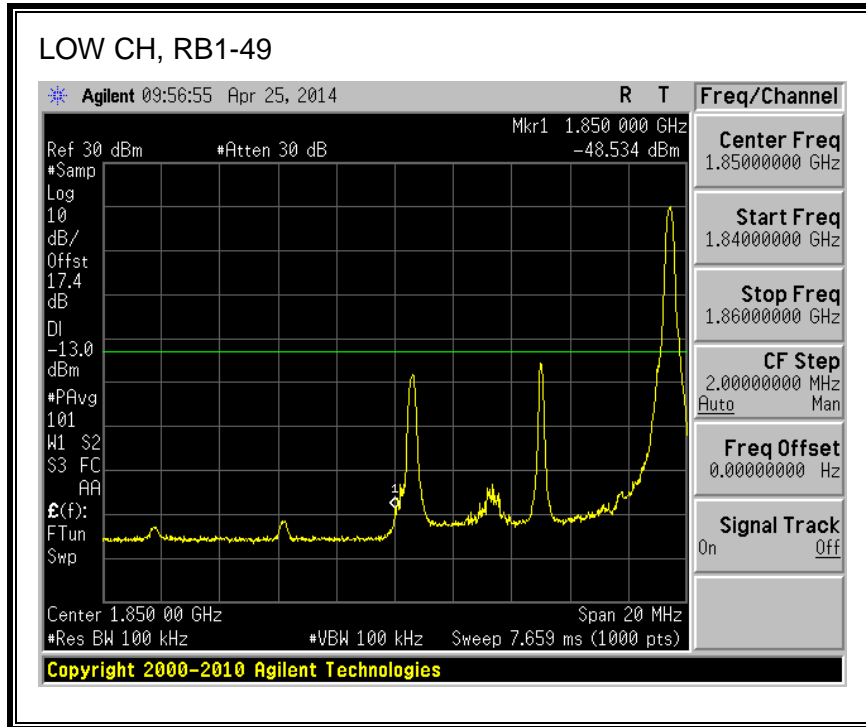

8.2.6. LTE BAND 25 BANDEDGE

QPSK, (1.4 MHz BAND WIDTH)

16QAM, (1.4 MHz BAND WIDTH)

QPSK, (3.0 MHz BAND WIDTH)

16QAM, (3.0 MHz BAND WIDTH)

QPSK, (5.0 MHz BAND WIDTH)

16QAM, (5.0 MHz BAND WIDTH)

Band 25 (10.0 MHz BAND WIDTH)

LTE QPSK

16QAM, (10.0 MHz BAND WIDTH)

QPSK, (15.0 MHz BAND WIDTH)

16QAM, (15.0 MHz BAND WIDTH)

QPSK, (20.0 MHz BAND WIDTH)

16QAM, (20.0 MHz BAND WIDTH)

8.2.7. LTE BAND 26 EMISSION MASK

QPSK, (3.0 MHz BAND WIDTH)