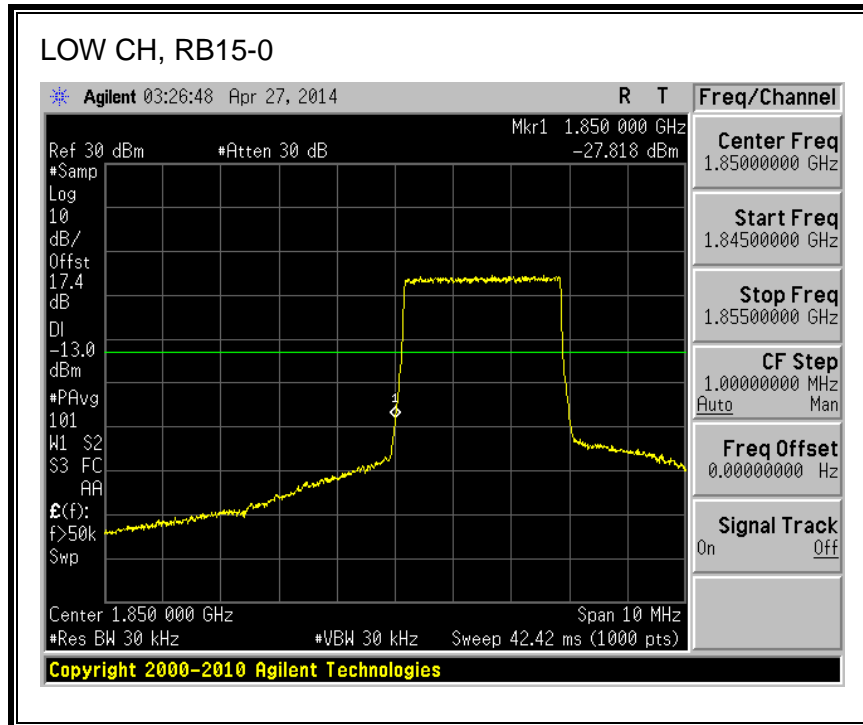

QPSK, 782MHz, 793 - 806MHz, (10MHz Bandwidth)

16QAM, 782MHz, 793 - 806MHz, (10MHz Bandwidth)

8.2.5. LTE BAND 17 BANDEDGE

QPSK, (5.0 MHz BAND WIDTH)

16QAM, (5.0 MHz BAND WIDTH)

QPSK, (10.0 MHz BAND WIDTH)

16QAM, (10.0 MHz BAND WIDTH)

8.2.6. LTE BAND 25 BANDEDGE

QPSK, (1.4 MHz BAND WIDTH)

16QAM, (1.4 MHz BAND WIDTH)

QPSK, (3.0 MHz BAND WIDTH)

16QAM, (3.0 MHz BAND WIDTH)

QPSK, (5.0 MHz BAND WIDTH)

16QAM, (5.0 MHz BAND WIDTH)

Band 25 (10.0 MHz BAND WIDTH)

LTE QPSK

16QAM, (10.0 MHz BAND WIDTH)

QPSK, (15.0 MHz BAND WIDTH)

16QAM, (15.0 MHz BAND WIDTH)

QPSK, (20.0 MHz BAND WIDTH)

16QAM, (20.0 MHz BAND WIDTH)

8.2.7. LTE BAND 26 EMISSION MASK

QPSK, (3.0 MHz BAND WIDTH)