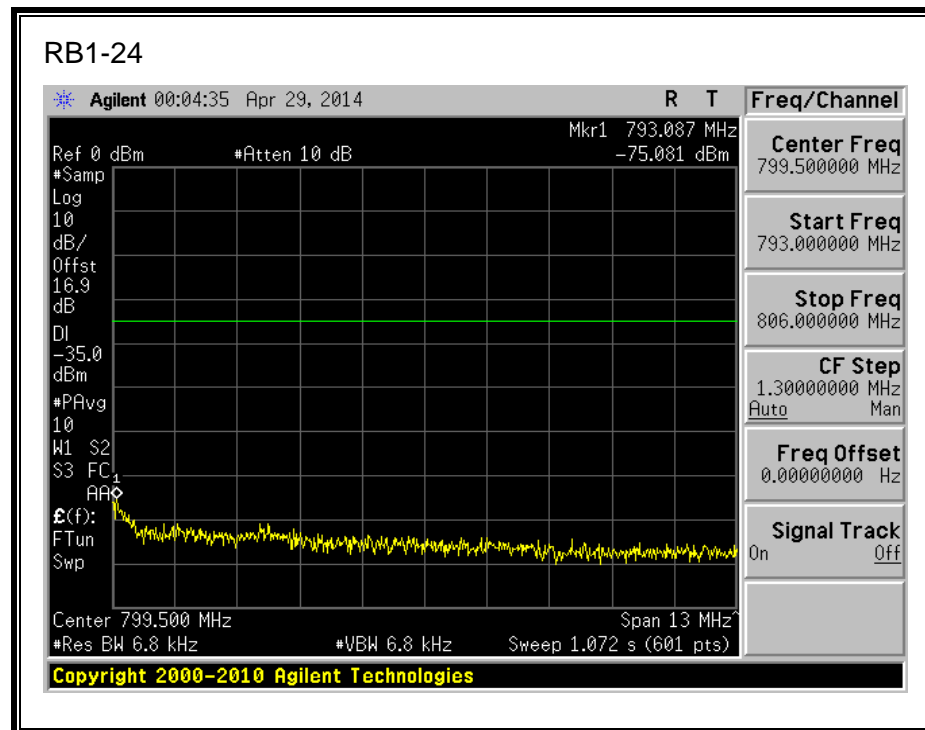

QPSK, 779.5MHz, 793 - 806MHz, (5MHz Bandwidth)