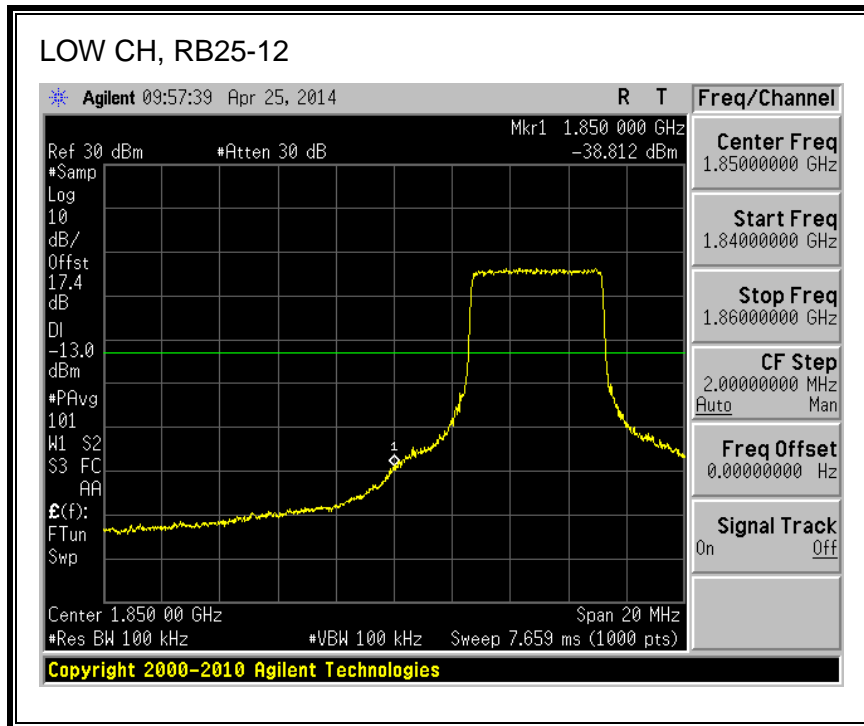

8.2.6. LTE BAND 25 BANDEDGE

QPSK, (1.4 MHz BAND WIDTH)

16QAM, (1.4 MHz BAND WIDTH)

QPSK, (3.0 MHz BAND WIDTH)

16QAM, (3.0 MHz BAND WIDTH)

QPSK, (5.0 MHz BAND WIDTH)

16QAM, (5.0 MHz BAND WIDTH)

Band 25 (10.0 MHz BAND WIDTH)

LTE QPSK

16QAM, (10.0 MHz BAND WIDTH)

QPSK, (15.0 MHz BAND WIDTH)

16QAM, (15.0 MHz BAND WIDTH)

QPSK, (20.0 MHz BAND WIDTH)

16QAM, (20.0 MHz BAND WIDTH)

8.2.7. LTE BAND 26 EMISSION MASK

QPSK, (3.0 MHz BAND WIDTH)