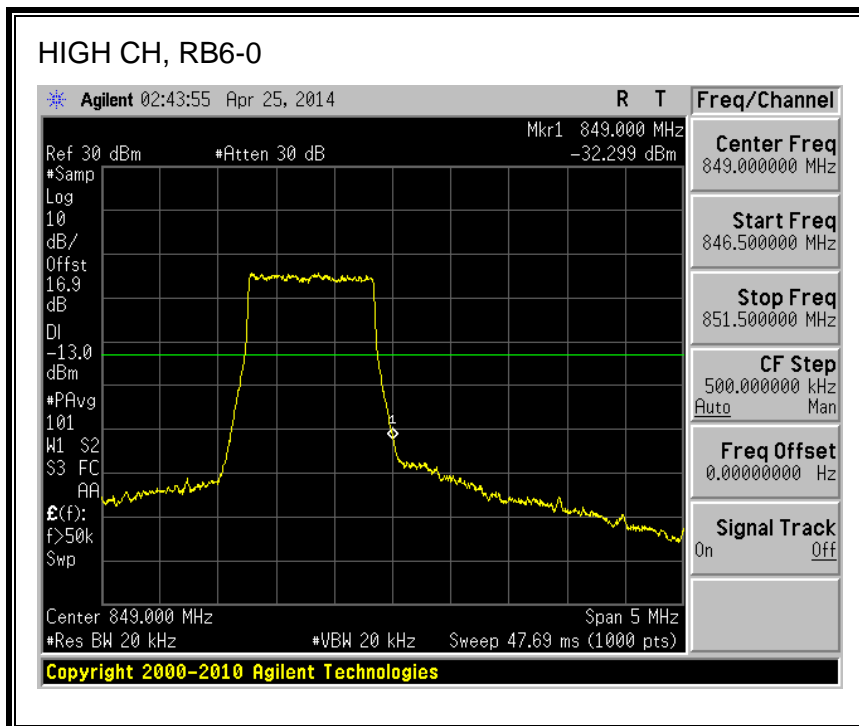

QPSK, (10.0 MHz BAND WIDTH)

16QAM, (10.0 MHz BAND WIDTH)

QPSK, (15.0 MHz BAND WIDTH)

16QAM, (15.0 MHz BAND WIDTH)

QPSK, (20.0 MHz BAND WIDTH)

16QAM, (20.0 MHz BAND WIDTH)

8.2.3. LTE BAND 5 BANDEDGE

QPSK, (1.4 MHz BAND WIDTH)

16QAM, (1.4 MHz BAND WIDTH)

QPSK, (3.0 MHz BAND WIDTH)

16QAM, (3.0 MHz BAND WIDTH)

QPSK, (5.0 MHz BAND WIDTH)

16QAM, (5.0 MHz BAND WIDTH)

QPSK, (10.0 MHz BAND WIDTH)

16QAM, (10.0 MHz BAND WIDTH)

8.2.4. LTE BAND 13 BANDEDGE