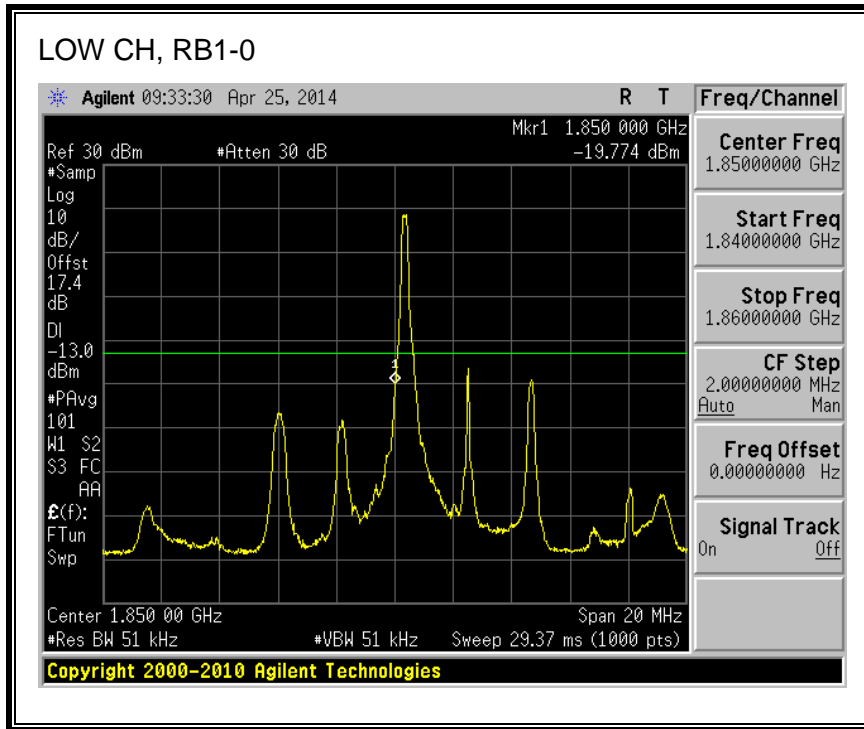

8.2.6. LTE BAND 25 BANDEDGE

QPSK, (1.4 MHz BAND WIDTH)

16QAM, (1.4 MHz BAND WIDTH)

QPSK, (3.0 MHz BAND WIDTH)

16QAM, (3.0 MHz BAND WIDTH)

QPSK, (5.0 MHz BAND WIDTH)

16QAM, (5.0 MHz BAND WIDTH)

Band 25 (10.0 MHz BAND WIDTH)

LTE QPSK

16QAM, (10.0 MHz BAND WIDTH)

QPSK, (15.0 MHz BAND WIDTH)

16QAM, (15.0 MHz BAND WIDTH)

QPSK, (20.0 MHz BAND WIDTH)

16QAM, (20.0 MHz BAND WIDTH)

8.2.7. LTE BAND 26 EMISSION MASK

QPSK, (3.0 MHz BAND WIDTH)