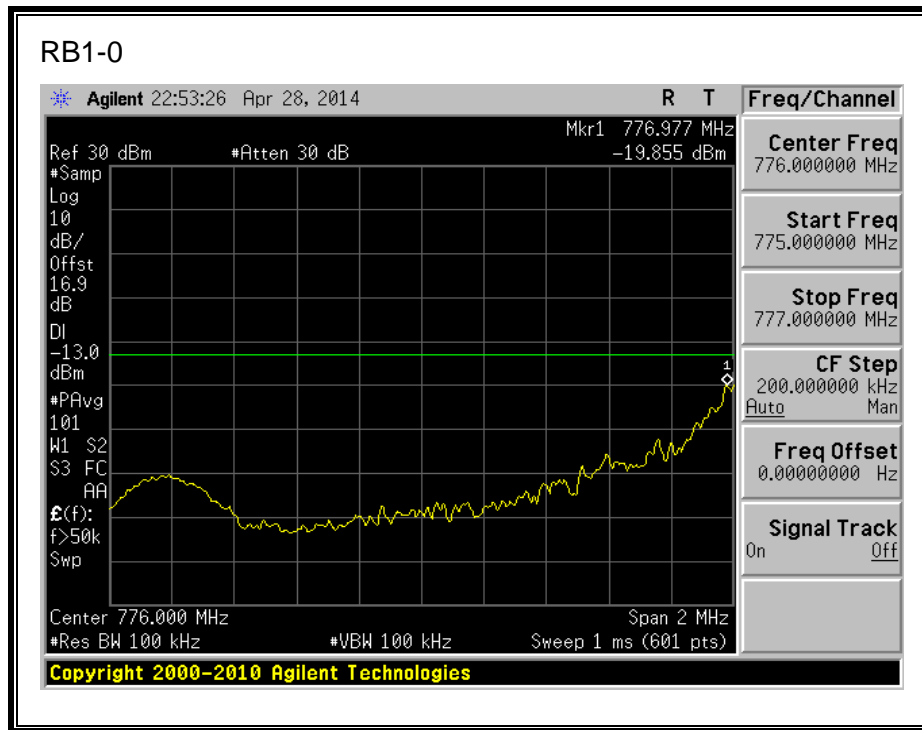

16QAM, 779.5MHz, 775 - 777MHz, (5MHz Bandwidth)