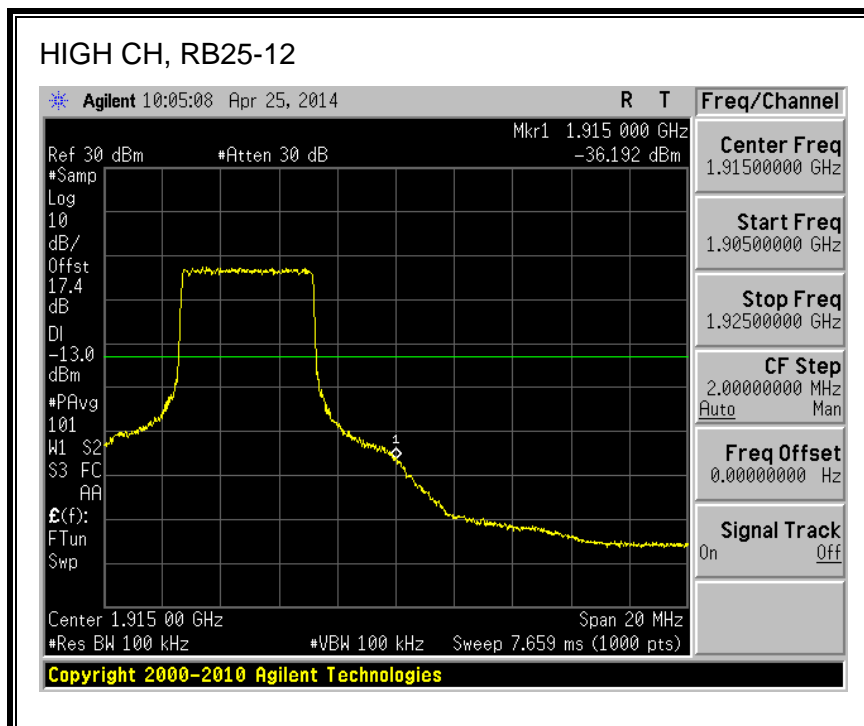

QPSK, 782MHz, 793 - 806MHz, (10MHz Bandwidth)

16QAM, 782MHz, 793 - 806MHz, (10MHz Bandwidth)

8.2.5. LTE BAND 17 BANDEDGE

QPSK, (5.0 MHz BAND WIDTH)

16QAM, (5.0 MHz BAND WIDTH)

QPSK, (10.0 MHz BAND WIDTH)

16QAM, (10.0 MHz BAND WIDTH)

8.2.6. LTE BAND 25 BANDEDGE

QPSK, (1.4 MHz BAND WIDTH)

16QAM, (1.4 MHz BAND WIDTH)

QPSK, (3.0 MHz BAND WIDTH)

16QAM, (3.0 MHz BAND WIDTH)

QPSK, (5.0 MHz BAND WIDTH)

16QAM, (5.0 MHz BAND WIDTH)

Band 25 (10.0 MHz BAND WIDTH)

LTE QPSK

16QAM, (10.0 MHz BAND WIDTH)

QPSK, (15.0 MHz BAND WIDTH)

16QAM, (15.0 MHz BAND WIDTH)

QPSK, (20.0 MHz BAND WIDTH)

16QAM, (20.0 MHz BAND WIDTH)

8.2.7. LTE BAND 26 EMISSION MASK

QPSK, (3.0 MHz BAND WIDTH)