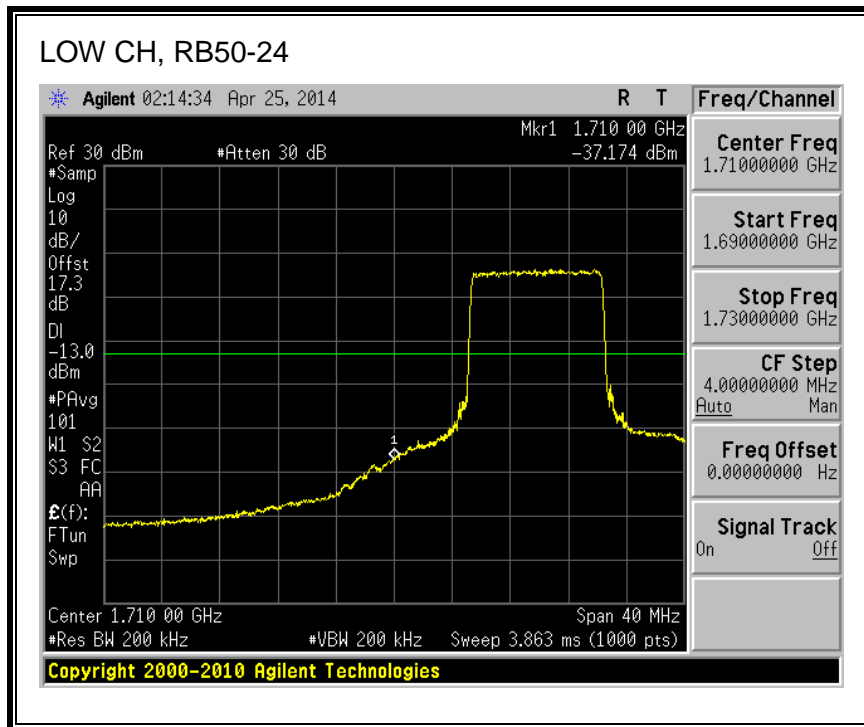

QPSK, (10.0 MHz BAND WIDTH)

16QAM, (10.0 MHz BAND WIDTH)

QPSK, (15.0 MHz BAND WIDTH)

16QAM, (15.0 MHz BAND WIDTH)

QPSK, (20.0 MHz BAND WIDTH)

16QAM, (20.0 MHz BAND WIDTH)

8.2.3. LTE BAND 5 BANDEDGE

QPSK, (1.4 MHz BAND WIDTH)

16QAM, (1.4 MHz BAND WIDTH)

QPSK, (3.0 MHz BAND WIDTH)

16QAM, (3.0 MHz BAND WIDTH)

QPSK, (5.0 MHz BAND WIDTH)

16QAM, (5.0 MHz BAND WIDTH)

QPSK, (10.0 MHz BAND WIDTH)

16QAM, (10.0 MHz BAND WIDTH)

8.2.4. LTE BAND 13 BANDEDGE