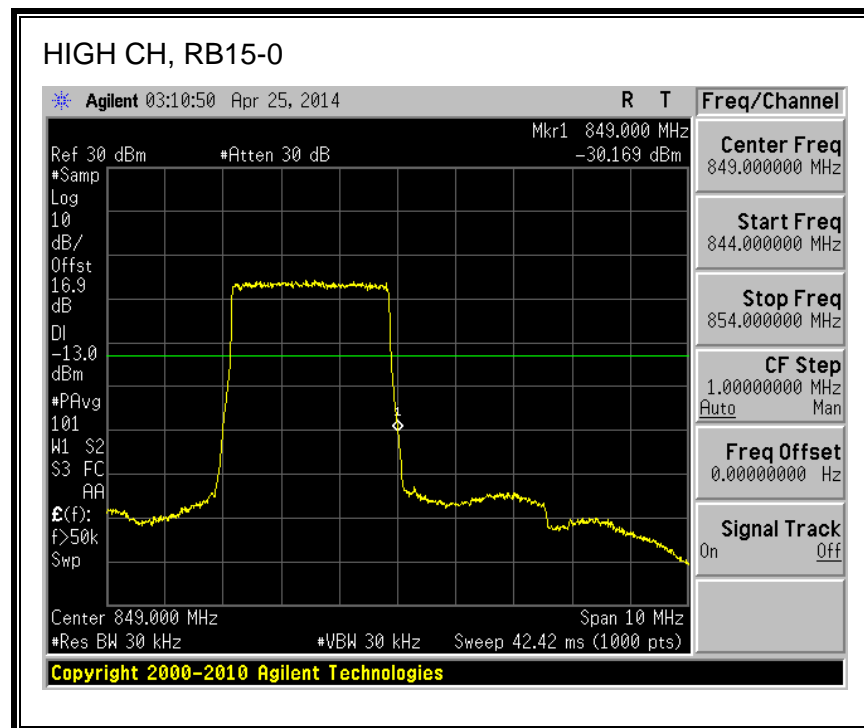

16QAM, (1.4 MHz BAND WIDTH)

QPSK, (3.0 MHz BAND WIDTH)

16QAM, (3.0 MHz BAND WIDTH)

QPSK, (5.0 MHz BAND WIDTH)

16QAM, (5.0 MHz BAND WIDTH)

QPSK, (10.0 MHz BAND WIDTH)

16QAM, (10.0 MHz BAND WIDTH)

8.2.4. LTE BAND 13 BANDEDGE