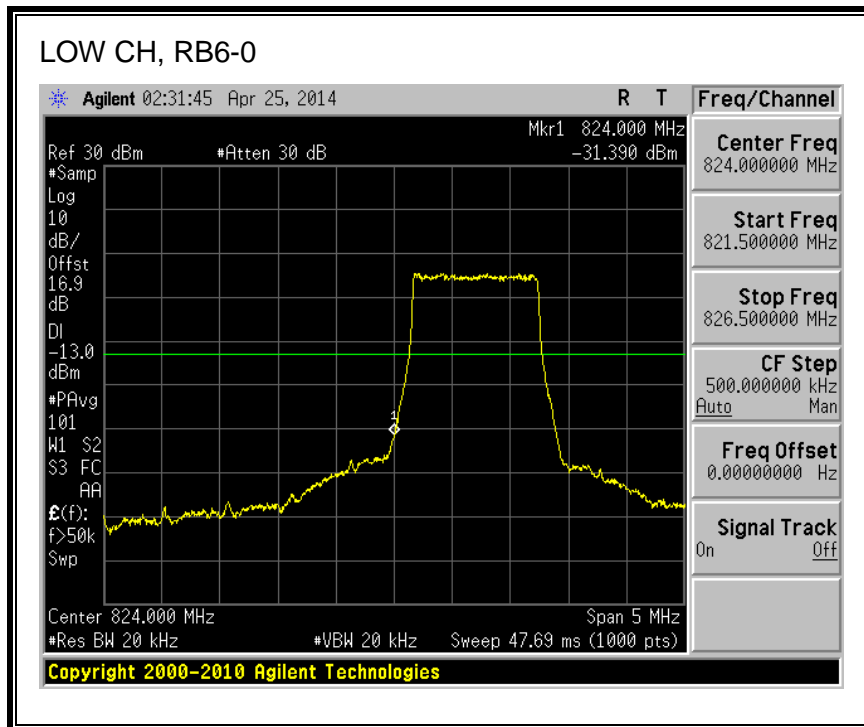

QPSK, (10.0 MHz BAND WIDTH)

16QAM, (10.0 MHz BAND WIDTH)

QPSK, (15.0 MHz BAND WIDTH)

16QAM, (15.0 MHz BAND WIDTH)

QPSK, (20.0 MHz BAND WIDTH)

16QAM, (20.0 MHz BAND WIDTH)

8.2.3. LTE BAND 5 BANDEDGE

QPSK, (1.4 MHz BAND WIDTH)

16QAM, (1.4 MHz BAND WIDTH)

QPSK, (3.0 MHz BAND WIDTH)

16QAM, (3.0 MHz BAND WIDTH)

QPSK, (5.0 MHz BAND WIDTH)

16QAM, (5.0 MHz BAND WIDTH)

QPSK, (10.0 MHz BAND WIDTH)

16QAM, (10.0 MHz BAND WIDTH)

8.2.4. LTE BAND 13 BANDEDGE