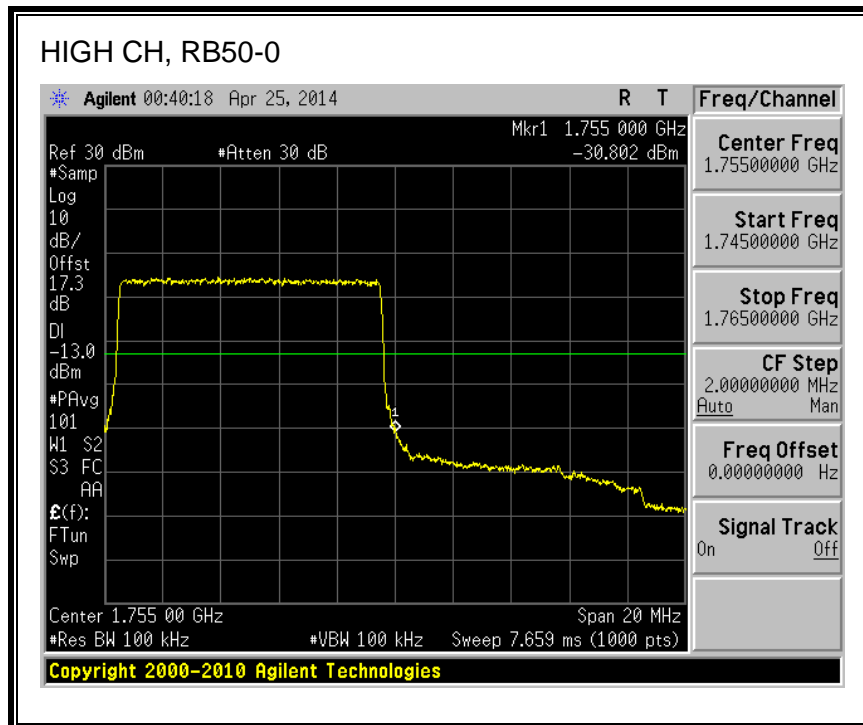

QPSK, (10.0 MHz BAND WIDTH)

16QAM, (10.0 MHz BAND WIDTH)

QPSK, (15.0 MHz BAND WIDTH)

16QAM, (15.0 MHz BAND WIDTH)

QPSK, (20.0 MHz BAND WIDTH)

16QAM, (20.0 MHz BAND WIDTH)

8.2.3. LTE BAND 5 BANDEDGE

QPSK, (1.4 MHz BAND WIDTH)

16QAM, (1.4 MHz BAND WIDTH)

QPSK, (3.0 MHz BAND WIDTH)

16QAM, (3.0 MHz BAND WIDTH)

QPSK, (5.0 MHz BAND WIDTH)

16QAM, (5.0 MHz BAND WIDTH)

QPSK, (10.0 MHz BAND WIDTH)

16QAM, (10.0 MHz BAND WIDTH)

8.2.4. LTE BAND 13 BANDEDGE