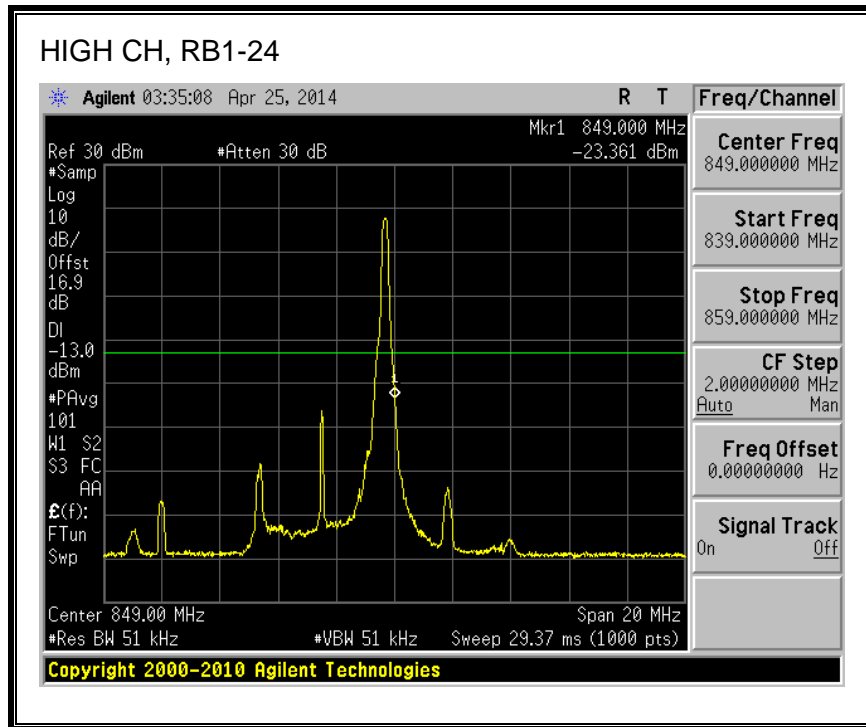

16QAM, (1.4 MHz BAND WIDTH)

QPSK, (3.0 MHz BAND WIDTH)

16QAM, (3.0 MHz BAND WIDTH)

QPSK, (5.0 MHz BAND WIDTH)

16QAM, (5.0 MHz BAND WIDTH)

QPSK, (10.0 MHz BAND WIDTH)

16QAM, (10.0 MHz BAND WIDTH)

8.2.4. LTE BAND 13 BANDEDGE