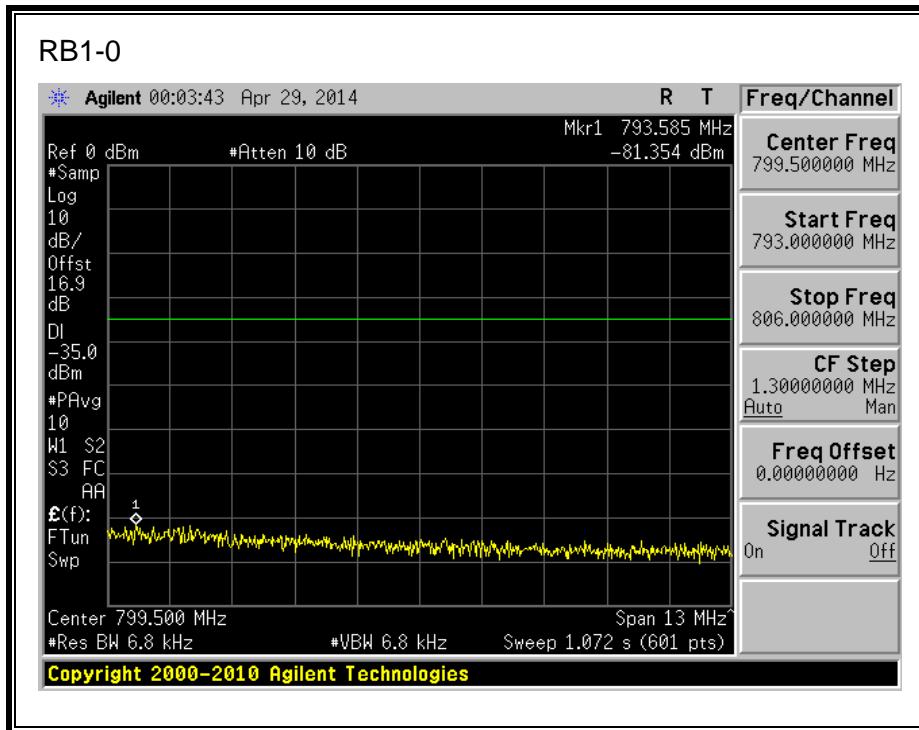

QPSK, 779.5MHz, 793 - 806MHz, (5MHz Bandwidth)