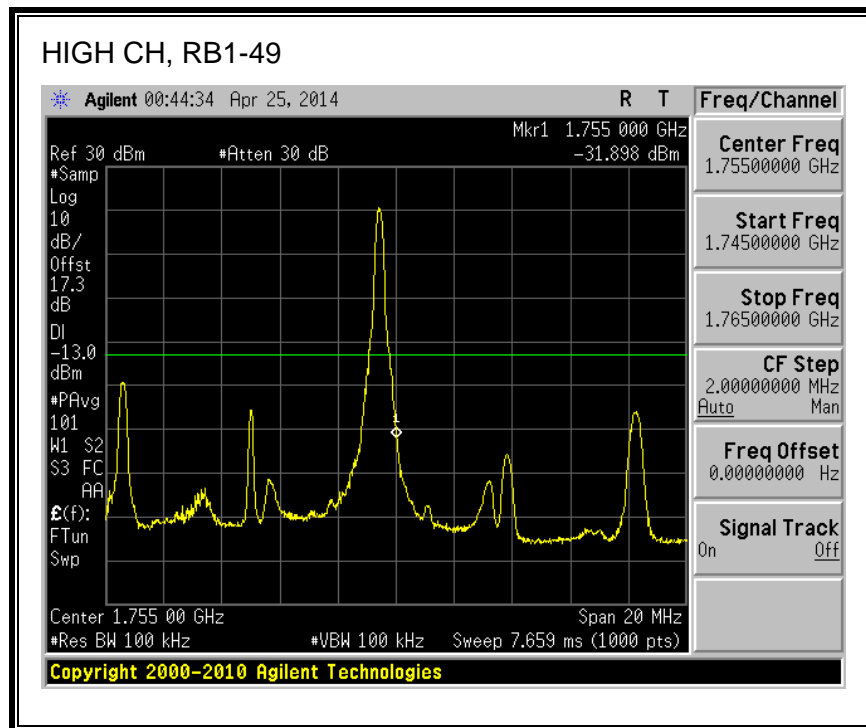

QPSK, (10.0 MHz BAND WIDTH)

16QAM, (10.0 MHz BAND WIDTH)

QPSK, (15.0 MHz BAND WIDTH)

16QAM, (15.0 MHz BAND WIDTH)

QPSK, (20.0 MHz BAND WIDTH)

16QAM, (20.0 MHz BAND WIDTH)

8.2.3. LTE BAND 5 BANDEDGE

QPSK, (1.4 MHz BAND WIDTH)

16QAM, (1.4 MHz BAND WIDTH)

QPSK, (3.0 MHz BAND WIDTH)

16QAM, (3.0 MHz BAND WIDTH)

QPSK, (5.0 MHz BAND WIDTH)

16QAM, (5.0 MHz BAND WIDTH)

QPSK, (10.0 MHz BAND WIDTH)

16QAM, (10.0 MHz BAND WIDTH)

8.2.4. LTE BAND 13 BANDEDGE