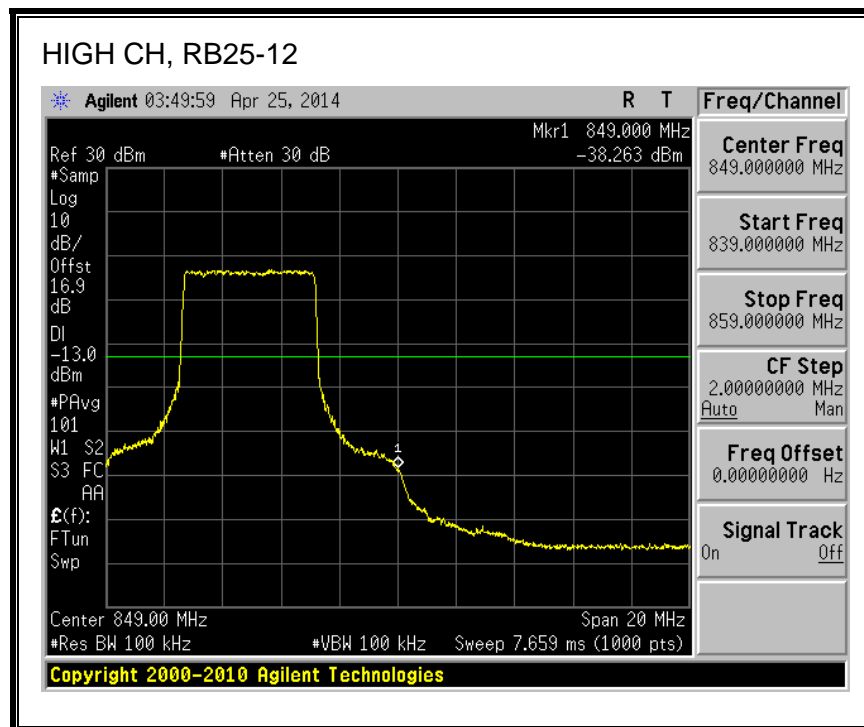

16QAM, (1.4 MHz BAND WIDTH)

QPSK, (3.0 MHz BAND WIDTH)

16QAM, (3.0 MHz BAND WIDTH)

QPSK, (5.0 MHz BAND WIDTH)

16QAM, (5.0 MHz BAND WIDTH)

QPSK, (10.0 MHz BAND WIDTH)

16QAM, (10.0 MHz BAND WIDTH)

8.2.4. LTE BAND 13 BANDEDGE