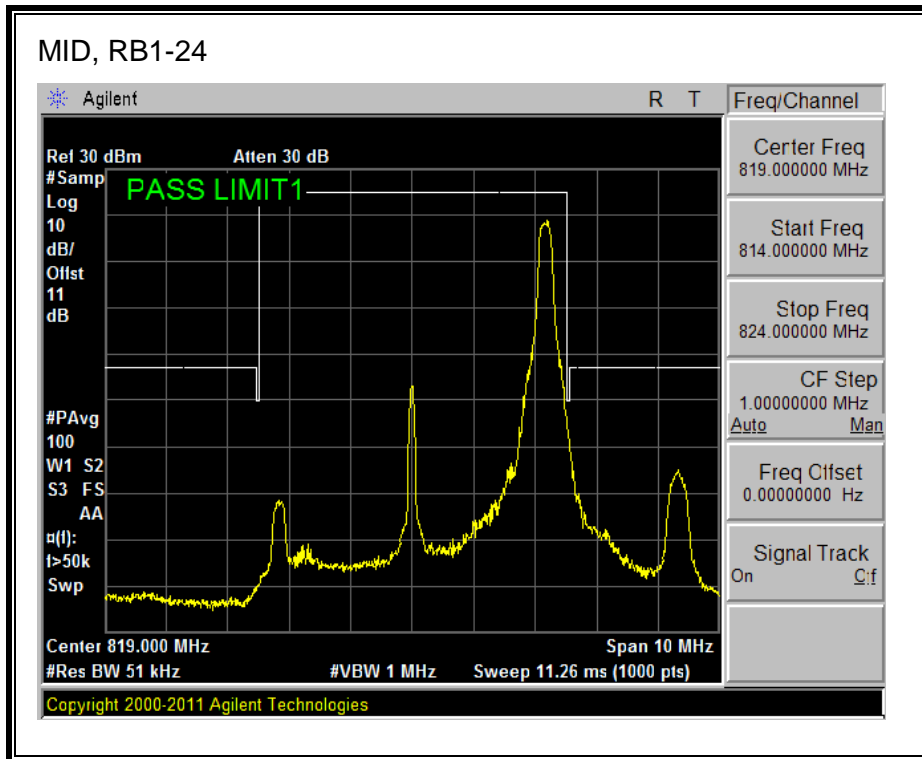

QPSK, (5.0 MHz BAND WIDTH)