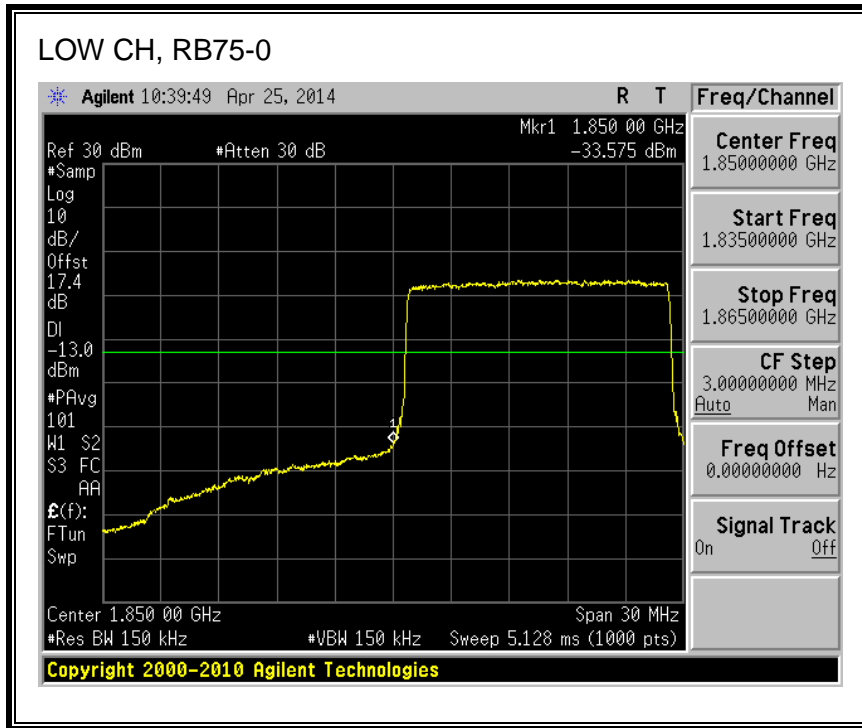

8.2.6. LTE BAND 25 BANDEDGE

QPSK, (1.4 MHz BAND WIDTH)

16QAM, (1.4 MHz BAND WIDTH)

QPSK, (3.0 MHz BAND WIDTH)

16QAM, (3.0 MHz BAND WIDTH)

QPSK, (5.0 MHz BAND WIDTH)

16QAM, (5.0 MHz BAND WIDTH)

Band 25 (10.0 MHz BAND WIDTH)

LTE QPSK

16QAM, (10.0 MHz BAND WIDTH)

QPSK, (15.0 MHz BAND WIDTH)

16QAM, (15.0 MHz BAND WIDTH)

QPSK, (20.0 MHz BAND WIDTH)

16QAM, (20.0 MHz BAND WIDTH)

8.2.7. LTE BAND 26 EMISSION MASK

QPSK, (3.0 MHz BAND WIDTH)