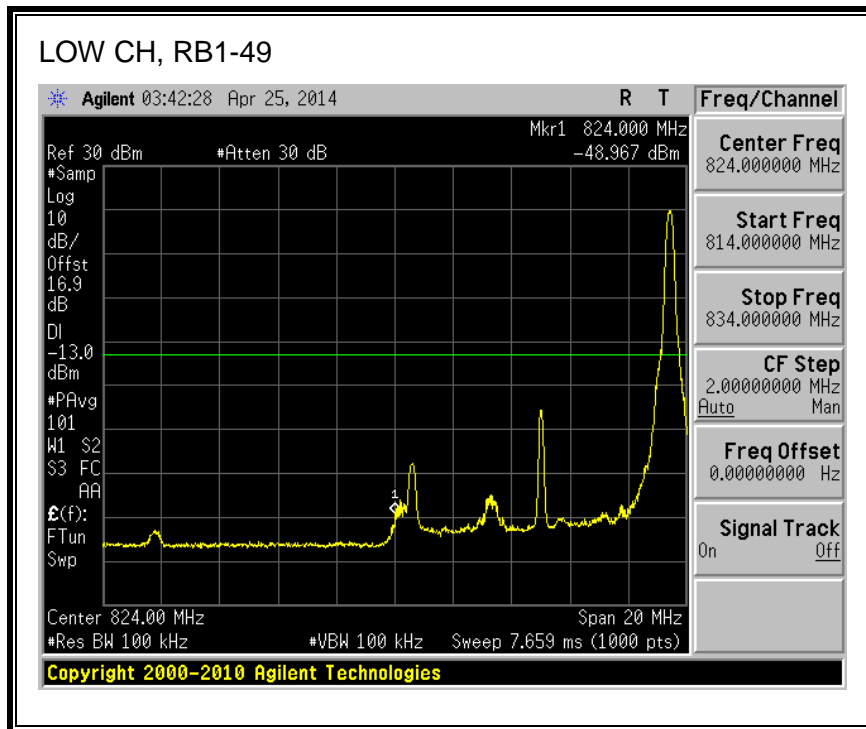

QPSK, (10.0 MHz BAND WIDTH)

16QAM, (10.0 MHz BAND WIDTH)

QPSK, (15.0 MHz BAND WIDTH)

16QAM, (15.0 MHz BAND WIDTH)

QPSK, (20.0 MHz BAND WIDTH)

16QAM, (20.0 MHz BAND WIDTH)

8.2.3. LTE BAND 5 BANDEDGE

QPSK, (1.4 MHz BAND WIDTH)

16QAM, (1.4 MHz BAND WIDTH)

QPSK, (3.0 MHz BAND WIDTH)

16QAM, (3.0 MHz BAND WIDTH)

QPSK, (5.0 MHz BAND WIDTH)

16QAM, (5.0 MHz BAND WIDTH)

QPSK, (10.0 MHz BAND WIDTH)

16QAM, (10.0 MHz BAND WIDTH)

8.2.4. LTE BAND 13 BANDEDGE