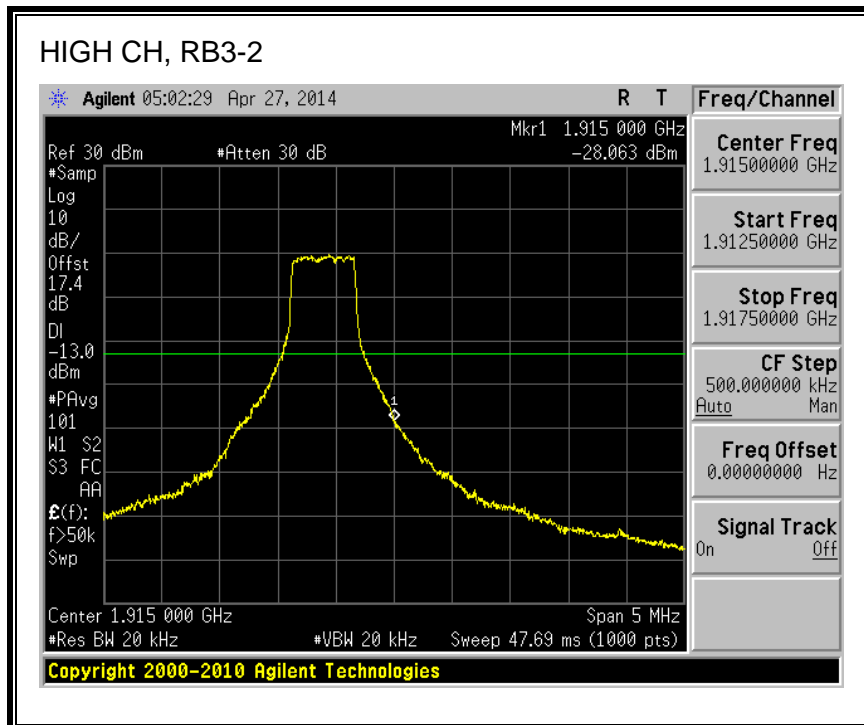

8.2.6. LTE BAND 25 BANDEDGE

QPSK, (1.4 MHz BAND WIDTH)

16QAM, (1.4 MHz BAND WIDTH)

QPSK, (3.0 MHz BAND WIDTH)

16QAM, (3.0 MHz BAND WIDTH)

QPSK, (5.0 MHz BAND WIDTH)

16QAM, (5.0 MHz BAND WIDTH)

Band 25 (10.0 MHz BAND WIDTH)

LTE QPSK

16QAM, (10.0 MHz BAND WIDTH)

QPSK, (15.0 MHz BAND WIDTH)

16QAM, (15.0 MHz BAND WIDTH)

QPSK, (20.0 MHz BAND WIDTH)

16QAM, (20.0 MHz BAND WIDTH)

8.2.7. LTE BAND 26 EMISSION MASK

QPSK, (3.0 MHz BAND WIDTH)