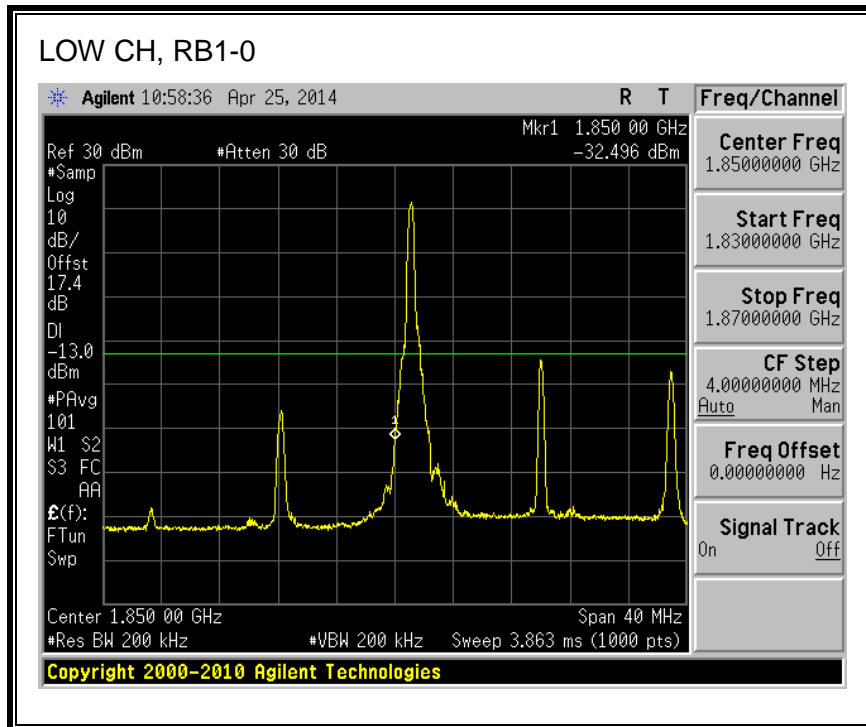

LTE QPSK

16QAM, (10.0 MHz BAND WIDTH)

QPSK, (15.0 MHz BAND WIDTH)

16QAM, (15.0 MHz BAND WIDTH)

QPSK, (20.0 MHz BAND WIDTH)

16QAM, (20.0 MHz BAND WIDTH)

8.2.7. LTE BAND 26 EMISSION MASK

QPSK, (3.0 MHz BAND WIDTH)