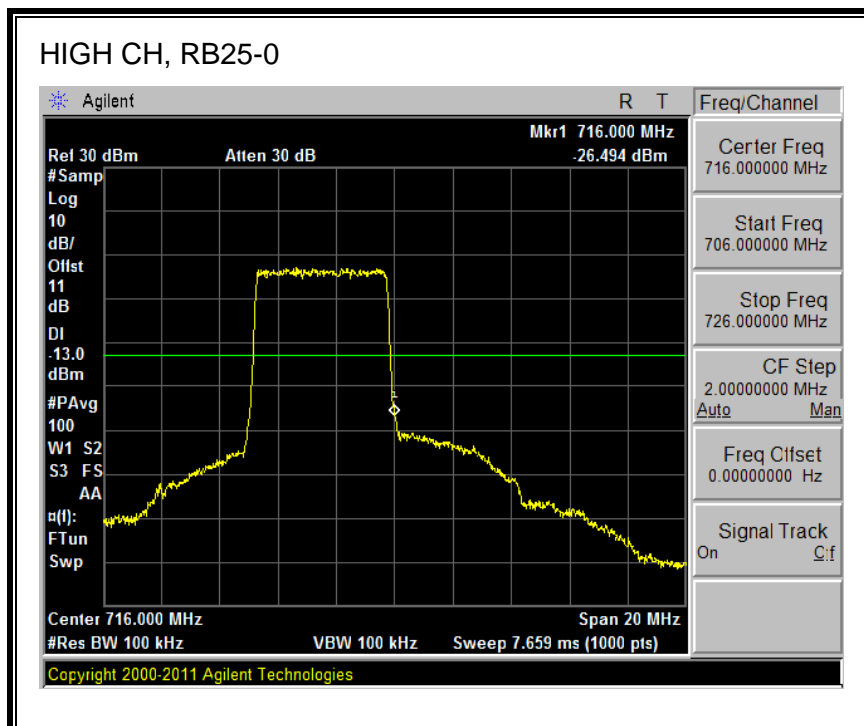

QPSK, 782MHz, 793 - 806MHz, (10MHz Bandwidth)

16QAM, 782MHz, 793 - 806MHz, (10MHz Bandwidth)

8.2.5. LTE BAND 17 BANDEDGE

QPSK, (5.0 MHz BAND WIDTH)

16QAM, (5.0 MHz BAND WIDTH)

QPSK, (10.0 MHz BAND WIDTH)

16QAM, (10.0 MHz BAND WIDTH)

8.2.6. LTE BAND 25 BANDEDGE

QPSK, (1.4 MHz BAND WIDTH)

16QAM, (1.4 MHz BAND WIDTH)

QPSK, (3.0 MHz BAND WIDTH)

16QAM, (3.0 MHz BAND WIDTH)

QPSK, (5.0 MHz BAND WIDTH)

16QAM, (5.0 MHz BAND WIDTH)

Band 25 (10.0 MHz BAND WIDTH)