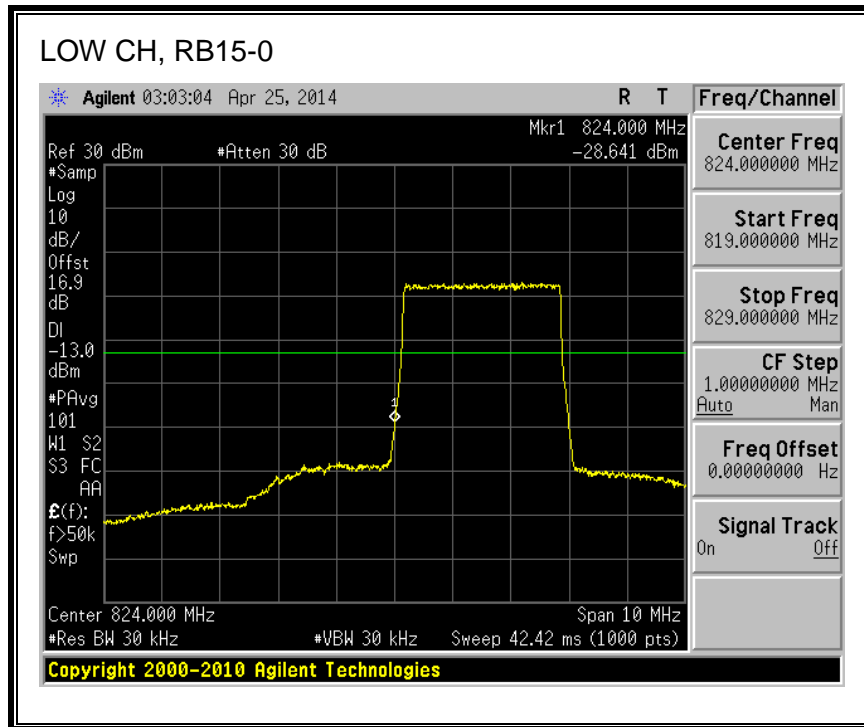

16QAM, (1.4 MHz BAND WIDTH)

QPSK, (3.0 MHz BAND WIDTH)

16QAM, (3.0 MHz BAND WIDTH)

QPSK, (5.0 MHz BAND WIDTH)

16QAM, (5.0 MHz BAND WIDTH)

QPSK, (10.0 MHz BAND WIDTH)

16QAM, (10.0 MHz BAND WIDTH)

8.2.4. LTE BAND 13 BANDEDGE