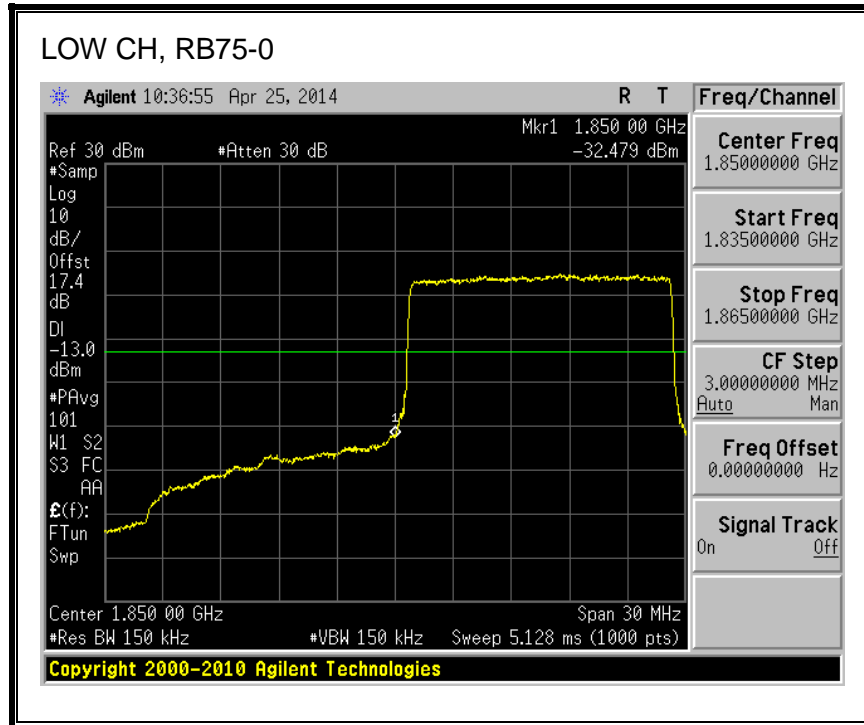

8.2.6. LTE BAND 25 BANDEDGE

QPSK, (1.4 MHz BAND WIDTH)

16QAM, (1.4 MHz BAND WIDTH)

QPSK, (3.0 MHz BAND WIDTH)

16QAM, (3.0 MHz BAND WIDTH)

QPSK, (5.0 MHz BAND WIDTH)

16QAM, (5.0 MHz BAND WIDTH)

Band 25 (10.0 MHz BAND WIDTH)

LTE QPSK

16QAM, (10.0 MHz BAND WIDTH)

QPSK, (15.0 MHz BAND WIDTH)

16QAM, (15.0 MHz BAND WIDTH)

QPSK, (20.0 MHz BAND WIDTH)

16QAM, (20.0 MHz BAND WIDTH)

8.2.7. LTE BAND 26 EMISSION MASK

QPSK, (3.0 MHz BAND WIDTH)