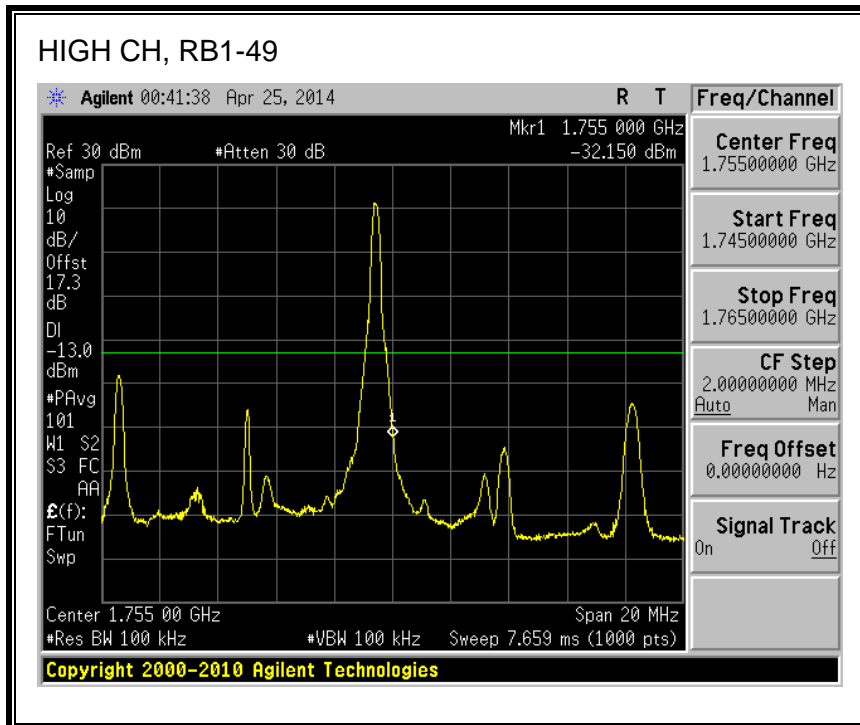

QPSK, (10.0 MHz BAND WIDTH)

16QAM, (10.0 MHz BAND WIDTH)

QPSK, (15.0 MHz BAND WIDTH)

16QAM, (15.0 MHz BAND WIDTH)

QPSK, (20.0 MHz BAND WIDTH)

16QAM, (20.0 MHz BAND WIDTH)

8.2.3. LTE BAND 5 BANDEDGE

QPSK, (1.4 MHz BAND WIDTH)

16QAM, (1.4 MHz BAND WIDTH)

QPSK, (3.0 MHz BAND WIDTH)

16QAM, (3.0 MHz BAND WIDTH)

QPSK, (5.0 MHz BAND WIDTH)

16QAM, (5.0 MHz BAND WIDTH)

QPSK, (10.0 MHz BAND WIDTH)

16QAM, (10.0 MHz BAND WIDTH)

8.2.4. LTE BAND 13 BANDEDGE