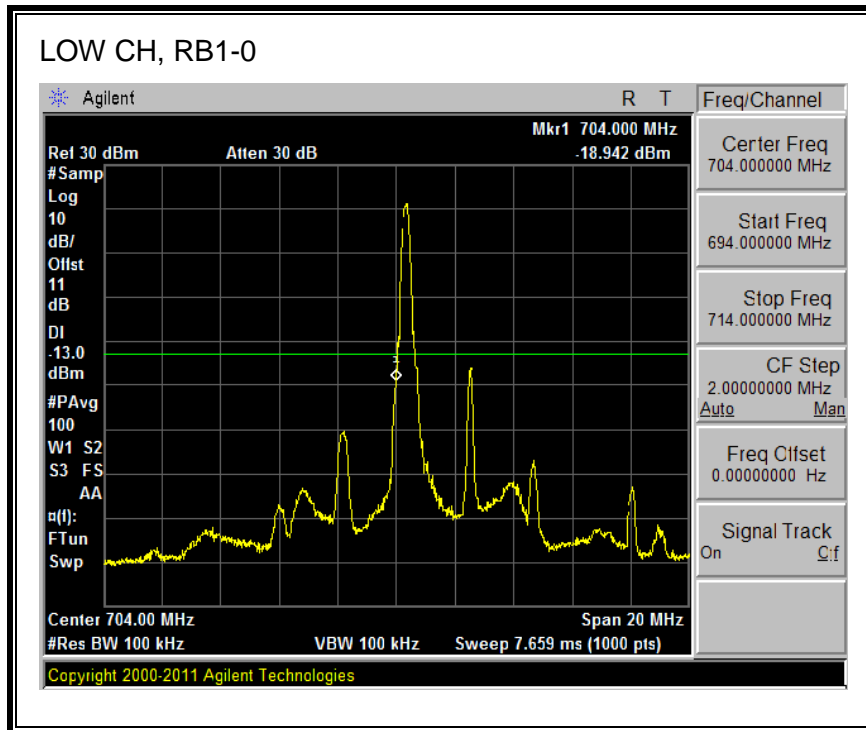

QPSK, 782MHz, 793 - 806MHz, (10MHz Bandwidth)

16QAM, 782MHz, 793 - 806MHz, (10MHz Bandwidth)

8.2.5. LTE BAND 17 BANDEDGE

QPSK, (5.0 MHz BAND WIDTH)

16QAM, (5.0 MHz BAND WIDTH)

QPSK, (10.0 MHz BAND WIDTH)

16QAM, (10.0 MHz BAND WIDTH)

8.2.6. LTE BAND 25 BANDEDGE

QPSK, (1.4 MHz BAND WIDTH)

16QAM, (1.4 MHz BAND WIDTH)

QPSK, (3.0 MHz BAND WIDTH)

16QAM, (3.0 MHz BAND WIDTH)

QPSK, (5.0 MHz BAND WIDTH)

16QAM, (5.0 MHz BAND WIDTH)

Band 25 (10.0 MHz BAND WIDTH)