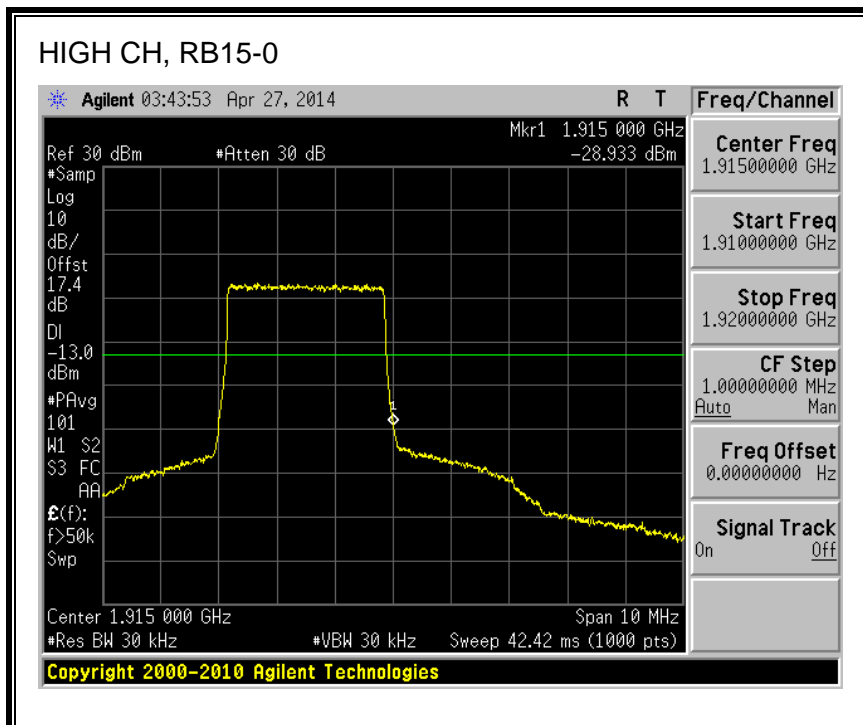

8.2.6. LTE BAND 25 BANDEDGE

QPSK, (1.4 MHz BAND WIDTH)

16QAM, (1.4 MHz BAND WIDTH)

QPSK, (3.0 MHz BAND WIDTH)

16QAM, (3.0 MHz BAND WIDTH)

QPSK, (5.0 MHz BAND WIDTH)

16QAM, (5.0 MHz BAND WIDTH)

Band 25 (10.0 MHz BAND WIDTH)

LTE QPSK

16QAM, (10.0 MHz BAND WIDTH)

QPSK, (15.0 MHz BAND WIDTH)

16QAM, (15.0 MHz BAND WIDTH)

QPSK, (20.0 MHz BAND WIDTH)

16QAM, (20.0 MHz BAND WIDTH)

8.2.7. LTE BAND 26 EMISSION MASK

QPSK, (3.0 MHz BAND WIDTH)