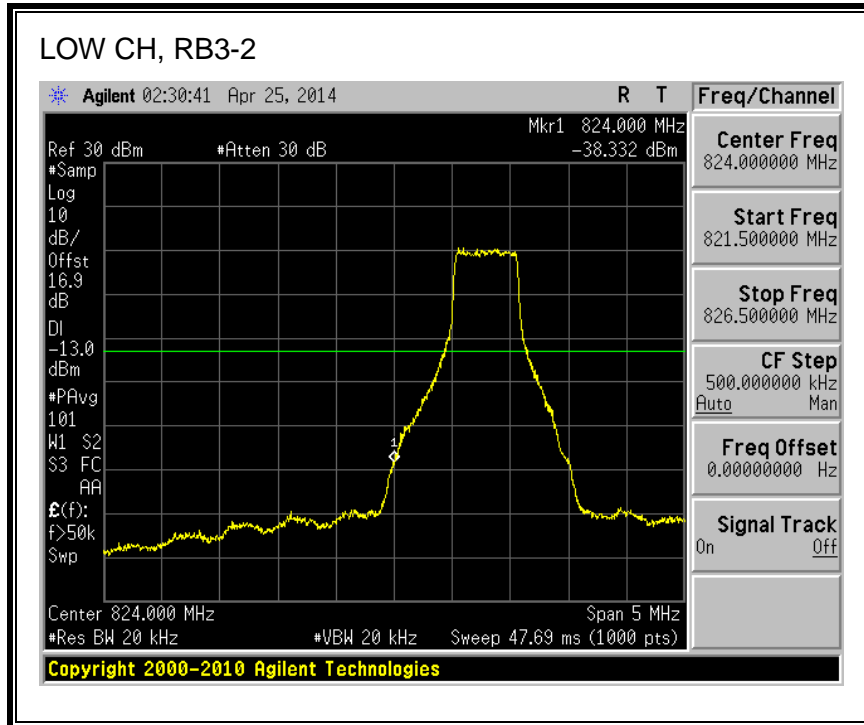

QPSK, (10.0 MHz BAND WIDTH)

16QAM, (10.0 MHz BAND WIDTH)

QPSK, (15.0 MHz BAND WIDTH)

16QAM, (15.0 MHz BAND WIDTH)

QPSK, (20.0 MHz BAND WIDTH)

16QAM, (20.0 MHz BAND WIDTH)

8.2.3. LTE BAND 5 BANDEDGE

QPSK, (1.4 MHz BAND WIDTH)

16QAM, (1.4 MHz BAND WIDTH)

QPSK, (3.0 MHz BAND WIDTH)

16QAM, (3.0 MHz BAND WIDTH)

QPSK, (5.0 MHz BAND WIDTH)

16QAM, (5.0 MHz BAND WIDTH)

QPSK, (10.0 MHz BAND WIDTH)

16QAM, (10.0 MHz BAND WIDTH)

8.2.4. LTE BAND 13 BANDEDGE