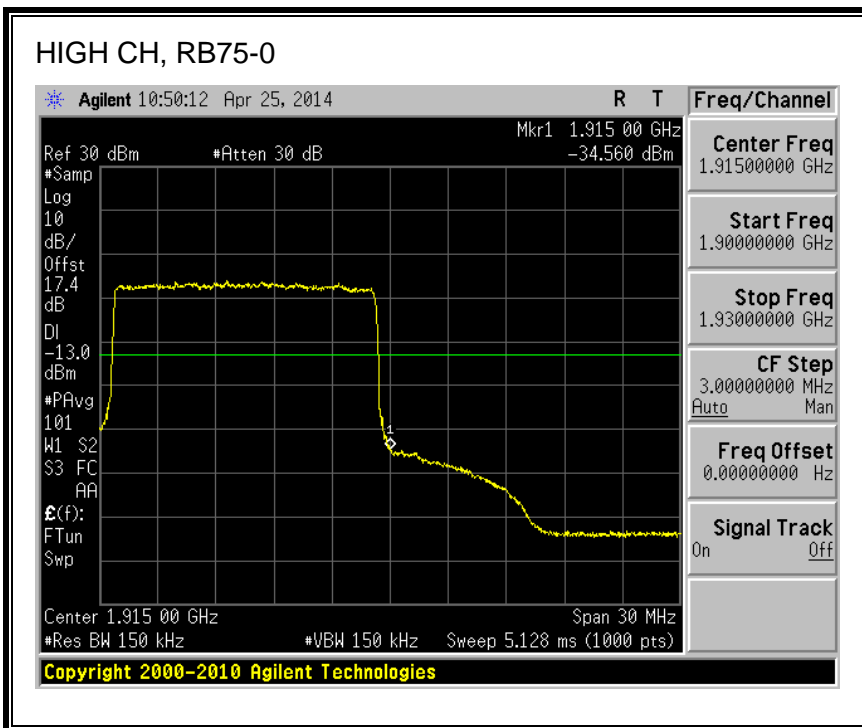

LTE QPSK

16QAM, (10.0 MHz BAND WIDTH)

QPSK, (15.0 MHz BAND WIDTH)

16QAM, (15.0 MHz BAND WIDTH)

QPSK, (20.0 MHz BAND WIDTH)

16QAM, (20.0 MHz BAND WIDTH)

8.2.7. LTE BAND 26 EMISSION MASK

QPSK, (3.0 MHz BAND WIDTH)