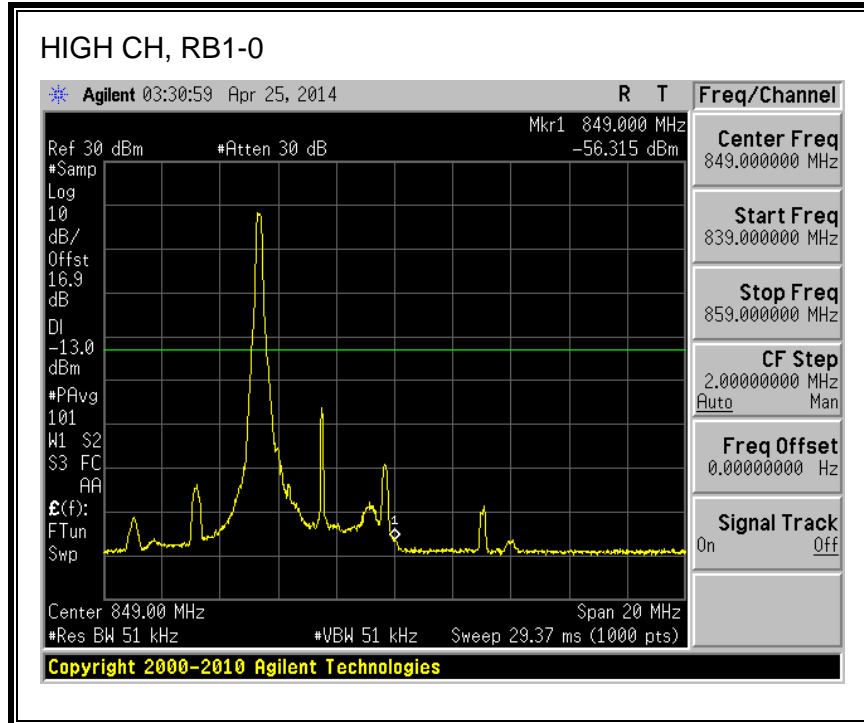

16QAM, (1.4 MHz BAND WIDTH)

QPSK, (3.0 MHz BAND WIDTH)

16QAM, (3.0 MHz BAND WIDTH)

QPSK, (5.0 MHz BAND WIDTH)

16QAM, (5.0 MHz BAND WIDTH)

QPSK, (10.0 MHz BAND WIDTH)

16QAM, (10.0 MHz BAND WIDTH)

8.2.4. LTE BAND 13 BANDEDGE