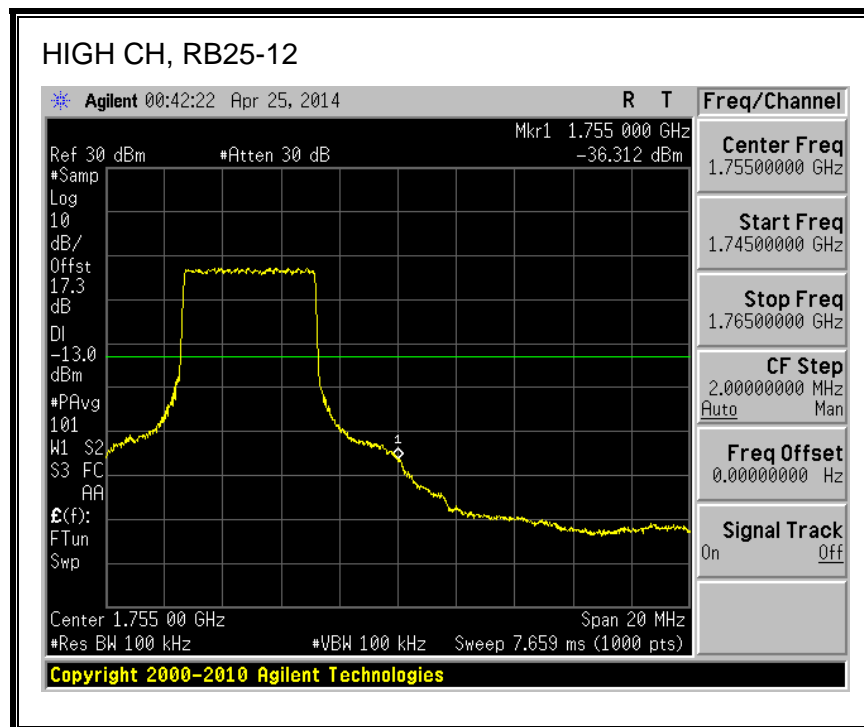

QPSK, (10.0 MHz BAND WIDTH)

16QAM, (10.0 MHz BAND WIDTH)

QPSK, (15.0 MHz BAND WIDTH)

16QAM, (15.0 MHz BAND WIDTH)

QPSK, (20.0 MHz BAND WIDTH)

16QAM, (20.0 MHz BAND WIDTH)

8.2.3. LTE BAND 5 BANDEDGE

QPSK, (1.4 MHz BAND WIDTH)

16QAM, (1.4 MHz BAND WIDTH)

QPSK, (3.0 MHz BAND WIDTH)

16QAM, (3.0 MHz BAND WIDTH)

QPSK, (5.0 MHz BAND WIDTH)

16QAM, (5.0 MHz BAND WIDTH)

QPSK, (10.0 MHz BAND WIDTH)

16QAM, (10.0 MHz BAND WIDTH)

8.2.4. LTE BAND 13 BANDEDGE