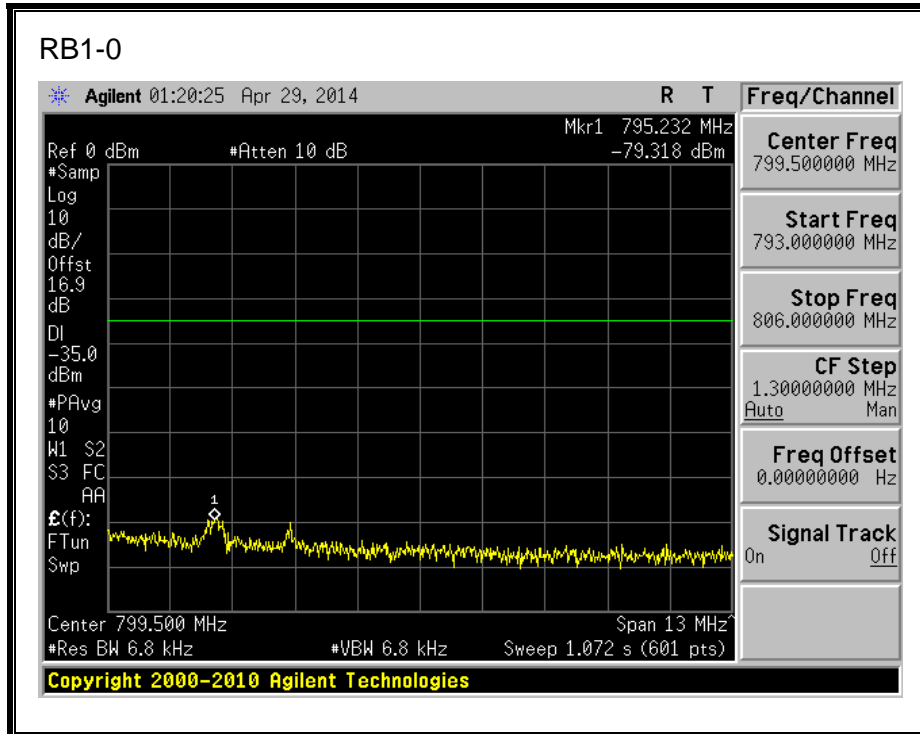

QPSK, 782MHz, 793 - 806MHz, (10MHz Bandwidth)

16QAM, 782MHz, 793 - 806MHz, (10MHz Bandwidth)

8.2.5. LTE BAND 17 BANDEDGE

QPSK, (5.0 MHz BAND WIDTH)

16QAM, (5.0 MHz BAND WIDTH)

QPSK, (10.0 MHz BAND WIDTH)

16QAM, (10.0 MHz BAND WIDTH)