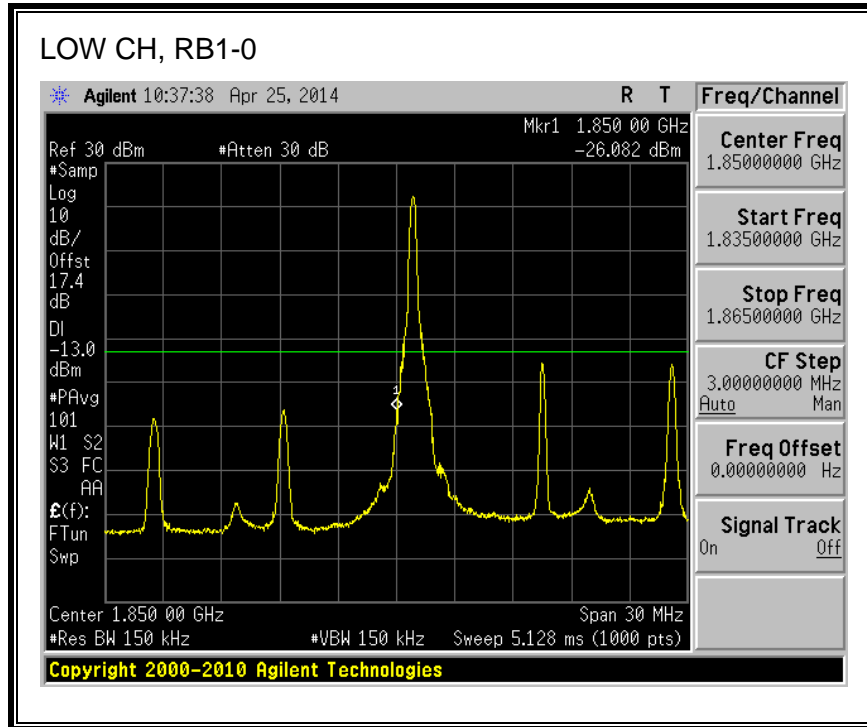

LTE QPSK

16QAM, (10.0 MHz BAND WIDTH)

QPSK, (15.0 MHz BAND WIDTH)

16QAM, (15.0 MHz BAND WIDTH)

QPSK, (20.0 MHz BAND WIDTH)

16QAM, (20.0 MHz BAND WIDTH)

8.2.7. LTE BAND 26 EMISSION MASK

QPSK, (3.0 MHz BAND WIDTH)