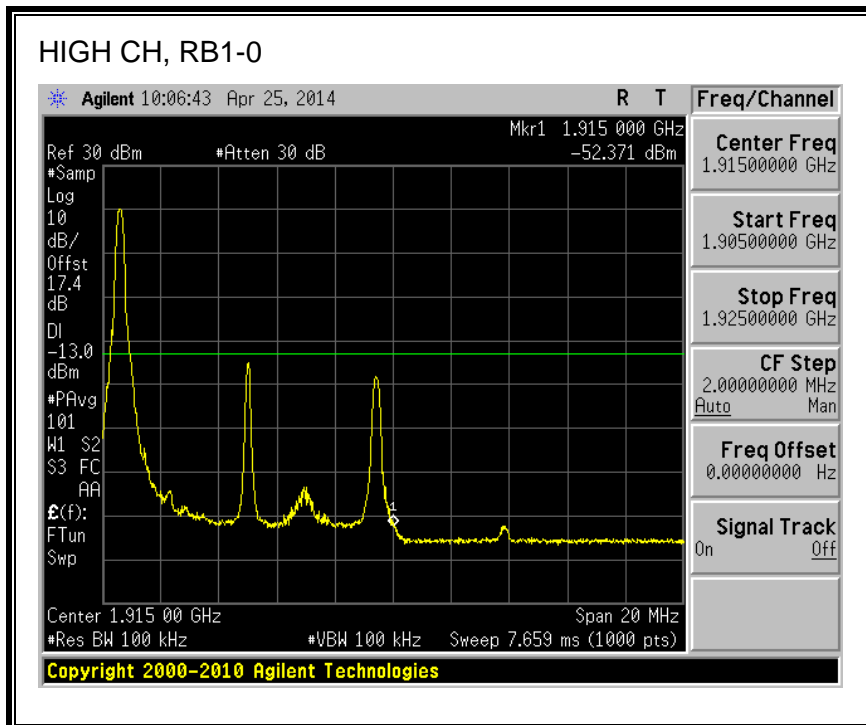

LTE QPSK

16QAM, (10.0 MHz BAND WIDTH)

QPSK, (15.0 MHz BAND WIDTH)

16QAM, (15.0 MHz BAND WIDTH)

QPSK, (20.0 MHz BAND WIDTH)

16QAM, (20.0 MHz BAND WIDTH)

8.2.7. LTE BAND 26 EMISSION MASK

QPSK, (3.0 MHz BAND WIDTH)