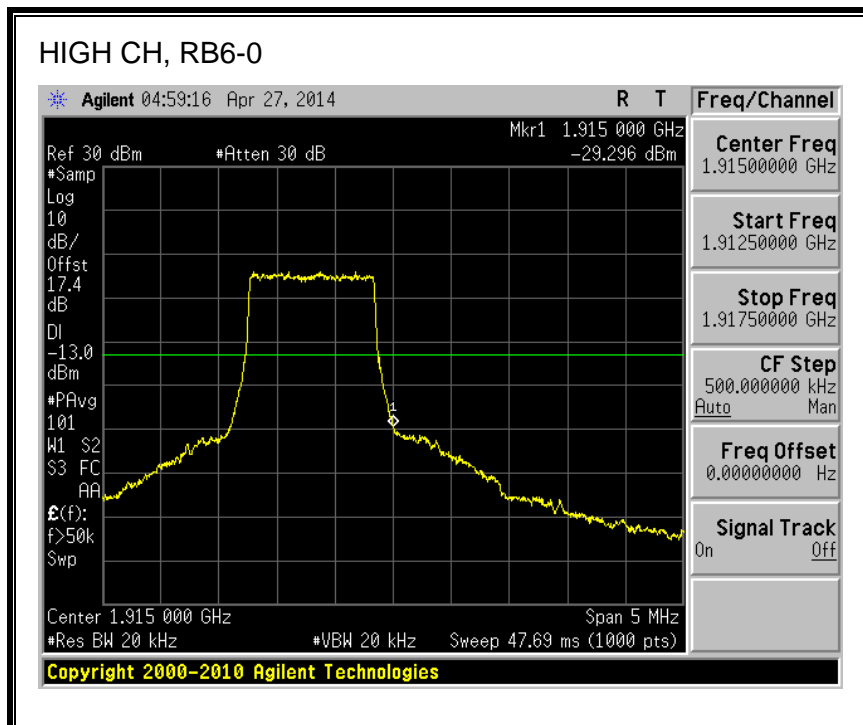

8.2.6. LTE BAND 25 BANDEDGE

QPSK, (1.4 MHz BAND WIDTH)

16QAM, (1.4 MHz BAND WIDTH)

QPSK, (3.0 MHz BAND WIDTH)

16QAM, (3.0 MHz BAND WIDTH)

QPSK, (5.0 MHz BAND WIDTH)

16QAM, (5.0 MHz BAND WIDTH)

Band 25 (10.0 MHz BAND WIDTH)

LTE QPSK

16QAM, (10.0 MHz BAND WIDTH)

QPSK, (15.0 MHz BAND WIDTH)

16QAM, (15.0 MHz BAND WIDTH)

QPSK, (20.0 MHz BAND WIDTH)

16QAM, (20.0 MHz BAND WIDTH)

8.2.7. LTE BAND 26 EMISSION MASK

QPSK, (3.0 MHz BAND WIDTH)