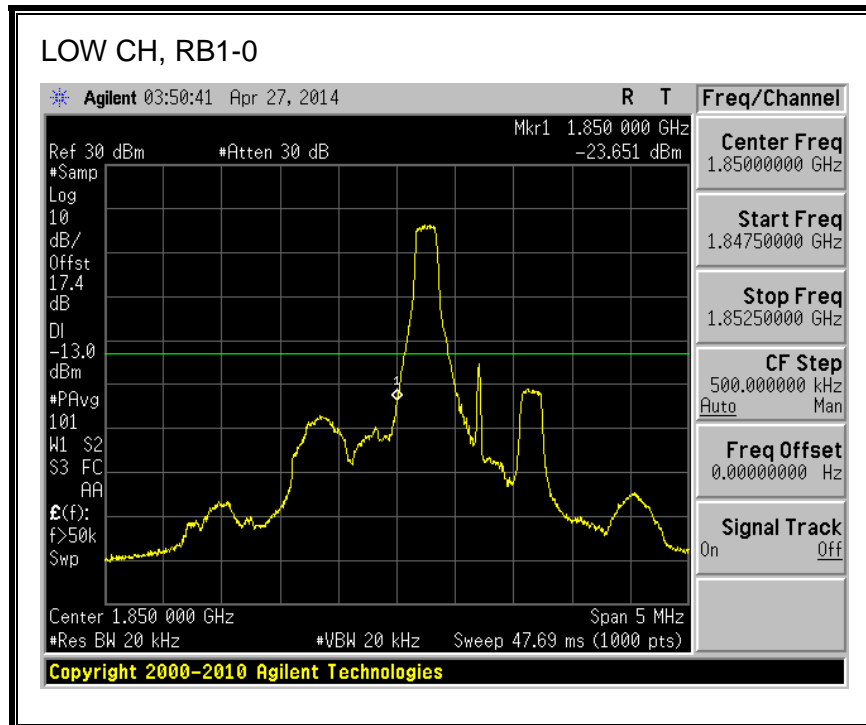

8.2.6. LTE BAND 25 BANDEDGE

QPSK, (1.4 MHz BAND WIDTH)