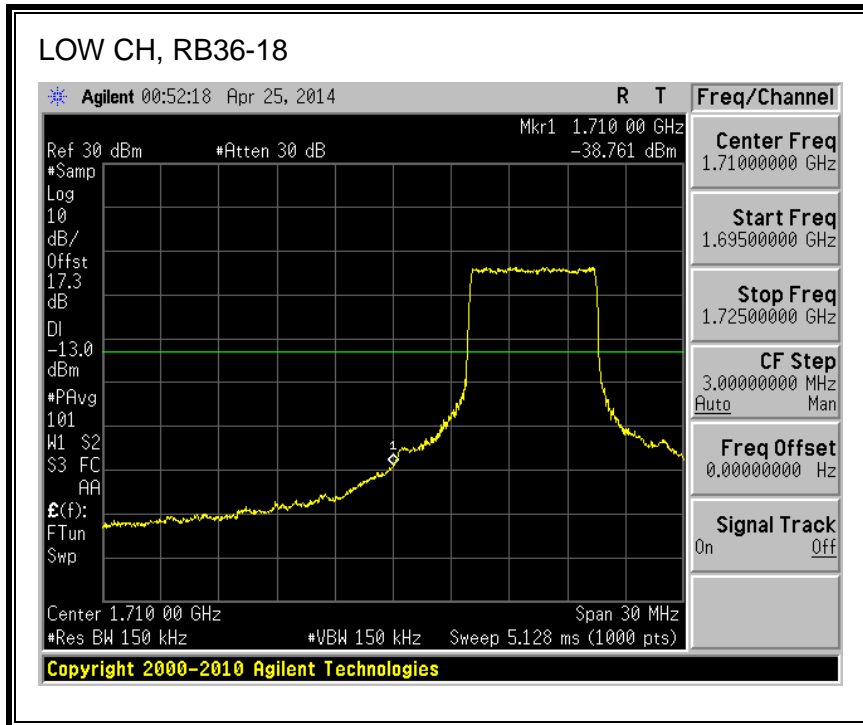

QPSK, (10.0 MHz BAND WIDTH)

16QAM, (10.0 MHz BAND WIDTH)

QPSK, (15.0 MHz BAND WIDTH)

16QAM, (15.0 MHz BAND WIDTH)

QPSK, (20.0 MHz BAND WIDTH)

16QAM, (20.0 MHz BAND WIDTH)

8.2.3. LTE BAND 5 BANDEDGE

QPSK, (1.4 MHz BAND WIDTH)

16QAM, (1.4 MHz BAND WIDTH)

QPSK, (3.0 MHz BAND WIDTH)

16QAM, (3.0 MHz BAND WIDTH)

QPSK, (5.0 MHz BAND WIDTH)

16QAM, (5.0 MHz BAND WIDTH)

QPSK, (10.0 MHz BAND WIDTH)

16QAM, (10.0 MHz BAND WIDTH)

8.2.4. LTE BAND 13 BANDEDGE