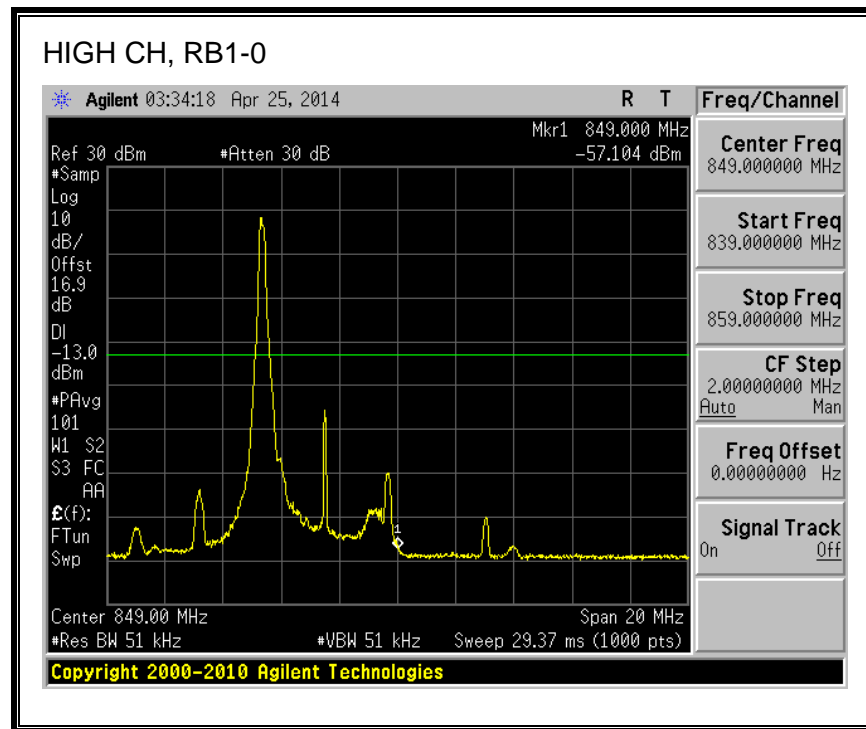

QPSK, (10.0 MHz BAND WIDTH)

16QAM, (10.0 MHz BAND WIDTH)

QPSK, (15.0 MHz BAND WIDTH)

16QAM, (15.0 MHz BAND WIDTH)

QPSK, (20.0 MHz BAND WIDTH)

16QAM, (20.0 MHz BAND WIDTH)

8.2.3. LTE BAND 5 BANDEDGE

QPSK, (1.4 MHz BAND WIDTH)

16QAM, (1.4 MHz BAND WIDTH)

QPSK, (3.0 MHz BAND WIDTH)

16QAM, (3.0 MHz BAND WIDTH)

QPSK, (5.0 MHz BAND WIDTH)

16QAM, (5.0 MHz BAND WIDTH)

QPSK, (10.0 MHz BAND WIDTH)

16QAM, (10.0 MHz BAND WIDTH)

8.2.4. LTE BAND 13 BANDEDGE