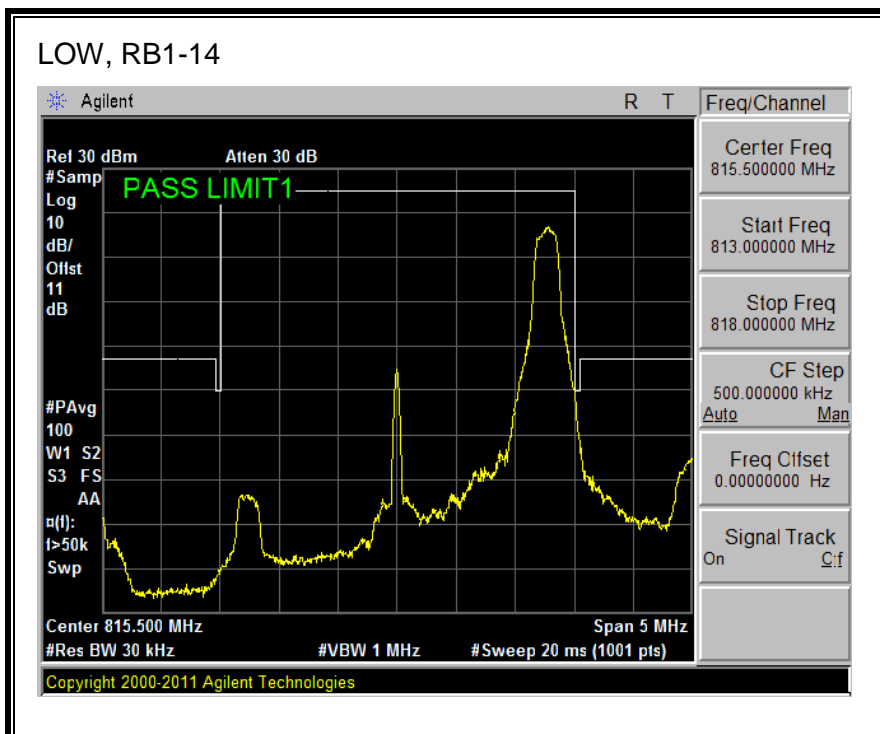

8.2.6. LTE BAND 25 BANDEDGE

QPSK, (1.4 MHz BAND WIDTH)

16QAM, (1.4 MHz BAND WIDTH)

QPSK, (3.0 MHz BAND WIDTH)

16QAM, (3.0 MHz BAND WIDTH)

QPSK, (5.0 MHz BAND WIDTH)

16QAM, (5.0 MHz BAND WIDTH)

Band 25 (10.0 MHz BAND WIDTH)

LTE QPSK

16QAM, (10.0 MHz BAND WIDTH)

QPSK, (15.0 MHz BAND WIDTH)

16QAM, (15.0 MHz BAND WIDTH)

QPSK, (20.0 MHz BAND WIDTH)

16QAM, (20.0 MHz BAND WIDTH)

8.2.7. LTE BAND 26 EMISSION MASK

QPSK, (3.0 MHz BAND WIDTH)