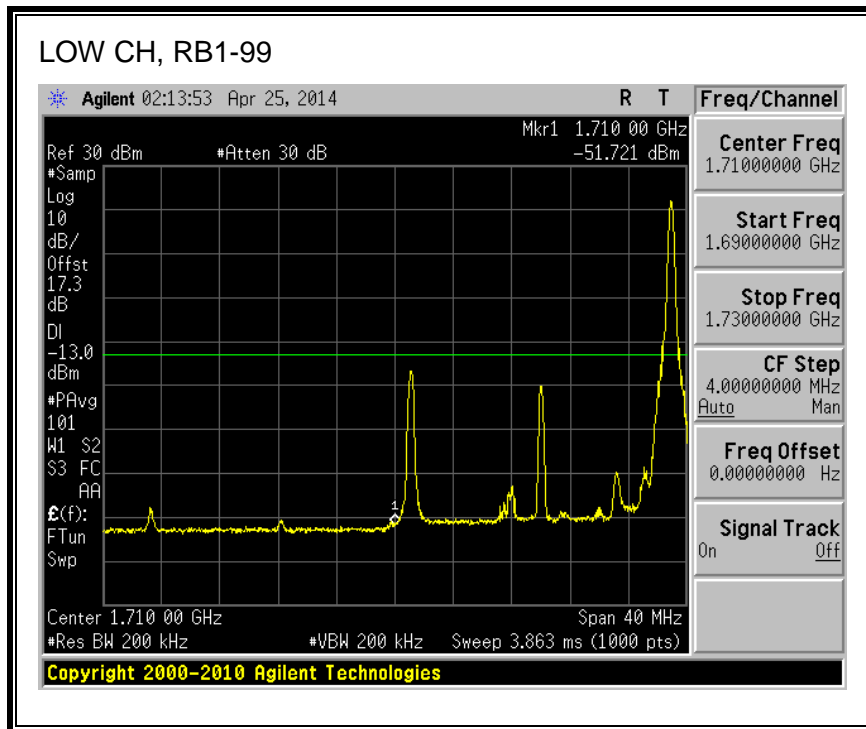

QPSK, (10.0 MHz BAND WIDTH)

16QAM, (10.0 MHz BAND WIDTH)

QPSK, (15.0 MHz BAND WIDTH)

16QAM, (15.0 MHz BAND WIDTH)

QPSK, (20.0 MHz BAND WIDTH)

16QAM, (20.0 MHz BAND WIDTH)

8.2.3. LTE BAND 5 BANDEDGE

QPSK, (1.4 MHz BAND WIDTH)

16QAM, (1.4 MHz BAND WIDTH)

QPSK, (3.0 MHz BAND WIDTH)

16QAM, (3.0 MHz BAND WIDTH)

QPSK, (5.0 MHz BAND WIDTH)

16QAM, (5.0 MHz BAND WIDTH)

QPSK, (10.0 MHz BAND WIDTH)

16QAM, (10.0 MHz BAND WIDTH)

8.2.4. LTE BAND 13 BANDEDGE