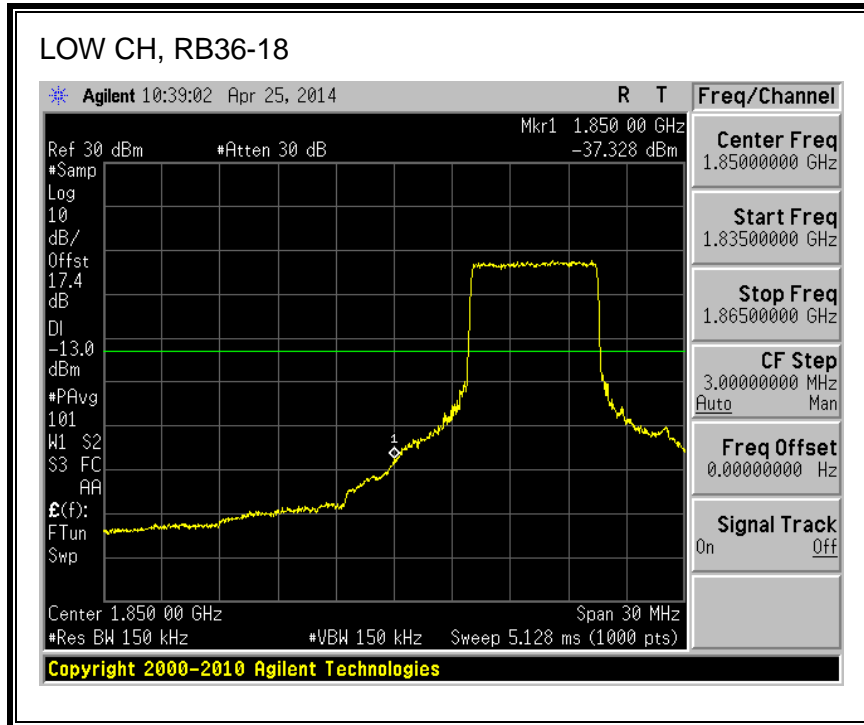

8.2.6. LTE BAND 25 BANDEDGE

QPSK, (1.4 MHz BAND WIDTH)

16QAM, (1.4 MHz BAND WIDTH)

QPSK, (3.0 MHz BAND WIDTH)

16QAM, (3.0 MHz BAND WIDTH)

QPSK, (5.0 MHz BAND WIDTH)

16QAM, (5.0 MHz BAND WIDTH)

Band 25 (10.0 MHz BAND WIDTH)

LTE QPSK

16QAM, (10.0 MHz BAND WIDTH)

QPSK, (15.0 MHz BAND WIDTH)

16QAM, (15.0 MHz BAND WIDTH)

QPSK, (20.0 MHz BAND WIDTH)

16QAM, (20.0 MHz BAND WIDTH)

8.2.7. LTE BAND 26 EMISSION MASK

QPSK, (3.0 MHz BAND WIDTH)