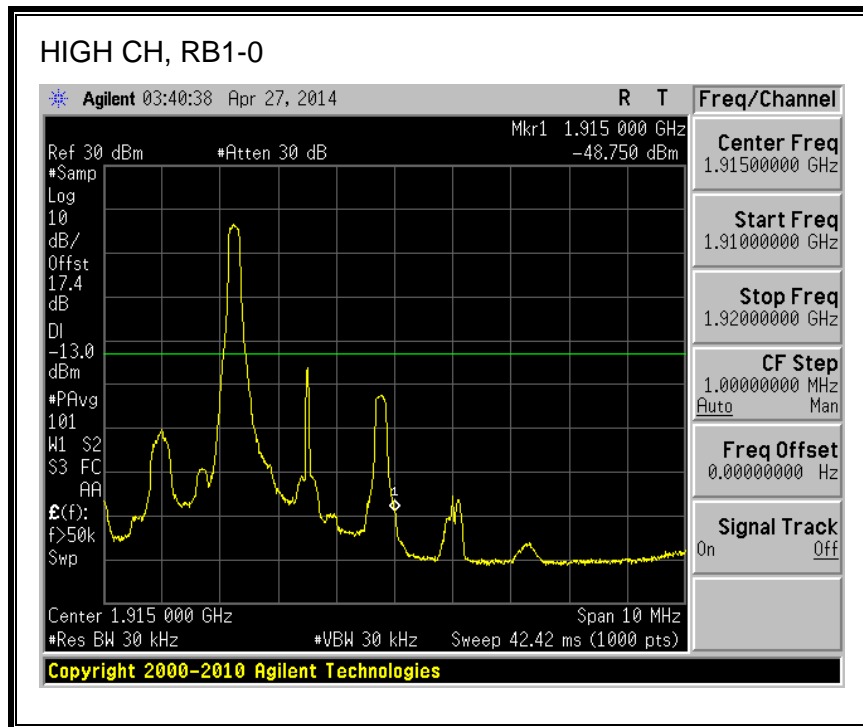

8.2.6. LTE BAND 25 BANDEDGE

QPSK, (1.4 MHz BAND WIDTH)

16QAM, (1.4 MHz BAND WIDTH)

QPSK, (3.0 MHz BAND WIDTH)

16QAM, (3.0 MHz BAND WIDTH)

QPSK, (5.0 MHz BAND WIDTH)

16QAM, (5.0 MHz BAND WIDTH)

Band 25 (10.0 MHz BAND WIDTH)

LTE QPSK

16QAM, (10.0 MHz BAND WIDTH)

QPSK, (15.0 MHz BAND WIDTH)

16QAM, (15.0 MHz BAND WIDTH)

QPSK, (20.0 MHz BAND WIDTH)

16QAM, (20.0 MHz BAND WIDTH)

8.2.7. LTE BAND 26 EMISSION MASK

QPSK, (3.0 MHz BAND WIDTH)