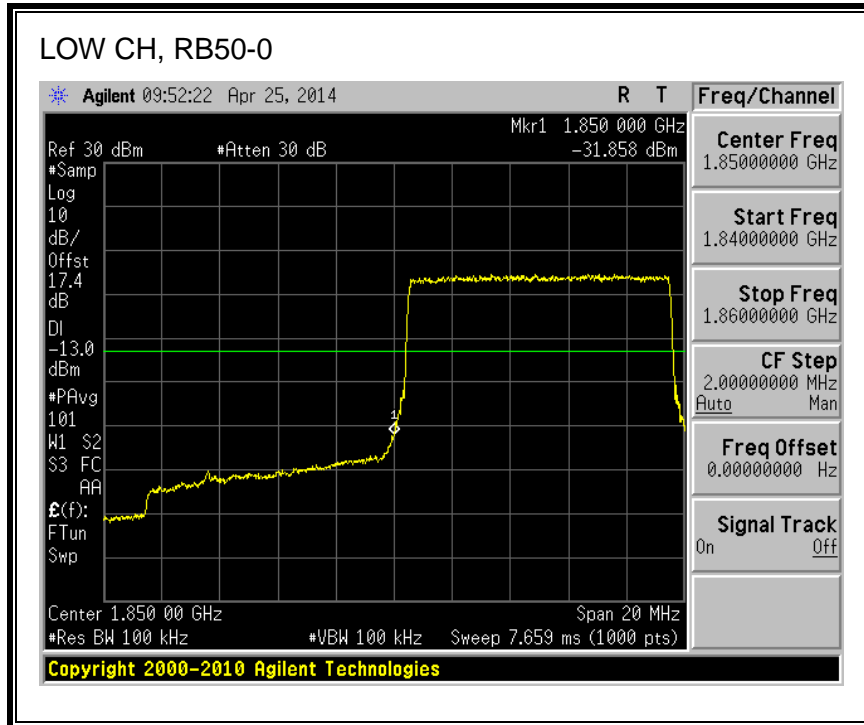

QPSK, 782MHz, 793 - 806MHz, (10MHz Bandwidth)

16QAM, 782MHz, 793 - 806MHz, (10MHz Bandwidth)

8.2.5. LTE BAND 17 BANDEDGE

QPSK, (5.0 MHz BAND WIDTH)

16QAM, (5.0 MHz BAND WIDTH)

QPSK, (10.0 MHz BAND WIDTH)

16QAM, (10.0 MHz BAND WIDTH)

8.2.6. LTE BAND 25 BANDEDGE

QPSK, (1.4 MHz BAND WIDTH)

16QAM, (1.4 MHz BAND WIDTH)

QPSK, (3.0 MHz BAND WIDTH)

16QAM, (3.0 MHz BAND WIDTH)

QPSK, (5.0 MHz BAND WIDTH)

16QAM, (5.0 MHz BAND WIDTH)

Band 25 (10.0 MHz BAND WIDTH)

LTE QPSK

16QAM, (10.0 MHz BAND WIDTH)

QPSK, (15.0 MHz BAND WIDTH)

16QAM, (15.0 MHz BAND WIDTH)

QPSK, (20.0 MHz BAND WIDTH)

16QAM, (20.0 MHz BAND WIDTH)

8.2.7. LTE BAND 26 EMISSION MASK

QPSK, (3.0 MHz BAND WIDTH)