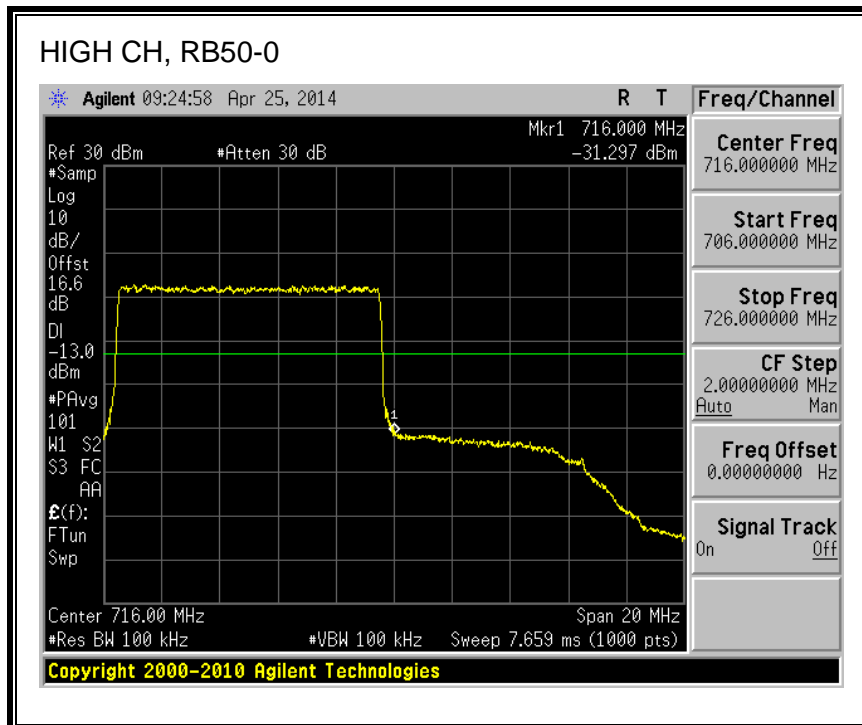

QPSK, 782MHz, 793 - 806MHz, (10MHz Bandwidth)

16QAM, 782MHz, 793 - 806MHz, (10MHz Bandwidth)

8.2.5. LTE BAND 17 BANDEDGE

QPSK, (5.0 MHz BAND WIDTH)

16QAM, (5.0 MHz BAND WIDTH)

QPSK, (10.0 MHz BAND WIDTH)

16QAM, (10.0 MHz BAND WIDTH)

8.2.6. LTE BAND 25 BANDEDGE

QPSK, (1.4 MHz BAND WIDTH)

16QAM, (1.4 MHz BAND WIDTH)

QPSK, (3.0 MHz BAND WIDTH)

16QAM, (3.0 MHz BAND WIDTH)

QPSK, (5.0 MHz BAND WIDTH)

16QAM, (5.0 MHz BAND WIDTH)

Band 25 (10.0 MHz BAND WIDTH)