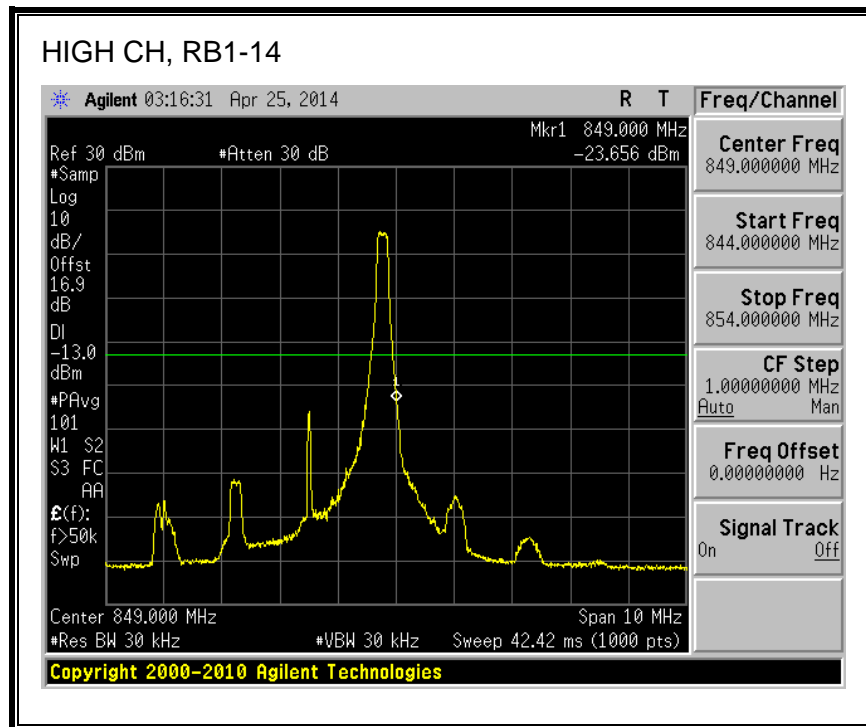

QPSK, (10.0 MHz BAND WIDTH)

16QAM, (10.0 MHz BAND WIDTH)

QPSK, (15.0 MHz BAND WIDTH)

16QAM, (15.0 MHz BAND WIDTH)

QPSK, (20.0 MHz BAND WIDTH)

16QAM, (20.0 MHz BAND WIDTH)

8.2.3. LTE BAND 5 BANDEDGE

QPSK, (1.4 MHz BAND WIDTH)

16QAM, (1.4 MHz BAND WIDTH)

QPSK, (3.0 MHz BAND WIDTH)

16QAM, (3.0 MHz BAND WIDTH)

QPSK, (5.0 MHz BAND WIDTH)

16QAM, (5.0 MHz BAND WIDTH)

QPSK, (10.0 MHz BAND WIDTH)

16QAM, (10.0 MHz BAND WIDTH)

8.2.4. LTE BAND 13 BANDEDGE