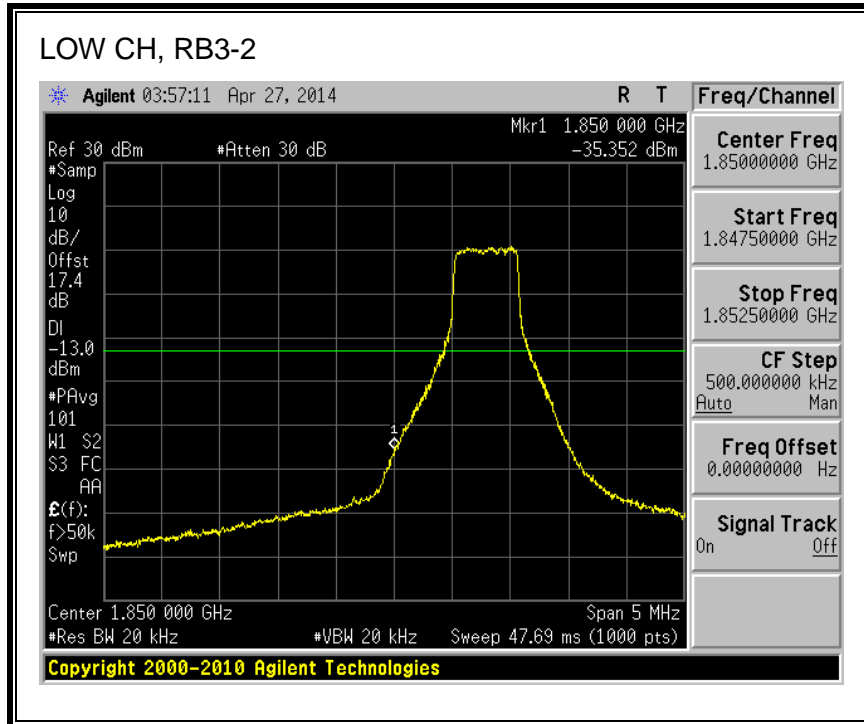

QPSK, 782MHz, 793 - 806MHz, (10MHz Bandwidth)

16QAM, 782MHz, 793 - 806MHz, (10MHz Bandwidth)

8.2.5. LTE BAND 17 BANDEDGE

QPSK, (5.0 MHz BAND WIDTH)

16QAM, (5.0 MHz BAND WIDTH)

QPSK, (10.0 MHz BAND WIDTH)

16QAM, (10.0 MHz BAND WIDTH)

8.2.6. LTE BAND 25 BANDEDGE

QPSK, (1.4 MHz BAND WIDTH)

16QAM, (1.4 MHz BAND WIDTH)

QPSK, (3.0 MHz BAND WIDTH)

16QAM, (3.0 MHz BAND WIDTH)

QPSK, (5.0 MHz BAND WIDTH)

16QAM, (5.0 MHz BAND WIDTH)

Band 25 (10.0 MHz BAND WIDTH)

LTE QPSK

16QAM, (10.0 MHz BAND WIDTH)

QPSK, (15.0 MHz BAND WIDTH)

16QAM, (15.0 MHz BAND WIDTH)

QPSK, (20.0 MHz BAND WIDTH)

16QAM, (20.0 MHz BAND WIDTH)

8.2.7. LTE BAND 26 EMISSION MASK

QPSK, (3.0 MHz BAND WIDTH)