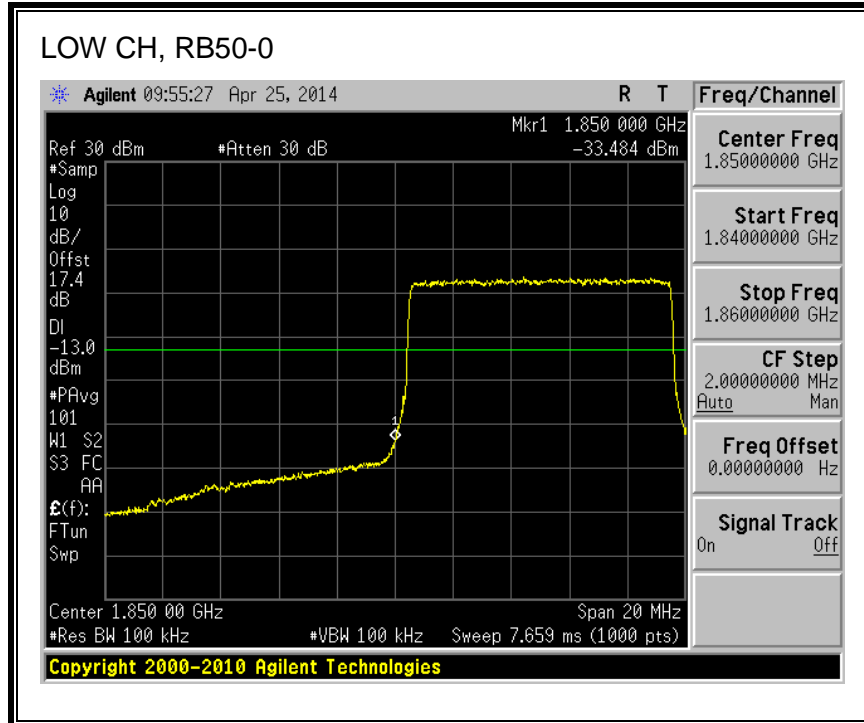

8.2.6. LTE BAND 25 BANDEDGE

QPSK, (1.4 MHz BAND WIDTH)

16QAM, (1.4 MHz BAND WIDTH)

QPSK, (3.0 MHz BAND WIDTH)

16QAM, (3.0 MHz BAND WIDTH)

QPSK, (5.0 MHz BAND WIDTH)

16QAM, (5.0 MHz BAND WIDTH)

Band 25 (10.0 MHz BAND WIDTH)

LTE QPSK

16QAM, (10.0 MHz BAND WIDTH)

QPSK, (15.0 MHz BAND WIDTH)

16QAM, (15.0 MHz BAND WIDTH)

QPSK, (20.0 MHz BAND WIDTH)

16QAM, (20.0 MHz BAND WIDTH)

8.2.7. LTE BAND 26 EMISSION MASK

QPSK, (3.0 MHz BAND WIDTH)