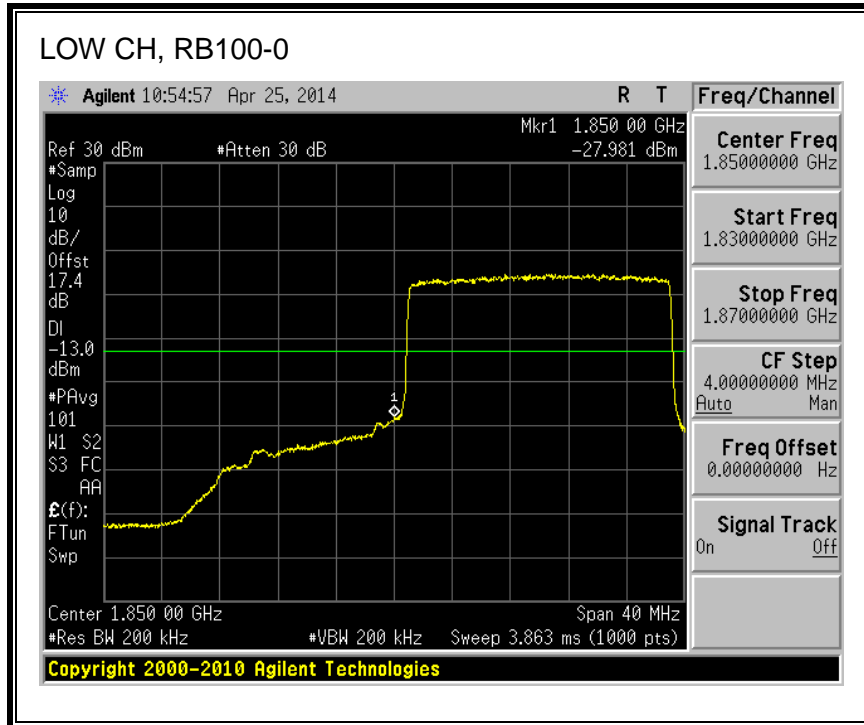

8.2.6. LTE BAND 25 BANDEDGE

QPSK, (1.4 MHz BAND WIDTH)

16QAM, (1.4 MHz BAND WIDTH)

QPSK, (3.0 MHz BAND WIDTH)

16QAM, (3.0 MHz BAND WIDTH)

QPSK, (5.0 MHz BAND WIDTH)

16QAM, (5.0 MHz BAND WIDTH)

Band 25 (10.0 MHz BAND WIDTH)

LTE QPSK

16QAM, (10.0 MHz BAND WIDTH)

QPSK, (15.0 MHz BAND WIDTH)

16QAM, (15.0 MHz BAND WIDTH)

QPSK, (20.0 MHz BAND WIDTH)

16QAM, (20.0 MHz BAND WIDTH)

8.2.7. LTE BAND 26 EMISSION MASK

QPSK, (3.0 MHz BAND WIDTH)