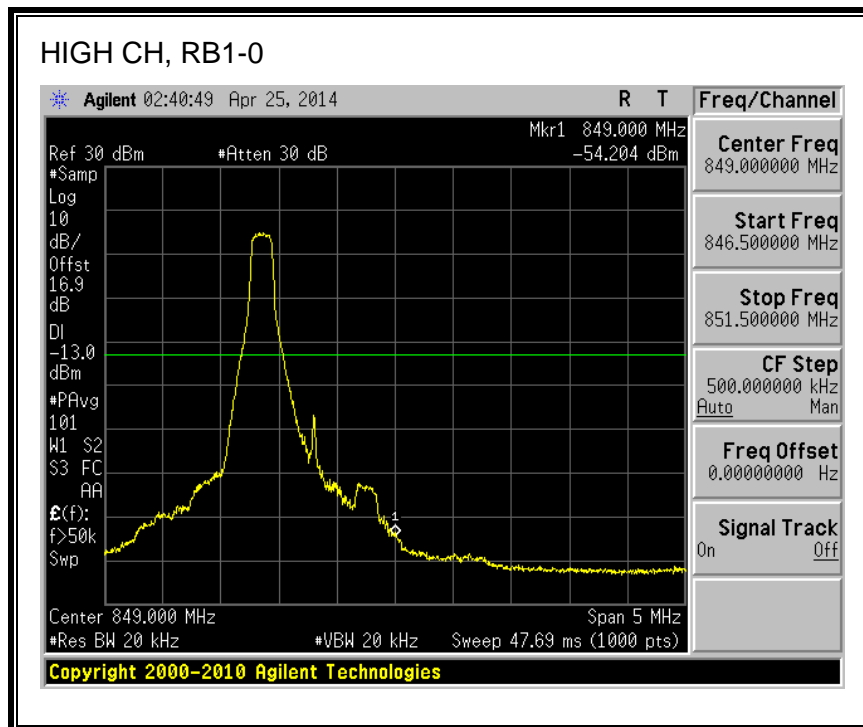

QPSK, (10.0 MHz BAND WIDTH)

16QAM, (10.0 MHz BAND WIDTH)

QPSK, (15.0 MHz BAND WIDTH)

16QAM, (15.0 MHz BAND WIDTH)

QPSK, (20.0 MHz BAND WIDTH)

16QAM, (20.0 MHz BAND WIDTH)

8.2.3. LTE BAND 5 BANDEDGE

QPSK, (1.4 MHz BAND WIDTH)

16QAM, (1.4 MHz BAND WIDTH)

QPSK, (3.0 MHz BAND WIDTH)

16QAM, (3.0 MHz BAND WIDTH)

QPSK, (5.0 MHz BAND WIDTH)

16QAM, (5.0 MHz BAND WIDTH)

QPSK, (10.0 MHz BAND WIDTH)

16QAM, (10.0 MHz BAND WIDTH)

8.2.4. LTE BAND 13 BANDEDGE