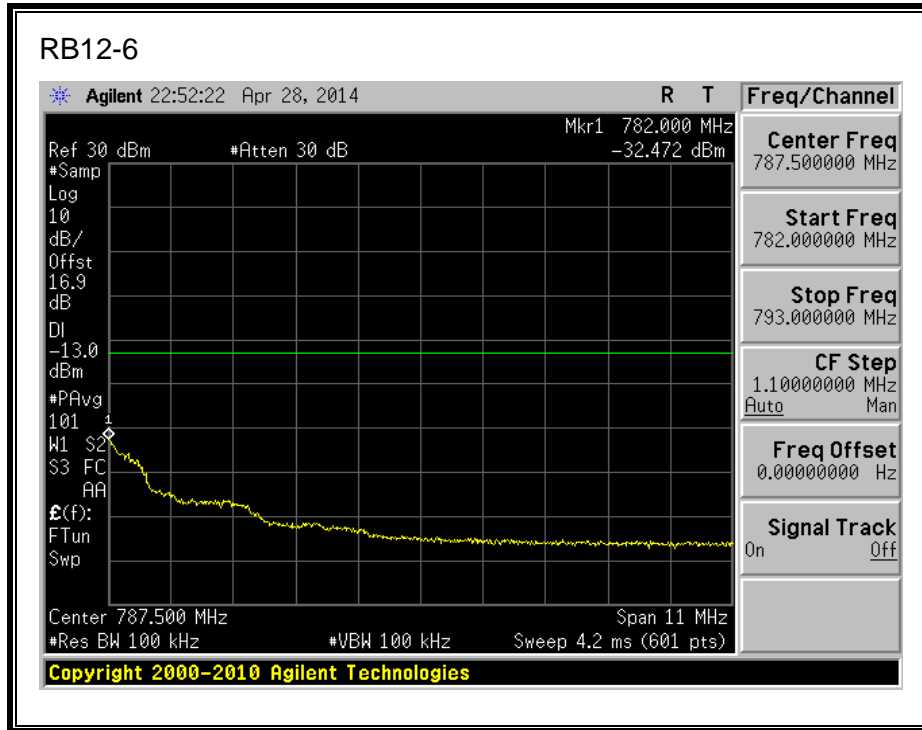

16QAM, (1.4 MHz BAND WIDTH)

QPSK, (3.0 MHz BAND WIDTH)

16QAM, (3.0 MHz BAND WIDTH)

QPSK, (5.0 MHz BAND WIDTH)

16QAM, (5.0 MHz BAND WIDTH)

QPSK, (10.0 MHz BAND WIDTH)

16QAM, (10.0 MHz BAND WIDTH)

8.2.4. LTE BAND 13 BANDEDGE

QPSK, 779.5 MHz, 775 – 777MHz, (5.0MHz Bandwidth)

16QAM, 779.5MHz, 775 - 777MHz, (5MHz Bandwidth)

QPSK, 779.5MHz, 13, 782 - 793MHz, (5MHz Bandwidth)

16QAM, 779.5MHz, 783 - 793MHz, (5MHz Bandwidth)

QPSK, 779.5MHz, 763 - 775MHz, (5MHz Bandwidth)