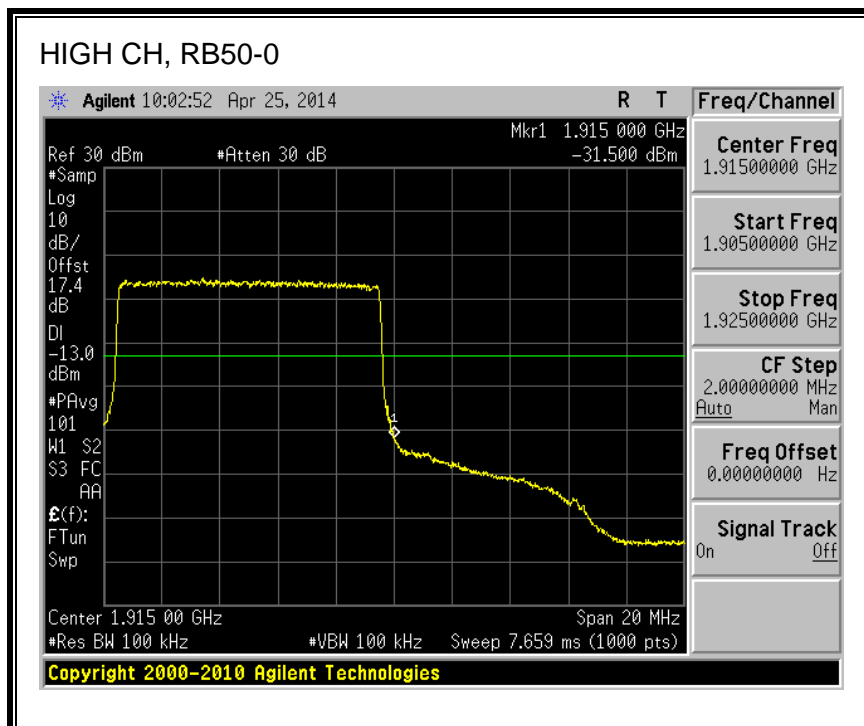

QPSK, 782MHz, 793 - 806MHz, (10MHz Bandwidth)

16QAM, 782MHz, 793 - 806MHz, (10MHz Bandwidth)

8.2.5. LTE BAND 17 BANDEDGE

QPSK, (5.0 MHz BAND WIDTH)

16QAM, (5.0 MHz BAND WIDTH)

QPSK, (10.0 MHz BAND WIDTH)

16QAM, (10.0 MHz BAND WIDTH)

8.2.6. LTE BAND 25 BANDEDGE

QPSK, (1.4 MHz BAND WIDTH)

16QAM, (1.4 MHz BAND WIDTH)

QPSK, (3.0 MHz BAND WIDTH)

16QAM, (3.0 MHz BAND WIDTH)

QPSK, (5.0 MHz BAND WIDTH)

16QAM, (5.0 MHz BAND WIDTH)

Band 25 (10.0 MHz BAND WIDTH)

LTE QPSK

16QAM, (10.0 MHz BAND WIDTH)

QPSK, (15.0 MHz BAND WIDTH)

16QAM, (15.0 MHz BAND WIDTH)

QPSK, (20.0 MHz BAND WIDTH)

16QAM, (20.0 MHz BAND WIDTH)

8.2.7. LTE BAND 26 EMISSION MASK

QPSK, (3.0 MHz BAND WIDTH)