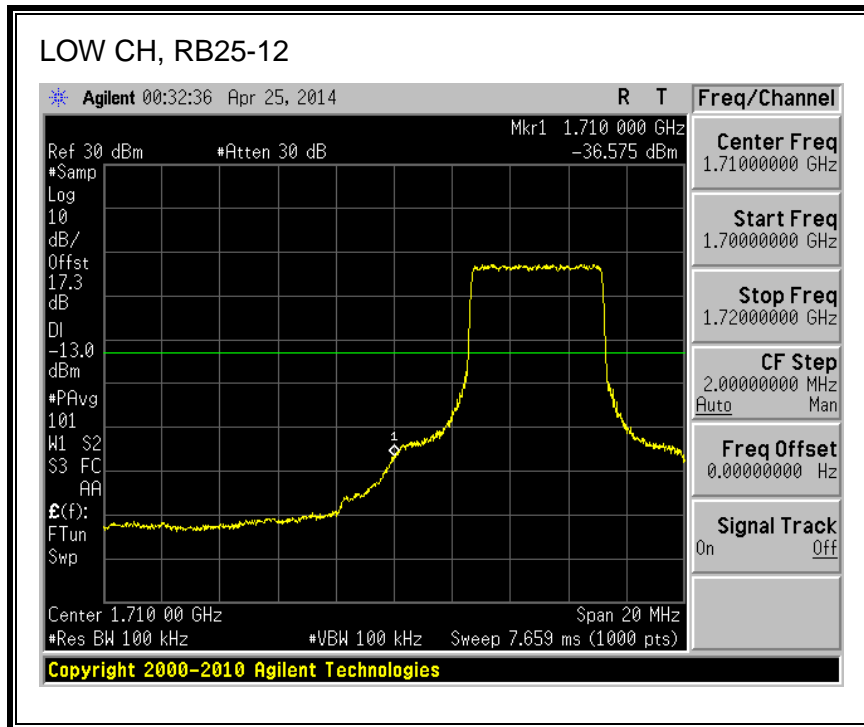

QPSK, (10.0 MHz BAND WIDTH)

16QAM, (10.0 MHz BAND WIDTH)

QPSK, (15.0 MHz BAND WIDTH)

16QAM, (15.0 MHz BAND WIDTH)

QPSK, (20.0 MHz BAND WIDTH)

16QAM, (20.0 MHz BAND WIDTH)

8.2.3. LTE BAND 5 BANDEDGE

QPSK, (1.4 MHz BAND WIDTH)

16QAM, (1.4 MHz BAND WIDTH)

QPSK, (3.0 MHz BAND WIDTH)

16QAM, (3.0 MHz BAND WIDTH)

QPSK, (5.0 MHz BAND WIDTH)

16QAM, (5.0 MHz BAND WIDTH)

QPSK, (10.0 MHz BAND WIDTH)

16QAM, (10.0 MHz BAND WIDTH)

8.2.4. LTE BAND 13 BANDEDGE