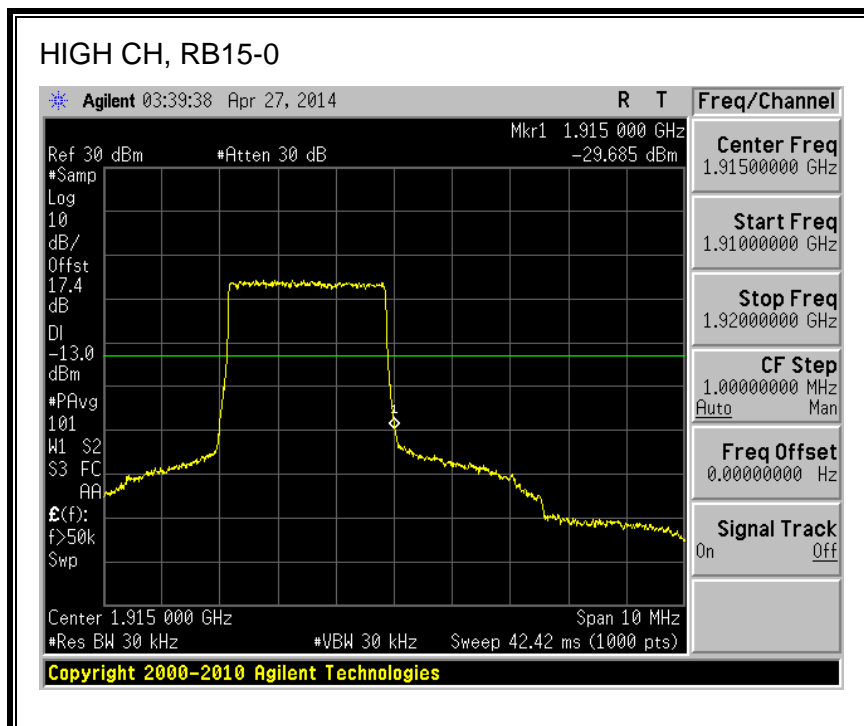

QPSK, 782MHz, 793 - 806MHz, (10MHz Bandwidth)

16QAM, 782MHz, 793 - 806MHz, (10MHz Bandwidth)

8.2.5. LTE BAND 17 BANDEDGE

QPSK, (5.0 MHz BAND WIDTH)

16QAM, (5.0 MHz BAND WIDTH)

QPSK, (10.0 MHz BAND WIDTH)

16QAM, (10.0 MHz BAND WIDTH)

8.2.6. LTE BAND 25 BANDEDGE

QPSK, (1.4 MHz BAND WIDTH)

16QAM, (1.4 MHz BAND WIDTH)

QPSK, (3.0 MHz BAND WIDTH)

16QAM, (3.0 MHz BAND WIDTH)

QPSK, (5.0 MHz BAND WIDTH)

16QAM, (5.0 MHz BAND WIDTH)

Band 25 (10.0 MHz BAND WIDTH)

LTE QPSK

16QAM, (10.0 MHz BAND WIDTH)

QPSK, (15.0 MHz BAND WIDTH)

16QAM, (15.0 MHz BAND WIDTH)

QPSK, (20.0 MHz BAND WIDTH)

16QAM, (20.0 MHz BAND WIDTH)

8.2.7. LTE BAND 26 EMISSION MASK

QPSK, (3.0 MHz BAND WIDTH)