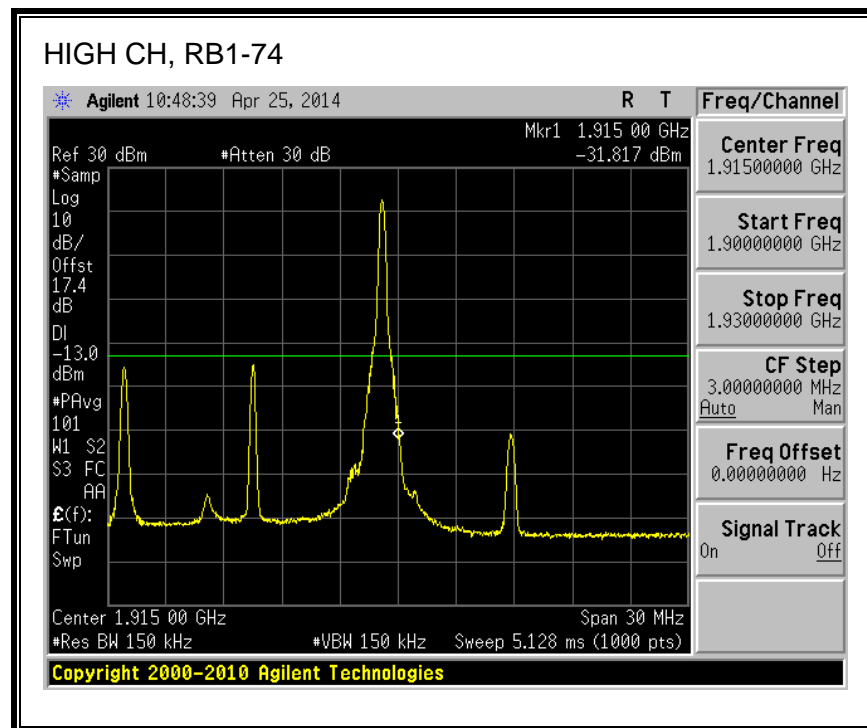

LTE QPSK

16QAM, (10.0 MHz BAND WIDTH)

QPSK, (15.0 MHz BAND WIDTH)

16QAM, (15.0 MHz BAND WIDTH)

QPSK, (20.0 MHz BAND WIDTH)

16QAM, (20.0 MHz BAND WIDTH)

8.2.7. LTE BAND 26 EMISSION MASK

QPSK, (3.0 MHz BAND WIDTH)