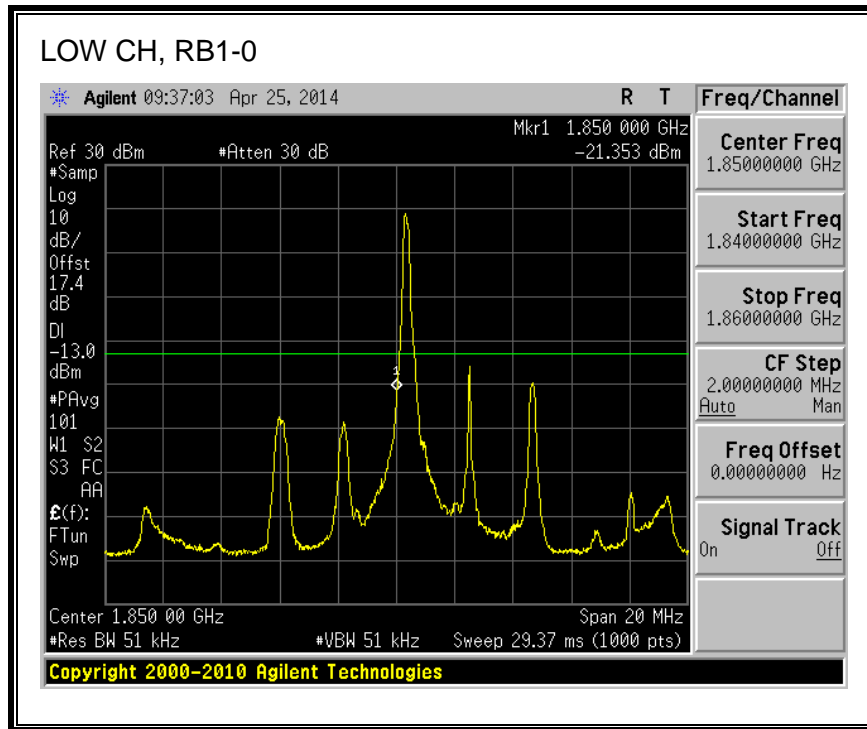

8.2.6. LTE BAND 25 BANDEDGE

QPSK, (1.4 MHz BAND WIDTH)

16QAM, (1.4 MHz BAND WIDTH)

QPSK, (3.0 MHz BAND WIDTH)

16QAM, (3.0 MHz BAND WIDTH)

QPSK, (5.0 MHz BAND WIDTH)

16QAM, (5.0 MHz BAND WIDTH)

Band 25 (10.0 MHz BAND WIDTH)

LTE QPSK

16QAM, (10.0 MHz BAND WIDTH)

QPSK, (15.0 MHz BAND WIDTH)

16QAM, (15.0 MHz BAND WIDTH)

QPSK, (20.0 MHz BAND WIDTH)

16QAM, (20.0 MHz BAND WIDTH)

8.2.7. LTE BAND 26 EMISSION MASK

QPSK, (3.0 MHz BAND WIDTH)