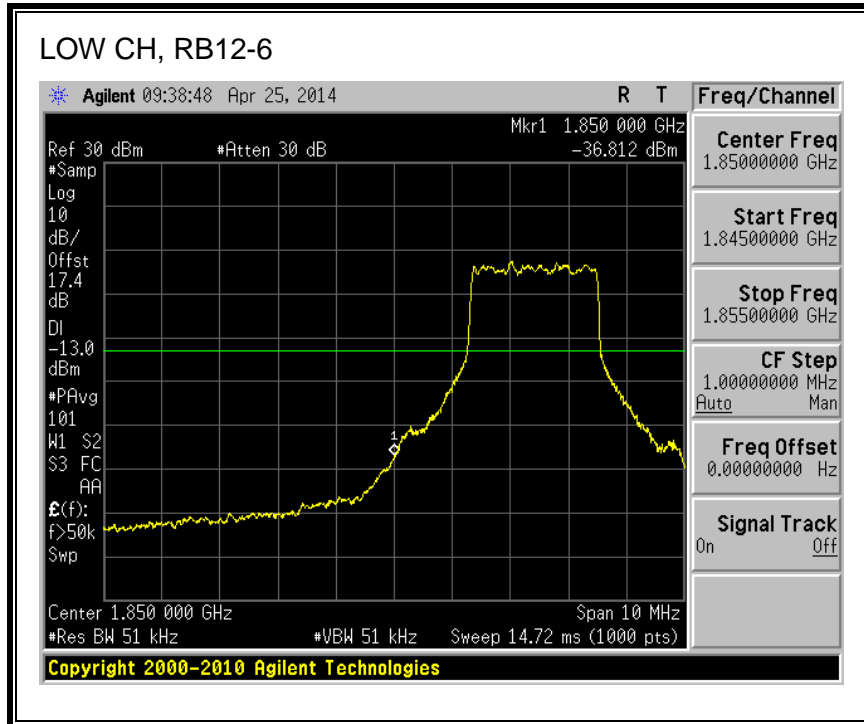

QPSK, 782MHz, 793 - 806MHz, (10MHz Bandwidth)

16QAM, 782MHz, 793 - 806MHz, (10MHz Bandwidth)

8.2.5. LTE BAND 17 BANDEDGE

QPSK, (5.0 MHz BAND WIDTH)

16QAM, (5.0 MHz BAND WIDTH)

QPSK, (10.0 MHz BAND WIDTH)

16QAM, (10.0 MHz BAND WIDTH)

8.2.6. LTE BAND 25 BANDEDGE

QPSK, (1.4 MHz BAND WIDTH)

16QAM, (1.4 MHz BAND WIDTH)

QPSK, (3.0 MHz BAND WIDTH)

16QAM, (3.0 MHz BAND WIDTH)

QPSK, (5.0 MHz BAND WIDTH)

16QAM, (5.0 MHz BAND WIDTH)

Band 25 (10.0 MHz BAND WIDTH)

LTE QPSK

16QAM, (10.0 MHz BAND WIDTH)

QPSK, (15.0 MHz BAND WIDTH)

16QAM, (15.0 MHz BAND WIDTH)

QPSK, (20.0 MHz BAND WIDTH)

16QAM, (20.0 MHz BAND WIDTH)

8.2.7. LTE BAND 26 EMISSION MASK

QPSK, (3.0 MHz BAND WIDTH)