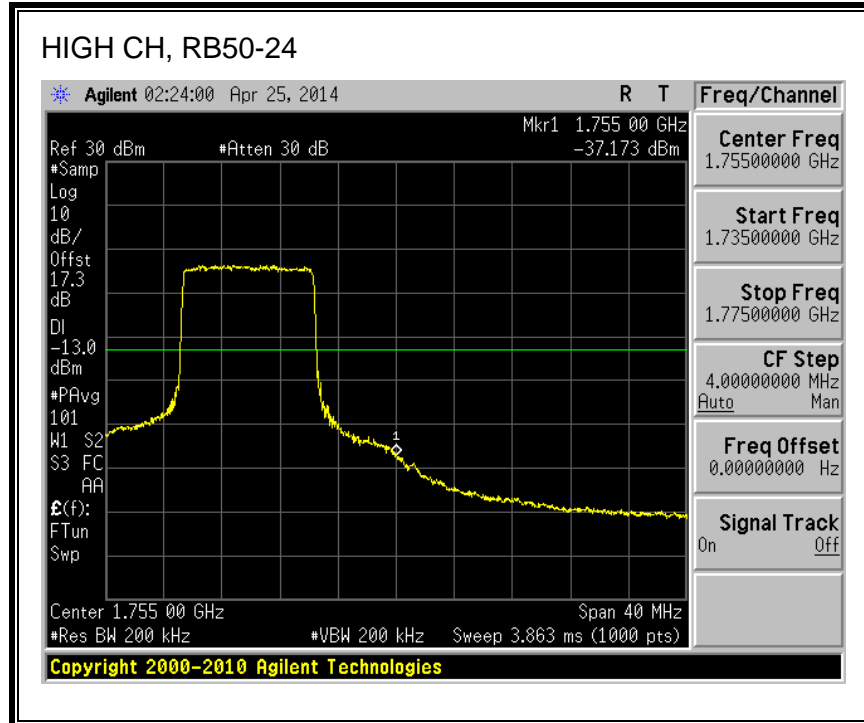

QPSK, (10.0 MHz BAND WIDTH)

16QAM, (10.0 MHz BAND WIDTH)

QPSK, (15.0 MHz BAND WIDTH)

16QAM, (15.0 MHz BAND WIDTH)

QPSK, (20.0 MHz BAND WIDTH)

16QAM, (20.0 MHz BAND WIDTH)

8.2.3. LTE BAND 5 BANDEDGE

QPSK, (1.4 MHz BAND WIDTH)

16QAM, (1.4 MHz BAND WIDTH)

QPSK, (3.0 MHz BAND WIDTH)

16QAM, (3.0 MHz BAND WIDTH)

QPSK, (5.0 MHz BAND WIDTH)

16QAM, (5.0 MHz BAND WIDTH)

QPSK, (10.0 MHz BAND WIDTH)

16QAM, (10.0 MHz BAND WIDTH)

8.2.4. LTE BAND 13 BANDEDGE