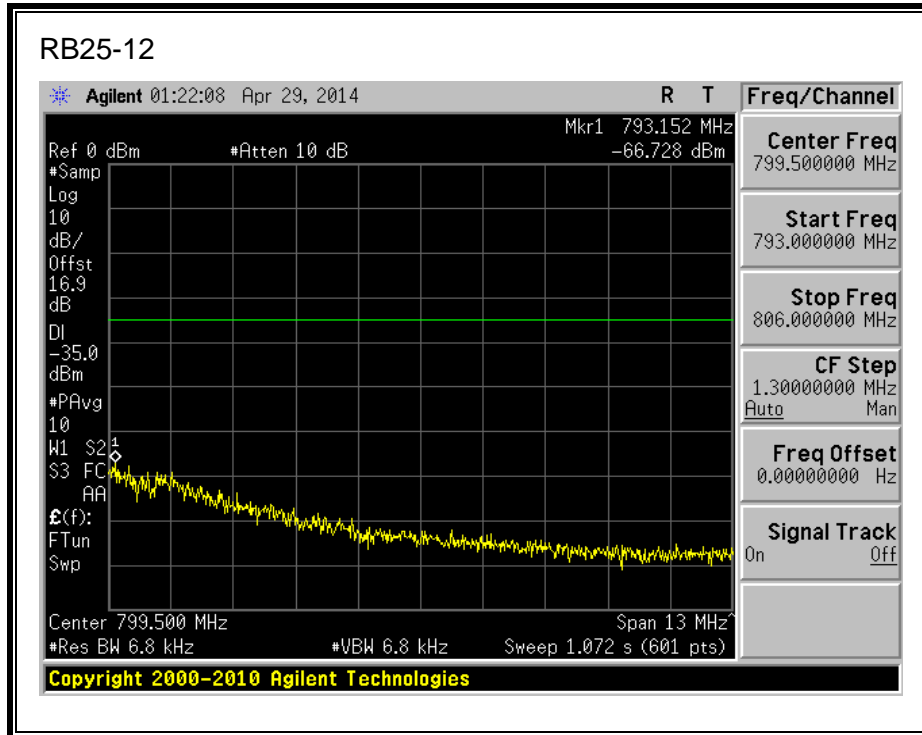

16QAM, 782MHz, 775 - 777MHz, (10MHz Bandwidth)

QPSK, 782MHz, 787 - 793MHz, (10MHz Bandwidth)

16QAM, 782MHz, 787 - 793MHz, (10MHz Bandwidth)

QPSK, 782MHz, 763 - 775MHz, (10MHz Bandwidth)

16QAM, 782MHz, 763 - 775MHz, (10MHz Bandwidth)

QPSK, 782MHz, 793 - 806MHz, (10MHz Bandwidth)

16QAM, 782MHz, 793 - 806MHz, (10MHz Bandwidth)

8.2.5. LTE BAND 17 BANDEDGE

QPSK, (5.0 MHz BAND WIDTH)

16QAM, (5.0 MHz BAND WIDTH)

QPSK, (10.0 MHz BAND WIDTH)

16QAM, (10.0 MHz BAND WIDTH)