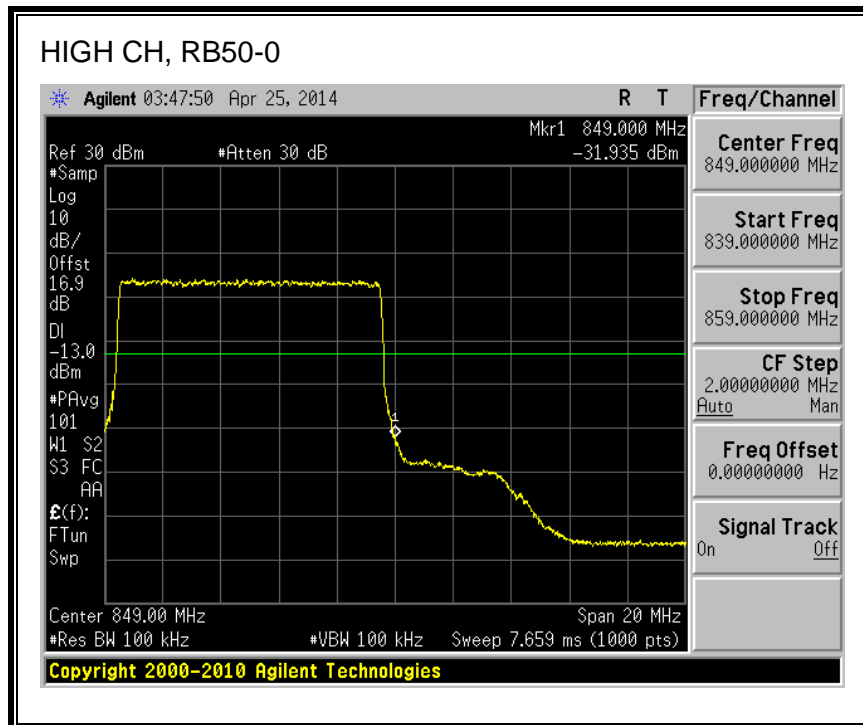

16QAM, (1.4 MHz BAND WIDTH)

QPSK, (3.0 MHz BAND WIDTH)

16QAM, (3.0 MHz BAND WIDTH)

QPSK, (5.0 MHz BAND WIDTH)

16QAM, (5.0 MHz BAND WIDTH)

QPSK, (10.0 MHz BAND WIDTH)

16QAM, (10.0 MHz BAND WIDTH)

8.2.4. LTE BAND 13 BANDEDGE