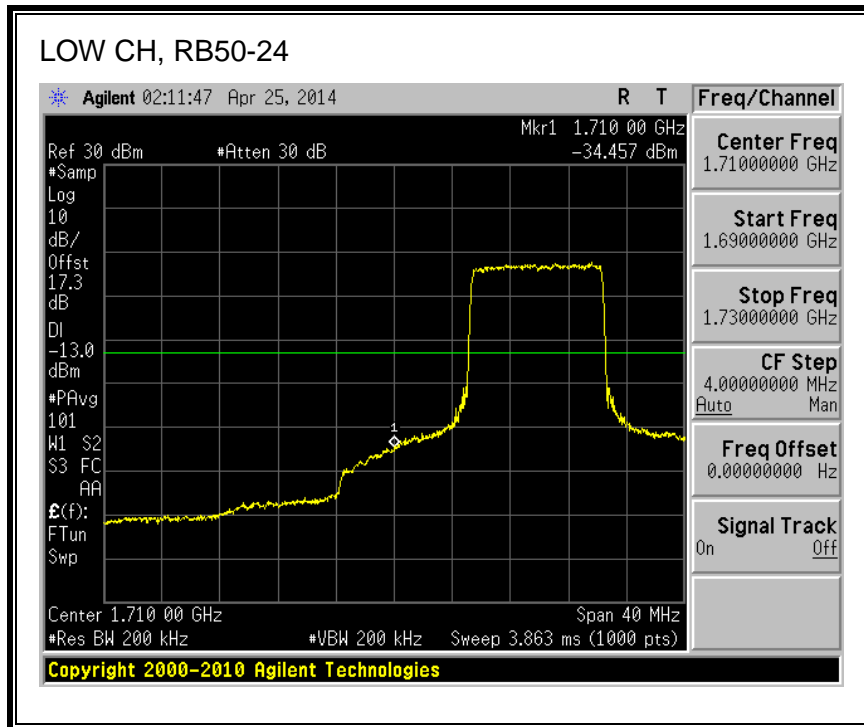

QPSK, (10.0 MHz BAND WIDTH)

16QAM, (10.0 MHz BAND WIDTH)

QPSK, (15.0 MHz BAND WIDTH)

16QAM, (15.0 MHz BAND WIDTH)

QPSK, (20.0 MHz BAND WIDTH)

16QAM, (20.0 MHz BAND WIDTH)

8.2.3. LTE BAND 5 BANDEDGE

QPSK, (1.4 MHz BAND WIDTH)

16QAM, (1.4 MHz BAND WIDTH)

QPSK, (3.0 MHz BAND WIDTH)

16QAM, (3.0 MHz BAND WIDTH)

QPSK, (5.0 MHz BAND WIDTH)

16QAM, (5.0 MHz BAND WIDTH)

QPSK, (10.0 MHz BAND WIDTH)

16QAM, (10.0 MHz BAND WIDTH)

8.2.4. LTE BAND 13 BANDEDGE