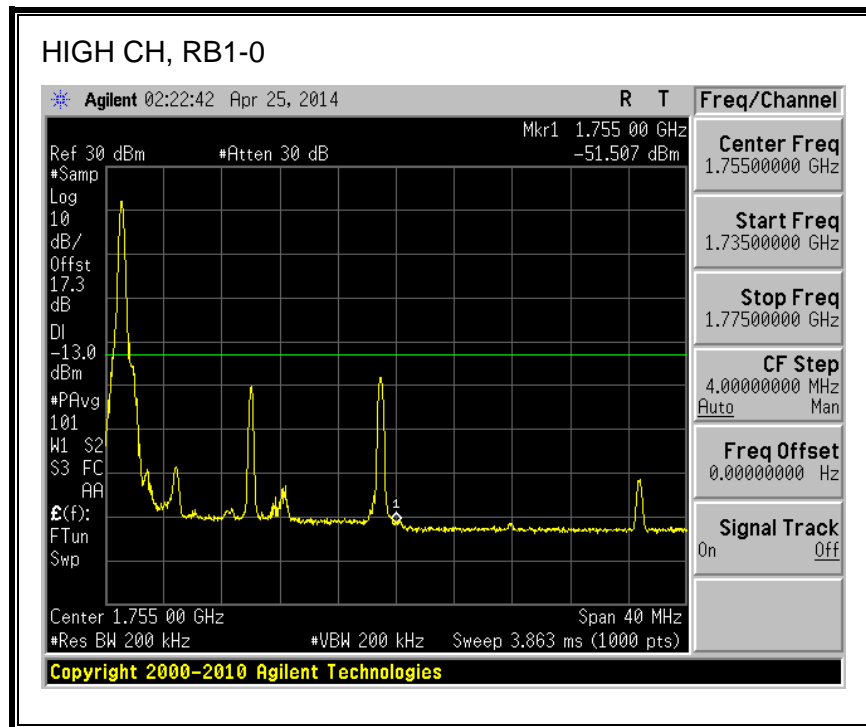

QPSK, (10.0 MHz BAND WIDTH)

16QAM, (10.0 MHz BAND WIDTH)

QPSK, (15.0 MHz BAND WIDTH)

16QAM, (15.0 MHz BAND WIDTH)

QPSK, (20.0 MHz BAND WIDTH)

16QAM, (20.0 MHz BAND WIDTH)

8.2.3. LTE BAND 5 BANDEDGE

QPSK, (1.4 MHz BAND WIDTH)

16QAM, (1.4 MHz BAND WIDTH)

QPSK, (3.0 MHz BAND WIDTH)

16QAM, (3.0 MHz BAND WIDTH)

QPSK, (5.0 MHz BAND WIDTH)

16QAM, (5.0 MHz BAND WIDTH)

QPSK, (10.0 MHz BAND WIDTH)

16QAM, (10.0 MHz BAND WIDTH)

8.2.4. LTE BAND 13 BANDEDGE