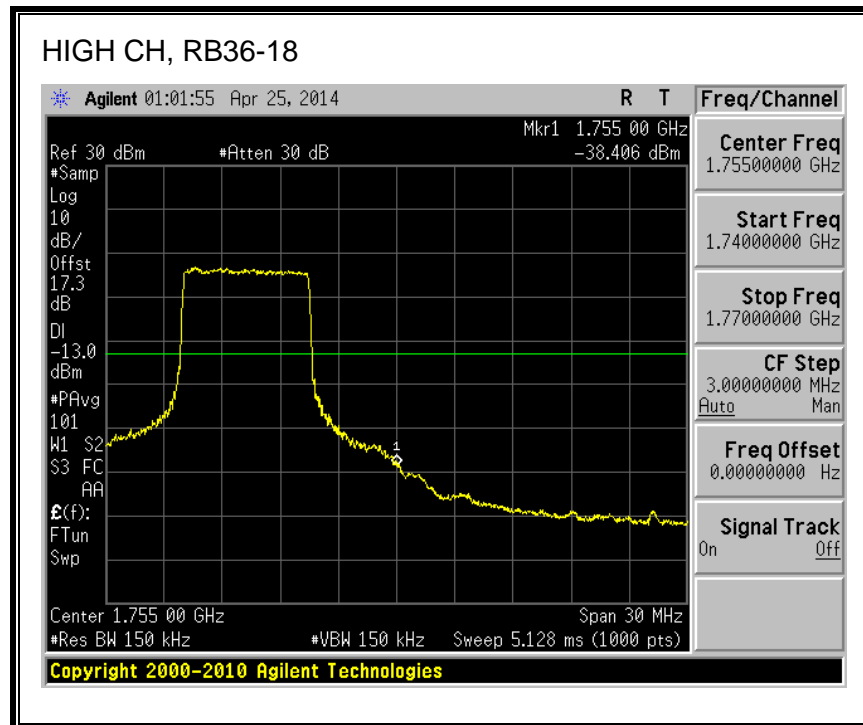

QPSK, (10.0 MHz BAND WIDTH)

16QAM, (10.0 MHz BAND WIDTH)

QPSK, (15.0 MHz BAND WIDTH)

16QAM, (15.0 MHz BAND WIDTH)

QPSK, (20.0 MHz BAND WIDTH)

16QAM, (20.0 MHz BAND WIDTH)

8.2.3. LTE BAND 5 BANDEDGE

QPSK, (1.4 MHz BAND WIDTH)

16QAM, (1.4 MHz BAND WIDTH)

QPSK, (3.0 MHz BAND WIDTH)

16QAM, (3.0 MHz BAND WIDTH)

QPSK, (5.0 MHz BAND WIDTH)

16QAM, (5.0 MHz BAND WIDTH)

QPSK, (10.0 MHz BAND WIDTH)

16QAM, (10.0 MHz BAND WIDTH)

8.2.4. LTE BAND 13 BANDEDGE