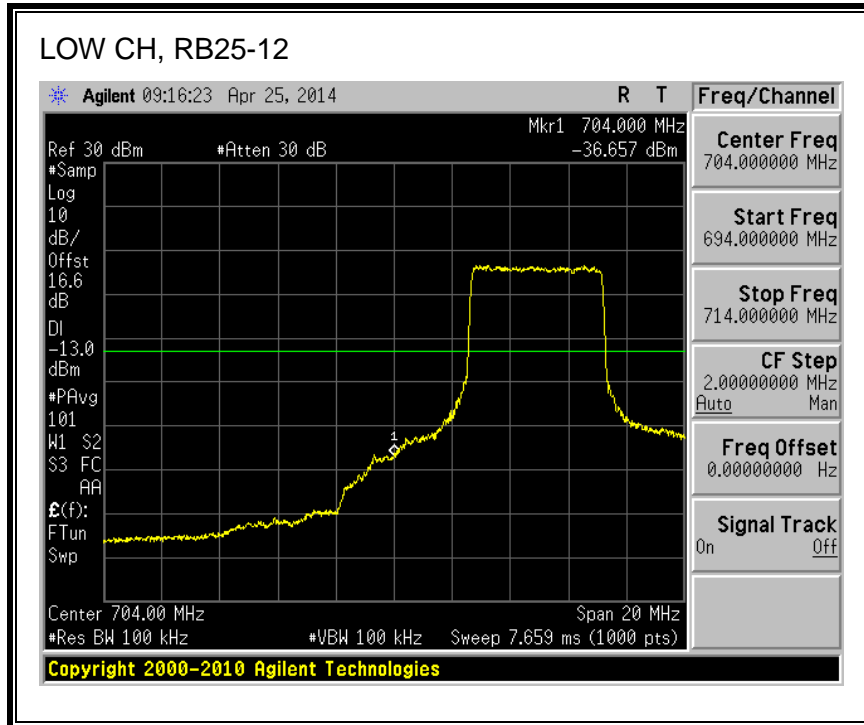

QPSK, 782MHz, 793 - 806MHz, (10MHz Bandwidth)

16QAM, 782MHz, 793 - 806MHz, (10MHz Bandwidth)

8.2.5. LTE BAND 17 BANDEDGE

QPSK, (5.0 MHz BAND WIDTH)

16QAM, (5.0 MHz BAND WIDTH)

QPSK, (10.0 MHz BAND WIDTH)

16QAM, (10.0 MHz BAND WIDTH)

8.2.6. LTE BAND 25 BANDEDGE

QPSK, (1.4 MHz BAND WIDTH)

16QAM, (1.4 MHz BAND WIDTH)

QPSK, (3.0 MHz BAND WIDTH)

16QAM, (3.0 MHz BAND WIDTH)

QPSK, (5.0 MHz BAND WIDTH)

16QAM, (5.0 MHz BAND WIDTH)

Band 25 (10.0 MHz BAND WIDTH)