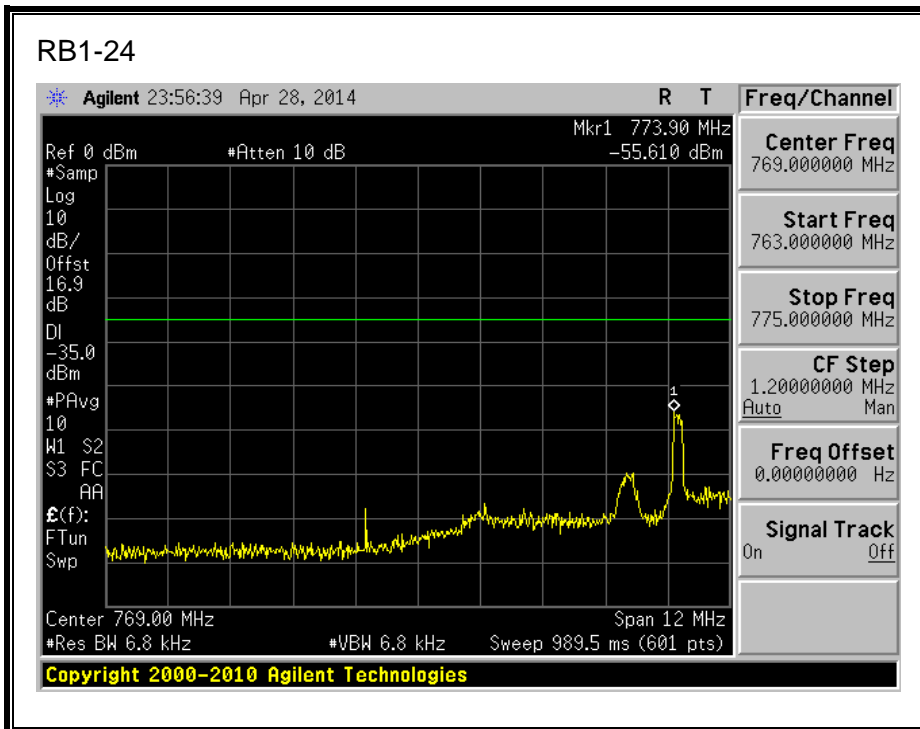

16QAM, 779.5MHz, 763-775MHz, (5MHz Bandwidth)