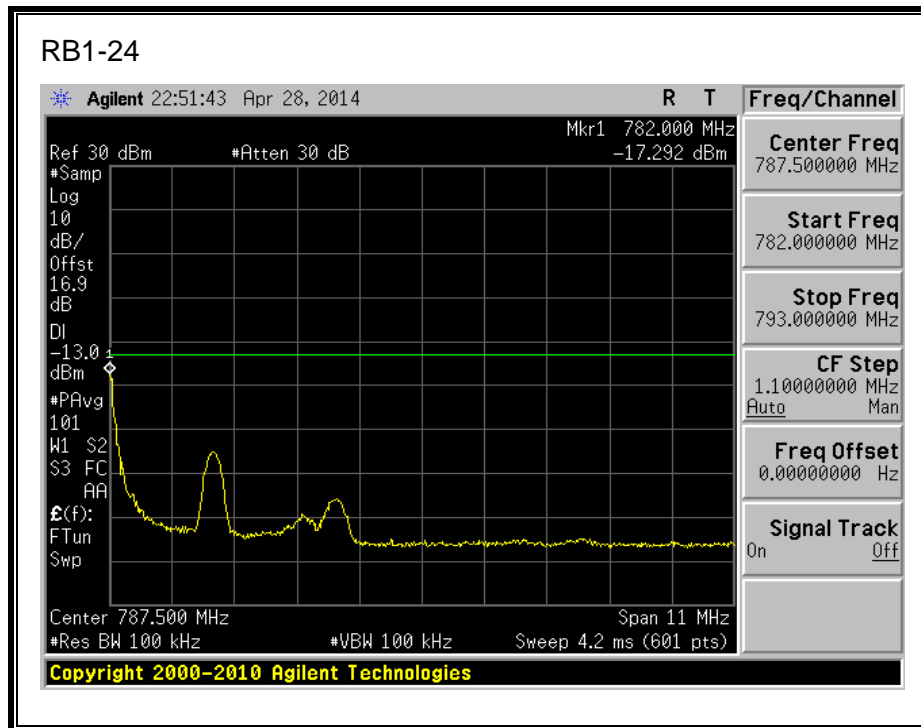

16QAM, (1.4 MHz BAND WIDTH)

QPSK, (3.0 MHz BAND WIDTH)

16QAM, (3.0 MHz BAND WIDTH)

QPSK, (5.0 MHz BAND WIDTH)

16QAM, (5.0 MHz BAND WIDTH)

QPSK, (10.0 MHz BAND WIDTH)

16QAM, (10.0 MHz BAND WIDTH)

8.2.4. LTE BAND 13 BANDEDGE

QPSK, 779.5 MHz, 775 – 777MHz, (5.0MHz Bandwidth)

16QAM, 779.5MHz, 775 - 777MHz, (5MHz Bandwidth)

QPSK, 779.5MHz, 13, 782 - 793MHz, (5MHz Bandwidth)

16QAM, 779.5MHz, 783 - 793MHz, (5MHz Bandwidth)

QPSK, 779.5MHz, 763 - 775MHz, (5MHz Bandwidth)