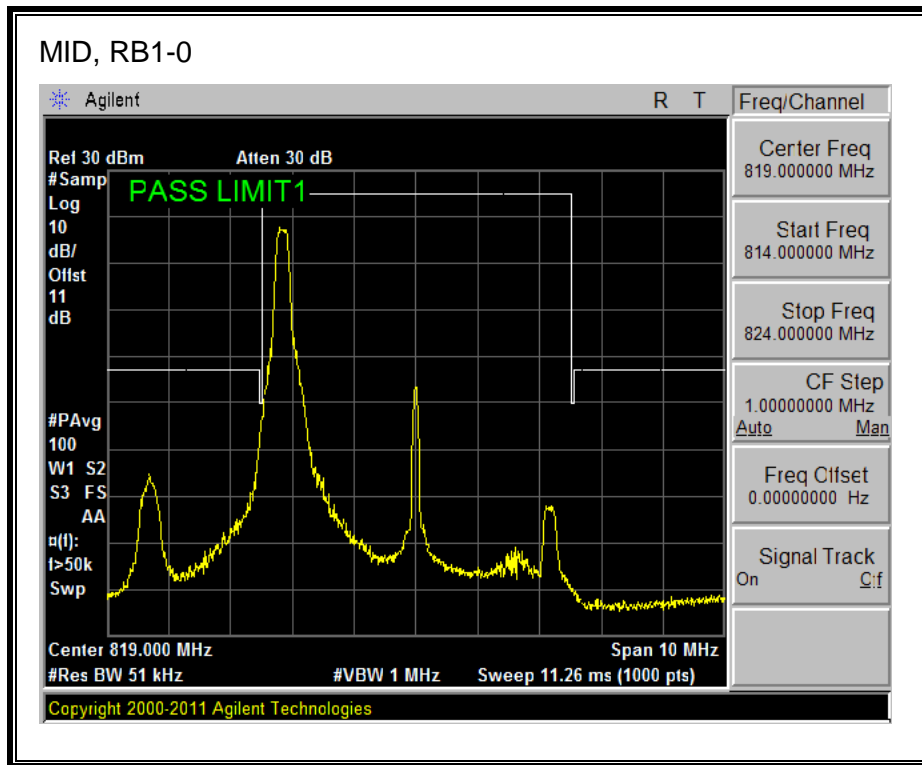

16QAM, (5.0 MHz BAND WIDTH)