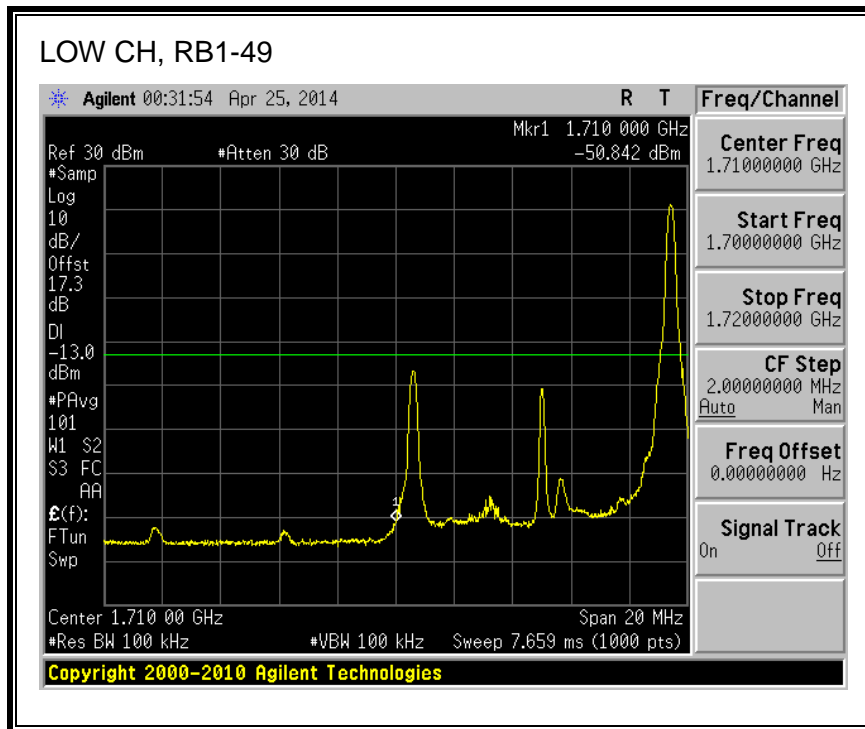

QPSK, (10.0 MHz BAND WIDTH)

16QAM, (10.0 MHz BAND WIDTH)

QPSK, (15.0 MHz BAND WIDTH)

16QAM, (15.0 MHz BAND WIDTH)

QPSK, (20.0 MHz BAND WIDTH)

16QAM, (20.0 MHz BAND WIDTH)

8.2.3. LTE BAND 5 BANDEDGE

QPSK, (1.4 MHz BAND WIDTH)

16QAM, (1.4 MHz BAND WIDTH)

QPSK, (3.0 MHz BAND WIDTH)

16QAM, (3.0 MHz BAND WIDTH)

QPSK, (5.0 MHz BAND WIDTH)

16QAM, (5.0 MHz BAND WIDTH)

QPSK, (10.0 MHz BAND WIDTH)

16QAM, (10.0 MHz BAND WIDTH)

8.2.4. LTE BAND 13 BANDEDGE