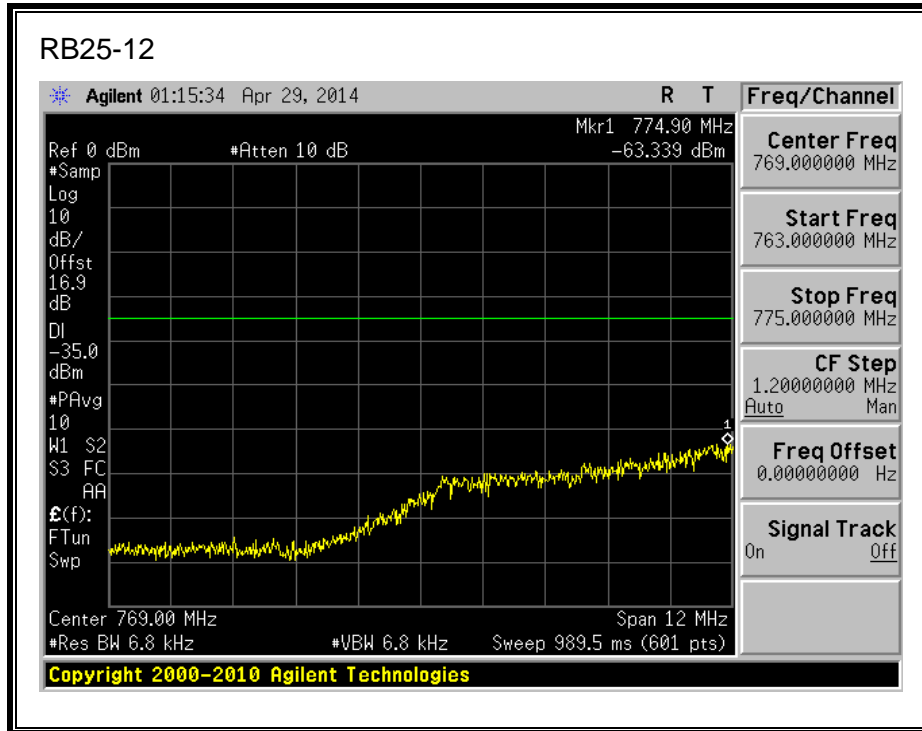

16QAM, 782MHz, 775 - 777MHz, (10MHz Bandwidth)

QPSK, 782MHz, 787 - 793MHz, (10MHz Bandwidth)

16QAM, 782MHz, 787 - 793MHz, (10MHz Bandwidth)

QPSK, 782MHz, 763 - 775MHz, (10MHz Bandwidth)

16QAM, 782MHz, 763 - 775MHz, (10MHz Bandwidth)

QPSK, 782MHz, 793 - 806MHz, (10MHz Bandwidth)

16QAM, 782MHz, 793 - 806MHz, (10MHz Bandwidth)

8.2.5. LTE BAND 17 BANDEDGE

QPSK, (5.0 MHz BAND WIDTH)

16QAM, (5.0 MHz BAND WIDTH)

QPSK, (10.0 MHz BAND WIDTH)

16QAM, (10.0 MHz BAND WIDTH)