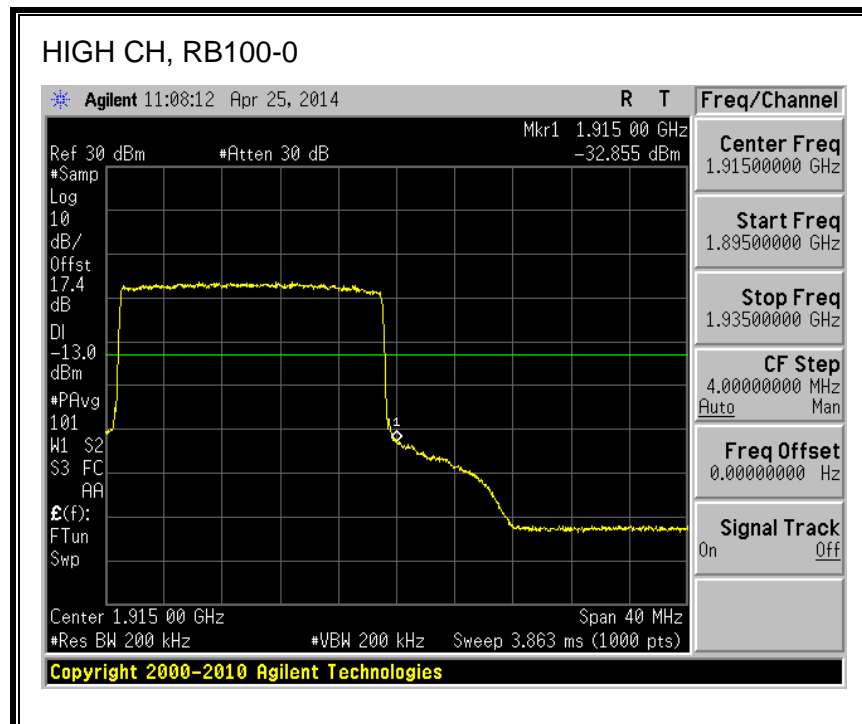

LTE QPSK

16QAM, (10.0 MHz BAND WIDTH)

QPSK, (15.0 MHz BAND WIDTH)

16QAM, (15.0 MHz BAND WIDTH)

QPSK, (20.0 MHz BAND WIDTH)

16QAM, (20.0 MHz BAND WIDTH)

8.2.7. LTE BAND 26 EMISSION MASK

QPSK, (3.0 MHz BAND WIDTH)