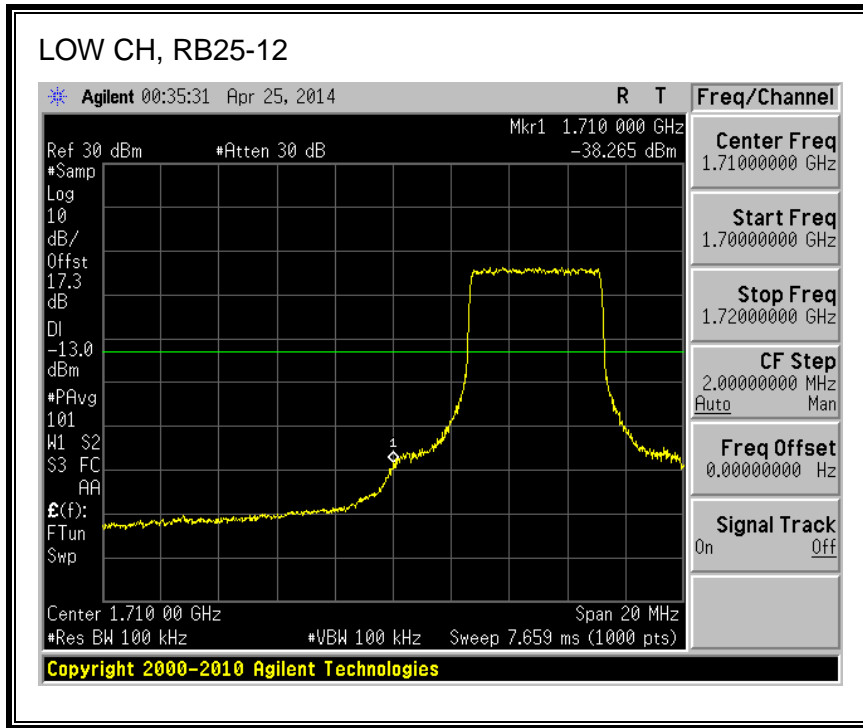

QPSK, (10.0 MHz BAND WIDTH)

16QAM, (10.0 MHz BAND WIDTH)

QPSK, (15.0 MHz BAND WIDTH)

16QAM, (15.0 MHz BAND WIDTH)

QPSK, (20.0 MHz BAND WIDTH)

16QAM, (20.0 MHz BAND WIDTH)

8.2.3. LTE BAND 5 BANDEDGE

QPSK, (1.4 MHz BAND WIDTH)

16QAM, (1.4 MHz BAND WIDTH)

QPSK, (3.0 MHz BAND WIDTH)

16QAM, (3.0 MHz BAND WIDTH)

QPSK, (5.0 MHz BAND WIDTH)

16QAM, (5.0 MHz BAND WIDTH)

QPSK, (10.0 MHz BAND WIDTH)

16QAM, (10.0 MHz BAND WIDTH)

8.2.4. LTE BAND 13 BANDEDGE