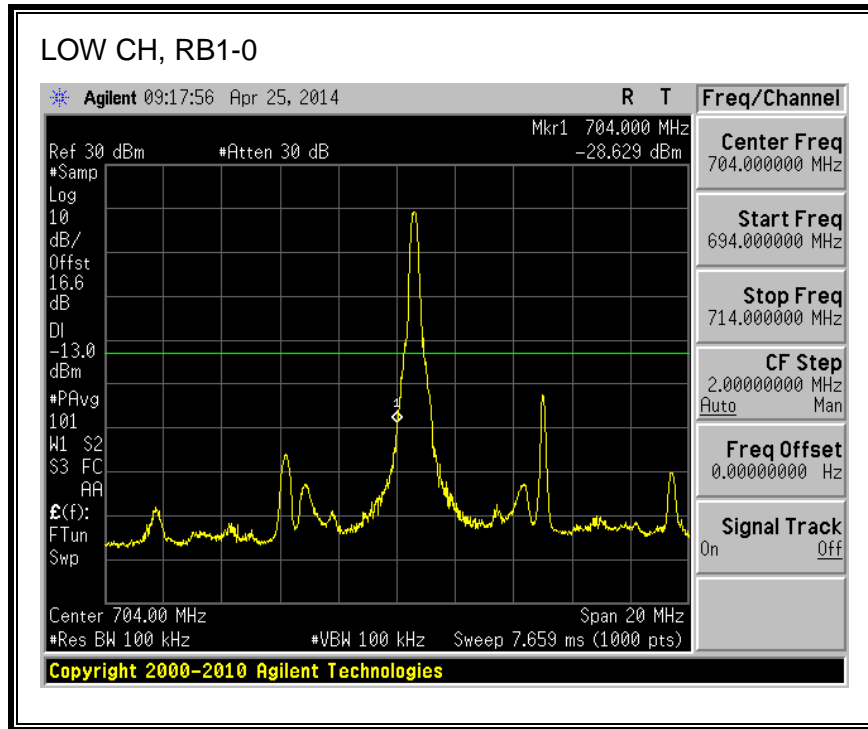

QPSK, 782MHz, 793 - 806MHz, (10MHz Bandwidth)

16QAM, 782MHz, 793 - 806MHz, (10MHz Bandwidth)

8.2.5. LTE BAND 17 BANDEDGE

QPSK, (5.0 MHz BAND WIDTH)

16QAM, (5.0 MHz BAND WIDTH)

QPSK, (10.0 MHz BAND WIDTH)

16QAM, (10.0 MHz BAND WIDTH)

8.2.6. LTE BAND 25 BANDEDGE

QPSK, (1.4 MHz BAND WIDTH)

16QAM, (1.4 MHz BAND WIDTH)

QPSK, (3.0 MHz BAND WIDTH)

16QAM, (3.0 MHz BAND WIDTH)

QPSK, (5.0 MHz BAND WIDTH)

16QAM, (5.0 MHz BAND WIDTH)

Band 25 (10.0 MHz BAND WIDTH)