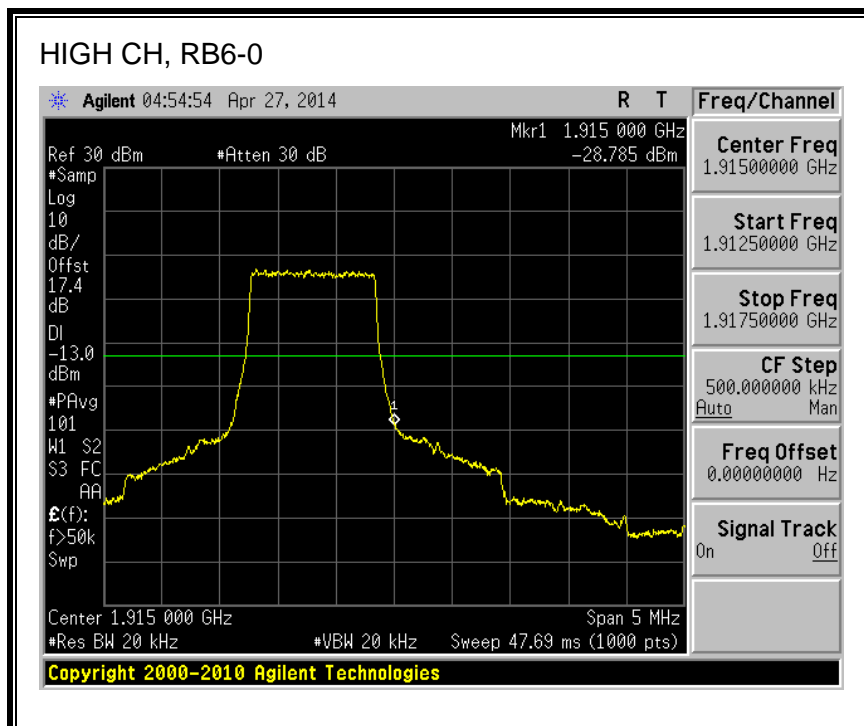

QPSK, 782MHz, 793 - 806MHz, (10MHz Bandwidth)

16QAM, 782MHz, 793 - 806MHz, (10MHz Bandwidth)

8.2.5. LTE BAND 17 BANDEDGE

QPSK, (5.0 MHz BAND WIDTH)

16QAM, (5.0 MHz BAND WIDTH)

QPSK, (10.0 MHz BAND WIDTH)

16QAM, (10.0 MHz BAND WIDTH)

8.2.6. LTE BAND 25 BANDEDGE

QPSK, (1.4 MHz BAND WIDTH)

16QAM, (1.4 MHz BAND WIDTH)

QPSK, (3.0 MHz BAND WIDTH)

16QAM, (3.0 MHz BAND WIDTH)

QPSK, (5.0 MHz BAND WIDTH)

16QAM, (5.0 MHz BAND WIDTH)

Band 25 (10.0 MHz BAND WIDTH)