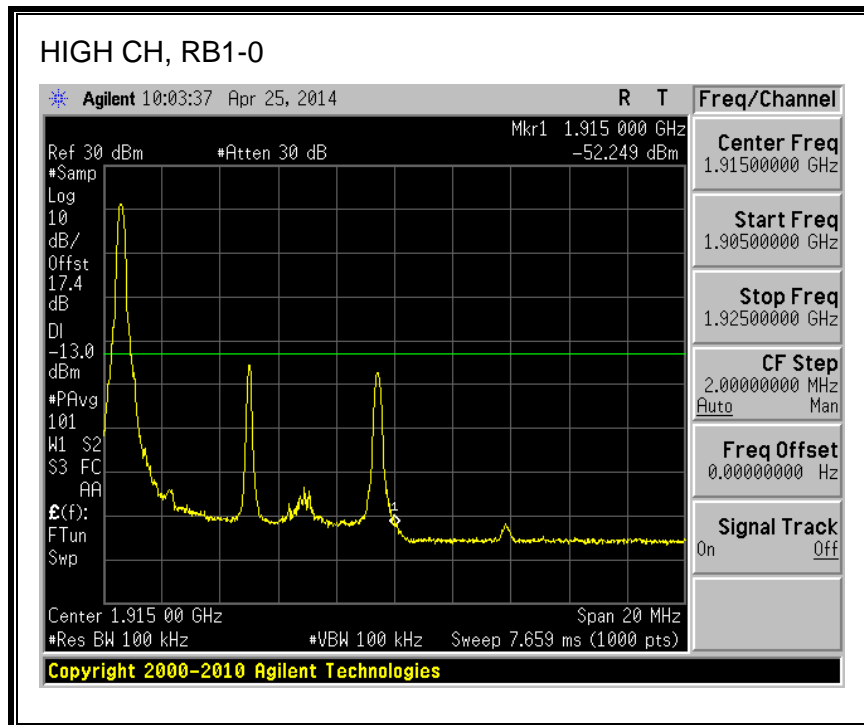

8.2.6. LTE BAND 25 BANDEDGE

QPSK, (1.4 MHz BAND WIDTH)

16QAM, (1.4 MHz BAND WIDTH)

QPSK, (3.0 MHz BAND WIDTH)

16QAM, (3.0 MHz BAND WIDTH)

QPSK, (5.0 MHz BAND WIDTH)

16QAM, (5.0 MHz BAND WIDTH)

Band 25 (10.0 MHz BAND WIDTH)

LTE QPSK

16QAM, (10.0 MHz BAND WIDTH)

QPSK, (15.0 MHz BAND WIDTH)

16QAM, (15.0 MHz BAND WIDTH)

QPSK, (20.0 MHz BAND WIDTH)

16QAM, (20.0 MHz BAND WIDTH)

8.2.7. LTE BAND 26 EMISSION MASK

QPSK, (3.0 MHz BAND WIDTH)