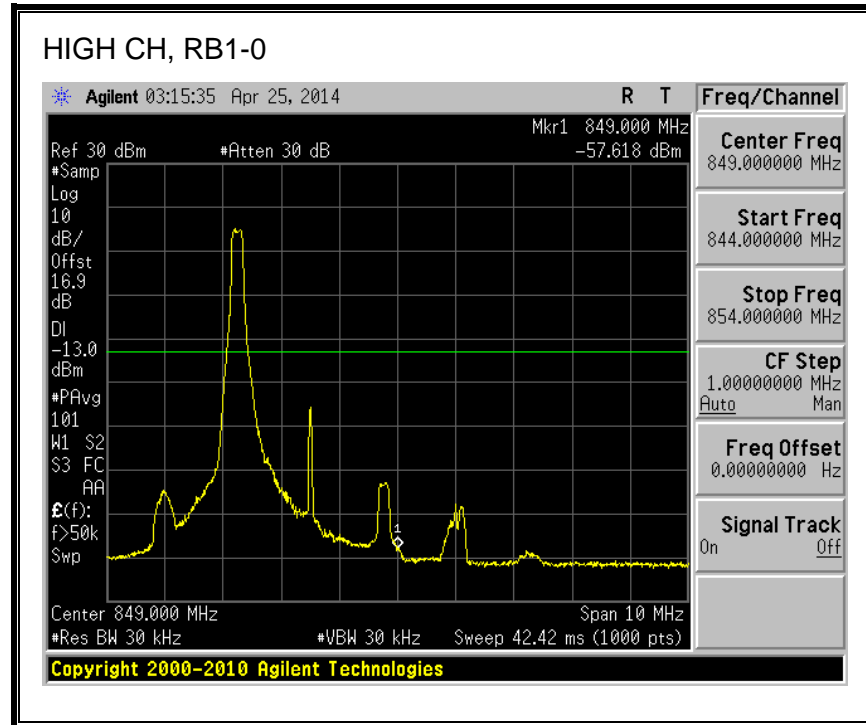

QPSK, (10.0 MHz BAND WIDTH)

16QAM, (10.0 MHz BAND WIDTH)

QPSK, (15.0 MHz BAND WIDTH)

16QAM, (15.0 MHz BAND WIDTH)

QPSK, (20.0 MHz BAND WIDTH)

16QAM, (20.0 MHz BAND WIDTH)

8.2.3. LTE BAND 5 BANDEDGE

QPSK, (1.4 MHz BAND WIDTH)

16QAM, (1.4 MHz BAND WIDTH)

QPSK, (3.0 MHz BAND WIDTH)

16QAM, (3.0 MHz BAND WIDTH)

QPSK, (5.0 MHz BAND WIDTH)

16QAM, (5.0 MHz BAND WIDTH)

QPSK, (10.0 MHz BAND WIDTH)

16QAM, (10.0 MHz BAND WIDTH)

8.2.4. LTE BAND 13 BANDEDGE