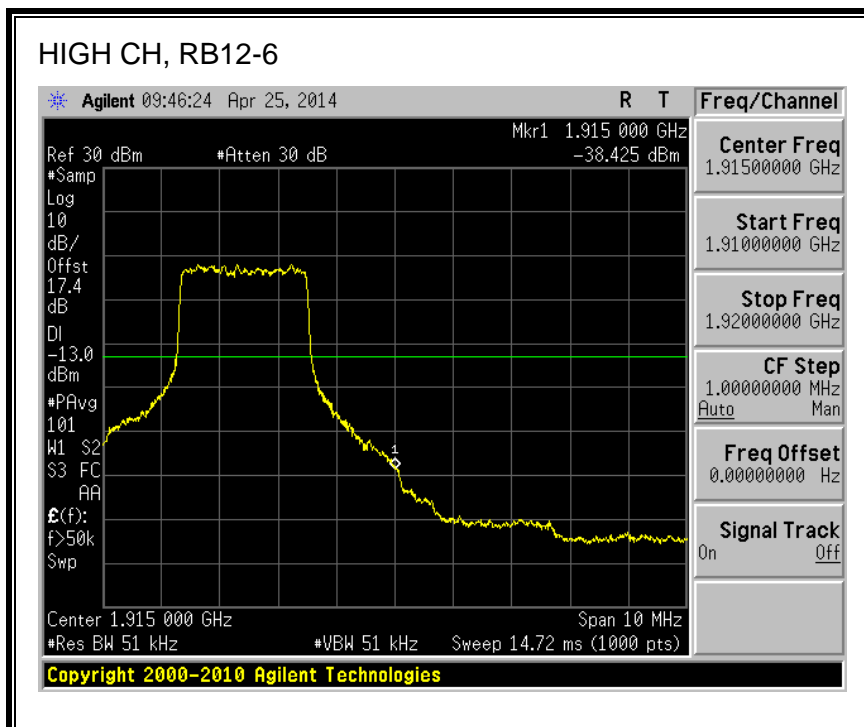

8.2.6. LTE BAND 25 BANDEDGE

QPSK, (1.4 MHz BAND WIDTH)

16QAM, (1.4 MHz BAND WIDTH)

QPSK, (3.0 MHz BAND WIDTH)

16QAM, (3.0 MHz BAND WIDTH)

QPSK, (5.0 MHz BAND WIDTH)

16QAM, (5.0 MHz BAND WIDTH)

Band 25 (10.0 MHz BAND WIDTH)

LTE QPSK

16QAM, (10.0 MHz BAND WIDTH)

QPSK, (15.0 MHz BAND WIDTH)

16QAM, (15.0 MHz BAND WIDTH)

QPSK, (20.0 MHz BAND WIDTH)

16QAM, (20.0 MHz BAND WIDTH)

8.2.7. LTE BAND 26 EMISSION MASK

QPSK, (3.0 MHz BAND WIDTH)