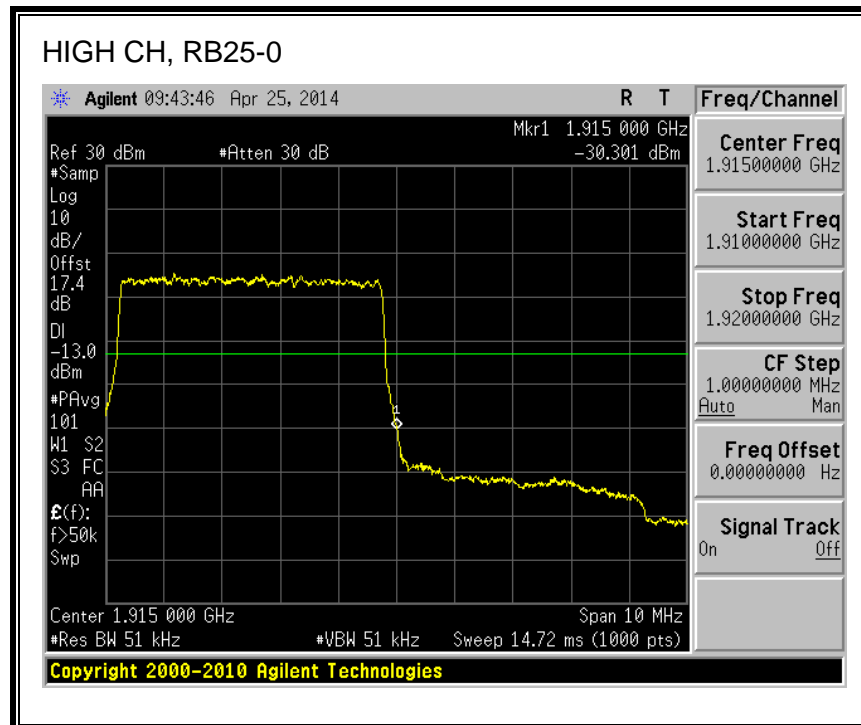

QPSK, 782MHz, 793 - 806MHz, (10MHz Bandwidth)

16QAM, 782MHz, 793 - 806MHz, (10MHz Bandwidth)

8.2.5. LTE BAND 17 BANDEDGE

QPSK, (5.0 MHz BAND WIDTH)

16QAM, (5.0 MHz BAND WIDTH)

QPSK, (10.0 MHz BAND WIDTH)

16QAM, (10.0 MHz BAND WIDTH)

8.2.6. LTE BAND 25 BANDEDGE

QPSK, (1.4 MHz BAND WIDTH)

16QAM, (1.4 MHz BAND WIDTH)

QPSK, (3.0 MHz BAND WIDTH)

16QAM, (3.0 MHz BAND WIDTH)

QPSK, (5.0 MHz BAND WIDTH)

16QAM, (5.0 MHz BAND WIDTH)

Band 25 (10.0 MHz BAND WIDTH)

LTE QPSK

16QAM, (10.0 MHz BAND WIDTH)

QPSK, (15.0 MHz BAND WIDTH)

16QAM, (15.0 MHz BAND WIDTH)

QPSK, (20.0 MHz BAND WIDTH)

16QAM, (20.0 MHz BAND WIDTH)

8.2.7. LTE BAND 26 EMISSION MASK

QPSK, (3.0 MHz BAND WIDTH)