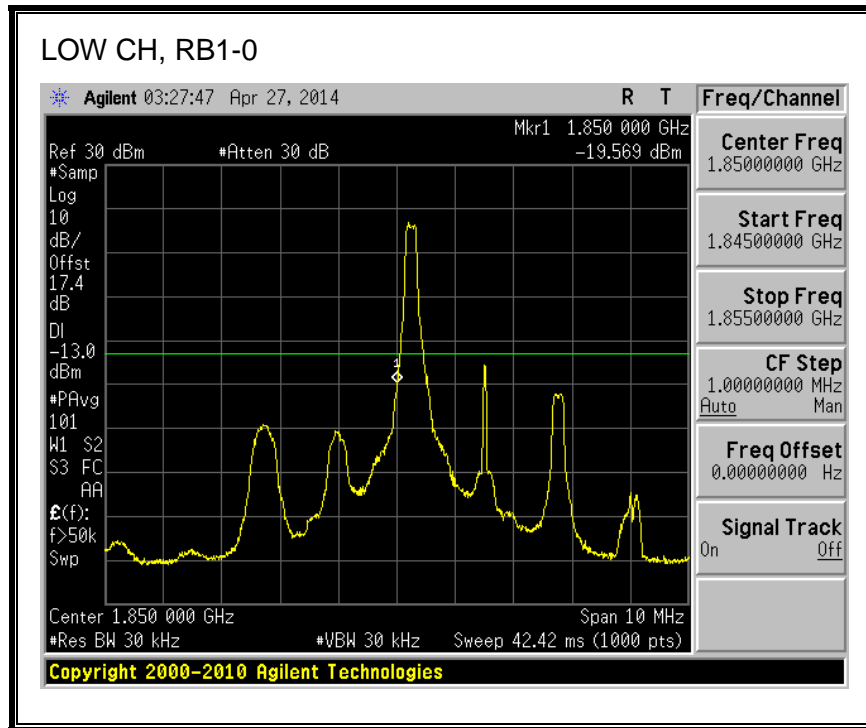

QPSK, 782MHz, 793 - 806MHz, (10MHz Bandwidth)

16QAM, 782MHz, 793 - 806MHz, (10MHz Bandwidth)

8.2.5. LTE BAND 17 BANDEDGE

QPSK, (5.0 MHz BAND WIDTH)

16QAM, (5.0 MHz BAND WIDTH)

QPSK, (10.0 MHz BAND WIDTH)

16QAM, (10.0 MHz BAND WIDTH)

8.2.6. LTE BAND 25 BANDEDGE

QPSK, (1.4 MHz BAND WIDTH)

16QAM, (1.4 MHz BAND WIDTH)

QPSK, (3.0 MHz BAND WIDTH)

16QAM, (3.0 MHz BAND WIDTH)

QPSK, (5.0 MHz BAND WIDTH)

16QAM, (5.0 MHz BAND WIDTH)

Band 25 (10.0 MHz BAND WIDTH)

LTE QPSK

16QAM, (10.0 MHz BAND WIDTH)

QPSK, (15.0 MHz BAND WIDTH)

16QAM, (15.0 MHz BAND WIDTH)

QPSK, (20.0 MHz BAND WIDTH)

16QAM, (20.0 MHz BAND WIDTH)

8.2.7. LTE BAND 26 EMISSION MASK

QPSK, (3.0 MHz BAND WIDTH)