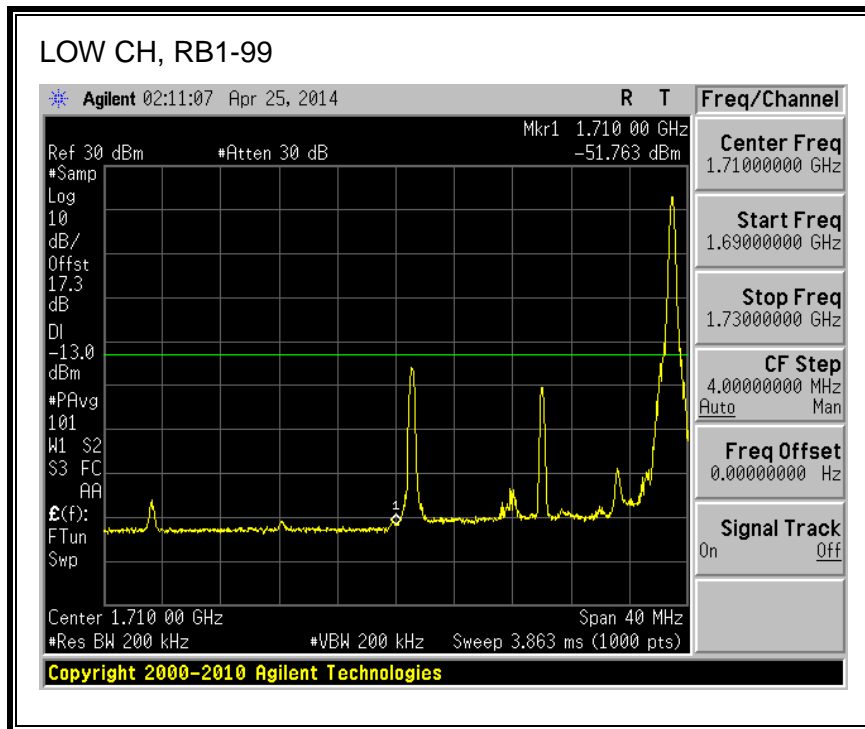

QPSK, (10.0 MHz BAND WIDTH)

16QAM, (10.0 MHz BAND WIDTH)

QPSK, (15.0 MHz BAND WIDTH)

16QAM, (15.0 MHz BAND WIDTH)

QPSK, (20.0 MHz BAND WIDTH)

16QAM, (20.0 MHz BAND WIDTH)

8.2.3. LTE BAND 5 BANDEDGE

QPSK, (1.4 MHz BAND WIDTH)

16QAM, (1.4 MHz BAND WIDTH)

QPSK, (3.0 MHz BAND WIDTH)

16QAM, (3.0 MHz BAND WIDTH)

QPSK, (5.0 MHz BAND WIDTH)

16QAM, (5.0 MHz BAND WIDTH)

QPSK, (10.0 MHz BAND WIDTH)

16QAM, (10.0 MHz BAND WIDTH)

8.2.4. LTE BAND 13 BANDEDGE