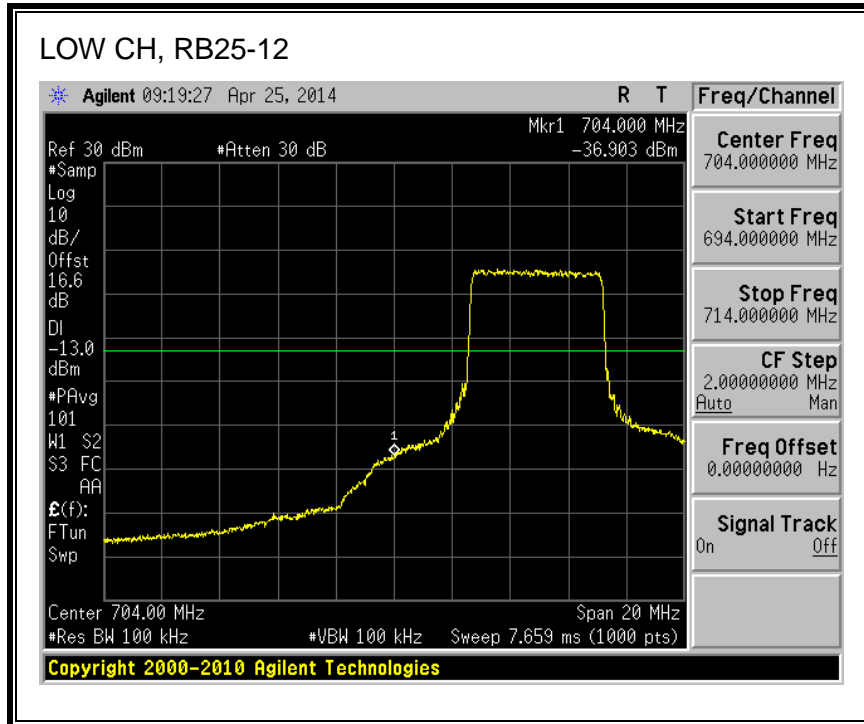

QPSK, 782MHz, 793 - 806MHz, (10MHz Bandwidth)

16QAM, 782MHz, 793 - 806MHz, (10MHz Bandwidth)

8.2.5. LTE BAND 17 BANDEDGE

QPSK, (5.0 MHz BAND WIDTH)

16QAM, (5.0 MHz BAND WIDTH)

QPSK, (10.0 MHz BAND WIDTH)

16QAM, (10.0 MHz BAND WIDTH)

8.2.6. LTE BAND 25 BANDEDGE

QPSK, (1.4 MHz BAND WIDTH)

16QAM, (1.4 MHz BAND WIDTH)

QPSK, (3.0 MHz BAND WIDTH)

16QAM, (3.0 MHz BAND WIDTH)

QPSK, (5.0 MHz BAND WIDTH)

16QAM, (5.0 MHz BAND WIDTH)

Band 25 (10.0 MHz BAND WIDTH)