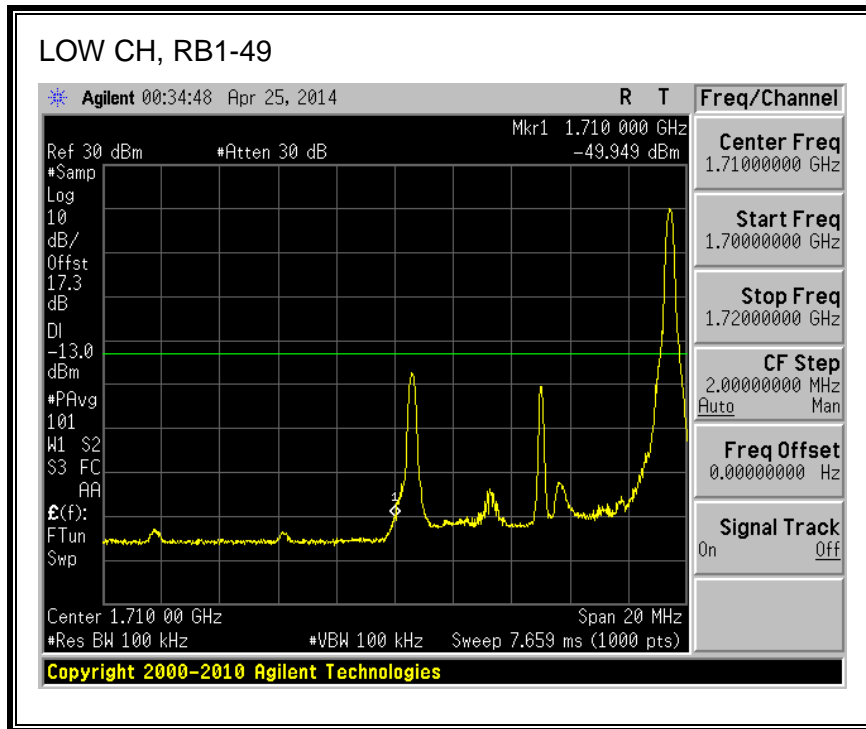

QPSK, (10.0 MHz BAND WIDTH)

16QAM, (10.0 MHz BAND WIDTH)

QPSK, (15.0 MHz BAND WIDTH)

16QAM, (15.0 MHz BAND WIDTH)

QPSK, (20.0 MHz BAND WIDTH)

16QAM, (20.0 MHz BAND WIDTH)

8.2.3. LTE BAND 5 BANDEDGE

QPSK, (1.4 MHz BAND WIDTH)

16QAM, (1.4 MHz BAND WIDTH)

QPSK, (3.0 MHz BAND WIDTH)

16QAM, (3.0 MHz BAND WIDTH)

QPSK, (5.0 MHz BAND WIDTH)

16QAM, (5.0 MHz BAND WIDTH)

QPSK, (10.0 MHz BAND WIDTH)

16QAM, (10.0 MHz BAND WIDTH)

8.2.4. LTE BAND 13 BANDEDGE