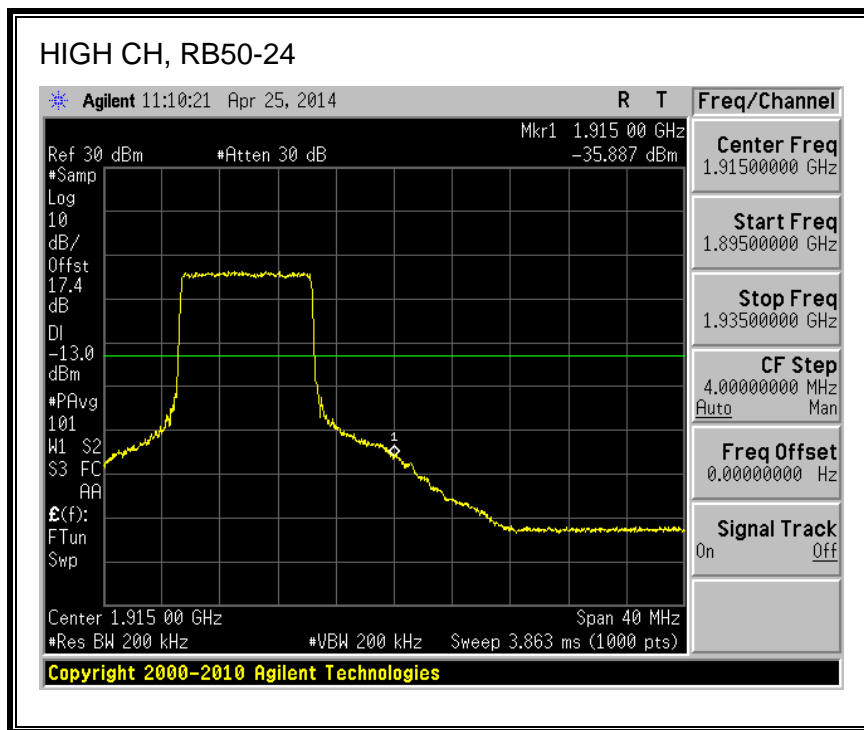

LTE QPSK

16QAM, (10.0 MHz BAND WIDTH)

QPSK, (15.0 MHz BAND WIDTH)

16QAM, (15.0 MHz BAND WIDTH)

QPSK, (20.0 MHz BAND WIDTH)

16QAM, (20.0 MHz BAND WIDTH)

8.2.7. LTE BAND 26 EMISSION MASK

QPSK, (3.0 MHz BAND WIDTH)