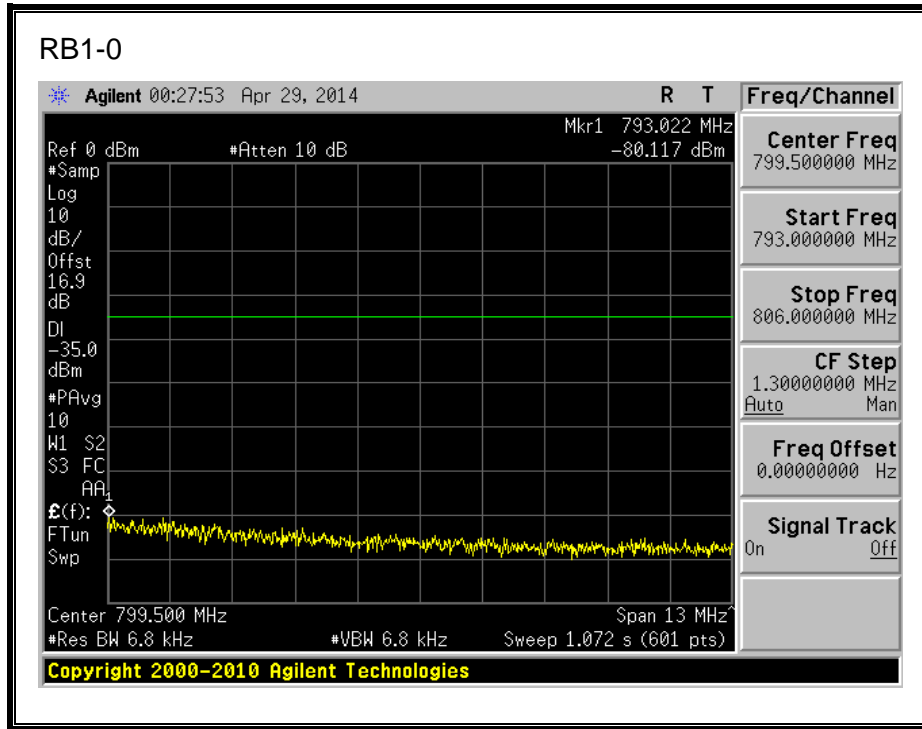

16QAM, 782MHz, 793 - 806MHz, (5MHz Bandwidth)