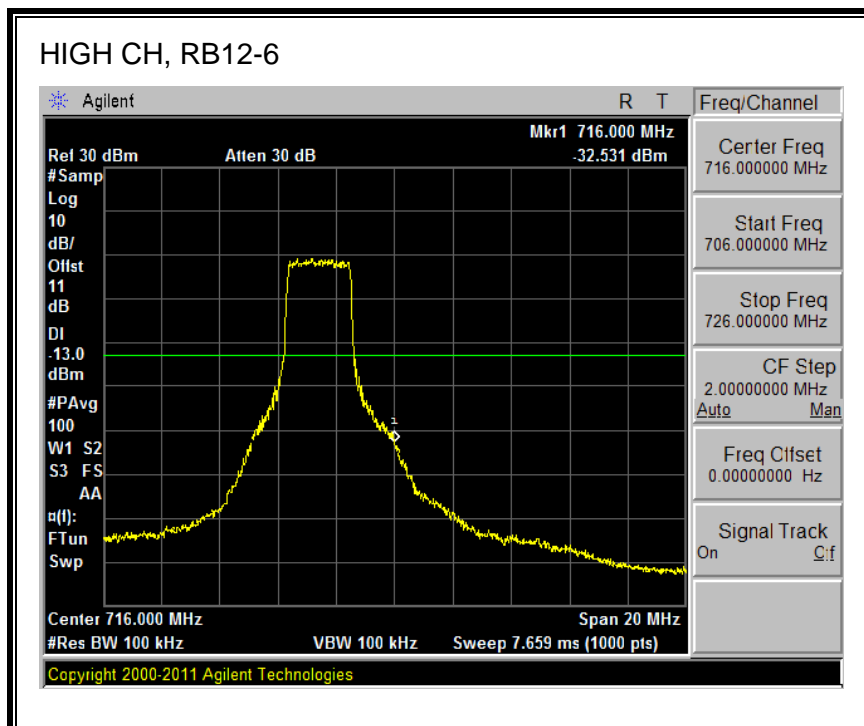

QPSK, 782MHz, 793 - 806MHz, (10MHz Bandwidth)

16QAM, 782MHz, 793 - 806MHz, (10MHz Bandwidth)

8.2.5. LTE BAND 17 BANDEDGE

QPSK, (5.0 MHz BAND WIDTH)

16QAM, (5.0 MHz BAND WIDTH)

QPSK, (10.0 MHz BAND WIDTH)

16QAM, (10.0 MHz BAND WIDTH)

8.2.6. LTE BAND 25 BANDEDGE

QPSK, (1.4 MHz BAND WIDTH)

16QAM, (1.4 MHz BAND WIDTH)

QPSK, (3.0 MHz BAND WIDTH)

16QAM, (3.0 MHz BAND WIDTH)

QPSK, (5.0 MHz BAND WIDTH)

16QAM, (5.0 MHz BAND WIDTH)

Band 25 (10.0 MHz BAND WIDTH)