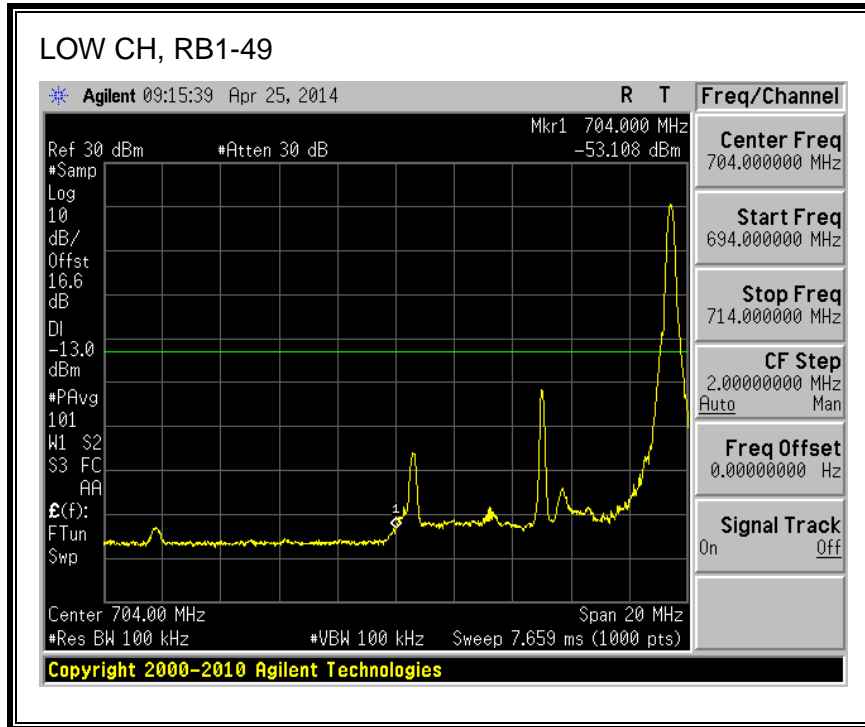

QPSK, 782MHz, 793 - 806MHz, (10MHz Bandwidth)

16QAM, 782MHz, 793 - 806MHz, (10MHz Bandwidth)

8.2.5. LTE BAND 17 BANDEDGE

QPSK, (5.0 MHz BAND WIDTH)

16QAM, (5.0 MHz BAND WIDTH)

QPSK, (10.0 MHz BAND WIDTH)

16QAM, (10.0 MHz BAND WIDTH)

8.2.6. LTE BAND 25 BANDEDGE

QPSK, (1.4 MHz BAND WIDTH)

16QAM, (1.4 MHz BAND WIDTH)

QPSK, (3.0 MHz BAND WIDTH)

16QAM, (3.0 MHz BAND WIDTH)

QPSK, (5.0 MHz BAND WIDTH)

16QAM, (5.0 MHz BAND WIDTH)

Band 25 (10.0 MHz BAND WIDTH)