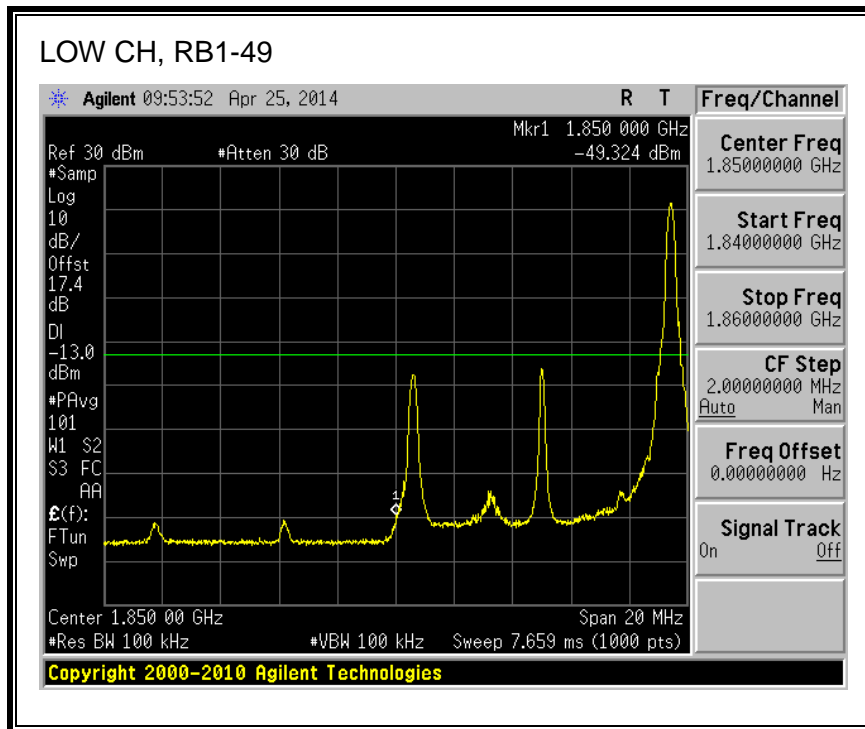

8.2.6. LTE BAND 25 BANDEDGE

QPSK, (1.4 MHz BAND WIDTH)

16QAM, (1.4 MHz BAND WIDTH)

QPSK, (3.0 MHz BAND WIDTH)

16QAM, (3.0 MHz BAND WIDTH)

QPSK, (5.0 MHz BAND WIDTH)

16QAM, (5.0 MHz BAND WIDTH)

Band 25 (10.0 MHz BAND WIDTH)

LTE QPSK

16QAM, (10.0 MHz BAND WIDTH)

QPSK, (15.0 MHz BAND WIDTH)

16QAM, (15.0 MHz BAND WIDTH)

QPSK, (20.0 MHz BAND WIDTH)

16QAM, (20.0 MHz BAND WIDTH)

8.2.7. LTE BAND 26 EMISSION MASK

QPSK, (3.0 MHz BAND WIDTH)