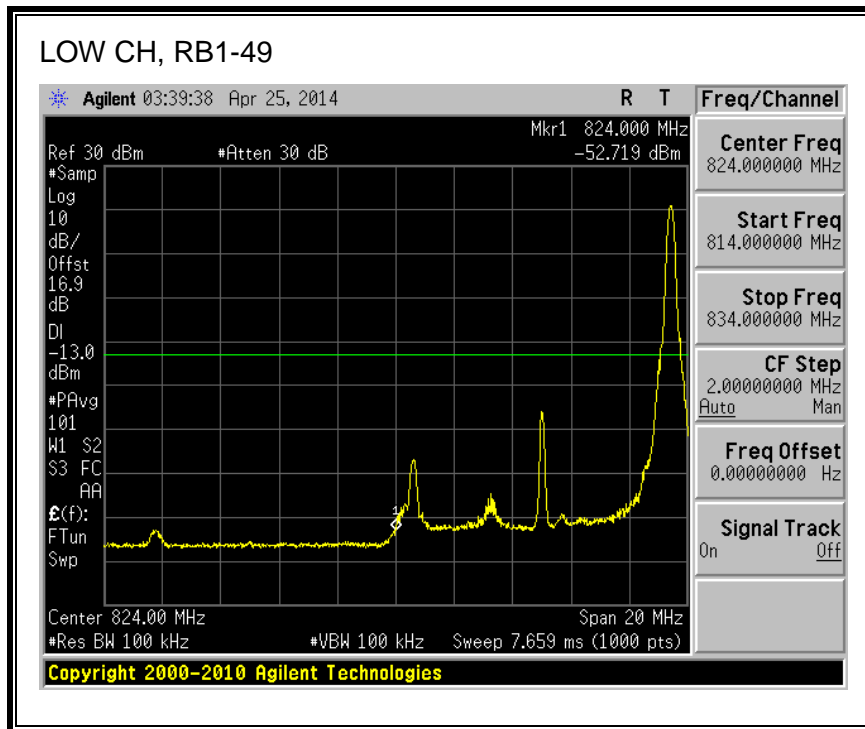

16QAM, (1.4 MHz BAND WIDTH)

QPSK, (3.0 MHz BAND WIDTH)

16QAM, (3.0 MHz BAND WIDTH)

QPSK, (5.0 MHz BAND WIDTH)

16QAM, (5.0 MHz BAND WIDTH)

QPSK, (10.0 MHz BAND WIDTH)

16QAM, (10.0 MHz BAND WIDTH)

8.2.4. LTE BAND 13 BANDEDGE