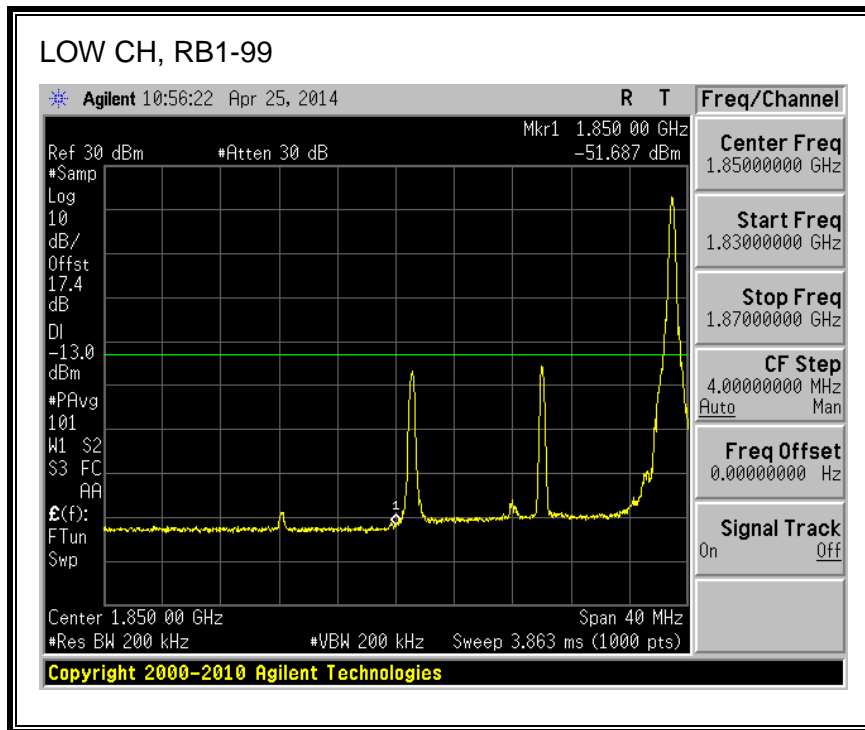

LTE QPSK

16QAM, (10.0 MHz BAND WIDTH)

QPSK, (15.0 MHz BAND WIDTH)

16QAM, (15.0 MHz BAND WIDTH)

QPSK, (20.0 MHz BAND WIDTH)

16QAM, (20.0 MHz BAND WIDTH)

8.2.7. LTE BAND 26 EMISSION MASK

QPSK, (3.0 MHz BAND WIDTH)