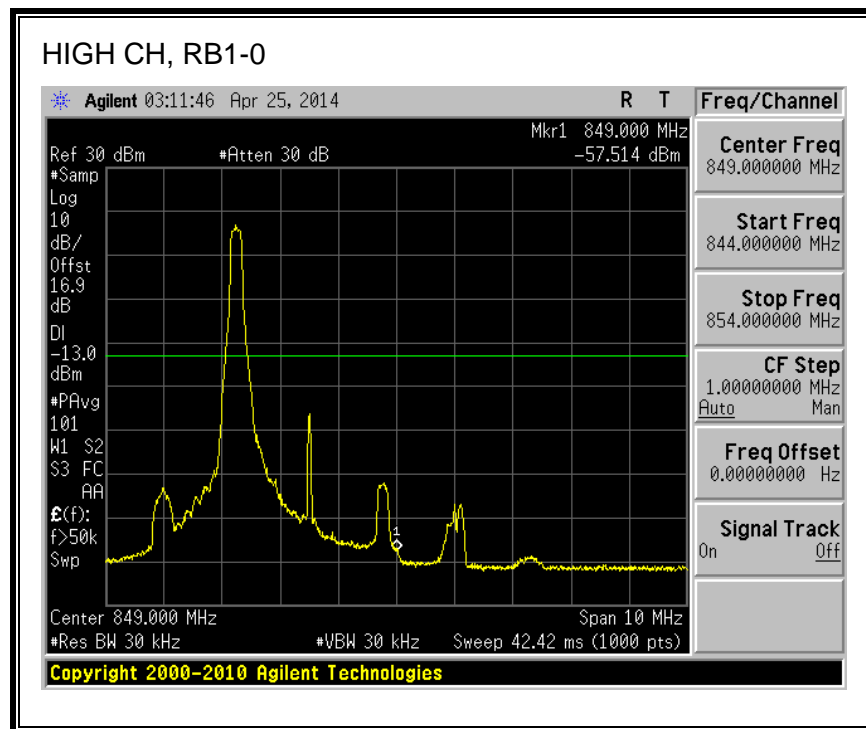

QPSK, (10.0 MHz BAND WIDTH)

16QAM, (10.0 MHz BAND WIDTH)

QPSK, (15.0 MHz BAND WIDTH)

16QAM, (15.0 MHz BAND WIDTH)

QPSK, (20.0 MHz BAND WIDTH)

16QAM, (20.0 MHz BAND WIDTH)

8.2.3. LTE BAND 5 BANDEDGE

QPSK, (1.4 MHz BAND WIDTH)

16QAM, (1.4 MHz BAND WIDTH)

QPSK, (3.0 MHz BAND WIDTH)

16QAM, (3.0 MHz BAND WIDTH)

QPSK, (5.0 MHz BAND WIDTH)

16QAM, (5.0 MHz BAND WIDTH)

QPSK, (10.0 MHz BAND WIDTH)

16QAM, (10.0 MHz BAND WIDTH)

8.2.4. LTE BAND 13 BANDEDGE