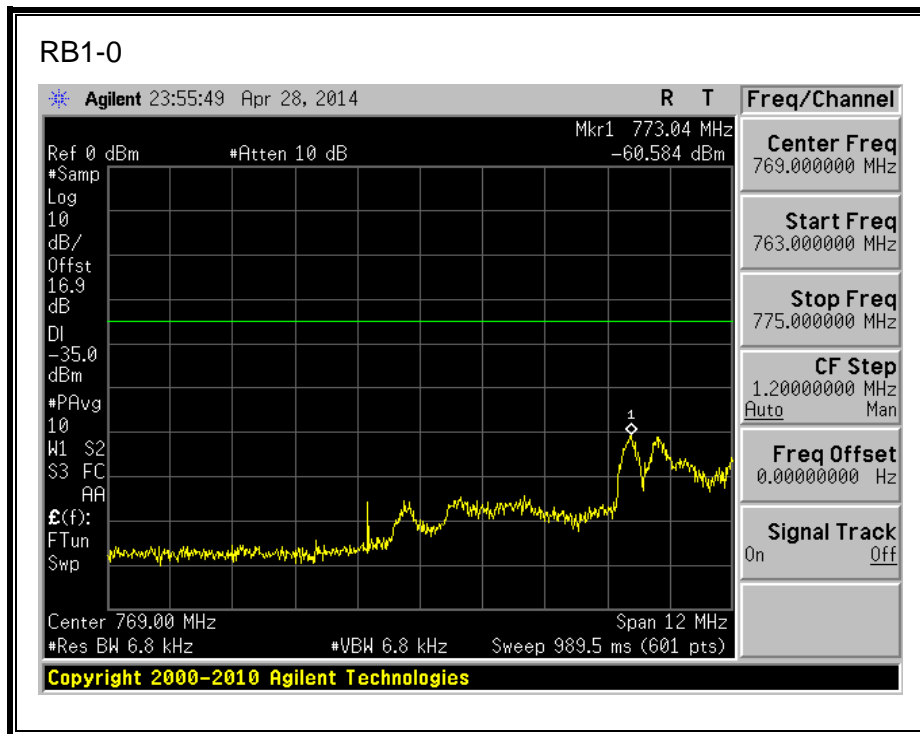

16QAM, 779.5MHz, 763-775MHz, (5MHz Bandwidth)