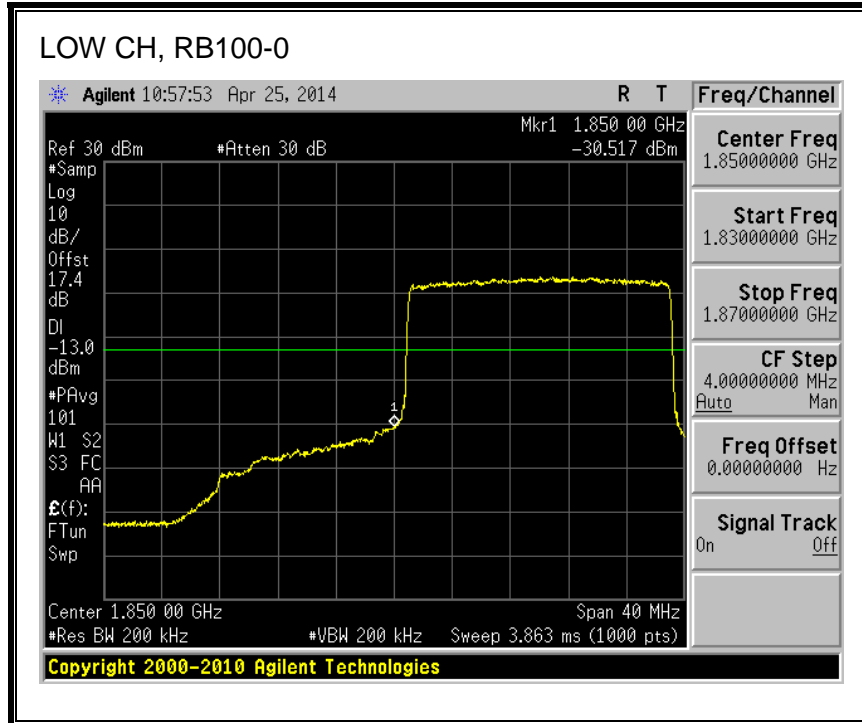

8.2.6. LTE BAND 25 BANDEDGE

QPSK, (1.4 MHz BAND WIDTH)

16QAM, (1.4 MHz BAND WIDTH)

QPSK, (3.0 MHz BAND WIDTH)

16QAM, (3.0 MHz BAND WIDTH)

QPSK, (5.0 MHz BAND WIDTH)

16QAM, (5.0 MHz BAND WIDTH)

Band 25 (10.0 MHz BAND WIDTH)

LTE QPSK

16QAM, (10.0 MHz BAND WIDTH)

QPSK, (15.0 MHz BAND WIDTH)

16QAM, (15.0 MHz BAND WIDTH)

QPSK, (20.0 MHz BAND WIDTH)

16QAM, (20.0 MHz BAND WIDTH)

8.2.7. LTE BAND 26 EMISSION MASK

QPSK, (3.0 MHz BAND WIDTH)