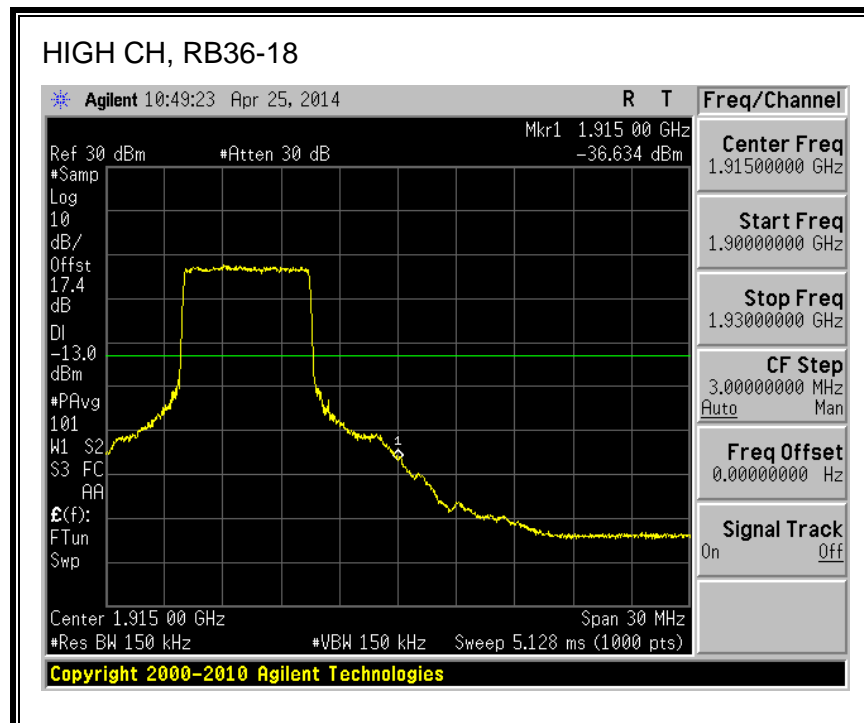

LTE QPSK

16QAM, (10.0 MHz BAND WIDTH)

QPSK, (15.0 MHz BAND WIDTH)

16QAM, (15.0 MHz BAND WIDTH)

QPSK, (20.0 MHz BAND WIDTH)

16QAM, (20.0 MHz BAND WIDTH)

8.2.7. LTE BAND 26 EMISSION MASK

QPSK, (3.0 MHz BAND WIDTH)