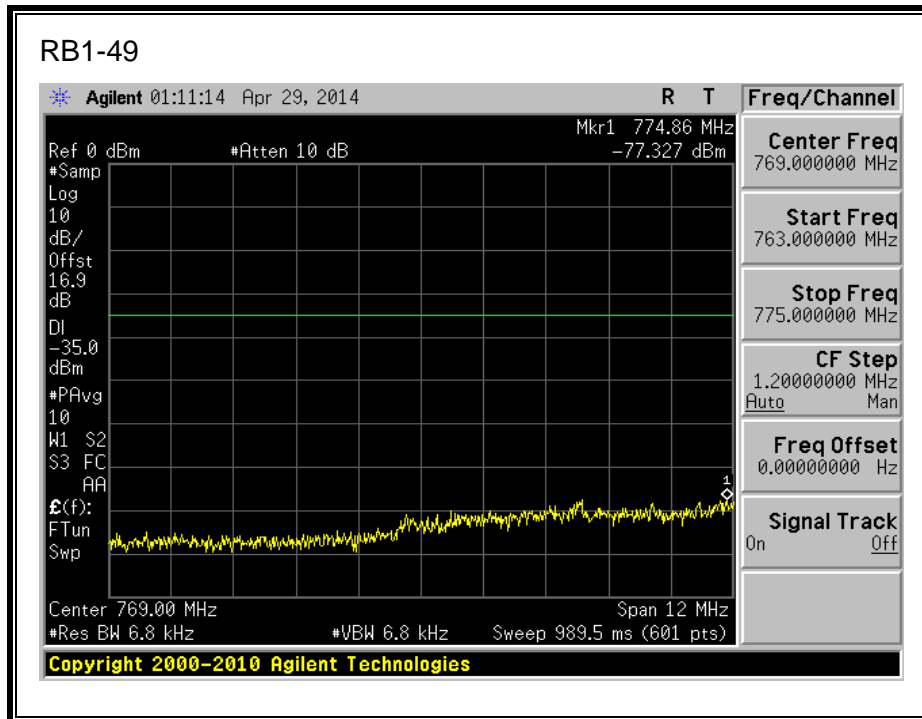

QPSK, 782MHz, 763 - 775MHz, (10MHz Bandwidth)