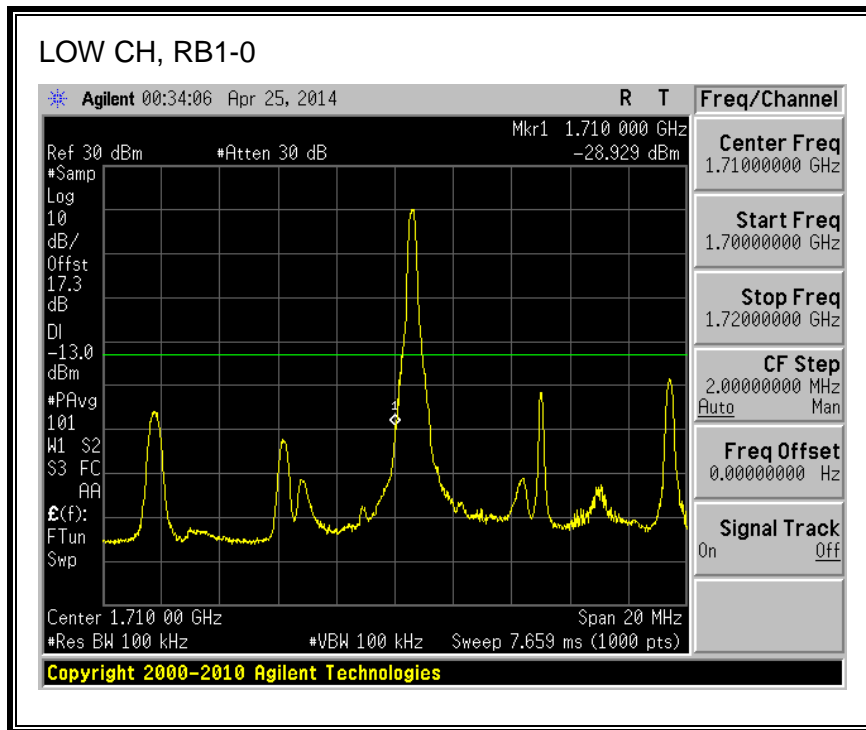

QPSK, (10.0 MHz BAND WIDTH)

16QAM, (10.0 MHz BAND WIDTH)

QPSK, (15.0 MHz BAND WIDTH)

16QAM, (15.0 MHz BAND WIDTH)

QPSK, (20.0 MHz BAND WIDTH)

16QAM, (20.0 MHz BAND WIDTH)

8.2.3. LTE BAND 5 BANDEDGE

QPSK, (1.4 MHz BAND WIDTH)

16QAM, (1.4 MHz BAND WIDTH)

QPSK, (3.0 MHz BAND WIDTH)

16QAM, (3.0 MHz BAND WIDTH)

QPSK, (5.0 MHz BAND WIDTH)

16QAM, (5.0 MHz BAND WIDTH)

QPSK, (10.0 MHz BAND WIDTH)

16QAM, (10.0 MHz BAND WIDTH)

8.2.4. LTE BAND 13 BANDEDGE