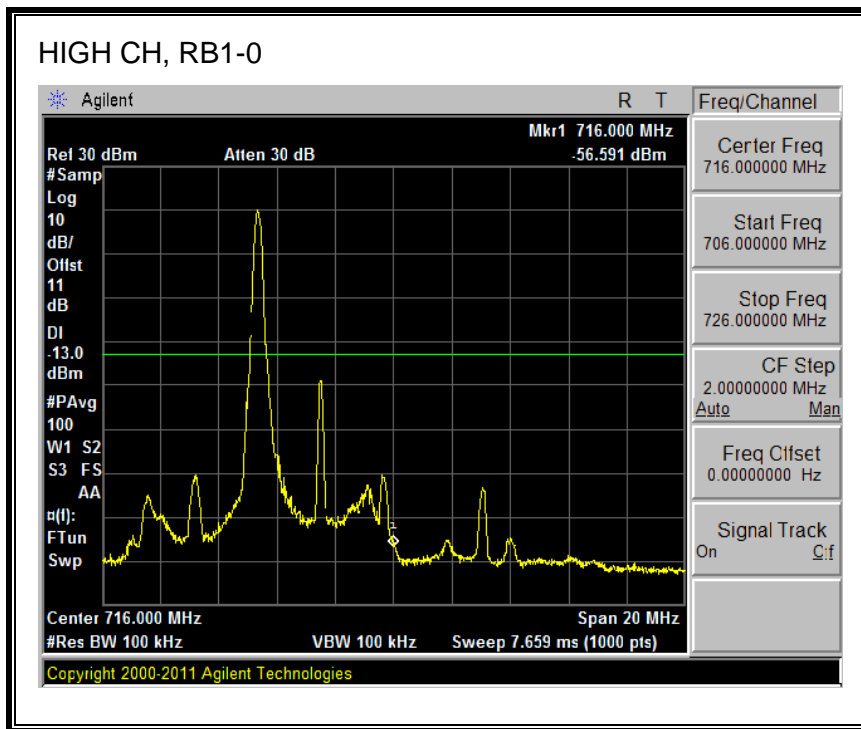

QPSK, 782MHz, 793 - 806MHz, (10MHz Bandwidth)

16QAM, 782MHz, 793 - 806MHz, (10MHz Bandwidth)

8.2.5. LTE BAND 17 BANDEDGE

QPSK, (5.0 MHz BAND WIDTH)

16QAM, (5.0 MHz BAND WIDTH)

QPSK, (10.0 MHz BAND WIDTH)

16QAM, (10.0 MHz BAND WIDTH)

8.2.6. LTE BAND 25 BANDEDGE

QPSK, (1.4 MHz BAND WIDTH)

16QAM, (1.4 MHz BAND WIDTH)

QPSK, (3.0 MHz BAND WIDTH)

16QAM, (3.0 MHz BAND WIDTH)

QPSK, (5.0 MHz BAND WIDTH)

16QAM, (5.0 MHz BAND WIDTH)

Band 25 (10.0 MHz BAND WIDTH)