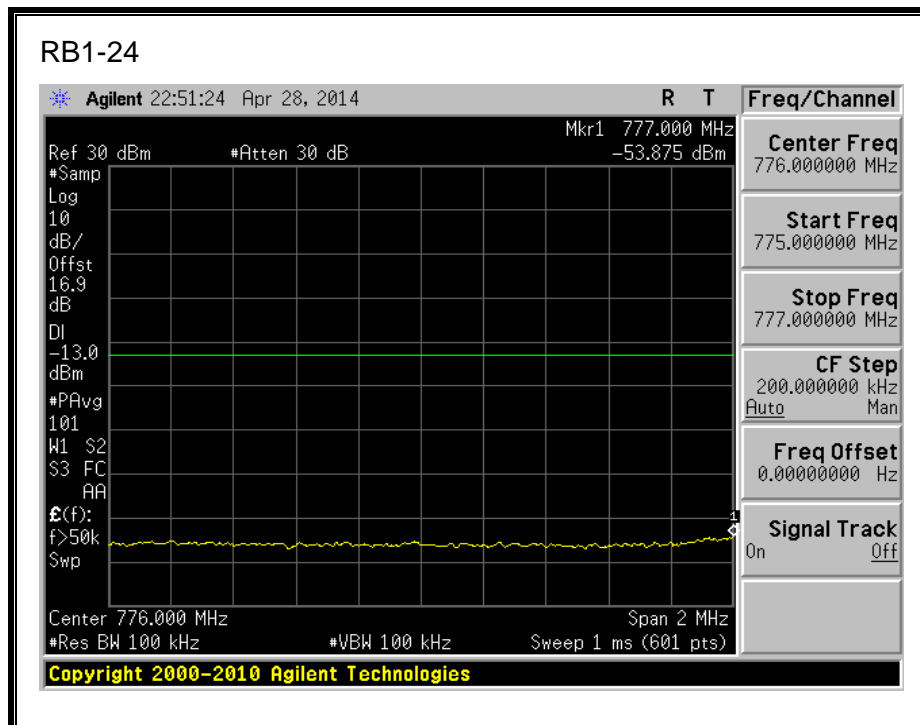

8.2.4. LTE BAND 13 BANDEDGE

QPSK, 779.5 MHz, 775 – 777MHz, (5.0MHz Bandwidth)