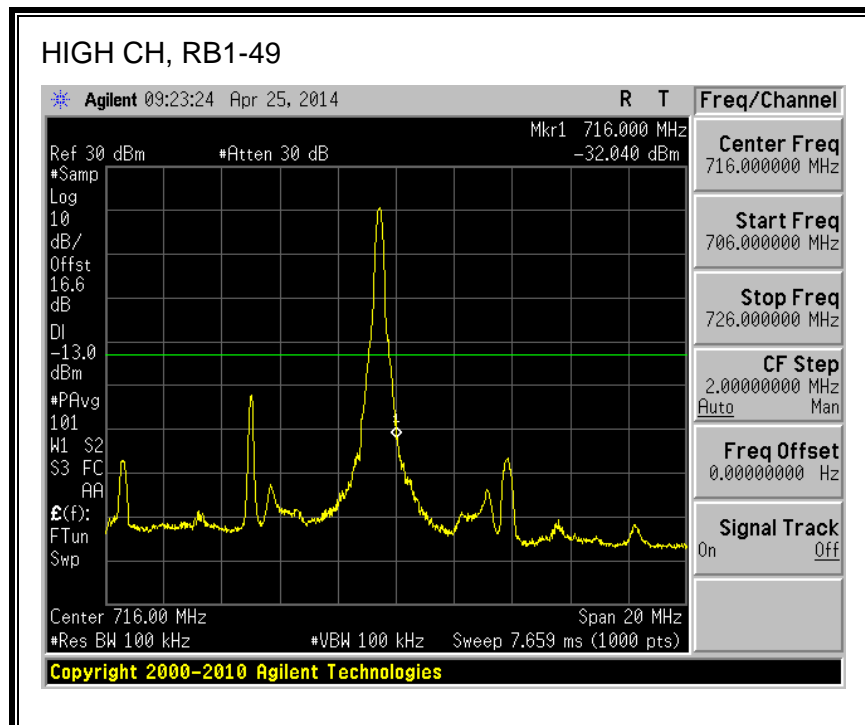

QPSK, 782MHz, 793 - 806MHz, (10MHz Bandwidth)

16QAM, 782MHz, 793 - 806MHz, (10MHz Bandwidth)

8.2.5. LTE BAND 17 BANDEDGE

QPSK, (5.0 MHz BAND WIDTH)

16QAM, (5.0 MHz BAND WIDTH)

QPSK, (10.0 MHz BAND WIDTH)

16QAM, (10.0 MHz BAND WIDTH)