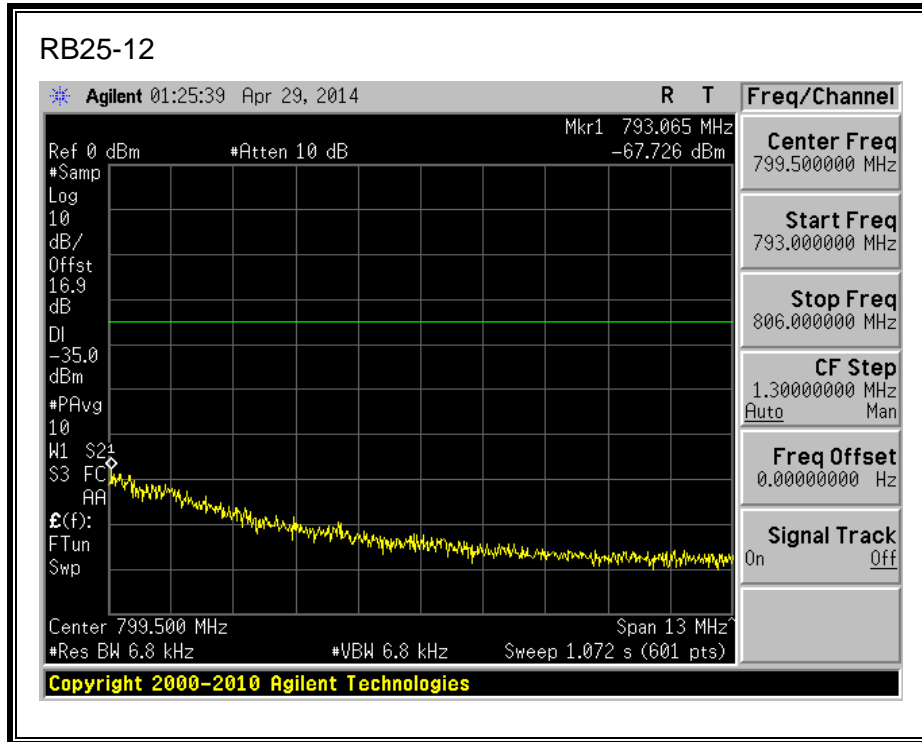

16QAM, 782MHz, 775 - 777MHz, (10MHz Bandwidth)

QPSK, 782MHz, 787 - 793MHz, (10MHz Bandwidth)

16QAM, 782MHz, 787 - 793MHz, (10MHz Bandwidth)

QPSK, 782MHz, 763 - 775MHz, (10MHz Bandwidth)

16QAM, 782MHz, 763 - 775MHz, (10MHz Bandwidth)

QPSK, 782MHz, 793 - 806MHz, (10MHz Bandwidth)

16QAM, 782MHz, 793 - 806MHz, (10MHz Bandwidth)

8.2.5. LTE BAND 17 BANDEDGE

QPSK, (5.0 MHz BAND WIDTH)

16QAM, (5.0 MHz BAND WIDTH)

QPSK, (10.0 MHz BAND WIDTH)

16QAM, (10.0 MHz BAND WIDTH)