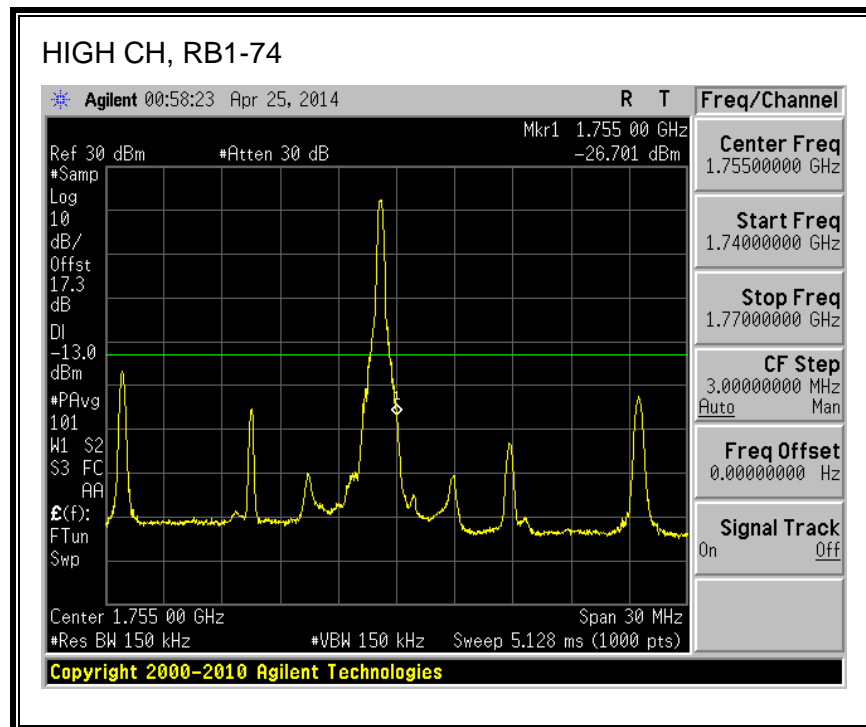

QPSK, (10.0 MHz BAND WIDTH)

16QAM, (10.0 MHz BAND WIDTH)

QPSK, (15.0 MHz BAND WIDTH)

16QAM, (15.0 MHz BAND WIDTH)

QPSK, (20.0 MHz BAND WIDTH)

16QAM, (20.0 MHz BAND WIDTH)

8.2.3. LTE BAND 5 BANDEDGE

QPSK, (1.4 MHz BAND WIDTH)

16QAM, (1.4 MHz BAND WIDTH)

QPSK, (3.0 MHz BAND WIDTH)

16QAM, (3.0 MHz BAND WIDTH)

QPSK, (5.0 MHz BAND WIDTH)

16QAM, (5.0 MHz BAND WIDTH)

QPSK, (10.0 MHz BAND WIDTH)

16QAM, (10.0 MHz BAND WIDTH)

8.2.4. LTE BAND 13 BANDEDGE