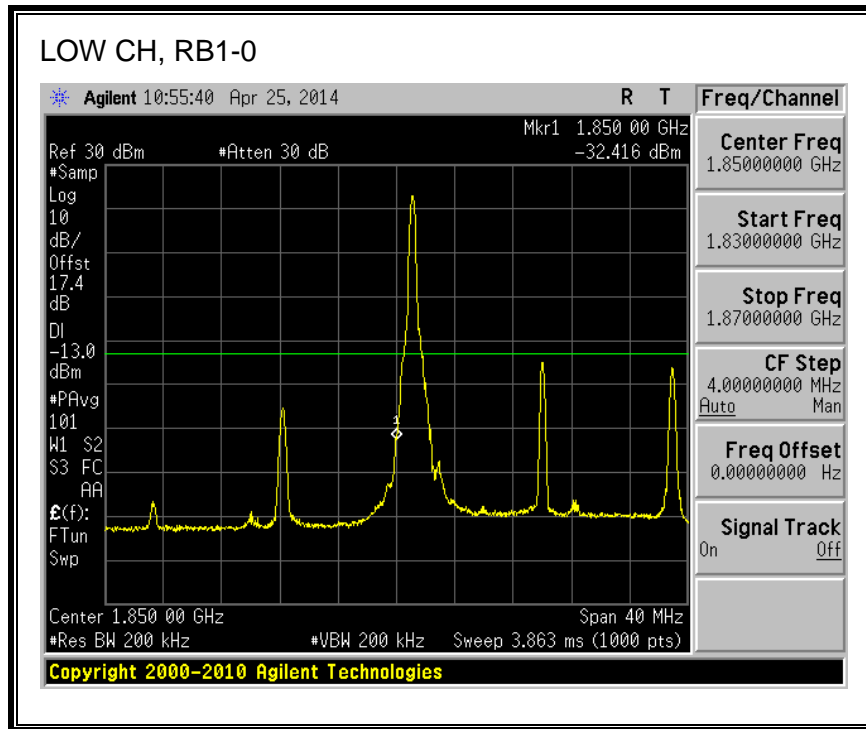

LTE QPSK

16QAM, (10.0 MHz BAND WIDTH)

QPSK, (15.0 MHz BAND WIDTH)

16QAM, (15.0 MHz BAND WIDTH)

QPSK, (20.0 MHz BAND WIDTH)

16QAM, (20.0 MHz BAND WIDTH)

8.2.7. LTE BAND 26 EMISSION MASK

QPSK, (3.0 MHz BAND WIDTH)