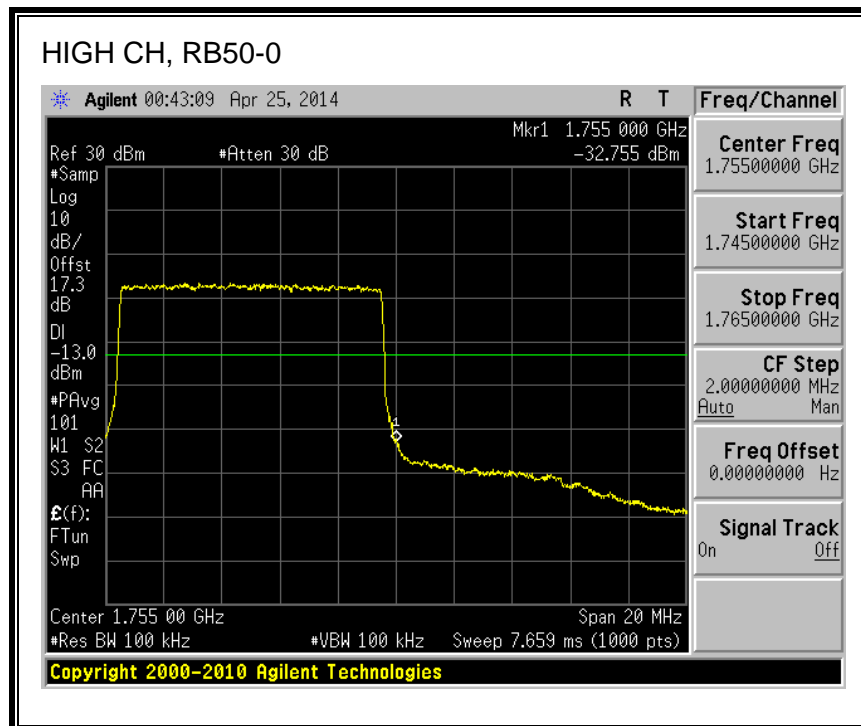

QPSK, (10.0 MHz BAND WIDTH)

16QAM, (10.0 MHz BAND WIDTH)

QPSK, (15.0 MHz BAND WIDTH)

16QAM, (15.0 MHz BAND WIDTH)

QPSK, (20.0 MHz BAND WIDTH)

16QAM, (20.0 MHz BAND WIDTH)

8.2.3. LTE BAND 5 BANDEDGE

QPSK, (1.4 MHz BAND WIDTH)

16QAM, (1.4 MHz BAND WIDTH)

QPSK, (3.0 MHz BAND WIDTH)

16QAM, (3.0 MHz BAND WIDTH)

QPSK, (5.0 MHz BAND WIDTH)

16QAM, (5.0 MHz BAND WIDTH)

QPSK, (10.0 MHz BAND WIDTH)

16QAM, (10.0 MHz BAND WIDTH)

8.2.4. LTE BAND 13 BANDEDGE