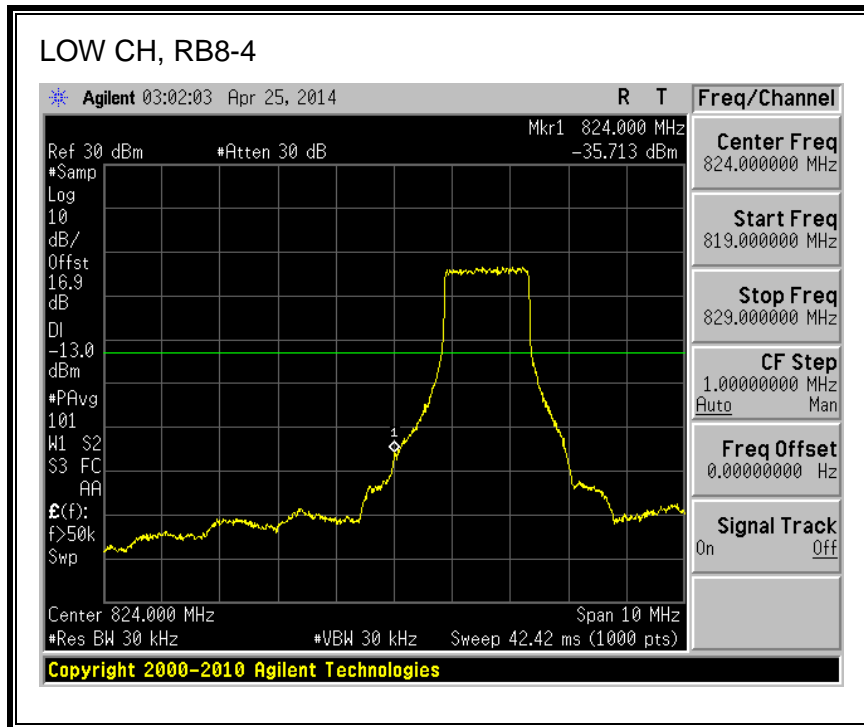

QPSK, (10.0 MHz BAND WIDTH)

16QAM, (10.0 MHz BAND WIDTH)

QPSK, (15.0 MHz BAND WIDTH)

16QAM, (15.0 MHz BAND WIDTH)

QPSK, (20.0 MHz BAND WIDTH)

16QAM, (20.0 MHz BAND WIDTH)

8.2.3. LTE BAND 5 BANDEDGE

QPSK, (1.4 MHz BAND WIDTH)

16QAM, (1.4 MHz BAND WIDTH)

QPSK, (3.0 MHz BAND WIDTH)

16QAM, (3.0 MHz BAND WIDTH)

QPSK, (5.0 MHz BAND WIDTH)

16QAM, (5.0 MHz BAND WIDTH)

QPSK, (10.0 MHz BAND WIDTH)

16QAM, (10.0 MHz BAND WIDTH)

8.2.4. LTE BAND 13 BANDEDGE