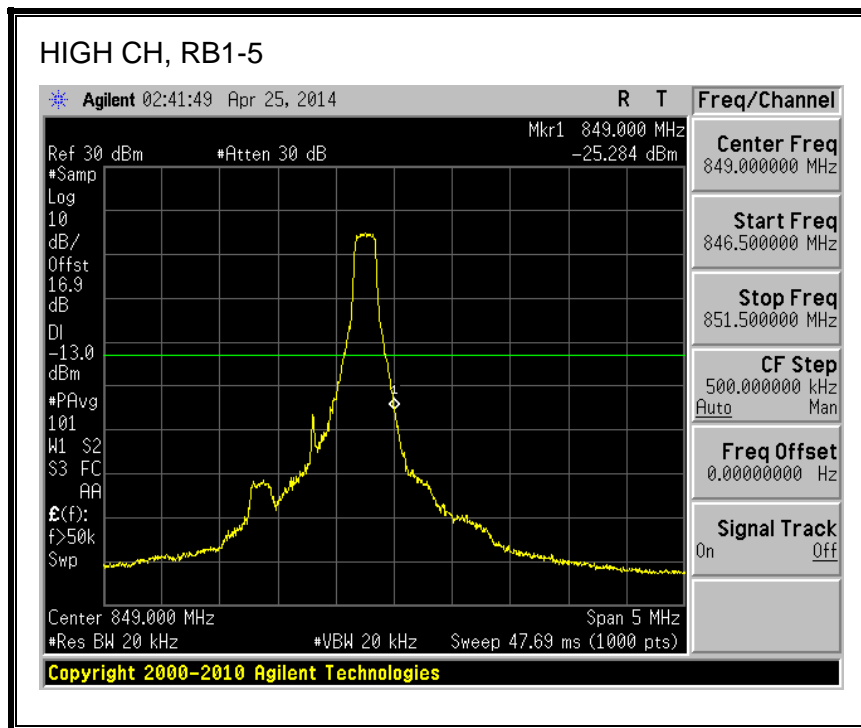

QPSK, (10.0 MHz BAND WIDTH)

16QAM, (10.0 MHz BAND WIDTH)

QPSK, (15.0 MHz BAND WIDTH)

16QAM, (15.0 MHz BAND WIDTH)

QPSK, (20.0 MHz BAND WIDTH)

16QAM, (20.0 MHz BAND WIDTH)

8.2.3. LTE BAND 5 BANDEDGE

QPSK, (1.4 MHz BAND WIDTH)

16QAM, (1.4 MHz BAND WIDTH)

QPSK, (3.0 MHz BAND WIDTH)

16QAM, (3.0 MHz BAND WIDTH)

QPSK, (5.0 MHz BAND WIDTH)

16QAM, (5.0 MHz BAND WIDTH)

QPSK, (10.0 MHz BAND WIDTH)

16QAM, (10.0 MHz BAND WIDTH)

8.2.4. LTE BAND 13 BANDEDGE