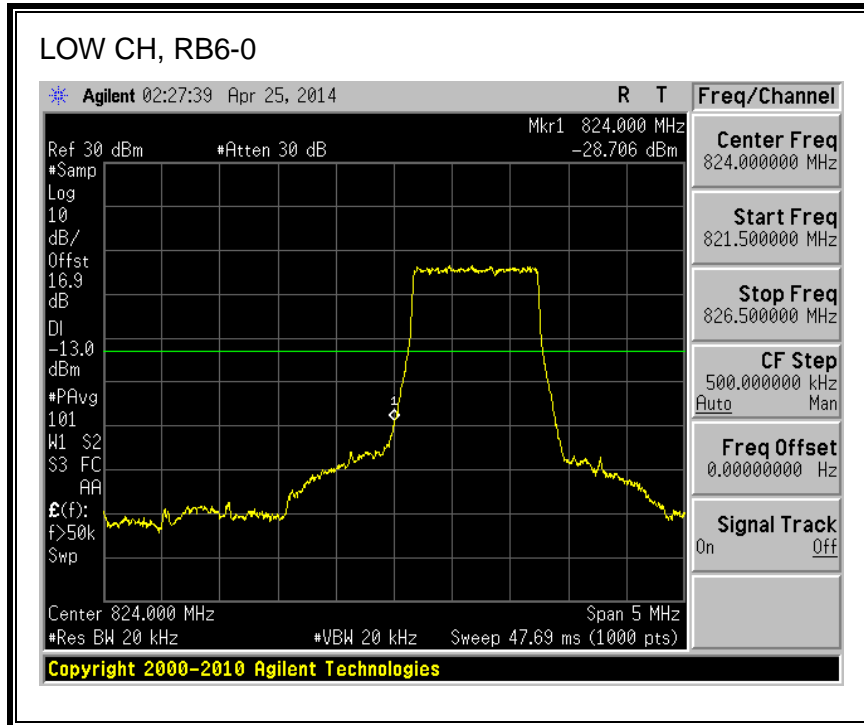

QPSK, (10.0 MHz BAND WIDTH)

16QAM, (10.0 MHz BAND WIDTH)

QPSK, (15.0 MHz BAND WIDTH)

16QAM, (15.0 MHz BAND WIDTH)

QPSK, (20.0 MHz BAND WIDTH)

16QAM, (20.0 MHz BAND WIDTH)

8.2.3. LTE BAND 5 BANDEDGE

QPSK, (1.4 MHz BAND WIDTH)

16QAM, (1.4 MHz BAND WIDTH)

QPSK, (3.0 MHz BAND WIDTH)

16QAM, (3.0 MHz BAND WIDTH)

QPSK, (5.0 MHz BAND WIDTH)

16QAM, (5.0 MHz BAND WIDTH)

QPSK, (10.0 MHz BAND WIDTH)

16QAM, (10.0 MHz BAND WIDTH)

8.2.4. LTE BAND 13 BANDEDGE