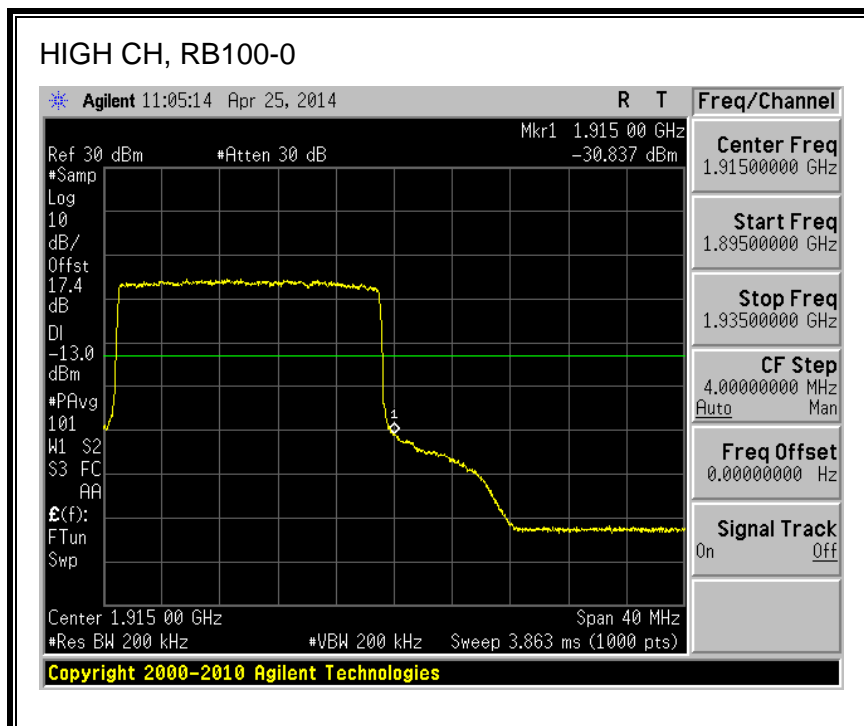

LTE QPSK

16QAM, (10.0 MHz BAND WIDTH)

QPSK, (15.0 MHz BAND WIDTH)

16QAM, (15.0 MHz BAND WIDTH)

QPSK, (20.0 MHz BAND WIDTH)

16QAM, (20.0 MHz BAND WIDTH)

8.2.7. LTE BAND 26 EMISSION MASK

QPSK, (3.0 MHz BAND WIDTH)