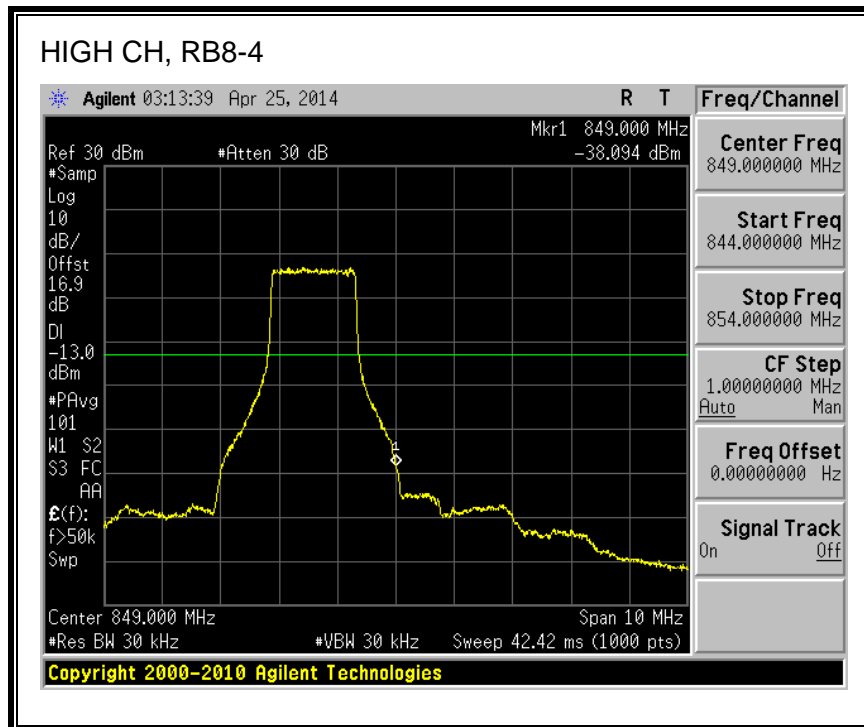

16QAM, (1.4 MHz BAND WIDTH)

QPSK, (3.0 MHz BAND WIDTH)

16QAM, (3.0 MHz BAND WIDTH)

QPSK, (5.0 MHz BAND WIDTH)

16QAM, (5.0 MHz BAND WIDTH)

QPSK, (10.0 MHz BAND WIDTH)

16QAM, (10.0 MHz BAND WIDTH)

8.2.4. LTE BAND 13 BANDEDGE