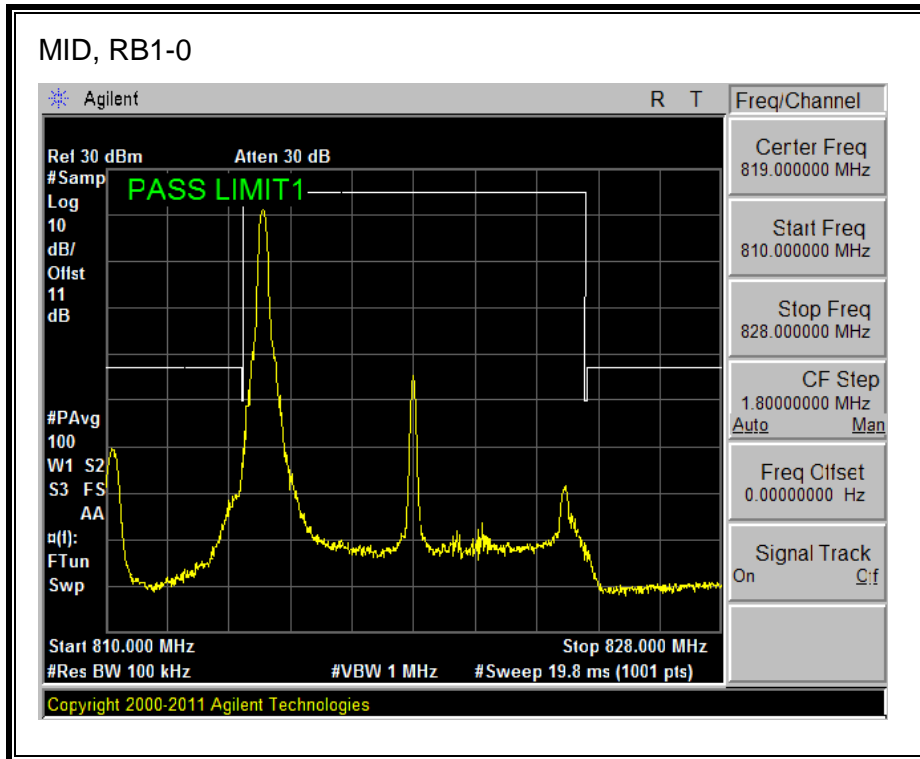

QPSK, (10.0 MHz BAND WIDTH)