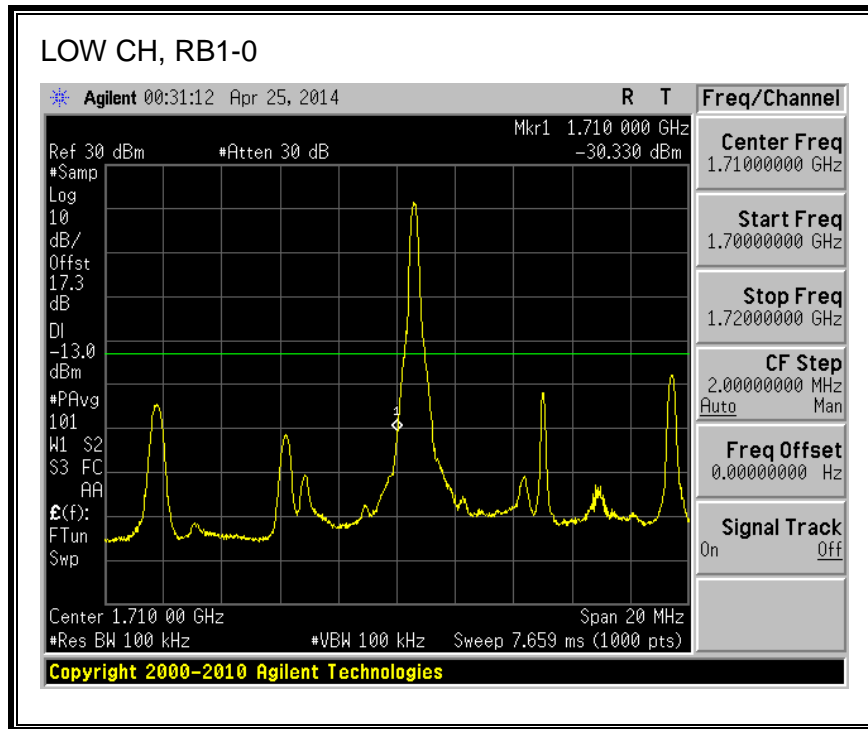

QPSK, (10.0 MHz BAND WIDTH)

16QAM, (10.0 MHz BAND WIDTH)

QPSK, (15.0 MHz BAND WIDTH)

16QAM, (15.0 MHz BAND WIDTH)

QPSK, (20.0 MHz BAND WIDTH)

16QAM, (20.0 MHz BAND WIDTH)

8.2.3. LTE BAND 5 BANDEDGE

QPSK, (1.4 MHz BAND WIDTH)

16QAM, (1.4 MHz BAND WIDTH)

QPSK, (3.0 MHz BAND WIDTH)

16QAM, (3.0 MHz BAND WIDTH)

QPSK, (5.0 MHz BAND WIDTH)

16QAM, (5.0 MHz BAND WIDTH)

QPSK, (10.0 MHz BAND WIDTH)

16QAM, (10.0 MHz BAND WIDTH)

8.2.4. LTE BAND 13 BANDEDGE