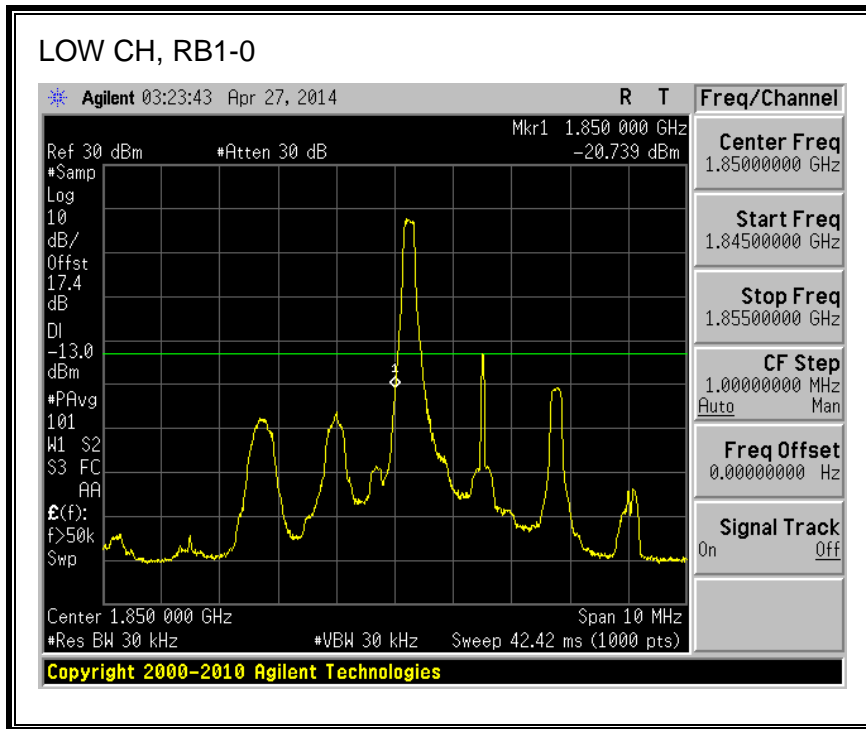

QPSK, 782MHz, 793 - 806MHz, (10MHz Bandwidth)

16QAM, 782MHz, 793 - 806MHz, (10MHz Bandwidth)

8.2.5. LTE BAND 17 BANDEDGE

QPSK, (5.0 MHz BAND WIDTH)

16QAM, (5.0 MHz BAND WIDTH)

QPSK, (10.0 MHz BAND WIDTH)

16QAM, (10.0 MHz BAND WIDTH)

8.2.6. LTE BAND 25 BANDEDGE

QPSK, (1.4 MHz BAND WIDTH)

16QAM, (1.4 MHz BAND WIDTH)

QPSK, (3.0 MHz BAND WIDTH)

16QAM, (3.0 MHz BAND WIDTH)

QPSK, (5.0 MHz BAND WIDTH)

16QAM, (5.0 MHz BAND WIDTH)

Band 25 (10.0 MHz BAND WIDTH)

LTE QPSK

16QAM, (10.0 MHz BAND WIDTH)

QPSK, (15.0 MHz BAND WIDTH)

16QAM, (15.0 MHz BAND WIDTH)

QPSK, (20.0 MHz BAND WIDTH)

16QAM, (20.0 MHz BAND WIDTH)

8.2.7. LTE BAND 26 EMISSION MASK

QPSK, (3.0 MHz BAND WIDTH)