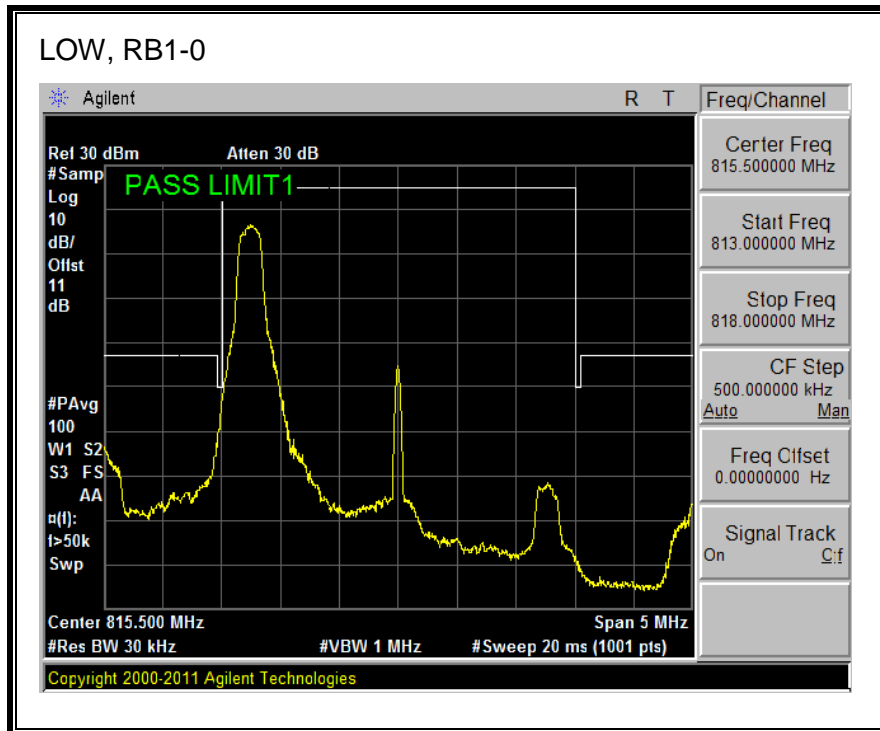

LTE QPSK

16QAM, (10.0 MHz BAND WIDTH)

QPSK, (15.0 MHz BAND WIDTH)

16QAM, (15.0 MHz BAND WIDTH)

QPSK, (20.0 MHz BAND WIDTH)

16QAM, (20.0 MHz BAND WIDTH)

8.2.7. LTE BAND 26 EMISSION MASK

QPSK, (3.0 MHz BAND WIDTH)