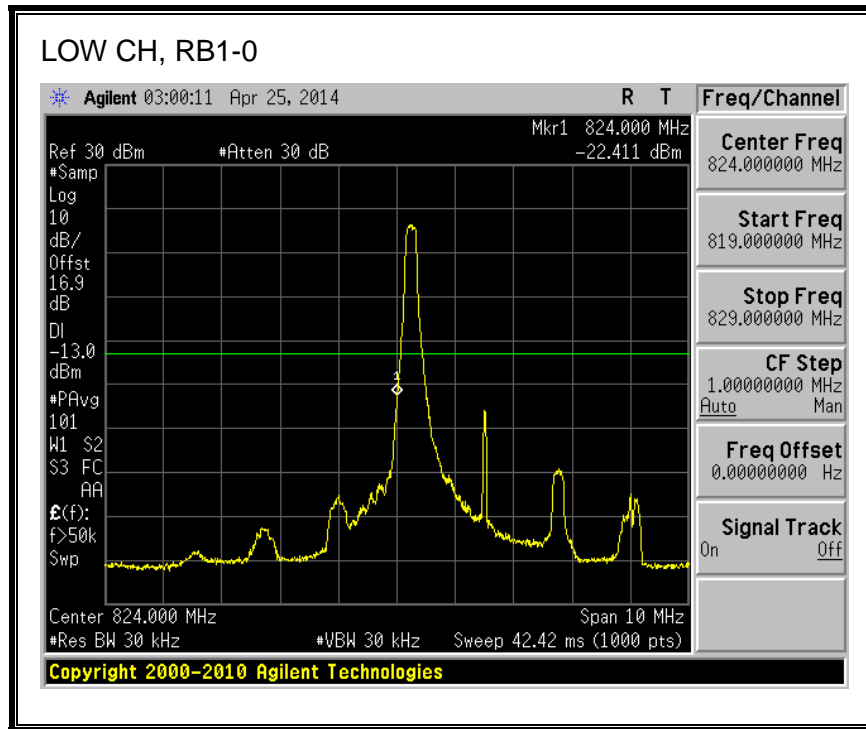

QPSK, (10.0 MHz BAND WIDTH)

16QAM, (10.0 MHz BAND WIDTH)

QPSK, (15.0 MHz BAND WIDTH)

16QAM, (15.0 MHz BAND WIDTH)

QPSK, (20.0 MHz BAND WIDTH)

16QAM, (20.0 MHz BAND WIDTH)

8.2.3. LTE BAND 5 BANDEDGE

QPSK, (1.4 MHz BAND WIDTH)

16QAM, (1.4 MHz BAND WIDTH)

QPSK, (3.0 MHz BAND WIDTH)

16QAM, (3.0 MHz BAND WIDTH)

QPSK, (5.0 MHz BAND WIDTH)

16QAM, (5.0 MHz BAND WIDTH)

QPSK, (10.0 MHz BAND WIDTH)

16QAM, (10.0 MHz BAND WIDTH)

8.2.4. LTE BAND 13 BANDEDGE