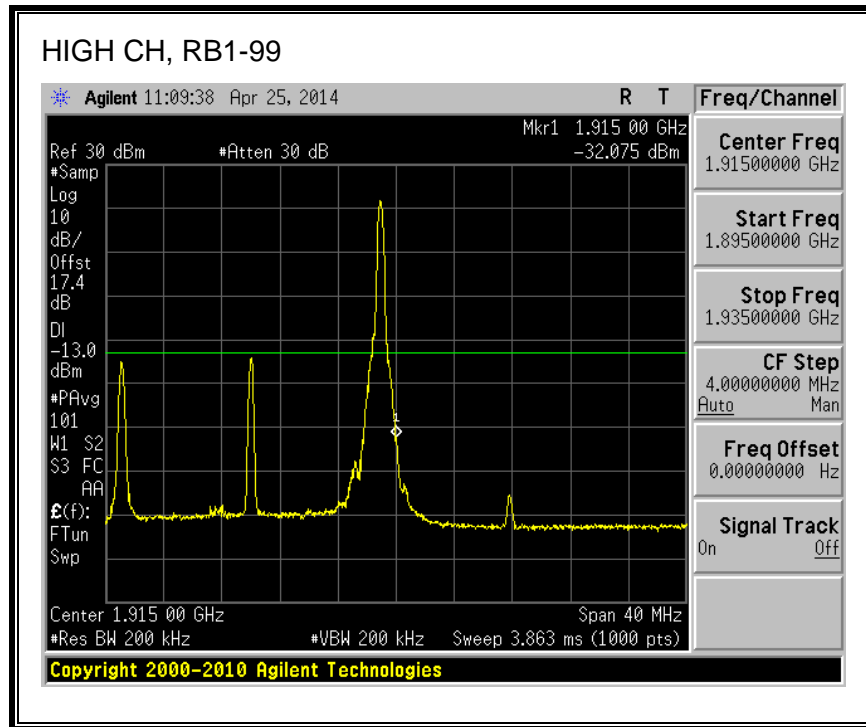

LTE QPSK

16QAM, (10.0 MHz BAND WIDTH)

QPSK, (15.0 MHz BAND WIDTH)

16QAM, (15.0 MHz BAND WIDTH)

QPSK, (20.0 MHz BAND WIDTH)

16QAM, (20.0 MHz BAND WIDTH)

8.2.7. LTE BAND 26 EMISSION MASK

QPSK, (3.0 MHz BAND WIDTH)