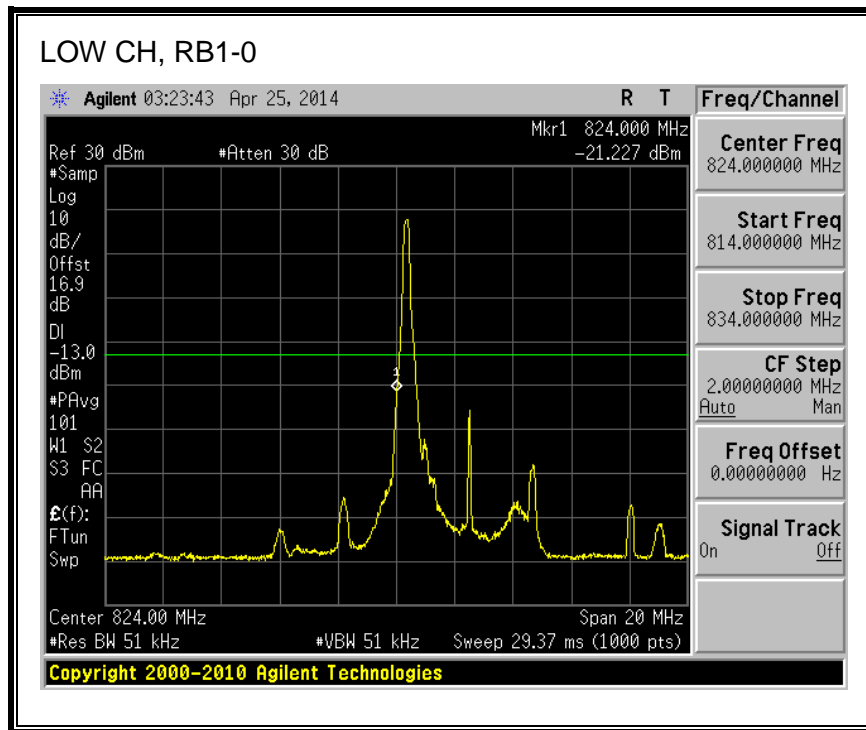

QPSK, (10.0 MHz BAND WIDTH)

16QAM, (10.0 MHz BAND WIDTH)

QPSK, (15.0 MHz BAND WIDTH)

16QAM, (15.0 MHz BAND WIDTH)

QPSK, (20.0 MHz BAND WIDTH)

16QAM, (20.0 MHz BAND WIDTH)

8.2.3. LTE BAND 5 BANDEDGE

QPSK, (1.4 MHz BAND WIDTH)

16QAM, (1.4 MHz BAND WIDTH)

QPSK, (3.0 MHz BAND WIDTH)

16QAM, (3.0 MHz BAND WIDTH)

QPSK, (5.0 MHz BAND WIDTH)

16QAM, (5.0 MHz BAND WIDTH)

QPSK, (10.0 MHz BAND WIDTH)

16QAM, (10.0 MHz BAND WIDTH)

8.2.4. LTE BAND 13 BANDEDGE