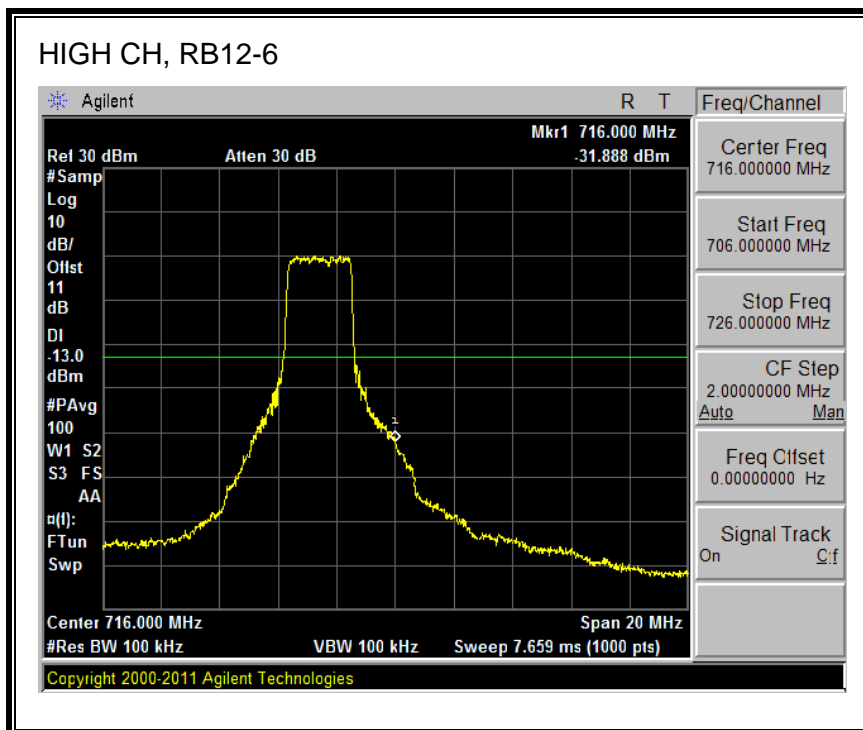

QPSK, 782MHz, 793 - 806MHz, (10MHz Bandwidth)

16QAM, 782MHz, 793 - 806MHz, (10MHz Bandwidth)

8.2.5. LTE BAND 17 BANDEDGE

QPSK, (5.0 MHz BAND WIDTH)

16QAM, (5.0 MHz BAND WIDTH)

QPSK, (10.0 MHz BAND WIDTH)

16QAM, (10.0 MHz BAND WIDTH)