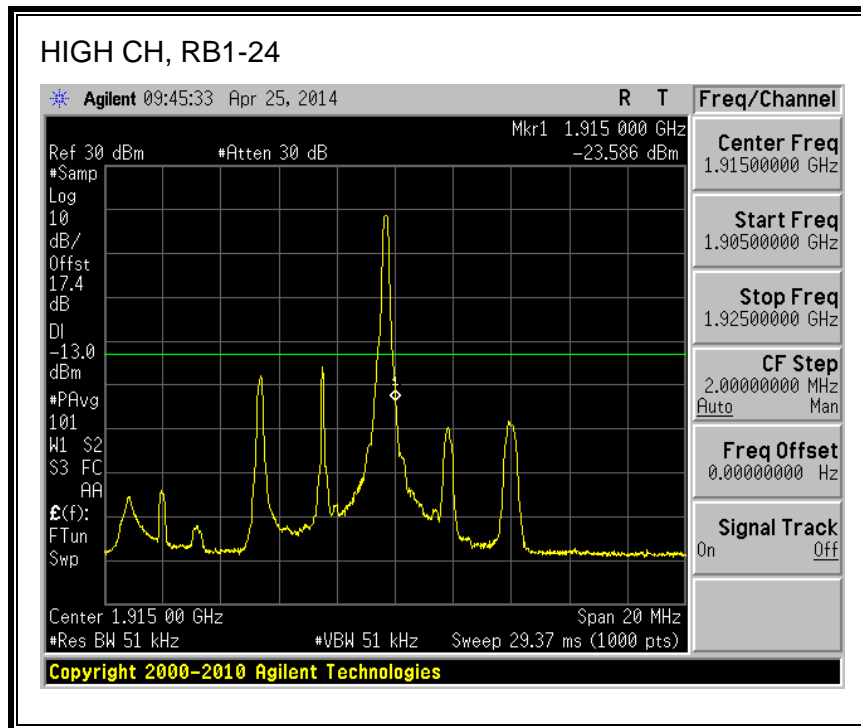

8.2.6. LTE BAND 25 BANDEDGE

QPSK, (1.4 MHz BAND WIDTH)

16QAM, (1.4 MHz BAND WIDTH)

QPSK, (3.0 MHz BAND WIDTH)

16QAM, (3.0 MHz BAND WIDTH)

QPSK, (5.0 MHz BAND WIDTH)

16QAM, (5.0 MHz BAND WIDTH)

Band 25 (10.0 MHz BAND WIDTH)