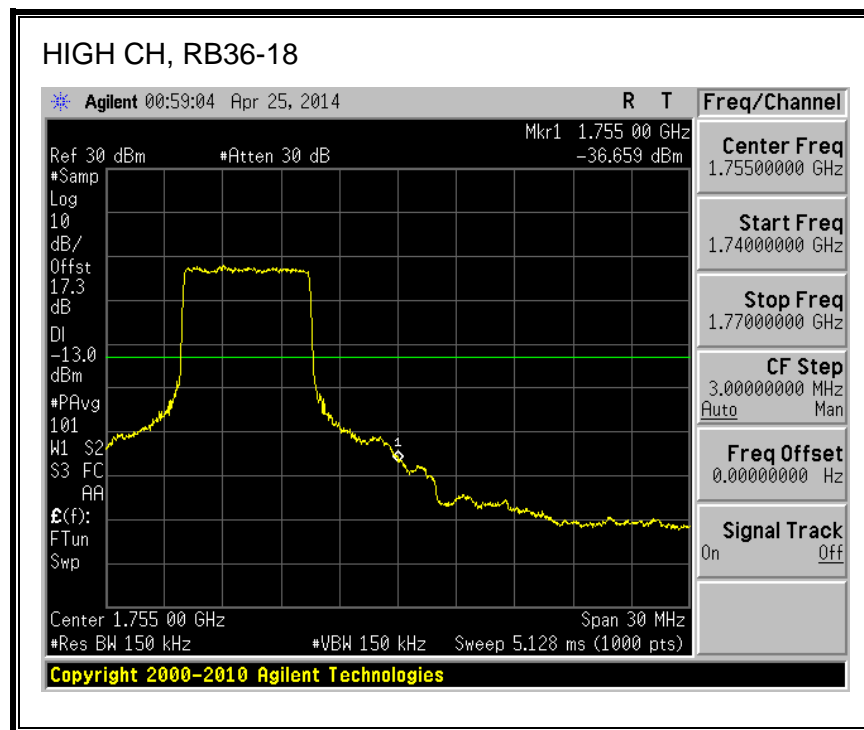

QPSK, (10.0 MHz BAND WIDTH)

16QAM, (10.0 MHz BAND WIDTH)

QPSK, (15.0 MHz BAND WIDTH)

16QAM, (15.0 MHz BAND WIDTH)

QPSK, (20.0 MHz BAND WIDTH)

16QAM, (20.0 MHz BAND WIDTH)

8.2.3. LTE BAND 5 BANDEDGE

QPSK, (1.4 MHz BAND WIDTH)

16QAM, (1.4 MHz BAND WIDTH)

QPSK, (3.0 MHz BAND WIDTH)

16QAM, (3.0 MHz BAND WIDTH)

QPSK, (5.0 MHz BAND WIDTH)

16QAM, (5.0 MHz BAND WIDTH)

QPSK, (10.0 MHz BAND WIDTH)

16QAM, (10.0 MHz BAND WIDTH)

8.2.4. LTE BAND 13 BANDEDGE