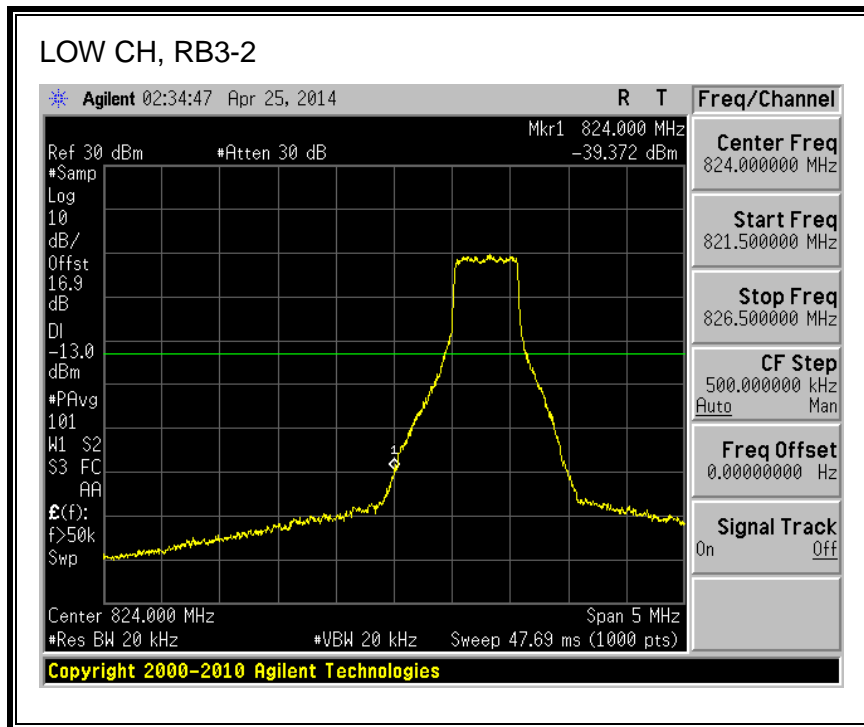

QPSK, (10.0 MHz BAND WIDTH)

16QAM, (10.0 MHz BAND WIDTH)

QPSK, (15.0 MHz BAND WIDTH)

16QAM, (15.0 MHz BAND WIDTH)

QPSK, (20.0 MHz BAND WIDTH)

16QAM, (20.0 MHz BAND WIDTH)

8.2.3. LTE BAND 5 BANDEDGE

QPSK, (1.4 MHz BAND WIDTH)

16QAM, (1.4 MHz BAND WIDTH)

QPSK, (3.0 MHz BAND WIDTH)

16QAM, (3.0 MHz BAND WIDTH)

QPSK, (5.0 MHz BAND WIDTH)

16QAM, (5.0 MHz BAND WIDTH)

QPSK, (10.0 MHz BAND WIDTH)

16QAM, (10.0 MHz BAND WIDTH)

8.2.4. LTE BAND 13 BANDEDGE