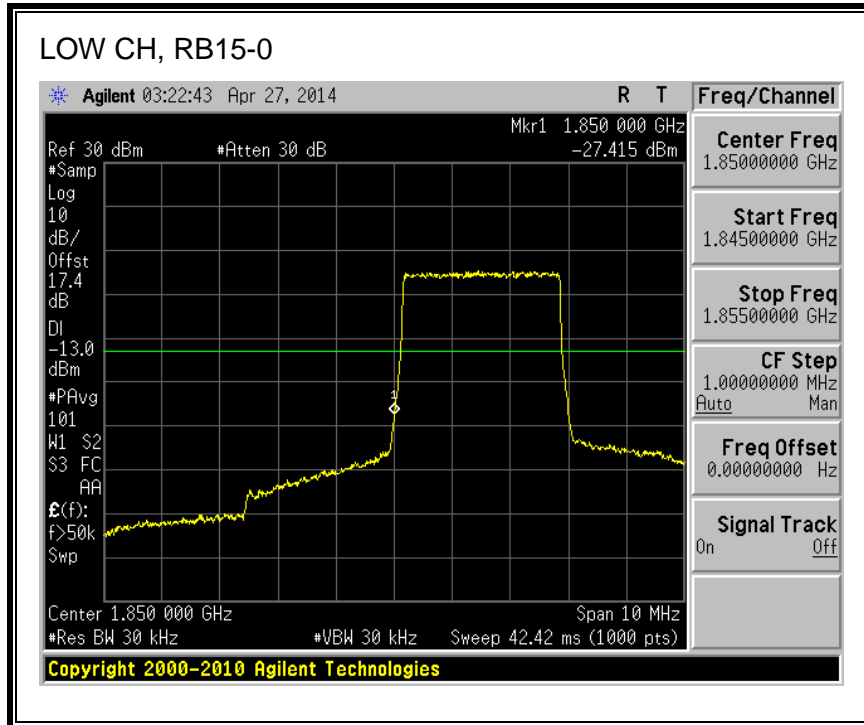

QPSK, 782MHz, 793 - 806MHz, (10MHz Bandwidth)

16QAM, 782MHz, 793 - 806MHz, (10MHz Bandwidth)

8.2.5. LTE BAND 17 BANDEDGE

QPSK, (5.0 MHz BAND WIDTH)

16QAM, (5.0 MHz BAND WIDTH)

QPSK, (10.0 MHz BAND WIDTH)

16QAM, (10.0 MHz BAND WIDTH)

8.2.6. LTE BAND 25 BANDEDGE

QPSK, (1.4 MHz BAND WIDTH)

16QAM, (1.4 MHz BAND WIDTH)

QPSK, (3.0 MHz BAND WIDTH)

16QAM, (3.0 MHz BAND WIDTH)

QPSK, (5.0 MHz BAND WIDTH)

16QAM, (5.0 MHz BAND WIDTH)

Band 25 (10.0 MHz BAND WIDTH)

LTE QPSK

16QAM, (10.0 MHz BAND WIDTH)

QPSK, (15.0 MHz BAND WIDTH)

16QAM, (15.0 MHz BAND WIDTH)

QPSK, (20.0 MHz BAND WIDTH)

16QAM, (20.0 MHz BAND WIDTH)

8.2.7. LTE BAND 26 EMISSION MASK

QPSK, (3.0 MHz BAND WIDTH)