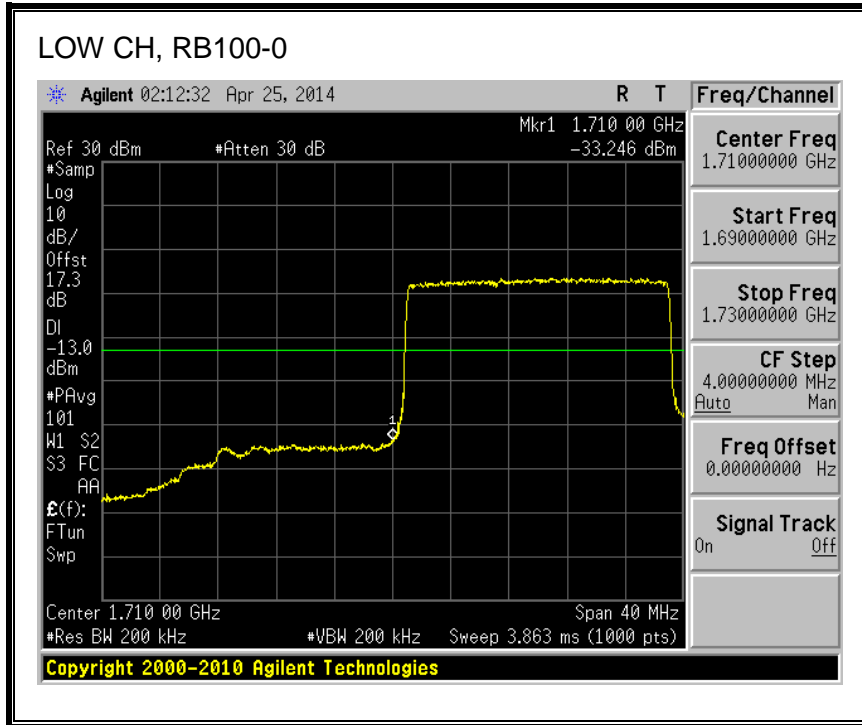

QPSK, (10.0 MHz BAND WIDTH)

16QAM, (10.0 MHz BAND WIDTH)

QPSK, (15.0 MHz BAND WIDTH)

16QAM, (15.0 MHz BAND WIDTH)

QPSK, (20.0 MHz BAND WIDTH)

16QAM, (20.0 MHz BAND WIDTH)

8.2.3. LTE BAND 5 BANDEDGE

QPSK, (1.4 MHz BAND WIDTH)

16QAM, (1.4 MHz BAND WIDTH)

QPSK, (3.0 MHz BAND WIDTH)

16QAM, (3.0 MHz BAND WIDTH)

QPSK, (5.0 MHz BAND WIDTH)

16QAM, (5.0 MHz BAND WIDTH)

QPSK, (10.0 MHz BAND WIDTH)

16QAM, (10.0 MHz BAND WIDTH)

8.2.4. LTE BAND 13 BANDEDGE