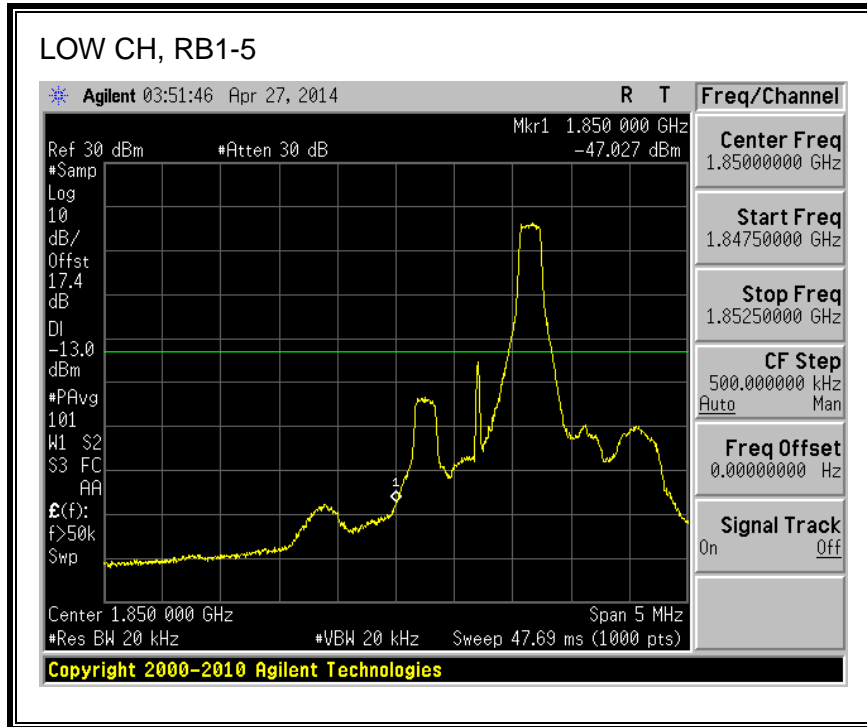

QPSK, 782MHz, 793 - 806MHz, (10MHz Bandwidth)

16QAM, 782MHz, 793 - 806MHz, (10MHz Bandwidth)

8.2.5. LTE BAND 17 BANDEDGE

QPSK, (5.0 MHz BAND WIDTH)

16QAM, (5.0 MHz BAND WIDTH)

QPSK, (10.0 MHz BAND WIDTH)

16QAM, (10.0 MHz BAND WIDTH)

8.2.6. LTE BAND 25 BANDEDGE

QPSK, (1.4 MHz BAND WIDTH)

16QAM, (1.4 MHz BAND WIDTH)

QPSK, (3.0 MHz BAND WIDTH)

16QAM, (3.0 MHz BAND WIDTH)

QPSK, (5.0 MHz BAND WIDTH)

16QAM, (5.0 MHz BAND WIDTH)

Band 25 (10.0 MHz BAND WIDTH)