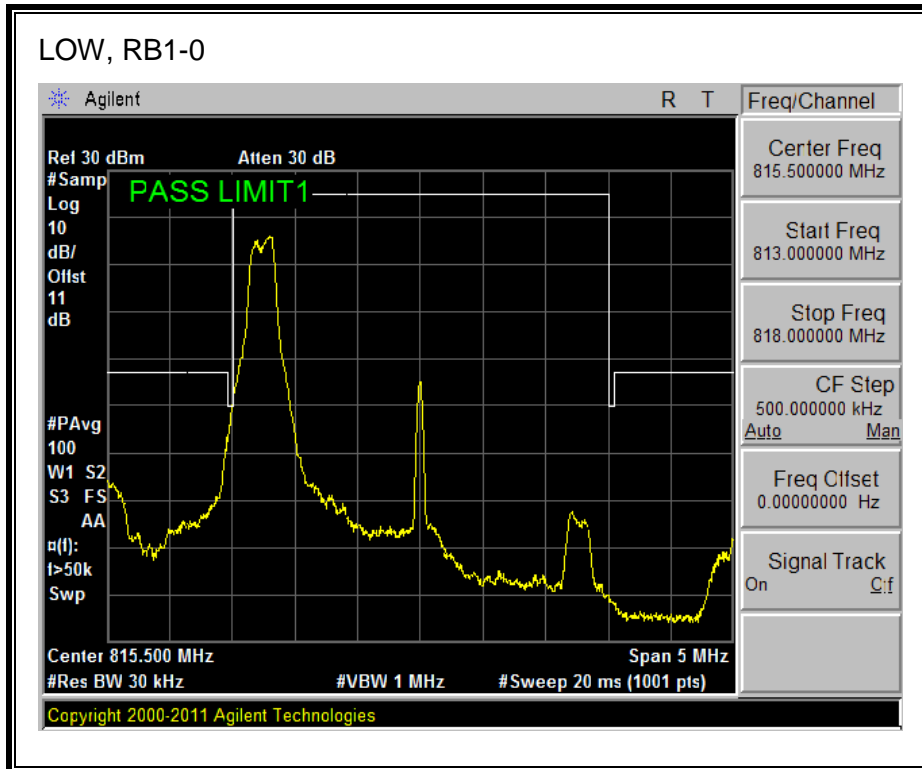

16QAM, (3.0 MHz BAND WIDTH)