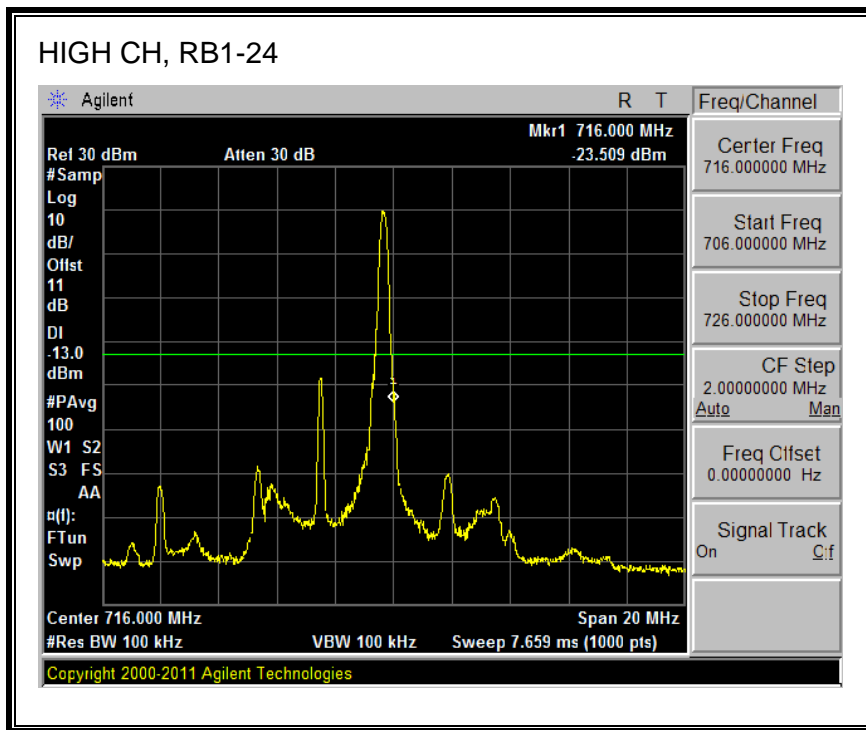

QPSK, 782MHz, 793 - 806MHz, (10MHz Bandwidth)

16QAM, 782MHz, 793 - 806MHz, (10MHz Bandwidth)

8.2.5. LTE BAND 17 BANDEDGE

QPSK, (5.0 MHz BAND WIDTH)

16QAM, (5.0 MHz BAND WIDTH)

QPSK, (10.0 MHz BAND WIDTH)

16QAM, (10.0 MHz BAND WIDTH)

8.2.6. LTE BAND 25 BANDEDGE

QPSK, (1.4 MHz BAND WIDTH)

16QAM, (1.4 MHz BAND WIDTH)

QPSK, (3.0 MHz BAND WIDTH)

16QAM, (3.0 MHz BAND WIDTH)

QPSK, (5.0 MHz BAND WIDTH)

16QAM, (5.0 MHz BAND WIDTH)

Band 25 (10.0 MHz BAND WIDTH)