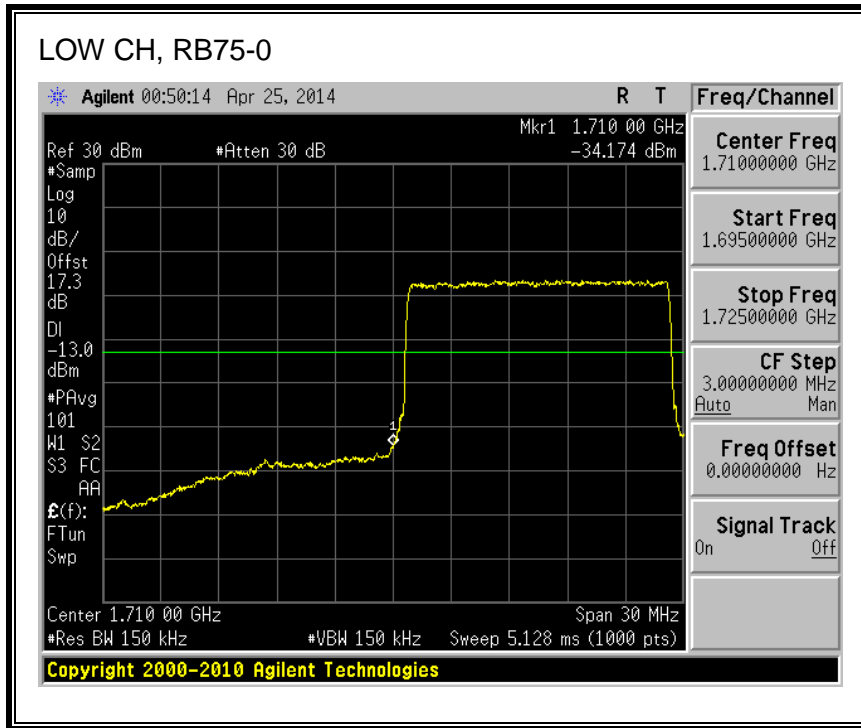

QPSK, (10.0 MHz BAND WIDTH)

16QAM, (10.0 MHz BAND WIDTH)

QPSK, (15.0 MHz BAND WIDTH)

16QAM, (15.0 MHz BAND WIDTH)

QPSK, (20.0 MHz BAND WIDTH)

16QAM, (20.0 MHz BAND WIDTH)

8.2.3. LTE BAND 5 BANDEDGE

QPSK, (1.4 MHz BAND WIDTH)

16QAM, (1.4 MHz BAND WIDTH)

QPSK, (3.0 MHz BAND WIDTH)

16QAM, (3.0 MHz BAND WIDTH)

QPSK, (5.0 MHz BAND WIDTH)

16QAM, (5.0 MHz BAND WIDTH)

QPSK, (10.0 MHz BAND WIDTH)

16QAM, (10.0 MHz BAND WIDTH)

8.2.4. LTE BAND 13 BANDEDGE