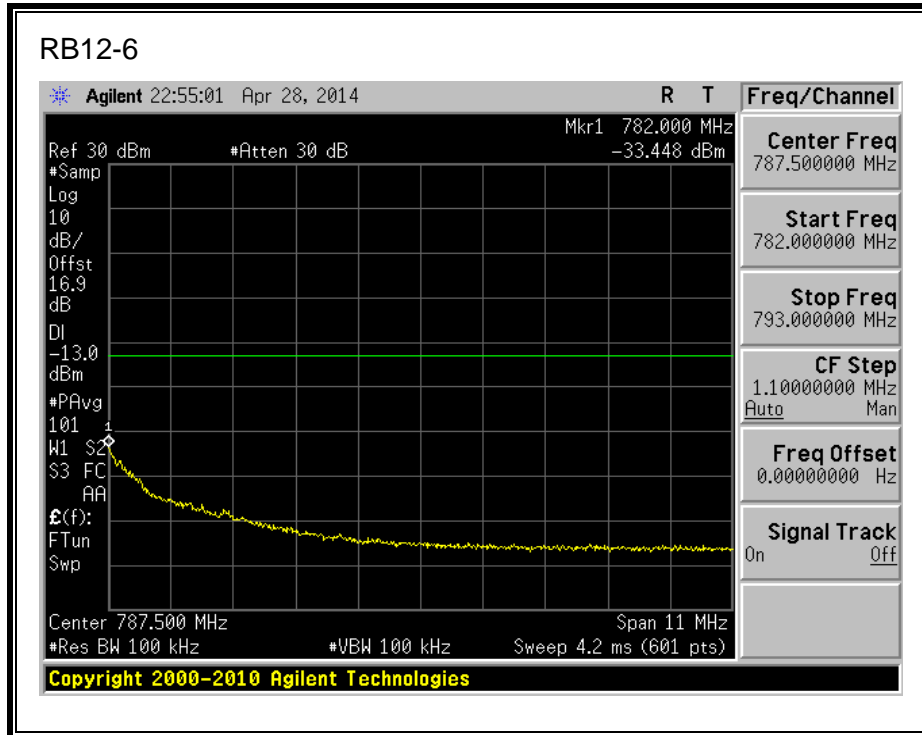

16QAM, (1.4 MHz BAND WIDTH)

QPSK, (3.0 MHz BAND WIDTH)

16QAM, (3.0 MHz BAND WIDTH)

QPSK, (5.0 MHz BAND WIDTH)

16QAM, (5.0 MHz BAND WIDTH)

QPSK, (10.0 MHz BAND WIDTH)

16QAM, (10.0 MHz BAND WIDTH)

8.2.4. LTE BAND 13 BANDEDGE

QPSK, 779.5 MHz, 775 – 777MHz, (5.0MHz Bandwidth)

16QAM, 779.5MHz, 775 - 777MHz, (5MHz Bandwidth)

QPSK, 779.5MHz, 13, 782 - 793MHz, (5MHz Bandwidth)

16QAM, 779.5MHz, 783 - 793MHz, (5MHz Bandwidth)

QPSK, 779.5MHz, 763 - 775MHz, (5MHz Bandwidth)