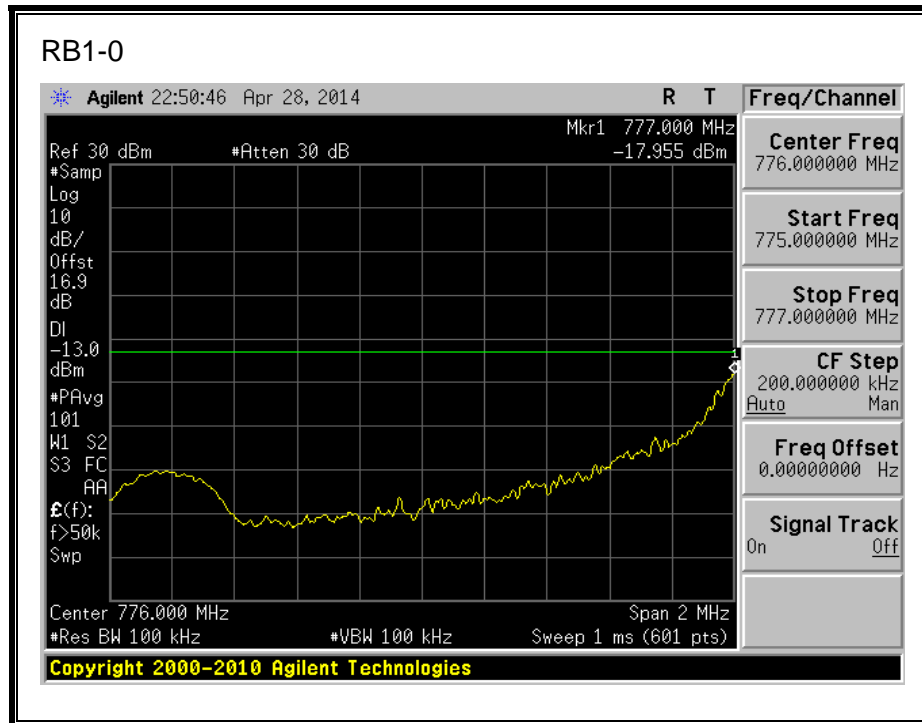

8.2.4. LTE BAND 13 BANDEDGE

QPSK, 779.5 MHz, 775 – 777MHz, (5.0MHz Bandwidth)