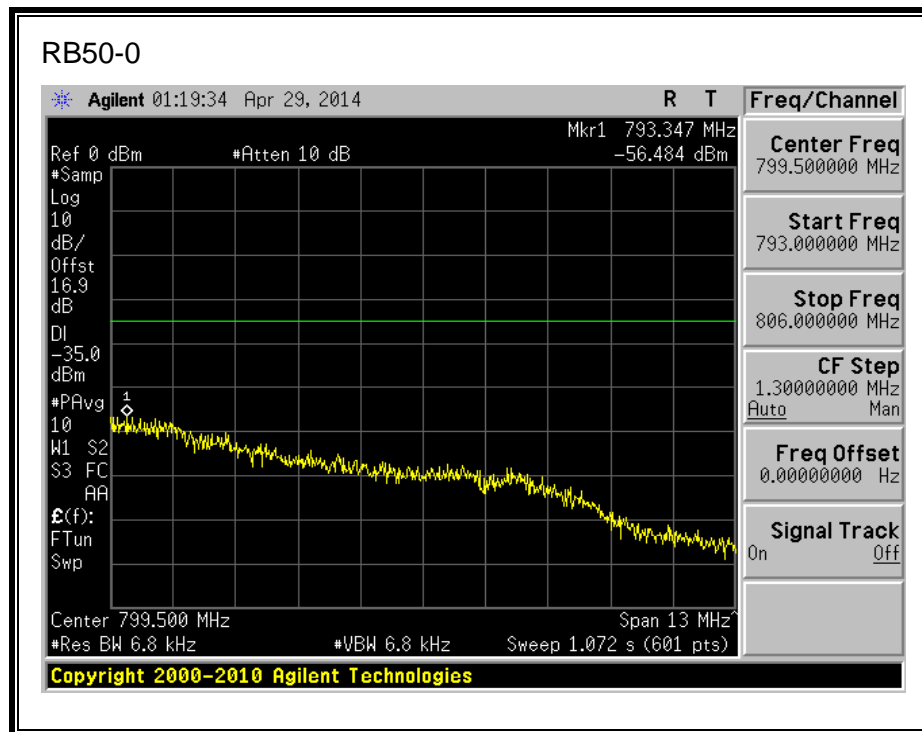

16QAM, 782MHz, 775 - 777MHz, (10MHz Bandwidth)

QPSK, 782MHz, 787 - 793MHz, (10MHz Bandwidth)

16QAM, 782MHz, 787 - 793MHz, (10MHz Bandwidth)

QPSK, 782MHz, 763 - 775MHz, (10MHz Bandwidth)

16QAM, 782MHz, 763 - 775MHz, (10MHz Bandwidth)

QPSK, 782MHz, 793 - 806MHz, (10MHz Bandwidth)

16QAM, 782MHz, 793 - 806MHz, (10MHz Bandwidth)

8.2.5. LTE BAND 17 BANDEDGE

QPSK, (5.0 MHz BAND WIDTH)

16QAM, (5.0 MHz BAND WIDTH)

QPSK, (10.0 MHz BAND WIDTH)

16QAM, (10.0 MHz BAND WIDTH)