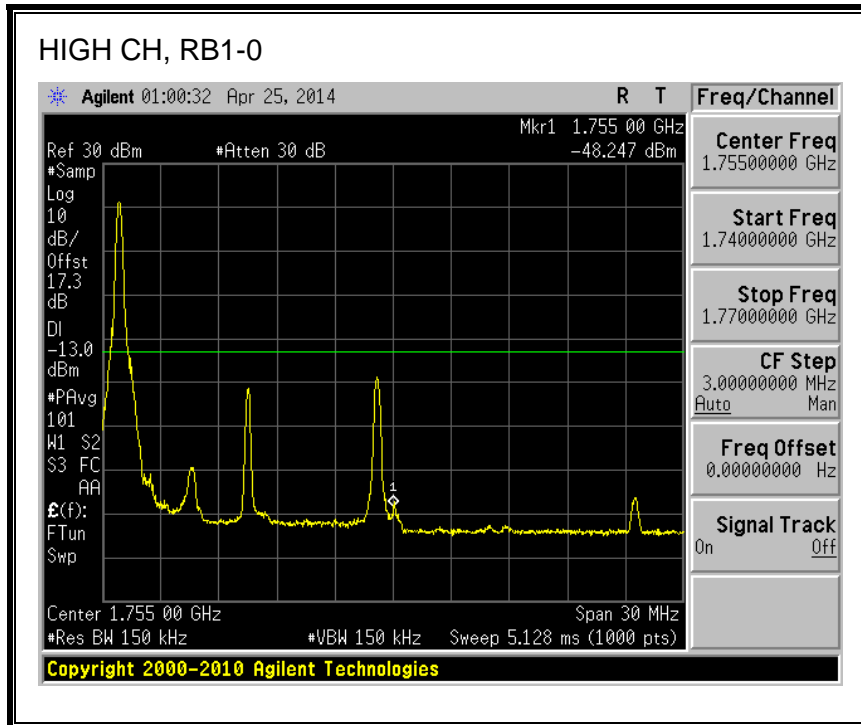

QPSK, (10.0 MHz BAND WIDTH)

16QAM, (10.0 MHz BAND WIDTH)

QPSK, (15.0 MHz BAND WIDTH)

16QAM, (15.0 MHz BAND WIDTH)

QPSK, (20.0 MHz BAND WIDTH)

16QAM, (20.0 MHz BAND WIDTH)

8.2.3. LTE BAND 5 BANDEDGE

QPSK, (1.4 MHz BAND WIDTH)

16QAM, (1.4 MHz BAND WIDTH)

QPSK, (3.0 MHz BAND WIDTH)

16QAM, (3.0 MHz BAND WIDTH)

QPSK, (5.0 MHz BAND WIDTH)

16QAM, (5.0 MHz BAND WIDTH)

QPSK, (10.0 MHz BAND WIDTH)

16QAM, (10.0 MHz BAND WIDTH)

8.2.4. LTE BAND 13 BANDEDGE