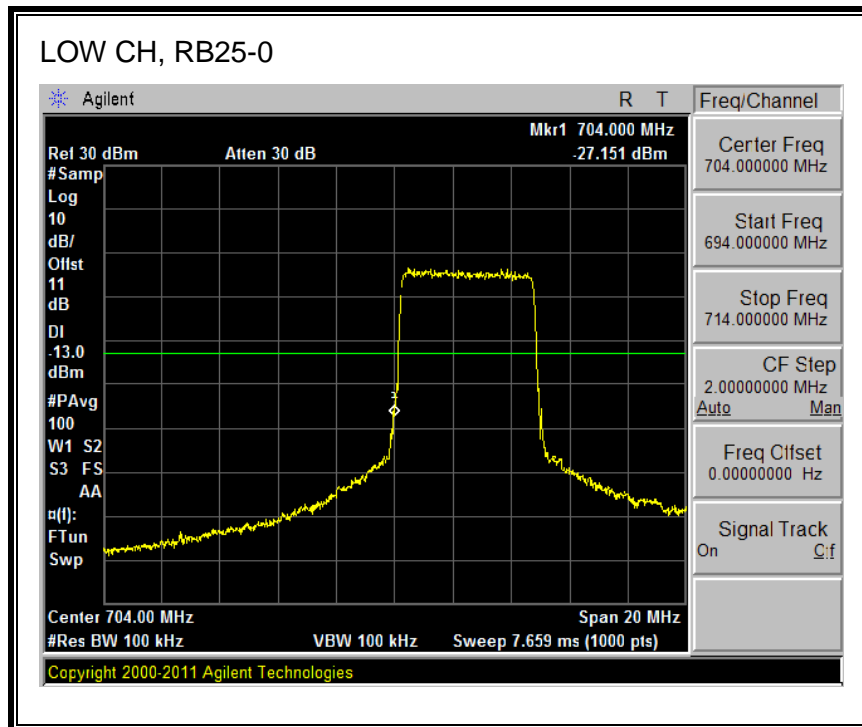

QPSK, 782MHz, 793 - 806MHz, (10MHz Bandwidth)

16QAM, 782MHz, 793 - 806MHz, (10MHz Bandwidth)

8.2.5. LTE BAND 17 BANDEDGE

QPSK, (5.0 MHz BAND WIDTH)

16QAM, (5.0 MHz BAND WIDTH)

QPSK, (10.0 MHz BAND WIDTH)

16QAM, (10.0 MHz BAND WIDTH)

8.2.6. LTE BAND 25 BANDEDGE

QPSK, (1.4 MHz BAND WIDTH)

16QAM, (1.4 MHz BAND WIDTH)

QPSK, (3.0 MHz BAND WIDTH)

16QAM, (3.0 MHz BAND WIDTH)

QPSK, (5.0 MHz BAND WIDTH)

16QAM, (5.0 MHz BAND WIDTH)

Band 25 (10.0 MHz BAND WIDTH)