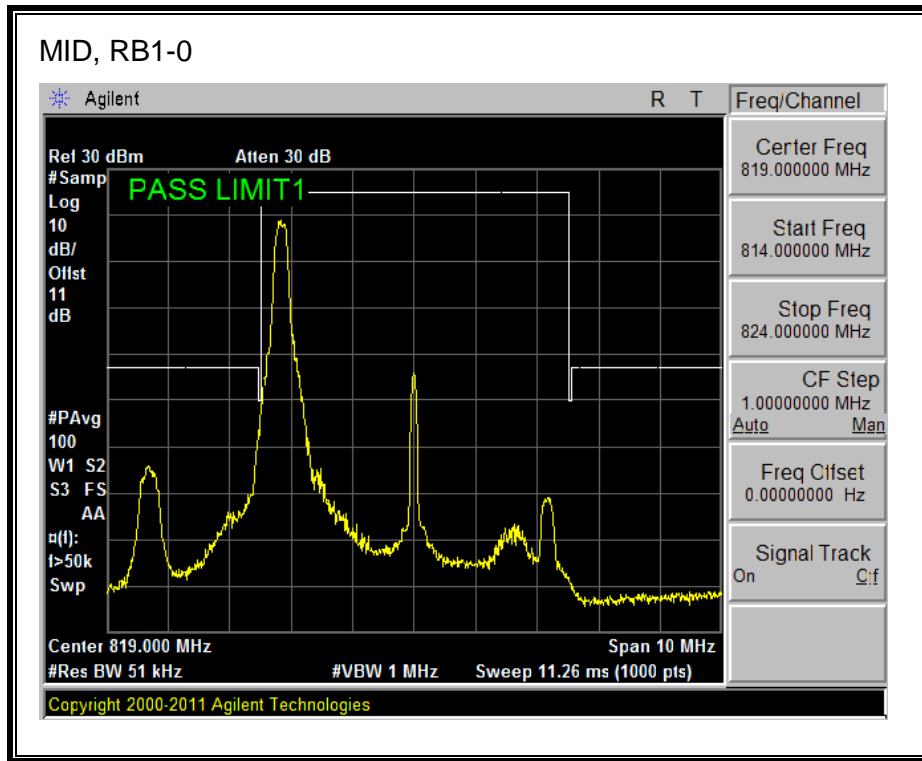

QPSK, (5.0 MHz BAND WIDTH)