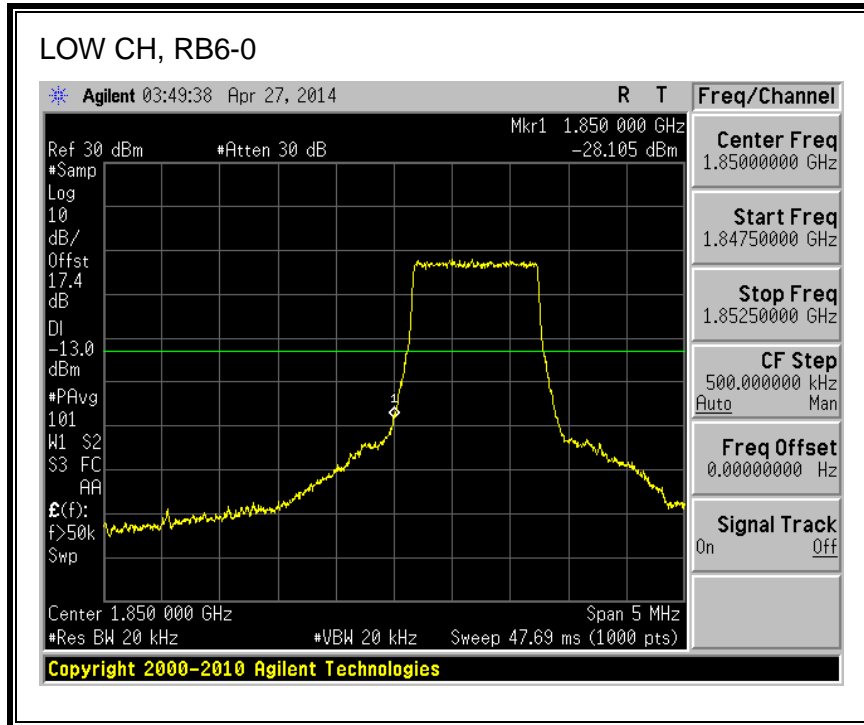

QPSK, 782MHz, 793 - 806MHz, (10MHz Bandwidth)

16QAM, 782MHz, 793 - 806MHz, (10MHz Bandwidth)

8.2.5. LTE BAND 17 BANDEDGE

QPSK, (5.0 MHz BAND WIDTH)

16QAM, (5.0 MHz BAND WIDTH)

QPSK, (10.0 MHz BAND WIDTH)

16QAM, (10.0 MHz BAND WIDTH)

8.2.6. LTE BAND 25 BANDEDGE

QPSK, (1.4 MHz BAND WIDTH)

16QAM, (1.4 MHz BAND WIDTH)

QPSK, (3.0 MHz BAND WIDTH)

16QAM, (3.0 MHz BAND WIDTH)

QPSK, (5.0 MHz BAND WIDTH)

16QAM, (5.0 MHz BAND WIDTH)

Band 25 (10.0 MHz BAND WIDTH)