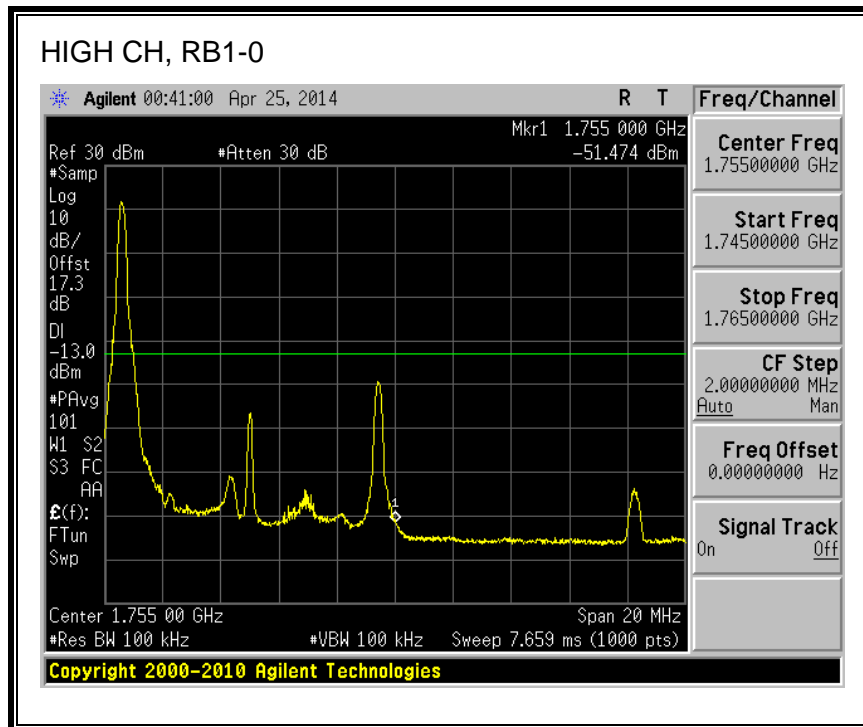

QPSK, (10.0 MHz BAND WIDTH)

16QAM, (10.0 MHz BAND WIDTH)

QPSK, (15.0 MHz BAND WIDTH)

16QAM, (15.0 MHz BAND WIDTH)

QPSK, (20.0 MHz BAND WIDTH)

16QAM, (20.0 MHz BAND WIDTH)

8.2.3. LTE BAND 5 BANDEDGE

QPSK, (1.4 MHz BAND WIDTH)

16QAM, (1.4 MHz BAND WIDTH)

QPSK, (3.0 MHz BAND WIDTH)

16QAM, (3.0 MHz BAND WIDTH)

QPSK, (5.0 MHz BAND WIDTH)

16QAM, (5.0 MHz BAND WIDTH)

QPSK, (10.0 MHz BAND WIDTH)

16QAM, (10.0 MHz BAND WIDTH)

8.2.4. LTE BAND 13 BANDEDGE