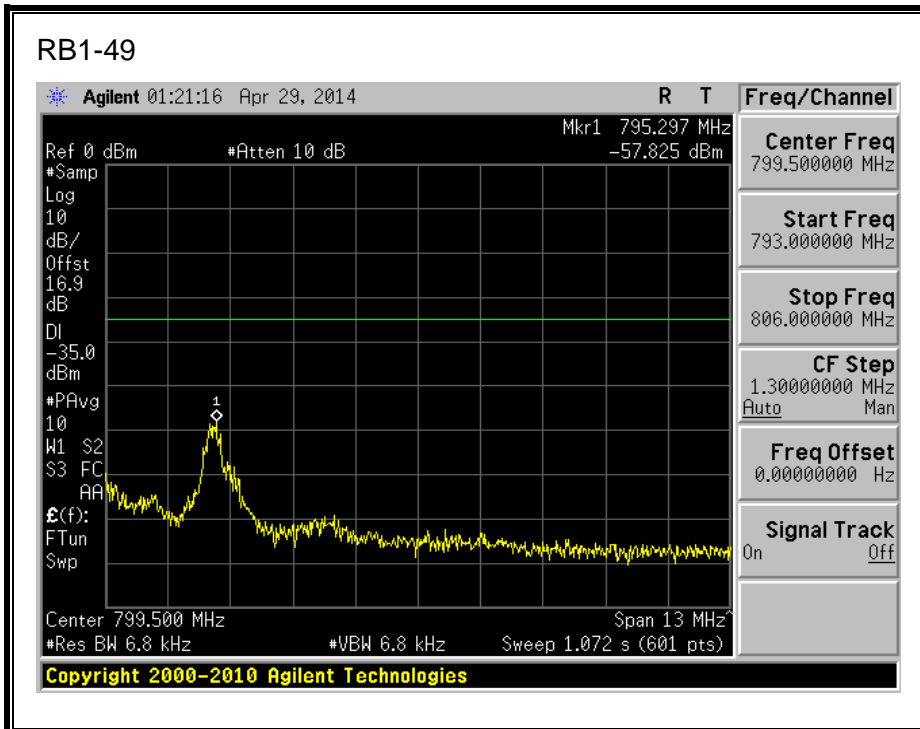

QPSK, 782MHz, 793 - 806MHz, (10MHz Bandwidth)

16QAM, 782MHz, 793 - 806MHz, (10MHz Bandwidth)

8.2.5. LTE BAND 17 BANDEDGE

QPSK, (5.0 MHz BAND WIDTH)

16QAM, (5.0 MHz BAND WIDTH)

QPSK, (10.0 MHz BAND WIDTH)

16QAM, (10.0 MHz BAND WIDTH)