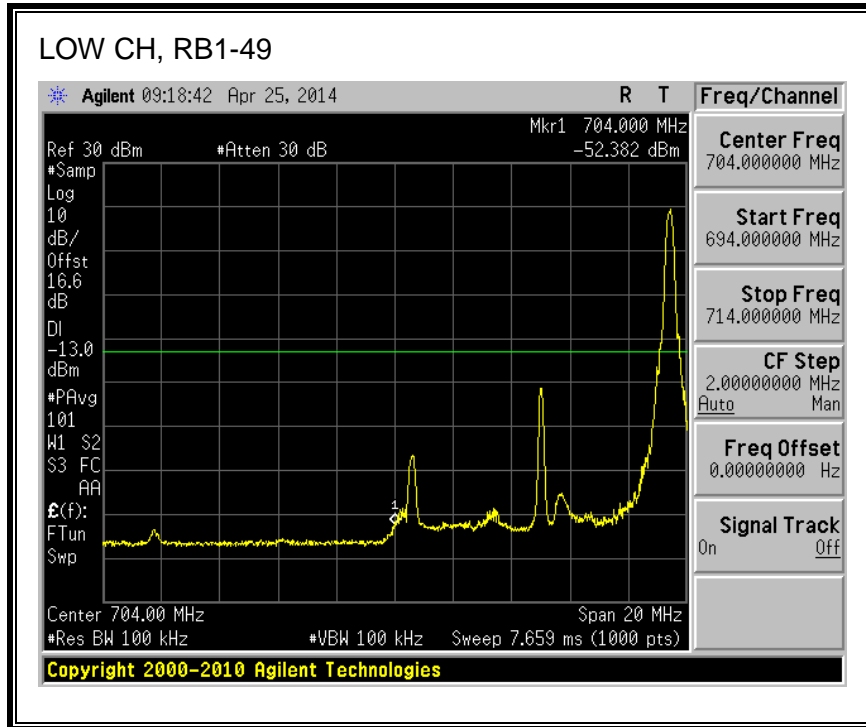

QPSK, 782MHz, 793 - 806MHz, (10MHz Bandwidth)

16QAM, 782MHz, 793 - 806MHz, (10MHz Bandwidth)

8.2.5. LTE BAND 17 BANDEDGE

QPSK, (5.0 MHz BAND WIDTH)

16QAM, (5.0 MHz BAND WIDTH)

QPSK, (10.0 MHz BAND WIDTH)

16QAM, (10.0 MHz BAND WIDTH)

8.2.6. LTE BAND 25 BANDEDGE

QPSK, (1.4 MHz BAND WIDTH)

16QAM, (1.4 MHz BAND WIDTH)

QPSK, (3.0 MHz BAND WIDTH)

16QAM, (3.0 MHz BAND WIDTH)

QPSK, (5.0 MHz BAND WIDTH)

16QAM, (5.0 MHz BAND WIDTH)

Band 25 (10.0 MHz BAND WIDTH)