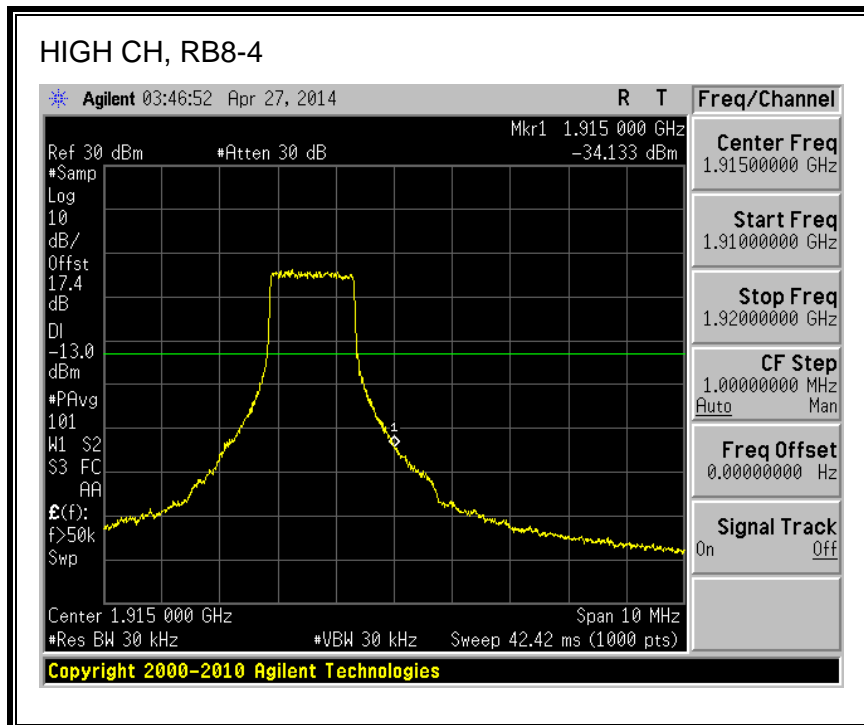

8.2.6. LTE BAND 25 BANDEDGE

QPSK, (1.4 MHz BAND WIDTH)

16QAM, (1.4 MHz BAND WIDTH)

QPSK, (3.0 MHz BAND WIDTH)

16QAM, (3.0 MHz BAND WIDTH)

QPSK, (5.0 MHz BAND WIDTH)

16QAM, (5.0 MHz BAND WIDTH)

Band 25 (10.0 MHz BAND WIDTH)

LTE QPSK

16QAM, (10.0 MHz BAND WIDTH)

QPSK, (15.0 MHz BAND WIDTH)

16QAM, (15.0 MHz BAND WIDTH)

QPSK, (20.0 MHz BAND WIDTH)

16QAM, (20.0 MHz BAND WIDTH)

8.2.7. LTE BAND 26 EMISSION MASK

QPSK, (3.0 MHz BAND WIDTH)