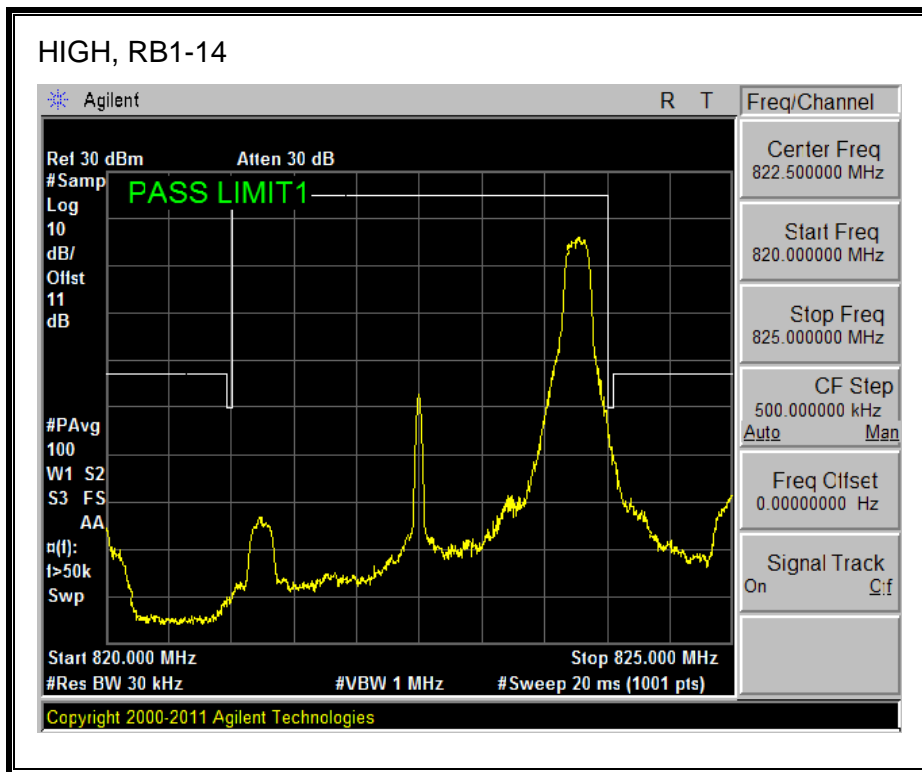

16QAM, (3.0 MHz BAND WIDTH)