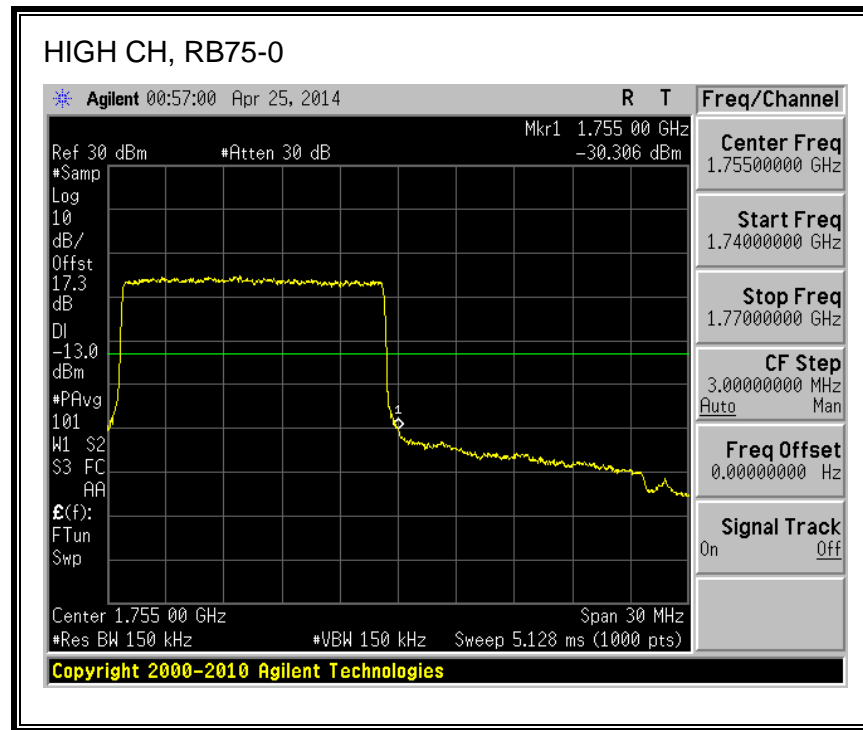

QPSK, (10.0 MHz BAND WIDTH)

16QAM, (10.0 MHz BAND WIDTH)

QPSK, (15.0 MHz BAND WIDTH)

16QAM, (15.0 MHz BAND WIDTH)

QPSK, (20.0 MHz BAND WIDTH)

16QAM, (20.0 MHz BAND WIDTH)

8.2.3. LTE BAND 5 BANDEDGE

QPSK, (1.4 MHz BAND WIDTH)

16QAM, (1.4 MHz BAND WIDTH)

QPSK, (3.0 MHz BAND WIDTH)

16QAM, (3.0 MHz BAND WIDTH)

QPSK, (5.0 MHz BAND WIDTH)

16QAM, (5.0 MHz BAND WIDTH)

QPSK, (10.0 MHz BAND WIDTH)

16QAM, (10.0 MHz BAND WIDTH)

8.2.4. LTE BAND 13 BANDEDGE