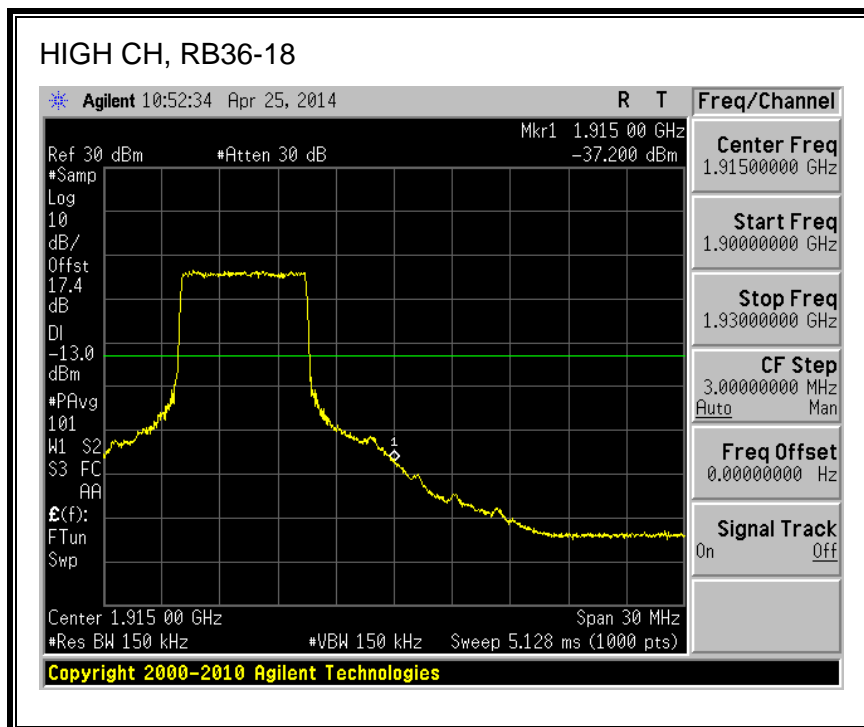

8.2.6. LTE BAND 25 BANDEDGE

QPSK, (1.4 MHz BAND WIDTH)

16QAM, (1.4 MHz BAND WIDTH)

QPSK, (3.0 MHz BAND WIDTH)

16QAM, (3.0 MHz BAND WIDTH)

QPSK, (5.0 MHz BAND WIDTH)

16QAM, (5.0 MHz BAND WIDTH)

Band 25 (10.0 MHz BAND WIDTH)

LTE QPSK

16QAM, (10.0 MHz BAND WIDTH)

QPSK, (15.0 MHz BAND WIDTH)

16QAM, (15.0 MHz BAND WIDTH)

QPSK, (20.0 MHz BAND WIDTH)

16QAM, (20.0 MHz BAND WIDTH)

8.2.7. LTE BAND 26 EMISSION MASK

QPSK, (3.0 MHz BAND WIDTH)