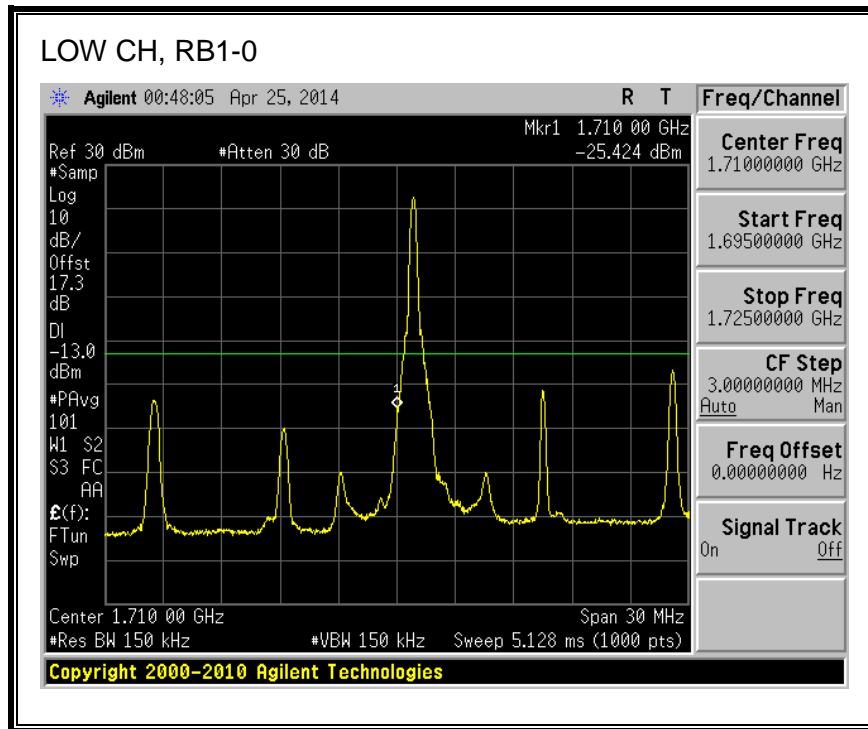

QPSK, (10.0 MHz BAND WIDTH)

16QAM, (10.0 MHz BAND WIDTH)

QPSK, (15.0 MHz BAND WIDTH)

16QAM, (15.0 MHz BAND WIDTH)

QPSK, (20.0 MHz BAND WIDTH)

16QAM, (20.0 MHz BAND WIDTH)

8.2.3. LTE BAND 5 BANDEDGE

QPSK, (1.4 MHz BAND WIDTH)

16QAM, (1.4 MHz BAND WIDTH)

QPSK, (3.0 MHz BAND WIDTH)

16QAM, (3.0 MHz BAND WIDTH)

QPSK, (5.0 MHz BAND WIDTH)

16QAM, (5.0 MHz BAND WIDTH)

QPSK, (10.0 MHz BAND WIDTH)

16QAM, (10.0 MHz BAND WIDTH)

8.2.4. LTE BAND 13 BANDEDGE