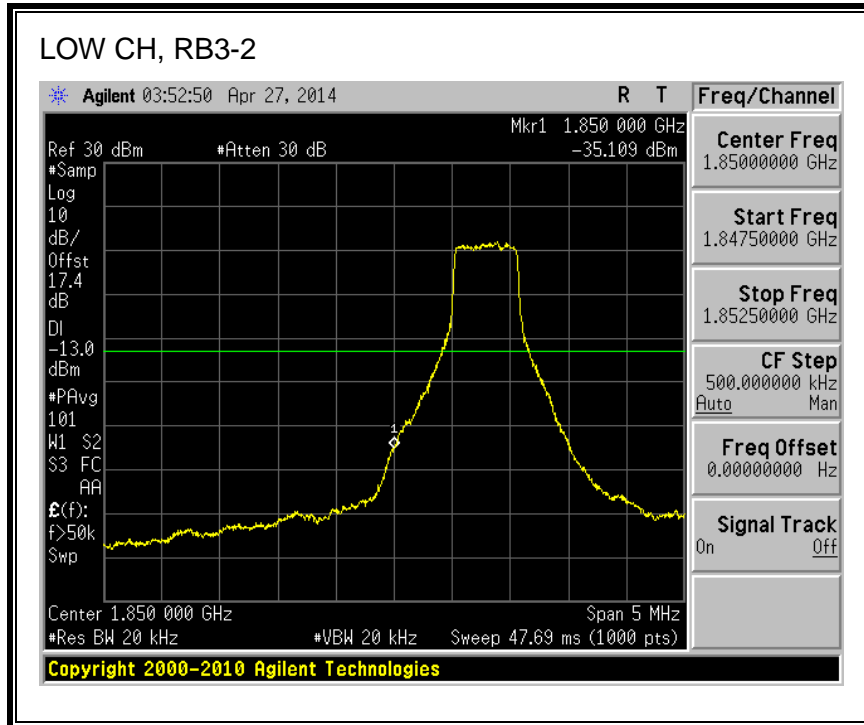

QPSK, 782MHz, 793 - 806MHz, (10MHz Bandwidth)

16QAM, 782MHz, 793 - 806MHz, (10MHz Bandwidth)

8.2.5. LTE BAND 17 BANDEDGE

QPSK, (5.0 MHz BAND WIDTH)

16QAM, (5.0 MHz BAND WIDTH)

QPSK, (10.0 MHz BAND WIDTH)

16QAM, (10.0 MHz BAND WIDTH)

8.2.6. LTE BAND 25 BANDEDGE

QPSK, (1.4 MHz BAND WIDTH)

16QAM, (1.4 MHz BAND WIDTH)

QPSK, (3.0 MHz BAND WIDTH)

16QAM, (3.0 MHz BAND WIDTH)

QPSK, (5.0 MHz BAND WIDTH)

16QAM, (5.0 MHz BAND WIDTH)

Band 25 (10.0 MHz BAND WIDTH)