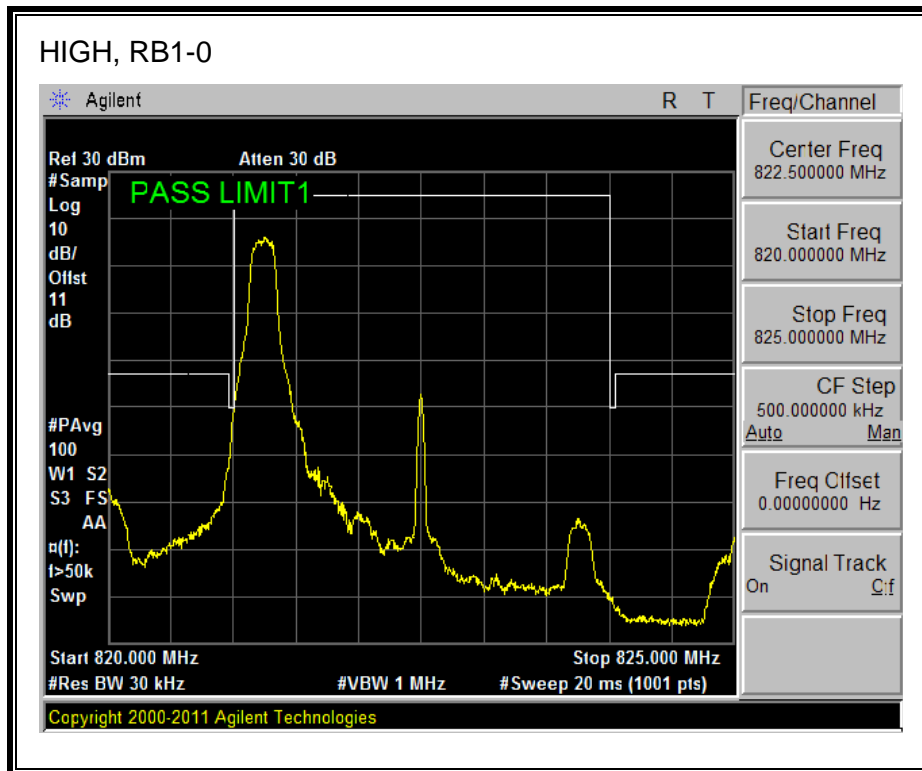

16QAM, (3.0 MHz BAND WIDTH)