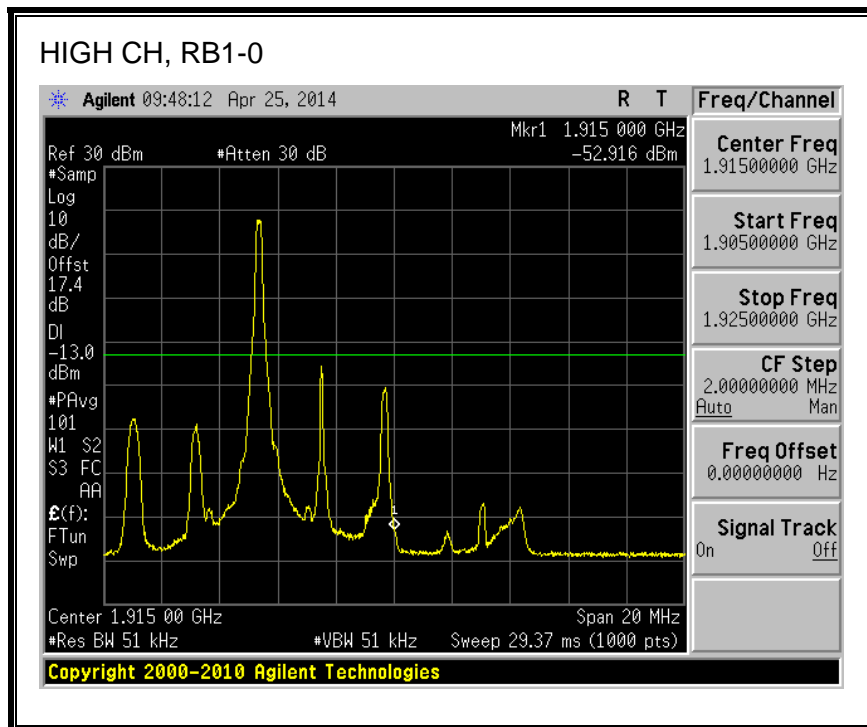

8.2.6. LTE BAND 25 BANDEDGE

QPSK, (1.4 MHz BAND WIDTH)

16QAM, (1.4 MHz BAND WIDTH)

QPSK, (3.0 MHz BAND WIDTH)

16QAM, (3.0 MHz BAND WIDTH)

QPSK, (5.0 MHz BAND WIDTH)

16QAM, (5.0 MHz BAND WIDTH)

Band 25 (10.0 MHz BAND WIDTH)

LTE QPSK

16QAM, (10.0 MHz BAND WIDTH)

QPSK, (15.0 MHz BAND WIDTH)

16QAM, (15.0 MHz BAND WIDTH)

QPSK, (20.0 MHz BAND WIDTH)

16QAM, (20.0 MHz BAND WIDTH)

8.2.7. LTE BAND 26 EMISSION MASK

QPSK, (3.0 MHz BAND WIDTH)