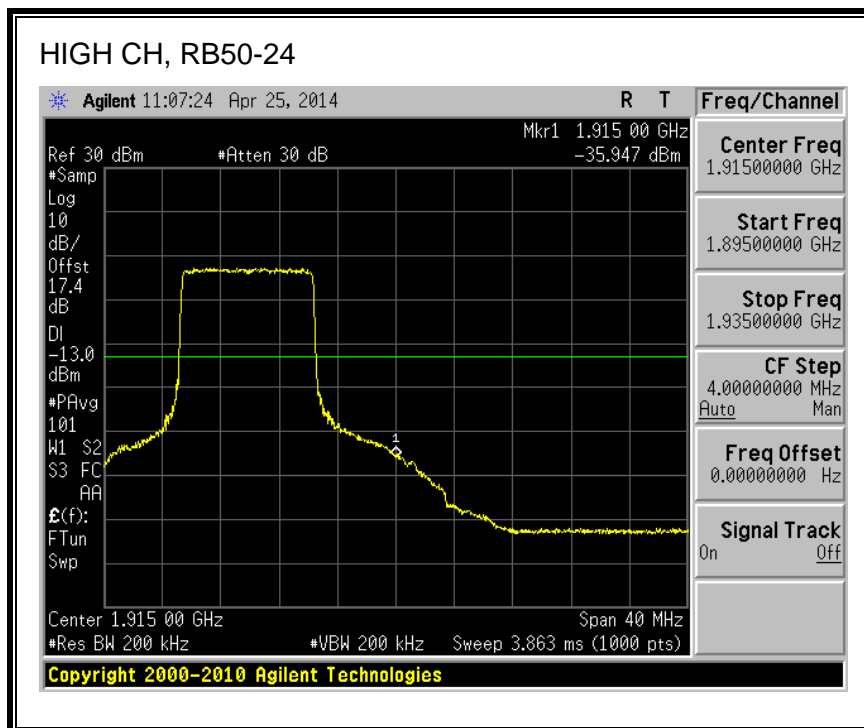

LTE QPSK

16QAM, (10.0 MHz BAND WIDTH)

QPSK, (15.0 MHz BAND WIDTH)

16QAM, (15.0 MHz BAND WIDTH)

QPSK, (20.0 MHz BAND WIDTH)

16QAM, (20.0 MHz BAND WIDTH)

8.2.7. LTE BAND 26 EMISSION MASK

QPSK, (3.0 MHz BAND WIDTH)