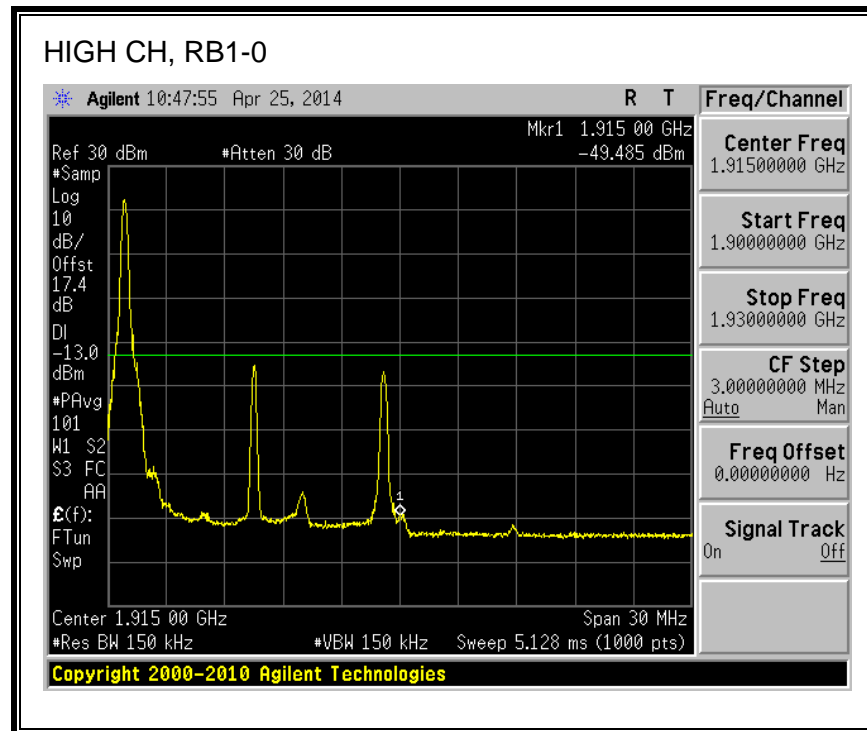

LTE QPSK

16QAM, (10.0 MHz BAND WIDTH)

QPSK, (15.0 MHz BAND WIDTH)

16QAM, (15.0 MHz BAND WIDTH)

QPSK, (20.0 MHz BAND WIDTH)

16QAM, (20.0 MHz BAND WIDTH)

8.2.7. LTE BAND 26 EMISSION MASK

QPSK, (3.0 MHz BAND WIDTH)