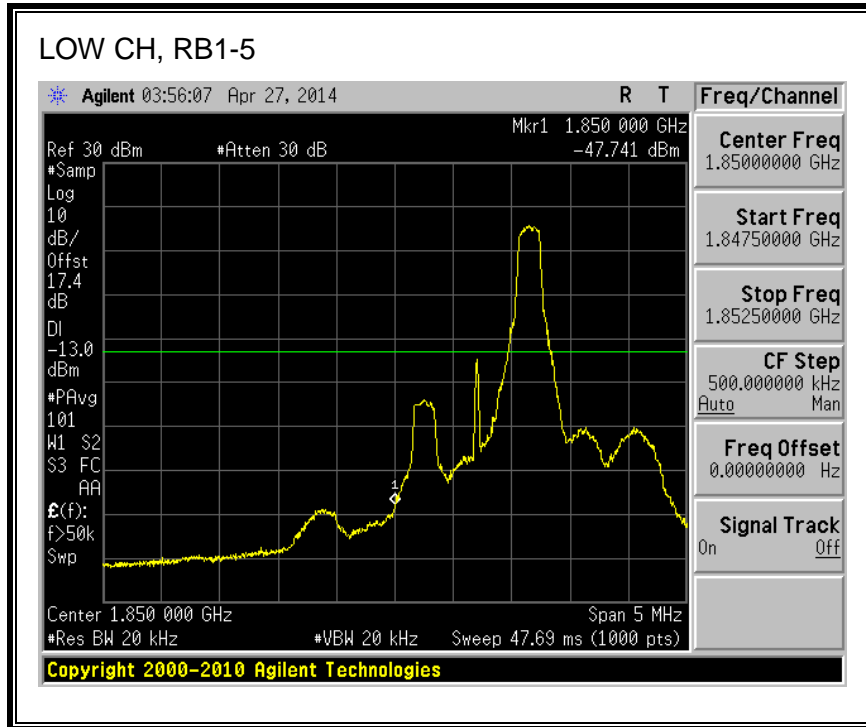

QPSK, 782MHz, 793 - 806MHz, (10MHz Bandwidth)

16QAM, 782MHz, 793 - 806MHz, (10MHz Bandwidth)

8.2.5. LTE BAND 17 BANDEDGE

QPSK, (5.0 MHz BAND WIDTH)

16QAM, (5.0 MHz BAND WIDTH)

QPSK, (10.0 MHz BAND WIDTH)

16QAM, (10.0 MHz BAND WIDTH)

8.2.6. LTE BAND 25 BANDEDGE

QPSK, (1.4 MHz BAND WIDTH)

16QAM, (1.4 MHz BAND WIDTH)

QPSK, (3.0 MHz BAND WIDTH)

16QAM, (3.0 MHz BAND WIDTH)

QPSK, (5.0 MHz BAND WIDTH)

16QAM, (5.0 MHz BAND WIDTH)

Band 25 (10.0 MHz BAND WIDTH)

LTE QPSK

16QAM, (10.0 MHz BAND WIDTH)

QPSK, (15.0 MHz BAND WIDTH)

16QAM, (15.0 MHz BAND WIDTH)

QPSK, (20.0 MHz BAND WIDTH)

16QAM, (20.0 MHz BAND WIDTH)

8.2.7. LTE BAND 26 EMISSION MASK

QPSK, (3.0 MHz BAND WIDTH)