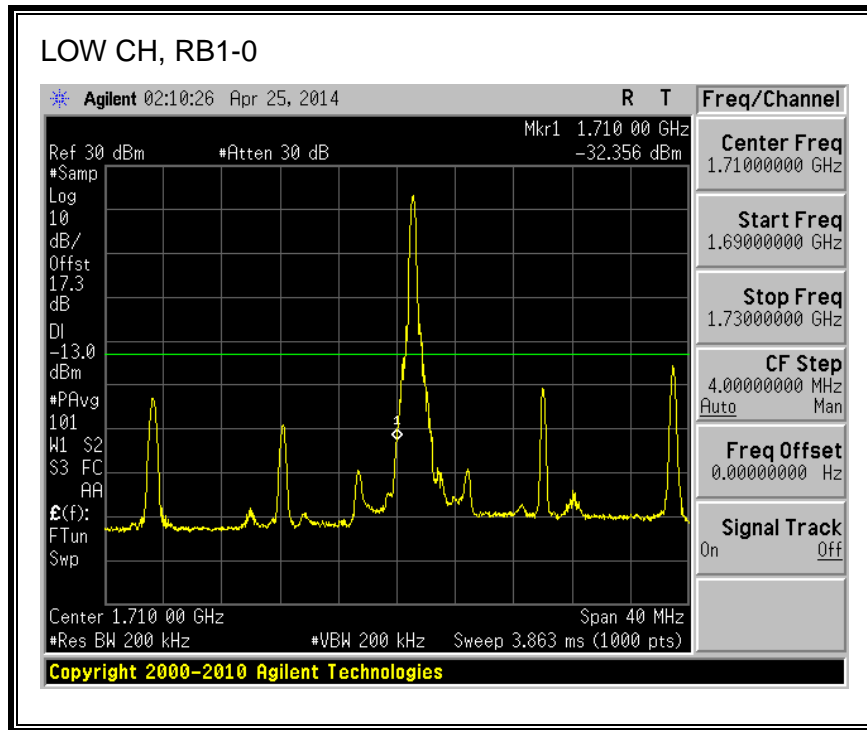

QPSK, (10.0 MHz BAND WIDTH)

16QAM, (10.0 MHz BAND WIDTH)

QPSK, (15.0 MHz BAND WIDTH)

16QAM, (15.0 MHz BAND WIDTH)

QPSK, (20.0 MHz BAND WIDTH)

16QAM, (20.0 MHz BAND WIDTH)

8.2.3. LTE BAND 5 BANDEDGE

QPSK, (1.4 MHz BAND WIDTH)

16QAM, (1.4 MHz BAND WIDTH)

QPSK, (3.0 MHz BAND WIDTH)

16QAM, (3.0 MHz BAND WIDTH)

QPSK, (5.0 MHz BAND WIDTH)

16QAM, (5.0 MHz BAND WIDTH)

QPSK, (10.0 MHz BAND WIDTH)

16QAM, (10.0 MHz BAND WIDTH)

8.2.4. LTE BAND 13 BANDEDGE