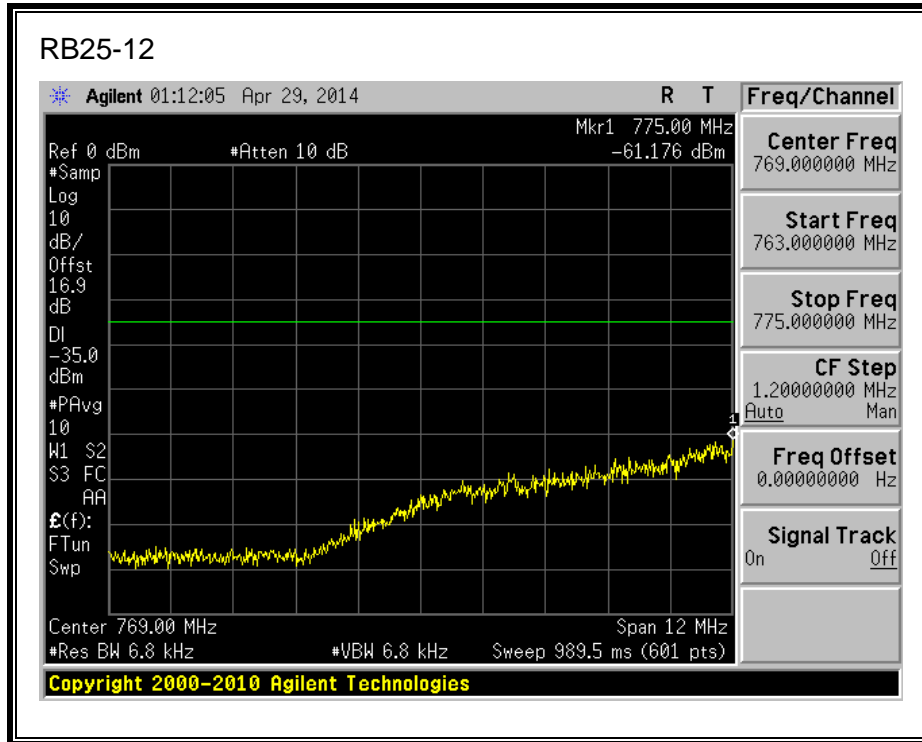

16QAM, 782MHz, 775 - 777MHz, (10MHz Bandwidth)

QPSK, 782MHz, 787 - 793MHz, (10MHz Bandwidth)

16QAM, 782MHz, 787 - 793MHz, (10MHz Bandwidth)

QPSK, 782MHz, 763 - 775MHz, (10MHz Bandwidth)

16QAM, 782MHz, 763 - 775MHz, (10MHz Bandwidth)

QPSK, 782MHz, 793 - 806MHz, (10MHz Bandwidth)

16QAM, 782MHz, 793 - 806MHz, (10MHz Bandwidth)

8.2.5. LTE BAND 17 BANDEDGE

QPSK, (5.0 MHz BAND WIDTH)

16QAM, (5.0 MHz BAND WIDTH)

QPSK, (10.0 MHz BAND WIDTH)

16QAM, (10.0 MHz BAND WIDTH)