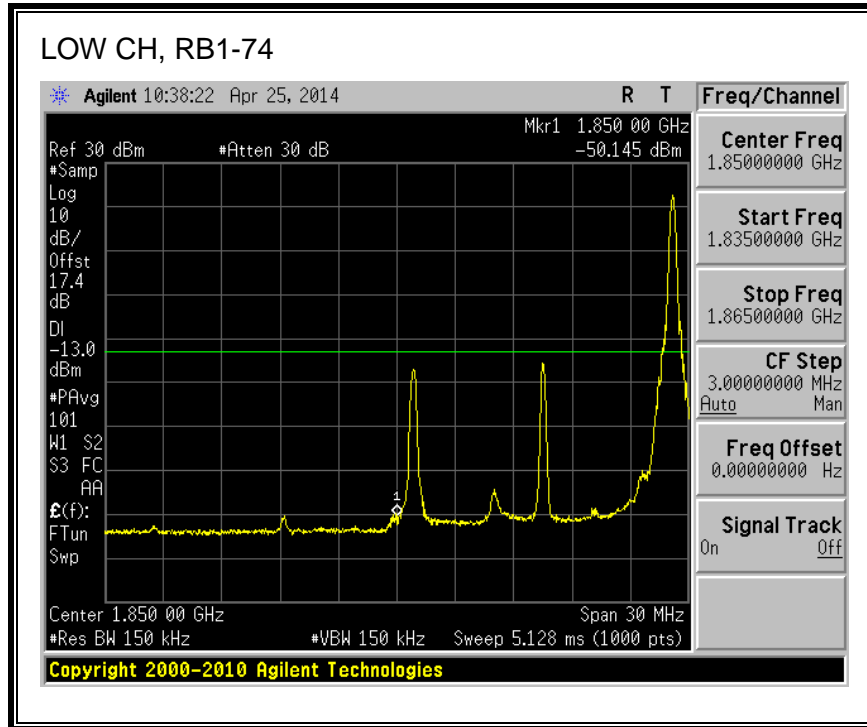

LTE QPSK

16QAM, (10.0 MHz BAND WIDTH)

QPSK, (15.0 MHz BAND WIDTH)

16QAM, (15.0 MHz BAND WIDTH)

QPSK, (20.0 MHz BAND WIDTH)

16QAM, (20.0 MHz BAND WIDTH)

8.2.7. LTE BAND 26 EMISSION MASK

QPSK, (3.0 MHz BAND WIDTH)