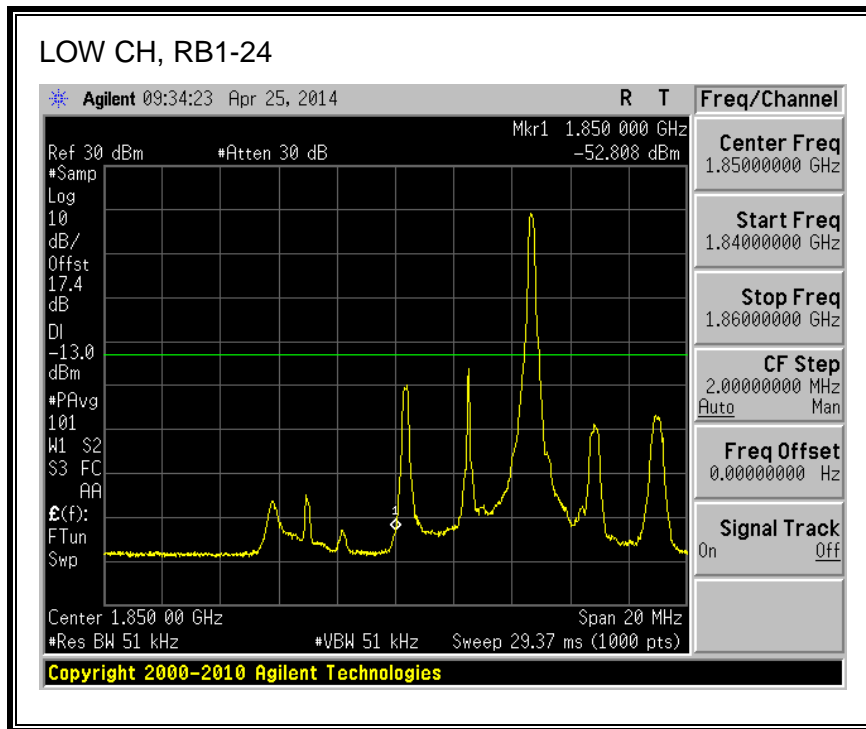

8.2.6. LTE BAND 25 BANDEDGE

QPSK, (1.4 MHz BAND WIDTH)

16QAM, (1.4 MHz BAND WIDTH)

QPSK, (3.0 MHz BAND WIDTH)

16QAM, (3.0 MHz BAND WIDTH)

QPSK, (5.0 MHz BAND WIDTH)

16QAM, (5.0 MHz BAND WIDTH)

Band 25 (10.0 MHz BAND WIDTH)