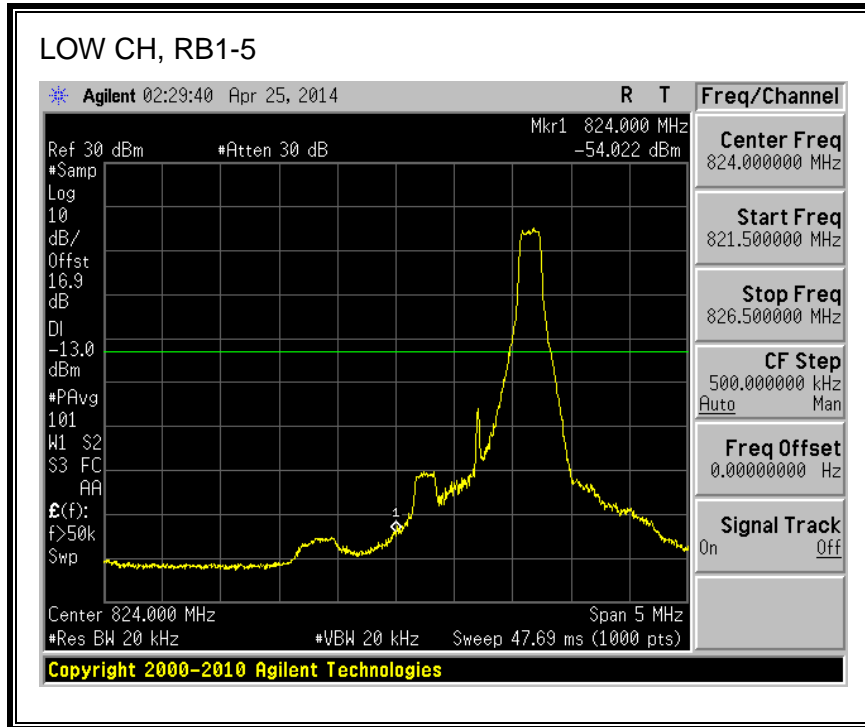

QPSK, (10.0 MHz BAND WIDTH)

16QAM, (10.0 MHz BAND WIDTH)

QPSK, (15.0 MHz BAND WIDTH)

16QAM, (15.0 MHz BAND WIDTH)

QPSK, (20.0 MHz BAND WIDTH)

16QAM, (20.0 MHz BAND WIDTH)

8.2.3. LTE BAND 5 BANDEDGE

QPSK, (1.4 MHz BAND WIDTH)

16QAM, (1.4 MHz BAND WIDTH)

QPSK, (3.0 MHz BAND WIDTH)

16QAM, (3.0 MHz BAND WIDTH)

QPSK, (5.0 MHz BAND WIDTH)

16QAM, (5.0 MHz BAND WIDTH)

QPSK, (10.0 MHz BAND WIDTH)

16QAM, (10.0 MHz BAND WIDTH)

8.2.4. LTE BAND 13 BANDEDGE