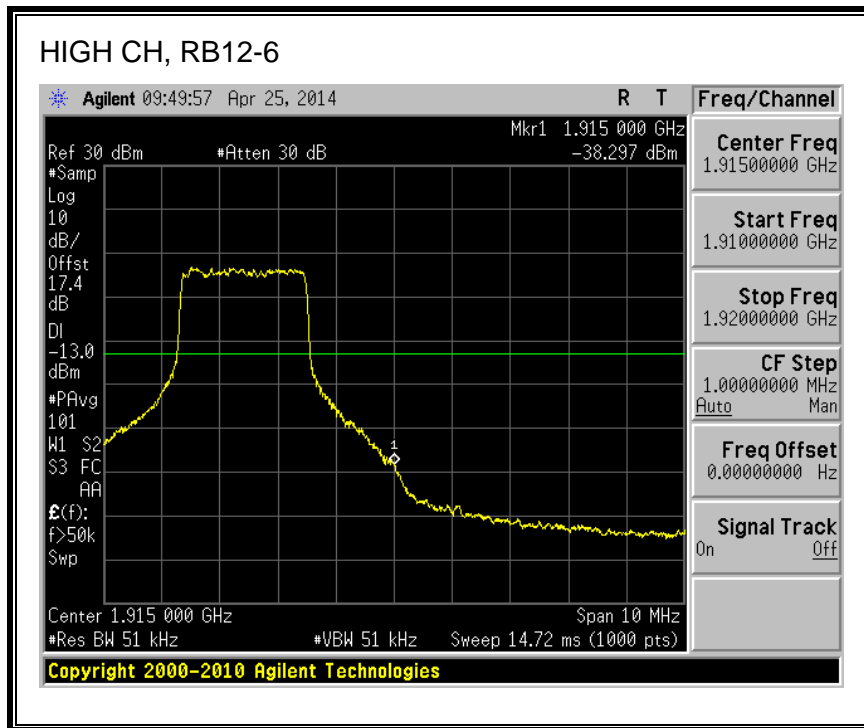

8.2.6. LTE BAND 25 BANDEDGE

QPSK, (1.4 MHz BAND WIDTH)

16QAM, (1.4 MHz BAND WIDTH)

QPSK, (3.0 MHz BAND WIDTH)

16QAM, (3.0 MHz BAND WIDTH)

QPSK, (5.0 MHz BAND WIDTH)

16QAM, (5.0 MHz BAND WIDTH)

Band 25 (10.0 MHz BAND WIDTH)

LTE QPSK

16QAM, (10.0 MHz BAND WIDTH)

QPSK, (15.0 MHz BAND WIDTH)

16QAM, (15.0 MHz BAND WIDTH)

QPSK, (20.0 MHz BAND WIDTH)

16QAM, (20.0 MHz BAND WIDTH)

8.2.7. LTE BAND 26 EMISSION MASK

QPSK, (3.0 MHz BAND WIDTH)