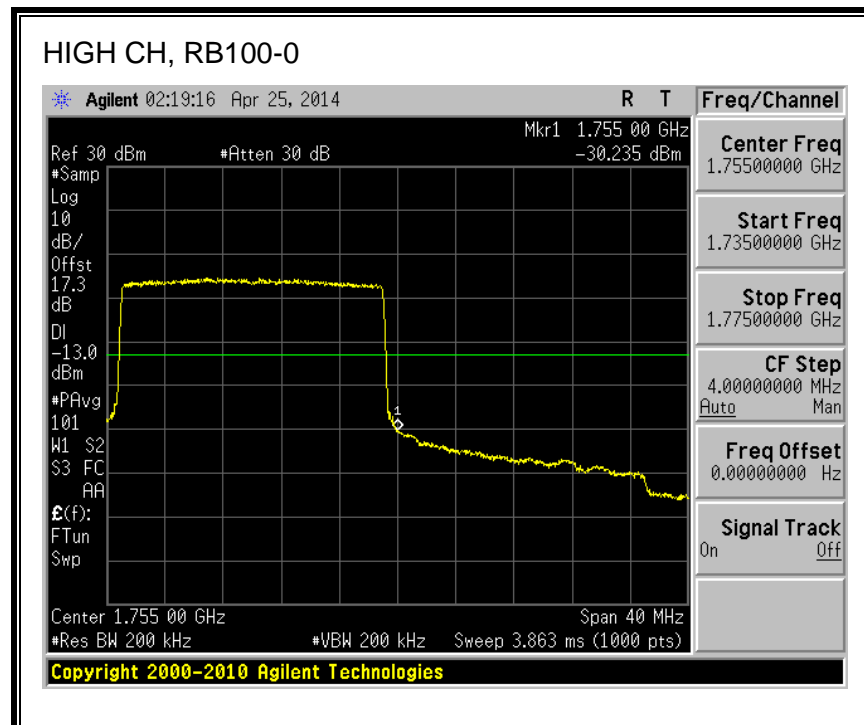

QPSK, (10.0 MHz BAND WIDTH)

16QAM, (10.0 MHz BAND WIDTH)

QPSK, (15.0 MHz BAND WIDTH)

16QAM, (15.0 MHz BAND WIDTH)

QPSK, (20.0 MHz BAND WIDTH)

16QAM, (20.0 MHz BAND WIDTH)

8.2.3. LTE BAND 5 BANDEDGE

QPSK, (1.4 MHz BAND WIDTH)

16QAM, (1.4 MHz BAND WIDTH)

QPSK, (3.0 MHz BAND WIDTH)

16QAM, (3.0 MHz BAND WIDTH)

QPSK, (5.0 MHz BAND WIDTH)

16QAM, (5.0 MHz BAND WIDTH)

QPSK, (10.0 MHz BAND WIDTH)

16QAM, (10.0 MHz BAND WIDTH)

8.2.4. LTE BAND 13 BANDEDGE