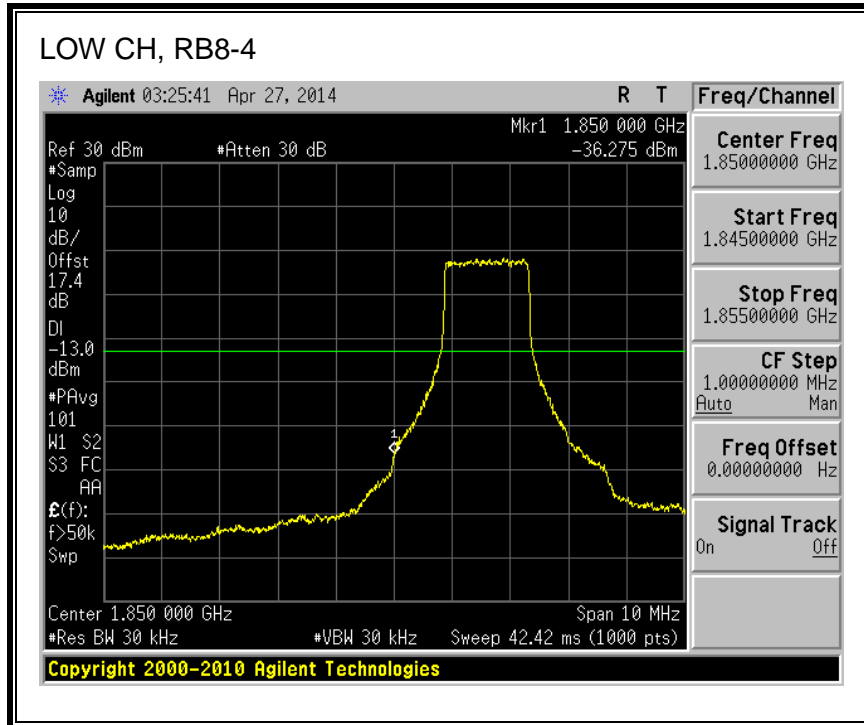

QPSK, 782MHz, 793 - 806MHz, (10MHz Bandwidth)

16QAM, 782MHz, 793 - 806MHz, (10MHz Bandwidth)

8.2.5. LTE BAND 17 BANDEDGE

QPSK, (5.0 MHz BAND WIDTH)

16QAM, (5.0 MHz BAND WIDTH)

QPSK, (10.0 MHz BAND WIDTH)

16QAM, (10.0 MHz BAND WIDTH)

8.2.6. LTE BAND 25 BANDEDGE

QPSK, (1.4 MHz BAND WIDTH)

16QAM, (1.4 MHz BAND WIDTH)

QPSK, (3.0 MHz BAND WIDTH)

16QAM, (3.0 MHz BAND WIDTH)

QPSK, (5.0 MHz BAND WIDTH)

16QAM, (5.0 MHz BAND WIDTH)

Band 25 (10.0 MHz BAND WIDTH)

LTE QPSK

16QAM, (10.0 MHz BAND WIDTH)

QPSK, (15.0 MHz BAND WIDTH)

16QAM, (15.0 MHz BAND WIDTH)

QPSK, (20.0 MHz BAND WIDTH)

16QAM, (20.0 MHz BAND WIDTH)

8.2.7. LTE BAND 26 EMISSION MASK

QPSK, (3.0 MHz BAND WIDTH)