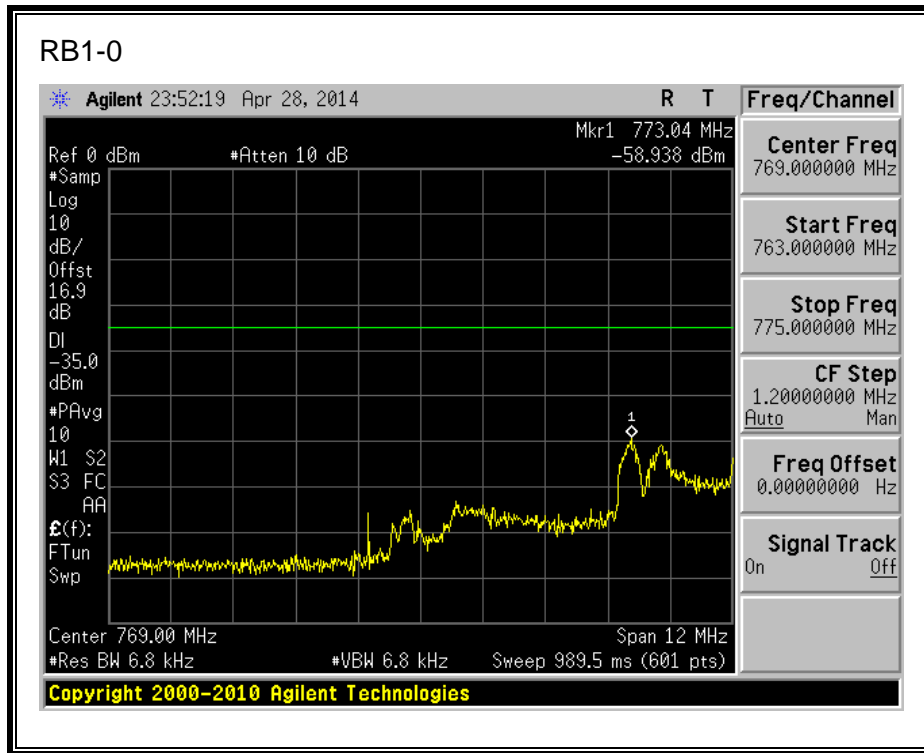

QPSK, 779.5MHz, 763 - 775MHz, (5MHz Bandwidth)