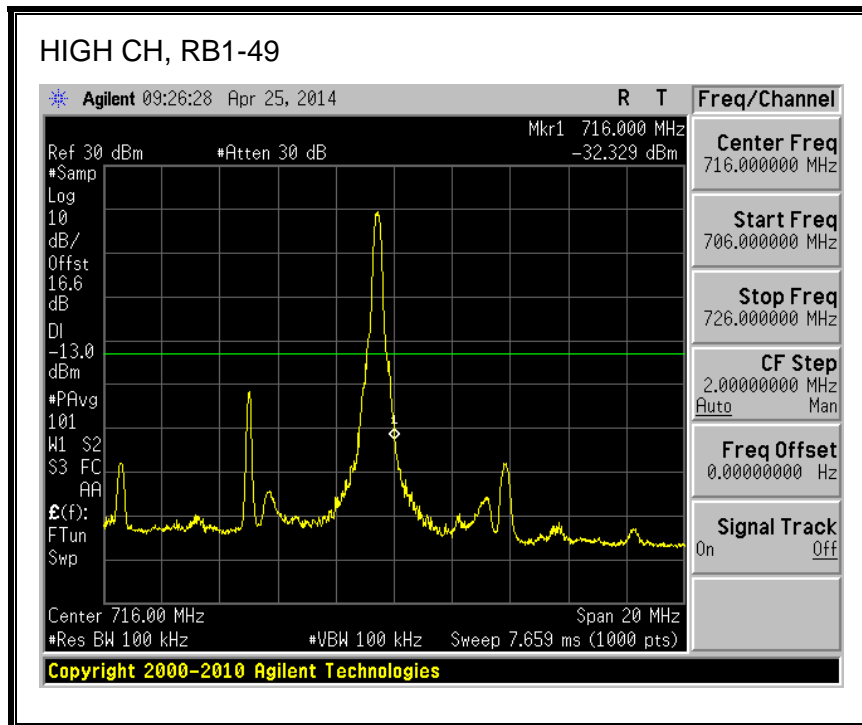

QPSK, 782MHz, 793 - 806MHz, (10MHz Bandwidth)

16QAM, 782MHz, 793 - 806MHz, (10MHz Bandwidth)

8.2.5. LTE BAND 17 BANDEDGE

QPSK, (5.0 MHz BAND WIDTH)

16QAM, (5.0 MHz BAND WIDTH)

QPSK, (10.0 MHz BAND WIDTH)

16QAM, (10.0 MHz BAND WIDTH)