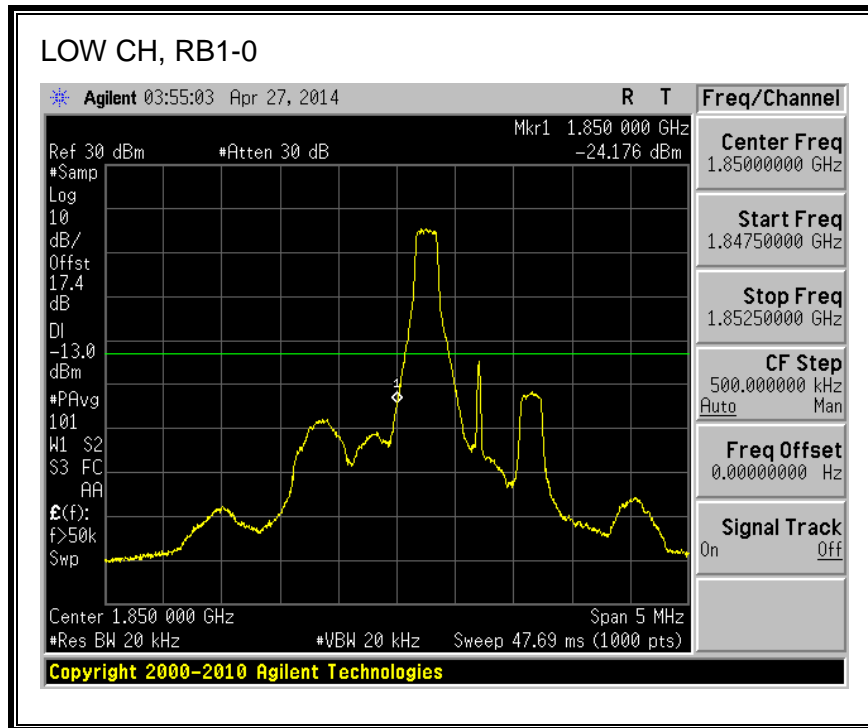

QPSK, 782MHz, 793 - 806MHz, (10MHz Bandwidth)

16QAM, 782MHz, 793 - 806MHz, (10MHz Bandwidth)

8.2.5. LTE BAND 17 BANDEDGE

QPSK, (5.0 MHz BAND WIDTH)

16QAM, (5.0 MHz BAND WIDTH)

QPSK, (10.0 MHz BAND WIDTH)

16QAM, (10.0 MHz BAND WIDTH)

8.2.6. LTE BAND 25 BANDEDGE

QPSK, (1.4 MHz BAND WIDTH)

16QAM, (1.4 MHz BAND WIDTH)

QPSK, (3.0 MHz BAND WIDTH)

16QAM, (3.0 MHz BAND WIDTH)

QPSK, (5.0 MHz BAND WIDTH)

16QAM, (5.0 MHz BAND WIDTH)

Band 25 (10.0 MHz BAND WIDTH)

LTE QPSK

16QAM, (10.0 MHz BAND WIDTH)

QPSK, (15.0 MHz BAND WIDTH)

16QAM, (15.0 MHz BAND WIDTH)

QPSK, (20.0 MHz BAND WIDTH)

16QAM, (20.0 MHz BAND WIDTH)

8.2.7. LTE BAND 26 EMISSION MASK

QPSK, (3.0 MHz BAND WIDTH)