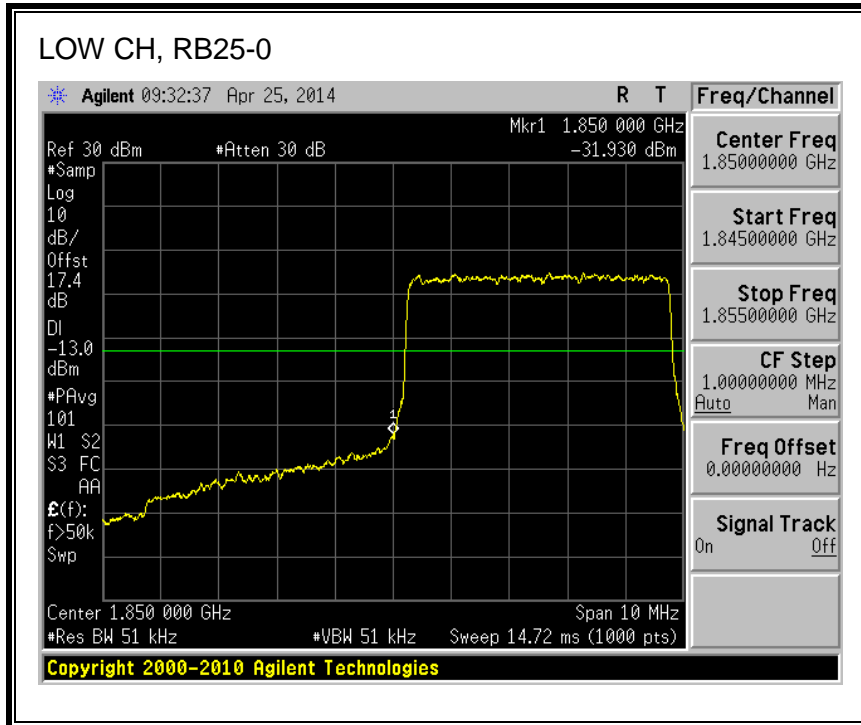

QPSK, 782MHz, 793 - 806MHz, (10MHz Bandwidth)

16QAM, 782MHz, 793 - 806MHz, (10MHz Bandwidth)

8.2.5. LTE BAND 17 BANDEDGE

QPSK, (5.0 MHz BAND WIDTH)

16QAM, (5.0 MHz BAND WIDTH)

QPSK, (10.0 MHz BAND WIDTH)

16QAM, (10.0 MHz BAND WIDTH)

8.2.6. LTE BAND 25 BANDEDGE

QPSK, (1.4 MHz BAND WIDTH)

16QAM, (1.4 MHz BAND WIDTH)

QPSK, (3.0 MHz BAND WIDTH)

16QAM, (3.0 MHz BAND WIDTH)

QPSK, (5.0 MHz BAND WIDTH)

16QAM, (5.0 MHz BAND WIDTH)

Band 25 (10.0 MHz BAND WIDTH)

LTE QPSK

16QAM, (10.0 MHz BAND WIDTH)

QPSK, (15.0 MHz BAND WIDTH)

16QAM, (15.0 MHz BAND WIDTH)

QPSK, (20.0 MHz BAND WIDTH)

16QAM, (20.0 MHz BAND WIDTH)

8.2.7. LTE BAND 26 EMISSION MASK

QPSK, (3.0 MHz BAND WIDTH)