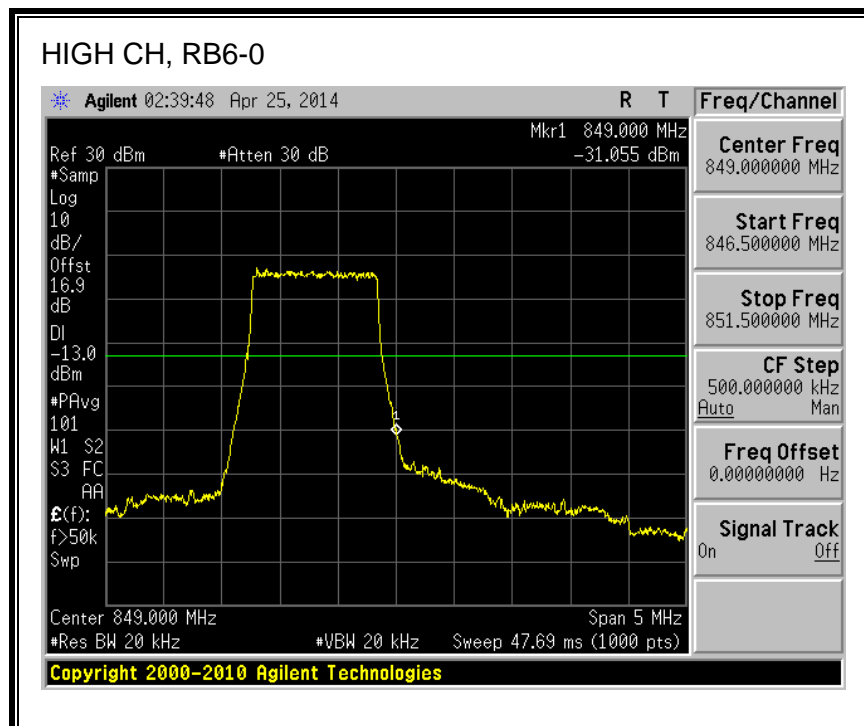

QPSK, (10.0 MHz BAND WIDTH)

16QAM, (10.0 MHz BAND WIDTH)

QPSK, (15.0 MHz BAND WIDTH)

16QAM, (15.0 MHz BAND WIDTH)

QPSK, (20.0 MHz BAND WIDTH)

16QAM, (20.0 MHz BAND WIDTH)

8.2.3. LTE BAND 5 BANDEDGE

QPSK, (1.4 MHz BAND WIDTH)

16QAM, (1.4 MHz BAND WIDTH)

QPSK, (3.0 MHz BAND WIDTH)

16QAM, (3.0 MHz BAND WIDTH)

QPSK, (5.0 MHz BAND WIDTH)

16QAM, (5.0 MHz BAND WIDTH)

QPSK, (10.0 MHz BAND WIDTH)

16QAM, (10.0 MHz BAND WIDTH)

8.2.4. LTE BAND 13 BANDEDGE