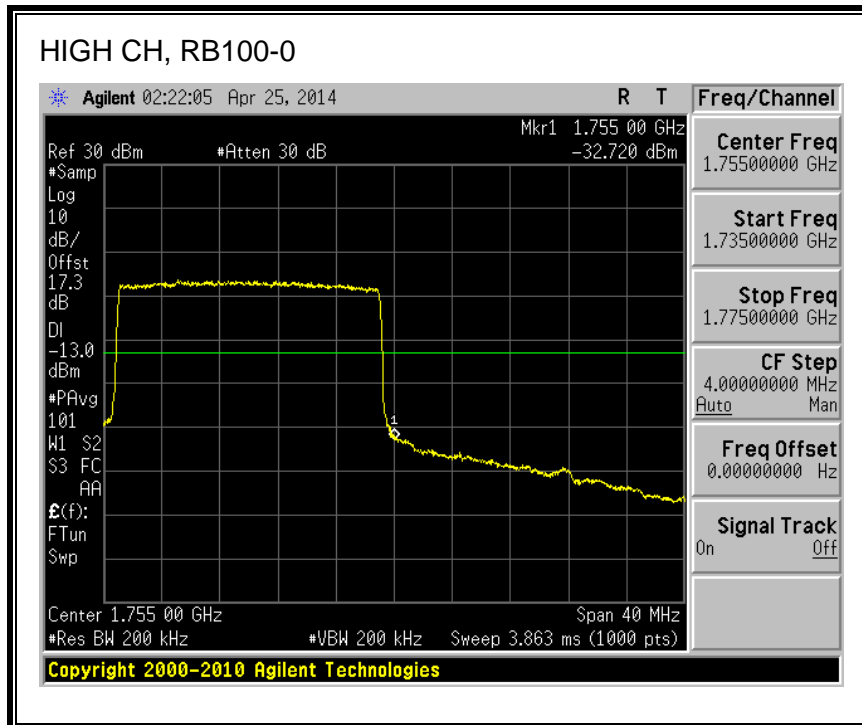

QPSK, (10.0 MHz BAND WIDTH)

16QAM, (10.0 MHz BAND WIDTH)

QPSK, (15.0 MHz BAND WIDTH)

16QAM, (15.0 MHz BAND WIDTH)

QPSK, (20.0 MHz BAND WIDTH)

16QAM, (20.0 MHz BAND WIDTH)

8.2.3. LTE BAND 5 BANDEDGE

QPSK, (1.4 MHz BAND WIDTH)

16QAM, (1.4 MHz BAND WIDTH)

QPSK, (3.0 MHz BAND WIDTH)

16QAM, (3.0 MHz BAND WIDTH)

QPSK, (5.0 MHz BAND WIDTH)

16QAM, (5.0 MHz BAND WIDTH)

QPSK, (10.0 MHz BAND WIDTH)

16QAM, (10.0 MHz BAND WIDTH)

8.2.4. LTE BAND 13 BANDEDGE