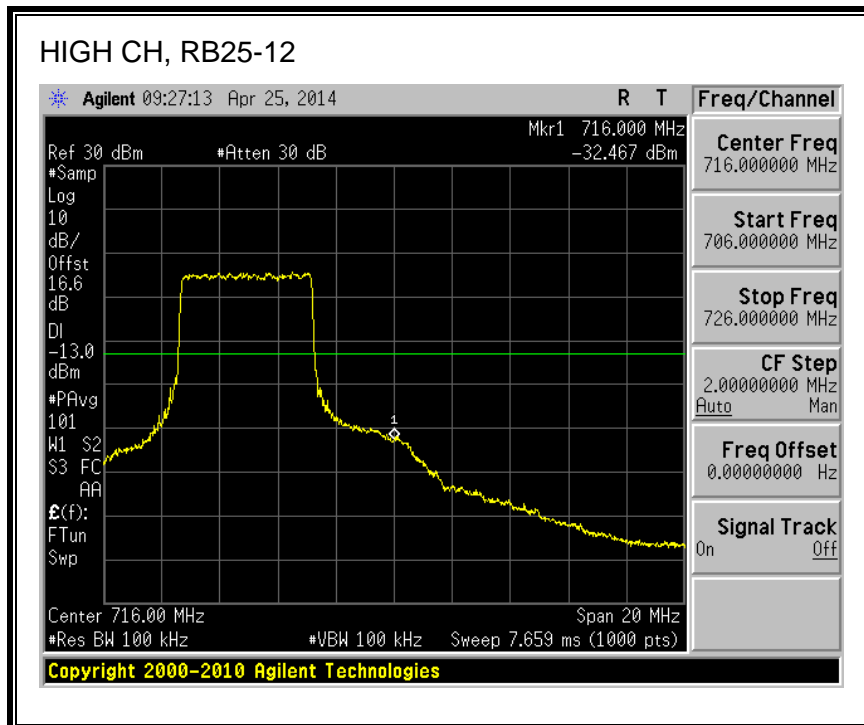

QPSK, 782MHz, 793 - 806MHz, (10MHz Bandwidth)

16QAM, 782MHz, 793 - 806MHz, (10MHz Bandwidth)

8.2.5. LTE BAND 17 BANDEDGE

QPSK, (5.0 MHz BAND WIDTH)

16QAM, (5.0 MHz BAND WIDTH)

QPSK, (10.0 MHz BAND WIDTH)

16QAM, (10.0 MHz BAND WIDTH)

8.2.6. LTE BAND 25 BANDEDGE

QPSK, (1.4 MHz BAND WIDTH)

16QAM, (1.4 MHz BAND WIDTH)

QPSK, (3.0 MHz BAND WIDTH)

16QAM, (3.0 MHz BAND WIDTH)

QPSK, (5.0 MHz BAND WIDTH)

16QAM, (5.0 MHz BAND WIDTH)

Band 25 (10.0 MHz BAND WIDTH)