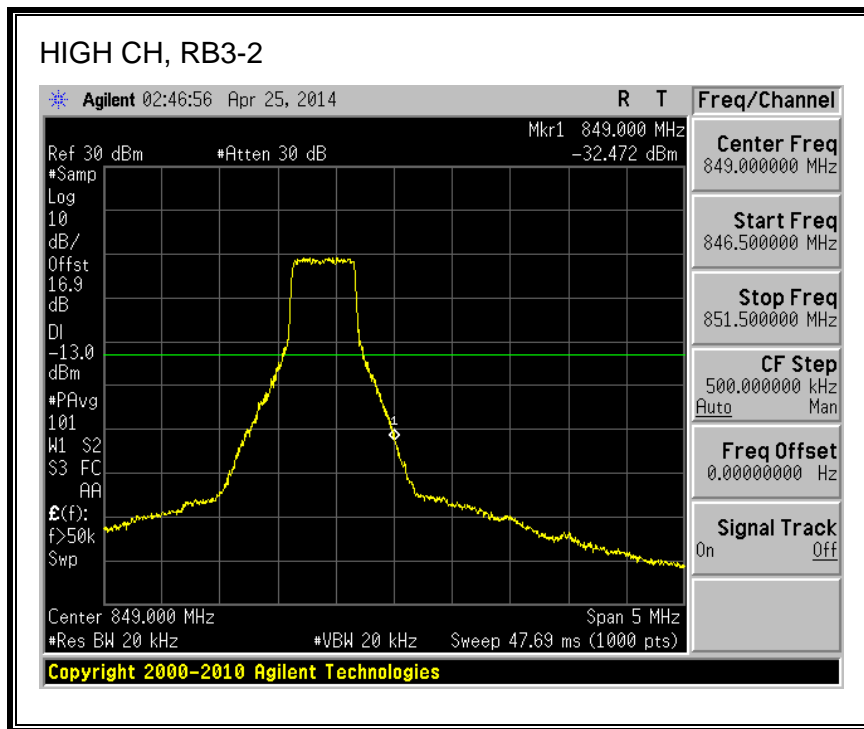

QPSK, (10.0 MHz BAND WIDTH)

16QAM, (10.0 MHz BAND WIDTH)

QPSK, (15.0 MHz BAND WIDTH)

16QAM, (15.0 MHz BAND WIDTH)

QPSK, (20.0 MHz BAND WIDTH)

16QAM, (20.0 MHz BAND WIDTH)

8.2.3. LTE BAND 5 BANDEDGE

QPSK, (1.4 MHz BAND WIDTH)

16QAM, (1.4 MHz BAND WIDTH)

QPSK, (3.0 MHz BAND WIDTH)

16QAM, (3.0 MHz BAND WIDTH)

QPSK, (5.0 MHz BAND WIDTH)

16QAM, (5.0 MHz BAND WIDTH)

QPSK, (10.0 MHz BAND WIDTH)

16QAM, (10.0 MHz BAND WIDTH)

8.2.4. LTE BAND 13 BANDEDGE