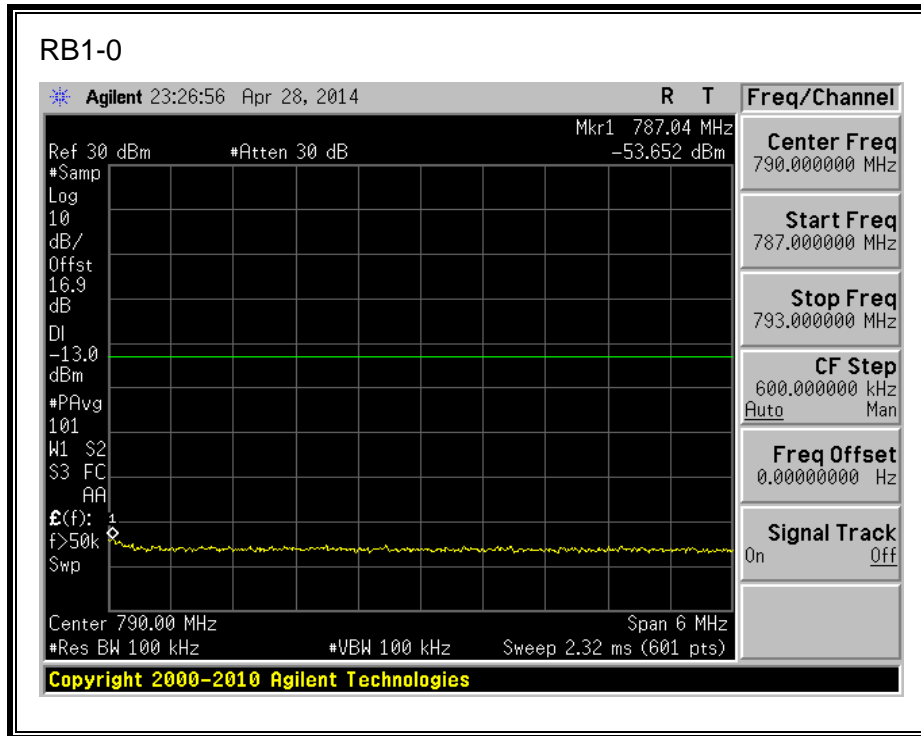

16QAM, 782MHz, 775 - 777MHz, (10MHz Bandwidth)

QPSK, 782MHz, 787 - 793MHz, (10MHz Bandwidth)

16QAM, 782MHz, 787 - 793MHz, (10MHz Bandwidth)

QPSK, 782MHz, 763 - 775MHz, (10MHz Bandwidth)

16QAM, 782MHz, 763 - 775MHz, (10MHz Bandwidth)

QPSK, 782MHz, 793 - 806MHz, (10MHz Bandwidth)

16QAM, 782MHz, 793 - 806MHz, (10MHz Bandwidth)

8.2.5. LTE BAND 17 BANDEDGE

QPSK, (5.0 MHz BAND WIDTH)

16QAM, (5.0 MHz BAND WIDTH)

QPSK, (10.0 MHz BAND WIDTH)

16QAM, (10.0 MHz BAND WIDTH)