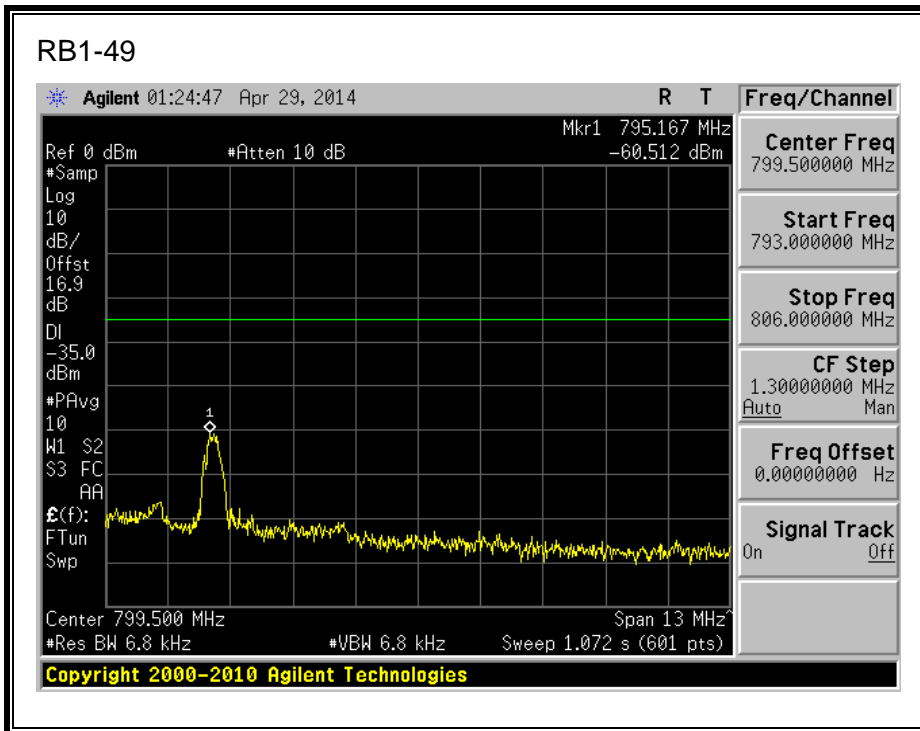

QPSK, 782MHz, 793 - 806MHz, (10MHz Bandwidth)

16QAM, 782MHz, 793 - 806MHz, (10MHz Bandwidth)

8.2.5. LTE BAND 17 BANDEDGE

QPSK, (5.0 MHz BAND WIDTH)

16QAM, (5.0 MHz BAND WIDTH)

QPSK, (10.0 MHz BAND WIDTH)

16QAM, (10.0 MHz BAND WIDTH)