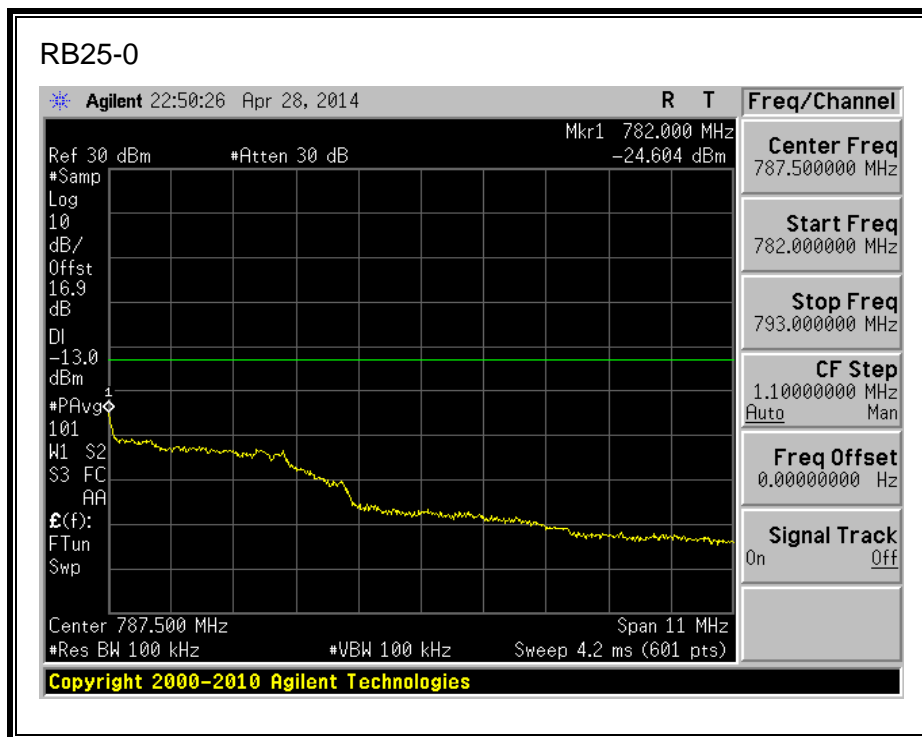

16QAM, (1.4 MHz BAND WIDTH)

QPSK, (3.0 MHz BAND WIDTH)

16QAM, (3.0 MHz BAND WIDTH)

QPSK, (5.0 MHz BAND WIDTH)

16QAM, (5.0 MHz BAND WIDTH)

QPSK, (10.0 MHz BAND WIDTH)

16QAM, (10.0 MHz BAND WIDTH)

8.2.4. LTE BAND 13 BANDEDGE

QPSK, 779.5 MHz, 775 – 777MHz, (5.0MHz Bandwidth)

16QAM, 779.5MHz, 775 - 777MHz, (5MHz Bandwidth)

QPSK, 779.5MHz, 13, 782 - 793MHz, (5MHz Bandwidth)

16QAM, 779.5MHz, 783 - 793MHz, (5MHz Bandwidth)

QPSK, 779.5MHz, 763 - 775MHz, (5MHz Bandwidth)