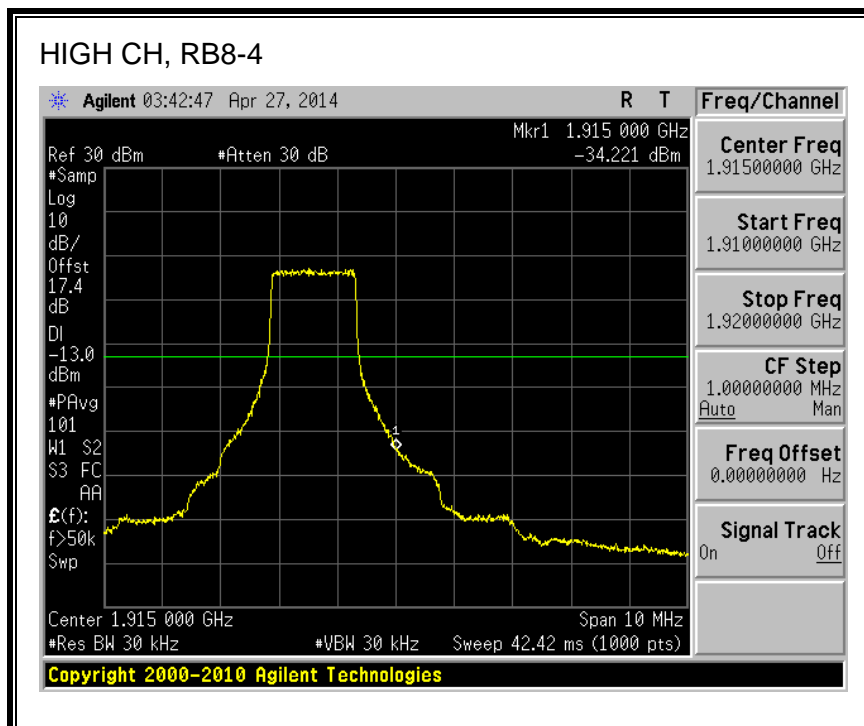

QPSK, 782MHz, 793 - 806MHz, (10MHz Bandwidth)

16QAM, 782MHz, 793 - 806MHz, (10MHz Bandwidth)

8.2.5. LTE BAND 17 BANDEDGE

QPSK, (5.0 MHz BAND WIDTH)

16QAM, (5.0 MHz BAND WIDTH)

QPSK, (10.0 MHz BAND WIDTH)

16QAM, (10.0 MHz BAND WIDTH)

8.2.6. LTE BAND 25 BANDEDGE

QPSK, (1.4 MHz BAND WIDTH)

16QAM, (1.4 MHz BAND WIDTH)

QPSK, (3.0 MHz BAND WIDTH)

16QAM, (3.0 MHz BAND WIDTH)

QPSK, (5.0 MHz BAND WIDTH)

16QAM, (5.0 MHz BAND WIDTH)

Band 25 (10.0 MHz BAND WIDTH)

LTE QPSK

16QAM, (10.0 MHz BAND WIDTH)

QPSK, (15.0 MHz BAND WIDTH)

16QAM, (15.0 MHz BAND WIDTH)

QPSK, (20.0 MHz BAND WIDTH)

16QAM, (20.0 MHz BAND WIDTH)

8.2.7. LTE BAND 26 EMISSION MASK

QPSK, (3.0 MHz BAND WIDTH)