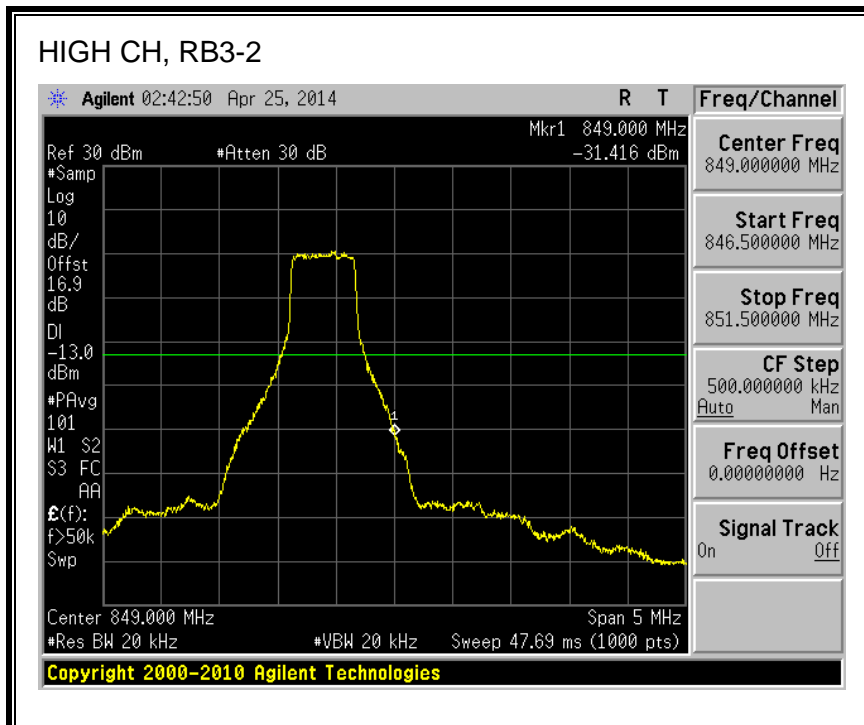

QPSK, (10.0 MHz BAND WIDTH)

16QAM, (10.0 MHz BAND WIDTH)

QPSK, (15.0 MHz BAND WIDTH)

16QAM, (15.0 MHz BAND WIDTH)

QPSK, (20.0 MHz BAND WIDTH)

16QAM, (20.0 MHz BAND WIDTH)

8.2.3. LTE BAND 5 BANDEDGE

QPSK, (1.4 MHz BAND WIDTH)

16QAM, (1.4 MHz BAND WIDTH)

QPSK, (3.0 MHz BAND WIDTH)

16QAM, (3.0 MHz BAND WIDTH)

QPSK, (5.0 MHz BAND WIDTH)

16QAM, (5.0 MHz BAND WIDTH)

QPSK, (10.0 MHz BAND WIDTH)

16QAM, (10.0 MHz BAND WIDTH)

8.2.4. LTE BAND 13 BANDEDGE