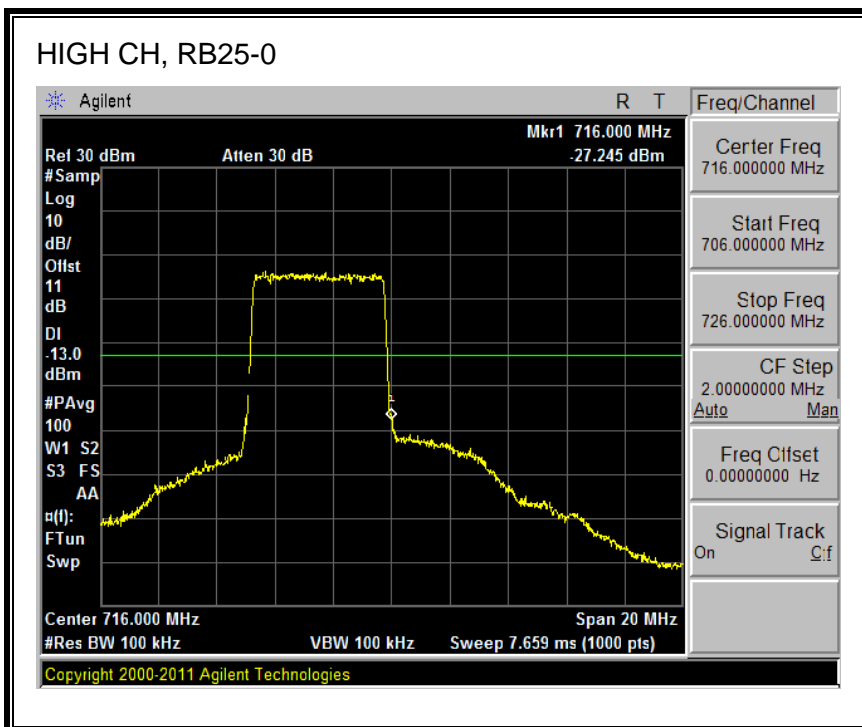

QPSK, 782MHz, 793 - 806MHz, (10MHz Bandwidth)

16QAM, 782MHz, 793 - 806MHz, (10MHz Bandwidth)

8.2.5. LTE BAND 17 BANDEDGE

QPSK, (5.0 MHz BAND WIDTH)

16QAM, (5.0 MHz BAND WIDTH)

QPSK, (10.0 MHz BAND WIDTH)

16QAM, (10.0 MHz BAND WIDTH)

8.2.6. LTE BAND 25 BANDEDGE

QPSK, (1.4 MHz BAND WIDTH)

16QAM, (1.4 MHz BAND WIDTH)

QPSK, (3.0 MHz BAND WIDTH)

16QAM, (3.0 MHz BAND WIDTH)

QPSK, (5.0 MHz BAND WIDTH)

16QAM, (5.0 MHz BAND WIDTH)

Band 25 (10.0 MHz BAND WIDTH)