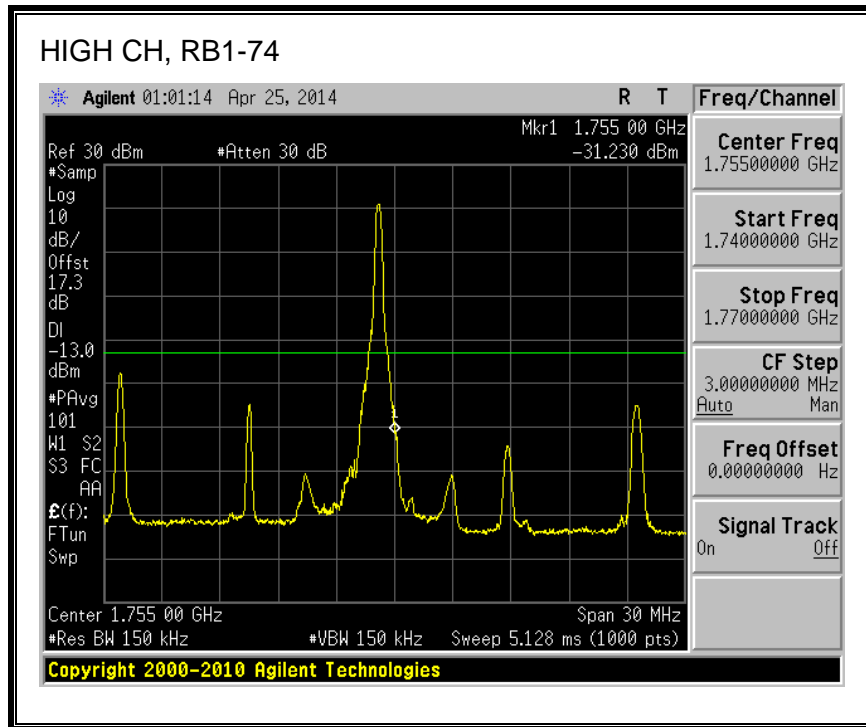

QPSK, (10.0 MHz BAND WIDTH)

16QAM, (10.0 MHz BAND WIDTH)

QPSK, (15.0 MHz BAND WIDTH)

16QAM, (15.0 MHz BAND WIDTH)

QPSK, (20.0 MHz BAND WIDTH)

16QAM, (20.0 MHz BAND WIDTH)

8.2.3. LTE BAND 5 BANDEDGE

QPSK, (1.4 MHz BAND WIDTH)

16QAM, (1.4 MHz BAND WIDTH)

QPSK, (3.0 MHz BAND WIDTH)

16QAM, (3.0 MHz BAND WIDTH)

QPSK, (5.0 MHz BAND WIDTH)

16QAM, (5.0 MHz BAND WIDTH)

QPSK, (10.0 MHz BAND WIDTH)

16QAM, (10.0 MHz BAND WIDTH)

8.2.4. LTE BAND 13 BANDEDGE