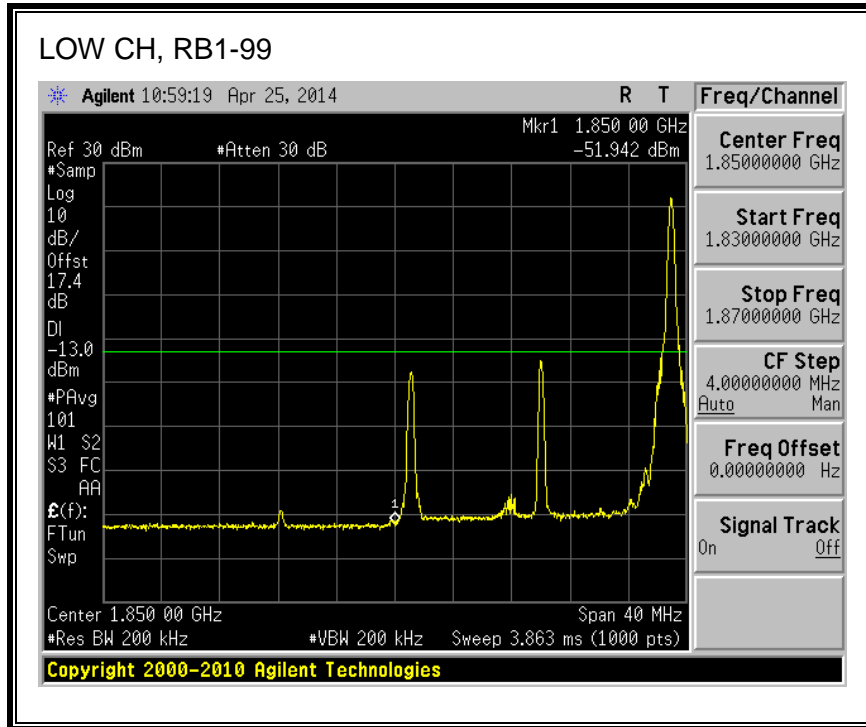

LTE QPSK

16QAM, (10.0 MHz BAND WIDTH)

QPSK, (15.0 MHz BAND WIDTH)

16QAM, (15.0 MHz BAND WIDTH)

QPSK, (20.0 MHz BAND WIDTH)

16QAM, (20.0 MHz BAND WIDTH)

8.2.7. LTE BAND 26 EMISSION MASK

QPSK, (3.0 MHz BAND WIDTH)