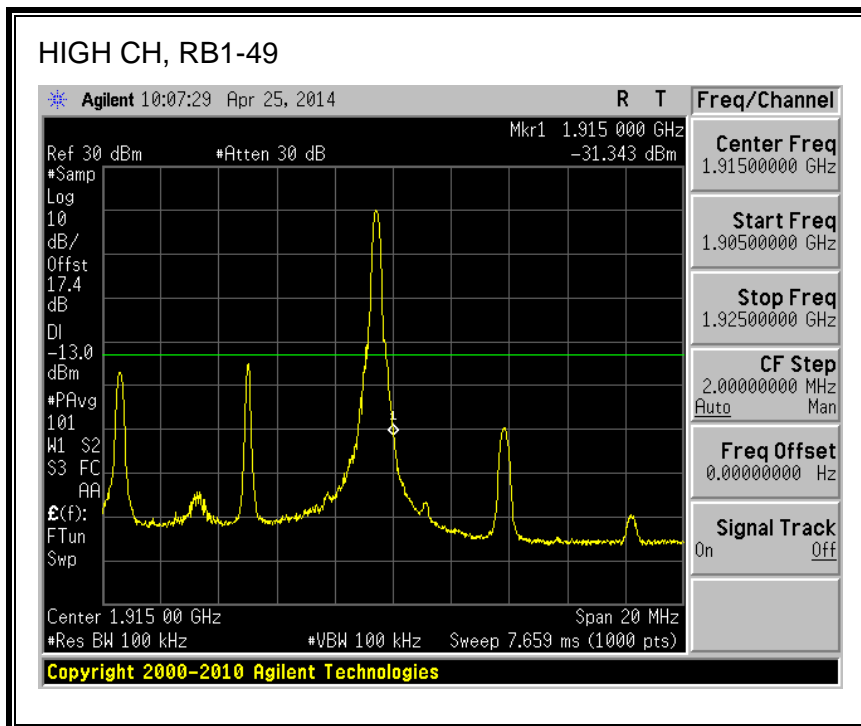

LTE QPSK

16QAM, (10.0 MHz BAND WIDTH)

QPSK, (15.0 MHz BAND WIDTH)

16QAM, (15.0 MHz BAND WIDTH)

QPSK, (20.0 MHz BAND WIDTH)

16QAM, (20.0 MHz BAND WIDTH)

8.2.7. LTE BAND 26 EMISSION MASK

QPSK, (3.0 MHz BAND WIDTH)