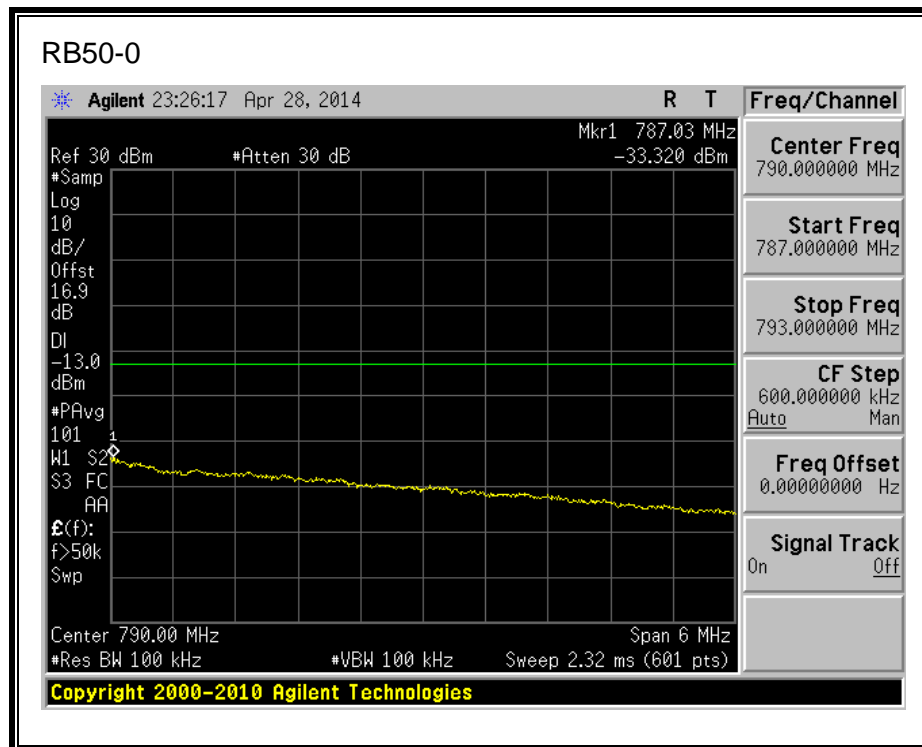

16QAM, 782MHz, 775 - 777MHz, (10MHz Bandwidth)

QPSK, 782MHz, 787 - 793MHz, (10MHz Bandwidth)

16QAM, 782MHz, 787 - 793MHz, (10MHz Bandwidth)

QPSK, 782MHz, 763 - 775MHz, (10MHz Bandwidth)

16QAM, 782MHz, 763 - 775MHz, (10MHz Bandwidth)

QPSK, 782MHz, 793 - 806MHz, (10MHz Bandwidth)

16QAM, 782MHz, 793 - 806MHz, (10MHz Bandwidth)

8.2.5. LTE BAND 17 BANDEDGE

QPSK, (5.0 MHz BAND WIDTH)

16QAM, (5.0 MHz BAND WIDTH)

QPSK, (10.0 MHz BAND WIDTH)

16QAM, (10.0 MHz BAND WIDTH)