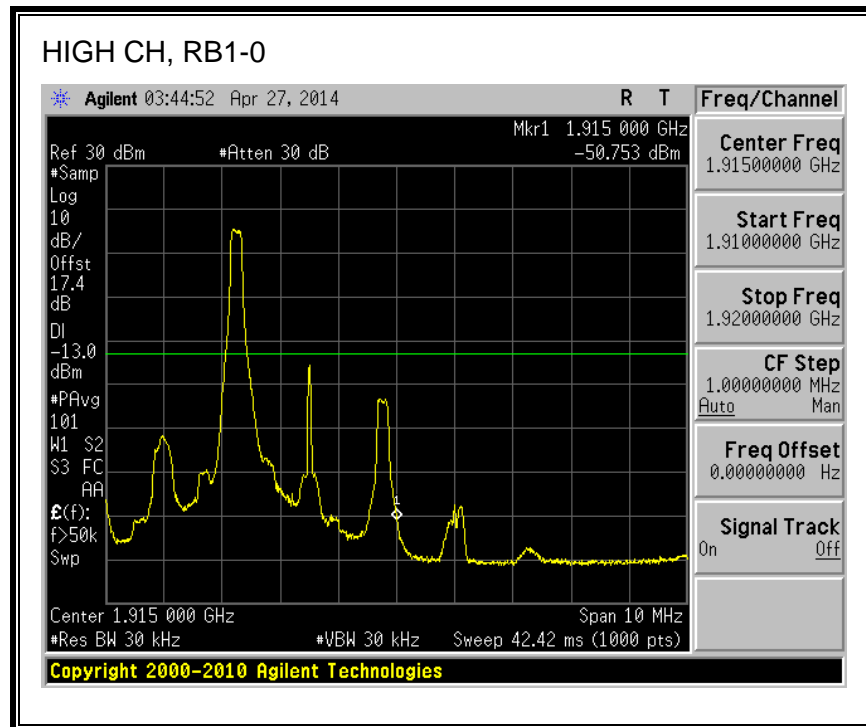

QPSK, 782MHz, 793 - 806MHz, (10MHz Bandwidth)

16QAM, 782MHz, 793 - 806MHz, (10MHz Bandwidth)

8.2.5. LTE BAND 17 BANDEDGE

QPSK, (5.0 MHz BAND WIDTH)

16QAM, (5.0 MHz BAND WIDTH)

QPSK, (10.0 MHz BAND WIDTH)

16QAM, (10.0 MHz BAND WIDTH)

8.2.6. LTE BAND 25 BANDEDGE

QPSK, (1.4 MHz BAND WIDTH)

16QAM, (1.4 MHz BAND WIDTH)

QPSK, (3.0 MHz BAND WIDTH)

16QAM, (3.0 MHz BAND WIDTH)

QPSK, (5.0 MHz BAND WIDTH)

16QAM, (5.0 MHz BAND WIDTH)

Band 25 (10.0 MHz BAND WIDTH)

LTE QPSK

16QAM, (10.0 MHz BAND WIDTH)

QPSK, (15.0 MHz BAND WIDTH)

16QAM, (15.0 MHz BAND WIDTH)

QPSK, (20.0 MHz BAND WIDTH)

16QAM, (20.0 MHz BAND WIDTH)

8.2.7. LTE BAND 26 EMISSION MASK

QPSK, (3.0 MHz BAND WIDTH)