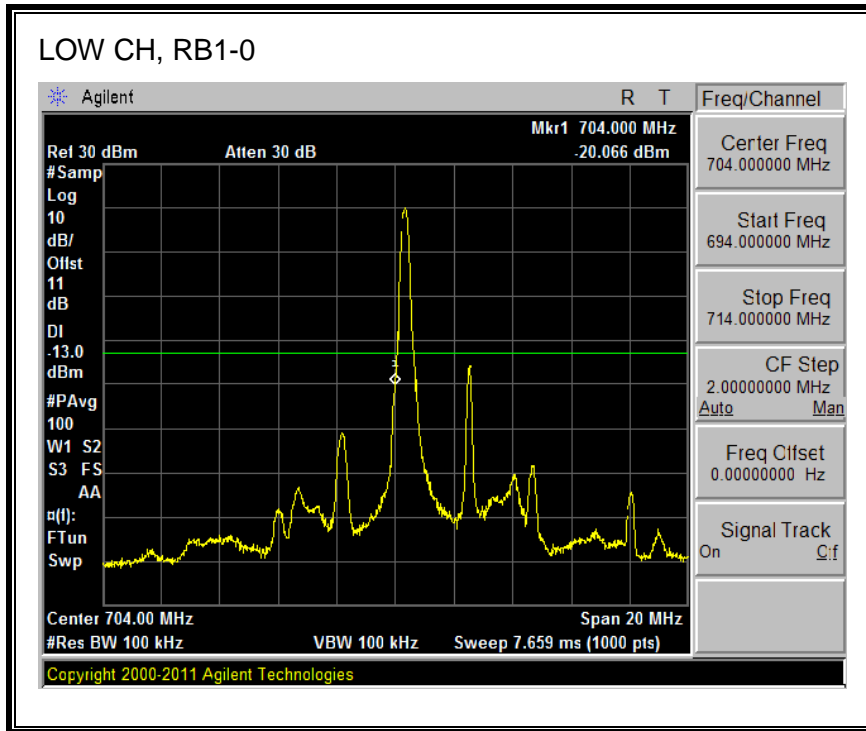

QPSK, 782MHz, 793 - 806MHz, (10MHz Bandwidth)

16QAM, 782MHz, 793 - 806MHz, (10MHz Bandwidth)

8.2.5. LTE BAND 17 BANDEDGE

QPSK, (5.0 MHz BAND WIDTH)

16QAM, (5.0 MHz BAND WIDTH)

QPSK, (10.0 MHz BAND WIDTH)

16QAM, (10.0 MHz BAND WIDTH)

8.2.6. LTE BAND 25 BANDEDGE

QPSK, (1.4 MHz BAND WIDTH)

16QAM, (1.4 MHz BAND WIDTH)

QPSK, (3.0 MHz BAND WIDTH)

16QAM, (3.0 MHz BAND WIDTH)

QPSK, (5.0 MHz BAND WIDTH)

16QAM, (5.0 MHz BAND WIDTH)

Band 25 (10.0 MHz BAND WIDTH)