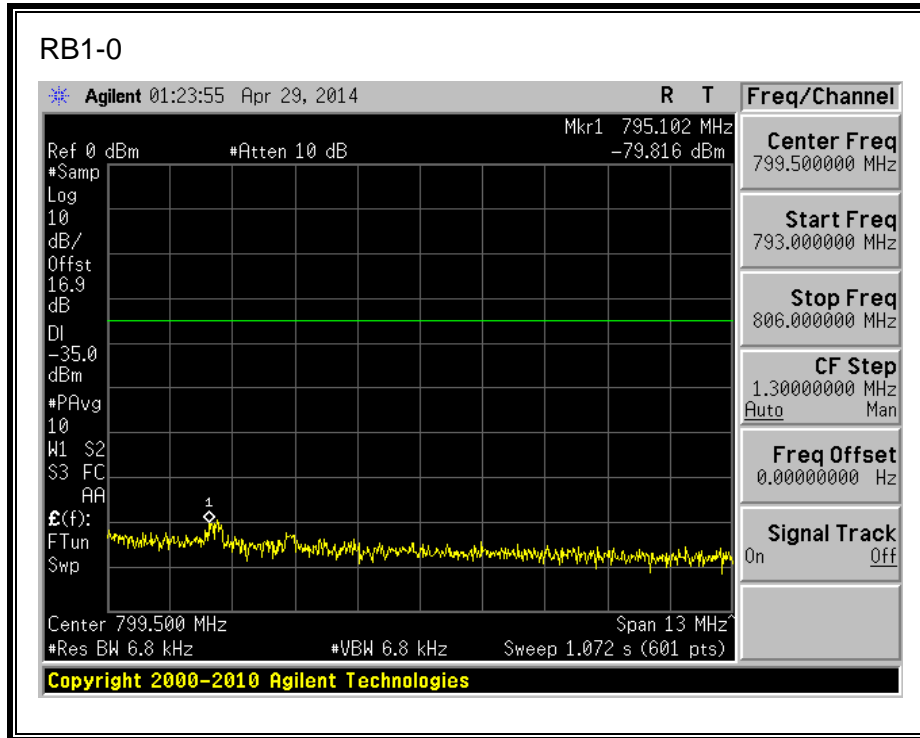

QPSK, 782MHz, 793 - 806MHz, (10MHz Bandwidth)

16QAM, 782MHz, 793 - 806MHz, (10MHz Bandwidth)

8.2.5. LTE BAND 17 BANDEDGE

QPSK, (5.0 MHz BAND WIDTH)

16QAM, (5.0 MHz BAND WIDTH)

QPSK, (10.0 MHz BAND WIDTH)

16QAM, (10.0 MHz BAND WIDTH)