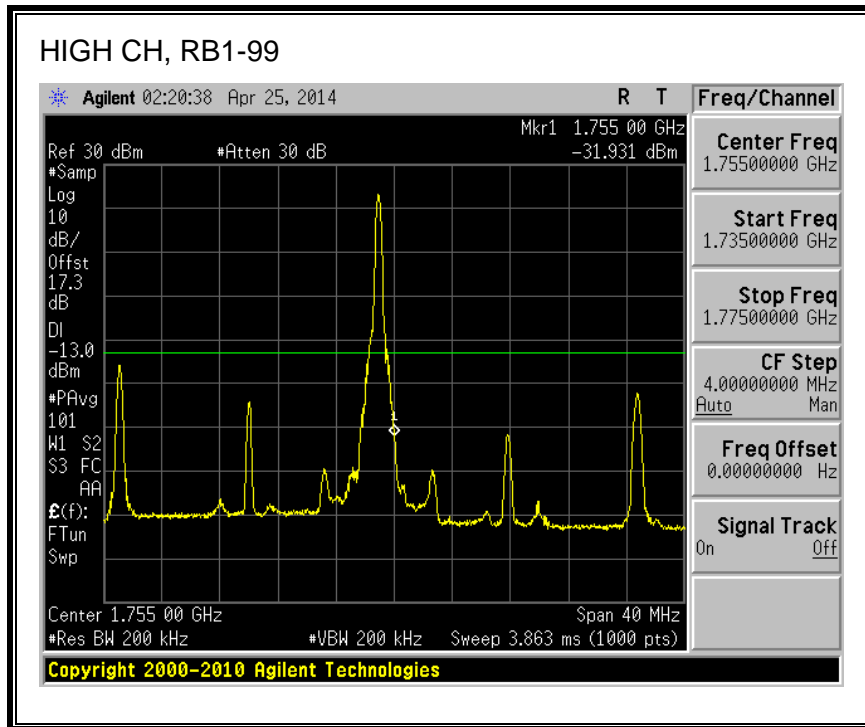

QPSK, (10.0 MHz BAND WIDTH)

16QAM, (10.0 MHz BAND WIDTH)

QPSK, (15.0 MHz BAND WIDTH)

16QAM, (15.0 MHz BAND WIDTH)

QPSK, (20.0 MHz BAND WIDTH)

16QAM, (20.0 MHz BAND WIDTH)

8.2.3. LTE BAND 5 BANDEDGE

QPSK, (1.4 MHz BAND WIDTH)

16QAM, (1.4 MHz BAND WIDTH)

QPSK, (3.0 MHz BAND WIDTH)

16QAM, (3.0 MHz BAND WIDTH)

QPSK, (5.0 MHz BAND WIDTH)

16QAM, (5.0 MHz BAND WIDTH)

QPSK, (10.0 MHz BAND WIDTH)

16QAM, (10.0 MHz BAND WIDTH)

8.2.4. LTE BAND 13 BANDEDGE