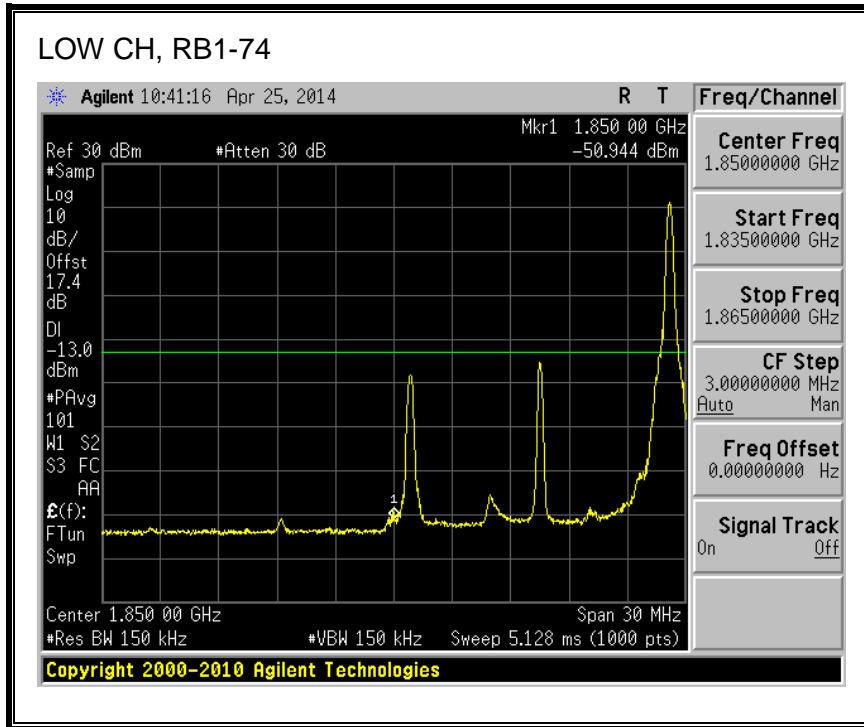

LTE QPSK

16QAM, (10.0 MHz BAND WIDTH)

QPSK, (15.0 MHz BAND WIDTH)

16QAM, (15.0 MHz BAND WIDTH)

QPSK, (20.0 MHz BAND WIDTH)

16QAM, (20.0 MHz BAND WIDTH)

8.2.7. LTE BAND 26 EMISSION MASK

QPSK, (3.0 MHz BAND WIDTH)