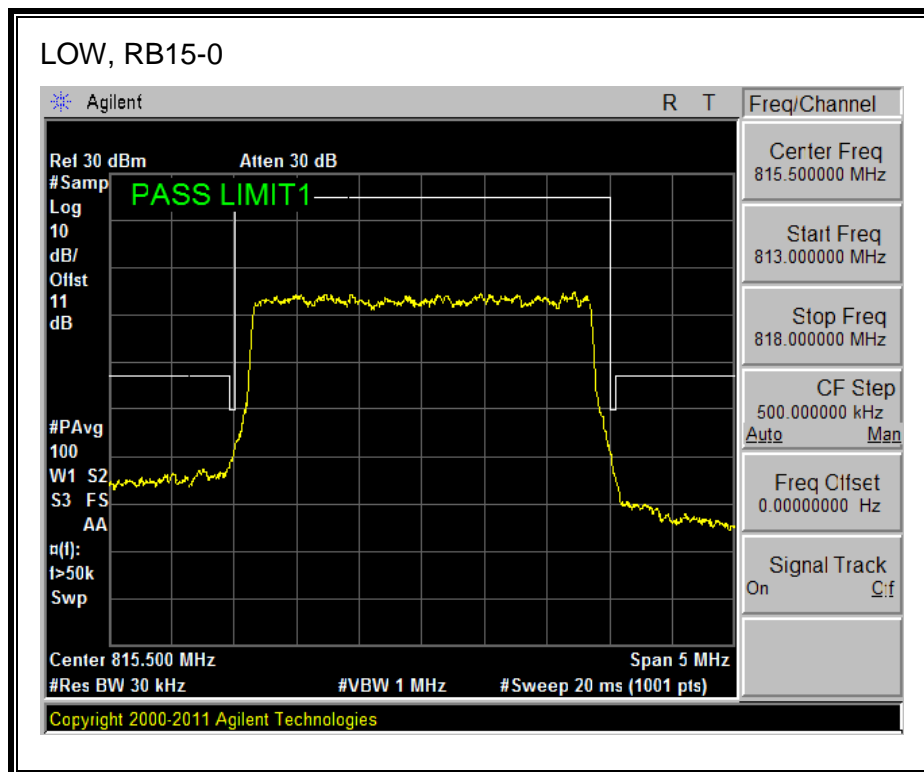

LTE QPSK

16QAM, (10.0 MHz BAND WIDTH)

QPSK, (15.0 MHz BAND WIDTH)

16QAM, (15.0 MHz BAND WIDTH)

QPSK, (20.0 MHz BAND WIDTH)

16QAM, (20.0 MHz BAND WIDTH)

8.2.7. LTE BAND 26 EMISSION MASK

QPSK, (3.0 MHz BAND WIDTH)