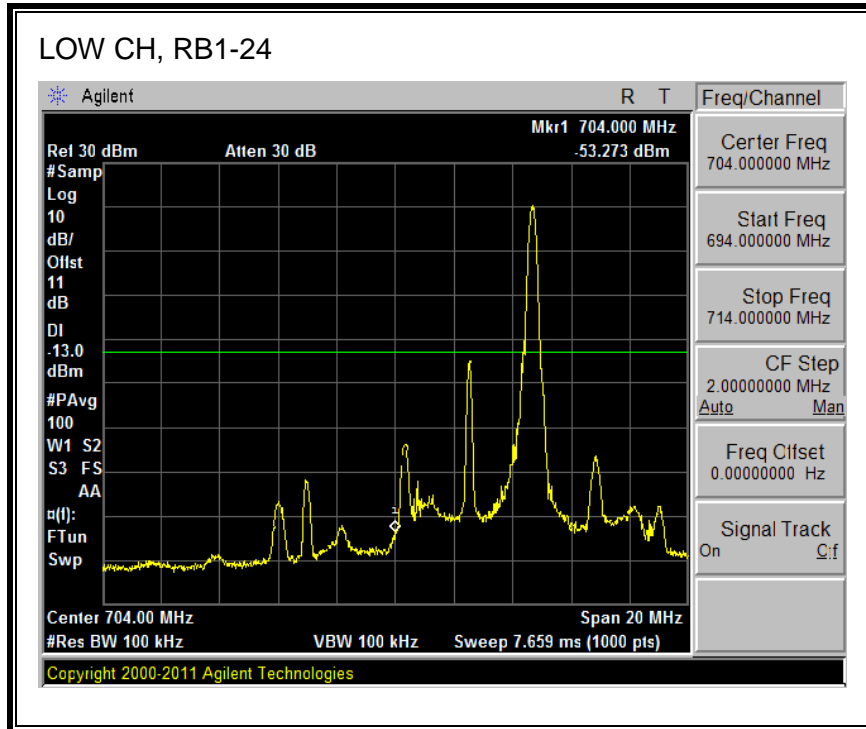

QPSK, 782MHz, 793 - 806MHz, (10MHz Bandwidth)

16QAM, 782MHz, 793 - 806MHz, (10MHz Bandwidth)

8.2.5. LTE BAND 17 BANDEDGE

QPSK, (5.0 MHz BAND WIDTH)

16QAM, (5.0 MHz BAND WIDTH)

QPSK, (10.0 MHz BAND WIDTH)

16QAM, (10.0 MHz BAND WIDTH)

8.2.6. LTE BAND 25 BANDEDGE

QPSK, (1.4 MHz BAND WIDTH)

16QAM, (1.4 MHz BAND WIDTH)

QPSK, (3.0 MHz BAND WIDTH)

16QAM, (3.0 MHz BAND WIDTH)

QPSK, (5.0 MHz BAND WIDTH)

16QAM, (5.0 MHz BAND WIDTH)

Band 25 (10.0 MHz BAND WIDTH)