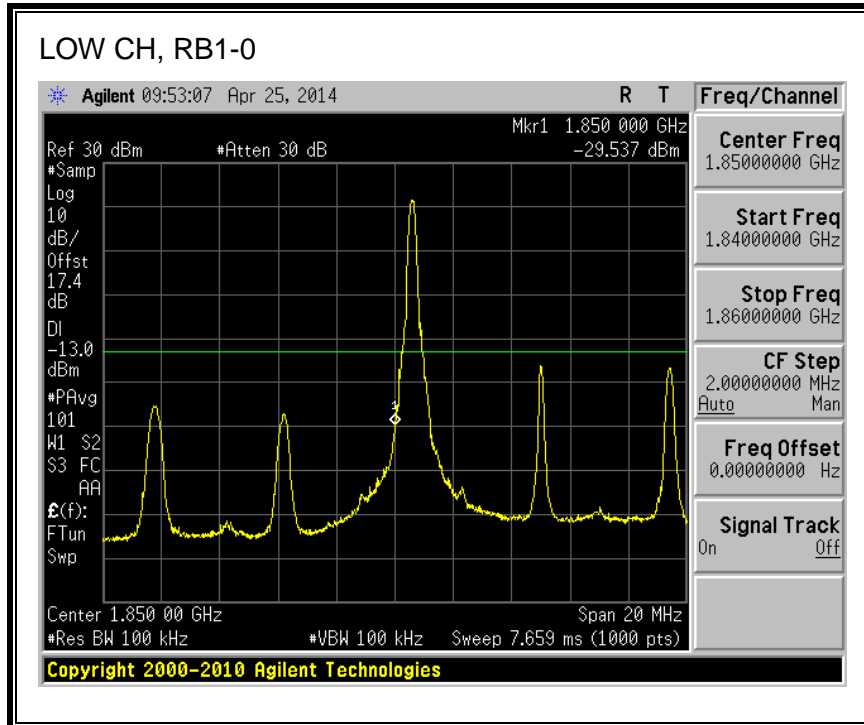

QPSK, 782MHz, 793 - 806MHz, (10MHz Bandwidth)

16QAM, 782MHz, 793 - 806MHz, (10MHz Bandwidth)

8.2.5. LTE BAND 17 BANDEDGE

QPSK, (5.0 MHz BAND WIDTH)

16QAM, (5.0 MHz BAND WIDTH)

QPSK, (10.0 MHz BAND WIDTH)

16QAM, (10.0 MHz BAND WIDTH)

8.2.6. LTE BAND 25 BANDEDGE

QPSK, (1.4 MHz BAND WIDTH)

16QAM, (1.4 MHz BAND WIDTH)

QPSK, (3.0 MHz BAND WIDTH)

16QAM, (3.0 MHz BAND WIDTH)

QPSK, (5.0 MHz BAND WIDTH)

16QAM, (5.0 MHz BAND WIDTH)

Band 25 (10.0 MHz BAND WIDTH)

LTE QPSK

16QAM, (10.0 MHz BAND WIDTH)

QPSK, (15.0 MHz BAND WIDTH)

16QAM, (15.0 MHz BAND WIDTH)

QPSK, (20.0 MHz BAND WIDTH)

16QAM, (20.0 MHz BAND WIDTH)

8.2.7. LTE BAND 26 EMISSION MASK

QPSK, (3.0 MHz BAND WIDTH)