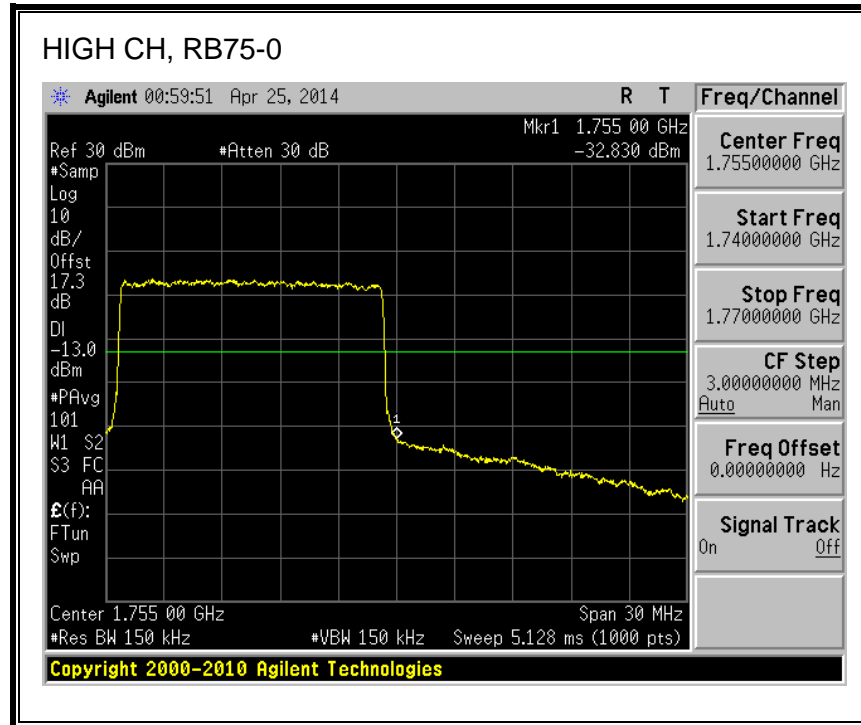

QPSK, (10.0 MHz BAND WIDTH)

16QAM, (10.0 MHz BAND WIDTH)

QPSK, (15.0 MHz BAND WIDTH)

16QAM, (15.0 MHz BAND WIDTH)

QPSK, (20.0 MHz BAND WIDTH)

16QAM, (20.0 MHz BAND WIDTH)

8.2.3. LTE BAND 5 BANDEDGE

QPSK, (1.4 MHz BAND WIDTH)

16QAM, (1.4 MHz BAND WIDTH)

QPSK, (3.0 MHz BAND WIDTH)

16QAM, (3.0 MHz BAND WIDTH)

QPSK, (5.0 MHz BAND WIDTH)

16QAM, (5.0 MHz BAND WIDTH)

QPSK, (10.0 MHz BAND WIDTH)

16QAM, (10.0 MHz BAND WIDTH)

8.2.4. LTE BAND 13 BANDEDGE