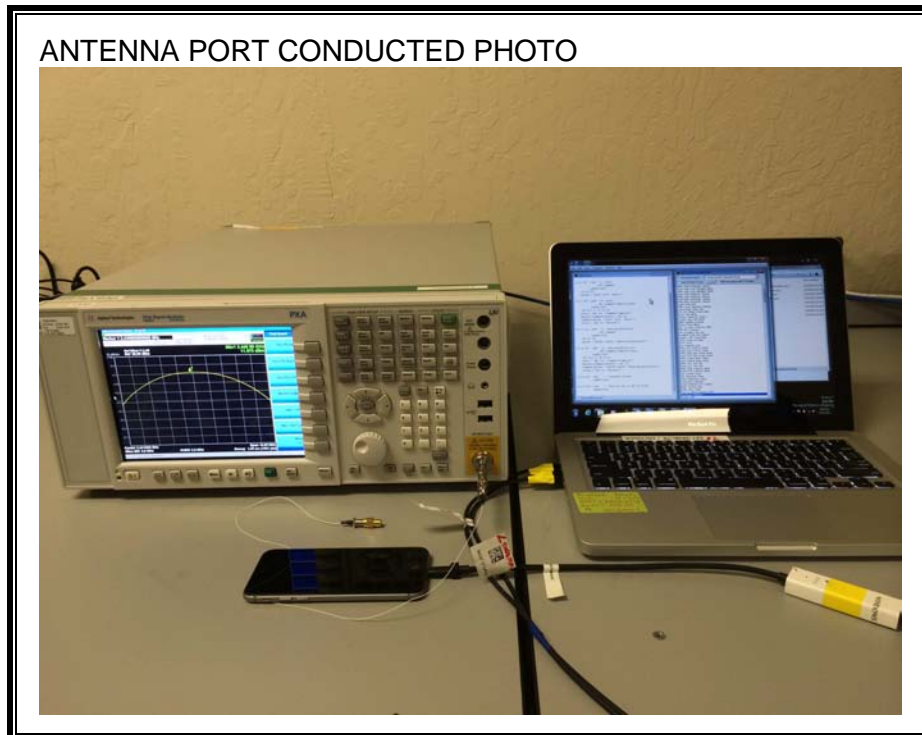

12. SETUP PHOTOS

ANTENNA PORT CONDUCTED RF MEASUREMENT SETUP

RADIATED RF MEASUREMENT SETUP FOR PORTABLE CONFIGURATION

Y-AXIS PHOTO

Z-AXIS PHOTO

RADIATED RF MEASUREMENT SETUP (BELOW 1 GHz)

POWERLINE CONDUCTED EMISSIONS MEASUREMENT SETUP